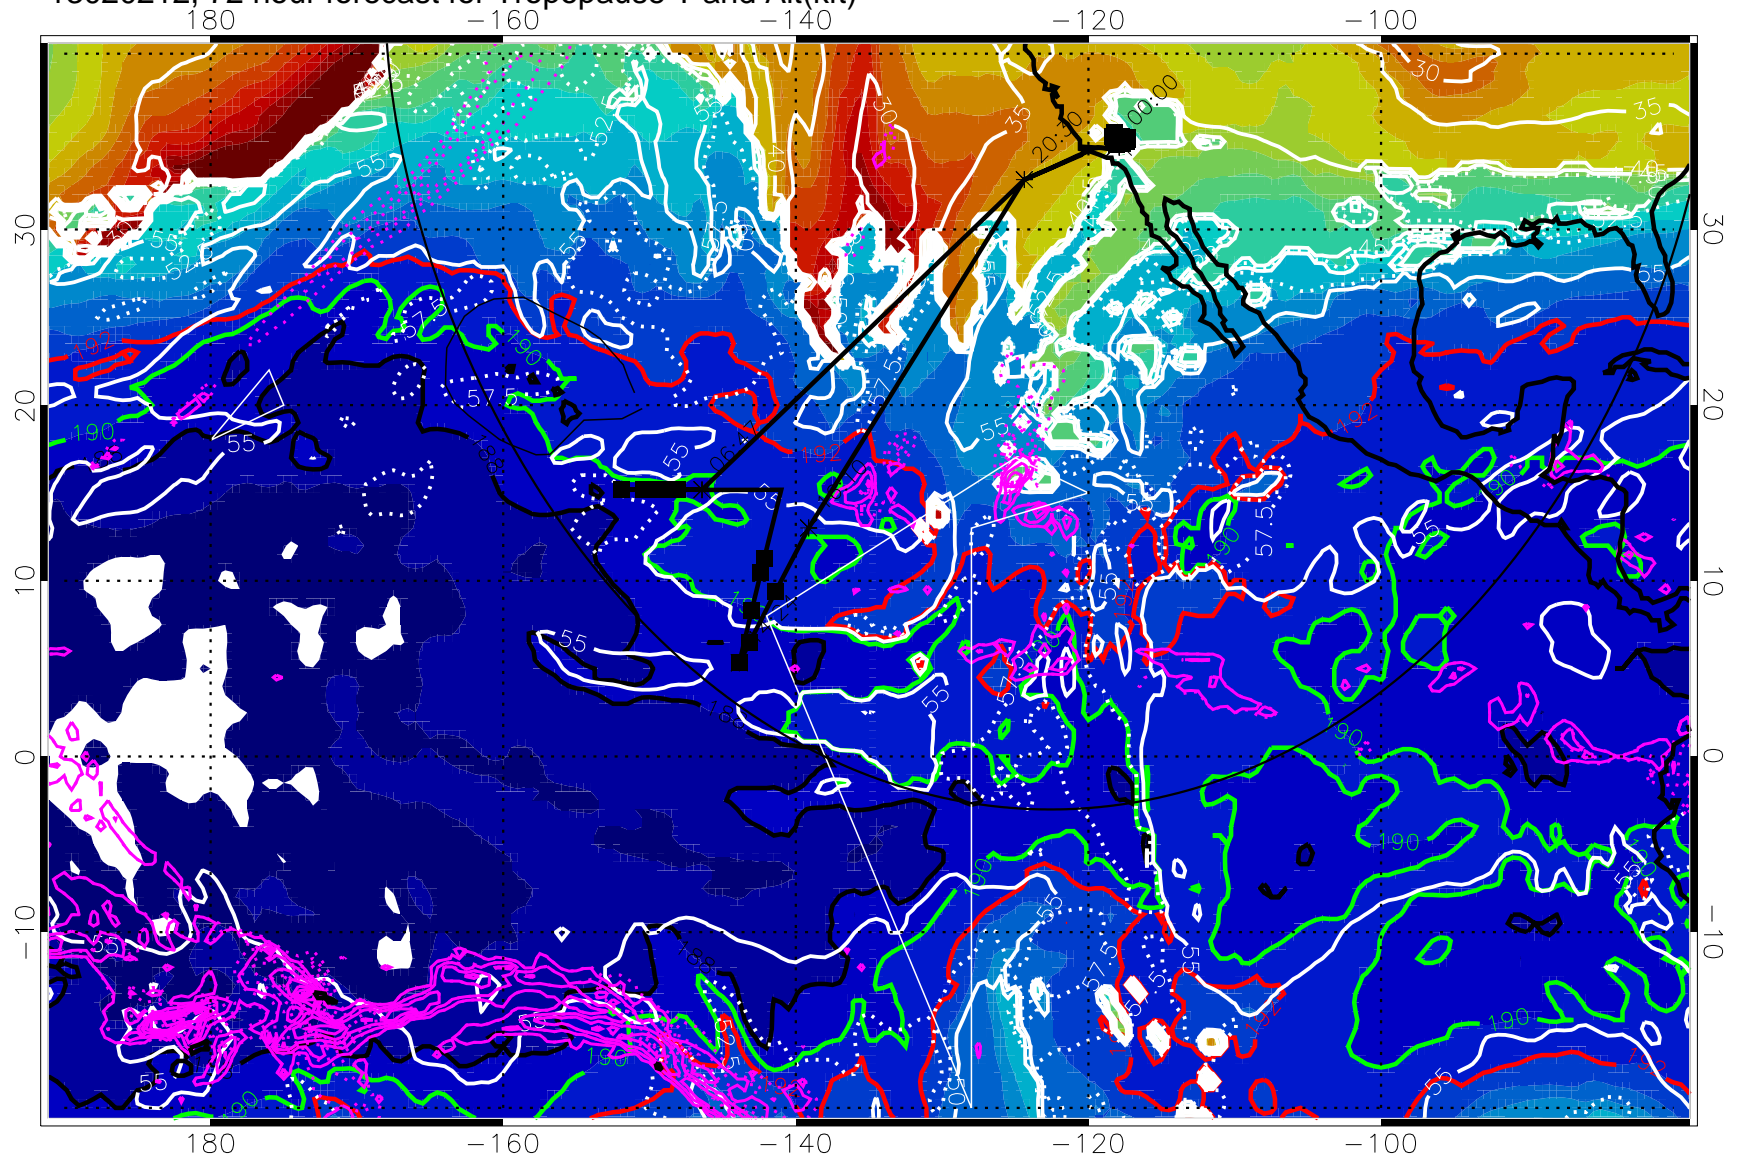

13020212, 72 hour forecast for Tropopause T and Alt(kft)

190 200 210 220 230

Tropopause T, K

Tropopause Altitude in kft (white)

Precip (tot dot, conv sol) past 6 hrs 6 kg/m2 contours, min 4

187.5K Isotherm (black) 190K Isotherm (green) 192.5K Isotherm (red)

→ 30 m/s

Range ring of 4055 km -- 13 hours GH round trip