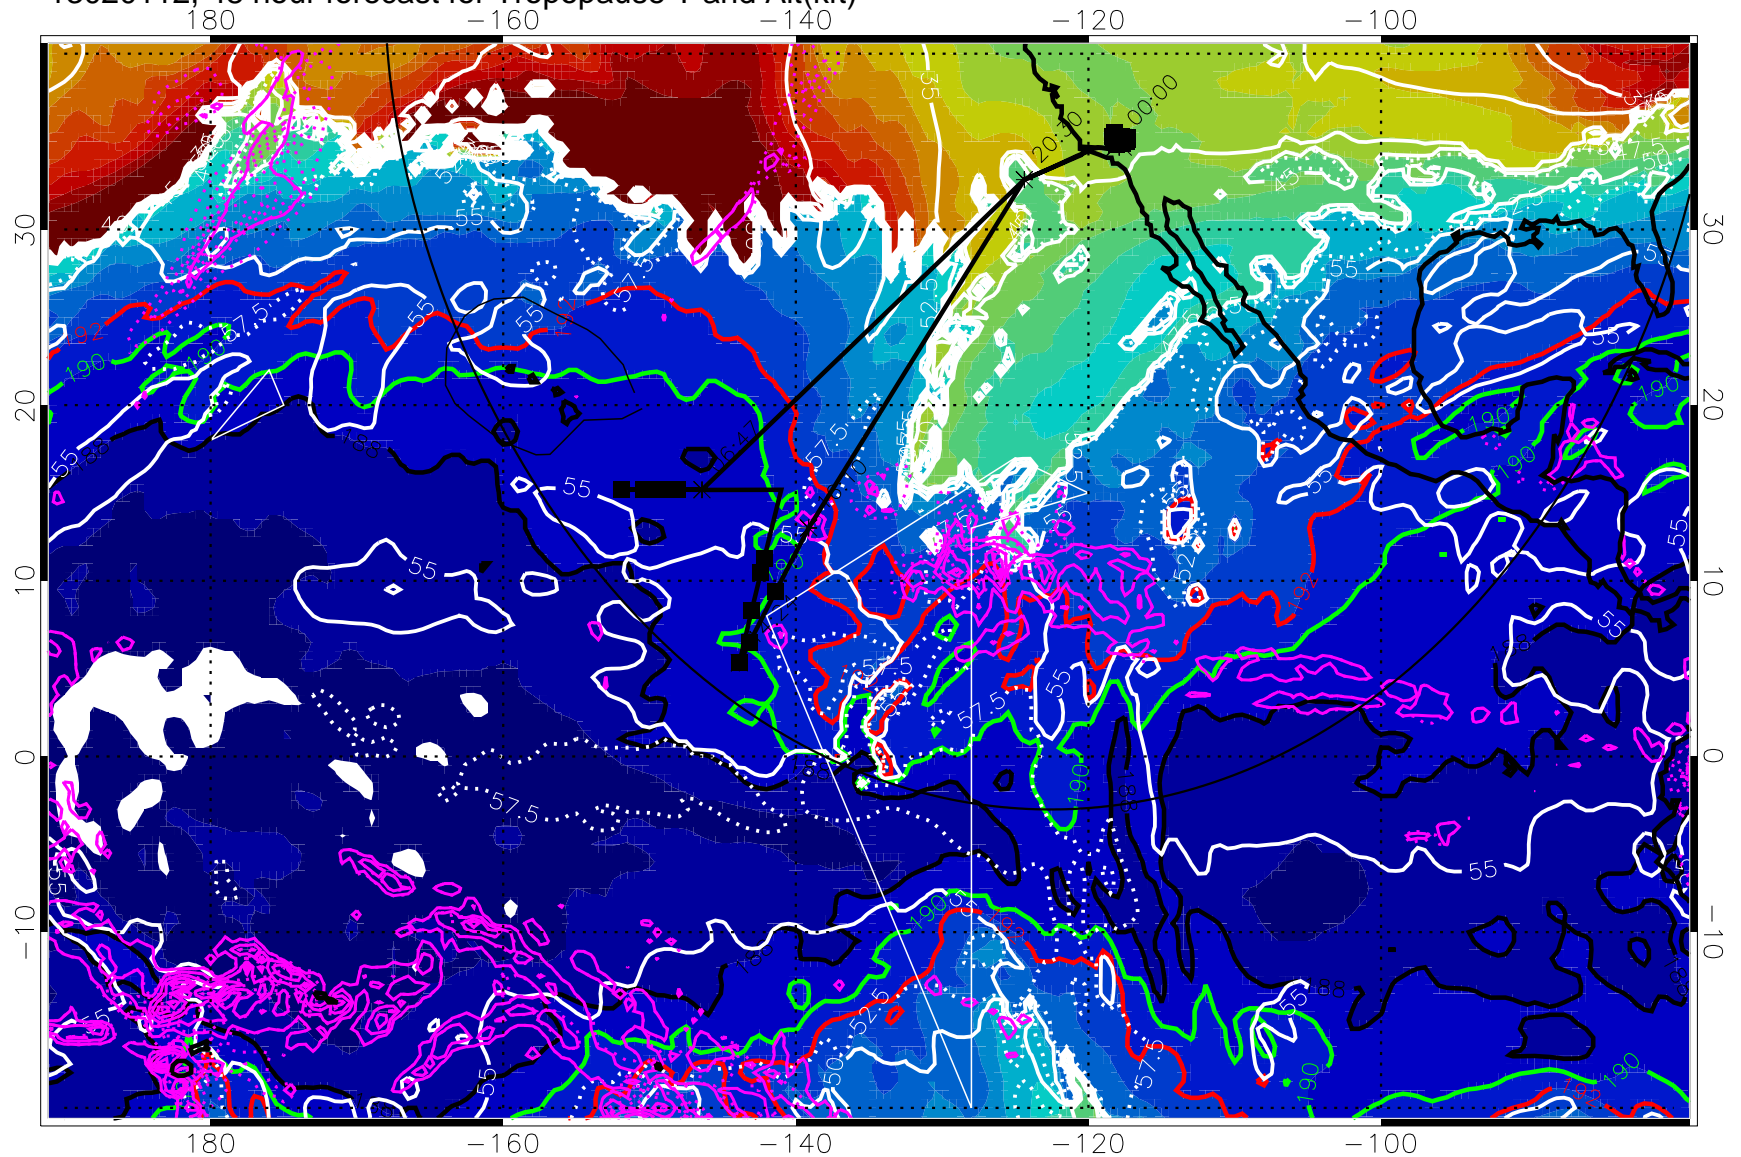

187.5K Isotherm (black) 190K Isotherm (green) 192.5K Isotherm (red)

→ 30 m/s

Range ring of 4055 km -- 13 hours GH round trip

13020112, 48 hour forecast for Tropopause T and Alt(kft)

190 200 210 220 230

Tropopause T, K