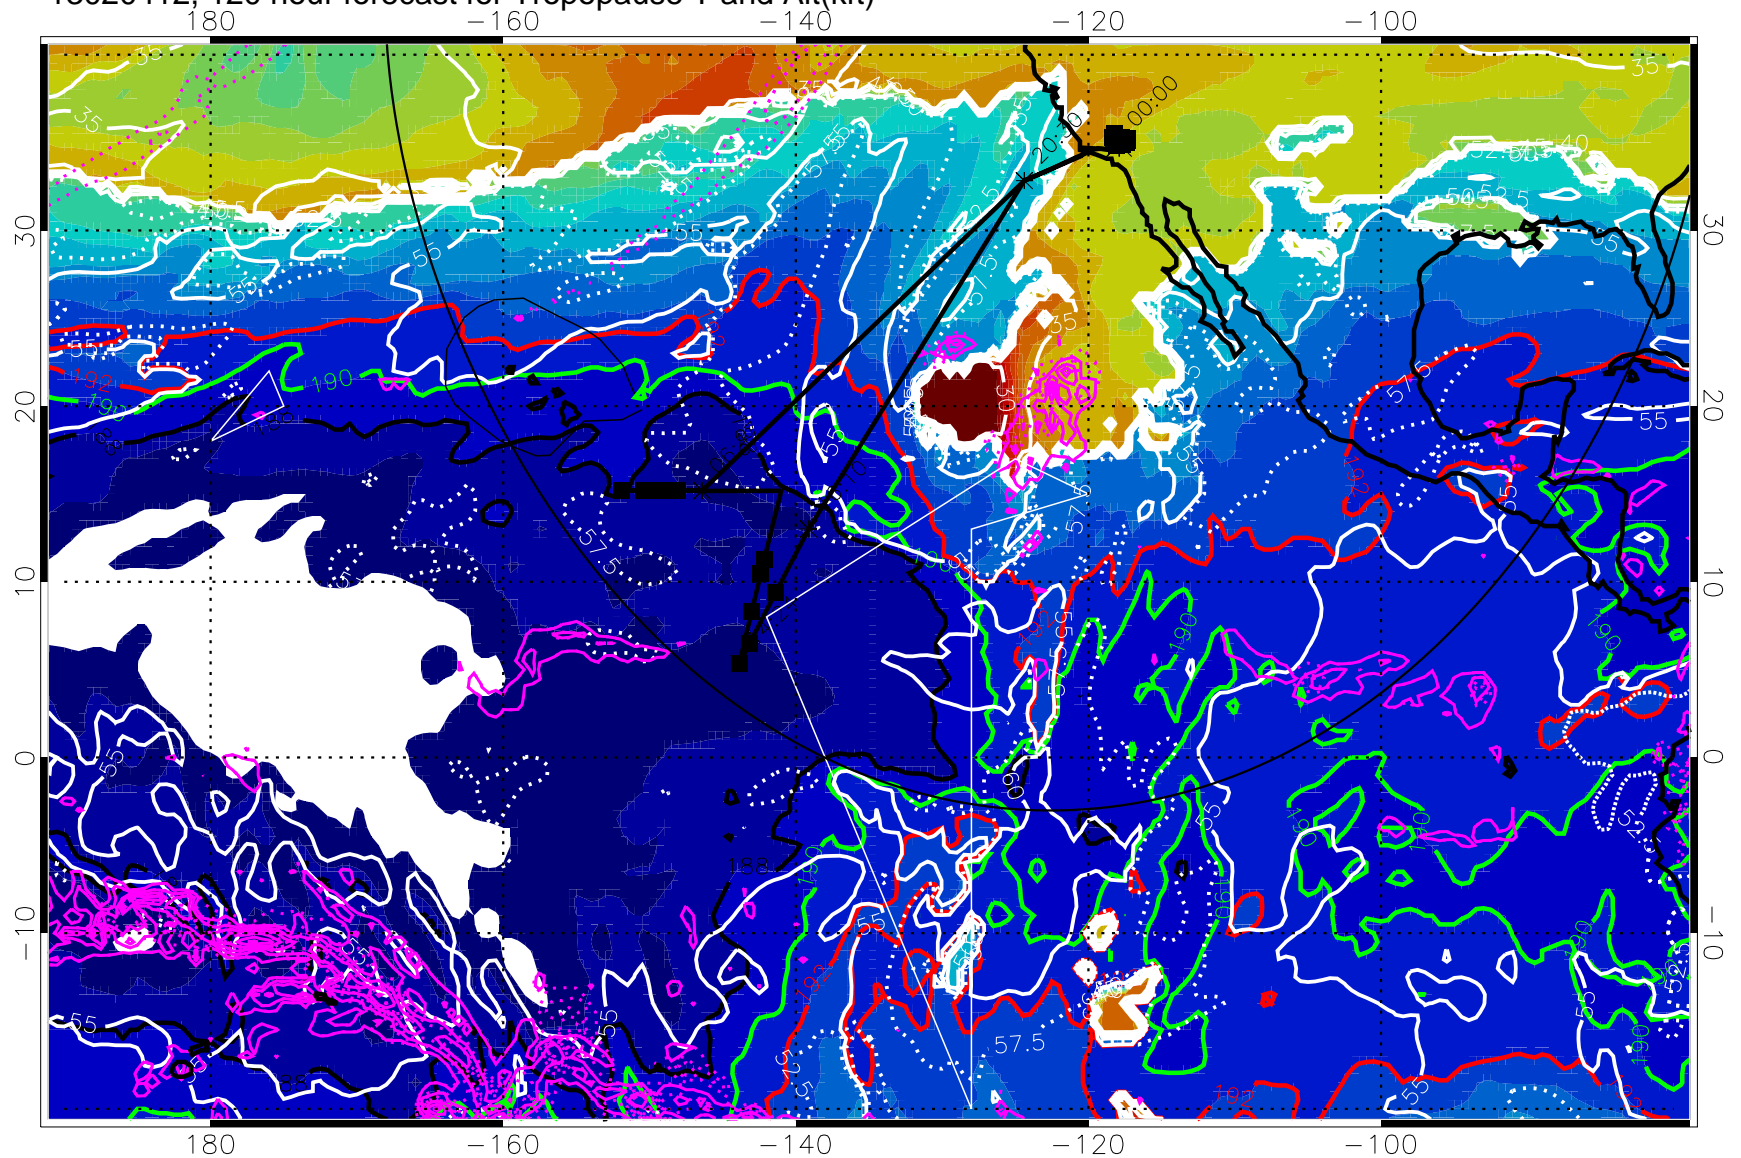

→ 30 m/s

Range ring of 4055 km -- 13 hours GH round trip

13020406, 114 hour forecast for Tropopause T and Alt(kft)

190 200 210 220 230

Tropopause T, K

Tropopause Altitude in kft (white)

Precip (tot dot, conv sol) past 6 hrs 6 kg/m<sup>2</sup> contours, min 4

187.5K Isotherm (black) 190K Isotherm (green) 192.5K Isotherm (red)

→ 30 m/s

Range ring of 4055 km -- 13 hours GH round trip

13020412, 120 hour forecast for Tropopause T and Alt(kft)

190 200 210 220 230

Tropopause T, K