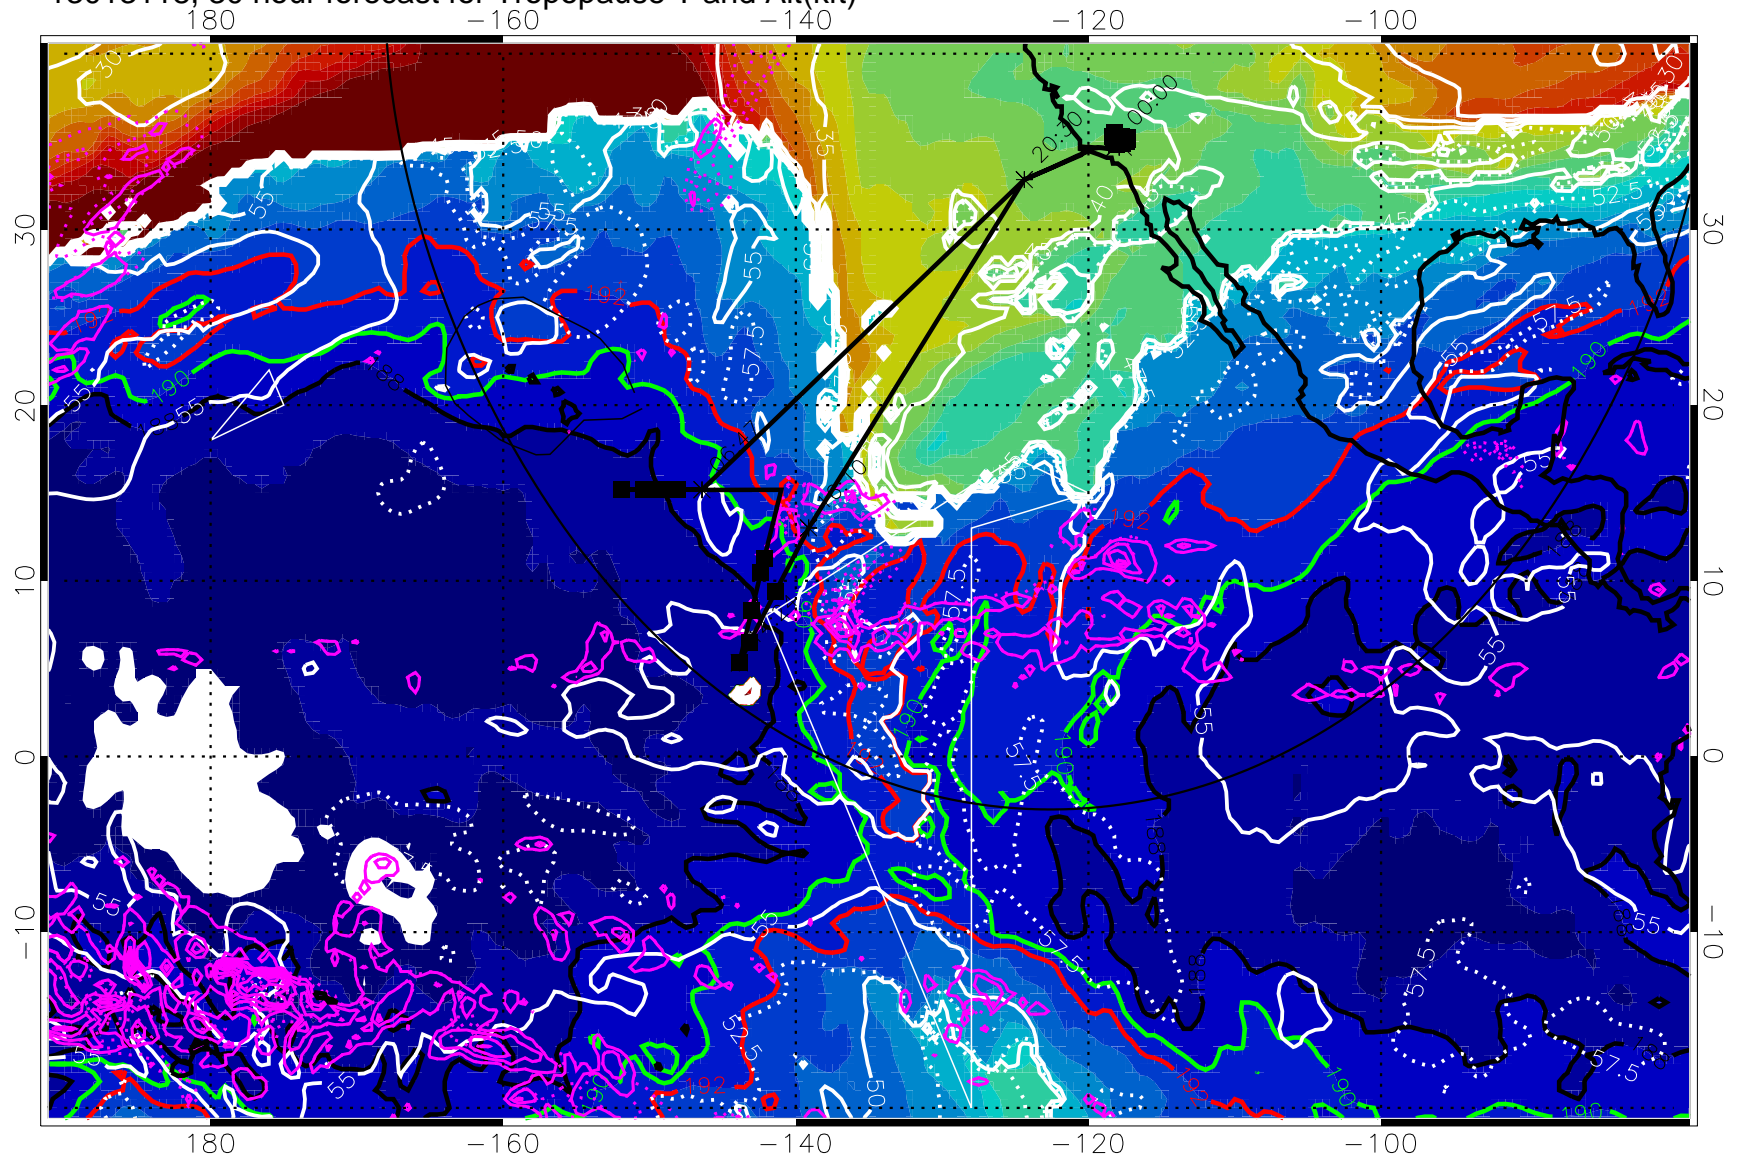

Tropopause Altitude in kft (white)

Precip (tot dot, conv sol) past 6 hrs mag 6 kg/m<sup>2</sup> contours, min 4

187.5K Isotherm (black) 190K Isotherm (green) 192.5K Isotherm (red)

→ 30 m/s

Range ring of 4055 km -- 13 hours GH round trip

13013112, 24 hour forecast for Tropopause T and Alt(kft)

190 200 210 220 230

Tropopause T, K

Tropopause Altitude in kft (white)

Precip (tot dot, conv sol) past 6 hrs 6 kg/m<sup>2</sup> contours, min 4

187.5K Isotherm (black) 190K Isotherm (green) 192.5K Isotherm (red)

→ 30 m/s

Range ring of 4055 km -- 13 hours GH round trip

13013118, 30 hour forecast for Tropopause T and Alt(kft)

190 200 210 220 230

Tropopause T, K

Tropopause Altitude in kft (white)

Precip (tot dot, conv sol) past 6 hrs 6 kg/m2 contours, min 4

187.5K Isotherm (black) 190K Isotherm (green) 192.5K Isotherm (red)

→ 30 m/s

Range ring of 4055 km -- 13 hours GH round trip

13020100, 36 hour forecast for Tropopause T and Alt(kft)

190 200 210 220 230

Tropopause T, K