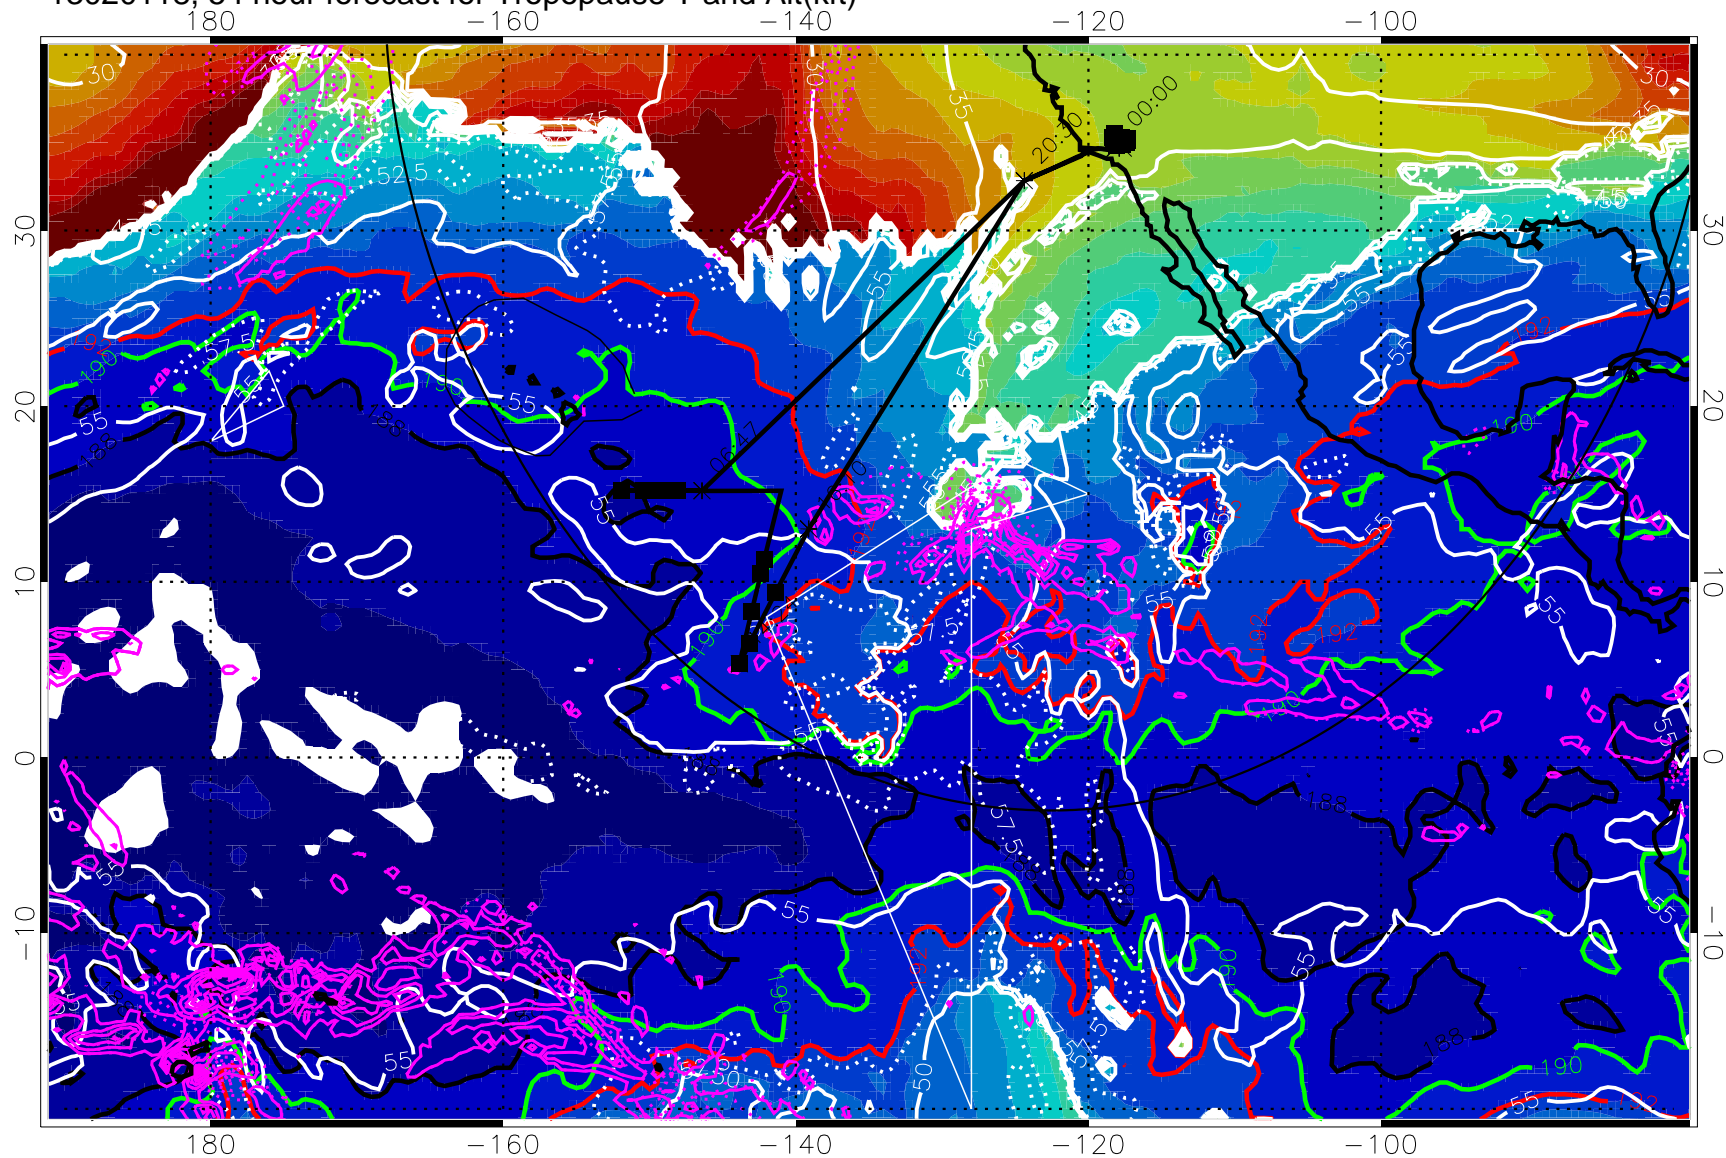

13020118, 54 hour forecast for Tropopause T and Alt(kft)

190   200   210   220   230

Tropopause T, K

Tropopause Altitude in kft (white)

Precip (tot dot, conv sol) past 6 hrs mag 6 kg/m² contours, min 4

187.5K Isotherm (black) 190K Isotherm (green) 192.5K Isotherm (red)

→ 30 m/s

Range ring of 4055 km -- 13 hours GH round trip