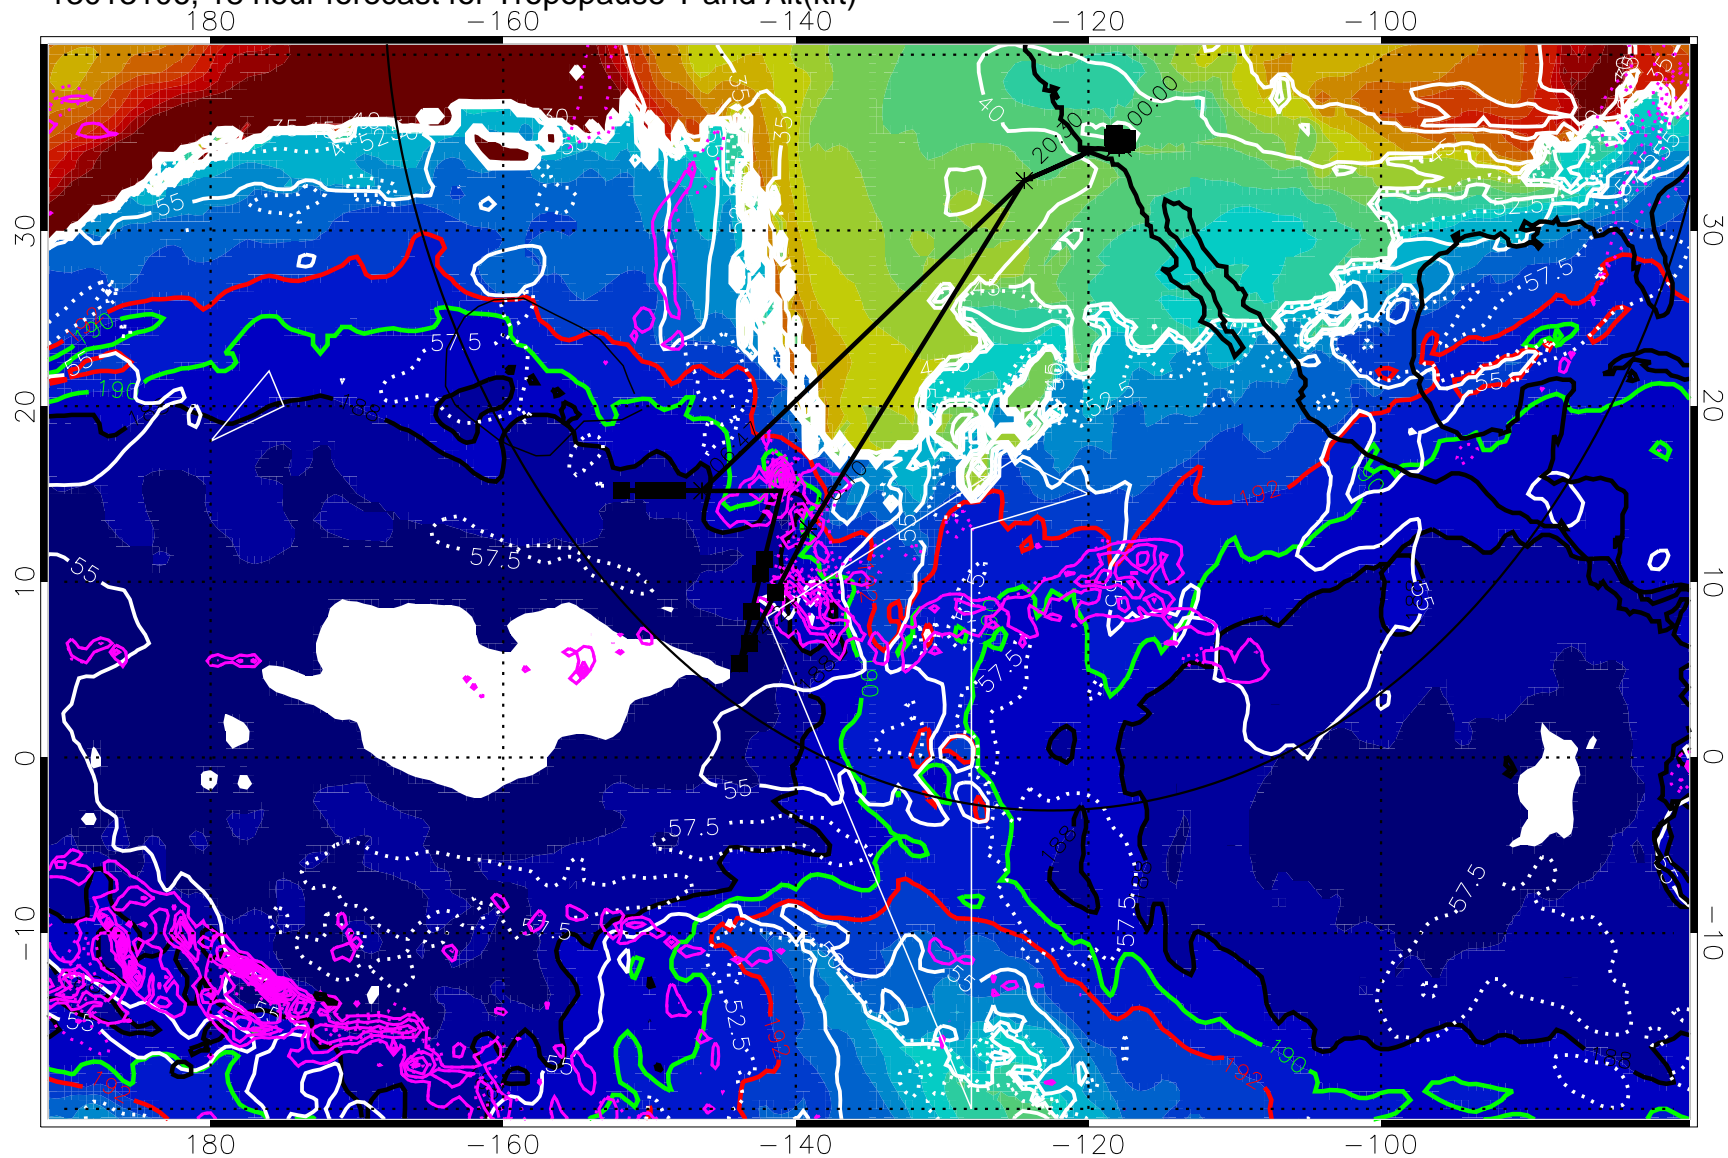

→ 30 m/s

Range ring of 4055 km -- 13 hours GH round trip

13013100, 12 hour forecast for Tropopause T and Alt(kft)

Tropopause T, K

Tropopause Altitude in kft (white)

Precip (tot dot, conv sol) past 6 hrs 6 kg/m<sup>2</sup> contours, min 4

187.5K Isotherm (black) 190K Isotherm (green) 192.5K Isotherm (red)

→ 30 m/s

Range ring of 4055 km -- 13 hours GH round trip

13013106, 18 hour forecast for Tropopause T and Alt(kft)

190 200 210 220 230

Tropopause T, K

Tropopause Altitude in kft (white)

Precip (tot dot, conv sol) past 6 hrs mag 6 kg/m<sup>2</sup> contours, min 4

187.5K Isotherm (black) 190K Isotherm (green) 192.5K Isotherm (red)

→ 30 m/s

Range ring of 4055 km -- 13 hours GH round trip