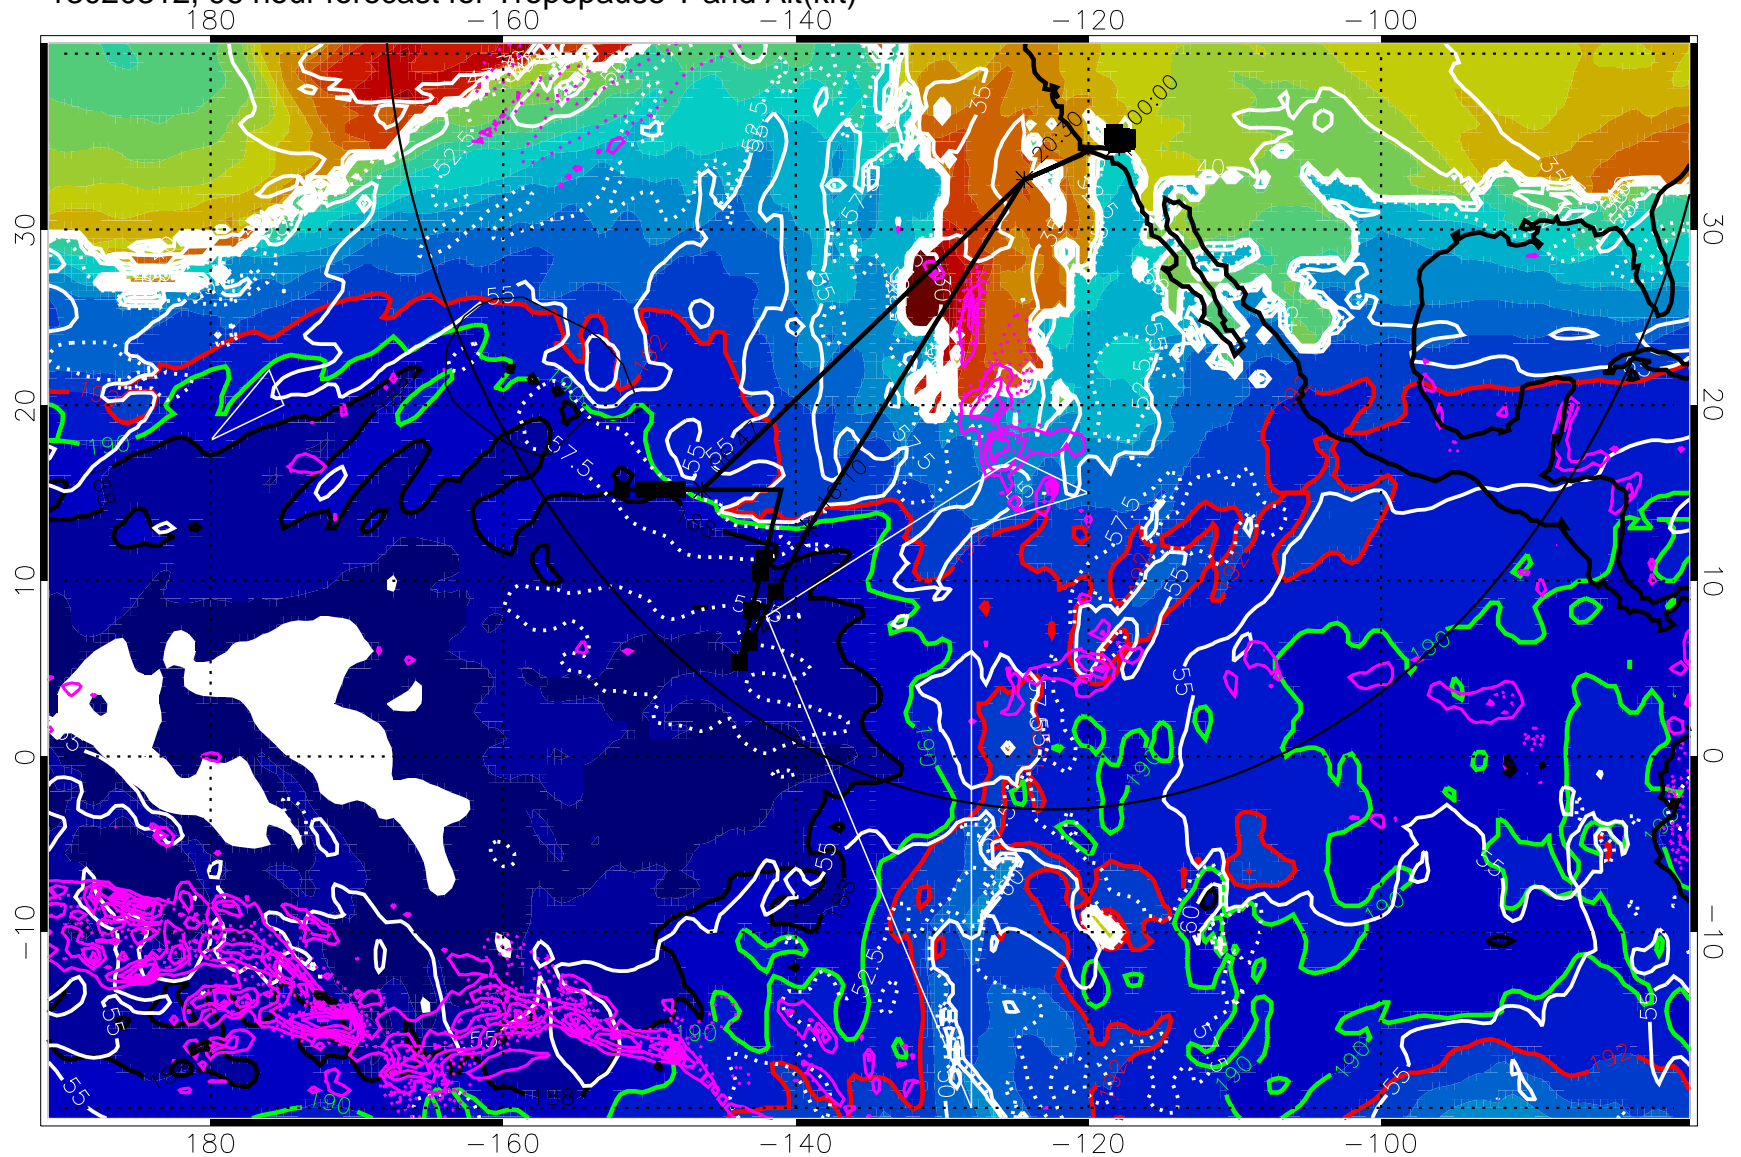

187.5K Isotherm (black) 190K Isotherm (green) 192.5K Isotherm (red)

→ 30 m/s

Range ring of 4055 km -- 13 hours GH round trip

13020306, 90 hour forecast for Tropopause T and Alt(kft)

Tropopause T, K

Tropopause Altitude in kft (white)

Precip (tot dot, conv sol) past 6 hrs 6 kg/m<sup>2</sup> contours, min 4

187.5K Isotherm (black) 190K Isotherm (blue) 192.5K Isotherm (red)

→ 30 m/s

Range ring of 4055 km -- 13 hours GH round trip

13020312, 96 hour forecast for Tropopause T and Alt(kft)