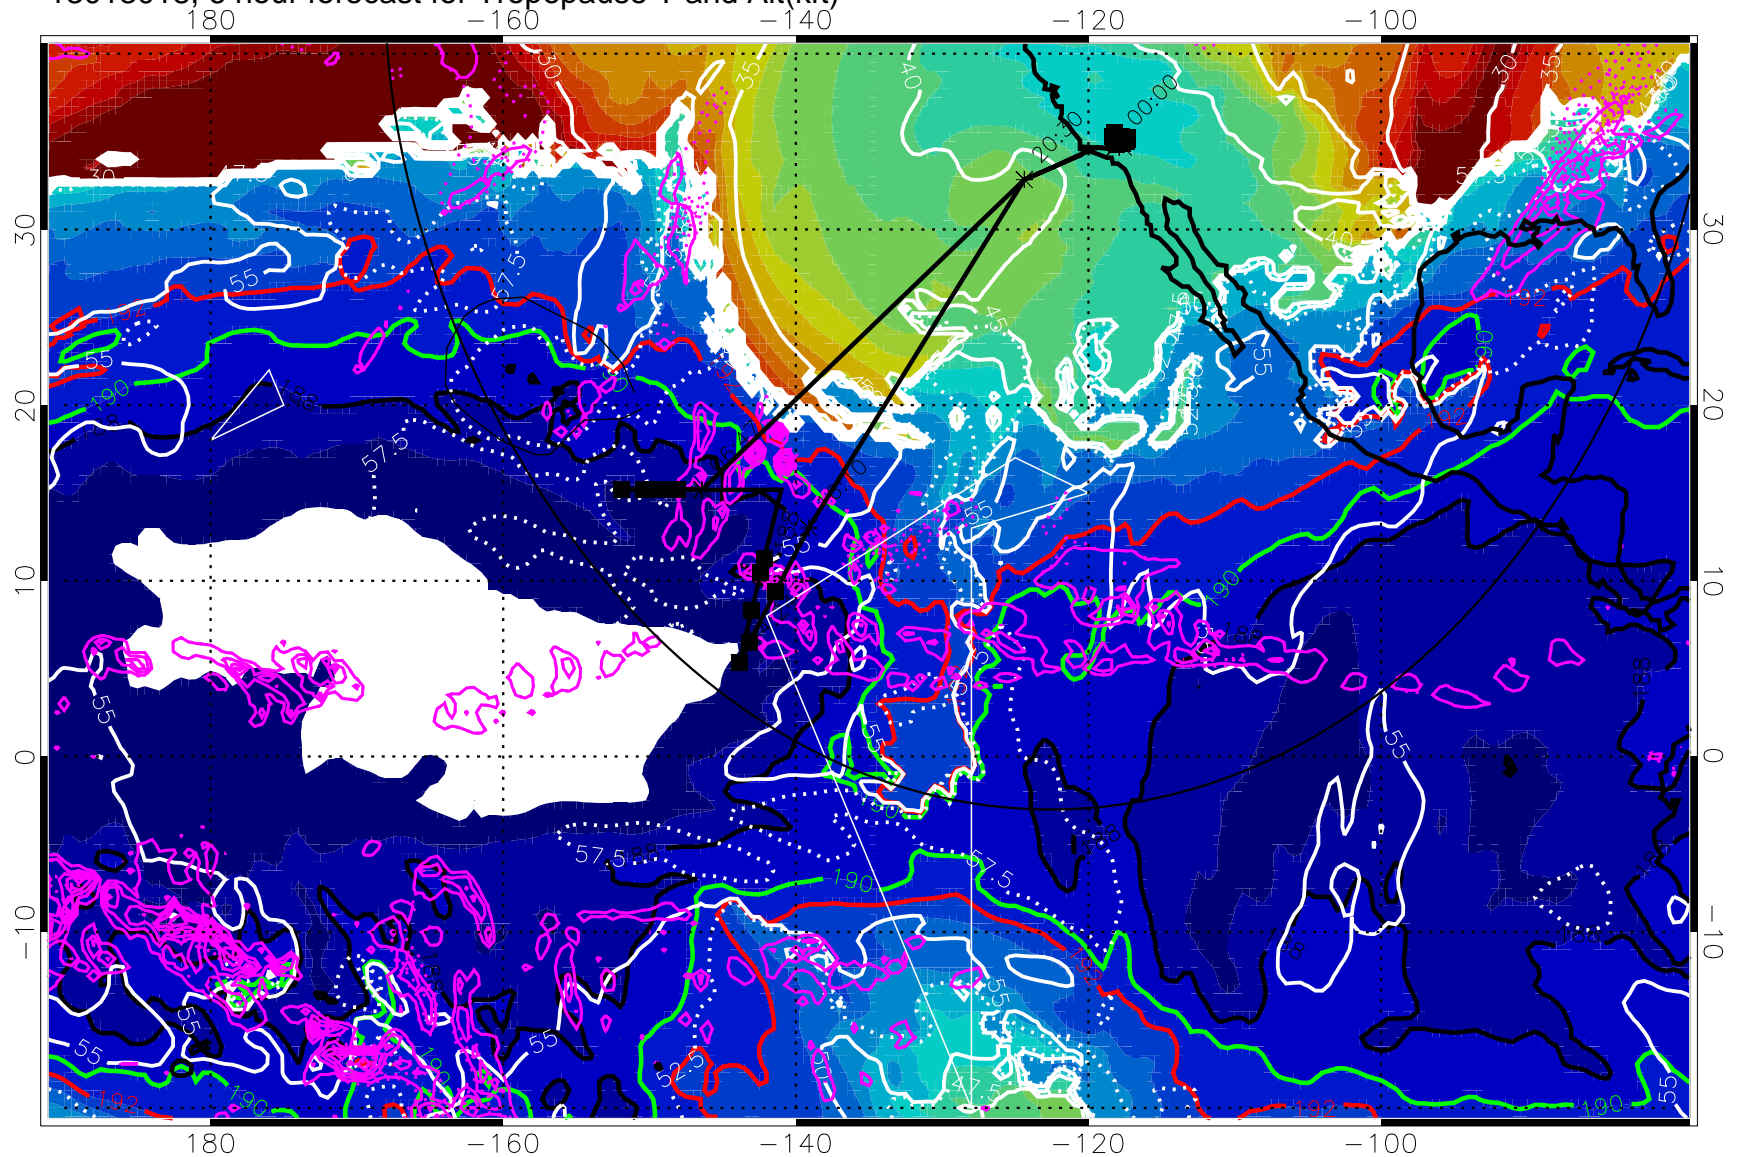

13013018, 6 hour forecast for Tropopause T and Alt(kft)

190 200 210 220 230

Tropopause T, K

Tropopause Altitude in kft (white)

Precip (tot dot, conv sol) past 6 hrs mag 6 kg/m2 contours, min 4

187.5K Isotherm (black) 190K Isotherm (green) 192.5K Isotherm (red)

→ 30 m/s

Range ring of 4055 km -- 13 hours GH round trip

13013100, 12 hour forecast for Tropopause T and Alt(kft)

Tropopause T, K

Tropopause Altitude in kft (white)

Precip (tot dot, conv sol) past 6 hrs 6 kg/m<sup>2</sup> contours, min 4

187.5K Isotherm (black) 190K Isotherm (green) 192.5K Isotherm (red)

→ 30 m/s

Range ring of 4055 km -- 13 hours GH round trip

13013106, 18 hour forecast for Tropopause T and Alt(kft)

190 200 210 220 230

Tropopause T, K