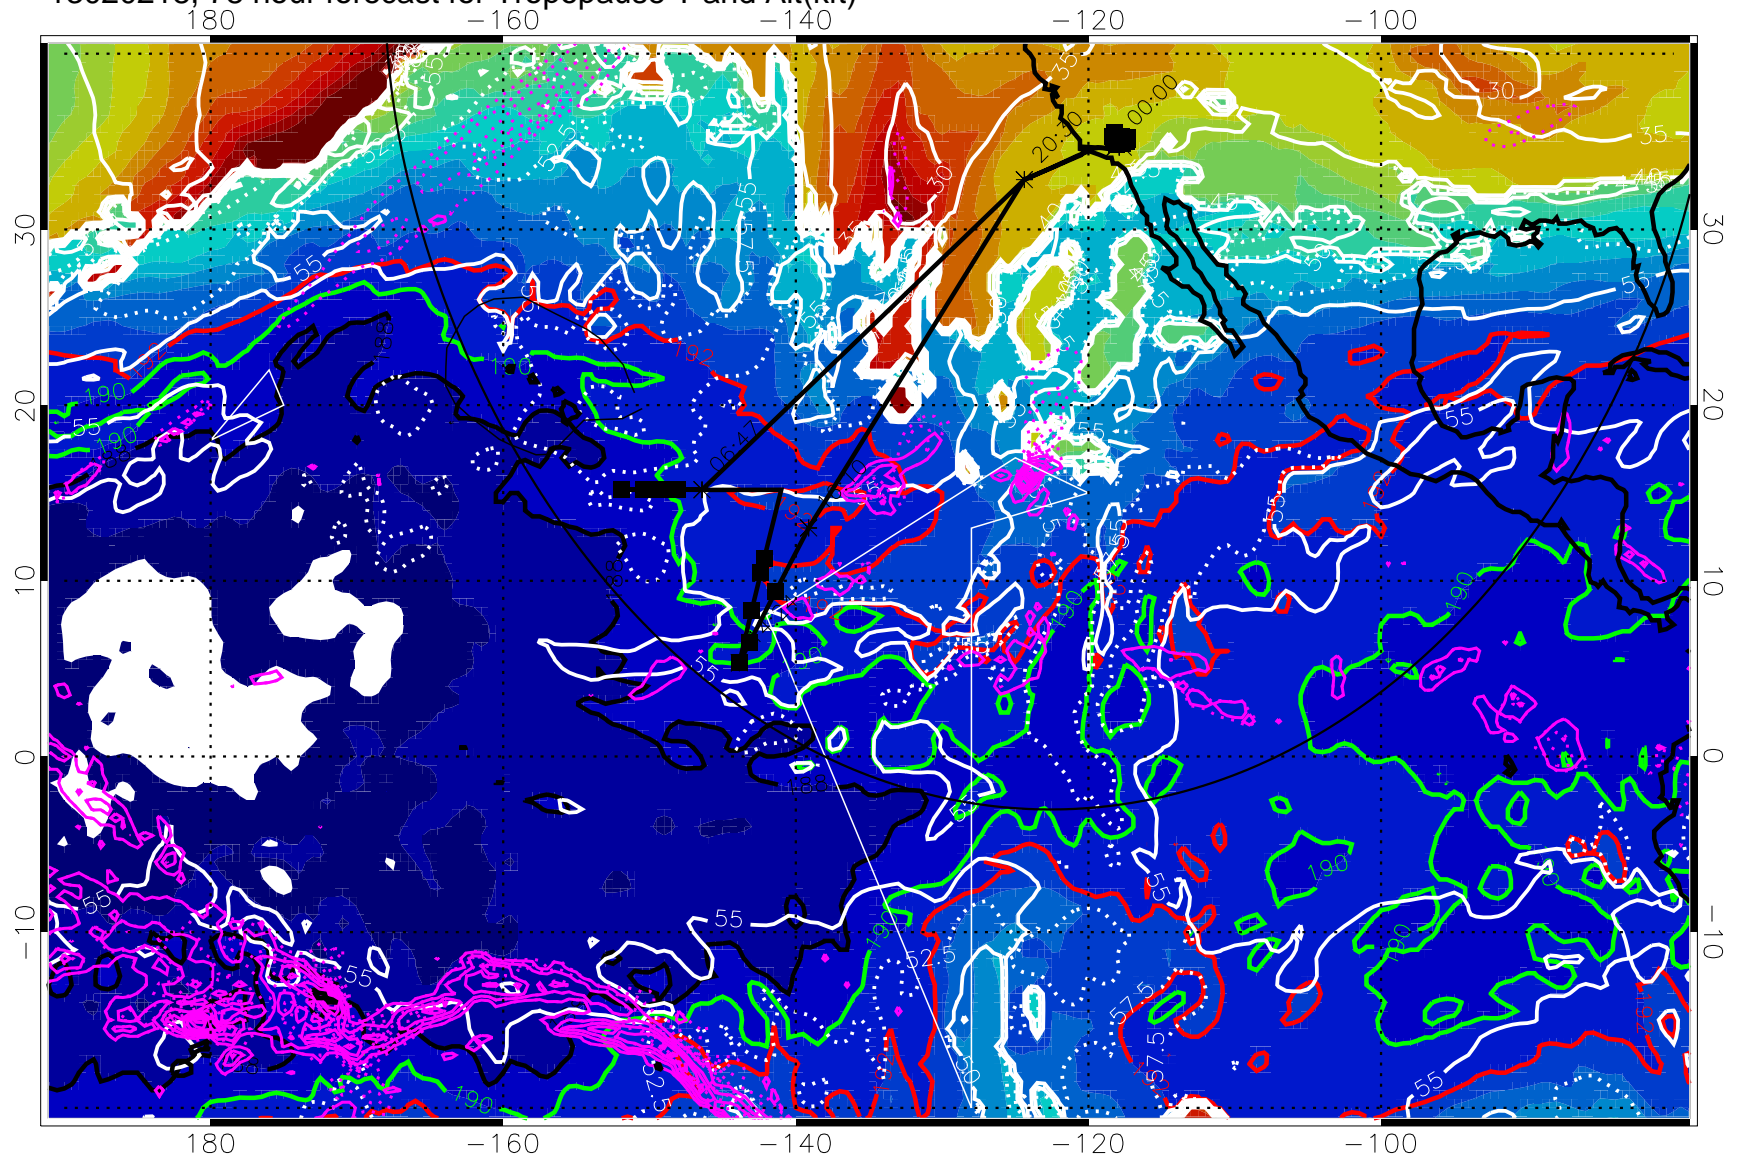

Precip (tot dot, conv sol) past 6 hrs 6 kg/m<sup>2</sup> contours, min 4

187.5K Isotherm (black) 190K Isotherm (green) 192.5K Isotherm (red)

→ 30 m/s

Range ring of 4055 km -- 13 hours GH round trip

13020206, 66 hour forecast for Tropopause T and Alt(kft)

→ 30 m/s

Range ring of 4055 km -- 13 hours GH round trip

13020212, 72 hour forecast for Tropopause T and Alt(kft)

190 200 210 220 230

Tropopause T, K

Tropopause Altitude in kft (white)

Precip (tot dot, conv sol) past 6 hrs 6 kg/m2 contours, min 4

187.5K Isotherm (black) 190K Isotherm (green) 192.5K Isotherm (red)

→ 30 m/s

Range ring of 4055 km -- 13 hours GH round trip

13020218, 78 hour forecast for Tropopause T and Alt(kft)

190 200 210 220 230

Tropopause T, K