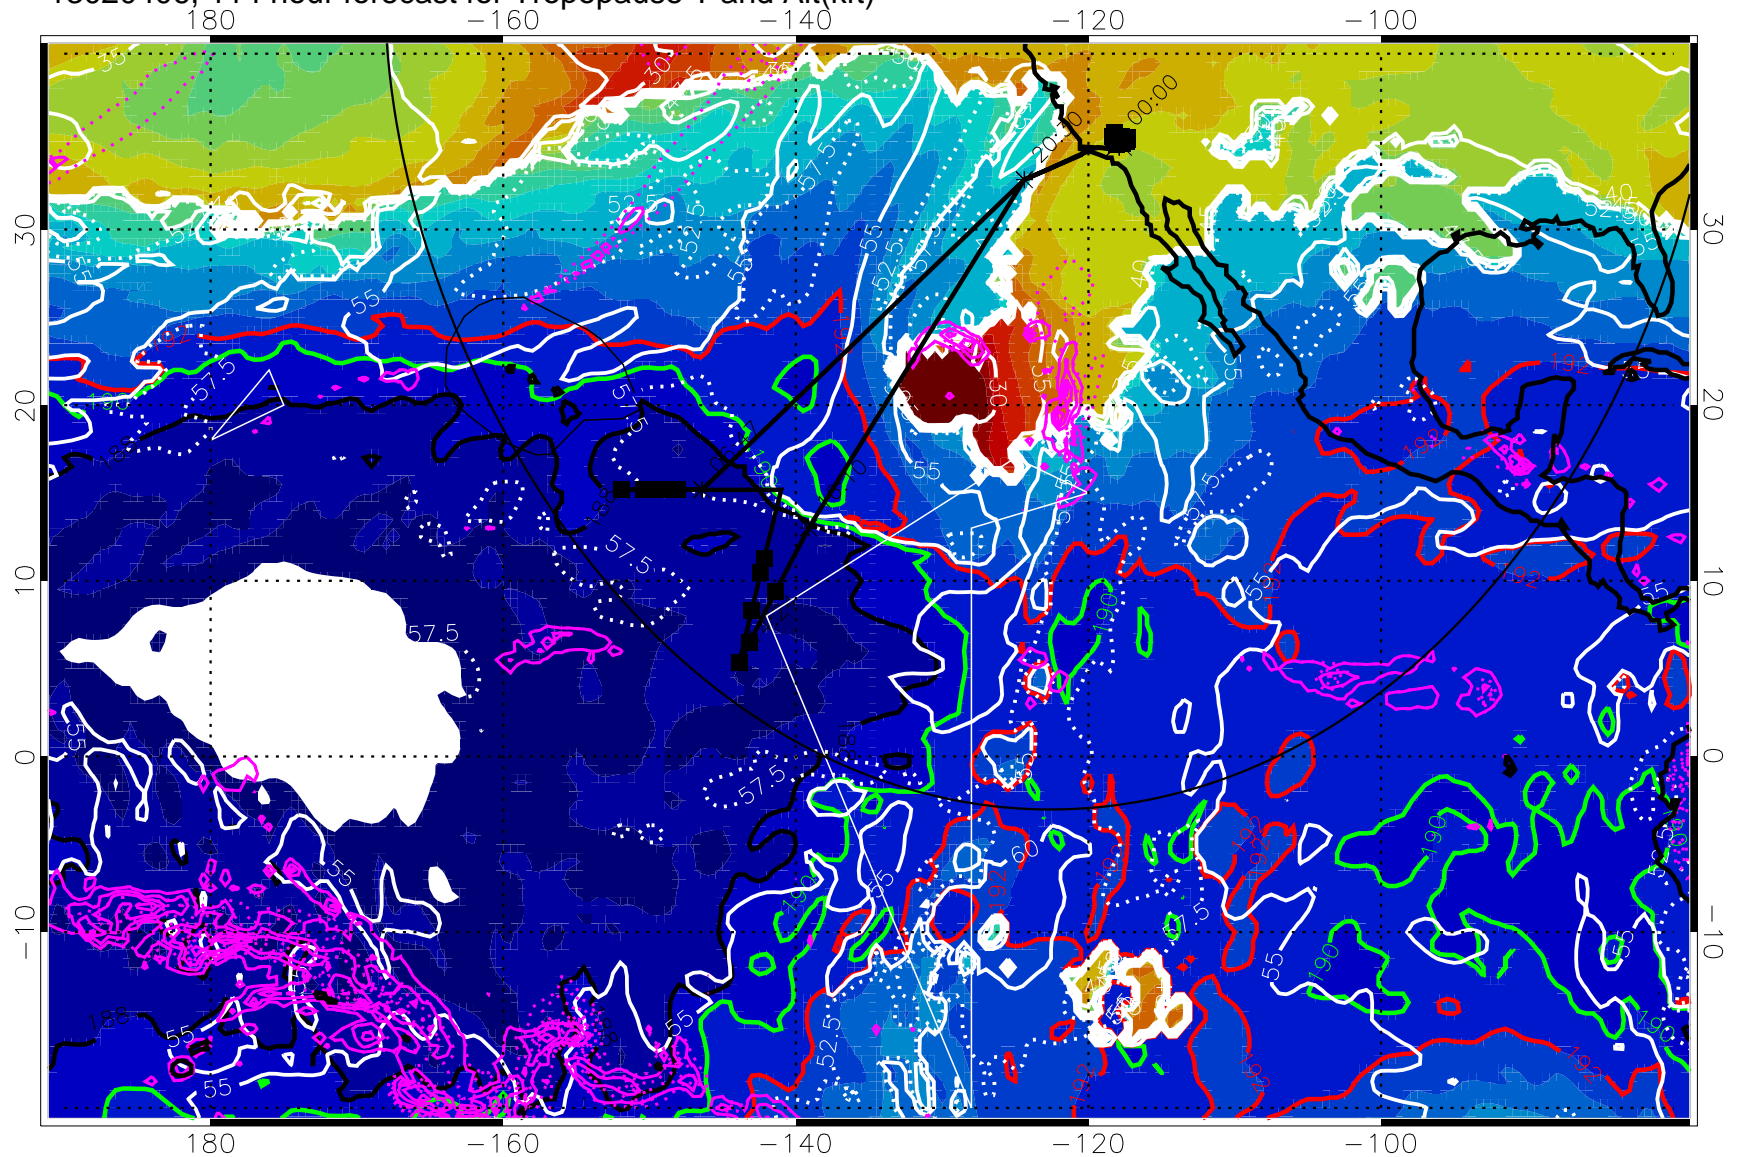

13020406, 114 hour forecast for Tropopause T and Alt(kft)

190 200 210 220 230

Tropopause T, K

Tropopause Altitude in kft (white)

Precip (tot dot, conv sol) past 6 hrs 6 kg/m² contours, min 4

187.5K Isotherm (black) 190K Isotherm (green) 192.5K Isotherm (red)

→ 30 m/s

Range ring of 4055 km -- 13 hours GH round trip