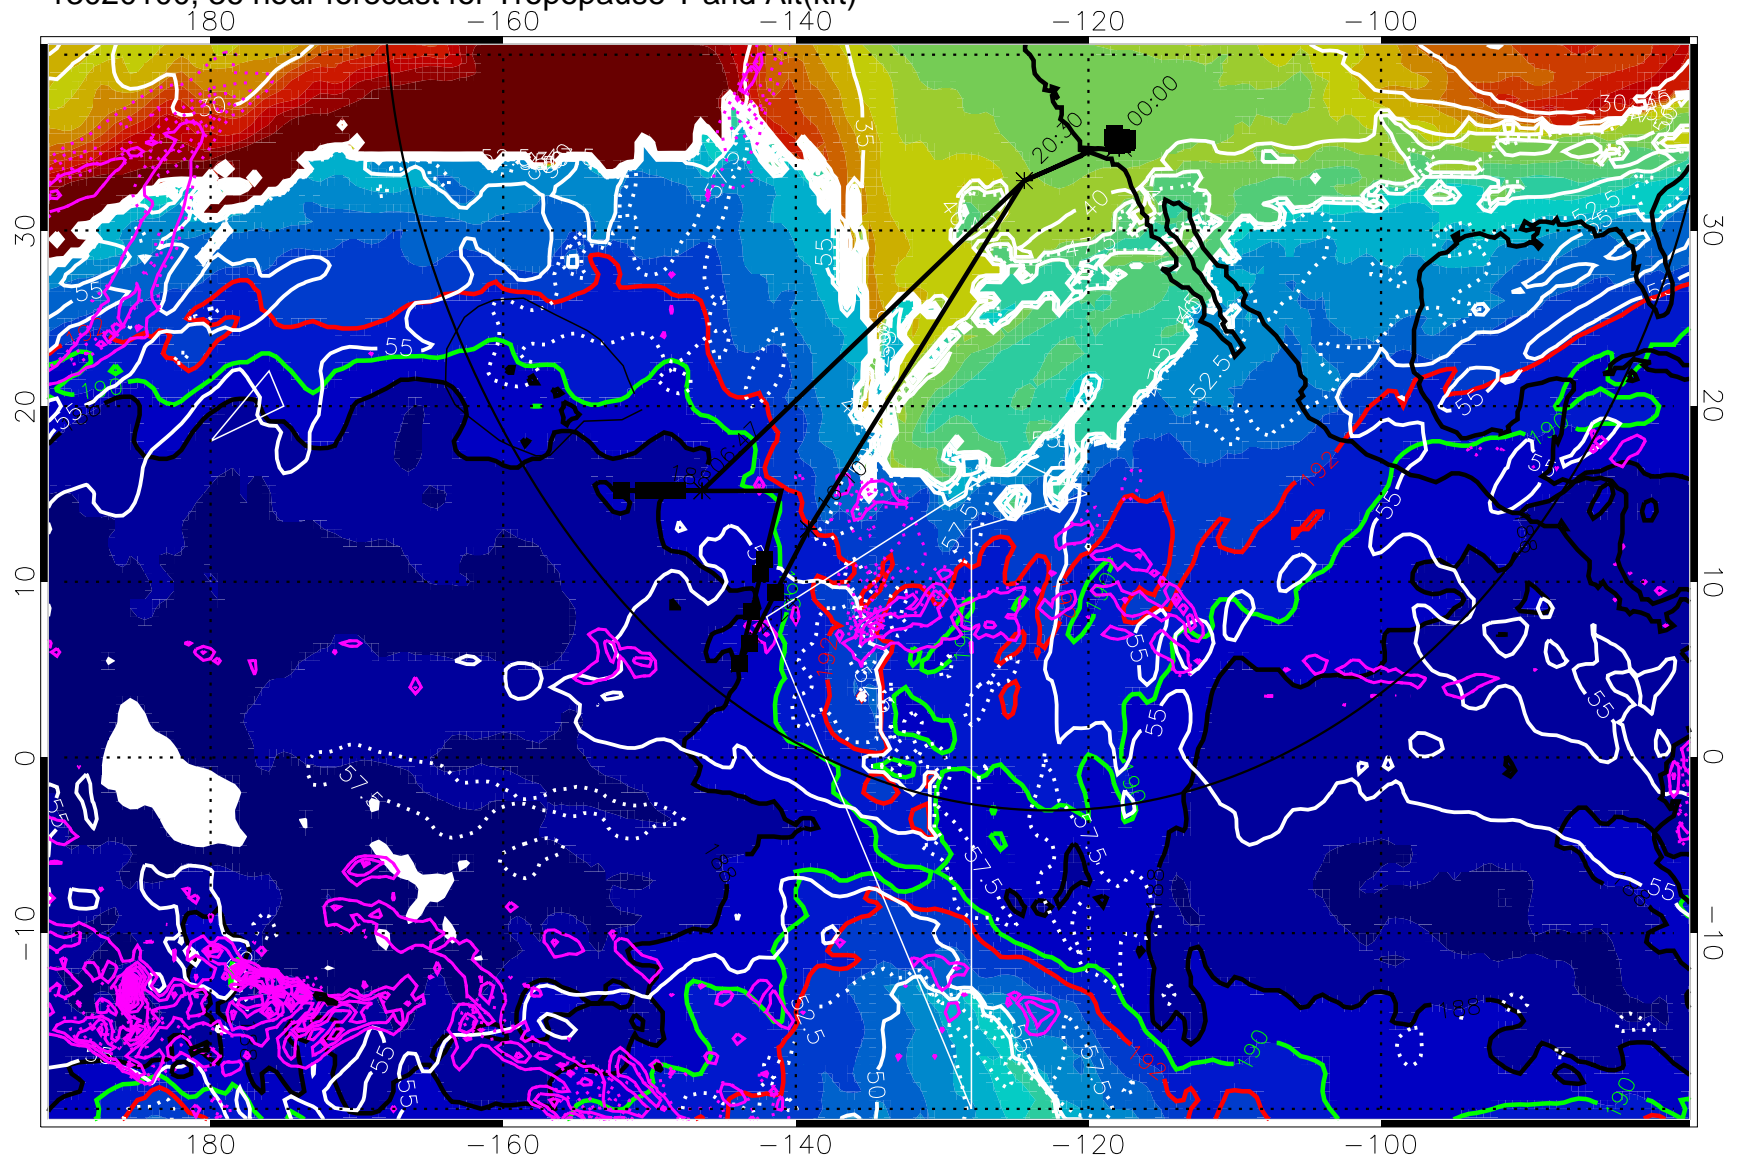

→ 30 m/s

Range ring of 4055 km -- 13 hours GH round trip

13013118, 30 hour forecast for Tropopause T and Alt(kft)

190 200 210 220 230

Tropopause T, K

Tropopause Altitude in kft (white)

Precip (tot dot, conv sol) past 6 hrs 6 kg/m2 contours, min 4

187.5K Isotherm (black) 190K Isotherm (green) 192.5K Isotherm (red)

→ 30 m/s

Range ring of 4055 km -- 13 hours GH round trip

13020100, 36 hour forecast for Tropopause T and Alt(kft)

190 200 210 220 230

Tropopause T, K

Tropopause Altitude in kft (white)

Precip (tot dot, conv sol) past 6 hrs mag 6 kg/m<sup>2</sup> contours, min 4

187.5K Isotherm (black) 190K Isotherm (green) 192.5K Isotherm (red)

→ 30 m/s

Range ring of 4055 km -- 13 hours GH round trip