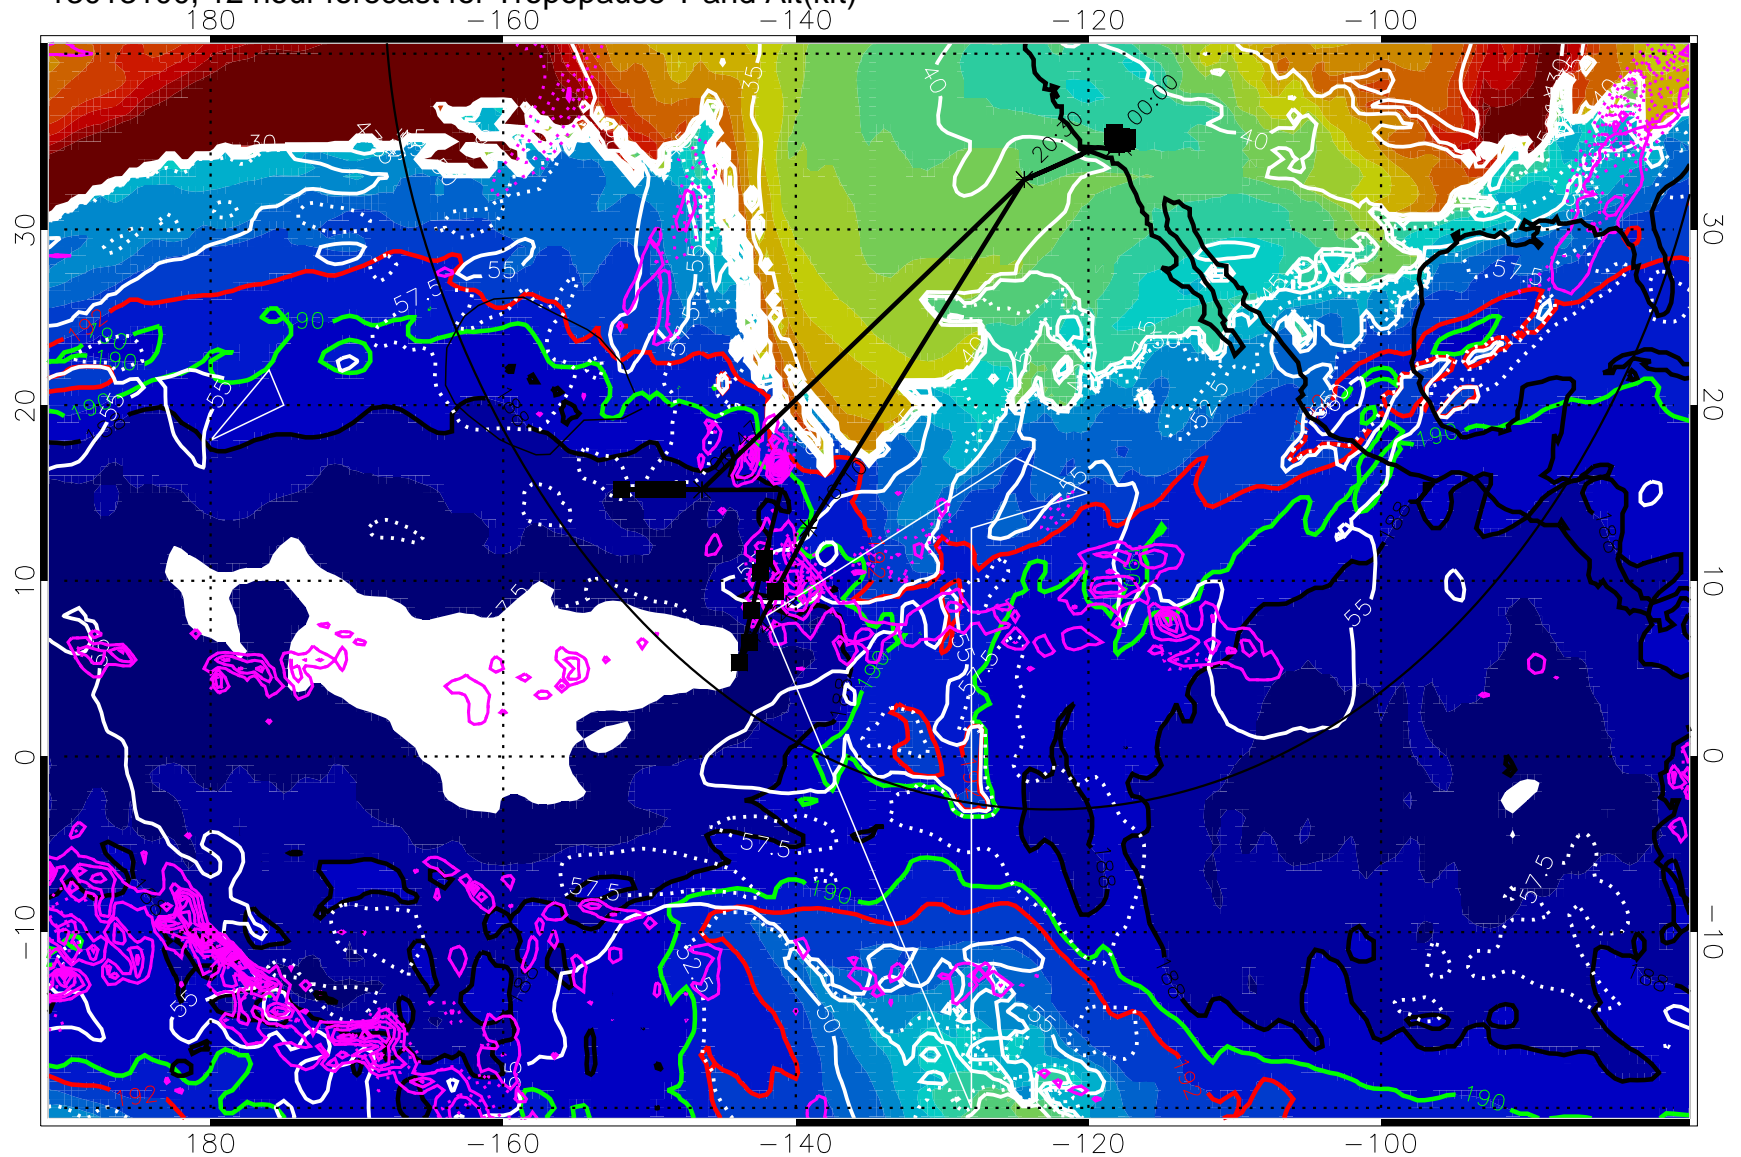

13013018, 6 hour forecast for Tropopause T and Alt(kft)

190 200 210 220 230

Tropopause T, K

Tropopause Altitude in kft (white)

Precip (tot dot, conv sol) past 6 hrs mag 6 kg/m2 contours, min 4

187.5K Isotherm (black) 190K Isotherm (green) 192.5K Isotherm (red)

→ 30 m/s

Range ring of 4055 km -- 13 hours GH round trip

13013100, 12 hour forecast for Tropopause T and Alt(kft)

Tropopause T, K

Tropopause Altitude in kft (white)

Precip (tot dot, conv sol) past 6 hrs 6 kg/m<sup>2</sup> contours, min 4

187.5K Isotherm (black) 190K Isotherm (green) 192.5K Isotherm (red)

→ 30 m/s

Range ring of 4055 km -- 13 hours GH round trip

13013106, 18 hour forecast for Tropopause T and Alt(kft)

190 200 210 220 230

Tropopause T, K

Tropopause Altitude in kft (white)

Precip (tot dot, conv sol) past 6 hrs mag 6 kg/m<sup>2</sup> contours, min 4

187.5K Isotherm (black) 190K Isotherm (green) 192.5K Isotherm (red)

→ 30 m/s

Range ring of 4055 km -- 13 hours GH round trip