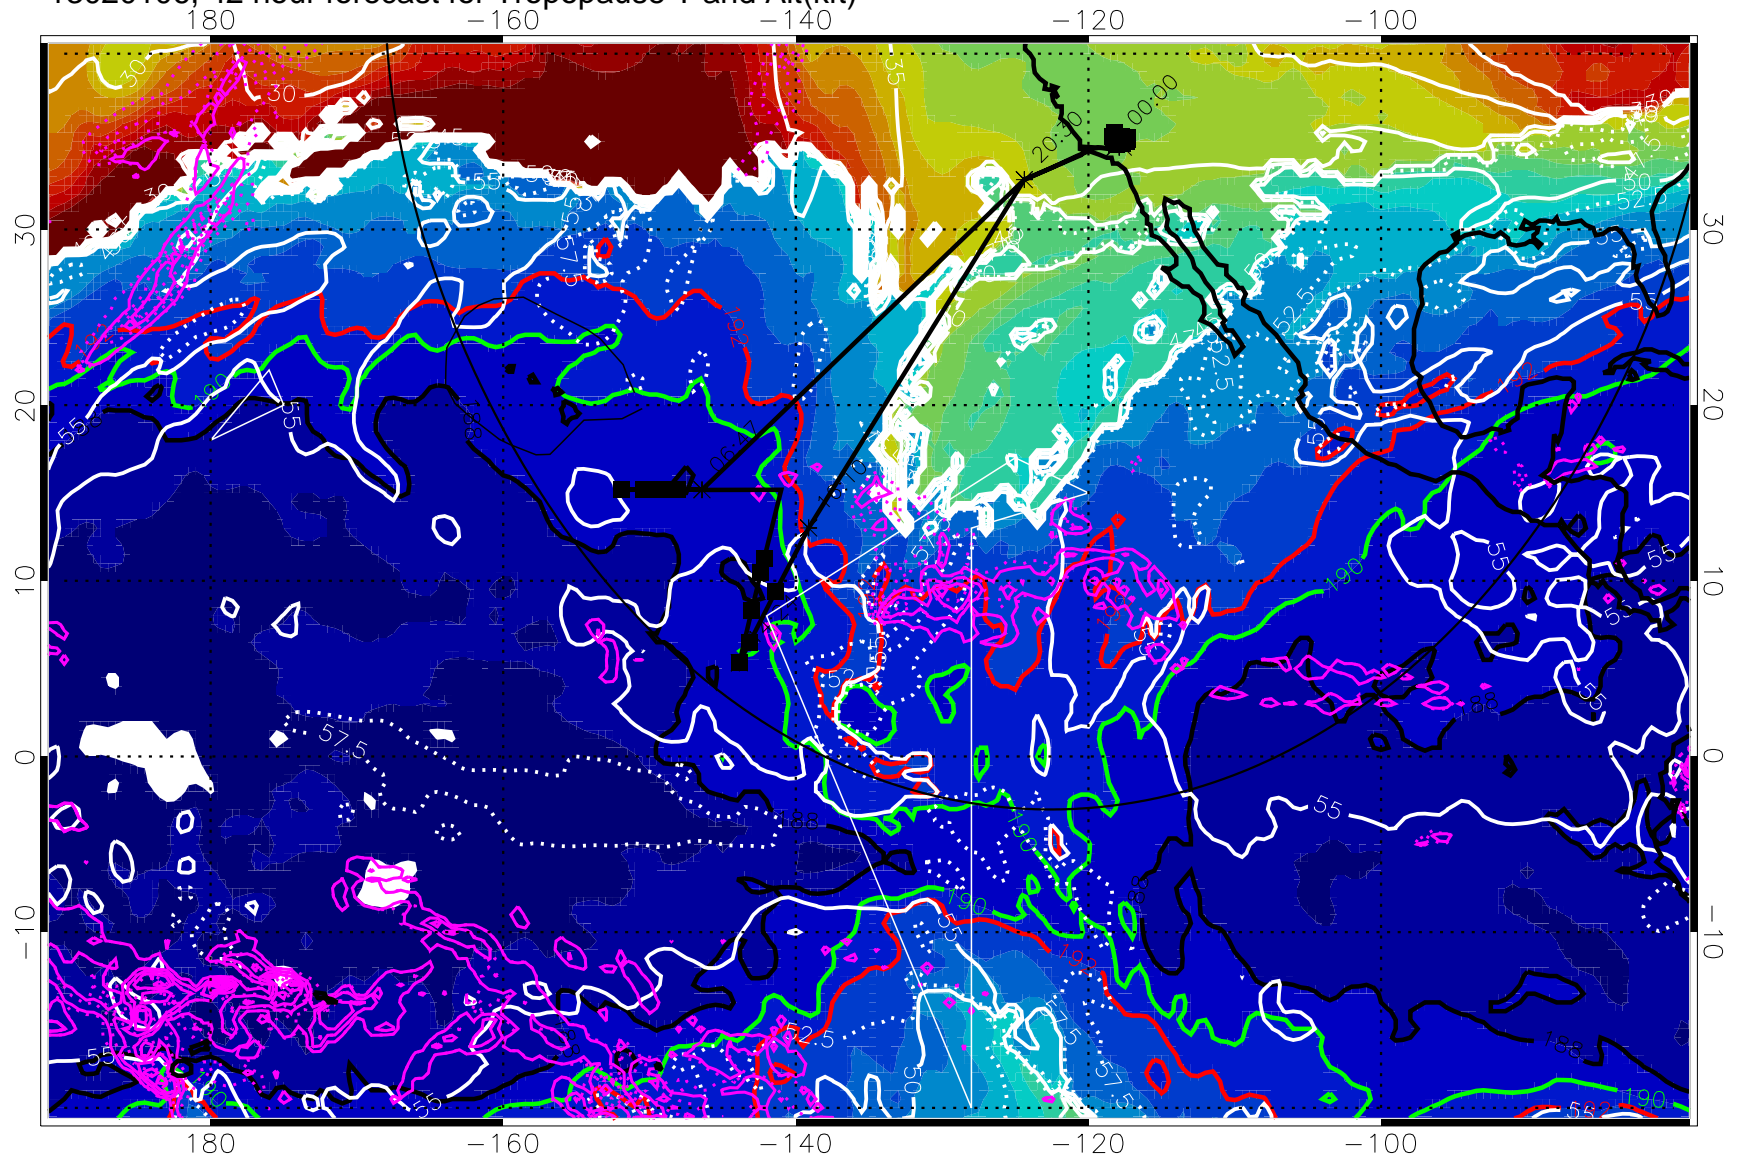

13020106, 42 hour forecast for Tropopause T and Alt(kft)

190   200   210   220   230

Tropopause T, K

Tropopause Altitude in kft (white)

Precip (tot dot, conv sol) past 6 hrs 6 kg/m² contours, min 4

187.5K Isotherm (black) 190K Isotherm (green) 192.5K Isotherm (red)

→ 30 m/s

Range ring of 4055 km -- 13 hours GH round trip