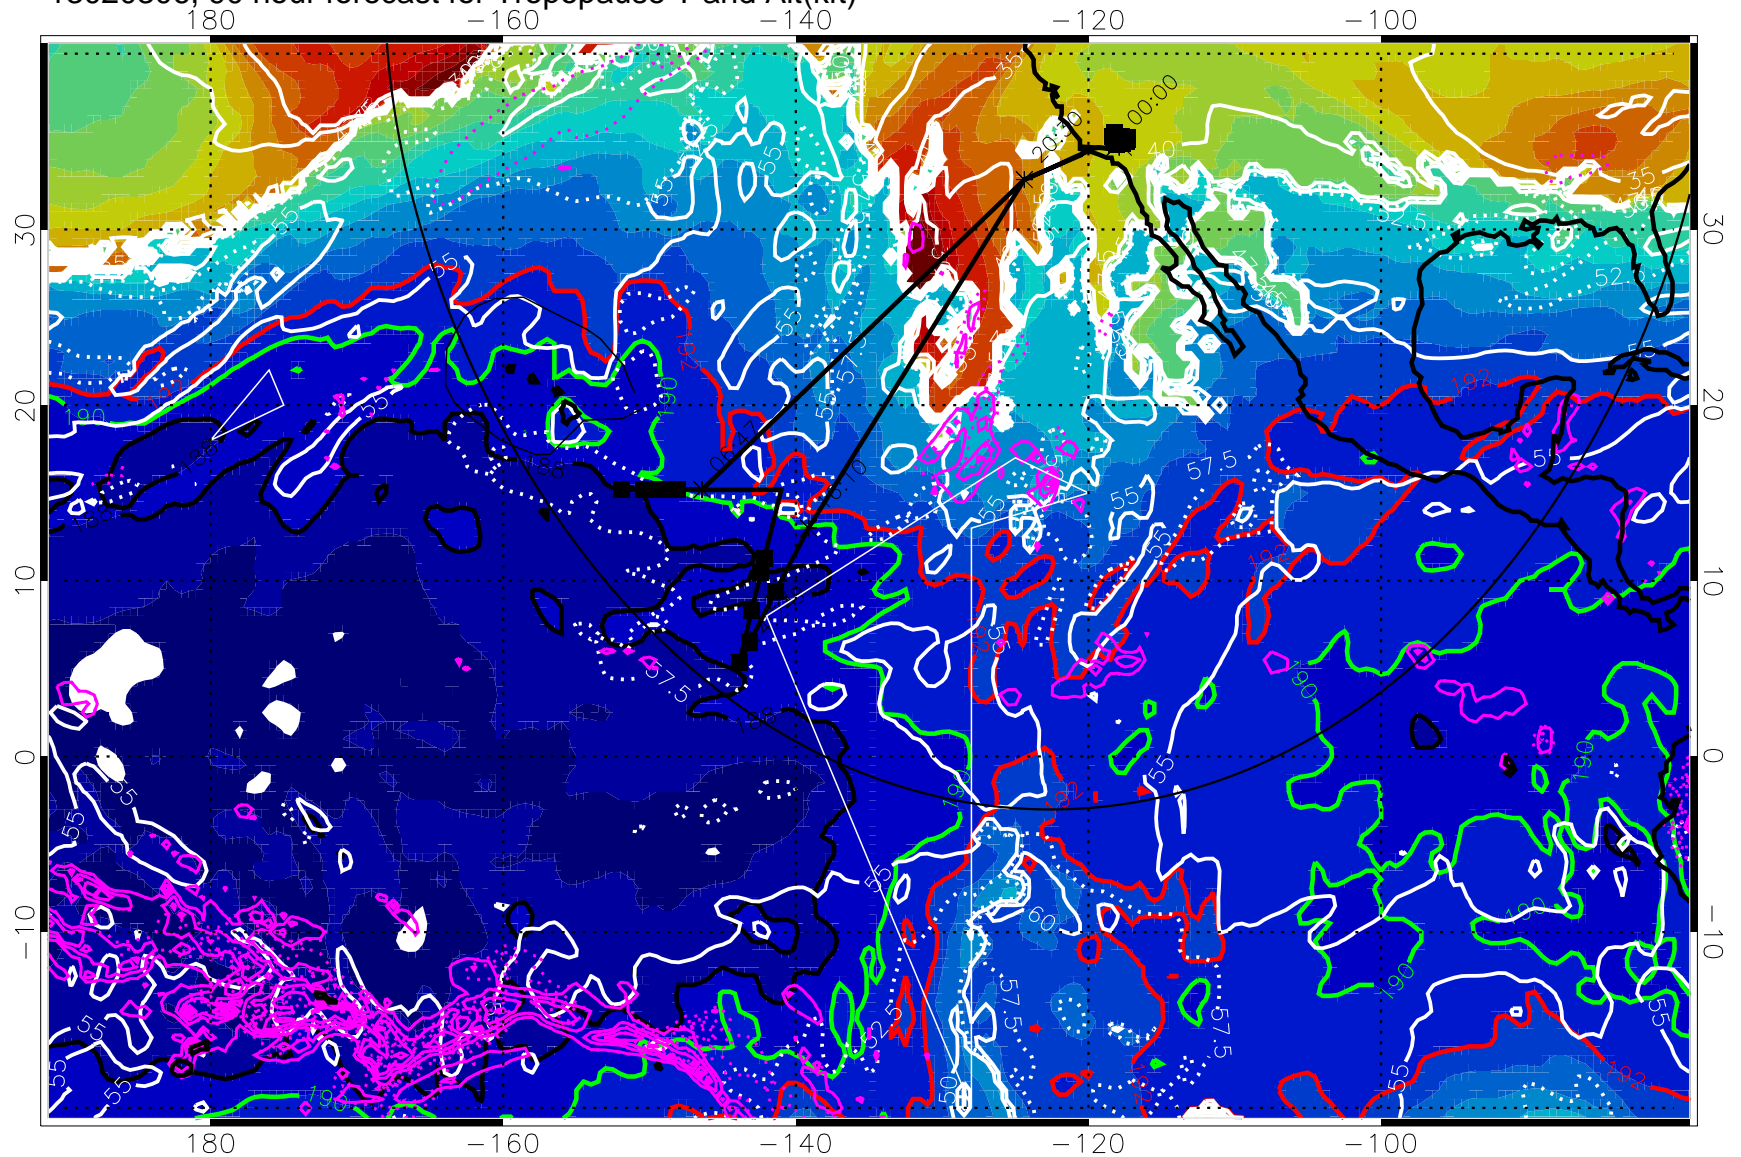

Tropopause Altitude in kft (white)

Precip (tot dot, conv sol) past 6 hrs 6 kg/m<sup>2</sup> contours, min 4

187.5K Isotherm (black) 190K Isotherm (green) 192.5K Isotherm (red)

→ 30 m/s

Range ring of 4055 km -- 13 hours GH round trip

187.5K Isotherm (black) 190K Isotherm (green) 192.5K Isotherm (red)

→ 30 m/s

Range ring of 4055 km -- 13 hours GH round trip

13020306, 90 hour forecast for Tropopause T and Alt(kft)

Tropopause T, K

Tropopause Altitude in kft (white)

Precip (tot dot, conv sol) past 6 hrs 6 kg/m<sup>2</sup> contours, min 4

187.5K Isotherm (black) 190K Isotherm (blue) 192.5K Isotherm (red)

→ 30 m/s

Range ring of 4055 km -- 13 hours GH round trip

13020312, 96 hour forecast for Tropopause T and Alt(kft)