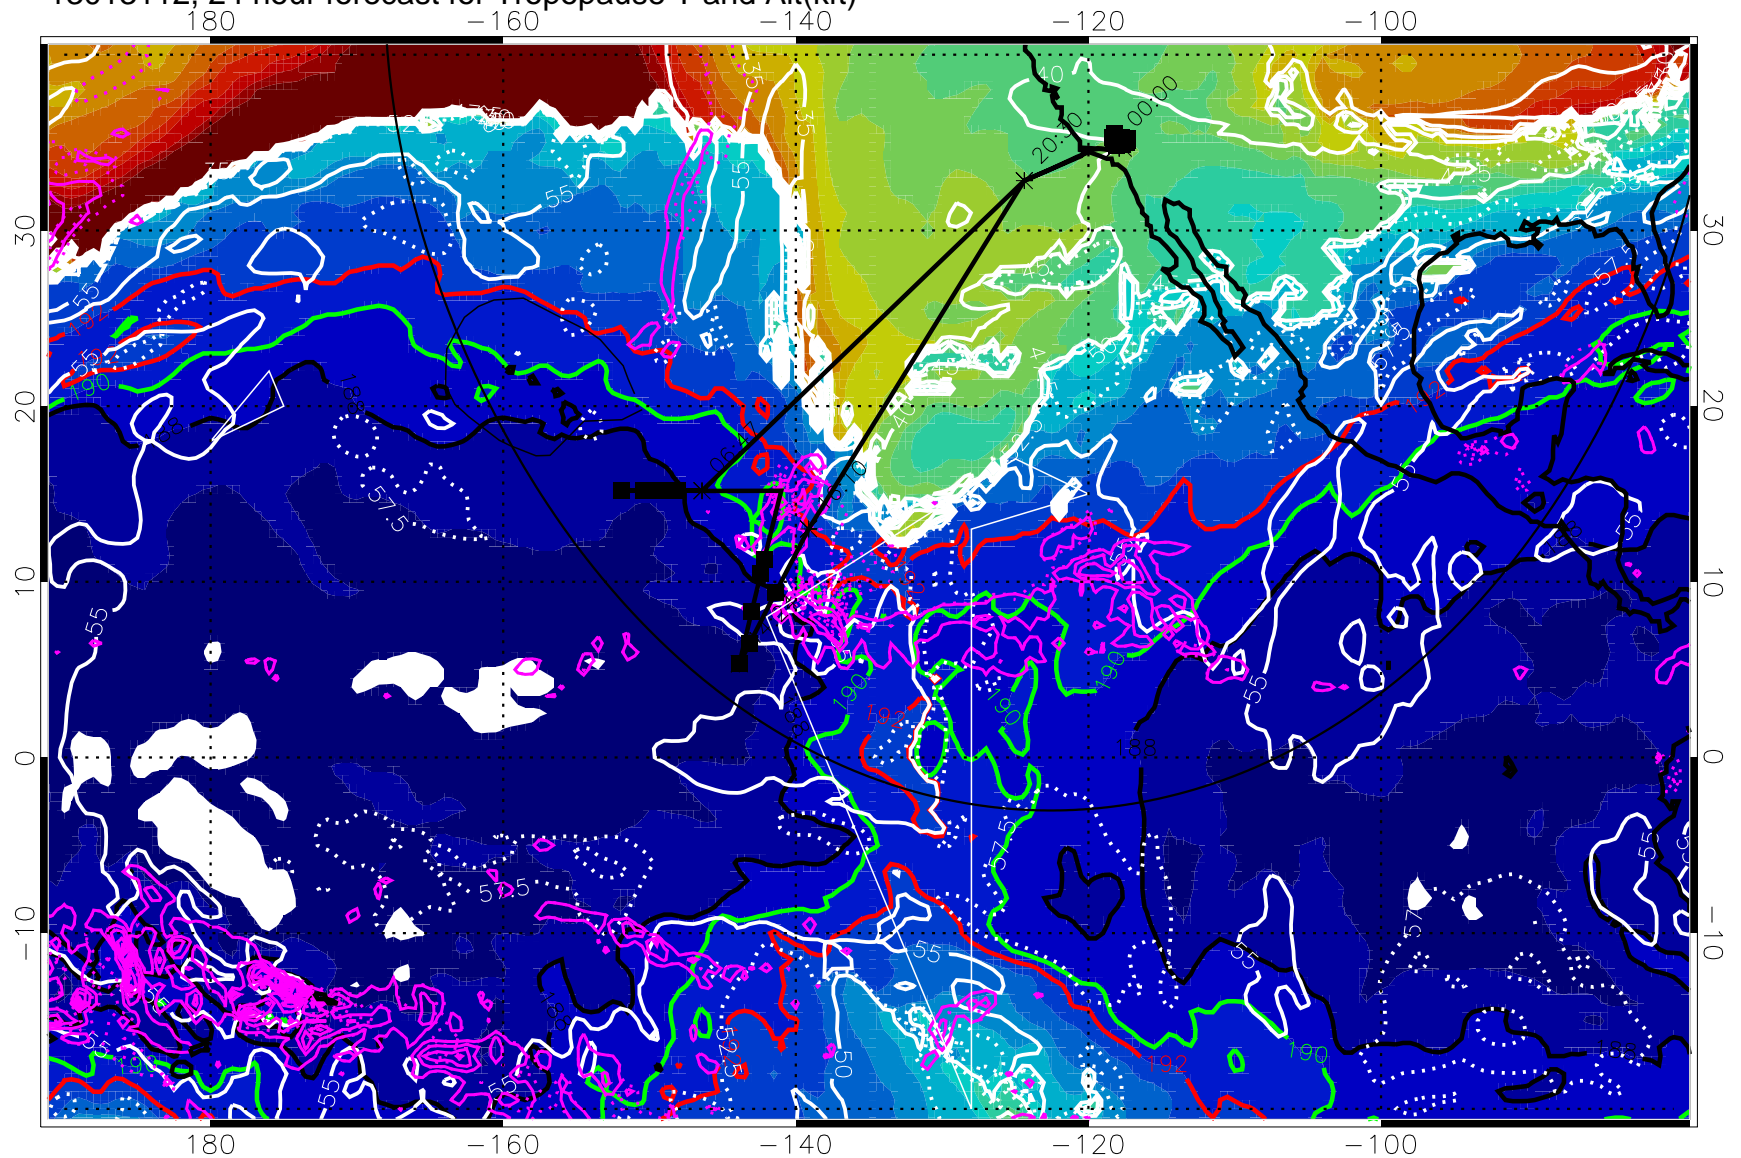

13013112, 24 hour forecast for Tropopause T and Alt(kft)

190 200 210 220 230

Tropopause T, K

Tropopause Altitude in kft (white)

Precip (tot dot, conv sol) past 6 hrs 6 kg/m² contours, min 4

187.5K Isotherm (black) 190K Isotherm (green) 192.5K Isotherm (red)

→ 30 m/s

Range ring of 4055 km -- 13 hours GH round trip