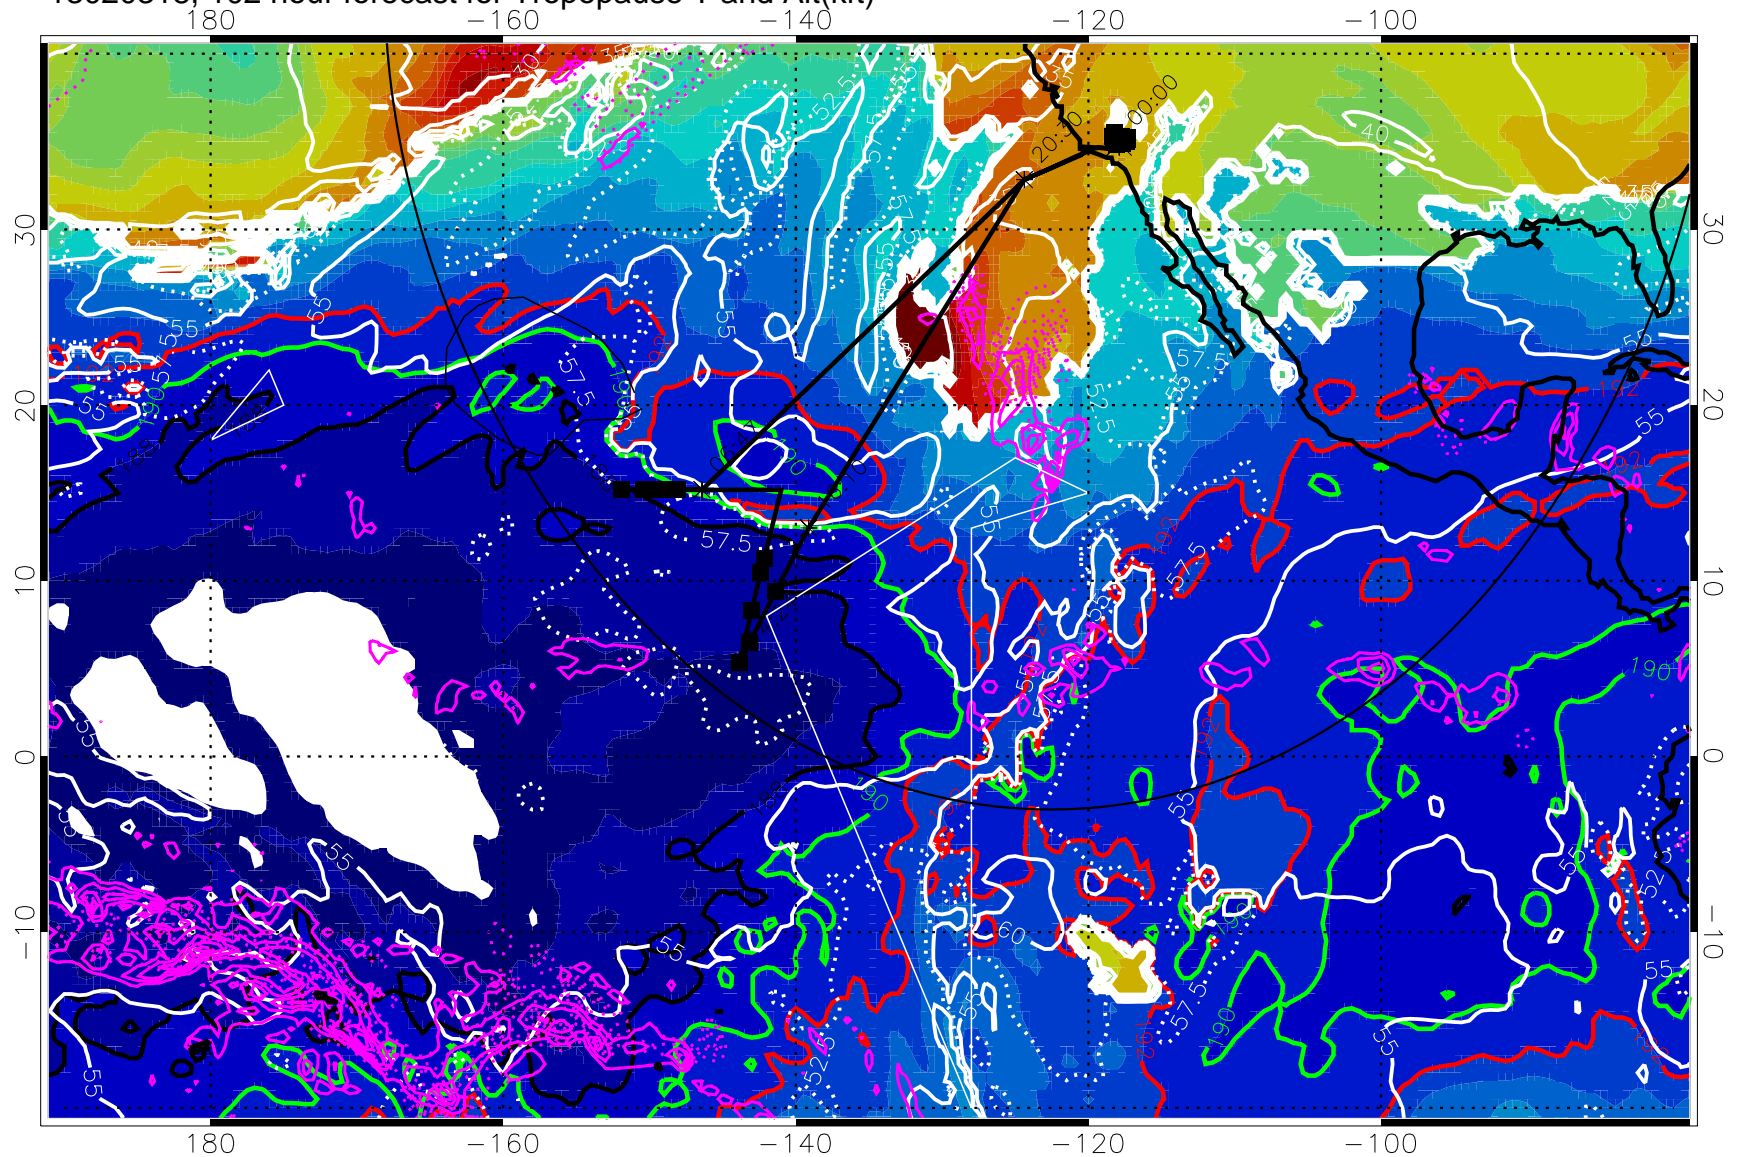

13020318, 102 hour forecast for Tropopause T and Alt(kft)

190   200   210   220   230

Tropopause T, K

Tropopause Altitude in kft (white)

Precip (tot dot, conv sol) past 6 hrs 6 kg/m² contours, min 4

187.5K Isotherm (black) 190K Isotherm (green) 192.5K Isotherm (red)

→ 30 m/s

Range ring of 4055 km -- 13 hours GH round trip