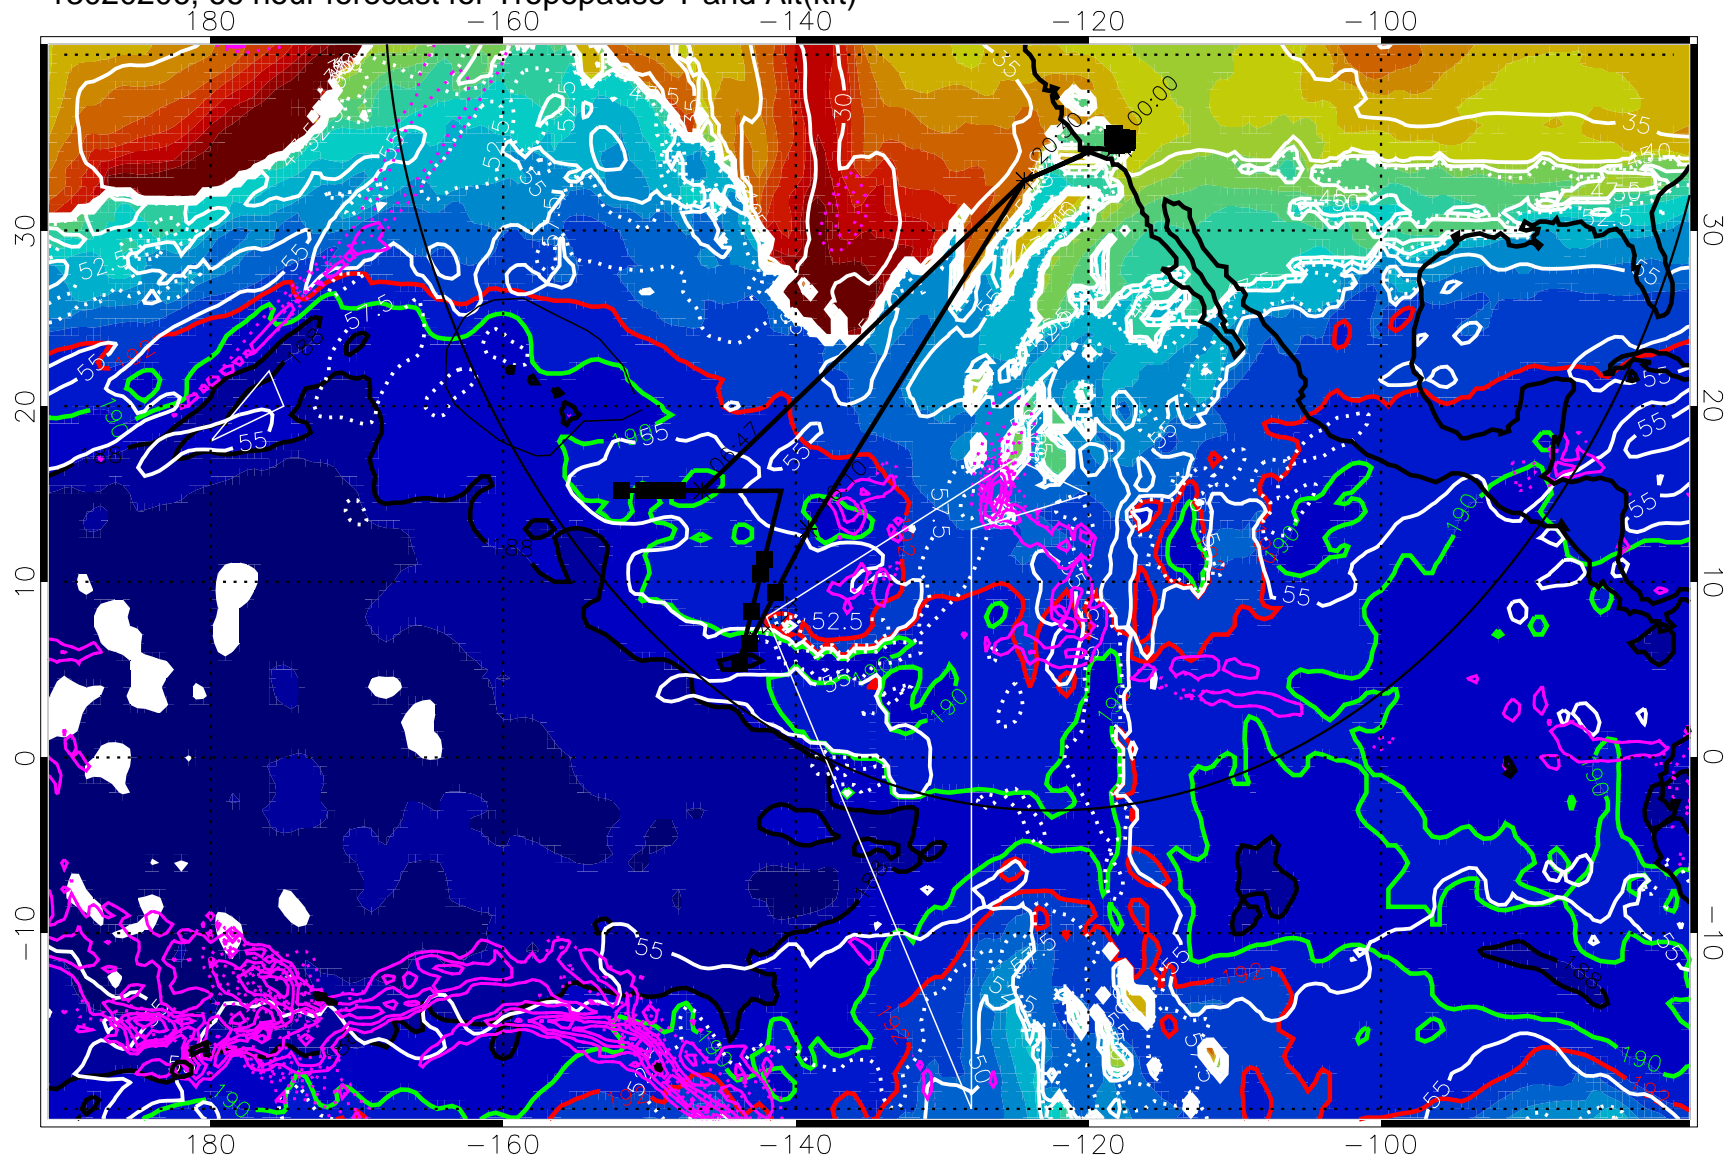

187.5K Isotherm (black) 190K Isotherm (green) 192.5K Isotherm (red)

→ 30 m/s

Range ring of 4055 km -- 13 hours GH round trip

13020200, 60 hour forecast for Tropopause T and Alt(kft)

Tropopause T, K

Tropopause Altitude in kft (white)

Precip (tot dot, conv sol) past 6 hrs 6 kg/m<sup>2</sup> contours, min 4

187.5K Isotherm (black) 190K Isotherm (green) 192.5K Isotherm (red)

→ 30 m/s

Range ring of 4055 km -- 13 hours GH round trip

13020206, 66 hour forecast for Tropopause T and Alt(kft)