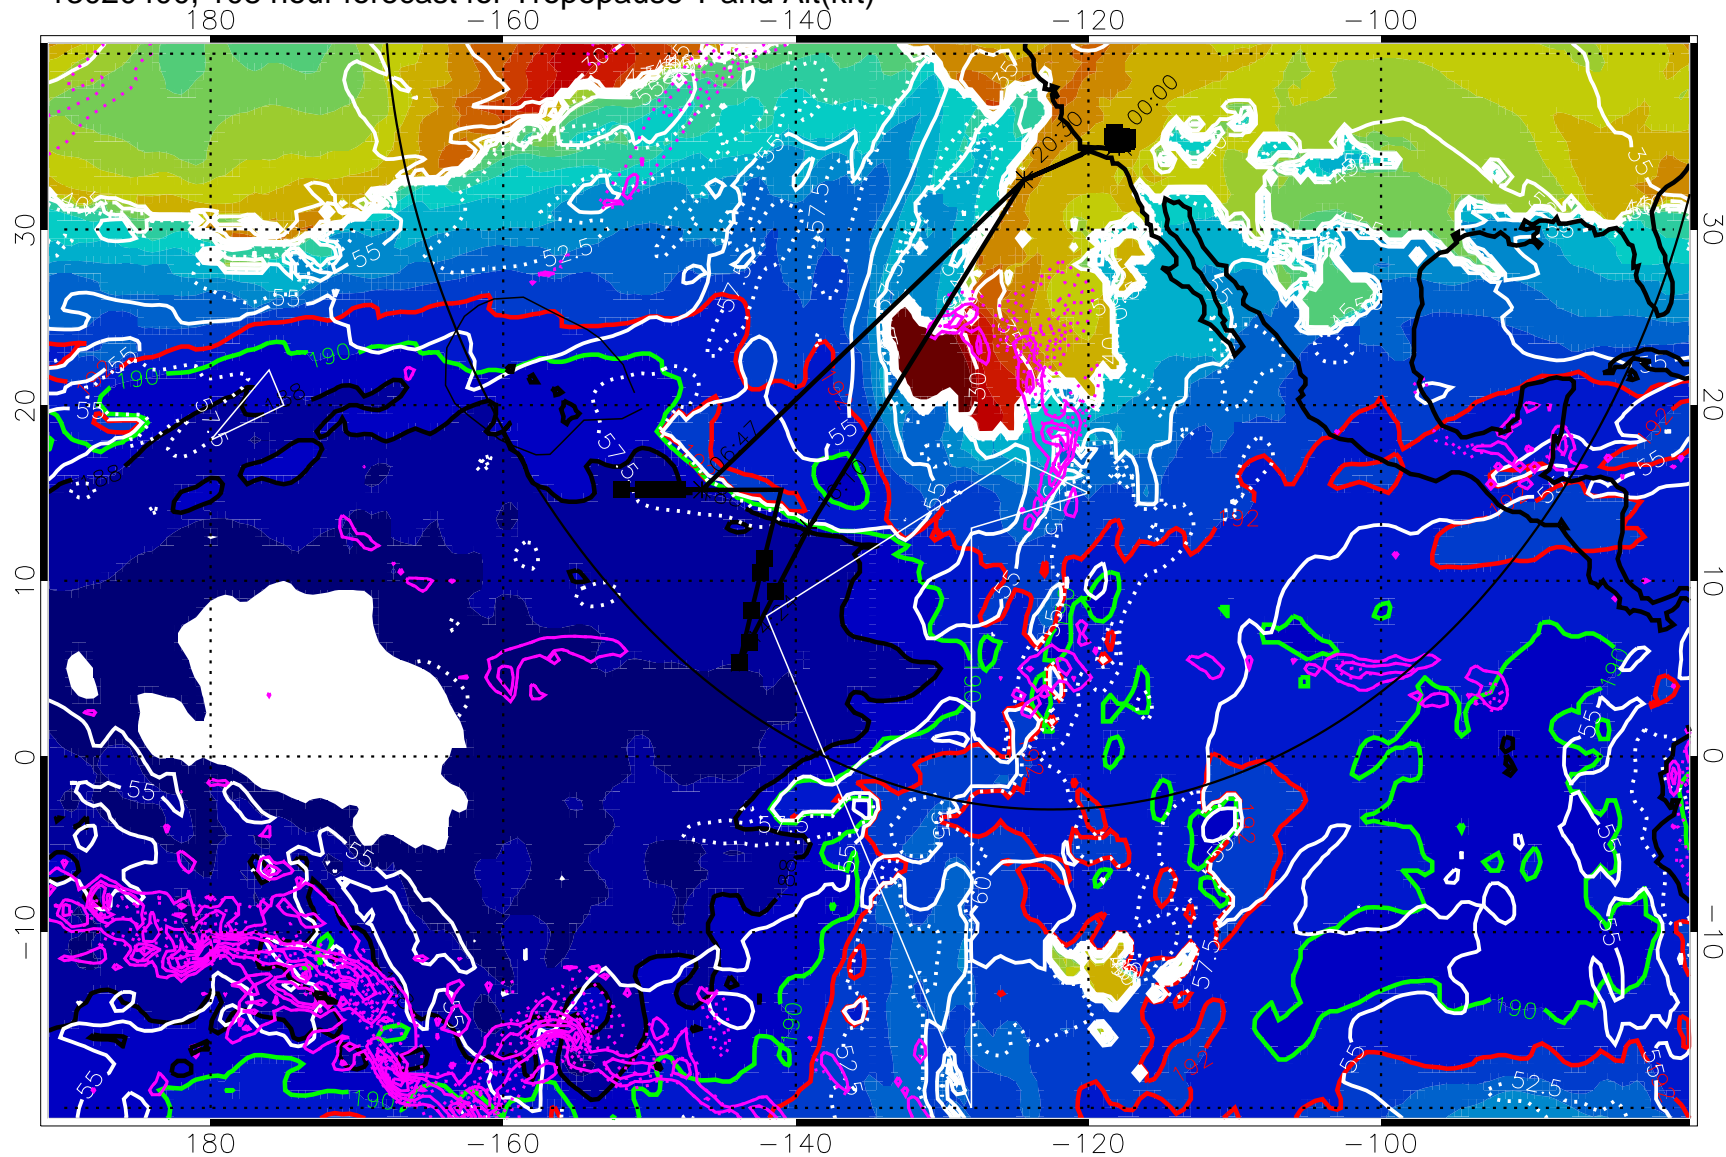

Precip (tot dot, conv sol) past 6 hrs 6 kg/m<sup>2</sup> contours, min 4

187.5K Isotherm (black) 190K Isotherm (blue) 192.5K Isotherm (red)

→ 30 m/s

Range ring of 4055 km -- 13 hours GH round trip

13020312, 96 hour forecast for Tropopause T and Alt(kft)

→ 30 m/s

Range ring of 4055 km -- 13 hours GH round trip

13020318, 102 hour forecast for Tropopause T and Alt(kft)

190      200      210      220      230

Tropopause T, K

Tropopause Altitude in kft (white)

Precip (tot dot, conv sol) past 6 hrs 6 kg/m<sup>2</sup> contours, min 4

187.5K Isotherm (black) 190K Isotherm (green) 192.5K Isotherm (red)

→ 30 m/s

Range ring of 4055 km -- 13 hours GH round trip

13020400, 108 hour forecast for Tropopause T and Alt(kft)