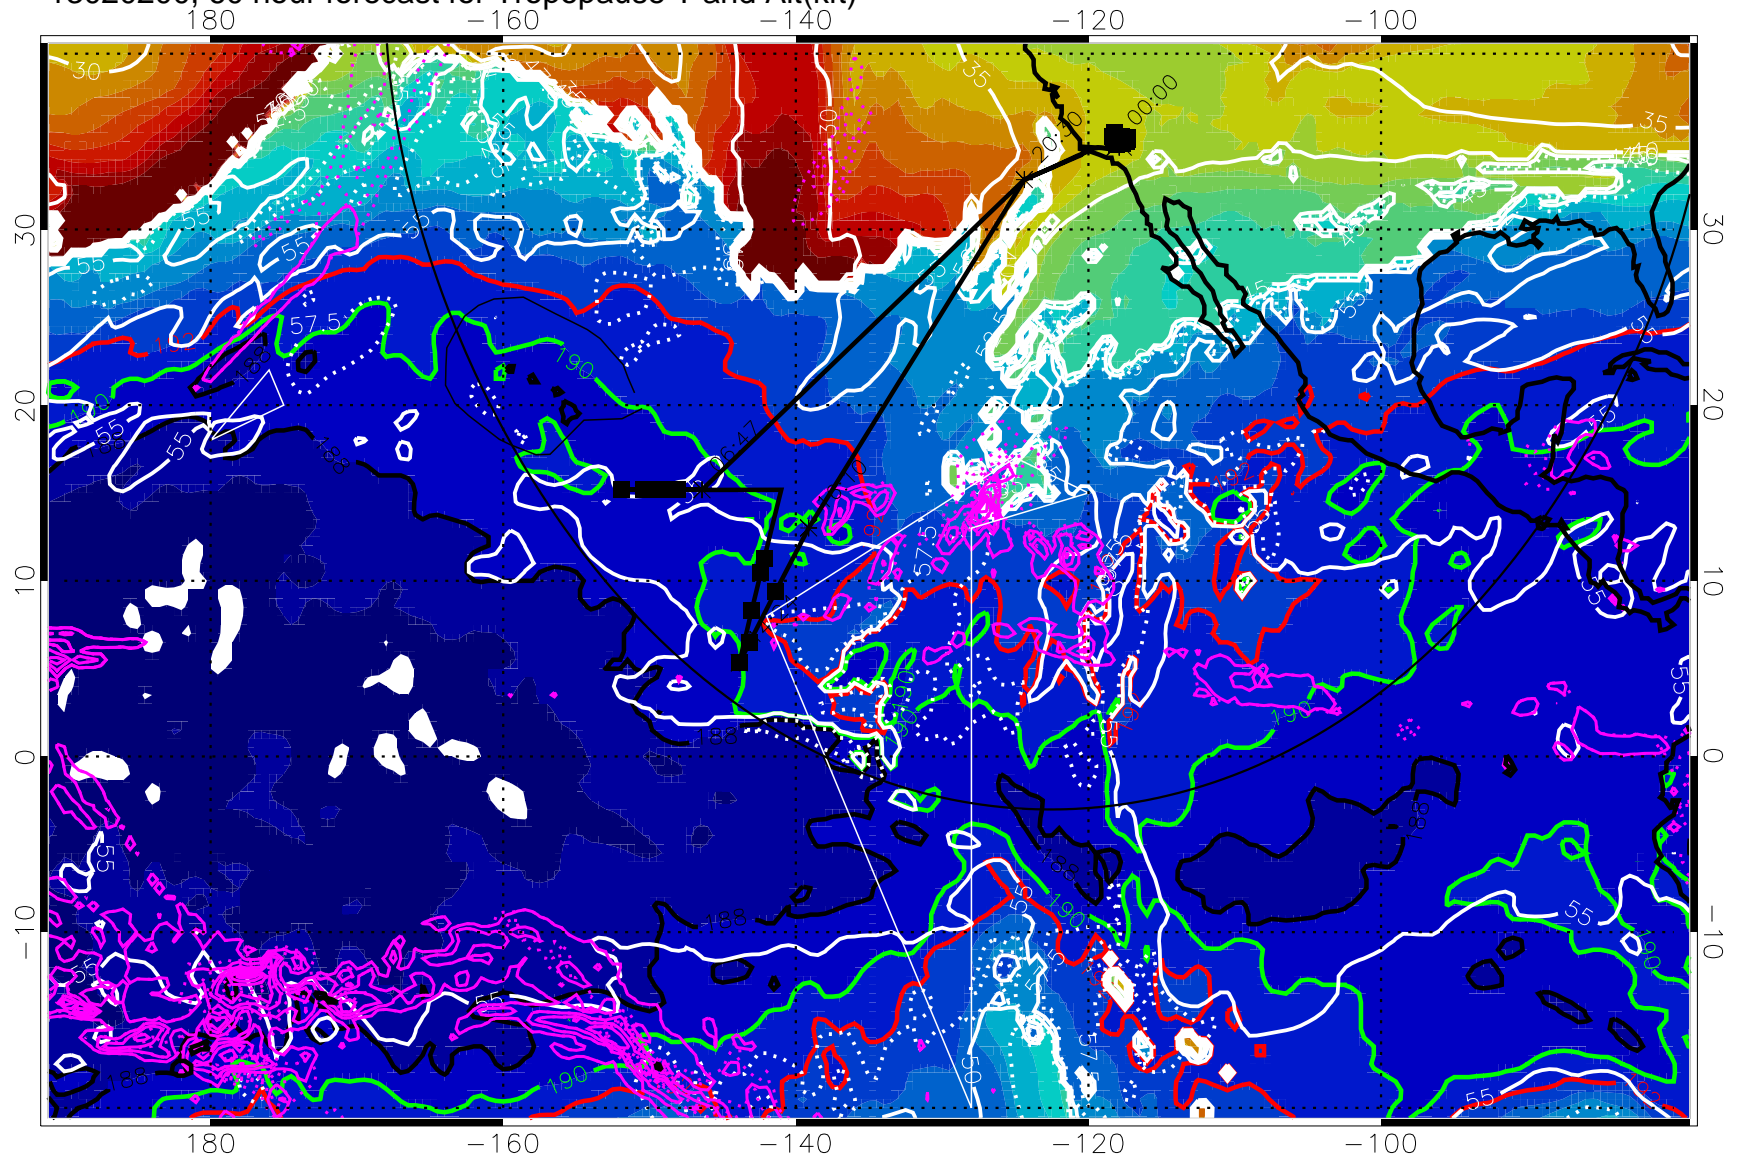

187.5K Isotherm (black) 190K Isotherm (green) 192.5K Isotherm (red)

→ 30 m/s

Range ring of 4055 km -- 13 hours GH round trip

13020200, 60 hour forecast for Tropopause T and Alt(kft)

Tropopause T, K

Tropopause Altitude in kft (white)

Precip (tot dot, conv sol) past 6 hrs 6 kg/m<sup>2</sup> contours, min 4

187.5K Isotherm (black) 190K Isotherm (green) 192.5K Isotherm (red)

→ 30 m/s

Range ring of 4055 km -- 13 hours GH round trip

13020206, 66 hour forecast for Tropopause T and Alt(kft)