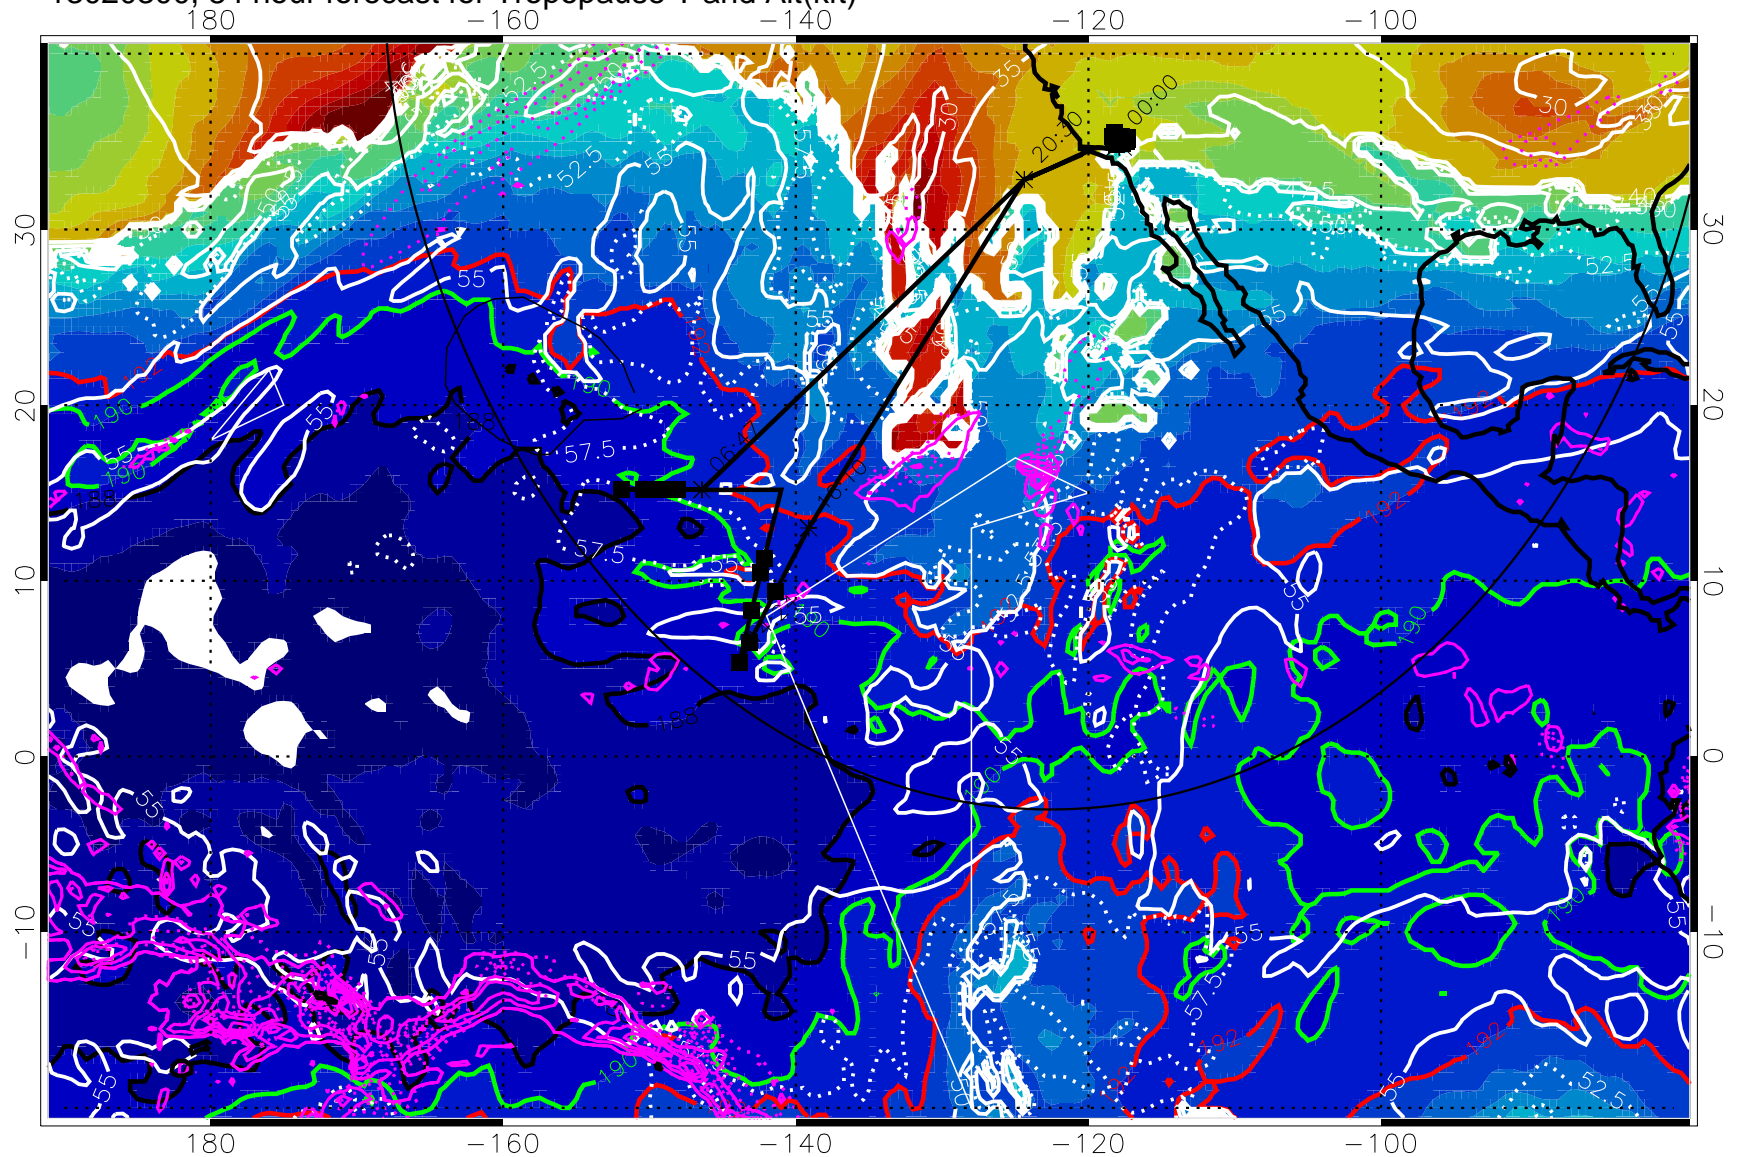

13020300, 84 hour forecast for Tropopause T and Alt(kft)

190   200   210   220   230

Tropopause T, K

Tropopause Altitude in kft (white)

Precip (tot dot, conv sol) past 6 hrs 6 kg/m² contours, min 4

187.5K Isotherm (black) 190K Isotherm (green) 192.5K Isotherm (red)

→ 30 m/s

Range ring of 4055 km -- 13 hours GH round trip