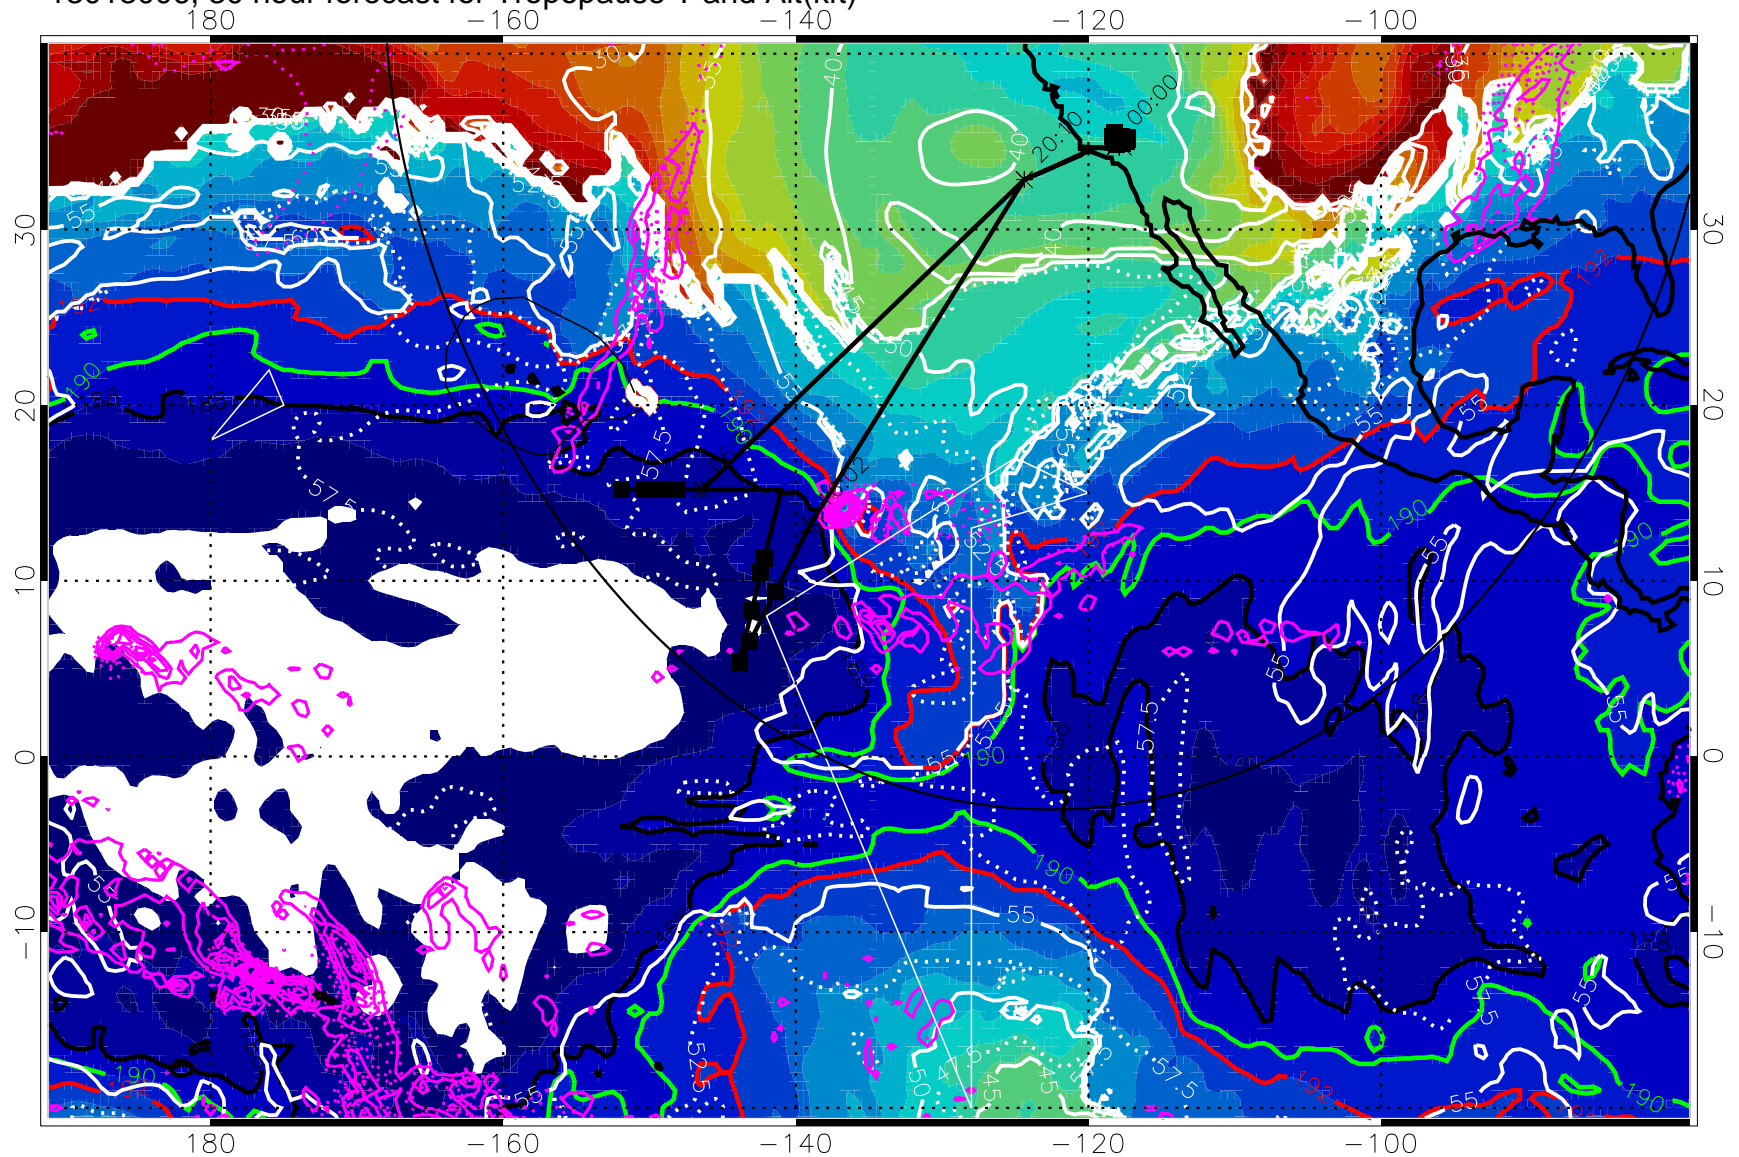

→ 30 m/s

Range ring of 4055 km -- 13 hours GH round trip

13012918, 18 hour forecast for Tropopause T and Alt(kft)

Tropopause T, K

Tropopause Altitude in kft (white)

Precip (tot dot, conv sol) past 6 hrs magenta 6 kg/m² contours, min 4

187.5K Isotherm (black) 190K Isotherm (green) 192.5K Isotherm (red)

→ 30 m/s

Range ring of 4055 km -- 13 hours GH round trip

13013000, 24 hour forecast for Tropopause T and Alt(kft)

Tropopause T, K

Tropopause Altitude in kft (white)

Precip (tot dot, conv sol) past 6 hrs 6 kg/m² contours, min 4

187.5K Isotherm (black) 190K Isotherm (green) 192.5K Isotherm (red)

→ 30 m/s

Range ring of 4055 km -- 13 hours GH round trip

13013006, 30 hour forecast for Tropopause T and Alt(kft)

187.5K Isotherm (black) 190K Isotherm (green) 192.5K Isotherm (red)

→ 30 m/s

Range ring of 4055 km -- 13 hours GH round trip

13013018, 42 hour forecast for Tropopause T and Alt(kft)

Tropopause Altitude in kft (white)
 Precip (tot dot, conv sol) past 6 hrs magenta 6 kg/m2 contours, min 4
 187.5K Isotherm (black) 190K Isotherm (green) 192.5K Isotherm (red)