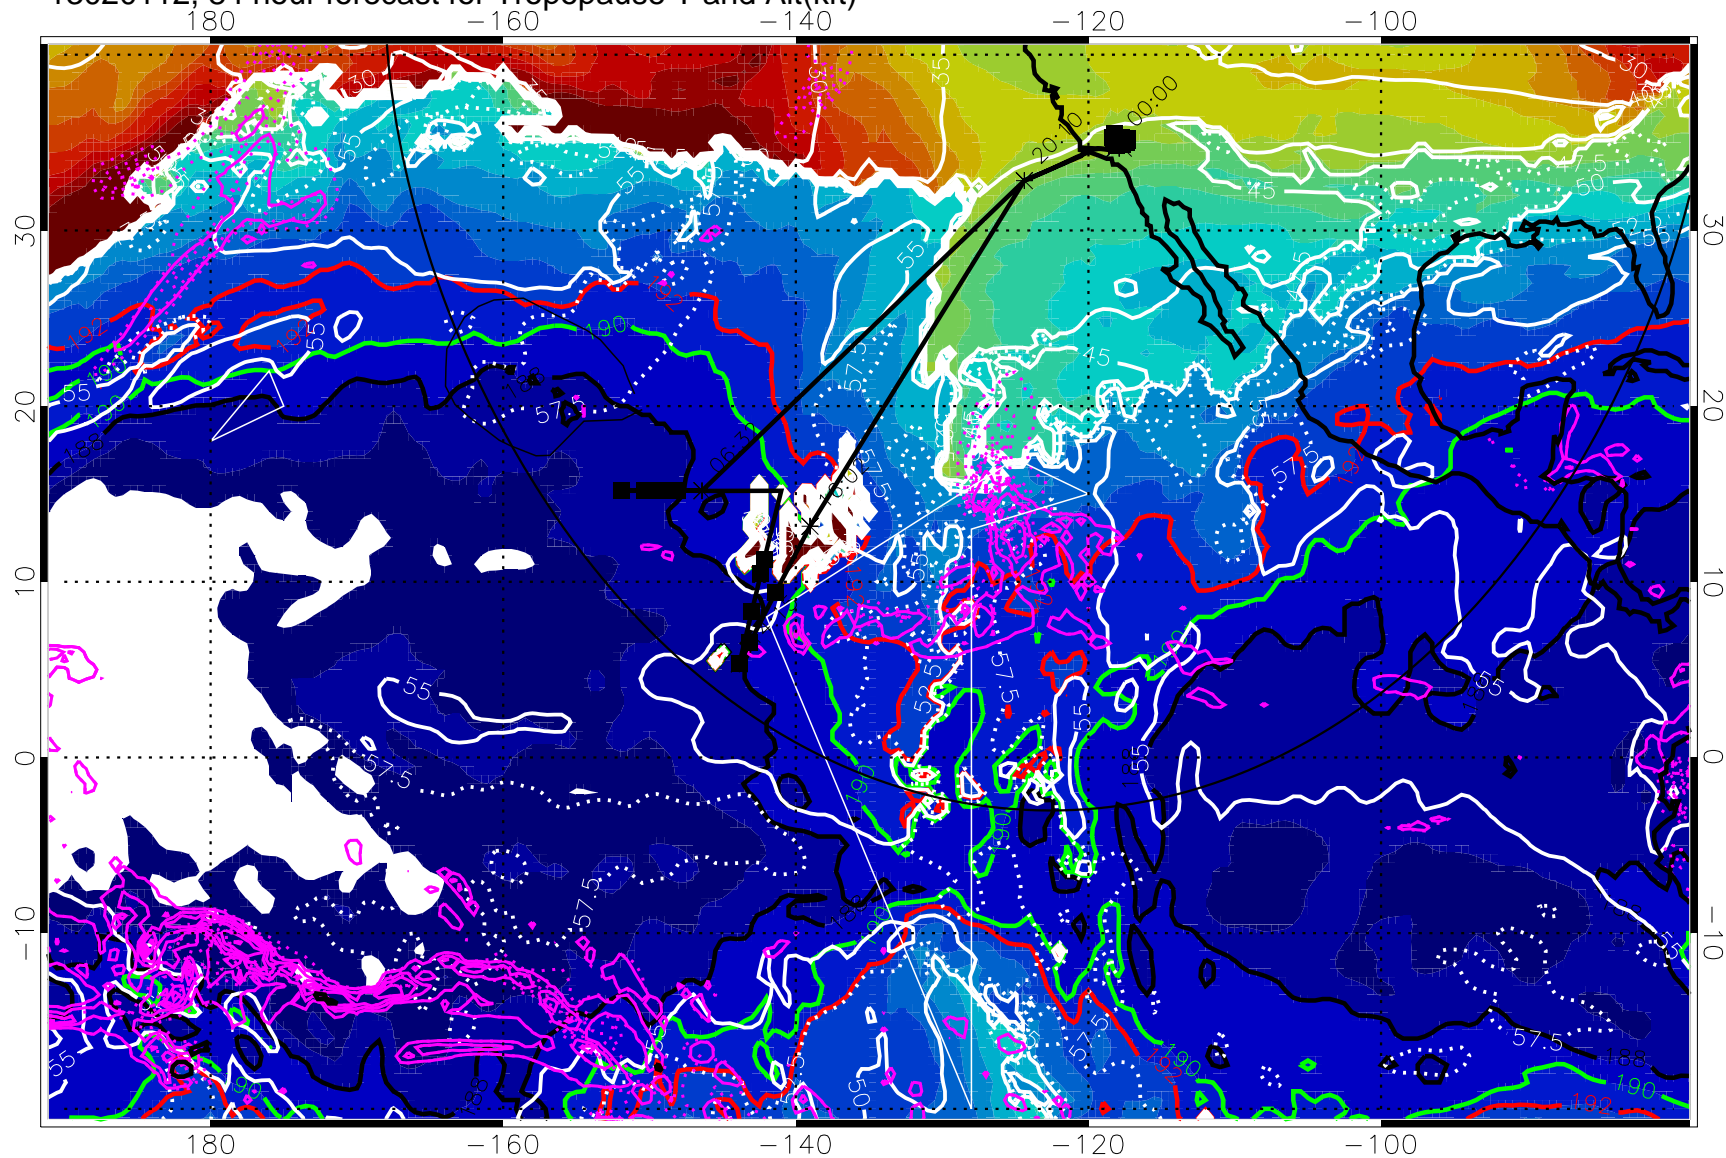

Precip (tot dot, conv sol) past 6 hrs 6 kg/m² contours, min 4

187.5K Isotherm (black) 190K Isotherm (green) 192.5K Isotherm (red)

→ 30 m/s

Range ring of 4055 km -- 13 hours GH round trip

13020100, 72 hour forecast for Tropopause T and Alt(kft)

Range ring of 4055 km -- 13 hours GH round trip

13020106, 78 hour forecast for Tropopause T and Alt(kft)

190 200 210 220 230

Tropopause T, K

Tropopause Altitude in kft (white)

Precip (tot dot, conv sol) past 6 hrs 6 kg/m² contours, min 4

187.5K Isotherm (black) 190K Isotherm (green) 192.5K Isotherm (red)

→ 30 m/s

Range ring of 4055 km -- 13 hours GH round trip

13020112, 84 hour forecast for Tropopause T and Alt(kft)

Tropopause Altitude in kft (white)
 Precip (tot dot, conv sol) past 6 hrs mag 6 kg/m² contours, min 4
 187.5K Isotherm (black) 190K Isotherm (green) 192.5K Isotherm (red)
 → 30 m/s
 Range ring of 4055 km -- 13 hours GH round trip