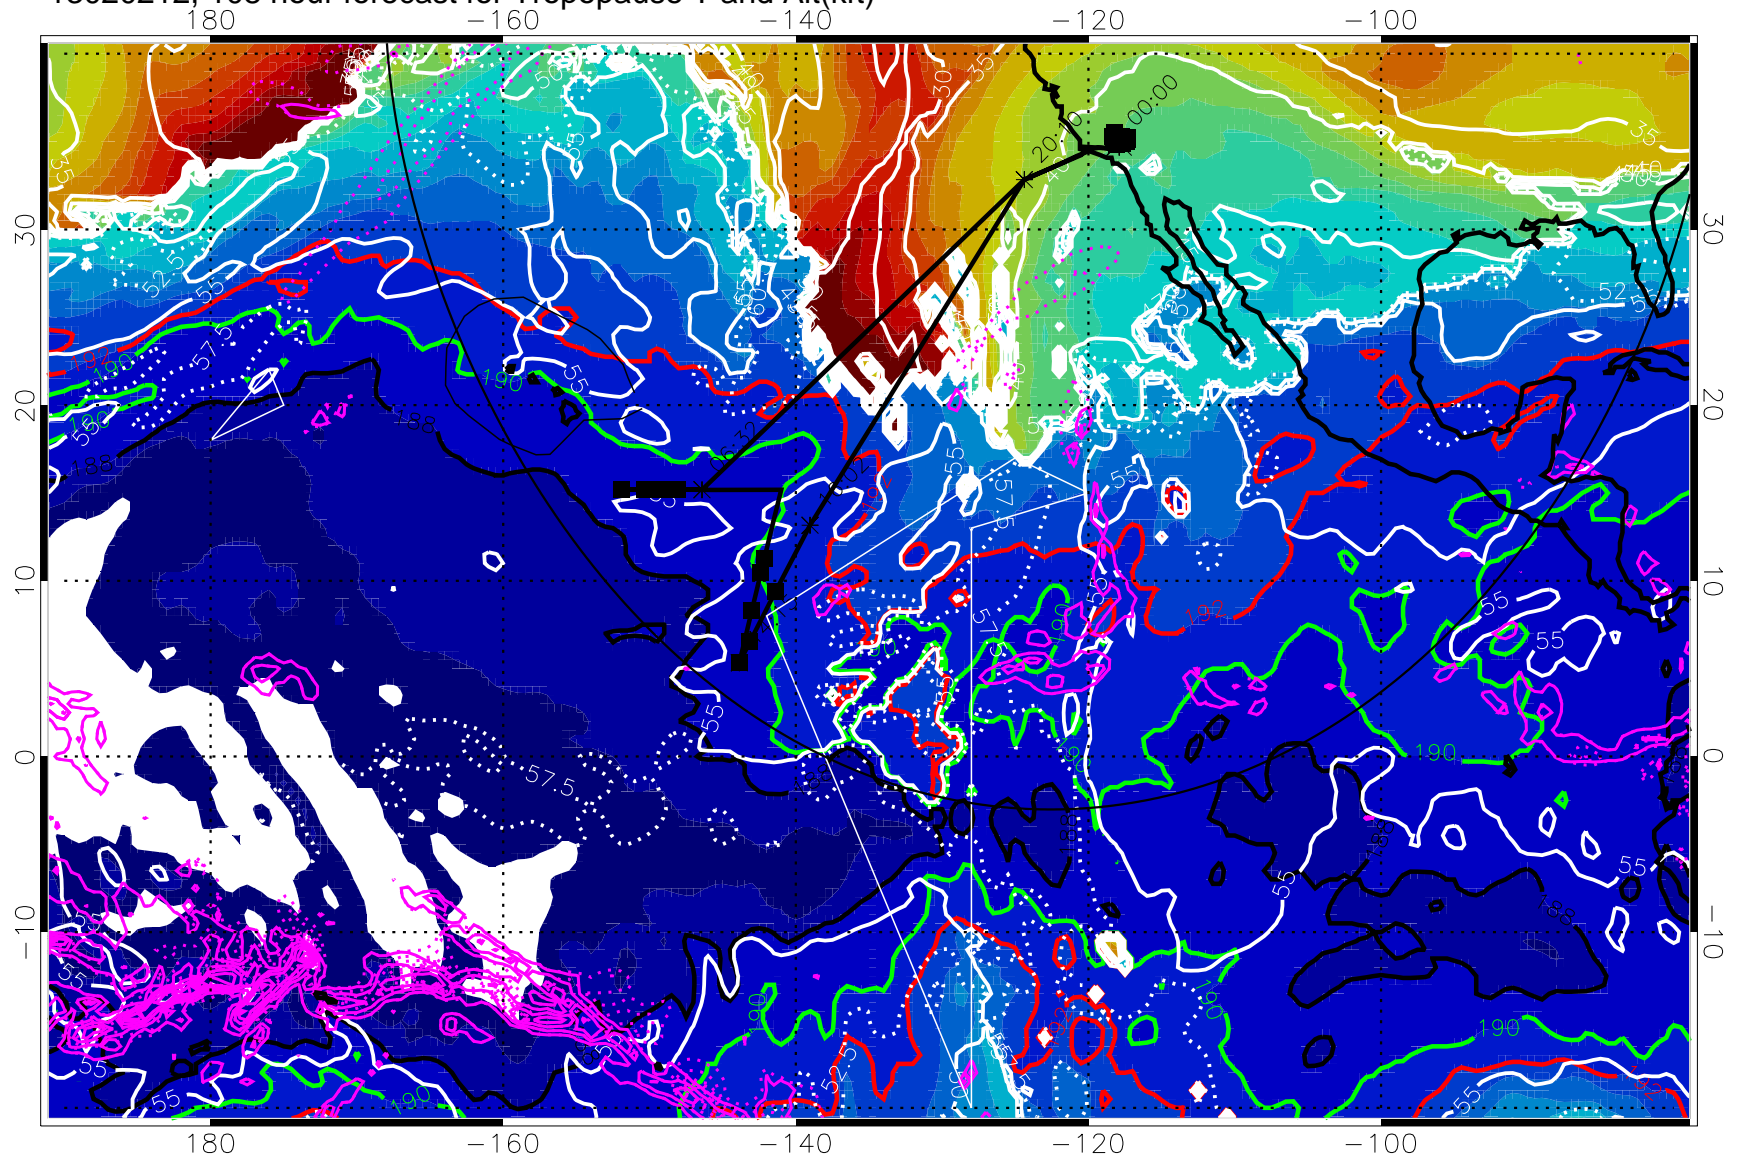

13020212, 108 hour forecast for Tropopause T and Alt(kft)

190 200 210 220 230

Tropopause T, K

Tropopause Altitude in kft (white)

Precip (tot dot, conv sol) past 6 hrs mag 6 kg/m² contours, min 4

187.5K Isotherm (black) 190K Isotherm (green) 192.5K Isotherm (red)

→ 30 m/s

Range ring of 4055 km -- 13 hours GH round trip