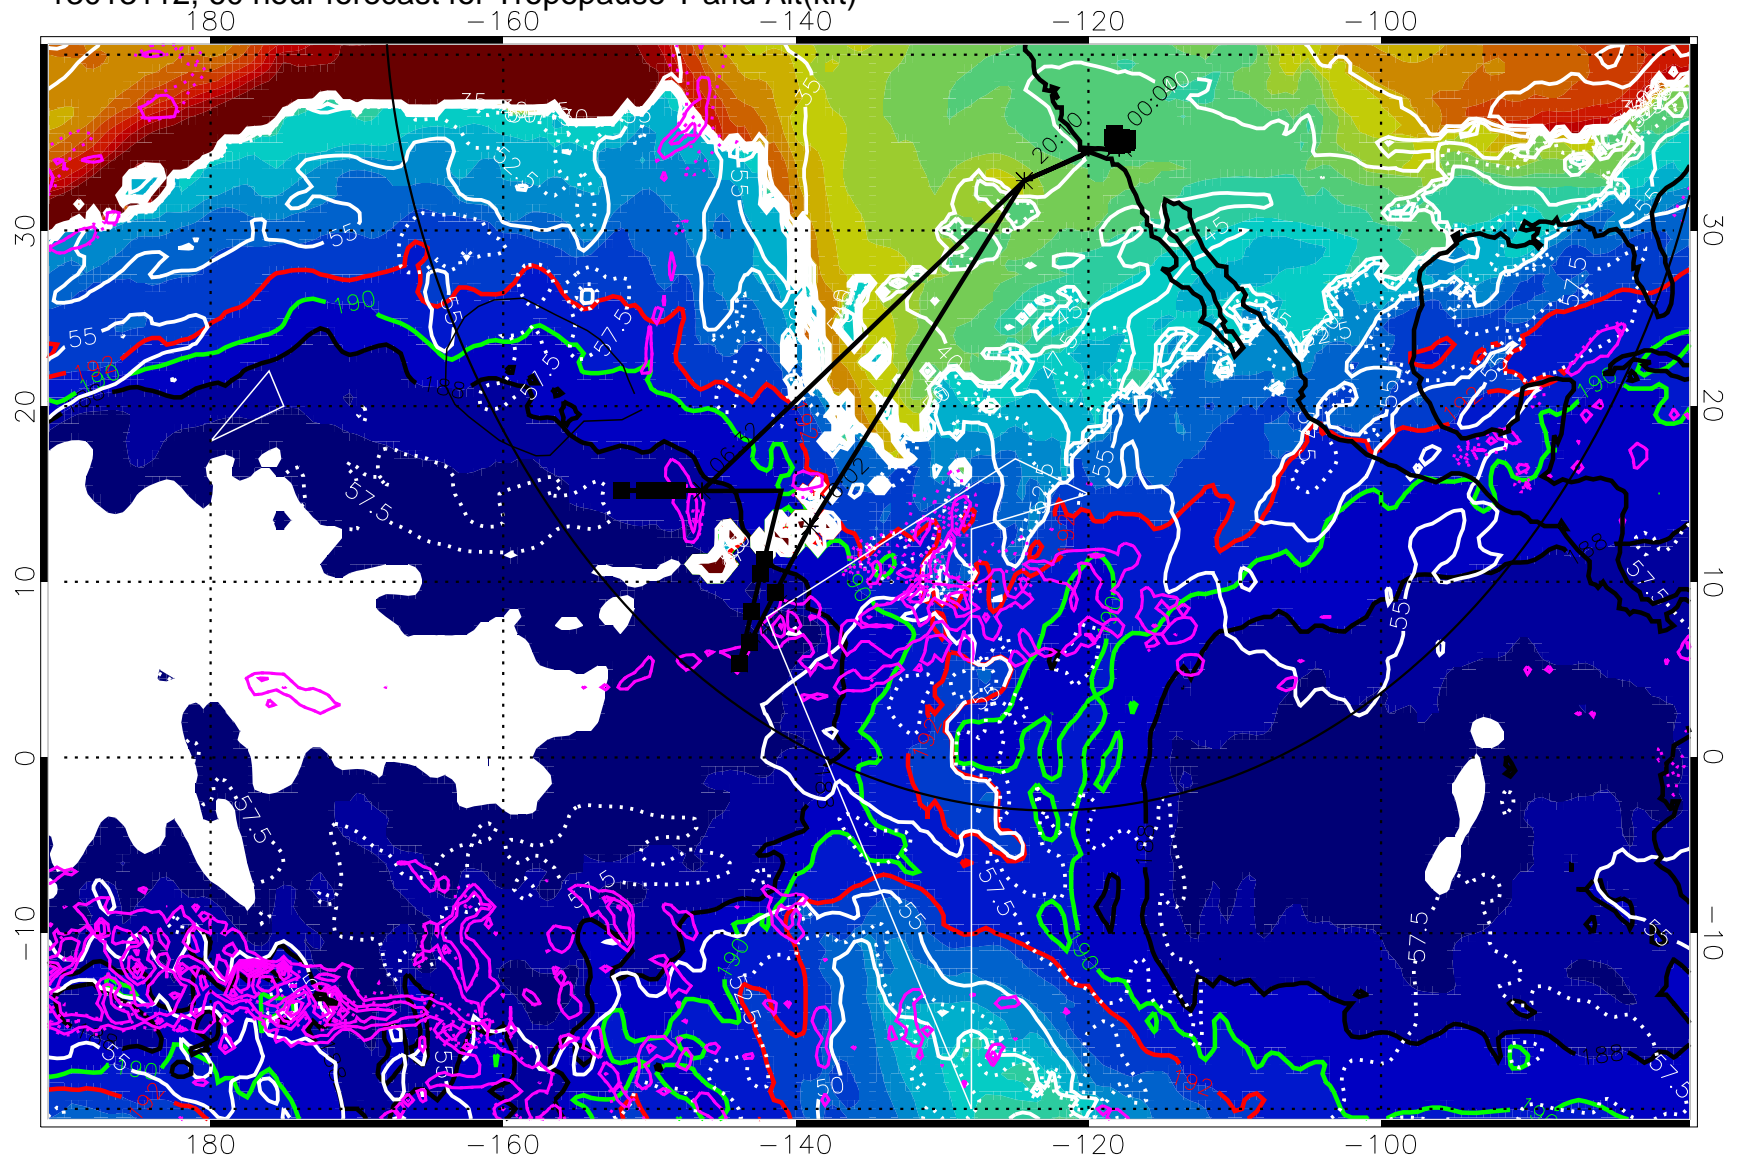

13013112, 60 hour forecast for Tropopause T and Alt(kft)

190 200 210 220 230

Tropopause T, K

Tropopause Altitude in kft (white)

Precip (tot dot, conv sol) past 6 hrs 6 kg/m² contours, min 4

187.5K Isotherm (black) 190K Isotherm (blue) 192.5K Isotherm (green)

→ 30 m/s

Range ring of 4055 km -- 13 hours GH round trip