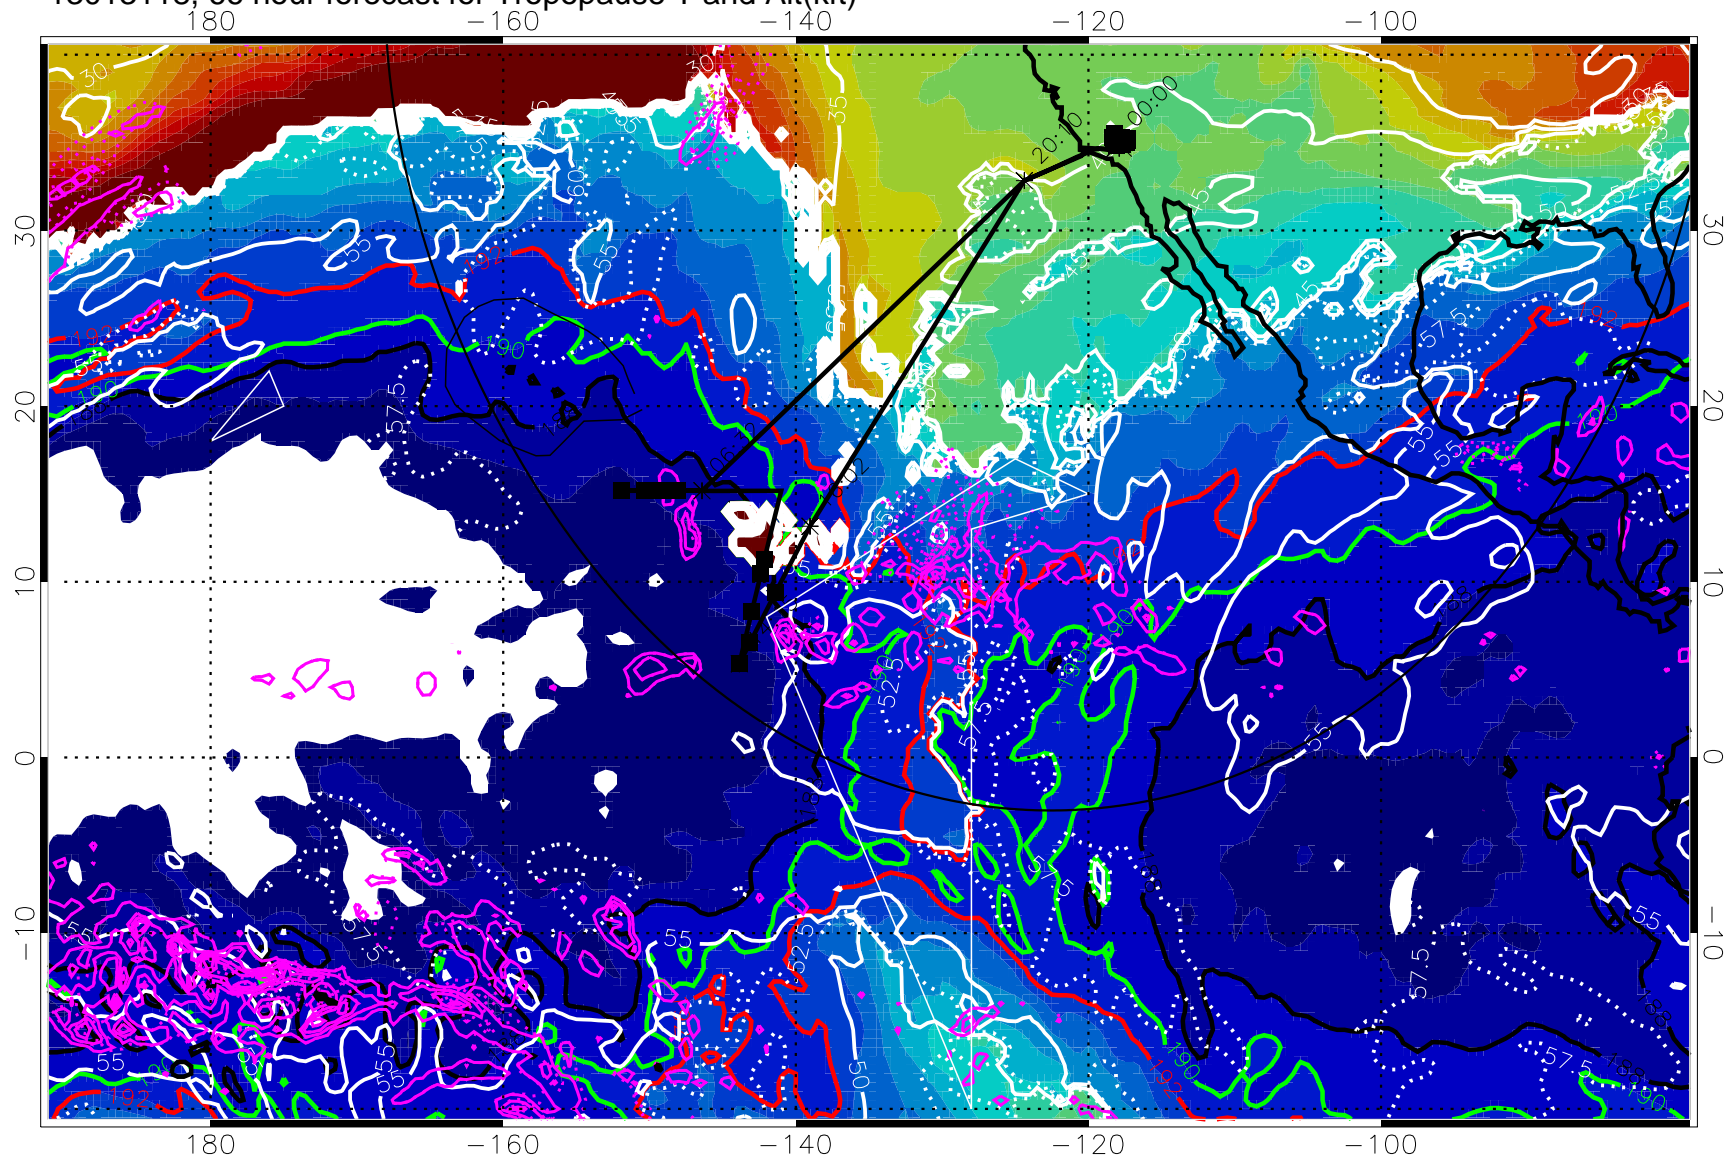

187.5K Isotherm (black) 190K Isotherm (green) 192.5K Isotherm (red)

→ 30 m/s

Range ring of 4055 km -- 13 hours GH round trip

13013106, 54 hour forecast for Tropopause T and Alt(kft)

Tropopause Altitude in kft (white)
 Precip (tot dot, conv sol) past 6 hrs 6 kg/m2 contours, min 4
 187.5K Isotherm (black) 190K Isotherm (green) 192.5K Isotherm (red)

→ 30 m/s
 Range ring of 4055 km -- 13 hours GH round trip

13013112, 60 hour forecast for Tropopause T and Alt(kft)

190 200 210 220 230

Tropopause T, K

Tropopause Altitude in kft (white)

Precip (tot dot, conv sol) past 6 hrs 6 kg/m² contours, min 4

187.5K Isotherm (black) 190K Isotherm (blue) 192.5K Isotherm (green)

→ 30 m/s

Range ring of 4055 km -- 13 hours GH round trip

13013118, 66 hour forecast for Tropopause T and Alt(kft)

Tropopause T, K

Tropopause Altitude in kft (white)

Precip (tot dot, conv sol) past 6 hrs 6 kg/m² contours, min 4

187.5K Isotherm (black) 190K Isotherm (green) 192.5K Isotherm (red)

→ 30 m/s

Range ring of 4055 km -- 13 hours GH round trip

13020100, 72 hour forecast for Tropopause T and Alt(kft)