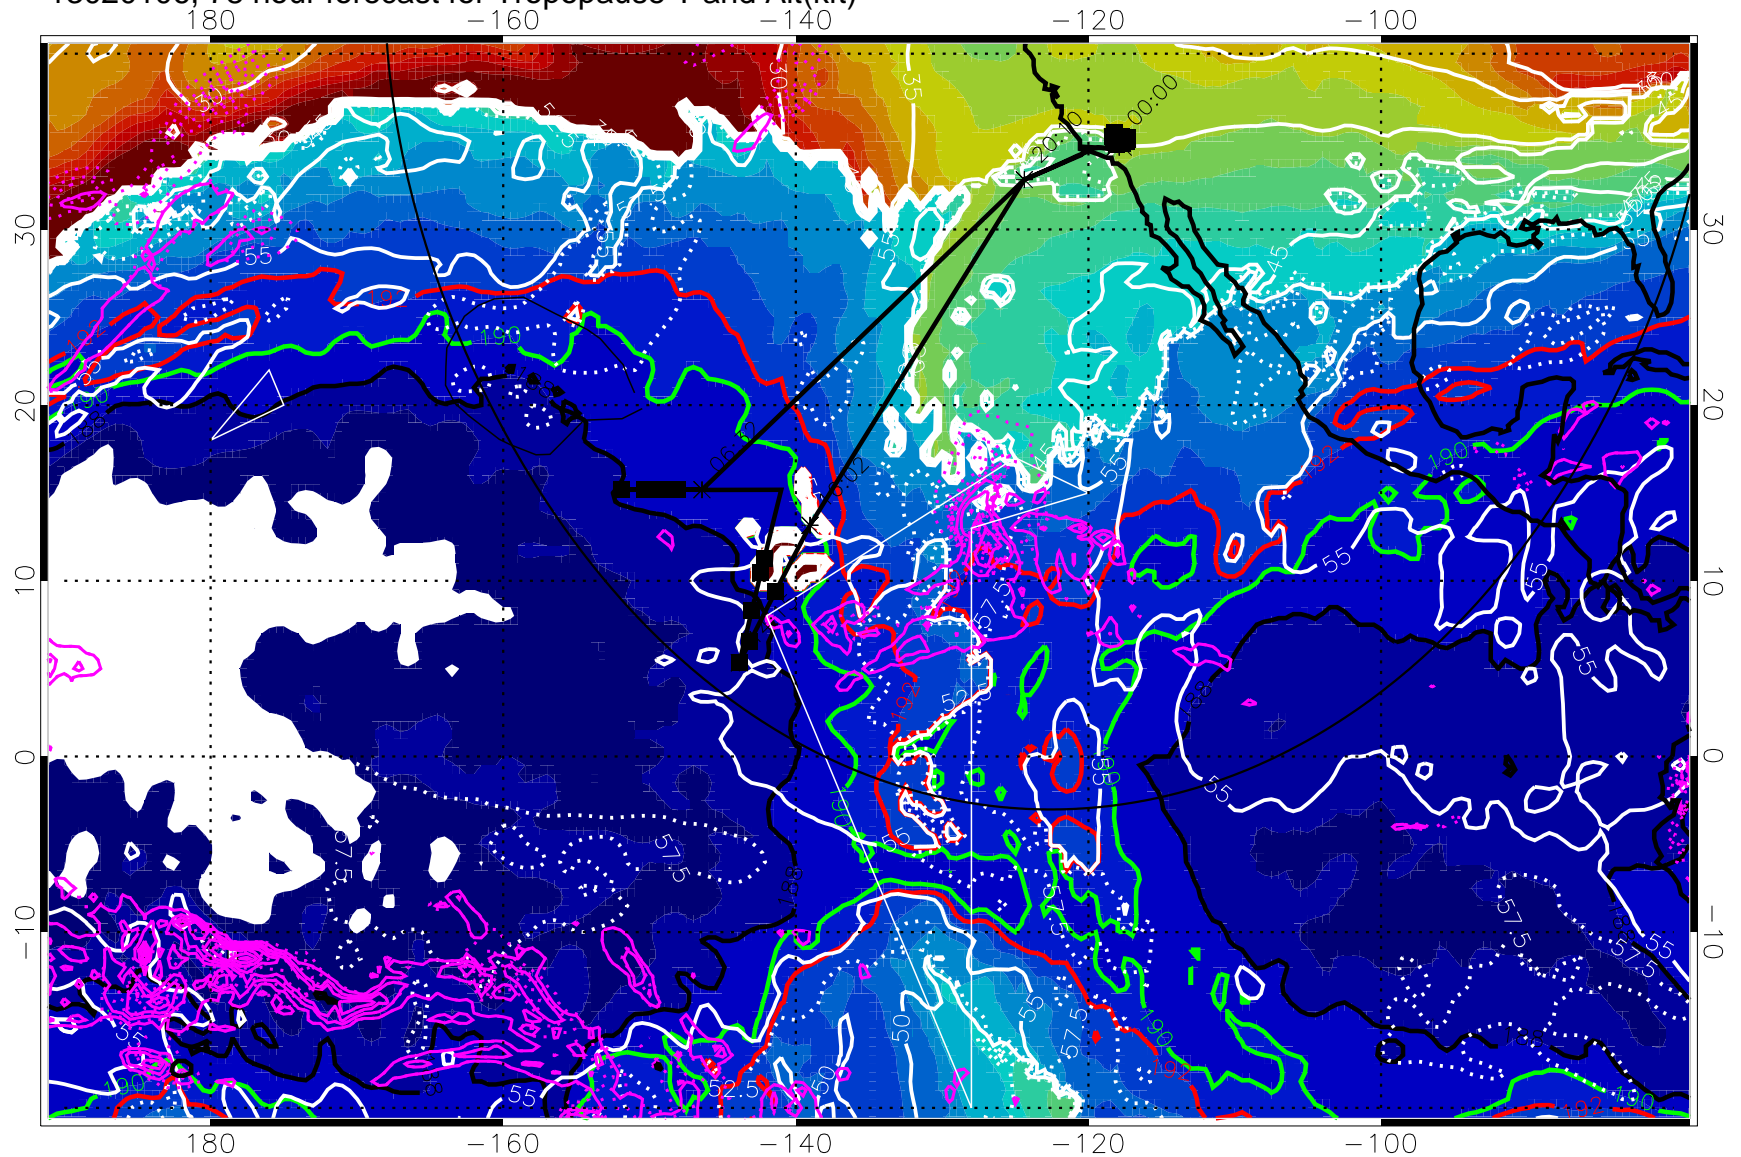

Precip (tot dot, conv sol) past 6 hrs 6 kg/m² contours, min 4

187.5K Isotherm (black) 190K Isotherm (green) 192.5K Isotherm (red)

→ 30 m/s

Range ring of 4055 km -- 13 hours GH round trip

13020100, 72 hour forecast for Tropopause T and Alt(kft)

190 200 210 220 230

Tropopause T, K

Tropopause Altitude in kft (white)

Precip (tot dot, conv sol) past 6 hrs 6 kg/m² contours, min 4

187.5K Isotherm (black) 190K Isotherm (green) 192.5K Isotherm (red)

→ 30 m/s

Range ring of 4055 km -- 13 hours GH round trip

13020106, 78 hour forecast for Tropopause T and Alt(kft)

190 200 210 220 230

Tropopause T, K

Tropopause Altitude in kft (white)

Precip (tot dot, conv sol) past 6 hrs 6 kg/m² contours, min 4

187.5K Isotherm (black) 190K Isotherm (green) 192.5K Isotherm (red)

→ 30 m/s

Range ring of 4055 km -- 13 hours GH round trip

13020112, 84 hour forecast for Tropopause T and Alt(kft)

Tropopause Altitude in kft (white)
 Precip (tot dot, conv sol) past 6 hrs mag 6 kg/m² contours, min 4
 187.5K Isotherm (black) 190K Isotherm (green) 192.5K Isotherm (red)
 → 30 m/s
 Range ring of 4055 km -- 13 hours GH round trip