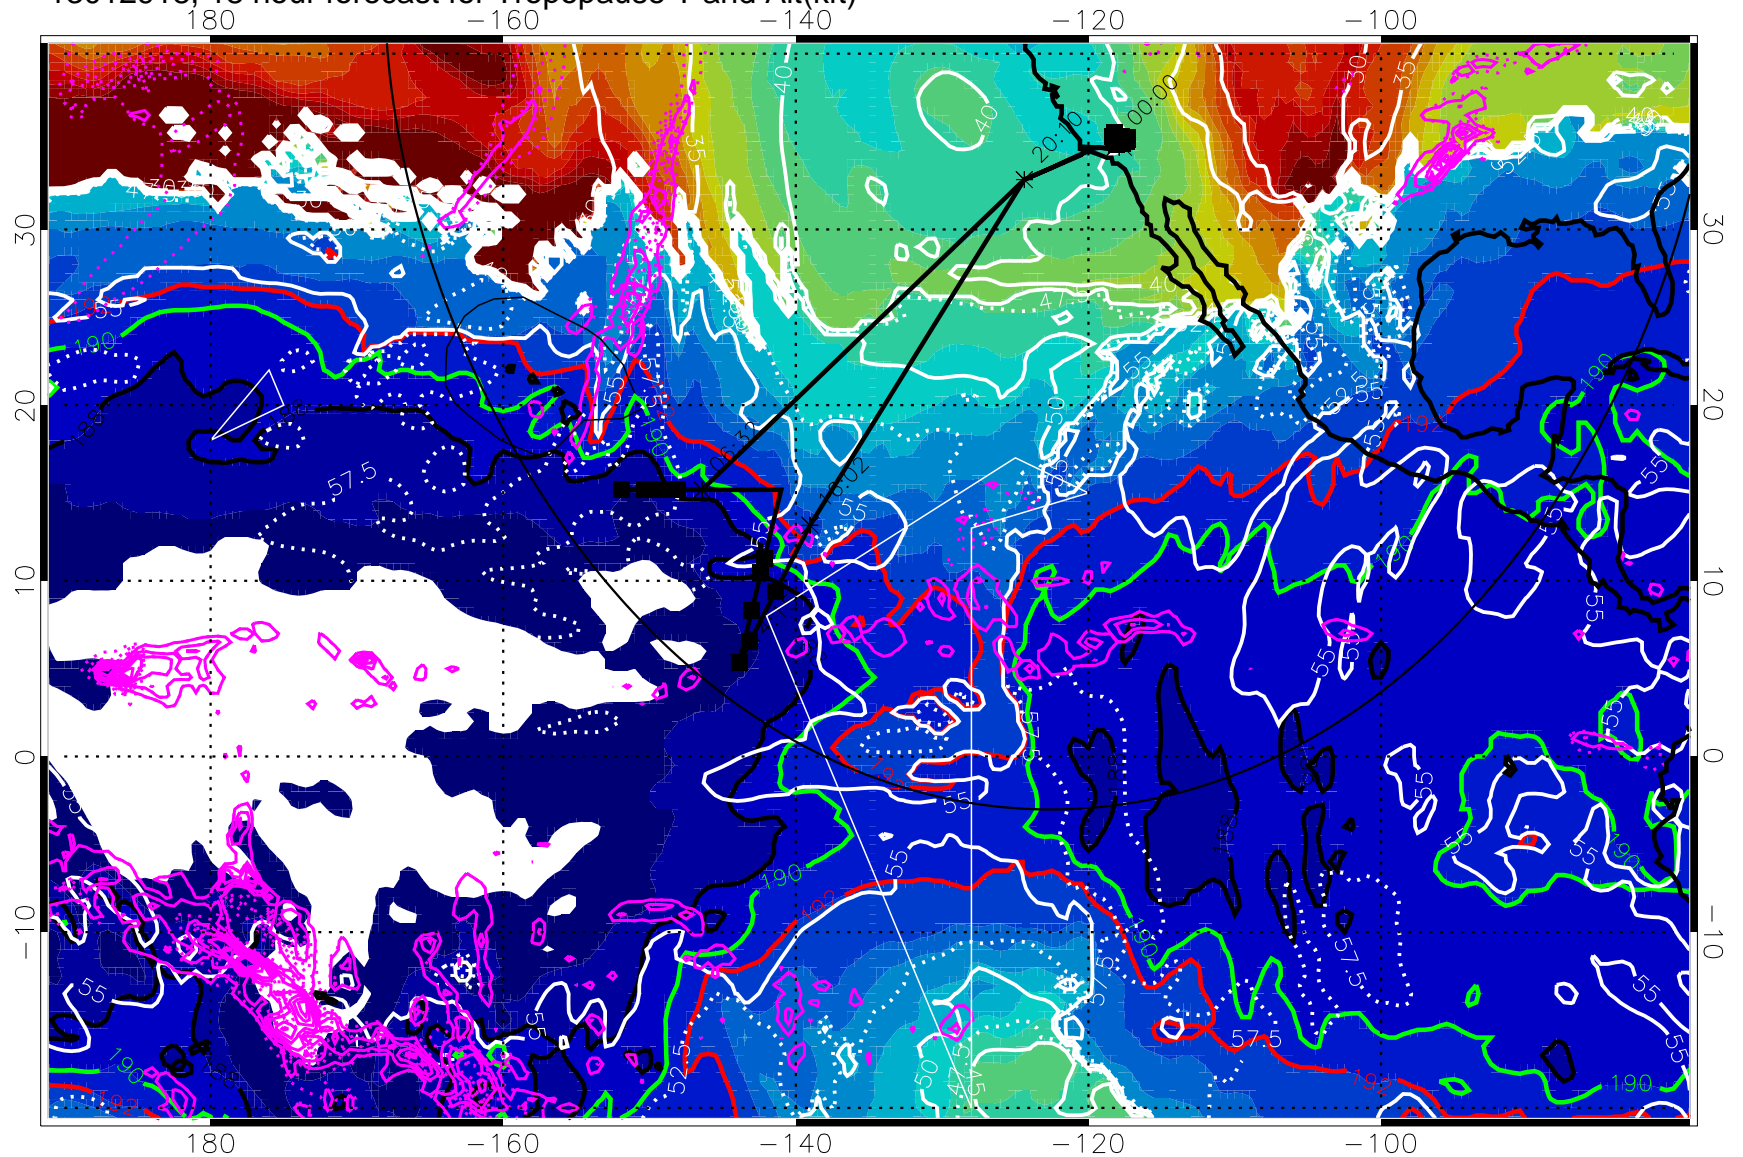

13012912, 12 hour forecast for Tropopause T and Alt(kft)

190 200 210 220 230

Tropopause T, K

Tropopause Altitude in kft (white)

Precip (tot dot, conv sol) past 6 hrs 6 kg/m² contours, min 4

187.5K Isotherm (black) 190K Isotherm (green) 192.5K Isotherm (red)

→ 30 m/s

Range ring of 4055 km -- 13 hours GH round trip

13012918, 18 hour forecast for Tropopause T and Alt(kft)

Tropopause T, K

Tropopause Altitude in kft (white)

Precip (tot dot, conv sol) past 6 hrs magenta 6 kg/m² contours, min 4

187.5K Isotherm (black) 190K Isotherm (green) 192.5K Isotherm (red)

→ 30 m/s

Range ring of 4055 km -- 13 hours GH round trip

13013000, 24 hour forecast for Tropopause T and Alt(kft)

Tropopause T, K

Tropopause Altitude in kft (white)

Precip (tot dot, conv sol) past 6 hrs 6 kg/m² contours, min 4

187.5K Isotherm (black) 190K Isotherm (green) 192.5K Isotherm (red)

→ 30 m/s

Range ring of 4055 km -- 13 hours GH round trip

13013006, 30 hour forecast for Tropopause T and Alt(kft)