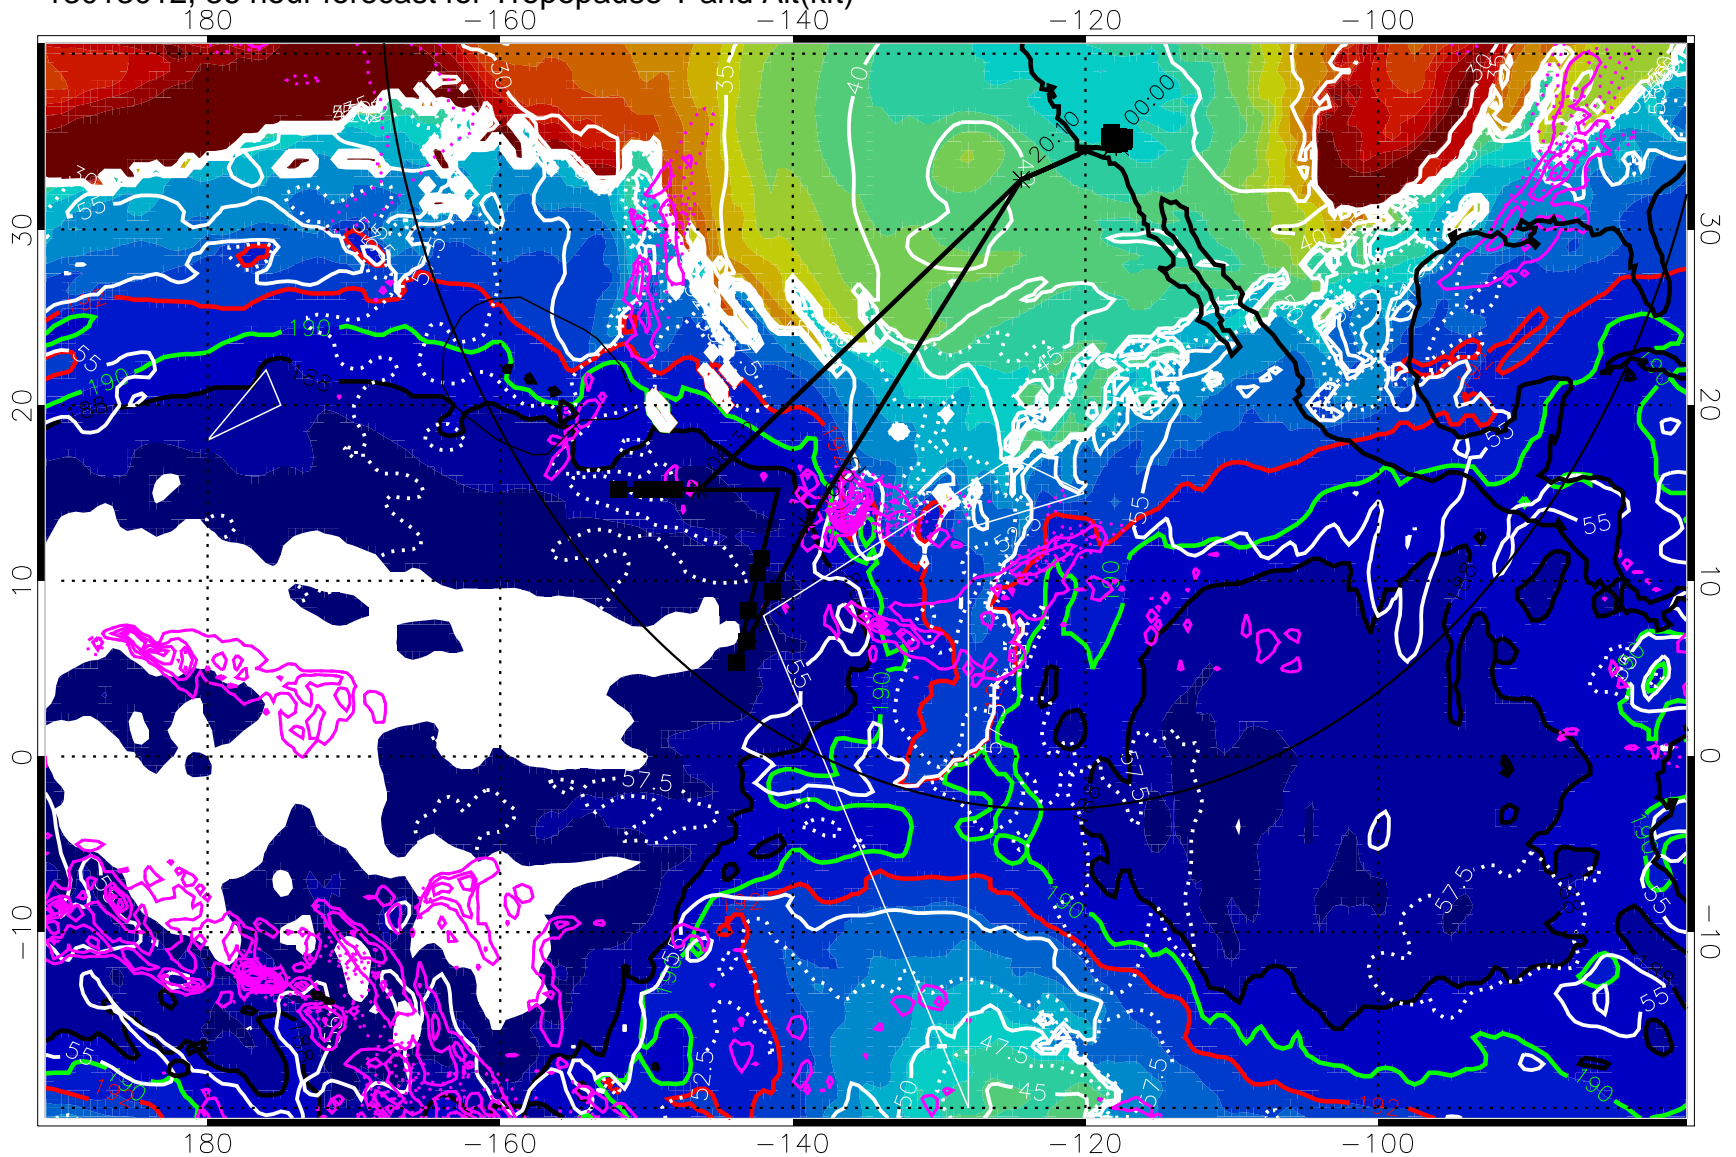

13013012, 36 hour forecast for Tropopause T and Alt(kft)

190 200 210 220 230

Tropopause T, K

Tropopause Altitude in kft (white)

Precip (tot dot, conv sol) past 6 hrs 6 kg/m2 contours, min 4

187.5K Isotherm (black) 190K Isotherm (green) 192.5K Isotherm (red)

→ 30 m/s

Range ring of 4055 km -- 13 hours GH round trip