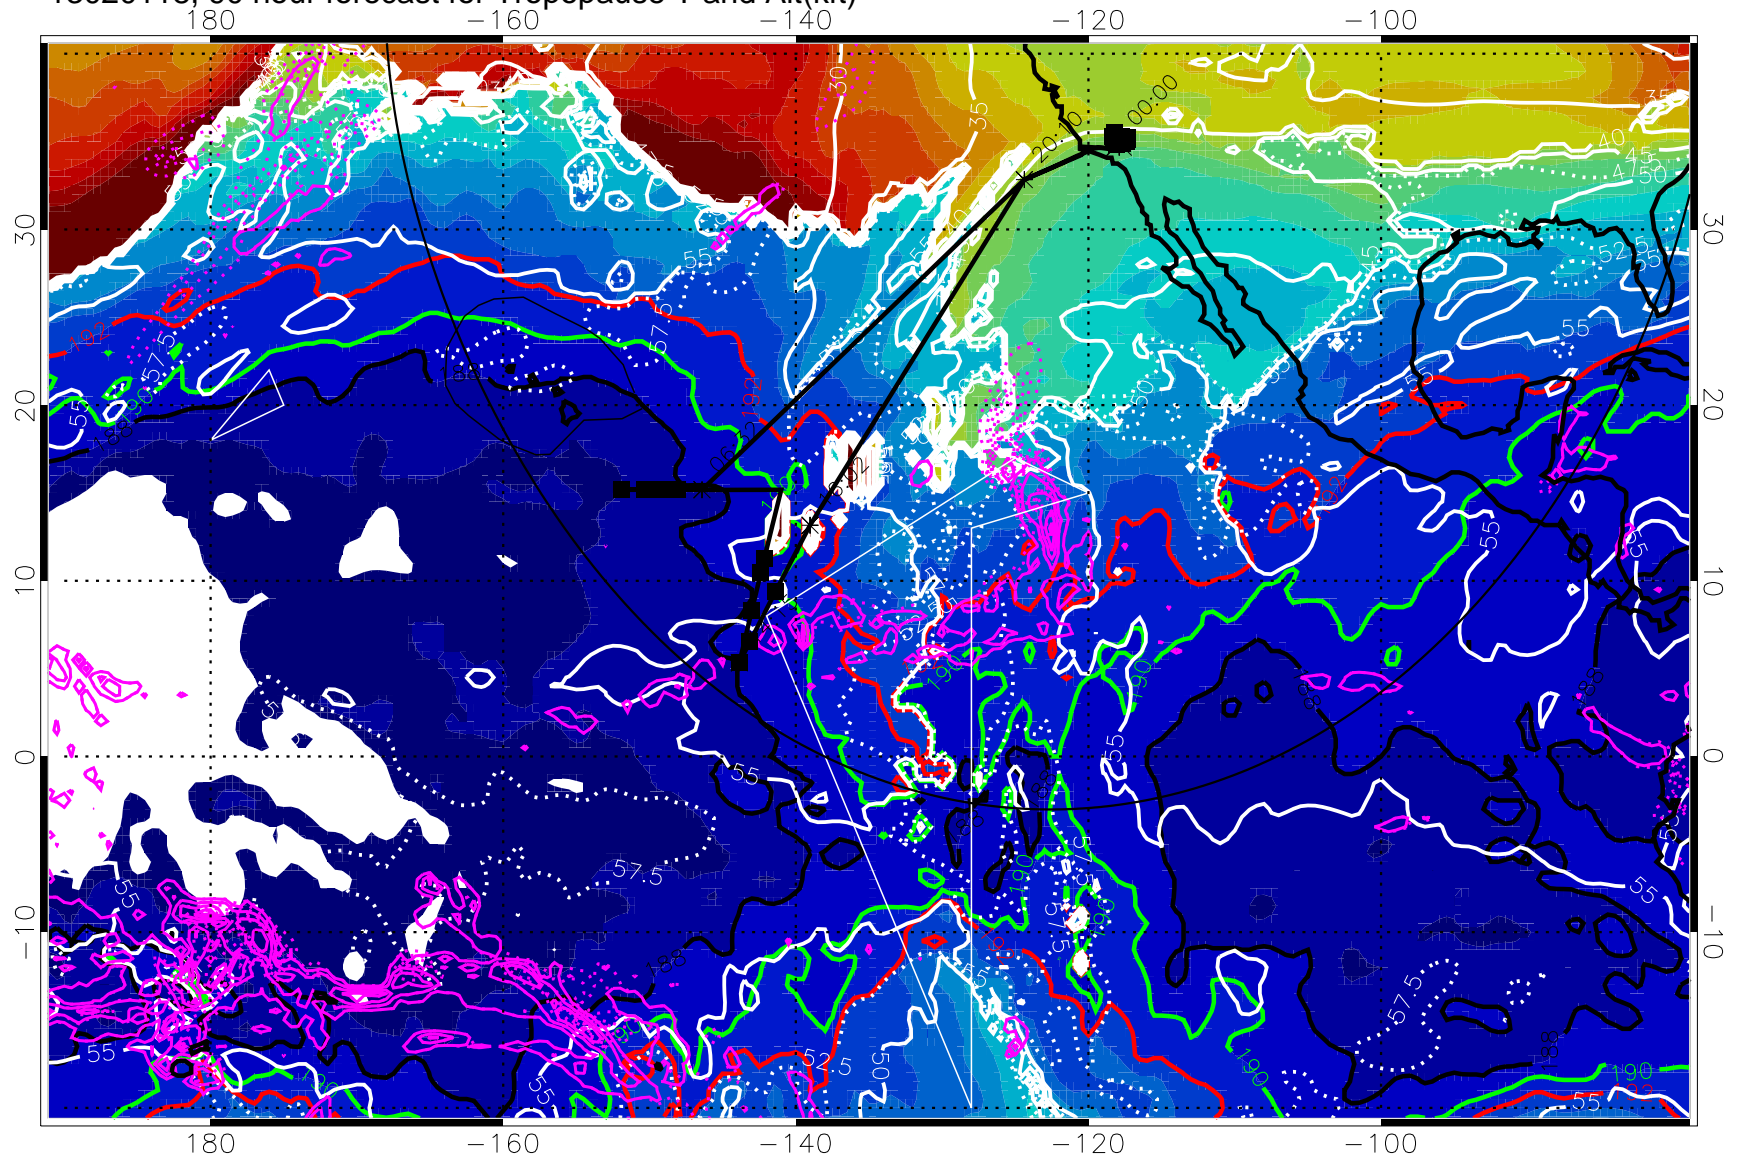

13020118, 90 hour forecast for Tropopause T and Alt(kft)

190 200 210 220 230

Tropopause T, K

Tropopause Altitude in kft (white)

Precip (tot dot, conv sol) past 6 hrs 6 kg/m² contours, min 4

187.5K Isotherm (black) 190K Isotherm (green) 192.5K Isotherm (red)

→ 30 m/s

Range ring of 4055 km -- 13 hours GH round trip