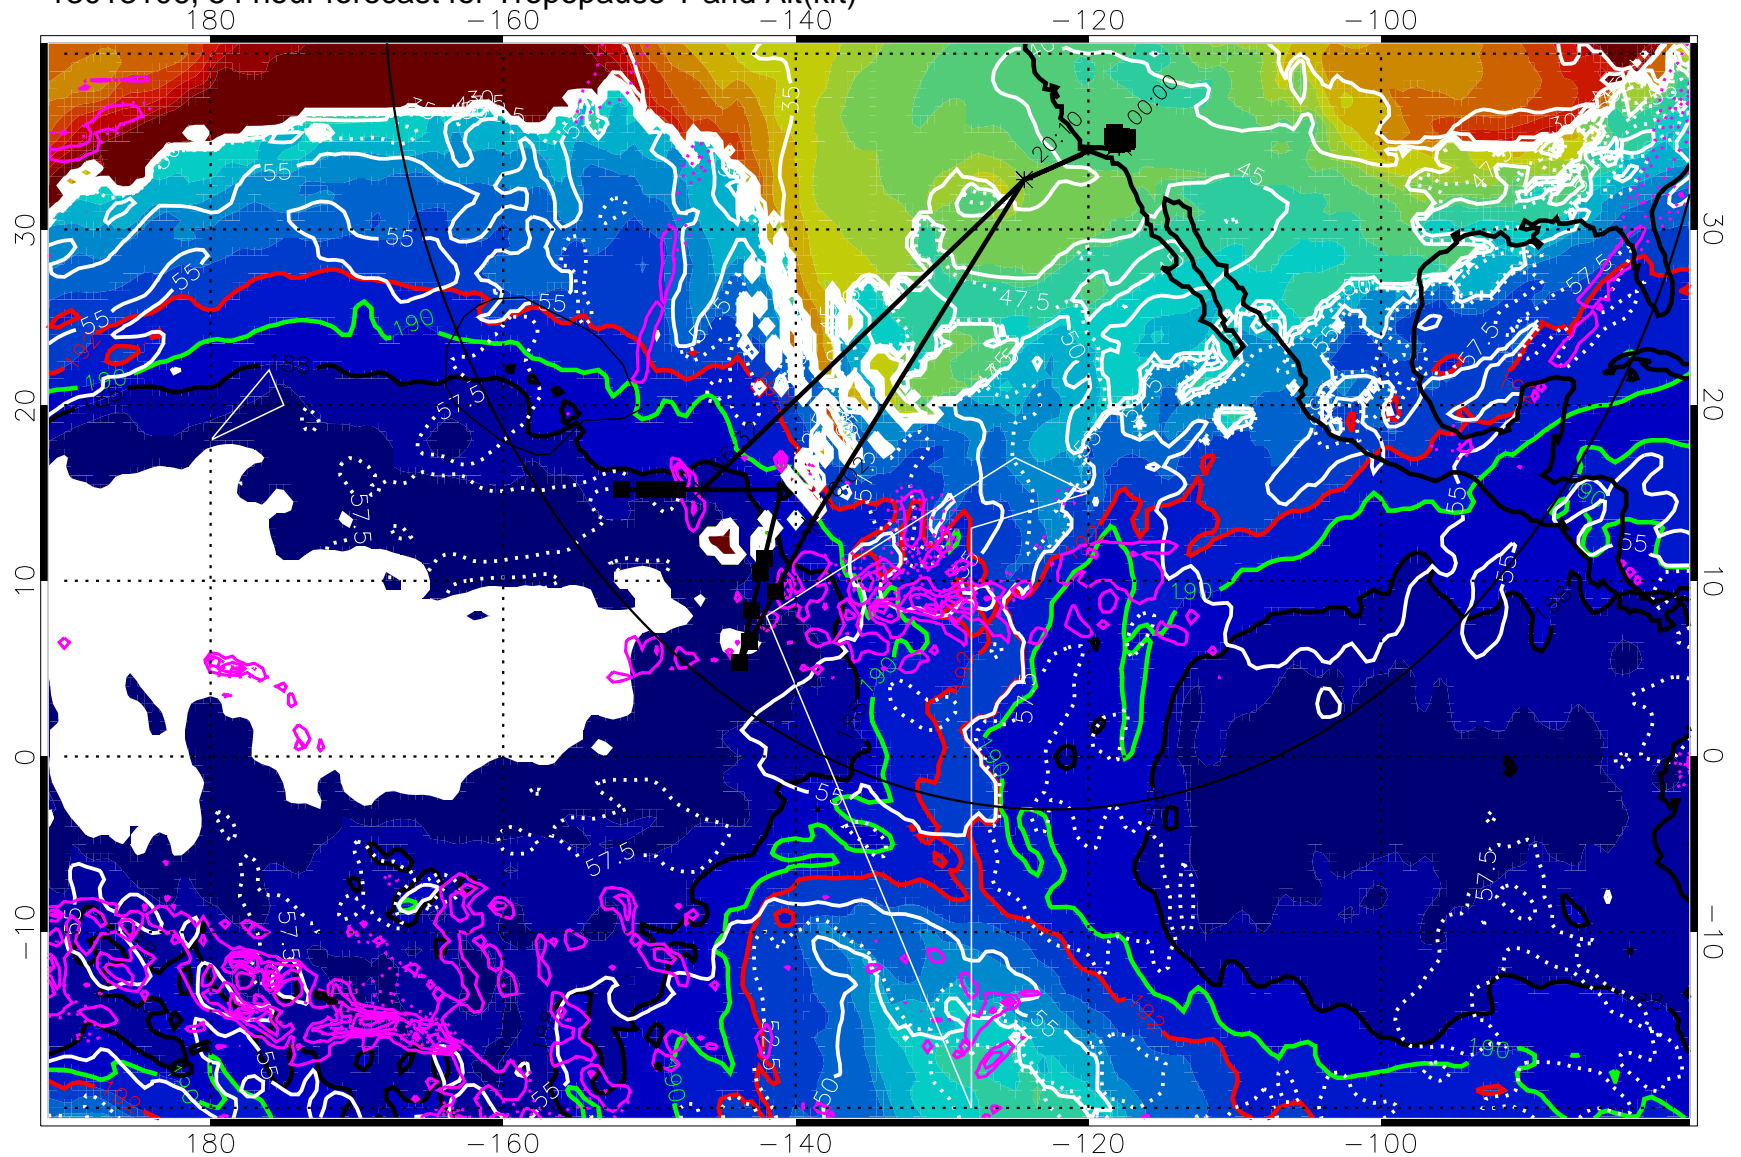

187.5K Isotherm (black) 190K Isotherm (green) 192.5K Isotherm (red)

→ 30 m/s

Range ring of 4055 km -- 13 hours GH round trip

13013018, 42 hour forecast for Tropopause T and Alt(kft)

Tropopause Altitude in kft (white)
 Precip (tot dot, conv sol) past 6 hrs magenta 6 kg/m2 contours, min 4
 187.5K Isotherm (black) 190K Isotherm (green) 192.5K Isotherm (red)

→ 30 m/s
 Range ring of 4055 km -- 13 hours GH round trip

13013100, 48 hour forecast for Tropopause T and Alt(kft)

190 200 210 220 230

Tropopause T, K

Tropopause Altitude in kft (white)

Precip (tot dot, conv sol) past 6 hrs magenta 6 kg/m² contours, min 4

187.5K Isotherm (black) 190K Isotherm (green) 192.5K Isotherm (red)

→ 30 m/s

Range ring of 4055 km -- 13 hours GH round trip

13013106, 54 hour forecast for Tropopause T and Alt(kft)

Tropopause Altitude in kft (white)
 Precip (tot dot, conv sol) past 6 hrs 6 kg/m2 contours, min 4
 187.5K Isotherm (black) 190K Isotherm (green) 192.5K Isotherm (red)

Precip (tot dot, conv sol) past 6 hrs 6 kg/m² contours, min 4

187.5K Isotherm (black) 190K Isotherm (green) 192.5K Isotherm (red)

→ 30 m/s

Range ring of 4055 km -- 13 hours GH round trip

13020100, 72 hour forecast for Tropopause T and Alt(kft)