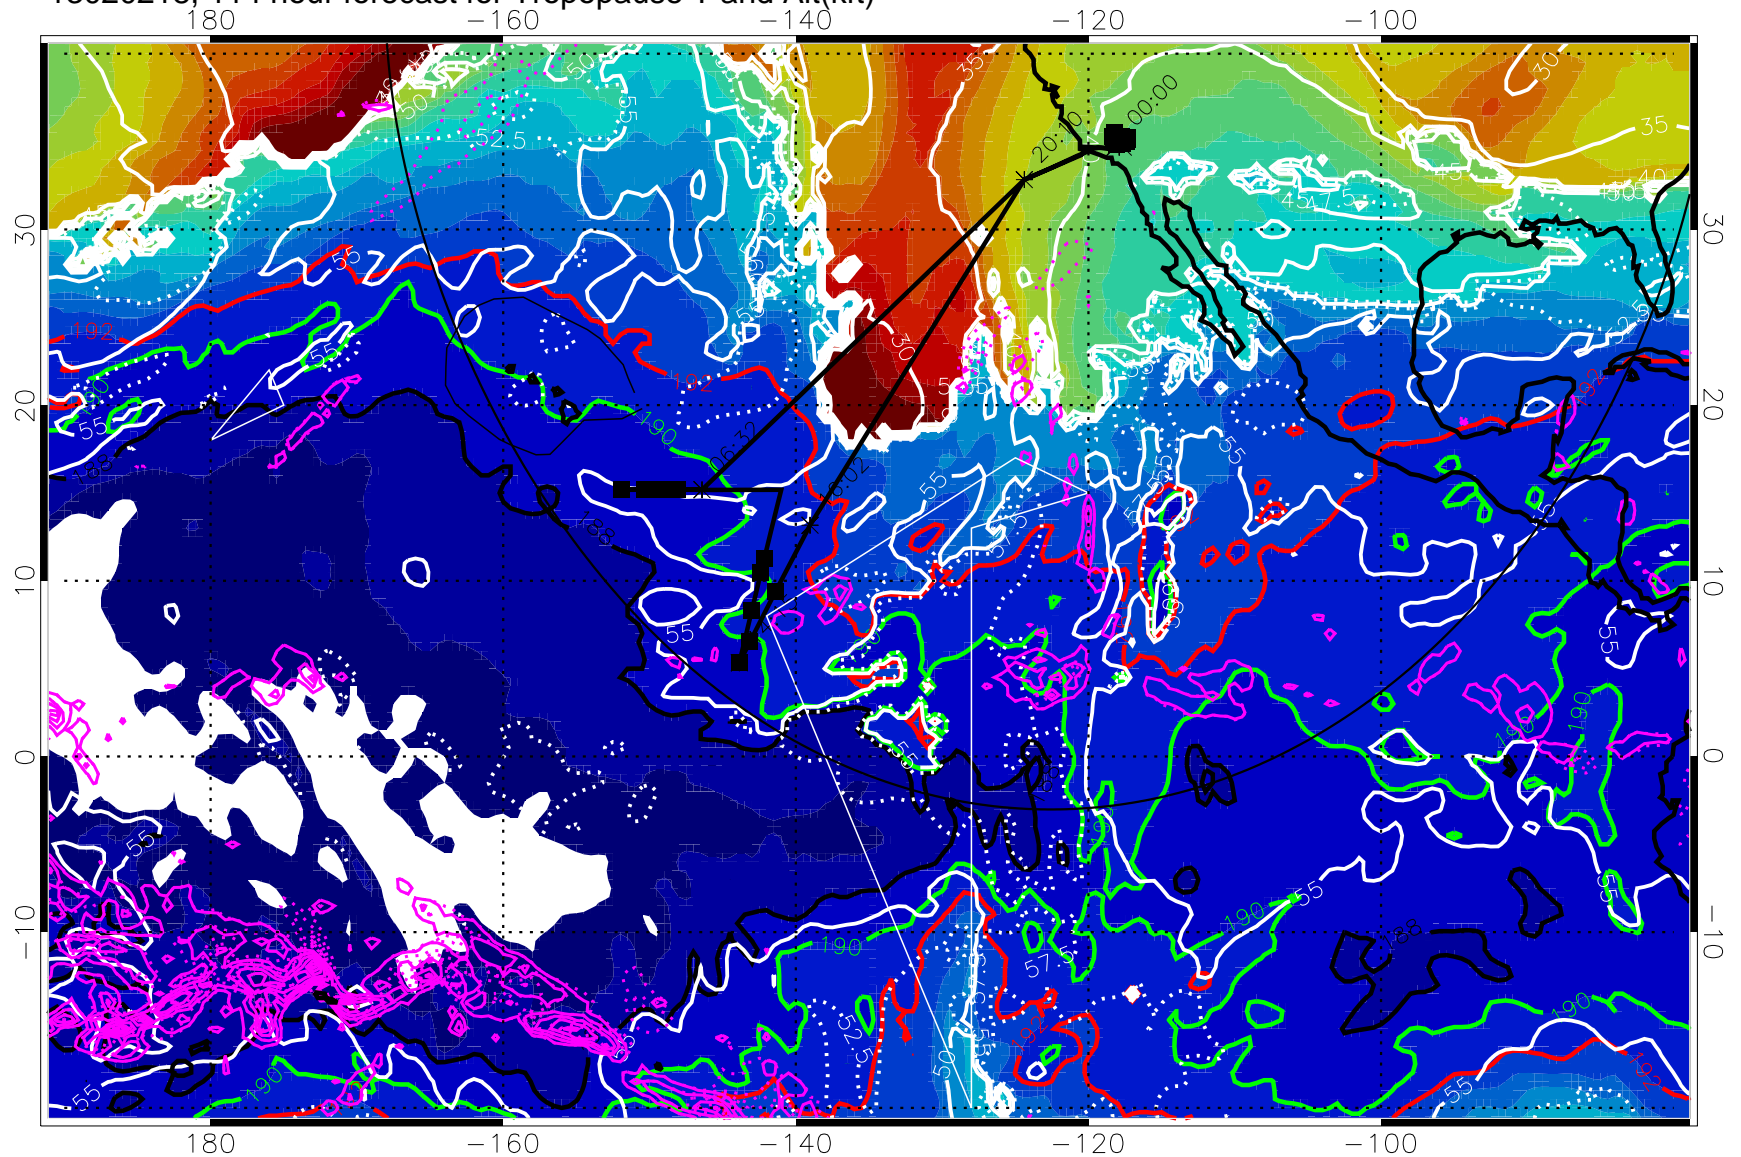

Tropopause Altitude in kft (white)

Precip (tot dot, conv sol) past 6 hrs 6 kg/m² contours, min 4

187.5K Isotherm (black) 190K Isotherm (green) 192.5K Isotherm (red)

→ 30 m/s

Range ring of 4055 km -- 13 hours GH round trip

13020212, 108 hour forecast for Tropopause T and Alt(kft)

190 200 210 220 230

Tropopause T, K

Tropopause Altitude in kft (white)

Precip (tot dot, conv sol) past 6 hrs mag 6 kg/m² contours, min 4

187.5K Isotherm (black) 190K Isotherm (green) 192.5K Isotherm (red)

→ 30 m/s

Range ring of 4055 km -- 13 hours GH round trip

13020218, 114 hour forecast for Tropopause T and Alt(kft)

190 200 210 220 230

Tropopause T, K

Tropopause Altitude in kft (white)

Precip (tot dot, conv sol) past 6 hrs 6 kg/m² contours, min 4

187.5K Isotherm (black) 190K Isotherm (green) 192.5K Isotherm (red)

→ 30 m/s

Range ring of 4055 km -- 13 hours GH round trip

13020300, 120 hour forecast for Tropopause T and Alt(kft)

190 200 210 220 230

Tropopause T, K