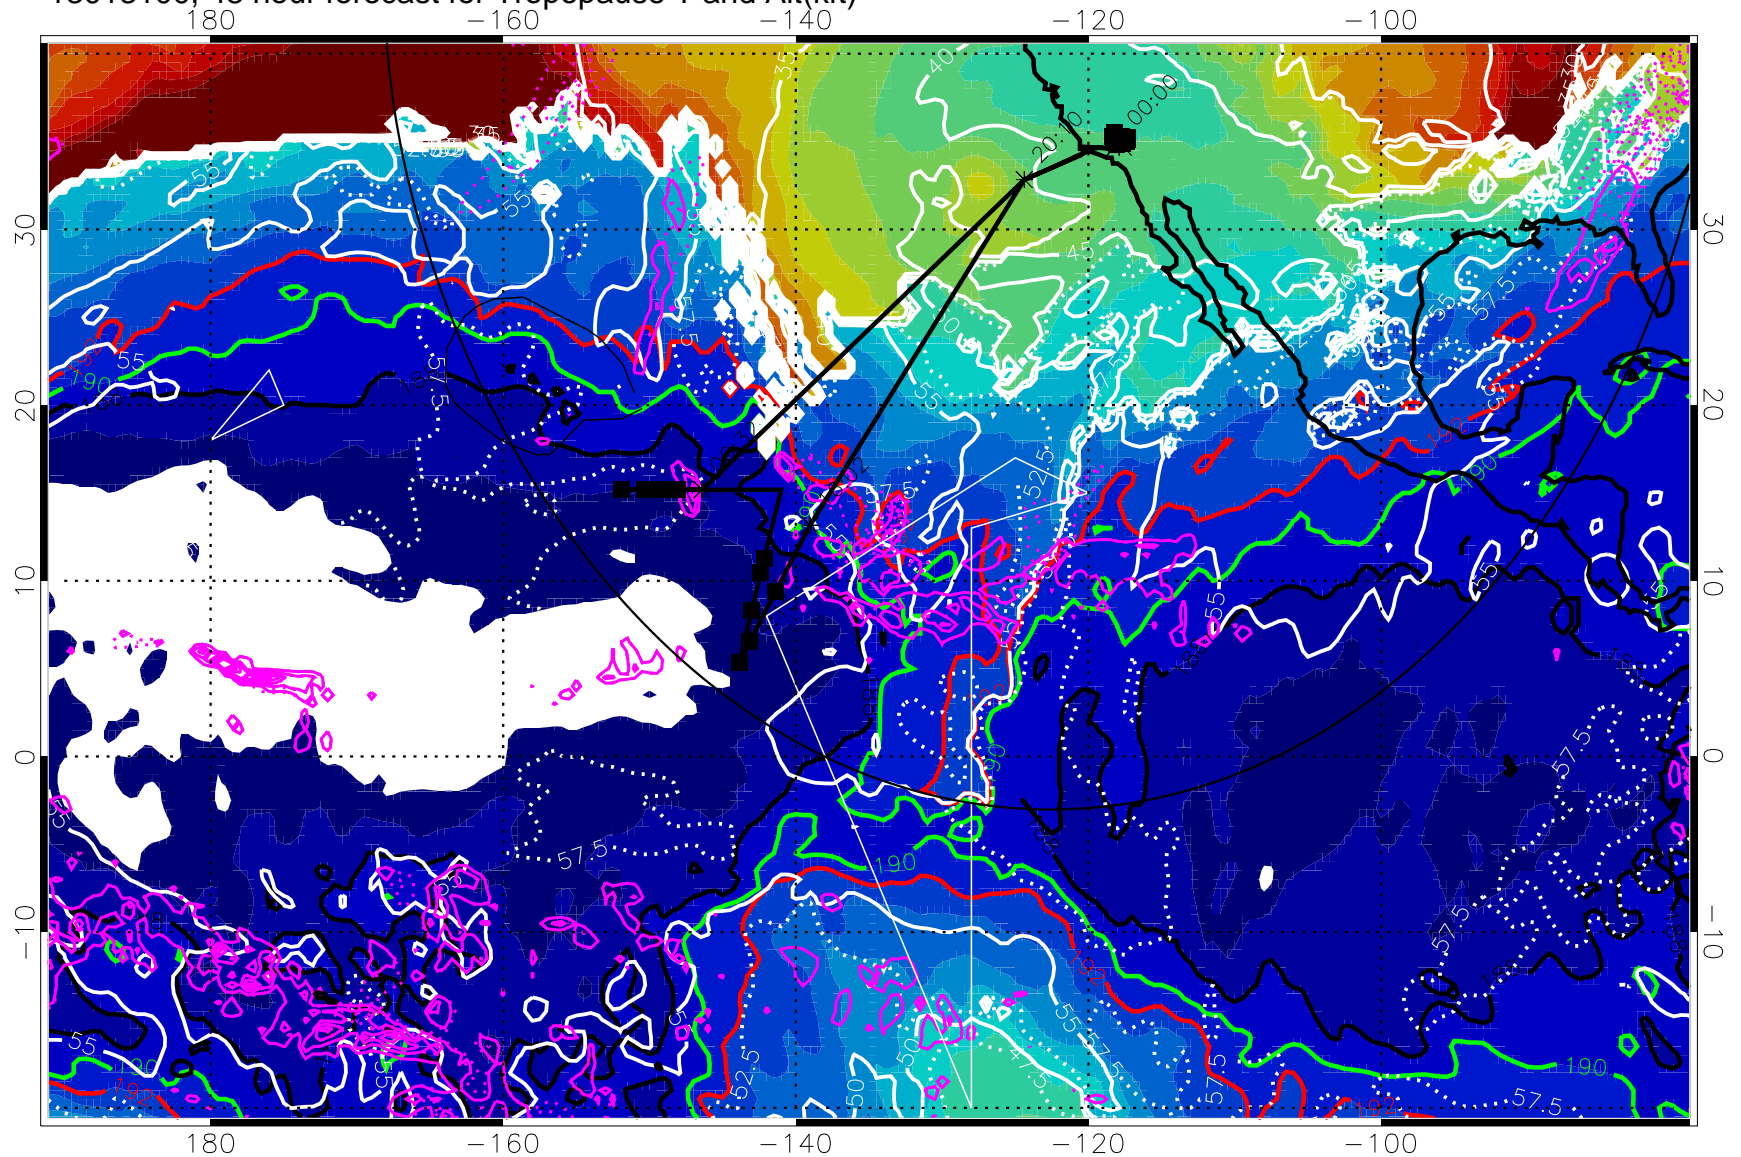

187.5K Isotherm (black) 190K Isotherm (green) 192.5K Isotherm (red)

→ 30 m/s

Range ring of 4055 km -- 13 hours GH round trip

13013018, 42 hour forecast for Tropopause T and Alt(kft)

Tropopause Altitude in kft (white)
 Precip (tot dot, conv sol) past 6 hrs magenta 6 kg/m2 contours, min 4
 187.5K Isotherm (black) 190K Isotherm (green) 192.5K Isotherm (red)

→ 30 m/s
 Range ring of 4055 km -- 13 hours GH round trip

13013100, 48 hour forecast for Tropopause T and Alt(kft)

190 200 210 220 230

Tropopause T, K

Tropopause Altitude in kft (white)

Precip (tot dot, conv sol) past 6 hrs magenta 6 kg/m² contours, min 4

187.5K Isotherm (black) 190K Isotherm (green) 192.5K Isotherm (red)

→ 30 m/s

Range ring of 4055 km -- 13 hours GH round trip

13013106, 54 hour forecast for Tropopause T and Alt(kft)

Tropopause Altitude in kft (white)
 Precip (tot dot, conv sol) past 6 hrs 6 kg/m2 contours, min 4
 187.5K Isotherm (black) 190K Isotherm (green) 192.5K Isotherm (red)

Precip (tot dot, conv sol) past 6 hrs 6 kg/m² contours, min 4

187.5K Isotherm (black) 190K Isotherm (green) 192.5K Isotherm (red)

→ 30 m/s

Range ring of 4055 km -- 13 hours GH round trip

13020100, 72 hour forecast for Tropopause T and Alt(kft)