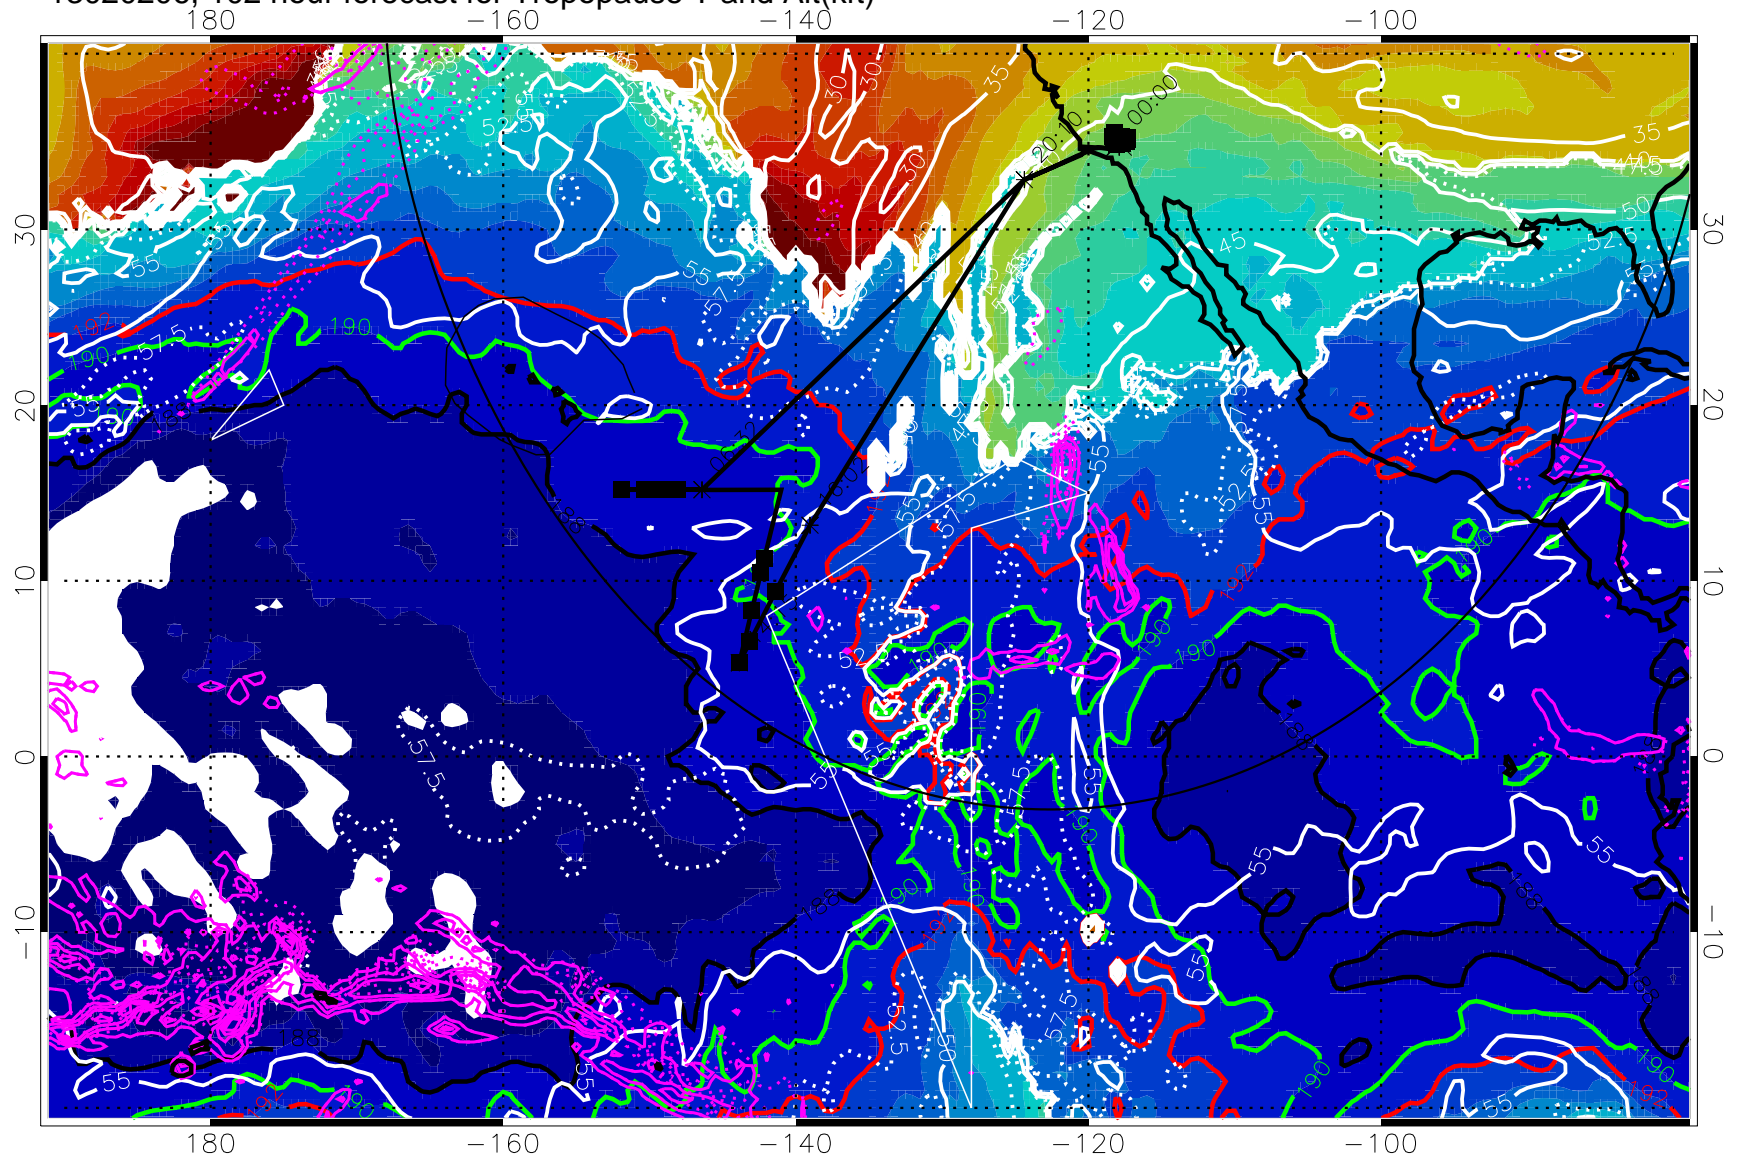

→ 30 m/s

Range ring of 4055 km -- 13 hours GH round trip

13020200, 96 hour forecast for Tropopause T and Alt(kft)

190 200 210 220 230

Tropopause T, K

Tropopause Altitude in kft (white)

Precip (tot dot, conv sol) past 6 hrs magenta 6 kg/m² contours, min 4

187.5K Isotherm (black) 190K Isotherm (green) 192.5K Isotherm (red)

→ 30 m/s

Range ring of 4055 km -- 13 hours GH round trip

13020206, 102 hour forecast for Tropopause T and Alt(kft)

190 200 210 220 230

Tropopause T, K