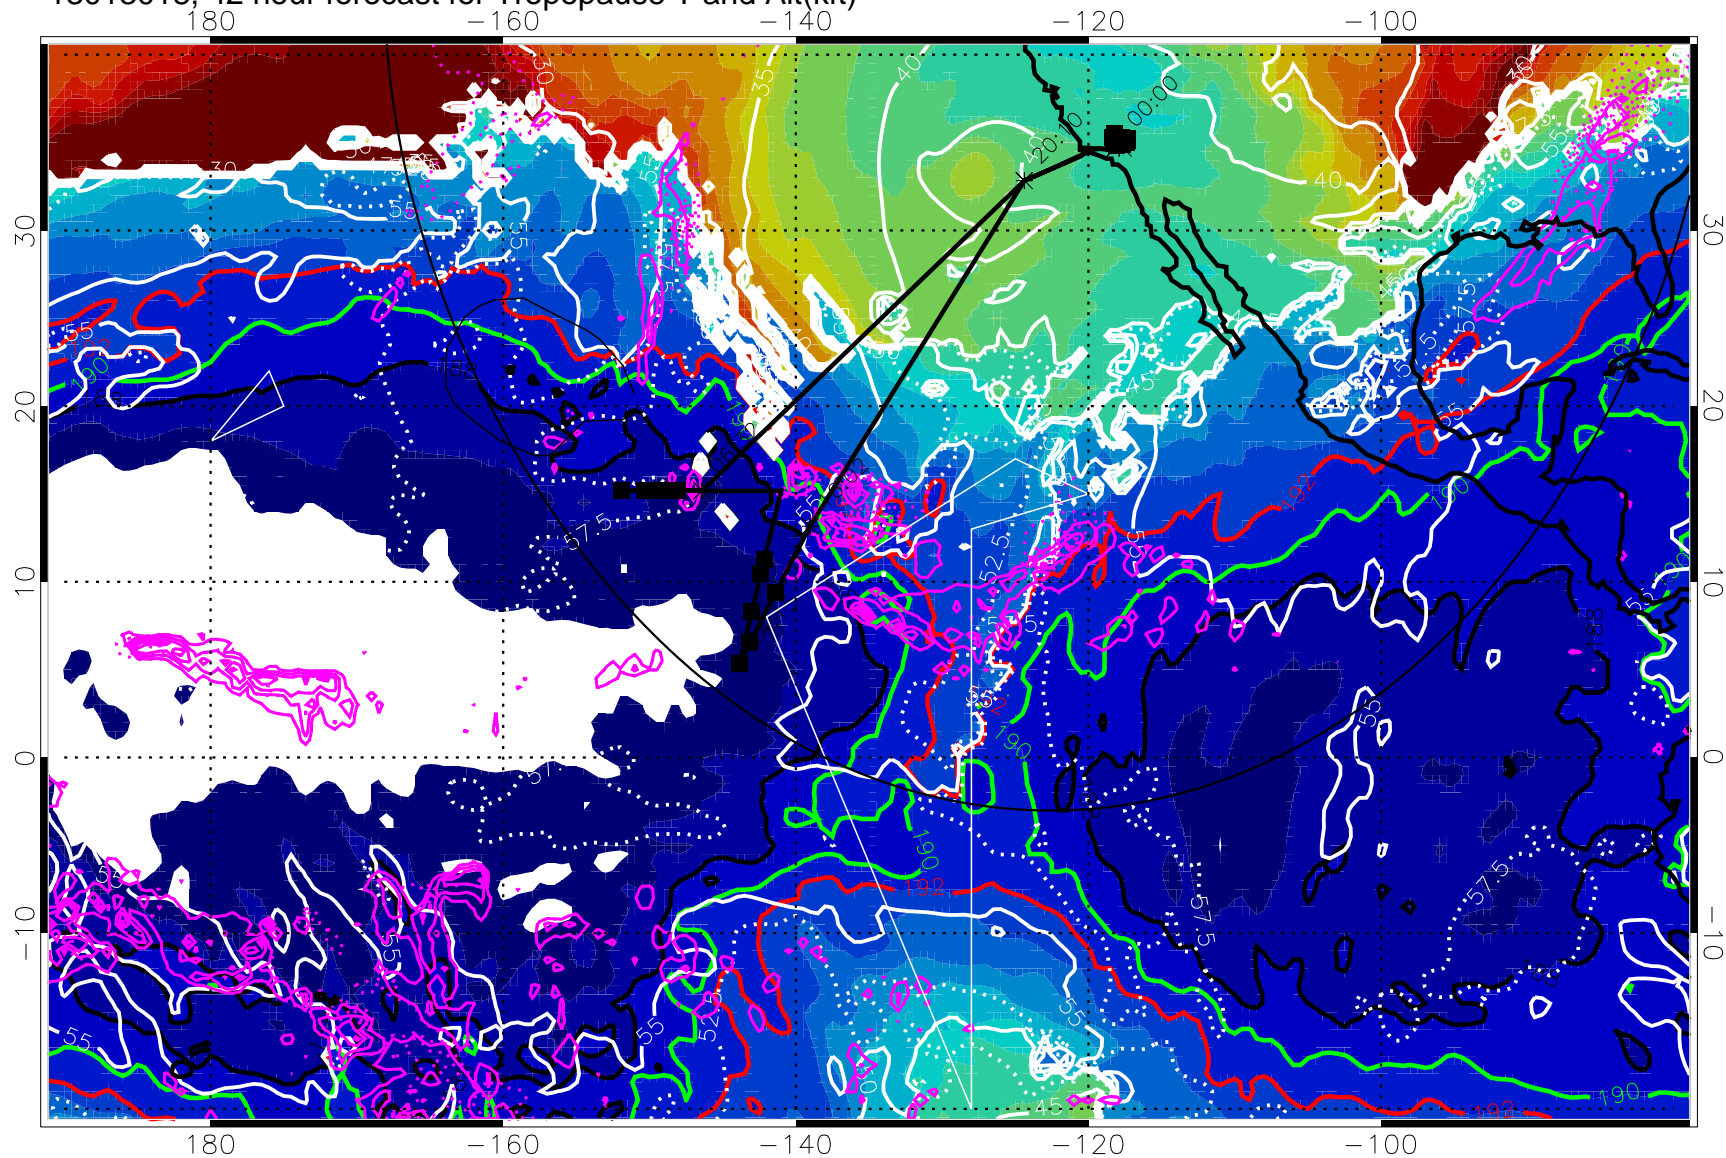

Range ring of 4055 km -- 13 hours GH round trip

13013012, 36 hour forecast for Tropopause T and Alt(kft)

190 200 210 220 230

Tropopause T, K

Tropopause Altitude in kft (white)

Precip (tot dot, conv sol) past 6 hrs 6 kg/m2 contours, min 4

187.5K Isotherm (black) 190K Isotherm (green) 192.5K Isotherm (red)

→ 30 m/s

Range ring of 4055 km -- 13 hours GH round trip

13013018, 42 hour forecast for Tropopause T and Alt(kft)

Tropopause Altitude in kft (white)
 Precip (tot dot, conv sol) past 6 hrs magenta 6 kg/m2 contours, min 4
 187.5K Isotherm (black) 190K Isotherm (green) 192.5K Isotherm (red)