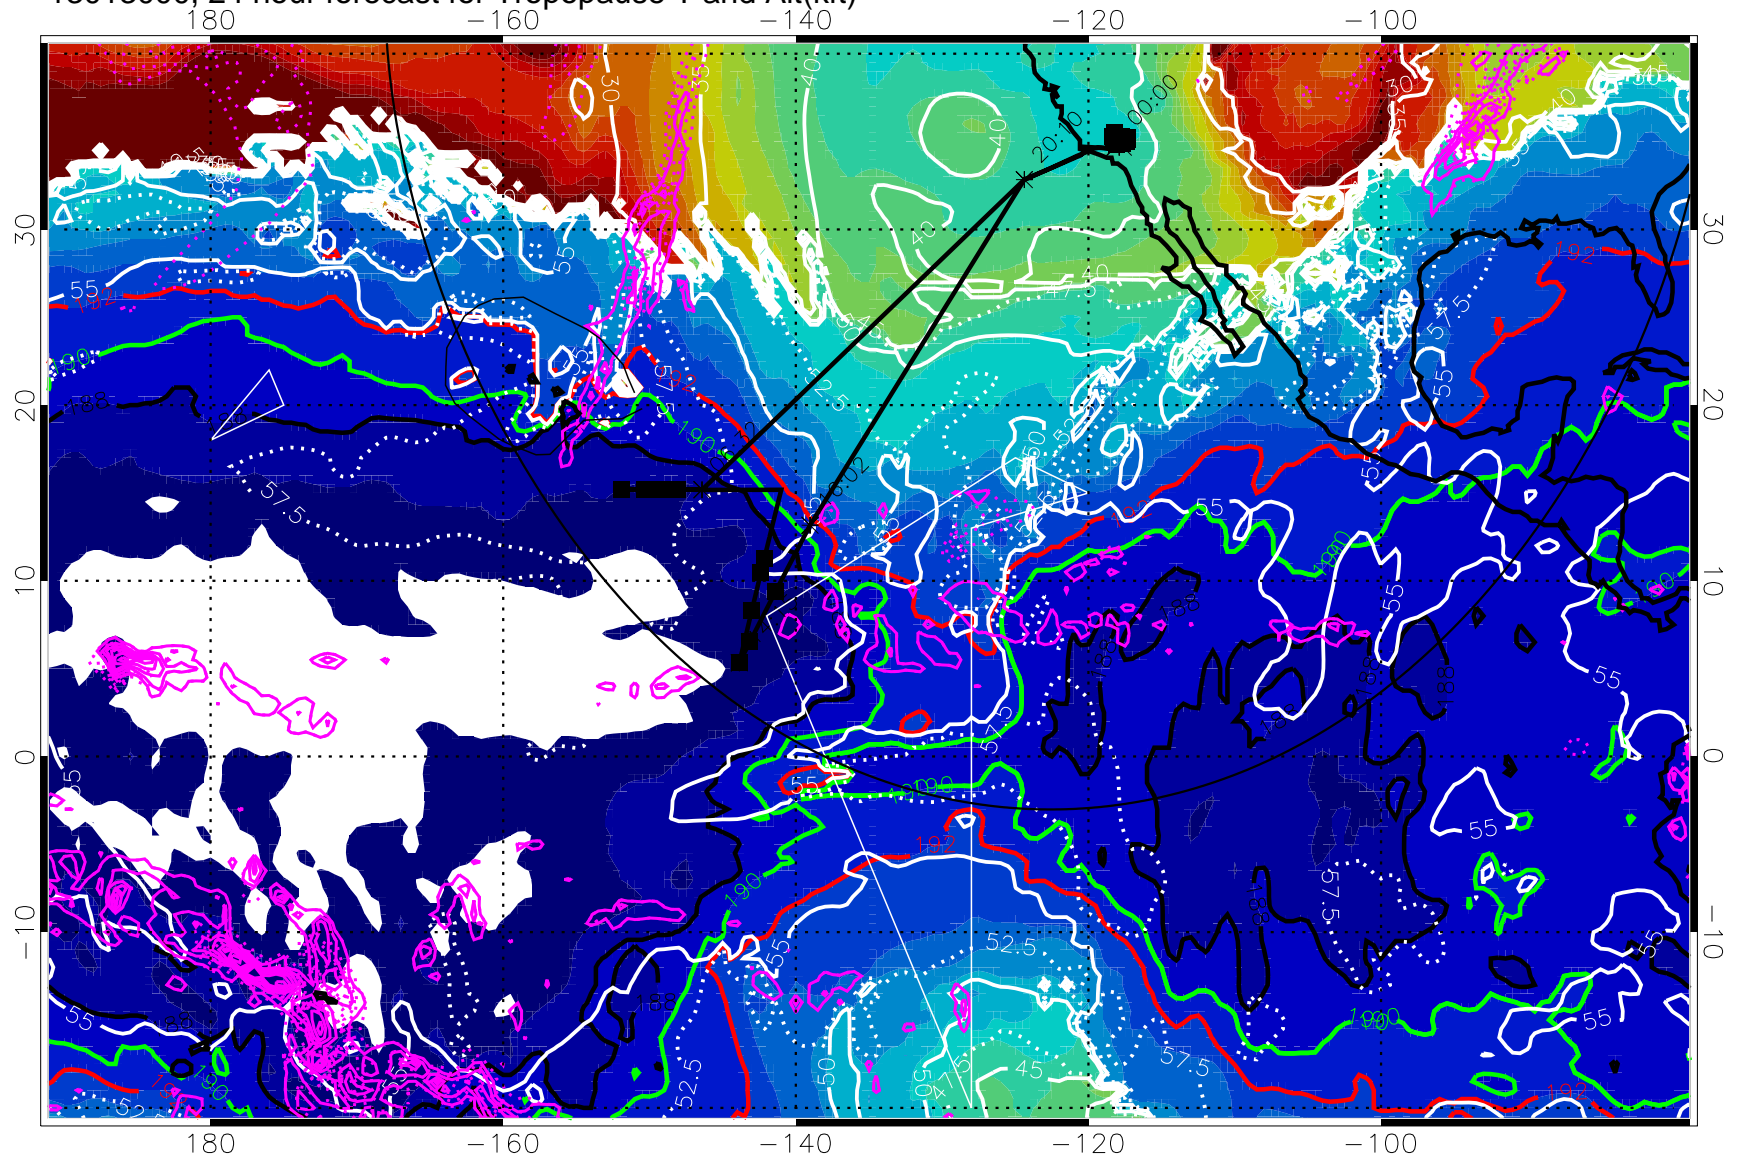

13012912, 12 hour forecast for Tropopause T and Alt(kft)

190 200 210 220 230

Tropopause T, K

Tropopause Altitude in kft (white)

Precip (tot dot, conv sol) past 6 hrs 6 kg/m² contours, min 4

187.5K Isotherm (black) 190K Isotherm (green) 192.5K Isotherm (red)

→ 30 m/s

Range ring of 4055 km -- 13 hours GH round trip

13012918, 18 hour forecast for Tropopause T and Alt(kft)

Tropopause T, K

Tropopause Altitude in kft (white)

Precip (tot dot, conv sol) past 6 hrs magenta 6 kg/m² contours, min 4

187.5K Isotherm (black) 190K Isotherm (green) 192.5K Isotherm (red)

→ 30 m/s

Range ring of 4055 km -- 13 hours GH round trip

13013000, 24 hour forecast for Tropopause T and Alt(kft)

Tropopause T, K

Tropopause Altitude in kft (white)

Precip (tot dot, conv sol) past 6 hrs 6 kg/m² contours, min 4

187.5K Isotherm (black) 190K Isotherm (green) 192.5K Isotherm (red)

→ 30 m/s

Range ring of 4055 km -- 13 hours GH round trip

13013006, 30 hour forecast for Tropopause T and Alt(kft)