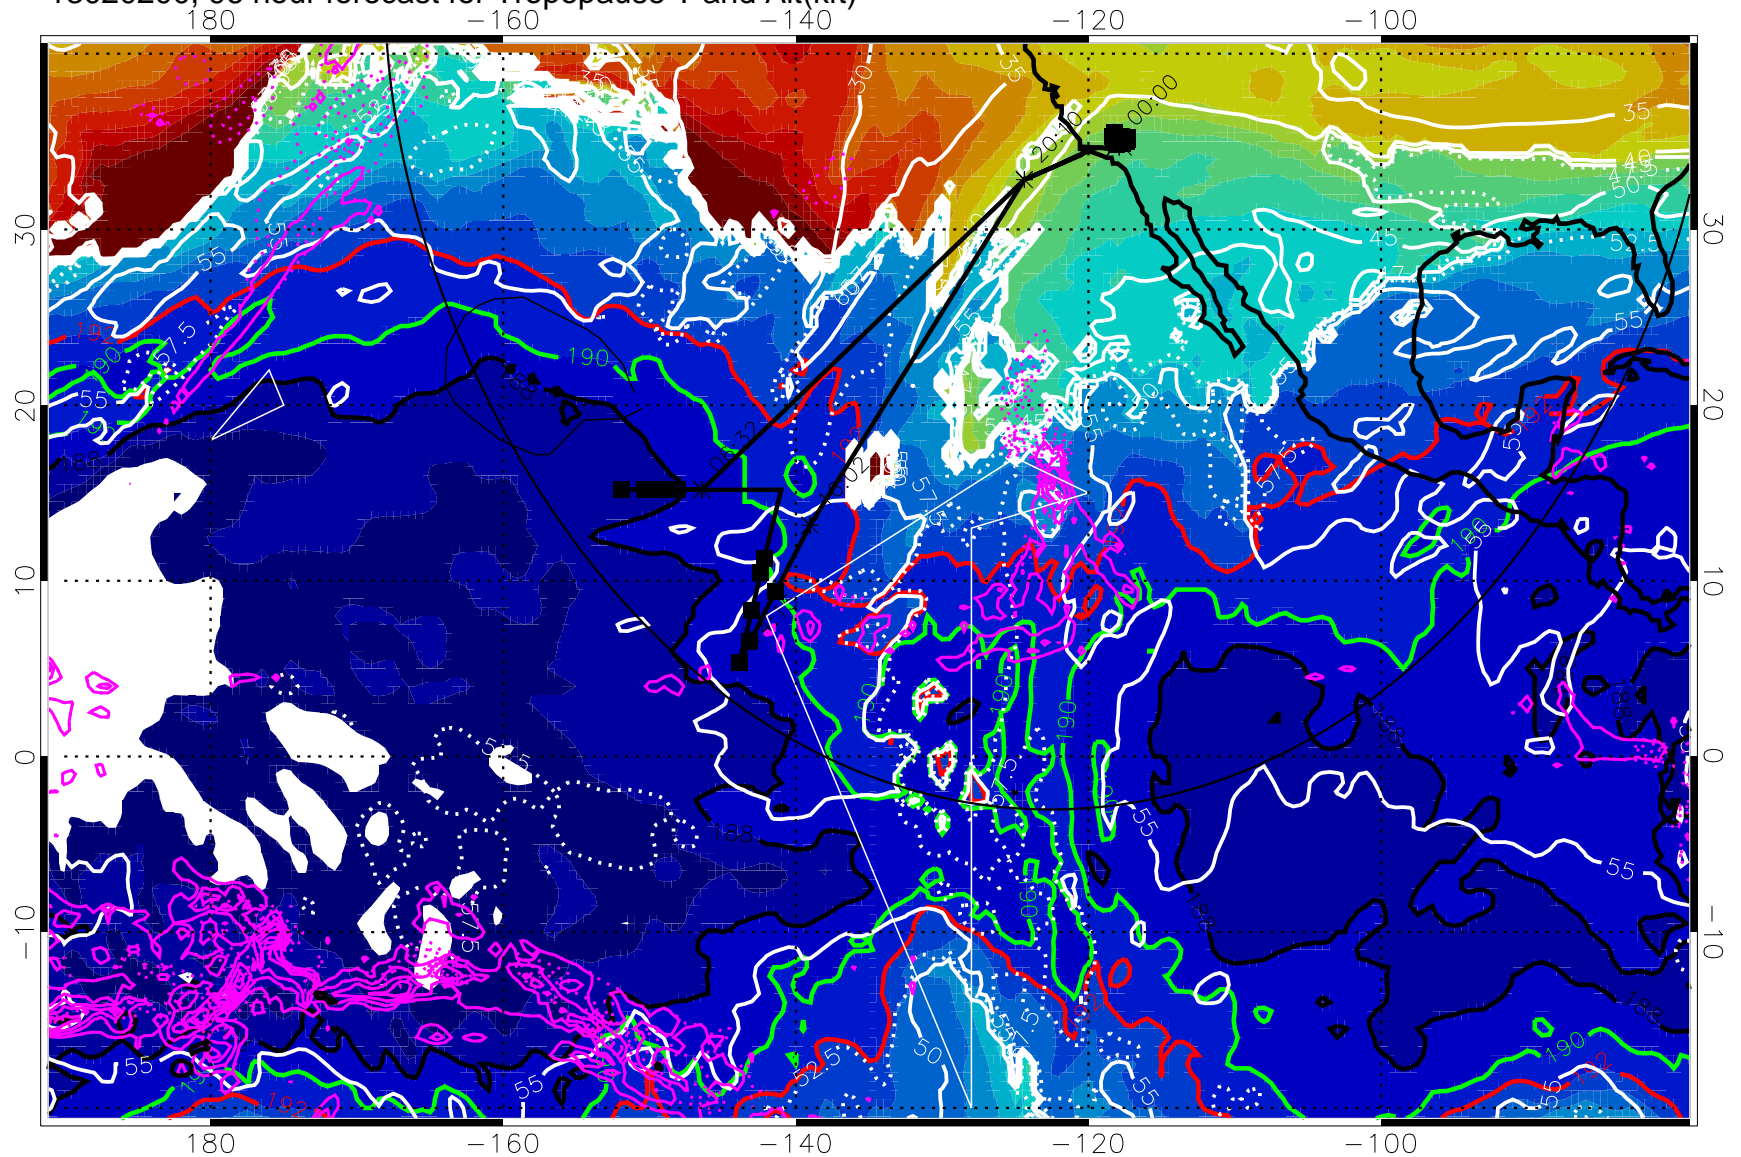

13020200, 96 hour forecast for Tropopause T and Alt(kft)

190 200 210 220 230

Tropopause T, K

Tropopause Altitude in kft (white)

Precip (tot dot, conv sol) past 6 hrs magenta 6 kg/m² contours, min 4

187.5K Isotherm (black) 190K Isotherm (green) 192.5K Isotherm (red)

→ 30 m/s

Range ring of 4055 km -- 13 hours GH round trip