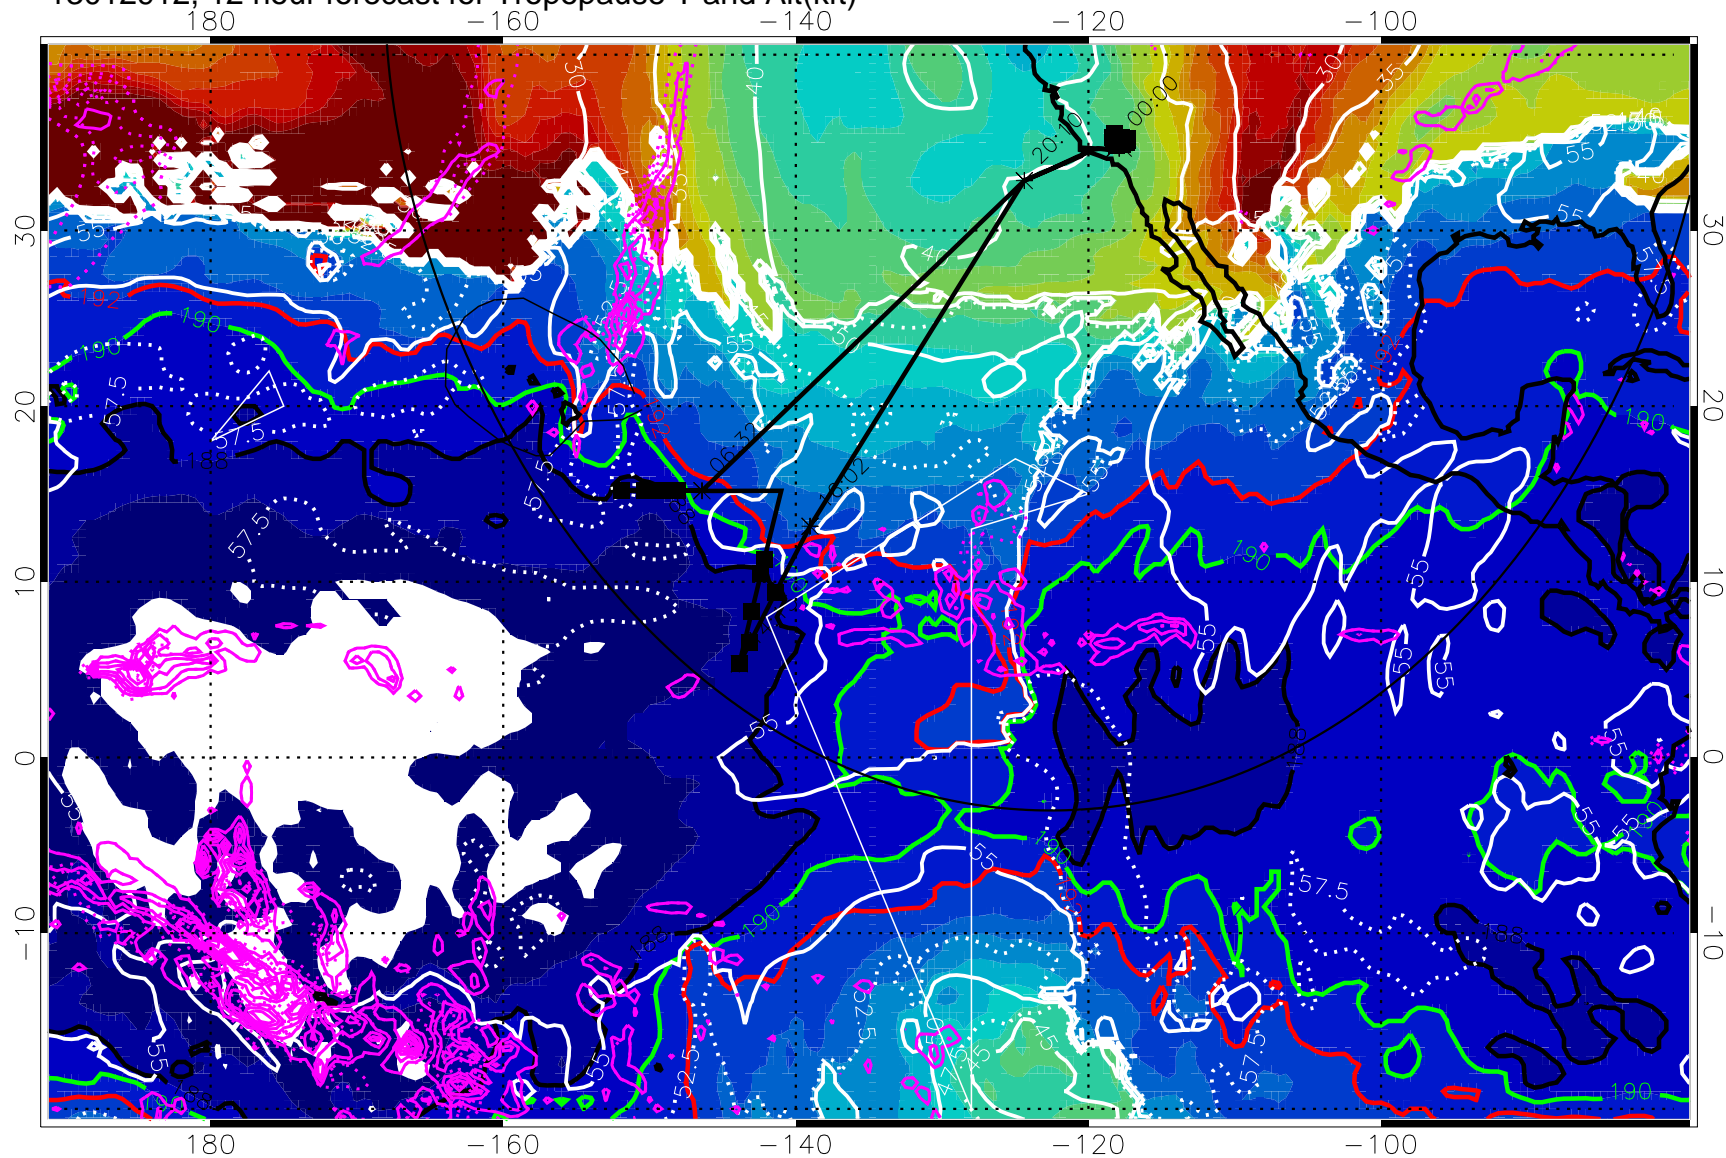

13012912, 12 hour forecast for Tropopause T and Alt(kft)

190 200 210 220 230

Tropopause T, K

Tropopause Altitude in kft (white)

Precip (tot dot, conv sol) past 6 hrs 6 kg/m² contours, min 4

187.5K Isotherm (black) 190K Isotherm (green) 192.5K Isotherm (red)

→ 30 m/s

Range ring of 4055 km -- 13 hours GH round trip

13012918, 18 hour forecast for Tropopause T and Alt(kft)

Tropopause T, K

Tropopause Altitude in kft (white)

Precip (tot dot, conv sol) past 6 hrs magenta 6 kg/m² contours, min 4

187.5K Isotherm (black) 190K Isotherm (green) 192.5K Isotherm (red)

→ 30 m/s

Range ring of 4055 km -- 13 hours GH round trip

13013000, 24 hour forecast for Tropopause T and Alt(kft)

Tropopause T, K

Tropopause Altitude in kft (white)

Precip (tot dot, conv sol) past 6 hrs 6 kg/m² contours, min 4

187.5K Isotherm (black) 190K Isotherm (green) 192.5K Isotherm (red)

→ 30 m/s

Range ring of 4055 km -- 13 hours GH round trip

13013006, 30 hour forecast for Tropopause T and Alt(kft)