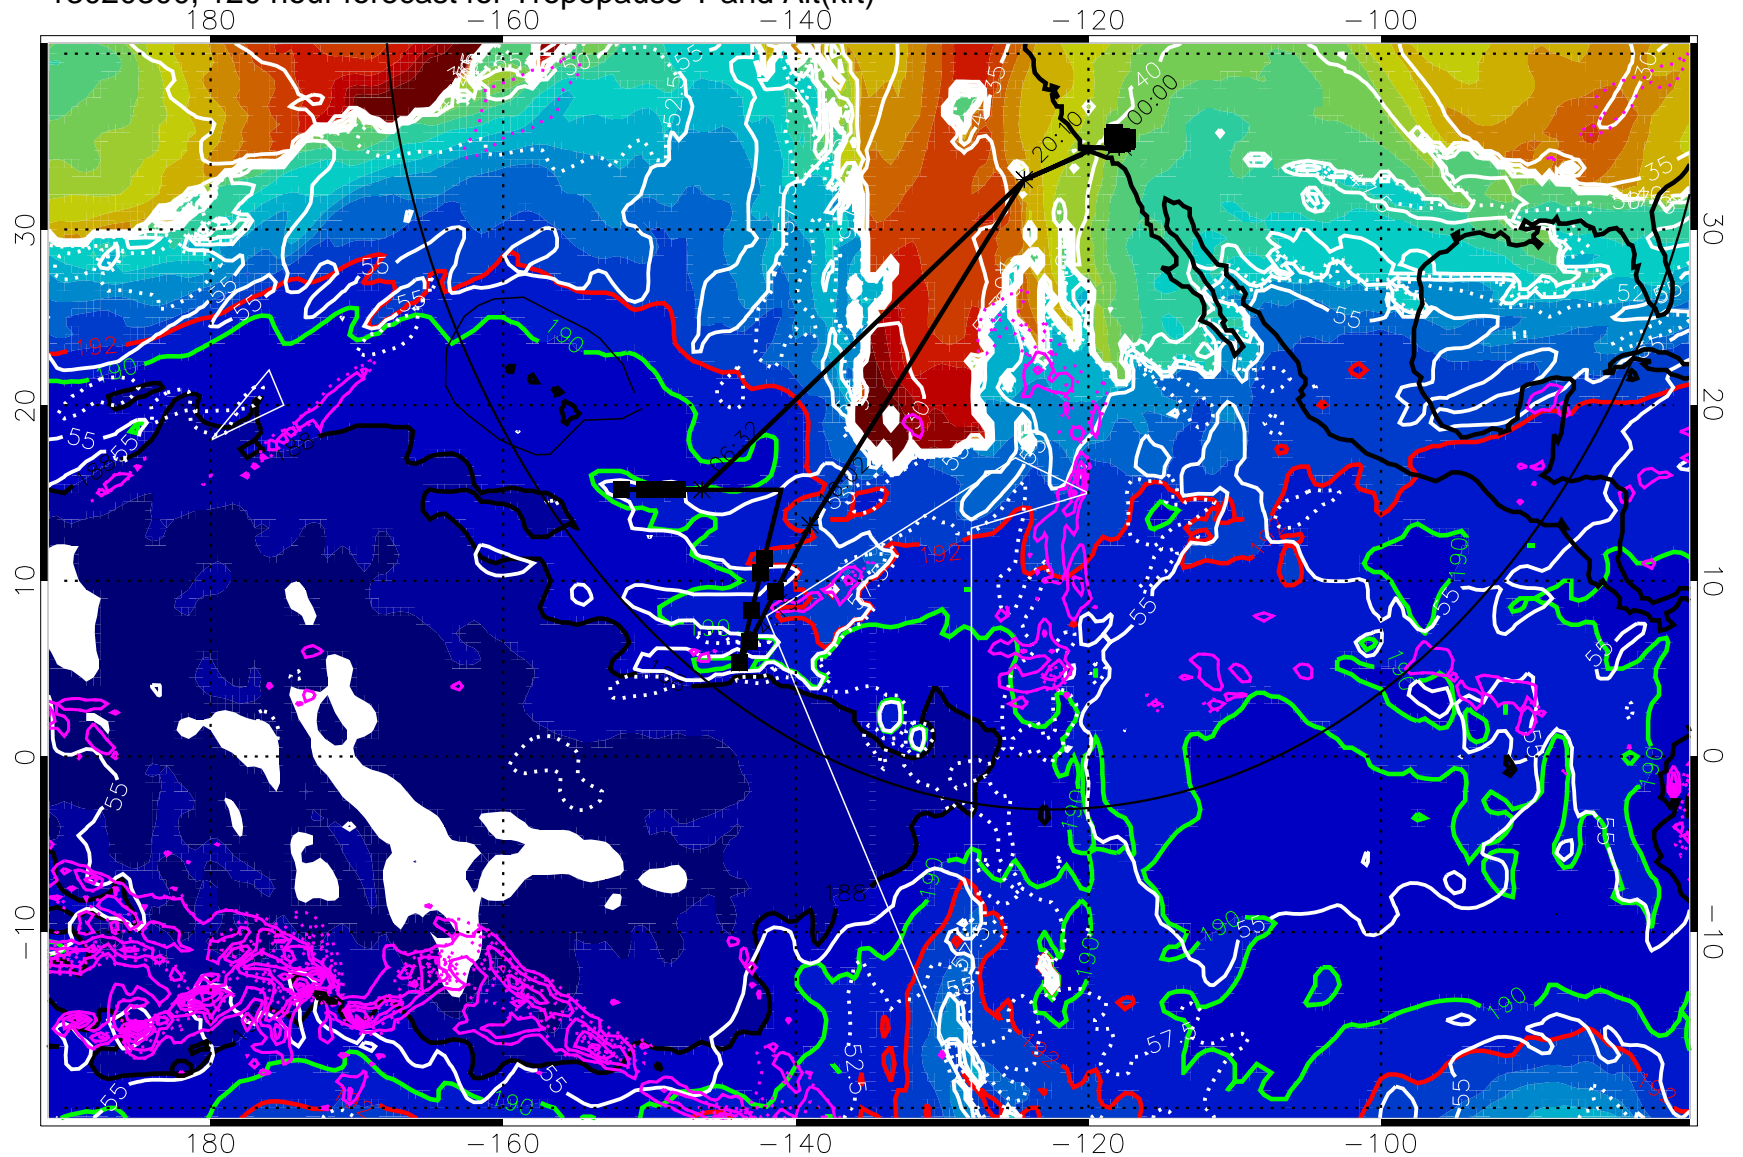

→ 30 m/s

Range ring of 4055 km -- 13 hours GH round trip

13020218, 114 hour forecast for Tropopause T and Alt(kft)

190 200 210 220 230

Tropopause T, K

Tropopause Altitude in kft (white)

Precip (tot dot, conv sol) past 6 hrs 6 kg/m² contours, min 4

187.5K Isotherm (black) 190K Isotherm (green) 192.5K Isotherm (red)

→ 30 m/s

Range ring of 4055 km -- 13 hours GH round trip

13020300, 120 hour forecast for Tropopause T and Alt(kft)

190 200 210 220 230

Tropopause T, K