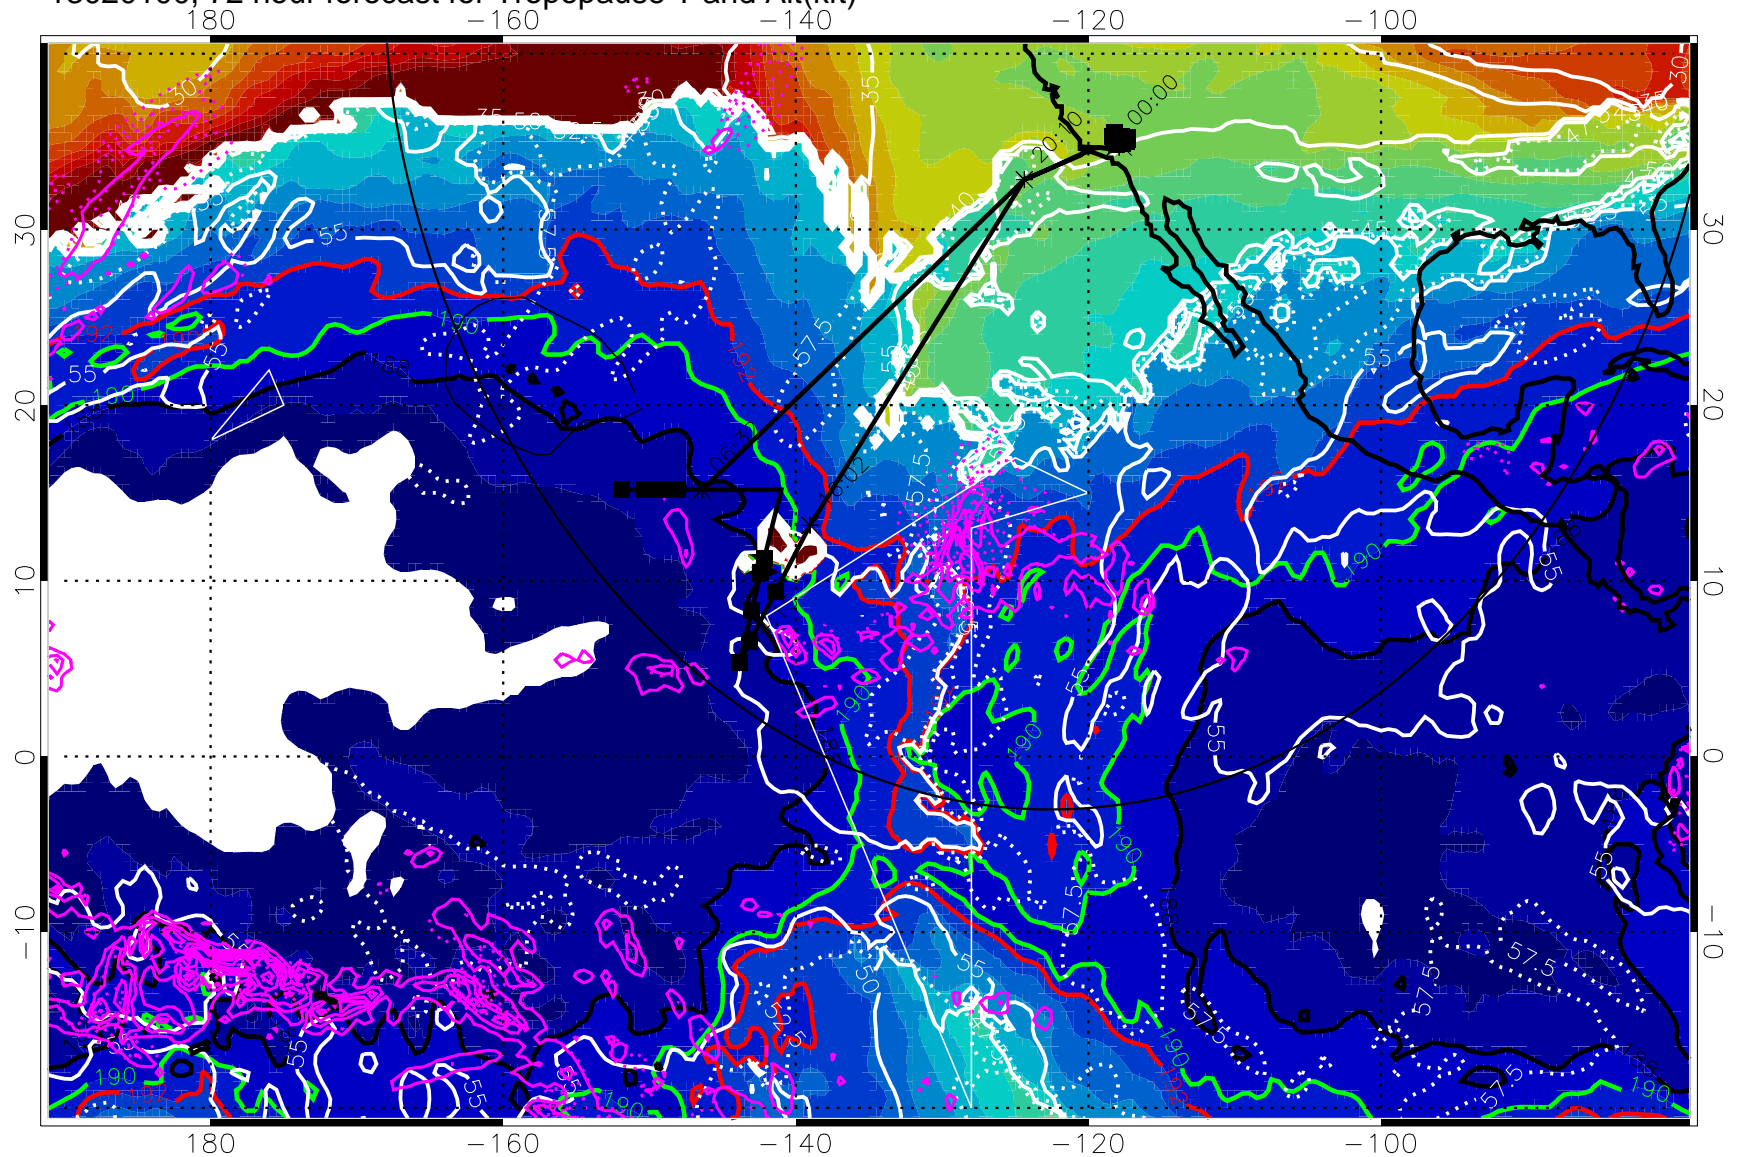

187.5K Isotherm (black) 190K Isotherm (blue) 192.5K Isotherm (green)

→ 30 m/s

Range ring of 4055 km -- 13 hours GH round trip

13013118, 66 hour forecast for Tropopause T and Alt(kft)

Tropopause T, K

Tropopause Altitude in kft (white)

Precip (tot dot, conv sol) past 6 hrs 6 kg/m² contours, min 4

187.5K Isotherm (black) 190K Isotherm (green) 192.5K Isotherm (red)

→ 30 m/s

Range ring of 4055 km -- 13 hours GH round trip

13020100, 72 hour forecast for Tropopause T and Alt(kft)