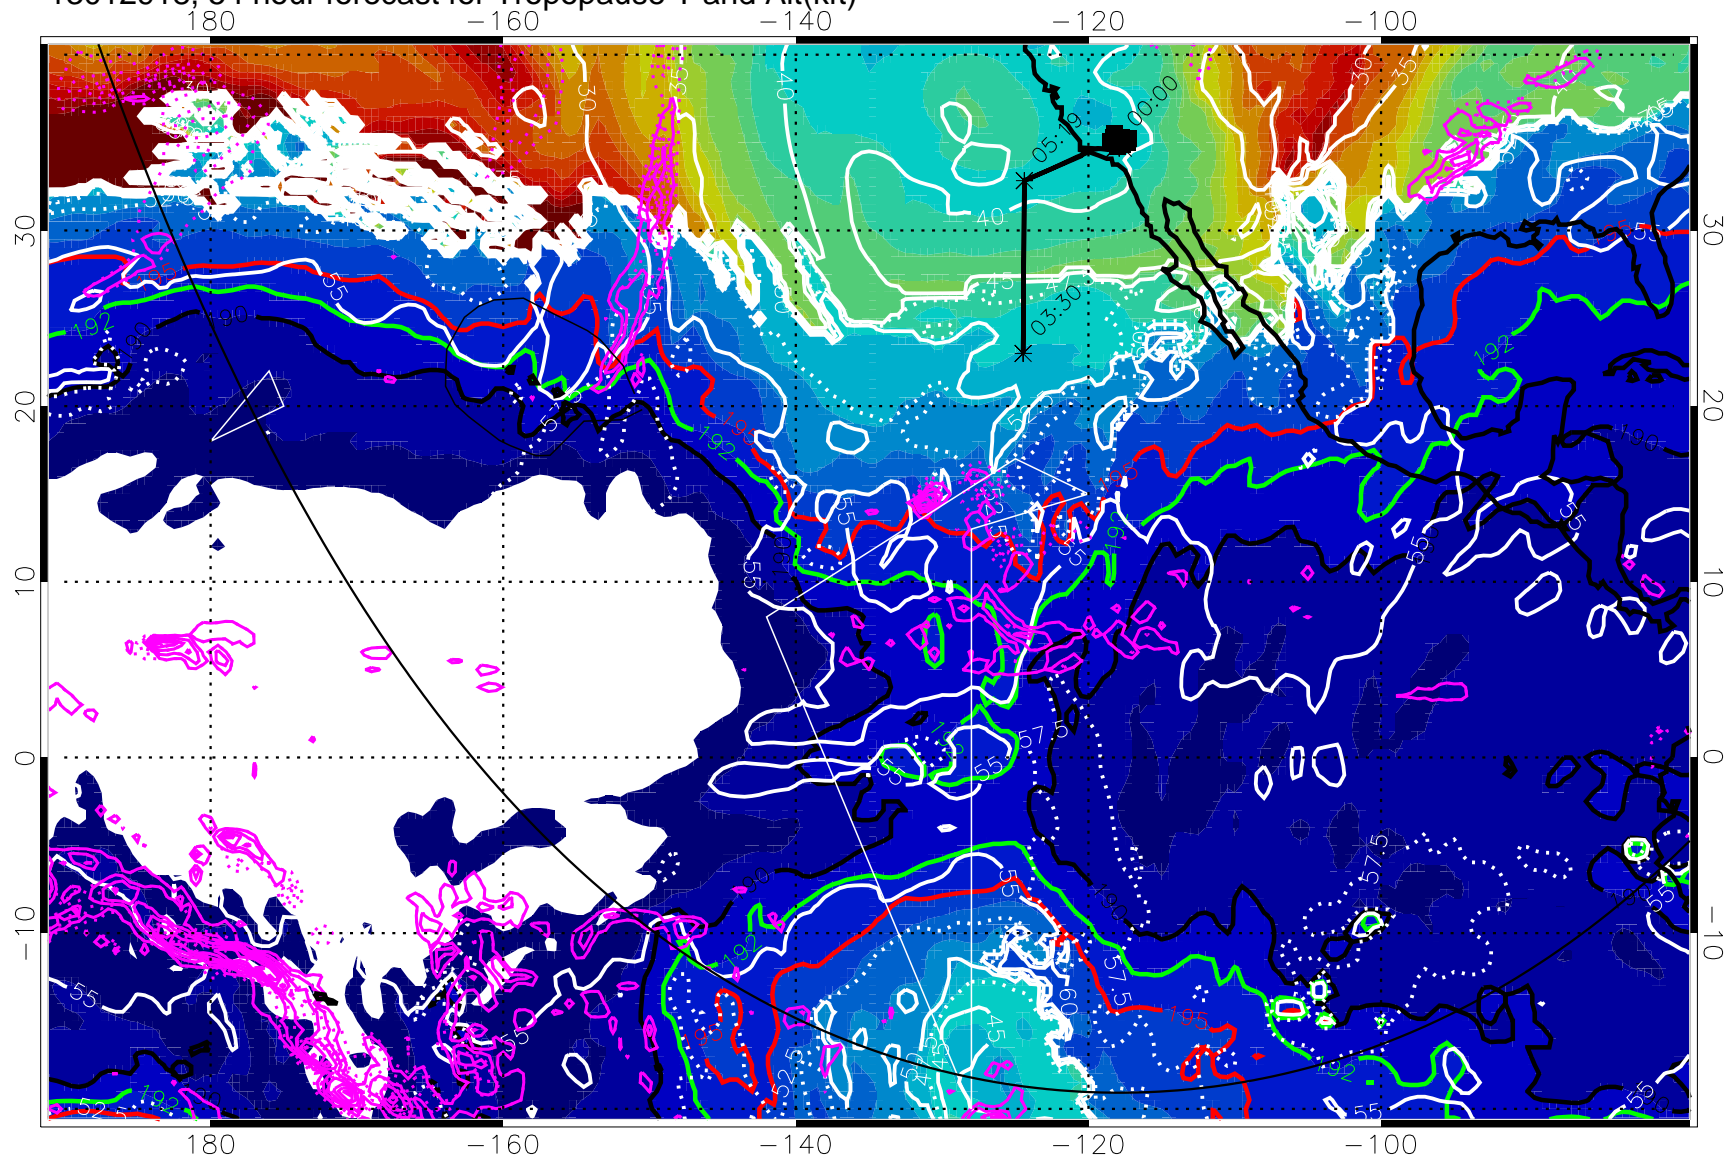

13012918, 54 hour forecast for Tropopause T and Alt(kft)

Tropopause T, K

Tropopause Altitude in kft (white)

Precip (tot dot, conv sol) past 6 hrs 6 kg/m² contours, min 4

190K Isotherm (wht) 192.5K Isotherm 195K Isotherm

→ 30 m/s

Range ring of 6000 km -- 19 hours GH round trip