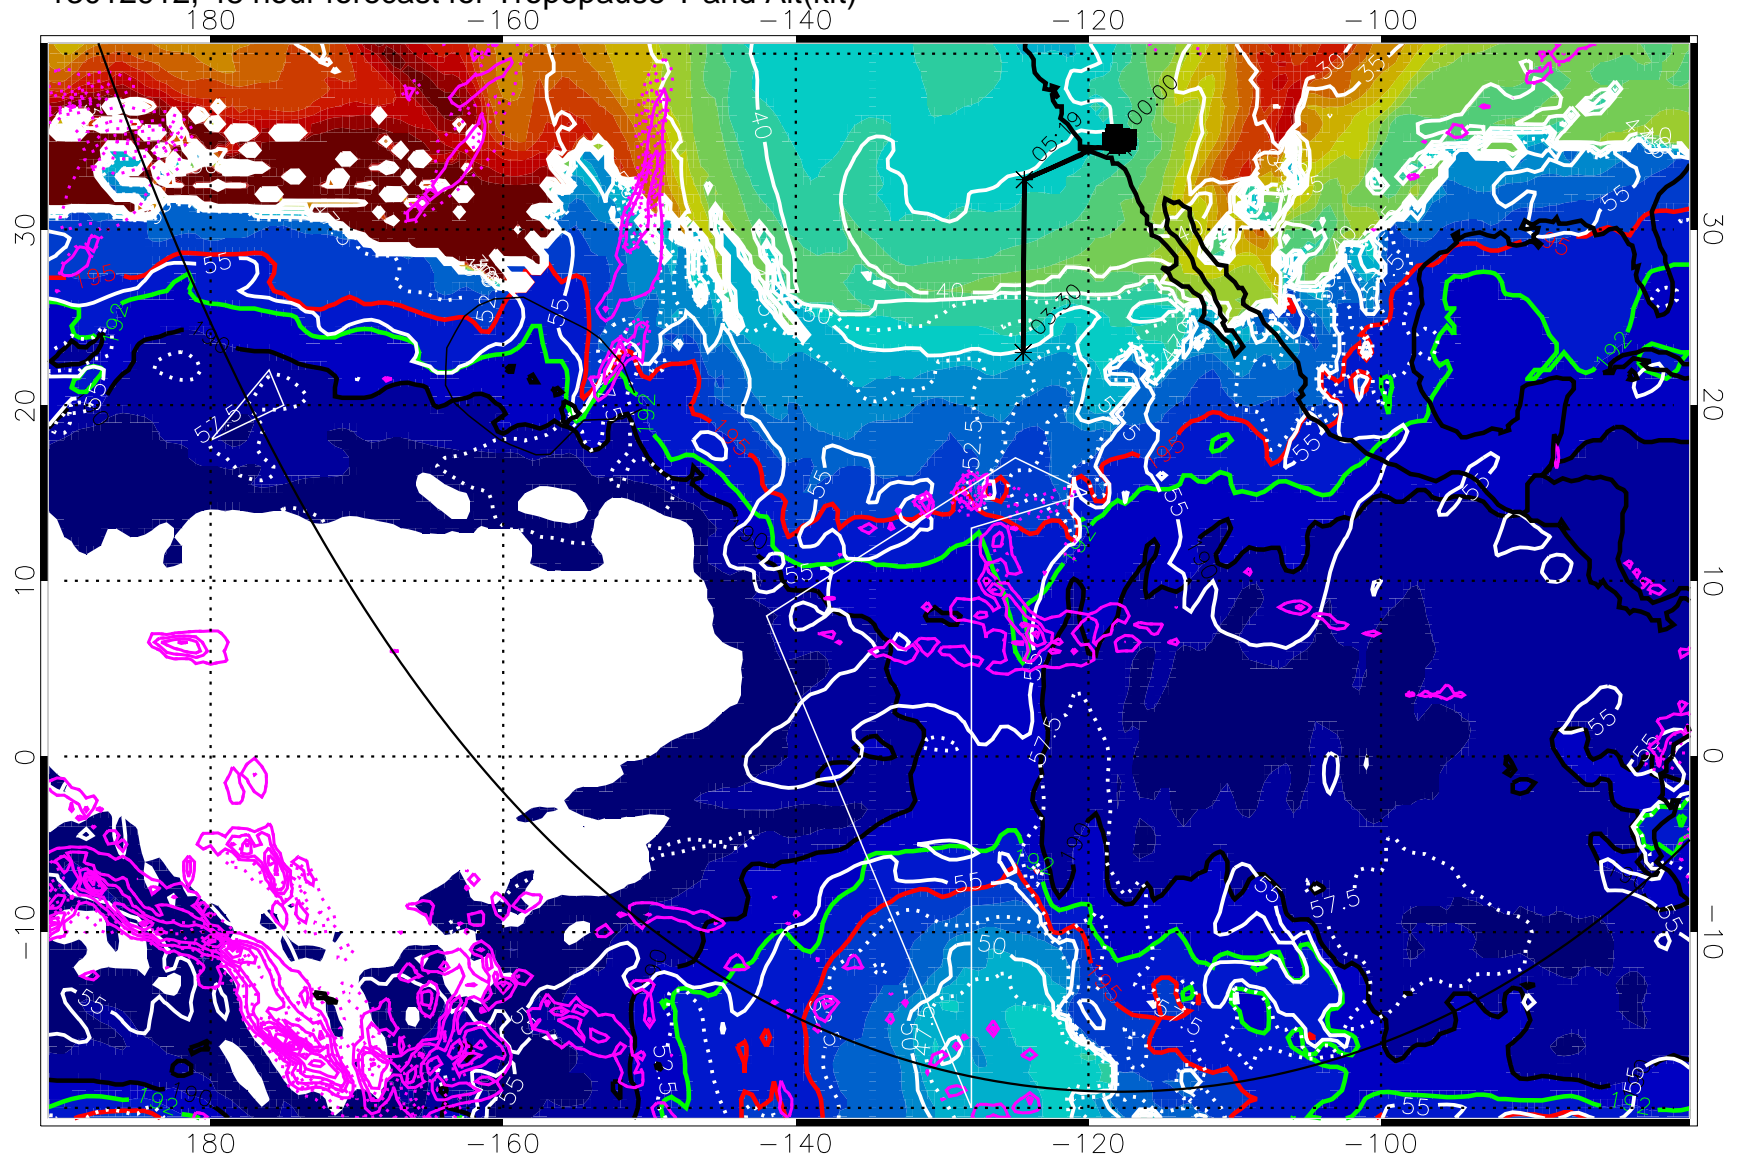

190K Isotherm (white) 192.5K Isotherm (green) 195K Isotherm (red)

→ 30 m/s

Range ring of 6000 km -- 19 hours GH round trip

13012906, 42 hour forecast for Tropopause T and Alt(kft)

Tropopause T, K

Tropopause Altitude in kft (white)

Precip (tot dot, conv sol) past 6 hrs mag 6 kg/m² contours, min 4

190K Isotherm (wht) 192.5K Isotherm 195K Isotherm

→ 30 m/s

Range ring of 6000 km -- 19 hours GH round trip

13012912, 48 hour forecast for Tropopause T and Alt(kft)