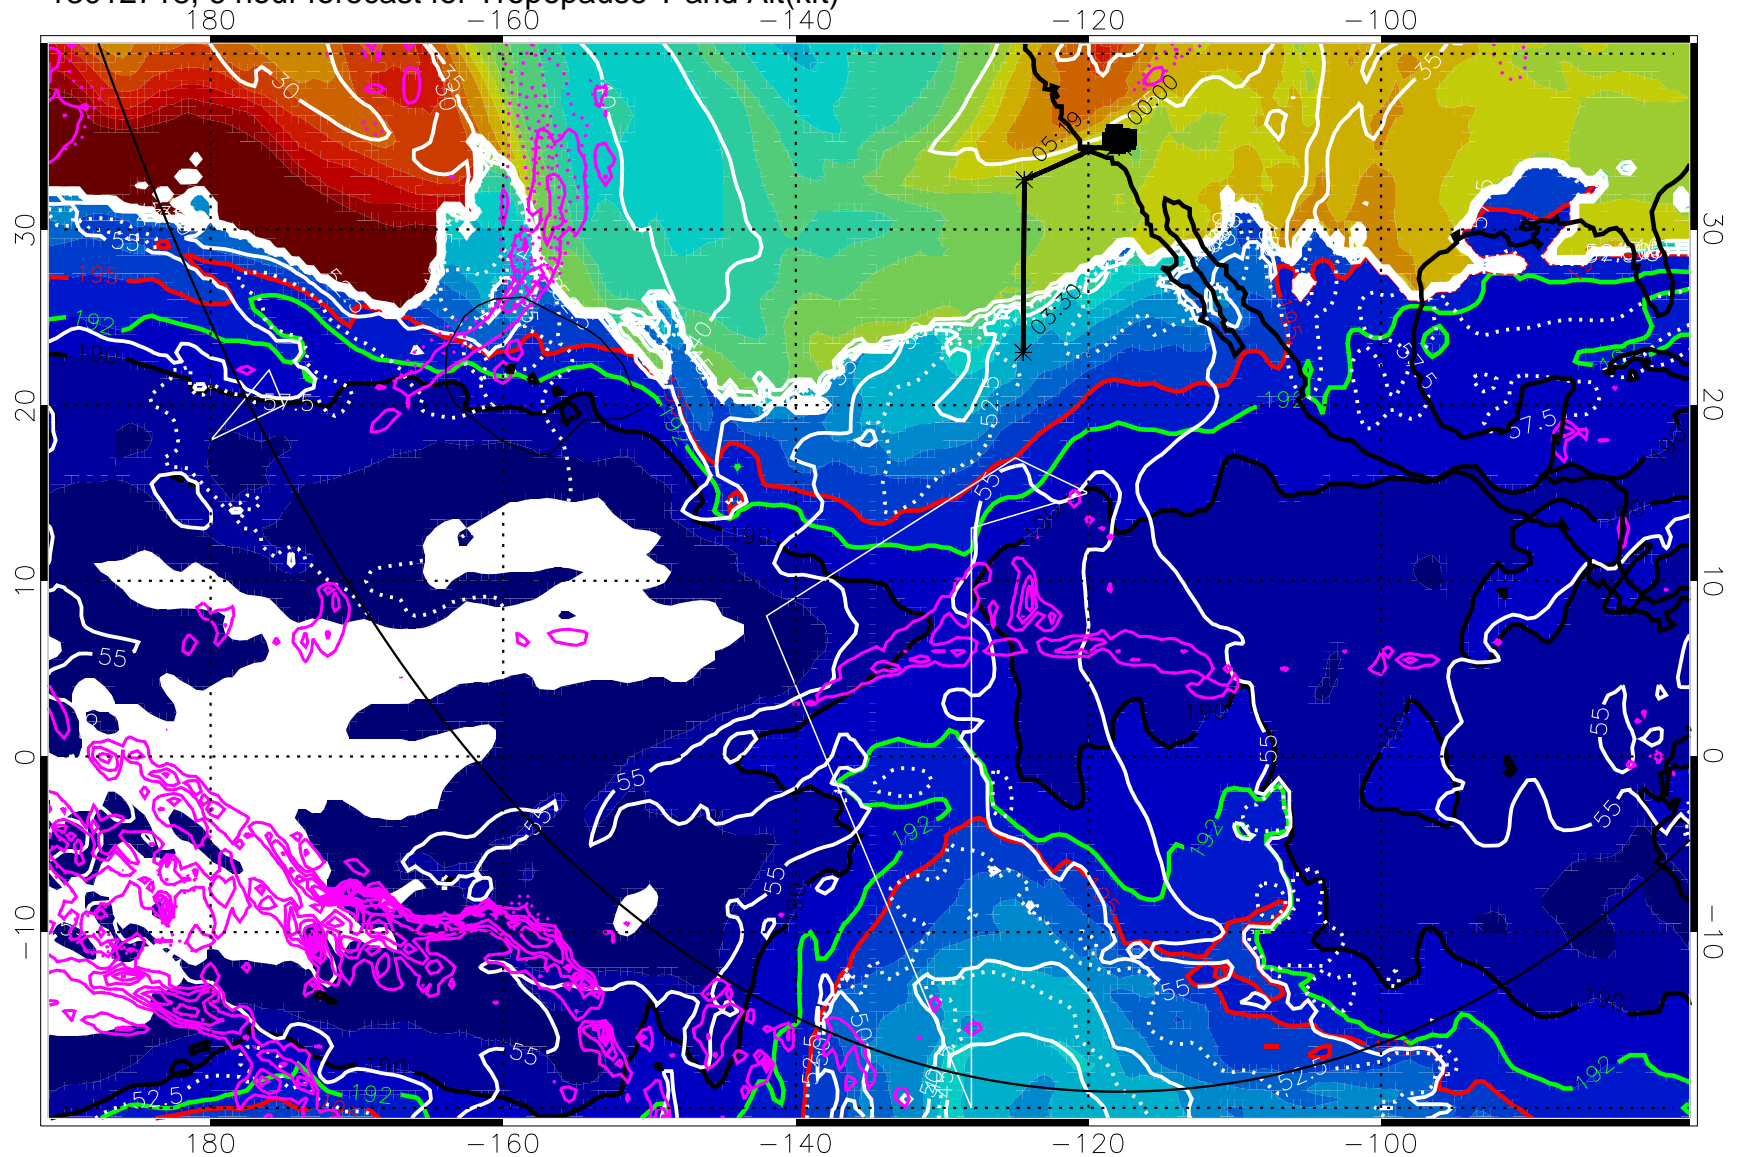

13012718, 6 hour forecast for Tropopause T and Alt(kft)

190 200 210 220 230

Tropopause T, K

Tropopause Altitude in kft (white)

Precip (tot dot, conv sol) past 6 hrs mag 6 kg/m2 contours, min 4

190K Isotherm (wht) 192.5K Isotherm 195K Isotherm

→ 30 m/s

Range ring of 6000 km -- 19 hours GH round trip