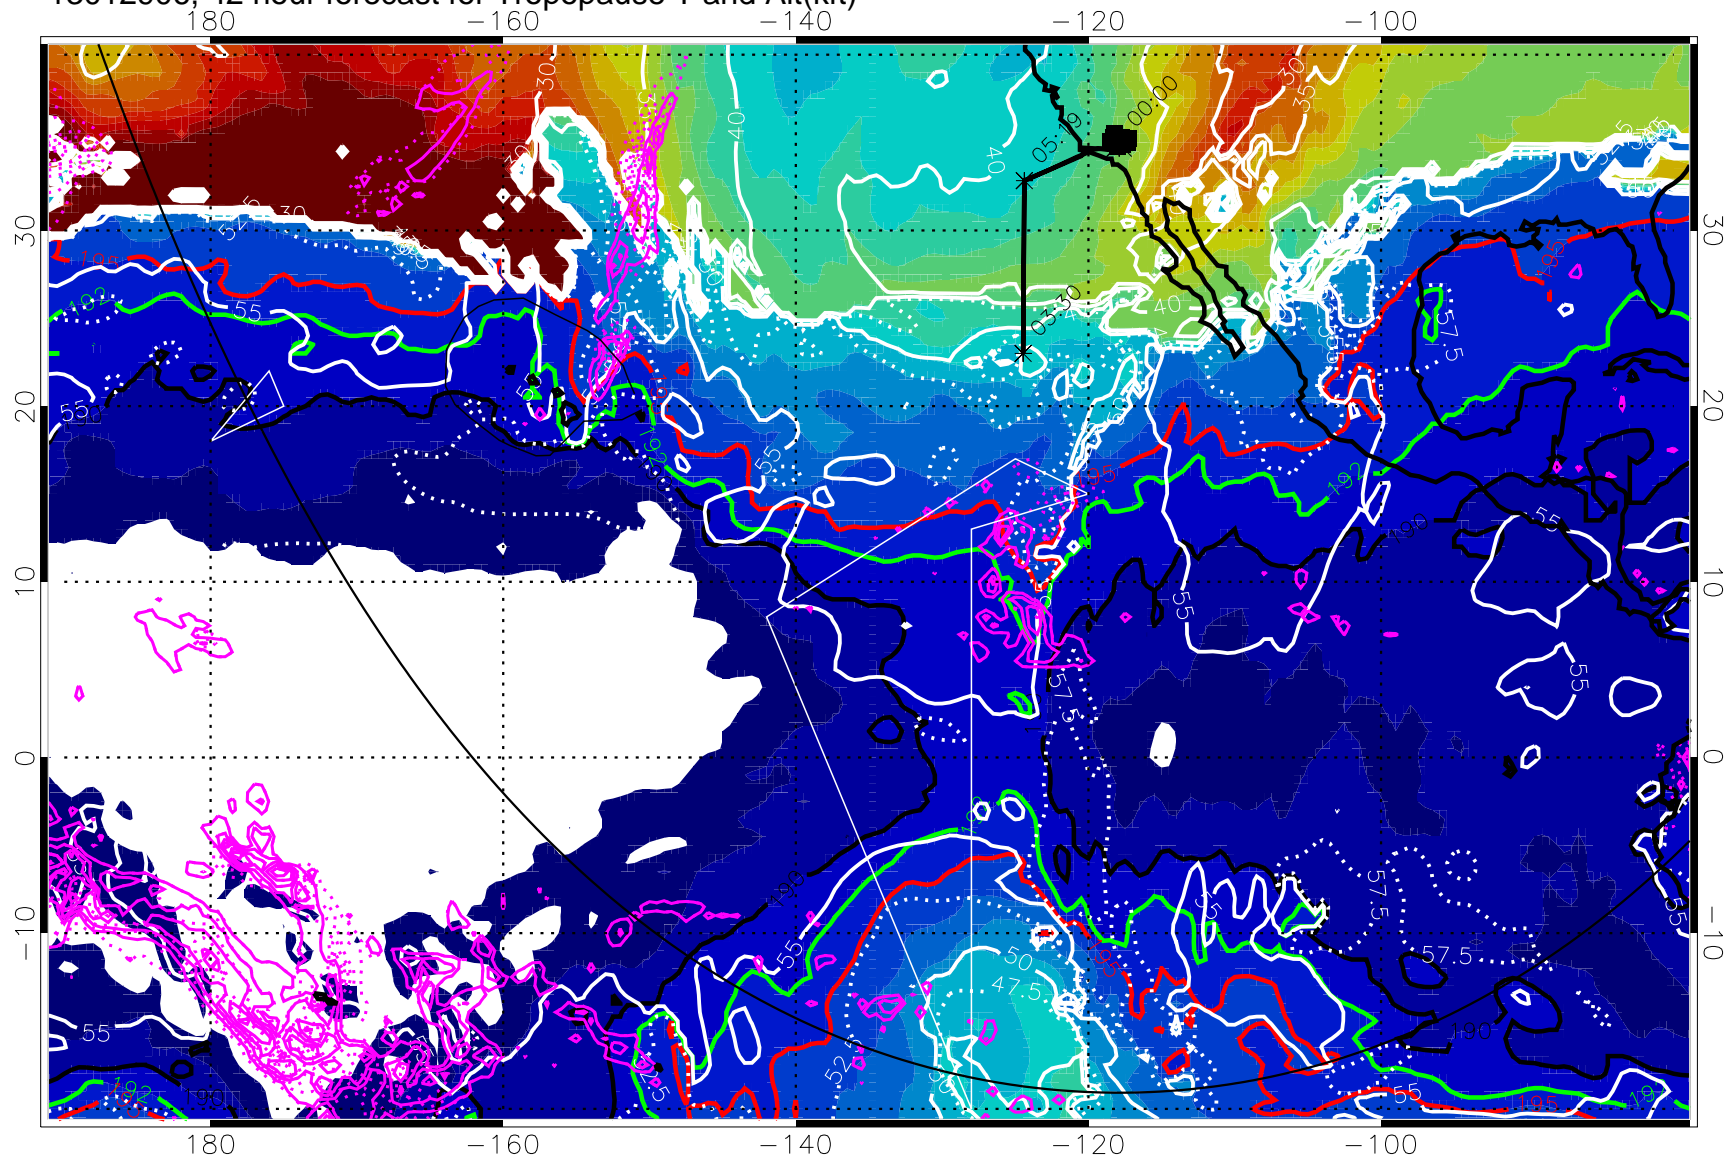

→ 30 m/s
 Range ring of 6000 km -- 19 hours GH round trip

13012900, 36 hour forecast for Tropopause T and Alt(kft)

Tropopause T, K

Tropopause Altitude in kft (white)

Precip (tot dot, conv sol) past 6 hrs magenta contours, min 4

190K Isotherm (white) 192.5K Isotherm (green) 195K Isotherm (red)

→ 30 m/s

Range ring of 6000 km -- 19 hours GH round trip

13012906, 42 hour forecast for Tropopause T and Alt(kft)

Tropopause T, K

Tropopause Altitude in kft (white)

Precip (tot dot, conv sol) past 6 hrs mag 6 kg/m² contours, min 4

190K Isotherm (wht) 192.5K Isotherm 195K Isotherm

→ 30 m/s

Range ring of 6000 km -- 19 hours GH round trip

13012912, 48 hour forecast for Tropopause T and Alt(kft)