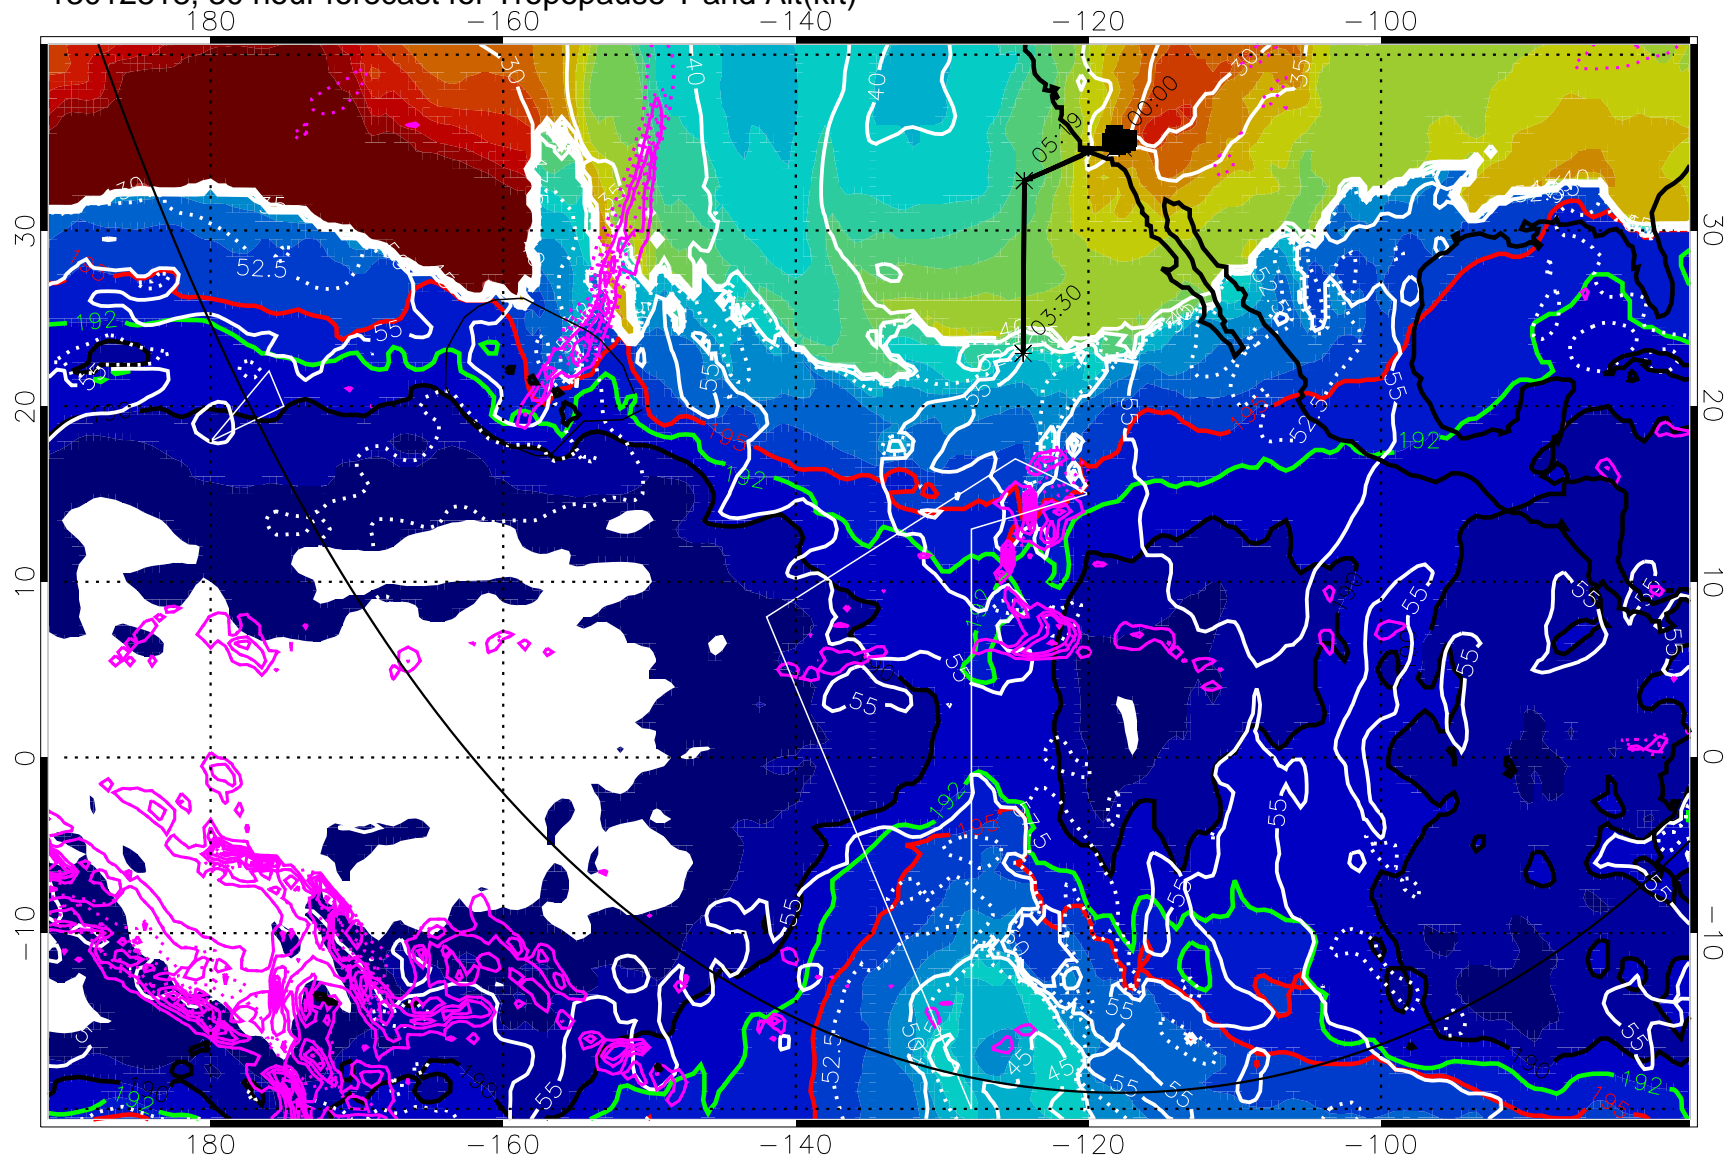

13012818, 30 hour forecast for Tropopause T and Alt(kft)

Tropopause Altitude in kft (white)
Precip (tot dot, conv sol) past 6 hrs 6 kg/m² contours, min 4
190K Isotherm(wht) 192.5K Isotherm 195K Isotherm

→ 30 m/s
Range ring of 6000 km -- 19 hours GH round trip