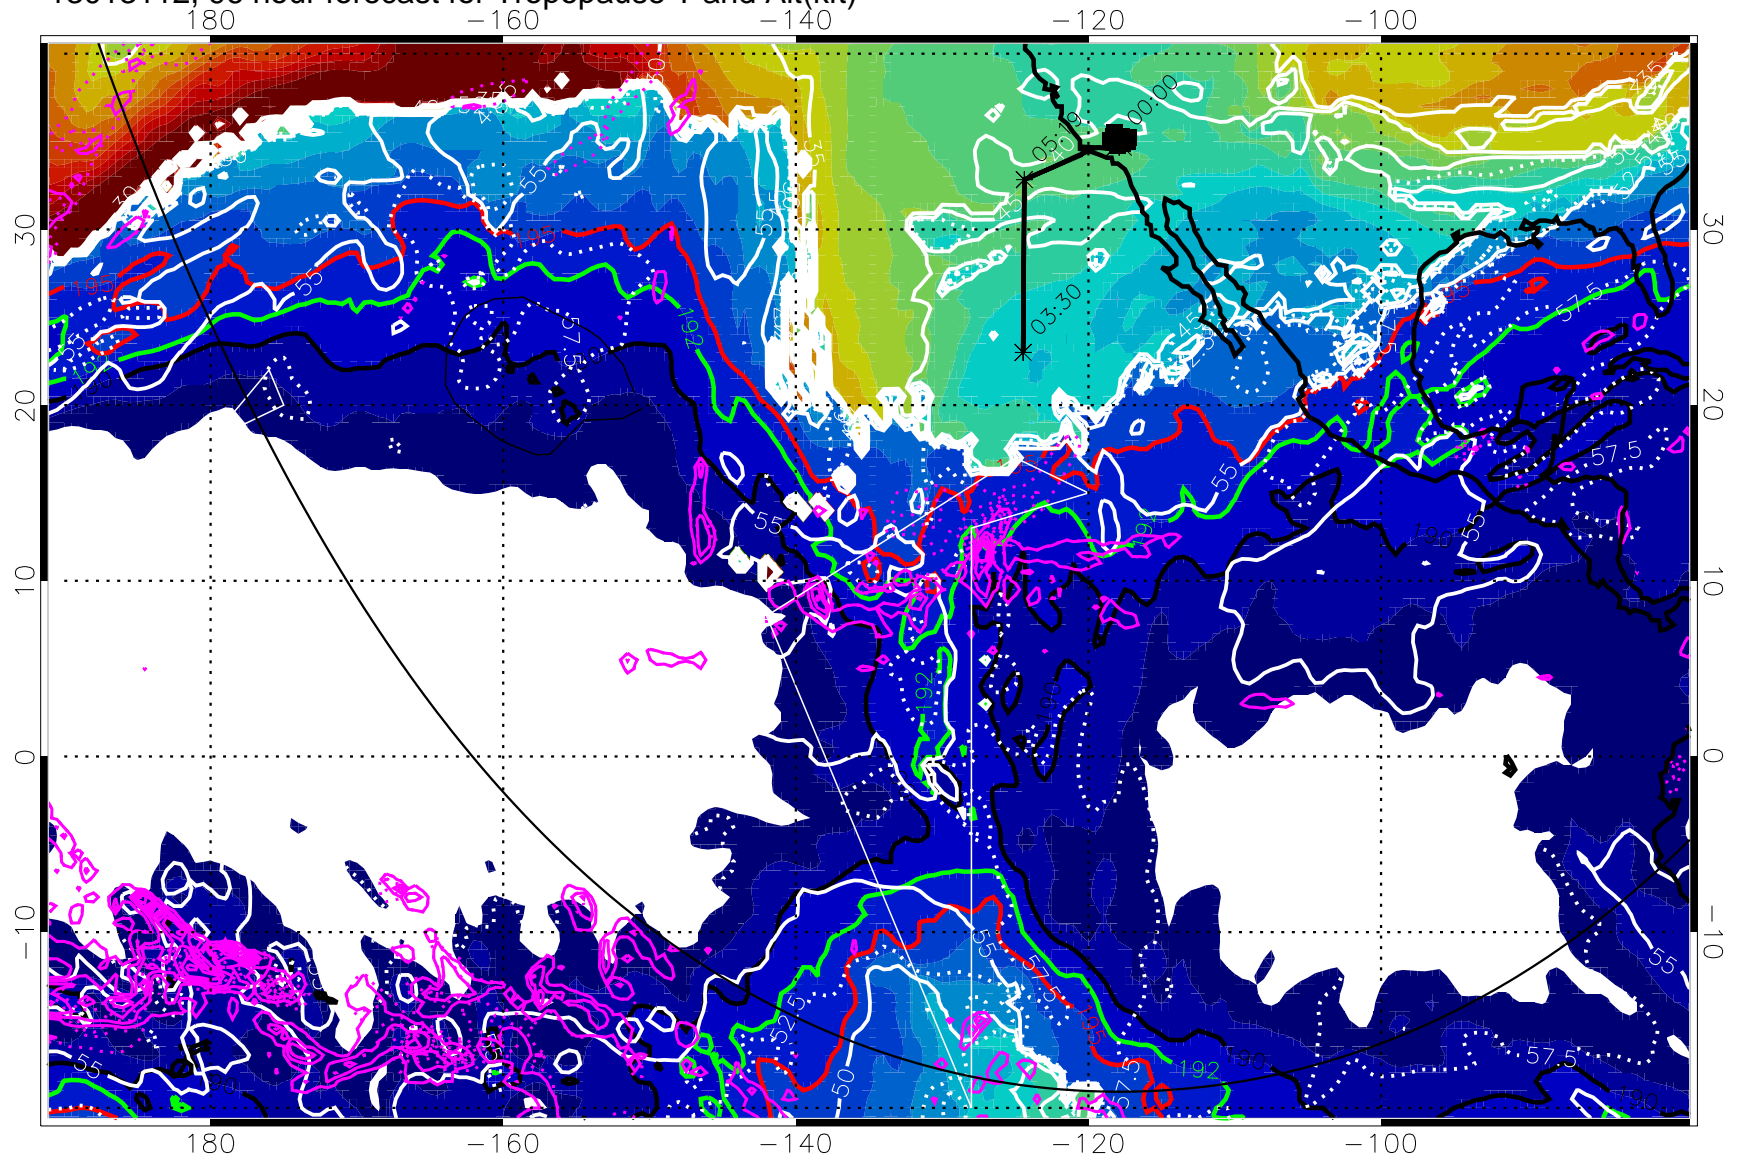

13013112, 96 hour forecast for Tropopause T and Alt(kft)

Tropopause T, K

Tropopause Altitude in kft (white)

Precip (tot dot, conv sol) past 6 hrs 6 kg/m2 contours, min 4

190K Isotherm (wht) 192.5K Isotherm 195K Isotherm

→ 30 m/s

Range ring of 6000 km -- 19 hours GH round trip