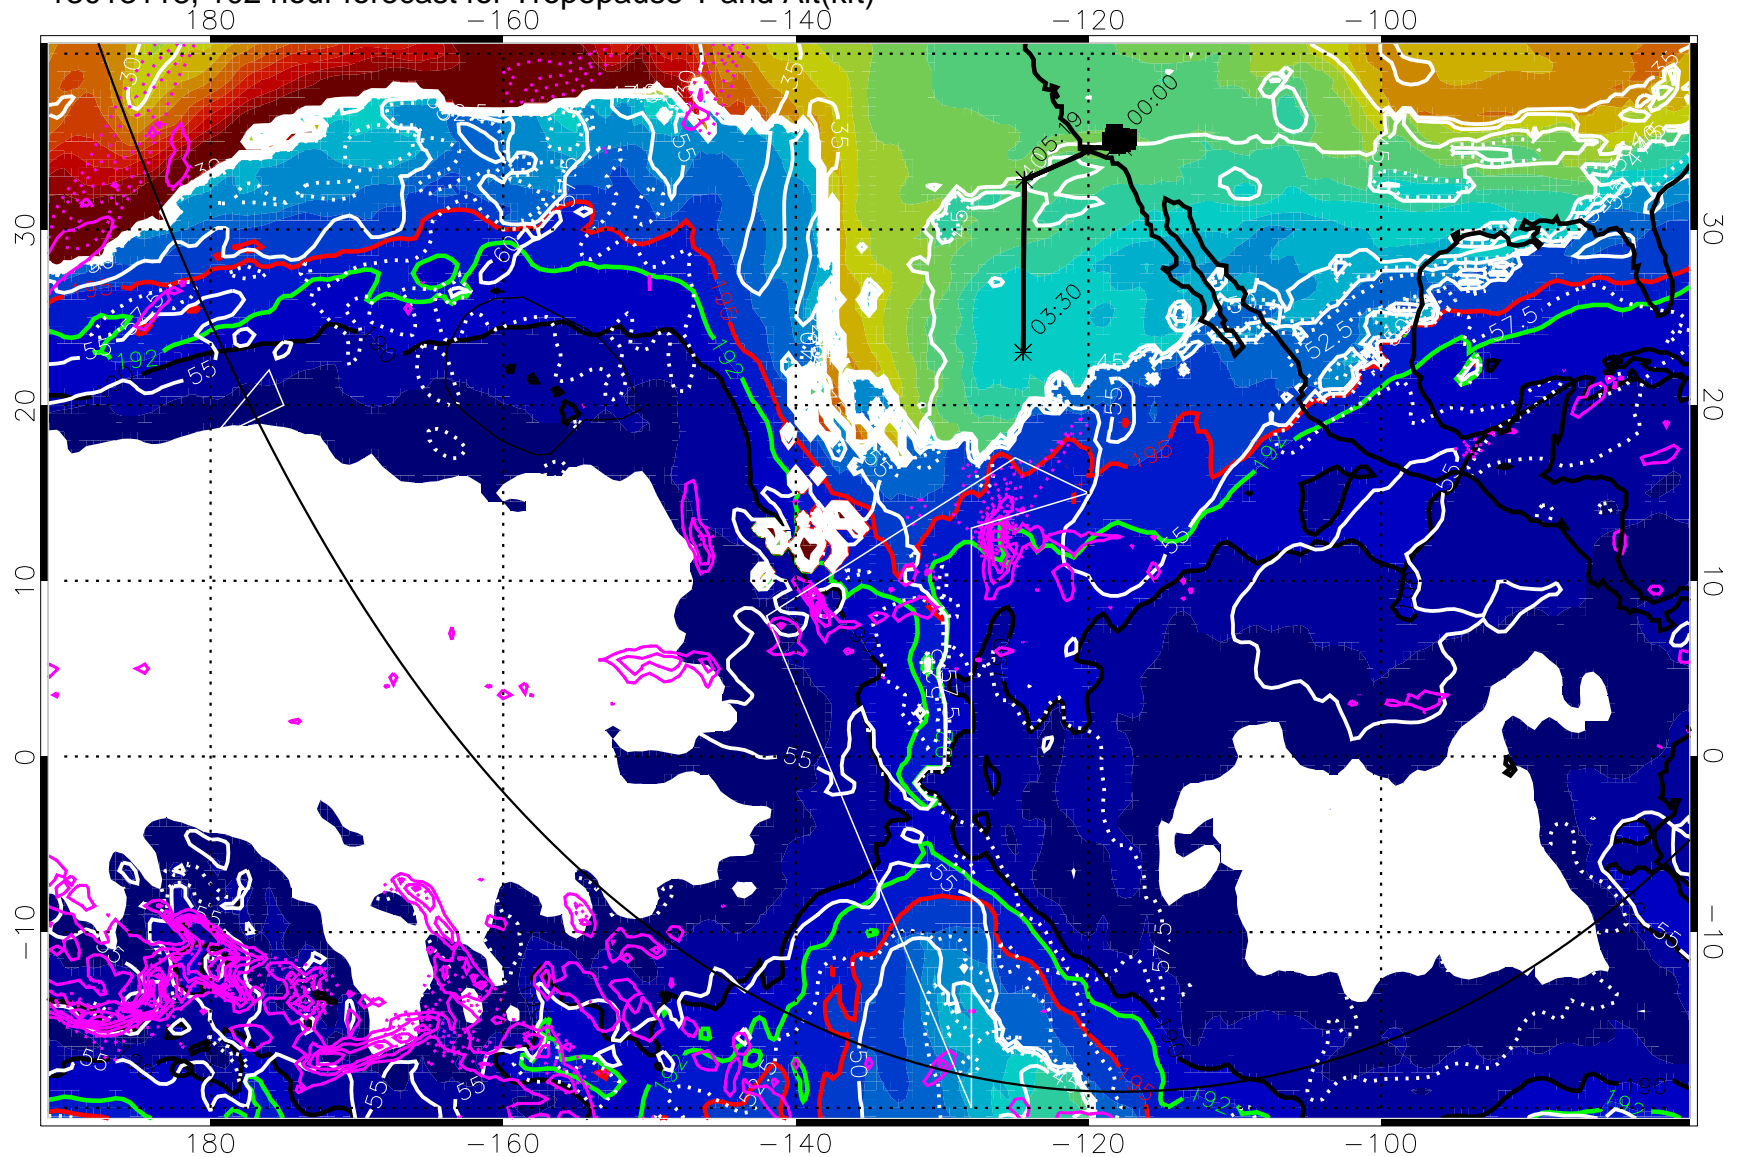

13013118, 102 hour forecast for Tropopause T and Alt(kft)

190   200   210   220   230
Tropopause T, K

Tropopause Altitude in kft (white)

Precip (tot dot, conv sol) past 6 hrs mag 6 kg/m² contours, min 4

190K Isotherm (wht) 192.5K Isotherm 195K Isotherm

→ 30 m/s

Range ring of 6000 km -- 19 hours GH round trip