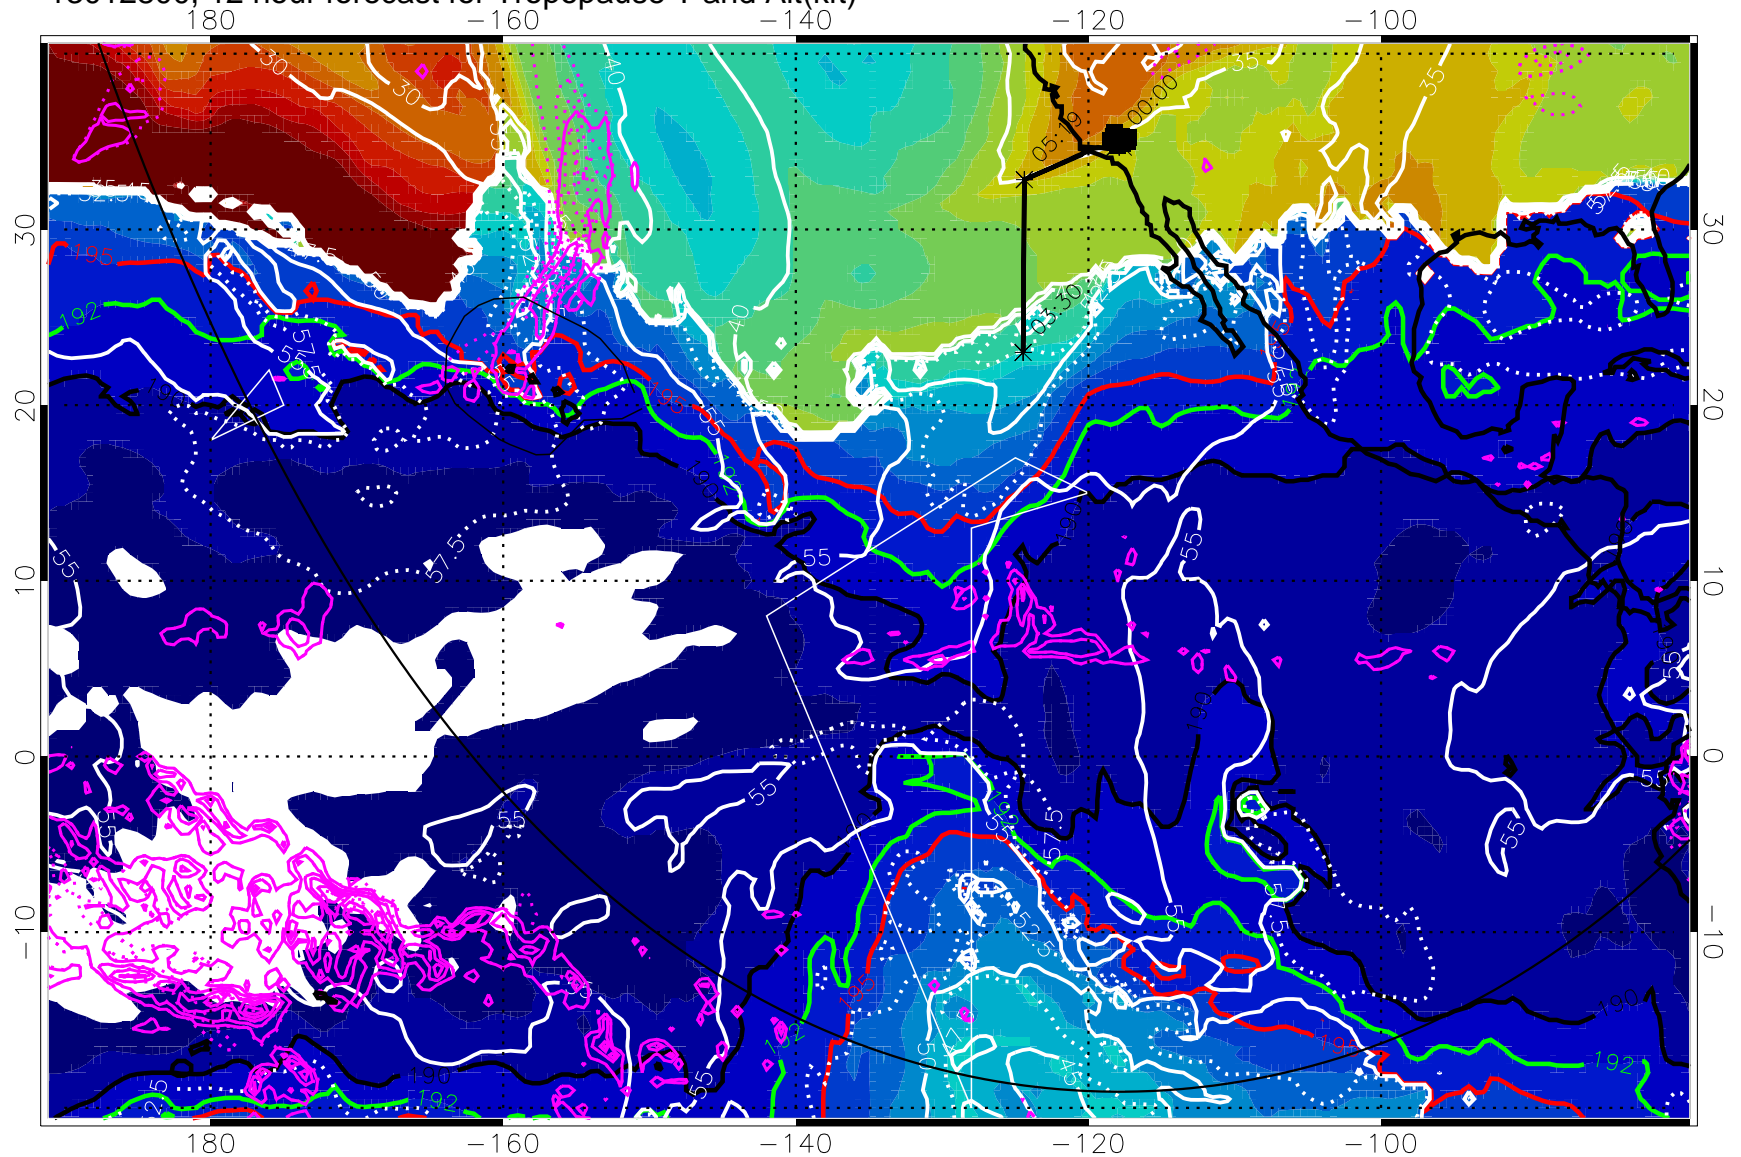

→ 30 m/s

Range ring of 6000 km -- 19 hours GH round trip

13012800, 12 hour forecast for Tropopause T and Alt(kft)

Tropopause T, K

Tropopause Altitude in kft (white)

Precip (tot dot, conv sol) past 6 hrs 6 kg/m² contours, min 4

190K Isotherm (wht) 192.5K Isotherm 195K Isotherm

→ 30 m/s

Range ring of 6000 km -- 19 hours GH round trip

13012806, 18 hour forecast for Tropopause T and Alt(kft)

190 200 210 220 230
Tropopause T, K

Tropopause Altitude in kft (white)

Precip (tot dot, conv sol) past 6 hrs 6 kg/m² contours, min 4

190K Isotherm (wht) 192.5K Isotherm 195K Isotherm

→ 30 m/s

Range ring of 6000 km -- 19 hours GH round trip

13012812, 24 hour forecast for Tropopause T and Alt(kft)