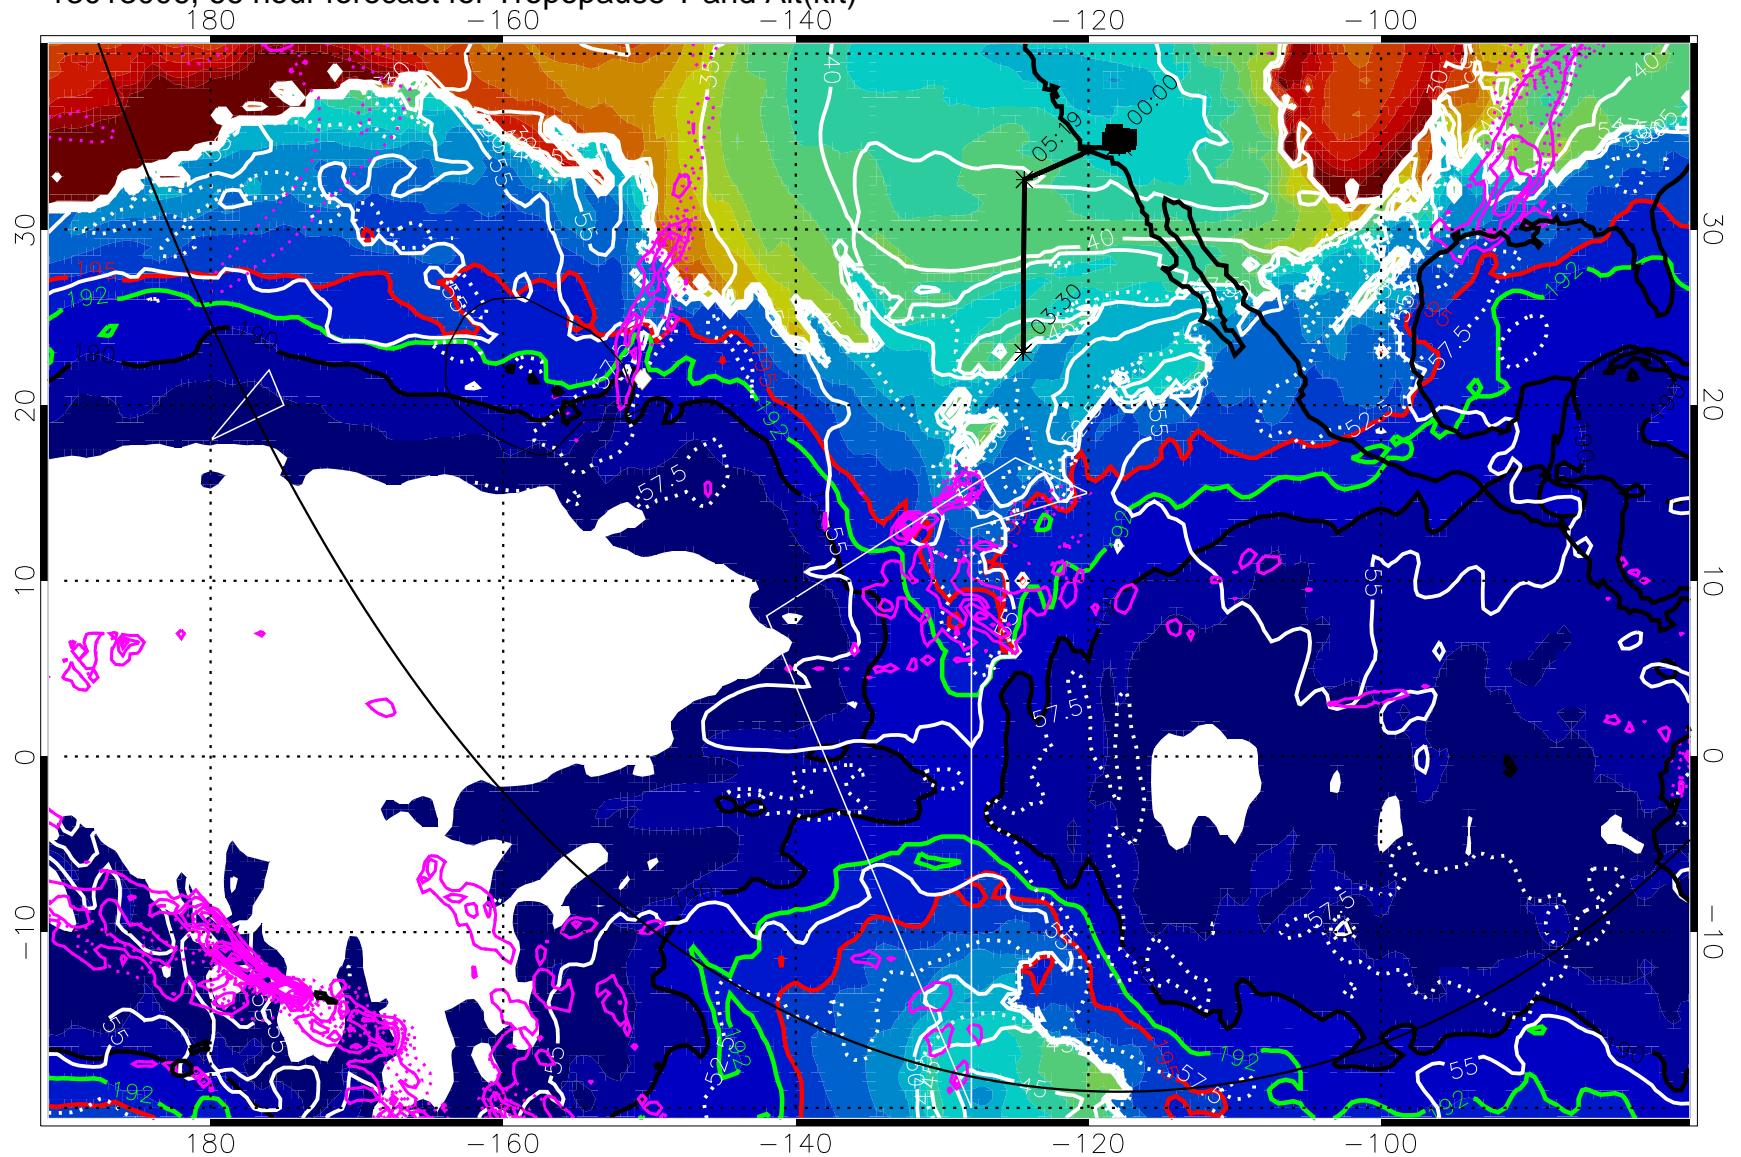

→ 30 m/s

Range ring of 6000 km -- 19 hours GH round trip

13013000, 60 hour forecast for Tropopause T and Alt(kft)

190 200 210 220 230
Tropopause T, K

Tropopause Altitude in kft (white)

Precip (tot dot, conv sol) past 6 hrs mag 6 kg/m² contours, min 4

190K Isotherm (wht) 192.5K Isotherm 195K Isotherm

→ 30 m/s

Range ring of 6000 km -- 19 hours GH round trip

13013006, 66 hour forecast for Tropopause T and Alt(kft)

190 200 210 220 230
Tropopause T, K

Tropopause Altitude in kft (white)

Precip (tot dot, conv sol) past 6 hrs magenta 6 kg/m² contours, min 4

190K Isotherm (white) 192.5K Isotherm (green) 195K Isotherm (red)

→ 30 m/s

Range ring of 6000 km -- 19 hours GH round trip

13013012, 72 hour forecast for Tropopause T and Alt(kft)