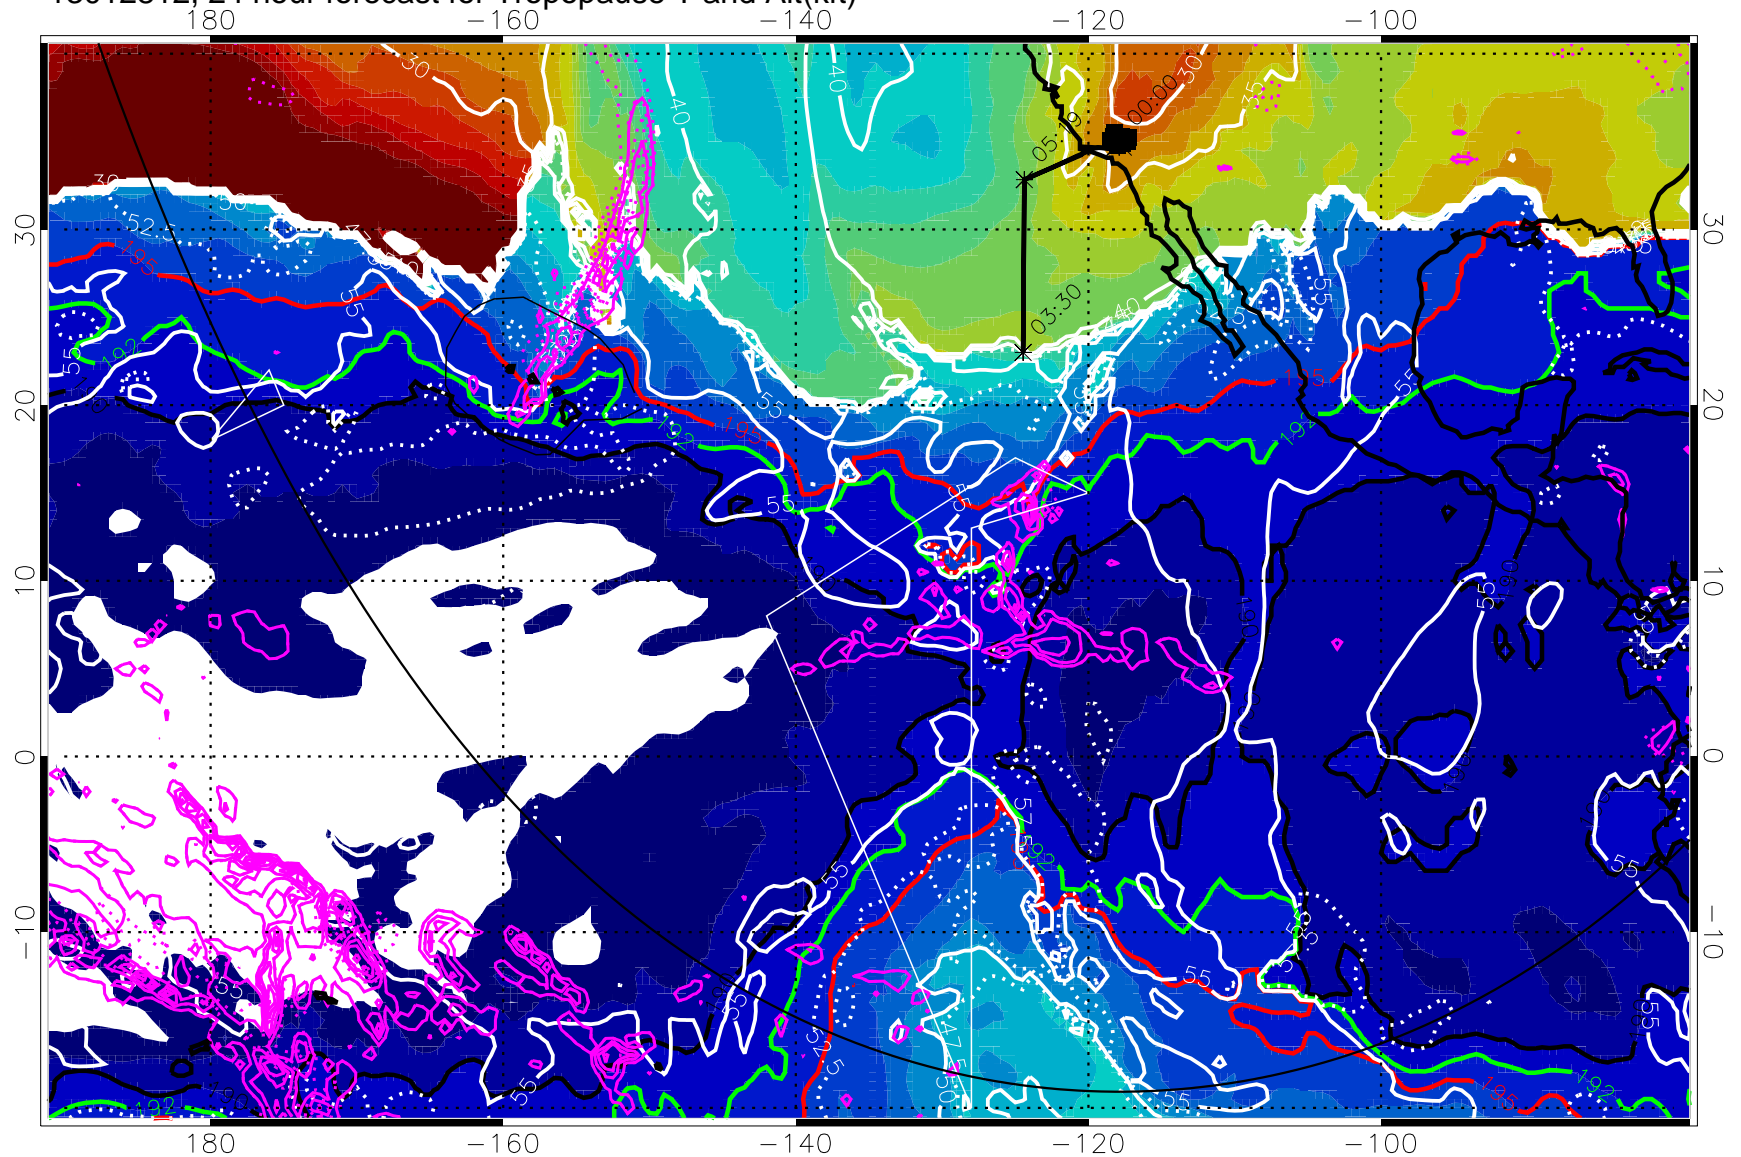

190K Isotherm (wht) 192.5K Isotherm 195K Isotherm

→ 30 m/s

Range ring of 6000 km -- 19 hours GH round trip

13012806, 18 hour forecast for Tropopause T and Alt(kft)

190 200 210 220 230
Tropopause T, K

Tropopause Altitude in kft (white)

Precip (tot dot, conv sol) past 6 hrs 6 kg/m² contours, min 4

190K Isotherm (wht) 192.5K Isotherm 195K Isotherm

→ 30 m/s

Range ring of 6000 km -- 19 hours GH round trip

13012812, 24 hour forecast for Tropopause T and Alt(kft)