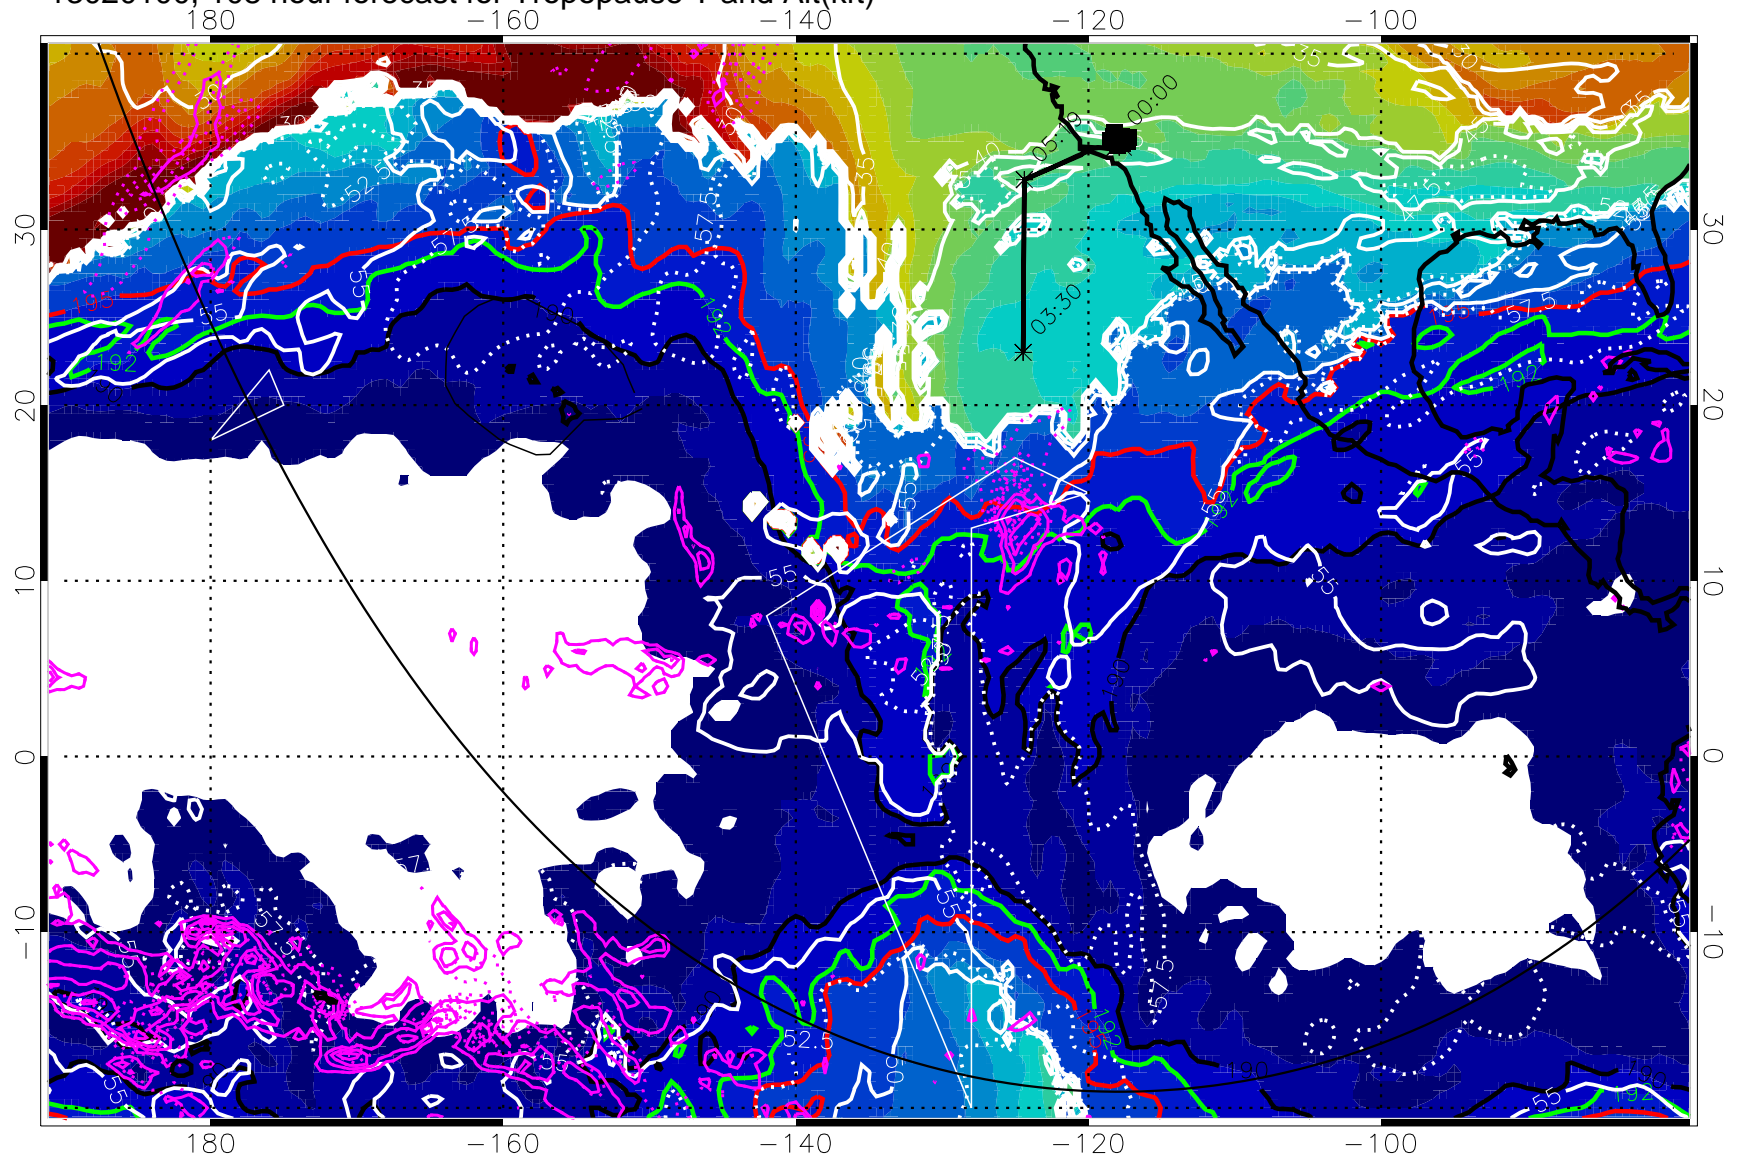

→ 30 m/s

Range ring of 6000 km -- 19 hours GH round trip

13013118, 102 hour forecast for Tropopause T and Alt(kft)

190 200 210 220 230
Tropopause T, K

Tropopause Altitude in kft (white)

Precip (tot dot, conv sol) past 6 hrs mag 6 kg/m² contours, min 4

190K Isotherm (wht) 192.5K Isotherm 195K Isotherm

→ 30 m/s

Range ring of 6000 km -- 19 hours GH round trip

13020100, 108 hour forecast for Tropopause T and Alt(kft)

Tropopause T, K

Tropopause Altitude in kft (white)

Precip (tot dot, conv sol) past 6 hrs mag 6 kg/m² contours, min 4

190K Isotherm(wht) 192.5K Isotherm 195K Isotherm

→ 30 m/s

Range ring of 6000 km -- 19 hours GH round trip

13020106, 114 hour forecast for Tropopause T and Alt(kft)