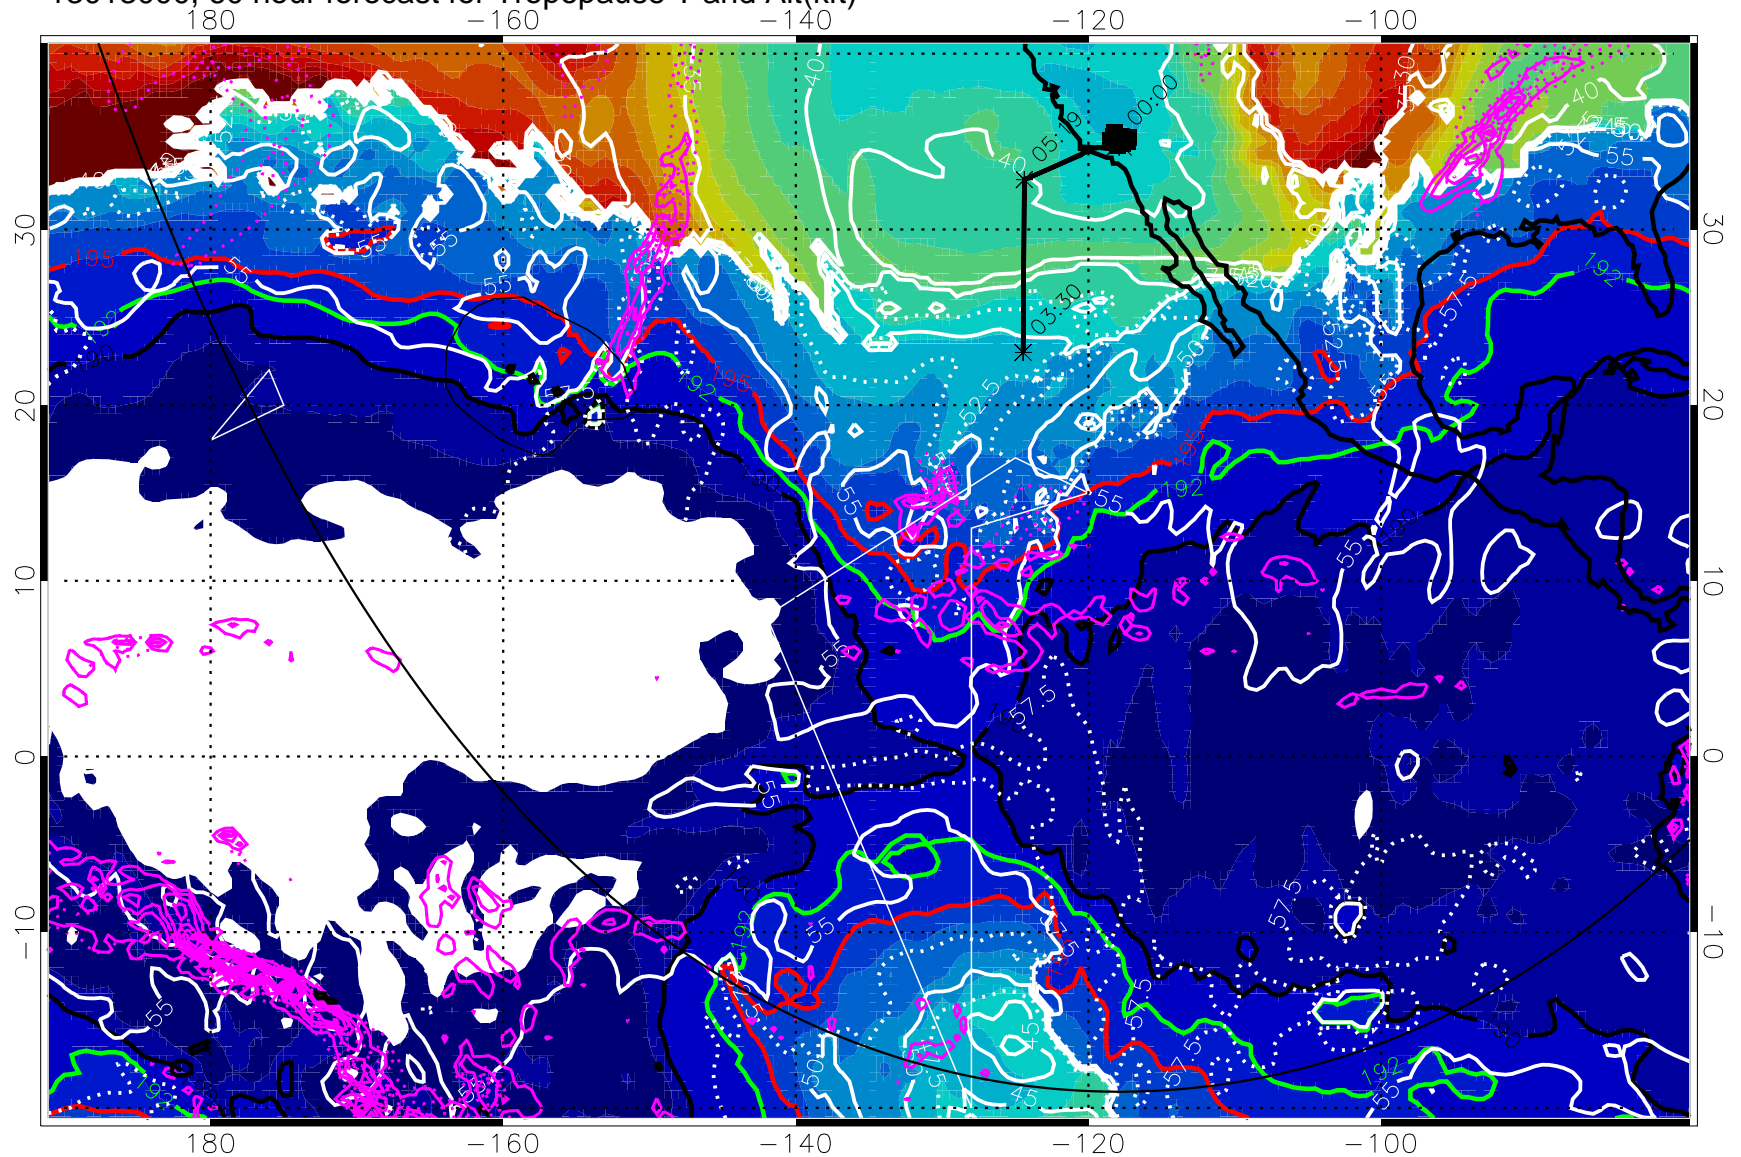

13013000, 60 hour forecast for Tropopause T and Alt(kft)

190   200   210   220   230
Tropopause T, K

Tropopause Altitude in kft (white)

Precip (tot dot, conv sol) past 6 hrs mag 6 kg/m² contours, min 4

190K Isotherm (wht) 192.5K Isotherm 195K Isotherm

→ 30 m/s

Range ring of 6000 km -- 19 hours GH round trip