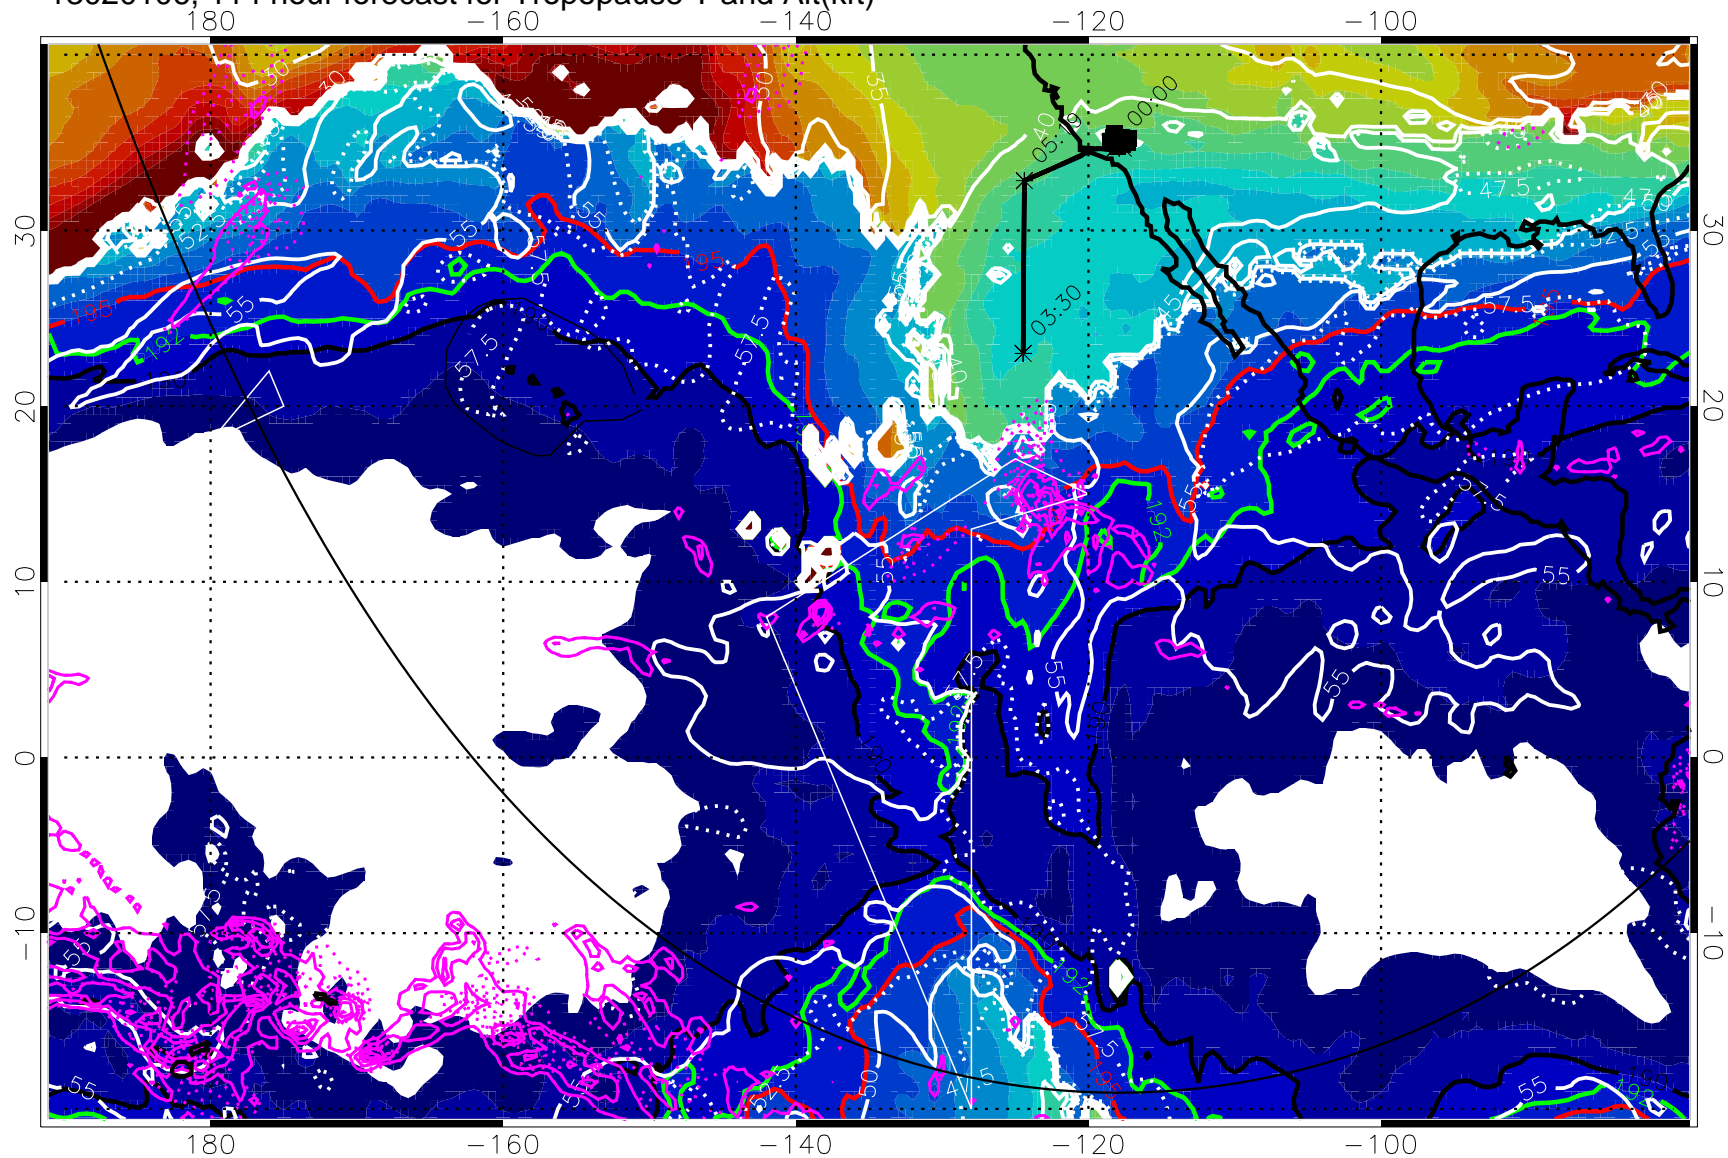

Precip (tot dot, conv sol) past 6 hrs mag 6 kg/m² contours, min 4

190K Isotherm (wht) 192.5K Isotherm 195K Isotherm

→ 30 m/s

Range ring of 6000 km -- 19 hours GH round trip

13013106, 90 hour forecast for Tropopause T and Alt(kft)

190K Isotherm (wht) 192.5K Isotherm 195K Isotherm

→ 30 m/s

Range ring of 6000 km -- 19 hours GH round trip

13020100, 108 hour forecast for Tropopause T and Alt(kft)

Tropopause T, K

Tropopause Altitude in kft (white)

Precip (tot dot, conv sol) past 6 hrs mag 6 kg/m² contours, min 4

190K Isotherm(wht) 192.5K Isotherm 195K Isotherm

→ 30 m/s

Range ring of 6000 km -- 19 hours GH round trip

13020106, 114 hour forecast for Tropopause T and Alt(kft)

Tropopause Altitude in kft (white)
 Precip (tot dot, conv sol) past 6 hrs 6 kg/m2 contours, min 4
 190K Isotherm(wht) 192.5K Isotherm 195K Isotherm

→ 30 m/s
 Range ring of 6000 km -- 19 hours GH round trip