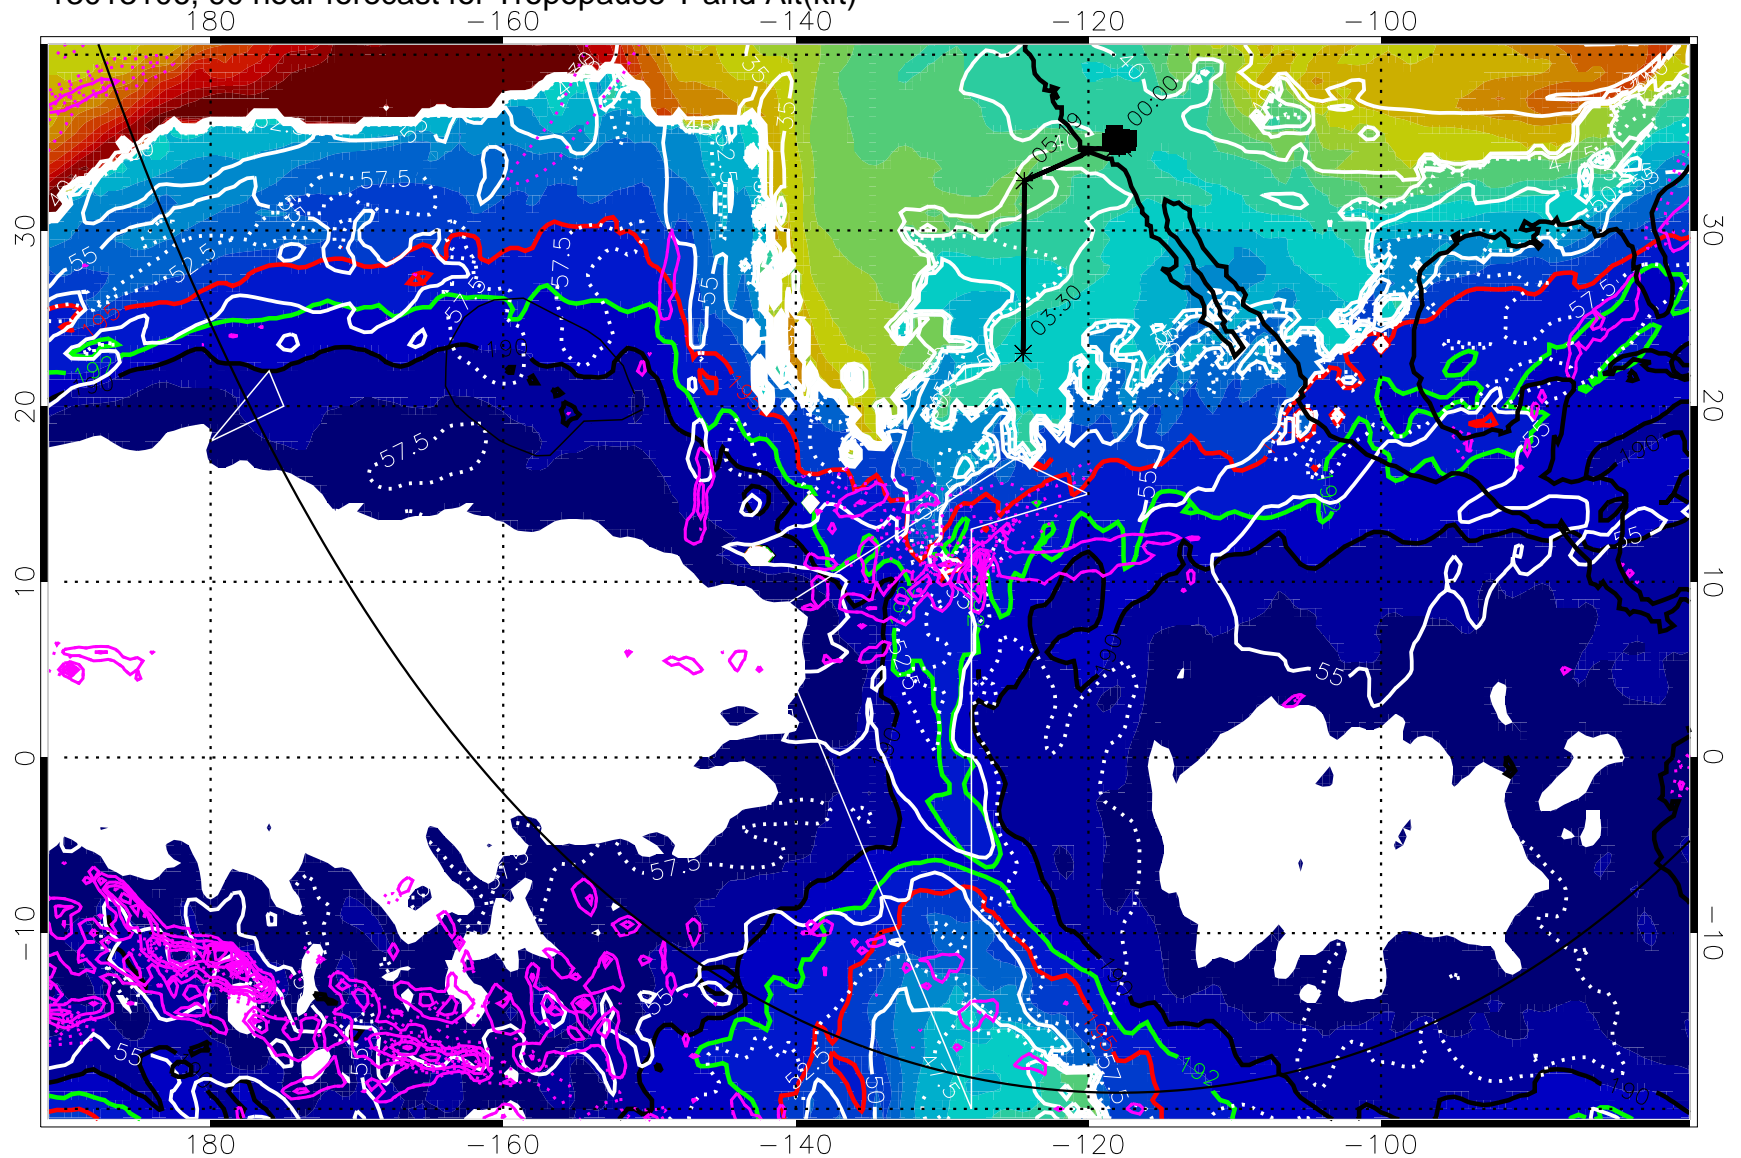

Precip (tot dot, conv sol) past 6 hrs magenta 6 kg/m² contours, min 4

190K Isotherm (white) 192.5K Isotherm (green) 195K Isotherm (red)

→ 30 m/s

Range ring of 6000 km -- 19 hours GH round trip

13013012, 72 hour forecast for Tropopause T and Alt(kft)

190K Isotherm (wht) 192.5K Isotherm 195K Isotherm

→ 30 m/s

Range ring of 6000 km -- 19 hours GH round trip

13013100, 84 hour forecast for Tropopause T and Alt(kft)

190 200 210 220 230
Tropopause T, K

Tropopause Altitude in kft (white)

Precip (tot dot, conv sol) past 6 hrs mag 6 kg/m² contours, min 4

190K Isotherm (wht) 192.5K Isotherm 195K Isotherm

→ 30 m/s

Range ring of 6000 km -- 19 hours GH round trip

13013106, 90 hour forecast for Tropopause T and Alt(kft)