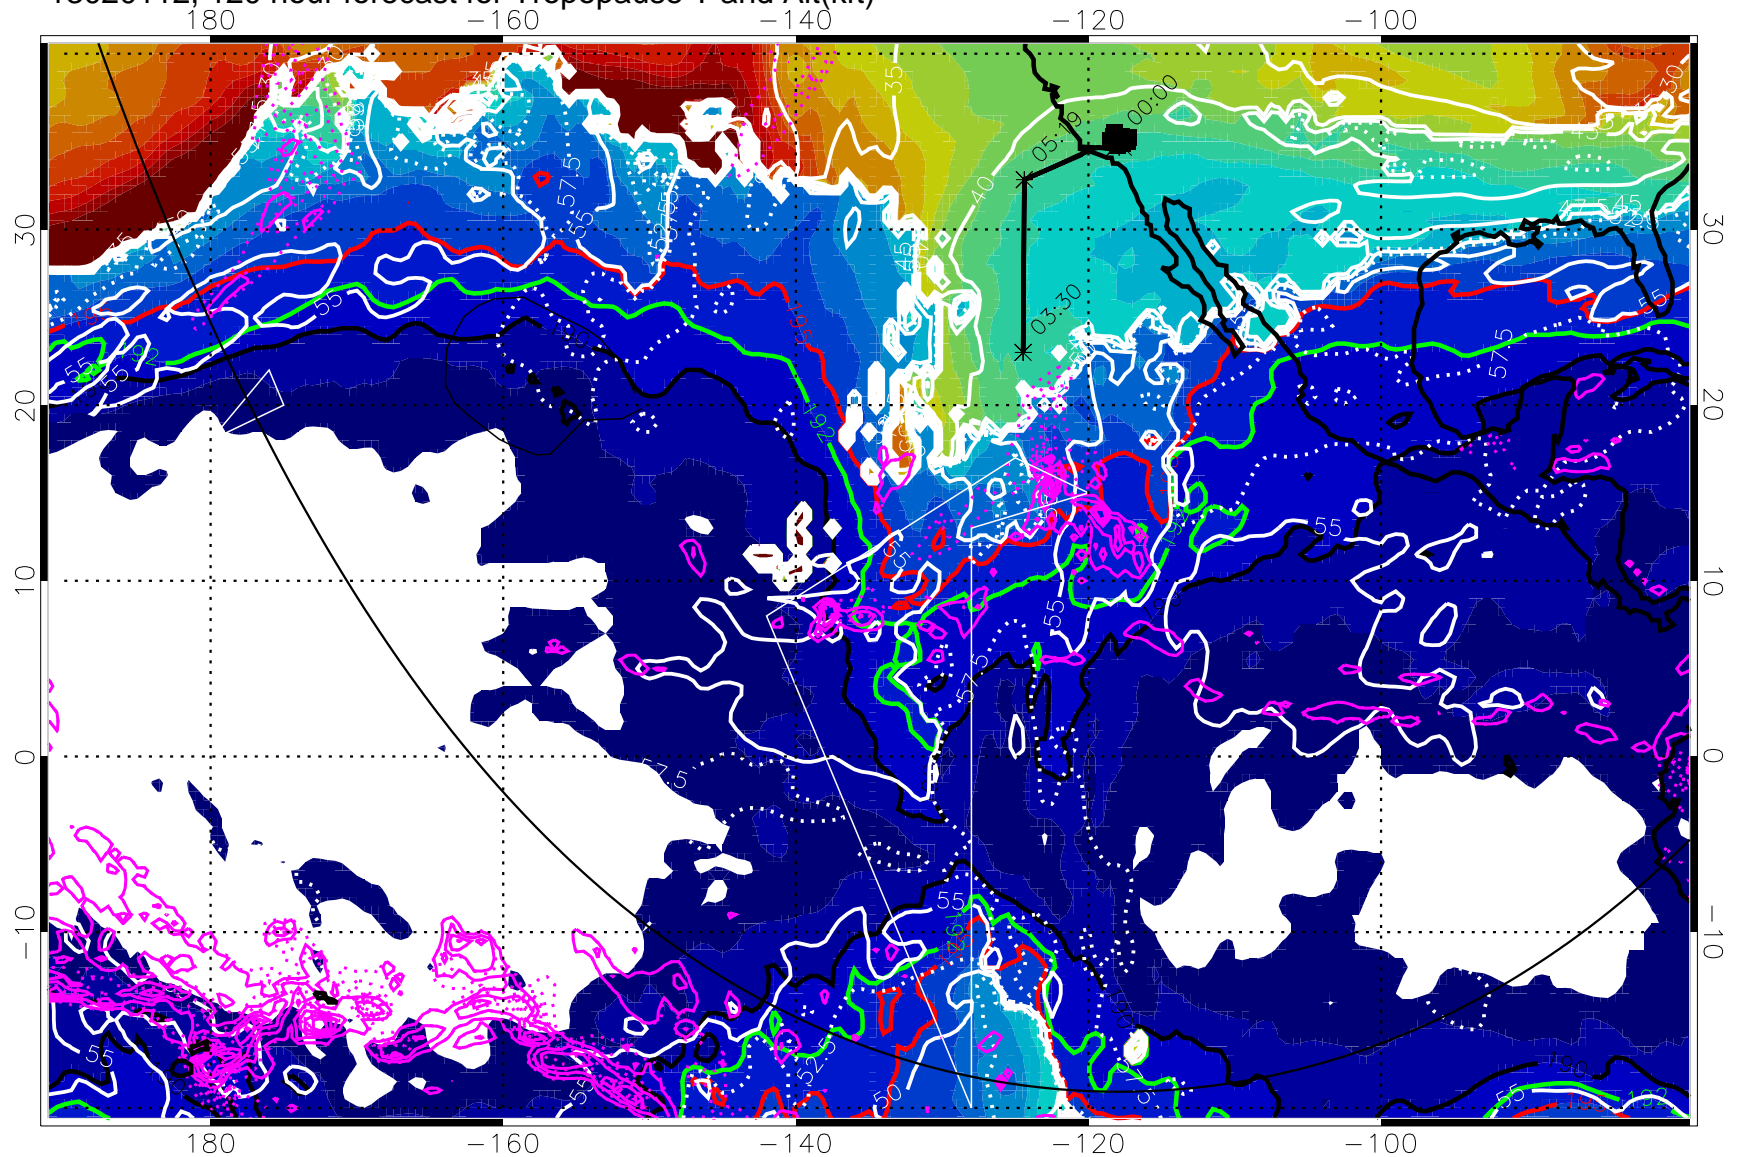

13020112, 120 hour forecast for Tropopause T and Alt(kft)

190   200   210   220   230
Tropopause T, K

Tropopause Altitude in kft (white)

Precip (tot dot, conv sol) past 6 hrs 6 kg/m² contours, min 4

190K Isotherm (wht) 192.5K Isotherm 195K Isotherm

→ 30 m/s

Range ring of 6000 km -- 19 hours GH round trip