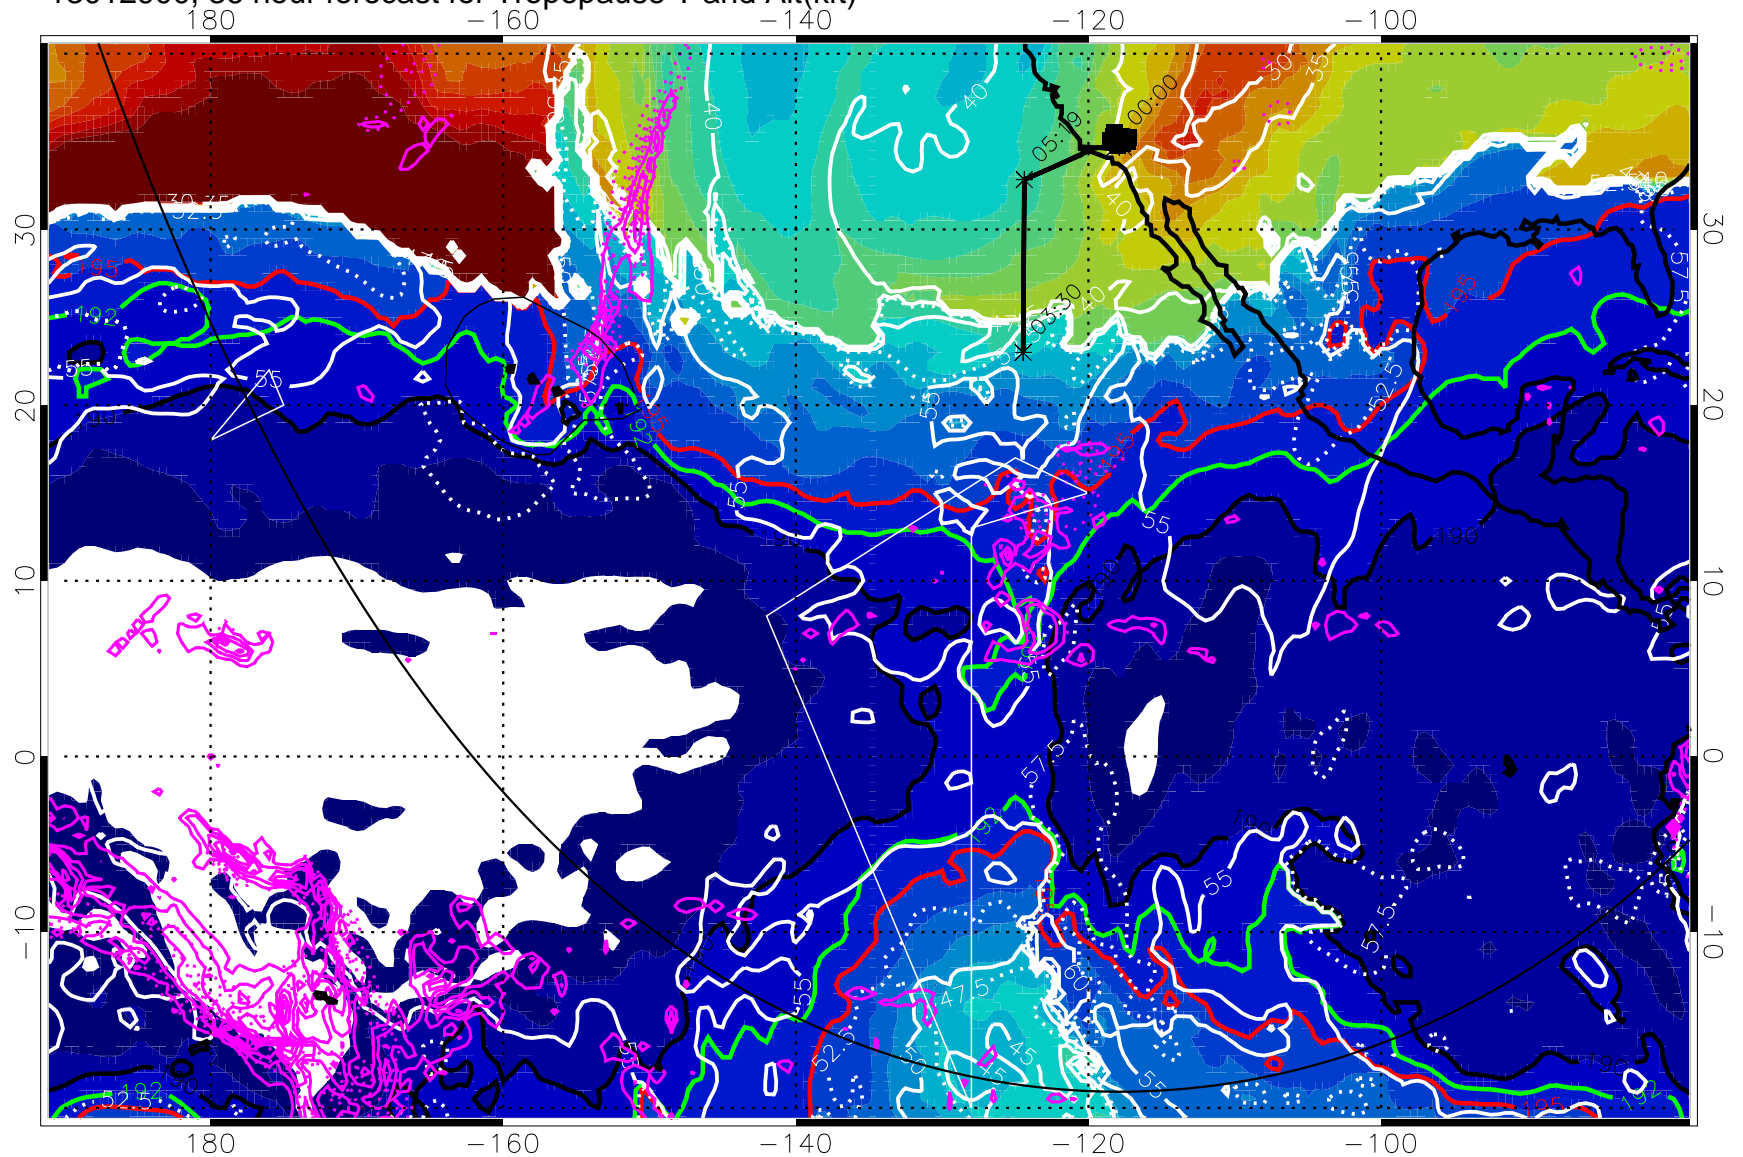

13012900, 36 hour forecast for Tropopause T and Alt(kft)

Tropopause T, K

Tropopause Altitude in kft (white)

Precip (tot dot, conv sol) past 6 hrs magenta contours, min 4

190K Isotherm (white) 192.5K Isotherm (green) 195K Isotherm (red)

→ 30 m/s

Range ring of 6000 km -- 19 hours GH round trip