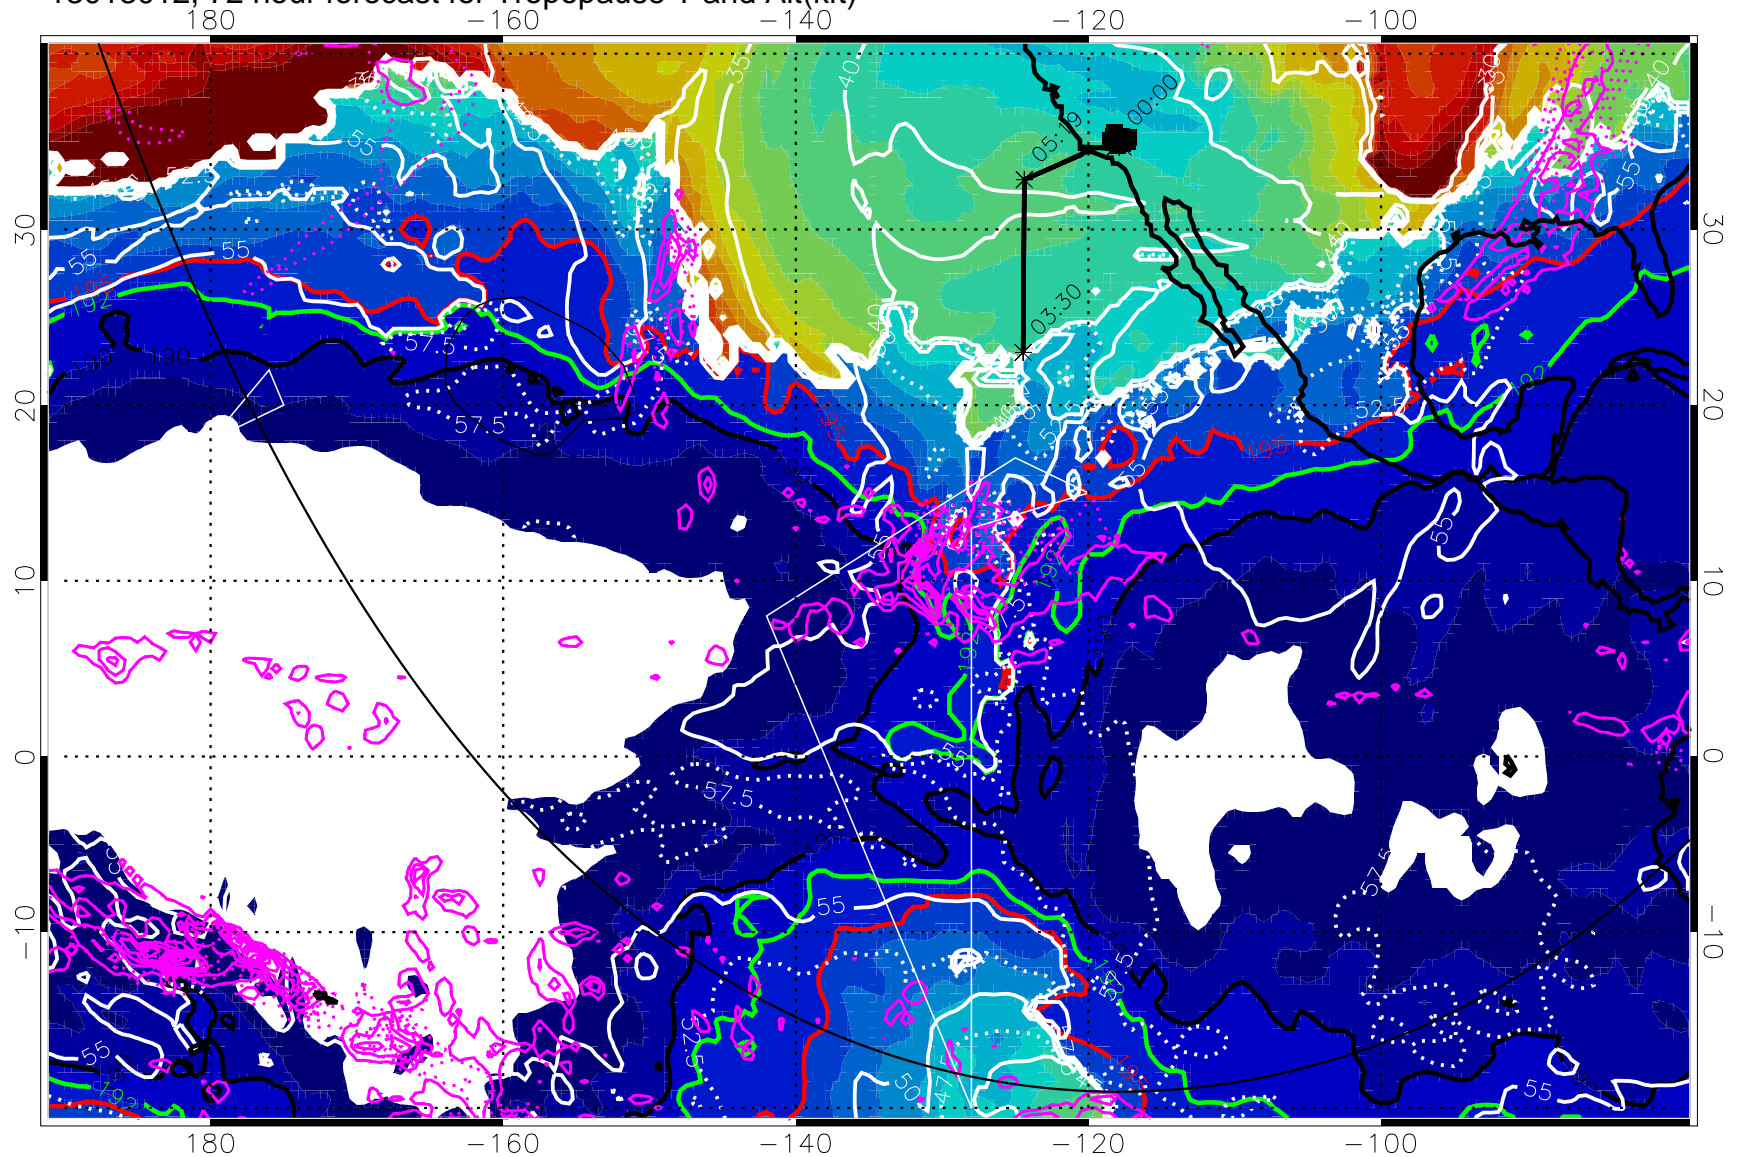

190K Isotherm (wht) 192.5K Isotherm 195K Isotherm

→ 30 m/s

Range ring of 6000 km -- 19 hours GH round trip

13013006, 66 hour forecast for Tropopause T and Alt(kft)

190 200 210 220 230
Tropopause T, K

Tropopause Altitude in kft (white)

Precip (tot dot, conv sol) past 6 hrs magenta 6 kg/m² contours, min 4

190K Isotherm (white) 192.5K Isotherm (green) 195K Isotherm (red)

→ 30 m/s

Range ring of 6000 km -- 19 hours GH round trip

13013012, 72 hour forecast for Tropopause T and Alt(kft)

Precip (tot dot, conv sol) past 6 hrs mag 6 kg/m² contours, min 4

190K Isotherm (wht) 192.5K Isotherm 195K Isotherm

→ 30 m/s

Range ring of 6000 km -- 19 hours GH round trip

13013106, 90 hour forecast for Tropopause T and Alt(kft)