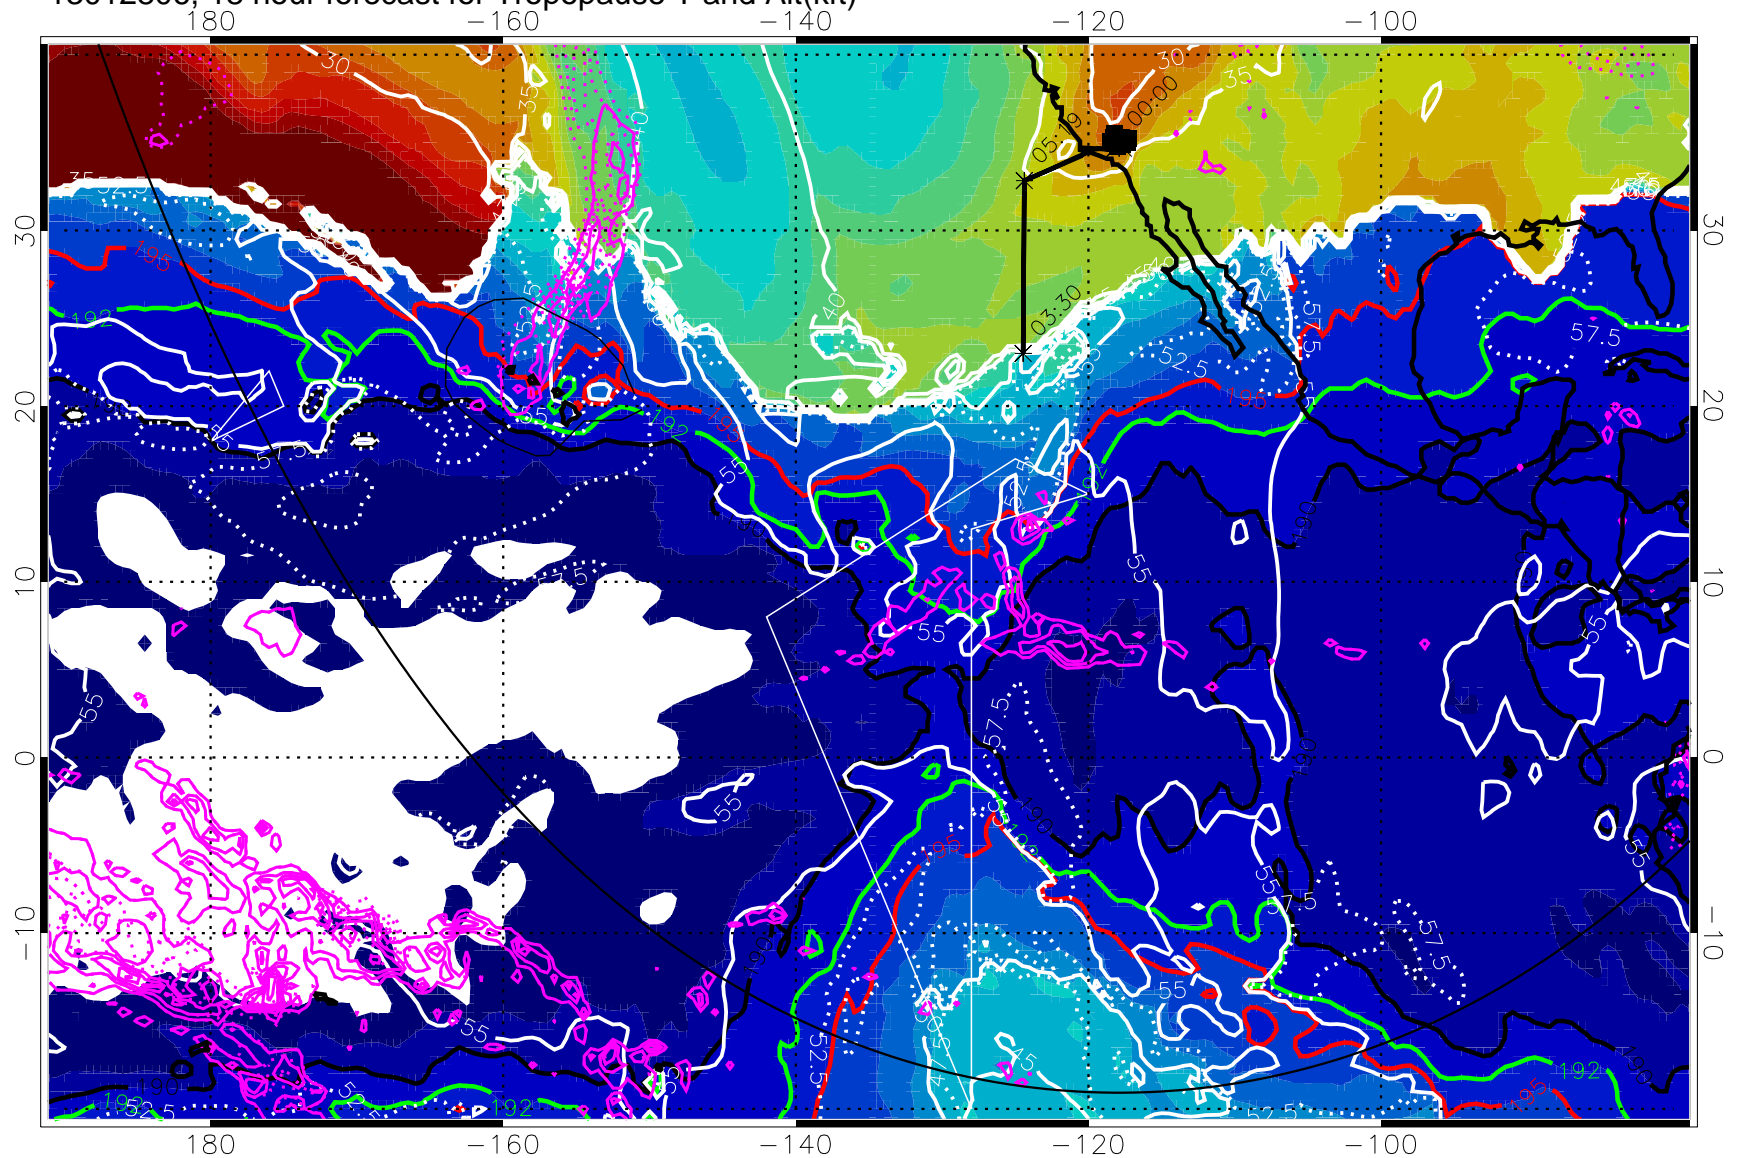

→ 30 m/s

Range ring of 6000 km -- 19 hours GH round trip

13012800, 12 hour forecast for Tropopause T and Alt(kft)

Tropopause T, K

Tropopause Altitude in kft (white)

Precip (tot dot, conv sol) past 6 hrs 6 kg/m² contours, min 4

190K Isotherm (wht) 192.5K Isotherm 195K Isotherm

→ 30 m/s

Range ring of 6000 km -- 19 hours GH round trip

13012806, 18 hour forecast for Tropopause T and Alt(kft)

190 200 210 220 230
Tropopause T, K

Tropopause Altitude in kft (white)

Precip (tot dot, conv sol) past 6 hrs 6 kg/m² contours, min 4

190K Isotherm (wht) 192.5K Isotherm 195K Isotherm

→ 30 m/s

Range ring of 6000 km -- 19 hours GH round trip

13012812, 24 hour forecast for Tropopause T and Alt(kft)