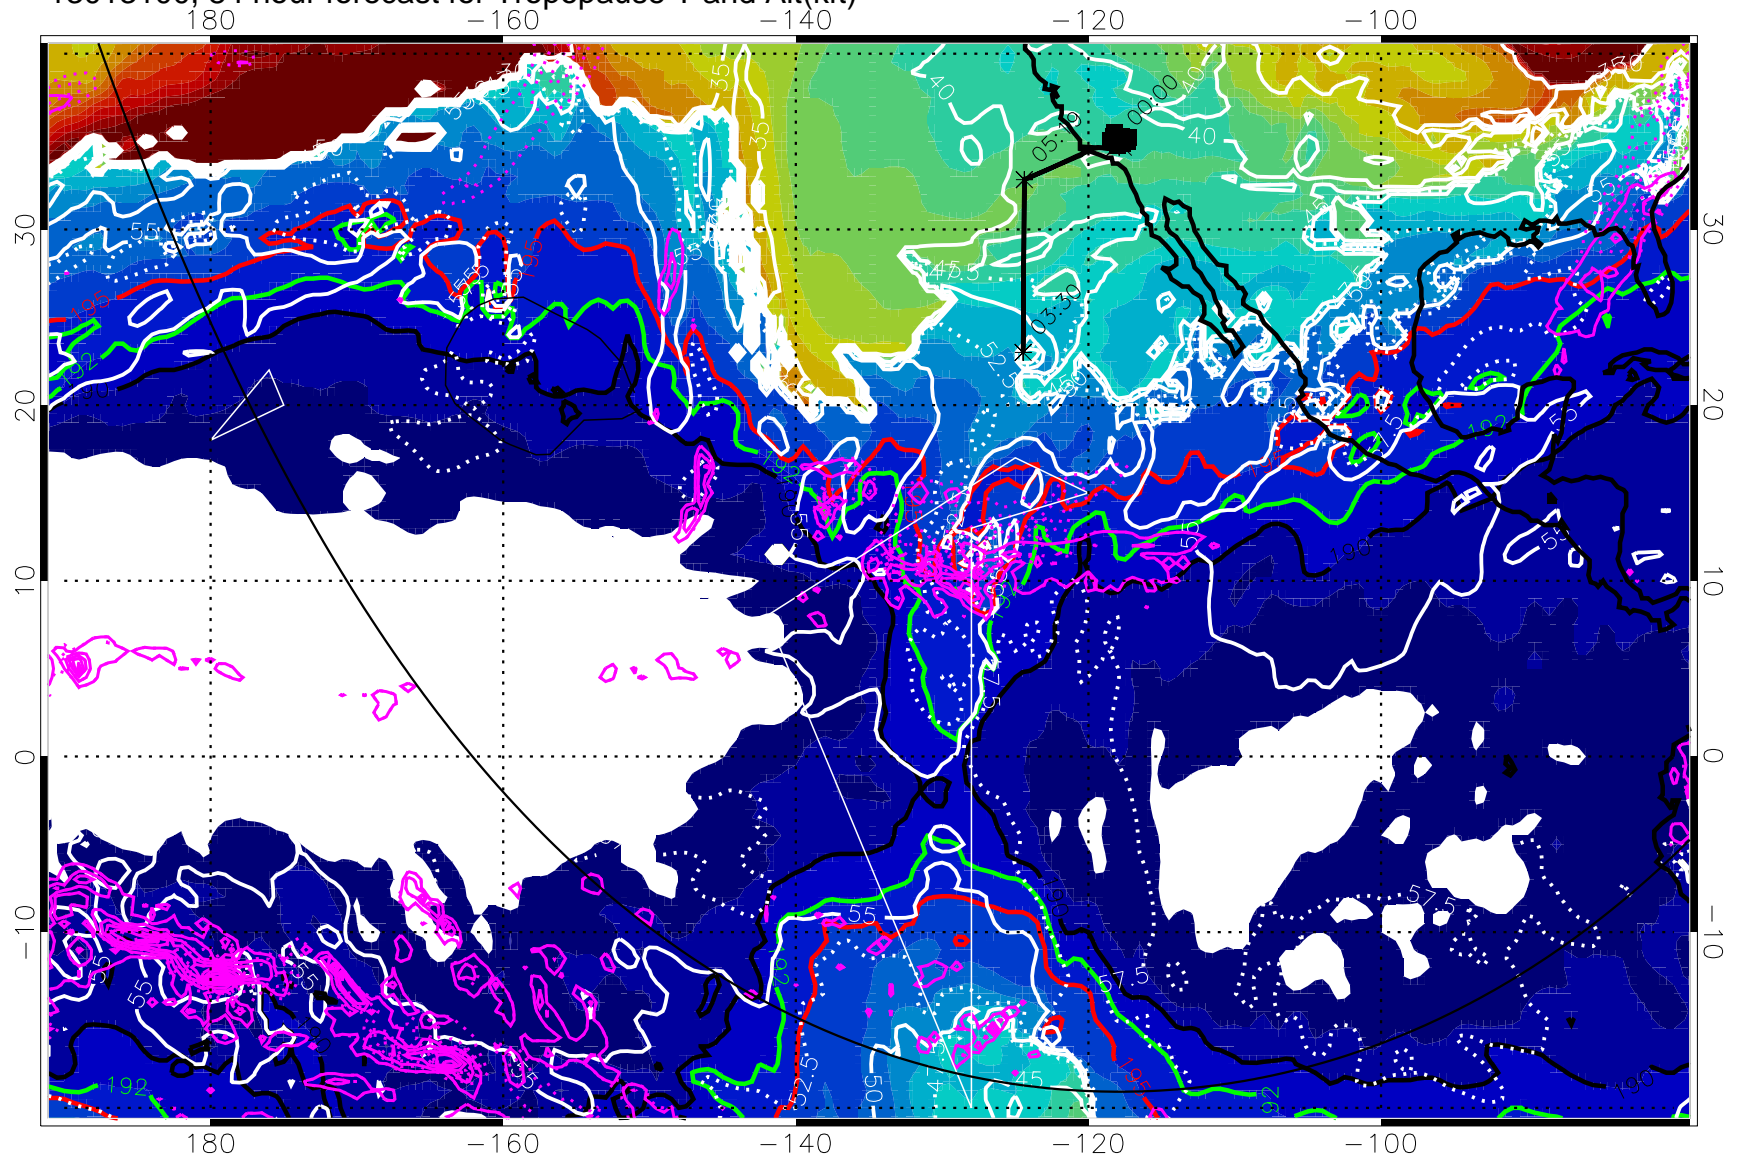

Precip (tot dot, conv sol) past 6 hrs magenta 6 kg/m² contours, min 4

190K Isotherm (white) 192.5K Isotherm (green) 195K Isotherm (red)

→ 30 m/s

Range ring of 6000 km -- 19 hours GH round trip

13013012, 72 hour forecast for Tropopause T and Alt(kft)

Range ring of 6000 km -- 19 hours GH round trip

13013018, 78 hour forecast for Tropopause T and Alt(kft)

190 200 210 220 230
Tropopause T, K

Tropopause Altitude in kft (white)

Precip (tot dot, conv sol) past 6 hrs 6 kg/m² contours, min 4

190K Isotherm (wht) 192.5K Isotherm 195K Isotherm

→ 30 m/s

Range ring of 6000 km -- 19 hours GH round trip

13013100, 84 hour forecast for Tropopause T and Alt(kft)

190 200 210 220 230
Tropopause T, K

Tropopause Altitude in kft (white)

Precip (tot dot, conv sol) past 6 hrs mag 6 kg/m² contours, min 4

190K Isotherm (wht) 192.5K Isotherm 195K Isotherm

→ 30 m/s

Range ring of 6000 km -- 19 hours GH round trip

13013106, 90 hour forecast for Tropopause T and Alt(kft)