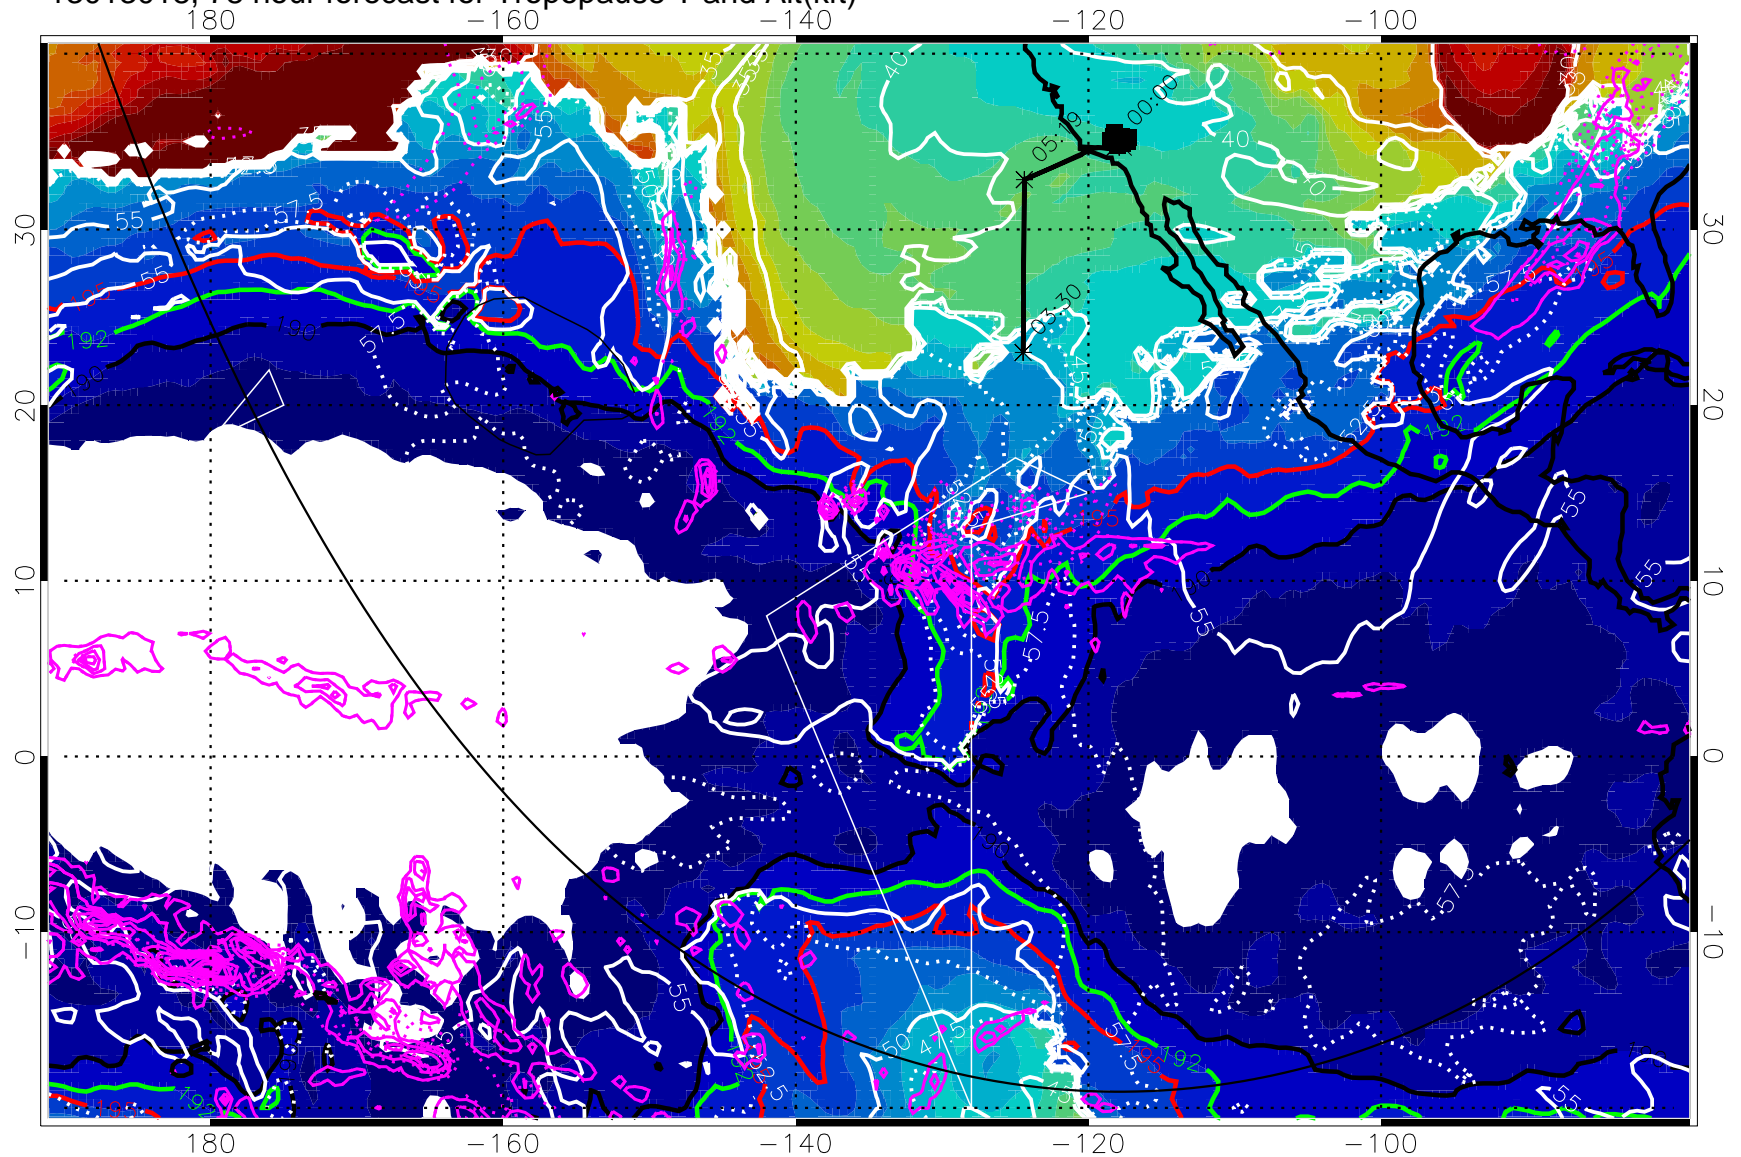

13013018, 78 hour forecast for Tropopause T and Alt(kft)

190   200   210   220   230
Tropopause T, K

Tropopause Altitude in kft (white)

Precip (tot dot, conv sol) past 6 hrs 6 kg/m² contours, min 4

190K Isotherm (wht) 192.5K Isotherm 195K Isotherm

→ 30 m/s

Range ring of 6000 km -- 19 hours GH round trip