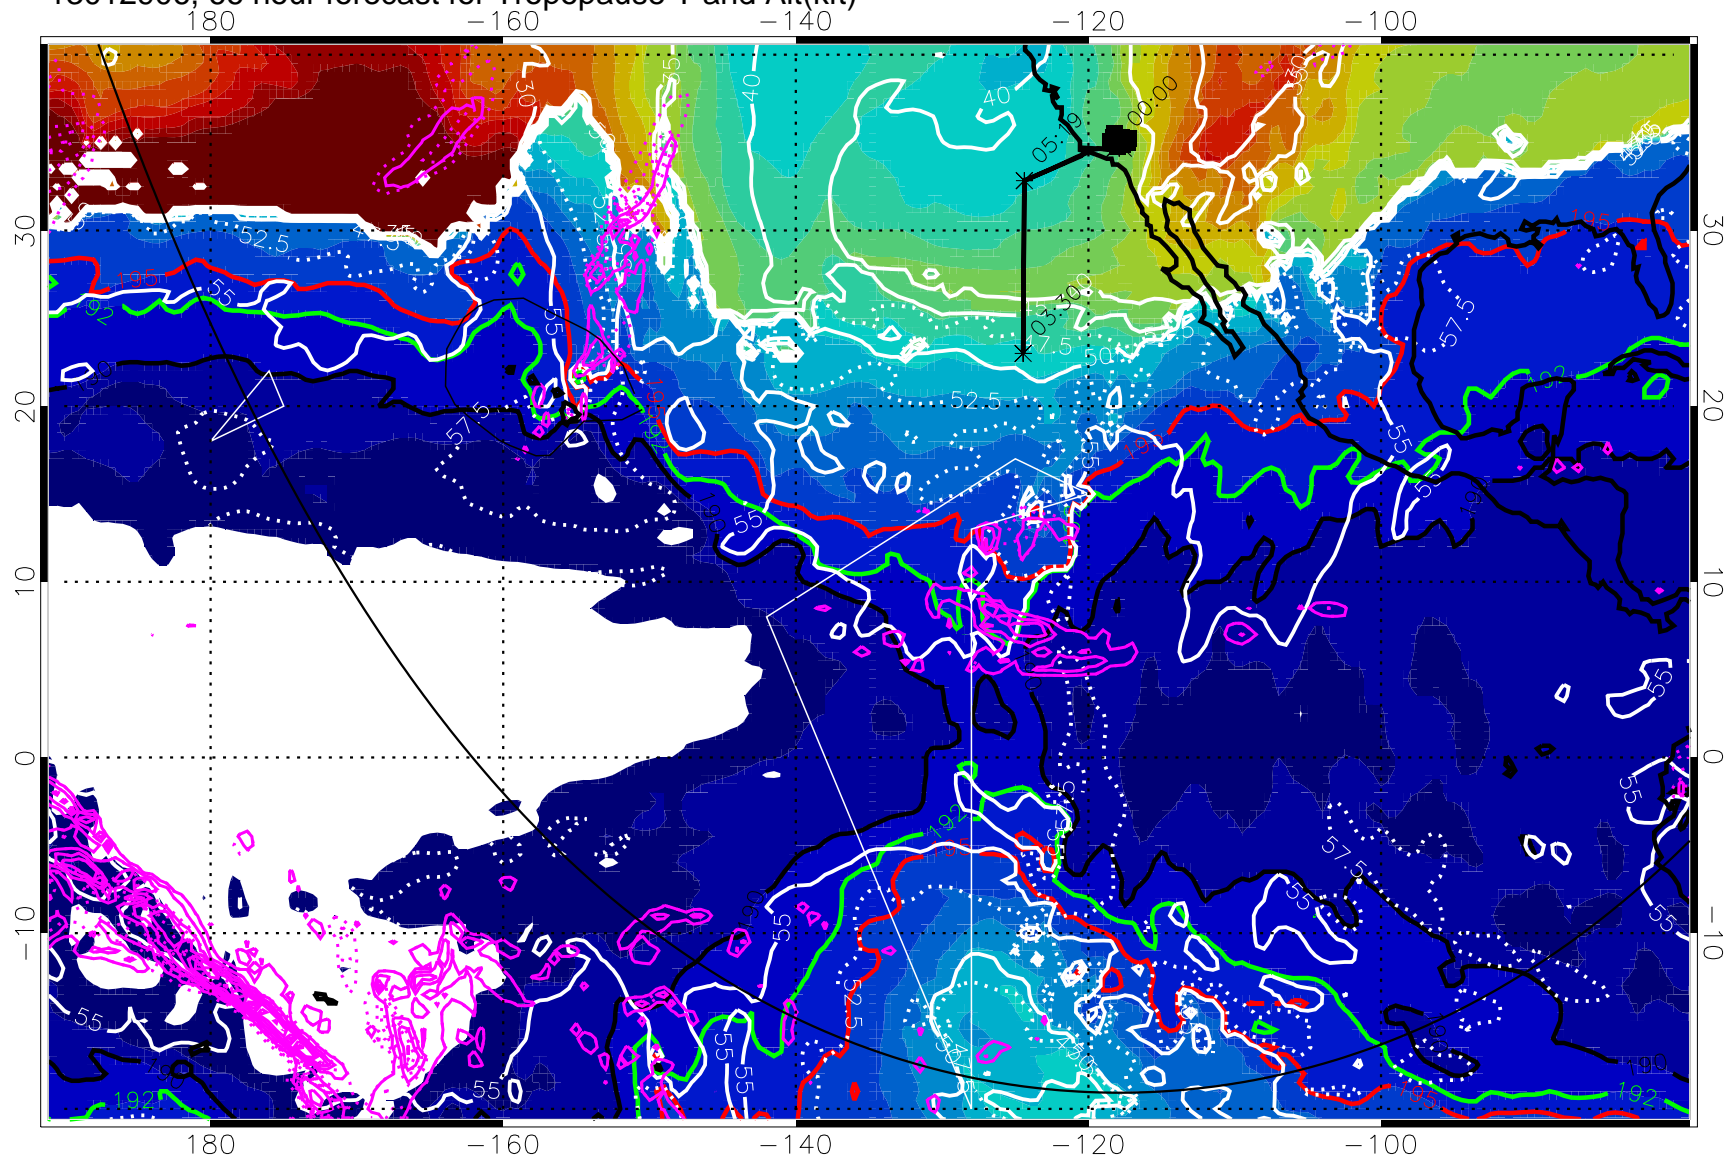

→ 30 m/s

Range ring of 6000 km -- 19 hours GH round trip

13012900, 60 hour forecast for Tropopause T and Alt(kft)

190 200 210 220 230
Tropopause T, K

Tropopause Altitude in kft (white)

Precip (tot dot, conv sol) past 6 hrs magenta 6 kg/m² contours, min 4

190K Isotherm (white) 192.5K Isotherm (green) 195K Isotherm (red)

→ 30 m/s

Range ring of 6000 km -- 19 hours GH round trip

13012906, 66 hour forecast for Tropopause T and Alt(kft)

190 200 210 220 230
Tropopause T, K