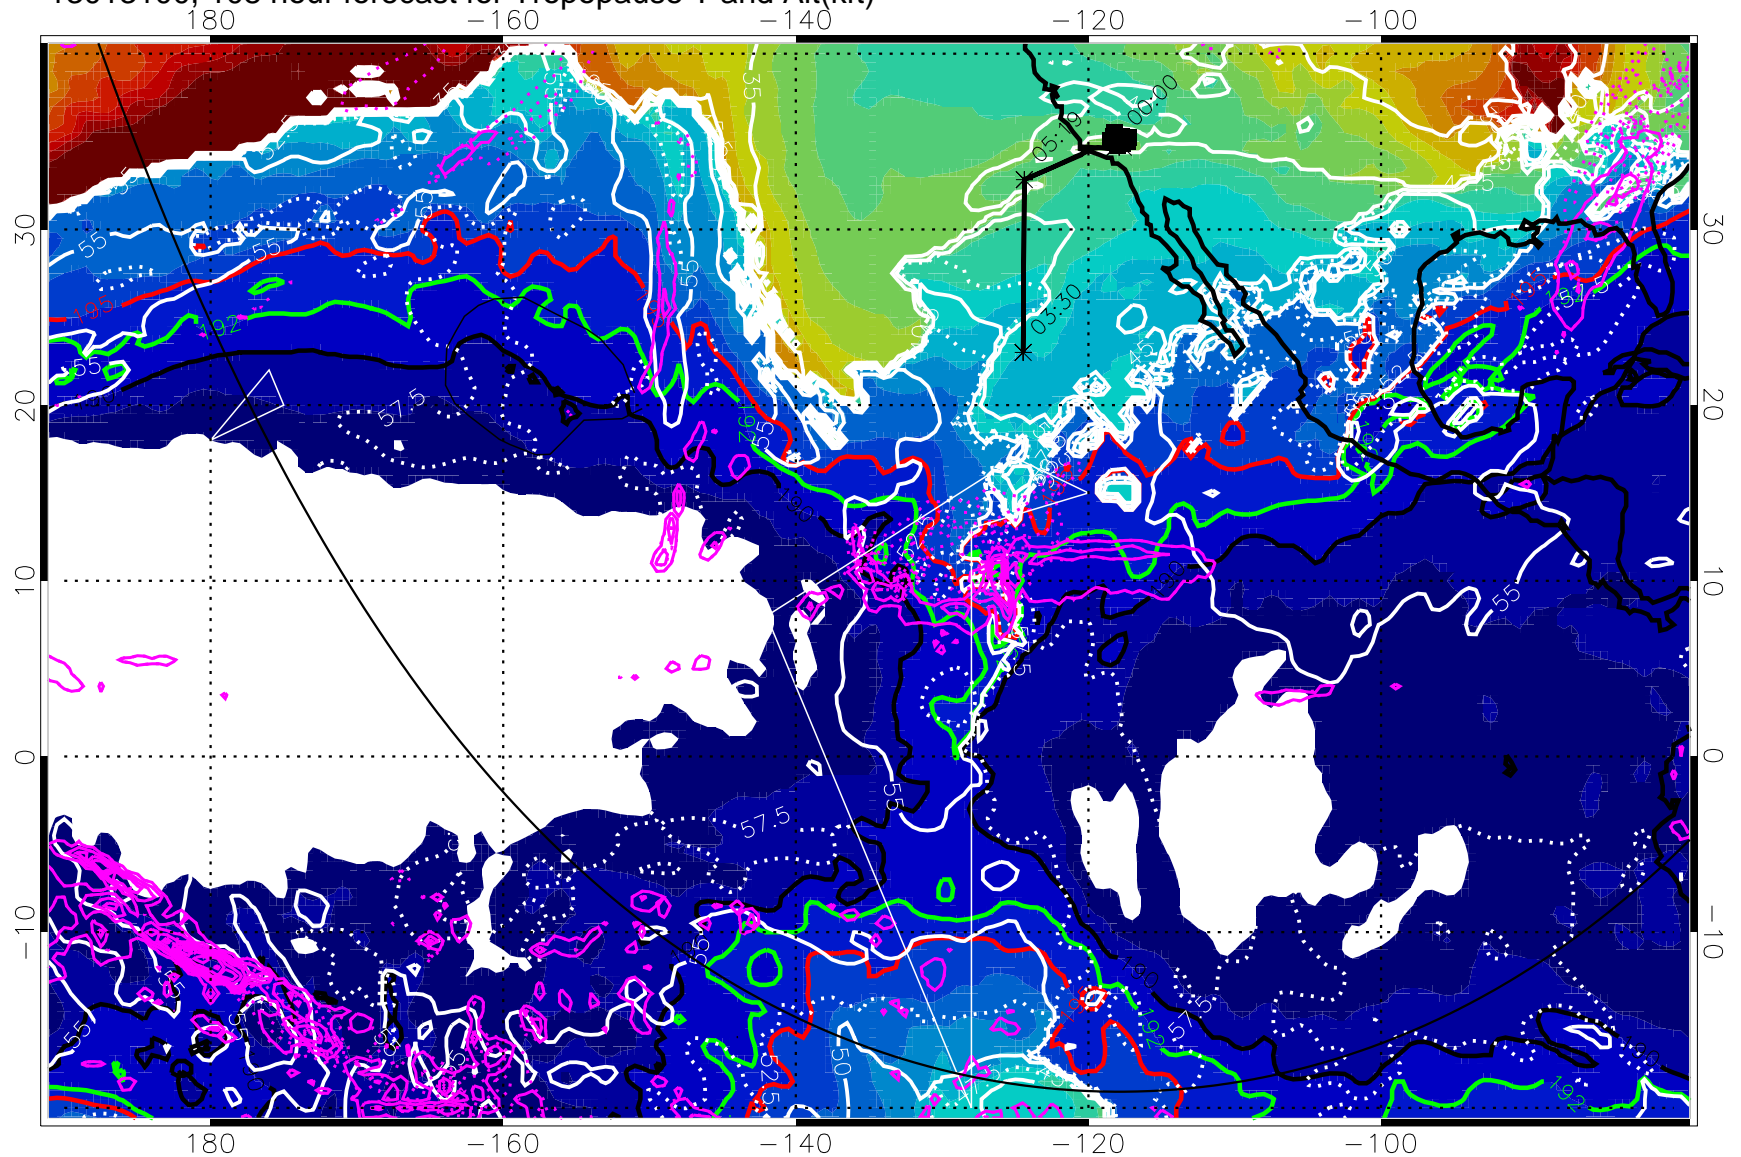

13013100, 108 hour forecast for Tropopause T and Alt(kft)

190   200   210   220   230
Tropopause T, K

Tropopause Altitude in kft (white)

Precip (tot dot, conv sol) past 6 hrs 6 kg/m² contours, min 4

190K Isotherm (whit) 192.5K Isotherm 195K Isotherm

→ 30 m/s

Range ring of 6000 km -- 19 hours GH round trip