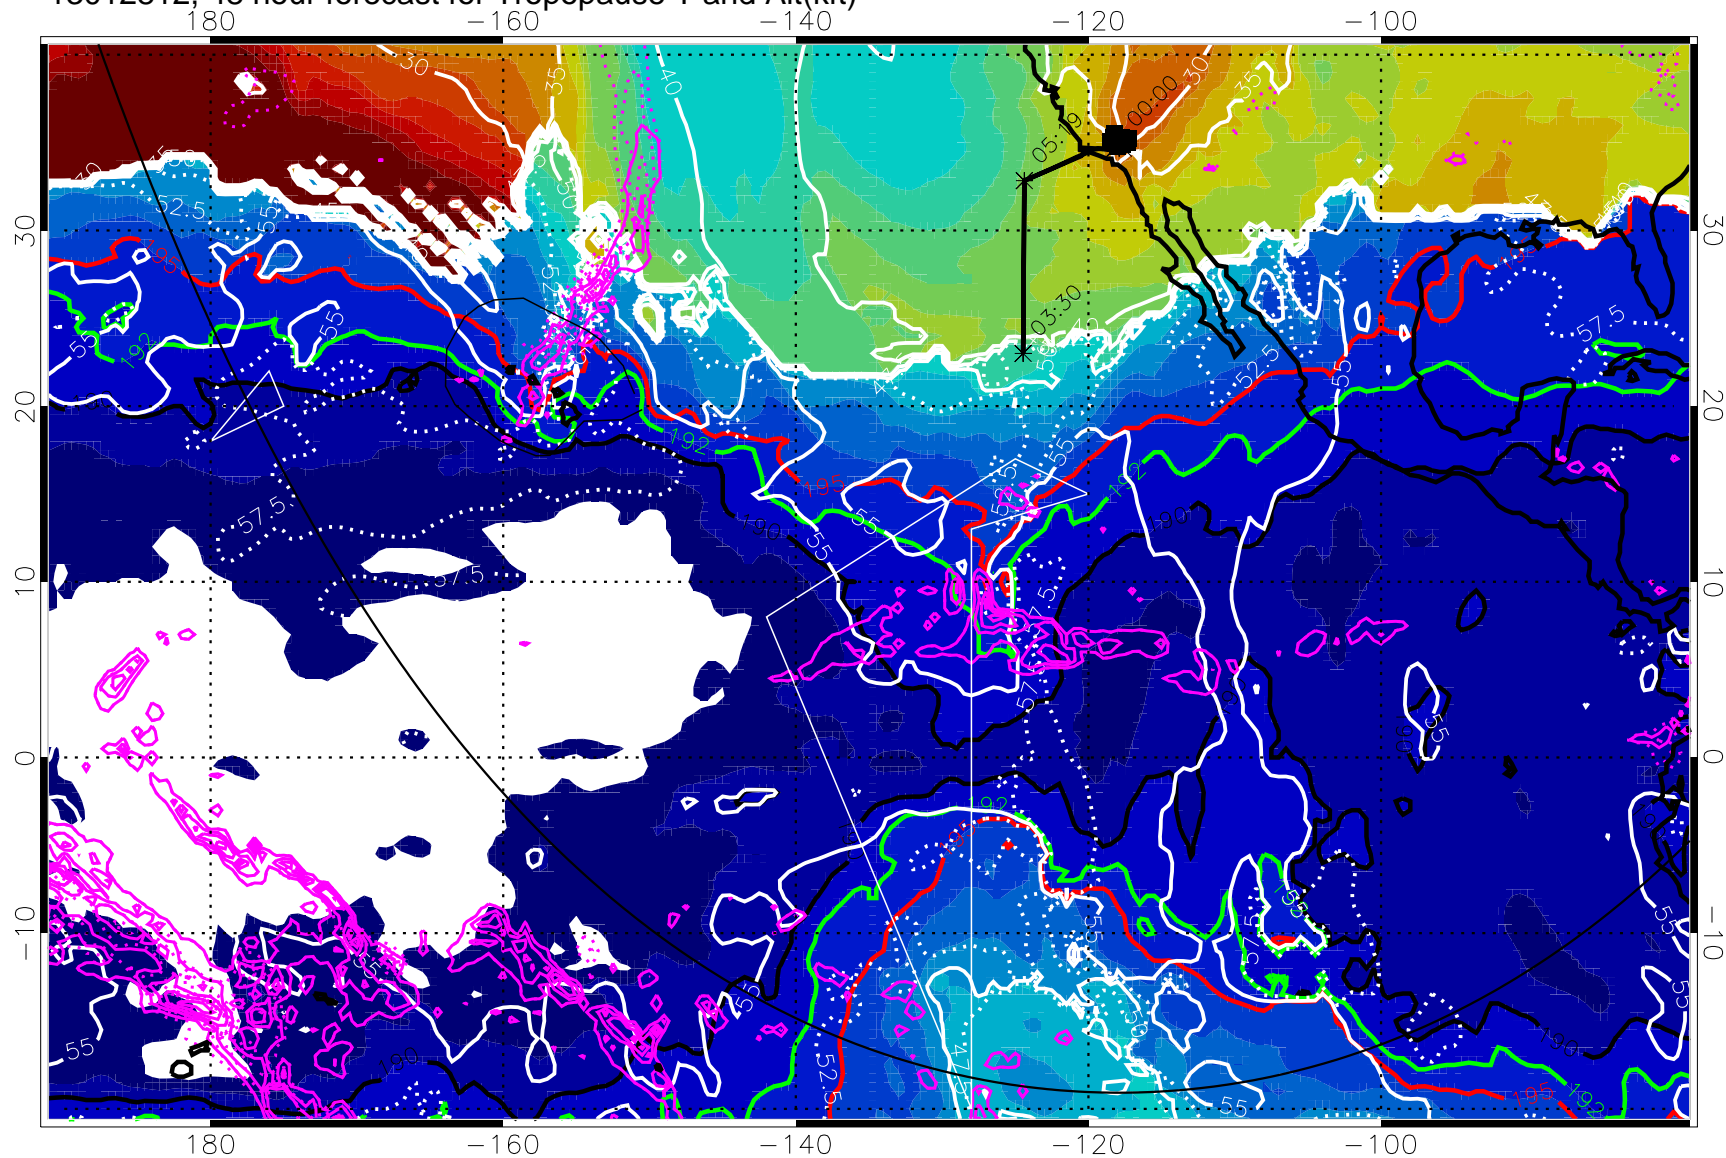

13012812, 48 hour forecast for Tropopause T and Alt(kft)

Tropopause T, K

Tropopause Altitude in kft (white)

Precip (tot dot, conv sol) past 6 hrs 6 kg/m² contours, min 4

190K Isotherm (wht) 192.5K Isotherm 195K Isotherm

→ 30 m/s

Range ring of 6000 km -- 19 hours GH round trip