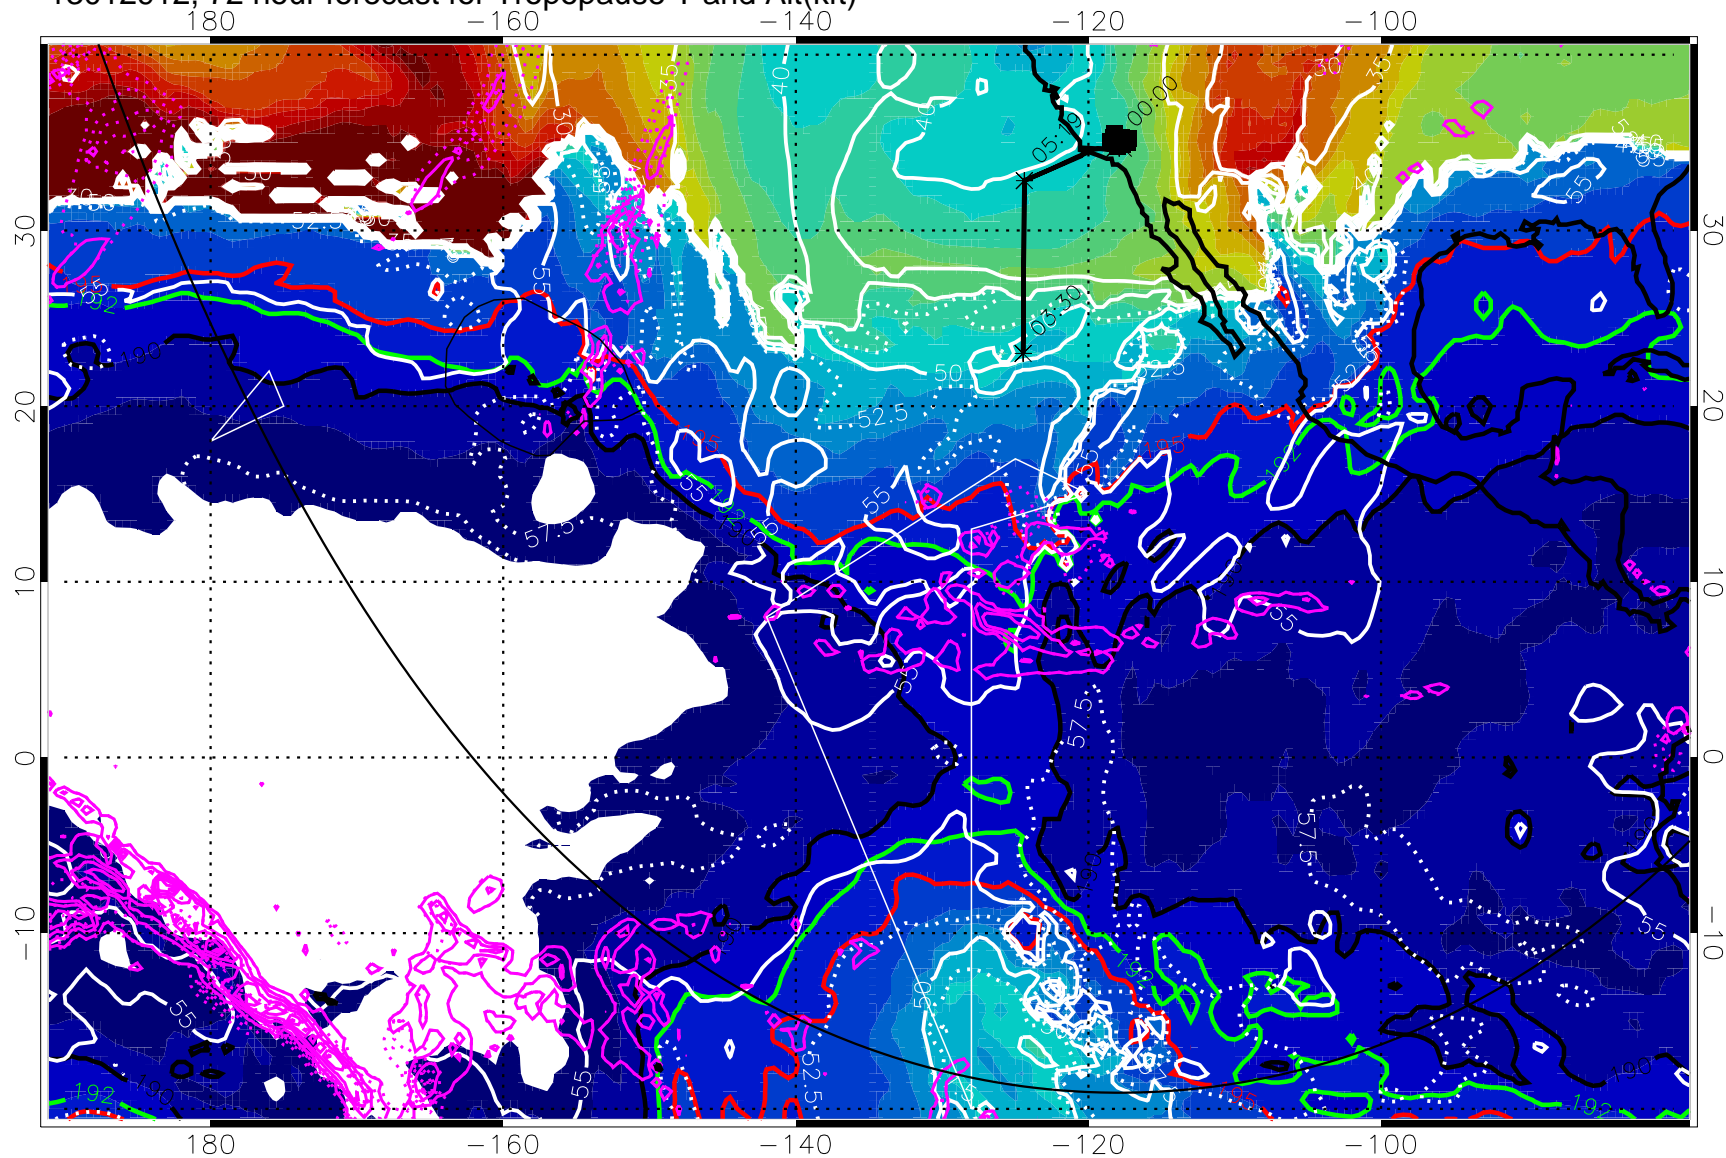

190K Isotherm (white) 192.5K Isotherm (green) 195K Isotherm (red)

→ 30 m/s

Range ring of 6000 km -- 19 hours GH round trip

13012906, 66 hour forecast for Tropopause T and Alt(kft)

190 200 210 220 230
Tropopause T, K

Tropopause Altitude in kft (white)

Precip (tot dot, conv sol) past 6 hrs magenta contours, min 4

190K Isotherm (wht) 192.5K Isotherm 195K Isotherm

→ 30 m/s

Range ring of 6000 km -- 19 hours GH round trip

13012912, 72 hour forecast for Tropopause T and Alt(kft)