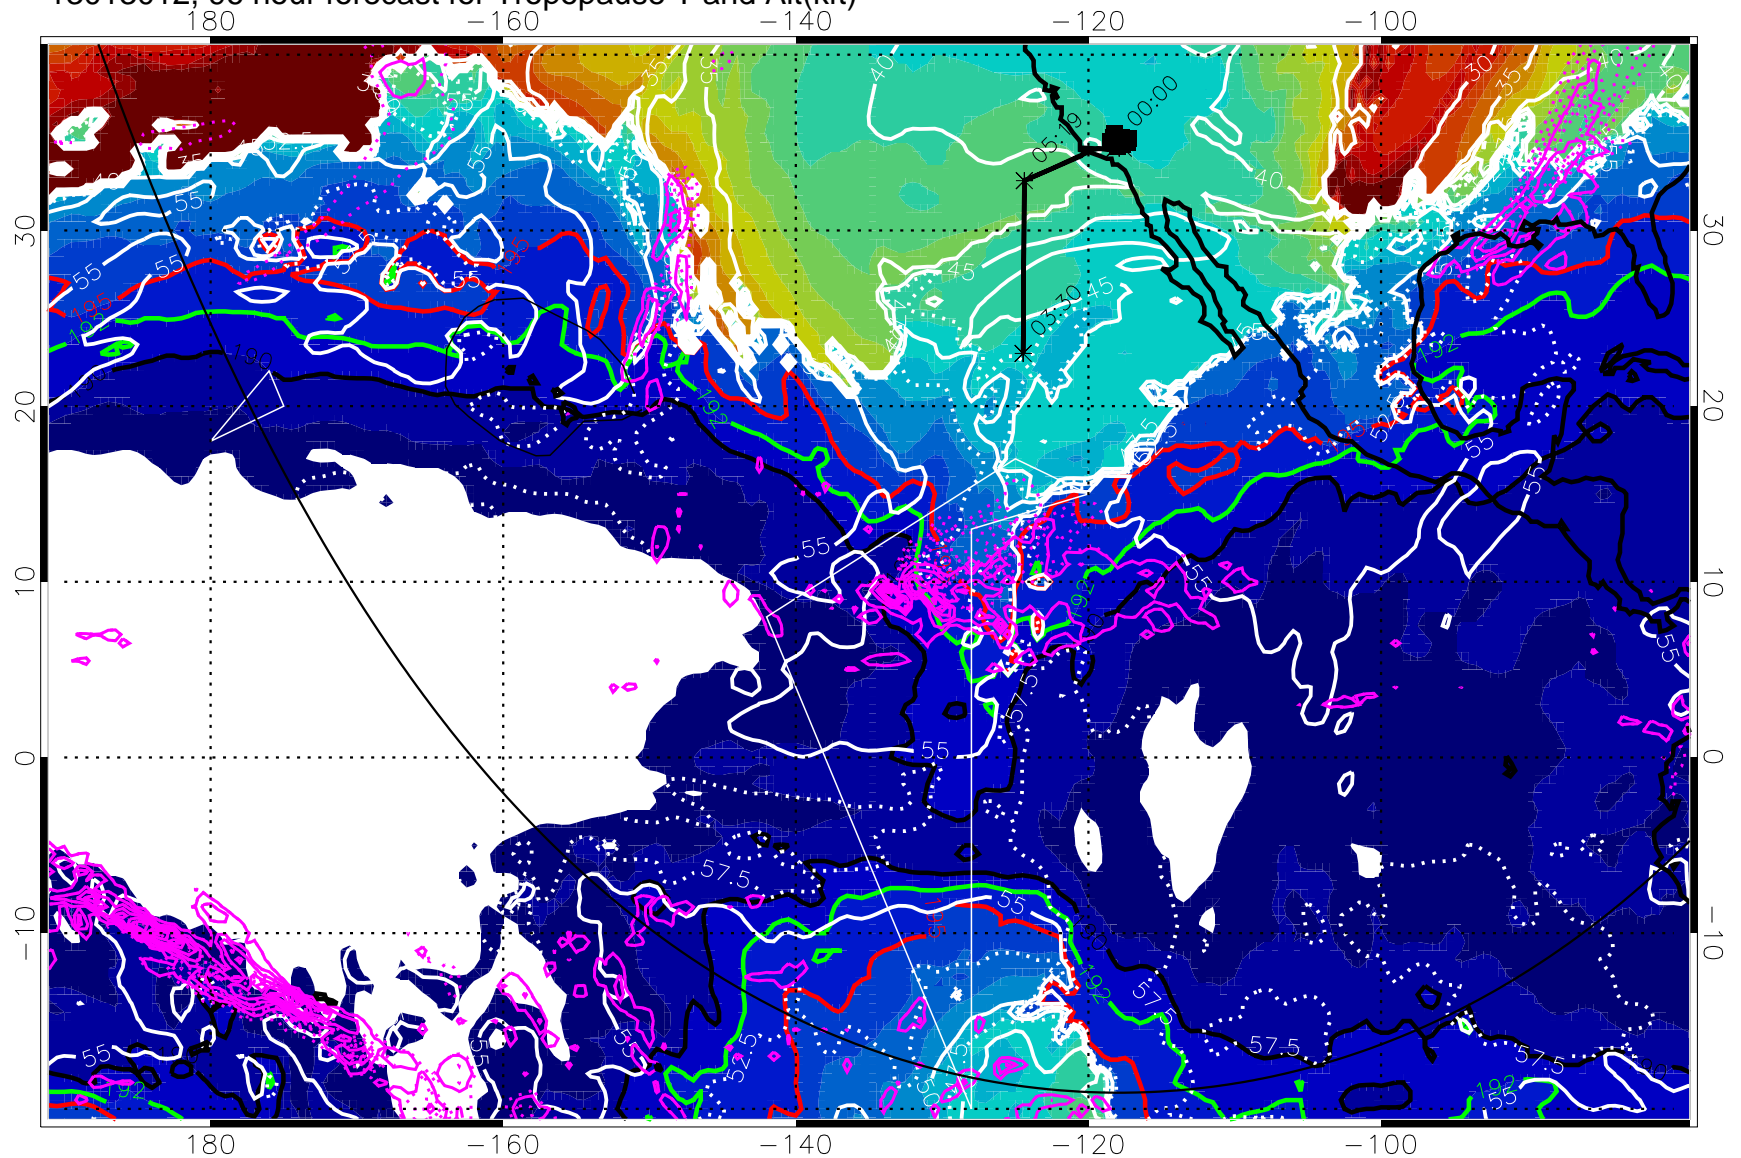

190K Isotherm (wht) 192.5K Isotherm 195K Isotherm

→ 30 m/s

Range ring of 6000 km -- 19 hours GH round trip

13013006, 90 hour forecast for Tropopause T and Alt(kft)

Tropopause T, K

Tropopause Altitude in kft (white)

Precip (tot dot, conv sol) past 6 hrs mag 6 kg/m² contours, min 4

190K Isotherm (wht) 192.5K Isotherm 195K Isotherm

→ 30 m/s

Range ring of 6000 km -- 19 hours GH round trip

13013012, 96 hour forecast for Tropopause T and Alt(kft)