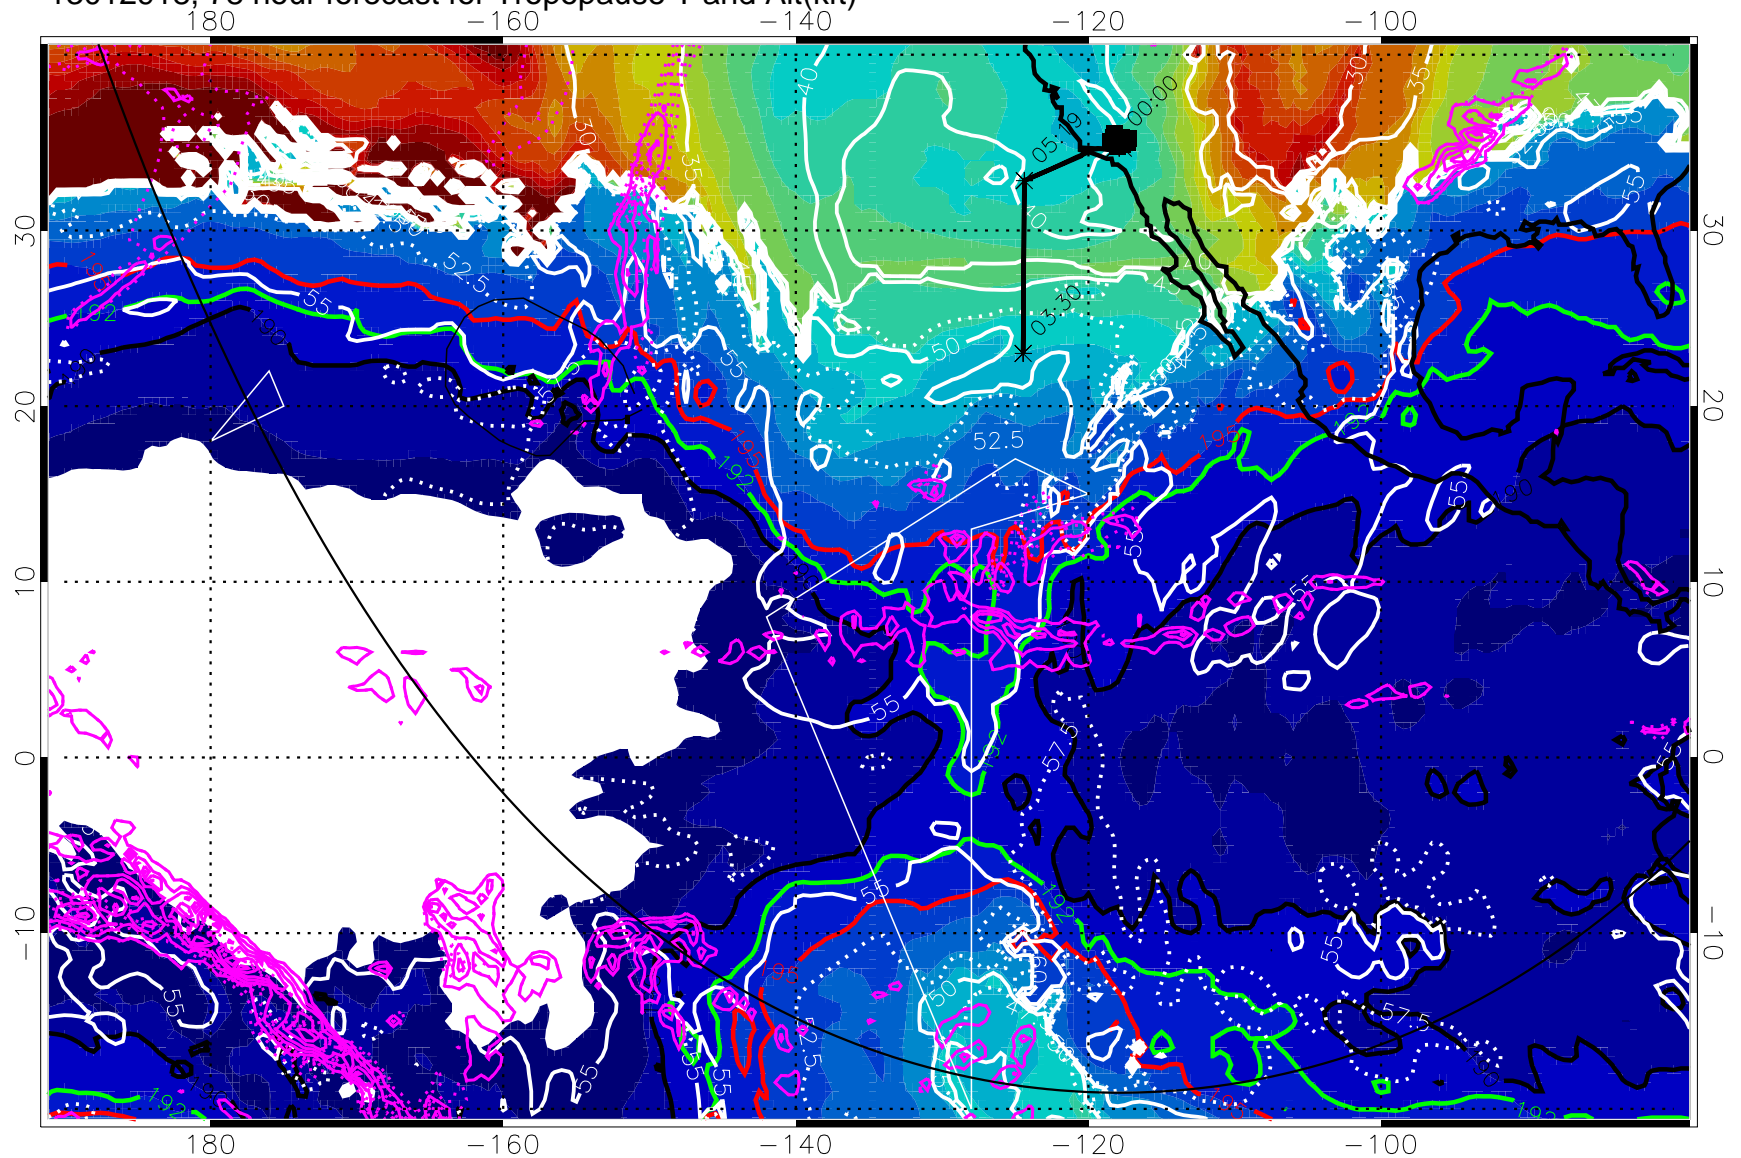

13012918, 78 hour forecast for Tropopause T and Alt(kft)

190 200 210 220 230
Tropopause T, K

Tropopause Altitude in kft (white)

Precip (tot dot, conv sol) past 6 hrs 6 kg/m² contours, min 4

190K Isotherm (wht) 192.5K Isotherm 195K Isotherm

→ 30 m/s

Range ring of 6000 km -- 19 hours GH round trip