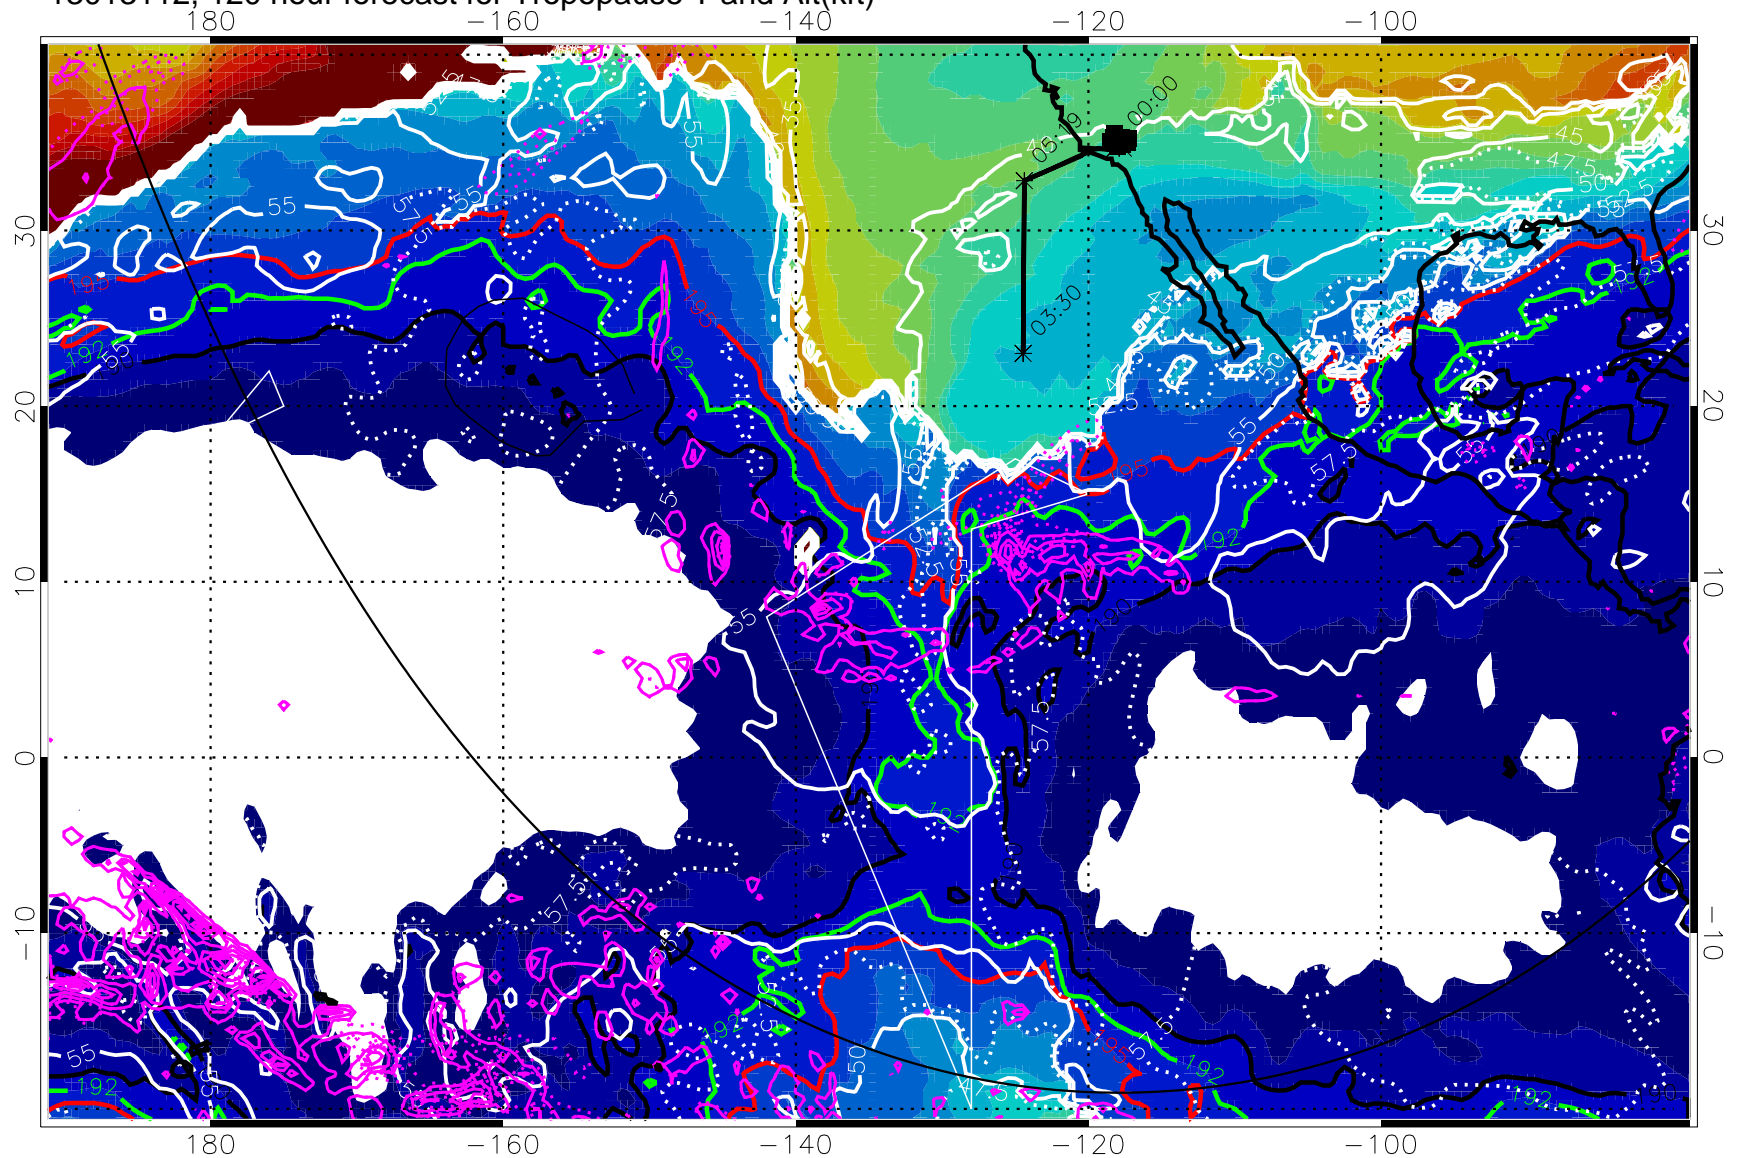

190K Isotherm (whit) 192.5K Isotherm 195K Isotherm

→ 30 m/s

Range ring of 6000 km -- 19 hours GH round trip

13013106, 114 hour forecast for Tropopause T and Alt(kft)

190 200 210 220 230
Tropopause T, K

Tropopause Altitude in kft (white)

Precip (tot dot, conv sol) past 6 hrs 6 kg/m² contours, min 4

190K Isotherm (wht) 192.5K Isotherm 195K Isotherm

→ 30 m/s

Range ring of 6000 km -- 19 hours GH round trip

13013112, 120 hour forecast for Tropopause T and Alt(kft)