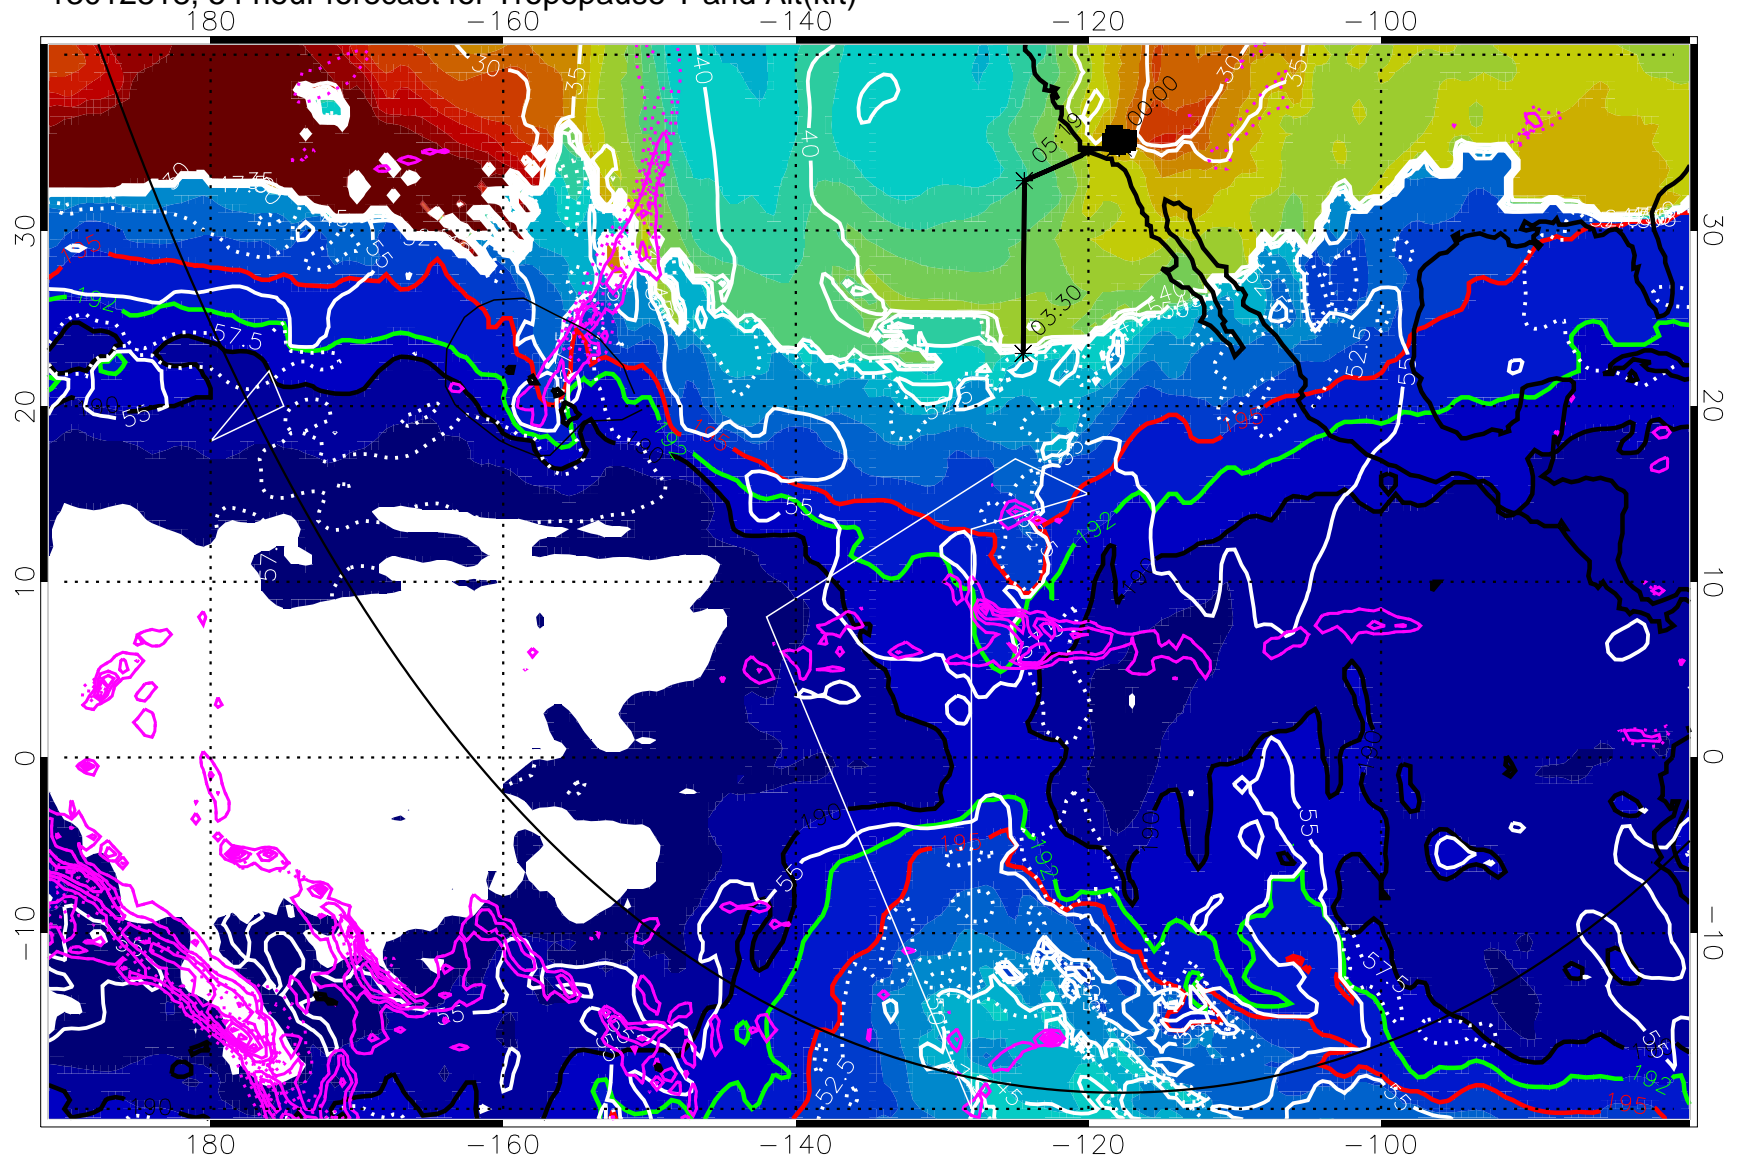

13012818, 54 hour forecast for Tropopause T and Alt(kft)

Tropopause T, K

Tropopause Altitude in kft (white)

Precip (tot dot, conv sol) past 6 hrs 6 kg/m² contours, min 4

190K Isotherm (wht) 192.5K Isotherm 195K Isotherm

→ 30 m/s

Range ring of 6000 km -- 19 hours GH round trip