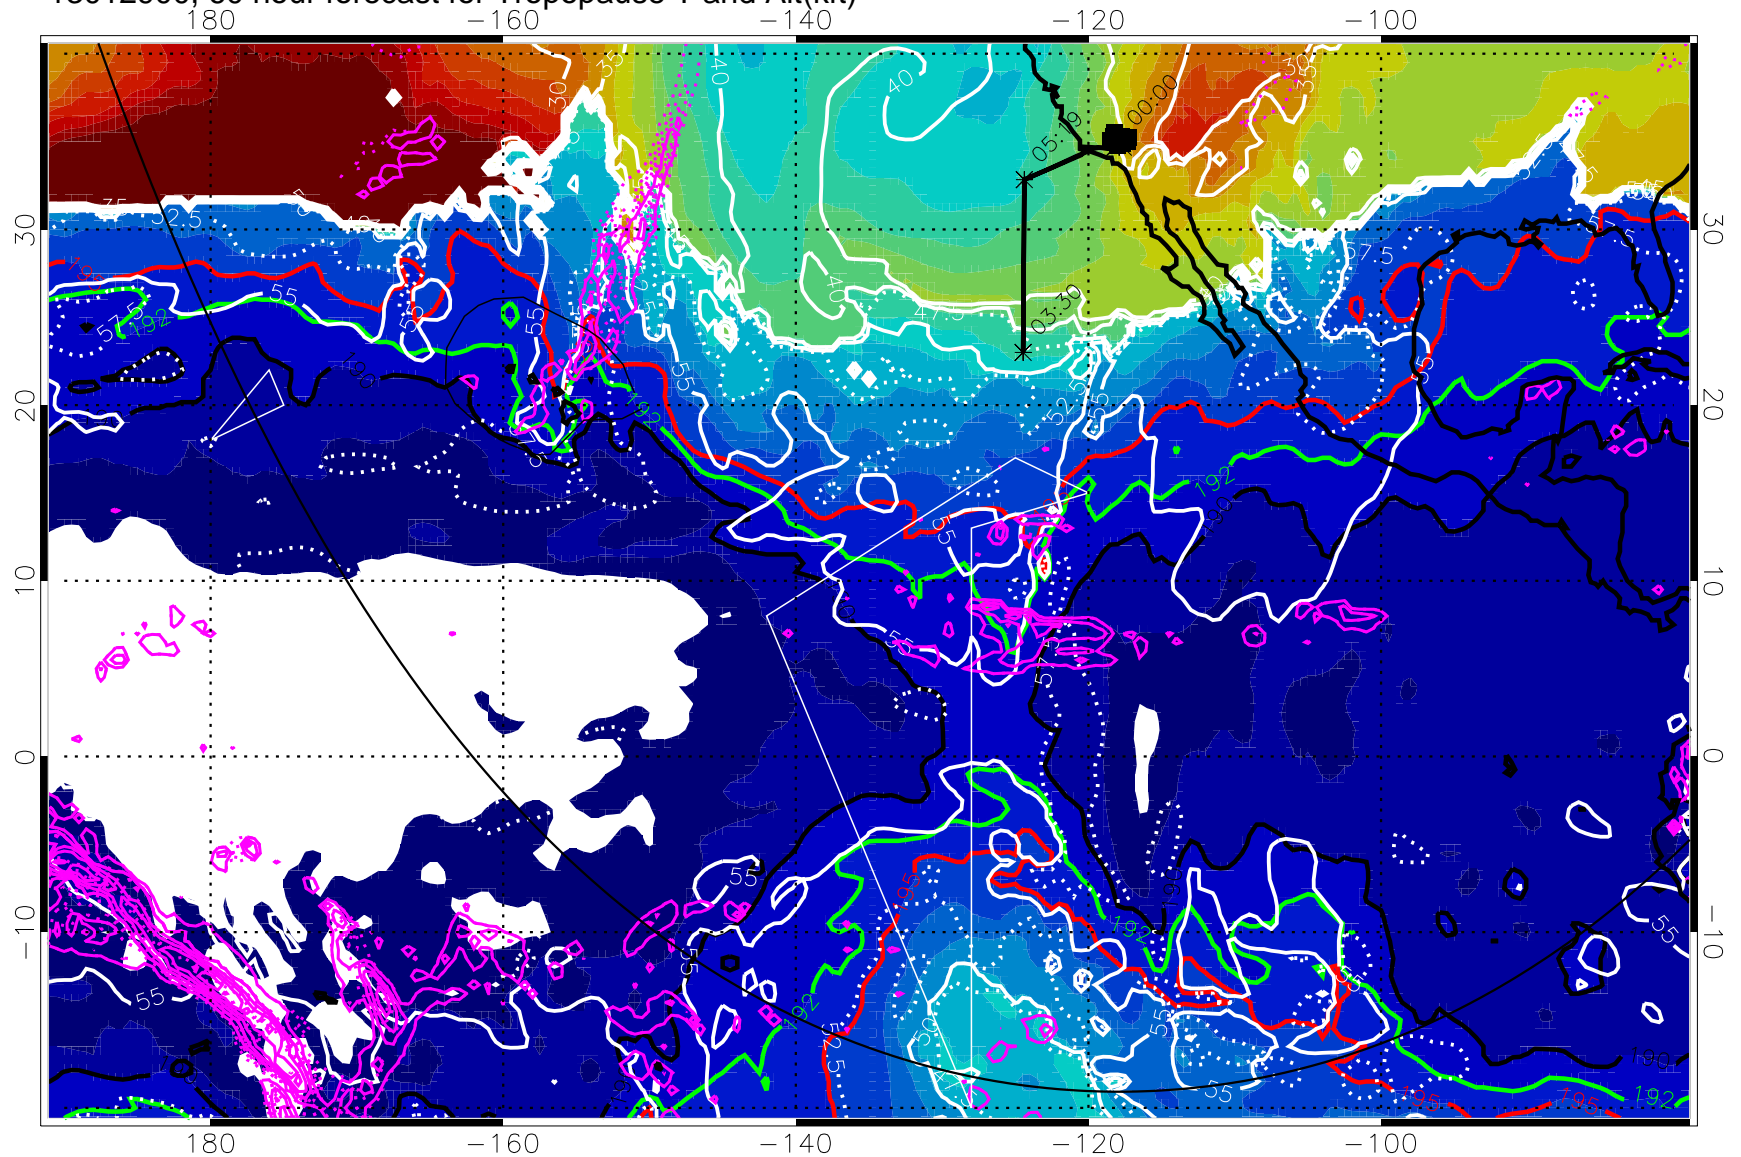

13012900, 60 hour forecast for Tropopause T and Alt(kft)

190 200 210 220 230
Tropopause T, K

Tropopause Altitude in kft (white)

Precip (tot dot, conv sol) past 6 hrs magenta 6 kg/m² contours, min 4

190K Isotherm (white) 192.5K Isotherm (green) 195K Isotherm (red)

→ 30 m/s

Range ring of 6000 km -- 19 hours GH round trip