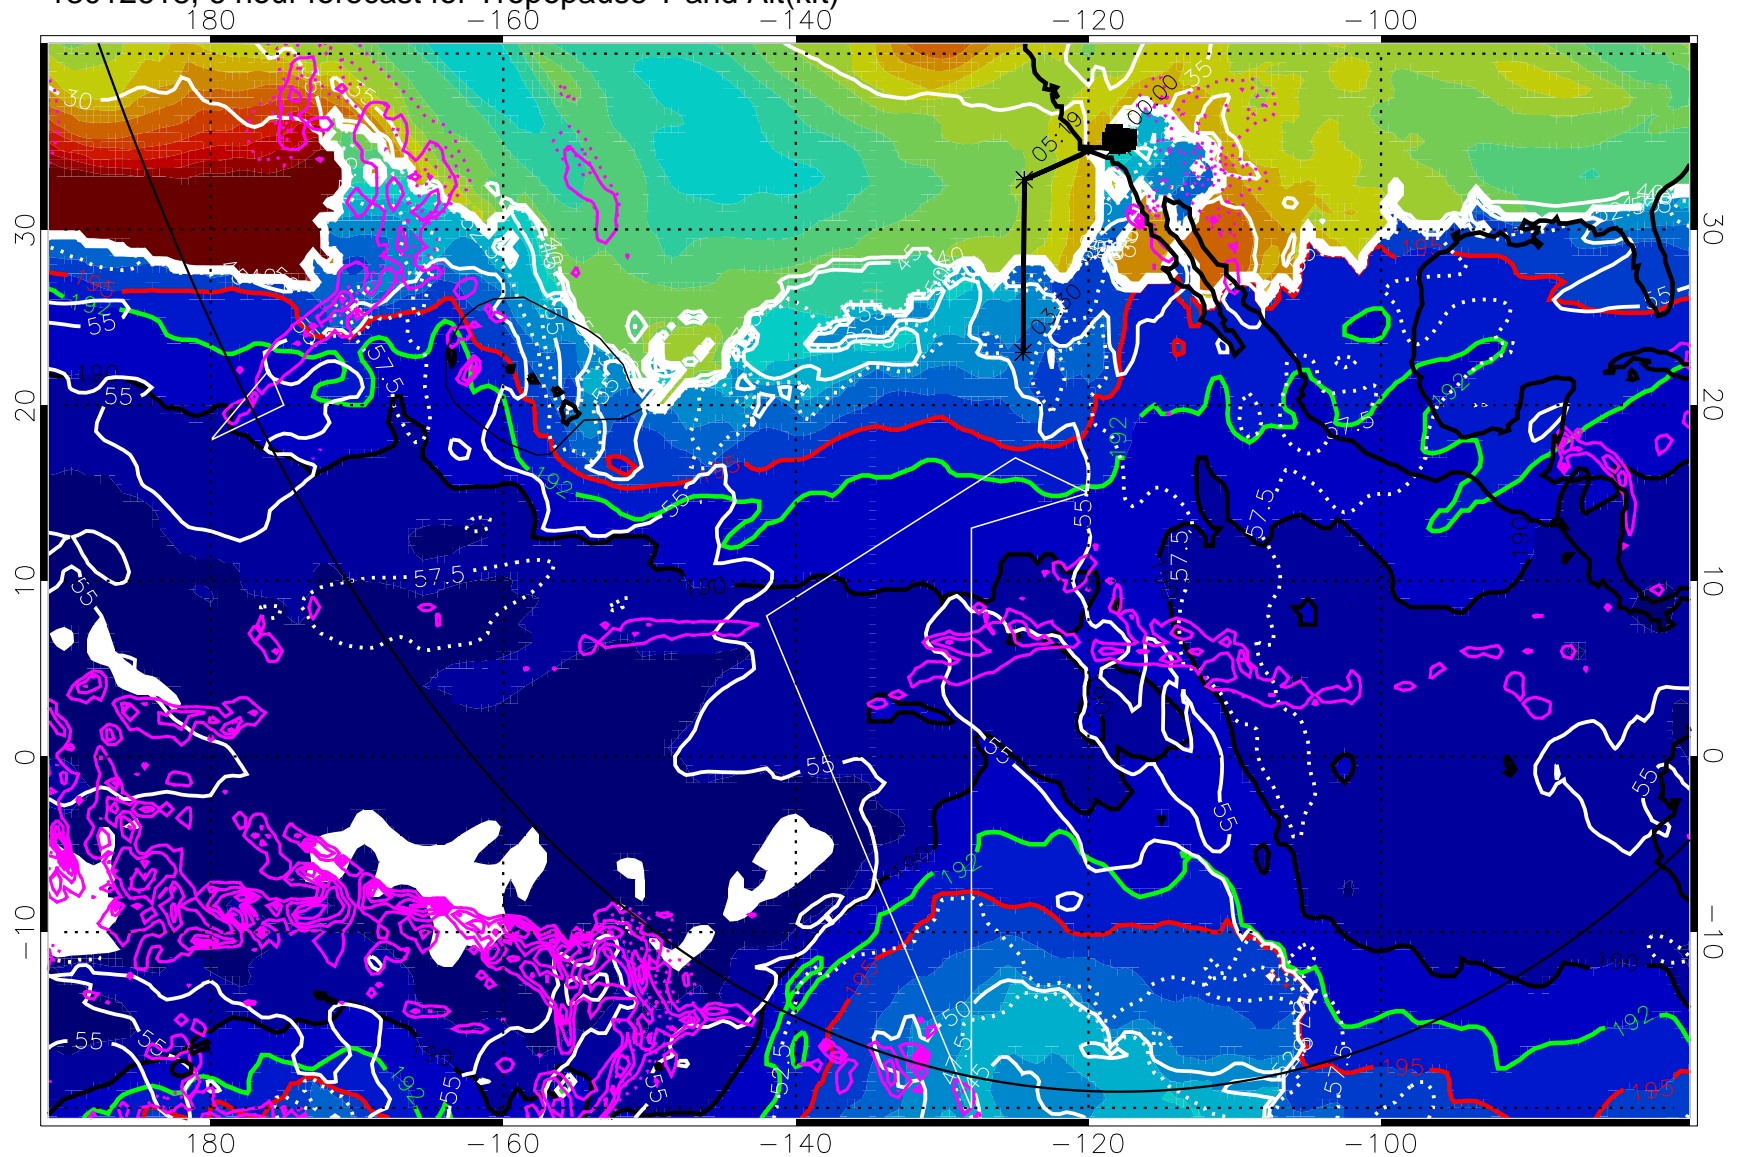

13012618, 6 hour forecast for Tropopause T and Alt(kft)

190 200 210 220 230

Tropopause T, K

Tropopause Altitude in kft (white)

Precip (tot dot, conv sol) past 6 hrs 6 kg/m² contours, min 4

190K Isotherm (wht) 192.5K Isotherm 195K Isotherm

→ 30 m/s

Range ring of 6000 km -- 19 hours GH round trip

13012700, 12 hour forecast for Tropopause T and Alt(kft)

190 200 210 220 230

Tropopause T, K

Tropopause Altitude in kft (white)

Precip (tot dot, conv sol) past 6 hrs 6 kg/m² contours, min 4

190K Isotherm (wht) 192.5K Isotherm 195K Isotherm

→ 30 m/s

Range ring of 6000 km -- 19 hours GH round trip

13012706, 18 hour forecast for Tropopause T and Alt(kft)

190 200 210 220 230
Tropopause T, K

Tropopause Altitude in kft (white)

Precip (tot dot, conv sol) past 6 hrs 6 kg/m² contours, min 4

190K Isotherm (whit) 192.5K Isotherm 195K Isotherm

→ 30 m/s

Range ring of 6000 km -- 19 hours GH round trip

13012712, 24 hour forecast for Tropopause T and Alt(kft)