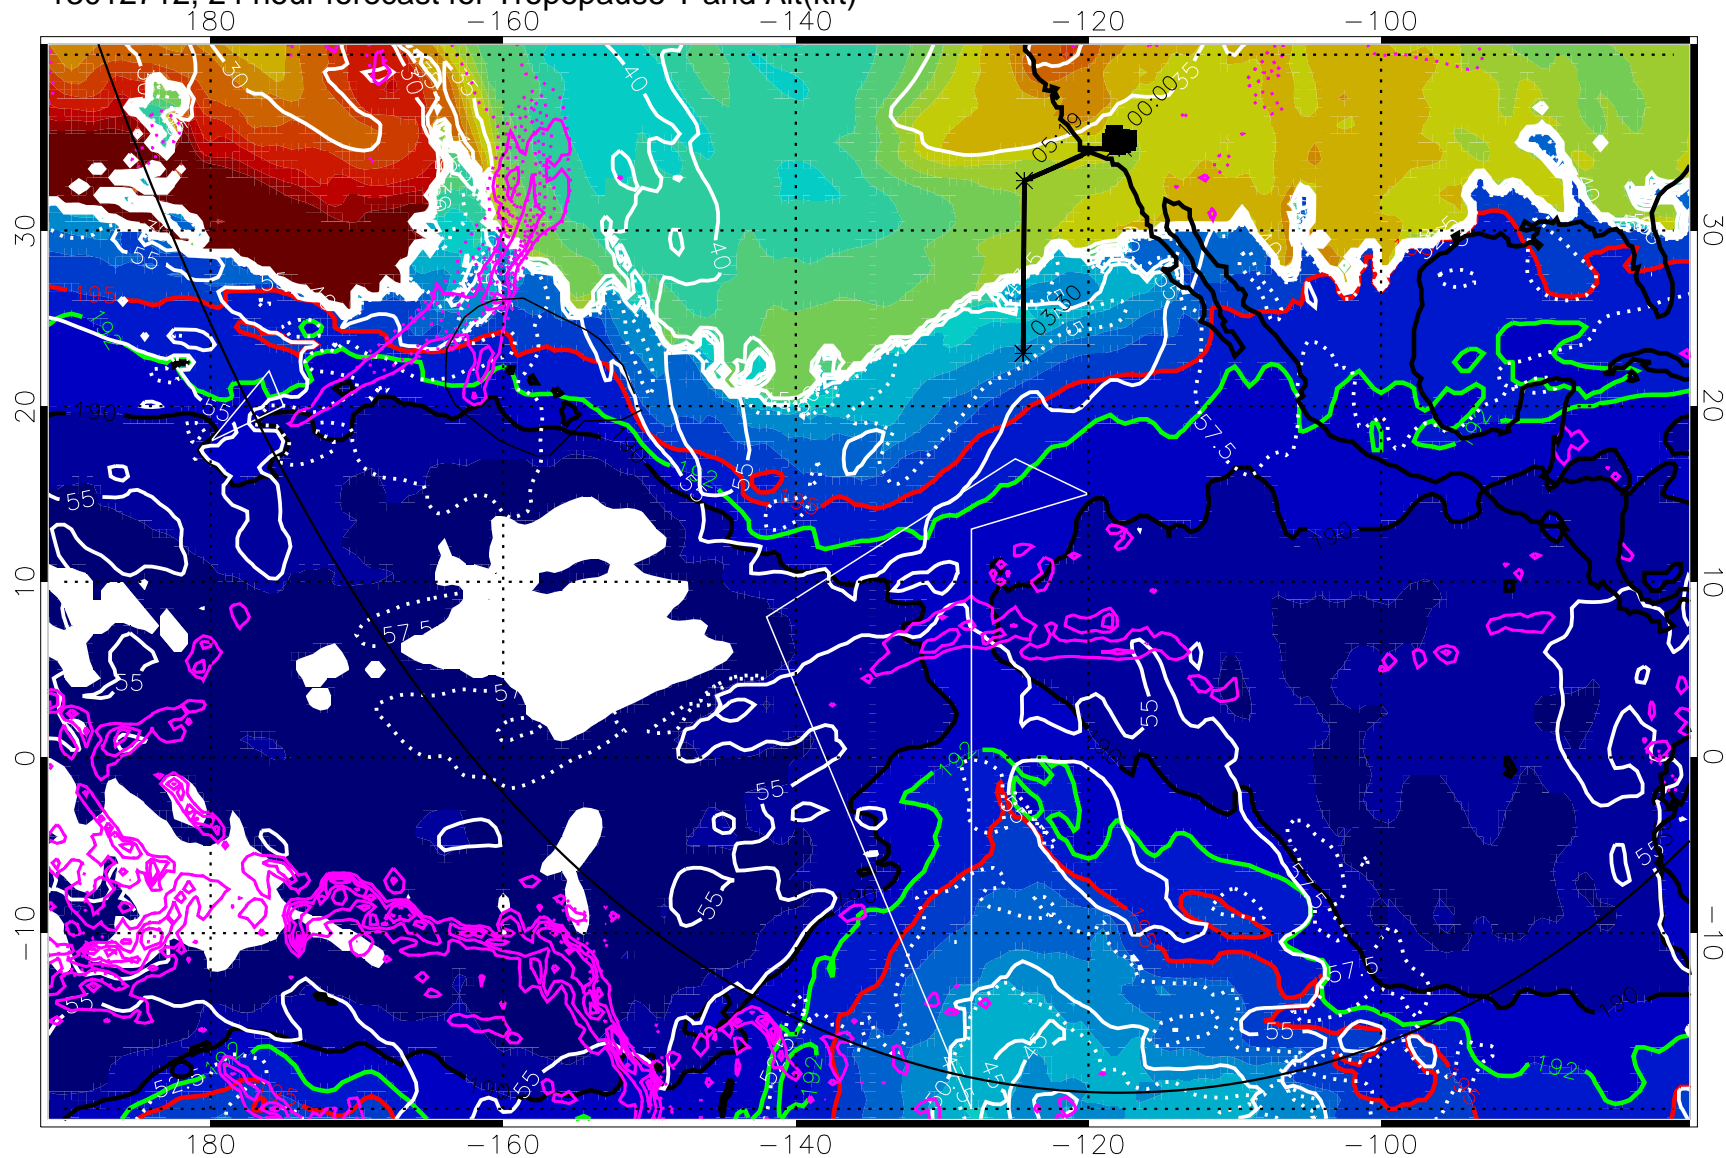

→ 30 m/s

Range ring of 6000 km -- 19 hours GH round trip

13012700, 12 hour forecast for Tropopause T and Alt(kft)

190 200 210 220 230

Tropopause T, K

Tropopause Altitude in kft (white)

Precip (tot dot, conv sol) past 6 hrs 6 kg/m² contours, min 4

190K Isotherm (wht) 192.5K Isotherm 195K Isotherm

→ 30 m/s

Range ring of 6000 km -- 19 hours GH round trip

13012706, 18 hour forecast for Tropopause T and Alt(kft)

190 200 210 220 230
Tropopause T, K

Tropopause Altitude in kft (white)

Precip (tot dot, conv sol) past 6 hrs 6 kg/m² contours, min 4

190K Isotherm (whit) 192.5K Isotherm 195K Isotherm

→ 30 m/s

Range ring of 6000 km -- 19 hours GH round trip

13012712, 24 hour forecast for Tropopause T and Alt(kft)

190 200 210 220 230
Tropopause T, K

Tropopause Altitude in kft (white)

Precip (tot dot, conv sol) past 6 hrs 6 kg/m2 contours, min 4

190K Isotherm (wht) 192.5K Isotherm 195K Isotherm

→ 30 m/s

Range ring of 6000 km -- 19 hours GH round trip