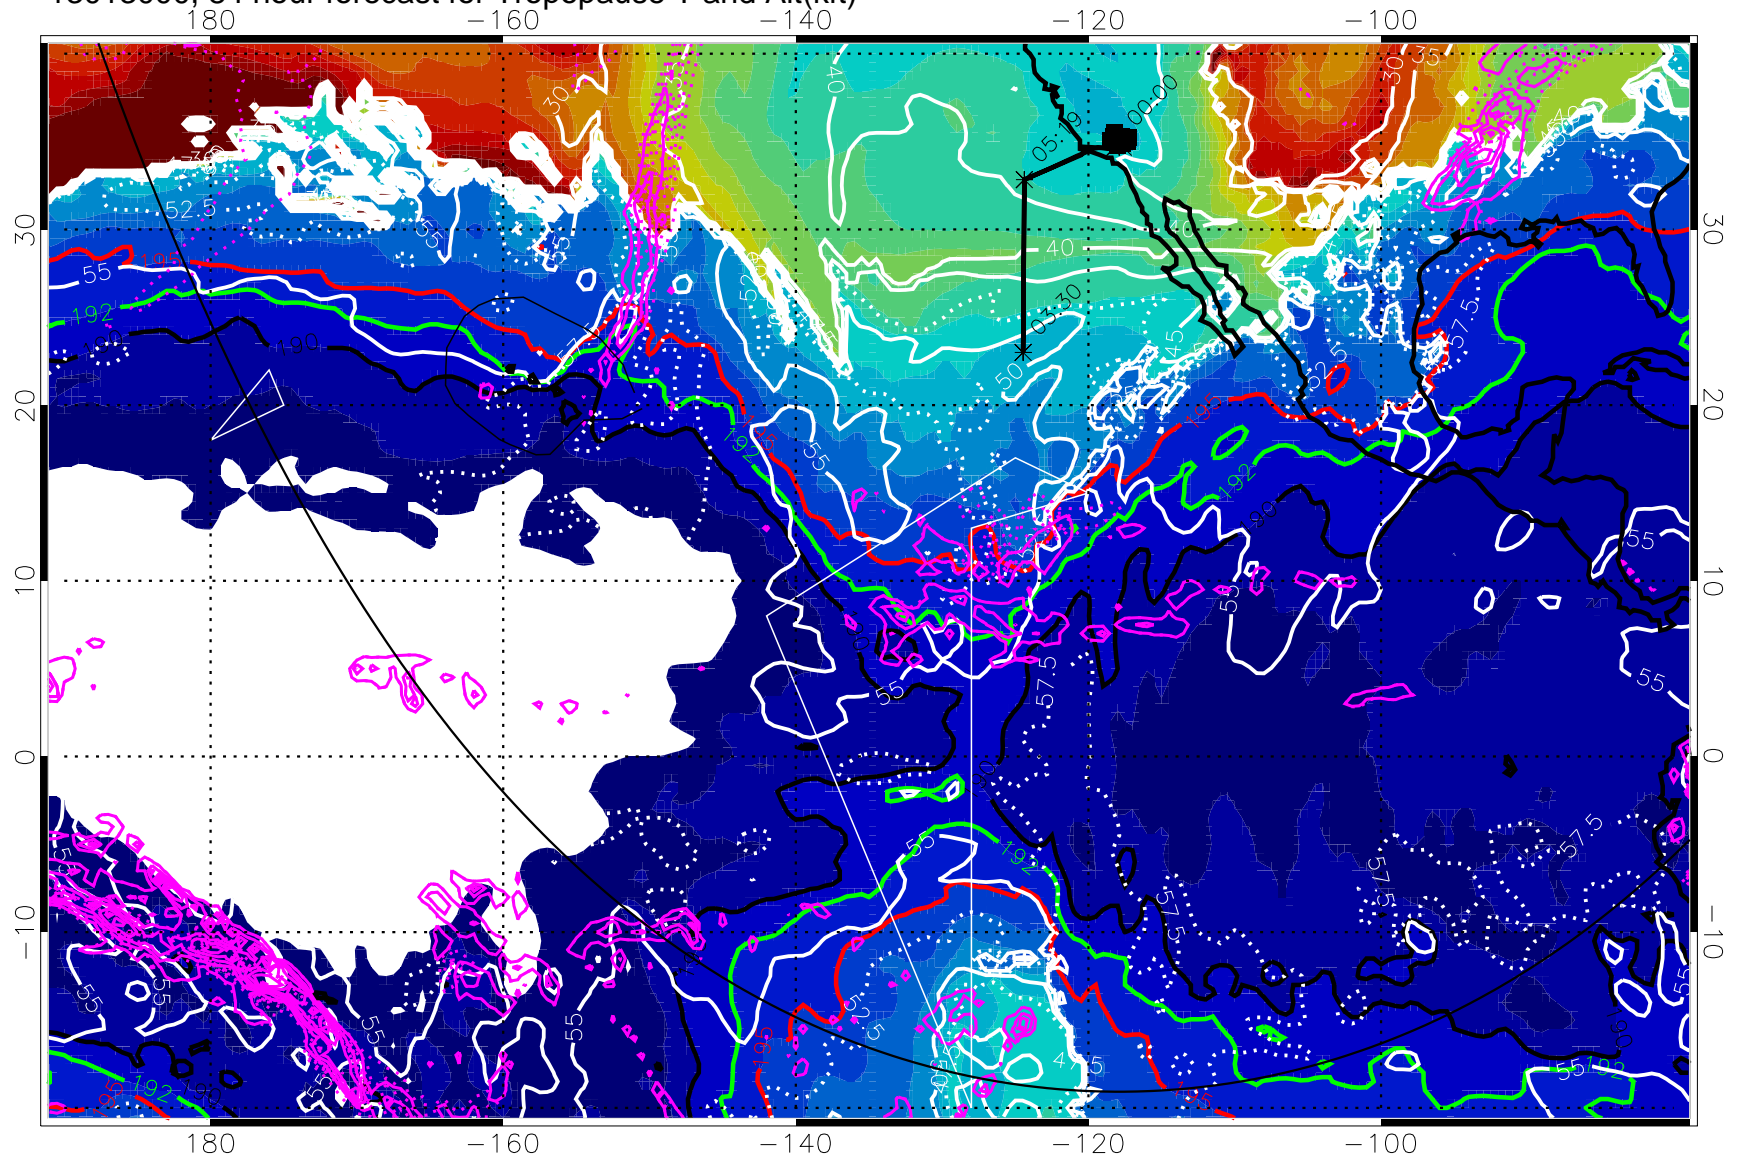

13013000, 84 hour forecast for Tropopause T and Alt(kft)

190   200   210   220   230
Tropopause T, K

Tropopause Altitude in kft (white)

Precip (tot dot, conv sol) past 6 hrs 6 kg/m² contours, min 4

190K Isotherm (wht) 192.5K Isotherm 195K Isotherm

→ 30 m/s

Range ring of 6000 km -- 19 hours GH round trip