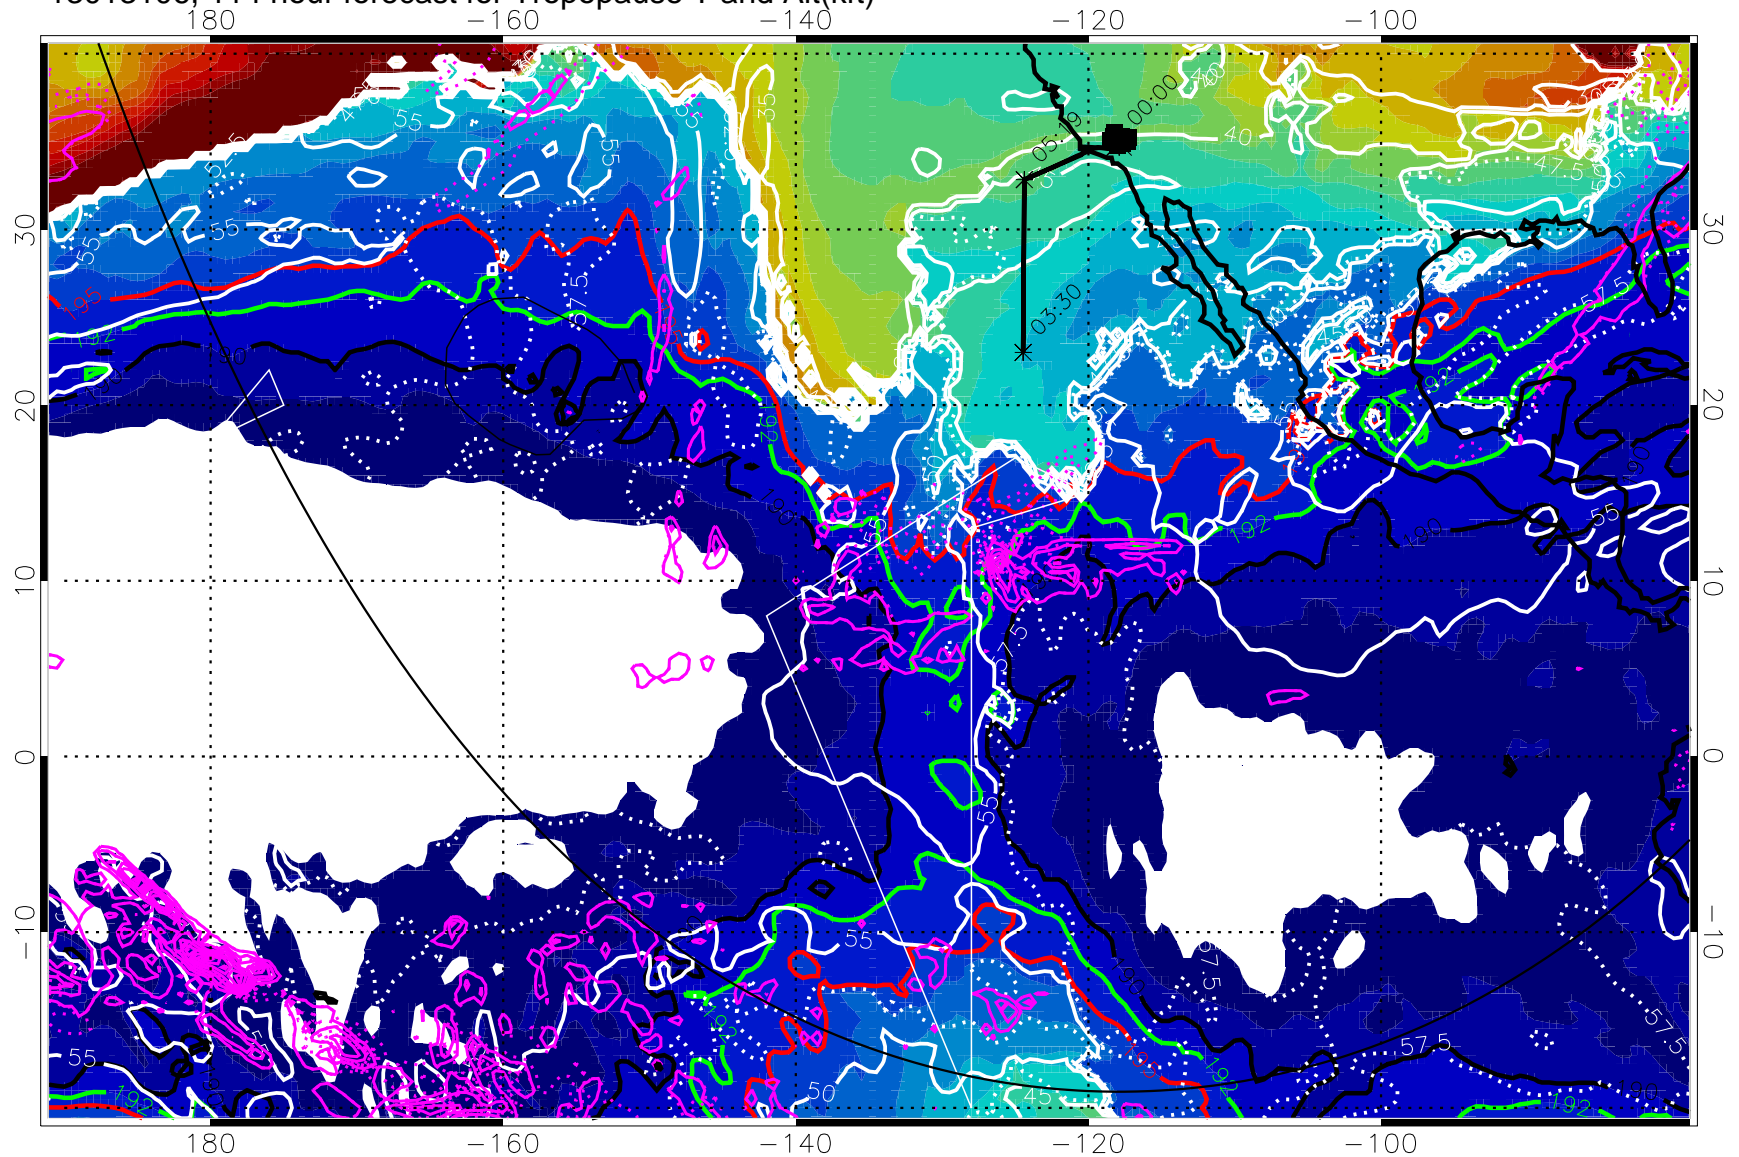

Tropopause T, K

Tropopause Altitude in kft (white)

Precip (tot dot, conv sol) past 6 hrs magenta 6 kg/m² contours, min 4

190K Isotherm (white) 192.5K Isotherm (green) 195K Isotherm (red)

→ 30 m/s

Range ring of 6000 km -- 19 hours GH round trip

→ 30 m/s

Range ring of 6000 km -- 19 hours GH round trip

13013100, 108 hour forecast for Tropopause T and Alt(kft)

190 200 210 220 230
Tropopause T, K

Tropopause Altitude in kft (white)

Precip (tot dot, conv sol) past 6 hrs 6 kg/m² contours, min 4

190K Isotherm (whit) 192.5K Isotherm 195K Isotherm

→ 30 m/s

Range ring of 6000 km -- 19 hours GH round trip

13013106, 114 hour forecast for Tropopause T and Alt(kft)

190 200 210 220 230
Tropopause T, K

Tropopause Altitude in kft (white)

Precip (tot dot, conv sol) past 6 hrs 6 kg/m² contours, min 4

190K Isotherm (wht) 192.5K Isotherm 195K Isotherm

→ 30 m/s

Range ring of 6000 km -- 19 hours GH round trip

13013112, 120 hour forecast for Tropopause T and Alt(kft)