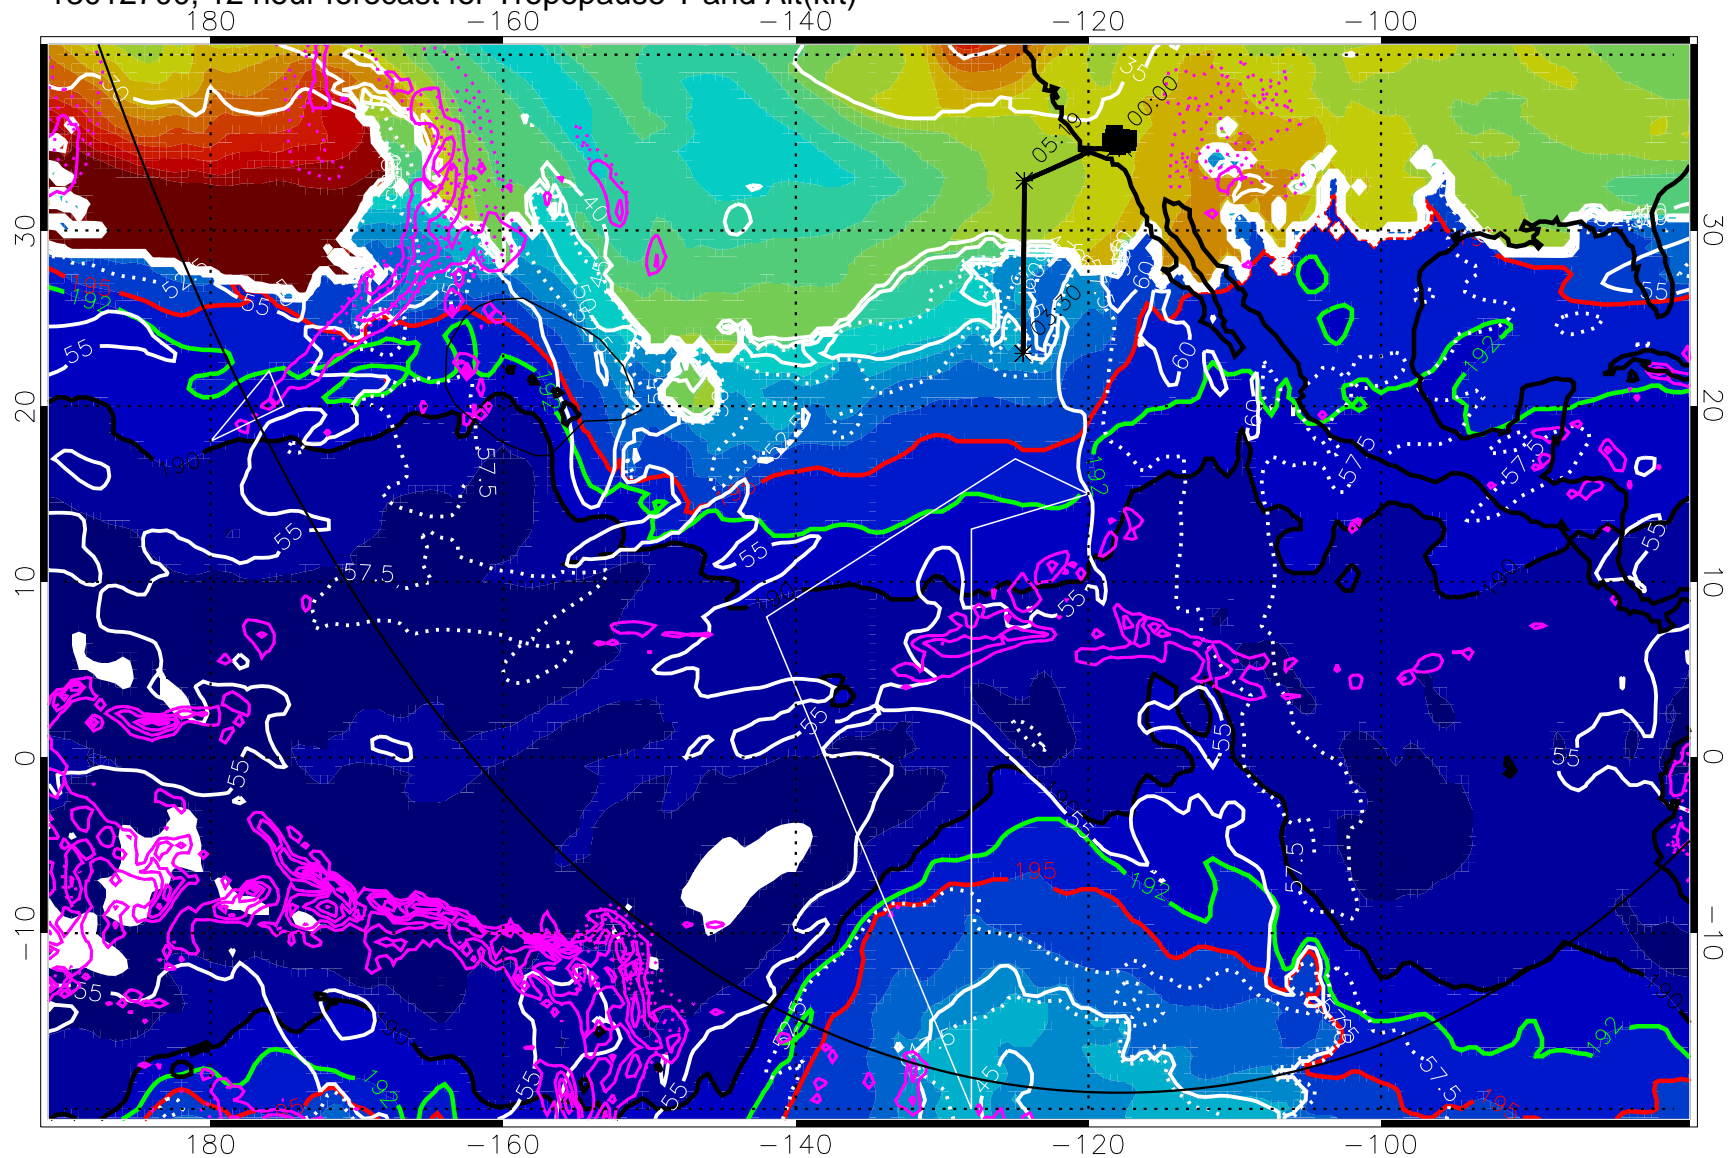

13012618, 6 hour forecast for Tropopause T and Alt(kft)

190 200 210 220 230

Tropopause T, K

Tropopause Altitude in kft (white)

Precip (tot dot, conv sol) past 6 hrs 6 kg/m² contours, min 4

190K Isotherm (wht) 192.5K Isotherm 195K Isotherm

→ 30 m/s

Range ring of 6000 km -- 19 hours GH round trip

13012700, 12 hour forecast for Tropopause T and Alt(kft)

190 200 210 220 230

Tropopause T, K

Tropopause Altitude in kft (white)

Precip (tot dot, conv sol) past 6 hrs 6 kg/m² contours, min 4

190K Isotherm (wht) 192.5K Isotherm 195K Isotherm

→ 30 m/s

Range ring of 6000 km -- 19 hours GH round trip

13012706, 18 hour forecast for Tropopause T and Alt(kft)

190 200 210 220 230
Tropopause T, K

Tropopause Altitude in kft (white)

Precip (tot dot, conv sol) past 6 hrs 6 kg/m² contours, min 4

190K Isotherm (whit) 192.5K Isotherm 195K Isotherm

→ 30 m/s

Range ring of 6000 km -- 19 hours GH round trip

13012712, 24 hour forecast for Tropopause T and Alt(kft)