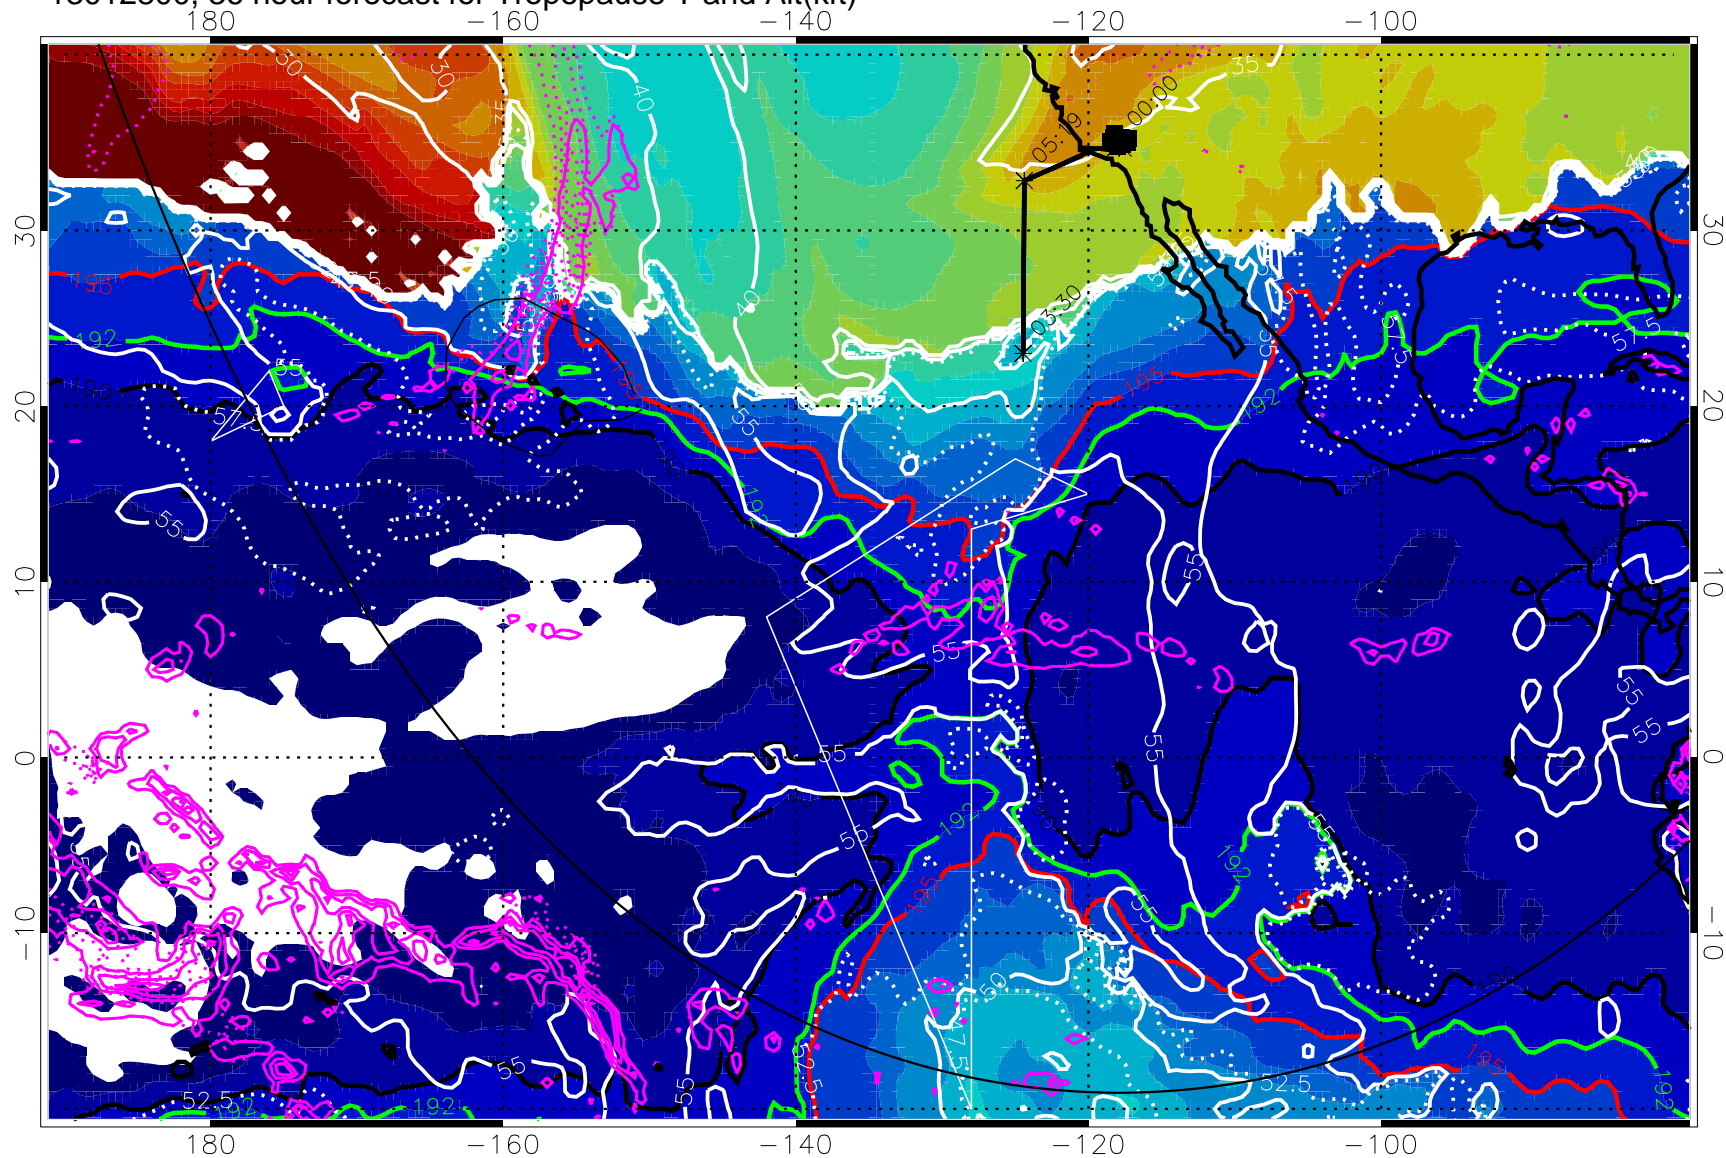

13012800, 36 hour forecast for Tropopause T and Alt(kft)

Tropopause T, K

Tropopause Altitude in kft (white)

Precip (tot dot, conv sol) past 6 hrs 6 kg/m² contours, min 4

190K Isotherm (wht) 192.5K Isotherm 195K Isotherm

→ 30 m/s

Range ring of 6000 km -- 19 hours GH round trip