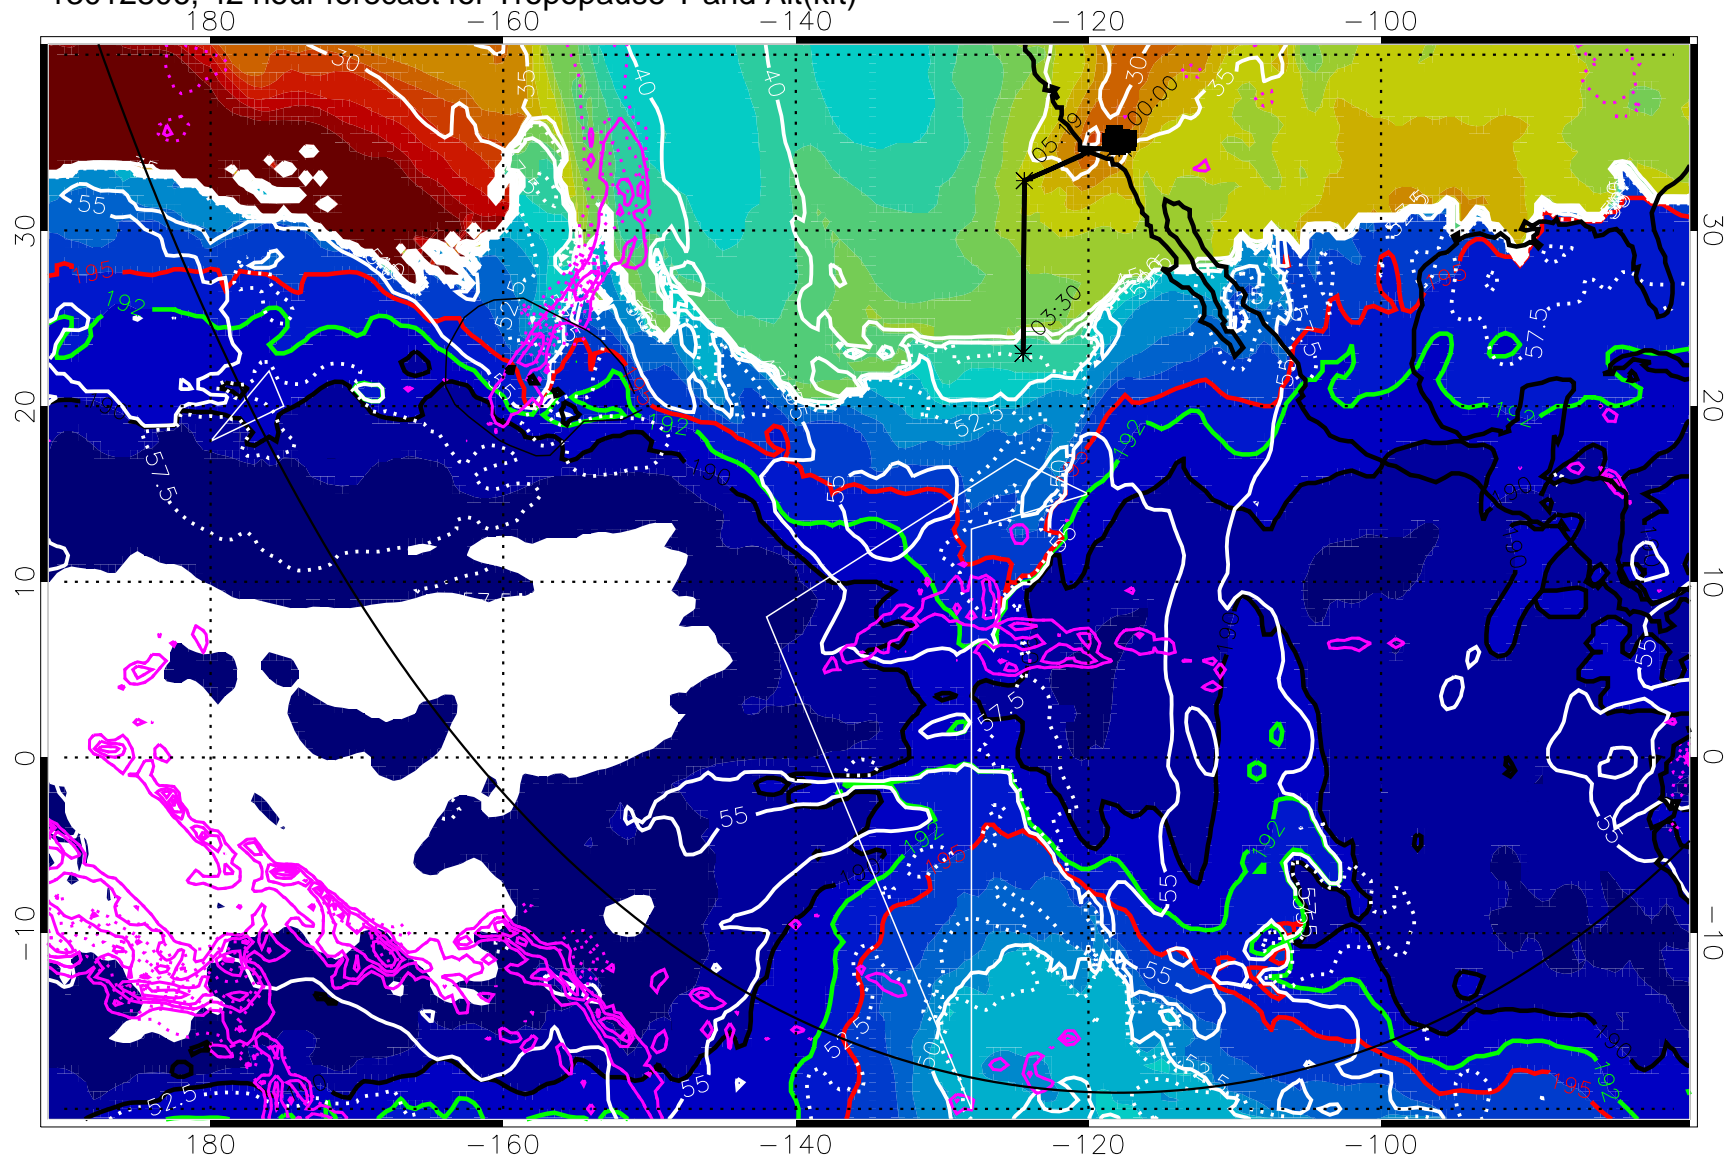

→ 30 m/s
 Range ring of 6000 km -- 19 hours GH round trip

13012800, 36 hour forecast for Tropopause T and Alt(kft)

Tropopause T, K

Tropopause Altitude in kft (white)

Precip (tot dot, conv sol) past 6 hrs 6 kg/m² contours, min 4

190K Isotherm (wht) 192.5K Isotherm 195K Isotherm

→ 30 m/s

Range ring of 6000 km -- 19 hours GH round trip

13012806, 42 hour forecast for Tropopause T and Alt(kft)

190 200 210 220 230
Tropopause T, K

Tropopause Altitude in kft (white)

Precip (tot dot, conv sol) past 6 hrs 6 kg/m2 contours, min 4

190K Isotherm (whit) 192.5K Isotherm 195K Isotherm

→ 30 m/s

Range ring of 6000 km -- 19 hours GH round trip

13012812, 48 hour forecast for Tropopause T and Alt(kft)