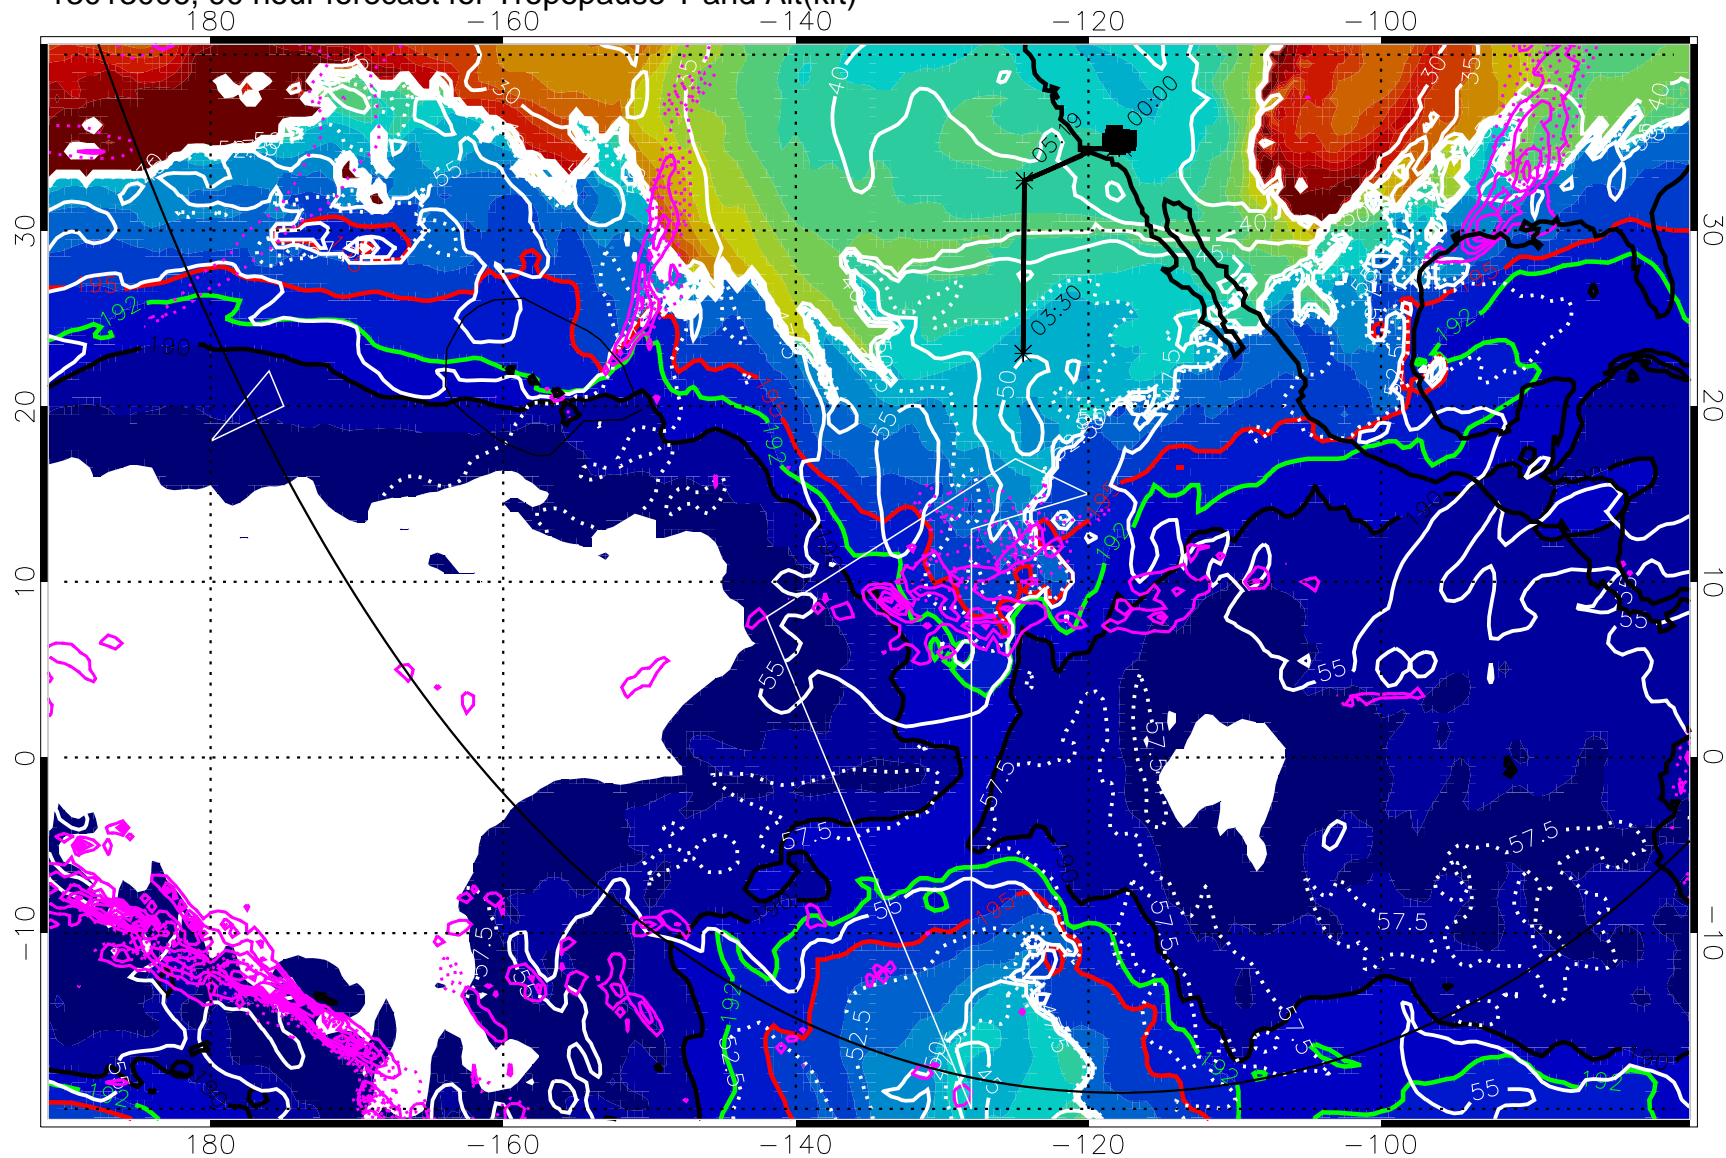

→ 30 m/s

Range ring of 6000 km -- 19 hours GH round trip

13013000, 84 hour forecast for Tropopause T and Alt(kft)

190 200 210 220 230
Tropopause T, K

Tropopause Altitude in kft (white)

Precip (tot dot, conv sol) past 6 hrs 6 kg/m² contours, min 4

190K Isotherm (wht) 192.5K Isotherm 195K Isotherm

→ 30 m/s

Range ring of 6000 km -- 19 hours GH round trip

13013006, 90 hour forecast for Tropopause T and Alt(kft)

Tropopause T, K

Tropopause Altitude in kft (white)

Precip (tot dot, conv sol) past 6 hrs mag 6 kg/m² contours, min 4

190K Isotherm (wht) 192.5K Isotherm 195K Isotherm

→ 30 m/s

Range ring of 6000 km -- 19 hours GH round trip

13013012, 96 hour forecast for Tropopause T and Alt(kft)