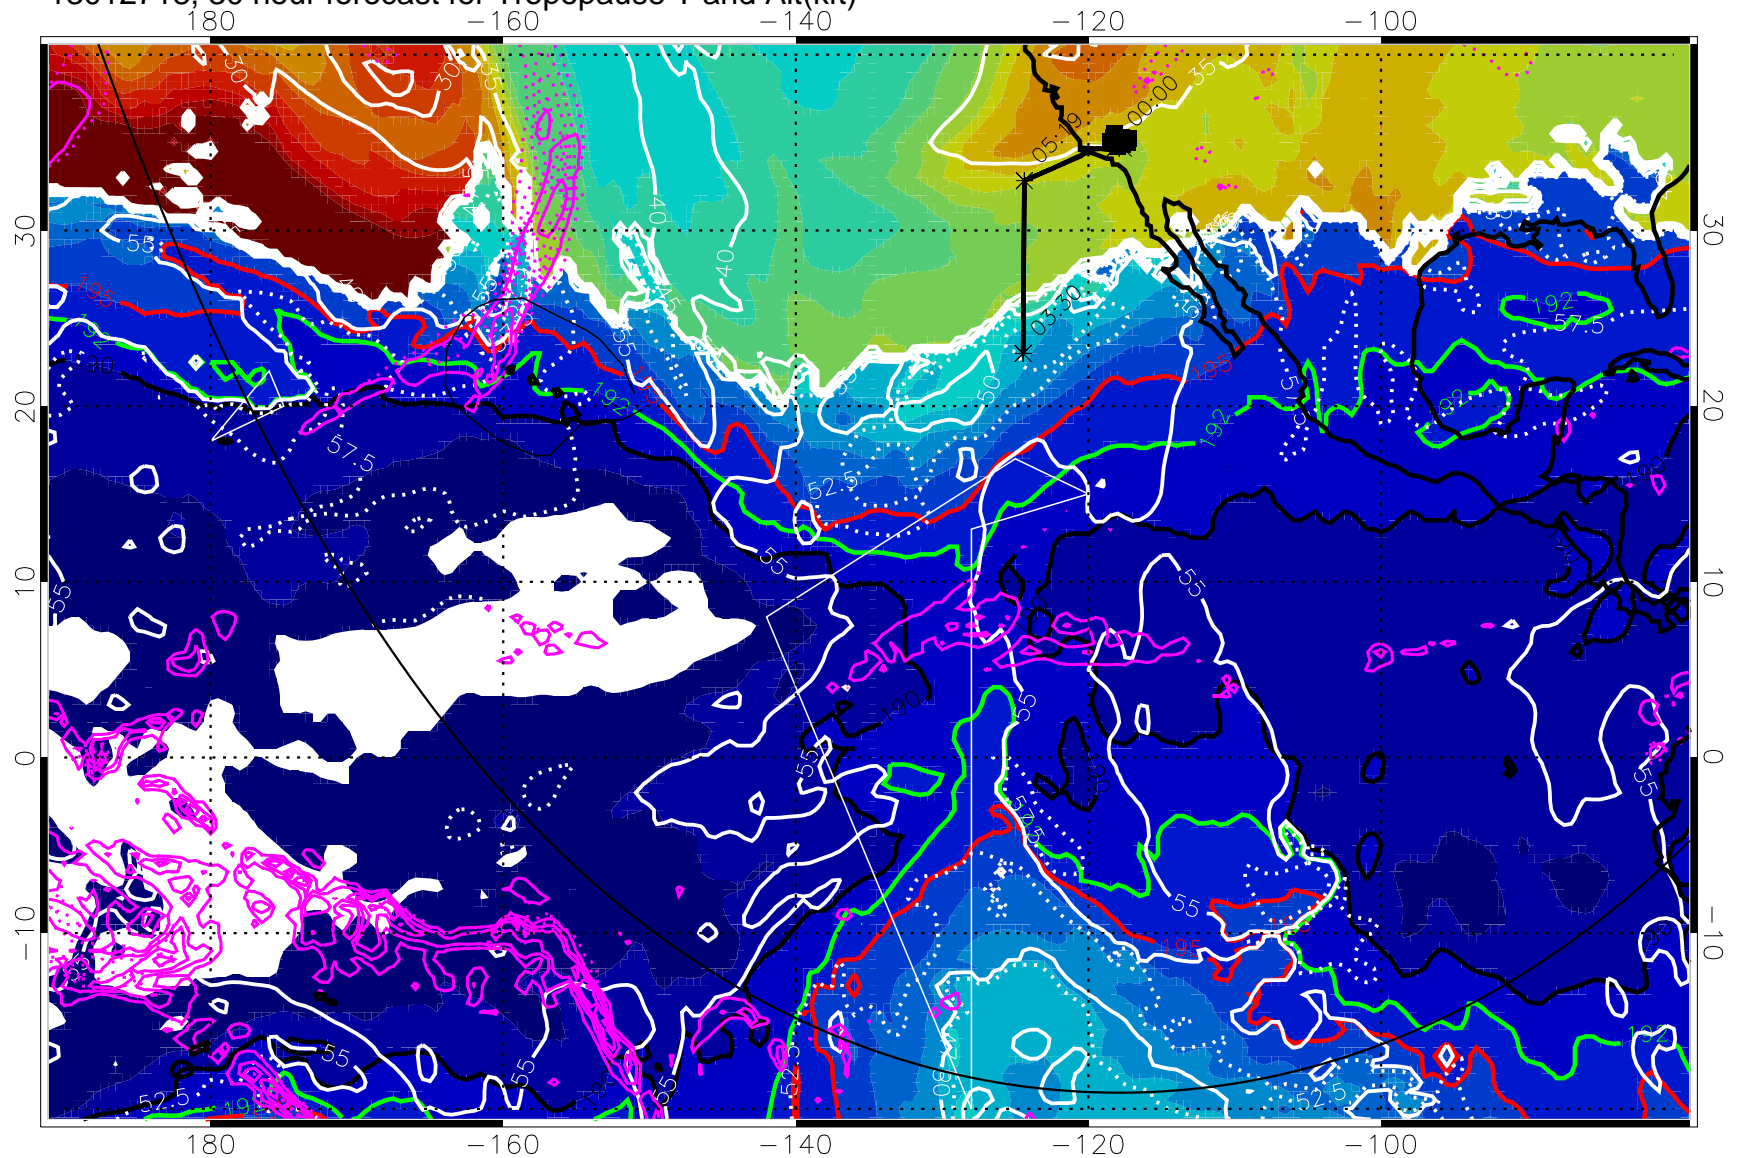

13012718, 30 hour forecast for Tropopause T and Alt(kft)

Tropopause Altitude in kft (white)
Precip (tot dot, conv sol) past 6 hrs
6 kg/m² contours, min 4
190K Isotherm(wht) 192.5K Isotherm 195K Isotherm

→ 30 m/s
Range ring of 6000 km -- 19 hours GH round trip