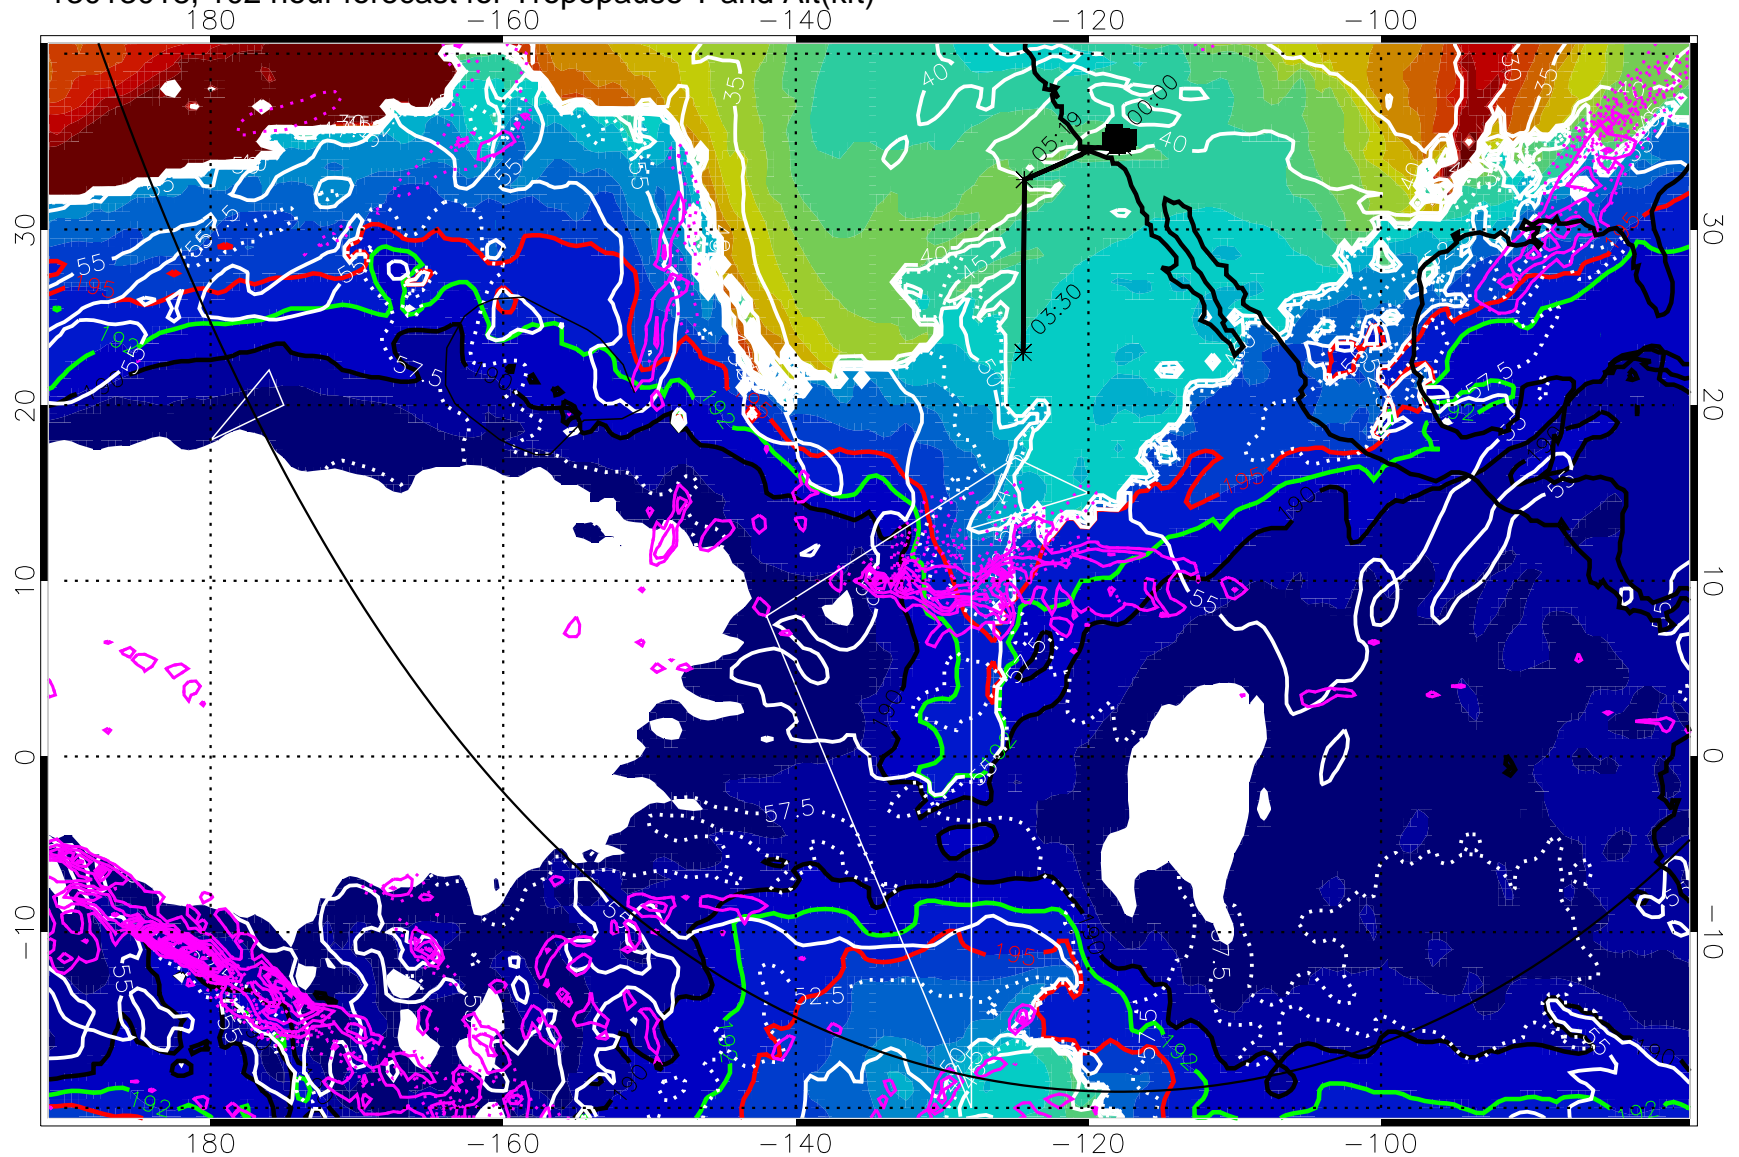

13013018, 102 hour forecast for Tropopause T and Alt(kft)

190   200   210   220   230
Tropopause T, K

Tropopause Altitude in kft (white)

Precip (tot dot, conv sol) past 6 hrs 6 kg/m² contours, min 4

190K Isotherm (wht) 192.5K Isotherm 195K Isotherm

→ 30 m/s

Range ring of 6000 km -- 19 hours GH round trip