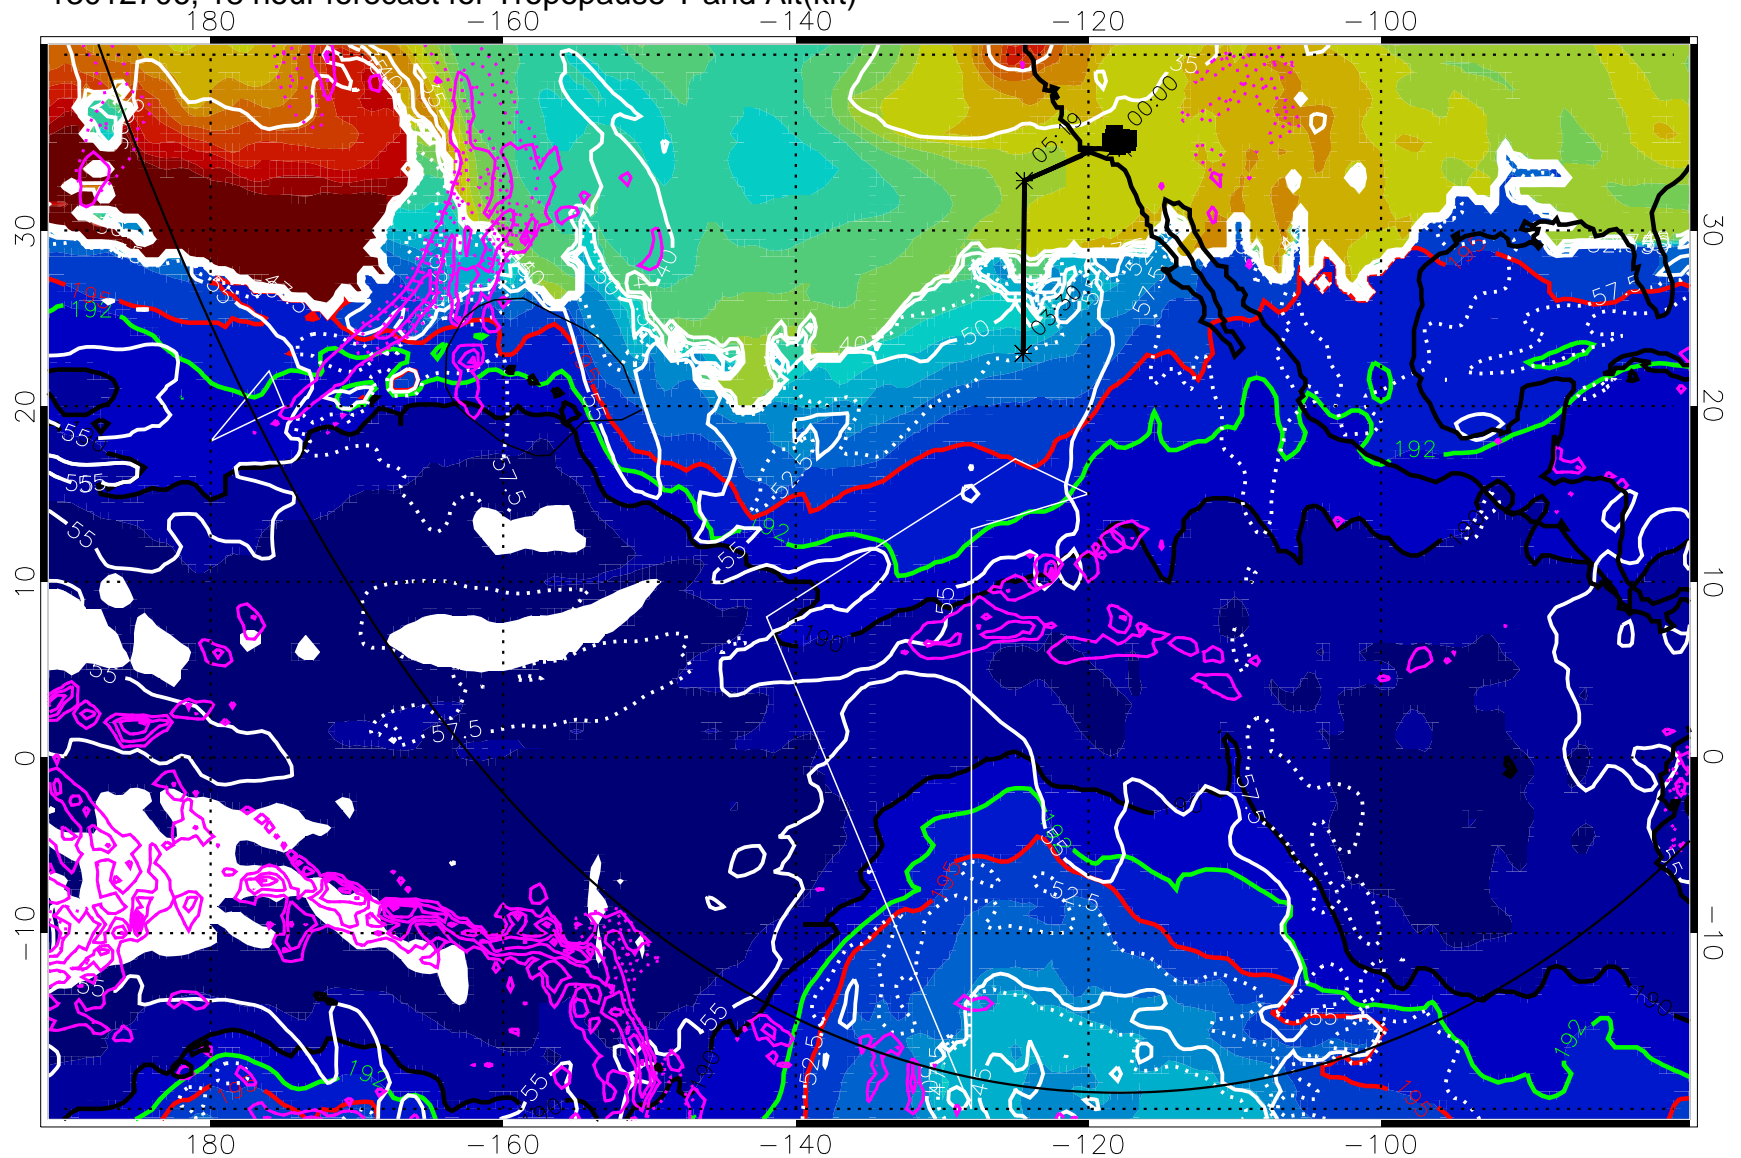

→ 30 m/s

Range ring of 6000 km -- 19 hours GH round trip

13012700, 12 hour forecast for Tropopause T and Alt(kft)

190 200 210 220 230

Tropopause T, K

Tropopause Altitude in kft (white)

Precip (tot dot, conv sol) past 6 hrs 6 kg/m² contours, min 4

190K Isotherm (wht) 192.5K Isotherm 195K Isotherm

→ 30 m/s

Range ring of 6000 km -- 19 hours GH round trip

13012706, 18 hour forecast for Tropopause T and Alt(kft)

190 200 210 220 230
Tropopause T, K

Tropopause Altitude in kft (white)

Precip (tot dot, conv sol) past 6 hrs 6 kg/m² contours, min 4

190K Isotherm (whit) 192.5K Isotherm 195K Isotherm

→ 30 m/s

Range ring of 6000 km -- 19 hours GH round trip

13012712, 24 hour forecast for Tropopause T and Alt(kft)

190 200 210 220 230
Tropopause T, K

Tropopause Altitude in kft (white)

Precip (tot dot, conv sol) past 6 hrs 6 kg/m2 contours, min 4

190K Isotherm (wht) 192.5K Isotherm 195K Isotherm

→ 30 m/s

Range ring of 6000 km -- 19 hours GH round trip