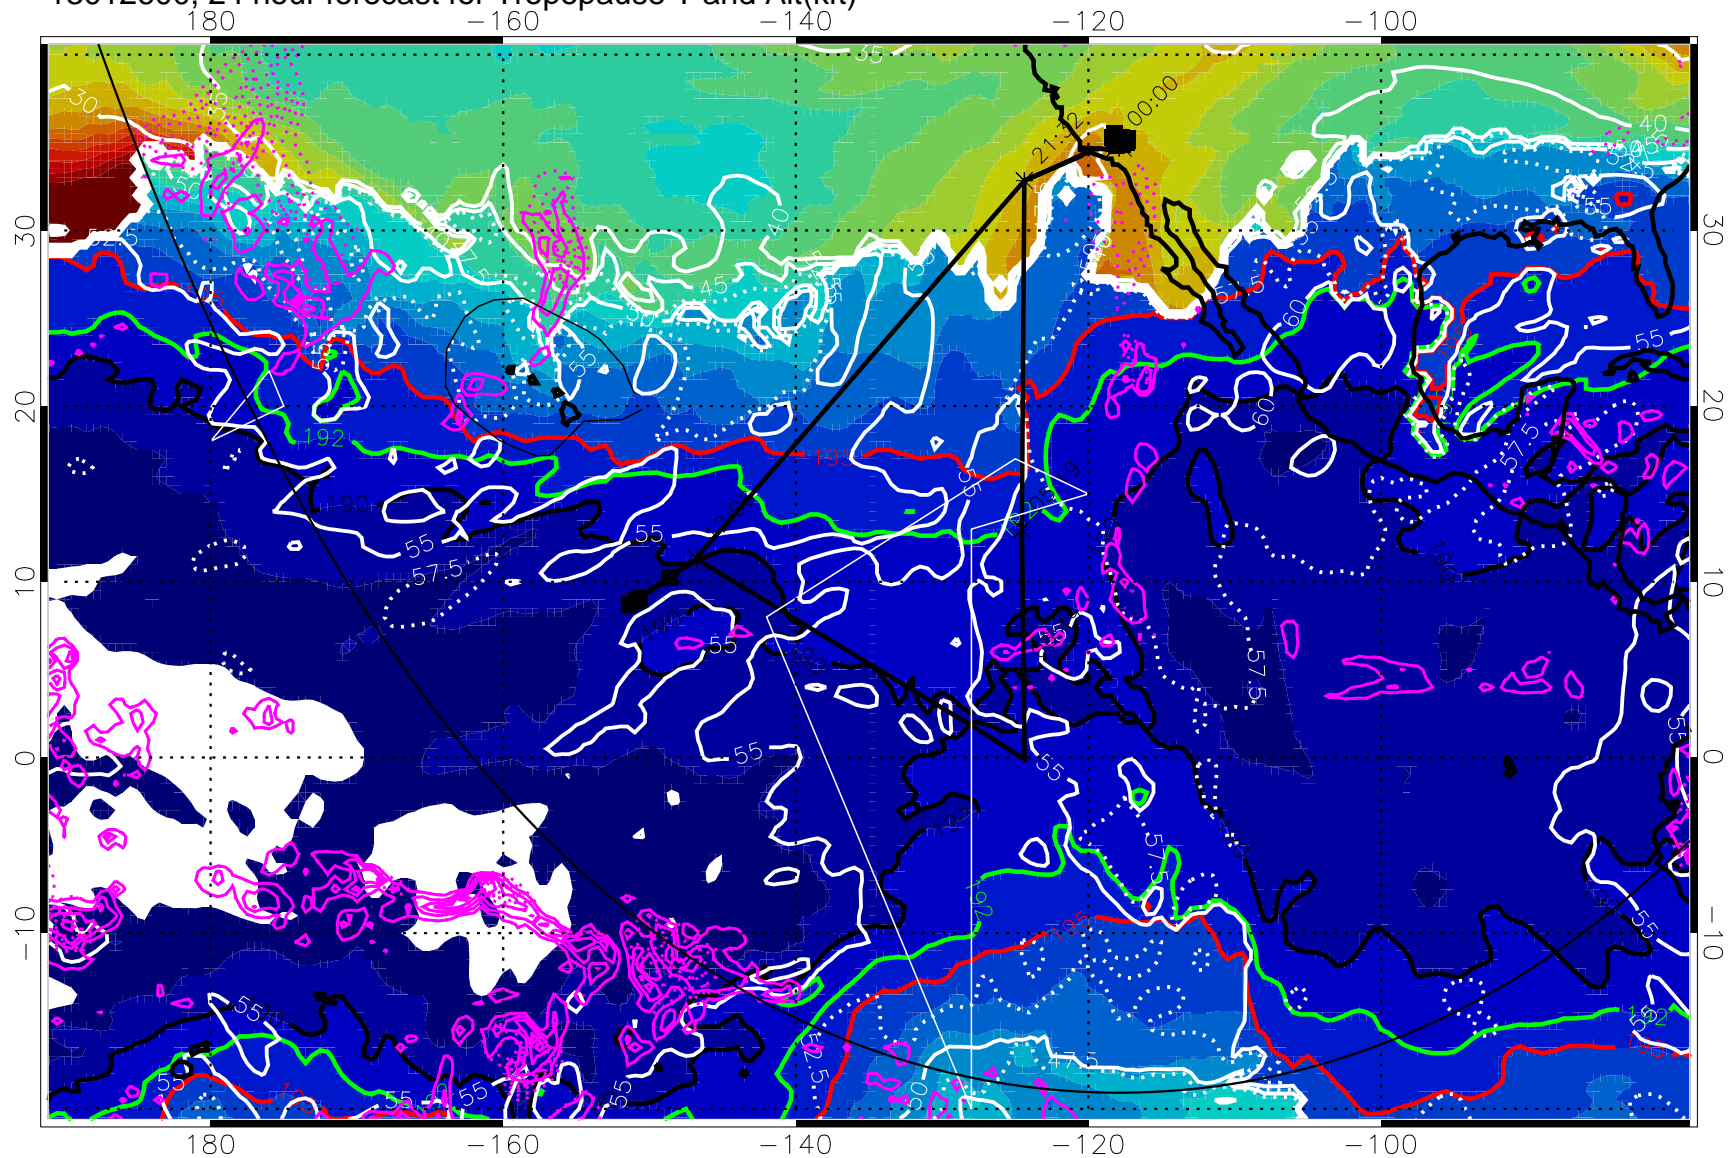

→ 30 m/s

Range ring of 6000 km -- 19 hours GH round trip

13012518, 18 hour forecast for Tropopause T and Alt(kft)

Tropopause T, K

Tropopause Altitude in kft (white)

Precip (tot dot, conv sol) past 6 hrs 6 kg/m2 contours, min 4

190K Isotherm (wht) 192.5K Isotherm 195K Isotherm

→ 30 m/s

Range ring of 6000 km -- 19 hours GH round trip

13012600, 24 hour forecast for Tropopause T and Alt(kft)

Tropopause T, K

Tropopause Altitude in kft (white)

Precip (tot dot, conv sol) past 6 hrs 6 kg/m2 contours, min 4

190K Isotherm (wht) 192.5K Isotherm 195K Isotherm

→ 30 m/s

Range ring of 6000 km -- 19 hours GH round trip

13012606, 30 hour forecast for Tropopause T and Alt(kft)

190 200 210 220 230
Tropopause T, K

Tropopause Altitude in kft (white)

Precip (tot dot, conv sol) past 6 hrs 6 kg/m² contours, min 4

190K Isotherm (wht) 192.5K Isotherm 195K Isotherm

→ 30 m/s

Range ring of 6000 km -- 19 hours GH round trip