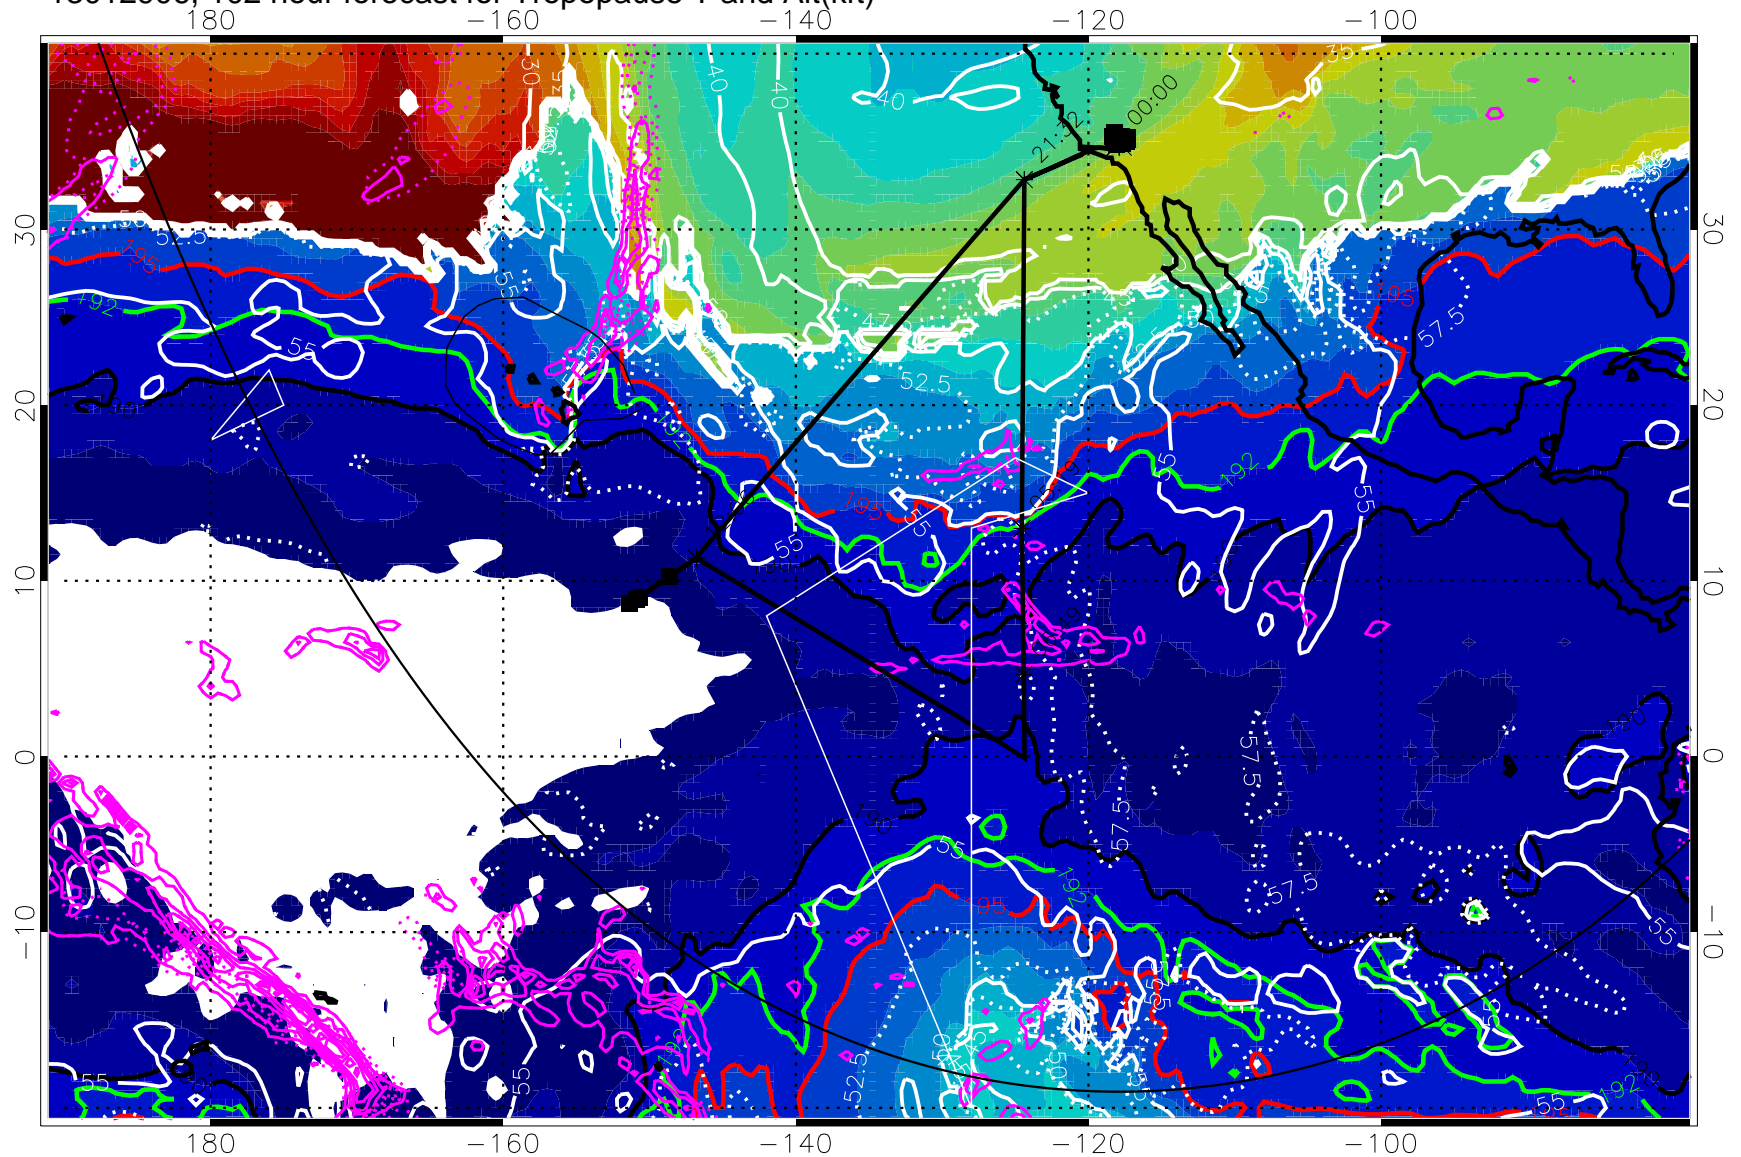

190K Isotherm (wht) 192.5K Isotherm 195K Isotherm

→ 30 m/s

Range ring of 6000 km -- 19 hours GH round trip

13012900, 96 hour forecast for Tropopause T and Alt(kft)

190 200 210 220 230
Tropopause T, K

Tropopause Altitude in kft (white)

Precip (tot dot, conv sol) past 6 hrs mag 6 kg/m2 contours, min 4

190K Isotherm (wht) 192.5K Isotherm 195K Isotherm

→ 30 m/s

Range ring of 6000 km -- 19 hours GH round trip

13012906, 102 hour forecast for Tropopause T and Alt(kft)