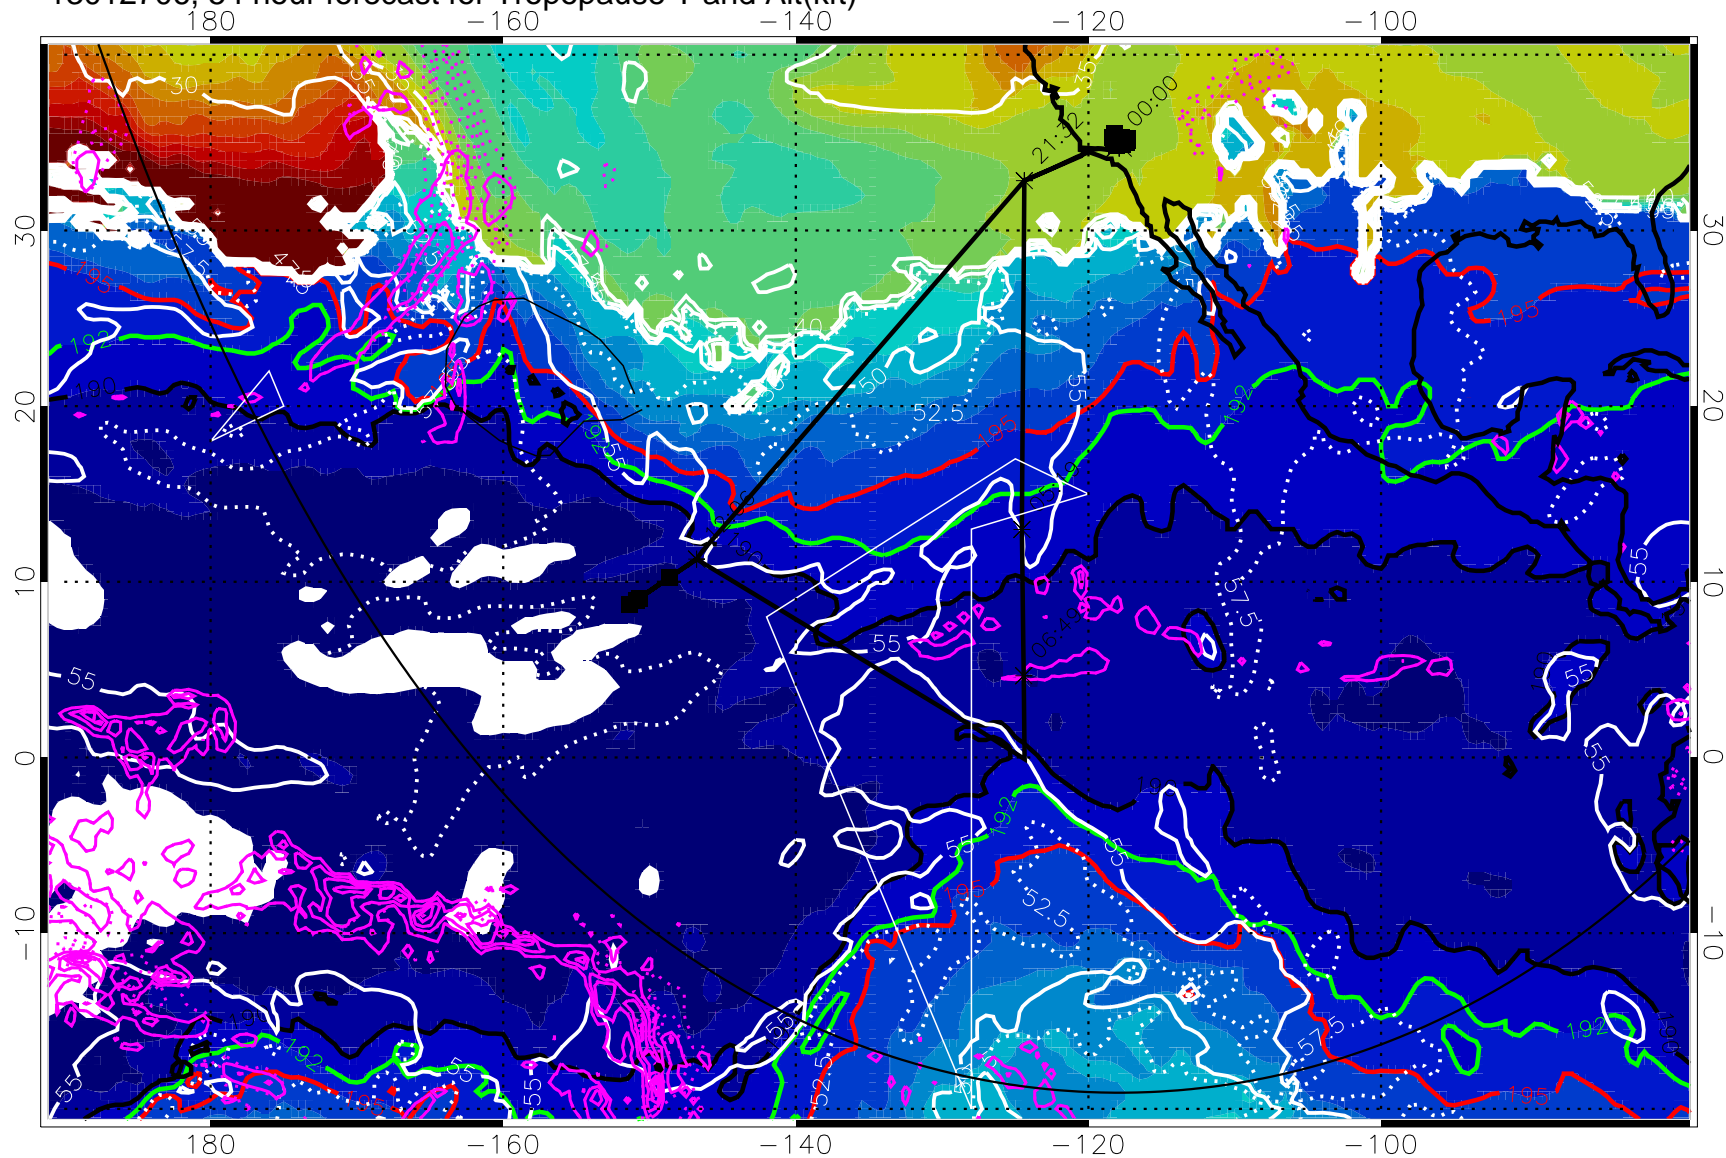

190K Isotherm (wht) 192.5K Isotherm 195K Isotherm

→ 30 m/s

Range ring of 6000 km -- 19 hours GH round trip

13012700, 48 hour forecast for Tropopause T and Alt(kft)

190 200 210 220 230
Tropopause T, K

Tropopause Altitude in kft (white)

Precip (tot dot, conv sol) past 6 hrs 6 kg/m² contours, min 4

190K Isotherm (white) 192.5K Isotherm 195K Isotherm

→ 30 m/s

Range ring of 6000 km -- 19 hours GH round trip

13012706, 54 hour forecast for Tropopause T and Alt(kft)