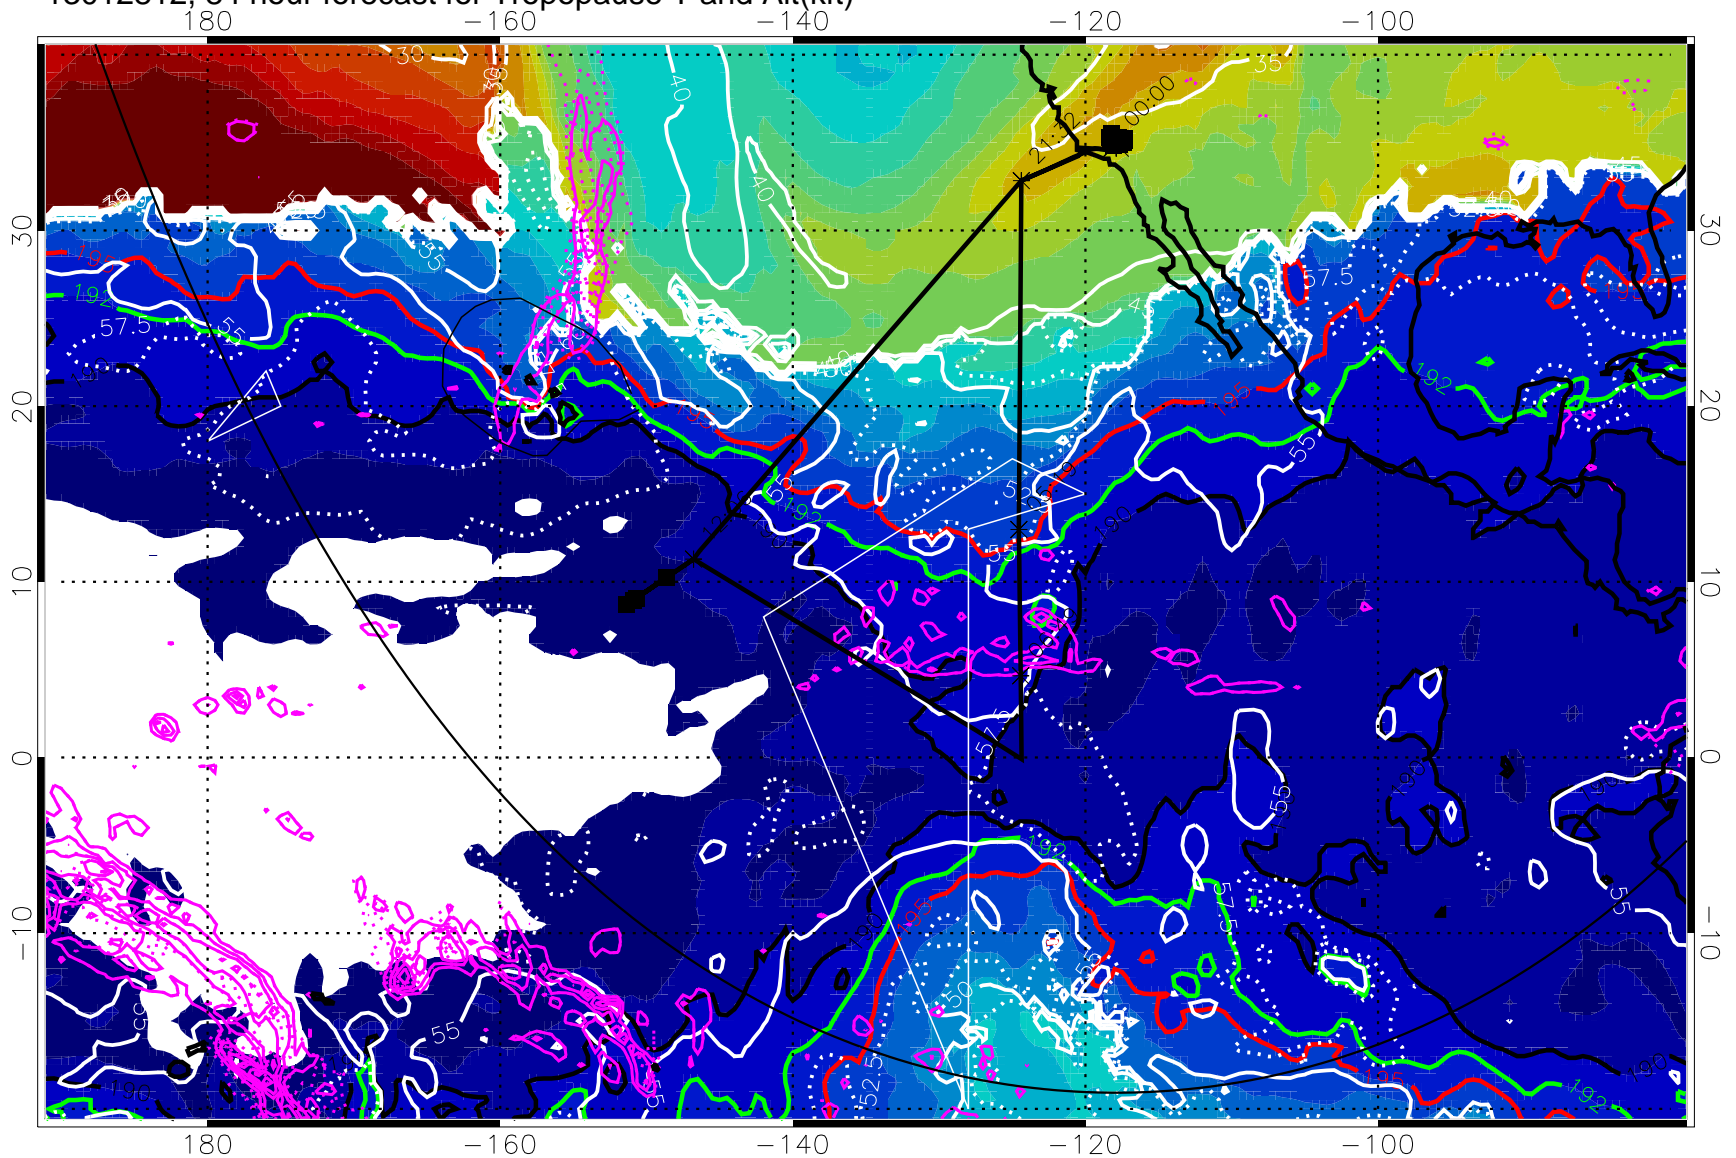

13012812, 84 hour forecast for Tropopause T and Alt(kft)

190   200   210   220   230
Tropopause T, K

Tropopause Altitude in kft (white)

Precip (tot dot, conv sol) past 6 hrs 6 kg/m² contours, min 4

190K Isotherm (wht) 192.5K Isotherm 195K Isotherm

→ 30 m/s

Range ring of 6000 km -- 19 hours GH round trip