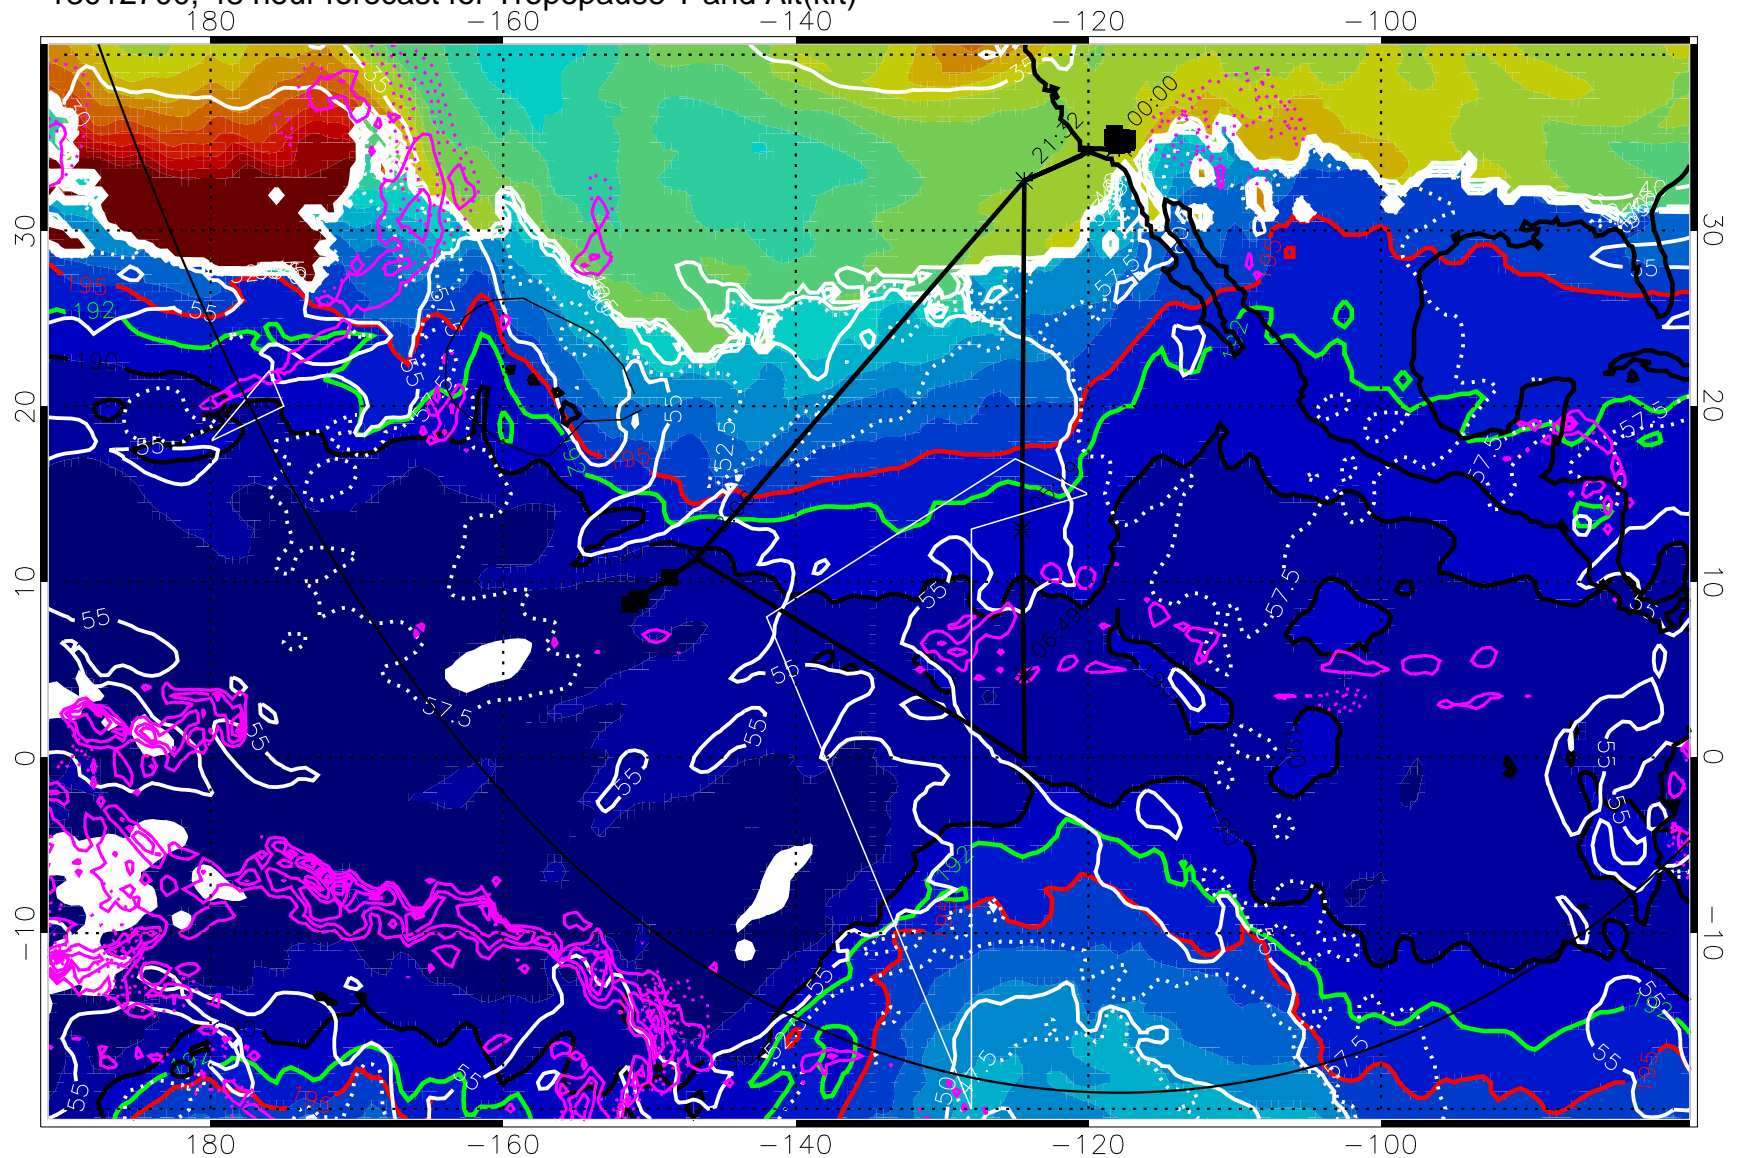

Precip (tot dot, conv sol) past 6 hrs 6 kg/m2 contours, min 4

190K Isotherm (wht) 192.5K Isotherm 195K Isotherm

→ 30 m/s

Range ring of 6000 km -- 19 hours GH round trip

13012606, 30 hour forecast for Tropopause T and Alt(kft)

→ 30 m/s

Range ring of 6000 km -- 19 hours GH round trip

13012618, 42 hour forecast for Tropopause T and Alt(kft)

190 200 210 220 230
Tropopause T, K

Tropopause Altitude in kft (white)

Precip (tot dot, conv sol) past 6 hrs mag 6 kg/m² contours, min 4

190K Isotherm (wht) 192.5K Isotherm 195K Isotherm

→ 30 m/s

Range ring of 6000 km -- 19 hours GH round trip

13012700, 48 hour forecast for Tropopause T and Alt(kft)

190 200 210 220 230
Tropopause T, K

Tropopause Altitude in kft (white)

Precip (tot dot, conv sol) past 6 hrs 6 kg/m² contours, min 4

190K Isotherm (white) 192.5K Isotherm 195K Isotherm

→ 30 m/s

Range ring of 6000 km -- 19 hours GH round trip

13012706, 54 hour forecast for Tropopause T and Alt(kft)