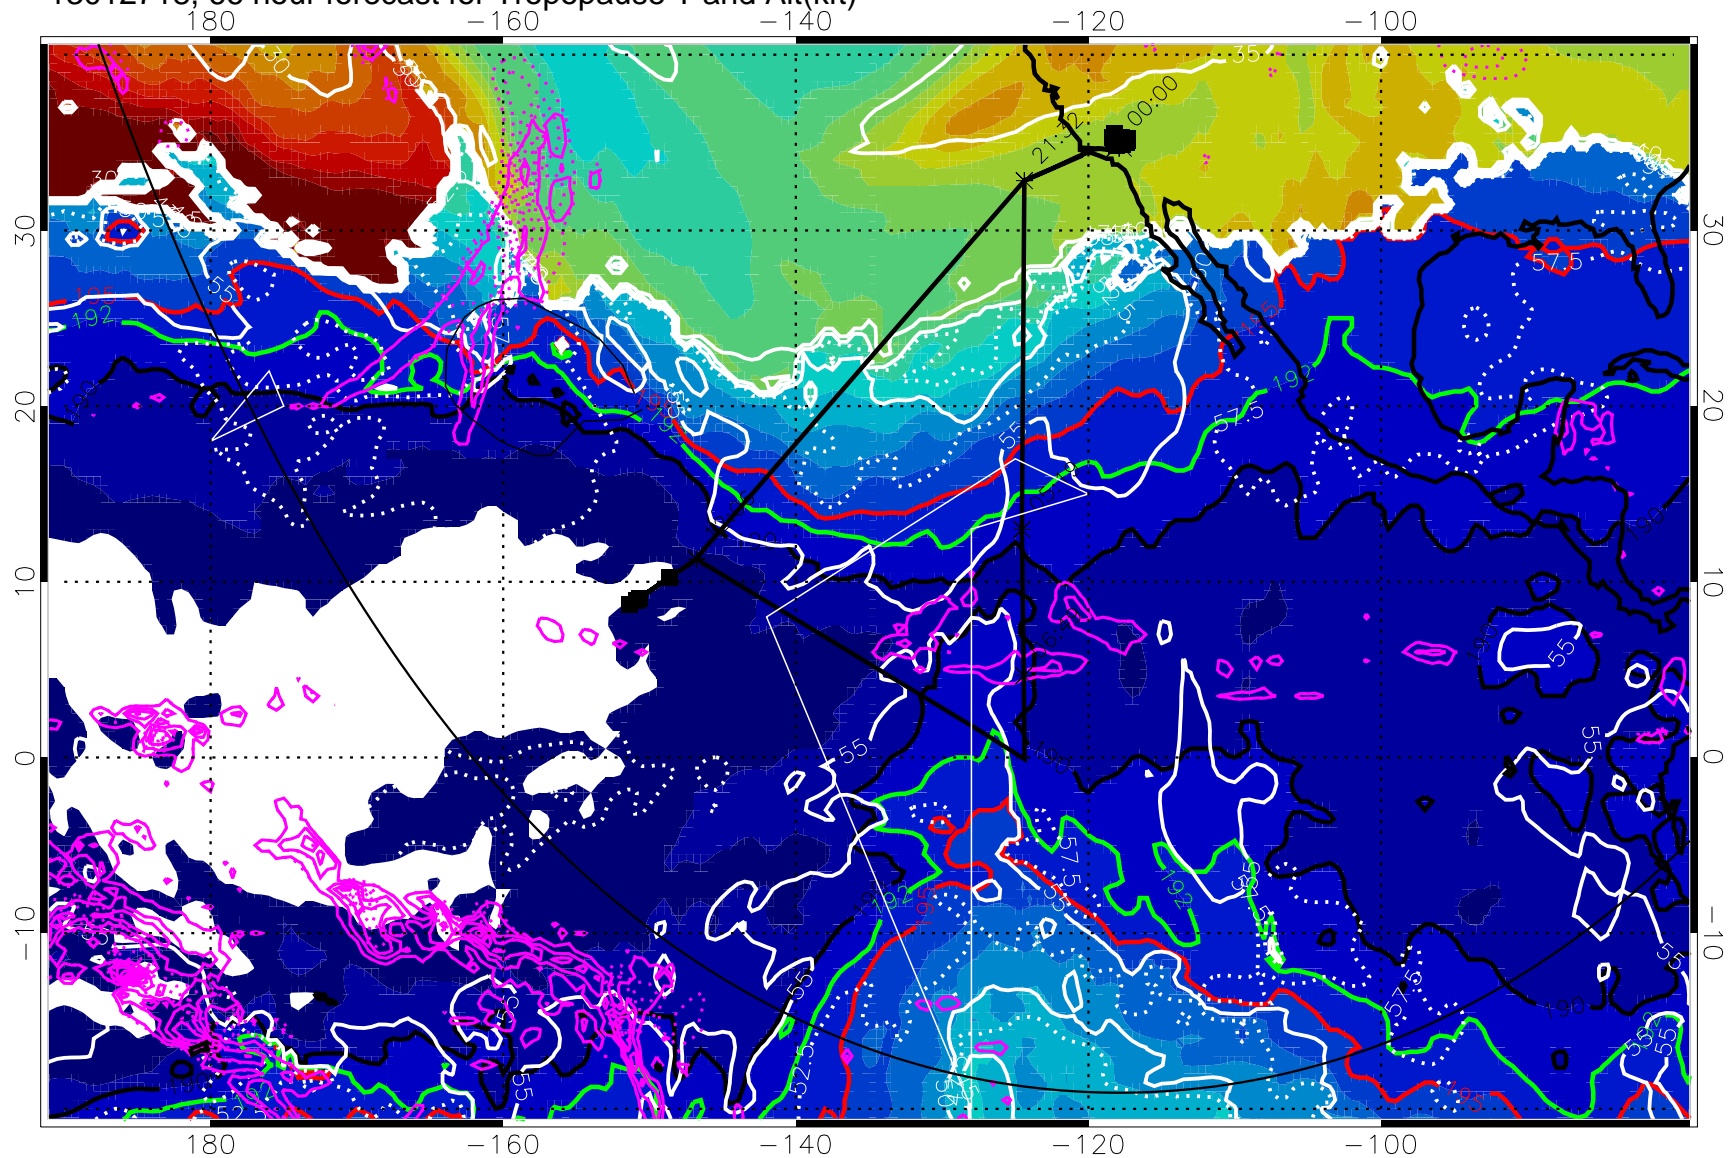

13012718, 66 hour forecast for Tropopause T and Alt(kft)

190 200 210 220 230
Tropopause T, K

Tropopause Altitude in kft (white)

Precip (tot dot, conv sol) past 6 hrs mag 6 kg/m² contours, min 4

190K Isotherm (wht) 192.5K Isotherm 195K Isotherm

→ 30 m/s

Range ring of 6000 km -- 19 hours GH round trip