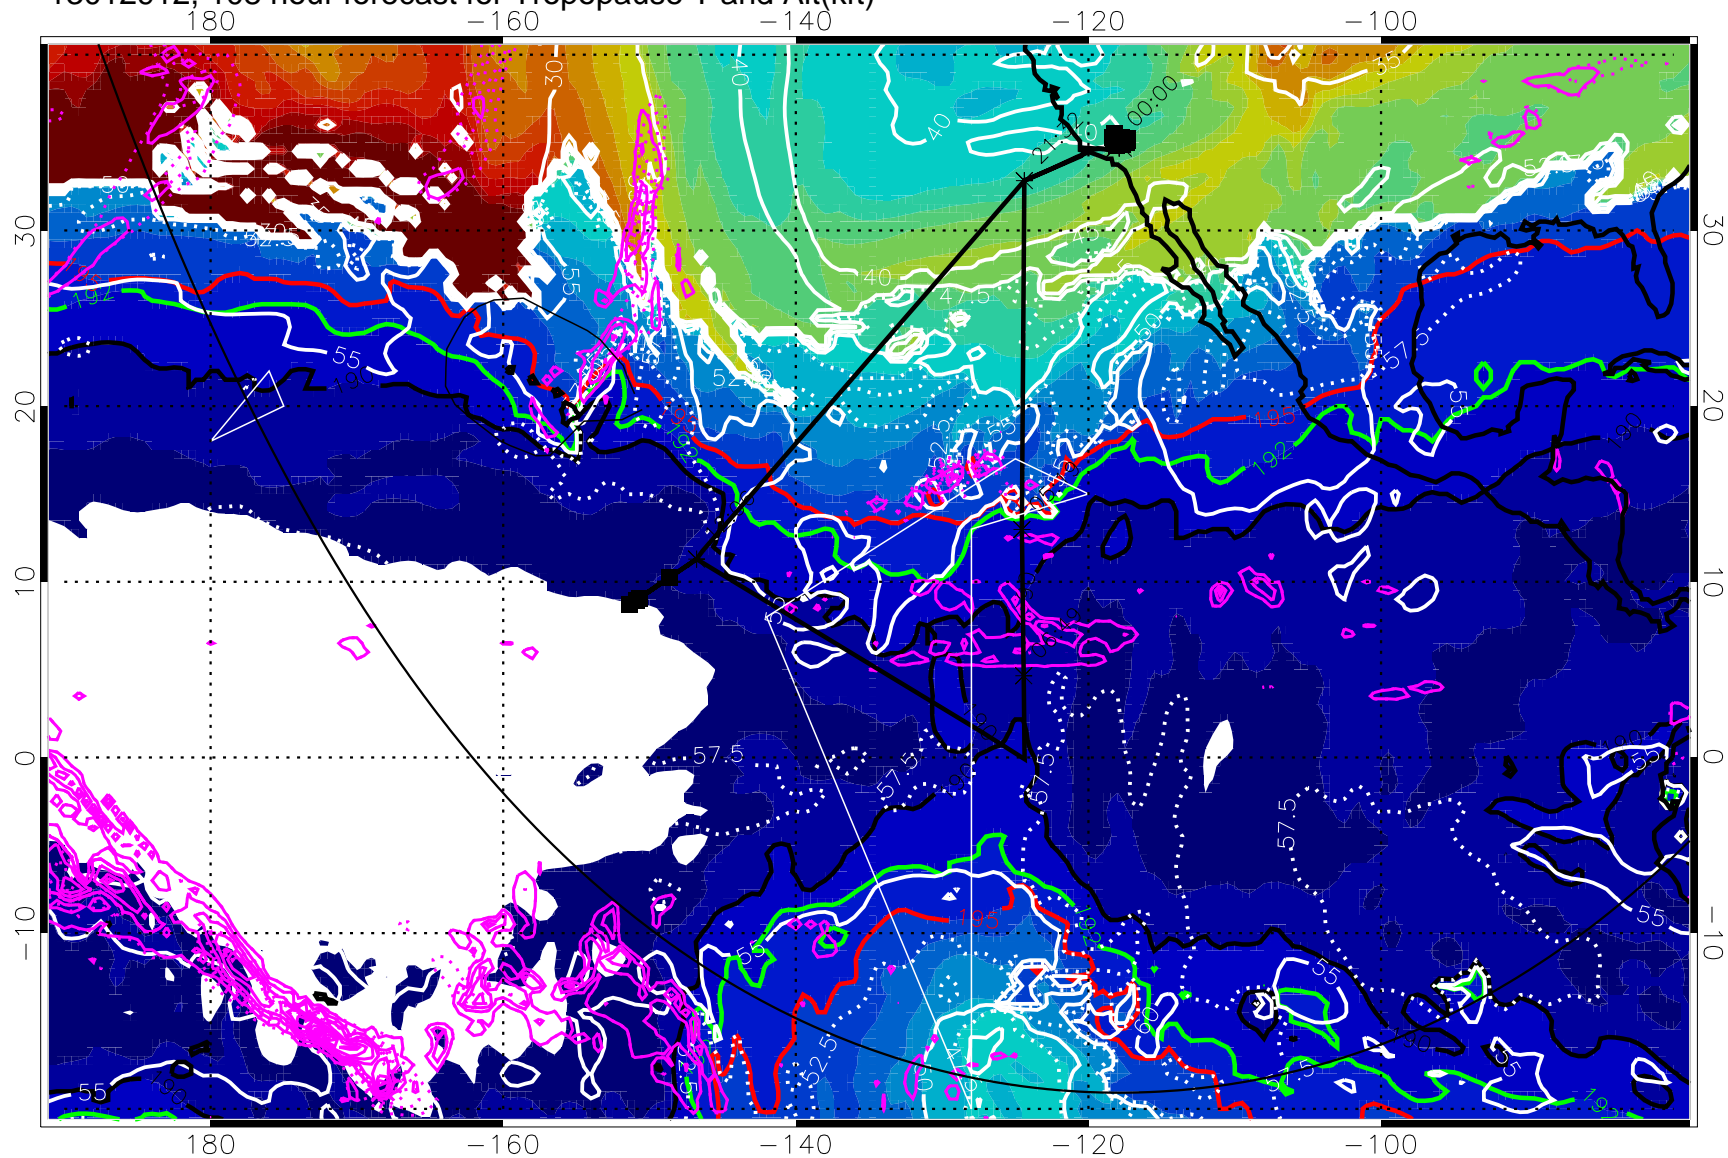

13012912, 108 hour forecast for Tropopause T and Alt(kft)

Tropopause Altitude in kft (white)
Precip (tot dot, conv sol) past 6 hrs mag 6 kg/m² contours, min 4
190K Isotherm(wht) 192.5K Isotherm 195K Isotherm

→ 30 m/s
Range ring of 6000 km -- 19 hours GH round trip