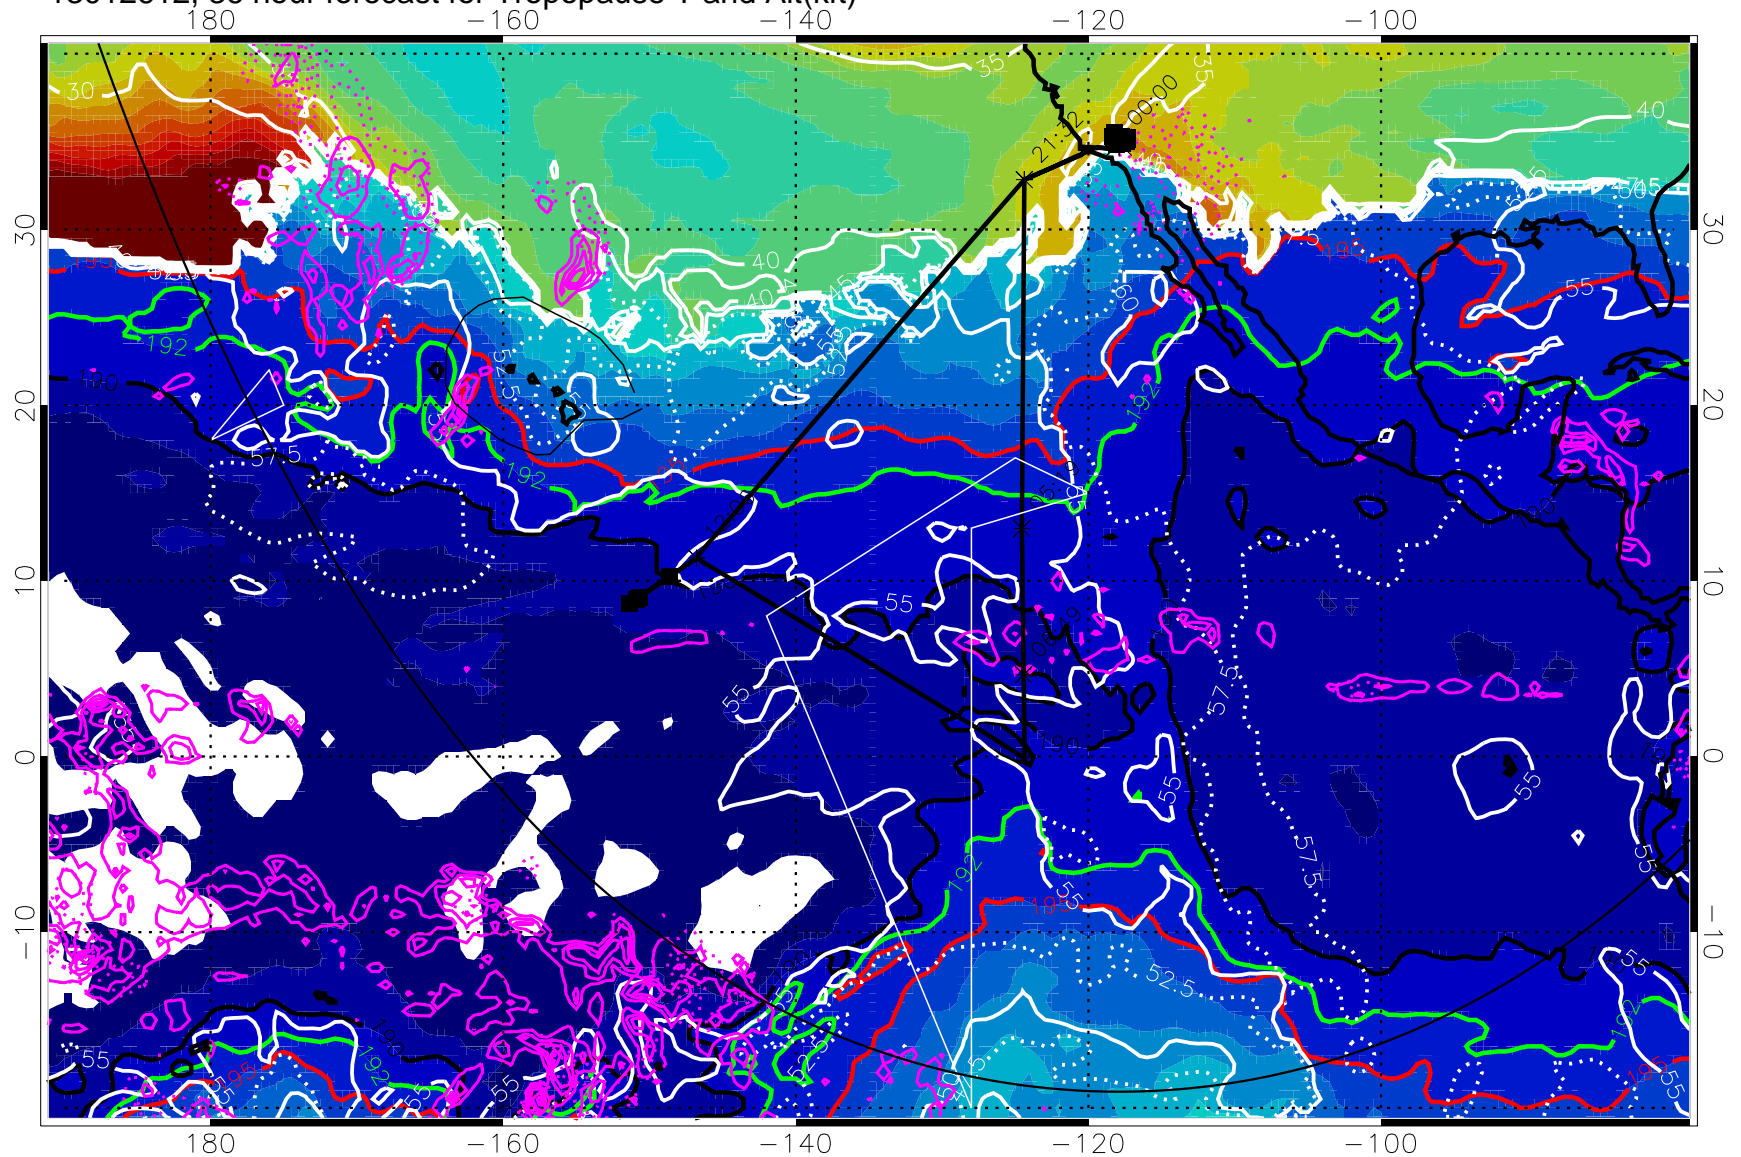

13012612, 36 hour forecast for Tropopause T and Alt(kft)

190 200 210 220 230

Tropopause T, K

Tropopause Altitude in kft (white)

Precip (tot dot, conv sol) past 6 hrs 6 kg/m² contours, min 4

190K Isotherm (wht) 192.5K Isotherm 195K Isotherm

→ 30 m/s

Range ring of 6000 km -- 19 hours GH round trip