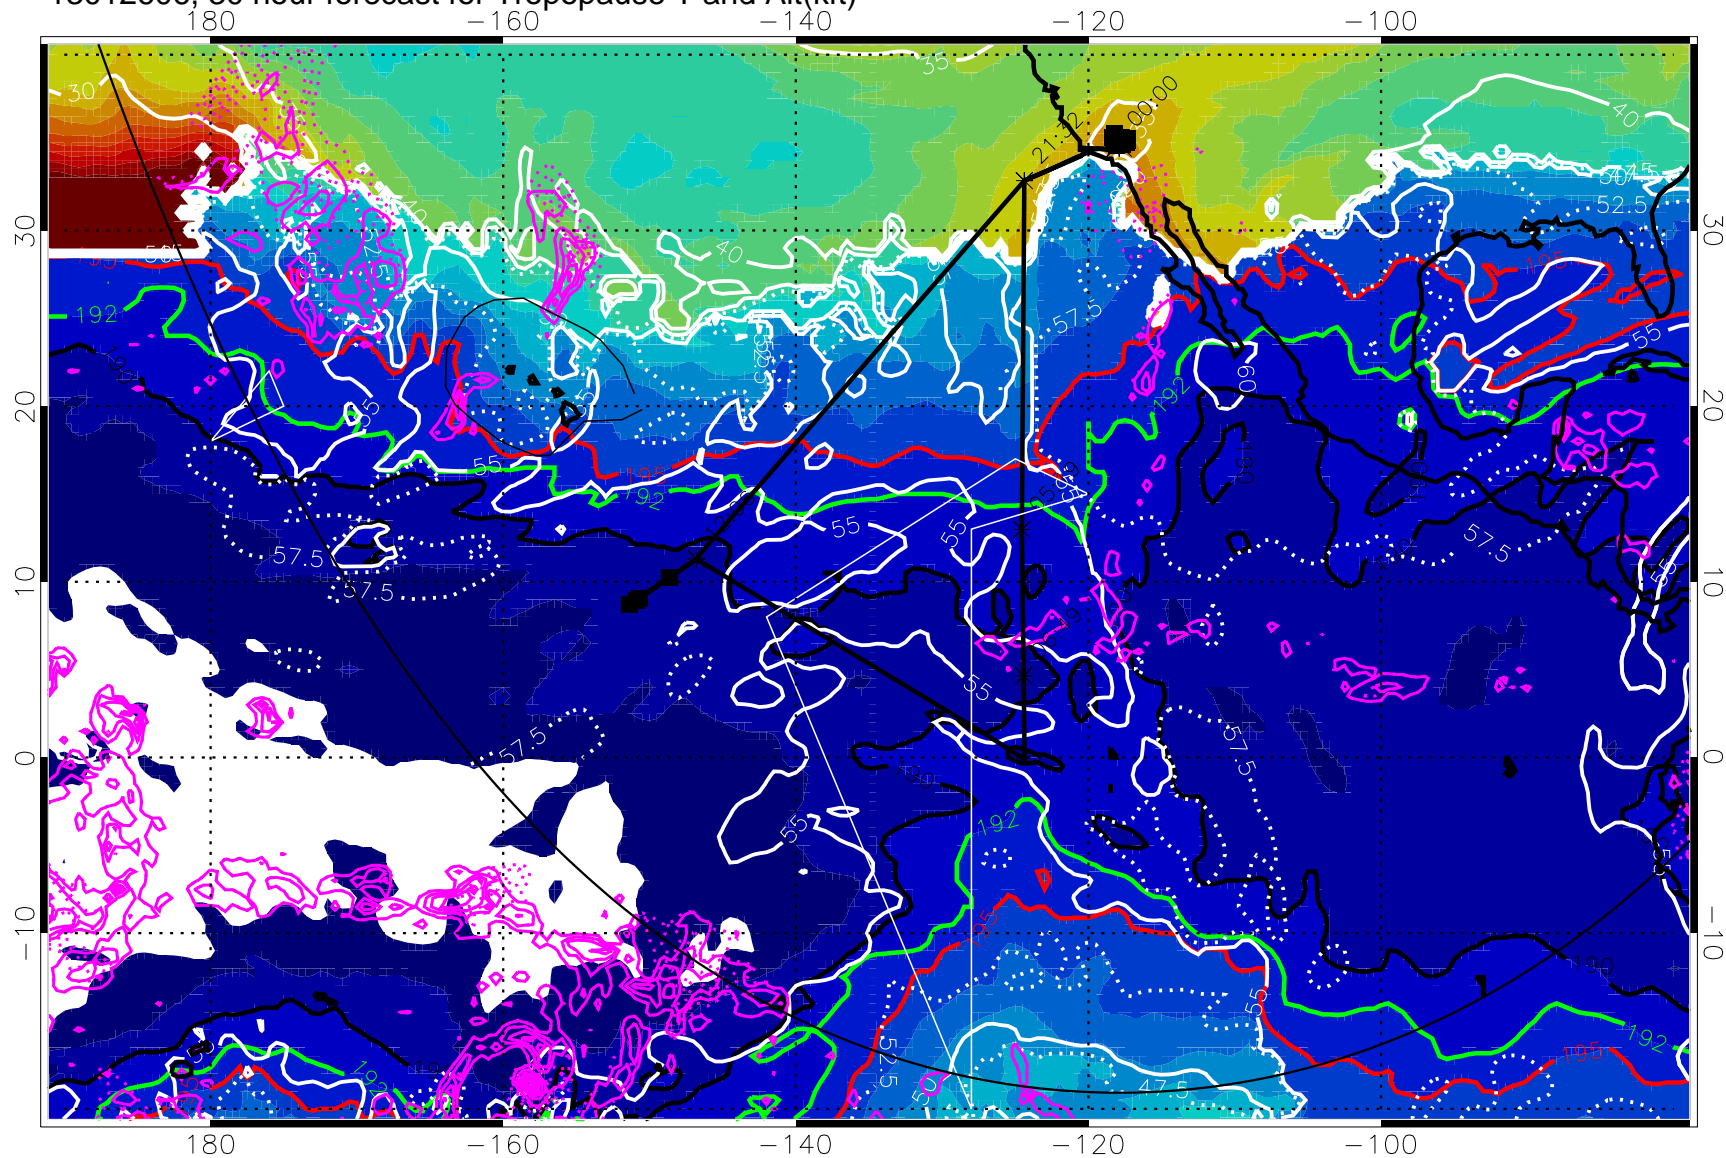

→ 30 m/s

Range ring of 6000 km -- 19 hours GH round trip

13012518, 18 hour forecast for Tropopause T and Alt(kft)

Tropopause T, K

Tropopause Altitude in kft (white)

Precip (tot dot, conv sol) past 6 hrs 6 kg/m2 contours, min 4

190K Isotherm (wht) 192.5K Isotherm 195K Isotherm

→ 30 m/s

Range ring of 6000 km -- 19 hours GH round trip

13012600, 24 hour forecast for Tropopause T and Alt(kft)

Tropopause T, K

Tropopause Altitude in kft (white)

Precip (tot dot, conv sol) past 6 hrs 6 kg/m2 contours, min 4

190K Isotherm (wht) 192.5K Isotherm 195K Isotherm

→ 30 m/s

Range ring of 6000 km -- 19 hours GH round trip

13012606, 30 hour forecast for Tropopause T and Alt(kft)

190 200 210 220 230
Tropopause T, K

Tropopause Altitude in kft (white)

Precip (tot dot, conv sol) past 6 hrs 6 kg/m² contours, min 4

190K Isotherm (wht) 192.5K Isotherm 195K Isotherm

→ 30 m/s

Range ring of 6000 km -- 19 hours GH round trip