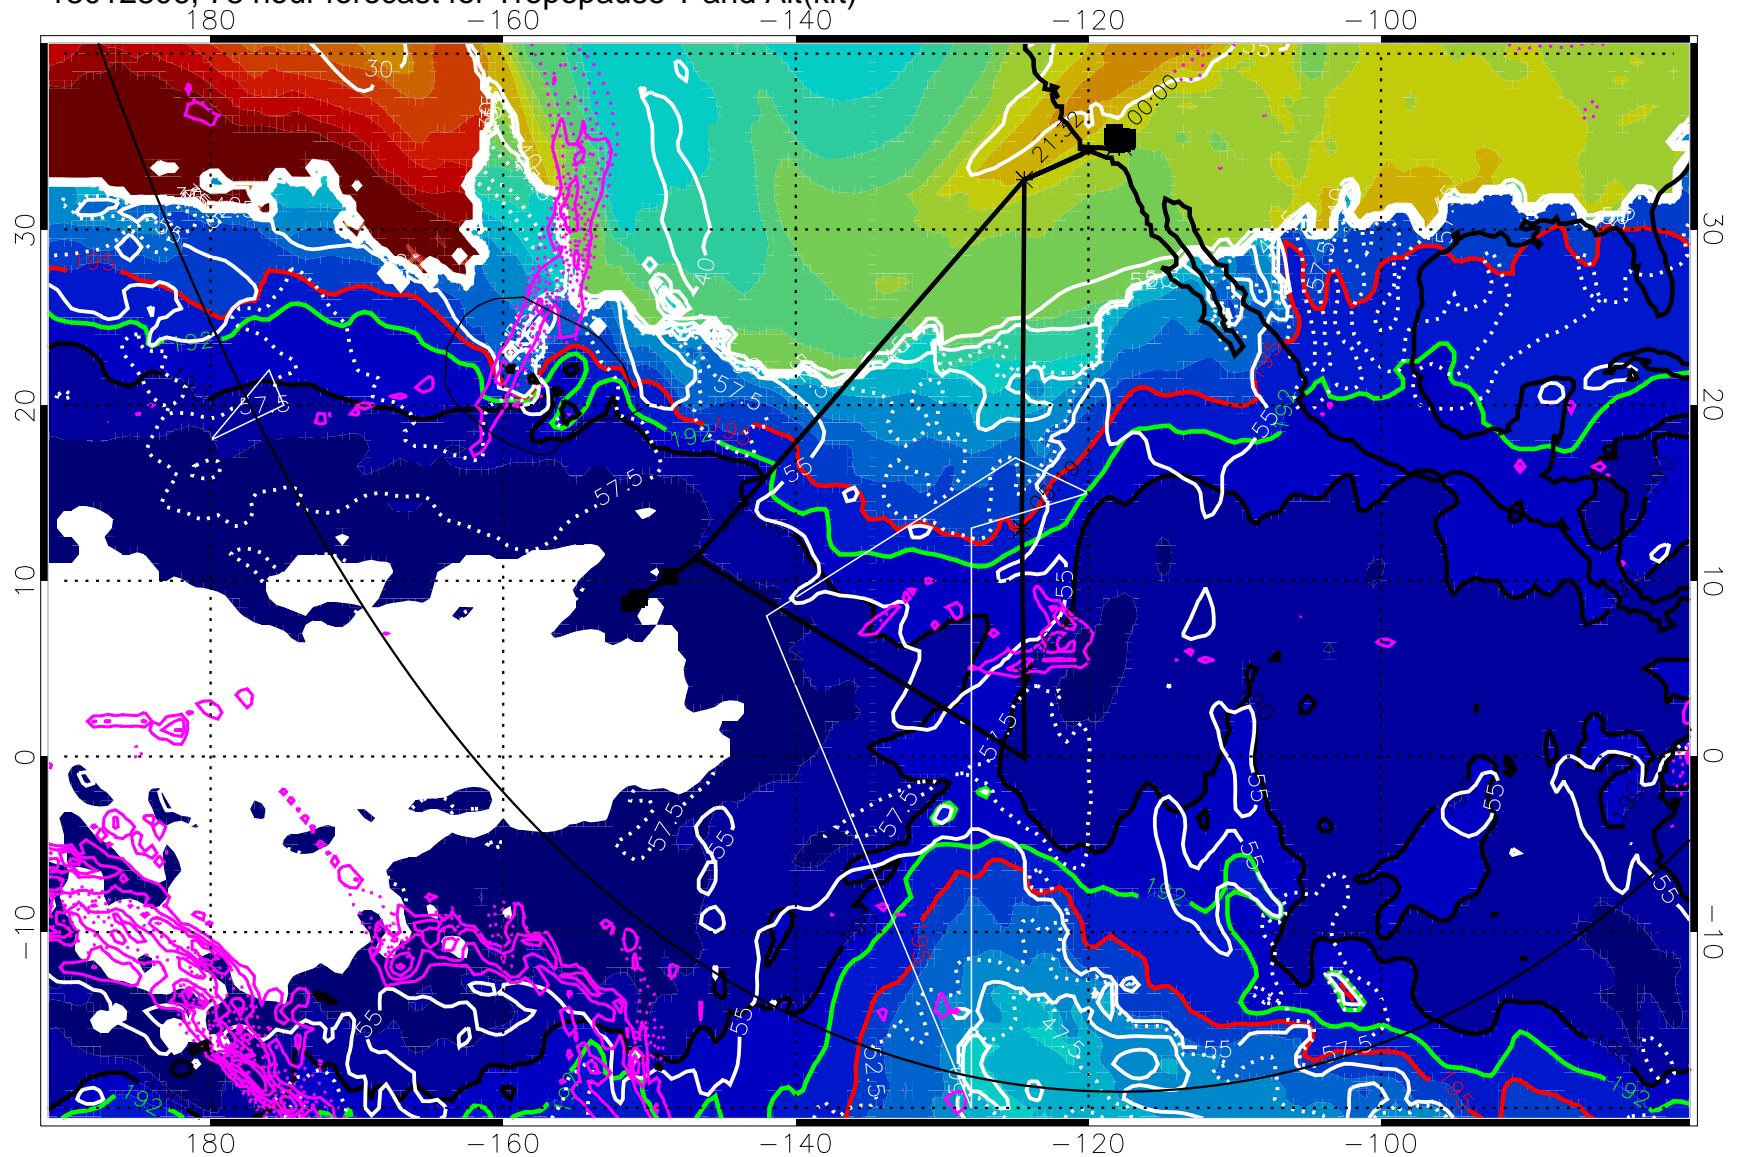

190K Isotherm (wht) 192.5K Isotherm 195K Isotherm

→ 30 m/s

Range ring of 6000 km -- 19 hours GH round trip

13012800, 72 hour forecast for Tropopause T and Alt(kft)

190 200 210 220 230
Tropopause T, K

Tropopause Altitude in kft (white)

Precip (tot dot, conv sol) past 6 hrs 6 kg/m² contours, min 4

190K Isotherm (wht) 192.5K Isotherm 195K Isotherm

→ 30 m/s

Range ring of 6000 km -- 19 hours GH round trip

13012806, 78 hour forecast for Tropopause T and Alt(kft)