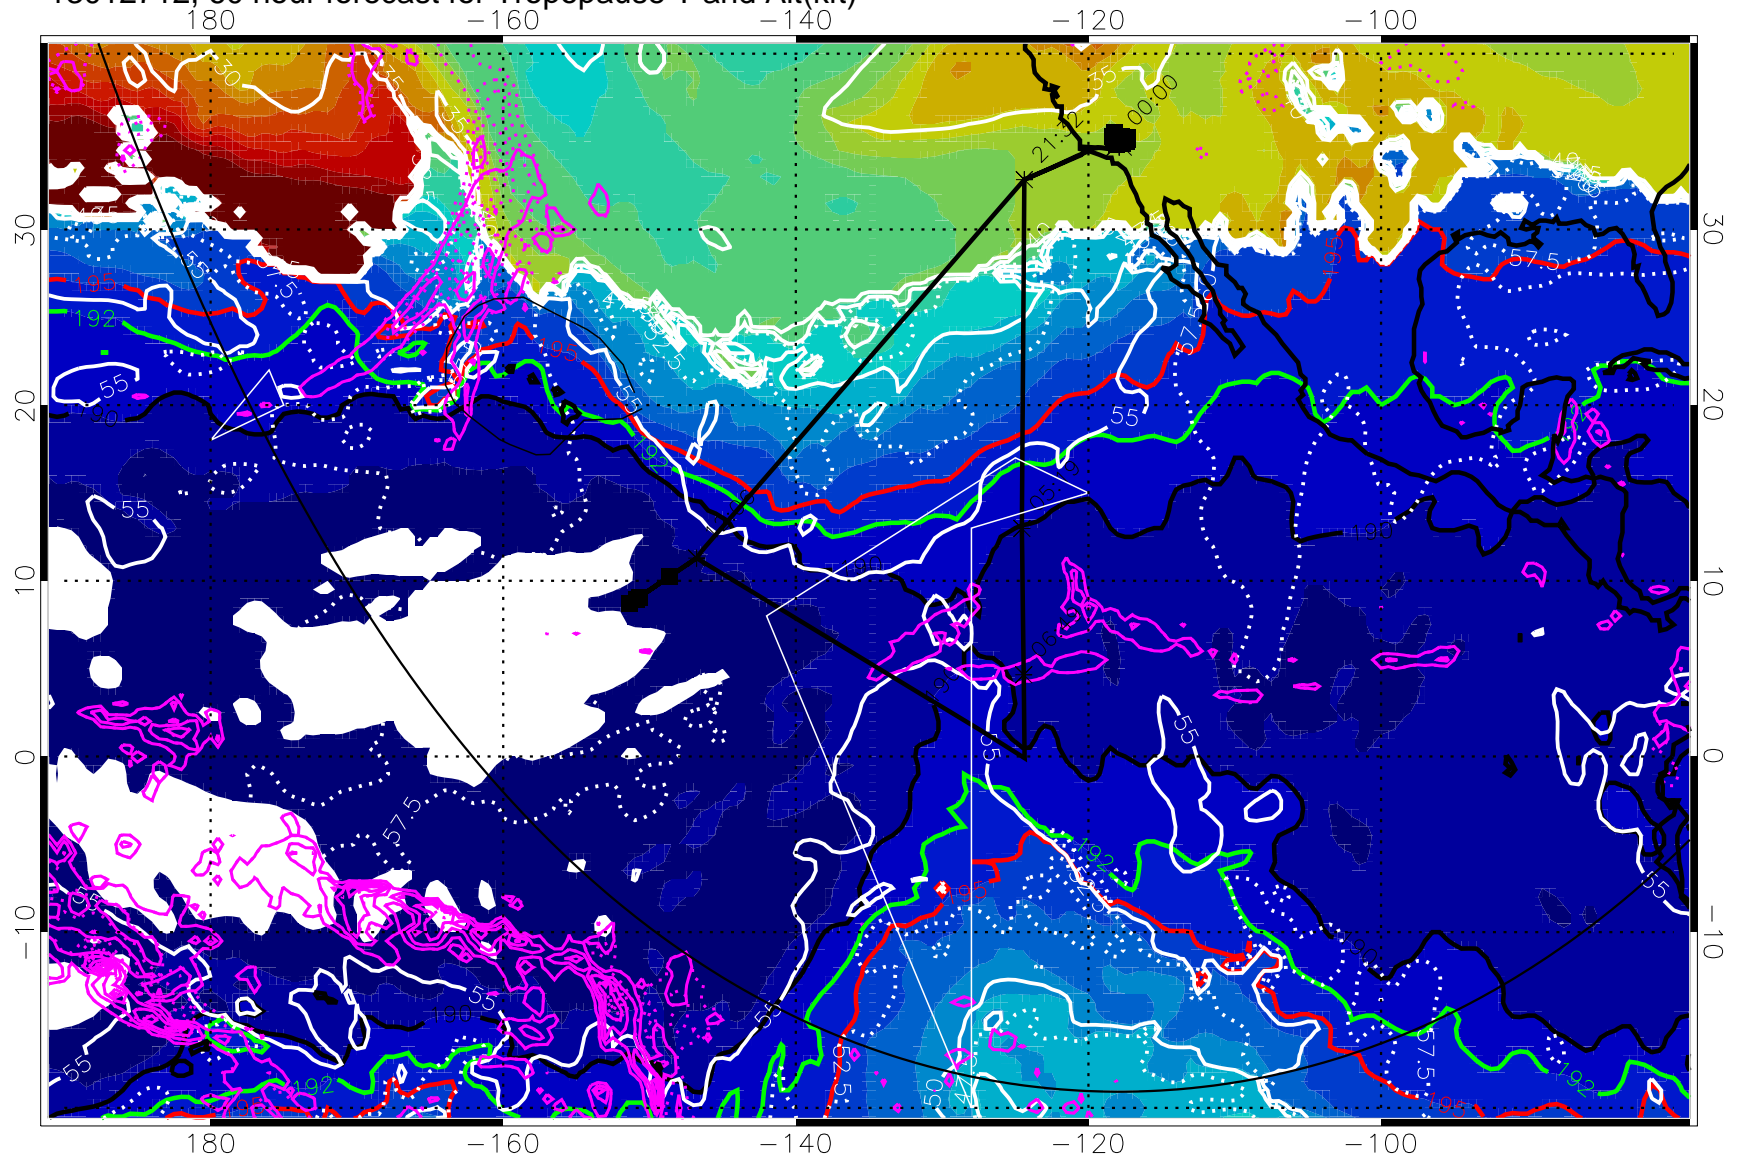

13012712, 60 hour forecast for Tropopause T and Alt(kft)

190 200 210 220 230

Tropopause T, K

Tropopause Altitude in kft (white)

Precip (tot dot, conv sol) past 6 hrs 6 kg/m² contours, min 4

190K Isotherm (white) 192.5K Isotherm (green) 195K Isotherm (red)

→ 30 m/s

Range ring of 6000 km -- 19 hours GH round trip