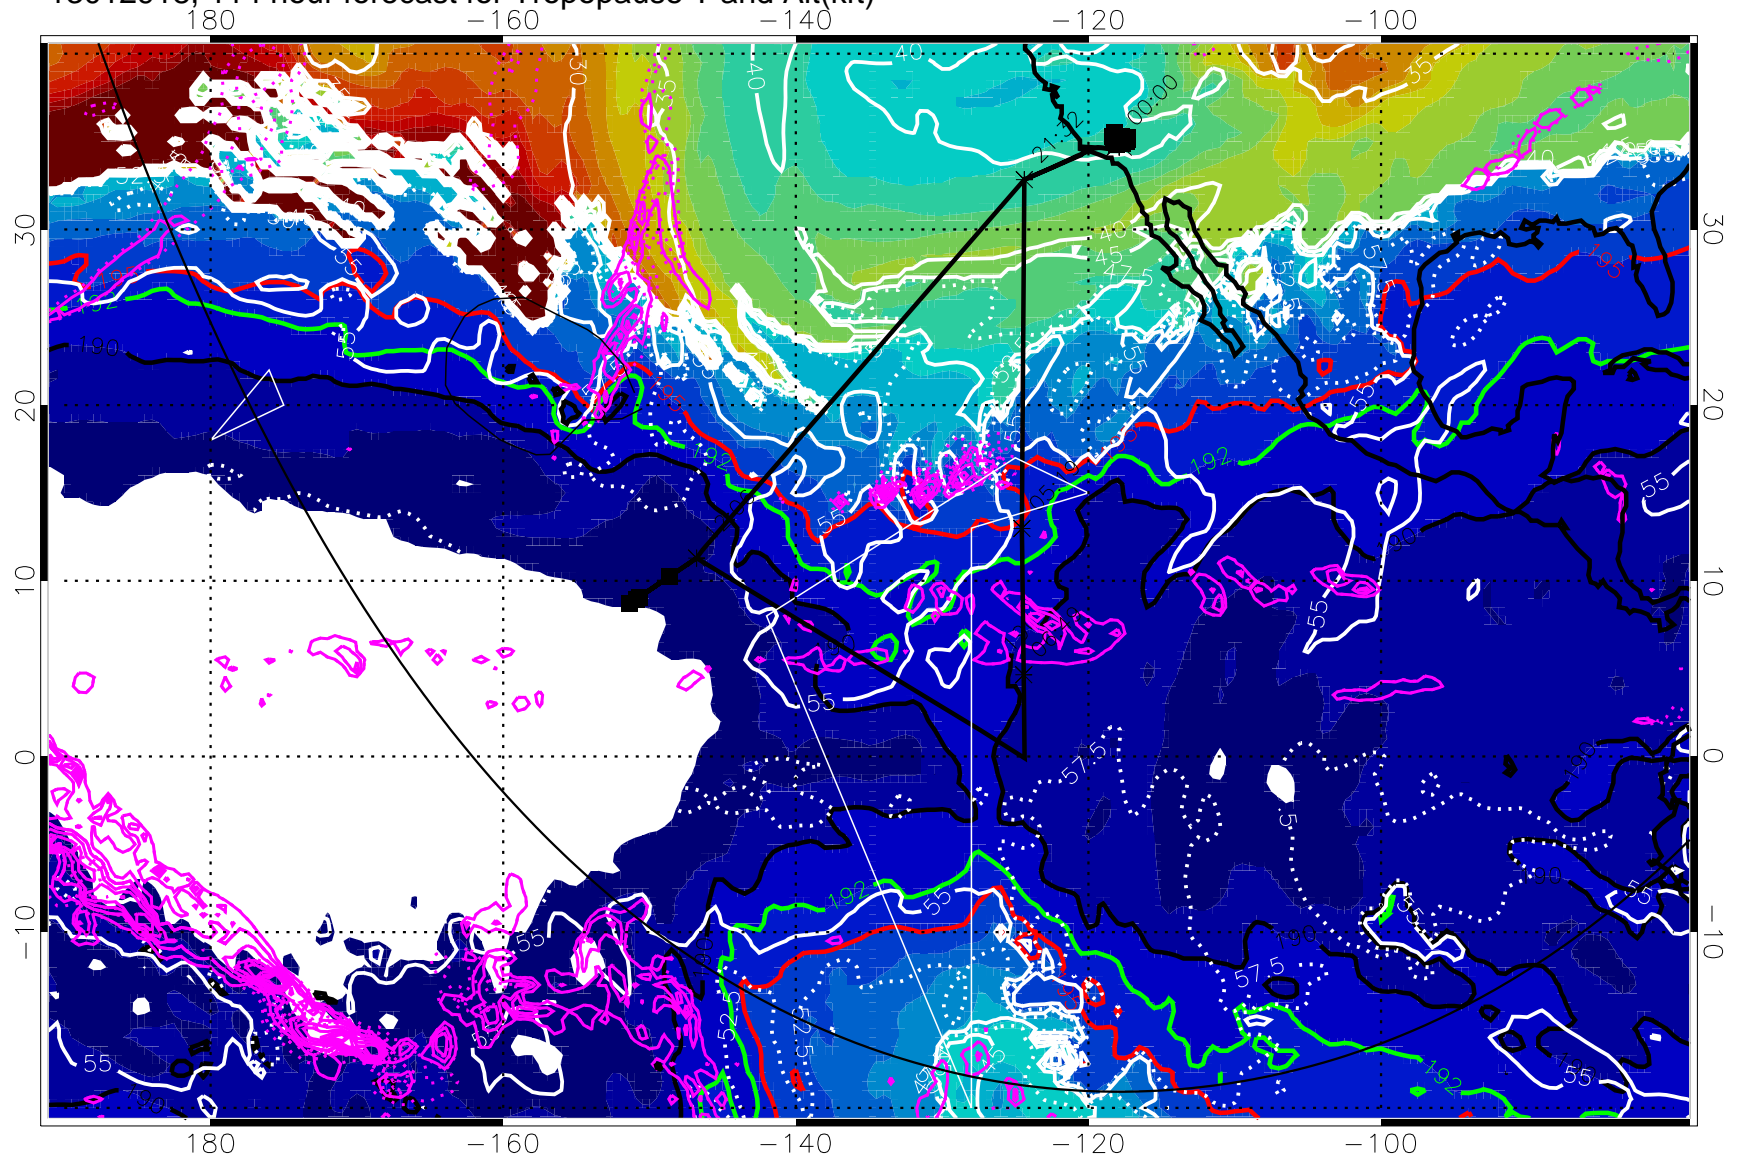

Precip (tot dot, conv sol) past 6 hrs mag 6 kg/m2 contours, min 4

190K Isotherm (wht) 192.5K Isotherm 195K Isotherm

→ 30 m/s

Range ring of 6000 km -- 19 hours GH round trip

13012906, 102 hour forecast for Tropopause T and Alt(kft)

190 200 210 220 230
Tropopause T, K

Tropopause Altitude in kft (white)

Precip (tot dot, conv sol) past 6 hrs 6 kg/m² contours, min 4

190K Isotherm (wht) 192.5K Isotherm 195K Isotherm

→ 30 m/s

Range ring of 6000 km -- 19 hours GH round trip

→ 30 m/s
 Range ring of 6000 km -- 19 hours GH round trip

13012918, 114 hour forecast for Tropopause T and Alt(kft)

Tropopause T, K

Tropopause Altitude in kft (white)

Precip (tot dot, conv sol) past 6 hrs magenta 6 kg/m² contours, min 4