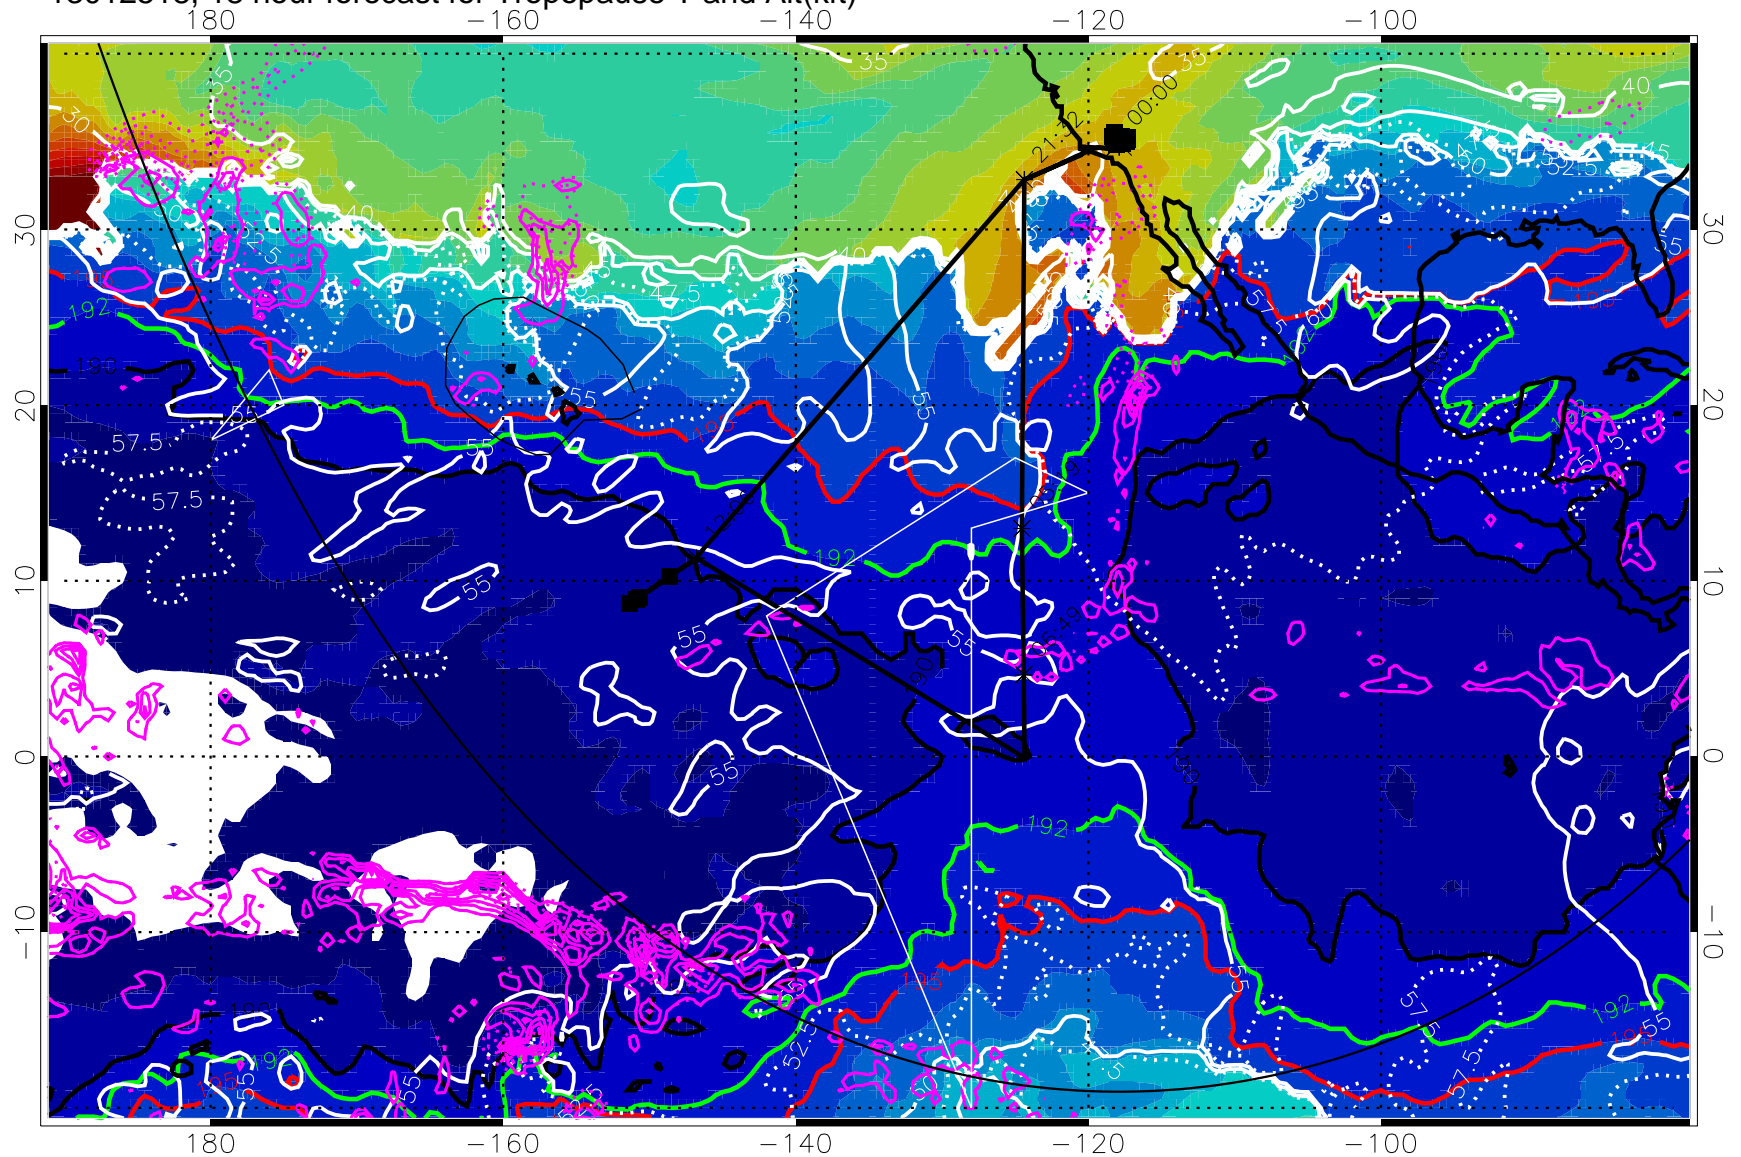

13012512, 12 hour forecast for Tropopause T and Alt(kft)

Tropopause T, K

Tropopause Altitude in kft (white)

Precip (tot dot, conv sol) past 6 hrs mag 6 kg/m² contours, min 4

190K Isotherm (wht) 192.5K Isotherm 195K Isotherm

→ 30 m/s

Range ring of 6000 km -- 19 hours GH round trip

13012518, 18 hour forecast for Tropopause T and Alt(kft)

Tropopause T, K

Tropopause Altitude in kft (white)

Precip (tot dot, conv sol) past 6 hrs 6 kg/m2 contours, min 4

190K Isotherm (wht) 192.5K Isotherm 195K Isotherm

→ 30 m/s

Range ring of 6000 km -- 19 hours GH round trip

13012600, 24 hour forecast for Tropopause T and Alt(kft)

Tropopause T, K

Tropopause Altitude in kft (white)

Precip (tot dot, conv sol) past 6 hrs 6 kg/m2 contours, min 4

190K Isotherm (wht) 192.5K Isotherm 195K Isotherm

→ 30 m/s

Range ring of 6000 km -- 19 hours GH round trip

13012606, 30 hour forecast for Tropopause T and Alt(kft)