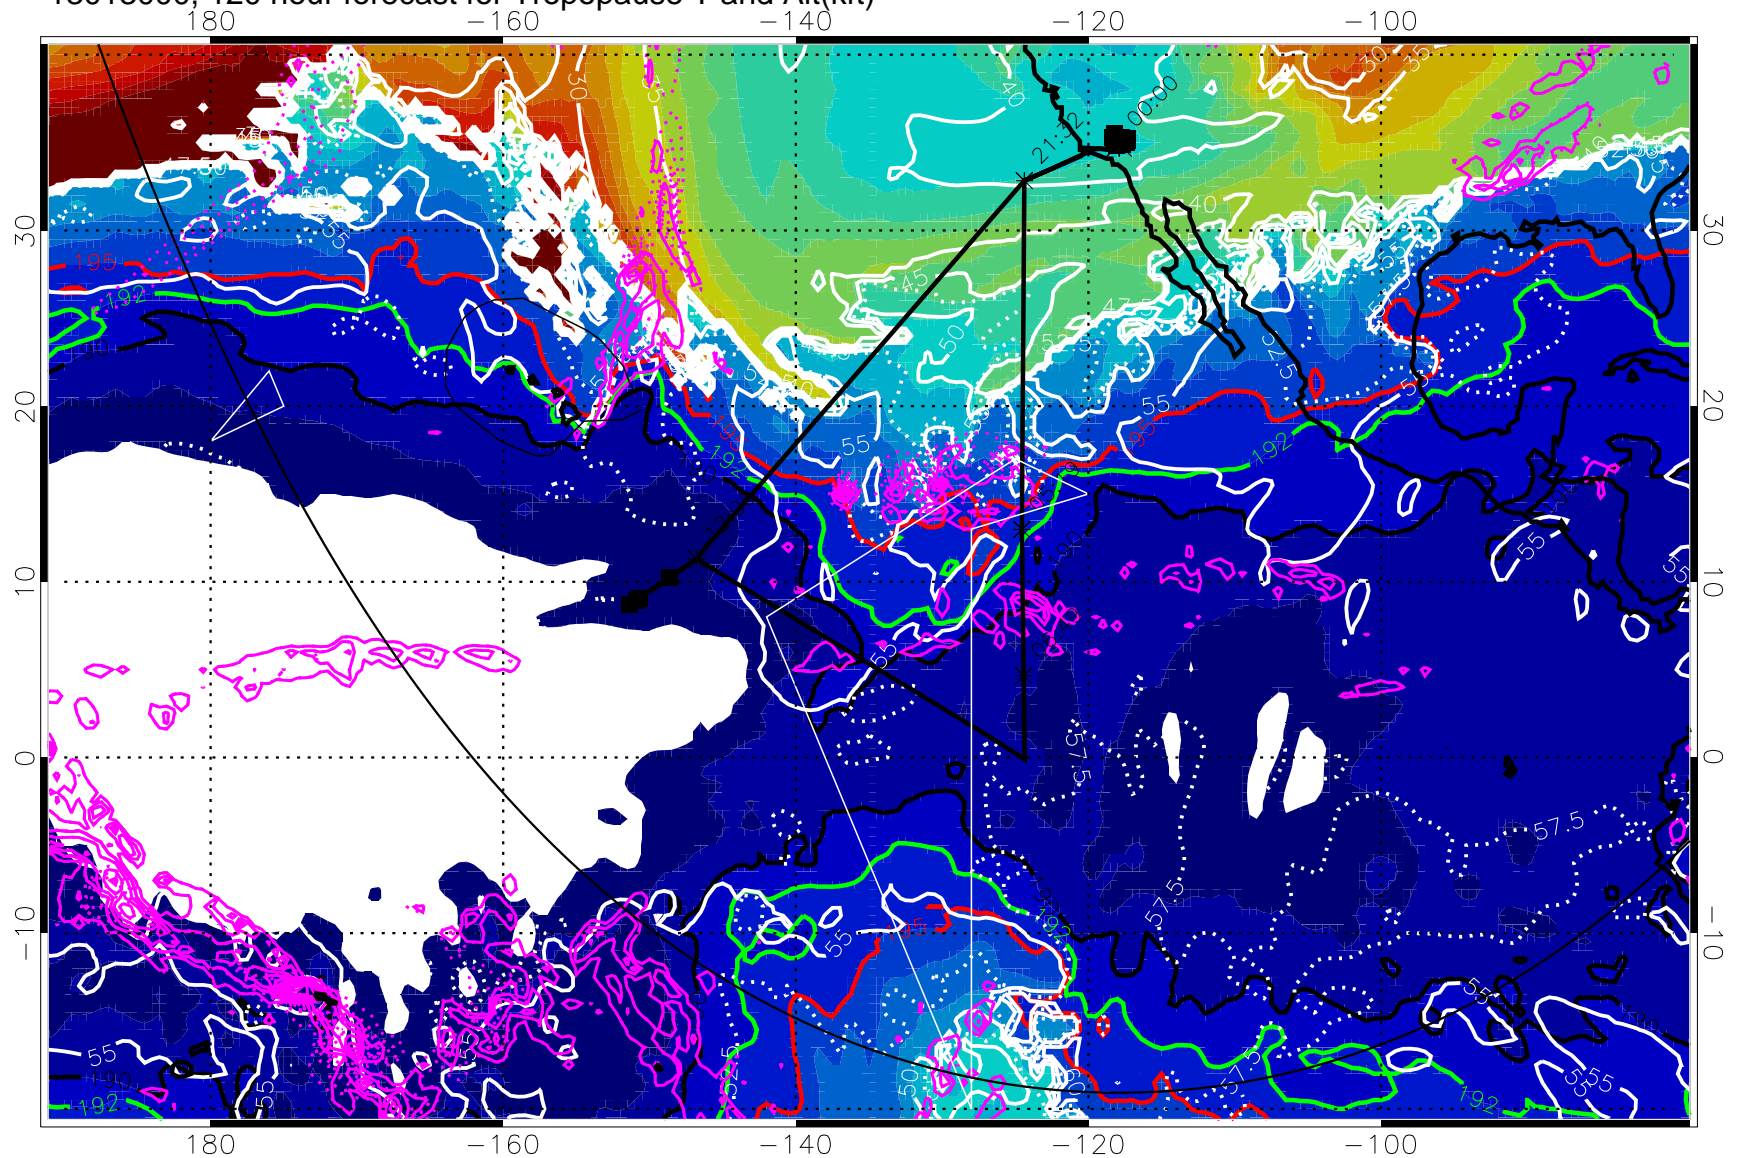

→ 30 m/s
 Range ring of 6000 km -- 19 hours GH round trip

13012918, 114 hour forecast for Tropopause T and Alt(kft)

Tropopause T, K

Tropopause Altitude in kft (white)

Precip (tot dot, conv sol) past 6 hrs magenta 6 kg/m² contours, min 4

190K Isotherm (white) 192.5K Isotherm (green) 195K Isotherm (red)

→ 30 m/s

Range ring of 6000 km -- 19 hours GH round trip

13013000, 120 hour forecast for Tropopause T and Alt(kft)

190 200 210 220 230
Tropopause T, K

Tropopause Altitude in kft (white)

Precip (tot dot, conv sol) past 6 hrs 6 kg/m² contours, min 4

190K Isotherm (wht) 192.5K Isotherm 195K Isotherm

→ 30 m/s

Range ring of 6000 km -- 19 hours GH round trip