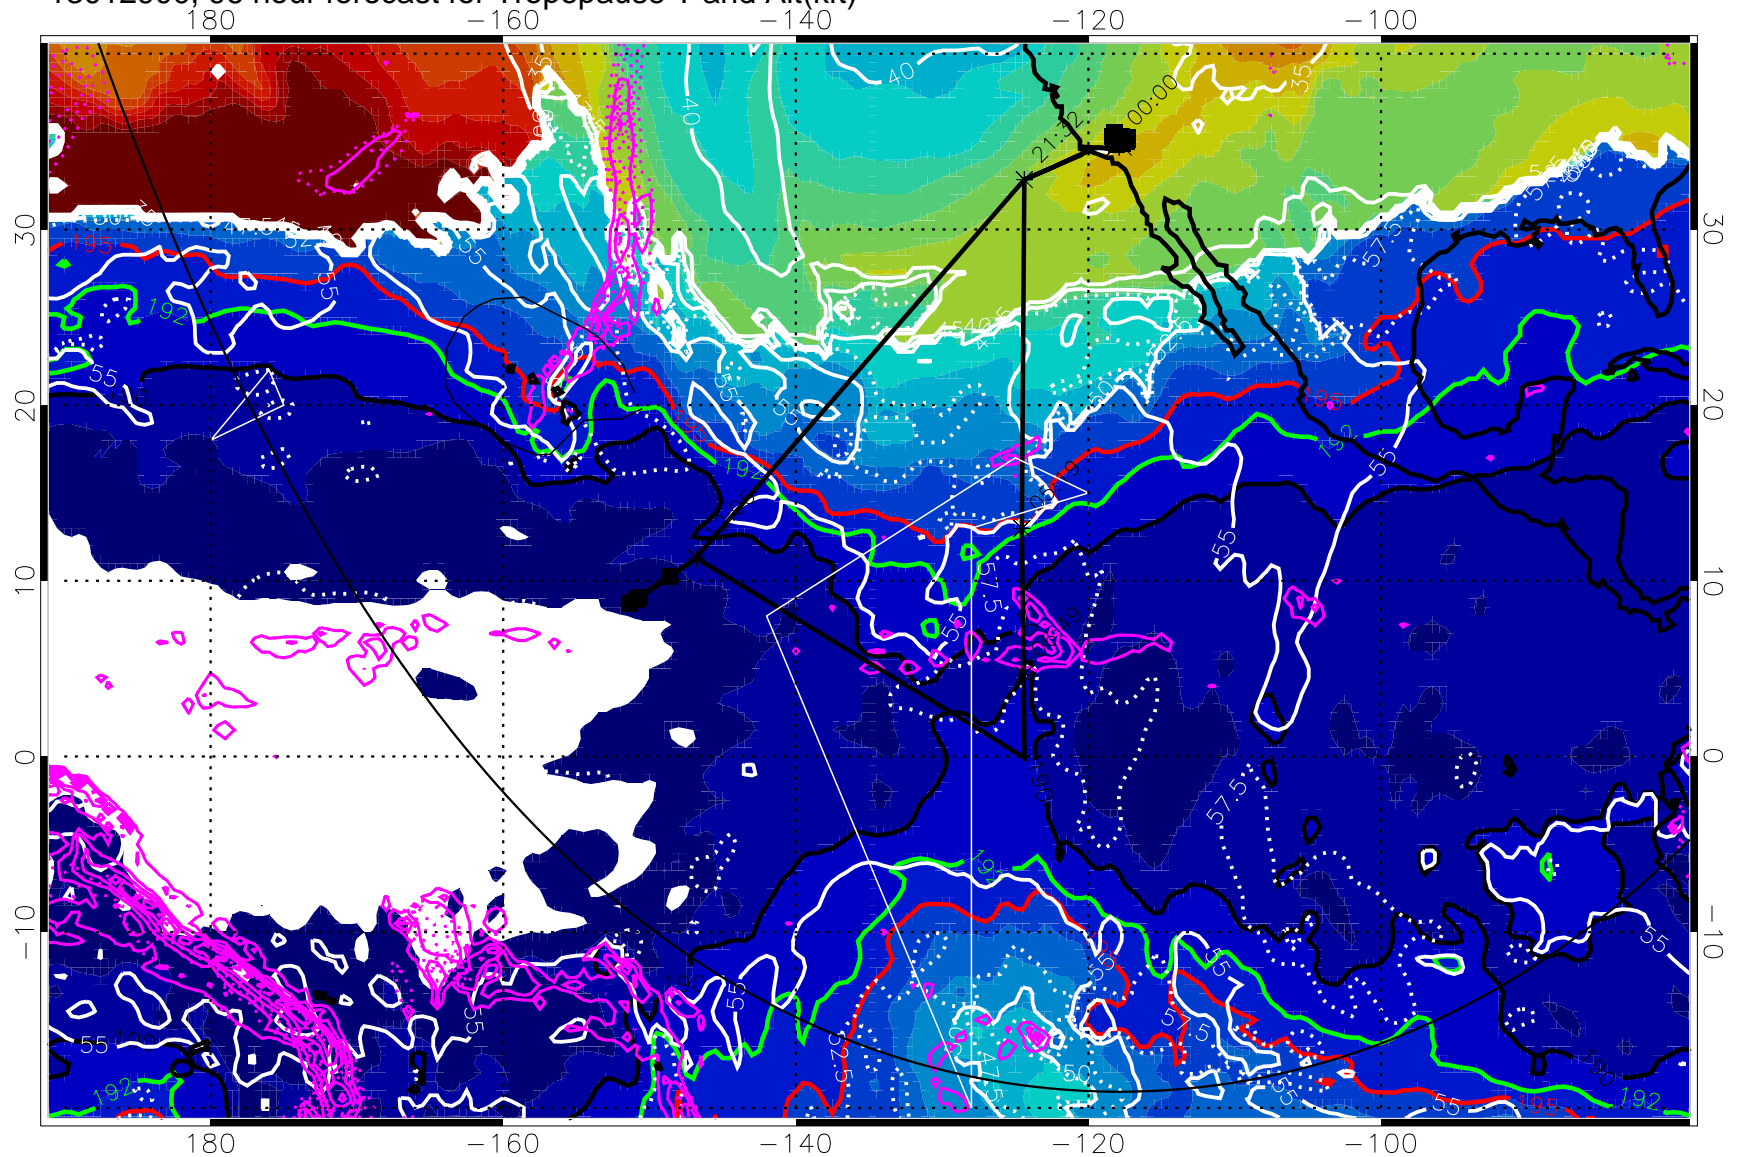

→ 30 m/s

Range ring of 6000 km -- 19 hours GH round trip

13012818, 90 hour forecast for Tropopause T and Alt(kft)

190 200 210 220 230

Tropopause T, K

Tropopause Altitude in kft (white)

Precip (tot dot, conv sol) past 6 hrs 6 kg/m² contours, min 4

190K Isotherm (wht) 192.5K Isotherm 195K Isotherm

→ 30 m/s

Range ring of 6000 km -- 19 hours GH round trip

13012900, 96 hour forecast for Tropopause T and Alt(kft)

190 200 210 220 230
Tropopause T, K

Tropopause Altitude in kft (white)

Precip (tot dot, conv sol) past 6 hrs mag 6 kg/m2 contours, min 4

190K Isotherm (wht) 192.5K Isotherm 195K Isotherm

→ 30 m/s

Range ring of 6000 km -- 19 hours GH round trip

13012906, 102 hour forecast for Tropopause T and Alt(kft)