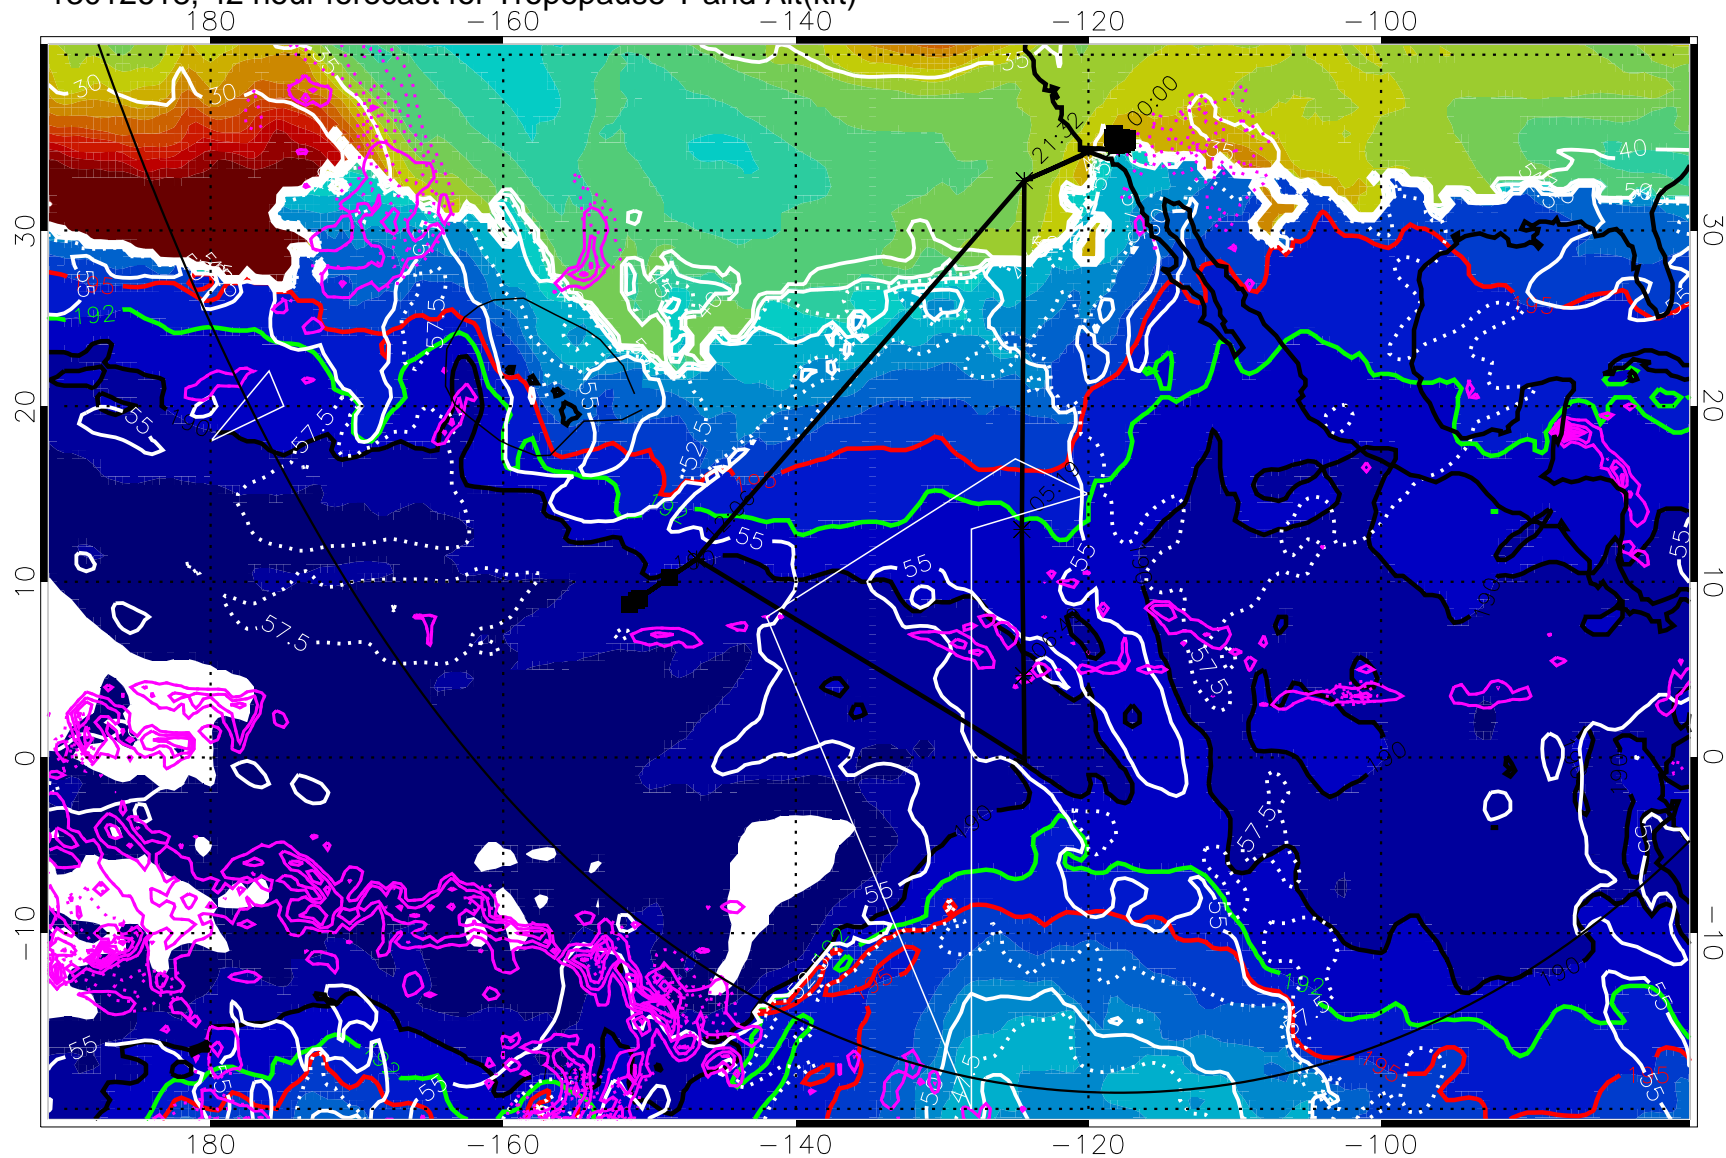

13012618, 42 hour forecast for Tropopause T and Alt(kft)

190   200   210   220   230
Tropopause T, K

Tropopause Altitude in kft (white)

Precip (tot dot, conv sol) past 6 hrs mag 6 kg/m² contours, min 4

190K Isotherm (wht) 192.5K Isotherm 195K Isotherm

→ 30 m/s

Range ring of 6000 km -- 19 hours GH round trip