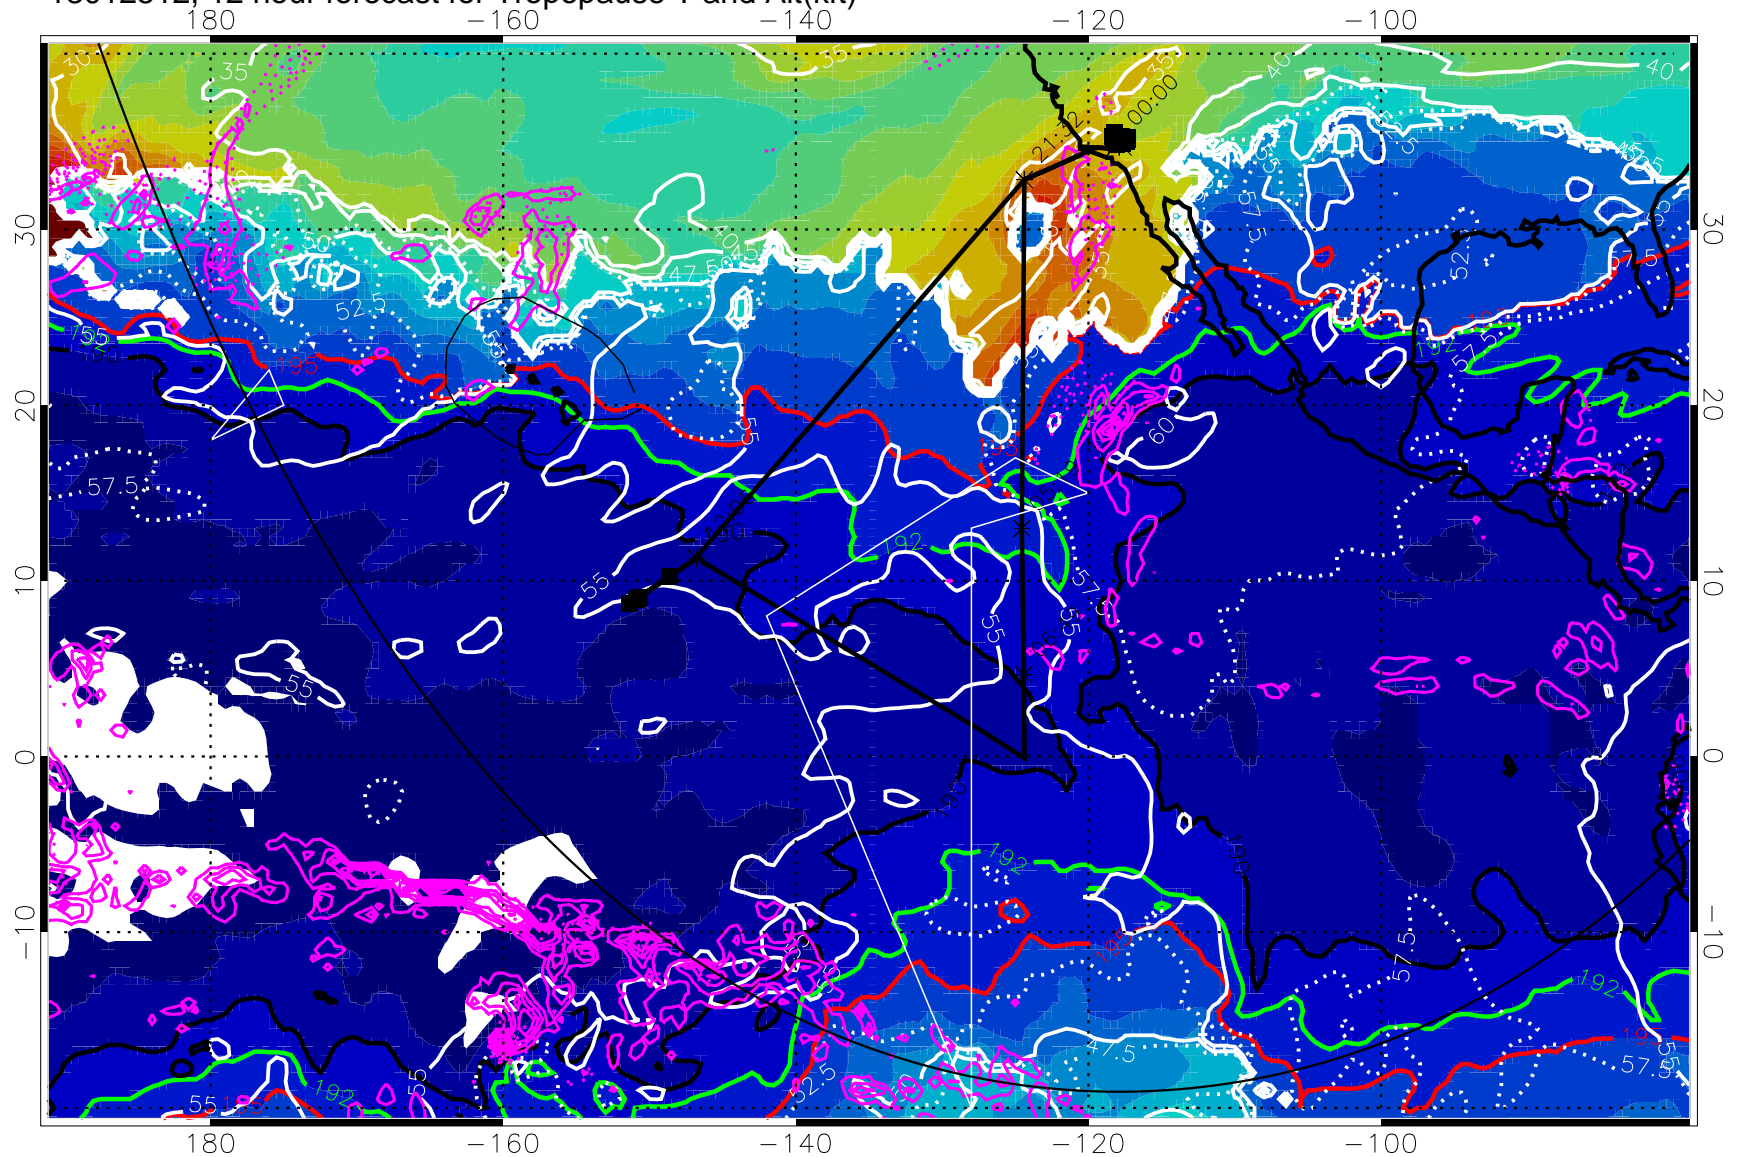

13012512, 12 hour forecast for Tropopause T and Alt(kft)

Tropopause T, K

Tropopause Altitude in kft (white)

Precip (tot dot, conv sol) past 6 hrs mag 6 kg/m² contours, min 4

190K Isotherm (wht) 192.5K Isotherm 195K Isotherm

→ 30 m/s

Range ring of 6000 km -- 19 hours GH round trip

13012518, 18 hour forecast for Tropopause T and Alt(kft)

Tropopause T, K

Tropopause Altitude in kft (white)

Precip (tot dot, conv sol) past 6 hrs 6 kg/m2 contours, min 4

190K Isotherm (wht) 192.5K Isotherm 195K Isotherm

→ 30 m/s

Range ring of 6000 km -- 19 hours GH round trip

13012600, 24 hour forecast for Tropopause T and Alt(kft)

Tropopause T, K

Tropopause Altitude in kft (white)

Precip (tot dot, conv sol) past 6 hrs 6 kg/m2 contours, min 4

190K Isotherm (wht) 192.5K Isotherm 195K Isotherm

→ 30 m/s

Range ring of 6000 km -- 19 hours GH round trip

13012606, 30 hour forecast for Tropopause T and Alt(kft)