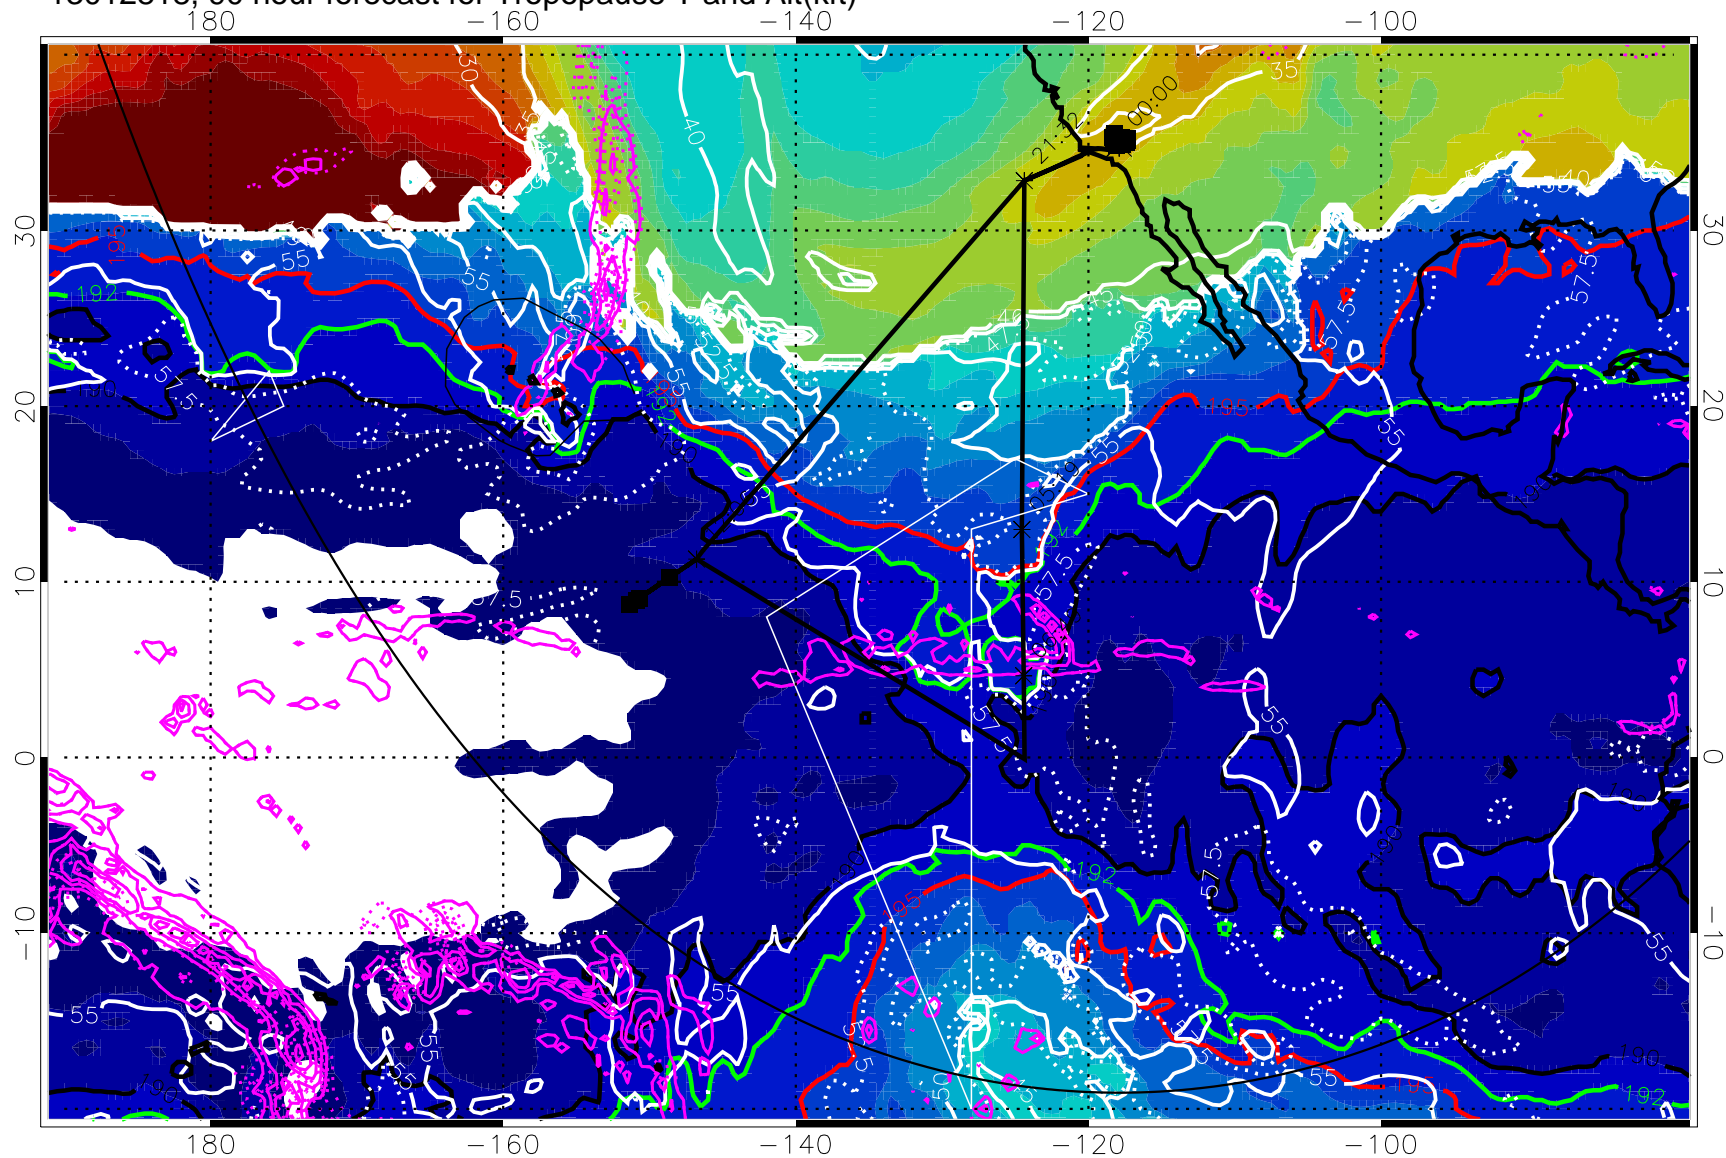

13012818, 90 hour forecast for Tropopause T and Alt(kft)

190 200 210 220 230

Tropopause T, K

Tropopause Altitude in kft (white)

Precip (tot dot, conv sol) past 6 hrs 6 kg/m² contours, min 4

190K Isotherm (wht) 192.5K Isotherm 195K Isotherm

→ 30 m/s

Range ring of 6000 km -- 19 hours GH round trip