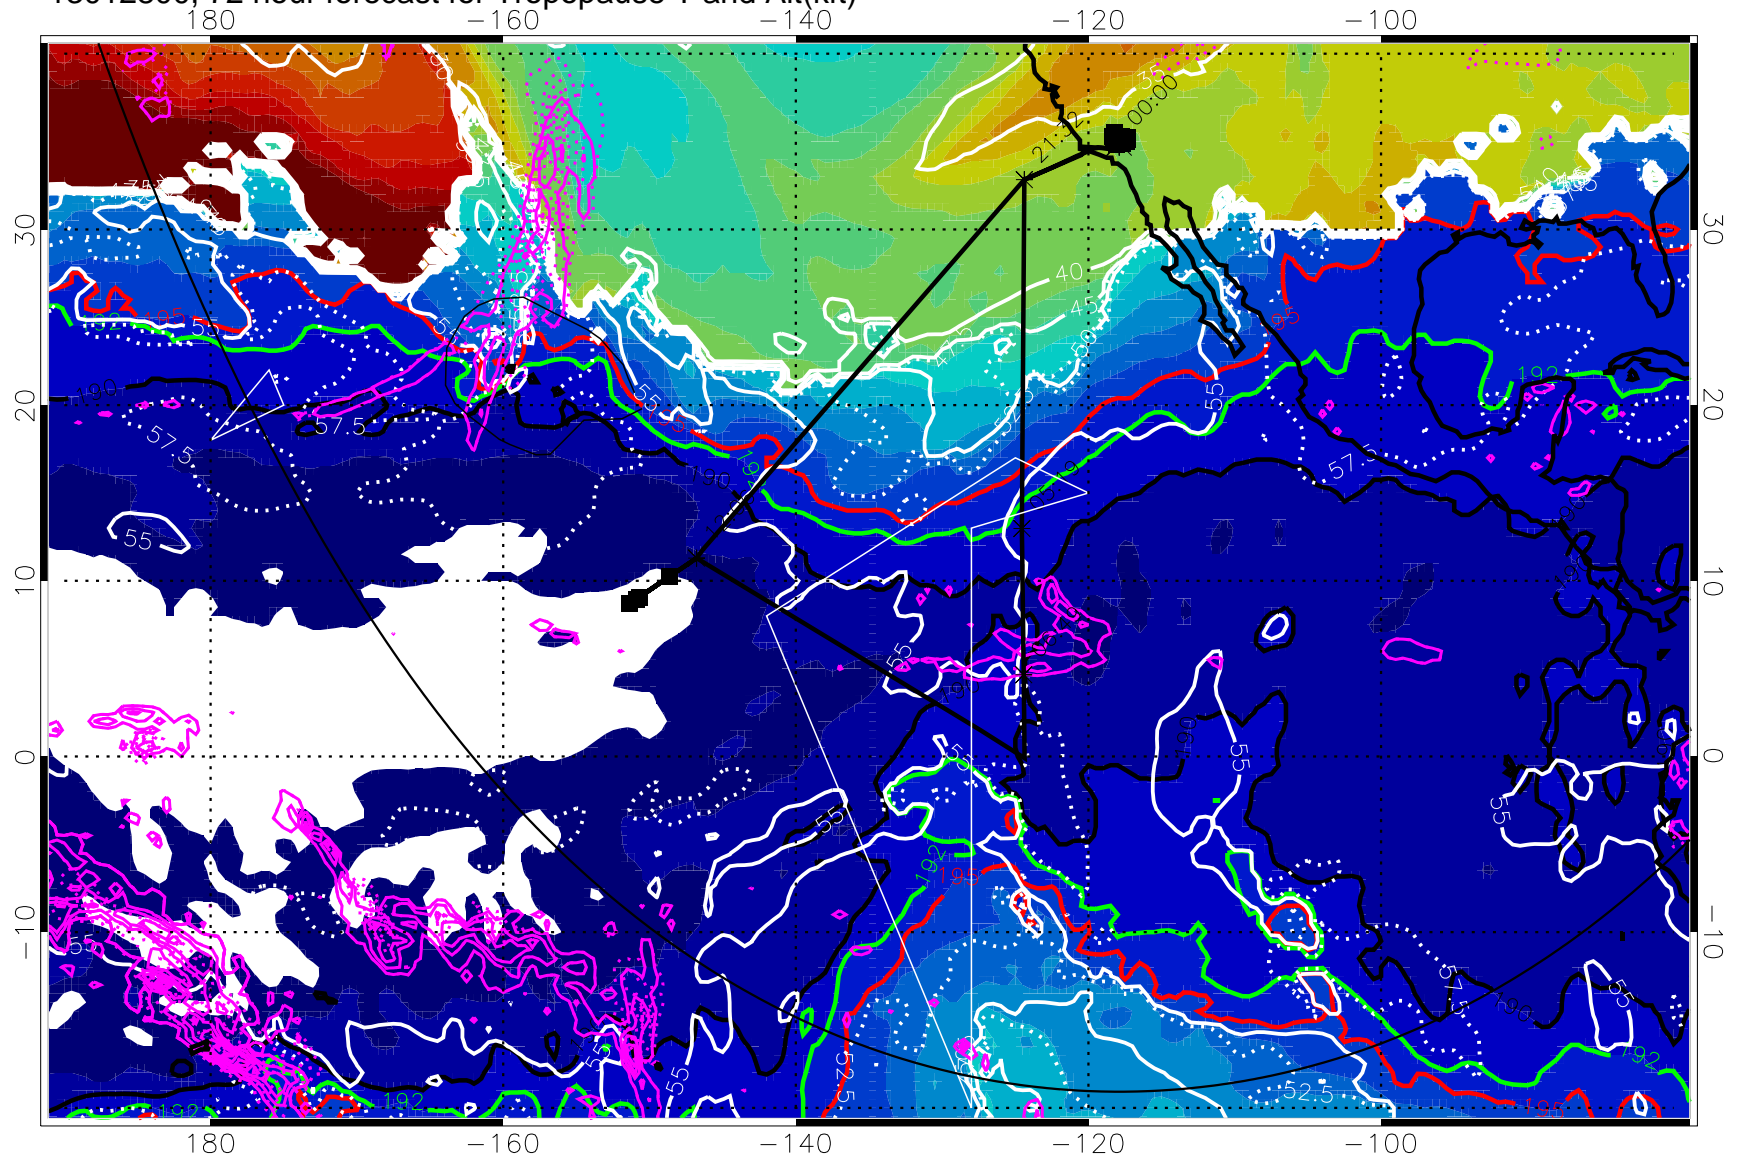

→ 30 m/s

Range ring of 6000 km -- 19 hours GH round trip

13012718, 66 hour forecast for Tropopause T and Alt(kft)

190 200 210 220 230
Tropopause T, K

Tropopause Altitude in kft (white)

Precip (tot dot, conv sol) past 6 hrs mag 6 kg/m² contours, min 4

190K Isotherm (wht) 192.5K Isotherm 195K Isotherm

→ 30 m/s

Range ring of 6000 km -- 19 hours GH round trip

13012800, 72 hour forecast for Tropopause T and Alt(kft)

190 200 210 220 230
Tropopause T, K

Tropopause Altitude in kft (white)

Precip (tot dot, conv sol) past 6 hrs 6 kg/m² contours, min 4

190K Isotherm (wht) 192.5K Isotherm 195K Isotherm

→ 30 m/s

Range ring of 6000 km -- 19 hours GH round trip

13012806, 78 hour forecast for Tropopause T and Alt(kft)