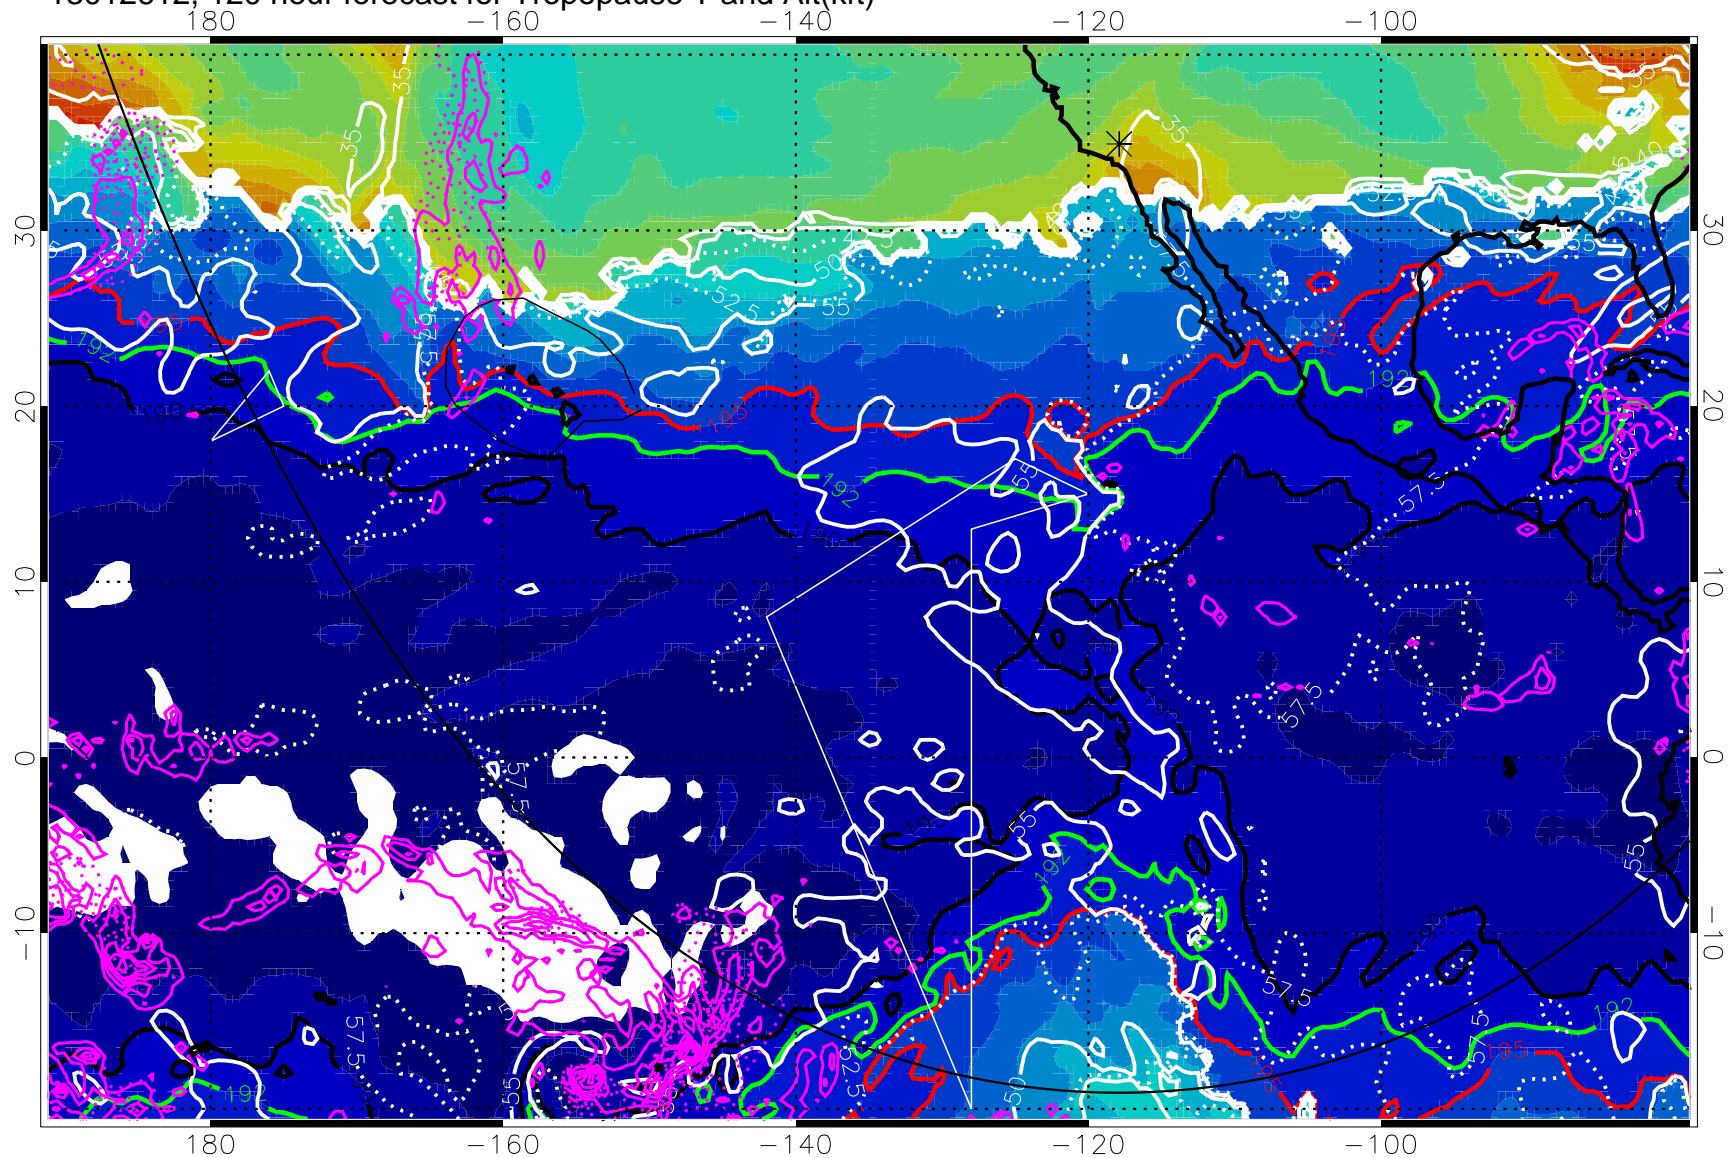

13012612, 120 hour forecast for Tropopause T and Alt(kft)

190 200 210 220 230

Tropopause T, K

Tropopause Altitude in kft (white)

Precip (tot dot, conv sol) past 6 hrs mag 6 kg/m² contours, min 4

190K Isotherm (wht) 192.5K Isotherm 195K Isotherm

→ 30 m/s

Range ring of 6000 km -- 19 hours GH round trip