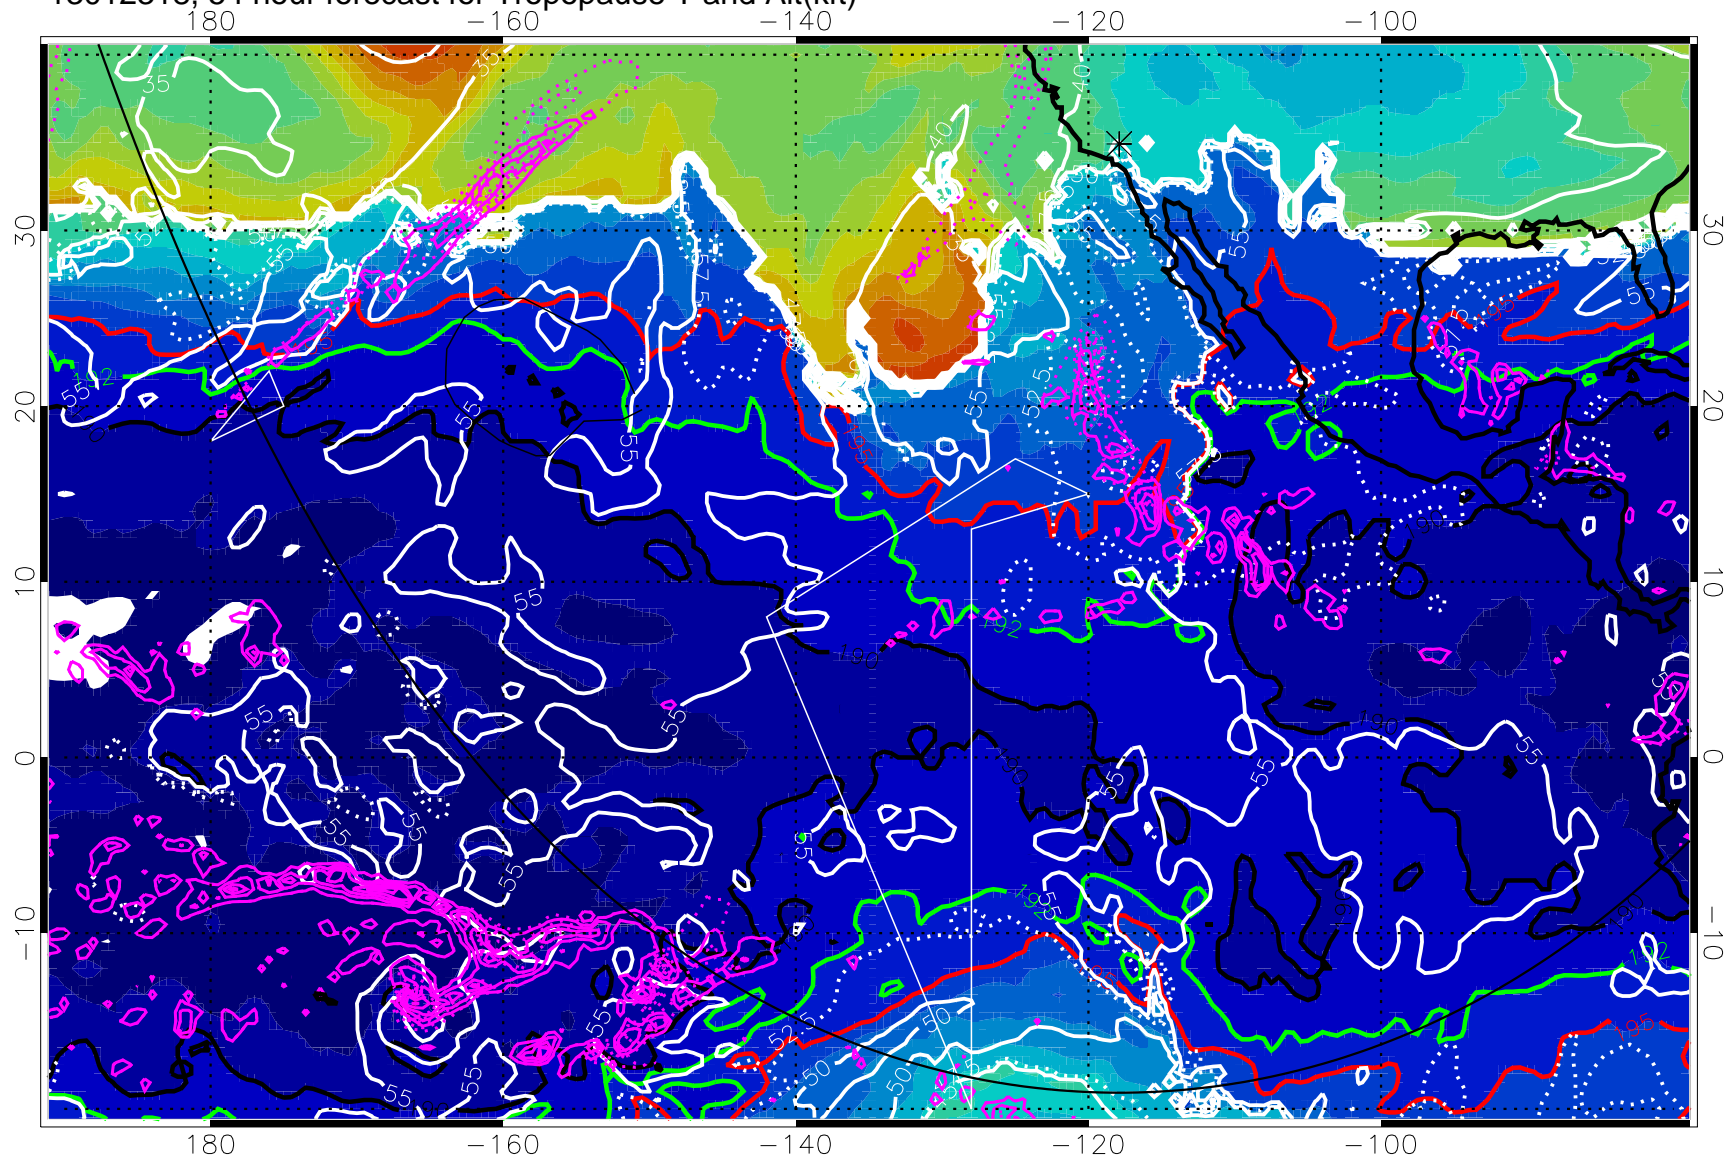

13012318, 54 hour forecast for Tropopause T and Alt(kft)

190   200   210   220   230
Tropopause T, K

Tropopause Altitude in kft (white)

Precip (tot dot, conv sol) past 6 hrs 6 kg/m² contours, min 4

190K Isotherm (wht) 192.5K Isotherm 195K Isotherm

→ 30 m/s

Range ring of 6000 km -- 19 hours GH round trip