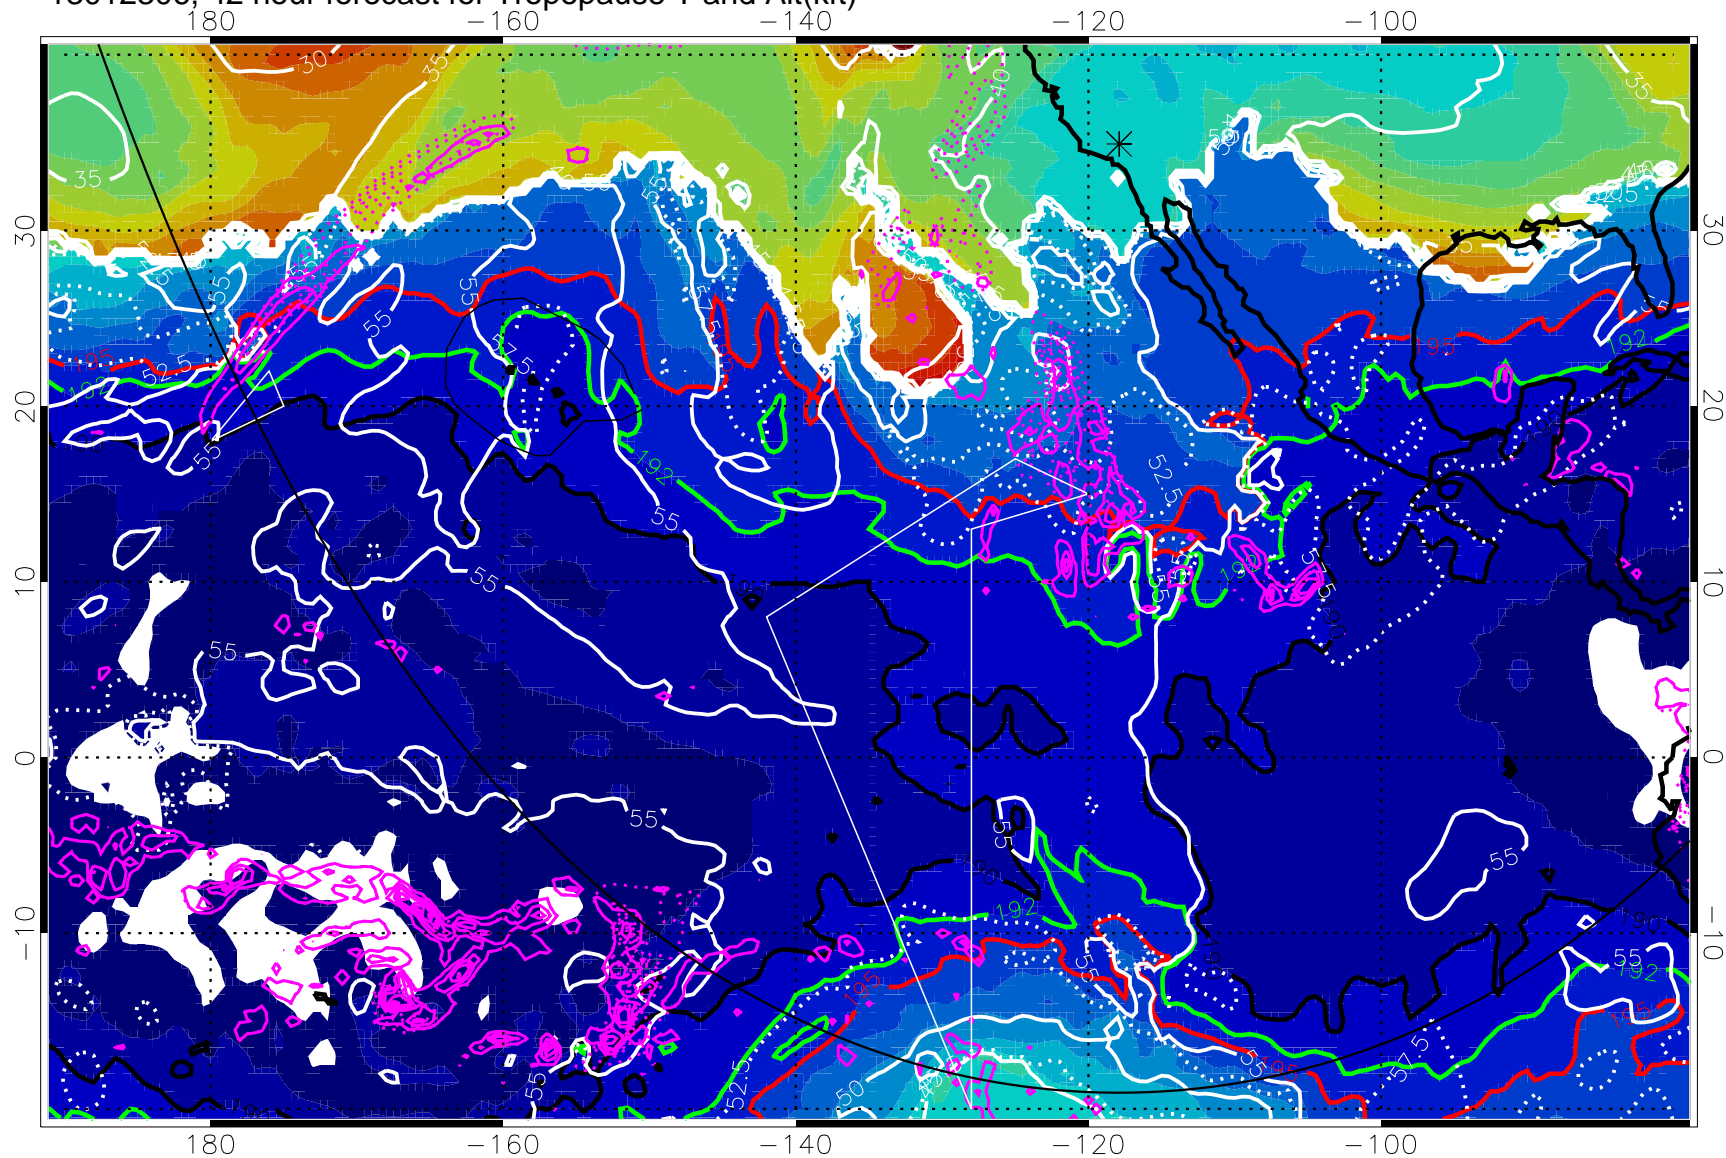

13012306, 42 hour forecast for Tropopause T and Alt(kft)

Tropopause T, K

Tropopause Altitude in kft (white)

Precip (tot dot, conv sol) past 6 hrs mag 6 kg/m² contours, min 4

190K Isotherm (wht) 192.5K Isotherm 195K Isotherm

→ 30 m/s

Range ring of 6000 km -- 19 hours GH round trip