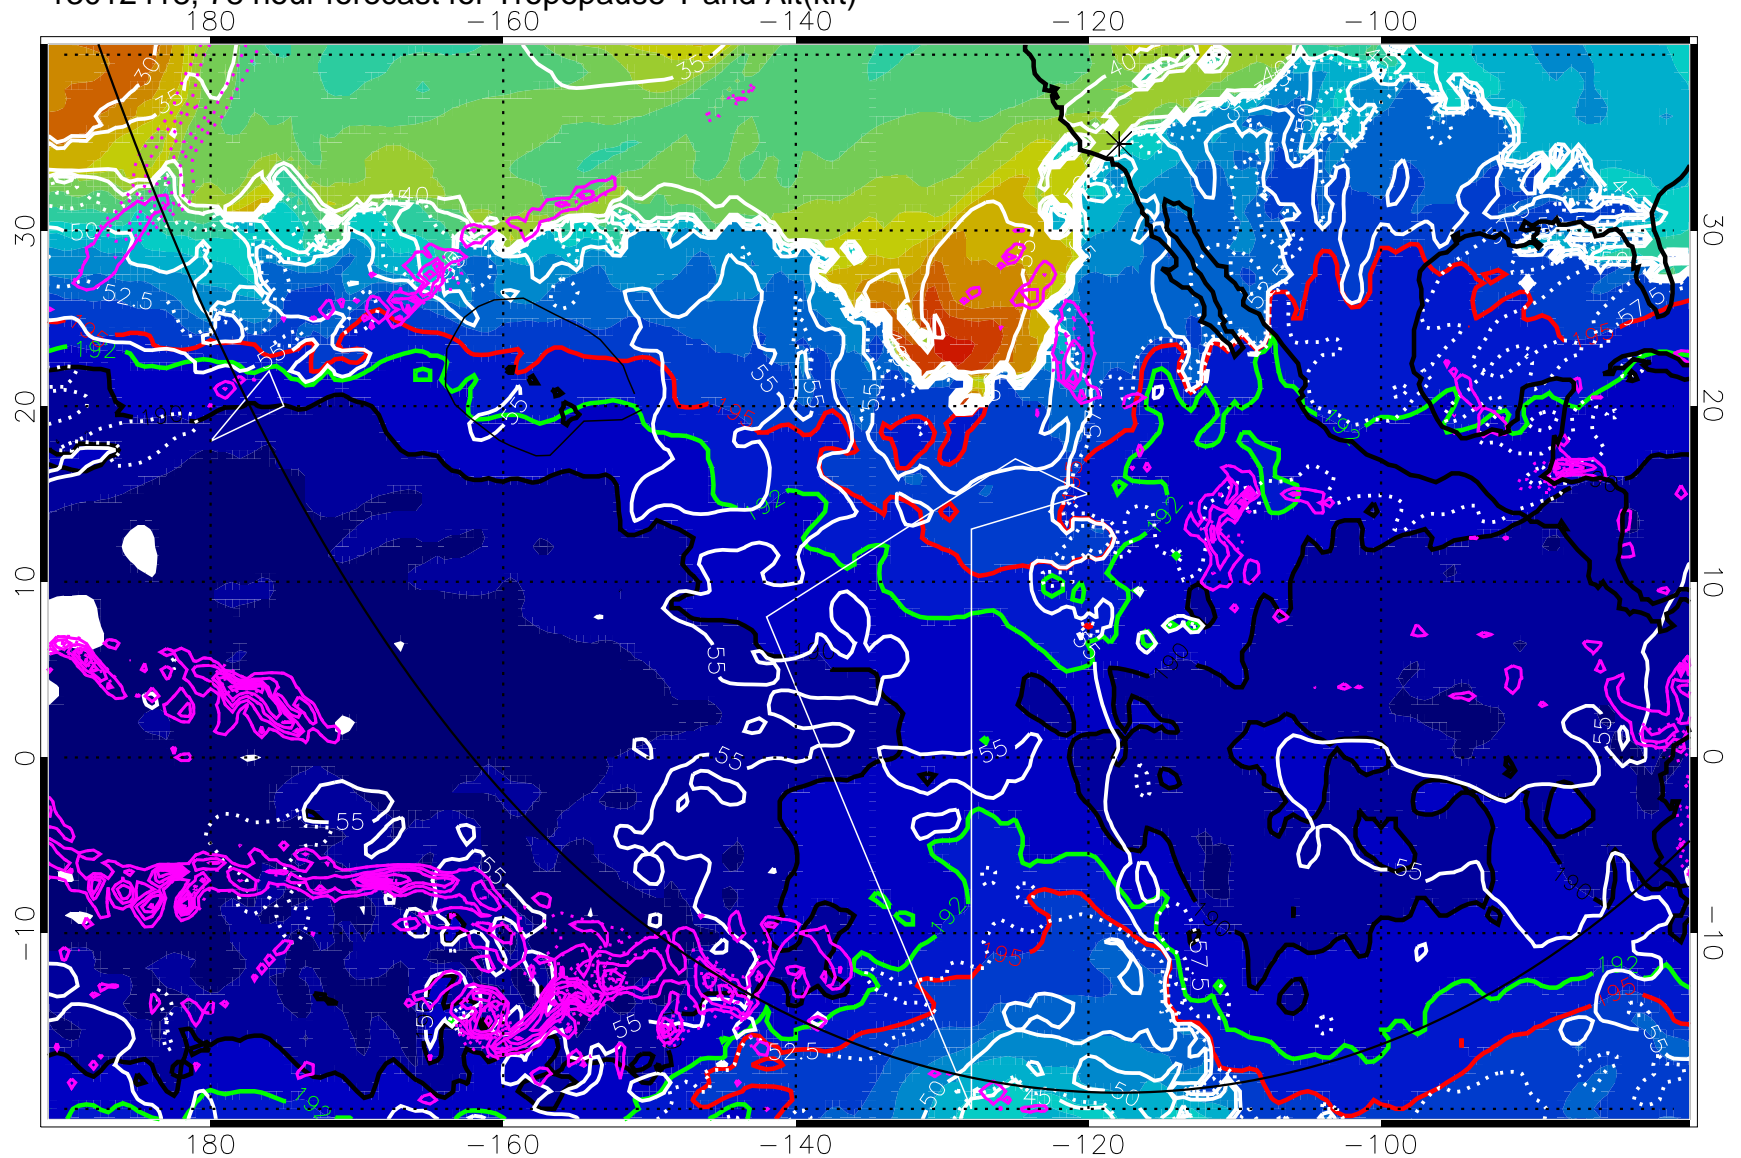

13012418, 78 hour forecast for Tropopause T and Alt(kft)

190 200 210 220 230

Tropopause T, K

Tropopause Altitude in kft (white)

Precip (tot dot, conv sol) past 6 hrs 6 kg/m² contours, min 4

190K Isotherm (whit) 192.5K Isotherm 195K Isotherm

→ 30 m/s

Range ring of 6000 km -- 19 hours GH round trip