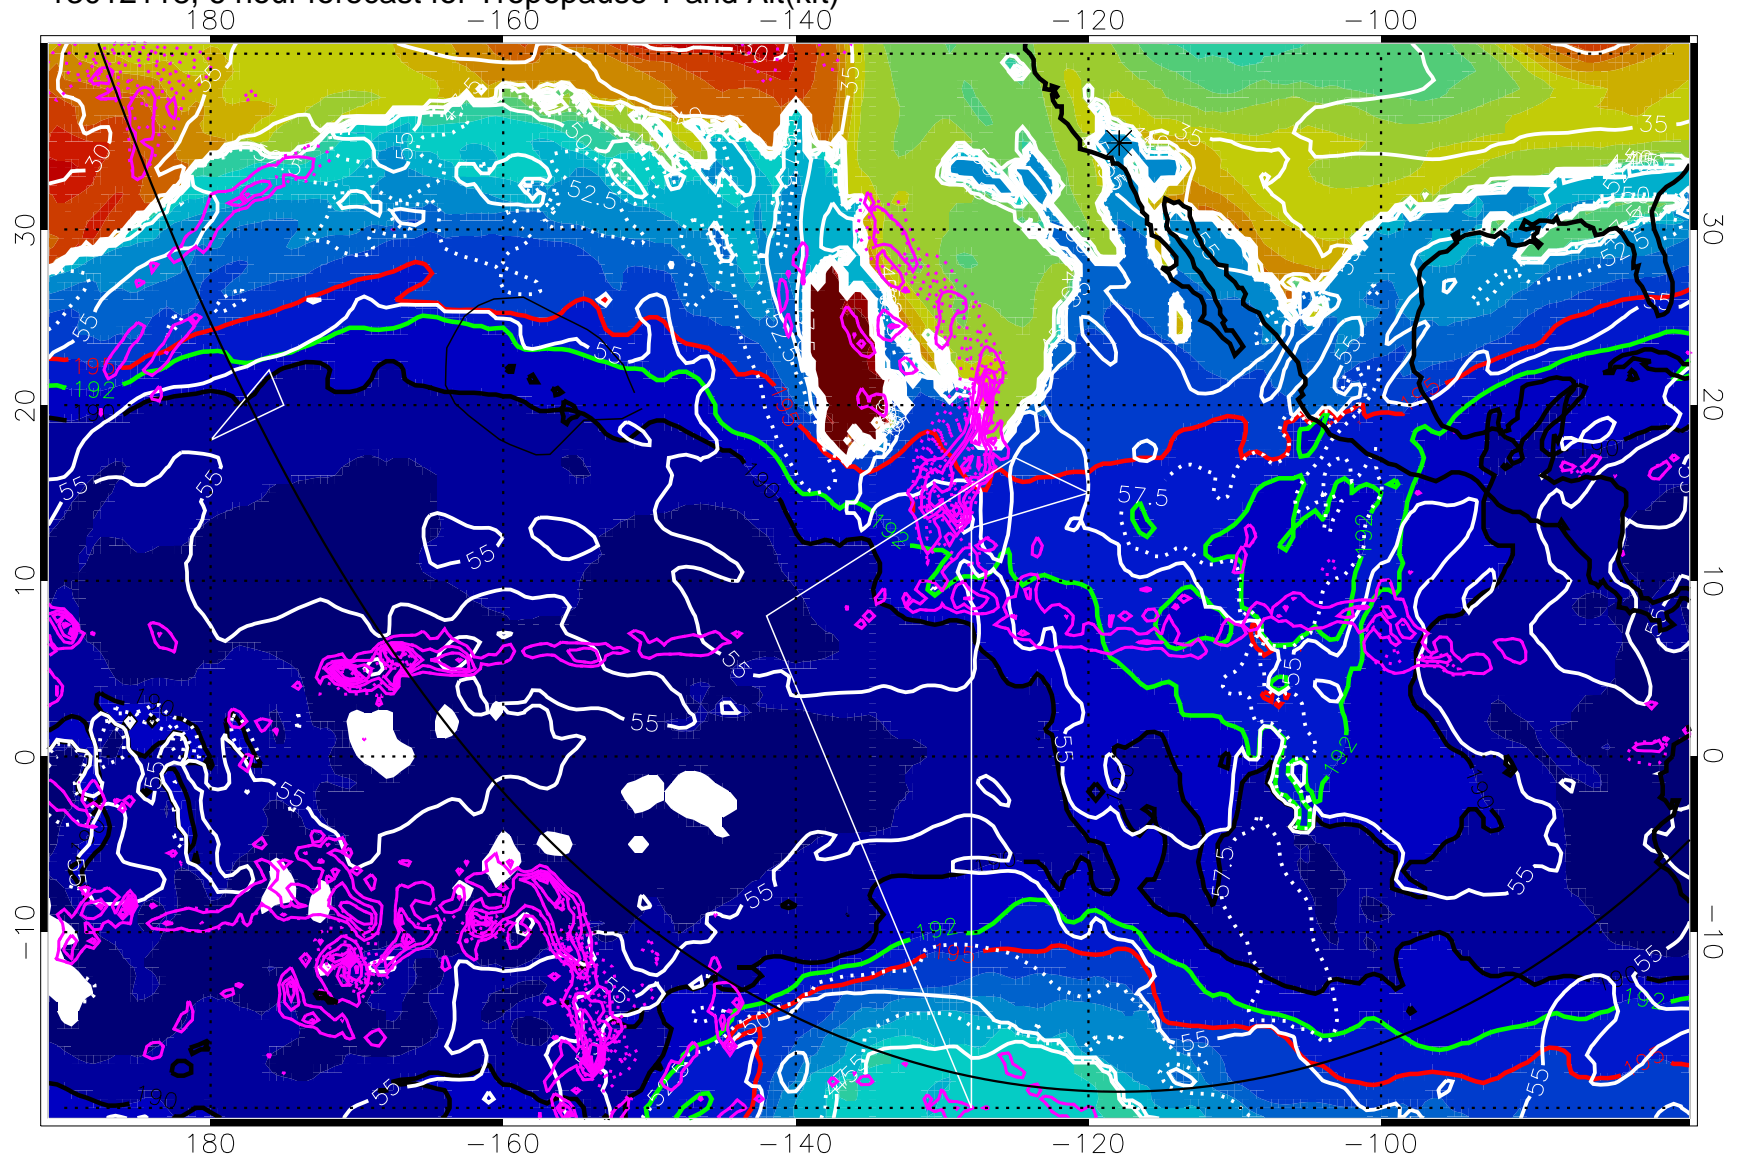

13012118, 6 hour forecast for Tropopause T and Alt(kft)

190 200 210 220 230

Tropopause T, K

Tropopause Altitude in kft (white)

Precip (tot dot, conv sol) past 6 hrs 6 kg/m² contours, min 4

190K Isotherm (wht) 192.5K Isotherm 195K Isotherm

→ 30 m/s

Range ring of 6000 km -- 19 hours GH round trip