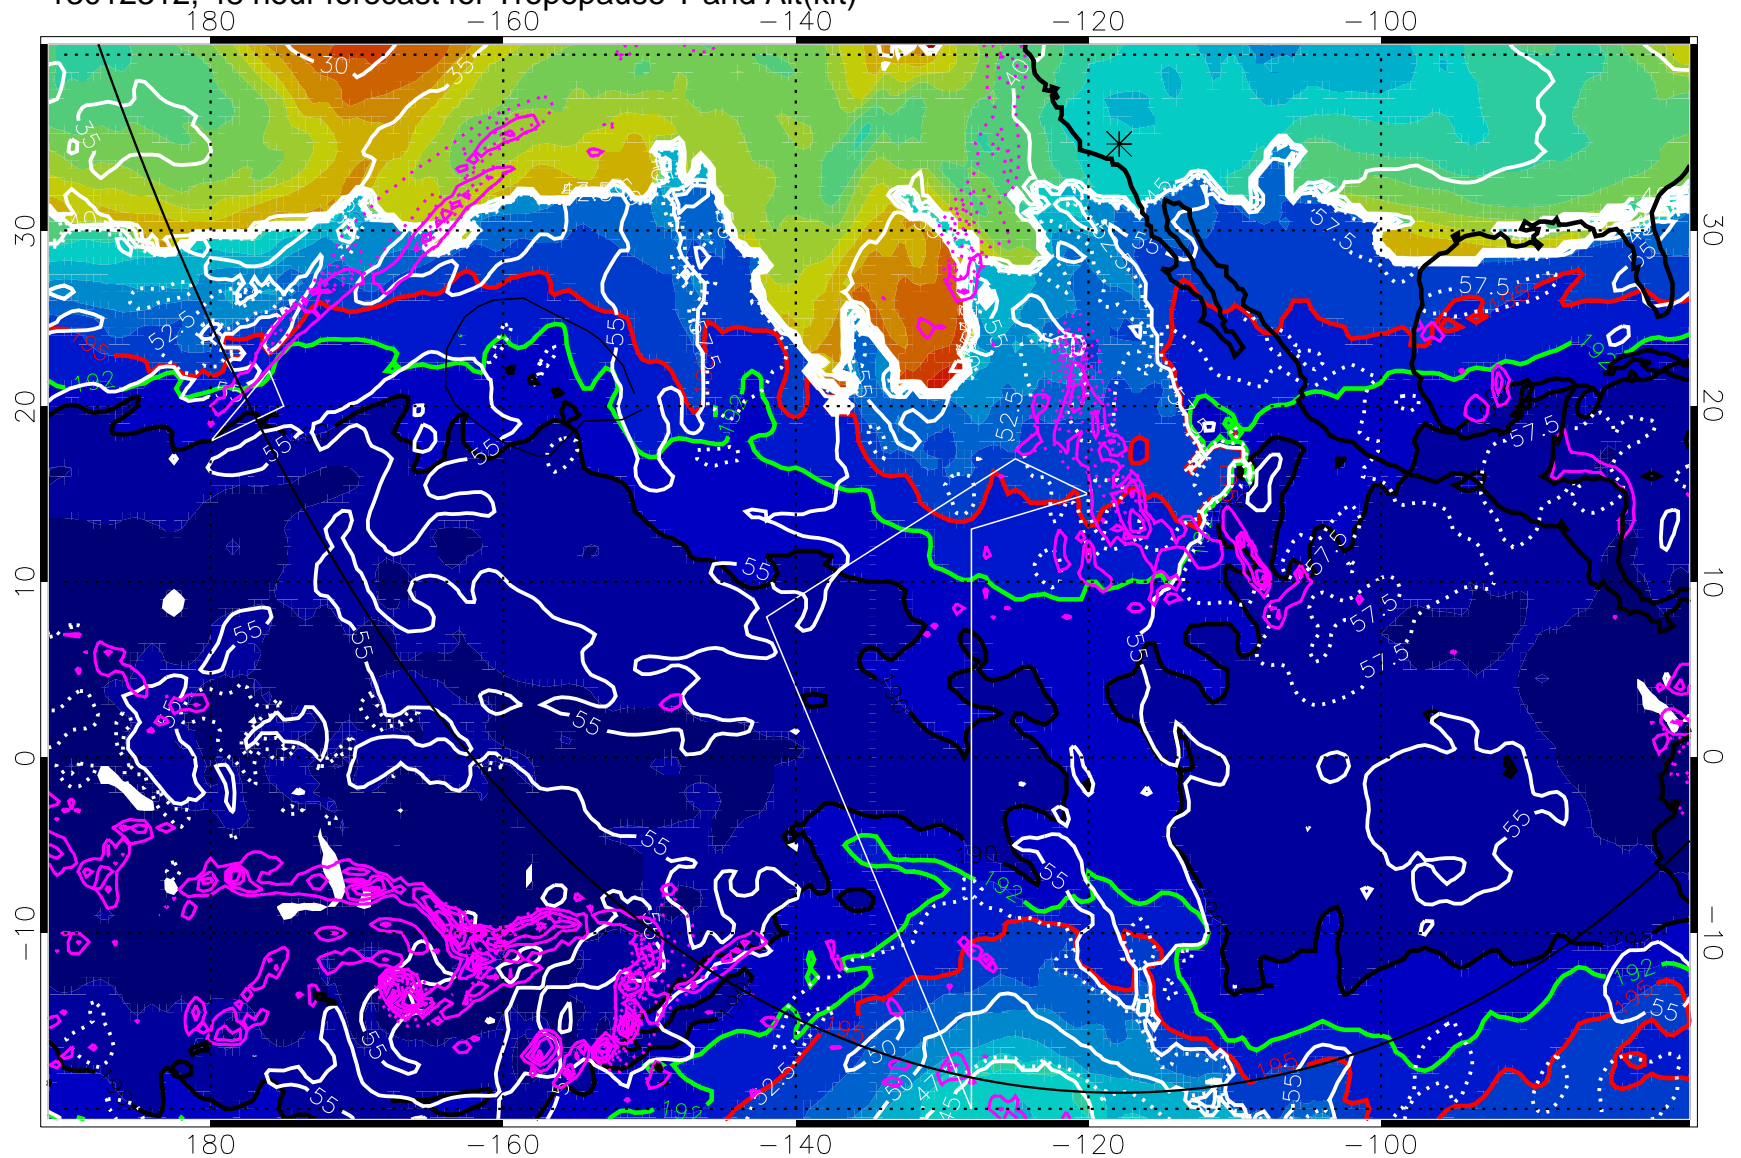

Precip (tot dot, conv sol) past 6 hrs 6 kg/m² contours, min 4

190K Isotherm (wht) 192.5K Isotherm 195K Isotherm

→ 30 m/s

Range ring of 6000 km -- 19 hours GH round trip

13012300, 36 hour forecast for Tropopause T and Alt(kft)

Range ring of 6000 km -- 19 hours GH round trip

13012306, 42 hour forecast for Tropopause T and Alt(kft)

Tropopause T, K

Tropopause Altitude in kft (white)

Precip (tot dot, conv sol) past 6 hrs mag 6 kg/m² contours, min 4

190K Isotherm (wht) 192.5K Isotherm 195K Isotherm

→ 30 m/s

Range ring of 6000 km -- 19 hours GH round trip

13012312, 48 hour forecast for Tropopause T and Alt(kft)

190 200 210 220 230
Tropopause T, K

Tropopause Altitude in kft (white)
 Precip (tot dot, conv sol) past 6 hrs 6 kg/m² contours, min 4
 190K Isotherm(wht) 192.5K Isotherm 195K Isotherm

Precip (tot dot, conv sol) past 6 hrs 6 kg/m² contours, min 4

190K Isotherm (white) 192.5K Isotherm (green) 195K Isotherm (red)

→ 30 m/s

Range ring of 6000 km -- 19 hours GH round trip

13012406, 66 hour forecast for Tropopause T and Alt(kft)