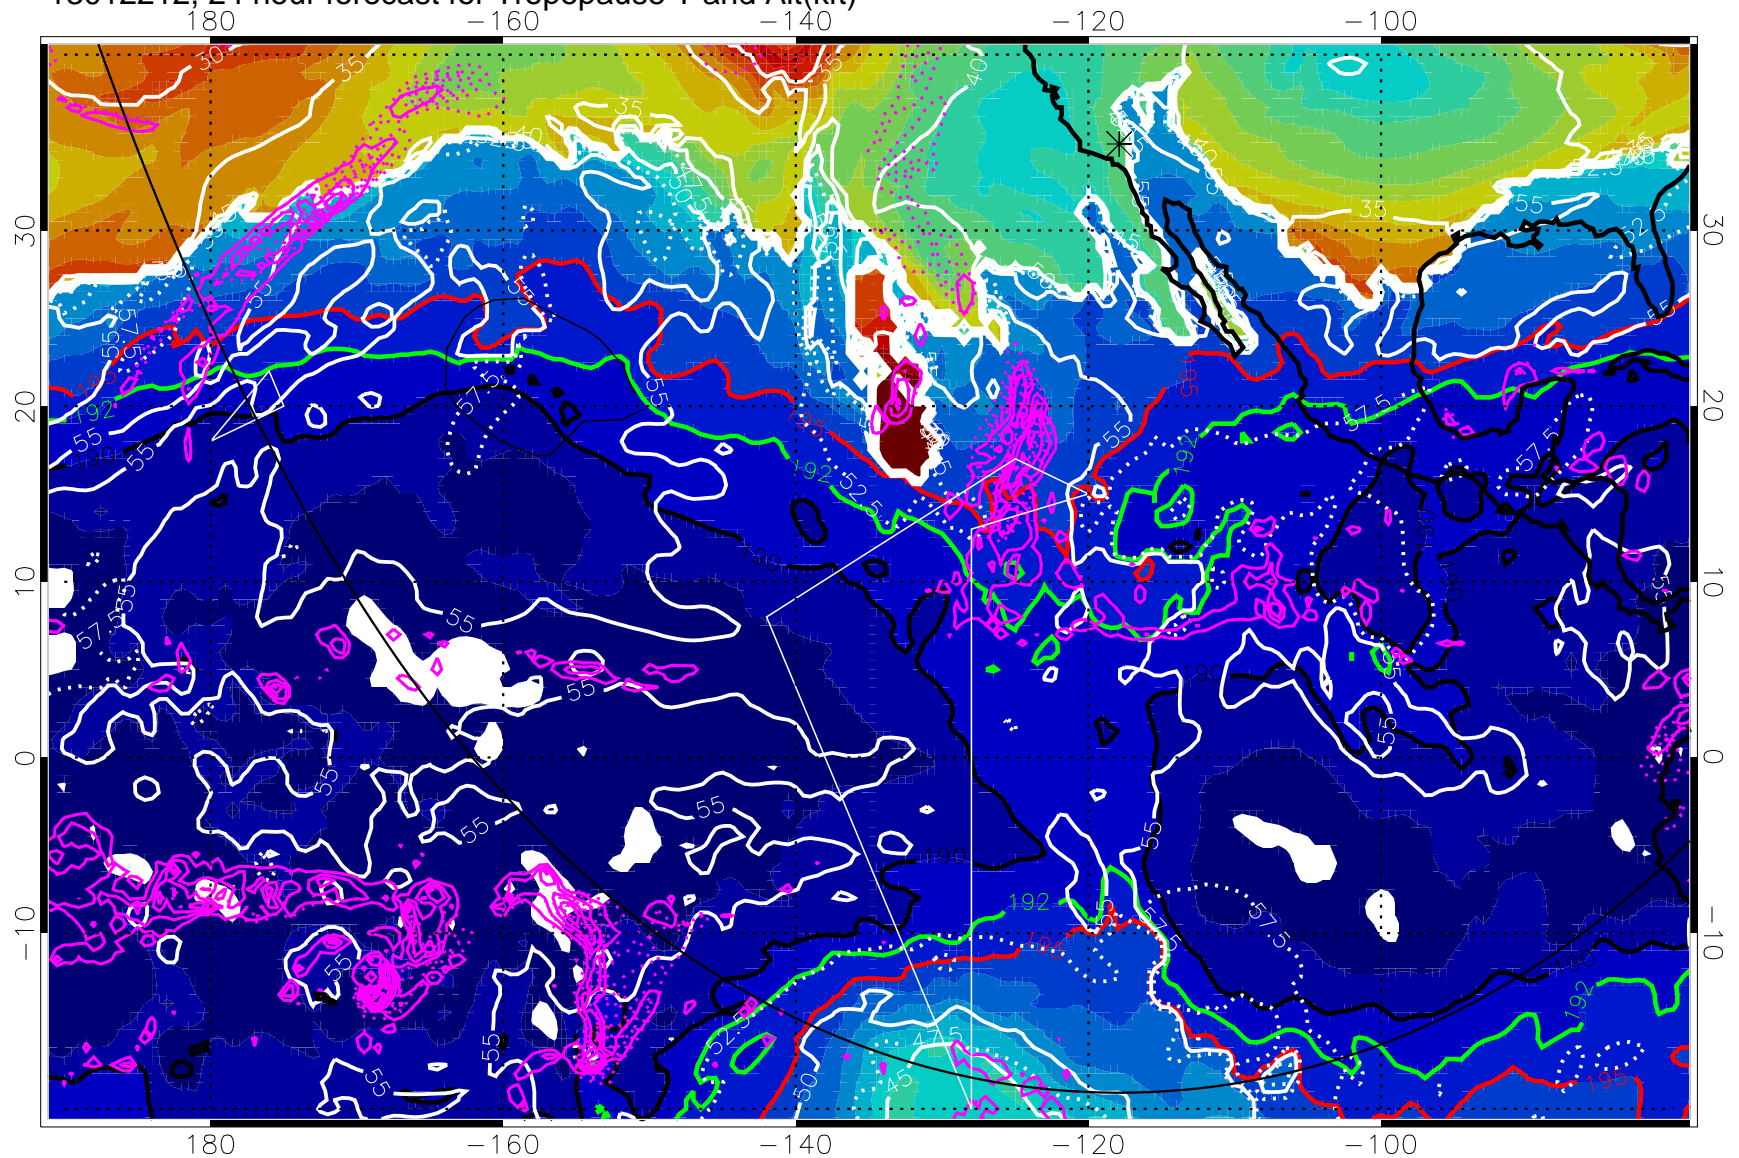

13012212, 24 hour forecast for Tropopause T and Alt(kft)

190   200   210   220   230
Tropopause T, K

Tropopause Altitude in kft (white)

Precip (tot dot, conv sol) past 6 hrs 6 kg/m² contours, min 4

190K Isotherm (wht) 192.5K Isotherm 195K Isotherm

→ 30 m/s

Range ring of 6000 km -- 19 hours GH round trip