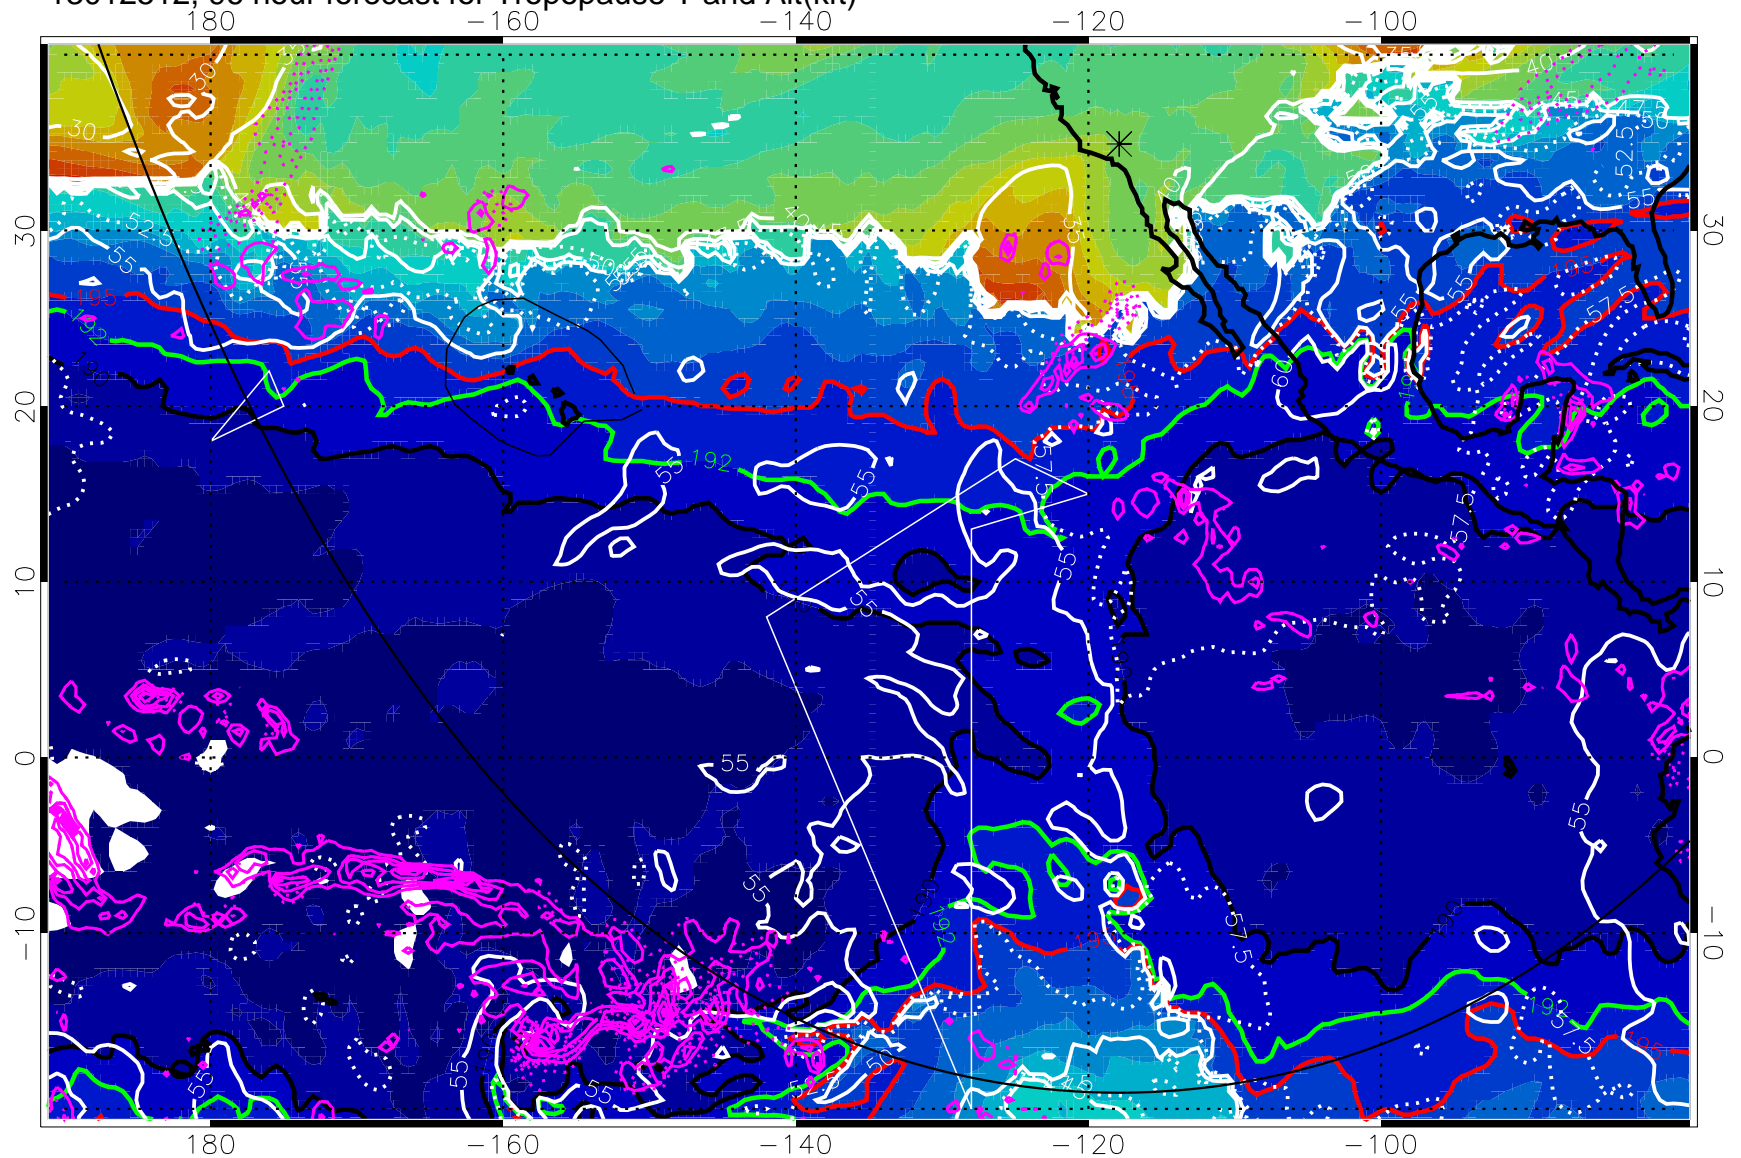

13012512, 96 hour forecast for Tropopause T and Alt(kft)

190   200   210   220   230
Tropopause T, K

Tropopause Altitude in kft (white)

Precip (tot dot, conv sol) past 6 hrs mag 6 kg/m² contours, min 4

190K Isotherm(wht) 192.5K Isotherm 195K Isotherm

→ 30 m/s

Range ring of 6000 km -- 19 hours GH round trip