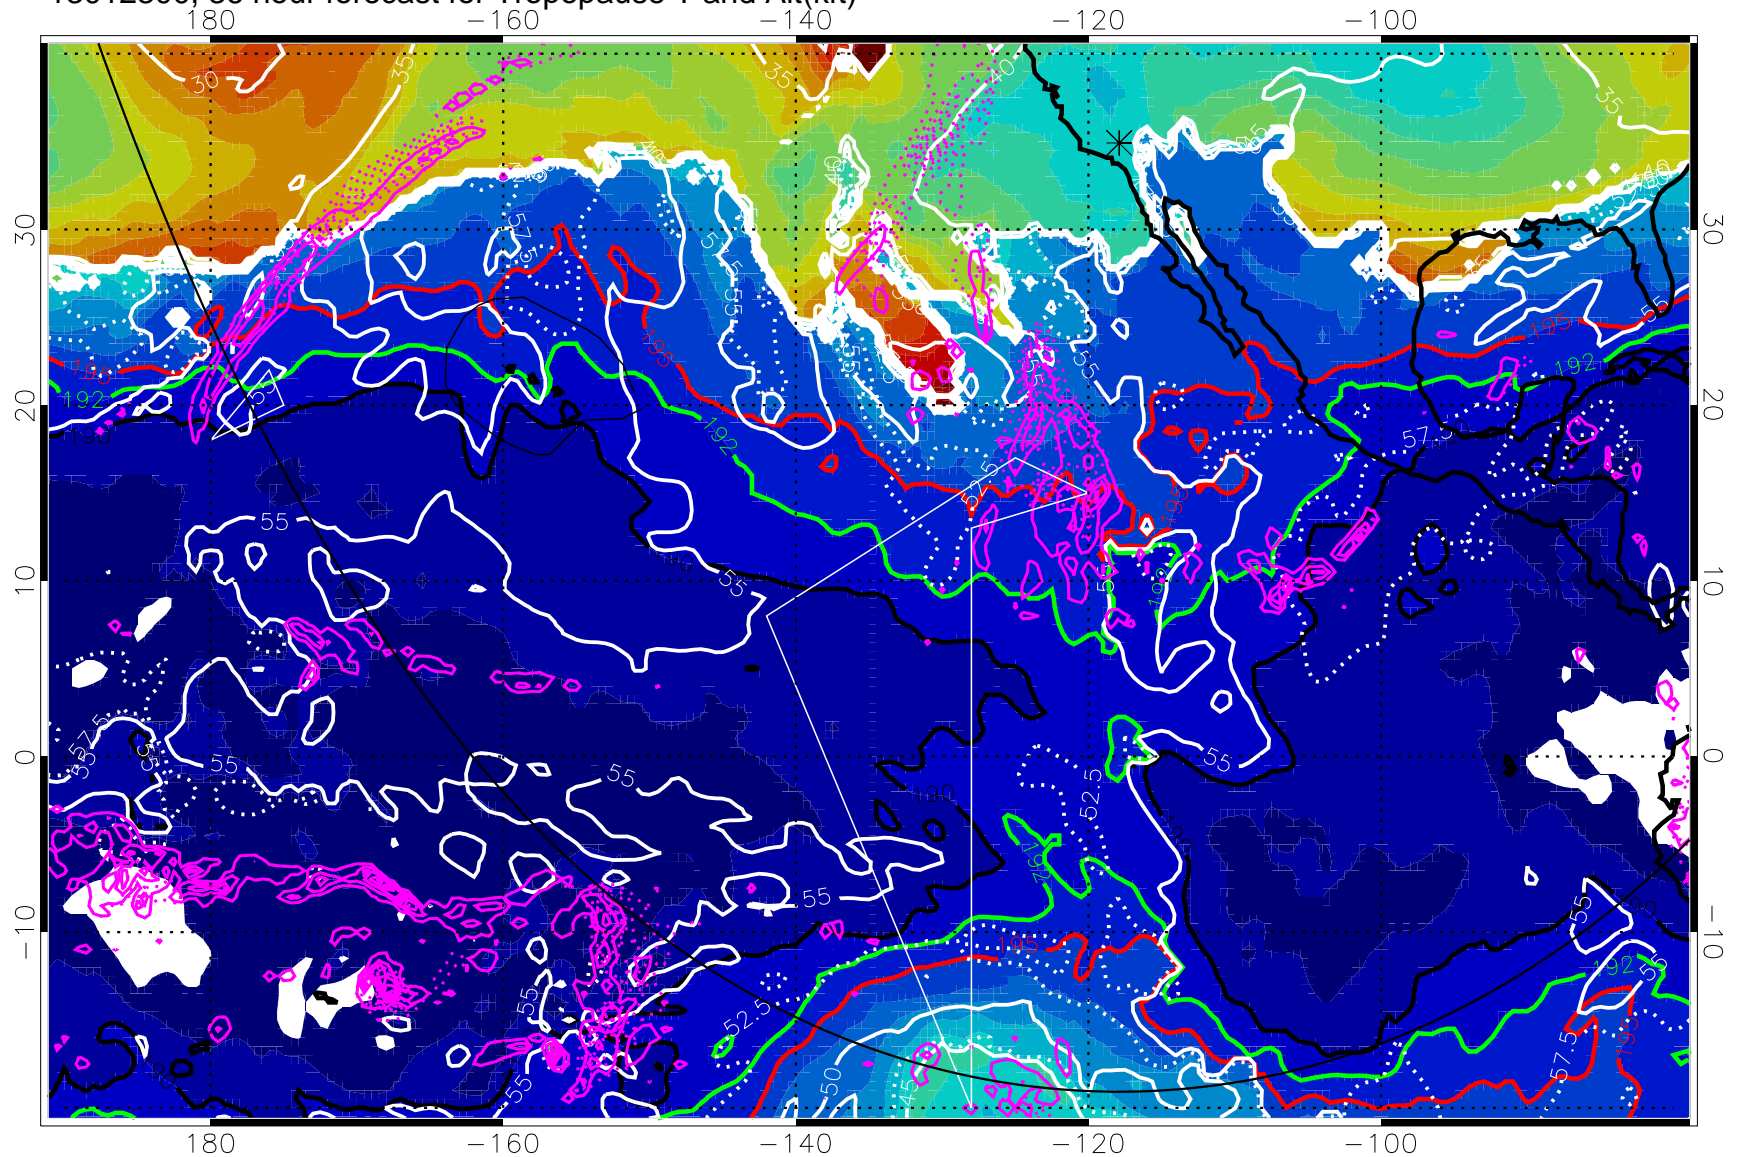

190K Isotherm (wht) 192.5K Isotherm 195K Isotherm

→ 30 m/s

Range ring of 6000 km -- 19 hours GH round trip

13012206, 18 hour forecast for Tropopause T and Alt(kft)

Tropopause Altitude in kft (white)
 Precip (tot dot, conv sol) past 6 hrs 6 kg/m² contours, min 4
 190K Isotherm(wht) 192.5K Isotherm 195K Isotherm

190K Isotherm (wht) 192.5K Isotherm 195K Isotherm

→ 30 m/s

Range ring of 6000 km -- 19 hours GH round trip

13012218, 30 hour forecast for Tropopause T and Alt(kft)

190 200 210 220 230
Tropopause T, K

Tropopause Altitude in kft (white)

Precip (tot dot, conv sol) past 6 hrs 6 kg/m² contours, min 4

190K Isotherm (wht) 192.5K Isotherm 195K Isotherm

→ 30 m/s

Range ring of 6000 km -- 19 hours GH round trip

13012300, 36 hour forecast for Tropopause T and Alt(kft)