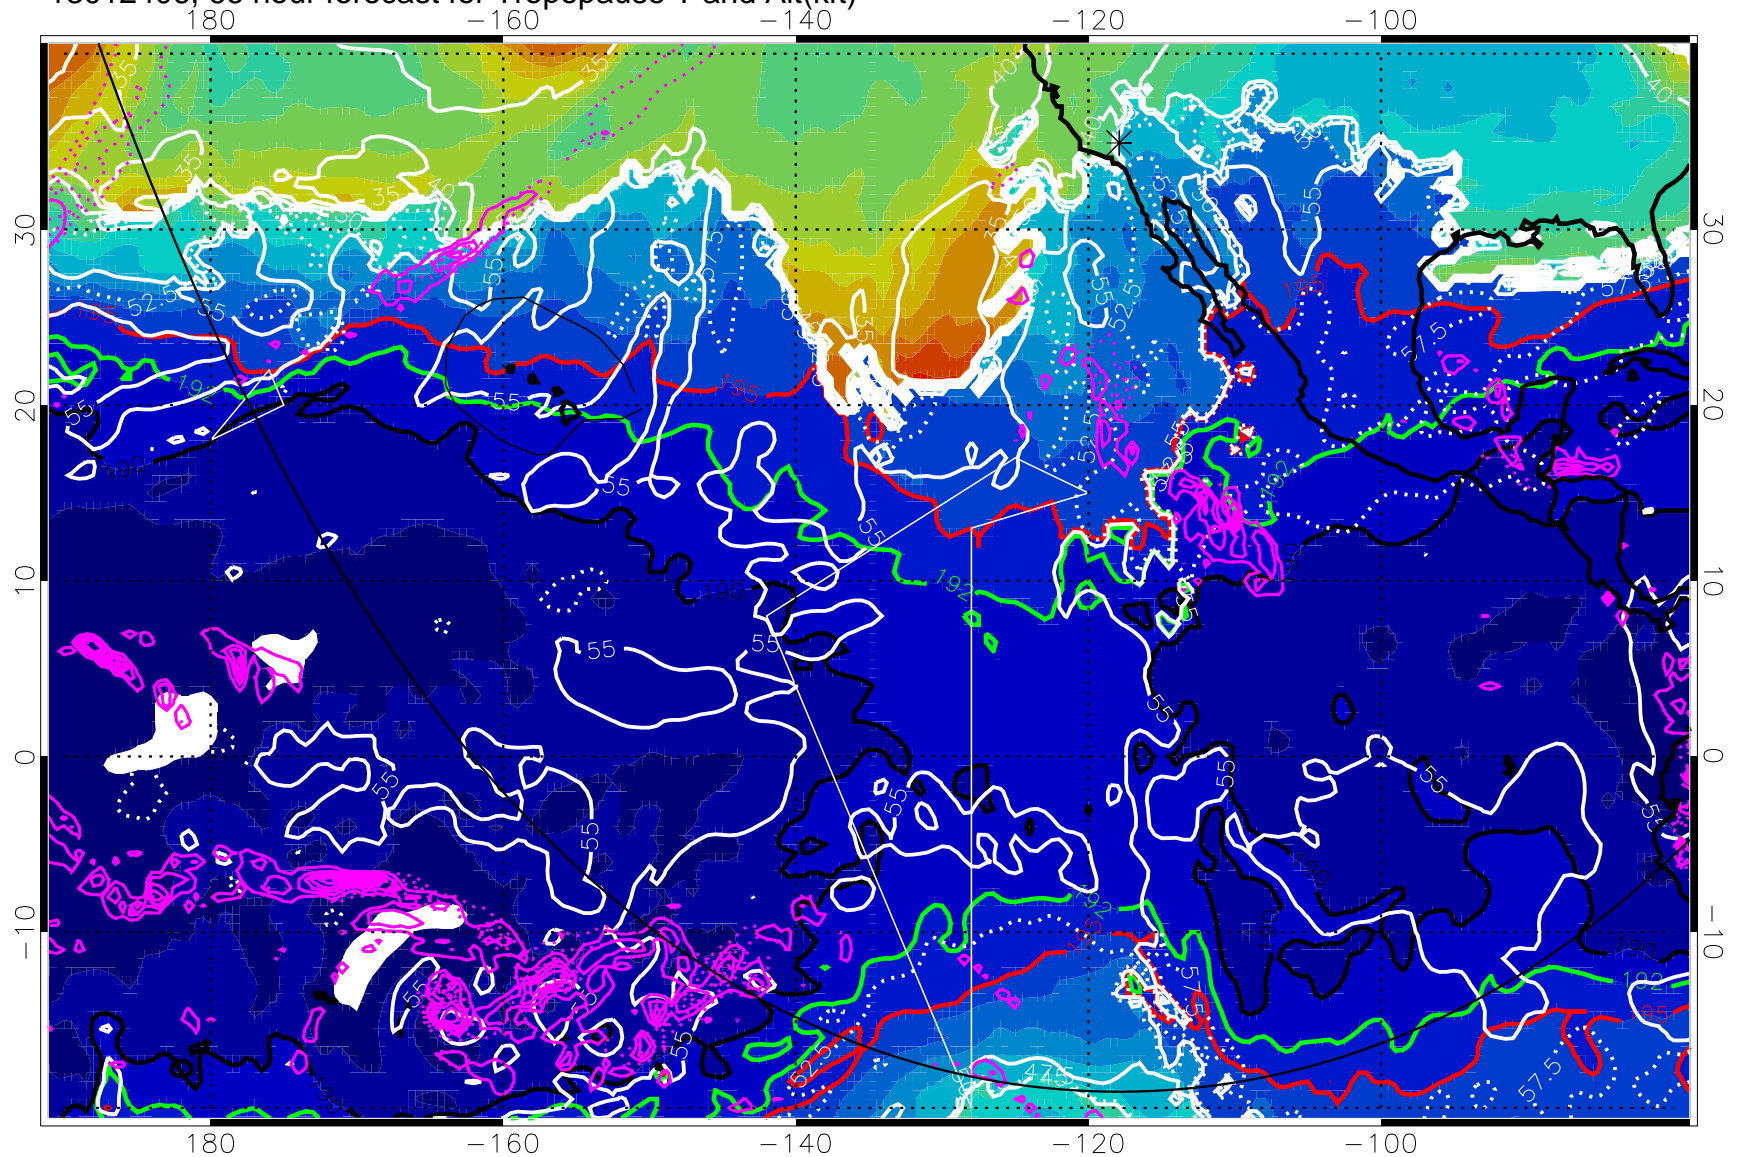

190K Isotherm (wht) 192.5K Isotherm 195K Isotherm

→ 30 m/s

Range ring of 6000 km -- 19 hours GH round trip

13012400, 60 hour forecast for Tropopause T and Alt(kft)

190 200 210 220 230

Tropopause T, K

Tropopause Altitude in kft (white)

Precip (tot dot, conv sol) past 6 hrs 6 kg/m² contours, min 4

190K Isotherm (white) 192.5K Isotherm (green) 195K Isotherm (red)

→ 30 m/s

Range ring of 6000 km -- 19 hours GH round trip

13012406, 66 hour forecast for Tropopause T and Alt(kft)