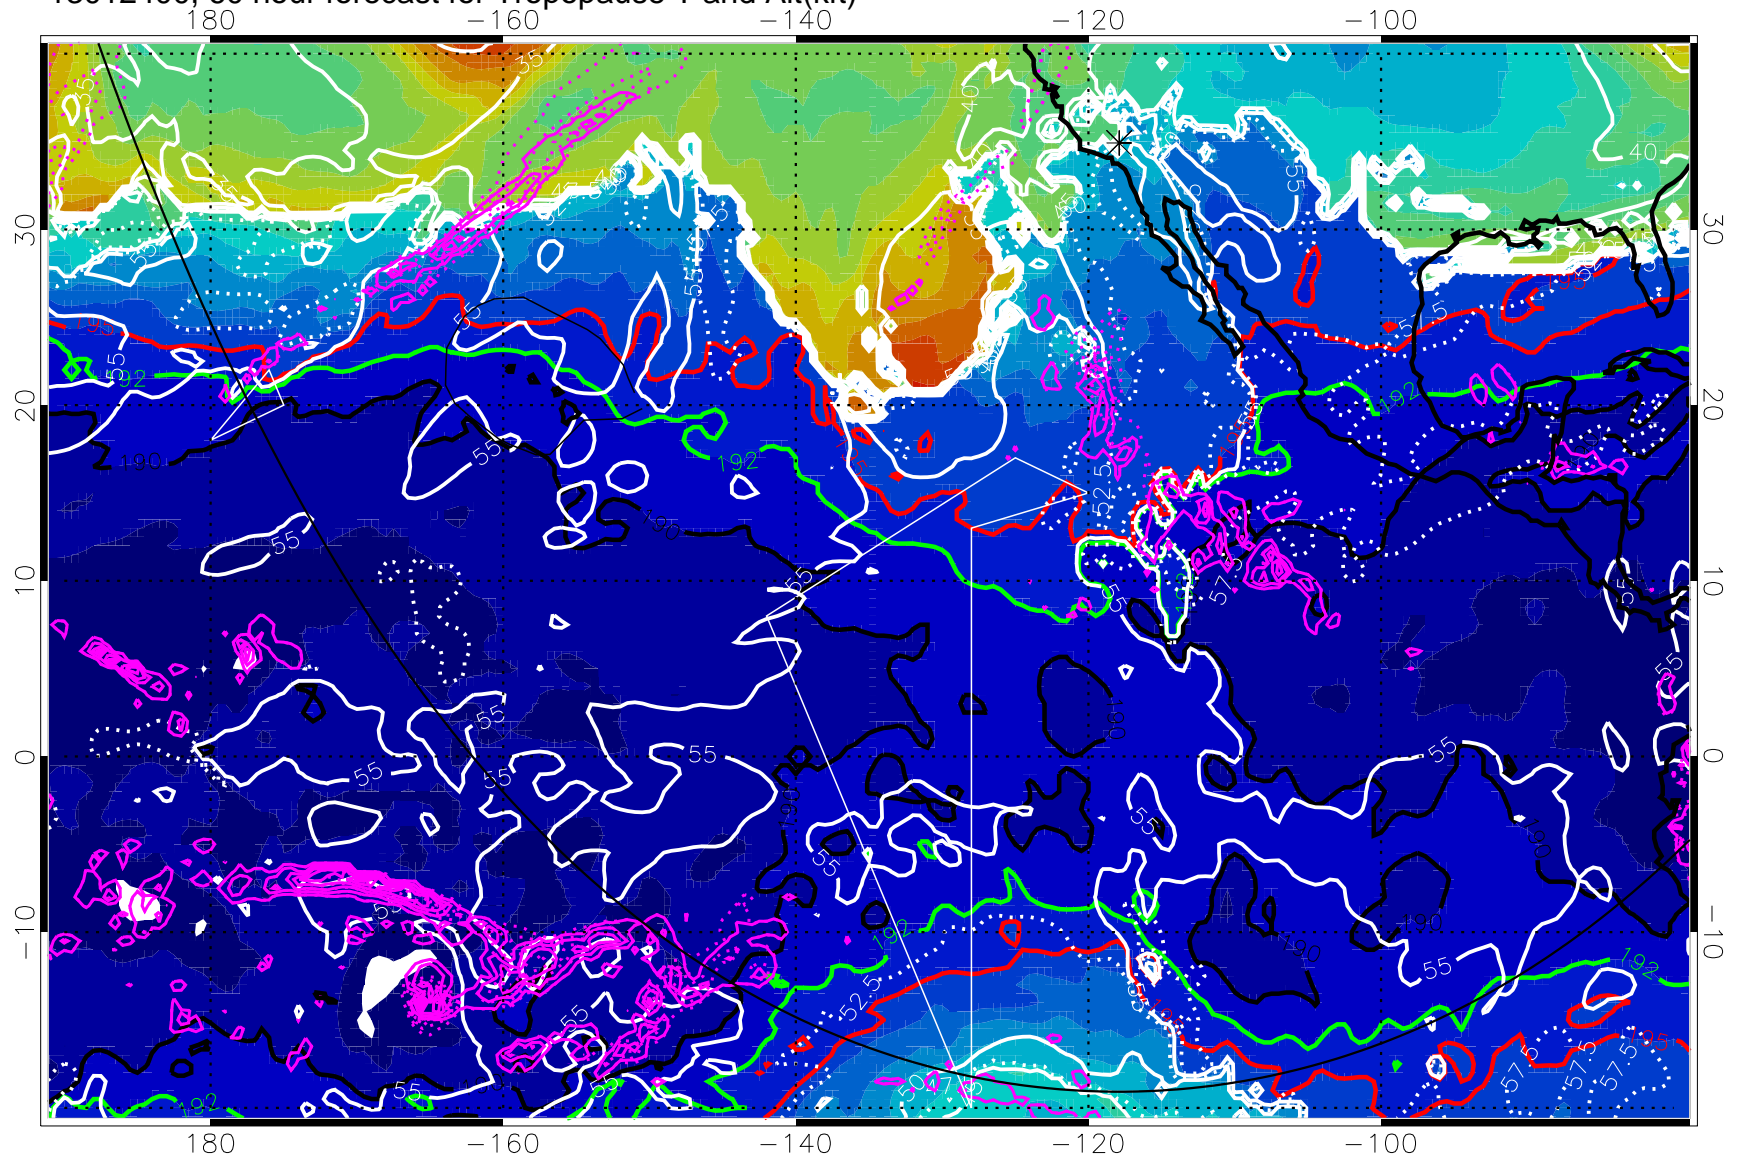

190K Isotherm (wht) 192.5K Isotherm 195K Isotherm

→ 30 m/s

Range ring of 6000 km -- 19 hours GH round trip

13012312, 48 hour forecast for Tropopause T and Alt(kft)

190 200 210 220 230
Tropopause T, K

Tropopause Altitude in kft (white)
 Precip (tot dot, conv sol) past 6 hrs 6 kg/m² contours, min 4
 190K Isotherm(wht) 192.5K Isotherm 195K Isotherm

→ 30 m/s
 Range ring of 6000 km -- 19 hours GH round trip

13012318, 54 hour forecast for Tropopause T and Alt(kft)

190 200 210 220 230
Tropopause T, K

Tropopause Altitude in kft (white)

Precip (tot dot, conv sol) past 6 hrs 6 kg/m² contours, min 4

190K Isotherm (wht) 192.5K Isotherm 195K Isotherm

→ 30 m/s

Range ring of 6000 km -- 19 hours GH round trip

13012400, 60 hour forecast for Tropopause T and Alt(kft)

190 200 210 220 230

Tropopause T, K

Tropopause Altitude in kft (white)

Precip (tot dot, conv sol) past 6 hrs 6 kg/m² contours, min 4

190K Isotherm (white) 192.5K Isotherm (green) 195K Isotherm (red)

→ 30 m/s

Range ring of 6000 km -- 19 hours GH round trip

13012406, 66 hour forecast for Tropopause T and Alt(kft)