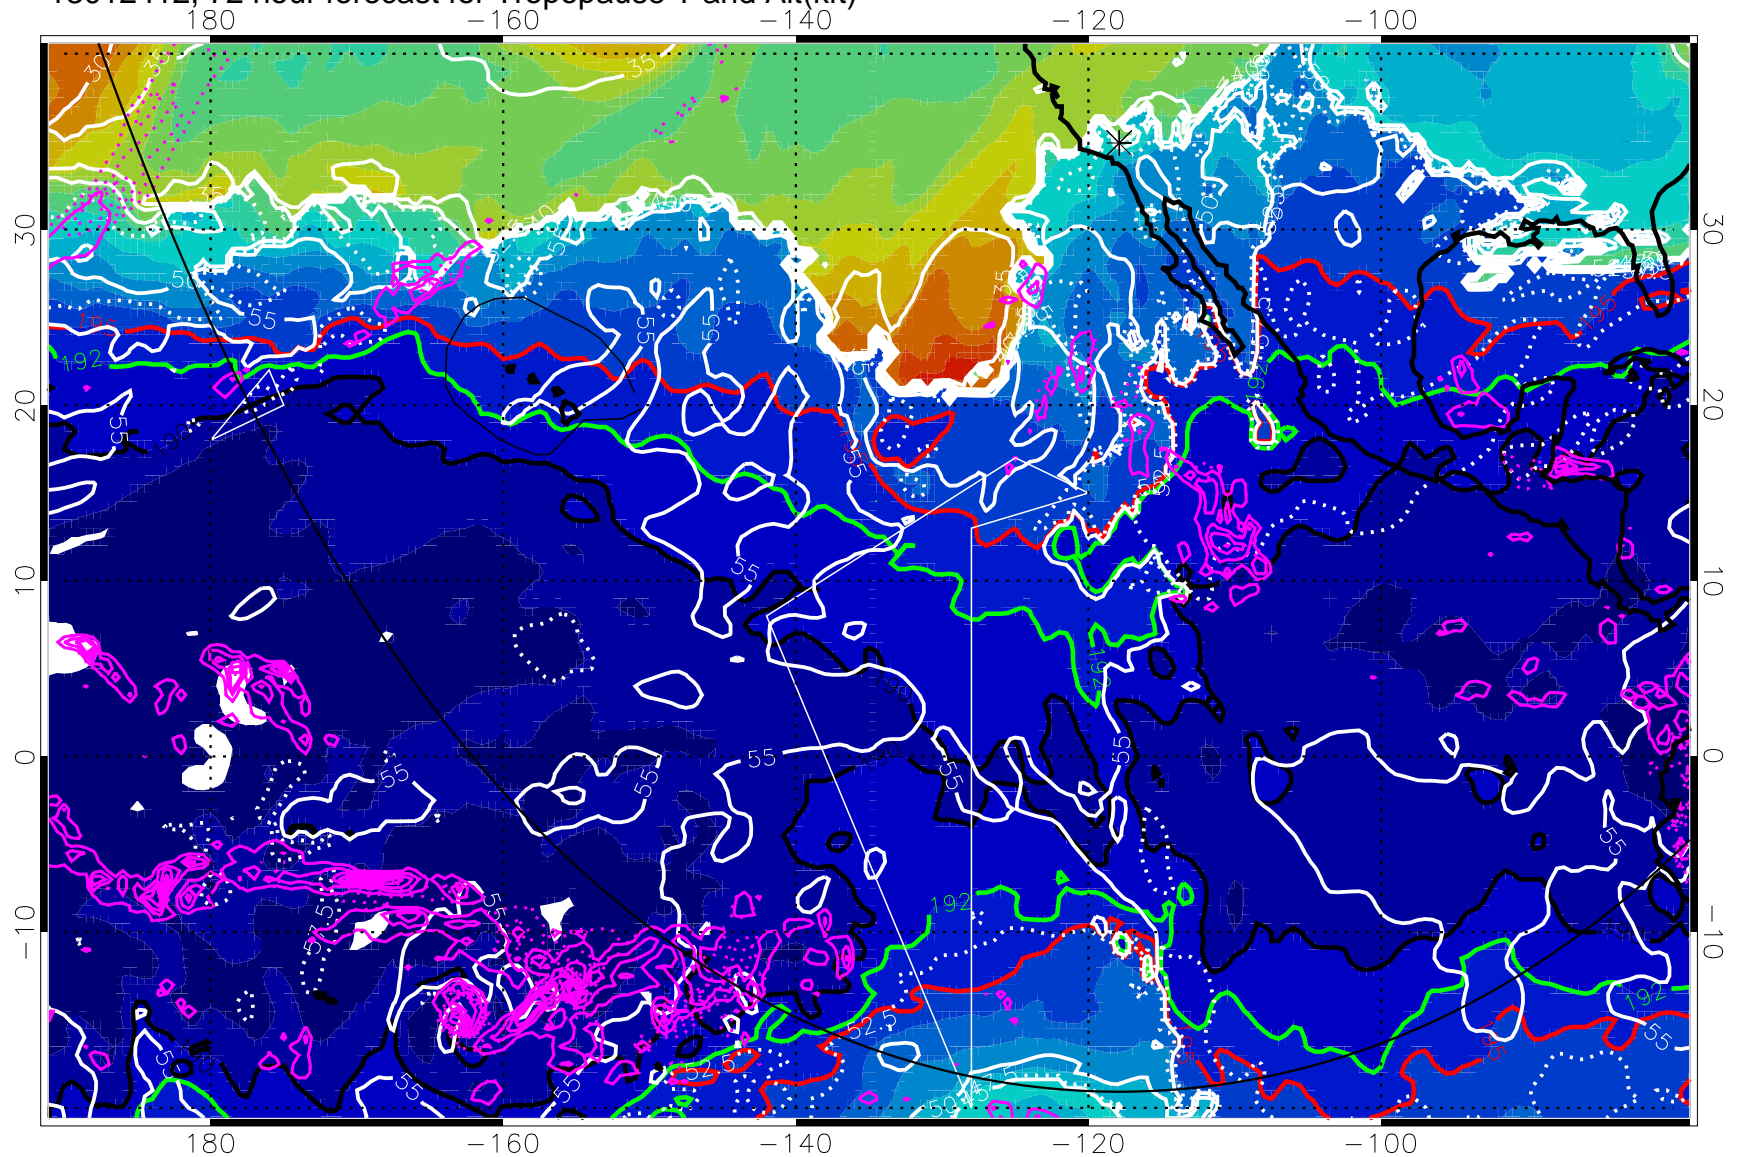

13012412, 72 hour forecast for Tropopause T and Alt(kft)

190   200   210   220   230
Tropopause T, K

Tropopause Altitude in kft (white)

Precip (tot dot, conv sol) past 6 hrs 6 kg/m² contours, min 4

190K Isotherm (wht) 192.5K Isotherm 195K Isotherm

→ 30 m/s

Range ring of 6000 km -- 19 hours GH round trip