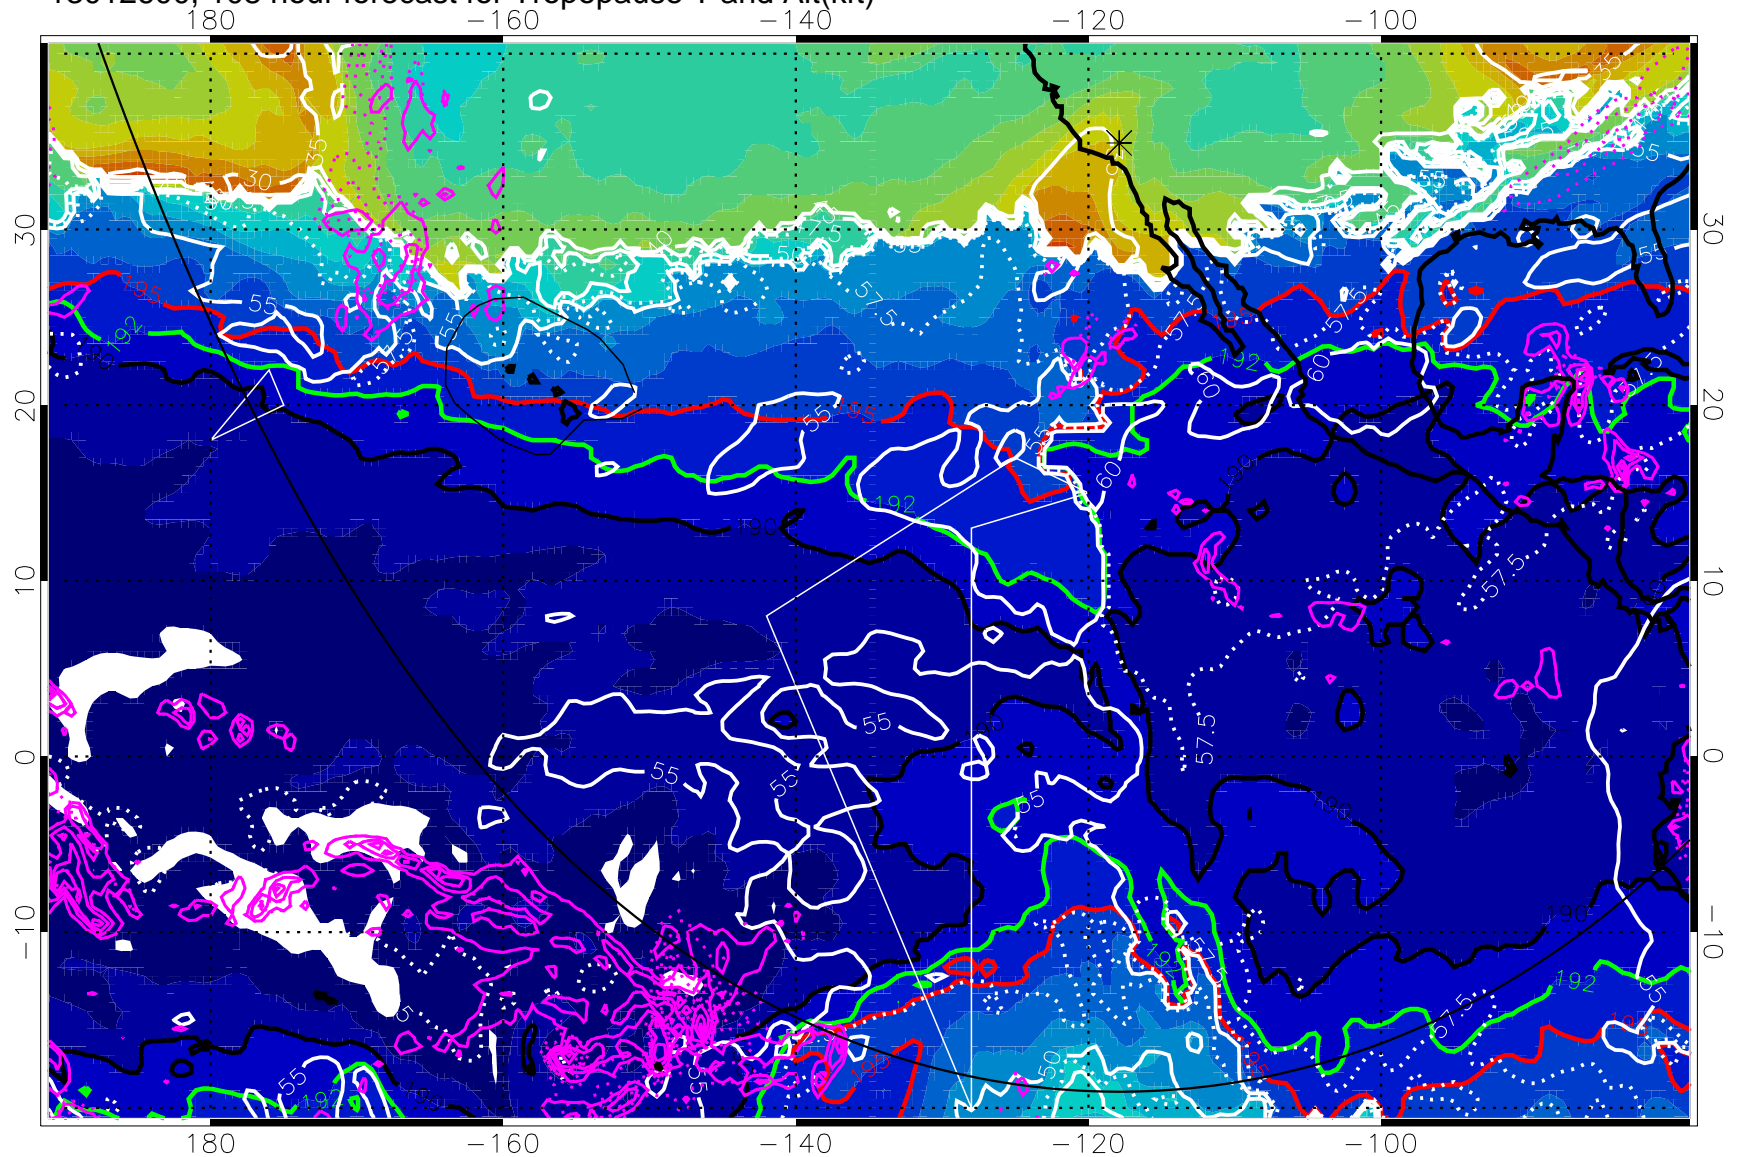

190K Isotherm(wht) 192.5K Isotherm 195K Isotherm

→ 30 m/s

Range ring of 6000 km -- 19 hours GH round trip

13012518, 102 hour forecast for Tropopause T and Alt(kft)

190 200 210 220 230
Tropopause T, K

Tropopause Altitude in kft (white)

Precip (tot dot, conv sol) past 6 hrs 6 kg/m² contours, min 4

190K Isotherm (wht) 192.5K Isotherm 195K Isotherm

→ 30 m/s

Range ring of 6000 km -- 19 hours GH round trip

13012600, 108 hour forecast for Tropopause T and Alt(kft)