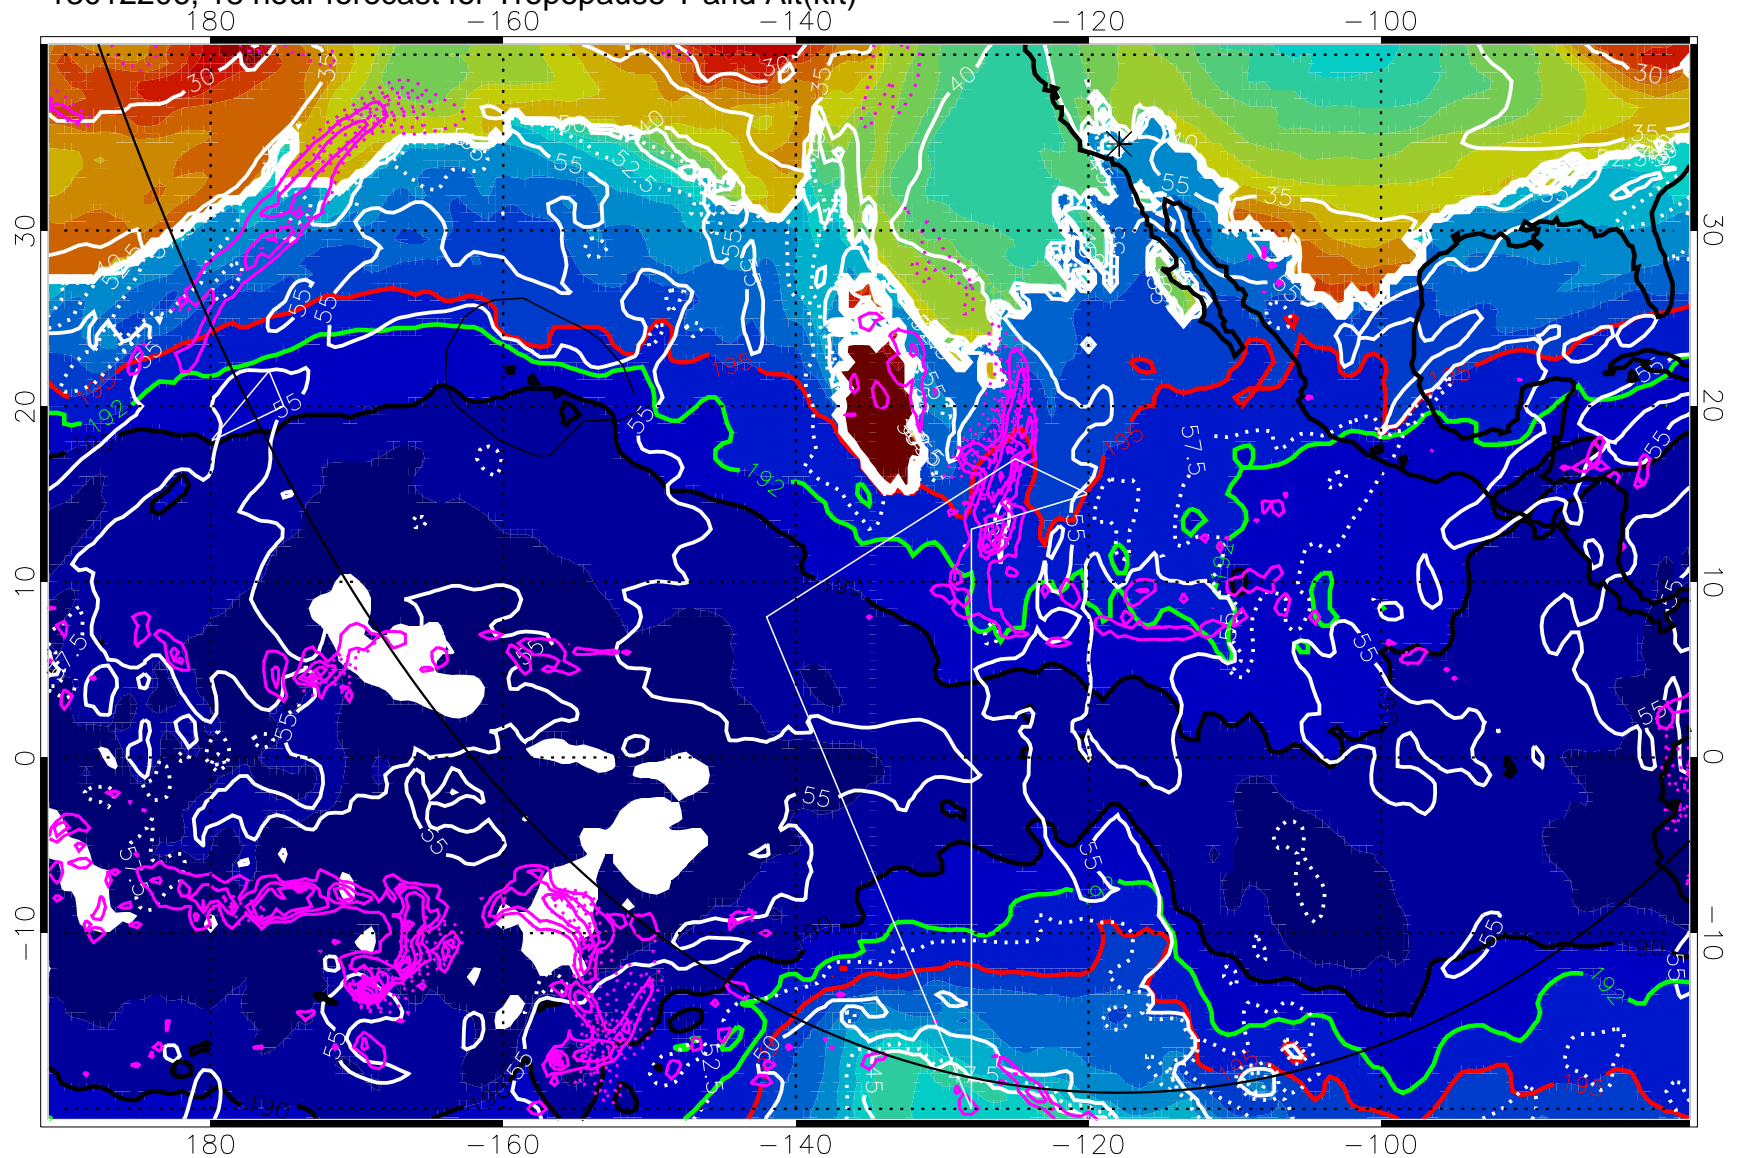

→ 30 m/s

Range ring of 6000 km -- 19 hours GH round trip

13012200, 12 hour forecast for Tropopause T and Alt(kft)

190 200 210 220 230
Tropopause T, K

Tropopause Altitude in kft (white)

Precip (tot dot, conv sol) past 6 hrs 6 kg/m² contours, min 4

190K Isotherm (wht) 192.5K Isotherm 195K Isotherm

→ 30 m/s

Range ring of 6000 km -- 19 hours GH round trip

13012206, 18 hour forecast for Tropopause T and Alt(kft)

Tropopause Altitude in kft (white)
 Precip (tot dot, conv sol) past 6 hrs 6 kg/m² contours, min 4
 190K Isotherm(wht) 192.5K Isotherm 195K Isotherm

190K Isotherm (wht) 192.5K Isotherm 195K Isotherm

→ 30 m/s

Range ring of 6000 km -- 19 hours GH round trip

13012218, 30 hour forecast for Tropopause T and Alt(kft)

190 200 210 220 230
Tropopause T, K

Tropopause Altitude in kft (white)

Precip (tot dot, conv sol) past 6 hrs 6 kg/m² contours, min 4

190K Isotherm (wht) 192.5K Isotherm 195K Isotherm

→ 30 m/s

Range ring of 6000 km -- 19 hours GH round trip

13012300, 36 hour forecast for Tropopause T and Alt(kft)