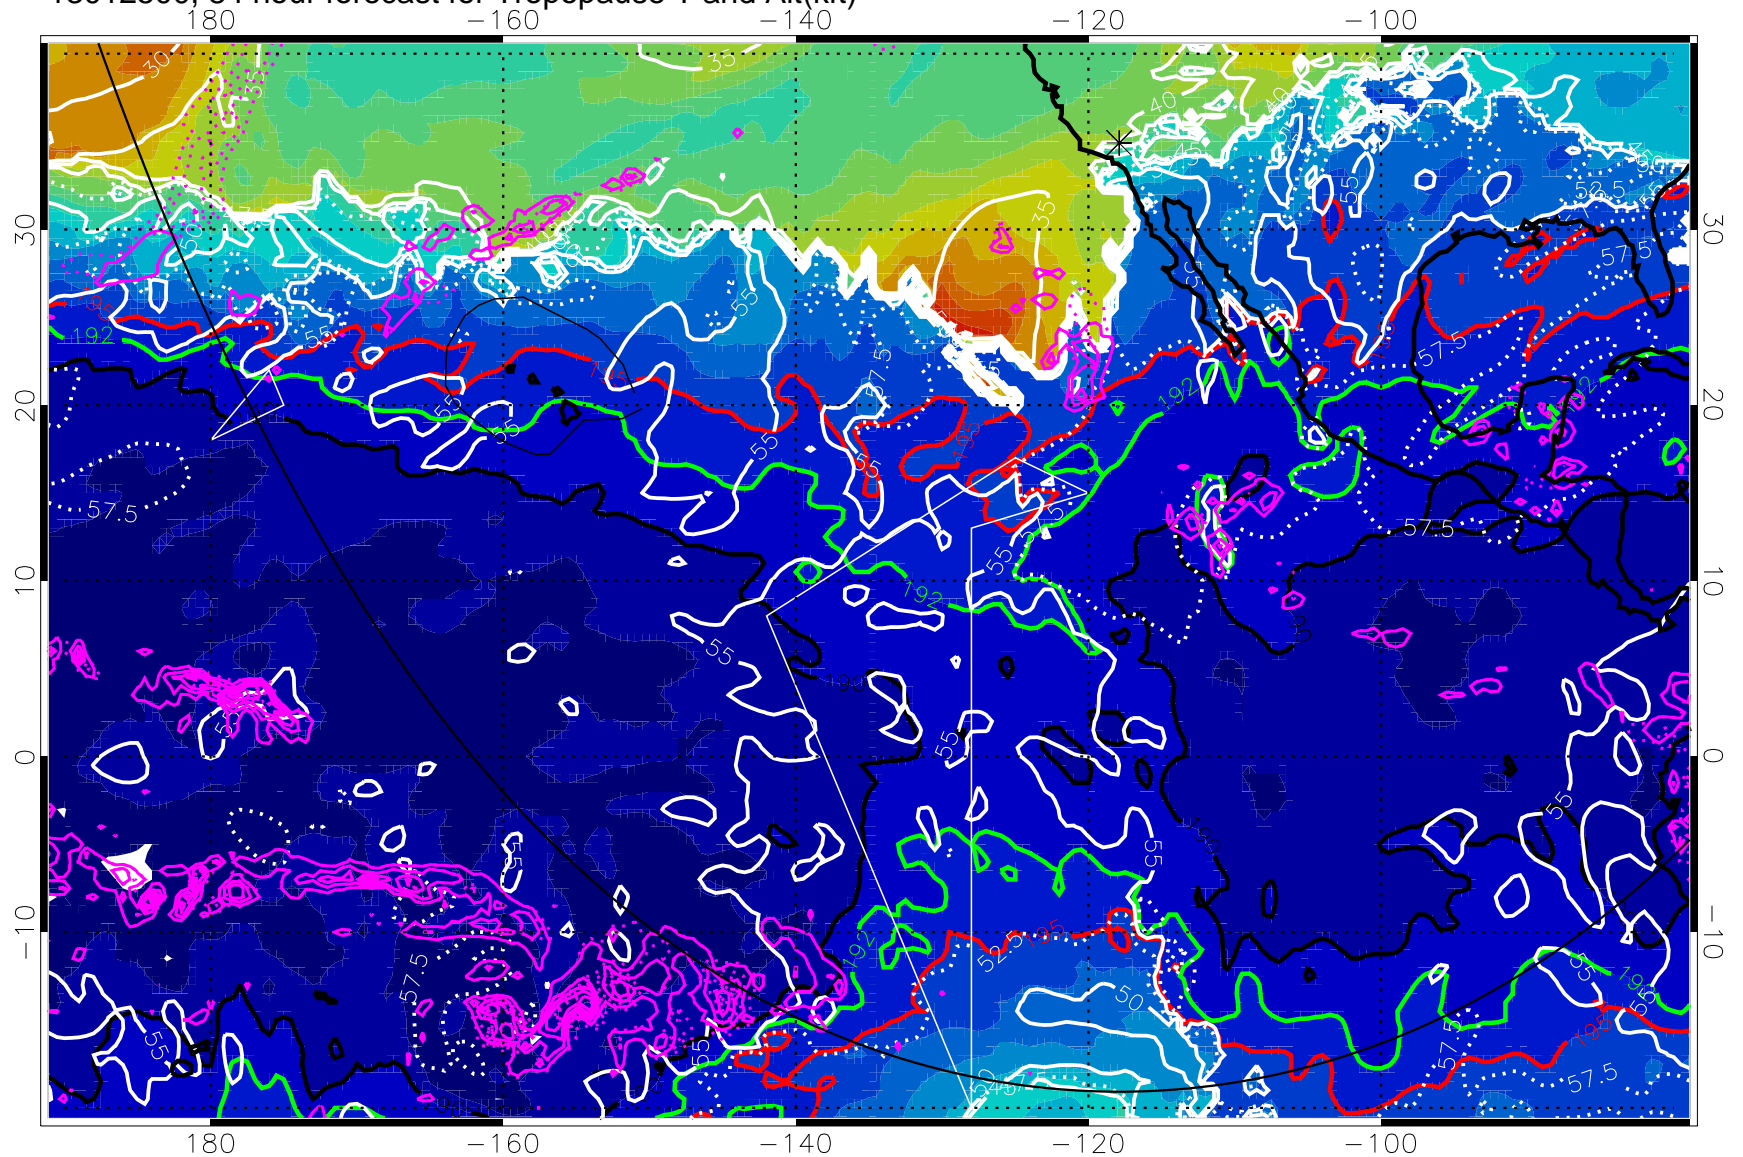

→ 30 m/s

Range ring of 6000 km -- 19 hours GH round trip

13012418, 78 hour forecast for Tropopause T and Alt(kft)

190 200 210 220 230

Tropopause T, K

Tropopause Altitude in kft (white)

Precip (tot dot, conv sol) past 6 hrs 6 kg/m² contours, min 4

190K Isotherm (whit) 192.5K Isotherm 195K Isotherm

→ 30 m/s

Range ring of 6000 km -- 19 hours GH round trip

13012500, 84 hour forecast for Tropopause T and Alt(kft)

190 200 210 220 230
Tropopause T, K

Tropopause Altitude in kft (white)

Precip (tot dot, conv sol) past 6 hrs 6 kg/m² contours, min 4

190K Isotherm (wht) 192.5K Isotherm 195K Isotherm

→ 30 m/s

Range ring of 6000 km -- 19 hours GH round trip

13012506, 90 hour forecast for Tropopause T and Alt(kft)