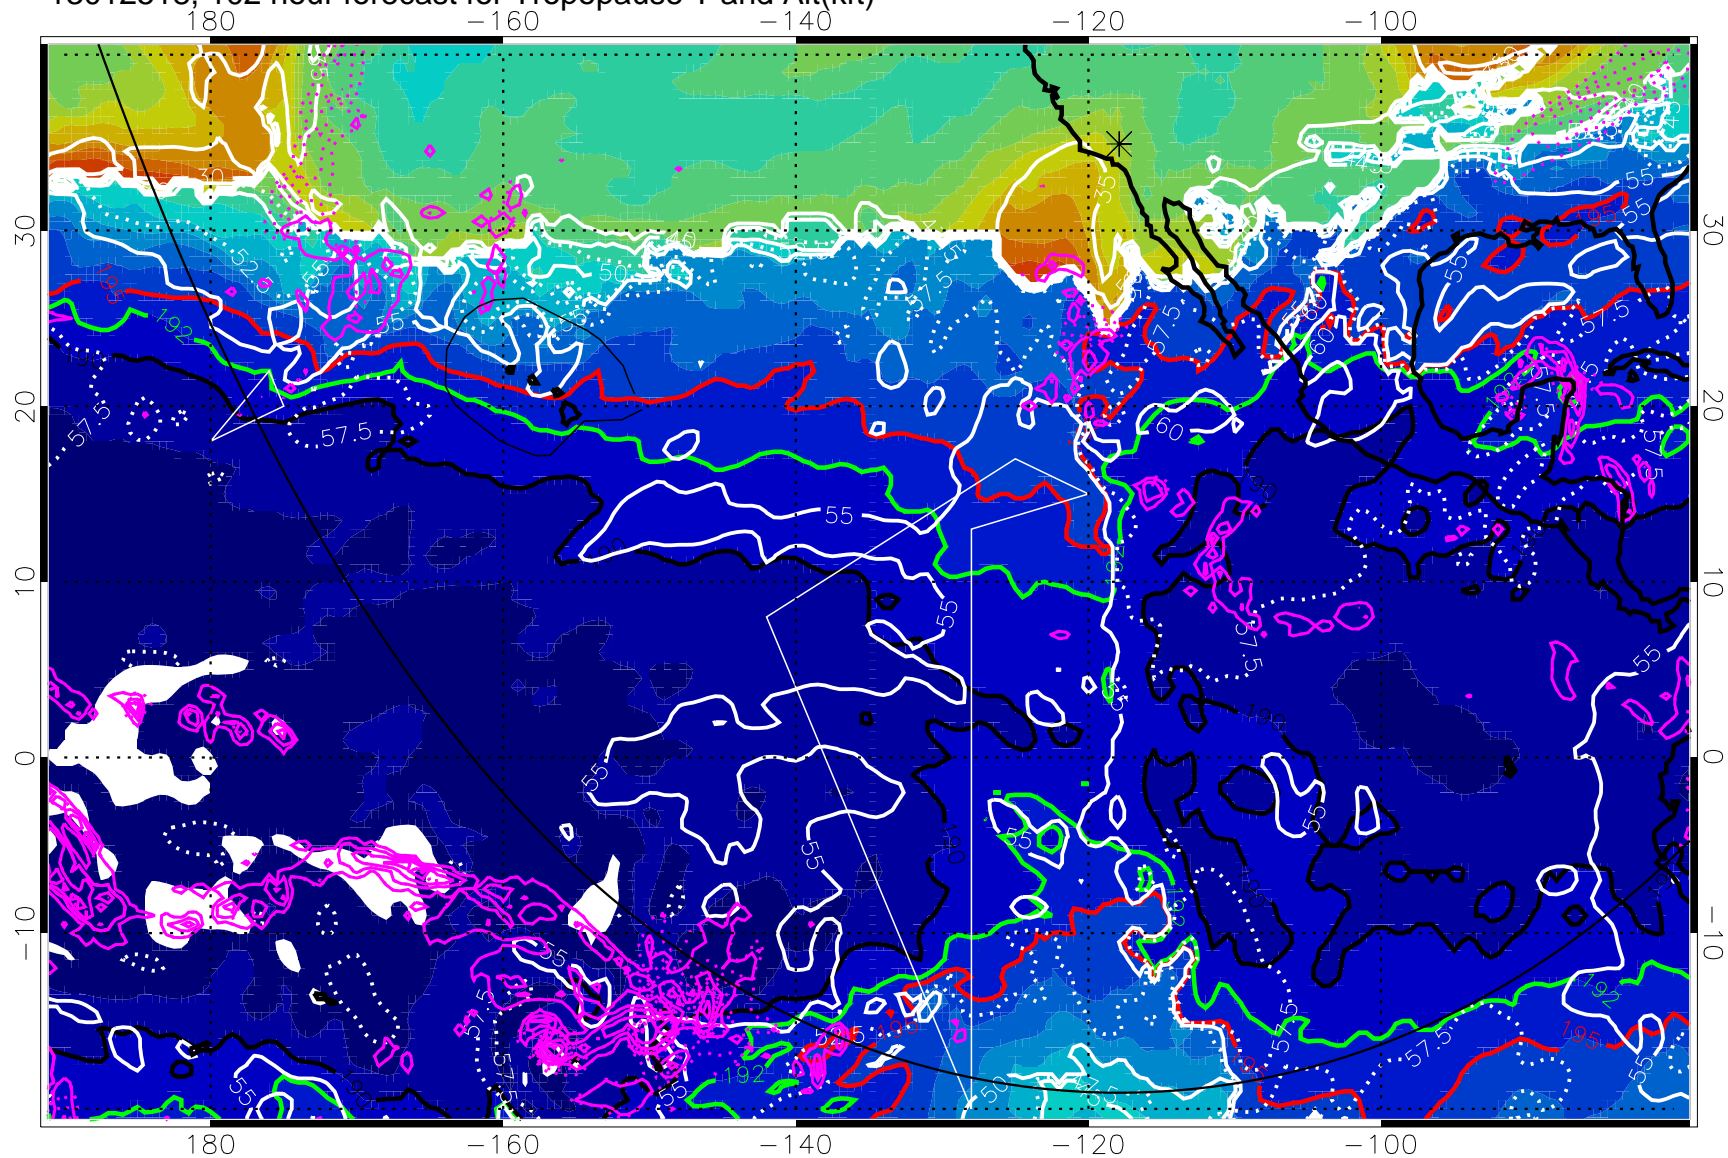

Precip (tot dot, conv sol) past 6 hrs 6 kg/m² contours, min 4

190K Isotherm (wht) 192.5K Isotherm 195K Isotherm

→ 30 m/s

Range ring of 6000 km -- 19 hours GH round trip

13012506, 90 hour forecast for Tropopause T and Alt(kft)

Range ring of 6000 km -- 19 hours GH round trip

13012512, 96 hour forecast for Tropopause T and Alt(kft)

190 200 210 220 230
Tropopause T, K

Tropopause Altitude in kft (white)

Precip (tot dot, conv sol) past 6 hrs mag 6 kg/m² contours, min 4

190K Isotherm(wht) 192.5K Isotherm 195K Isotherm

→ 30 m/s

Range ring of 6000 km -- 19 hours GH round trip

13012518, 102 hour forecast for Tropopause T and Alt(kft)

190 200 210 220 230
Tropopause T, K

Tropopause Altitude in kft (white)

Precip (tot dot, conv sol) past 6 hrs 6 kg/m² contours, min 4

190K Isotherm (wht) 192.5K Isotherm 195K Isotherm

→ 30 m/s

Range ring of 6000 km -- 19 hours GH round trip

13012600, 108 hour forecast for Tropopause T and Alt(kft)