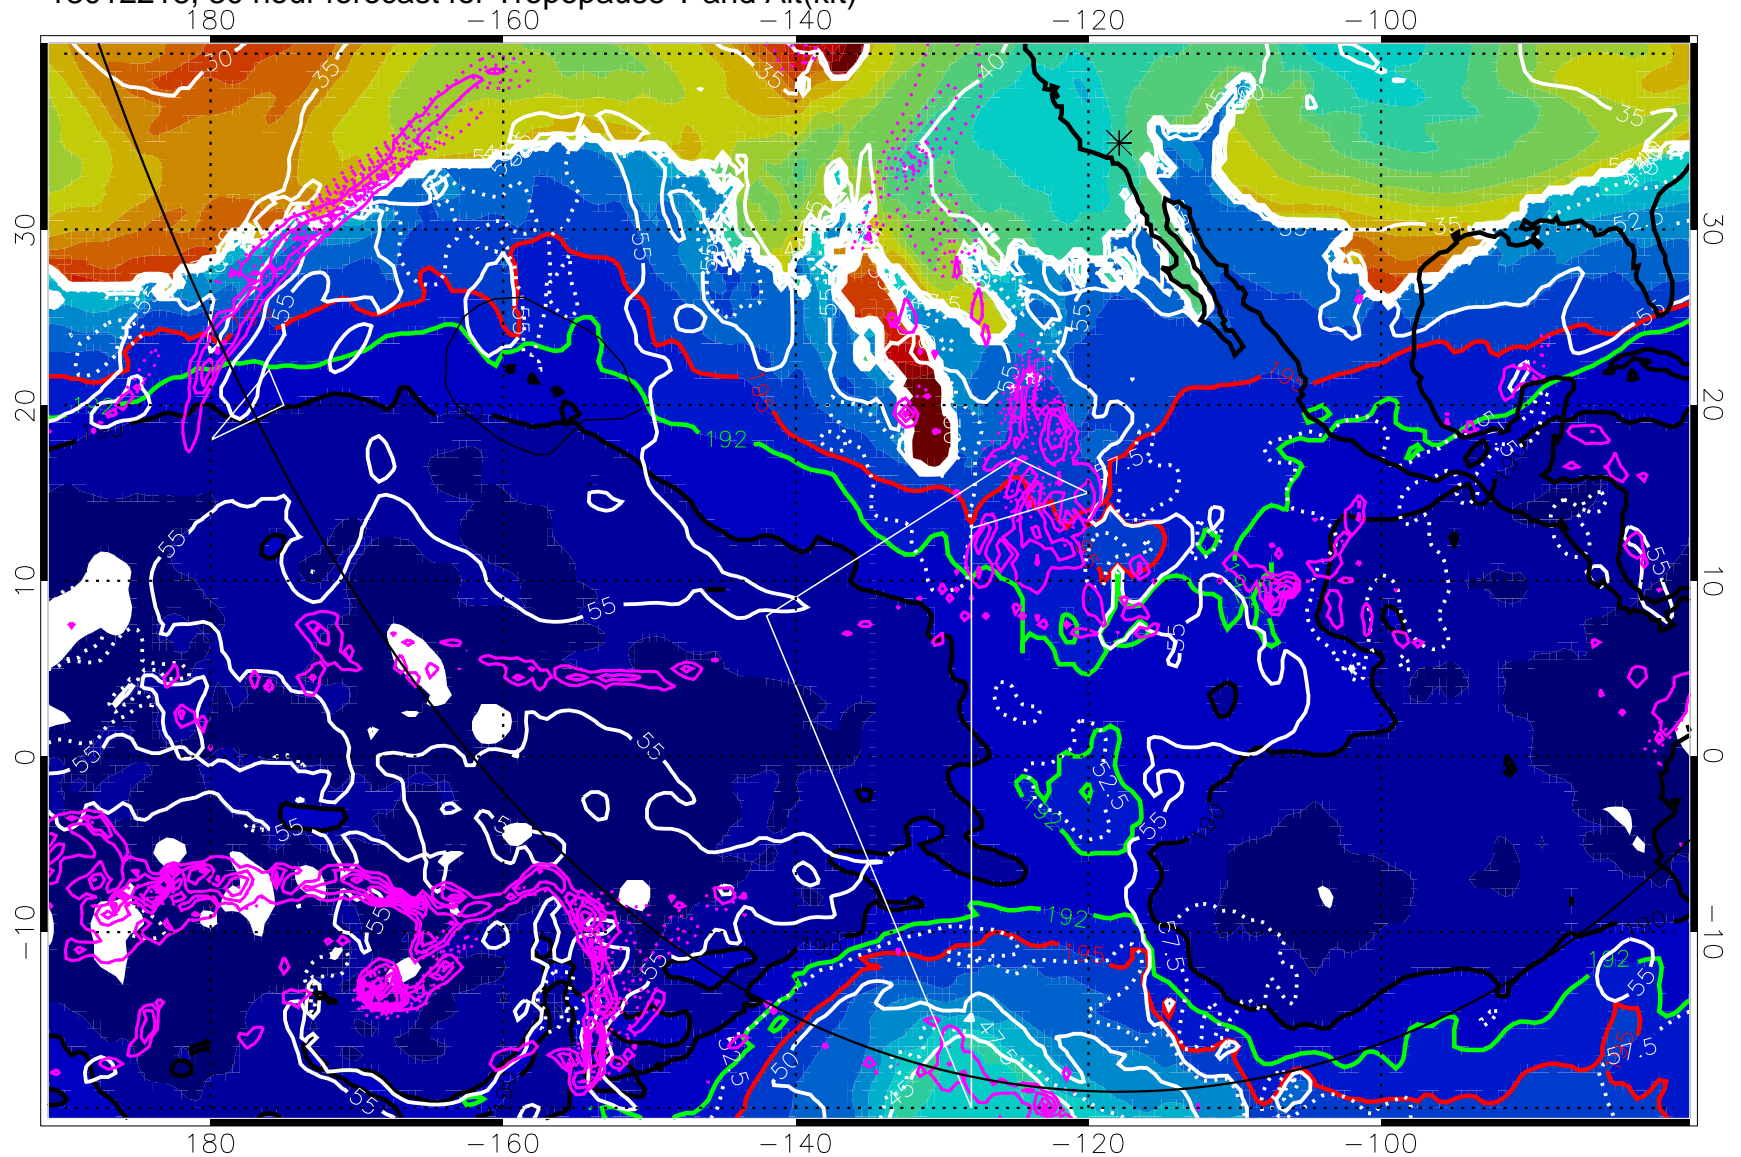

190K Isotherm (wht) 192.5K Isotherm 195K Isotherm

→ 30 m/s

Range ring of 6000 km -- 19 hours GH round trip

13012206, 18 hour forecast for Tropopause T and Alt(kft)

Tropopause Altitude in kft (white)
 Precip (tot dot, conv sol) past 6 hrs 6 kg/m² contours, min 4
 190K Isotherm(wht) 192.5K Isotherm 195K Isotherm

→ 30 m/s
 Range ring of 6000 km -- 19 hours GH round trip

13012212, 24 hour forecast for Tropopause T and Alt(kft)

190 200 210 220 230
Tropopause T, K

Tropopause Altitude in kft (white)

Precip (tot dot, conv sol) past 6 hrs 6 kg/m² contours, min 4

190K Isotherm (wht) 192.5K Isotherm 195K Isotherm

→ 30 m/s

Range ring of 6000 km -- 19 hours GH round trip

13012218, 30 hour forecast for Tropopause T and Alt(kft)

190 200 210 220 230
Tropopause T, K

Tropopause Altitude in kft (white)

Precip (tot dot, conv sol) past 6 hrs 6 kg/m² contours, min 4

190K Isotherm (wht) 192.5K Isotherm 195K Isotherm

→ 30 m/s

Range ring of 6000 km -- 19 hours GH round trip

13012300, 36 hour forecast for Tropopause T and Alt(kft)