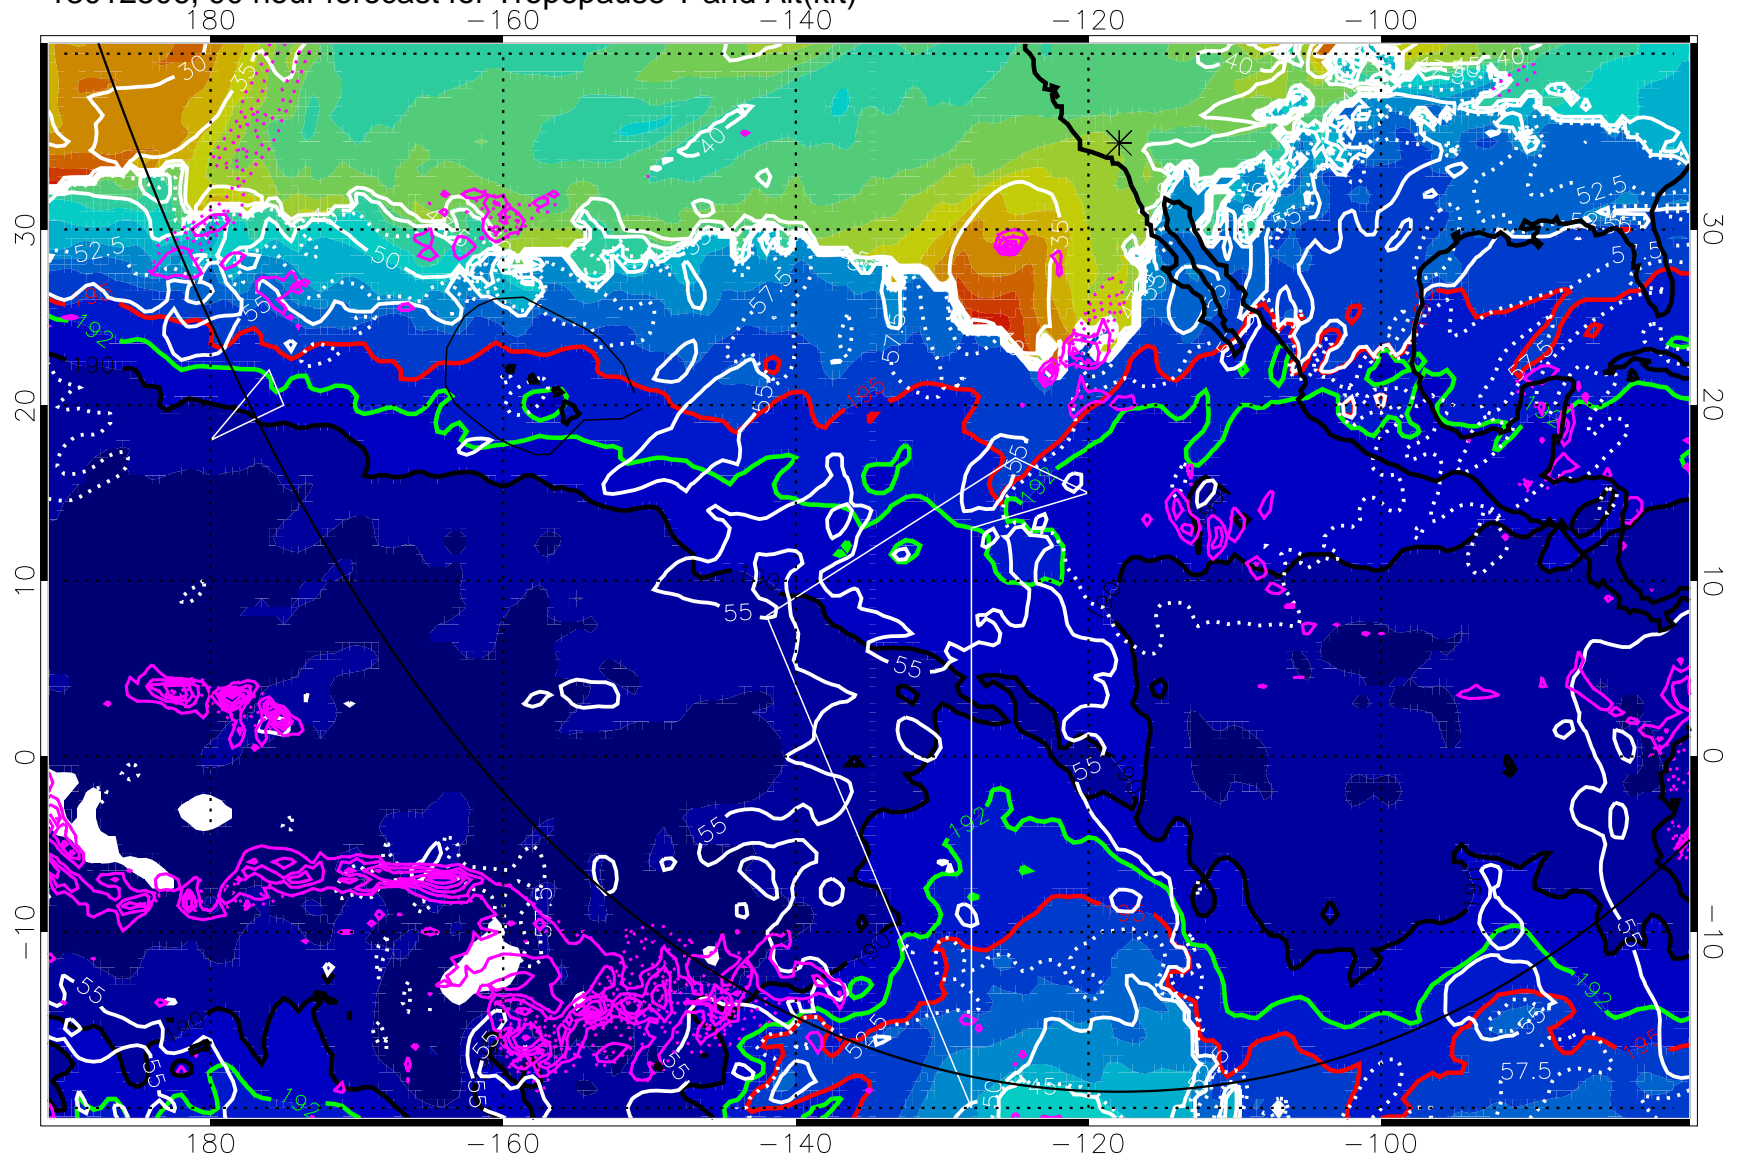

190K Isotherm (whit) 192.5K Isotherm 195K Isotherm

→ 30 m/s

Range ring of 6000 km -- 19 hours GH round trip

13012500, 84 hour forecast for Tropopause T and Alt(kft)

190 200 210 220 230
Tropopause T, K

Tropopause Altitude in kft (white)

Precip (tot dot, conv sol) past 6 hrs 6 kg/m² contours, min 4

190K Isotherm (wht) 192.5K Isotherm 195K Isotherm

→ 30 m/s

Range ring of 6000 km -- 19 hours GH round trip

13012506, 90 hour forecast for Tropopause T and Alt(kft)