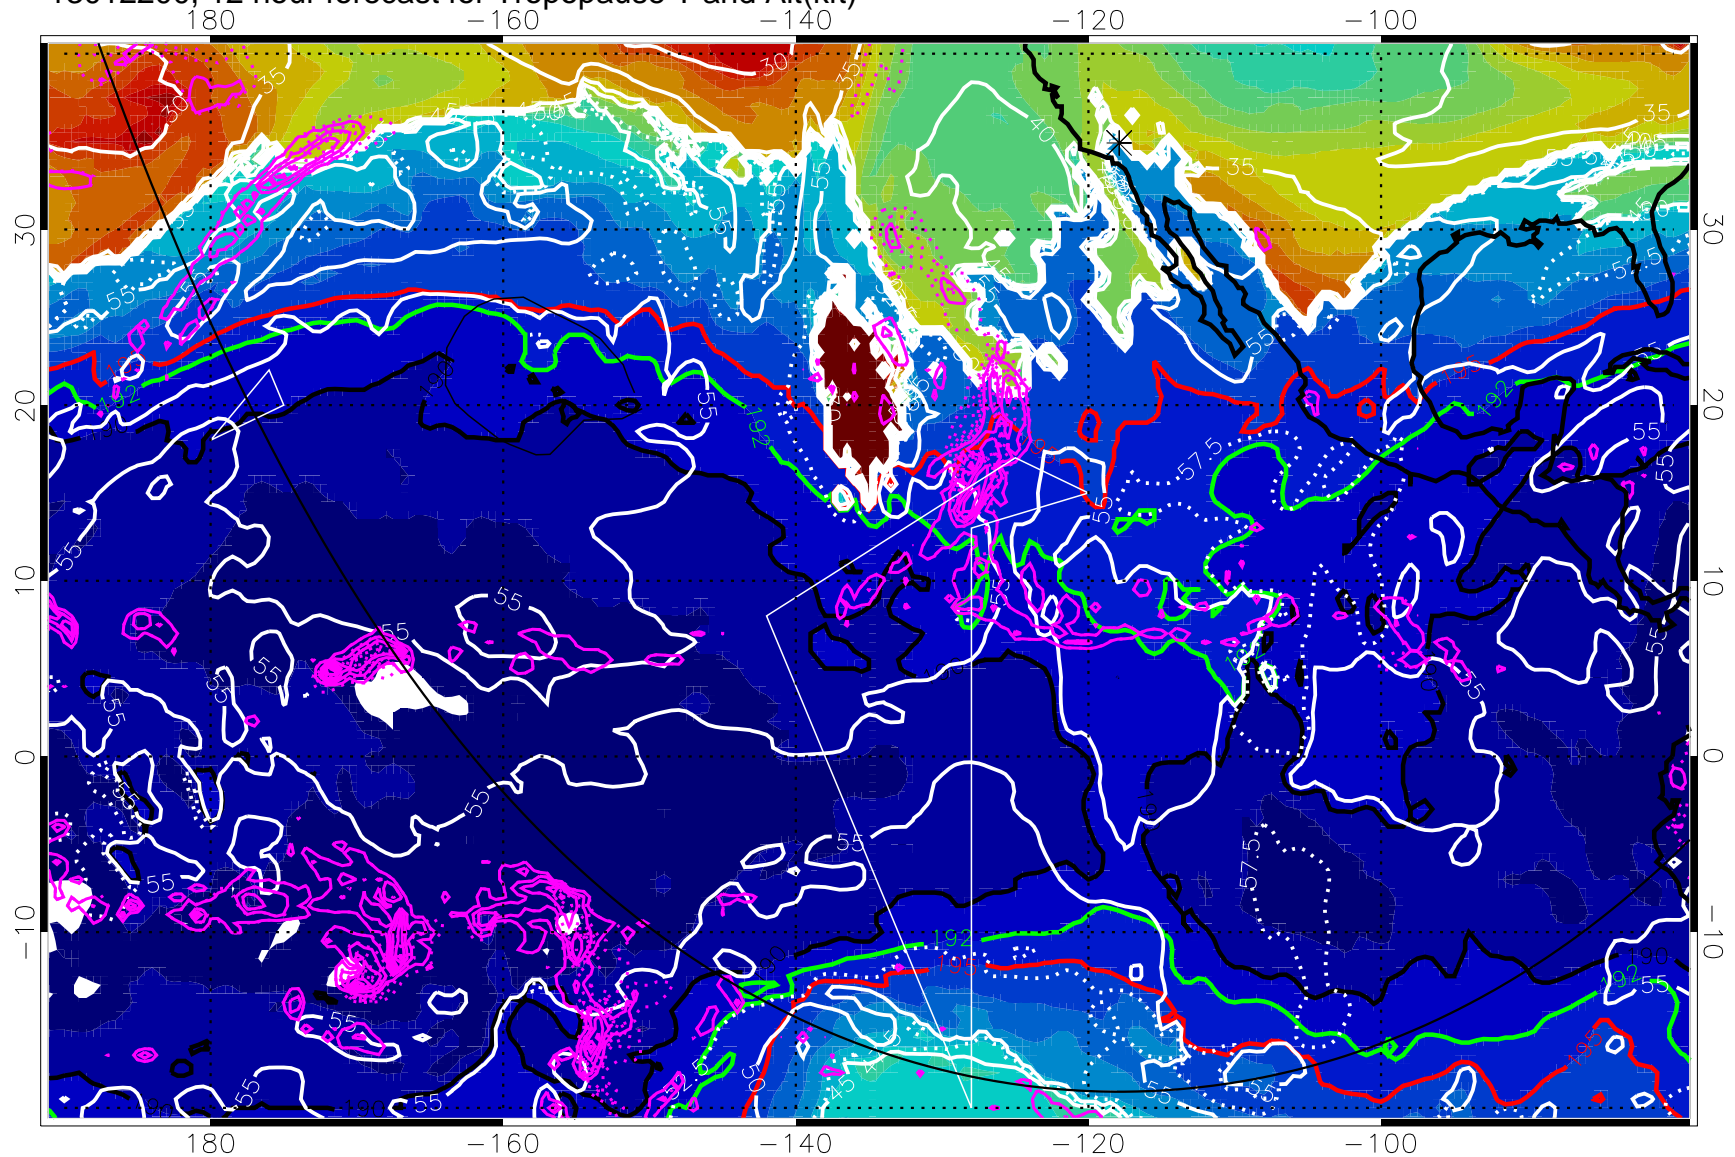

13012118, 6 hour forecast for Tropopause T and Alt(kft)

190 200 210 220 230

Tropopause T, K

Tropopause Altitude in kft (white)

Precip (tot dot, conv sol) past 6 hrs 6 kg/m² contours, min 4

190K Isotherm (wht) 192.5K Isotherm 195K Isotherm

→ 30 m/s

Range ring of 6000 km -- 19 hours GH round trip

13012200, 12 hour forecast for Tropopause T and Alt(kft)

190 200 210 220 230
Tropopause T, K

Tropopause Altitude in kft (white)

Precip (tot dot, conv sol) past 6 hrs 6 kg/m² contours, min 4

190K Isotherm (wht) 192.5K Isotherm 195K Isotherm

→ 30 m/s

Range ring of 6000 km -- 19 hours GH round trip

13012206, 18 hour forecast for Tropopause T and Alt(kft)

Tropopause Altitude in kft (white)
 Precip (tot dot, conv sol) past 6 hrs 6 kg/m² contours, min 4
 190K Isotherm(wht) 192.5K Isotherm 195K Isotherm

Precip (tot dot, conv sol) past 6 hrs 6 kg/m² contours, min 4

190K Isotherm (wht) 192.5K Isotherm 195K Isotherm

→ 30 m/s

Range ring of 6000 km -- 19 hours GH round trip

13012300, 36 hour forecast for Tropopause T and Alt(kft)