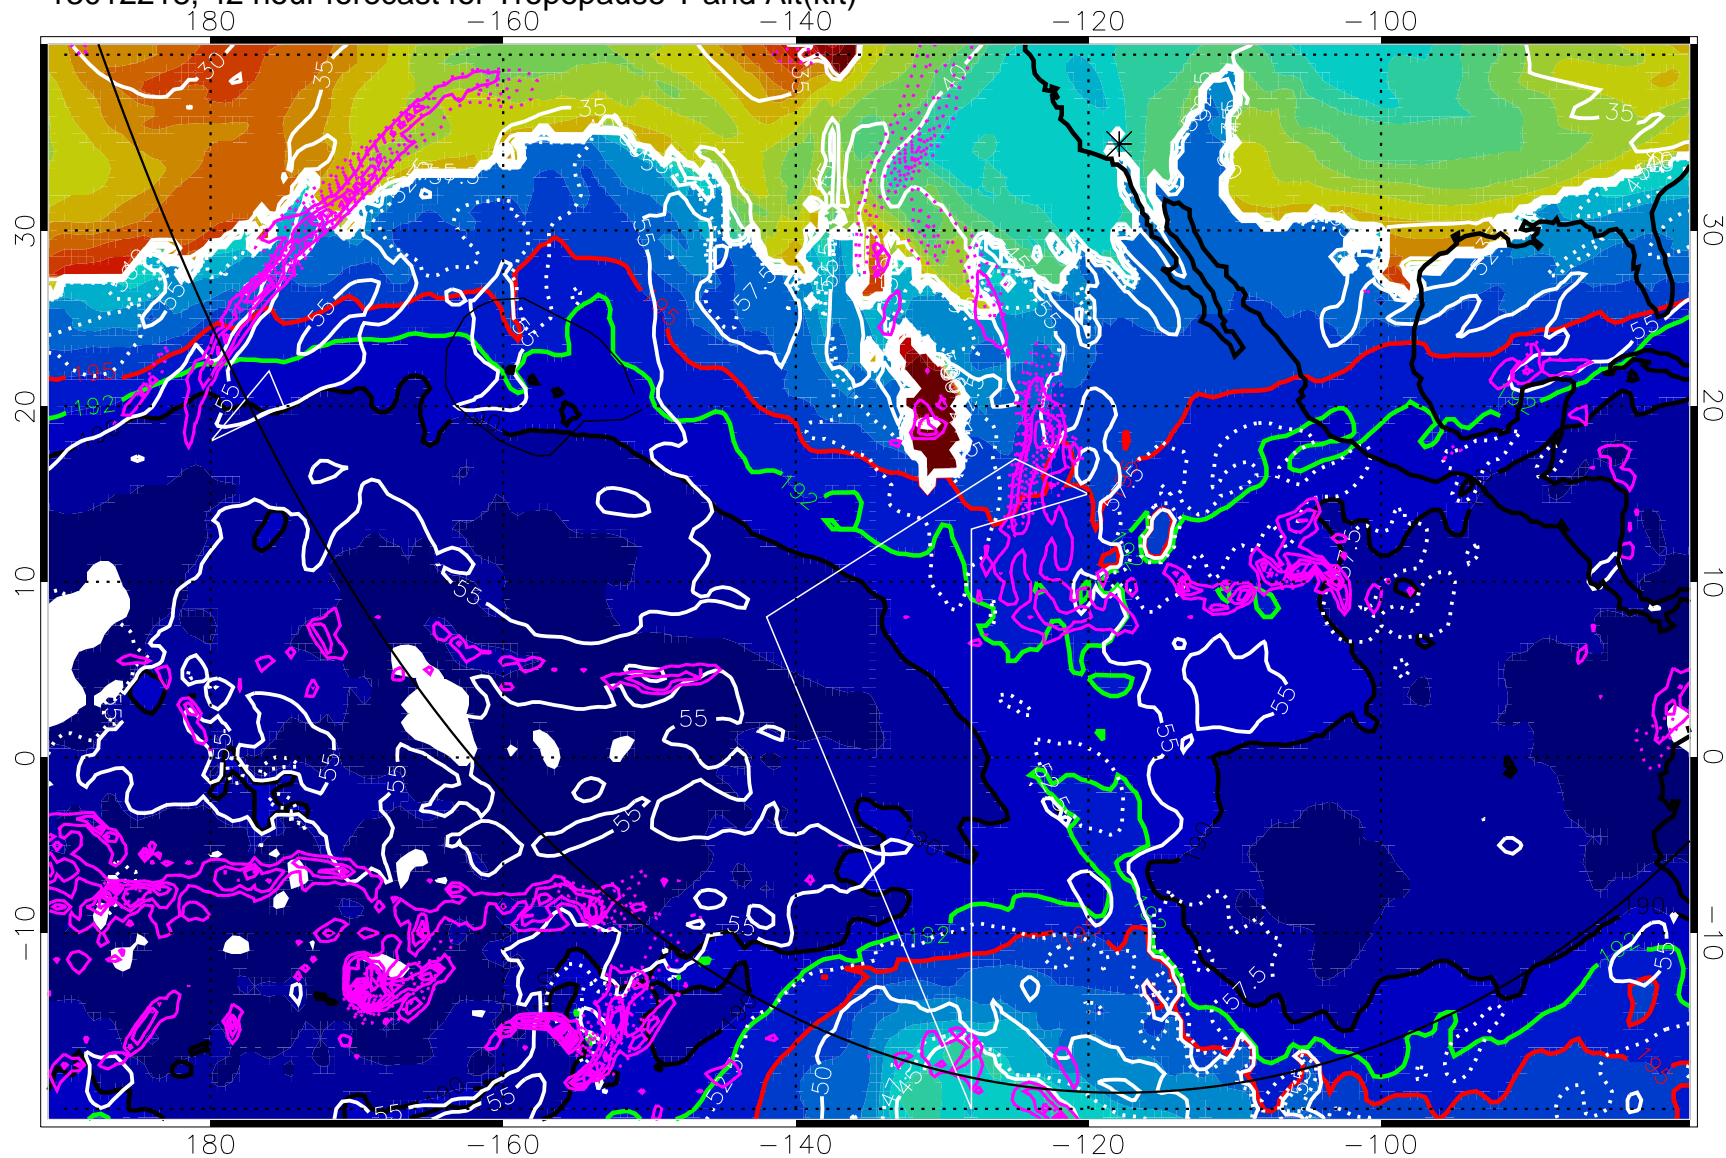

13012218, 42 hour forecast for Tropopause T and Alt(kft)

Tropopause T, K

Tropopause Altitude in kft (white)

Precip (tot dot, conv sol) past 6 hrs 6 kg/m² contours, min 4

190K Isotherm (wht) 192.5K Isotherm 195K Isotherm

→ 30 m/s

Range ring of 6000 km -- 19 hours GH round trip