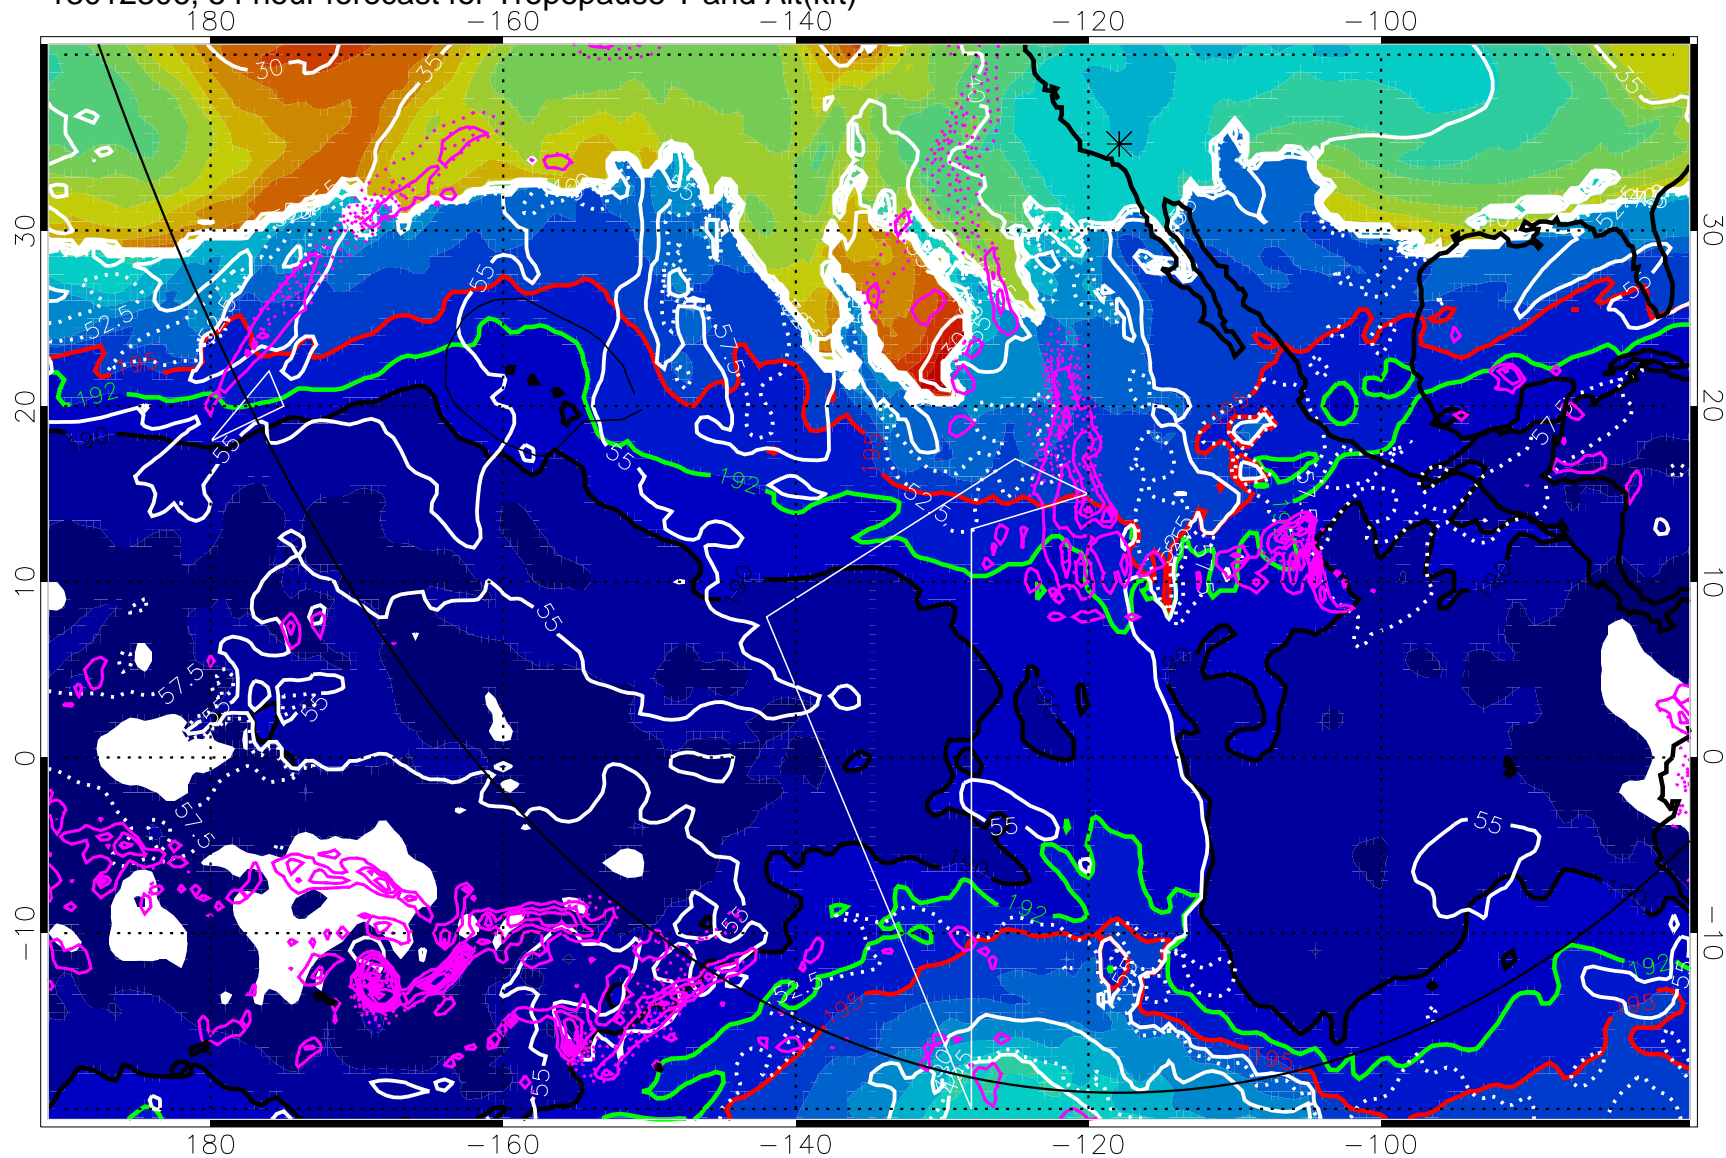

→ 30 m/s

Range ring of 6000 km -- 19 hours GH round trip

13012300, 48 hour forecast for Tropopause T and Alt(kft)

190      200      210      220      230  
Tropopause T, K

Tropopause Altitude in kft (white)

Precip (tot dot, conv sol) past 6 hrs mag 6 kg/m<sup>2</sup> contours, min 4

190K Isotherm (wht) 192.5K Isotherm 195K Isotherm

→ 30 m/s

Range ring of 6000 km -- 19 hours GH round trip

13012306, 54 hour forecast for Tropopause T and Alt(kft)