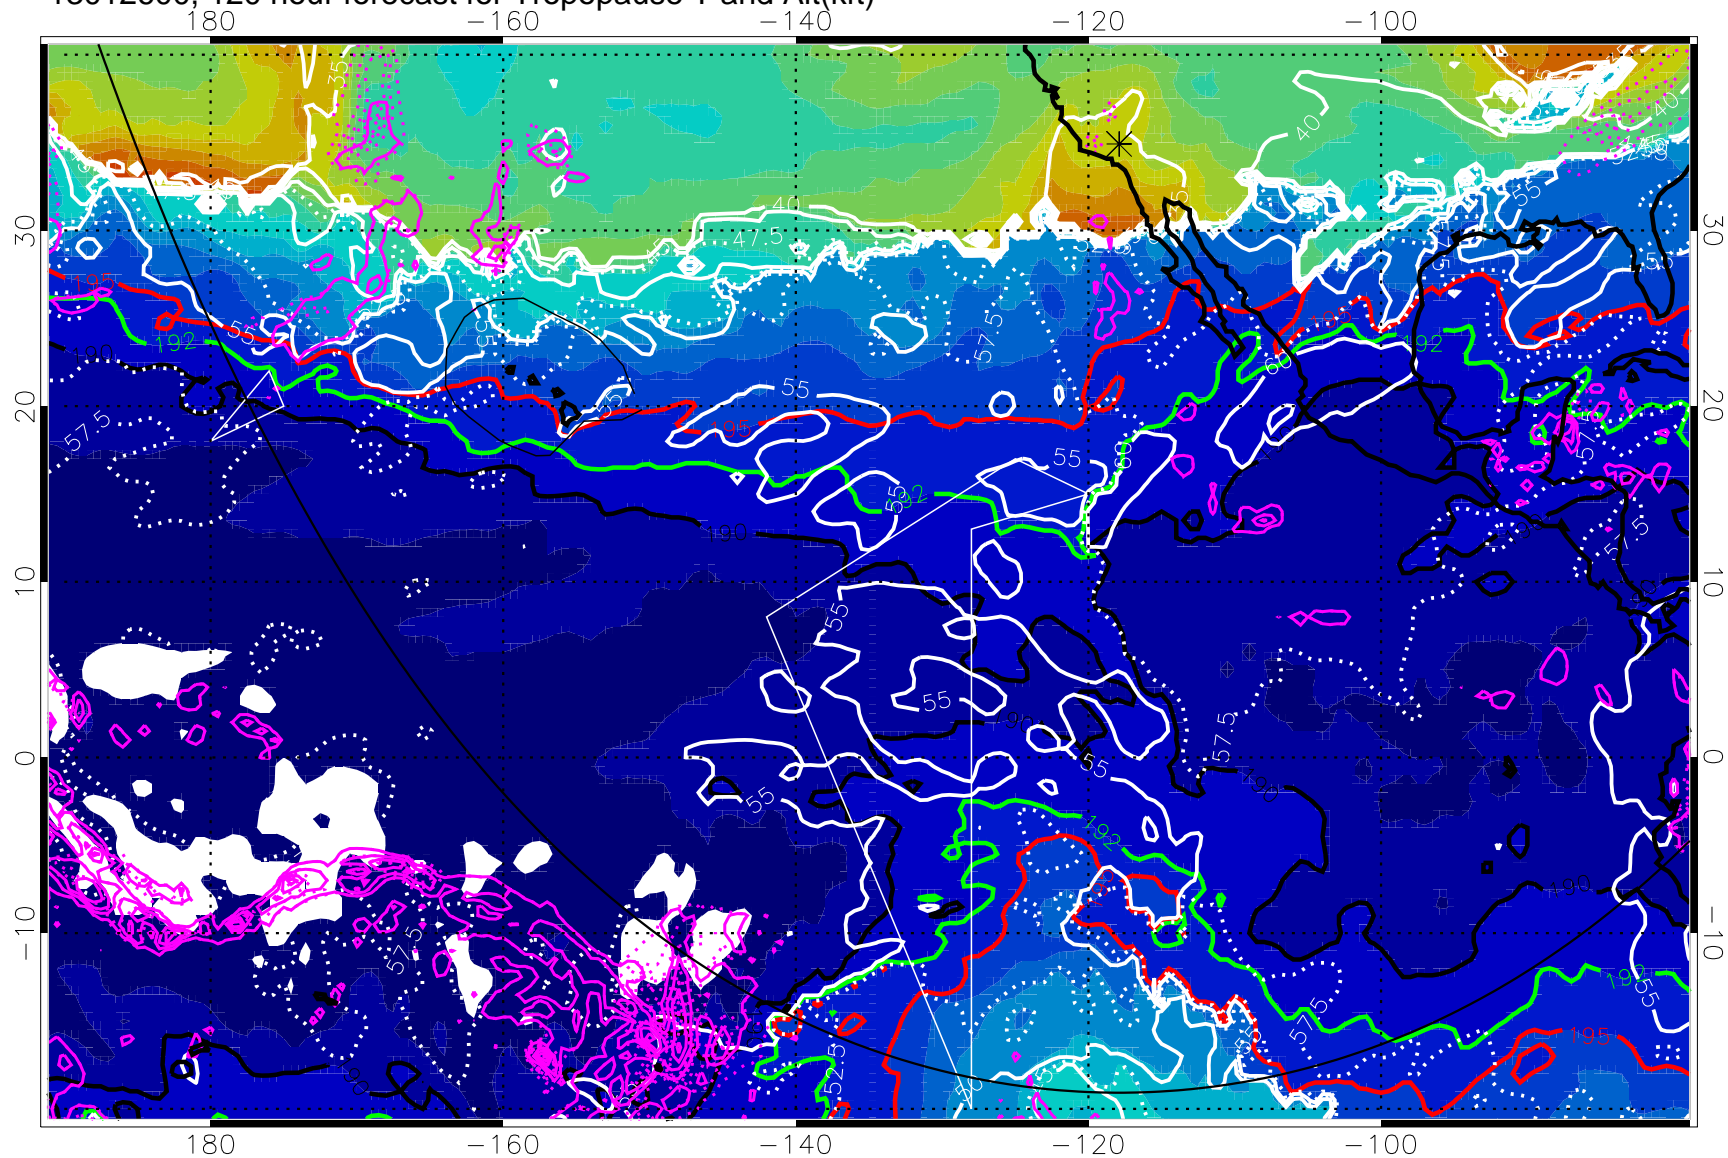

13012600, 120 hour forecast for Tropopause T and Alt(kft)

190   200   210   220   230
Tropopause T, K

Tropopause Altitude in kft (white)
Precip (tot dot, conv sol) past 6 hrs 6 kg/m² contours, min 4
190K Isotherm(wht) 192.5K Isotherm 195K Isotherm

→ 30 m/s
Range ring of 6000 km -- 19 hours GH round trip