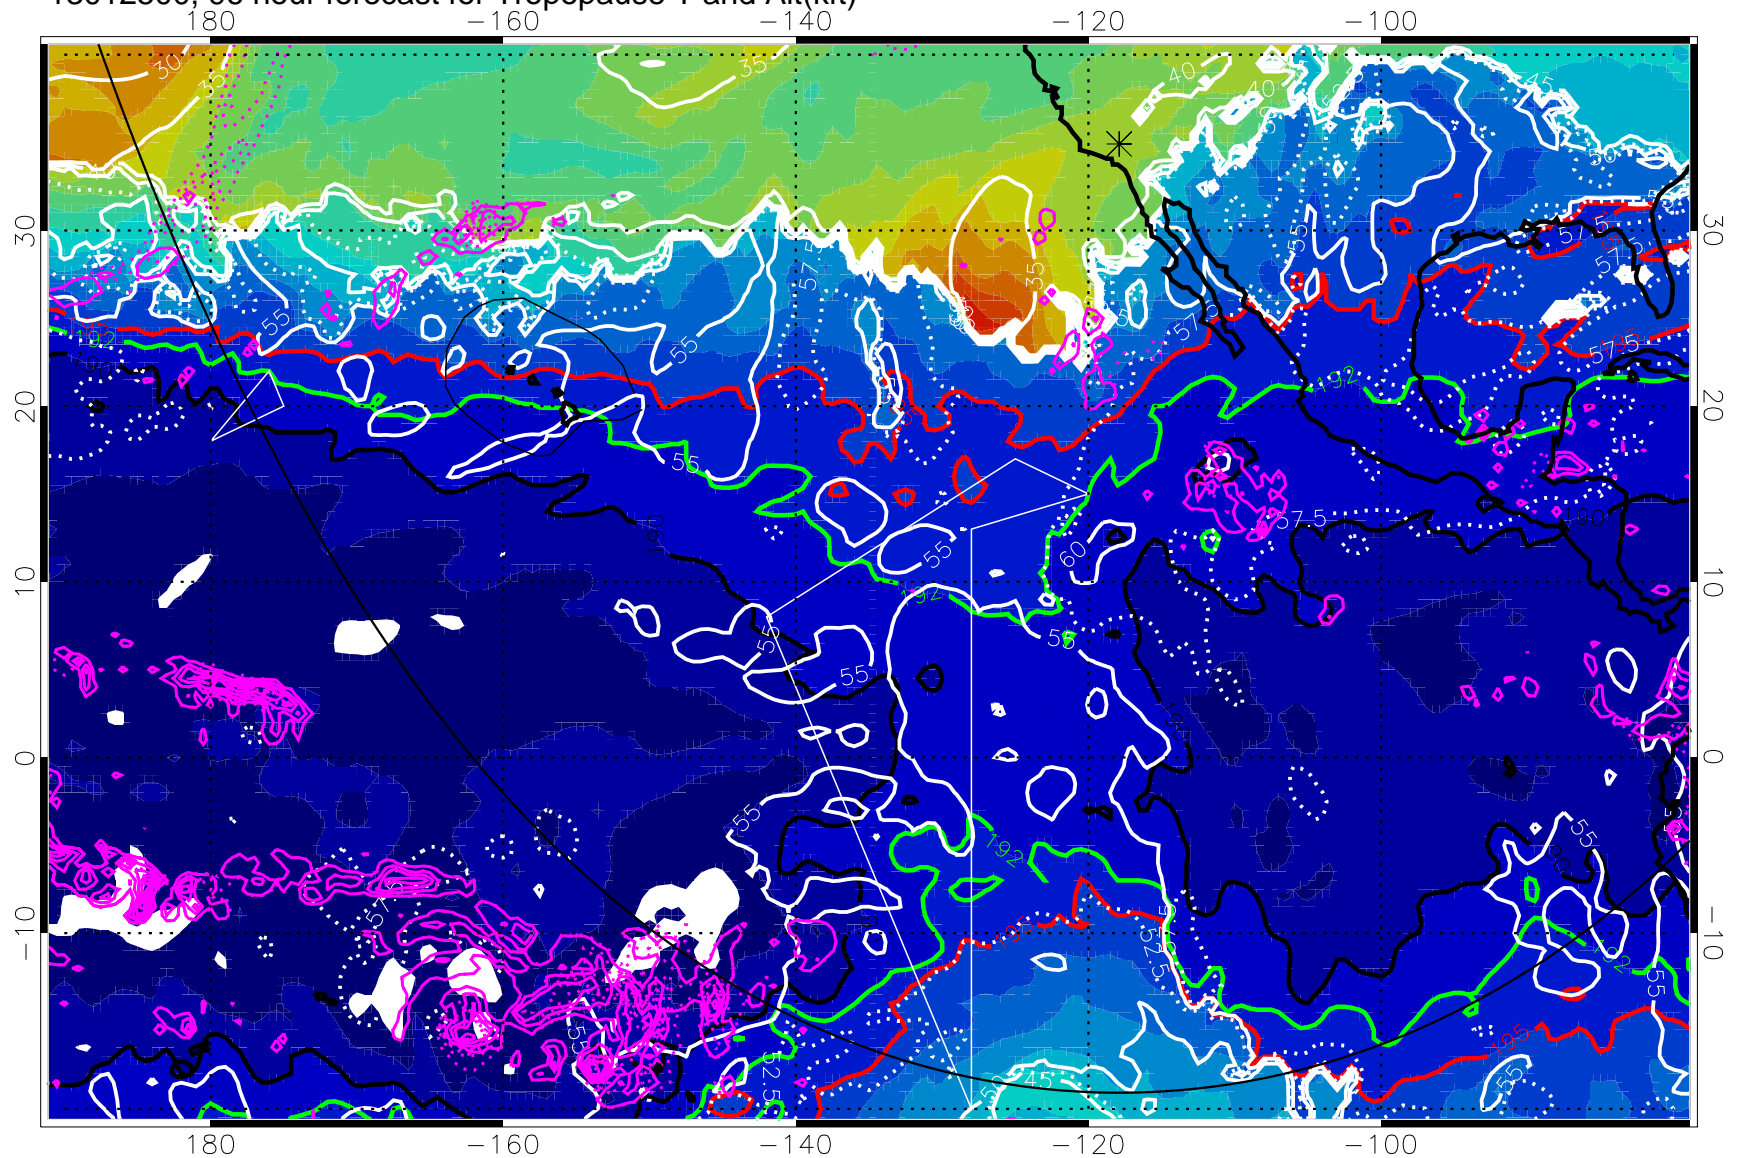

190K Isotherm (whit) 192.5K Isotherm 195K Isotherm

→ 30 m/s

Range ring of 6000 km -- 19 hours GH round trip

13012418, 90 hour forecast for Tropopause T and Alt(kft)

190 200 210 220 230

Tropopause T, K

Tropopause Altitude in kft (white)

Precip (tot dot, conv sol) past 6 hrs 6 kg/m<sup>2</sup> contours, min 4

190K Isotherm (wht) 192.5K Isotherm 195K Isotherm

→ 30 m/s

Range ring of 6000 km -- 19 hours GH round trip

13012500, 96 hour forecast for Tropopause T and Alt(kft)