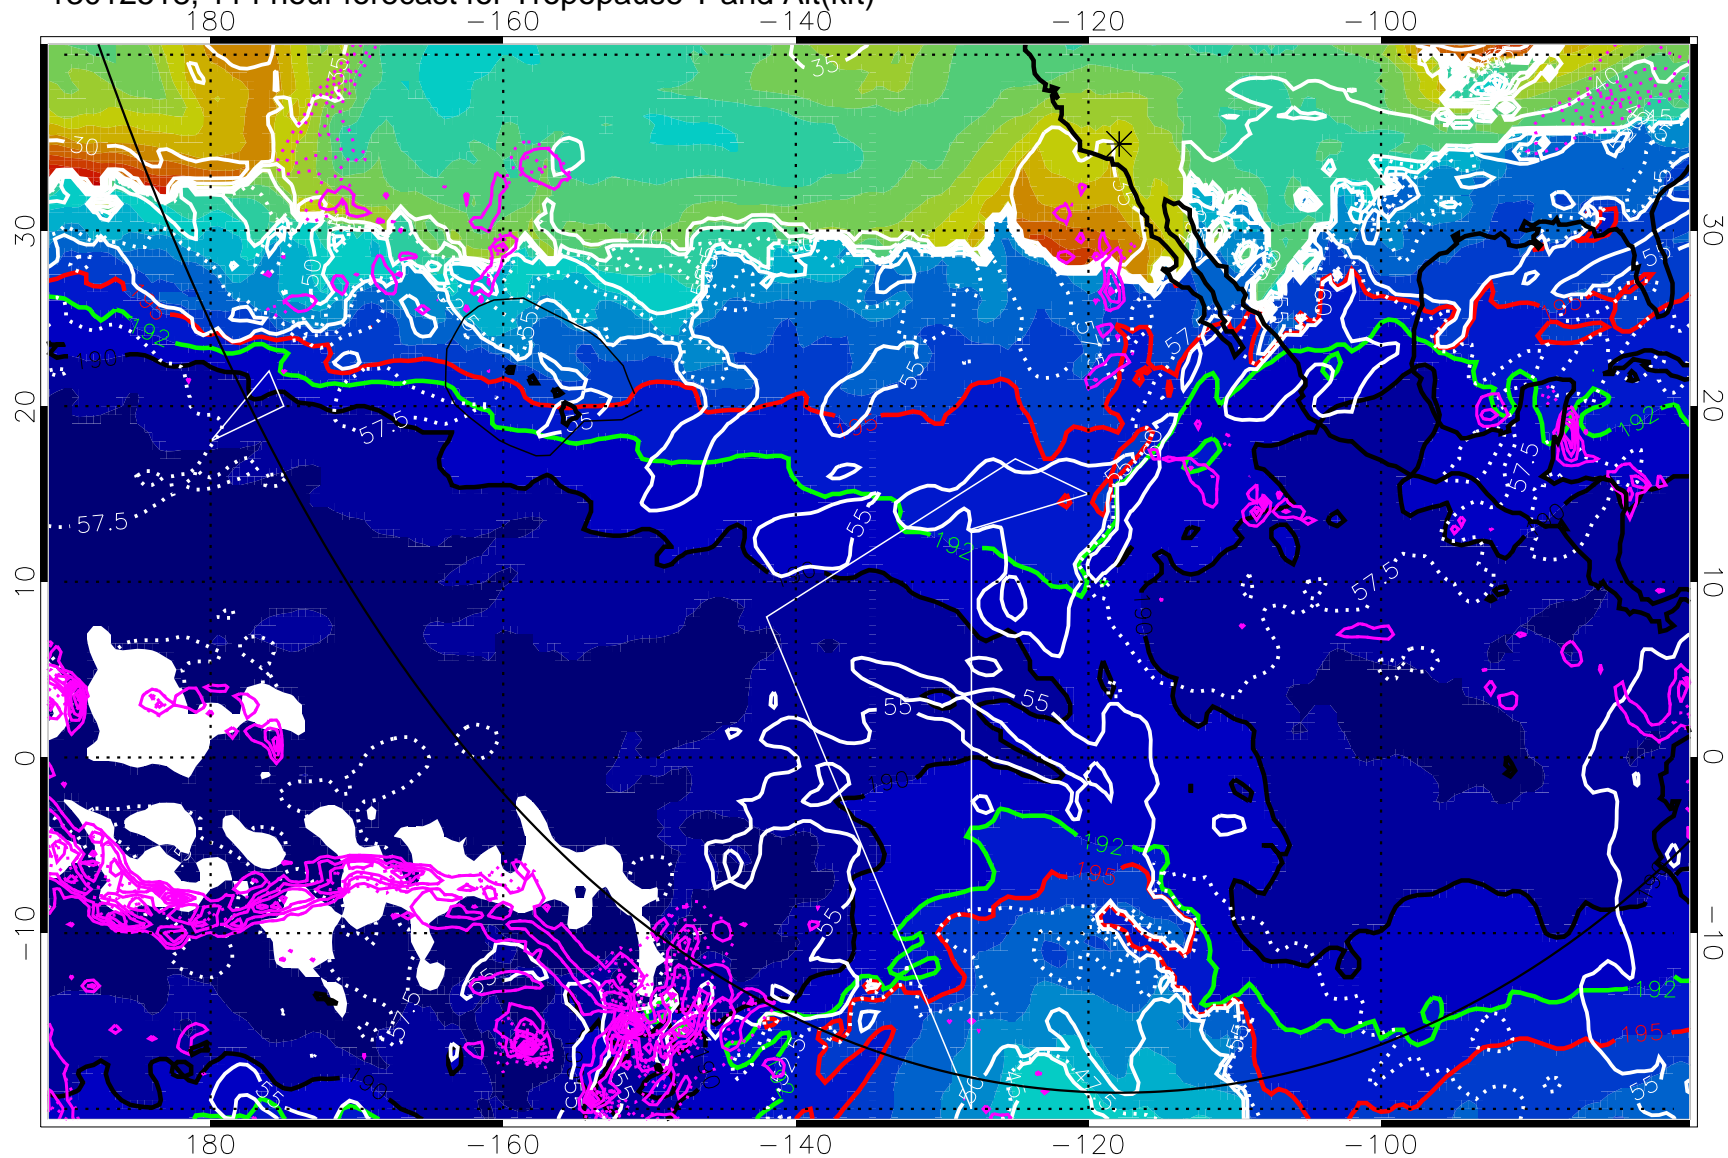

→ 30 m/s

Range ring of 6000 km -- 19 hours GH round trip

13012512, 108 hour forecast for Tropopause T and Alt(kft)

190 200 210 220 230  
Tropopause T, K

Tropopause Altitude in kft (white)

Precip (tot dot, conv sol) past 6 hrs 6 kg/m<sup>2</sup> contours, min 4

190K Isotherm (wht) 192.5K Isotherm 195K Isotherm

→ 30 m/s

Range ring of 6000 km -- 19 hours GH round trip

13012518, 114 hour forecast for Tropopause T and Alt(kft)

190      200      210      220      230  
Tropopause T, K