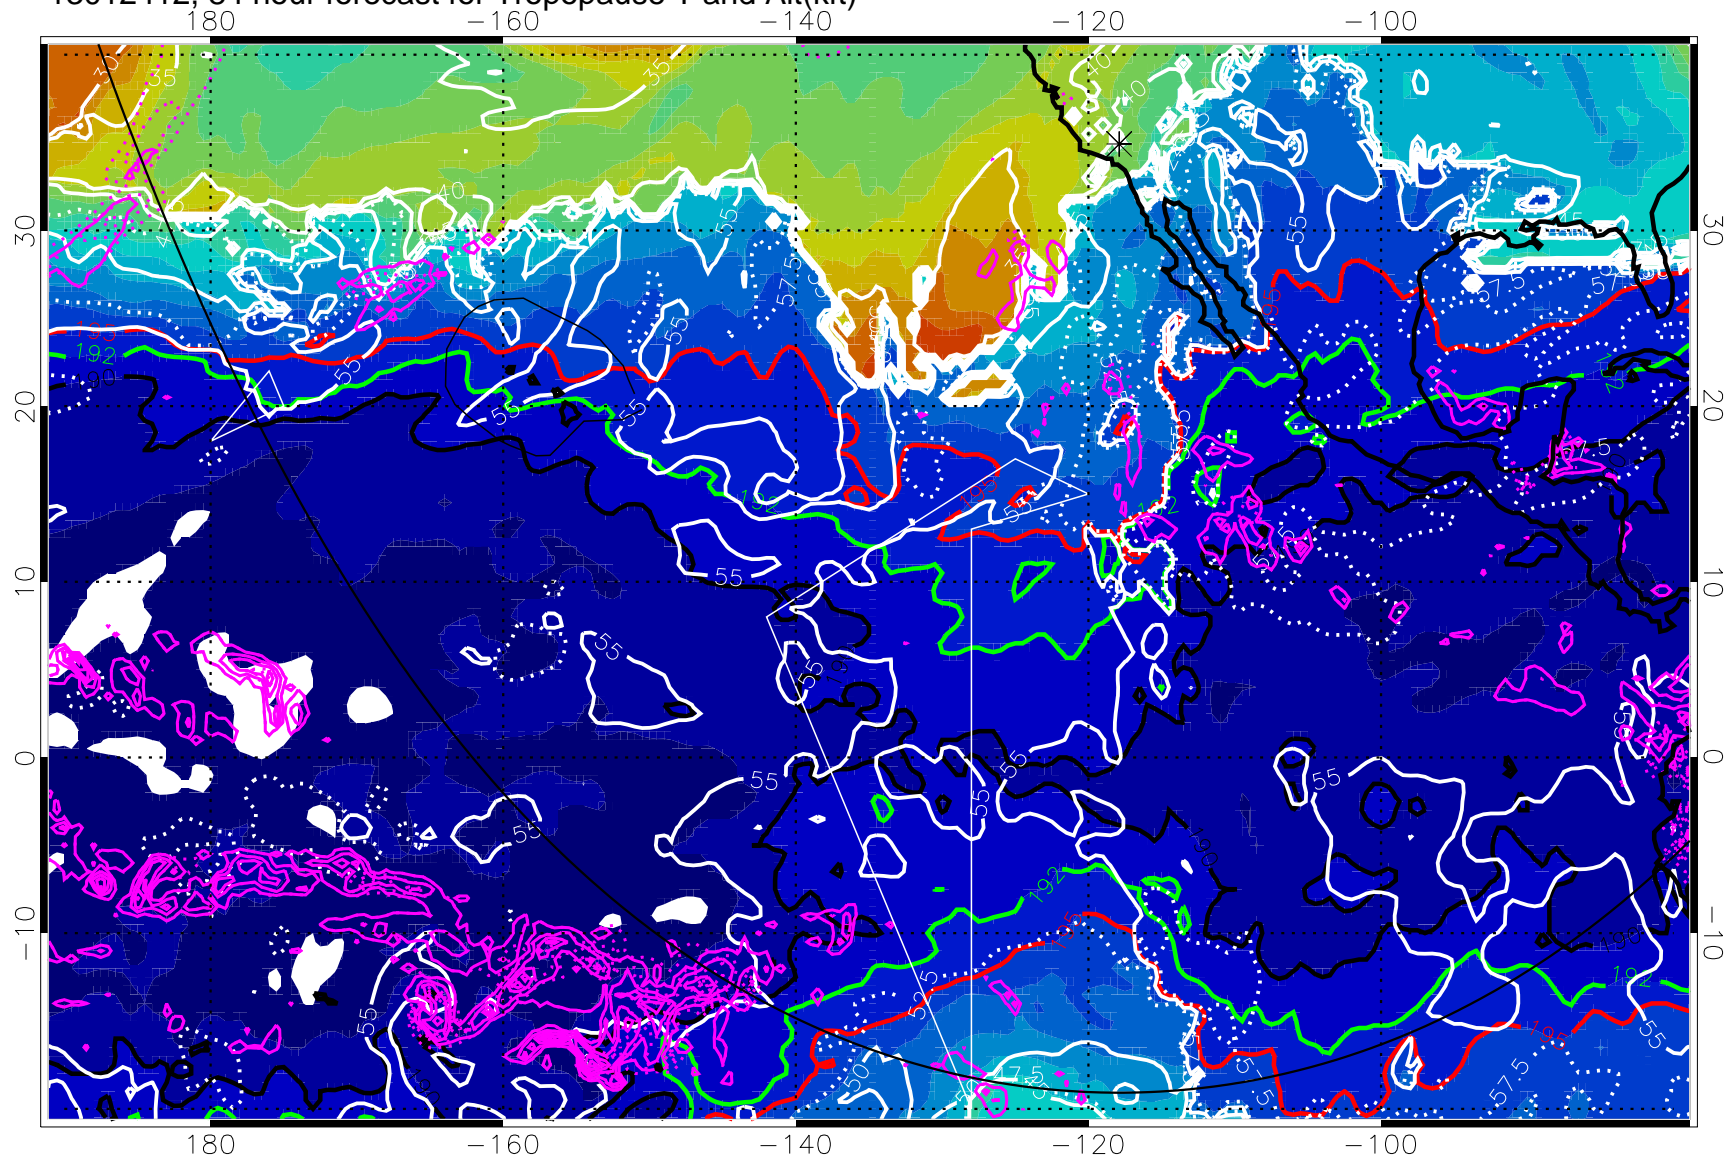

13012412, 84 hour forecast for Tropopause T and Alt(kft)

Tropopause T, K

Tropopause Altitude in kft (white)

Precip (tot dot, conv sol) past 6 hrs 6 kg/m² contours, min 4

190K Isotherm (whit) 192.5K Isotherm 195K Isotherm

→ 30 m/s

Range ring of 6000 km -- 19 hours GH round trip