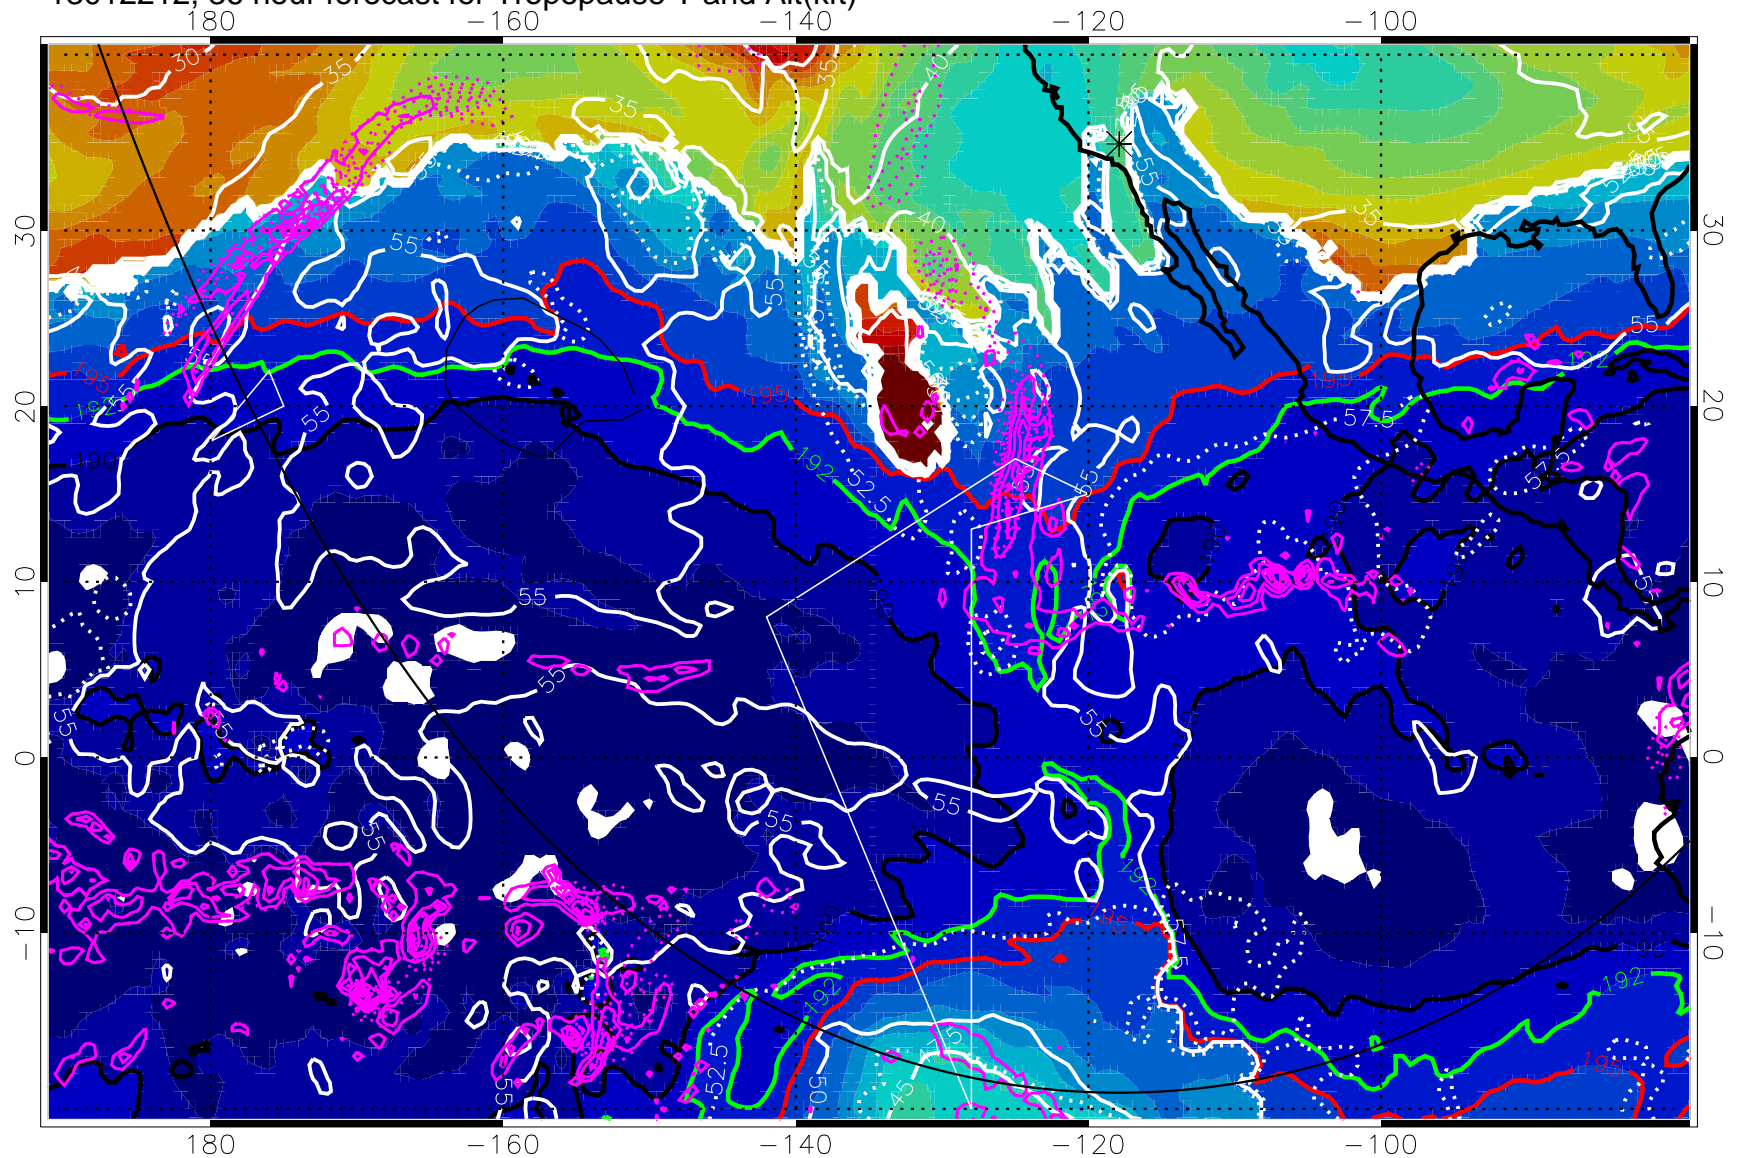

→ 30 m/s

Range ring of 6000 km -- 19 hours GH round trip

13012206, 30 hour forecast for Tropopause T and Alt(kft)

Tropopause T, K

Tropopause Altitude in kft (white)

Precip (tot dot, conv sol) past 6 hrs 6 kg/m<sup>2</sup> contours, min 4

190K Isotherm (white) 192.5K Isotherm (green) 195K Isotherm (red)

→ 30 m/s

Range ring of 6000 km -- 19 hours GH round trip

13012212, 36 hour forecast for Tropopause T and Alt(kft)

190      200      210      220      230