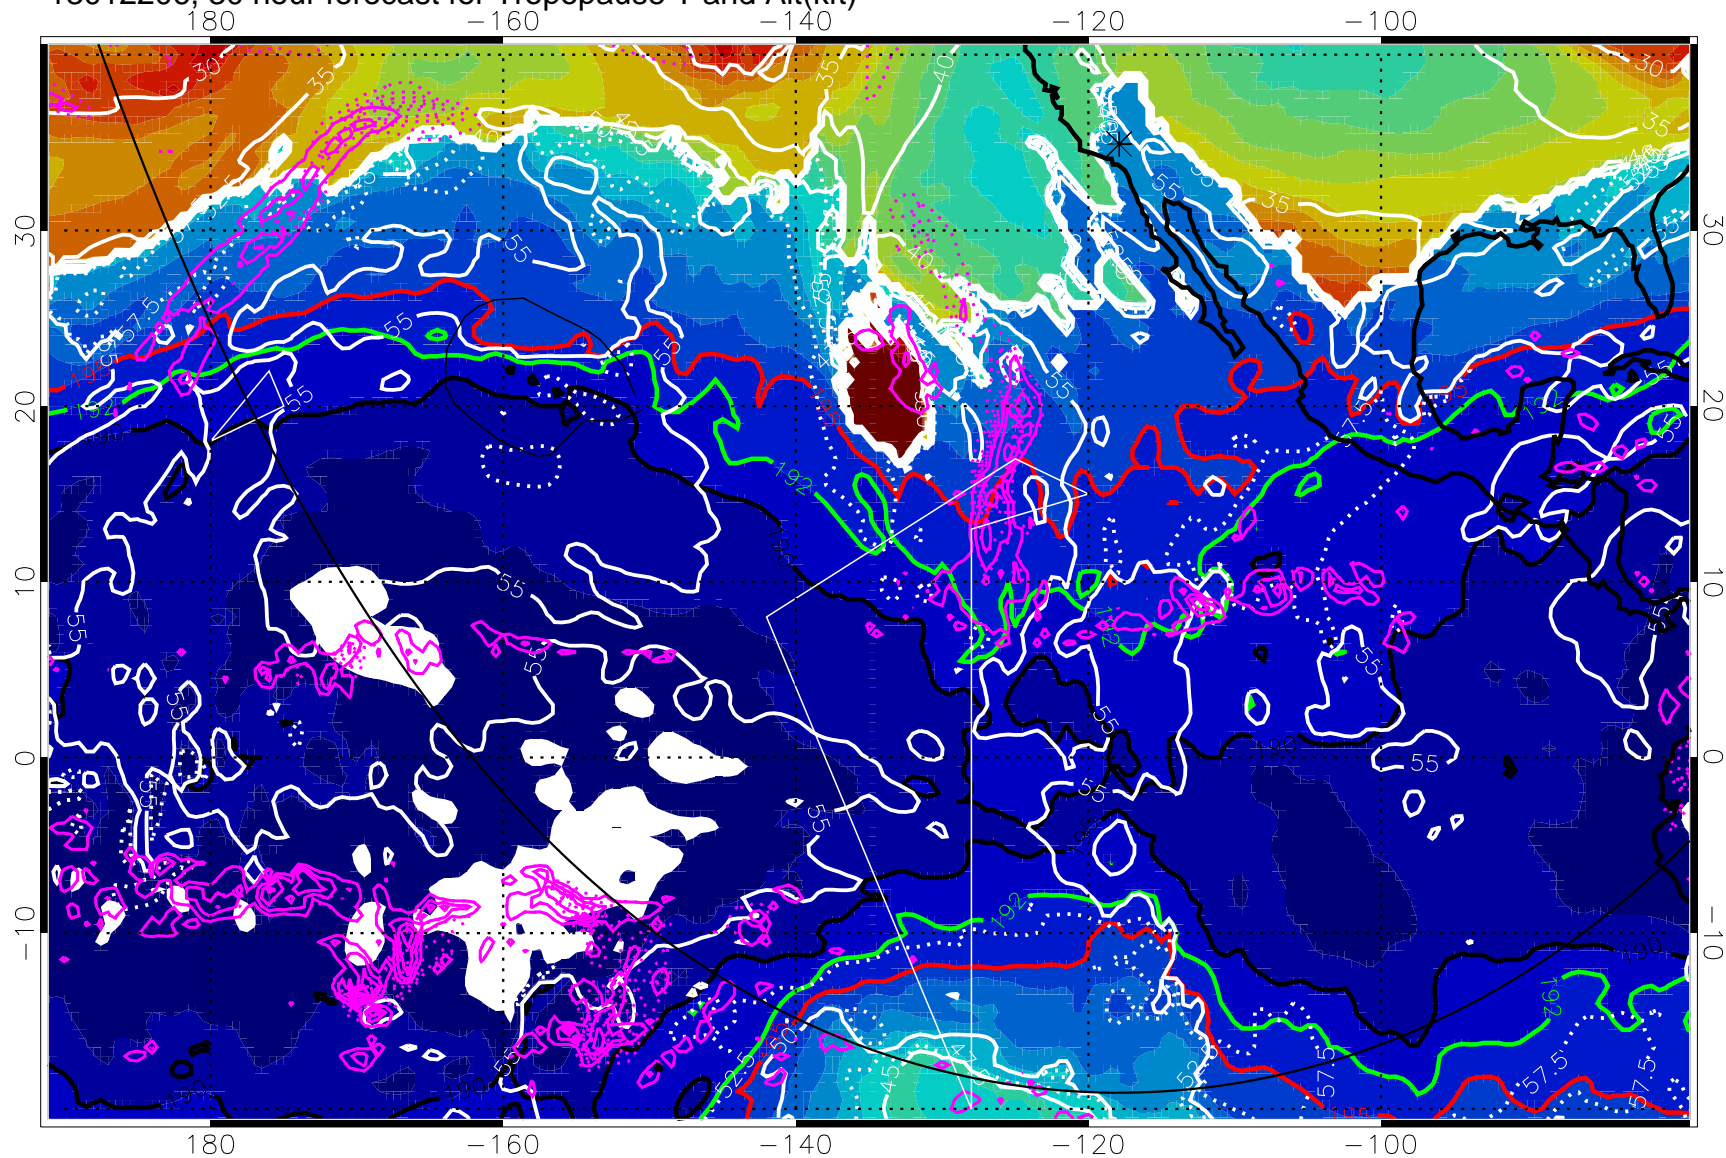

190K Isotherm(wht) 192.5K Isotherm 195K Isotherm

→ 30 m/s

Range ring of 6000 km -- 19 hours GH round trip

13012118, 18 hour forecast for Tropopause T and Alt(kft)

Tropopause T, K

Tropopause Altitude in kft (white)

Precip (tot dot, conv sol) past 6 hrs magenta 6 kg/m<sup>2</sup> contours, min 4

190K Isotherm (white) 192.5K Isotherm (green) 195K Isotherm (red)

→ 30 m/s

Range ring of 6000 km -- 19 hours GH round trip

→ 30 m/s

Range ring of 6000 km -- 19 hours GH round trip

13012206, 30 hour forecast for Tropopause T and Alt(kft)

Tropopause T, K

Tropopause Altitude in kft (white)

Precip (tot dot, conv sol) past 6 hrs 6 kg/m<sup>2</sup> contours, min 4

190K Isotherm (white) 192.5K Isotherm (green) 195K Isotherm (red)

→ 30 m/s

Range ring of 6000 km -- 19 hours GH round trip

13012212, 36 hour forecast for Tropopause T and Alt(kft)

190      200      210      220      230