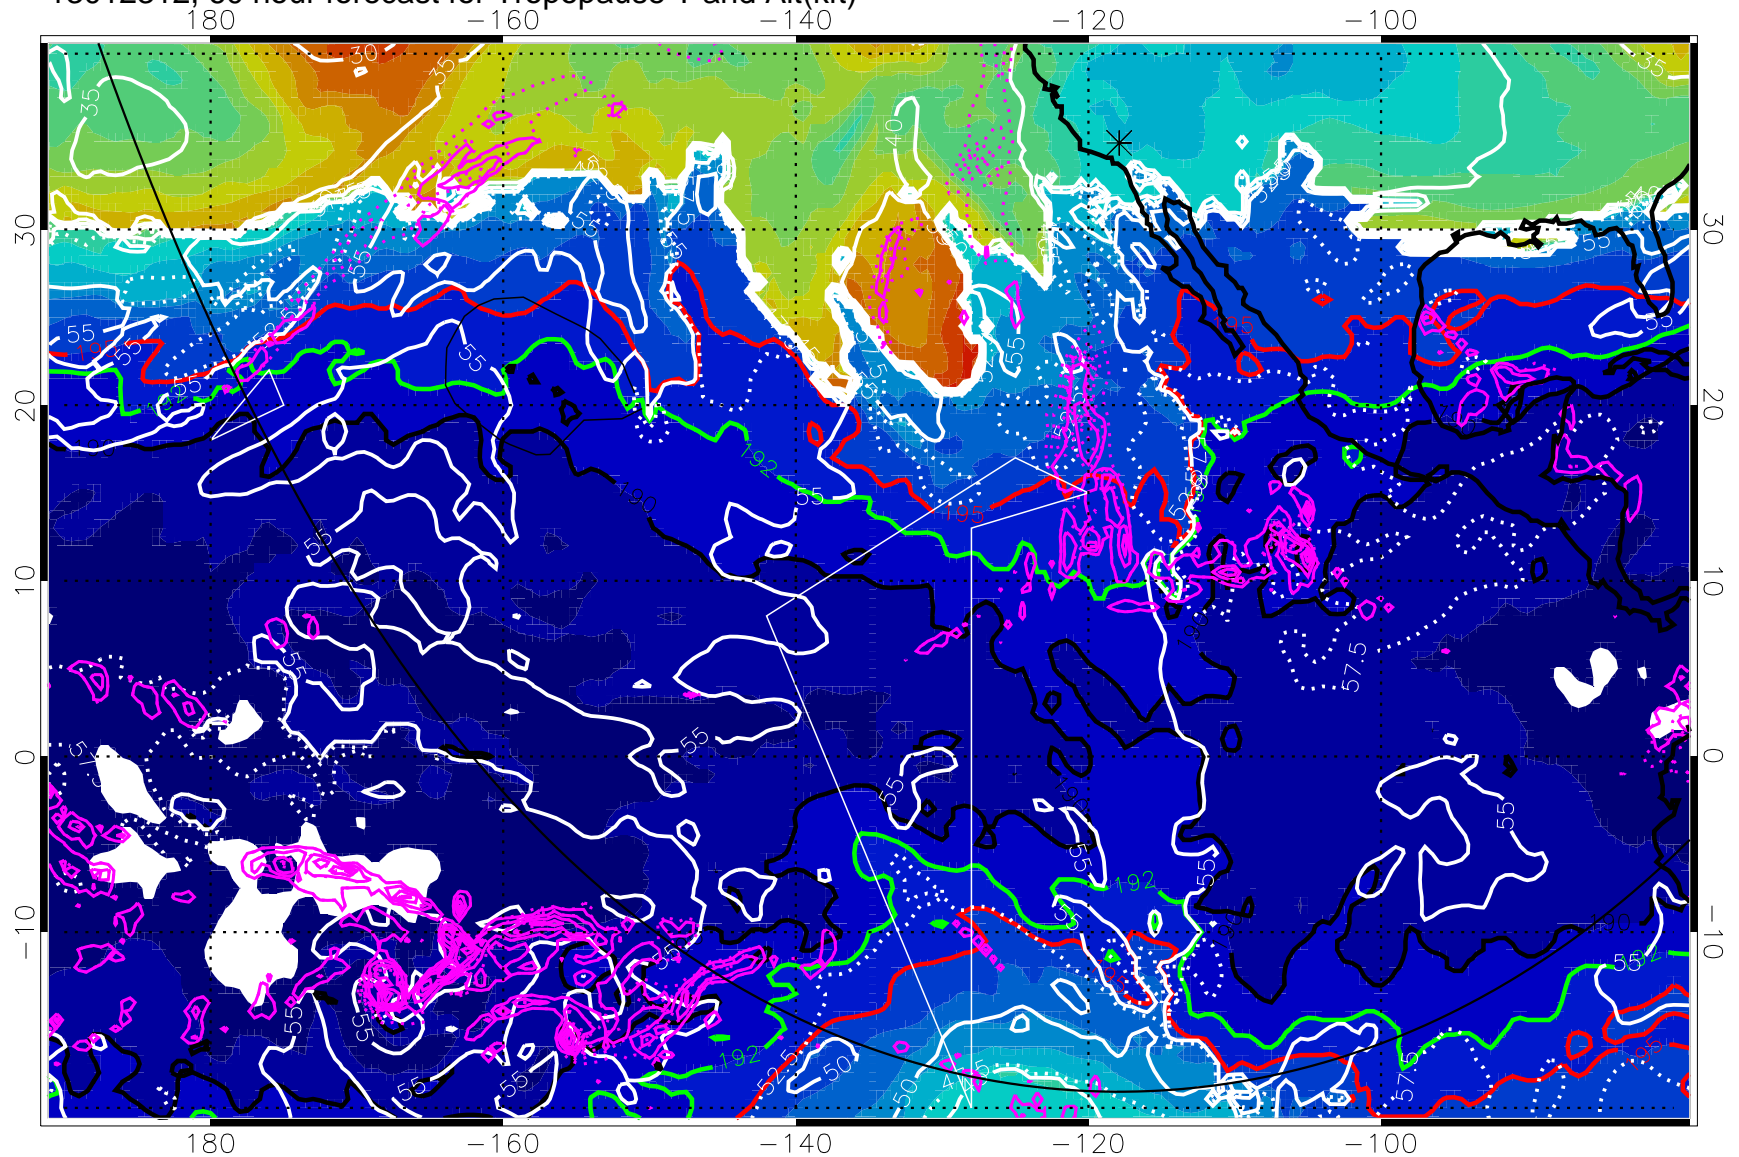

Precip (tot dot, conv sol) past 6 hrs mag 6 kg/m<sup>2</sup> contours, min 4

190K Isotherm (wht) 192.5K Isotherm 195K Isotherm

→ 30 m/s

Range ring of 6000 km -- 19 hours GH round trip

13012306, 54 hour forecast for Tropopause T and Alt(kft)

190      200      210      220      230  
Tropopause T, K

Tropopause Altitude in kft (white)

Precip (tot dot, conv sol) past 6 hrs 6 kg/m2 contours, min 4

190K Isotherm (whit) 192.5K Isotherm 195K Isotherm

→ 30 m/s

Range ring of 6000 km -- 19 hours GH round trip

13012312, 60 hour forecast for Tropopause T and Alt(kft)

190      200      210      220      230  
Tropopause T, K

Tropopause Altitude in kft (white)

Precip (tot dot, conv sol) past 6 hrs 6 kg/m<sup>2</sup> contours, min 4

190K Isotherm (wht) 192.5K Isotherm 195K Isotherm

→ 30 m/s

Range ring of 6000 km -- 19 hours GH round trip

13012318, 66 hour forecast for Tropopause T and Alt(kft)