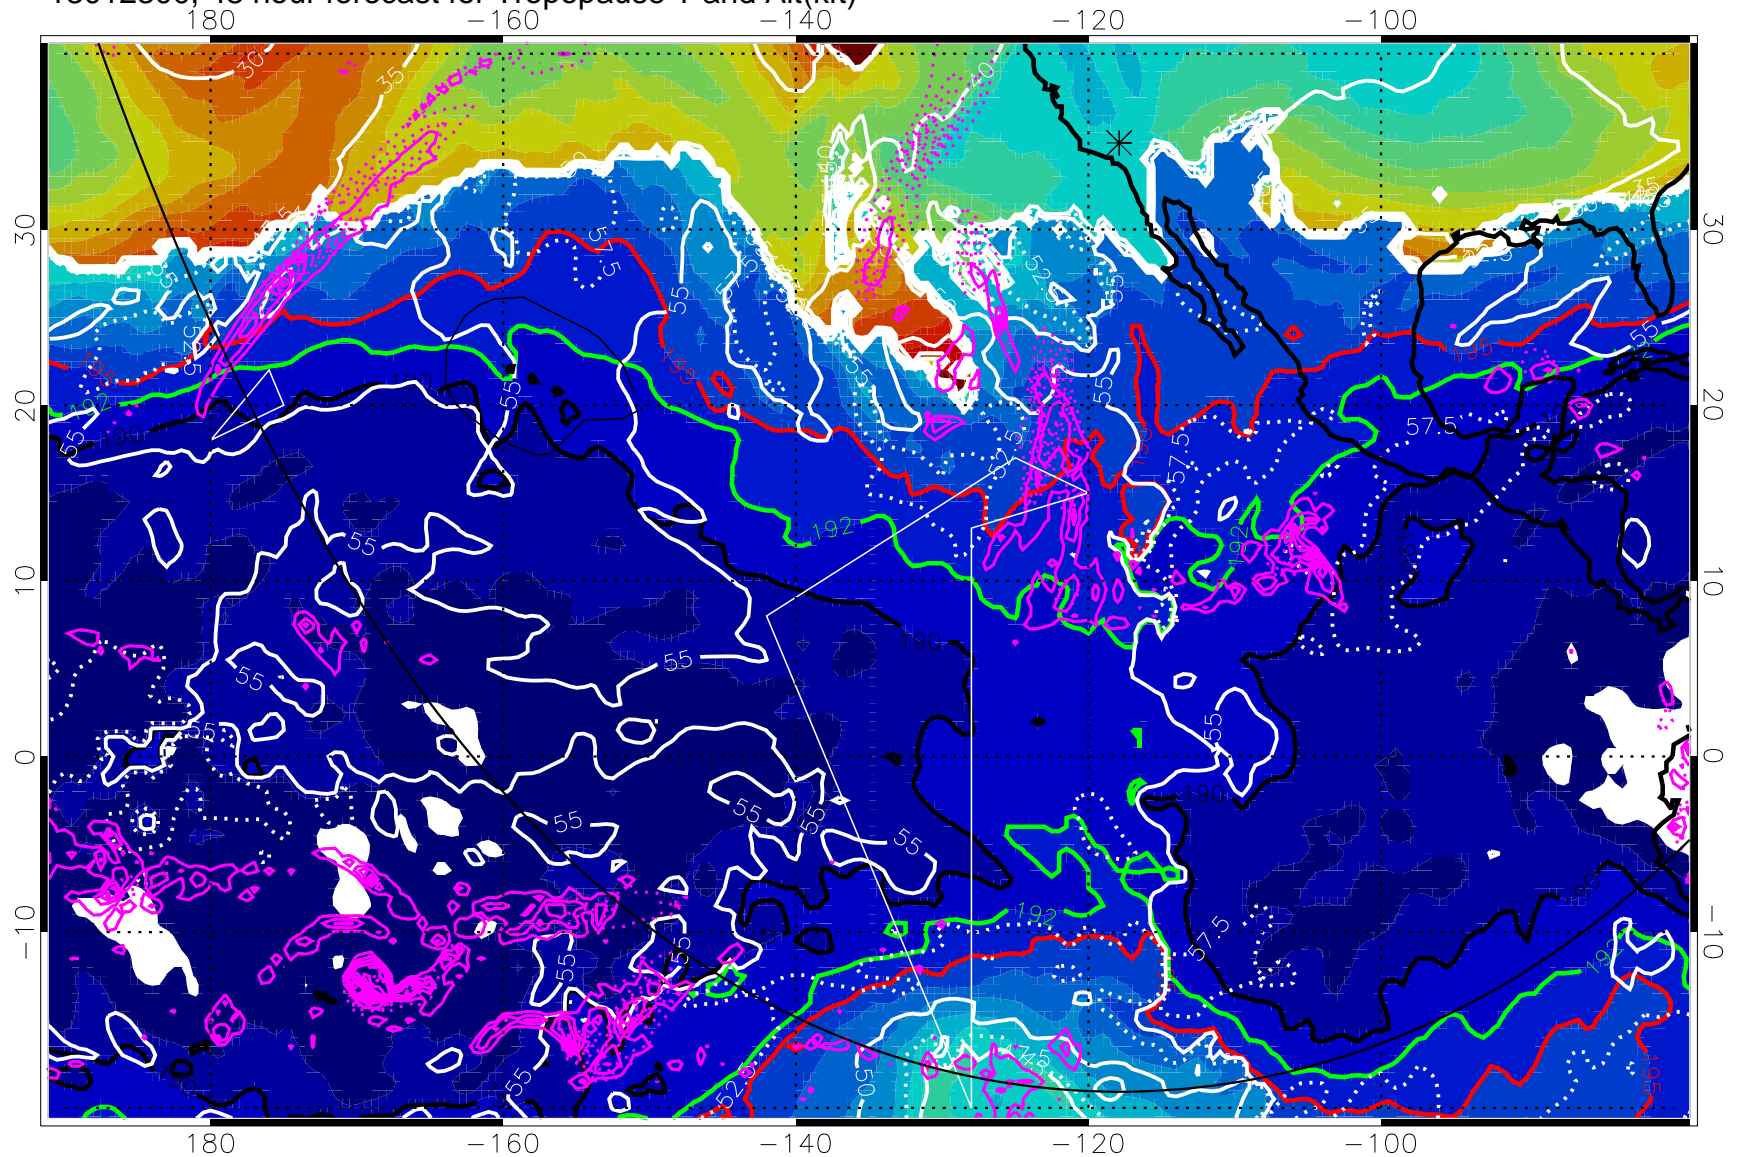

13012300, 48 hour forecast for Tropopause T and Alt(kft)

190   200   210   220   230
Tropopause T, K

Tropopause Altitude in kft (white)

Precip (tot dot, conv sol) past 6 hrs mag 6 kg/m² contours, min 4

190K Isotherm (wht) 192.5K Isotherm 195K Isotherm

→ 30 m/s

Range ring of 6000 km -- 19 hours GH round trip