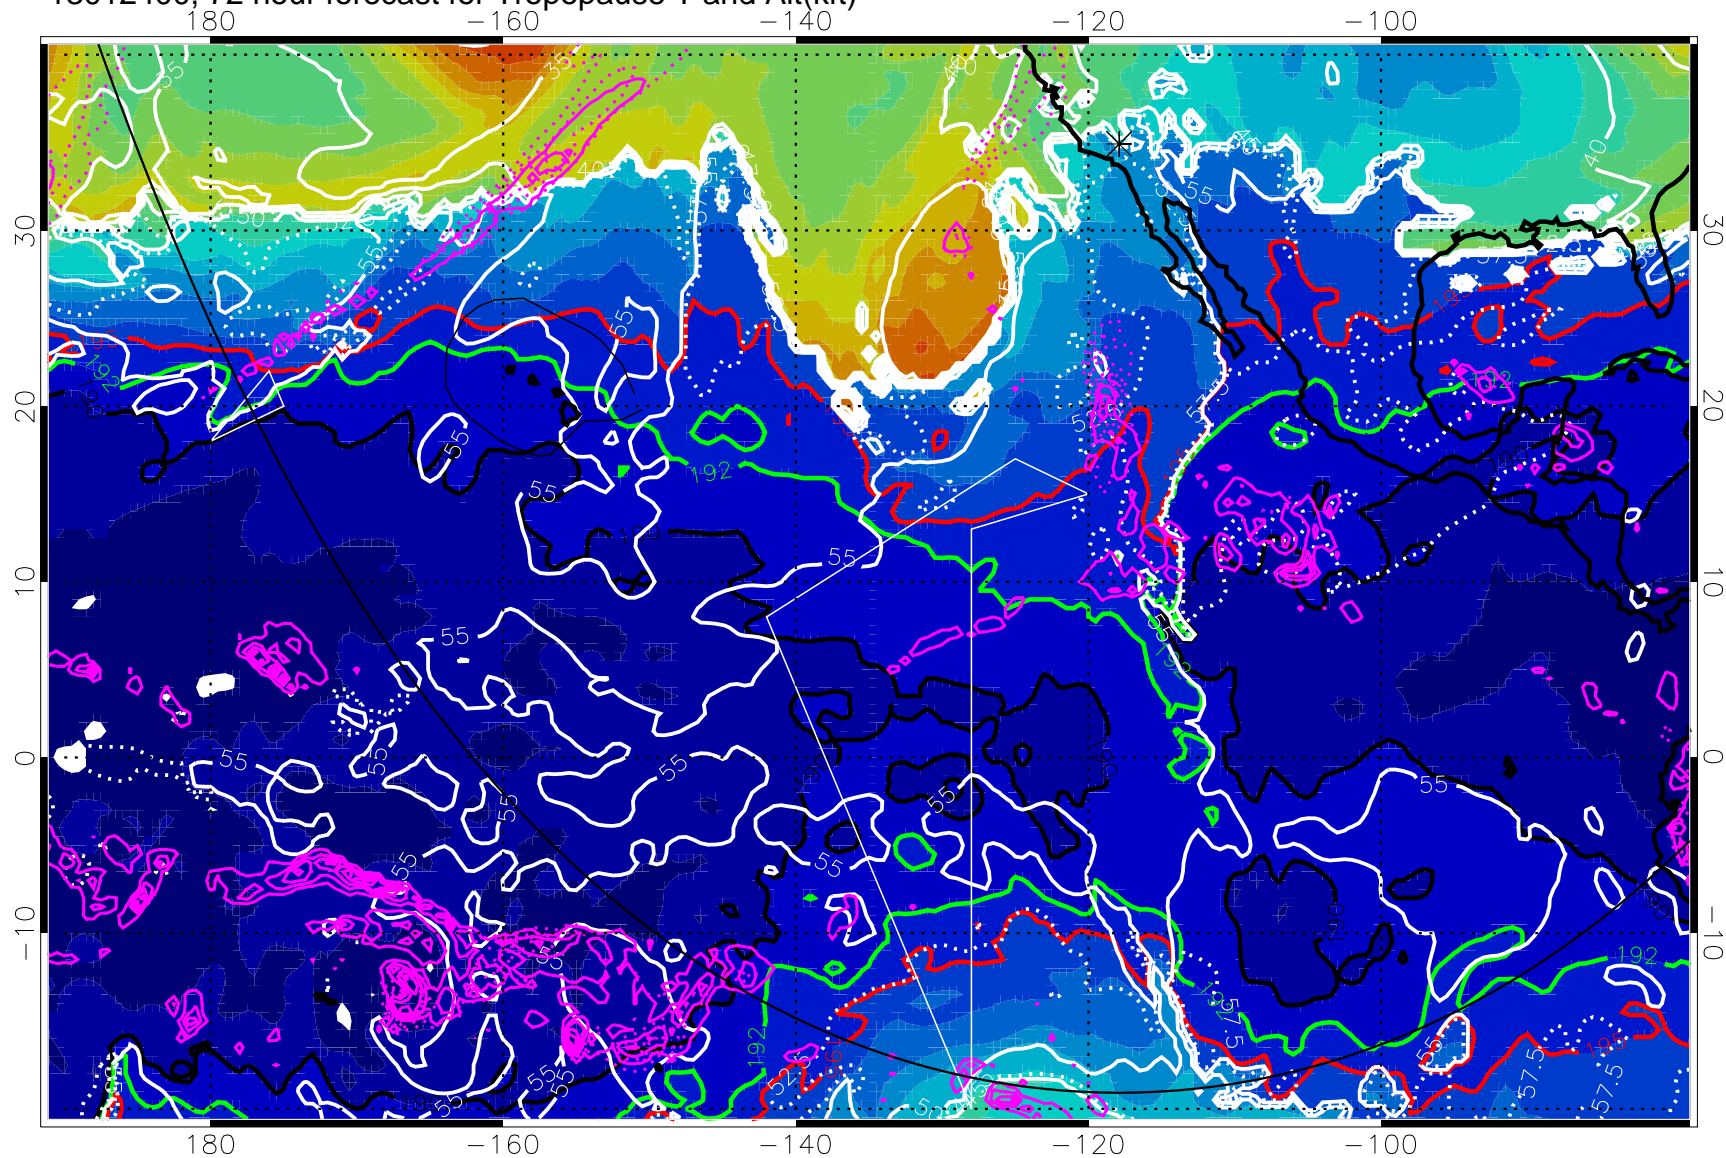

13012400, 72 hour forecast for Tropopause T and Alt(kft)

Tropopause T, K

Tropopause Altitude in kft (white)

Precip (tot dot, conv sol) past 6 hrs 6 kg/m² contours, min 4

190K Isotherm (wht) 192.5K Isotherm 195K Isotherm

→ 30 m/s

Range ring of 6000 km -- 19 hours GH round trip