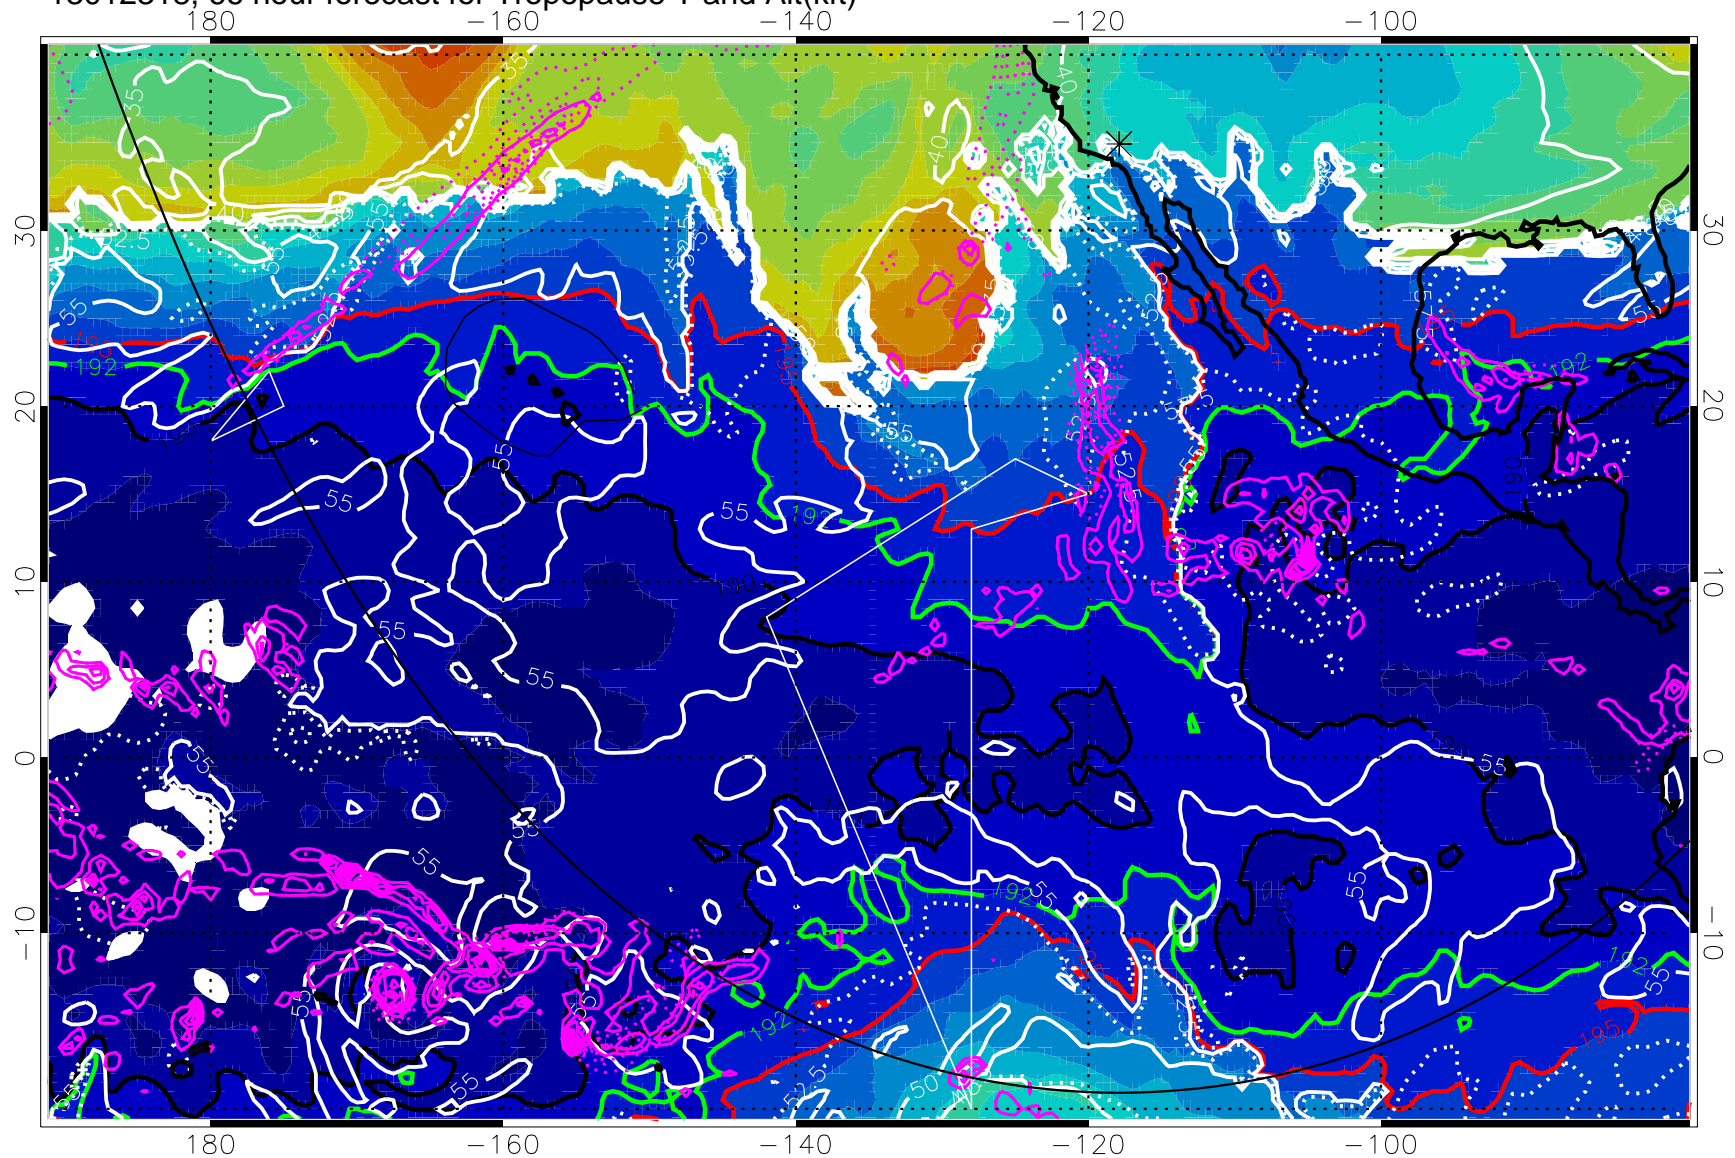

→ 30 m/s

Range ring of 6000 km -- 19 hours GH round trip

13012312, 60 hour forecast for Tropopause T and Alt(kft)

190      200      210      220      230  
Tropopause T, K

Tropopause Altitude in kft (white)

Precip (tot dot, conv sol) past 6 hrs 6 kg/m<sup>2</sup> contours, min 4

190K Isotherm (wht) 192.5K Isotherm 195K Isotherm

→ 30 m/s

Range ring of 6000 km -- 19 hours GH round trip

13012318, 66 hour forecast for Tropopause T and Alt(kft)