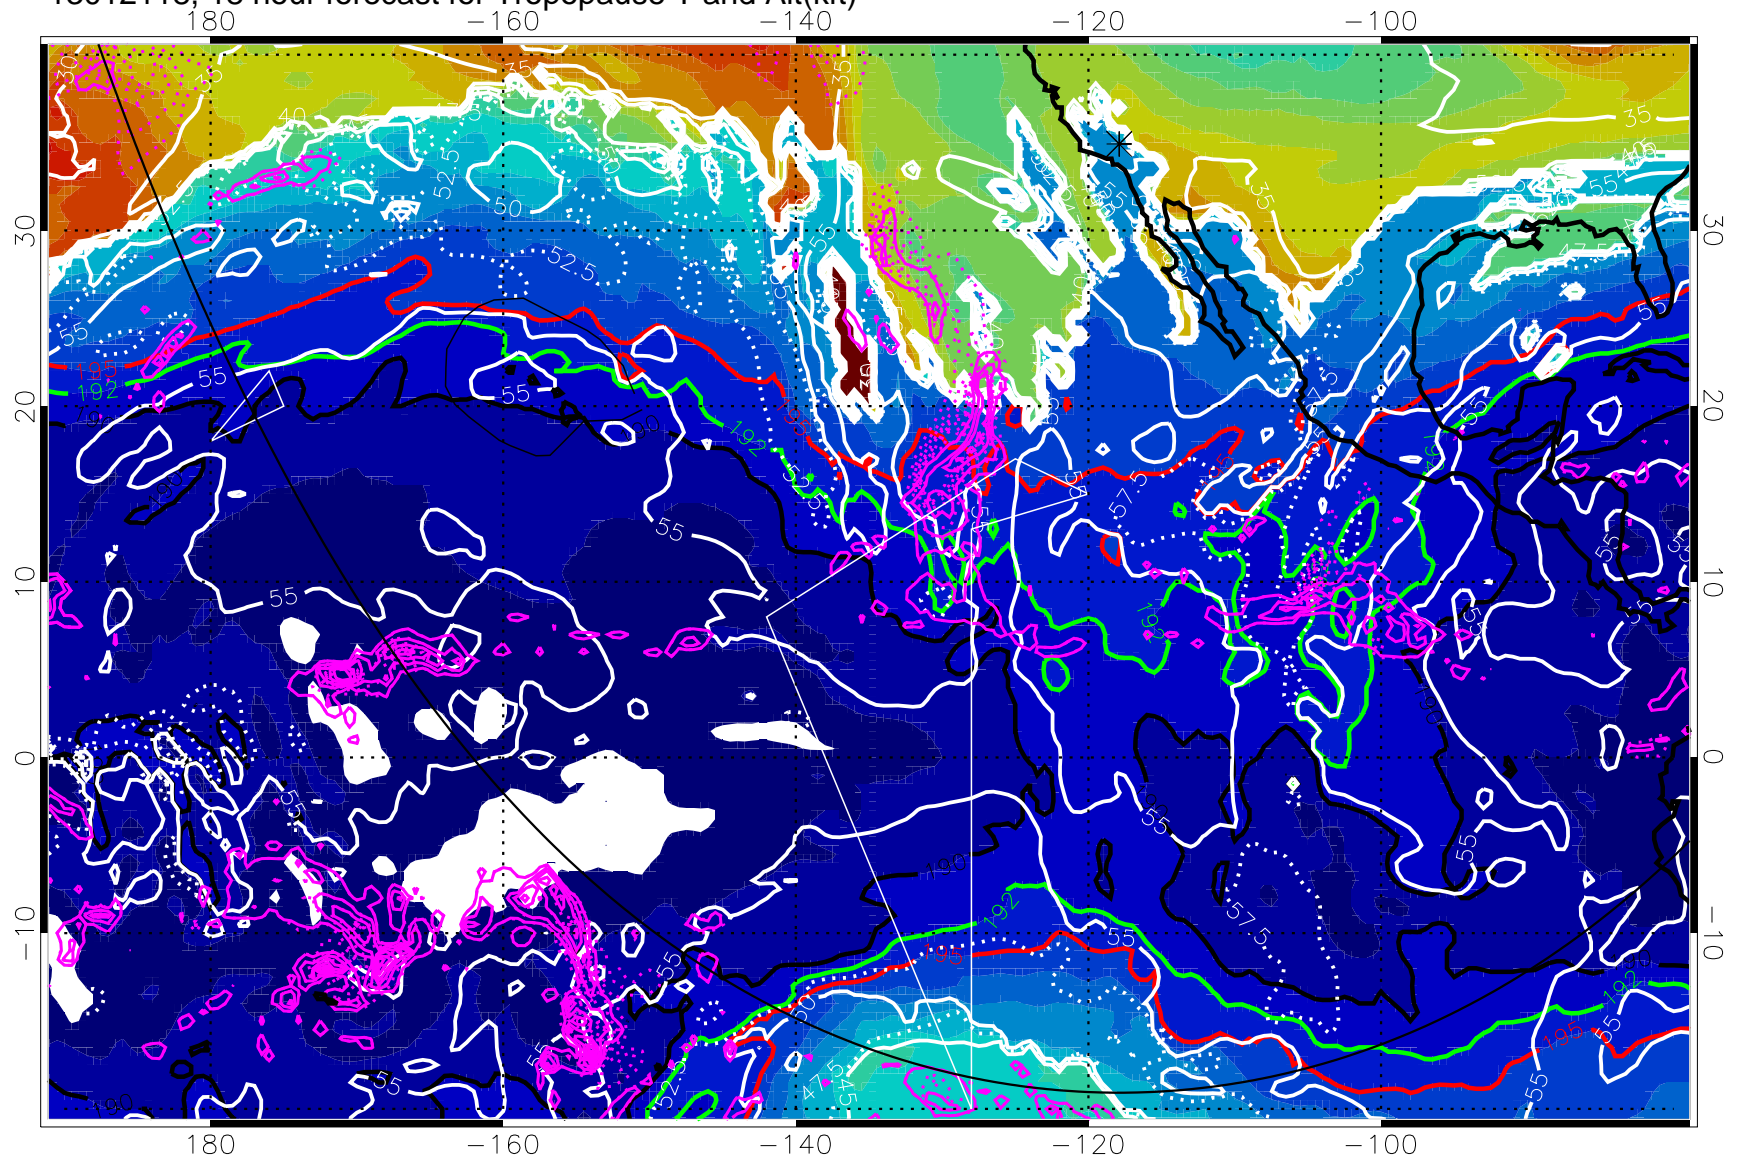

190K Isotherm(wht) 192.5K Isotherm 195K Isotherm

→ 30 m/s

Range ring of 6000 km -- 19 hours GH round trip

13012118, 18 hour forecast for Tropopause T and Alt(kft)

Tropopause T, K

Tropopause Altitude in kft (white)

Precip (tot dot, conv sol) past 6 hrs magenta 6 kg/m<sup>2</sup> contours, min 4

190K Isotherm (white) 192.5K Isotherm (green) 195K Isotherm (red)

→ 30 m/s

Range ring of 6000 km -- 19 hours GH round trip