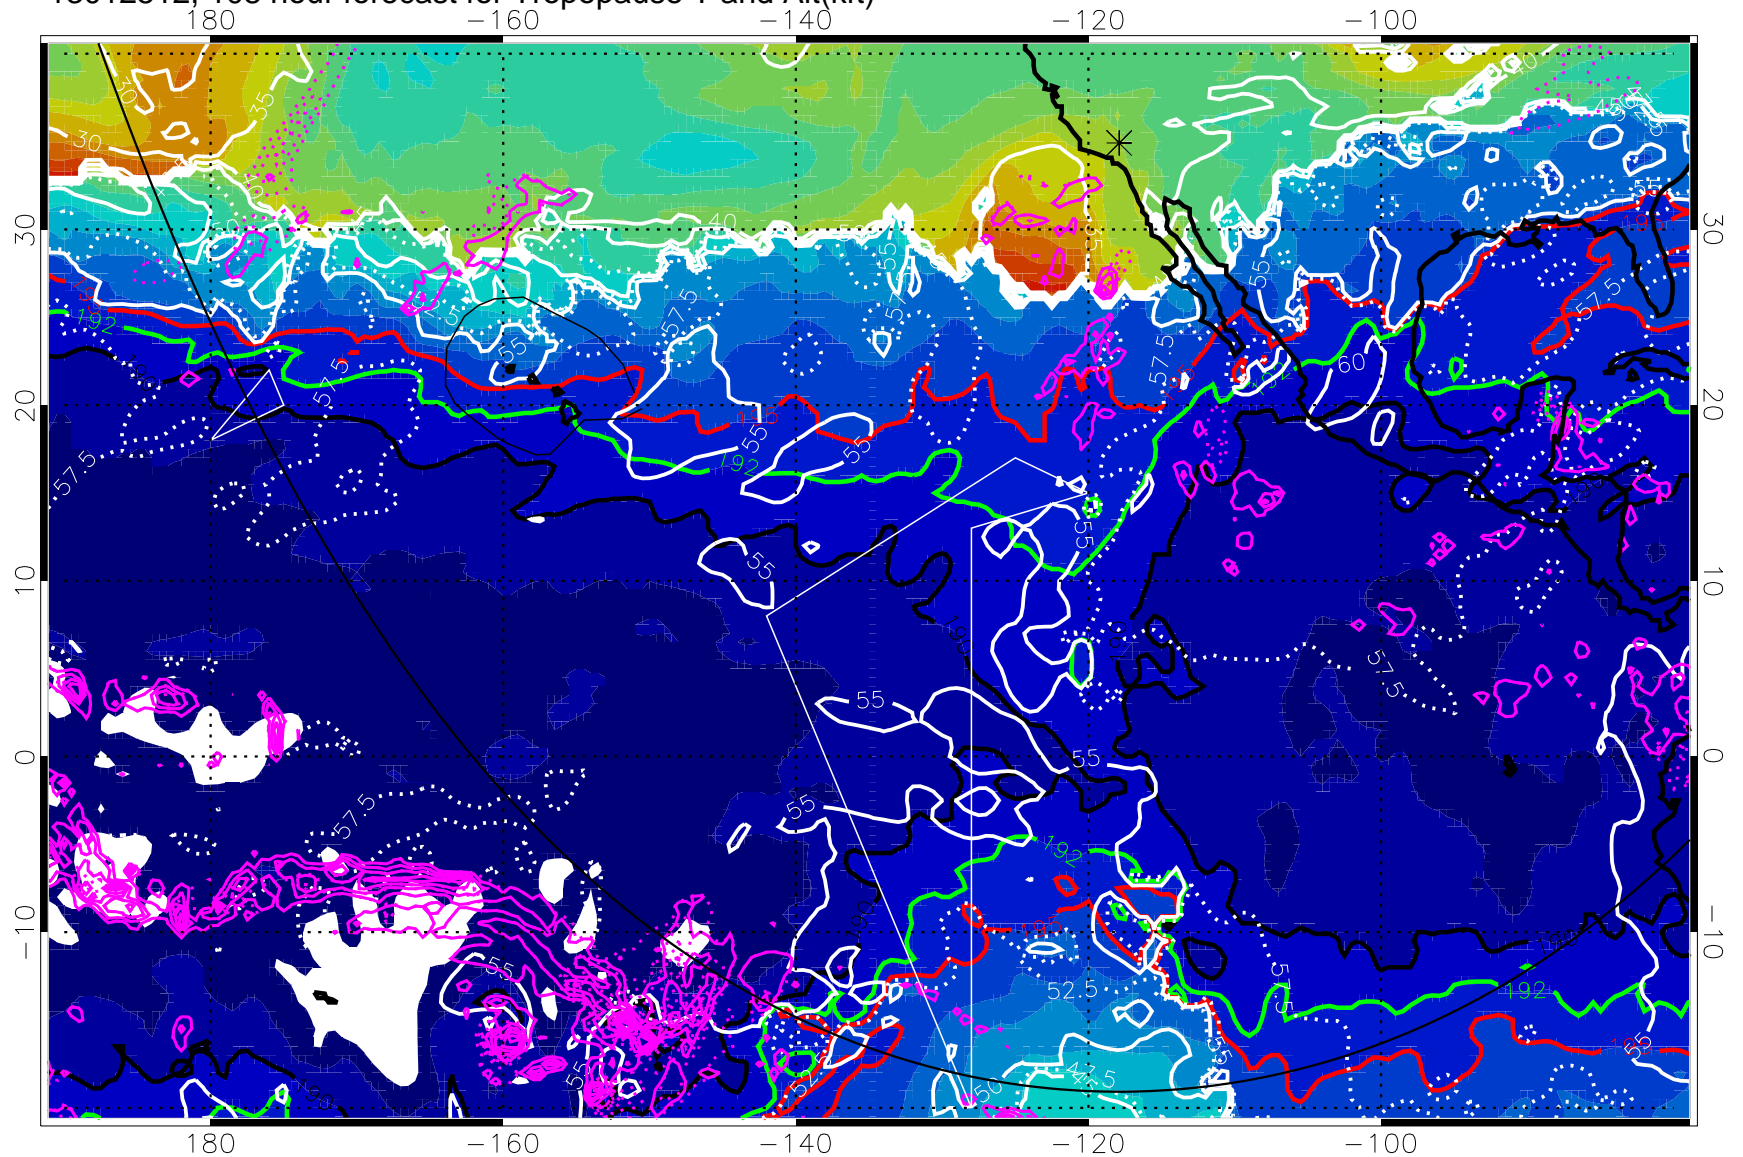

Precip (tot dot, conv sol) past 6 hrs 6 kg/m<sup>2</sup> contours, min 4

190K Isotherm (wht) 192.5K Isotherm 195K Isotherm

→ 30 m/s

Range ring of 6000 km -- 19 hours GH round trip

13012500, 96 hour forecast for Tropopause T and Alt(kft)

190 200 210 220 230

Tropopause T, K

Tropopause Altitude in kft (white)

Precip (tot dot, conv sol) past 6 hrs 6 kg/m<sup>2</sup> contours, min 4

190K Isotherm (whit) 192.5K Isotherm 195K Isotherm

→ 30 m/s

Range ring of 6000 km -- 19 hours GH round trip

→ 30 m/s

Range ring of 6000 km -- 19 hours GH round trip

13012512, 108 hour forecast for Tropopause T and Alt(kft)

190 200 210 220 230  
Tropopause T, K

Tropopause Altitude in kft (white)

Precip (tot dot, conv sol) past 6 hrs 6 kg/m<sup>2</sup> contours, min 4

190K Isotherm (wht) 192.5K Isotherm 195K Isotherm

→ 30 m/s

Range ring of 6000 km -- 19 hours GH round trip

13012518, 114 hour forecast for Tropopause T and Alt(kft)

190      200      210      220      230  
Tropopause T, K