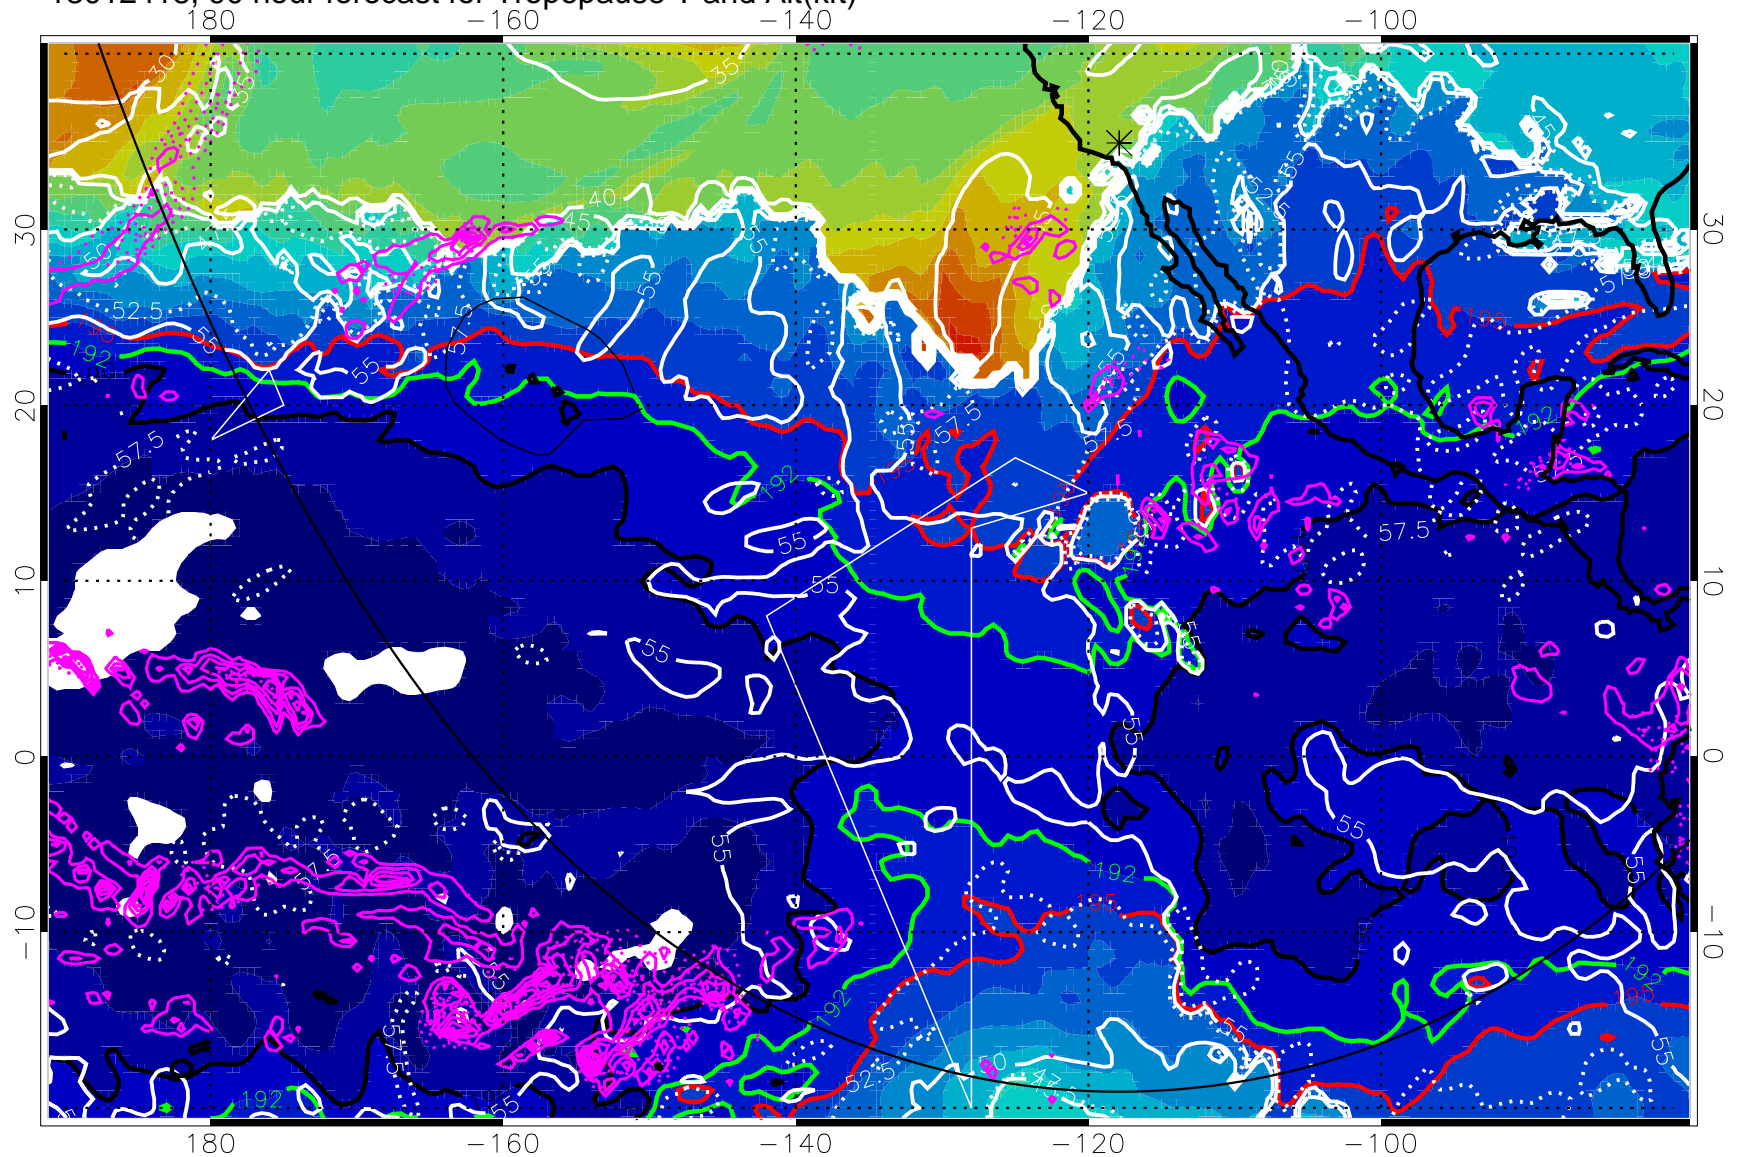

→ 30 m/s  
Range ring of 6000 km -- 19 hours GH round trip

13012412, 84 hour forecast for Tropopause T and Alt(kft)

Tropopause T, K

Tropopause Altitude in kft (white)

Precip (tot dot, conv sol) past 6 hrs 6 kg/m<sup>2</sup> contours, min 4

190K Isotherm (whit) 192.5K Isotherm 195K Isotherm

→ 30 m/s

Range ring of 6000 km -- 19 hours GH round trip

13012418, 90 hour forecast for Tropopause T and Alt(kft)

190 200 210 220 230

Tropopause T, K

Tropopause Altitude in kft (white)

Precip (tot dot, conv sol) past 6 hrs 6 kg/m<sup>2</sup> contours, min 4

190K Isotherm (wht) 192.5K Isotherm 195K Isotherm

→ 30 m/s

Range ring of 6000 km -- 19 hours GH round trip

13012500, 96 hour forecast for Tropopause T and Alt(kft)