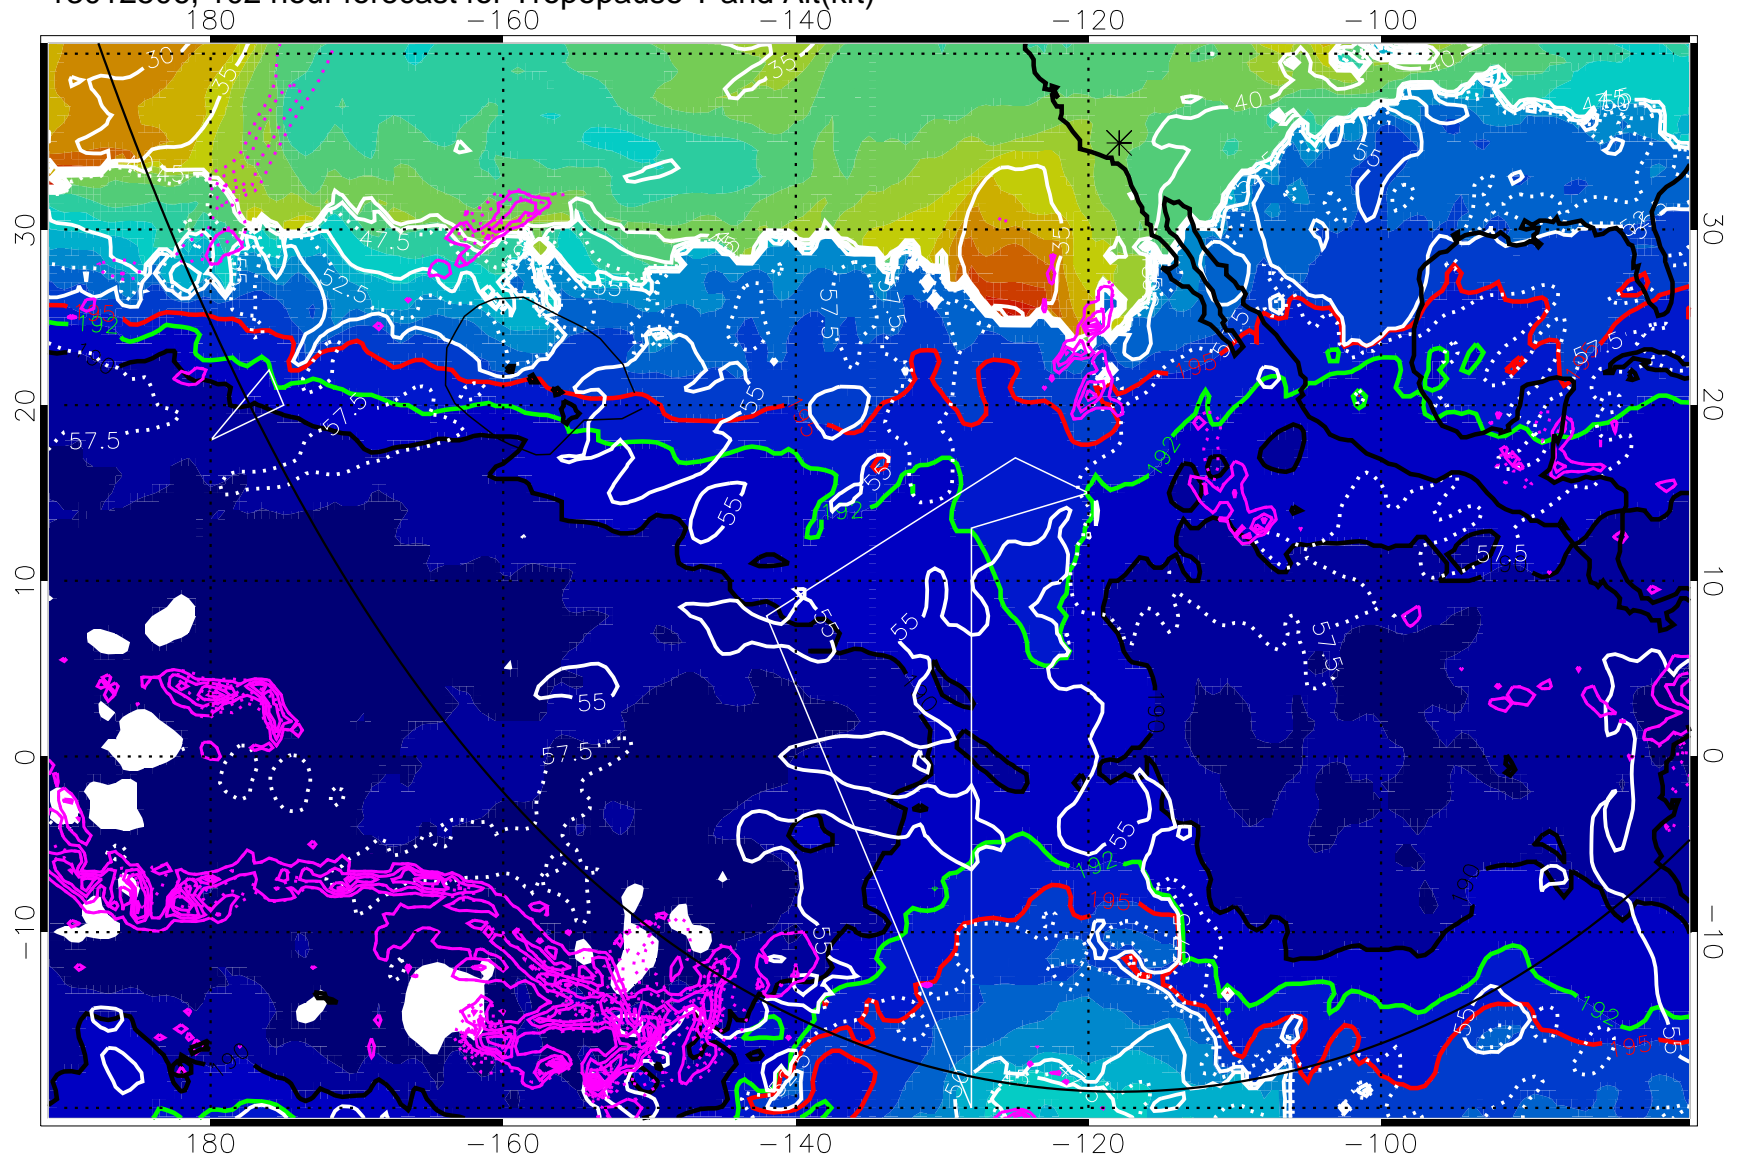

13012506, 102 hour forecast for Tropopause T and Alt(kft)

Tropopause Altitude in kft (white)
Precip (tot dot, conv sol) past 6 hrs mag 6 kg/m² contours, min 4
190K Isotherm(wht) 192.5K Isotherm 195K Isotherm

→ 30 m/s

Range ring of 6000 km -- 19 hours GH round trip