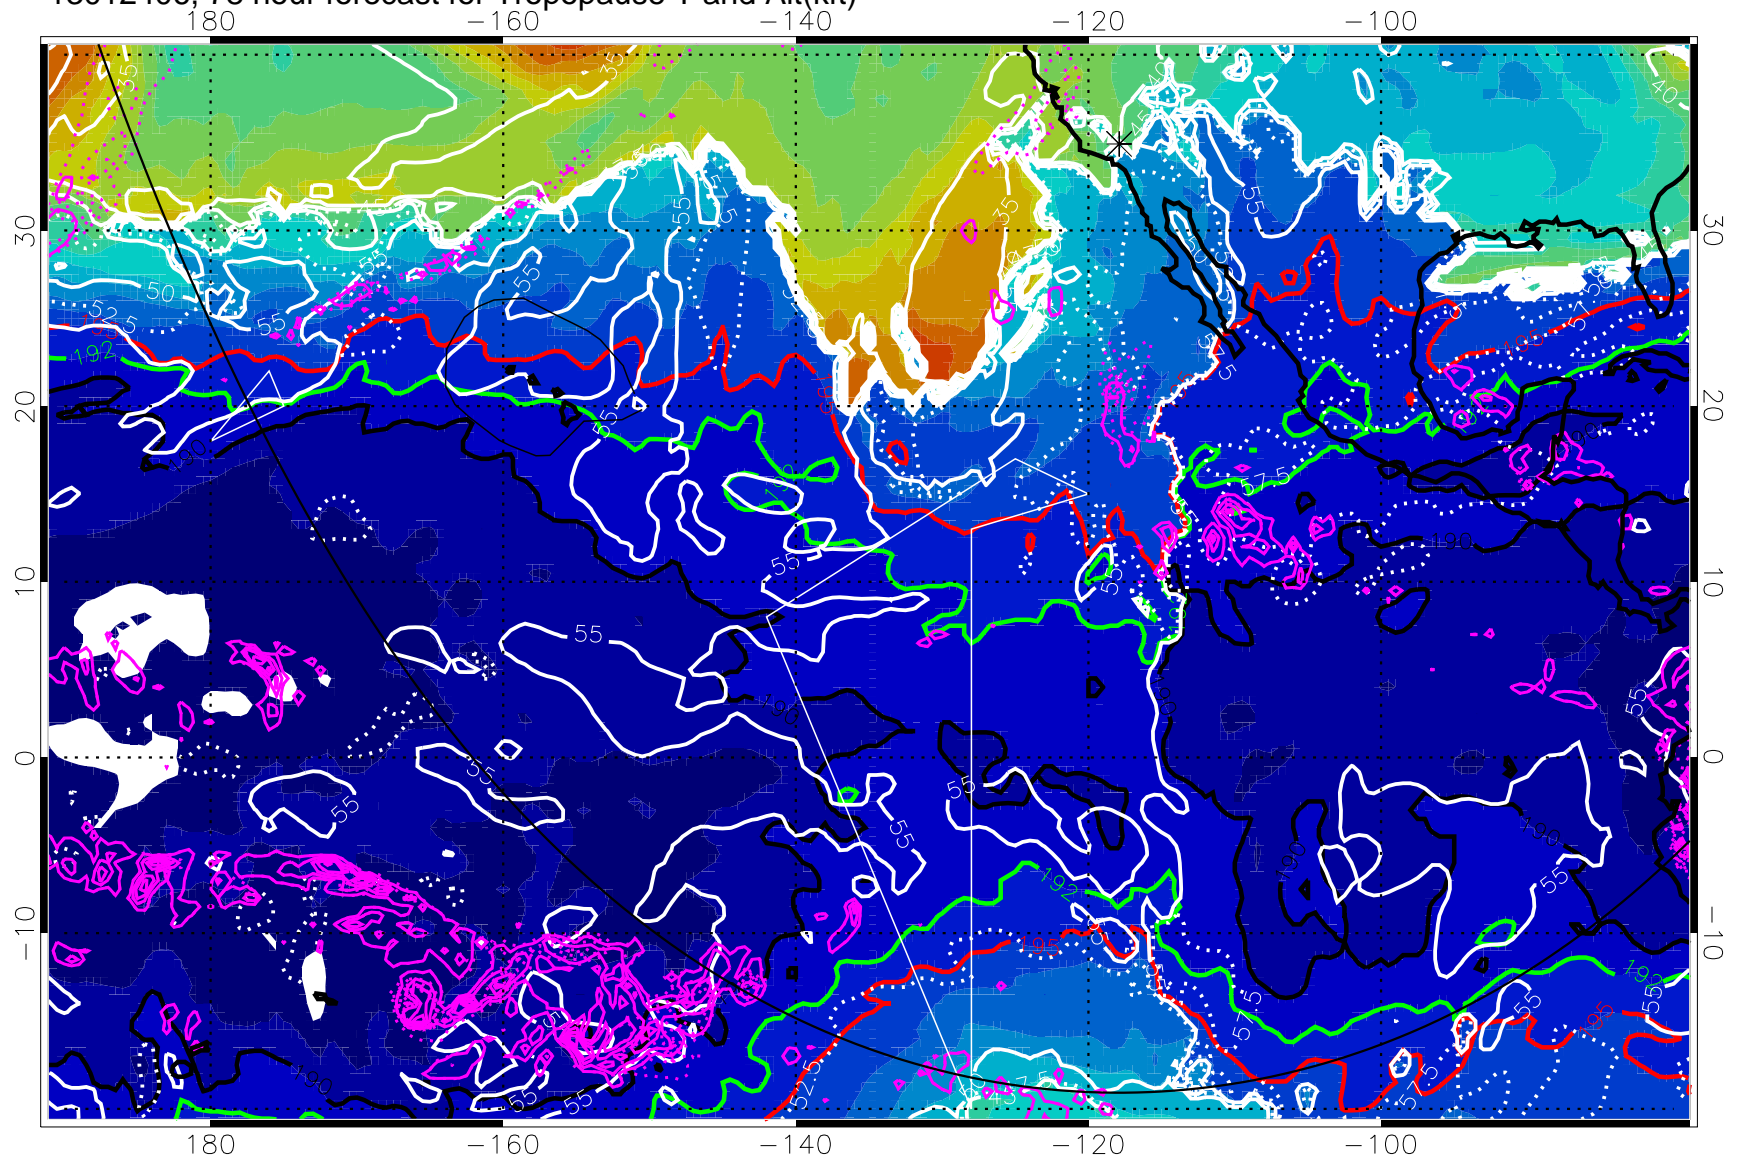

13012406, 78 hour forecast for Tropopause T and Alt(kft)

190 200 210 220 230
Tropopause T, K

Tropopause Altitude in kft (white)
Precip (tot dot, conv sol) past 6 hrs 6 kg/m2 contours, min 4
190K Isotherm(wht) 192.5K Isotherm 195K Isotherm

→ 30 m/s
Range ring of 6000 km -- 19 hours GH round trip