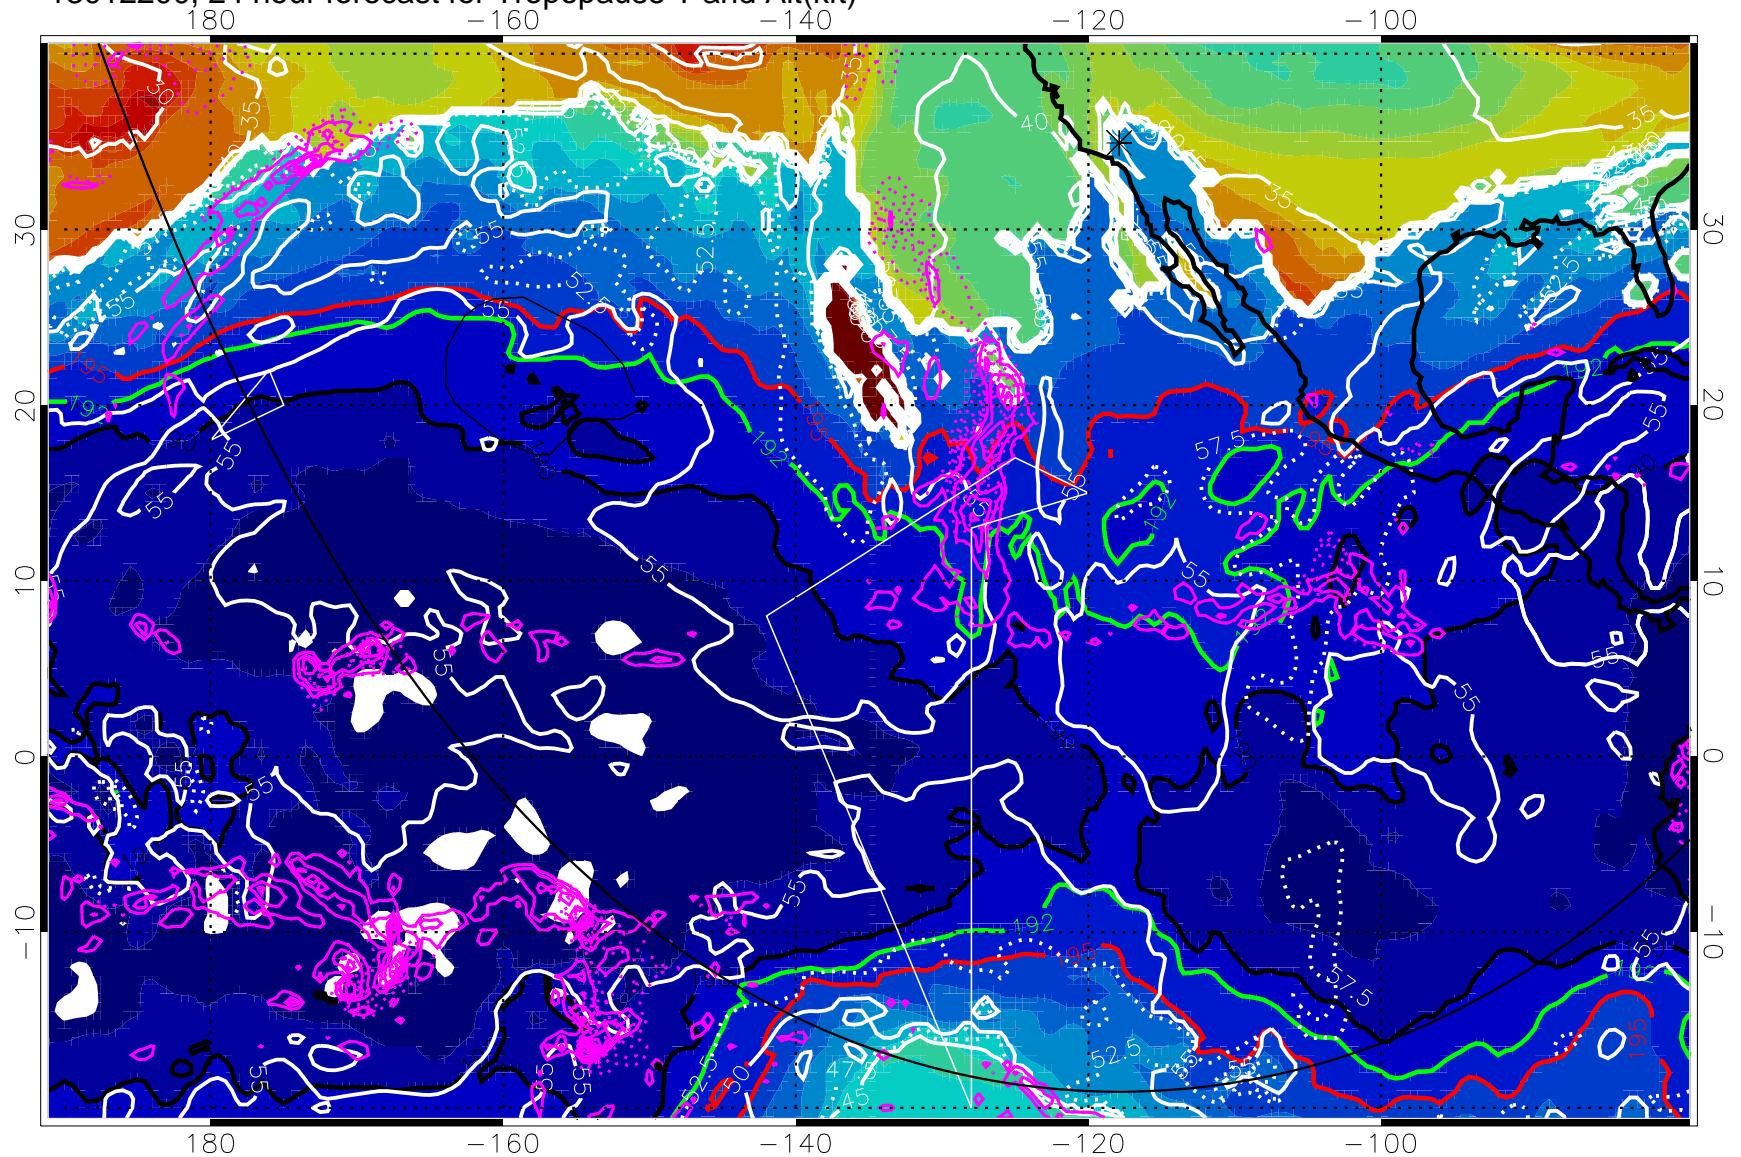

13012200, 24 hour forecast for Tropopause T and Alt(kft)

Tropopause T, K

Tropopause Altitude in kft (white)

Precip (tot dot, conv sol) past 6 hrs 6 kg/m² contours, min 4

190K Isotherm (wht) 192.5K Isotherm 195K Isotherm

→ 30 m/s

Range ring of 6000 km -- 19 hours GH round trip