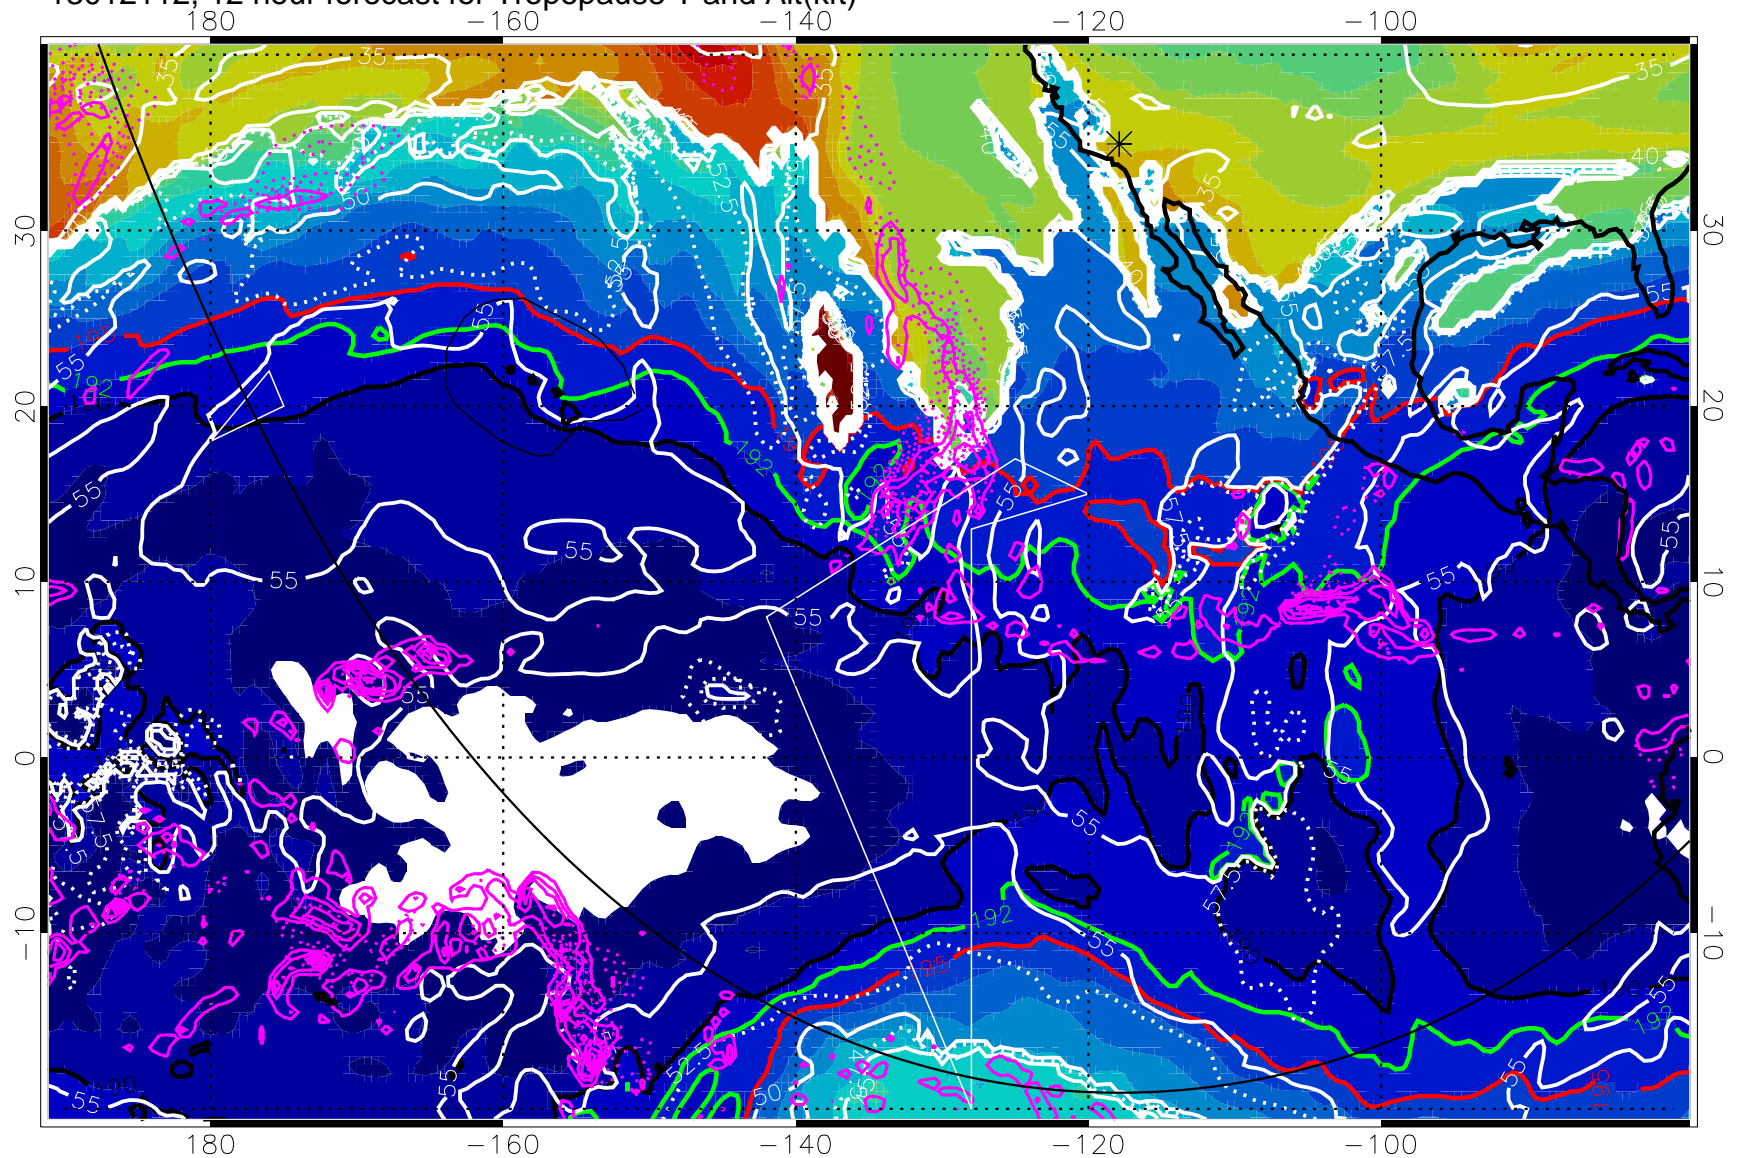

13012112, 12 hour forecast for Tropopause T and Alt(kft)

190   200   210   220   230
Tropopause T, K

Tropopause Altitude in kft (white)

Precip (tot dot, conv sol) past 6 hrs 6 kg/m2 contours, min 4

190K Isotherm(wht) 192.5K Isotherm 195K Isotherm

→ 30 m/s

Range ring of 6000 km -- 19 hours GH round trip