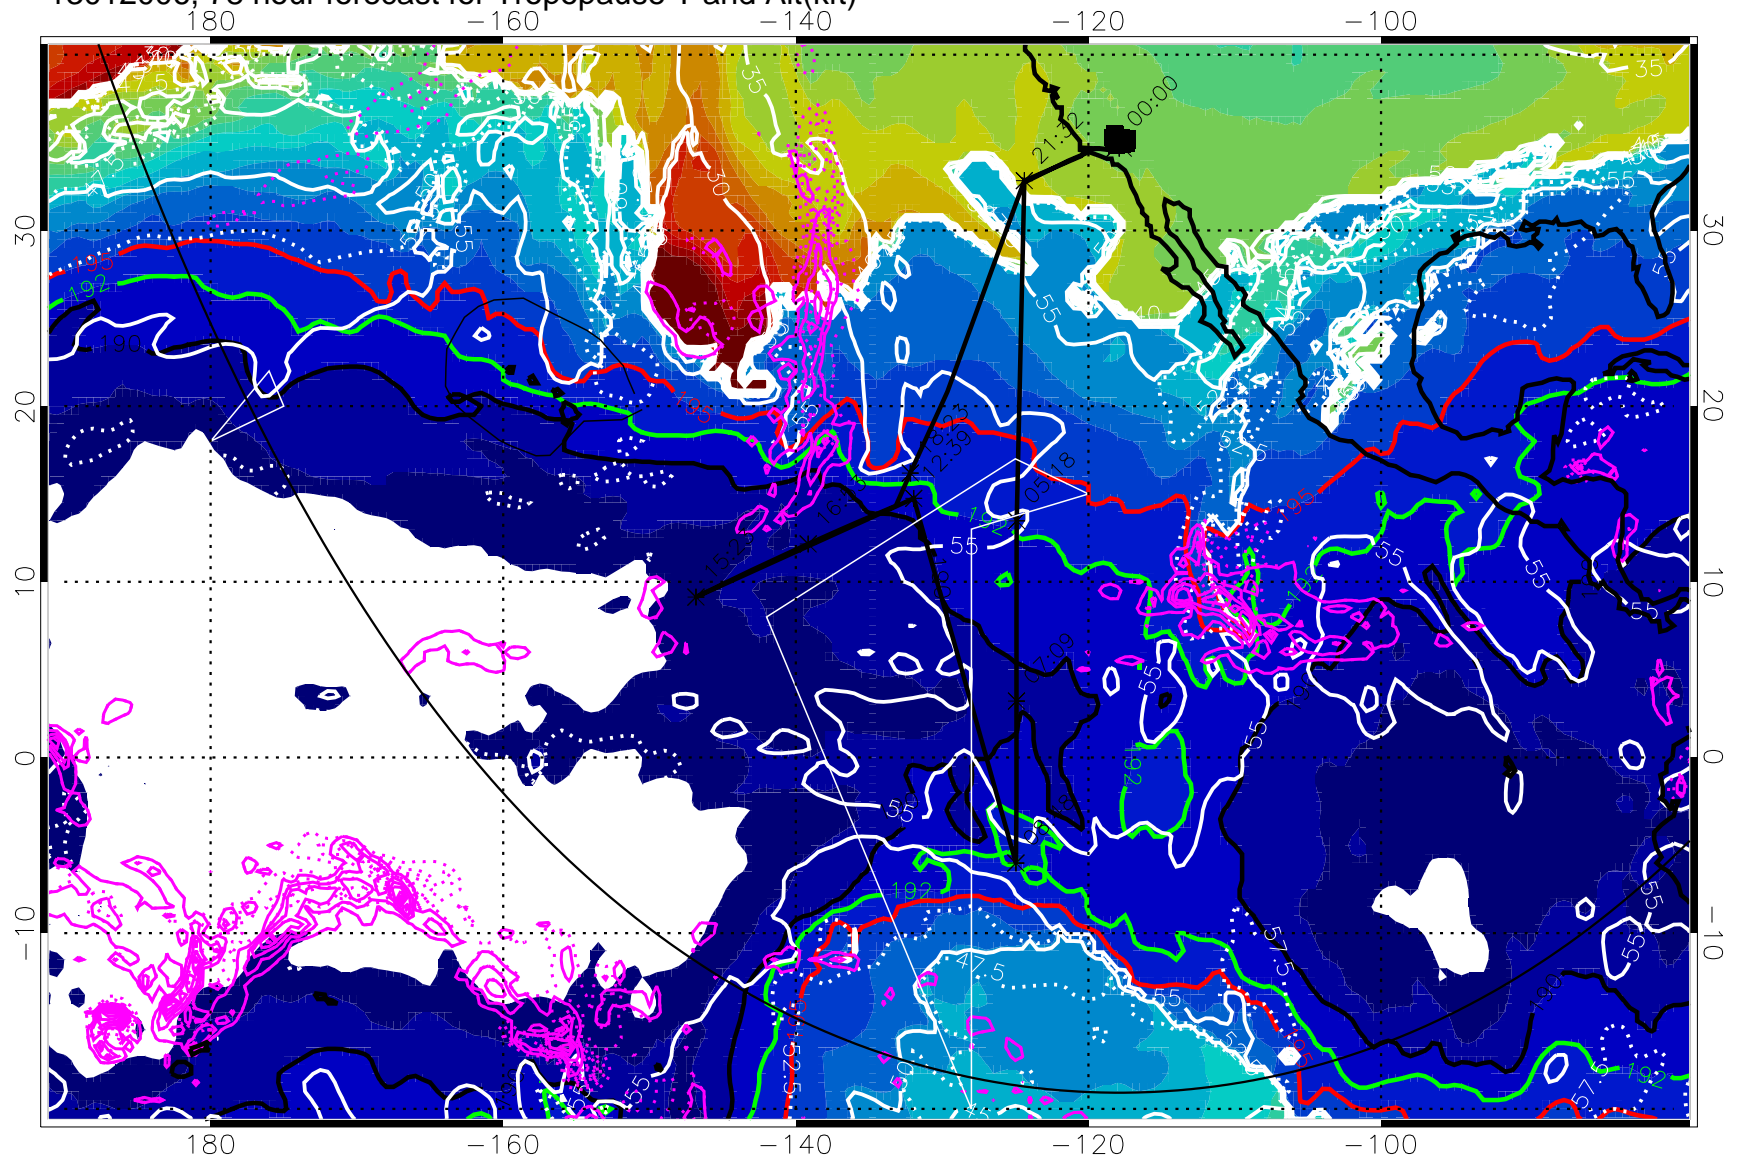

13012006, 78 hour forecast for Tropopause T and Alt(kft)

190 200 210 220 230

Tropopause T, K

Tropopause Altitude in kft (white)

Precip (tot dot, conv sol) past 6 hrs mag 6 kg/m² contours, min 4

190K Isotherm (wht) 192.5K Isotherm 195K Isotherm

→ 30 m/s

Range ring of 6000 km -- 19 hours GH round trip