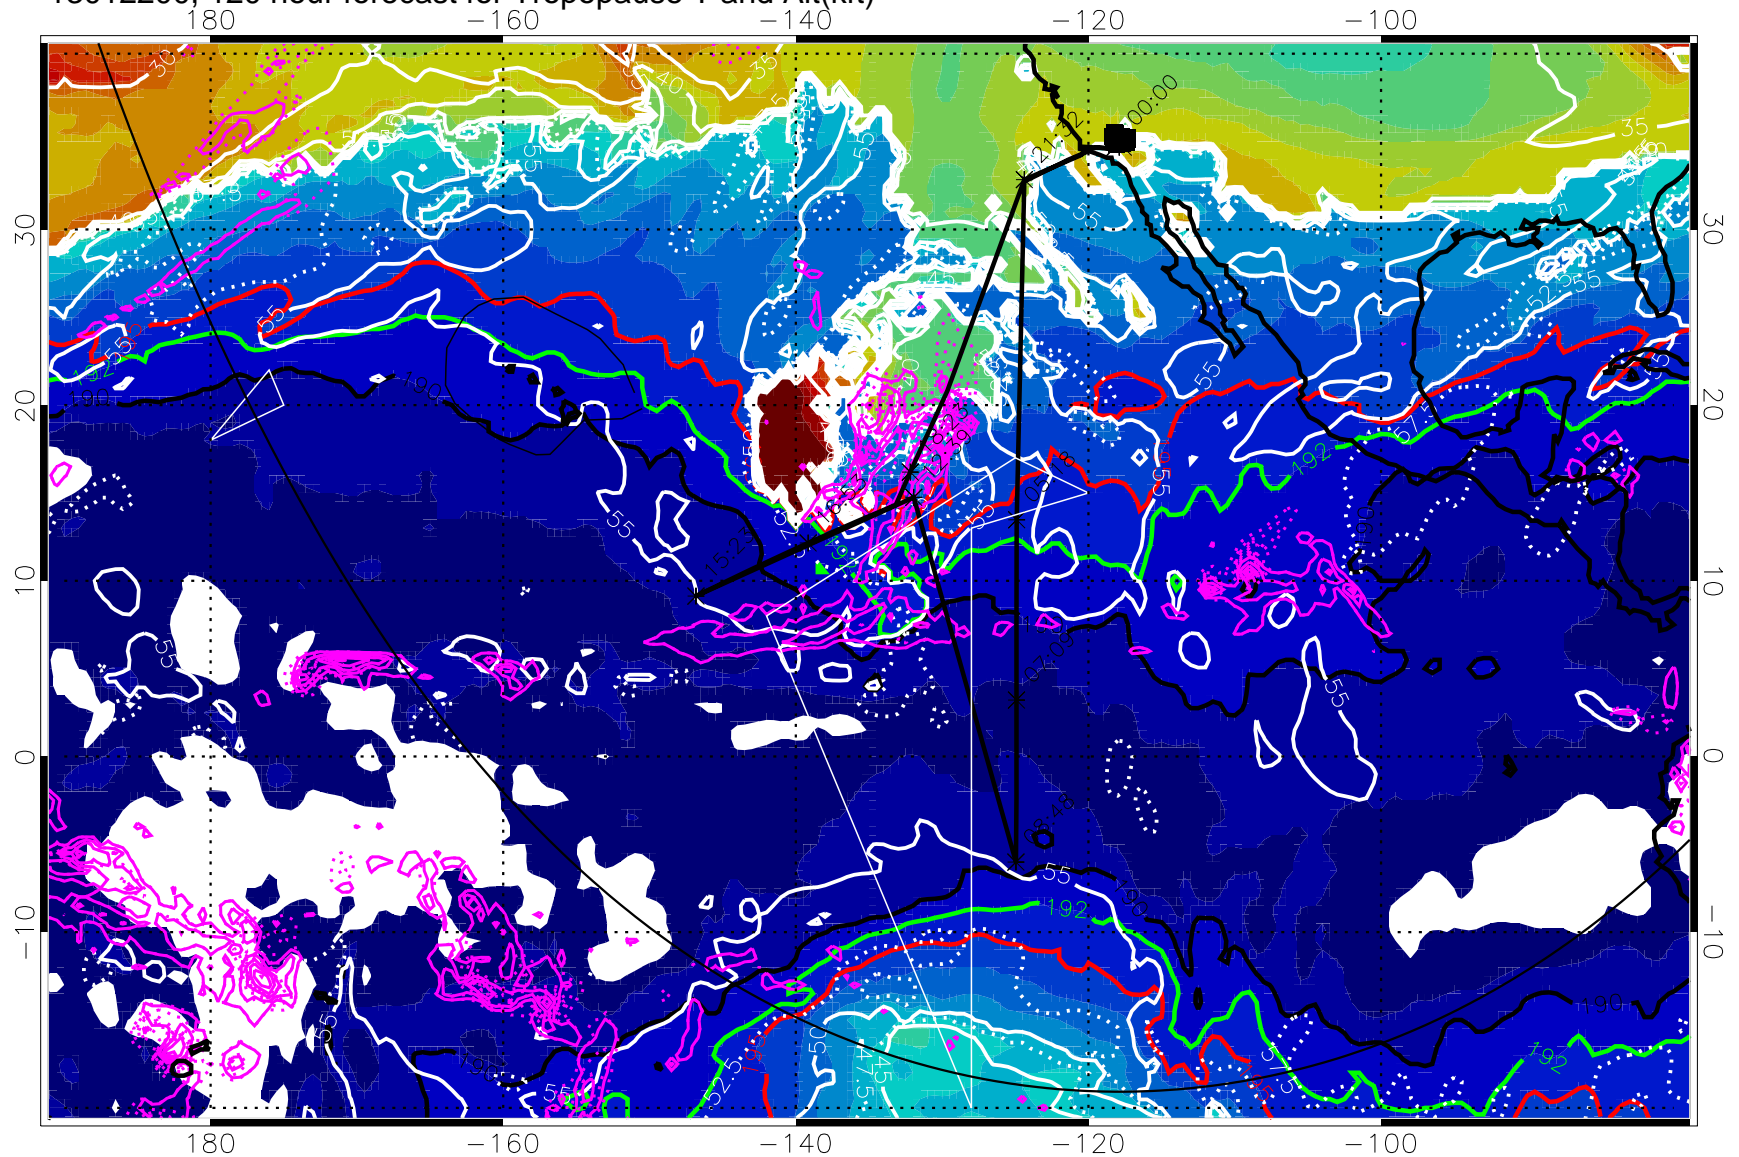

13012200, 120 hour forecast for Tropopause T and Alt(kft)

190 200 210 220 230

Tropopause T, K

Tropopause Altitude in kft (white)

Precip (tot dot, conv sol) past 6 hrs 6 kg/m² contours, min 4

190K Isotherm (wht) 192.5K Isotherm 195K Isotherm

→ 30 m/s

Range ring of 6000 km -- 19 hours GH round trip