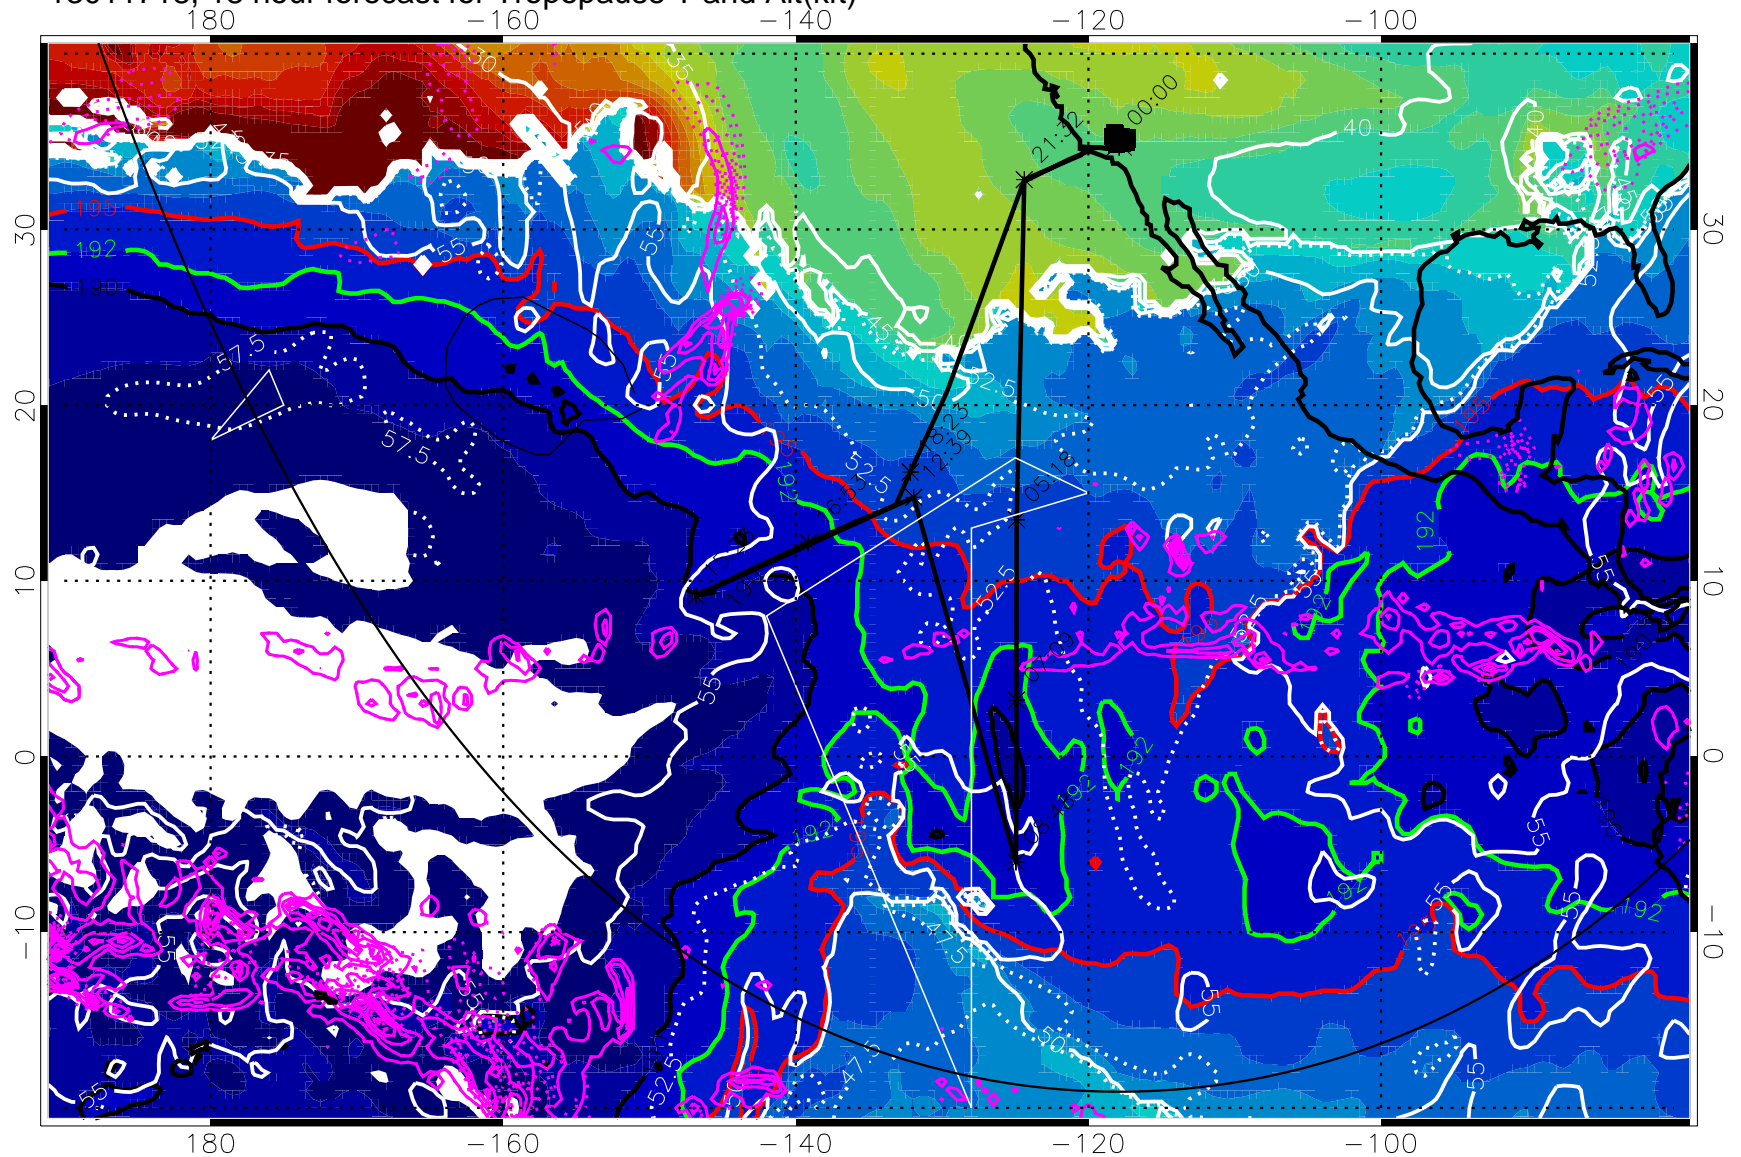

13011712, 12 hour forecast for Tropopause T and Alt(kft)

190 200 210 220 230
Tropopause T, K

Tropopause Altitude in kft (white)
Precip (tot dot, conv sol) past 6 hrs 6 kg/m² contours, min 4
190K Isotherm (wht) 192.5K Isotherm 195K Isotherm

→ 30 m/s
Range ring of 6000 km -- 19 hours GH round trip

13011718, 18 hour forecast for Tropopause T and Alt(kft)

190 200 210 220 230
Tropopause T, K

Tropopause Altitude in kft (white)

Precip (tot dot, conv sol) past 6 hrs mag 6 kg/m² contours, min 4

190K Isotherm (wht) 192.5K Isotherm 195K Isotherm

→ 30 m/s

Range ring of 6000 km -- 19 hours GH round trip

13011800, 24 hour forecast for Tropopause T and Alt(kft)

190 200 210 220 230
Tropopause T, K

Tropopause Altitude in kft (white)

Precip (tot dot, conv sol) past 6 hrs 6 kg/m² contours, min 4

190K Isotherm (wht) 192.5K Isotherm 195K Isotherm

→ 30 m/s

Range ring of 6000 km -- 19 hours GH round trip

13011806, 30 hour forecast for Tropopause T and Alt(kft)