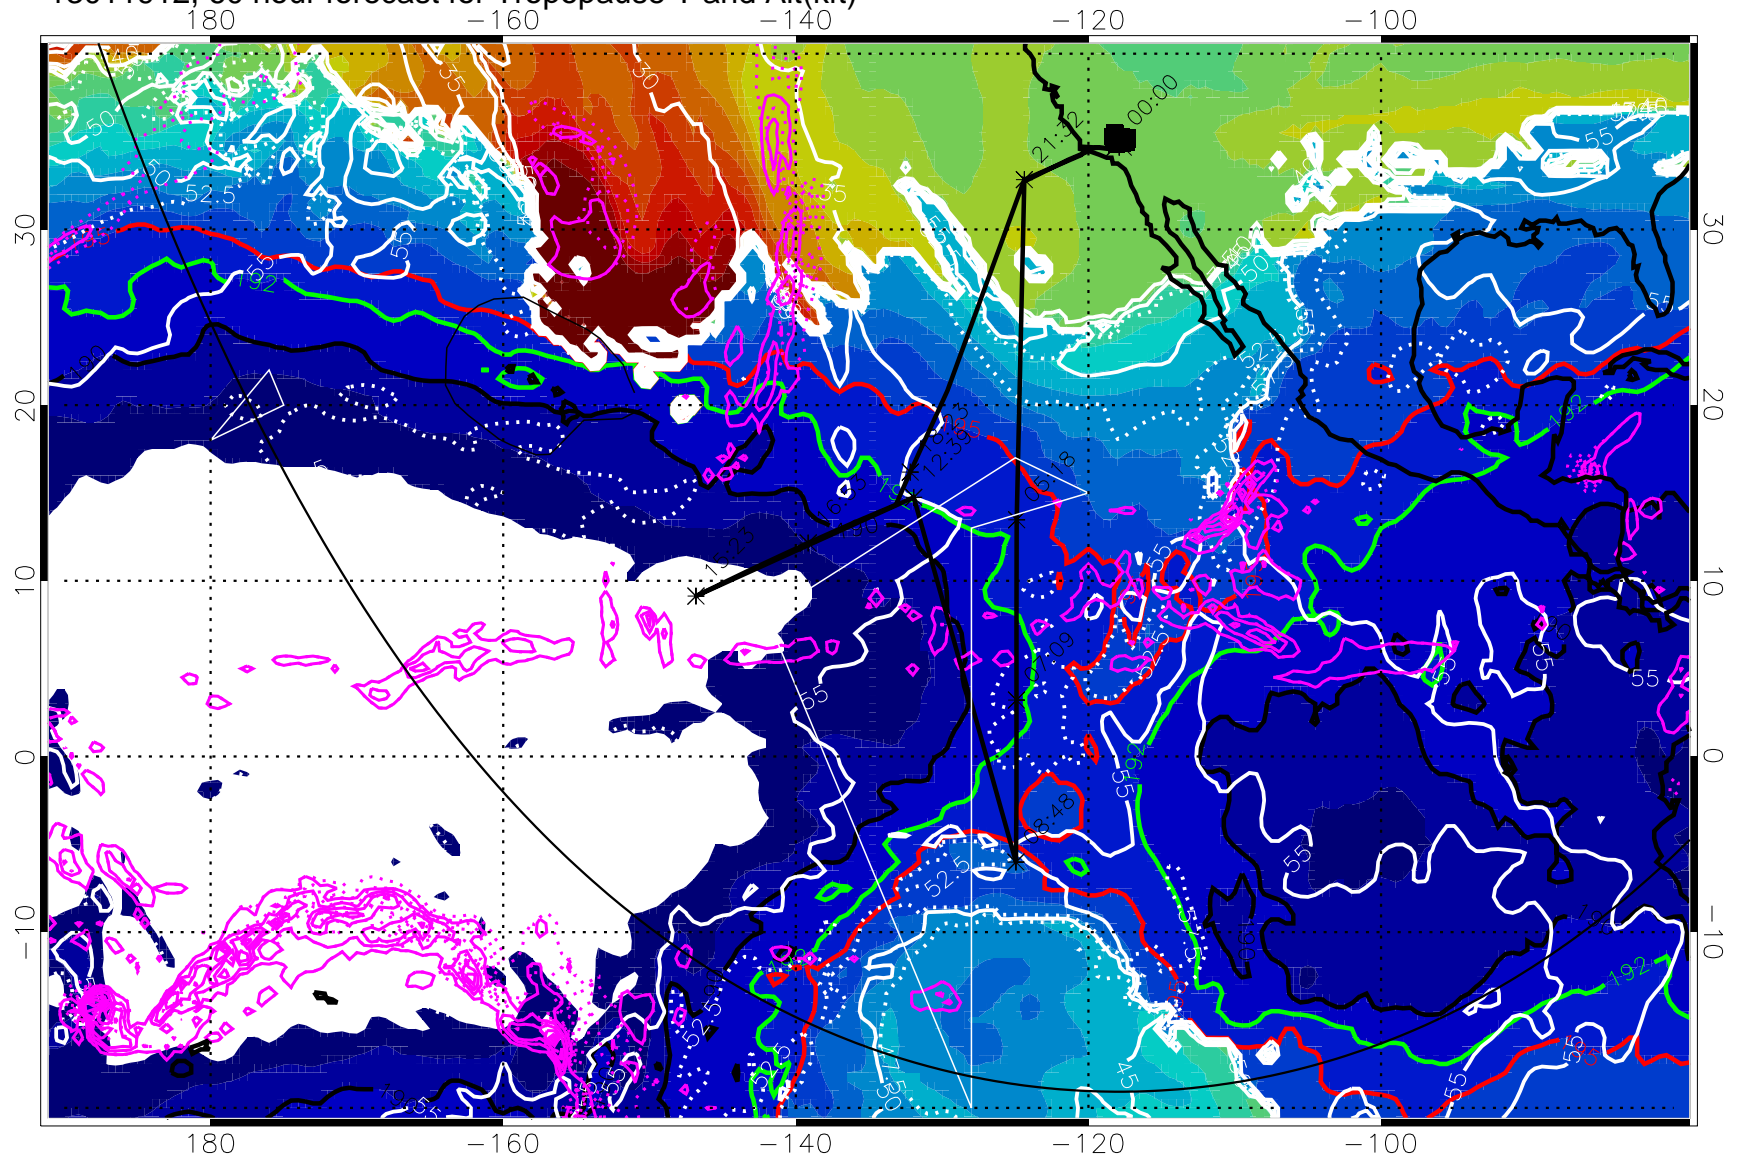

13011912, 60 hour forecast for Tropopause T and Alt(kft)

190 200 210 220 230
Tropopause T, K

Tropopause Altitude in kft (white)

Precip (tot dot, conv sol) past 6 hrs 6 kg/m² contours, min 4

190K Isotherm (whit) 192.5K Isotherm 195K Isotherm

→ 30 m/s

Range ring of 6000 km -- 19 hours GH round trip