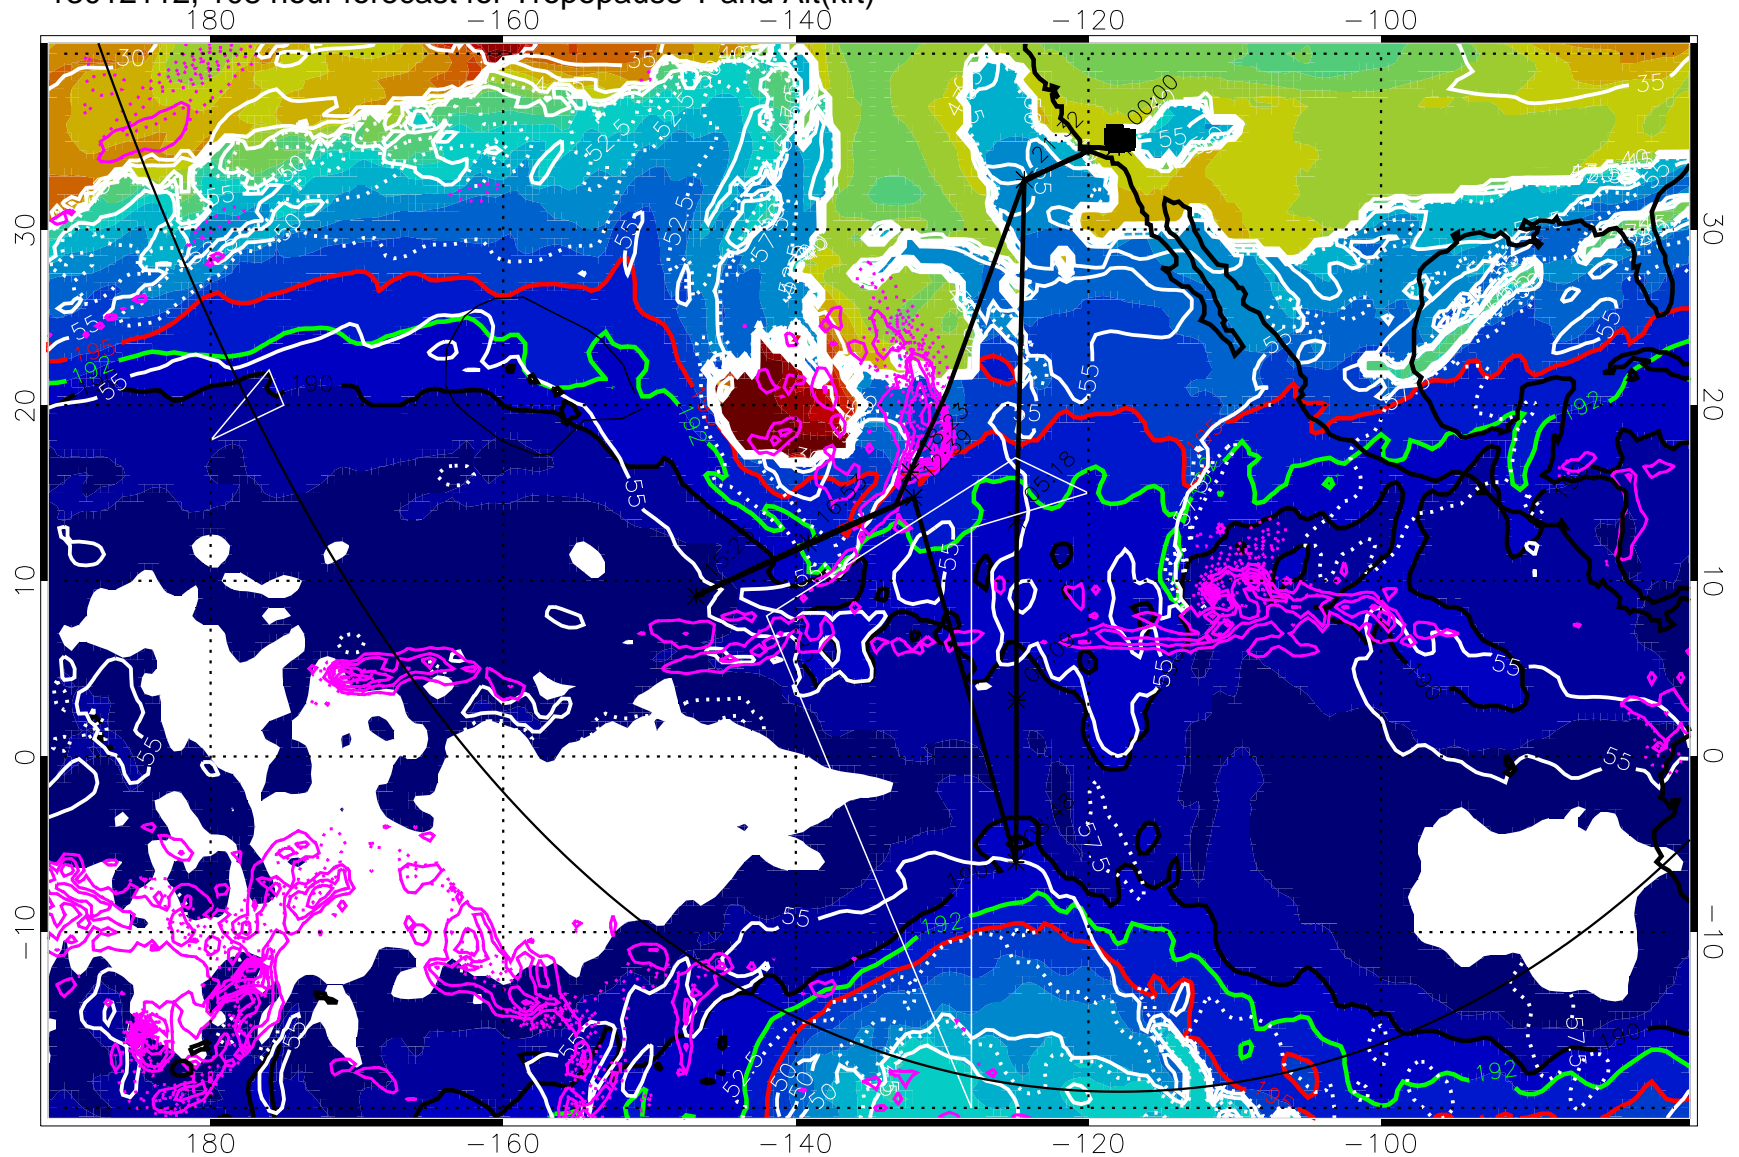

Precip (tot dot, conv sol) past 6 hrs magenta contours, min 4

190K Isotherm (white) 192.5K Isotherm 195K Isotherm

→ 30 m/s

Range ring of 6000 km -- 19 hours GH round trip

13012018, 90 hour forecast for Tropopause T and Alt(kft)

→ 30 m/s

Range ring of 6000 km -- 19 hours GH round trip

13012106, 102 hour forecast for Tropopause T and Alt(kft)

190 200 210 220 230
Tropopause T, K

Tropopause Altitude in kft (white)

Precip (tot dot, conv sol) past 6 hrs 6 kg/m2 contours, min 4

190K Isotherm (white) 192.5K Isotherm 195K Isotherm

→ 30 m/s

Range ring of 6000 km -- 19 hours GH round trip

13012112, 108 hour forecast for Tropopause T and Alt(kft)

190 200 210 220 230
Tropopause T, K

Tropopause Altitude in kft (white)

Precip (tot dot, conv sol) past 6 hrs 6 kg/m² contours, min 4

190K Isotherm (wht) 192.5K Isotherm 195K Isotherm

→ 30 m/s

Range ring of 6000 km -- 19 hours GH round trip

13012118, 114 hour forecast for Tropopause T and Alt(kft)