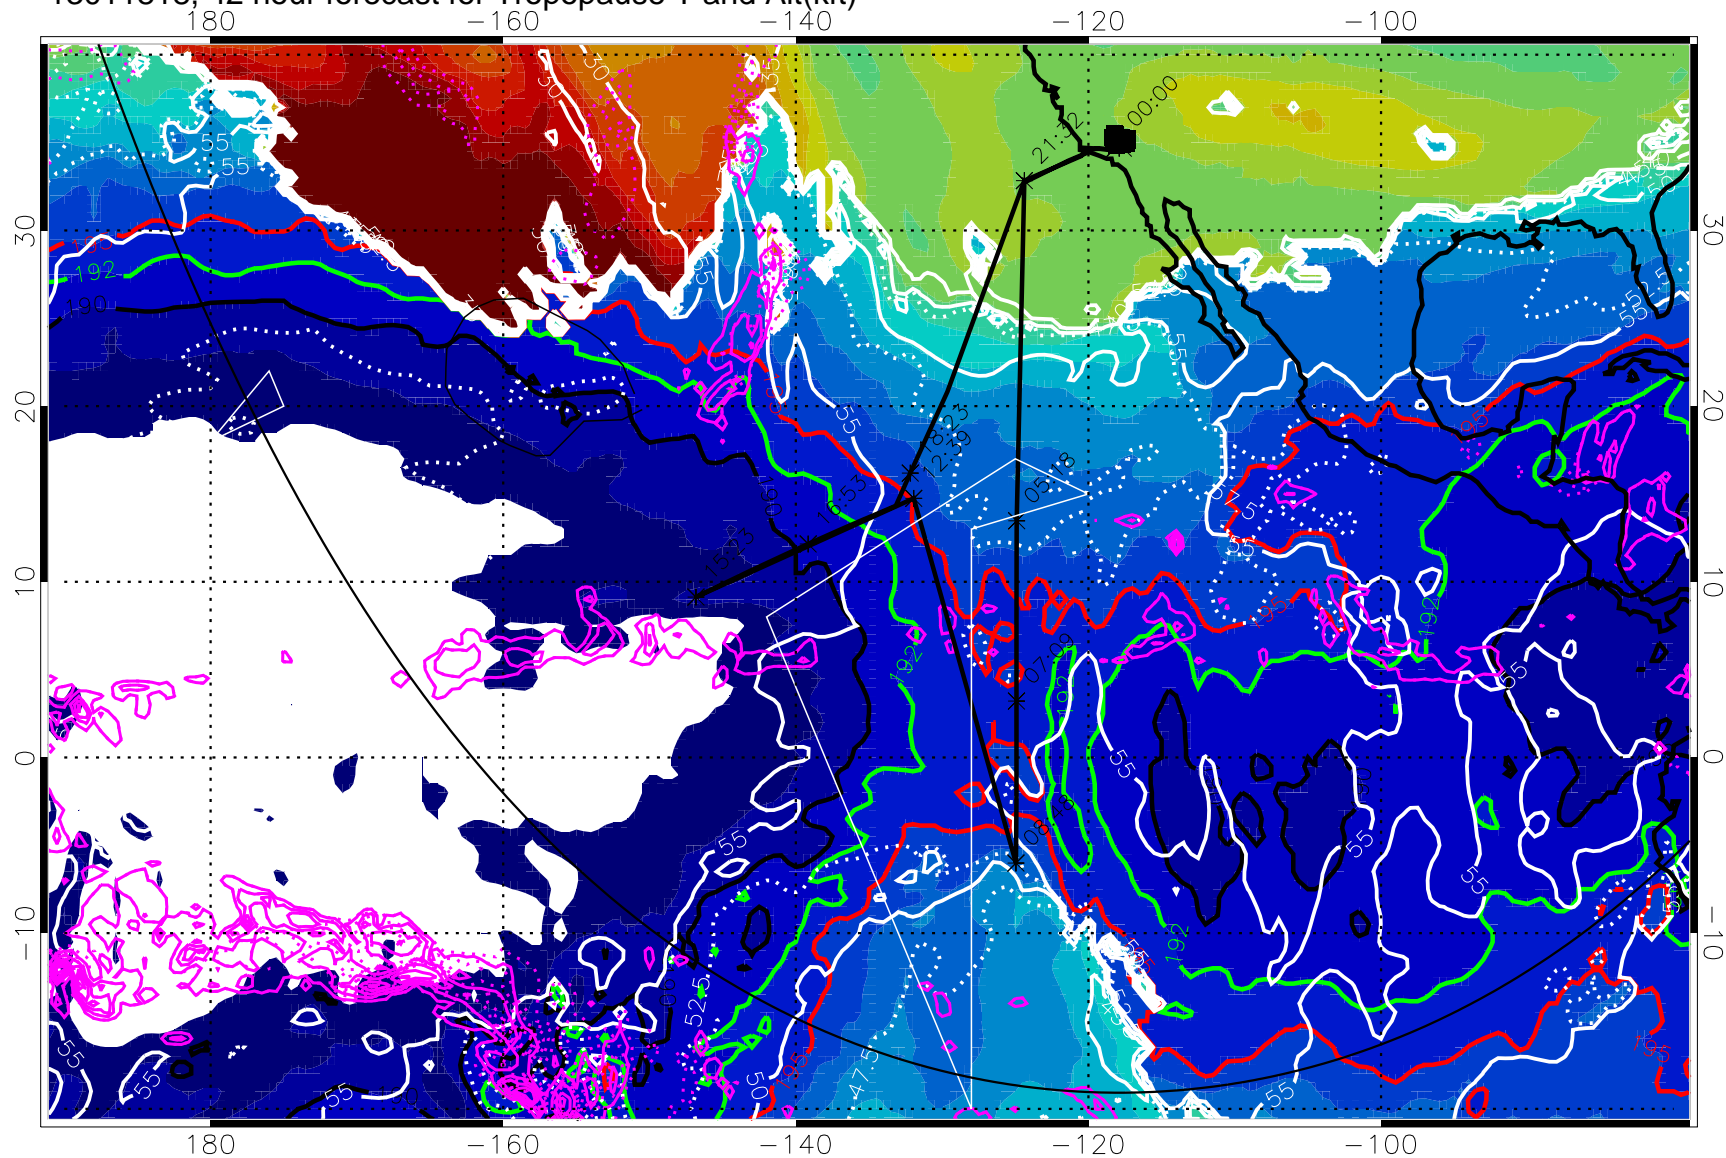

Precip (tot dot, conv sol) past 6 hrs 6 kg/m² contours, min 4

190K Isotherm (wht) 192.5K Isotherm 195K Isotherm

→ 30 m/s

Range ring of 6000 km -- 19 hours GH round trip

13011806, 30 hour forecast for Tropopause T and Alt(kft)

→ 30 m/s

Range ring of 6000 km -- 19 hours GH round trip

13011818, 42 hour forecast for Tropopause T and Alt(kft)

190 200 210 220 230
Tropopause T, K

Tropopause Altitude in kft (white)

Precip (tot dot, conv sol) past 6 hrs magenta 6 kg/m² contours, min 4

190K Isotherm (white) 192.5K Isotherm (green) 195K Isotherm (red)

→ 30 m/s

Range ring of 6000 km -- 19 hours GH round trip

13011900, 48 hour forecast for Tropopause T and Alt(kft)

190 200 210 220 230
Tropopause T, K

Tropopause Altitude in kft (white)

Precip (tot dot, conv sol) past 6 hrs magenta 6 kg/m² contours, min 4

190K Isotherm (white) 192.5K Isotherm (green) 195K Isotherm (red)

→ 30 m/s

Range ring of 6000 km -- 19 hours GH round trip