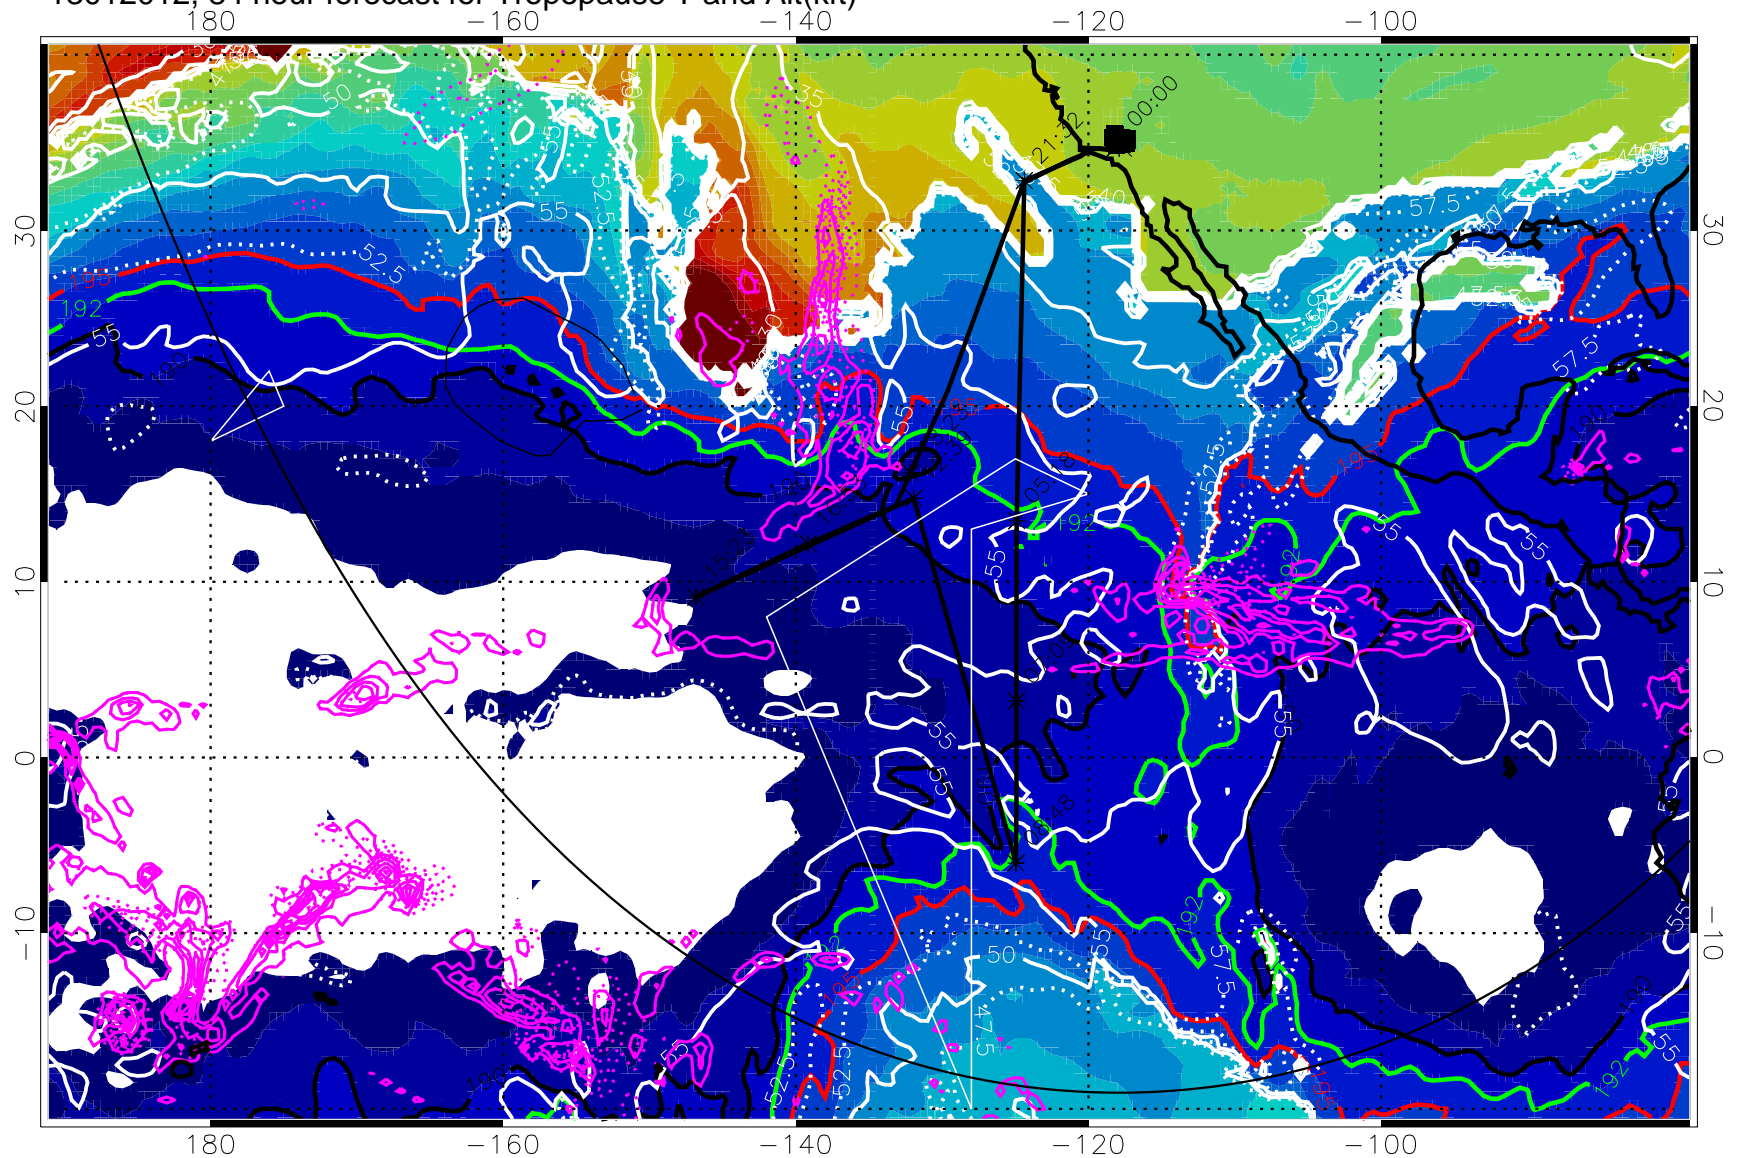

190K Isotherm (wht) 192.5K Isotherm 195K Isotherm

→ 30 m/s

Range ring of 6000 km -- 19 hours GH round trip

13012012, 84 hour forecast for Tropopause T and Alt(kft)

190 200 210 220 230

Tropopause T, K

Tropopause Altitude in kft (white)

Precip (tot dot, conv sol) past 6 hrs magenta contours, min 4

190K Isotherm (white) 192.5K Isotherm 195K Isotherm

→ 30 m/s

Range ring of 6000 km -- 19 hours GH round trip

13012018, 90 hour forecast for Tropopause T and Alt(kft)