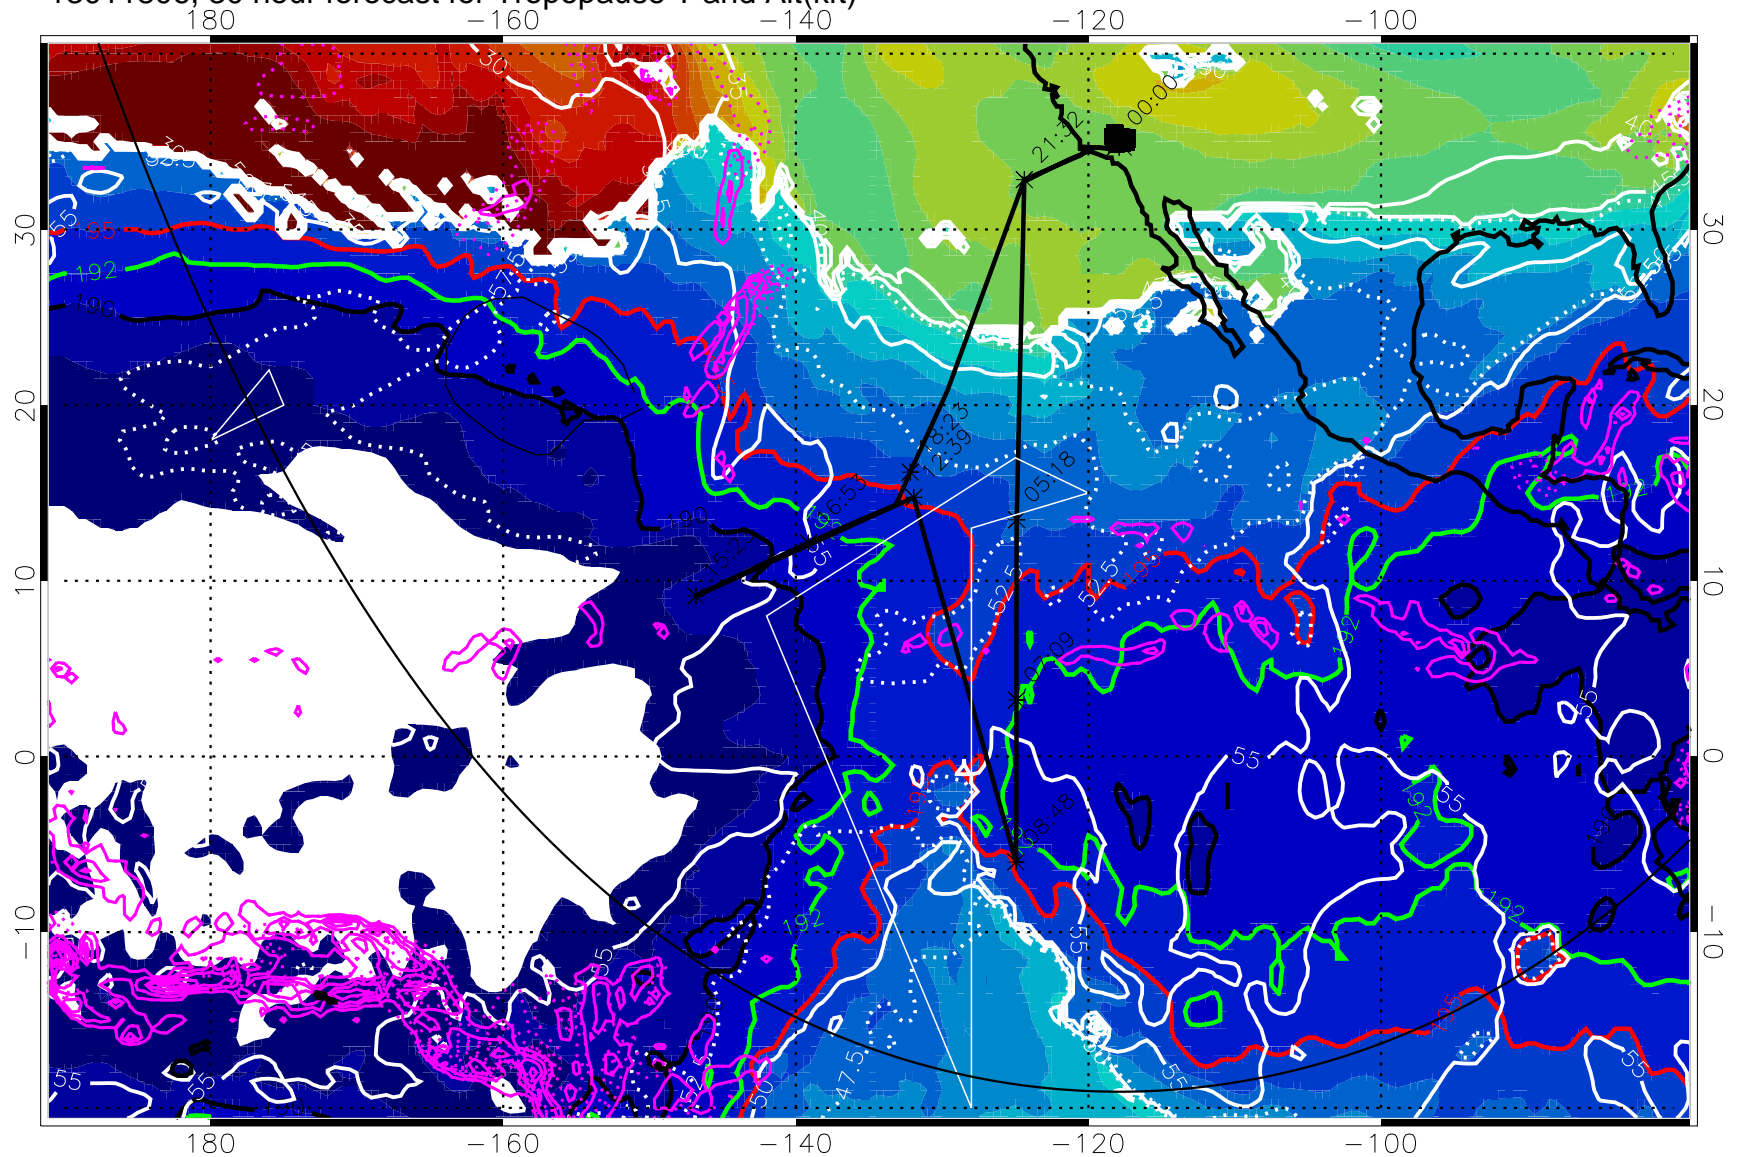

→ 30 m/s
Range ring of 6000 km -- 19 hours GH round trip

13011718, 18 hour forecast for Tropopause T and Alt(kft)

190 200 210 220 230
Tropopause T, K

Tropopause Altitude in kft (white)

Precip (tot dot, conv sol) past 6 hrs mag 6 kg/m² contours, min 4

190K Isotherm (wht) 192.5K Isotherm 195K Isotherm

→ 30 m/s

Range ring of 6000 km -- 19 hours GH round trip

13011800, 24 hour forecast for Tropopause T and Alt(kft)

190 200 210 220 230
Tropopause T, K

Tropopause Altitude in kft (white)

Precip (tot dot, conv sol) past 6 hrs 6 kg/m² contours, min 4

190K Isotherm (wht) 192.5K Isotherm 195K Isotherm

→ 30 m/s

Range ring of 6000 km -- 19 hours GH round trip

13011806, 30 hour forecast for Tropopause T and Alt(kft)

190 200 210 220 230
Tropopause T, K

Tropopause Altitude in kft (white)
Precip (tot dot, conv sol) past 6 hrs 6 kg/m2 contours, min 4
190K Isotherm(wht) 192.5K Isotherm 195K Isotherm

→ 30 m/s
Range ring of 6000 km -- 19 hours GH round trip