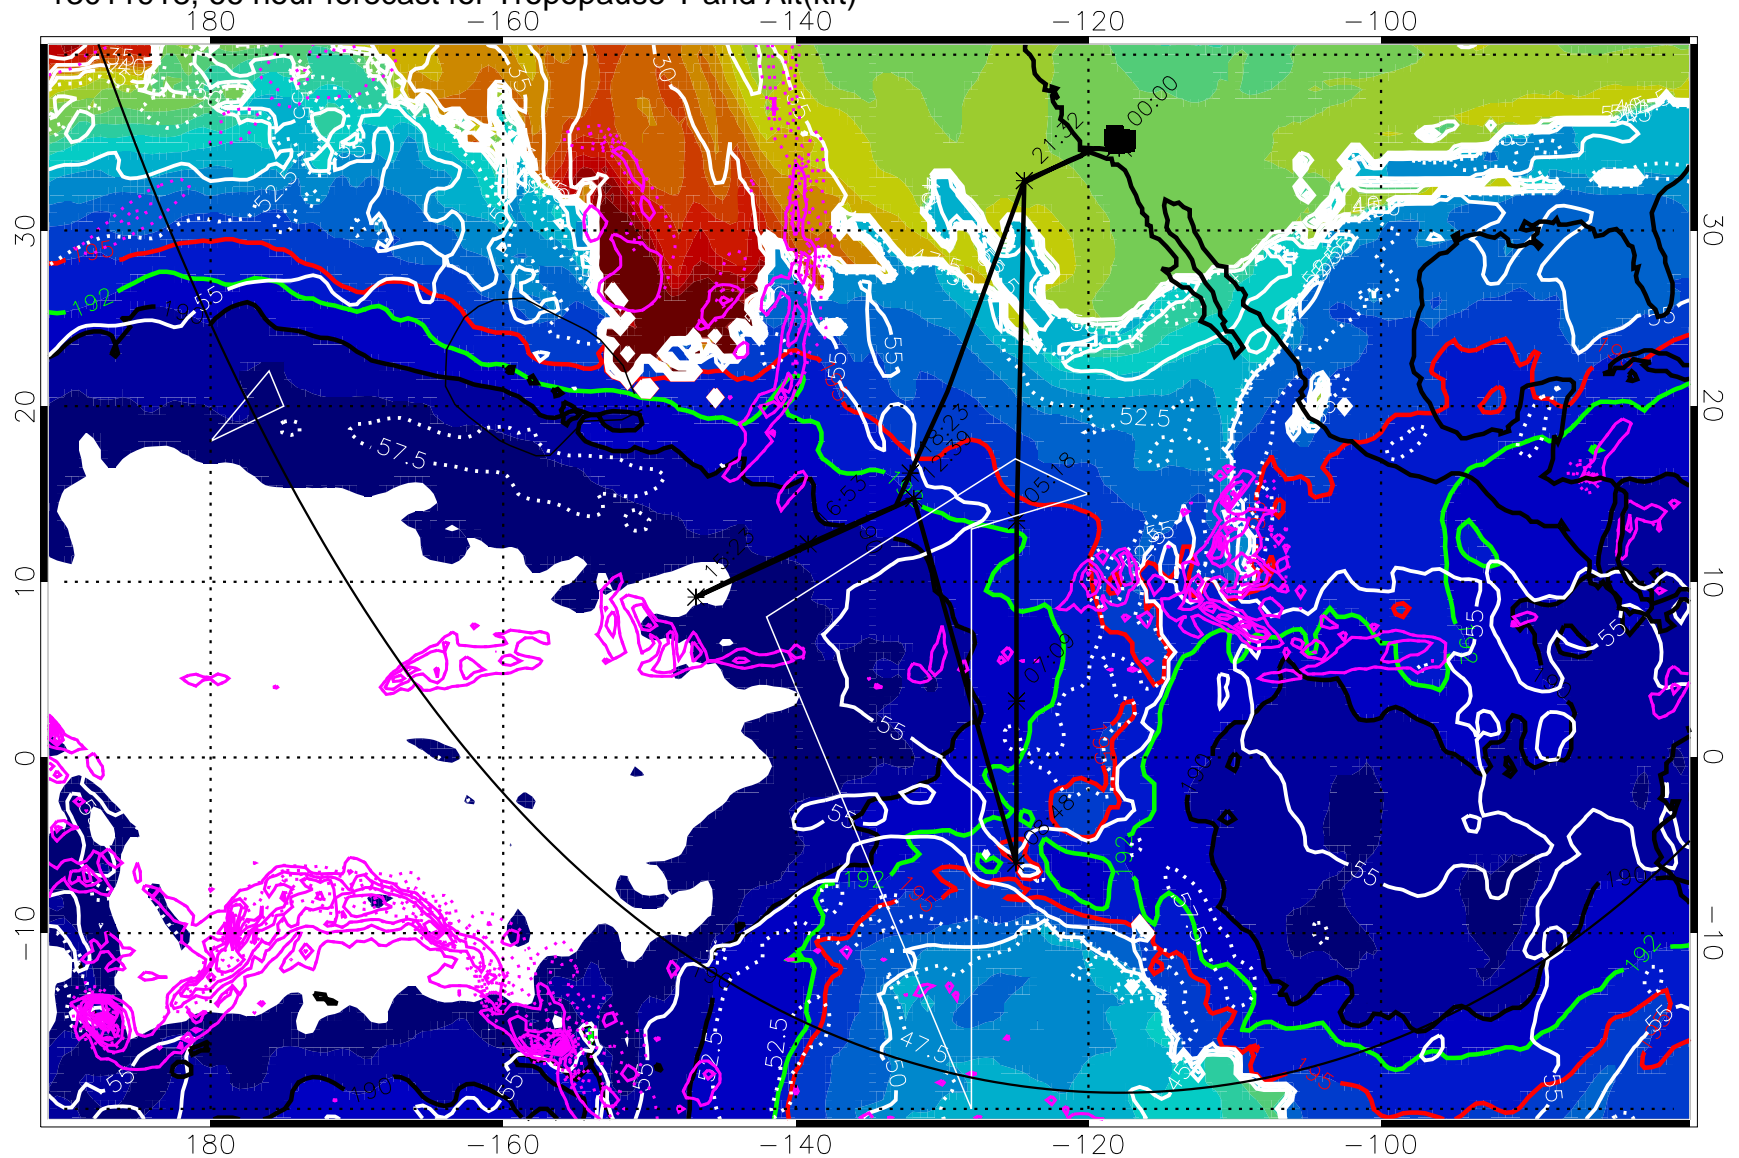

→ 30 m/s

Range ring of 6000 km -- 19 hours GH round trip

13011912, 60 hour forecast for Tropopause T and Alt(kft)

190 200 210 220 230
Tropopause T, K

Tropopause Altitude in kft (white)

Precip (tot dot, conv sol) past 6 hrs 6 kg/m² contours, min 4

190K Isotherm (whit) 192.5K Isotherm 195K Isotherm

→ 30 m/s

Range ring of 6000 km -- 19 hours GH round trip

13011918, 66 hour forecast for Tropopause T and Alt(kft)

Tropopause T, K

Tropopause Altitude in kft (white)

Precip (tot dot, conv sol) past 6 hrs mag 6 kg/m² contours, min 4

190K Isotherm (wht) 192.5K Isotherm 195K Isotherm

→ 30 m/s

Range ring of 6000 km -- 19 hours GH round trip

13012000, 72 hour forecast for Tropopause T and Alt(kft)

Precip (tot dot, conv sol) past 6 hrs magenta contours, min 4

190K Isotherm (white) 192.5K Isotherm 195K Isotherm

→ 30 m/s

Range ring of 6000 km -- 19 hours GH round trip

13012018, 90 hour forecast for Tropopause T and Alt(kft)