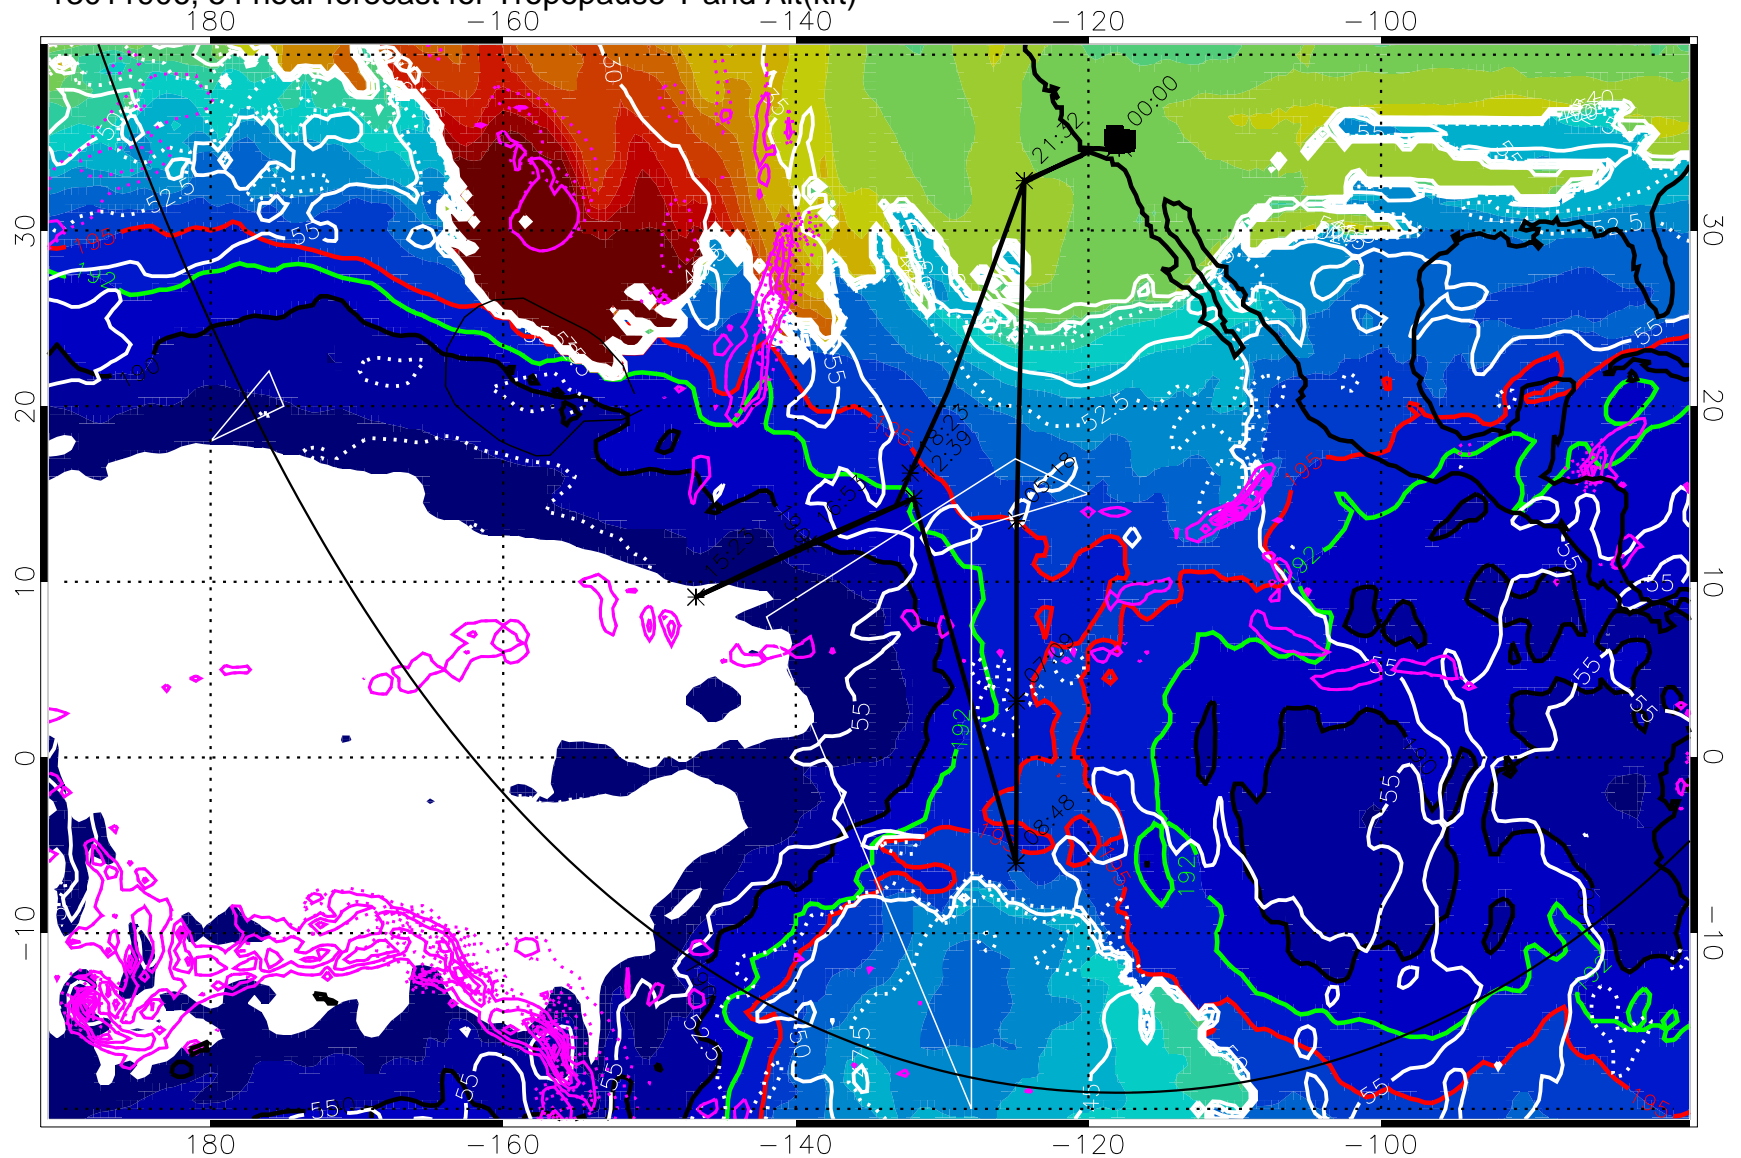

13011906, 54 hour forecast for Tropopause T and Alt(kft)

190 200 210 220 230
Tropopause T, K

Tropopause Altitude in kft (white)

Precip (tot dot, conv sol) past 6 hrs 6 kg/m² contours, min 4

190K Isotherm (wht) 192.5K Isotherm 195K Isotherm

→ 30 m/s

Range ring of 6000 km -- 19 hours GH round trip