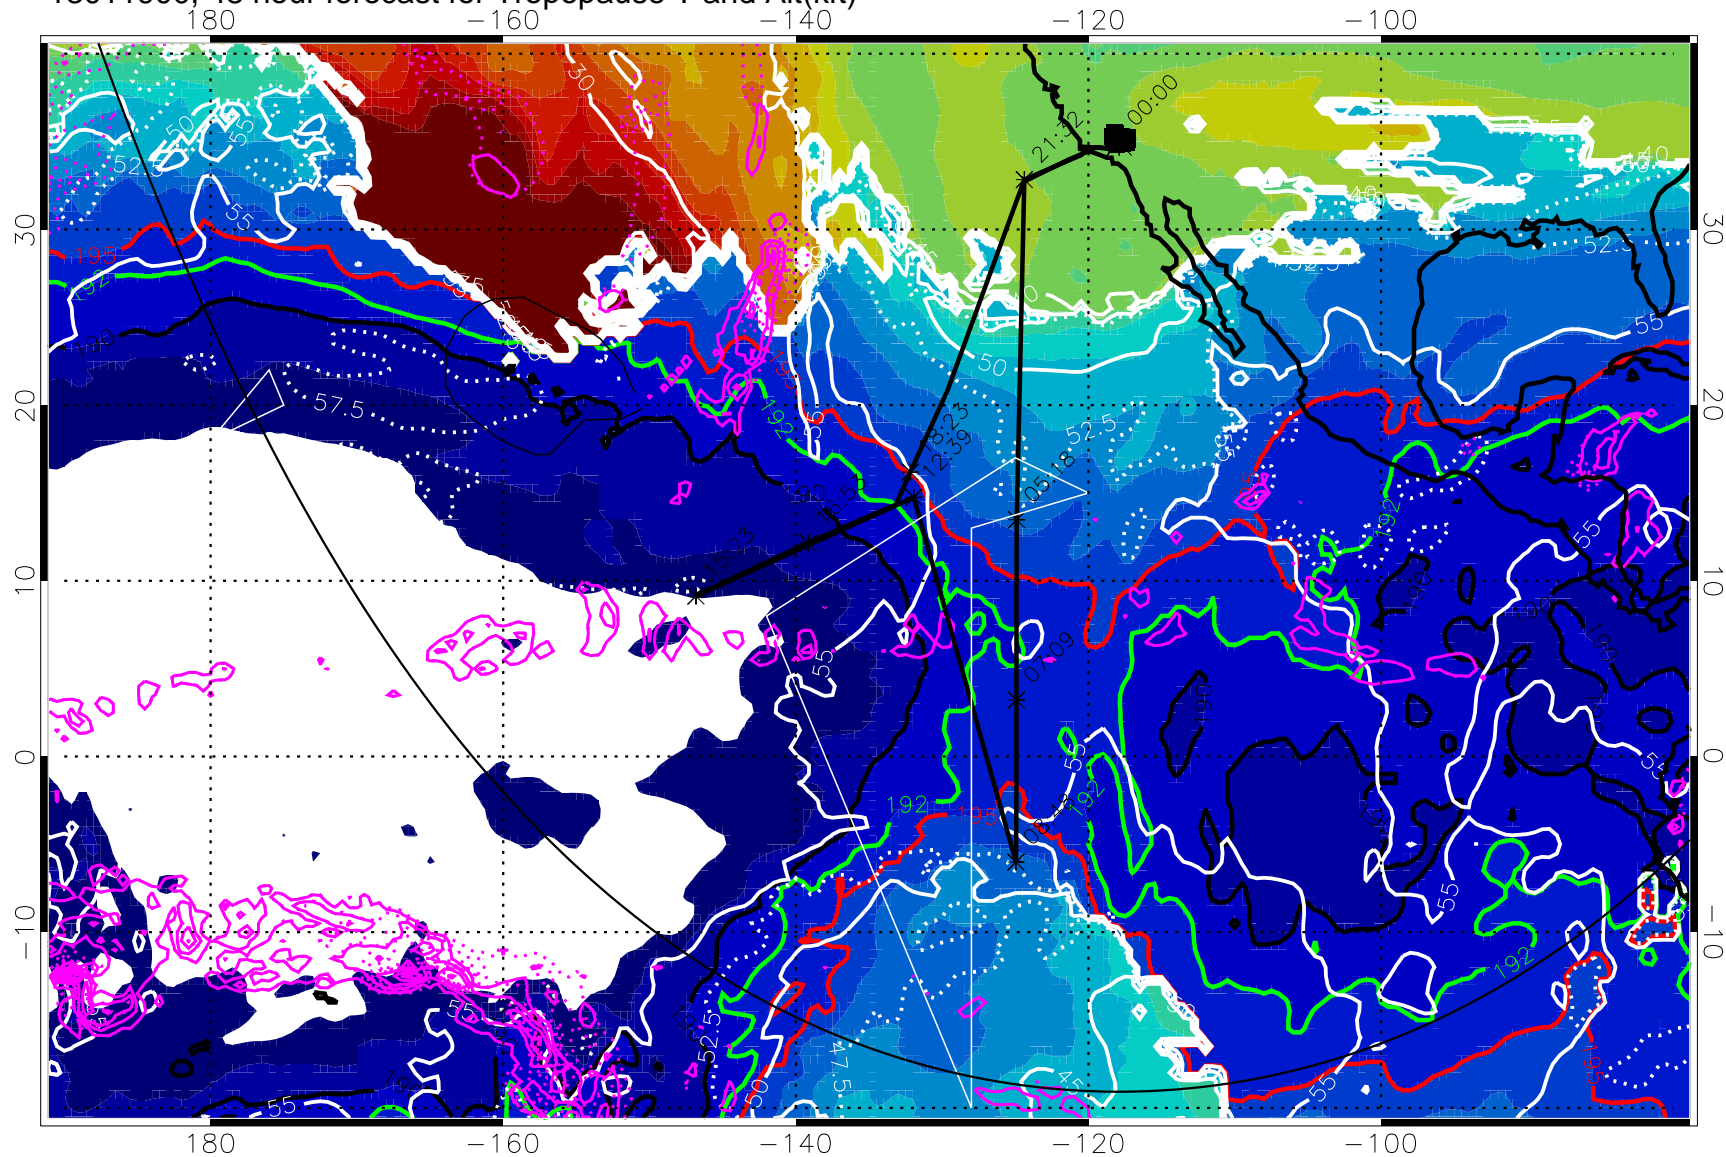

Precip (tot dot, conv sol) past 6 hrs 6 kg/m² contours, min 4

190K Isotherm (wht) 192.5K Isotherm 195K Isotherm

→ 30 m/s

Range ring of 6000 km -- 19 hours GH round trip

13011806, 30 hour forecast for Tropopause T and Alt(kft)

→ 30 m/s

Range ring of 6000 km -- 19 hours GH round trip

13011818, 42 hour forecast for Tropopause T and Alt(kft)

190 200 210 220 230
Tropopause T, K

Tropopause Altitude in kft (white)

Precip (tot dot, conv sol) past 6 hrs magenta 6 kg/m² contours, min 4

190K Isotherm (white) 192.5K Isotherm (green) 195K Isotherm (red)

→ 30 m/s

Range ring of 6000 km -- 19 hours GH round trip

13011900, 48 hour forecast for Tropopause T and Alt(kft)

190 200 210 220 230
Tropopause T, K

Tropopause Altitude in kft (white)

Precip (tot dot, conv sol) past 6 hrs magenta 6 kg/m² contours, min 4

190K Isotherm (white) 192.5K Isotherm (green) 195K Isotherm (red)

→ 30 m/s

Range ring of 6000 km -- 19 hours GH round trip