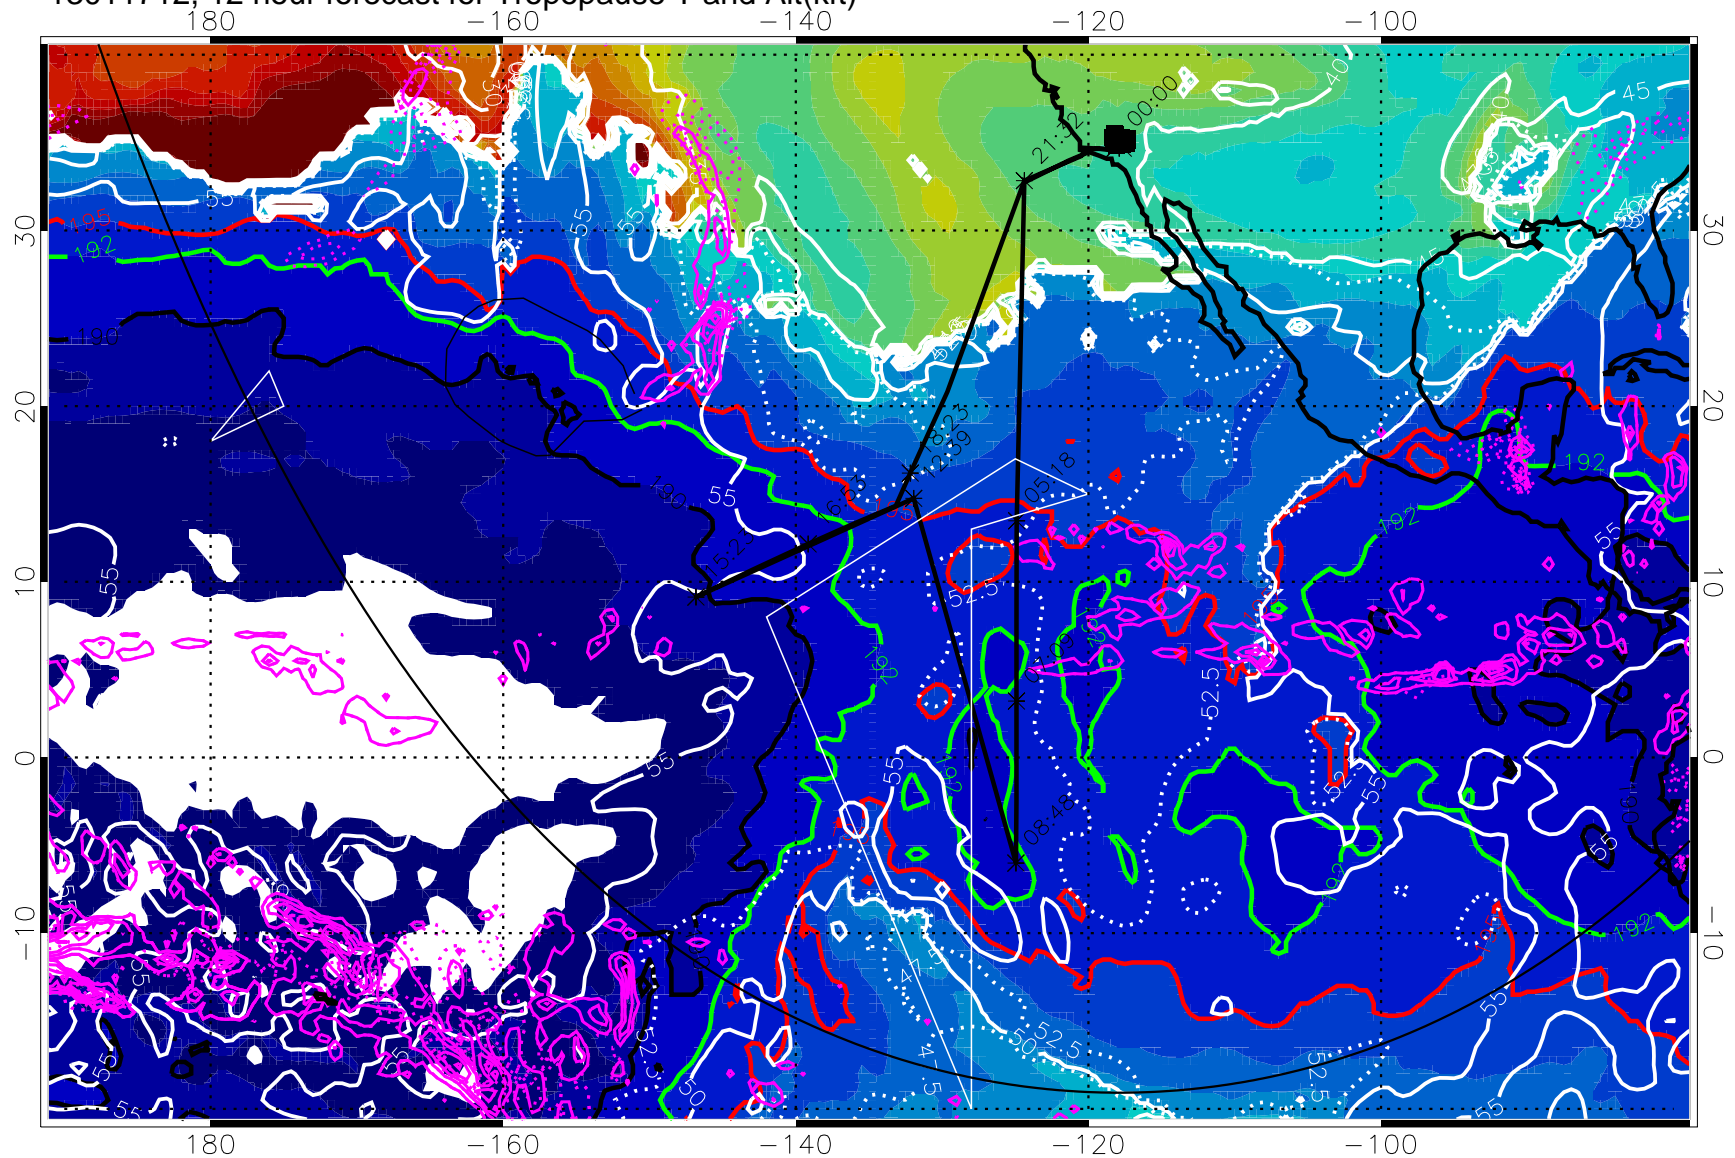

13011712, 12 hour forecast for Tropopause T and Alt(kft)

190   200   210   220   230
Tropopause T, K

Tropopause Altitude in kft (white)
Precip (tot dot, conv sol) past 6 hrs 6 kg/m² contours, min 4
190K Isotherm (wht) 192.5K Isotherm 195K Isotherm

→ 30 m/s
Range ring of 6000 km -- 19 hours GH round trip