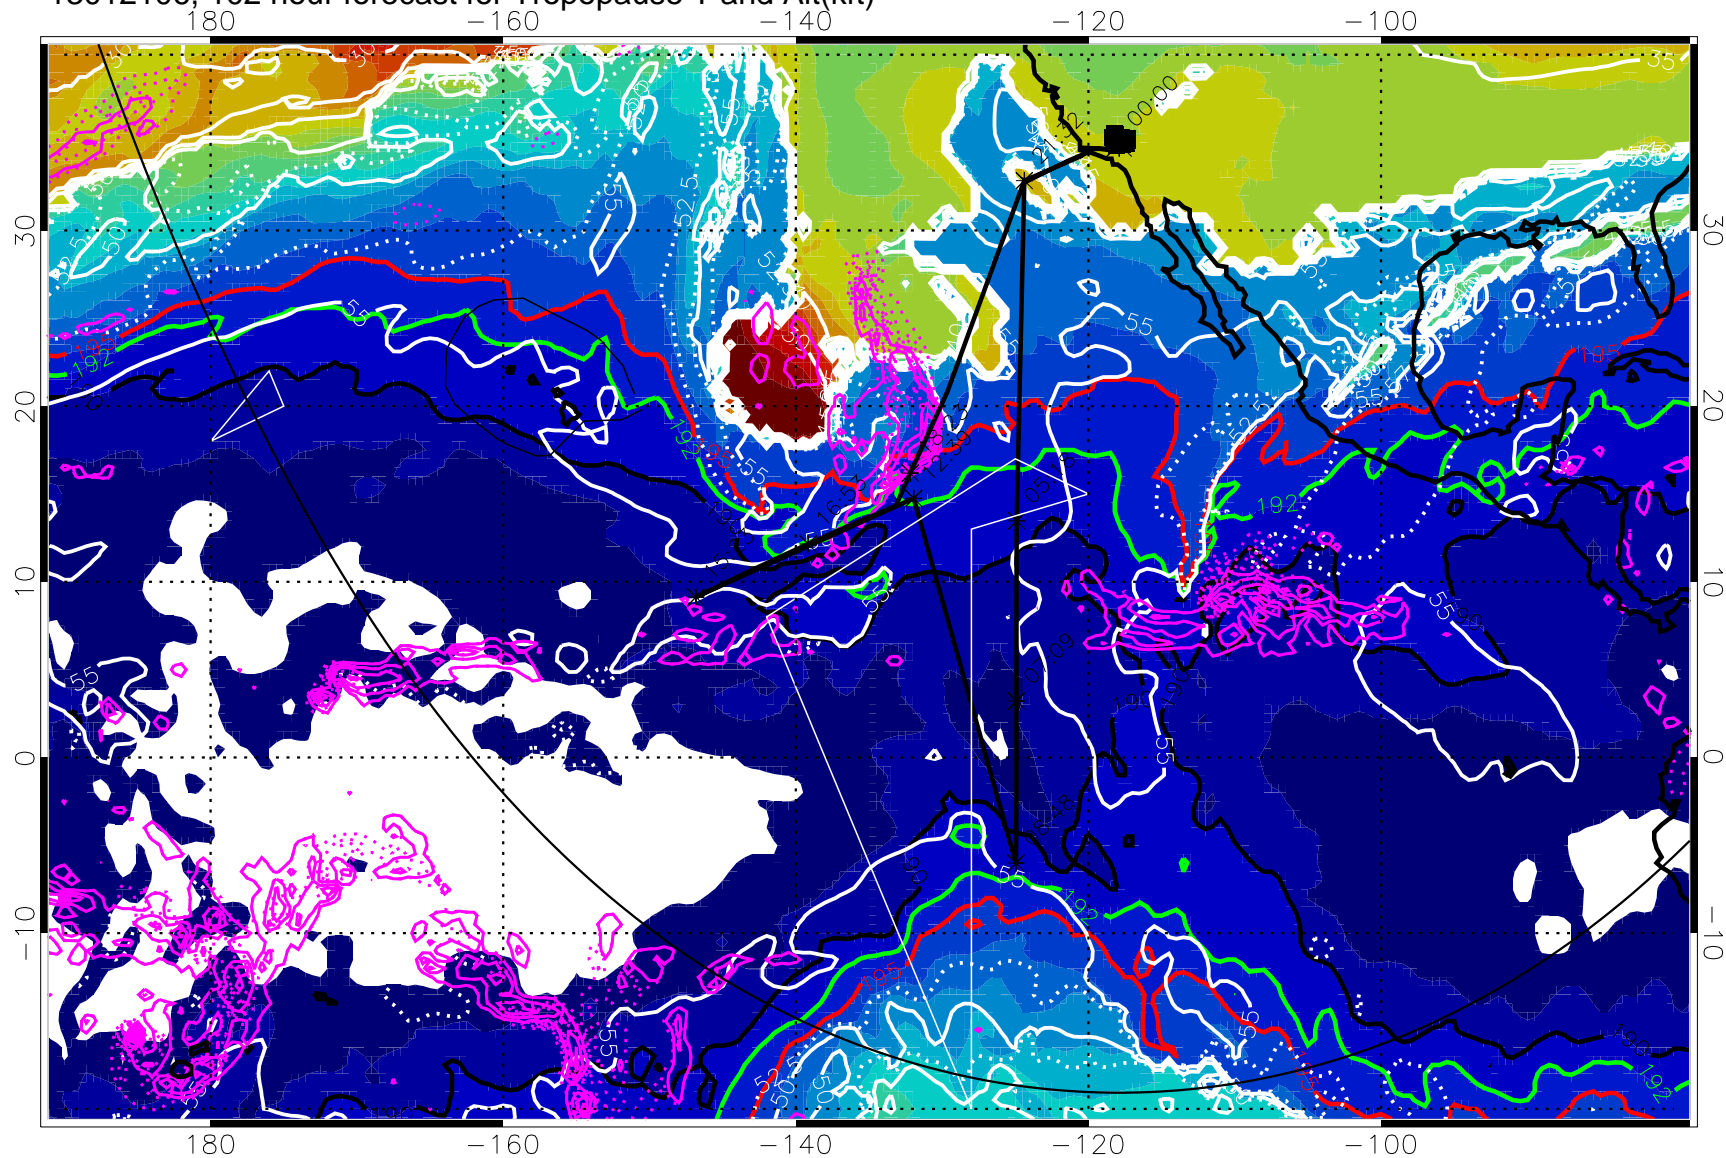

Precip (tot dot, conv sol) past 6 hrs magenta contours, min 4

190K Isotherm (white) 192.5K Isotherm 195K Isotherm

→ 30 m/s

Range ring of 6000 km -- 19 hours GH round trip

13012018, 90 hour forecast for Tropopause T and Alt(kft)

→ 30 m/s

Range ring of 6000 km -- 19 hours GH round trip

13012106, 102 hour forecast for Tropopause T and Alt(kft)

190 200 210 220 230
Tropopause T, K

Tropopause Altitude in kft (white)

Precip (tot dot, conv sol) past 6 hrs 6 kg/m2 contours, min 4

190K Isotherm (white) 192.5K Isotherm 195K Isotherm

→ 30 m/s

Range ring of 6000 km -- 19 hours GH round trip

13012112, 108 hour forecast for Tropopause T and Alt(kft)

190 200 210 220 230
Tropopause T, K

Tropopause Altitude in kft (white)

Precip (tot dot, conv sol) past 6 hrs 6 kg/m² contours, min 4

190K Isotherm (wht) 192.5K Isotherm 195K Isotherm

→ 30 m/s

Range ring of 6000 km -- 19 hours GH round trip

13012118, 114 hour forecast for Tropopause T and Alt(kft)