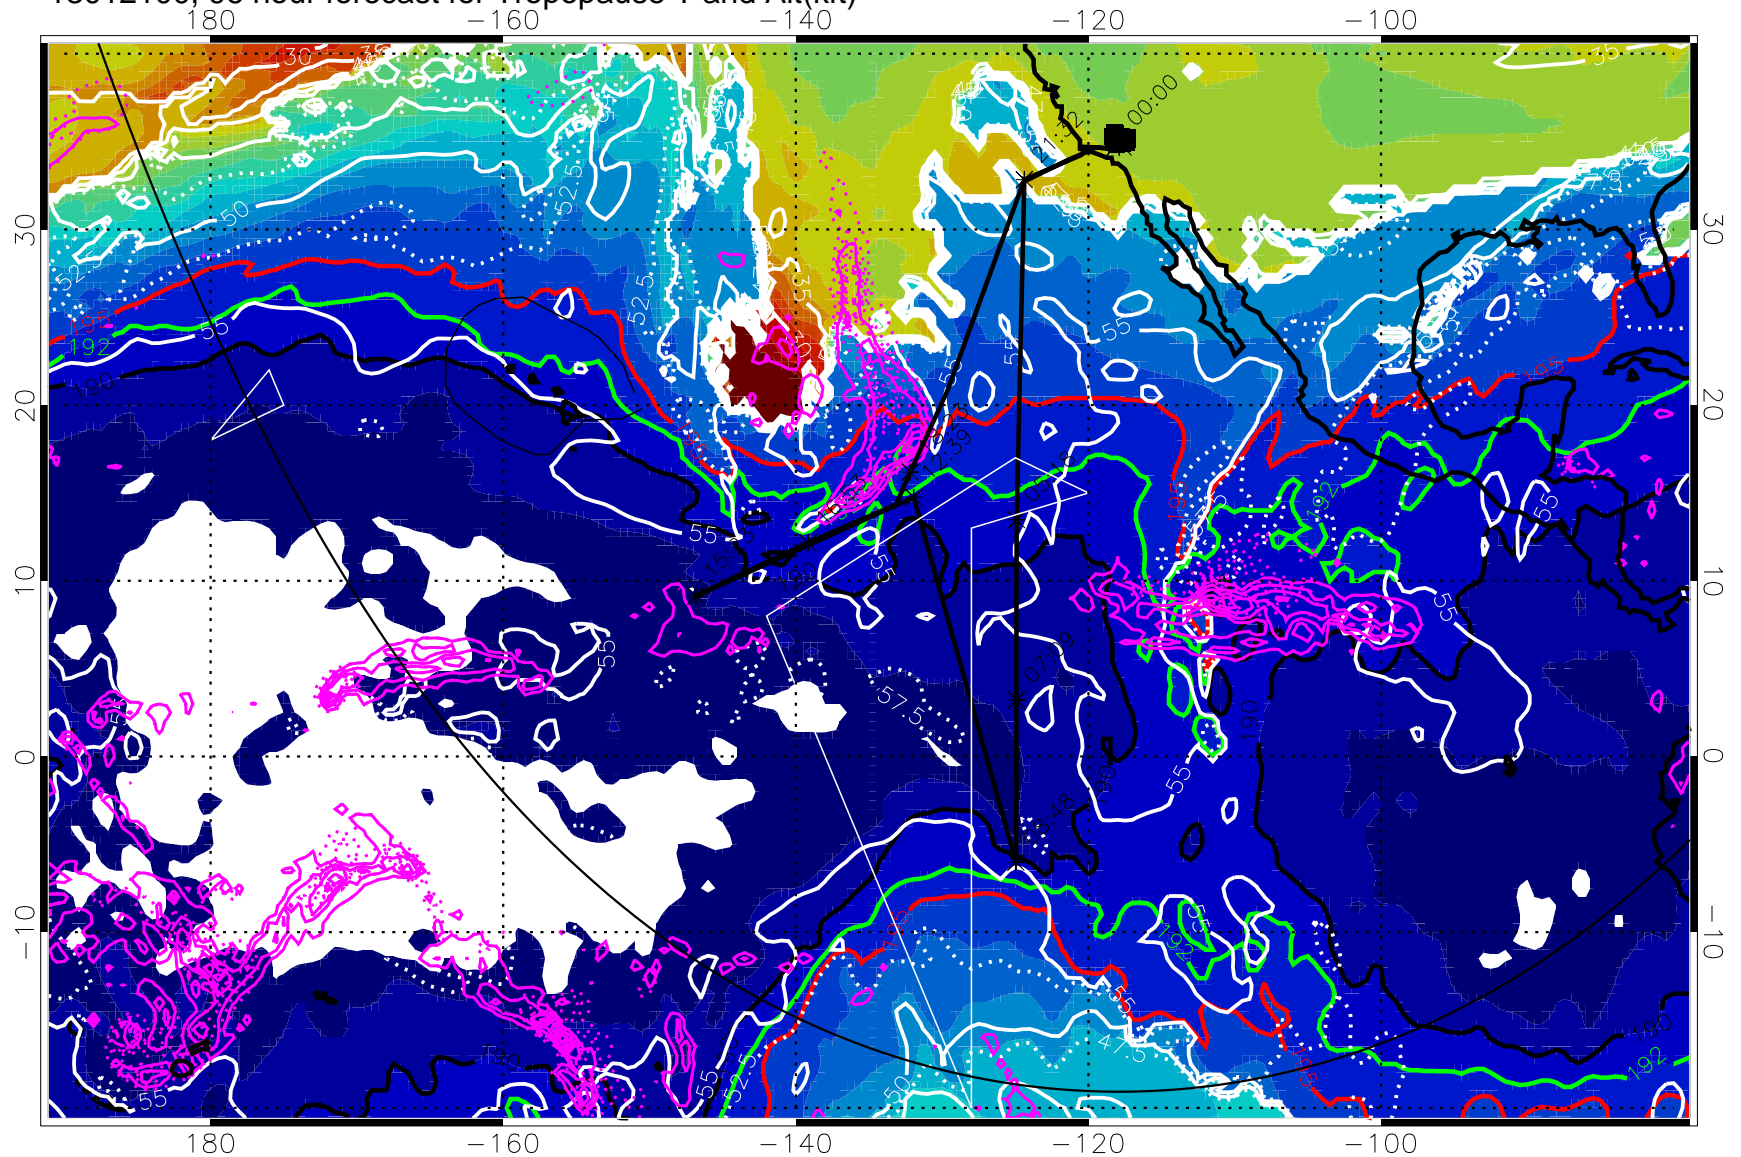

13012100, 96 hour forecast for Tropopause T and Alt(kft)

190 200 210 220 230
Tropopause T, K

Tropopause Altitude in kft (white)

Precip (tot dot, conv sol) past 6 hrs 6 kg/m² contours, min 4

190K Isotherm (whit) 192.5K Isotherm 195K Isotherm

→ 30 m/s

Range ring of 6000 km -- 19 hours GH round trip