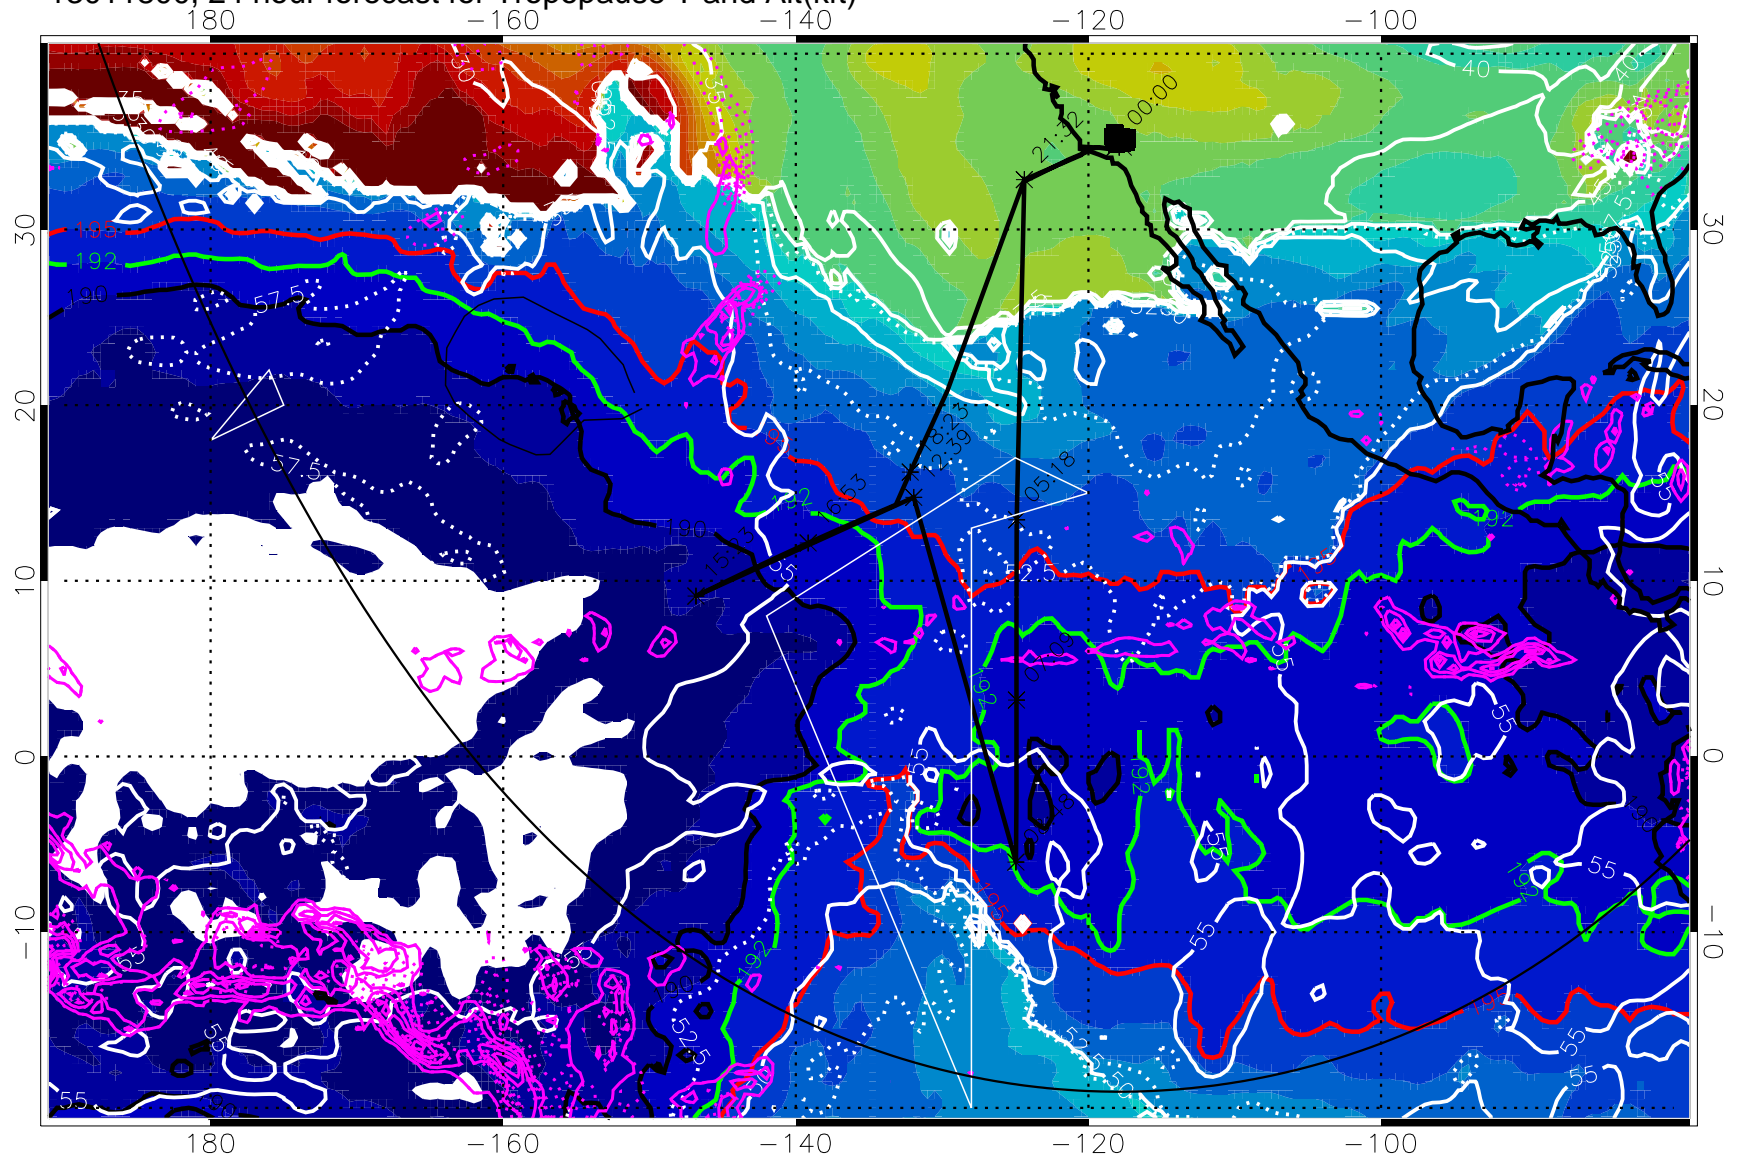

→ 30 m/s
Range ring of 6000 km -- 19 hours GH round trip

13011718, 18 hour forecast for Tropopause T and Alt(kft)

190 200 210 220 230
Tropopause T, K

Tropopause Altitude in kft (white)

Precip (tot dot, conv sol) past 6 hrs mag 6 kg/m² contours, min 4

190K Isotherm (wht) 192.5K Isotherm 195K Isotherm

→ 30 m/s

Range ring of 6000 km -- 19 hours GH round trip

13011800, 24 hour forecast for Tropopause T and Alt(kft)

190 200 210 220 230
Tropopause T, K

Tropopause Altitude in kft (white)

Precip (tot dot, conv sol) past 6 hrs 6 kg/m² contours, min 4

190K Isotherm (wht) 192.5K Isotherm 195K Isotherm

→ 30 m/s

Range ring of 6000 km -- 19 hours GH round trip

13011806, 30 hour forecast for Tropopause T and Alt(kft)