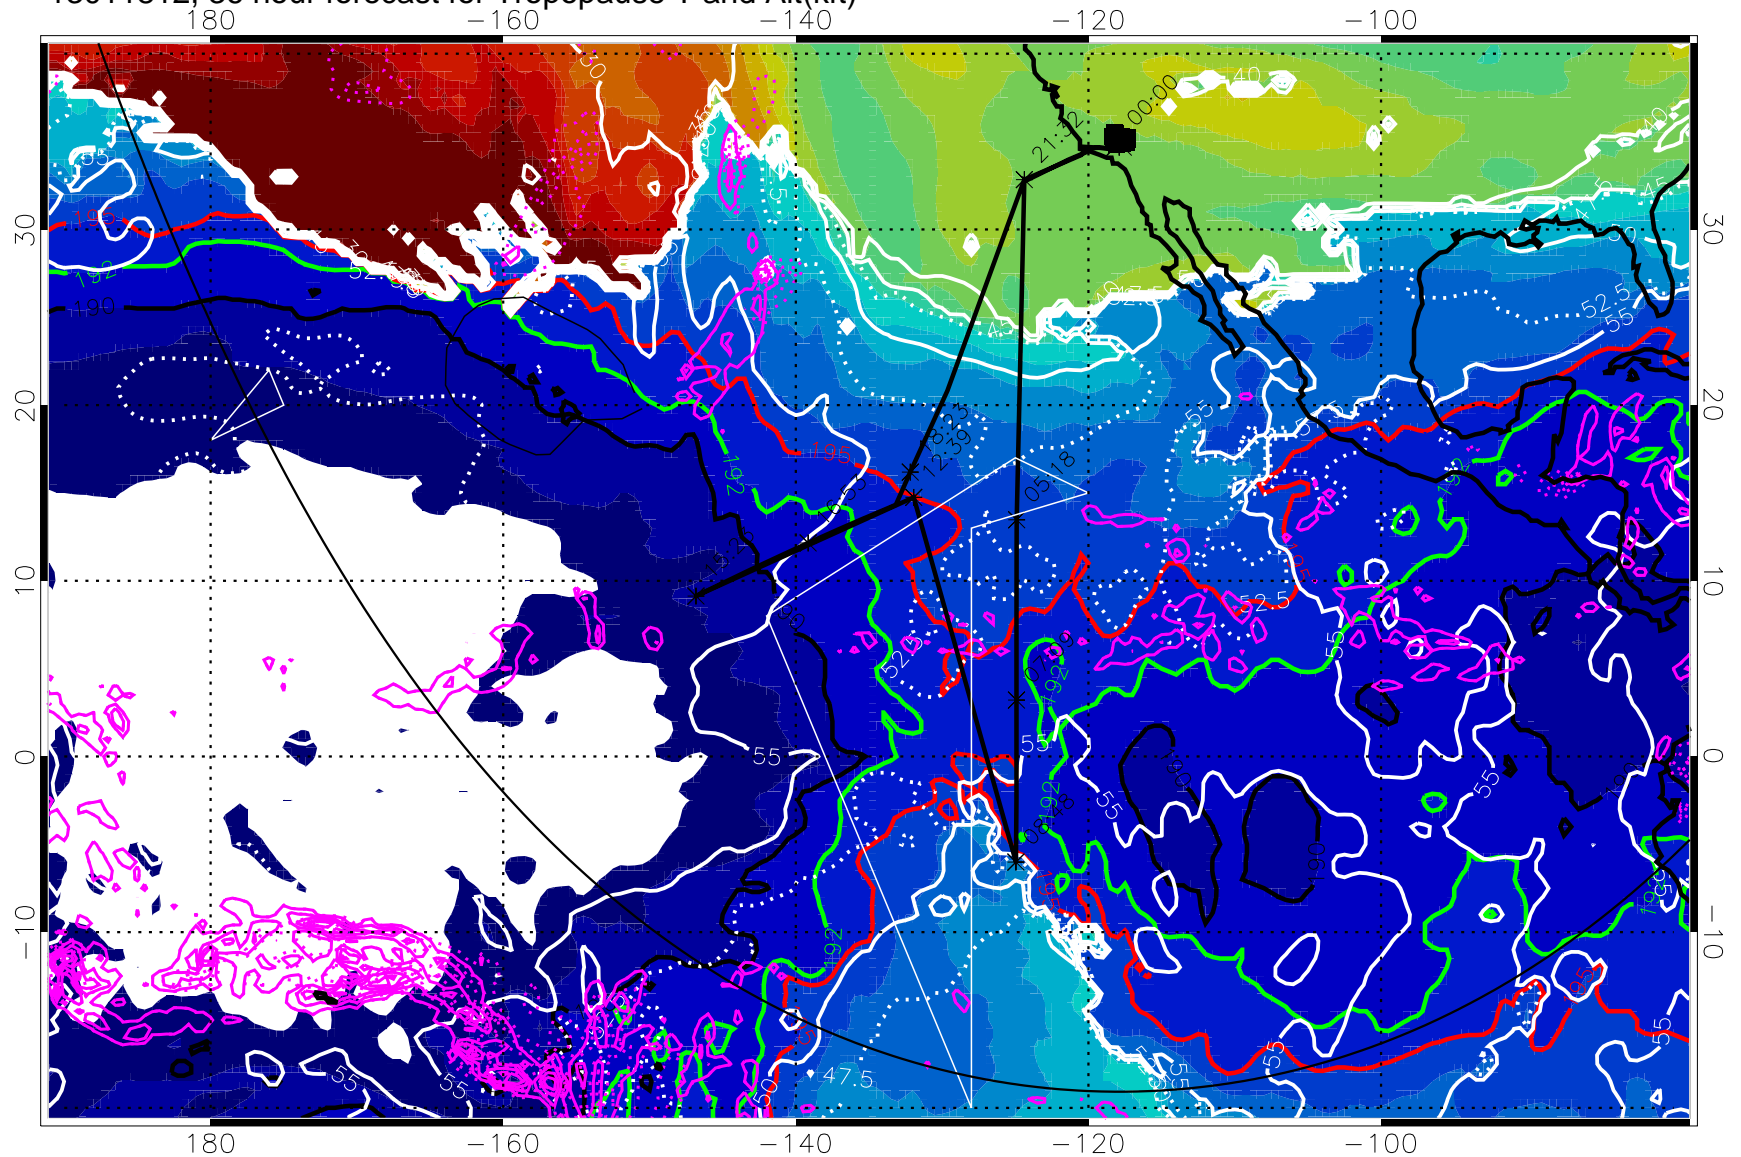

13011812, 36 hour forecast for Tropopause T and Alt(kft)

Tropopause T, K

Tropopause Altitude in kft (white)

Precip (tot dot, conv sol) past 6 hrs 6 kg/m2 contours, min 4

190K Isotherm (white) 192.5K Isotherm (green) 195K Isotherm (red)

→ 30 m/s

Range ring of 6000 km -- 19 hours GH round trip