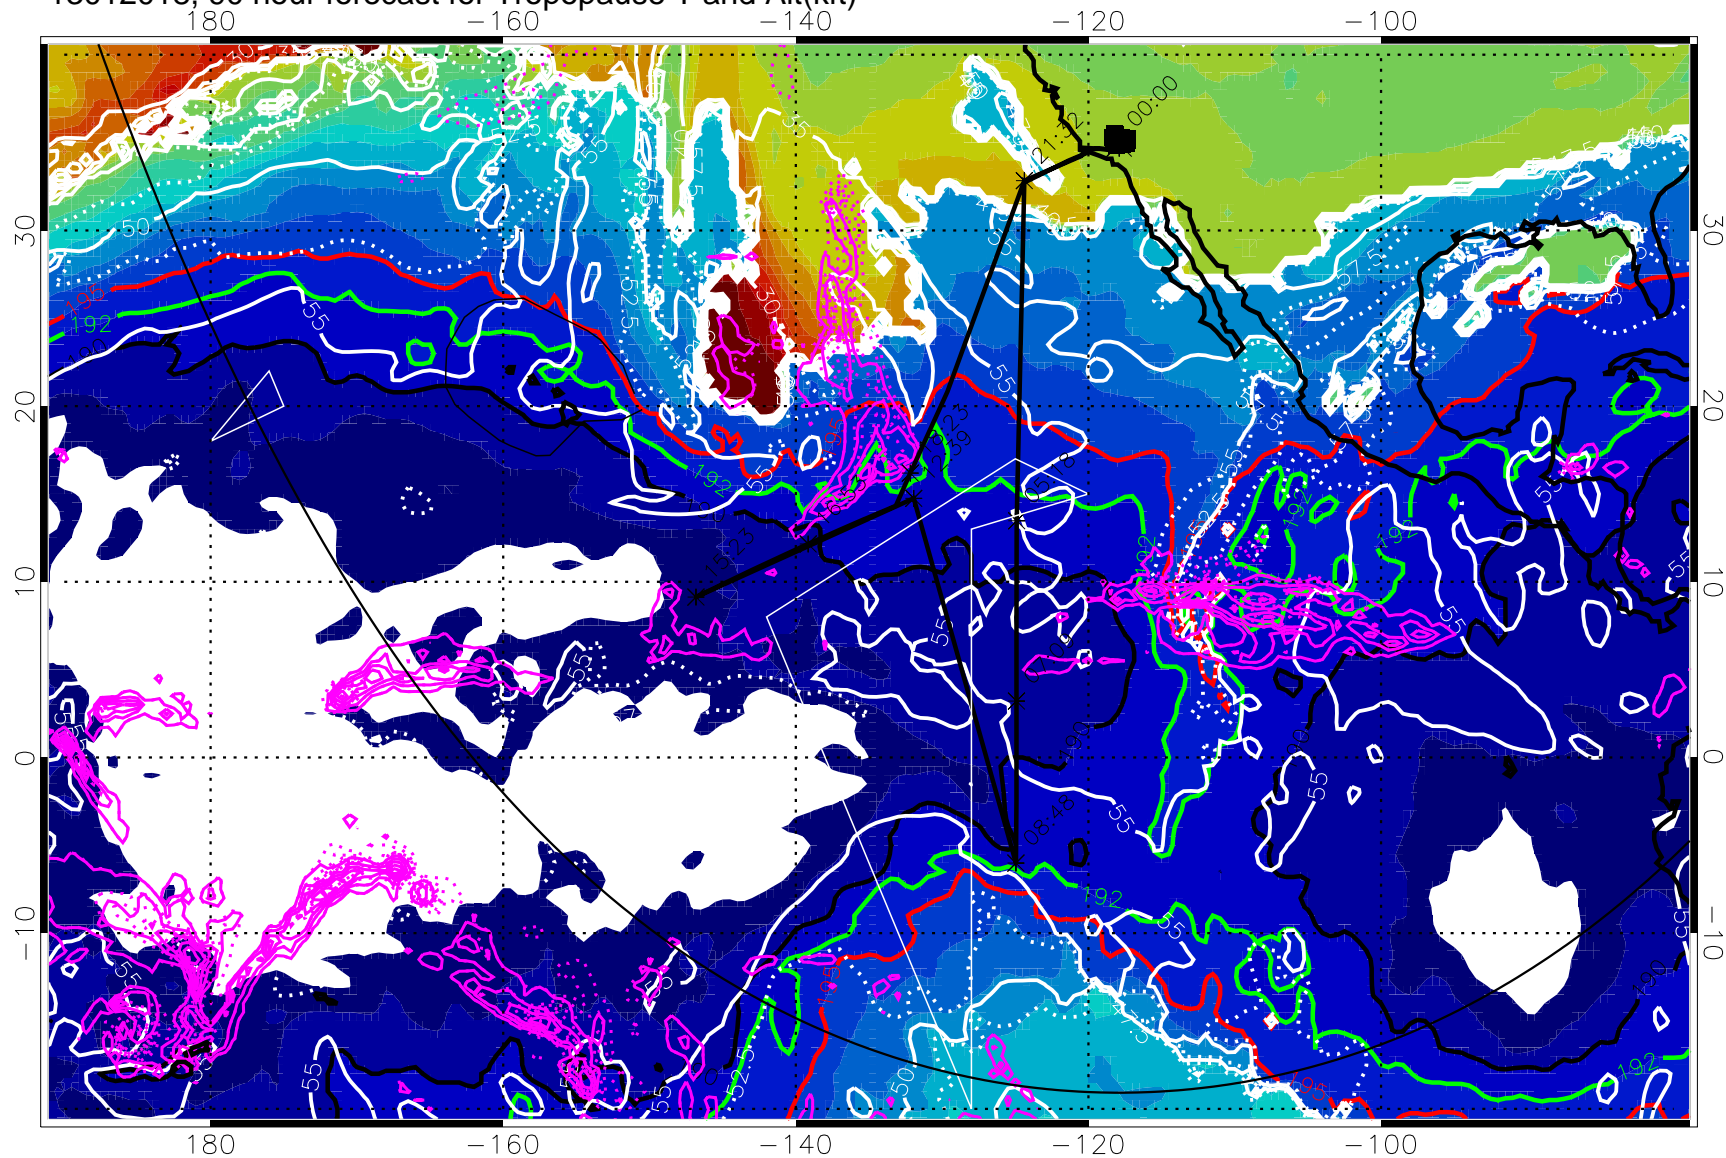

190K Isotherm (wht) 192.5K Isotherm 195K Isotherm

→ 30 m/s

Range ring of 6000 km -- 19 hours GH round trip

13012012, 84 hour forecast for Tropopause T and Alt(kft)

190 200 210 220 230

Tropopause T, K

Tropopause Altitude in kft (white)

Precip (tot dot, conv sol) past 6 hrs magenta contours, min 4

190K Isotherm (white) 192.5K Isotherm 195K Isotherm

→ 30 m/s

Range ring of 6000 km -- 19 hours GH round trip

13012018, 90 hour forecast for Tropopause T and Alt(kft)