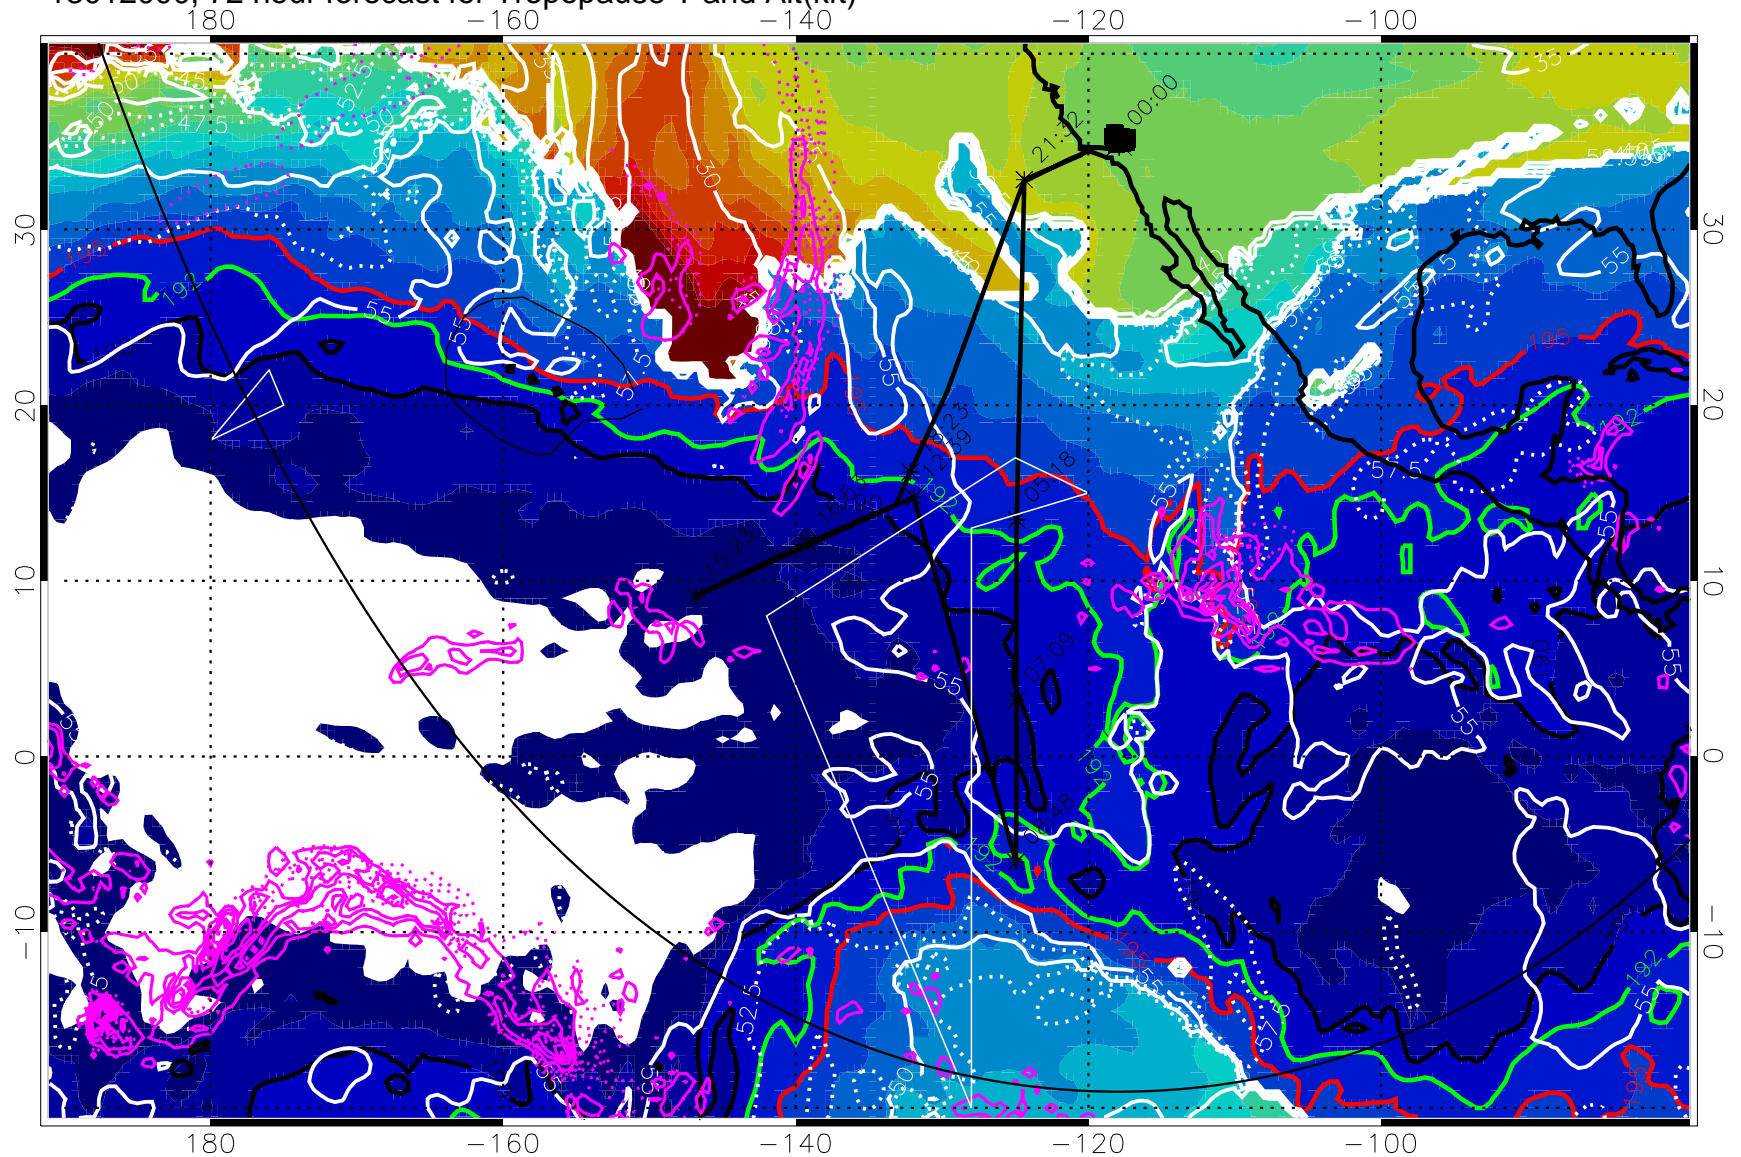

190K Isotherm (whit) 192.5K Isotherm 195K Isotherm

→ 30 m/s

Range ring of 6000 km -- 19 hours GH round trip

13011918, 66 hour forecast for Tropopause T and Alt(kft)

Tropopause T, K

Tropopause Altitude in kft (white)

Precip (tot dot, conv sol) past 6 hrs mag 6 kg/m² contours, min 4

190K Isotherm (wht) 192.5K Isotherm 195K Isotherm

→ 30 m/s

Range ring of 6000 km -- 19 hours GH round trip

13012000, 72 hour forecast for Tropopause T and Alt(kft)

Precip (tot dot, conv sol) past 6 hrs magenta contours, min 4

190K Isotherm (white) 192.5K Isotherm 195K Isotherm

→ 30 m/s

Range ring of 6000 km -- 19 hours GH round trip

13012018, 90 hour forecast for Tropopause T and Alt(kft)