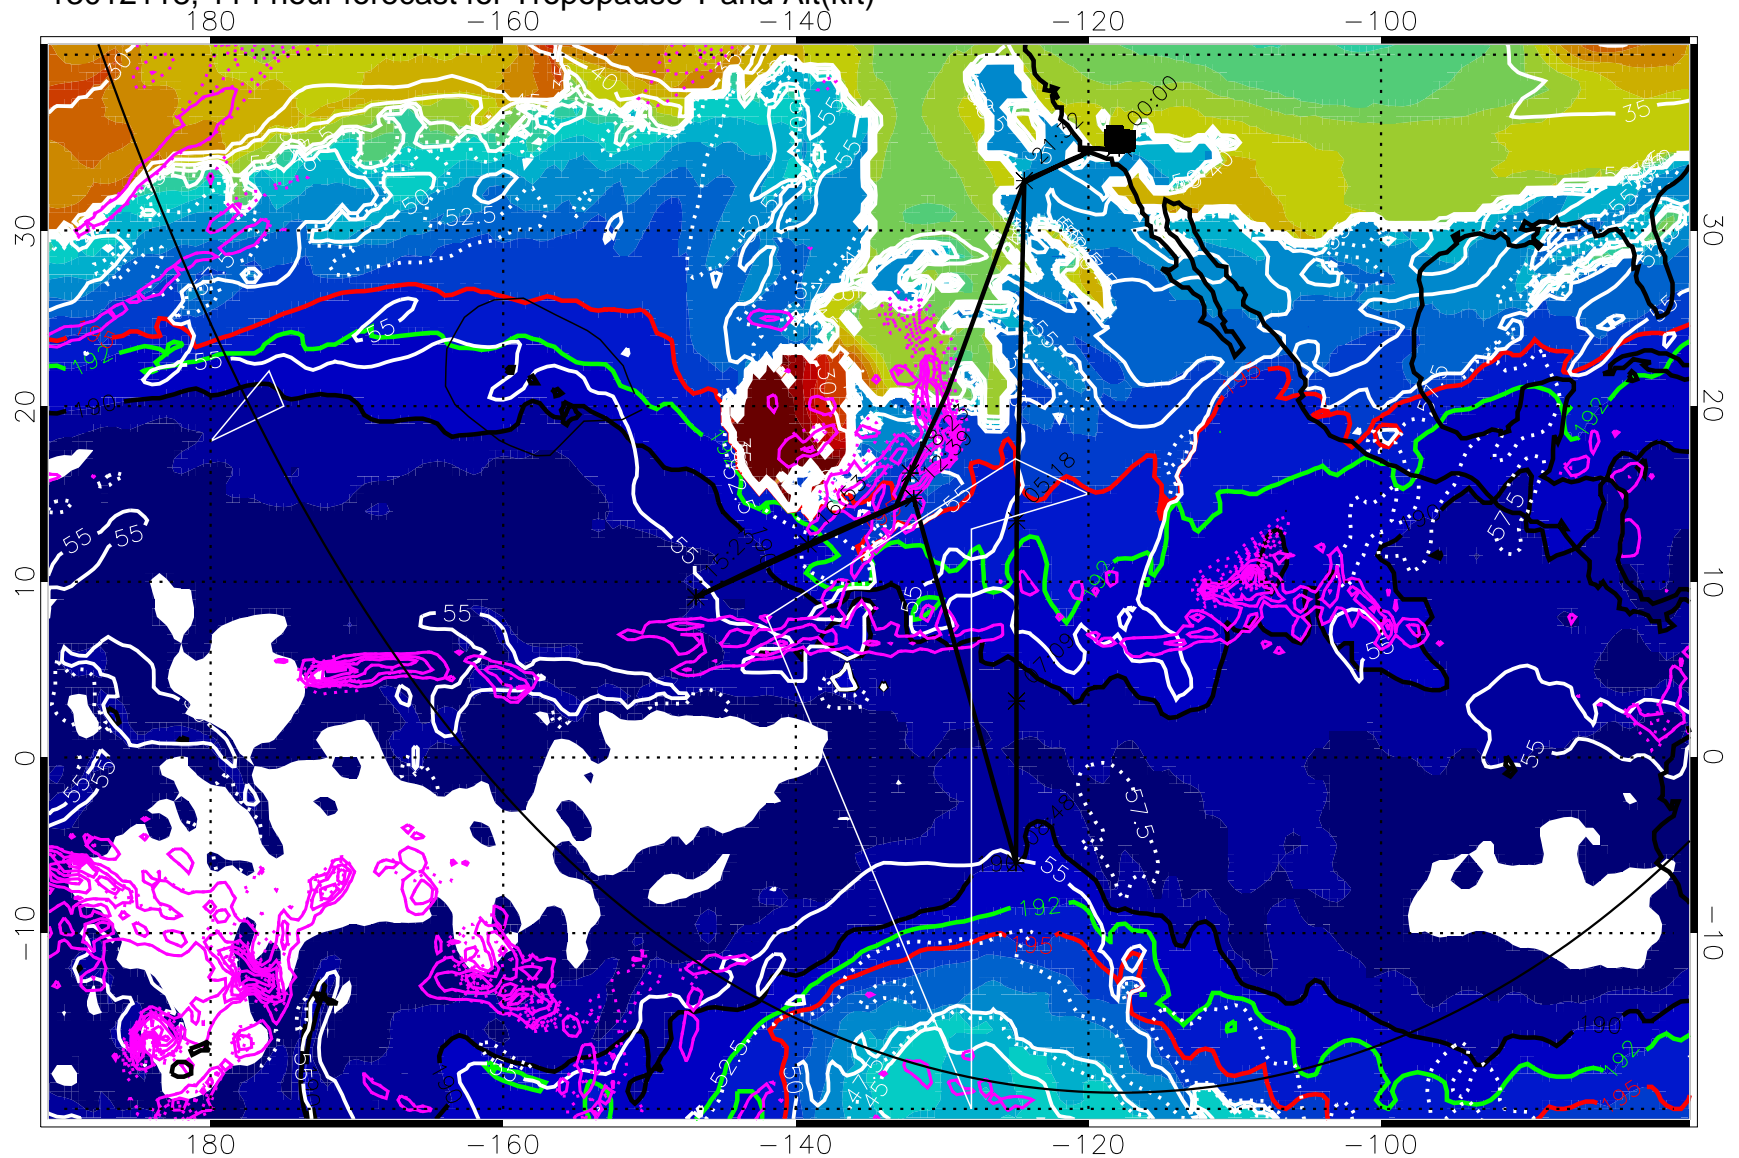

Precip (tot dot, conv sol) past 6 hrs magenta contours, min 4

190K Isotherm (white) 192.5K Isotherm 195K Isotherm

→ 30 m/s

Range ring of 6000 km -- 19 hours GH round trip

13012018, 90 hour forecast for Tropopause T and Alt(kft)

190K Isotherm (white) 192.5K Isotherm 195K Isotherm

→ 30 m/s

Range ring of 6000 km -- 19 hours GH round trip

13012112, 108 hour forecast for Tropopause T and Alt(kft)

190 200 210 220 230
Tropopause T, K

Tropopause Altitude in kft (white)

Precip (tot dot, conv sol) past 6 hrs 6 kg/m² contours, min 4

190K Isotherm (wht) 192.5K Isotherm 195K Isotherm

→ 30 m/s

Range ring of 6000 km -- 19 hours GH round trip

13012118, 114 hour forecast for Tropopause T and Alt(kft)