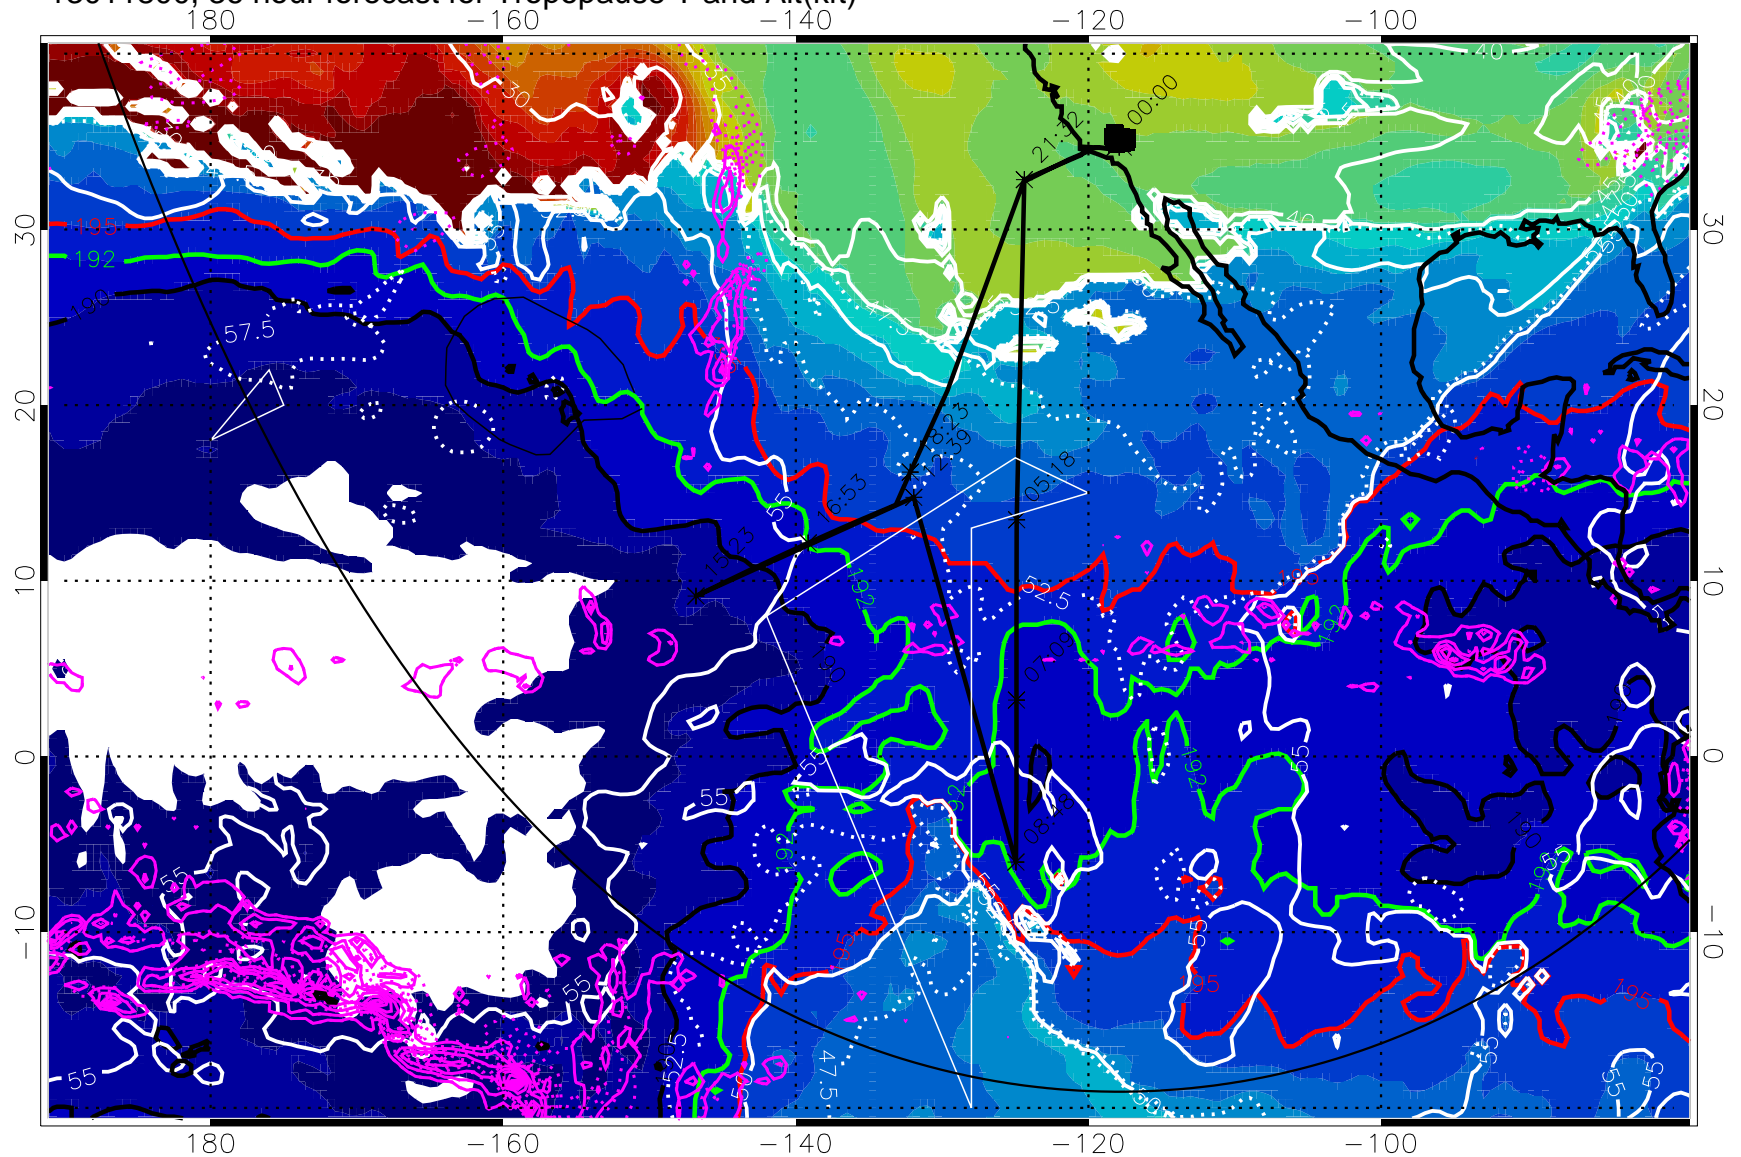

190K Isotherm (wht) 192.5K Isotherm 195K Isotherm

→ 30 m/s

Range ring of 6000 km -- 19 hours GH round trip

13011706, 18 hour forecast for Tropopause T and Alt(kft)

Tropopause Altitude in kft (white)  
 Precip (tot dot, conv sol) past 6 hrs 6 kg/m2 contours, min 4  
 190K Isotherm (whit) 192.5K Isotherm 195K Isotherm

190K Isotherm (whi) 192.5K Isotherm 195K Isotherm

→ 30 m/s

Range ring of 6000 km -- 19 hours GH round trip

13011718, 30 hour forecast for Tropopause T and Alt(kft)

Tropopause T, K

Tropopause Altitude in kft (white)

Precip (tot dot, conv sol) past 6 hrs 6 kg/m<sup>2</sup> contours, min 4

190K Isotherm (wht) 192.5K Isotherm 195K Isotherm

→ 30 m/s

Range ring of 6000 km -- 19 hours GH round trip

13011800, 36 hour forecast for Tropopause T and Alt(kft)

Precip (tot dot, conv sol) past 6 hrs 6 kg/m<sup>2</sup> contours, min 4

190K Isotherm (wht) 192.5K Isotherm 195K Isotherm

→ 30 m/s

Range ring of 6000 km -- 19 hours GH round trip

13011818, 54 hour forecast for Tropopause T and Alt(kft)