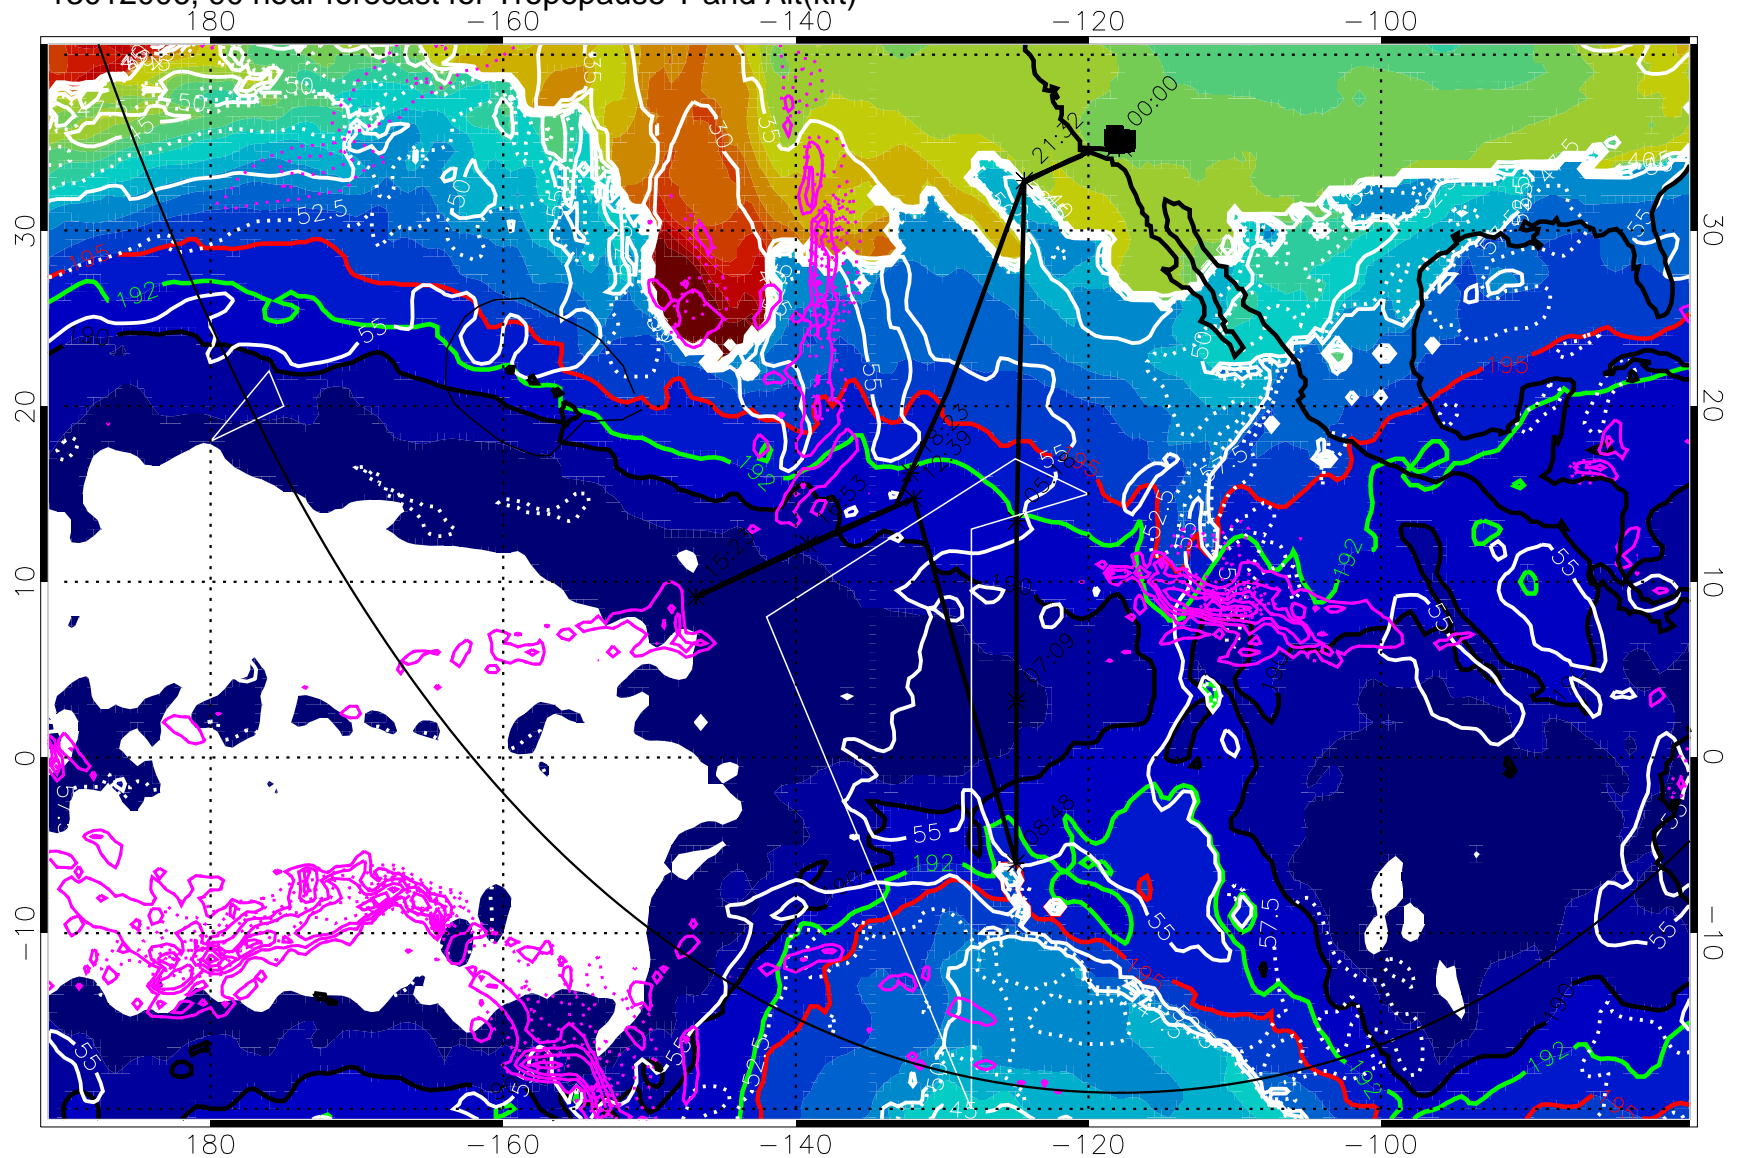

13012006, 90 hour forecast for Tropopause T and Alt(kft)

190 200 210 220 230
Tropopause T, K

Tropopause Altitude in kft (white)

Precip (tot dot, conv sol) past 6 hrs 6 kg/m² contours, min 4

190K Isotherm (wht) 192.5K Isotherm 195K Isotherm

→ 30 m/s

Range ring of 6000 km -- 19 hours GH round trip