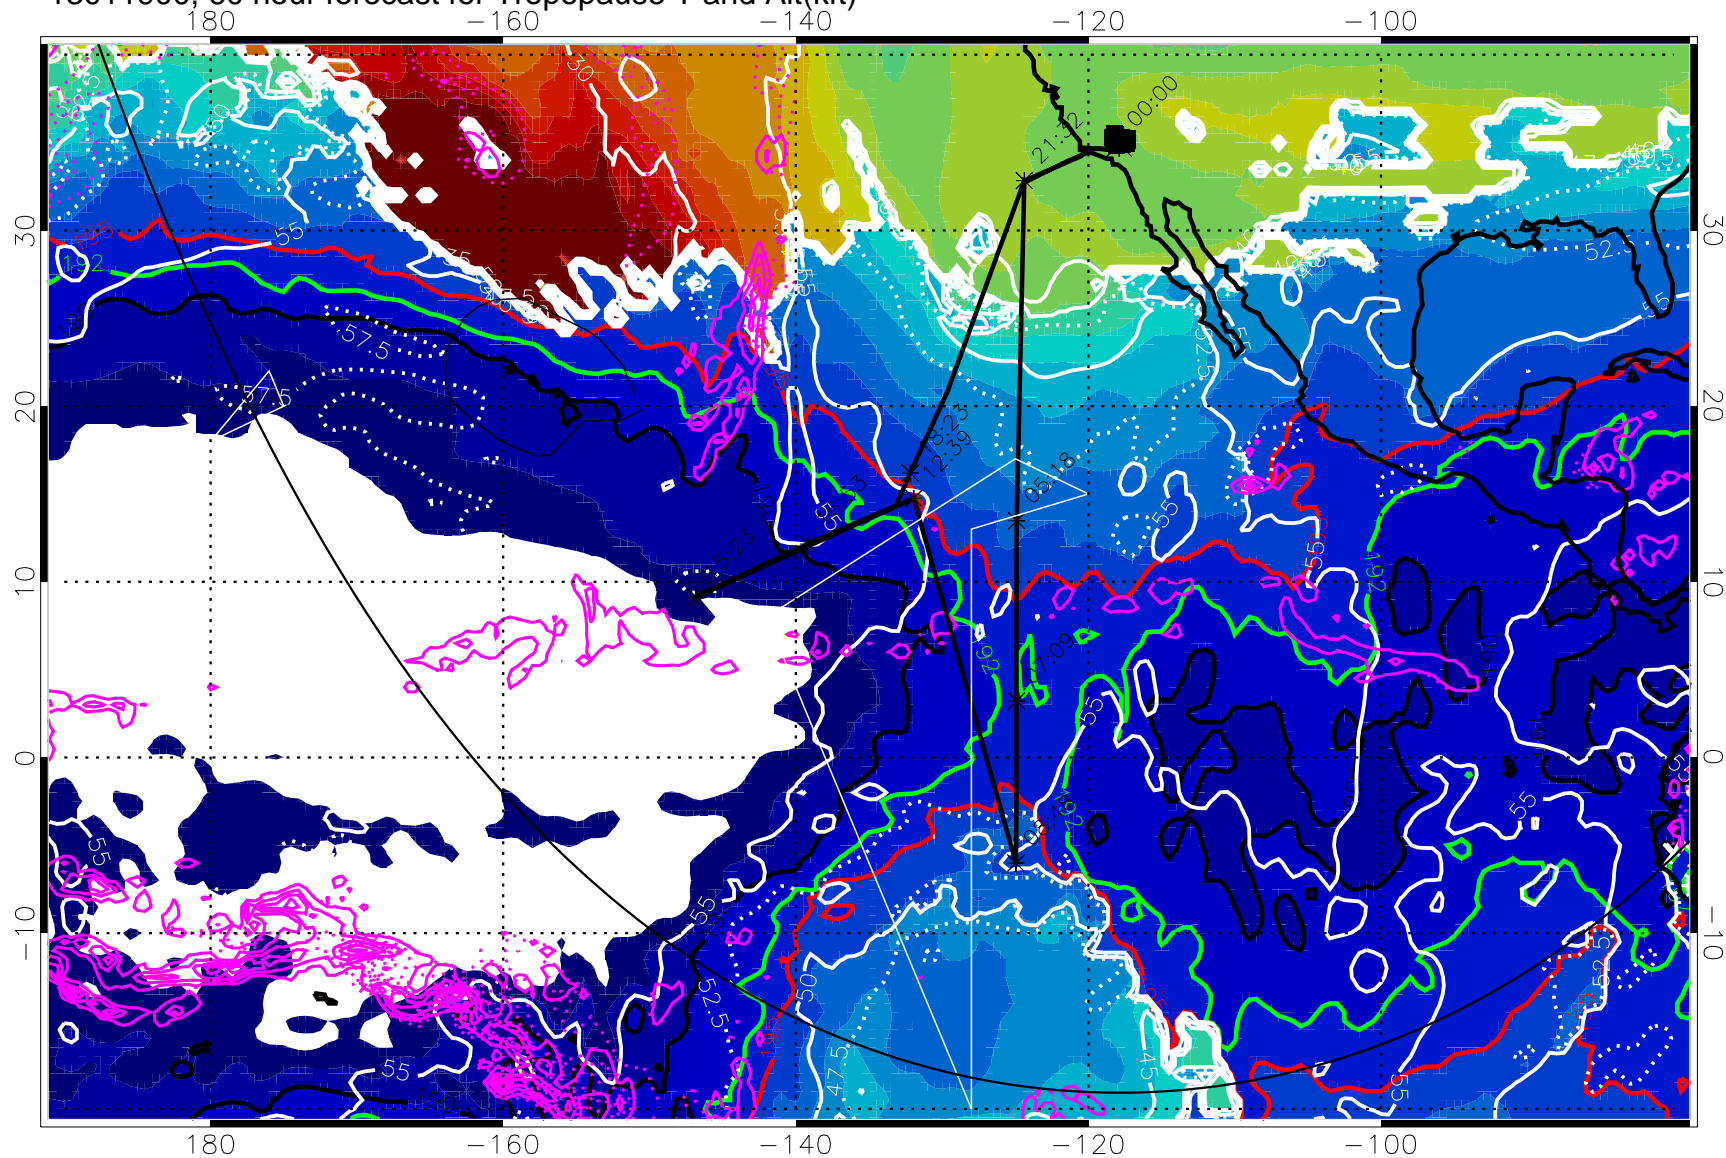

13011900, 60 hour forecast for Tropopause T and Alt(kft)

190 200 210 220 230
Tropopause T, K

Tropopause Altitude in kft (white)

Precip (tot dot, conv sol) past 6 hrs 6 kg/m² contours, min 4

190K Isotherm (wht) 192.5K Isotherm 195K Isotherm

→ 30 m/s

Range ring of 6000 km -- 19 hours GH round trip