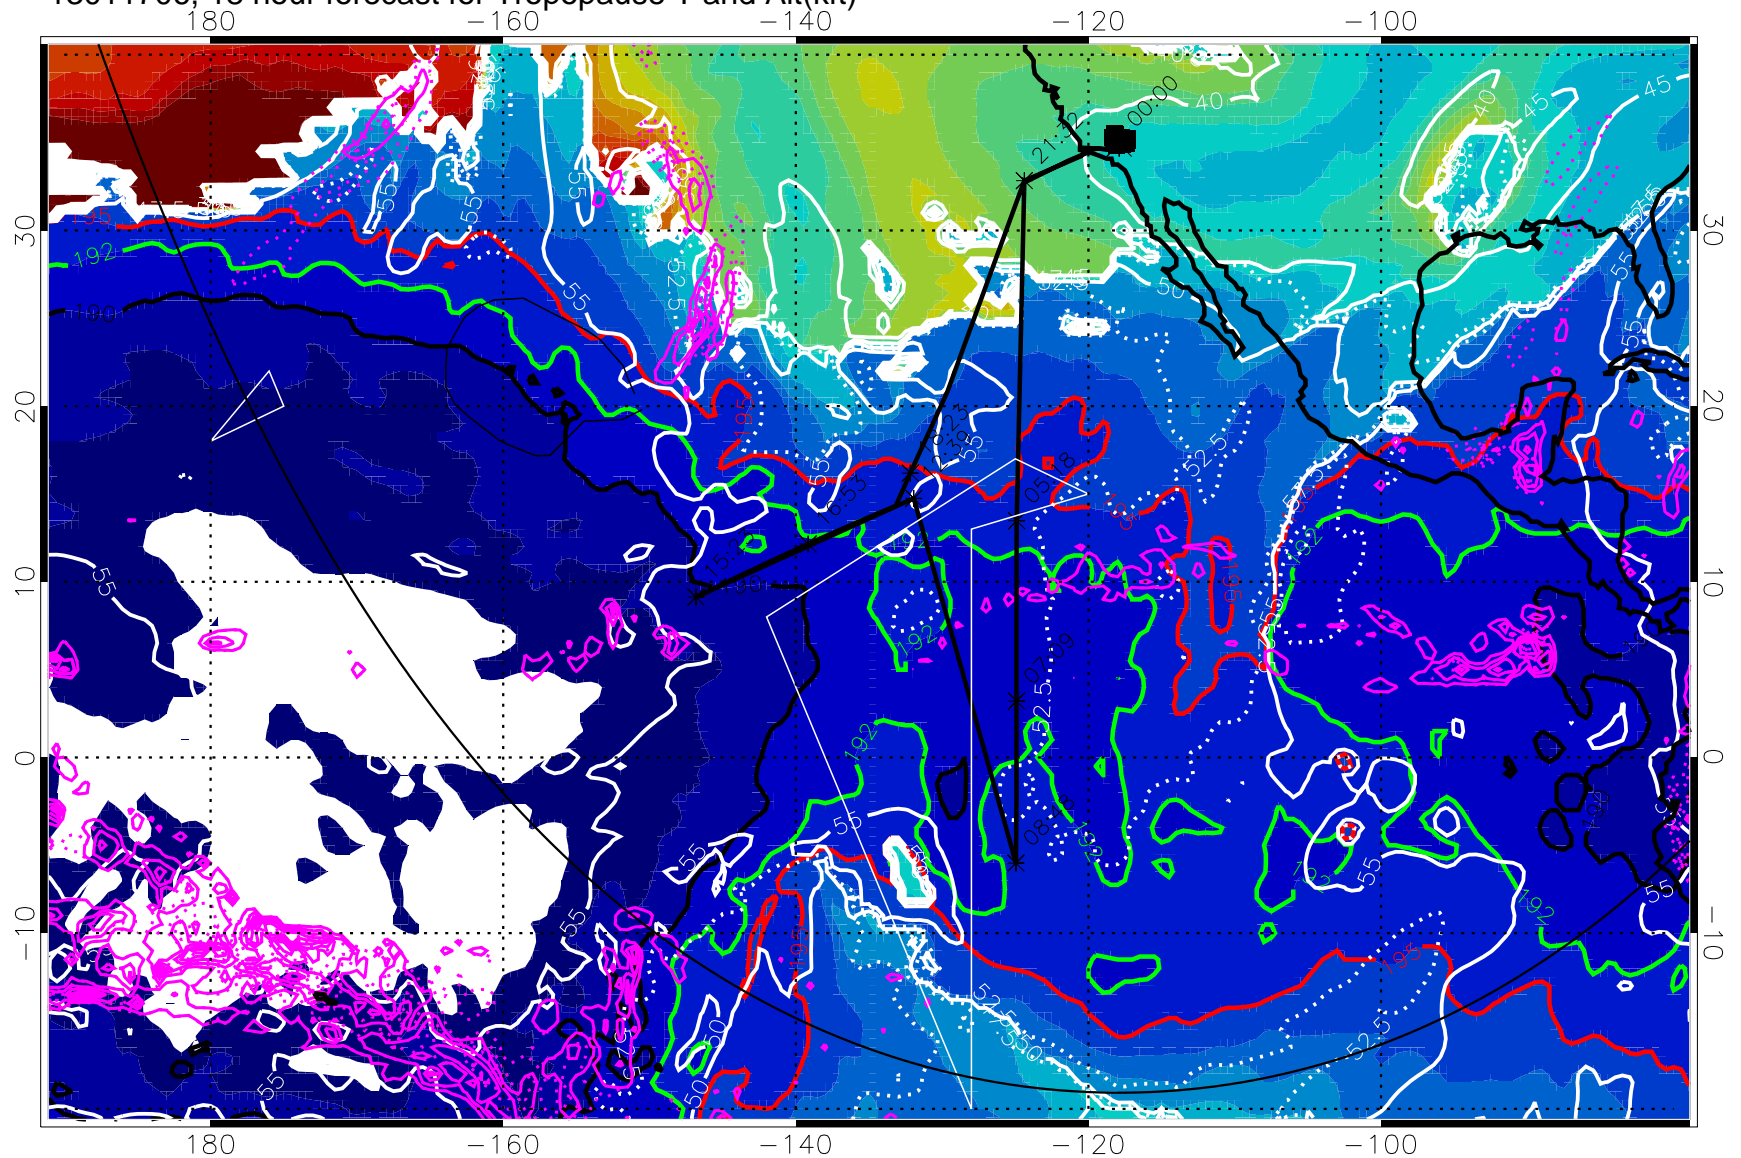

→ 30 m/s  
Range ring of 6000 km -- 19 hours GH round trip

13011700, 12 hour forecast for Tropopause T and Alt(kft)

Tropopause T, K

Tropopause Altitude in kft (white)

Precip (tot dot, conv sol) past 6 hrs 6 kg/m<sup>2</sup> contours, min 4

190K Isotherm (wht) 192.5K Isotherm 195K Isotherm

→ 30 m/s

Range ring of 6000 km -- 19 hours GH round trip

13011706, 18 hour forecast for Tropopause T and Alt(kft)

Tropopause Altitude in kft (white)  
 Precip (tot dot, conv sol) past 6 hrs 6 kg/m2 contours, min 4  
 190K Isotherm (whit) 192.5K Isotherm 195K Isotherm

190K Isotherm (whi) 192.5K Isotherm 195K Isotherm

→ 30 m/s

Range ring of 6000 km -- 19 hours GH round trip

13011718, 30 hour forecast for Tropopause T and Alt(kft)

Tropopause T, K

Tropopause Altitude in kft (white)

Precip (tot dot, conv sol) past 6 hrs 6 kg/m<sup>2</sup> contours, min 4

190K Isotherm (wht) 192.5K Isotherm 195K Isotherm

→ 30 m/s

Range ring of 6000 km -- 19 hours GH round trip

13011800, 36 hour forecast for Tropopause T and Alt(kft)