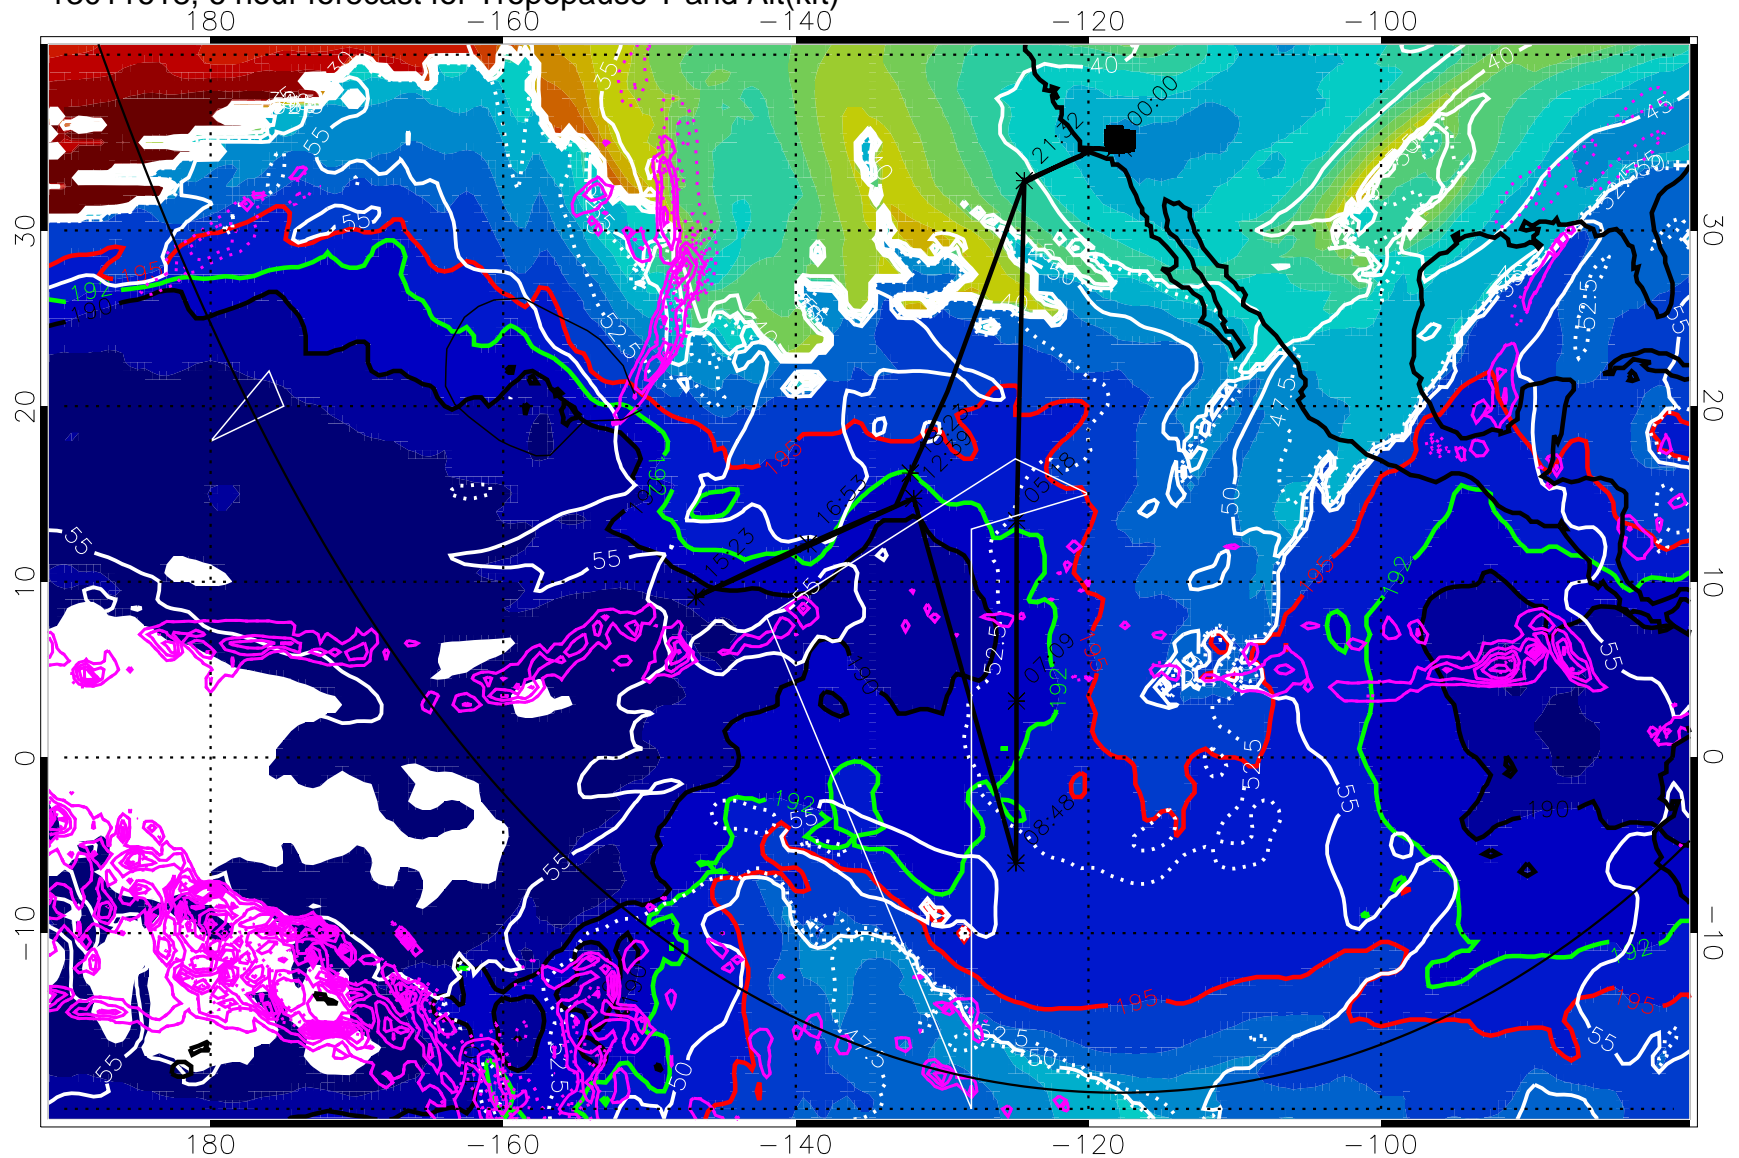

13011618, 6 hour forecast for Tropopause T and Alt(kft)

190      200      210      220      230  
Tropopause T, K

Tropopause Altitude in kft (white)  
Precip (tot dot, conv sol) past 6 hrs 6 kg/m<sup>2</sup> contours, min 4  
190K Isotherm(wht) 192.5K Isotherm 195K Isotherm

→ 30 m/s  
Range ring of 6000 km -- 19 hours GH round trip

13011700, 12 hour forecast for Tropopause T and Alt(kft)

Tropopause T, K

Tropopause Altitude in kft (white)

Precip (tot dot, conv sol) past 6 hrs 6 kg/m<sup>2</sup> contours, min 4

190K Isotherm (wht) 192.5K Isotherm 195K Isotherm

→ 30 m/s

Range ring of 6000 km -- 19 hours GH round trip

13011706, 18 hour forecast for Tropopause T and Alt(kft)

Tropopause Altitude in kft (white)  
 Precip (tot dot, conv sol) past 6 hrs 6 kg/m2 contours, min 4  
 190K Isotherm (whit) 192.5K Isotherm 195K Isotherm