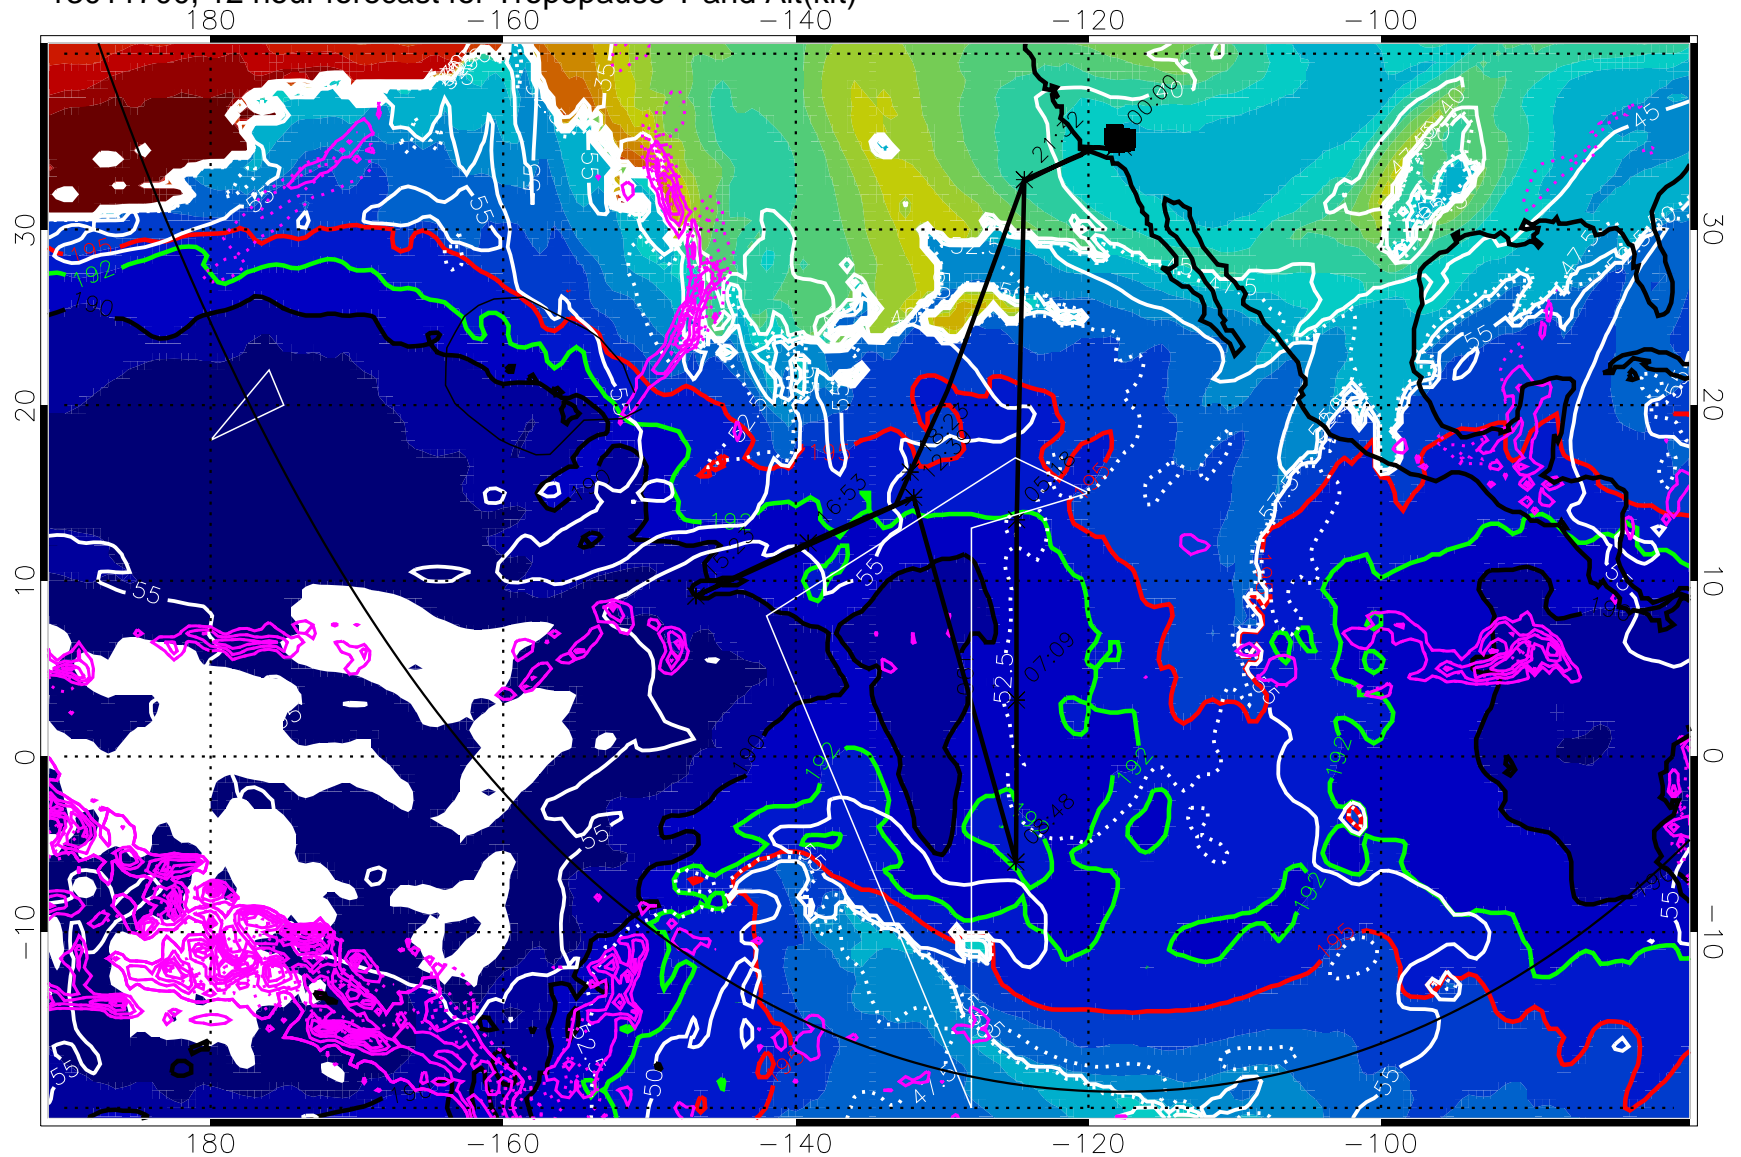

13011618, 6 hour forecast for Tropopause T and Alt(kft)

190      200      210      220      230  
Tropopause T, K

Tropopause Altitude in kft (white)  
Precip (tot dot, conv sol) past 6 hrs 6 kg/m<sup>2</sup> contours, min 4  
190K Isotherm(wht) 192.5K Isotherm 195K Isotherm

→ 30 m/s  
Range ring of 6000 km -- 19 hours GH round trip

13011700, 12 hour forecast for Tropopause T and Alt(kft)

Tropopause T, K

Tropopause Altitude in kft (white)

Precip (tot dot, conv sol) past 6 hrs 6 kg/m<sup>2</sup> contours, min 4

190K Isotherm (wht) 192.5K Isotherm 195K Isotherm

→ 30 m/s

Range ring of 6000 km -- 19 hours GH round trip

13011706, 18 hour forecast for Tropopause T and Alt(kft)

Tropopause Altitude in kft (white)  
 Precip (tot dot, conv sol) past 6 hrs 6 kg/m2 contours, min 4  
 190K Isotherm (whit) 192.5K Isotherm 195K Isotherm