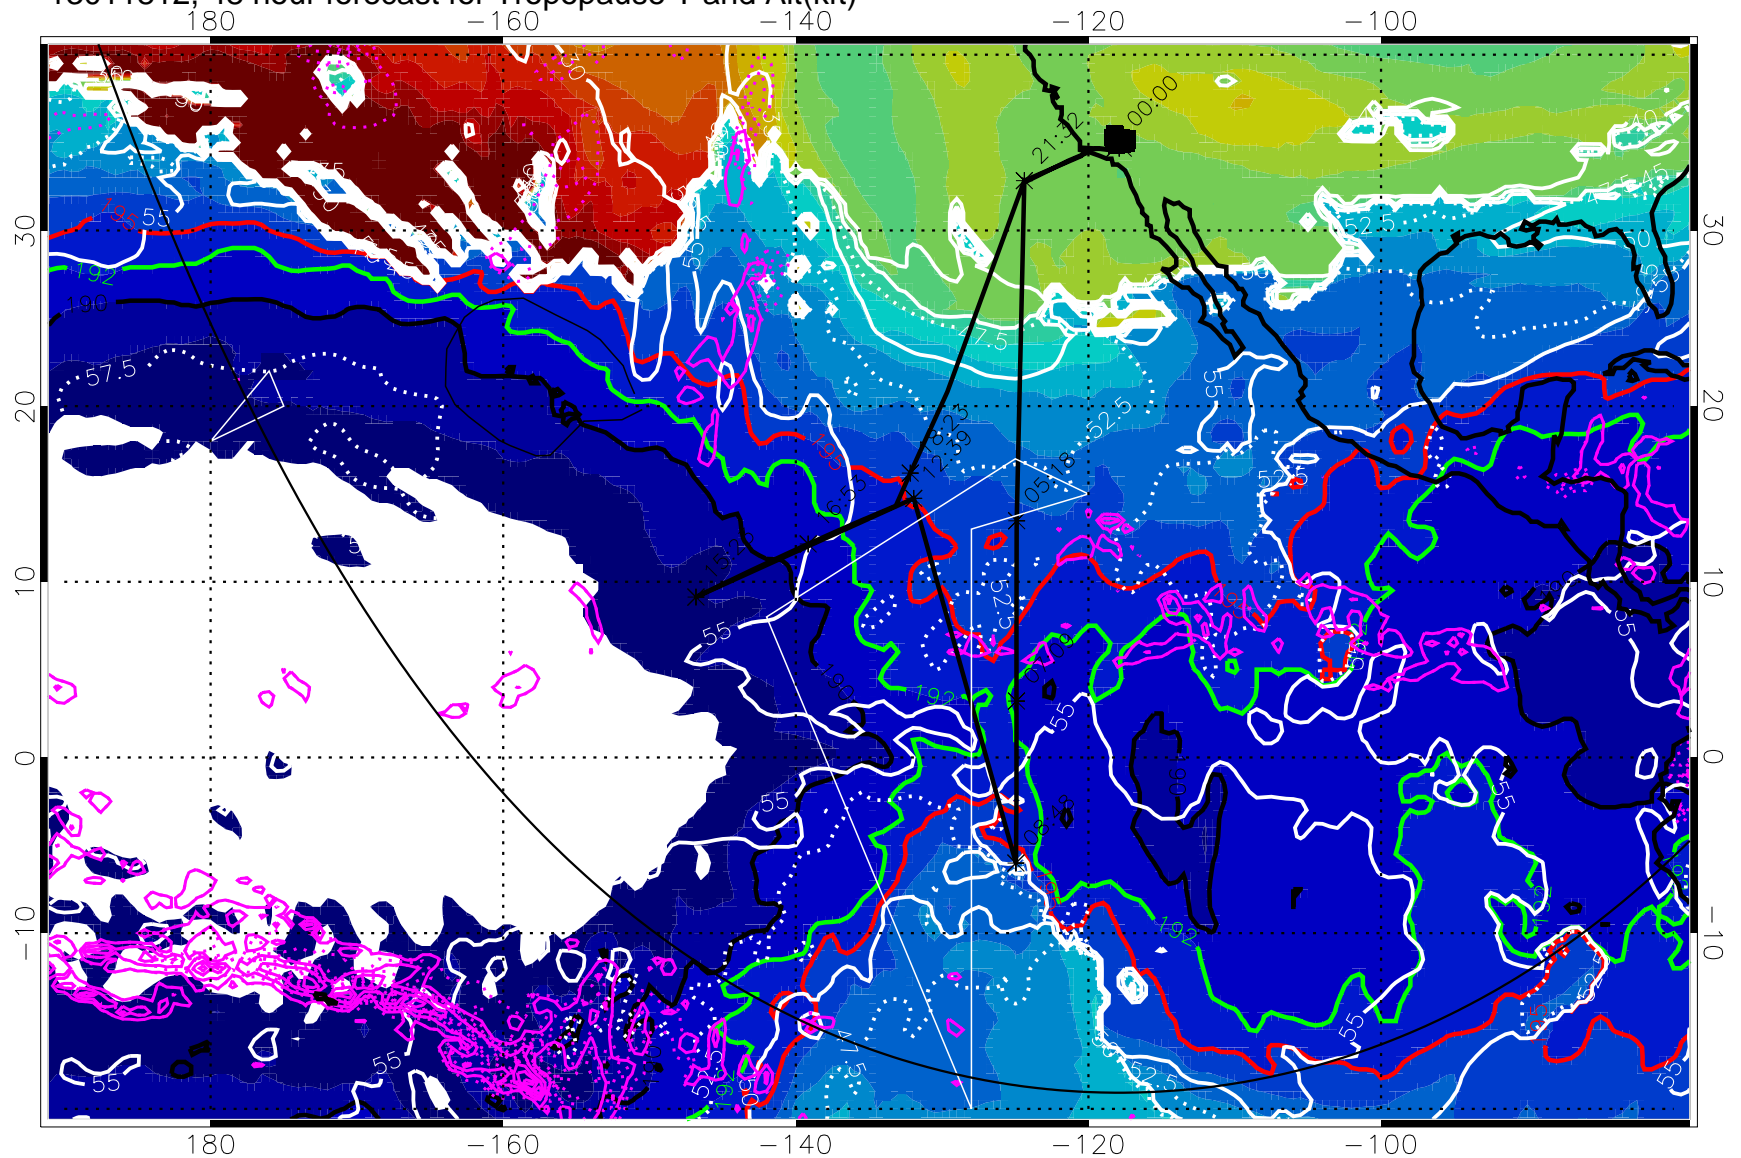

190K Isotherm (wht) 192.5K Isotherm 195K Isotherm

→ 30 m/s

Range ring of 6000 km -- 19 hours GH round trip

13011812, 48 hour forecast for Tropopause T and Alt(kft)

190 200 210 220 230  
Tropopause T, K

Tropopause Altitude in kft (white)

Precip (tot dot, conv sol) past 6 hrs 6 kg/m<sup>2</sup> contours, min 4

190K Isotherm (wht) 192.5K Isotherm 195K Isotherm

→ 30 m/s

Range ring of 6000 km -- 19 hours GH round trip

13011818, 54 hour forecast for Tropopause T and Alt(kft)