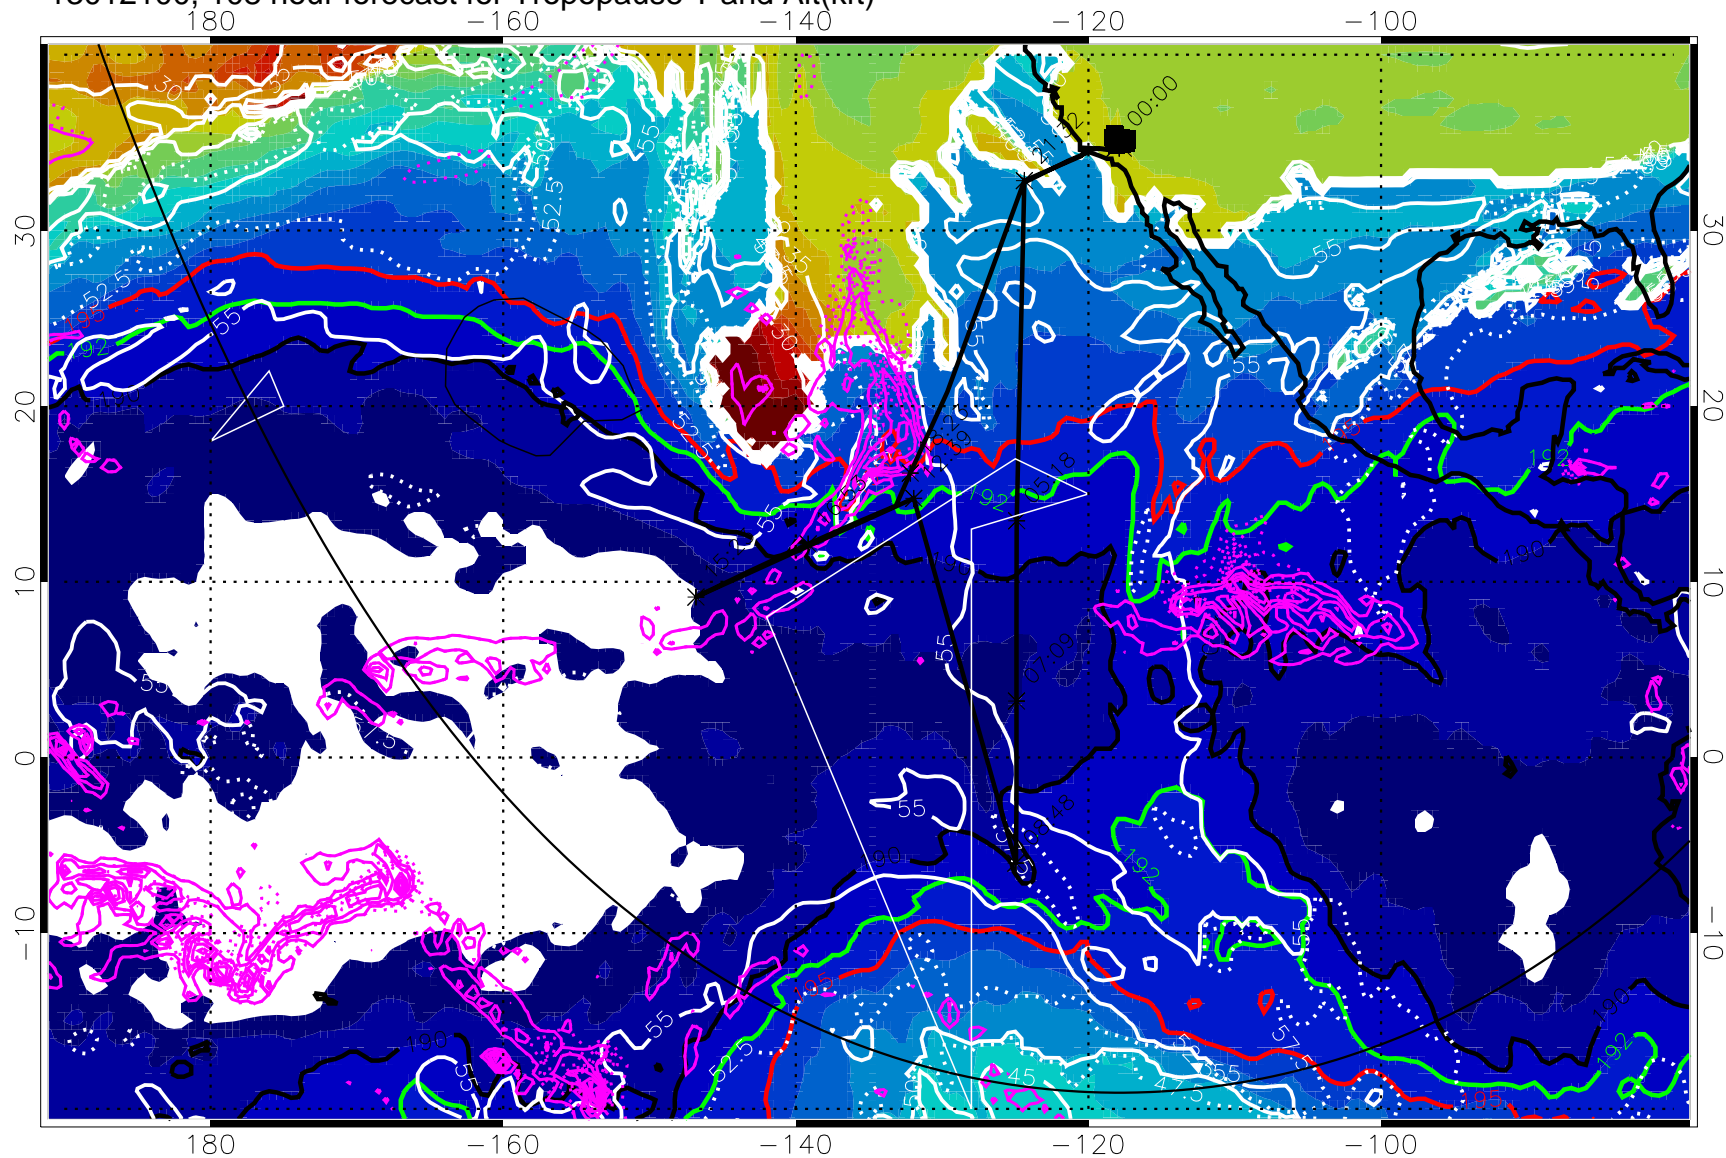

190K Isotherm (whit) 192.5K Isotherm 195K Isotherm

→ 30 m/s

Range ring of 6000 km -- 19 hours GH round trip

13012018, 102 hour forecast for Tropopause T and Alt(kft)

Tropopause T, K

Tropopause Altitude in kft (white)

Precip (tot dot, conv sol) past 6 hrs 6 kg/m2 contours, min 4

190K Isotherm (wht) 192.5K Isotherm 195K Isotherm

→ 30 m/s

Range ring of 6000 km -- 19 hours GH round trip

13012100, 108 hour forecast for Tropopause T and Alt(kft)