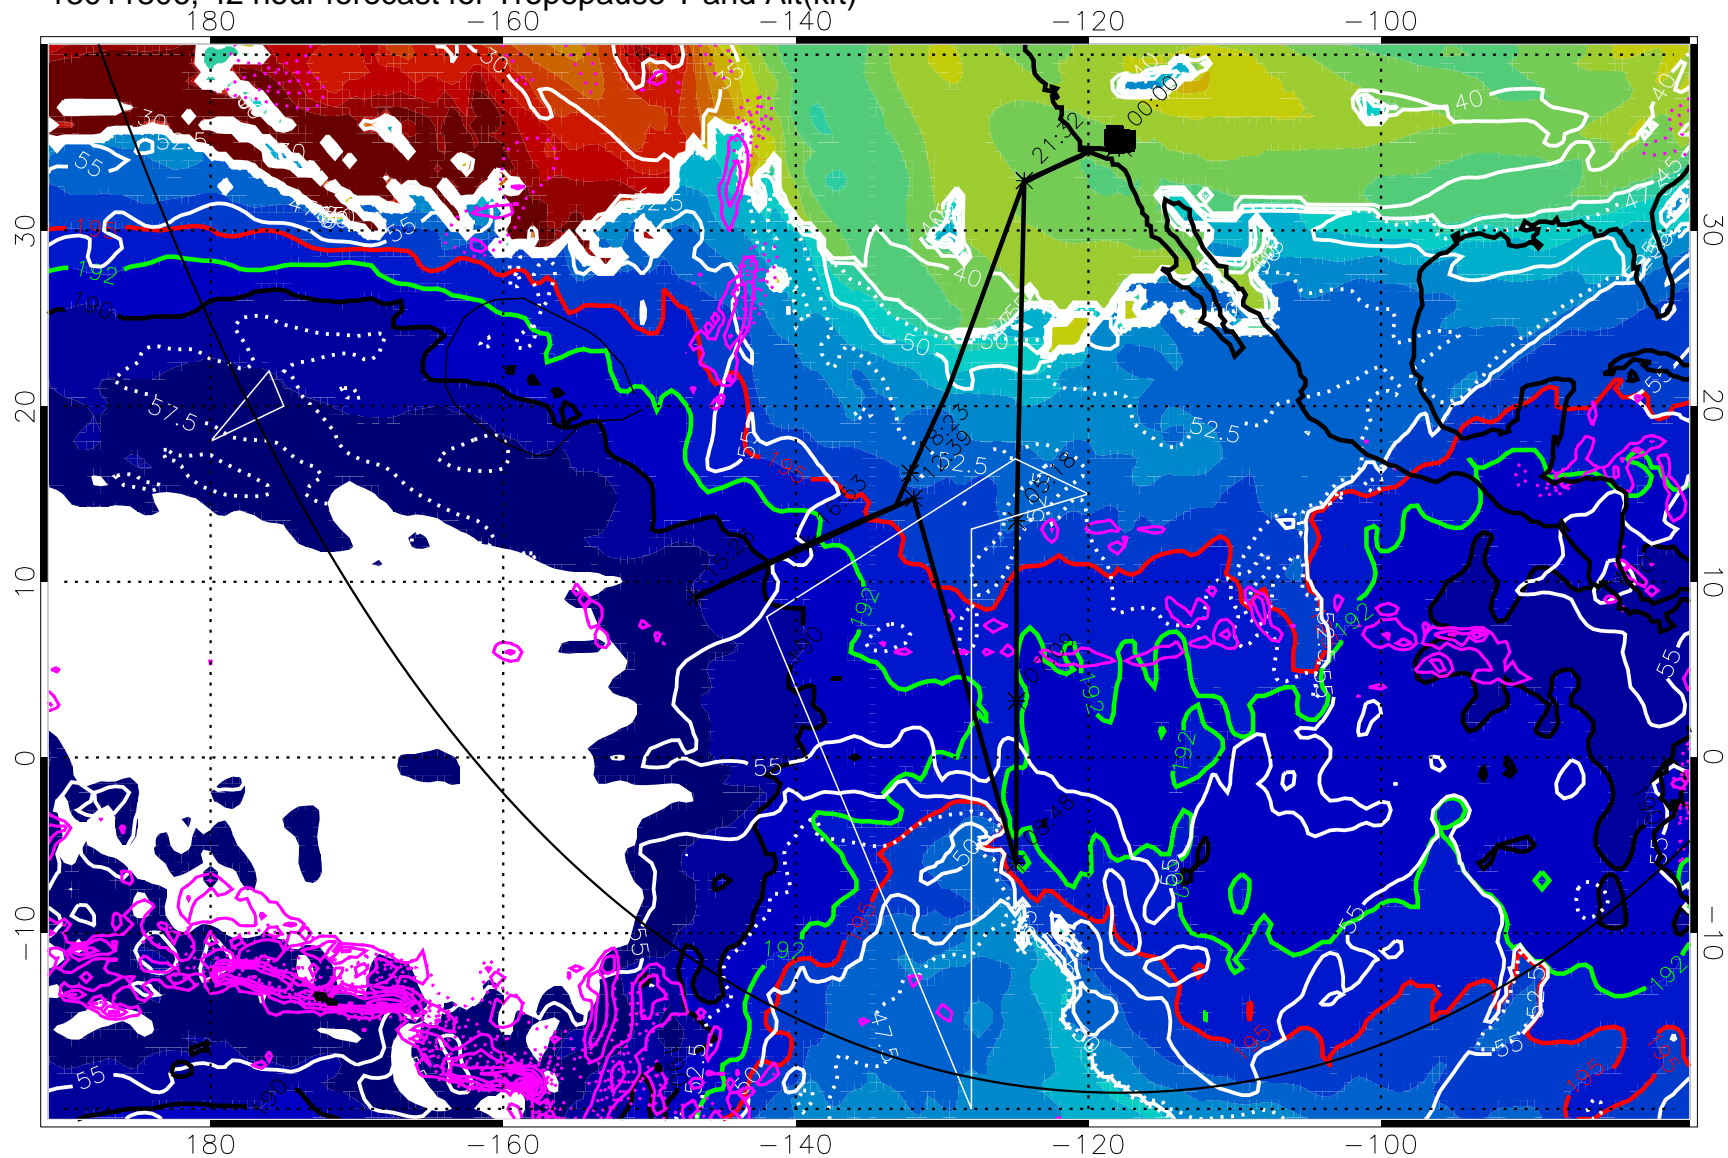

13011806, 42 hour forecast for Tropopause T and Alt(kft)

190   200   210   220   230
Tropopause T, K

Tropopause Altitude in kft (white)

Precip (tot dot, conv sol) past 6 hrs 6 kg/m2 contours, min 4

190K Isotherm (wht) 192.5K Isotherm 195K Isotherm

→ 30 m/s

Range ring of 6000 km -- 19 hours GH round trip