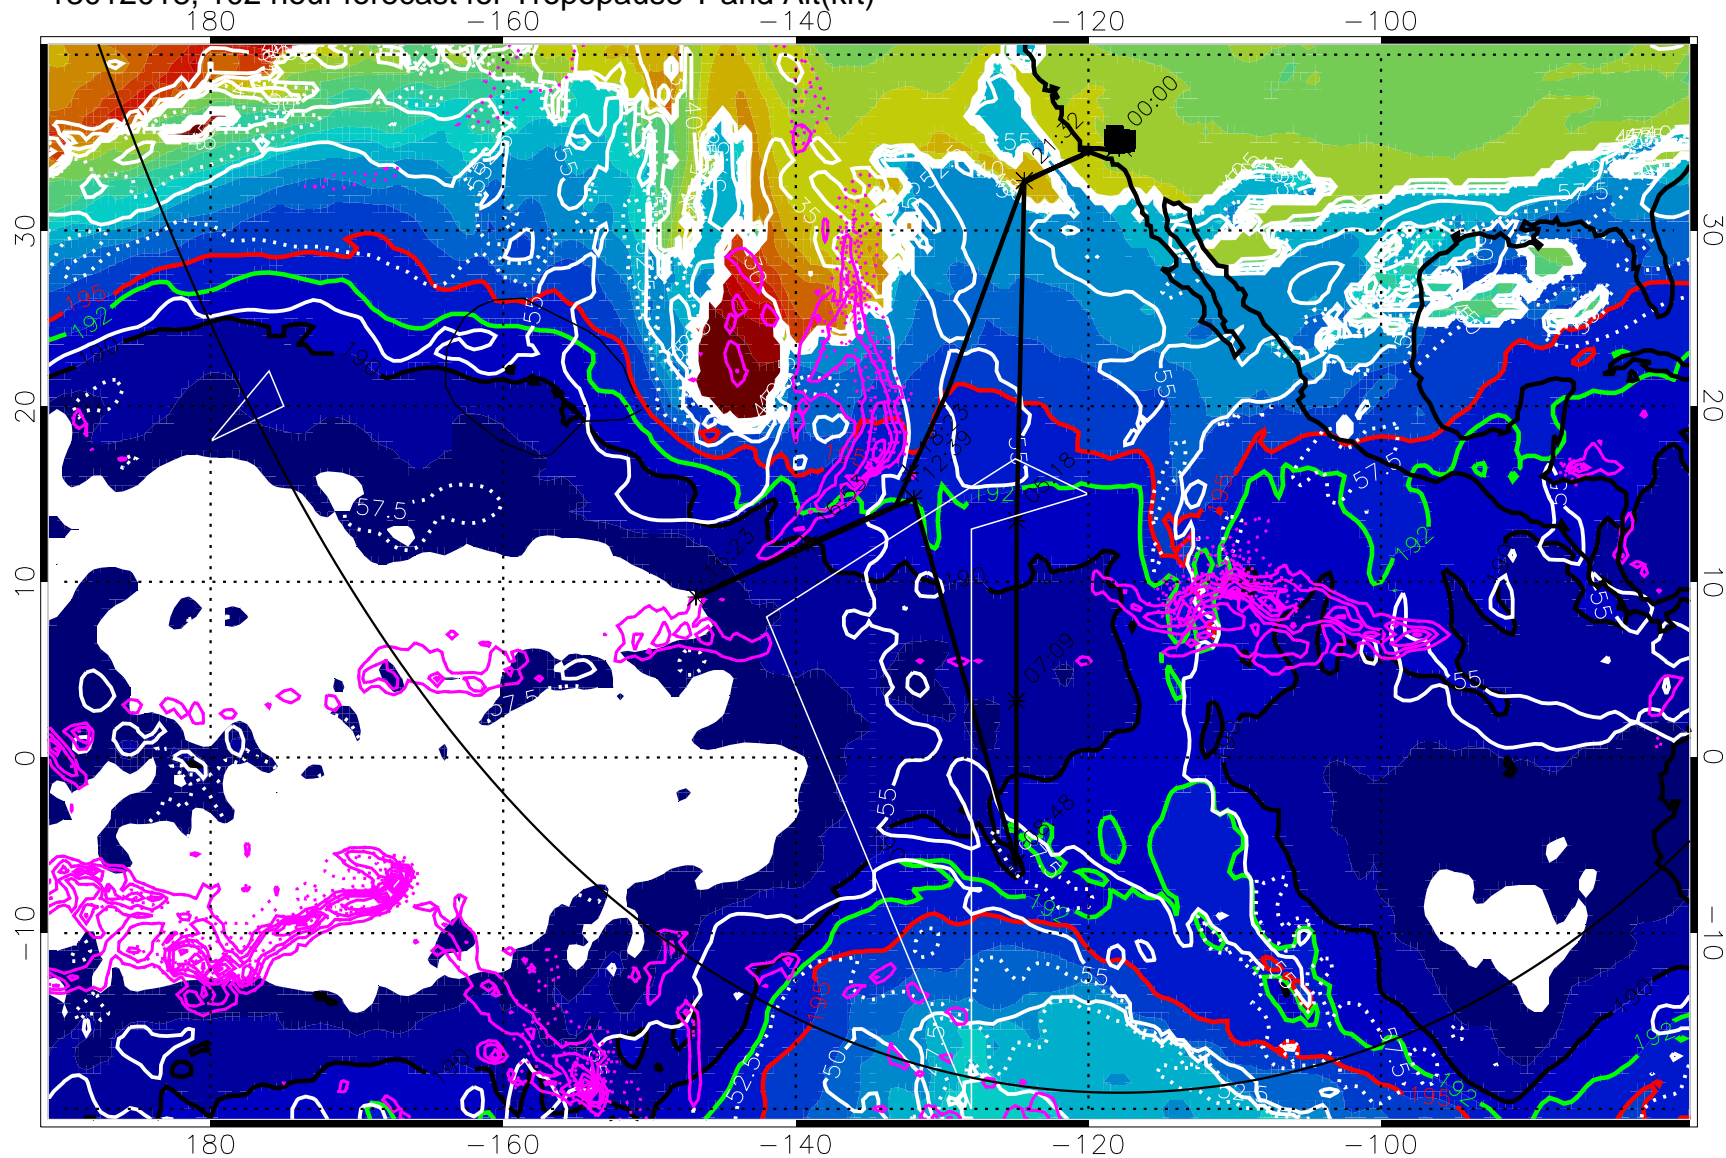

→ 30 m/s

Range ring of 6000 km -- 19 hours GH round trip

13012012, 96 hour forecast for Tropopause T and Alt(kft)

190 200 210 220 230  
Tropopause T, K

Tropopause Altitude in kft (white)

Precip (tot dot, conv sol) past 6 hrs 6 kg/m<sup>2</sup> contours, min 4

190K Isotherm (whit) 192.5K Isotherm 195K Isotherm

→ 30 m/s

Range ring of 6000 km -- 19 hours GH round trip

13012018, 102 hour forecast for Tropopause T and Alt(kft)

Tropopause T, K

Tropopause Altitude in kft (white)

Precip (tot dot, conv sol) past 6 hrs 6 kg/m2 contours, min 4

190K Isotherm (wht) 192.5K Isotherm 195K Isotherm

→ 30 m/s

Range ring of 6000 km -- 19 hours GH round trip

13012100, 108 hour forecast for Tropopause T and Alt(kft)