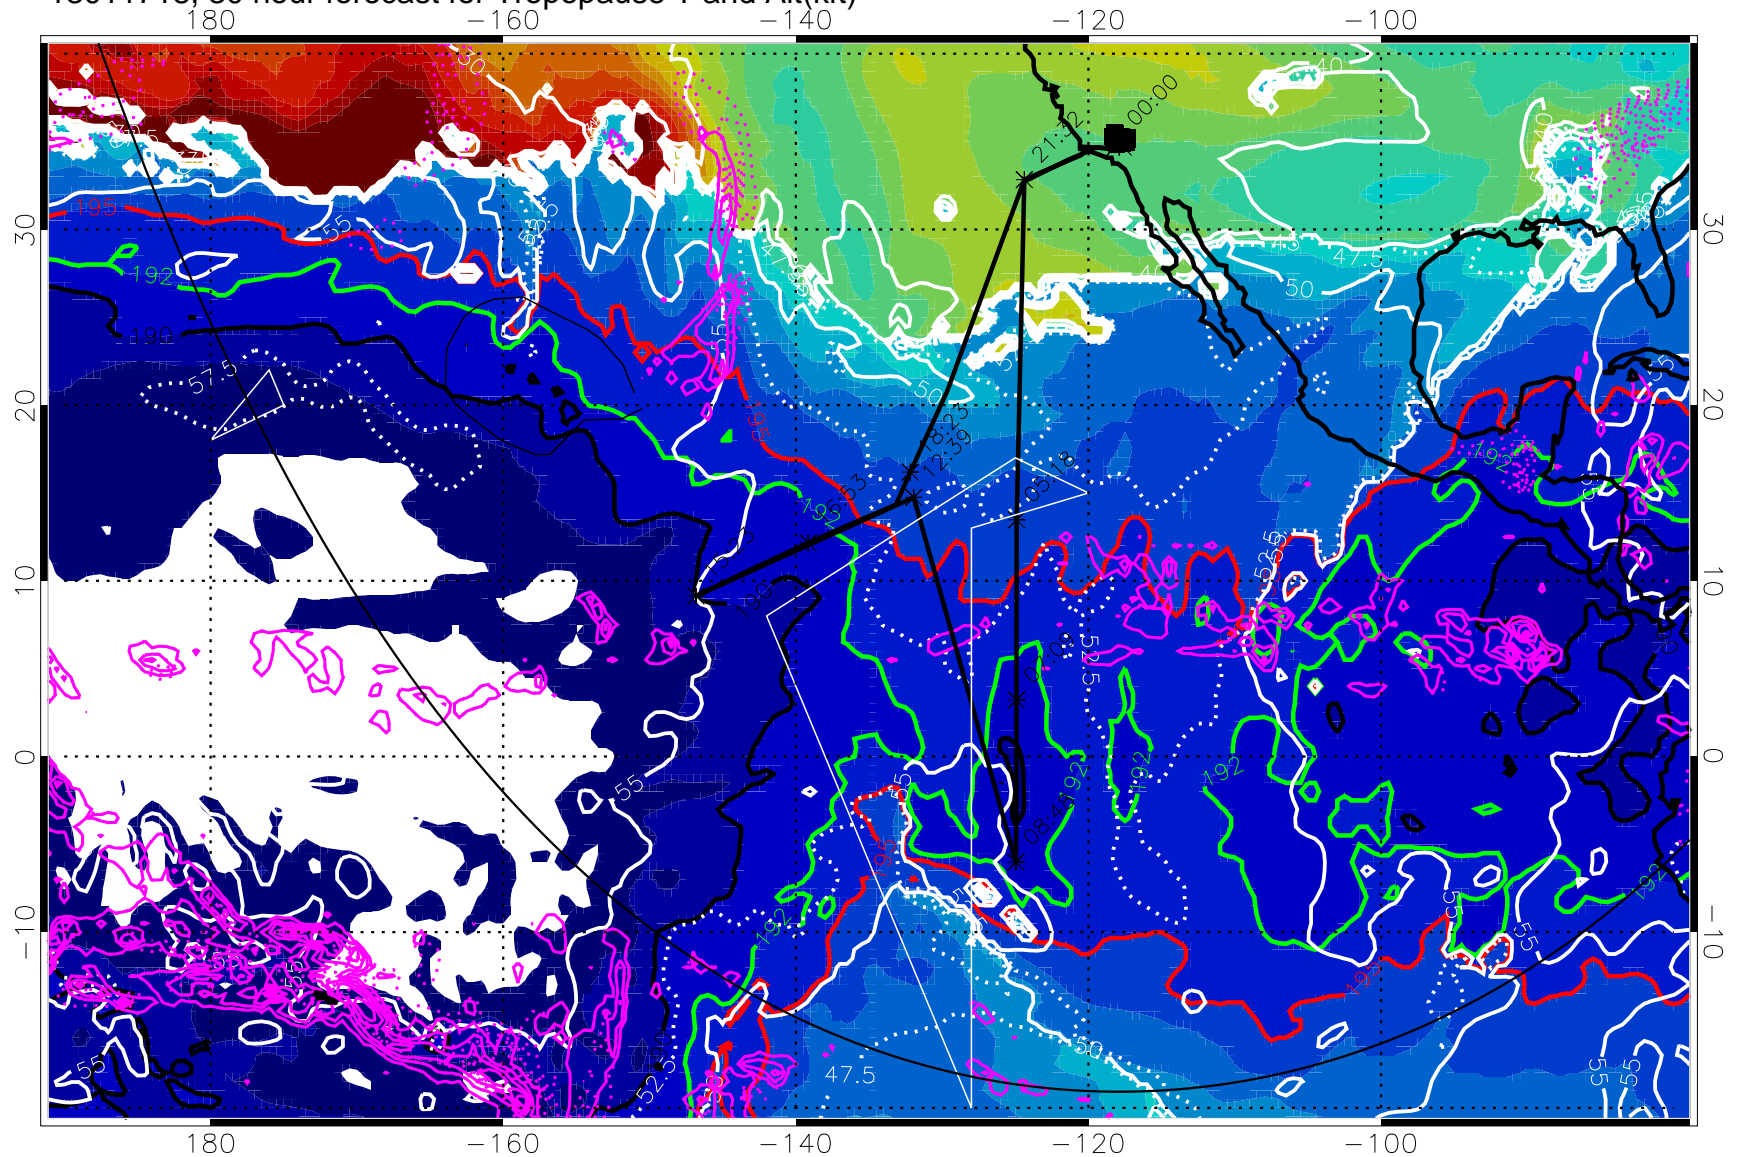

190K Isotherm (wht) 192.5K Isotherm 195K Isotherm

→ 30 m/s

Range ring of 6000 km -- 19 hours GH round trip

13011706, 18 hour forecast for Tropopause T and Alt(kft)

Tropopause Altitude in kft (white)  
 Precip (tot dot, conv sol) past 6 hrs 6 kg/m2 contours, min 4  
 190K Isotherm (whit) 192.5K Isotherm 195K Isotherm

→ 30 m/s

Range ring of 6000 km -- 19 hours GH round trip

13011712, 24 hour forecast for Tropopause T and Alt(kft)

Tropopause T, K

Tropopause Altitude in kft (white)

Precip (tot dot, conv sol) past 6 hrs mag 6 kg/m2 contours, min 4

190K Isotherm (whi) 192.5K Isotherm 195K Isotherm

→ 30 m/s

Range ring of 6000 km -- 19 hours GH round trip

13011718, 30 hour forecast for Tropopause T and Alt(kft)

Tropopause T, K

Tropopause Altitude in kft (white)

Precip (tot dot, conv sol) past 6 hrs 6 kg/m<sup>2</sup> contours, min 4

190K Isotherm (wht) 192.5K Isotherm 195K Isotherm

→ 30 m/s

Range ring of 6000 km -- 19 hours GH round trip

13011800, 36 hour forecast for Tropopause T and Alt(kft)