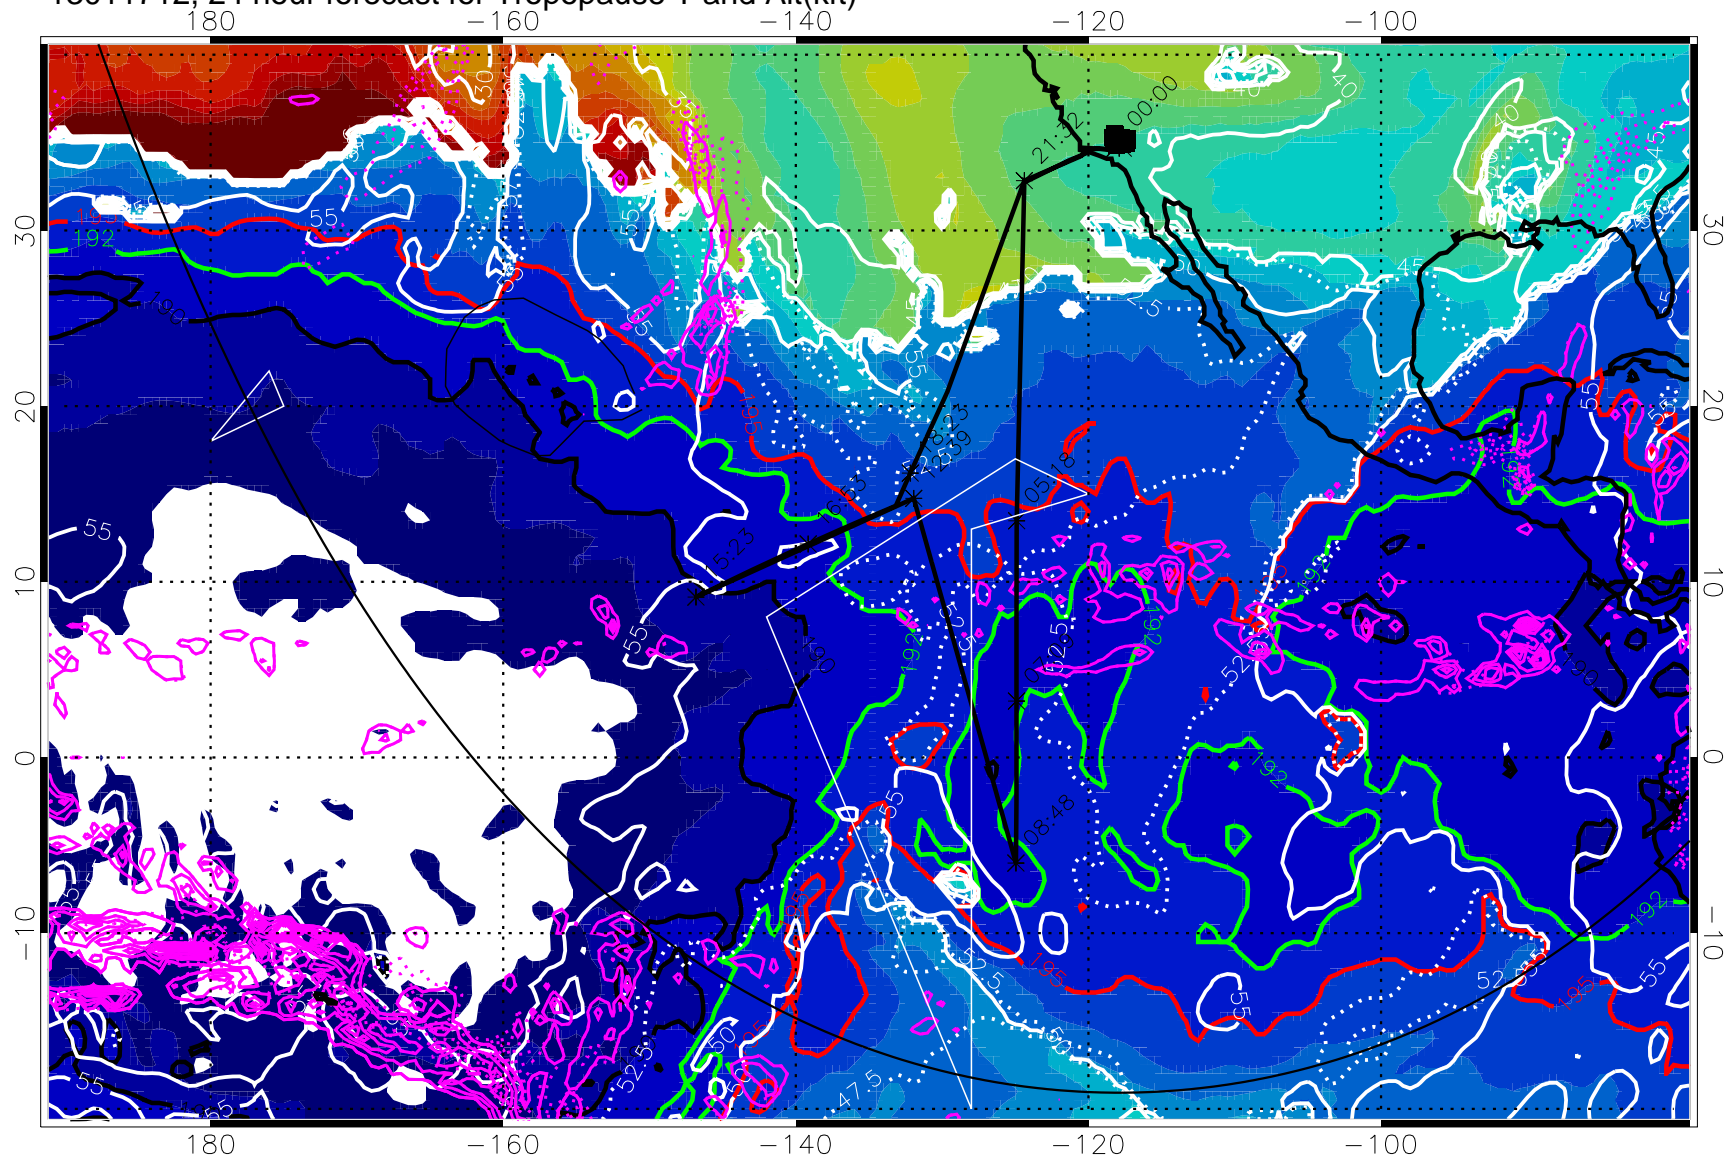

190K Isotherm (wht) 192.5K Isotherm 195K Isotherm

→ 30 m/s

Range ring of 6000 km -- 19 hours GH round trip

13011706, 18 hour forecast for Tropopause T and Alt(kft)

Tropopause Altitude in kft (white)  
 Precip (tot dot, conv sol) past 6 hrs 6 kg/m2 contours, min 4  
 190K Isotherm (whit) 192.5K Isotherm 195K Isotherm

→ 30 m/s

Range ring of 6000 km -- 19 hours GH round trip

13011712, 24 hour forecast for Tropopause T and Alt(kft)

Tropopause T, K

Tropopause Altitude in kft (white)

Precip (tot dot, conv sol) past 6 hrs mag 6 kg/m2 contours, min 4

190K Isotherm (whi) 192.5K Isotherm 195K Isotherm

→ 30 m/s

Range ring of 6000 km -- 19 hours GH round trip

13011718, 30 hour forecast for Tropopause T and Alt(kft)

Tropopause T, K

Tropopause Altitude in kft (white)

Precip (tot dot, conv sol) past 6 hrs 6 kg/m<sup>2</sup> contours, min 4

190K Isotherm (wht) 192.5K Isotherm 195K Isotherm

→ 30 m/s

Range ring of 6000 km -- 19 hours GH round trip

13011800, 36 hour forecast for Tropopause T and Alt(kft)