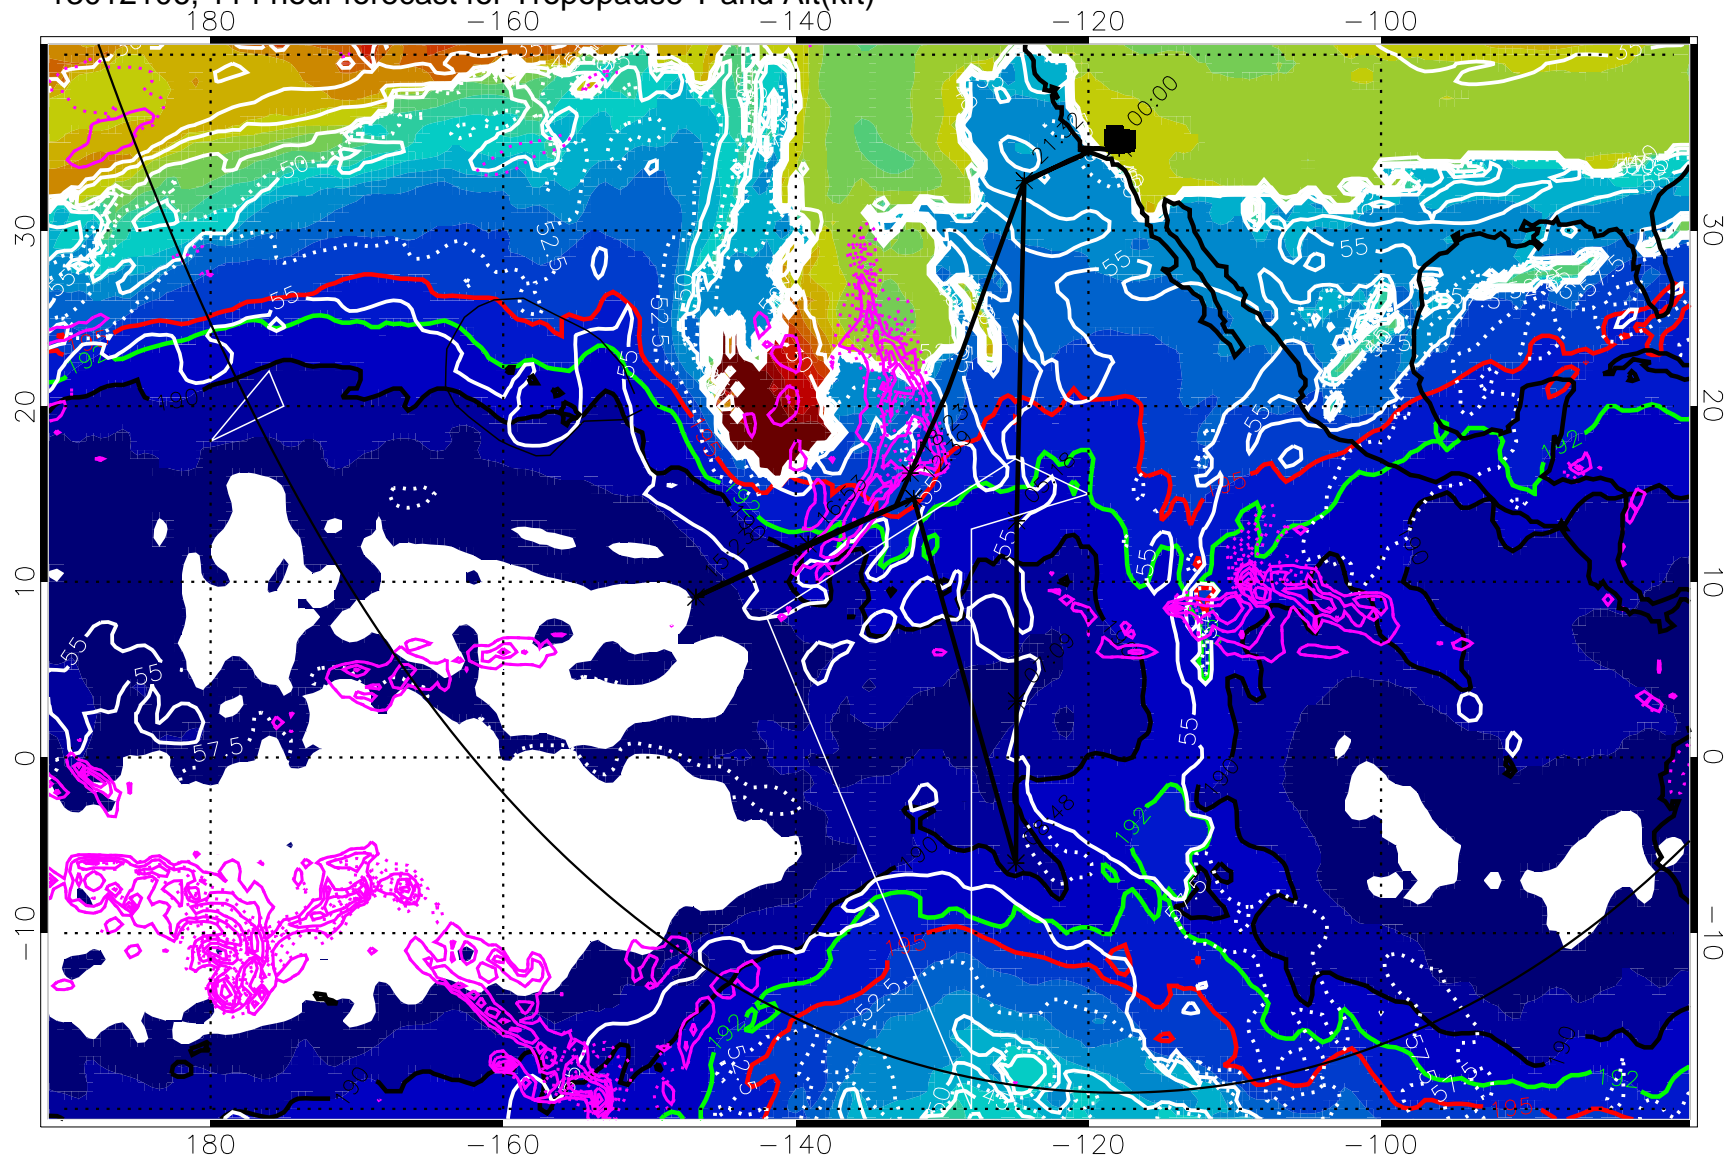

13012106, 114 hour forecast for Tropopause T and Alt(kft)

190 200 210 220 230

Tropopause T, K

Tropopause Altitude in kft (white)

Precip (tot dot, conv sol) past 6 hrs 6 kg/m² contours, min 4

190K Isotherm (whit) 192.5K Isotherm 195K Isotherm

→ 30 m/s

Range ring of 6000 km -- 19 hours GH round trip