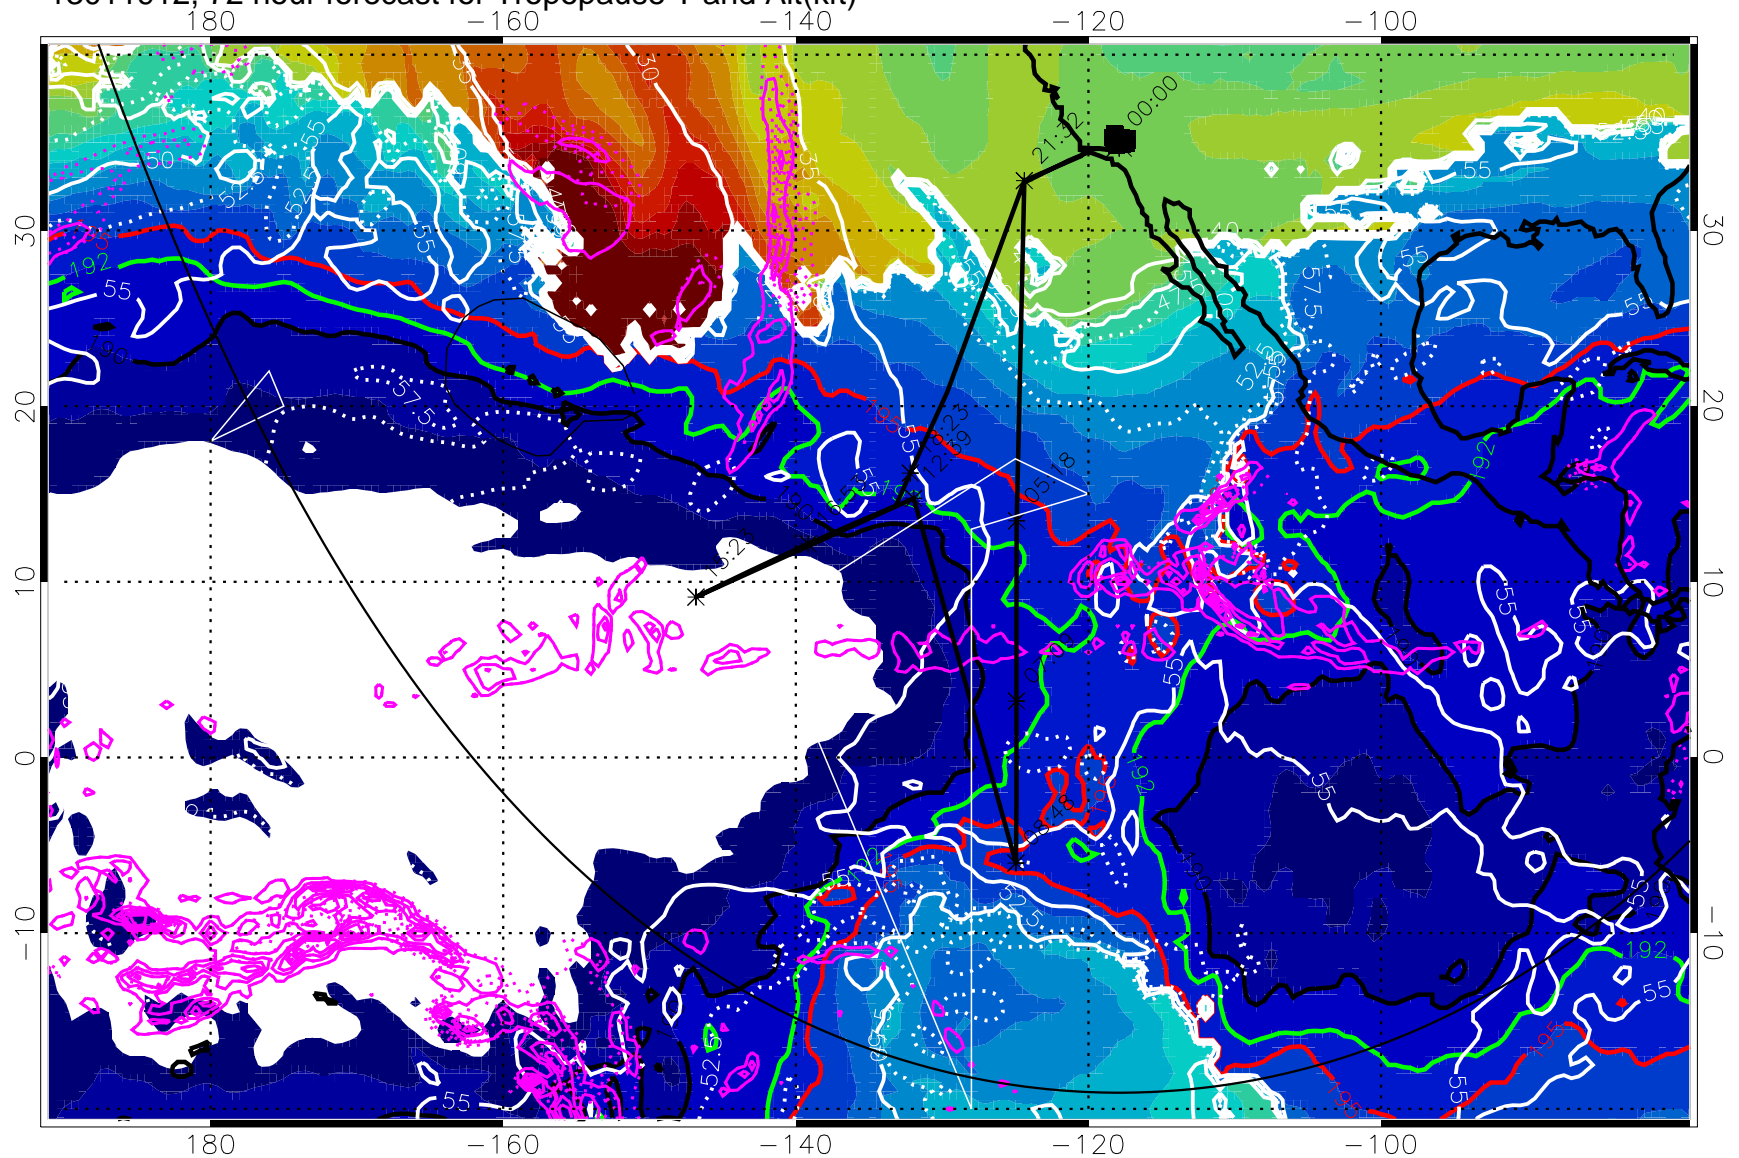

190K Isotherm (wht) 192.5K Isotherm 195K Isotherm

→ 30 m/s

Range ring of 6000 km -- 19 hours GH round trip

13011906, 66 hour forecast for Tropopause T and Alt(kft)

Tropopause T, K

Tropopause Altitude in kft (white)

Precip (tot dot, conv sol) past 6 hrs 6 kg/m2 contours, min 4

190K Isotherm (wht) 192.5K Isotherm 195K Isotherm

→ 30 m/s

Range ring of 6000 km -- 19 hours GH round trip

13011912, 72 hour forecast for Tropopause T and Alt(kft)