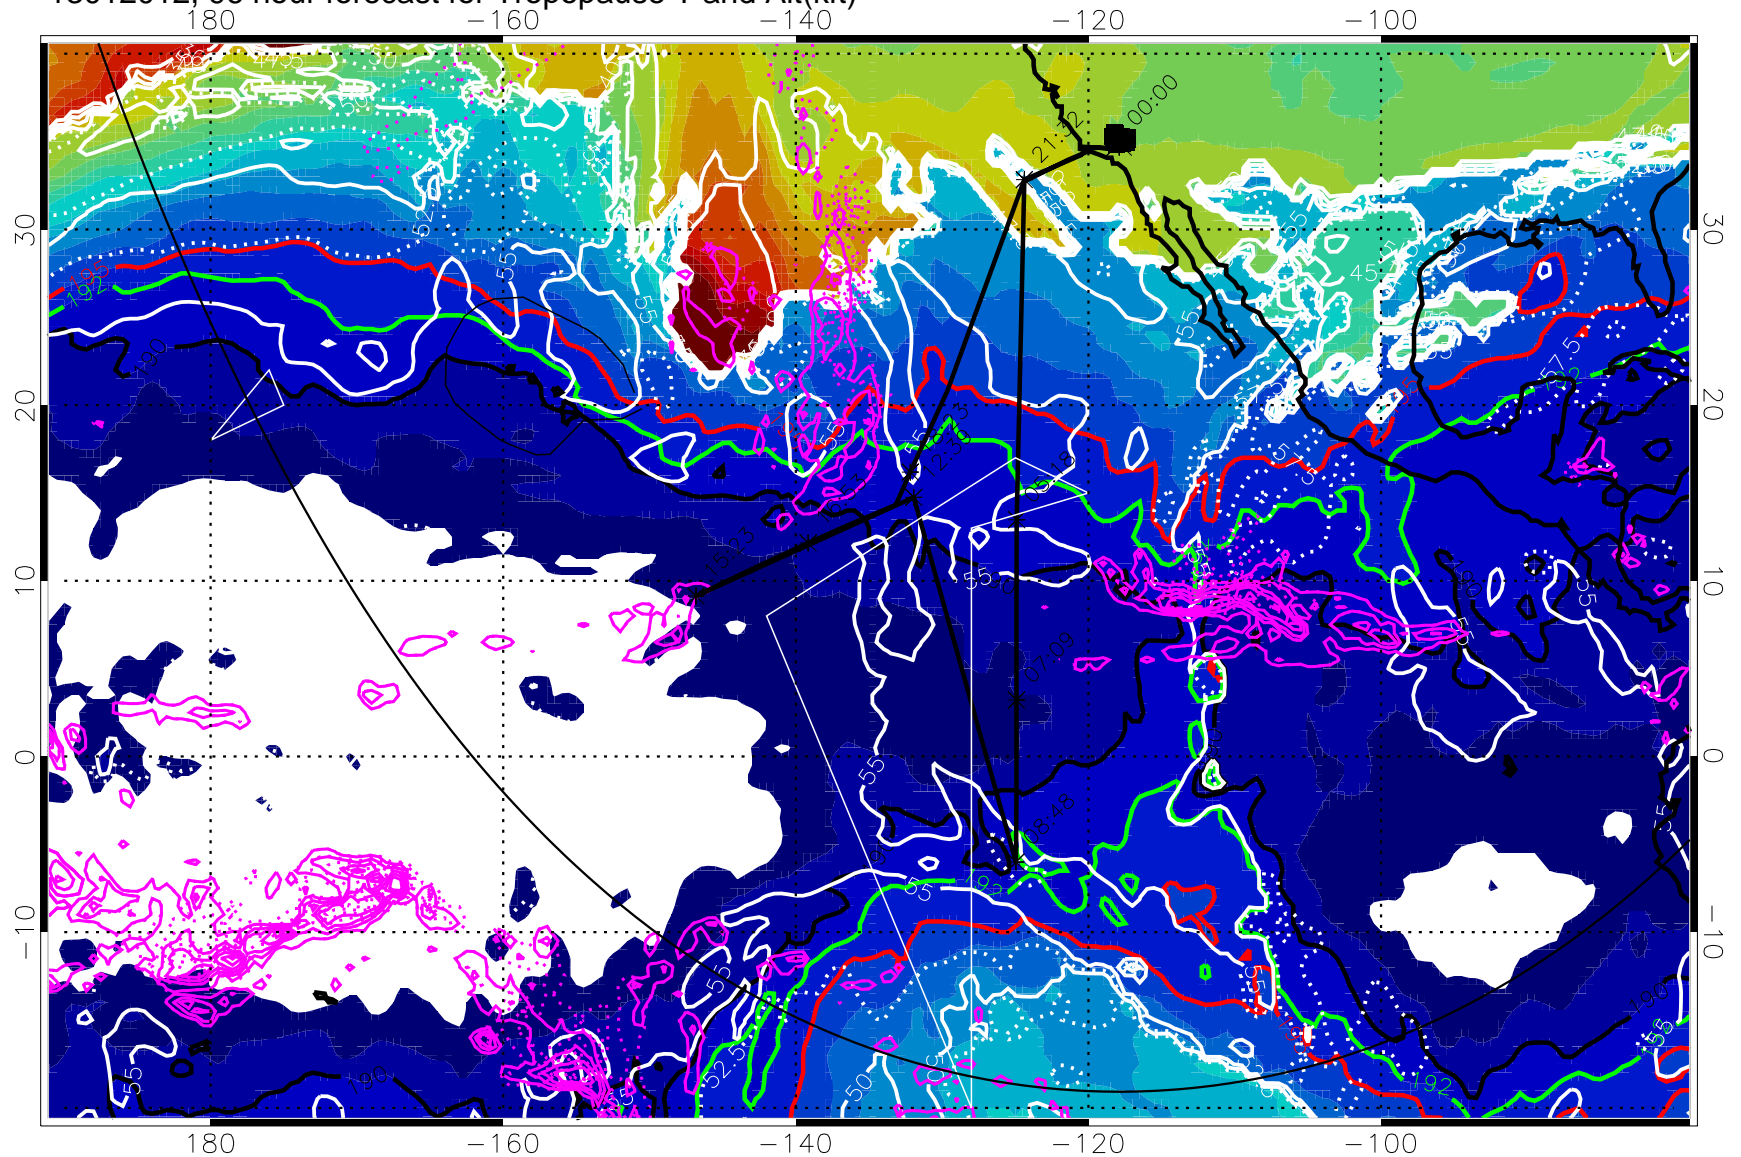

13012012, 96 hour forecast for Tropopause T and Alt(kft)

190 200 210 220 230
Tropopause T, K

Tropopause Altitude in kft (white)

Precip (tot dot, conv sol) past 6 hrs 6 kg/m² contours, min 4

190K Isotherm (whit) 192.5K Isotherm 195K Isotherm

→ 30 m/s

Range ring of 6000 km -- 19 hours GH round trip