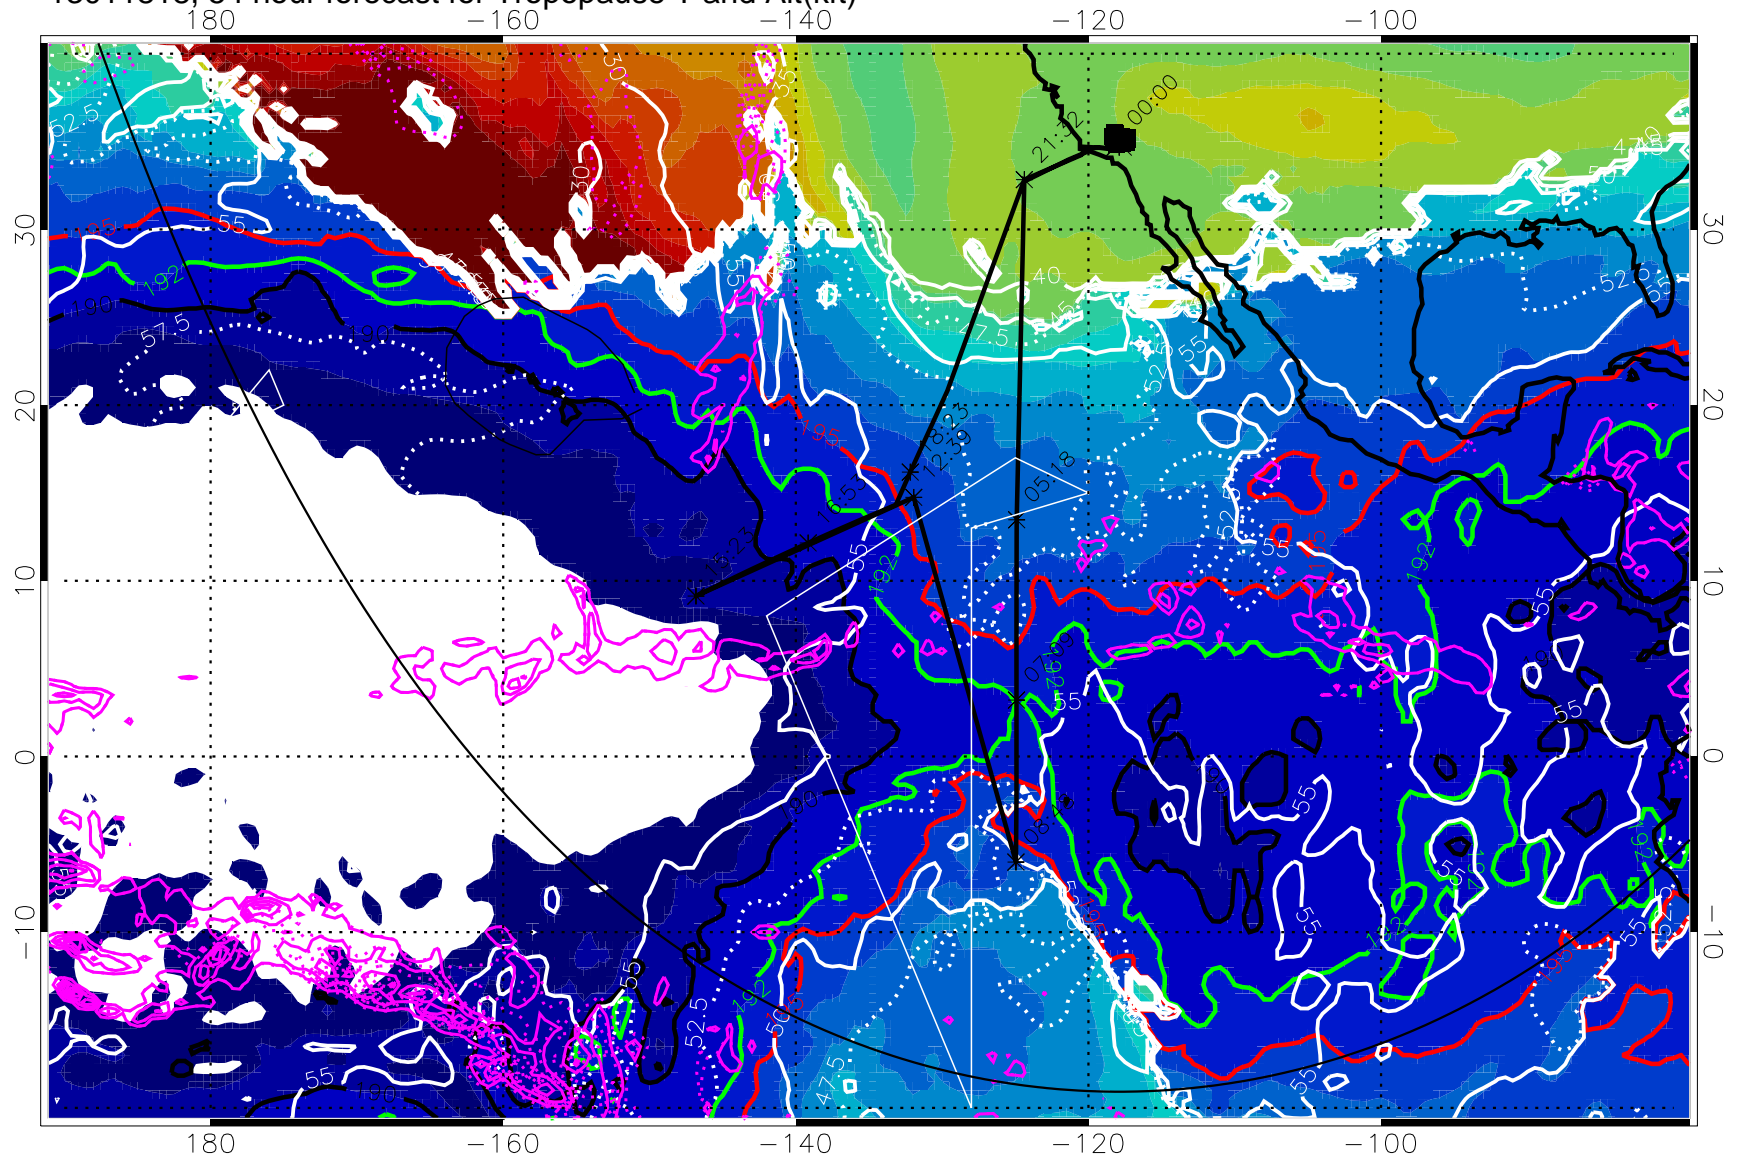

190K Isotherm (wht) 192.5K Isotherm 195K Isotherm

→ 30 m/s

Range ring of 6000 km -- 19 hours GH round trip

13011812, 48 hour forecast for Tropopause T and Alt(kft)

190 200 210 220 230  
Tropopause T, K

Tropopause Altitude in kft (white)

Precip (tot dot, conv sol) past 6 hrs 6 kg/m<sup>2</sup> contours, min 4

190K Isotherm (wht) 192.5K Isotherm 195K Isotherm

→ 30 m/s

Range ring of 6000 km -- 19 hours GH round trip

13011818, 54 hour forecast for Tropopause T and Alt(kft)

190 200 210 220 230  
Tropopause T, K

Tropopause Altitude in kft (white)

Precip (tot dot, conv sol) past 6 hrs 6 kg/m<sup>2</sup> contours, min 4

190K Isotherm (wht) 192.5K Isotherm 195K Isotherm

→ 30 m/s

Precip (tot dot, conv sol) past 6 hrs 6 kg/m2 contours, min 4

190K Isotherm (wht) 192.5K Isotherm 195K Isotherm

→ 30 m/s

Range ring of 6000 km -- 19 hours GH round trip

13011912, 72 hour forecast for Tropopause T and Alt(kft)