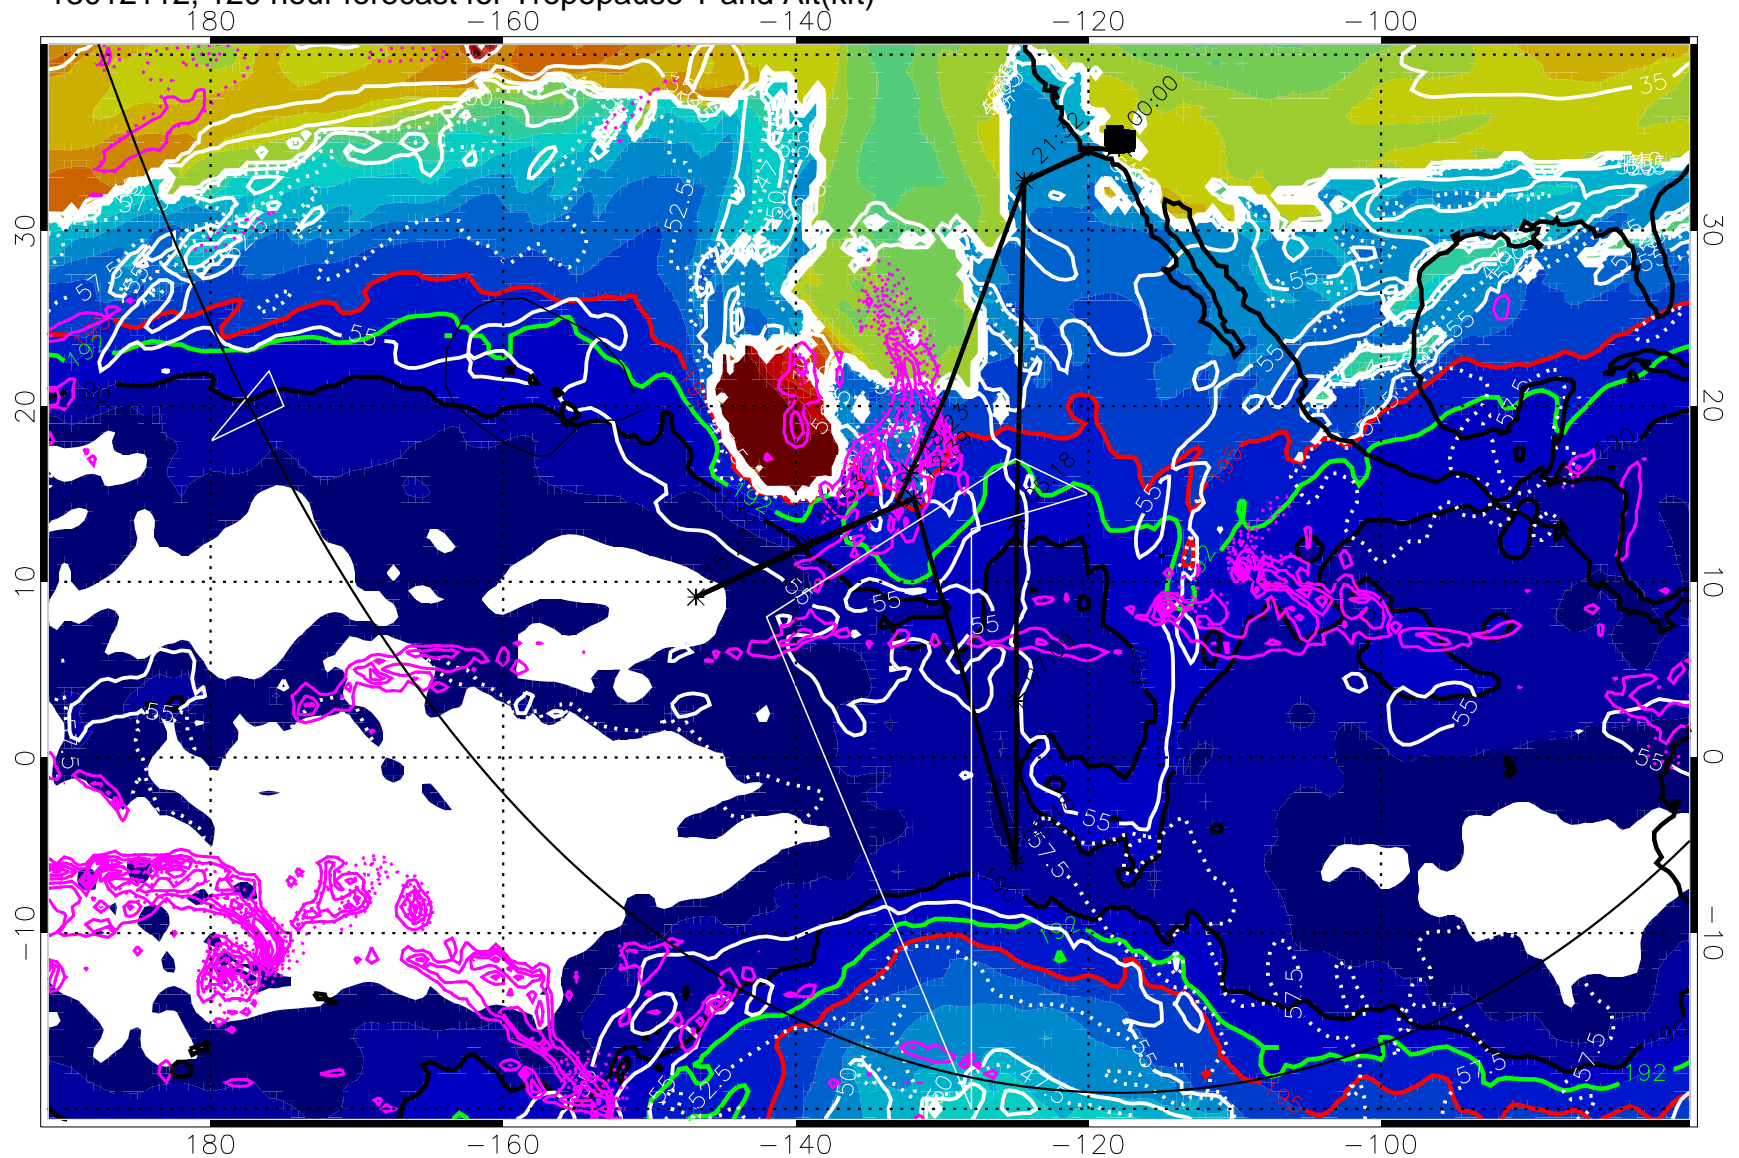

→ 30 m/s

Range ring of 6000 km -- 19 hours GH round trip

13012112, 120 hour forecast for Tropopause T and Alt(kft)

Tropopause Altitude in kft (white)  
 Precip (tot dot, conv sol) past 6 hrs 6 kg/m2 contours, min 4  
 190K Isotherm (wht) 192.5K Isotherm 195K Isotherm