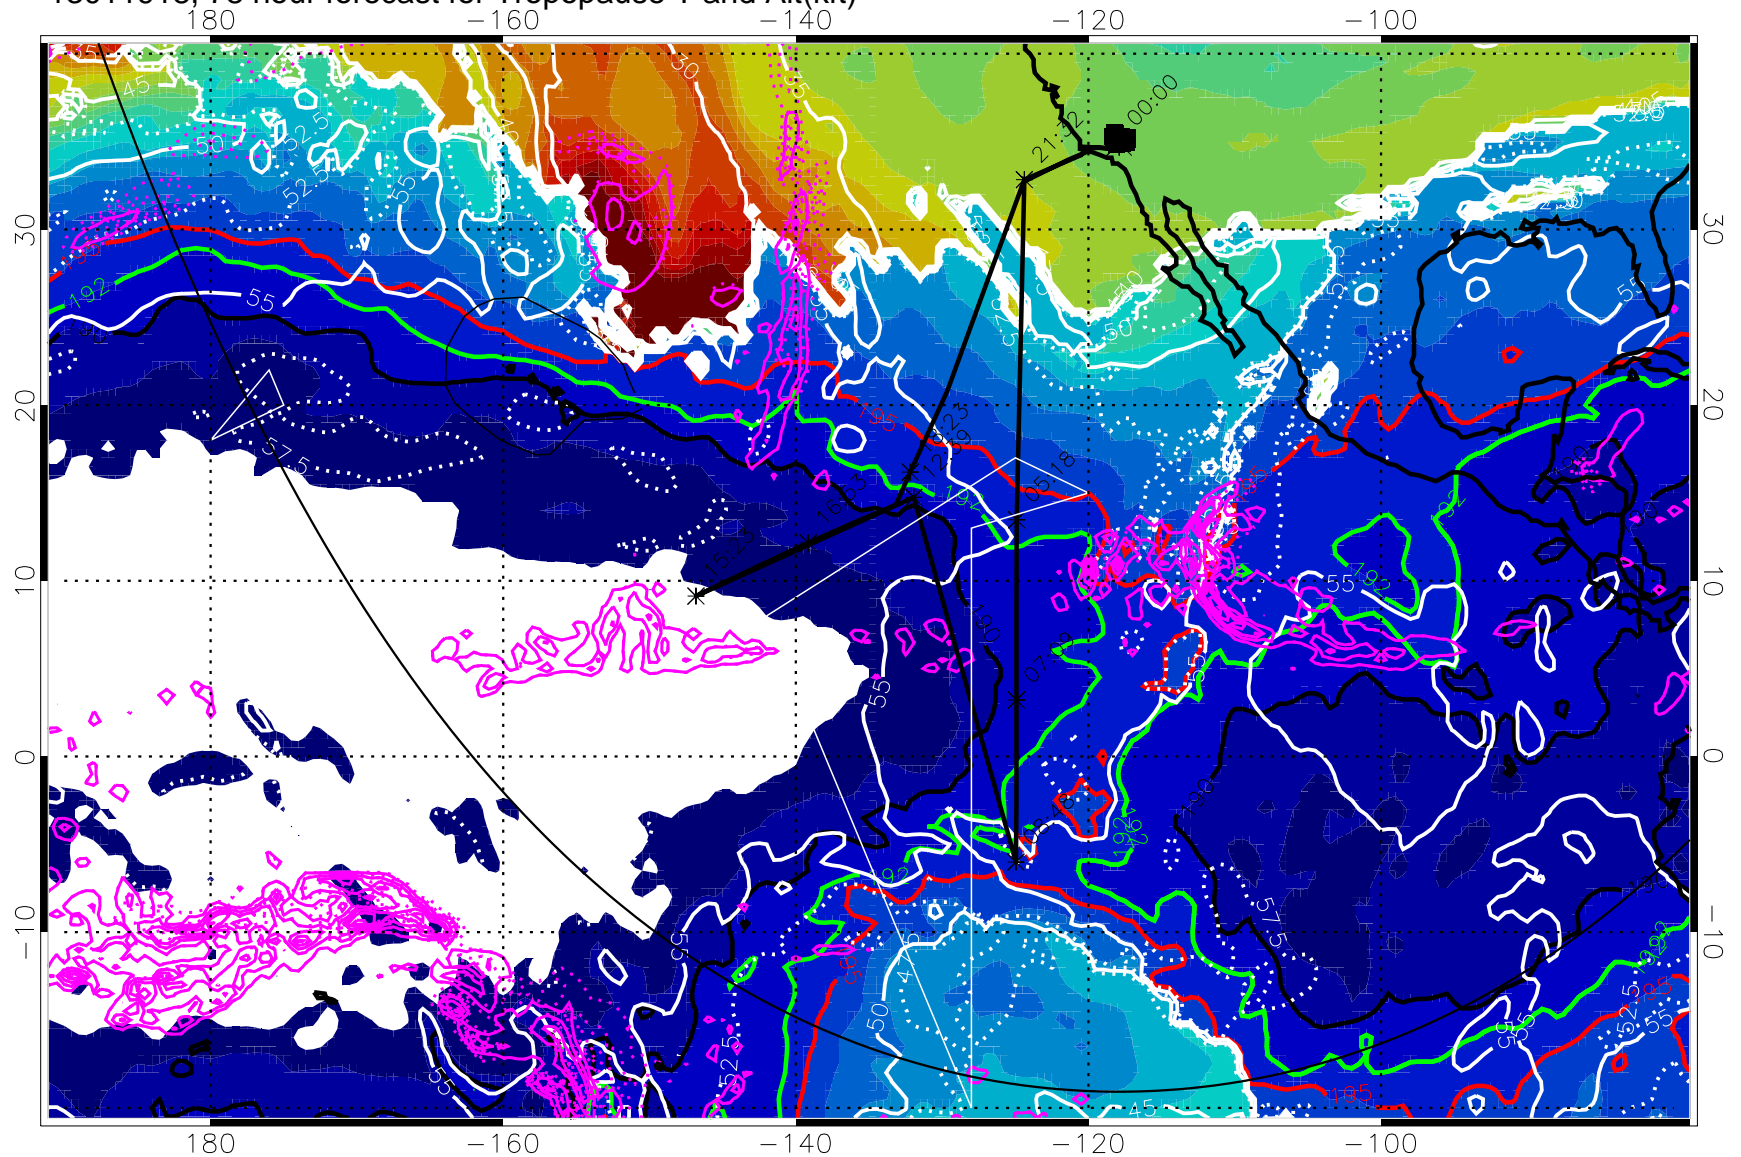

13011918, 78 hour forecast for Tropopause T and Alt(kft)

190 200 210 220 230
Tropopause T, K

Tropopause Altitude in kft (white)

Precip (tot dot, conv sol) past 6 hrs mag 6 kg/m² contours, min 4

190K Isotherm (wht) 192.5K Isotherm 195K Isotherm

→ 30 m/s

Range ring of 6000 km -- 19 hours GH round trip