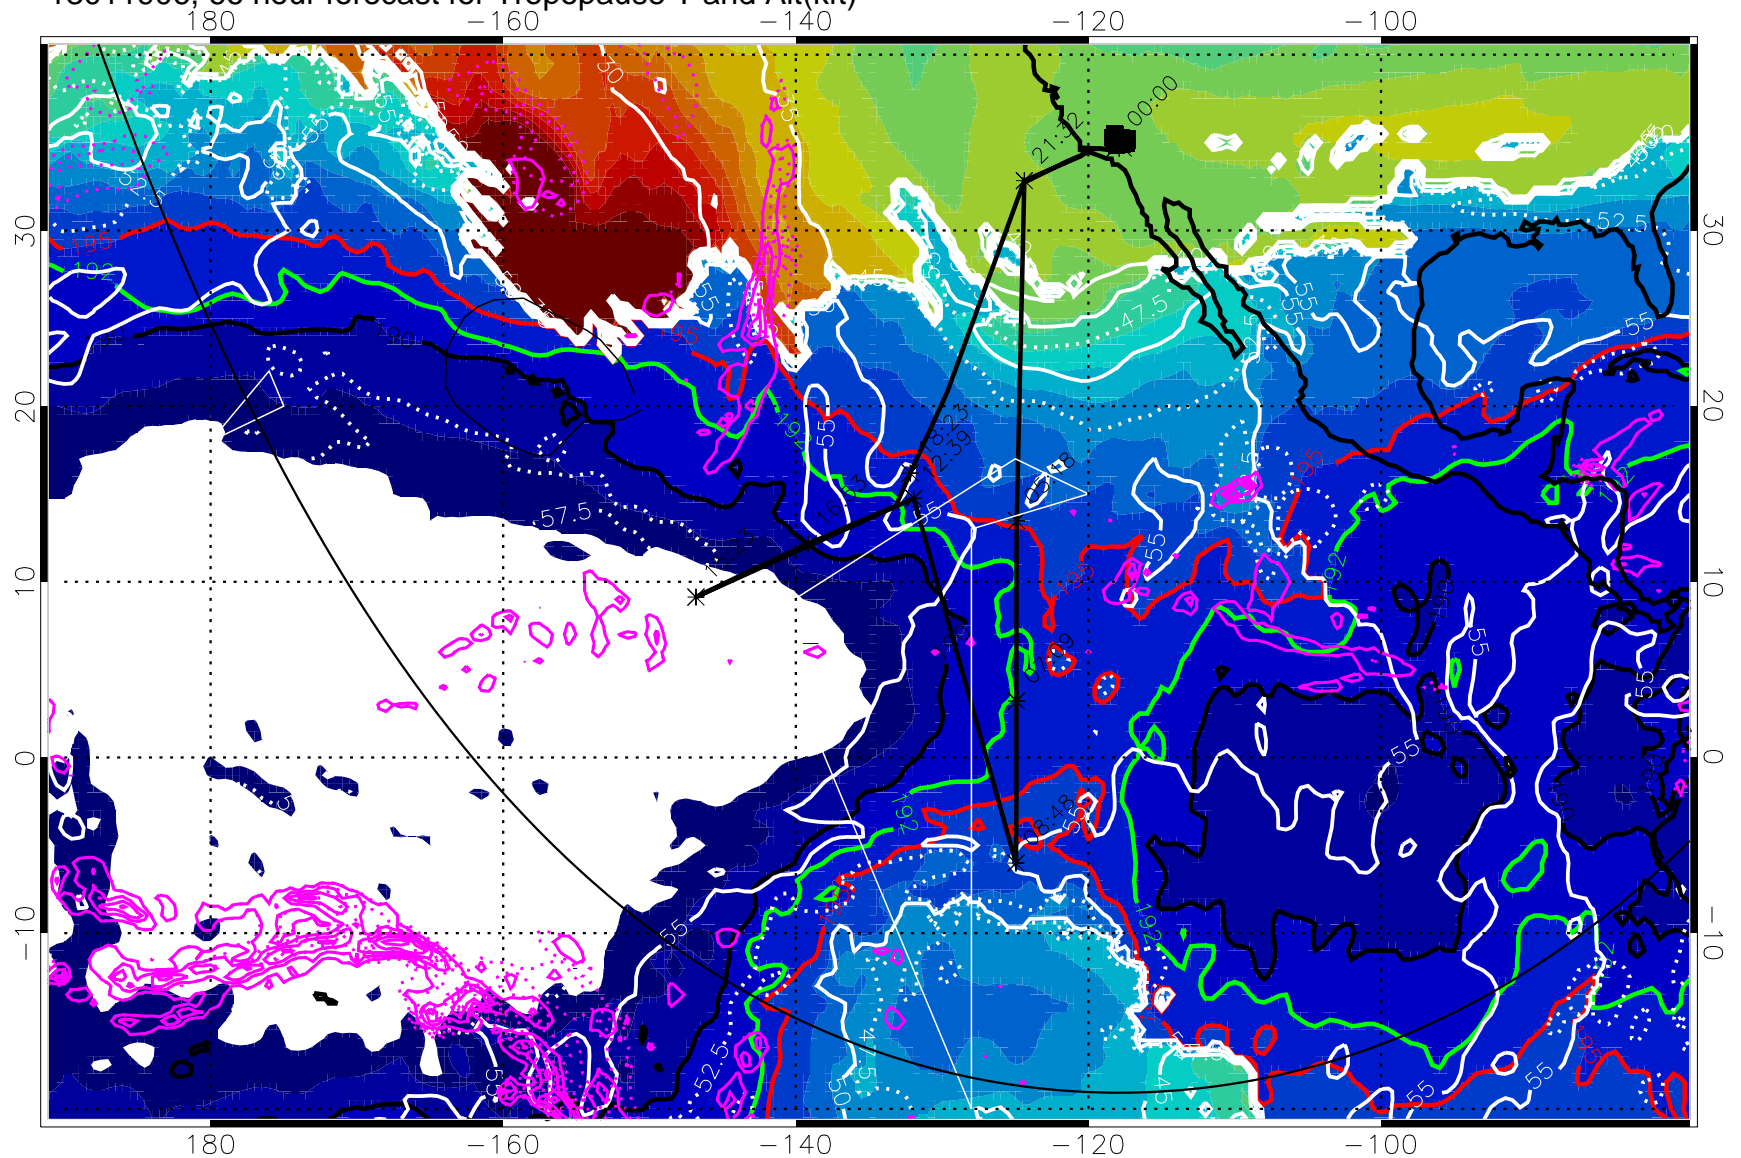

Precip (tot dot, conv sol) past 6 hrs 6 kg/m<sup>2</sup> contours, min 4

190K Isotherm (wht) 192.5K Isotherm 195K Isotherm

→ 30 m/s

Range ring of 6000 km -- 19 hours GH round trip

13011818, 54 hour forecast for Tropopause T and Alt(kft)

Range ring of 6000 km -- 19 hours GH round trip

13011900, 60 hour forecast for Tropopause T and Alt(kft)

190 200 210 220 230  
Tropopause T, K

Tropopause Altitude in kft (white)

Precip (tot dot, conv sol) past 6 hrs 6 kg/m<sup>2</sup> contours, min 4

190K Isotherm (wht) 192.5K Isotherm 195K Isotherm

→ 30 m/s

Range ring of 6000 km -- 19 hours GH round trip

13011906, 66 hour forecast for Tropopause T and Alt(kft)

Tropopause T, K

Tropopause Altitude in kft (white)

Precip (tot dot, conv sol) past 6 hrs 6 kg/m2 contours, min 4

190K Isotherm (wht) 192.5K Isotherm 195K Isotherm

→ 30 m/s

Range ring of 6000 km -- 19 hours GH round trip

13011912, 72 hour forecast for Tropopause T and Alt(kft)