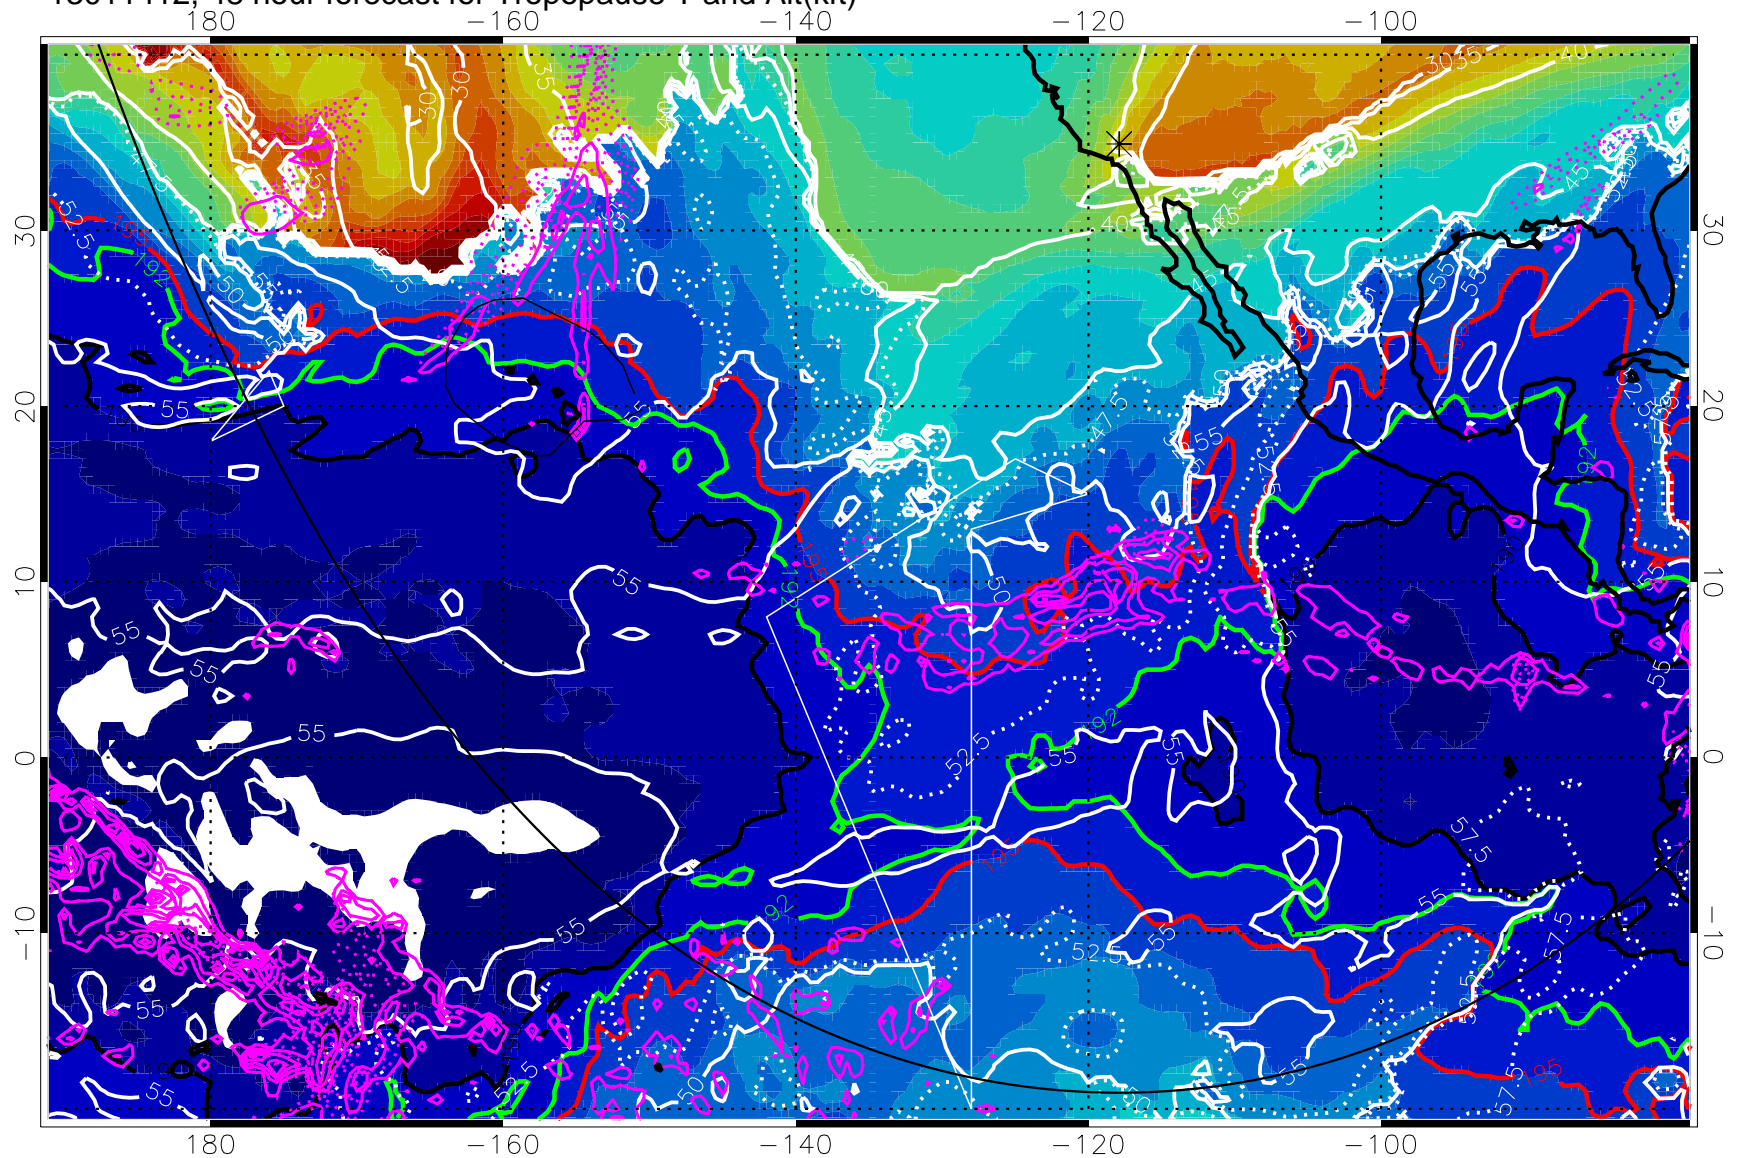

190K Isotherm (wht) 192.5K Isotherm 195K Isotherm

→ 30 m/s

Range ring of 6000 km -- 19 hours GH round trip

13011406, 42 hour forecast for Tropopause T and Alt(kft)

Tropopause T, K

Tropopause Altitude in kft (white)

Precip (tot dot, conv sol) past 6 hrs 6 kg/m<sup>2</sup> contours, min 4

190K Isotherm (wht) 192.5K Isotherm 195K Isotherm

→ 30 m/s

Range ring of 6000 km -- 19 hours GH round trip

13011412, 48 hour forecast for Tropopause T and Alt(kft)