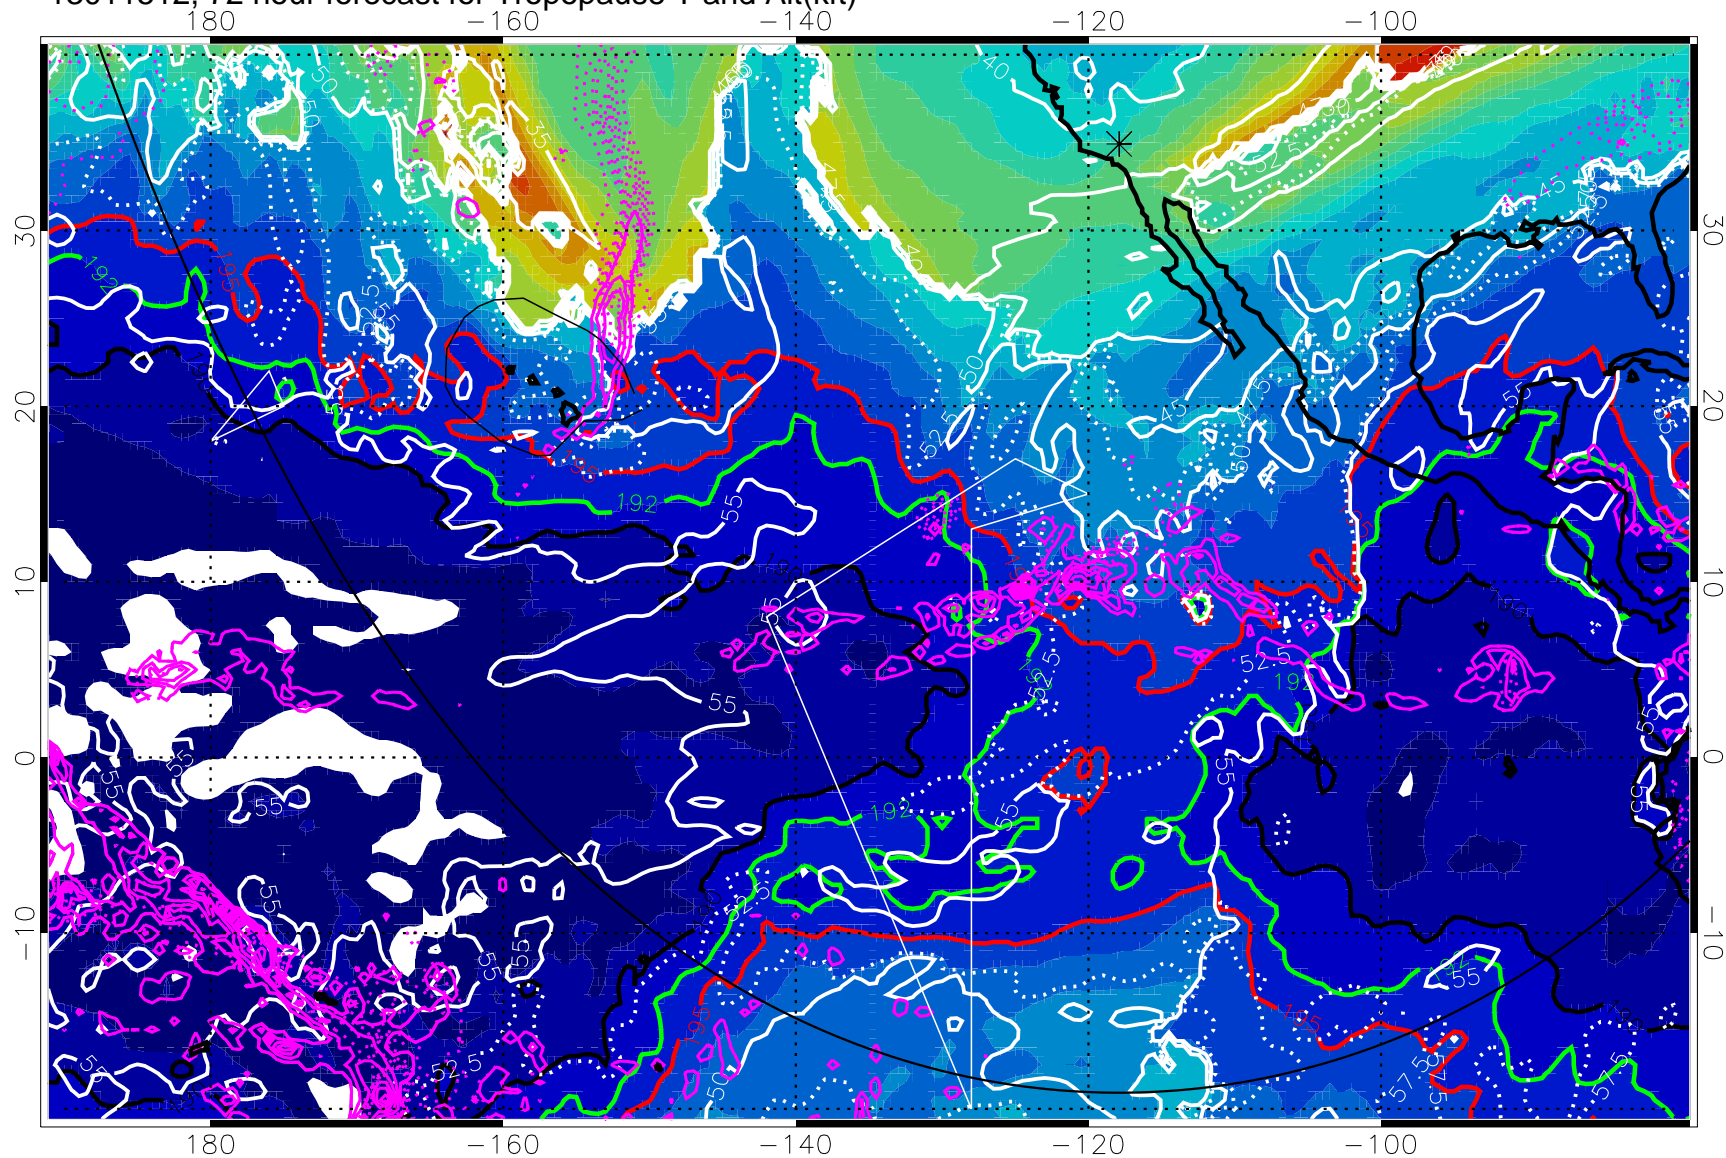

Range ring of 6000 km -- 19 hours GH round trip

13011506, 66 hour forecast for Tropopause T and Alt(kft)

190 200 210 220 230

Tropopause T, K

Tropopause Altitude in kft (white)

Precip (tot dot, conv sol) past 6 hrs 6 kg/m<sup>2</sup> contours, min 4

190K Isotherm (wht) 192.5K Isotherm 195K Isotherm

→ 30 m/s

Range ring of 6000 km -- 19 hours GH round trip

13011512, 72 hour forecast for Tropopause T and Alt(kft)

190 200 210 220 230  
Tropopause T, K

Tropopause Altitude in kft (white)

Precip (tot dot, conv sol) past 6 hrs 6 kg/m<sup>2</sup> contours, min 4

190K Isotherm (whit) 192.5K Isotherm 195K Isotherm

→ 30 m/s

Range ring of 6000 km -- 19 hours GH round trip

13011518, 78 hour forecast for Tropopause T and Alt(kft)