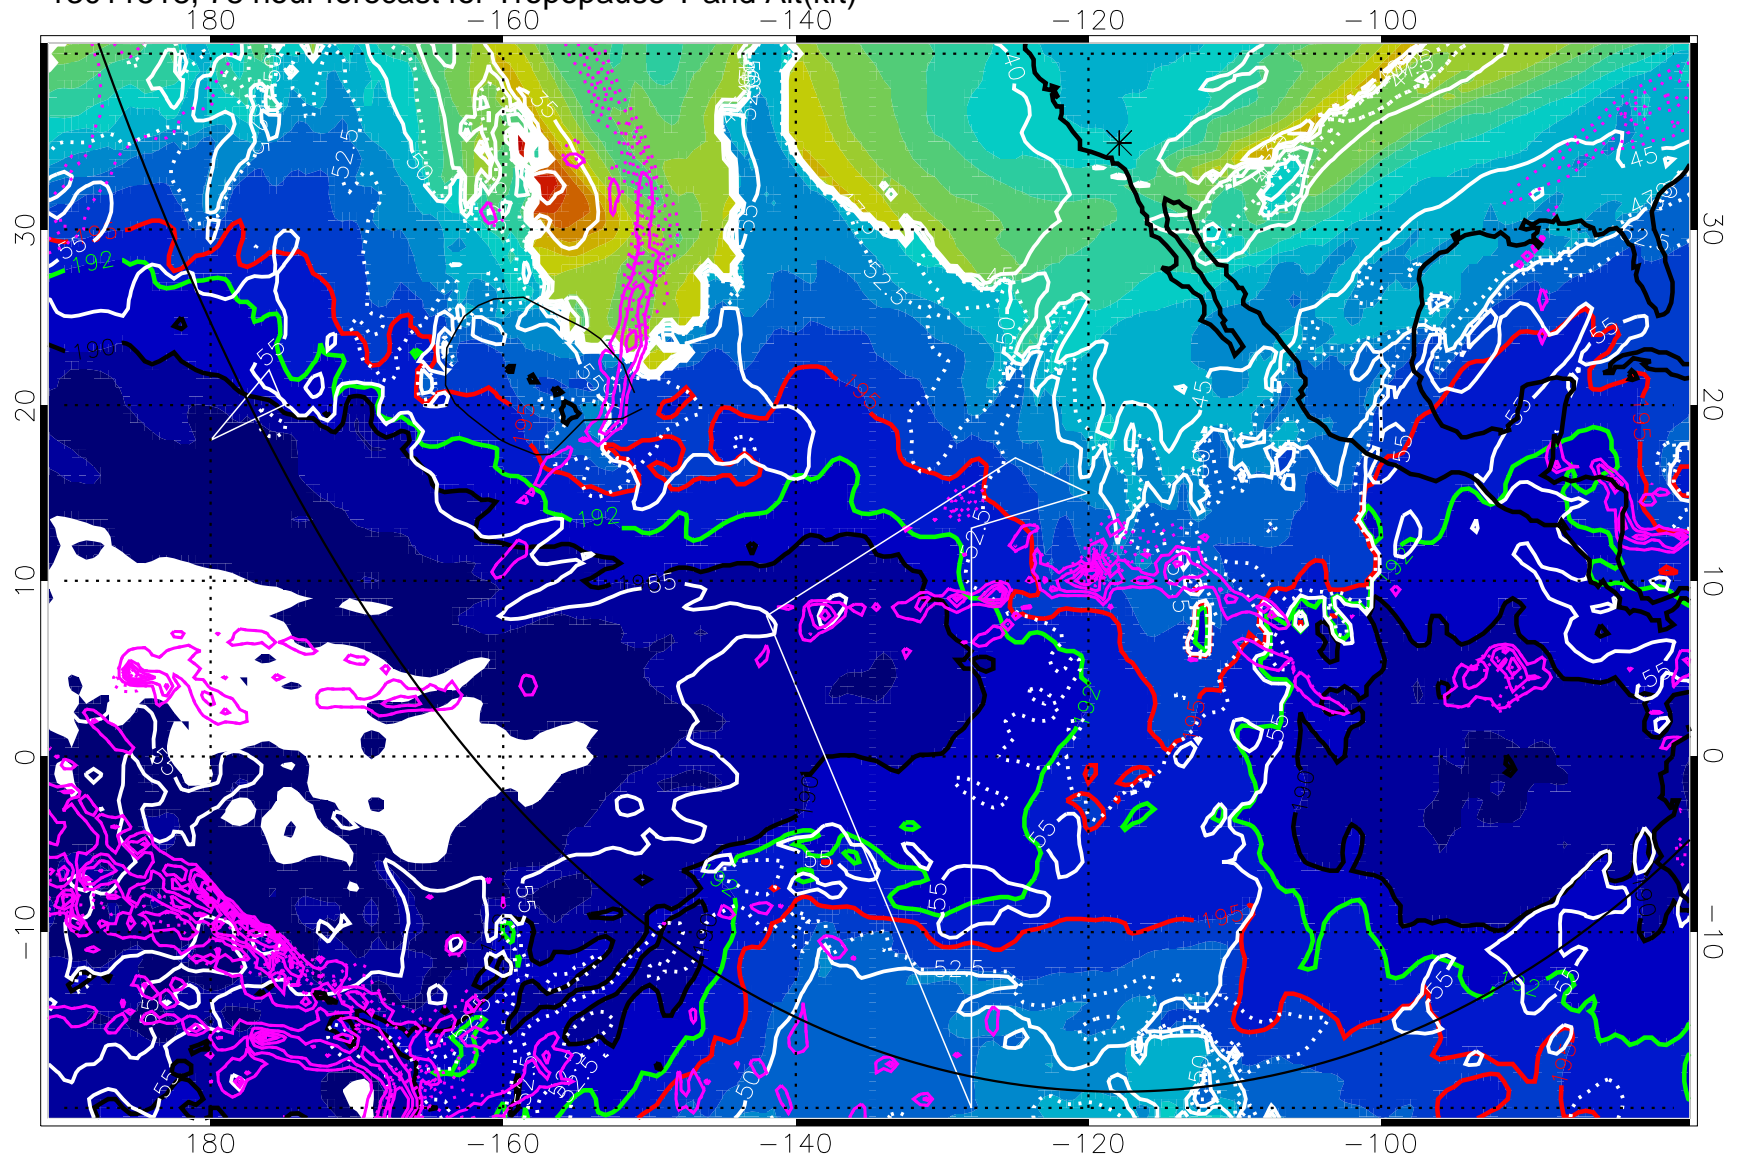

190K Isotherm (wht) 192.5K Isotherm 195K Isotherm

→ 30 m/s

Range ring of 6000 km -- 19 hours GH round trip

13011512, 72 hour forecast for Tropopause T and Alt(kft)

190 200 210 220 230  
Tropopause T, K

Tropopause Altitude in kft (white)

Precip (tot dot, conv sol) past 6 hrs 6 kg/m<sup>2</sup> contours, min 4

190K Isotherm (whit) 192.5K Isotherm 195K Isotherm

→ 30 m/s

Range ring of 6000 km -- 19 hours GH round trip

13011518, 78 hour forecast for Tropopause T and Alt(kft)