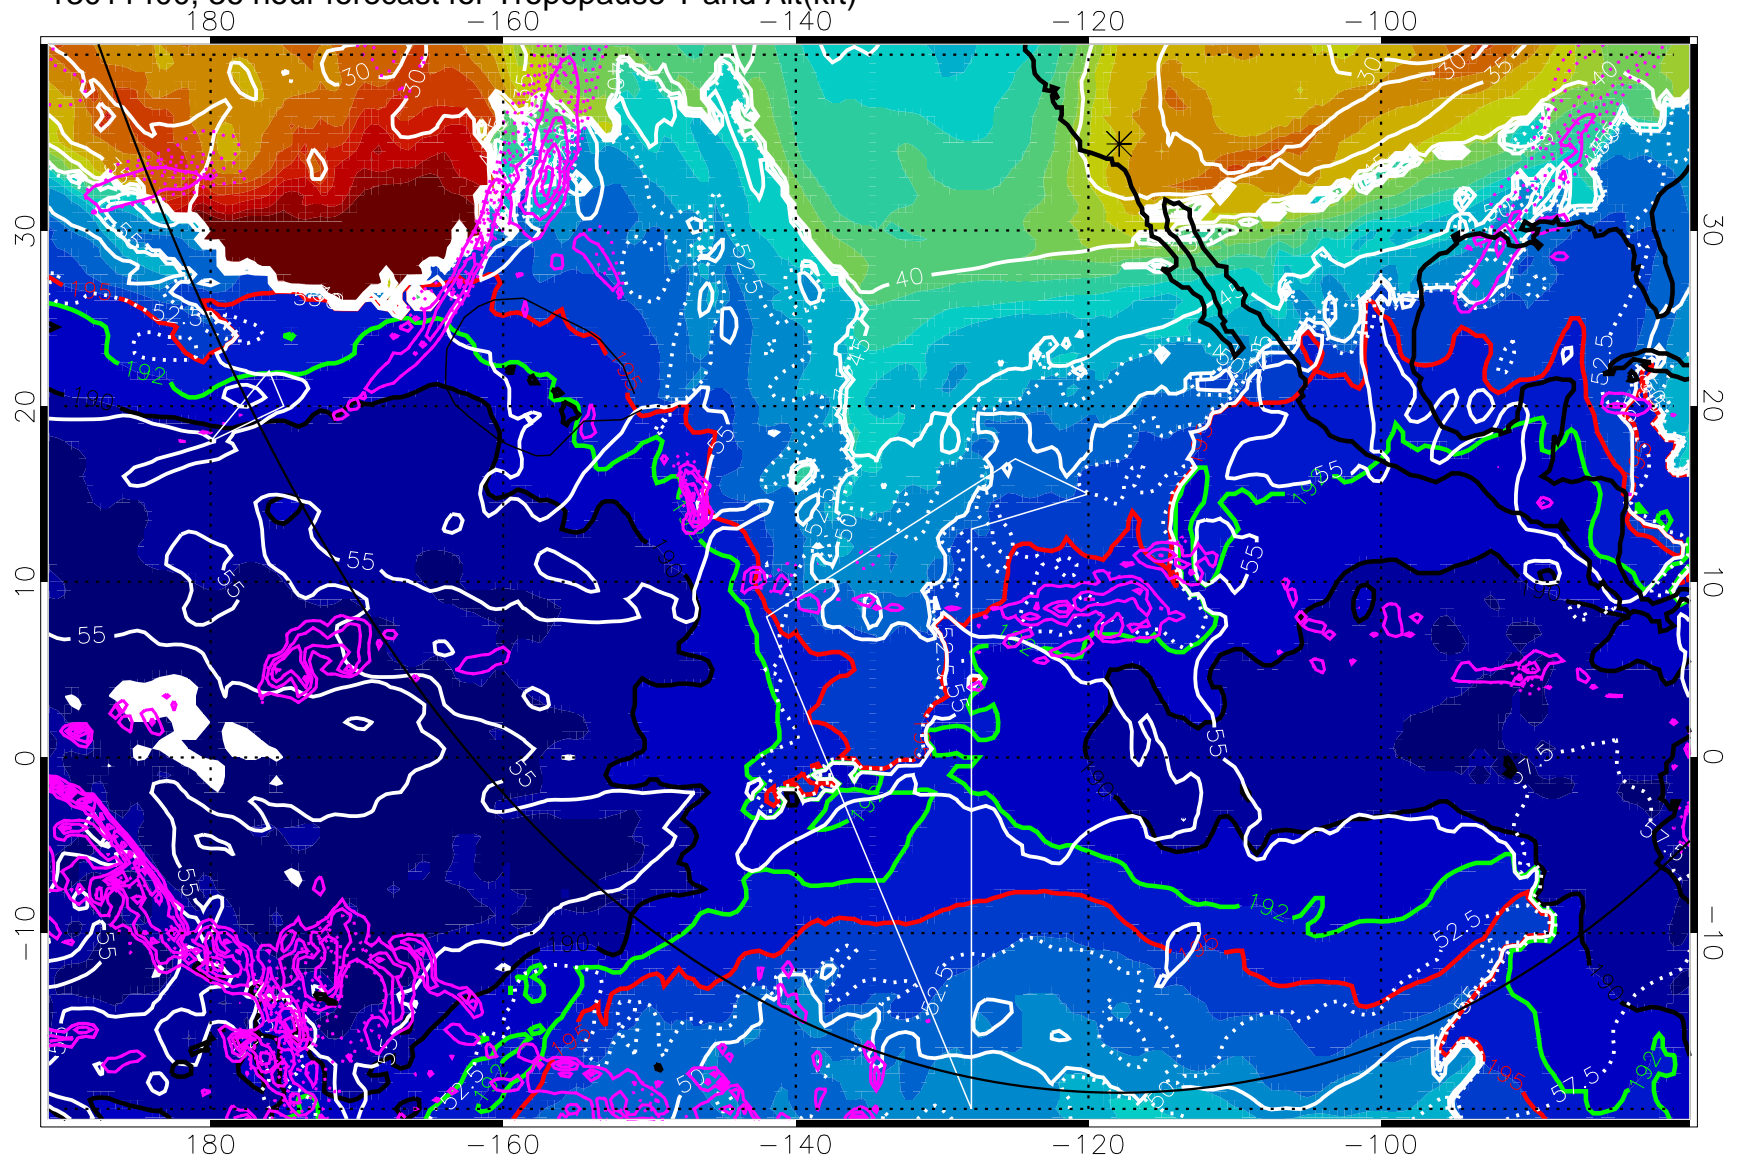

13011400, 36 hour forecast for Tropopause T and Alt(kft)

190   200   210   220   230
Tropopause T, K

Tropopause Altitude in kft (white)

Precip (tot dot, conv sol) past 6 hrs 6 kg/m² contours, min 4

190K Isotherm (wht) 192.5K Isotherm 195K Isotherm

→ 30 m/s

Range ring of 6000 km -- 19 hours GH round trip