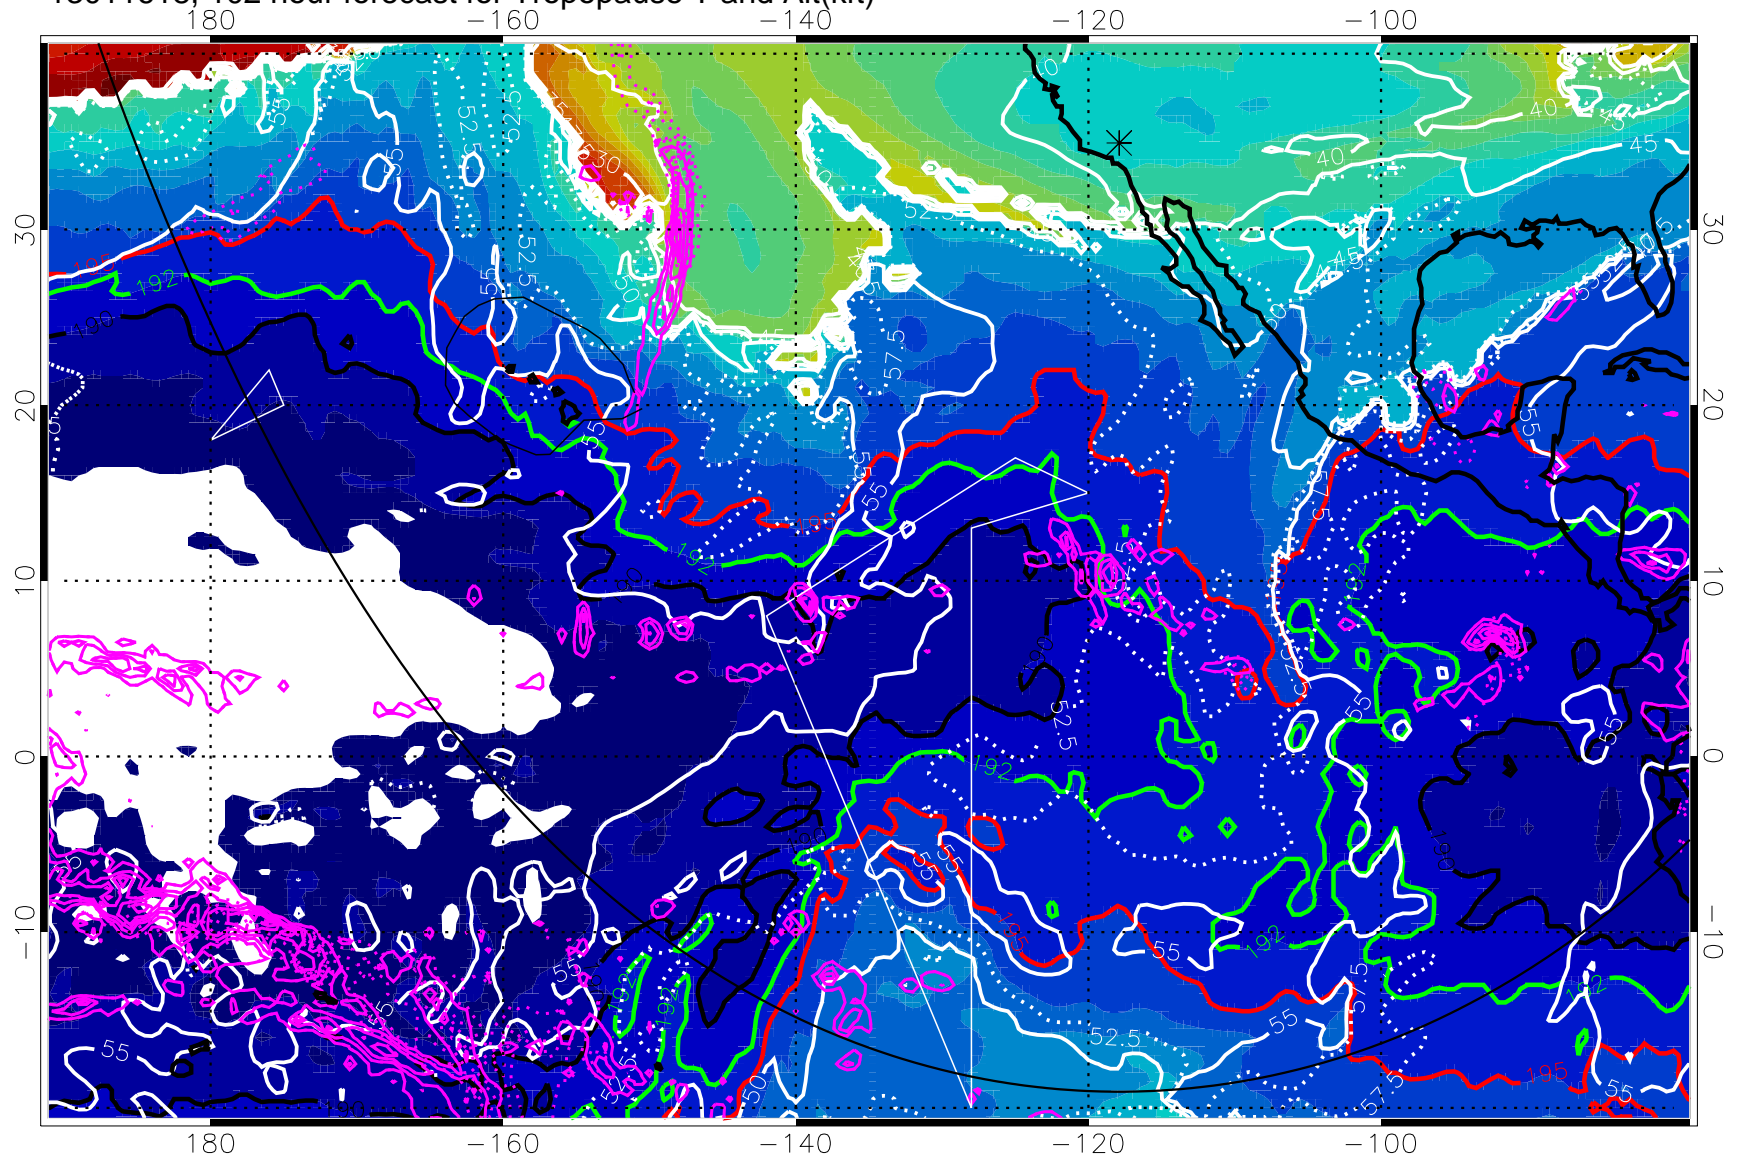

13011618, 102 hour forecast for Tropopause T and Alt(kft)

Tropopause T, K

Tropopause Altitude in kft (white)

Precip (tot dot, conv sol) past 6 hrs 6 kg/m² contours, min 4

190K Isotherm (wht) 192.5K Isotherm 195K Isotherm

→ 30 m/s

Range ring of 6000 km -- 19 hours GH round trip