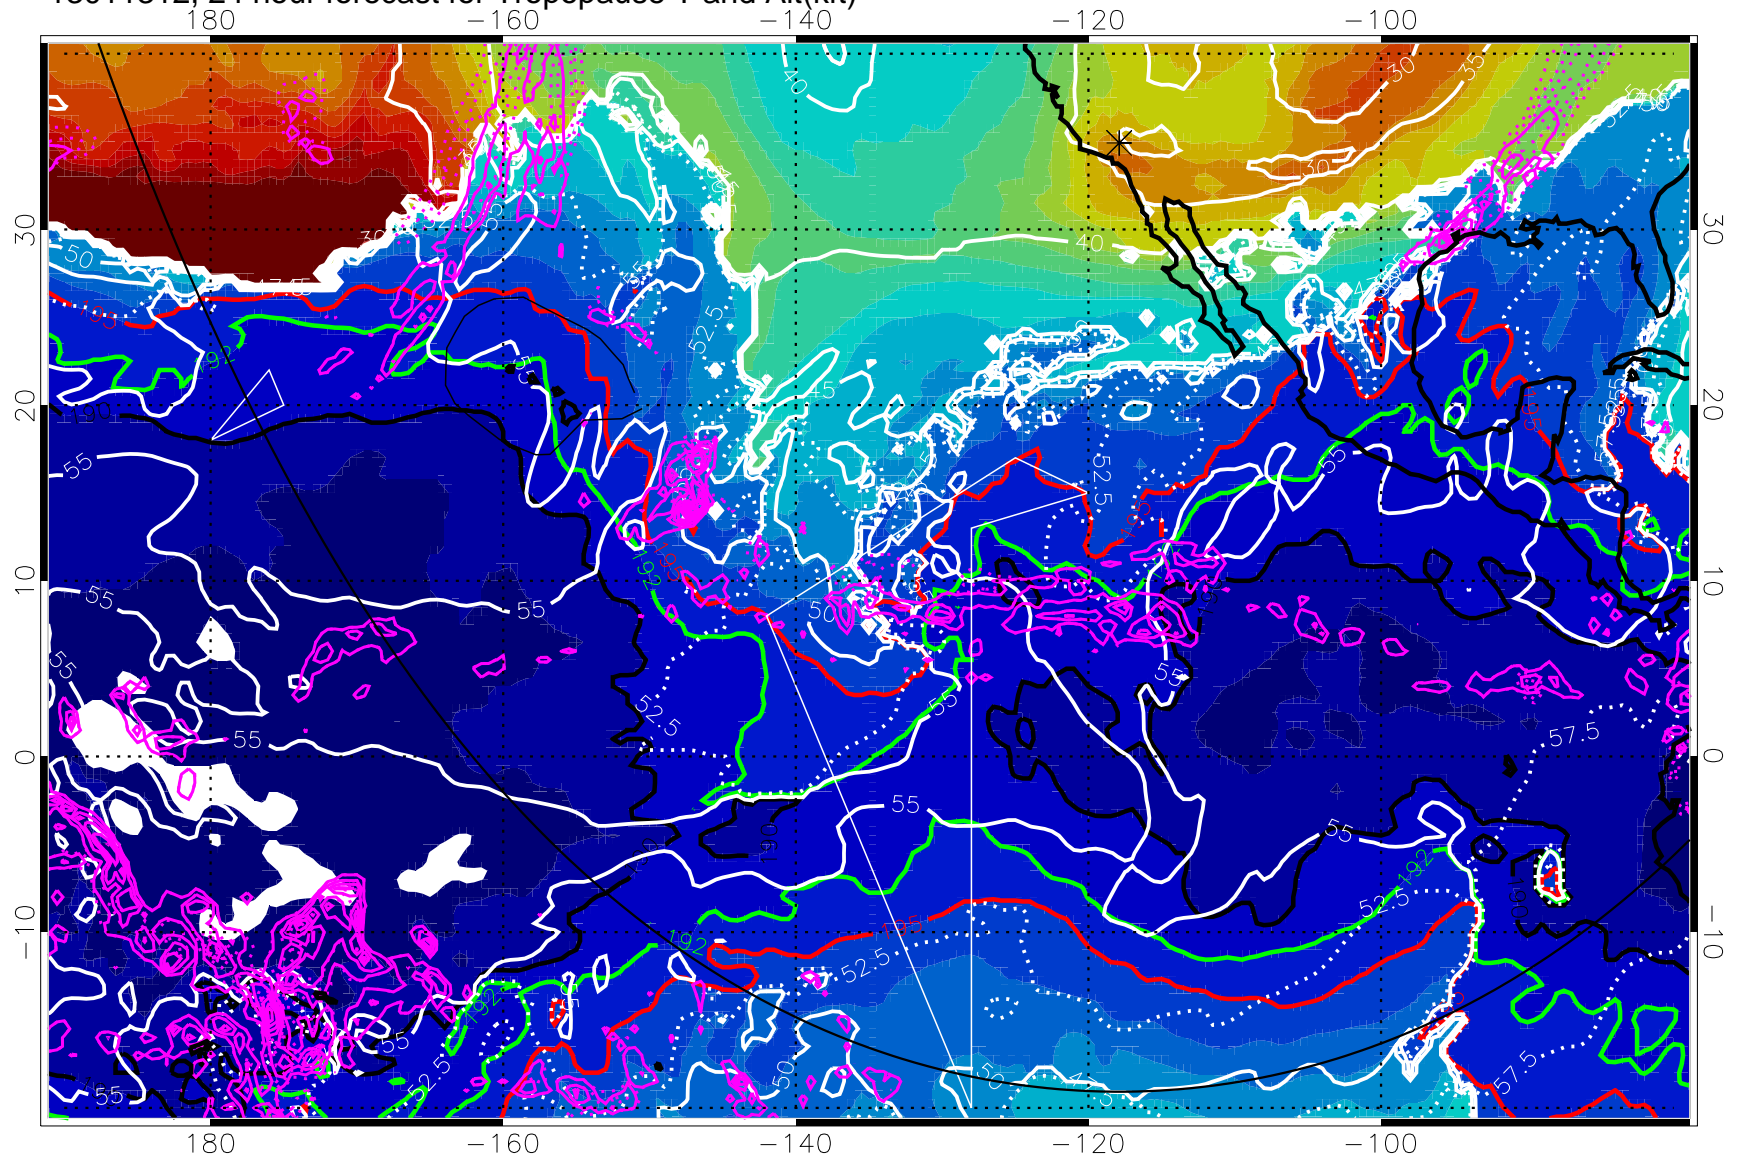

13011312, 24 hour forecast for Tropopause T and Alt(kft)

190   200   210   220   230
Tropopause T, K

Tropopause Altitude in kft (white)

Precip (tot dot, conv sol) past 6 hrs 6 kg/m² contours, min 4

190K Isotherm (wht) 192.5K Isotherm 195K Isotherm

→ 30 m/s

Range ring of 6000 km -- 19 hours GH round trip