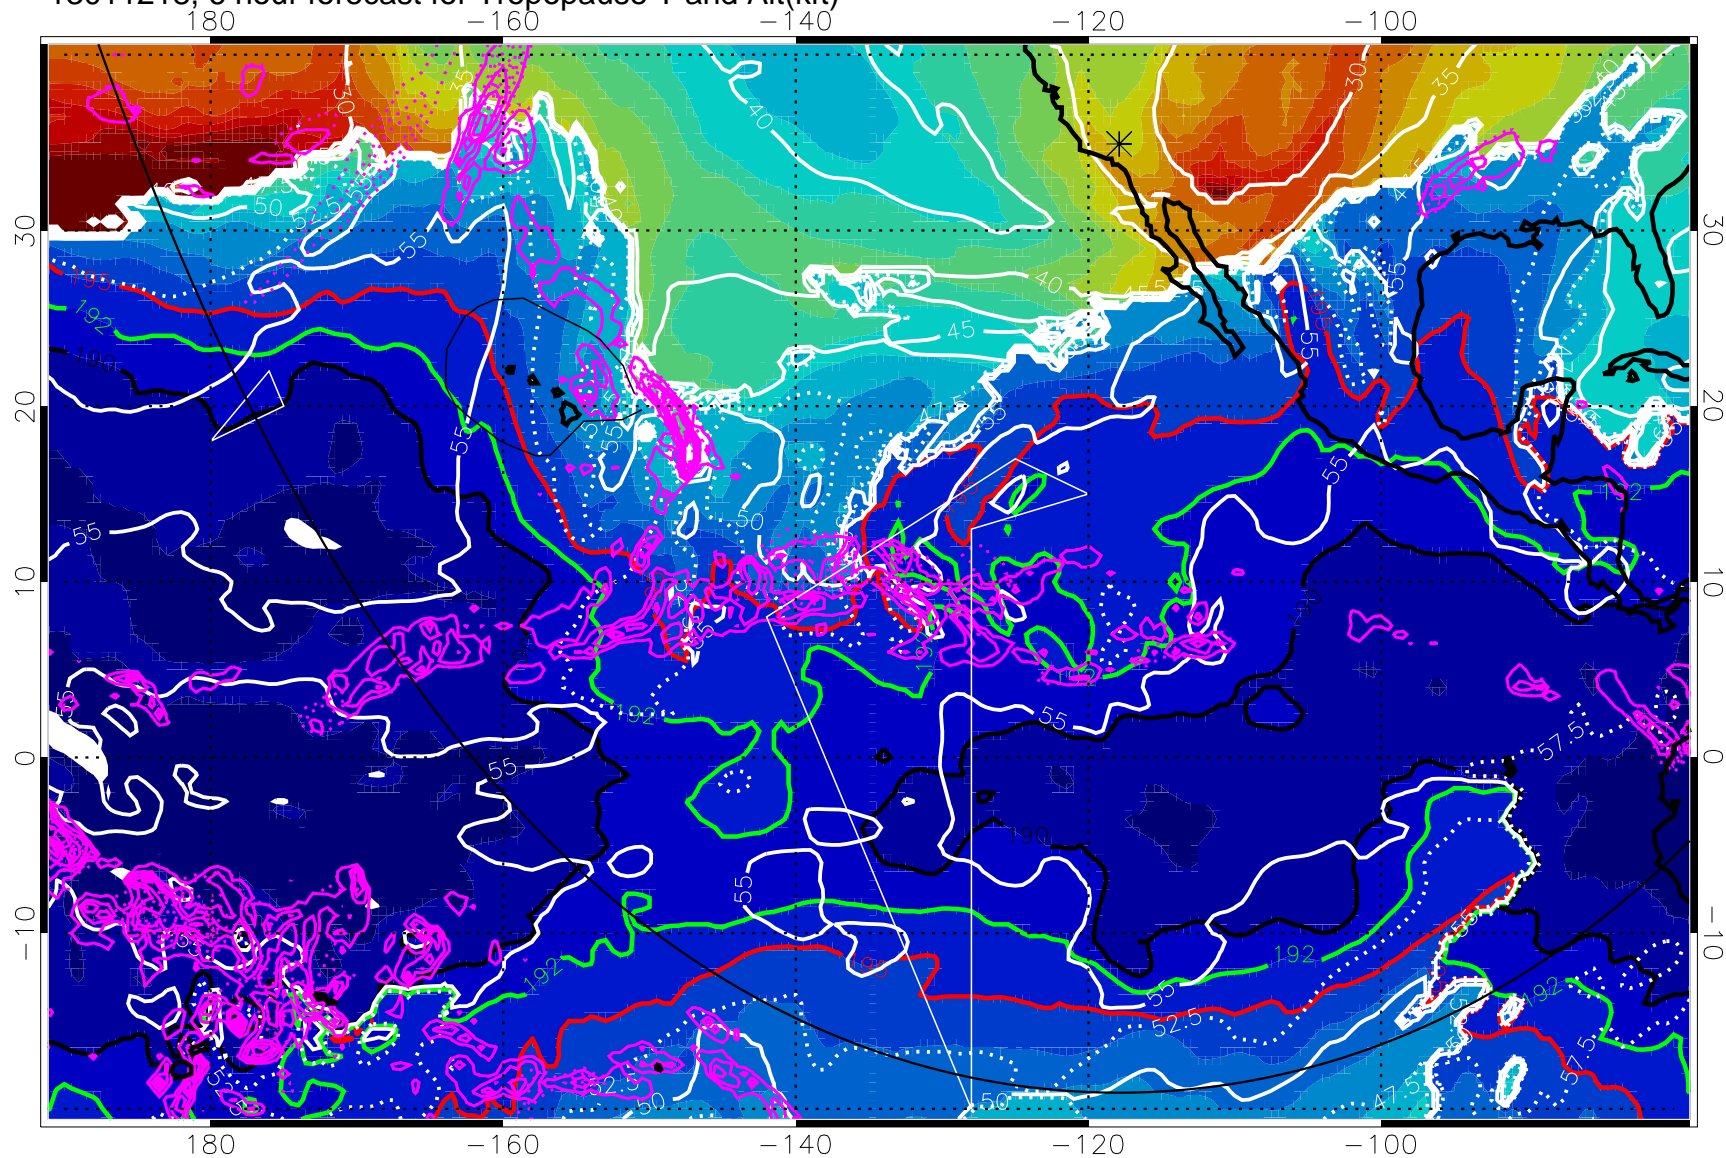

13011218, 6 hour forecast for Tropopause T and Alt(kft)

190 200 210 220 230
Tropopause T, K

Tropopause Altitude in kft (white)

Precip (tot dot, conv sol) past 6 hrs 6 kg/m² contours, min 4

190K Isotherm (wht) 192.5K Isotherm 195K Isotherm

→ 30 m/s

Range ring of 6000 km -- 19 hours GH round trip