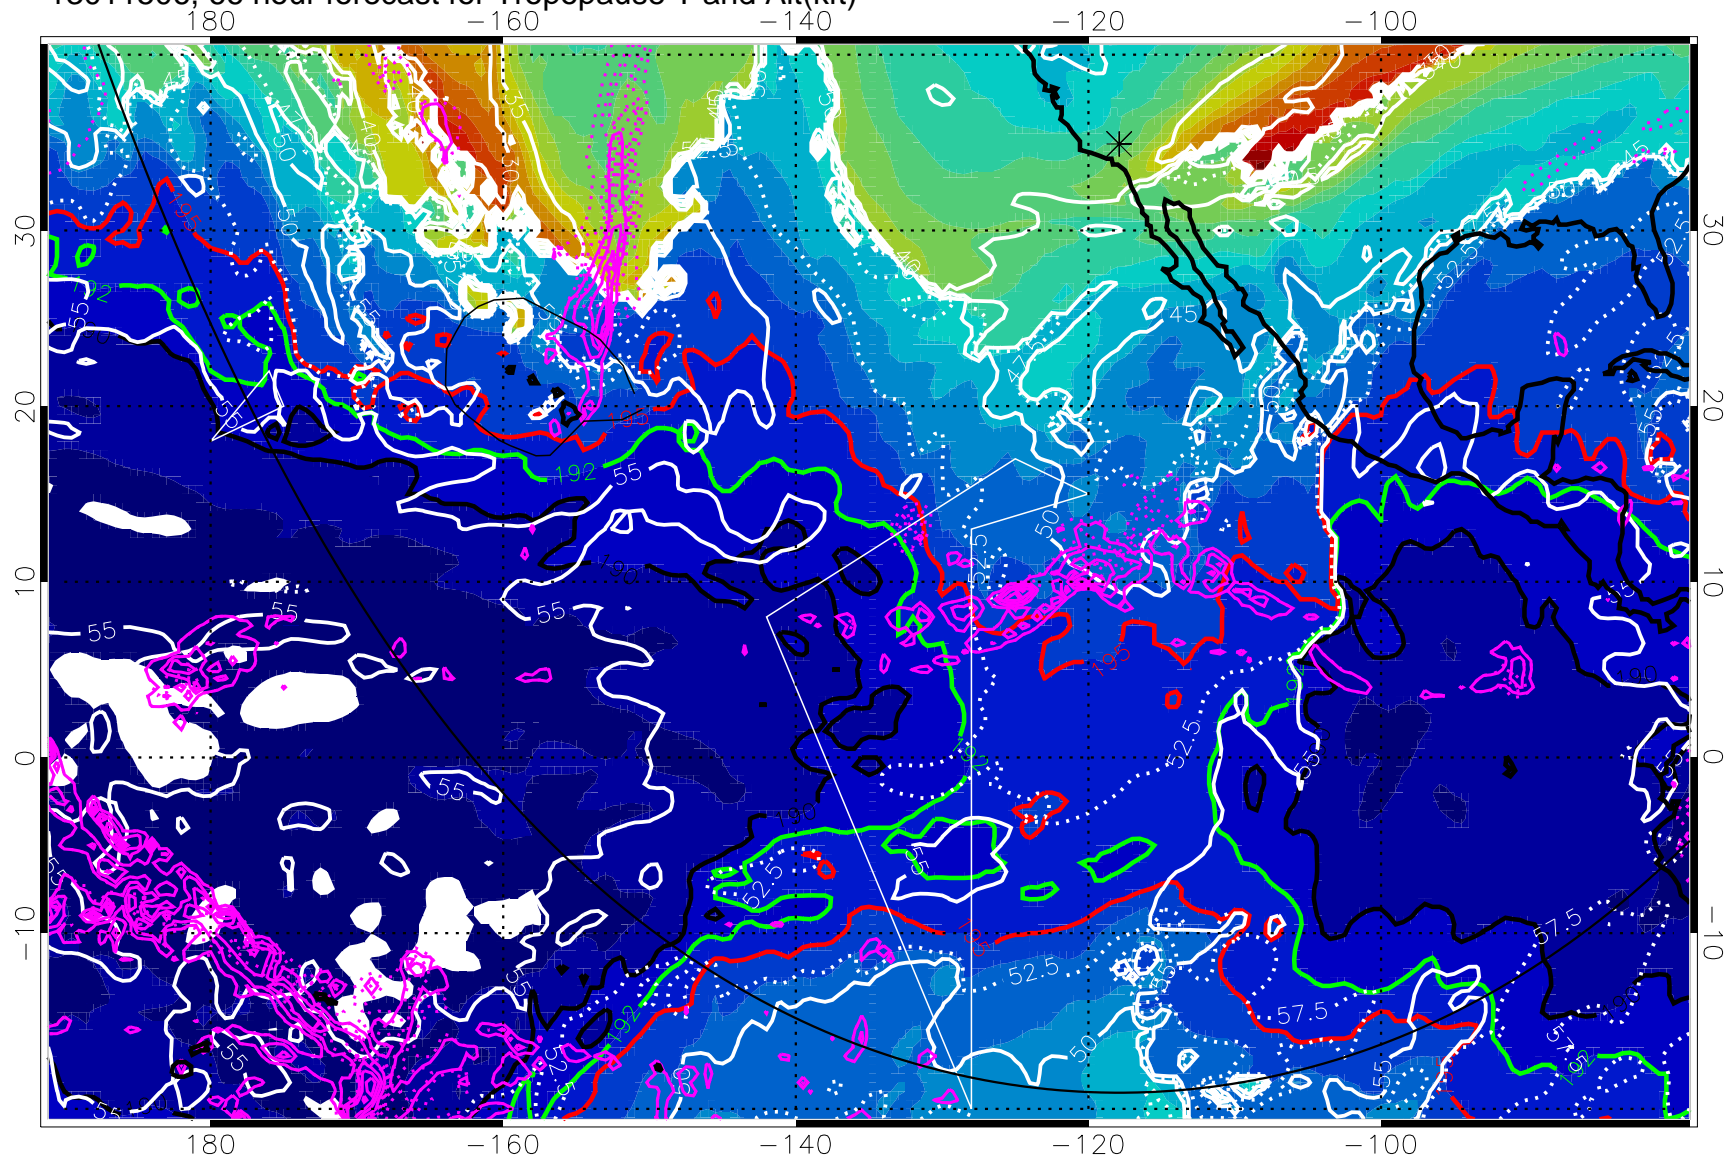

13011506, 66 hour forecast for Tropopause T and Alt(kft)

190 200 210 220 230

Tropopause T, K

Tropopause Altitude in kft (white)

Precip (tot dot, conv sol) past 6 hrs 6 kg/m² contours, min 4

190K Isotherm (wht) 192.5K Isotherm 195K Isotherm

→ 30 m/s

Range ring of 6000 km -- 19 hours GH round trip