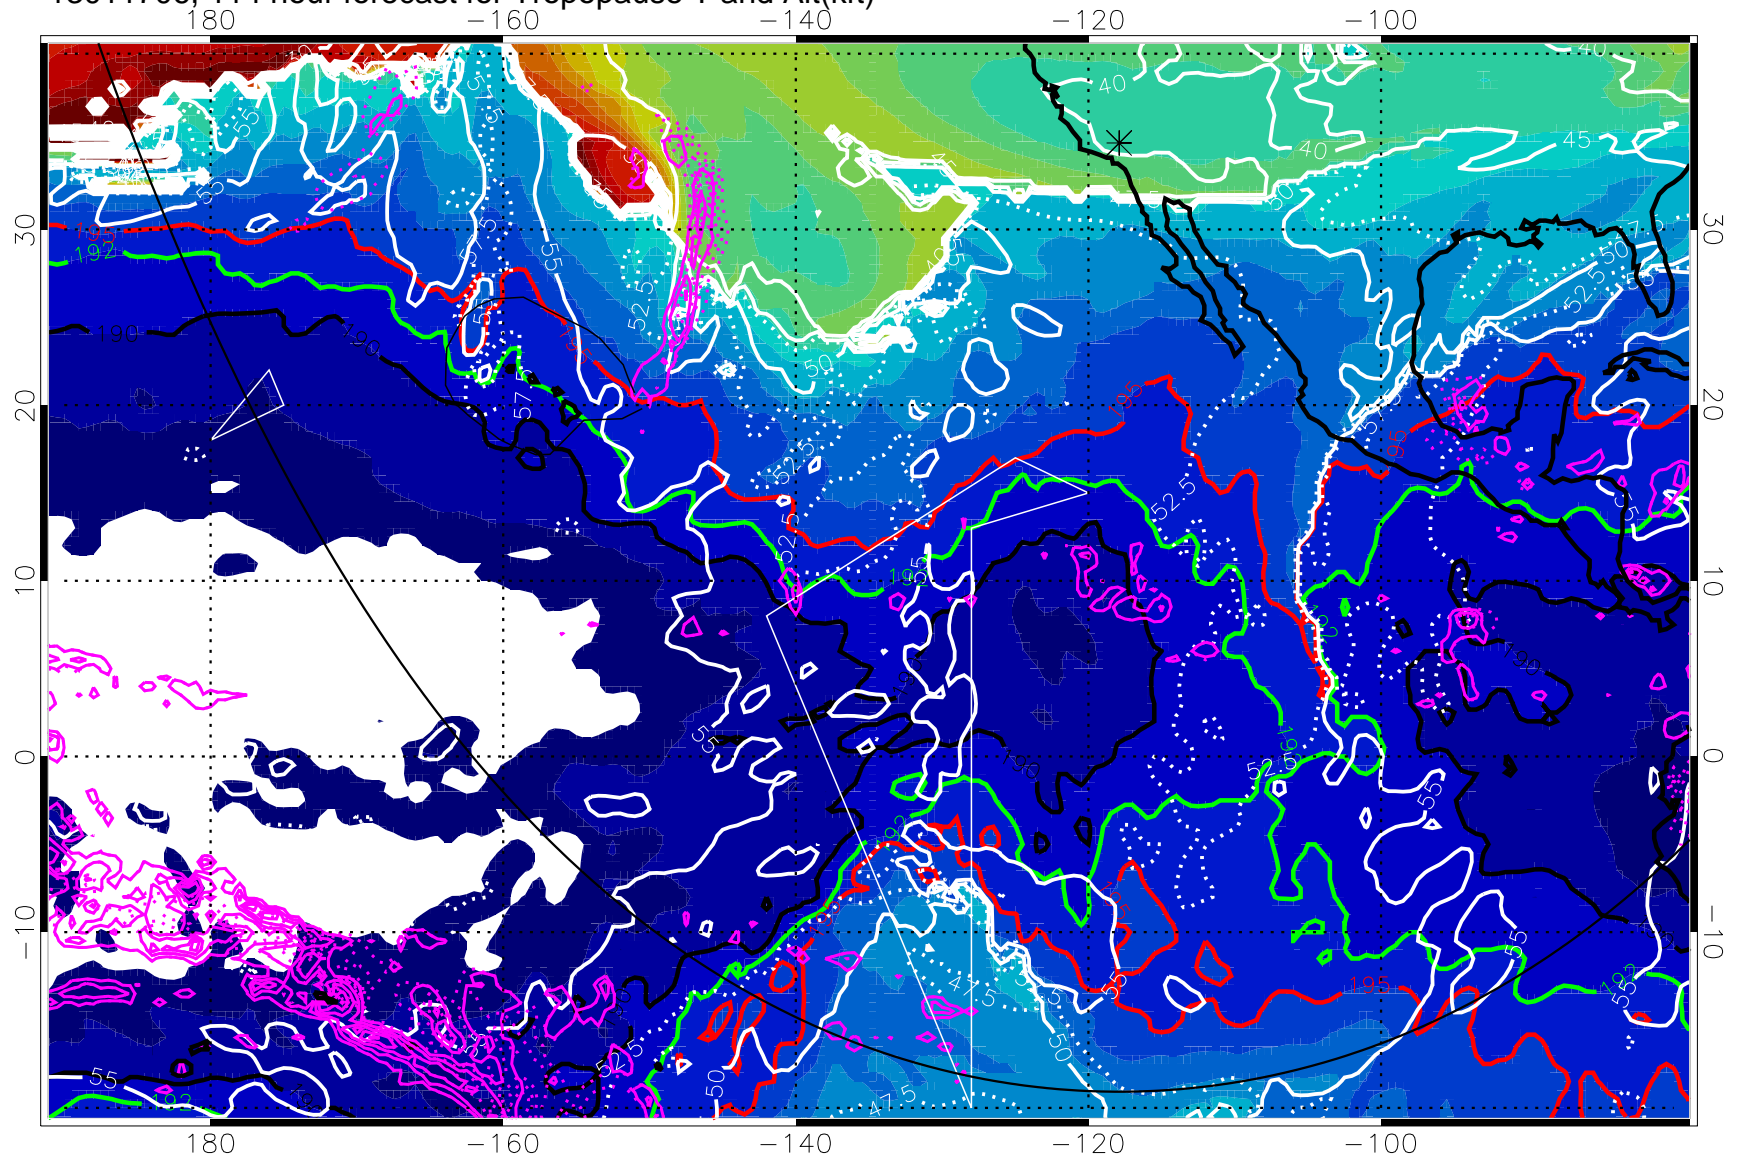

13011706, 114 hour forecast for Tropopause T and Alt(kft)

Tropopause T, K

Tropopause Altitude in kft (white)

Precip (tot dot, conv sol) past 6 hrs 6 kg/m² contours, min 4

190K Isotherm (wht) 192.5K Isotherm 195K Isotherm

→ 30 m/s

Range ring of 6000 km -- 19 hours GH round trip