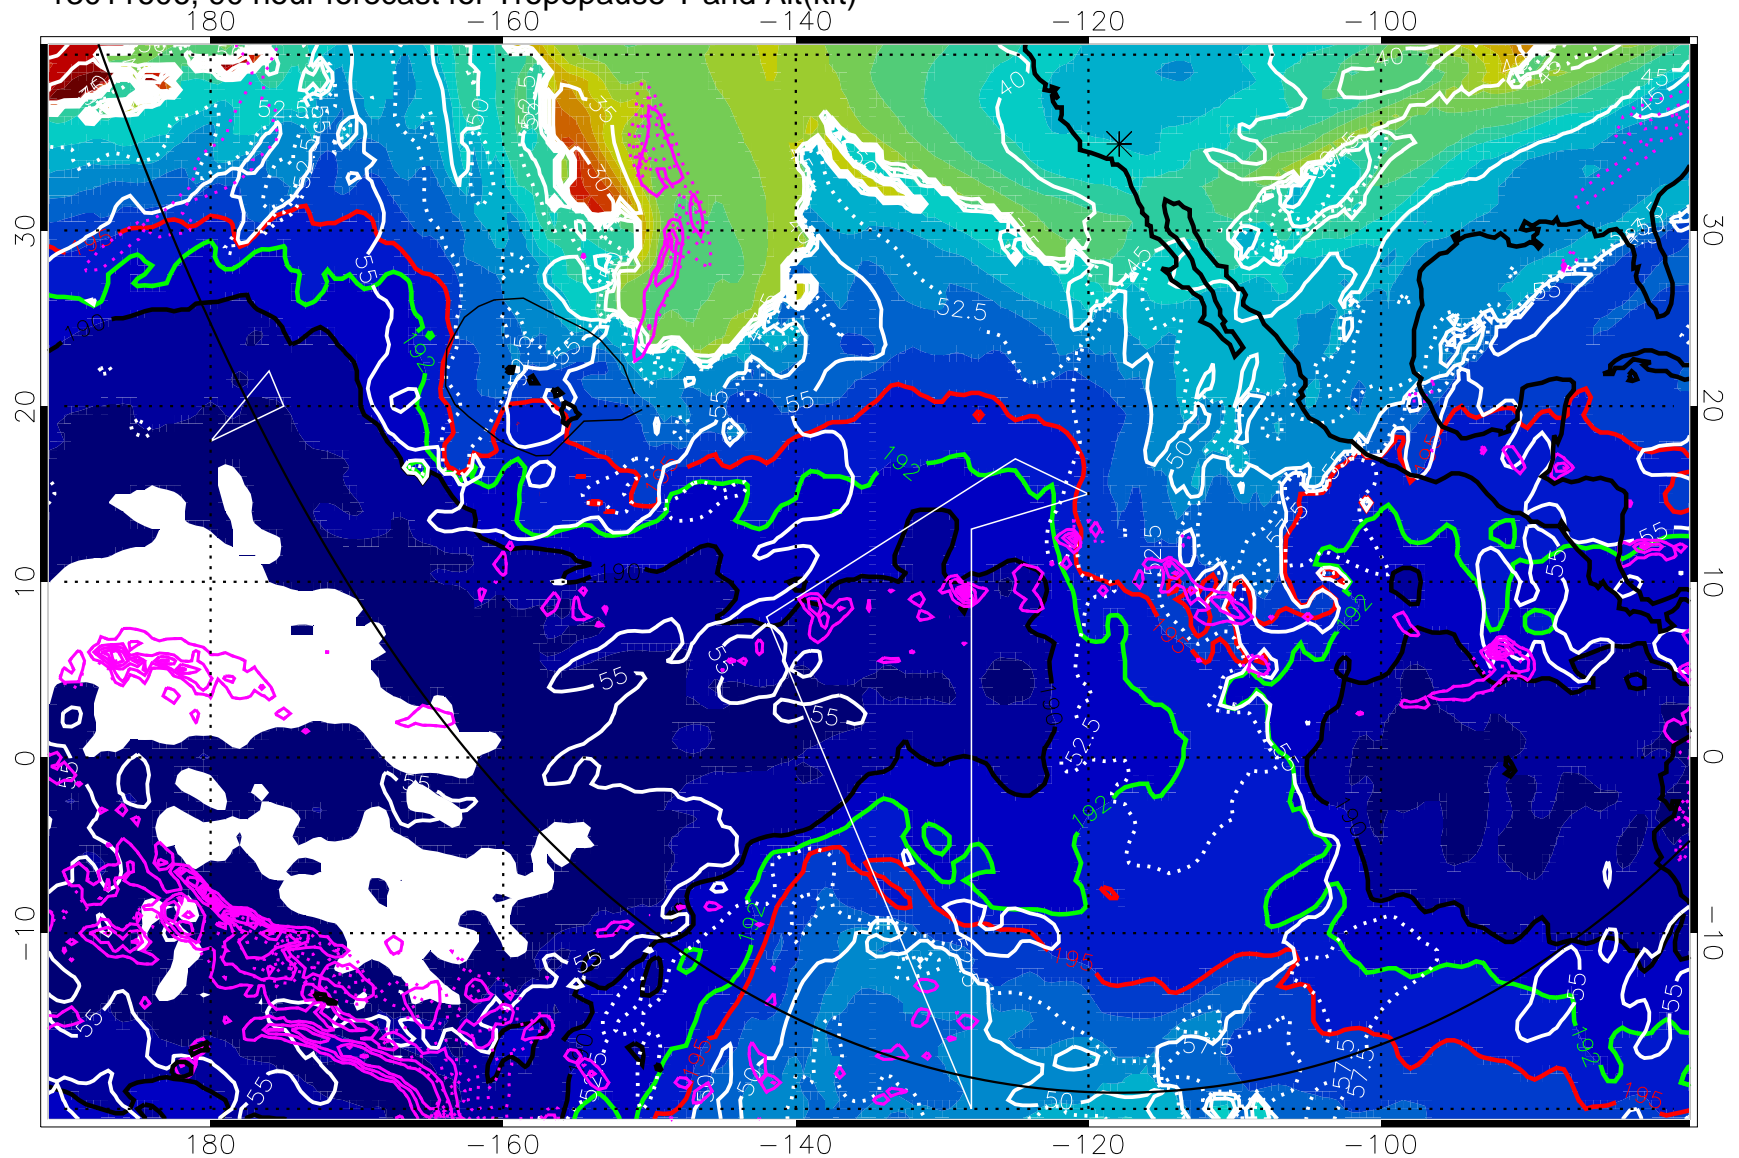

→ 30 m/s

Range ring of 6000 km -- 19 hours GH round trip

13011600, 84 hour forecast for Tropopause T and Alt(kft)

190      200      210      220      230  
Tropopause T, K

Tropopause Altitude in kft (white)

Precip (tot dot, conv sol) past 6 hrs 6 kg/m<sup>2</sup> contours, min 4

190K Isotherm (wht) 192.5K Isotherm 195K Isotherm

→ 30 m/s

Range ring of 6000 km -- 19 hours GH round trip

13011606, 90 hour forecast for Tropopause T and Alt(kft)