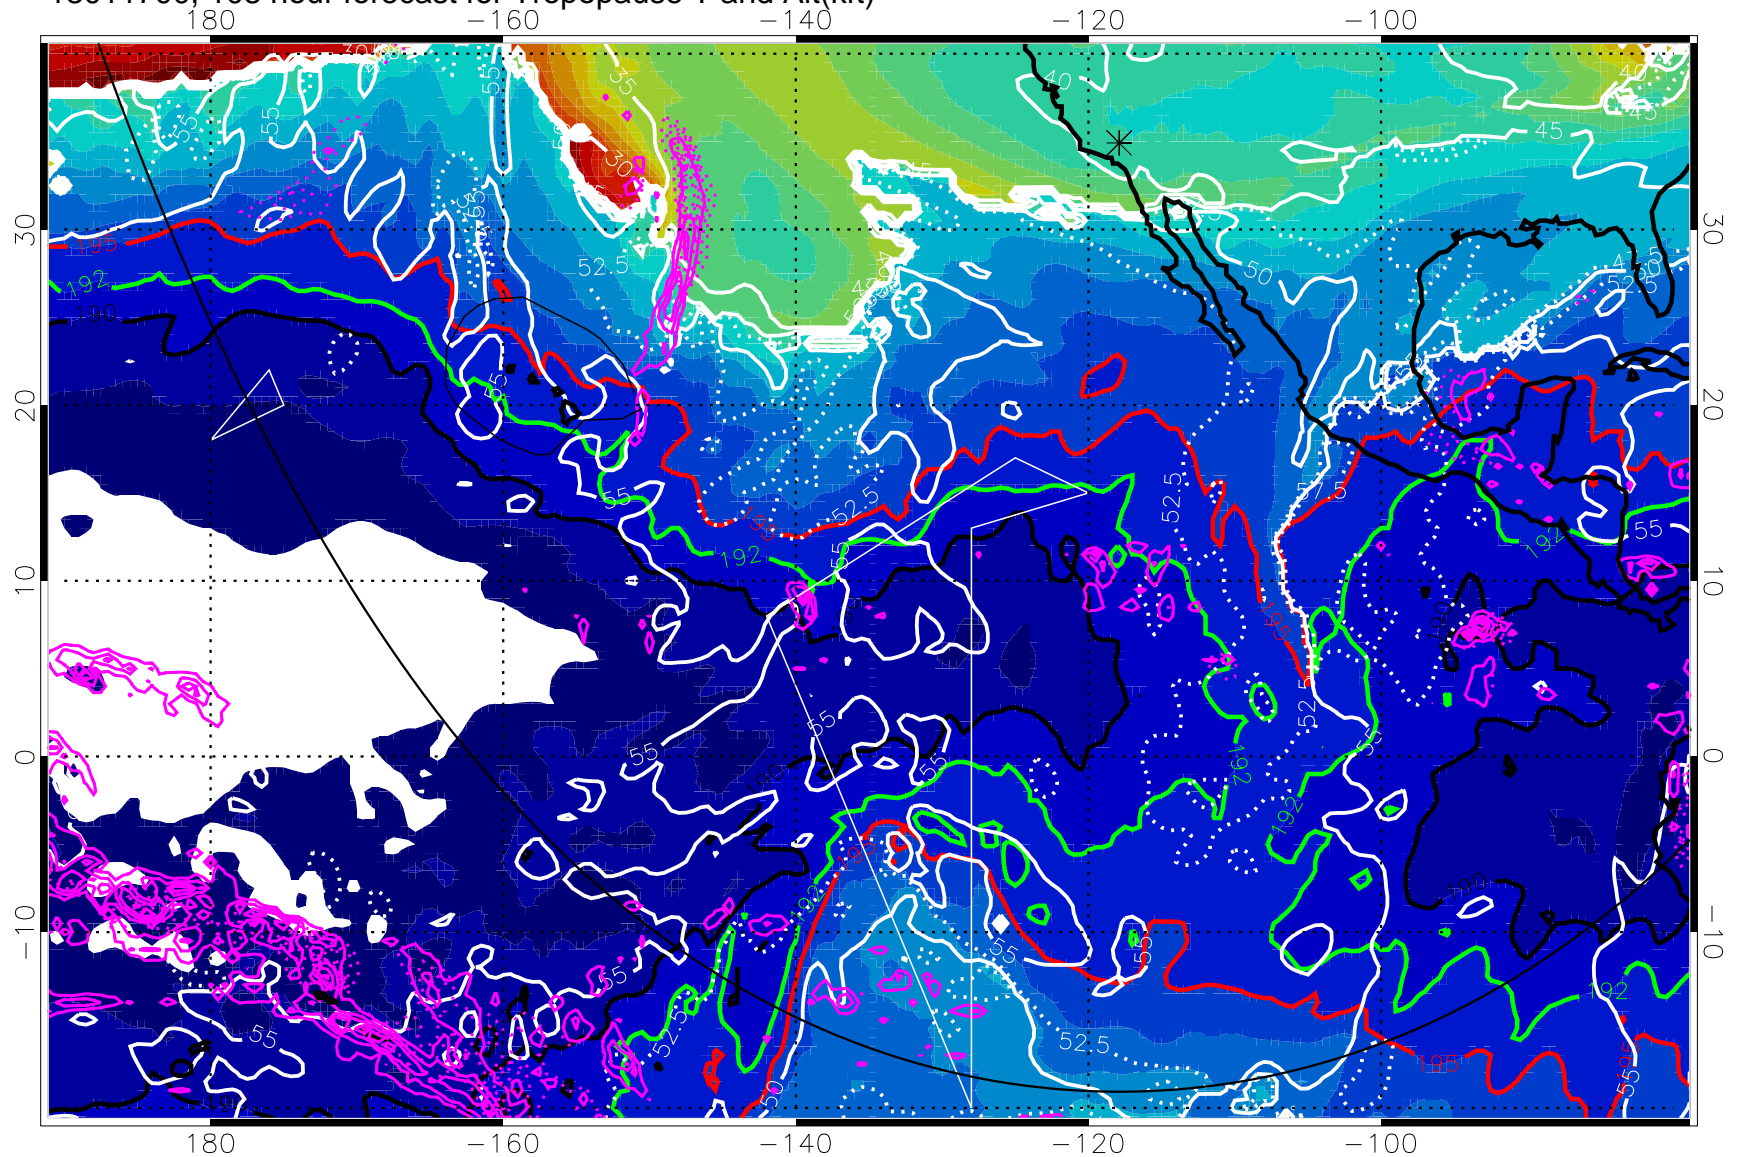

→ 30 m/s  
 Range ring of 6000 km -- 19 hours GH round trip

13011618, 102 hour forecast for Tropopause T and Alt(kft)

Tropopause T, K

Tropopause Altitude in kft (white)

Precip (tot dot, conv sol) past 6 hrs 6 kg/m<sup>2</sup> contours, min 4

190K Isotherm (wht) 192.5K Isotherm 195K Isotherm

→ 30 m/s

Range ring of 6000 km -- 19 hours GH round trip

13011700, 108 hour forecast for Tropopause T and Alt(kft)

190      200      210      220      230  
Tropopause T, K