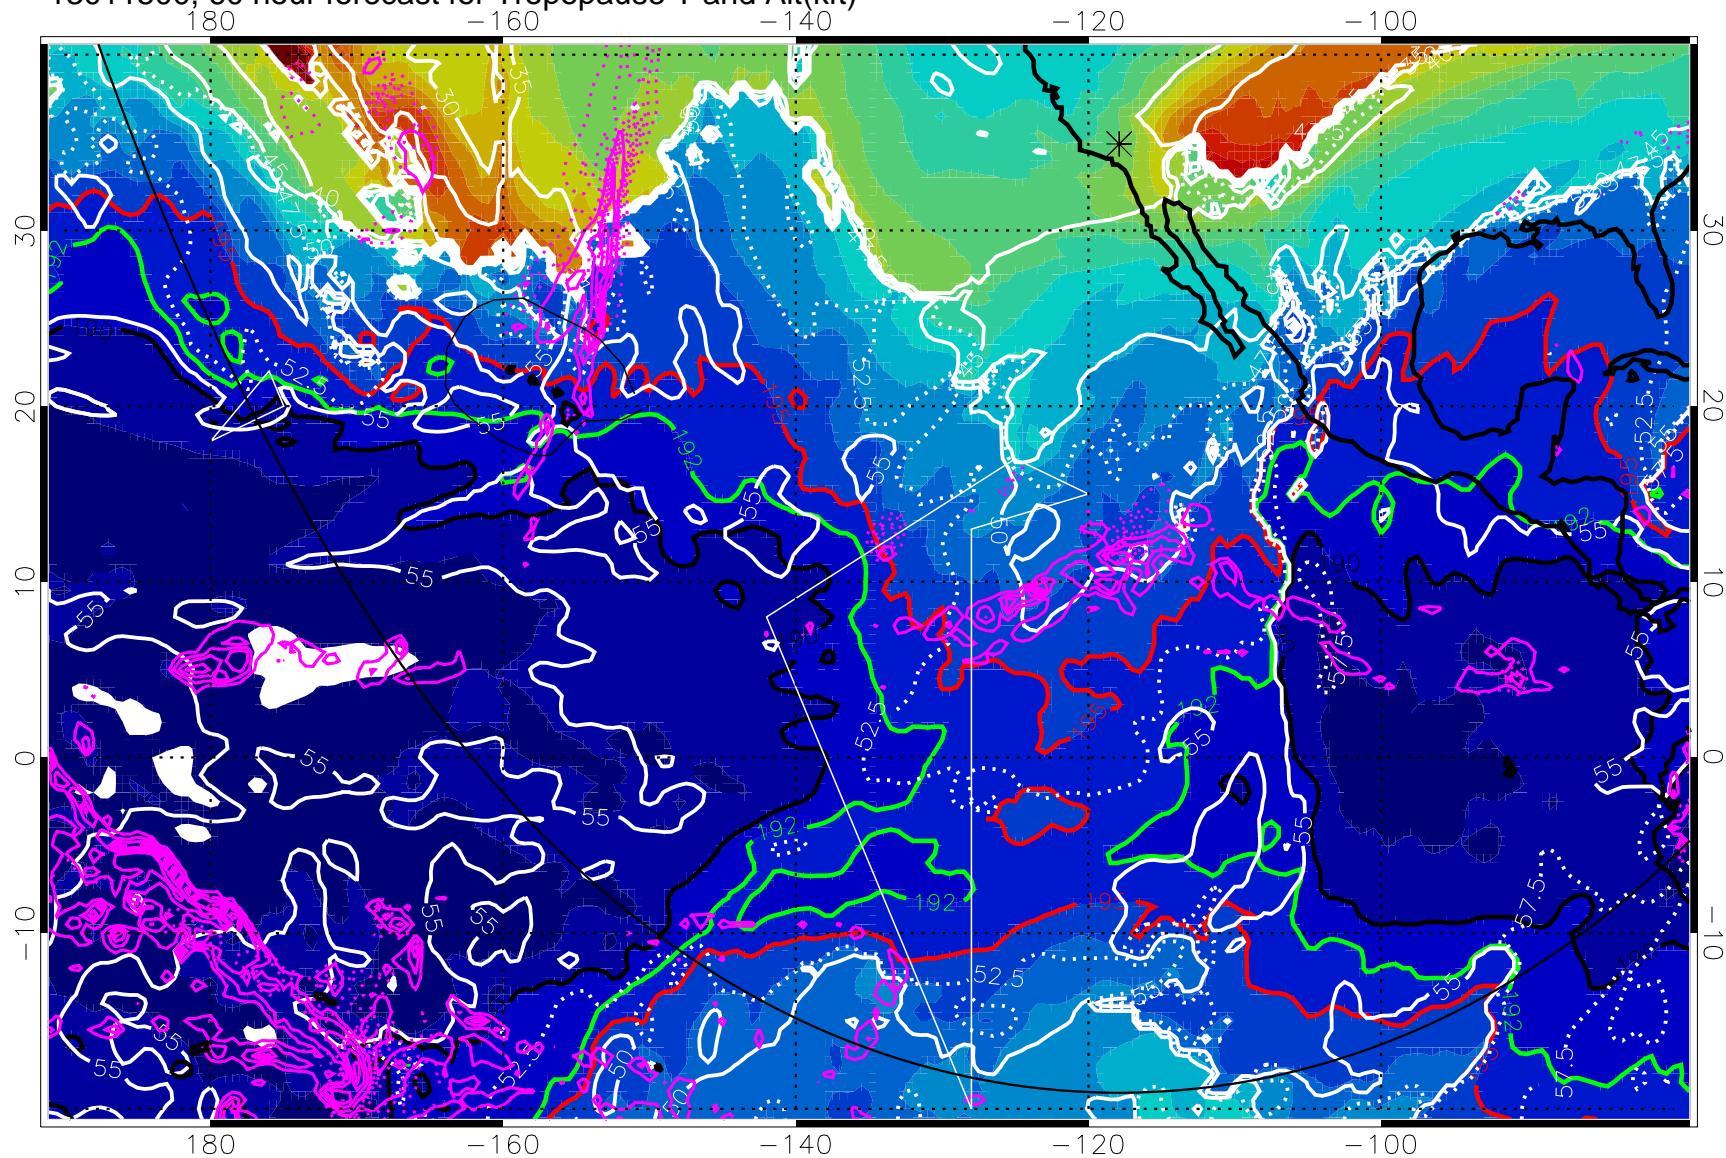

→ 30 m/s

Range ring of 6000 km -- 19 hours GH round trip

13011418, 54 hour forecast for Tropopause T and Alt(kft)

190      200      210      220      230  
Tropopause T, K

Tropopause Altitude in kft (white)

Precip (tot dot, conv sol) past 6 hrs 6 kg/m<sup>2</sup> contours, min 4

190K Isotherm (wht) 192.5K Isotherm 195K Isotherm

→ 30 m/s

Range ring of 6000 km -- 19 hours GH round trip

13011500, 60 hour forecast for Tropopause T and Alt(kft)