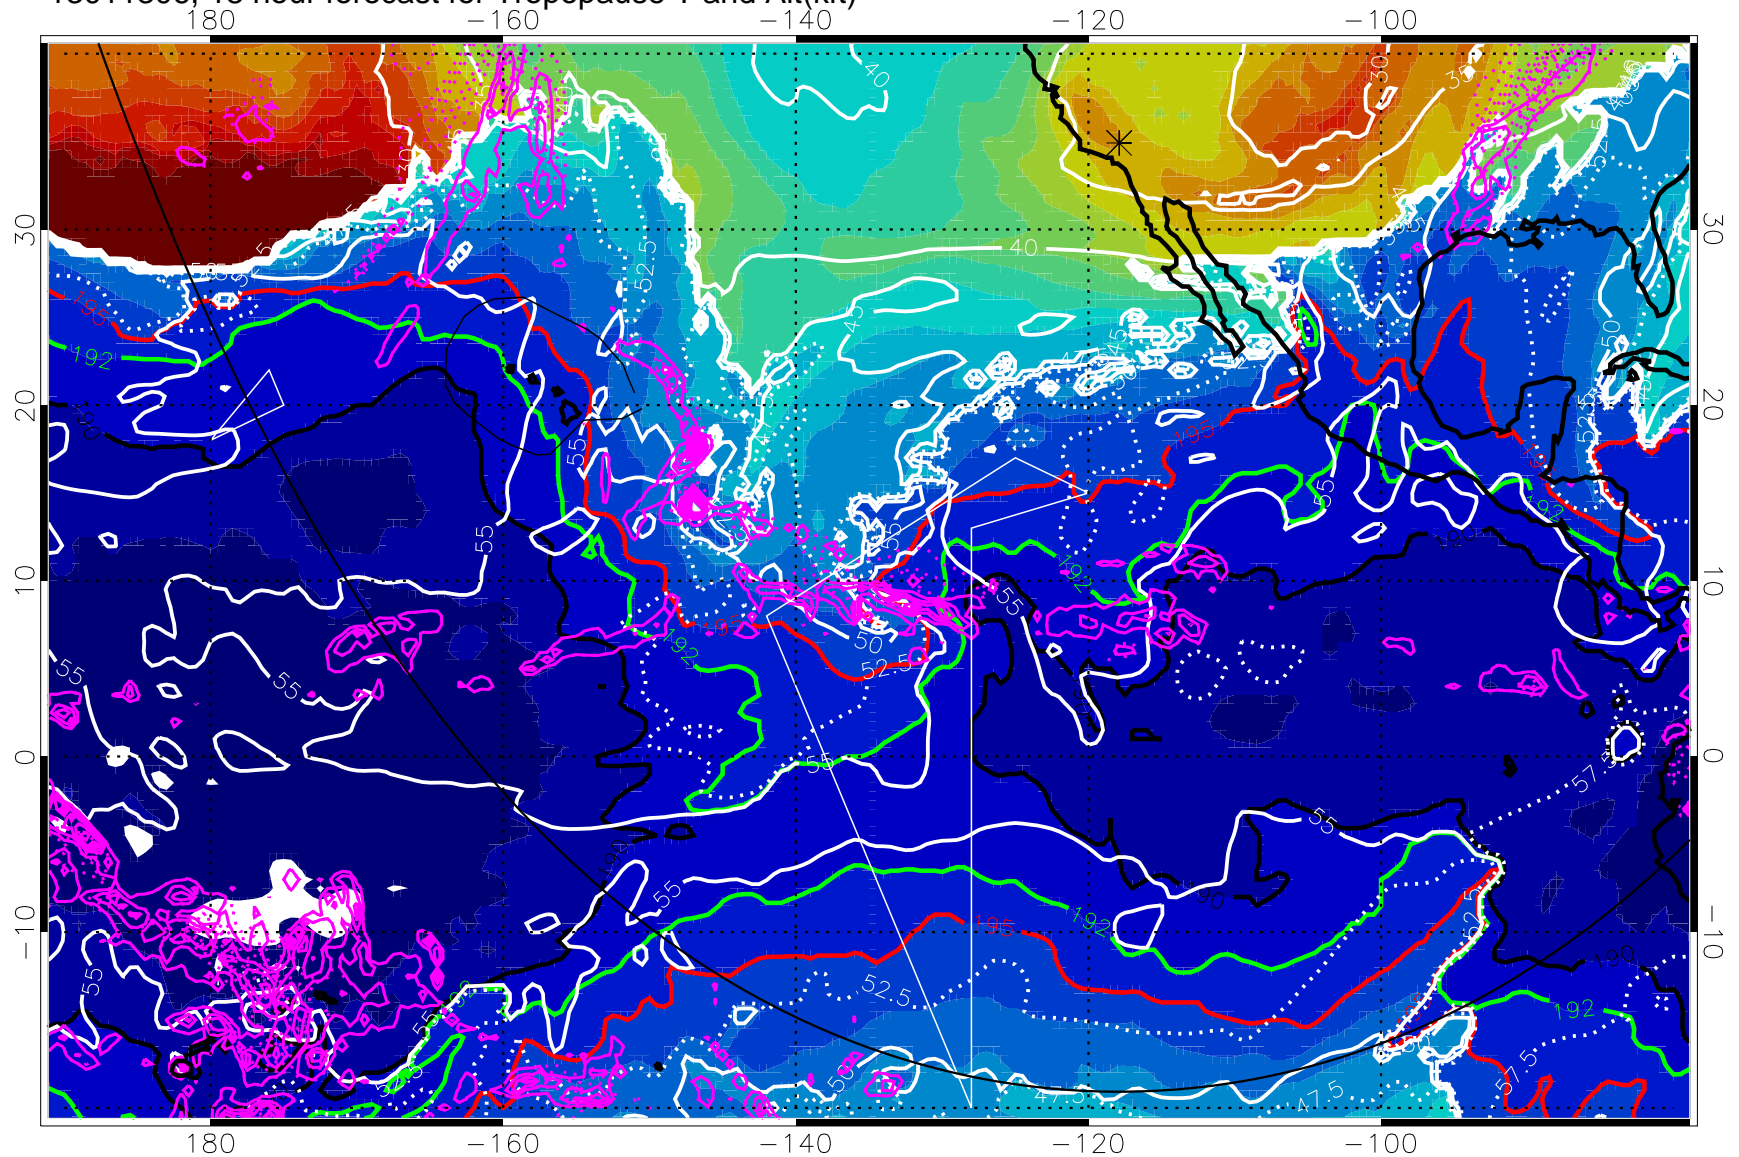

→ 30 m/s

Range ring of 6000 km -- 19 hours GH round trip

13011300, 12 hour forecast for Tropopause T and Alt(kft)

190      200      210      220      230  
Tropopause T, K

Tropopause Altitude in kft (white)

Precip (tot dot, conv sol) past 6 hrs 6 kg/m<sup>2</sup> contours, min 4

190K Isotherm (white) 192.5K Isotherm 195K Isotherm

→ 30 m/s

Range ring of 6000 km -- 19 hours GH round trip

13011306, 18 hour forecast for Tropopause T and Alt(kft)

Precip (tot dot, conv sol) past 6 hrs 6 kg/m<sup>2</sup> contours, min 4

190K Isotherm (wht) 192.5K Isotherm 195K Isotherm

→ 30 m/s

Range ring of 6000 km -- 19 hours GH round trip

13011318, 30 hour forecast for Tropopause T and Alt(kft)