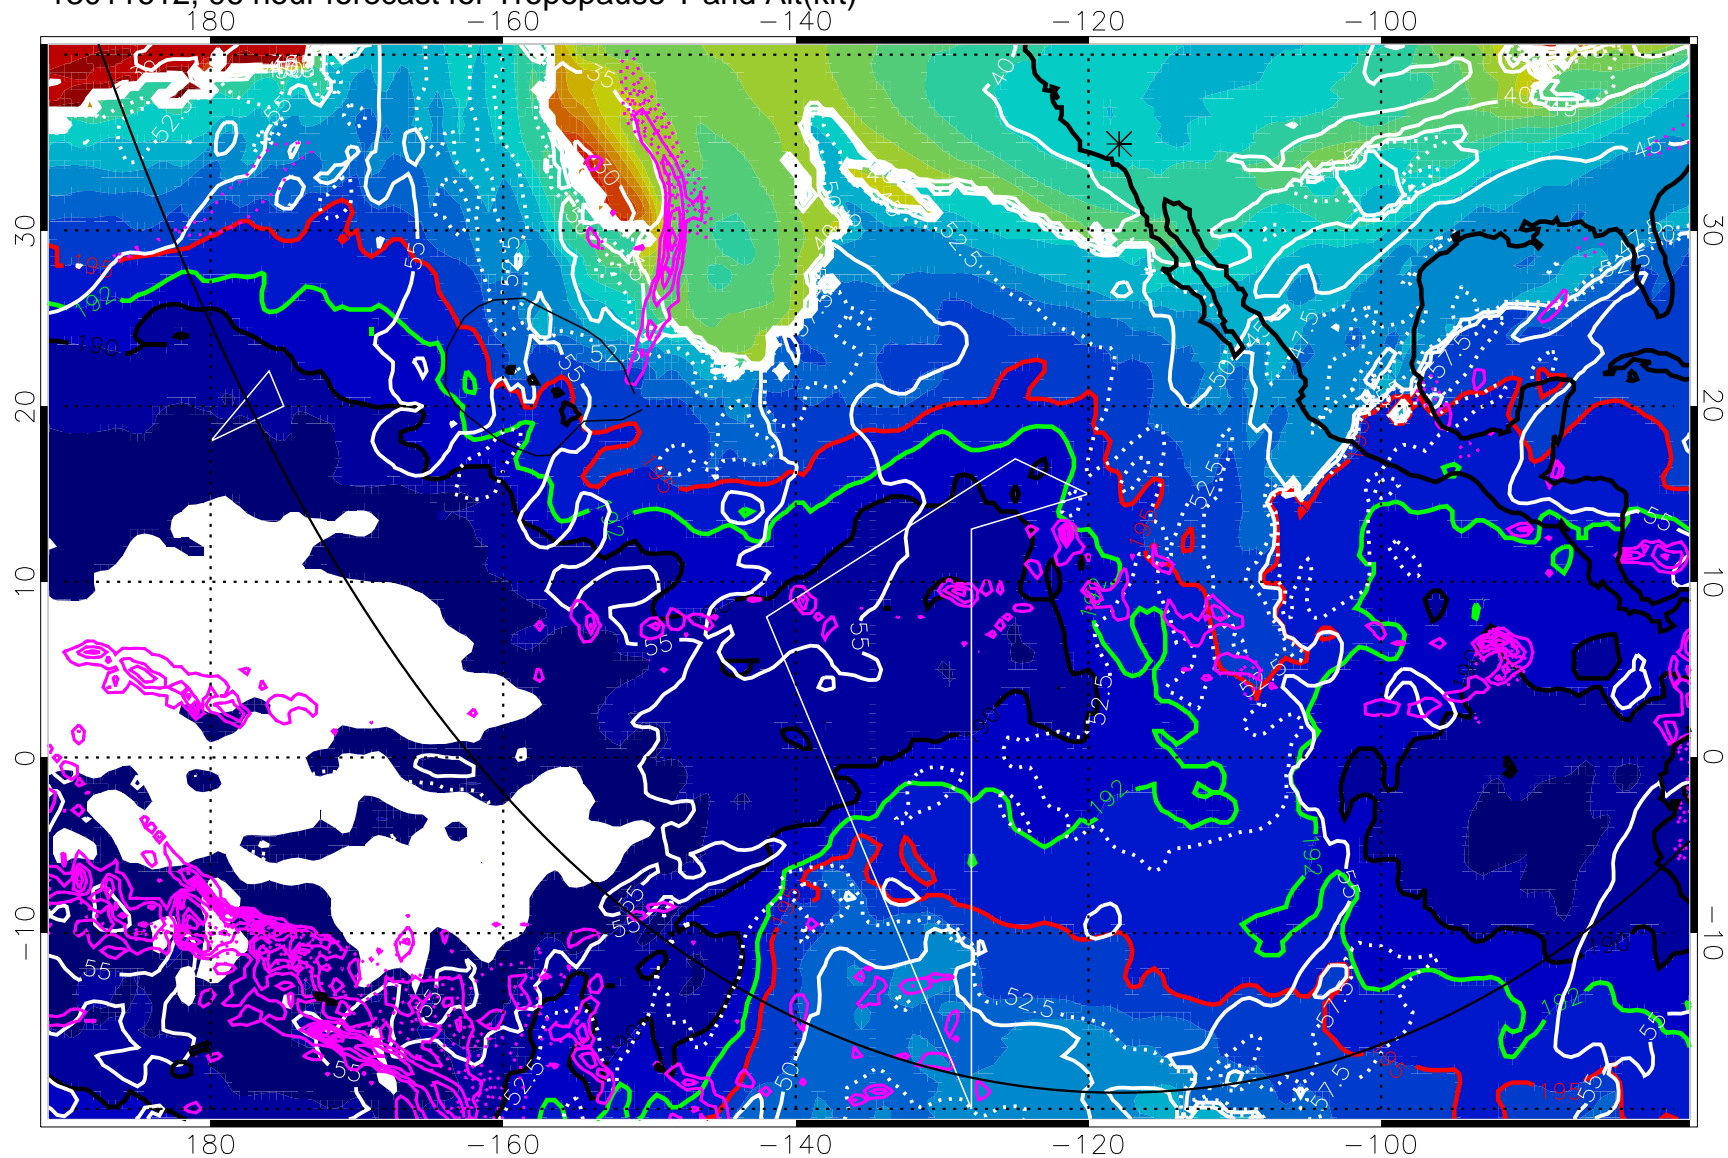

13011612, 96 hour forecast for Tropopause T and Alt(kft)

Tropopause Altitude in kft (white)
Precip (tot dot, conv sol) past 6 hrs 6 kg/m² contours, min 4
190K Isotherm(wht) 192.5K Isotherm 195K Isotherm

→ 30 m/s
Range ring of 6000 km -- 19 hours GH round trip