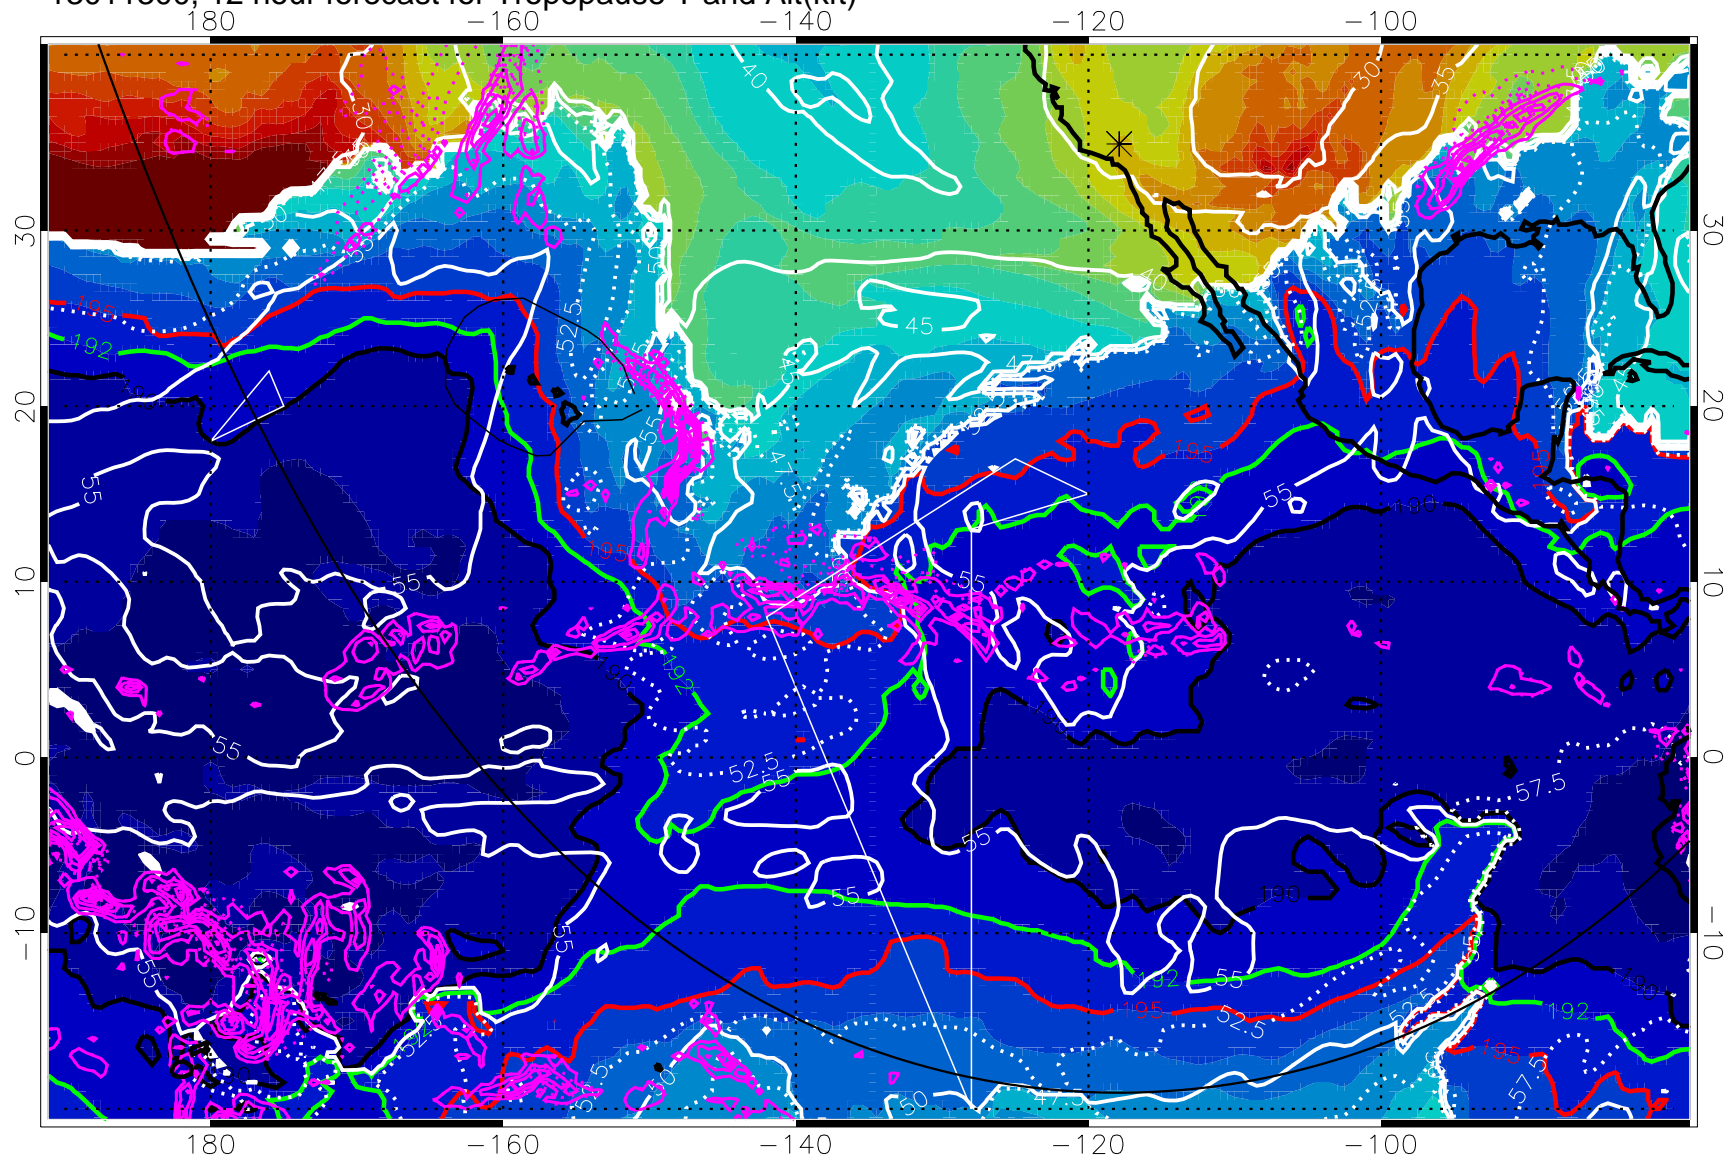

→ 30 m/s

Range ring of 6000 km -- 19 hours GH round trip

13011300, 12 hour forecast for Tropopause T and Alt(kft)

190      200      210      220      230  
Tropopause T, K

Tropopause Altitude in kft (white)

Precip (tot dot, conv sol) past 6 hrs 6 kg/m<sup>2</sup> contours, min 4

190K Isotherm (white) 192.5K Isotherm 195K Isotherm

→ 30 m/s

Range ring of 6000 km -- 19 hours GH round trip

13011306, 18 hour forecast for Tropopause T and Alt(kft)

Precip (tot dot, conv sol) past 6 hrs 6 kg/m<sup>2</sup> contours, min 4

190K Isotherm (wht) 192.5K Isotherm 195K Isotherm

→ 30 m/s

Range ring of 6000 km -- 19 hours GH round trip

13011318, 30 hour forecast for Tropopause T and Alt(kft)