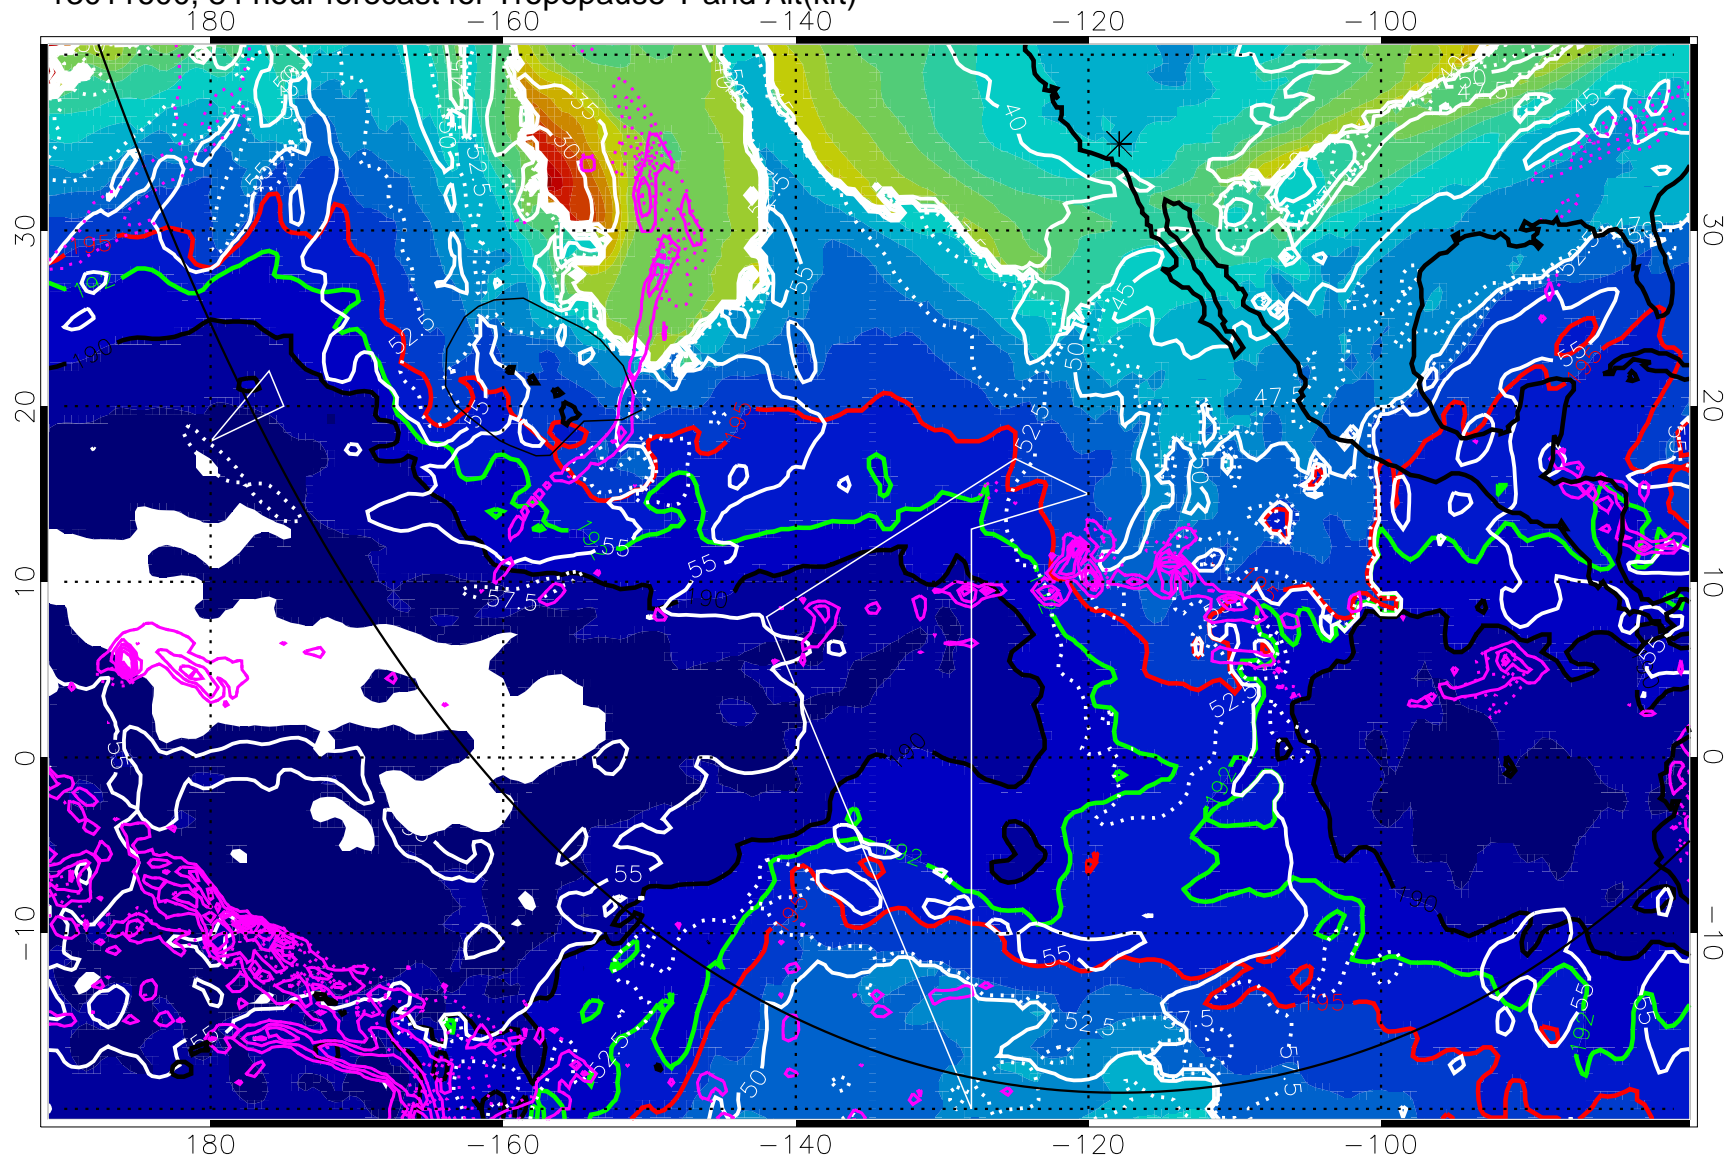

13011600, 84 hour forecast for Tropopause T and Alt(kft)

190   200   210   220   230
Tropopause T, K

Tropopause Altitude in kft (white)

Precip (tot dot, conv sol) past 6 hrs 6 kg/m² contours, min 4

190K Isotherm (wht) 192.5K Isotherm 195K Isotherm

→ 30 m/s

Range ring of 6000 km -- 19 hours GH round trip