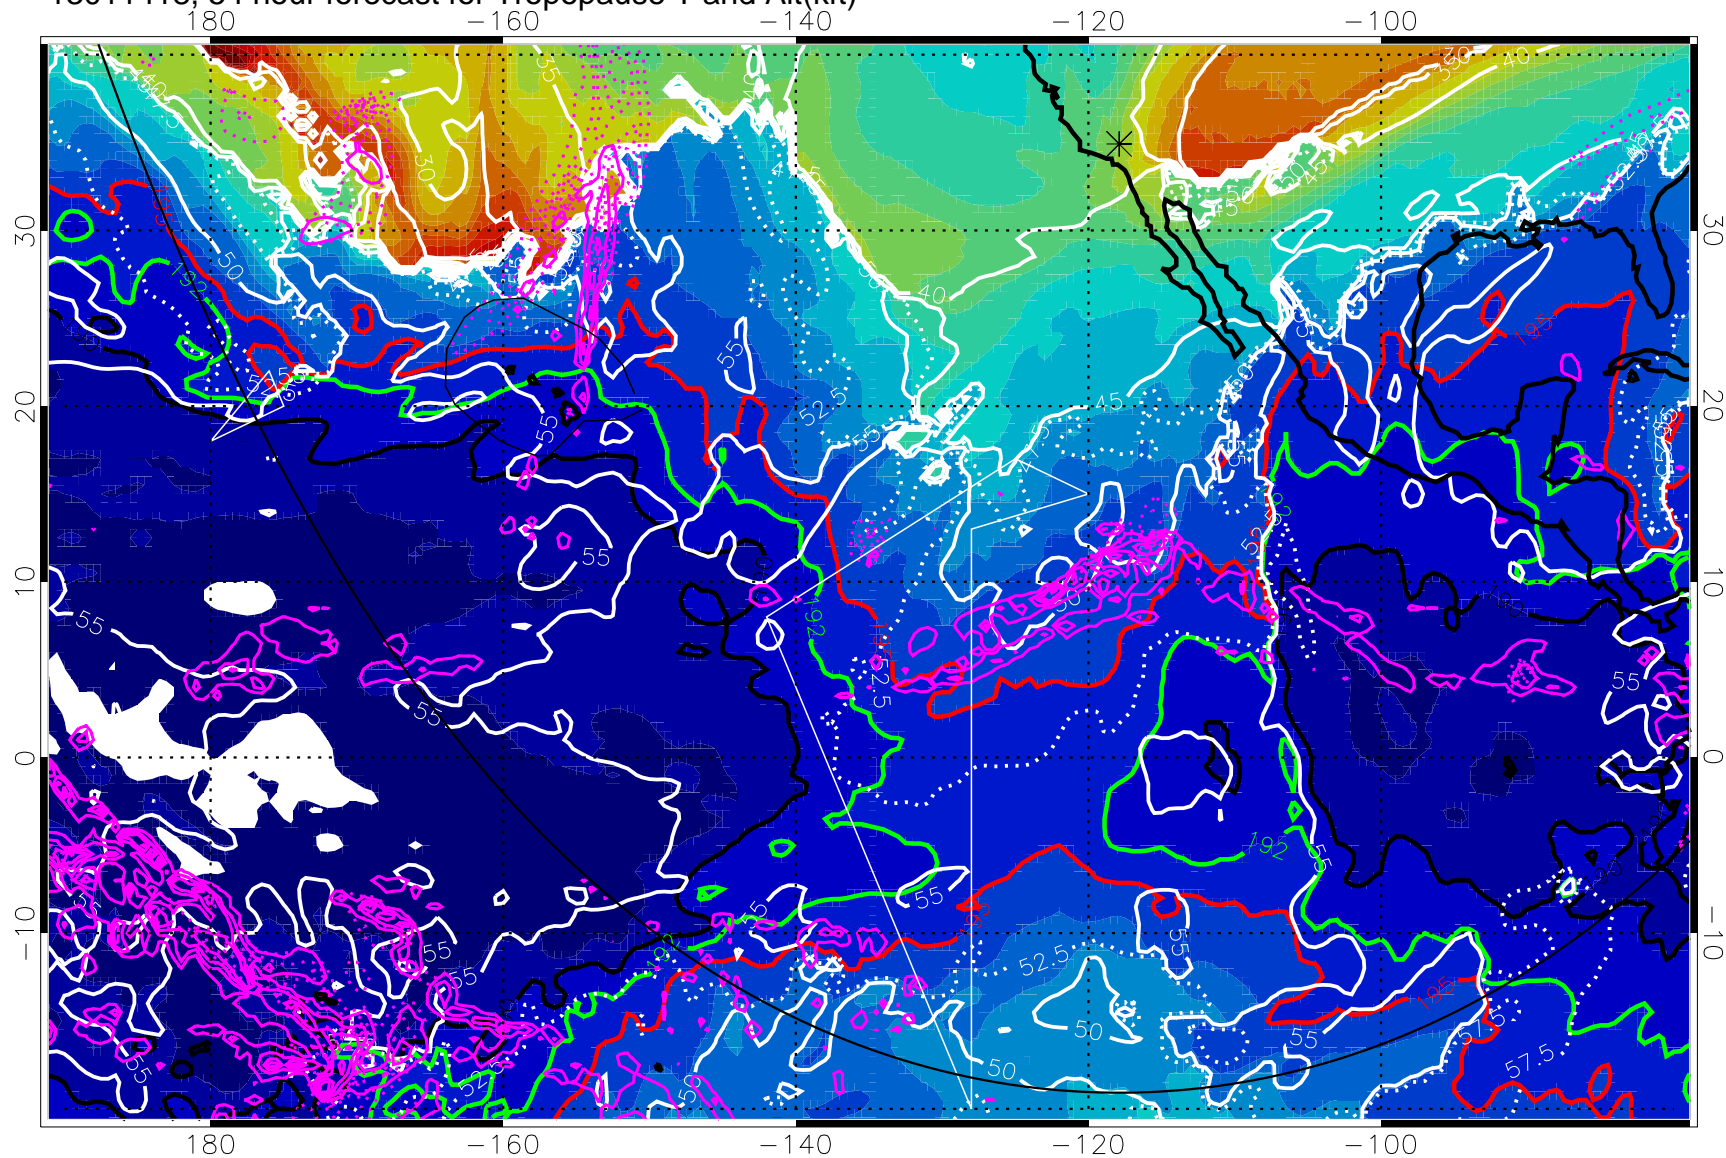

13011418, 54 hour forecast for Tropopause T and Alt(kft)

190   200   210   220   230
Tropopause T, K

Tropopause Altitude in kft (white)

Precip (tot dot, conv sol) past 6 hrs 6 kg/m² contours, min 4

190K Isotherm (wht) 192.5K Isotherm 195K Isotherm

→ 30 m/s

Range ring of 6000 km -- 19 hours GH round trip