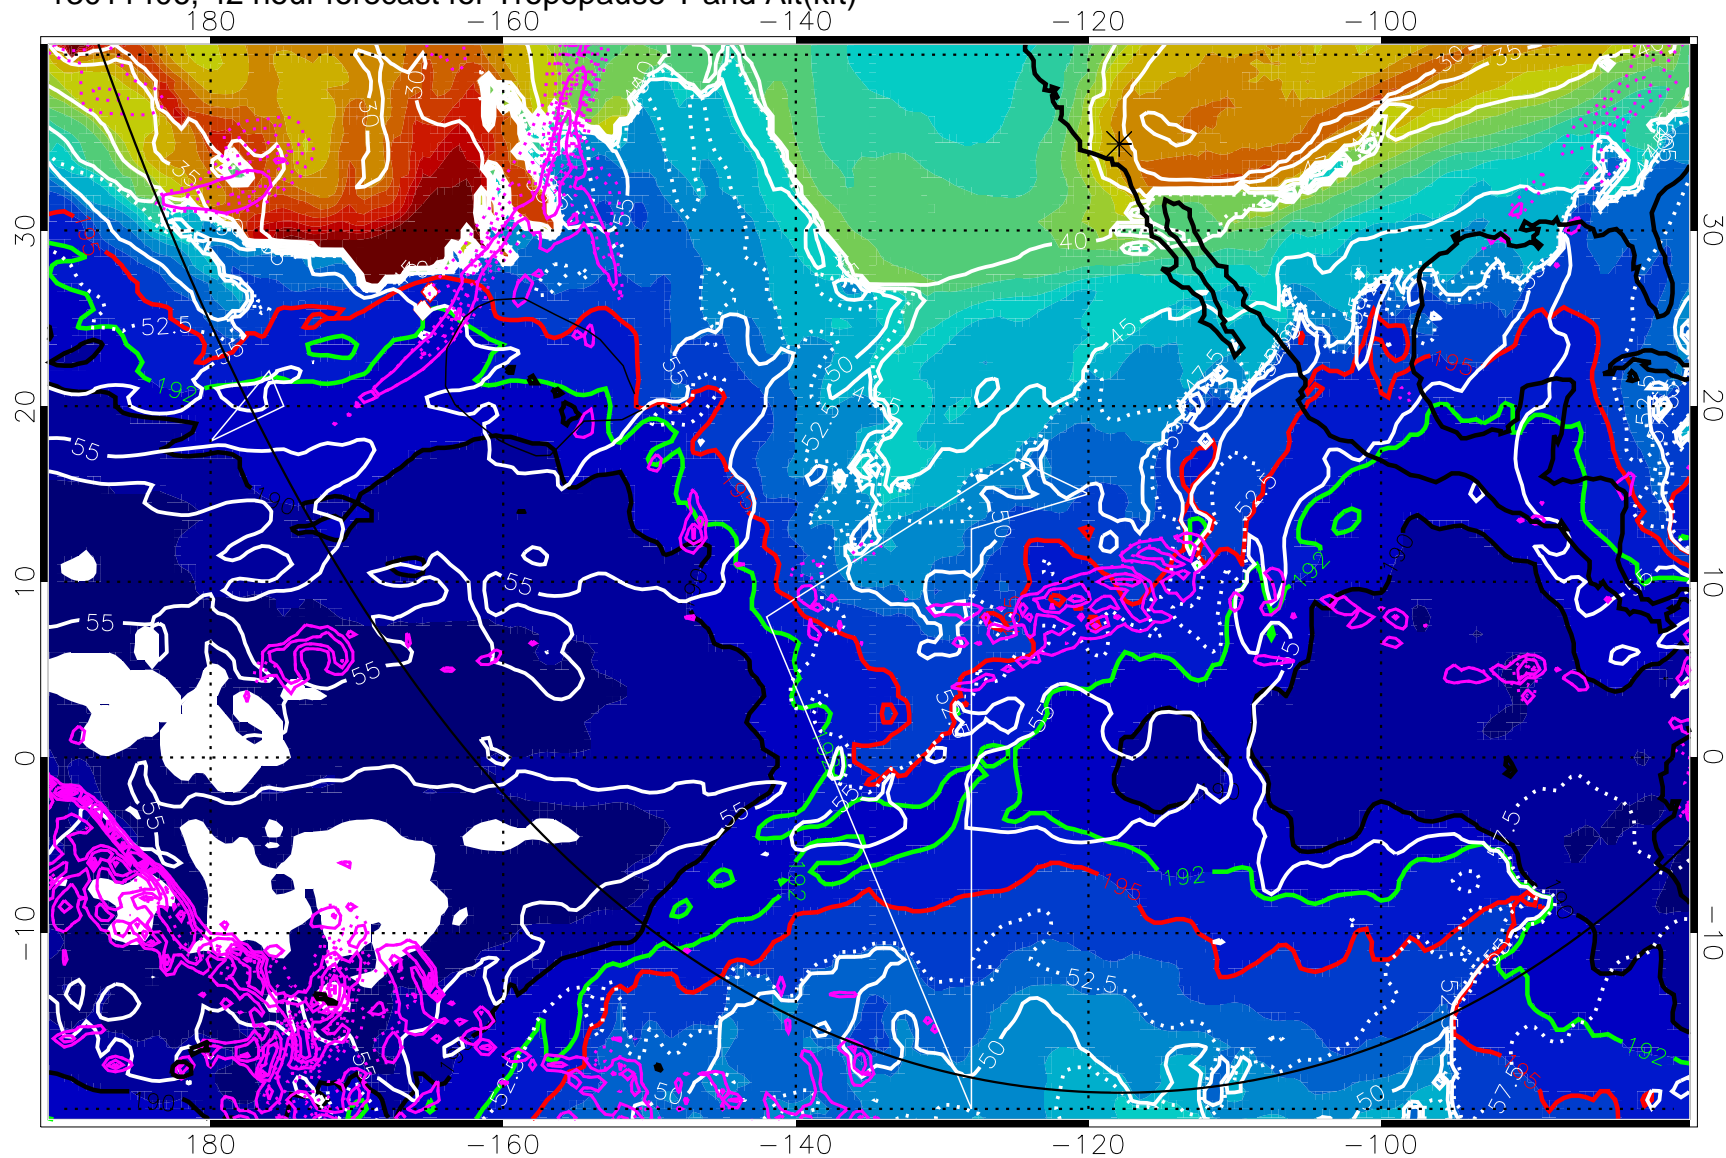

190K Isotherm (wht) 192.5K Isotherm 195K Isotherm

→ 30 m/s

Range ring of 6000 km -- 19 hours GH round trip

13011406, 42 hour forecast for Tropopause T and Alt(kft)

Tropopause T, K

Tropopause Altitude in kft (white)

Precip (tot dot, conv sol) past 6 hrs 6 kg/m<sup>2</sup> contours, min 4

190K Isotherm (wht) 192.5K Isotherm 195K Isotherm

→ 30 m/s

Range ring of 6000 km -- 19 hours GH round trip

13011412, 48 hour forecast for Tropopause T and Alt(kft)