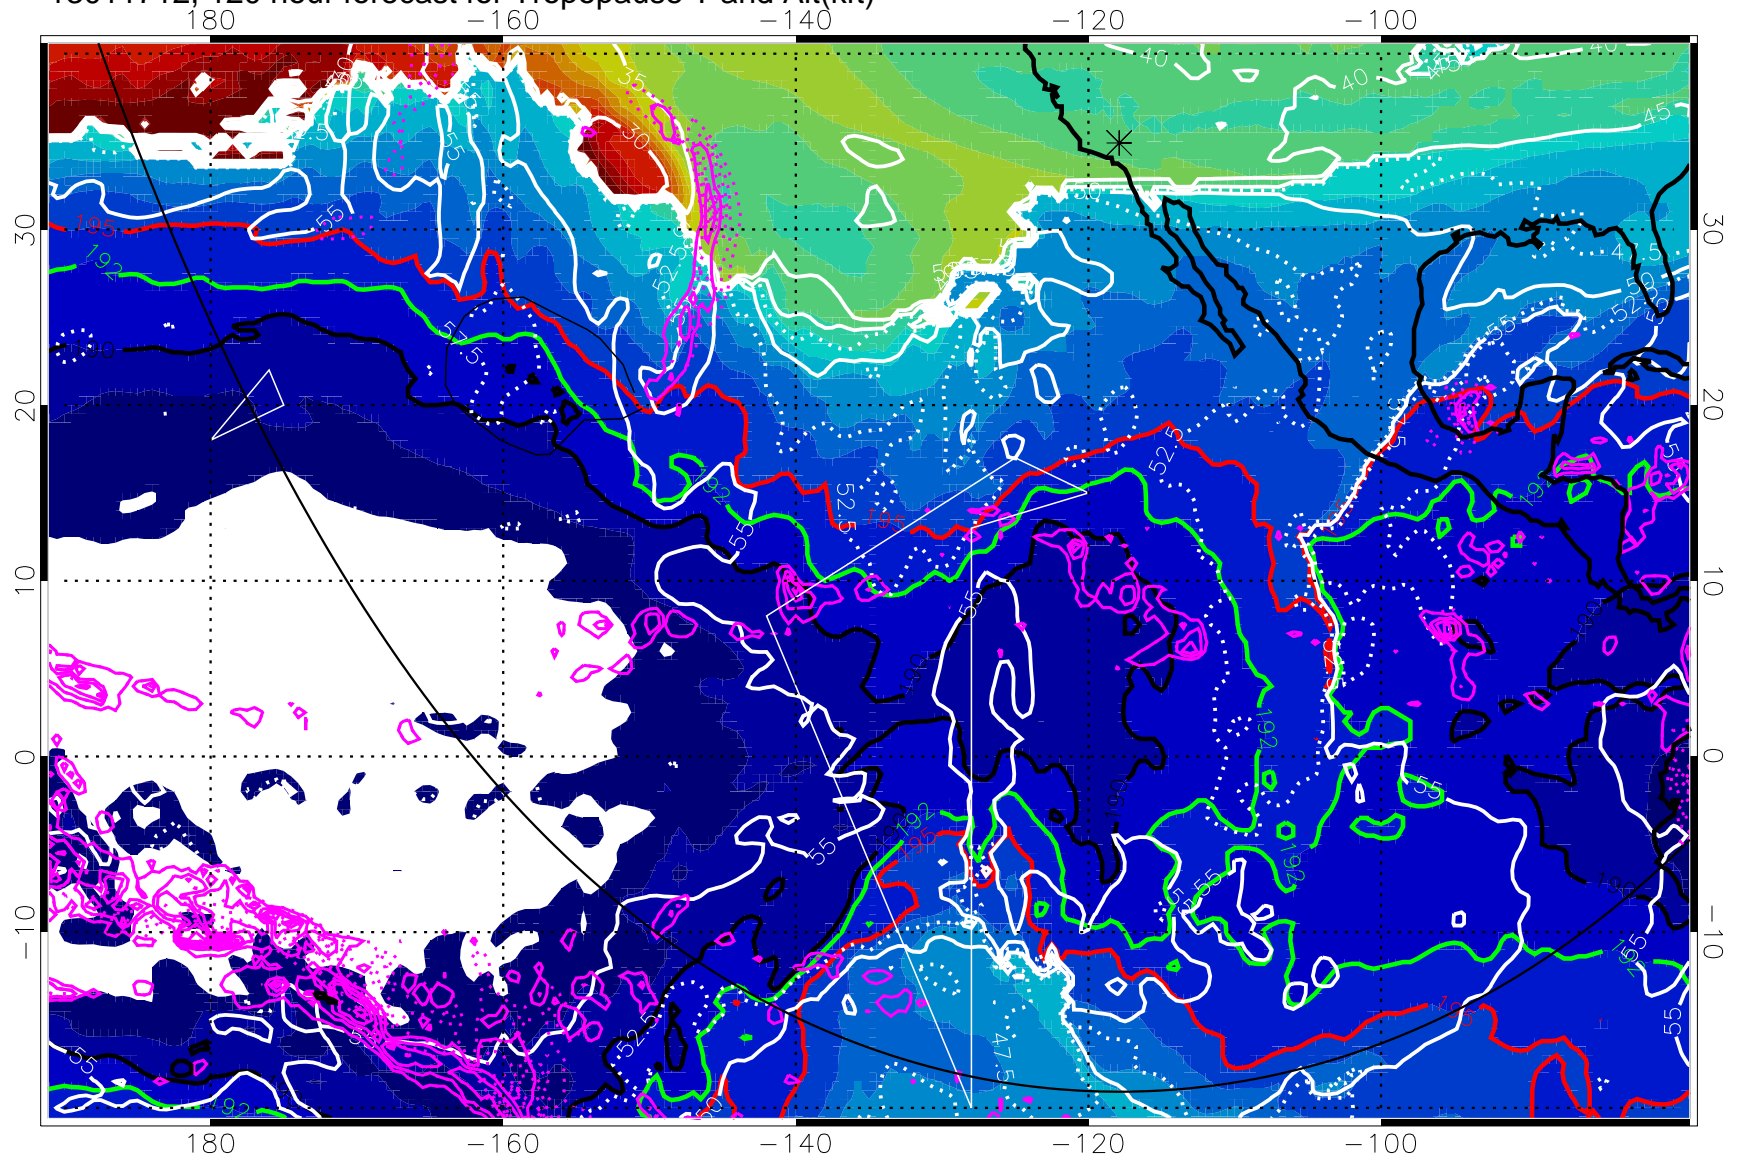

13011712, 120 hour forecast for Tropopause T and Alt(kft)

Tropopause Altitude in kft (white)
Precip (tot dot, conv sol) past 6 hrs 6 kg/m² contours, min 4
190K Isotherm(wht) 192.5K Isotherm 195K Isotherm

→ 30 m/s
Range ring of 6000 km -- 19 hours GH round trip