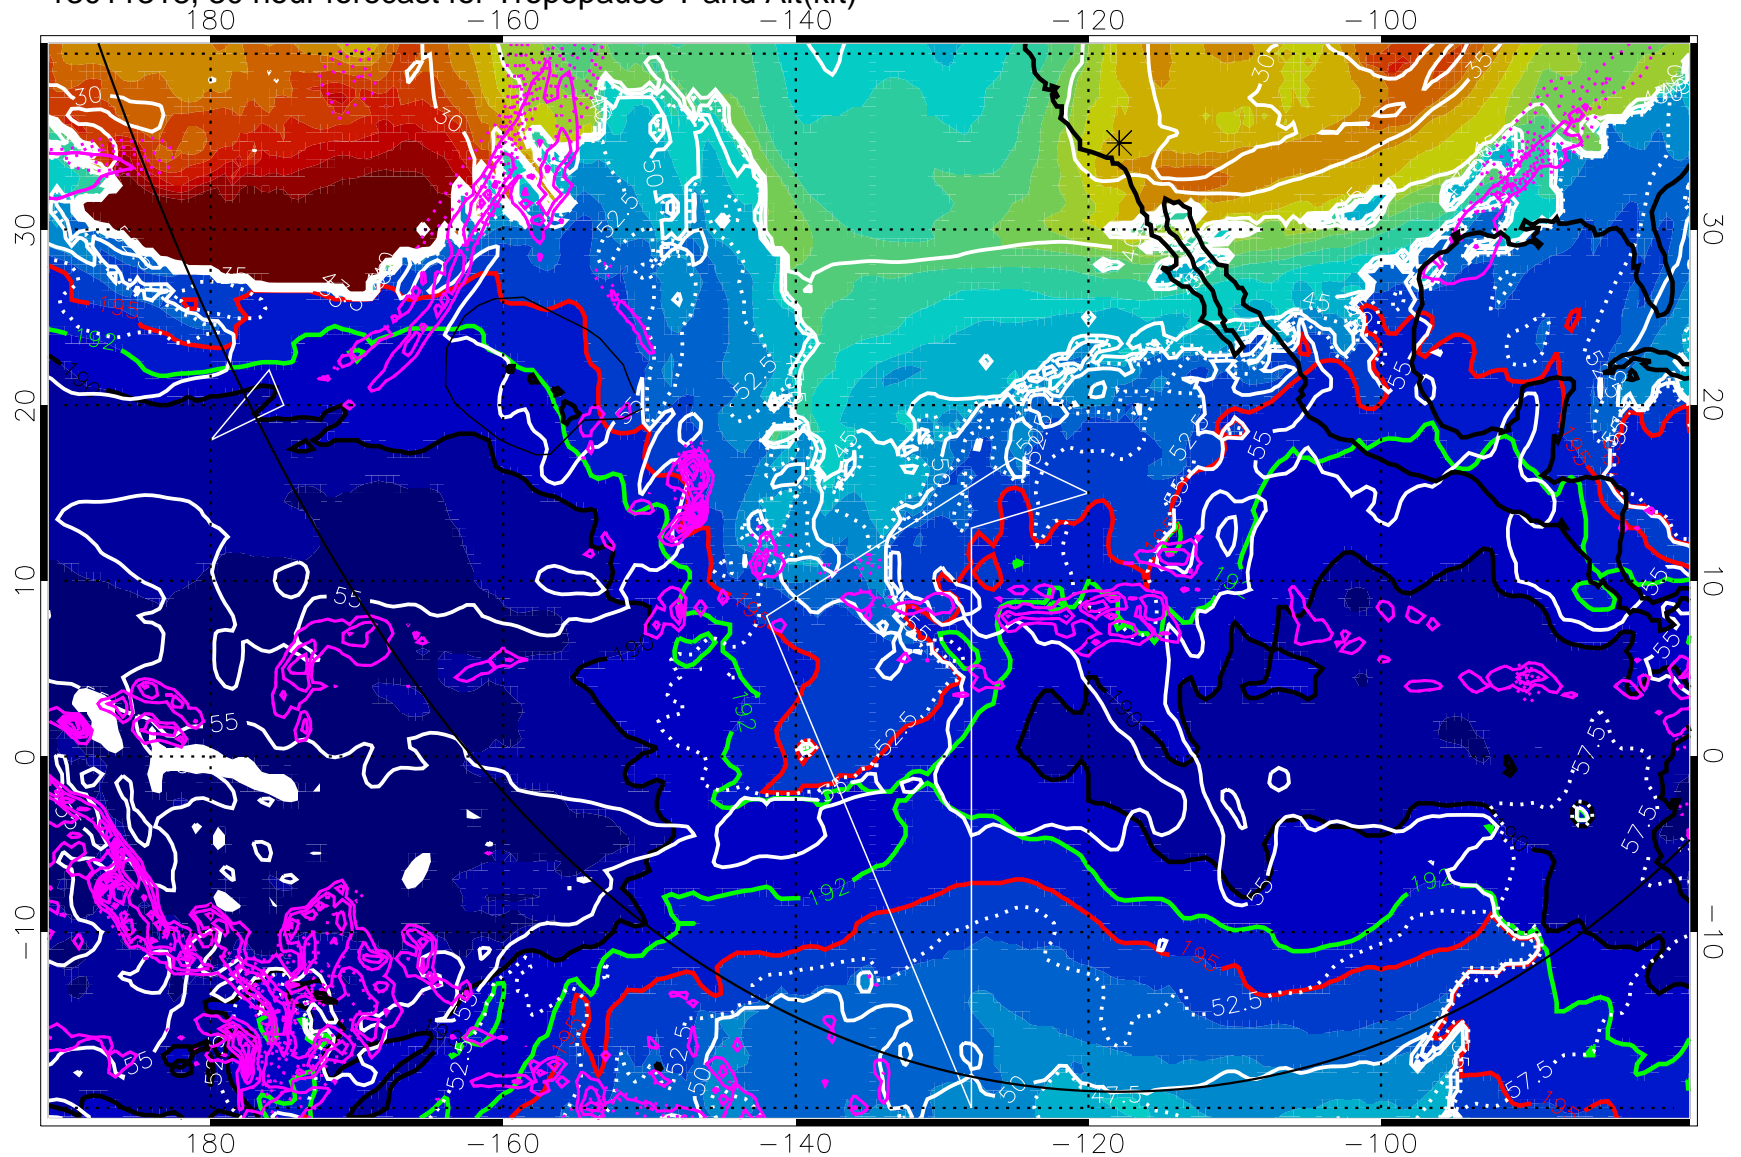

Precip (tot dot, conv sol) past 6 hrs 6 kg/m<sup>2</sup> contours, min 4

190K Isotherm (wht) 192.5K Isotherm 195K Isotherm

→ 30 m/s

Range ring of 6000 km -- 19 hours GH round trip

13011318, 30 hour forecast for Tropopause T and Alt(kft)