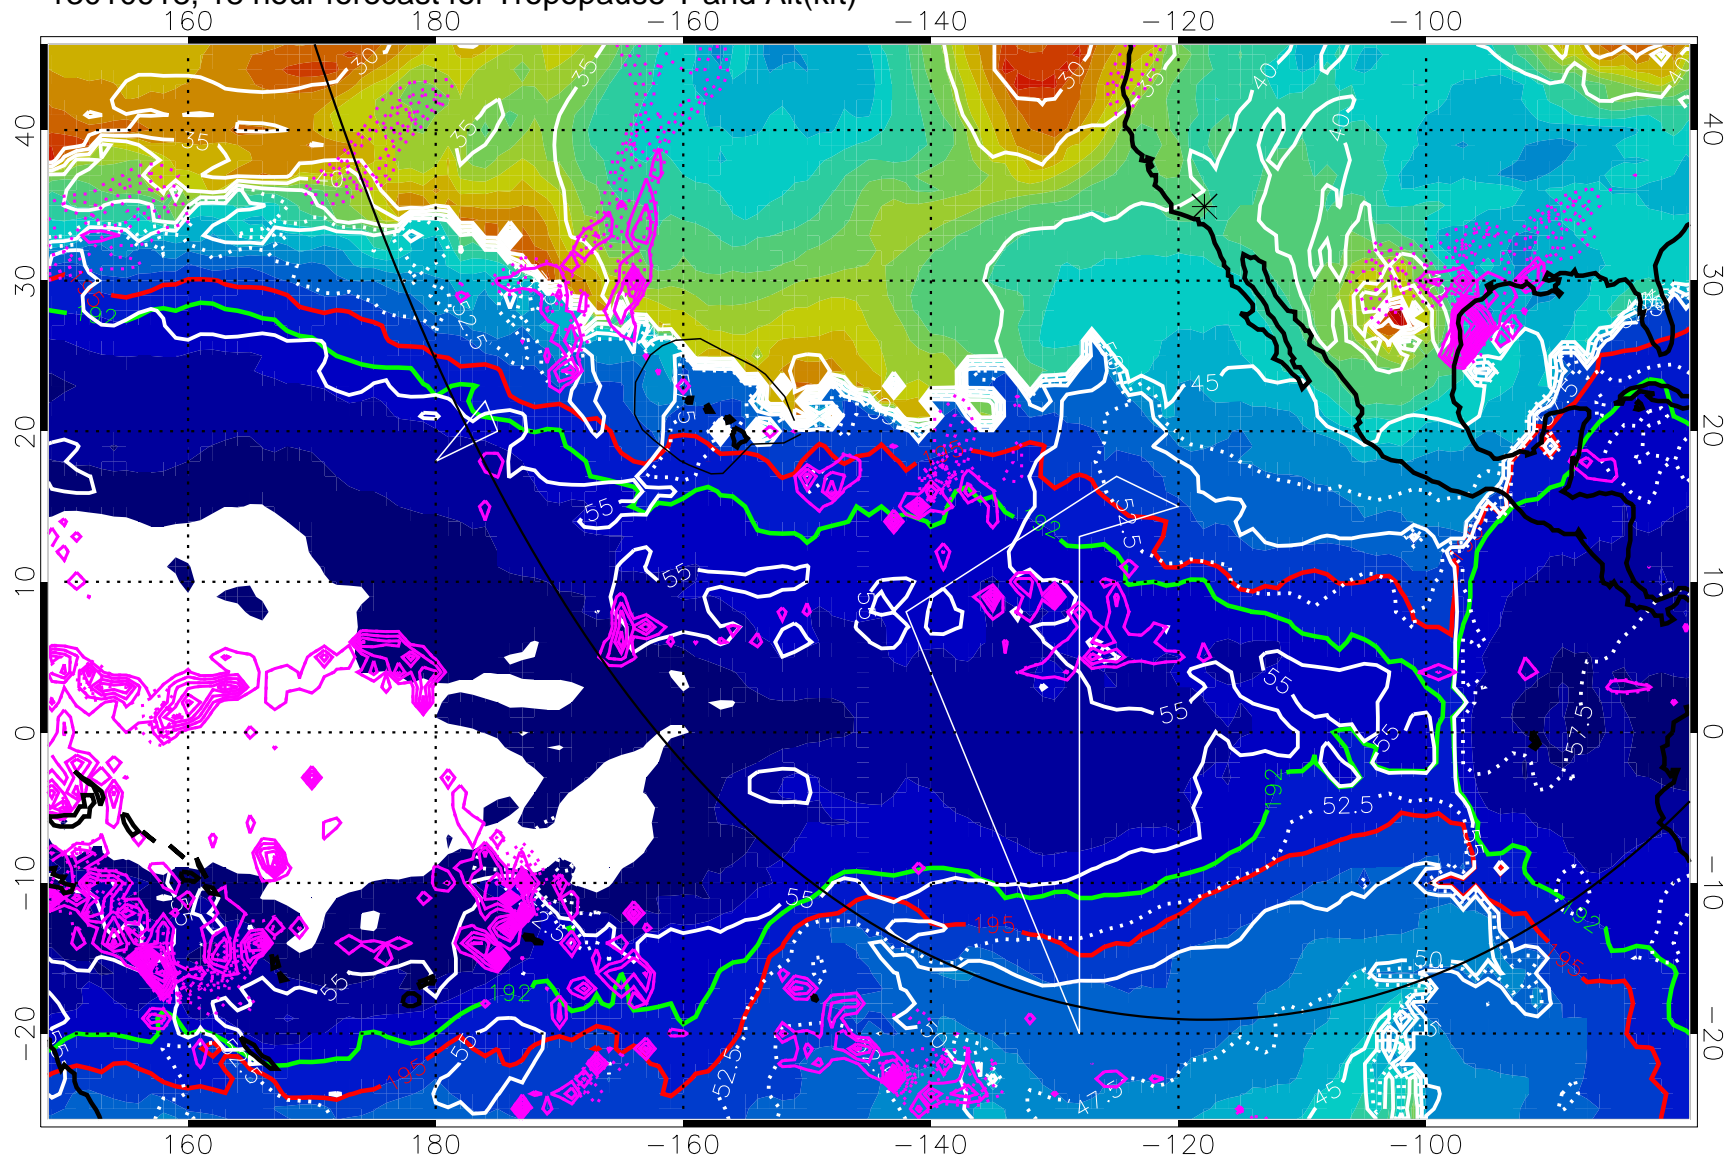

13010918, 18 hour forecast for Tropopause T and Alt(kft)

190   200   210   220   230
Tropopause T, K

Tropopause Altitude in kft (white)

Precip (tot dotted, conv solid) past 6 hours 4 kg/m² contours

192.5K Isotherm 195K Isotherm

→ 50 m/s

Range ring of 6000 km -- 19 hours GH round trip