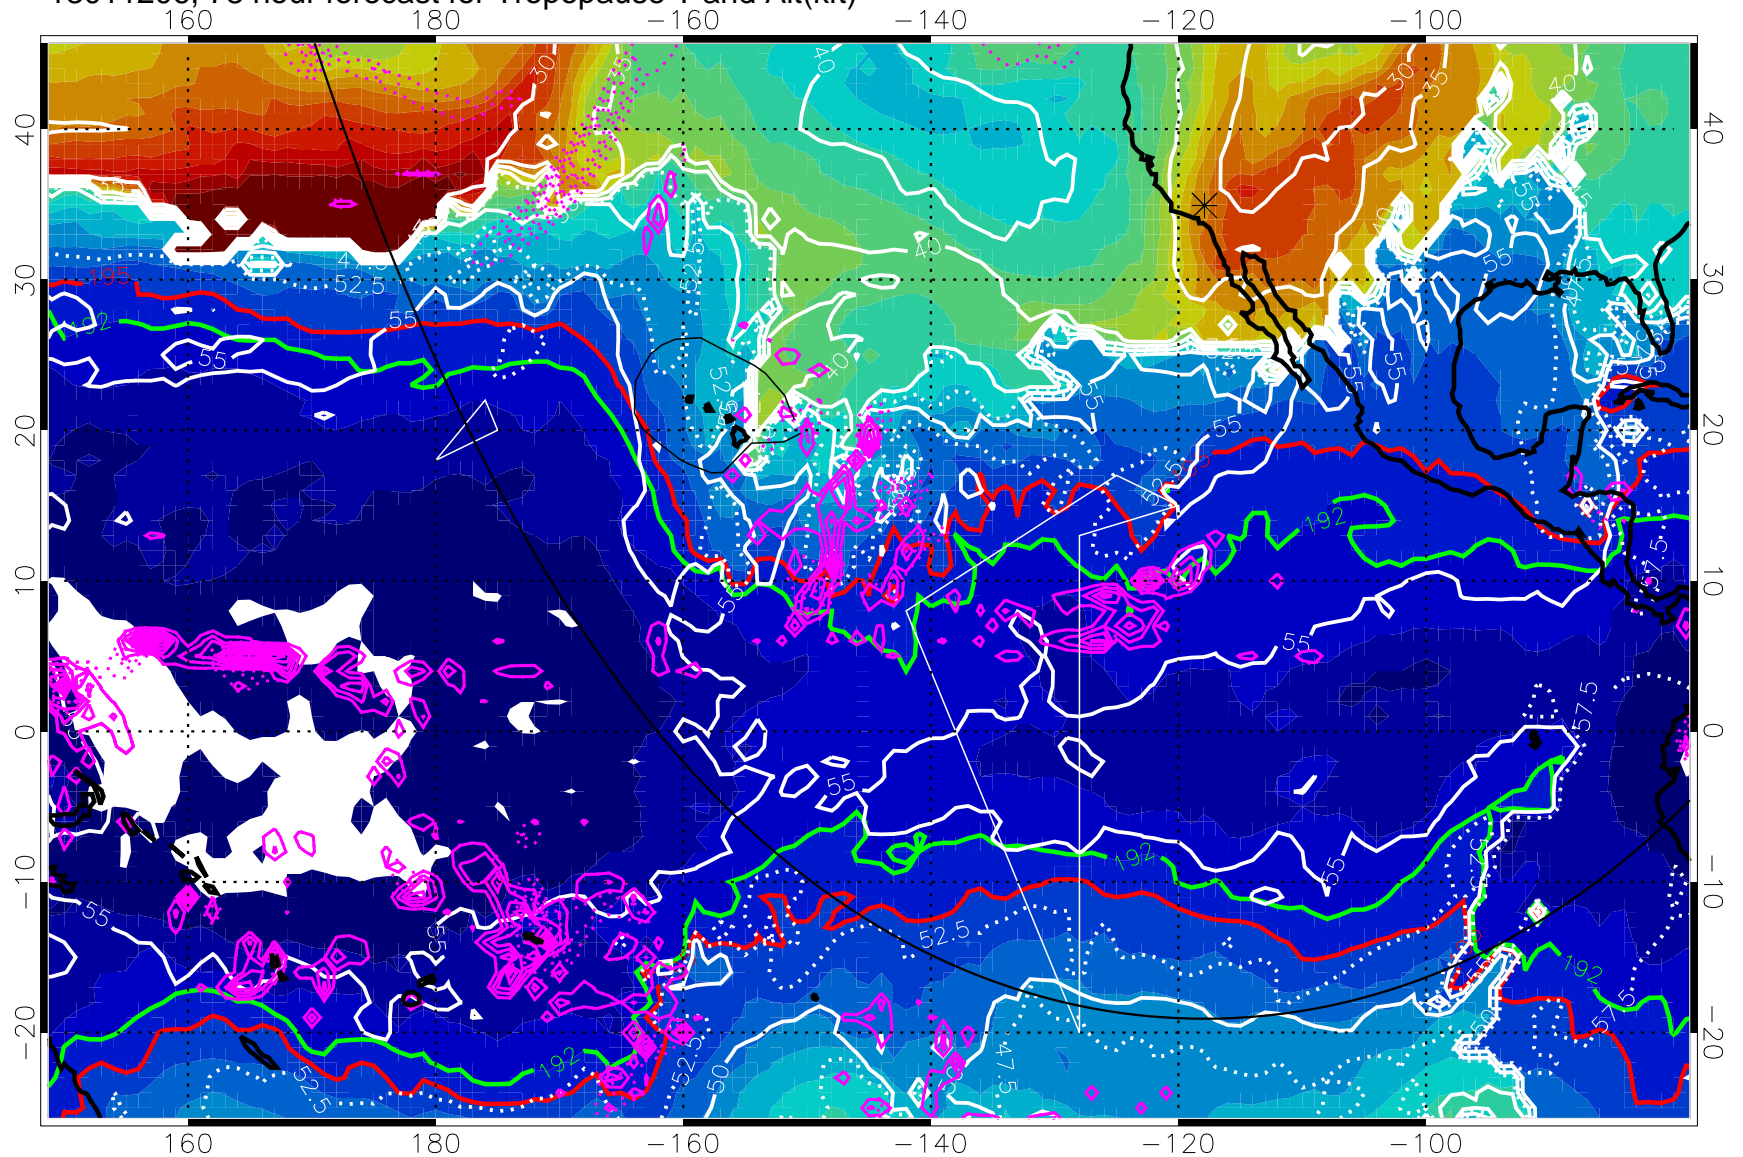

13011206, 78 hour forecast for Tropopause T and Alt(kft)

190 200 210 220 230
Tropopause T, K

Tropopause Altitude in kft (white)
Precip (tot dotted, conv solid) past 6 hours 4 kg/m² contours
192.5K Isotherm 195K Isotherm
→ 50 m/s
Range ring of 6000 km -- 19 hours GH round trip