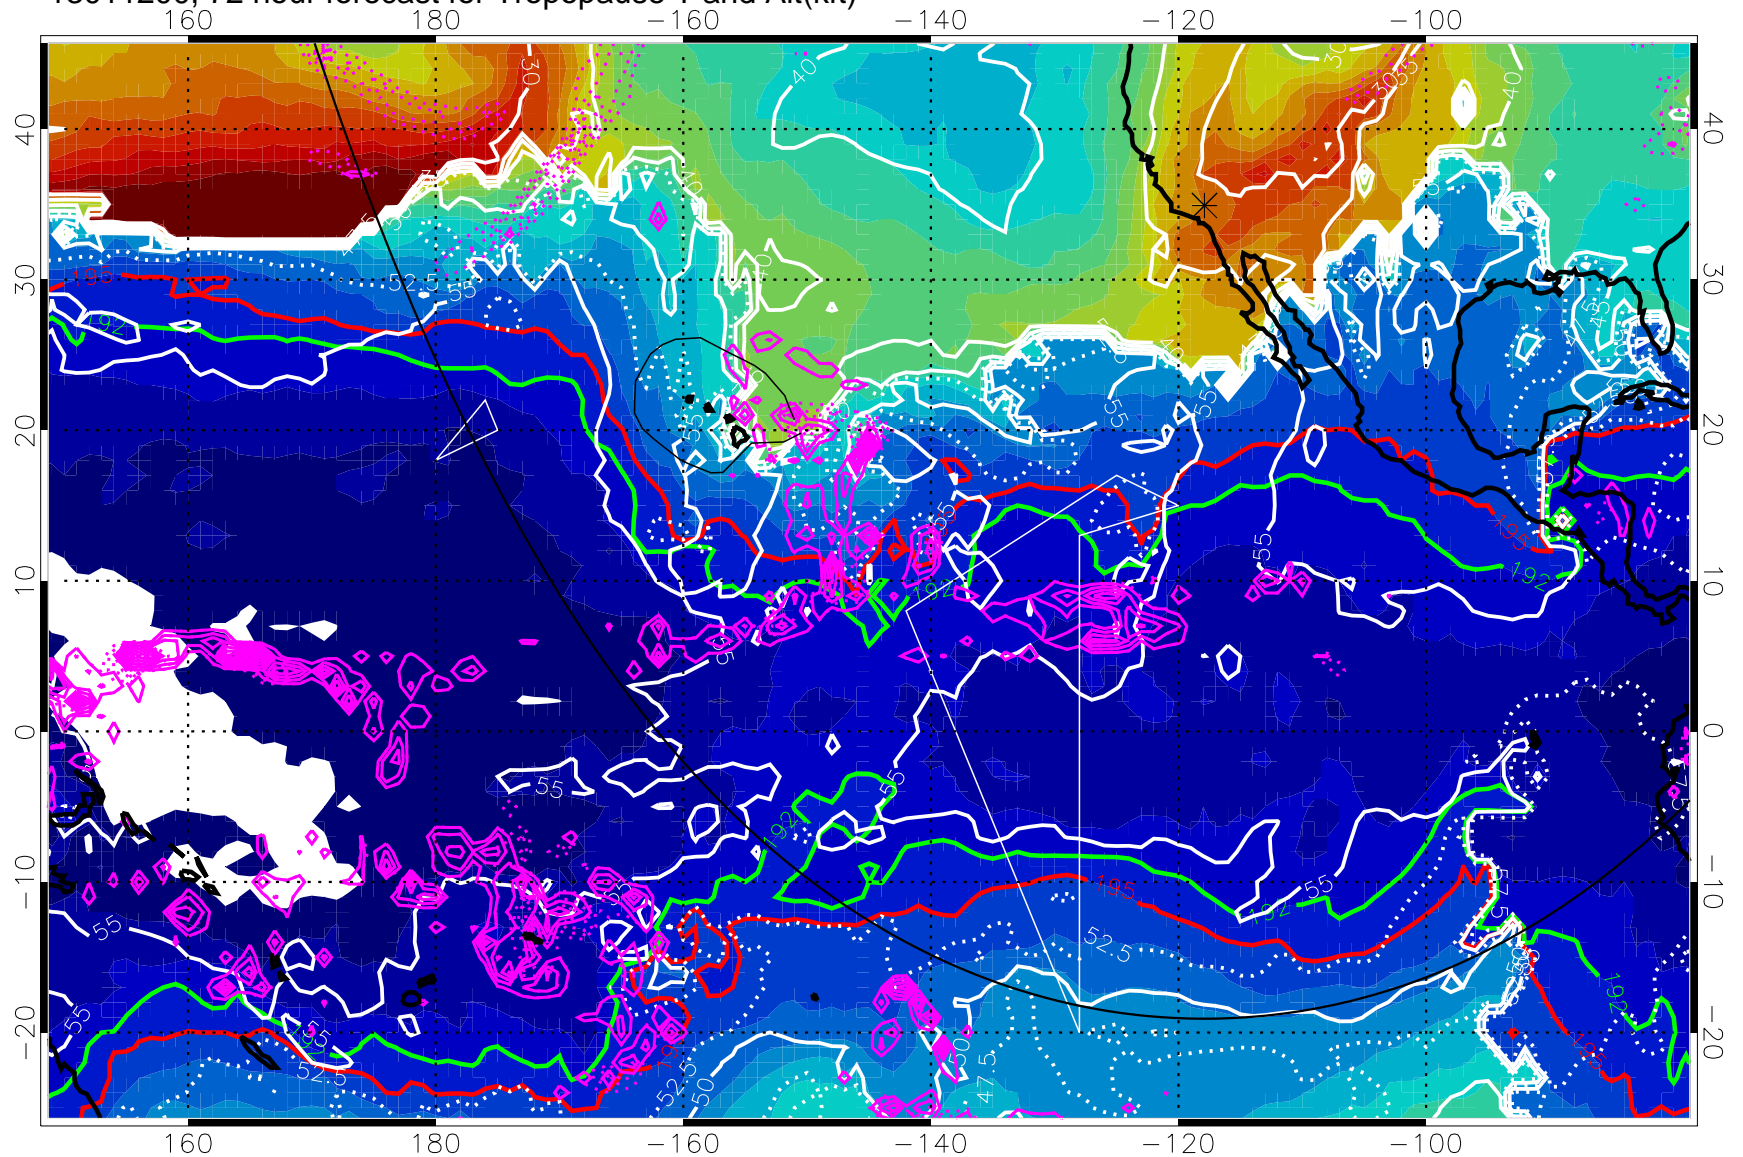

13011200, 72 hour forecast for Tropopause T and Alt(kft)

190 200 210 220 230
Tropopause T, K

Tropopause Altitude in kft (white)
Precip (tot dotted, conv solid) past 6 hours 4 kg/m2 contours
192.5K Isotherm 195K Isotherm
→ 50 m/s
Range ring of 6000 km -- 19 hours GH round trip