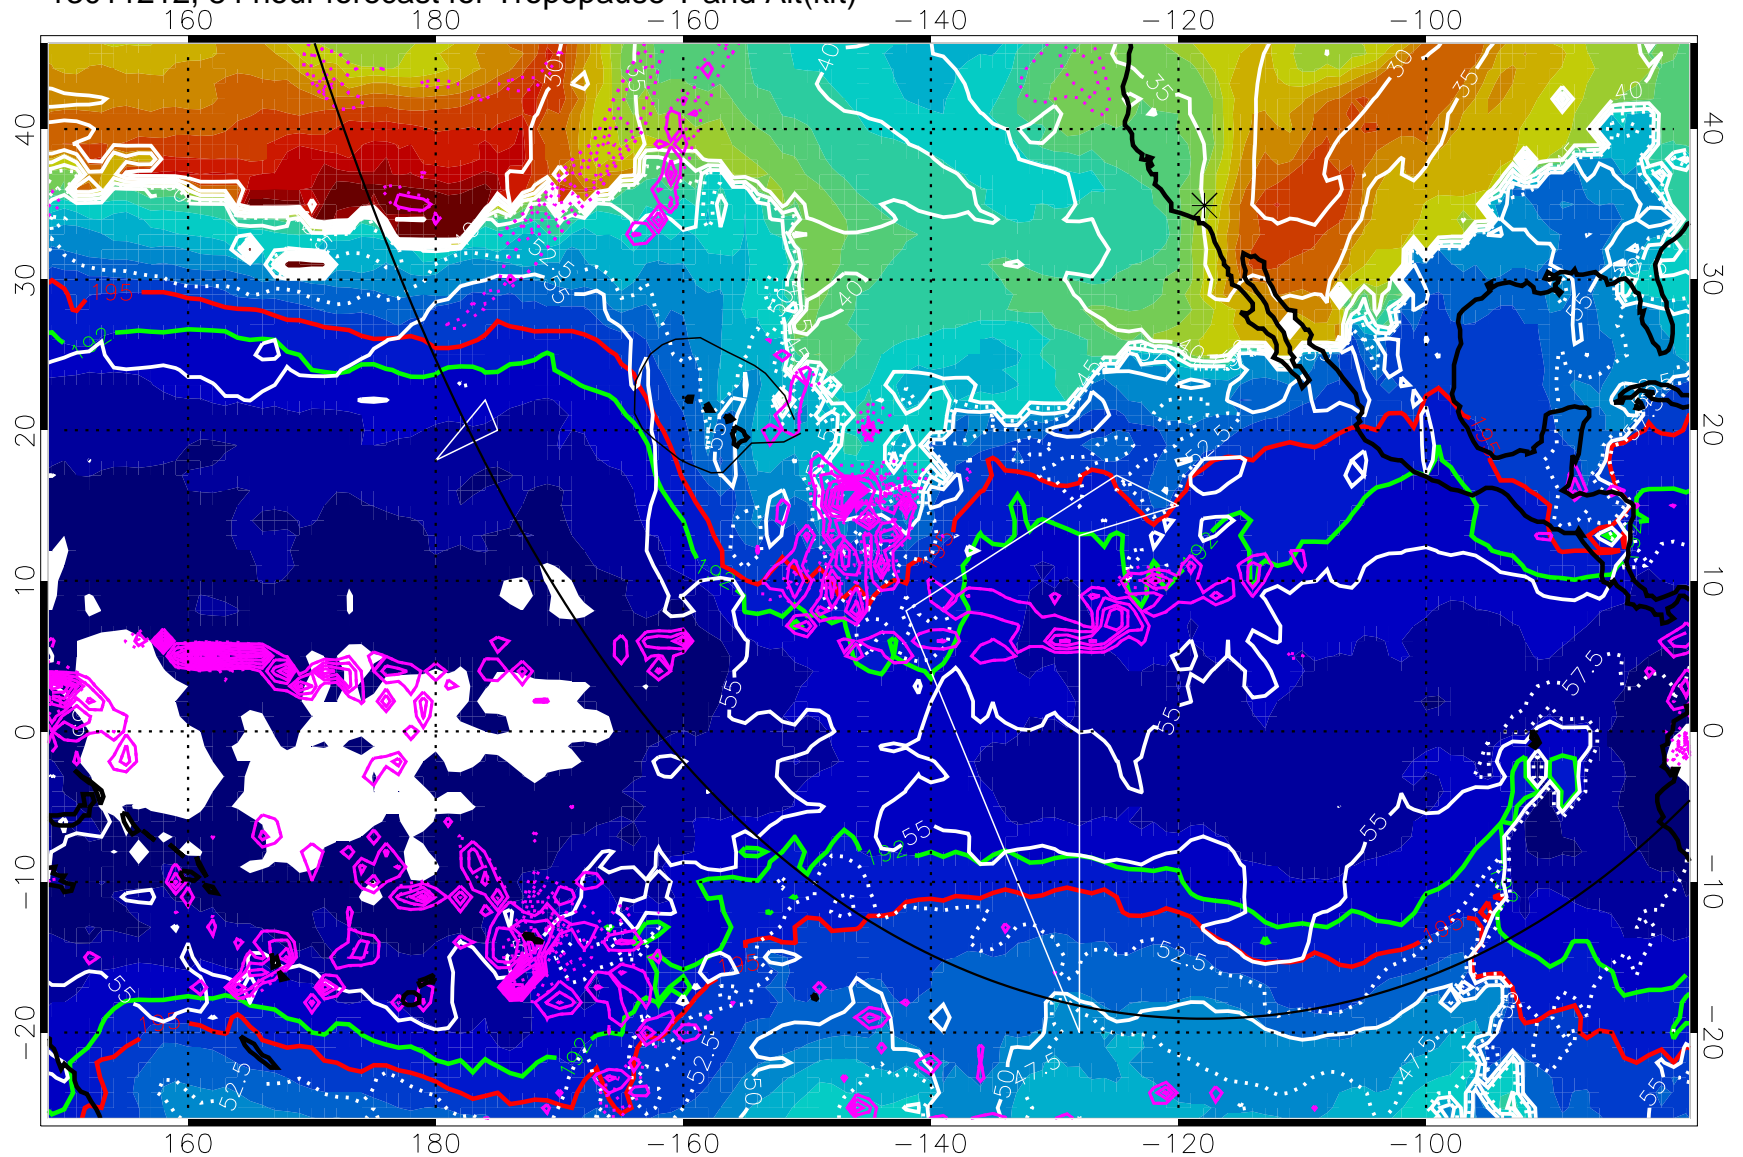

13011212, 84 hour forecast for Tropopause T and Alt(kft)

Tropopause T, K

Tropopause Altitude in kft (white)

Precip (tot dotted, conv solid) past 6 hours magenta 4 kg/m² contours

192.5K Isotherm 195K Isotherm

→ 50 m/s

Range ring of 6000 km -- 19 hours GH round trip