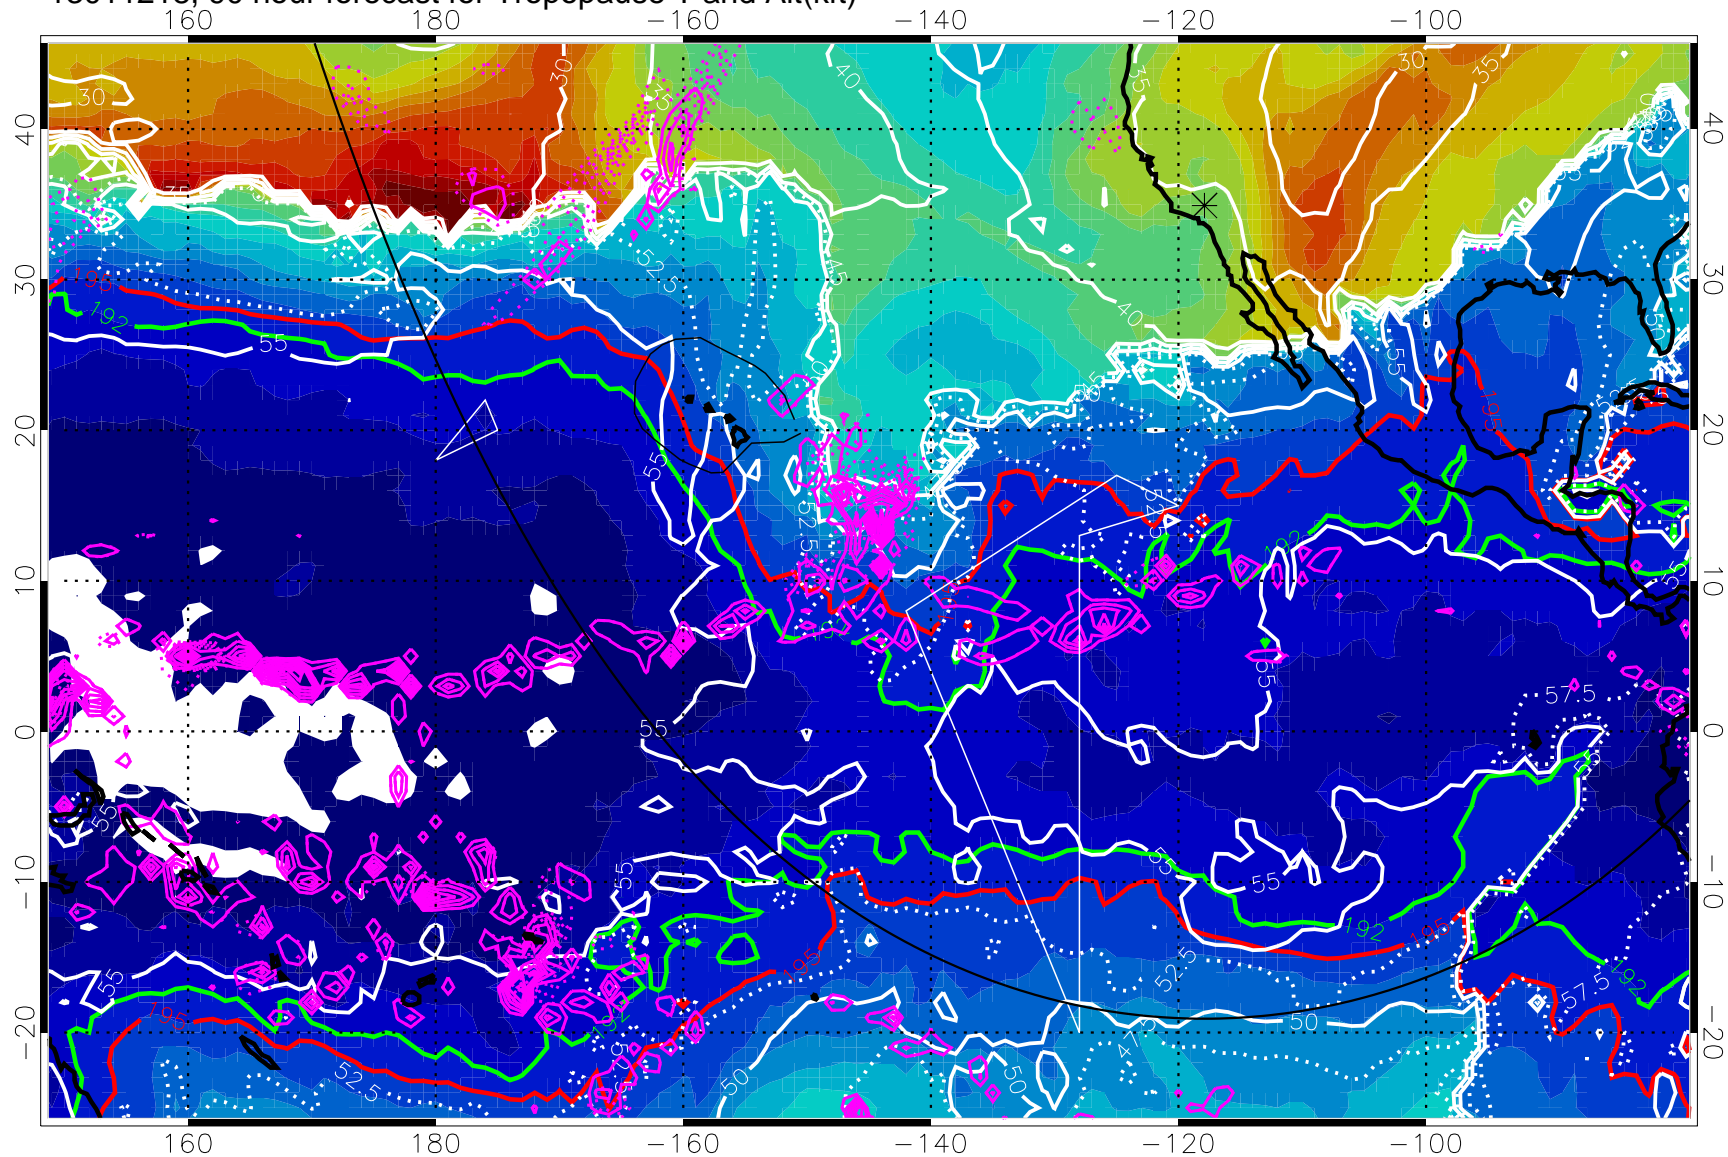

13011218, 90 hour forecast for Tropopause T and Alt(kft)

190 200 210 220 230
Tropopause T, K

Tropopause Altitude in kft (white)

Precip (tot dotted, conv solid) past 6 hours 4 kg/m2 contours

192.5K Isotherm 195K Isotherm

→ 50 m/s

Range ring of 6000 km -- 19 hours GH round trip