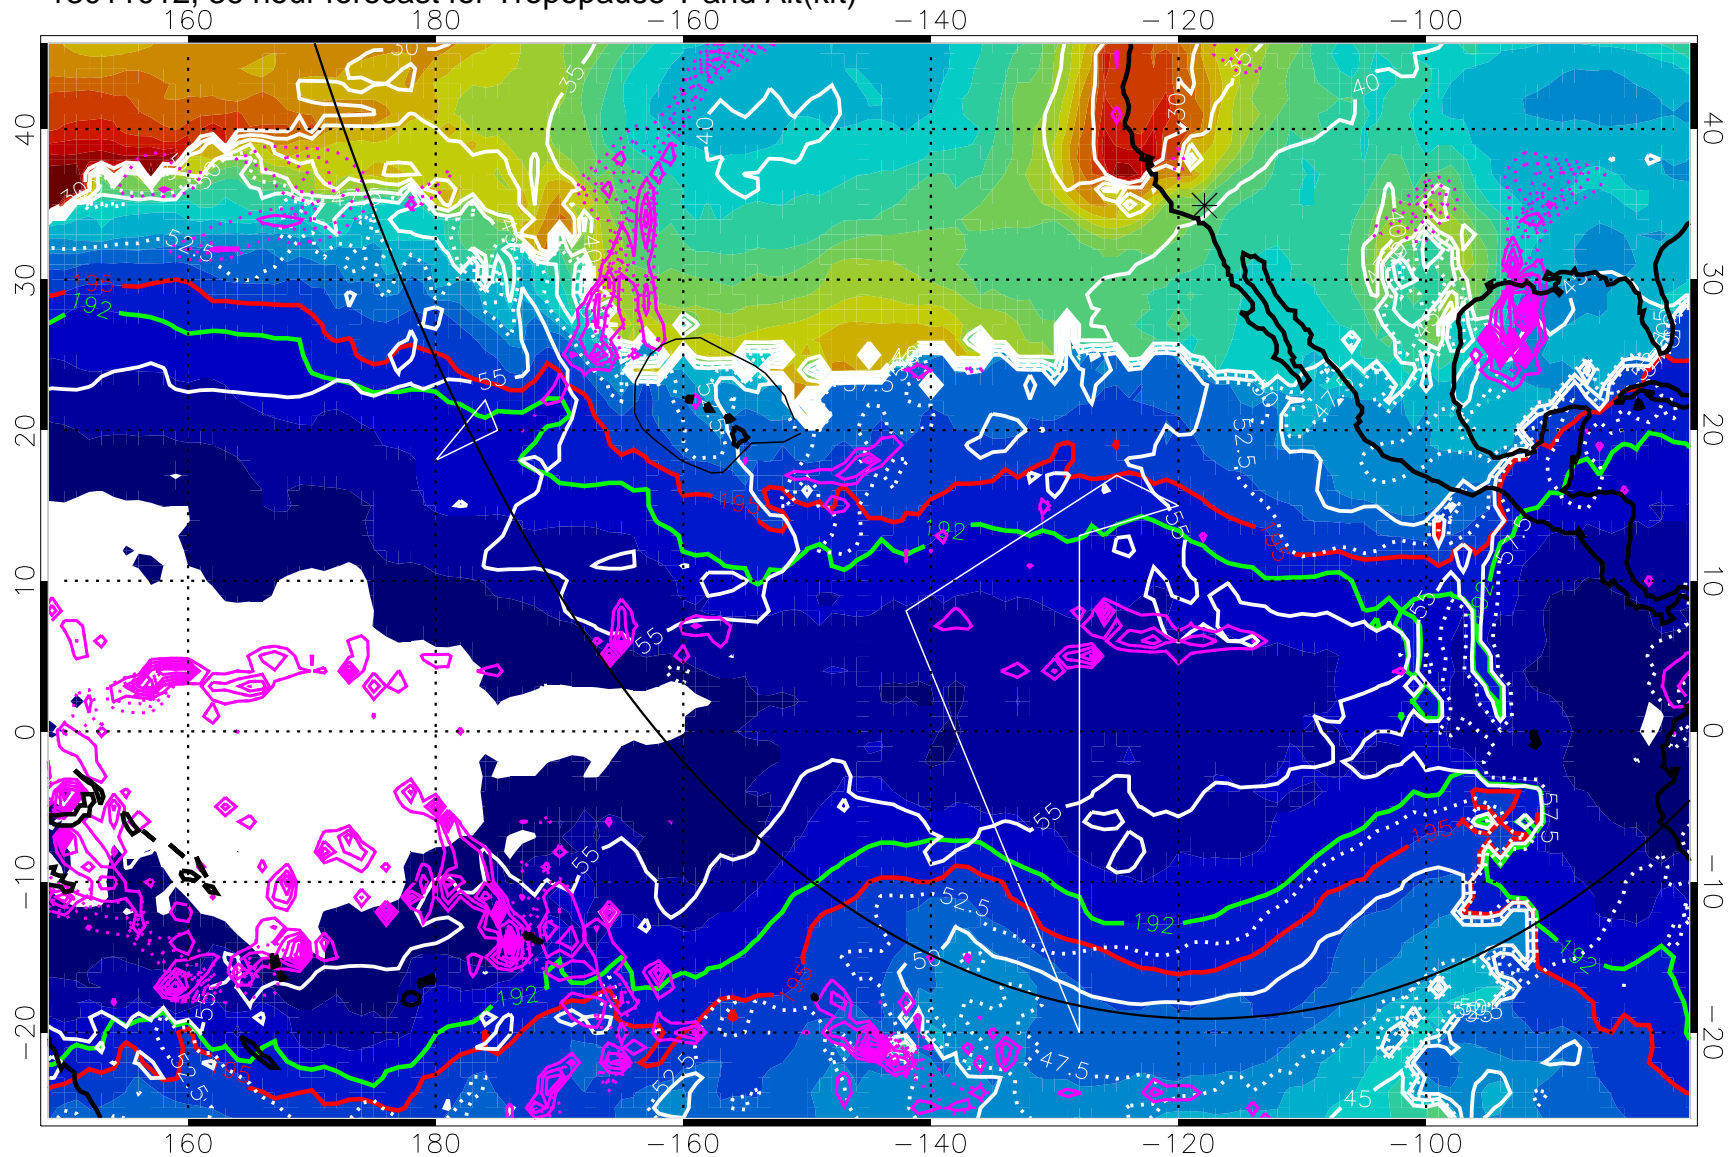

192.5K Isotherm 195K Isotherm

→ 50 m/s

Range ring of 6000 km -- 19 hours GH round trip

13011006, 30 hour forecast for Tropopause T and Alt(kft)

190 200 210 220 230
Tropopause T, K

Tropopause Altitude in kft (white)

Precip (tot dotted, conv solid) past 6 hours 4 kg/m² contours

192.5K Isotherm 195K Isotherm

→ 50 m/s

Range ring of 6000 km -- 19 hours GH round trip

13011012, 36 hour forecast for Tropopause T and Alt(kft)