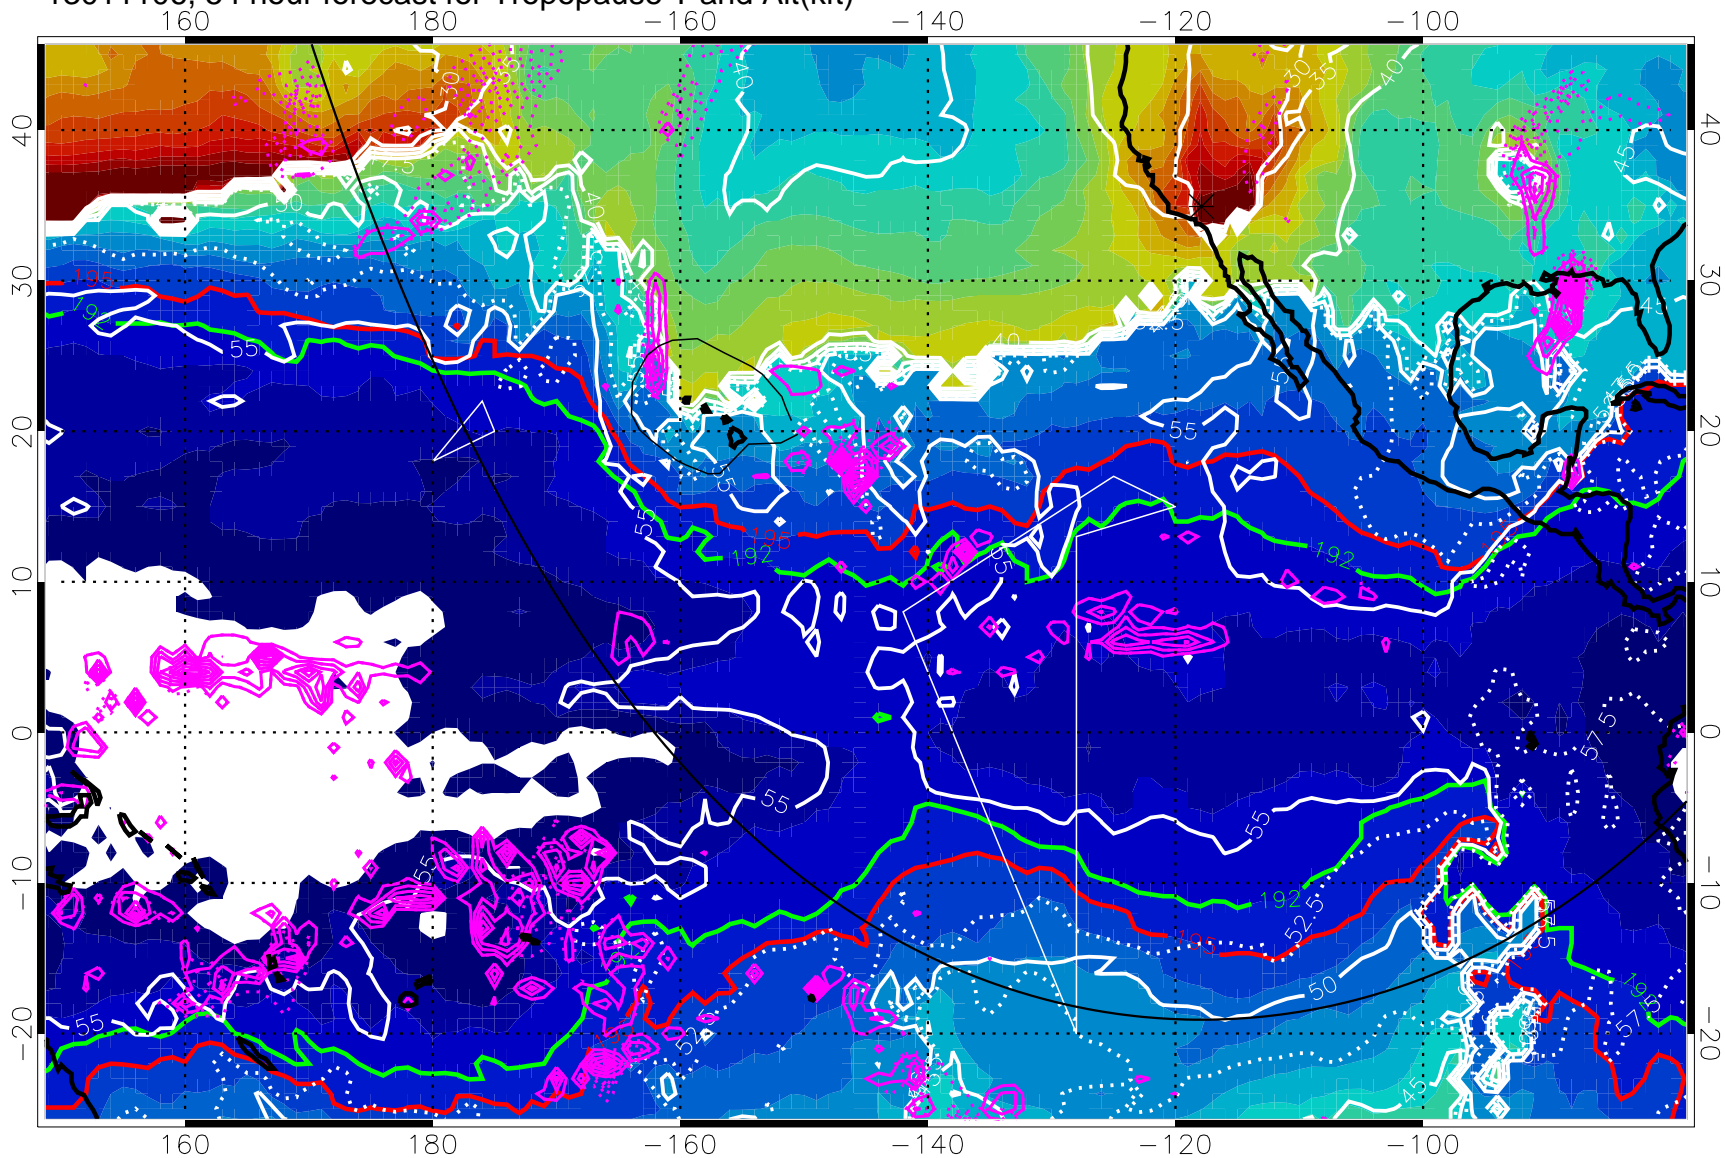

13011106, 54 hour forecast for Tropopause T and Alt(kft)

190   200   210   220   230
Tropopause T, K

Tropopause Altitude in kft (white)

Precip (tot dotted, conv solid) past 6 hours 4 kg/m² contours

192.5K Isotherm 195K Isotherm

→ 50 m/s

Range ring of 6000 km -- 19 hours GH round trip