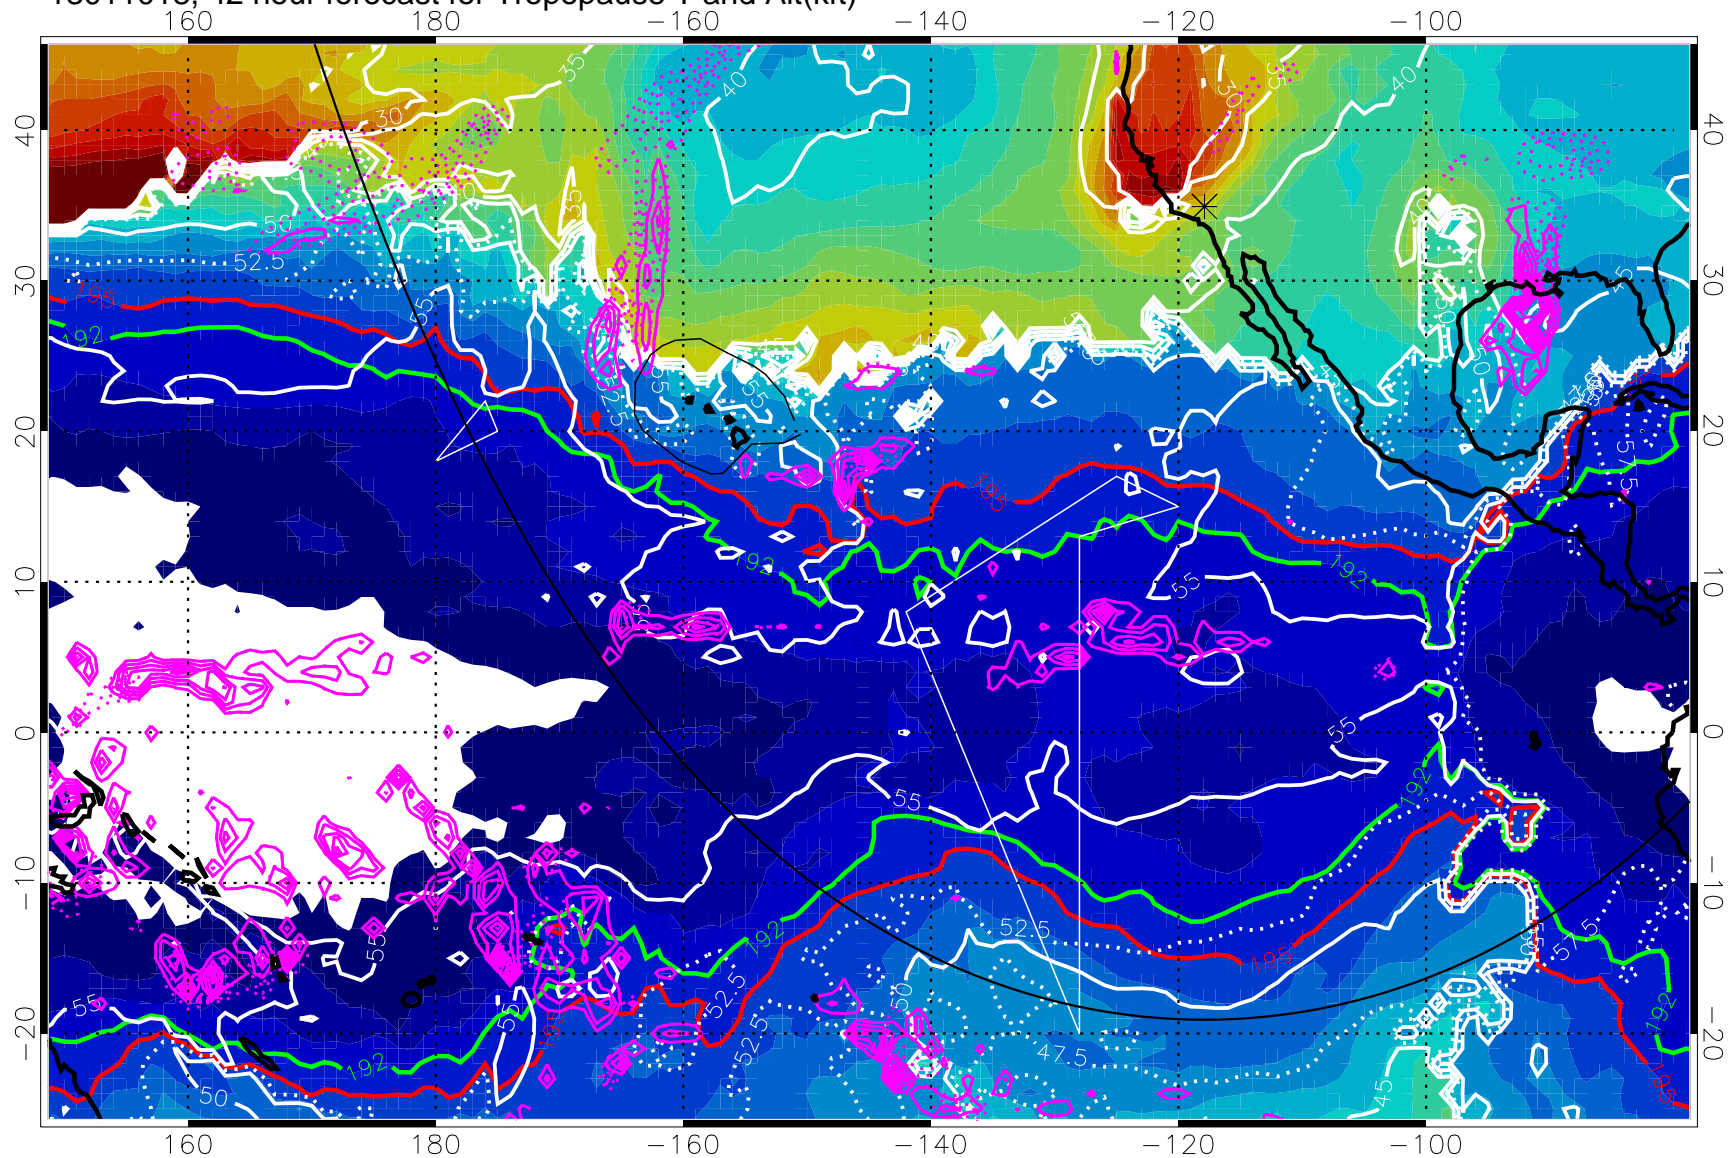

13011018, 42 hour forecast for Tropopause T and Alt(kft)

Tropopause Altitude in kft (white)
Precip (tot dotted, conv solid) past 6 hours 4 kg/m² contours
192.5K Isotherm 195K Isotherm
→ 50 m/s
Range ring of 6000 km -- 19 hours GH round trip