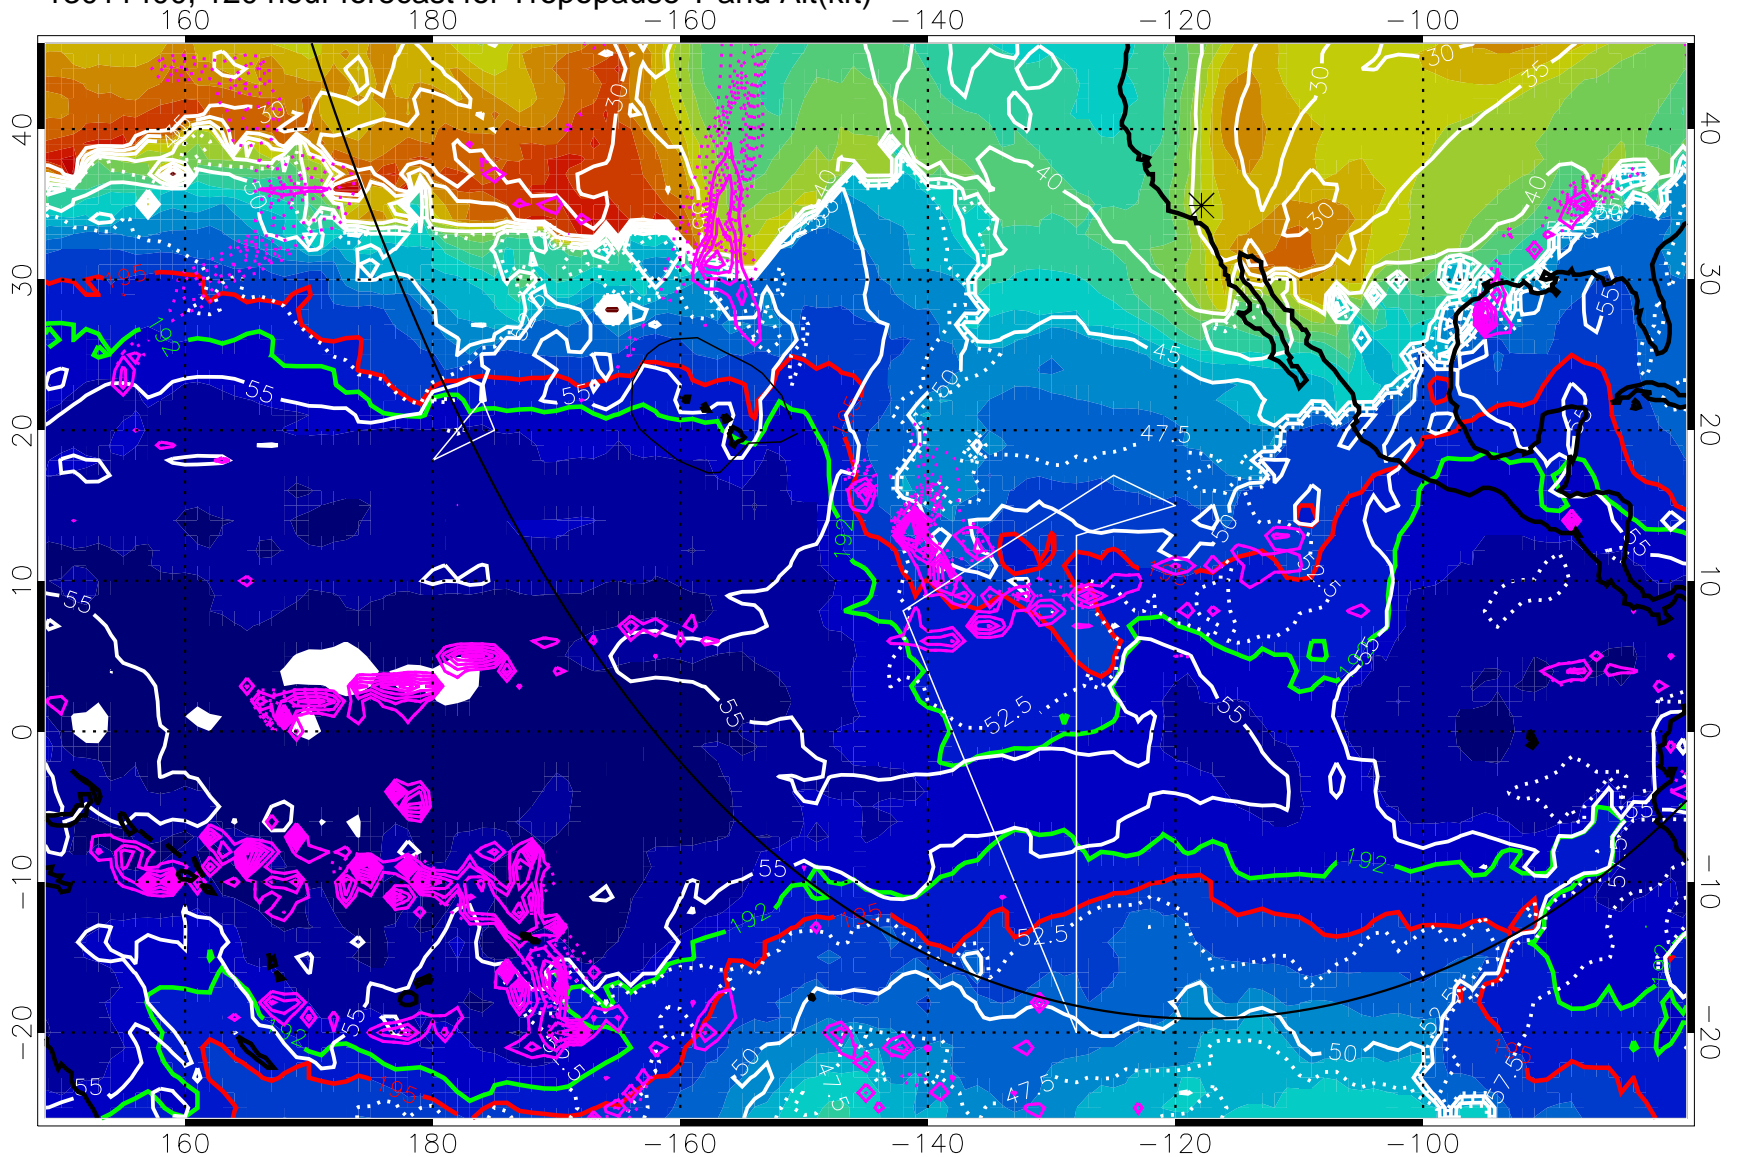

→ 50 m/s

Range ring of 6000 km -- 19 hours GH round trip

13011400, 120 hour forecast for Tropopause T and Alt(kft)

Tropopause T, K

Tropopause Altitude in kft (white)
 Precip (tot dotted, conv solid) past 6 hours 4 kg/m² contours
 192.5K Isotherm 195K Isotherm
 → 50 m/s
 Range ring of 6000 km -- 19 hours GH round trip