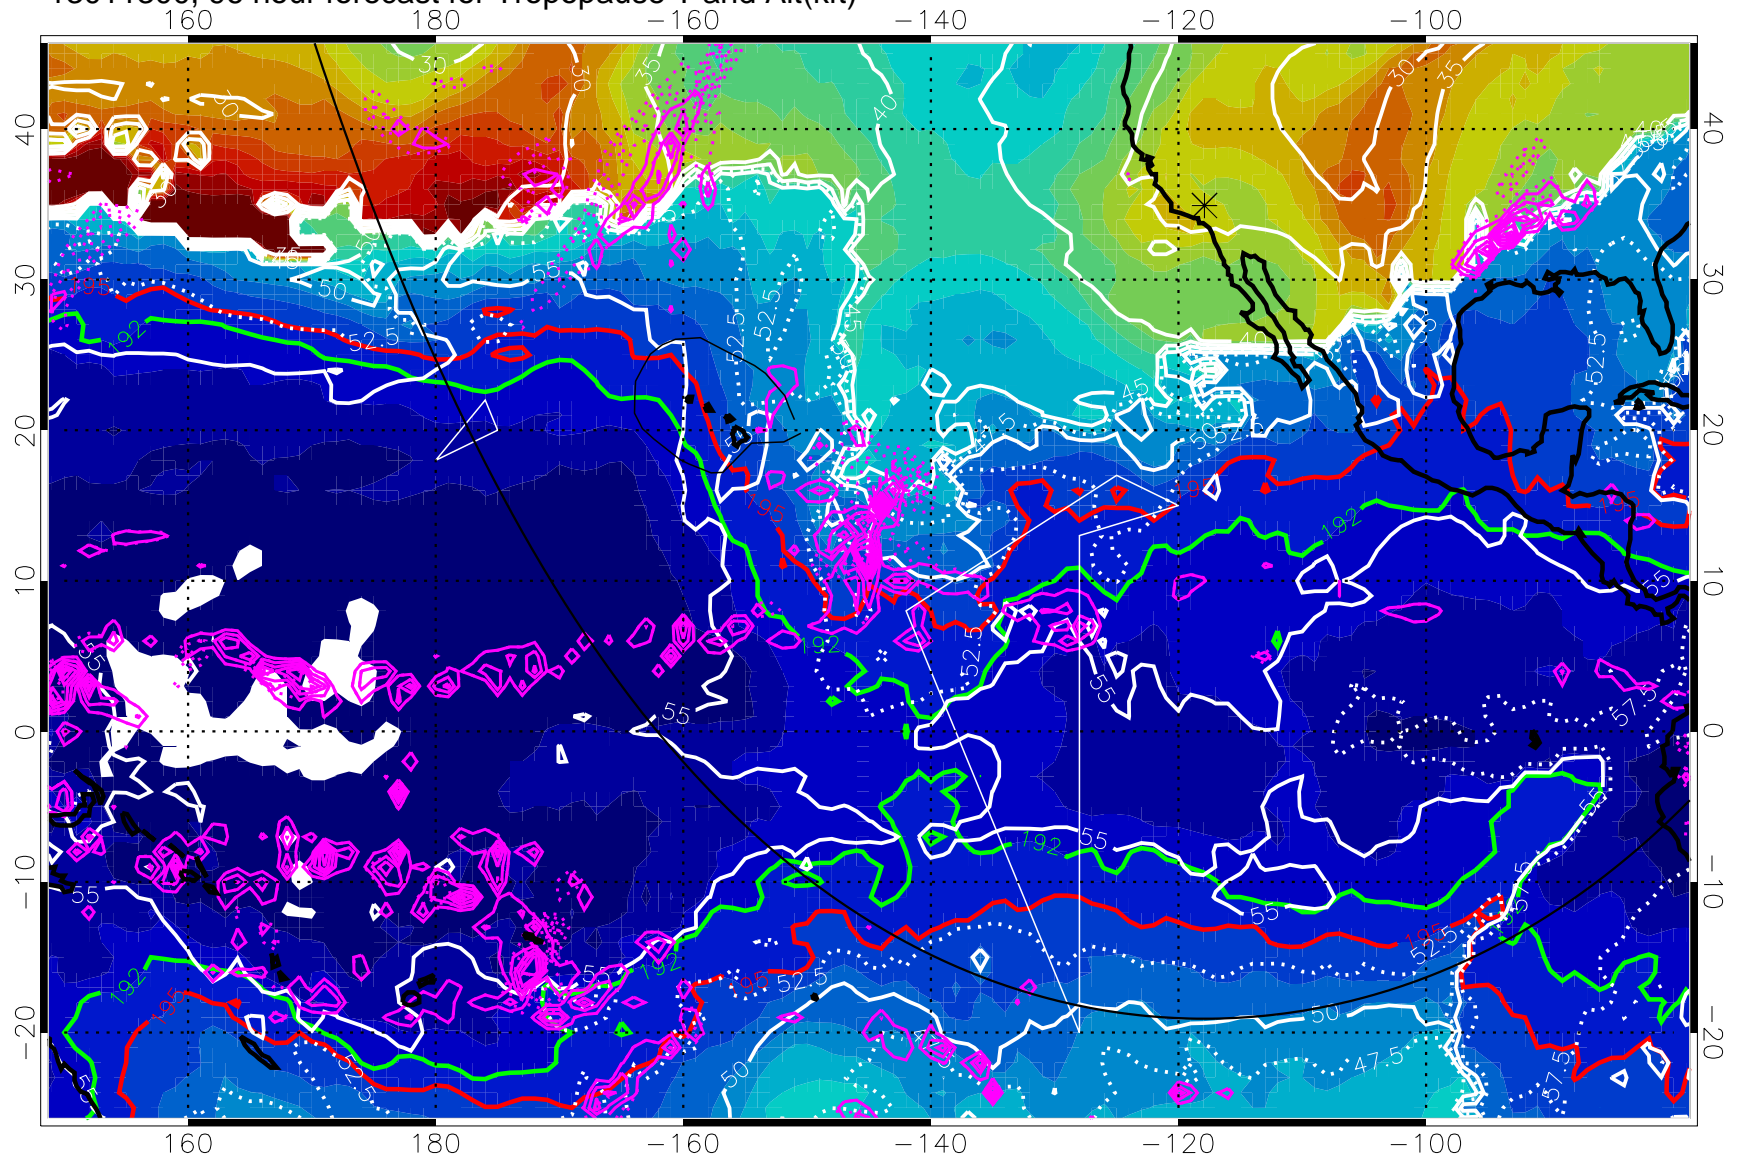

→ 50 m/s

Range ring of 6000 km -- 19 hours GH round trip

13011218, 90 hour forecast for Tropopause T and Alt(kft)

190 200 210 220 230
Tropopause T, K

Tropopause Altitude in kft (white)

Precip (tot dotted, conv solid) past 6 hours 4 kg/m2 contours

192.5K Isotherm 195K Isotherm

→ 50 m/s

Range ring of 6000 km -- 19 hours GH round trip

13011300, 96 hour forecast for Tropopause T and Alt(kft)

190 200 210 220 230

Tropopause T, K

Tropopause Altitude in kft (white)

Precip (tot dotted, conv solid) past 6 hours 4 kg/m² contours

192.5K Isotherm 195K Isotherm

→ 50 m/s

Range ring of 6000 km -- 19 hours GH round trip

13011306, 102 hour forecast for Tropopause T and Alt(kft)