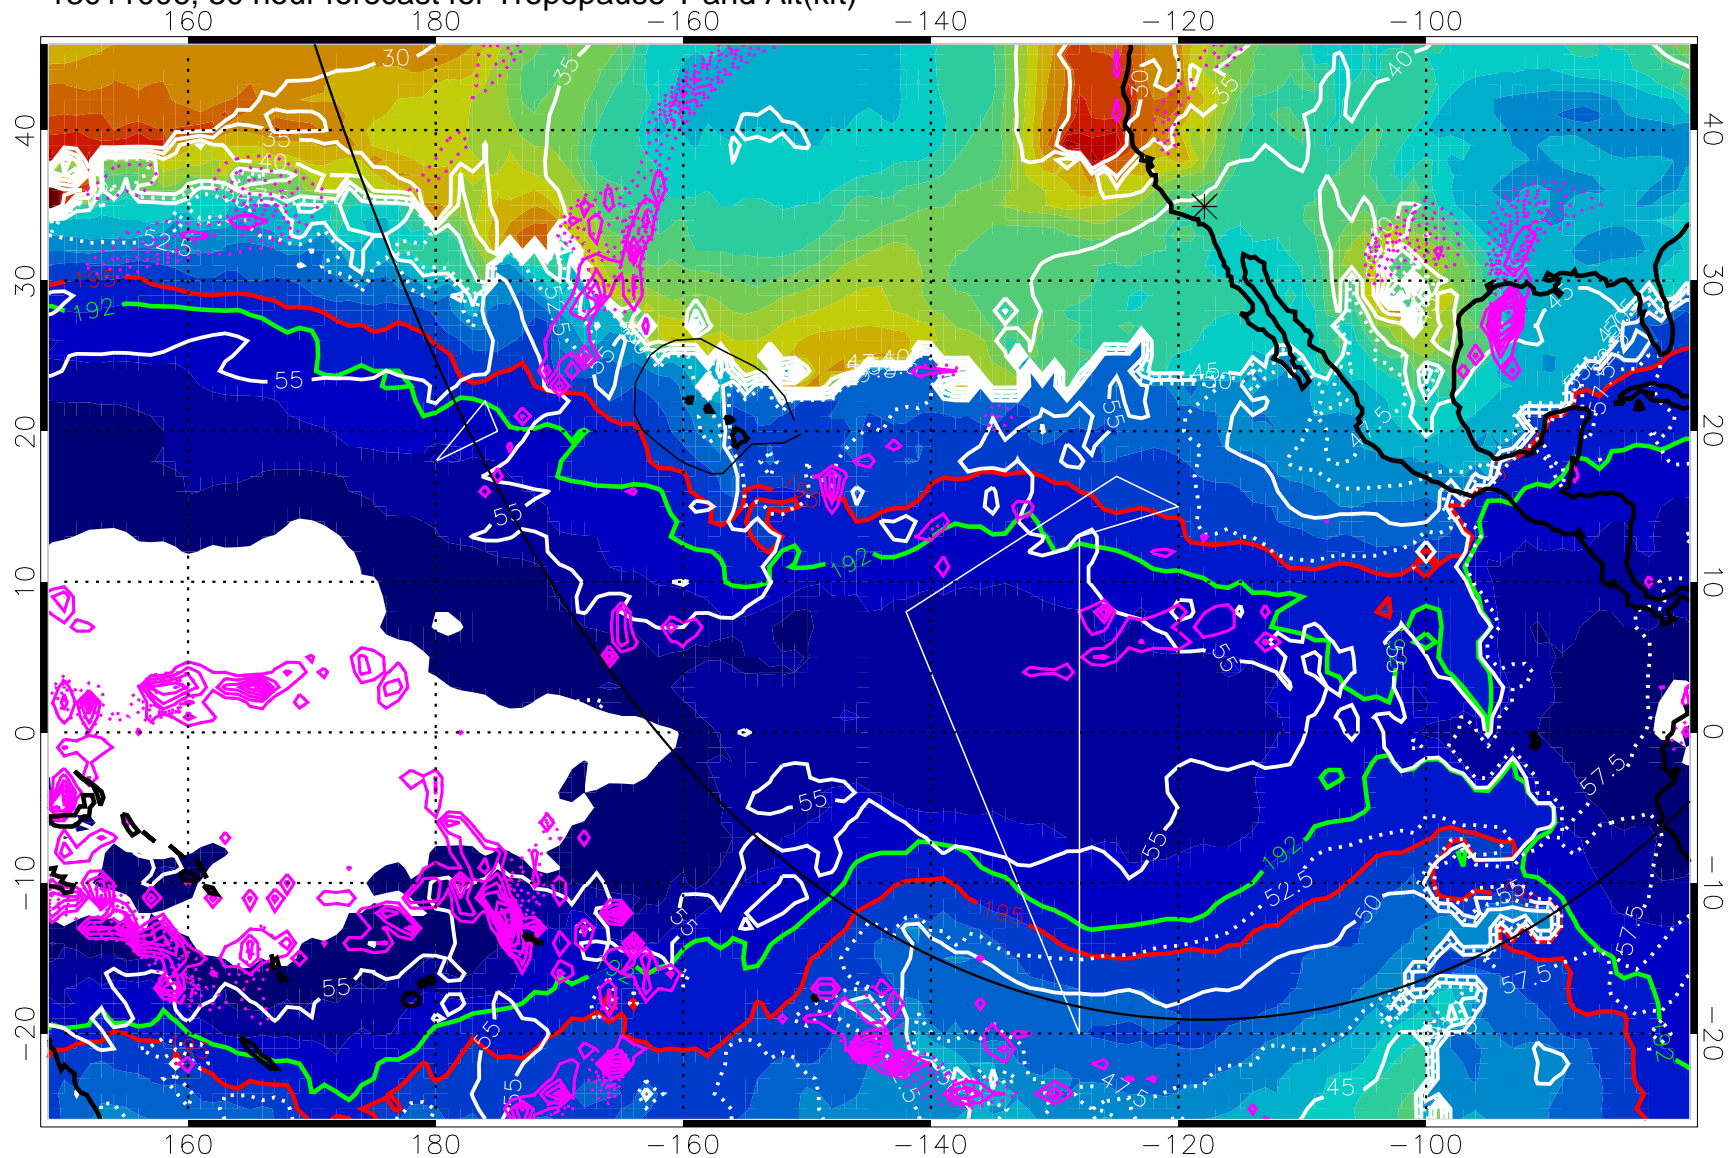

→ 50 m/s

Range ring of 6000 km -- 19 hours GH round trip

13011000, 24 hour forecast for Tropopause T and Alt(kft)

190 200 210 220 230

Tropopause T, K

Tropopause Altitude in kft (white)

Precip (tot dotted, conv solid) past 6 hours 4 kg/m² contours

192.5K Isotherm 195K Isotherm

→ 50 m/s

Range ring of 6000 km -- 19 hours GH round trip

13011006, 30 hour forecast for Tropopause T and Alt(kft)

190 200 210 220 230
Tropopause T, K

Tropopause Altitude in kft (white)

Precip (tot dotted, conv solid) past 6 hours 4 kg/m² contours

192.5K Isotherm 195K Isotherm

→ 50 m/s

Range ring of 6000 km -- 19 hours GH round trip

13011012, 36 hour forecast for Tropopause T and Alt(kft)