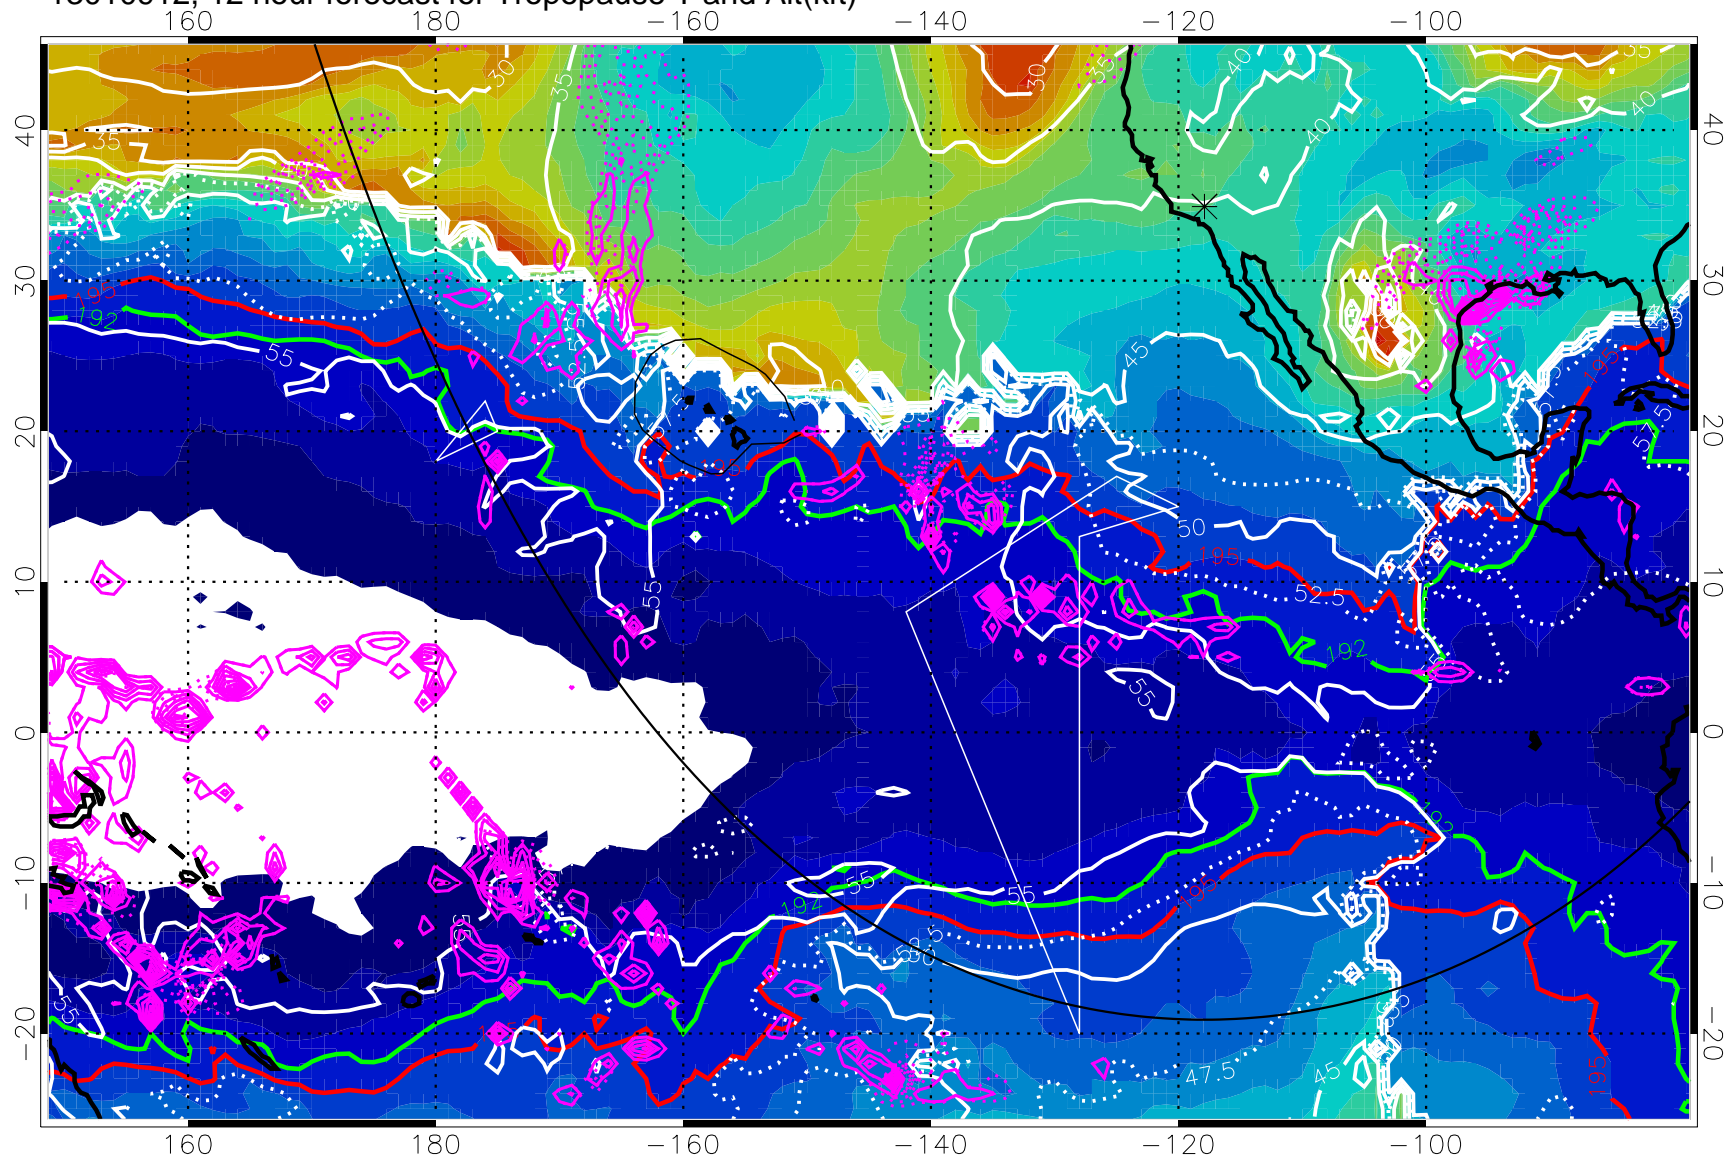

13010912, 12 hour forecast for Tropopause T and Alt(kft)

Tropopause Altitude in kft (white)
Precip (tot dotted, conv solid) past 6 hours 4 kg/m² contours
192.5K Isotherm 195K Isotherm
→ 50 m/s
Range ring of 6000 km -- 19 hours GH round trip

→ 50 m/s

Range ring of 6000 km -- 19 hours GH round trip

13011000, 24 hour forecast for Tropopause T and Alt(kft)

190 200 210 220 230

Tropopause T, K

Tropopause Altitude in kft (white)

Precip (tot dotted, conv solid) past 6 hours 4 kg/m² contours

192.5K Isotherm 195K Isotherm

→ 50 m/s

Range ring of 6000 km -- 19 hours GH round trip

13011006, 30 hour forecast for Tropopause T and Alt(kft)

190 200 210 220 230
Tropopause T, K

Tropopause Altitude in kft (white)

Precip (tot dotted, conv solid) past 6 hours 4 kg/m² contours

192.5K Isotherm 195K Isotherm

→ 50 m/s

Range ring of 6000 km -- 19 hours GH round trip

13011012, 36 hour forecast for Tropopause T and Alt(kft)