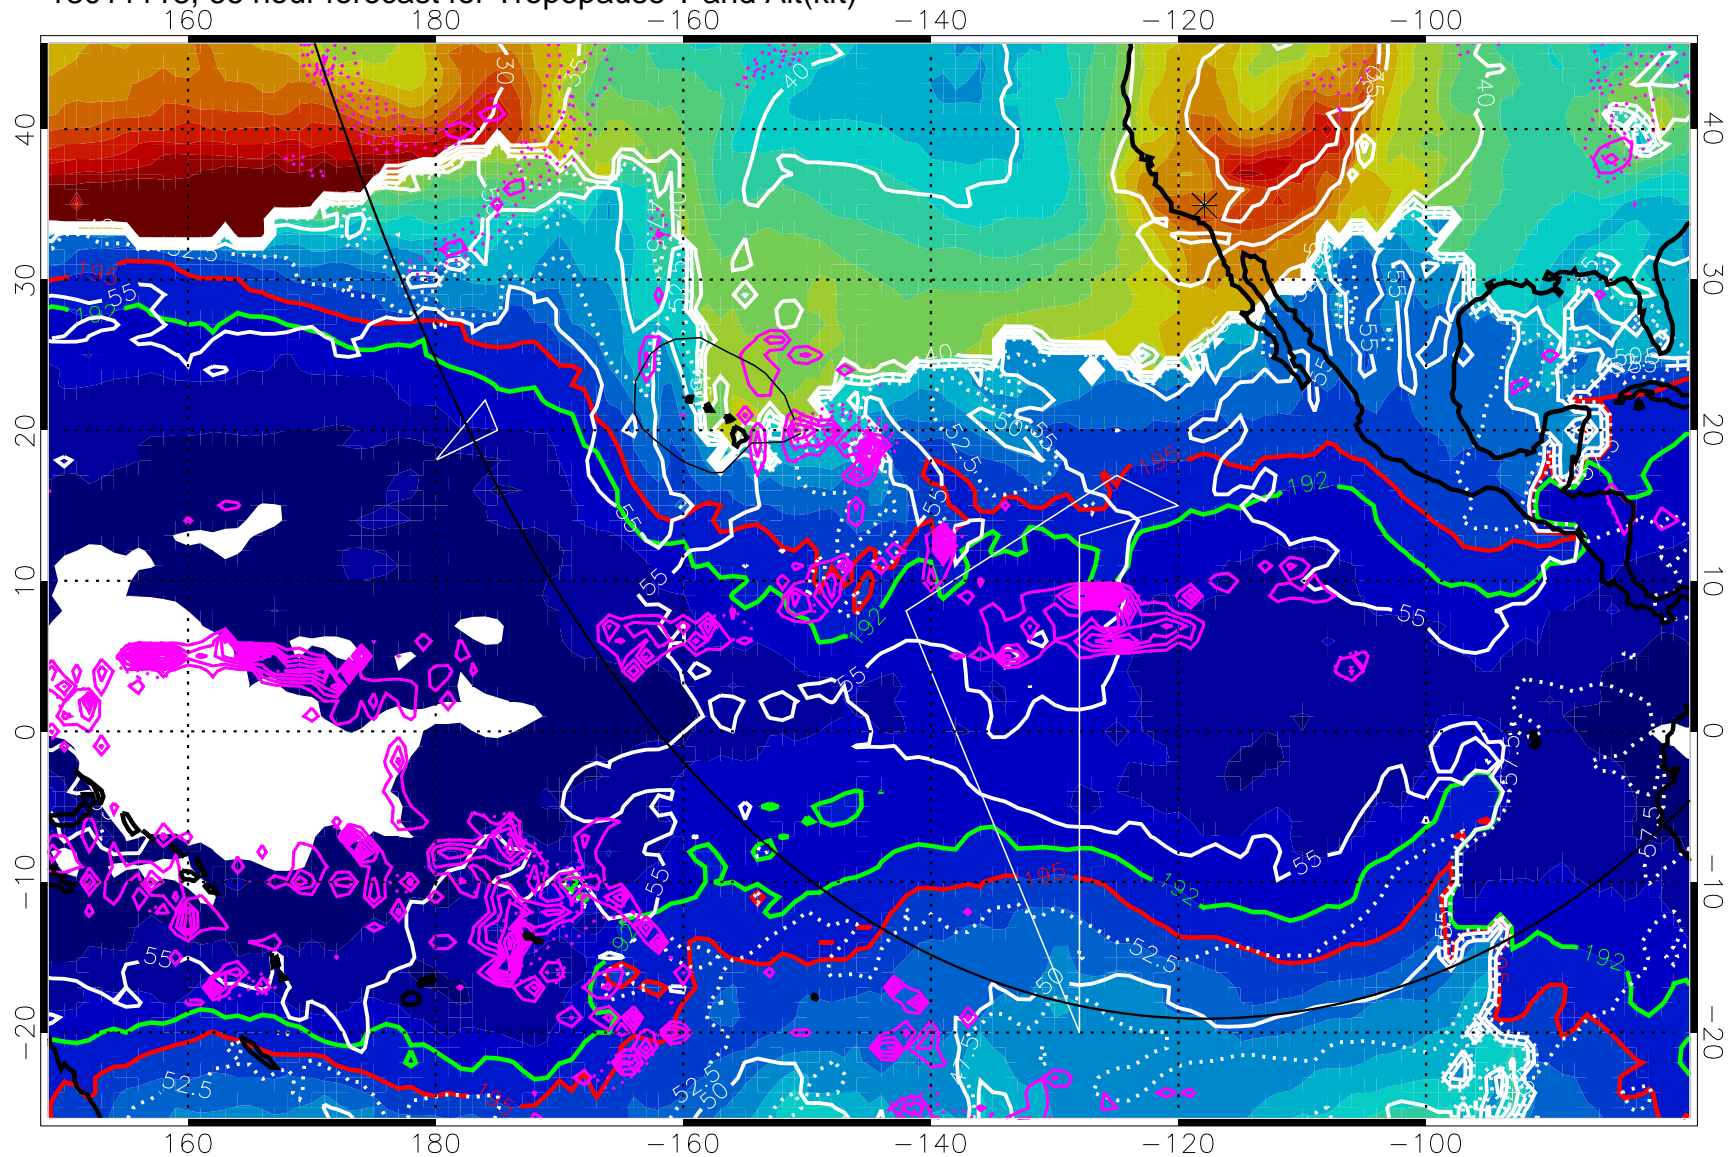

192.5K Isotherm 195K Isotherm

→ 50 m/s

Range ring of 6000 km -- 19 hours GH round trip

13011112, 60 hour forecast for Tropopause T and Alt(kft)

190 200 210 220 230
Tropopause T, K

Tropopause Altitude in kft (white)

Precip (tot dotted, conv solid) past 6 hours 4 kg/m² contours

192.5K Isotherm 195K Isotherm

→ 50 m/s

Range ring of 6000 km -- 19 hours GH round trip

13011118, 66 hour forecast for Tropopause T and Alt(kft)