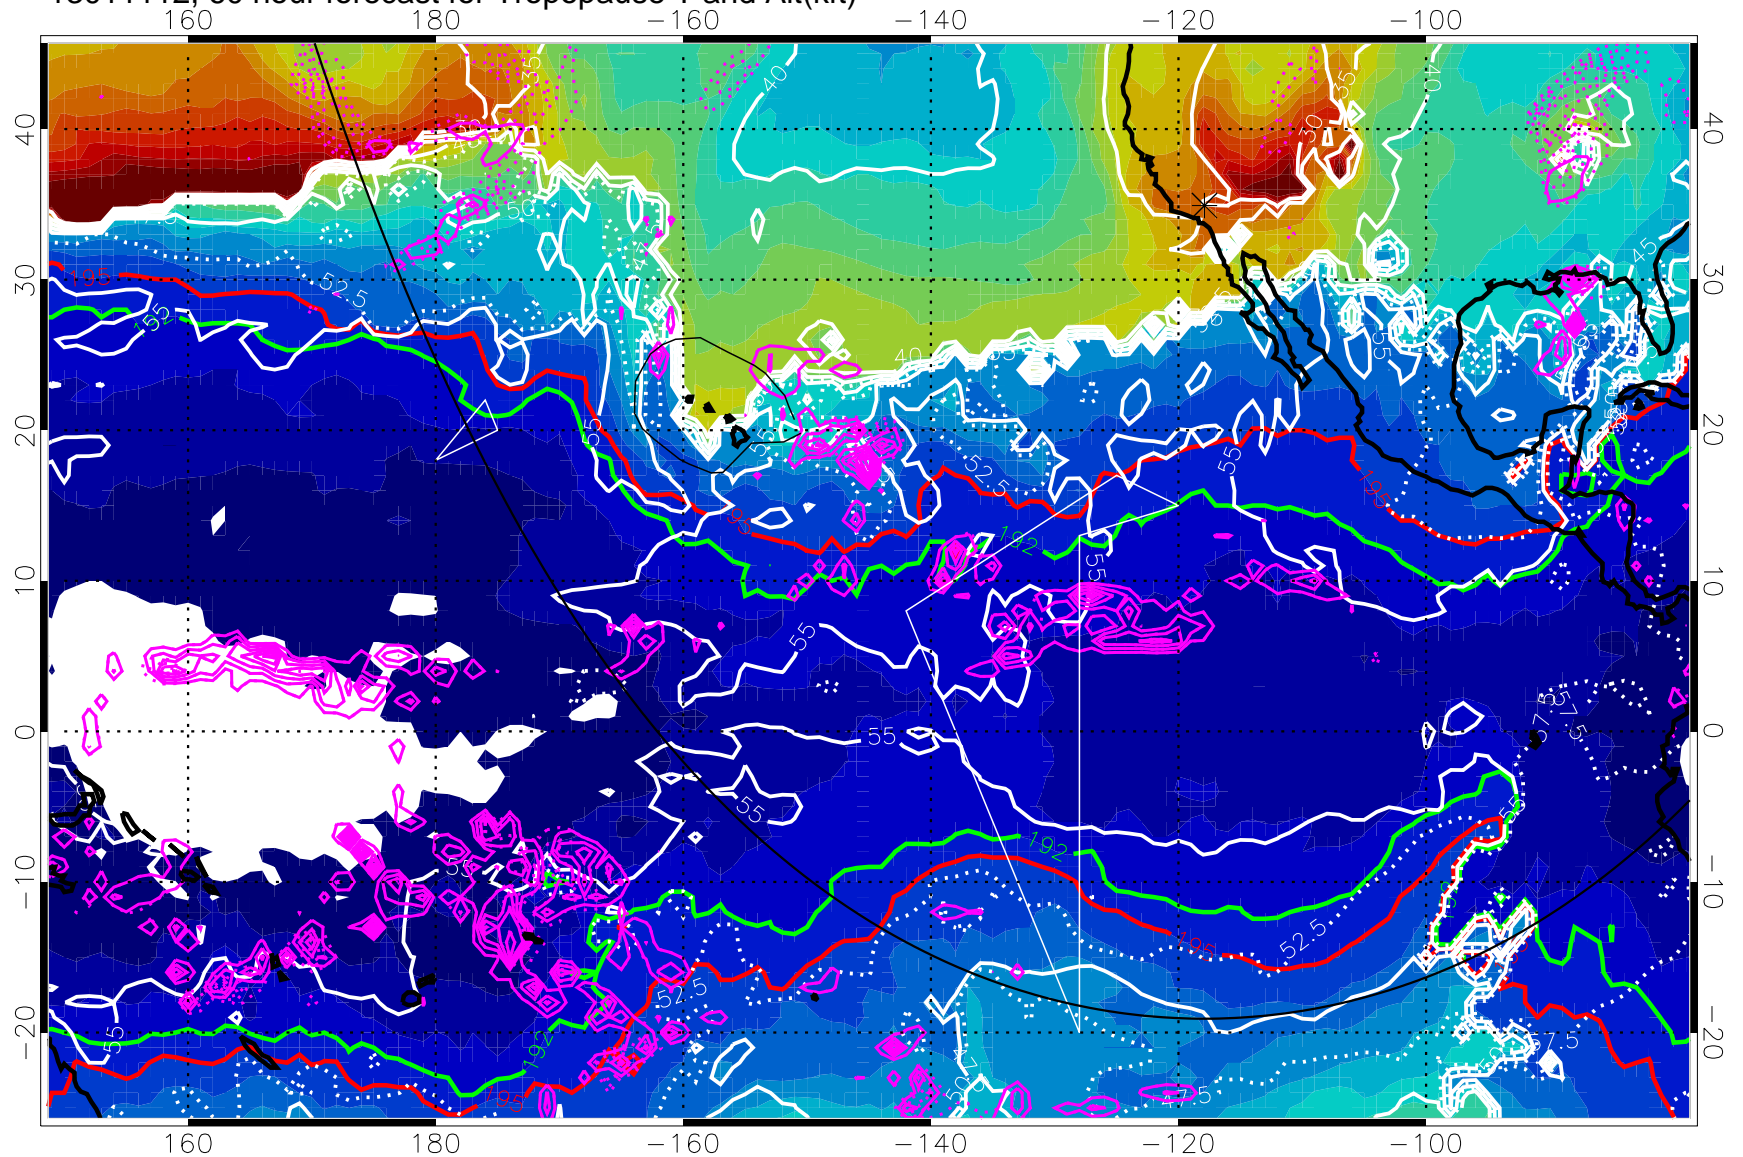

192.5K Isotherm 195K Isotherm

→ 50 m/s

Range ring of 6000 km -- 19 hours GH round trip

13011112, 60 hour forecast for Tropopause T and Alt(kft)

190 200 210 220 230
Tropopause T, K

Tropopause Altitude in kft (white)

Precip (tot dotted, conv solid) past 6 hours 4 kg/m² contours

192.5K Isotherm 195K Isotherm

→ 50 m/s

Range ring of 6000 km -- 19 hours GH round trip

13011118, 66 hour forecast for Tropopause T and Alt(kft)