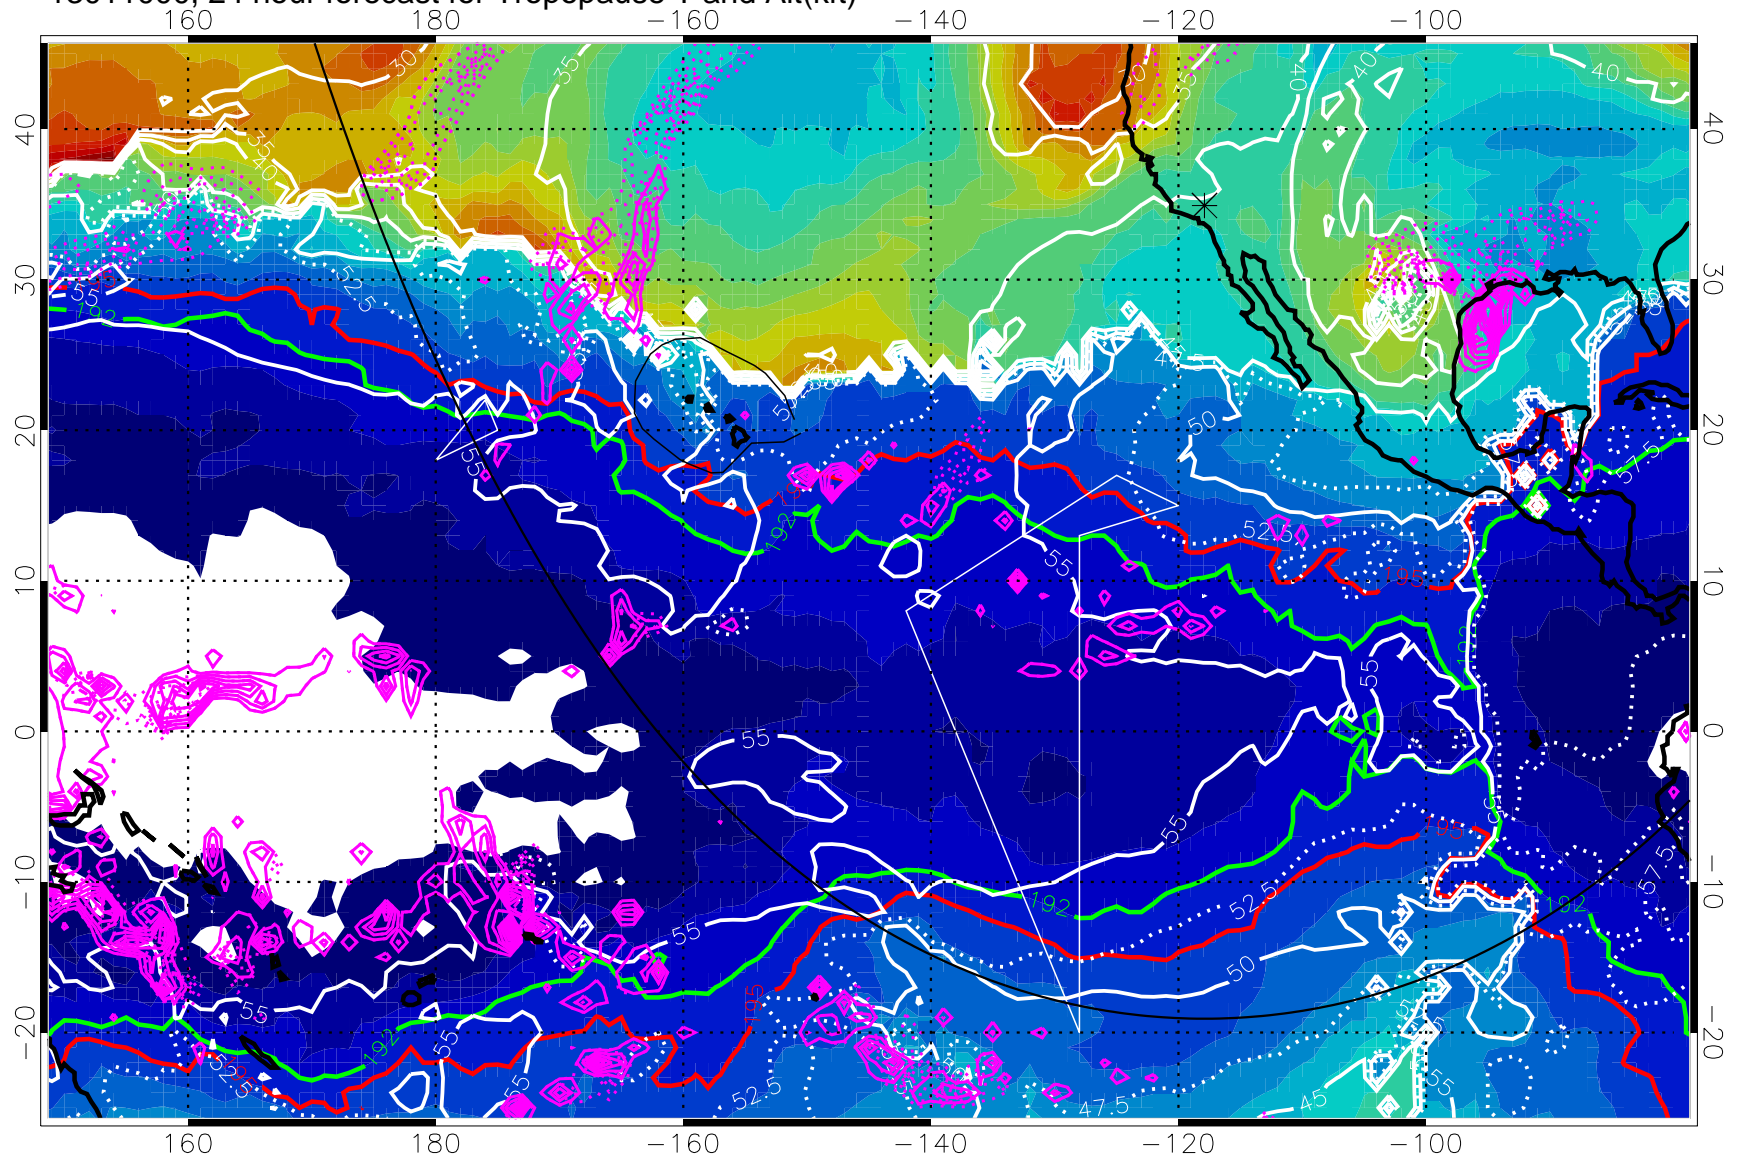

13011000, 24 hour forecast for Tropopause T and Alt(kft)

190 200 210 220 230

Tropopause T, K

Tropopause Altitude in kft (white)

Precip (tot dotted, conv solid) past 6 hours 4 kg/m² contours

192.5K Isotherm 195K Isotherm

→ 50 m/s

Range ring of 6000 km -- 19 hours GH round trip