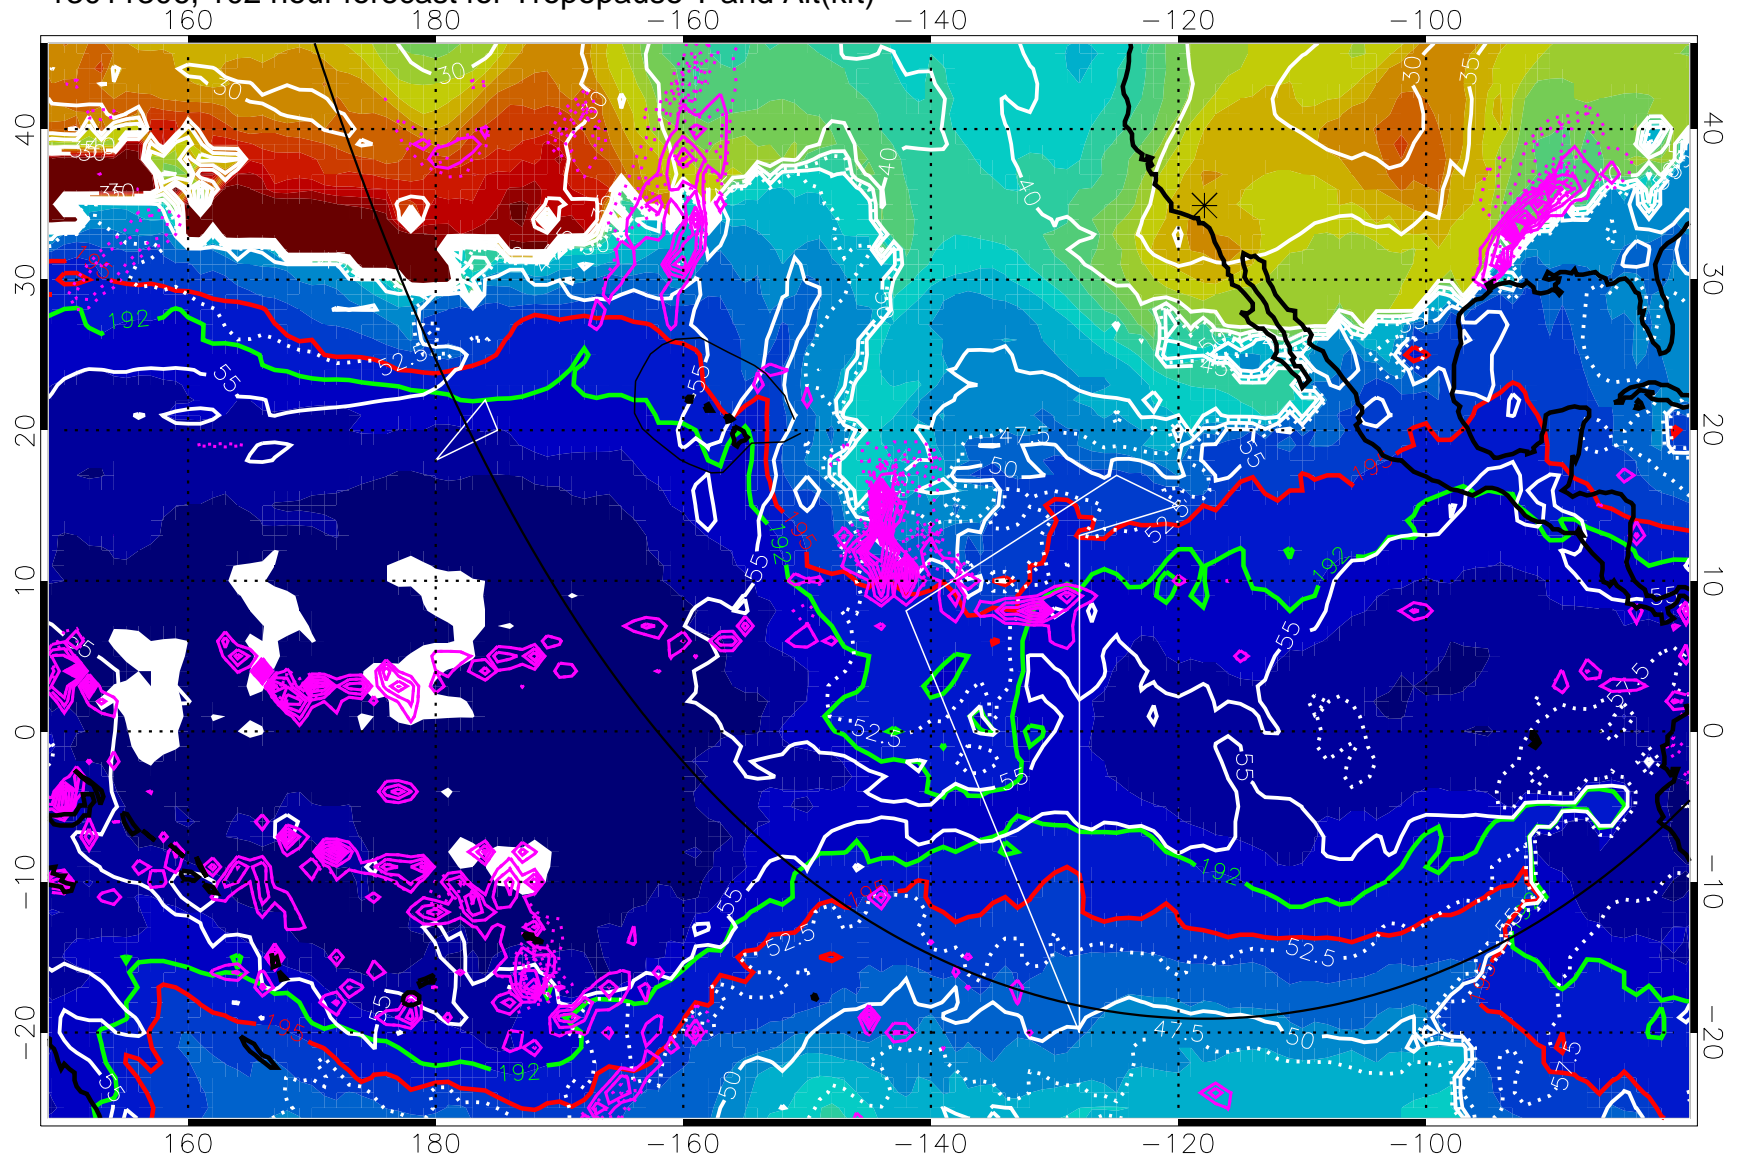

192.5K Isotherm 195K Isotherm

→ 50 m/s

Range ring of 6000 km -- 19 hours GH round trip

13011300, 96 hour forecast for Tropopause T and Alt(kft)

190 200 210 220 230

Tropopause T, K

Tropopause Altitude in kft (white)

Precip (tot dotted, conv solid) past 6 hours 4 kg/m² contours

192.5K Isotherm 195K Isotherm

→ 50 m/s

Range ring of 6000 km -- 19 hours GH round trip

13011306, 102 hour forecast for Tropopause T and Alt(kft)