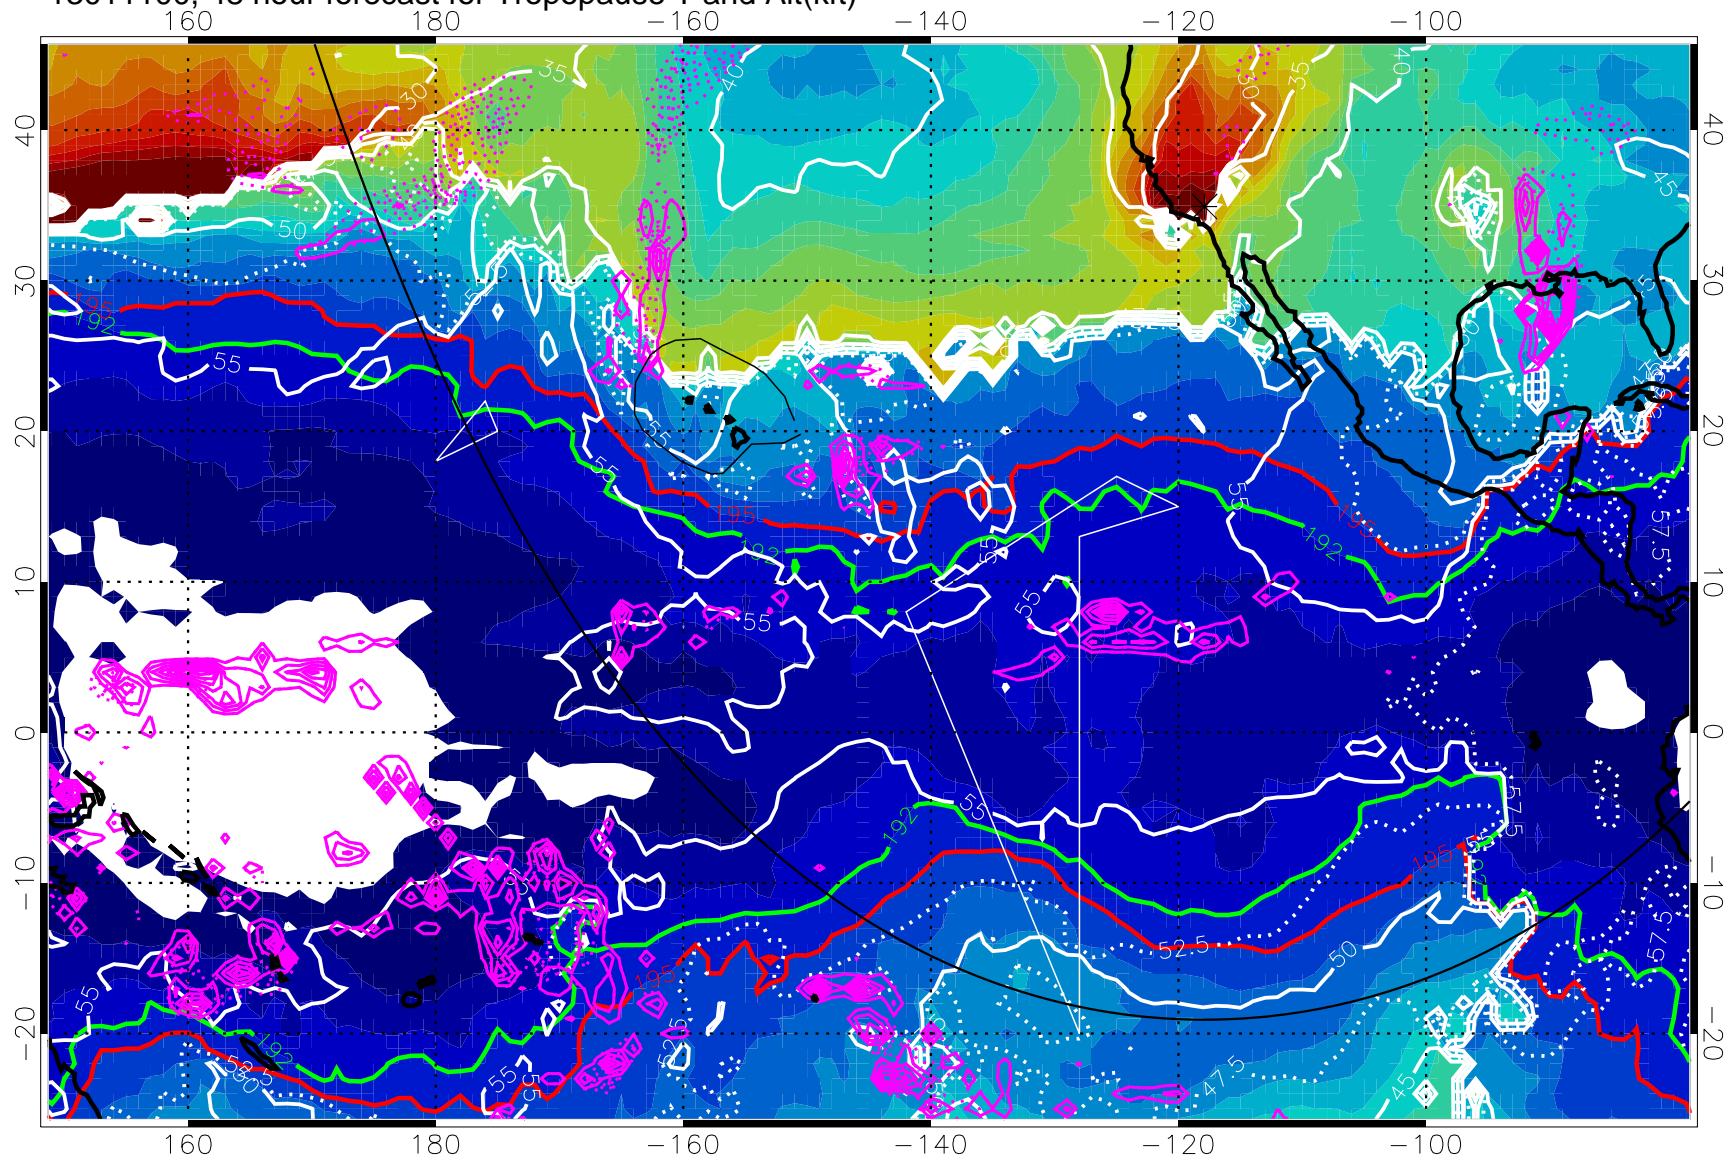

13011100, 48 hour forecast for Tropopause T and Alt(kft)

190   200   210   220   230
Tropopause T, K

Tropopause Altitude in kft (white)

Precip (tot dotted, conv solid) past 6 hours 4 kg/m² contours

192.5K Isotherm 195K Isotherm

→ 50 m/s

Range ring of 6000 km -- 19 hours GH round trip