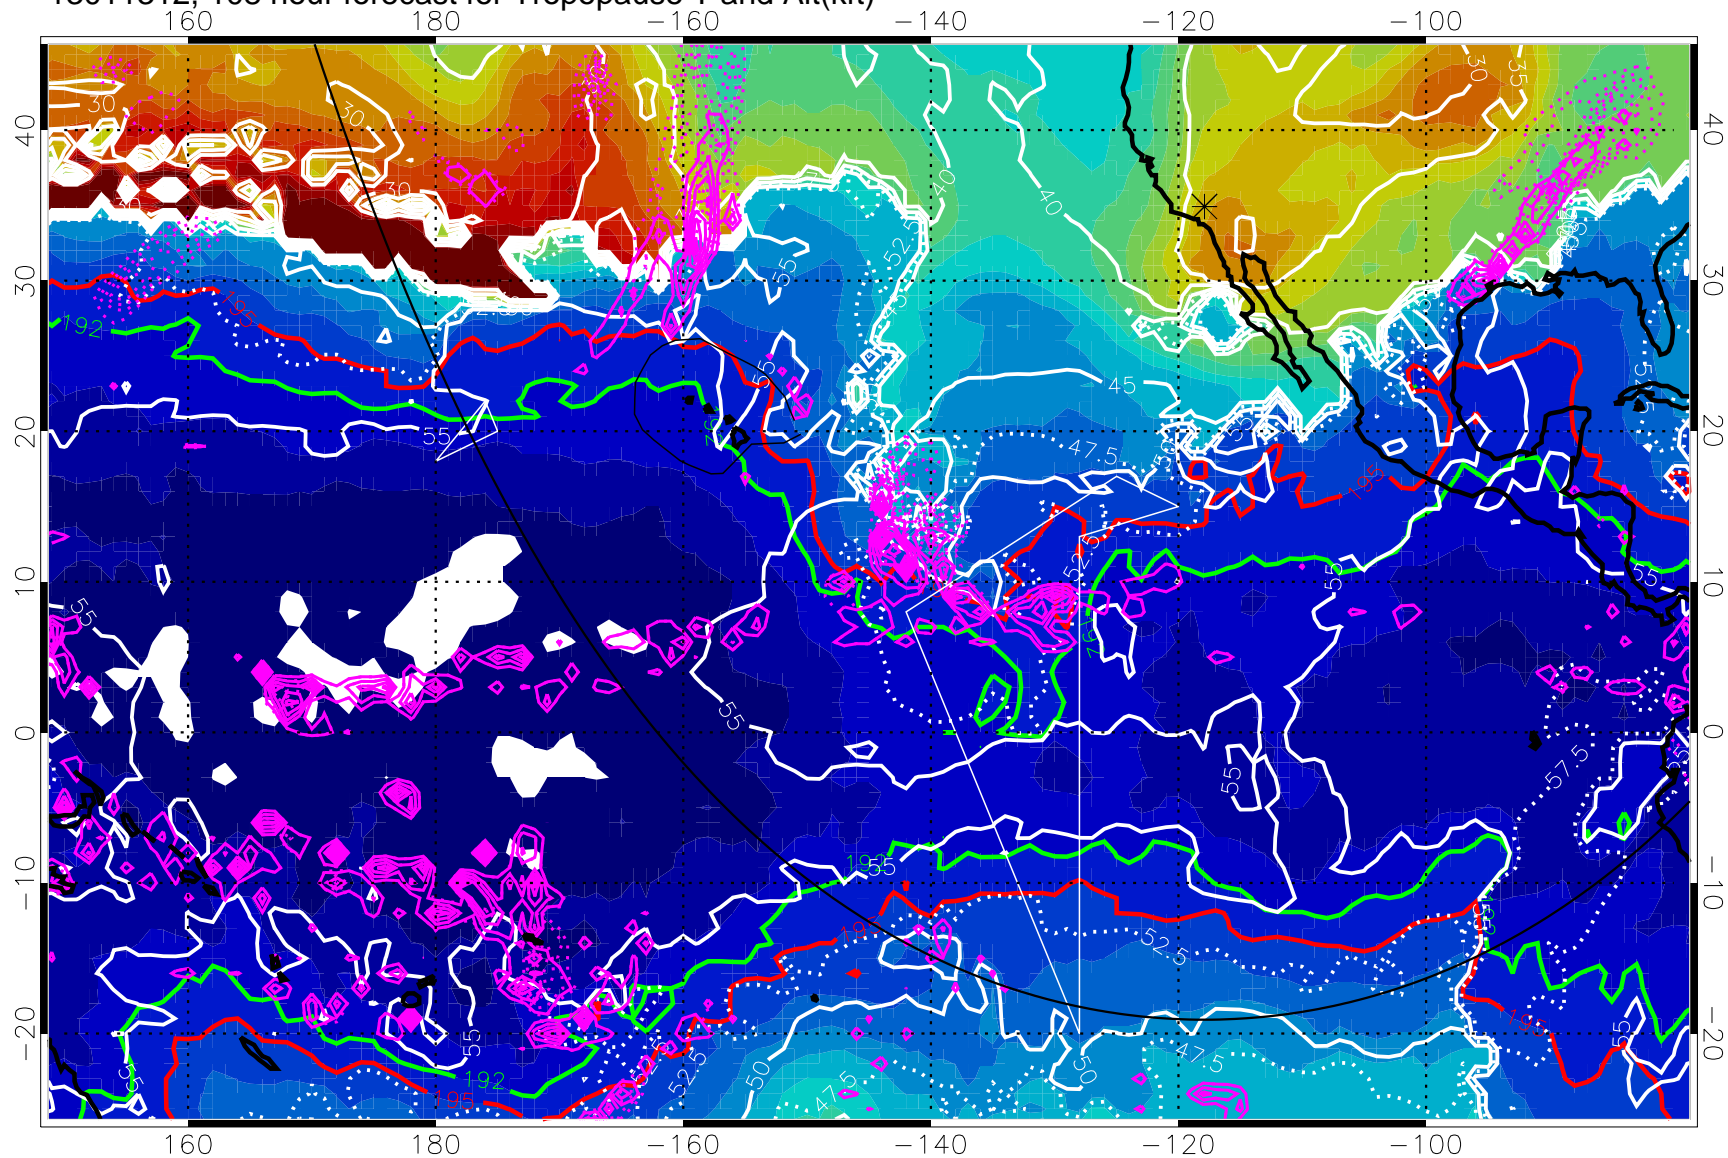

Precip (tot dotted, conv solid) past 6 hours 4 kg/m² contours

192.5K Isotherm 195K Isotherm

→ 50 m/s

Range ring of 6000 km -- 19 hours GH round trip

13011306, 102 hour forecast for Tropopause T and Alt(kft)

190 200 210 220 230
Tropopause T, K

Tropopause Altitude in kft (white)

Precip (tot dotted, conv solid) past 6 hours 4 kg/m² contours

192.5K Isotherm 195K Isotherm

→ 50 m/s

Range ring of 6000 km -- 19 hours GH round trip

13011312, 108 hour forecast for Tropopause T and Alt(kft)

Tropopause Altitude in kft (white)
Precip (tot dotted, conv solid) past 6 hours 4 kg/m² contours
192.5K Isotherm 195K Isotherm
→ 50 m/s
Range ring of 6000 km -- 19 hours GH round trip