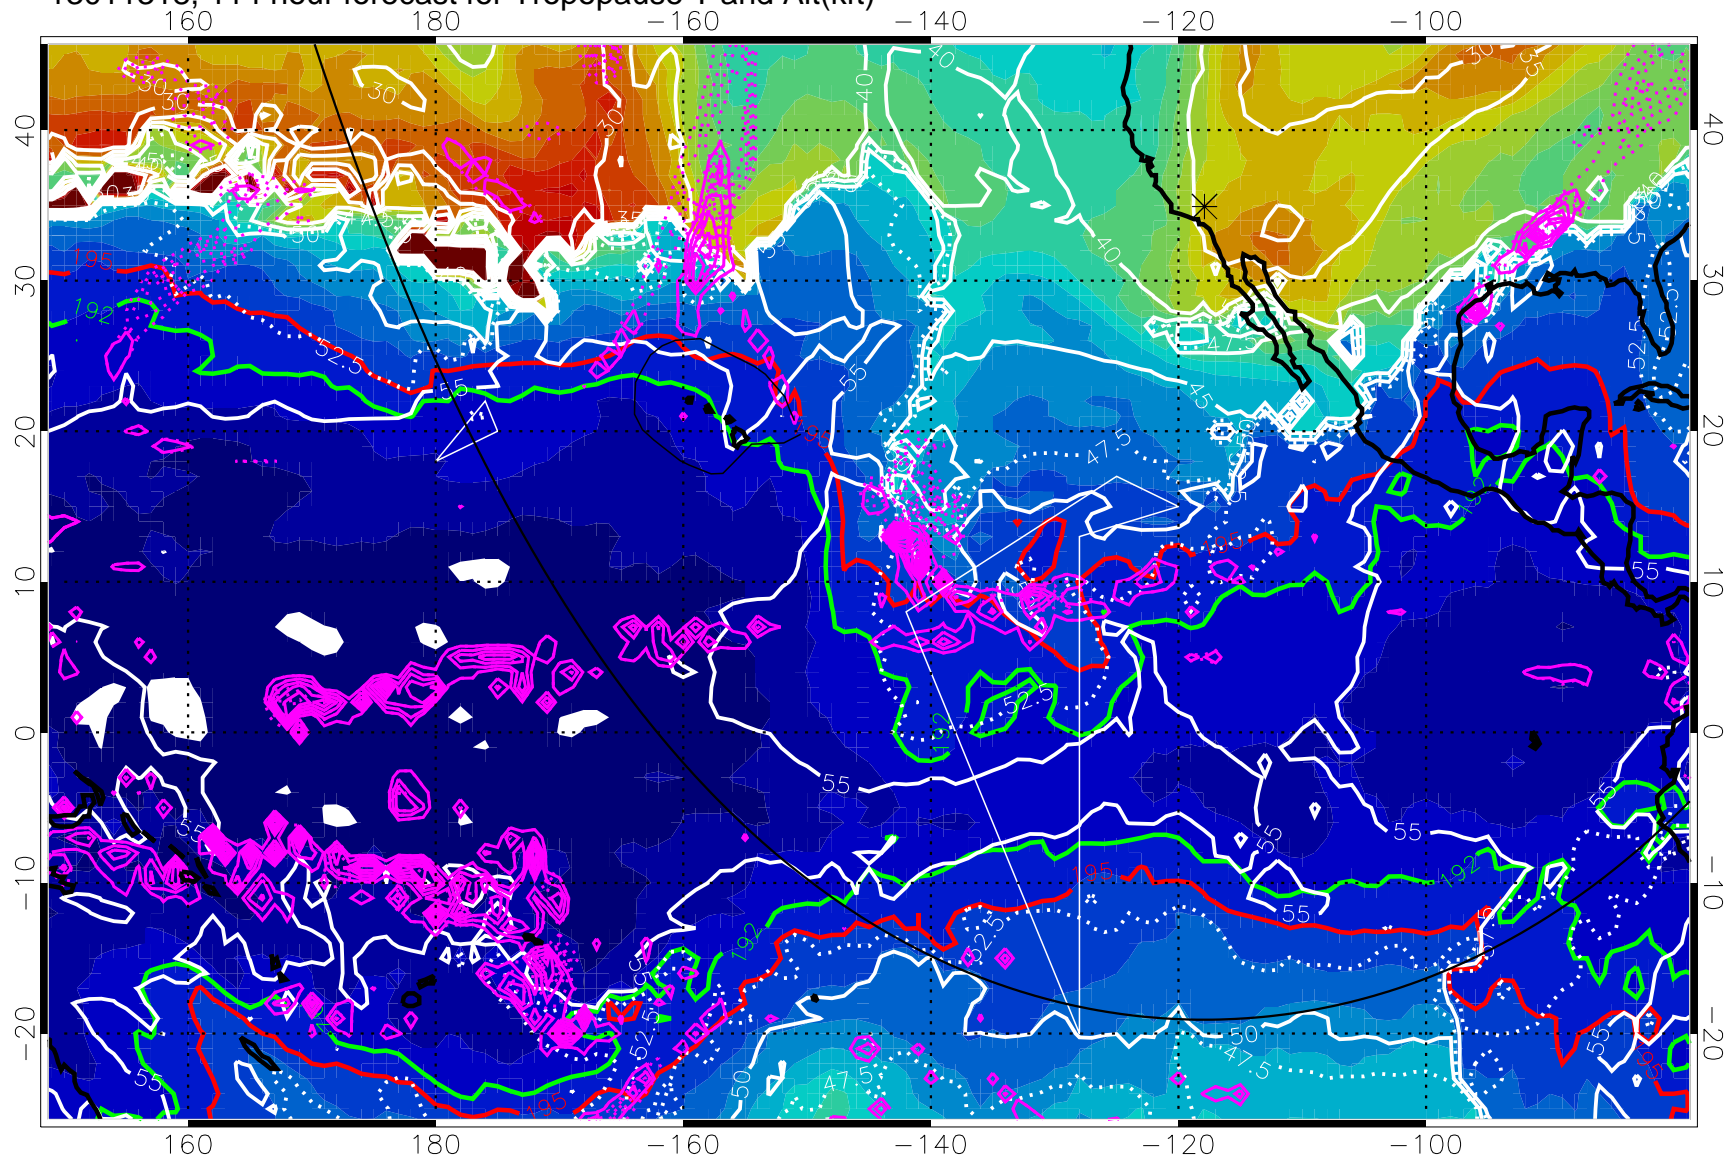

13011318, 114 hour forecast for Tropopause T and Alt(kft)

190 200 210 220 230

Tropopause T, K

Tropopause Altitude in kft (white)

Precip (tot dotted, conv solid) past 6 hours 4 kg/m² contours

192.5K Isotherm 195K Isotherm

→ 50 m/s

Range ring of 6000 km -- 19 hours GH round trip