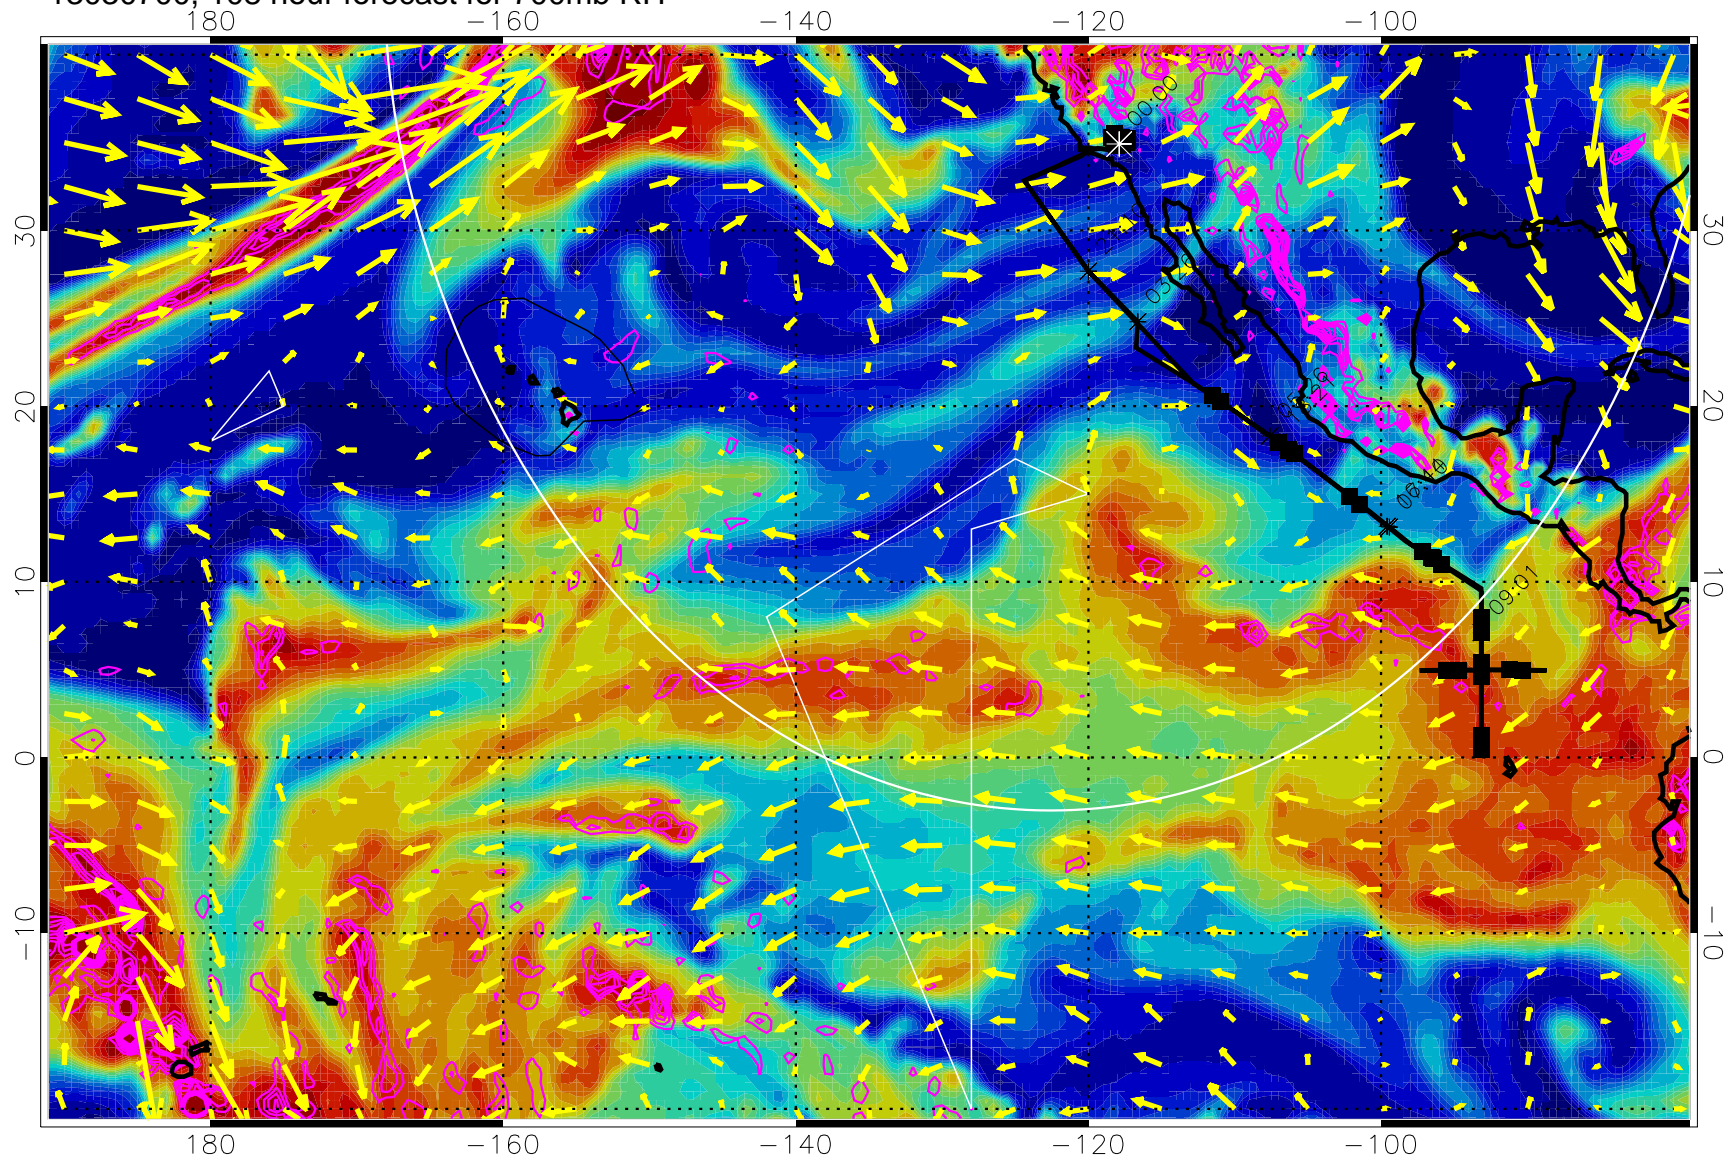

→ 30 m/s

Range ring of 4055 km -- 13 hours GH round trip

13030612, 96 hour forecast for 700mb RH

Negative Omegas less than -0.3 , contours of 0.3 Pa/s

EPV Tropopause (2 PVU) Position

→ 30 m/s

Range ring of 4055 km -- 13 hours GH round trip

13030618, 102 hour forecast for 700mb RH

Negative Omegas less than -3 , contours of $.3$ Pa/s

EPV Tropopause (2 PVU) Position

→ 30 m/s

Range ring of 4055 km -- 13 hours GH round trip

13030700, 108 hour forecast for 700mb RH

Negative Omegas less than -0.3 , contours of 0.3 Pa/s

EPV Tropopause (2 PVU) Position

→ 30 m/s

Range ring of 4055 km -- 13 hours GH round trip

13030706, 114 hour forecast for 700mb RH

Negative Omegas less than -0.3 , contours of 0.3 Pa/s

EPV Tropopause (2 PVU) Position

→ 30 m/s

Range ring of 4055 km -- 13 hours GH round trip

13030712, 120 hour forecast for 700mb RH

Negative Omegas less than -0.3 , contours of 0.3 Pa/s

EPV Tropopause (2 PVU) Position