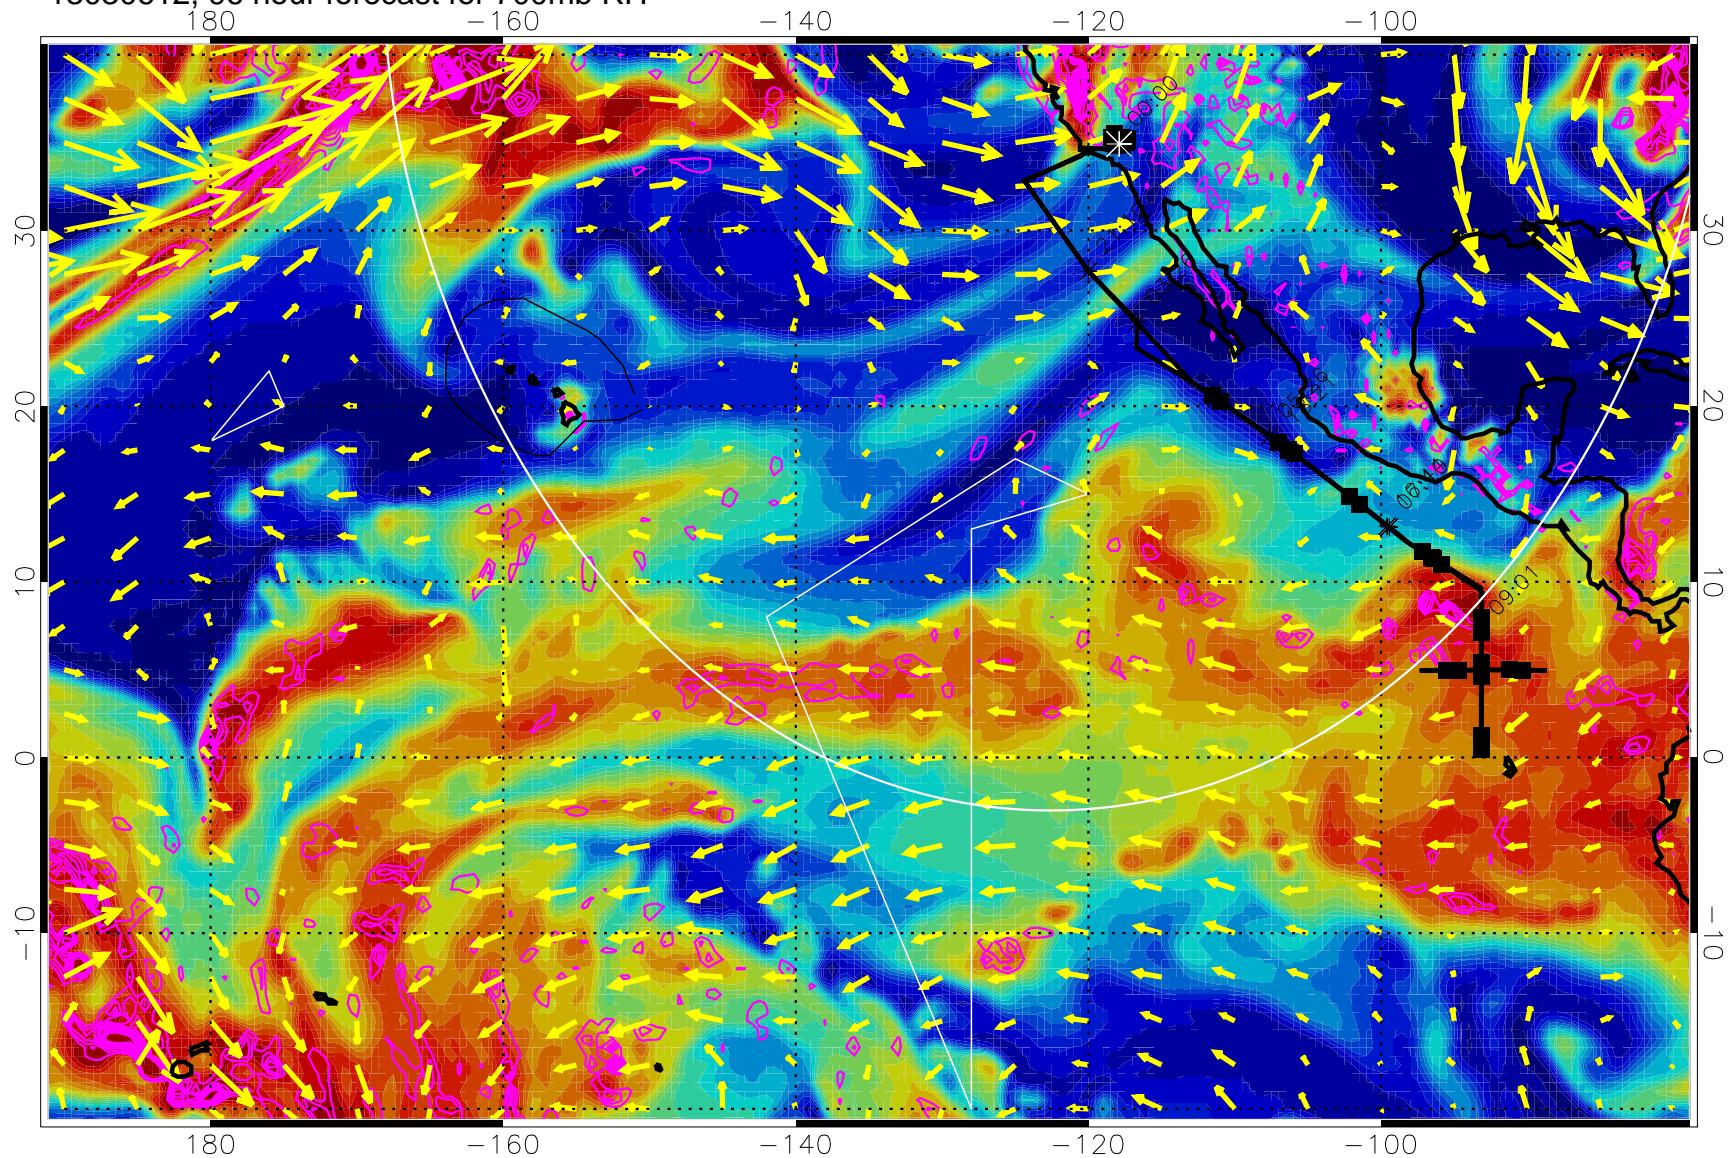

Negative Omegas less than -0.3 , contours of 0.3 Pa/s

EPV Tropopause (2 PVU) Position

→ 30 m/s

Range ring of 4055 km -- 13 hours GH round trip

13030600, 84 hour forecast for 700mb RH

Negative Omegas less than -.3, contours of .3 Pa/s

EPV Tropopause (2 PVU) Position

→ 30 m/s

Range ring of 4055 km -- 13 hours GH round trip

13030606, 90 hour forecast for 700mb RH

Negative Omegas less than -0.3 , contours of 0.3 Pa/s

EPV Tropopause (2 PVU) Position

→ 30 m/s

Range ring of 4055 km -- 13 hours GH round trip

13030612, 96 hour forecast for 700mb RH

Negative Omegas less than -0.3 , contours of 0.3 Pa/s

EPV Tropopause (2 PVU) Position

→ 30 m/s

Range ring of 4055 km -- 13 hours GH round trip

13030618, 102 hour forecast for 700mb RH

Negative Omegas less than -3 , contours of $.3$ Pa/s

EPV Tropopause (2 PVU) Position

→ 30 m/s

Range ring of 4055 km -- 13 hours GH round trip

13030700, 108 hour forecast for 700mb RH