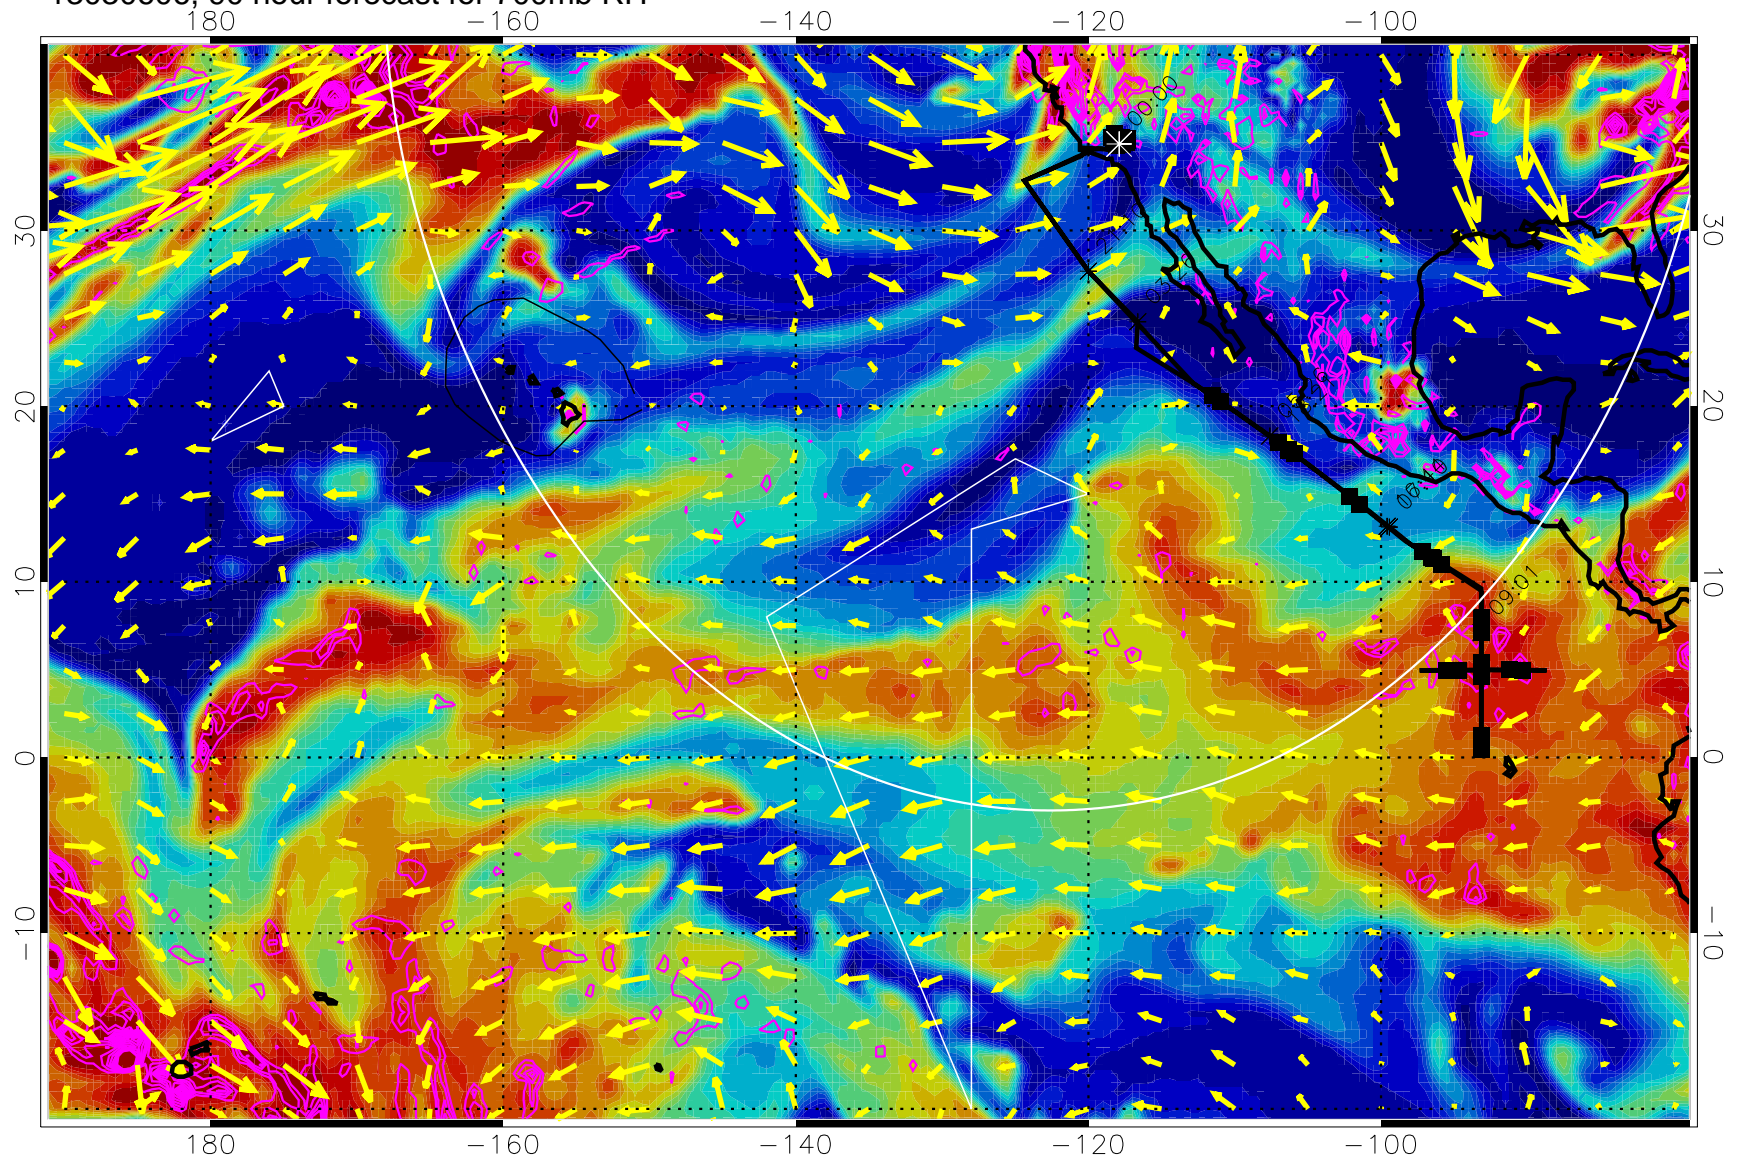

Negative Omegas less than -0.3 , contours of 0.3 Pa/s

EPV Tropopause (2 PVU) Position

→ 30 m/s

Range ring of 4055 km -- 13 hours GH round trip

13030600, 84 hour forecast for 700mb RH

Negative Omegas less than -.3, contours of .3 Pa/s

EPV Tropopause (2 PVU) Position

→ 30 m/s

Range ring of 4055 km -- 13 hours GH round trip

13030606, 90 hour forecast for 700mb RH

Negative Omegas less than -0.3 , contours of 0.3 Pa/s

EPV Tropopause (2 PVU) Position

→ 30 m/s

Range ring of 4055 km -- 13 hours GH round trip

13030612, 96 hour forecast for 700mb RH

Negative Omegas less than -0.3 , contours of 0.3 Pa/s

EPV Tropopause (2 PVU) Position

→ 30 m/s

Range ring of 4055 km -- 13 hours GH round trip

13030618, 102 hour forecast for 700mb RH

Negative Omegas less than -3 , contours of $.3$ Pa/s

EPV Tropopause (2 PVU) Position

→ 30 m/s

Range ring of 4055 km -- 13 hours GH round trip

13030700, 108 hour forecast for 700mb RH