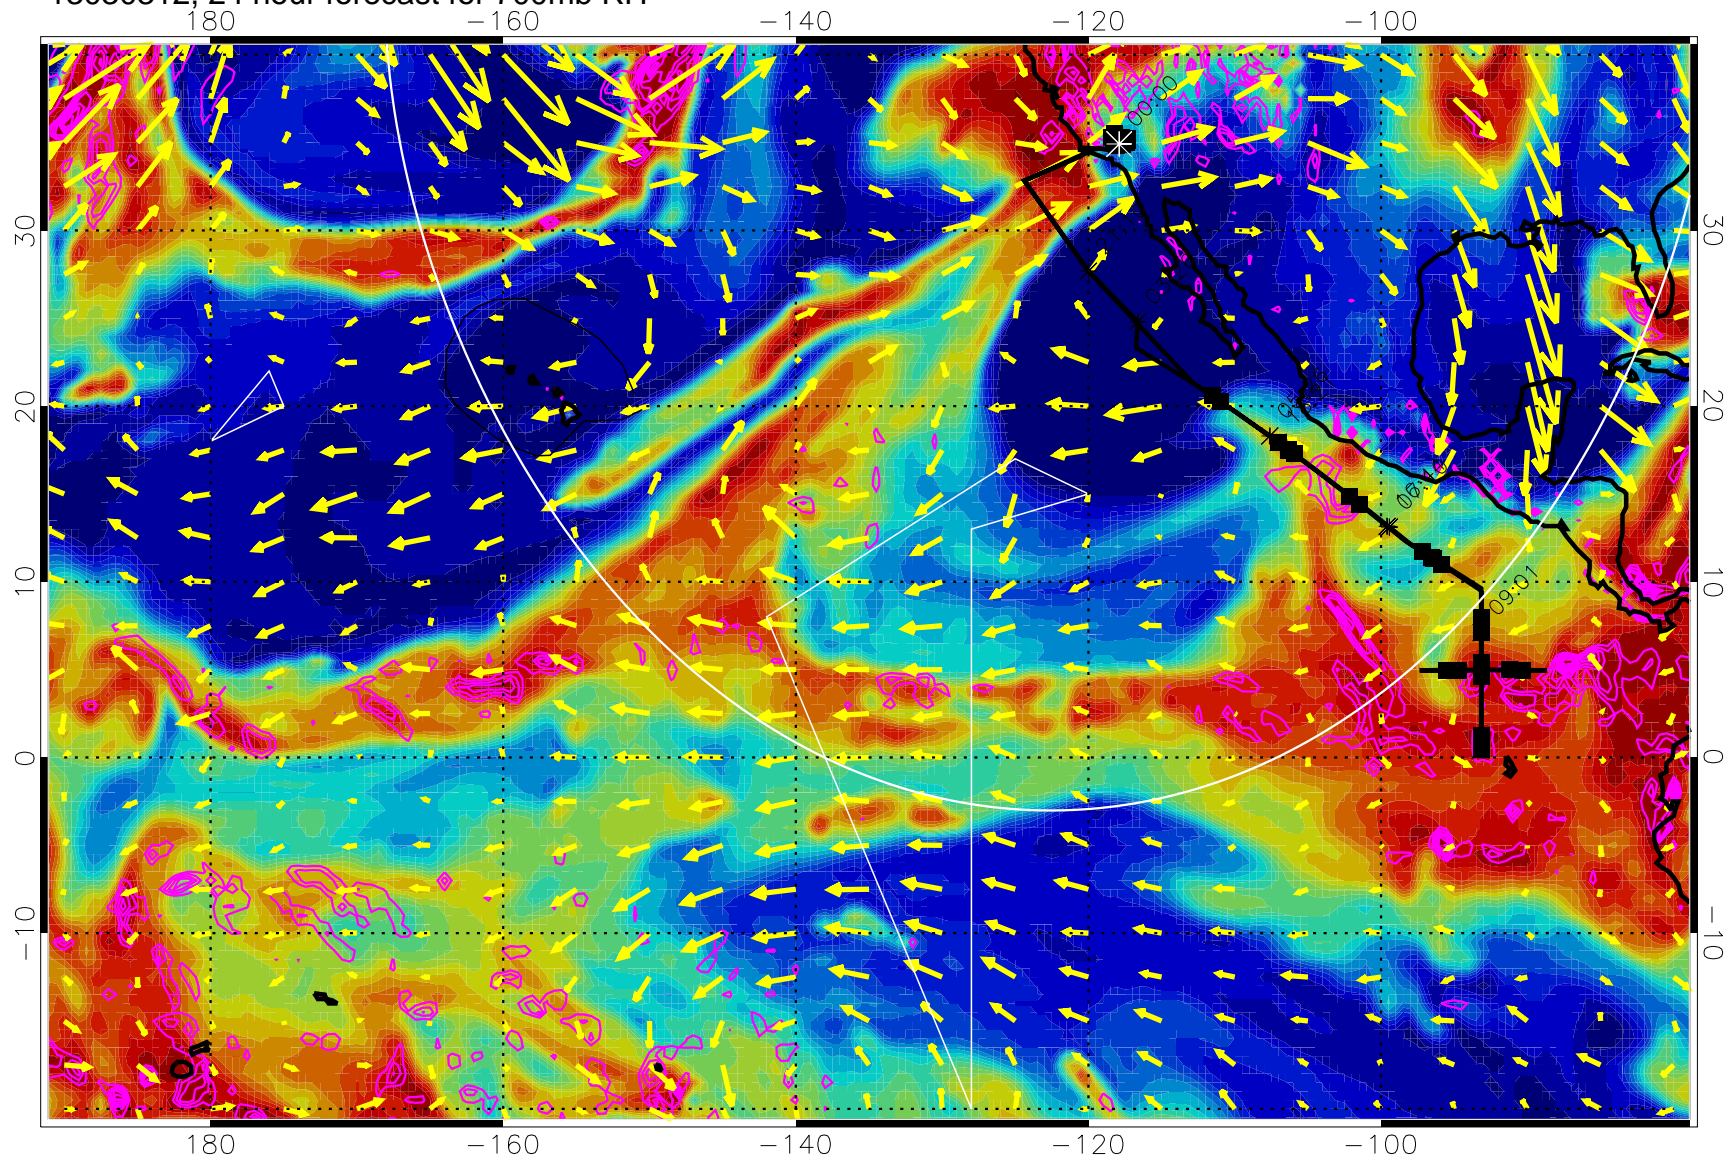

13030218, 6 hour forecast for 700mb RH

Negative Omegas less than -3 , contours of $.3$ Pa/s

EPV Tropopause (2 PVU) Position

→ 30 m/s

Range ring of 4055 km -- 13 hours GH round trip

13030300, 12 hour forecast for 700mb RH

Negative Omegas less than -0.3 , contours of 0.3 Pa/s

EPV Tropopause (2 PVU) Position

→ 30 m/s

Range ring of 4055 km -- 13 hours GH round trip

13030306, 18 hour forecast for 700mb RH

Negative Omegas less than -0.3 , contours of 0.3 Pa/s

EPV Tropopause (2 PVU) Position

→ 30 m/s

Range ring of 4055 km -- 13 hours GH round trip

13030312, 24 hour forecast for 700mb RH

Negative Omegas less than -0.3 , contours of 0.3 Pa/s

EPV Tropopause (2 PVU) Position

→ 30 m/s

Range ring of 4055 km -- 13 hours GH round trip

13030318, 30 hour forecast for 700mb RH

Negative Omegas less than -0.3 , contours of 0.3 Pa/s

EPV Tropopause (2 PVU) Position

→ 30 m/s

Range ring of 4055 km -- 13 hours GH round trip