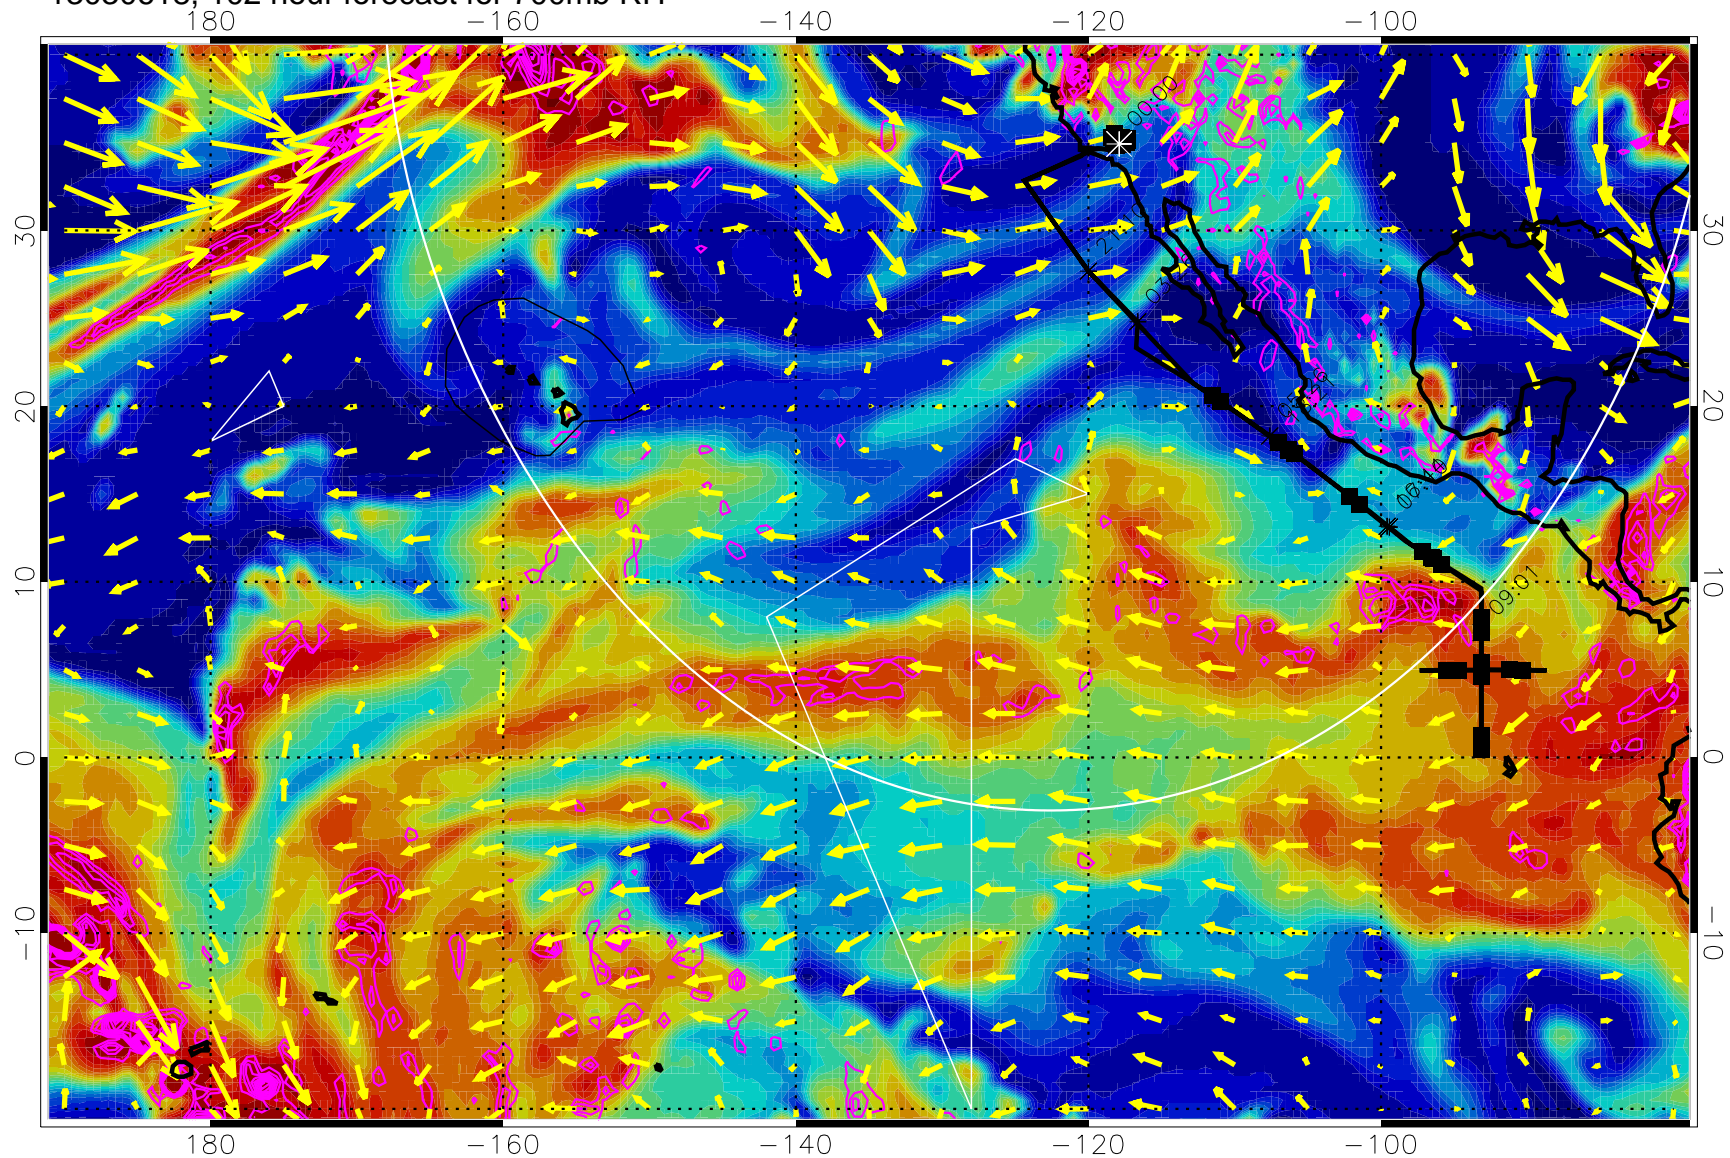

EPV Tropopause (2 PVU) Position

→ 30 m/s

Range ring of 4055 km -- 13 hours GH round trip

13030606, 90 hour forecast for 700mb RH

Negative Omegas less than -0.3 , contours of 0.3 Pa/s

EPV Tropopause (2 PVU) Position

→ 30 m/s

Range ring of 4055 km -- 13 hours GH round trip

13030612, 96 hour forecast for 700mb RH

Negative Omegas less than -0.3 , contours of 0.3 Pa/s

EPV Tropopause (2 PVU) Position

→ 30 m/s

Range ring of 4055 km -- 13 hours GH round trip

13030618, 102 hour forecast for 700mb RH

Negative Omegas less than -3 , contours of $.3$ Pa/s

EPV Tropopause (2 PVU) Position

→ 30 m/s

Range ring of 4055 km -- 13 hours GH round trip

13030700, 108 hour forecast for 700mb RH

Negative Omegas less than -0.3 , contours of 0.3 Pa/s

EPV Tropopause (2 PVU) Position

→ 30 m/s

Range ring of 4055 km -- 13 hours GH round trip

13030706, 114 hour forecast for 700mb RH

Negative Omegas less than -0.3 , contours of 0.3 Pa/s