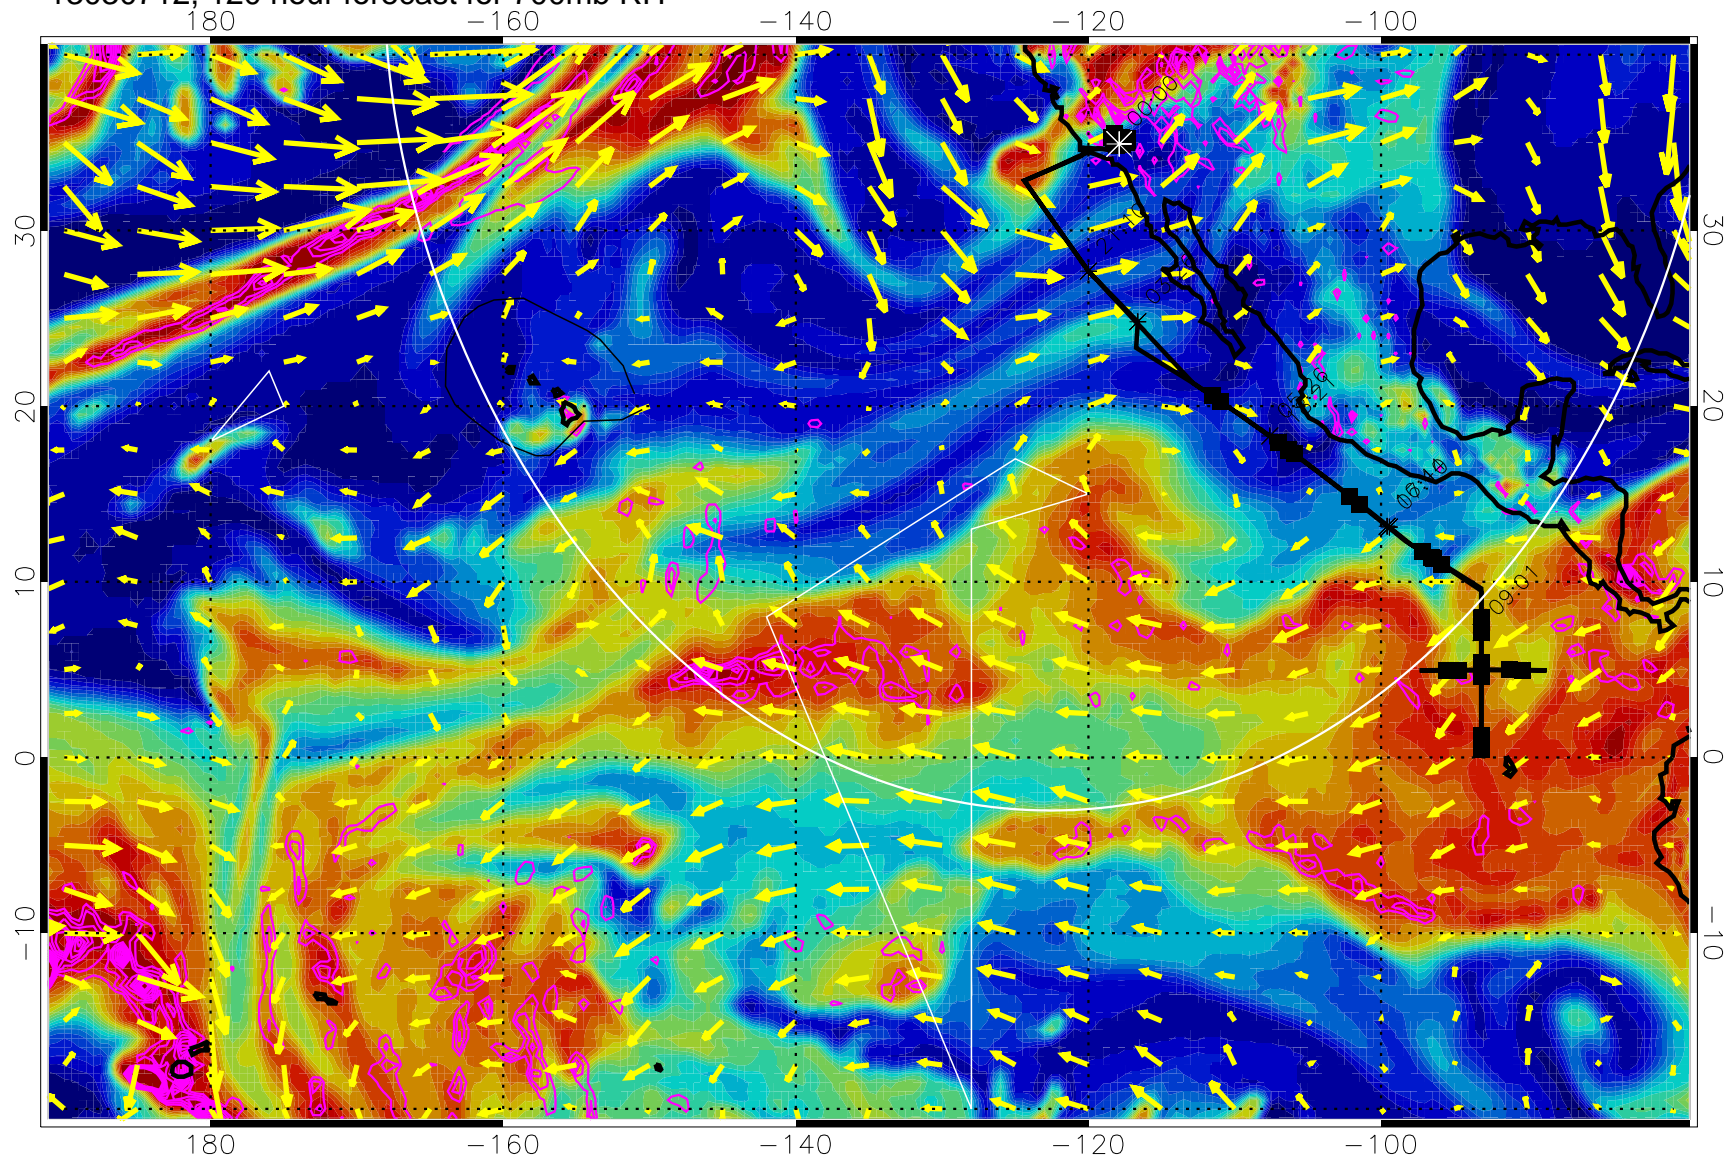

13030618, 102 hour forecast for 700mb RH

Negative Omegas less than -3 , contours of $.3$ Pa/s

EPV Tropopause (2 PVU) Position

→ 30 m/s

Range ring of 4055 km -- 13 hours GH round trip

13030700, 108 hour forecast for 700mb RH

Negative Omegas less than -0.3 , contours of 0.3 Pa/s

EPV Tropopause (2 PVU) Position

→ 30 m/s

Range ring of 4055 km -- 13 hours GH round trip

13030706, 114 hour forecast for 700mb RH

Negative Omegas less than -0.3 , contours of 0.3 Pa/s

EPV Tropopause (2 PVU) Position

→ 30 m/s

Range ring of 4055 km -- 13 hours GH round trip

13030712, 120 hour forecast for 700mb RH

Negative Omegas less than -0.3 , contours of 0.3 Pa/s

EPV Tropopause (2 PVU) Position