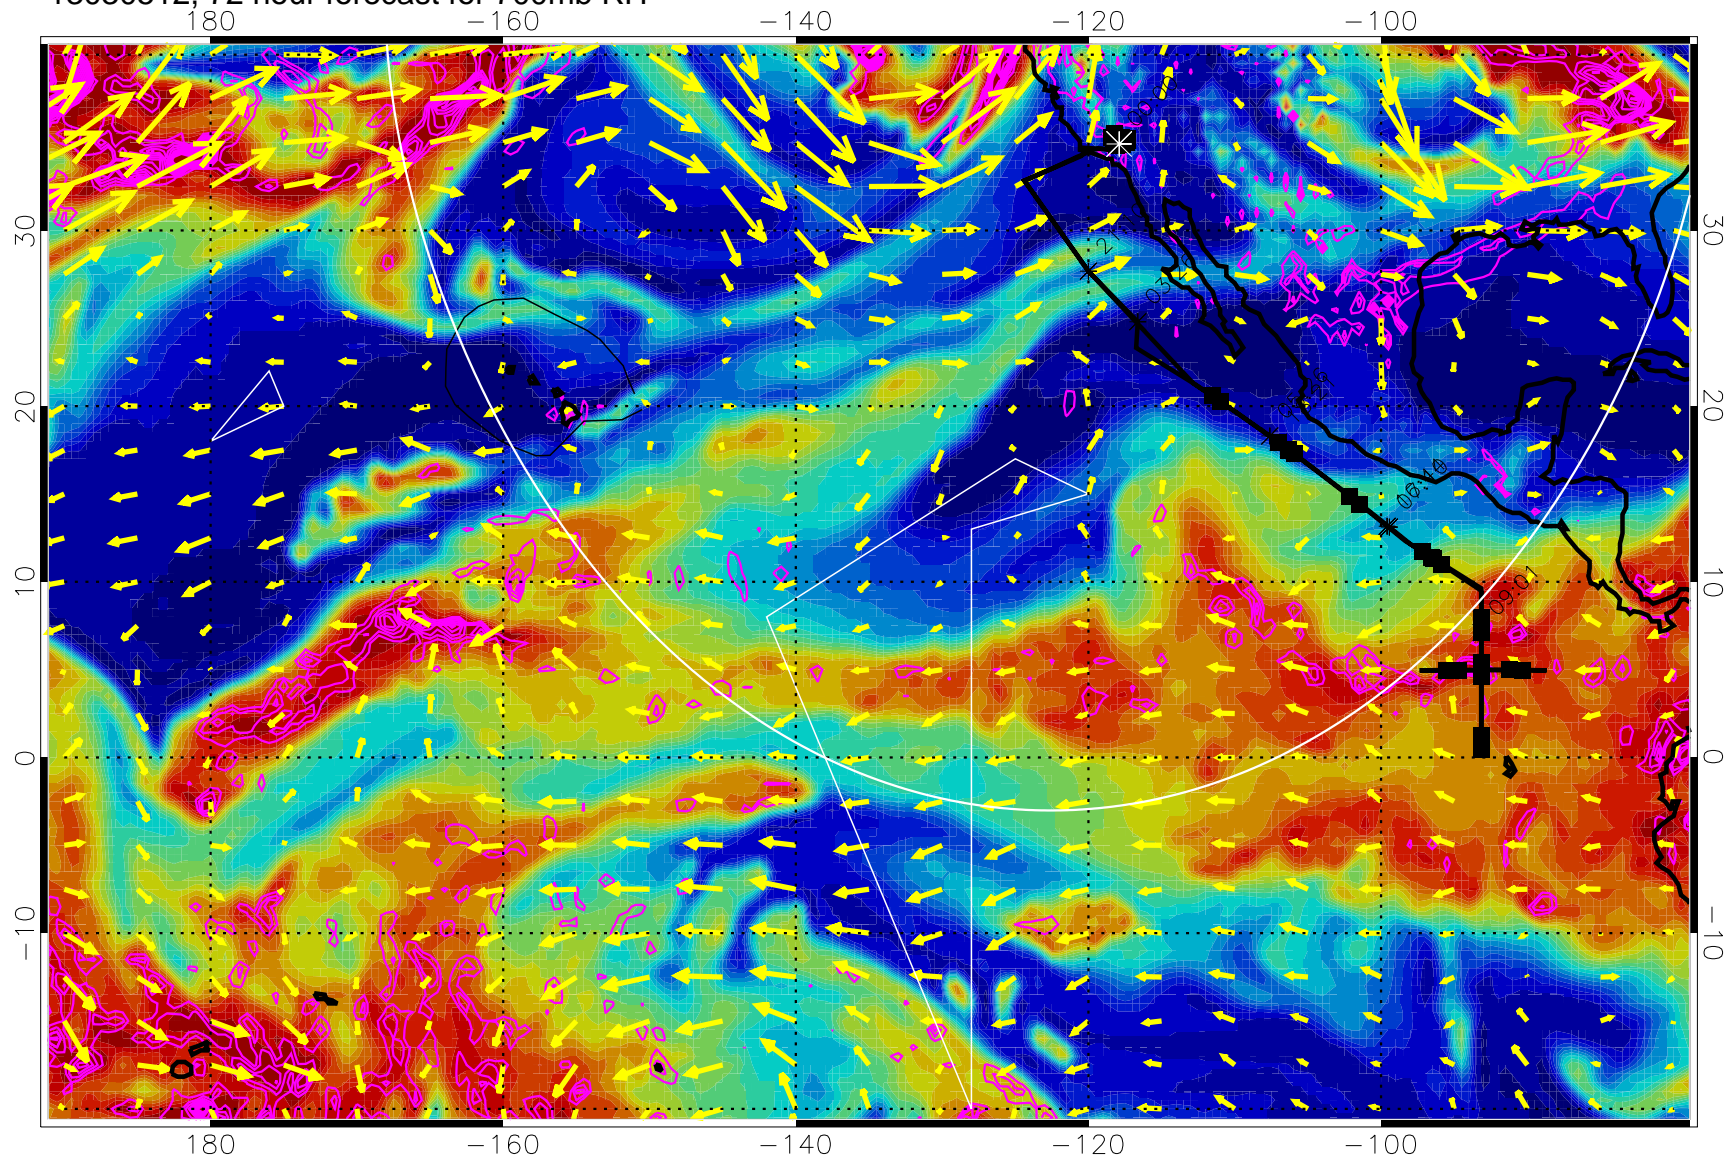

13030506, 66 hour forecast for 700mb RH

180 -160 -140 -120 -100

Negative Omegas less than -0.3 , contours of 0.3 Pa/s

EPV Tropopause (2 PVU) Position

→ 30 m/s

Range ring of 4055 km -- 13 hours GH round trip

13030512, 72 hour forecast for 700mb RH

Negative Omegas less than -0.3 , contours of 0.3 Pa/s

EPV Tropopause (2 PVU) Position

→ 30 m/s

Range ring of 4055 km -- 13 hours GH round trip

13030518, 78 hour forecast for 700mb RH

Negative Omegas less than -0.3 , contours of 0.3 Pa/s

EPV Tropopause (2 PVU) Position

→ 30 m/s

Range ring of 4055 km -- 13 hours GH round trip

13030600, 84 hour forecast for 700mb RH

Negative Omegas less than -.3, contours of .3 Pa/s

EPV Tropopause (2 PVU) Position

→ 30 m/s

Range ring of 4055 km -- 13 hours GH round trip

13030606, 90 hour forecast for 700mb RH

Negative Omegas less than -0.3 , contours of 0.3 Pa/s

EPV Tropopause (2 PVU) Position