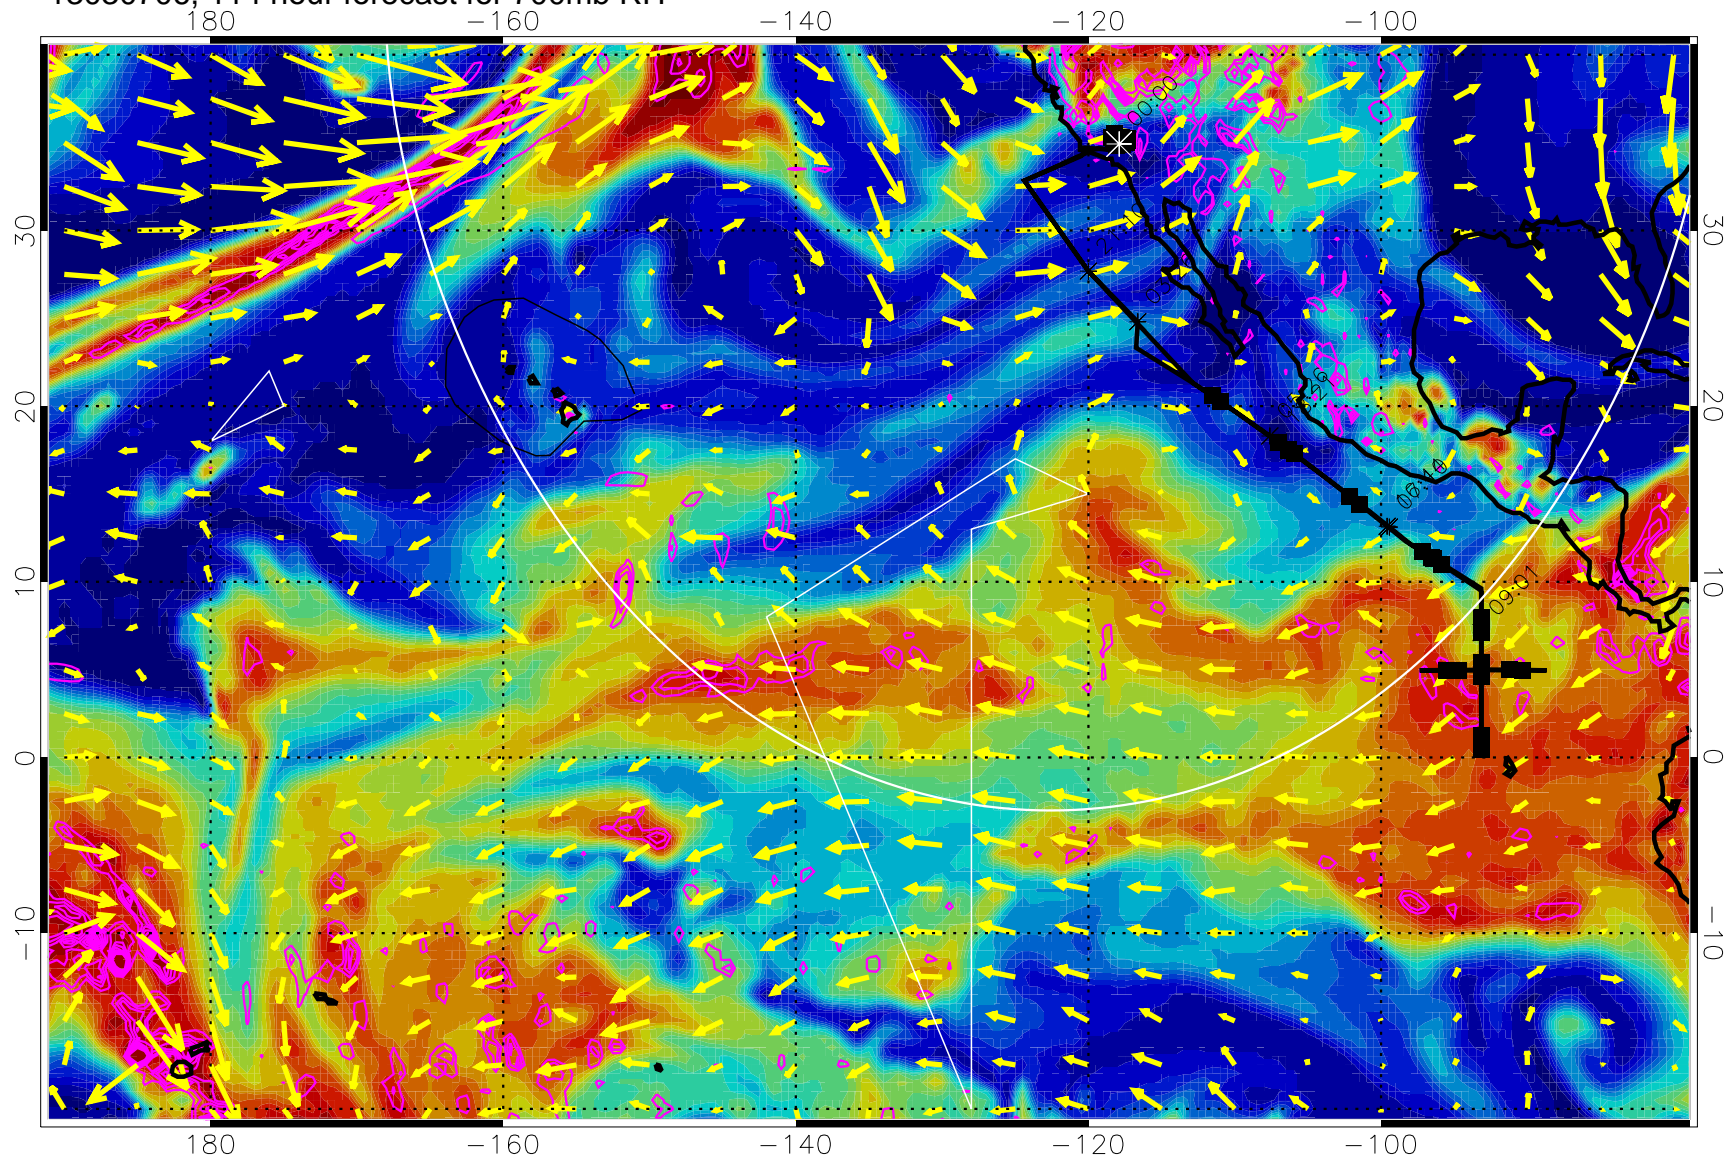

→ 30 m/s

Range ring of 4055 km -- 13 hours GH round trip

13030612, 96 hour forecast for 700mb RH

Negative Omegas less than -0.3 , contours of 0.3 Pa/s

EPV Tropopause (2 PVU) Position

→ 30 m/s

Range ring of 4055 km -- 13 hours GH round trip

13030618, 102 hour forecast for 700mb RH

Negative Omegas less than -3 , contours of $.3$ Pa/s

EPV Tropopause (2 PVU) Position

→ 30 m/s

Range ring of 4055 km -- 13 hours GH round trip

13030700, 108 hour forecast for 700mb RH

Negative Omegas less than -0.3 , contours of 0.3 Pa/s

EPV Tropopause (2 PVU) Position

→ 30 m/s

Range ring of 4055 km -- 13 hours GH round trip

13030706, 114 hour forecast for 700mb RH

Negative Omegas less than -0.3 , contours of 0.3 Pa/s

EPV Tropopause (2 PVU) Position

→ 30 m/s

Range ring of 4055 km -- 13 hours GH round trip

13030712, 120 hour forecast for 700mb RH

Negative Omegas less than -0.3 , contours of 0.3 Pa/s

EPV Tropopause (2 PVU) Position