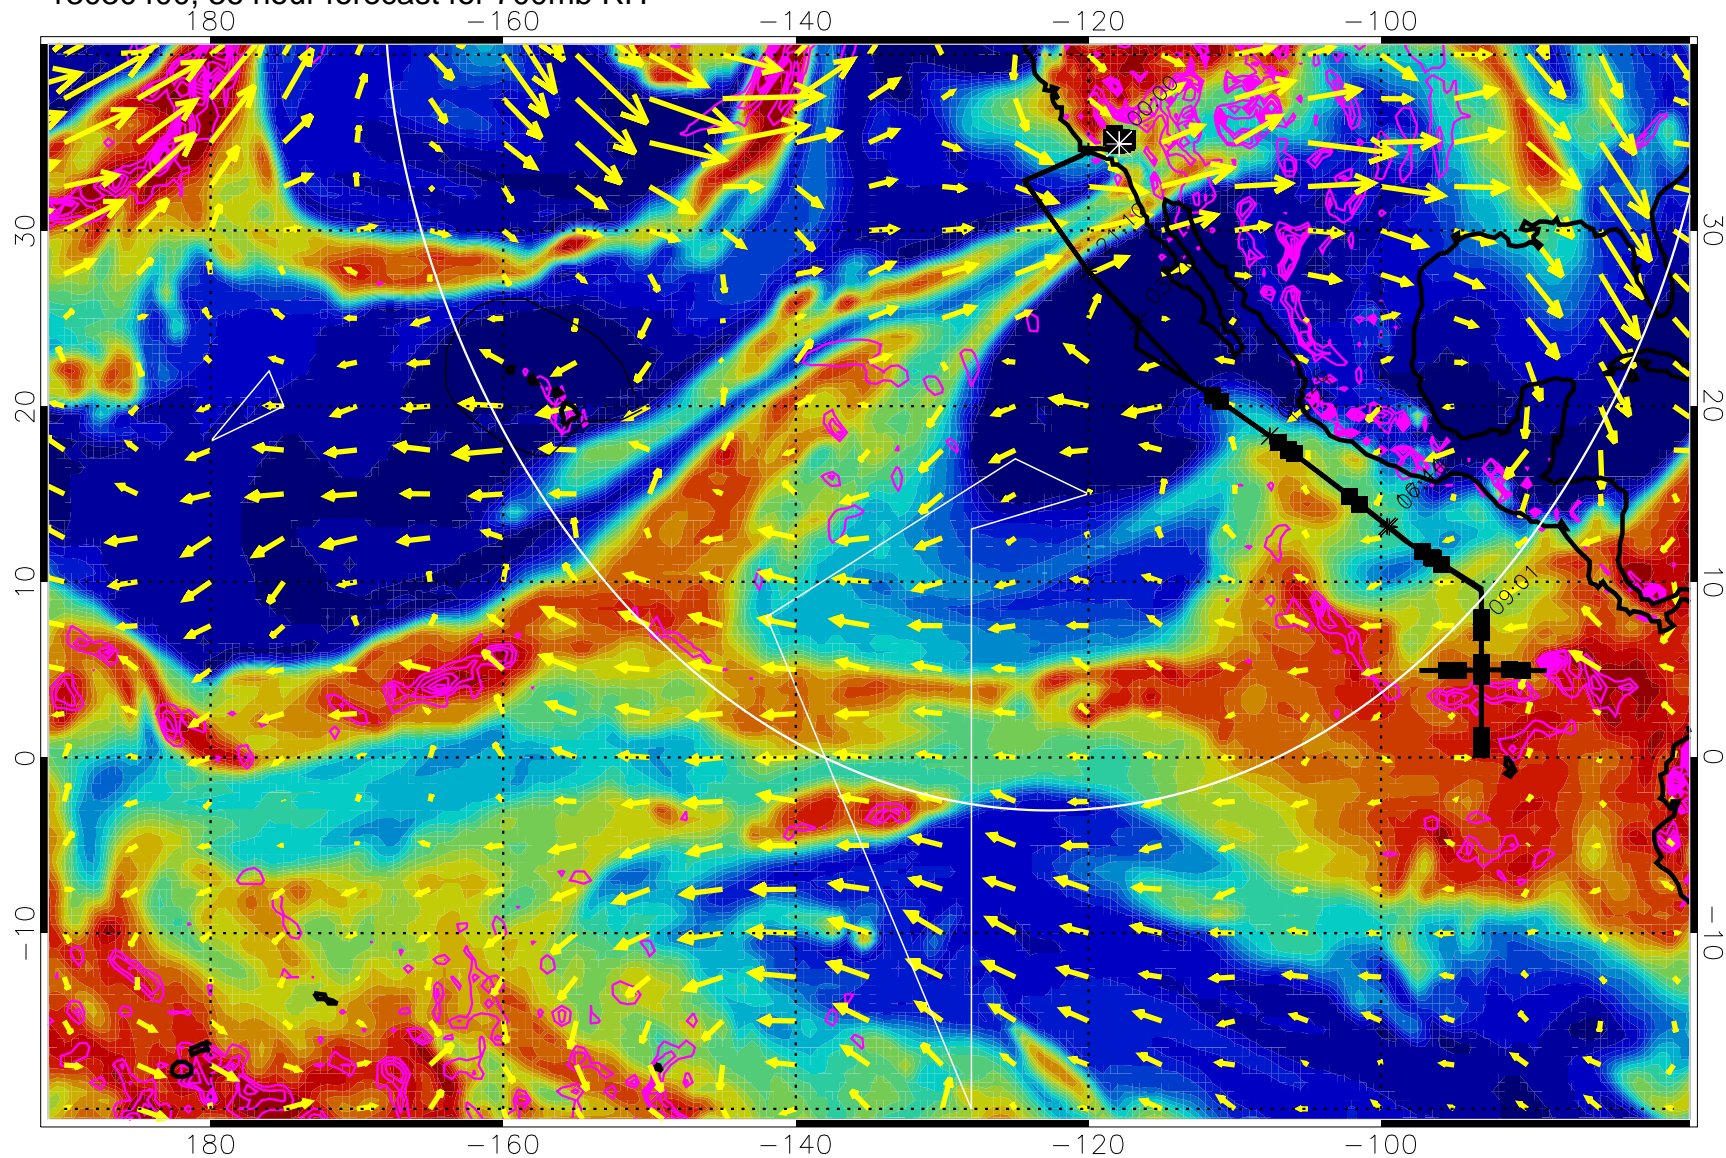

EPV Tropopause (2 PVU) Position

→ 30 m/s

Range ring of 4055 km -- 13 hours GH round trip

13030312, 24 hour forecast for 700mb RH

Negative Omegas less than -0.3 , contours of 0.3 Pa/s

EPV Tropopause (2 PVU) Position

→ 30 m/s

Range ring of 4055 km -- 13 hours GH round trip

13030318, 30 hour forecast for 700mb RH

Negative Omegas less than -0.3 , contours of 0.3 Pa/s

EPV Tropopause (2 PVU) Position

→ 30 m/s

Range ring of 4055 km -- 13 hours GH round trip

13030400, 36 hour forecast for 700mb RH

Negative Omegas less than -0.3 , contours of 0.3 Pa/s

EPV Tropopause (2 PVU) Position

→ 30 m/s

Range ring of 4055 km -- 13 hours GH round trip

13030406, 42 hour forecast for 700mb RH

Negative Omegas less than -0.3 , contours of 0.3 Pa/s

EPV Tropopause (2 PVU) Position

→ 30 m/s

Range ring of 4055 km -- 13 hours GH round trip

13030412, 48 hour forecast for 700mb RH

Negative Omegas less than -0.3 , contours of 0.3 Pa/s