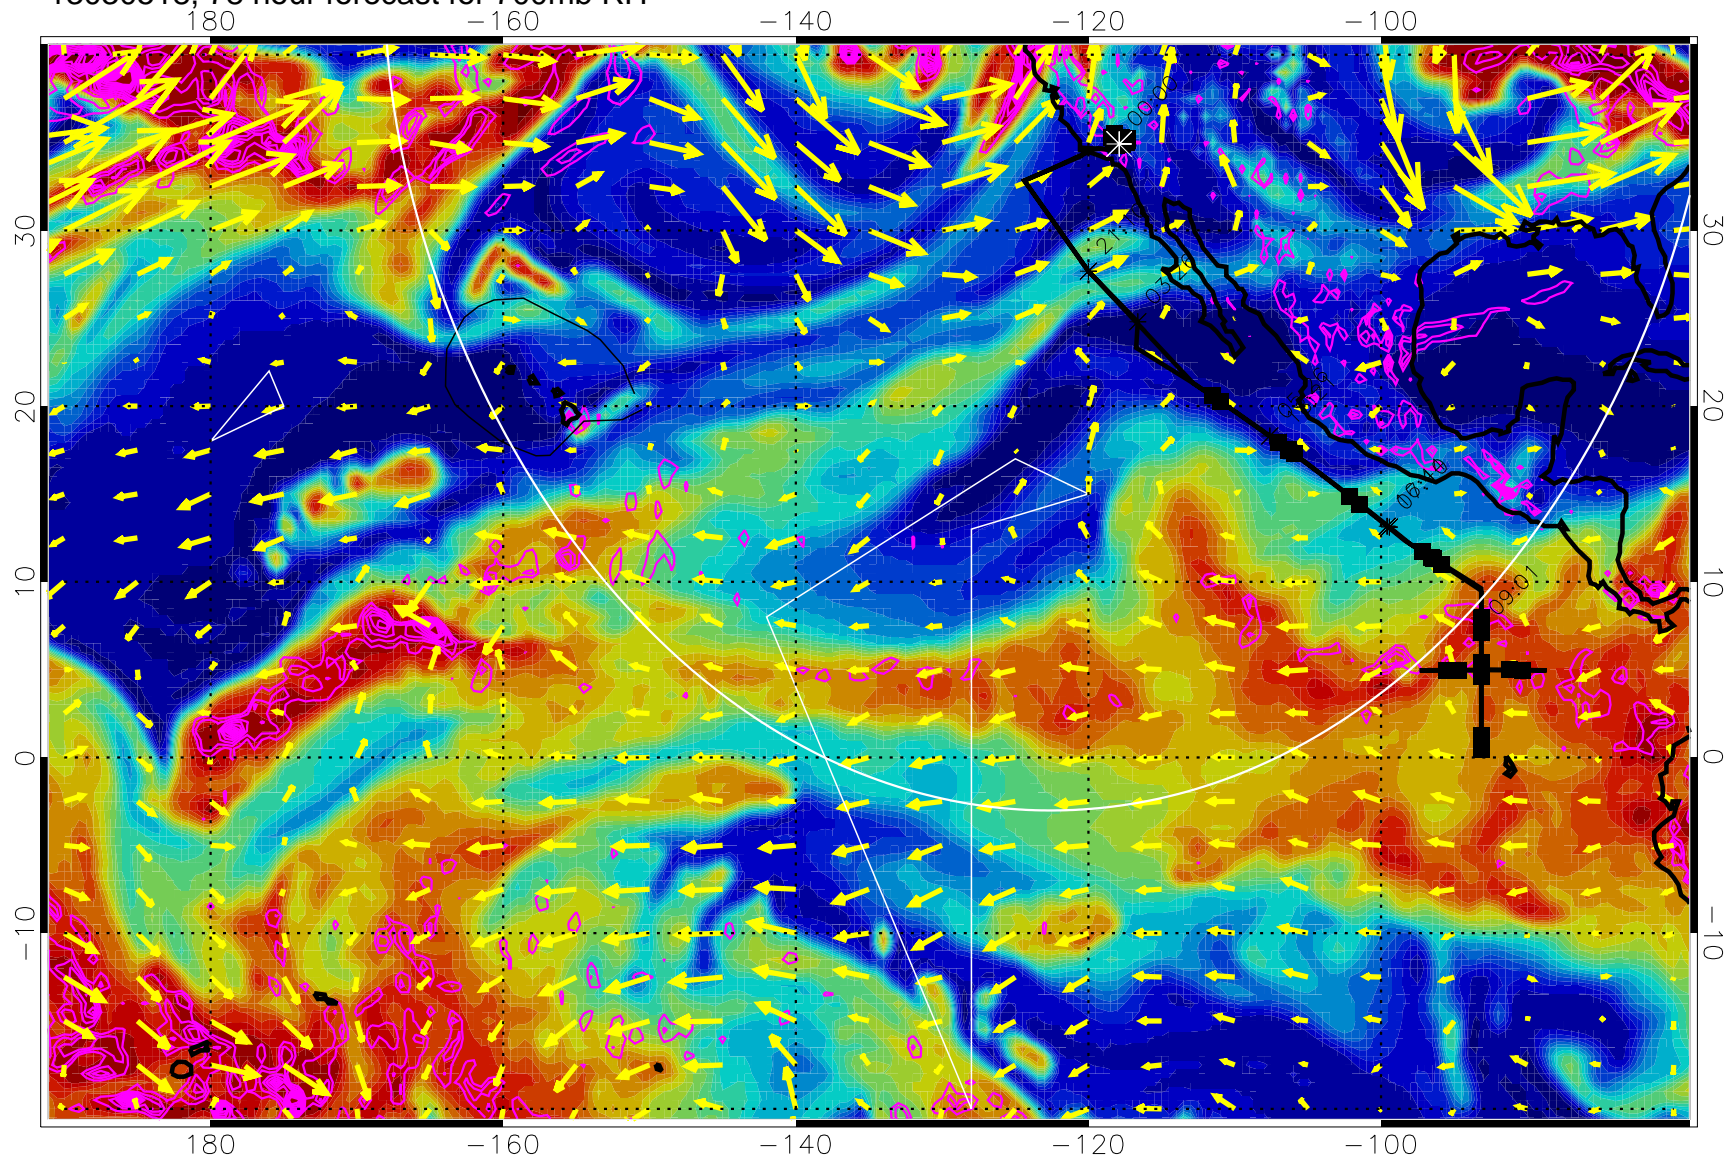

13030506, 66 hour forecast for 700mb RH

180 -160 -140 -120 -100

Negative Omegas less than -0.3 , contours of 0.3 Pa/s

EPV Tropopause (2 PVU) Position

→ 30 m/s

Range ring of 4055 km -- 13 hours GH round trip

13030512, 72 hour forecast for 700mb RH

Negative Omegas less than -0.3 , contours of 0.3 Pa/s

EPV Tropopause (2 PVU) Position

→ 30 m/s

Range ring of 4055 km -- 13 hours GH round trip

13030518, 78 hour forecast for 700mb RH

Negative Omegas less than -0.3 , contours of 0.3 Pa/s

EPV Tropopause (2 PVU) Position

→ 30 m/s

Range ring of 4055 km -- 13 hours GH round trip

13030600, 84 hour forecast for 700mb RH

Negative Omegas less than -.3, contours of .3 Pa/s

EPV Tropopause (2 PVU) Position

→ 30 m/s

Range ring of 4055 km -- 13 hours GH round trip

13030606, 90 hour forecast for 700mb RH

Negative Omegas less than -0.3 , contours of 0.3 Pa/s

EPV Tropopause (2 PVU) Position