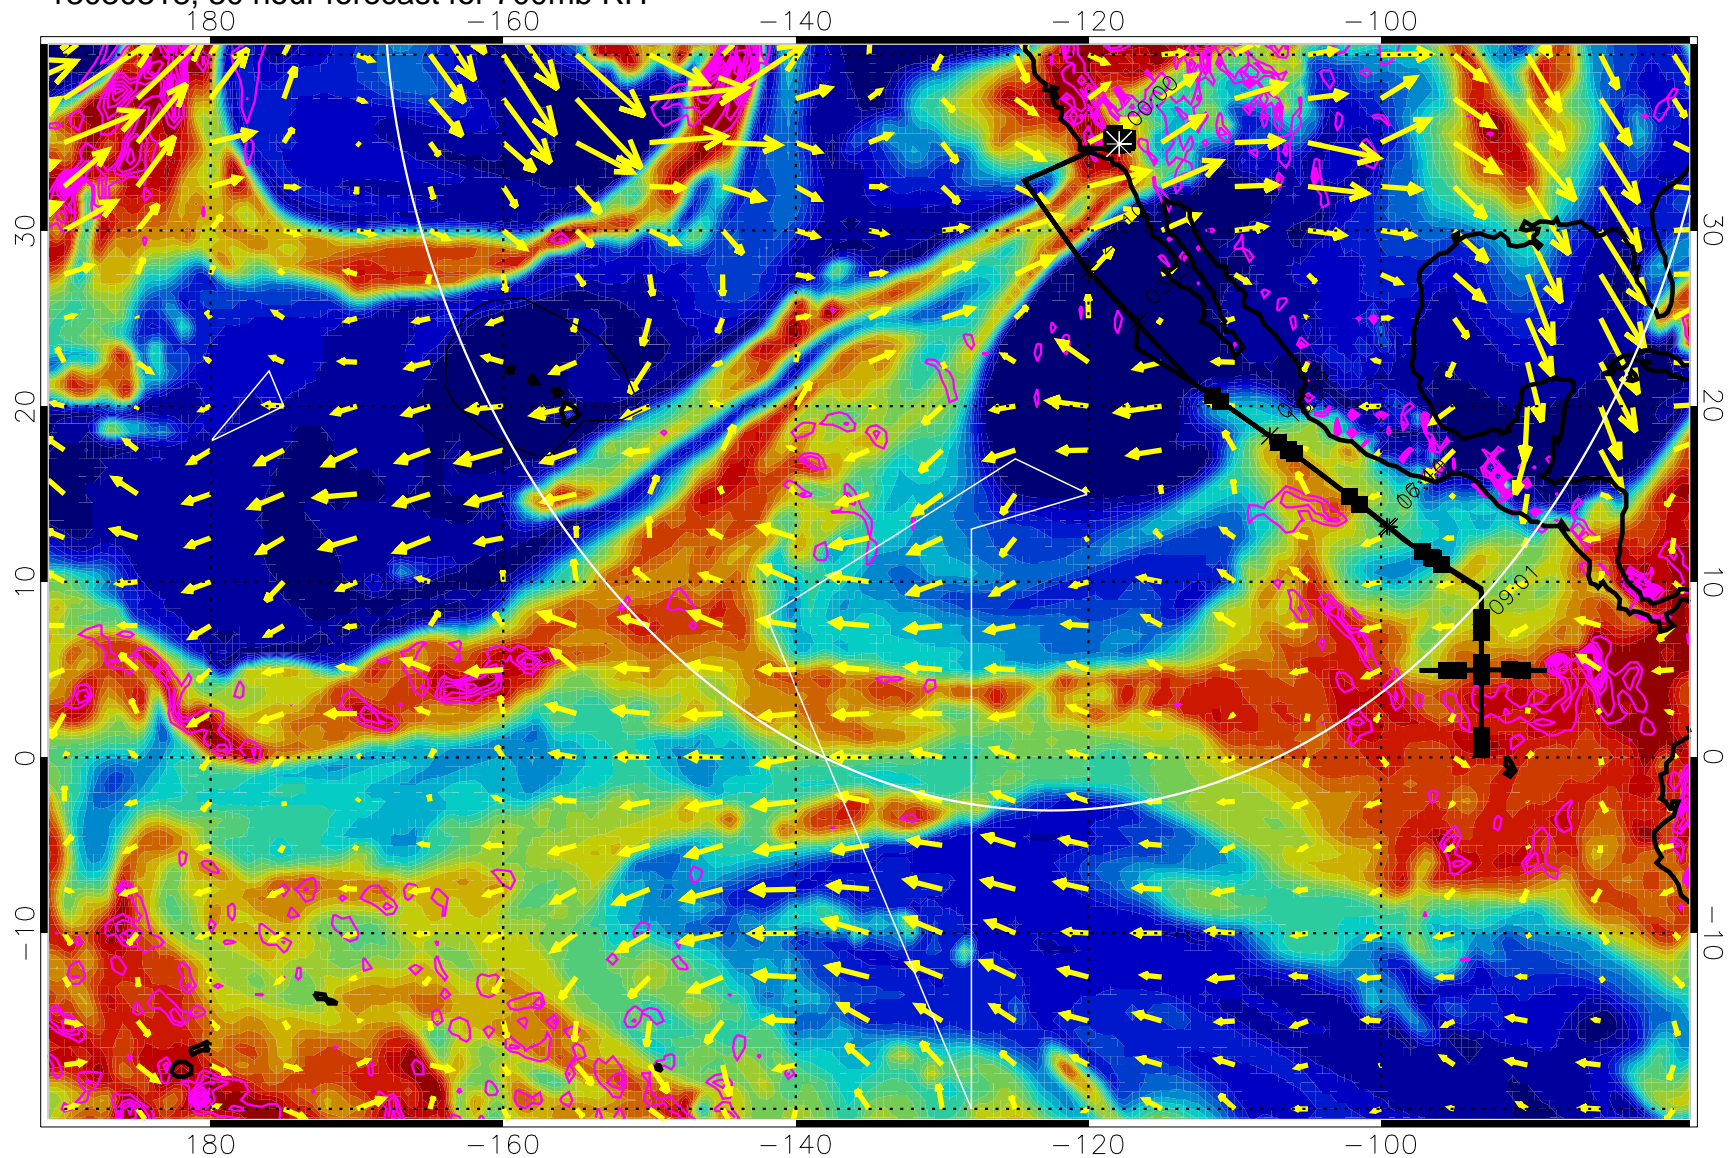

Negative Omegas less than -0.3 , contours of 0.3 Pa/s

EPV Tropopause (2 PVU) Position

→ 30 m/s

Range ring of 4055 km -- 13 hours GH round trip

13030306, 18 hour forecast for 700mb RH

Negative Omegas less than -0.3 , contours of 0.3 Pa/s

EPV Tropopause (2 PVU) Position

→ 30 m/s

Range ring of 4055 km -- 13 hours GH round trip

13030312, 24 hour forecast for 700mb RH

Negative Omegas less than -0.3 , contours of 0.3 Pa/s

EPV Tropopause (2 PVU) Position

→ 30 m/s

Range ring of 4055 km -- 13 hours GH round trip

13030318, 30 hour forecast for 700mb RH

Negative Omegas less than -0.3 , contours of 0.3 Pa/s

EPV Tropopause (2 PVU) Position

→ 30 m/s

Range ring of 4055 km -- 13 hours GH round trip

13030400, 36 hour forecast for 700mb RH

Negative Omegas less than -0.3 , contours of 0.3 Pa/s

EPV Tropopause (2 PVU) Position

→ 30 m/s

Range ring of 4055 km -- 13 hours GH round trip

13030406, 42 hour forecast for 700mb RH