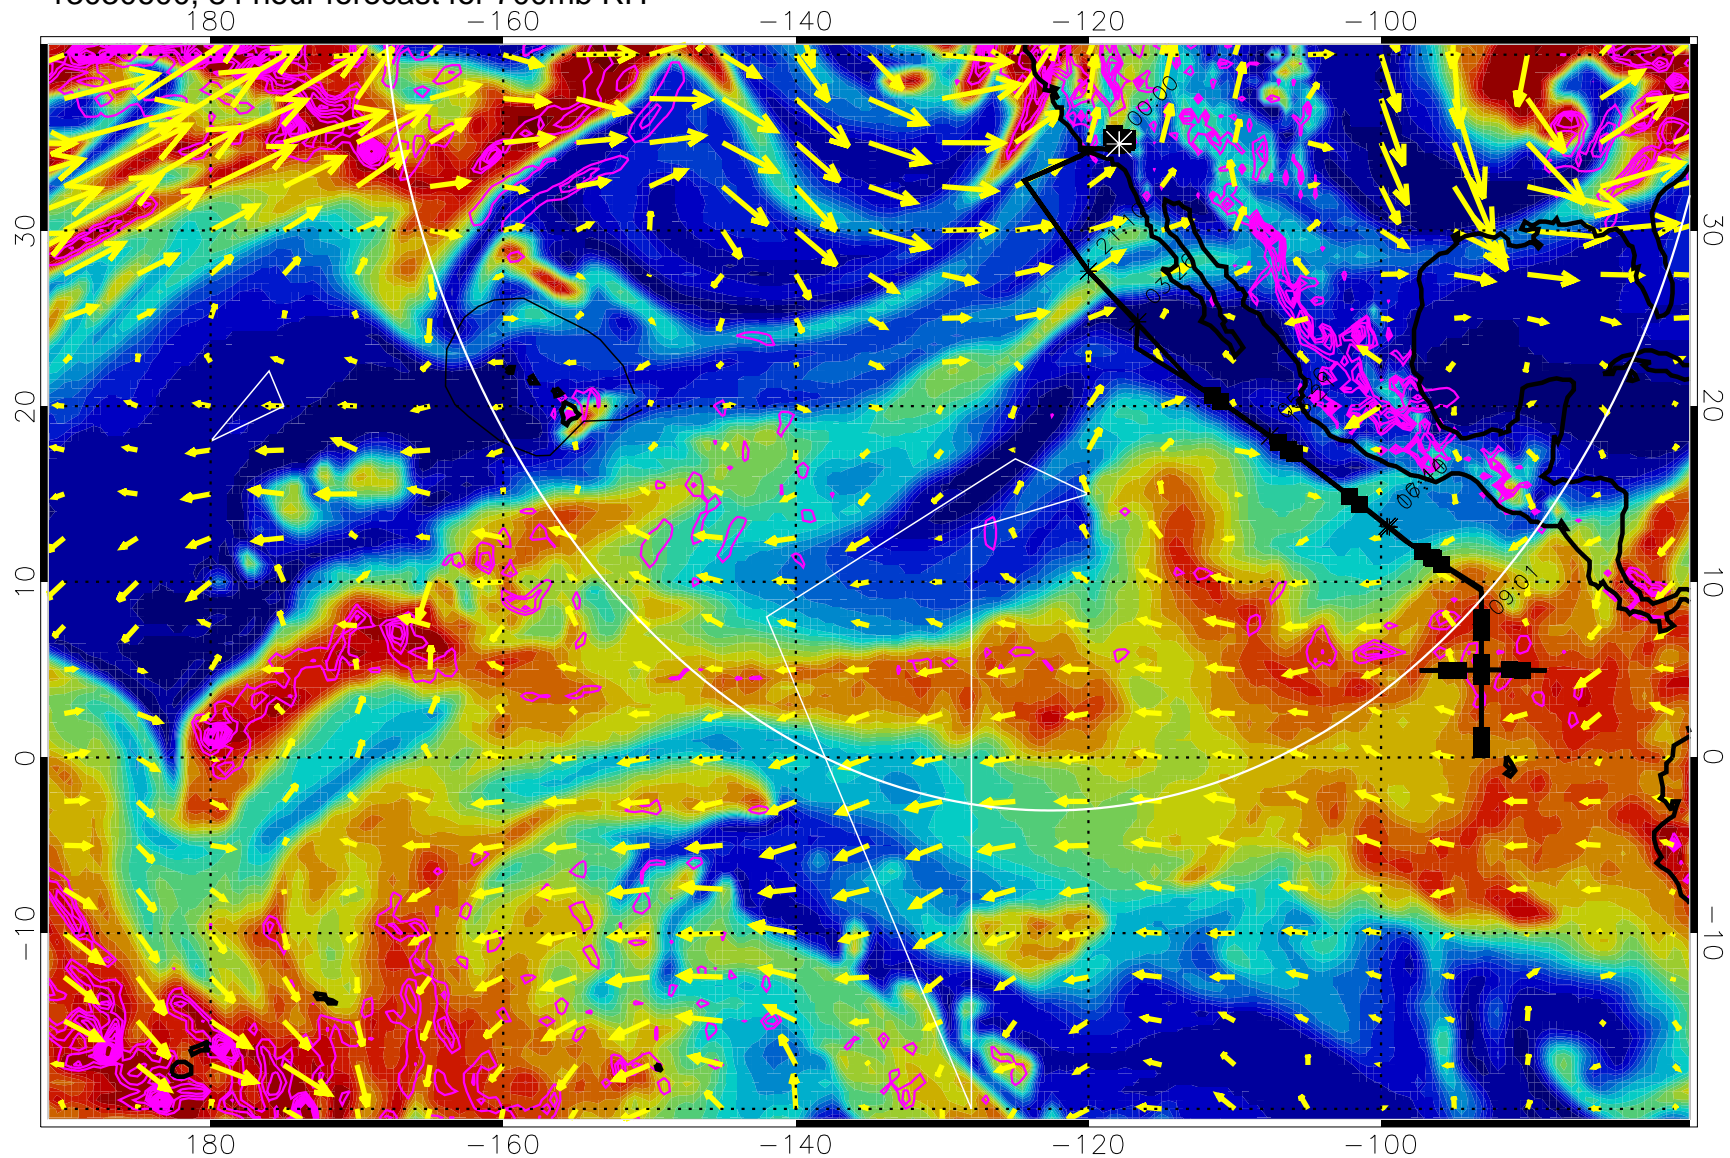

13030506, 66 hour forecast for 700mb RH

180 -160 -140 -120 -100

Negative Omegas less than -0.3 , contours of 0.3 Pa/s

EPV Tropopause (2 PVU) Position

→ 30 m/s

Range ring of 4055 km -- 13 hours GH round trip

13030512, 72 hour forecast for 700mb RH

Negative Omegas less than -0.3 , contours of 0.3 Pa/s

EPV Tropopause (2 PVU) Position

→ 30 m/s

Range ring of 4055 km -- 13 hours GH round trip

13030518, 78 hour forecast for 700mb RH

Negative Omegas less than -0.3 , contours of 0.3 Pa/s

EPV Tropopause (2 PVU) Position

→ 30 m/s

Range ring of 4055 km -- 13 hours GH round trip

13030600, 84 hour forecast for 700mb RH

Negative Omegas less than -.3, contours of .3 Pa/s

EPV Tropopause (2 PVU) Position

→ 30 m/s

Range ring of 4055 km -- 13 hours GH round trip

13030606, 90 hour forecast for 700mb RH

Negative Omegas less than -0.3 , contours of 0.3 Pa/s

EPV Tropopause (2 PVU) Position