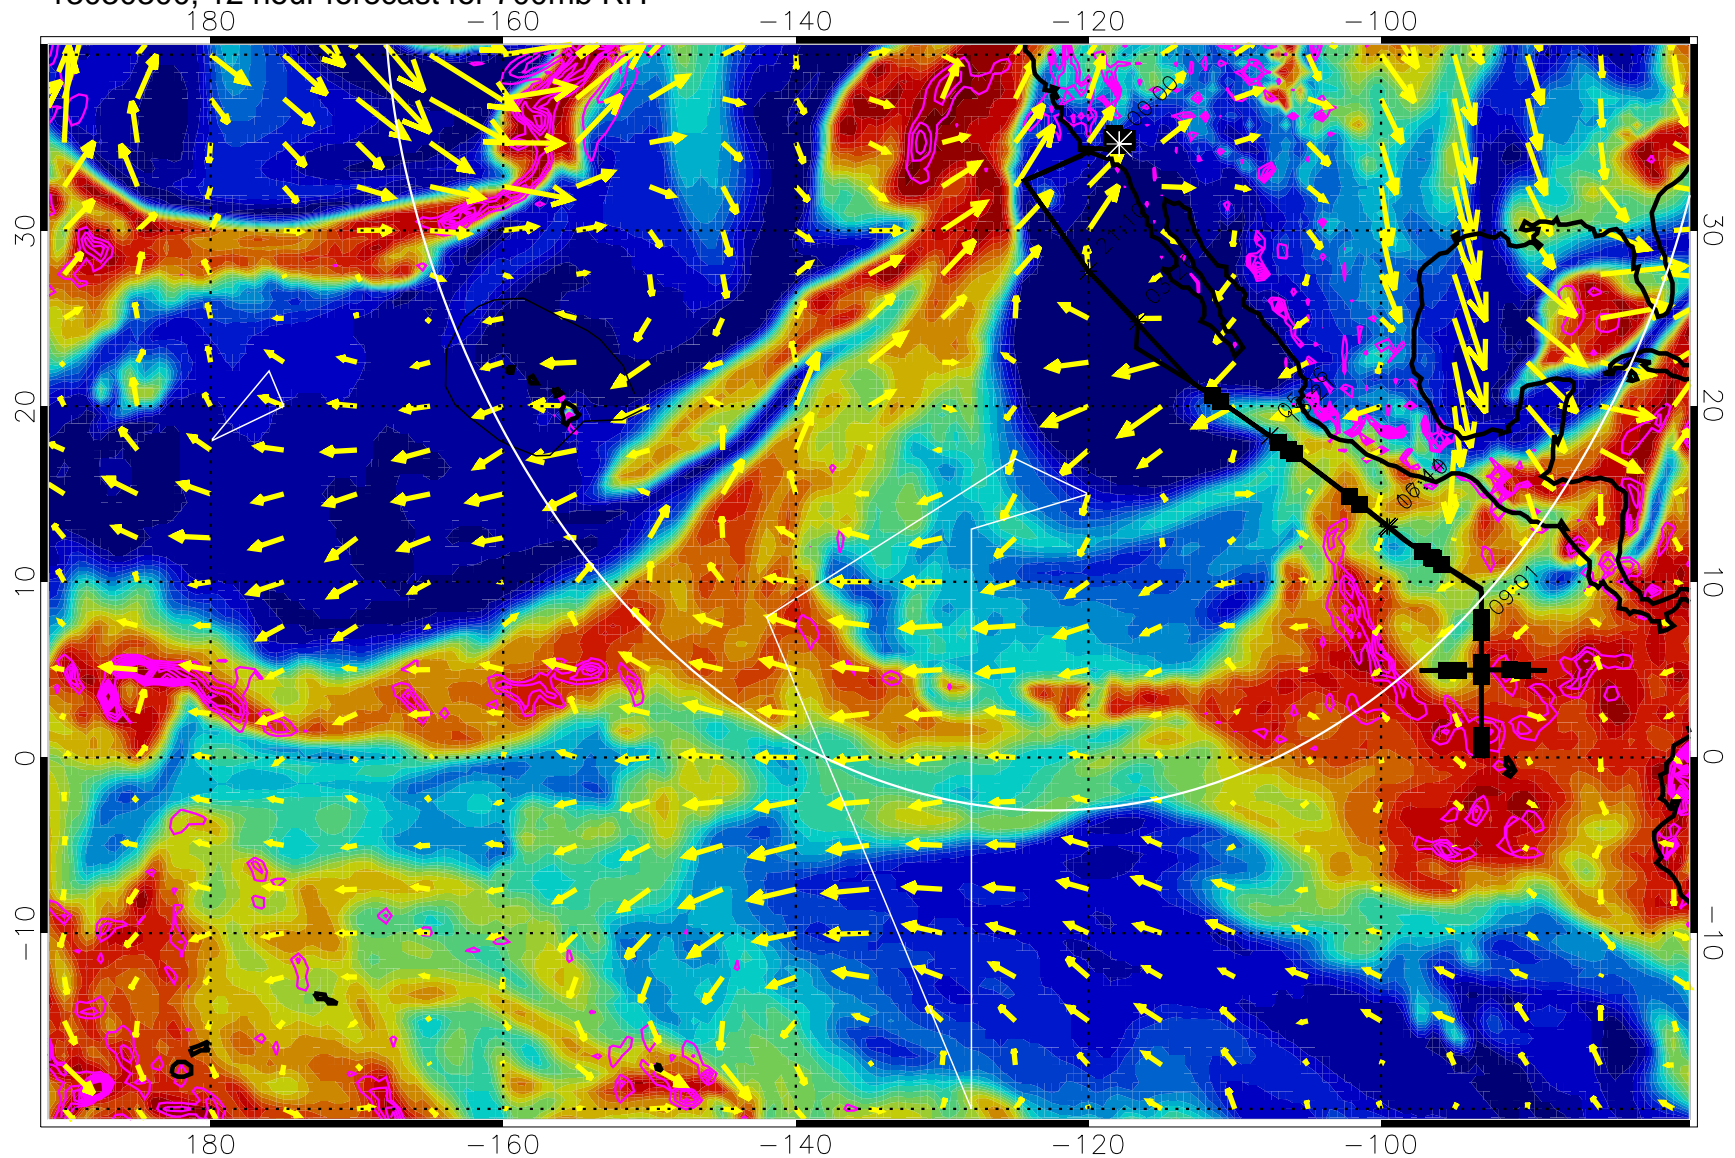

13030218, 6 hour forecast for 700mb RH

Negative Omegas less than -3 , contours of $.3$ Pa/s

EPV Tropopause (2 PVU) Position

→ 30 m/s

Range ring of 4055 km -- 13 hours GH round trip

13030300, 12 hour forecast for 700mb RH

Negative Omegas less than -0.3 , contours of 0.3 Pa/s

EPV Tropopause (2 PVU) Position

→ 30 m/s

Range ring of 4055 km -- 13 hours GH round trip

13030306, 18 hour forecast for 700mb RH

Negative Omegas less than -0.3 , contours of 0.3 Pa/s

EPV Tropopause (2 PVU) Position

→ 30 m/s

Range ring of 4055 km -- 13 hours GH round trip

13030312, 24 hour forecast for 700mb RH

Negative Omegas less than -0.3 , contours of 0.3 Pa/s

EPV Tropopause (2 PVU) Position

→ 30 m/s

Range ring of 4055 km -- 13 hours GH round trip

13030318, 30 hour forecast for 700mb RH

Negative Omegas less than -0.3 , contours of 0.3 Pa/s

EPV Tropopause (2 PVU) Position

→ 30 m/s

Range ring of 4055 km -- 13 hours GH round trip