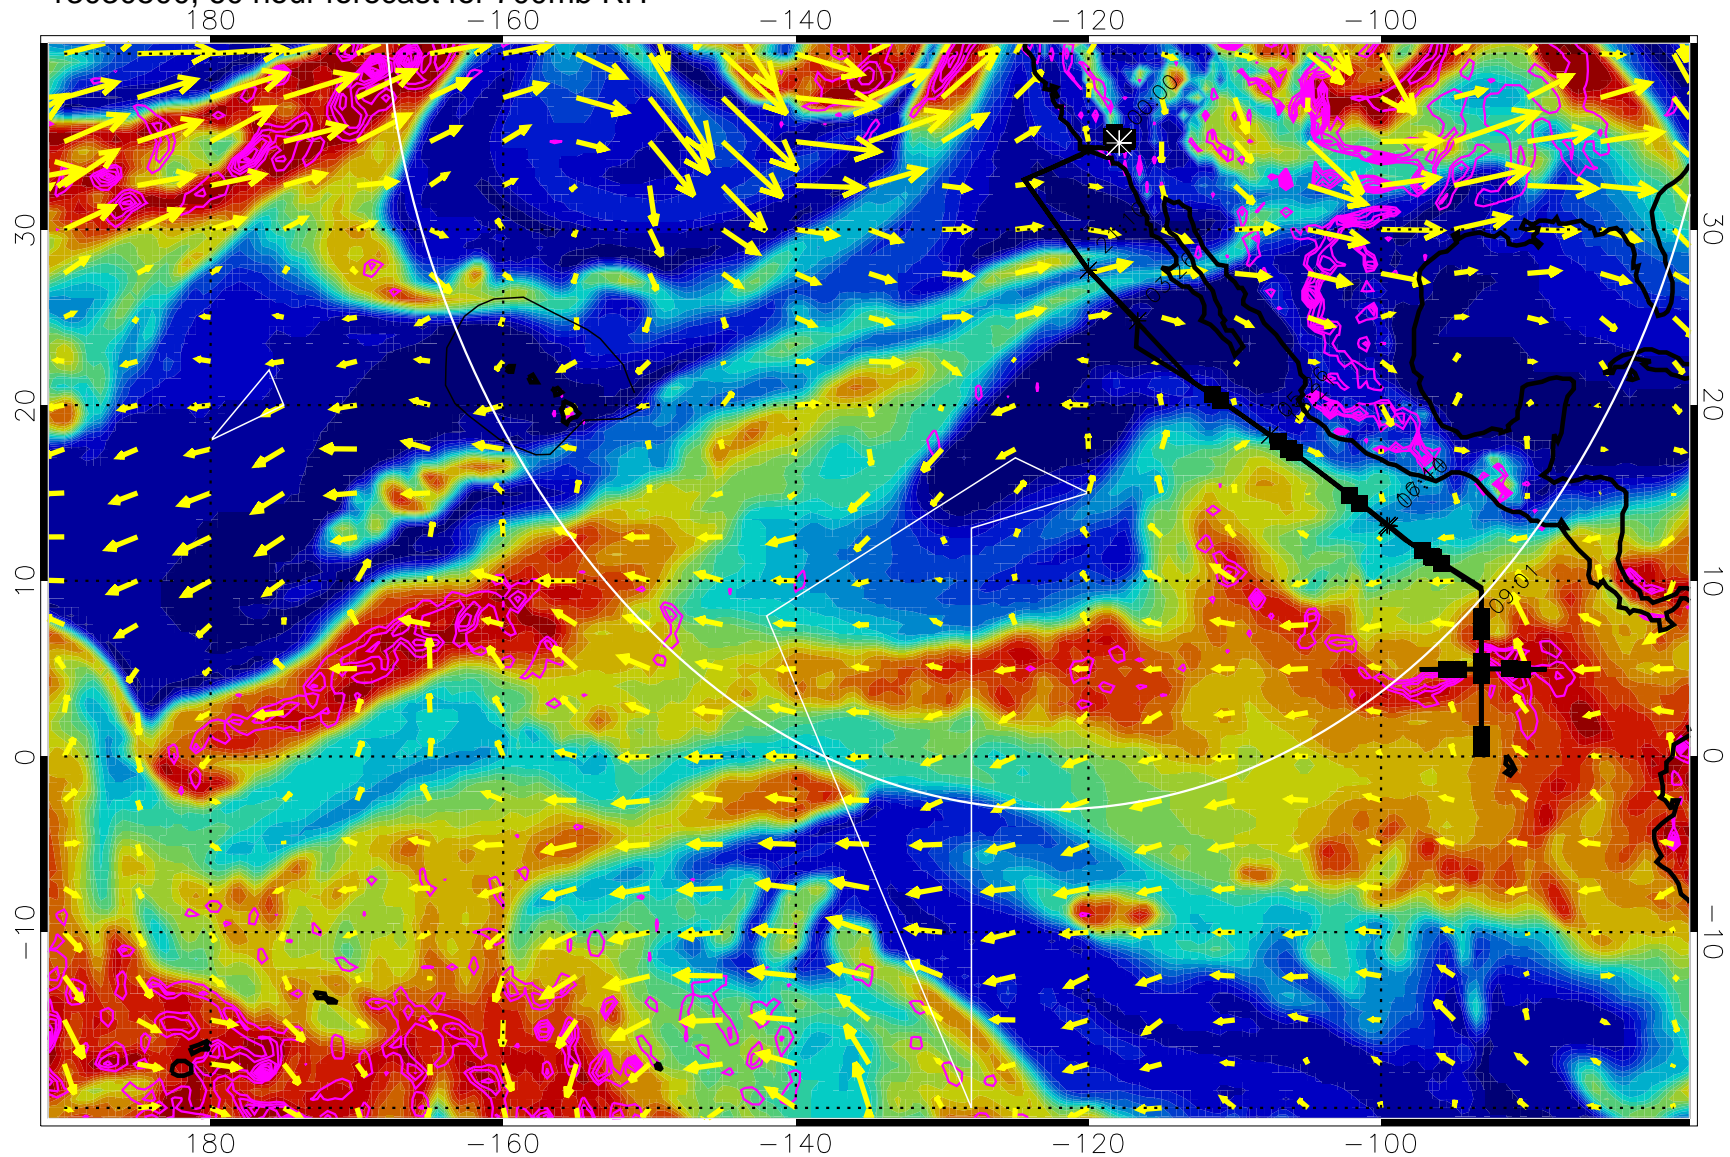

EPV Tropopause (2 PVU) Position

→ 30 m/s

Range ring of 4055 km -- 13 hours GH round trip

13030418, 54 hour forecast for 700mb RH

Negative Omegas less than -0.3 , contours of 0.3 Pa/s

EPV Tropopause (2 PVU) Position

→ 30 m/s

Range ring of 4055 km -- 13 hours GH round trip

13030500, 60 hour forecast for 700mb RH

Negative Omegas less than -0.3 , contours of 0.3 Pa/s

EPV Tropopause (2 PVU) Position

→ 30 m/s

Range ring of 4055 km -- 13 hours GH round trip

13030506, 66 hour forecast for 700mb RH

180 -160 -140 -120 -100

Negative Omegas less than -0.3 , contours of 0.3 Pa/s

EPV Tropopause (2 PVU) Position

→ 30 m/s

Range ring of 4055 km -- 13 hours GH round trip

13030512, 72 hour forecast for 700mb RH

Negative Omegas less than -0.3 , contours of 0.3 Pa/s

EPV Tropopause (2 PVU) Position

→ 30 m/s

Range ring of 4055 km -- 13 hours GH round trip

13030518, 78 hour forecast for 700mb RH