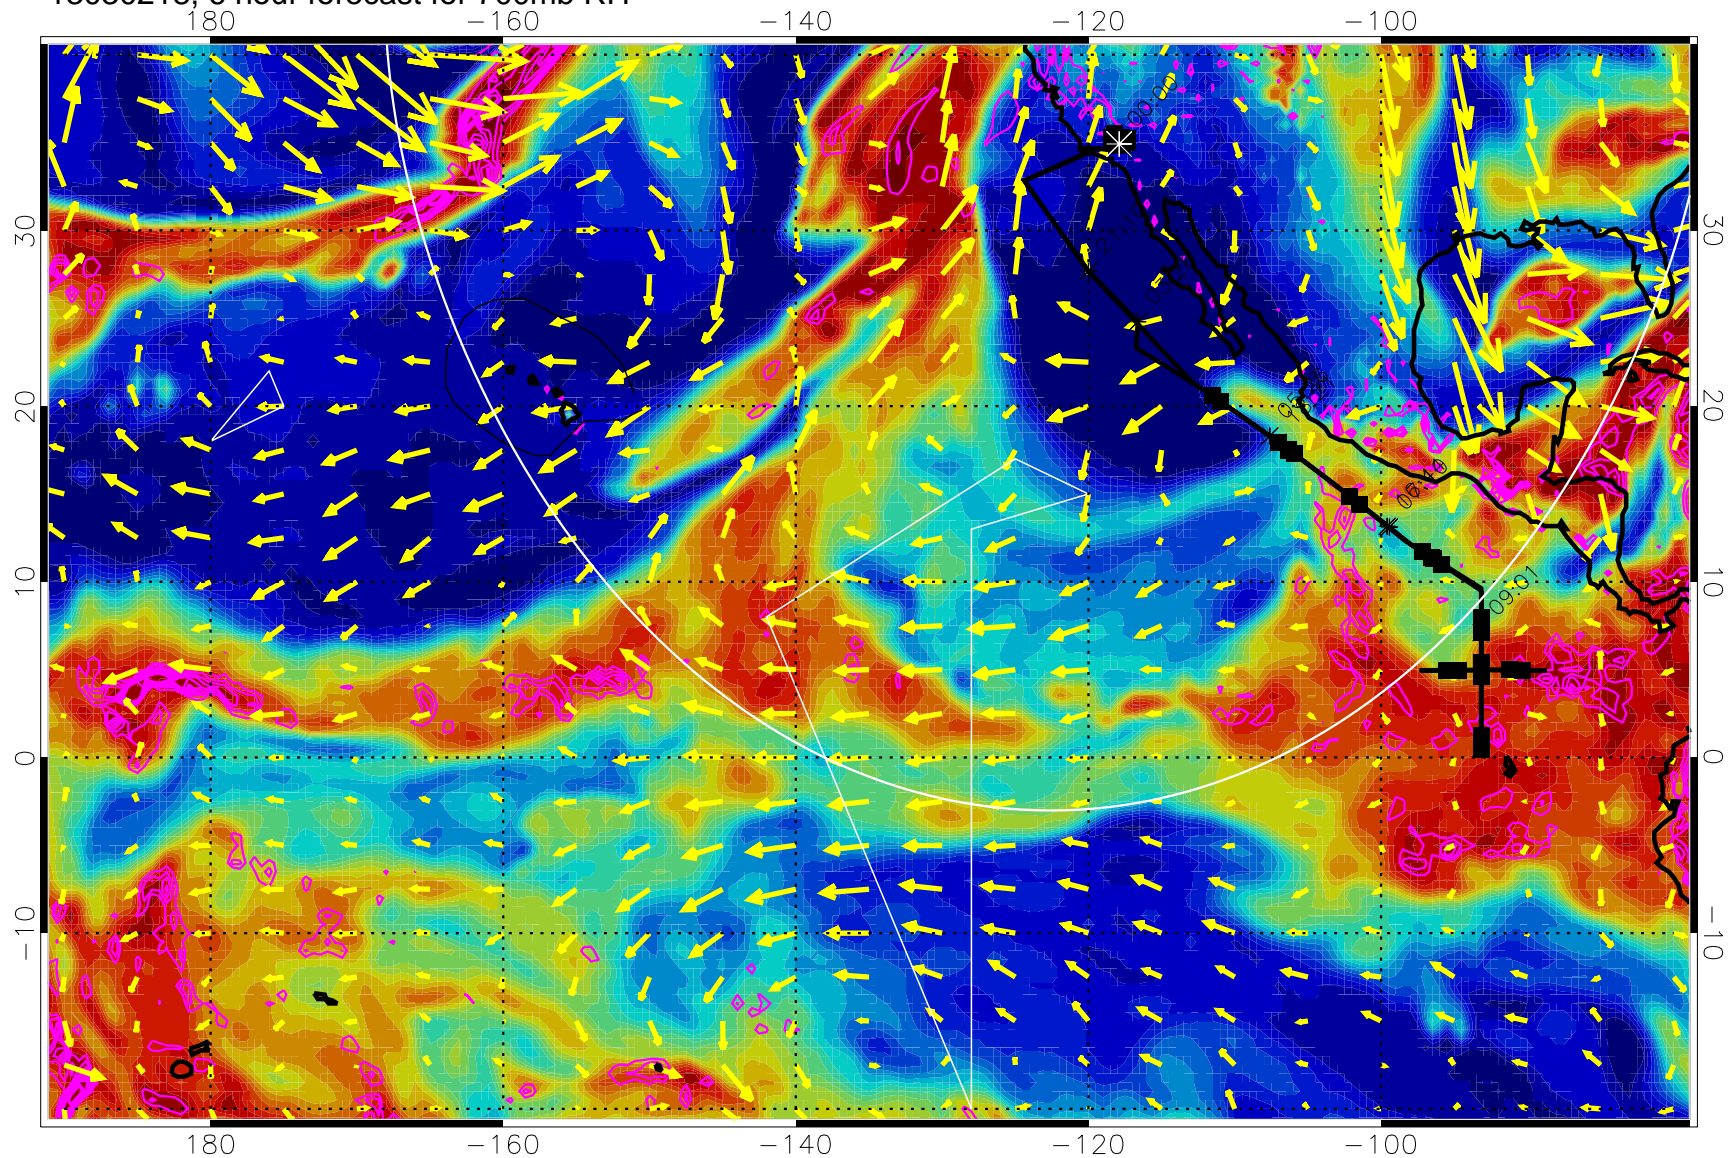

13030218, 6 hour forecast for 700mb RH

Negative Omegas less than -3 , contours of $.3$ Pa/s

EPV Tropopause (2 PVU) Position

→ 30 m/s

Range ring of 4055 km -- 13 hours GH round trip

13030300, 12 hour forecast for 700mb RH

Negative Omegas less than -0.3 , contours of 0.3 Pa/s

EPV Tropopause (2 PVU) Position

→ 30 m/s

Range ring of 4055 km -- 13 hours GH round trip

13030306, 18 hour forecast for 700mb RH

Negative Omegas less than -0.3 , contours of 0.3 Pa/s

EPV Tropopause (2 PVU) Position

→ 30 m/s

Range ring of 4055 km -- 13 hours GH round trip

13030312, 24 hour forecast for 700mb RH

Negative Omegas less than -0.3 , contours of 0.3 Pa/s

EPV Tropopause (2 PVU) Position

→ 30 m/s

Range ring of 4055 km -- 13 hours GH round trip

13030318, 30 hour forecast for 700mb RH

Negative Omegas less than -0.3 , contours of 0.3 Pa/s

EPV Tropopause (2 PVU) Position

→ 30 m/s

Range ring of 4055 km -- 13 hours GH round trip