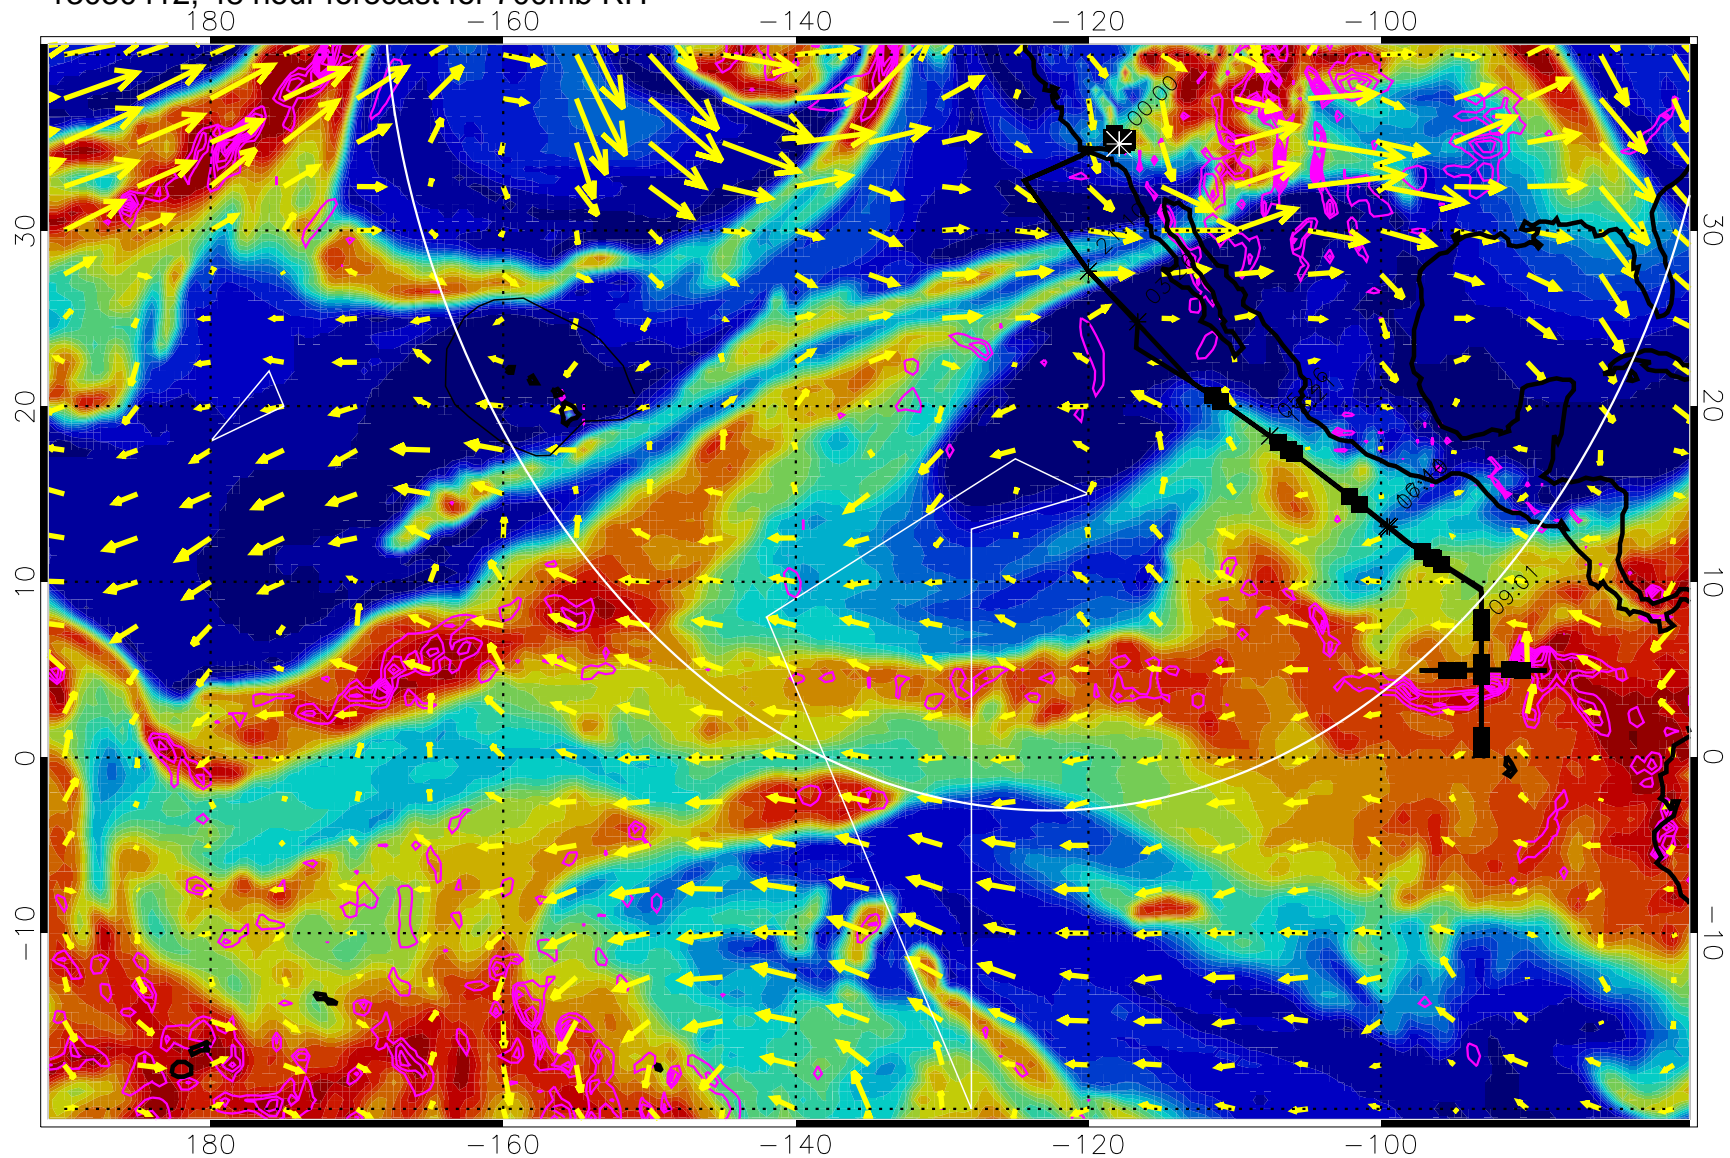

→ 30 m/s

Range ring of 4055 km -- 13 hours GH round trip

13030318, 30 hour forecast for 700mb RH

Negative Omegas less than -0.3 , contours of 0.3 Pa/s

EPV Tropopause (2 PVU) Position

→ 30 m/s

Range ring of 4055 km -- 13 hours GH round trip

13030400, 36 hour forecast for 700mb RH

Negative Omegas less than -0.3 , contours of 0.3 Pa/s

EPV Tropopause (2 PVU) Position

→ 30 m/s

Range ring of 4055 km -- 13 hours GH round trip

13030406, 42 hour forecast for 700mb RH

Negative Omegas less than -0.3 , contours of 0.3 Pa/s

EPV Tropopause (2 PVU) Position

→ 30 m/s

Range ring of 4055 km -- 13 hours GH round trip

13030412, 48 hour forecast for 700mb RH

Negative Omegas less than -0.3 , contours of 0.3 Pa/s

EPV Tropopause (2 PVU) Position

→ 30 m/s

Range ring of 4055 km -- 13 hours GH round trip

13030418, 54 hour forecast for 700mb RH

Negative Omegas less than -0.3 , contours of 0.3 Pa/s

EPV Tropopause (2 PVU) Position