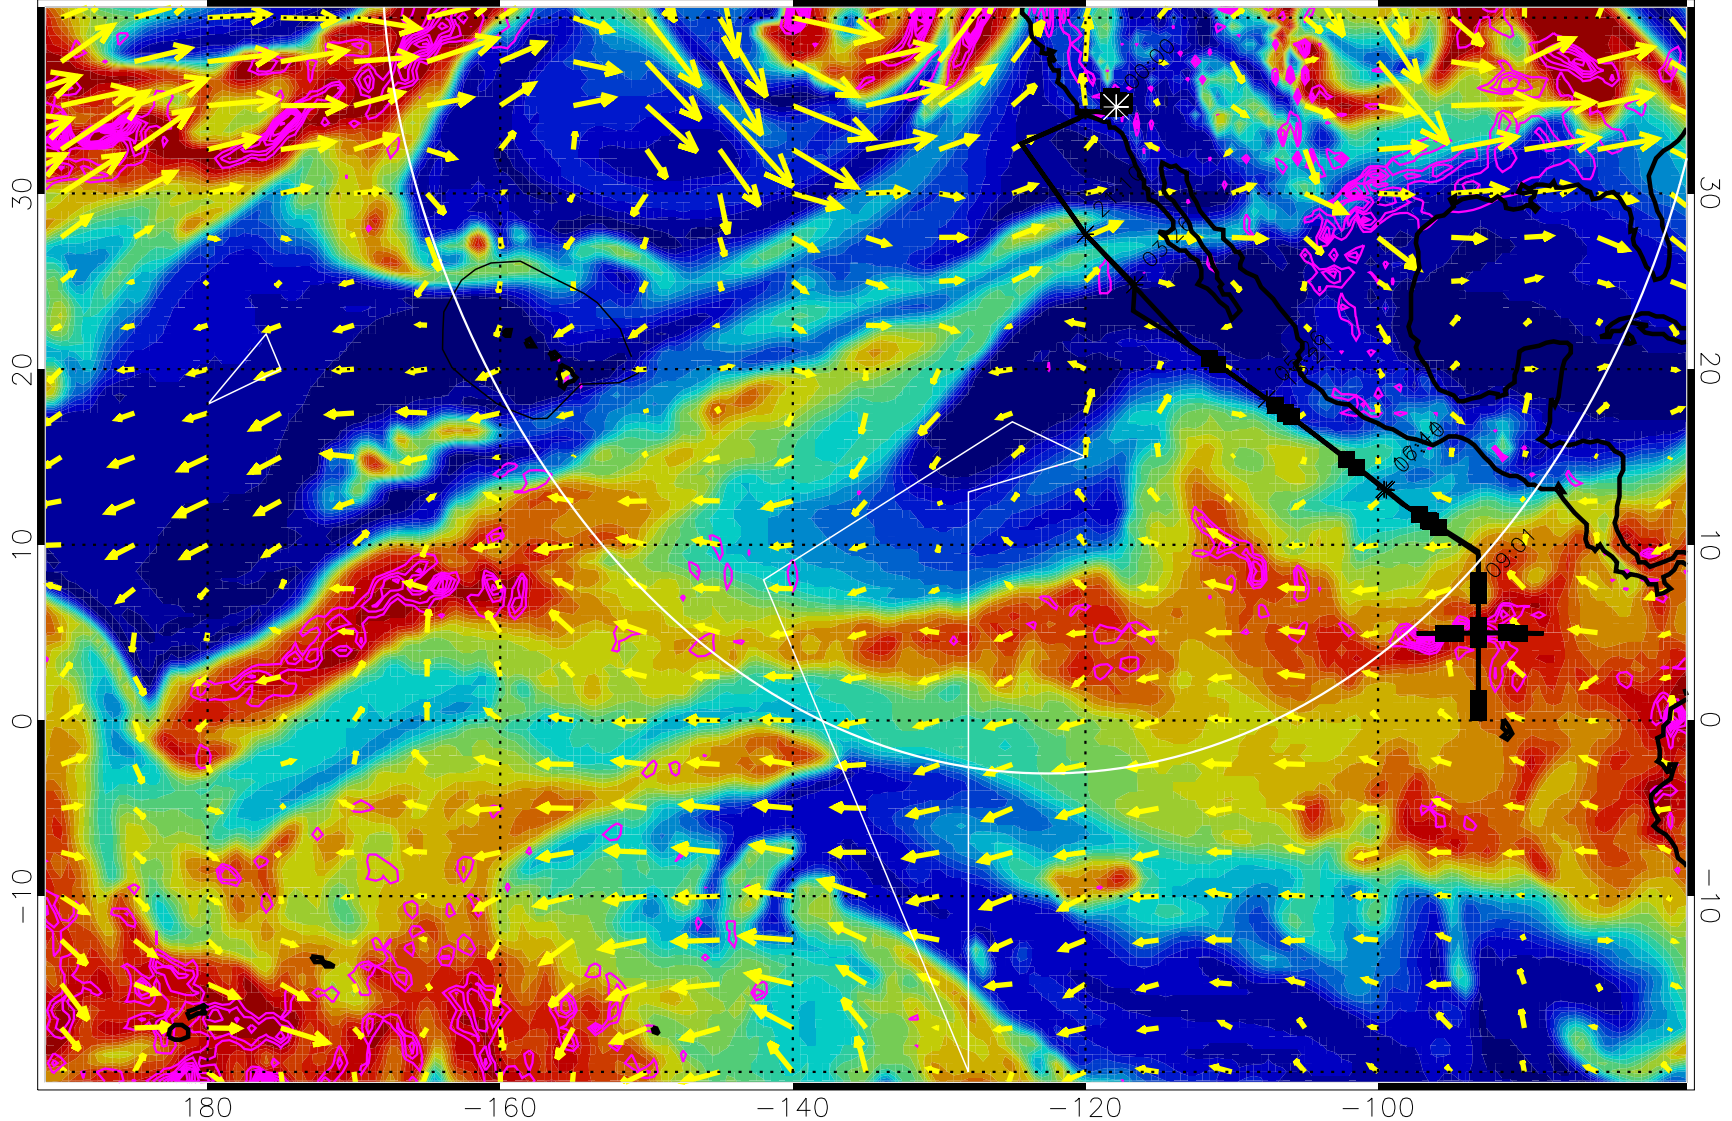

EPV Tropopause (2 PVU) Position

→ 30 m/s

Range ring of 4055 km -- 13 hours GH round trip

13030418, 54 hour forecast for 700mb RH

Negative Omegas less than -0.3 , contours of 0.3 Pa/s

EPV Tropopause (2 PVU) Position

→ 30 m/s

Range ring of 4055 km -- 13 hours GH round trip

13030500, 60 hour forecast for 700mb RH

Negative Omegas less than -0.3 , contours of 0.3 Pa/s

EPV Tropopause (2 PVU) Position

→ 30 m/s

Range ring of 4055 km -- 13 hours GH round trip

13030506, 66 hour forecast for 700mb RH

180 -160 -140 -120 -100

Negative Omegas less than -0.3 , contours of 0.3 Pa/s

EPV Tropopause (2 PVU) Position

→ 30 m/s

Range ring of 4055 km -- 13 hours GH round trip

13030512, 72 hour forecast for 700mb RH

Negative Omegas less than -0.3 , contours of 0.3 Pa/s

EPV Tropopause (2 PVU) Position

→ 30 m/s

Range ring of 4055 km -- 13 hours GH round trip

13030518, 78 hour forecast for 700mb RH