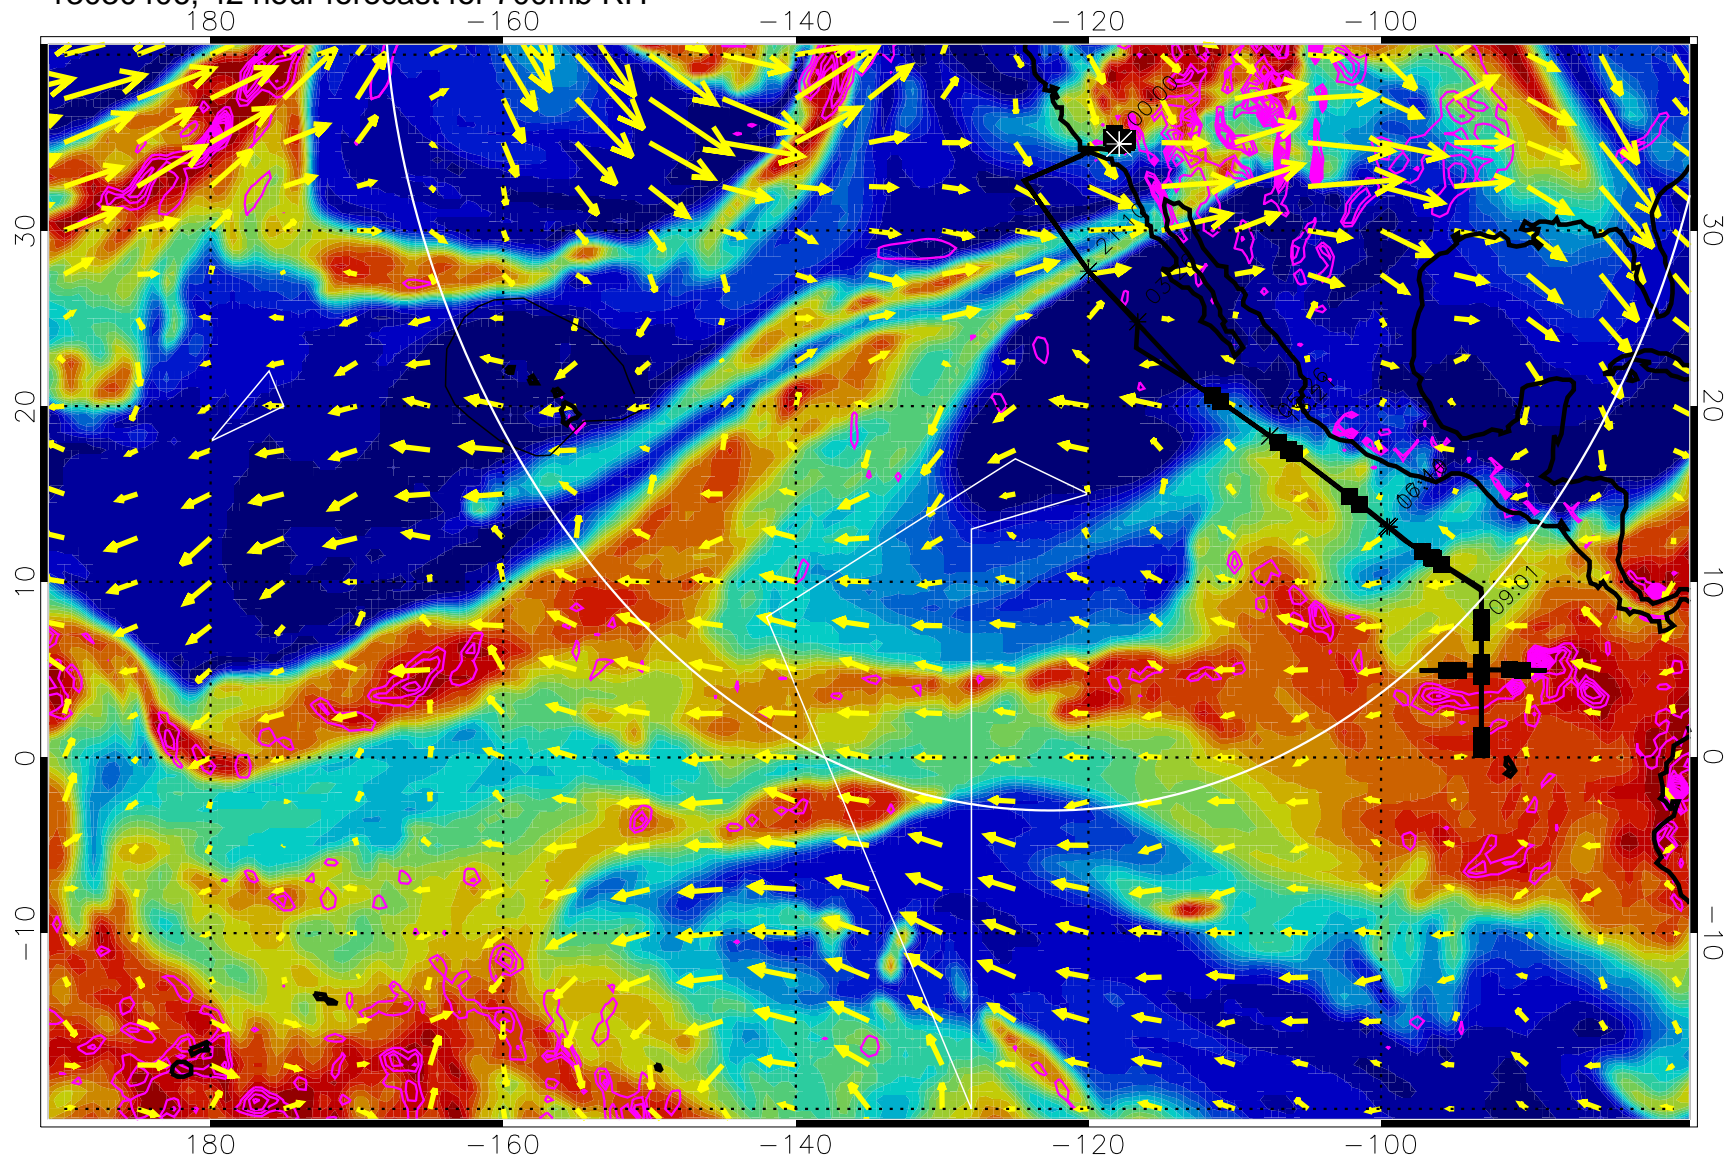

13030400, 36 hour forecast for 700mb RH

Negative Omegas less than -0.3 , contours of 0.3 Pa/s

EPV Tropopause (2 PVU) Position

→ 30 m/s

Range ring of 4055 km -- 13 hours GH round trip

13030406, 42 hour forecast for 700mb RH

Negative Omegas less than -0.3 , contours of 0.3 Pa/s

EPV Tropopause (2 PVU) Position

→ 30 m/s

Range ring of 4055 km -- 13 hours GH round trip

13030412, 48 hour forecast for 700mb RH

Negative Omegas less than -0.3 , contours of 0.3 Pa/s

EPV Tropopause (2 PVU) Position

→ 30 m/s

Range ring of 4055 km -- 13 hours GH round trip

13030418, 54 hour forecast for 700mb RH

Negative Omegas less than -0.3 , contours of 0.3 Pa/s

EPV Tropopause (2 PVU) Position

13030506, 66 hour forecast for 700mb RH

180 -160 -140 -120 -100

Negative Omegas less than -0.3 , contours of 0.3 Pa/s

EPV Tropopause (2 PVU) Position

→ 30 m/s

Range ring of 4055 km -- 13 hours GH round trip