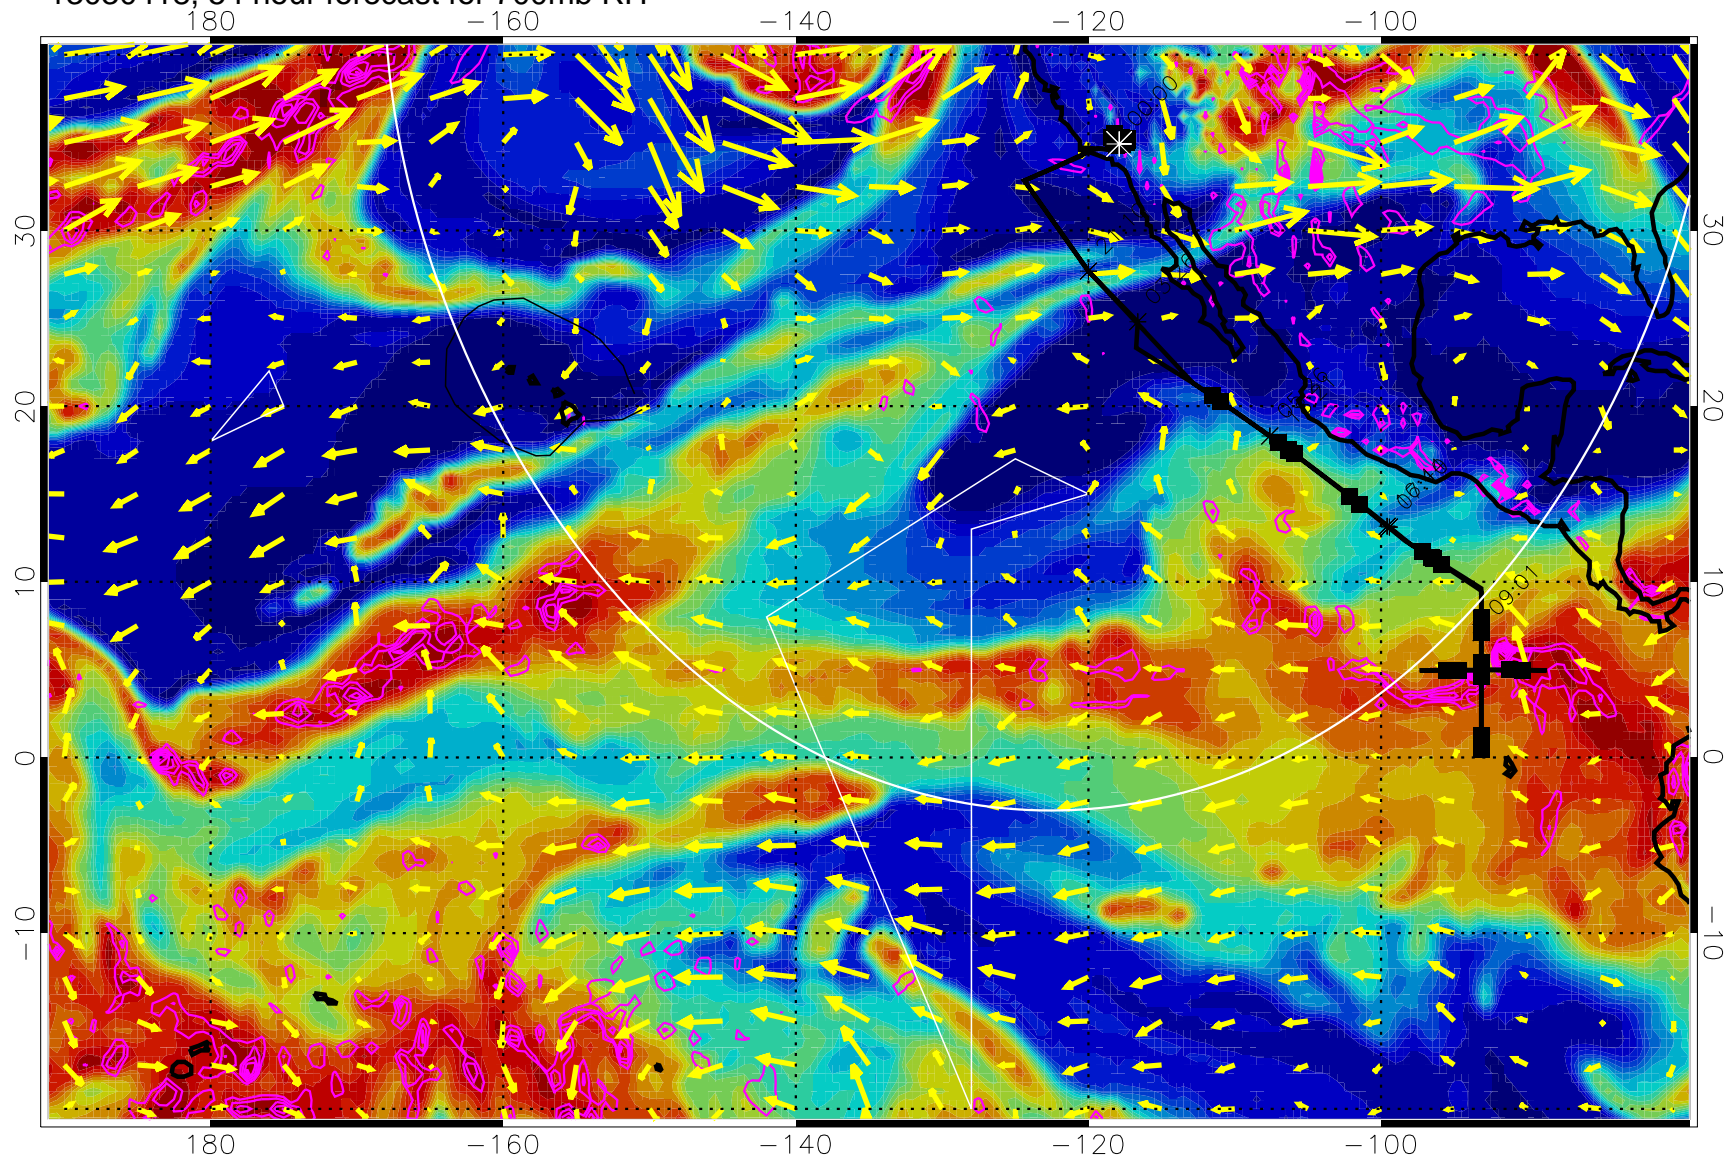

13030400, 36 hour forecast for 700mb RH

Negative Omegas less than -0.3 , contours of 0.3 Pa/s

EPV Tropopause (2 PVU) Position

→ 30 m/s

Range ring of 4055 km -- 13 hours GH round trip

13030406, 42 hour forecast for 700mb RH

Negative Omegas less than -0.3 , contours of 0.3 Pa/s

EPV Tropopause (2 PVU) Position

→ 30 m/s

Range ring of 4055 km -- 13 hours GH round trip

13030412, 48 hour forecast for 700mb RH

Negative Omegas less than -0.3 , contours of 0.3 Pa/s

EPV Tropopause (2 PVU) Position

→ 30 m/s

Range ring of 4055 km -- 13 hours GH round trip

13030418, 54 hour forecast for 700mb RH

Negative Omegas less than -0.3 , contours of 0.3 Pa/s

EPV Tropopause (2 PVU) Position

13030506, 66 hour forecast for 700mb RH

180 -160 -140 -120 -100

Negative Omegas less than -0.3 , contours of 0.3 Pa/s

EPV Tropopause (2 PVU) Position

→ 30 m/s

Range ring of 4055 km -- 13 hours GH round trip