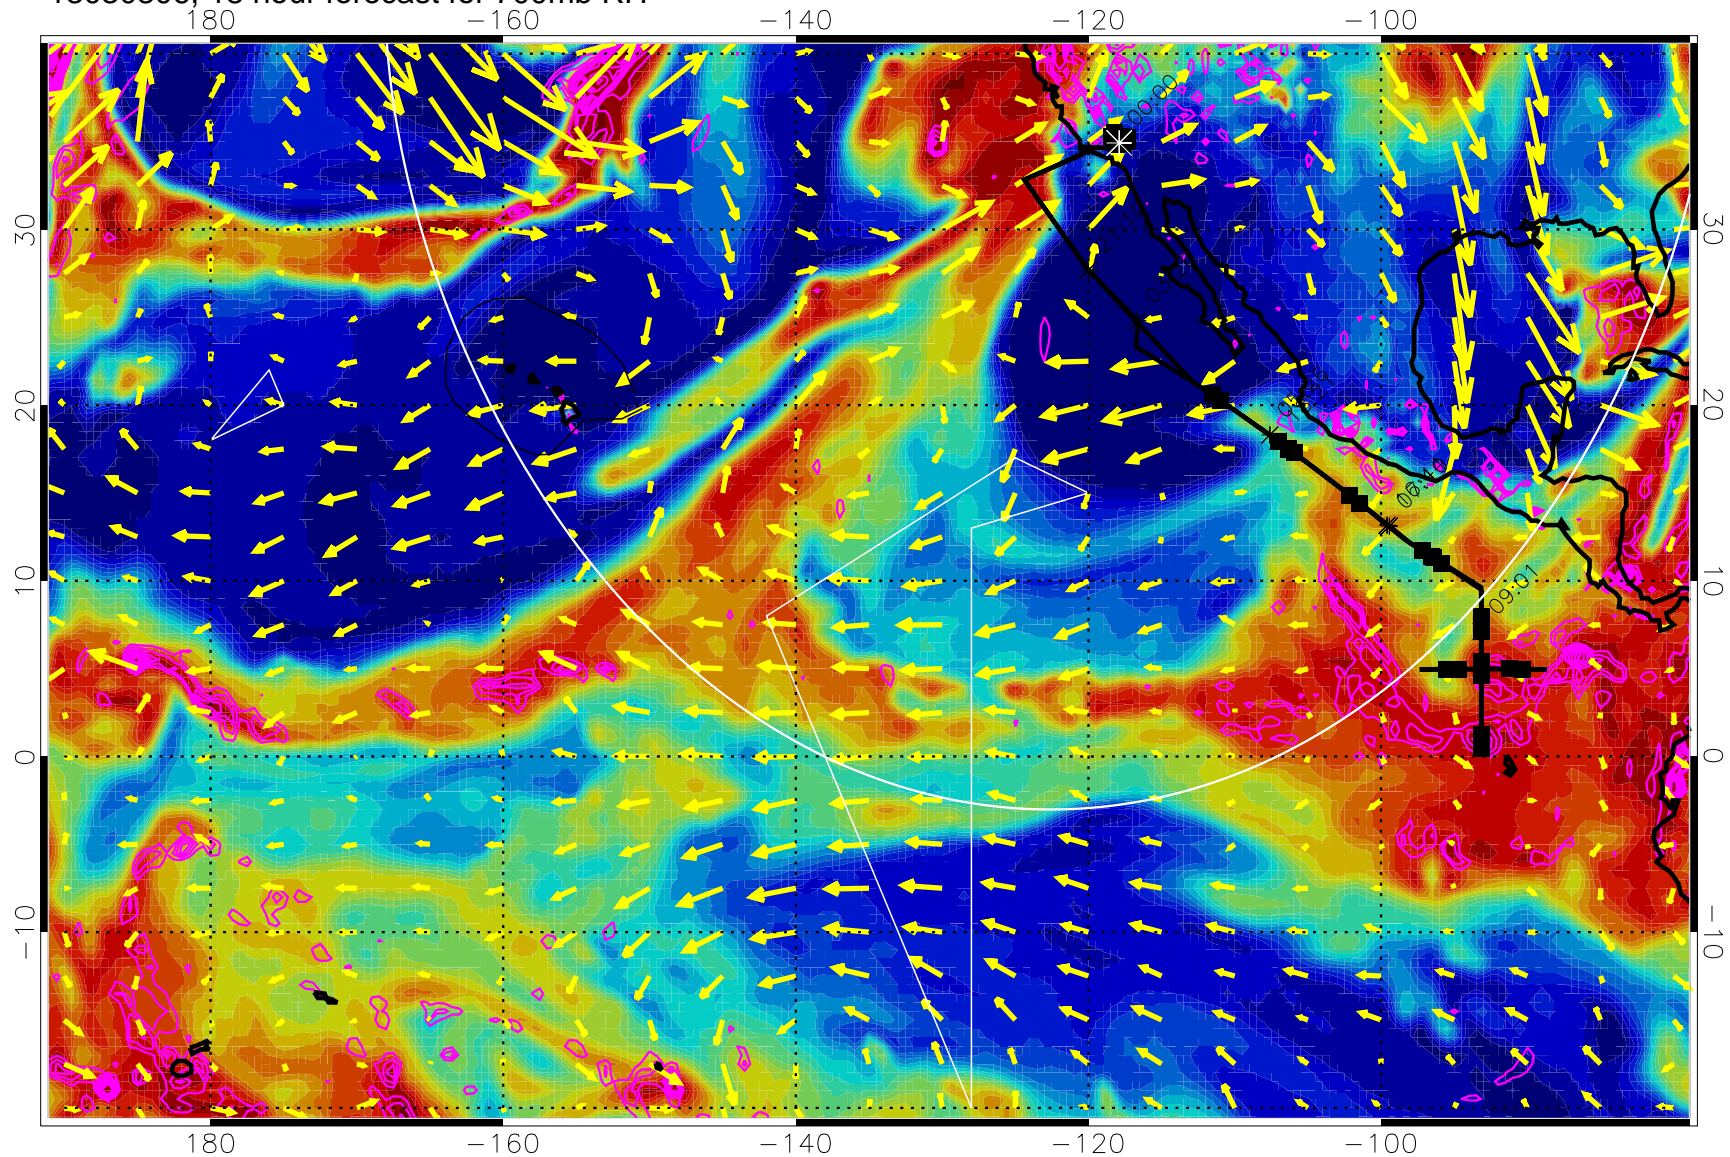

13030218, 6 hour forecast for 700mb RH

Negative Omegas less than -3 , contours of $.3$ Pa/s

EPV Tropopause (2 PVU) Position

→ 30 m/s

Range ring of 4055 km -- 13 hours GH round trip

13030300, 12 hour forecast for 700mb RH

Negative Omegas less than -0.3 , contours of 0.3 Pa/s

EPV Tropopause (2 PVU) Position

→ 30 m/s

Range ring of 4055 km -- 13 hours GH round trip

13030306, 18 hour forecast for 700mb RH

Negative Omegas less than -0.3 , contours of 0.3 Pa/s

EPV Tropopause (2 PVU) Position

→ 30 m/s

Range ring of 4055 km -- 13 hours GH round trip

13030312, 24 hour forecast for 700mb RH

Negative Omegas less than -0.3 , contours of 0.3 Pa/s

EPV Tropopause (2 PVU) Position

→ 30 m/s

Range ring of 4055 km -- 13 hours GH round trip

13030318, 30 hour forecast for 700mb RH

Negative Omegas less than -0.3 , contours of 0.3 Pa/s

EPV Tropopause (2 PVU) Position

→ 30 m/s

Range ring of 4055 km -- 13 hours GH round trip