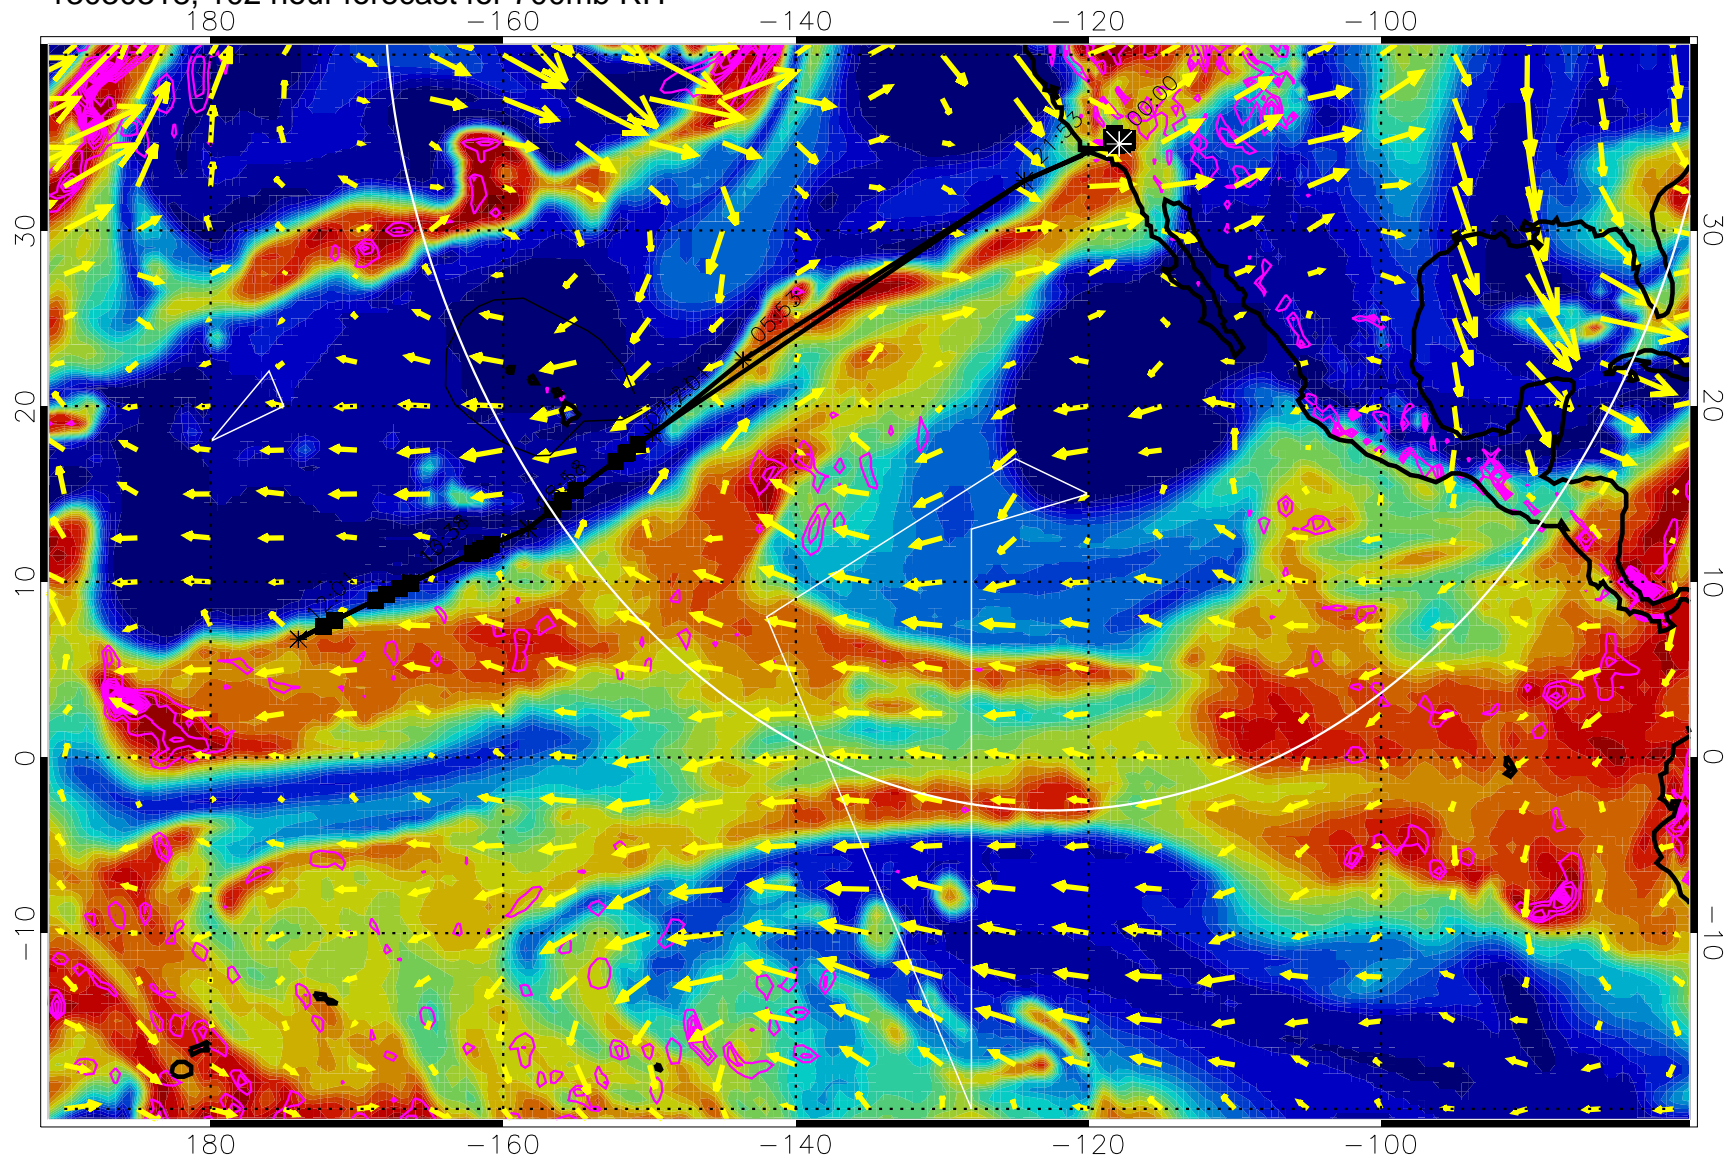

→ 30 m/s

Range ring of 4055 km -- 13 hours GH round trip

13030306, 90 hour forecast for 700mb RH

Negative Omegas less than -0.3 , contours of 0.3 Pa/s

EPV Tropopause (2 PVU) Position

→ 30 m/s

Range ring of 4055 km -- 13 hours GH round trip

13030312, 96 hour forecast for 700mb RH

Negative Omegas less than -0.3 , contours of 0.3 Pa/s

EPV Tropopause (2 PVU) Position

→ 30 m/s

Range ring of 4055 km -- 13 hours GH round trip

13030318, 102 hour forecast for 700mb RH

Negative Omegas less than -0.3 , contours of 0.3 Pa/s

EPV Tropopause (2 PVU) Position

→ 30 m/s

Range ring of 4055 km -- 13 hours GH round trip

13030400, 108 hour forecast for 700mb RH

Negative Omegas less than -0.3 , contours of 0.3 Pa/s

EPV Tropopause (2 PVU) Position

→ 30 m/s

Range ring of 4055 km -- 13 hours GH round trip

13030406, 114 hour forecast for 700mb RH

Negative Omegas less than -0.3 , contours of 0.3 Pa/s

EPV Tropopause (2 PVU) Position