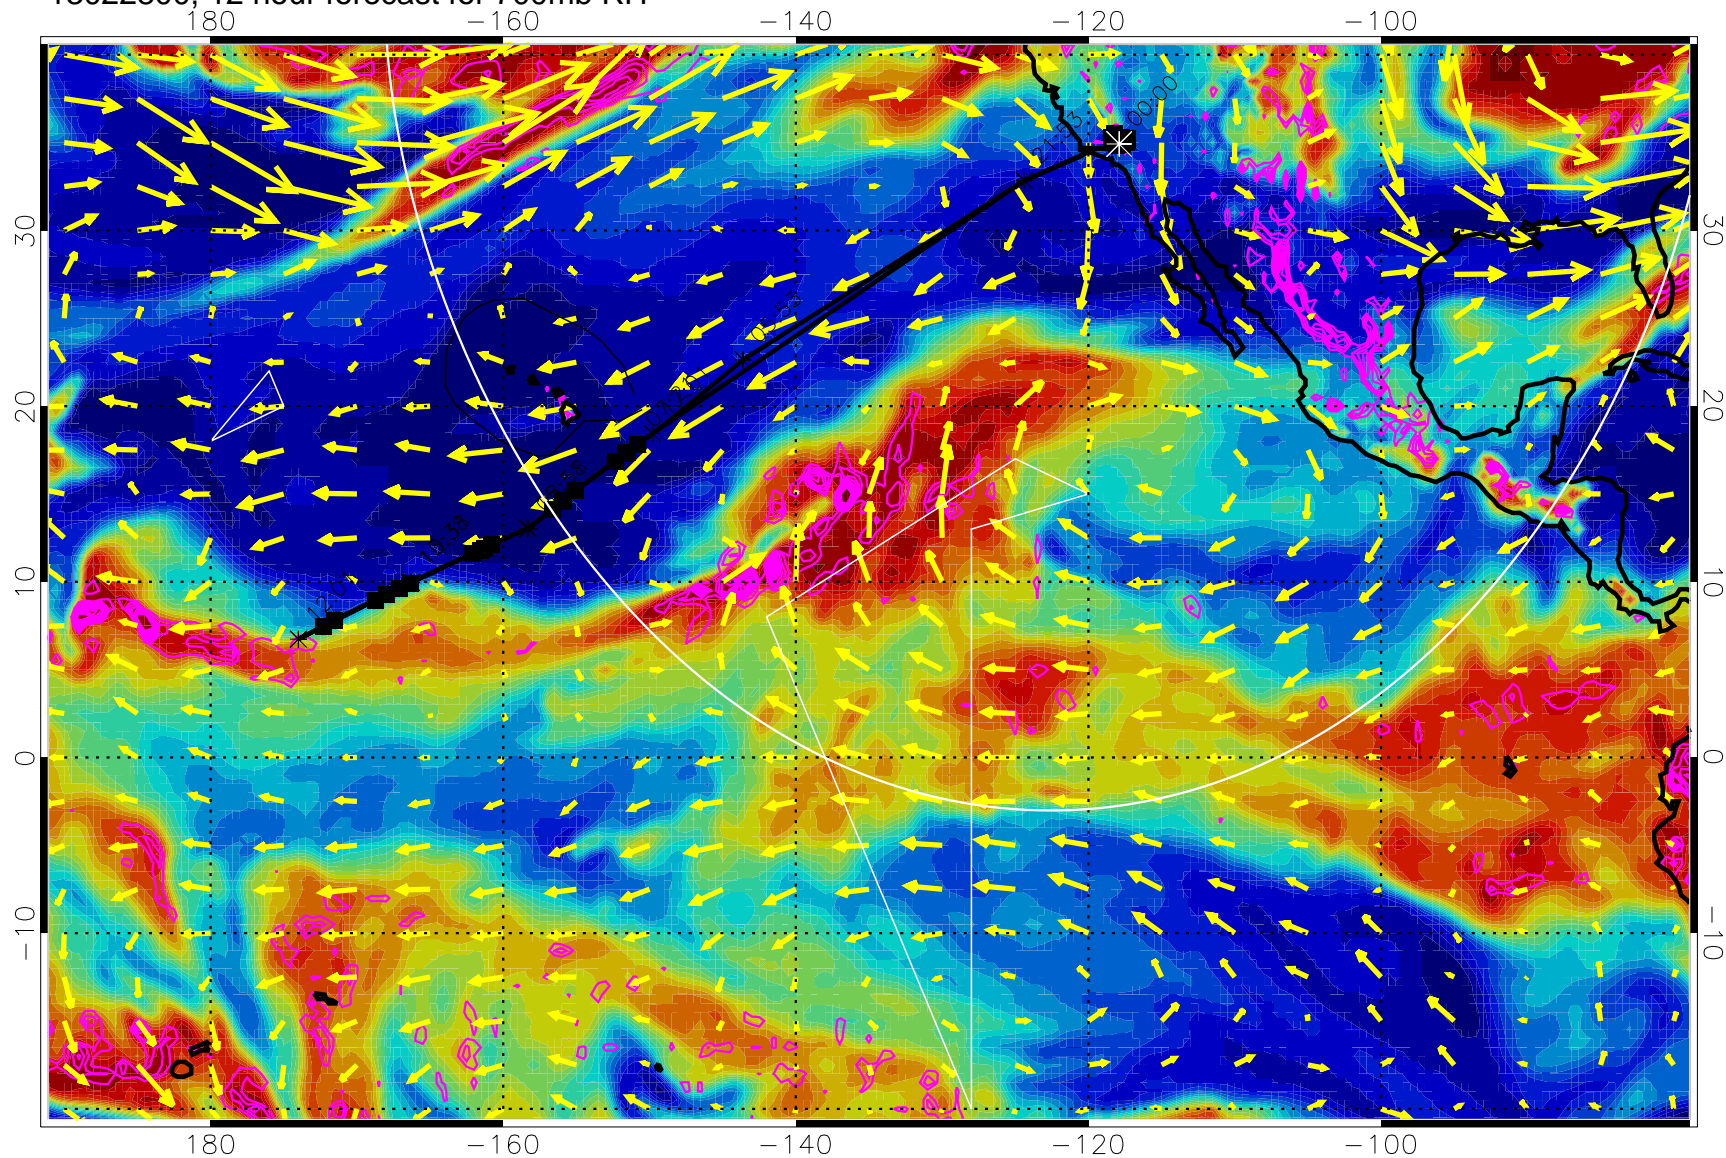

13022718, 6 hour forecast for 700mb RH

Negative Omegas less than -0.3 , contours of 0.3 Pa/s

EPV Tropopause (2 PVU) Position

→ 30 m/s

Range ring of 4055 km -- 13 hours GH round trip

13022800, 12 hour forecast for 700mb RH

Negative Omegas less than -0.3 , contours of 0.3 Pa/s

EPV Tropopause (2 PVU) Position

→ 30 m/s

Range ring of 4055 km -- 13 hours GH round trip

13022806, 18 hour forecast for 700mb RH

Negative Omegas less than -0.3 , contours of 0.3 Pa/s

EPV Tropopause (2 PVU) Position

→ 30 m/s

Range ring of 4055 km -- 13 hours GH round trip

13022812, 24 hour forecast for 700mb RH

Negative Omegas less than -0.3 , contours of 0.3 Pa/s

EPV Tropopause (2 PVU) Position

→ 30 m/s

Range ring of 4055 km -- 13 hours GH round trip

13022818, 30 hour forecast for 700mb RH

Negative Omegas less than -0.3 , contours of 0.3 Pa/s

EPV Tropopause (2 PVU) Position

→ 30 m/s

Range ring of 4055 km -- 13 hours GH round trip