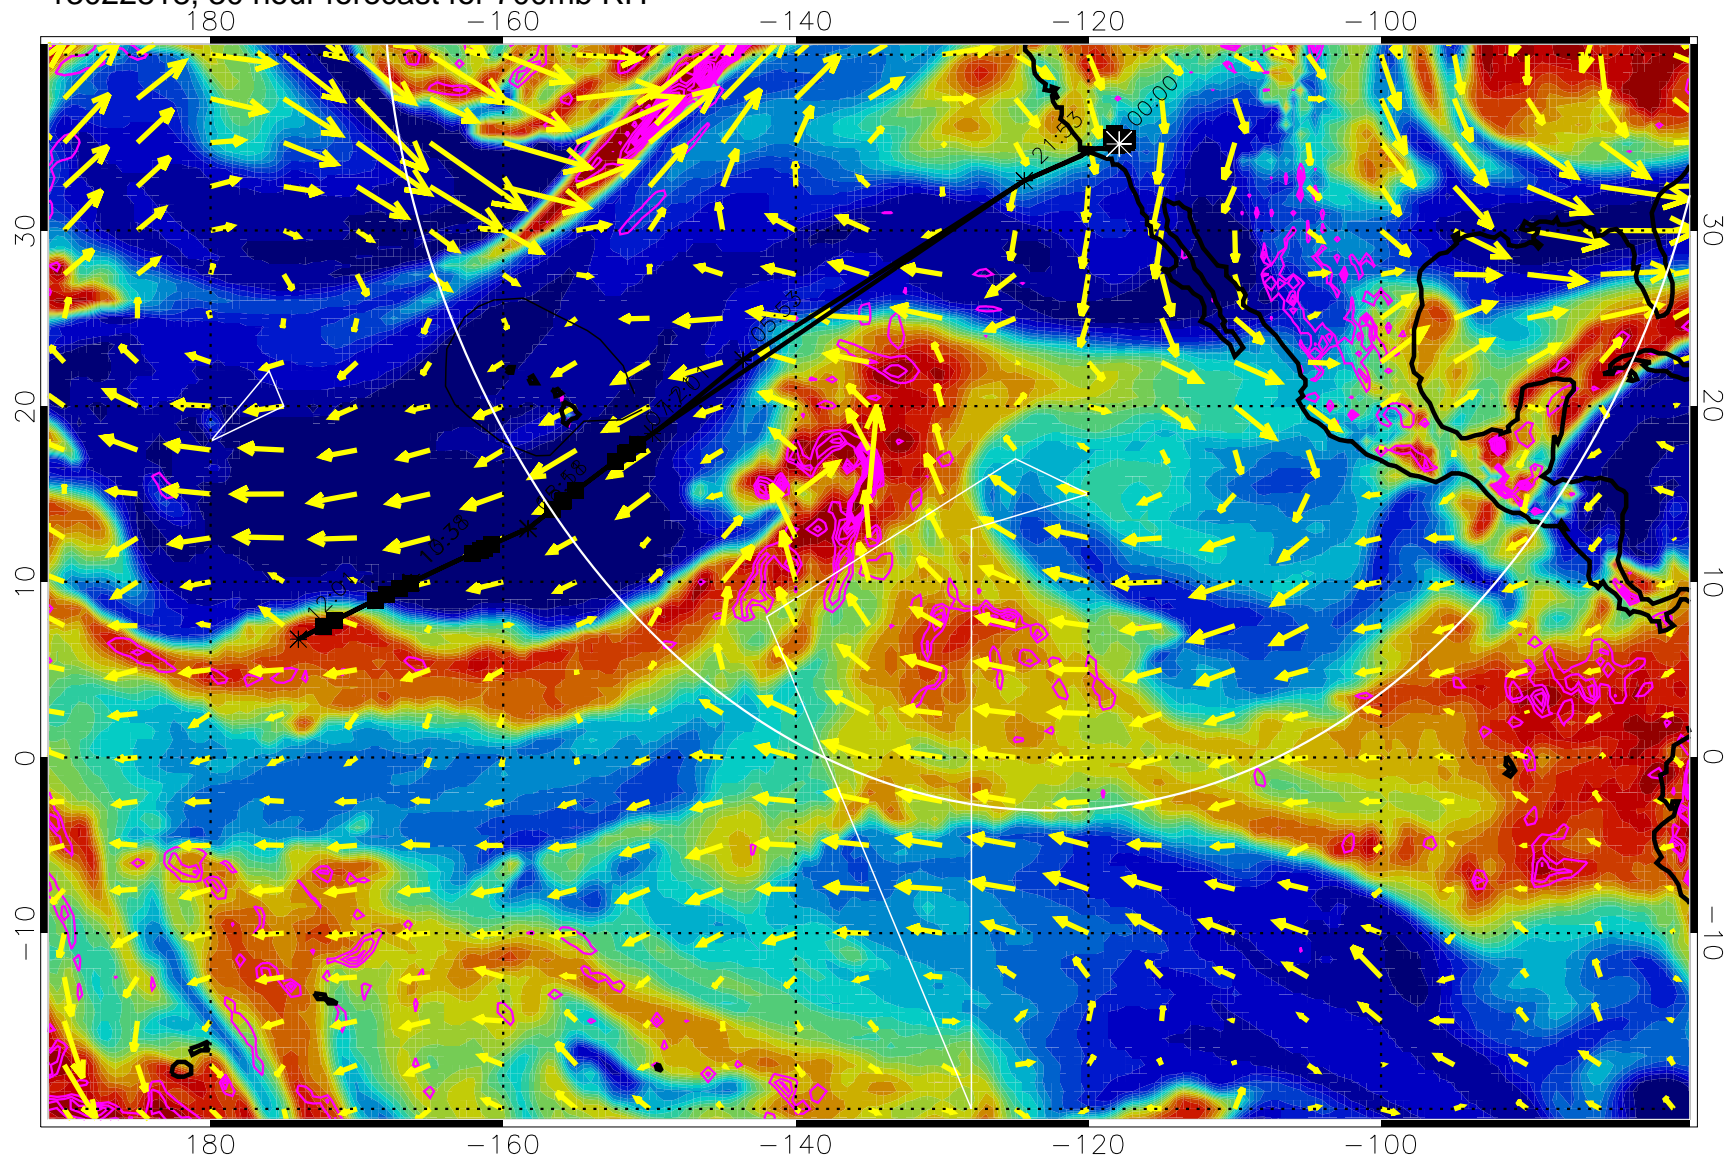

Negative Omegas less than -0.3 , contours of 0.3 Pa/s

EPV Tropopause (2 PVU) Position

→ 30 m/s

Range ring of 4055 km -- 13 hours GH round trip

13022806, 18 hour forecast for 700mb RH

Negative Omegas less than -0.3 , contours of 0.3 Pa/s

EPV Tropopause (2 PVU) Position

→ 30 m/s

Range ring of 4055 km -- 13 hours GH round trip

13022812, 24 hour forecast for 700mb RH

Negative Omegas less than -0.3 , contours of 0.3 Pa/s

EPV Tropopause (2 PVU) Position

→ 30 m/s

Range ring of 4055 km -- 13 hours GH round trip

13022818, 30 hour forecast for 700mb RH

Negative Omegas less than -0.3 , contours of 0.3 Pa/s

EPV Tropopause (2 PVU) Position

→ 30 m/s

Range ring of 4055 km -- 13 hours GH round trip

13030100, 36 hour forecast for 700mb RH

Negative Omegas less than -0.3 , contours of 0.3 Pa/s

EPV Tropopause (2 PVU) Position

→ 30 m/s

Range ring of 4055 km -- 13 hours GH round trip

13030106, 42 hour forecast for 700mb RH