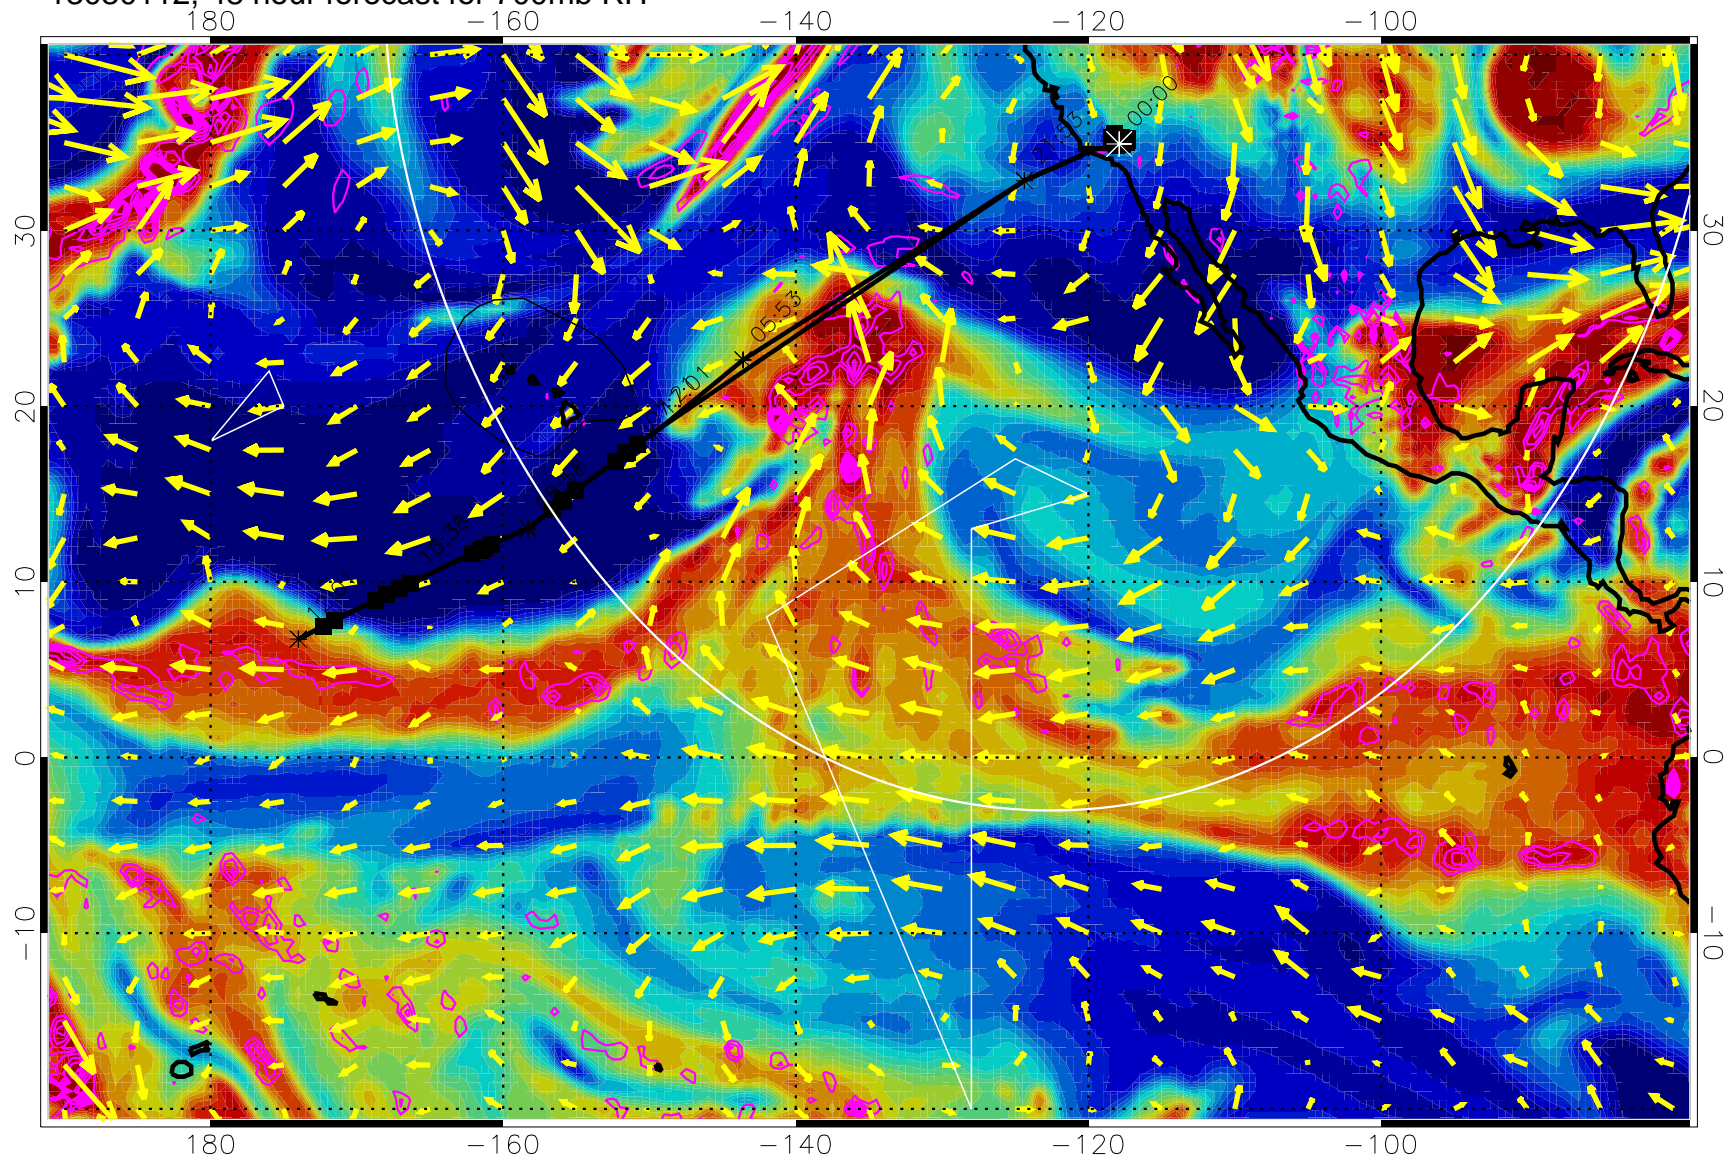

→ 30 m/s

Range ring of 4055 km -- 13 hours GH round trip

13022818, 30 hour forecast for 700mb RH

Negative Omegas less than -0.3 , contours of 0.3 Pa/s

EPV Tropopause (2 PVU) Position

→ 30 m/s

Range ring of 4055 km -- 13 hours GH round trip

13030100, 36 hour forecast for 700mb RH

Negative Omegas less than -0.3 , contours of 0.3 Pa/s

EPV Tropopause (2 PVU) Position

→ 30 m/s

Range ring of 4055 km -- 13 hours GH round trip

13030106, 42 hour forecast for 700mb RH

Negative Omegas less than -0.3 , contours of 0.3 Pa/s

EPV Tropopause (2 PVU) Position

→ 30 m/s

Range ring of 4055 km -- 13 hours GH round trip

13030112, 48 hour forecast for 700mb RH

Negative Omegas less than -0.3 , contours of 0.3 Pa/s

EPV Tropopause (2 PVU) Position

→ 30 m/s

Range ring of 4055 km -- 13 hours GH round trip

13030118, 54 hour forecast for 700mb RH

Negative Omegas less than -0.3 , contours of 0.3 Pa/s

EPV Tropopause (2 PVU) Position