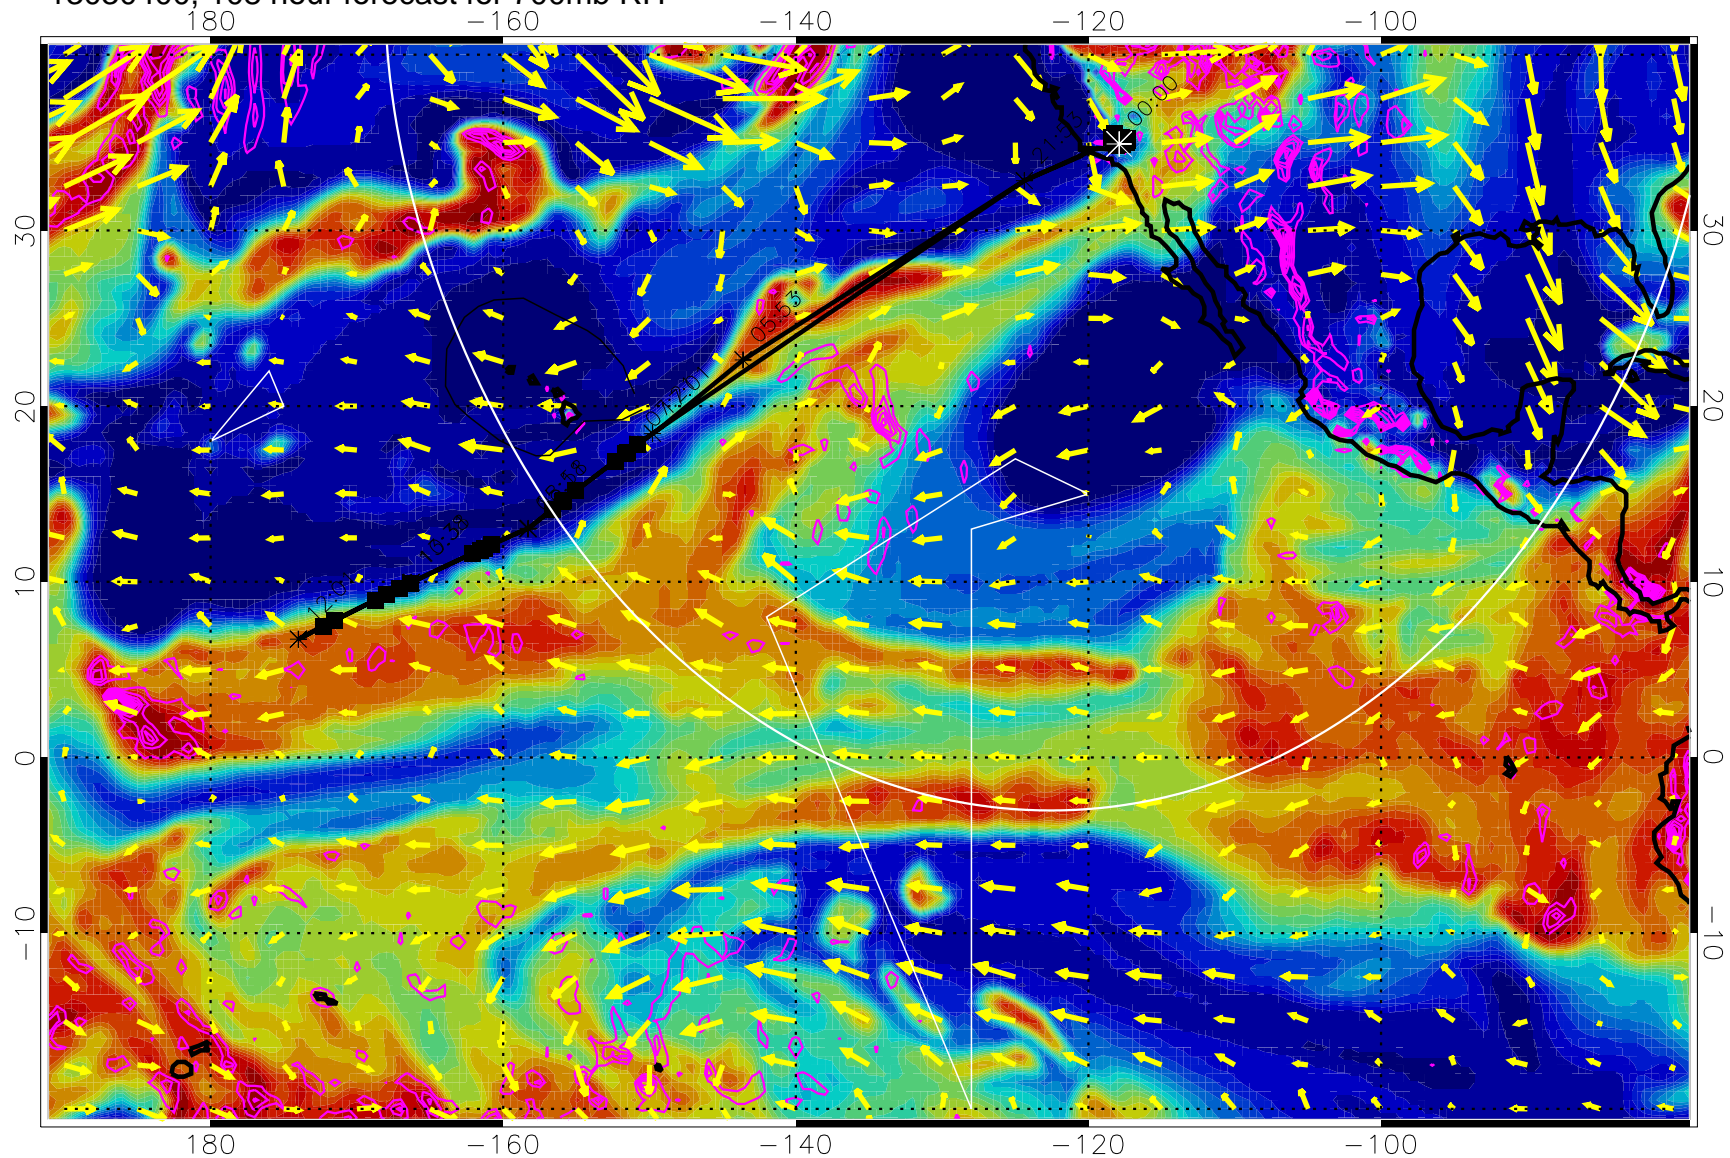

→ 30 m/s

Range ring of 4055 km -- 13 hours GH round trip

13030306, 90 hour forecast for 700mb RH

Negative Omegas less than -0.3 , contours of 0.3 Pa/s

EPV Tropopause (2 PVU) Position

→ 30 m/s

Range ring of 4055 km -- 13 hours GH round trip

13030312, 96 hour forecast for 700mb RH

Negative Omegas less than -0.3 , contours of 0.3 Pa/s

EPV Tropopause (2 PVU) Position

→ 30 m/s

Range ring of 4055 km -- 13 hours GH round trip

13030318, 102 hour forecast for 700mb RH

Negative Omegas less than -0.3 , contours of 0.3 Pa/s

EPV Tropopause (2 PVU) Position

→ 30 m/s

Range ring of 4055 km -- 13 hours GH round trip

13030400, 108 hour forecast for 700mb RH

Negative Omegas less than -0.3 , contours of 0.3 Pa/s

EPV Tropopause (2 PVU) Position

→ 30 m/s

Range ring of 4055 km -- 13 hours GH round trip

13030406, 114 hour forecast for 700mb RH

Negative Omegas less than -0.3 , contours of 0.3 Pa/s

EPV Tropopause (2 PVU) Position