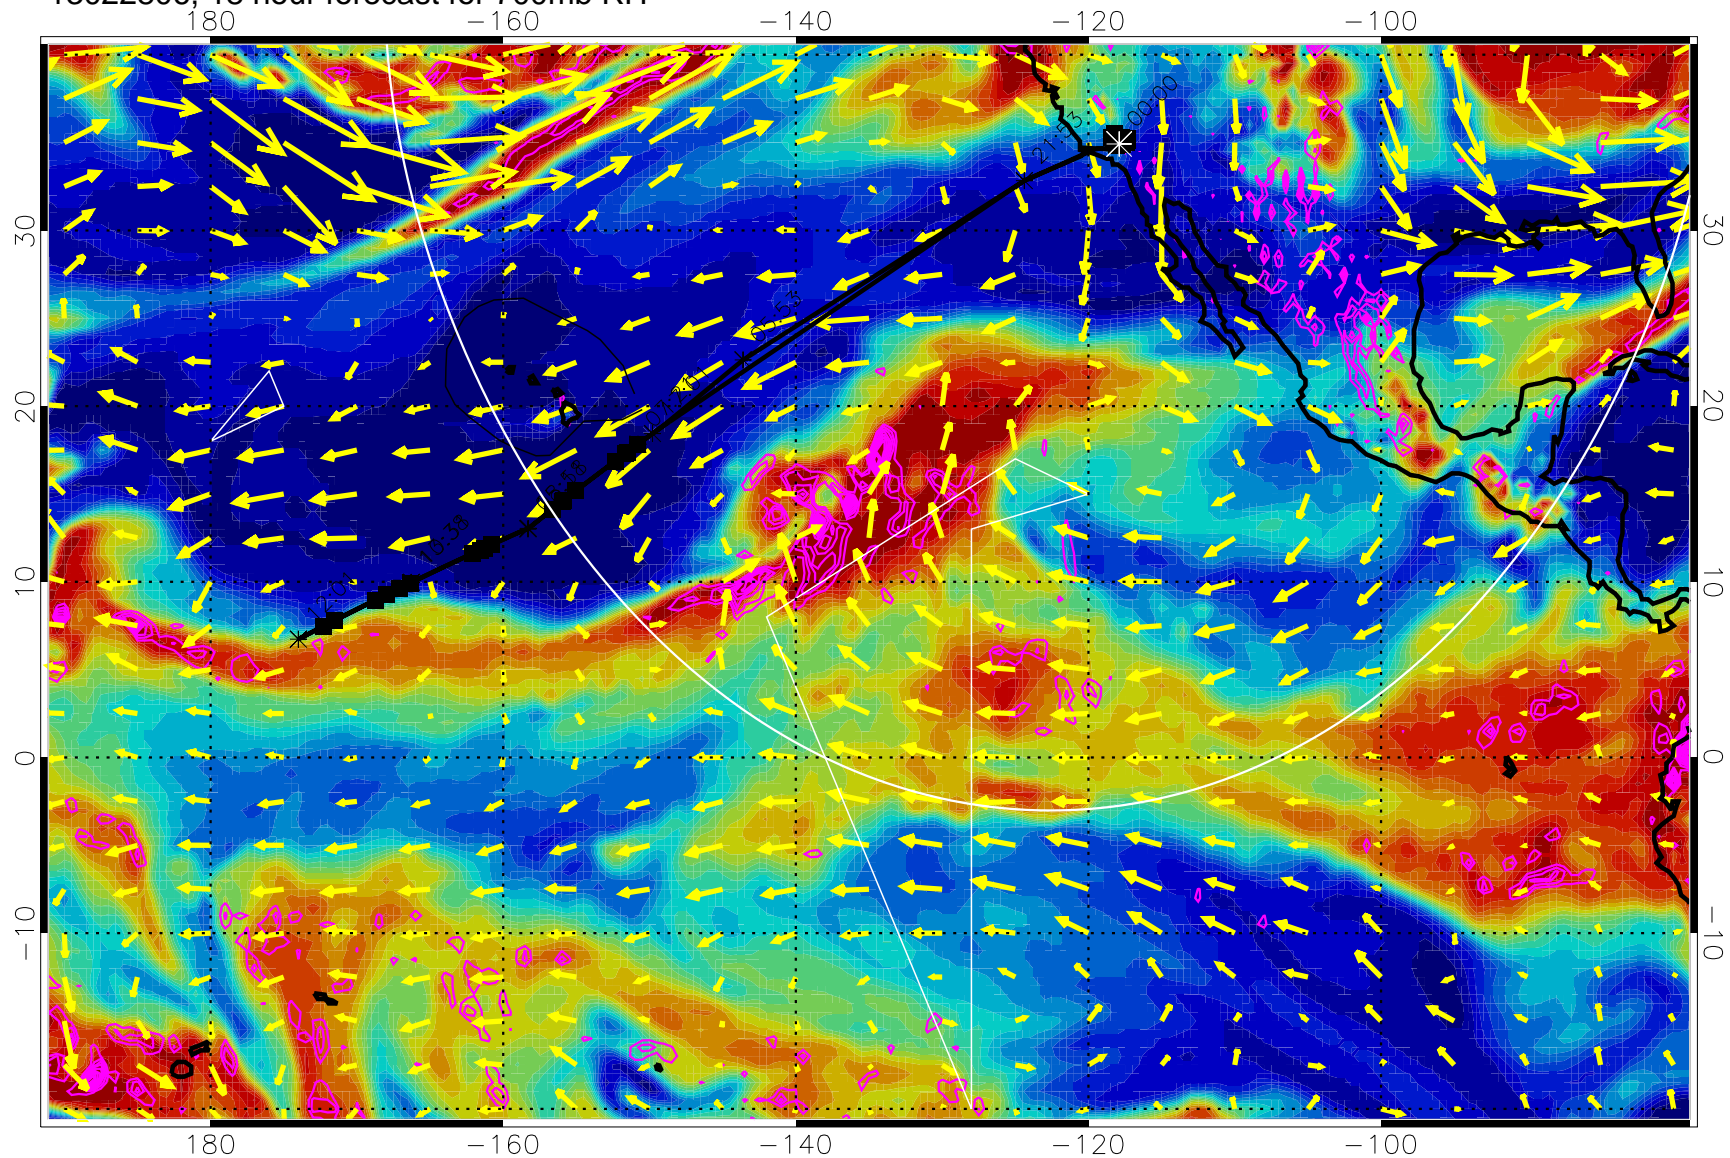

13022718, 6 hour forecast for 700mb RH

Negative Omegas less than -0.3 , contours of 0.3 Pa/s

EPV Tropopause (2 PVU) Position

→ 30 m/s

Range ring of 4055 km -- 13 hours GH round trip

13022800, 12 hour forecast for 700mb RH

Negative Omegas less than -0.3 , contours of 0.3 Pa/s

EPV Tropopause (2 PVU) Position

→ 30 m/s

Range ring of 4055 km -- 13 hours GH round trip

13022806, 18 hour forecast for 700mb RH

Negative Omegas less than -0.3 , contours of 0.3 Pa/s

EPV Tropopause (2 PVU) Position

→ 30 m/s

Range ring of 4055 km -- 13 hours GH round trip

13022812, 24 hour forecast for 700mb RH

Negative Omegas less than -0.3 , contours of 0.3 Pa/s

EPV Tropopause (2 PVU) Position

→ 30 m/s

Range ring of 4055 km -- 13 hours GH round trip

13022818, 30 hour forecast for 700mb RH

Negative Omegas less than -0.3 , contours of 0.3 Pa/s

EPV Tropopause (2 PVU) Position

→ 30 m/s

Range ring of 4055 km -- 13 hours GH round trip