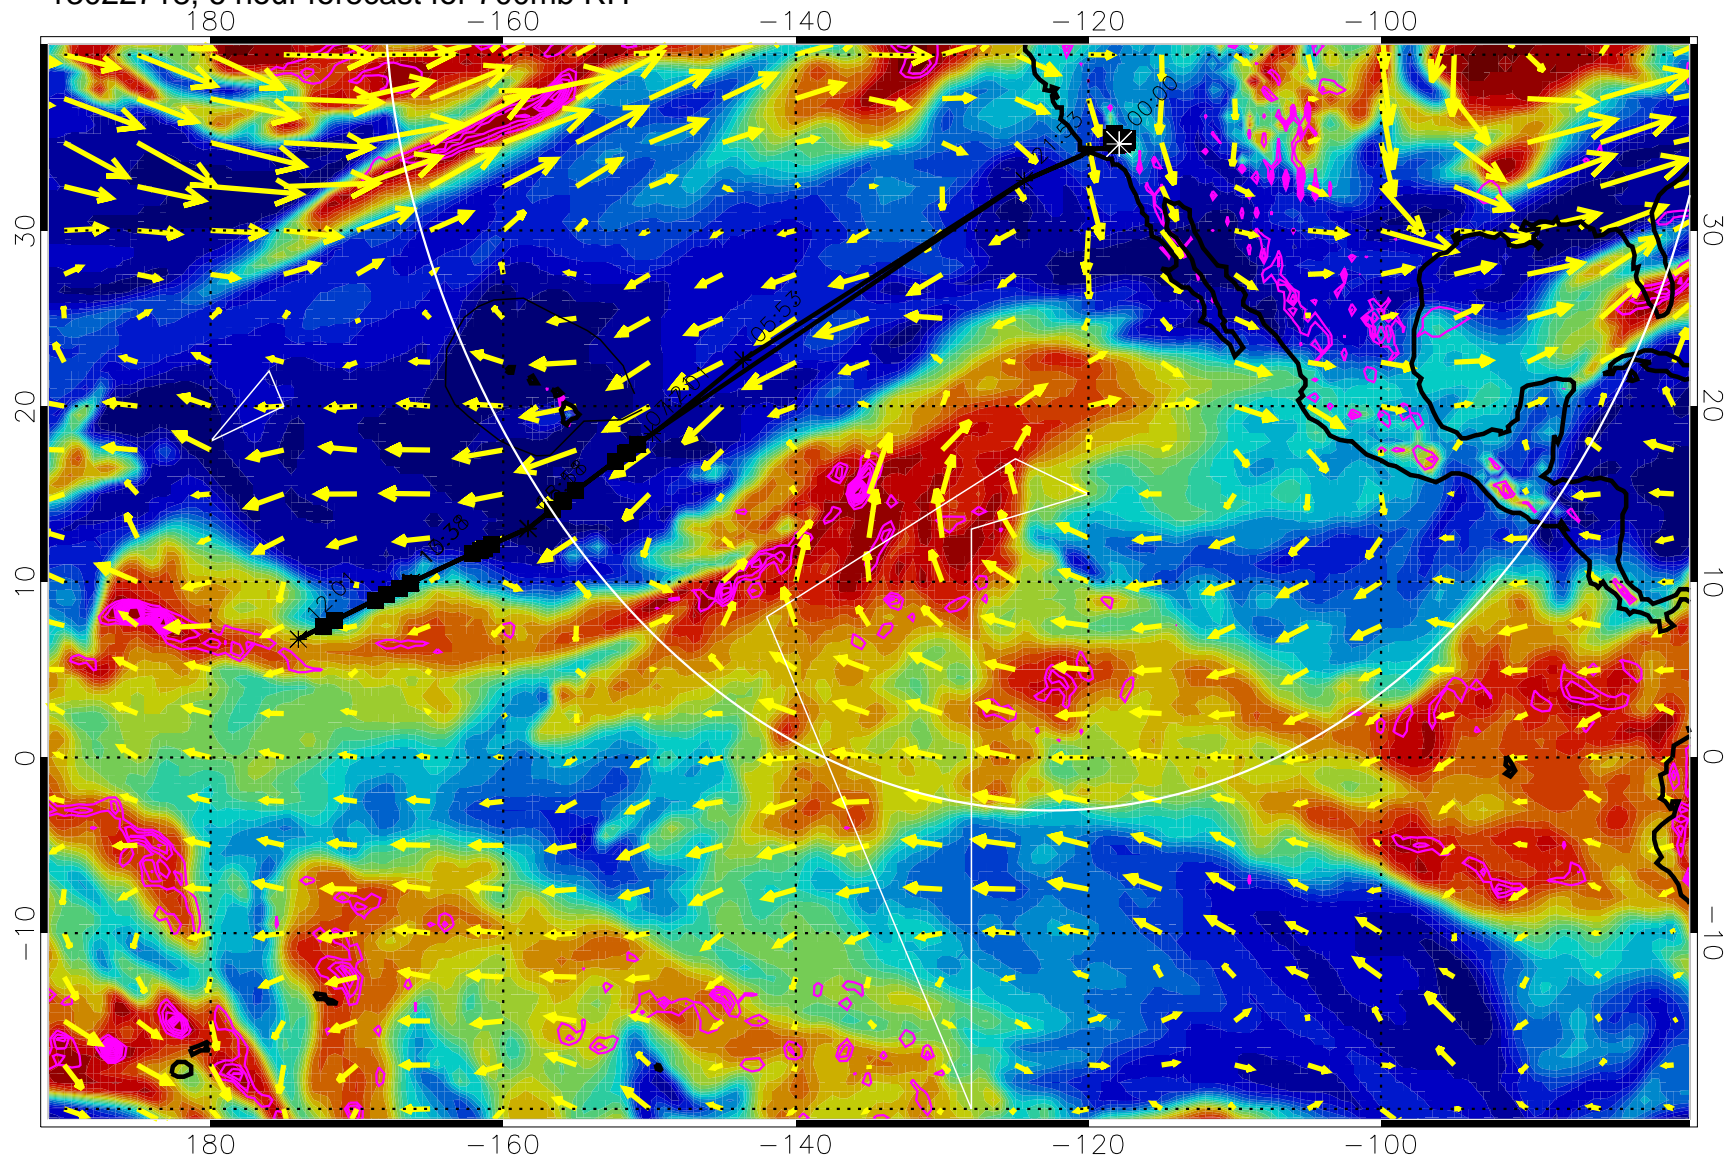

13022718, 6 hour forecast for 700mb RH

Negative Omegas less than -0.3 , contours of 0.3 Pa/s

EPV Tropopause (2 PVU) Position

→ 30 m/s

Range ring of 4055 km -- 13 hours GH round trip

13022800, 12 hour forecast for 700mb RH

Negative Omegas less than -0.3 , contours of 0.3 Pa/s

EPV Tropopause (2 PVU) Position

→ 30 m/s

Range ring of 4055 km -- 13 hours GH round trip

13022806, 18 hour forecast for 700mb RH

Negative Omegas less than -0.3 , contours of 0.3 Pa/s

EPV Tropopause (2 PVU) Position

→ 30 m/s

Range ring of 4055 km -- 13 hours GH round trip

13022812, 24 hour forecast for 700mb RH

Negative Omegas less than -0.3 , contours of 0.3 Pa/s

EPV Tropopause (2 PVU) Position

→ 30 m/s

Range ring of 4055 km -- 13 hours GH round trip

13022818, 30 hour forecast for 700mb RH

Negative Omegas less than -0.3 , contours of 0.3 Pa/s

EPV Tropopause (2 PVU) Position

→ 30 m/s

Range ring of 4055 km -- 13 hours GH round trip