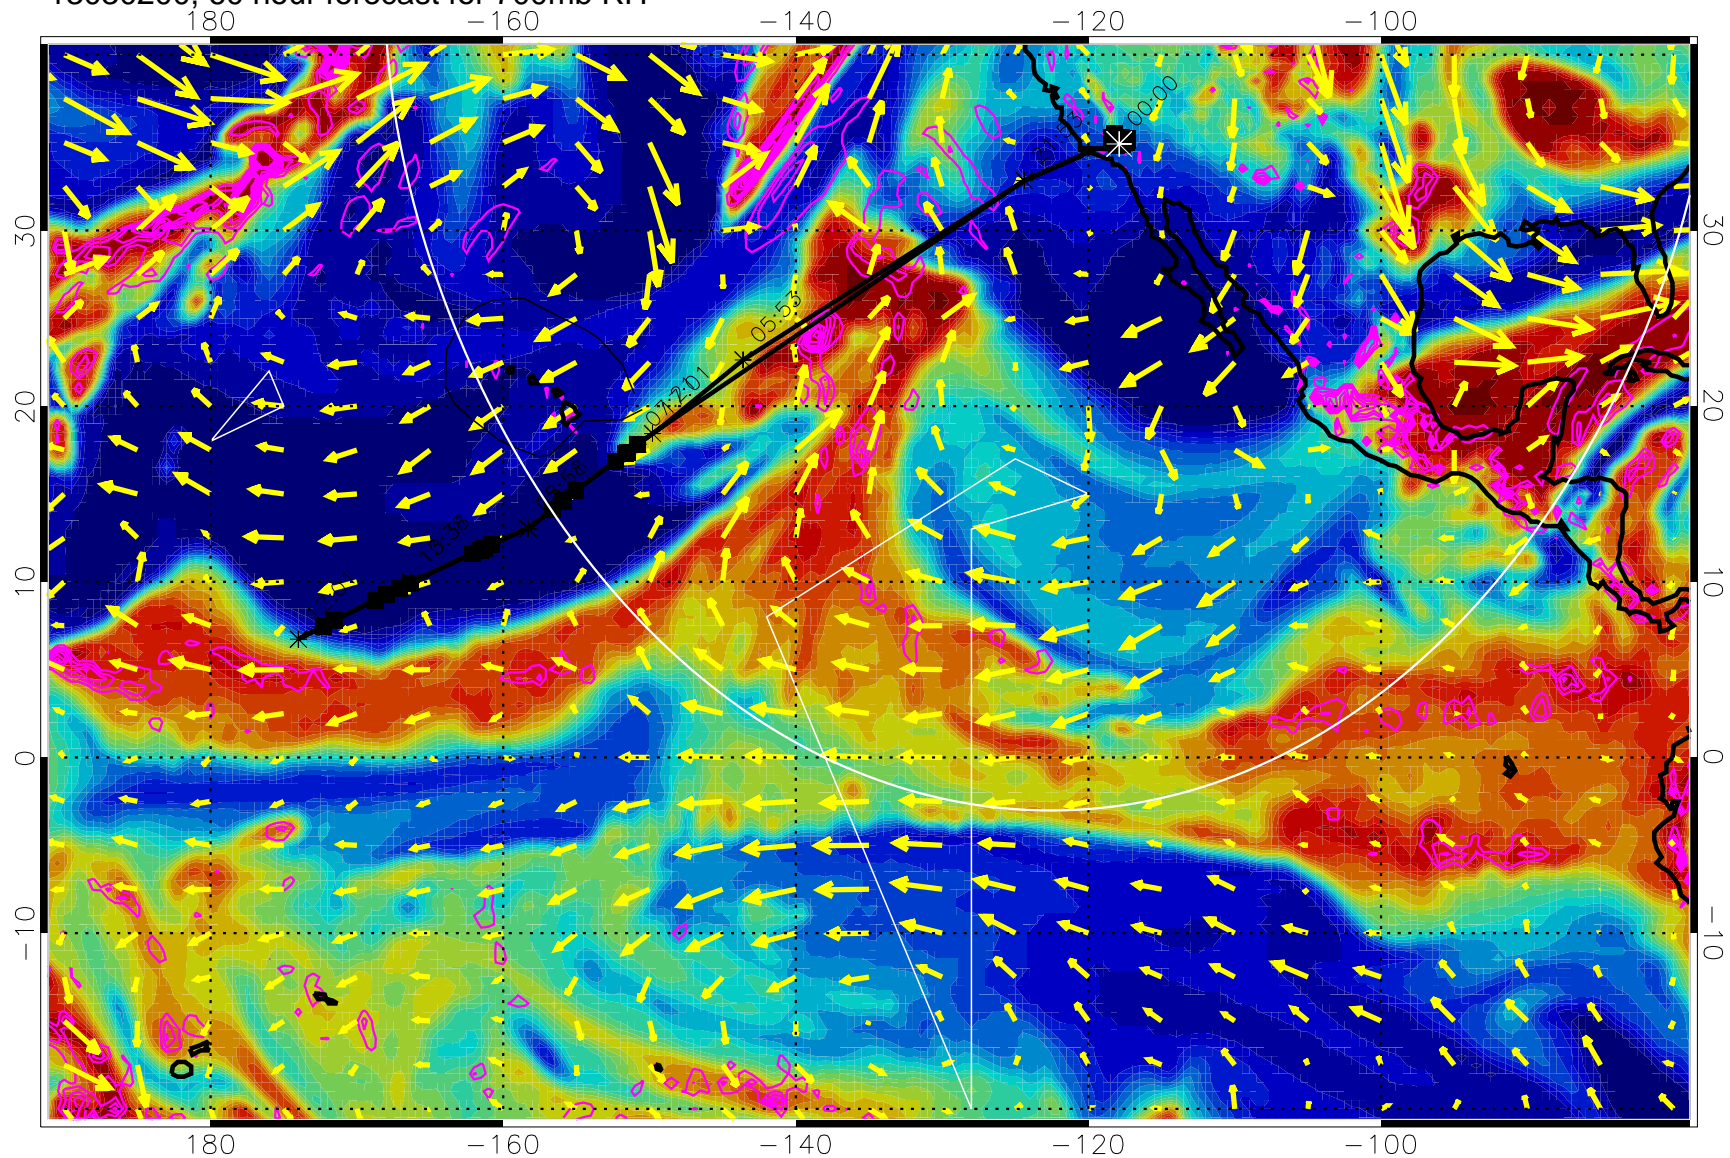

EPV Tropopause (2 PVU) Position

→ 30 m/s

Range ring of 4055 km -- 13 hours GH round trip

13030118, 54 hour forecast for 700mb RH

Negative Omegas less than -0.3 , contours of 0.3 Pa/s

EPV Tropopause (2 PVU) Position

→ 30 m/s

Range ring of 4055 km -- 13 hours GH round trip

13030200, 60 hour forecast for 700mb RH

Negative Omegas less than -0.3 , contours of 0.3 Pa/s

EPV Tropopause (2 PVU) Position

→ 30 m/s

Range ring of 4055 km -- 13 hours GH round trip

13030206, 66 hour forecast for 700mb RH

Negative Omegas less than -0.3 , contours of 0.3 Pa/s

EPV Tropopause (2 PVU) Position

→ 30 m/s

Range ring of 4055 km -- 13 hours GH round trip

13030212, 72 hour forecast for 700mb RH