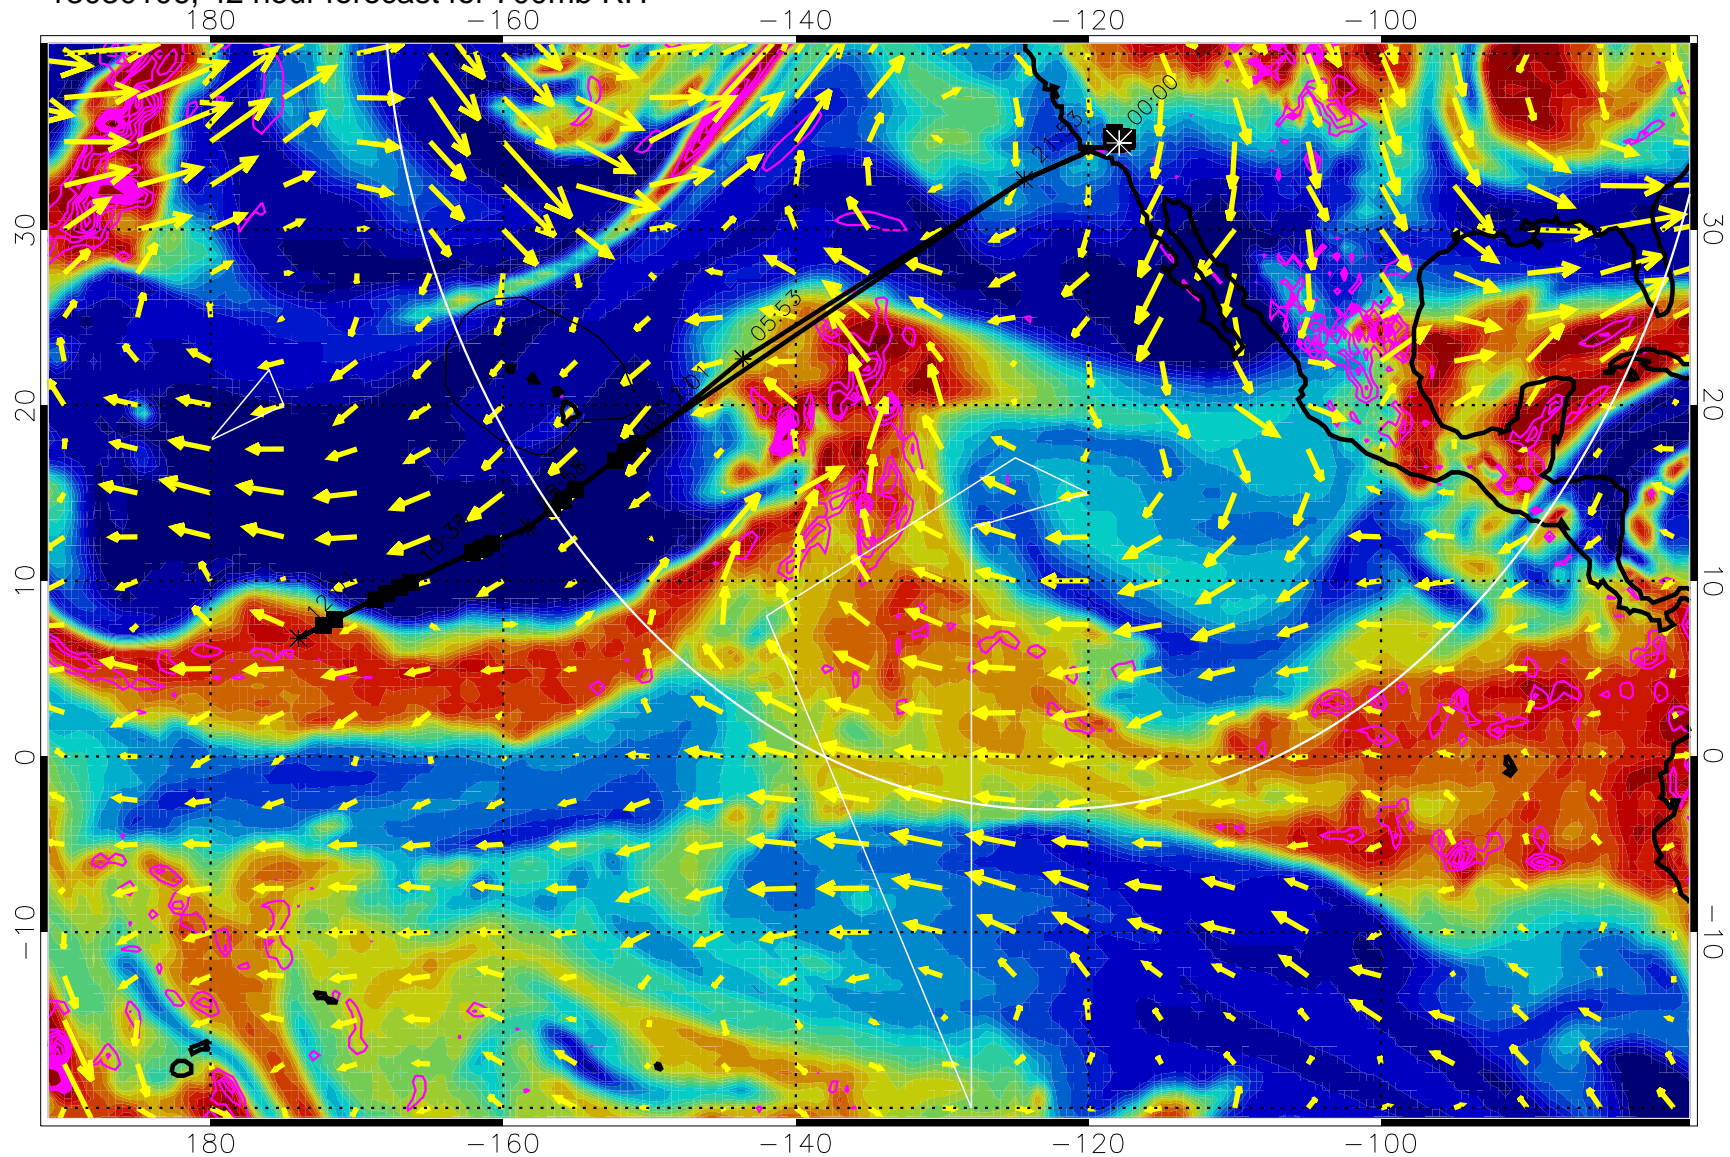

→ 30 m/s

Range ring of 4055 km -- 13 hours GH round trip

13022818, 30 hour forecast for 700mb RH

Negative Omegas less than -0.3 , contours of 0.3 Pa/s

EPV Tropopause (2 PVU) Position

→ 30 m/s

Range ring of 4055 km -- 13 hours GH round trip

13030100, 36 hour forecast for 700mb RH

Negative Omegas less than -0.3 , contours of 0.3 Pa/s

EPV Tropopause (2 PVU) Position

→ 30 m/s

Range ring of 4055 km -- 13 hours GH round trip

13030106, 42 hour forecast for 700mb RH

Negative Omegas less than -0.3 , contours of 0.3 Pa/s

EPV Tropopause (2 PVU) Position

→ 30 m/s

Range ring of 4055 km -- 13 hours GH round trip

13030112, 48 hour forecast for 700mb RH

Negative Omegas less than -0.3 , contours of 0.3 Pa/s

EPV Tropopause (2 PVU) Position

→ 30 m/s

Range ring of 4055 km -- 13 hours GH round trip

13030118, 54 hour forecast for 700mb RH

Negative Omegas less than -0.3 , contours of 0.3 Pa/s

EPV Tropopause (2 PVU) Position