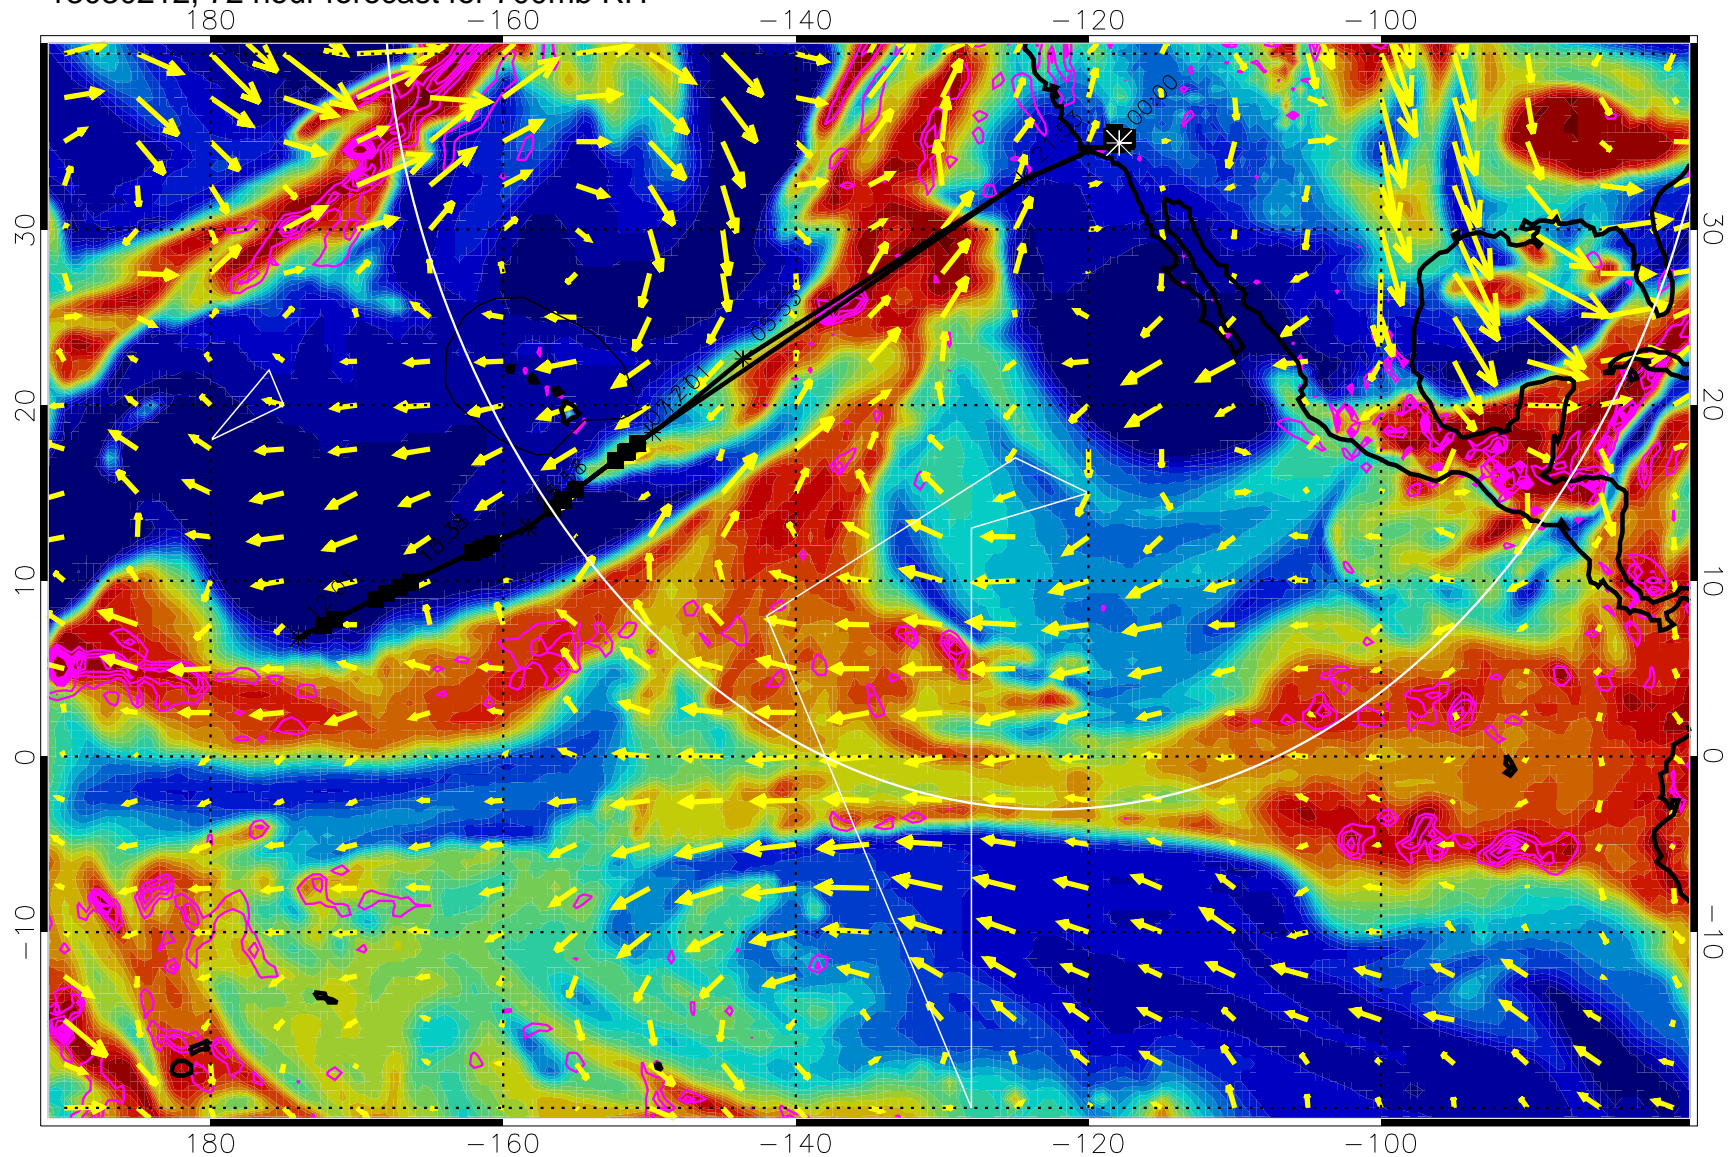

→ 30 m/s

Range ring of 4055 km -- 13 hours GH round trip

13030200, 60 hour forecast for 700mb RH

Negative Omegas less than -0.3 , contours of 0.3 Pa/s

EPV Tropopause (2 PVU) Position

→ 30 m/s

Range ring of 4055 km -- 13 hours GH round trip

13030206, 66 hour forecast for 700mb RH

Negative Omegas less than -0.3 , contours of 0.3 Pa/s

EPV Tropopause (2 PVU) Position

→ 30 m/s

Range ring of 4055 km -- 13 hours GH round trip

13030212, 72 hour forecast for 700mb RH

Negative Omegas less than -0.3 , contours of 0.3 Pa/s

EPV Tropopause (2 PVU) Position

→ 30 m/s

Range ring of 4055 km -- 13 hours GH round trip

13030218, 78 hour forecast for 700mb RH

Negative Omegas less than -0.3 , contours of 0.3 Pa/s

EPV Tropopause (2 PVU) Position

→ 30 m/s

Range ring of 4055 km -- 13 hours GH round trip

13030300, 84 hour forecast for 700mb RH

Negative Omegas less than -0.3 , contours of 0.3 Pa/s

EPV Tropopause (2 PVU) Position