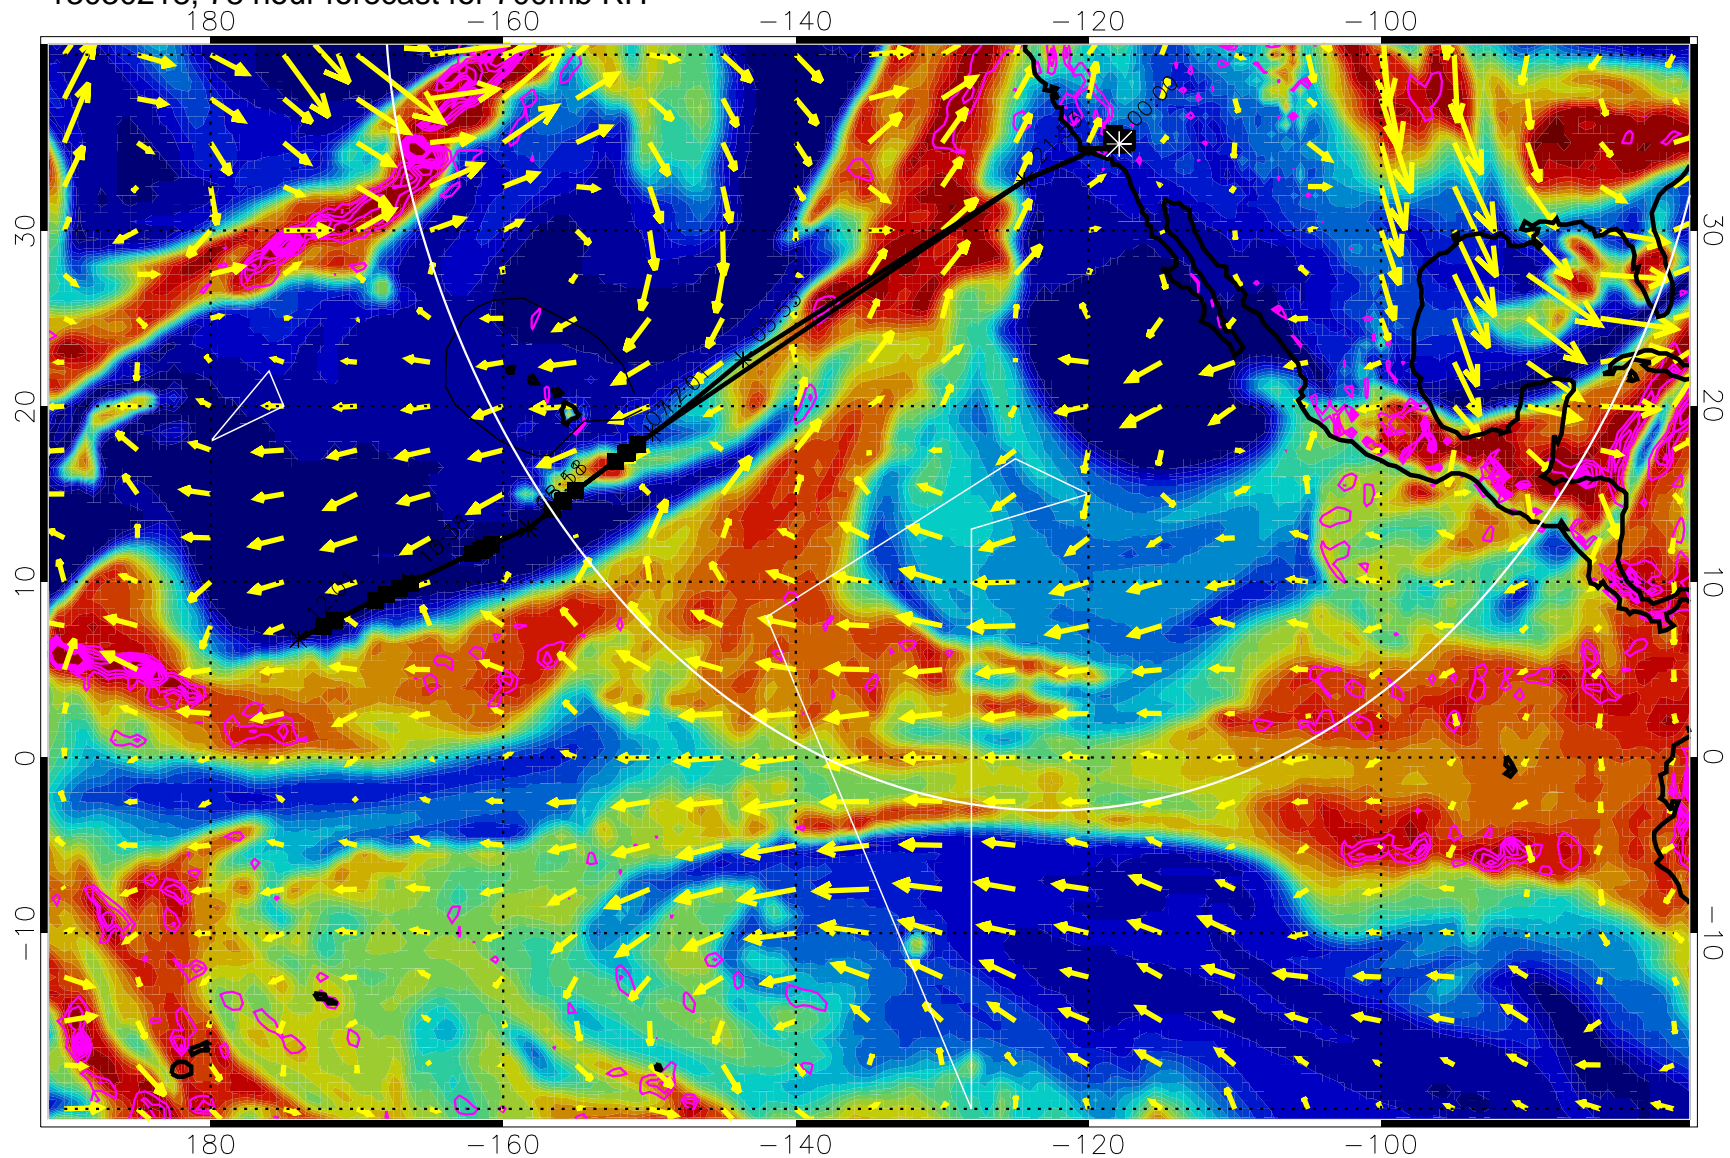

→ 30 m/s

Range ring of 4055 km -- 13 hours GH round trip

13030200, 60 hour forecast for 700mb RH

Negative Omegas less than -0.3 , contours of 0.3 Pa/s

EPV Tropopause (2 PVU) Position

→ 30 m/s

Range ring of 4055 km -- 13 hours GH round trip

13030206, 66 hour forecast for 700mb RH

Negative Omegas less than -0.3 , contours of 0.3 Pa/s

EPV Tropopause (2 PVU) Position

→ 30 m/s

Range ring of 4055 km -- 13 hours GH round trip

13030212, 72 hour forecast for 700mb RH

Negative Omegas less than -0.3 , contours of 0.3 Pa/s

EPV Tropopause (2 PVU) Position

→ 30 m/s

Range ring of 4055 km -- 13 hours GH round trip

13030218, 78 hour forecast for 700mb RH

Negative Omegas less than -0.3 , contours of 0.3 Pa/s

EPV Tropopause (2 PVU) Position

→ 30 m/s

Range ring of 4055 km -- 13 hours GH round trip

13030300, 84 hour forecast for 700mb RH

Negative Omegas less than -0.3 , contours of 0.3 Pa/s

EPV Tropopause (2 PVU) Position