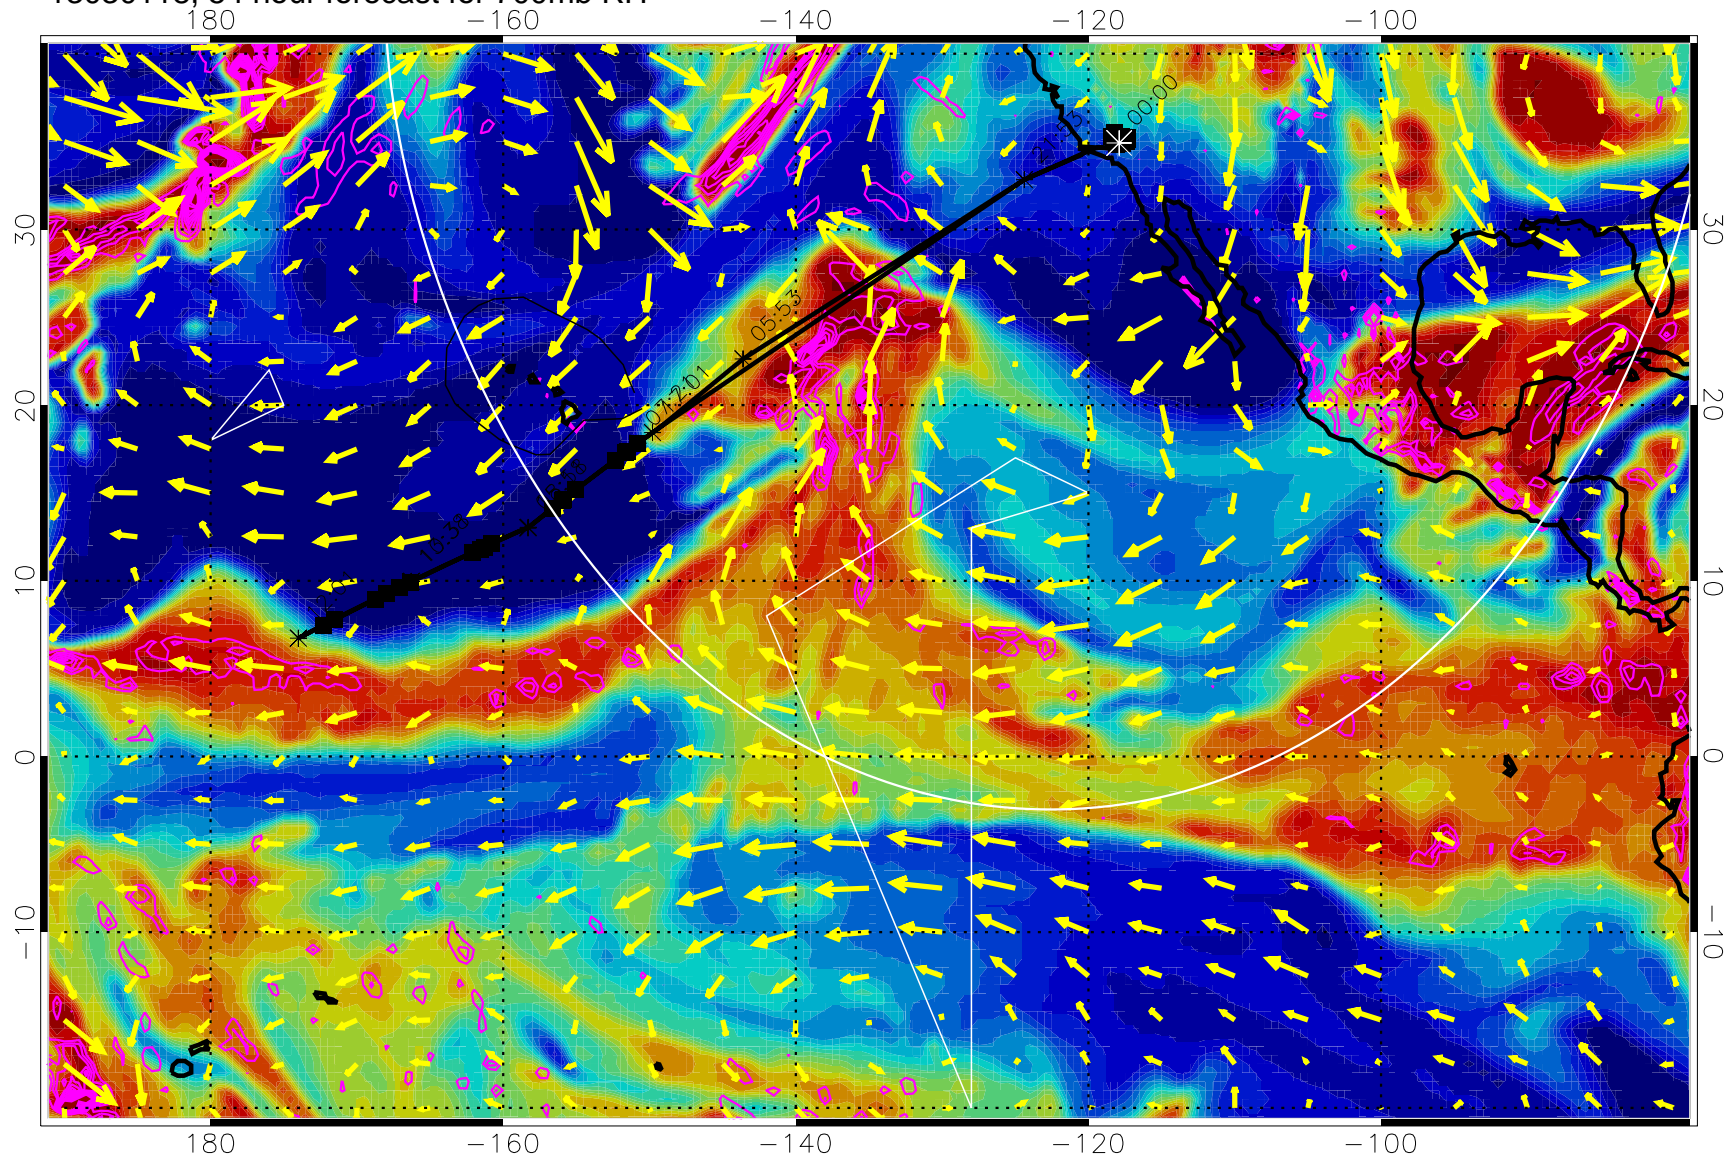

Negative Omegas less than -0.3 , contours of 0.3 Pa/s

EPV Tropopause (2 PVU) Position

→ 30 m/s

Range ring of 4055 km -- 13 hours GH round trip

13030112, 48 hour forecast for 700mb RH

Negative Omegas less than -0.3 , contours of 0.3 Pa/s

EPV Tropopause (2 PVU) Position

→ 30 m/s

Range ring of 4055 km -- 13 hours GH round trip

13030118, 54 hour forecast for 700mb RH

Negative Omegas less than -0.3 , contours of 0.3 Pa/s

EPV Tropopause (2 PVU) Position

→ 30 m/s

Range ring of 4055 km -- 13 hours GH round trip

13030200, 60 hour forecast for 700mb RH

Negative Omegas less than -0.3 , contours of 0.3 Pa/s

EPV Tropopause (2 PVU) Position

→ 30 m/s

Range ring of 4055 km -- 13 hours GH round trip

13030206, 66 hour forecast for 700mb RH

Negative Omegas less than -0.3 , contours of 0.3 Pa/s

EPV Tropopause (2 PVU) Position

→ 30 m/s

Range ring of 4055 km -- 13 hours GH round trip

13030212, 72 hour forecast for 700mb RH