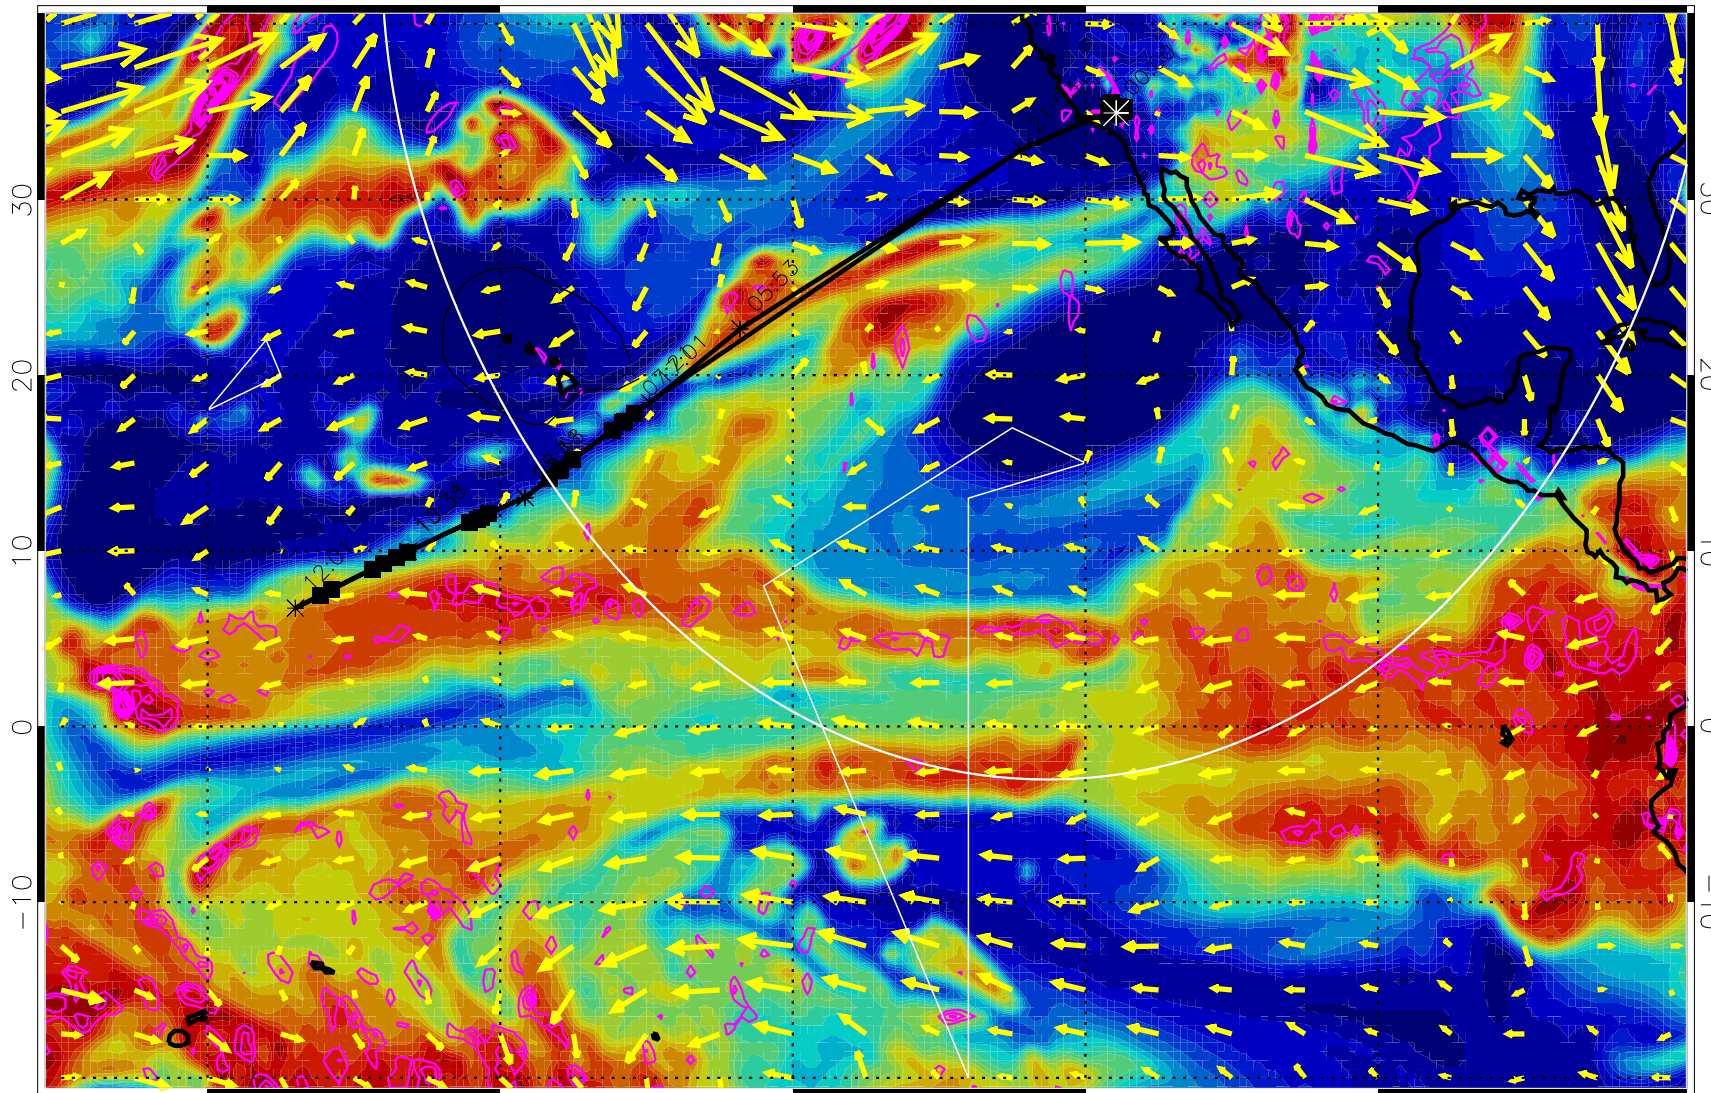

13030312, 96 hour forecast for 700mb RH

Negative Omegas less than -0.3 , contours of 0.3 Pa/s

EPV Tropopause (2 PVU) Position

→ 30 m/s

Range ring of 4055 km -- 13 hours GH round trip

13030318, 102 hour forecast for 700mb RH

Negative Omegas less than -0.3 , contours of 0.3 Pa/s

EPV Tropopause (2 PVU) Position

→ 30 m/s

Range ring of 4055 km -- 13 hours GH round trip

13030400, 108 hour forecast for 700mb RH

Negative Omegas less than -0.3 , contours of 0.3 Pa/s

EPV Tropopause (2 PVU) Position

→ 30 m/s

Range ring of 4055 km -- 13 hours GH round trip

13030406, 114 hour forecast for 700mb RH

Negative Omegas less than -0.3 , contours of 0.3 Pa/s

EPV Tropopause (2 PVU) Position

→ 30 m/s

Range ring of 4055 km -- 13 hours GH round trip

13030412, 120 hour forecast for 700mb RH

180 -160 -140 -120 -100

0 20 40 60 80 100
RH, %

Negative Omegas less than -0.3 , contours of 0.3 Pa/s

EPV Tropopause (2 PVU) Position