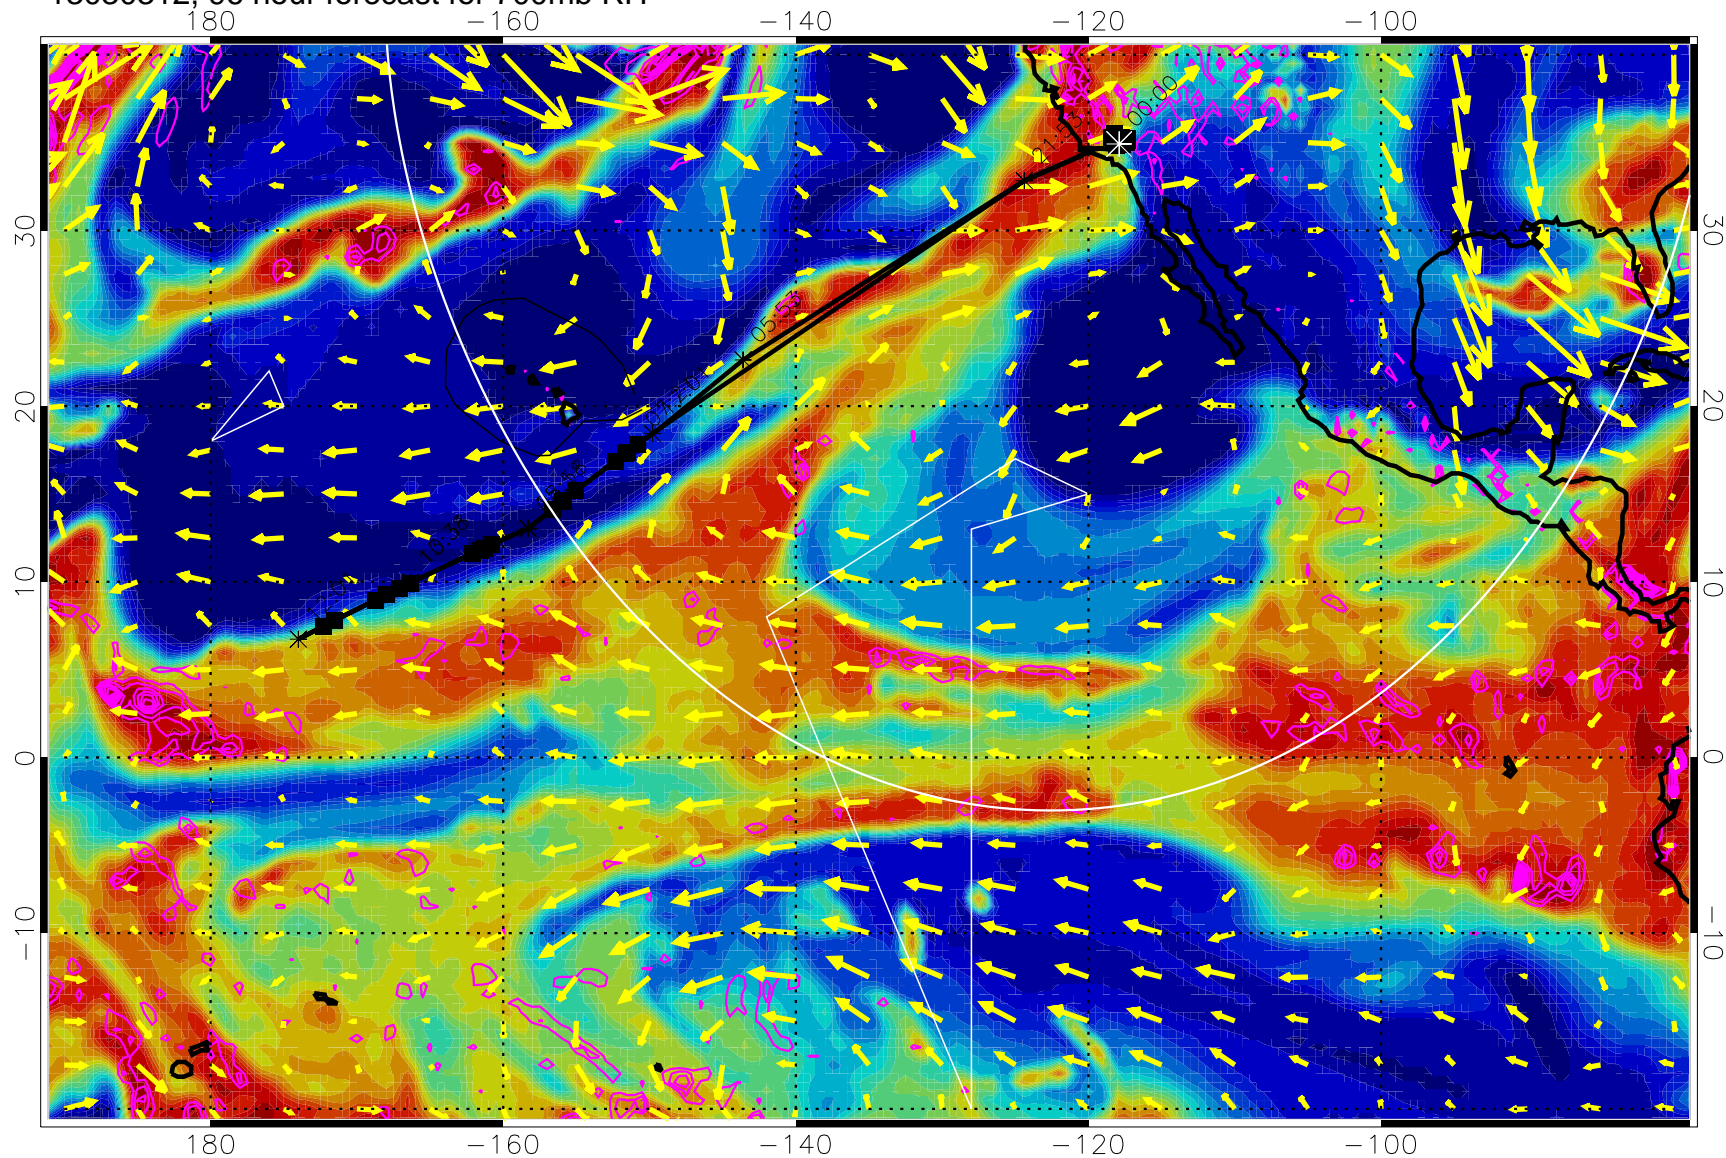

EPV Tropopause (2 PVU) Position

→ 30 m/s

Range ring of 4055 km -- 13 hours GH round trip

13030300, 84 hour forecast for 700mb RH

Negative Omegas less than -0.3 , contours of 0.3 Pa/s

EPV Tropopause (2 PVU) Position

→ 30 m/s

Range ring of 4055 km -- 13 hours GH round trip

13030306, 90 hour forecast for 700mb RH

Negative Omegas less than -0.3 , contours of 0.3 Pa/s

EPV Tropopause (2 PVU) Position

→ 30 m/s

Range ring of 4055 km -- 13 hours GH round trip

13030312, 96 hour forecast for 700mb RH

Negative Omegas less than -0.3 , contours of 0.3 Pa/s

EPV Tropopause (2 PVU) Position

→ 30 m/s

Range ring of 4055 km -- 13 hours GH round trip

13030318, 102 hour forecast for 700mb RH

Negative Omegas less than -0.3 , contours of 0.3 Pa/s

EPV Tropopause (2 PVU) Position

→ 30 m/s

Range ring of 4055 km -- 13 hours GH round trip

13030400, 108 hour forecast for 700mb RH

Negative Omegas less than -0.3 , contours of 0.3 Pa/s