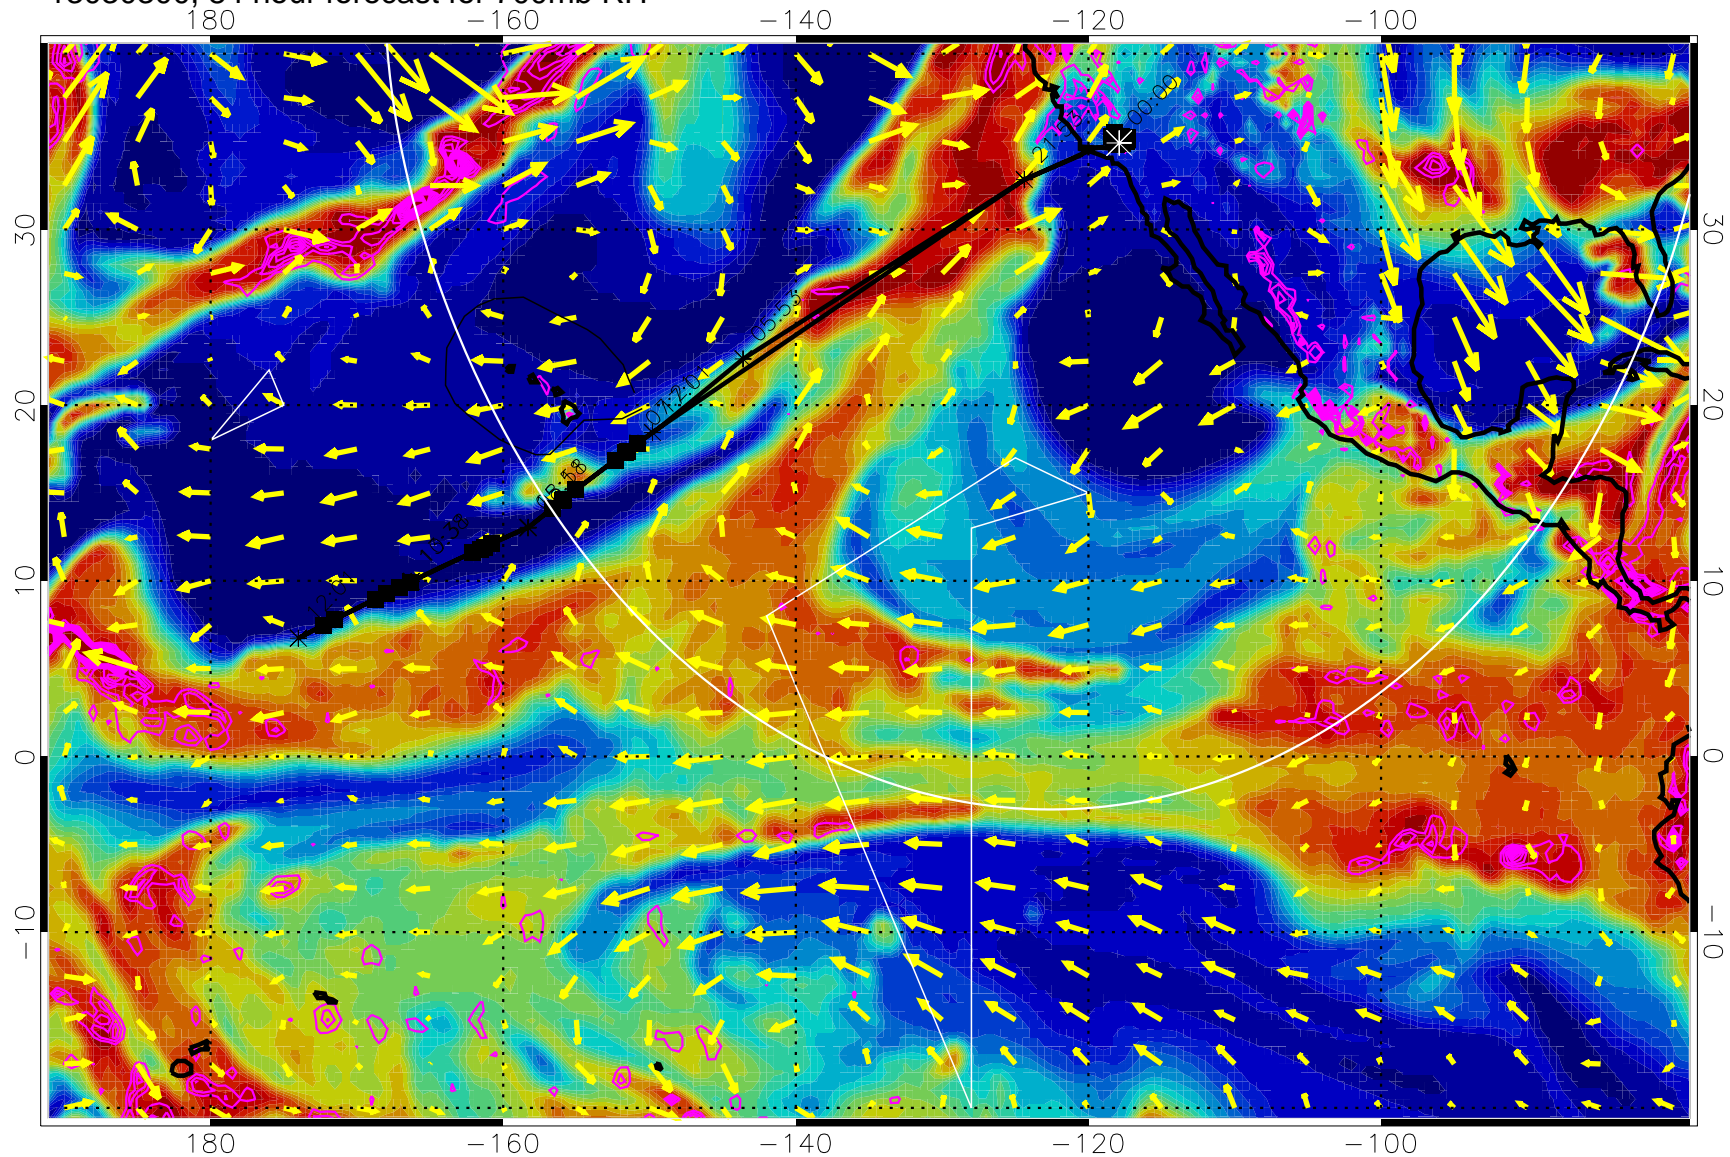

Negative Omegas less than -0.3 , contours of 0.3 Pa/s

EPV Tropopause (2 PVU) Position

→ 30 m/s

Range ring of 4055 km -- 13 hours GH round trip

13030218, 78 hour forecast for 700mb RH

Negative Omegas less than -0.3 , contours of 0.3 Pa/s

EPV Tropopause (2 PVU) Position

→ 30 m/s

Range ring of 4055 km -- 13 hours GH round trip

13030300, 84 hour forecast for 700mb RH

Negative Omegas less than -0.3 , contours of 0.3 Pa/s

EPV Tropopause (2 PVU) Position

→ 30 m/s

Range ring of 4055 km -- 13 hours GH round trip

13030306, 90 hour forecast for 700mb RH

Negative Omegas less than -0.3 , contours of 0.3 Pa/s

EPV Tropopause (2 PVU) Position

→ 30 m/s

Range ring of 4055 km -- 13 hours GH round trip

13030312, 96 hour forecast for 700mb RH

Negative Omegas less than -0.3 , contours of 0.3 Pa/s

EPV Tropopause (2 PVU) Position

→ 30 m/s

Range ring of 4055 km -- 13 hours GH round trip

13030318, 102 hour forecast for 700mb RH