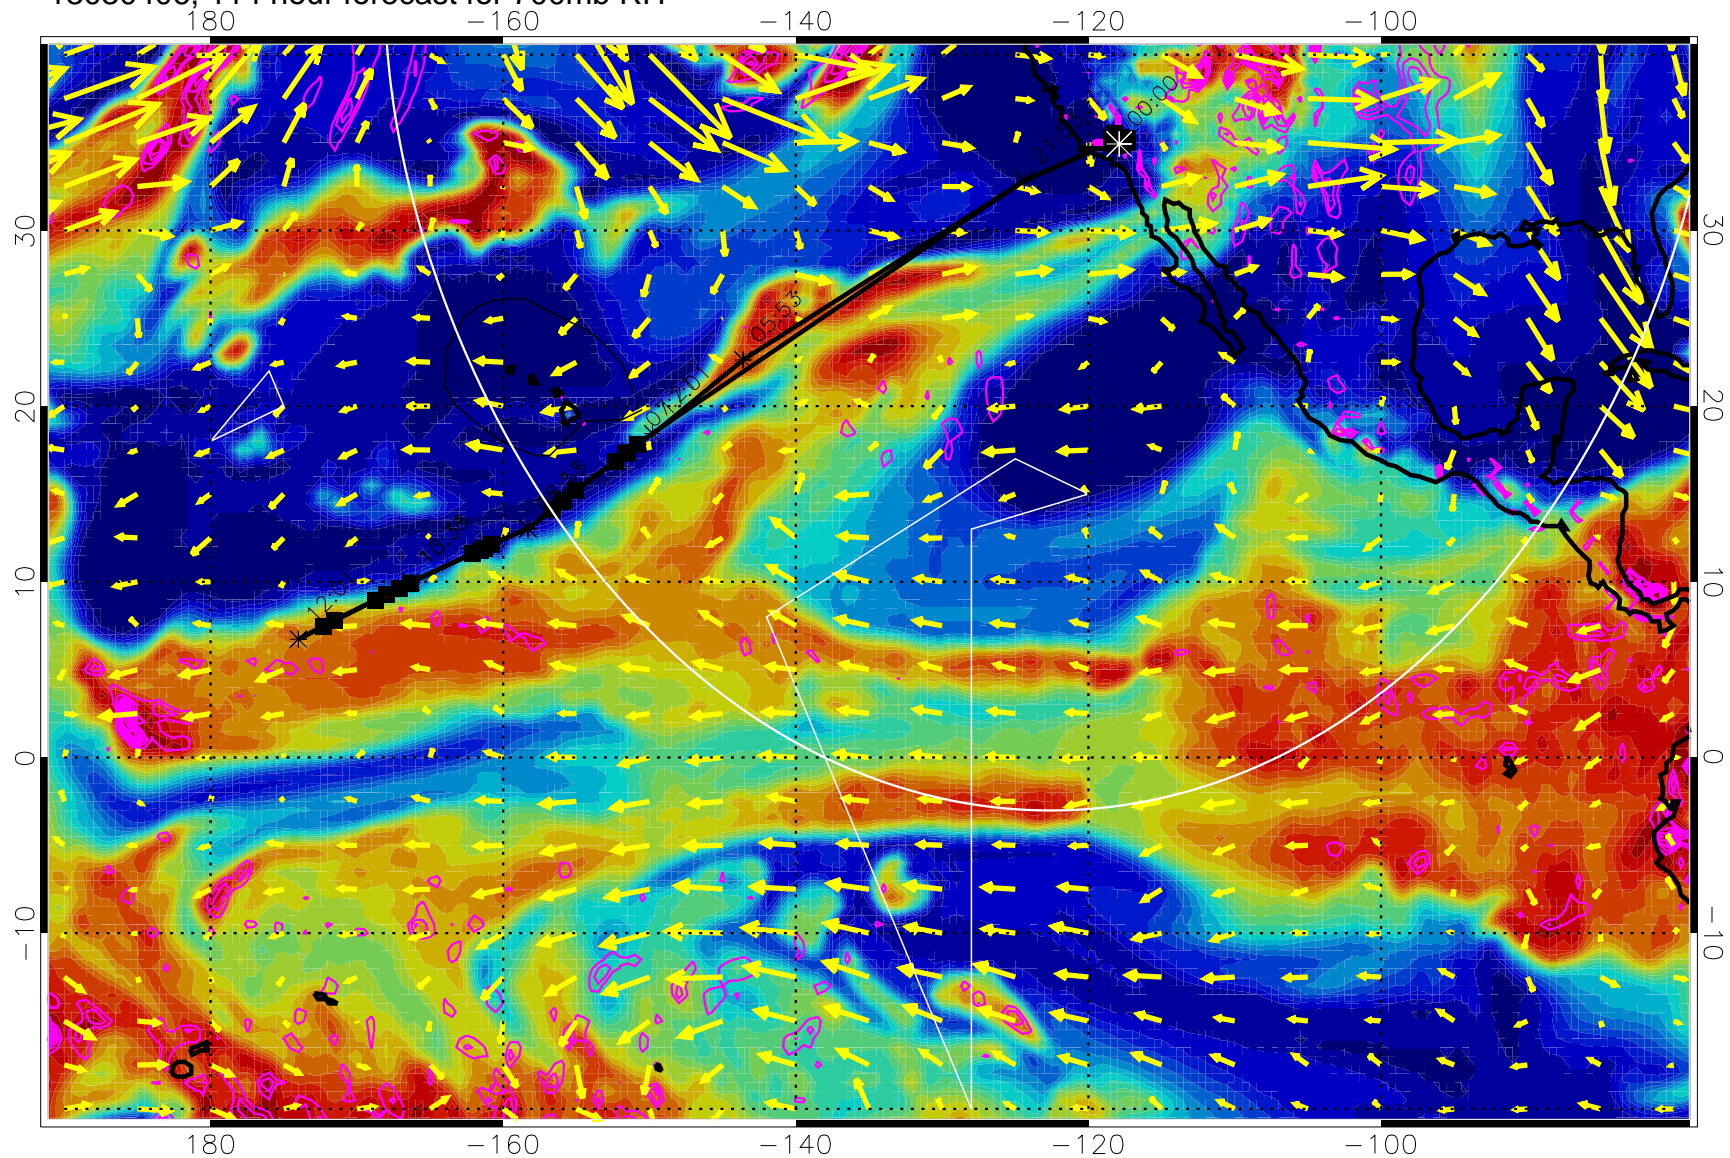

13030312, 96 hour forecast for 700mb RH

Negative Omegas less than -0.3 , contours of 0.3 Pa/s

EPV Tropopause (2 PVU) Position

→ 30 m/s

Range ring of 4055 km -- 13 hours GH round trip

13030318, 102 hour forecast for 700mb RH

Negative Omegas less than -0.3 , contours of 0.3 Pa/s

EPV Tropopause (2 PVU) Position

→ 30 m/s

Range ring of 4055 km -- 13 hours GH round trip

13030400, 108 hour forecast for 700mb RH

Negative Omegas less than -0.3 , contours of 0.3 Pa/s

EPV Tropopause (2 PVU) Position

→ 30 m/s

Range ring of 4055 km -- 13 hours GH round trip

13030406, 114 hour forecast for 700mb RH

Negative Omegas less than -0.3 , contours of 0.3 Pa/s

EPV Tropopause (2 PVU) Position

→ 30 m/s

Range ring of 4055 km -- 13 hours GH round trip

13030412, 120 hour forecast for 700mb RH

180 -160 -140 -120 -100

0 20 40 60 80 100
RH, %

Negative Omegas less than -0.3 , contours of 0.3 Pa/s

EPV Tropopause (2 PVU) Position