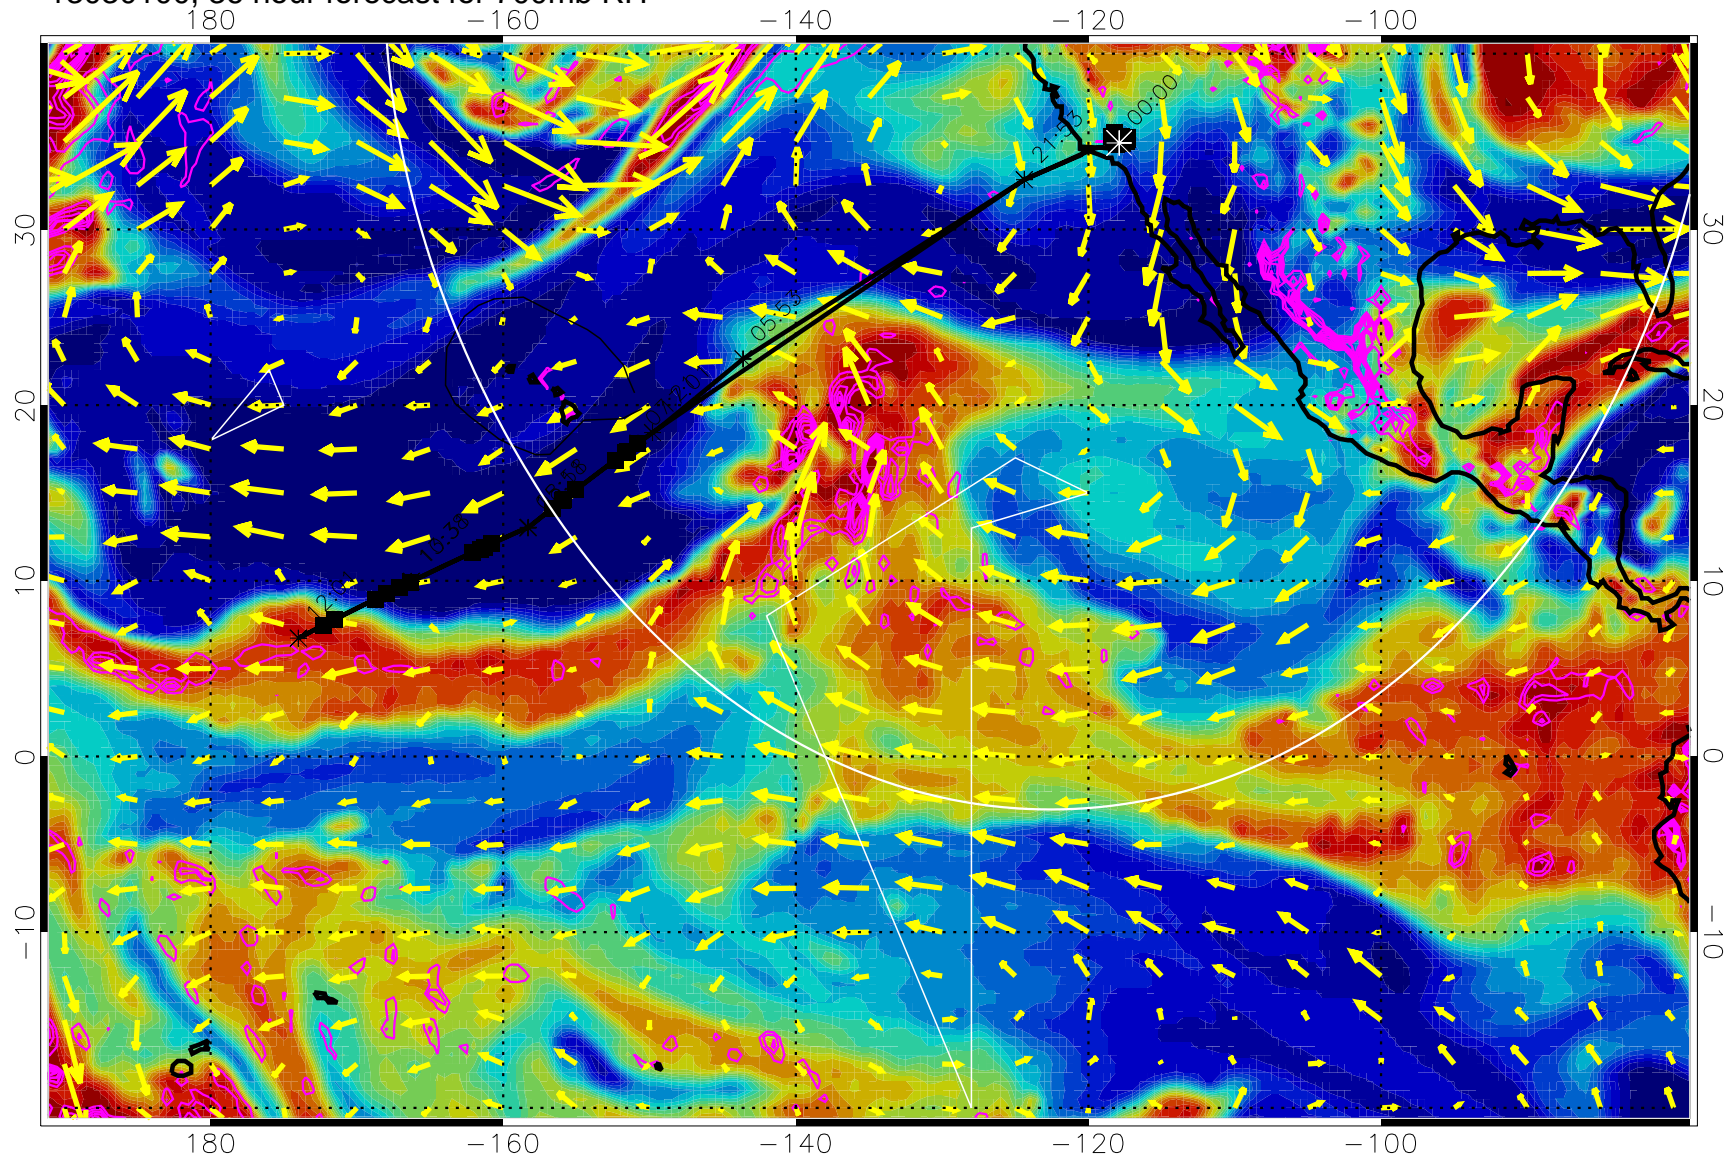

EPV Tropopause (2 PVU) Position

→ 30 m/s

Range ring of 4055 km -- 13 hours GH round trip

13022812, 24 hour forecast for 700mb RH

Negative Omegas less than -0.3 , contours of 0.3 Pa/s

EPV Tropopause (2 PVU) Position

→ 30 m/s

Range ring of 4055 km -- 13 hours GH round trip

13022818, 30 hour forecast for 700mb RH

Negative Omegas less than -0.3 , contours of 0.3 Pa/s

EPV Tropopause (2 PVU) Position

→ 30 m/s

Range ring of 4055 km -- 13 hours GH round trip

13030100, 36 hour forecast for 700mb RH

Negative Omegas less than -0.3 , contours of 0.3 Pa/s

EPV Tropopause (2 PVU) Position

→ 30 m/s

Range ring of 4055 km -- 13 hours GH round trip

13030106, 42 hour forecast for 700mb RH

EPV Tropopause (2 PVU) Position

→ 30 m/s

Range ring of 4055 km -- 13 hours GH round trip

13030118, 54 hour forecast for 700mb RH

Negative Omegas less than -0.3 , contours of 0.3 Pa/s

EPV Tropopause (2 PVU) Position