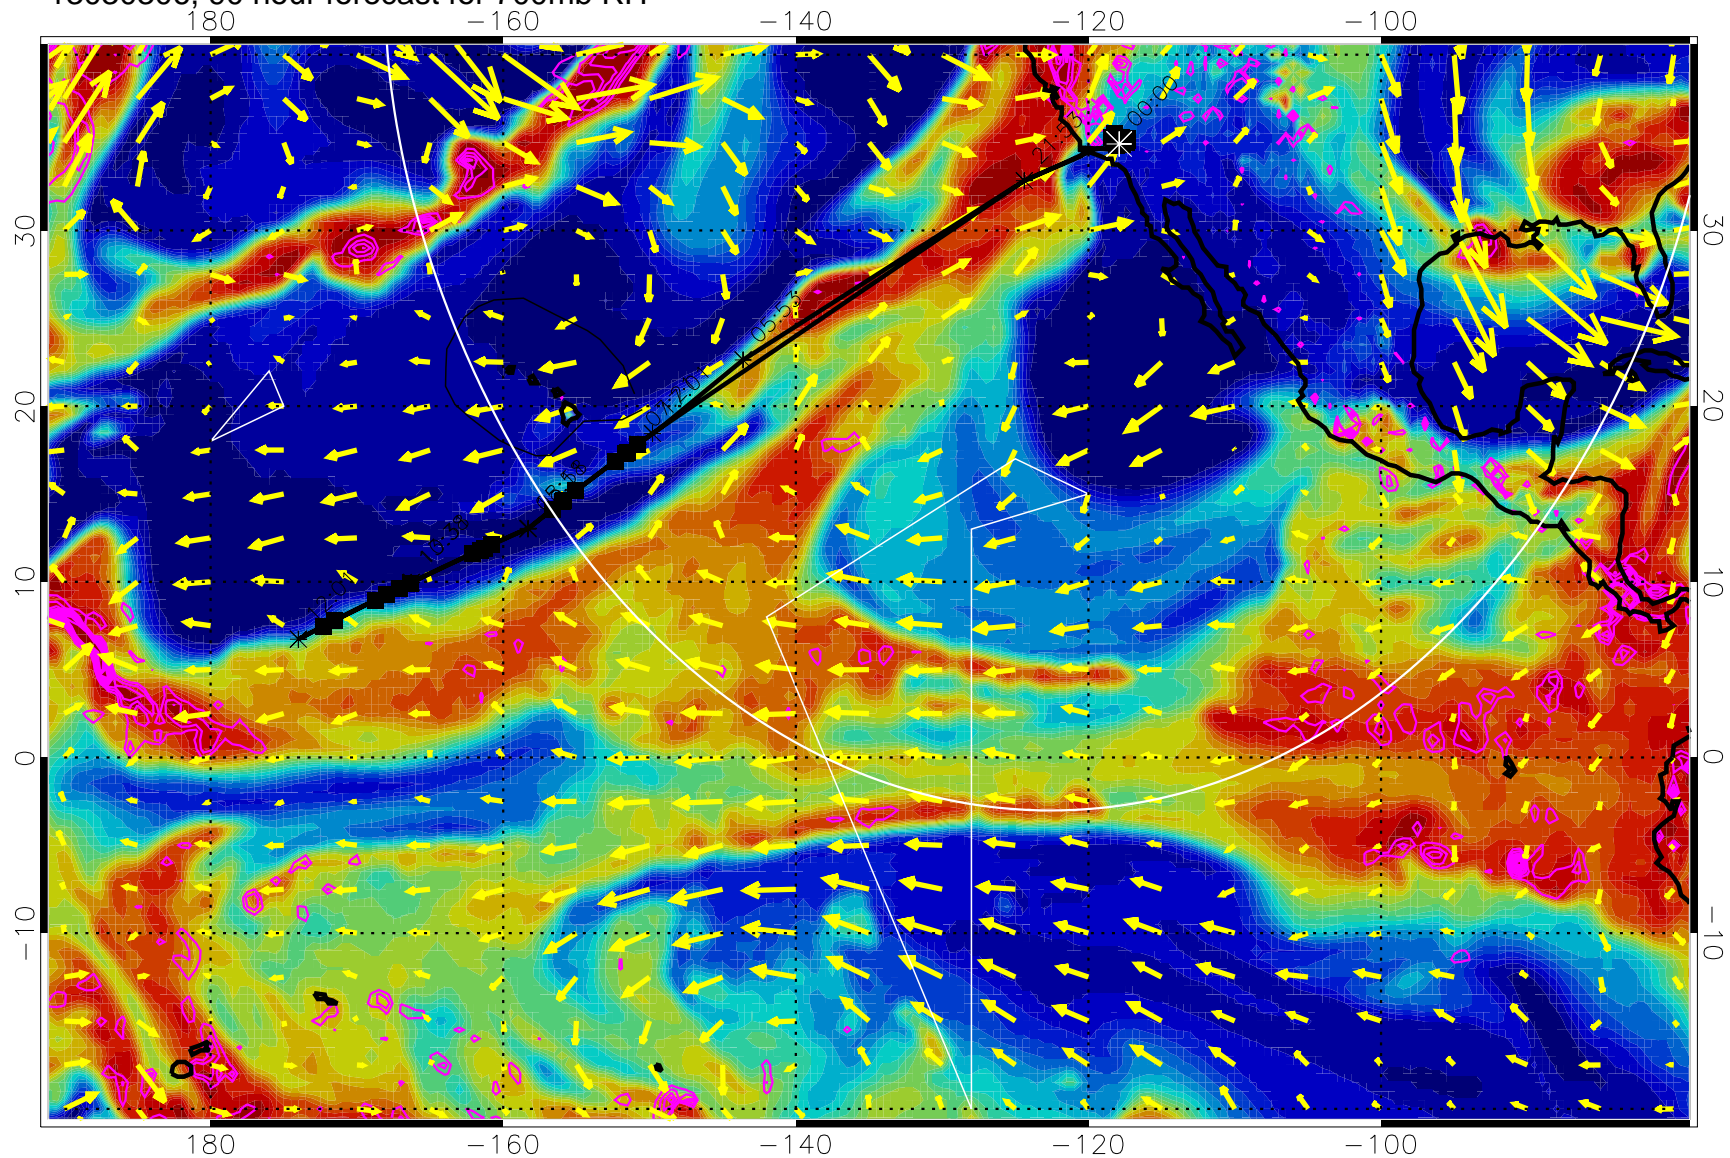

Negative Omegas less than -0.3 , contours of 0.3 Pa/s

EPV Tropopause (2 PVU) Position

→ 30 m/s

Range ring of 4055 km -- 13 hours GH round trip

13030218, 78 hour forecast for 700mb RH

Negative Omegas less than -0.3 , contours of 0.3 Pa/s

EPV Tropopause (2 PVU) Position

→ 30 m/s

Range ring of 4055 km -- 13 hours GH round trip

13030300, 84 hour forecast for 700mb RH

Negative Omegas less than -0.3 , contours of 0.3 Pa/s

EPV Tropopause (2 PVU) Position

→ 30 m/s

Range ring of 4055 km -- 13 hours GH round trip

13030306, 90 hour forecast for 700mb RH

Negative Omegas less than -0.3 , contours of 0.3 Pa/s

EPV Tropopause (2 PVU) Position

→ 30 m/s

Range ring of 4055 km -- 13 hours GH round trip

13030312, 96 hour forecast for 700mb RH

Negative Omegas less than -0.3 , contours of 0.3 Pa/s

EPV Tropopause (2 PVU) Position

→ 30 m/s

Range ring of 4055 km -- 13 hours GH round trip

13030318, 102 hour forecast for 700mb RH