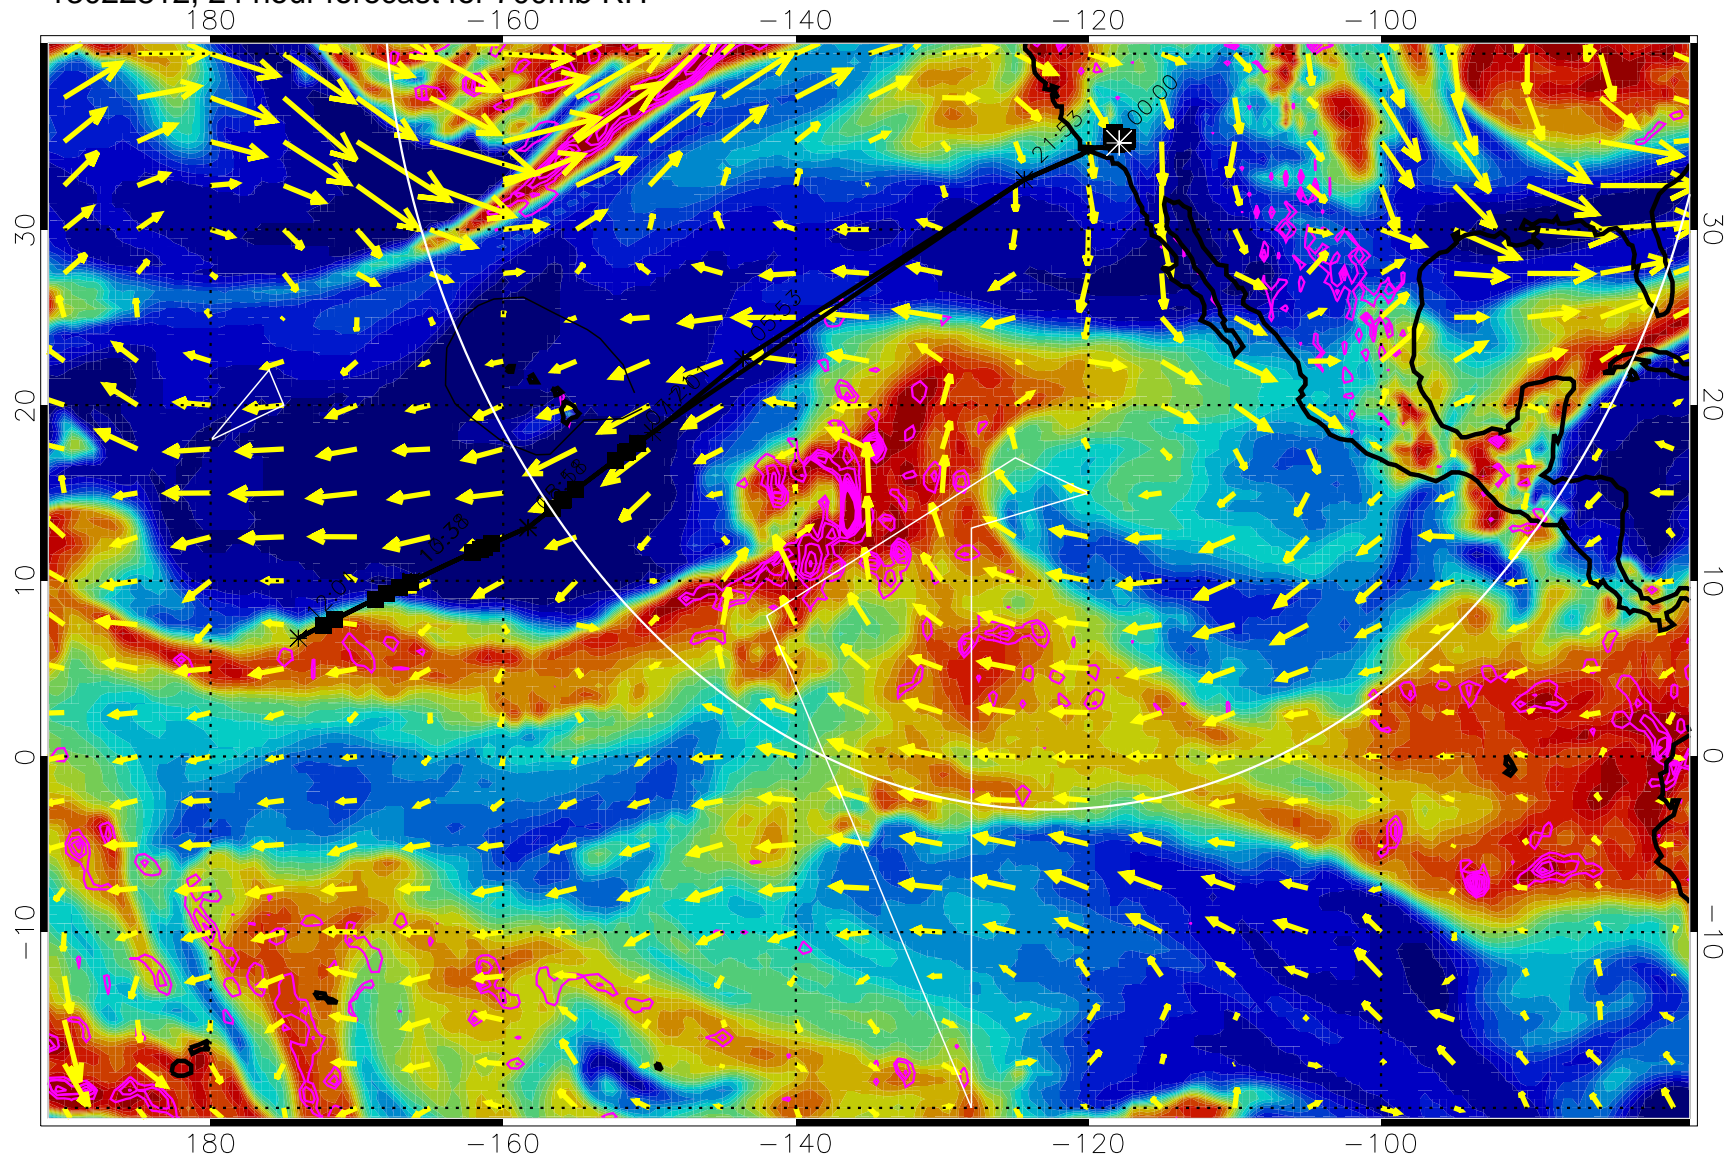

13022718, 6 hour forecast for 700mb RH

Negative Omegas less than -0.3 , contours of 0.3 Pa/s

EPV Tropopause (2 PVU) Position

→ 30 m/s

Range ring of 4055 km -- 13 hours GH round trip

13022800, 12 hour forecast for 700mb RH

Negative Omegas less than -0.3 , contours of 0.3 Pa/s

EPV Tropopause (2 PVU) Position

→ 30 m/s

Range ring of 4055 km -- 13 hours GH round trip

13022806, 18 hour forecast for 700mb RH

Negative Omegas less than -0.3 , contours of 0.3 Pa/s

EPV Tropopause (2 PVU) Position

→ 30 m/s

Range ring of 4055 km -- 13 hours GH round trip

13022812, 24 hour forecast for 700mb RH

Negative Omegas less than -0.3 , contours of 0.3 Pa/s

EPV Tropopause (2 PVU) Position

→ 30 m/s

Range ring of 4055 km -- 13 hours GH round trip

13022818, 30 hour forecast for 700mb RH

Negative Omegas less than -0.3 , contours of 0.3 Pa/s

EPV Tropopause (2 PVU) Position

→ 30 m/s

Range ring of 4055 km -- 13 hours GH round trip