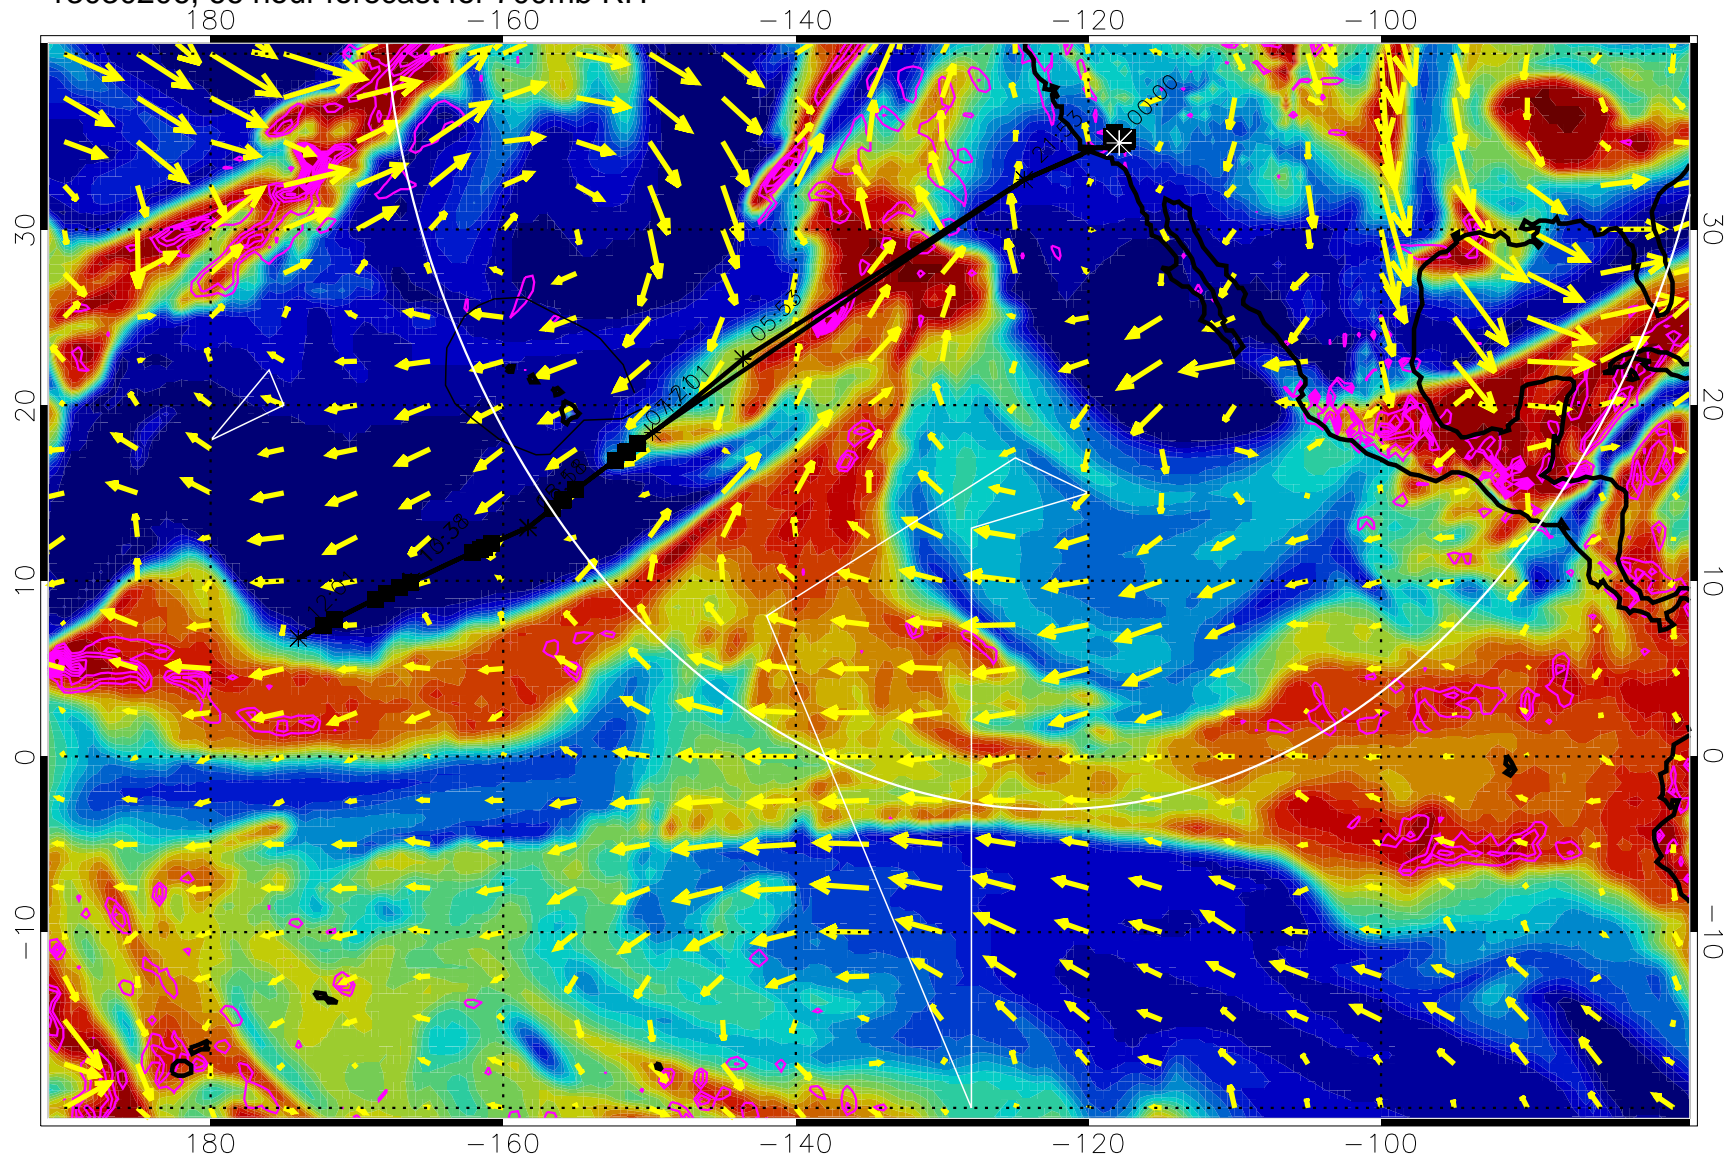

EPV Tropopause (2 PVU) Position

→ 30 m/s

Range ring of 4055 km -- 13 hours GH round trip

13030118, 54 hour forecast for 700mb RH

Negative Omegas less than -0.3 , contours of 0.3 Pa/s

EPV Tropopause (2 PVU) Position

→ 30 m/s

Range ring of 4055 km -- 13 hours GH round trip

13030200, 60 hour forecast for 700mb RH

Negative Omegas less than -0.3 , contours of 0.3 Pa/s

EPV Tropopause (2 PVU) Position

→ 30 m/s

Range ring of 4055 km -- 13 hours GH round trip

13030206, 66 hour forecast for 700mb RH

Negative Omegas less than -0.3 , contours of 0.3 Pa/s

EPV Tropopause (2 PVU) Position

→ 30 m/s

Range ring of 4055 km -- 13 hours GH round trip

13030212, 72 hour forecast for 700mb RH

Negative Omegas less than -0.3 , contours of 0.3 Pa/s

EPV Tropopause (2 PVU) Position

→ 30 m/s

Range ring of 4055 km -- 13 hours GH round trip

13030218, 78 hour forecast for 700mb RH

Negative Omegas less than -0.3 , contours of 0.3 Pa/s