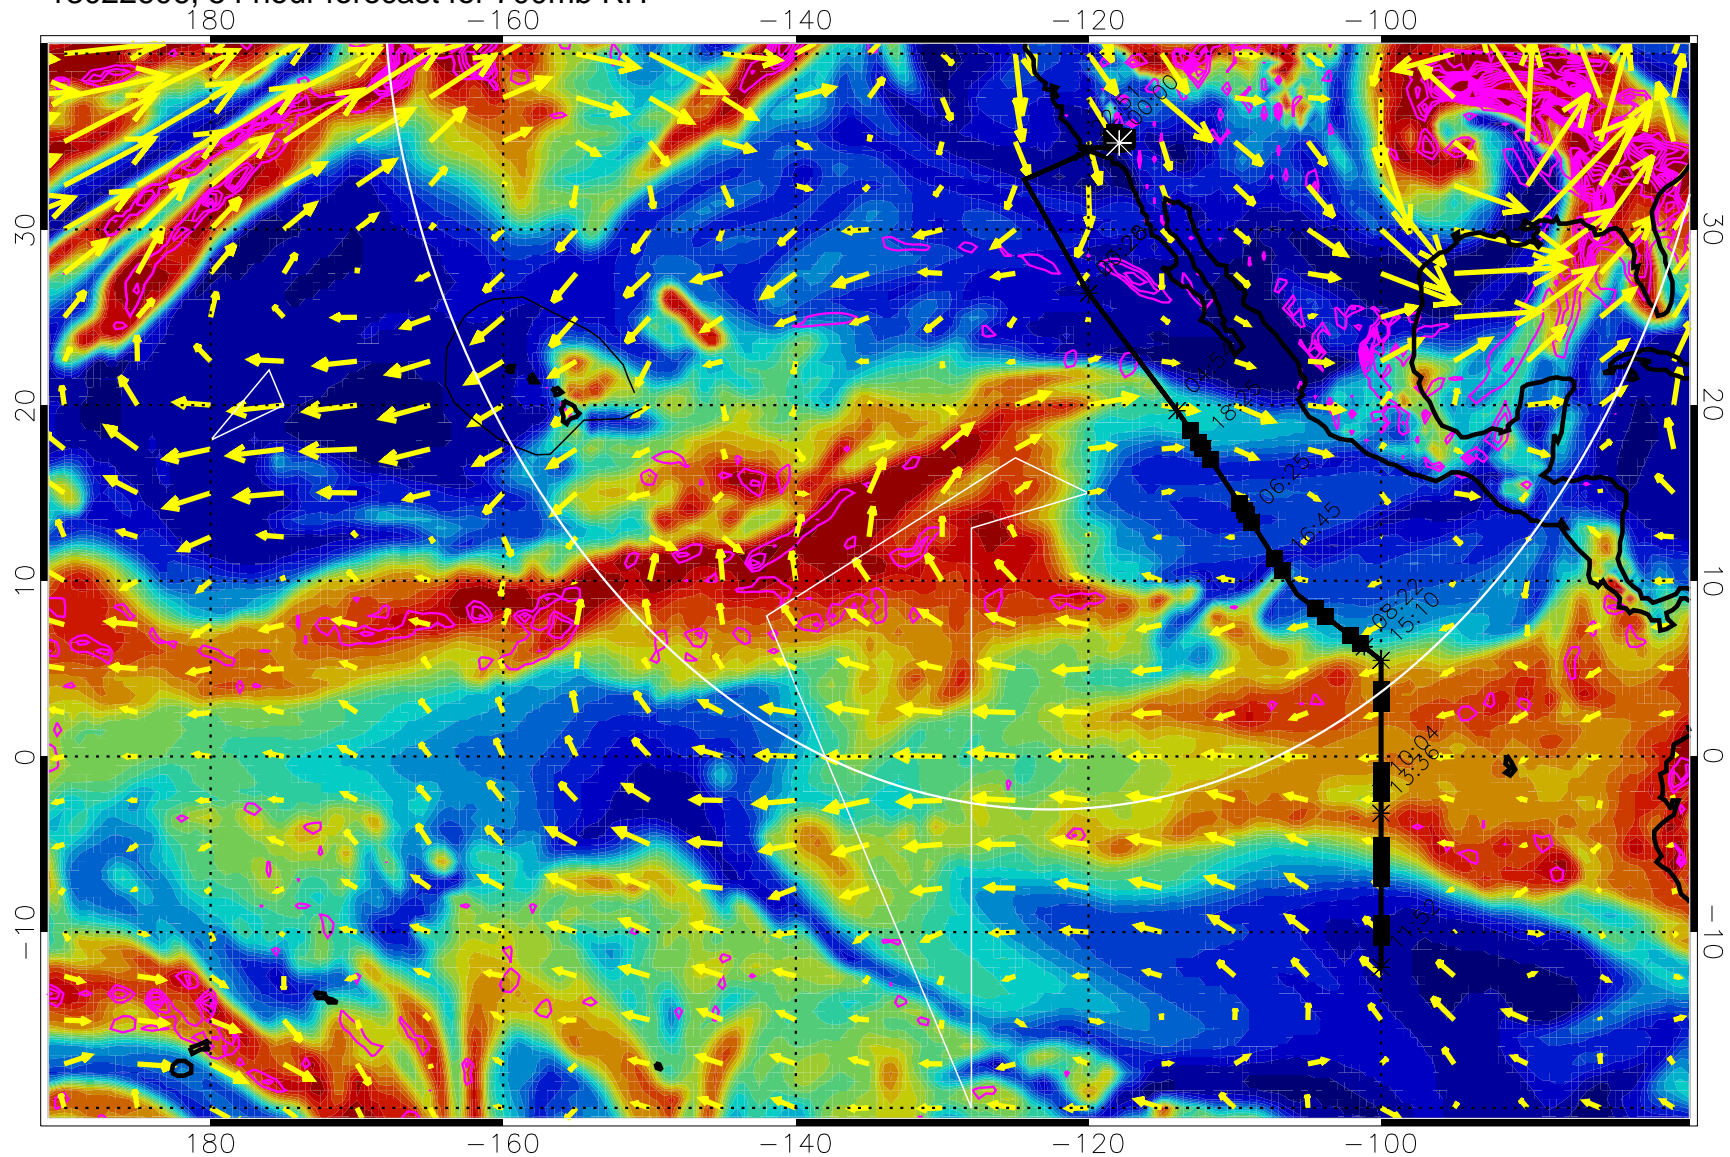

13022600, 48 hour forecast for 700mb RH

Negative Omegas less than -0.3 , contours of 0.3 Pa/s

EPV Tropopause (2 PVU) Position

→ 30 m/s

Range ring of 4055 km -- 13 hours GH round trip

13022606, 54 hour forecast for 700mb RH

Negative Omegas less than -0.3 , contours of 0.3 Pa/s

EPV Tropopause (2 PVU) Position

→ 30 m/s

Range ring of 4055 km -- 13 hours GH round trip

13022612, 60 hour forecast for 700mb RH

Negative Omegas less than -0.3 , contours of $.3$ Pa/s

EPV Tropopause (2 PVU) Position

→ 30 m/s

Range ring of 4055 km -- 13 hours GH round trip

13022618, 66 hour forecast for 700mb RH

Negative Omegas less than -0.3 , contours of $.3$ Pa/s

EPV Tropopause (2 PVU) Position

13022800, 96 hour forecast for 700mb RH

Negative Omegas less than -0.3 , contours of 0.3 Pa/s

EPV Tropopause (2 PVU) Position

→ 30 m/s

Range ring of 4055 km -- 13 hours GH round trip

13022806, 102 hour forecast for 700mb RH