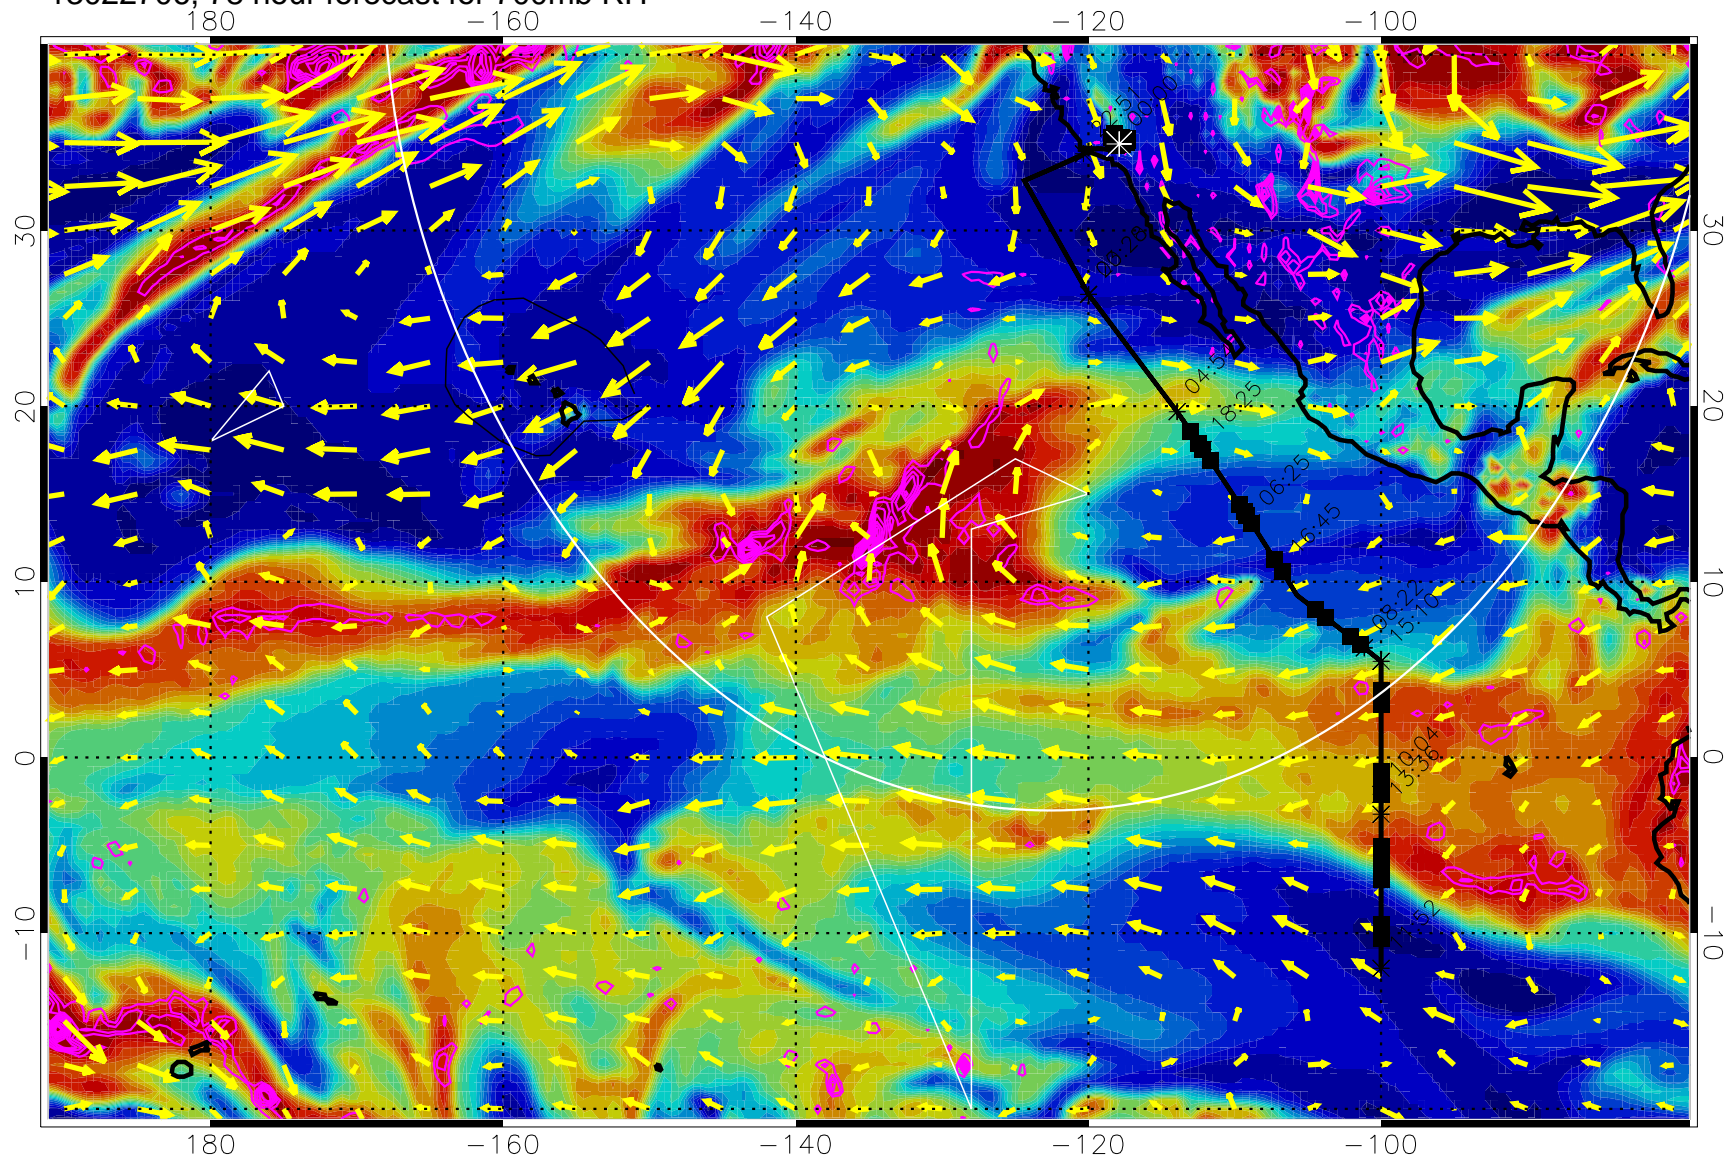

EPV Tropopause (2 PVU) Position

→ 30 m/s

Range ring of 4055 km -- 13 hours GH round trip

13022618, 66 hour forecast for 700mb RH

Negative Omegas less than -0.3 , contours of $.3$ Pa/s

EPV Tropopause (2 PVU) Position

→ 30 m/s

Range ring of 4055 km -- 13 hours GH round trip

13022706, 78 hour forecast for 700mb RH

Negative Omegas less than -0.3 , contours of 0.3 Pa/s

EPV Tropopause (2 PVU) Position

→ 30 m/s

Range ring of 4055 km -- 13 hours GH round trip

13022800, 96 hour forecast for 700mb RH

Negative Omegas less than -0.3 , contours of 0.3 Pa/s

EPV Tropopause (2 PVU) Position

→ 30 m/s

Range ring of 4055 km -- 13 hours GH round trip

13022806, 102 hour forecast for 700mb RH

Negative Omegas less than -0.3 , contours of 0.3 Pa/s

EPV Tropopause (2 PVU) Position

→ 30 m/s

Range ring of 4055 km -- 13 hours GH round trip

13022812, 108 hour forecast for 700mb RH

Negative Omegas less than -0.3 , contours of $.3$ Pa/s