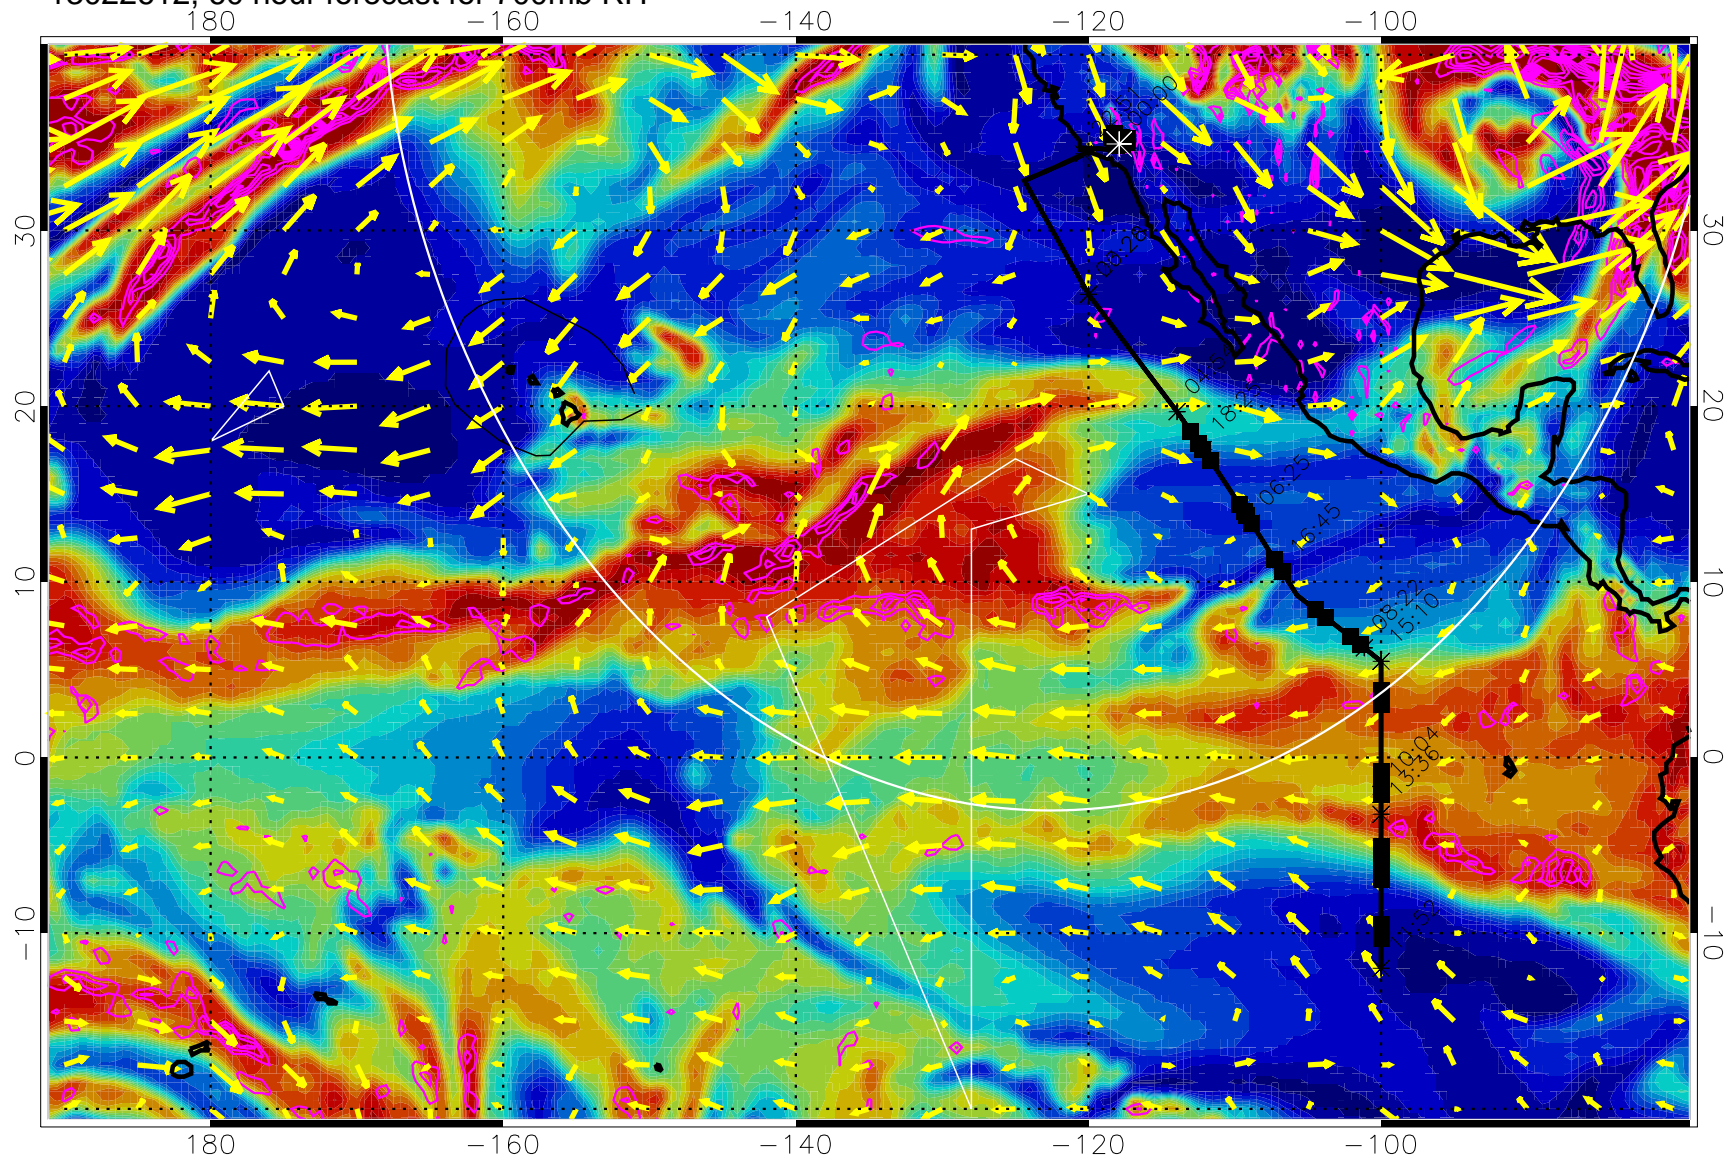

13022600, 48 hour forecast for 700mb RH

Negative Omegas less than -0.3 , contours of 0.3 Pa/s

EPV Tropopause (2 PVU) Position

→ 30 m/s

Range ring of 4055 km -- 13 hours GH round trip

13022606, 54 hour forecast for 700mb RH

Negative Omegas less than -0.3 , contours of 0.3 Pa/s

EPV Tropopause (2 PVU) Position

→ 30 m/s

Range ring of 4055 km -- 13 hours GH round trip

13022612, 60 hour forecast for 700mb RH

Negative Omegas less than -0.3 , contours of $.3$ Pa/s

EPV Tropopause (2 PVU) Position

→ 30 m/s

Range ring of 4055 km -- 13 hours GH round trip

13022618, 66 hour forecast for 700mb RH

Negative Omegas less than -0.3 , contours of $.3$ Pa/s

EPV Tropopause (2 PVU) Position

13022800, 96 hour forecast for 700mb RH

Negative Omegas less than -0.3 , contours of 0.3 Pa/s

EPV Tropopause (2 PVU) Position

→ 30 m/s

Range ring of 4055 km -- 13 hours GH round trip

13022806, 102 hour forecast for 700mb RH