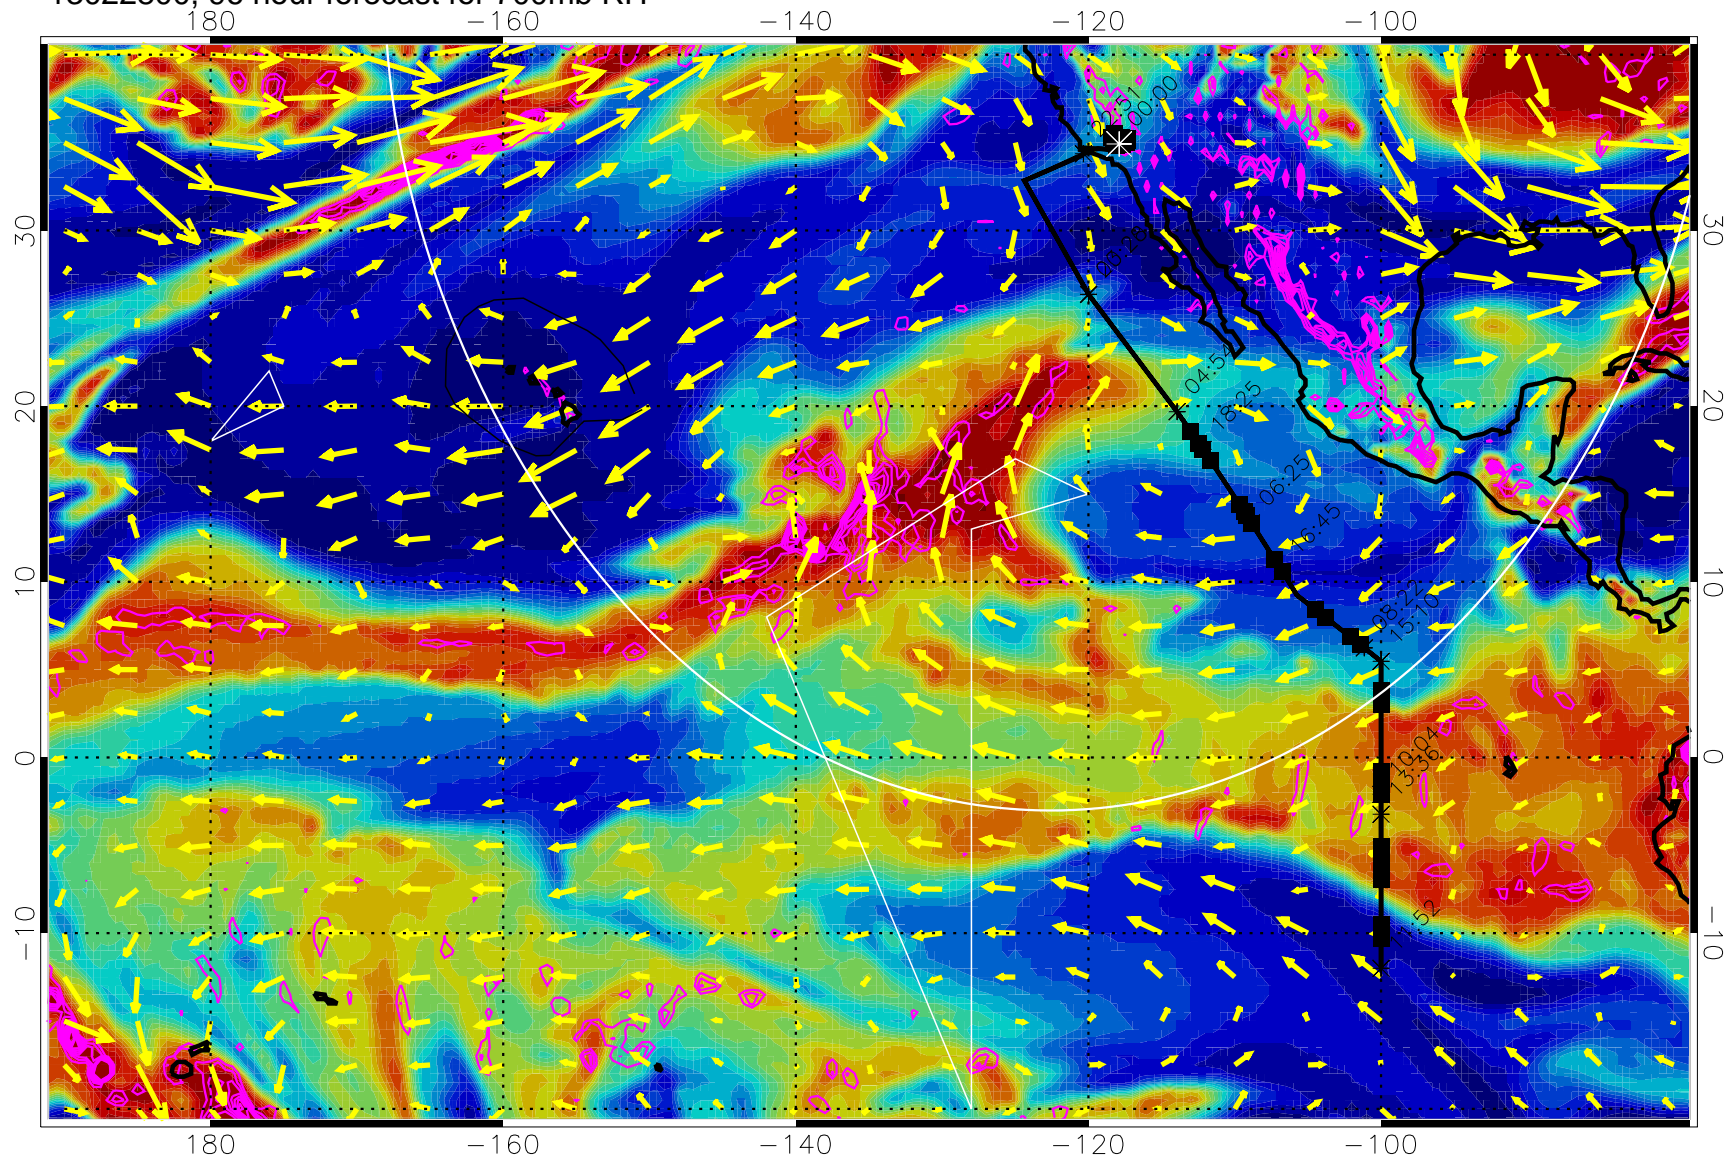

EPV Tropopause (2 PVU) Position

→ 30 m/s

Range ring of 4055 km -- 13 hours GH round trip

13022618, 66 hour forecast for 700mb RH

Negative Omegas less than -0.3 , contours of $.3$ Pa/s

EPV Tropopause (2 PVU) Position

→ 30 m/s

Range ring of 4055 km -- 13 hours GH round trip

13022706, 78 hour forecast for 700mb RH

Negative Omegas less than -0.3 , contours of 0.3 Pa/s

EPV Tropopause (2 PVU) Position

→ 30 m/s

Range ring of 4055 km -- 13 hours GH round trip

13022800, 96 hour forecast for 700mb RH

Negative Omegas less than -0.3 , contours of 0.3 Pa/s

EPV Tropopause (2 PVU) Position

→ 30 m/s

Range ring of 4055 km -- 13 hours GH round trip

13022806, 102 hour forecast for 700mb RH

Negative Omegas less than -0.3 , contours of 0.3 Pa/s

EPV Tropopause (2 PVU) Position

→ 30 m/s

Range ring of 4055 km -- 13 hours GH round trip

13022812, 108 hour forecast for 700mb RH

Negative Omegas less than -0.3 , contours of $.3$ Pa/s