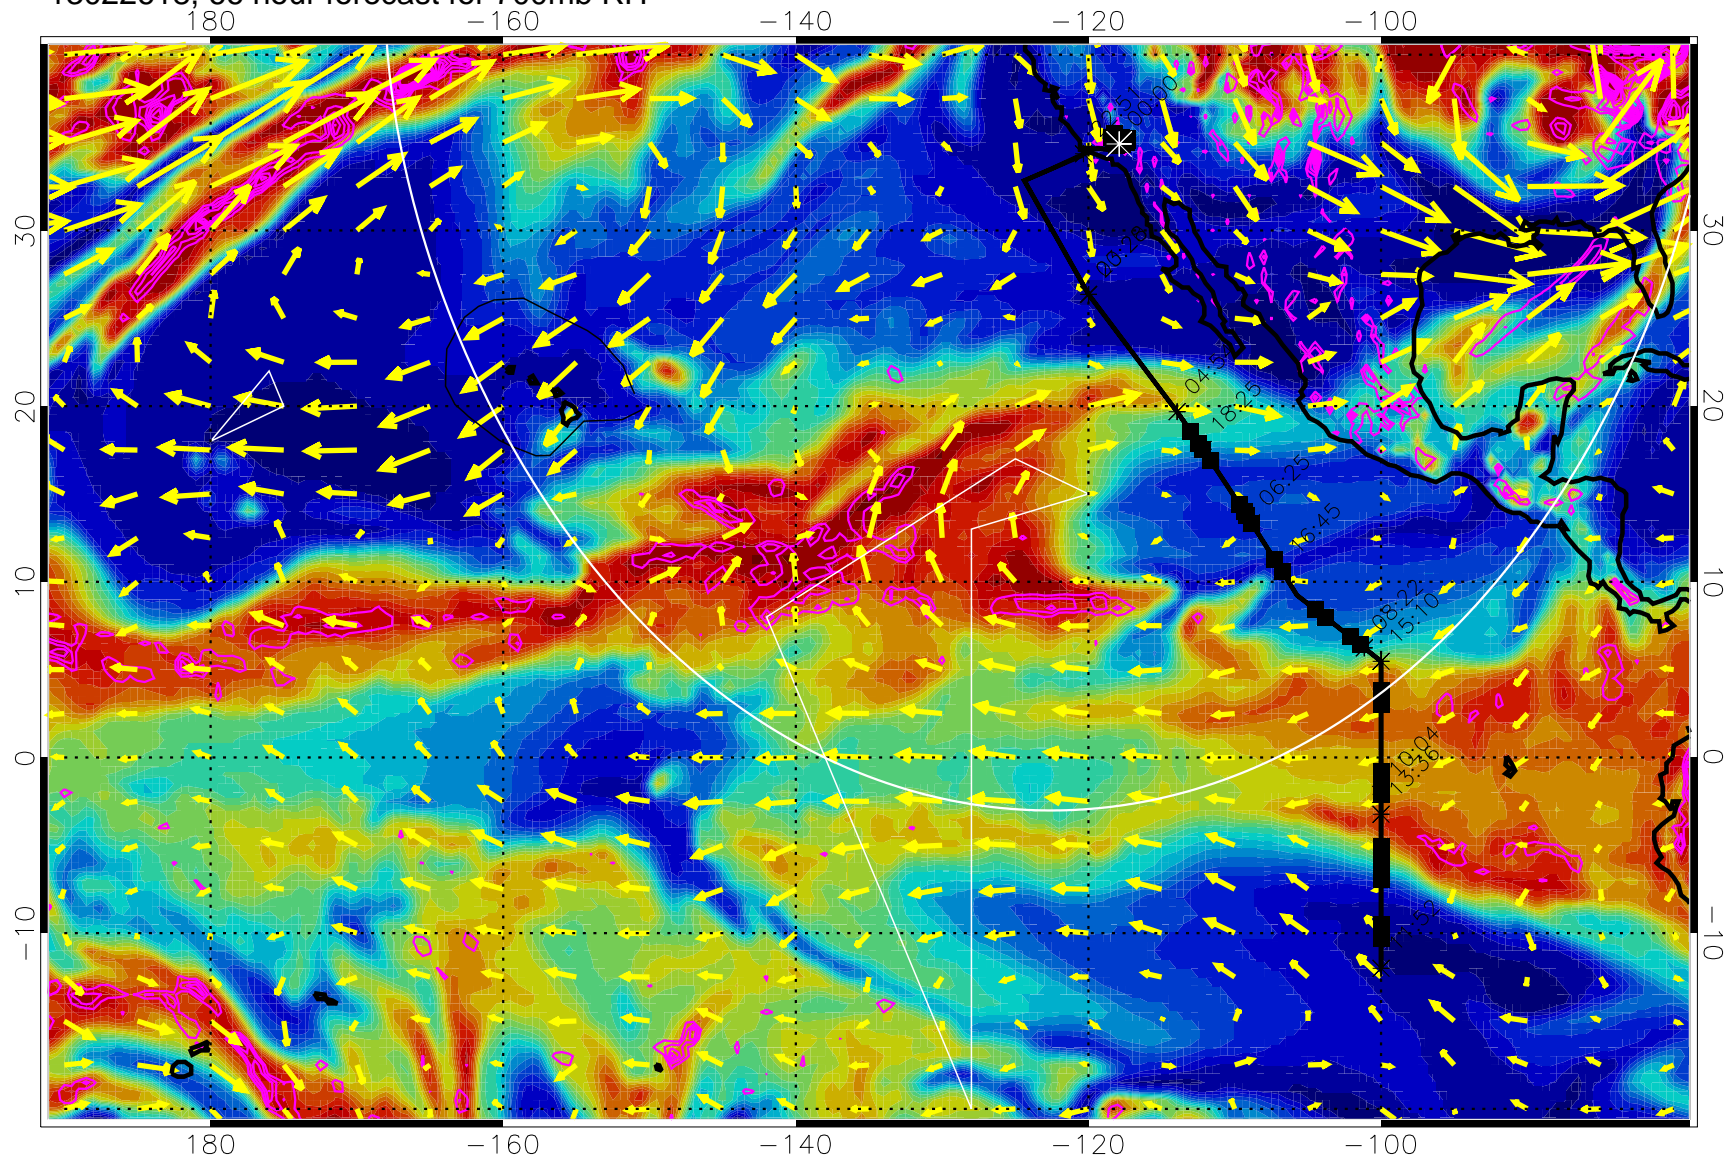

Negative Omegas less than -0.3 , contours of 0.3 Pa/s

EPV Tropopause (2 PVU) Position

→ 30 m/s

Range ring of 4055 km -- 13 hours GH round trip

13022612, 60 hour forecast for 700mb RH

Negative Omegas less than -0.3 , contours of $.3$ Pa/s

EPV Tropopause (2 PVU) Position

→ 30 m/s

Range ring of 4055 km -- 13 hours GH round trip

13022618, 66 hour forecast for 700mb RH

Negative Omegas less than -0.3 , contours of $.3$ Pa/s

EPV Tropopause (2 PVU) Position

→ 30 m/s

Range ring of 4055 km -- 13 hours GH round trip

13022706, 78 hour forecast for 700mb RH

Negative Omegas less than -0.3 , contours of 0.3 Pa/s

EPV Tropopause (2 PVU) Position

→ 30 m/s

Range ring of 4055 km -- 13 hours GH round trip

13022800, 96 hour forecast for 700mb RH

Negative Omegas less than -0.3 , contours of 0.3 Pa/s

EPV Tropopause (2 PVU) Position

→ 30 m/s

Range ring of 4055 km -- 13 hours GH round trip

13022806, 102 hour forecast for 700mb RH