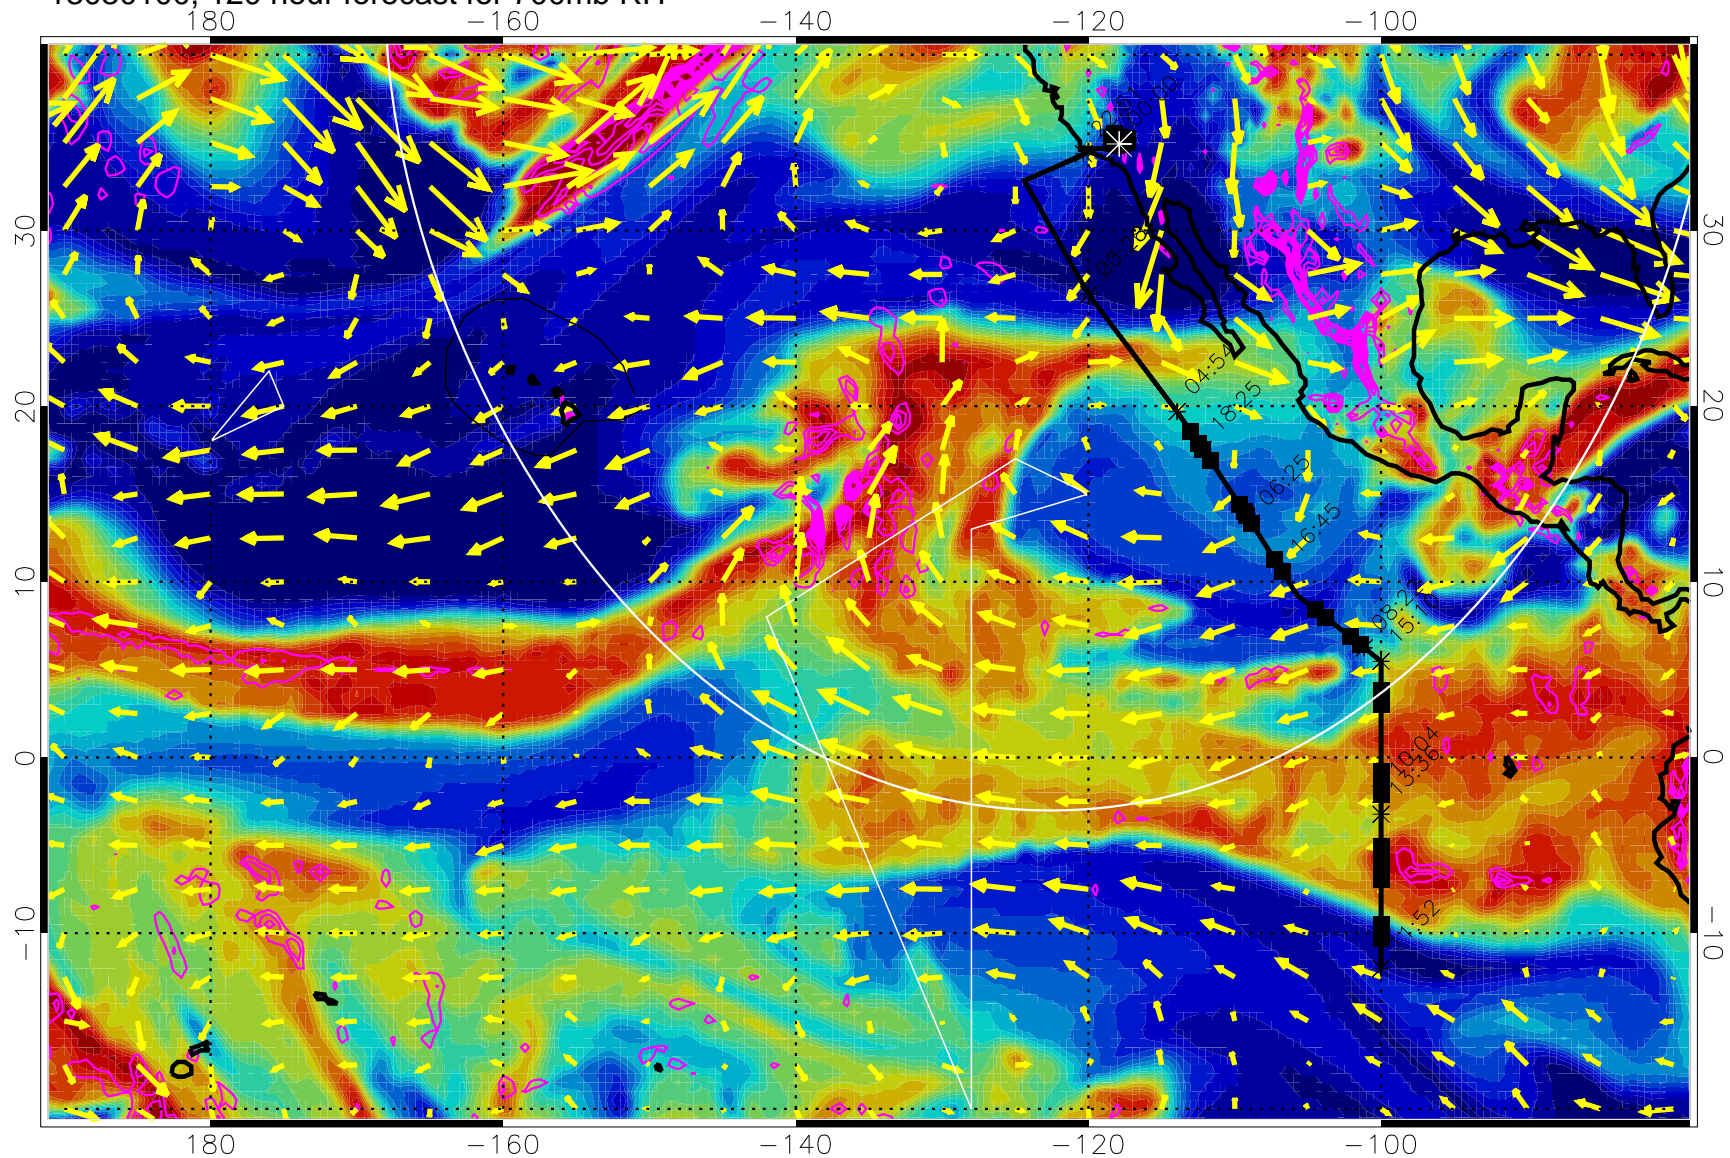

EPV Tropopause (2 PVU) Position

→ 30 m/s

Range ring of 4055 km -- 13 hours GH round trip

13022618, 66 hour forecast for 700mb RH

Negative Omegas less than -0.3 , contours of $.3$ Pa/s

EPV Tropopause (2 PVU) Position

13022800, 96 hour forecast for 700mb RH

Negative Omegas less than -0.3 , contours of 0.3 Pa/s

EPV Tropopause (2 PVU) Position

→ 30 m/s

Range ring of 4055 km -- 13 hours GH round trip

13022806, 102 hour forecast for 700mb RH

Negative Omegas less than -0.3 , contours of 0.3 Pa/s

EPV Tropopause (2 PVU) Position

→ 30 m/s

Range ring of 4055 km -- 13 hours GH round trip

13022812, 108 hour forecast for 700mb RH

Negative Omegas less than -0.3 , contours of $.3$ Pa/s

EPV Tropopause (2 PVU) Position

→ 30 m/s

Range ring of 4055 km -- 13 hours GH round trip

13030100, 120 hour forecast for 700mb RH

Negative Omegas less than -0.3 , contours of 0.3 Pa/s

EPV Tropopause (2 PVU) Position