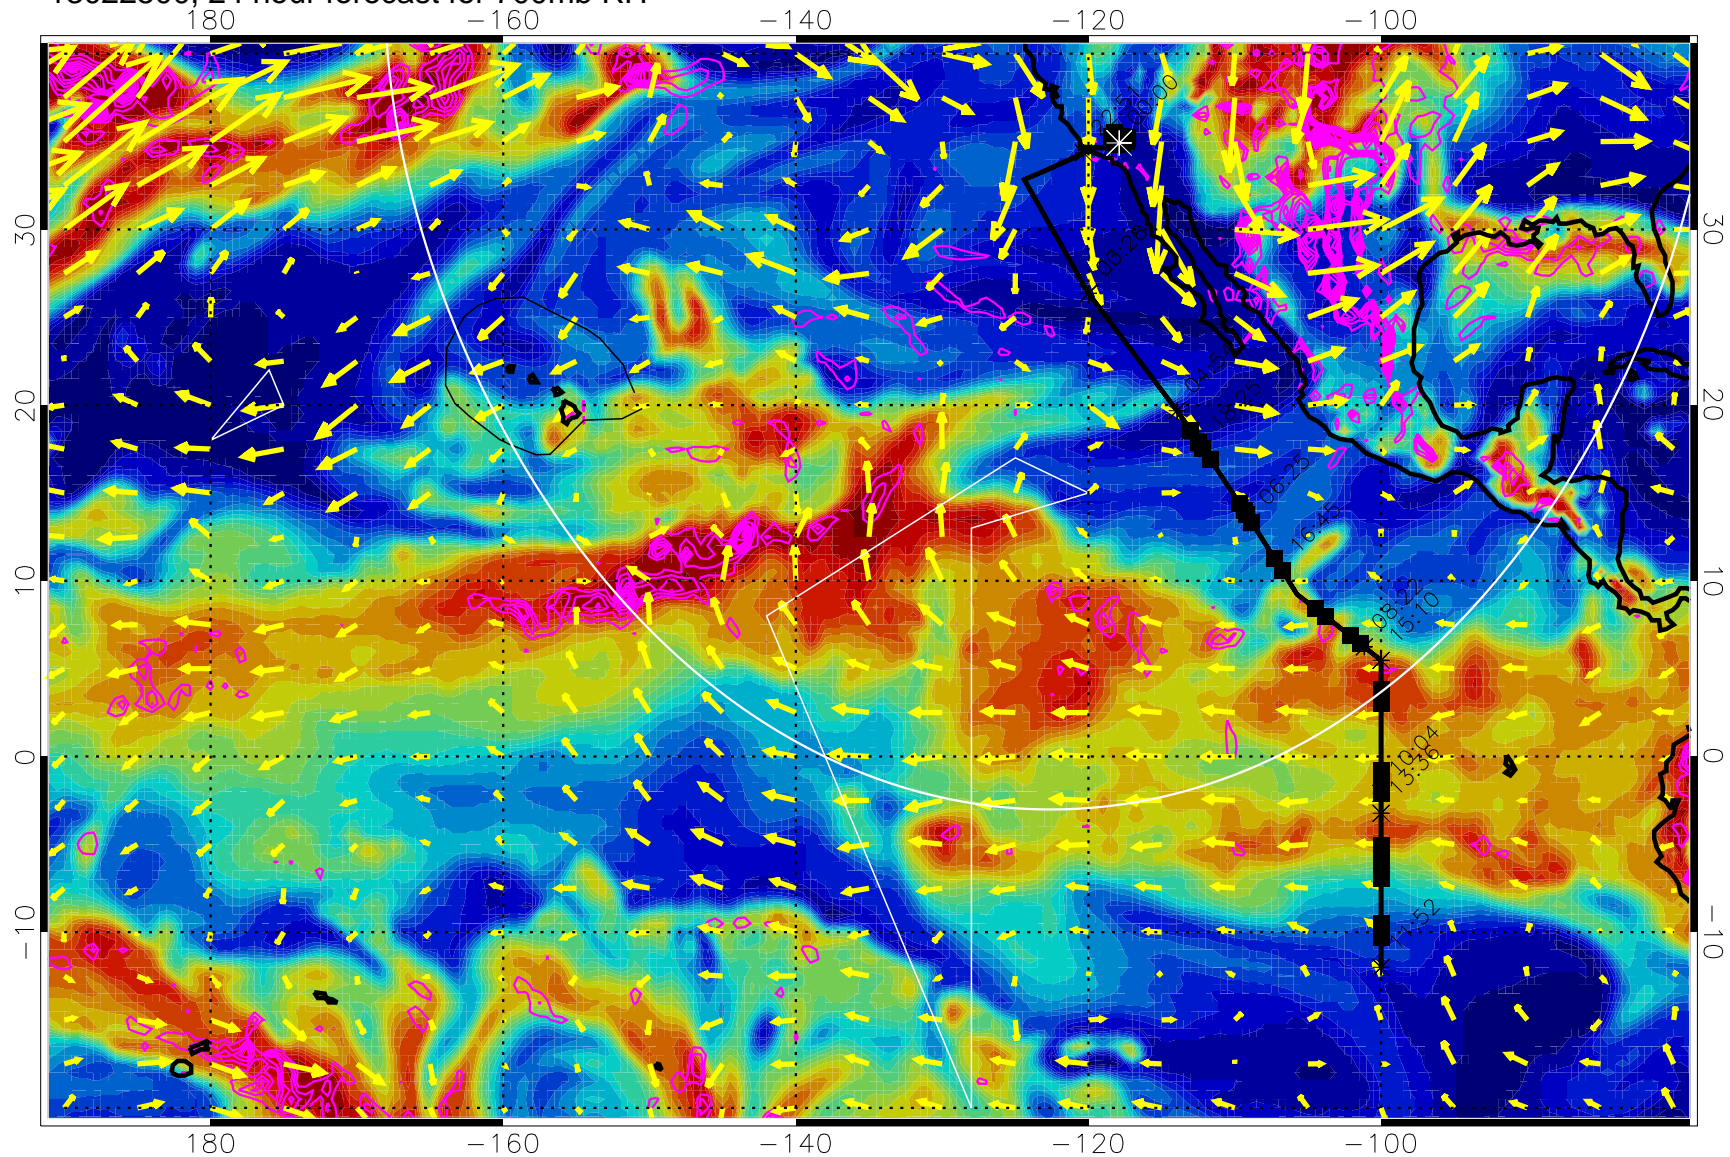

13022412, 12 hour forecast for 700mb RH

Negative Omegas less than -0.3 , contours of 0.3 Pa/s

EPV Tropopause (2 PVU) Position

→ 30 m/s

Range ring of 4055 km -- 13 hours GH round trip

13022418, 18 hour forecast for 700mb RH

Negative Omegas less than -0.3 , contours of 0.3 Pa/s

EPV Tropopause (2 PVU) Position

→ 30 m/s

Range ring of 4055 km -- 13 hours GH round trip

13022500, 24 hour forecast for 700mb RH

Negative Omegas less than -0.3 , contours of 0.3 Pa/s

EPV Tropopause (2 PVU) Position

→ 30 m/s

Range ring of 4055 km -- 13 hours GH round trip

13022506, 30 hour forecast for 700mb RH

Negative Omegas less than -0.3 , contours of 0.3 Pa/s

EPV Tropopause (2 PVU) Position

→ 30 m/s

Range ring of 4055 km -- 13 hours GH round trip

13022512, 36 hour forecast for 700mb RH

Negative Omegas less than -0.3 , contours of $.3$ Pa/s

EPV Tropopause (2 PVU) Position

→ 30 m/s

Range ring of 4055 km -- 13 hours GH round trip