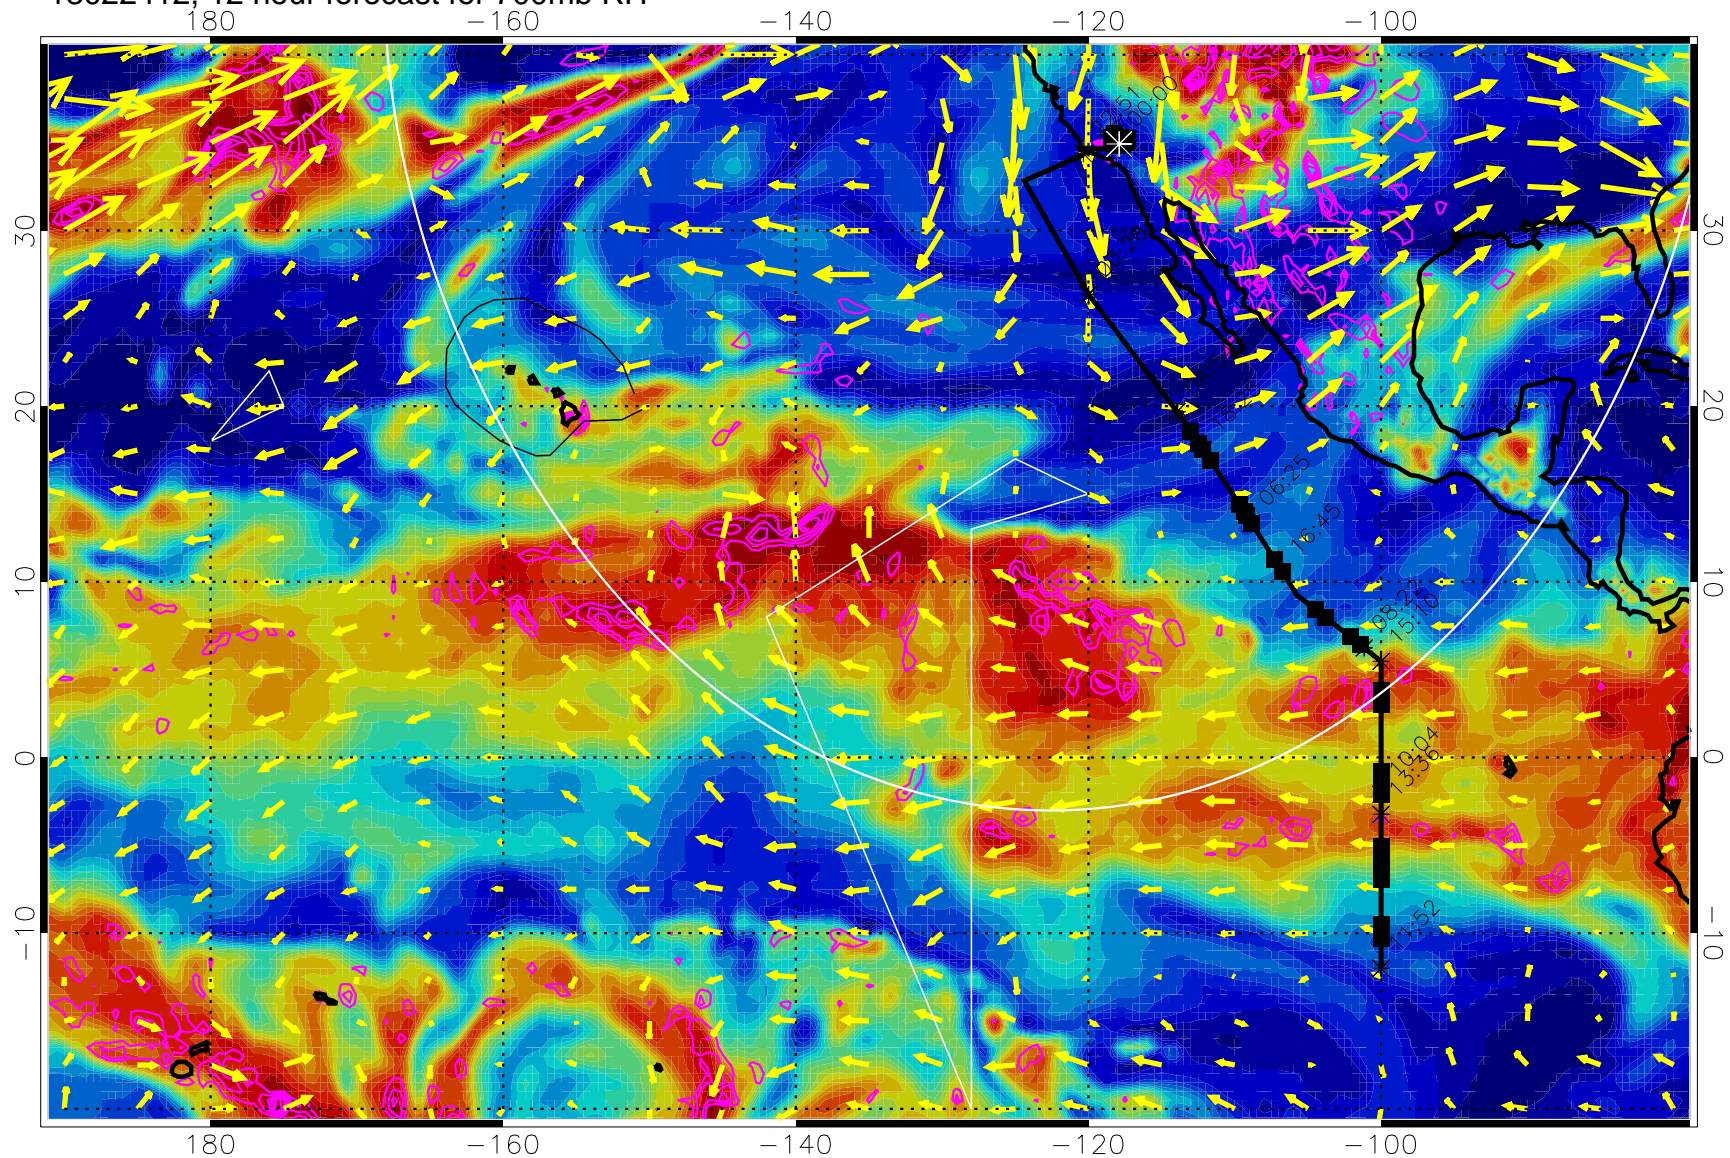

13022412, 12 hour forecast for 700mb RH

Negative Omegas less than -0.3 , contours of 0.3 Pa/s

EPV Tropopause (2 PVU) Position

→ 30 m/s

Range ring of 4055 km -- 13 hours GH round trip

13022418, 18 hour forecast for 700mb RH

Negative Omegas less than -0.3 , contours of 0.3 Pa/s

EPV Tropopause (2 PVU) Position

→ 30 m/s

Range ring of 4055 km -- 13 hours GH round trip

13022500, 24 hour forecast for 700mb RH

Negative Omegas less than -0.3 , contours of 0.3 Pa/s

EPV Tropopause (2 PVU) Position

→ 30 m/s

Range ring of 4055 km -- 13 hours GH round trip

13022506, 30 hour forecast for 700mb RH

Negative Omegas less than -0.3 , contours of 0.3 Pa/s

EPV Tropopause (2 PVU) Position

→ 30 m/s

Range ring of 4055 km -- 13 hours GH round trip

13022512, 36 hour forecast for 700mb RH

Negative Omegas less than -0.3 , contours of $.3$ Pa/s

EPV Tropopause (2 PVU) Position

→ 30 m/s

Range ring of 4055 km -- 13 hours GH round trip