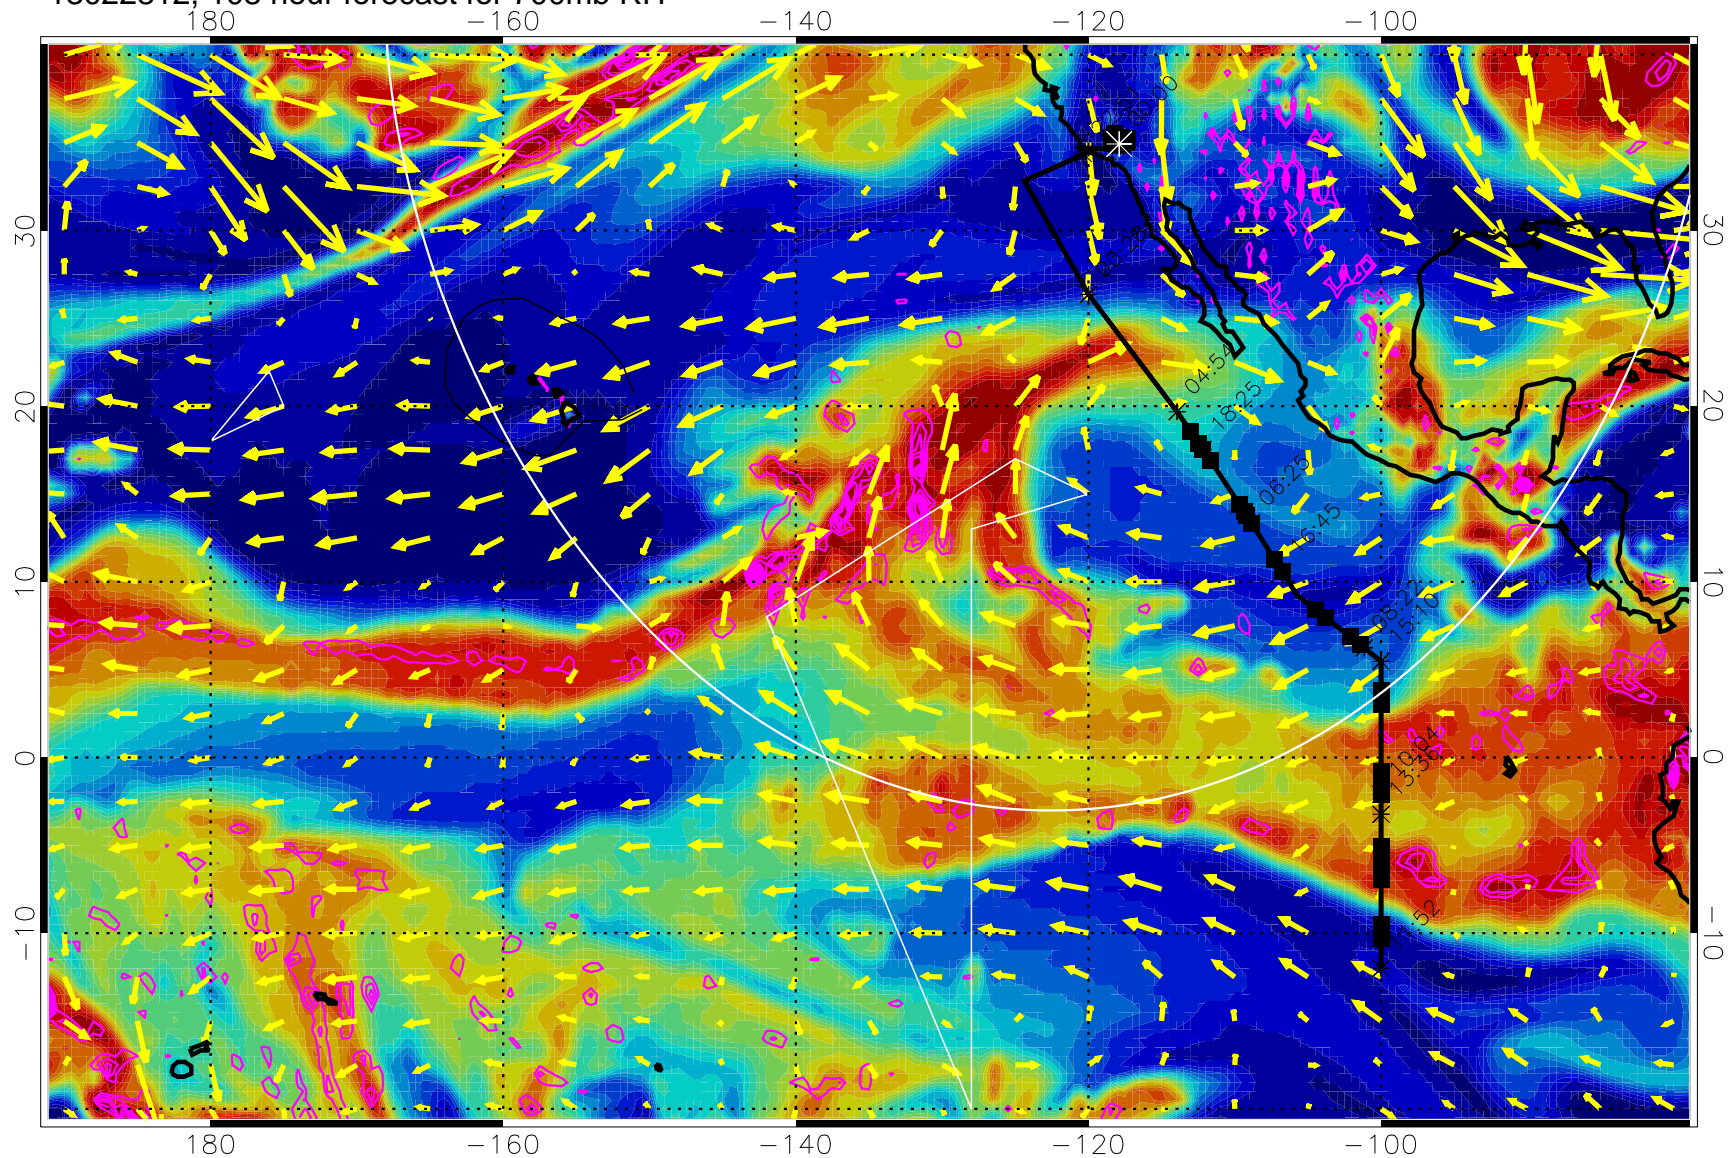

→ 30 m/s

Range ring of 4055 km -- 13 hours GH round trip

13022706, 78 hour forecast for 700mb RH

Negative Omegas less than -0.3 , contours of 0.3 Pa/s

EPV Tropopause (2 PVU) Position

→ 30 m/s

Range ring of 4055 km -- 13 hours GH round trip

13022800, 96 hour forecast for 700mb RH

Negative Omegas less than -0.3 , contours of 0.3 Pa/s

EPV Tropopause (2 PVU) Position

→ 30 m/s

Range ring of 4055 km -- 13 hours GH round trip

13022806, 102 hour forecast for 700mb RH

Negative Omegas less than -0.3 , contours of 0.3 Pa/s

EPV Tropopause (2 PVU) Position

→ 30 m/s

Range ring of 4055 km -- 13 hours GH round trip

13022812, 108 hour forecast for 700mb RH

Negative Omegas less than -0.3 , contours of $.3$ Pa/s

EPV Tropopause (2 PVU) Position

→ 30 m/s

Range ring of 4055 km -- 13 hours GH round trip

13030100, 120 hour forecast for 700mb RH

Negative Omegas less than -0.3 , contours of 0.3 Pa/s

EPV Tropopause (2 PVU) Position