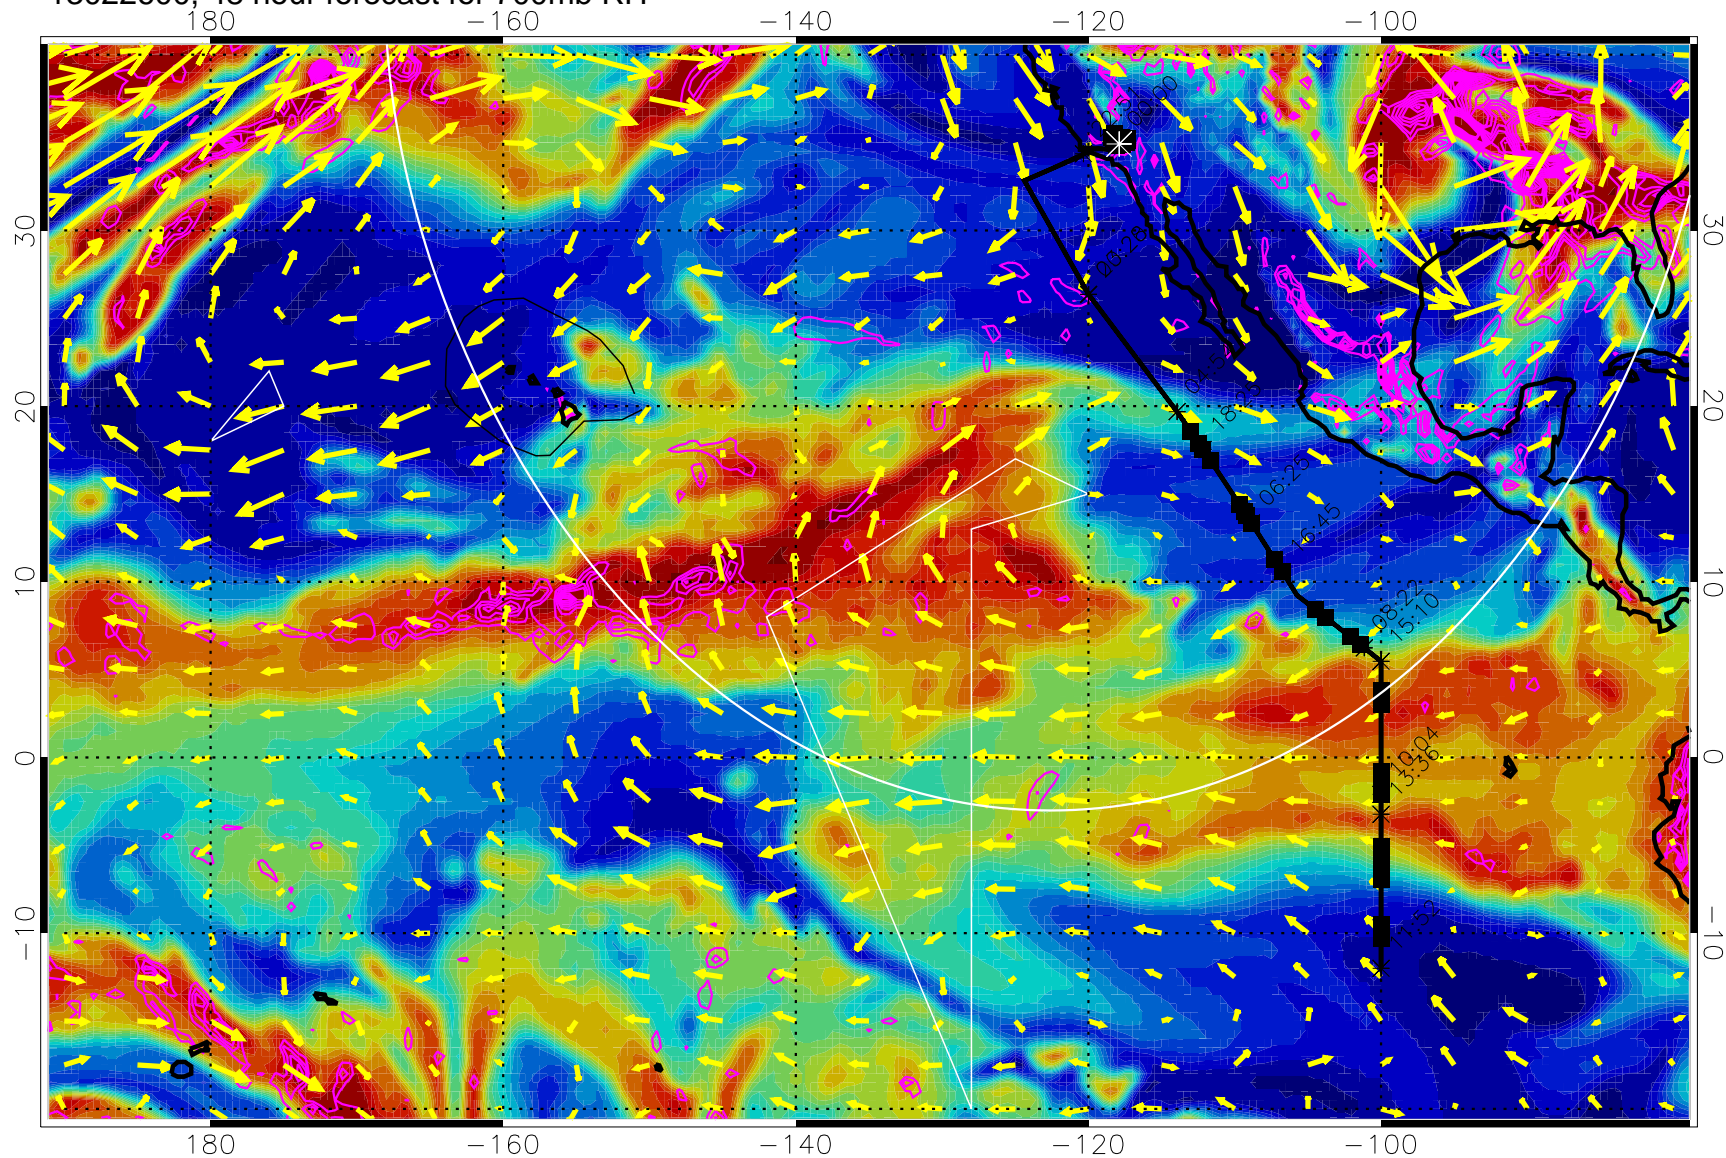

EPV Tropopause (2 PVU) Position

→ 30 m/s

Range ring of 4055 km -- 13 hours GH round trip

13022506, 30 hour forecast for 700mb RH

Negative Omegas less than -0.3 , contours of 0.3 Pa/s

EPV Tropopause (2 PVU) Position

→ 30 m/s

Range ring of 4055 km -- 13 hours GH round trip

13022512, 36 hour forecast for 700mb RH

Negative Omegas less than -0.3 , contours of $.3$ Pa/s

EPV Tropopause (2 PVU) Position

→ 30 m/s

Range ring of 4055 km -- 13 hours GH round trip

13022600, 48 hour forecast for 700mb RH

Negative Omegas less than -0.3 , contours of 0.3 Pa/s

EPV Tropopause (2 PVU) Position

→ 30 m/s

Range ring of 4055 km -- 13 hours GH round trip

13022606, 54 hour forecast for 700mb RH

Negative Omegas less than -0.3 , contours of 0.3 Pa/s

EPV Tropopause (2 PVU) Position

→ 30 m/s

Range ring of 4055 km -- 13 hours GH round trip

13022612, 60 hour forecast for 700mb RH

Negative Omegas less than -0.3 , contours of $.3$ Pa/s