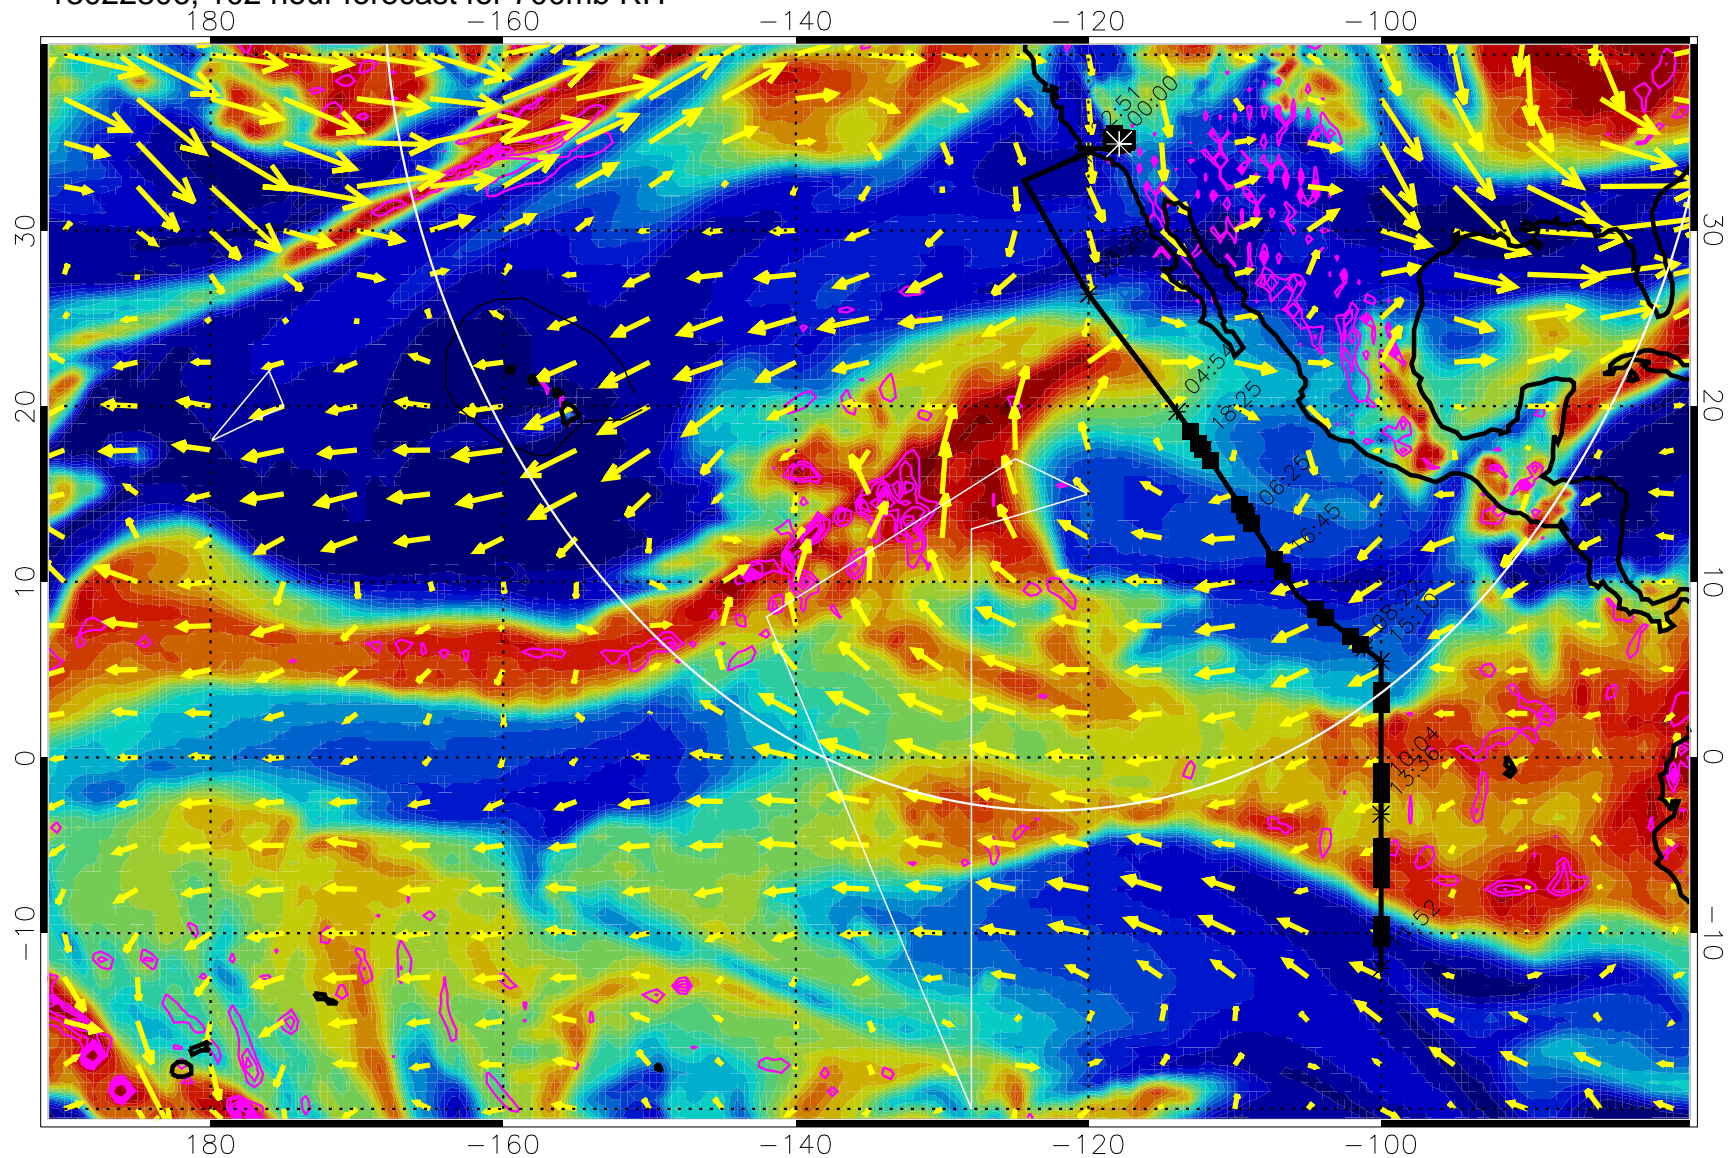

→ 30 m/s

Range ring of 4055 km -- 13 hours GH round trip

13022706, 78 hour forecast for 700mb RH

Negative Omegas less than -0.3 , contours of 0.3 Pa/s

EPV Tropopause (2 PVU) Position

→ 30 m/s

Range ring of 4055 km -- 13 hours GH round trip

13022800, 96 hour forecast for 700mb RH

Negative Omegas less than -0.3 , contours of 0.3 Pa/s

EPV Tropopause (2 PVU) Position

→ 30 m/s

Range ring of 4055 km -- 13 hours GH round trip

13022806, 102 hour forecast for 700mb RH

Negative Omegas less than -0.3 , contours of 0.3 Pa/s

EPV Tropopause (2 PVU) Position

→ 30 m/s

Range ring of 4055 km -- 13 hours GH round trip

13022812, 108 hour forecast for 700mb RH

Negative Omegas less than -0.3 , contours of $.3$ Pa/s

EPV Tropopause (2 PVU) Position

→ 30 m/s

Range ring of 4055 km -- 13 hours GH round trip

13030100, 120 hour forecast for 700mb RH

Negative Omegas less than -0.3 , contours of 0.3 Pa/s

EPV Tropopause (2 PVU) Position