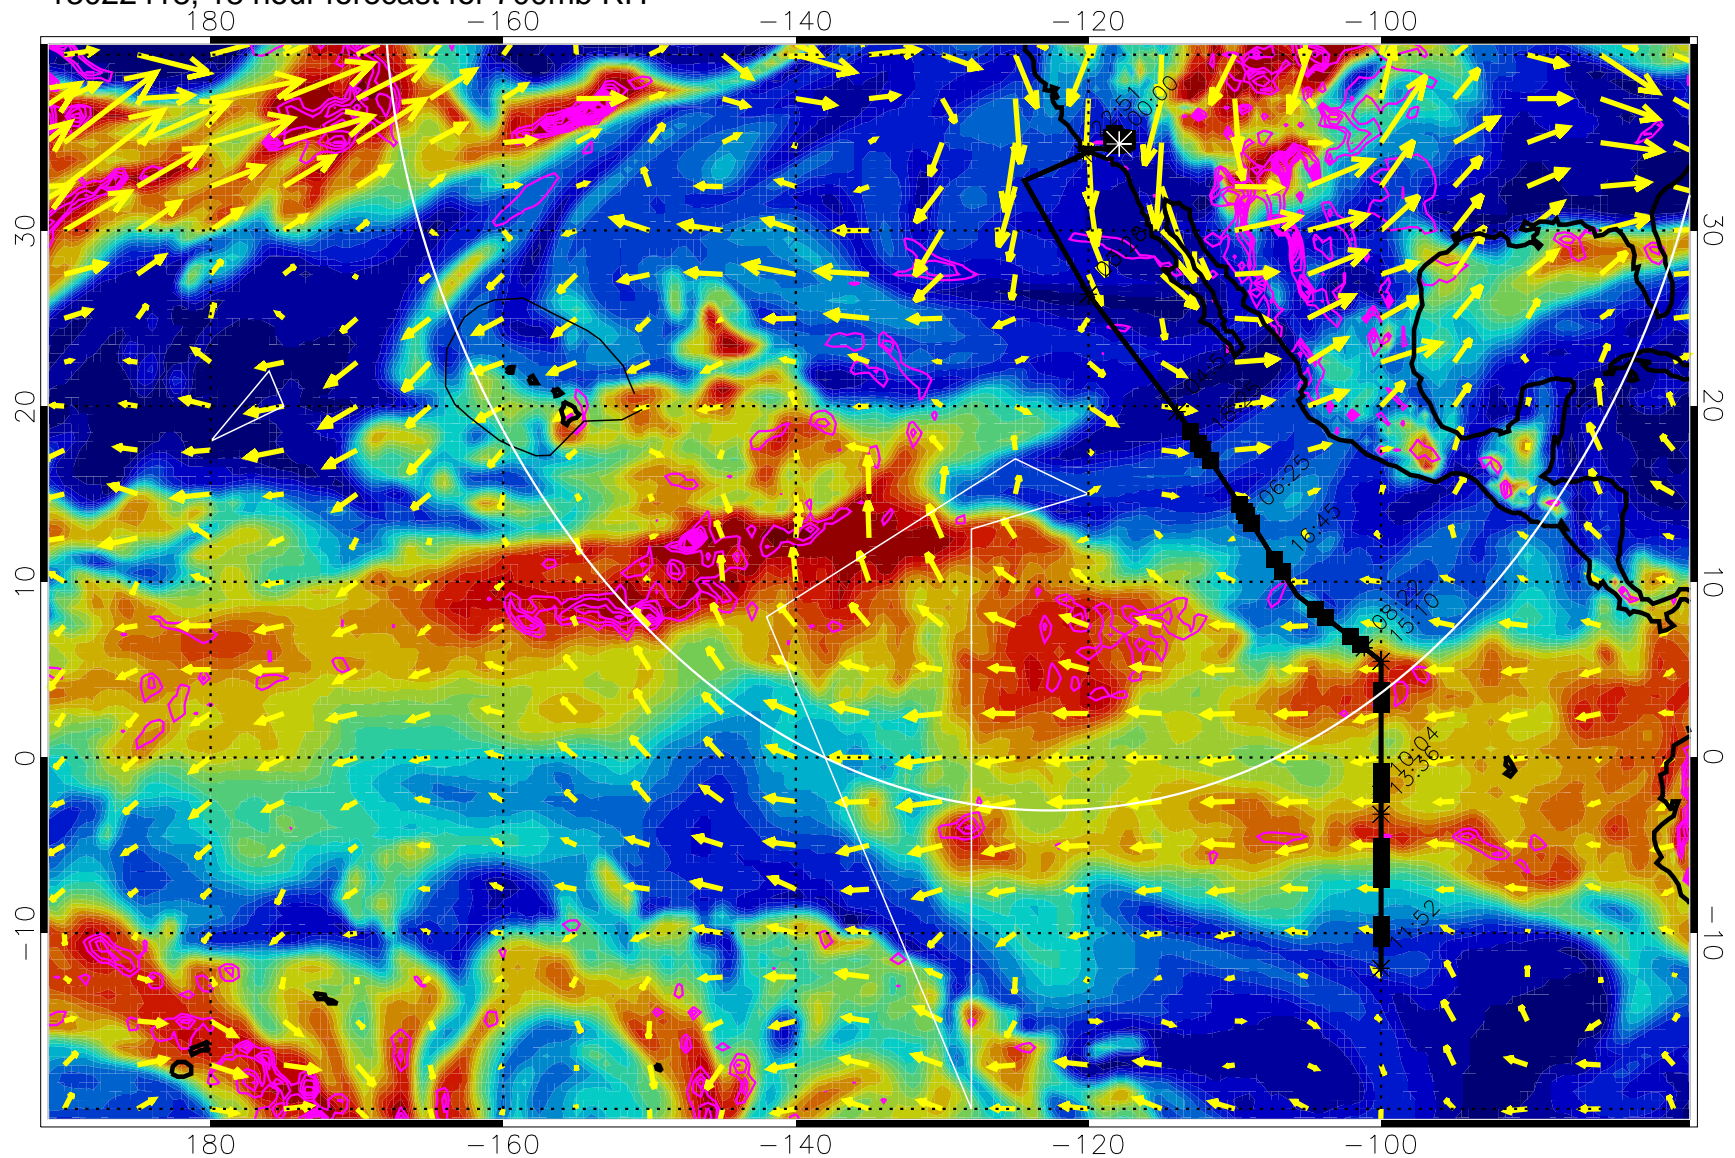

13022412, 12 hour forecast for 700mb RH

Negative Omegas less than -0.3 , contours of 0.3 Pa/s

EPV Tropopause (2 PVU) Position

→ 30 m/s

Range ring of 4055 km -- 13 hours GH round trip

13022418, 18 hour forecast for 700mb RH

Negative Omegas less than -0.3 , contours of 0.3 Pa/s

EPV Tropopause (2 PVU) Position

→ 30 m/s

Range ring of 4055 km -- 13 hours GH round trip

13022500, 24 hour forecast for 700mb RH

Negative Omegas less than -0.3 , contours of 0.3 Pa/s

EPV Tropopause (2 PVU) Position

→ 30 m/s

Range ring of 4055 km -- 13 hours GH round trip

13022506, 30 hour forecast for 700mb RH

Negative Omegas less than -0.3 , contours of 0.3 Pa/s

EPV Tropopause (2 PVU) Position

→ 30 m/s

Range ring of 4055 km -- 13 hours GH round trip

13022512, 36 hour forecast for 700mb RH

Negative Omegas less than -0.3 , contours of $.3$ Pa/s

EPV Tropopause (2 PVU) Position

→ 30 m/s

Range ring of 4055 km -- 13 hours GH round trip