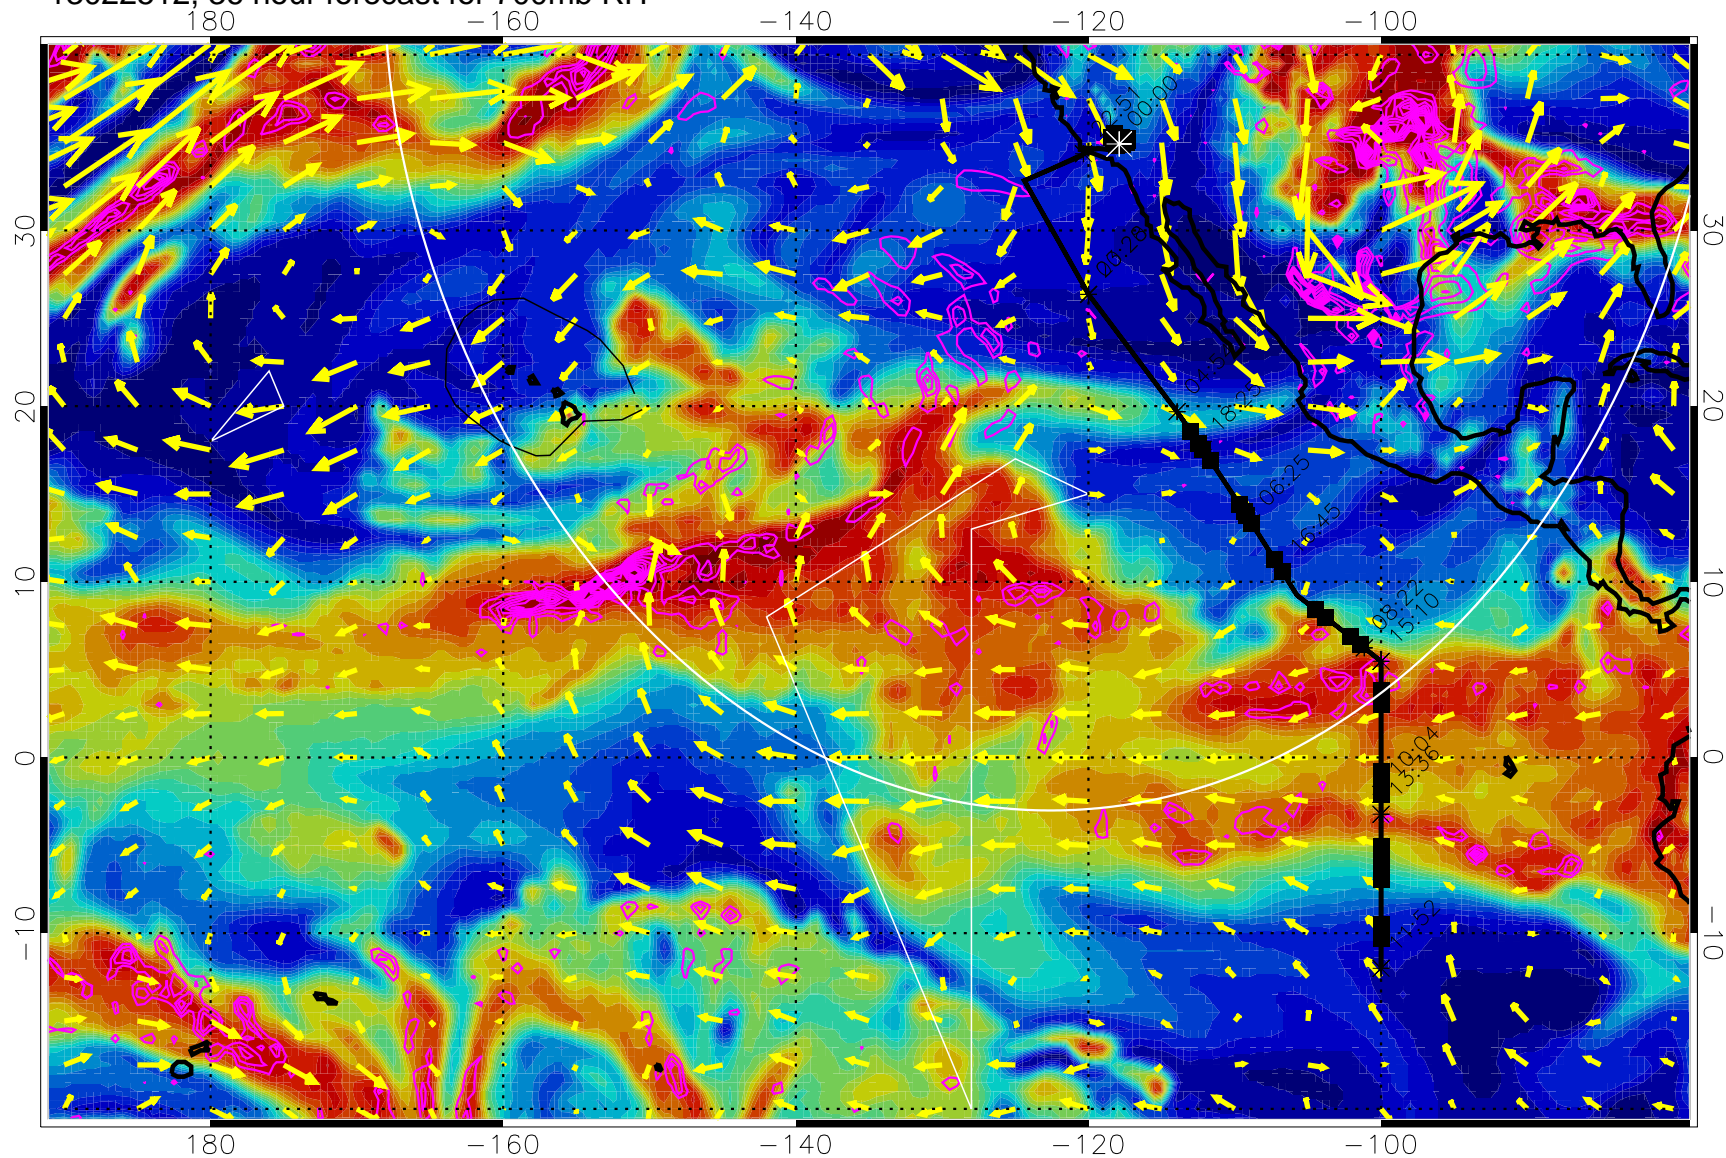

EPV Tropopause (2 PVU) Position

→ 30 m/s

Range ring of 4055 km -- 13 hours GH round trip

13022506, 30 hour forecast for 700mb RH

Negative Omegas less than -0.3 , contours of 0.3 Pa/s

EPV Tropopause (2 PVU) Position

→ 30 m/s

Range ring of 4055 km -- 13 hours GH round trip

13022512, 36 hour forecast for 700mb RH

Negative Omegas less than -0.3 , contours of $.3$ Pa/s

EPV Tropopause (2 PVU) Position

→ 30 m/s

Range ring of 4055 km -- 13 hours GH round trip

Negative Omegas less than -0.3 , contours of 0.3 Pa/s

EPV Tropopause (2 PVU) Position

→ 30 m/s

Range ring of 4055 km -- 13 hours GH round trip

13022612, 60 hour forecast for 700mb RH

Negative Omegas less than -0.3 , contours of $.3$ Pa/s

EPV Tropopause (2 PVU) Position

→ 30 m/s

Range ring of 4055 km -- 13 hours GH round trip

13022618, 66 hour forecast for 700mb RH

Negative Omegas less than -0.3 , contours of $.3$ Pa/s

EPV Tropopause (2 PVU) Position