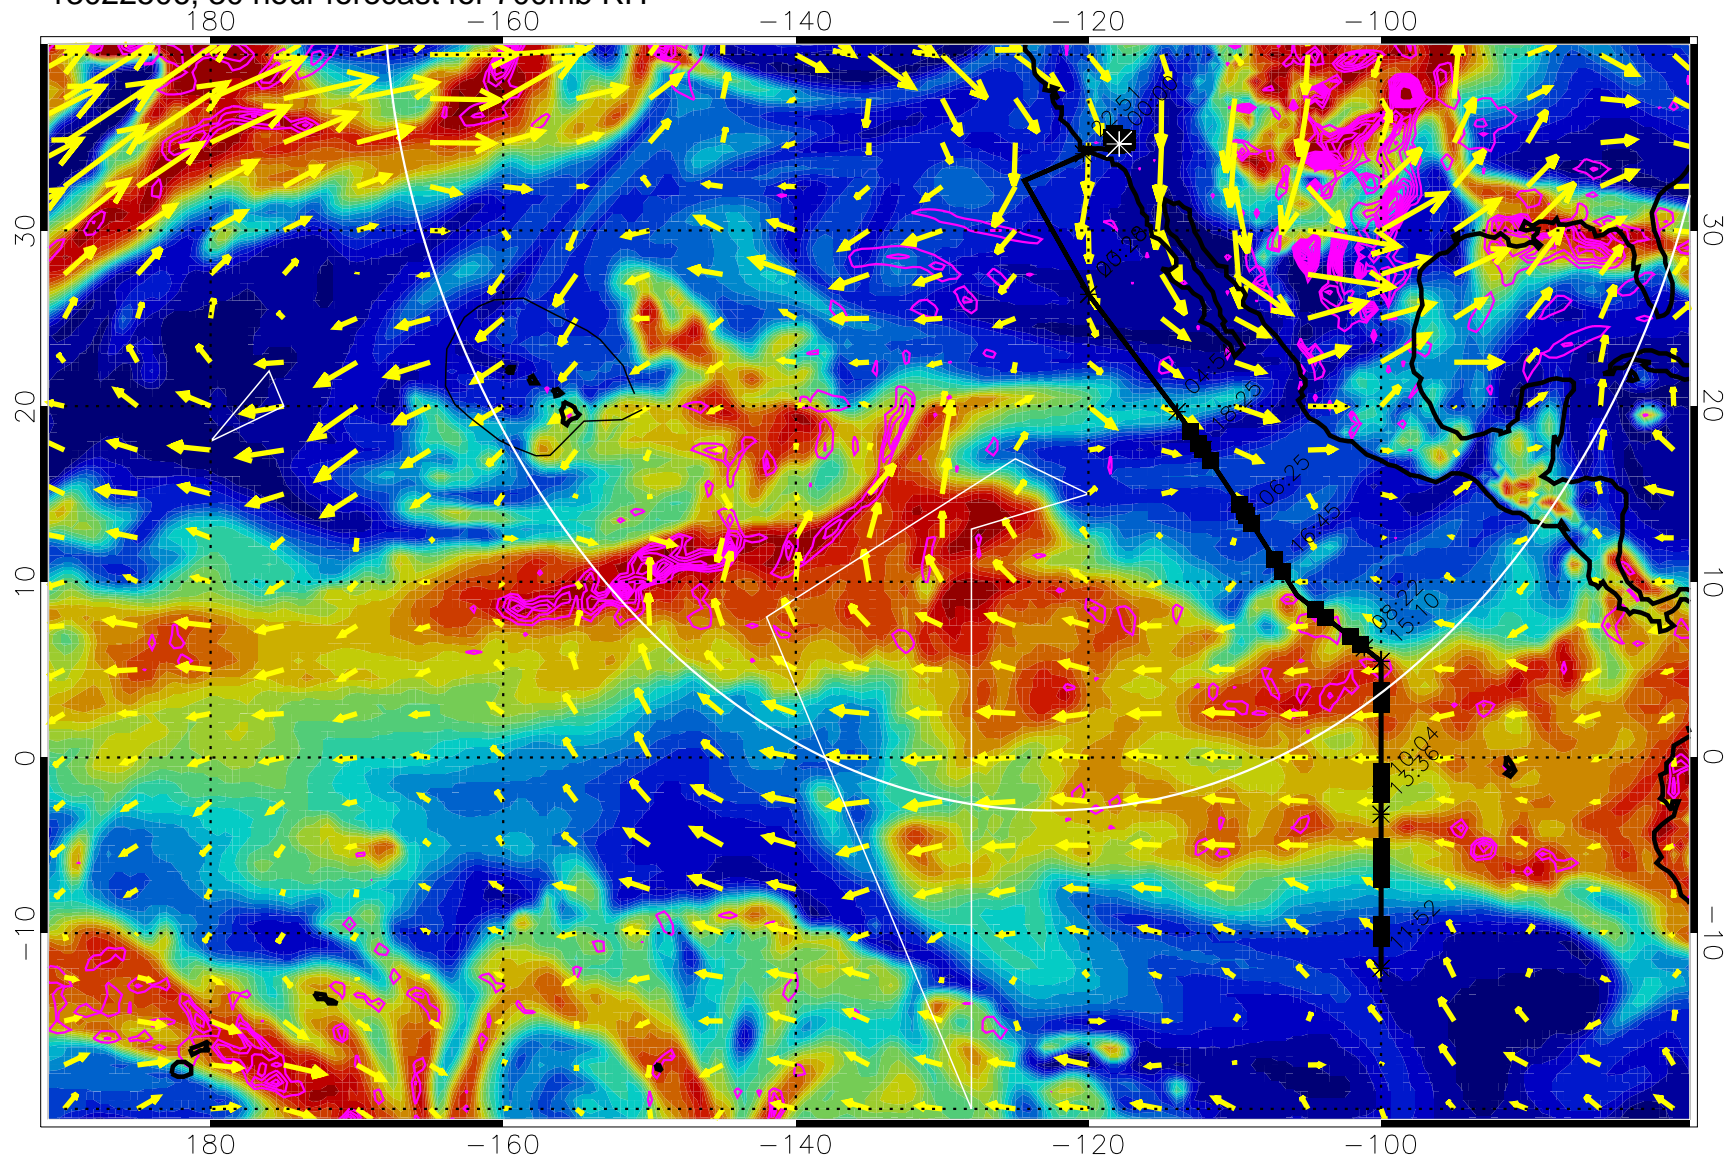

Negative Omegas less than -0.3 , contours of 0.3 Pa/s

EPV Tropopause (2 PVU) Position

→ 30 m/s

Range ring of 4055 km -- 13 hours GH round trip

13022500, 24 hour forecast for 700mb RH

Negative Omegas less than -0.3 , contours of 0.3 Pa/s

EPV Tropopause (2 PVU) Position

→ 30 m/s

Range ring of 4055 km -- 13 hours GH round trip

13022506, 30 hour forecast for 700mb RH

Negative Omegas less than -0.3 , contours of 0.3 Pa/s

EPV Tropopause (2 PVU) Position

→ 30 m/s

Range ring of 4055 km -- 13 hours GH round trip

13022512, 36 hour forecast for 700mb RH

Negative Omegas less than -0.3 , contours of $.3$ Pa/s

EPV Tropopause (2 PVU) Position

→ 30 m/s

Range ring of 4055 km -- 13 hours GH round trip

EPV Tropopause (2 PVU) Position

→ 30 m/s

Range ring of 4055 km -- 13 hours GH round trip

13022618, 66 hour forecast for 700mb RH

Negative Omegas less than -0.3 , contours of $.3$ Pa/s

EPV Tropopause (2 PVU) Position