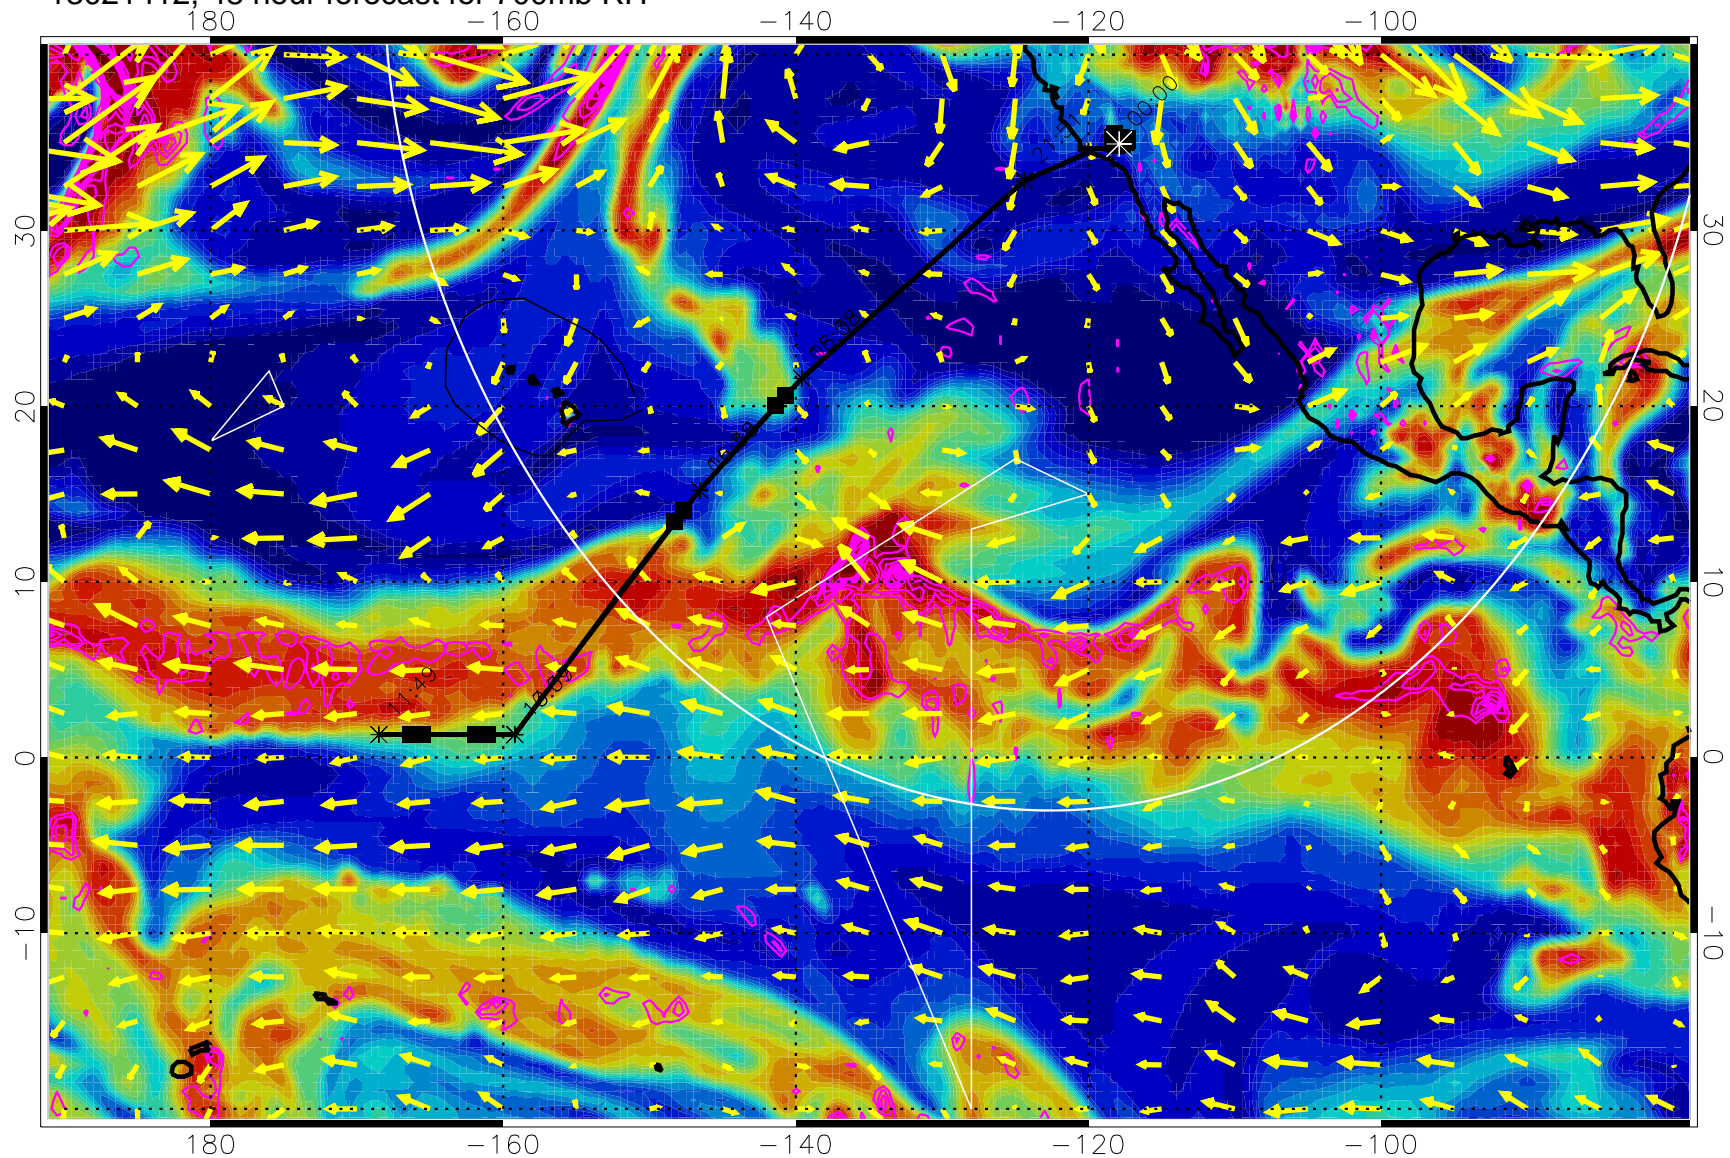

→ 30 m/s

Range ring of 4055 km -- 13 hours GH round trip

13021318, 30 hour forecast for 700mb RH

Negative Omegas less than -0.3 , contours of 0.3 Pa/s

EPV Tropopause (2 PVU) Position

→ 30 m/s

Range ring of 4055 km -- 13 hours GH round trip

13021400, 36 hour forecast for 700mb RH

Negative Omegas less than -0.3 , contours of 0.3 Pa/s

EPV Tropopause (2 PVU) Position

→ 30 m/s

Range ring of 4055 km -- 13 hours GH round trip

13021406, 42 hour forecast for 700mb RH

Negative Omegas less than -0.3 , contours of 0.3 Pa/s

EPV Tropopause (2 PVU) Position

→ 30 m/s

Range ring of 4055 km -- 13 hours GH round trip

13021412, 48 hour forecast for 700mb RH

Negative Omegas less than -0.3 , contours of 0.3 Pa/s

EPV Tropopause (2 PVU) Position

→ 30 m/s

Range ring of 4055 km -- 13 hours GH round trip

13021418, 54 hour forecast for 700mb RH

Negative Omegas less than -0.3 , contours of 0.3 Pa/s

EPV Tropopause (2 PVU) Position