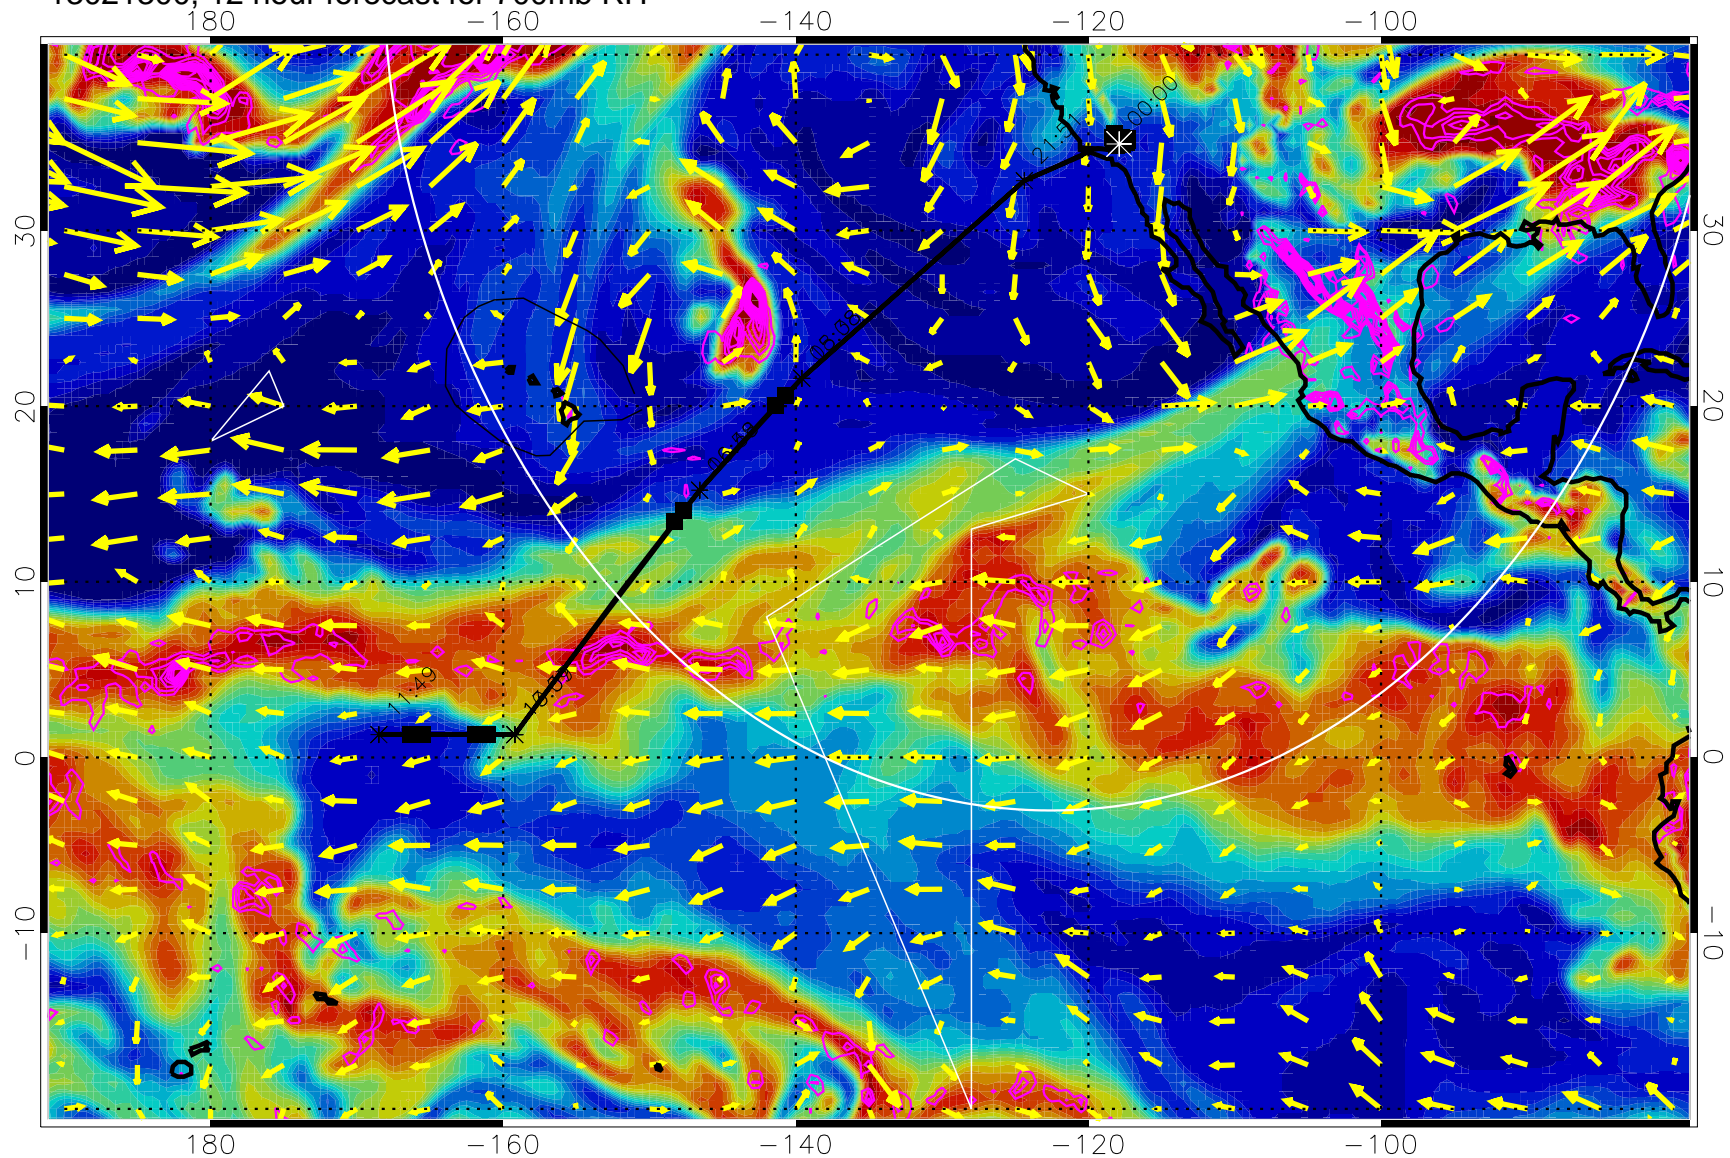

13021218, 6 hour forecast for 700mb RH

Negative Omegas less than -0.3 , contours of 0.3 Pa/s

EPV Tropopause (2 PVU) Position

→ 30 m/s

Range ring of 4055 km -- 13 hours GH round trip

13021300, 12 hour forecast for 700mb RH

Negative Omegas less than -0.3 , contours of 0.3 Pa/s

EPV Tropopause (2 PVU) Position

→ 30 m/s

Range ring of 4055 km -- 13 hours GH round trip

13021306, 18 hour forecast for 700mb RH

Negative Omegas less than -0.3 , contours of 0.3 Pa/s

EPV Tropopause (2 PVU) Position

→ 30 m/s

Range ring of 4055 km -- 13 hours GH round trip

13021312, 24 hour forecast for 700mb RH

Negative Omegas less than -0.3 , contours of 0.3 Pa/s

EPV Tropopause (2 PVU) Position

→ 30 m/s

Range ring of 4055 km -- 13 hours GH round trip

13021318, 30 hour forecast for 700mb RH

Negative Omegas less than -0.3 , contours of 0.3 Pa/s

EPV Tropopause (2 PVU) Position

→ 30 m/s

Range ring of 4055 km -- 13 hours GH round trip