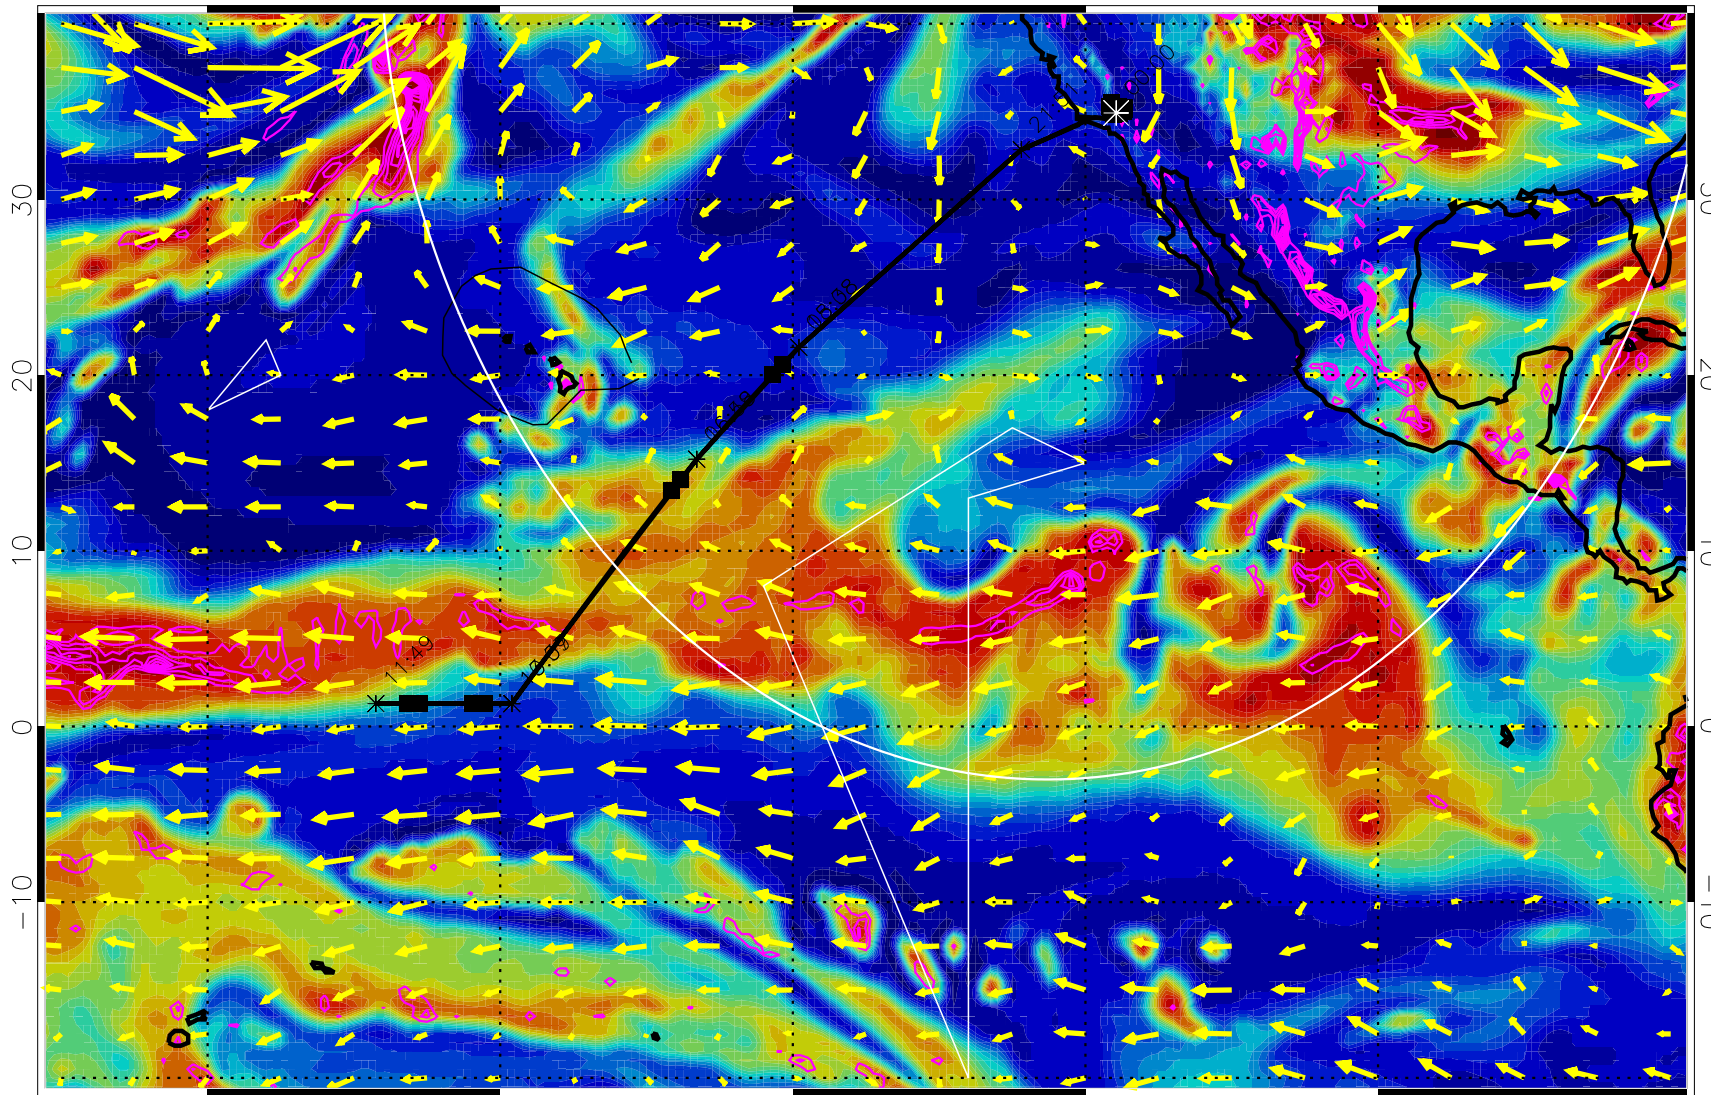

13021506, 66 hour forecast for 700mb RH

Negative Omegas less than -0.3 , contours of 0.3 Pa/s

EPV Tropopause (2 PVU) Position

→ 30 m/s

Range ring of 4055 km -- 13 hours GH round trip

13021512, 72 hour forecast for 700mb RH

Negative Omegas less than -3 , contours of $.3$ Pa/s

EPV Tropopause (2 PVU) Position

→ 30 m/s

Range ring of 4055 km -- 13 hours GH round trip

13021518, 78 hour forecast for 700mb RH

Negative Omegas less than -0.3 , contours of 0.3 Pa/s

EPV Tropopause (2 PVU) Position

→ 30 m/s

Range ring of 4055 km -- 13 hours GH round trip

13021600, 84 hour forecast for 700mb RH

180 -160 -140 -120 -100

0 20 40 60 80 100
RH, %

Negative Omegas less than -0.3 , contours of 0.3 Pa/s

EPV Tropopause (2 PVU) Position

→ 30 m/s

Range ring of 4055 km -- 13 hours GH round trip

13021606, 90 hour forecast for 700mb RH

Negative Omegas less than -0.3 , contours of 0.3 Pa/s

EPV Tropopause (2 PVU) Position