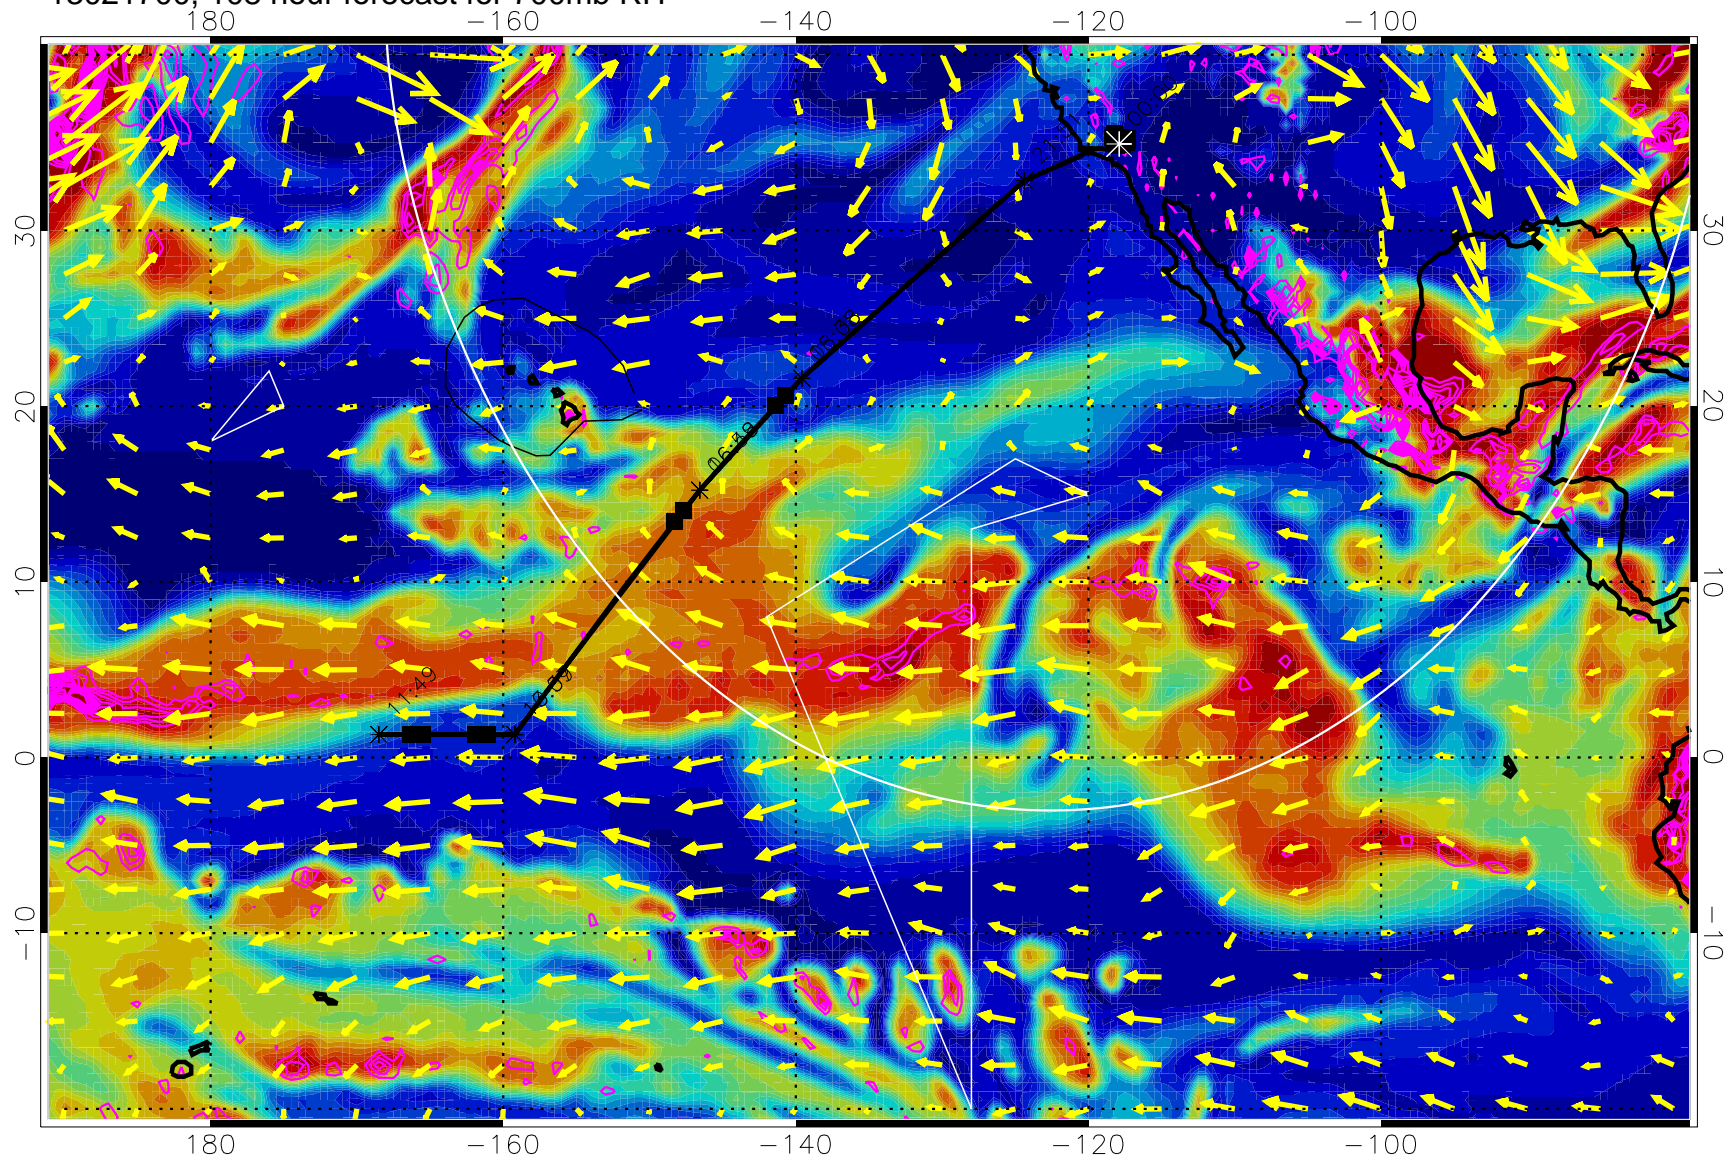

→ 30 m/s

Range ring of 4055 km -- 13 hours GH round trip

13021612, 96 hour forecast for 700mb RH

Negative Omegas less than -0.3 , contours of 0.3 Pa/s

EPV Tropopause (2 PVU) Position

→ 30 m/s

Range ring of 4055 km -- 13 hours GH round trip

13021618, 102 hour forecast for 700mb RH

Negative Omegas less than -0.3 , contours of 0.3 Pa/s

EPV Tropopause (2 PVU) Position

→ 30 m/s

Range ring of 4055 km -- 13 hours GH round trip

13021700, 108 hour forecast for 700mb RH

Negative Omegas less than -0.3 , contours of 0.3 Pa/s

EPV Tropopause (2 PVU) Position

→ 30 m/s

Range ring of 4055 km -- 13 hours GH round trip

13021706, 114 hour forecast for 700mb RH

Negative Omegas less than -0.3 , contours of 0.3 Pa/s

EPV Tropopause (2 PVU) Position

→ 30 m/s

Range ring of 4055 km -- 13 hours GH round trip

13021712, 120 hour forecast for 700mb RH

Negative Omegas less than -0.3 , contours of 0.3 Pa/s

EPV Tropopause (2 PVU) Position