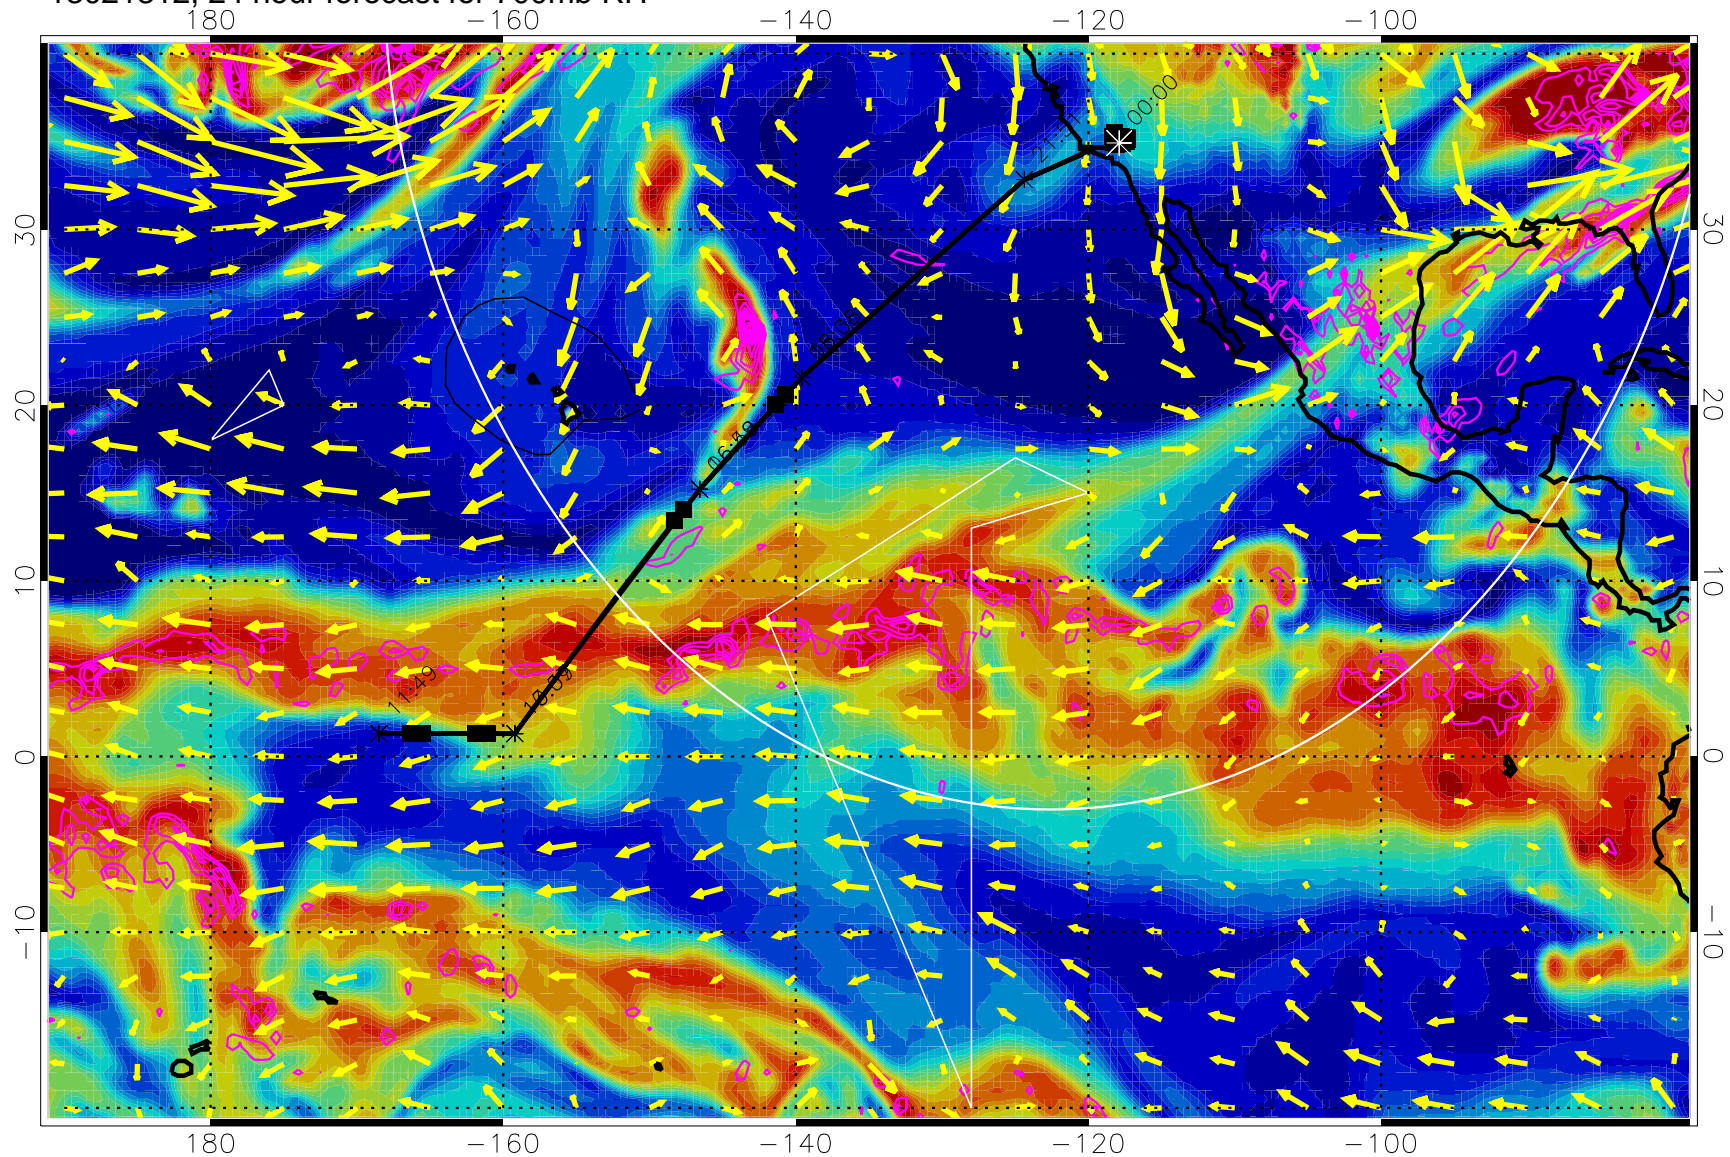

13021218, 6 hour forecast for 700mb RH

Negative Omegas less than -0.3 , contours of 0.3 Pa/s

EPV Tropopause (2 PVU) Position

→ 30 m/s

Range ring of 4055 km -- 13 hours GH round trip

13021300, 12 hour forecast for 700mb RH

Negative Omegas less than -0.3 , contours of 0.3 Pa/s

EPV Tropopause (2 PVU) Position

→ 30 m/s

Range ring of 4055 km -- 13 hours GH round trip

13021306, 18 hour forecast for 700mb RH

Negative Omegas less than -0.3 , contours of 0.3 Pa/s

EPV Tropopause (2 PVU) Position

→ 30 m/s

Range ring of 4055 km -- 13 hours GH round trip

13021312, 24 hour forecast for 700mb RH

Negative Omegas less than -0.3 , contours of 0.3 Pa/s

EPV Tropopause (2 PVU) Position

→ 30 m/s

Range ring of 4055 km -- 13 hours GH round trip

13021318, 30 hour forecast for 700mb RH

Negative Omegas less than -0.3 , contours of 0.3 Pa/s

EPV Tropopause (2 PVU) Position

→ 30 m/s

Range ring of 4055 km -- 13 hours GH round trip