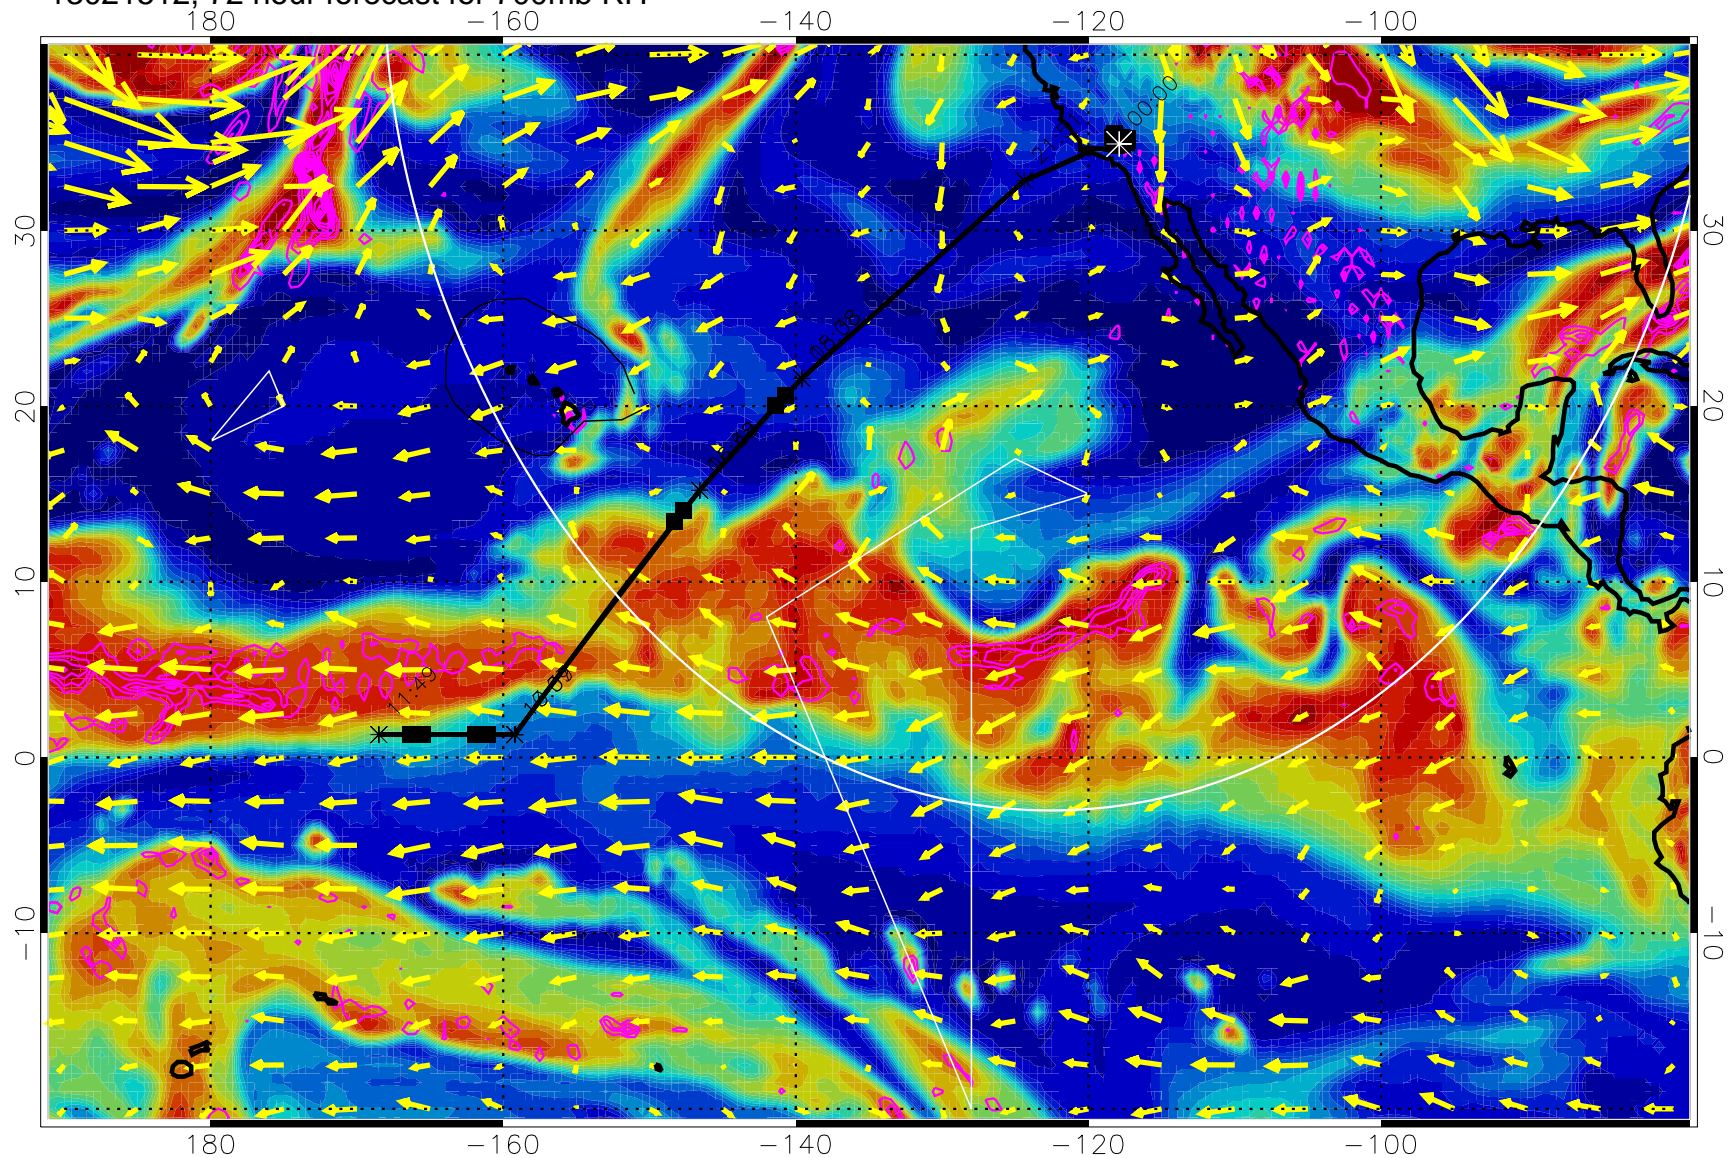

13021506, 66 hour forecast for 700mb RH

Negative Omegas less than -0.3 , contours of 0.3 Pa/s

EPV Tropopause (2 PVU) Position

→ 30 m/s

Range ring of 4055 km -- 13 hours GH round trip

13021512, 72 hour forecast for 700mb RH

Negative Omegas less than -3 , contours of $.3$ Pa/s

EPV Tropopause (2 PVU) Position

→ 30 m/s

Range ring of 4055 km -- 13 hours GH round trip

13021518, 78 hour forecast for 700mb RH

Negative Omegas less than -0.3 , contours of 0.3 Pa/s

EPV Tropopause (2 PVU) Position

→ 30 m/s

Range ring of 4055 km -- 13 hours GH round trip

13021600, 84 hour forecast for 700mb RH

180 -160 -140 -120 -100

0 20 40 60 80 100
RH, %

Negative Omegas less than -0.3 , contours of 0.3 Pa/s