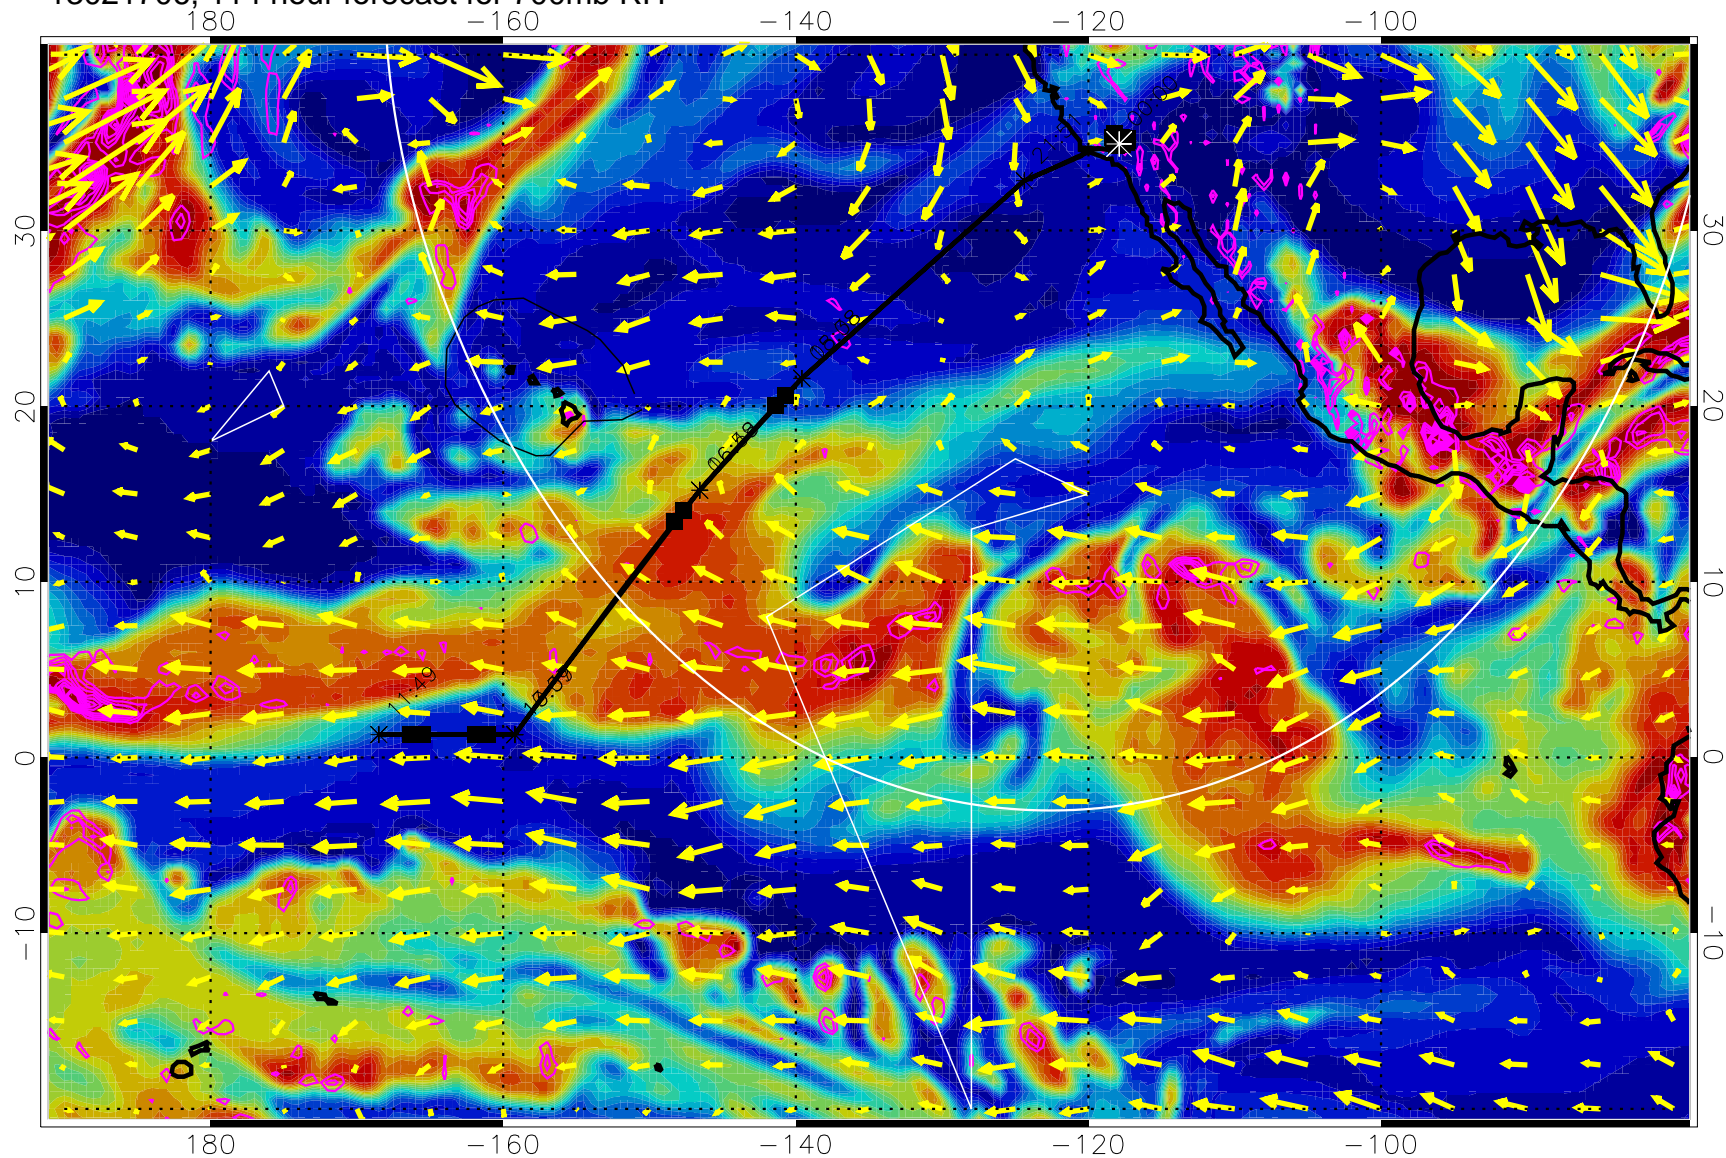

→ 30 m/s

Range ring of 4055 km -- 13 hours GH round trip

13021612, 96 hour forecast for 700mb RH

Negative Omegas less than -0.3 , contours of 0.3 Pa/s

EPV Tropopause (2 PVU) Position

→ 30 m/s

Range ring of 4055 km -- 13 hours GH round trip

13021618, 102 hour forecast for 700mb RH

Negative Omegas less than -0.3 , contours of 0.3 Pa/s

EPV Tropopause (2 PVU) Position

→ 30 m/s

Range ring of 4055 km -- 13 hours GH round trip

13021700, 108 hour forecast for 700mb RH

Negative Omegas less than -0.3 , contours of 0.3 Pa/s

EPV Tropopause (2 PVU) Position

→ 30 m/s

Range ring of 4055 km -- 13 hours GH round trip

13021706, 114 hour forecast for 700mb RH

Negative Omegas less than -0.3 , contours of 0.3 Pa/s

EPV Tropopause (2 PVU) Position

→ 30 m/s

Range ring of 4055 km -- 13 hours GH round trip

13021712, 120 hour forecast for 700mb RH

Negative Omegas less than -0.3 , contours of 0.3 Pa/s

EPV Tropopause (2 PVU) Position