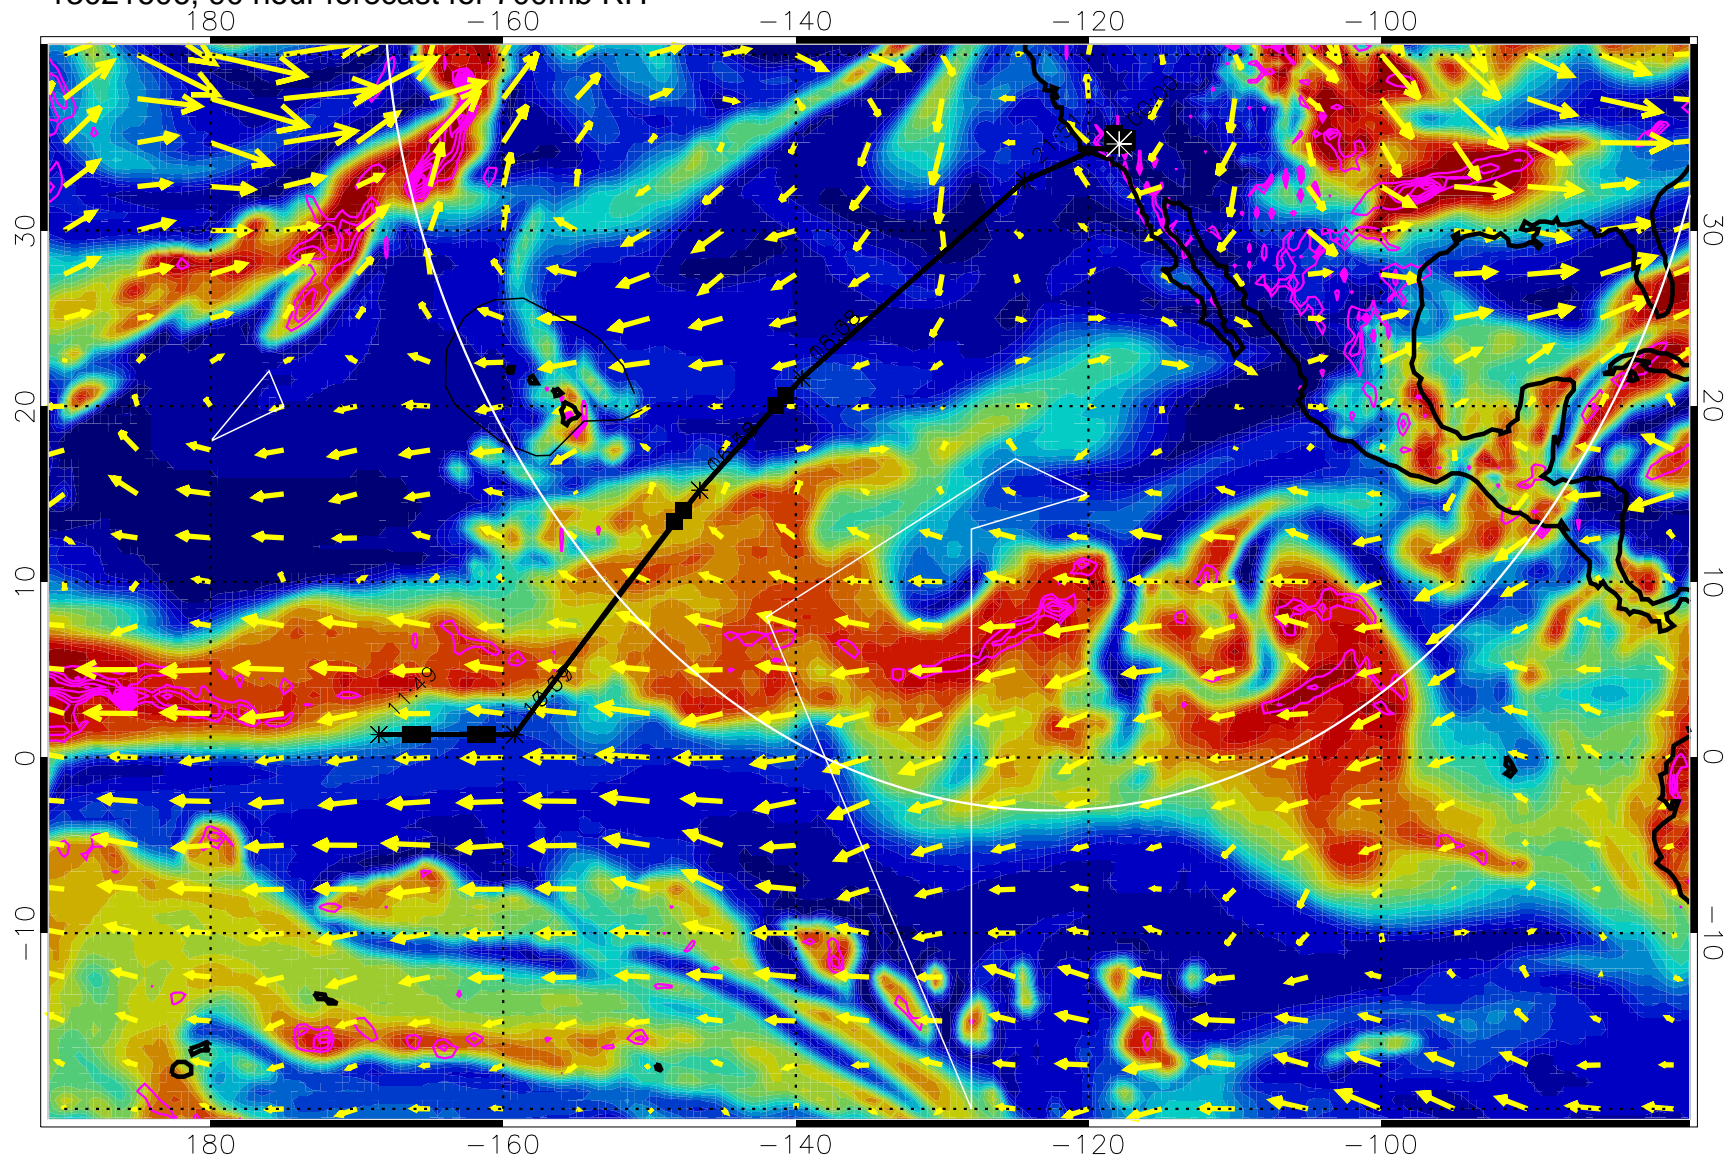

Negative Omegas less than -3 , contours of $.3$ Pa/s

EPV Tropopause (2 PVU) Position

→ 30 m/s

Range ring of 4055 km -- 13 hours GH round trip

13021518, 78 hour forecast for 700mb RH

Negative Omegas less than -0.3 , contours of 0.3 Pa/s

EPV Tropopause (2 PVU) Position

→ 30 m/s

Range ring of 4055 km -- 13 hours GH round trip

13021600, 84 hour forecast for 700mb RH

180 -160 -140 -120 -100

0 20 40 60 80 100
RH, %

Negative Omegas less than -0.3 , contours of 0.3 Pa/s

EPV Tropopause (2 PVU) Position

→ 30 m/s

Range ring of 4055 km -- 13 hours GH round trip

13021606, 90 hour forecast for 700mb RH

Negative Omegas less than -0.3 , contours of 0.3 Pa/s

EPV Tropopause (2 PVU) Position

→ 30 m/s

Range ring of 4055 km -- 13 hours GH round trip

13021612, 96 hour forecast for 700mb RH

Negative Omegas less than -0.3 , contours of 0.3 Pa/s

EPV Tropopause (2 PVU) Position

→ 30 m/s

Range ring of 4055 km -- 13 hours GH round trip