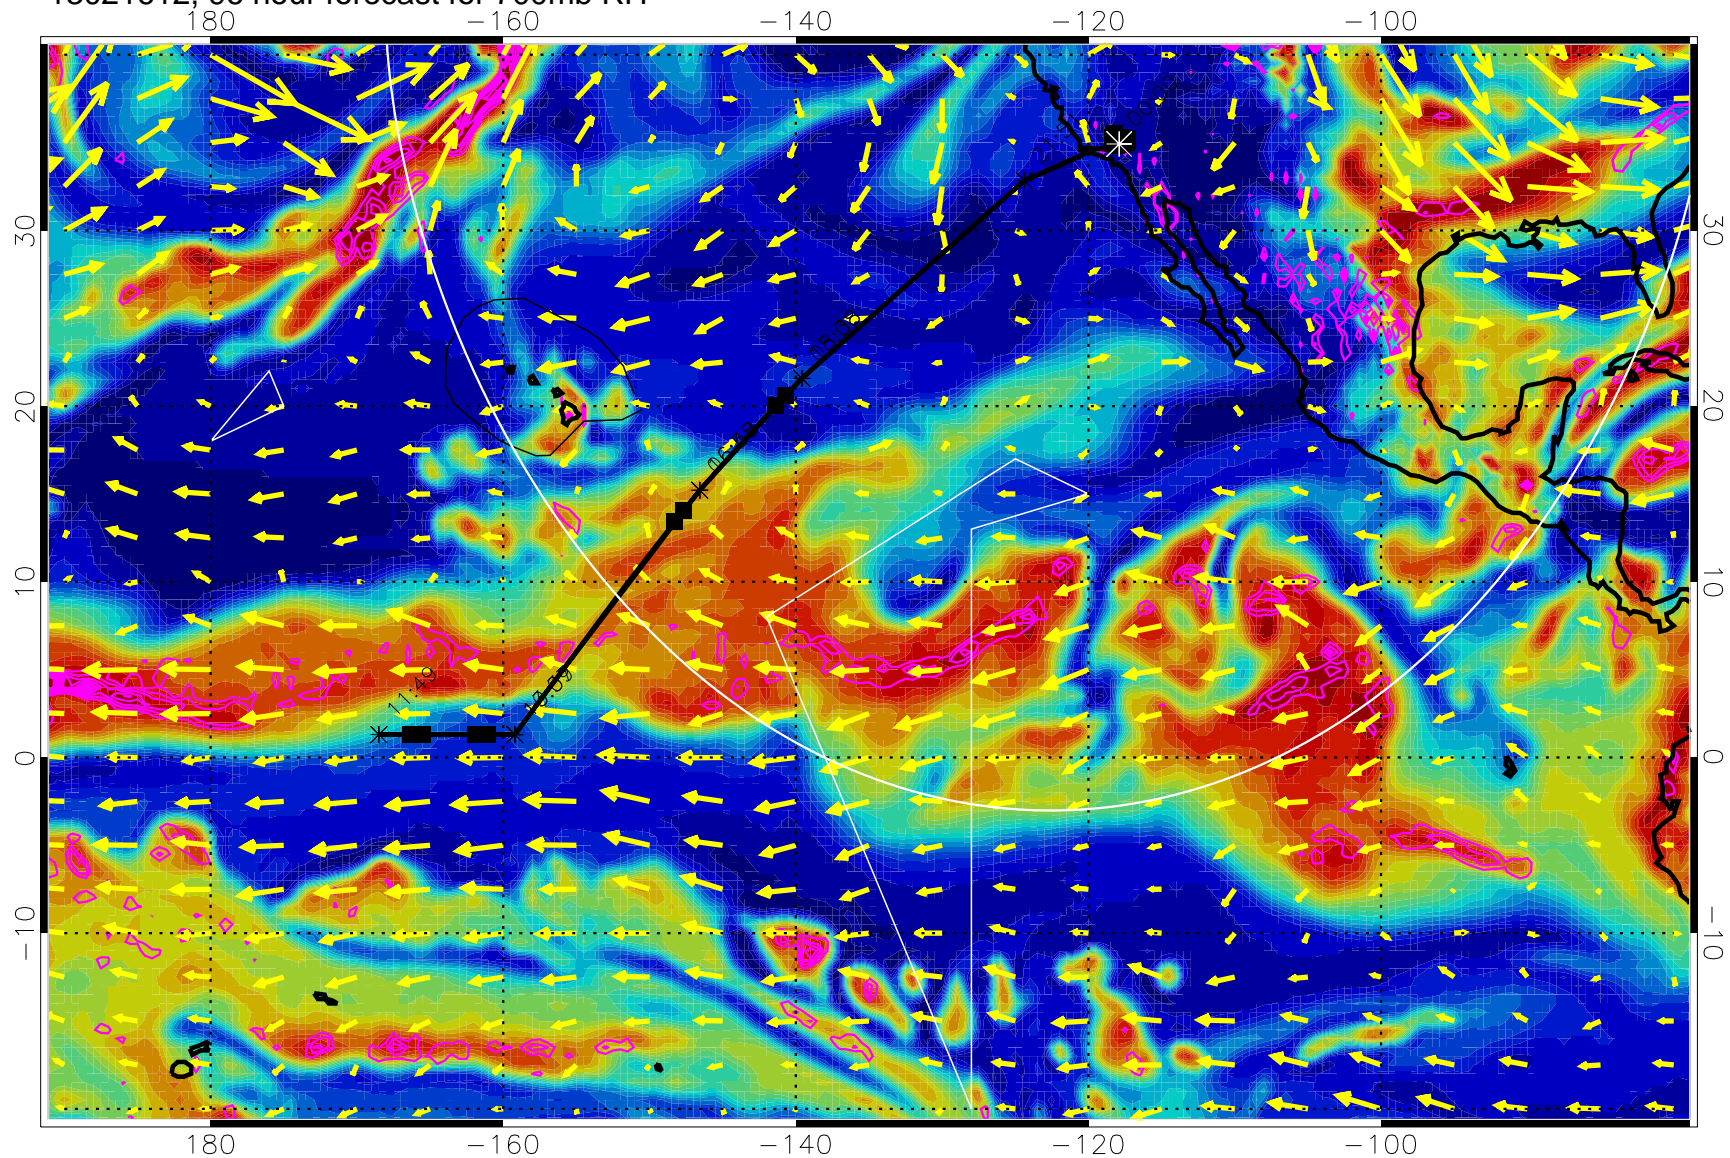

EPV Tropopause (2 PVU) Position

→ 30 m/s

Range ring of 4055 km -- 13 hours GH round trip

13021600, 84 hour forecast for 700mb RH

180 -160 -140 -120 -100

0 20 40 60 80 100
RH, %

Negative Omegas less than -0.3 , contours of 0.3 Pa/s

EPV Tropopause (2 PVU) Position

→ 30 m/s

Range ring of 4055 km -- 13 hours GH round trip

13021606, 90 hour forecast for 700mb RH

Negative Omegas less than -0.3 , contours of 0.3 Pa/s

EPV Tropopause (2 PVU) Position

→ 30 m/s

Range ring of 4055 km -- 13 hours GH round trip

13021612, 96 hour forecast for 700mb RH

Negative Omegas less than -0.3 , contours of 0.3 Pa/s

EPV Tropopause (2 PVU) Position

→ 30 m/s

Range ring of 4055 km -- 13 hours GH round trip

13021618, 102 hour forecast for 700mb RH

Negative Omegas less than -0.3 , contours of 0.3 Pa/s

EPV Tropopause (2 PVU) Position

→ 30 m/s

Range ring of 4055 km -- 13 hours GH round trip

13021700, 108 hour forecast for 700mb RH