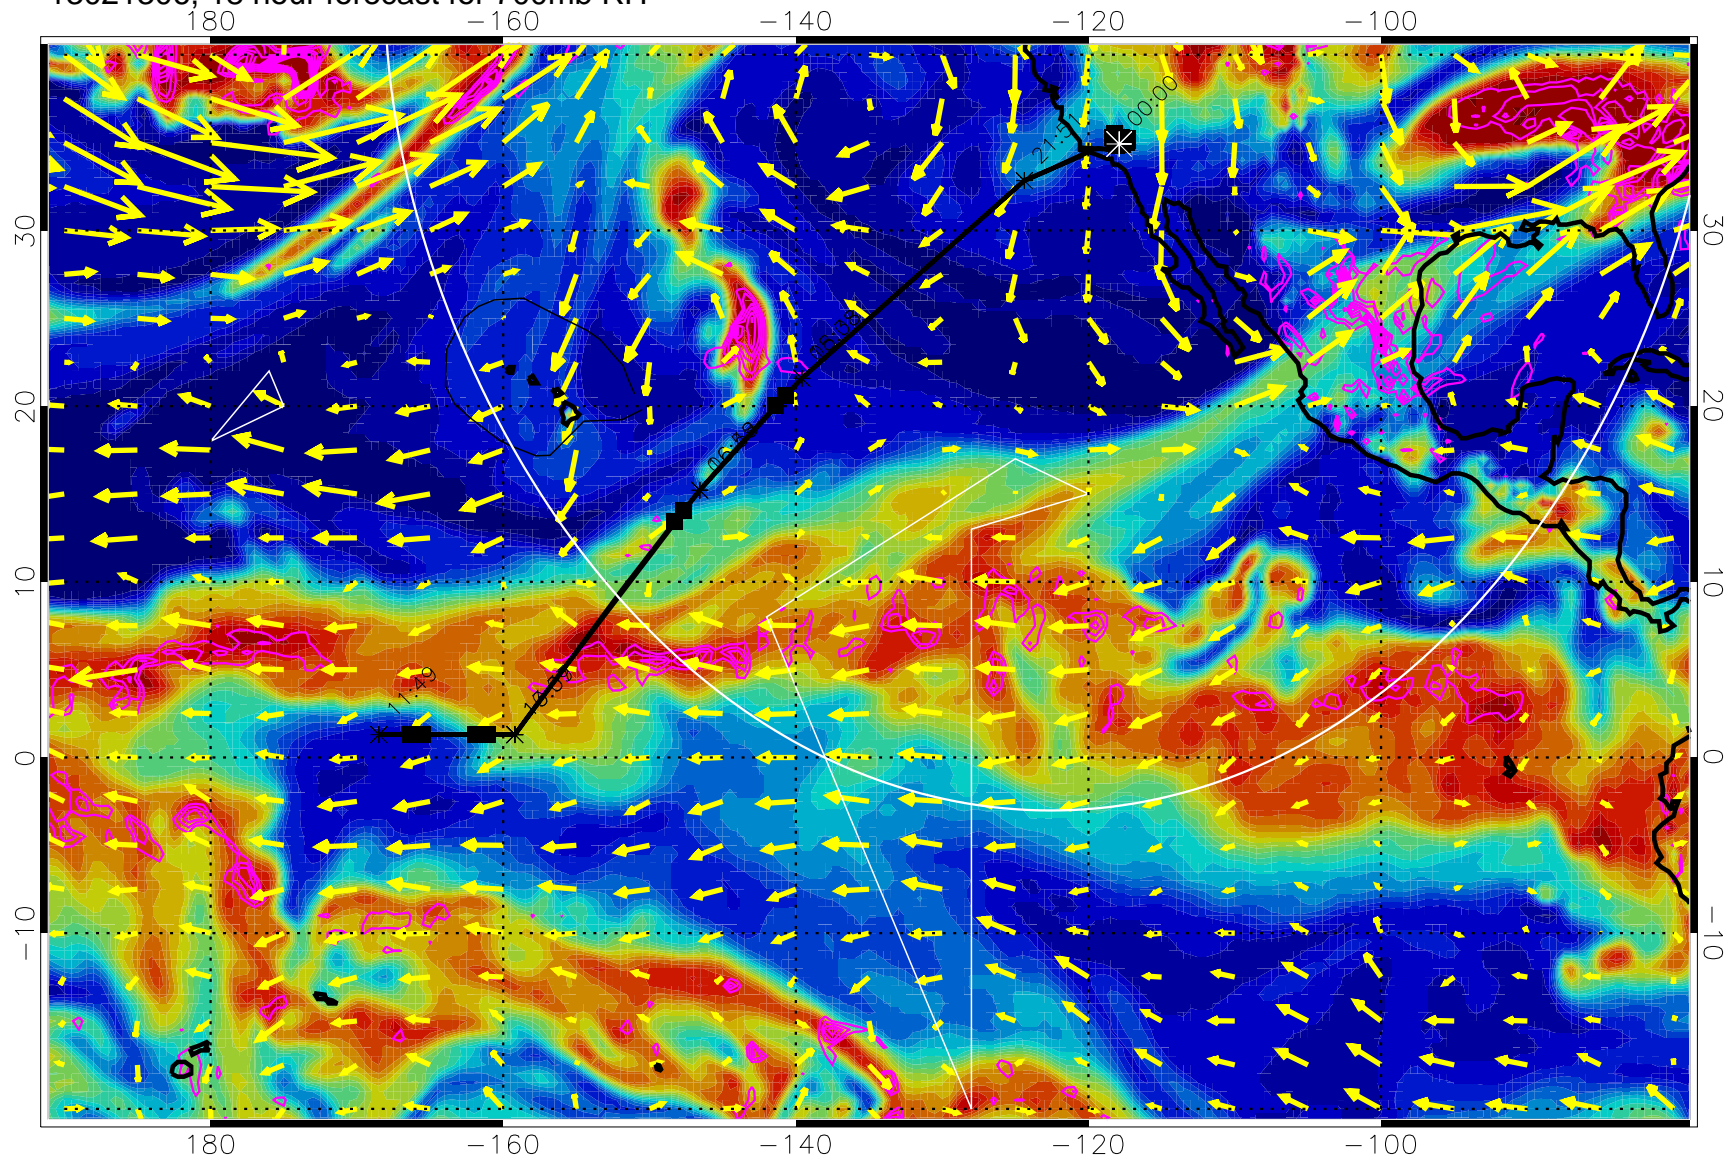

13021218, 6 hour forecast for 700mb RH

Negative Omegas less than -0.3 , contours of 0.3 Pa/s

EPV Tropopause (2 PVU) Position

→ 30 m/s

Range ring of 4055 km -- 13 hours GH round trip

13021300, 12 hour forecast for 700mb RH

Negative Omegas less than -0.3 , contours of 0.3 Pa/s

EPV Tropopause (2 PVU) Position

→ 30 m/s

Range ring of 4055 km -- 13 hours GH round trip

13021306, 18 hour forecast for 700mb RH

Negative Omegas less than -0.3 , contours of 0.3 Pa/s

EPV Tropopause (2 PVU) Position

→ 30 m/s

Range ring of 4055 km -- 13 hours GH round trip

13021312, 24 hour forecast for 700mb RH

Negative Omegas less than -0.3 , contours of 0.3 Pa/s

EPV Tropopause (2 PVU) Position

→ 30 m/s

Range ring of 4055 km -- 13 hours GH round trip

13021318, 30 hour forecast for 700mb RH

Negative Omegas less than -0.3 , contours of 0.3 Pa/s

EPV Tropopause (2 PVU) Position

→ 30 m/s

Range ring of 4055 km -- 13 hours GH round trip