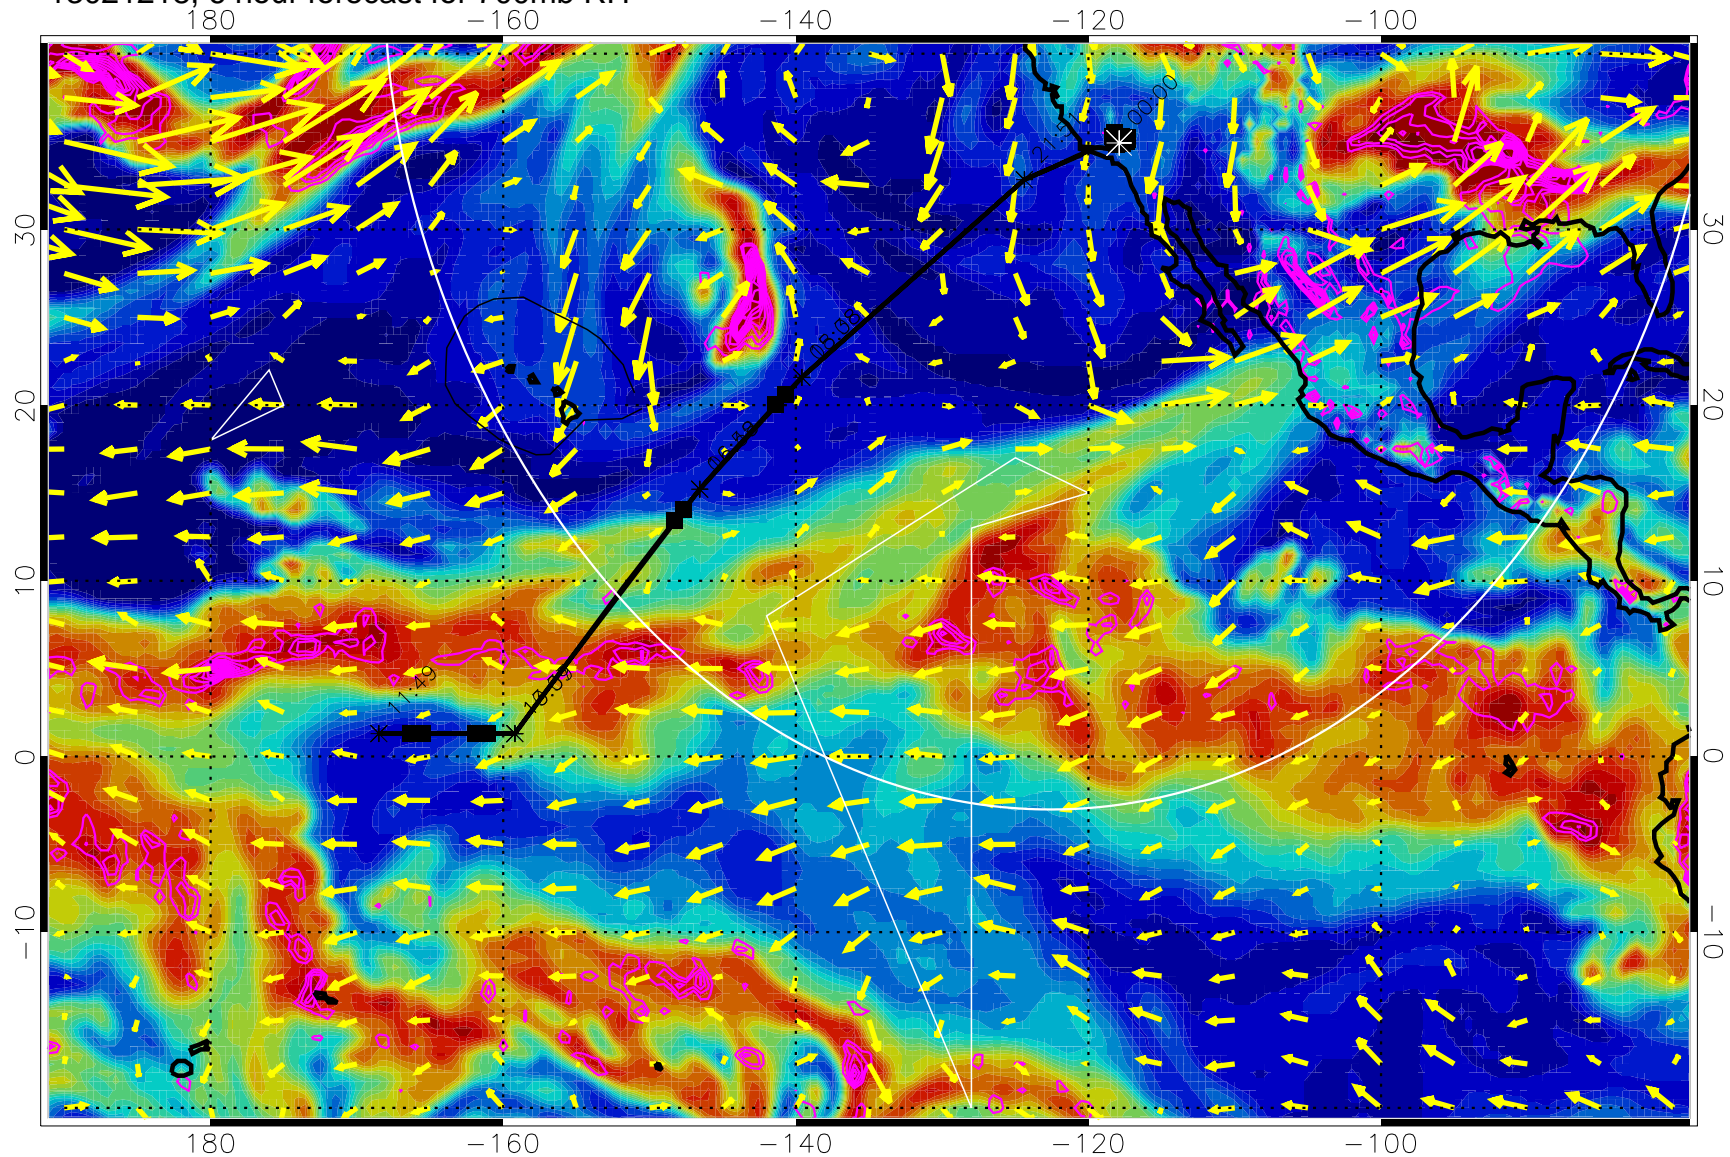

13021218, 6 hour forecast for 700mb RH

Negative Omegas less than -0.3 , contours of 0.3 Pa/s

EPV Tropopause (2 PVU) Position

→ 30 m/s

Range ring of 4055 km -- 13 hours GH round trip

13021300, 12 hour forecast for 700mb RH

Negative Omegas less than -0.3 , contours of 0.3 Pa/s

EPV Tropopause (2 PVU) Position

→ 30 m/s

Range ring of 4055 km -- 13 hours GH round trip

13021306, 18 hour forecast for 700mb RH

Negative Omegas less than -0.3 , contours of 0.3 Pa/s

EPV Tropopause (2 PVU) Position

→ 30 m/s

Range ring of 4055 km -- 13 hours GH round trip

13021312, 24 hour forecast for 700mb RH

Negative Omegas less than -0.3 , contours of 0.3 Pa/s

EPV Tropopause (2 PVU) Position

→ 30 m/s

Range ring of 4055 km -- 13 hours GH round trip

13021318, 30 hour forecast for 700mb RH

Negative Omegas less than -0.3 , contours of 0.3 Pa/s

EPV Tropopause (2 PVU) Position

→ 30 m/s

Range ring of 4055 km -- 13 hours GH round trip