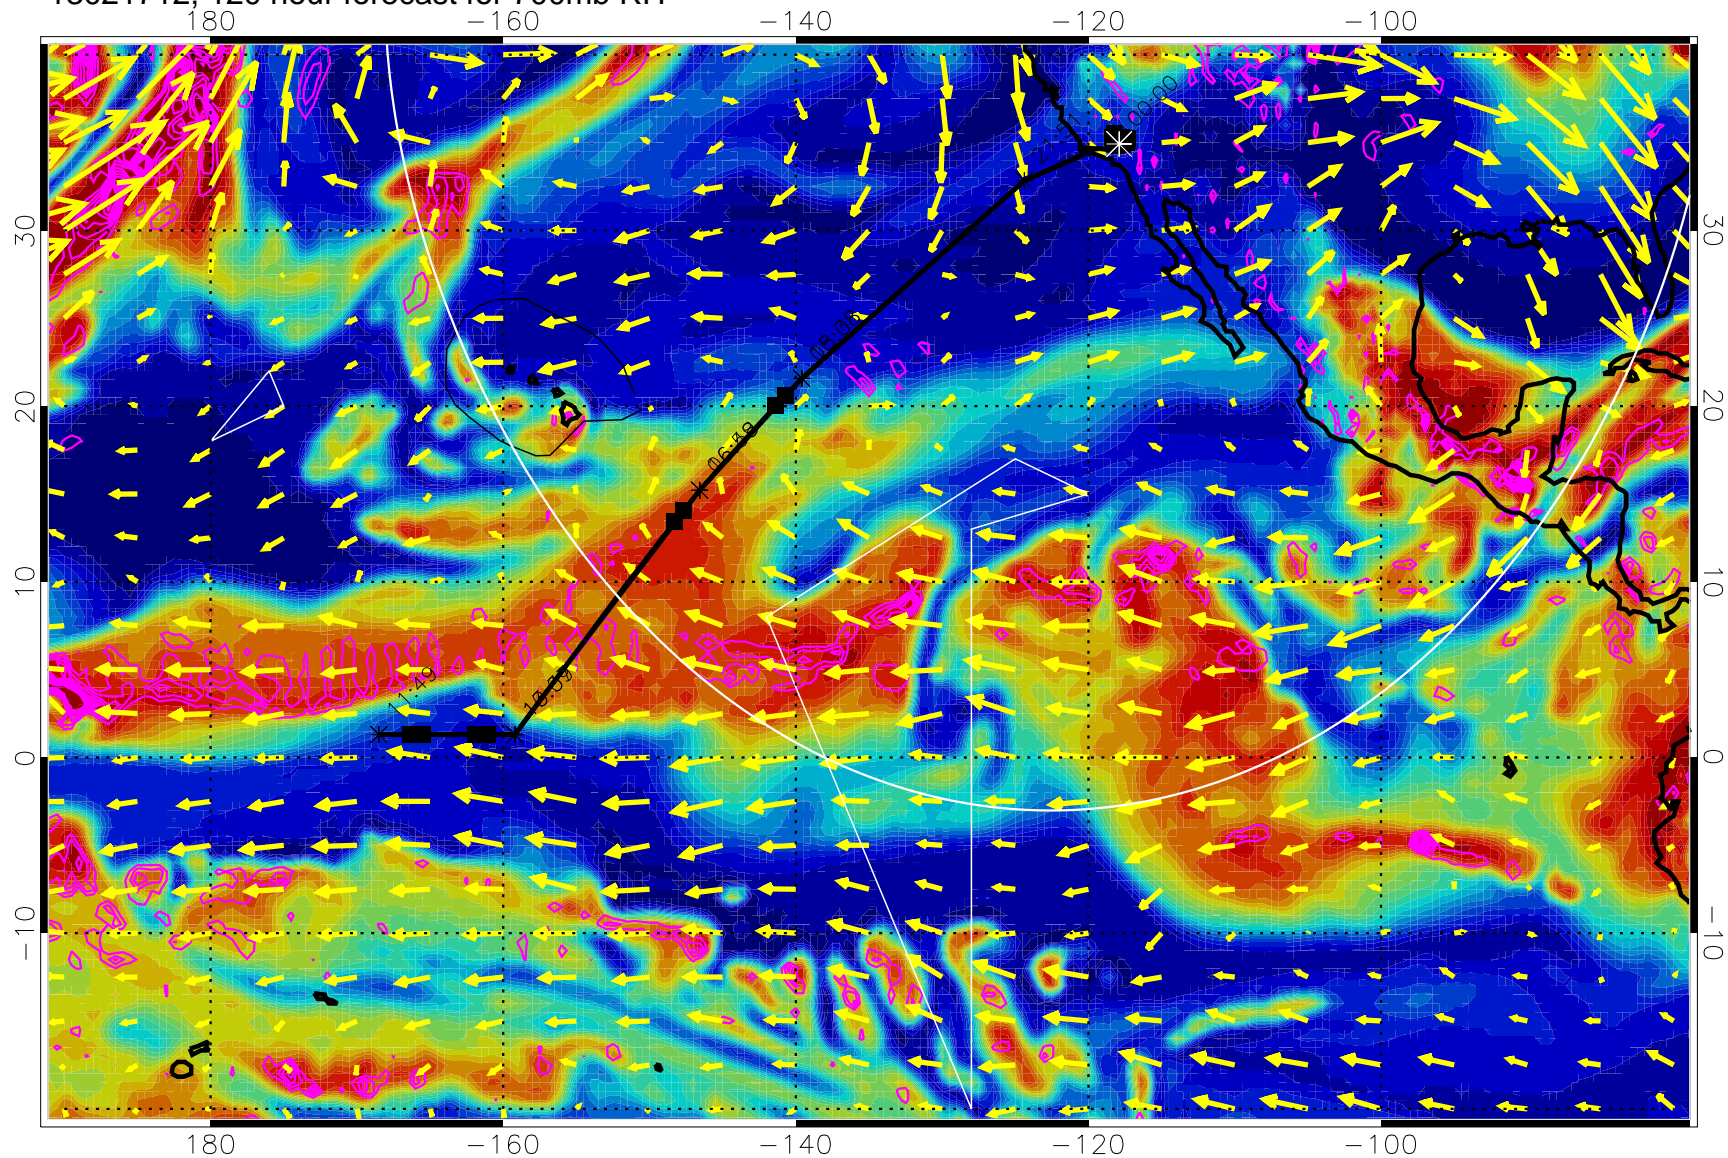

EPV Tropopause (2 PVU) Position

→ 30 m/s

Range ring of 4055 km -- 13 hours GH round trip

13021606, 90 hour forecast for 700mb RH

Negative Omegas less than -0.3 , contours of 0.3 Pa/s

EPV Tropopause (2 PVU) Position

13021618, 102 hour forecast for 700mb RH

Negative Omegas less than -0.3 , contours of 0.3 Pa/s

EPV Tropopause (2 PVU) Position

→ 30 m/s

Range ring of 4055 km -- 13 hours GH round trip

13021700, 108 hour forecast for 700mb RH

Negative Omegas less than -0.3 , contours of 0.3 Pa/s

EPV Tropopause (2 PVU) Position

→ 30 m/s

Range ring of 4055 km -- 13 hours GH round trip

13021706, 114 hour forecast for 700mb RH

Negative Omegas less than -0.3 , contours of 0.3 Pa/s

EPV Tropopause (2 PVU) Position

→ 30 m/s

Range ring of 4055 km -- 13 hours GH round trip

13021712, 120 hour forecast for 700mb RH

Negative Omegas less than -0.3 , contours of 0.3 Pa/s

EPV Tropopause (2 PVU) Position