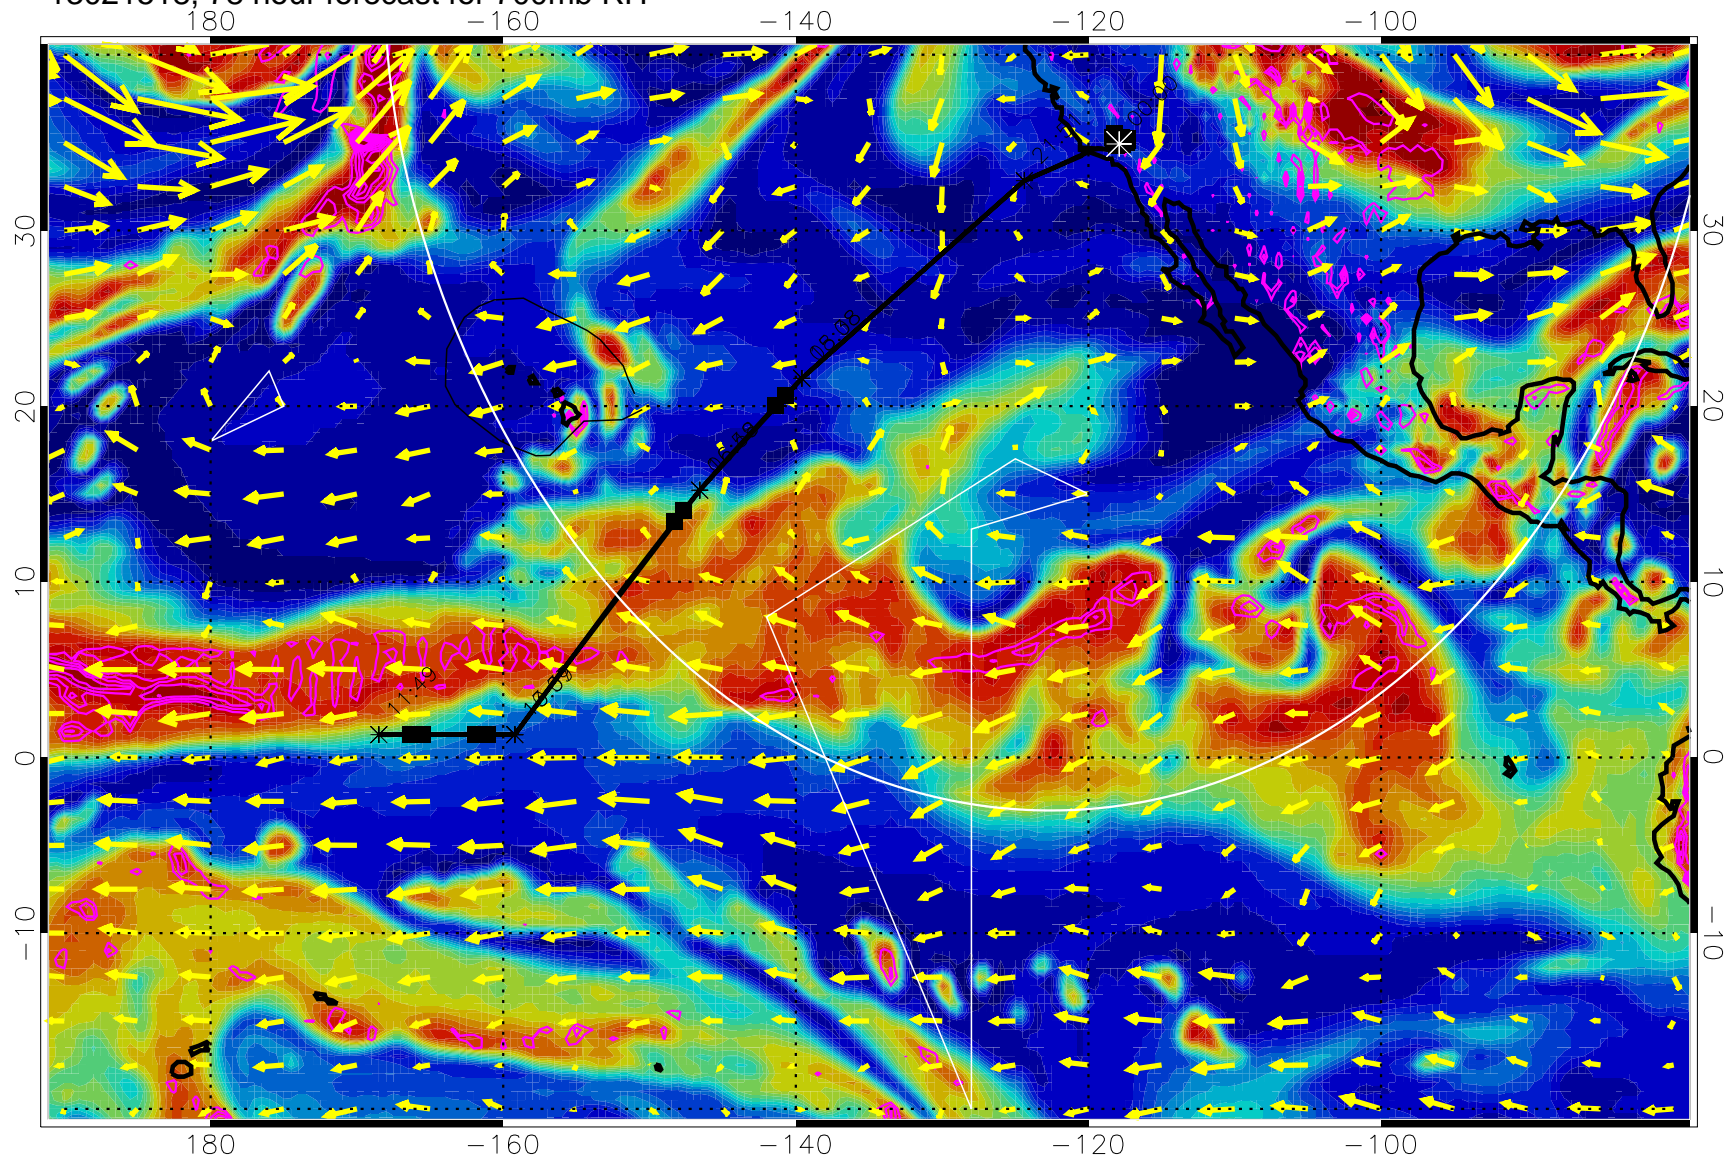

13021506, 66 hour forecast for 700mb RH

Negative Omegas less than -0.3 , contours of 0.3 Pa/s

EPV Tropopause (2 PVU) Position

→ 30 m/s

Range ring of 4055 km -- 13 hours GH round trip

13021512, 72 hour forecast for 700mb RH

Negative Omegas less than -3 , contours of $.3$ Pa/s

EPV Tropopause (2 PVU) Position

→ 30 m/s

Range ring of 4055 km -- 13 hours GH round trip

13021518, 78 hour forecast for 700mb RH

Negative Omegas less than -0.3 , contours of 0.3 Pa/s

EPV Tropopause (2 PVU) Position

→ 30 m/s

Range ring of 4055 km -- 13 hours GH round trip

13021600, 84 hour forecast for 700mb RH

180 -160 -140 -120 -100

0 20 40 60 80 100
RH, %

Negative Omegas less than -0.3 , contours of 0.3 Pa/s

EPV Tropopause (2 PVU) Position

→ 30 m/s

Range ring of 4055 km -- 13 hours GH round trip

13021606, 90 hour forecast for 700mb RH

Negative Omegas less than -0.3 , contours of 0.3 Pa/s

EPV Tropopause (2 PVU) Position