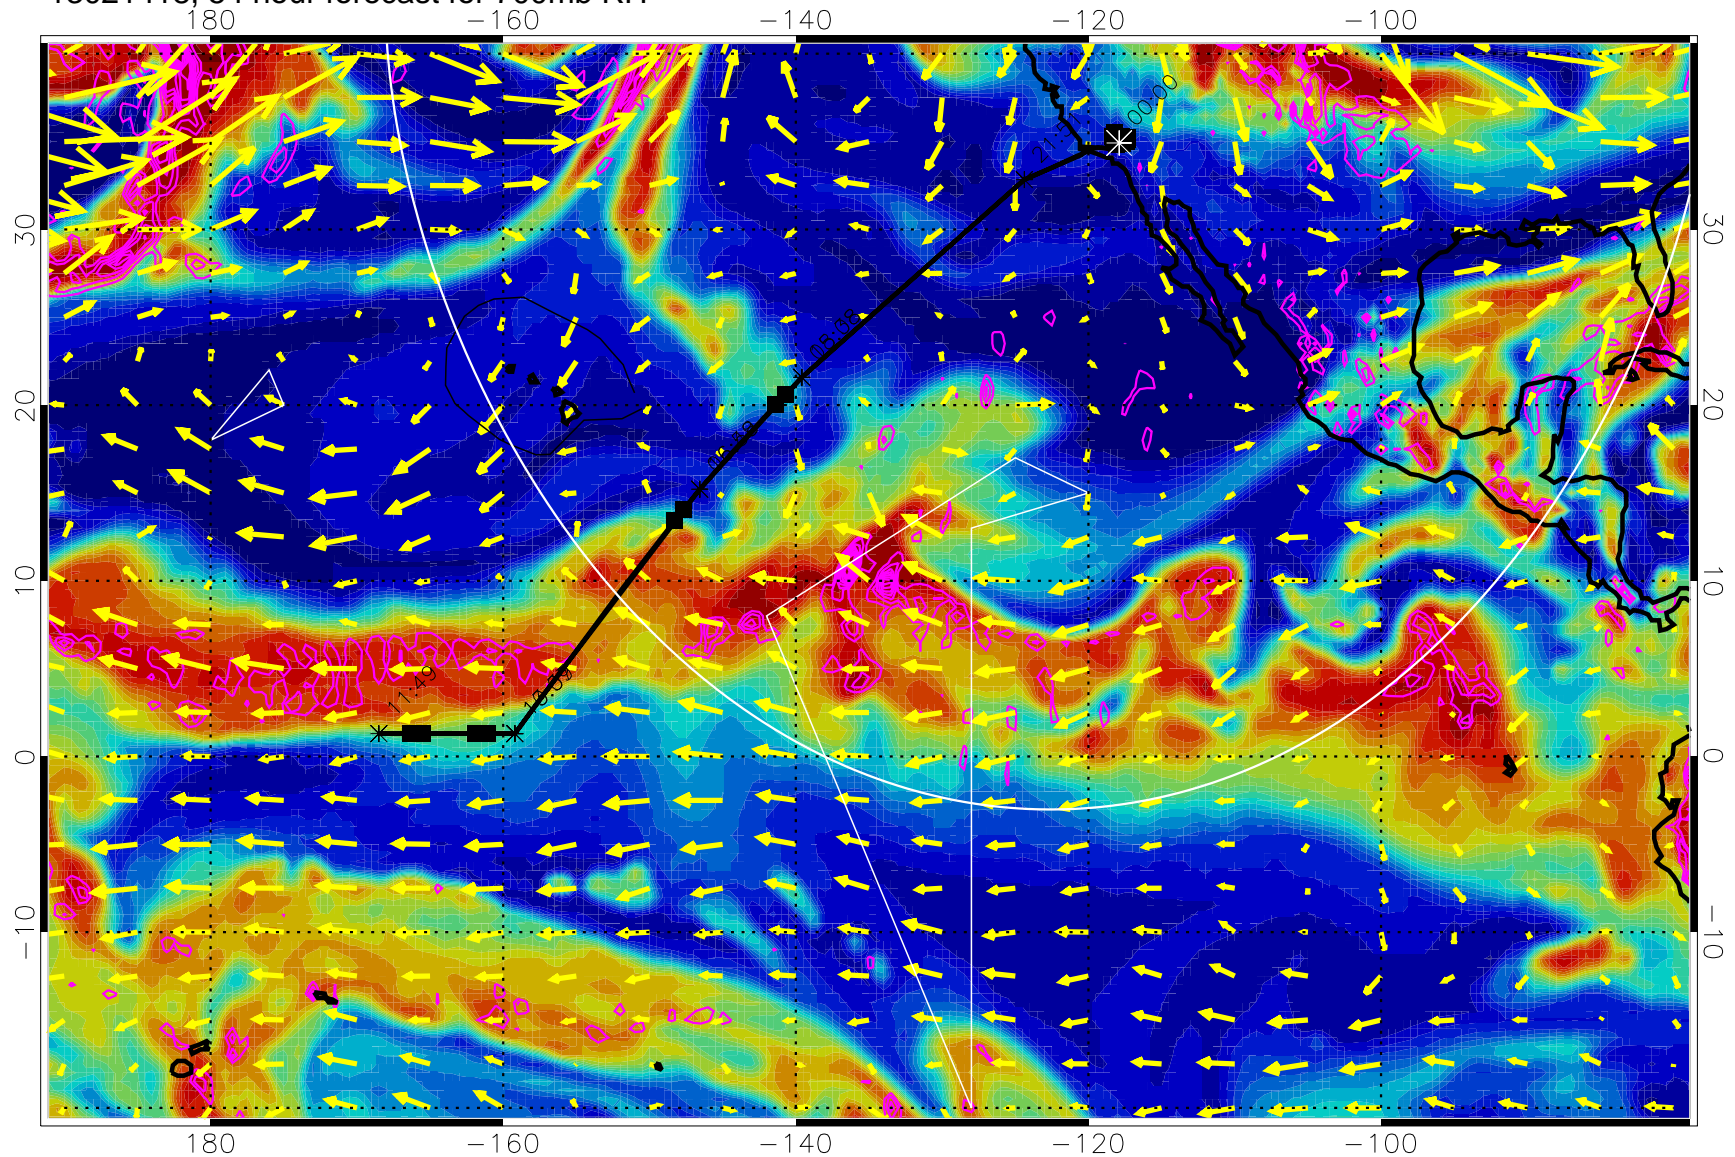

13021400, 36 hour forecast for 700mb RH

Negative Omegas less than -0.3 , contours of 0.3 Pa/s

EPV Tropopause (2 PVU) Position

→ 30 m/s

Range ring of 4055 km -- 13 hours GH round trip

13021406, 42 hour forecast for 700mb RH

Negative Omegas less than -0.3 , contours of 0.3 Pa/s

EPV Tropopause (2 PVU) Position

→ 30 m/s

Range ring of 4055 km -- 13 hours GH round trip

13021412, 48 hour forecast for 700mb RH

Negative Omegas less than -0.3 , contours of 0.3 Pa/s

EPV Tropopause (2 PVU) Position

→ 30 m/s

Range ring of 4055 km -- 13 hours GH round trip

13021418, 54 hour forecast for 700mb RH

Negative Omegas less than -0.3 , contours of 0.3 Pa/s

EPV Tropopause (2 PVU) Position

13021506, 66 hour forecast for 700mb RH

Negative Omegas less than -0.3 , contours of 0.3 Pa/s

EPV Tropopause (2 PVU) Position

→ 30 m/s

Range ring of 4055 km -- 13 hours GH round trip

13021512, 72 hour forecast for 700mb RH