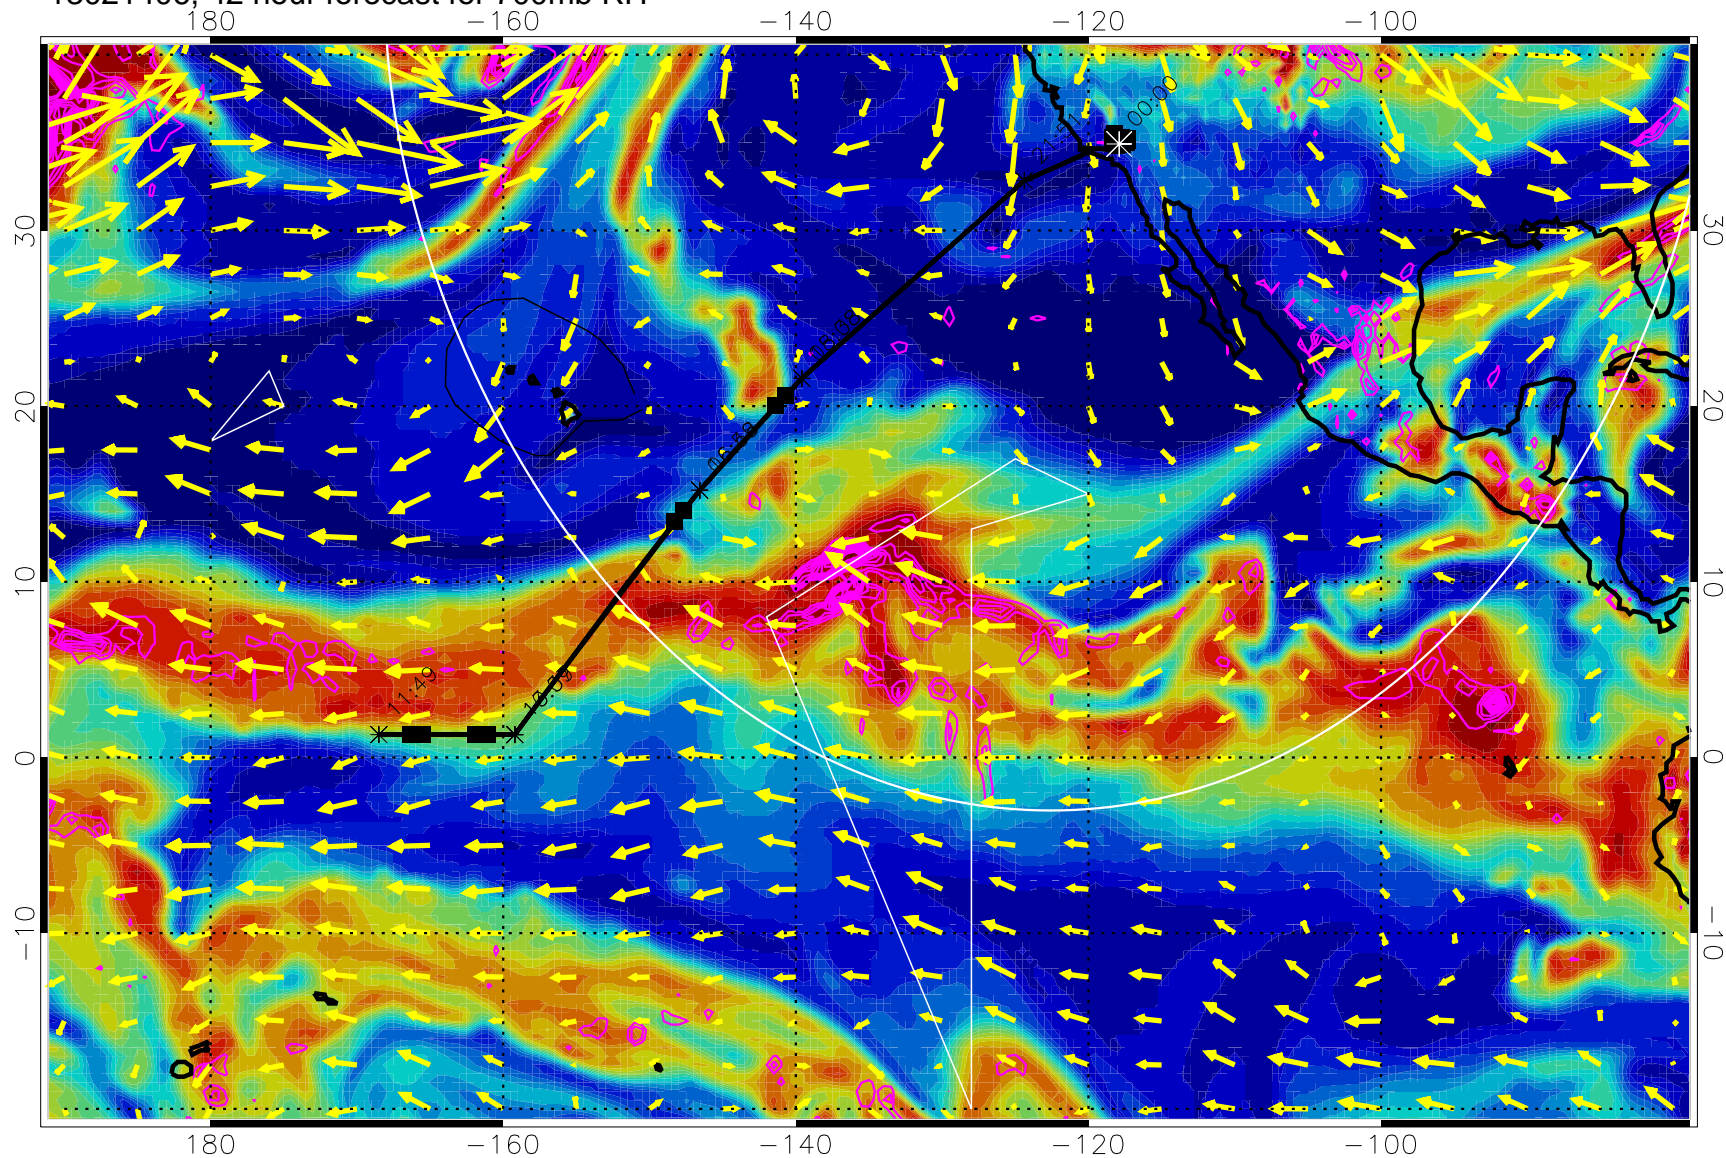

→ 30 m/s

Range ring of 4055 km -- 13 hours GH round trip

13021318, 30 hour forecast for 700mb RH

Negative Omegas less than -0.3 , contours of 0.3 Pa/s

EPV Tropopause (2 PVU) Position

→ 30 m/s

Range ring of 4055 km -- 13 hours GH round trip

13021400, 36 hour forecast for 700mb RH

Negative Omegas less than -0.3 , contours of 0.3 Pa/s

EPV Tropopause (2 PVU) Position

→ 30 m/s

Range ring of 4055 km -- 13 hours GH round trip

13021406, 42 hour forecast for 700mb RH

Negative Omegas less than -0.3 , contours of 0.3 Pa/s

EPV Tropopause (2 PVU) Position

→ 30 m/s

Range ring of 4055 km -- 13 hours GH round trip

13021412, 48 hour forecast for 700mb RH

Negative Omegas less than -0.3 , contours of 0.3 Pa/s

EPV Tropopause (2 PVU) Position

→ 30 m/s

Range ring of 4055 km -- 13 hours GH round trip

13021418, 54 hour forecast for 700mb RH

Negative Omegas less than -0.3 , contours of 0.3 Pa/s

EPV Tropopause (2 PVU) Position