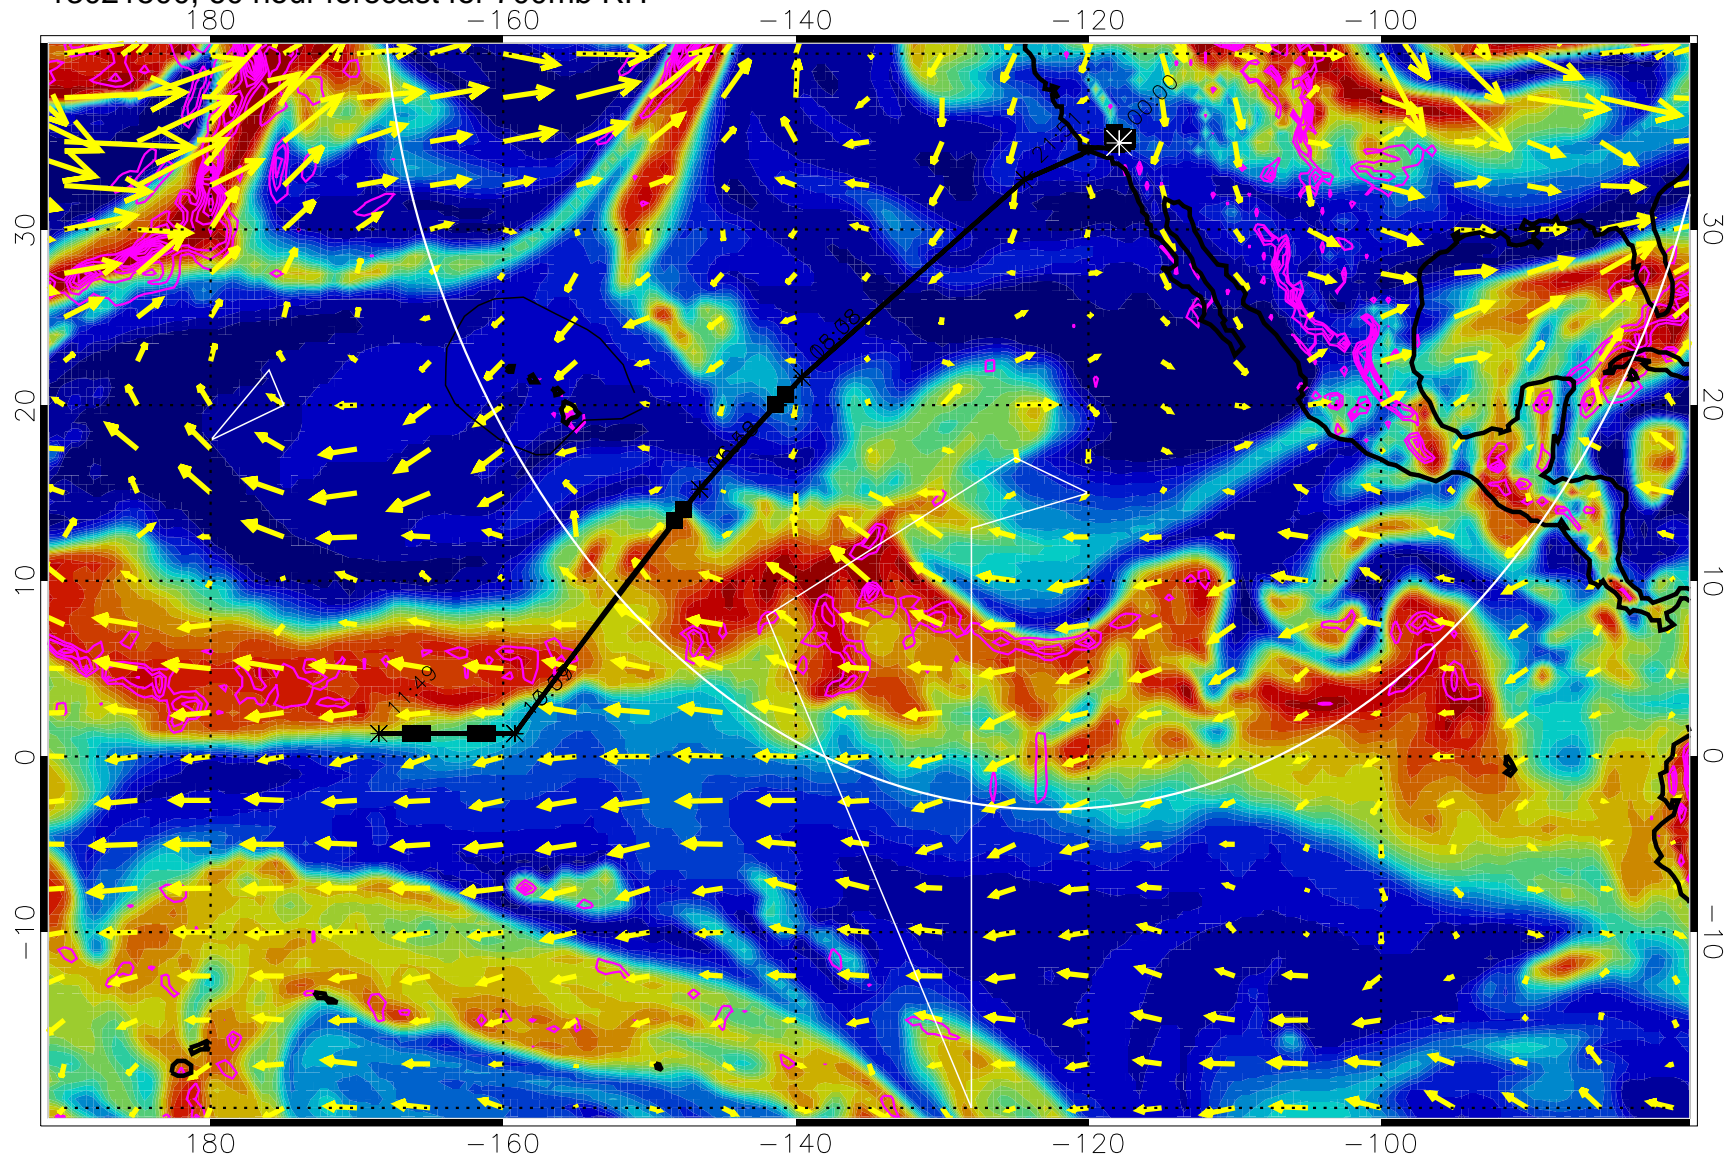

EPV Tropopause (2 PVU) Position

→ 30 m/s

Range ring of 4055 km -- 13 hours GH round trip

13021418, 54 hour forecast for 700mb RH

Negative Omegas less than -0.3 , contours of 0.3 Pa/s

EPV Tropopause (2 PVU) Position

→ 30 m/s

Range ring of 4055 km -- 13 hours GH round trip

13021500, 60 hour forecast for 700mb RH

Negative Omegas less than -0.3 , contours of 0.3 Pa/s

EPV Tropopause (2 PVU) Position

→ 30 m/s

Range ring of 4055 km -- 13 hours GH round trip

13021506, 66 hour forecast for 700mb RH

Negative Omegas less than -0.3 , contours of 0.3 Pa/s

EPV Tropopause (2 PVU) Position

→ 30 m/s

Range ring of 4055 km -- 13 hours GH round trip

13021512, 72 hour forecast for 700mb RH

Negative Omegas less than -3 , contours of $.3$ Pa/s

EPV Tropopause (2 PVU) Position

→ 30 m/s

Range ring of 4055 km -- 13 hours GH round trip

13021518, 78 hour forecast for 700mb RH

Negative Omegas less than -0.3 , contours of 0.3 Pa/s