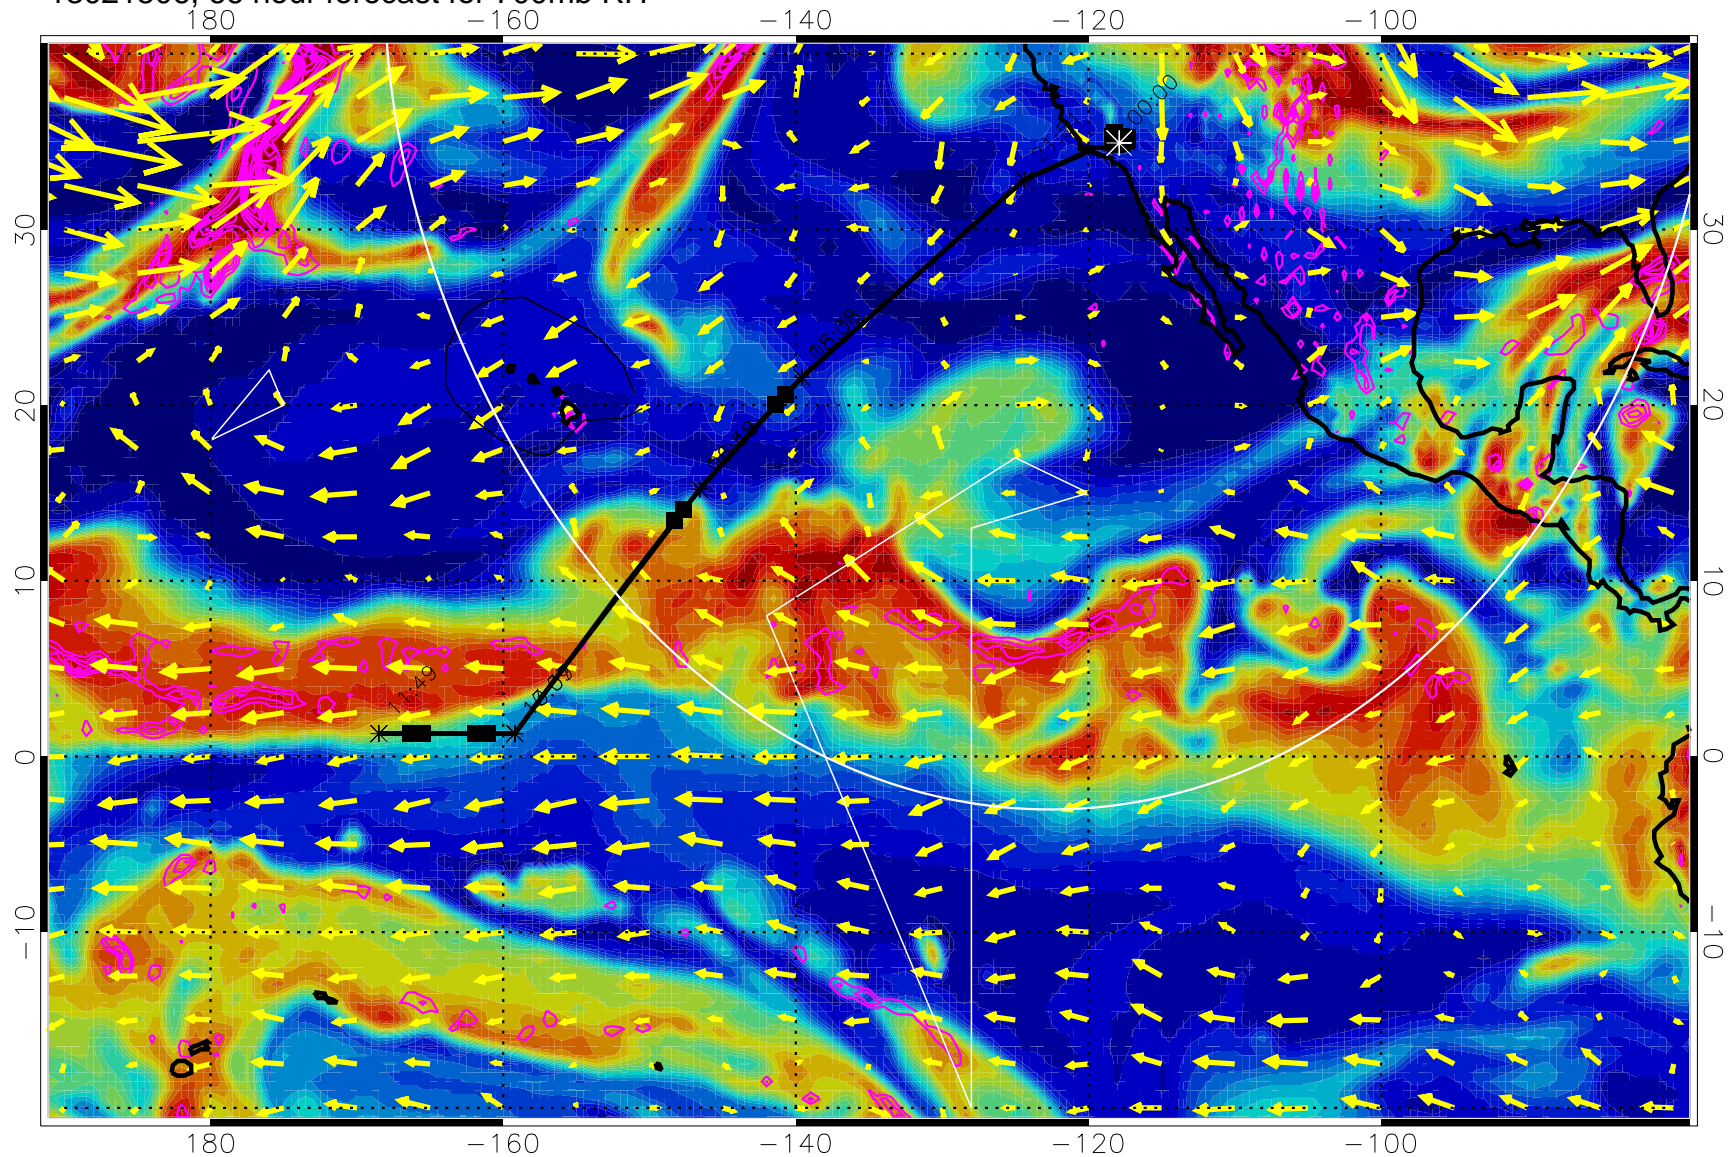

EPV Tropopause (2 PVU) Position

→ 30 m/s

Range ring of 4055 km -- 13 hours GH round trip

13021418, 54 hour forecast for 700mb RH

Negative Omegas less than -0.3 , contours of 0.3 Pa/s

EPV Tropopause (2 PVU) Position

→ 30 m/s

Range ring of 4055 km -- 13 hours GH round trip

13021500, 60 hour forecast for 700mb RH

Negative Omegas less than -0.3 , contours of 0.3 Pa/s

EPV Tropopause (2 PVU) Position

→ 30 m/s

Range ring of 4055 km -- 13 hours GH round trip

13021506, 66 hour forecast for 700mb RH

Negative Omegas less than -0.3 , contours of 0.3 Pa/s

EPV Tropopause (2 PVU) Position

→ 30 m/s

Range ring of 4055 km -- 13 hours GH round trip

13021512, 72 hour forecast for 700mb RH

Negative Omegas less than -3 , contours of $.3$ Pa/s

EPV Tropopause (2 PVU) Position

→ 30 m/s

Range ring of 4055 km -- 13 hours GH round trip

13021518, 78 hour forecast for 700mb RH

Negative Omegas less than -0.3 , contours of 0.3 Pa/s