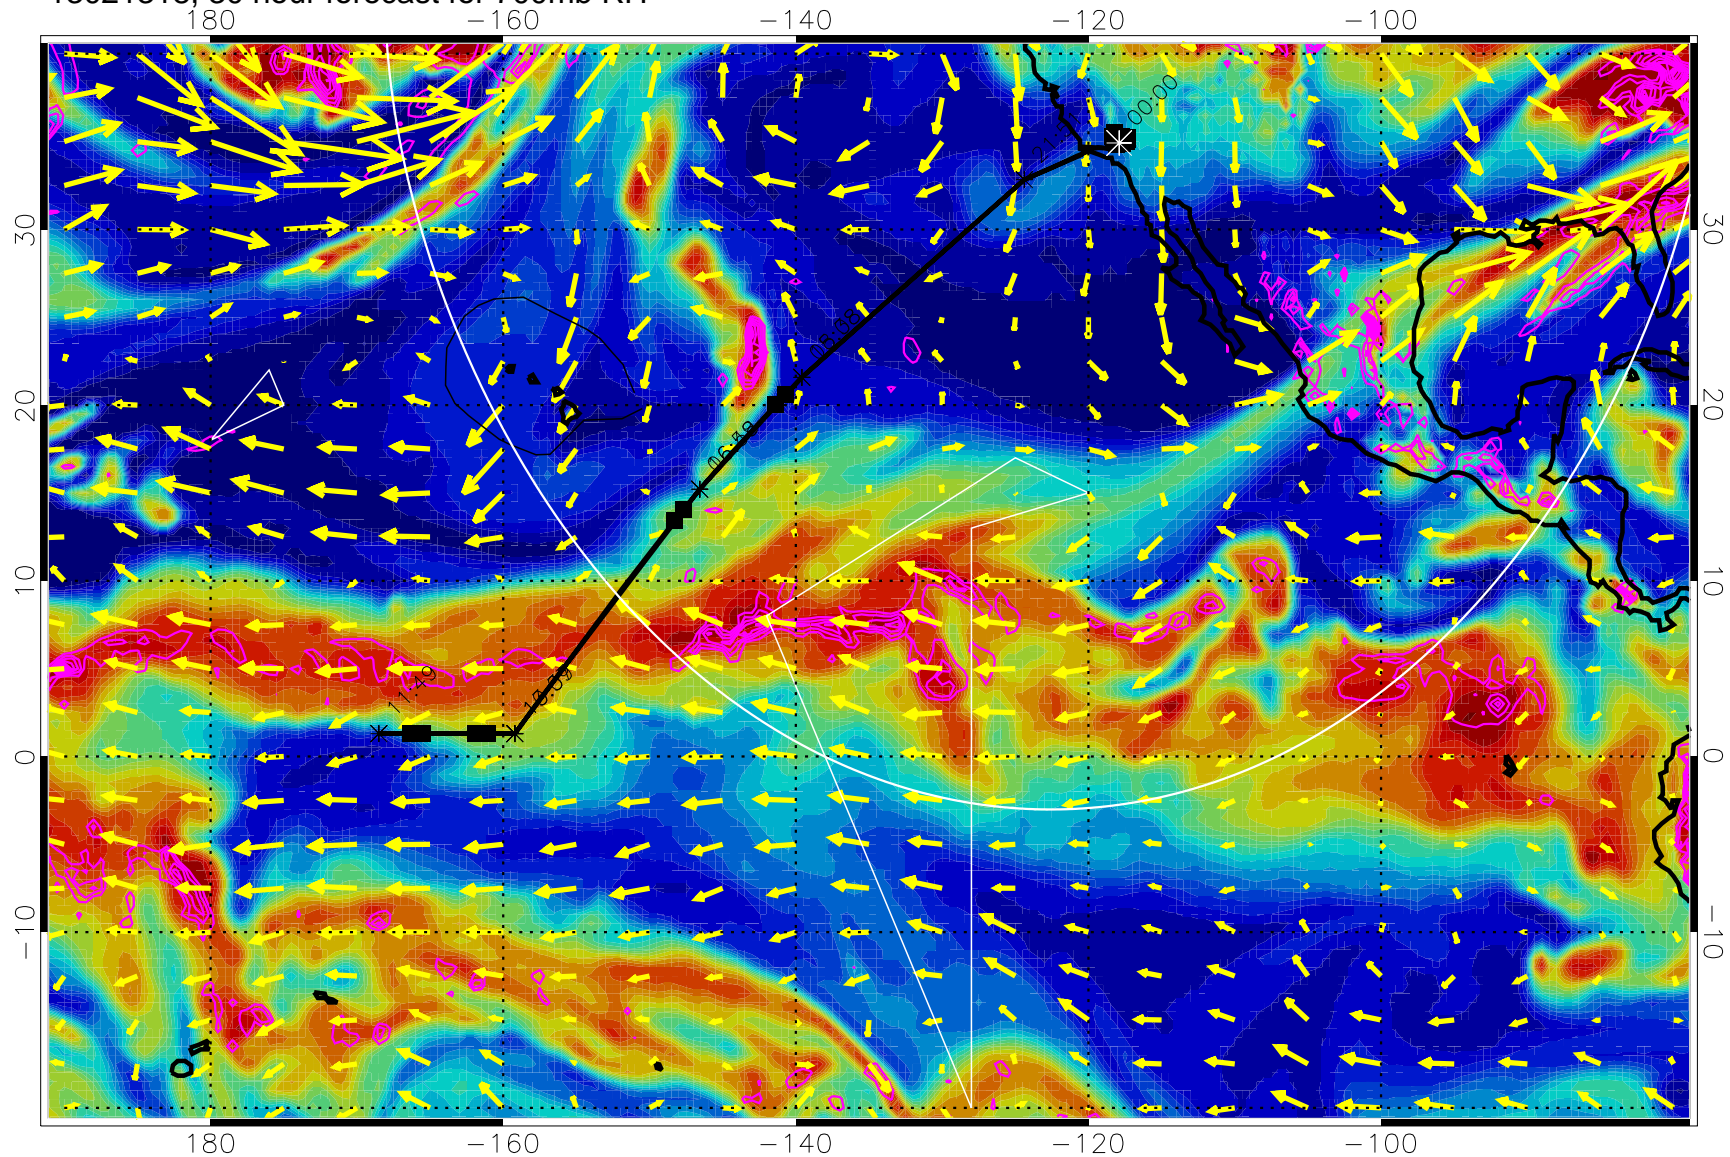

Negative Omegas less than -0.3 , contours of 0.3 Pa/s

EPV Tropopause (2 PVU) Position

→ 30 m/s

Range ring of 4055 km -- 13 hours GH round trip

13021306, 18 hour forecast for 700mb RH

Negative Omegas less than -0.3 , contours of 0.3 Pa/s

EPV Tropopause (2 PVU) Position

→ 30 m/s

Range ring of 4055 km -- 13 hours GH round trip

13021312, 24 hour forecast for 700mb RH

Negative Omegas less than -0.3 , contours of 0.3 Pa/s

EPV Tropopause (2 PVU) Position

→ 30 m/s

Range ring of 4055 km -- 13 hours GH round trip

13021318, 30 hour forecast for 700mb RH

Negative Omegas less than -0.3 , contours of 0.3 Pa/s

EPV Tropopause (2 PVU) Position

→ 30 m/s

Range ring of 4055 km -- 13 hours GH round trip

13021400, 36 hour forecast for 700mb RH

Negative Omegas less than -0.3 , contours of 0.3 Pa/s

EPV Tropopause (2 PVU) Position

→ 30 m/s

Range ring of 4055 km -- 13 hours GH round trip

13021406, 42 hour forecast for 700mb RH