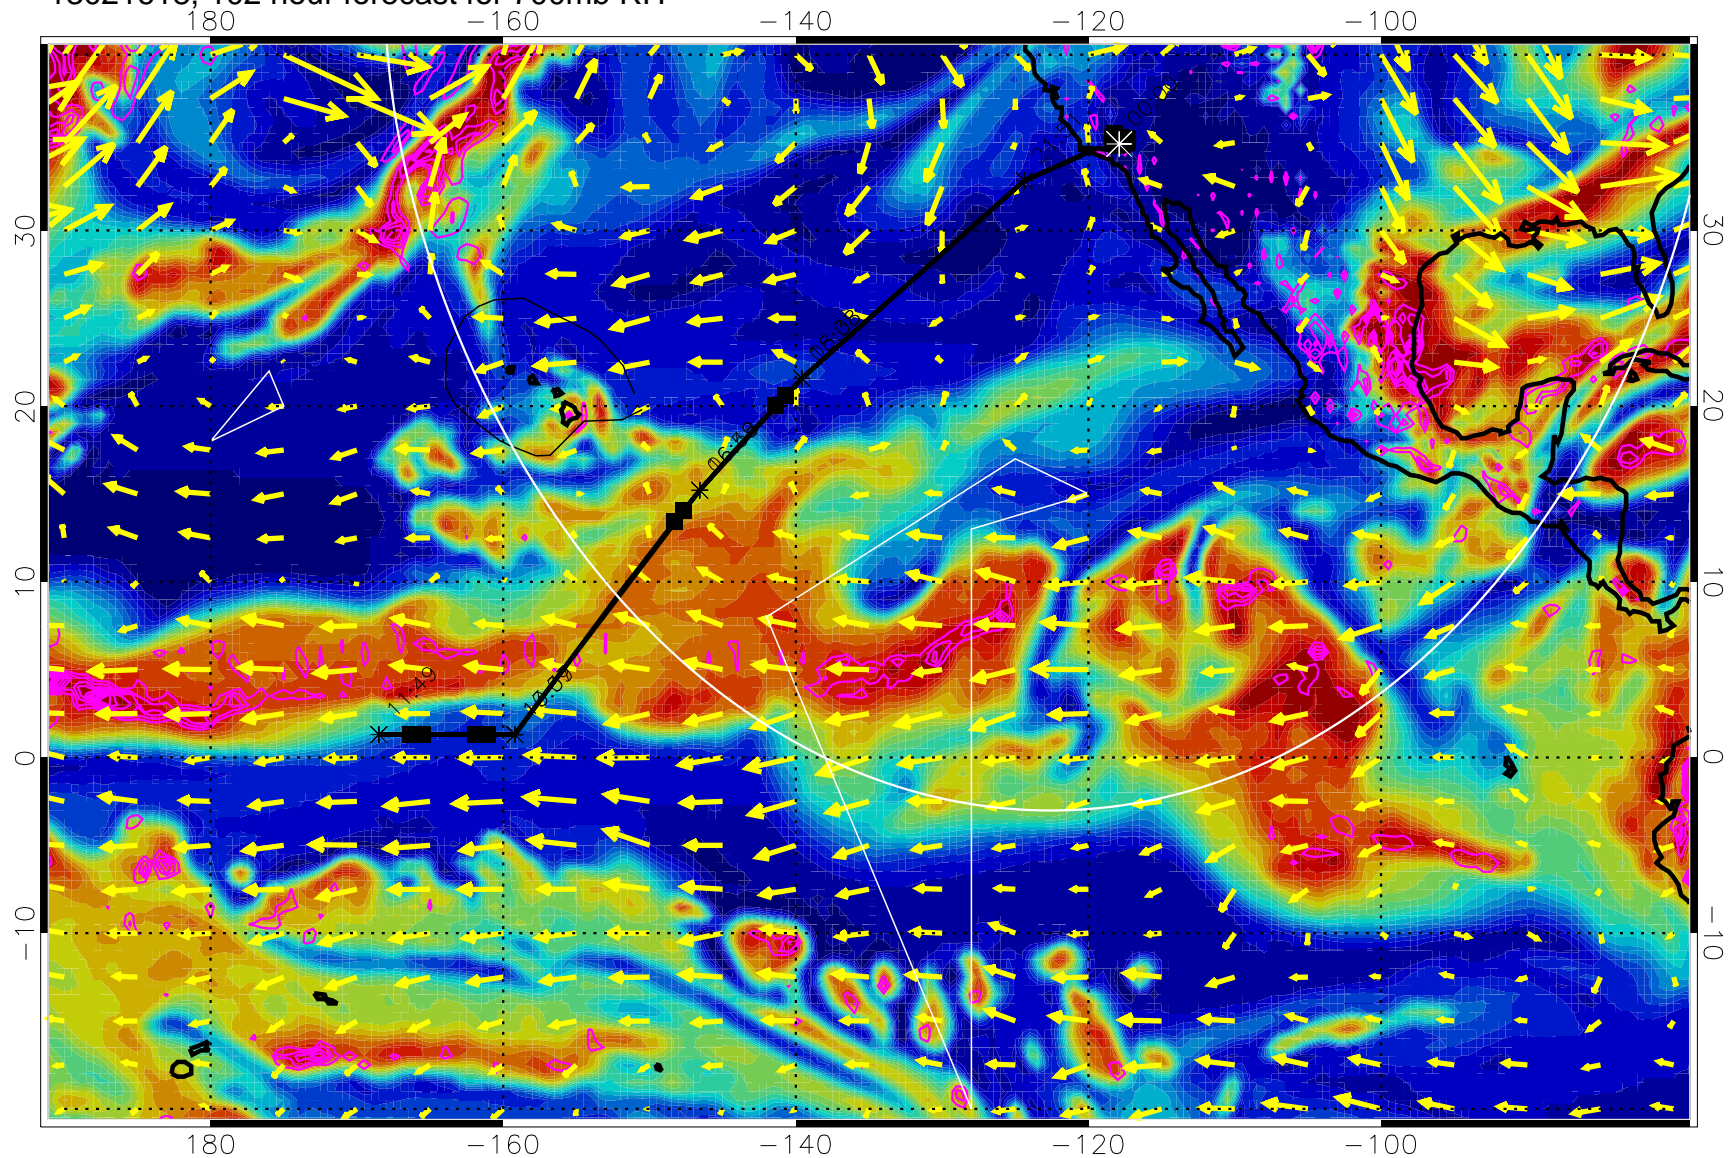

EPV Tropopause (2 PVU) Position

→ 30 m/s

Range ring of 4055 km -- 13 hours GH round trip

13021606, 90 hour forecast for 700mb RH

Negative Omegas less than -0.3 , contours of 0.3 Pa/s

EPV Tropopause (2 PVU) Position

→ 30 m/s

Range ring of 4055 km -- 13 hours GH round trip

13021612, 96 hour forecast for 700mb RH

Negative Omegas less than -0.3 , contours of 0.3 Pa/s

EPV Tropopause (2 PVU) Position

→ 30 m/s

Range ring of 4055 km -- 13 hours GH round trip

13021618, 102 hour forecast for 700mb RH

Negative Omegas less than -0.3 , contours of 0.3 Pa/s

EPV Tropopause (2 PVU) Position

→ 30 m/s

Range ring of 4055 km -- 13 hours GH round trip

13021700, 108 hour forecast for 700mb RH

Negative Omegas less than -0.3 , contours of 0.3 Pa/s

EPV Tropopause (2 PVU) Position

→ 30 m/s

Range ring of 4055 km -- 13 hours GH round trip

13021706, 114 hour forecast for 700mb RH

Negative Omegas less than -0.3 , contours of 0.3 Pa/s