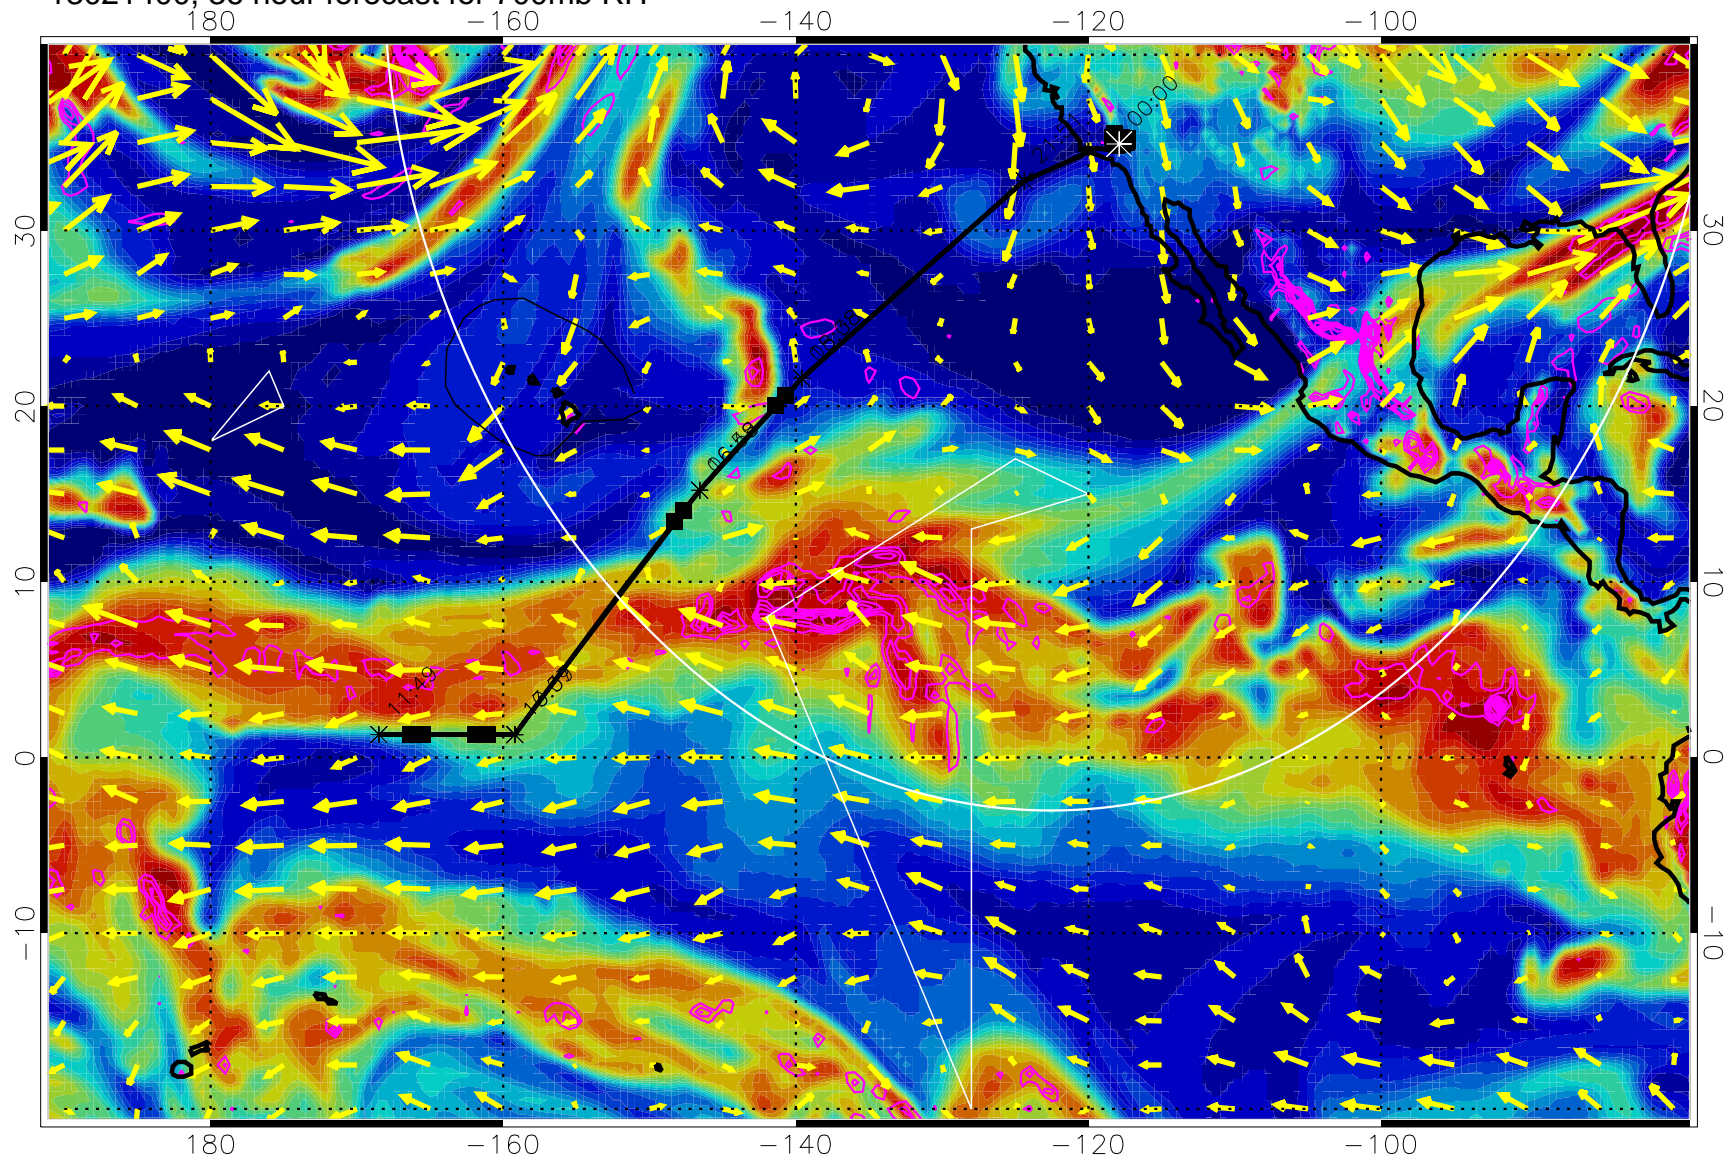

EPV Tropopause (2 PVU) Position

→ 30 m/s

Range ring of 4055 km -- 13 hours GH round trip

13021312, 24 hour forecast for 700mb RH

Negative Omegas less than -0.3 , contours of 0.3 Pa/s

EPV Tropopause (2 PVU) Position

→ 30 m/s

Range ring of 4055 km -- 13 hours GH round trip

13021318, 30 hour forecast for 700mb RH

Negative Omegas less than -0.3 , contours of 0.3 Pa/s

EPV Tropopause (2 PVU) Position

→ 30 m/s

Range ring of 4055 km -- 13 hours GH round trip

13021400, 36 hour forecast for 700mb RH

Negative Omegas less than -0.3 , contours of 0.3 Pa/s

EPV Tropopause (2 PVU) Position

→ 30 m/s

Range ring of 4055 km -- 13 hours GH round trip

13021406, 42 hour forecast for 700mb RH

Negative Omegas less than -0.3 , contours of 0.3 Pa/s

EPV Tropopause (2 PVU) Position

→ 30 m/s

Range ring of 4055 km -- 13 hours GH round trip

13021412, 48 hour forecast for 700mb RH

Negative Omegas less than -0.3 , contours of 0.3 Pa/s