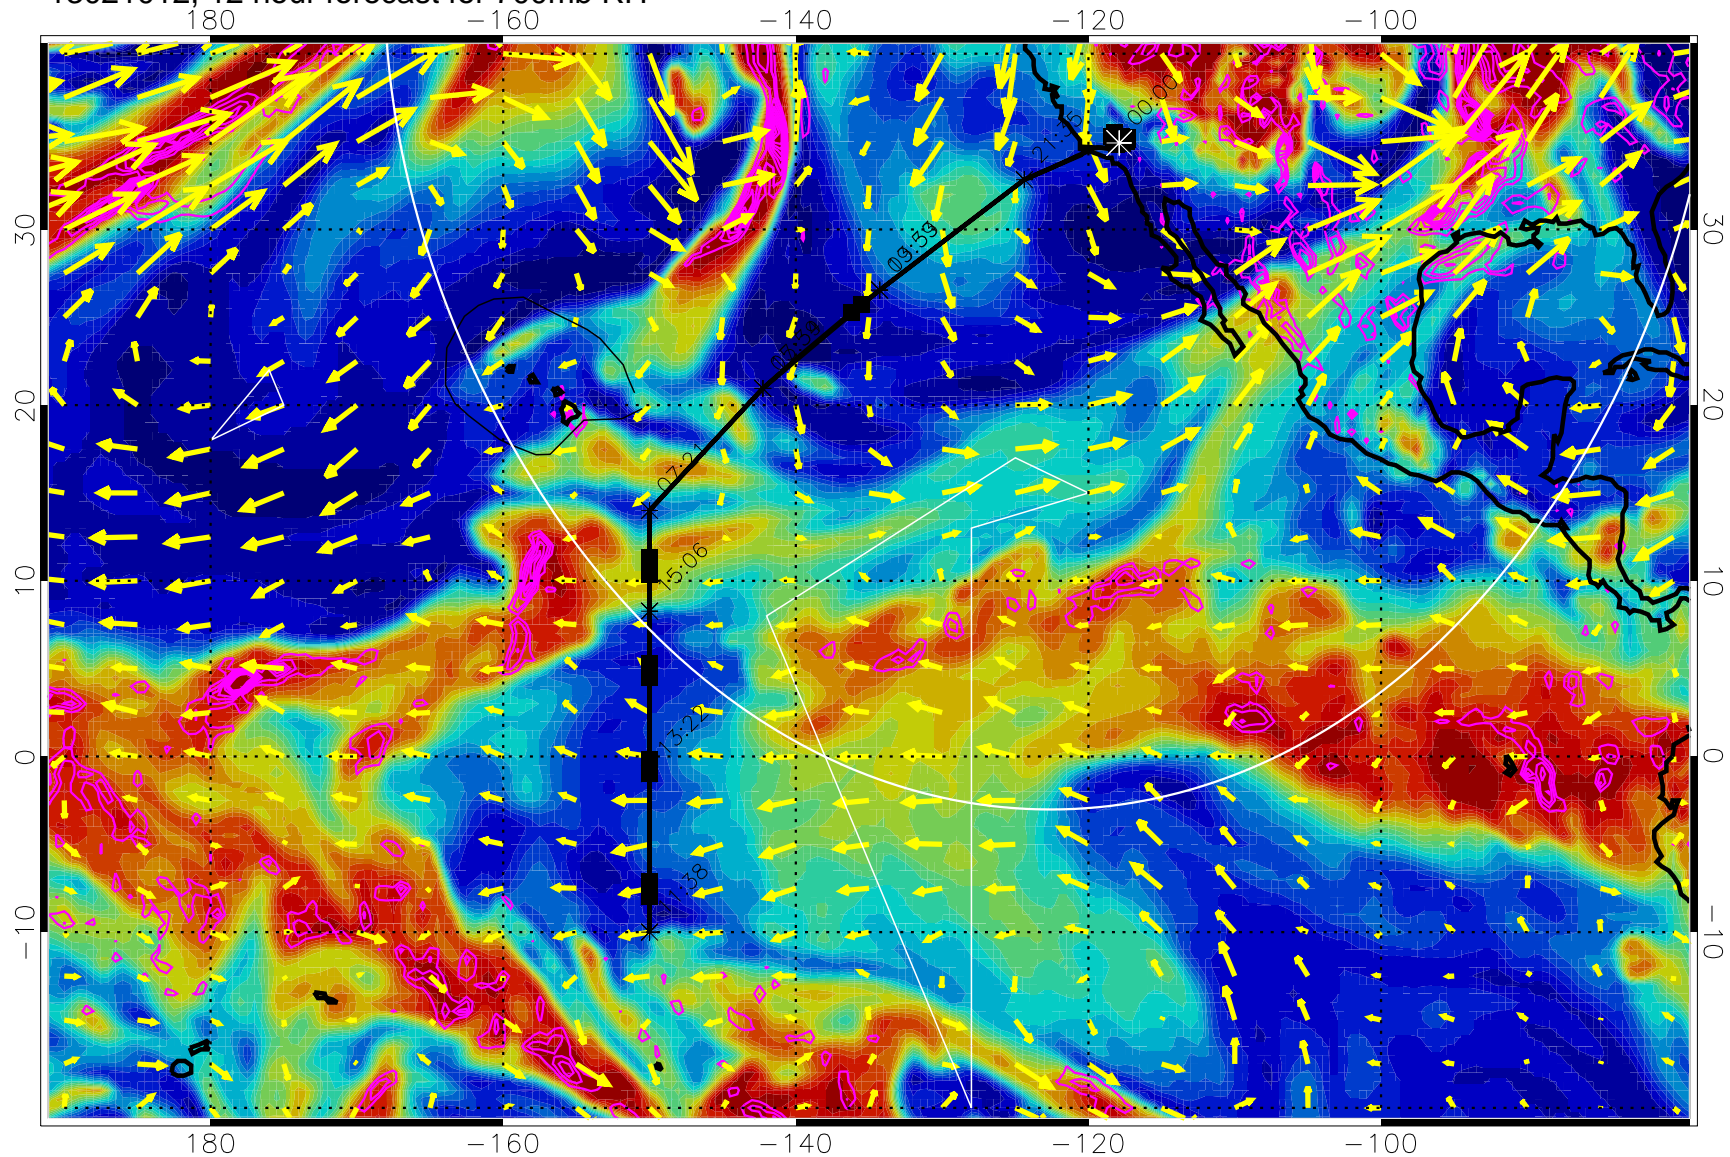

13021012, 12 hour forecast for 700mb RH

Negative Omegas less than  $-0.3$ , contours of  $0.3$  Pa/s

EPV Tropopause (2 PVU) Position

→ 30 m/s

Range ring of 4055 km -- 13 hours GH round trip

13021018, 18 hour forecast for 700mb RH

Negative Omegas less than  $-0.3$ , contours of  $0.3$  Pa/s

EPV Tropopause (2 PVU) Position

→ 30 m/s

Range ring of 4055 km -- 13 hours GH round trip

13021100, 24 hour forecast for 700mb RH

Negative Omegas less than  $-0.3$ , contours of  $0.3$  Pa/s

EPV Tropopause (2 PVU) Position

→ 30 m/s

Range ring of 4055 km -- 13 hours GH round trip

13021106, 30 hour forecast for 700mb RH

Negative Omegas less than  $-0.3$ , contours of  $0.3$  Pa/s

EPV Tropopause (2 PVU) Position

→ 30 m/s

Range ring of 4055 km -- 13 hours GH round trip

13021112, 36 hour forecast for 700mb RH

Negative Omegas less than  $-0.3$ , contours of  $0.3$  Pa/s

EPV Tropopause (2 PVU) Position

→ 30 m/s

Range ring of 4055 km -- 13 hours GH round trip