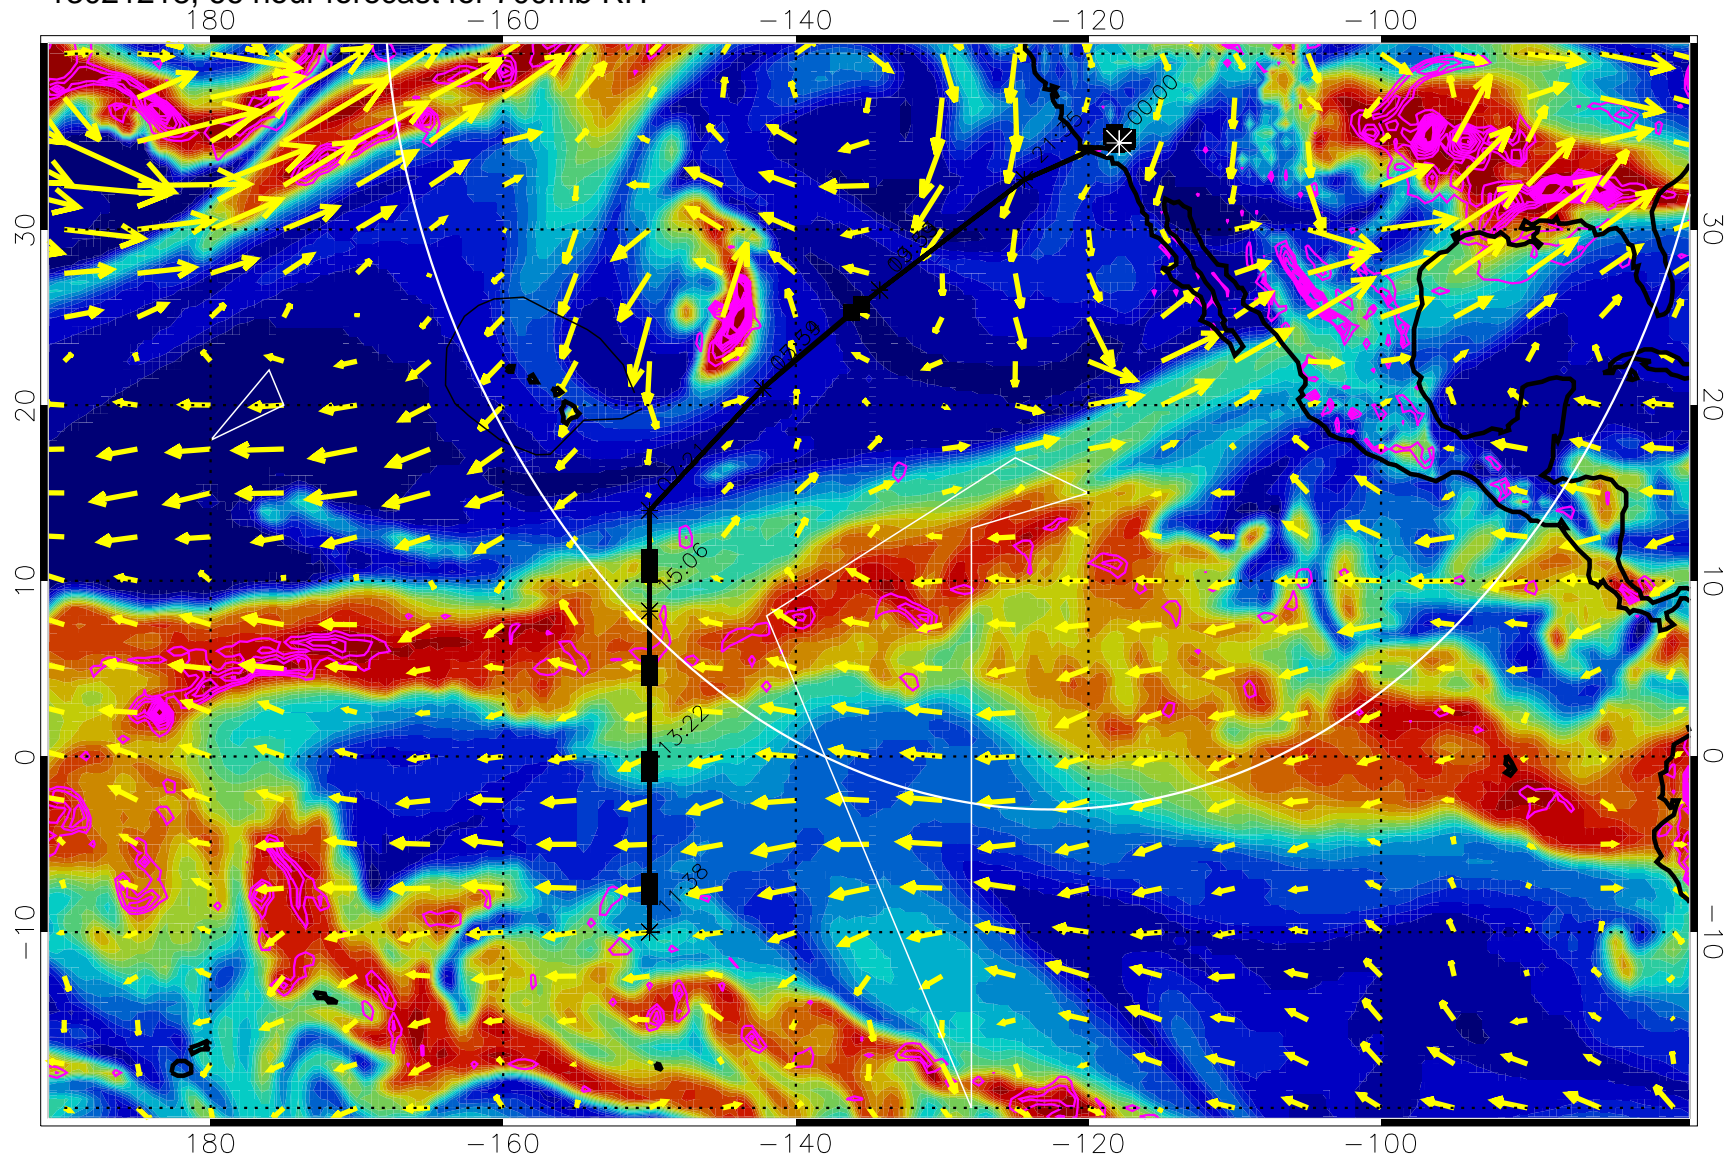

Negative Omegas less than  $-0.3$ , contours of  $0.3$  Pa/s

EPV Tropopause (2 PVU) Position

→ 30 m/s

Range ring of 4055 km -- 13 hours GH round trip

13021206, 54 hour forecast for 700mb RH

Negative Omegas less than  $-0.3$ , contours of  $0.3$  Pa/s

EPV Tropopause ( $2$  PVU) Position

→ 30 m/s

Range ring of 4055 km -- 13 hours GH round trip

13021212, 60 hour forecast for 700mb RH

Negative Omegas less than  $-0.3$ , contours of  $0.3$  Pa/s

EPV Tropopause (2 PVU) Position

→ 30 m/s

Range ring of 4055 km -- 13 hours GH round trip

13021218, 66 hour forecast for 700mb RH

Negative Omegas less than  $-0.3$ , contours of  $0.3$  Pa/s

EPV Tropopause (2 PVU) Position

→ 30 m/s

Range ring of 4055 km -- 13 hours GH round trip

13021300, 72 hour forecast for 700mb RH

Negative Omegas less than  $-0.3$ , contours of  $0.3$  Pa/s

EPV Tropopause (2 PVU) Position

→ 30 m/s

Range ring of 4055 km -- 13 hours GH round trip

13021306, 78 hour forecast for 700mb RH