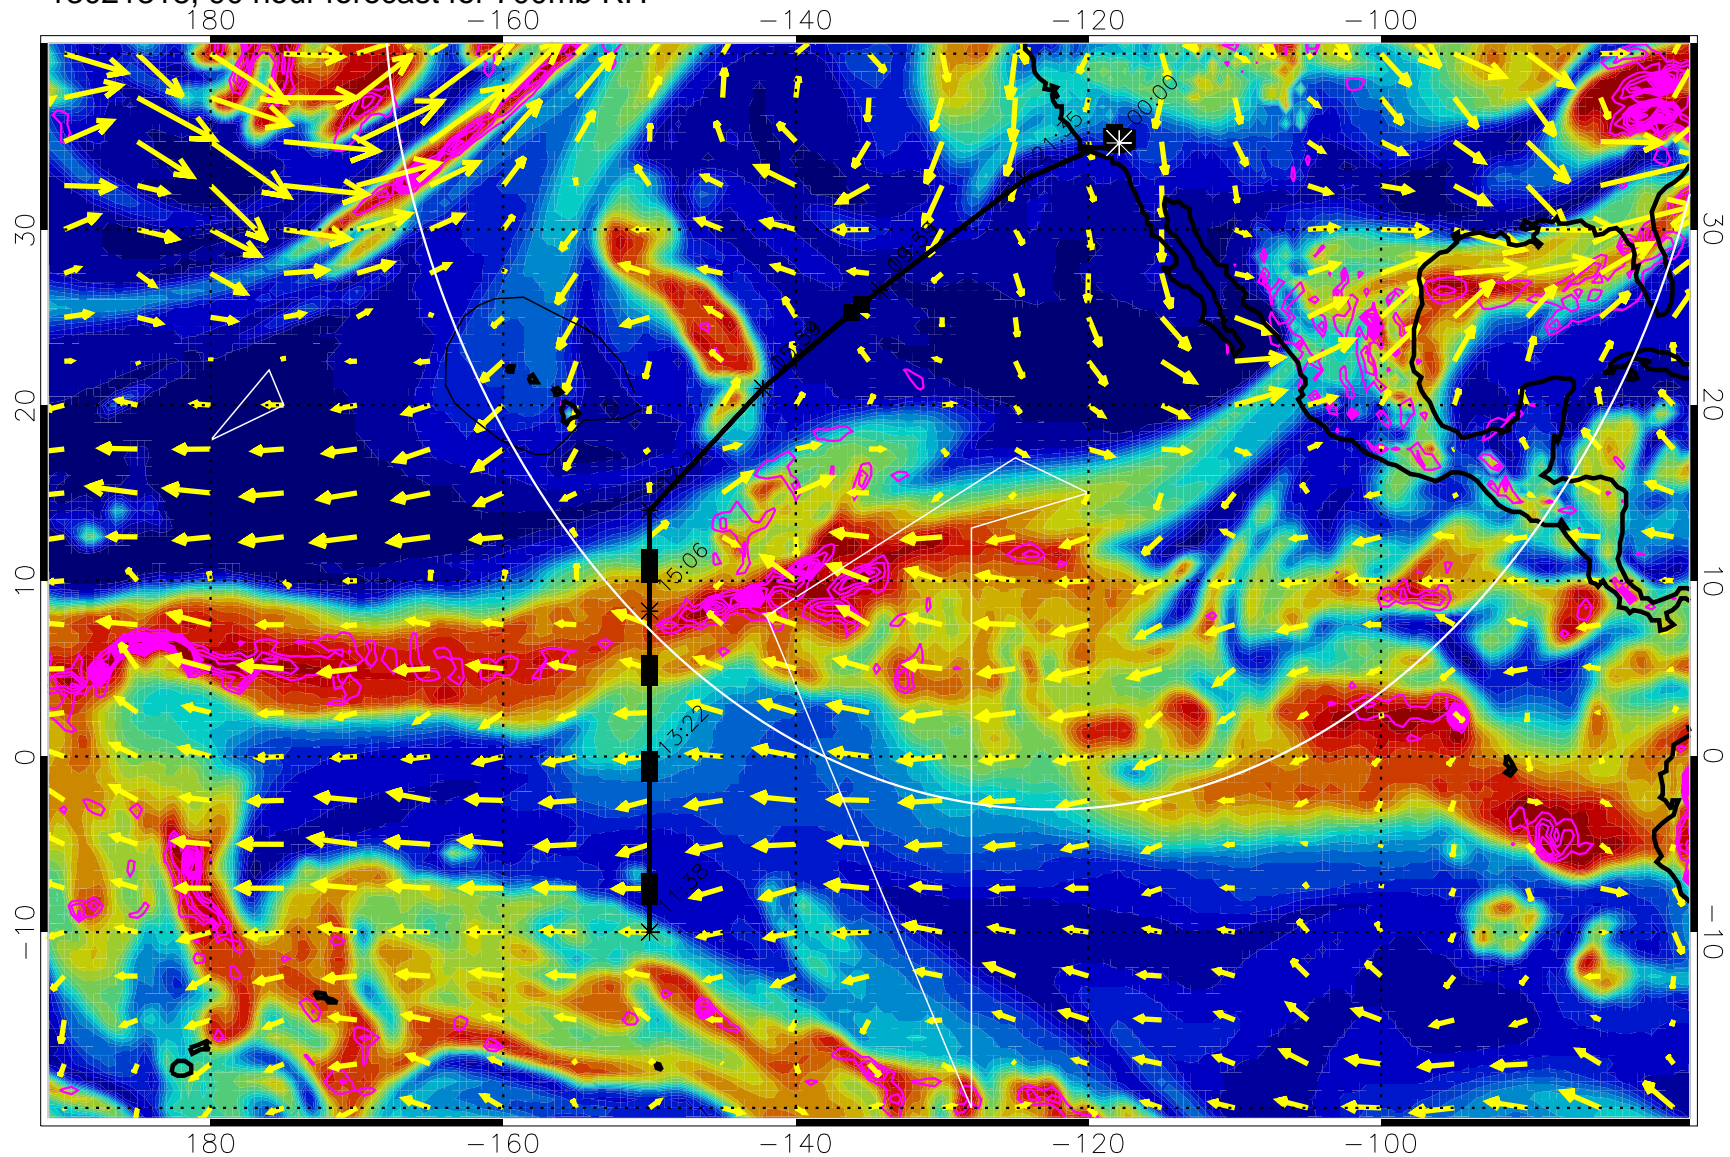

13021300, 72 hour forecast for 700mb RH

Negative Omegas less than  $-0.3$ , contours of  $0.3$  Pa/s

EPV Tropopause (2 PVU) Position

→ 30 m/s

Range ring of 4055 km -- 13 hours GH round trip

13021306, 78 hour forecast for 700mb RH

Negative Omegas less than  $-0.3$ , contours of  $0.3$  Pa/s

EPV Tropopause (2 PVU) Position

→ 30 m/s

Range ring of 4055 km -- 13 hours GH round trip

13021312, 84 hour forecast for 700mb RH

Negative Omegas less than -.3, contours of .3 Pa/s

EPV Tropopause (2 PVU) Position

→ 30 m/s

Range ring of 4055 km -- 13 hours GH round trip

13021318, 90 hour forecast for 700mb RH

Negative Omegas less than  $-0.3$ , contours of  $0.3$  Pa/s

EPV Tropopause (2 PVU) Position

13021406, 102 hour forecast for 700mb RH

Negative Omegas less than  $-0.3$ , contours of  $0.3$  Pa/s

EPV Tropopause (2 PVU) Position

→ 30 m/s

Range ring of 4055 km -- 13 hours GH round trip

13021412, 108 hour forecast for 700mb RH