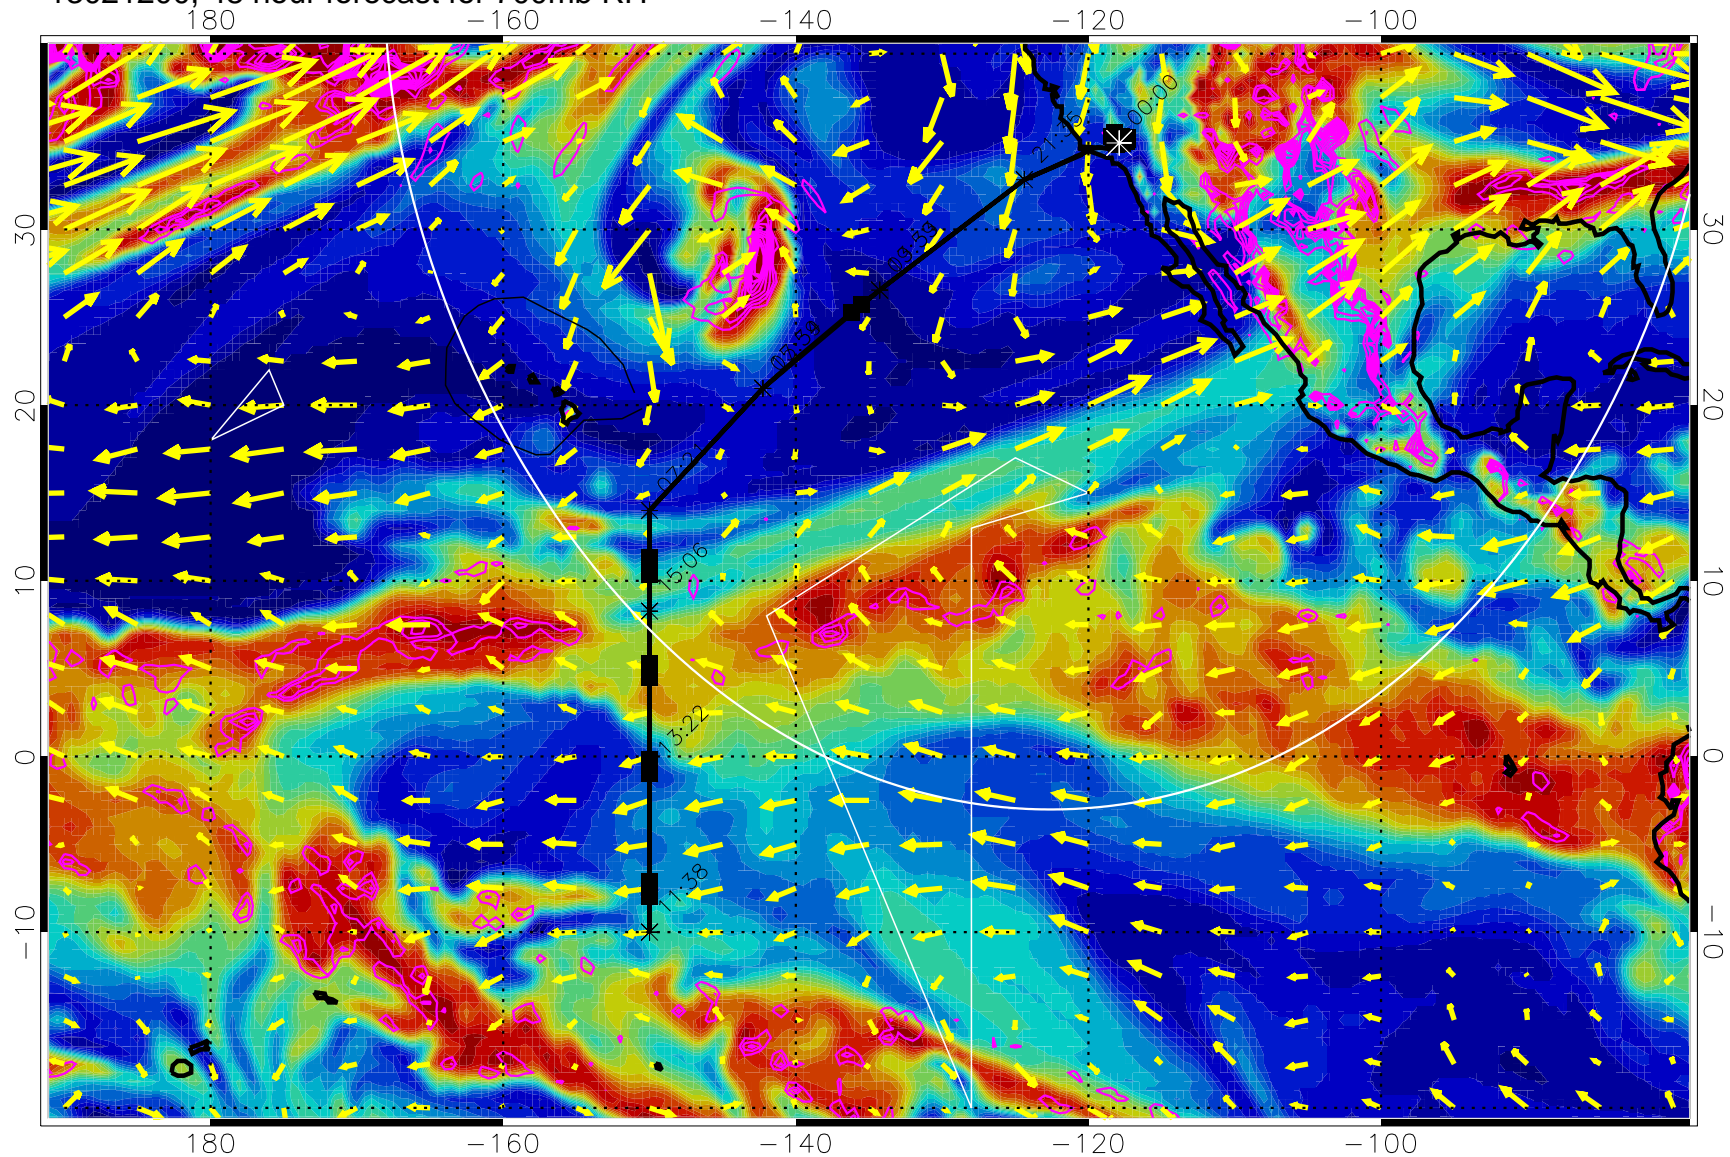

13021118, 42 hour forecast for 700mb RH

Negative Omegas less than  $-0.3$ , contours of  $0.3$  Pa/s

EPV Tropopause (2 PVU) Position

→ 30 m/s

Range ring of 4055 km -- 13 hours GH round trip

13021200, 48 hour forecast for 700mb RH

Negative Omegas less than  $-0.3$ , contours of  $0.3$  Pa/s

EPV Tropopause (2 PVU) Position

→ 30 m/s

Range ring of 4055 km -- 13 hours GH round trip

13021206, 54 hour forecast for 700mb RH

Negative Omegas less than  $-0.3$ , contours of  $0.3$  Pa/s

EPV Tropopause ( $2$  PVU) Position

→ 30 m/s

Range ring of 4055 km -- 13 hours GH round trip

13021212, 60 hour forecast for 700mb RH

Negative Omegas less than  $-0.3$ , contours of  $0.3$  Pa/s

EPV Tropopause (2 PVU) Position

13021300, 72 hour forecast for 700mb RH

Negative Omegas less than  $-0.3$ , contours of  $0.3$  Pa/s

EPV Tropopause (2 PVU) Position

→ 30 m/s

Range ring of 4055 km -- 13 hours GH round trip

13021306, 78 hour forecast for 700mb RH