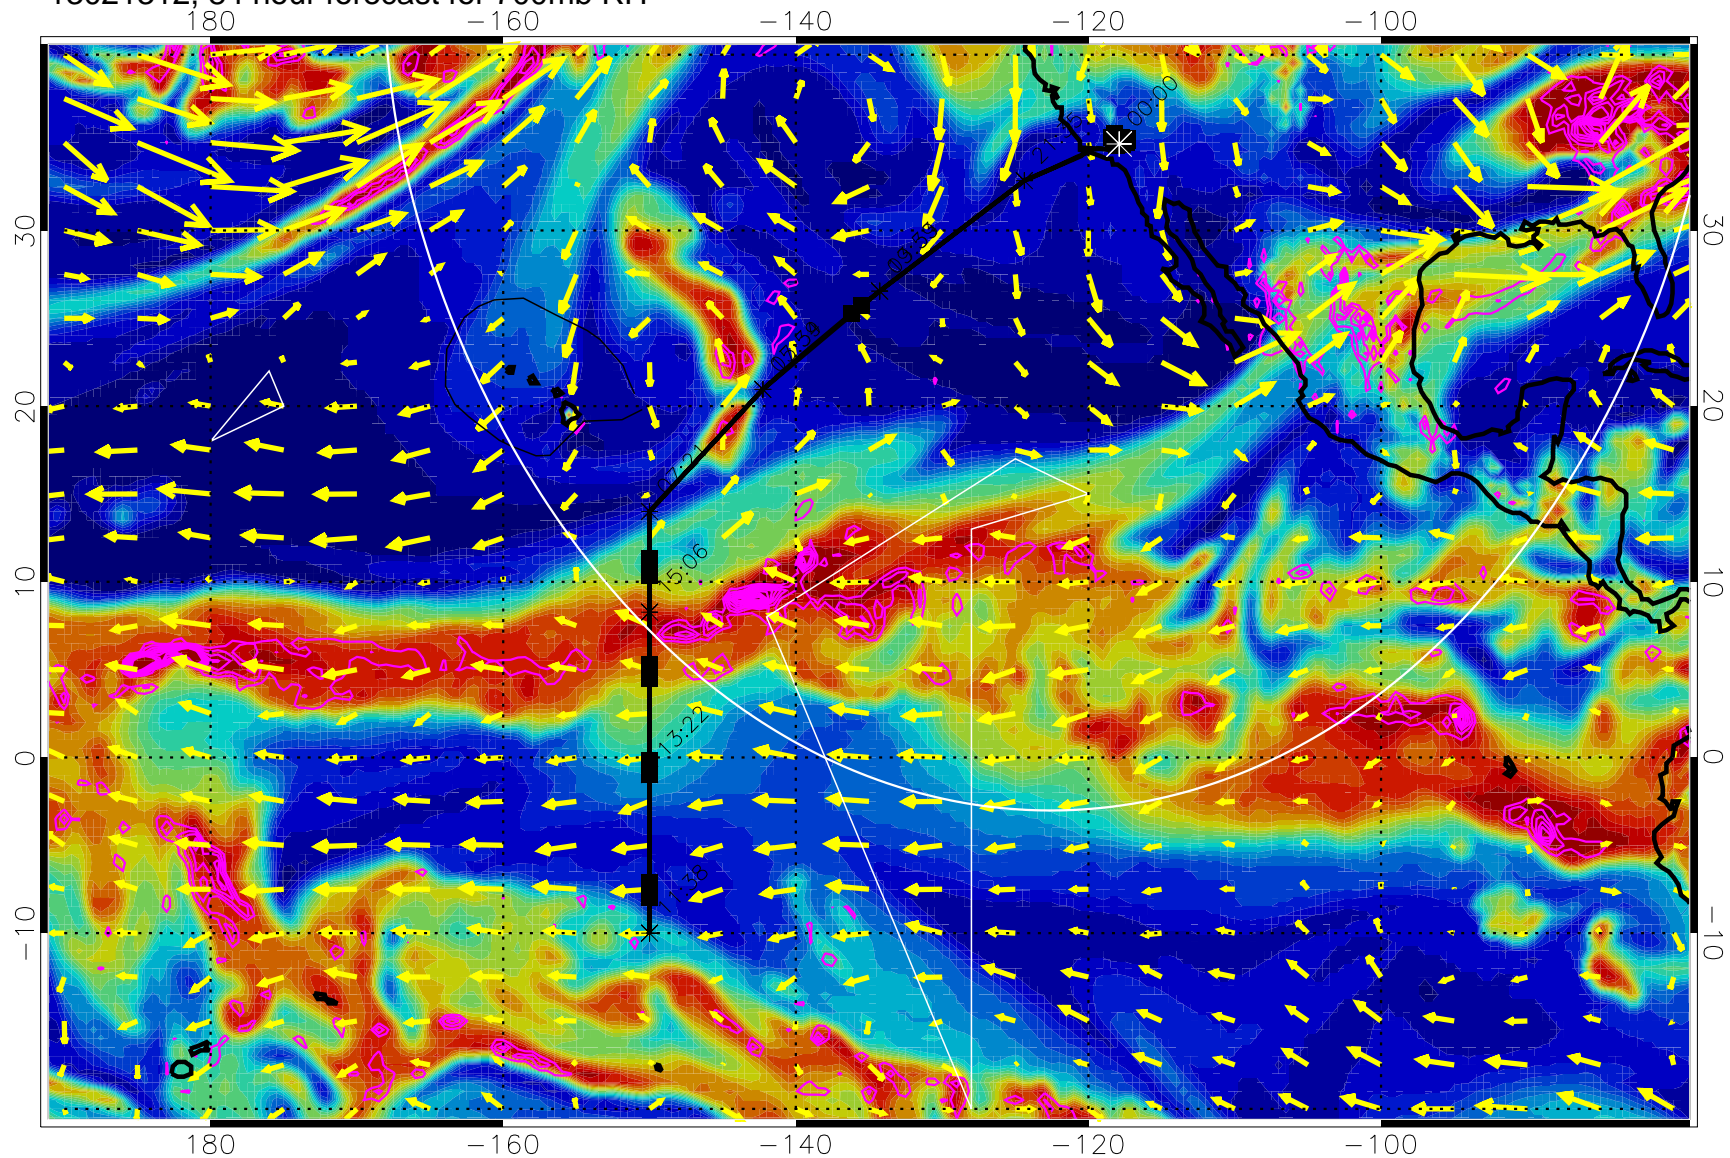

13021300, 72 hour forecast for 700mb RH

Negative Omegas less than  $-0.3$ , contours of  $0.3$  Pa/s

EPV Tropopause (2 PVU) Position

→ 30 m/s

Range ring of 4055 km -- 13 hours GH round trip

13021306, 78 hour forecast for 700mb RH

Negative Omegas less than  $-0.3$ , contours of  $0.3$  Pa/s

EPV Tropopause (2 PVU) Position

→ 30 m/s

Range ring of 4055 km -- 13 hours GH round trip

13021312, 84 hour forecast for 700mb RH

Negative Omegas less than -.3, contours of .3 Pa/s

EPV Tropopause (2 PVU) Position

→ 30 m/s

Range ring of 4055 km -- 13 hours GH round trip

13021318, 90 hour forecast for 700mb RH

Negative Omegas less than  $-0.3$ , contours of  $0.3$  Pa/s

EPV Tropopause (2 PVU) Position

13021406, 102 hour forecast for 700mb RH

Negative Omegas less than  $-0.3$ , contours of  $0.3$  Pa/s

EPV Tropopause (2 PVU) Position

→ 30 m/s

Range ring of 4055 km -- 13 hours GH round trip

13021412, 108 hour forecast for 700mb RH