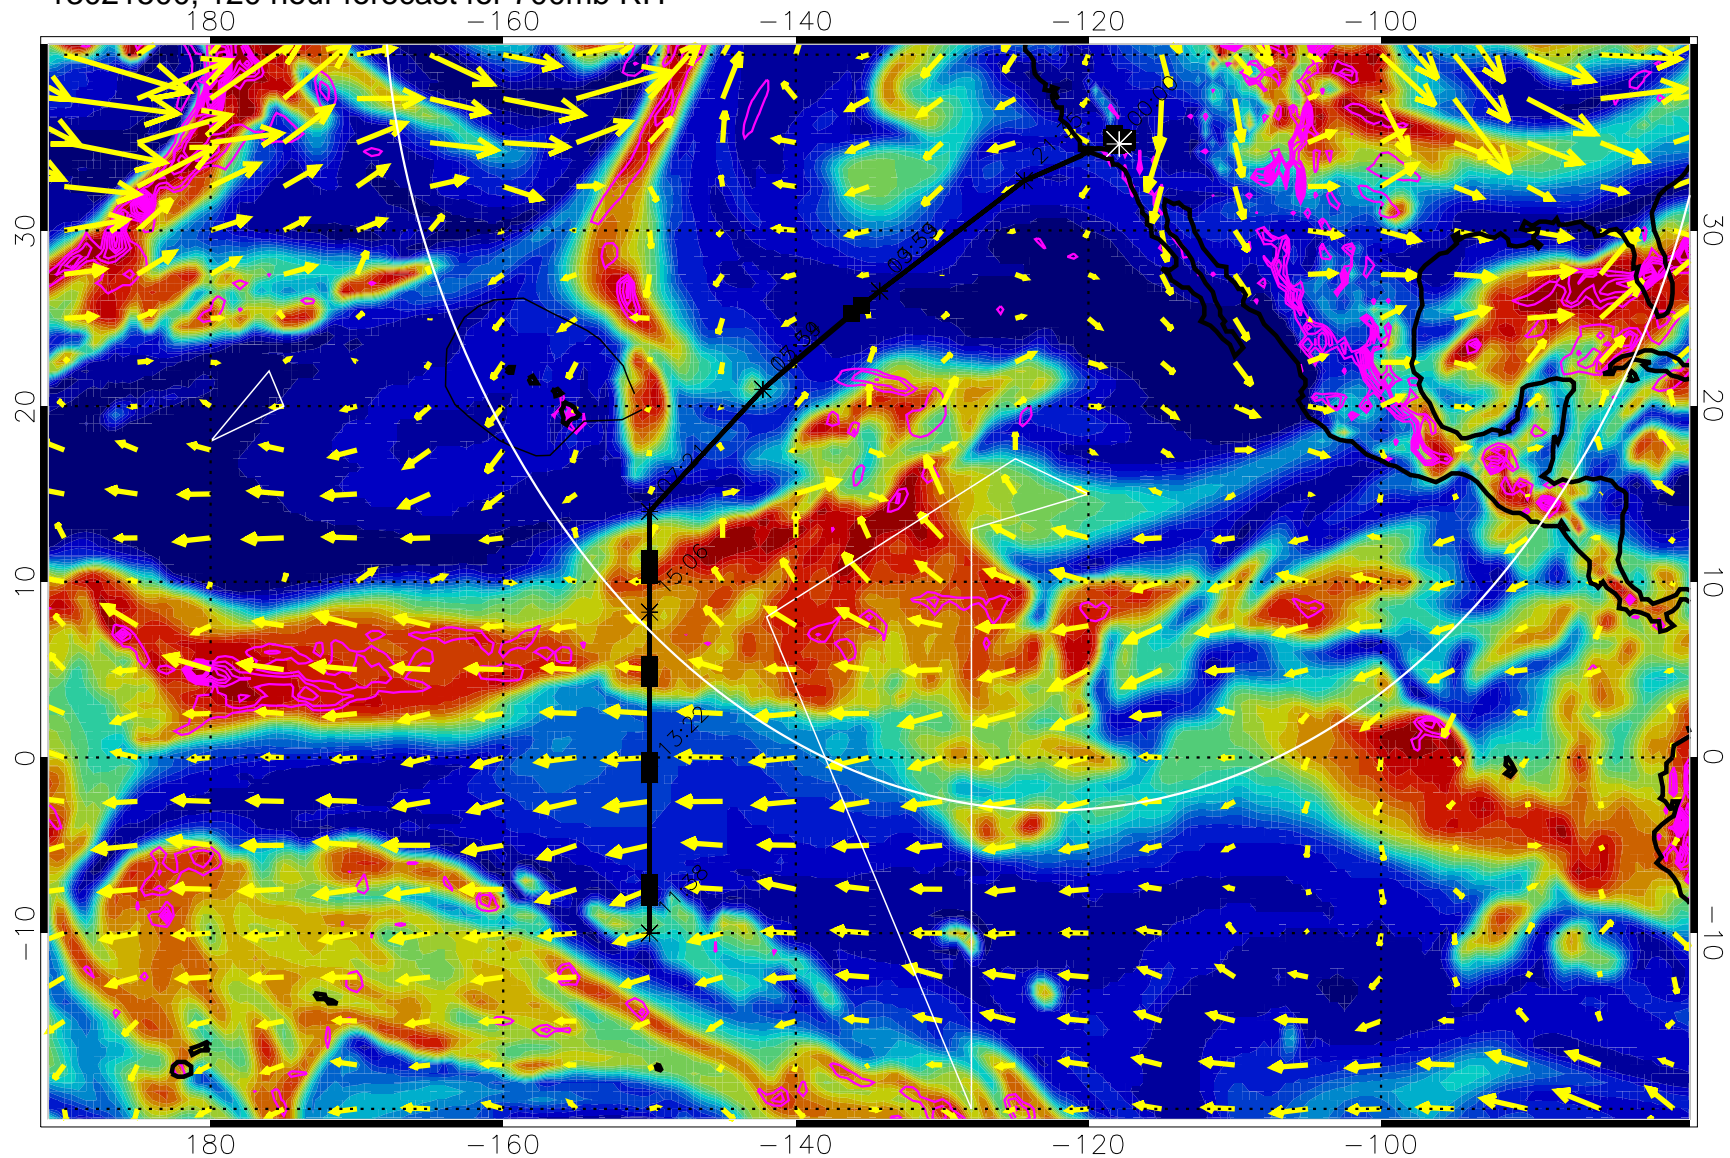

13021406, 102 hour forecast for 700mb RH

Negative Omegas less than  $-0.3$ , contours of  $0.3$  Pa/s

EPV Tropopause (2 PVU) Position

→ 30 m/s

Range ring of 4055 km -- 13 hours GH round trip

13021412, 108 hour forecast for 700mb RH

Negative Omegas less than  $-0.3$ , contours of  $0.3$  Pa/s

EPV Tropopause (2 PVU) Position

→ 30 m/s

Range ring of 4055 km -- 13 hours GH round trip

13021418, 114 hour forecast for 700mb RH

0 20 40 60 80 100  
RH, %

Negative Omegas less than  $-0.3$ , contours of  $0.3$  Pa/s

EPV Tropopause (2 PVU) Position

→ 30 m/s

Range ring of 4055 km -- 13 hours GH round trip

13021500, 120 hour forecast for 700mb RH

Negative Omegas less than  $-0.3$ , contours of  $0.3$  Pa/s

EPV Tropopause (2 PVU) Position

→ 30 m/s

Range ring of 4055 km -- 13 hours GH round trip