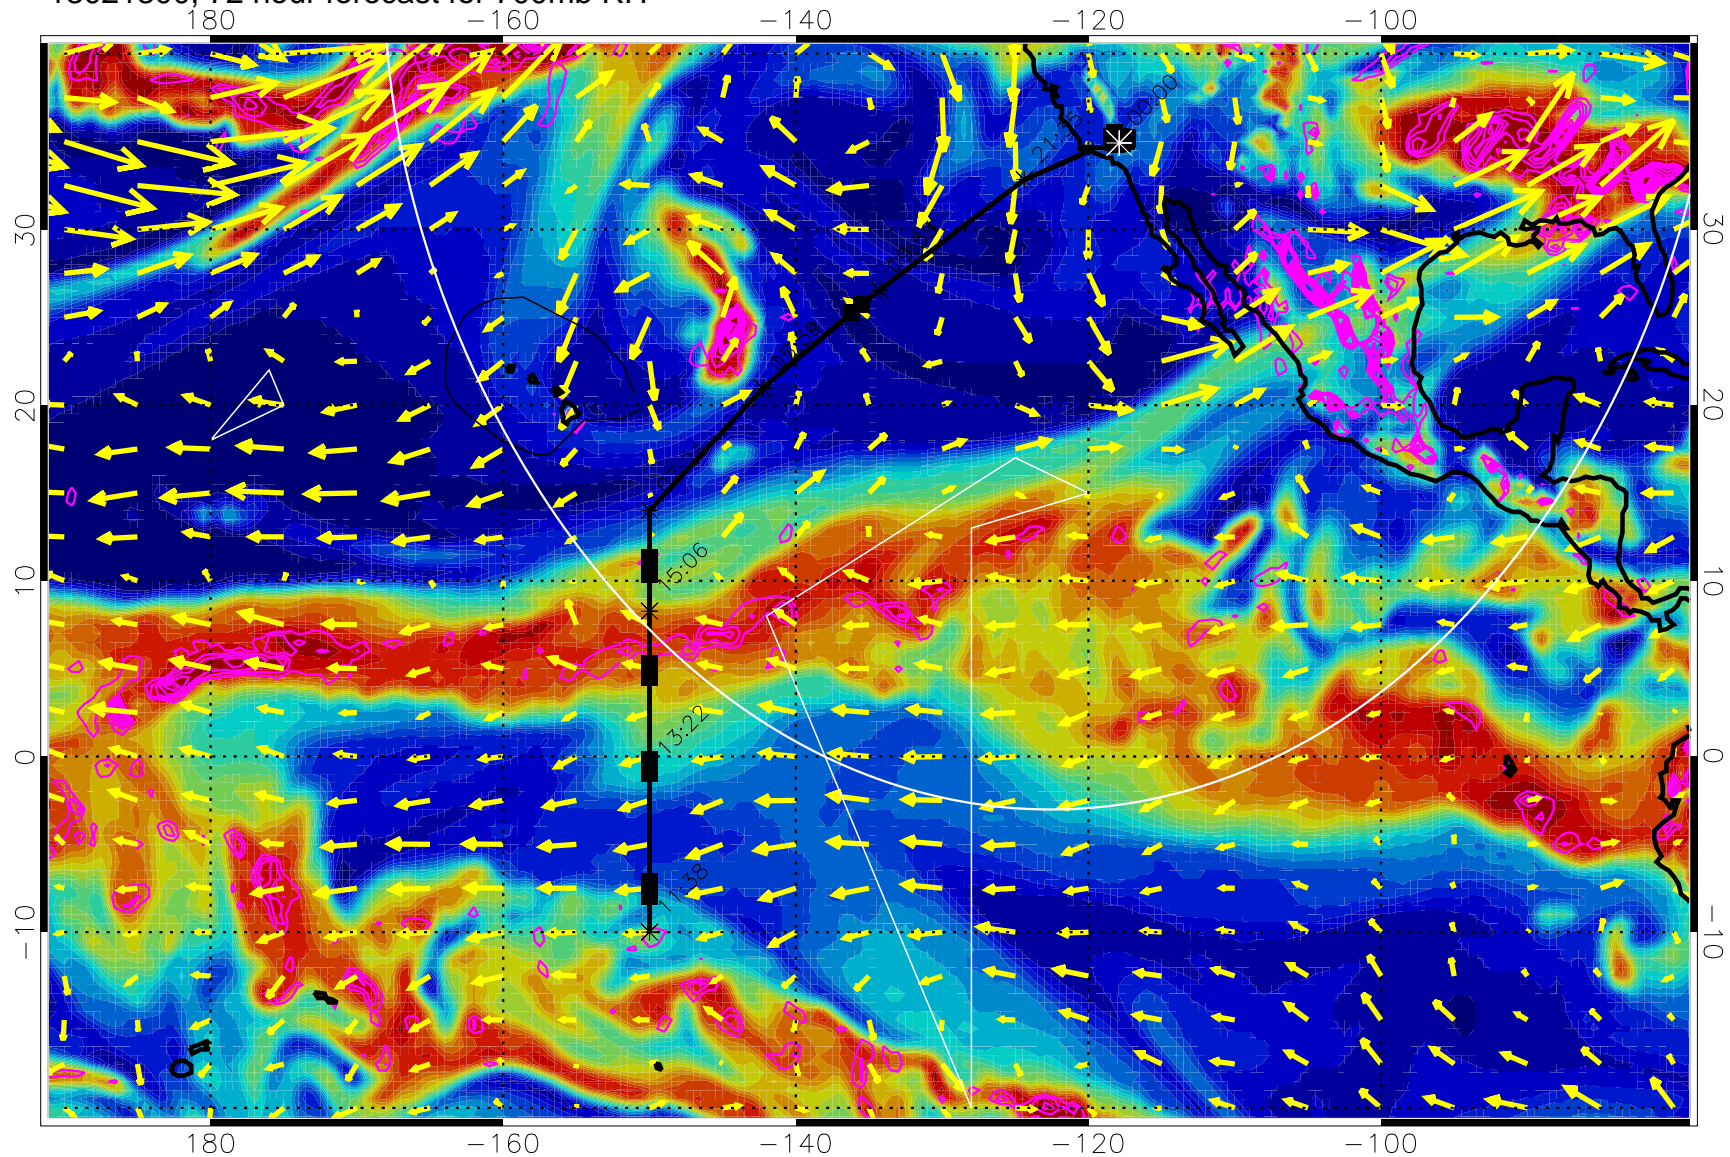

EPV Tropopause ( $2$  PVU) Position

→ 30 m/s

Range ring of 4055 km -- 13 hours GH round trip

13021212, 60 hour forecast for 700mb RH

Negative Omegas less than  $-0.3$ , contours of  $0.3$  Pa/s

EPV Tropopause (2 PVU) Position

→ 30 m/s

Range ring of 4055 km -- 13 hours GH round trip

13021218, 66 hour forecast for 700mb RH

Negative Omegas less than  $-0.3$ , contours of  $0.3$  Pa/s

EPV Tropopause (2 PVU) Position

→ 30 m/s

Range ring of 4055 km -- 13 hours GH round trip

13021300, 72 hour forecast for 700mb RH

Negative Omegas less than  $-0.3$ , contours of  $0.3$  Pa/s

EPV Tropopause (2 PVU) Position

→ 30 m/s

Range ring of 4055 km -- 13 hours GH round trip

13021306, 78 hour forecast for 700mb RH

Negative Omegas less than  $-0.3$ , contours of  $0.3$  Pa/s

EPV Tropopause (2 PVU) Position

→ 30 m/s

Range ring of 4055 km -- 13 hours GH round trip

13021312, 84 hour forecast for 700mb RH

Negative Omegas less than -.3, contours of .3 Pa/s