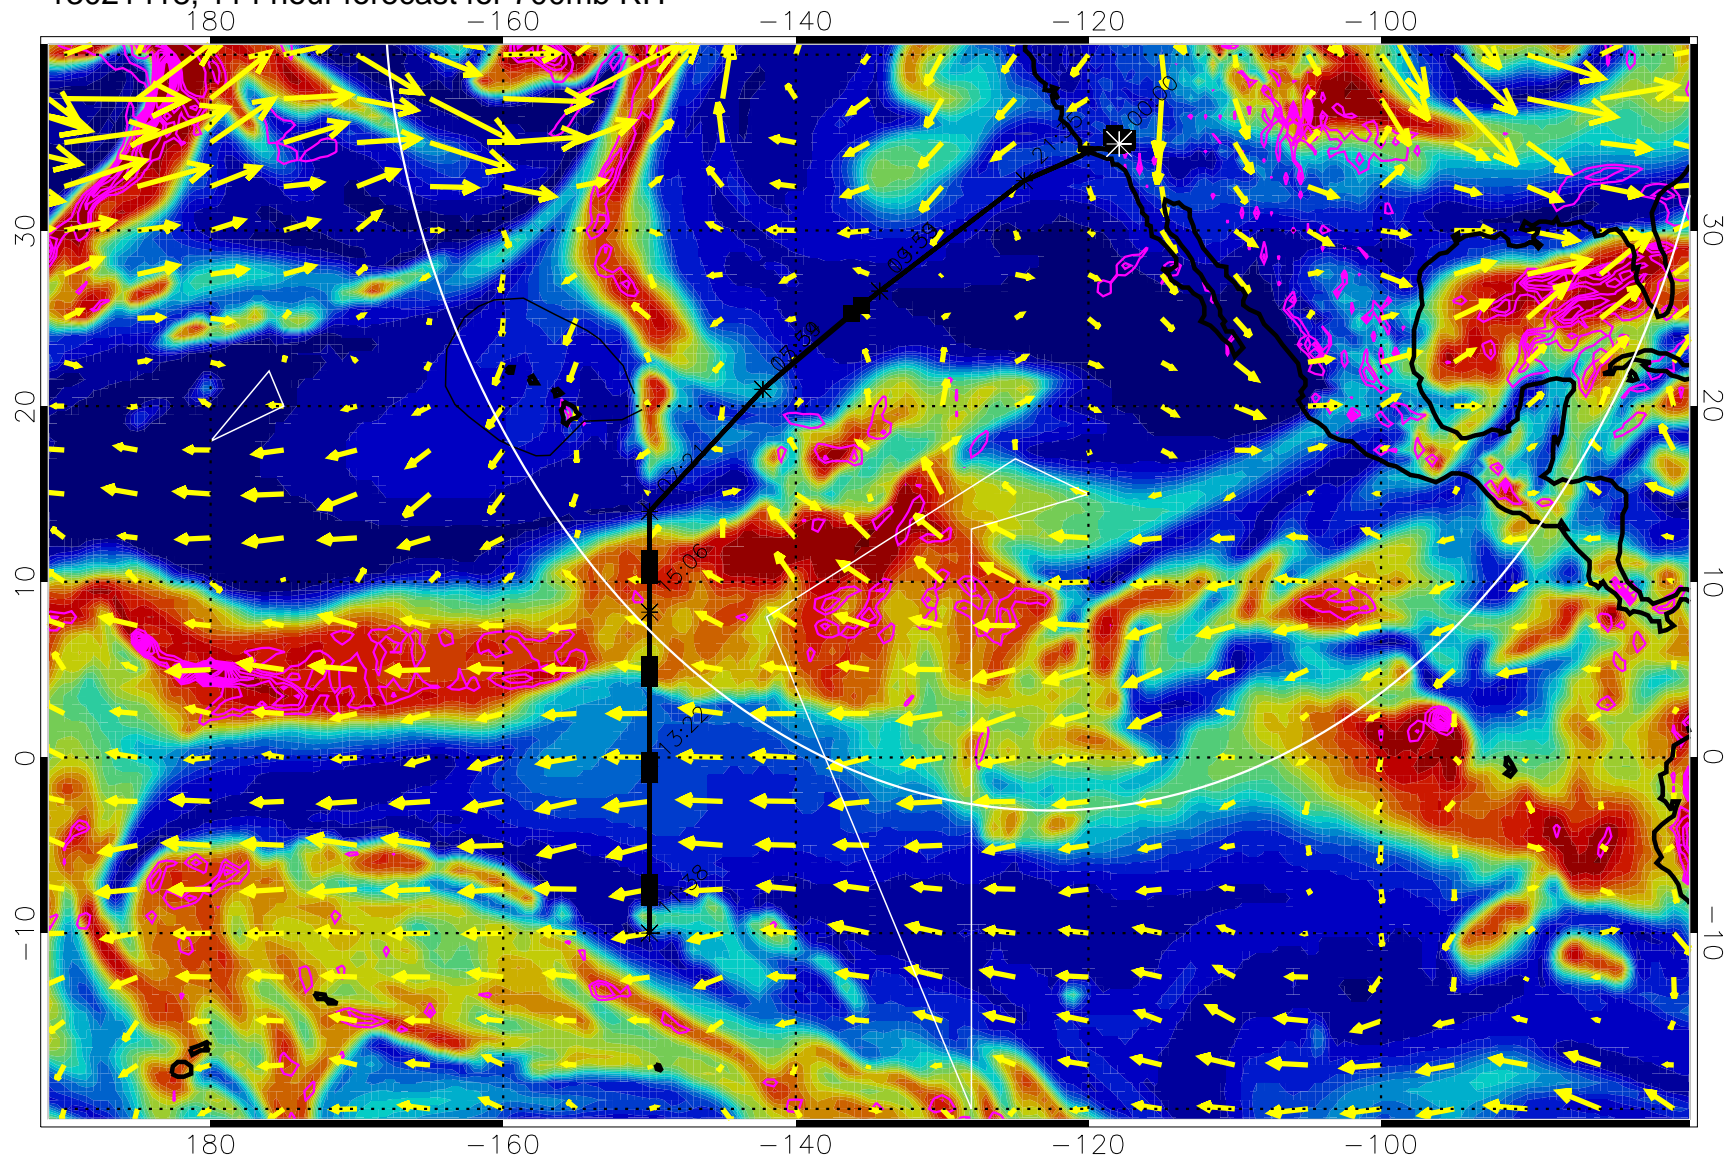

→ 30 m/s

Range ring of 4055 km -- 13 hours GH round trip

13021400, 96 hour forecast for 700mb RH

Negative Omegas less than  $-0.3$ , contours of  $0.3$  Pa/s

EPV Tropopause (2 PVU) Position

→ 30 m/s

Range ring of 4055 km -- 13 hours GH round trip

13021406, 102 hour forecast for 700mb RH

Negative Omegas less than  $-0.3$ , contours of  $0.3$  Pa/s

EPV Tropopause (2 PVU) Position

→ 30 m/s

Range ring of 4055 km -- 13 hours GH round trip

13021412, 108 hour forecast for 700mb RH

Negative Omegas less than  $-0.3$ , contours of  $0.3$  Pa/s

EPV Tropopause (2 PVU) Position

→ 30 m/s

Range ring of 4055 km -- 13 hours GH round trip

13021418, 114 hour forecast for 700mb RH

0 20 40 60 80 100  
RH, %

Negative Omegas less than  $-0.3$ , contours of  $0.3$  Pa/s

EPV Tropopause (2 PVU) Position

→ 30 m/s

Range ring of 4055 km -- 13 hours GH round trip

13021500, 120 hour forecast for 700mb RH

Negative Omegas less than  $-0.3$ , contours of  $0.3$  Pa/s