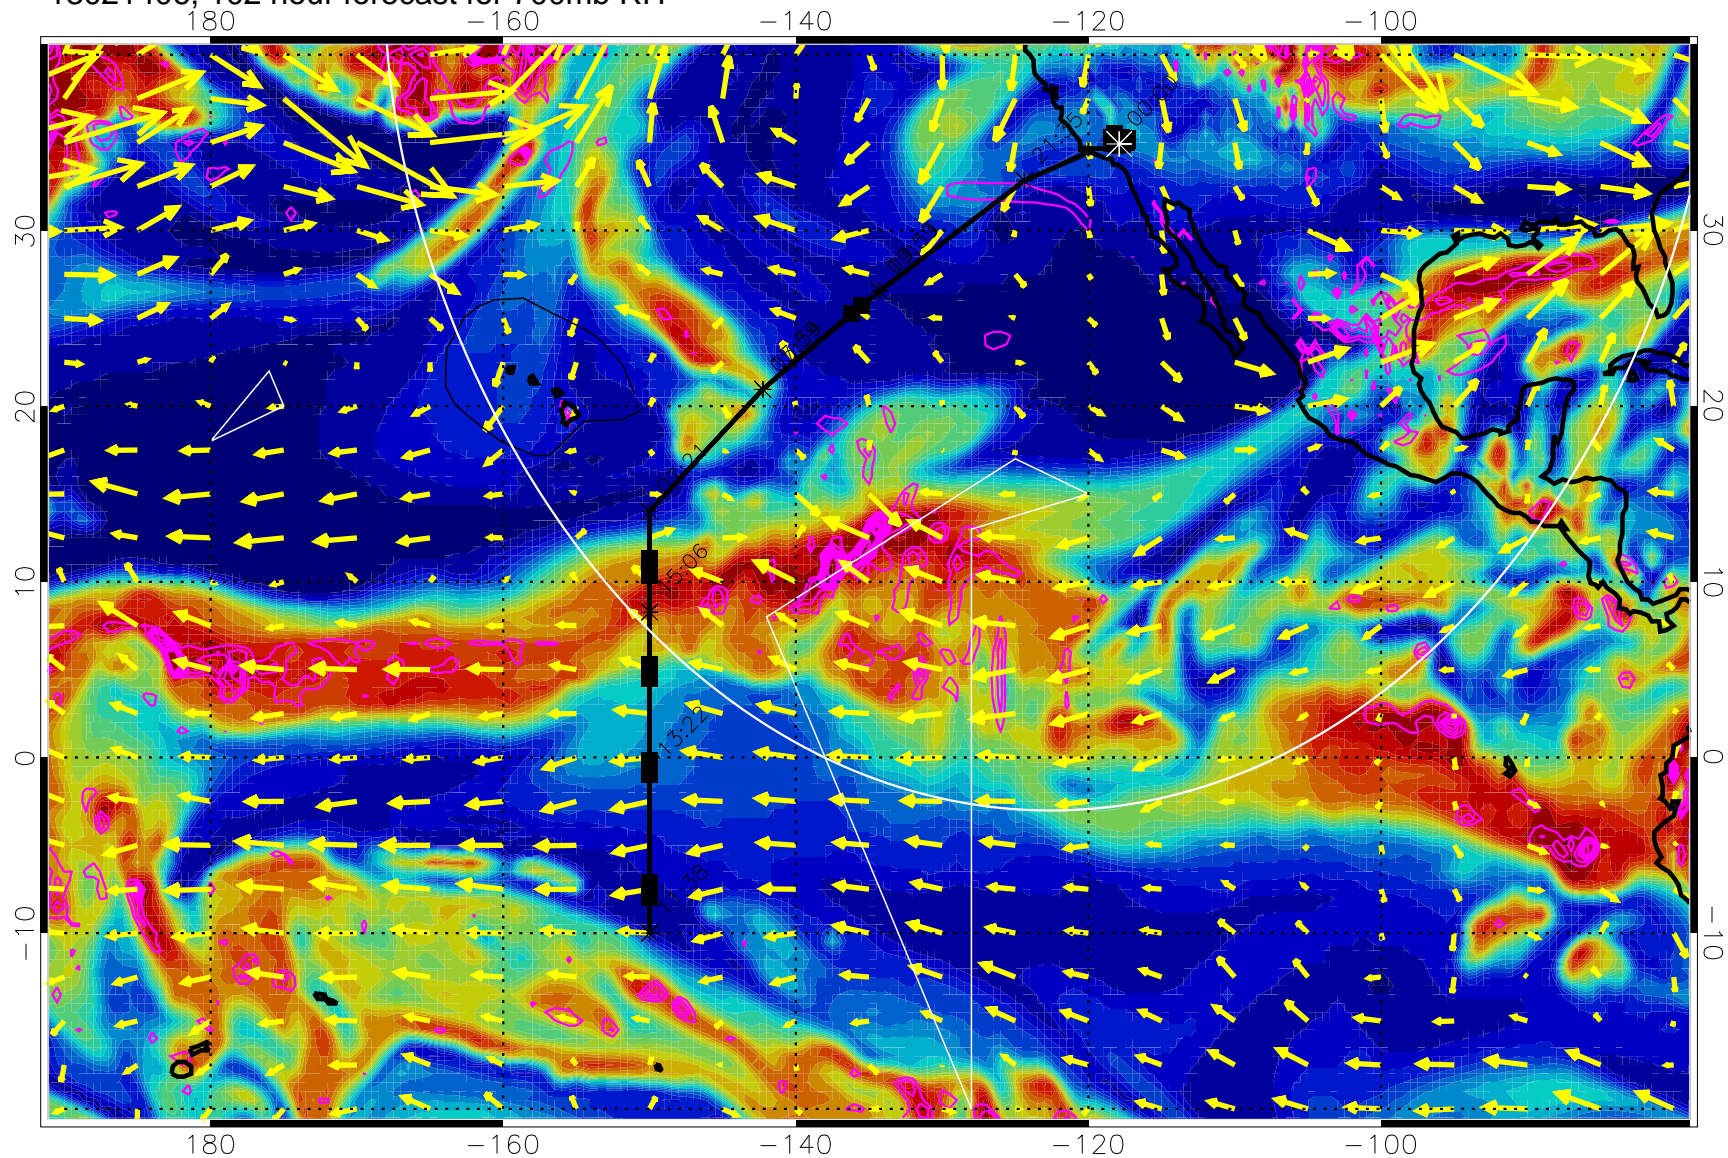

EPV Tropopause (2 PVU) Position

→ 30 m/s

Range ring of 4055 km -- 13 hours GH round trip

13021318, 90 hour forecast for 700mb RH

Negative Omegas less than  $-0.3$ , contours of  $0.3$  Pa/s

EPV Tropopause (2 PVU) Position

→ 30 m/s

Range ring of 4055 km -- 13 hours GH round trip

13021400, 96 hour forecast for 700mb RH

Negative Omegas less than  $-0.3$ , contours of  $0.3$  Pa/s

EPV Tropopause (2 PVU) Position

→ 30 m/s

Range ring of 4055 km -- 13 hours GH round trip

13021406, 102 hour forecast for 700mb RH

Negative Omegas less than  $-0.3$ , contours of  $0.3$  Pa/s

EPV Tropopause (2 PVU) Position

→ 30 m/s

Range ring of 4055 km -- 13 hours GH round trip

13021412, 108 hour forecast for 700mb RH

Negative Omegas less than  $-0.3$ , contours of  $0.3$  Pa/s

EPV Tropopause (2 PVU) Position

→ 30 m/s

Range ring of 4055 km -- 13 hours GH round trip

13021418, 114 hour forecast for 700mb RH

0 20 40 60 80 100  
RH, %