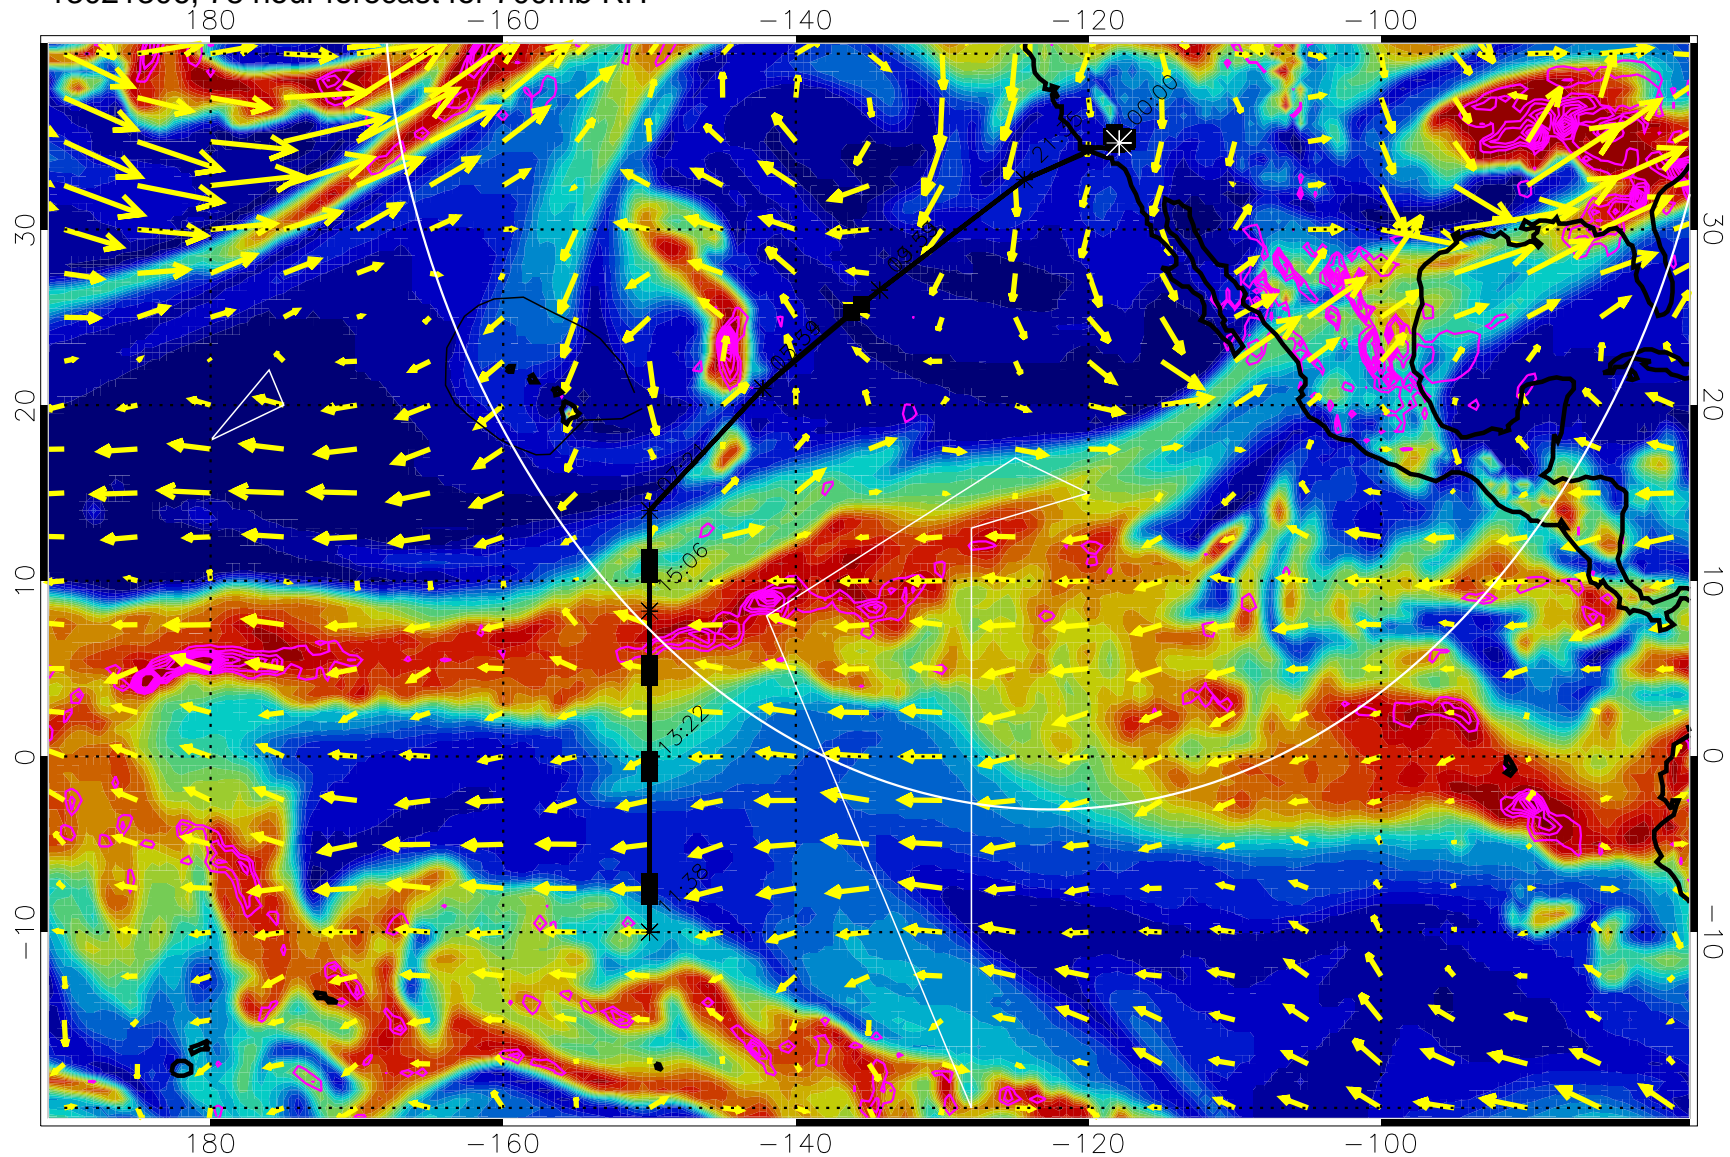

→ 30 m/s

Range ring of 4055 km -- 13 hours GH round trip

13021218, 66 hour forecast for 700mb RH

Negative Omegas less than  $-0.3$ , contours of  $0.3$  Pa/s

EPV Tropopause (2 PVU) Position

→ 30 m/s

Range ring of 4055 km -- 13 hours GH round trip

13021300, 72 hour forecast for 700mb RH

Negative Omegas less than  $-0.3$ , contours of  $0.3$  Pa/s

EPV Tropopause (2 PVU) Position

→ 30 m/s

Range ring of 4055 km -- 13 hours GH round trip

13021306, 78 hour forecast for 700mb RH

Negative Omegas less than  $-0.3$ , contours of  $0.3$  Pa/s

EPV Tropopause (2 PVU) Position

→ 30 m/s

Range ring of 4055 km -- 13 hours GH round trip

13021312, 84 hour forecast for 700mb RH

Negative Omegas less than -.3, contours of .3 Pa/s

EPV Tropopause (2 PVU) Position

→ 30 m/s

Range ring of 4055 km -- 13 hours GH round trip

13021318, 90 hour forecast for 700mb RH

Negative Omegas less than  $-0.3$ , contours of  $0.3$  Pa/s

EPV Tropopause (2 PVU) Position