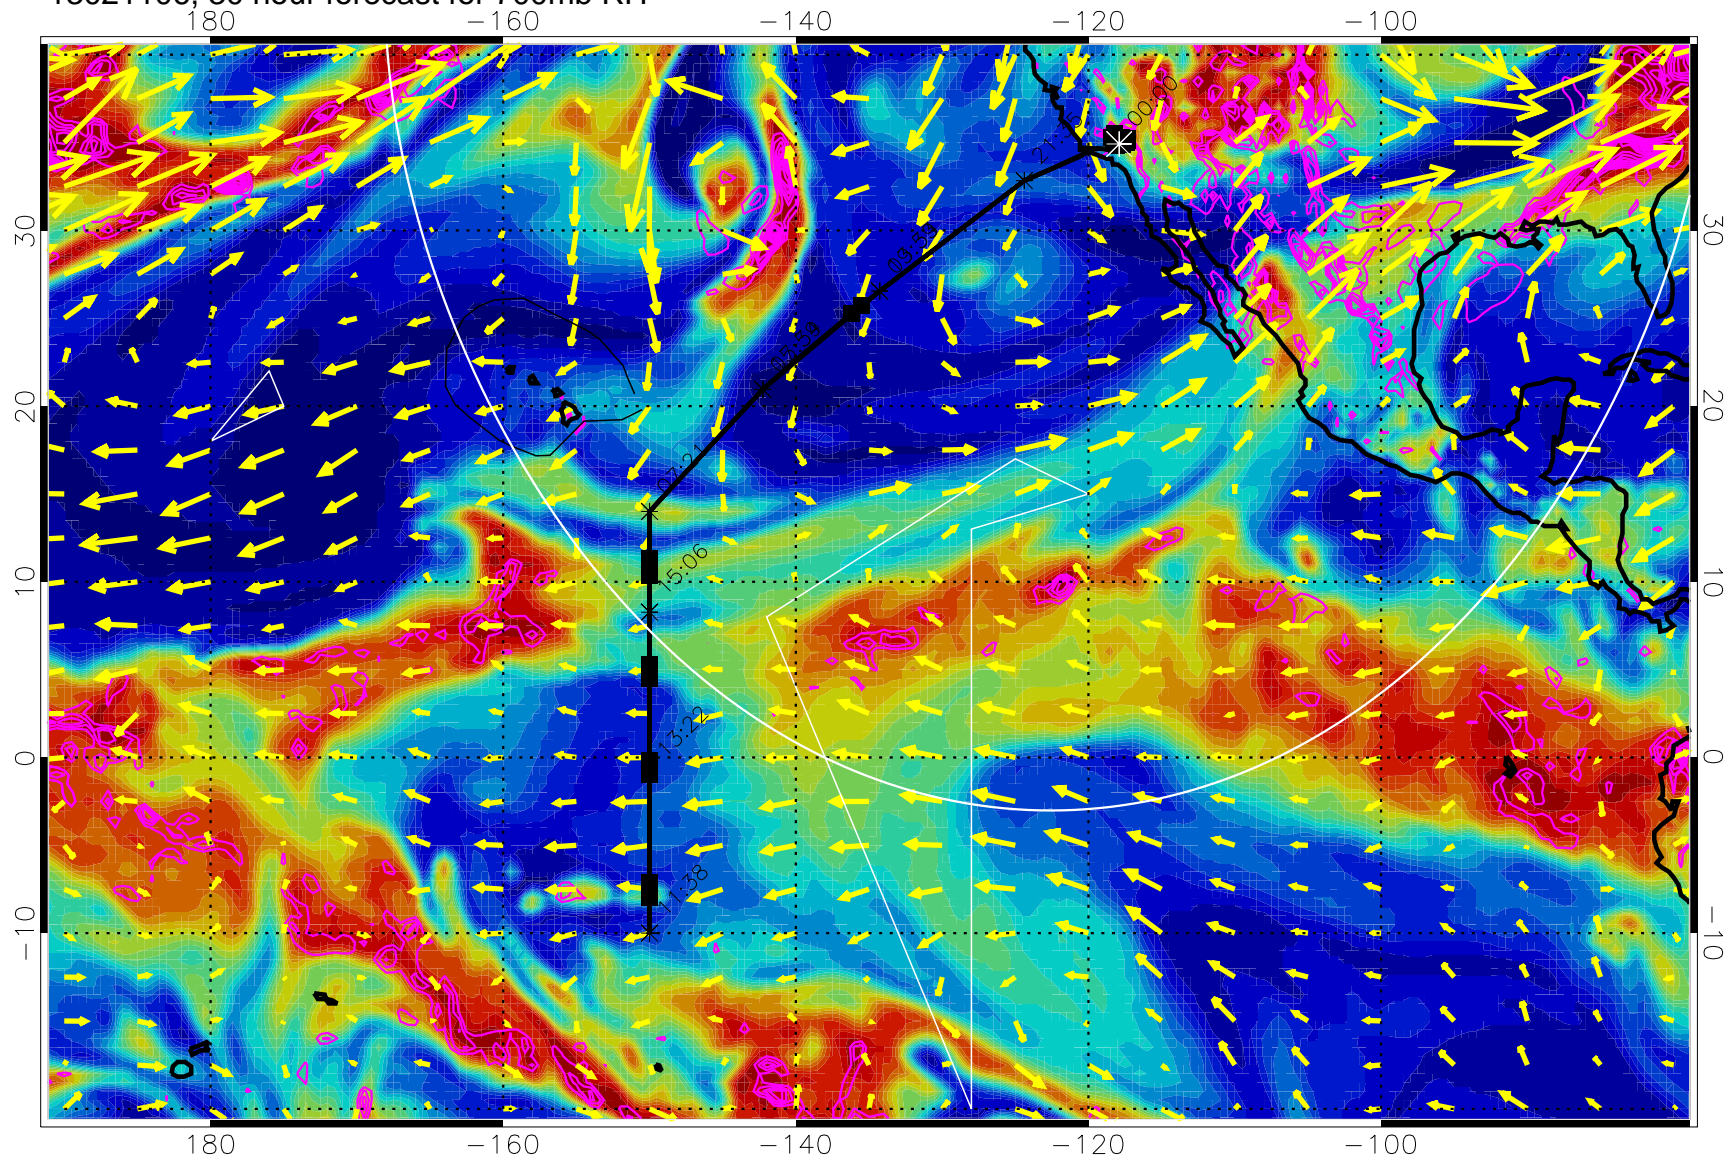

13021012, 12 hour forecast for 700mb RH

Negative Omegas less than  $-0.3$ , contours of  $0.3$  Pa/s

EPV Tropopause (2 PVU) Position

→ 30 m/s

Range ring of 4055 km -- 13 hours GH round trip

13021018, 18 hour forecast for 700mb RH

Negative Omegas less than  $-0.3$ , contours of  $0.3$  Pa/s

EPV Tropopause (2 PVU) Position

→ 30 m/s

Range ring of 4055 km -- 13 hours GH round trip

13021100, 24 hour forecast for 700mb RH

Negative Omegas less than  $-0.3$ , contours of  $0.3$  Pa/s

EPV Tropopause (2 PVU) Position

→ 30 m/s

Range ring of 4055 km -- 13 hours GH round trip

13021106, 30 hour forecast for 700mb RH

Negative Omegas less than  $-0.3$ , contours of  $0.3$  Pa/s

EPV Tropopause (2 PVU) Position

→ 30 m/s

Range ring of 4055 km -- 13 hours GH round trip

13021112, 36 hour forecast for 700mb RH

Negative Omegas less than  $-0.3$ , contours of  $0.3$  Pa/s

EPV Tropopause (2 PVU) Position

→ 30 m/s

Range ring of 4055 km -- 13 hours GH round trip