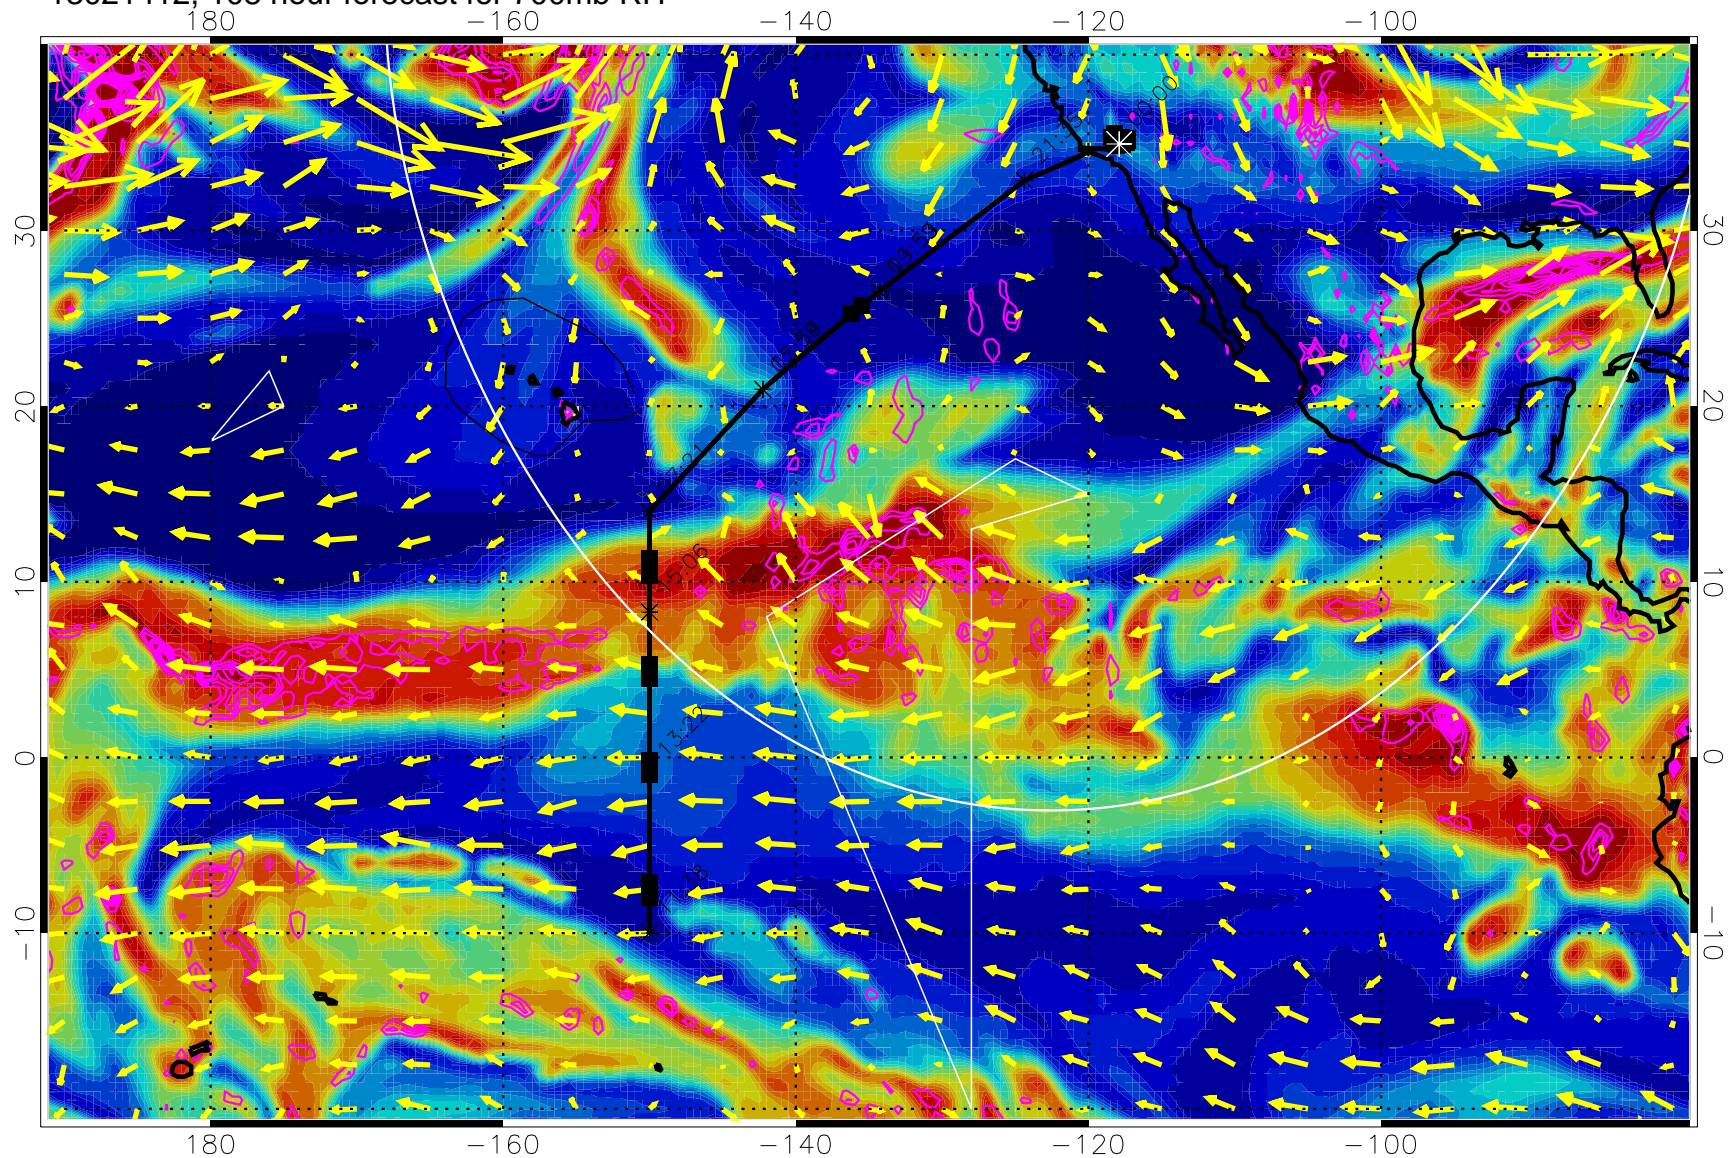

→ 30 m/s

Range ring of 4055 km -- 13 hours GH round trip

13021400, 96 hour forecast for 700mb RH

Negative Omegas less than  $-0.3$ , contours of  $0.3$  Pa/s

EPV Tropopause (2 PVU) Position

→ 30 m/s

Range ring of 4055 km -- 13 hours GH round trip

13021406, 102 hour forecast for 700mb RH

Negative Omegas less than  $-0.3$ , contours of  $0.3$  Pa/s

EPV Tropopause (2 PVU) Position

→ 30 m/s

Range ring of 4055 km -- 13 hours GH round trip

13021412, 108 hour forecast for 700mb RH

Negative Omegas less than  $-0.3$ , contours of  $0.3$  Pa/s

EPV Tropopause (2 PVU) Position

→ 30 m/s

Range ring of 4055 km -- 13 hours GH round trip

13021418, 114 hour forecast for 700mb RH

0 20 40 60 80 100  
RH, %

Negative Omegas less than  $-0.3$ , contours of  $0.3$  Pa/s

EPV Tropopause (2 PVU) Position

→ 30 m/s

Range ring of 4055 km -- 13 hours GH round trip

13021500, 120 hour forecast for 700mb RH

Negative Omegas less than  $-0.3$ , contours of  $0.3$  Pa/s