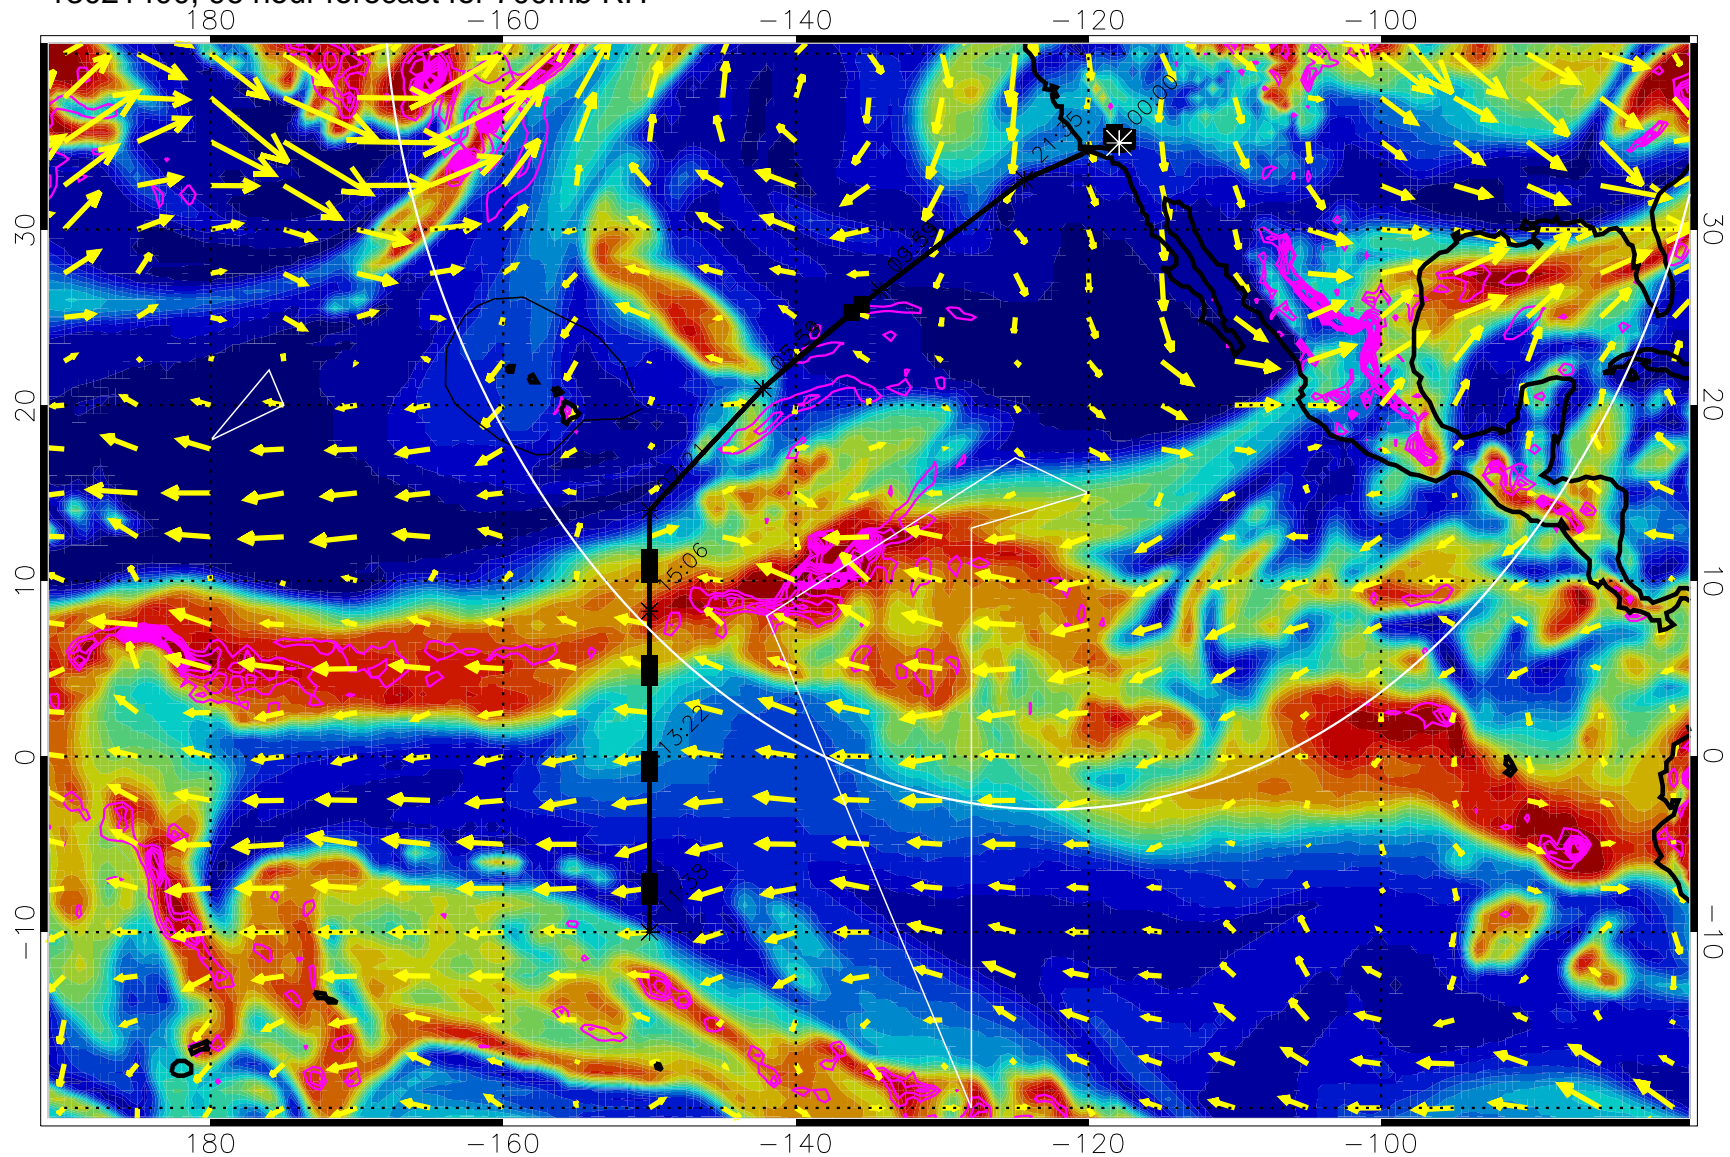

Negative Omegas less than  $-0.3$ , contours of  $0.3$  Pa/s

EPV Tropopause (2 PVU) Position

→ 30 m/s

Range ring of 4055 km -- 13 hours GH round trip

13021312, 84 hour forecast for 700mb RH

Negative Omegas less than -.3, contours of .3 Pa/s

EPV Tropopause (2 PVU) Position

→ 30 m/s

Range ring of 4055 km -- 13 hours GH round trip

13021318, 90 hour forecast for 700mb RH

Negative Omegas less than  $-0.3$ , contours of  $0.3$  Pa/s

EPV Tropopause (2 PVU) Position

→ 30 m/s

Range ring of 4055 km -- 13 hours GH round trip

13021400, 96 hour forecast for 700mb RH

Negative Omegas less than  $-0.3$ , contours of  $0.3$  Pa/s

EPV Tropopause (2 PVU) Position

→ 30 m/s

Range ring of 4055 km -- 13 hours GH round trip

13021406, 102 hour forecast for 700mb RH

Negative Omegas less than  $-0.3$ , contours of  $0.3$  Pa/s

EPV Tropopause (2 PVU) Position

→ 30 m/s

Range ring of 4055 km -- 13 hours GH round trip

13021412, 108 hour forecast for 700mb RH