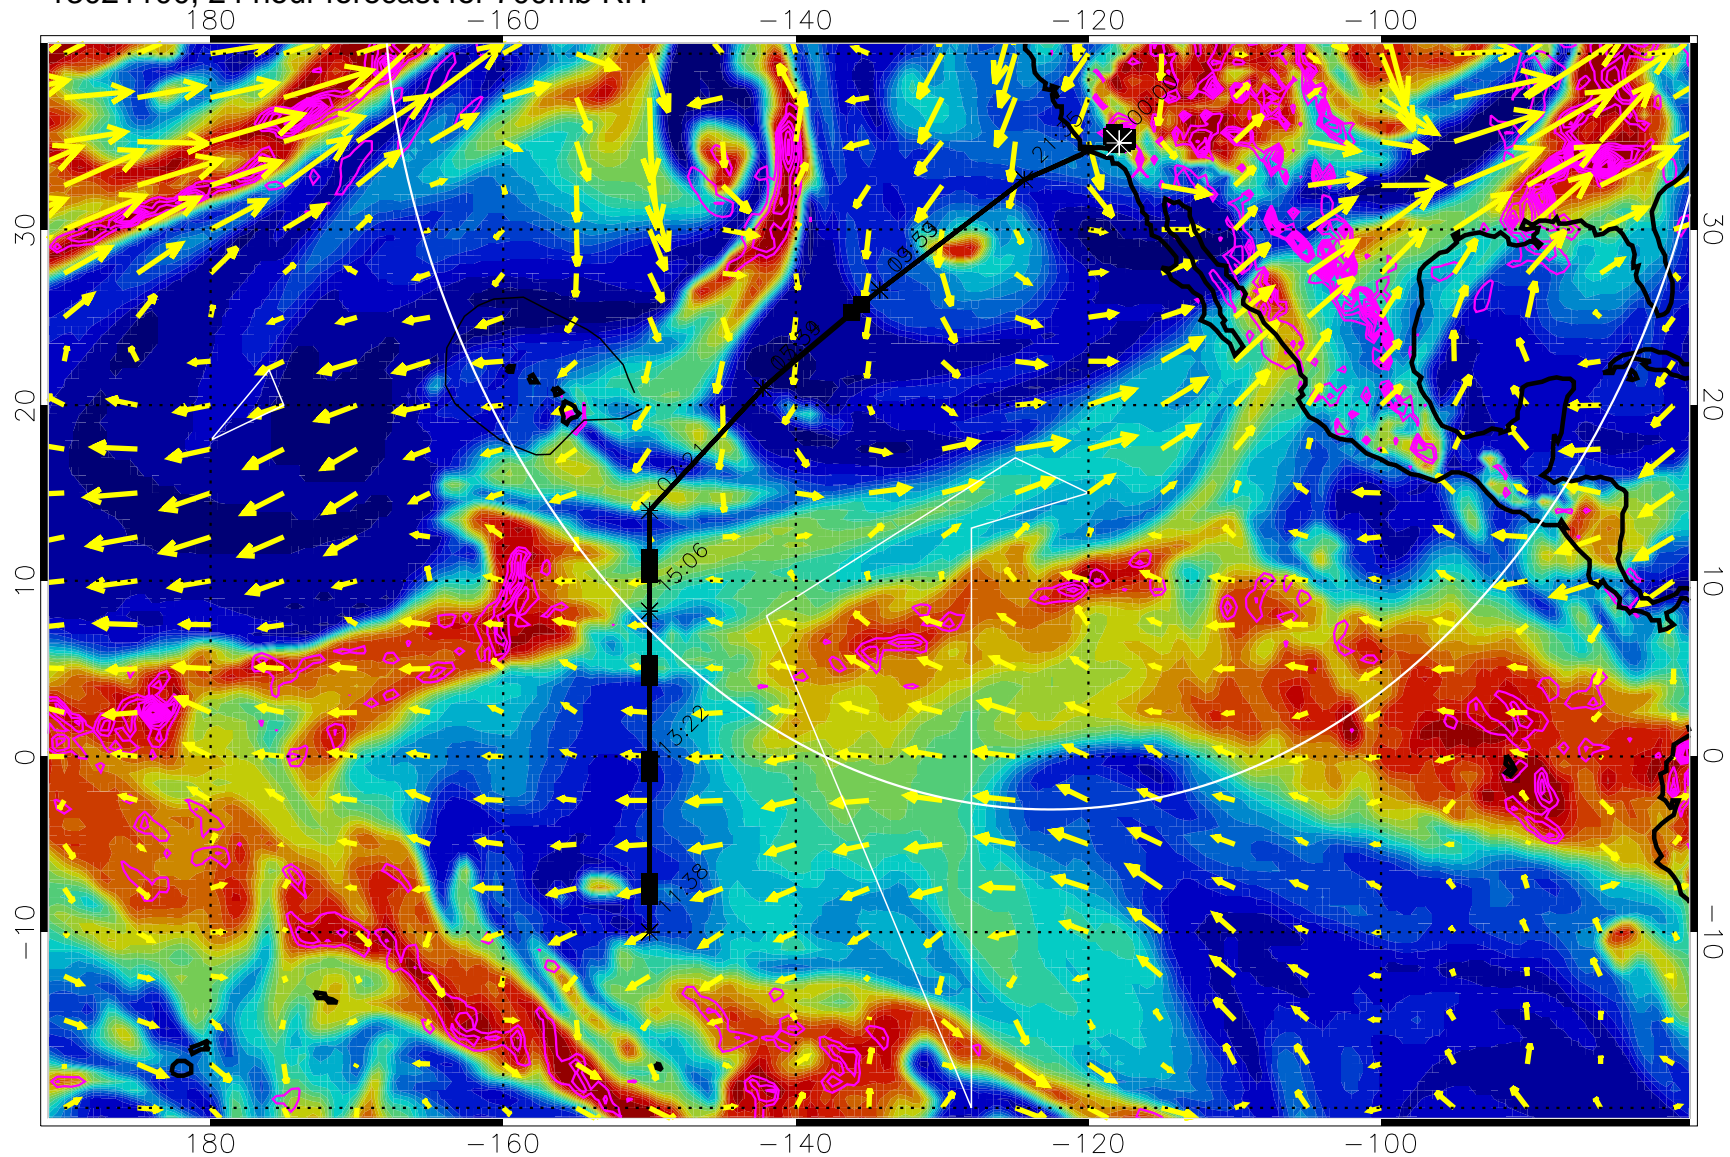

13021012, 12 hour forecast for 700mb RH

Negative Omegas less than  $-0.3$ , contours of  $0.3$  Pa/s

EPV Tropopause (2 PVU) Position

→ 30 m/s

Range ring of 4055 km -- 13 hours GH round trip

13021018, 18 hour forecast for 700mb RH

Negative Omegas less than  $-0.3$ , contours of  $0.3$  Pa/s

EPV Tropopause (2 PVU) Position

→ 30 m/s

Range ring of 4055 km -- 13 hours GH round trip

13021100, 24 hour forecast for 700mb RH

Negative Omegas less than  $-0.3$ , contours of  $0.3$  Pa/s

EPV Tropopause (2 PVU) Position

→ 30 m/s

Range ring of 4055 km -- 13 hours GH round trip

13021106, 30 hour forecast for 700mb RH

Negative Omegas less than  $-0.3$ , contours of  $0.3$  Pa/s

EPV Tropopause (2 PVU) Position

→ 30 m/s

Range ring of 4055 km -- 13 hours GH round trip

13021112, 36 hour forecast for 700mb RH

Negative Omegas less than  $-0.3$ , contours of  $0.3$  Pa/s

EPV Tropopause (2 PVU) Position

→ 30 m/s

Range ring of 4055 km -- 13 hours GH round trip