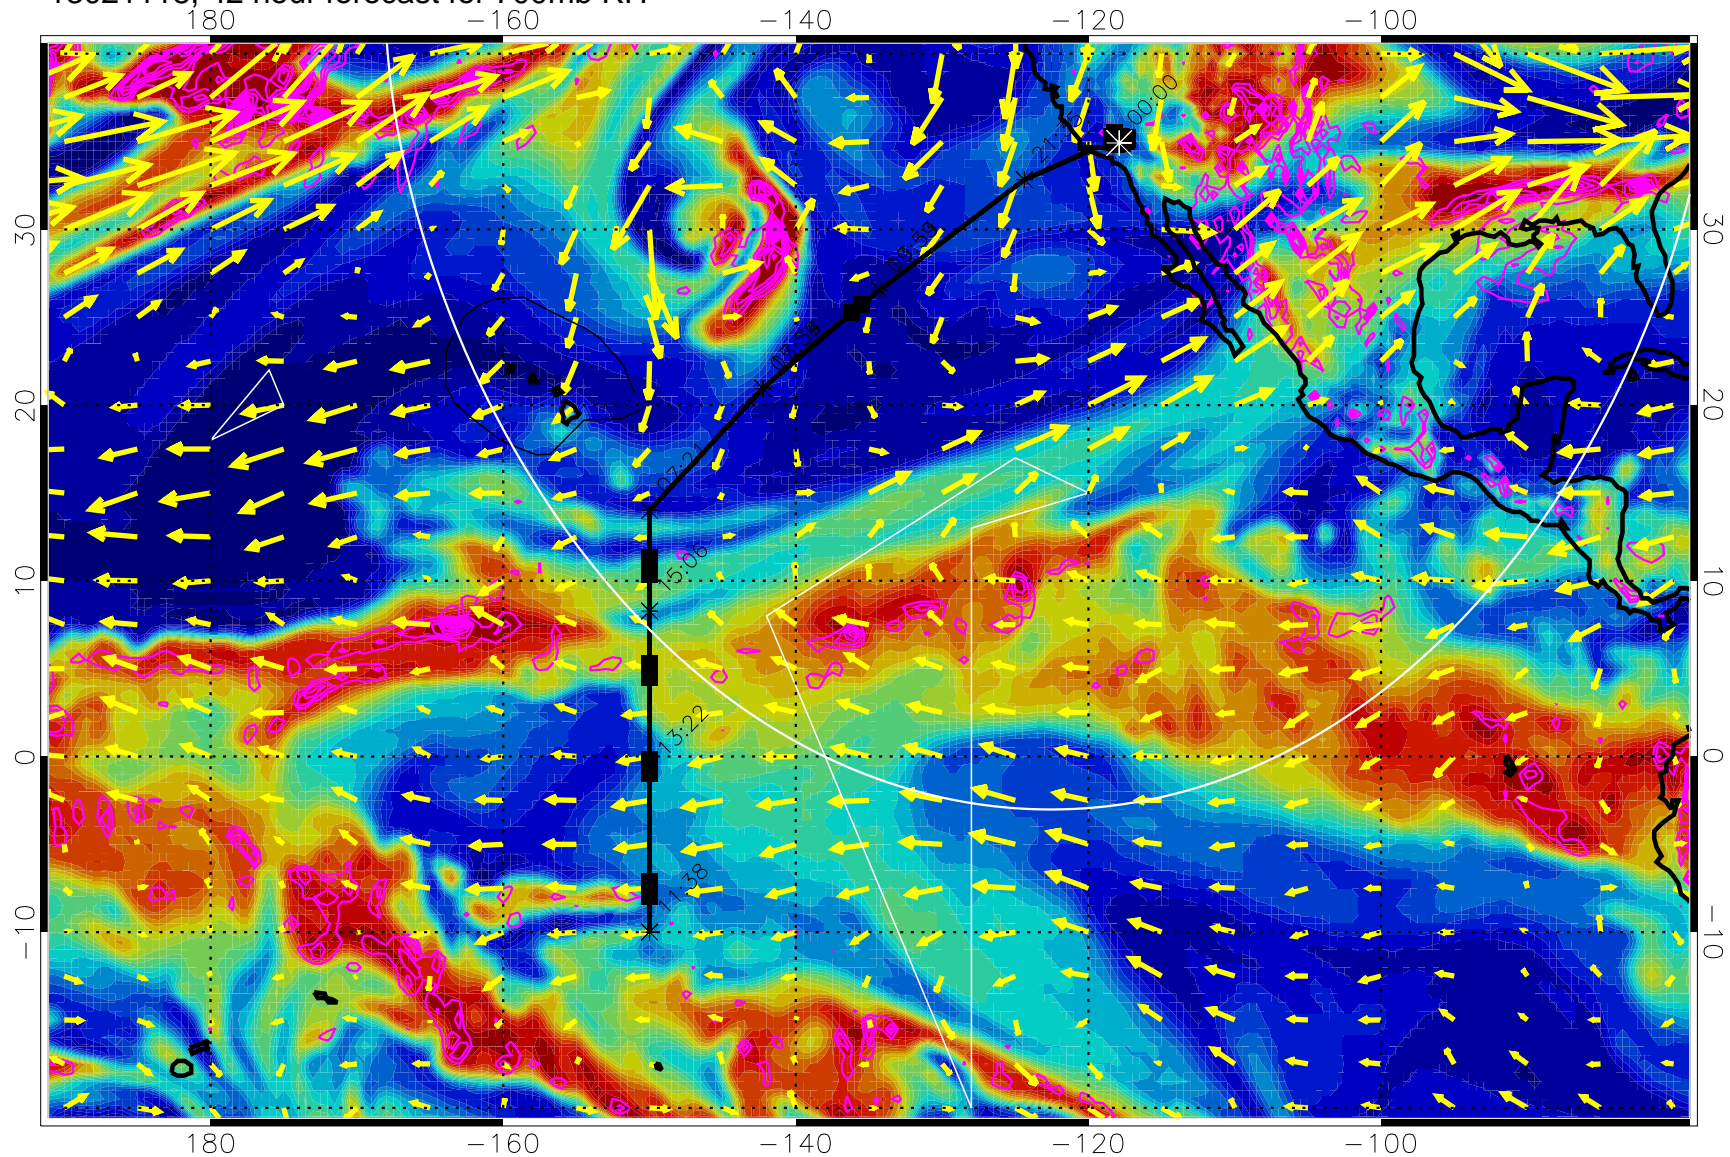

EPV Tropopause (2 PVU) Position

→ 30 m/s

Range ring of 4055 km -- 13 hours GH round trip

13021106, 30 hour forecast for 700mb RH

Negative Omegas less than  $-0.3$ , contours of  $0.3$  Pa/s

EPV Tropopause (2 PVU) Position

→ 30 m/s

Range ring of 4055 km -- 13 hours GH round trip

13021112, 36 hour forecast for 700mb RH

Negative Omegas less than  $-0.3$ , contours of  $0.3$  Pa/s

EPV Tropopause (2 PVU) Position

→ 30 m/s

Range ring of 4055 km -- 13 hours GH round trip

13021118, 42 hour forecast for 700mb RH

Negative Omegas less than  $-0.3$ , contours of  $0.3$  Pa/s

EPV Tropopause (2 PVU) Position

→ 30 m/s

Range ring of 4055 km -- 13 hours GH round trip

13021200, 48 hour forecast for 700mb RH

Negative Omegas less than  $-0.3$ , contours of  $0.3$  Pa/s

EPV Tropopause (2 PVU) Position

→ 30 m/s

Range ring of 4055 km -- 13 hours GH round trip

13021206, 54 hour forecast for 700mb RH

Negative Omegas less than  $-0.3$ , contours of  $0.3$  Pa/s