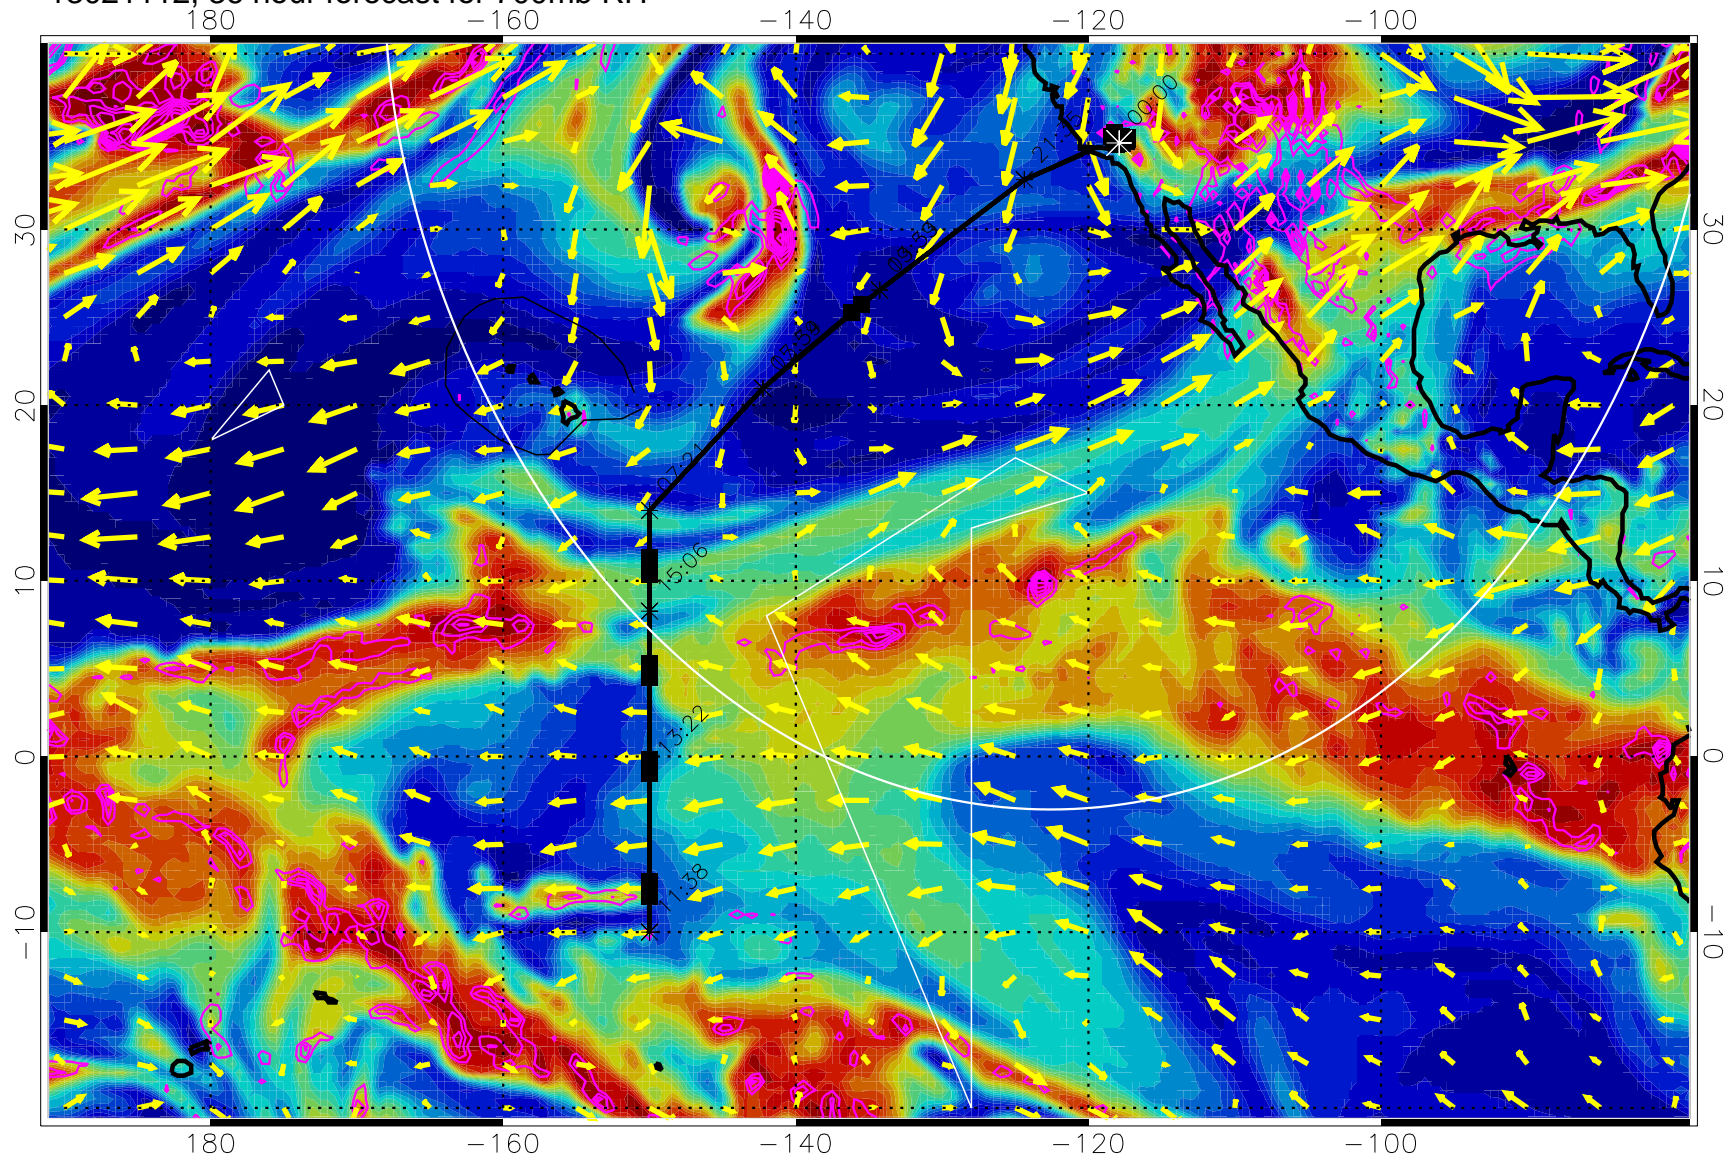

Negative Omegas less than  $-0.3$ , contours of  $0.3$  Pa/s

EPV Tropopause (2 PVU) Position

→ 30 m/s

Range ring of 4055 km -- 13 hours GH round trip

13021100, 24 hour forecast for 700mb RH

Negative Omegas less than  $-0.3$ , contours of  $0.3$  Pa/s

EPV Tropopause (2 PVU) Position

→ 30 m/s

Range ring of 4055 km -- 13 hours GH round trip

13021106, 30 hour forecast for 700mb RH

Negative Omegas less than  $-0.3$ , contours of  $0.3$  Pa/s

EPV Tropopause (2 PVU) Position

→ 30 m/s

Range ring of 4055 km -- 13 hours GH round trip

13021112, 36 hour forecast for 700mb RH

Negative Omegas less than  $-0.3$ , contours of  $0.3$  Pa/s

EPV Tropopause (2 PVU) Position

→ 30 m/s

Range ring of 4055 km -- 13 hours GH round trip

13021118, 42 hour forecast for 700mb RH

Negative Omegas less than  $-0.3$ , contours of  $0.3$  Pa/s

EPV Tropopause (2 PVU) Position

→ 30 m/s

Range ring of 4055 km -- 13 hours GH round trip

13021200, 48 hour forecast for 700mb RH