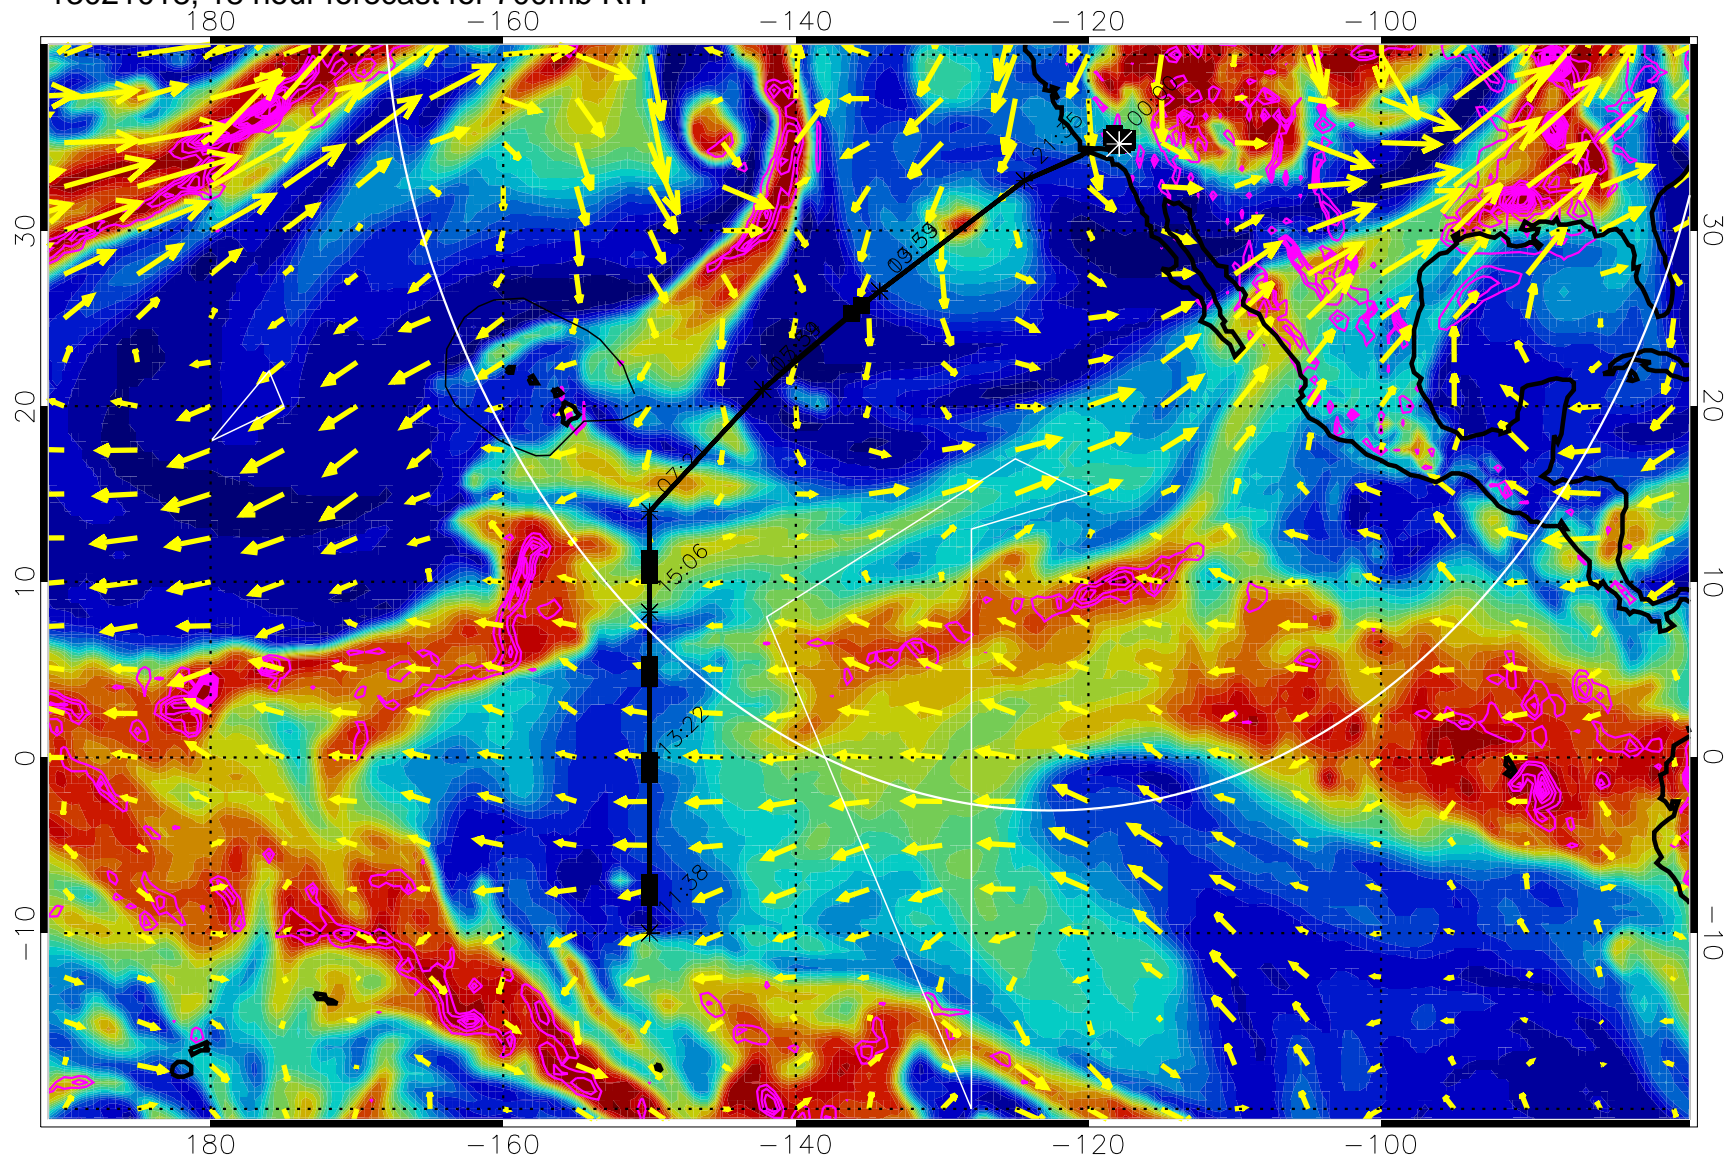

13021012, 12 hour forecast for 700mb RH

Negative Omegas less than  $-0.3$ , contours of  $0.3$  Pa/s

EPV Tropopause (2 PVU) Position

→ 30 m/s

Range ring of 4055 km -- 13 hours GH round trip

13021018, 18 hour forecast for 700mb RH

Negative Omegas less than  $-0.3$ , contours of  $0.3$  Pa/s

EPV Tropopause (2 PVU) Position

→ 30 m/s

Range ring of 4055 km -- 13 hours GH round trip

13021100, 24 hour forecast for 700mb RH

Negative Omegas less than  $-0.3$ , contours of  $0.3$  Pa/s

EPV Tropopause (2 PVU) Position

→ 30 m/s

Range ring of 4055 km -- 13 hours GH round trip

13021106, 30 hour forecast for 700mb RH

Negative Omegas less than  $-0.3$ , contours of  $0.3$  Pa/s

EPV Tropopause (2 PVU) Position

→ 30 m/s

Range ring of 4055 km -- 13 hours GH round trip

13021112, 36 hour forecast for 700mb RH

Negative Omegas less than  $-0.3$ , contours of  $0.3$  Pa/s

EPV Tropopause (2 PVU) Position

→ 30 m/s

Range ring of 4055 km -- 13 hours GH round trip