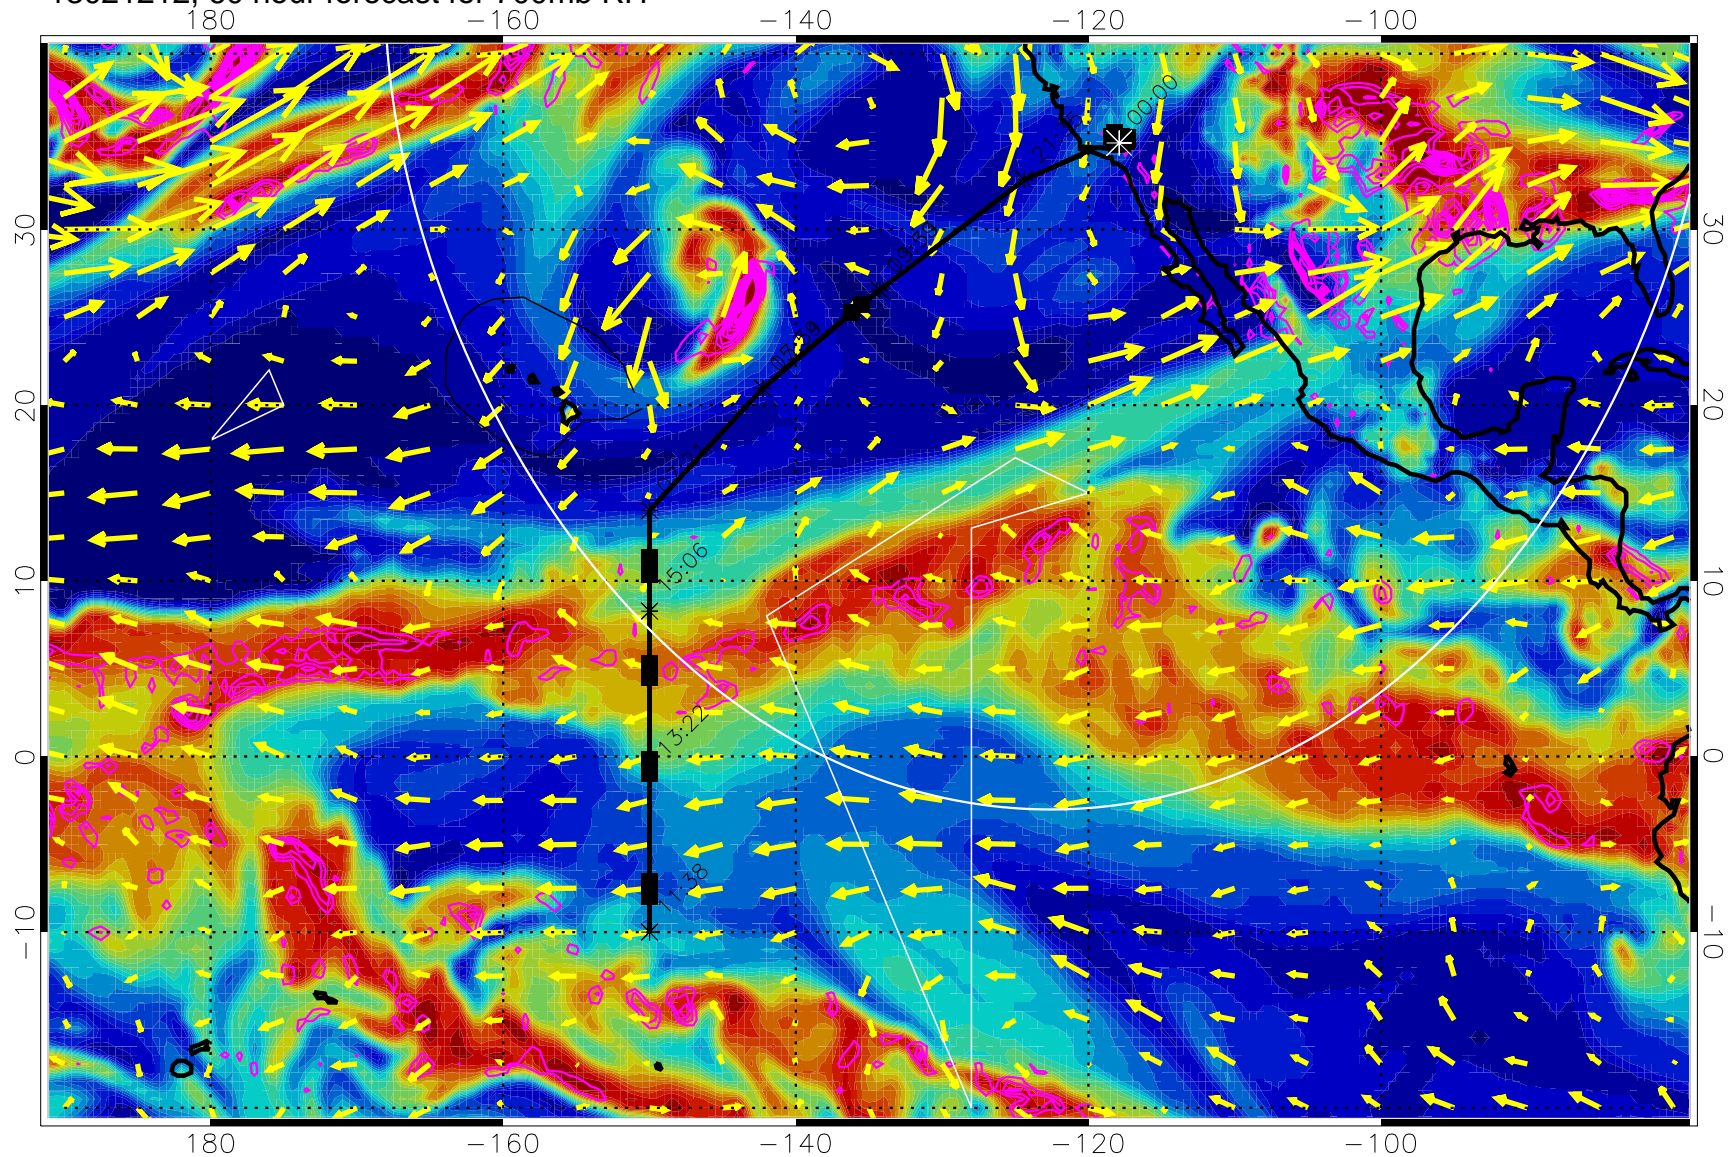

13021118, 42 hour forecast for 700mb RH

Negative Omegas less than  $-0.3$ , contours of  $0.3$  Pa/s

EPV Tropopause (2 PVU) Position

→ 30 m/s

Range ring of 4055 km -- 13 hours GH round trip

13021200, 48 hour forecast for 700mb RH

Negative Omegas less than  $-0.3$ , contours of  $0.3$  Pa/s

EPV Tropopause (2 PVU) Position

→ 30 m/s

Range ring of 4055 km -- 13 hours GH round trip

13021206, 54 hour forecast for 700mb RH

Negative Omegas less than  $-0.3$ , contours of  $0.3$  Pa/s

EPV Tropopause ( $2$  PVU) Position

→ 30 m/s

Range ring of 4055 km -- 13 hours GH round trip

13021212, 60 hour forecast for 700mb RH

Negative Omegas less than  $-0.3$ , contours of  $0.3$  Pa/s

EPV Tropopause (2 PVU) Position

→ 30 m/s

Range ring of 4055 km -- 13 hours GH round trip

13021218, 66 hour forecast for 700mb RH

Negative Omegas less than  $-0.3$ , contours of  $0.3$  Pa/s

EPV Tropopause (2 PVU) Position

→ 30 m/s

Range ring of 4055 km -- 13 hours GH round trip