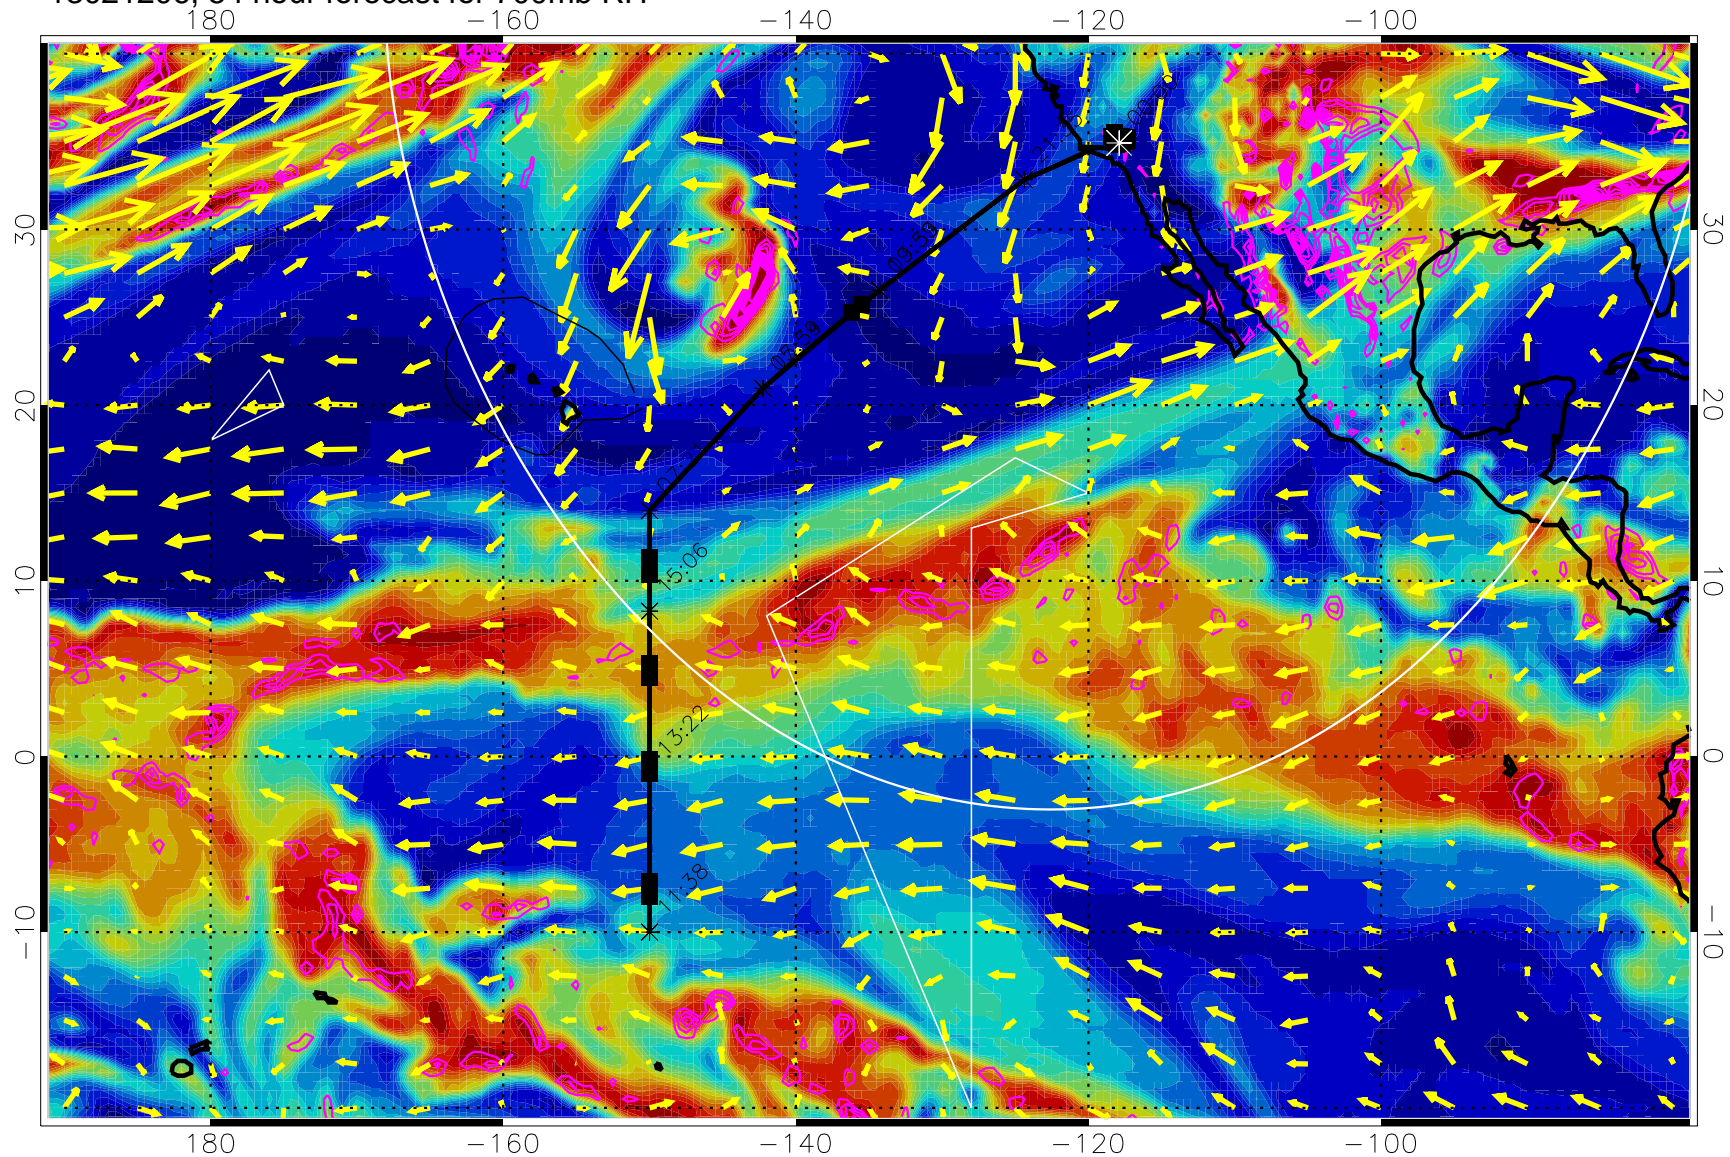

→ 30 m/s

Range ring of 4055 km -- 13 hours GH round trip

13021112, 36 hour forecast for 700mb RH

Negative Omegas less than  $-0.3$ , contours of  $0.3$  Pa/s

EPV Tropopause (2 PVU) Position

→ 30 m/s

Range ring of 4055 km -- 13 hours GH round trip

13021118, 42 hour forecast for 700mb RH

Negative Omegas less than  $-0.3$ , contours of  $0.3$  Pa/s

EPV Tropopause (2 PVU) Position

→ 30 m/s

Range ring of 4055 km -- 13 hours GH round trip

13021200, 48 hour forecast for 700mb RH

Negative Omegas less than  $-0.3$ , contours of  $0.3$  Pa/s

EPV Tropopause (2 PVU) Position

→ 30 m/s

Range ring of 4055 km -- 13 hours GH round trip

13021206, 54 hour forecast for 700mb RH

Negative Omegas less than  $-0.3$ , contours of  $0.3$  Pa/s

EPV Tropopause ( $2$  PVU) Position

→ 30 m/s

Range ring of 4055 km -- 13 hours GH round trip

13021212, 60 hour forecast for 700mb RH

Negative Omegas less than  $-0.3$ , contours of  $0.3$  Pa/s

EPV Tropopause (2 PVU) Position