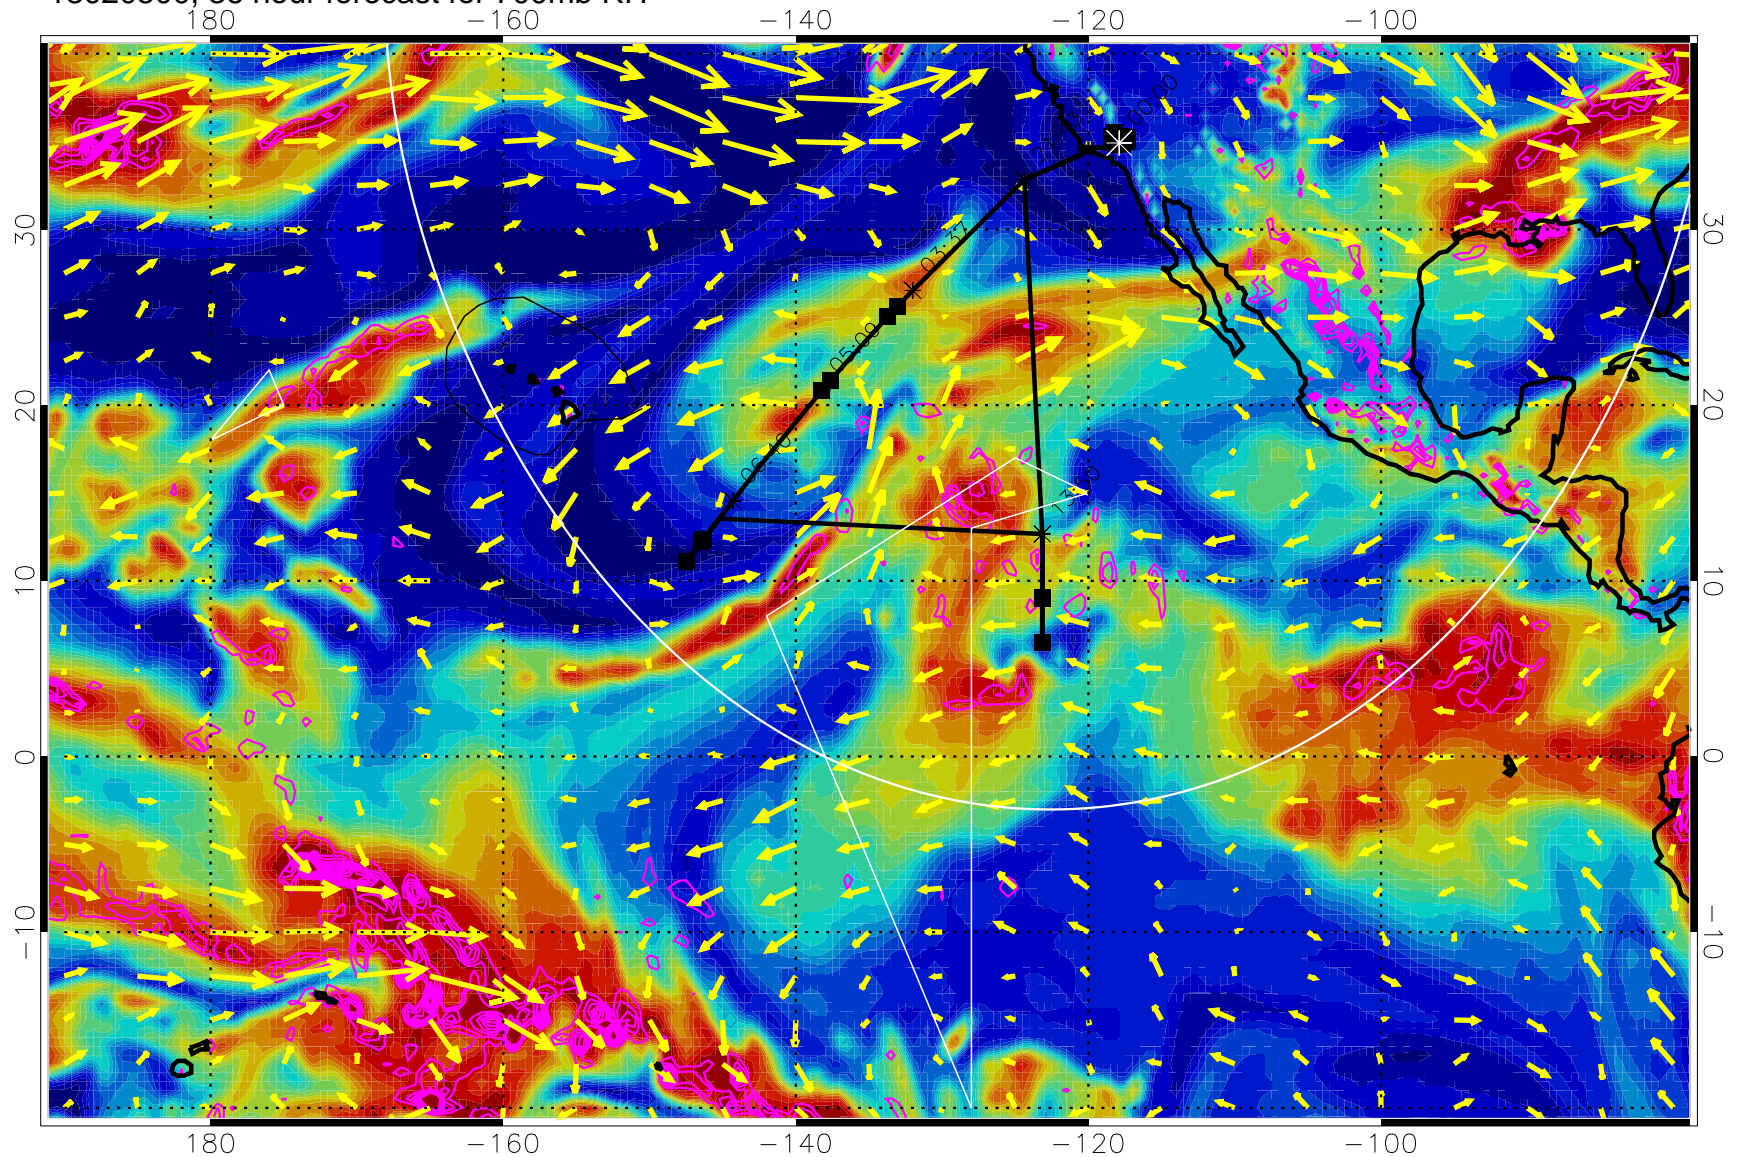

EPV Tropopause (2 PVU) Position

→ 30 m/s

Range ring of 4055 km -- 13 hours GH round trip

13020412, 24 hour forecast for 700mb RH

Negative Omegas less than -0.3 , contours of 0.3 Pa/s

EPV Tropopause (2 PVU) Position

→ 30 m/s

Range ring of 4055 km -- 13 hours GH round trip

13020418, 30 hour forecast for 700mb RH

Negative Omegas less than -0.3 , contours of 0.3 Pa/s

EPV Tropopause (2 PVU) Position

→ 30 m/s

Range ring of 4055 km -- 13 hours GH round trip

13020500, 36 hour forecast for 700mb RH

Negative Omegas less than -0.3 , contours of 0.3 Pa/s

EPV Tropopause (2 PVU) Position

→ 30 m/s

Range ring of 4055 km -- 13 hours GH round trip

13020506, 42 hour forecast for 700mb RH

Negative Omegas less than -0.3 , contours of 0.3 Pa/s

EPV Tropopause (2 PVU) Position

→ 30 m/s

Range ring of 4055 km -- 13 hours GH round trip

13020512, 48 hour forecast for 700mb RH

Negative Omegas less than -0.3 , contours of 0.3 Pa/s