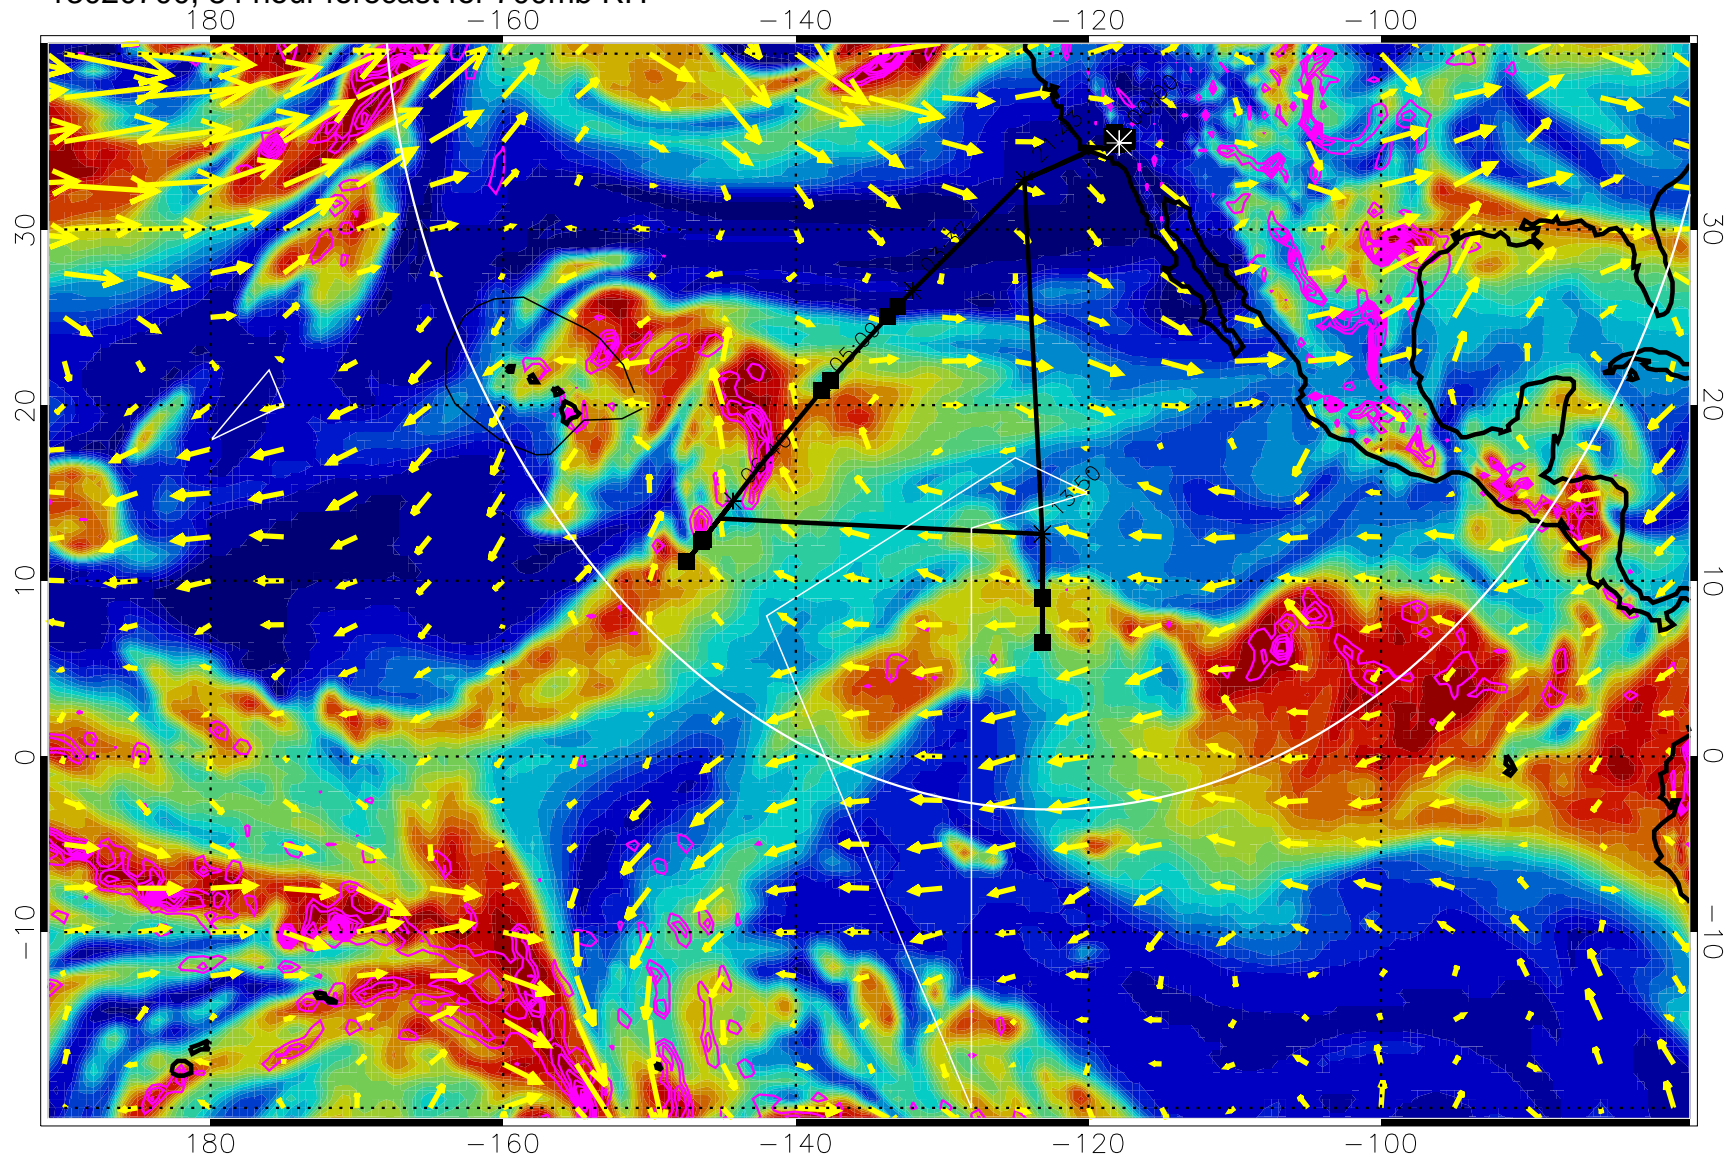

13020606, 66 hour forecast for 700mb RH

Negative Omegas less than -0.3 , contours of 0.3 Pa/s

EPV Tropopause (2 PVU) Position

→ 30 m/s

Range ring of 4055 km -- 13 hours GH round trip

13020612, 72 hour forecast for 700mb RH

Negative Omegas less than -0.3 , contours of 0.3 Pa/s

EPV Tropopause (2 PVU) Position

→ 30 m/s

Range ring of 4055 km -- 13 hours GH round trip

13020618, 78 hour forecast for 700mb RH

Negative Omegas less than -0.3 , contours of 0.3 Pa/s

EPV Tropopause (2 PVU) Position

→ 30 m/s

Range ring of 4055 km -- 13 hours GH round trip

13020700, 84 hour forecast for 700mb RH

Negative Omegas less than -0.3 , contours of 0.3 Pa/s

EPV Tropopause (2 PVU) Position

13020712, 96 hour forecast for 700mb RH

Negative Omegas less than -0.3 , contours of 0.3 Pa/s

EPV Tropopause (2 PVU) Position

→ 30 m/s

Range ring of 4055 km -- 13 hours GH round trip

13020718, 102 hour forecast for 700mb RH