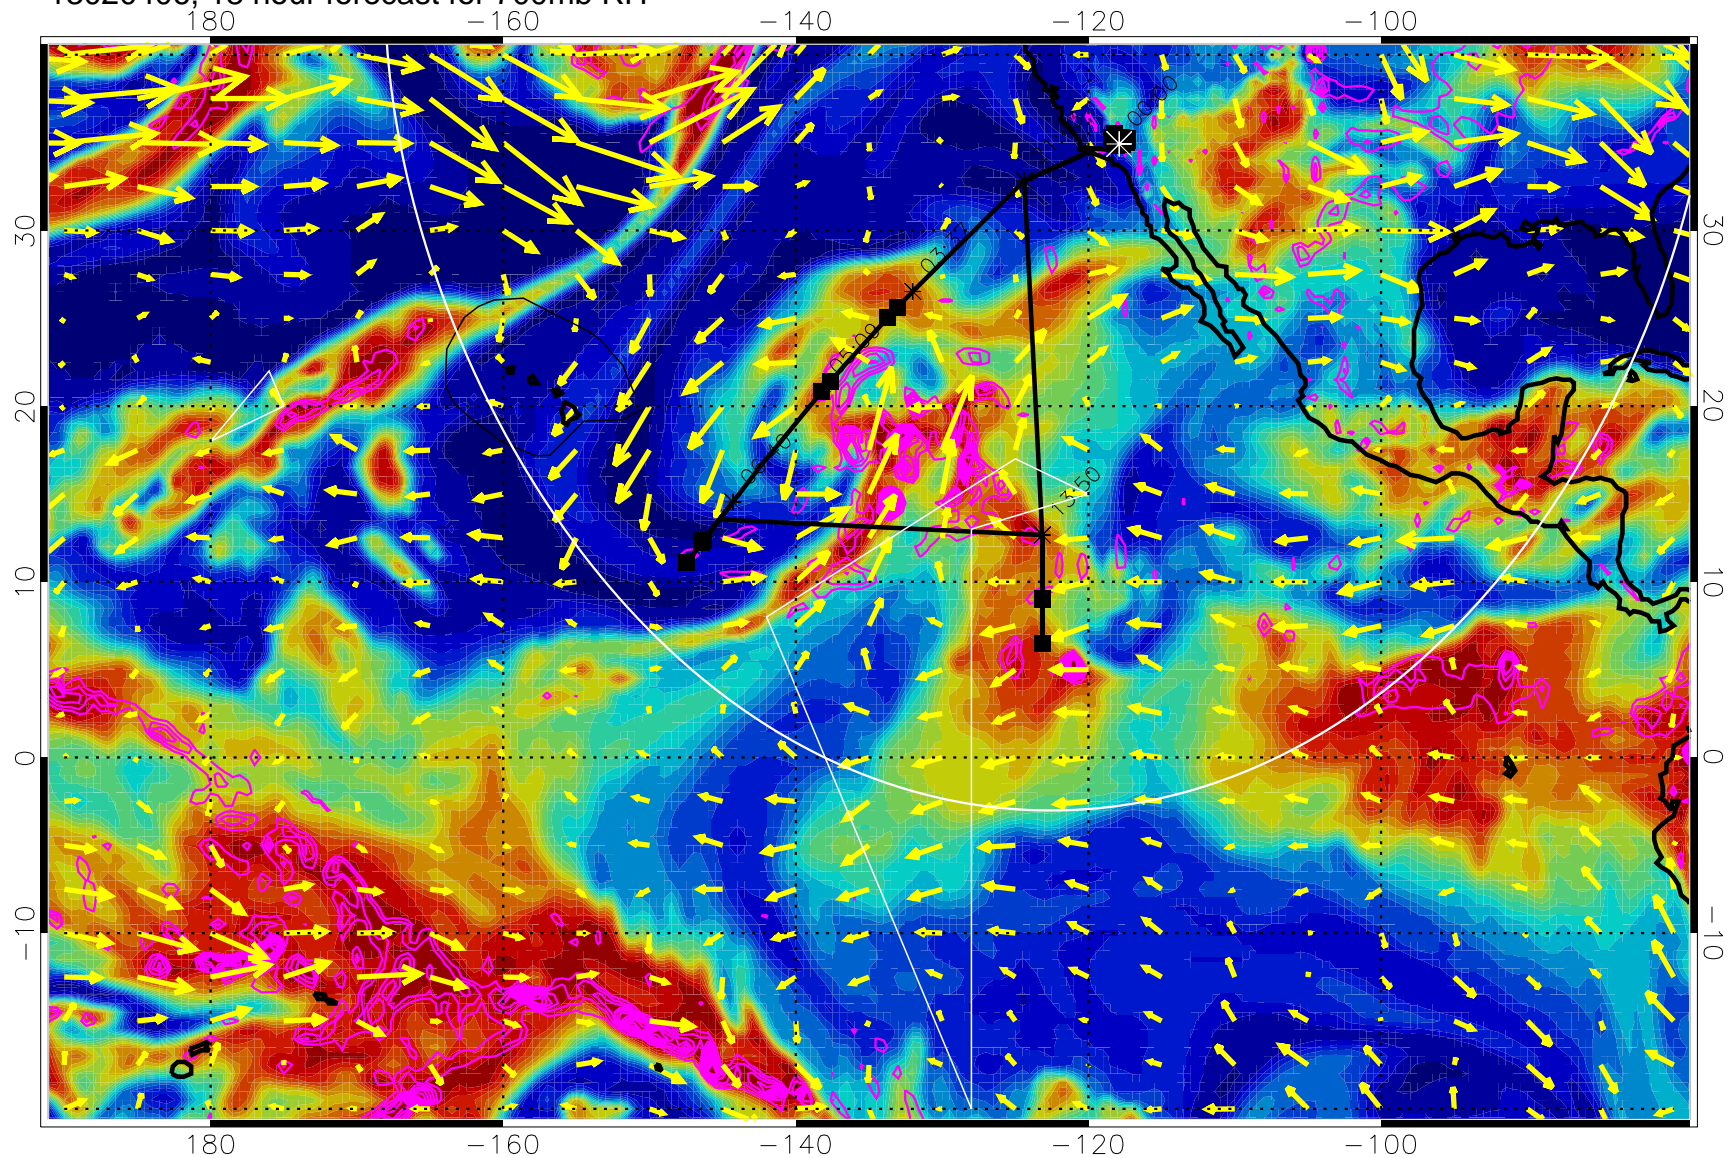

13020318, 6 hour forecast for 700mb RH

Negative Omegas less than -0.3 , contours of 0.3 Pa/s

EPV Tropopause (2 PVU) Position

→ 30 m/s

Range ring of 4055 km -- 13 hours GH round trip

13020400, 12 hour forecast for 700mb RH

Negative Omegas less than -0.3 , contours of 0.3 Pa/s

EPV Tropopause (2 PVU) Position

→ 30 m/s

Range ring of 4055 km -- 13 hours GH round trip

13020406, 18 hour forecast for 700mb RH

Negative Omegas less than -0.3 , contours of 0.3 Pa/s

EPV Tropopause (2 PVU) Position

→ 30 m/s

Range ring of 4055 km -- 13 hours GH round trip

13020412, 24 hour forecast for 700mb RH

Negative Omegas less than -0.3 , contours of 0.3 Pa/s

EPV Tropopause (2 PVU) Position

→ 30 m/s

Range ring of 4055 km -- 13 hours GH round trip

13020418, 30 hour forecast for 700mb RH

Negative Omegas less than -0.3 , contours of 0.3 Pa/s

EPV Tropopause (2 PVU) Position

→ 30 m/s

Range ring of 4055 km -- 13 hours GH round trip