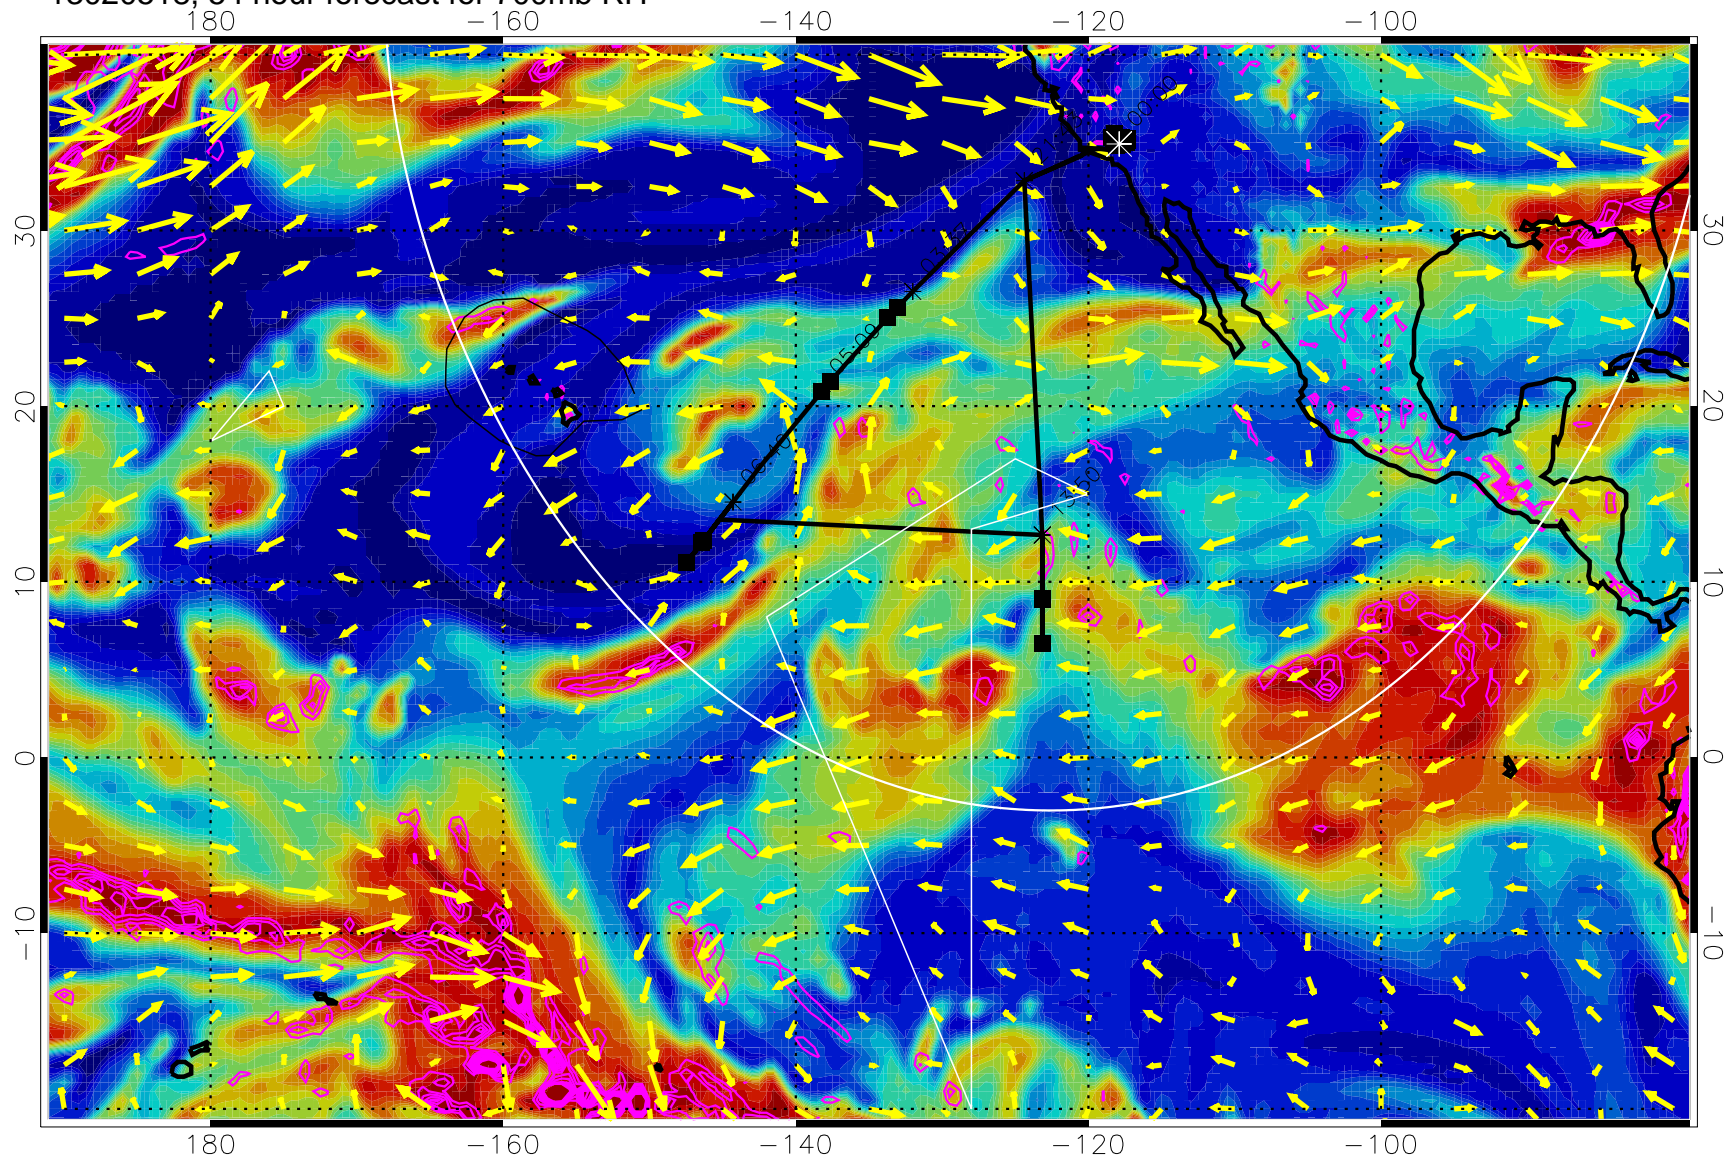

Negative Omegas less than -0.3 , contours of 0.3 Pa/s

EPV Tropopause (2 PVU) Position

→ 30 m/s

Range ring of 4055 km -- 13 hours GH round trip

13020512, 48 hour forecast for 700mb RH

Negative Omegas less than -0.3 , contours of 0.3 Pa/s

EPV Tropopause (2 PVU) Position

→ 30 m/s

Range ring of 4055 km -- 13 hours GH round trip

13020518, 54 hour forecast for 700mb RH

Negative Omegas less than -0.3 , contours of 0.3 Pa/s

EPV Tropopause (2 PVU) Position

→ 30 m/s

Range ring of 4055 km -- 13 hours GH round trip

13020600, 60 hour forecast for 700mb RH

Negative Omegas less than -0.3 , contours of 0.3 Pa/s

EPV Tropopause (2 PVU) Position

→ 30 m/s

Range ring of 4055 km -- 13 hours GH round trip

13020606, 66 hour forecast for 700mb RH

Negative Omegas less than -0.3 , contours of 0.3 Pa/s

EPV Tropopause (2 PVU) Position

→ 30 m/s

Range ring of 4055 km -- 13 hours GH round trip

13020612, 72 hour forecast for 700mb RH