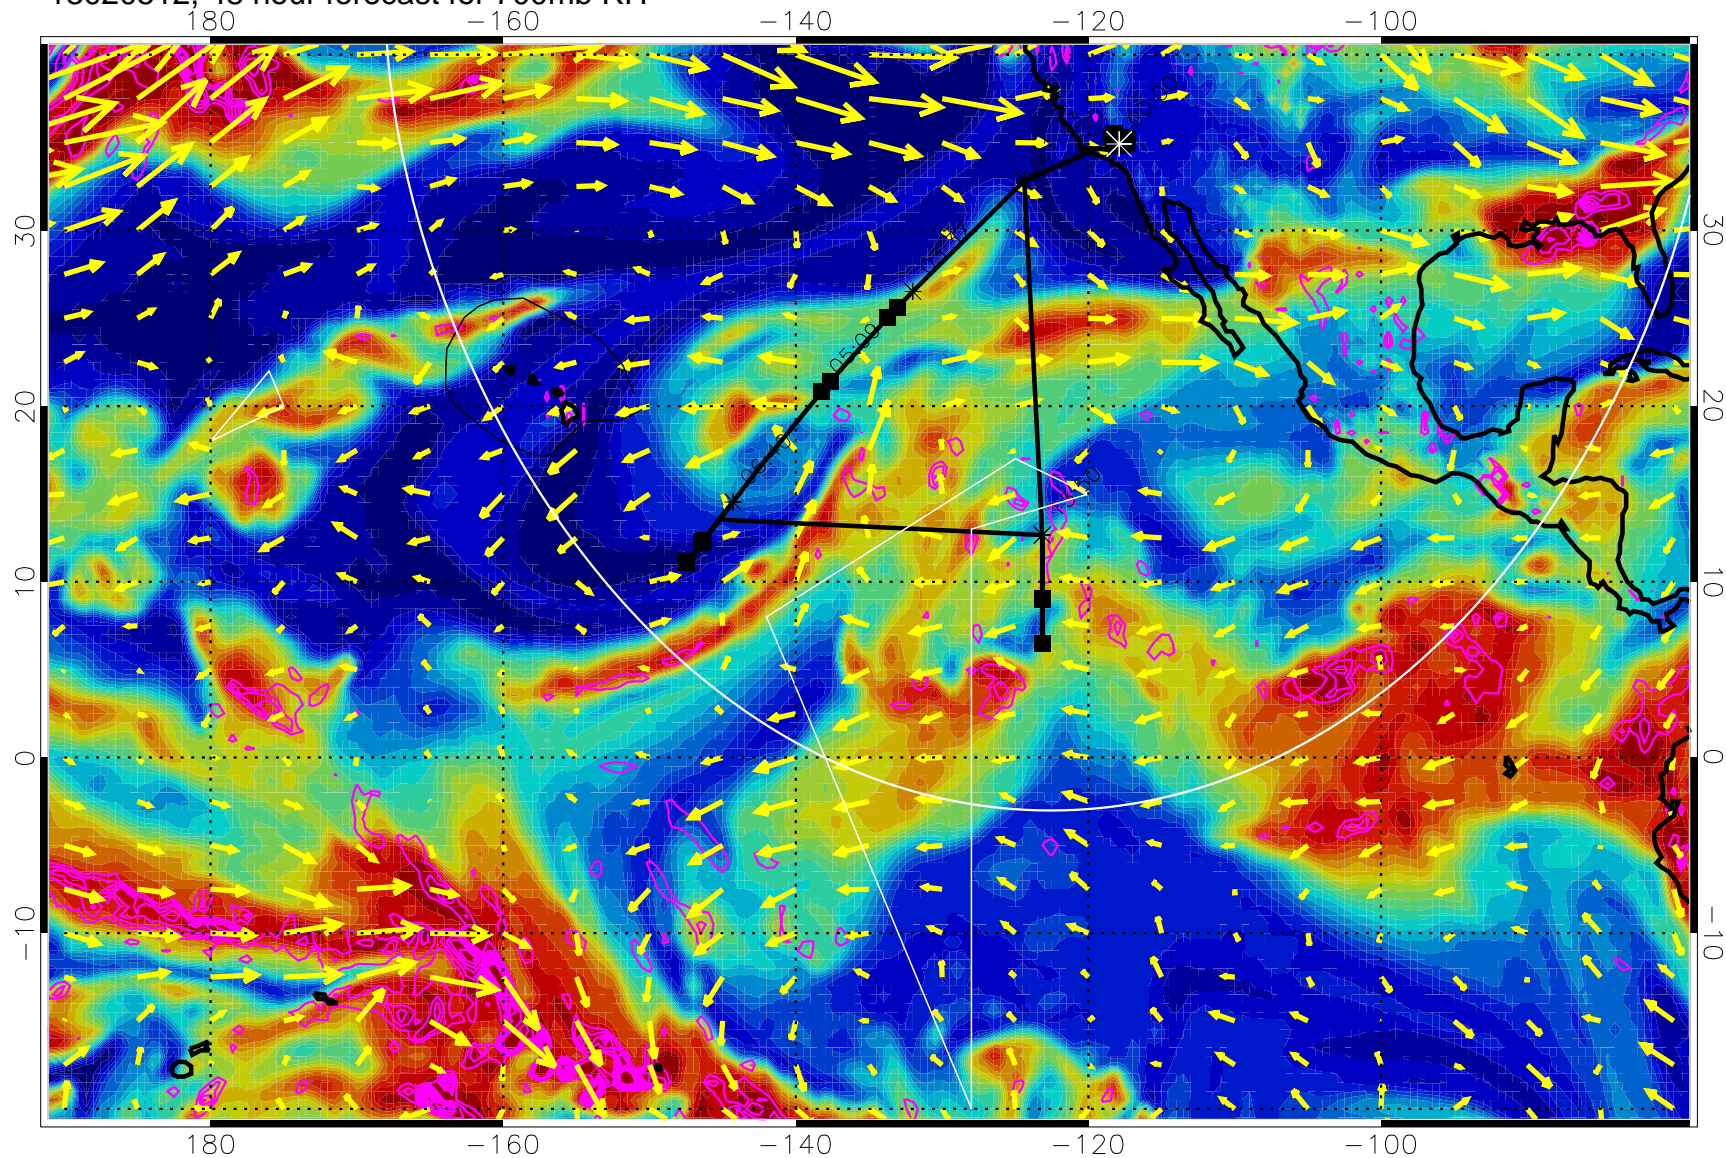

→ 30 m/s

Range ring of 4055 km -- 13 hours GH round trip

13020418, 30 hour forecast for 700mb RH

Negative Omegas less than -0.3 , contours of 0.3 Pa/s

EPV Tropopause (2 PVU) Position

→ 30 m/s

Range ring of 4055 km -- 13 hours GH round trip

13020500, 36 hour forecast for 700mb RH

Negative Omegas less than -0.3 , contours of 0.3 Pa/s

EPV Tropopause (2 PVU) Position

→ 30 m/s

Range ring of 4055 km -- 13 hours GH round trip

13020506, 42 hour forecast for 700mb RH

Negative Omegas less than -0.3 , contours of 0.3 Pa/s

EPV Tropopause (2 PVU) Position

→ 30 m/s

Range ring of 4055 km -- 13 hours GH round trip

13020512, 48 hour forecast for 700mb RH

Negative Omegas less than -0.3 , contours of 0.3 Pa/s

EPV Tropopause (2 PVU) Position

→ 30 m/s

Range ring of 4055 km -- 13 hours GH round trip

13020518, 54 hour forecast for 700mb RH

Negative Omegas less than -0.3 , contours of 0.3 Pa/s

EPV Tropopause (2 PVU) Position