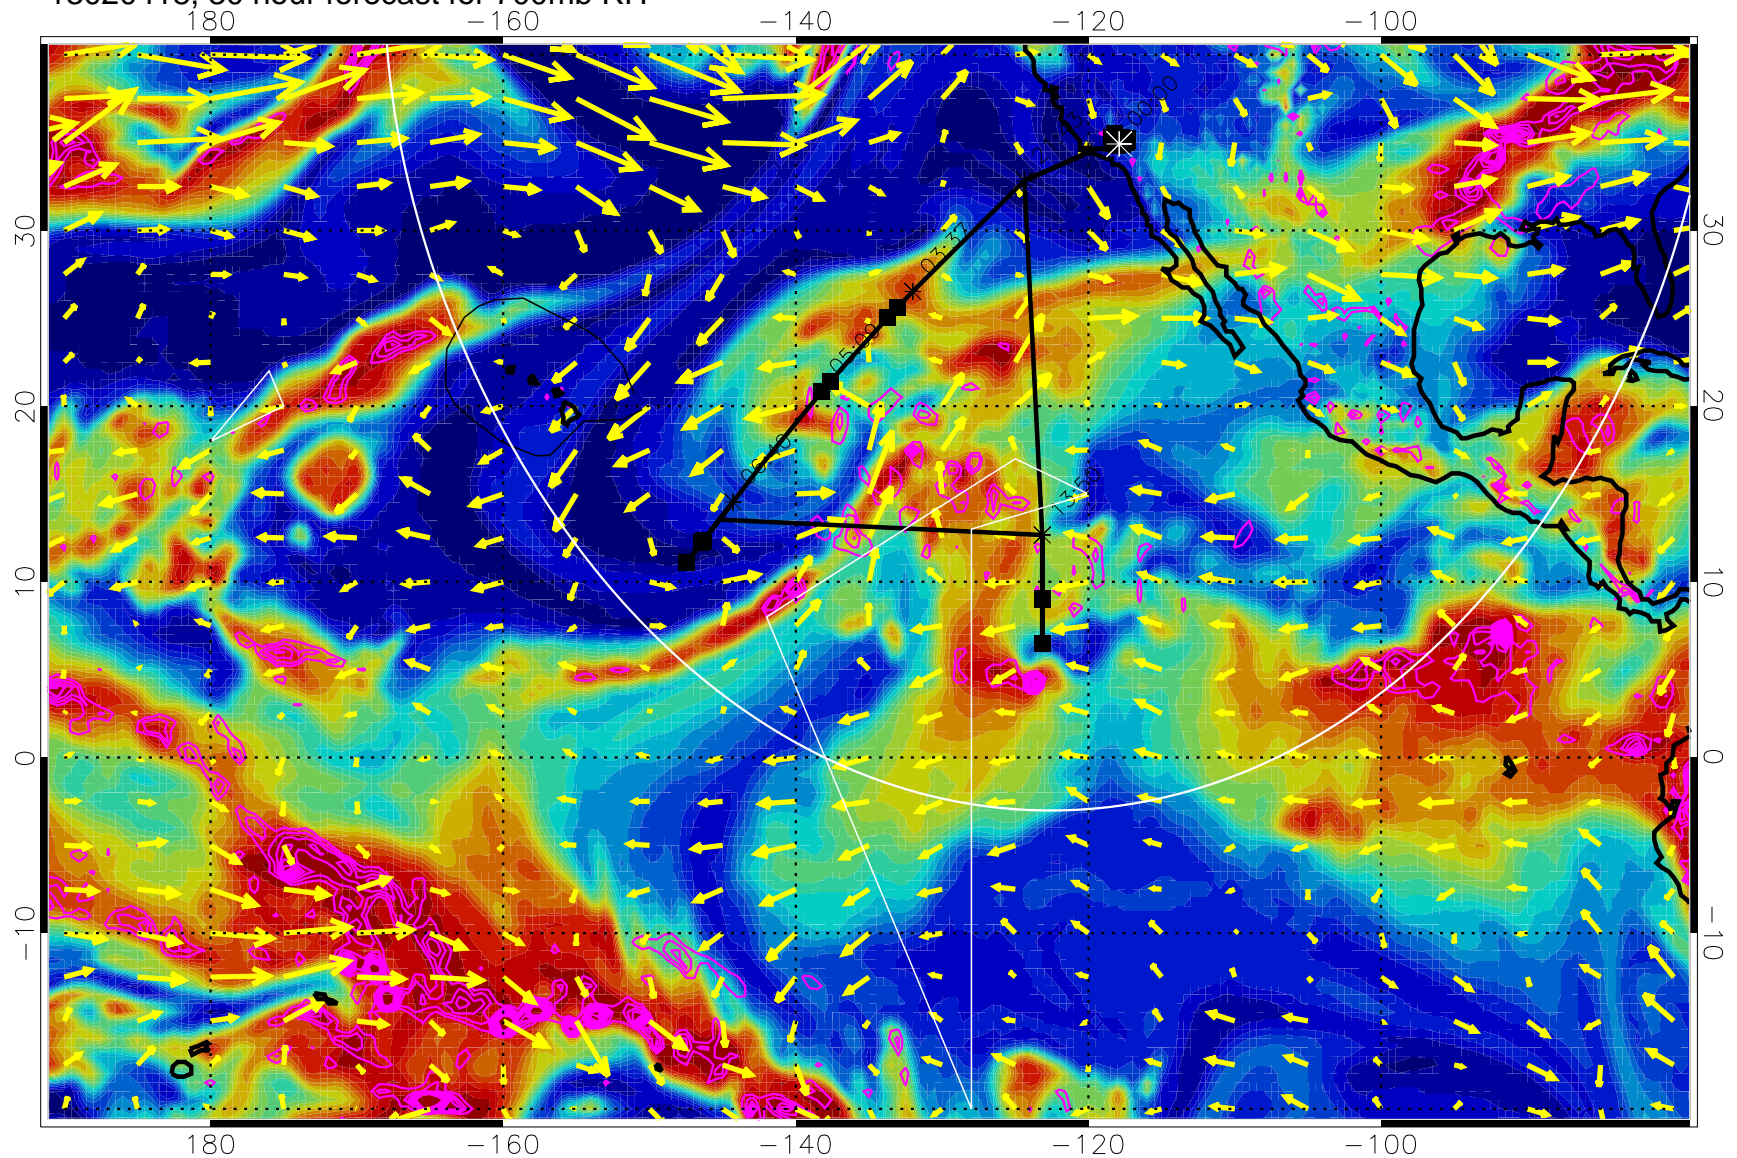

EPV Tropopause (2 PVU) Position

→ 30 m/s

Range ring of 4055 km -- 13 hours GH round trip

13020412, 24 hour forecast for 700mb RH

Negative Omegas less than -0.3 , contours of 0.3 Pa/s

EPV Tropopause (2 PVU) Position

→ 30 m/s

Range ring of 4055 km -- 13 hours GH round trip

13020418, 30 hour forecast for 700mb RH

Negative Omegas less than -0.3 , contours of 0.3 Pa/s

EPV Tropopause (2 PVU) Position

→ 30 m/s

Range ring of 4055 km -- 13 hours GH round trip

13020500, 36 hour forecast for 700mb RH

Negative Omegas less than -0.3 , contours of 0.3 Pa/s

EPV Tropopause (2 PVU) Position

→ 30 m/s

Range ring of 4055 km -- 13 hours GH round trip

13020506, 42 hour forecast for 700mb RH

EPV Tropopause (2 PVU) Position

→ 30 m/s

Range ring of 4055 km -- 13 hours GH round trip

13020518, 54 hour forecast for 700mb RH

Negative Omegas less than -0.3 , contours of 0.3 Pa/s

EPV Tropopause (2 PVU) Position