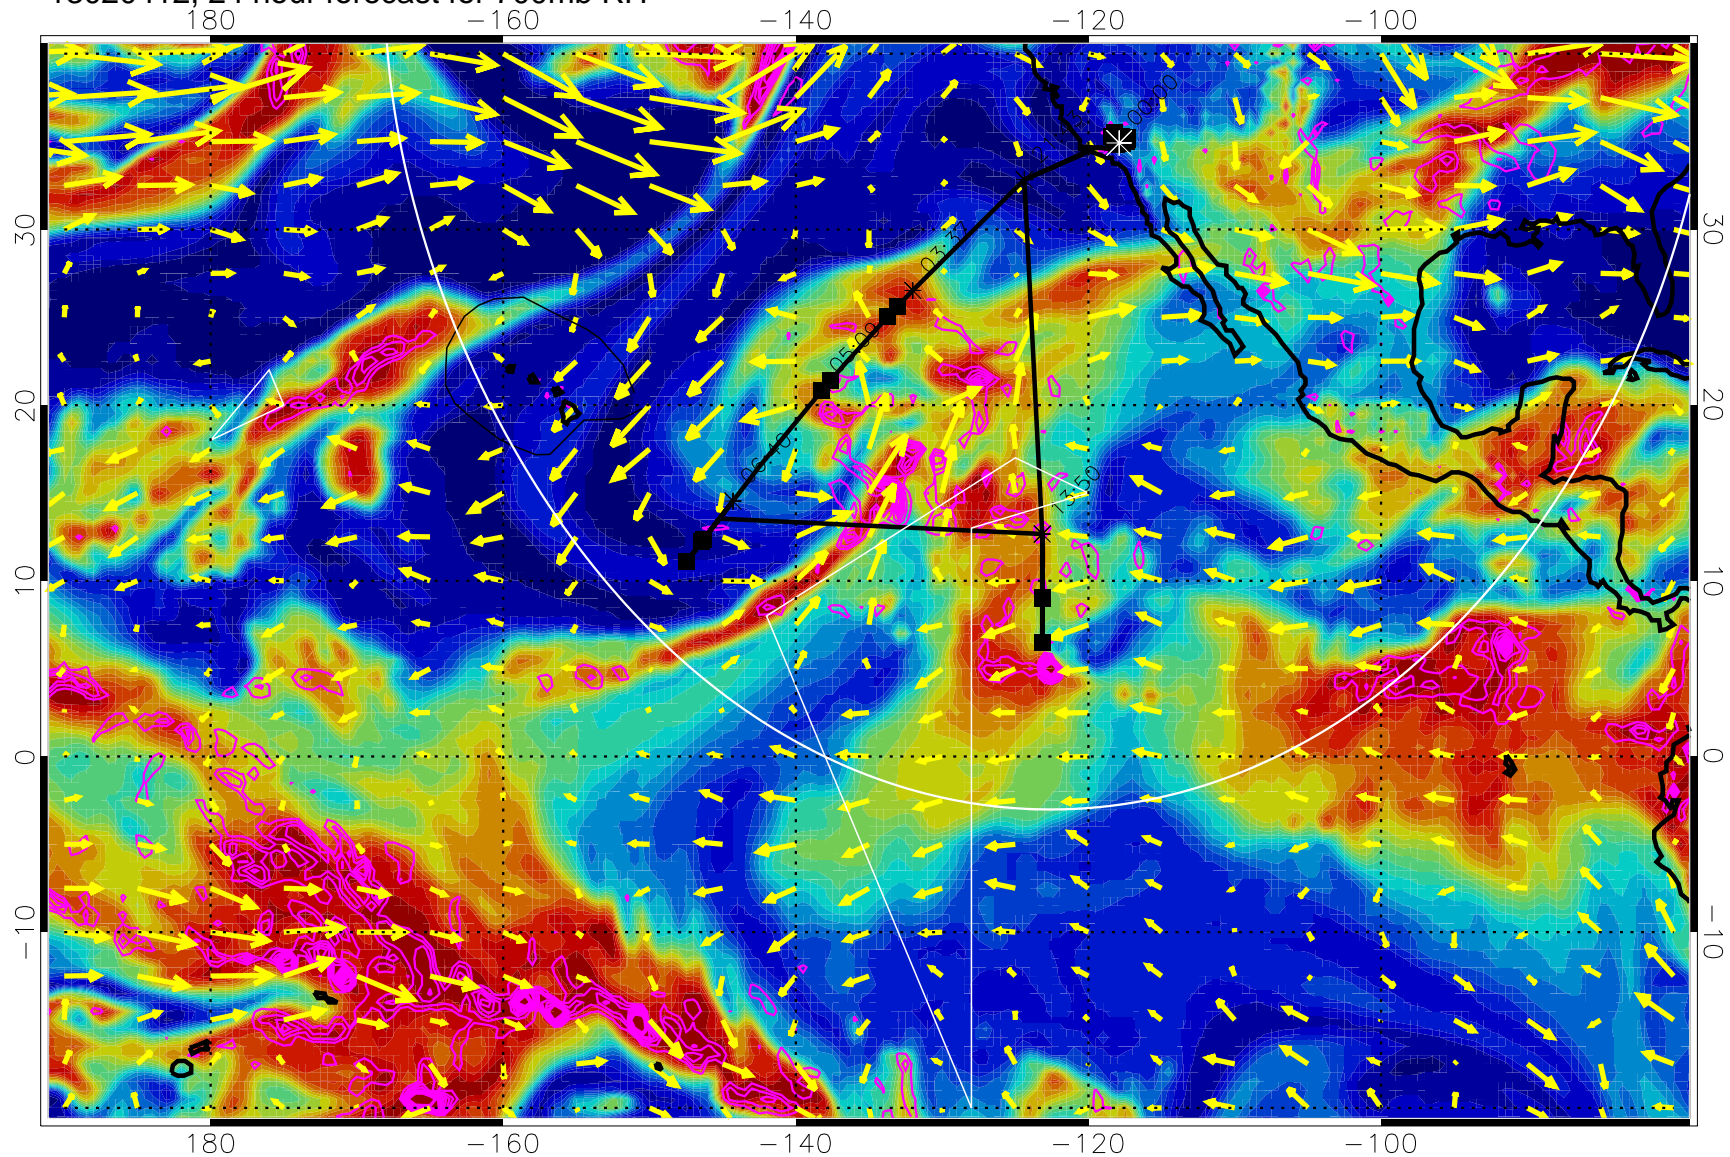

Negative Omegas less than -0.3 , contours of 0.3 Pa/s

EPV Tropopause (2 PVU) Position

→ 30 m/s

Range ring of 4055 km -- 13 hours GH round trip

13020406, 18 hour forecast for 700mb RH

Negative Omegas less than -0.3 , contours of 0.3 Pa/s

EPV Tropopause (2 PVU) Position

→ 30 m/s

Range ring of 4055 km -- 13 hours GH round trip

13020412, 24 hour forecast for 700mb RH

Negative Omegas less than -0.3 , contours of 0.3 Pa/s

EPV Tropopause (2 PVU) Position

→ 30 m/s

Range ring of 4055 km -- 13 hours GH round trip

13020418, 30 hour forecast for 700mb RH

Negative Omegas less than -0.3 , contours of 0.3 Pa/s

EPV Tropopause (2 PVU) Position

→ 30 m/s

Range ring of 4055 km -- 13 hours GH round trip

13020500, 36 hour forecast for 700mb RH

Negative Omegas less than -0.3 , contours of 0.3 Pa/s

EPV Tropopause (2 PVU) Position

→ 30 m/s

Range ring of 4055 km -- 13 hours GH round trip

13020506, 42 hour forecast for 700mb RH