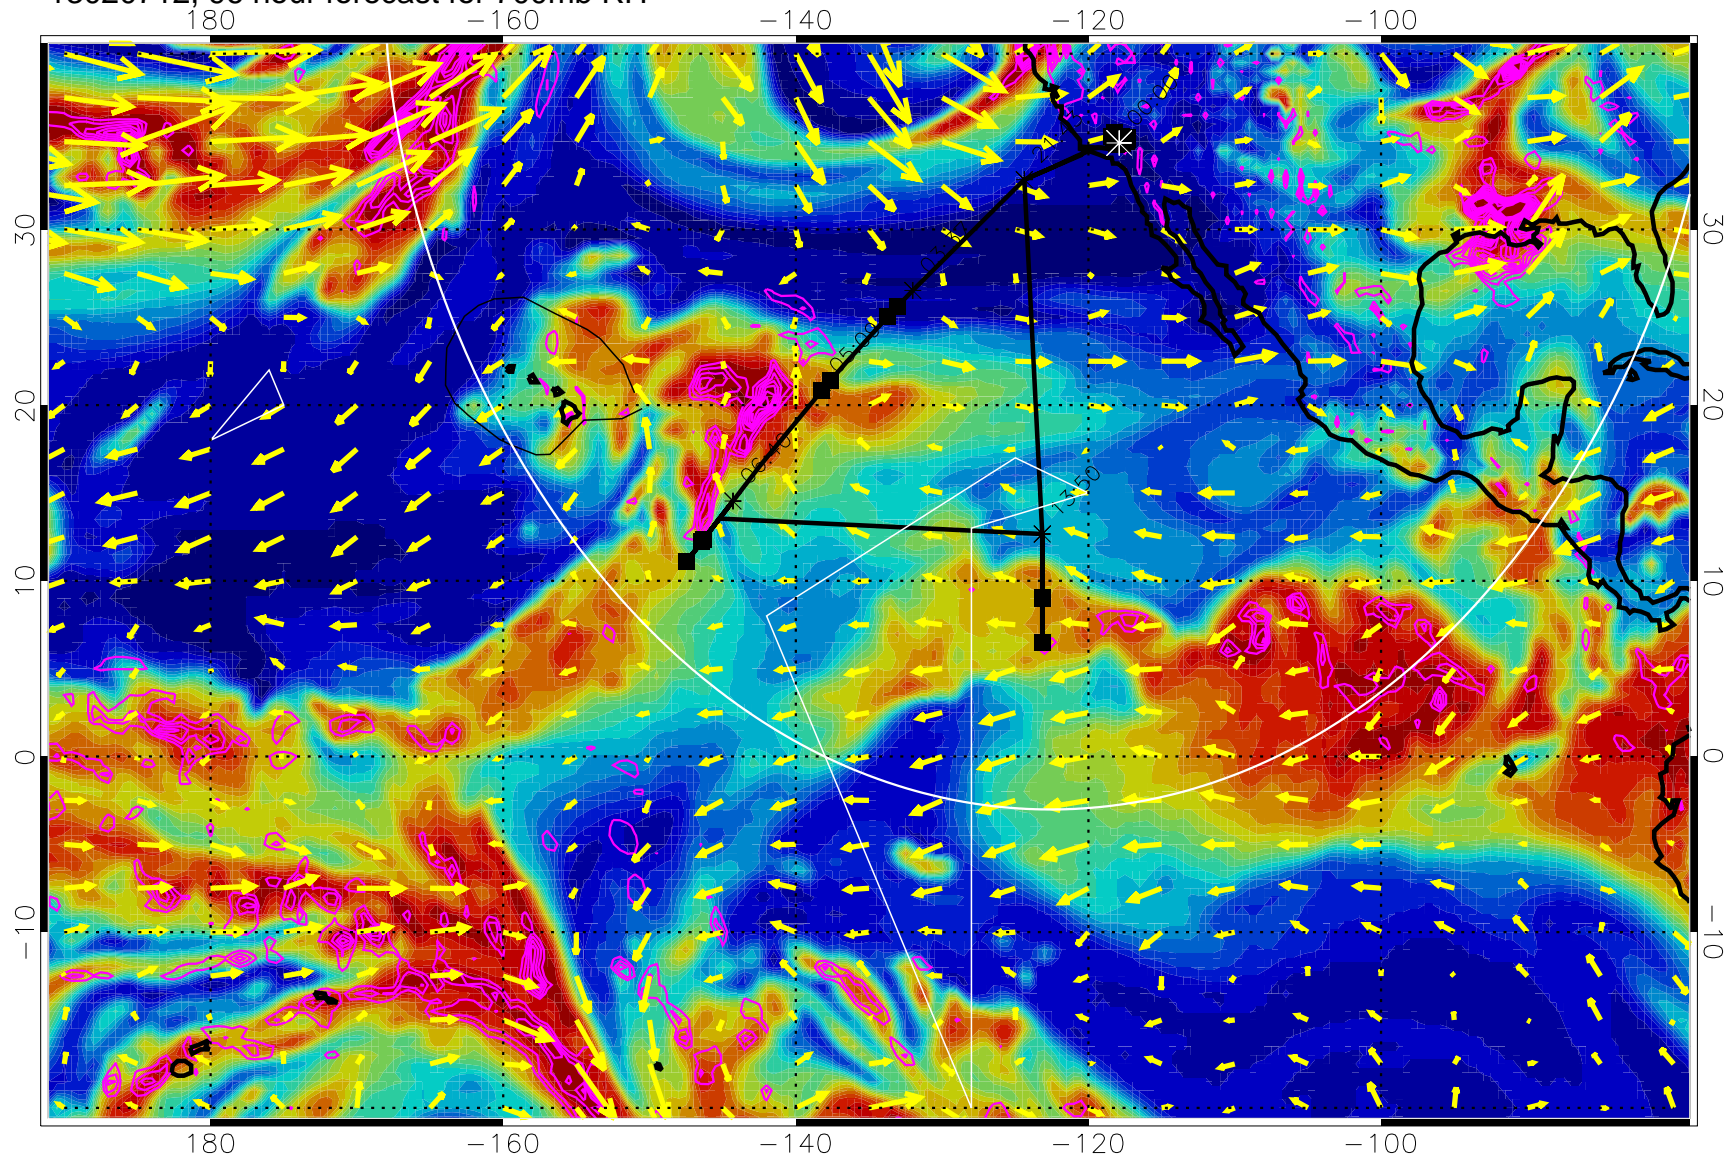

EPV Tropopause (2 PVU) Position

→ 30 m/s

Range ring of 4055 km -- 13 hours GH round trip

13020700, 84 hour forecast for 700mb RH

Negative Omegas less than -0.3 , contours of 0.3 Pa/s

EPV Tropopause (2 PVU) Position

→ 30 m/s

Range ring of 4055 km -- 13 hours GH round trip

13020706, 90 hour forecast for 700mb RH

Negative Omegas less than -0.3 , contours of 0.3 Pa/s

EPV Tropopause (2 PVU) Position

→ 30 m/s

Range ring of 4055 km -- 13 hours GH round trip

13020712, 96 hour forecast for 700mb RH

Negative Omegas less than -0.3 , contours of 0.3 Pa/s

EPV Tropopause (2 PVU) Position

→ 30 m/s

Range ring of 4055 km -- 13 hours GH round trip

13020718, 102 hour forecast for 700mb RH

Negative Omegas less than -0.3 , contours of 0.3 Pa/s

EPV Tropopause (2 PVU) Position

→ 30 m/s

Range ring of 4055 km -- 13 hours GH round trip

13020800, 108 hour forecast for 700mb RH

Negative Omegas less than -0.3 , contours of 0.3 Pa/s