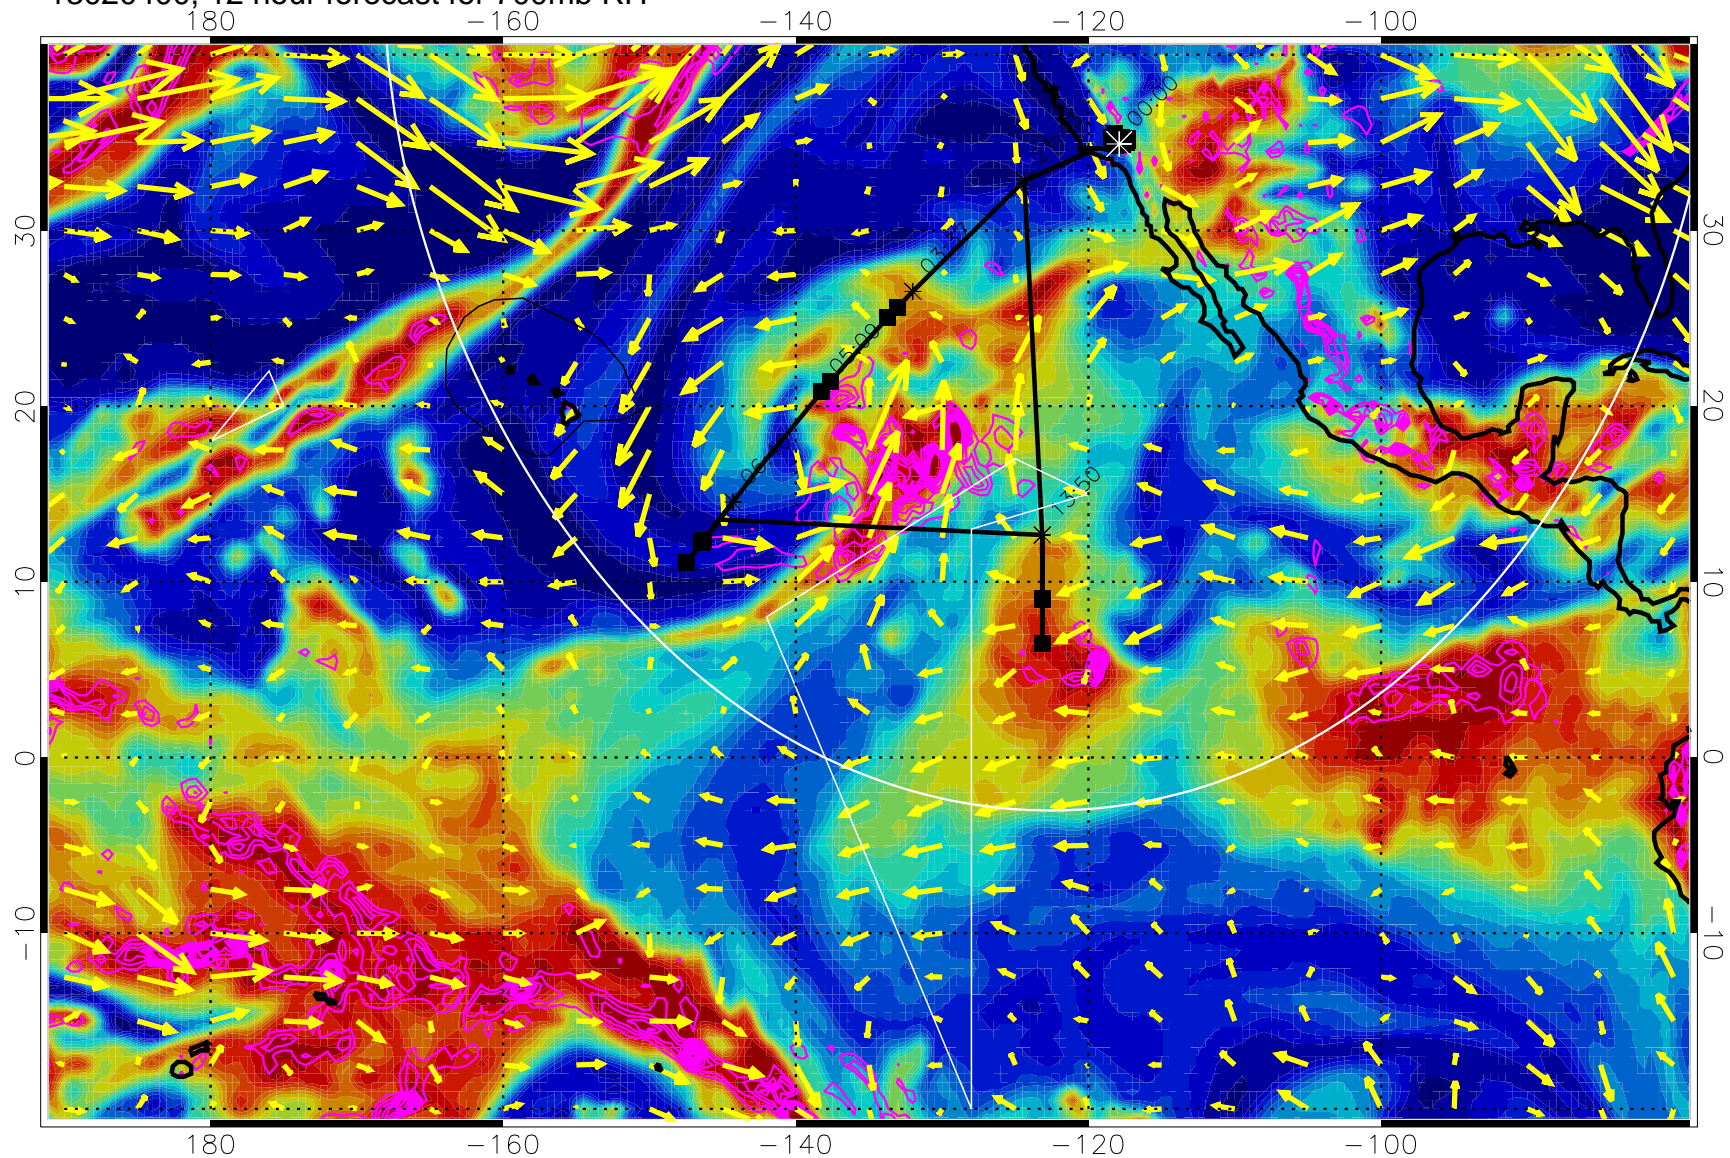

13020318, 6 hour forecast for 700mb RH

Negative Omegas less than -0.3 , contours of 0.3 Pa/s

EPV Tropopause (2 PVU) Position

→ 30 m/s

Range ring of 4055 km -- 13 hours GH round trip

13020400, 12 hour forecast for 700mb RH

Negative Omegas less than -0.3 , contours of 0.3 Pa/s

EPV Tropopause (2 PVU) Position

→ 30 m/s

Range ring of 4055 km -- 13 hours GH round trip

13020406, 18 hour forecast for 700mb RH

Negative Omegas less than -0.3 , contours of 0.3 Pa/s

EPV Tropopause (2 PVU) Position

→ 30 m/s

Range ring of 4055 km -- 13 hours GH round trip

13020412, 24 hour forecast for 700mb RH

Negative Omegas less than -0.3 , contours of 0.3 Pa/s

EPV Tropopause (2 PVU) Position

→ 30 m/s

Range ring of 4055 km -- 13 hours GH round trip

13020418, 30 hour forecast for 700mb RH

Negative Omegas less than -0.3 , contours of 0.3 Pa/s

EPV Tropopause (2 PVU) Position

→ 30 m/s

Range ring of 4055 km -- 13 hours GH round trip