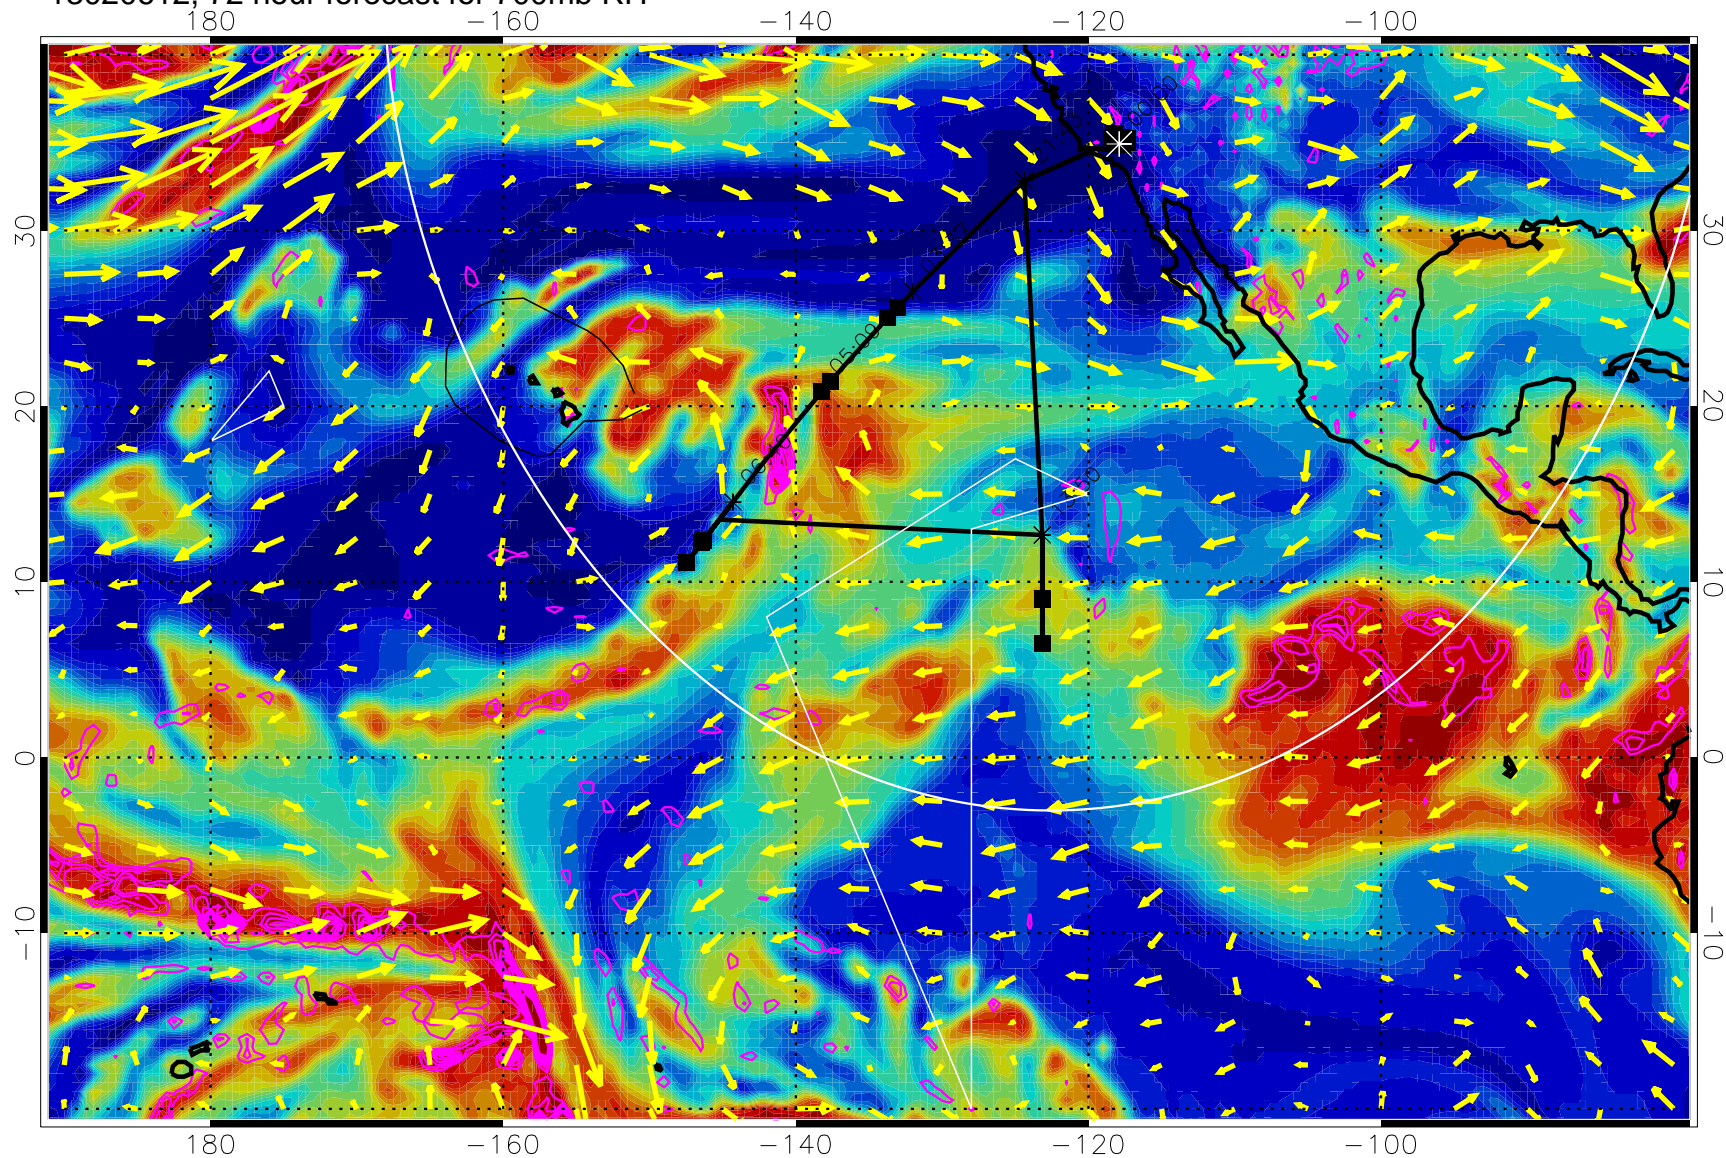

13020606, 66 hour forecast for 700mb RH

Negative Omegas less than -0.3 , contours of 0.3 Pa/s

EPV Tropopause (2 PVU) Position

→ 30 m/s

Range ring of 4055 km -- 13 hours GH round trip

13020612, 72 hour forecast for 700mb RH

Negative Omegas less than -0.3 , contours of 0.3 Pa/s

EPV Tropopause (2 PVU) Position

→ 30 m/s

Range ring of 4055 km -- 13 hours GH round trip

13020618, 78 hour forecast for 700mb RH

Negative Omegas less than -0.3 , contours of 0.3 Pa/s

EPV Tropopause (2 PVU) Position

→ 30 m/s

Range ring of 4055 km -- 13 hours GH round trip

13020700, 84 hour forecast for 700mb RH

Negative Omegas less than -0.3 , contours of 0.3 Pa/s

EPV Tropopause (2 PVU) Position

13020712, 96 hour forecast for 700mb RH

Negative Omegas less than -0.3 , contours of 0.3 Pa/s

EPV Tropopause (2 PVU) Position

→ 30 m/s

Range ring of 4055 km -- 13 hours GH round trip

13020718, 102 hour forecast for 700mb RH