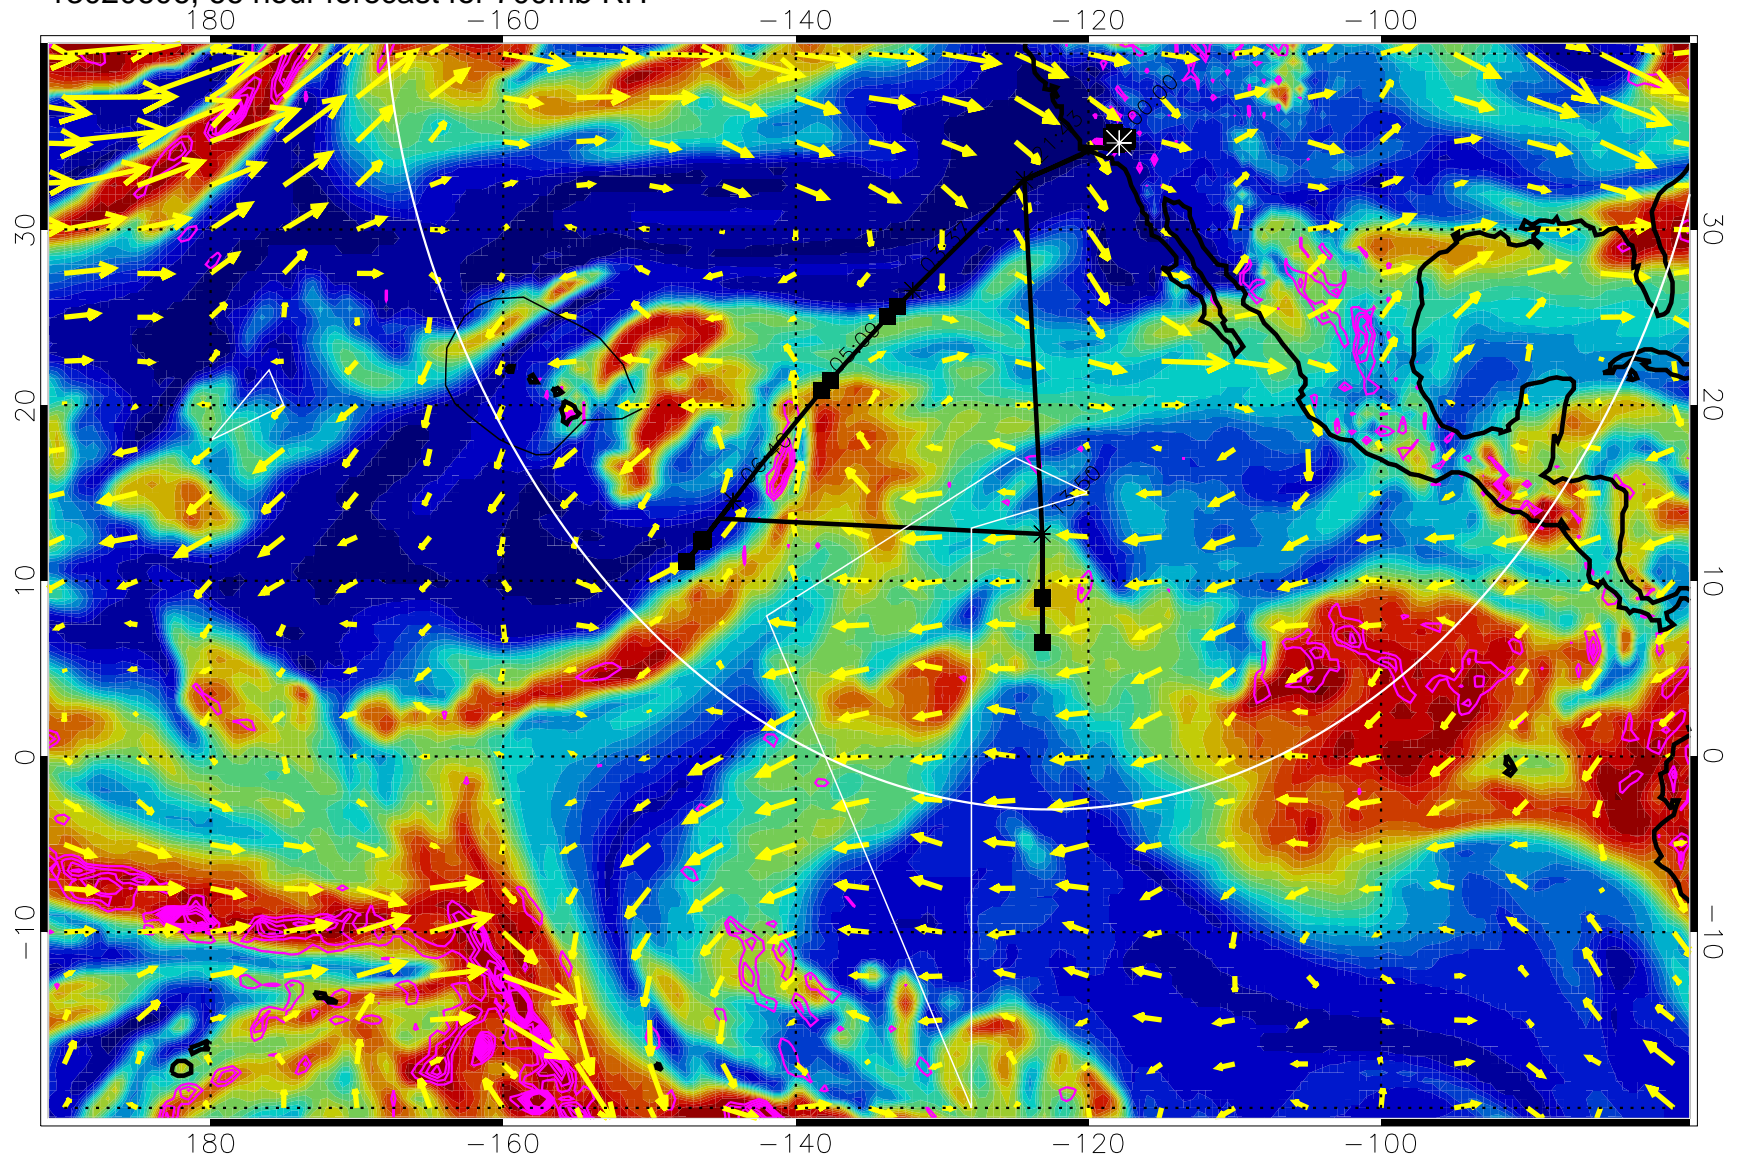

EPV Tropopause (2 PVU) Position

→ 30 m/s

Range ring of 4055 km -- 13 hours GH round trip

13020518, 54 hour forecast for 700mb RH

Negative Omegas less than -0.3 , contours of 0.3 Pa/s

EPV Tropopause (2 PVU) Position

→ 30 m/s

Range ring of 4055 km -- 13 hours GH round trip

13020600, 60 hour forecast for 700mb RH

Negative Omegas less than -0.3 , contours of 0.3 Pa/s

EPV Tropopause (2 PVU) Position

→ 30 m/s

Range ring of 4055 km -- 13 hours GH round trip

13020606, 66 hour forecast for 700mb RH

Negative Omegas less than -0.3 , contours of 0.3 Pa/s

EPV Tropopause (2 PVU) Position

→ 30 m/s

Range ring of 4055 km -- 13 hours GH round trip

13020612, 72 hour forecast for 700mb RH

Negative Omegas less than -0.3 , contours of 0.3 Pa/s

EPV Tropopause (2 PVU) Position

→ 30 m/s

Range ring of 4055 km -- 13 hours GH round trip

13020618, 78 hour forecast for 700mb RH

Negative Omegas less than -0.3 , contours of 0.3 Pa/s