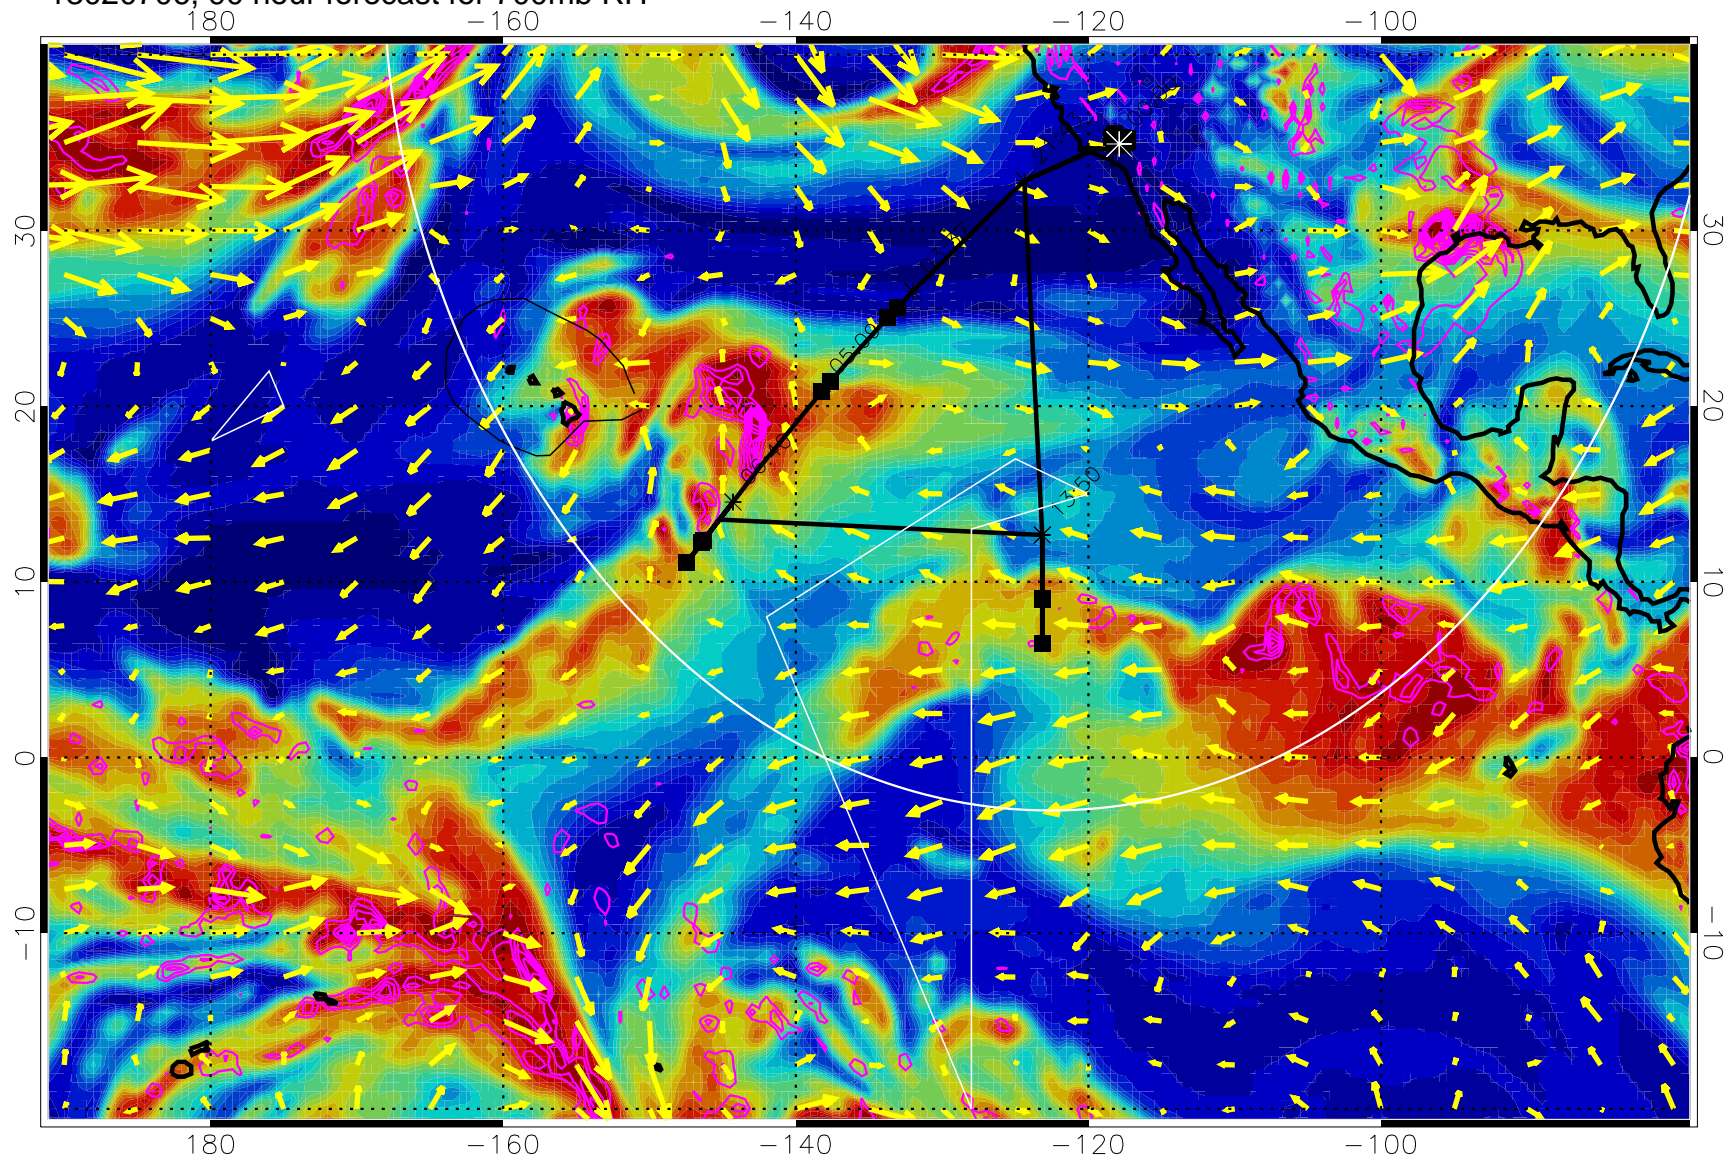

Negative Omegas less than -0.3 , contours of 0.3 Pa/s

EPV Tropopause (2 PVU) Position

→ 30 m/s

Range ring of 4055 km -- 13 hours GH round trip

13020618, 78 hour forecast for 700mb RH

Negative Omegas less than -0.3 , contours of 0.3 Pa/s

EPV Tropopause (2 PVU) Position

→ 30 m/s

Range ring of 4055 km -- 13 hours GH round trip

13020700, 84 hour forecast for 700mb RH

Negative Omegas less than -0.3 , contours of 0.3 Pa/s

EPV Tropopause (2 PVU) Position

→ 30 m/s

Range ring of 4055 km -- 13 hours GH round trip

13020706, 90 hour forecast for 700mb RH

Negative Omegas less than -0.3 , contours of 0.3 Pa/s

EPV Tropopause (2 PVU) Position

→ 30 m/s

Range ring of 4055 km -- 13 hours GH round trip

13020712, 96 hour forecast for 700mb RH

Negative Omegas less than -0.3 , contours of 0.3 Pa/s

EPV Tropopause (2 PVU) Position

→ 30 m/s

Range ring of 4055 km -- 13 hours GH round trip

13020718, 102 hour forecast for 700mb RH