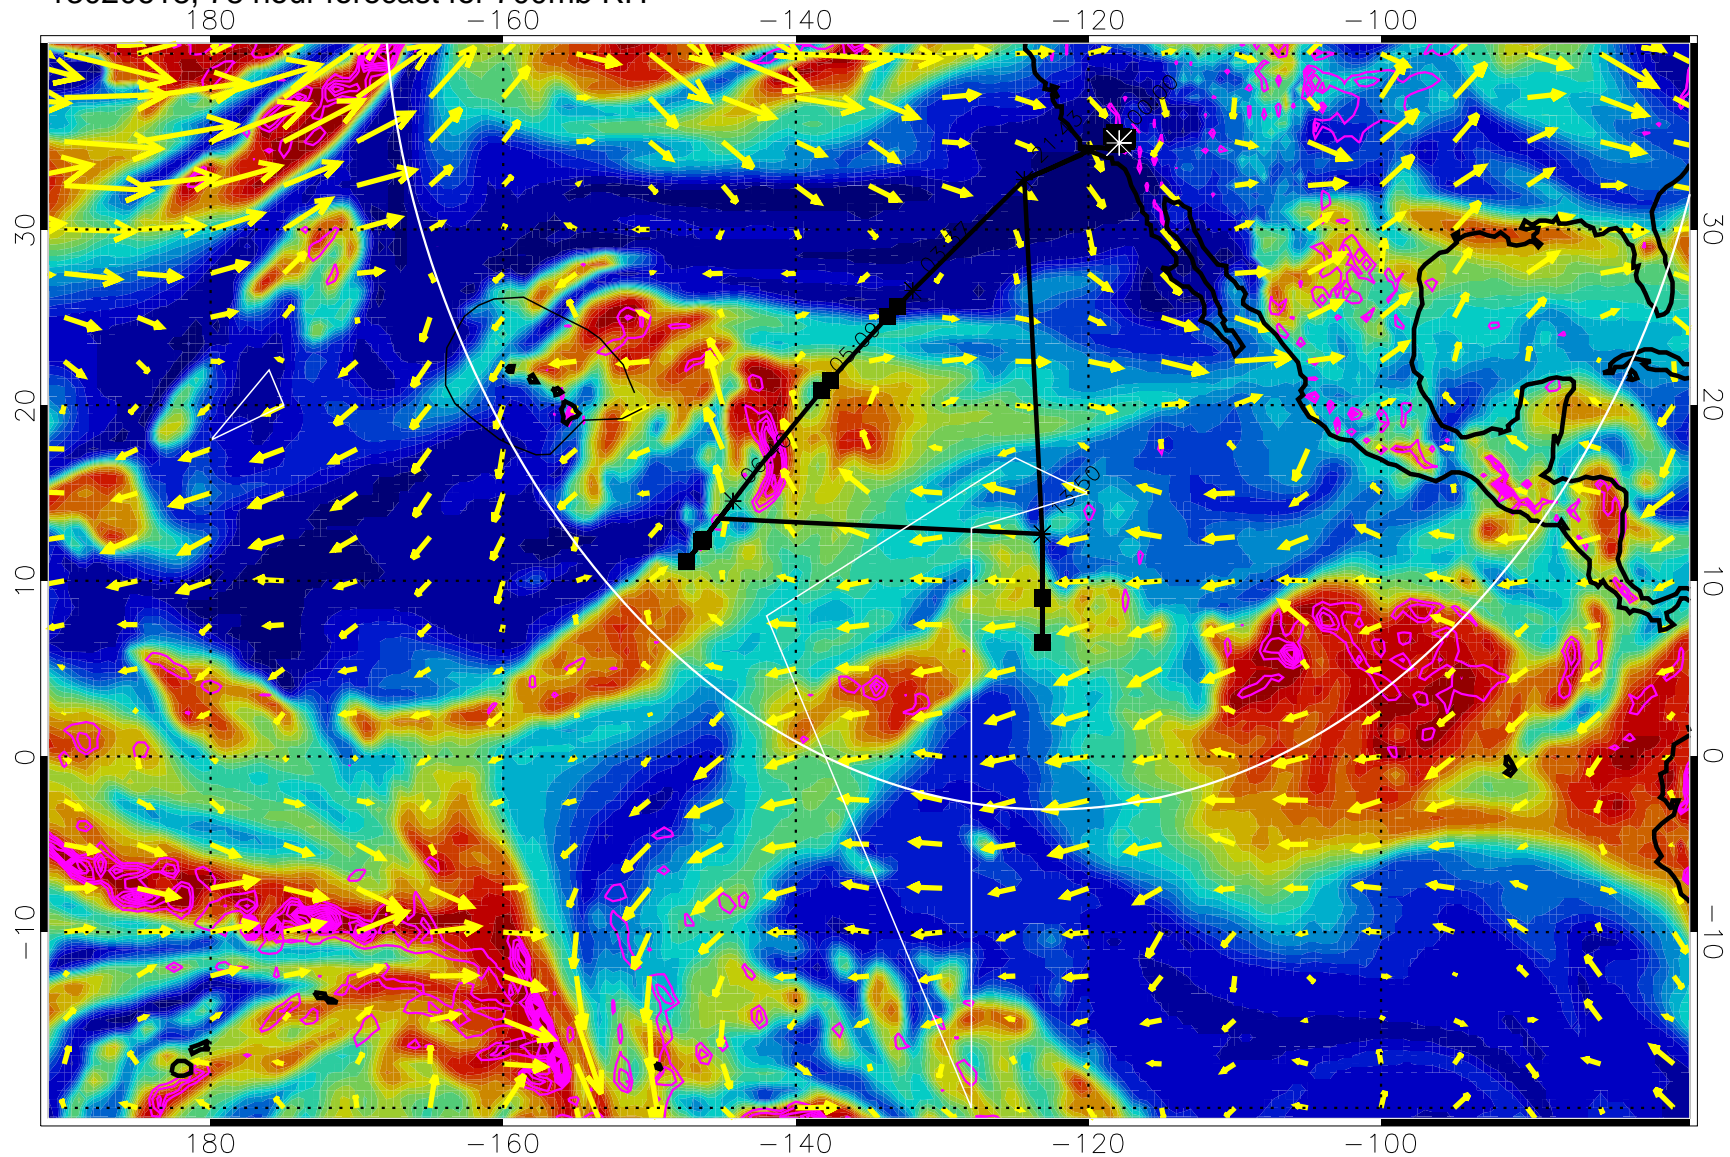

13020606, 66 hour forecast for 700mb RH

Negative Omegas less than -0.3 , contours of 0.3 Pa/s

EPV Tropopause (2 PVU) Position

→ 30 m/s

Range ring of 4055 km -- 13 hours GH round trip

13020612, 72 hour forecast for 700mb RH

Negative Omegas less than -0.3 , contours of 0.3 Pa/s

EPV Tropopause (2 PVU) Position

→ 30 m/s

Range ring of 4055 km -- 13 hours GH round trip

13020618, 78 hour forecast for 700mb RH

Negative Omegas less than -0.3 , contours of 0.3 Pa/s

EPV Tropopause (2 PVU) Position

→ 30 m/s

Range ring of 4055 km -- 13 hours GH round trip

13020700, 84 hour forecast for 700mb RH

Negative Omegas less than -0.3 , contours of 0.3 Pa/s

EPV Tropopause (2 PVU) Position

13020712, 96 hour forecast for 700mb RH

Negative Omegas less than -0.3 , contours of 0.3 Pa/s

EPV Tropopause (2 PVU) Position

→ 30 m/s

Range ring of 4055 km -- 13 hours GH round trip

13020718, 102 hour forecast for 700mb RH