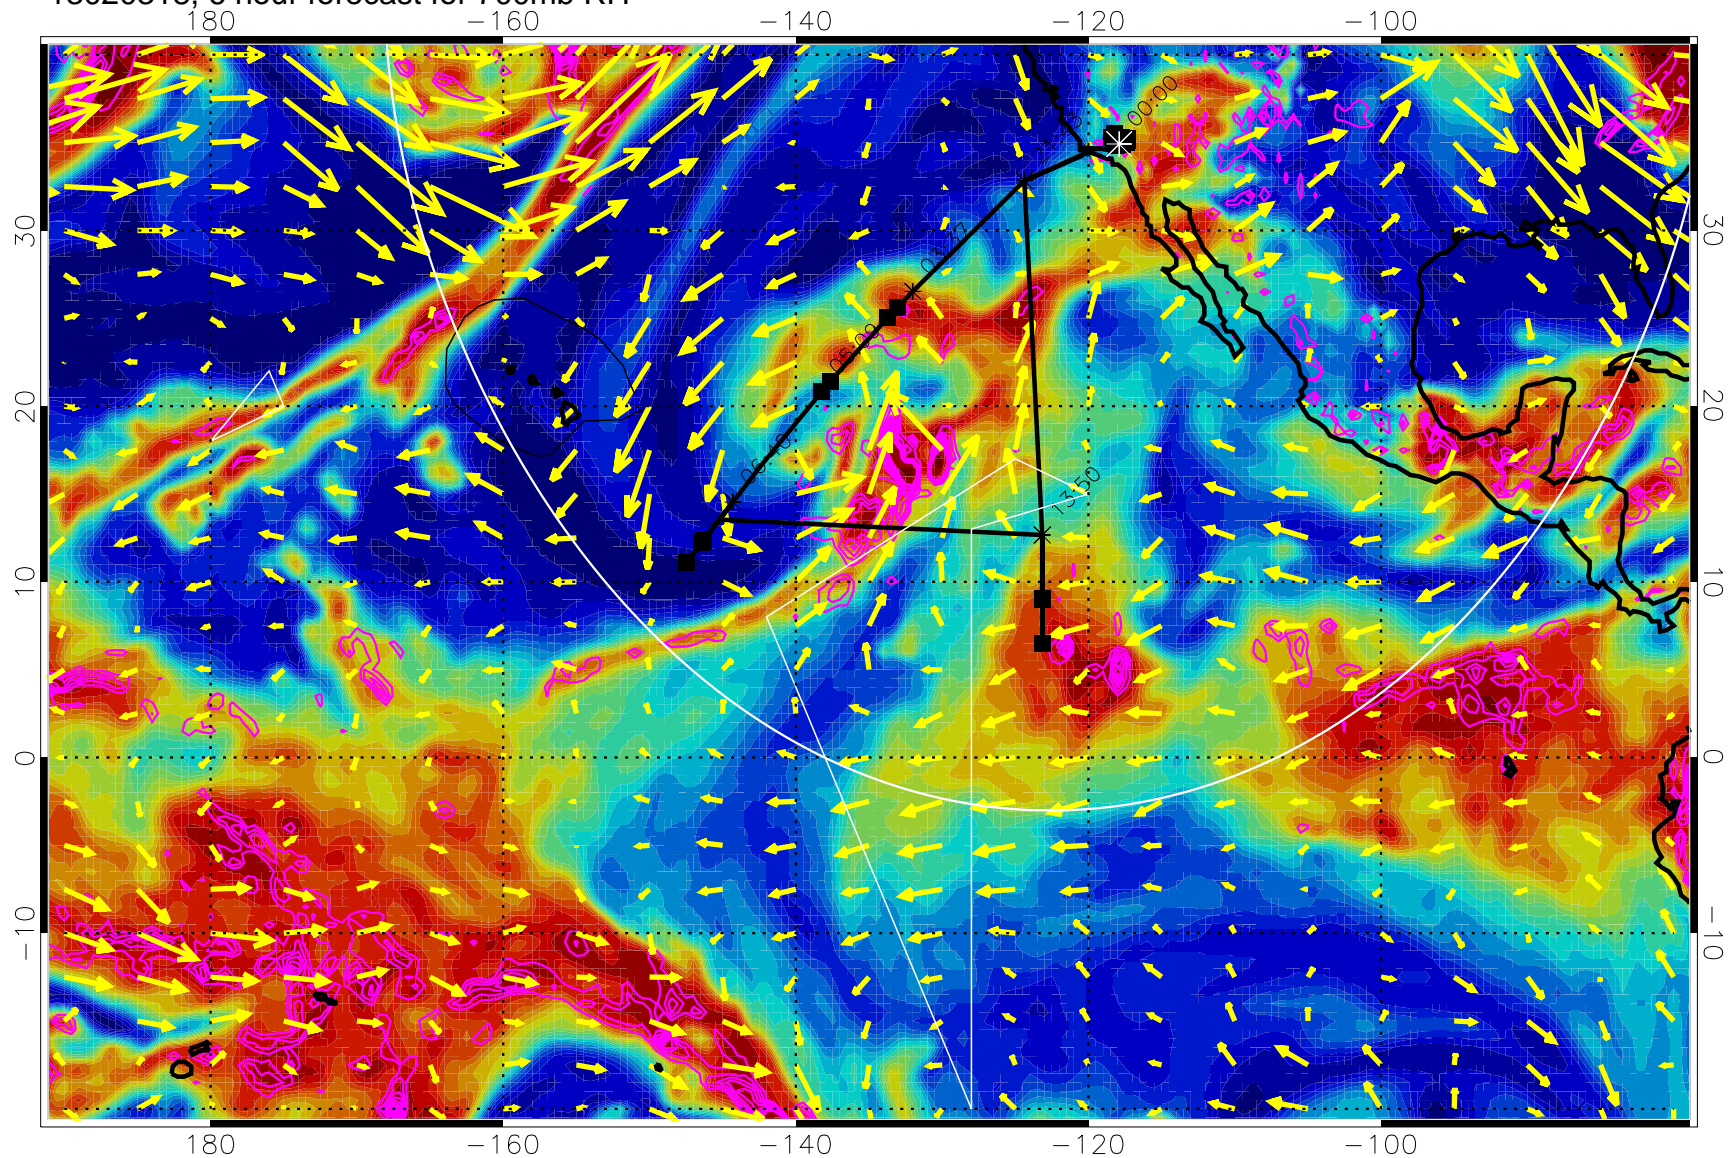

13020318, 6 hour forecast for 700mb RH

Negative Omegas less than -0.3 , contours of 0.3 Pa/s

EPV Tropopause (2 PVU) Position

→ 30 m/s

Range ring of 4055 km -- 13 hours GH round trip

13020400, 12 hour forecast for 700mb RH

Negative Omegas less than -0.3 , contours of 0.3 Pa/s

EPV Tropopause (2 PVU) Position

→ 30 m/s

Range ring of 4055 km -- 13 hours GH round trip

13020406, 18 hour forecast for 700mb RH

Negative Omegas less than -0.3 , contours of 0.3 Pa/s

EPV Tropopause (2 PVU) Position

→ 30 m/s

Range ring of 4055 km -- 13 hours GH round trip

13020412, 24 hour forecast for 700mb RH

Negative Omegas less than -0.3 , contours of 0.3 Pa/s

EPV Tropopause (2 PVU) Position

→ 30 m/s

Range ring of 4055 km -- 13 hours GH round trip

13020418, 30 hour forecast for 700mb RH

Negative Omegas less than -0.3 , contours of 0.3 Pa/s

EPV Tropopause (2 PVU) Position

→ 30 m/s

Range ring of 4055 km -- 13 hours GH round trip