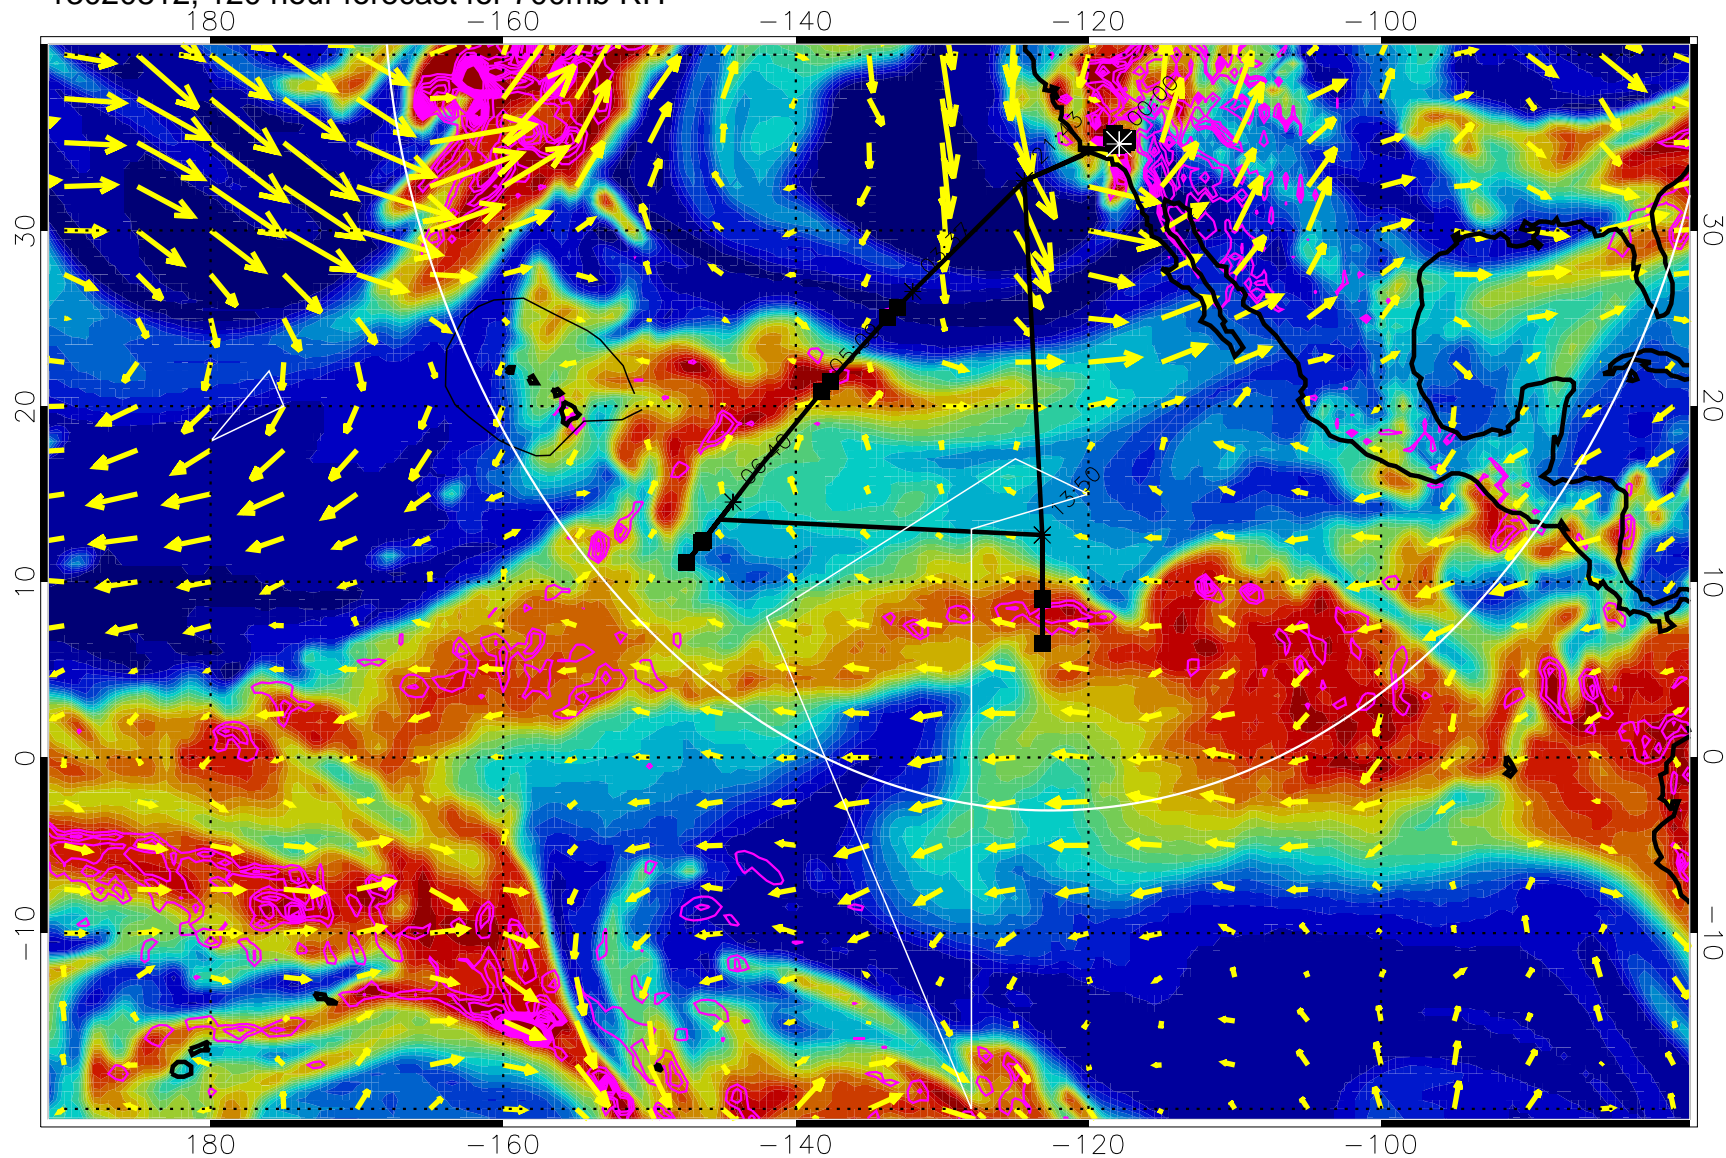

13020712, 96 hour forecast for 700mb RH

Negative Omegas less than -0.3 , contours of 0.3 Pa/s

EPV Tropopause (2 PVU) Position

→ 30 m/s

Range ring of 4055 km -- 13 hours GH round trip

13020718, 102 hour forecast for 700mb RH

Negative Omegas less than -0.3 , contours of 0.3 Pa/s

EPV Tropopause (2 PVU) Position

→ 30 m/s

Range ring of 4055 km -- 13 hours GH round trip

13020800, 108 hour forecast for 700mb RH

Negative Omegas less than -0.3 , contours of 0.3 Pa/s

EPV Tropopause (2 PVU) Position

→ 30 m/s

Range ring of 4055 km -- 13 hours GH round trip

13020806, 114 hour forecast for 700mb RH

Negative Omegas less than -0.3 , contours of 0.3 Pa/s

EPV Tropopause (2 PVU) Position

→ 30 m/s

Range ring of 4055 km -- 13 hours GH round trip

13020812, 120 hour forecast for 700mb RH

Negative Omegas less than -0.3 , contours of 0.3 Pa/s

EPV Tropopause (2 PVU) Position

→ 30 m/s

Range ring of 4055 km -- 13 hours GH round trip