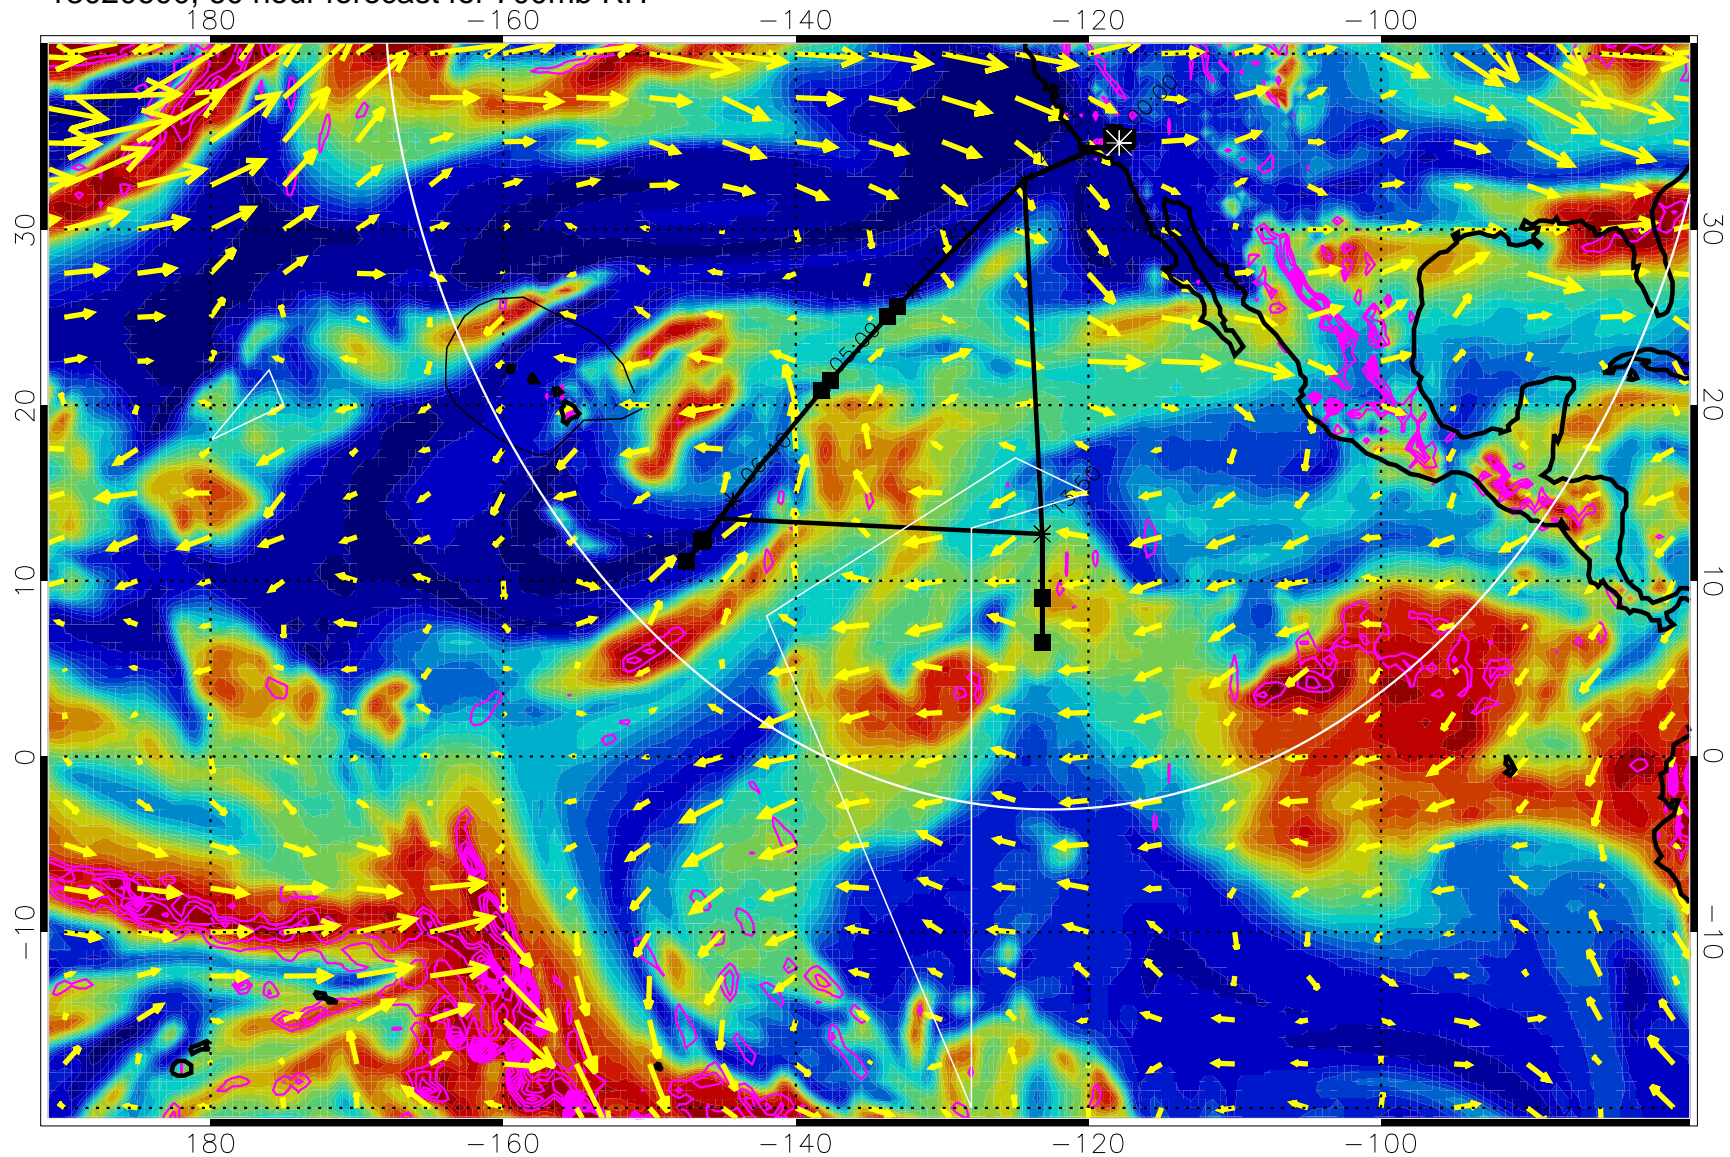

Negative Omegas less than -0.3 , contours of 0.3 Pa/s

EPV Tropopause (2 PVU) Position

→ 30 m/s

Range ring of 4055 km -- 13 hours GH round trip

13020512, 48 hour forecast for 700mb RH

Negative Omegas less than -0.3 , contours of 0.3 Pa/s

EPV Tropopause (2 PVU) Position

→ 30 m/s

Range ring of 4055 km -- 13 hours GH round trip

13020518, 54 hour forecast for 700mb RH

Negative Omegas less than -0.3 , contours of 0.3 Pa/s

EPV Tropopause (2 PVU) Position

→ 30 m/s

Range ring of 4055 km -- 13 hours GH round trip

13020600, 60 hour forecast for 700mb RH

Negative Omegas less than -0.3 , contours of 0.3 Pa/s

EPV Tropopause (2 PVU) Position

→ 30 m/s

Range ring of 4055 km -- 13 hours GH round trip

13020606, 66 hour forecast for 700mb RH

Negative Omegas less than -0.3 , contours of 0.3 Pa/s

EPV Tropopause (2 PVU) Position

→ 30 m/s

Range ring of 4055 km -- 13 hours GH round trip

13020612, 72 hour forecast for 700mb RH