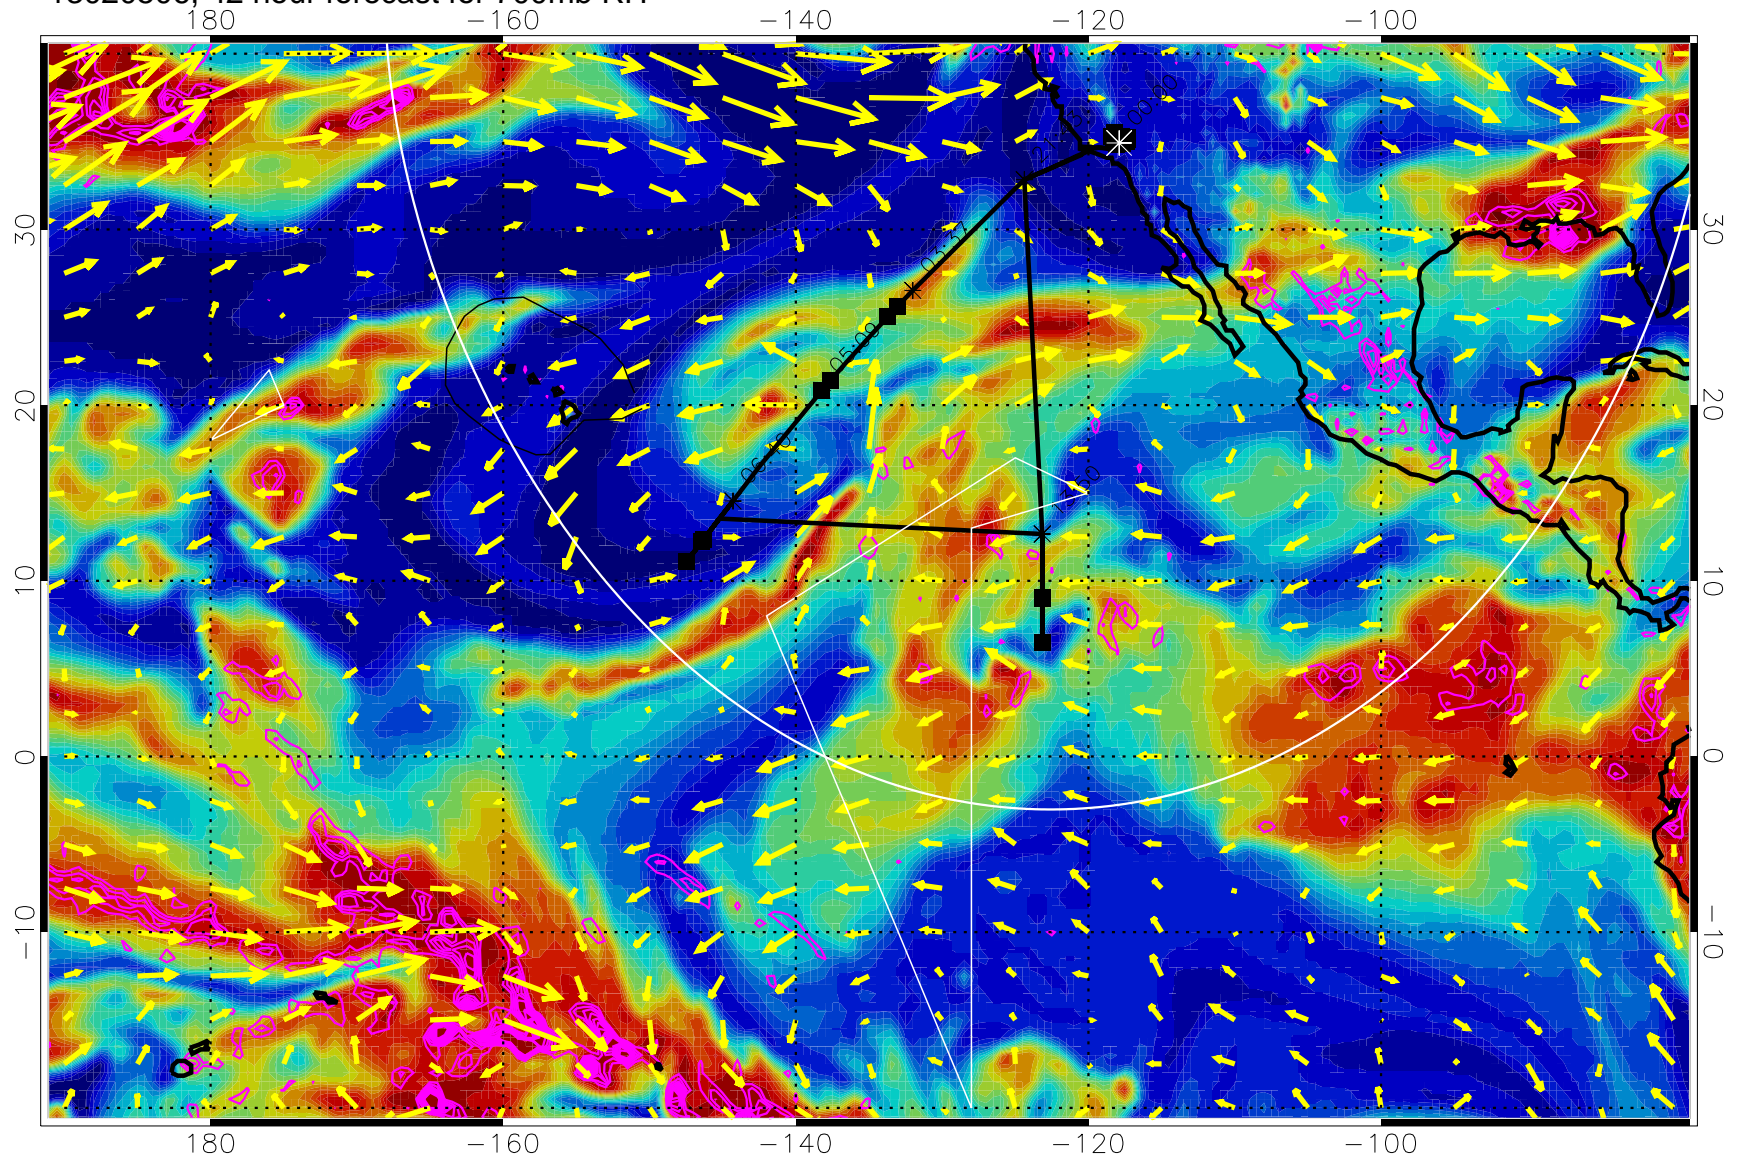

→ 30 m/s

Range ring of 4055 km -- 13 hours GH round trip

13020418, 30 hour forecast for 700mb RH

Negative Omegas less than -0.3 , contours of 0.3 Pa/s

EPV Tropopause (2 PVU) Position

→ 30 m/s

Range ring of 4055 km -- 13 hours GH round trip

13020500, 36 hour forecast for 700mb RH

Negative Omegas less than -0.3 , contours of 0.3 Pa/s

EPV Tropopause (2 PVU) Position

→ 30 m/s

Range ring of 4055 km -- 13 hours GH round trip

13020506, 42 hour forecast for 700mb RH

Negative Omegas less than -0.3 , contours of 0.3 Pa/s

EPV Tropopause (2 PVU) Position

→ 30 m/s

Range ring of 4055 km -- 13 hours GH round trip

13020512, 48 hour forecast for 700mb RH

Negative Omegas less than -0.3 , contours of 0.3 Pa/s

EPV Tropopause (2 PVU) Position

→ 30 m/s

Range ring of 4055 km -- 13 hours GH round trip

13020518, 54 hour forecast for 700mb RH

Negative Omegas less than -0.3 , contours of 0.3 Pa/s

EPV Tropopause (2 PVU) Position