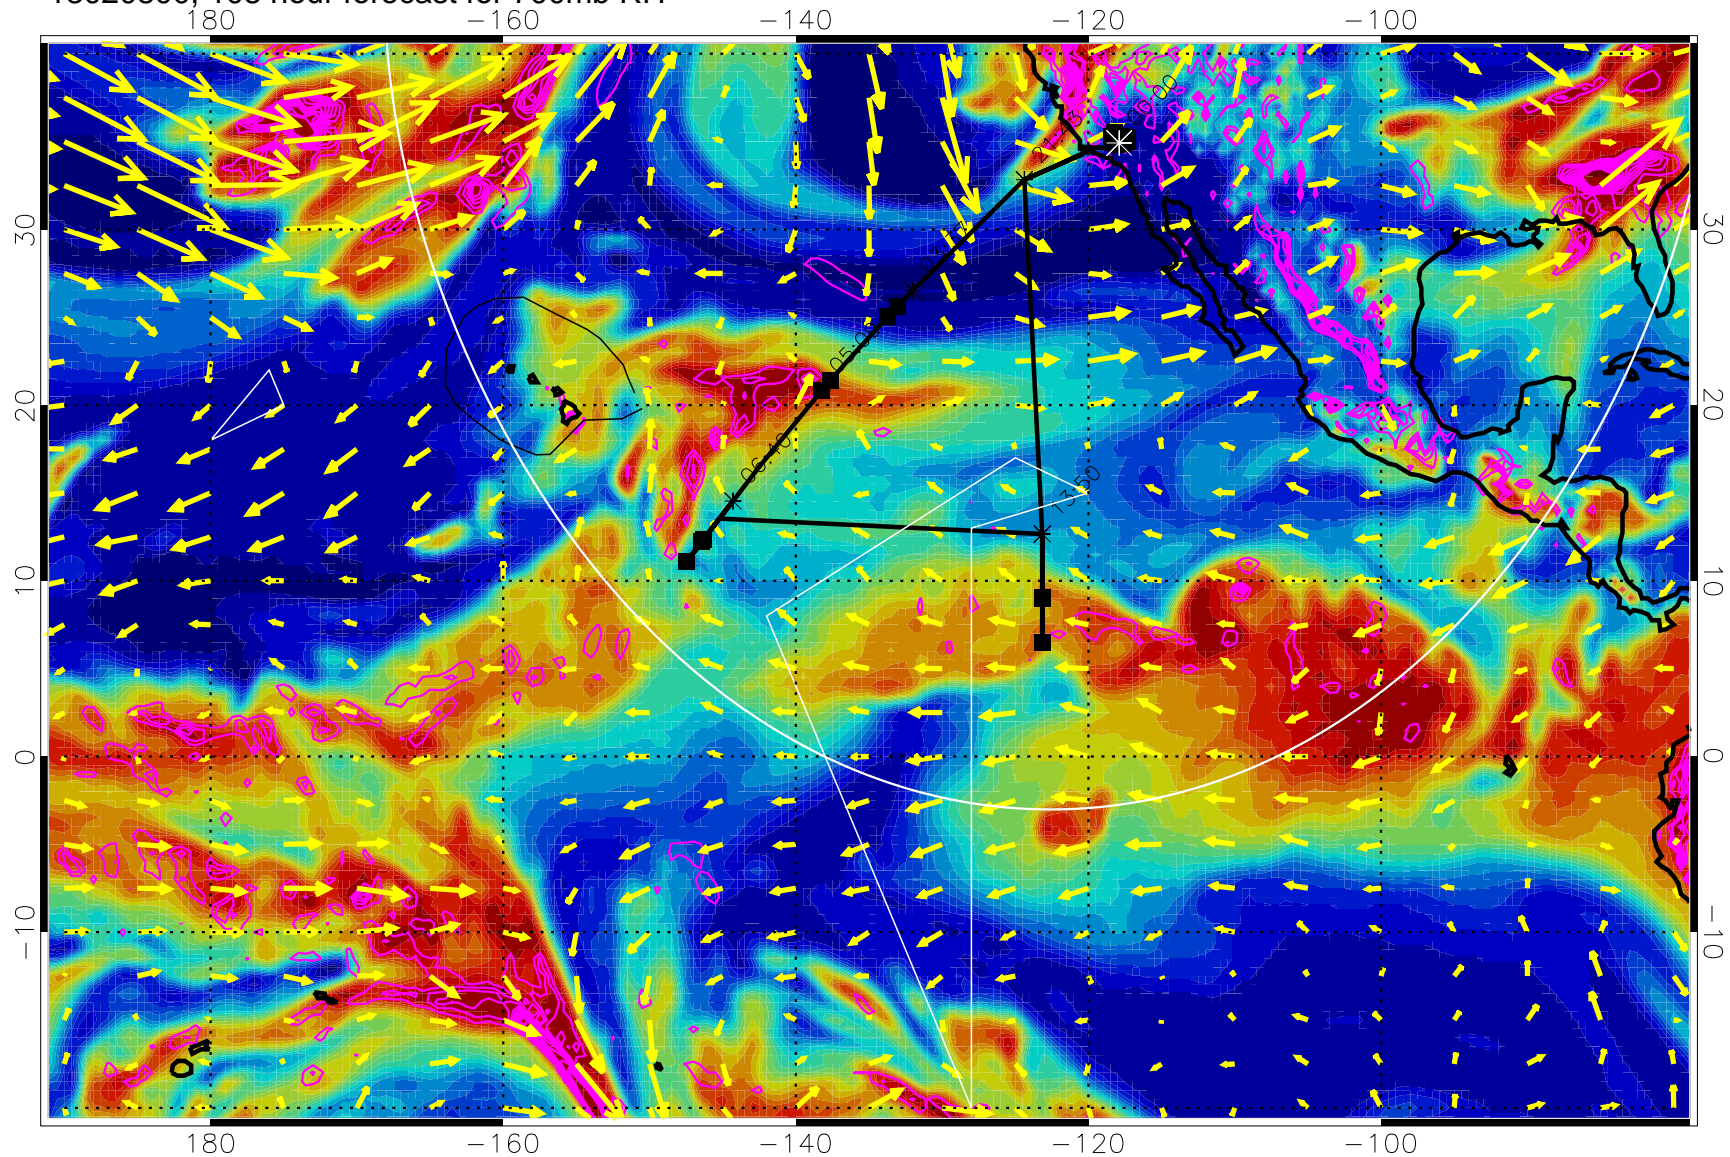

→ 30 m/s

Range ring of 4055 km -- 13 hours GH round trip

13020706, 90 hour forecast for 700mb RH

Negative Omegas less than -0.3 , contours of 0.3 Pa/s

EPV Tropopause (2 PVU) Position

→ 30 m/s

Range ring of 4055 km -- 13 hours GH round trip

13020712, 96 hour forecast for 700mb RH

Negative Omegas less than -0.3 , contours of 0.3 Pa/s

EPV Tropopause (2 PVU) Position

→ 30 m/s

Range ring of 4055 km -- 13 hours GH round trip

13020718, 102 hour forecast for 700mb RH

Negative Omegas less than -0.3 , contours of 0.3 Pa/s

EPV Tropopause (2 PVU) Position

→ 30 m/s

Range ring of 4055 km -- 13 hours GH round trip

13020800, 108 hour forecast for 700mb RH

Negative Omegas less than -0.3 , contours of 0.3 Pa/s

EPV Tropopause (2 PVU) Position

→ 30 m/s

Range ring of 4055 km -- 13 hours GH round trip

13020806, 114 hour forecast for 700mb RH

Negative Omegas less than -0.3 , contours of 0.3 Pa/s

EPV Tropopause (2 PVU) Position