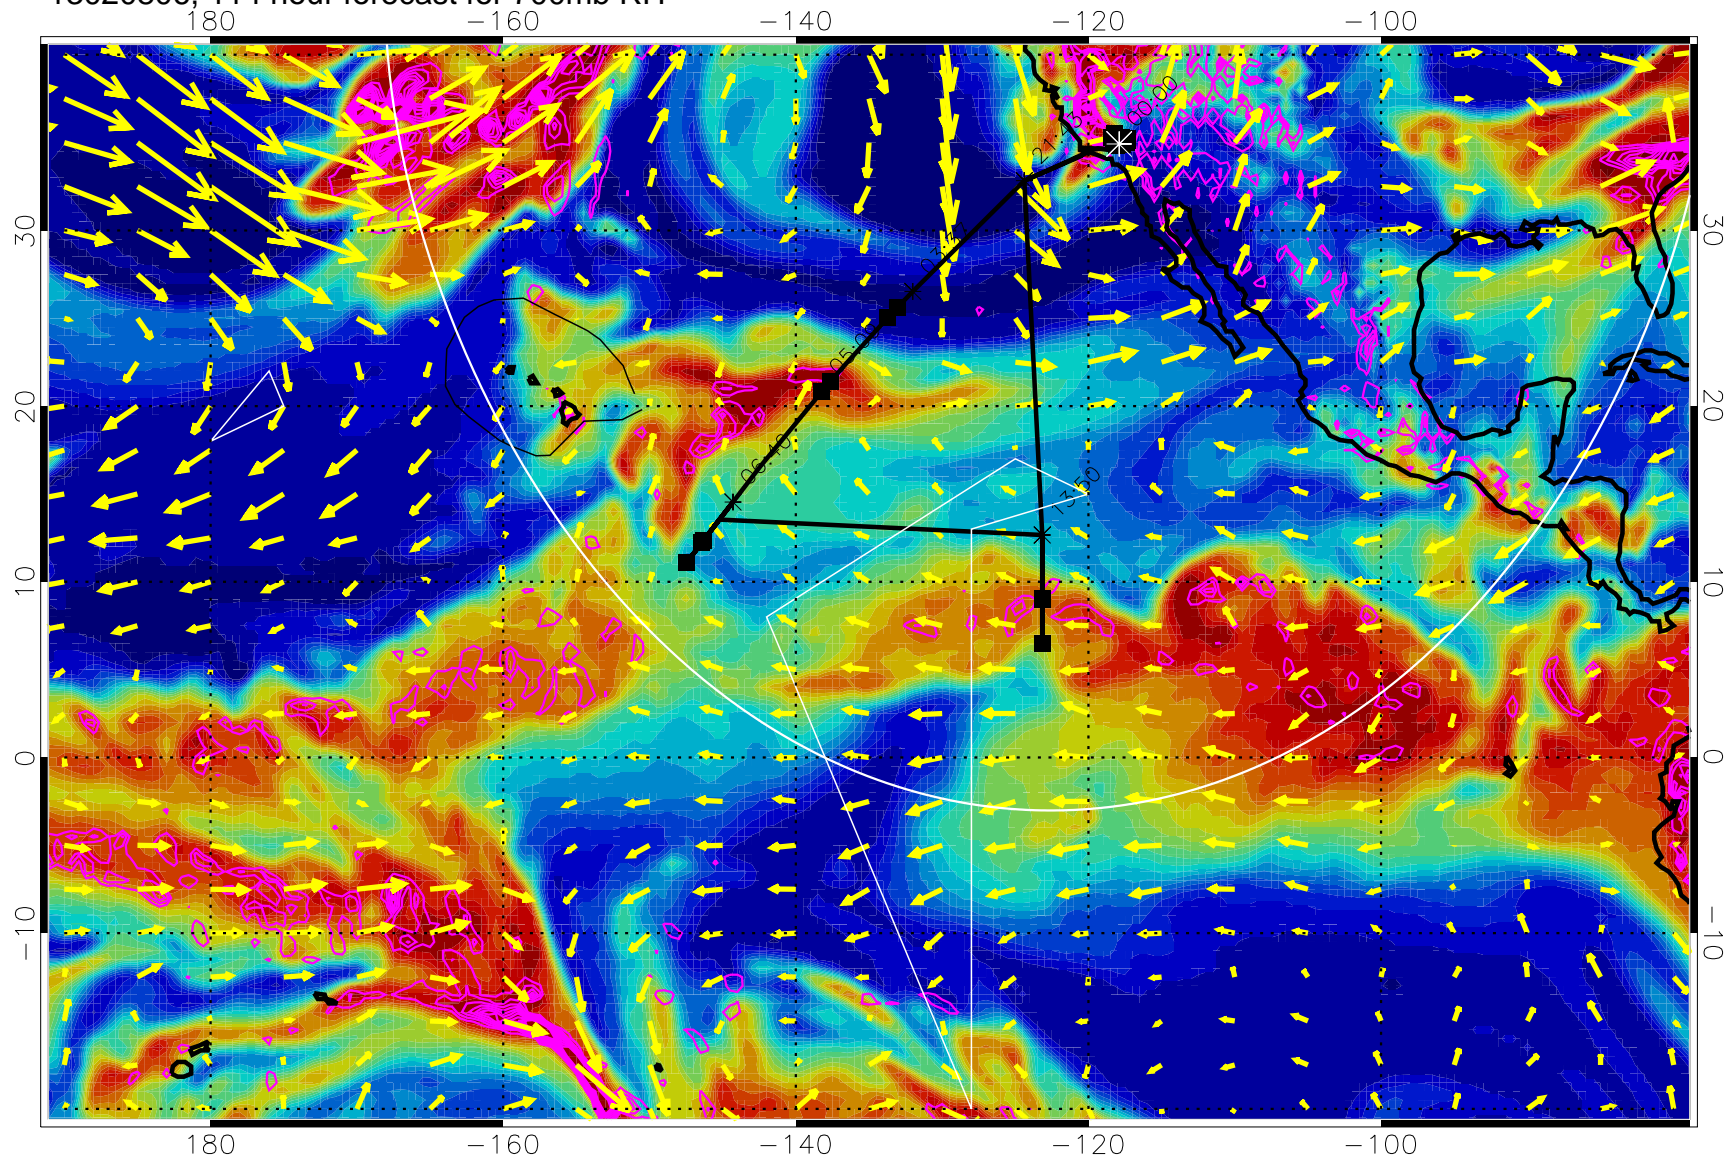

13020712, 96 hour forecast for 700mb RH

Negative Omegas less than -0.3 , contours of 0.3 Pa/s

EPV Tropopause (2 PVU) Position

→ 30 m/s

Range ring of 4055 km -- 13 hours GH round trip

13020718, 102 hour forecast for 700mb RH

Negative Omegas less than -0.3 , contours of 0.3 Pa/s

EPV Tropopause (2 PVU) Position

→ 30 m/s

Range ring of 4055 km -- 13 hours GH round trip

13020800, 108 hour forecast for 700mb RH

Negative Omegas less than -0.3 , contours of 0.3 Pa/s

EPV Tropopause (2 PVU) Position

→ 30 m/s

Range ring of 4055 km -- 13 hours GH round trip

13020806, 114 hour forecast for 700mb RH

Negative Omegas less than -0.3 , contours of 0.3 Pa/s

EPV Tropopause (2 PVU) Position

→ 30 m/s

Range ring of 4055 km -- 13 hours GH round trip

13020812, 120 hour forecast for 700mb RH

Negative Omegas less than -0.3 , contours of 0.3 Pa/s

EPV Tropopause (2 PVU) Position

→ 30 m/s

Range ring of 4055 km -- 13 hours GH round trip