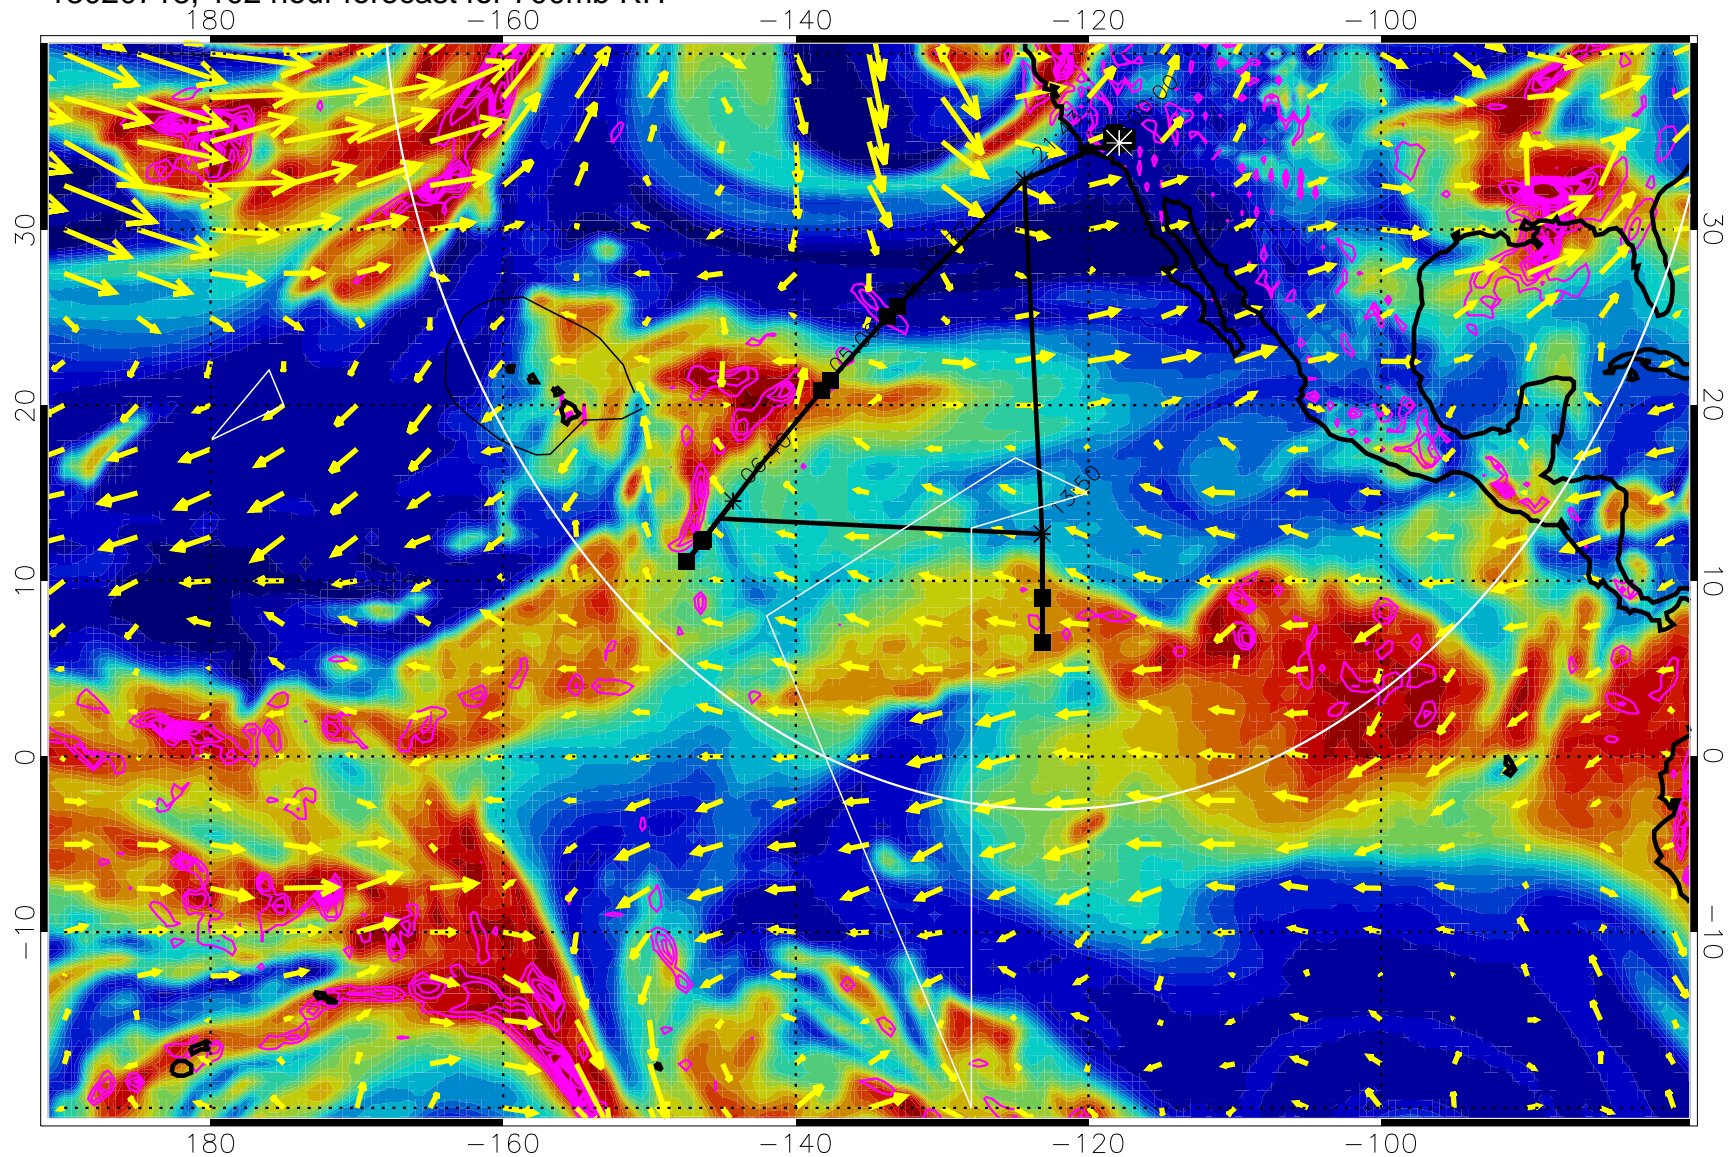

→ 30 m/s

Range ring of 4055 km -- 13 hours GH round trip

13020706, 90 hour forecast for 700mb RH

Negative Omegas less than -0.3 , contours of 0.3 Pa/s

EPV Tropopause (2 PVU) Position

→ 30 m/s

Range ring of 4055 km -- 13 hours GH round trip

13020712, 96 hour forecast for 700mb RH

Negative Omegas less than -0.3 , contours of 0.3 Pa/s

EPV Tropopause (2 PVU) Position

→ 30 m/s

Range ring of 4055 km -- 13 hours GH round trip

13020718, 102 hour forecast for 700mb RH

Negative Omegas less than -0.3 , contours of 0.3 Pa/s

EPV Tropopause (2 PVU) Position

→ 30 m/s

Range ring of 4055 km -- 13 hours GH round trip

13020800, 108 hour forecast for 700mb RH

Negative Omegas less than -0.3 , contours of 0.3 Pa/s

EPV Tropopause (2 PVU) Position

→ 30 m/s

Range ring of 4055 km -- 13 hours GH round trip

13020806, 114 hour forecast for 700mb RH

Negative Omegas less than -0.3 , contours of 0.3 Pa/s

EPV Tropopause (2 PVU) Position