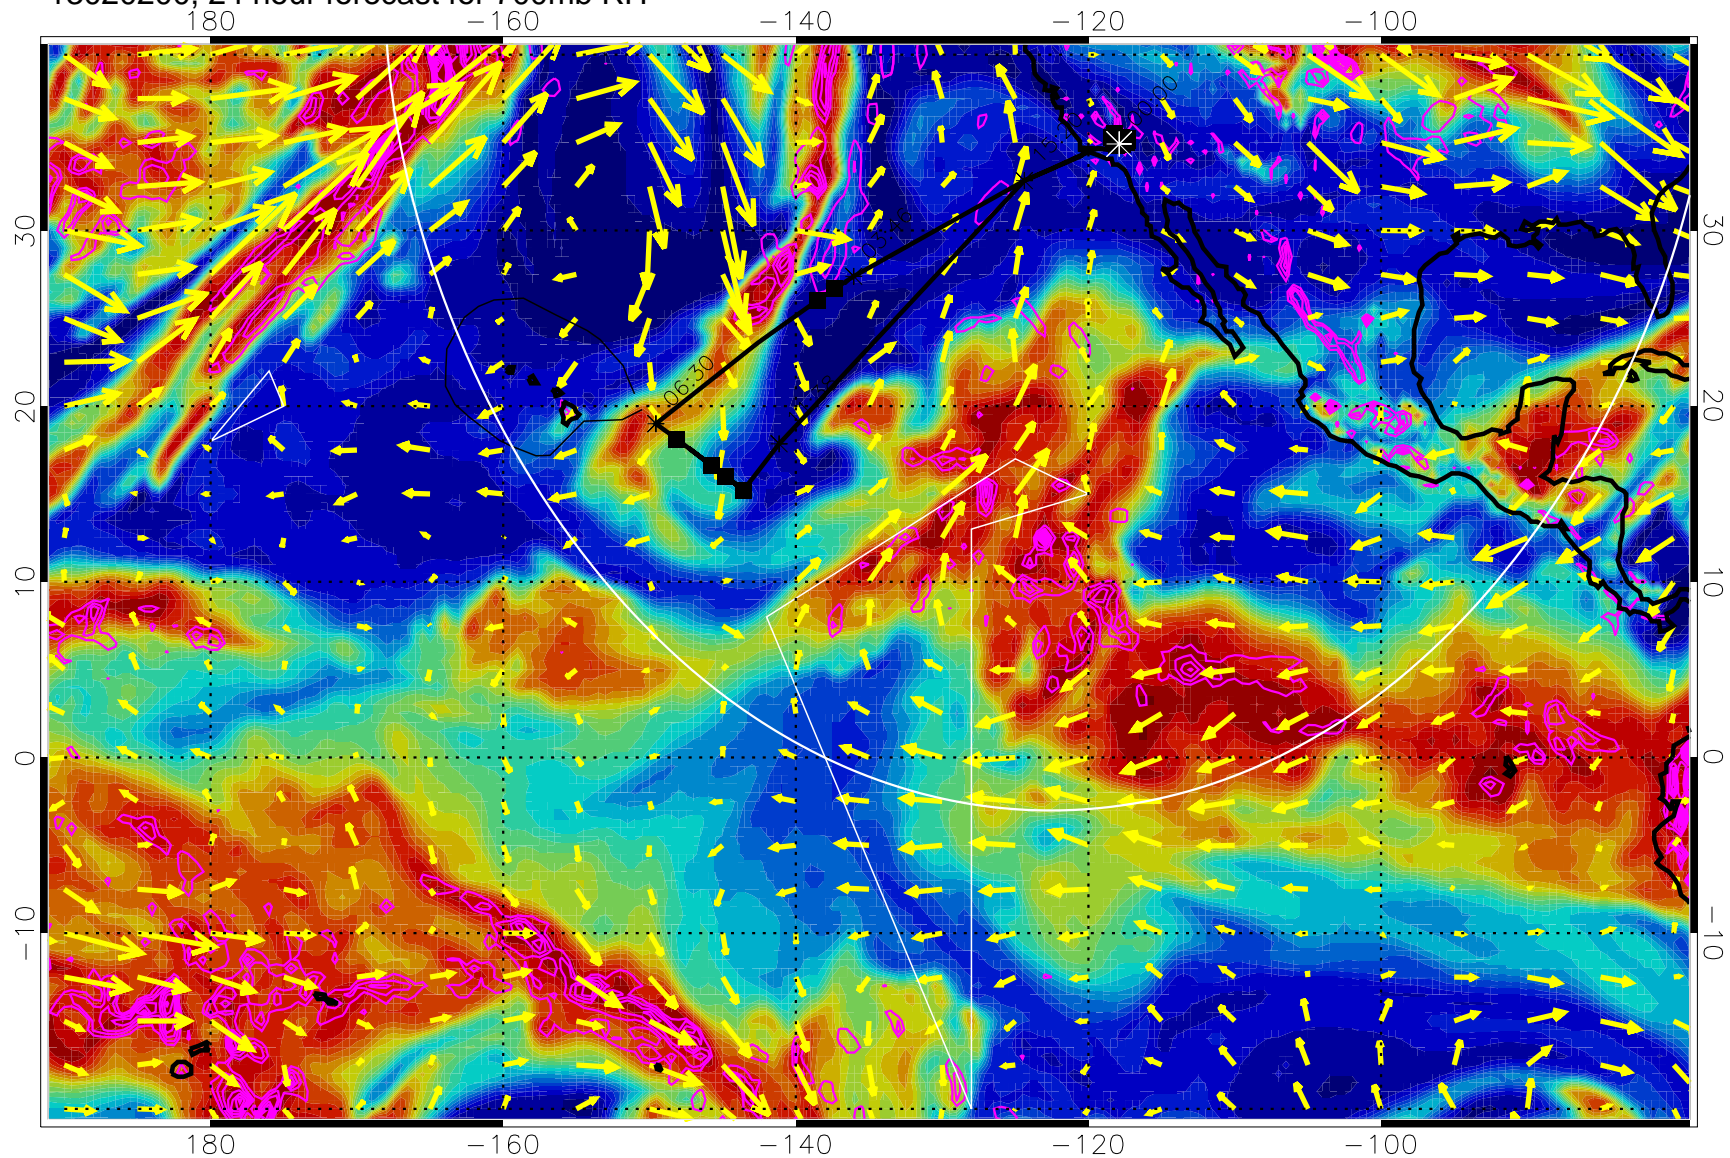

13020112, 12 hour forecast for 700mb RH

Negative Omegas less than -0.3 , contours of 0.3 Pa/s

EPV Tropopause (2 PVU) Position

→ 30 m/s

Range ring of 4055 km -- 13 hours GH round trip

13020118, 18 hour forecast for 700mb RH

Negative Omegas less than -0.3 , contours of 0.3 Pa/s

EPV Tropopause (2 PVU) Position

→ 30 m/s

Range ring of 4055 km -- 13 hours GH round trip

13020200, 24 hour forecast for 700mb RH

Negative Omegas less than -0.3 , contours of 0.3 Pa/s

EPV Tropopause (2 PVU) Position

→ 30 m/s

Range ring of 4055 km -- 13 hours GH round trip

13020206, 30 hour forecast for 700mb RH

Negative Omegas less than -0.3 , contours of 0.3 Pa/s

EPV Tropopause (2 PVU) Position

→ 30 m/s

Range ring of 4055 km -- 13 hours GH round trip

13020212, 36 hour forecast for 700mb RH

Negative Omegas less than -0.3 , contours of 0.3 Pa/s

EPV Tropopause (2 PVU) Position

→ 30 m/s

Range ring of 4055 km -- 13 hours GH round trip