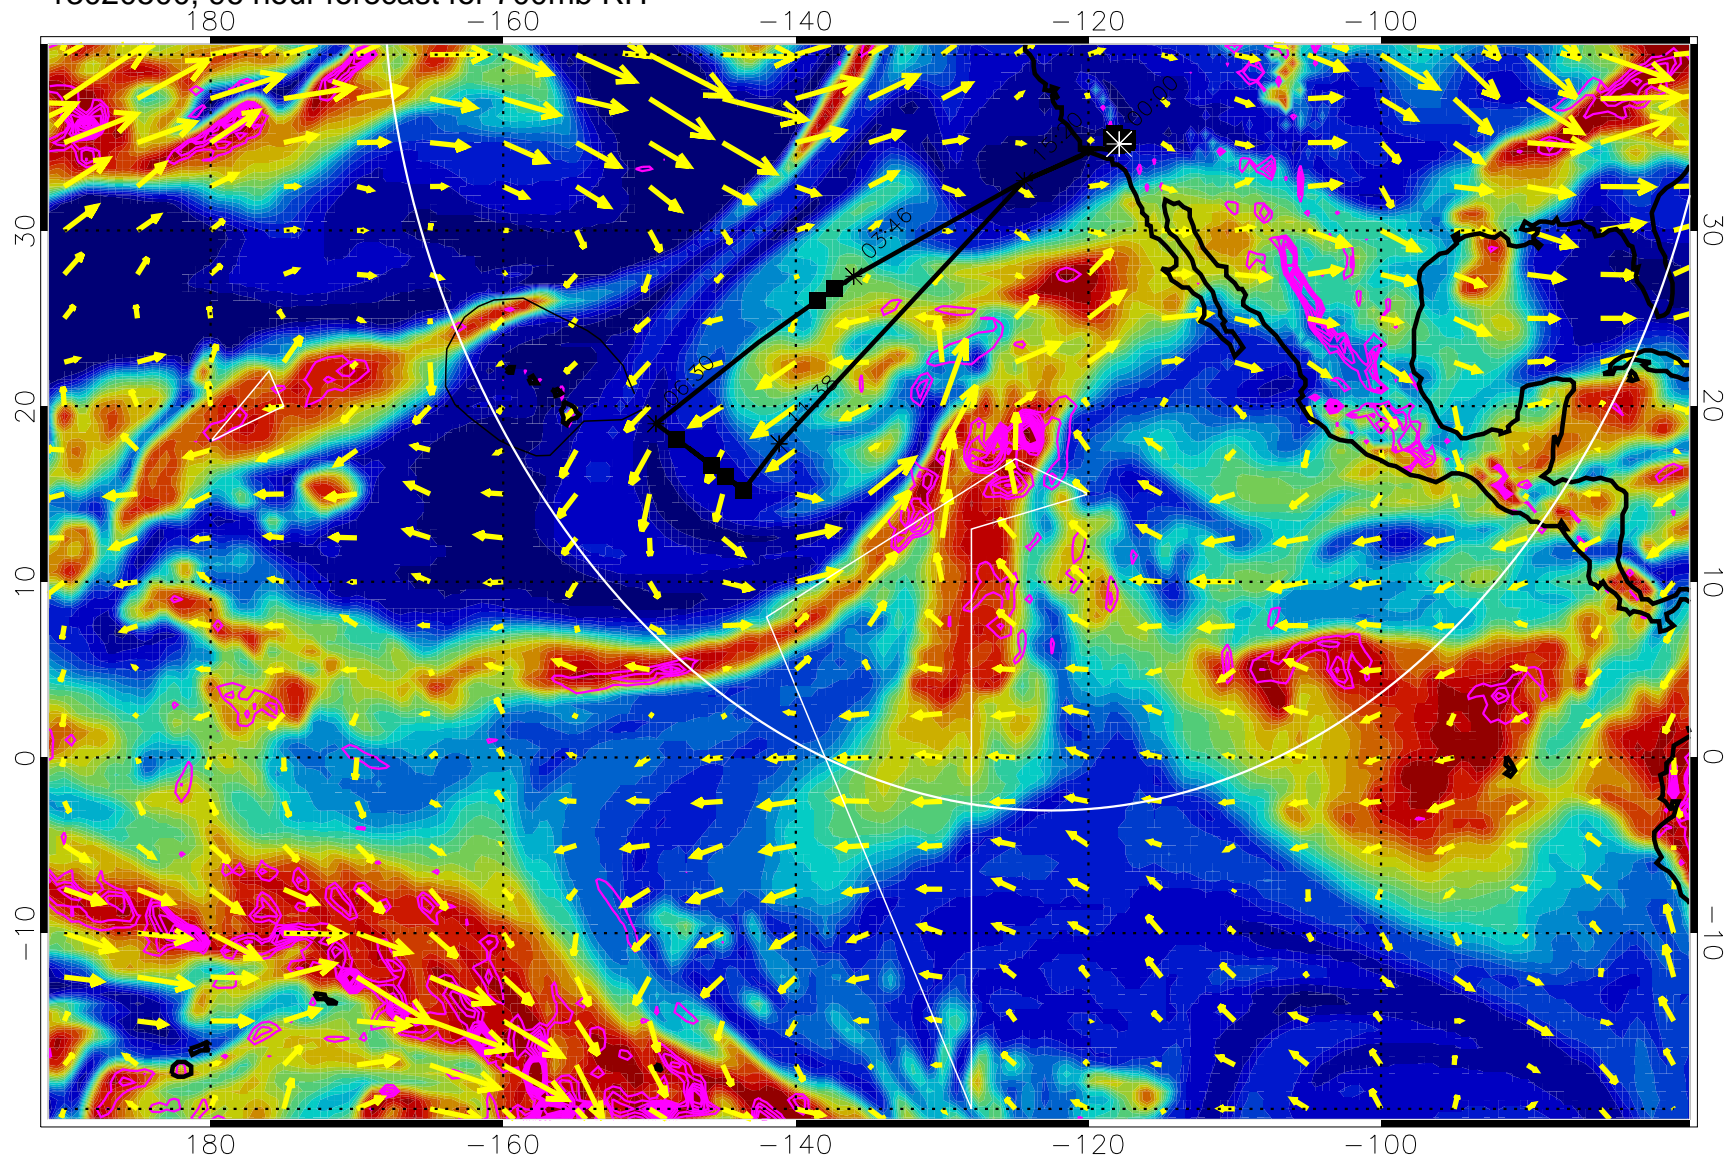

13020406, 78 hour forecast for 700mb RH

Negative Omegas less than -0.3 , contours of 0.3 Pa/s

EPV Tropopause (2 PVU) Position

→ 30 m/s

Range ring of 4055 km -- 13 hours GH round trip

13020412, 84 hour forecast for 700mb RH

Negative Omegas less than -0.3 , contours of 0.3 Pa/s

EPV Tropopause (2 PVU) Position

→ 30 m/s

Range ring of 4055 km -- 13 hours GH round trip

13020418, 90 hour forecast for 700mb RH

Negative Omegas less than -0.3 , contours of 0.3 Pa/s

EPV Tropopause (2 PVU) Position

→ 30 m/s

Range ring of 4055 km -- 13 hours GH round trip

13020500, 96 hour forecast for 700mb RH

Negative Omegas less than -0.3 , contours of 0.3 Pa/s

EPV Tropopause (2 PVU) Position

13020512, 108 hour forecast for 700mb RH

Negative Omegas less than -0.3 , contours of 0.3 Pa/s

EPV Tropopause (2 PVU) Position

→ 30 m/s

Range ring of 4055 km -- 13 hours GH round trip

13020518, 114 hour forecast for 700mb RH