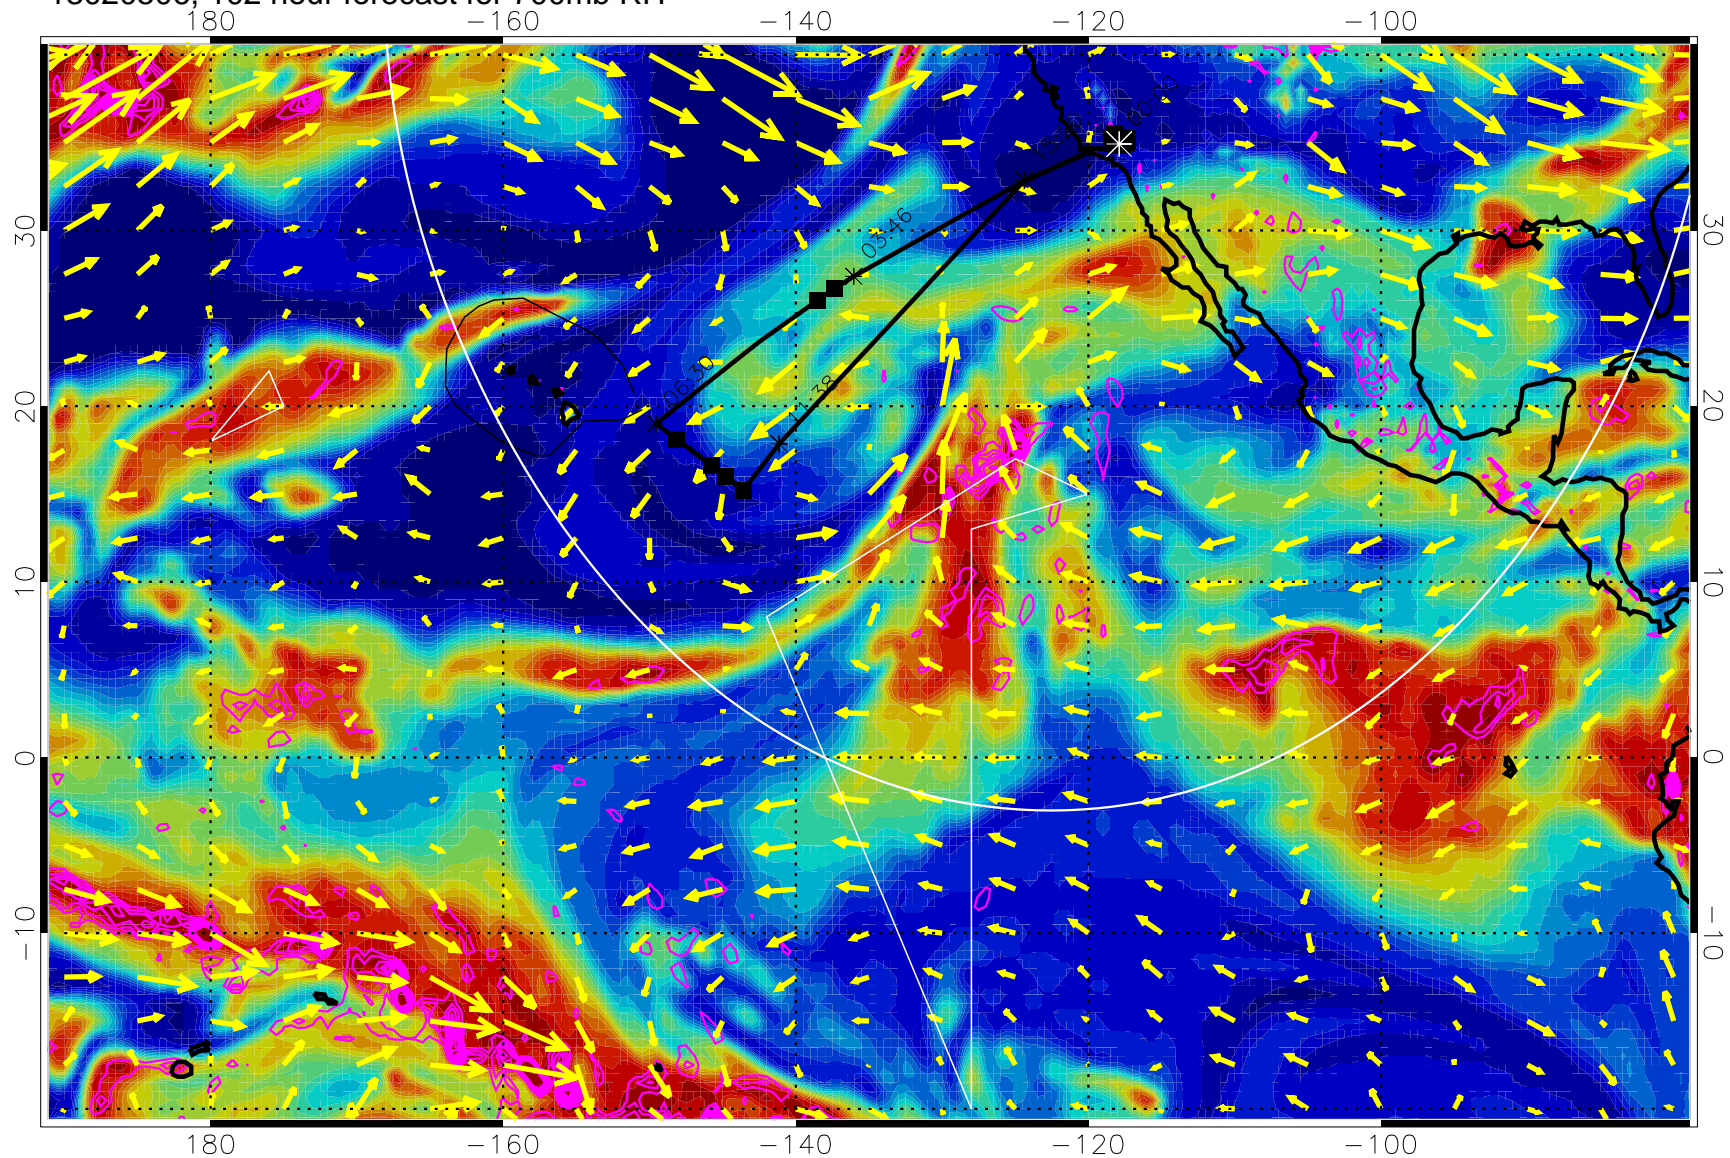

Negative Omegas less than -0.3 , contours of 0.3 Pa/s

EPV Tropopause (2 PVU) Position

→ 30 m/s

Range ring of 4055 km -- 13 hours GH round trip

13020418, 90 hour forecast for 700mb RH

Negative Omegas less than -0.3 , contours of 0.3 Pa/s

EPV Tropopause (2 PVU) Position

→ 30 m/s

Range ring of 4055 km -- 13 hours GH round trip

13020500, 96 hour forecast for 700mb RH

Negative Omegas less than -0.3 , contours of 0.3 Pa/s

EPV Tropopause (2 PVU) Position

→ 30 m/s

Range ring of 4055 km -- 13 hours GH round trip

13020506, 102 hour forecast for 700mb RH

Negative Omegas less than -0.3 , contours of 0.3 Pa/s

EPV Tropopause (2 PVU) Position

→ 30 m/s

Range ring of 4055 km -- 13 hours GH round trip

13020512, 108 hour forecast for 700mb RH

Negative Omegas less than -0.3 , contours of 0.3 Pa/s

EPV Tropopause (2 PVU) Position

→ 30 m/s

Range ring of 4055 km -- 13 hours GH round trip

13020518, 114 hour forecast for 700mb RH