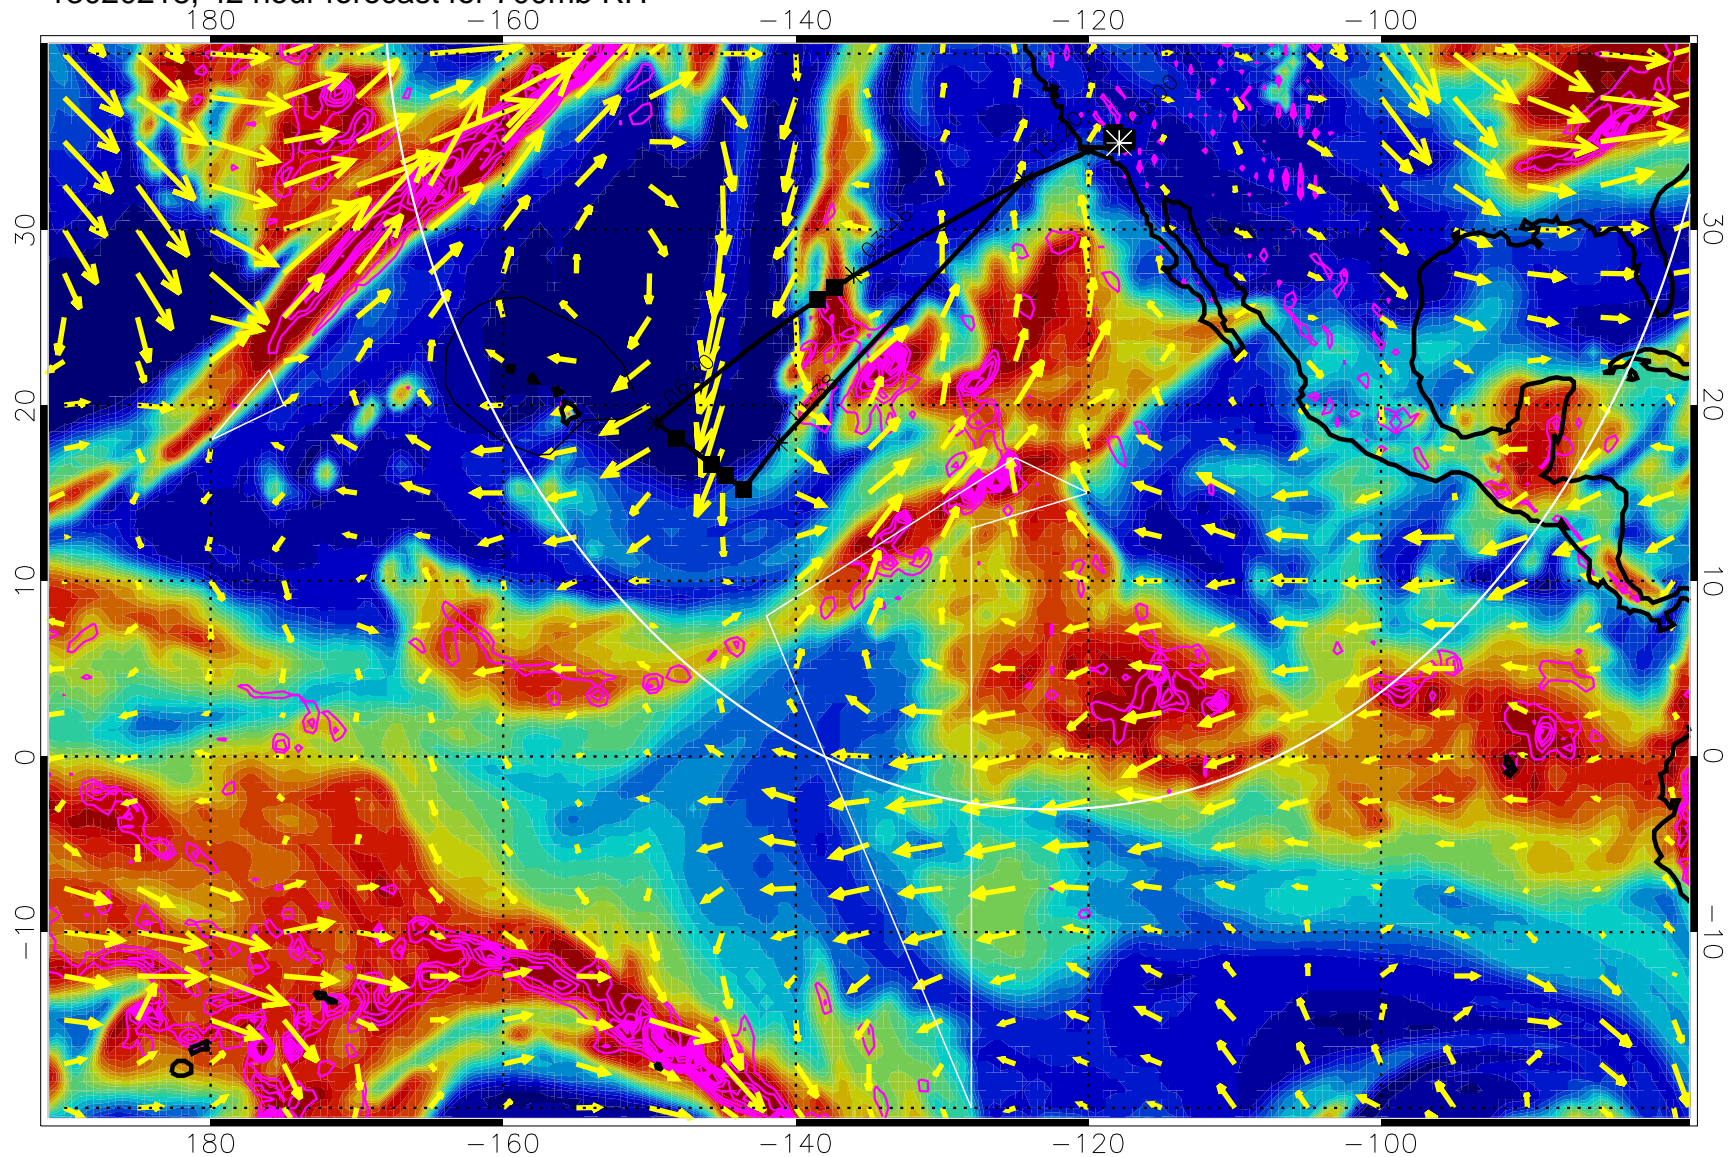

EPV Tropopause (2 PVU) Position

→ 30 m/s

Range ring of 4055 km -- 13 hours GH round trip

13020206, 30 hour forecast for 700mb RH

Negative Omegas less than -0.3 , contours of 0.3 Pa/s

EPV Tropopause (2 PVU) Position

→ 30 m/s

Range ring of 4055 km -- 13 hours GH round trip

13020212, 36 hour forecast for 700mb RH

Negative Omegas less than -0.3 , contours of 0.3 Pa/s

EPV Tropopause (2 PVU) Position

→ 30 m/s

Range ring of 4055 km -- 13 hours GH round trip

13020218, 42 hour forecast for 700mb RH

Negative Omegas less than -0.3 , contours of 0.3 Pa/s

EPV Tropopause (2 PVU) Position

→ 30 m/s

Range ring of 4055 km -- 13 hours GH round trip

13020300, 48 hour forecast for 700mb RH

Negative Omegas less than -0.3 , contours of 0.3 Pa/s

EPV Tropopause (2 PVU) Position

→ 30 m/s

Range ring of 4055 km -- 13 hours GH round trip

13020306, 54 hour forecast for 700mb RH

Negative Omegas less than -0.3 , contours of 0.3 Pa/s