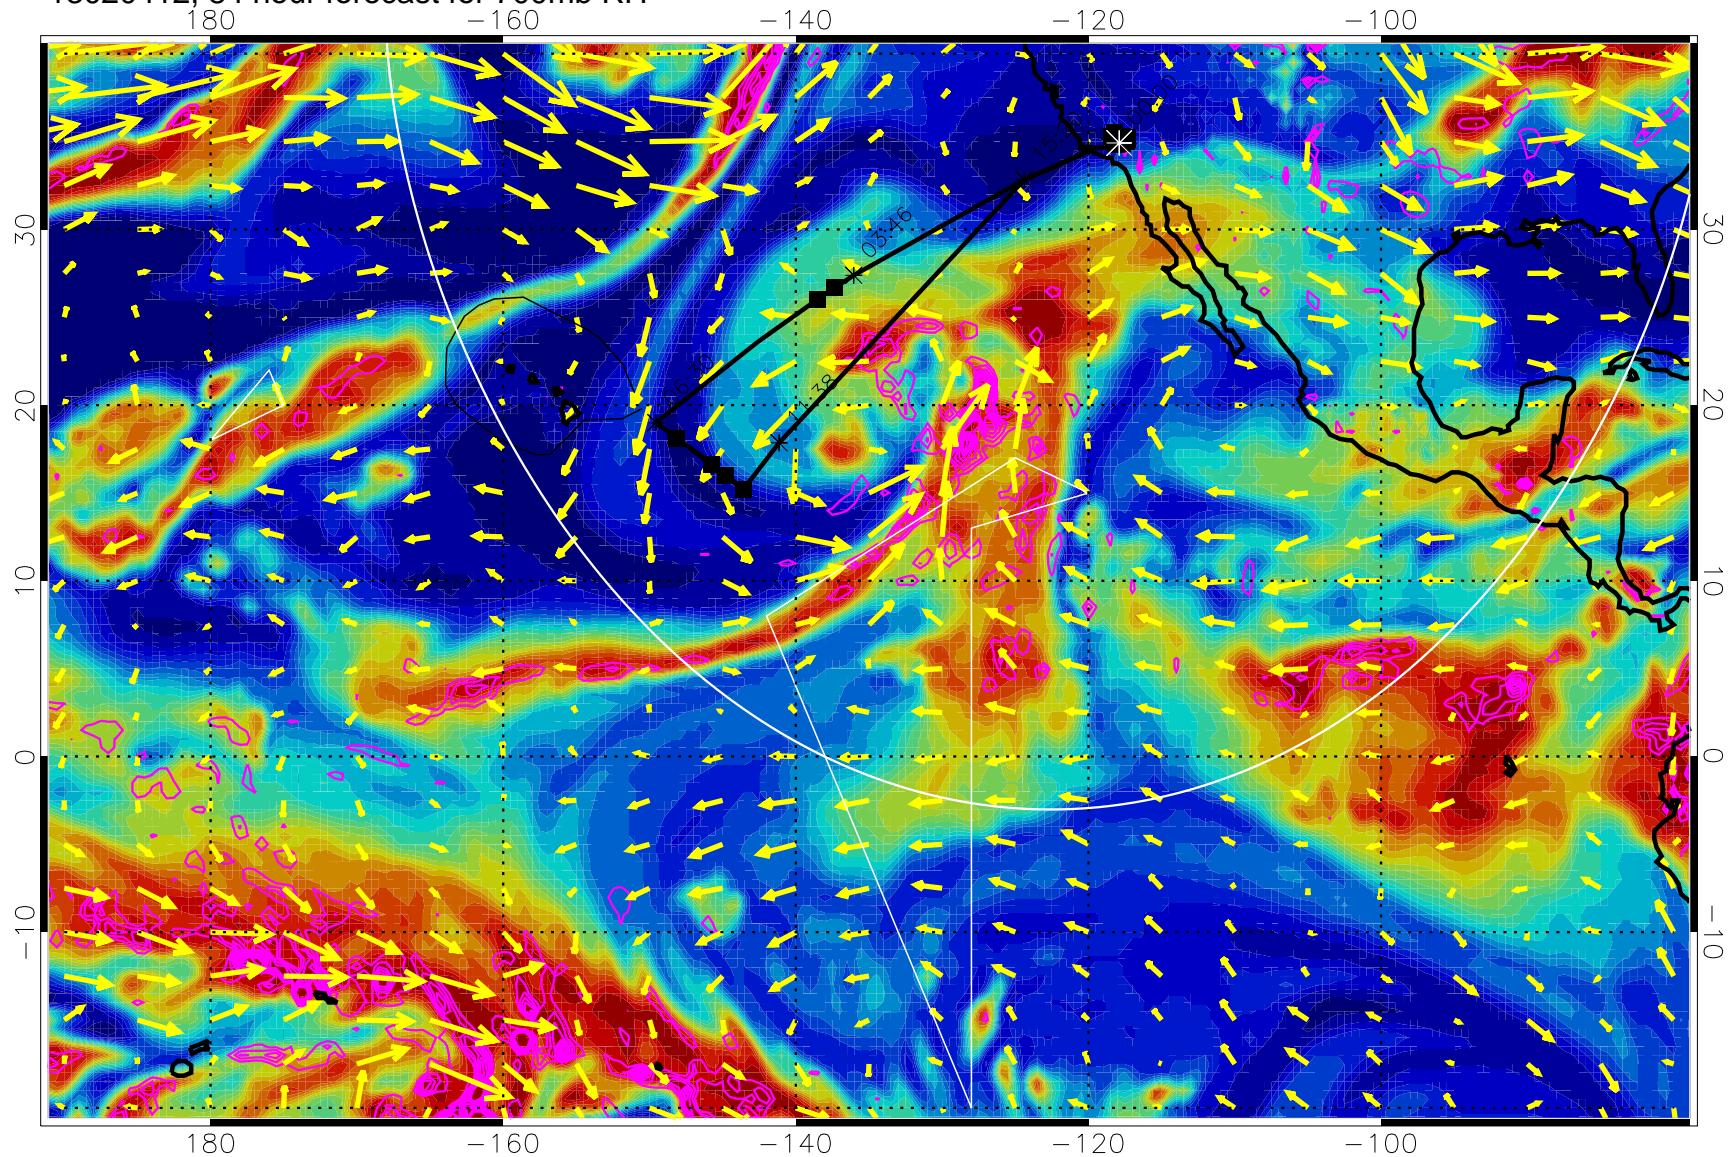

→ 30 m/s

Range ring of 4055 km -- 13 hours GH round trip

13020400, 72 hour forecast for 700mb RH

Negative Omegas less than -0.3 , contours of 0.3 Pa/s

EPV Tropopause (2 PVU) Position

→ 30 m/s

Range ring of 4055 km -- 13 hours GH round trip

13020406, 78 hour forecast for 700mb RH

Negative Omegas less than -0.3 , contours of 0.3 Pa/s

EPV Tropopause (2 PVU) Position

→ 30 m/s

Range ring of 4055 km -- 13 hours GH round trip

13020412, 84 hour forecast for 700mb RH

Negative Omegas less than -0.3 , contours of 0.3 Pa/s

EPV Tropopause (2 PVU) Position

→ 30 m/s

Range ring of 4055 km -- 13 hours GH round trip

13020418, 90 hour forecast for 700mb RH

Negative Omegas less than -0.3 , contours of 0.3 Pa/s

EPV Tropopause (2 PVU) Position

→ 30 m/s

Range ring of 4055 km -- 13 hours GH round trip

13020500, 96 hour forecast for 700mb RH

Negative Omegas less than -0.3 , contours of 0.3 Pa/s

EPV Tropopause (2 PVU) Position