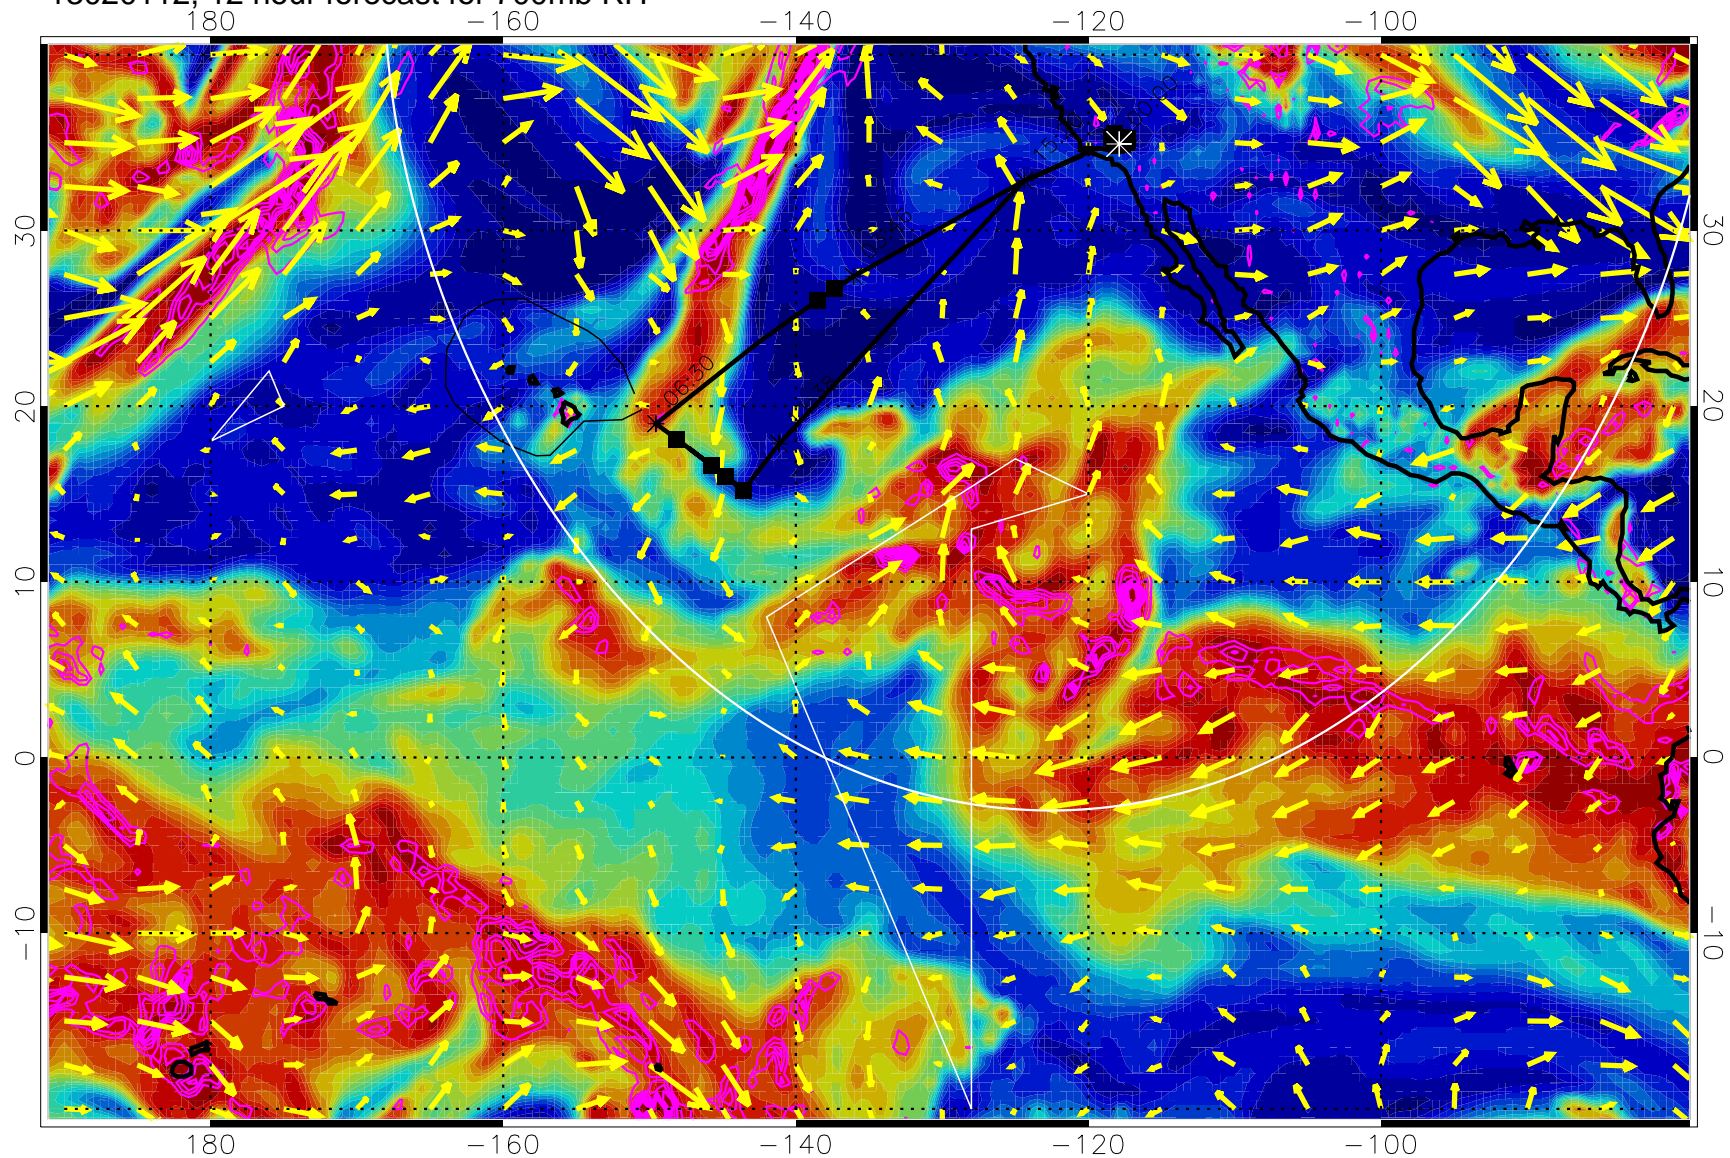

13020112, 12 hour forecast for 700mb RH

Negative Omegas less than -0.3 , contours of 0.3 Pa/s

EPV Tropopause (2 PVU) Position

→ 30 m/s

Range ring of 4055 km -- 13 hours GH round trip

13020118, 18 hour forecast for 700mb RH

Negative Omegas less than -0.3 , contours of 0.3 Pa/s

EPV Tropopause (2 PVU) Position

→ 30 m/s

Range ring of 4055 km -- 13 hours GH round trip

13020200, 24 hour forecast for 700mb RH

Negative Omegas less than -0.3 , contours of 0.3 Pa/s

EPV Tropopause (2 PVU) Position

→ 30 m/s

Range ring of 4055 km -- 13 hours GH round trip

13020206, 30 hour forecast for 700mb RH

Negative Omegas less than -0.3 , contours of 0.3 Pa/s

EPV Tropopause (2 PVU) Position

→ 30 m/s

Range ring of 4055 km -- 13 hours GH round trip

13020212, 36 hour forecast for 700mb RH

Negative Omegas less than -0.3 , contours of 0.3 Pa/s

EPV Tropopause (2 PVU) Position

→ 30 m/s

Range ring of 4055 km -- 13 hours GH round trip