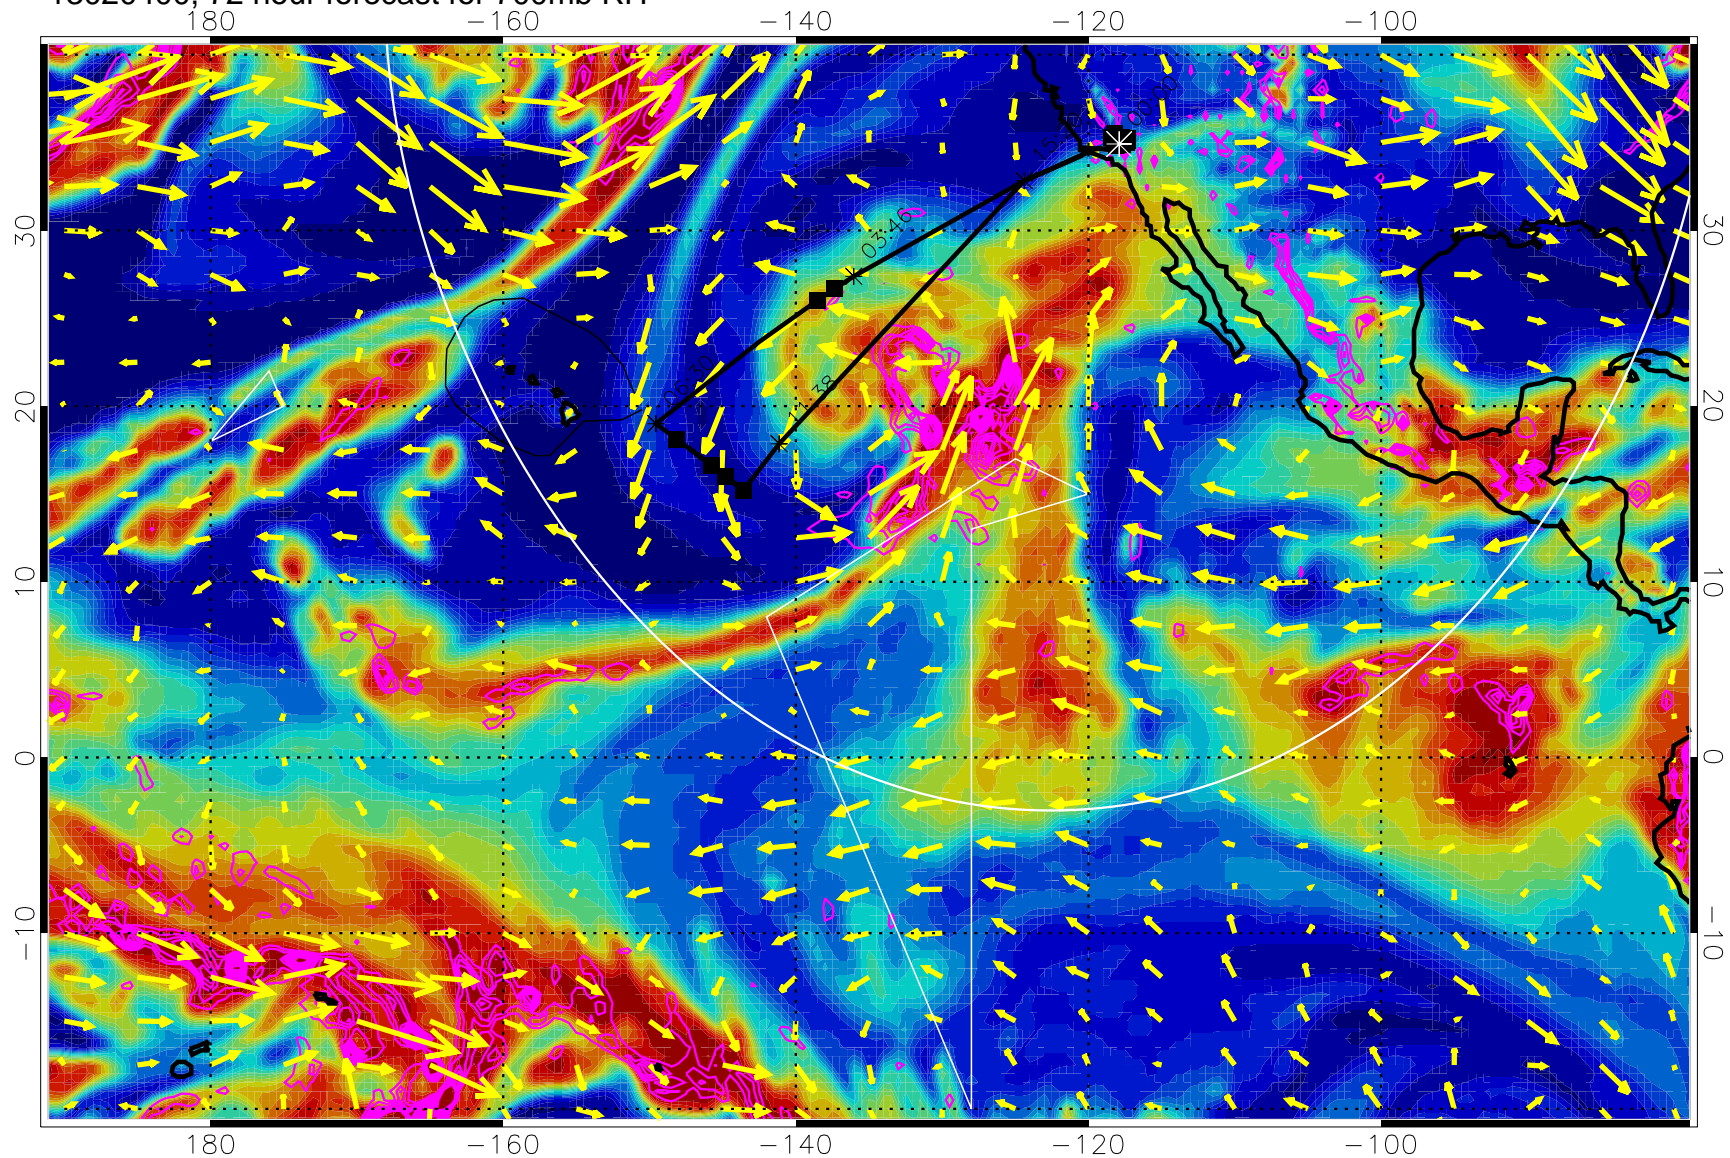

EPV Tropopause (2 PVU) Position

→ 30 m/s

Range ring of 4055 km -- 13 hours GH round trip

13020312, 60 hour forecast for 700mb RH

Negative Omegas less than -0.3 , contours of 0.3 Pa/s

EPV Tropopause (2 PVU) Position

→ 30 m/s

Range ring of 4055 km -- 13 hours GH round trip

13020318, 66 hour forecast for 700mb RH

0 20 40 60 80 100
RH, %

Negative Omegas less than -0.3 , contours of 0.3 Pa/s

EPV Tropopause (2 PVU) Position

→ 30 m/s

Range ring of 4055 km -- 13 hours GH round trip

13020400, 72 hour forecast for 700mb RH

Negative Omegas less than -0.3 , contours of 0.3 Pa/s

EPV Tropopause (2 PVU) Position

→ 30 m/s

Range ring of 4055 km -- 13 hours GH round trip

13020406, 78 hour forecast for 700mb RH

Negative Omegas less than -0.3 , contours of 0.3 Pa/s

EPV Tropopause (2 PVU) Position

→ 30 m/s

Range ring of 4055 km -- 13 hours GH round trip

13020412, 84 hour forecast for 700mb RH