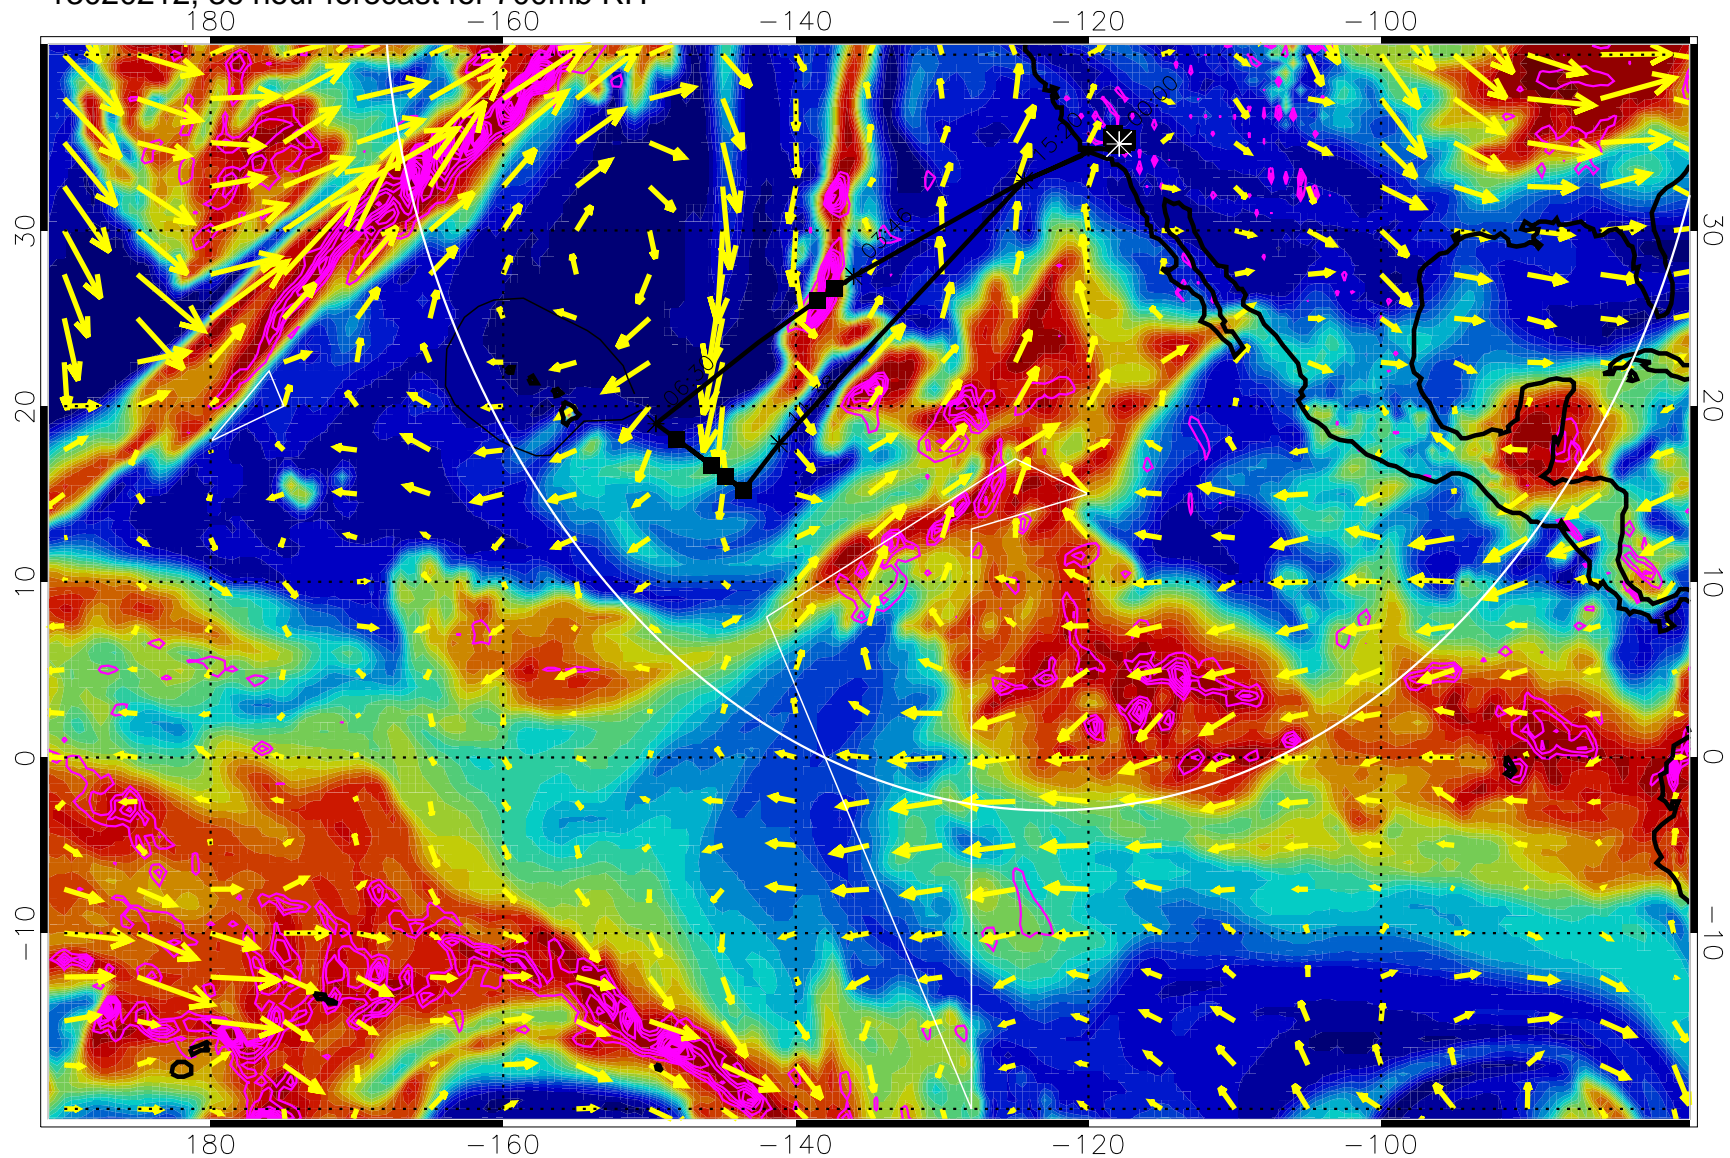

Negative Omegas less than -0.3 , contours of 0.3 Pa/s

EPV Tropopause (2 PVU) Position

→ 30 m/s

Range ring of 4055 km -- 13 hours GH round trip

13020200, 24 hour forecast for 700mb RH

Negative Omegas less than -0.3 , contours of 0.3 Pa/s

EPV Tropopause (2 PVU) Position

→ 30 m/s

Range ring of 4055 km -- 13 hours GH round trip

13020206, 30 hour forecast for 700mb RH

Negative Omegas less than -0.3 , contours of 0.3 Pa/s

EPV Tropopause (2 PVU) Position

→ 30 m/s

Range ring of 4055 km -- 13 hours GH round trip

13020212, 36 hour forecast for 700mb RH

Negative Omegas less than -0.3 , contours of 0.3 Pa/s

EPV Tropopause (2 PVU) Position

→ 30 m/s

Range ring of 4055 km -- 13 hours GH round trip

13020218, 42 hour forecast for 700mb RH

Negative Omegas less than -0.3 , contours of 0.3 Pa/s

EPV Tropopause (2 PVU) Position

→ 30 m/s

Range ring of 4055 km -- 13 hours GH round trip

13020300, 48 hour forecast for 700mb RH