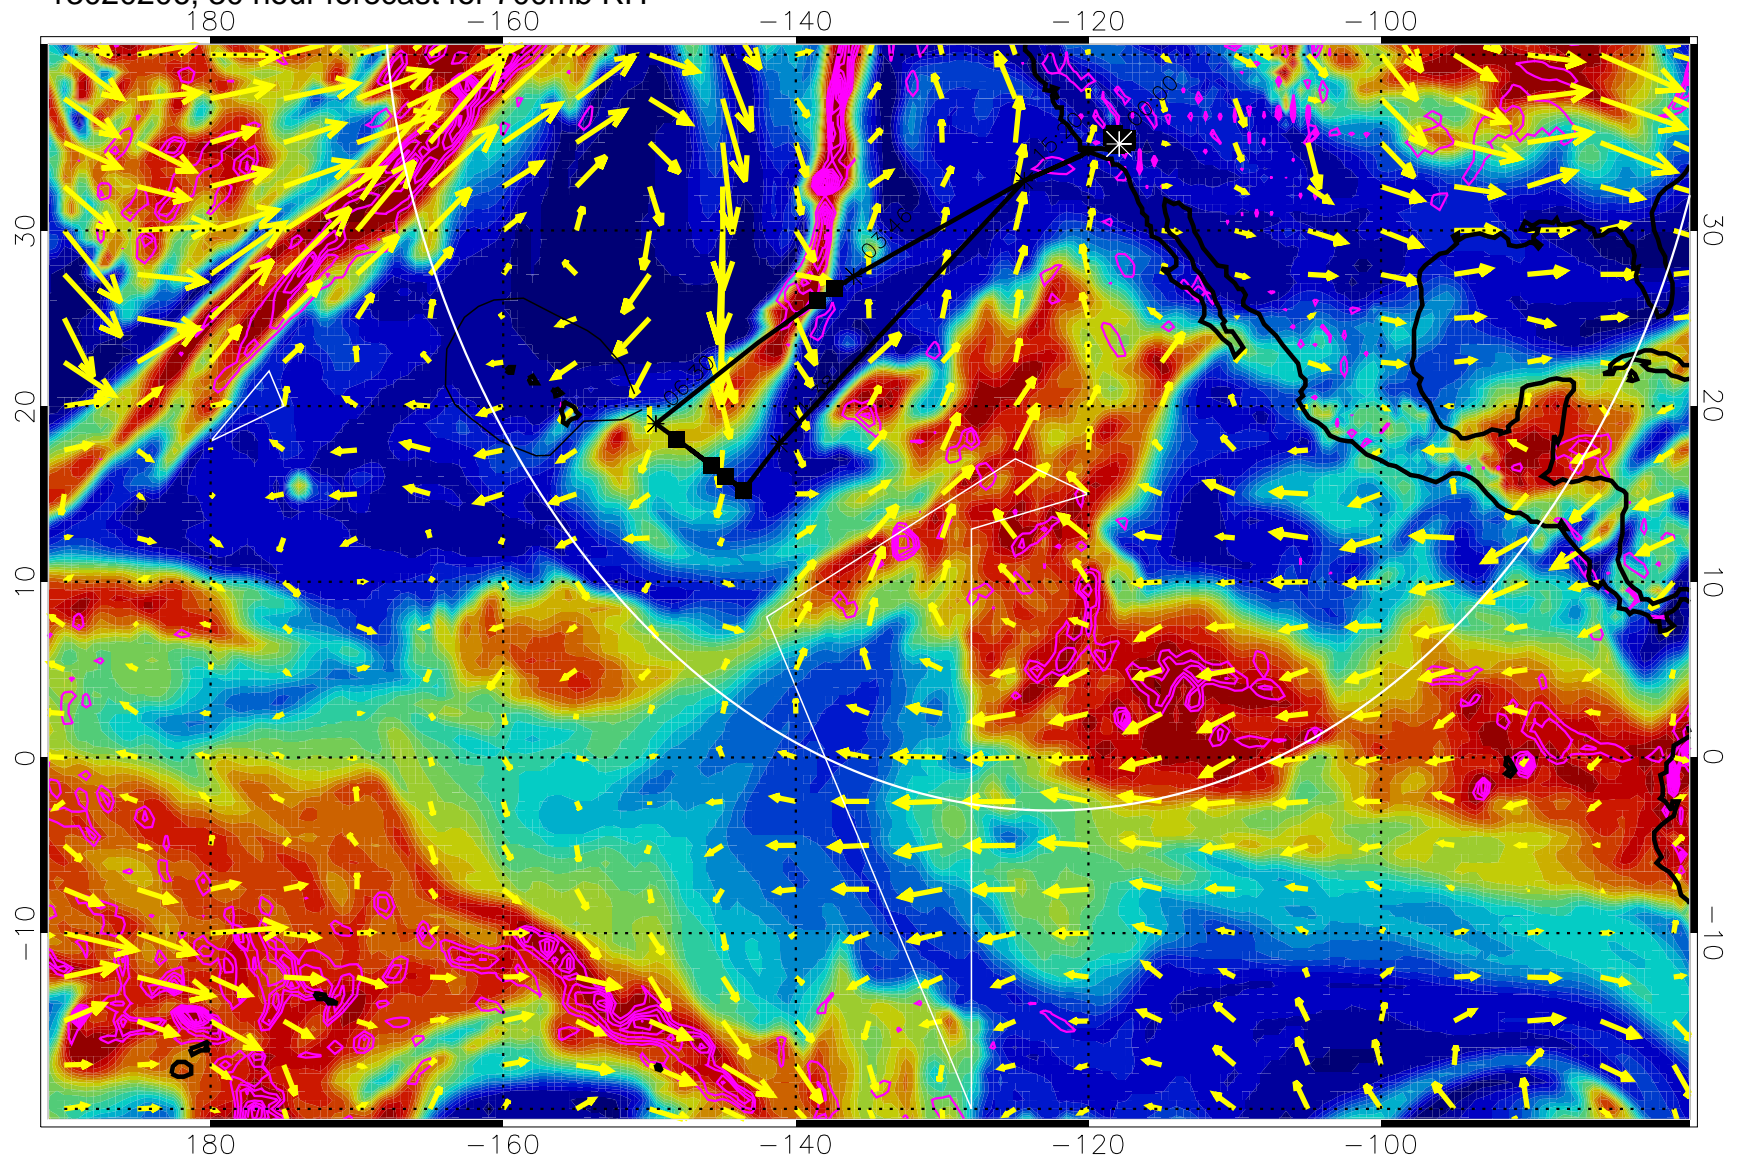

13020112, 12 hour forecast for 700mb RH

Negative Omegas less than -0.3 , contours of 0.3 Pa/s

EPV Tropopause (2 PVU) Position

→ 30 m/s

Range ring of 4055 km -- 13 hours GH round trip

13020118, 18 hour forecast for 700mb RH

Negative Omegas less than -0.3 , contours of 0.3 Pa/s

EPV Tropopause (2 PVU) Position

→ 30 m/s

Range ring of 4055 km -- 13 hours GH round trip

13020200, 24 hour forecast for 700mb RH

Negative Omegas less than -0.3 , contours of 0.3 Pa/s

EPV Tropopause (2 PVU) Position

→ 30 m/s

Range ring of 4055 km -- 13 hours GH round trip

13020206, 30 hour forecast for 700mb RH

Negative Omegas less than -0.3 , contours of 0.3 Pa/s

EPV Tropopause (2 PVU) Position

→ 30 m/s

Range ring of 4055 km -- 13 hours GH round trip

13020212, 36 hour forecast for 700mb RH

Negative Omegas less than -0.3 , contours of 0.3 Pa/s

EPV Tropopause (2 PVU) Position

→ 30 m/s

Range ring of 4055 km -- 13 hours GH round trip