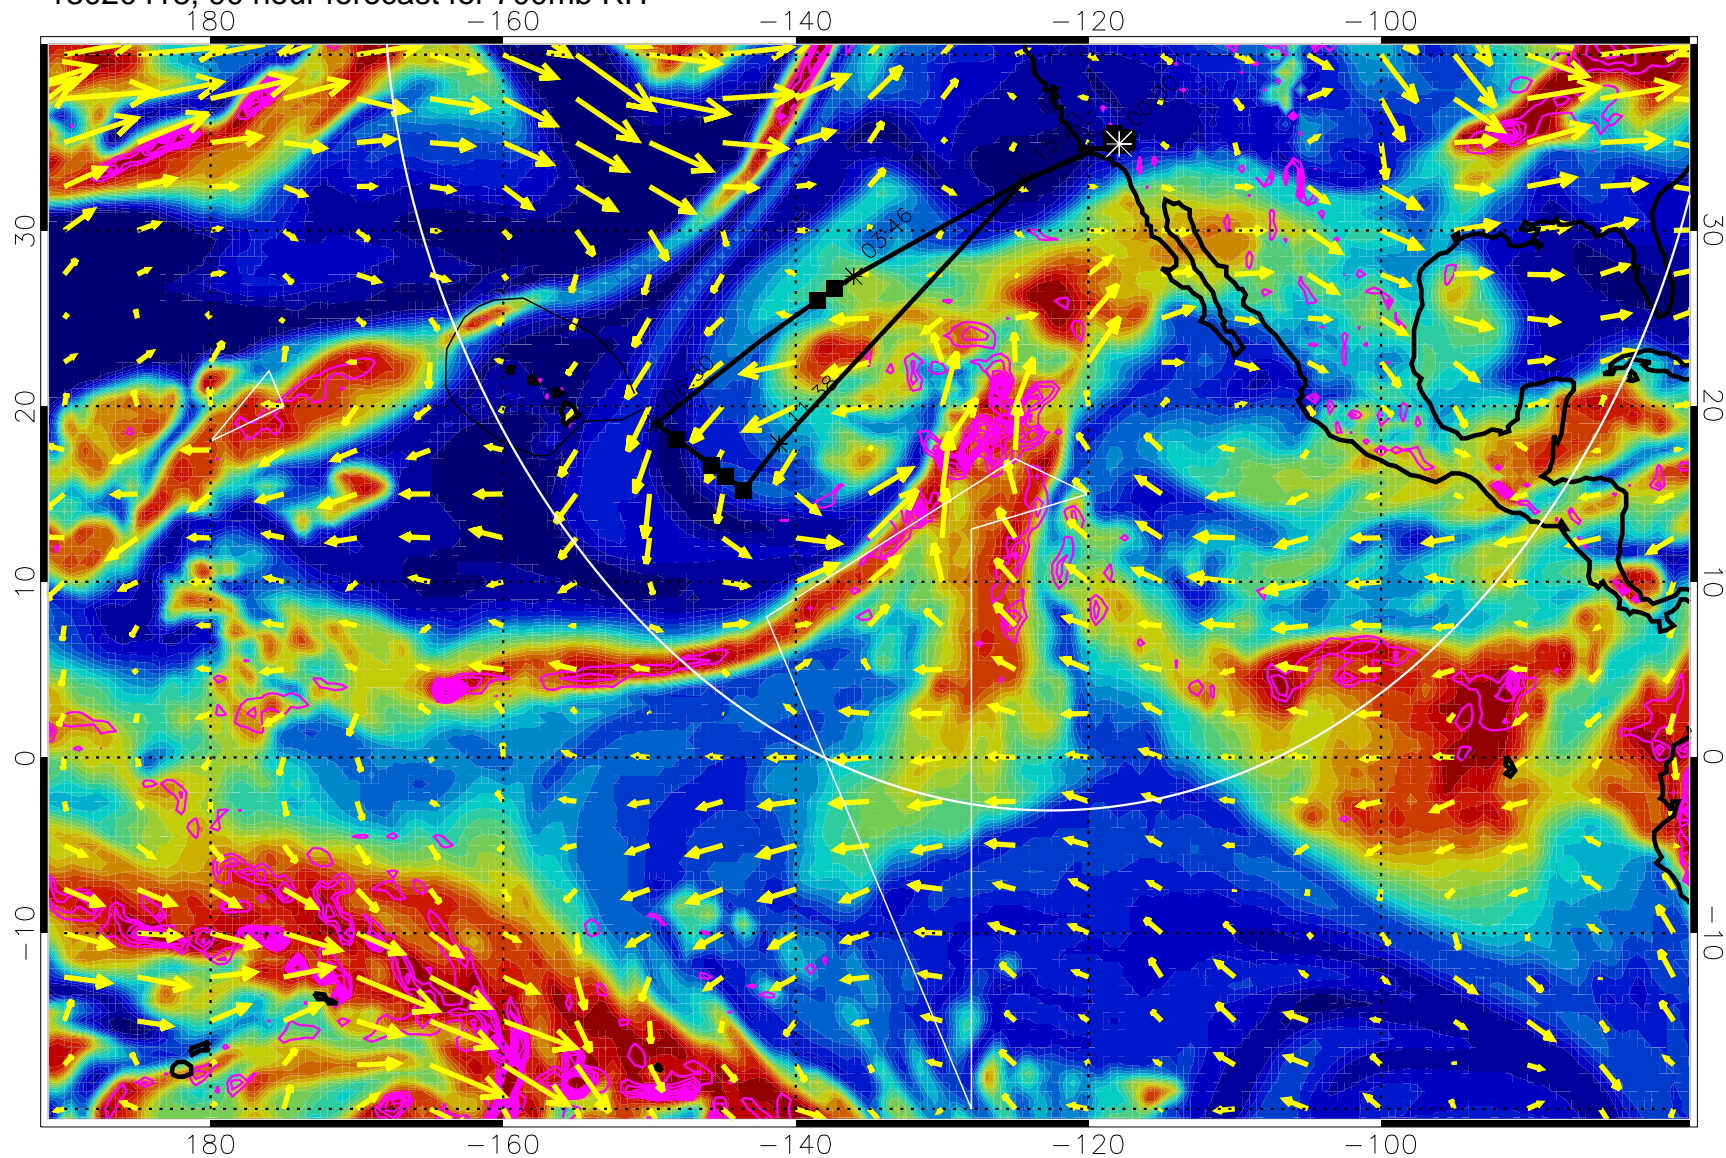

→ 30 m/s

Range ring of 4055 km -- 13 hours GH round trip

13020400, 72 hour forecast for 700mb RH

Negative Omegas less than -0.3 , contours of 0.3 Pa/s

EPV Tropopause (2 PVU) Position

→ 30 m/s

Range ring of 4055 km -- 13 hours GH round trip

13020406, 78 hour forecast for 700mb RH

Negative Omegas less than -0.3 , contours of 0.3 Pa/s

EPV Tropopause (2 PVU) Position

→ 30 m/s

Range ring of 4055 km -- 13 hours GH round trip

13020412, 84 hour forecast for 700mb RH

Negative Omegas less than -0.3 , contours of 0.3 Pa/s

EPV Tropopause (2 PVU) Position

→ 30 m/s

Range ring of 4055 km -- 13 hours GH round trip

13020418, 90 hour forecast for 700mb RH

Negative Omegas less than -0.3 , contours of 0.3 Pa/s

EPV Tropopause (2 PVU) Position

→ 30 m/s

Range ring of 4055 km -- 13 hours GH round trip

13020500, 96 hour forecast for 700mb RH

Negative Omegas less than -0.3 , contours of 0.3 Pa/s

EPV Tropopause (2 PVU) Position