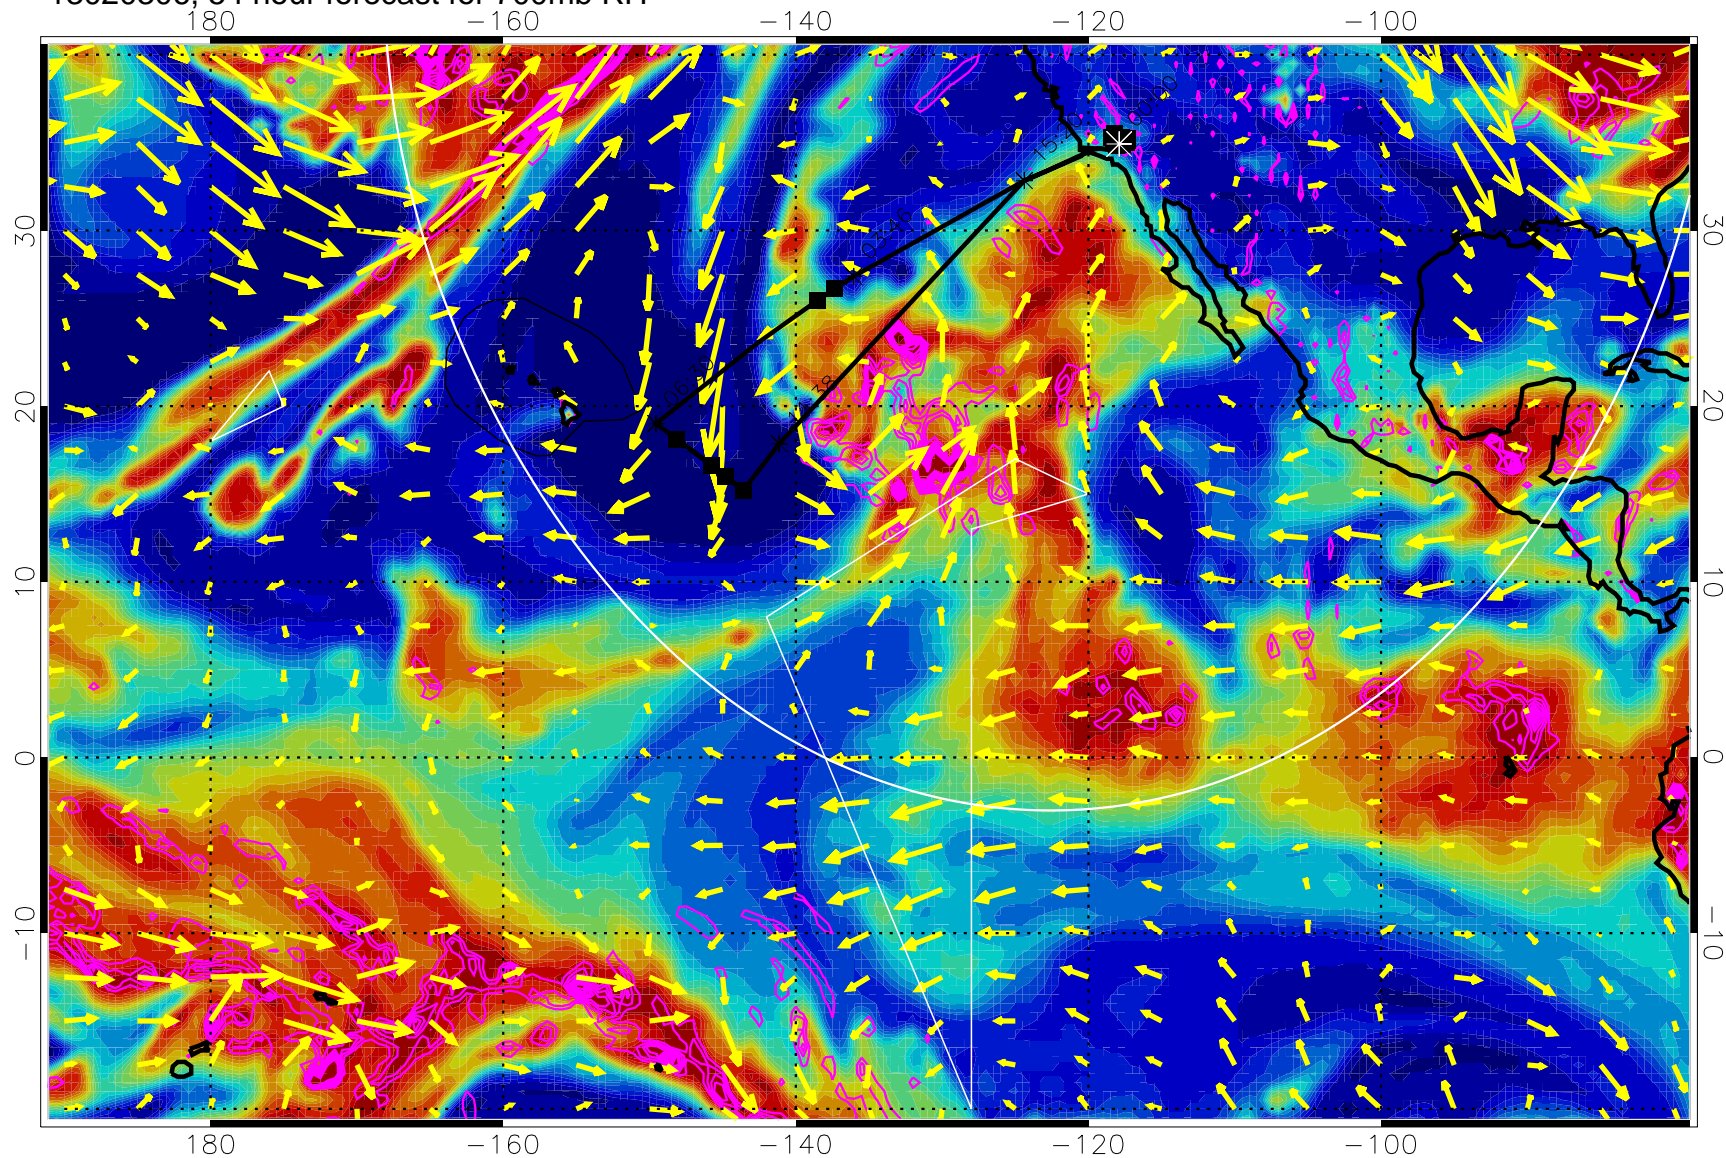

EPV Tropopause (2 PVU) Position

→ 30 m/s

Range ring of 4055 km -- 13 hours GH round trip

13020206, 30 hour forecast for 700mb RH

Negative Omegas less than -0.3 , contours of 0.3 Pa/s

EPV Tropopause (2 PVU) Position

13020218, 42 hour forecast for 700mb RH

Negative Omegas less than -0.3 , contours of 0.3 Pa/s

EPV Tropopause (2 PVU) Position

→ 30 m/s

Range ring of 4055 km -- 13 hours GH round trip

13020300, 48 hour forecast for 700mb RH

Negative Omegas less than -0.3 , contours of 0.3 Pa/s

EPV Tropopause (2 PVU) Position

→ 30 m/s

Range ring of 4055 km -- 13 hours GH round trip

13020306, 54 hour forecast for 700mb RH

Negative Omegas less than -0.3 , contours of 0.3 Pa/s

EPV Tropopause (2 PVU) Position

→ 30 m/s

Range ring of 4055 km -- 13 hours GH round trip

13020312, 60 hour forecast for 700mb RH

Negative Omegas less than -0.3 , contours of 0.3 Pa/s

EPV Tropopause (2 PVU) Position