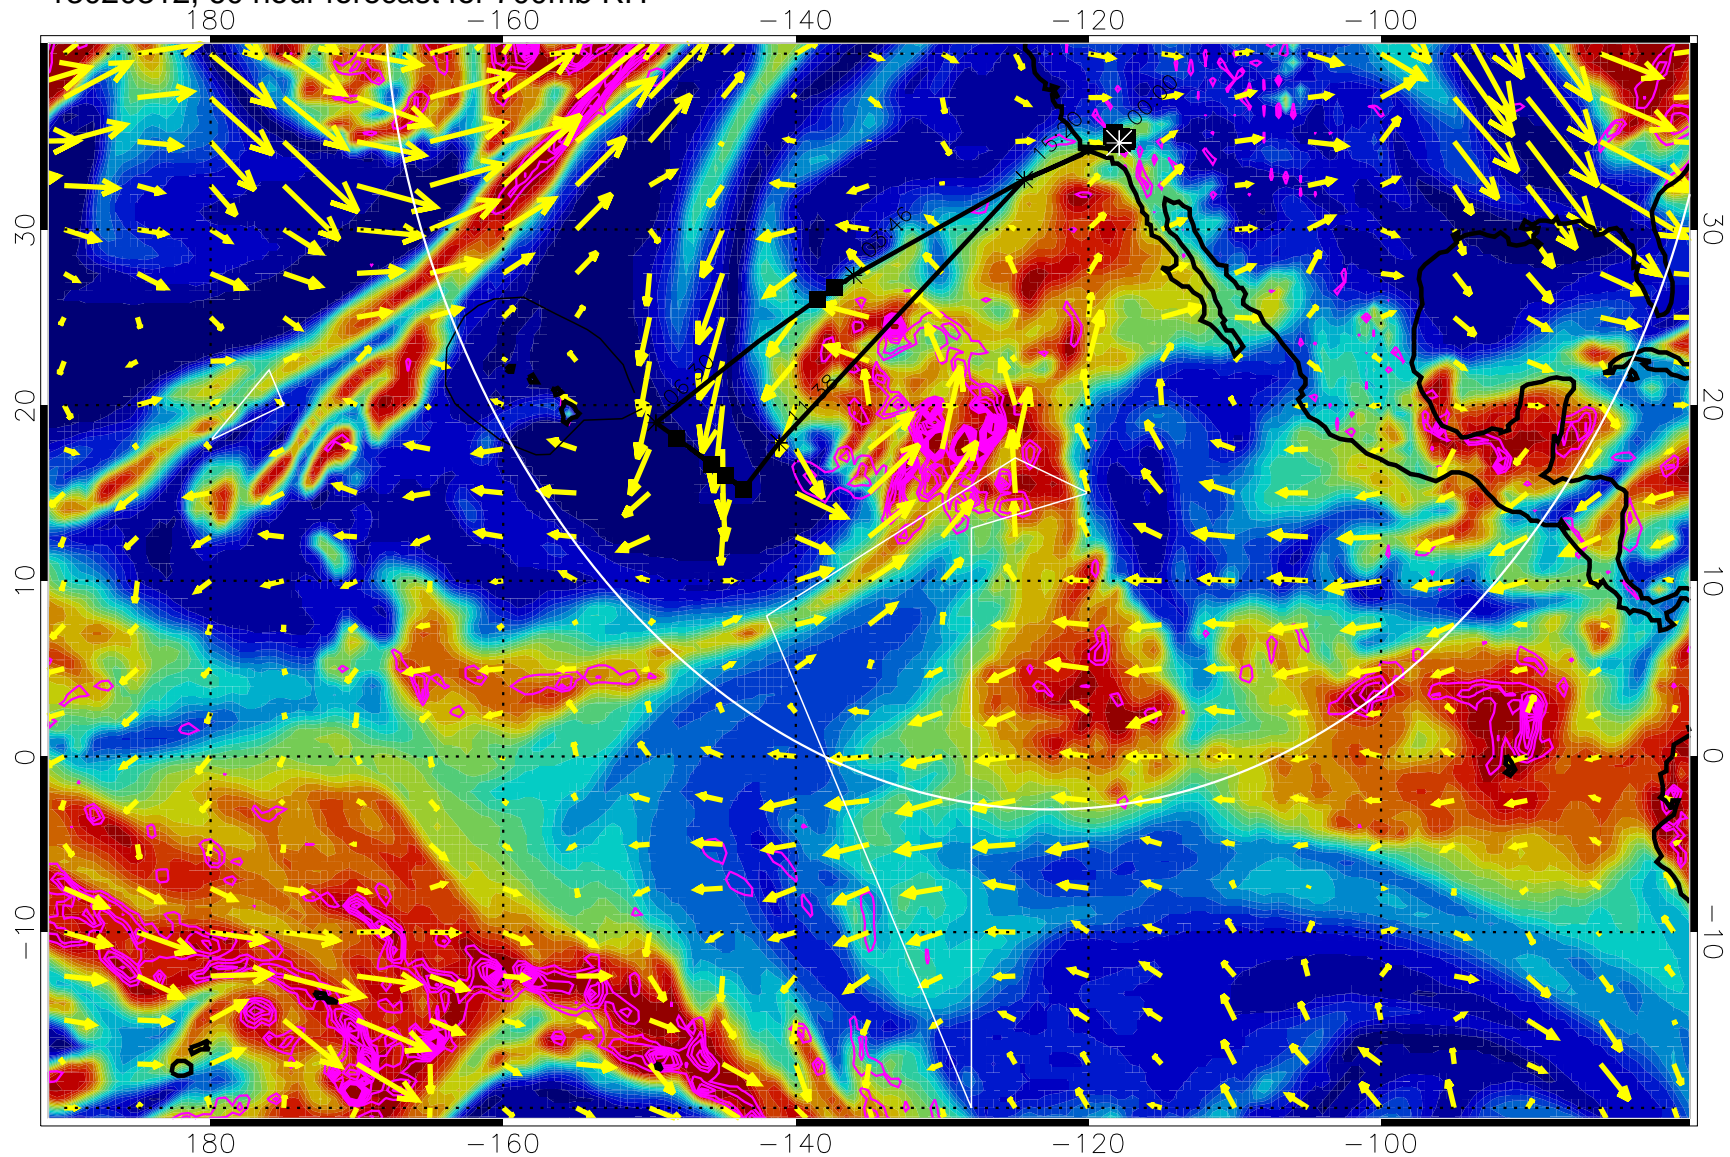

Negative Omegas less than -0.3 , contours of 0.3 Pa/s

EPV Tropopause (2 PVU) Position

→ 30 m/s

Range ring of 4055 km -- 13 hours GH round trip

13020306, 54 hour forecast for 700mb RH

Negative Omegas less than -0.3 , contours of 0.3 Pa/s

EPV Tropopause (2 PVU) Position

→ 30 m/s

Range ring of 4055 km -- 13 hours GH round trip

13020312, 60 hour forecast for 700mb RH

Negative Omegas less than -0.3 , contours of 0.3 Pa/s

EPV Tropopause (2 PVU) Position

→ 30 m/s

Range ring of 4055 km -- 13 hours GH round trip

13020318, 66 hour forecast for 700mb RH

0 20 40 60 80 100
RH, %

Negative Omegas less than -0.3 , contours of 0.3 Pa/s

EPV Tropopause (2 PVU) Position

13020406, 78 hour forecast for 700mb RH

Negative Omegas less than -0.3 , contours of 0.3 Pa/s

EPV Tropopause (2 PVU) Position

→ 30 m/s

Range ring of 4055 km -- 13 hours GH round trip

13020412, 84 hour forecast for 700mb RH