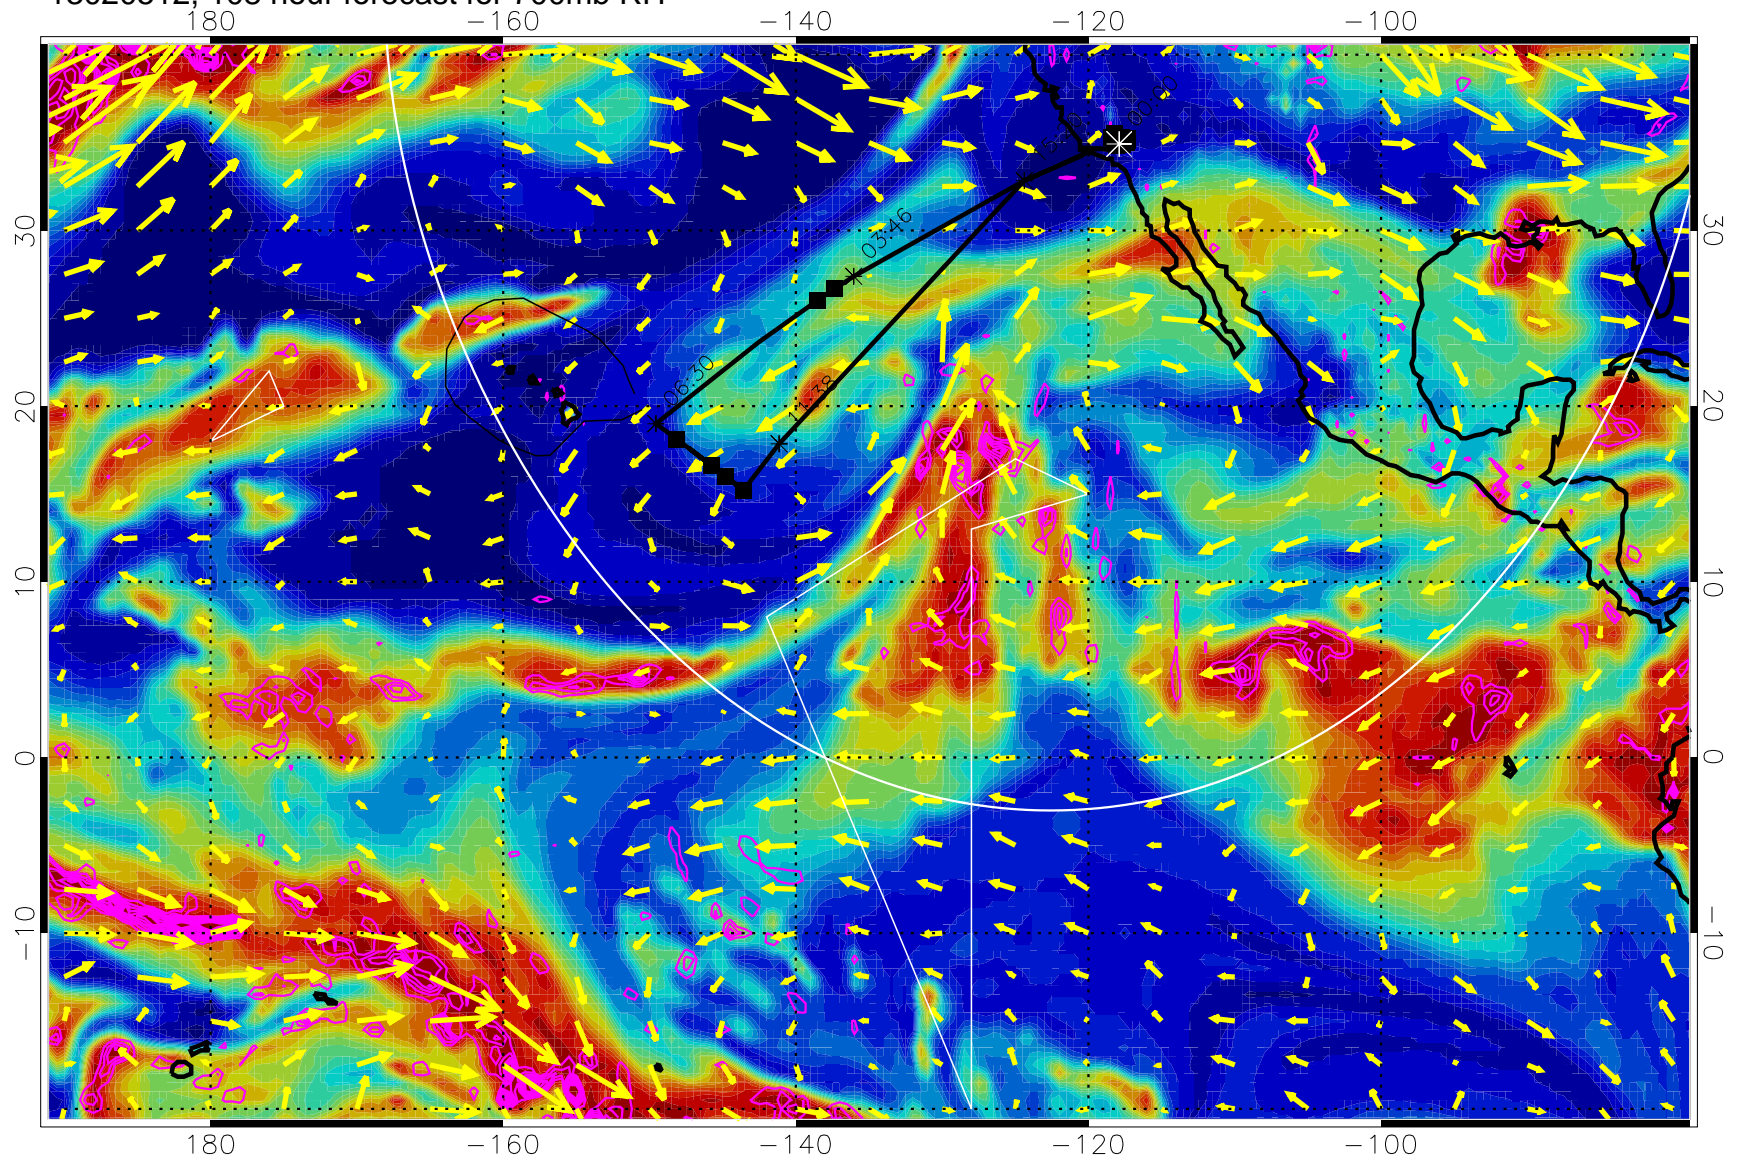

EPV Tropopause (2 PVU) Position

→ 30 m/s

Range ring of 4055 km -- 13 hours GH round trip

13020500, 96 hour forecast for 700mb RH

Negative Omegas less than -0.3 , contours of 0.3 Pa/s

EPV Tropopause (2 PVU) Position

→ 30 m/s

Range ring of 4055 km -- 13 hours GH round trip

13020506, 102 hour forecast for 700mb RH

Negative Omegas less than -0.3 , contours of 0.3 Pa/s

EPV Tropopause (2 PVU) Position

→ 30 m/s

Range ring of 4055 km -- 13 hours GH round trip

13020512, 108 hour forecast for 700mb RH

Negative Omegas less than -0.3 , contours of 0.3 Pa/s

EPV Tropopause (2 PVU) Position

→ 30 m/s

Range ring of 4055 km -- 13 hours GH round trip

13020518, 114 hour forecast for 700mb RH

Negative Omegas less than -0.3 , contours of 0.3 Pa/s

EPV Tropopause (2 PVU) Position

→ 30 m/s

Range ring of 4055 km -- 13 hours GH round trip

13020600, 120 hour forecast for 700mb RH

Negative Omegas less than -0.3 , contours of 0.3 Pa/s