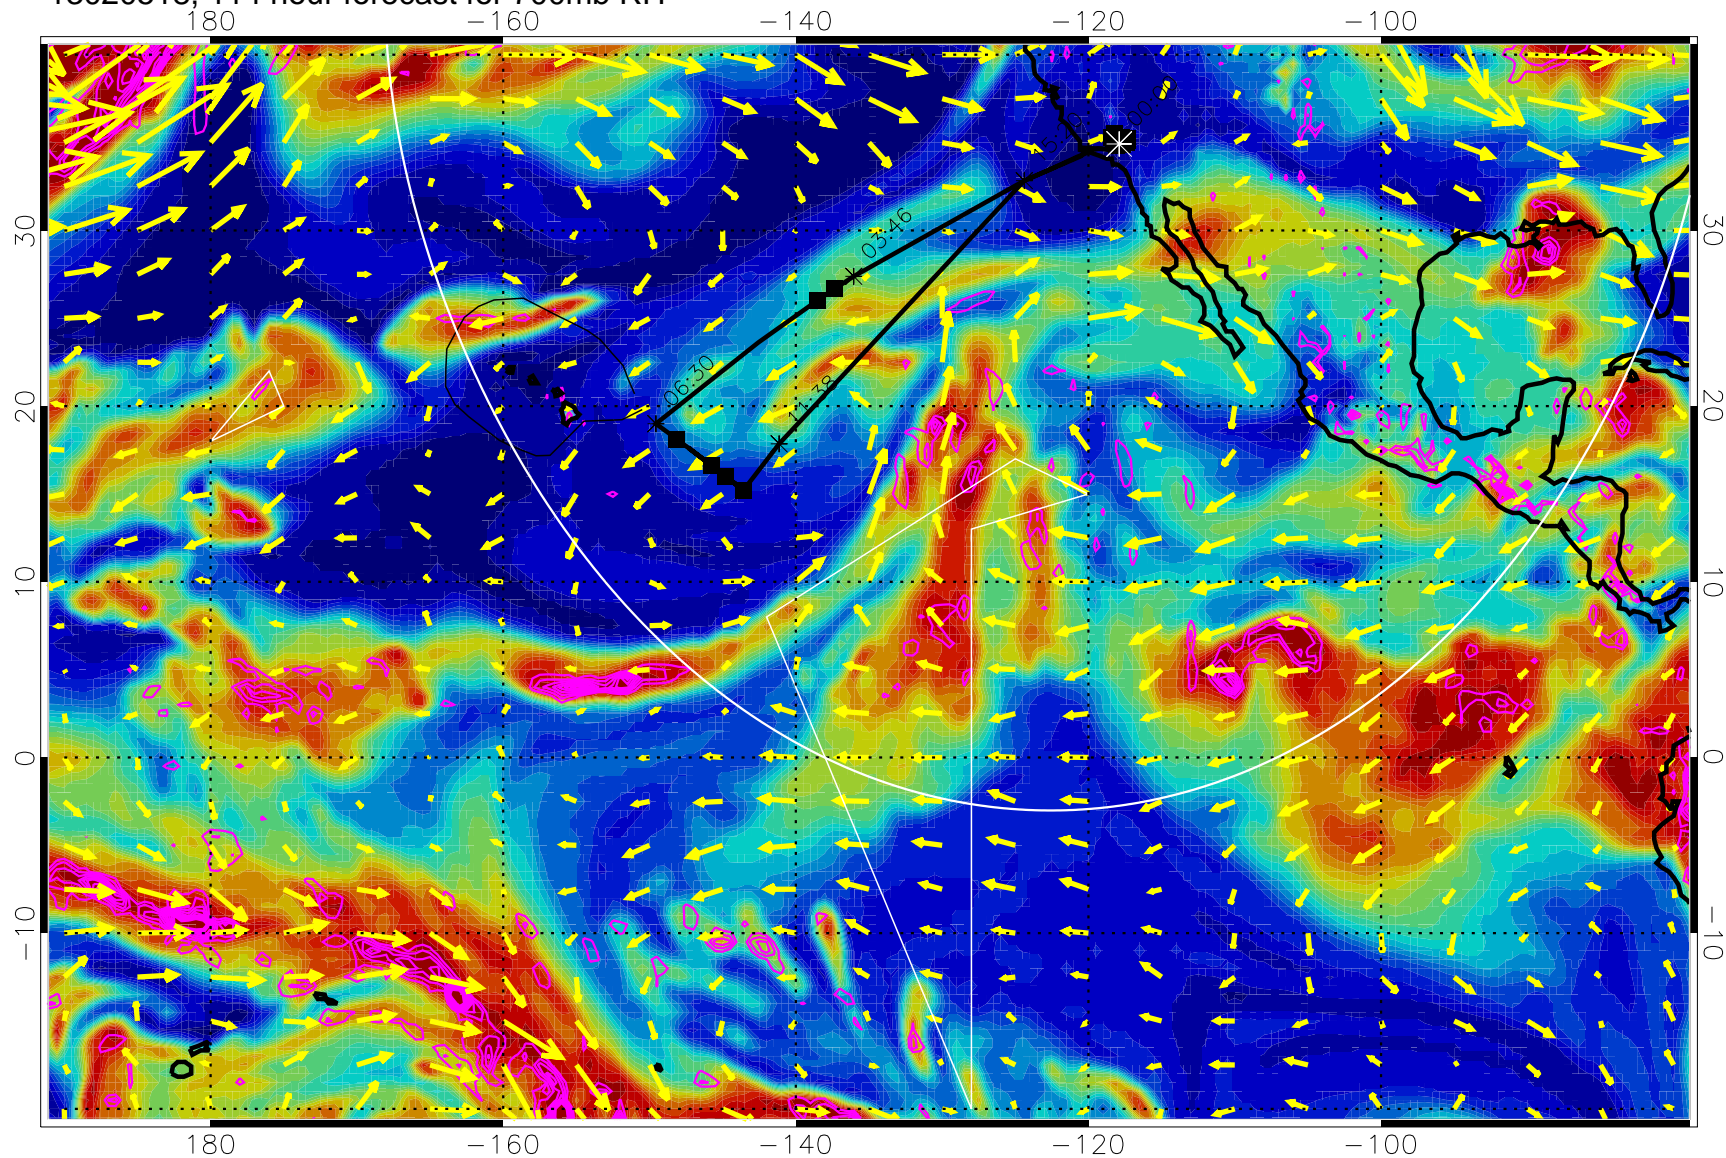

→ 30 m/s

Range ring of 4055 km -- 13 hours GH round trip

13020506, 102 hour forecast for 700mb RH

Negative Omegas less than -0.3 , contours of 0.3 Pa/s

EPV Tropopause (2 PVU) Position

→ 30 m/s

Range ring of 4055 km -- 13 hours GH round trip

13020512, 108 hour forecast for 700mb RH

Negative Omegas less than -0.3 , contours of 0.3 Pa/s

EPV Tropopause (2 PVU) Position

→ 30 m/s

Range ring of 4055 km -- 13 hours GH round trip

13020518, 114 hour forecast for 700mb RH

Negative Omegas less than -0.3 , contours of 0.3 Pa/s

EPV Tropopause (2 PVU) Position

→ 30 m/s

Range ring of 4055 km -- 13 hours GH round trip

13020600, 120 hour forecast for 700mb RH

Negative Omegas less than -0.3 , contours of 0.3 Pa/s

EPV Tropopause (2 PVU) Position

→ 30 m/s

Range ring of 4055 km -- 13 hours GH round trip