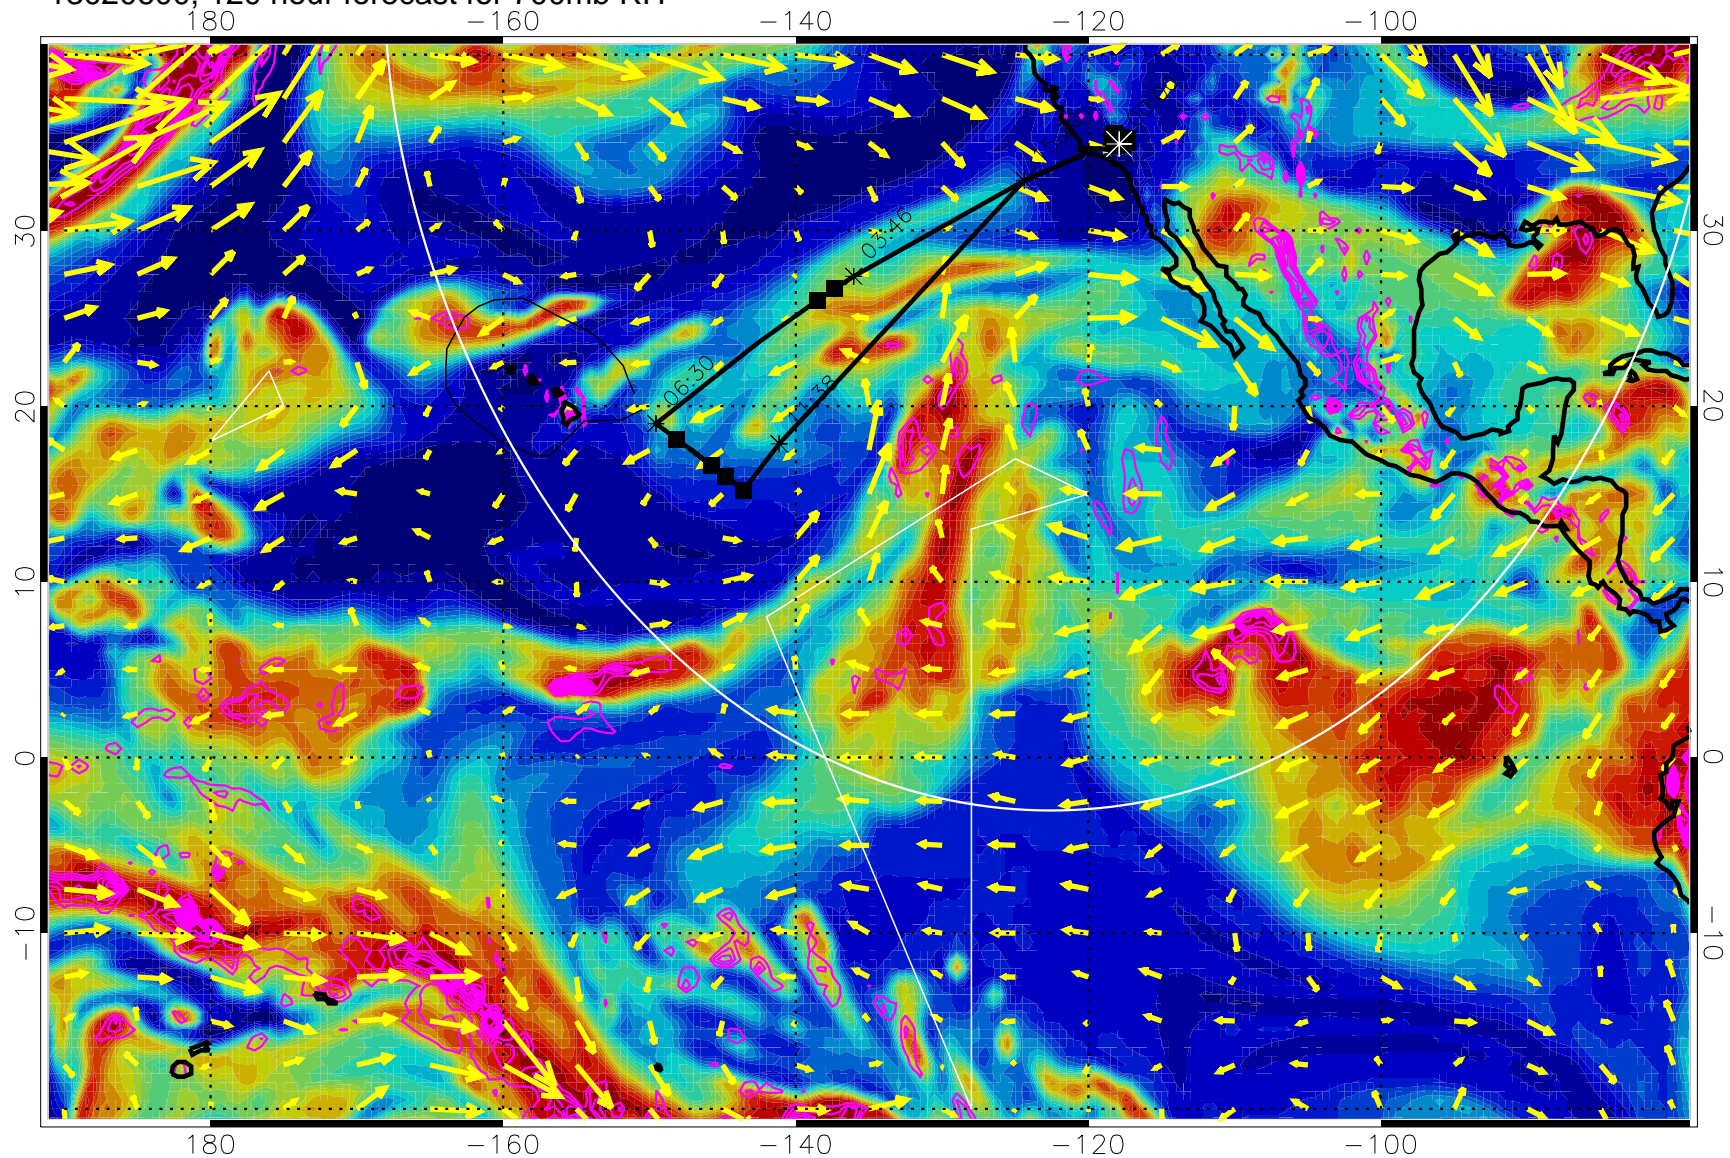

→ 30 m/s

Range ring of 4055 km -- 13 hours GH round trip

13020506, 102 hour forecast for 700mb RH

Negative Omegas less than -0.3 , contours of 0.3 Pa/s

EPV Tropopause (2 PVU) Position

→ 30 m/s

Range ring of 4055 km -- 13 hours GH round trip

13020512, 108 hour forecast for 700mb RH

Negative Omegas less than -0.3 , contours of 0.3 Pa/s

EPV Tropopause (2 PVU) Position

→ 30 m/s

Range ring of 4055 km -- 13 hours GH round trip

13020518, 114 hour forecast for 700mb RH

Negative Omegas less than -0.3 , contours of 0.3 Pa/s

EPV Tropopause (2 PVU) Position

→ 30 m/s

Range ring of 4055 km -- 13 hours GH round trip

13020600, 120 hour forecast for 700mb RH

Negative Omegas less than -0.3 , contours of 0.3 Pa/s

EPV Tropopause (2 PVU) Position

→ 30 m/s

Range ring of 4055 km -- 13 hours GH round trip