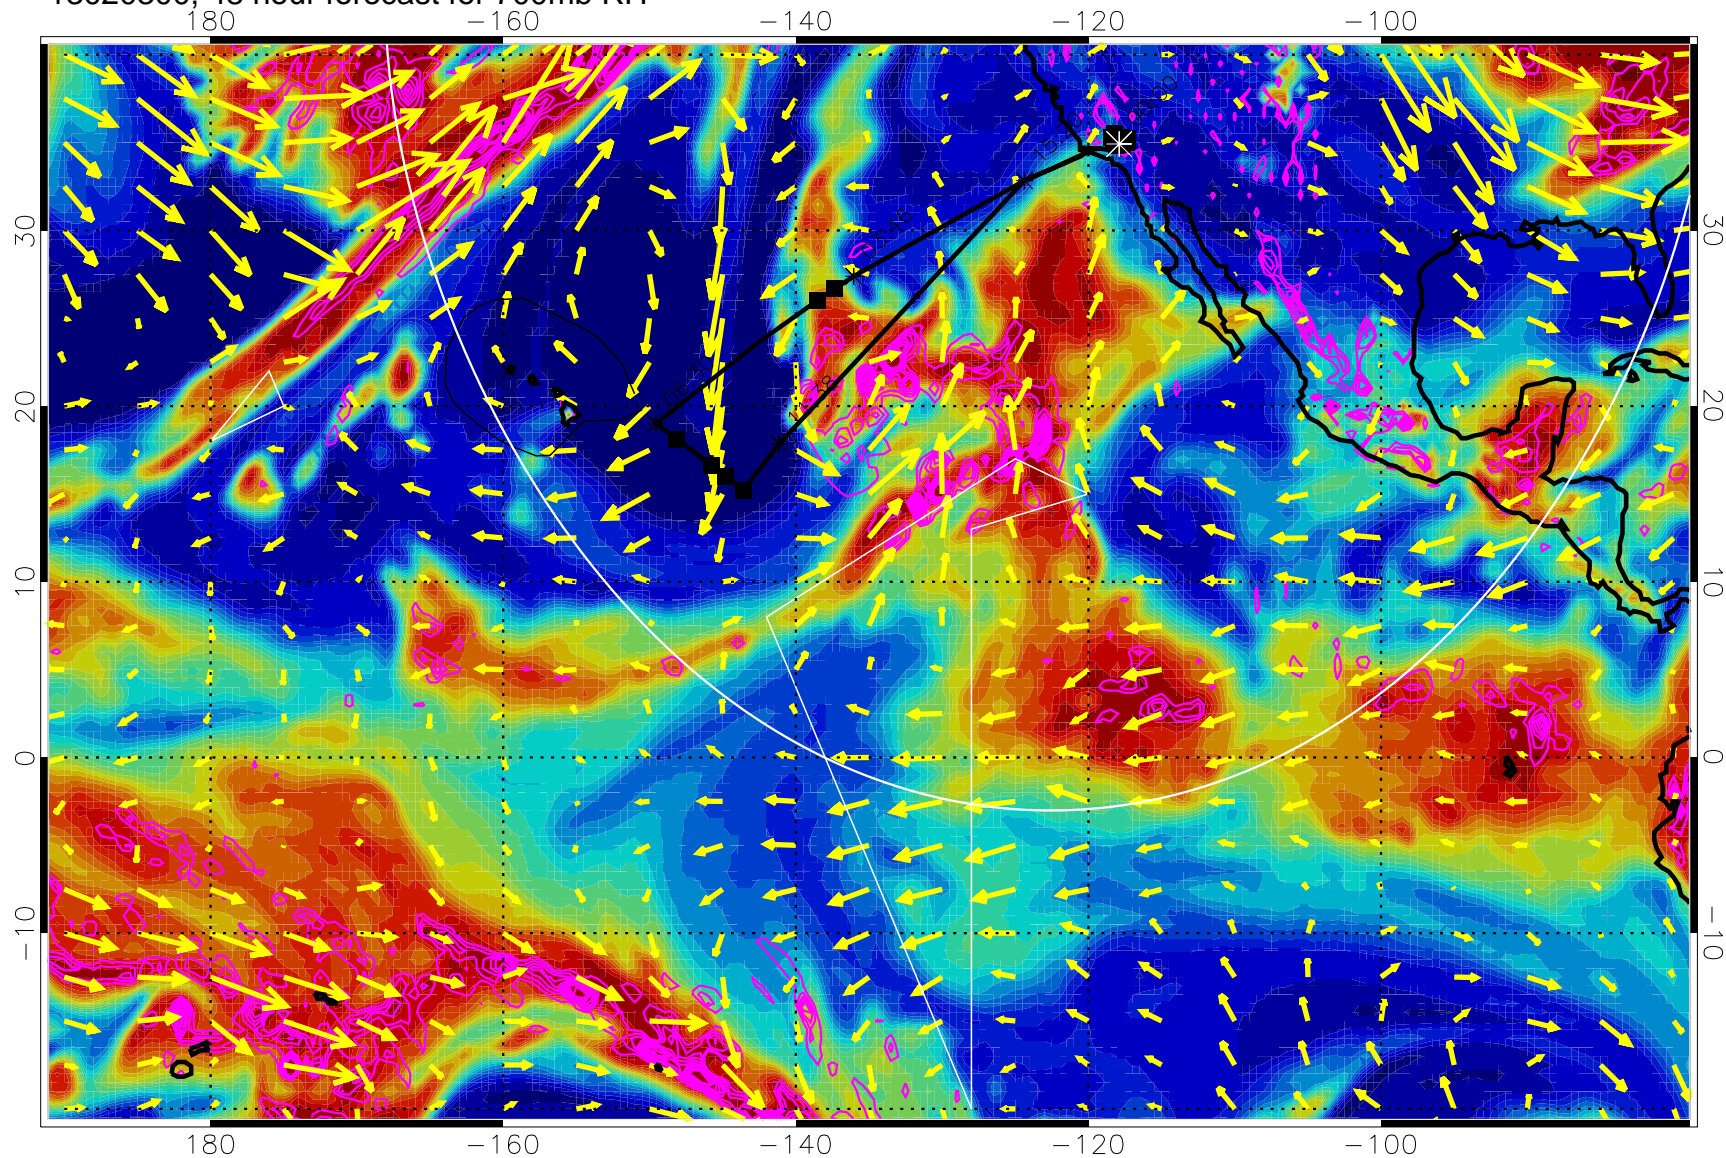

EPV Tropopause (2 PVU) Position

→ 30 m/s

Range ring of 4055 km -- 13 hours GH round trip

13020206, 30 hour forecast for 700mb RH

Negative Omegas less than -0.3 , contours of 0.3 Pa/s

EPV Tropopause (2 PVU) Position

13020218, 42 hour forecast for 700mb RH

Negative Omegas less than -0.3 , contours of 0.3 Pa/s

EPV Tropopause (2 PVU) Position

→ 30 m/s

Range ring of 4055 km -- 13 hours GH round trip

13020300, 48 hour forecast for 700mb RH

Negative Omegas less than -0.3 , contours of 0.3 Pa/s

EPV Tropopause (2 PVU) Position

→ 30 m/s

Range ring of 4055 km -- 13 hours GH round trip

13020306, 54 hour forecast for 700mb RH

Negative Omegas less than -0.3 , contours of 0.3 Pa/s

EPV Tropopause (2 PVU) Position

→ 30 m/s

Range ring of 4055 km -- 13 hours GH round trip

13020312, 60 hour forecast for 700mb RH

Negative Omegas less than -0.3 , contours of 0.3 Pa/s

EPV Tropopause (2 PVU) Position