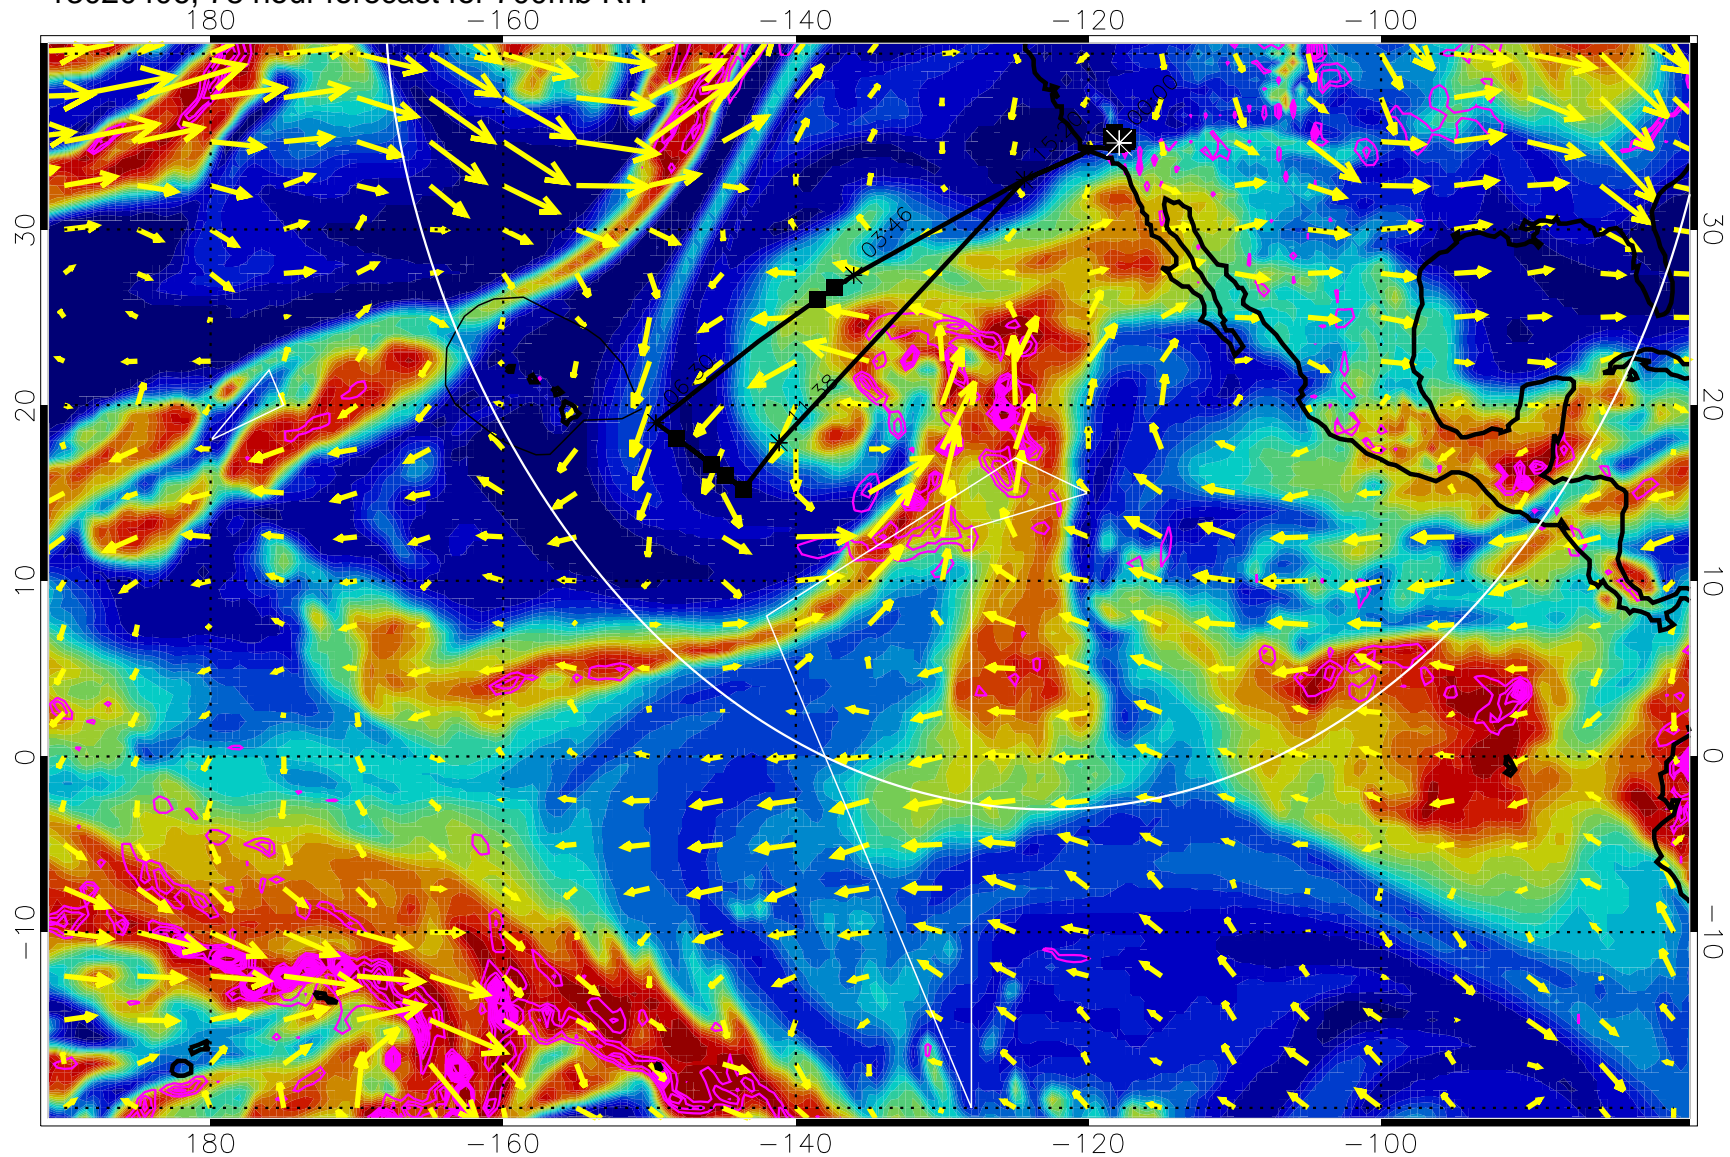

→ 30 m/s

Range ring of 4055 km -- 13 hours GH round trip

13020400, 72 hour forecast for 700mb RH

Negative Omegas less than -0.3 , contours of 0.3 Pa/s

EPV Tropopause (2 PVU) Position

→ 30 m/s

Range ring of 4055 km -- 13 hours GH round trip

13020406, 78 hour forecast for 700mb RH

Negative Omegas less than -0.3 , contours of 0.3 Pa/s

EPV Tropopause (2 PVU) Position

→ 30 m/s

Range ring of 4055 km -- 13 hours GH round trip

13020412, 84 hour forecast for 700mb RH

Negative Omegas less than -0.3 , contours of 0.3 Pa/s

EPV Tropopause (2 PVU) Position

→ 30 m/s

Range ring of 4055 km -- 13 hours GH round trip

13020418, 90 hour forecast for 700mb RH

Negative Omegas less than -0.3 , contours of 0.3 Pa/s

EPV Tropopause (2 PVU) Position

→ 30 m/s

Range ring of 4055 km -- 13 hours GH round trip

13020500, 96 hour forecast for 700mb RH

Negative Omegas less than -0.3 , contours of 0.3 Pa/s

EPV Tropopause (2 PVU) Position