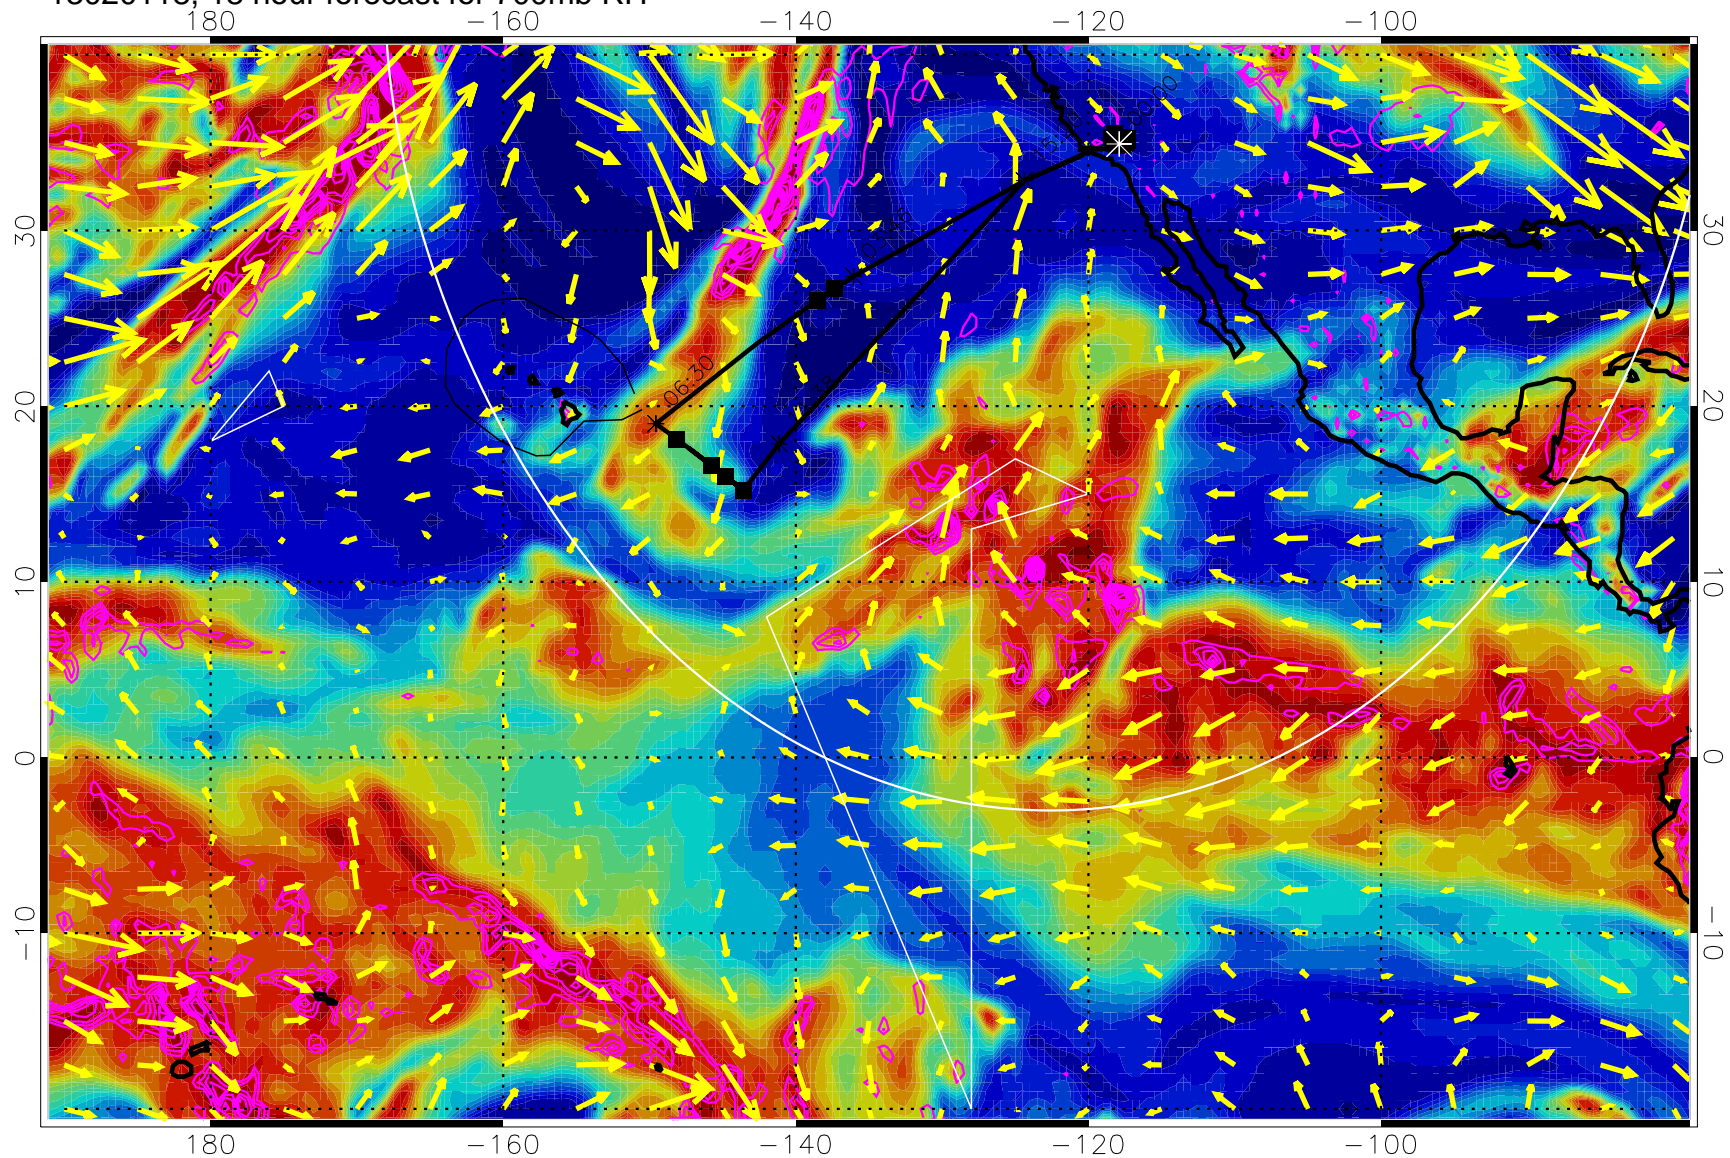

13020112, 12 hour forecast for 700mb RH

Negative Omegas less than -0.3 , contours of 0.3 Pa/s

EPV Tropopause (2 PVU) Position

→ 30 m/s

Range ring of 4055 km -- 13 hours GH round trip

13020118, 18 hour forecast for 700mb RH

Negative Omegas less than -0.3 , contours of 0.3 Pa/s

EPV Tropopause (2 PVU) Position

→ 30 m/s

Range ring of 4055 km -- 13 hours GH round trip

13020200, 24 hour forecast for 700mb RH

Negative Omegas less than -0.3 , contours of 0.3 Pa/s

EPV Tropopause (2 PVU) Position

→ 30 m/s

Range ring of 4055 km -- 13 hours GH round trip

13020206, 30 hour forecast for 700mb RH

Negative Omegas less than -0.3 , contours of 0.3 Pa/s

EPV Tropopause (2 PVU) Position

→ 30 m/s

Range ring of 4055 km -- 13 hours GH round trip

13020212, 36 hour forecast for 700mb RH

Negative Omegas less than -0.3 , contours of 0.3 Pa/s

EPV Tropopause (2 PVU) Position

→ 30 m/s

Range ring of 4055 km -- 13 hours GH round trip