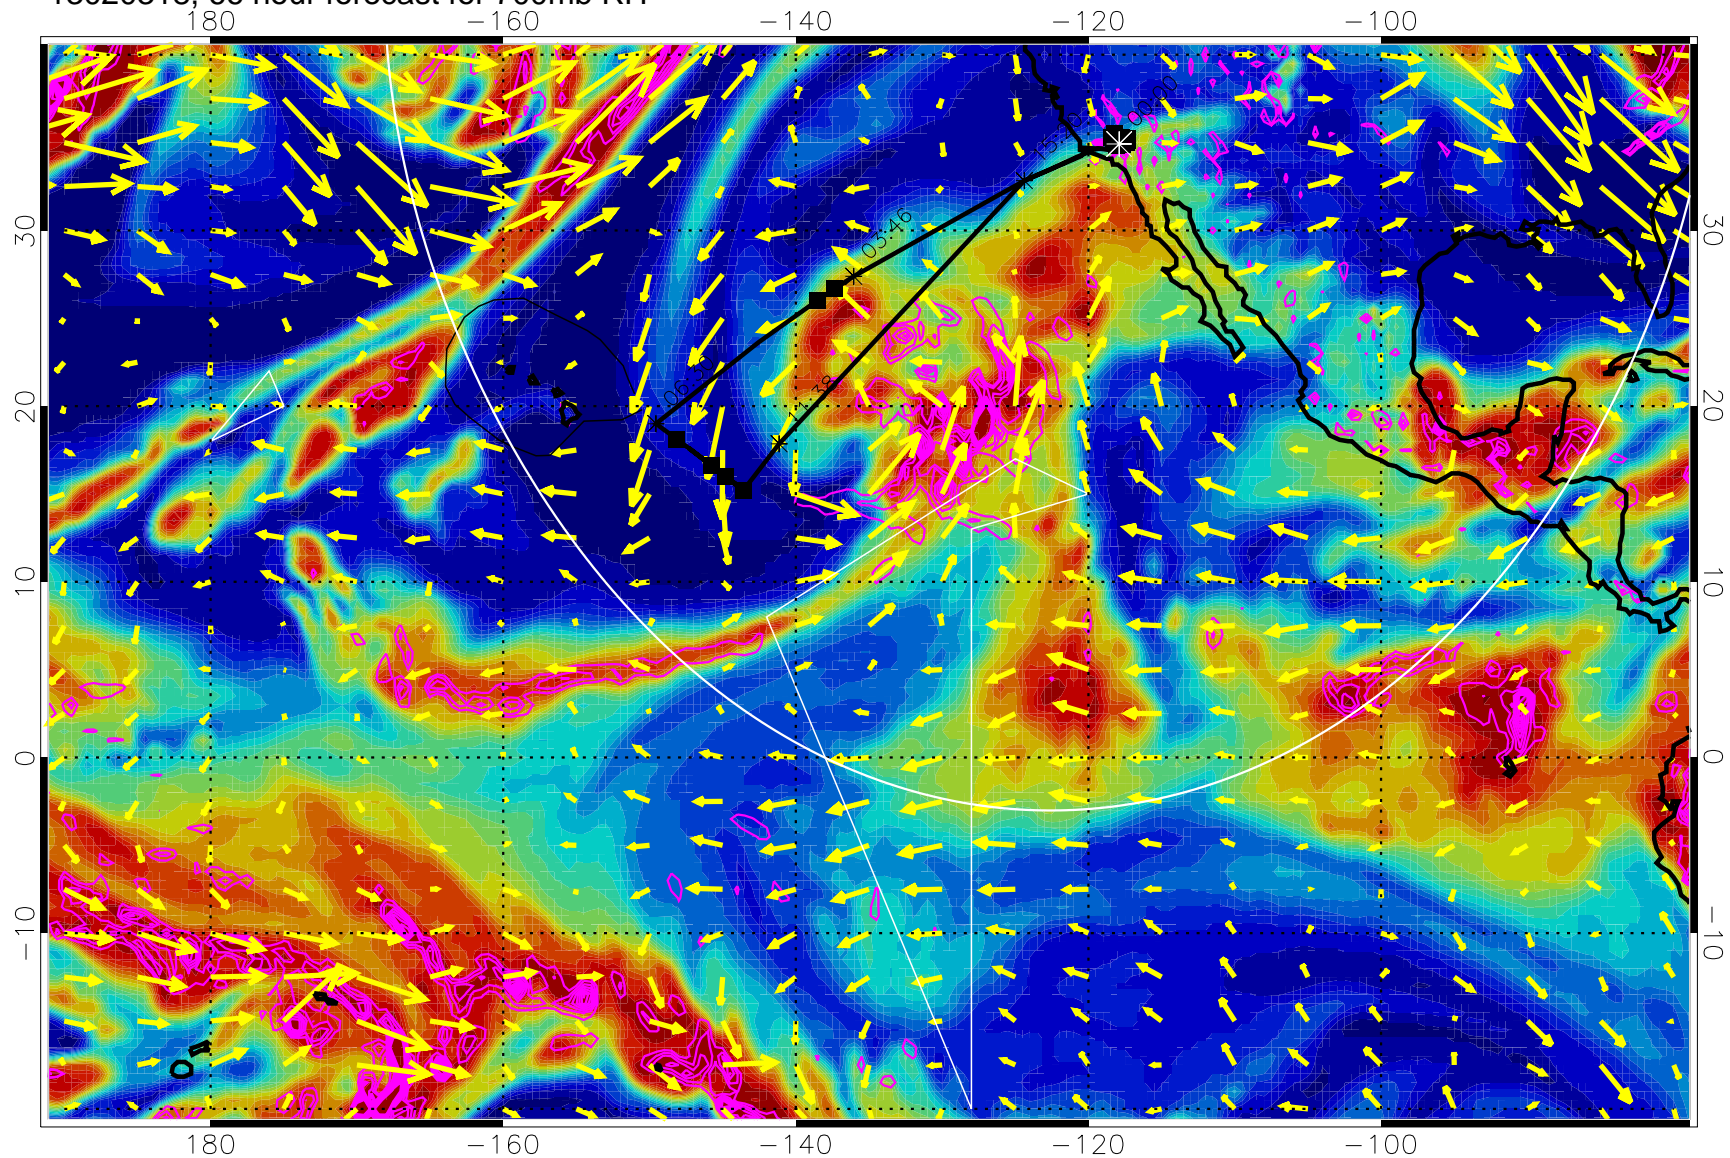

EPV Tropopause (2 PVU) Position

→ 30 m/s

Range ring of 4055 km -- 13 hours GH round trip

13020312, 60 hour forecast for 700mb RH

Negative Omegas less than -0.3 , contours of 0.3 Pa/s

EPV Tropopause (2 PVU) Position

→ 30 m/s

Range ring of 4055 km -- 13 hours GH round trip

13020318, 66 hour forecast for 700mb RH

0 20 40 60 80 100
RH, %

Negative Omegas less than -0.3 , contours of 0.3 Pa/s

EPV Tropopause (2 PVU) Position

→ 30 m/s

Range ring of 4055 km -- 13 hours GH round trip

13020400, 72 hour forecast for 700mb RH

Negative Omegas less than -0.3 , contours of 0.3 Pa/s

EPV Tropopause (2 PVU) Position

→ 30 m/s

Range ring of 4055 km -- 13 hours GH round trip

13020406, 78 hour forecast for 700mb RH

Negative Omegas less than -0.3 , contours of 0.3 Pa/s

EPV Tropopause (2 PVU) Position

→ 30 m/s

Range ring of 4055 km -- 13 hours GH round trip

13020412, 84 hour forecast for 700mb RH