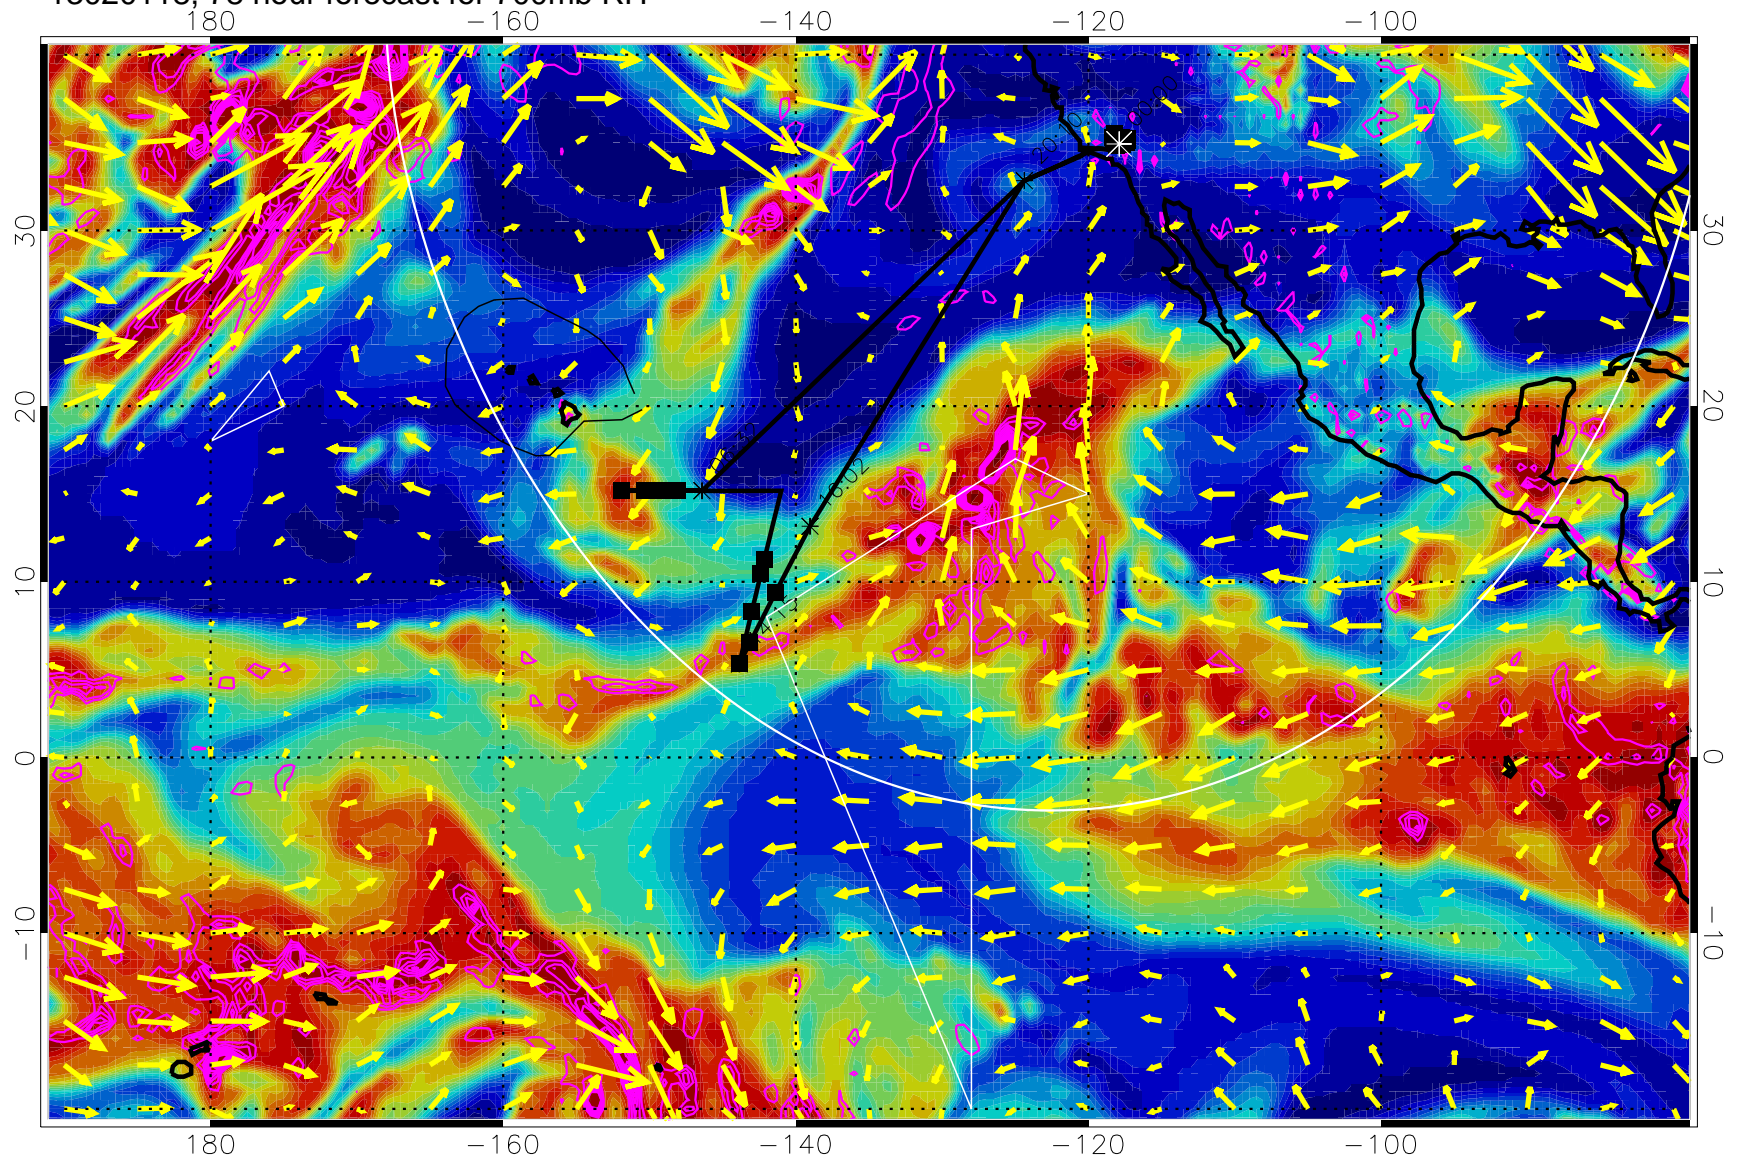

→ 30 m/s

Range ring of 4055 km -- 13 hours GH round trip

13020106, 66 hour forecast for 700mb RH

Negative Omegas less than -0.3 , contours of 0.3 Pa/s

EPV Tropopause (2 PVU) Position

→ 30 m/s

Range ring of 4055 km -- 13 hours GH round trip

13020112, 72 hour forecast for 700mb RH

Negative Omegas less than -0.3 , contours of 0.3 Pa/s

EPV Tropopause (2 PVU) Position

→ 30 m/s

Range ring of 4055 km -- 13 hours GH round trip

13020118, 78 hour forecast for 700mb RH

Negative Omegas less than -3 , contours of $.3$ Pa/s

EPV Tropopause (2 PVU) Position

→ 30 m/s

Range ring of 4055 km -- 13 hours GH round trip

13020200, 84 hour forecast for 700mb RH

Negative Omegas less than -0.3 , contours of 0.3 Pa/s

EPV Tropopause (2 PVU) Position

→ 30 m/s

Range ring of 4055 km -- 13 hours GH round trip

13020206, 90 hour forecast for 700mb RH

Negative Omegas less than -0.3 , contours of 0.3 Pa/s

EPV Tropopause (2 PVU) Position