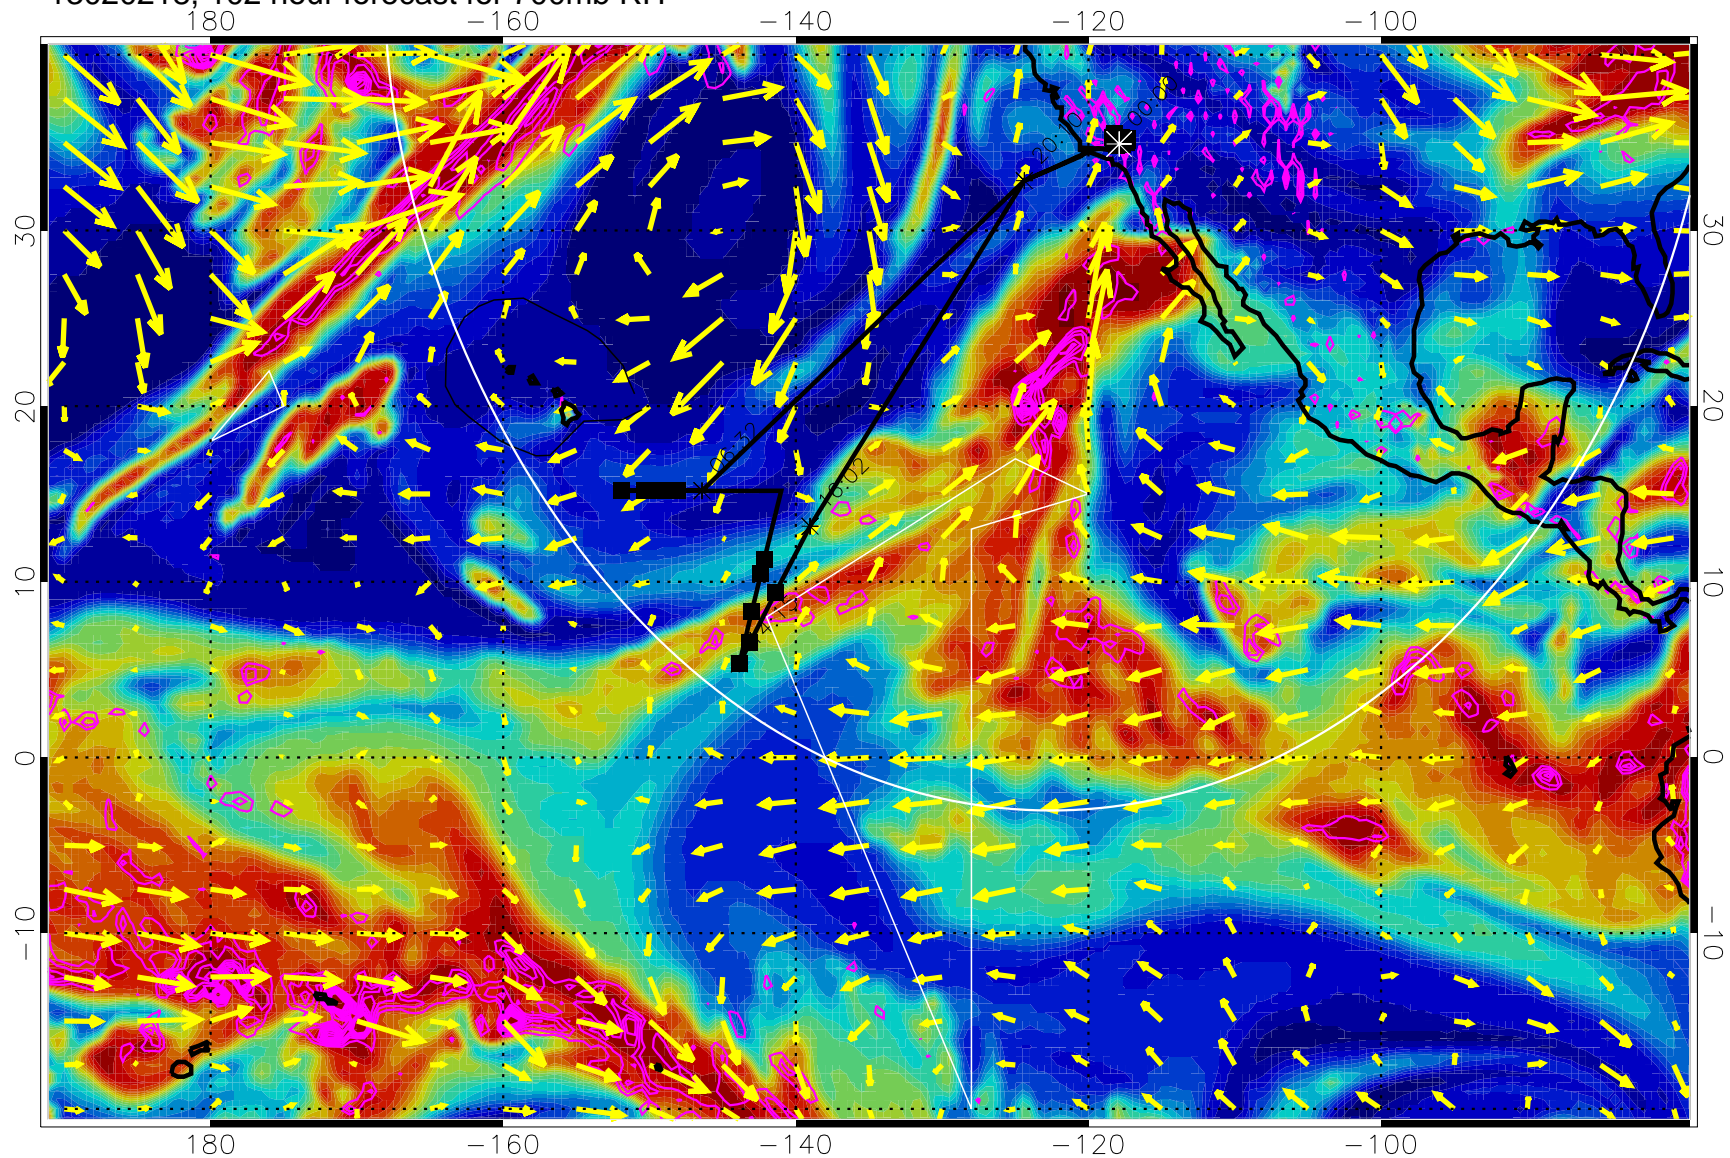

EPV Tropopause (2 PVU) Position

→ 30 m/s

Range ring of 4055 km -- 13 hours GH round trip

13020206, 90 hour forecast for 700mb RH

Negative Omegas less than -0.3 , contours of 0.3 Pa/s

EPV Tropopause (2 PVU) Position

→ 30 m/s

Range ring of 4055 km -- 13 hours GH round trip

13020212, 96 hour forecast for 700mb RH

Negative Omegas less than -0.3 , contours of 0.3 Pa/s

EPV Tropopause (2 PVU) Position

→ 30 m/s

Range ring of 4055 km -- 13 hours GH round trip

13020218, 102 hour forecast for 700mb RH

Negative Omegas less than -0.3 , contours of 0.3 Pa/s

EPV Tropopause (2 PVU) Position

→ 30 m/s

Range ring of 4055 km -- 13 hours GH round trip

13020300, 108 hour forecast for 700mb RH

Negative Omegas less than -0.3 , contours of 0.3 Pa/s

EPV Tropopause (2 PVU) Position

 30 m/s

Range ring of 4055 km -- 13 hours GH round trip

13020306, 114 hour forecast for 700mb RH

Negative Omegas less than -0.3 , contours of 0.3 Pa/s