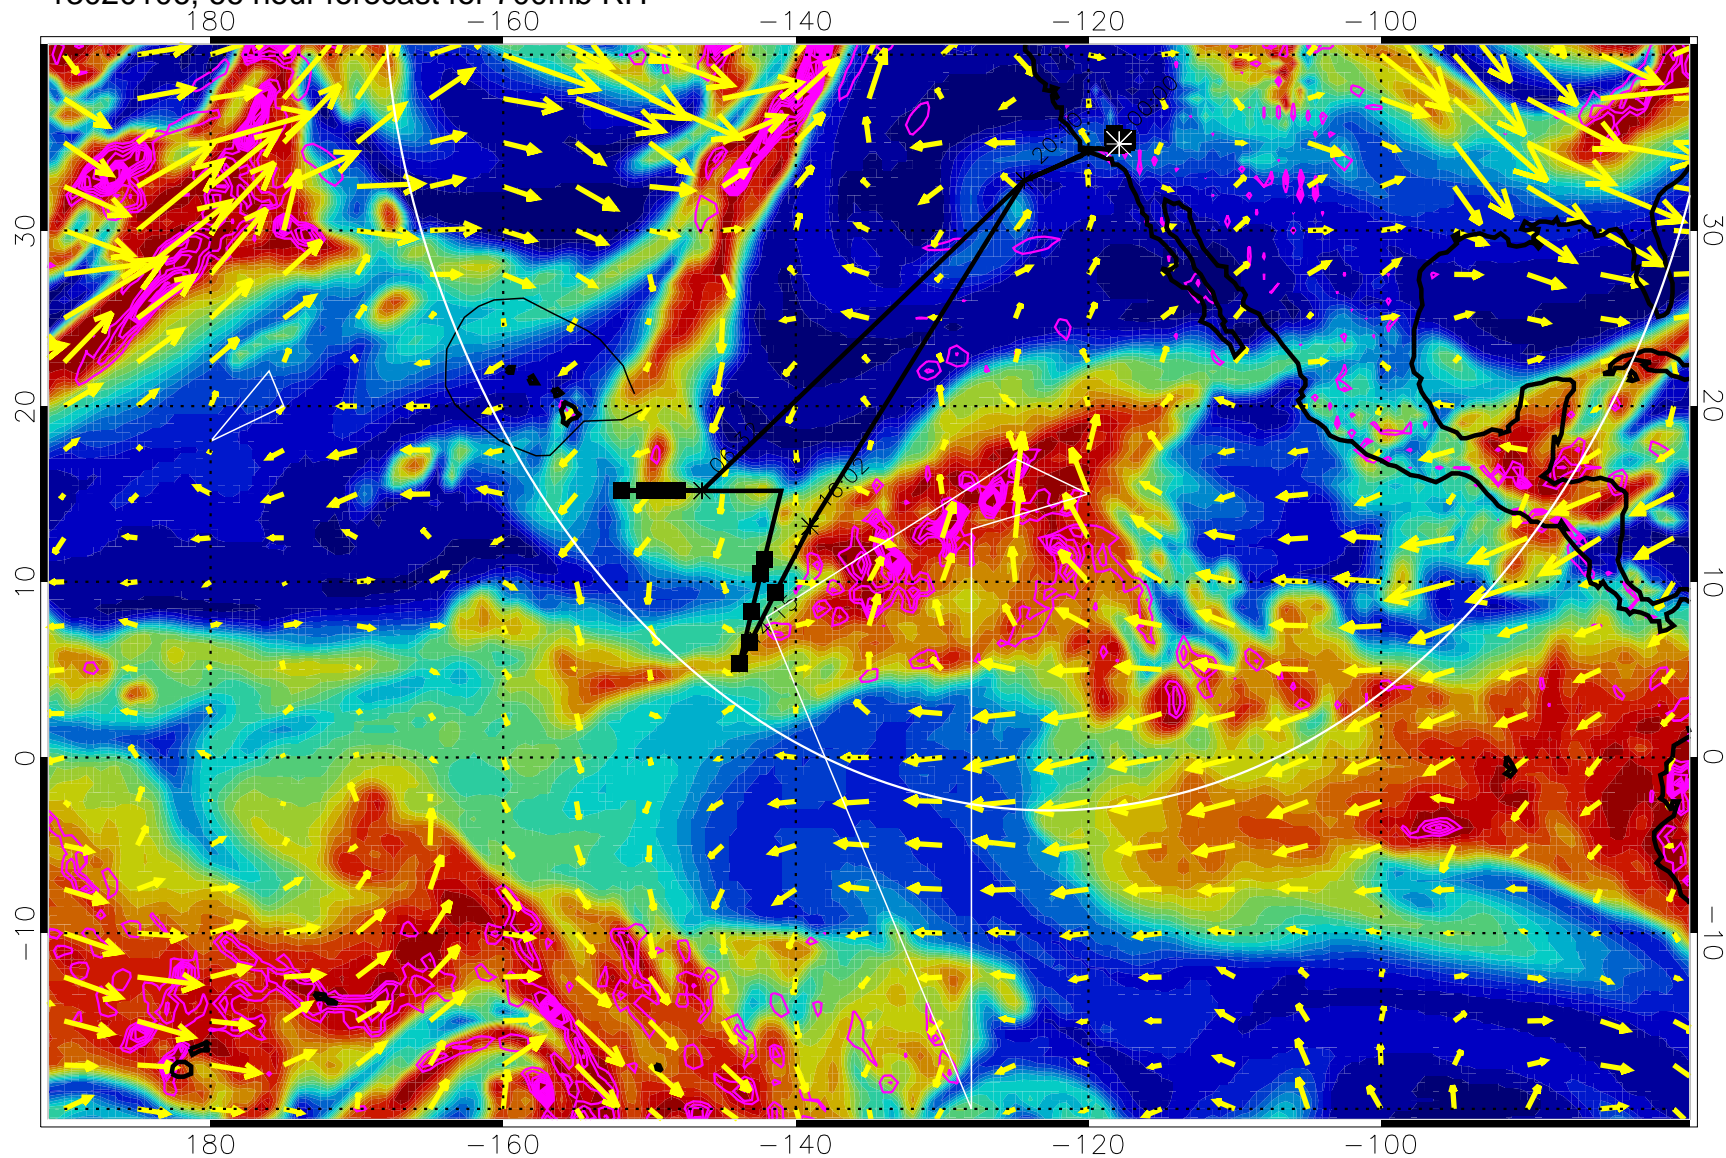

Negative Omegas less than -0.3 , contours of 0.3 Pa/s

EPV Tropopause (2 PVU) Position

→ 30 m/s

Range ring of 4055 km -- 13 hours GH round trip

13013118, 54 hour forecast for 700mb RH

Negative Omegas less than -0.3 , contours of 0.3 Pa/s

EPV Tropopause (2 PVU) Position

→ 30 m/s

Range ring of 4055 km -- 13 hours GH round trip

13020100, 60 hour forecast for 700mb RH

Negative Omegas less than -0.3 , contours of 0.3 Pa/s

EPV Tropopause (2 PVU) Position

→ 30 m/s

Range ring of 4055 km -- 13 hours GH round trip

13020106, 66 hour forecast for 700mb RH

Negative Omegas less than -0.3 , contours of 0.3 Pa/s

EPV Tropopause (2 PVU) Position

→ 30 m/s

Range ring of 4055 km -- 13 hours GH round trip

13020112, 72 hour forecast for 700mb RH

Negative Omegas less than -0.3 , contours of 0.3 Pa/s

EPV Tropopause (2 PVU) Position

→ 30 m/s

Range ring of 4055 km -- 13 hours GH round trip

13020118, 78 hour forecast for 700mb RH