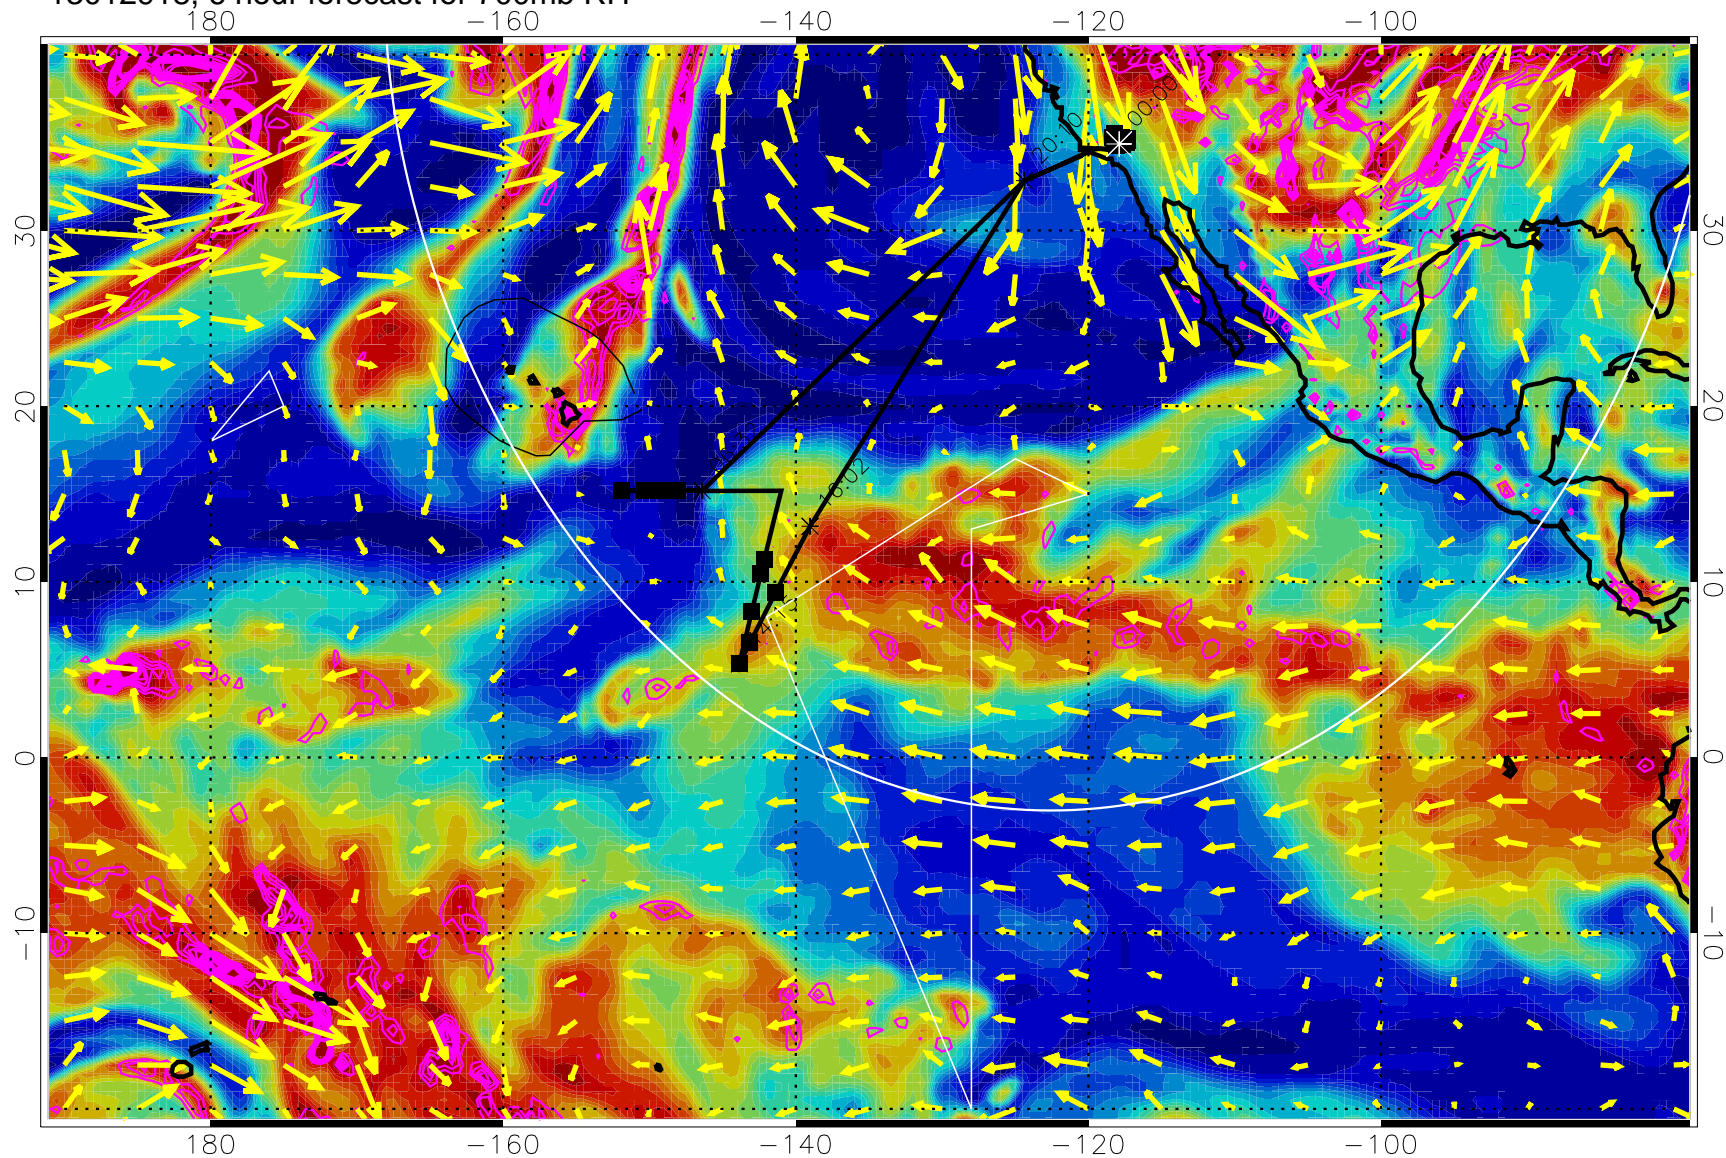

13012918, 6 hour forecast for 700mb RH

Negative Omegas less than -0.3 , contours of 0.3 Pa/s

EPV Tropopause (2 PVU) Position

→ 30 m/s

Range ring of 4055 km -- 13 hours GH round trip

13013000, 12 hour forecast for 700mb RH

Negative Omegas less than -0.3 , contours of $.3$ Pa/s

EPV Tropopause (2 PVU) Position

→ 30 m/s

Range ring of 4055 km -- 13 hours GH round trip

13013006, 18 hour forecast for 700mb RH

Negative Omegas less than -0.3 , contours of 0.3 Pa/s

EPV Tropopause (2 PVU) Position

→ 30 m/s

Range ring of 4055 km -- 13 hours GH round trip

13013012, 24 hour forecast for 700mb RH

Negative Omegas less than -0.3 , contours of 0.3 Pa/s

EPV Tropopause (2 PVU) Position

→ 30 m/s

Range ring of 4055 km -- 13 hours GH round trip

13013018, 30 hour forecast for 700mb RH

Negative Omegas less than -0.3 , contours of 0.3 Pa/s

EPV Tropopause (2 PVU) Position

→ 30 m/s

Range ring of 4055 km -- 13 hours GH round trip