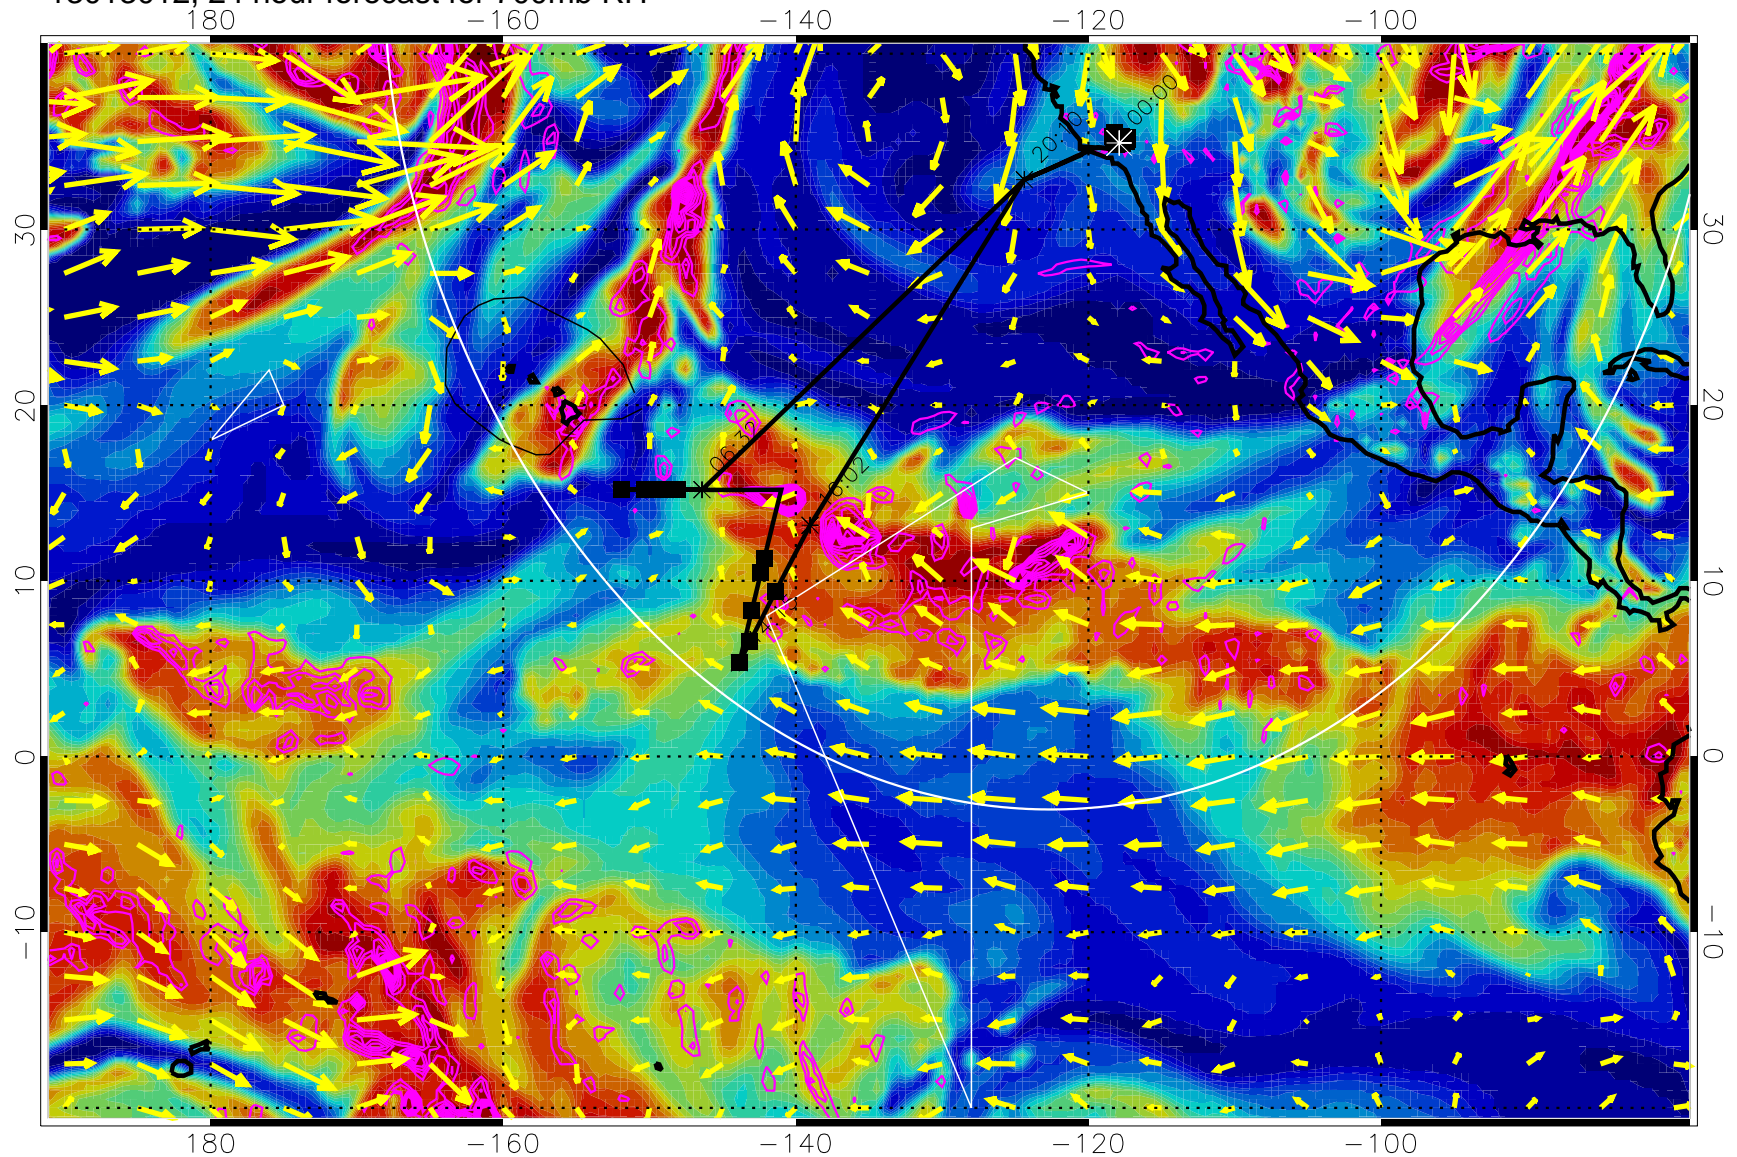

13012918, 6 hour forecast for 700mb RH

Negative Omegas less than -0.3 , contours of 0.3 Pa/s

EPV Tropopause (2 PVU) Position

→ 30 m/s

Range ring of 4055 km -- 13 hours GH round trip

13013000, 12 hour forecast for 700mb RH

Negative Omegas less than -0.3 , contours of $.3$ Pa/s

EPV Tropopause (2 PVU) Position

→ 30 m/s

Range ring of 4055 km -- 13 hours GH round trip

13013006, 18 hour forecast for 700mb RH

Negative Omegas less than -0.3 , contours of 0.3 Pa/s

EPV Tropopause (2 PVU) Position

→ 30 m/s

Range ring of 4055 km -- 13 hours GH round trip

13013012, 24 hour forecast for 700mb RH

Negative Omegas less than -0.3 , contours of 0.3 Pa/s

EPV Tropopause (2 PVU) Position

→ 30 m/s

Range ring of 4055 km -- 13 hours GH round trip

13013018, 30 hour forecast for 700mb RH

Negative Omegas less than -0.3 , contours of 0.3 Pa/s

EPV Tropopause (2 PVU) Position

→ 30 m/s

Range ring of 4055 km -- 13 hours GH round trip