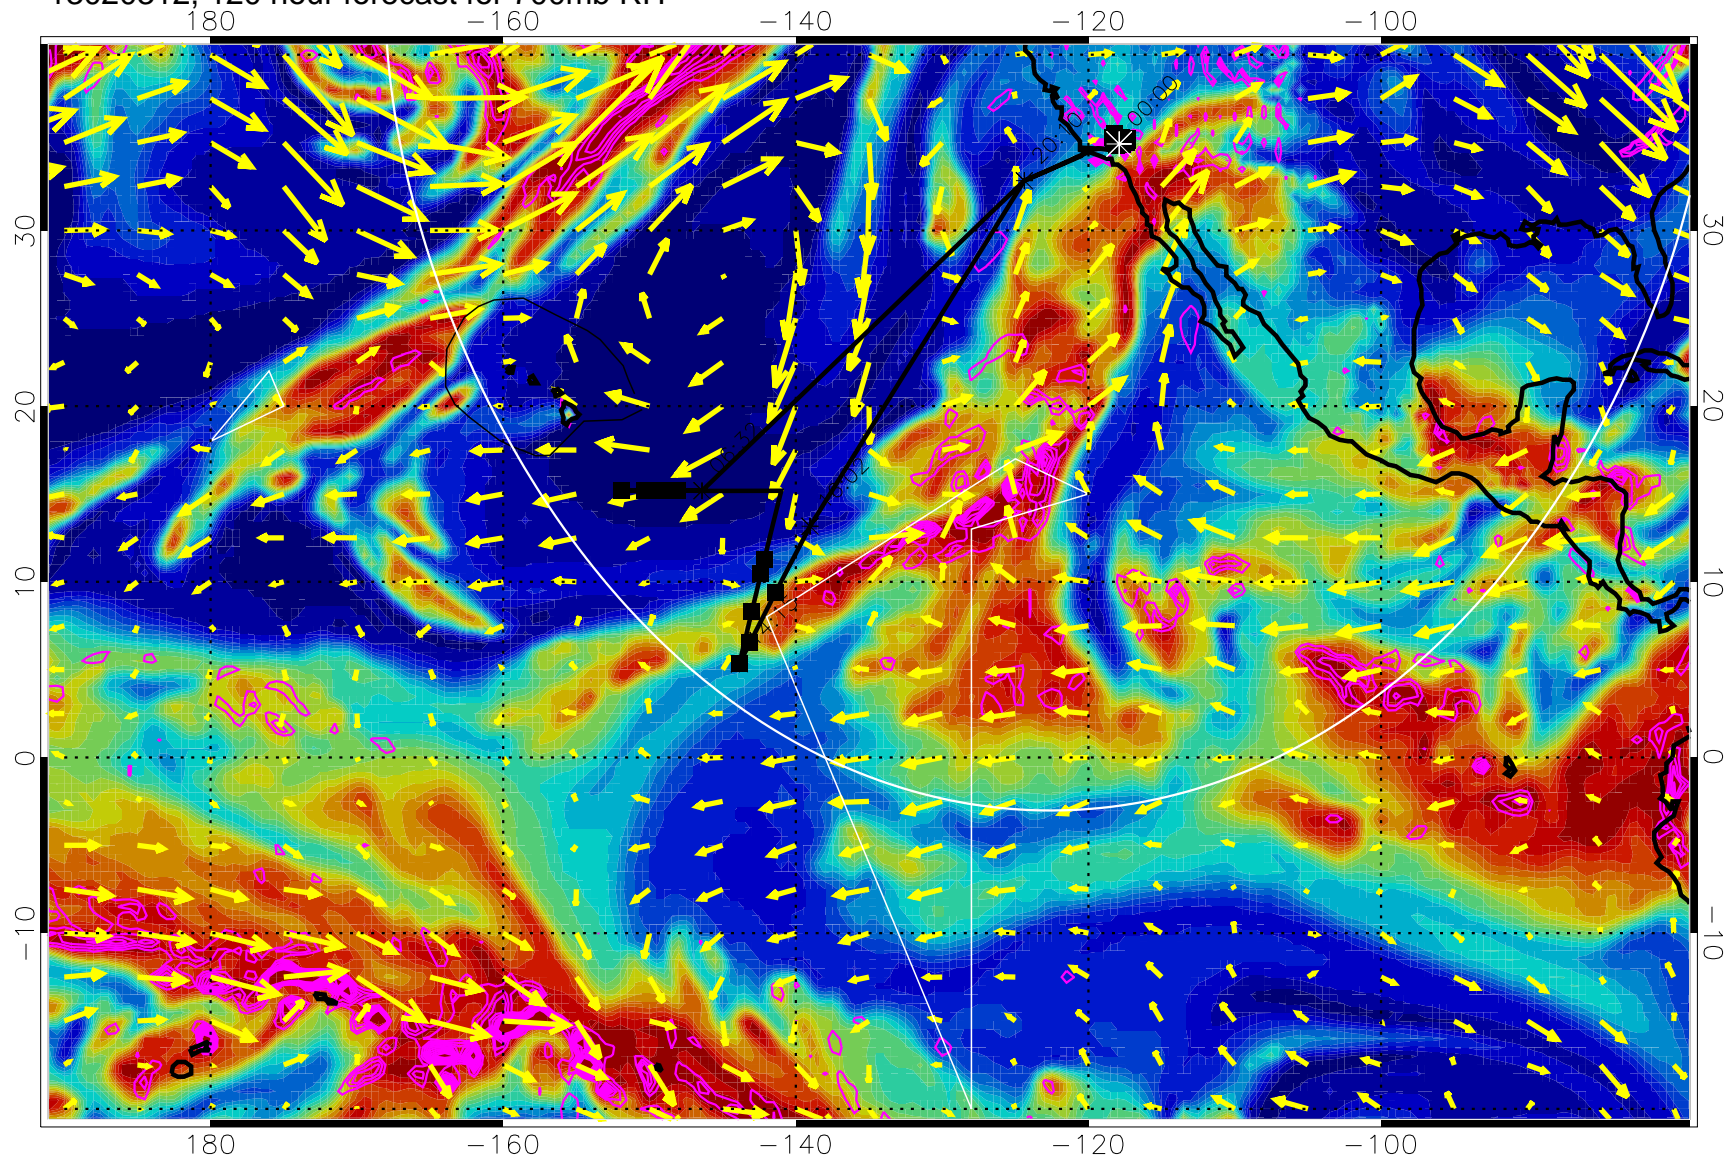

EPV Tropopause (2 PVU) Position

→ 30 m/s

Range ring of 4055 km -- 13 hours GH round trip

13020206, 90 hour forecast for 700mb RH

Negative Omegas less than -0.3 , contours of 0.3 Pa/s

EPV Tropopause (2 PVU) Position

13020218, 102 hour forecast for 700mb RH

Negative Omegas less than -0.3 , contours of 0.3 Pa/s

EPV Tropopause (2 PVU) Position

→ 30 m/s

Range ring of 4055 km -- 13 hours GH round trip

13020300, 108 hour forecast for 700mb RH

Negative Omegas less than -0.3 , contours of 0.3 Pa/s

EPV Tropopause (2 PVU) Position

 30 m/s

Range ring of 4055 km -- 13 hours GH round trip

13020306, 114 hour forecast for 700mb RH

Negative Omegas less than -0.3 , contours of 0.3 Pa/s

EPV Tropopause (2 PVU) Position

→ 30 m/s

Range ring of 4055 km -- 13 hours GH round trip

13020312, 120 hour forecast for 700mb RH

Negative Omegas less than -0.3 , contours of 0.3 Pa/s

EPV Tropopause (2 PVU) Position