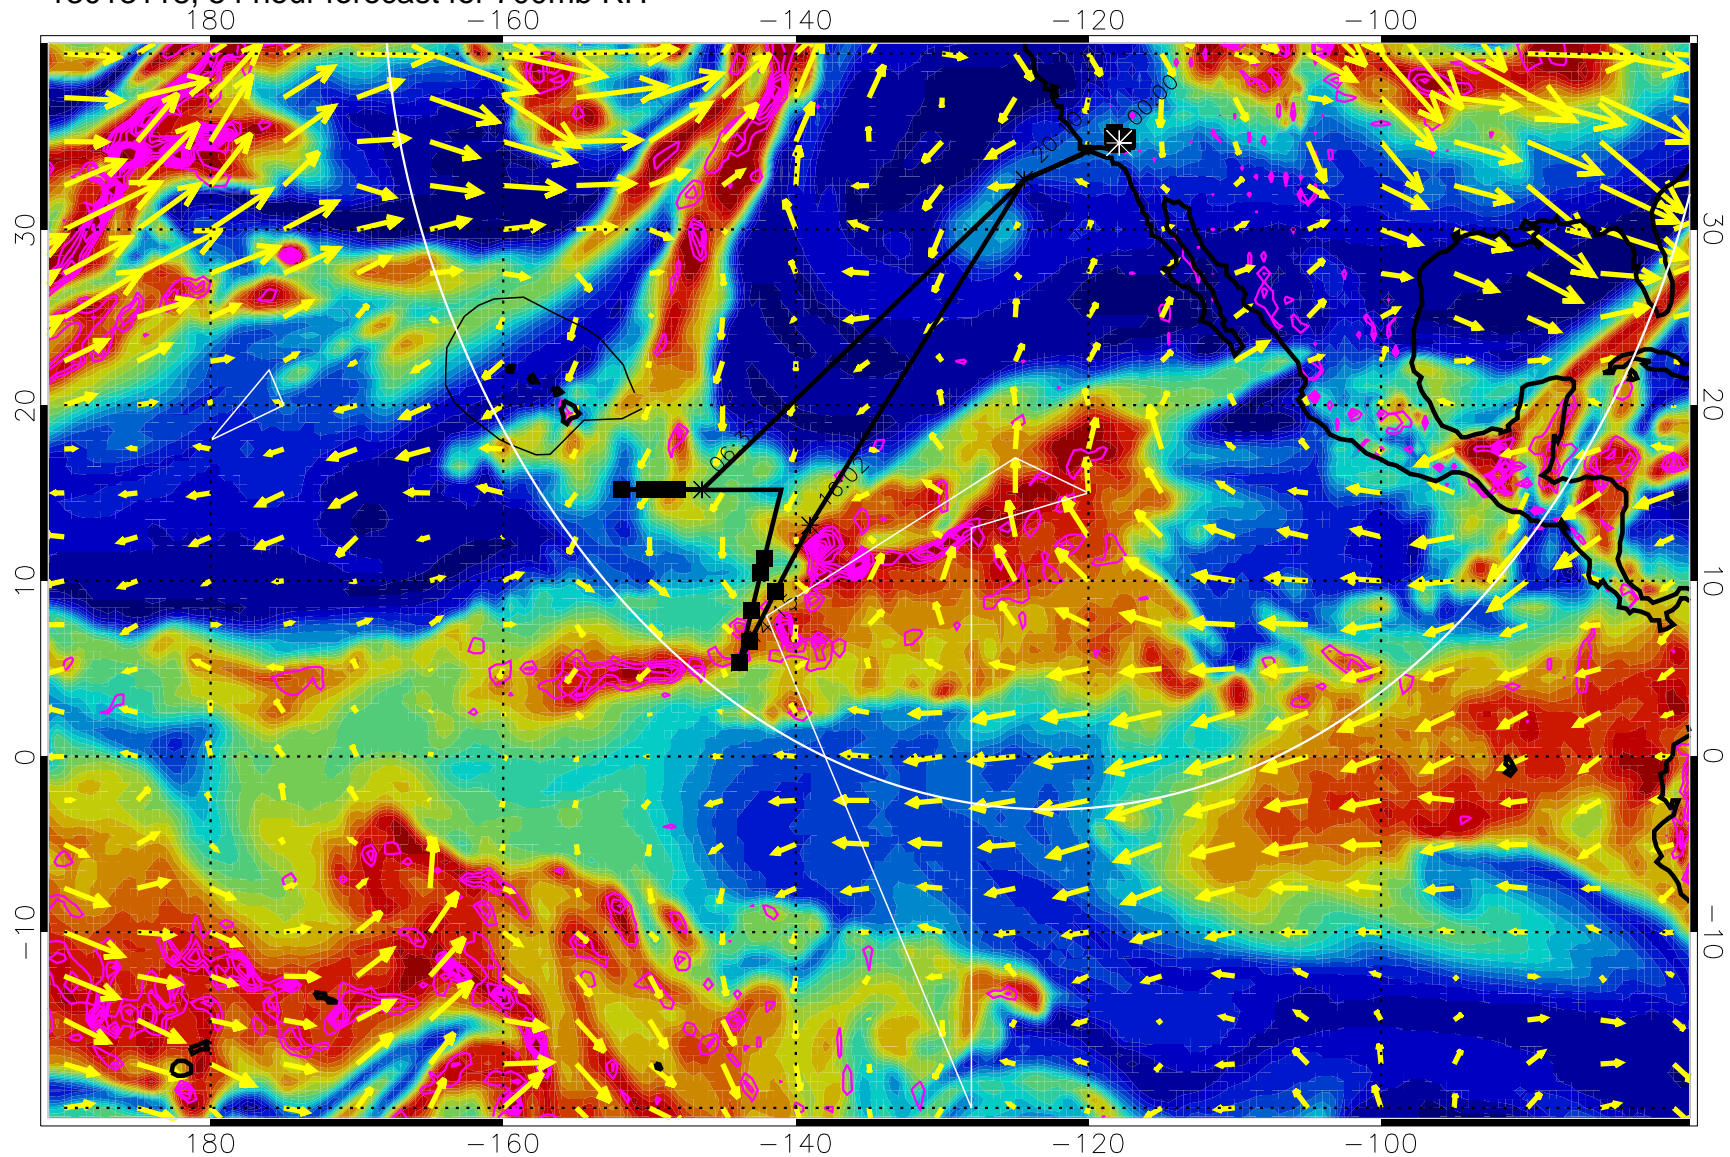

13013100, 36 hour forecast for 700mb RH

Negative Omegas less than -0.3 , contours of 0.3 Pa/s

EPV Tropopause (2 PVU) Position

→ 30 m/s

Range ring of 4055 km -- 13 hours GH round trip

13013106, 42 hour forecast for 700mb RH

180 -160 -140 -120 -100

Negative Omegas less than -0.3 , contours of 0.3 Pa/s

EPV Tropopause (2 PVU) Position

→ 30 m/s

Range ring of 4055 km -- 13 hours GH round trip

13013112, 48 hour forecast for 700mb RH

Negative Omegas less than -0.3 , contours of 0.3 Pa/s

EPV Tropopause (2 PVU) Position

→ 30 m/s

Range ring of 4055 km -- 13 hours GH round trip

13013118, 54 hour forecast for 700mb RH

Negative Omegas less than -0.3 , contours of 0.3 Pa/s

EPV Tropopause (2 PVU) Position

→ 30 m/s

Range ring of 4055 km -- 13 hours GH round trip

13020100, 60 hour forecast for 700mb RH

Negative Omegas less than -0.3 , contours of 0.3 Pa/s

EPV Tropopause (2 PVU) Position