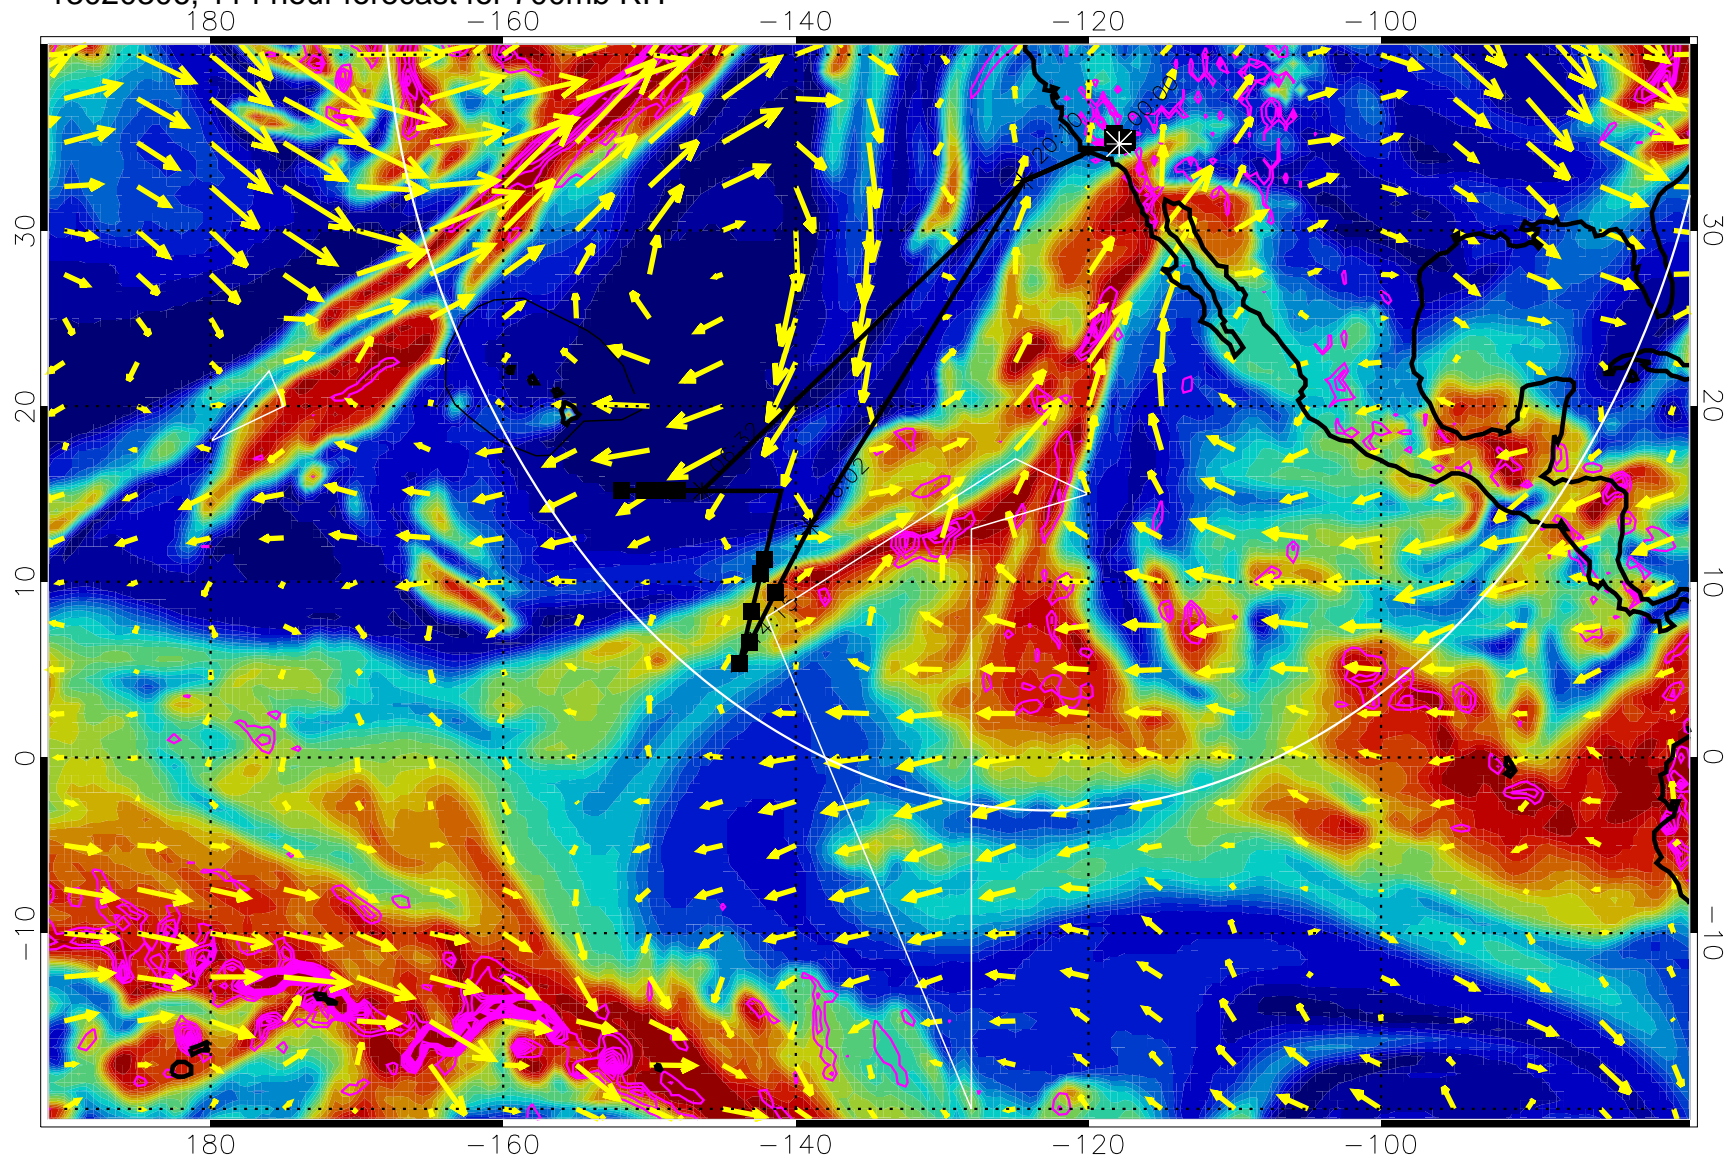

→ 30 m/s

Range ring of 4055 km -- 13 hours GH round trip

13020212, 96 hour forecast for 700mb RH

Negative Omegas less than -0.3 , contours of 0.3 Pa/s

EPV Tropopause (2 PVU) Position

→ 30 m/s

Range ring of 4055 km -- 13 hours GH round trip

13020218, 102 hour forecast for 700mb RH

Negative Omegas less than -0.3 , contours of 0.3 Pa/s

EPV Tropopause (2 PVU) Position

→ 30 m/s

Range ring of 4055 km -- 13 hours GH round trip

13020300, 108 hour forecast for 700mb RH

Negative Omegas less than -0.3 , contours of 0.3 Pa/s

EPV Tropopause (2 PVU) Position

 30 m/s

Range ring of 4055 km -- 13 hours GH round trip

13020306, 114 hour forecast for 700mb RH

Negative Omegas less than -0.3 , contours of 0.3 Pa/s

EPV Tropopause (2 PVU) Position

→ 30 m/s

Range ring of 4055 km -- 13 hours GH round trip

13020312, 120 hour forecast for 700mb RH

Negative Omegas less than -0.3 , contours of 0.3 Pa/s

EPV Tropopause (2 PVU) Position