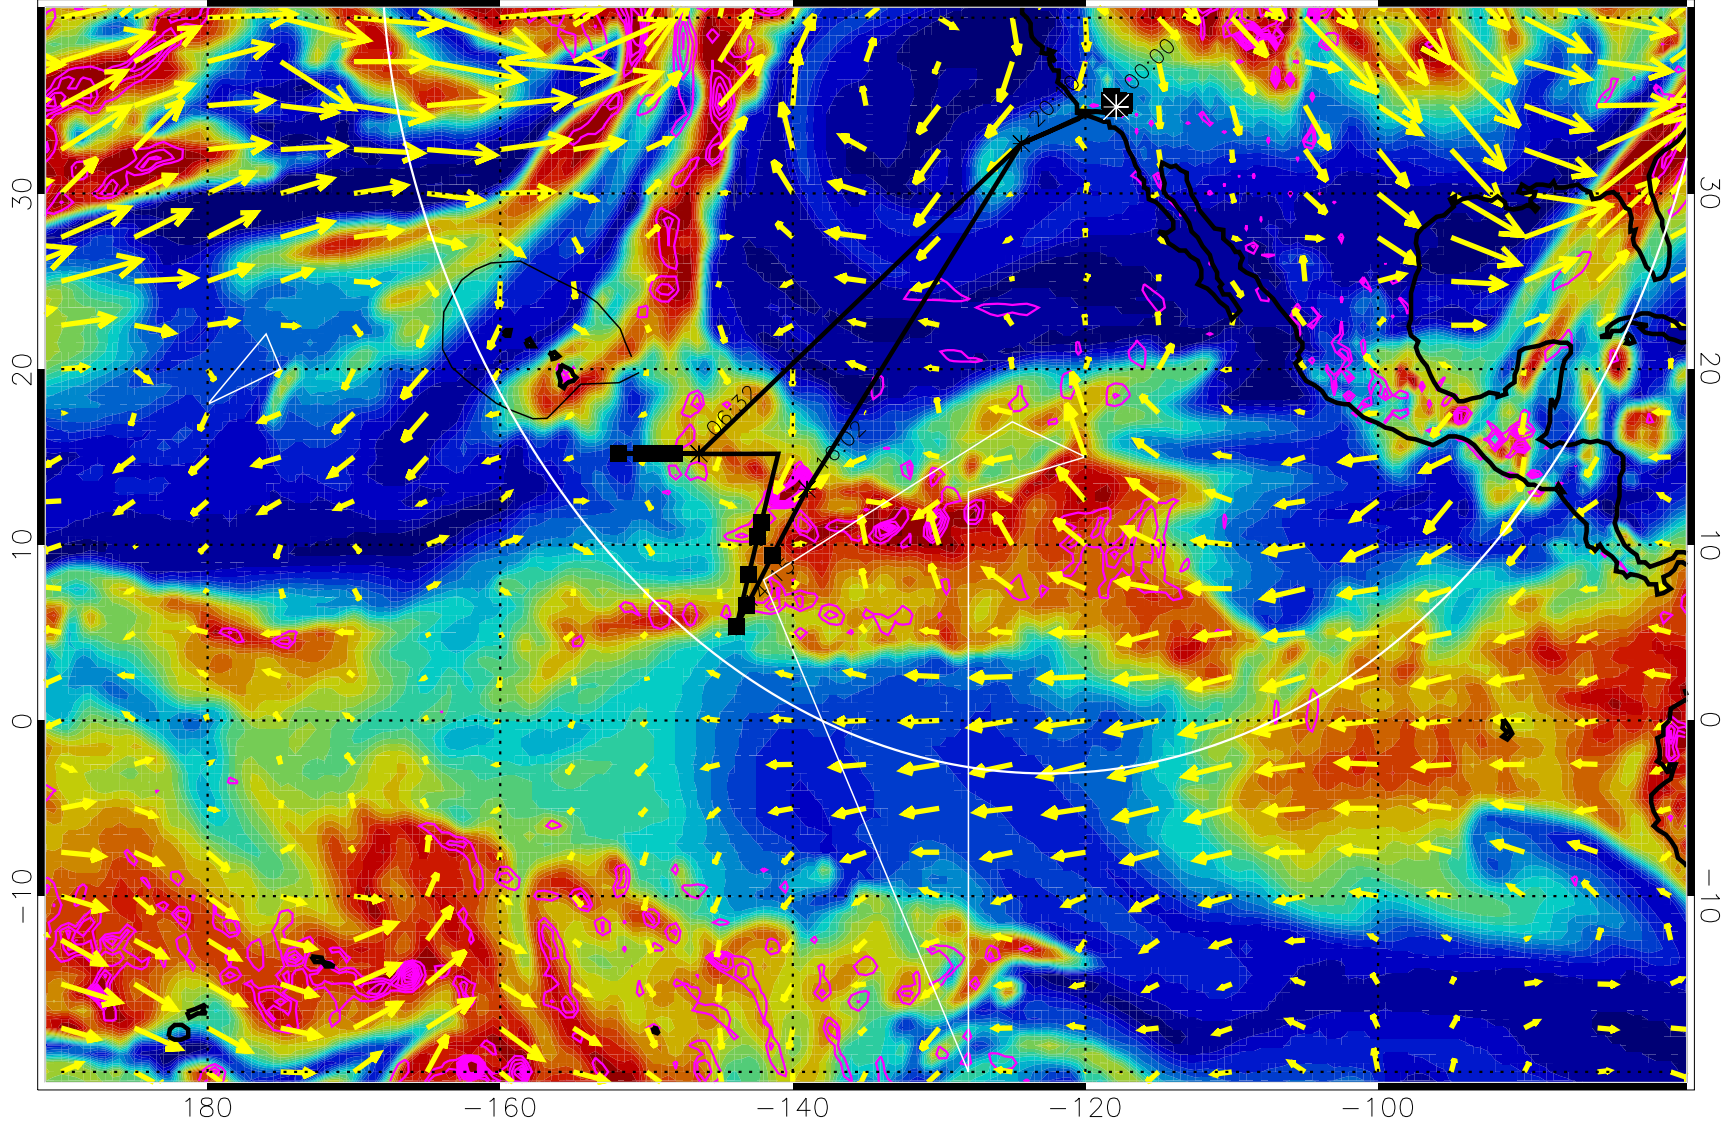

→ 30 m/s

Range ring of 4055 km -- 13 hours GH round trip

13013018, 30 hour forecast for 700mb RH

Negative Omegas less than -0.3 , contours of 0.3 Pa/s

EPV Tropopause (2 PVU) Position

→ 30 m/s

Range ring of 4055 km -- 13 hours GH round trip

13013100, 36 hour forecast for 700mb RH

Negative Omegas less than -0.3 , contours of 0.3 Pa/s

EPV Tropopause (2 PVU) Position

→ 30 m/s

Range ring of 4055 km -- 13 hours GH round trip

13013106, 42 hour forecast for 700mb RH

180 -160 -140 -120 -100

Negative Omegas less than -0.3 , contours of 0.3 Pa/s

EPV Tropopause (2 PVU) Position

→ 30 m/s

Range ring of 4055 km -- 13 hours GH round trip

13013112, 48 hour forecast for 700mb RH

Negative Omegas less than -0.3 , contours of 0.3 Pa/s

EPV Tropopause (2 PVU) Position

→ 30 m/s

Range ring of 4055 km -- 13 hours GH round trip

13013118, 54 hour forecast for 700mb RH

Negative Omegas less than -0.3 , contours of 0.3 Pa/s