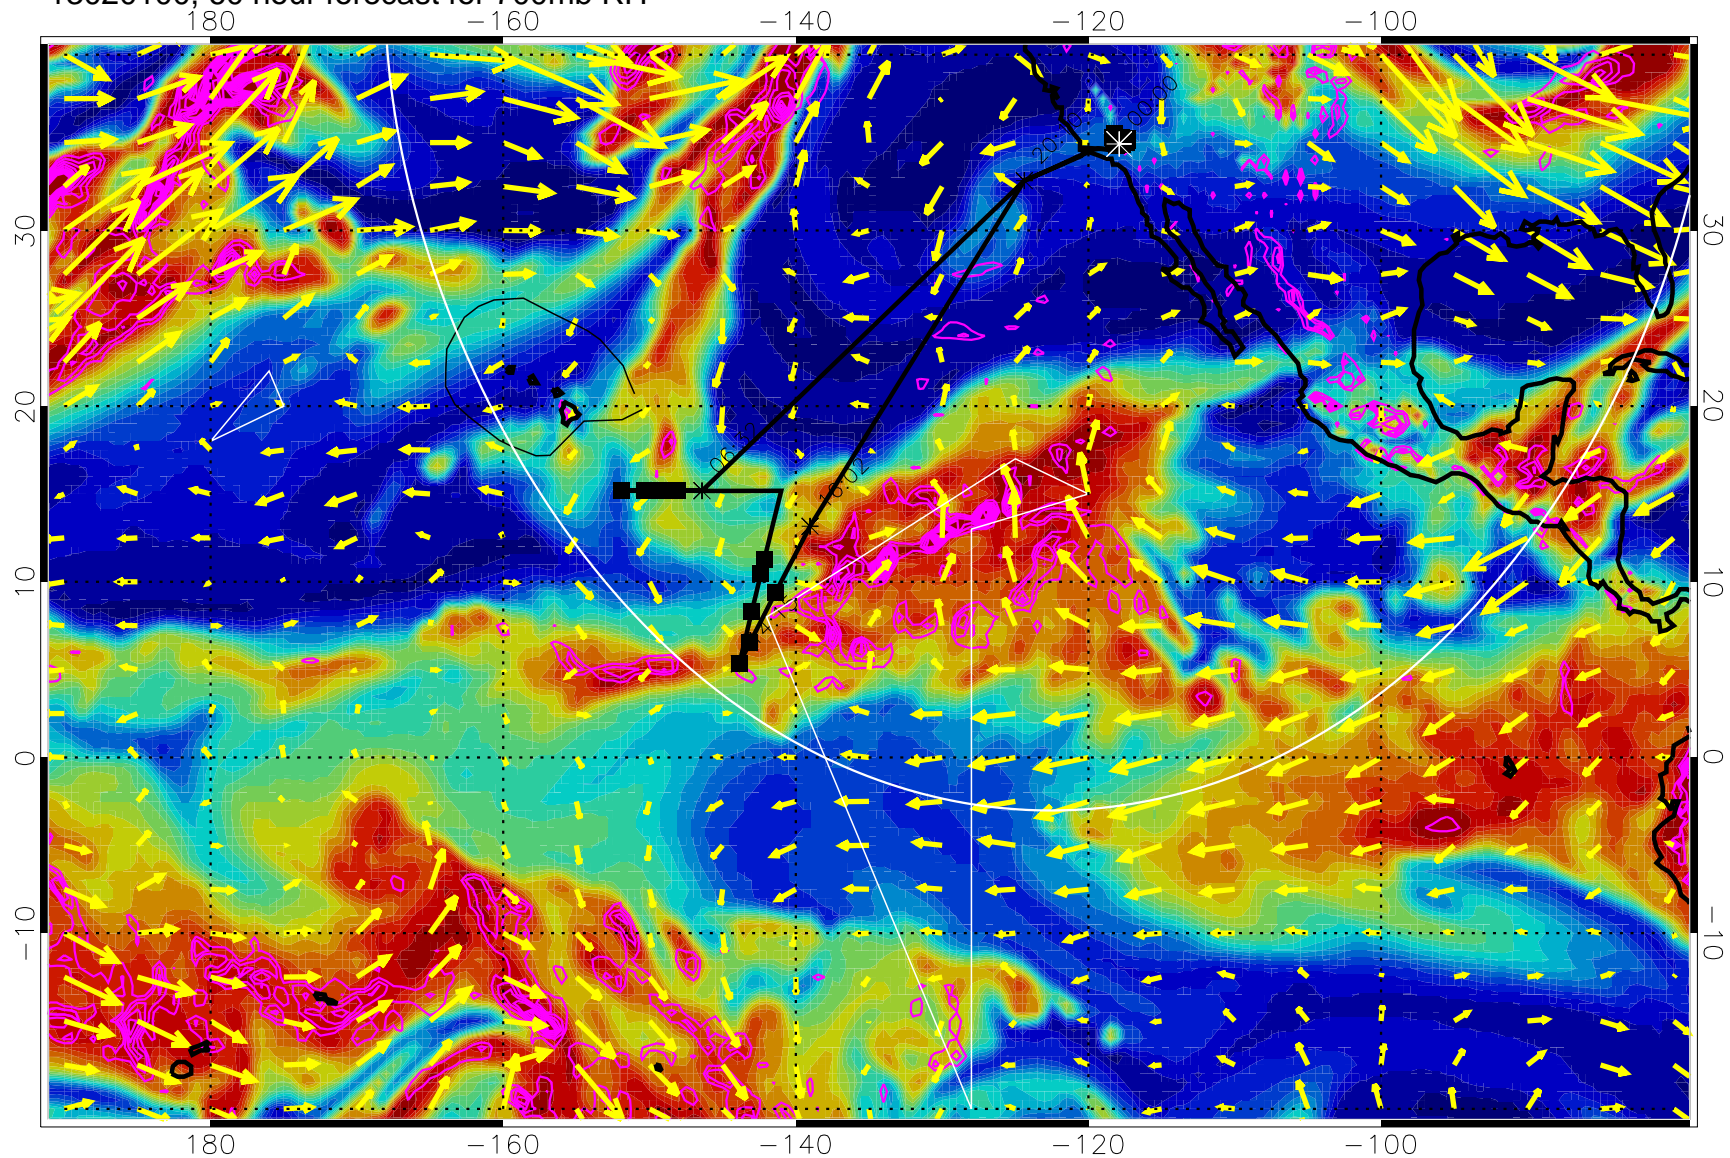

180 -160 -140 -120 -100

Negative Omegas less than -0.3 , contours of 0.3 Pa/s

EPV Tropopause (2 PVU) Position

→ 30 m/s

Range ring of 4055 km -- 13 hours GH round trip

13013112, 48 hour forecast for 700mb RH

Negative Omegas less than -0.3 , contours of 0.3 Pa/s

EPV Tropopause (2 PVU) Position

→ 30 m/s

Range ring of 4055 km -- 13 hours GH round trip

13013118, 54 hour forecast for 700mb RH

Negative Omegas less than -0.3 , contours of 0.3 Pa/s

EPV Tropopause (2 PVU) Position

→ 30 m/s

Range ring of 4055 km -- 13 hours GH round trip

13020100, 60 hour forecast for 700mb RH

Negative Omegas less than -0.3 , contours of 0.3 Pa/s

EPV Tropopause (2 PVU) Position

→ 30 m/s

Range ring of 4055 km -- 13 hours GH round trip

13020106, 66 hour forecast for 700mb RH

Negative Omegas less than -0.3 , contours of 0.3 Pa/s

EPV Tropopause (2 PVU) Position

→ 30 m/s

Range ring of 4055 km -- 13 hours GH round trip