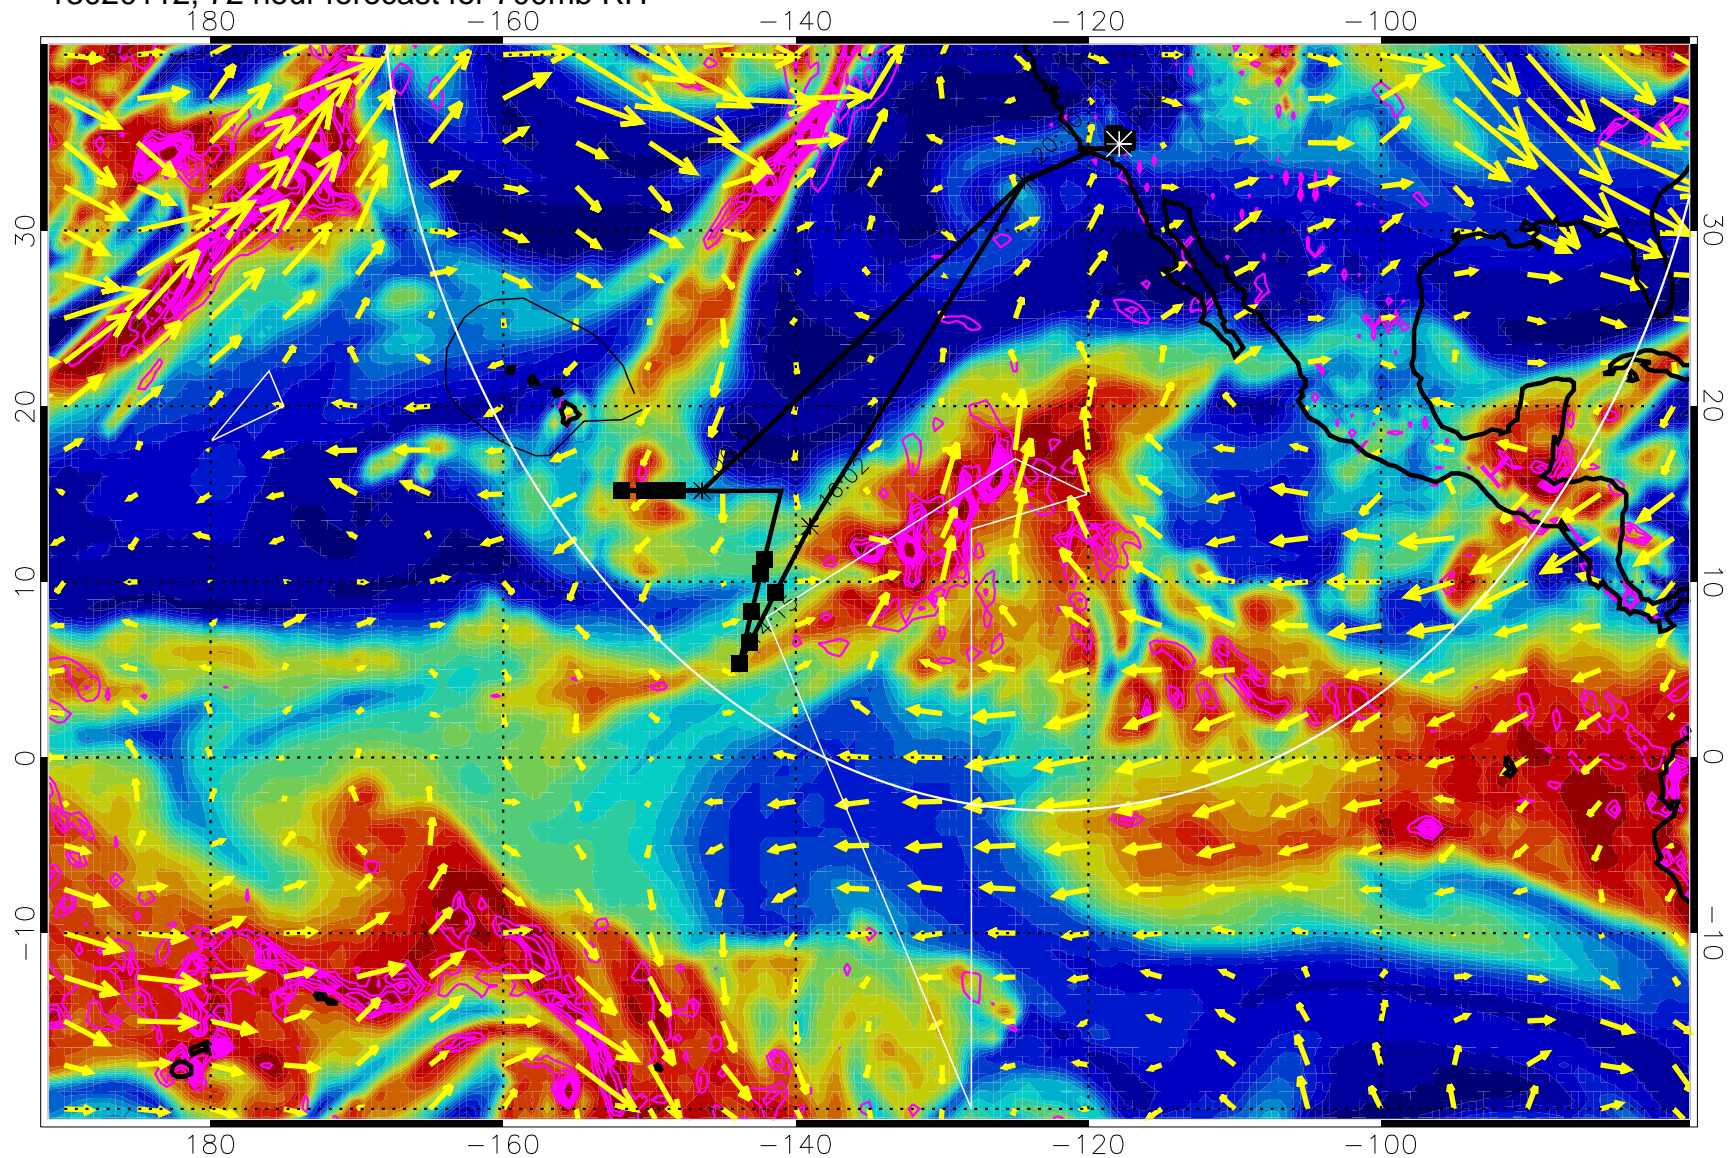

EPV Tropopause (2 PVU) Position

→ 30 m/s

Range ring of 4055 km -- 13 hours GH round trip

13020100, 60 hour forecast for 700mb RH

Negative Omegas less than -0.3 , contours of 0.3 Pa/s

EPV Tropopause (2 PVU) Position

→ 30 m/s

Range ring of 4055 km -- 13 hours GH round trip

13020106, 66 hour forecast for 700mb RH

Negative Omegas less than -0.3 , contours of 0.3 Pa/s

EPV Tropopause (2 PVU) Position

→ 30 m/s

Range ring of 4055 km -- 13 hours GH round trip

13020112, 72 hour forecast for 700mb RH

Negative Omegas less than -0.3 , contours of 0.3 Pa/s

EPV Tropopause (2 PVU) Position

→ 30 m/s

Range ring of 4055 km -- 13 hours GH round trip

13020118, 78 hour forecast for 700mb RH

Negative Omegas less than -3 , contours of $.3$ Pa/s

EPV Tropopause (2 PVU) Position

→ 30 m/s

Range ring of 4055 km -- 13 hours GH round trip

13020200, 84 hour forecast for 700mb RH

Negative Omegas less than -0.3 , contours of 0.3 Pa/s