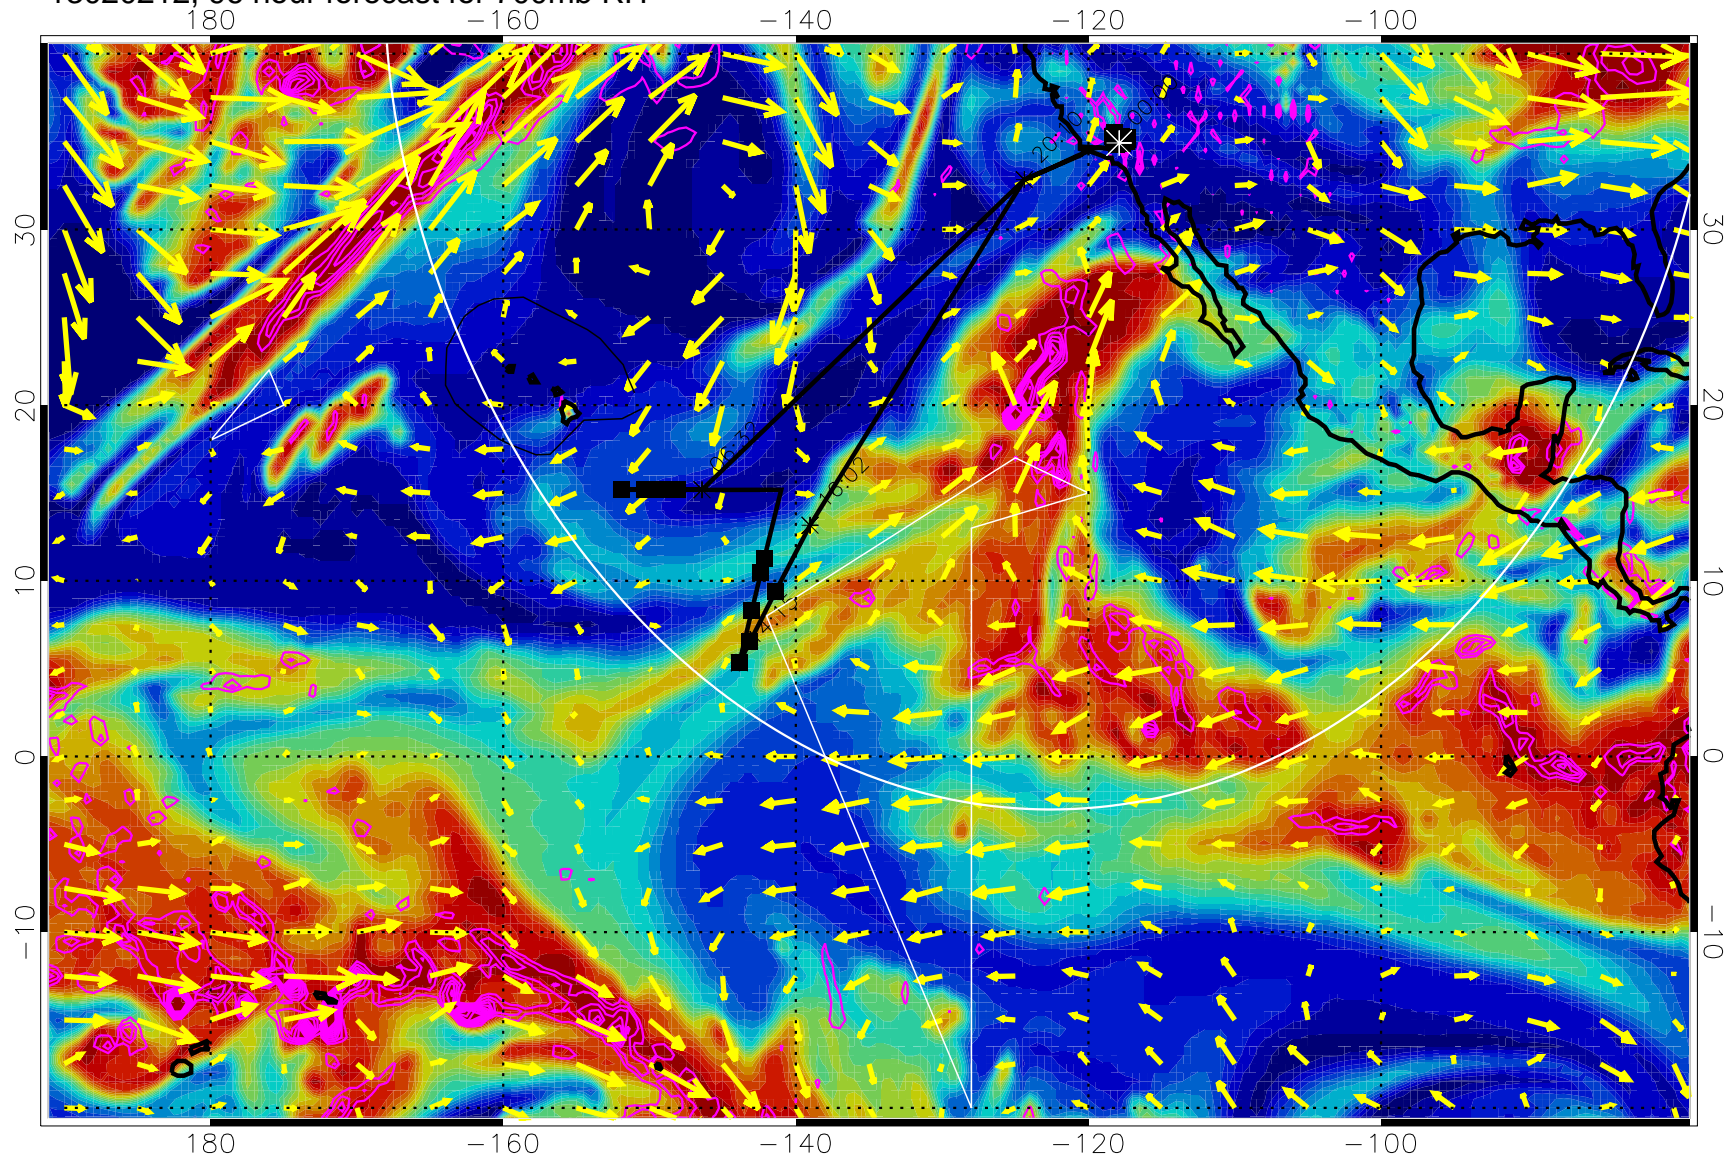

Negative Omegas less than -3 , contours of $.3$ Pa/s

EPV Tropopause (2 PVU) Position

→ 30 m/s

Range ring of 4055 km -- 13 hours GH round trip

13020200, 84 hour forecast for 700mb RH

Negative Omegas less than -0.3 , contours of 0.3 Pa/s

EPV Tropopause (2 PVU) Position

→ 30 m/s

Range ring of 4055 km -- 13 hours GH round trip

13020206, 90 hour forecast for 700mb RH

Negative Omegas less than -0.3 , contours of 0.3 Pa/s

EPV Tropopause (2 PVU) Position

→ 30 m/s

Range ring of 4055 km -- 13 hours GH round trip

13020212, 96 hour forecast for 700mb RH

Negative Omegas less than -0.3 , contours of 0.3 Pa/s

EPV Tropopause (2 PVU) Position

→ 30 m/s

Range ring of 4055 km -- 13 hours GH round trip

13020218, 102 hour forecast for 700mb RH

Negative Omegas less than -0.3 , contours of 0.3 Pa/s

EPV Tropopause (2 PVU) Position

→ 30 m/s

Range ring of 4055 km -- 13 hours GH round trip

13020300, 108 hour forecast for 700mb RH