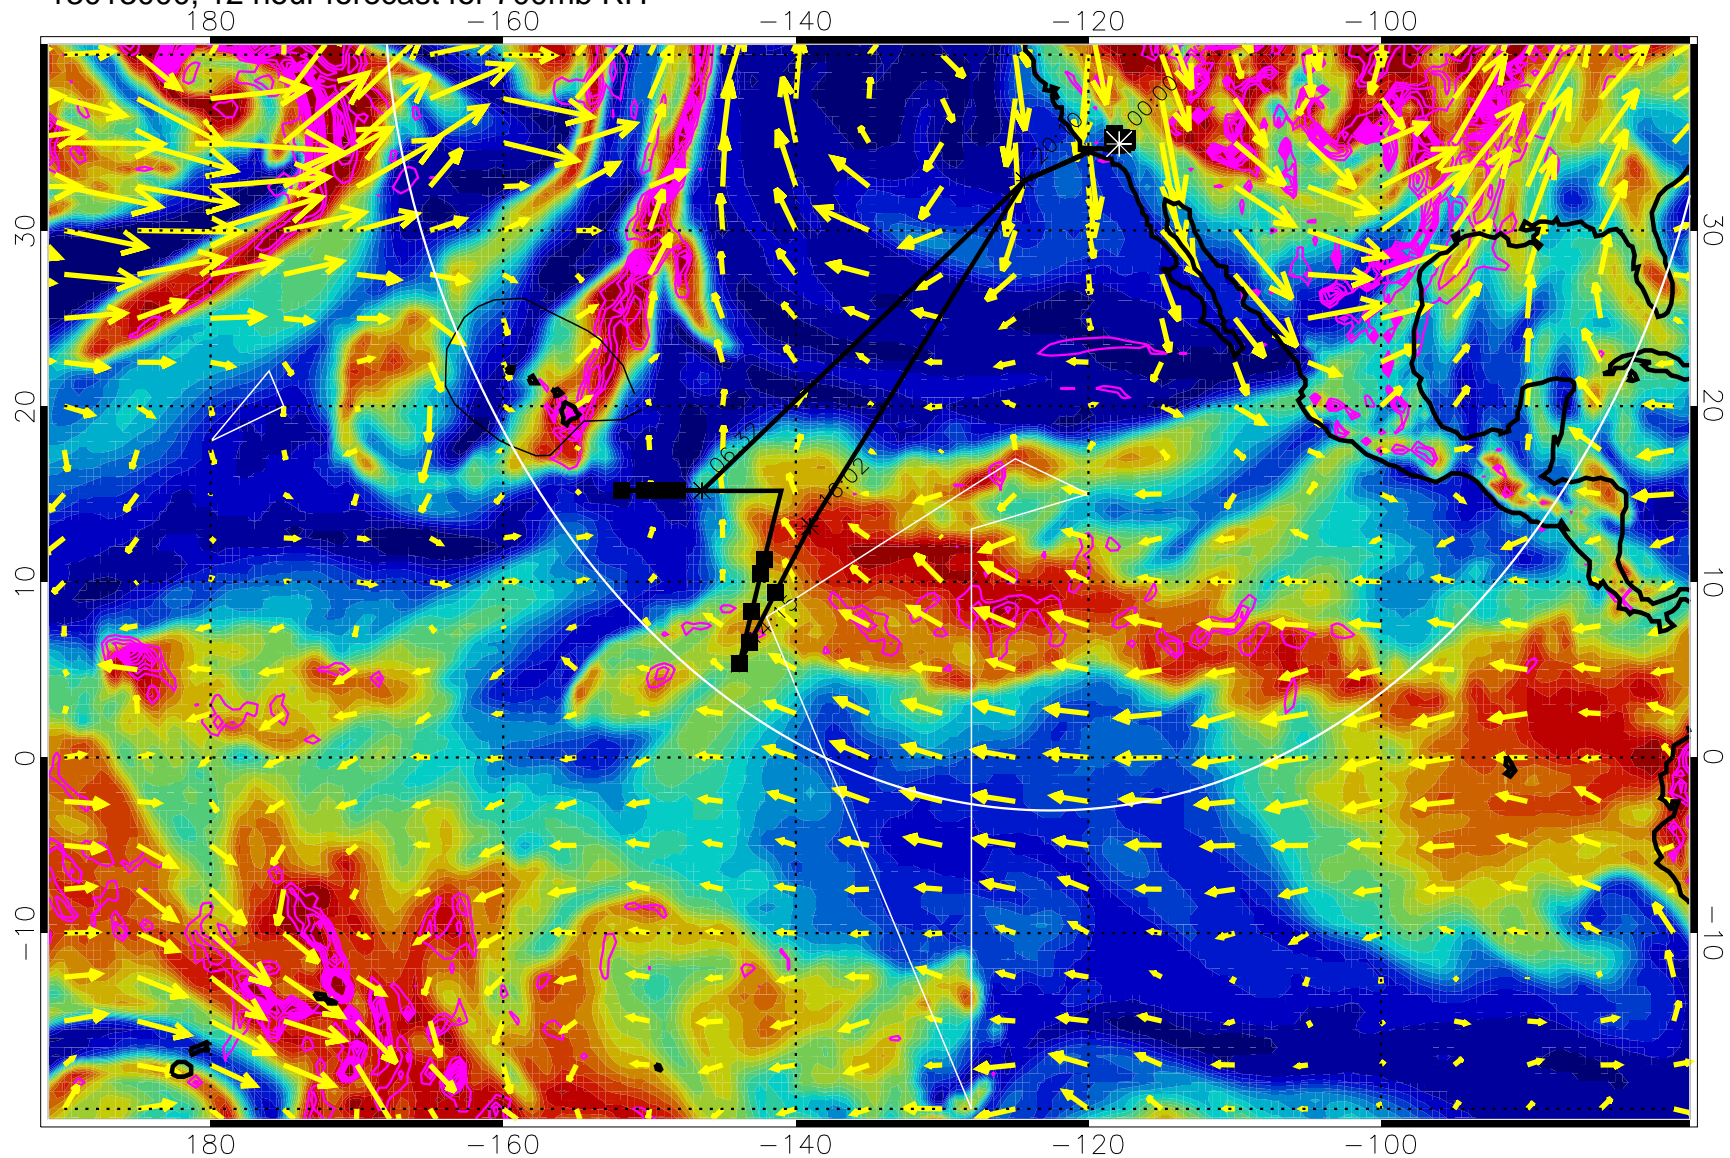

13012918, 6 hour forecast for 700mb RH

Negative Omegas less than -0.3 , contours of 0.3 Pa/s

EPV Tropopause (2 PVU) Position

→ 30 m/s

Range ring of 4055 km -- 13 hours GH round trip

13013000, 12 hour forecast for 700mb RH

Negative Omegas less than -0.3 , contours of $.3$ Pa/s

EPV Tropopause (2 PVU) Position

→ 30 m/s

Range ring of 4055 km -- 13 hours GH round trip

13013006, 18 hour forecast for 700mb RH

Negative Omegas less than -0.3 , contours of 0.3 Pa/s

EPV Tropopause (2 PVU) Position

→ 30 m/s

Range ring of 4055 km -- 13 hours GH round trip

13013012, 24 hour forecast for 700mb RH

Negative Omegas less than -0.3 , contours of 0.3 Pa/s

EPV Tropopause (2 PVU) Position

→ 30 m/s

Range ring of 4055 km -- 13 hours GH round trip

13013018, 30 hour forecast for 700mb RH

Negative Omegas less than -0.3 , contours of 0.3 Pa/s

EPV Tropopause (2 PVU) Position

→ 30 m/s

Range ring of 4055 km -- 13 hours GH round trip