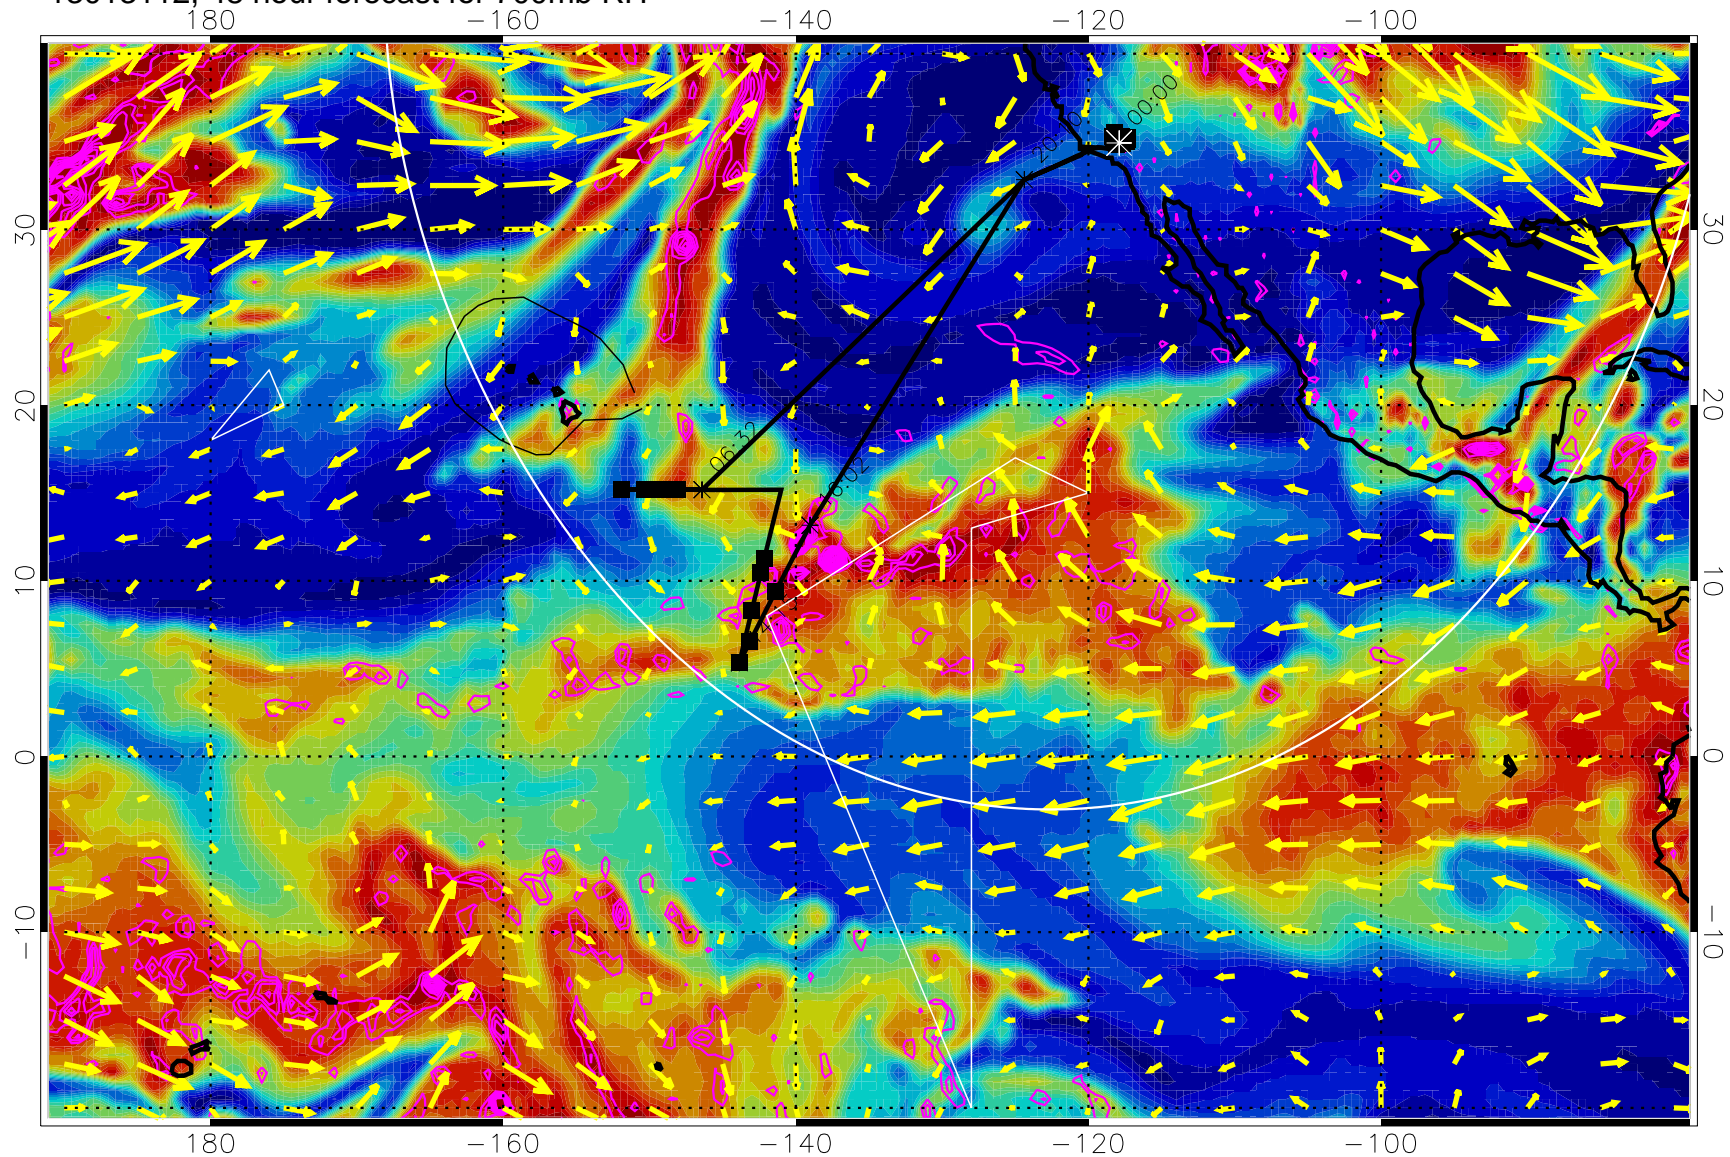

13013100, 36 hour forecast for 700mb RH

Negative Omegas less than -0.3 , contours of 0.3 Pa/s

EPV Tropopause (2 PVU) Position

→ 30 m/s

Range ring of 4055 km -- 13 hours GH round trip

13013106, 42 hour forecast for 700mb RH

180 -160 -140 -120 -100

Negative Omegas less than -0.3 , contours of 0.3 Pa/s

EPV Tropopause (2 PVU) Position

→ 30 m/s

Range ring of 4055 km -- 13 hours GH round trip

13013112, 48 hour forecast for 700mb RH

Negative Omegas less than -0.3 , contours of 0.3 Pa/s

EPV Tropopause (2 PVU) Position

→ 30 m/s

Range ring of 4055 km -- 13 hours GH round trip

13013118, 54 hour forecast for 700mb RH

Negative Omegas less than -0.3 , contours of 0.3 Pa/s

EPV Tropopause (2 PVU) Position

→ 30 m/s

Range ring of 4055 km -- 13 hours GH round trip

13020100, 60 hour forecast for 700mb RH

Negative Omegas less than -0.3 , contours of 0.3 Pa/s

EPV Tropopause (2 PVU) Position