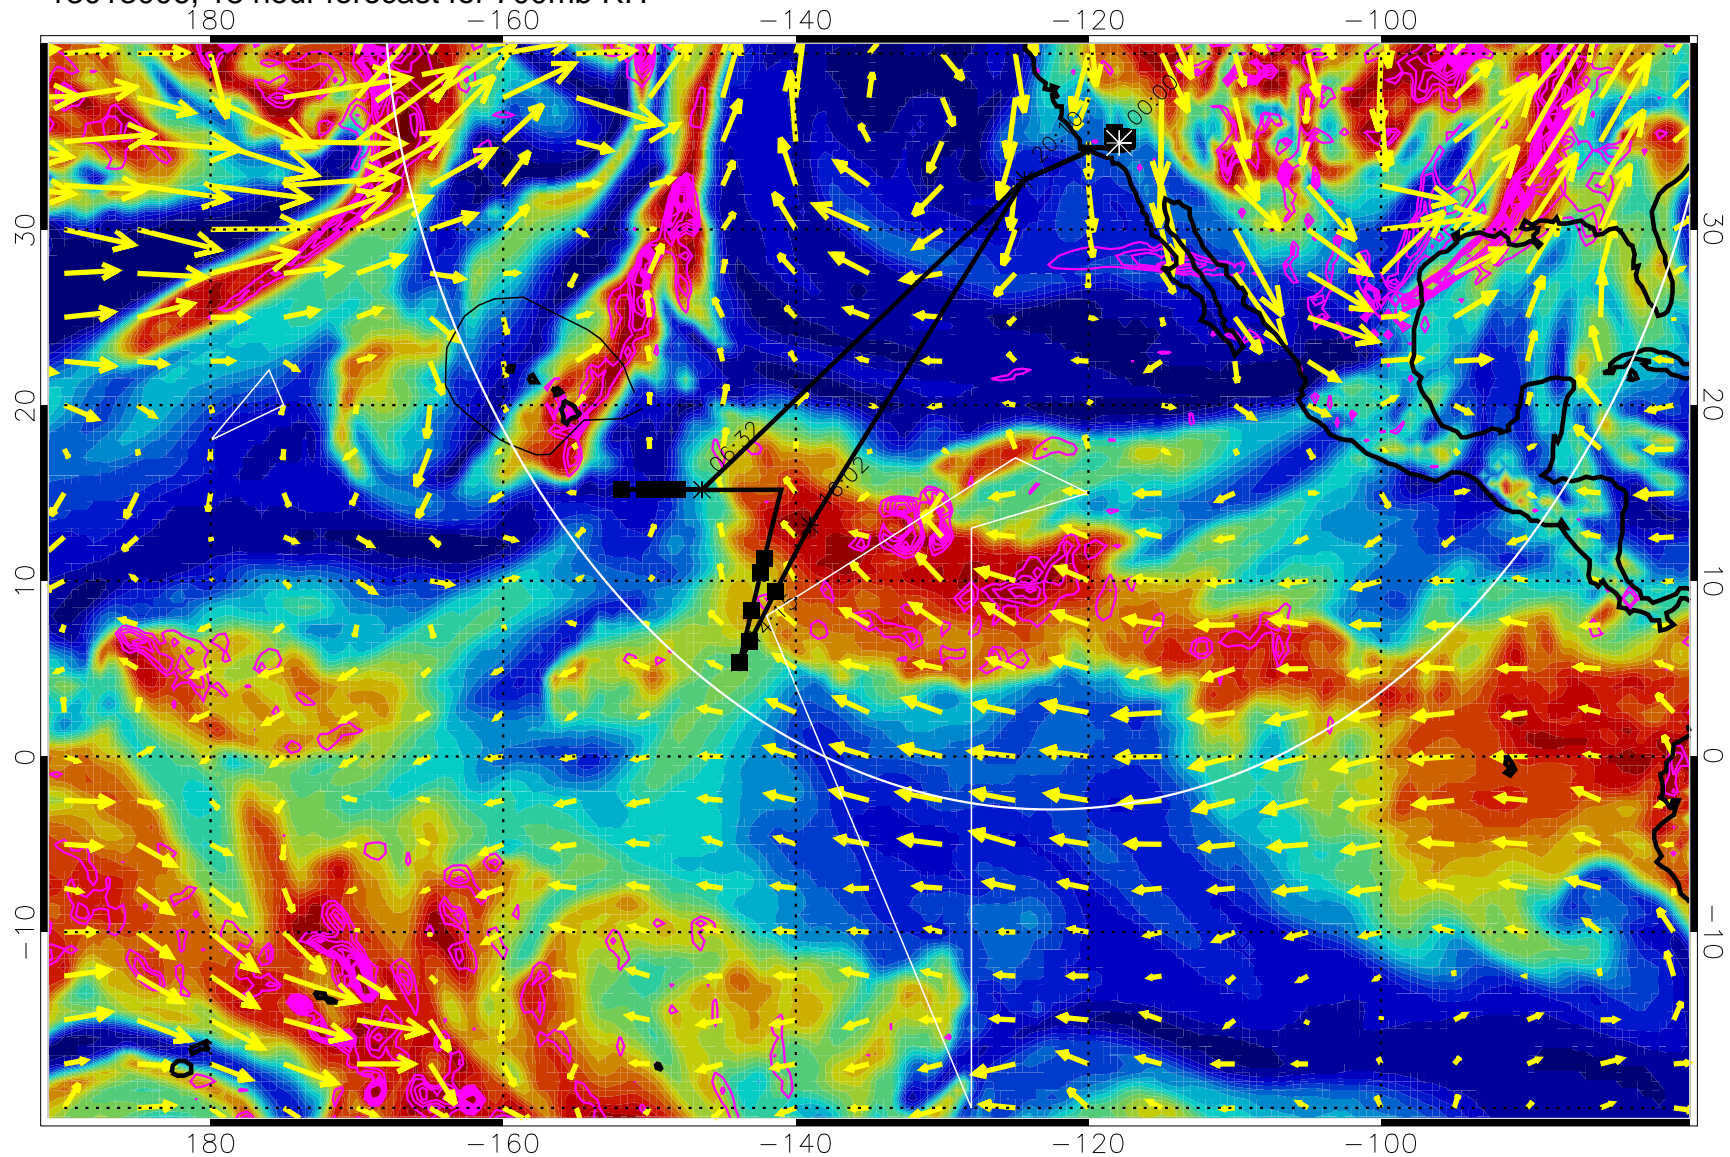

13012918, 6 hour forecast for 700mb RH

Negative Omegas less than -0.3 , contours of 0.3 Pa/s

EPV Tropopause (2 PVU) Position

→ 30 m/s

Range ring of 4055 km -- 13 hours GH round trip

13013000, 12 hour forecast for 700mb RH

Negative Omegas less than -0.3 , contours of $.3$ Pa/s

EPV Tropopause (2 PVU) Position

→ 30 m/s

Range ring of 4055 km -- 13 hours GH round trip

13013006, 18 hour forecast for 700mb RH

Negative Omegas less than -0.3 , contours of 0.3 Pa/s

EPV Tropopause (2 PVU) Position

→ 30 m/s

Range ring of 4055 km -- 13 hours GH round trip

13013012, 24 hour forecast for 700mb RH

Negative Omegas less than -0.3 , contours of 0.3 Pa/s

EPV Tropopause (2 PVU) Position

→ 30 m/s

Range ring of 4055 km -- 13 hours GH round trip

13013018, 30 hour forecast for 700mb RH

Negative Omegas less than -0.3 , contours of 0.3 Pa/s

EPV Tropopause (2 PVU) Position

→ 30 m/s

Range ring of 4055 km -- 13 hours GH round trip