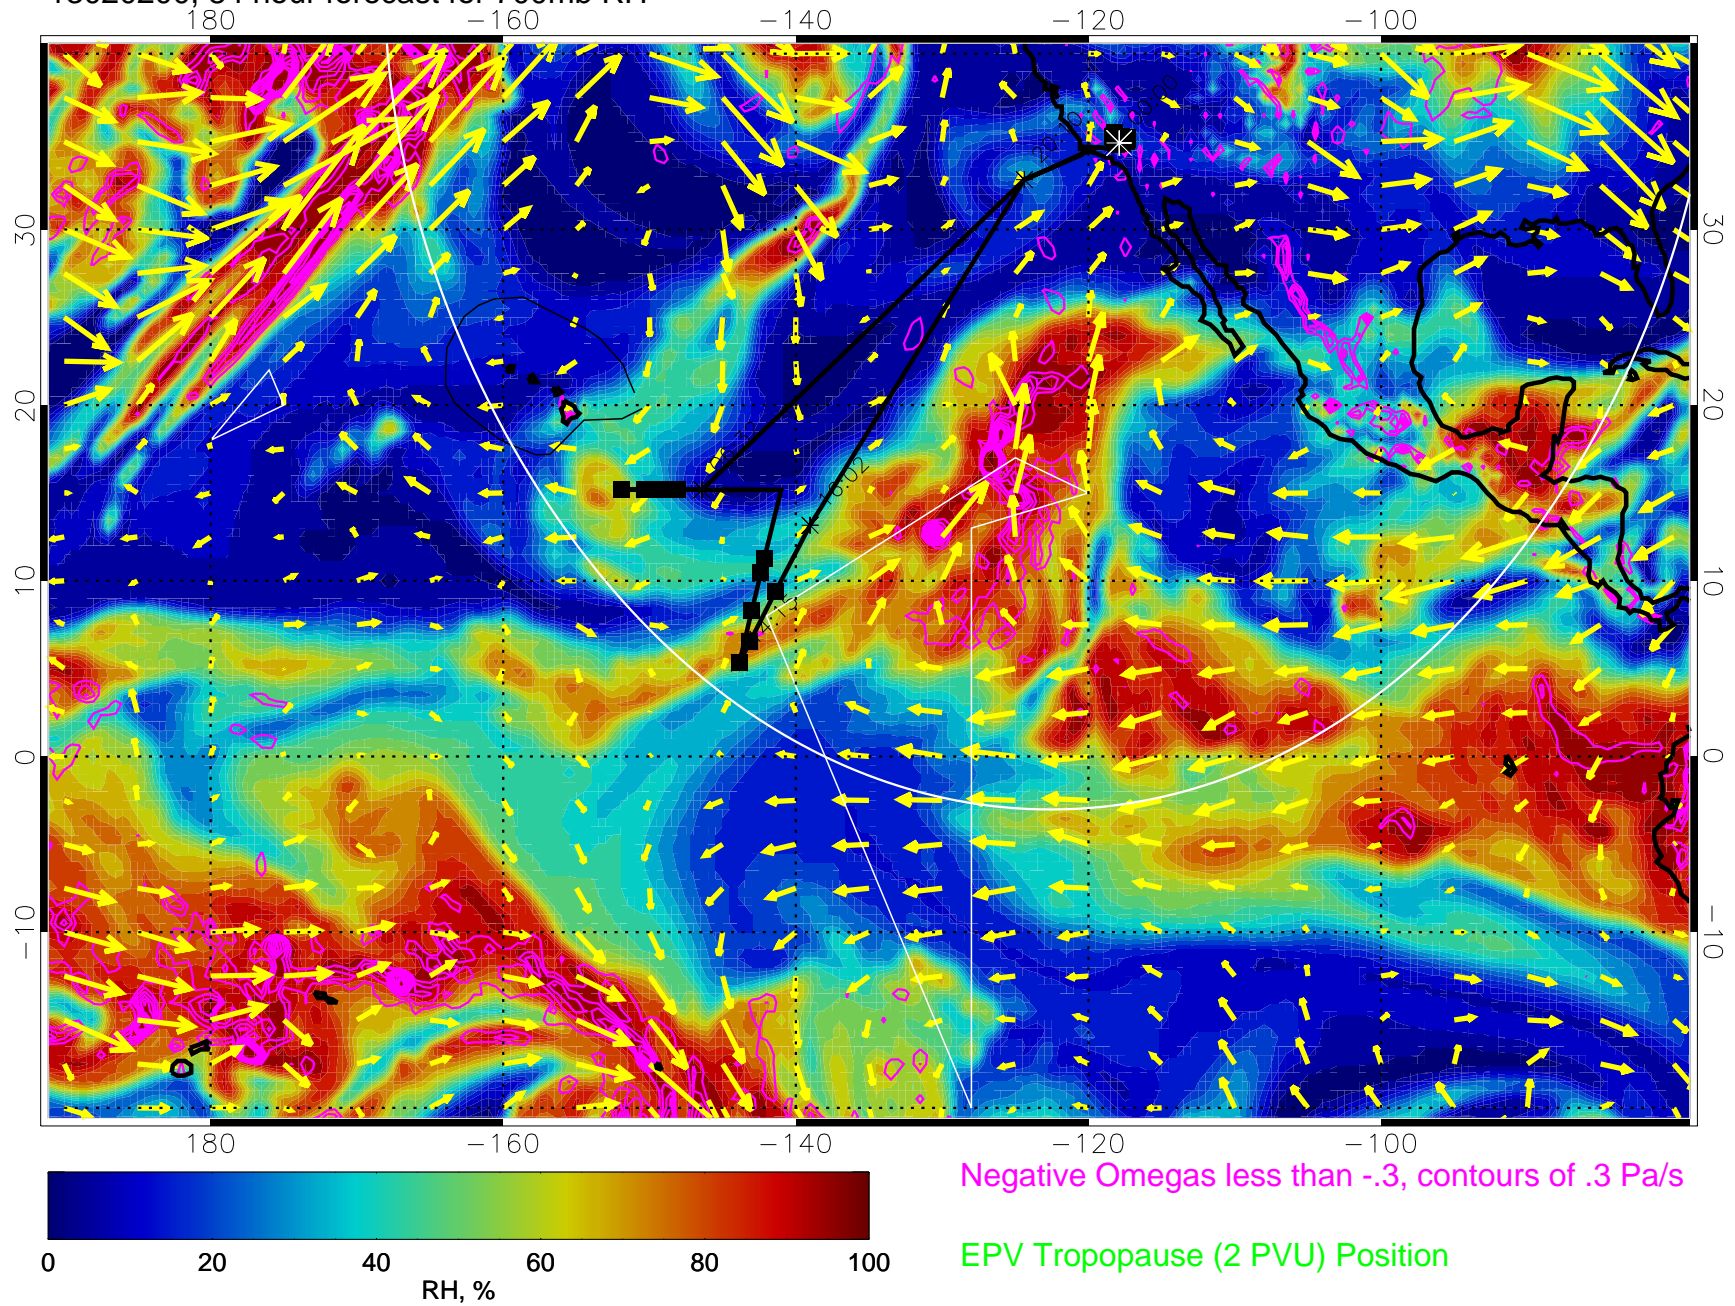

→ 30 m/s

Range ring of 4055 km -- 13 hours GH round trip

13020106, 66 hour forecast for 700mb RH

Negative Omegas less than -0.3 , contours of 0.3 Pa/s

EPV Tropopause (2 PVU) Position

→ 30 m/s

Range ring of 4055 km -- 13 hours GH round trip

13020112, 72 hour forecast for 700mb RH

Negative Omegas less than -0.3 , contours of 0.3 Pa/s

EPV Tropopause (2 PVU) Position

→ 30 m/s

Range ring of 4055 km -- 13 hours GH round trip

13020118, 78 hour forecast for 700mb RH

Negative Omegas less than -3 , contours of $.3$ Pa/s

EPV Tropopause (2 PVU) Position

→ 30 m/s

Range ring of 4055 km -- 13 hours GH round trip

13020200, 84 hour forecast for 700mb RH

Negative Omegas less than -0.3 , contours of 0.3 Pa/s

EPV Tropopause (2 PVU) Position

→ 30 m/s

Range ring of 4055 km -- 13 hours GH round trip

13020206, 90 hour forecast for 700mb RH

Negative Omegas less than -0.3 , contours of 0.3 Pa/s

EPV Tropopause (2 PVU) Position