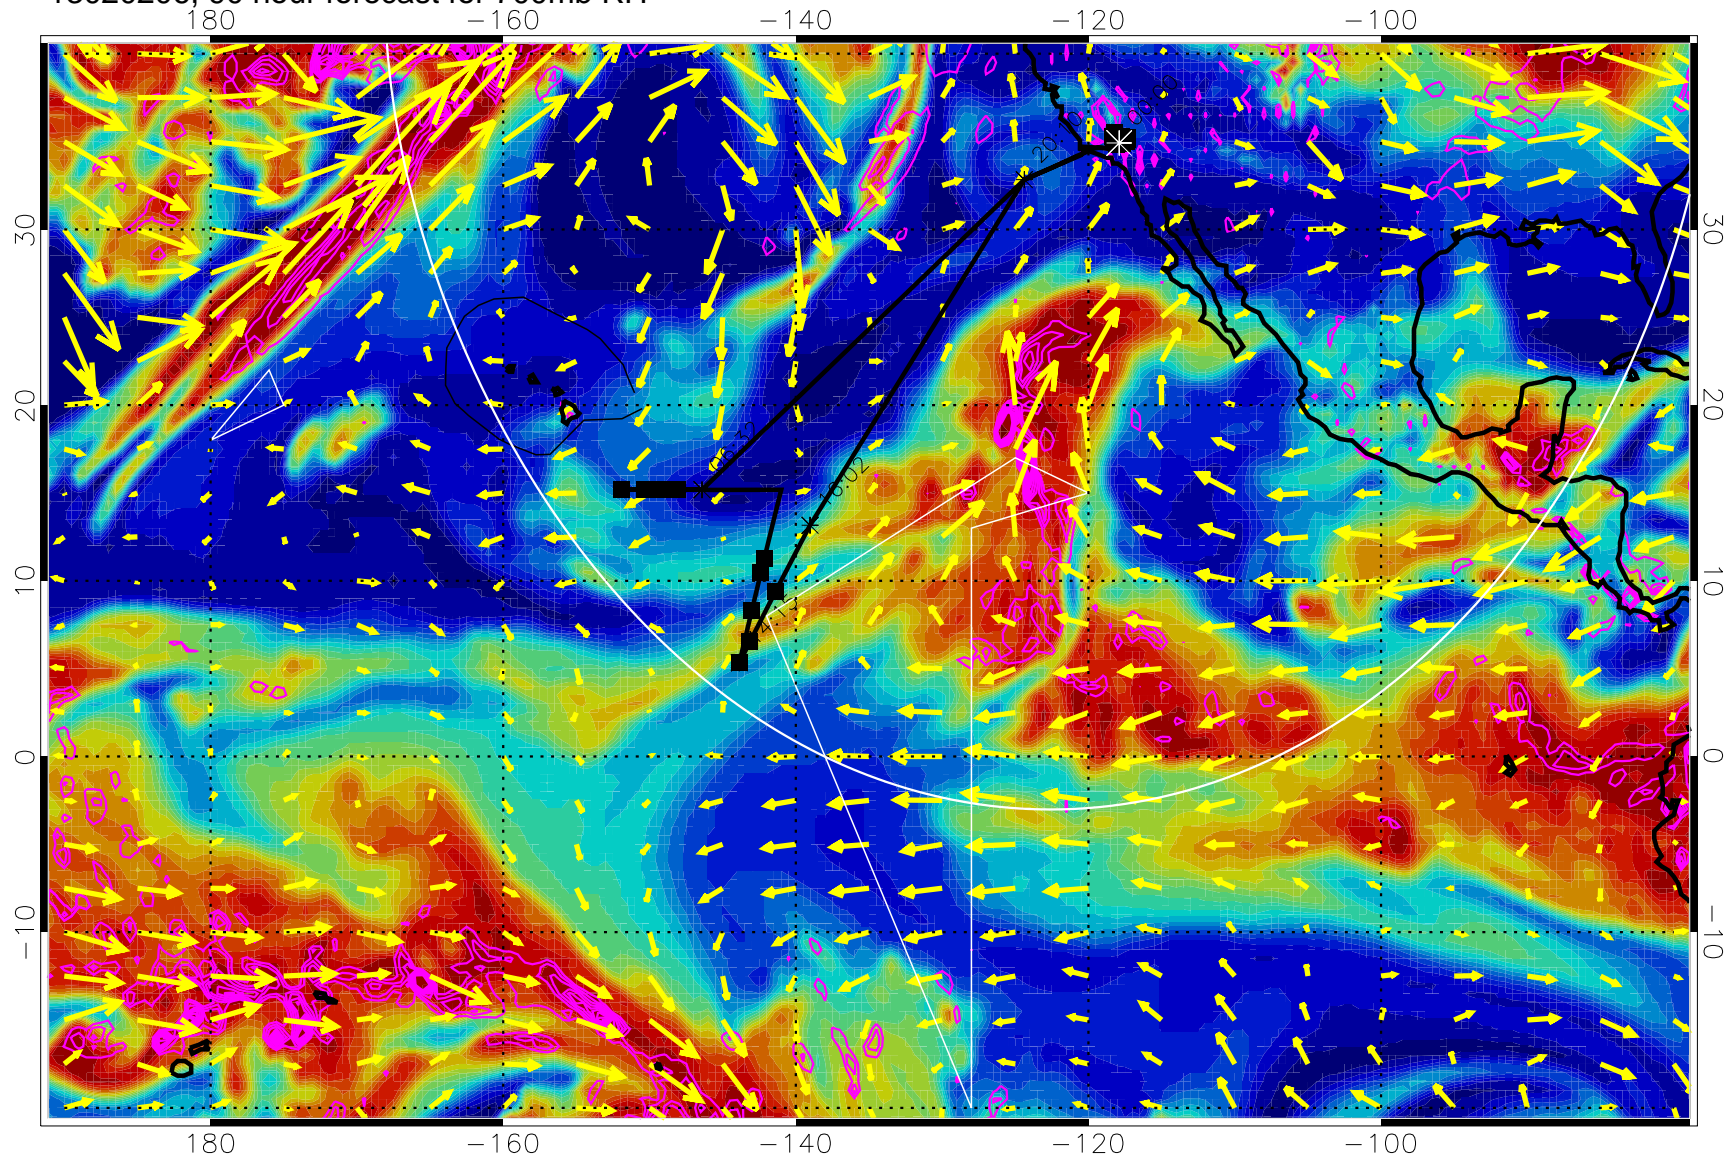

13020112, 72 hour forecast for 700mb RH

Negative Omegas less than -0.3 , contours of 0.3 Pa/s

EPV Tropopause (2 PVU) Position

→ 30 m/s

Range ring of 4055 km -- 13 hours GH round trip

13020118, 78 hour forecast for 700mb RH

Negative Omegas less than -3 , contours of $.3$ Pa/s

EPV Tropopause (2 PVU) Position

→ 30 m/s

Range ring of 4055 km -- 13 hours GH round trip

13020200, 84 hour forecast for 700mb RH

Negative Omegas less than -0.3 , contours of 0.3 Pa/s

EPV Tropopause (2 PVU) Position

→ 30 m/s

Range ring of 4055 km -- 13 hours GH round trip

13020206, 90 hour forecast for 700mb RH

Negative Omegas less than -0.3 , contours of 0.3 Pa/s

EPV Tropopause (2 PVU) Position

→ 30 m/s

Range ring of 4055 km -- 13 hours GH round trip

13020212, 96 hour forecast for 700mb RH

Negative Omegas less than -0.3 , contours of 0.3 Pa/s

EPV Tropopause (2 PVU) Position

→ 30 m/s

Range ring of 4055 km -- 13 hours GH round trip