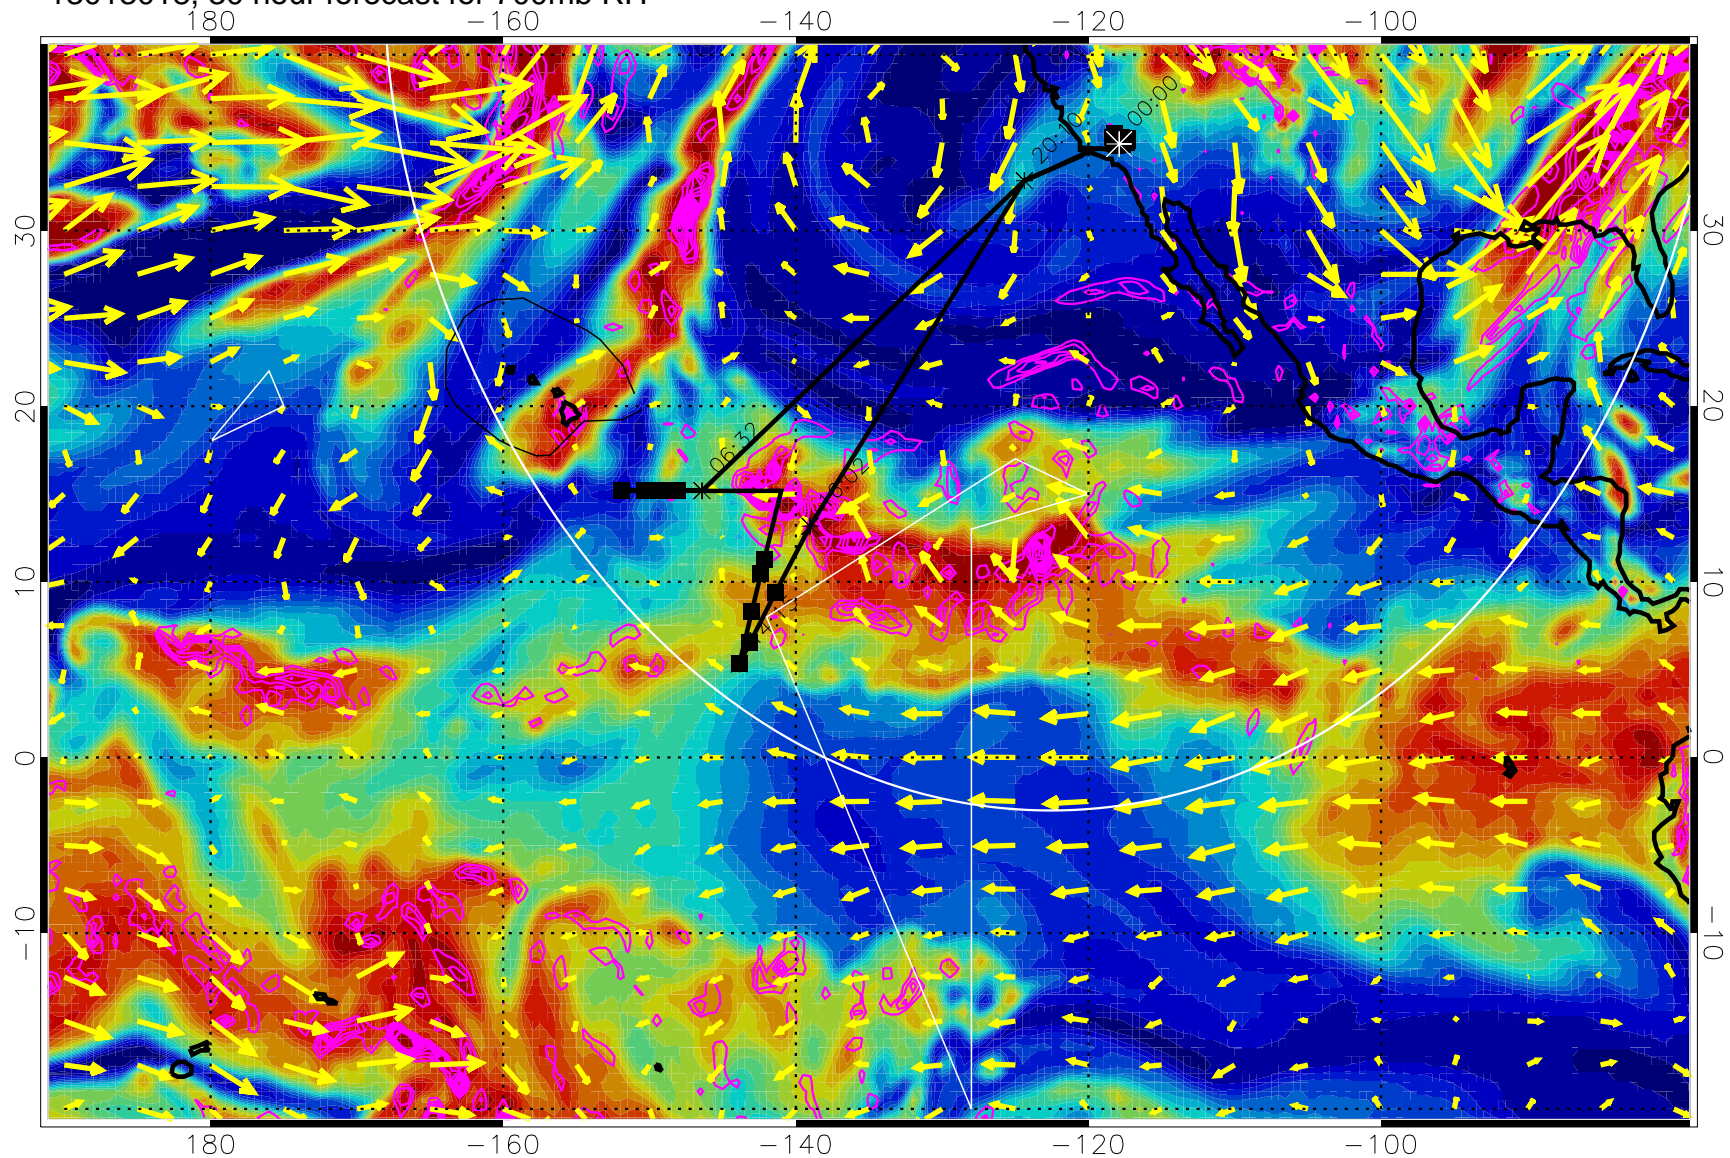

Negative Omegas less than -0.3 , contours of $.3$ Pa/s

EPV Tropopause (2 PVU) Position

→ 30 m/s

Range ring of 4055 km -- 13 hours GH round trip

13013006, 18 hour forecast for 700mb RH

Negative Omegas less than -0.3 , contours of 0.3 Pa/s

EPV Tropopause (2 PVU) Position

→ 30 m/s

Range ring of 4055 km -- 13 hours GH round trip

13013012, 24 hour forecast for 700mb RH

Negative Omegas less than -0.3 , contours of 0.3 Pa/s

EPV Tropopause (2 PVU) Position

→ 30 m/s

Range ring of 4055 km -- 13 hours GH round trip

13013018, 30 hour forecast for 700mb RH

Negative Omegas less than -0.3 , contours of 0.3 Pa/s

EPV Tropopause (2 PVU) Position

→ 30 m/s

Range ring of 4055 km -- 13 hours GH round trip

13013100, 36 hour forecast for 700mb RH

Negative Omegas less than -0.3 , contours of 0.3 Pa/s

EPV Tropopause (2 PVU) Position

→ 30 m/s

Range ring of 4055 km -- 13 hours GH round trip

13013106, 42 hour forecast for 700mb RH