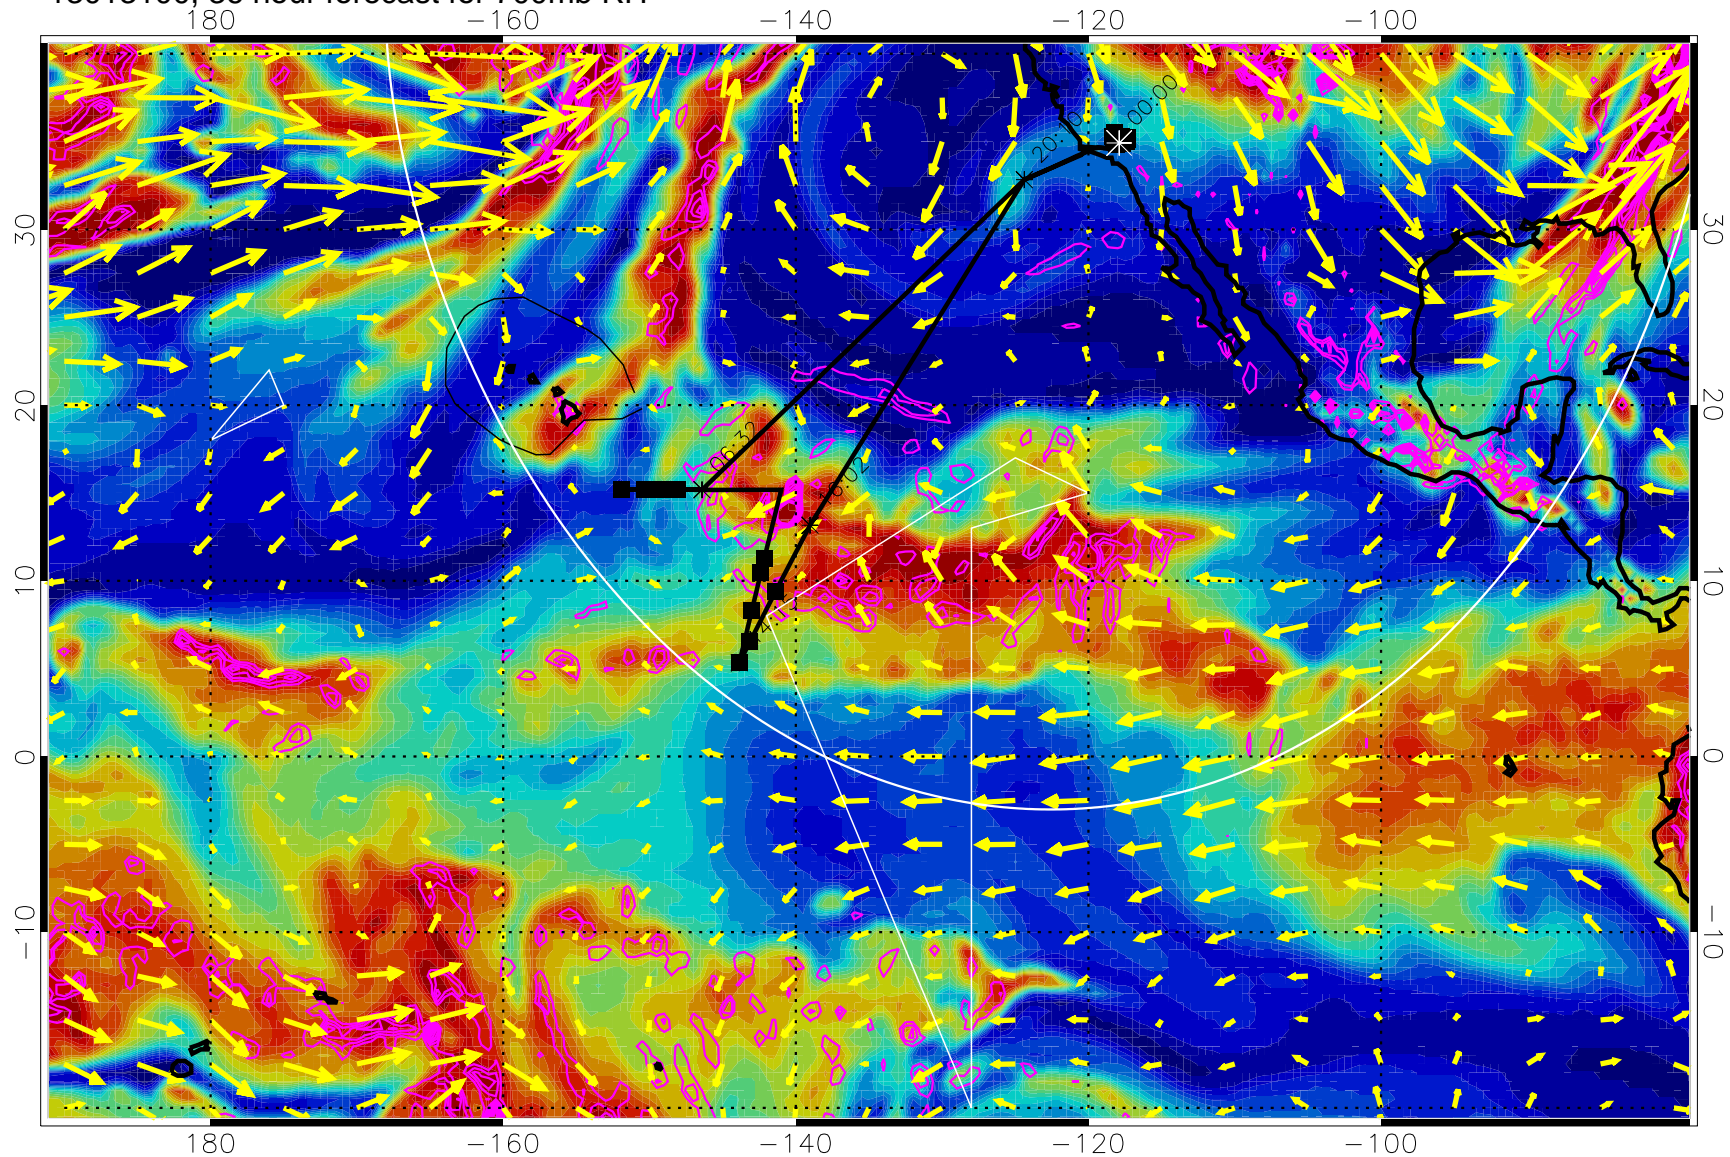

EPV Tropopause (2 PVU) Position

→ 30 m/s

Range ring of 4055 km -- 13 hours GH round trip

13013012, 24 hour forecast for 700mb RH

Negative Omegas less than -0.3 , contours of 0.3 Pa/s

EPV Tropopause (2 PVU) Position

→ 30 m/s

Range ring of 4055 km -- 13 hours GH round trip

13013018, 30 hour forecast for 700mb RH

Negative Omegas less than -0.3 , contours of 0.3 Pa/s

EPV Tropopause (2 PVU) Position

→ 30 m/s

Range ring of 4055 km -- 13 hours GH round trip

13013100, 36 hour forecast for 700mb RH

Negative Omegas less than -0.3 , contours of 0.3 Pa/s

EPV Tropopause (2 PVU) Position

→ 30 m/s

Range ring of 4055 km -- 13 hours GH round trip

13013106, 42 hour forecast for 700mb RH

180 -160 -140 -120 -100

Negative Omegas less than -0.3 , contours of 0.3 Pa/s

EPV Tropopause (2 PVU) Position

→ 30 m/s

Range ring of 4055 km -- 13 hours GH round trip

13013112, 48 hour forecast for 700mb RH