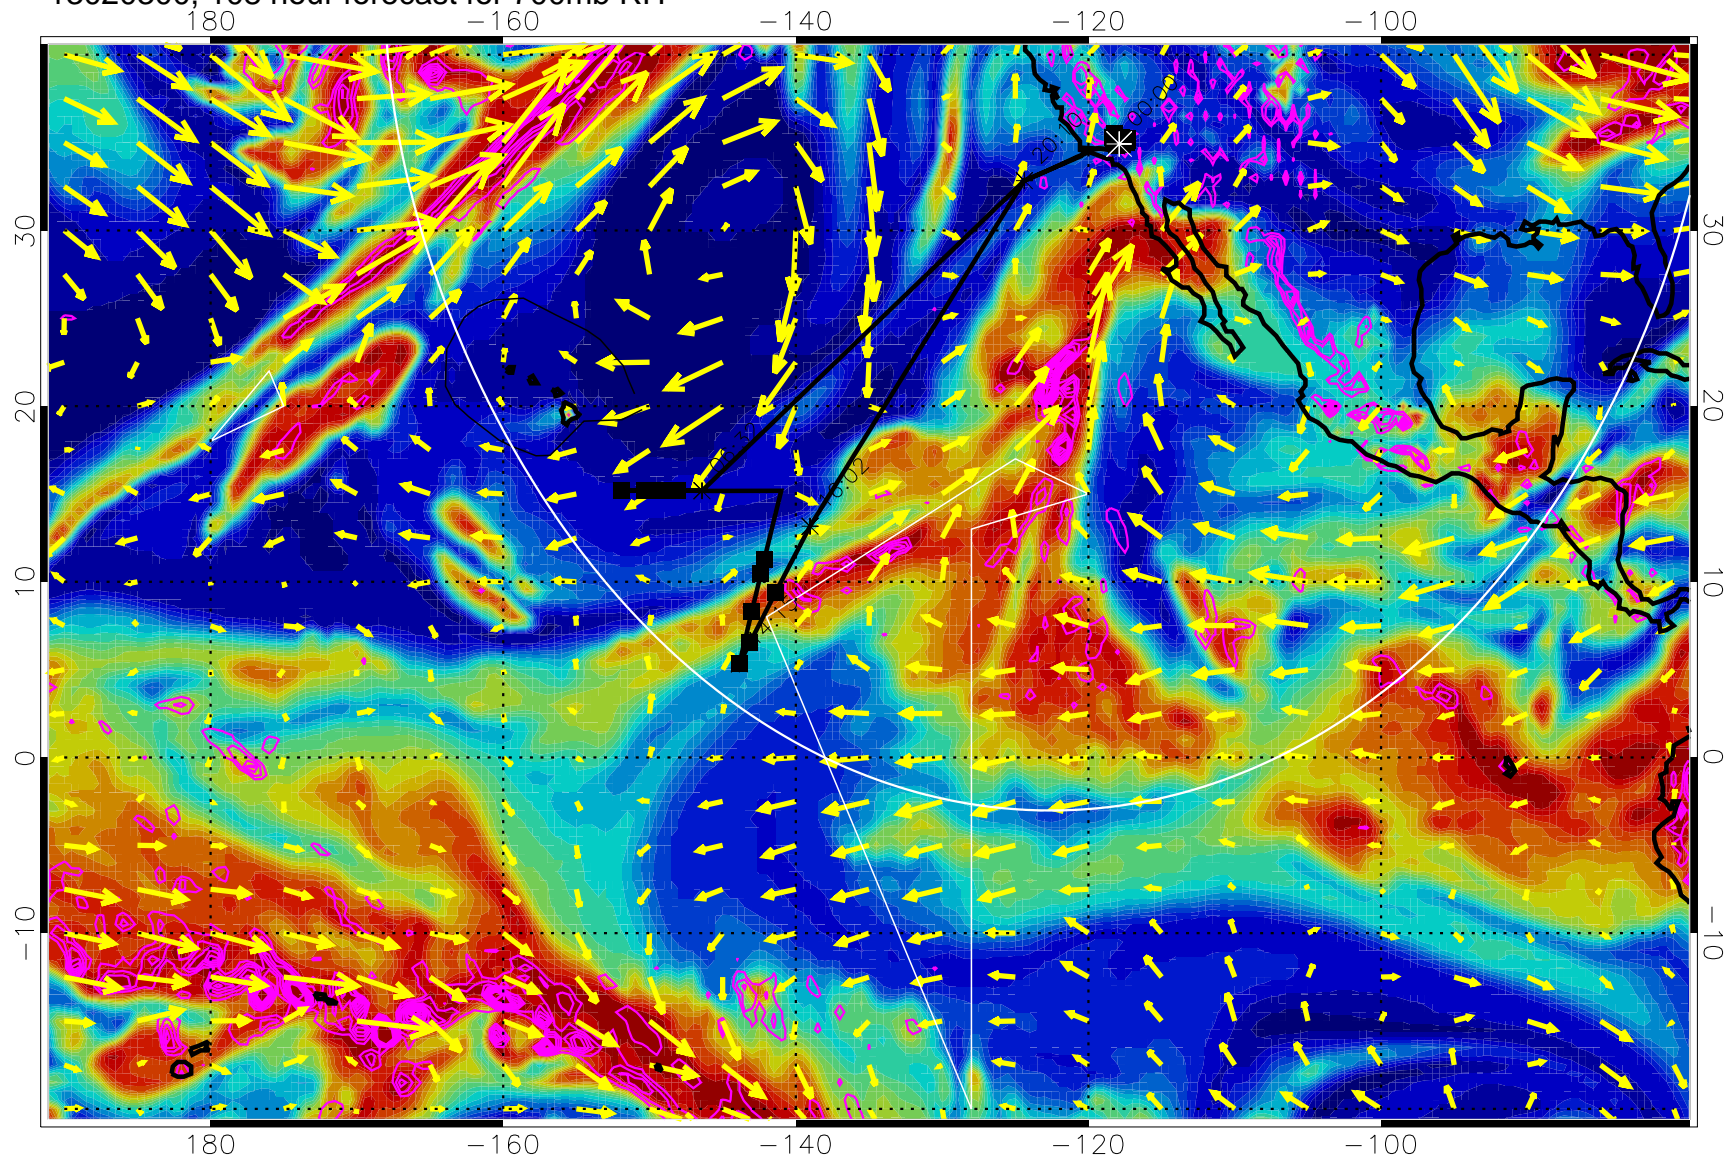

→ 30 m/s

Range ring of 4055 km -- 13 hours GH round trip

13020212, 96 hour forecast for 700mb RH

Negative Omegas less than -0.3 , contours of 0.3 Pa/s

EPV Tropopause (2 PVU) Position

→ 30 m/s

Range ring of 4055 km -- 13 hours GH round trip

13020218, 102 hour forecast for 700mb RH

Negative Omegas less than -0.3 , contours of 0.3 Pa/s

EPV Tropopause (2 PVU) Position

→ 30 m/s

Range ring of 4055 km -- 13 hours GH round trip

13020300, 108 hour forecast for 700mb RH

Negative Omegas less than -0.3 , contours of 0.3 Pa/s

EPV Tropopause (2 PVU) Position

 30 m/s

Range ring of 4055 km -- 13 hours GH round trip

13020306, 114 hour forecast for 700mb RH

Negative Omegas less than -0.3 , contours of 0.3 Pa/s

EPV Tropopause (2 PVU) Position

→ 30 m/s

Range ring of 4055 km -- 13 hours GH round trip

13020312, 120 hour forecast for 700mb RH

Negative Omegas less than -0.3 , contours of 0.3 Pa/s

EPV Tropopause (2 PVU) Position