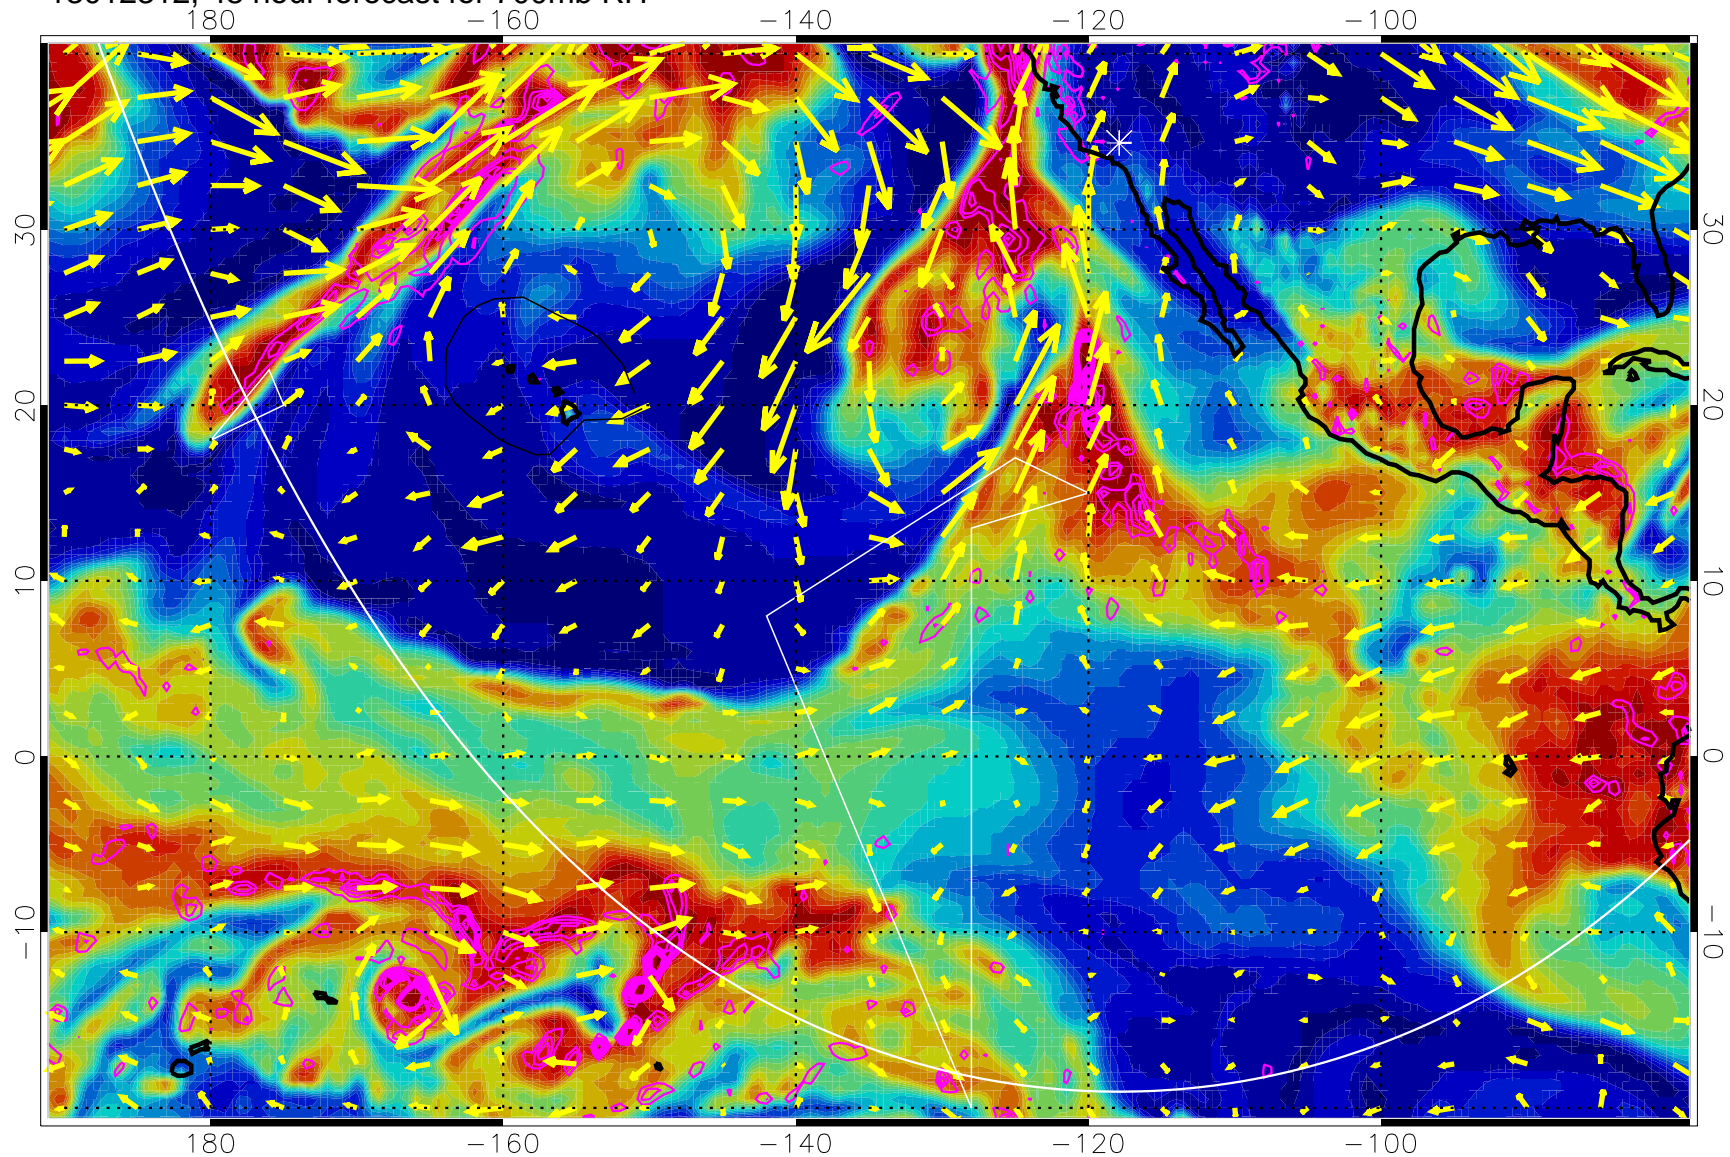

→ 30 m/s

Range ring of 6000 km -- 19 hours GH round trip

13012218, 30 hour forecast for 700mb RH

Negative Omegas less than -0.3 , contours of 0.3 Pa/s

EPV Tropopause (2 PVU) Position

→ 30 m/s

Range ring of 6000 km -- 19 hours GH round trip

13012300, 36 hour forecast for 700mb RH

Negative Omegas less than -0.3 , contours of 0.3 Pa/s

EPV Tropopause (2 PVU) Position

→ 30 m/s

Range ring of 6000 km -- 19 hours GH round trip

13012306, 42 hour forecast for 700mb RH

Negative Omegas less than -0.3 , contours of 0.3 Pa/s

EPV Tropopause (2 PVU) Position

→ 30 m/s

Range ring of 6000 km -- 19 hours GH round trip

13012312, 48 hour forecast for 700mb RH

Negative Omegas less than -0.3 , contours of 0.3 Pa/s

EPV Tropopause (2 PVU) Position

→ 30 m/s

Range ring of 6000 km -- 19 hours GH round trip

13012318, 54 hour forecast for 700mb RH

Negative Omegas less than -0.3 , contours of 0.3 Pa/s

EPV Tropopause (2 PVU) Position