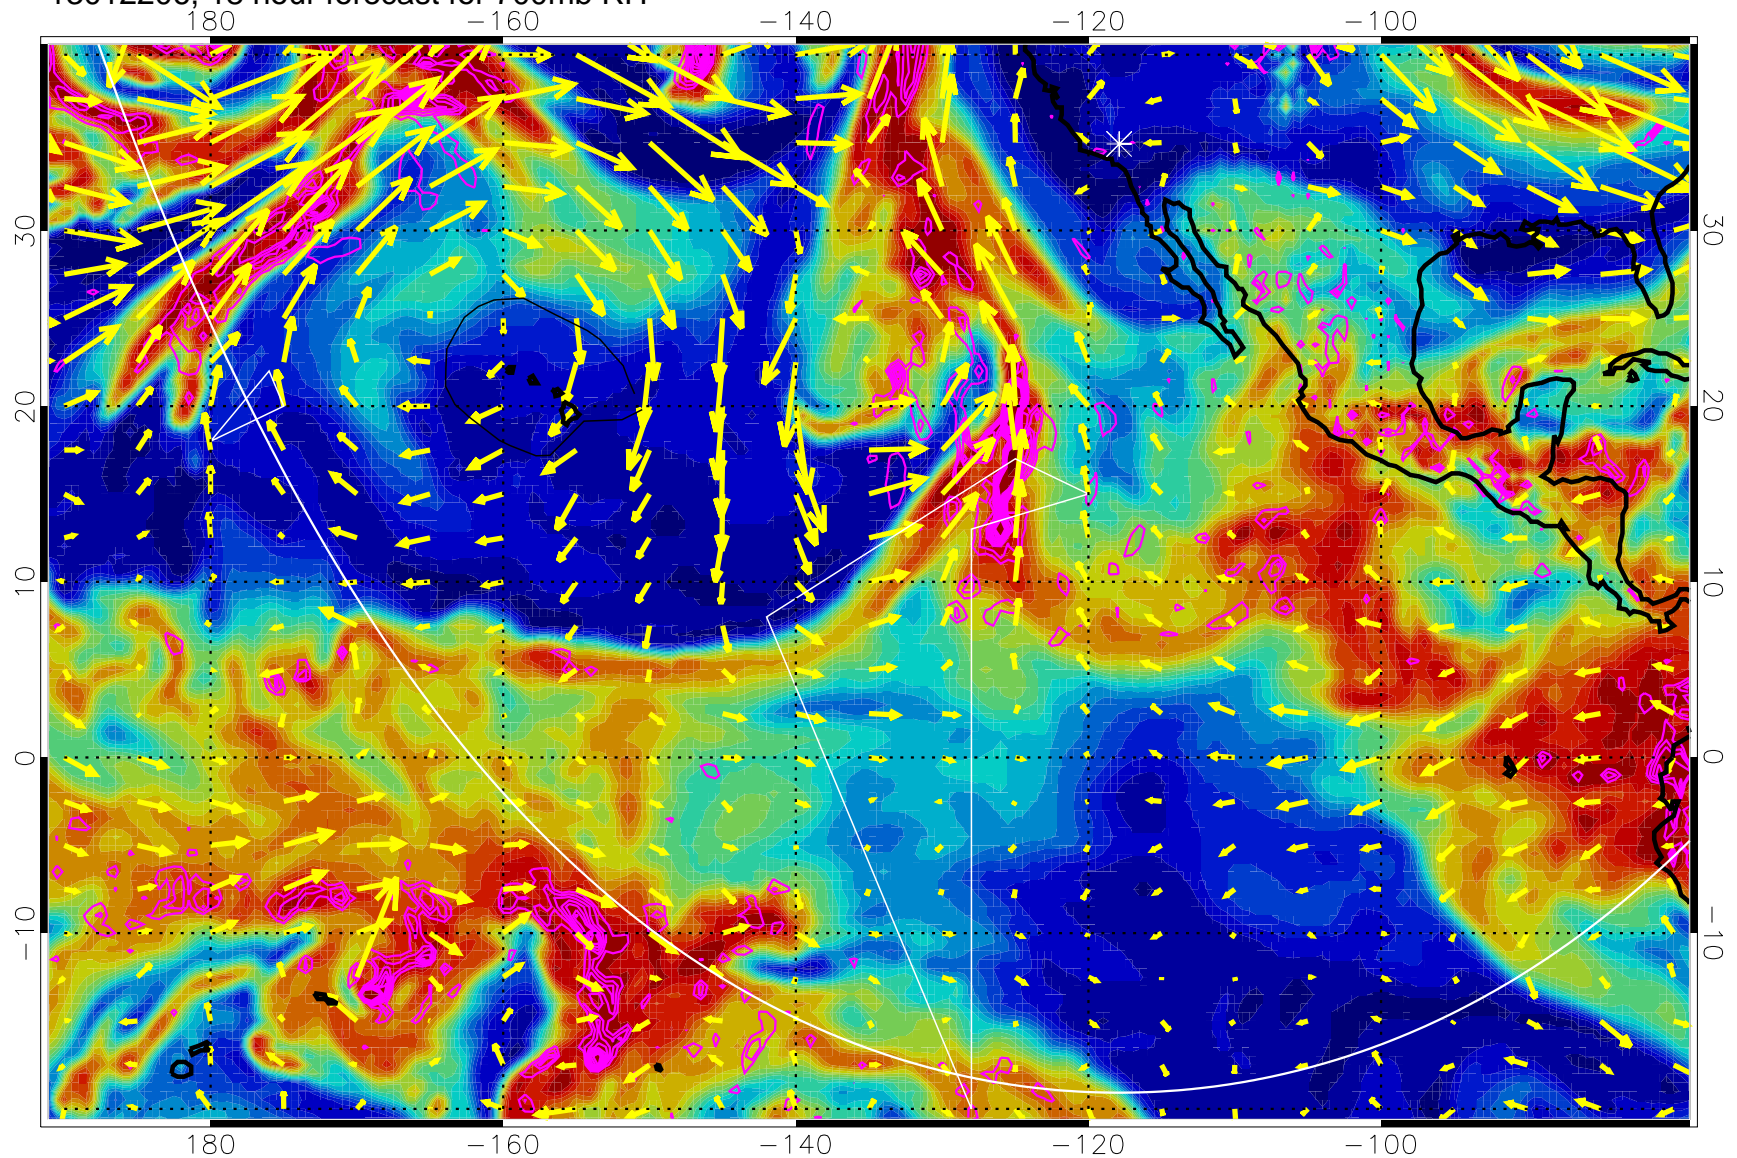

13012118, 6 hour forecast for 700mb RH

Negative Omegas less than -0.3 , contours of 0.3 Pa/s

EPV Tropopause (2 PVU) Position

→ 30 m/s

Range ring of 6000 km -- 19 hours GH round trip

13012200, 12 hour forecast for 700mb RH

Negative Omegas less than -0.3 , contours of 0.3 Pa/s

EPV Tropopause (2 PVU) Position

→ 30 m/s

Range ring of 6000 km -- 19 hours GH round trip

13012206, 18 hour forecast for 700mb RH

Negative Omegas less than -0.3 , contours of 0.3 Pa/s

EPV Tropopause (2 PVU) Position

→ 30 m/s

Range ring of 6000 km -- 19 hours GH round trip

13012212, 24 hour forecast for 700mb RH

Negative Omegas less than -0.3 , contours of 0.3 Pa/s

EPV Tropopause (2 PVU) Position

→ 30 m/s

Range ring of 6000 km -- 19 hours GH round trip

13012218, 30 hour forecast for 700mb RH

Negative Omegas less than -0.3 , contours of 0.3 Pa/s

EPV Tropopause (2 PVU) Position

→ 30 m/s

Range ring of 6000 km -- 19 hours GH round trip