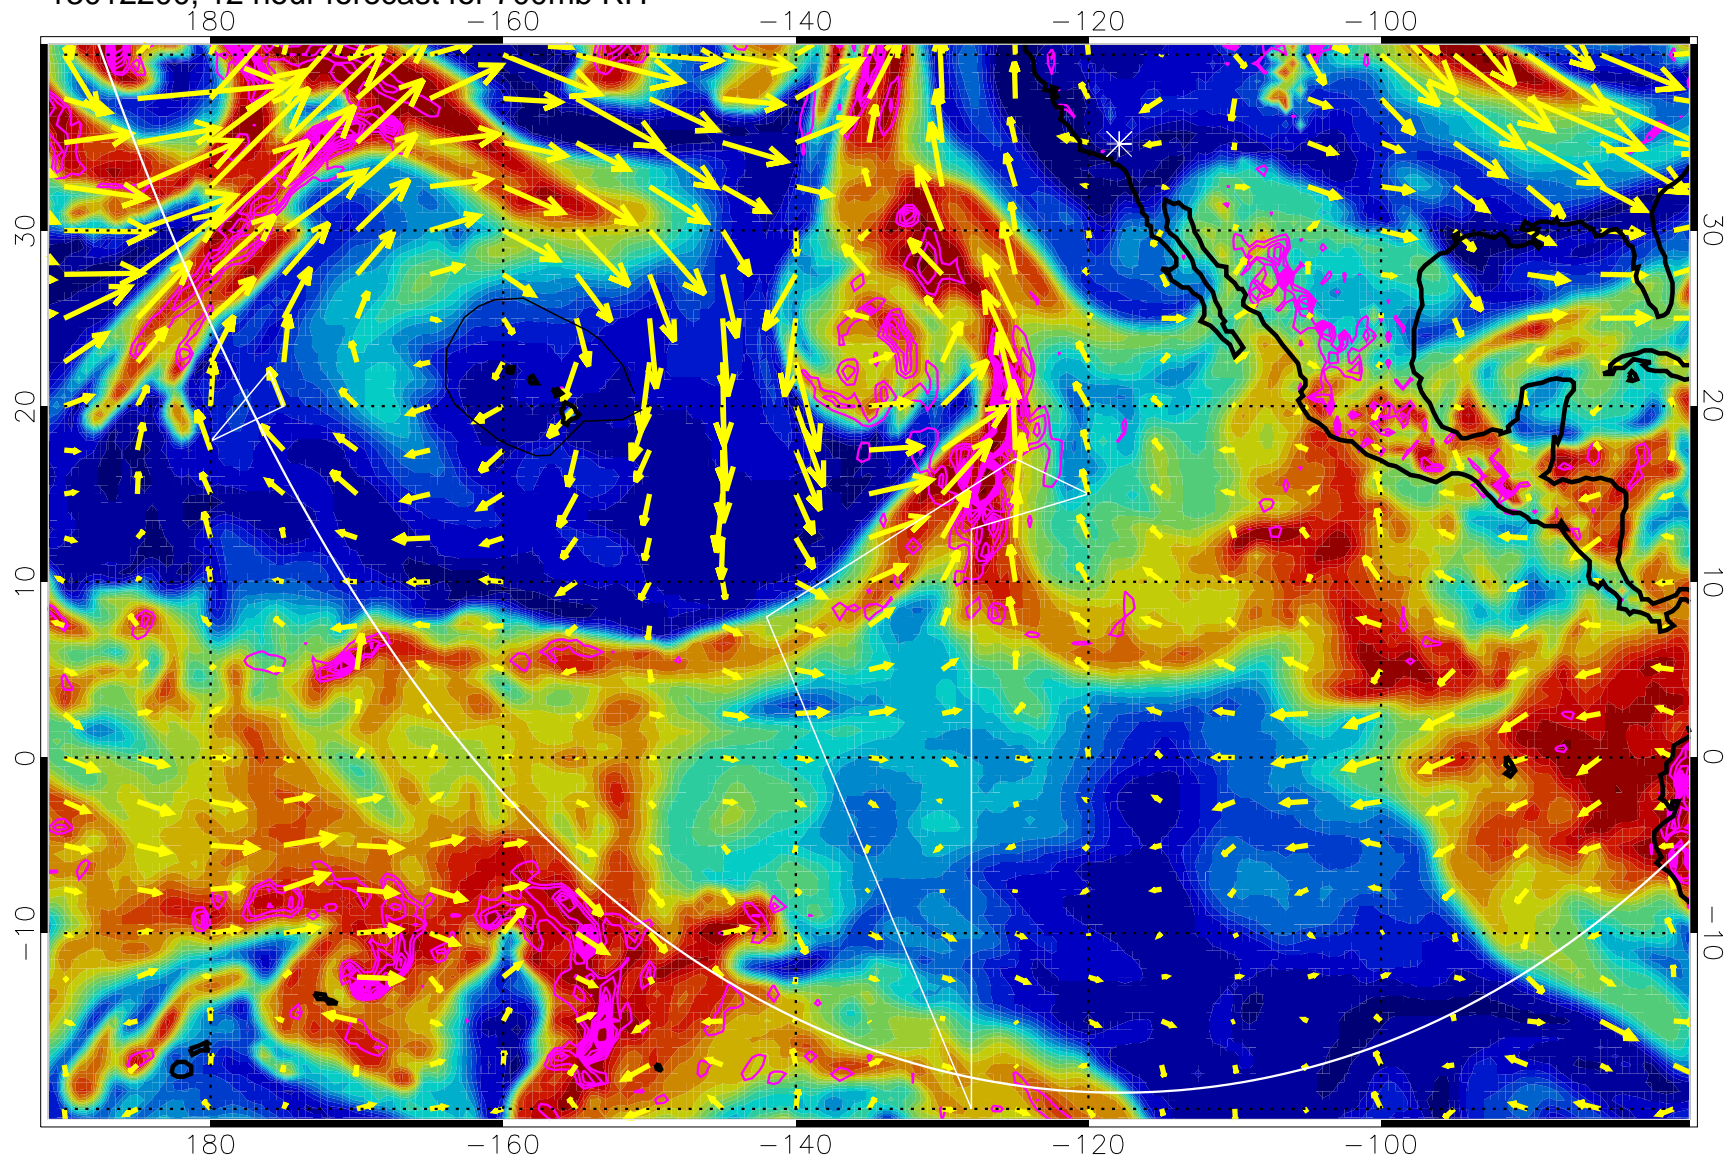

13012118, 6 hour forecast for 700mb RH

Negative Omegas less than -0.3 , contours of 0.3 Pa/s

EPV Tropopause (2 PVU) Position

→ 30 m/s

Range ring of 6000 km -- 19 hours GH round trip

13012200, 12 hour forecast for 700mb RH

Negative Omegas less than -0.3 , contours of 0.3 Pa/s

EPV Tropopause (2 PVU) Position

→ 30 m/s

Range ring of 6000 km -- 19 hours GH round trip

13012206, 18 hour forecast for 700mb RH

Negative Omegas less than -0.3 , contours of 0.3 Pa/s

EPV Tropopause (2 PVU) Position

→ 30 m/s

Range ring of 6000 km -- 19 hours GH round trip

13012212, 24 hour forecast for 700mb RH

Negative Omegas less than -0.3 , contours of 0.3 Pa/s

EPV Tropopause (2 PVU) Position

→ 30 m/s

Range ring of 6000 km -- 19 hours GH round trip

13012218, 30 hour forecast for 700mb RH

Negative Omegas less than -0.3 , contours of 0.3 Pa/s

EPV Tropopause (2 PVU) Position

→ 30 m/s

Range ring of 6000 km -- 19 hours GH round trip