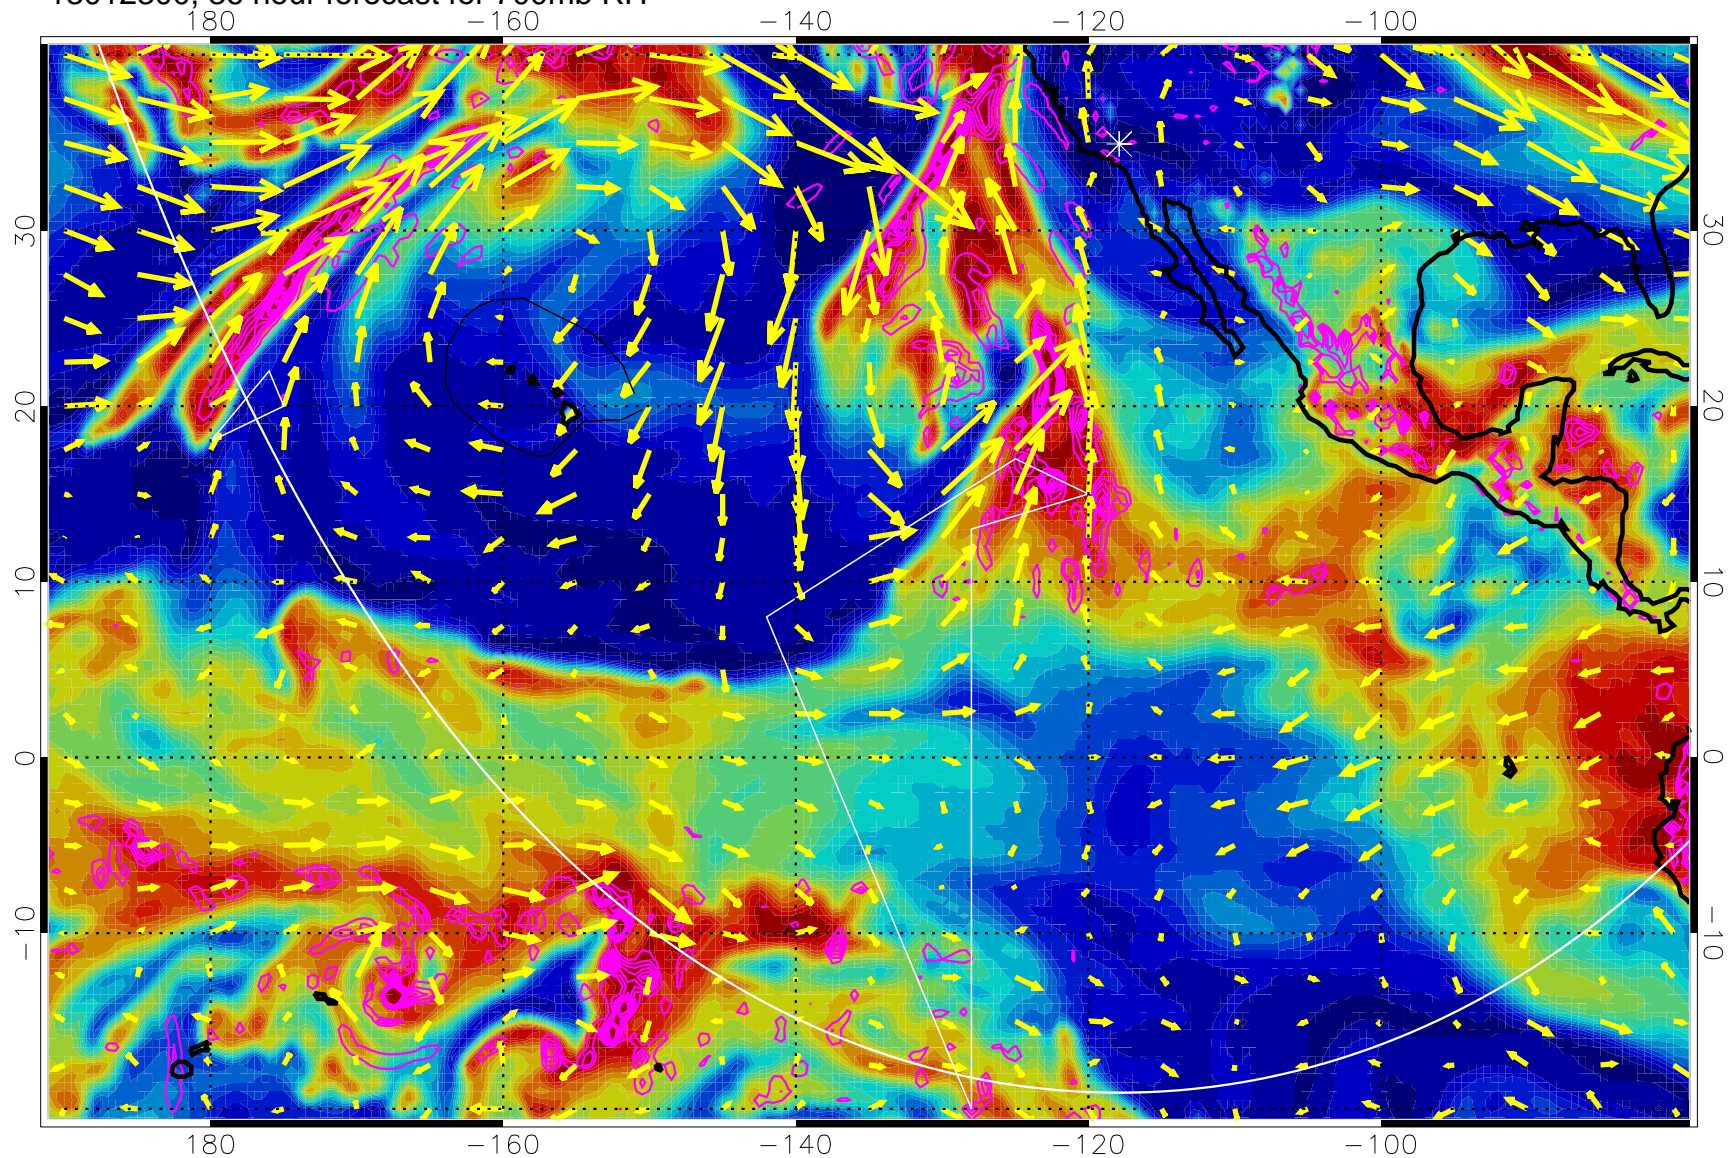

EPV Tropopause (2 PVU) Position

→ 30 m/s

Range ring of 6000 km -- 19 hours GH round trip

13012212, 24 hour forecast for 700mb RH

Negative Omegas less than -0.3 , contours of 0.3 Pa/s

EPV Tropopause (2 PVU) Position

→ 30 m/s

Range ring of 6000 km -- 19 hours GH round trip

13012218, 30 hour forecast for 700mb RH

Negative Omegas less than -0.3 , contours of 0.3 Pa/s

EPV Tropopause (2 PVU) Position

→ 30 m/s

Range ring of 6000 km -- 19 hours GH round trip

13012300, 36 hour forecast for 700mb RH

Negative Omegas less than -0.3 , contours of 0.3 Pa/s

EPV Tropopause (2 PVU) Position

→ 30 m/s

Range ring of 6000 km -- 19 hours GH round trip

13012306, 42 hour forecast for 700mb RH

Negative Omegas less than -0.3 , contours of 0.3 Pa/s

EPV Tropopause (2 PVU) Position

→ 30 m/s

Range ring of 6000 km -- 19 hours GH round trip

13012312, 48 hour forecast for 700mb RH

Negative Omegas less than -0.3 , contours of 0.3 Pa/s