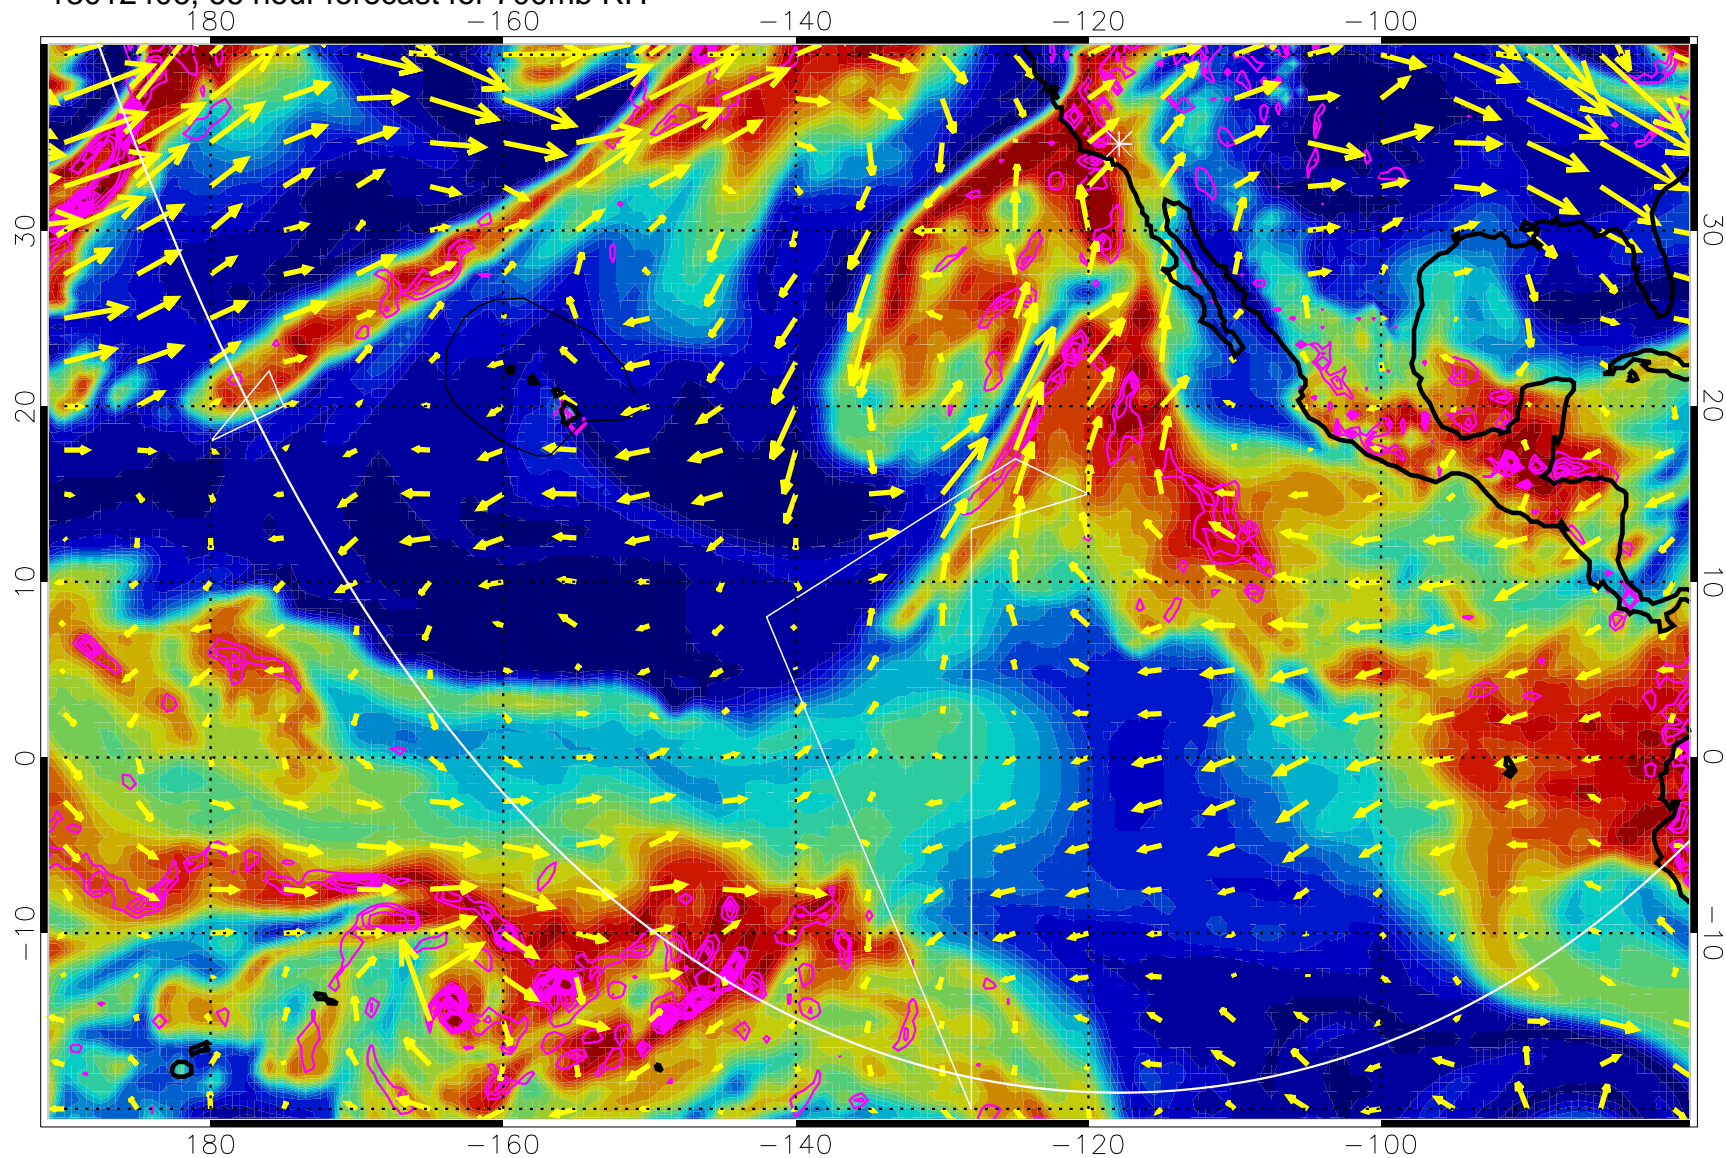

EPV Tropopause (2 PVU) Position

→ 30 m/s

Range ring of 6000 km -- 19 hours GH round trip

13012318, 54 hour forecast for 700mb RH

Negative Omegas less than -0.3 , contours of 0.3 Pa/s

EPV Tropopause (2 PVU) Position

→ 30 m/s

Range ring of 6000 km -- 19 hours GH round trip

13012400, 60 hour forecast for 700mb RH

Negative Omegas less than -0.3 , contours of 0.3 Pa/s

EPV Tropopause (2 PVU) Position

→ 30 m/s

Range ring of 6000 km -- 19 hours GH round trip

13012406, 66 hour forecast for 700mb RH

Negative Omegas less than -0.3 , contours of 0.3 Pa/s

EPV Tropopause (2 PVU) Position

→ 30 m/s

Range ring of 6000 km -- 19 hours GH round trip

13012412, 72 hour forecast for 700mb RH

Negative Omegas less than -0.3 , contours of 0.3 Pa/s

EPV Tropopause (2 PVU) Position

→ 30 m/s

Range ring of 6000 km -- 19 hours GH round trip

13012418, 78 hour forecast for 700mb RH

Negative Omegas less than -0.3 , contours of 0.3 Pa/s