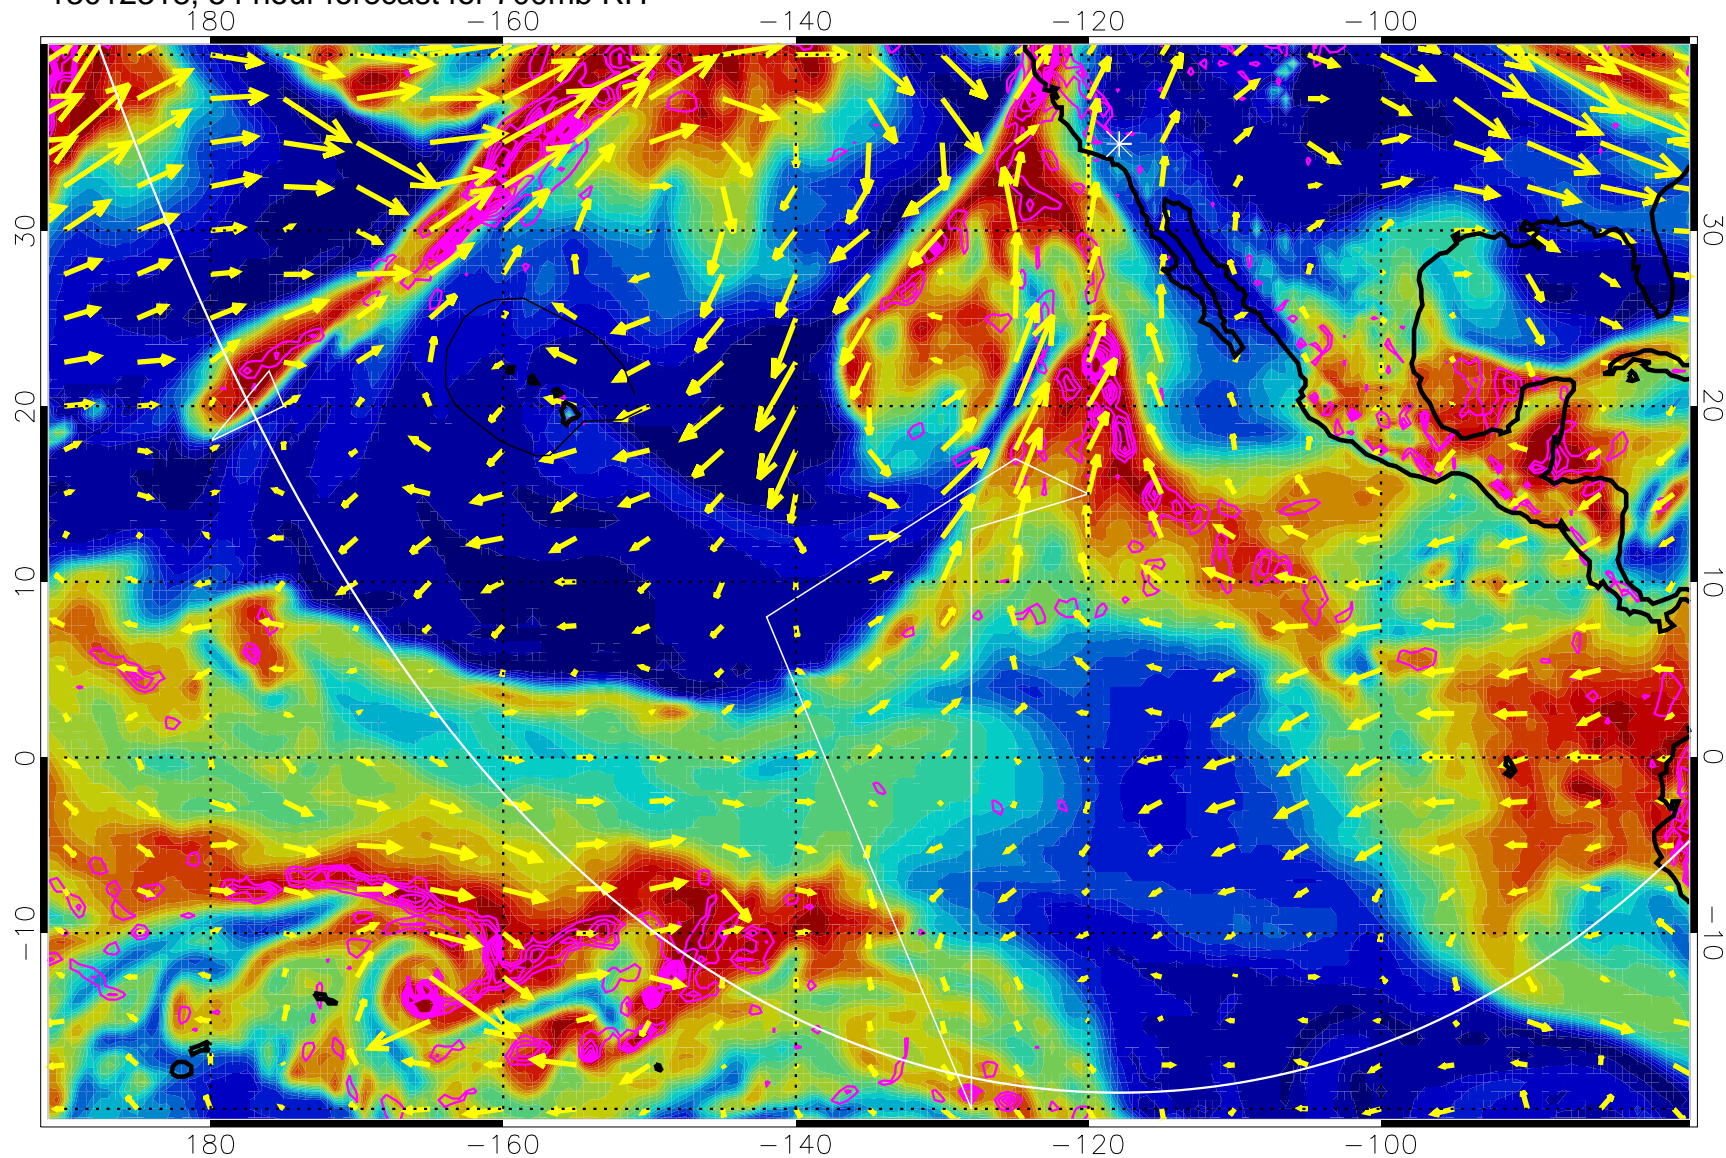

Negative Omegas less than -0.3 , contours of 0.3 Pa/s

EPV Tropopause (2 PVU) Position

→ 30 m/s

Range ring of 6000 km -- 19 hours GH round trip

13012312, 48 hour forecast for 700mb RH

Negative Omegas less than -0.3 , contours of 0.3 Pa/s

EPV Tropopause (2 PVU) Position

→ 30 m/s

Range ring of 6000 km -- 19 hours GH round trip

13012318, 54 hour forecast for 700mb RH

Negative Omegas less than -0.3 , contours of 0.3 Pa/s

EPV Tropopause (2 PVU) Position

→ 30 m/s

Range ring of 6000 km -- 19 hours GH round trip

13012400, 60 hour forecast for 700mb RH

Negative Omegas less than -0.3 , contours of 0.3 Pa/s

EPV Tropopause (2 PVU) Position

→ 30 m/s

Range ring of 6000 km -- 19 hours GH round trip

13012406, 66 hour forecast for 700mb RH

Negative Omegas less than -0.3 , contours of 0.3 Pa/s

EPV Tropopause (2 PVU) Position

→ 30 m/s

Range ring of 6000 km -- 19 hours GH round trip

13012412, 72 hour forecast for 700mb RH