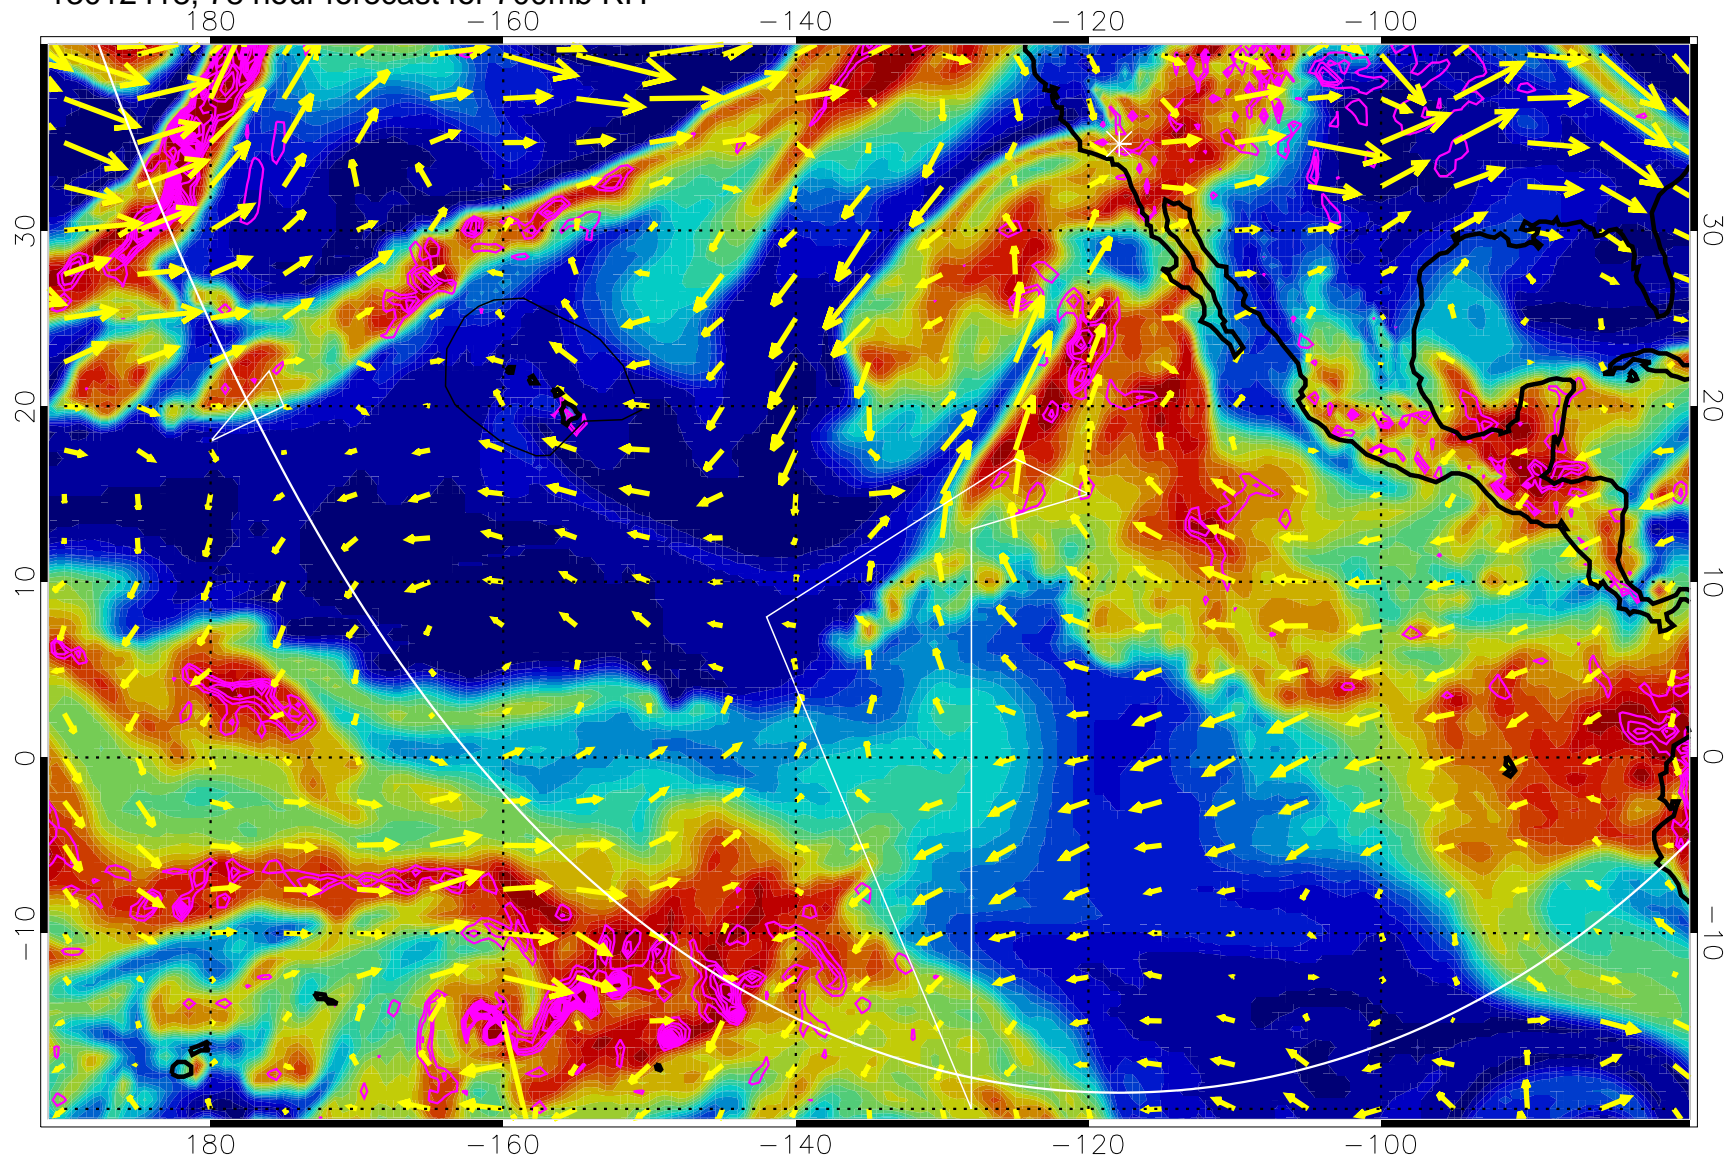

→ 30 m/s

Range ring of 6000 km -- 19 hours GH round trip

13012400, 60 hour forecast for 700mb RH

Negative Omegas less than -0.3 , contours of 0.3 Pa/s

EPV Tropopause (2 PVU) Position

→ 30 m/s

Range ring of 6000 km -- 19 hours GH round trip

13012406, 66 hour forecast for 700mb RH

Negative Omegas less than -0.3 , contours of 0.3 Pa/s

EPV Tropopause (2 PVU) Position

→ 30 m/s

Range ring of 6000 km -- 19 hours GH round trip

13012412, 72 hour forecast for 700mb RH

Negative Omegas less than -0.3 , contours of 0.3 Pa/s

EPV Tropopause (2 PVU) Position

→ 30 m/s

Range ring of 6000 km -- 19 hours GH round trip

13012418, 78 hour forecast for 700mb RH

Negative Omegas less than -0.3 , contours of 0.3 Pa/s

EPV Tropopause (2 PVU) Position

→ 30 m/s

Range ring of 6000 km -- 19 hours GH round trip

13012500, 84 hour forecast for 700mb RH

Negative Omegas less than -0.3 , contours of 0.3 Pa/s

EPV Tropopause (2 PVU) Position