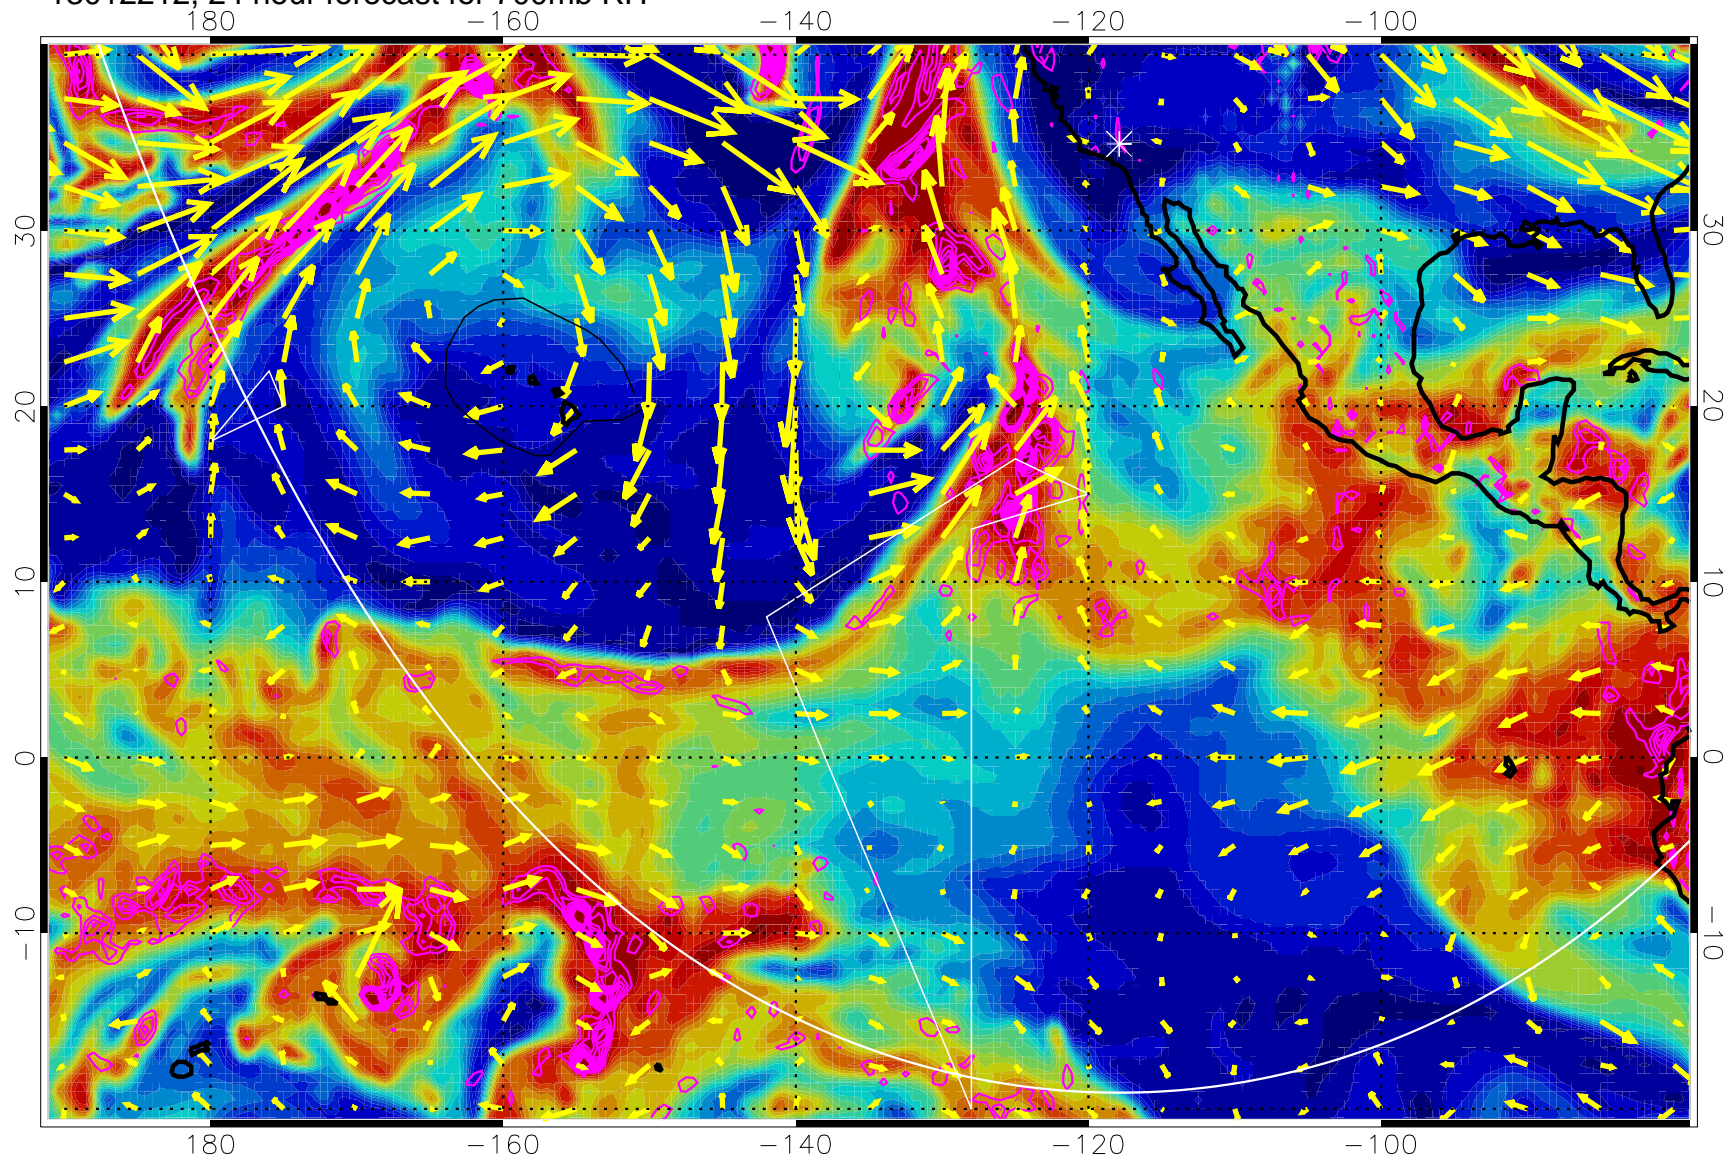

Negative Omegas less than -0.3 , contours of 0.3 Pa/s

EPV Tropopause (2 PVU) Position

→ 30 m/s

Range ring of 6000 km -- 19 hours GH round trip

13012206, 18 hour forecast for 700mb RH

Negative Omegas less than -0.3 , contours of 0.3 Pa/s

EPV Tropopause (2 PVU) Position

→ 30 m/s

Range ring of 6000 km -- 19 hours GH round trip

13012212, 24 hour forecast for 700mb RH

Negative Omegas less than -0.3 , contours of 0.3 Pa/s

EPV Tropopause (2 PVU) Position

→ 30 m/s

Range ring of 6000 km -- 19 hours GH round trip

13012218, 30 hour forecast for 700mb RH

Negative Omegas less than -0.3 , contours of 0.3 Pa/s

EPV Tropopause (2 PVU) Position

→ 30 m/s

Range ring of 6000 km -- 19 hours GH round trip

EPV Tropopause (2 PVU) Position

→ 30 m/s

Range ring of 6000 km -- 19 hours GH round trip

13012318, 54 hour forecast for 700mb RH

Negative Omegas less than -0.3 , contours of 0.3 Pa/s

EPV Tropopause (2 PVU) Position