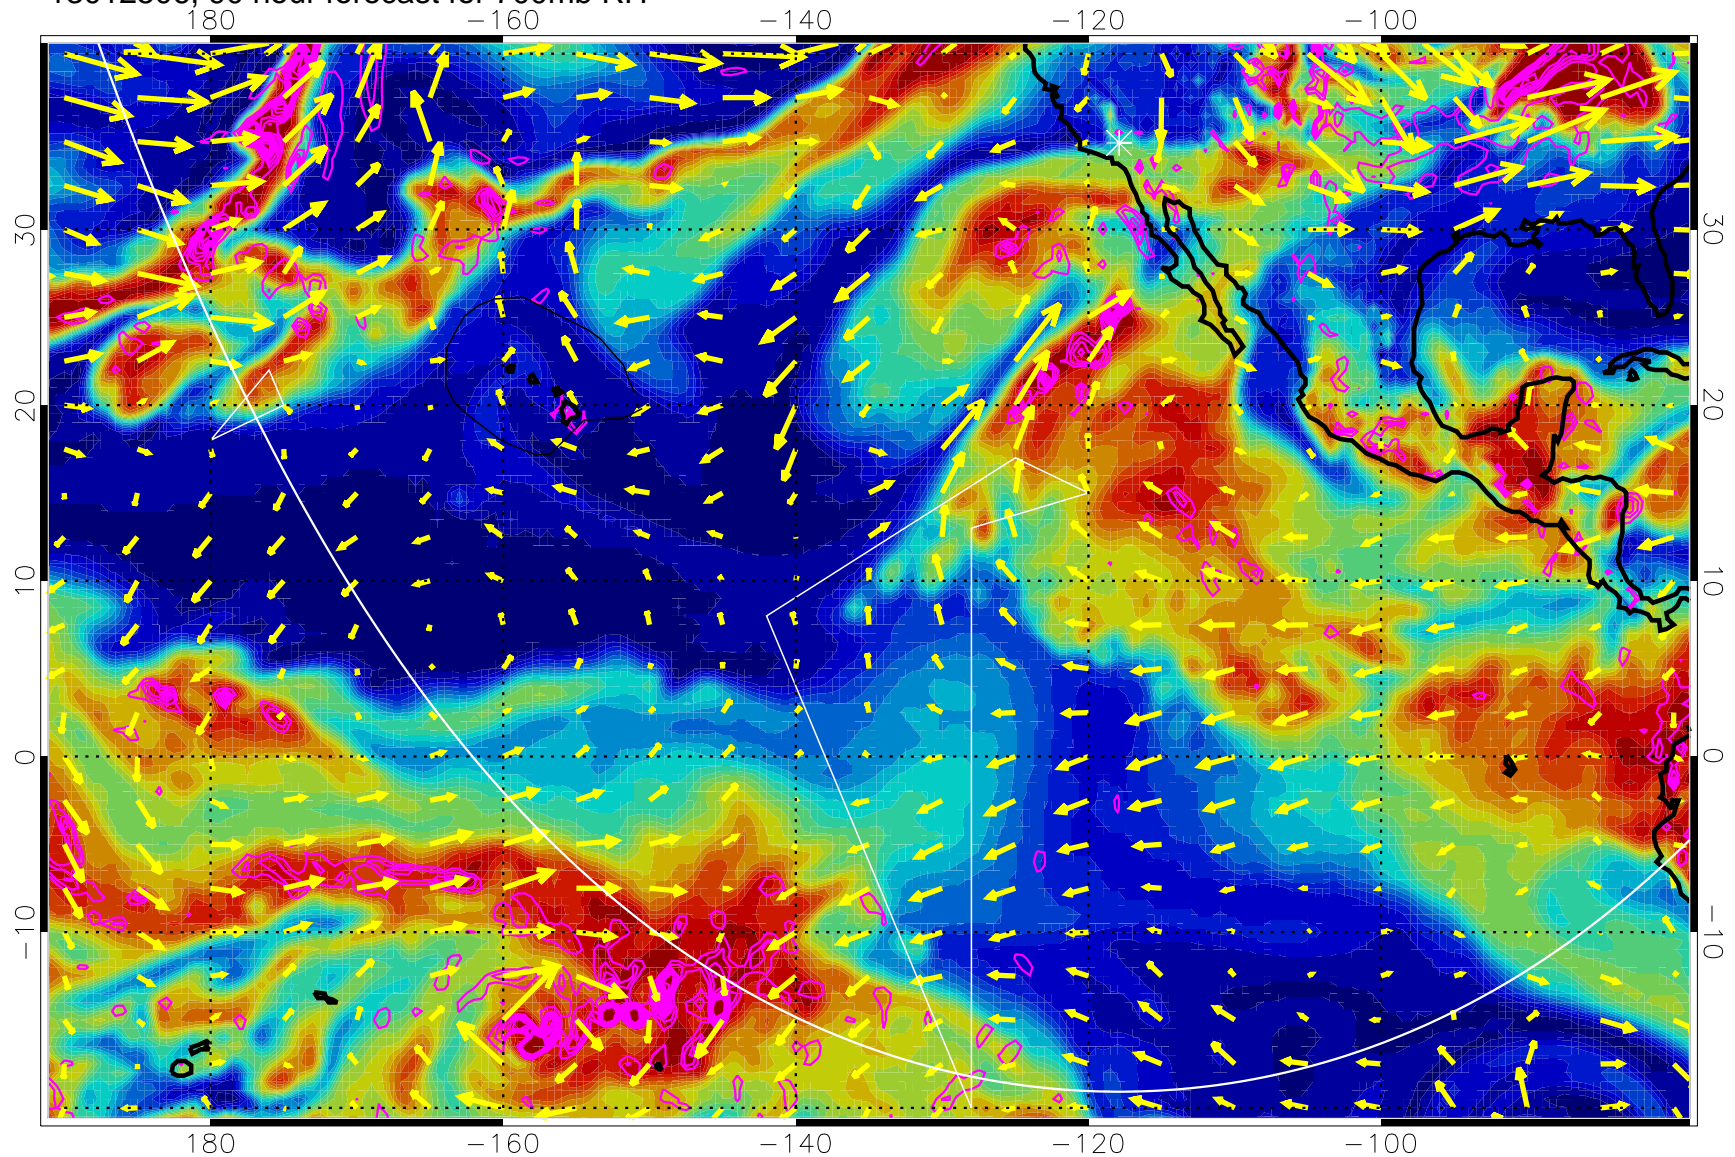

Negative Omegas less than -0.3 , contours of 0.3 Pa/s

EPV Tropopause (2 PVU) Position

→ 30 m/s

Range ring of 6000 km -- 19 hours GH round trip

13012418, 78 hour forecast for 700mb RH

Negative Omegas less than -0.3 , contours of 0.3 Pa/s

EPV Tropopause (2 PVU) Position

→ 30 m/s

Range ring of 6000 km -- 19 hours GH round trip

13012500, 84 hour forecast for 700mb RH

Negative Omegas less than -0.3 , contours of 0.3 Pa/s

EPV Tropopause (2 PVU) Position

→ 30 m/s

Range ring of 6000 km -- 19 hours GH round trip

13012506, 90 hour forecast for 700mb RH

Negative Omegas less than -0.3 , contours of 0.3 Pa/s

EPV Tropopause (2 PVU) Position

→ 30 m/s

Range ring of 6000 km -- 19 hours GH round trip

13012512, 96 hour forecast for 700mb RH

Negative Omegas less than -0.3 , contours of 0.3 Pa/s

EPV Tropopause (2 PVU) Position

→ 30 m/s

Range ring of 6000 km -- 19 hours GH round trip

13012518, 102 hour forecast for 700mb RH