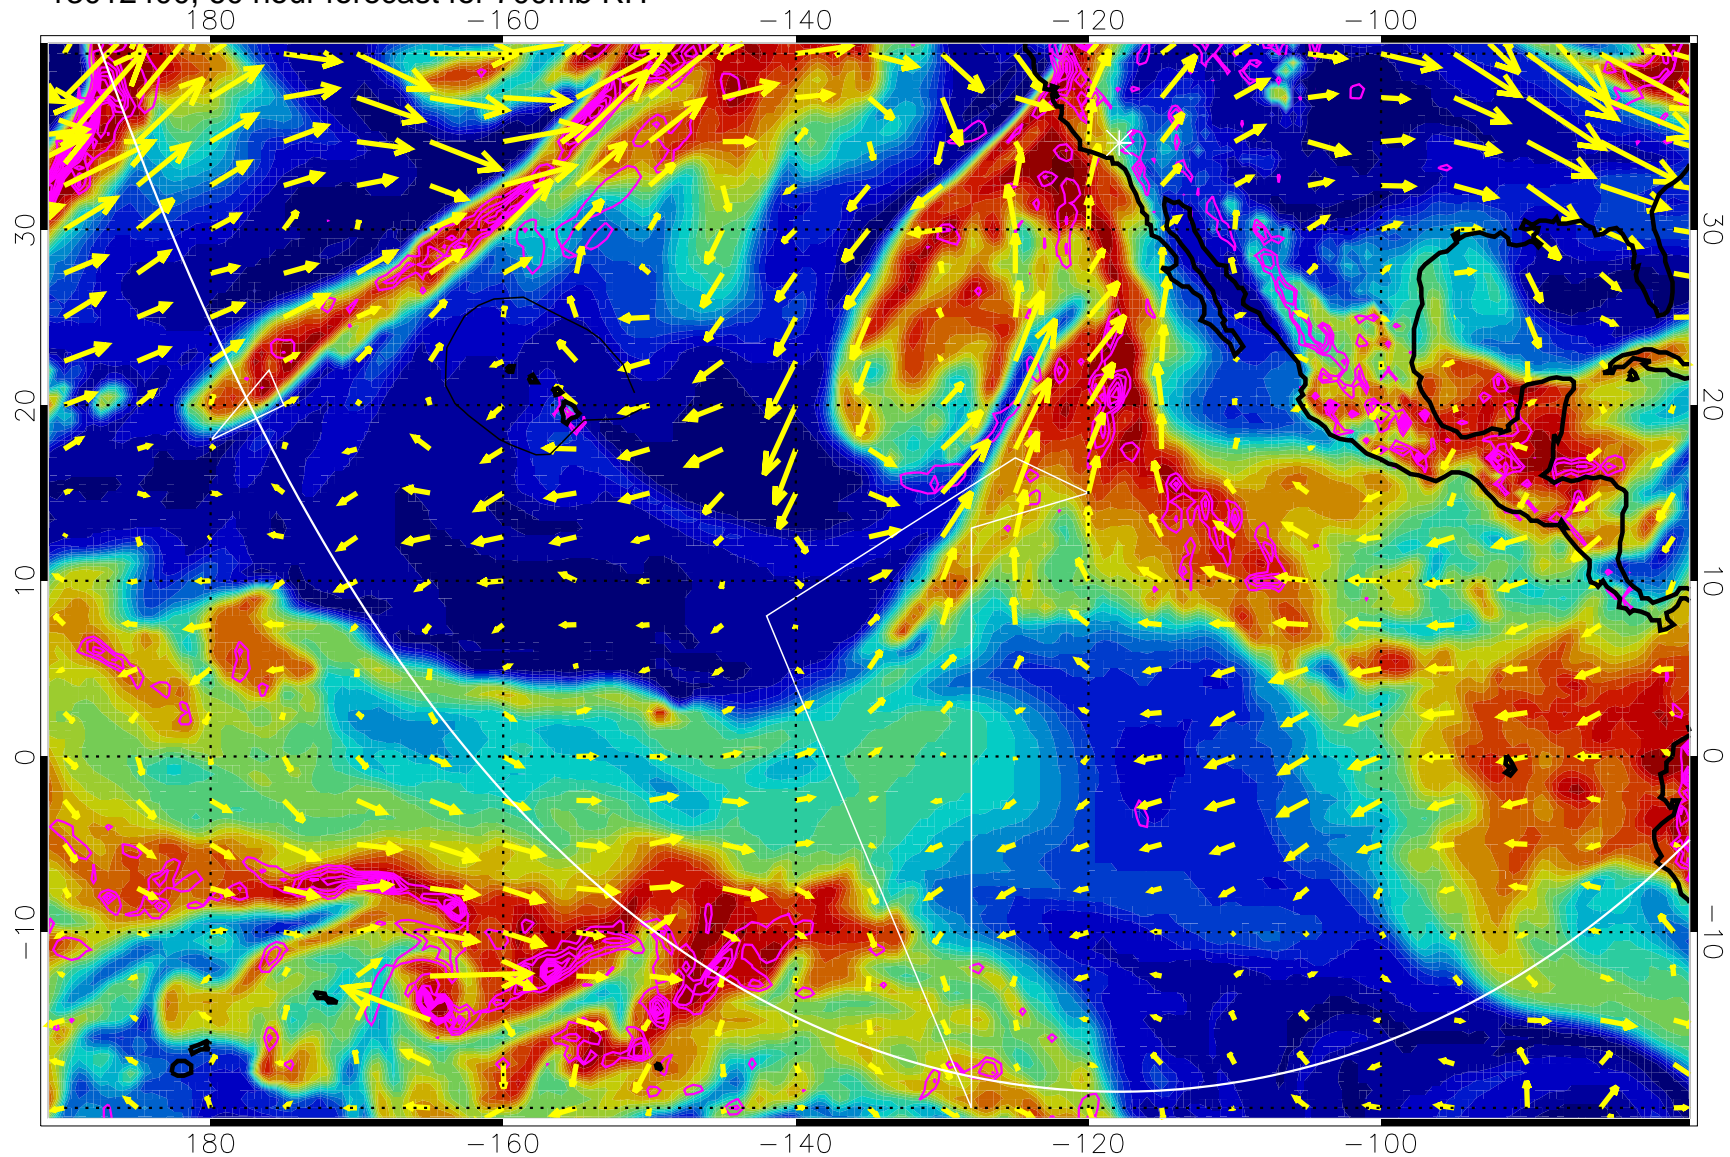

Negative Omegas less than -0.3 , contours of 0.3 Pa/s

EPV Tropopause (2 PVU) Position

→ 30 m/s

Range ring of 6000 km -- 19 hours GH round trip

13012312, 48 hour forecast for 700mb RH

Negative Omegas less than -0.3 , contours of 0.3 Pa/s

EPV Tropopause (2 PVU) Position

→ 30 m/s

Range ring of 6000 km -- 19 hours GH round trip

13012318, 54 hour forecast for 700mb RH

Negative Omegas less than -0.3 , contours of 0.3 Pa/s

EPV Tropopause (2 PVU) Position

→ 30 m/s

Range ring of 6000 km -- 19 hours GH round trip

13012400, 60 hour forecast for 700mb RH

Negative Omegas less than -0.3 , contours of 0.3 Pa/s

EPV Tropopause (2 PVU) Position

→ 30 m/s

Range ring of 6000 km -- 19 hours GH round trip

13012406, 66 hour forecast for 700mb RH

Negative Omegas less than -0.3 , contours of 0.3 Pa/s

EPV Tropopause (2 PVU) Position

→ 30 m/s

Range ring of 6000 km -- 19 hours GH round trip

13012412, 72 hour forecast for 700mb RH