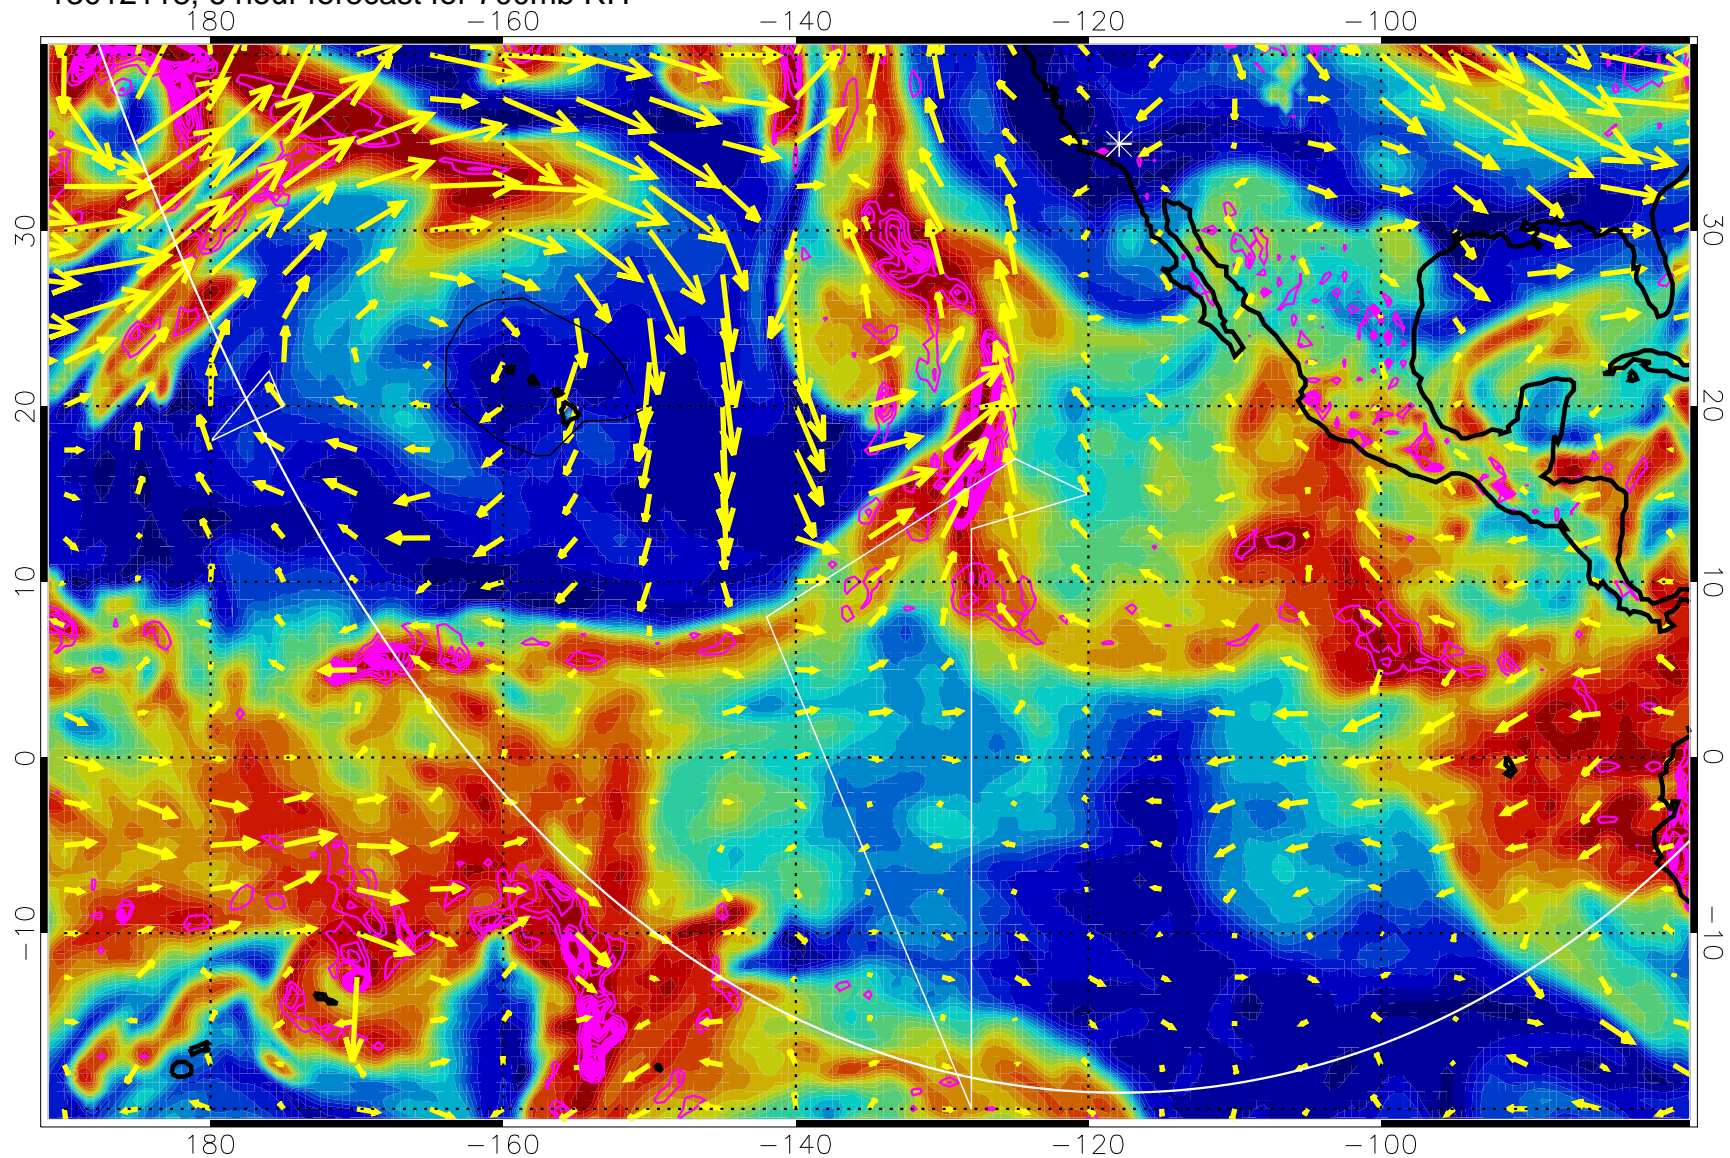

13012118, 6 hour forecast for 700mb RH

Negative Omegas less than -0.3 , contours of 0.3 Pa/s

EPV Tropopause (2 PVU) Position

→ 30 m/s

Range ring of 6000 km -- 19 hours GH round trip

13012200, 12 hour forecast for 700mb RH

Negative Omegas less than -0.3 , contours of 0.3 Pa/s

EPV Tropopause (2 PVU) Position

→ 30 m/s

Range ring of 6000 km -- 19 hours GH round trip

13012206, 18 hour forecast for 700mb RH

Negative Omegas less than -0.3 , contours of 0.3 Pa/s

EPV Tropopause (2 PVU) Position

→ 30 m/s

Range ring of 6000 km -- 19 hours GH round trip

13012212, 24 hour forecast for 700mb RH

Negative Omegas less than -0.3 , contours of 0.3 Pa/s

EPV Tropopause (2 PVU) Position

→ 30 m/s

Range ring of 6000 km -- 19 hours GH round trip

13012218, 30 hour forecast for 700mb RH

Negative Omegas less than -0.3 , contours of 0.3 Pa/s

EPV Tropopause (2 PVU) Position

→ 30 m/s

Range ring of 6000 km -- 19 hours GH round trip