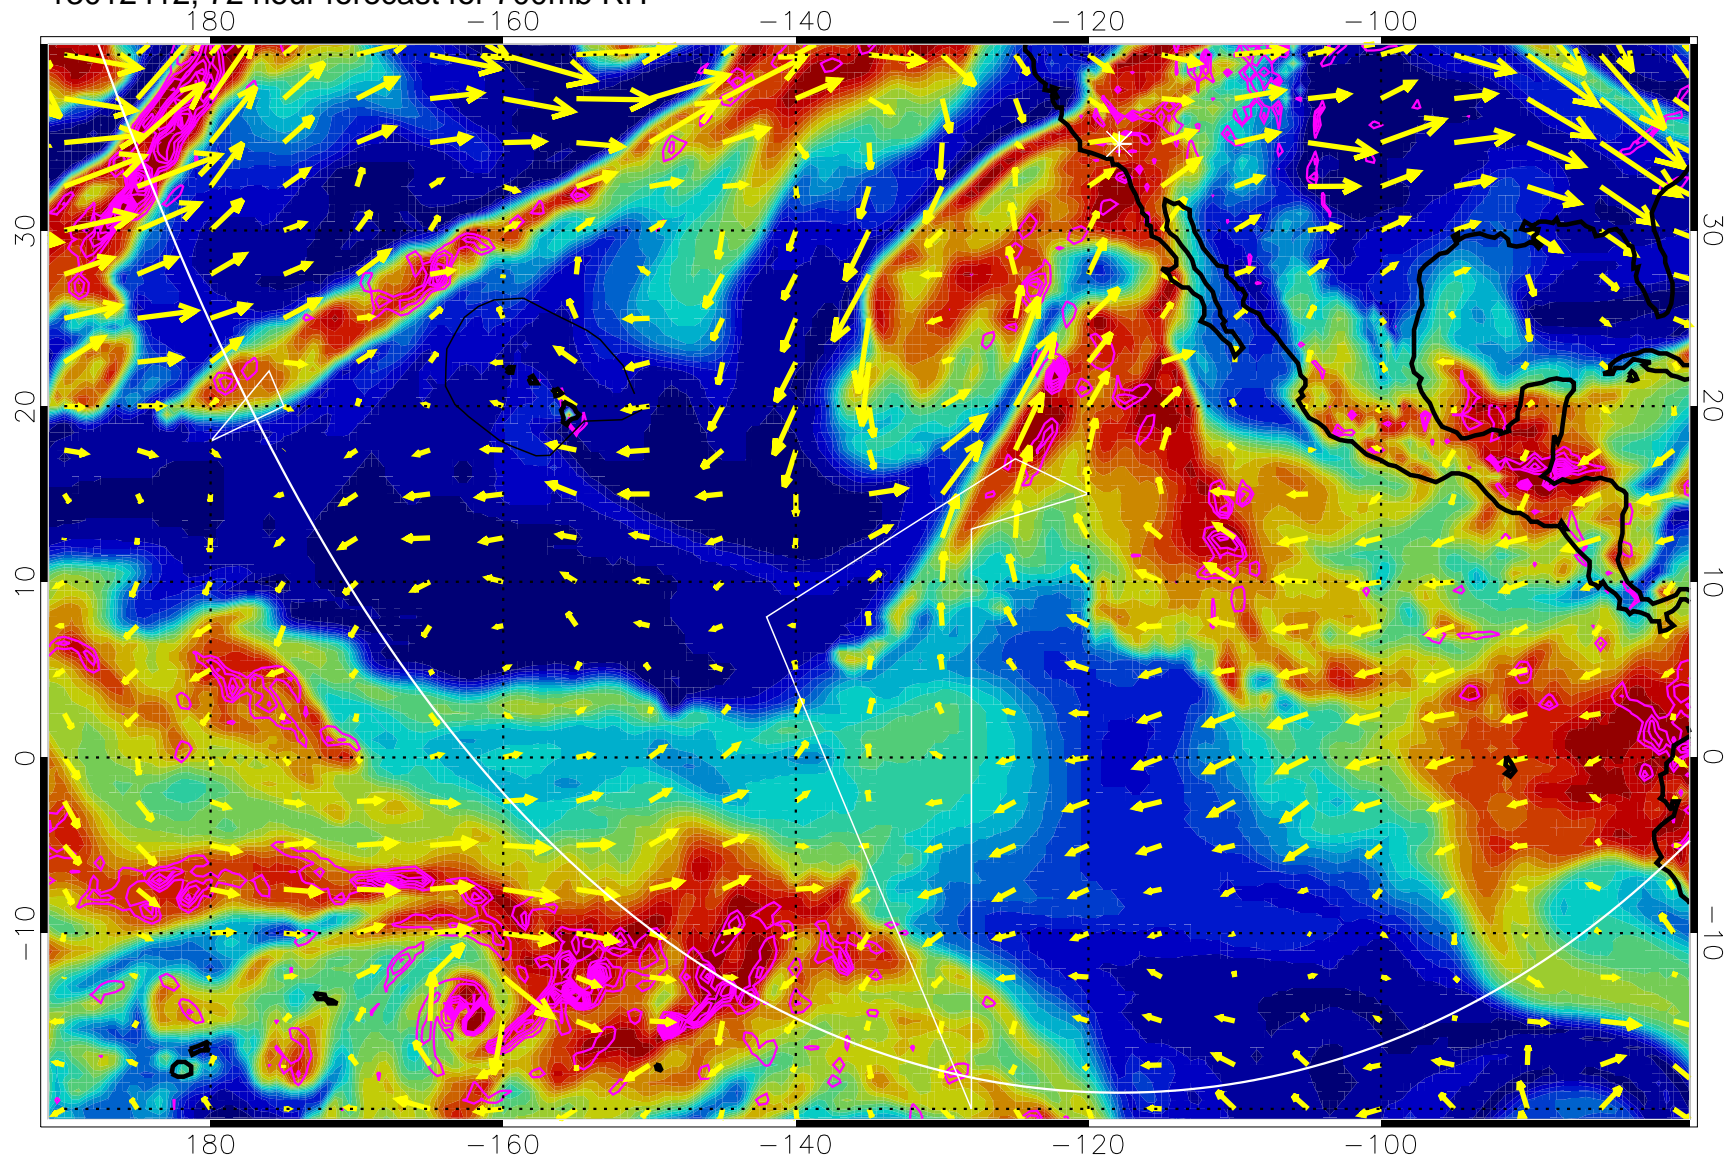

→ 30 m/s

Range ring of 6000 km -- 19 hours GH round trip

13012400, 60 hour forecast for 700mb RH

Negative Omegas less than -0.3 , contours of 0.3 Pa/s

EPV Tropopause (2 PVU) Position

→ 30 m/s

Range ring of 6000 km -- 19 hours GH round trip

13012406, 66 hour forecast for 700mb RH

Negative Omegas less than -0.3 , contours of 0.3 Pa/s

EPV Tropopause (2 PVU) Position

→ 30 m/s

Range ring of 6000 km -- 19 hours GH round trip

13012412, 72 hour forecast for 700mb RH

Negative Omegas less than -0.3 , contours of 0.3 Pa/s

EPV Tropopause (2 PVU) Position

→ 30 m/s

Range ring of 6000 km -- 19 hours GH round trip

13012418, 78 hour forecast for 700mb RH

Negative Omegas less than -0.3 , contours of 0.3 Pa/s

EPV Tropopause (2 PVU) Position

→ 30 m/s

Range ring of 6000 km -- 19 hours GH round trip

13012500, 84 hour forecast for 700mb RH

Negative Omegas less than -0.3 , contours of 0.3 Pa/s

EPV Tropopause (2 PVU) Position