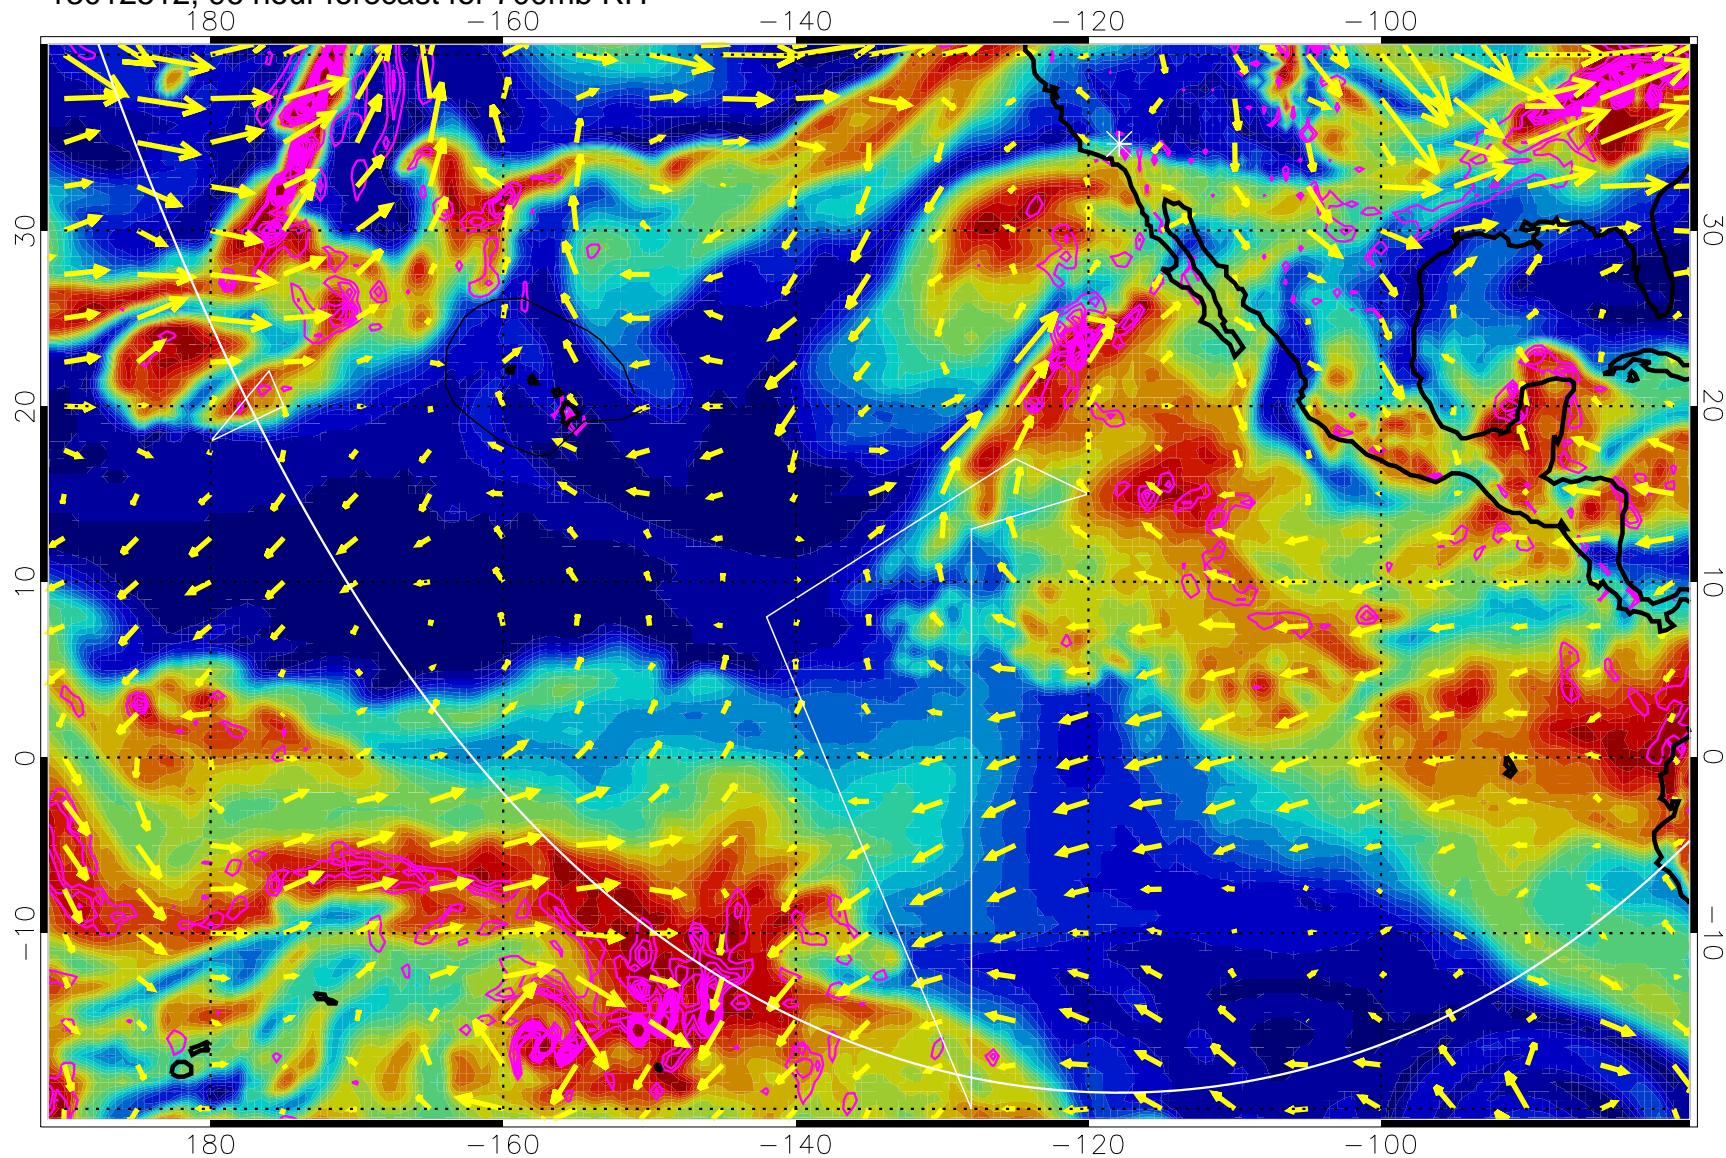

EPV Tropopause (2 PVU) Position

→ 30 m/s

Range ring of 6000 km -- 19 hours GH round trip

13012500, 84 hour forecast for 700mb RH

Negative Omegas less than -0.3 , contours of 0.3 Pa/s

EPV Tropopause (2 PVU) Position

→ 30 m/s

Range ring of 6000 km -- 19 hours GH round trip

13012506, 90 hour forecast for 700mb RH

Negative Omegas less than -0.3 , contours of 0.3 Pa/s

EPV Tropopause (2 PVU) Position

→ 30 m/s

Range ring of 6000 km -- 19 hours GH round trip

13012512, 96 hour forecast for 700mb RH

Negative Omegas less than -0.3 , contours of 0.3 Pa/s

EPV Tropopause (2 PVU) Position

→ 30 m/s

Range ring of 6000 km -- 19 hours GH round trip

13012518, 102 hour forecast for 700mb RH

Negative Omegas less than -0.3 , contours of 0.3 Pa/s

EPV Tropopause (2 PVU) Position

→ 30 m/s

Range ring of 6000 km -- 19 hours GH round trip

13012600, 108 hour forecast for 700mb RH

Negative Omegas less than -0.3 , contours of 0.3 Pa/s