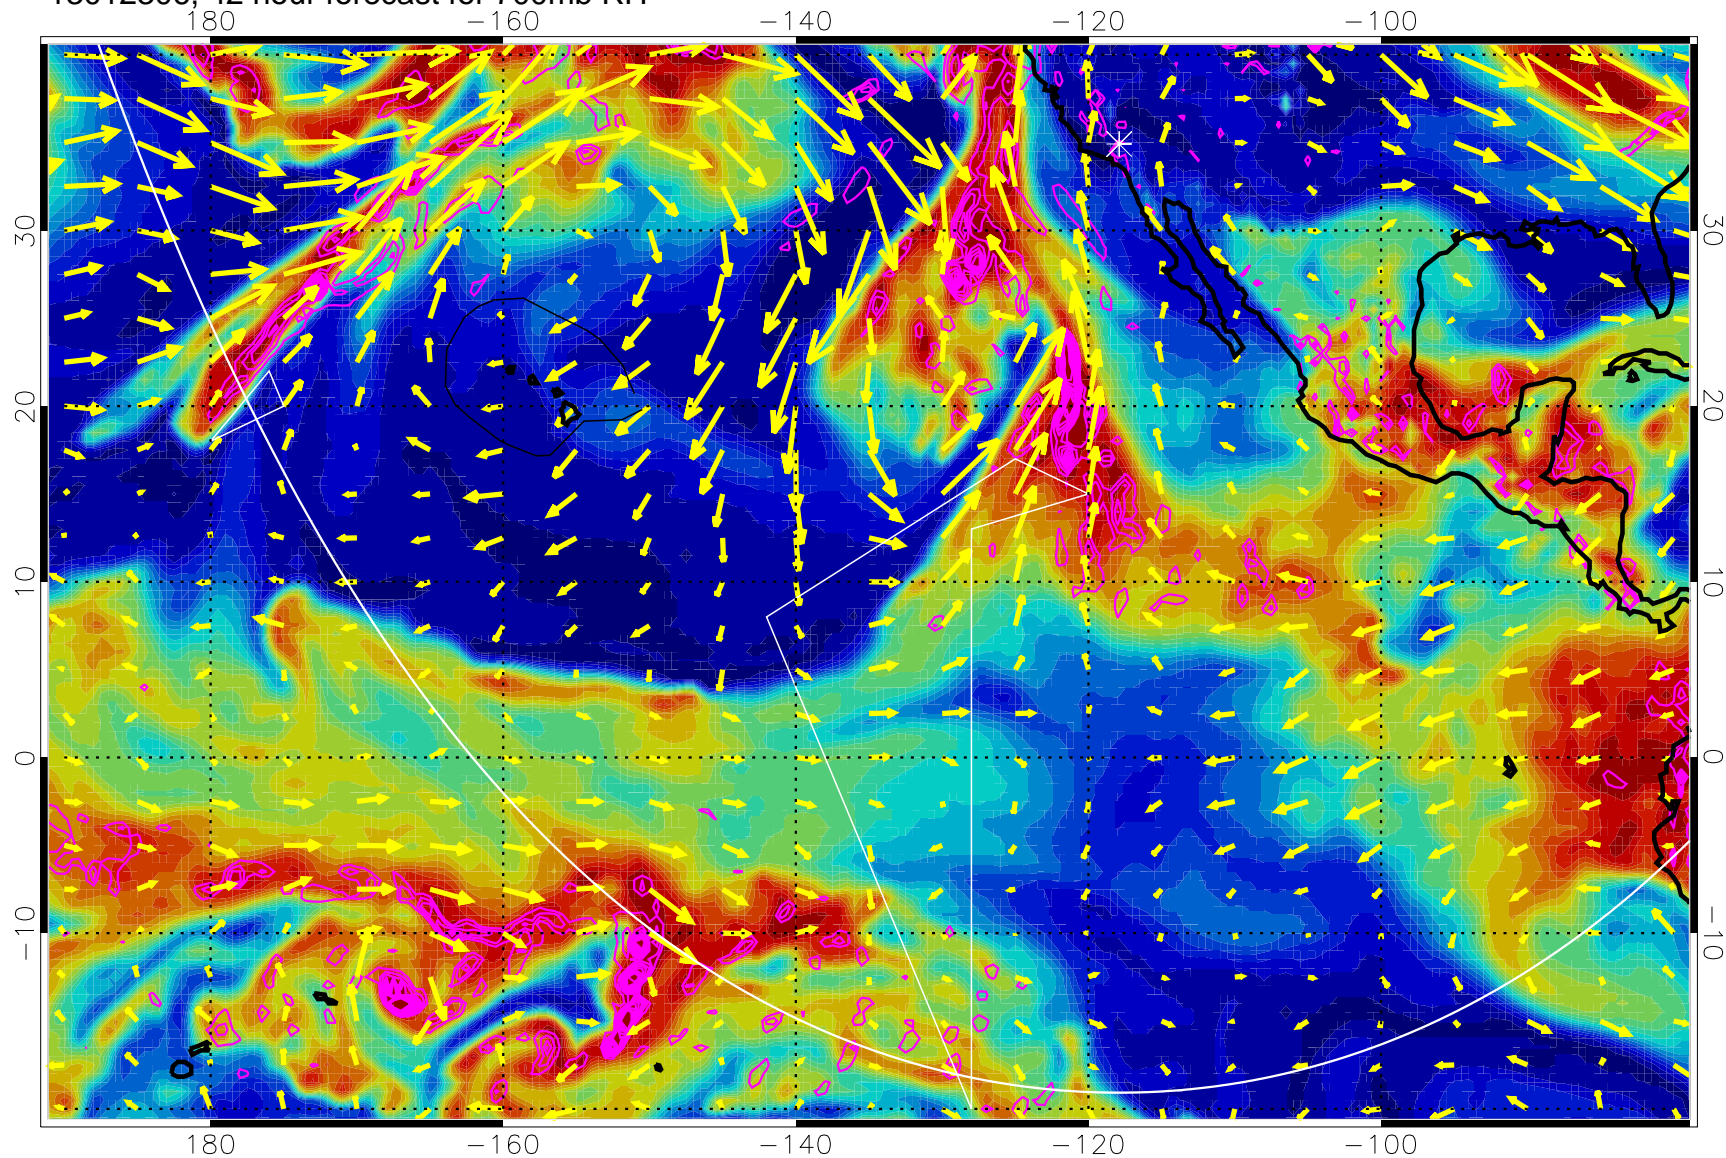

→ 30 m/s

Range ring of 6000 km -- 19 hours GH round trip

13012218, 30 hour forecast for 700mb RH

Negative Omegas less than -0.3 , contours of 0.3 Pa/s

EPV Tropopause (2 PVU) Position

→ 30 m/s

Range ring of 6000 km -- 19 hours GH round trip

13012300, 36 hour forecast for 700mb RH

Negative Omegas less than -0.3 , contours of 0.3 Pa/s

EPV Tropopause (2 PVU) Position

→ 30 m/s

Range ring of 6000 km -- 19 hours GH round trip

13012306, 42 hour forecast for 700mb RH

Negative Omegas less than -0.3 , contours of 0.3 Pa/s

EPV Tropopause (2 PVU) Position

→ 30 m/s

Range ring of 6000 km -- 19 hours GH round trip

13012312, 48 hour forecast for 700mb RH

Negative Omegas less than -0.3 , contours of 0.3 Pa/s

EPV Tropopause (2 PVU) Position

→ 30 m/s

Range ring of 6000 km -- 19 hours GH round trip

13012318, 54 hour forecast for 700mb RH

Negative Omegas less than -0.3 , contours of 0.3 Pa/s

EPV Tropopause (2 PVU) Position