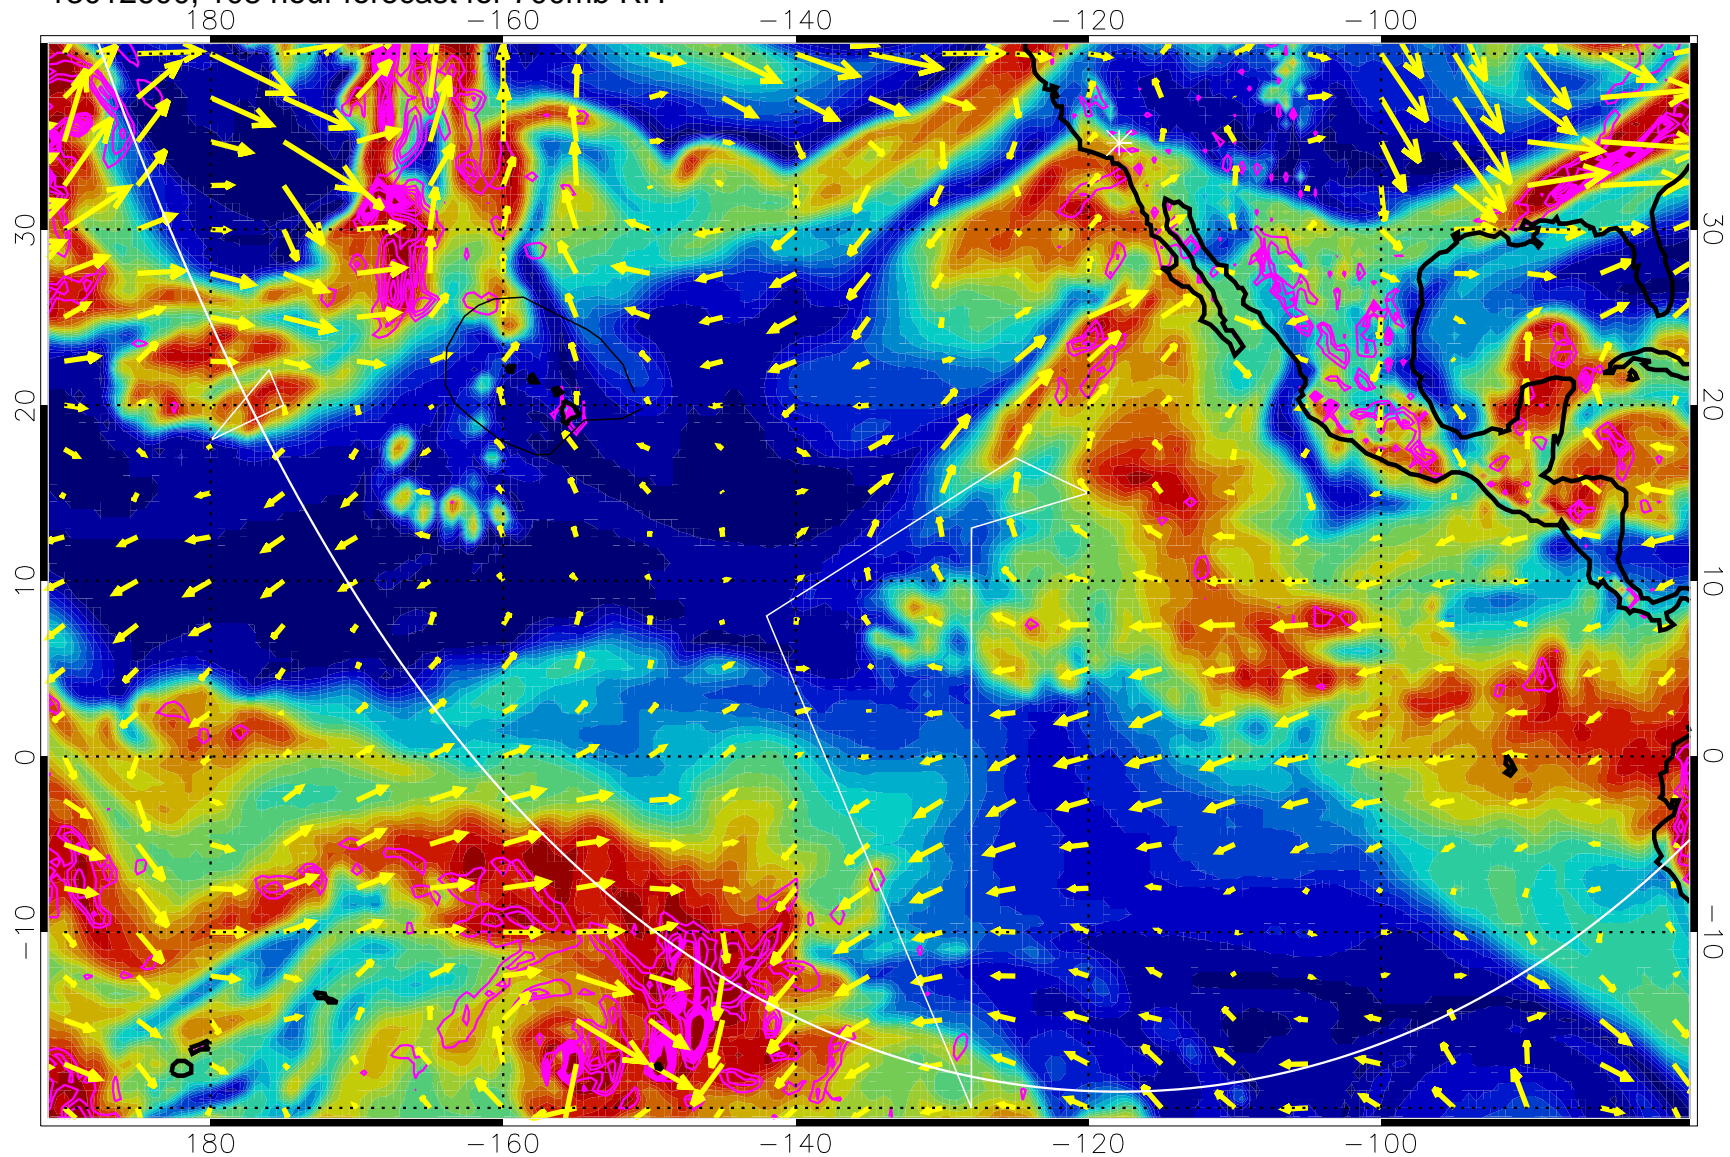

→ 30 m/s

Range ring of 6000 km -- 19 hours GH round trip

13012506, 90 hour forecast for 700mb RH

Negative Omegas less than -0.3 , contours of 0.3 Pa/s

EPV Tropopause (2 PVU) Position

→ 30 m/s

Range ring of 6000 km -- 19 hours GH round trip

13012512, 96 hour forecast for 700mb RH

Negative Omegas less than -0.3 , contours of 0.3 Pa/s

EPV Tropopause (2 PVU) Position

→ 30 m/s

Range ring of 6000 km -- 19 hours GH round trip

13012518, 102 hour forecast for 700mb RH

Negative Omegas less than -0.3 , contours of 0.3 Pa/s

EPV Tropopause (2 PVU) Position

→ 30 m/s

Range ring of 6000 km -- 19 hours GH round trip

13012600, 108 hour forecast for 700mb RH

Negative Omegas less than -0.3 , contours of 0.3 Pa/s

EPV Tropopause (2 PVU) Position

→ 30 m/s

Range ring of 6000 km -- 19 hours GH round trip

13012606, 114 hour forecast for 700mb RH

Negative Omegas less than -0.3 , contours of 0.3 Pa/s

EPV Tropopause (2 PVU) Position