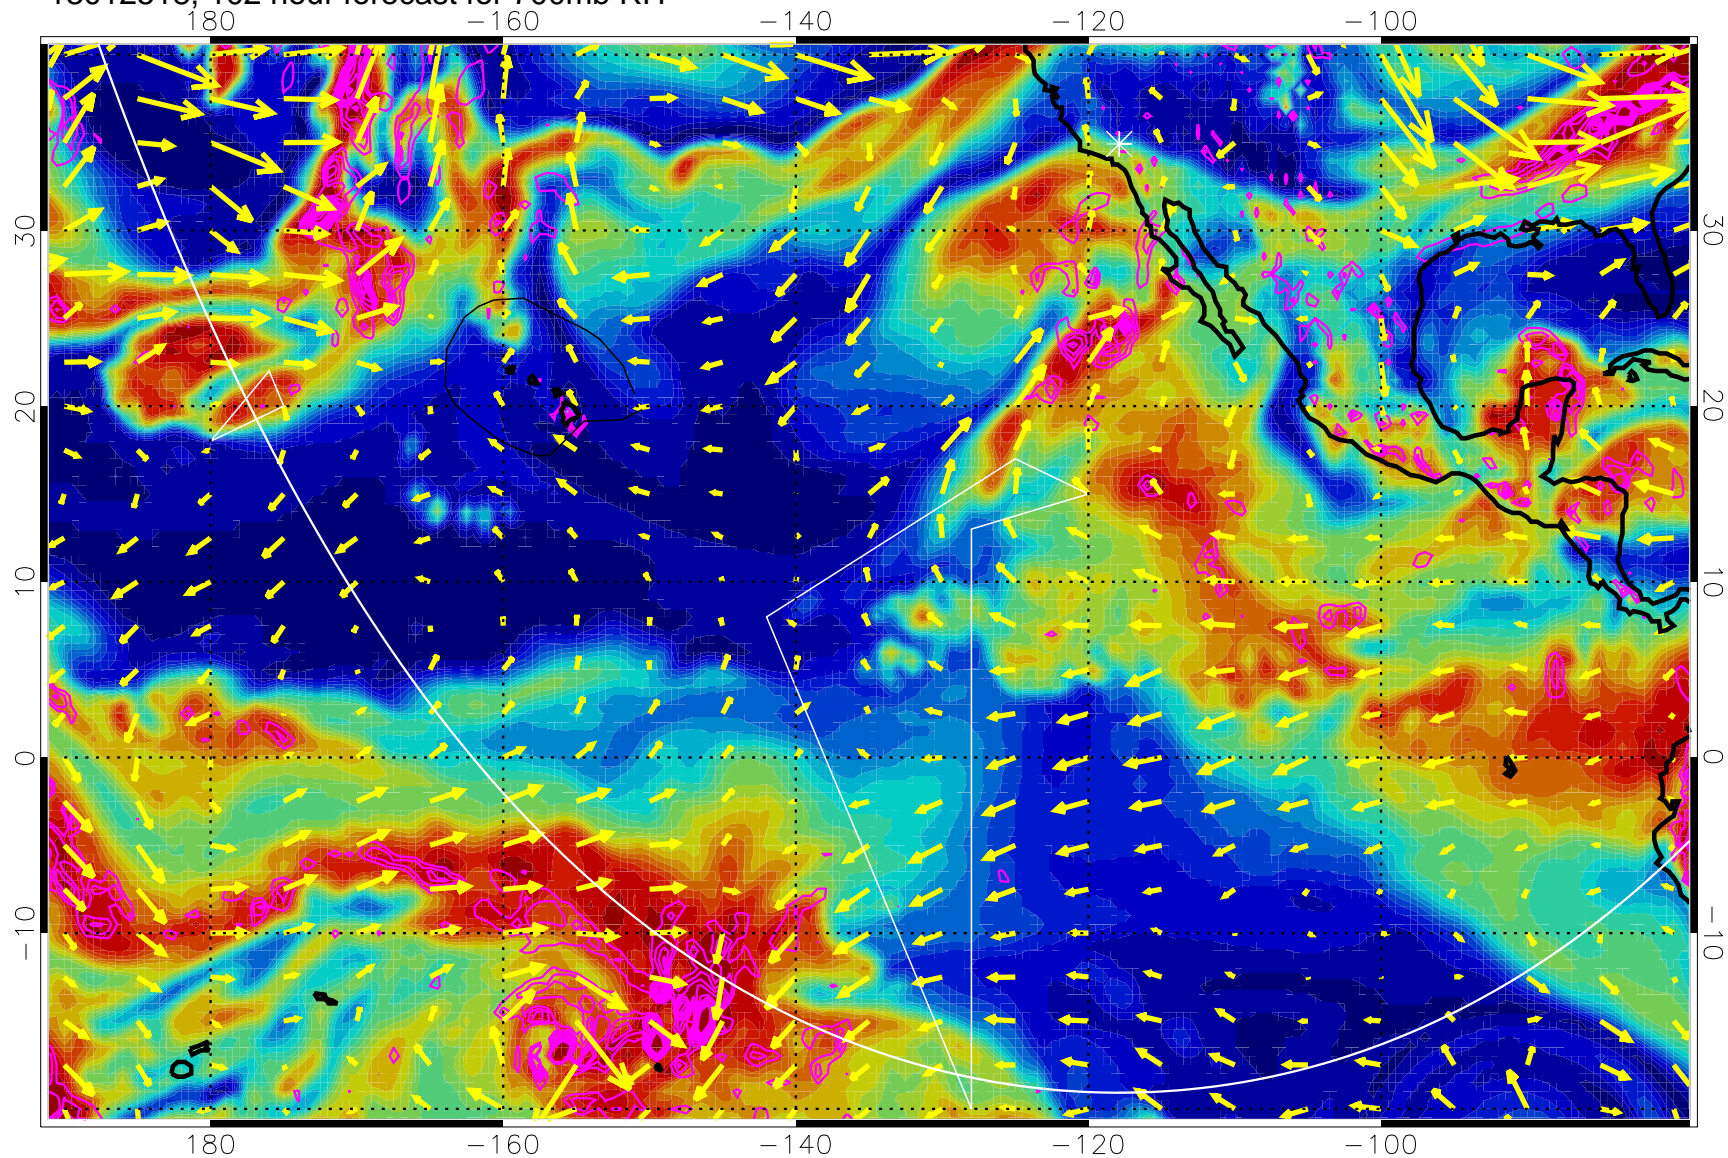

→ 30 m/s

Range ring of 6000 km -- 19 hours GH round trip

13012506, 90 hour forecast for 700mb RH

Negative Omegas less than -0.3 , contours of 0.3 Pa/s

EPV Tropopause (2 PVU) Position

→ 30 m/s

Range ring of 6000 km -- 19 hours GH round trip

13012512, 96 hour forecast for 700mb RH

Negative Omegas less than -0.3 , contours of 0.3 Pa/s

EPV Tropopause (2 PVU) Position

→ 30 m/s

Range ring of 6000 km -- 19 hours GH round trip

13012518, 102 hour forecast for 700mb RH

Negative Omegas less than -0.3 , contours of 0.3 Pa/s

EPV Tropopause (2 PVU) Position

→ 30 m/s

Range ring of 6000 km -- 19 hours GH round trip

13012600, 108 hour forecast for 700mb RH

Negative Omegas less than -0.3 , contours of 0.3 Pa/s

EPV Tropopause (2 PVU) Position

→ 30 m/s

Range ring of 6000 km -- 19 hours GH round trip

13012606, 114 hour forecast for 700mb RH

Negative Omegas less than -0.3 , contours of 0.3 Pa/s

EPV Tropopause (2 PVU) Position