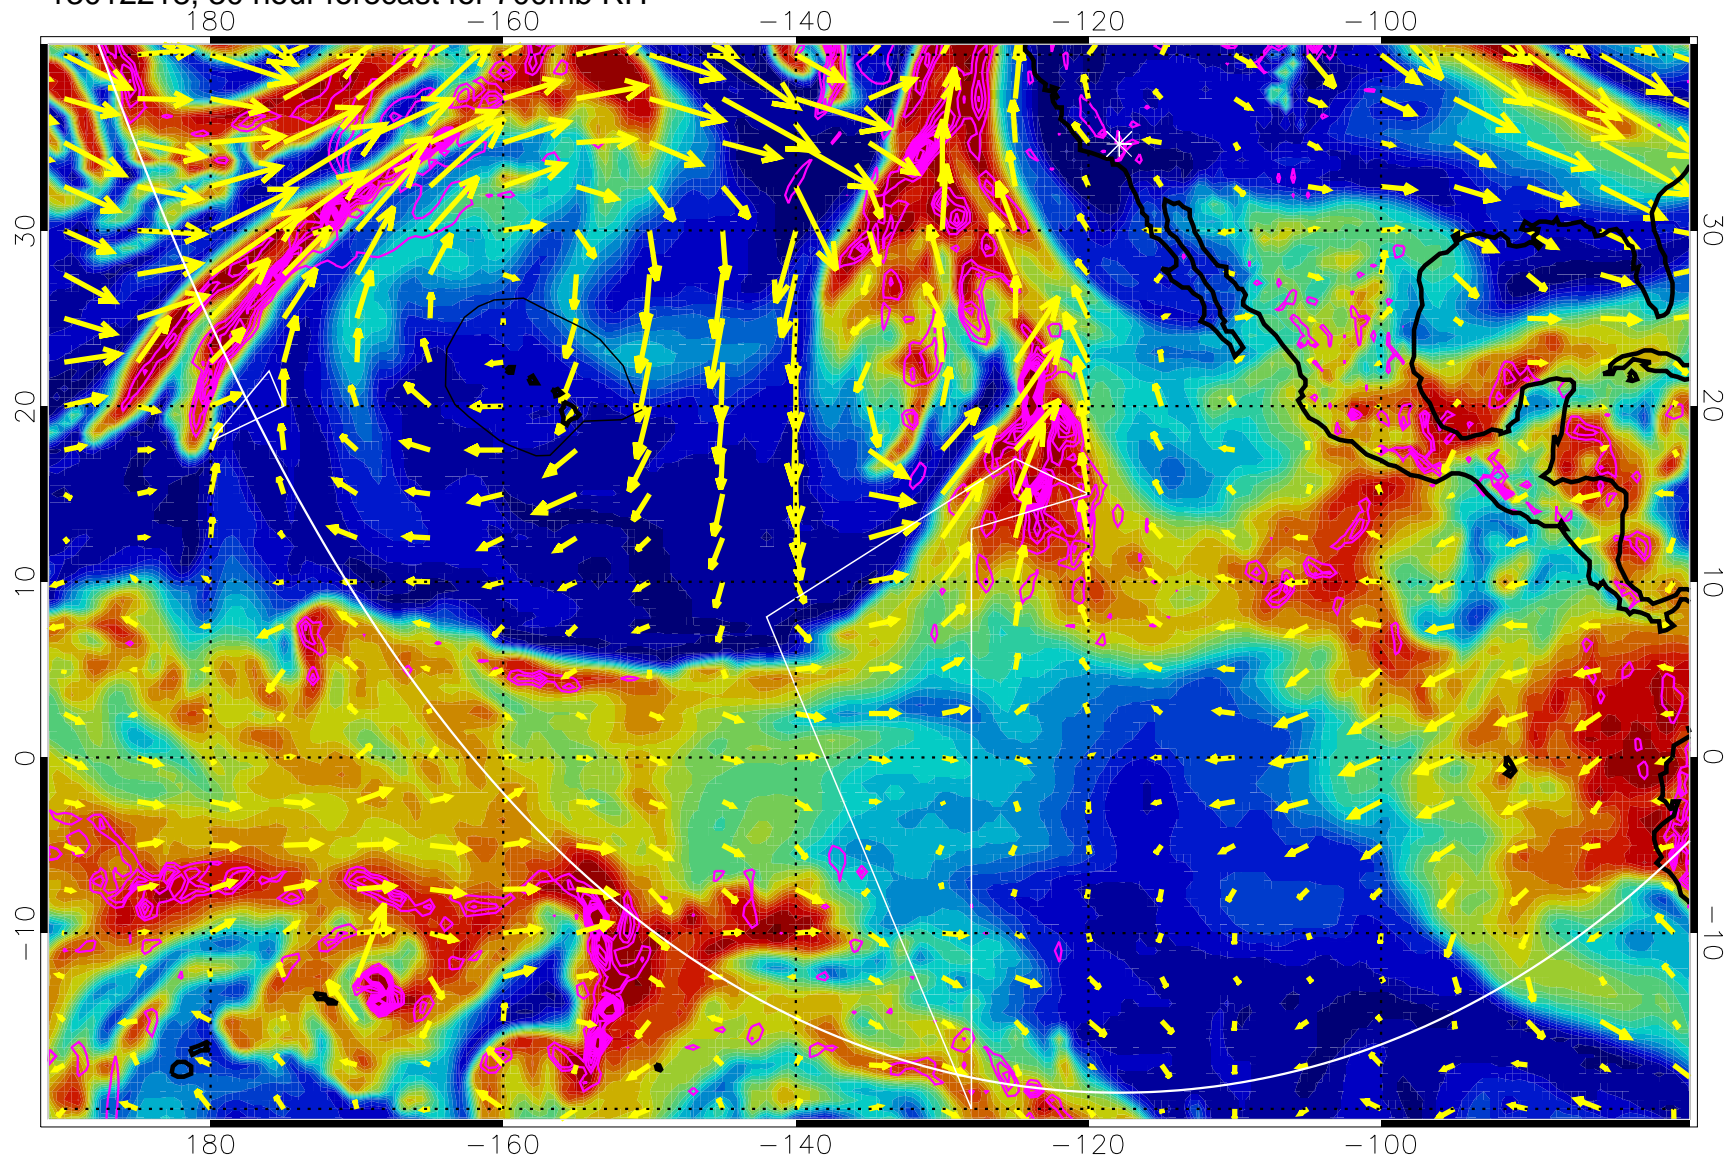

Negative Omegas less than -0.3 , contours of 0.3 Pa/s

EPV Tropopause (2 PVU) Position

→ 30 m/s

Range ring of 6000 km -- 19 hours GH round trip

13012206, 18 hour forecast for 700mb RH

Negative Omegas less than -0.3 , contours of 0.3 Pa/s

EPV Tropopause (2 PVU) Position

→ 30 m/s

Range ring of 6000 km -- 19 hours GH round trip

13012212, 24 hour forecast for 700mb RH

Negative Omegas less than -0.3 , contours of 0.3 Pa/s

EPV Tropopause (2 PVU) Position

→ 30 m/s

Range ring of 6000 km -- 19 hours GH round trip

13012218, 30 hour forecast for 700mb RH

Negative Omegas less than -0.3 , contours of 0.3 Pa/s

EPV Tropopause (2 PVU) Position

→ 30 m/s

Range ring of 6000 km -- 19 hours GH round trip

13012300, 36 hour forecast for 700mb RH

Negative Omegas less than -0.3 , contours of 0.3 Pa/s

EPV Tropopause (2 PVU) Position

→ 30 m/s

Range ring of 6000 km -- 19 hours GH round trip

13012306, 42 hour forecast for 700mb RH