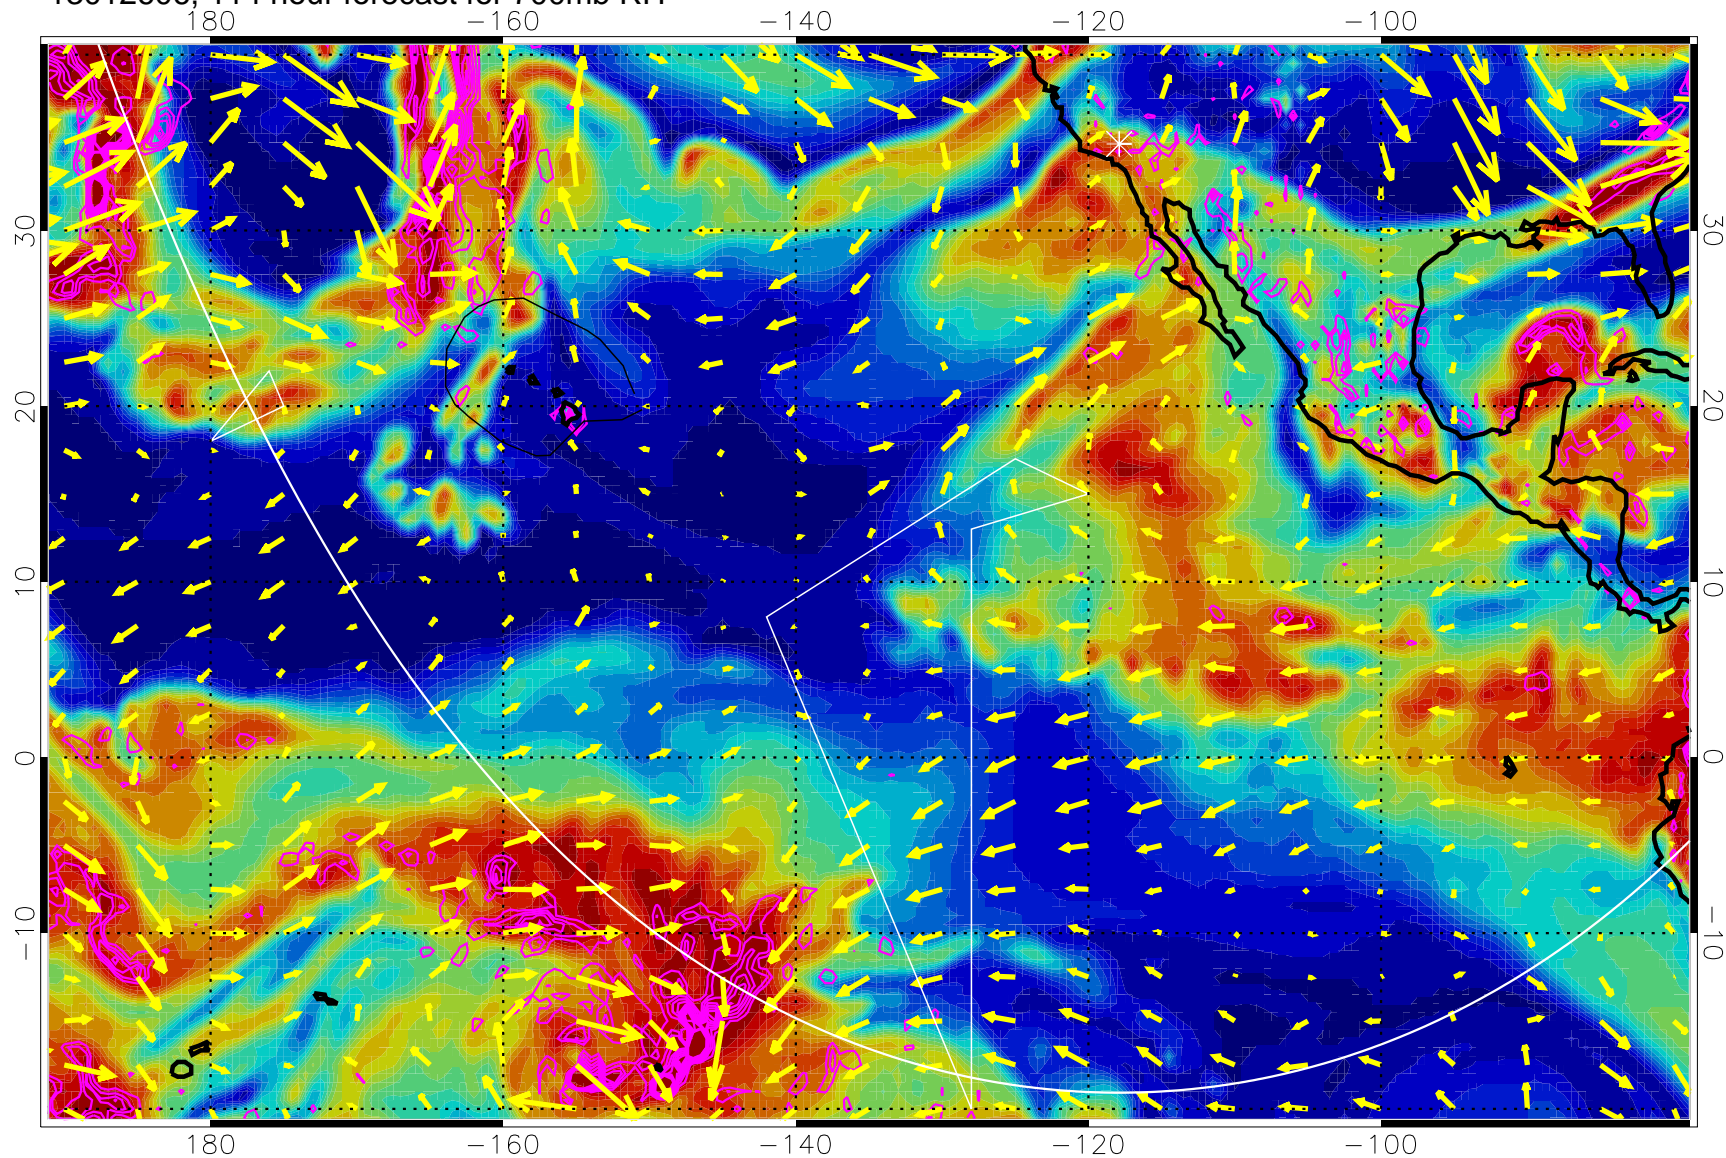

13012512, 96 hour forecast for 700mb RH

Negative Omegas less than -0.3 , contours of 0.3 Pa/s

EPV Tropopause (2 PVU) Position

→ 30 m/s

Range ring of 6000 km -- 19 hours GH round trip

13012518, 102 hour forecast for 700mb RH

Negative Omegas less than -0.3 , contours of 0.3 Pa/s

EPV Tropopause (2 PVU) Position

→ 30 m/s

Range ring of 6000 km -- 19 hours GH round trip

13012600, 108 hour forecast for 700mb RH

Negative Omegas less than -0.3 , contours of 0.3 Pa/s

EPV Tropopause (2 PVU) Position

→ 30 m/s

Range ring of 6000 km -- 19 hours GH round trip

13012606, 114 hour forecast for 700mb RH

Negative Omegas less than -0.3 , contours of 0.3 Pa/s

EPV Tropopause (2 PVU) Position

→ 30 m/s

Range ring of 6000 km -- 19 hours GH round trip

13012612, 120 hour forecast for 700mb RH

Negative Omegas less than -0.3 , contours of 0.3 Pa/s

EPV Tropopause (2 PVU) Position

→ 30 m/s

Range ring of 6000 km -- 19 hours GH round trip