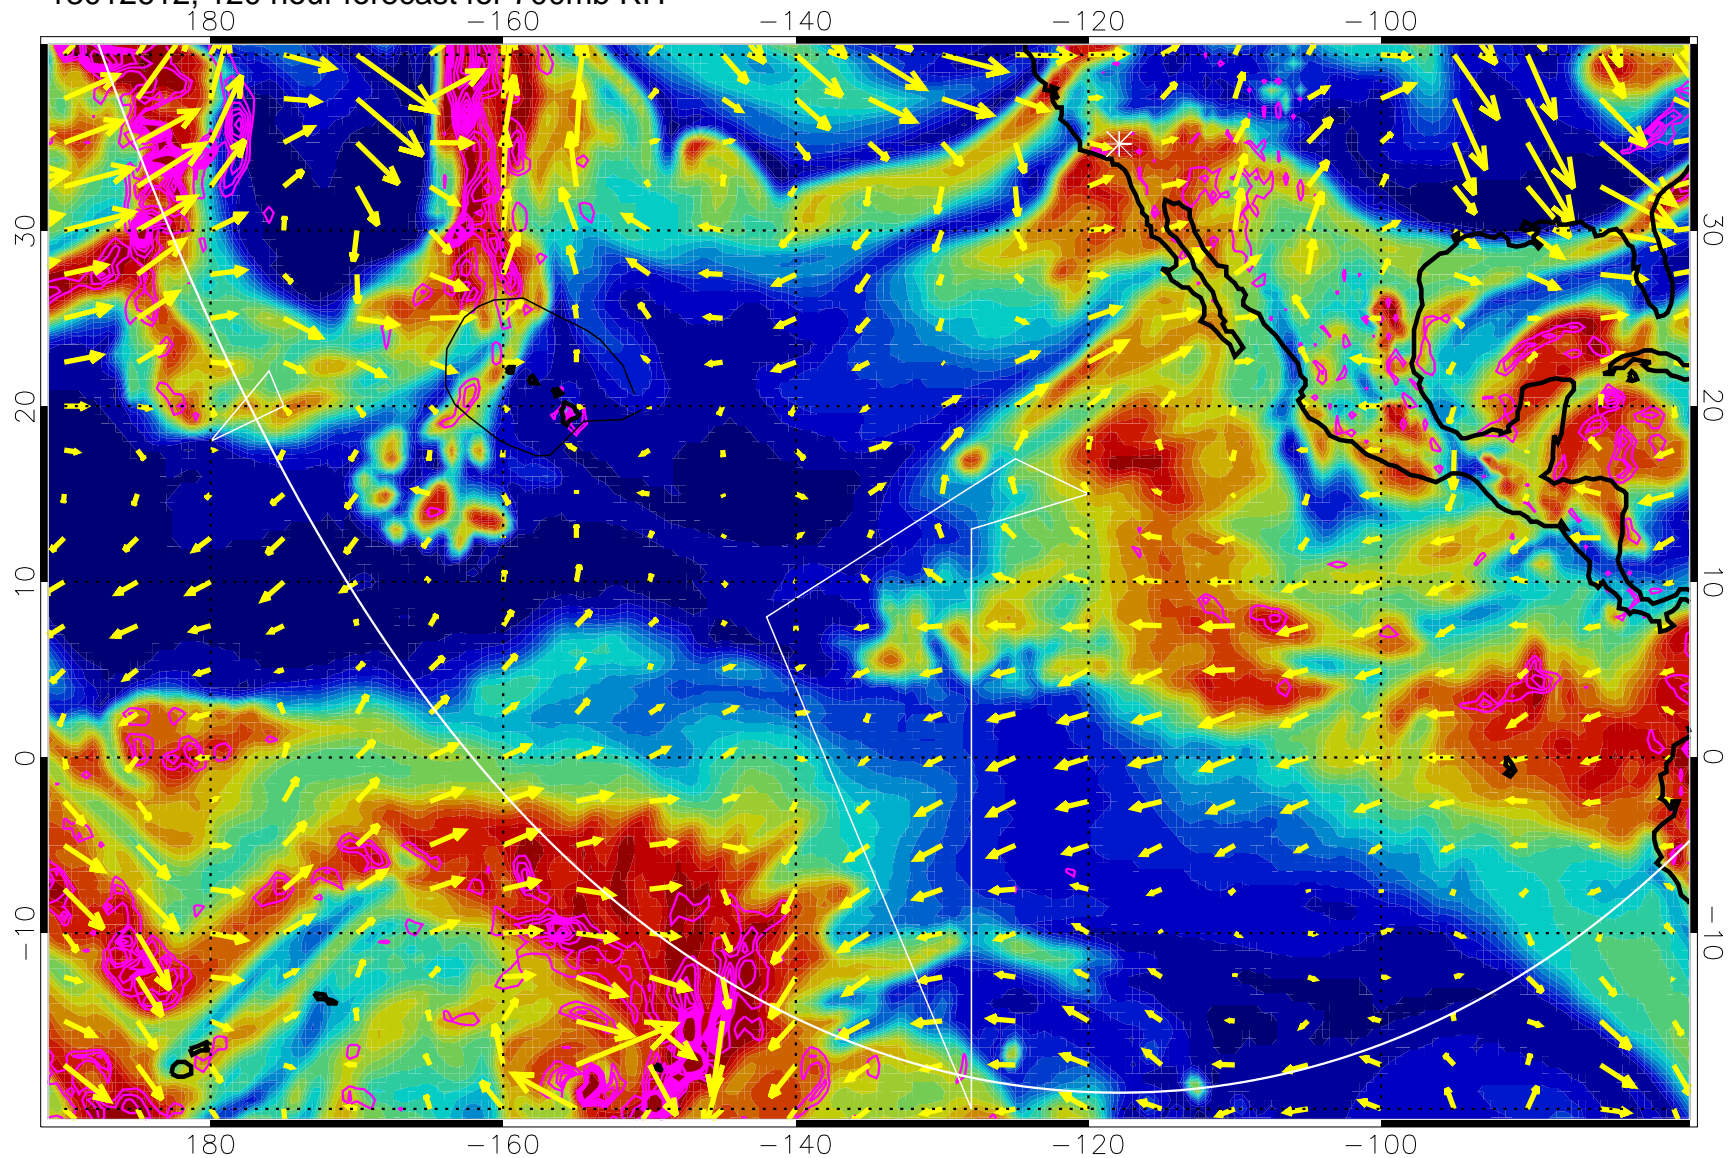

13012512, 96 hour forecast for 700mb RH

Negative Omegas less than -0.3 , contours of 0.3 Pa/s

EPV Tropopause (2 PVU) Position

→ 30 m/s

Range ring of 6000 km -- 19 hours GH round trip

13012518, 102 hour forecast for 700mb RH

Negative Omegas less than -0.3 , contours of 0.3 Pa/s

EPV Tropopause (2 PVU) Position

→ 30 m/s

Range ring of 6000 km -- 19 hours GH round trip

13012600, 108 hour forecast for 700mb RH

Negative Omegas less than -0.3 , contours of 0.3 Pa/s

EPV Tropopause (2 PVU) Position

→ 30 m/s

Range ring of 6000 km -- 19 hours GH round trip

13012606, 114 hour forecast for 700mb RH

Negative Omegas less than -0.3 , contours of 0.3 Pa/s

EPV Tropopause (2 PVU) Position

→ 30 m/s

Range ring of 6000 km -- 19 hours GH round trip

13012612, 120 hour forecast for 700mb RH

Negative Omegas less than -0.3 , contours of 0.3 Pa/s

EPV Tropopause (2 PVU) Position

→ 30 m/s

Range ring of 6000 km -- 19 hours GH round trip