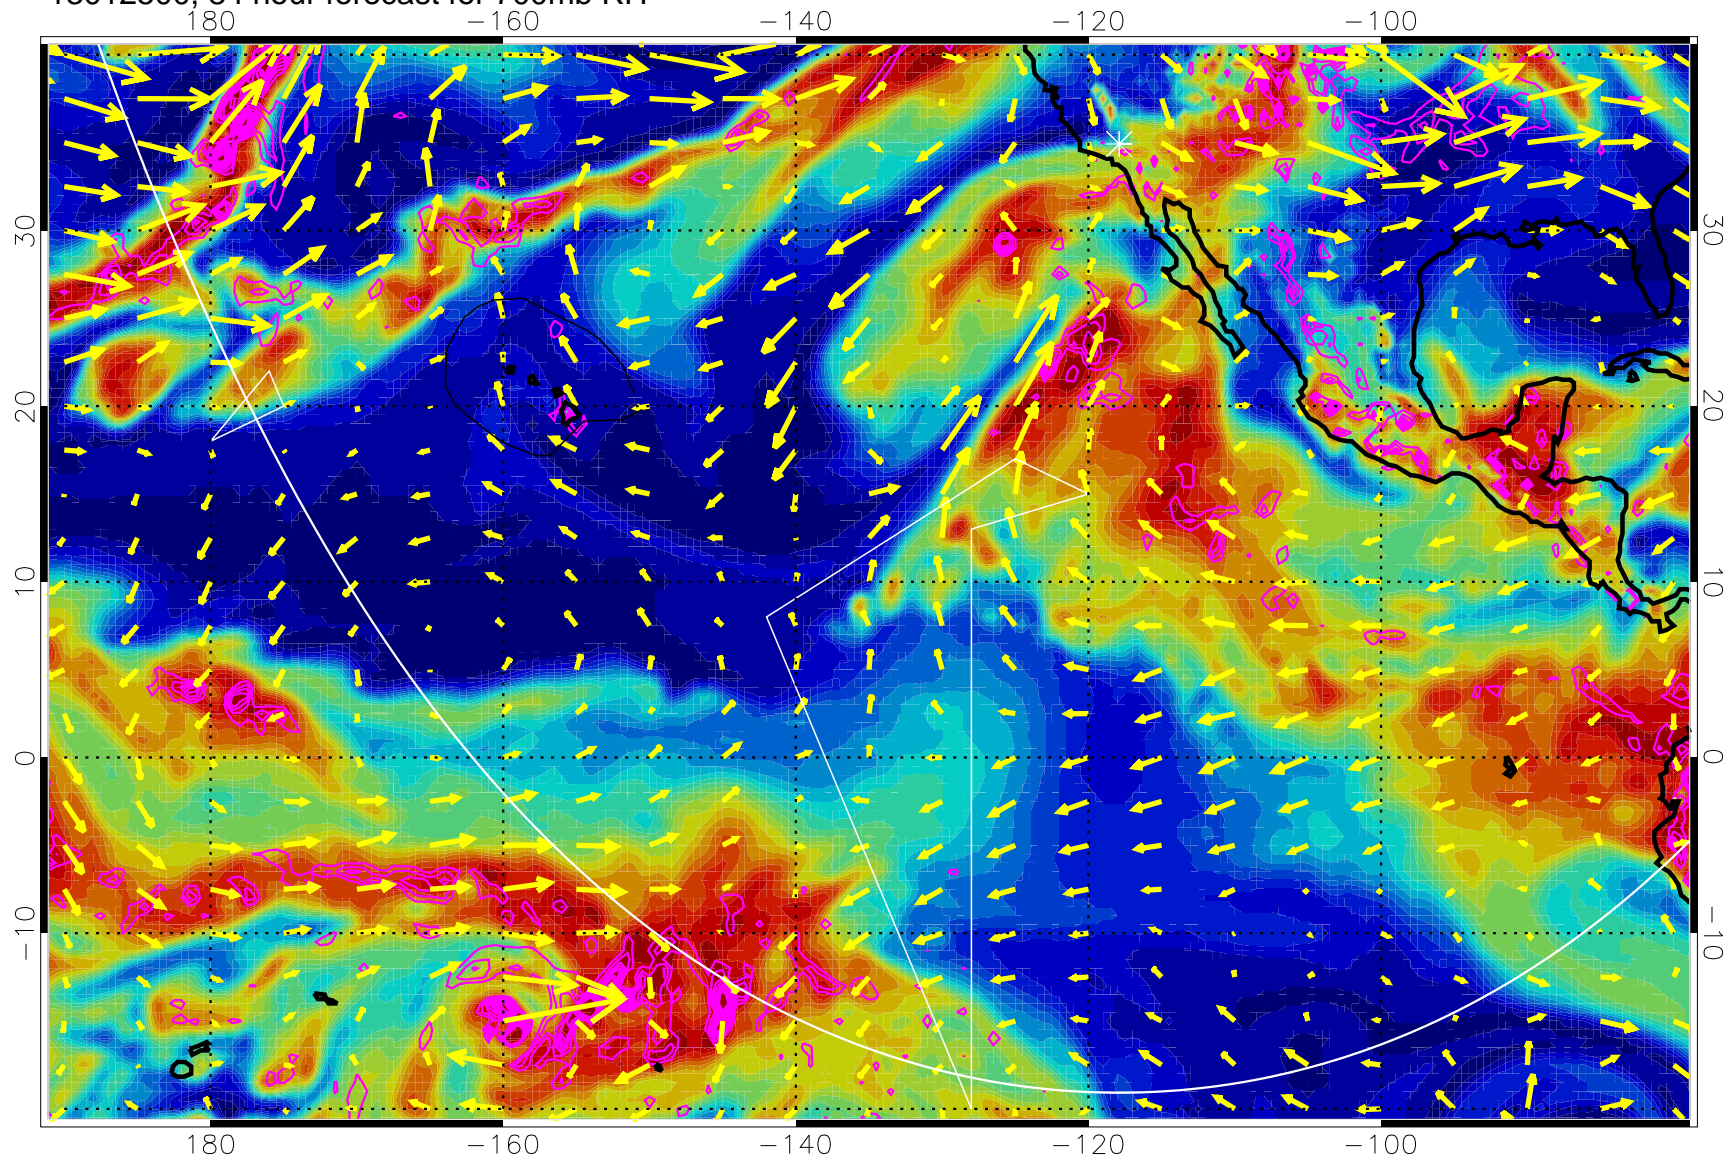

13012406, 66 hour forecast for 700mb RH

Negative Omegas less than -0.3 , contours of 0.3 Pa/s

EPV Tropopause (2 PVU) Position

→ 30 m/s

Range ring of 6000 km -- 19 hours GH round trip

13012412, 72 hour forecast for 700mb RH

Negative Omegas less than -0.3 , contours of 0.3 Pa/s

EPV Tropopause (2 PVU) Position

→ 30 m/s

Range ring of 6000 km -- 19 hours GH round trip

13012418, 78 hour forecast for 700mb RH

Negative Omegas less than -0.3 , contours of 0.3 Pa/s

EPV Tropopause (2 PVU) Position

→ 30 m/s

Range ring of 6000 km -- 19 hours GH round trip

13012500, 84 hour forecast for 700mb RH

Negative Omegas less than -0.3 , contours of 0.3 Pa/s

EPV Tropopause (2 PVU) Position

→ 30 m/s

Range ring of 6000 km -- 19 hours GH round trip

13012506, 90 hour forecast for 700mb RH

Negative Omegas less than -0.3 , contours of 0.3 Pa/s

EPV Tropopause (2 PVU) Position

→ 30 m/s

Range ring of 6000 km -- 19 hours GH round trip