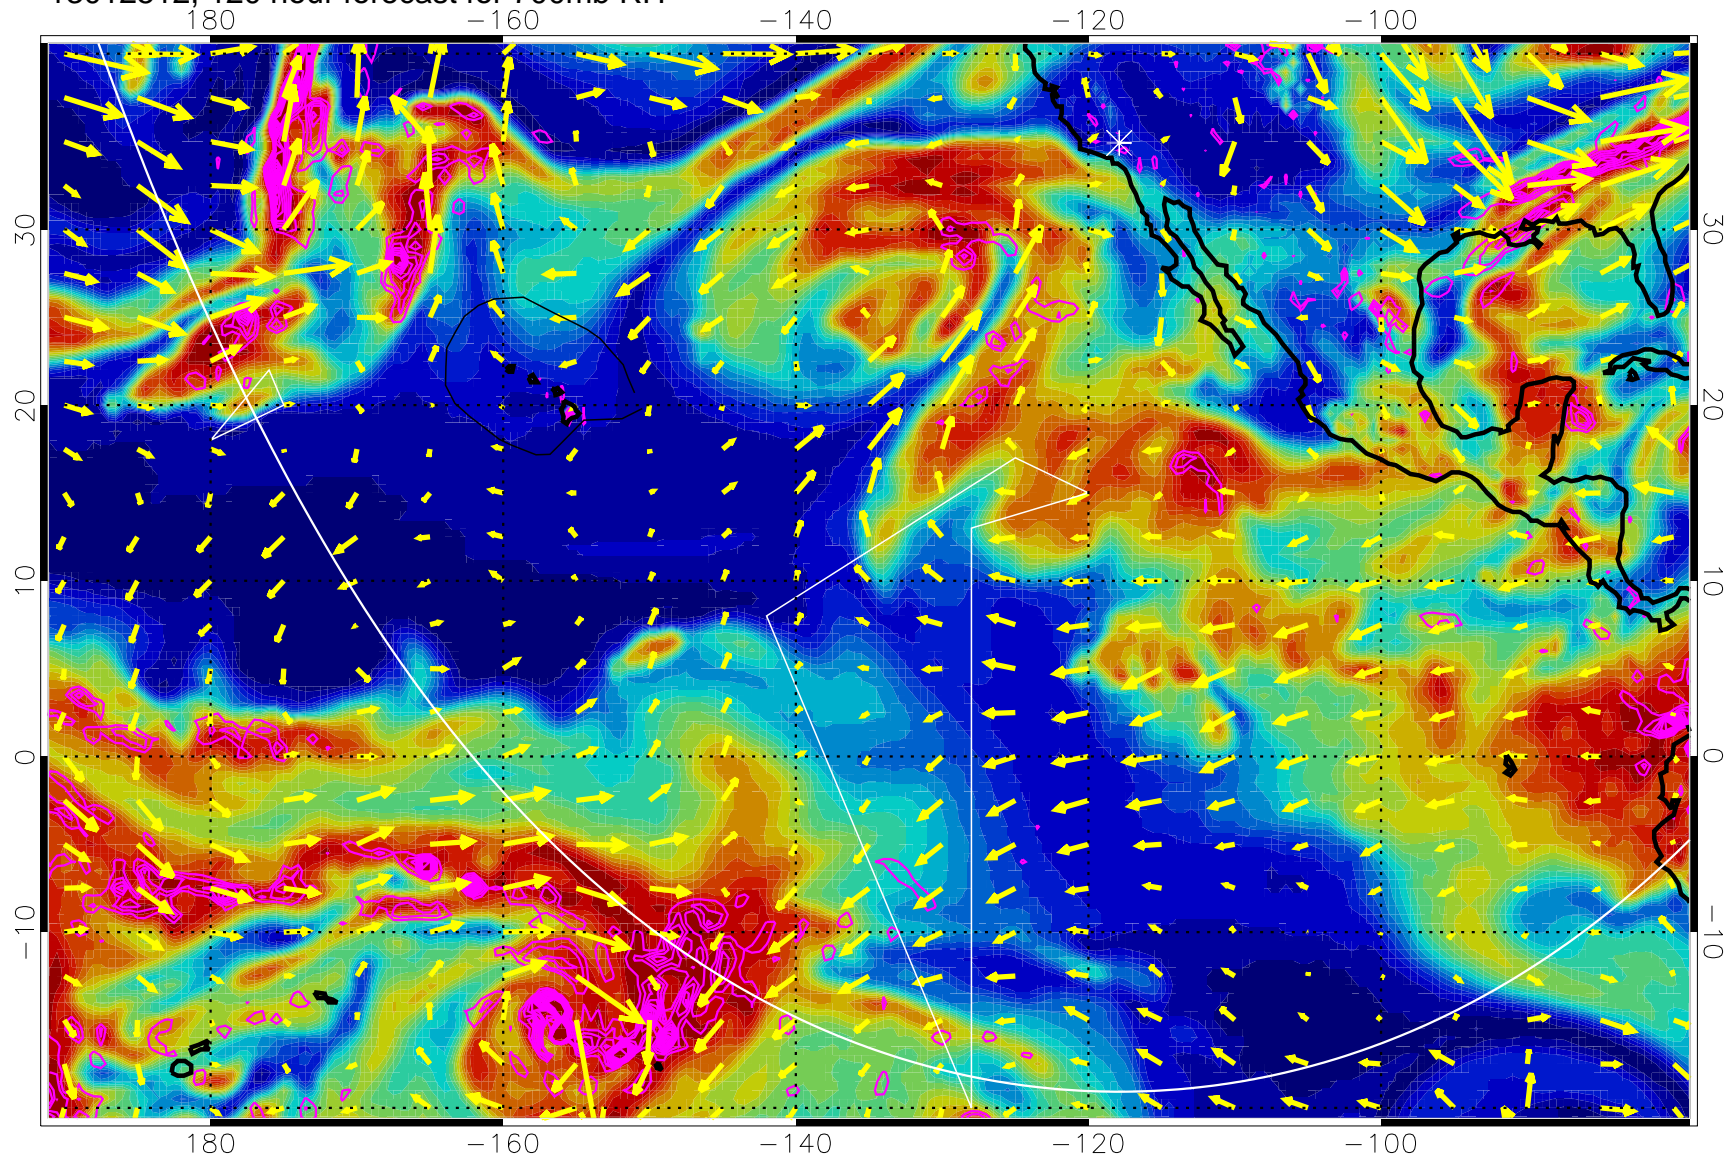

→ 30 m/s

Range ring of 6000 km -- 19 hours GH round trip

13012412, 96 hour forecast for 700mb RH

Negative Omegas less than -0.3 , contours of 0.3 Pa/s

EPV Tropopause (2 PVU) Position

→ 30 m/s

Range ring of 6000 km -- 19 hours GH round trip

13012418, 102 hour forecast for 700mb RH

Negative Omegas less than -0.3 , contours of 0.3 Pa/s

EPV Tropopause (2 PVU) Position

→ 30 m/s

Range ring of 6000 km -- 19 hours GH round trip

13012500, 108 hour forecast for 700mb RH

Negative Omegas less than -0.3 , contours of 0.3 Pa/s

EPV Tropopause (2 PVU) Position

→ 30 m/s

Range ring of 6000 km -- 19 hours GH round trip

13012506, 114 hour forecast for 700mb RH

Negative Omegas less than -0.3 , contours of 0.3 Pa/s

EPV Tropopause (2 PVU) Position

→ 30 m/s

Range ring of 6000 km -- 19 hours GH round trip

13012512, 120 hour forecast for 700mb RH

Negative Omegas less than -0.3 , contours of 0.3 Pa/s

EPV Tropopause (2 PVU) Position