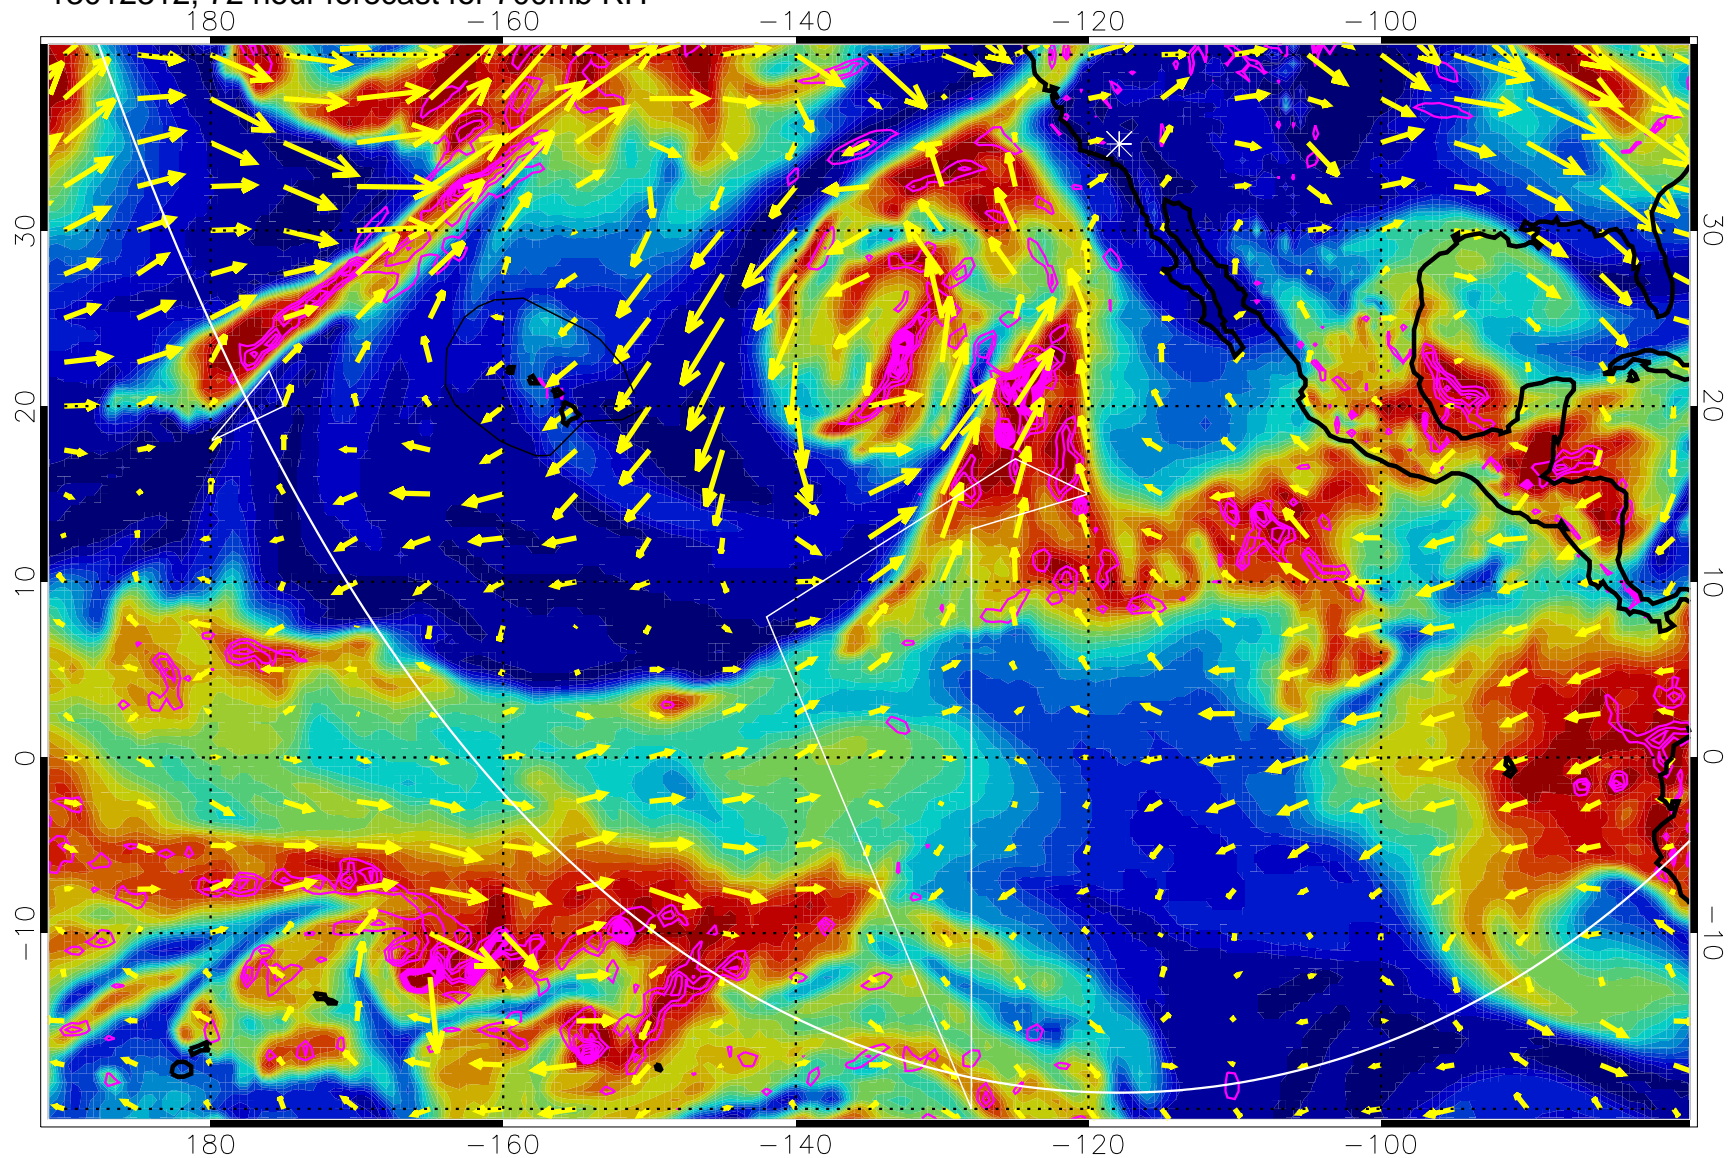

→ 30 m/s

Range ring of 6000 km -- 19 hours GH round trip

13012306, 66 hour forecast for 700mb RH

Negative Omegas less than -0.3 , contours of 0.3 Pa/s

EPV Tropopause (2 PVU) Position

→ 30 m/s

Range ring of 6000 km -- 19 hours GH round trip

13012312, 72 hour forecast for 700mb RH

Negative Omegas less than -0.3 , contours of 0.3 Pa/s

EPV Tropopause (2 PVU) Position

→ 30 m/s

Range ring of 6000 km -- 19 hours GH round trip

13012318, 78 hour forecast for 700mb RH

Negative Omegas less than -0.3 , contours of 0.3 Pa/s

EPV Tropopause (2 PVU) Position

→ 30 m/s

Range ring of 6000 km -- 19 hours GH round trip

13012400, 84 hour forecast for 700mb RH

Negative Omegas less than -0.3 , contours of 0.3 Pa/s

EPV Tropopause (2 PVU) Position

→ 30 m/s

Range ring of 6000 km -- 19 hours GH round trip

13012406, 90 hour forecast for 700mb RH

Negative Omegas less than -0.3 , contours of 0.3 Pa/s

EPV Tropopause (2 PVU) Position