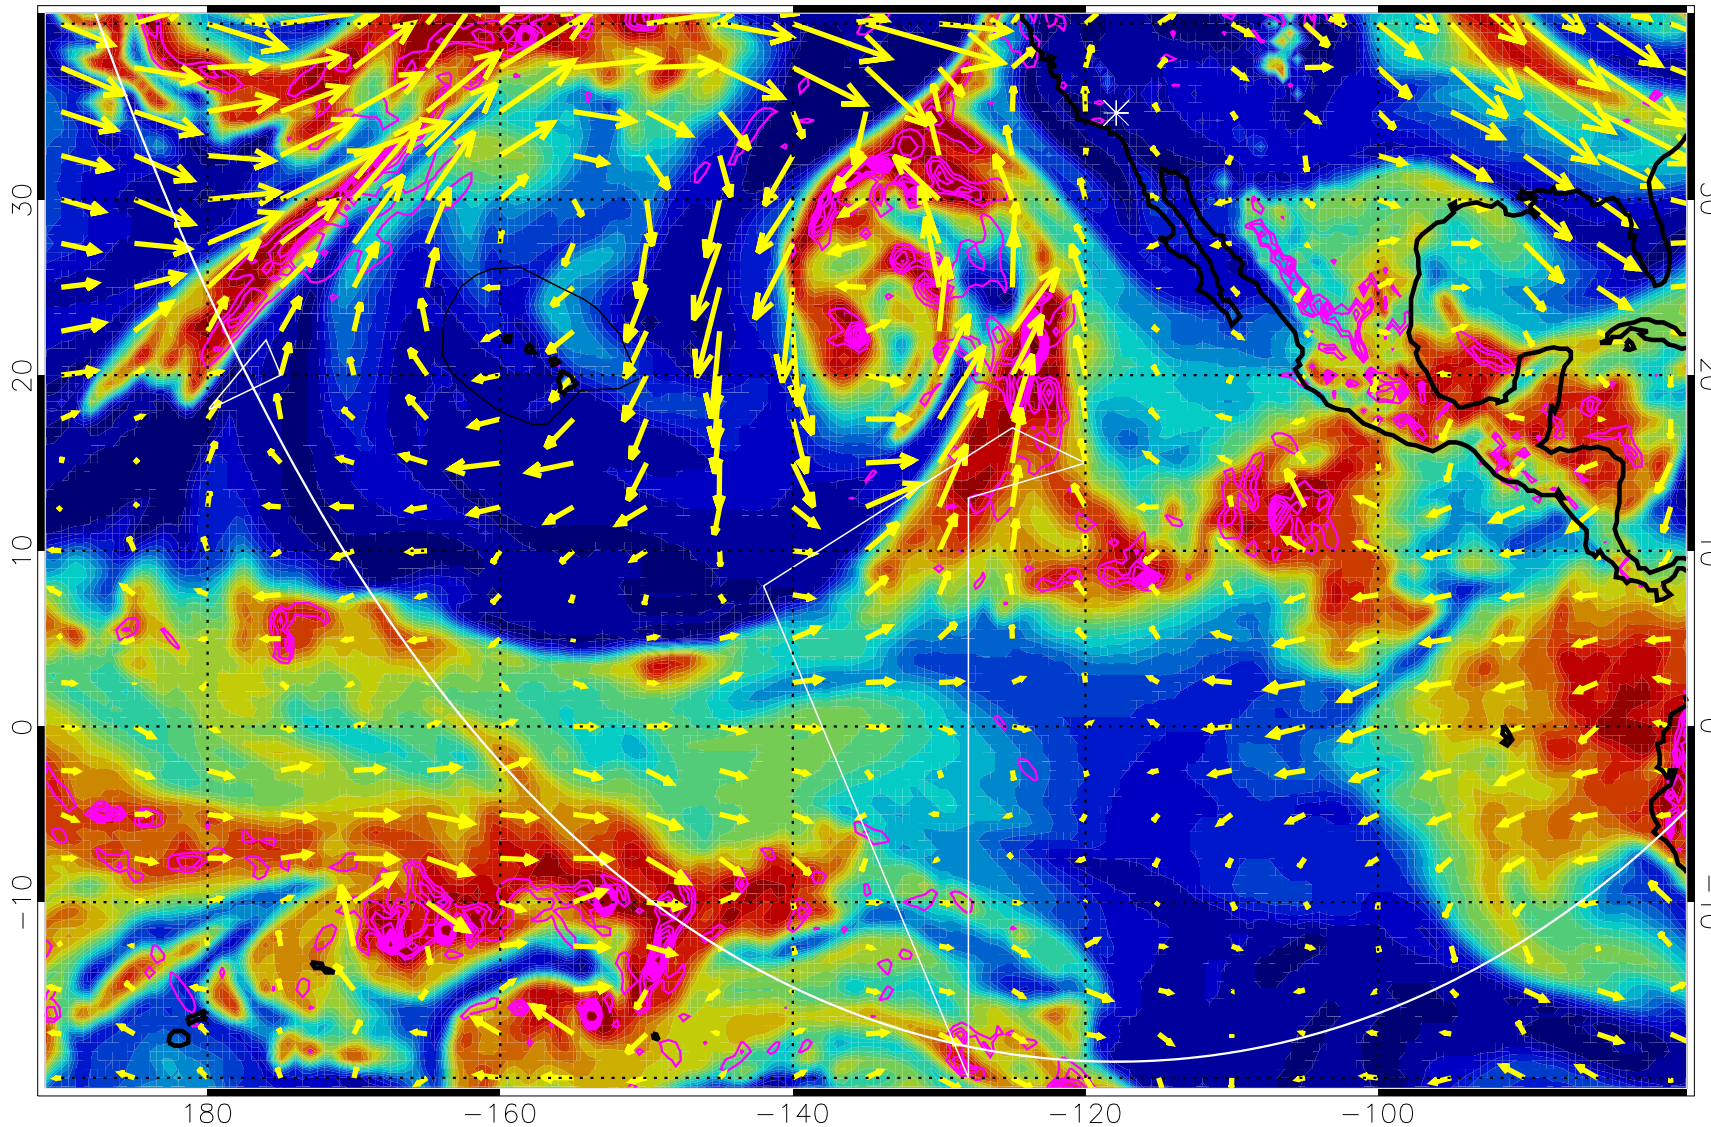

EPV Tropopause (2 PVU) Position

→ 30 m/s

Range ring of 6000 km -- 19 hours GH round trip

13012218, 54 hour forecast for 700mb RH

Negative Omegas less than -0.3 , contours of 0.3 Pa/s

EPV Tropopause (2 PVU) Position

→ 30 m/s

Range ring of 6000 km -- 19 hours GH round trip

13012300, 60 hour forecast for 700mb RH

180 -160 -140 -120 -100

0 20 40 60 80 100
RH, %

Negative Omegas less than -0.3 , contours of 0.3 Pa/s

EPV Tropopause (2 PVU) Position

→ 30 m/s

Range ring of 6000 km -- 19 hours GH round trip

13012306, 66 hour forecast for 700mb RH

Negative Omegas less than -0.3 , contours of 0.3 Pa/s

EPV Tropopause (2 PVU) Position

→ 30 m/s

Range ring of 6000 km -- 19 hours GH round trip