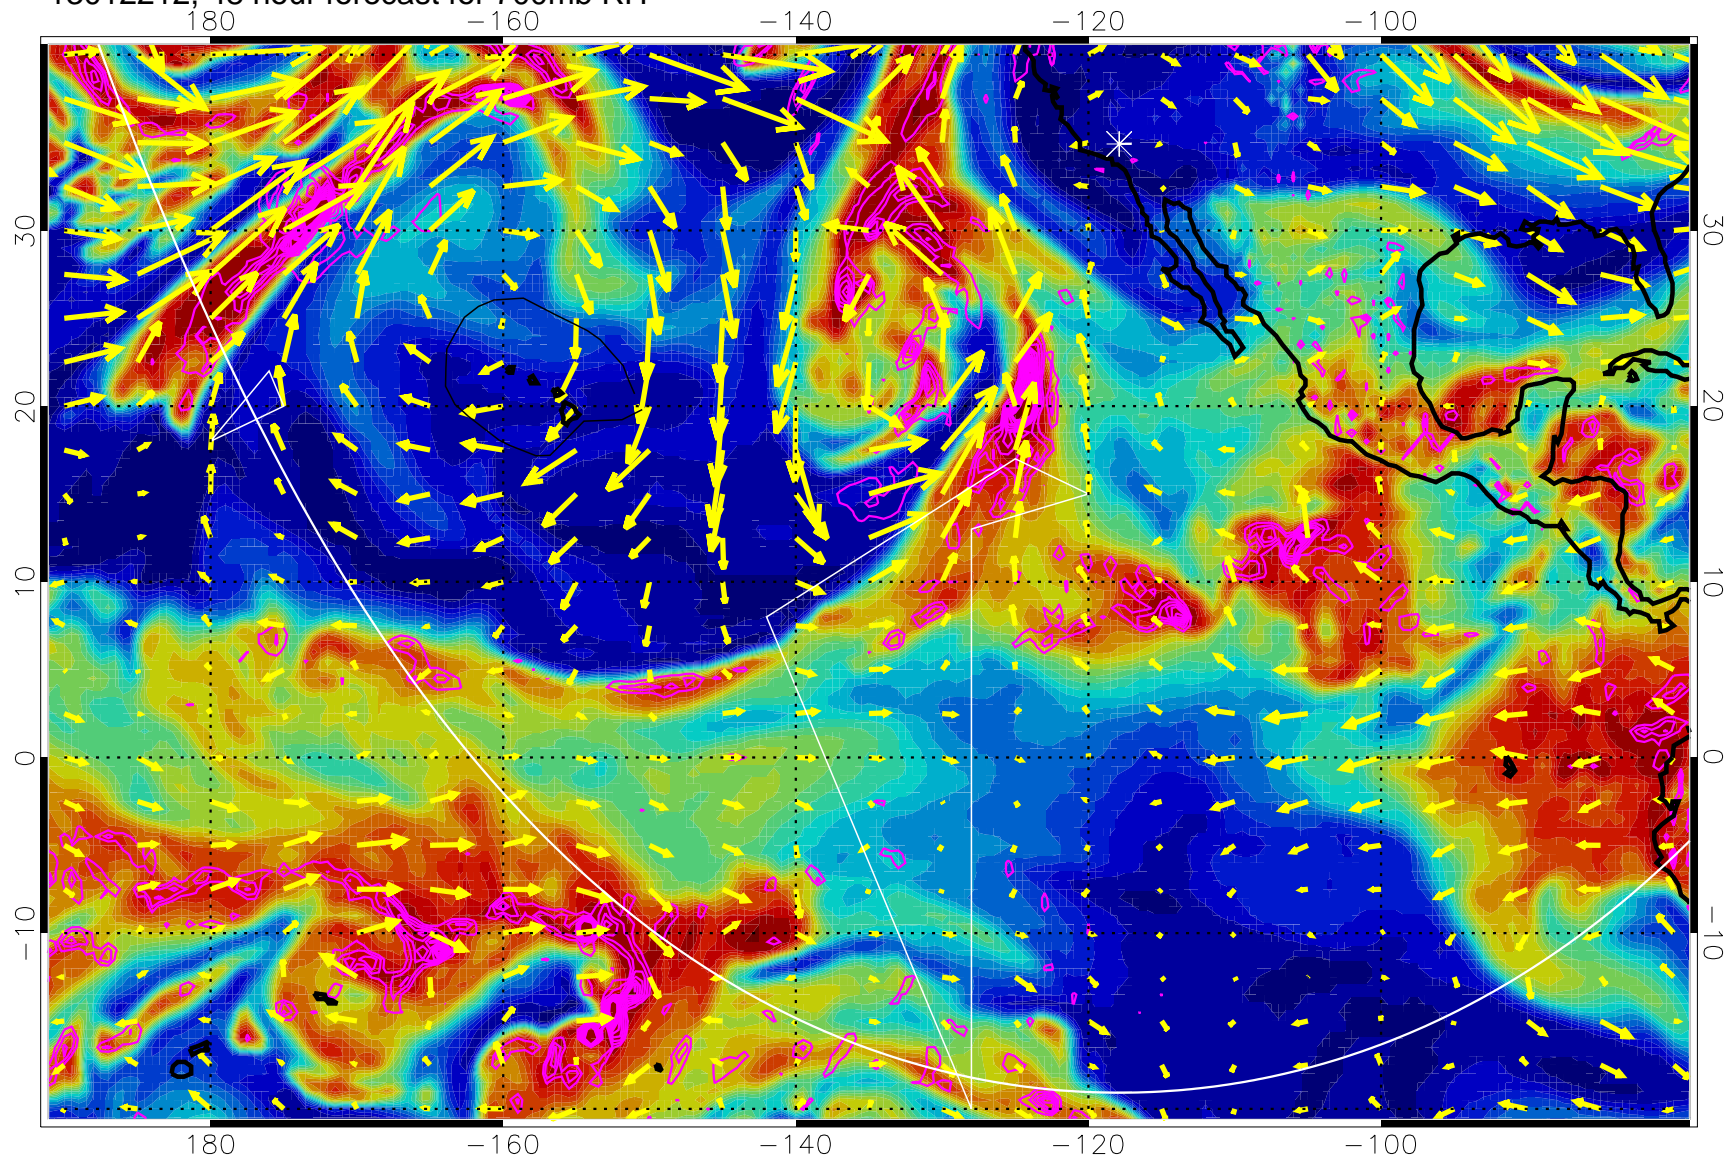

→ 30 m/s

Range ring of 6000 km -- 19 hours GH round trip

13012118, 30 hour forecast for 700mb RH

Negative Omegas less than -0.3 , contours of 0.3 Pa/s

EPV Tropopause (2 PVU) Position

→ 30 m/s

Range ring of 6000 km -- 19 hours GH round trip

13012200, 36 hour forecast for 700mb RH

Negative Omegas less than -0.3 , contours of 0.3 Pa/s

EPV Tropopause (2 PVU) Position

→ 30 m/s

Range ring of 6000 km -- 19 hours GH round trip

13012206, 42 hour forecast for 700mb RH

Negative Omegas less than -0.3 , contours of 0.3 Pa/s

EPV Tropopause (2 PVU) Position

→ 30 m/s

Range ring of 6000 km -- 19 hours GH round trip

13012212, 48 hour forecast for 700mb RH

Negative Omegas less than -0.3 , contours of 0.3 Pa/s

EPV Tropopause (2 PVU) Position

→ 30 m/s

Range ring of 6000 km -- 19 hours GH round trip

13012218, 54 hour forecast for 700mb RH

Negative Omegas less than -0.3 , contours of 0.3 Pa/s

EPV Tropopause (2 PVU) Position