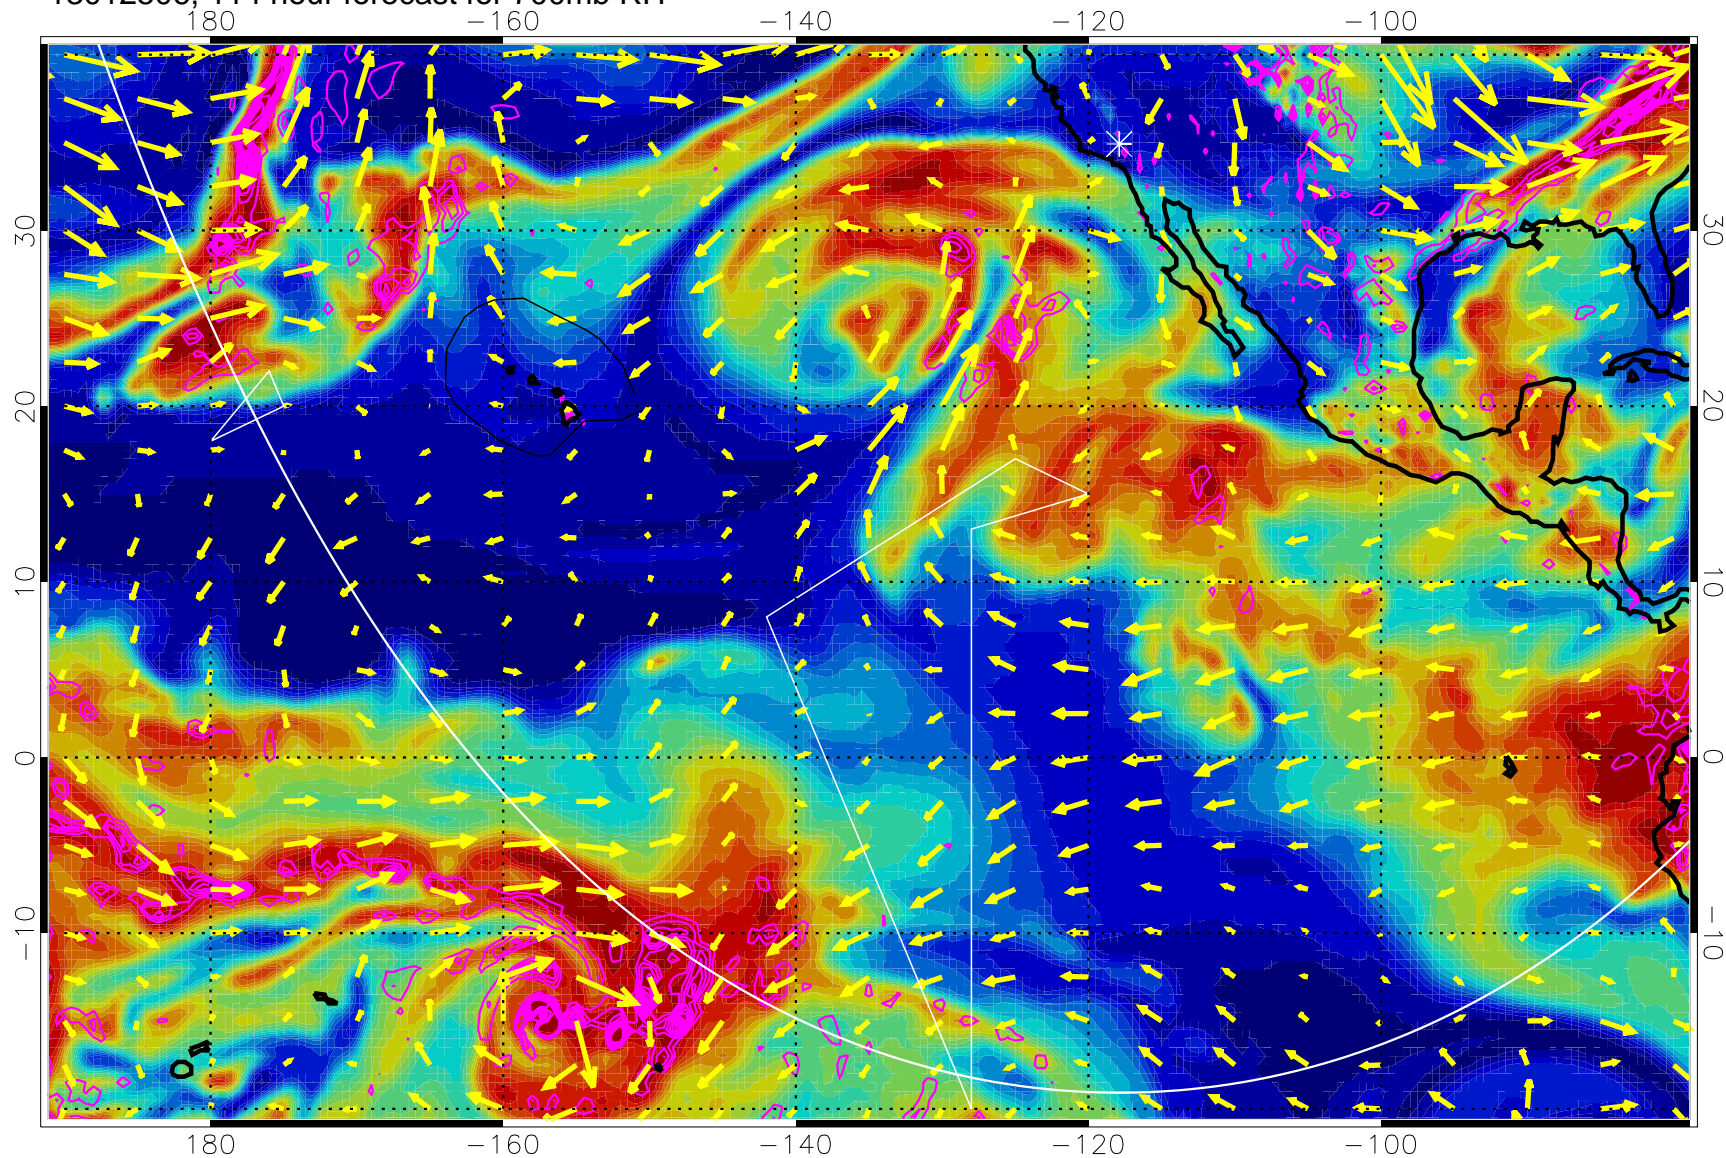

→ 30 m/s

Range ring of 6000 km -- 19 hours GH round trip

13012412, 96 hour forecast for 700mb RH

Negative Omegas less than -0.3 , contours of 0.3 Pa/s

EPV Tropopause (2 PVU) Position

→ 30 m/s

Range ring of 6000 km -- 19 hours GH round trip

13012418, 102 hour forecast for 700mb RH

Negative Omegas less than -0.3 , contours of 0.3 Pa/s

EPV Tropopause (2 PVU) Position

→ 30 m/s

Range ring of 6000 km -- 19 hours GH round trip

13012500, 108 hour forecast for 700mb RH

Negative Omegas less than -0.3 , contours of 0.3 Pa/s

EPV Tropopause (2 PVU) Position

→ 30 m/s

Range ring of 6000 km -- 19 hours GH round trip

13012506, 114 hour forecast for 700mb RH

Negative Omegas less than -0.3 , contours of 0.3 Pa/s

EPV Tropopause (2 PVU) Position

→ 30 m/s

Range ring of 6000 km -- 19 hours GH round trip

13012512, 120 hour forecast for 700mb RH

Negative Omegas less than -0.3 , contours of 0.3 Pa/s

EPV Tropopause (2 PVU) Position