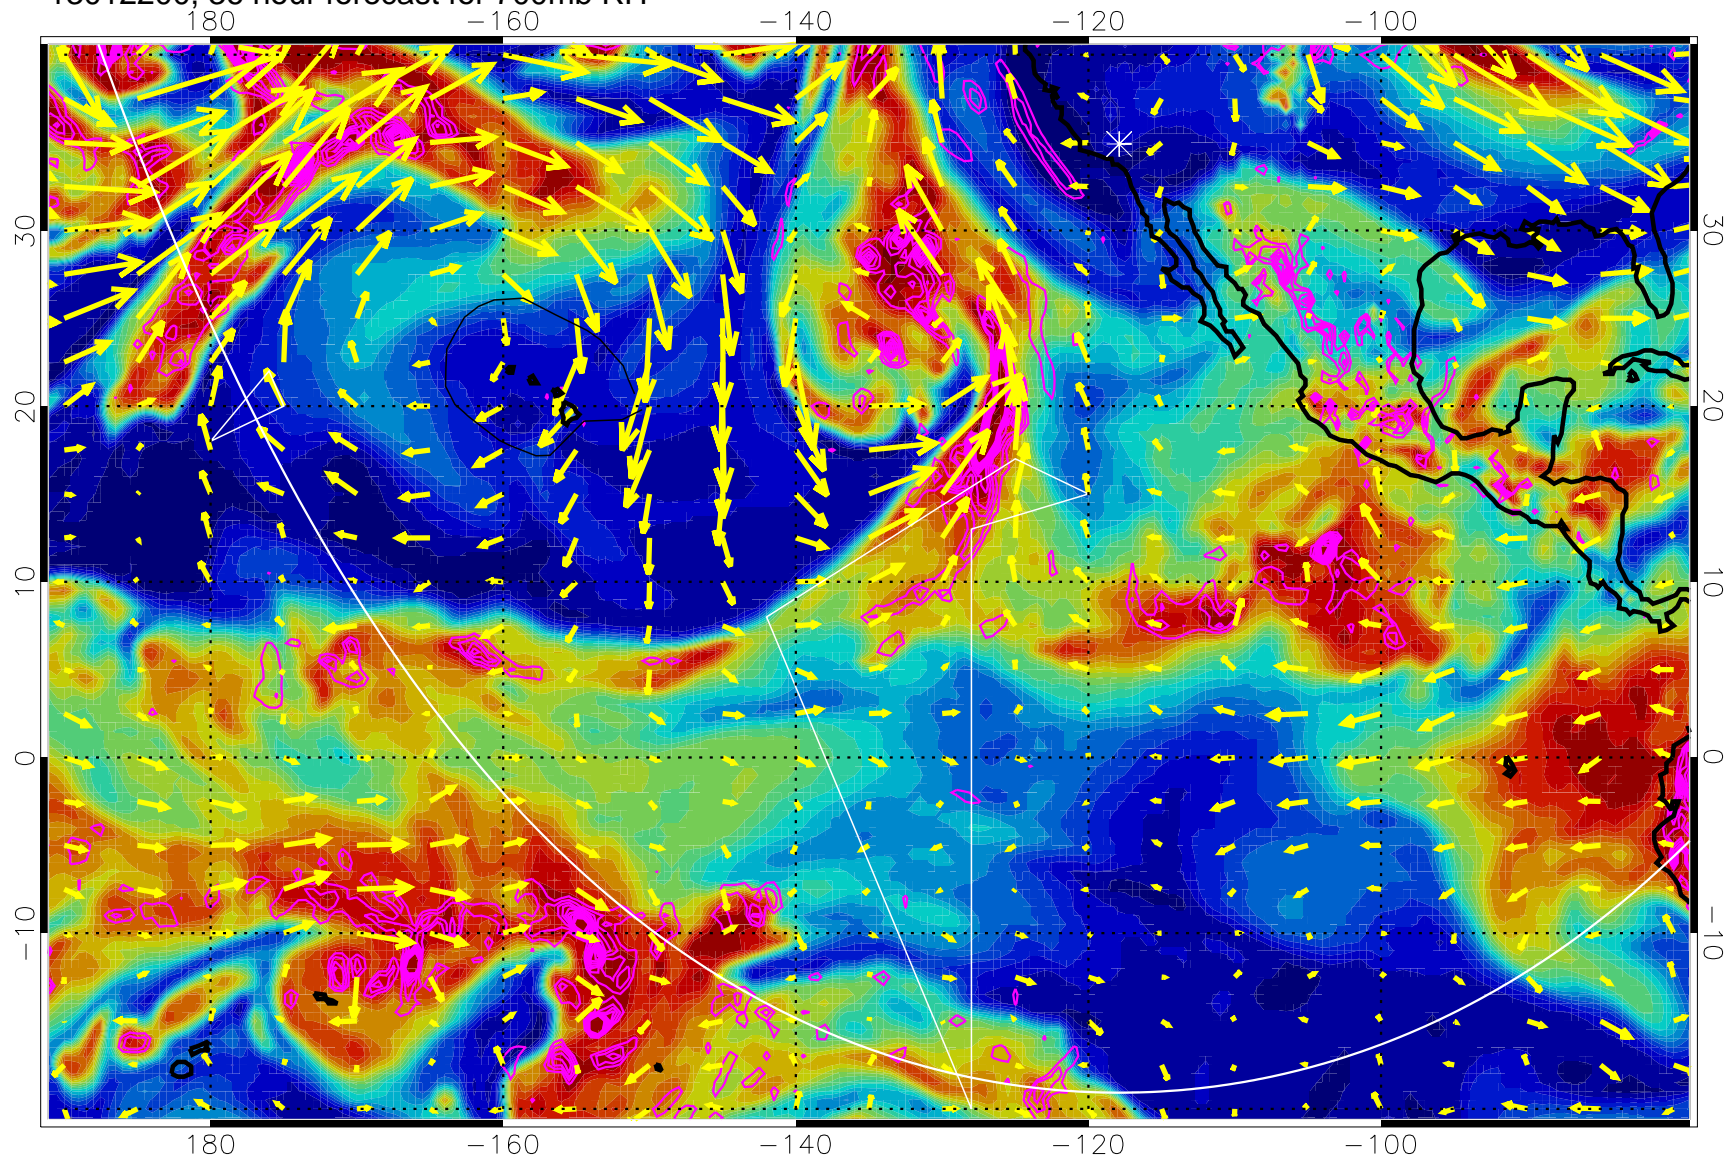

EPV Tropopause (2 PVU) Position

→ 30 m/s

Range ring of 6000 km -- 19 hours GH round trip

13012112, 24 hour forecast for 700mb RH

Negative Omegas less than -0.3 , contours of 0.3 Pa/s

EPV Tropopause (2 PVU) Position

→ 30 m/s

Range ring of 6000 km -- 19 hours GH round trip

13012118, 30 hour forecast for 700mb RH

Negative Omegas less than -0.3 , contours of 0.3 Pa/s

EPV Tropopause (2 PVU) Position

→ 30 m/s

Range ring of 6000 km -- 19 hours GH round trip

13012200, 36 hour forecast for 700mb RH

Negative Omegas less than -0.3 , contours of 0.3 Pa/s

EPV Tropopause (2 PVU) Position

→ 30 m/s

Range ring of 6000 km -- 19 hours GH round trip

13012206, 42 hour forecast for 700mb RH

EPV Tropopause (2 PVU) Position

→ 30 m/s

Range ring of 6000 km -- 19 hours GH round trip

13012218, 54 hour forecast for 700mb RH

Negative Omegas less than -0.3 , contours of 0.3 Pa/s

EPV Tropopause (2 PVU) Position