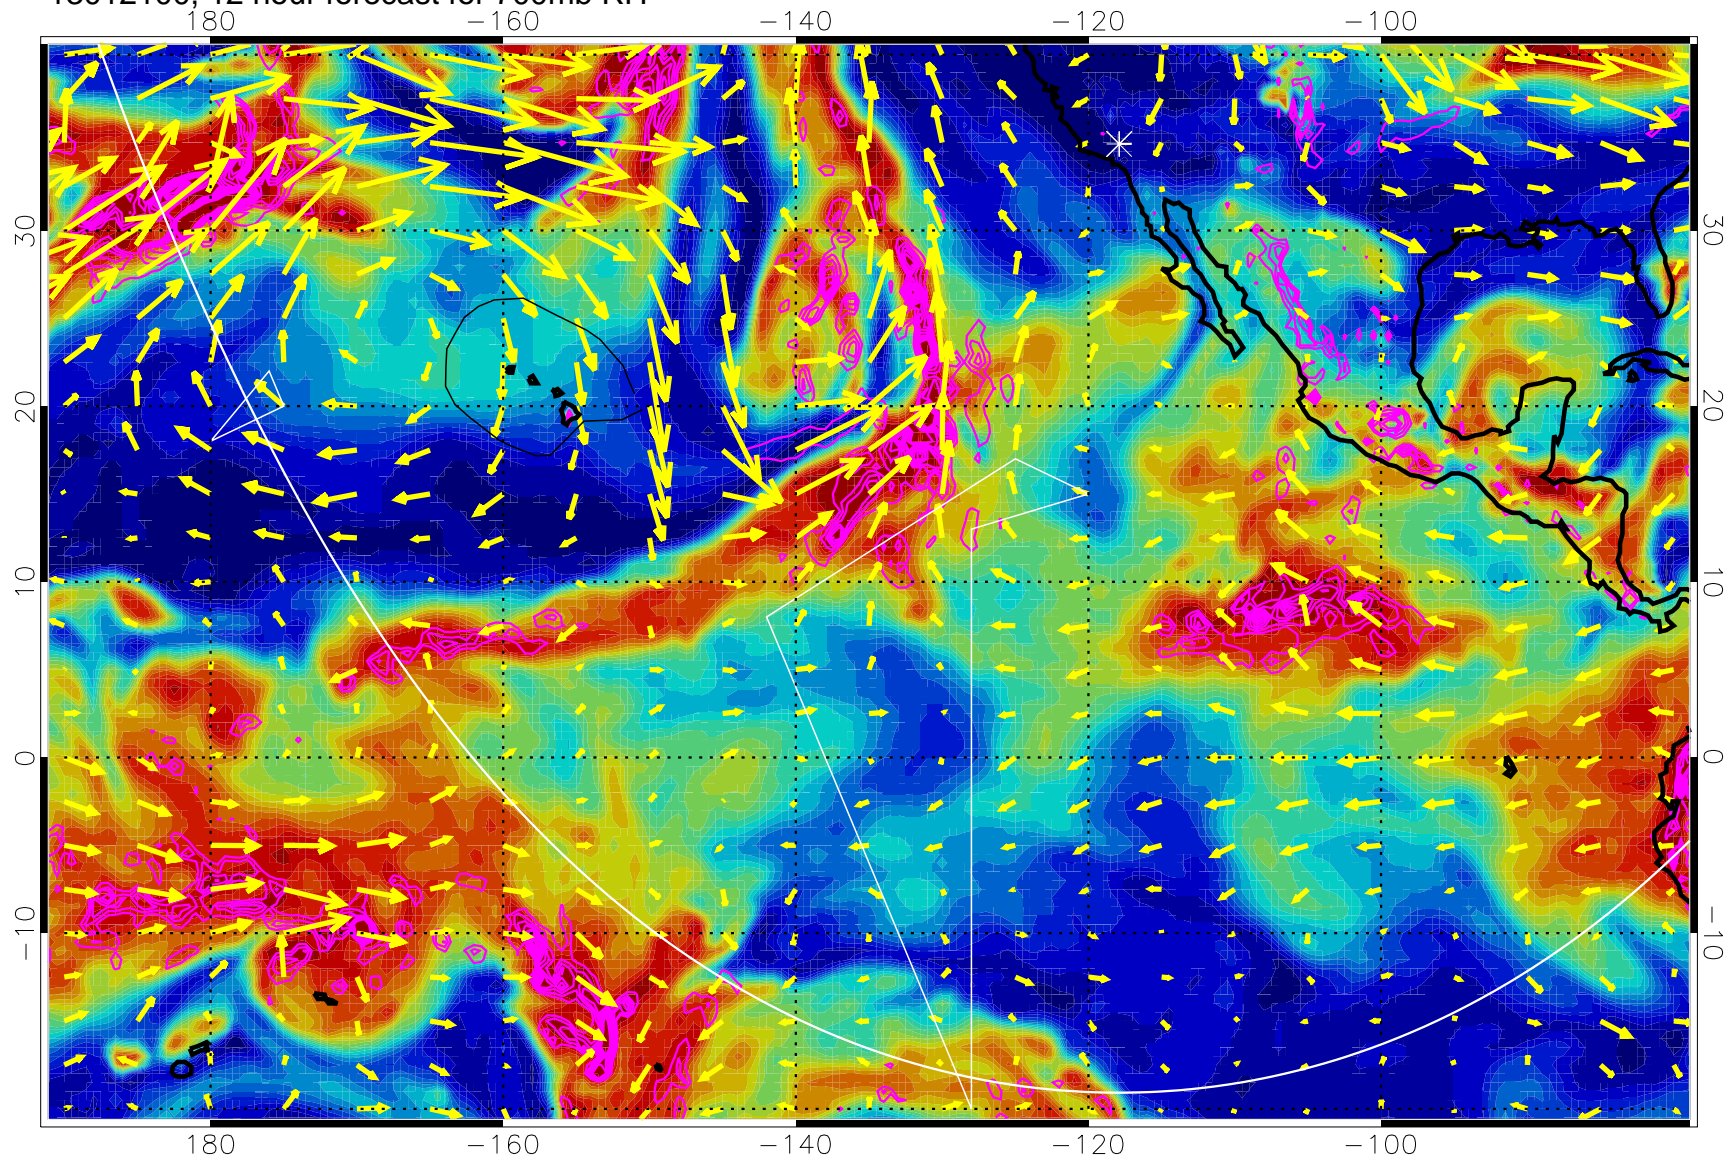

13012018, 6 hour forecast for 700mb RH

Negative Omegas less than -0.3 , contours of 0.3 Pa/s

EPV Tropopause (2 PVU) Position

→ 30 m/s

Range ring of 6000 km -- 19 hours GH round trip

13012100, 12 hour forecast for 700mb RH

Negative Omegas less than -0.3 , contours of 0.3 Pa/s

EPV Tropopause (2 PVU) Position

→ 30 m/s

Range ring of 6000 km -- 19 hours GH round trip

13012106, 18 hour forecast for 700mb RH

Negative Omegas less than -0.3 , contours of 0.3 Pa/s

EPV Tropopause (2 PVU) Position

→ 30 m/s

Range ring of 6000 km -- 19 hours GH round trip

13012112, 24 hour forecast for 700mb RH

Negative Omegas less than -0.3 , contours of 0.3 Pa/s

EPV Tropopause (2 PVU) Position

→ 30 m/s

Range ring of 6000 km -- 19 hours GH round trip

13012118, 30 hour forecast for 700mb RH

Negative Omegas less than -0.3 , contours of 0.3 Pa/s

EPV Tropopause (2 PVU) Position

→ 30 m/s

Range ring of 6000 km -- 19 hours GH round trip