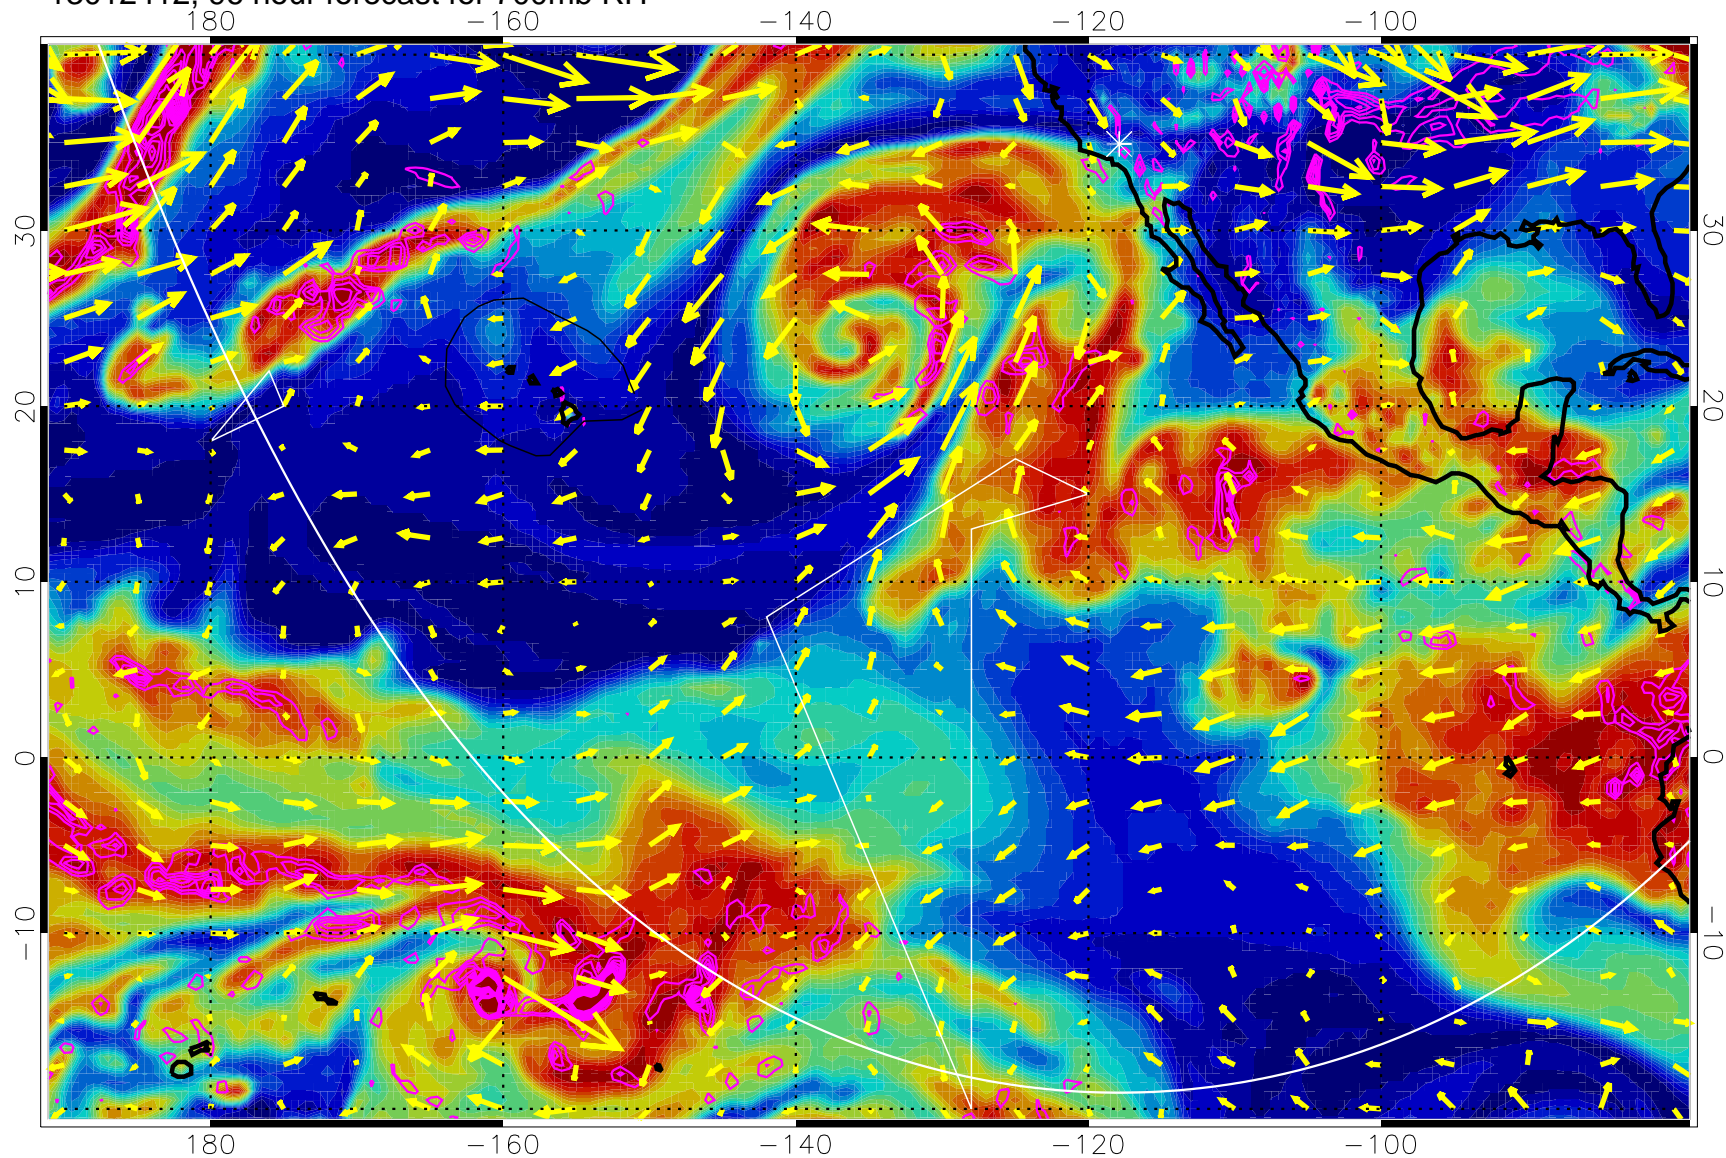

Negative Omegas less than -0.3 , contours of 0.3 Pa/s

EPV Tropopause (2 PVU) Position

→ 30 m/s

Range ring of 6000 km -- 19 hours GH round trip

13012400, 84 hour forecast for 700mb RH

Negative Omegas less than -0.3 , contours of 0.3 Pa/s

EPV Tropopause (2 PVU) Position

→ 30 m/s

Range ring of 6000 km -- 19 hours GH round trip

13012406, 90 hour forecast for 700mb RH

Negative Omegas less than -0.3 , contours of 0.3 Pa/s

EPV Tropopause (2 PVU) Position

→ 30 m/s

Range ring of 6000 km -- 19 hours GH round trip

13012412, 96 hour forecast for 700mb RH

Negative Omegas less than -0.3 , contours of 0.3 Pa/s

EPV Tropopause (2 PVU) Position

→ 30 m/s

Range ring of 6000 km -- 19 hours GH round trip

13012418, 102 hour forecast for 700mb RH

Negative Omegas less than -0.3 , contours of 0.3 Pa/s

EPV Tropopause (2 PVU) Position

→ 30 m/s

Range ring of 6000 km -- 19 hours GH round trip

13012500, 108 hour forecast for 700mb RH