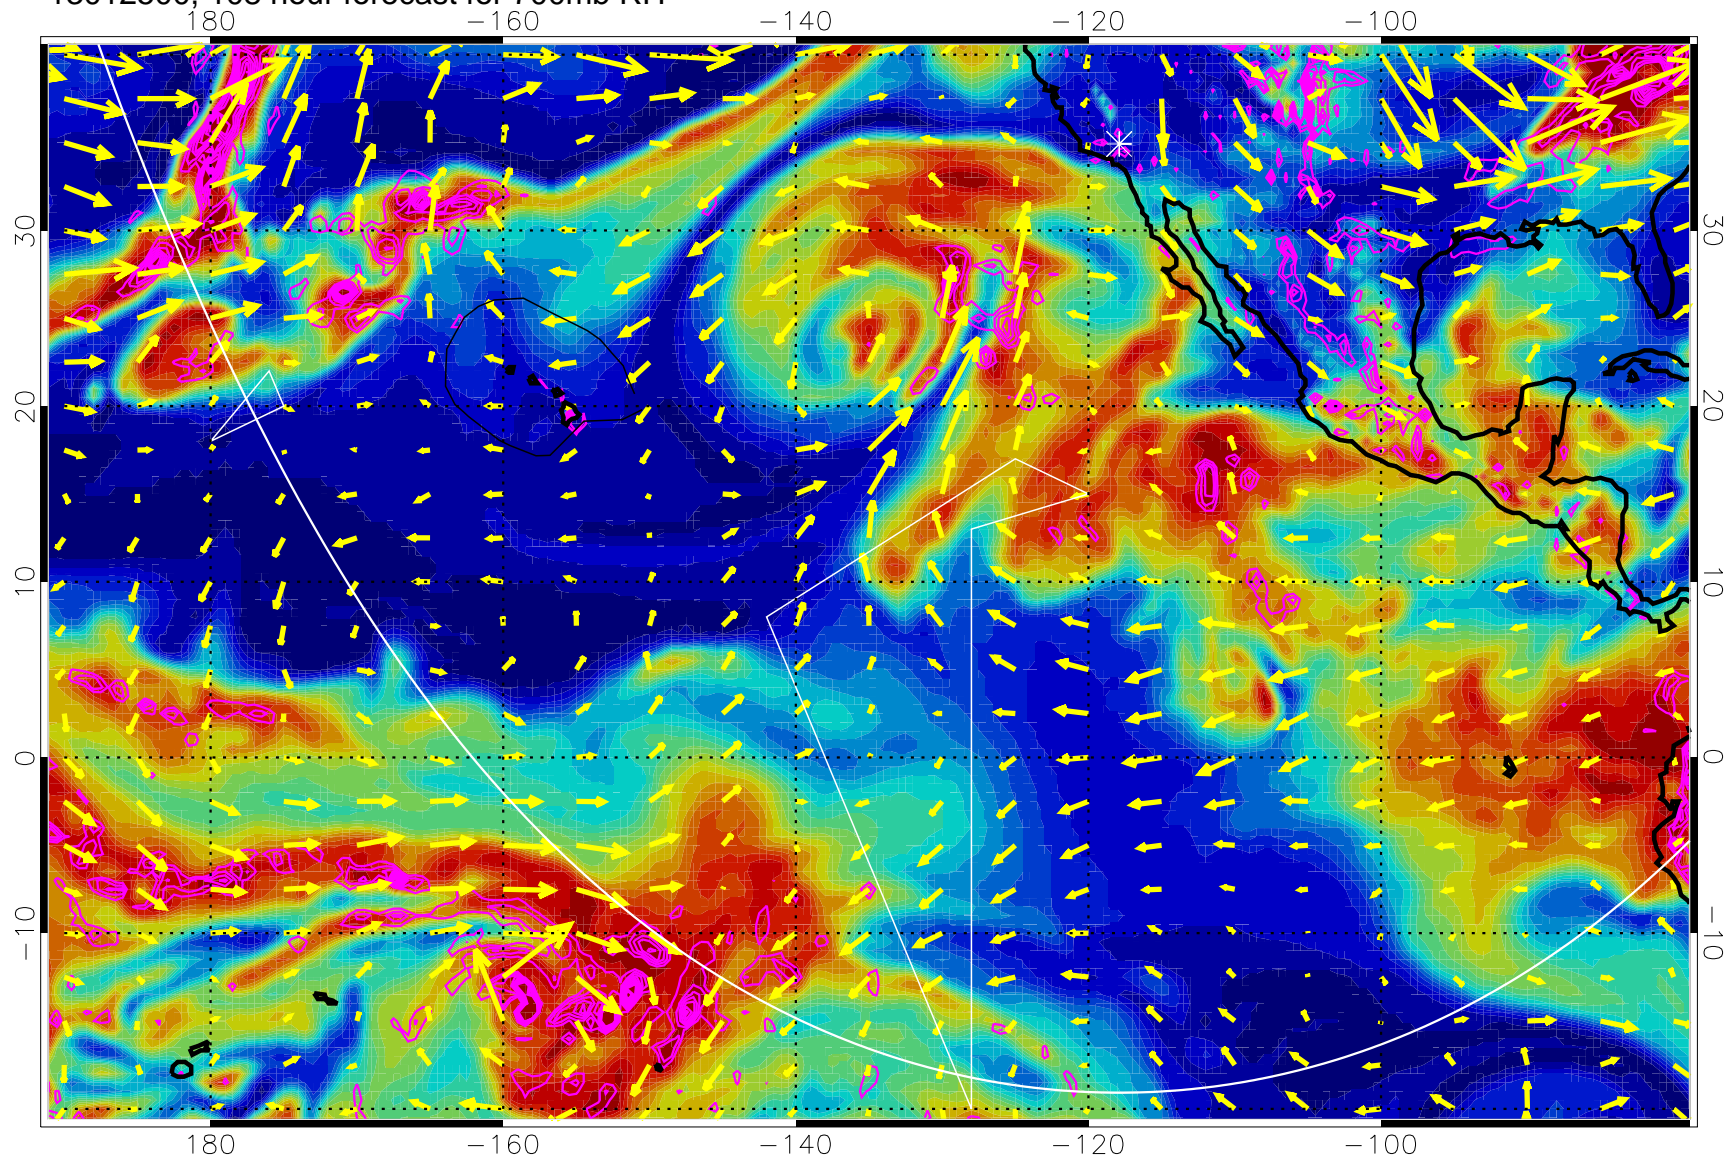

→ 30 m/s

Range ring of 6000 km -- 19 hours GH round trip

13012412, 96 hour forecast for 700mb RH

Negative Omegas less than -0.3 , contours of 0.3 Pa/s

EPV Tropopause (2 PVU) Position

→ 30 m/s

Range ring of 6000 km -- 19 hours GH round trip

13012418, 102 hour forecast for 700mb RH

Negative Omegas less than -0.3 , contours of 0.3 Pa/s

EPV Tropopause (2 PVU) Position

→ 30 m/s

Range ring of 6000 km -- 19 hours GH round trip

13012500, 108 hour forecast for 700mb RH

Negative Omegas less than -0.3 , contours of 0.3 Pa/s

EPV Tropopause (2 PVU) Position

→ 30 m/s

Range ring of 6000 km -- 19 hours GH round trip

13012506, 114 hour forecast for 700mb RH

Negative Omegas less than -0.3 , contours of 0.3 Pa/s

EPV Tropopause (2 PVU) Position

→ 30 m/s

Range ring of 6000 km -- 19 hours GH round trip

13012512, 120 hour forecast for 700mb RH

Negative Omegas less than -0.3 , contours of 0.3 Pa/s

EPV Tropopause (2 PVU) Position