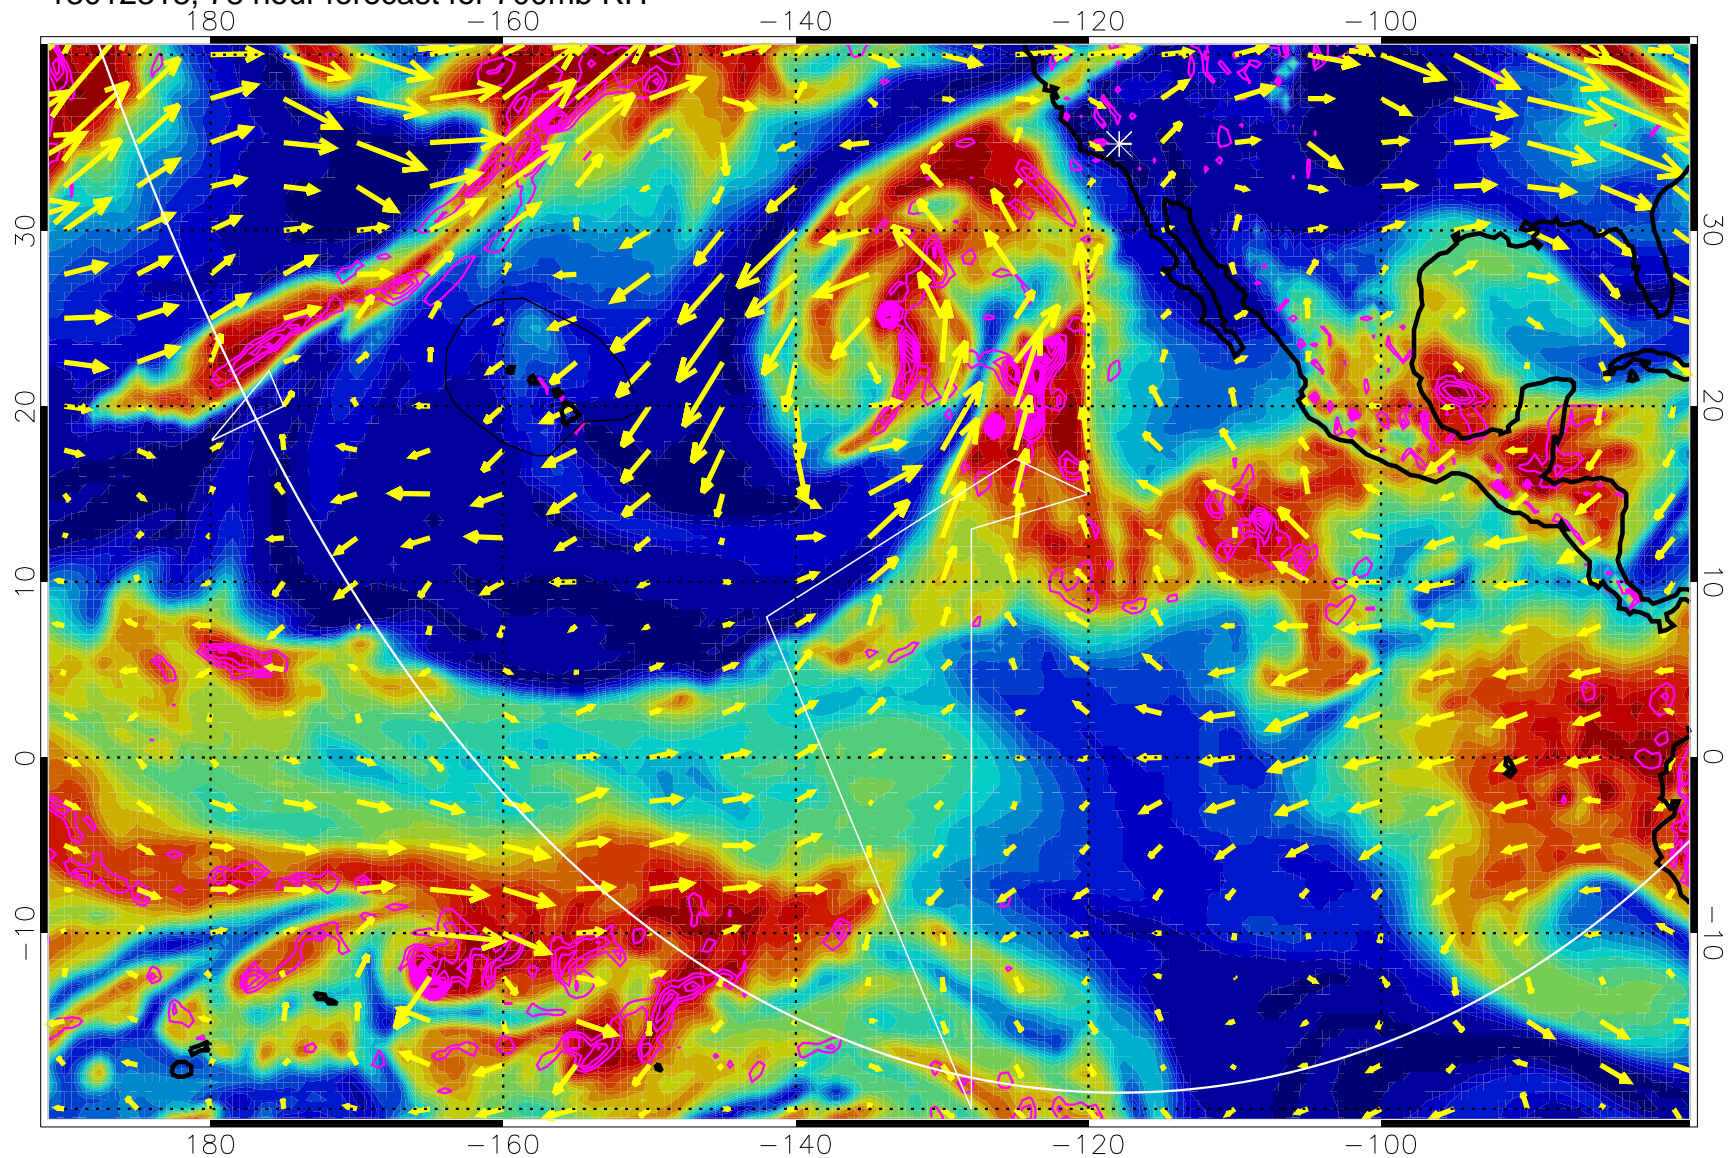

13012312, 72 hour forecast for 700mb RH

Negative Omegas less than -0.3 , contours of 0.3 Pa/s

EPV Tropopause (2 PVU) Position

→ 30 m/s

Range ring of 6000 km -- 19 hours GH round trip

13012318, 78 hour forecast for 700mb RH

Negative Omegas less than -0.3 , contours of 0.3 Pa/s

EPV Tropopause (2 PVU) Position

→ 30 m/s

Range ring of 6000 km -- 19 hours GH round trip

13012400, 84 hour forecast for 700mb RH

Negative Omegas less than -0.3 , contours of 0.3 Pa/s

EPV Tropopause (2 PVU) Position

→ 30 m/s

Range ring of 6000 km -- 19 hours GH round trip

13012406, 90 hour forecast for 700mb RH

Negative Omegas less than -0.3 , contours of 0.3 Pa/s

EPV Tropopause (2 PVU) Position

13012418, 102 hour forecast for 700mb RH

Negative Omegas less than -0.3 , contours of 0.3 Pa/s

EPV Tropopause (2 PVU) Position

→ 30 m/s

Range ring of 6000 km -- 19 hours GH round trip

13012500, 108 hour forecast for 700mb RH