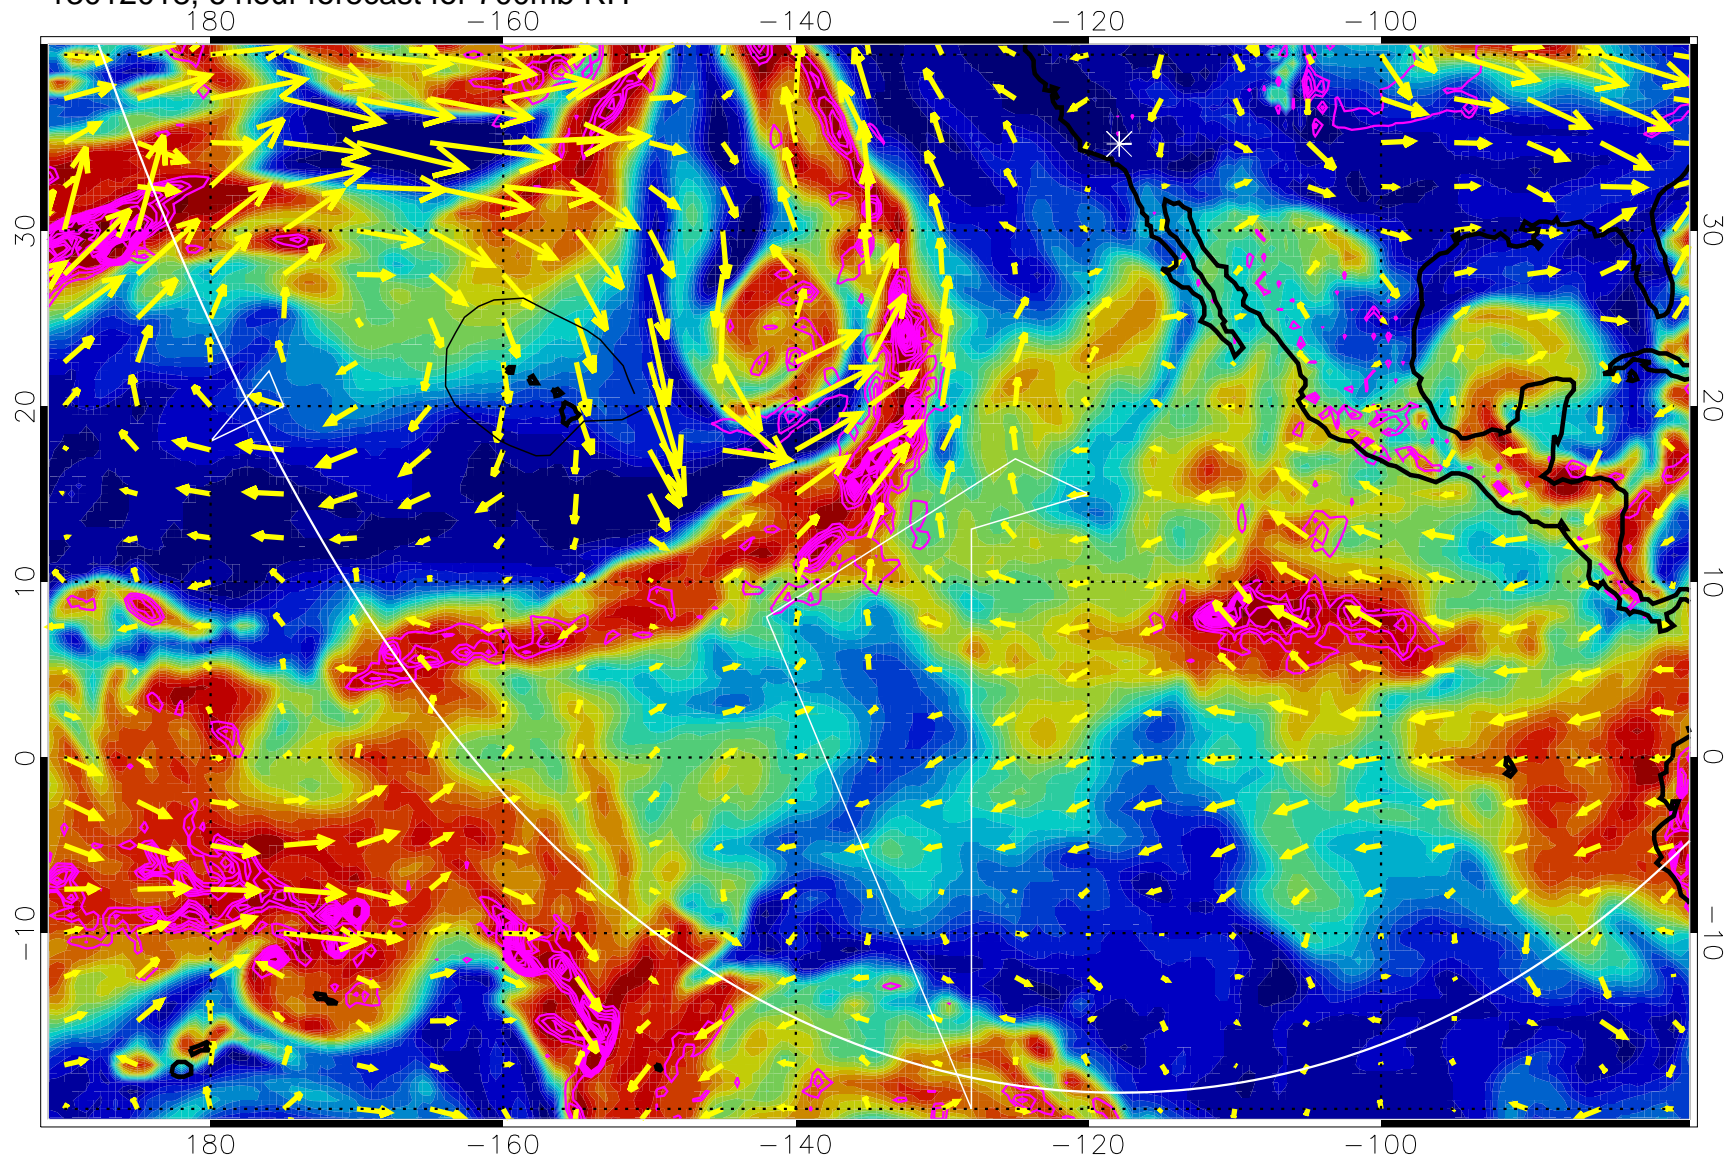

13012018, 6 hour forecast for 700mb RH

Negative Omegas less than -0.3 , contours of 0.3 Pa/s

EPV Tropopause (2 PVU) Position

→ 30 m/s

Range ring of 6000 km -- 19 hours GH round trip

13012100, 12 hour forecast for 700mb RH

Negative Omegas less than -0.3 , contours of 0.3 Pa/s

EPV Tropopause (2 PVU) Position

→ 30 m/s

Range ring of 6000 km -- 19 hours GH round trip

13012106, 18 hour forecast for 700mb RH

Negative Omegas less than -0.3 , contours of 0.3 Pa/s

EPV Tropopause (2 PVU) Position

→ 30 m/s

Range ring of 6000 km -- 19 hours GH round trip

13012112, 24 hour forecast for 700mb RH

Negative Omegas less than -0.3 , contours of 0.3 Pa/s

EPV Tropopause (2 PVU) Position

→ 30 m/s

Range ring of 6000 km -- 19 hours GH round trip

13012118, 30 hour forecast for 700mb RH

Negative Omegas less than -0.3 , contours of 0.3 Pa/s

EPV Tropopause (2 PVU) Position

→ 30 m/s

Range ring of 6000 km -- 19 hours GH round trip