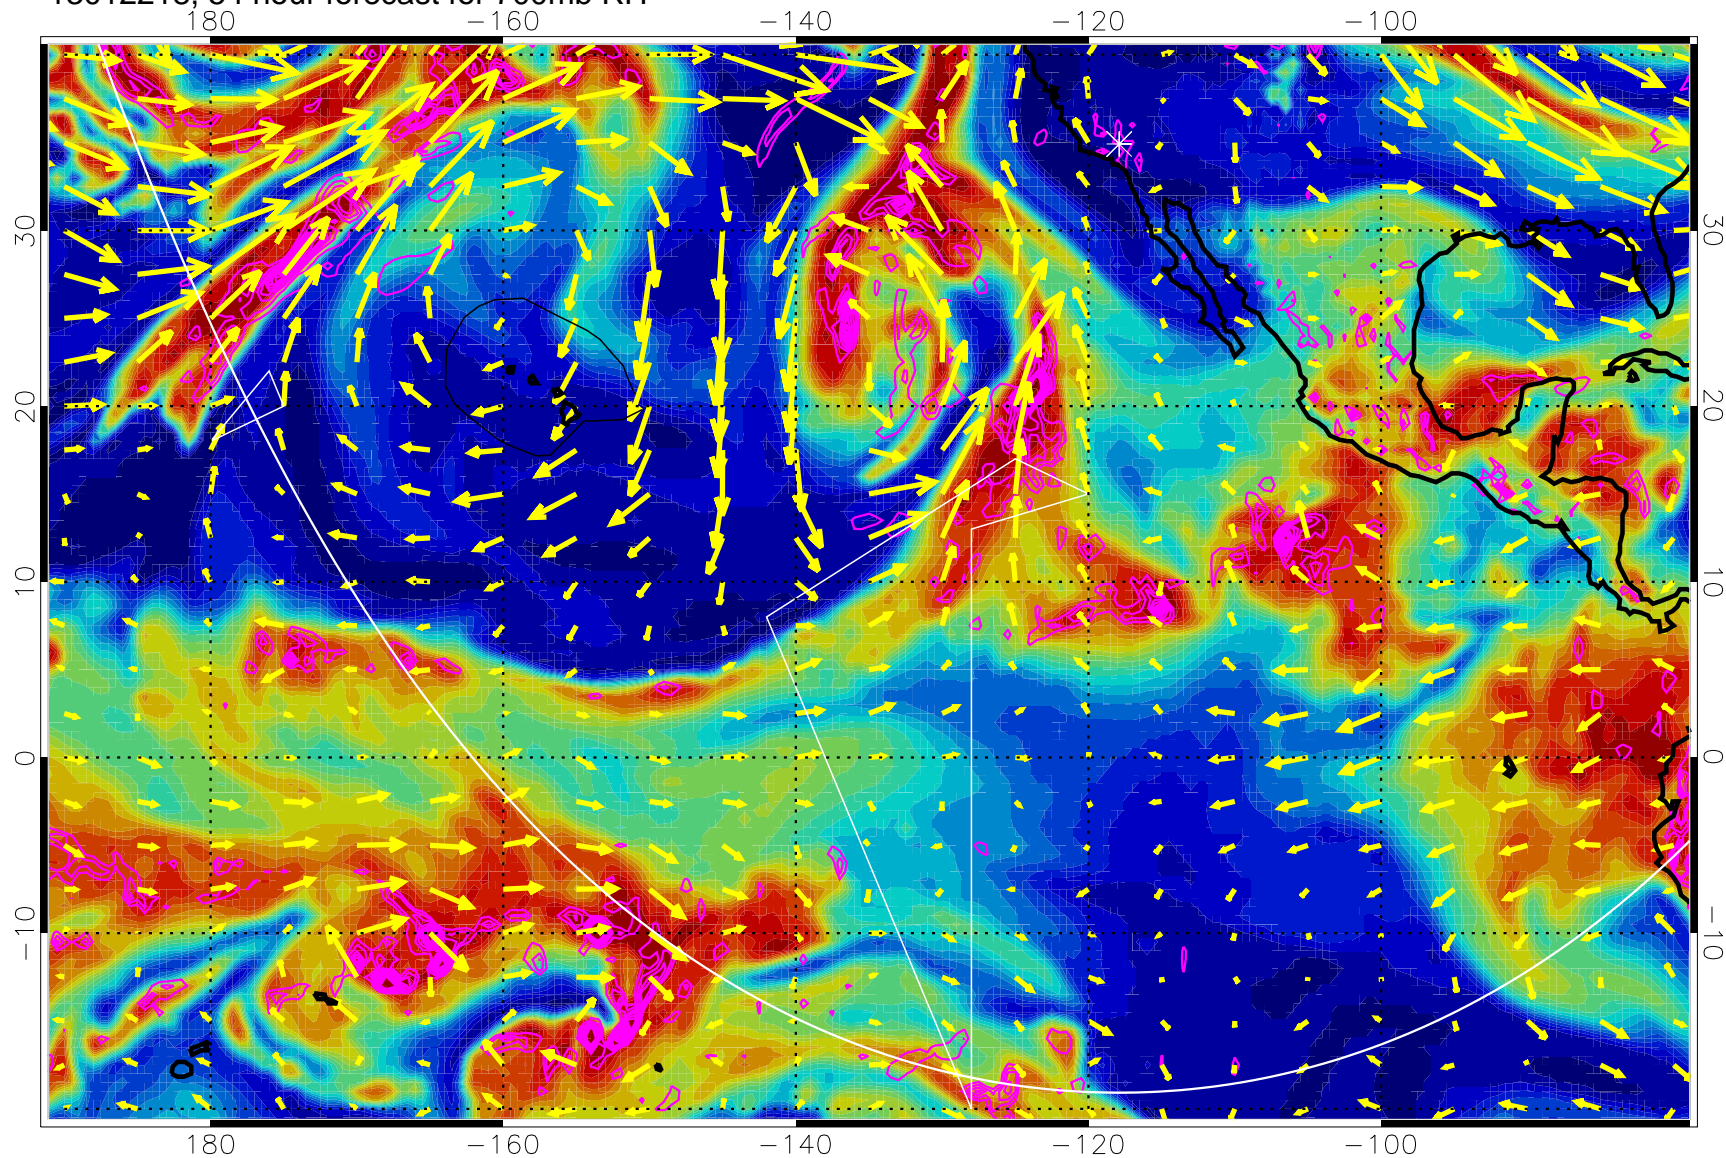

Negative Omegas less than -0.3 , contours of 0.3 Pa/s

EPV Tropopause (2 PVU) Position

→ 30 m/s

Range ring of 6000 km -- 19 hours GH round trip

13012212, 48 hour forecast for 700mb RH

Negative Omegas less than -0.3 , contours of 0.3 Pa/s

EPV Tropopause (2 PVU) Position

→ 30 m/s

Range ring of 6000 km -- 19 hours GH round trip

13012218, 54 hour forecast for 700mb RH

Negative Omegas less than -0.3 , contours of 0.3 Pa/s

EPV Tropopause (2 PVU) Position

→ 30 m/s

Range ring of 6000 km -- 19 hours GH round trip

13012300, 60 hour forecast for 700mb RH

180 -160 -140 -120 -100

0 20 40 60 80 100
RH, %

Negative Omegas less than -0.3 , contours of 0.3 Pa/s

EPV Tropopause (2 PVU) Position