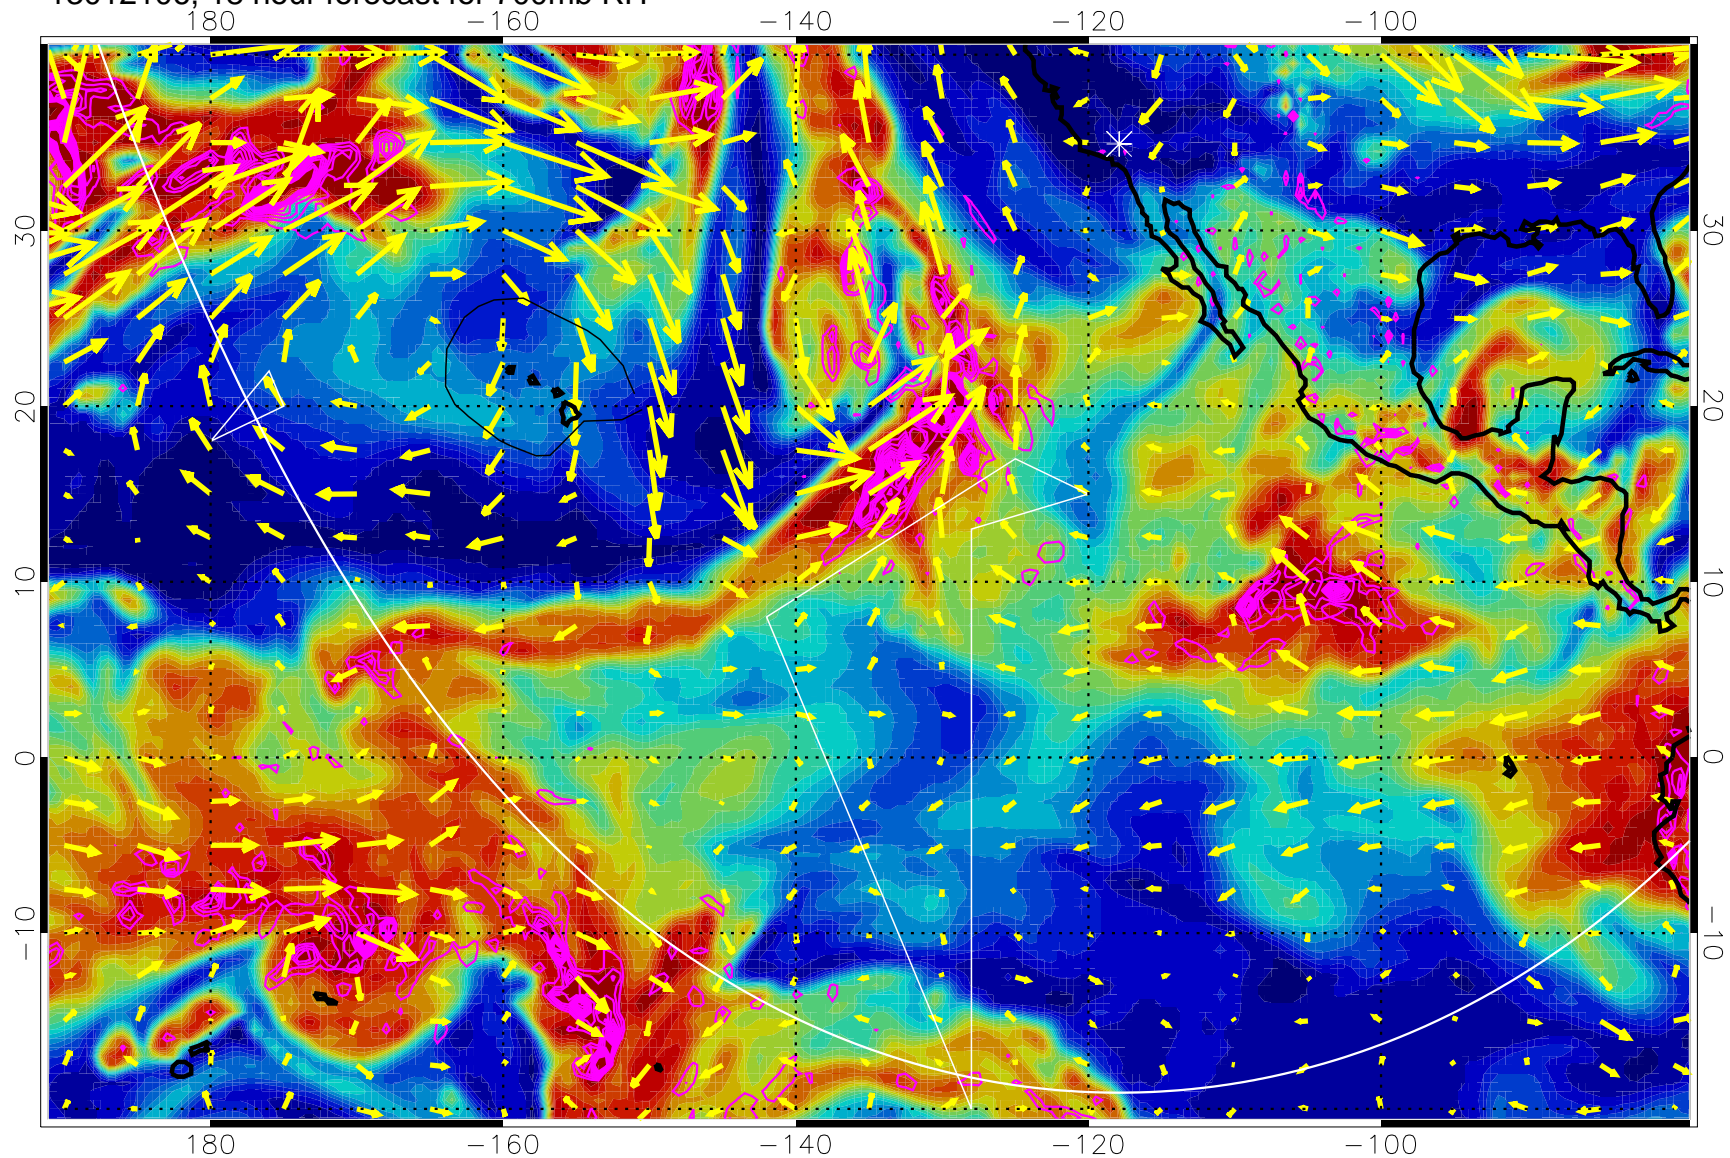

13012018, 6 hour forecast for 700mb RH

Negative Omegas less than -0.3 , contours of 0.3 Pa/s

EPV Tropopause (2 PVU) Position

→ 30 m/s

Range ring of 6000 km -- 19 hours GH round trip

13012100, 12 hour forecast for 700mb RH

Negative Omegas less than -0.3 , contours of 0.3 Pa/s

EPV Tropopause (2 PVU) Position

→ 30 m/s

Range ring of 6000 km -- 19 hours GH round trip

13012106, 18 hour forecast for 700mb RH

Negative Omegas less than -0.3 , contours of 0.3 Pa/s

EPV Tropopause (2 PVU) Position

→ 30 m/s

Range ring of 6000 km -- 19 hours GH round trip

13012112, 24 hour forecast for 700mb RH

Negative Omegas less than -0.3 , contours of 0.3 Pa/s

EPV Tropopause (2 PVU) Position

→ 30 m/s

Range ring of 6000 km -- 19 hours GH round trip

13012118, 30 hour forecast for 700mb RH

Negative Omegas less than -0.3 , contours of 0.3 Pa/s

EPV Tropopause (2 PVU) Position

→ 30 m/s

Range ring of 6000 km -- 19 hours GH round trip