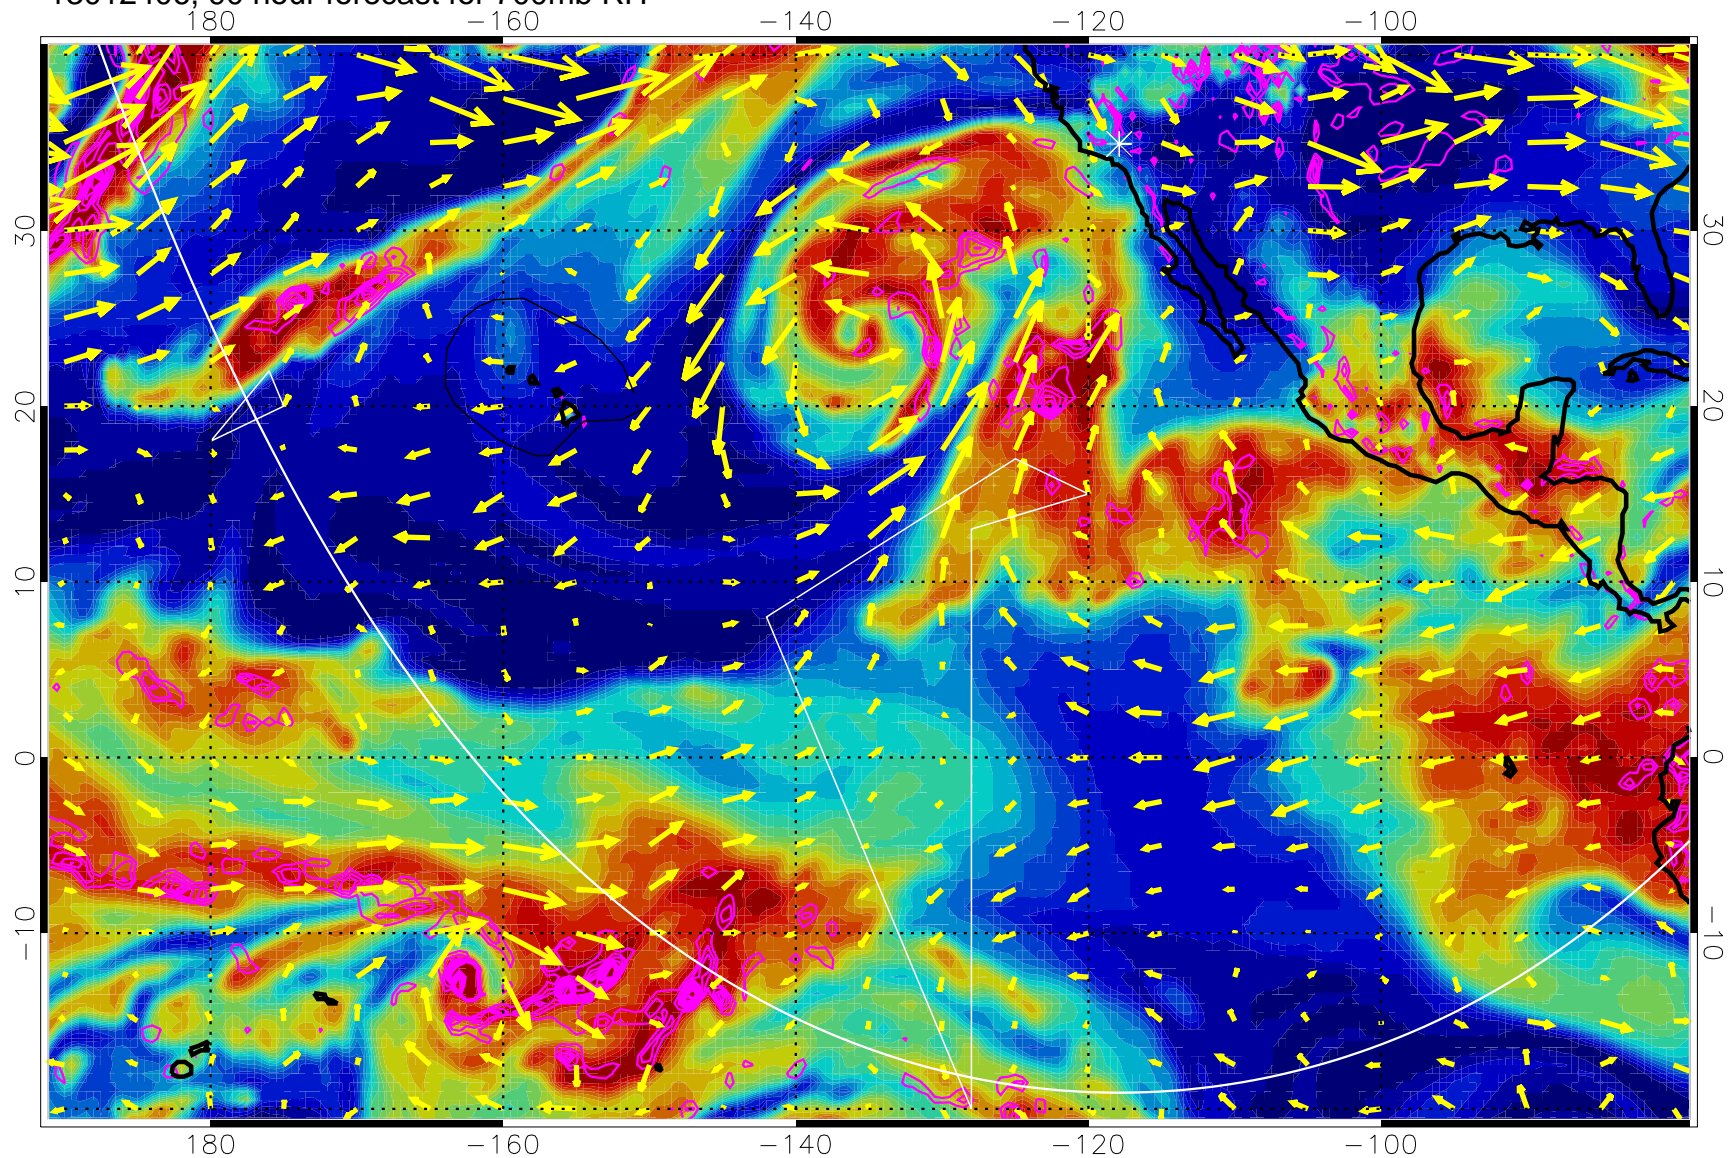

13012312, 72 hour forecast for 700mb RH

Negative Omegas less than -0.3 , contours of 0.3 Pa/s

EPV Tropopause (2 PVU) Position

→ 30 m/s

Range ring of 6000 km -- 19 hours GH round trip

13012318, 78 hour forecast for 700mb RH

Negative Omegas less than -0.3 , contours of 0.3 Pa/s

EPV Tropopause (2 PVU) Position

→ 30 m/s

Range ring of 6000 km -- 19 hours GH round trip

13012400, 84 hour forecast for 700mb RH

Negative Omegas less than -0.3 , contours of 0.3 Pa/s

EPV Tropopause (2 PVU) Position

→ 30 m/s

Range ring of 6000 km -- 19 hours GH round trip

13012406, 90 hour forecast for 700mb RH

Negative Omegas less than -0.3 , contours of 0.3 Pa/s

EPV Tropopause (2 PVU) Position

→ 30 m/s

Range ring of 6000 km -- 19 hours GH round trip

13012412, 96 hour forecast for 700mb RH

Negative Omegas less than -0.3 , contours of 0.3 Pa/s

EPV Tropopause (2 PVU) Position

→ 30 m/s

Range ring of 6000 km -- 19 hours GH round trip