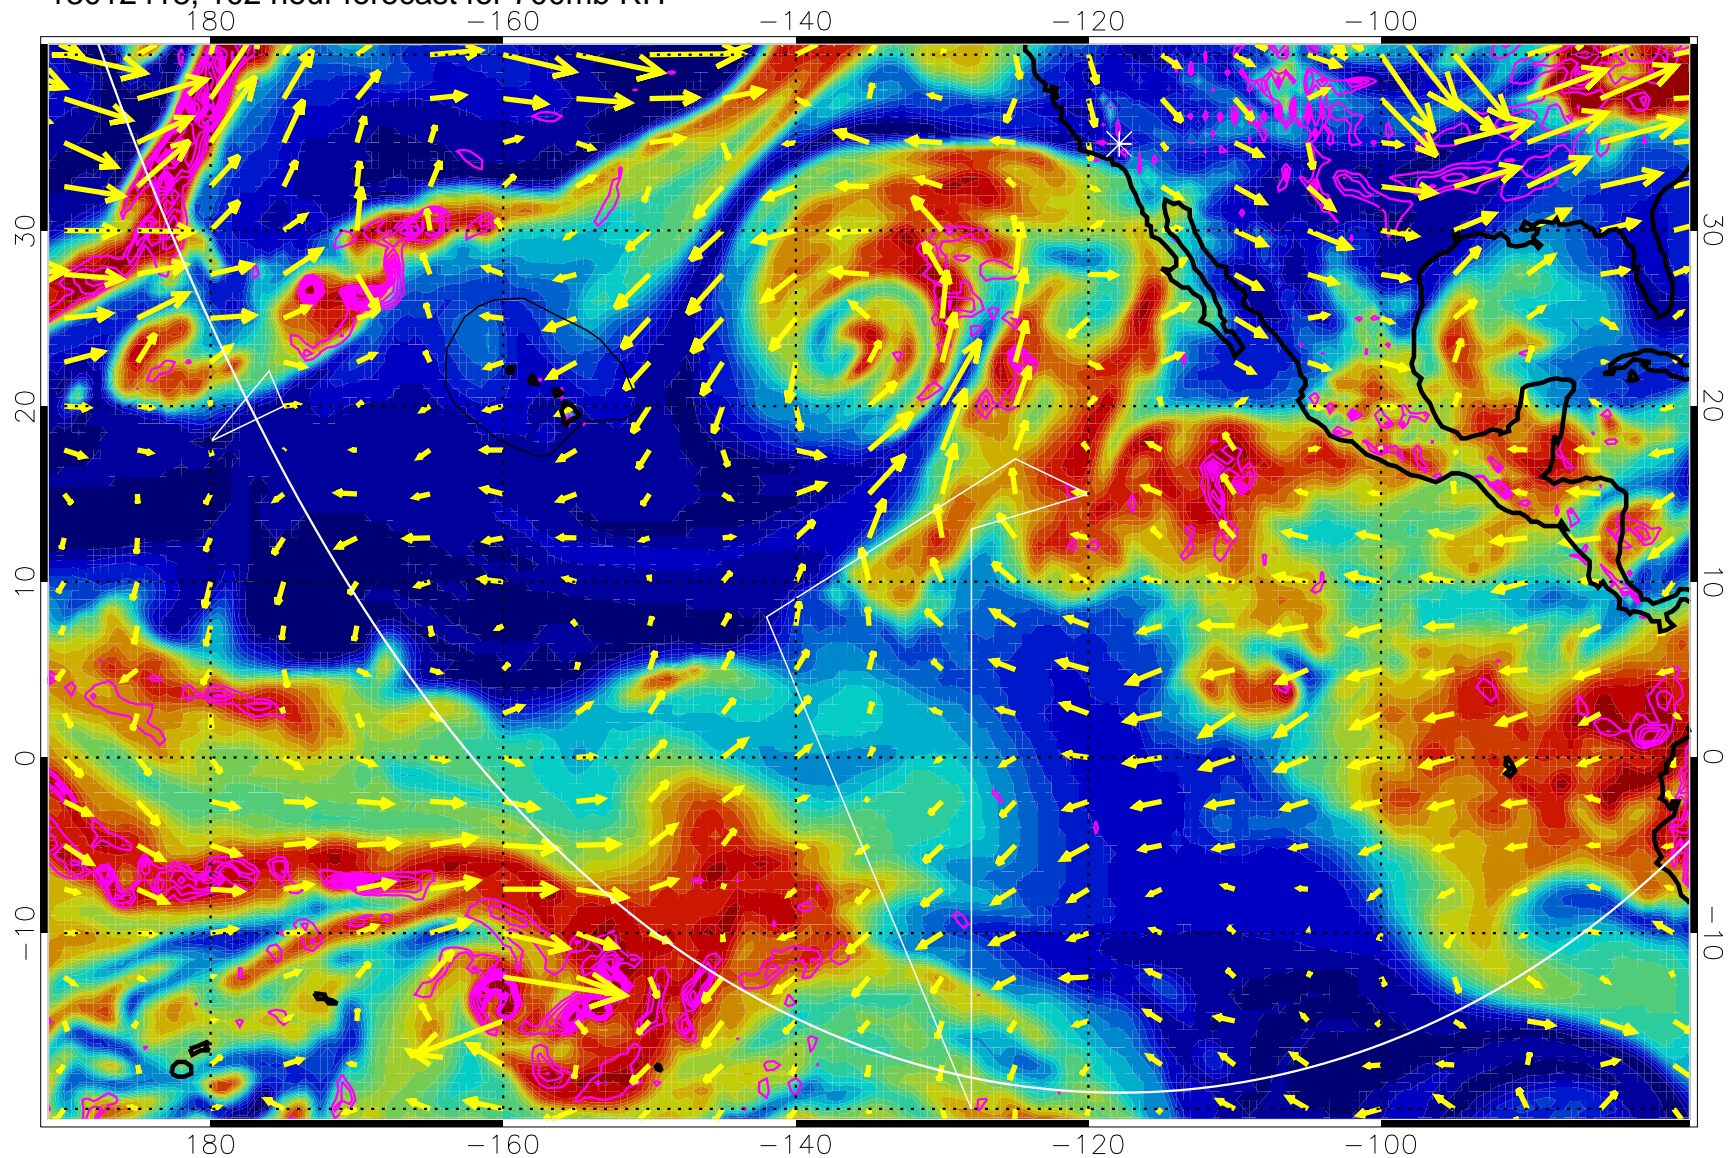

EPV Tropopause (2 PVU) Position

→ 30 m/s

Range ring of 6000 km -- 19 hours GH round trip

13012406, 90 hour forecast for 700mb RH

Negative Omegas less than -0.3 , contours of 0.3 Pa/s

EPV Tropopause (2 PVU) Position

→ 30 m/s

Range ring of 6000 km -- 19 hours GH round trip

13012412, 96 hour forecast for 700mb RH

Negative Omegas less than -0.3 , contours of 0.3 Pa/s

EPV Tropopause (2 PVU) Position

→ 30 m/s

Range ring of 6000 km -- 19 hours GH round trip

13012418, 102 hour forecast for 700mb RH

Negative Omegas less than -0.3 , contours of 0.3 Pa/s

EPV Tropopause (2 PVU) Position

→ 30 m/s

Range ring of 6000 km -- 19 hours GH round trip

13012500, 108 hour forecast for 700mb RH

Negative Omegas less than -0.3 , contours of 0.3 Pa/s

EPV Tropopause (2 PVU) Position

→ 30 m/s

Range ring of 6000 km -- 19 hours GH round trip

13012506, 114 hour forecast for 700mb RH

Negative Omegas less than -0.3 , contours of 0.3 Pa/s