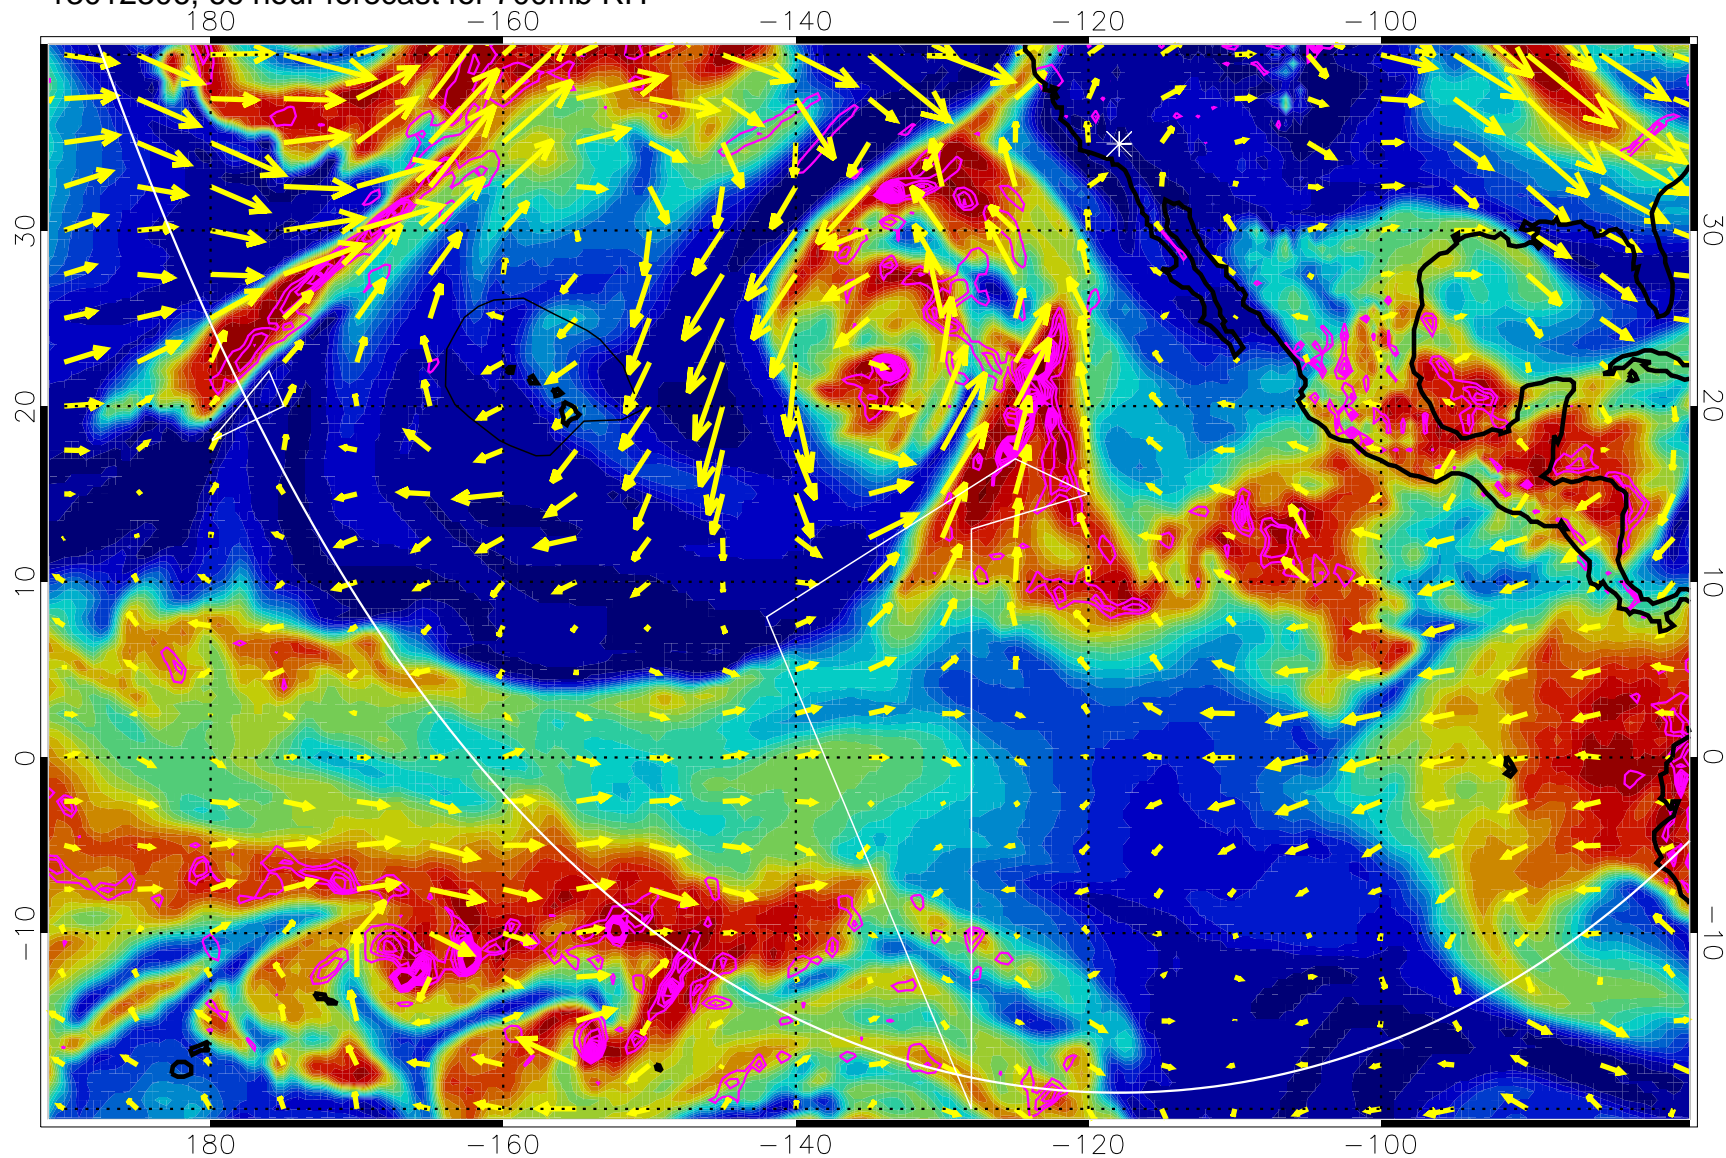

EPV Tropopause (2 PVU) Position

→ 30 m/s

Range ring of 6000 km -- 19 hours GH round trip

13012218, 54 hour forecast for 700mb RH

Negative Omegas less than -0.3 , contours of 0.3 Pa/s

EPV Tropopause (2 PVU) Position

→ 30 m/s

Range ring of 6000 km -- 19 hours GH round trip

13012300, 60 hour forecast for 700mb RH

180 -160 -140 -120 -100

0 20 40 60 80 100
RH, %

Negative Omegas less than -0.3 , contours of 0.3 Pa/s

EPV Tropopause (2 PVU) Position

→ 30 m/s

Range ring of 6000 km -- 19 hours GH round trip

13012306, 66 hour forecast for 700mb RH

Negative Omegas less than -0.3 , contours of 0.3 Pa/s

EPV Tropopause (2 PVU) Position

→ 30 m/s

Range ring of 6000 km -- 19 hours GH round trip

13012312, 72 hour forecast for 700mb RH

Negative Omegas less than -0.3 , contours of 0.3 Pa/s

EPV Tropopause (2 PVU) Position

→ 30 m/s

Range ring of 6000 km -- 19 hours GH round trip

13012318, 78 hour forecast for 700mb RH