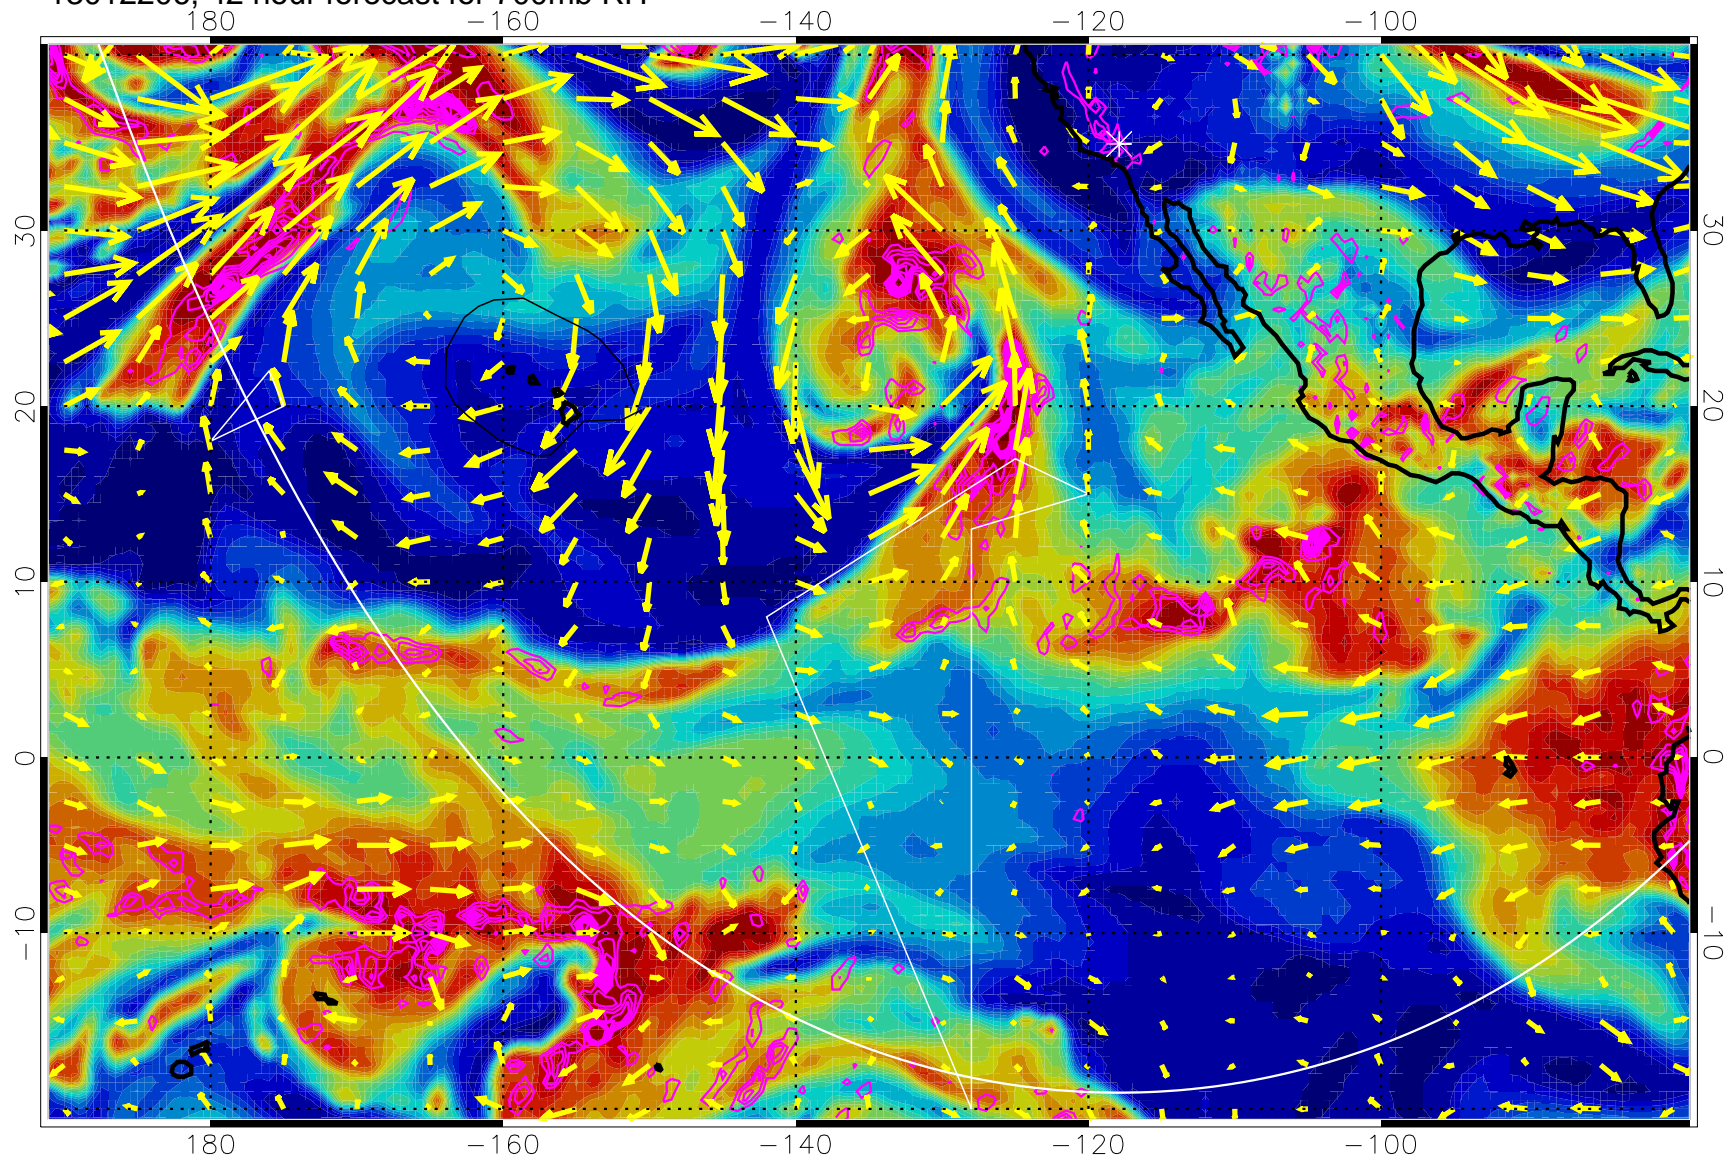

→ 30 m/s

Range ring of 6000 km -- 19 hours GH round trip

13012118, 30 hour forecast for 700mb RH

Negative Omegas less than -0.3 , contours of 0.3 Pa/s

EPV Tropopause (2 PVU) Position

→ 30 m/s

Range ring of 6000 km -- 19 hours GH round trip

13012200, 36 hour forecast for 700mb RH

Negative Omegas less than -0.3 , contours of 0.3 Pa/s

EPV Tropopause (2 PVU) Position

→ 30 m/s

Range ring of 6000 km -- 19 hours GH round trip

13012206, 42 hour forecast for 700mb RH

Negative Omegas less than -0.3 , contours of 0.3 Pa/s

EPV Tropopause (2 PVU) Position

→ 30 m/s

Range ring of 6000 km -- 19 hours GH round trip

13012212, 48 hour forecast for 700mb RH

Negative Omegas less than -0.3 , contours of 0.3 Pa/s

EPV Tropopause (2 PVU) Position

→ 30 m/s

Range ring of 6000 km -- 19 hours GH round trip

13012218, 54 hour forecast for 700mb RH

Negative Omegas less than -0.3 , contours of 0.3 Pa/s

EPV Tropopause (2 PVU) Position