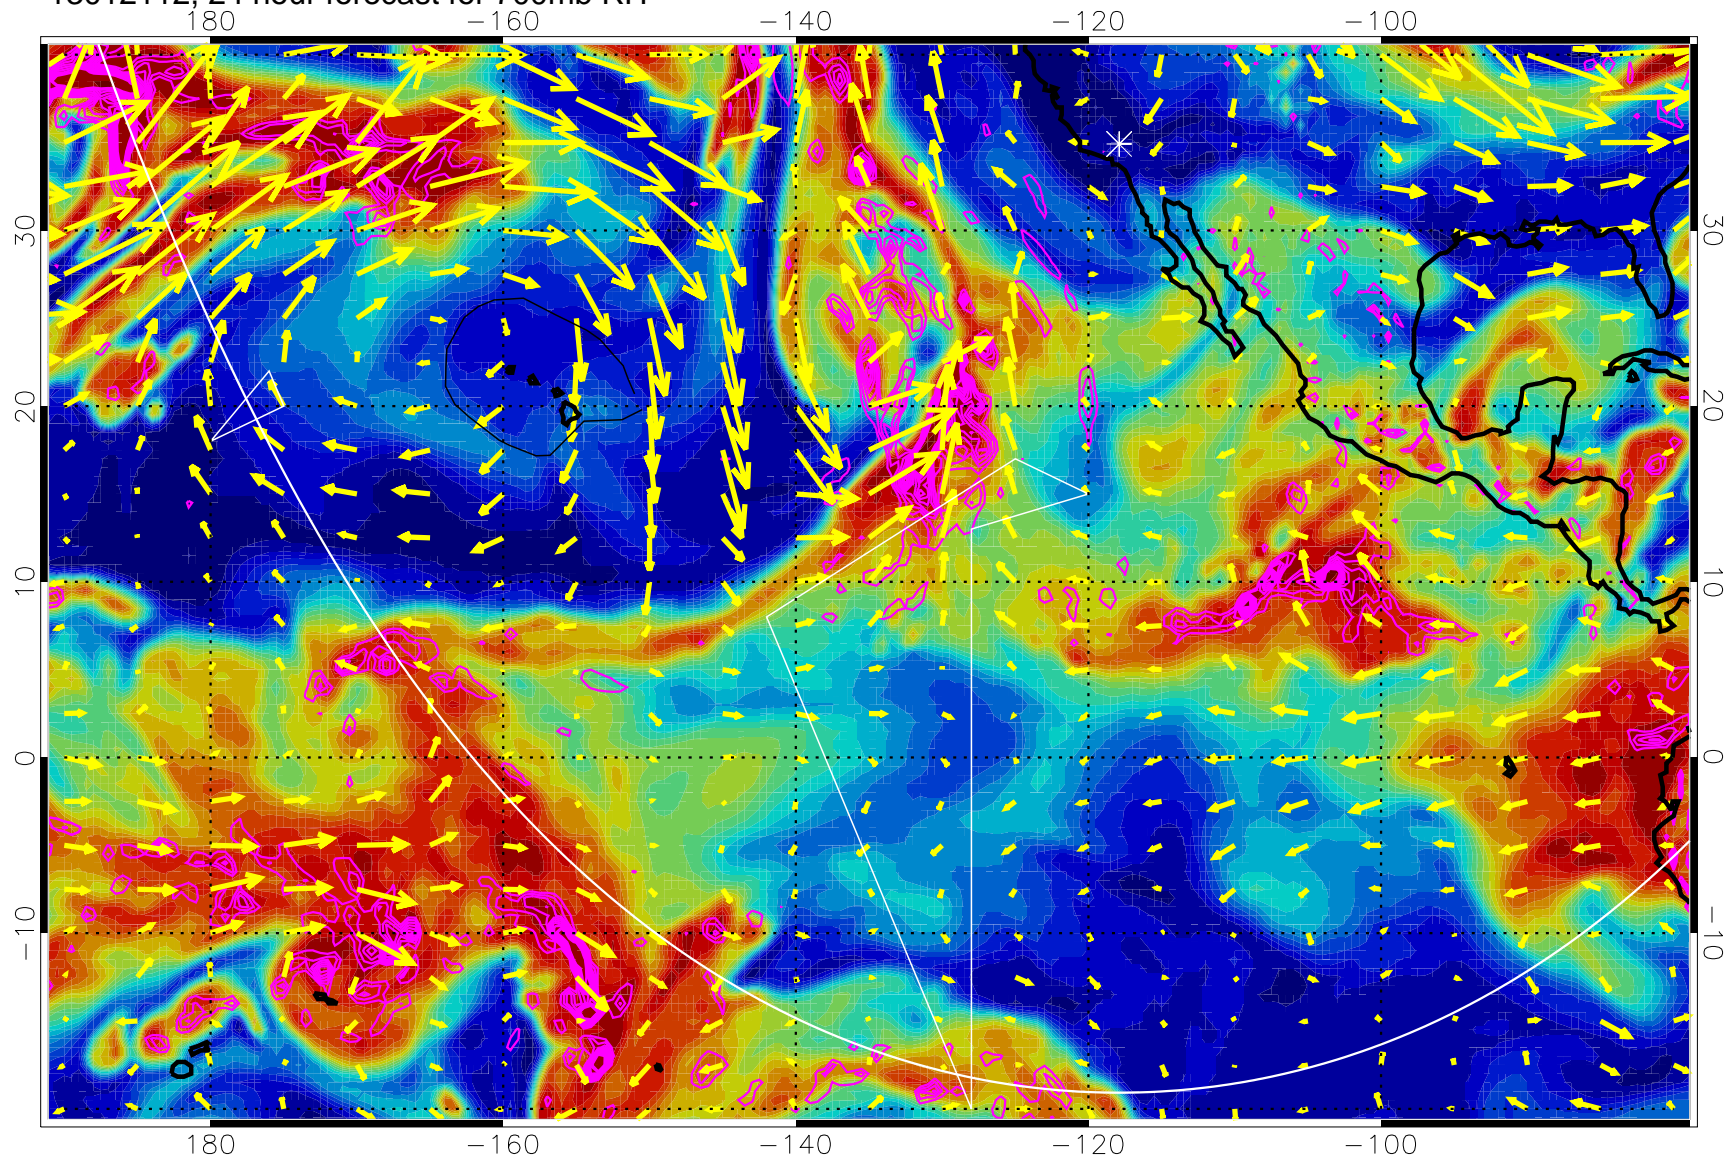

Negative Omegas less than -0.3 , contours of 0.3 Pa/s

EPV Tropopause (2 PVU) Position

→ 30 m/s

Range ring of 6000 km -- 19 hours GH round trip

13012106, 18 hour forecast for 700mb RH

Negative Omegas less than -0.3 , contours of 0.3 Pa/s

EPV Tropopause (2 PVU) Position

→ 30 m/s

Range ring of 6000 km -- 19 hours GH round trip

13012112, 24 hour forecast for 700mb RH

Negative Omegas less than -0.3 , contours of 0.3 Pa/s

EPV Tropopause (2 PVU) Position

→ 30 m/s

Range ring of 6000 km -- 19 hours GH round trip

13012118, 30 hour forecast for 700mb RH

Negative Omegas less than -0.3 , contours of 0.3 Pa/s

EPV Tropopause (2 PVU) Position

→ 30 m/s

Range ring of 6000 km -- 19 hours GH round trip

EPV Tropopause (2 PVU) Position

→ 30 m/s

Range ring of 6000 km -- 19 hours GH round trip

13012218, 54 hour forecast for 700mb RH

Negative Omegas less than -0.3 , contours of 0.3 Pa/s

EPV Tropopause (2 PVU) Position