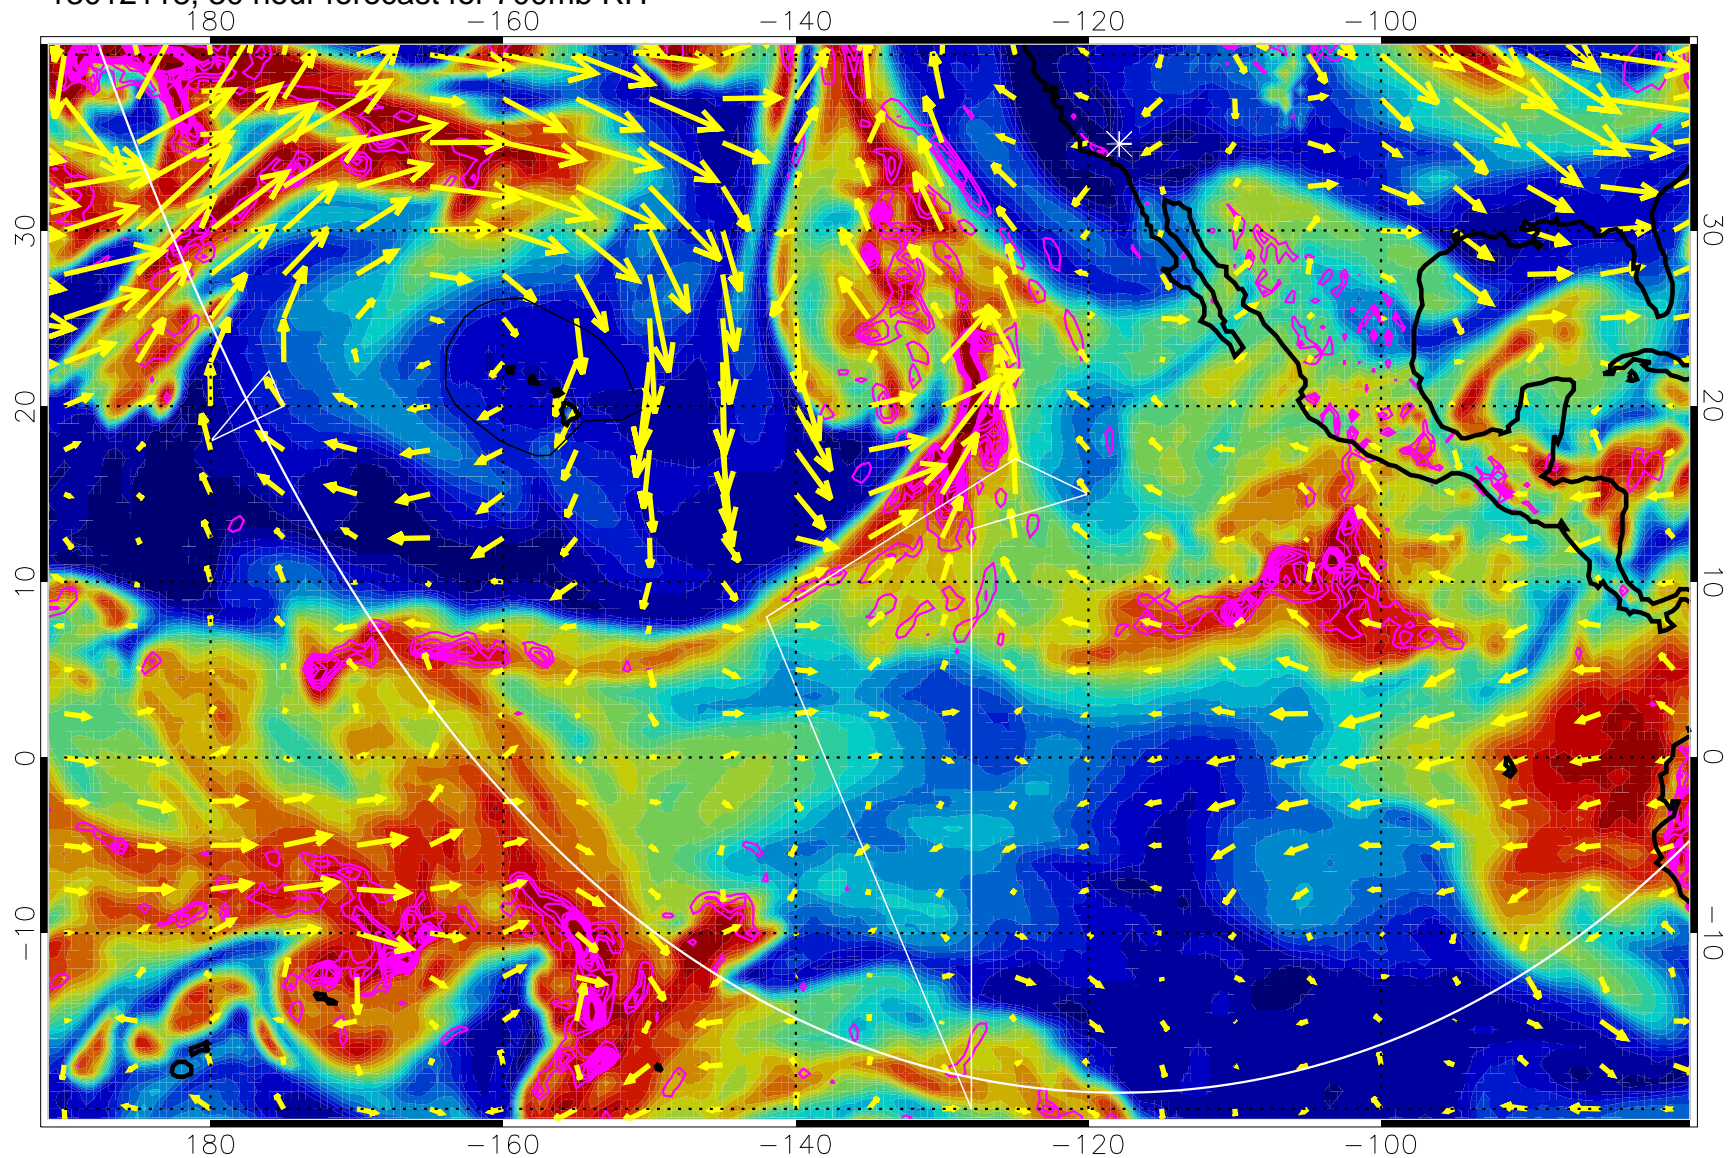

EPV Tropopause (2 PVU) Position

→ 30 m/s

Range ring of 6000 km -- 19 hours GH round trip

13012112, 24 hour forecast for 700mb RH

Negative Omegas less than -0.3 , contours of 0.3 Pa/s

EPV Tropopause (2 PVU) Position

→ 30 m/s

Range ring of 6000 km -- 19 hours GH round trip

13012118, 30 hour forecast for 700mb RH

Negative Omegas less than -0.3 , contours of 0.3 Pa/s

EPV Tropopause (2 PVU) Position

→ 30 m/s

Range ring of 6000 km -- 19 hours GH round trip

13012200, 36 hour forecast for 700mb RH

Negative Omegas less than -0.3 , contours of 0.3 Pa/s

EPV Tropopause (2 PVU) Position

→ 30 m/s

Range ring of 6000 km -- 19 hours GH round trip

13012206, 42 hour forecast for 700mb RH

EPV Tropopause (2 PVU) Position

→ 30 m/s

Range ring of 6000 km -- 19 hours GH round trip

13012218, 54 hour forecast for 700mb RH

Negative Omegas less than -0.3 , contours of 0.3 Pa/s

EPV Tropopause (2 PVU) Position