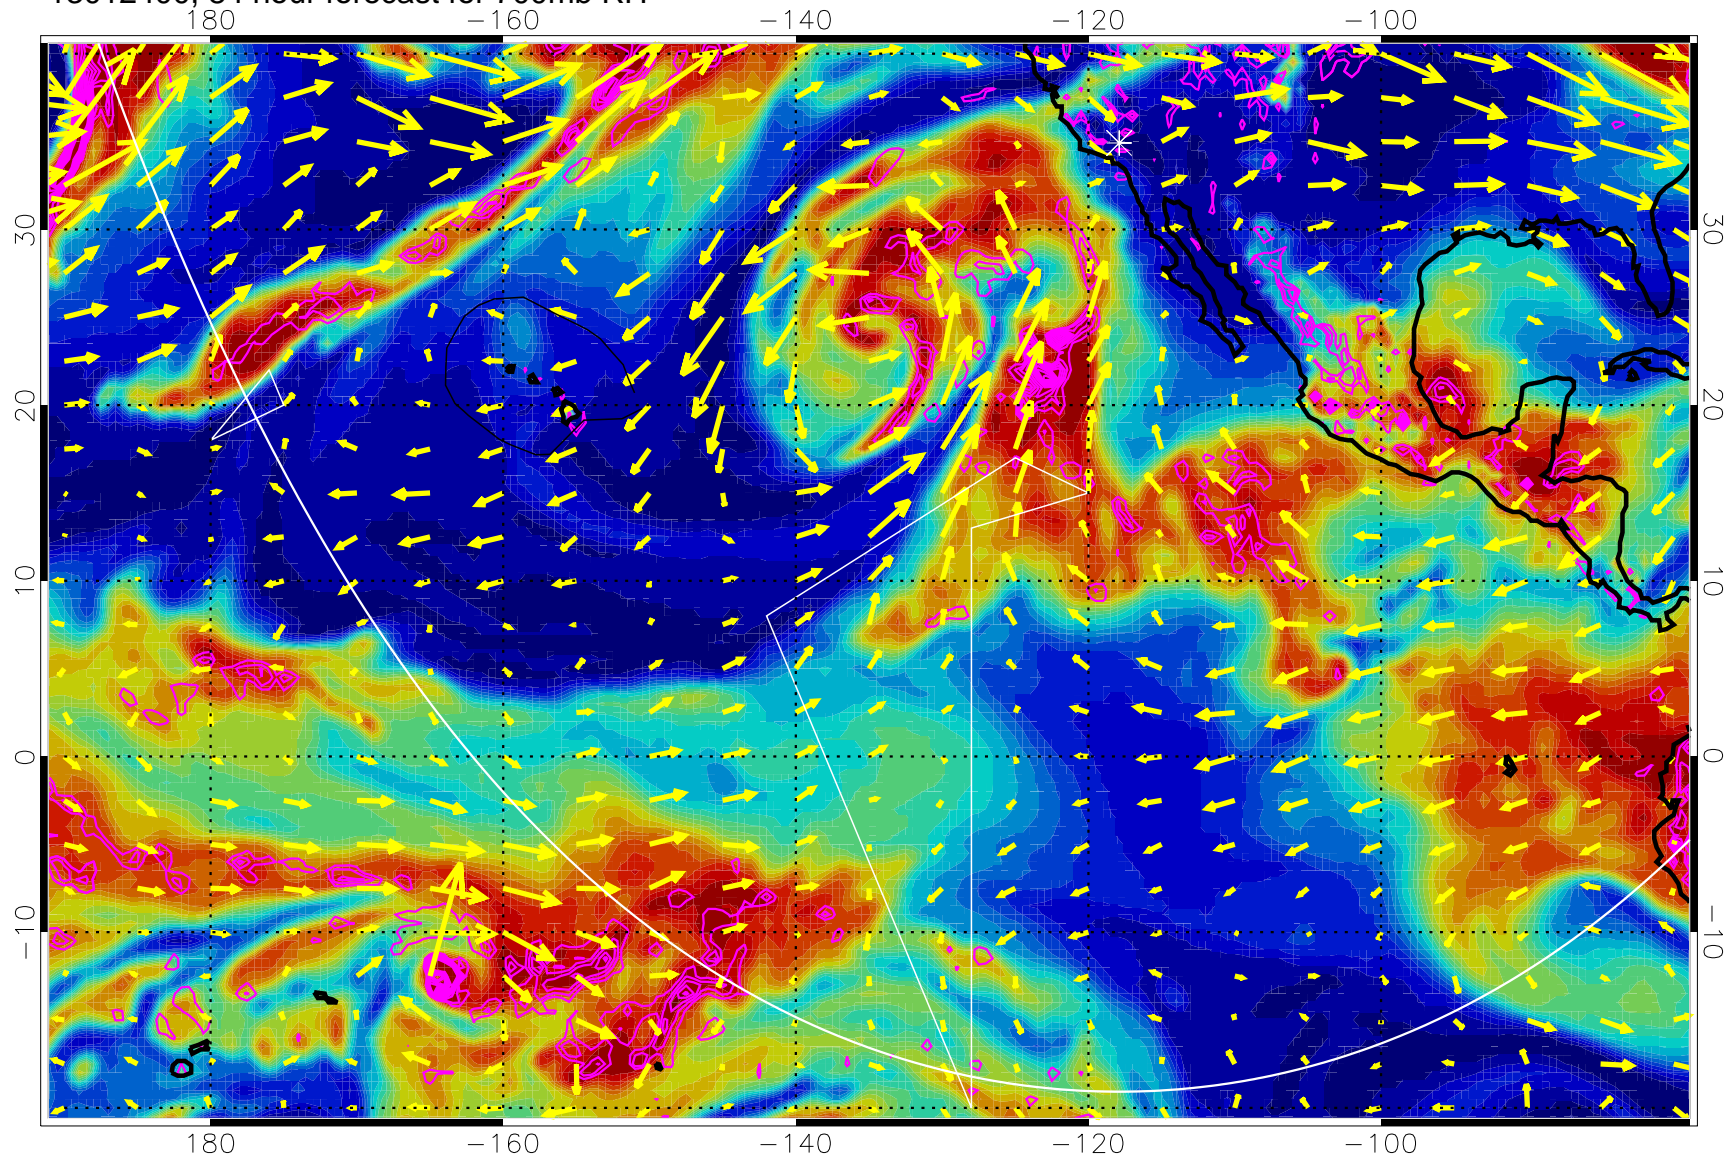

→ 30 m/s

Range ring of 6000 km -- 19 hours GH round trip

13012306, 66 hour forecast for 700mb RH

Negative Omegas less than -0.3 , contours of 0.3 Pa/s

EPV Tropopause (2 PVU) Position

→ 30 m/s

Range ring of 6000 km -- 19 hours GH round trip

13012312, 72 hour forecast for 700mb RH

Negative Omegas less than -0.3 , contours of 0.3 Pa/s

EPV Tropopause (2 PVU) Position

→ 30 m/s

Range ring of 6000 km -- 19 hours GH round trip

13012318, 78 hour forecast for 700mb RH

Negative Omegas less than -0.3 , contours of 0.3 Pa/s

EPV Tropopause (2 PVU) Position

→ 30 m/s

Range ring of 6000 km -- 19 hours GH round trip

13012400, 84 hour forecast for 700mb RH

Negative Omegas less than -0.3 , contours of 0.3 Pa/s

EPV Tropopause (2 PVU) Position

→ 30 m/s

Range ring of 6000 km -- 19 hours GH round trip

13012406, 90 hour forecast for 700mb RH

Negative Omegas less than -0.3 , contours of 0.3 Pa/s

EPV Tropopause (2 PVU) Position