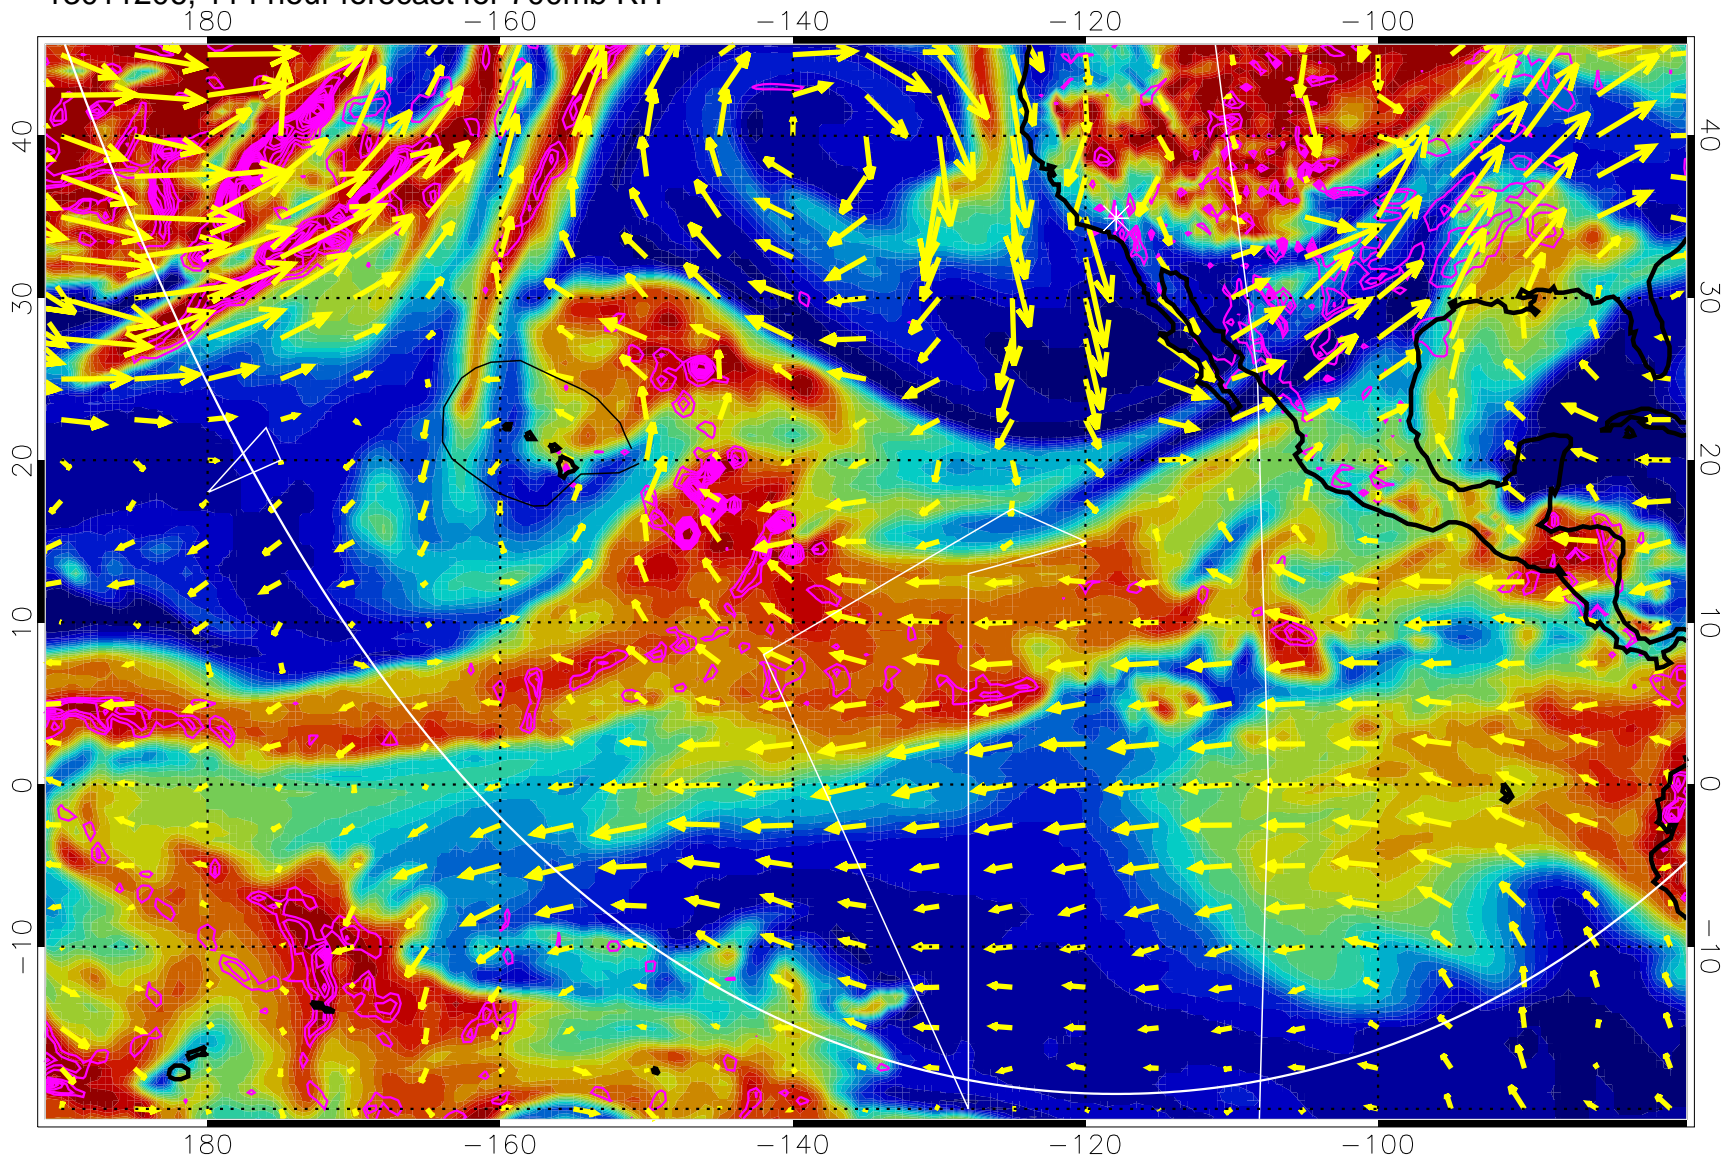

13011118, 102 hour forecast for 700mb RH

Negative Omegas less than -0.3 , contours of 0.3 Pa/s

EPV Tropopause (2 PVU) Position

→ 30 m/s

Range ring of 6000 km -- 19 hours GH round trip

13011200, 108 hour forecast for 700mb RH

0 20 40 60 80 100
RH, %

Negative Omegas less than -0.3 , contours of 0.3 Pa/s

EPV Tropopause (2 PVU) Position

→ 30 m/s

Range ring of 6000 km -- 19 hours GH round trip

13011206, 114 hour forecast for 700mb RH

Negative Omegas less than -0.3 , contours of 0.3 Pa/s

EPV Tropopause (2 PVU) Position

→ 30 m/s

Range ring of 6000 km -- 19 hours GH round trip

13011212, 120 hour forecast for 700mb RH

Negative Omegas less than -0.3 , contours of 0.3 Pa/s

EPV Tropopause (2 PVU) Position

→ 30 m/s

Range ring of 6000 km -- 19 hours GH round trip