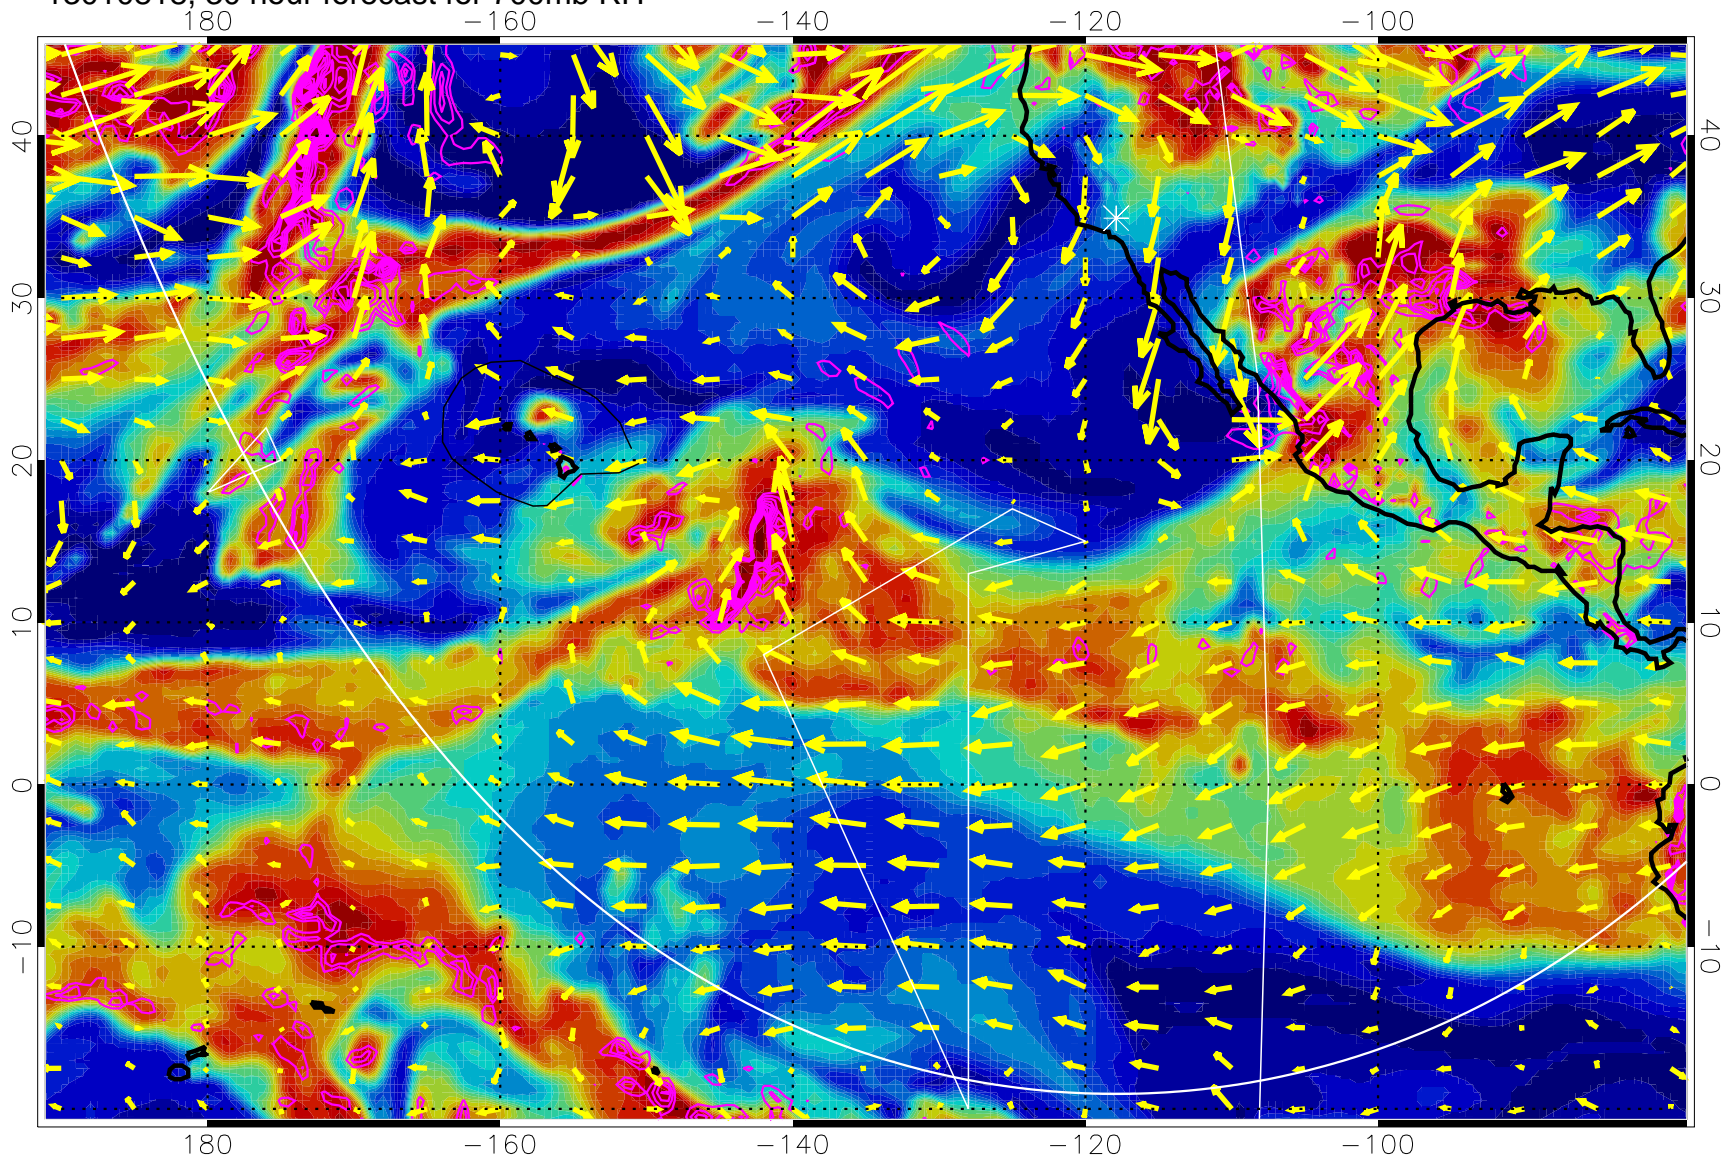

Negative Omegas less than -0.3 , contours of 0.3 Pa/s

EPV Tropopause (2 PVU) Position

→ 30 m/s

Range ring of 6000 km -- 19 hours GH round trip

13010806, 18 hour forecast for 700mb RH

Negative Omegas less than -0.3 , contours of 0.3 Pa/s

EPV Tropopause (2 PVU) Position

→ 30 m/s

Range ring of 6000 km -- 19 hours GH round trip

13010812, 24 hour forecast for 700mb RH

Negative Omegas less than -0.3 , contours of 0.3 Pa/s

EPV Tropopause (2 PVU) Position

→ 30 m/s

Range ring of 6000 km -- 19 hours GH round trip

13010818, 30 hour forecast for 700mb RH

Negative Omegas less than -0.3 , contours of 0.3 Pa/s

EPV Tropopause (2 PVU) Position

→ 30 m/s

Range ring of 6000 km -- 19 hours GH round trip

13010900, 36 hour forecast for 700mb RH

Negative Omegas less than -0.3 , contours of 0.3 Pa/s

EPV Tropopause (2 PVU) Position

→ 30 m/s

Range ring of 6000 km -- 19 hours GH round trip

13010906, 42 hour forecast for 700mb RH