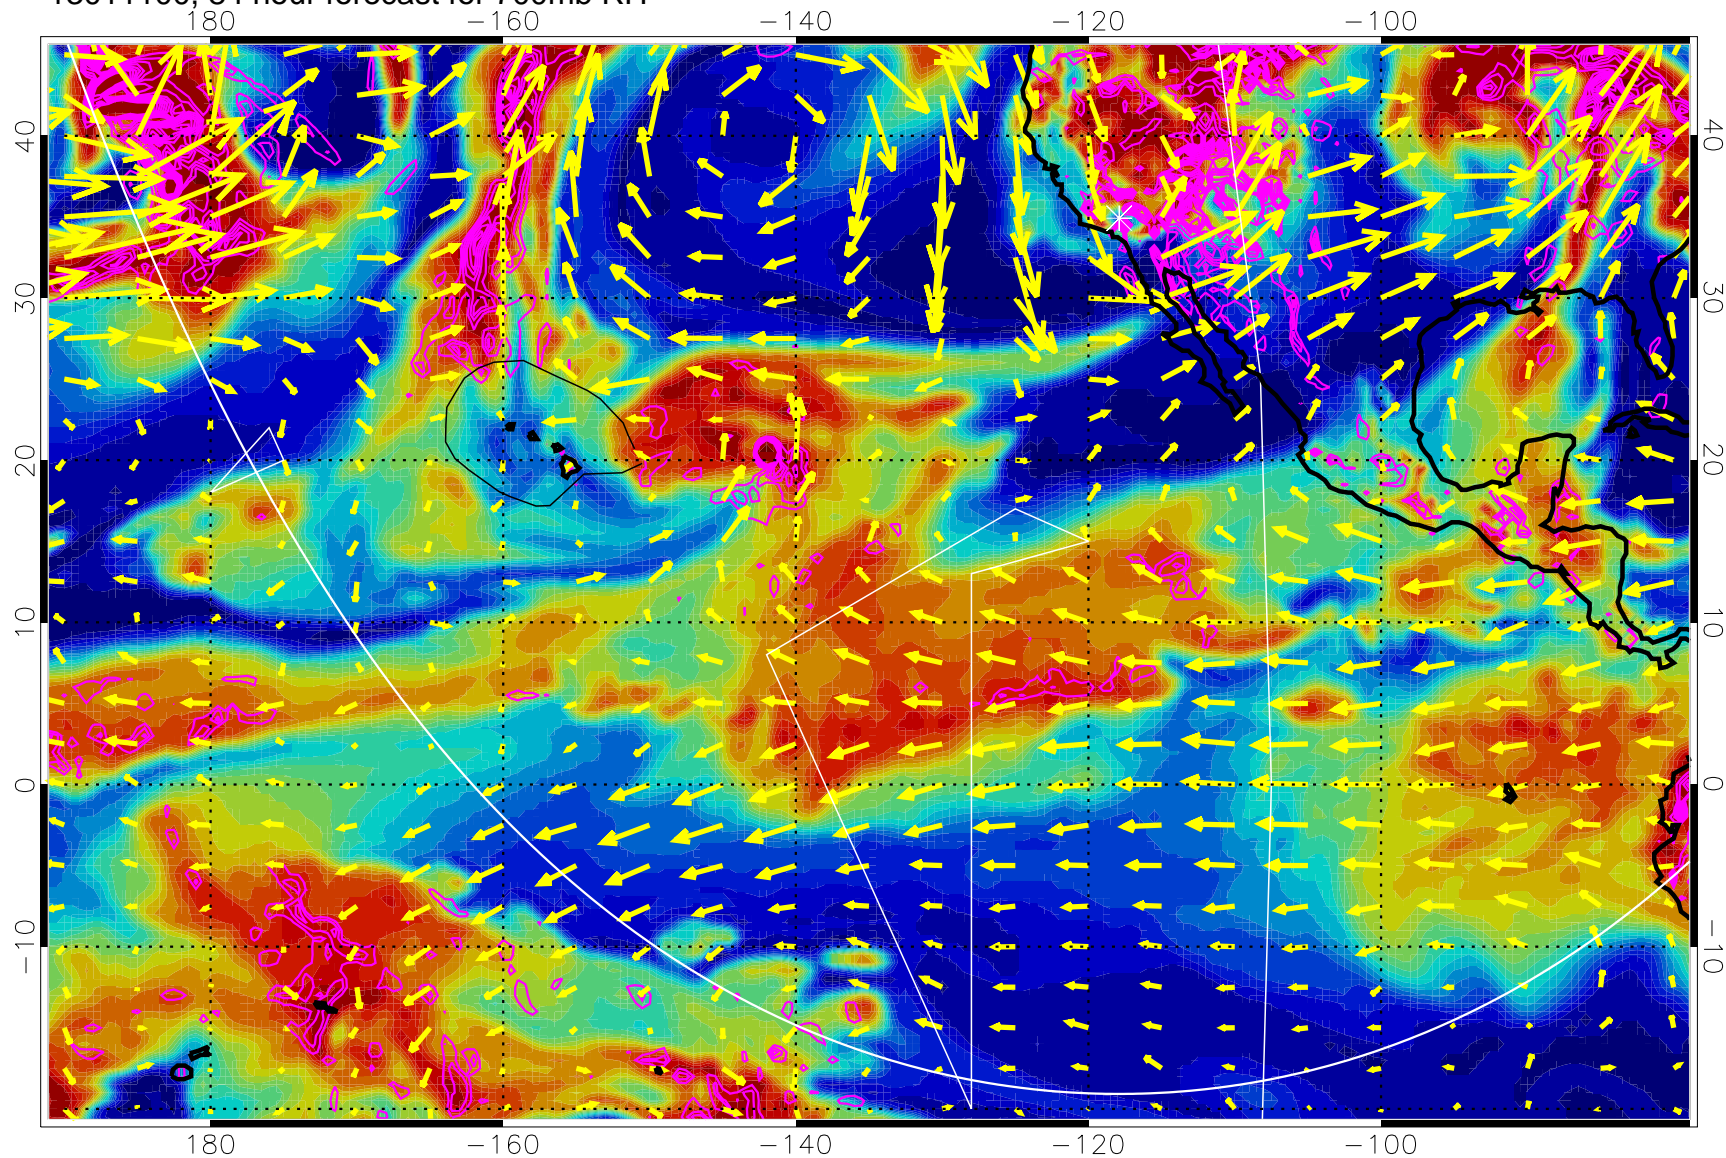

13011006, 66 hour forecast for 700mb RH

Negative Omegas less than -0.3 , contours of 0.3 Pa/s

EPV Tropopause (2 PVU) Position

→ 30 m/s

Range ring of 6000 km -- 19 hours GH round trip

13011018, 78 hour forecast for 700mb RH

Negative Omegas less than -0.3 , contours of 0.3 Pa/s

EPV Tropopause (2 PVU) Position

→ 30 m/s

Range ring of 6000 km -- 19 hours GH round trip

13011100, 84 hour forecast for 700mb RH

Negative Omegas less than -0.3 , contours of $.3$ Pa/s

EPV Tropopause (2 PVU) Position

→ 30 m/s

Range ring of 6000 km -- 19 hours GH round trip

13011106, 90 hour forecast for 700mb RH

Negative Omegas less than -0.3 , contours of 0.3 Pa/s

EPV Tropopause (2 PVU) Position

→ 30 m/s

Range ring of 6000 km -- 19 hours GH round trip

13011112, 96 hour forecast for 700mb RH

Negative Omegas less than -0.3 , contours of 0.3 Pa/s

EPV Tropopause (2 PVU) Position

→ 30 m/s

Range ring of 6000 km -- 19 hours GH round trip