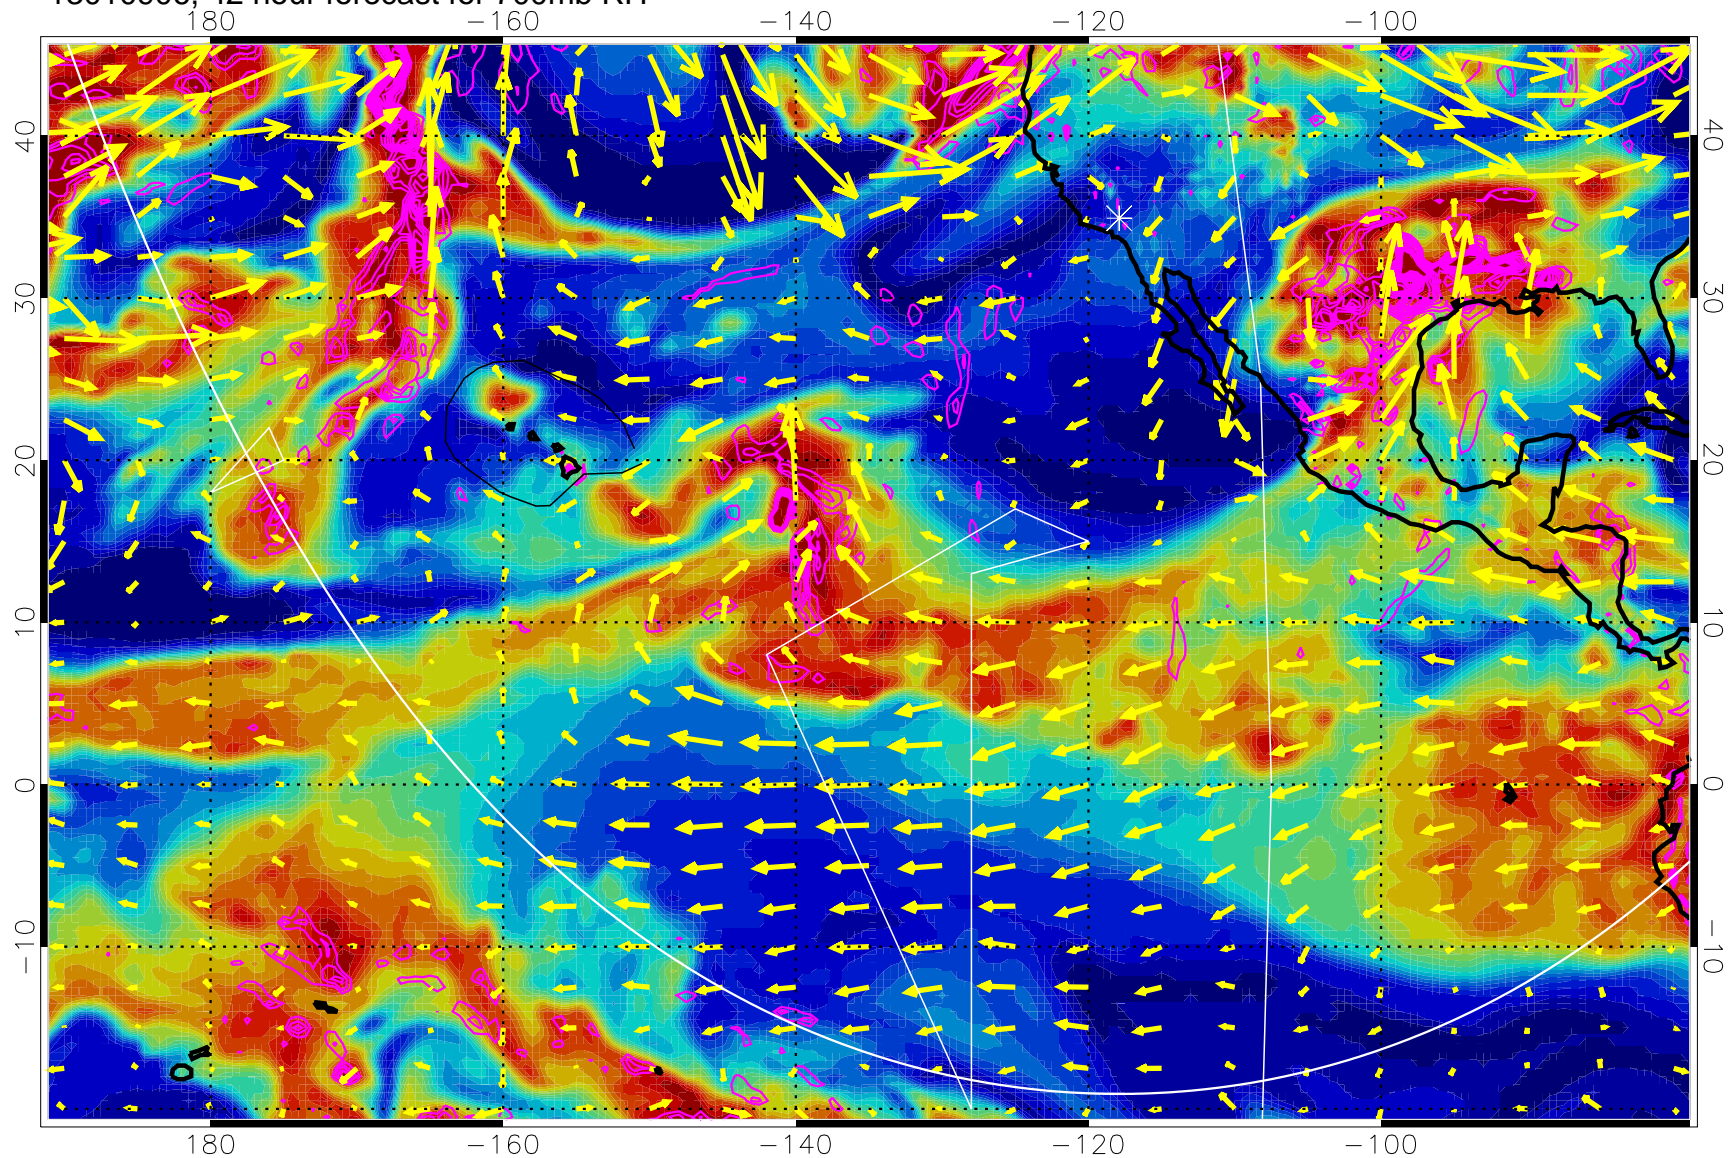

→ 30 m/s

Range ring of 6000 km -- 19 hours GH round trip

13010818, 30 hour forecast for 700mb RH

Negative Omegas less than -0.3 , contours of 0.3 Pa/s

EPV Tropopause (2 PVU) Position

→ 30 m/s

Range ring of 6000 km -- 19 hours GH round trip

13010900, 36 hour forecast for 700mb RH

Negative Omegas less than -0.3 , contours of 0.3 Pa/s

EPV Tropopause (2 PVU) Position

→ 30 m/s

Range ring of 6000 km -- 19 hours GH round trip

13010906, 42 hour forecast for 700mb RH

Negative Omegas less than -0.3 , contours of 0.3 Pa/s

EPV Tropopause (2 PVU) Position

→ 30 m/s

Range ring of 6000 km -- 19 hours GH round trip

13010912, 48 hour forecast for 700mb RH

Negative Omegas less than -0.3 , contours of 0.3 Pa/s

EPV Tropopause (2 PVU) Position

→ 30 m/s

Range ring of 6000 km -- 19 hours GH round trip

13010918, 54 hour forecast for 700mb RH

Negative Omegas less than -0.3 , contours of 0.3 Pa/s

EPV Tropopause (2 PVU) Position