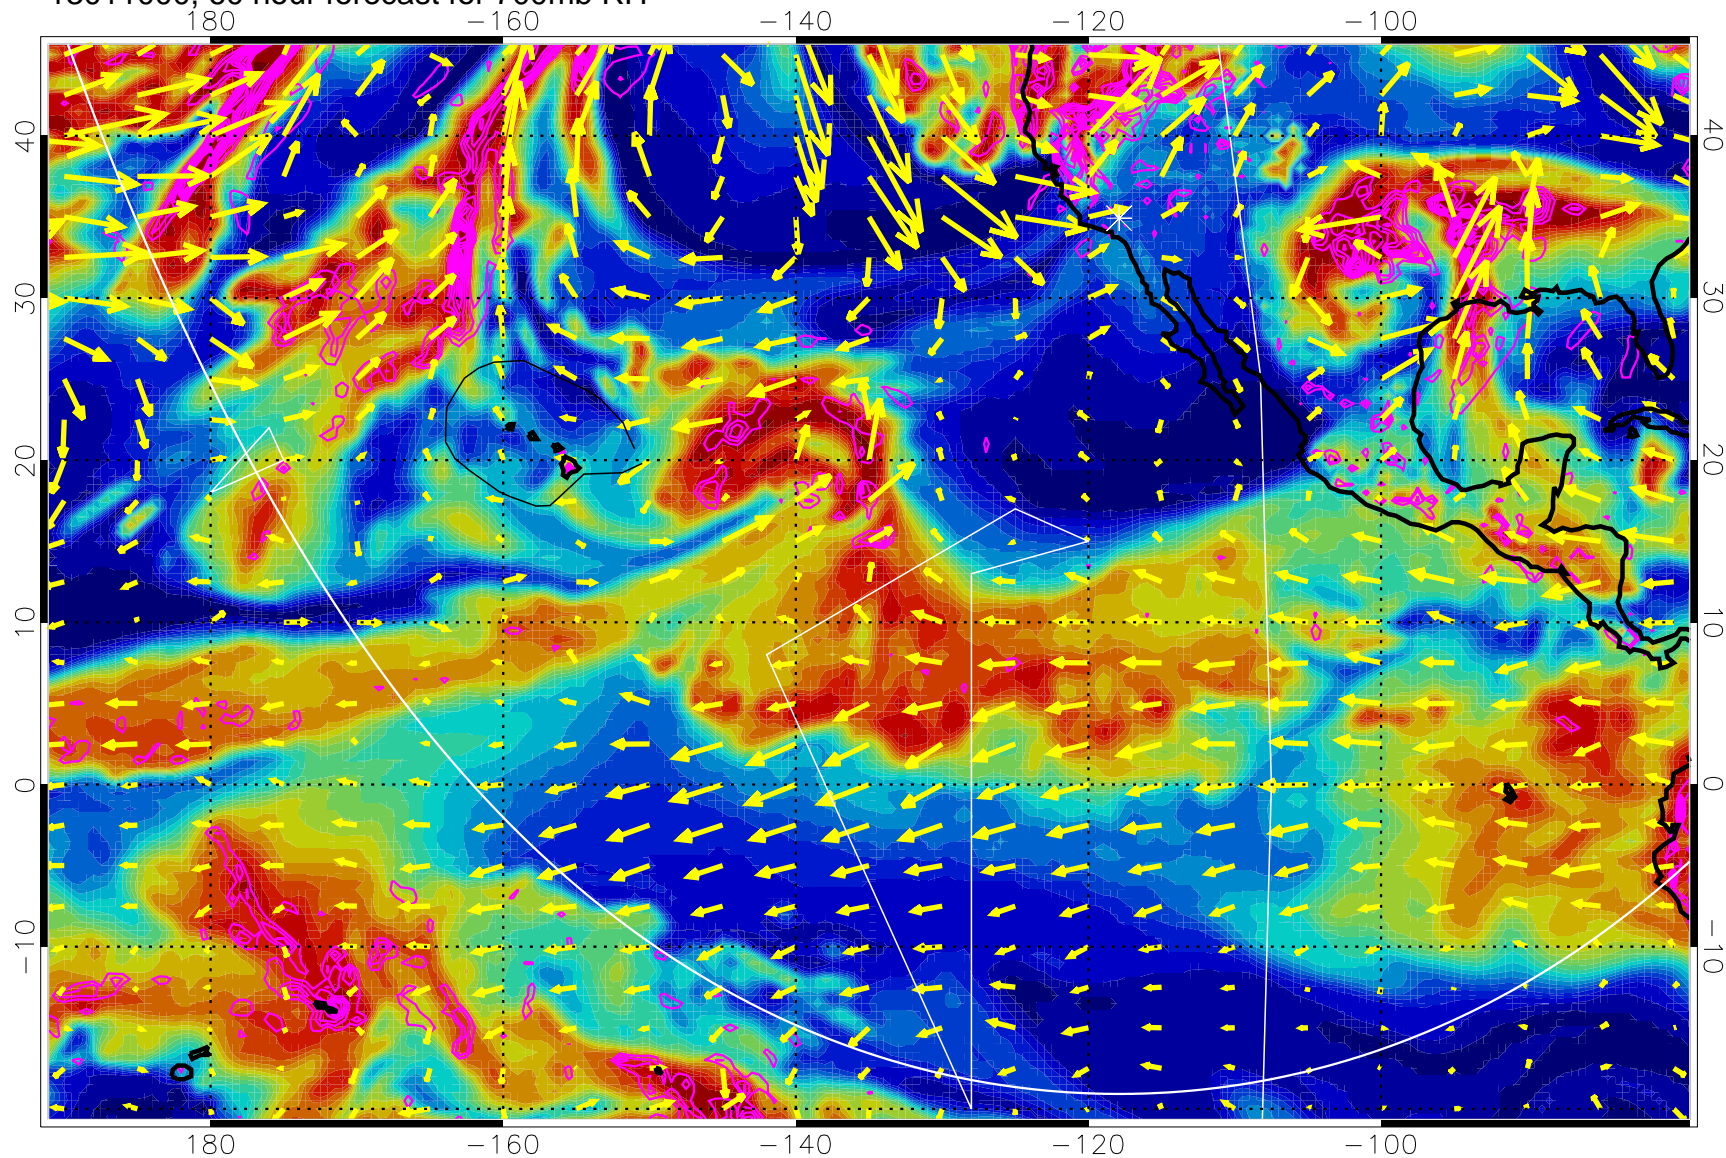

Negative Omegas less than -0.3 , contours of 0.3 Pa/s

EPV Tropopause (2 PVU) Position

→ 30 m/s

Range ring of 6000 km -- 19 hours GH round trip

13010912, 48 hour forecast for 700mb RH

Negative Omegas less than -0.3 , contours of 0.3 Pa/s

EPV Tropopause (2 PVU) Position

→ 30 m/s

Range ring of 6000 km -- 19 hours GH round trip

13010918, 54 hour forecast for 700mb RH

Negative Omegas less than -0.3 , contours of 0.3 Pa/s

EPV Tropopause (2 PVU) Position

→ 30 m/s

Range ring of 6000 km -- 19 hours GH round trip

13011000, 60 hour forecast for 700mb RH

Negative Omegas less than -0.3 , contours of 0.3 Pa/s

EPV Tropopause (2 PVU) Position

→ 30 m/s

Range ring of 6000 km -- 19 hours GH round trip

13011006, 66 hour forecast for 700mb RH

Negative Omegas less than -0.3 , contours of 0.3 Pa/s

EPV Tropopause (2 PVU) Position

→ 30 m/s

Range ring of 6000 km -- 19 hours GH round trip

13011018, 78 hour forecast for 700mb RH