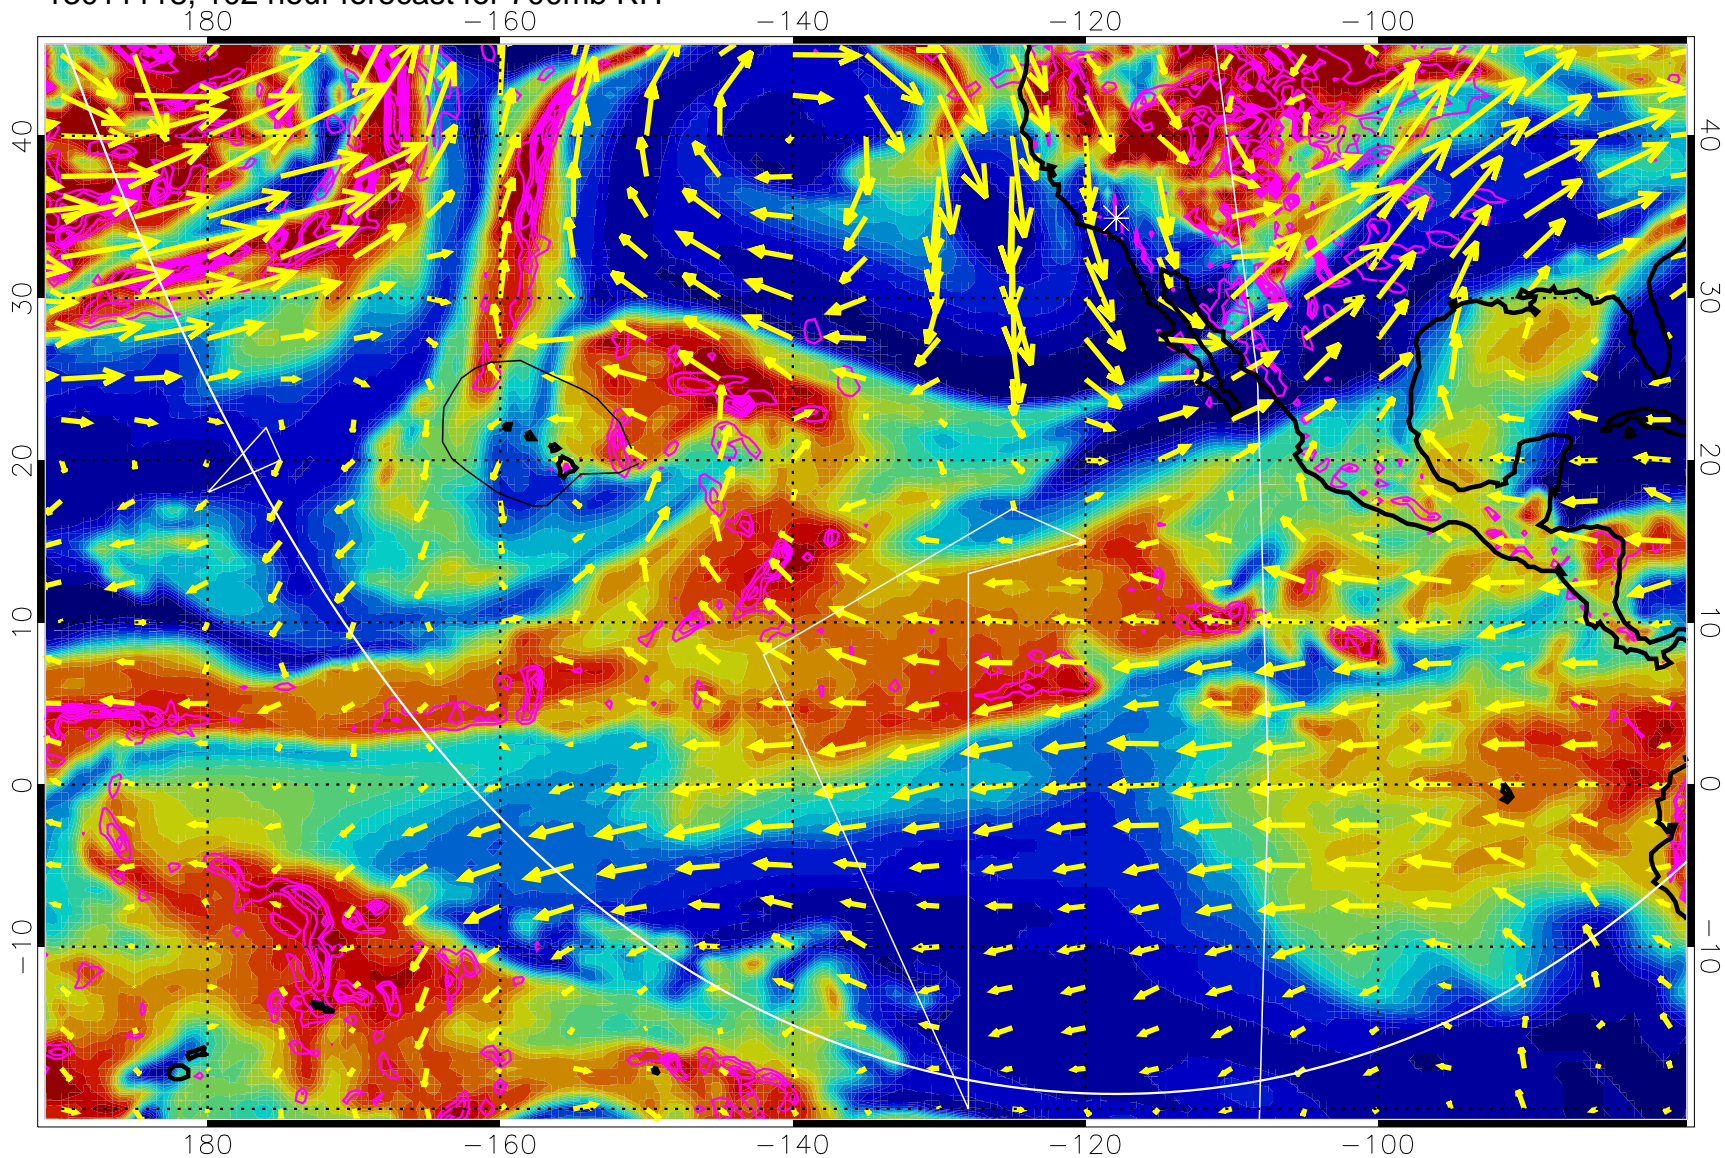

EPV Tropopause (2 PVU) Position

→ 30 m/s

Range ring of 6000 km -- 19 hours GH round trip

13011106, 90 hour forecast for 700mb RH

Negative Omegas less than -0.3 , contours of 0.3 Pa/s

EPV Tropopause (2 PVU) Position

→ 30 m/s

Range ring of 6000 km -- 19 hours GH round trip

13011112, 96 hour forecast for 700mb RH

Negative Omegas less than -0.3 , contours of 0.3 Pa/s

EPV Tropopause (2 PVU) Position

→ 30 m/s

Range ring of 6000 km -- 19 hours GH round trip

13011118, 102 hour forecast for 700mb RH

Negative Omegas less than -0.3 , contours of 0.3 Pa/s

EPV Tropopause (2 PVU) Position

→ 30 m/s

Range ring of 6000 km -- 19 hours GH round trip

13011200, 108 hour forecast for 700mb RH

0 20 40 60 80 100
RH, %

Negative Omegas less than -0.3 , contours of 0.3 Pa/s

EPV Tropopause (2 PVU) Position

→ 30 m/s

Range ring of 6000 km -- 19 hours GH round trip

13011206, 114 hour forecast for 700mb RH