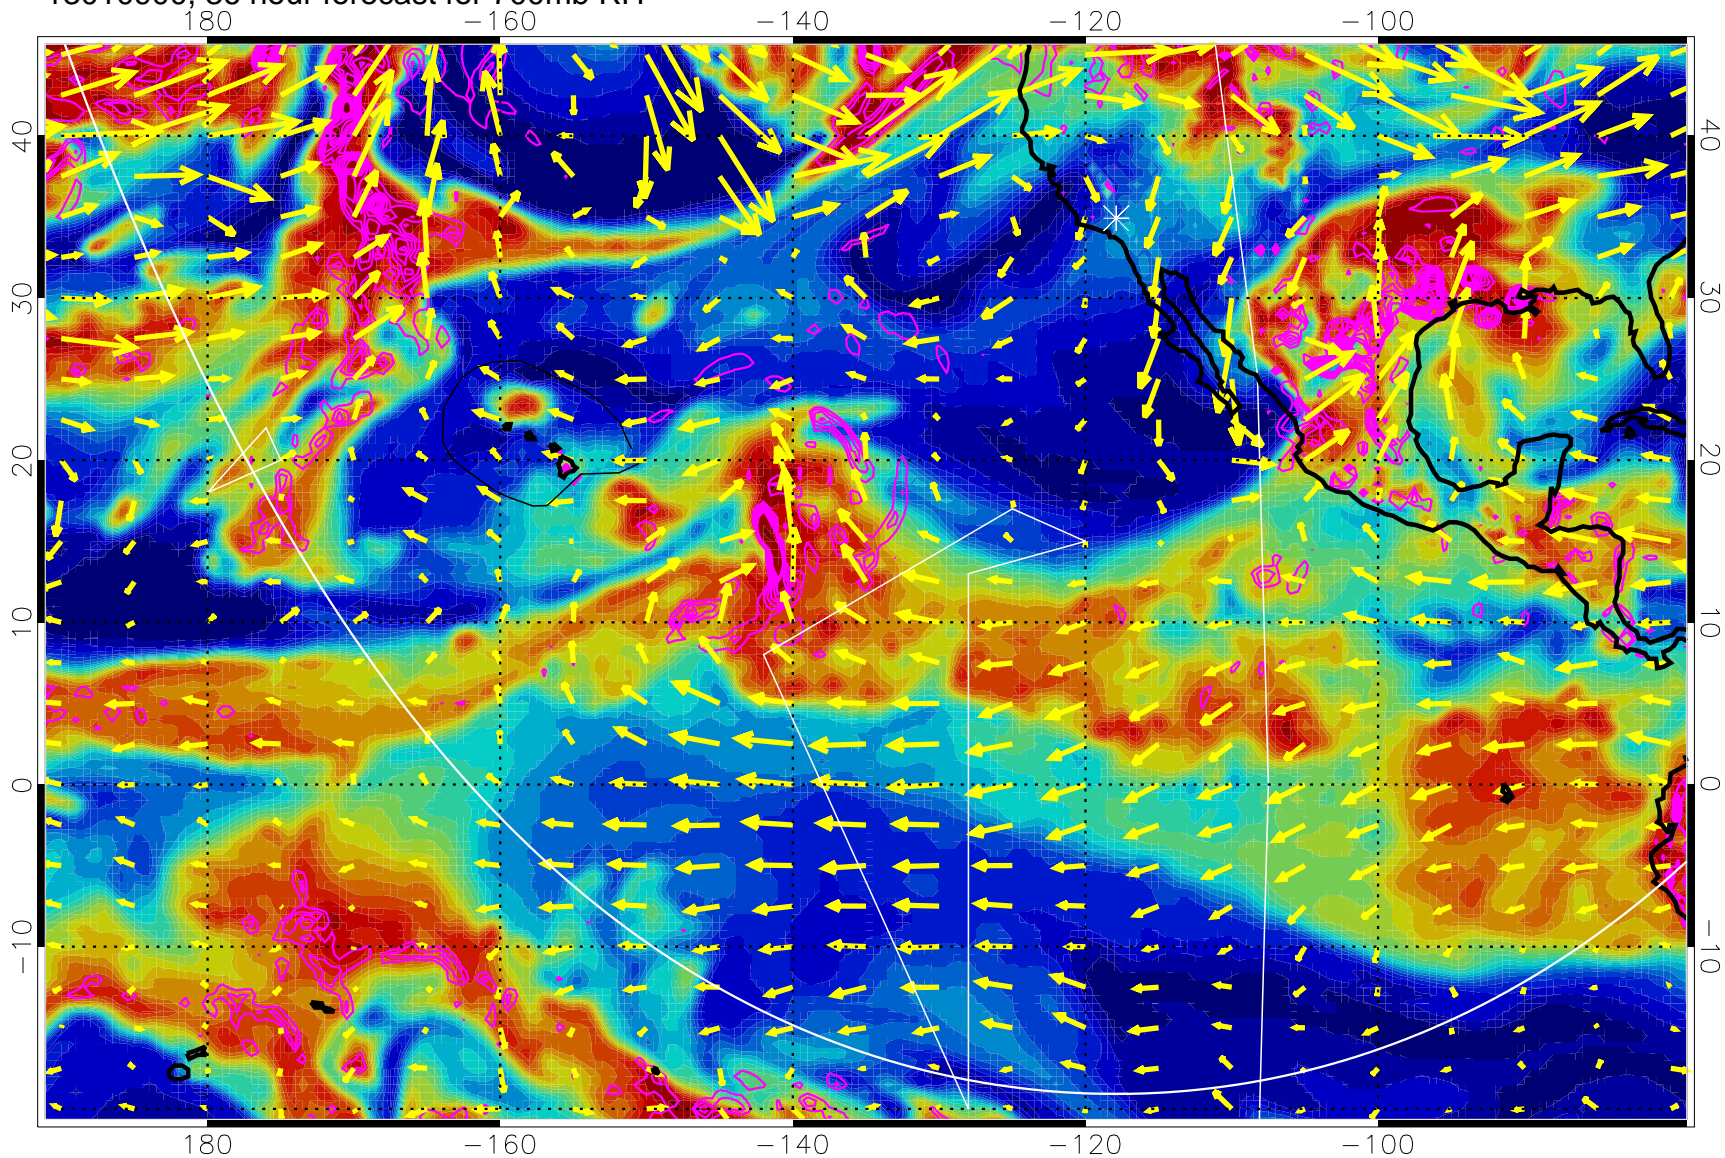

EPV Tropopause (2 PVU) Position

→ 30 m/s

Range ring of 6000 km -- 19 hours GH round trip

13010812, 24 hour forecast for 700mb RH

Negative Omegas less than -0.3 , contours of 0.3 Pa/s

EPV Tropopause (2 PVU) Position

→ 30 m/s

Range ring of 6000 km -- 19 hours GH round trip

13010818, 30 hour forecast for 700mb RH

Negative Omegas less than -0.3 , contours of 0.3 Pa/s

EPV Tropopause (2 PVU) Position

→ 30 m/s

Range ring of 6000 km -- 19 hours GH round trip

13010900, 36 hour forecast for 700mb RH

Negative Omegas less than -0.3 , contours of 0.3 Pa/s

EPV Tropopause (2 PVU) Position

→ 30 m/s

Range ring of 6000 km -- 19 hours GH round trip

13010906, 42 hour forecast for 700mb RH

Negative Omegas less than -0.3 , contours of 0.3 Pa/s

EPV Tropopause (2 PVU) Position

→ 30 m/s

Range ring of 6000 km -- 19 hours GH round trip

13010912, 48 hour forecast for 700mb RH

Negative Omegas less than -0.3 , contours of 0.3 Pa/s