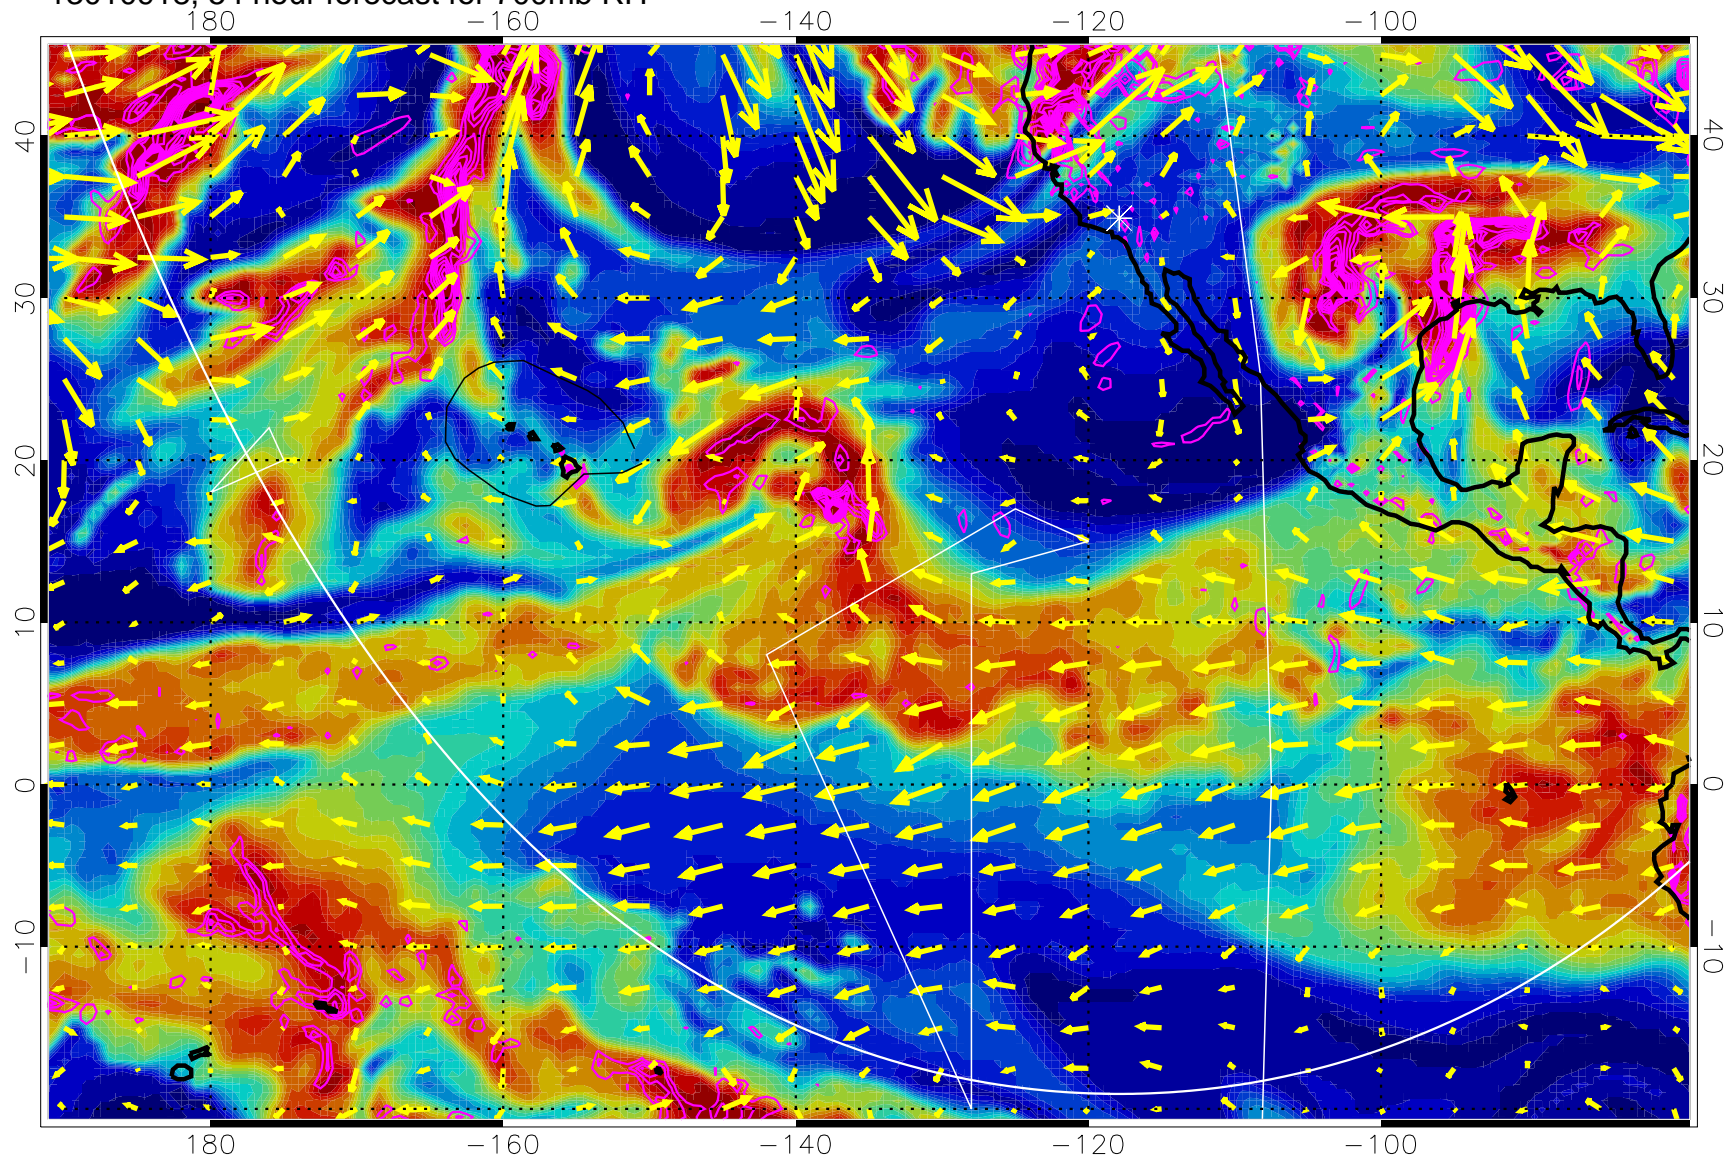

13010900, 36 hour forecast for 700mb RH

Negative Omegas less than -0.3 , contours of 0.3 Pa/s

EPV Tropopause (2 PVU) Position

→ 30 m/s

Range ring of 6000 km -- 19 hours GH round trip

13010906, 42 hour forecast for 700mb RH

Negative Omegas less than -0.3 , contours of 0.3 Pa/s

EPV Tropopause (2 PVU) Position

→ 30 m/s

Range ring of 6000 km -- 19 hours GH round trip

13010912, 48 hour forecast for 700mb RH

Negative Omegas less than -0.3 , contours of 0.3 Pa/s

EPV Tropopause (2 PVU) Position

→ 30 m/s

Range ring of 6000 km -- 19 hours GH round trip

13010918, 54 hour forecast for 700mb RH

Negative Omegas less than -0.3 , contours of 0.3 Pa/s

EPV Tropopause (2 PVU) Position

→ 30 m/s

Range ring of 6000 km -- 19 hours GH round trip

13011000, 60 hour forecast for 700mb RH

Negative Omegas less than -0.3 , contours of 0.3 Pa/s

EPV Tropopause (2 PVU) Position

→ 30 m/s

Range ring of 6000 km -- 19 hours GH round trip