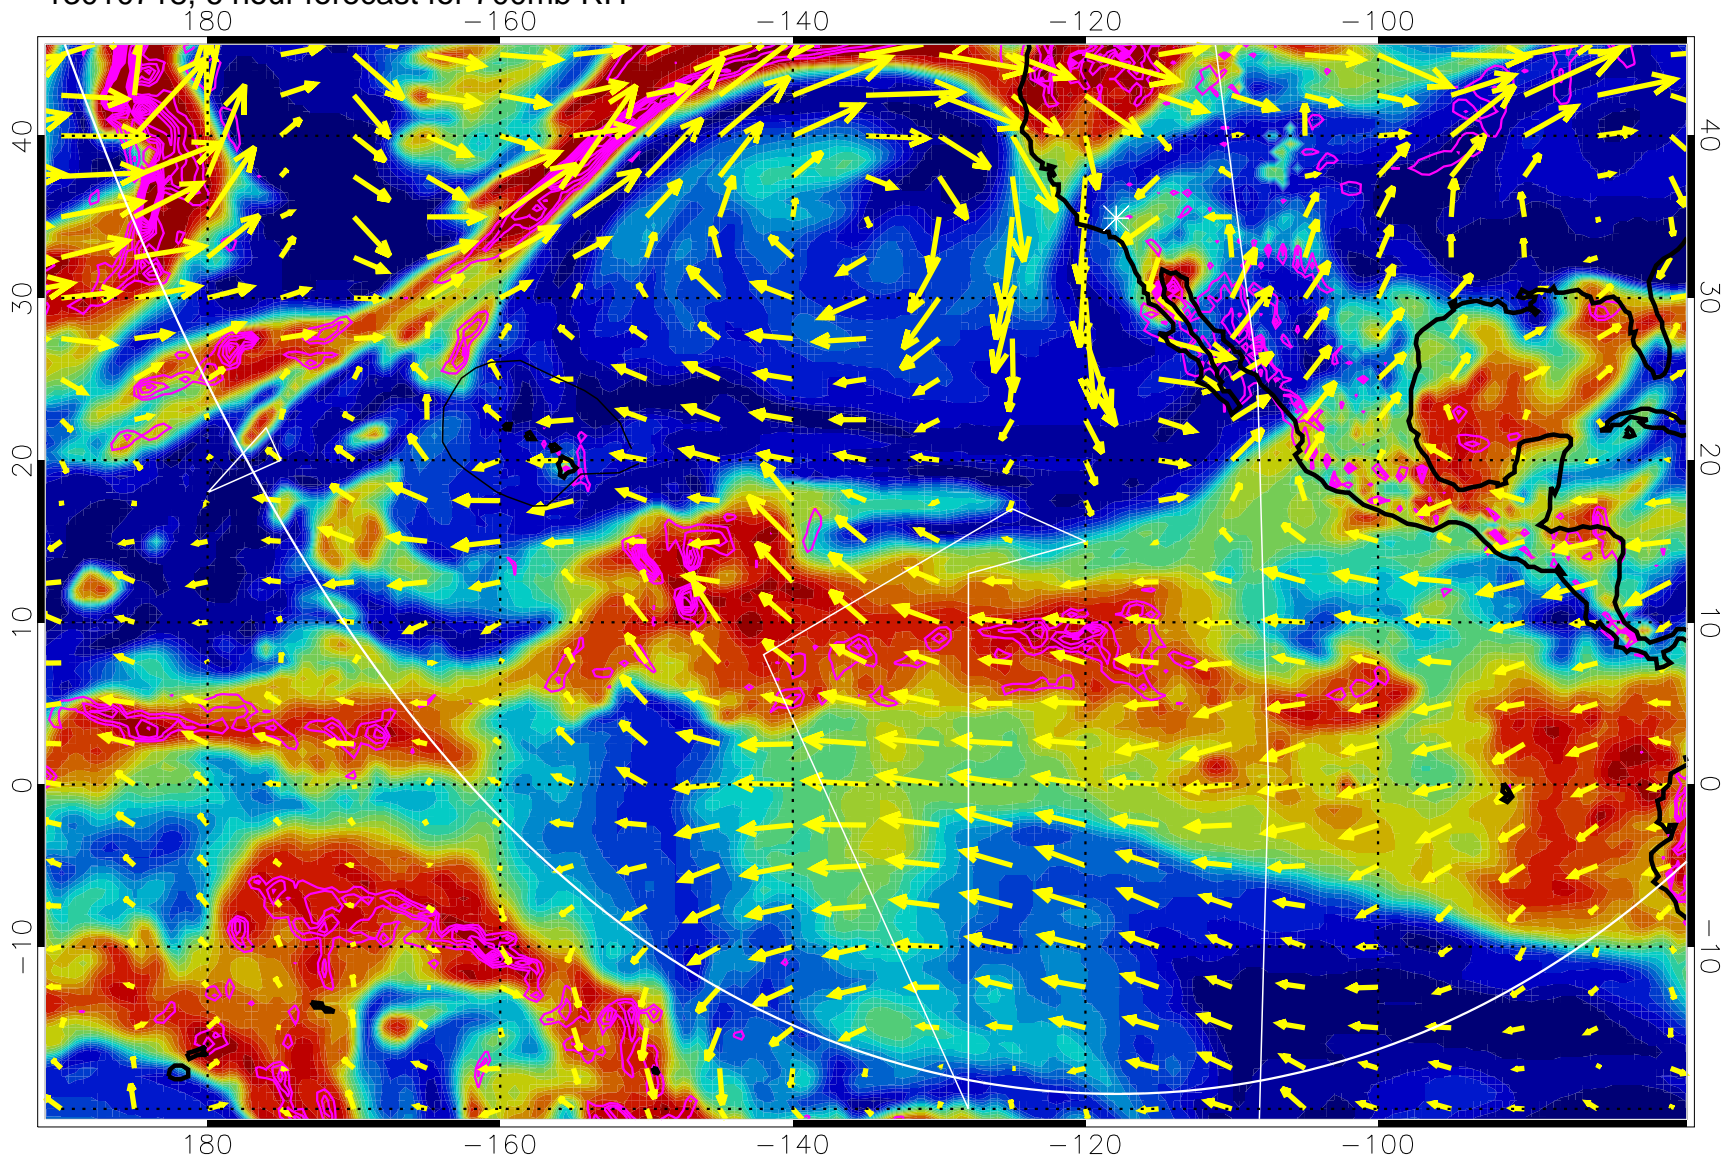

13010718, 6 hour forecast for 700mb RH

Negative Omegas less than -0.3 , contours of 0.3 Pa/s

EPV Tropopause (2 PVU) Position

→ 30 m/s

Range ring of 6000 km -- 19 hours GH round trip

13010800, 12 hour forecast for 700mb RH

Negative Omegas less than -0.3 , contours of 0.3 Pa/s

EPV Tropopause (2 PVU) Position

→ 30 m/s

Range ring of 6000 km -- 19 hours GH round trip

13010806, 18 hour forecast for 700mb RH

Negative Omegas less than -0.3 , contours of 0.3 Pa/s

EPV Tropopause (2 PVU) Position

→ 30 m/s

Range ring of 6000 km -- 19 hours GH round trip

13010812, 24 hour forecast for 700mb RH

Negative Omegas less than -0.3 , contours of 0.3 Pa/s

EPV Tropopause (2 PVU) Position

→ 30 m/s

Range ring of 6000 km -- 19 hours GH round trip

13010818, 30 hour forecast for 700mb RH

Negative Omegas less than -0.3 , contours of 0.3 Pa/s

EPV Tropopause (2 PVU) Position

→ 30 m/s

Range ring of 6000 km -- 19 hours GH round trip