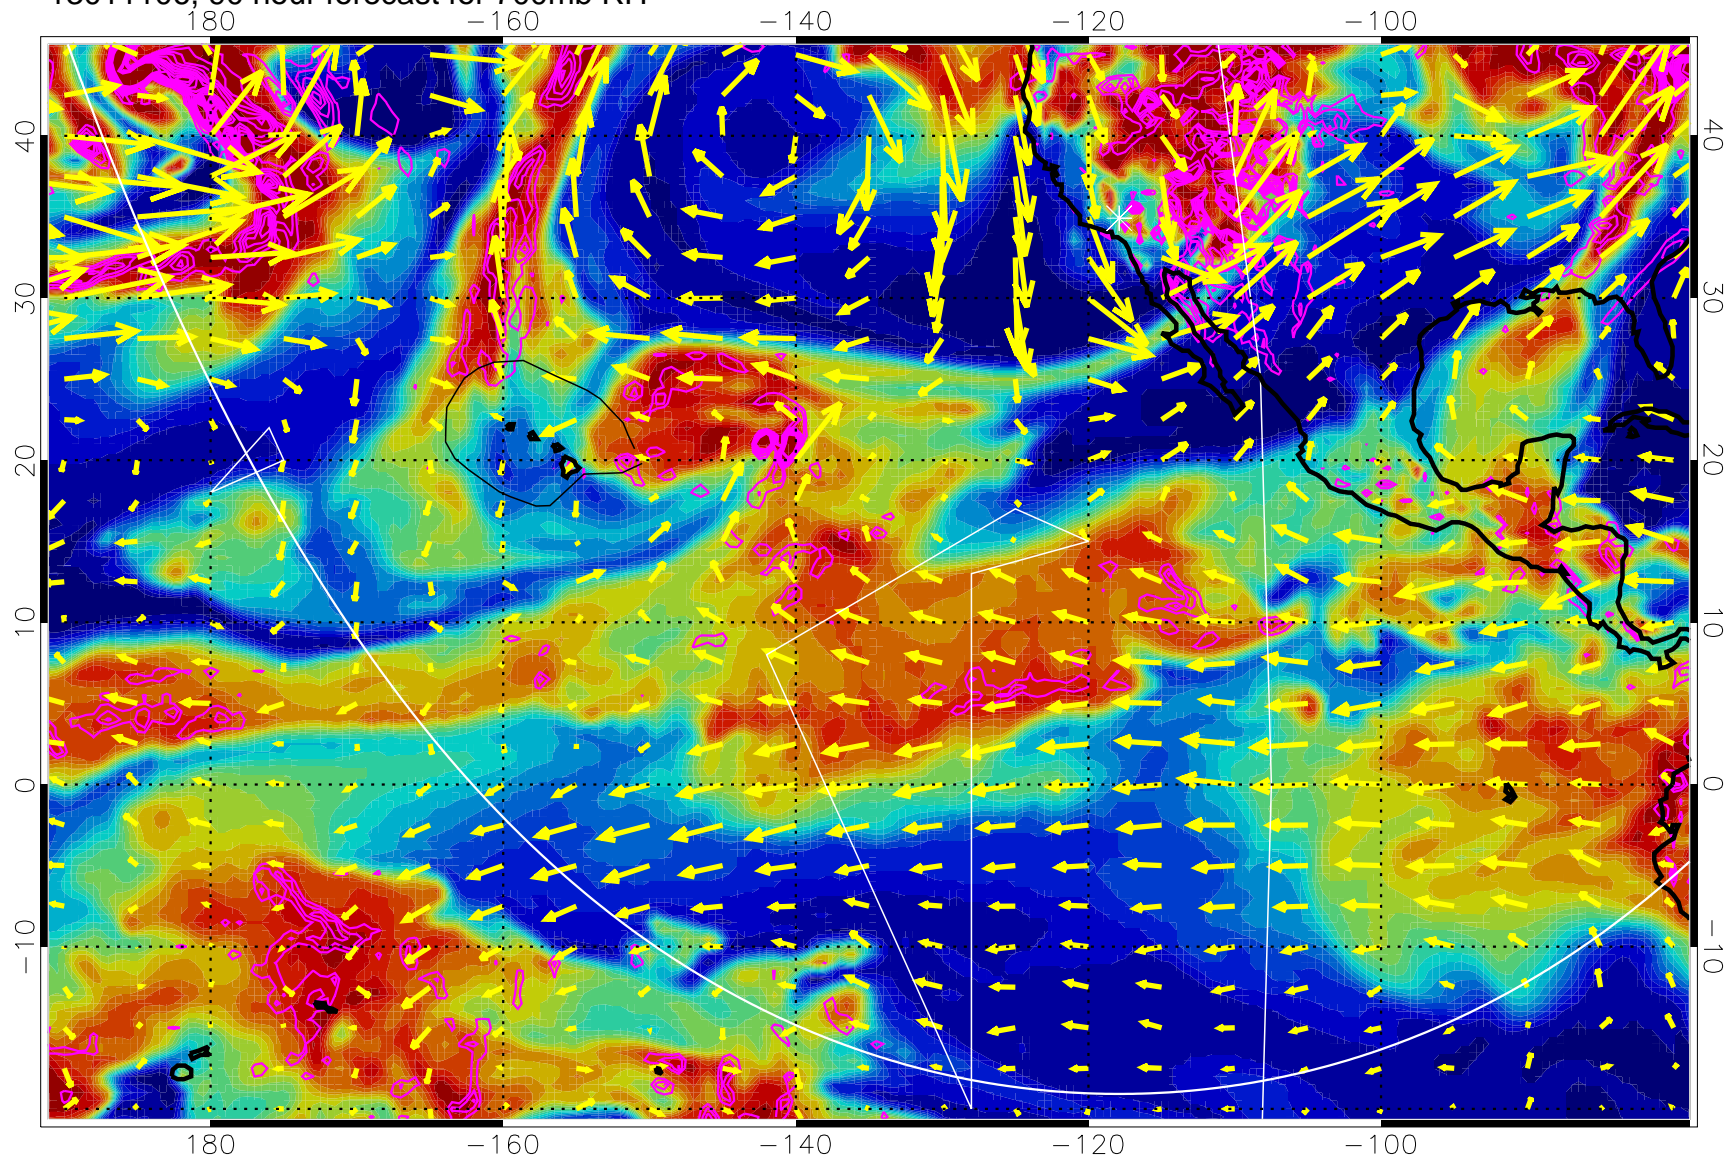

13011006, 66 hour forecast for 700mb RH

Negative Omegas less than -0.3 , contours of 0.3 Pa/s

EPV Tropopause (2 PVU) Position

→ 30 m/s

Range ring of 6000 km -- 19 hours GH round trip

13011018, 78 hour forecast for 700mb RH

Negative Omegas less than -0.3 , contours of 0.3 Pa/s

EPV Tropopause (2 PVU) Position

→ 30 m/s

Range ring of 6000 km -- 19 hours GH round trip

13011100, 84 hour forecast for 700mb RH

Negative Omegas less than -0.3 , contours of $.3$ Pa/s

EPV Tropopause (2 PVU) Position

→ 30 m/s

Range ring of 6000 km -- 19 hours GH round trip

13011106, 90 hour forecast for 700mb RH

Negative Omegas less than -0.3 , contours of 0.3 Pa/s

EPV Tropopause (2 PVU) Position

→ 30 m/s

Range ring of 6000 km -- 19 hours GH round trip

13011112, 96 hour forecast for 700mb RH

Negative Omegas less than -0.3 , contours of 0.3 Pa/s

EPV Tropopause (2 PVU) Position

→ 30 m/s

Range ring of 6000 km -- 19 hours GH round trip