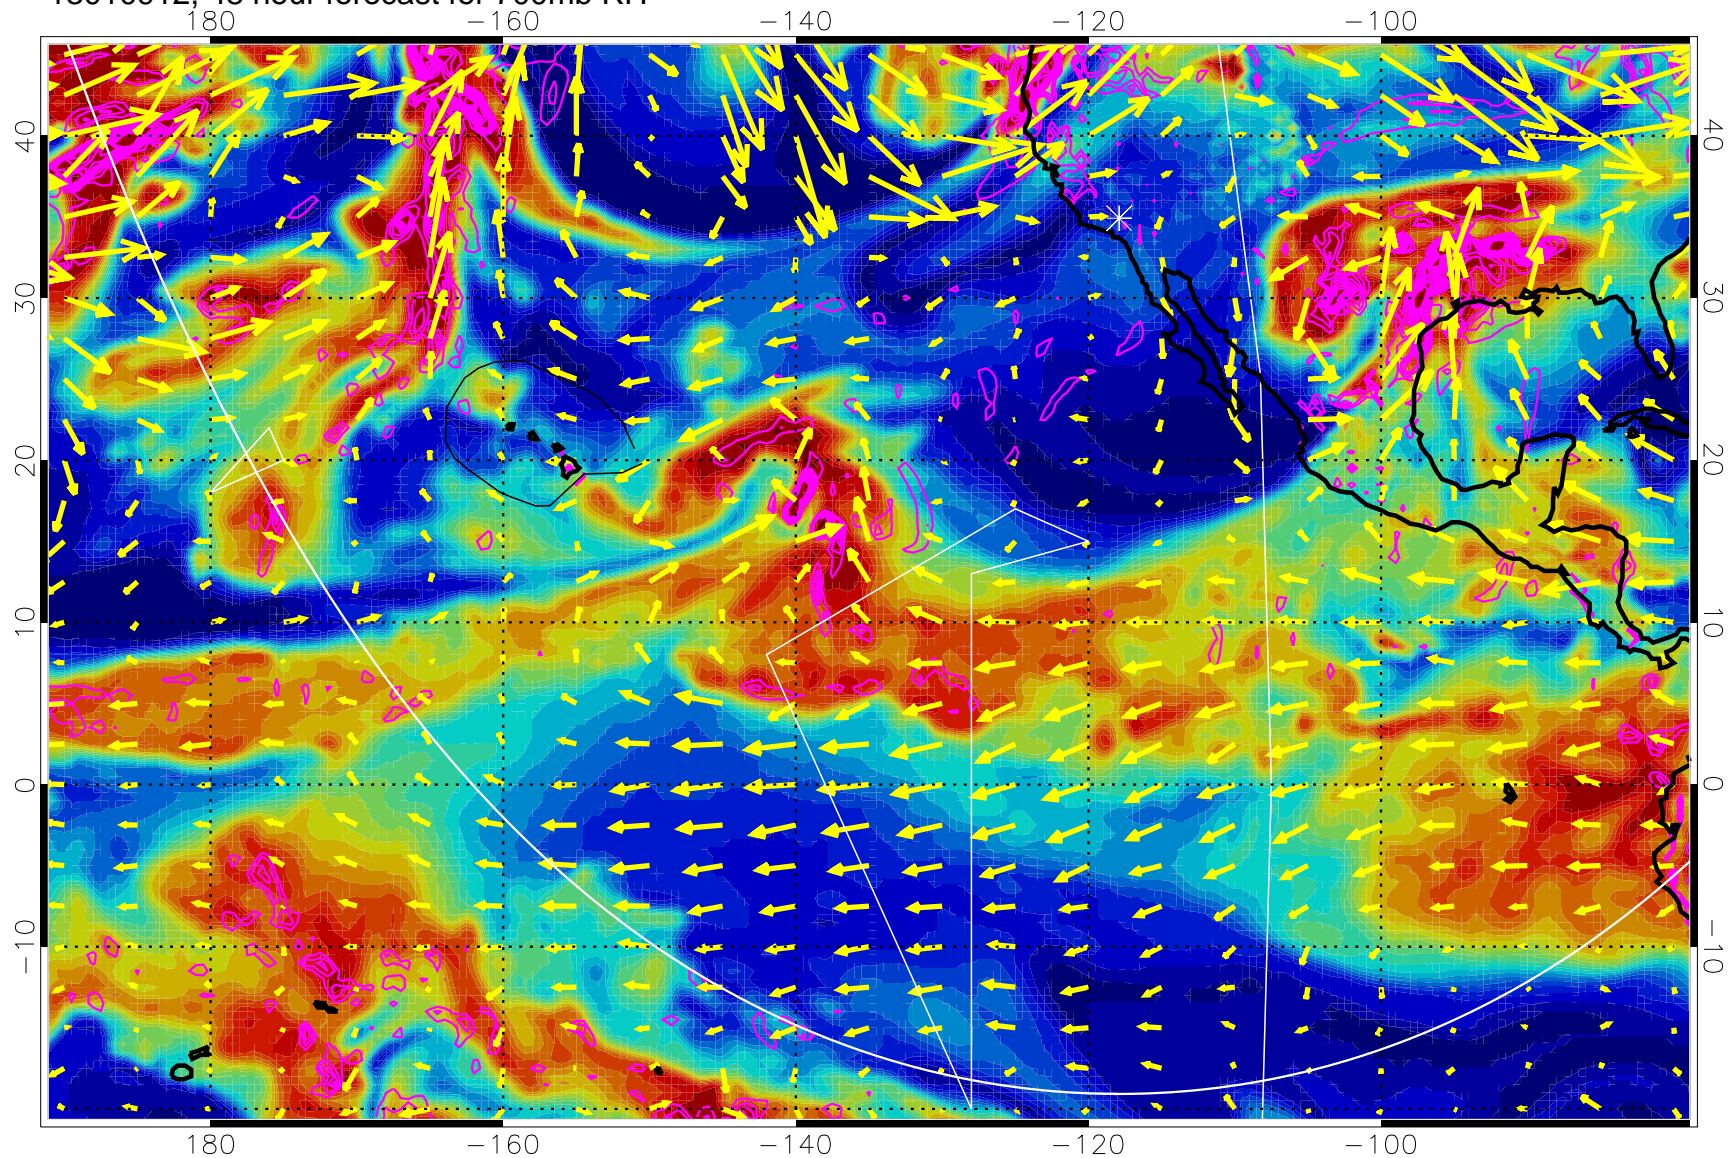

→ 30 m/s

Range ring of 6000 km -- 19 hours GH round trip

13010818, 30 hour forecast for 700mb RH

Negative Omegas less than -0.3 , contours of 0.3 Pa/s

EPV Tropopause (2 PVU) Position

→ 30 m/s

Range ring of 6000 km -- 19 hours GH round trip

13010900, 36 hour forecast for 700mb RH

Negative Omegas less than -0.3 , contours of 0.3 Pa/s

EPV Tropopause (2 PVU) Position

→ 30 m/s

Range ring of 6000 km -- 19 hours GH round trip

13010906, 42 hour forecast for 700mb RH

Negative Omegas less than -0.3 , contours of 0.3 Pa/s

EPV Tropopause (2 PVU) Position

→ 30 m/s

Range ring of 6000 km -- 19 hours GH round trip

13010912, 48 hour forecast for 700mb RH

Negative Omegas less than -0.3 , contours of 0.3 Pa/s

EPV Tropopause (2 PVU) Position

→ 30 m/s

Range ring of 6000 km -- 19 hours GH round trip

13010918, 54 hour forecast for 700mb RH

Negative Omegas less than -0.3 , contours of 0.3 Pa/s

EPV Tropopause (2 PVU) Position