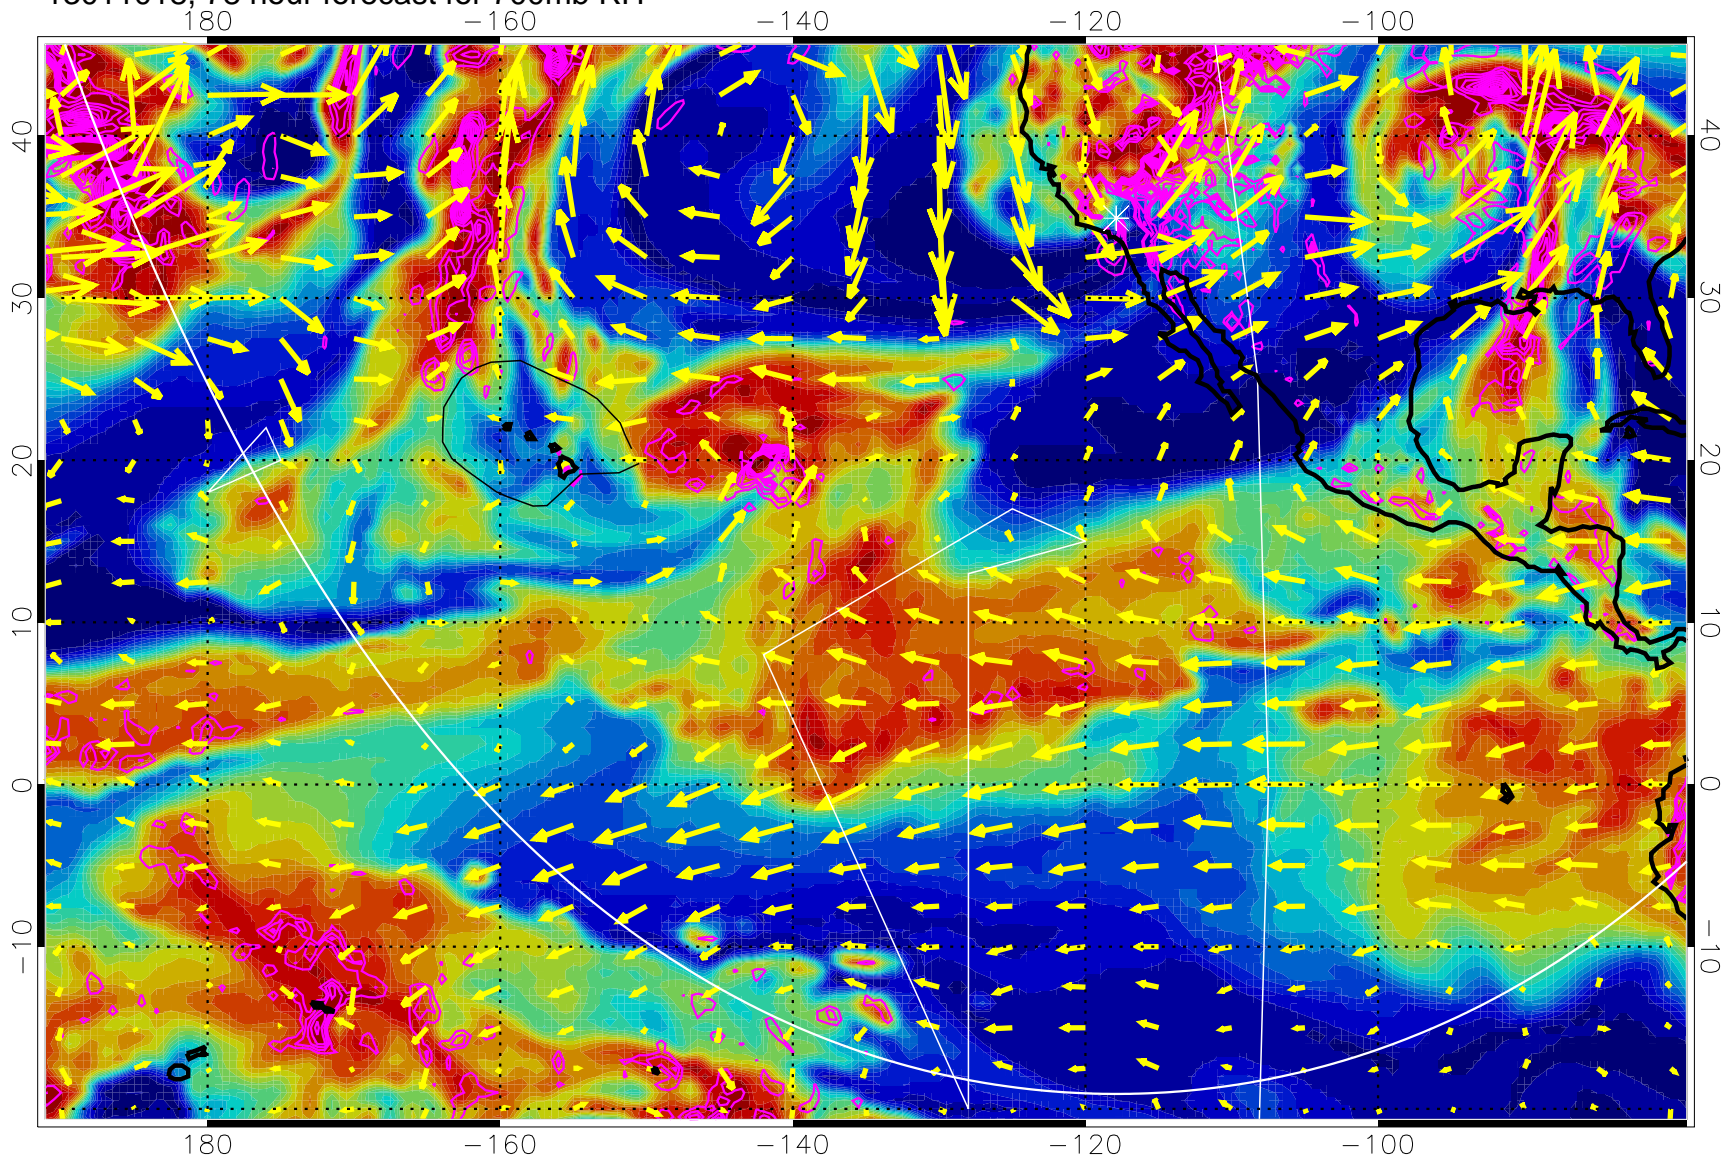

→ 30 m/s

Range ring of 6000 km -- 19 hours GH round trip

13011000, 60 hour forecast for 700mb RH

Negative Omegas less than -0.3 , contours of 0.3 Pa/s

EPV Tropopause (2 PVU) Position

→ 30 m/s

Range ring of 6000 km -- 19 hours GH round trip

13011006, 66 hour forecast for 700mb RH

Negative Omegas less than -0.3 , contours of 0.3 Pa/s

EPV Tropopause (2 PVU) Position

→ 30 m/s

Range ring of 6000 km -- 19 hours GH round trip

13011018, 78 hour forecast for 700mb RH

Negative Omegas less than -0.3 , contours of 0.3 Pa/s

EPV Tropopause (2 PVU) Position

→ 30 m/s

Range ring of 6000 km -- 19 hours GH round trip

13011100, 84 hour forecast for 700mb RH

Negative Omegas less than -0.3 , contours of $.3$ Pa/s

EPV Tropopause (2 PVU) Position

→ 30 m/s

Range ring of 6000 km -- 19 hours GH round trip

13011106, 90 hour forecast for 700mb RH

Negative Omegas less than -0.3 , contours of 0.3 Pa/s

EPV Tropopause (2 PVU) Position