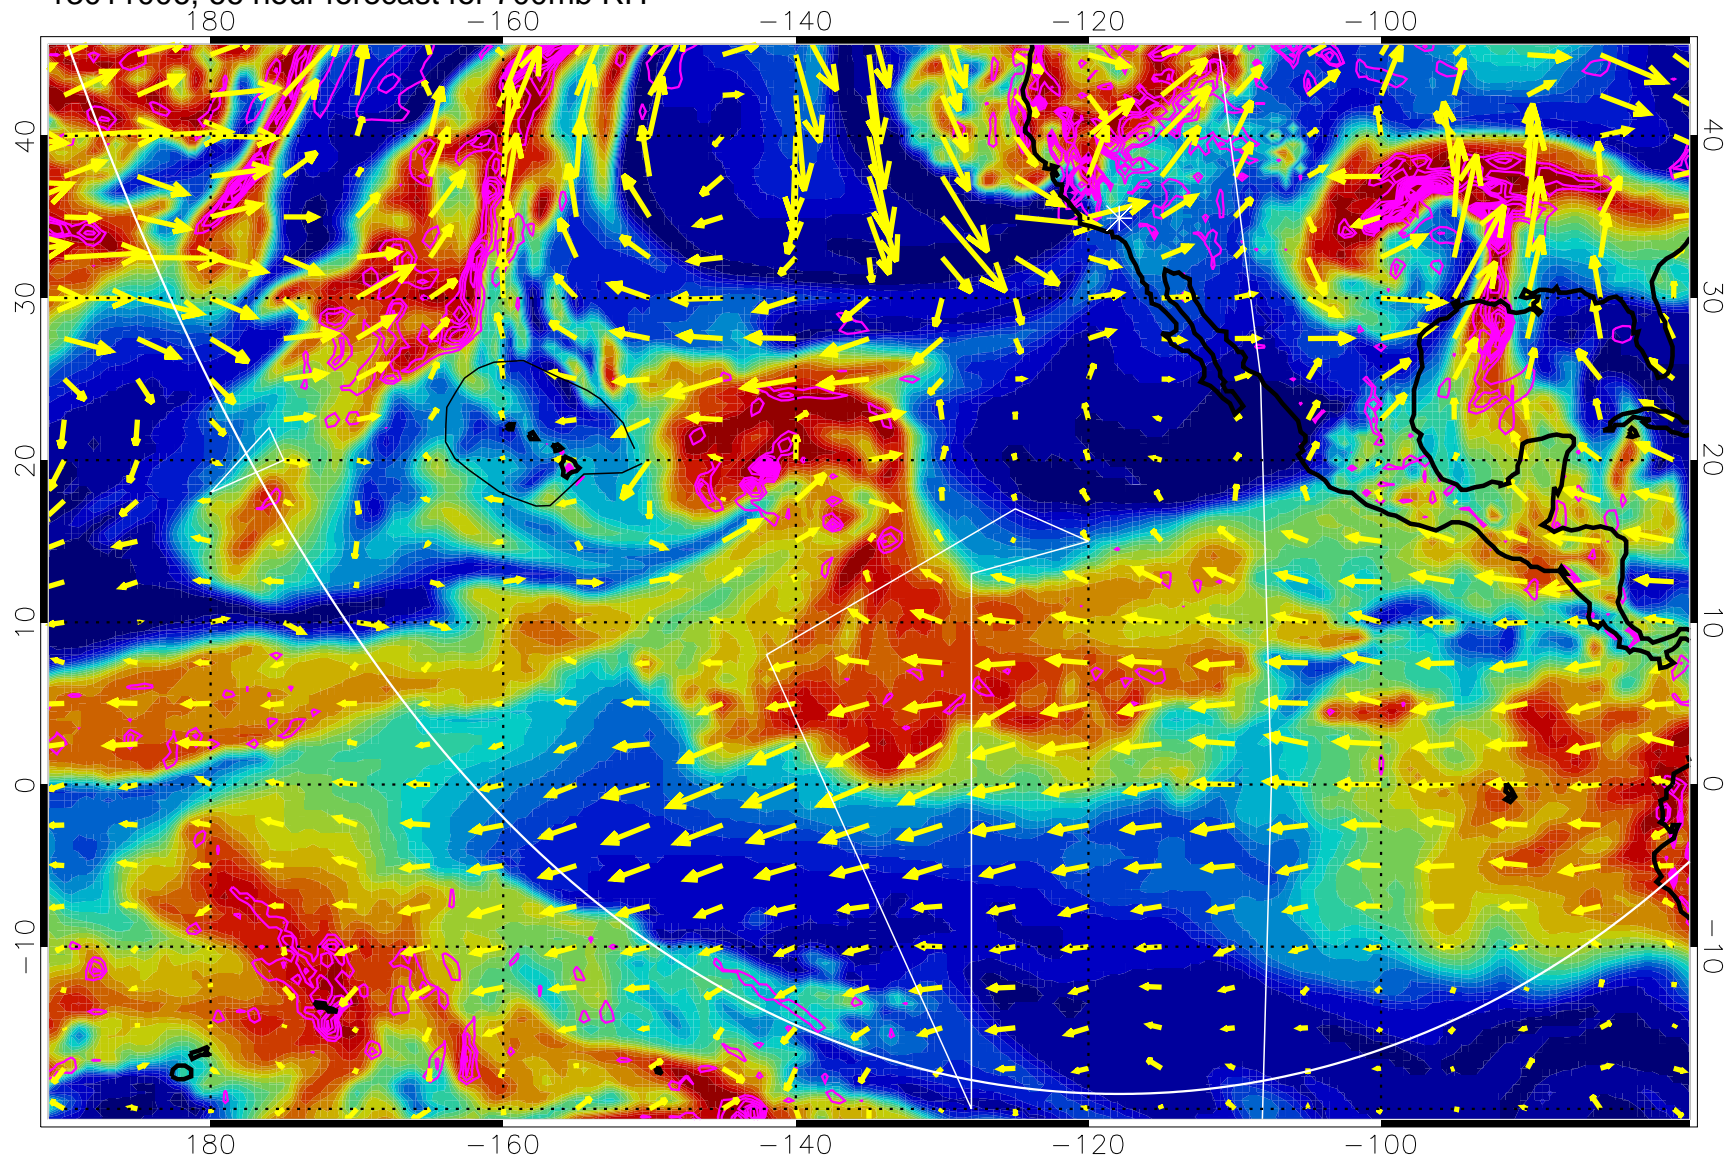

EPV Tropopause (2 PVU) Position

→ 30 m/s

Range ring of 6000 km -- 19 hours GH round trip

13010918, 54 hour forecast for 700mb RH

Negative Omegas less than -0.3 , contours of 0.3 Pa/s

EPV Tropopause (2 PVU) Position

→ 30 m/s

Range ring of 6000 km -- 19 hours GH round trip

13011000, 60 hour forecast for 700mb RH

Negative Omegas less than -0.3 , contours of 0.3 Pa/s

EPV Tropopause (2 PVU) Position

→ 30 m/s

Range ring of 6000 km -- 19 hours GH round trip

13011006, 66 hour forecast for 700mb RH

Negative Omegas less than -0.3 , contours of 0.3 Pa/s

EPV Tropopause (2 PVU) Position

→ 30 m/s

Range ring of 6000 km -- 19 hours GH round trip

13011018, 78 hour forecast for 700mb RH

Negative Omegas less than -0.3 , contours of 0.3 Pa/s

EPV Tropopause (2 PVU) Position

→ 30 m/s

Range ring of 6000 km -- 19 hours GH round trip

13011100, 84 hour forecast for 700mb RH

Negative Omegas less than -0.3 , contours of $.3$ Pa/s