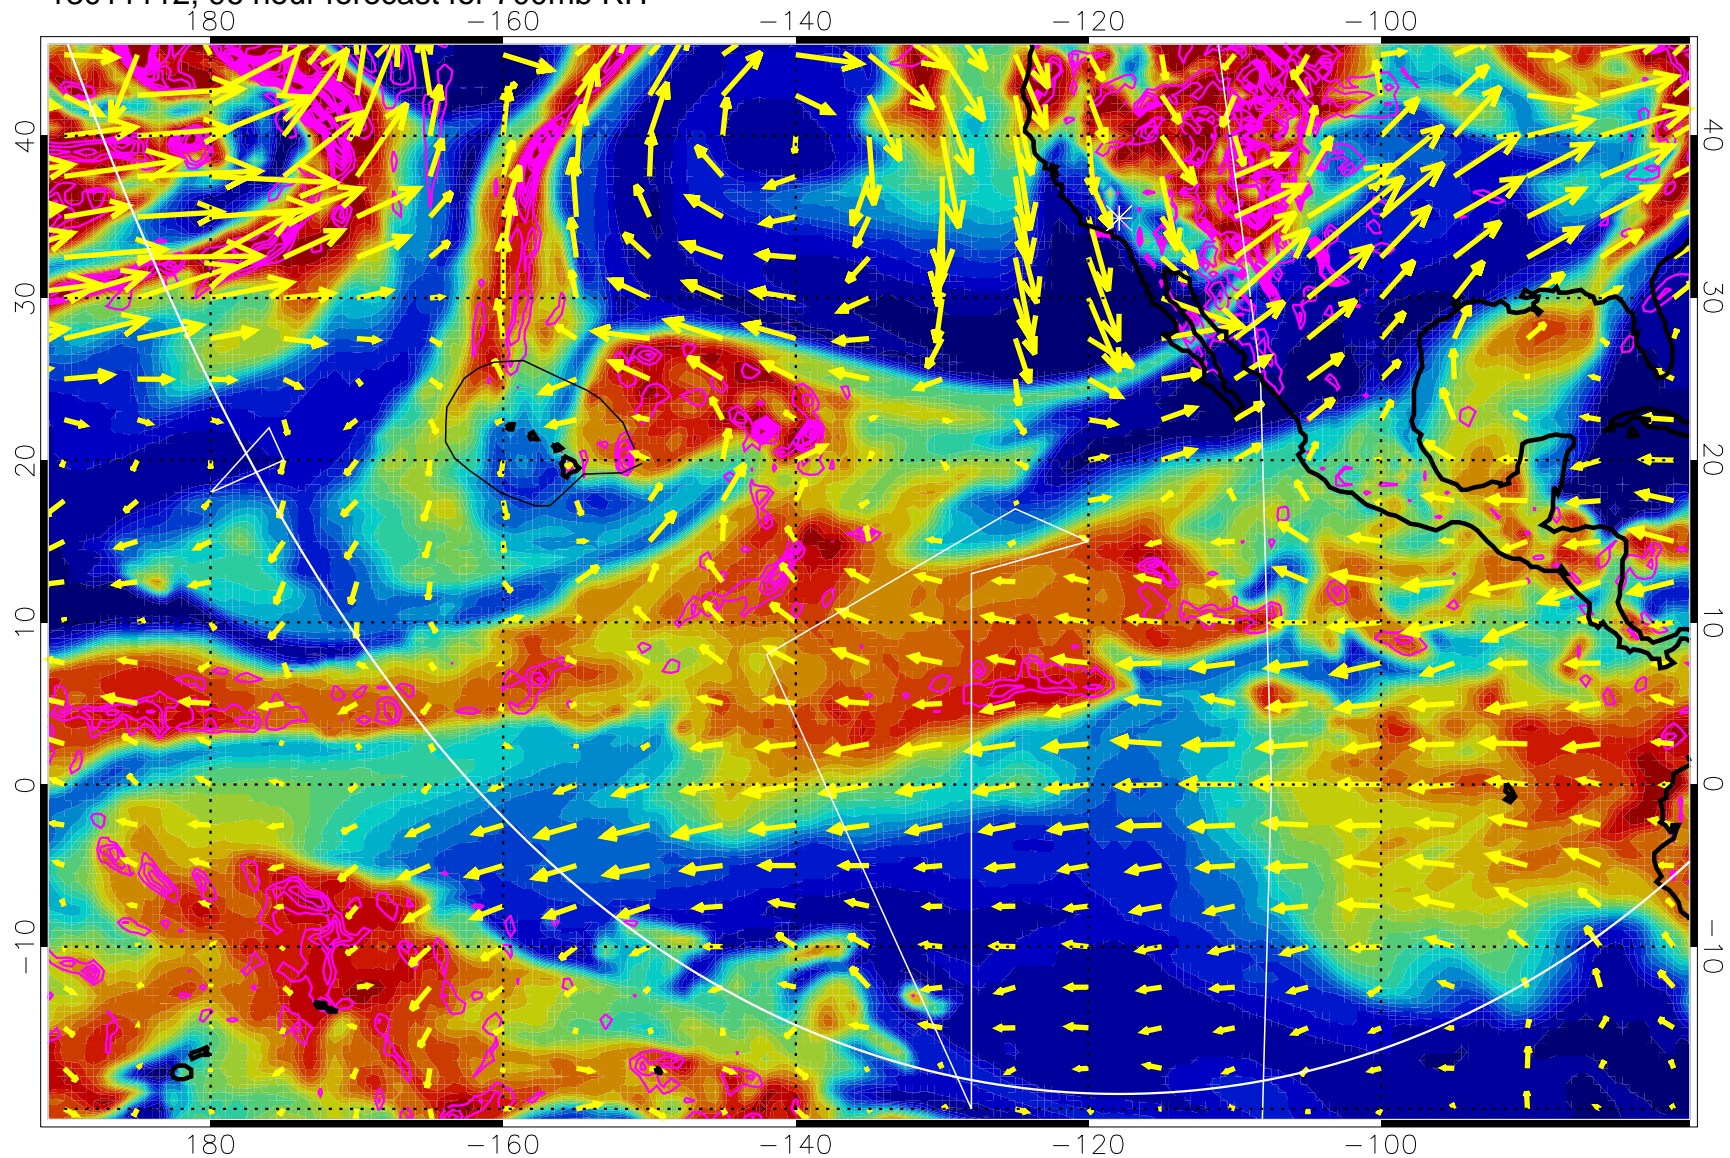

Negative Omegas less than -0.3 , contours of 0.3 Pa/s

EPV Tropopause (2 PVU) Position

→ 30 m/s

Range ring of 6000 km -- 19 hours GH round trip

13011100, 84 hour forecast for 700mb RH

Negative Omegas less than -0.3 , contours of $.3$ Pa/s

EPV Tropopause (2 PVU) Position

→ 30 m/s

Range ring of 6000 km -- 19 hours GH round trip

13011106, 90 hour forecast for 700mb RH

Negative Omegas less than -0.3 , contours of 0.3 Pa/s

EPV Tropopause (2 PVU) Position

→ 30 m/s

Range ring of 6000 km -- 19 hours GH round trip

13011112, 96 hour forecast for 700mb RH

Negative Omegas less than -0.3 , contours of 0.3 Pa/s

EPV Tropopause (2 PVU) Position

→ 30 m/s

Range ring of 6000 km -- 19 hours GH round trip

13011118, 102 hour forecast for 700mb RH

Negative Omegas less than -0.3 , contours of 0.3 Pa/s

EPV Tropopause (2 PVU) Position

→ 30 m/s

Range ring of 6000 km -- 19 hours GH round trip

13011200, 108 hour forecast for 700mb RH