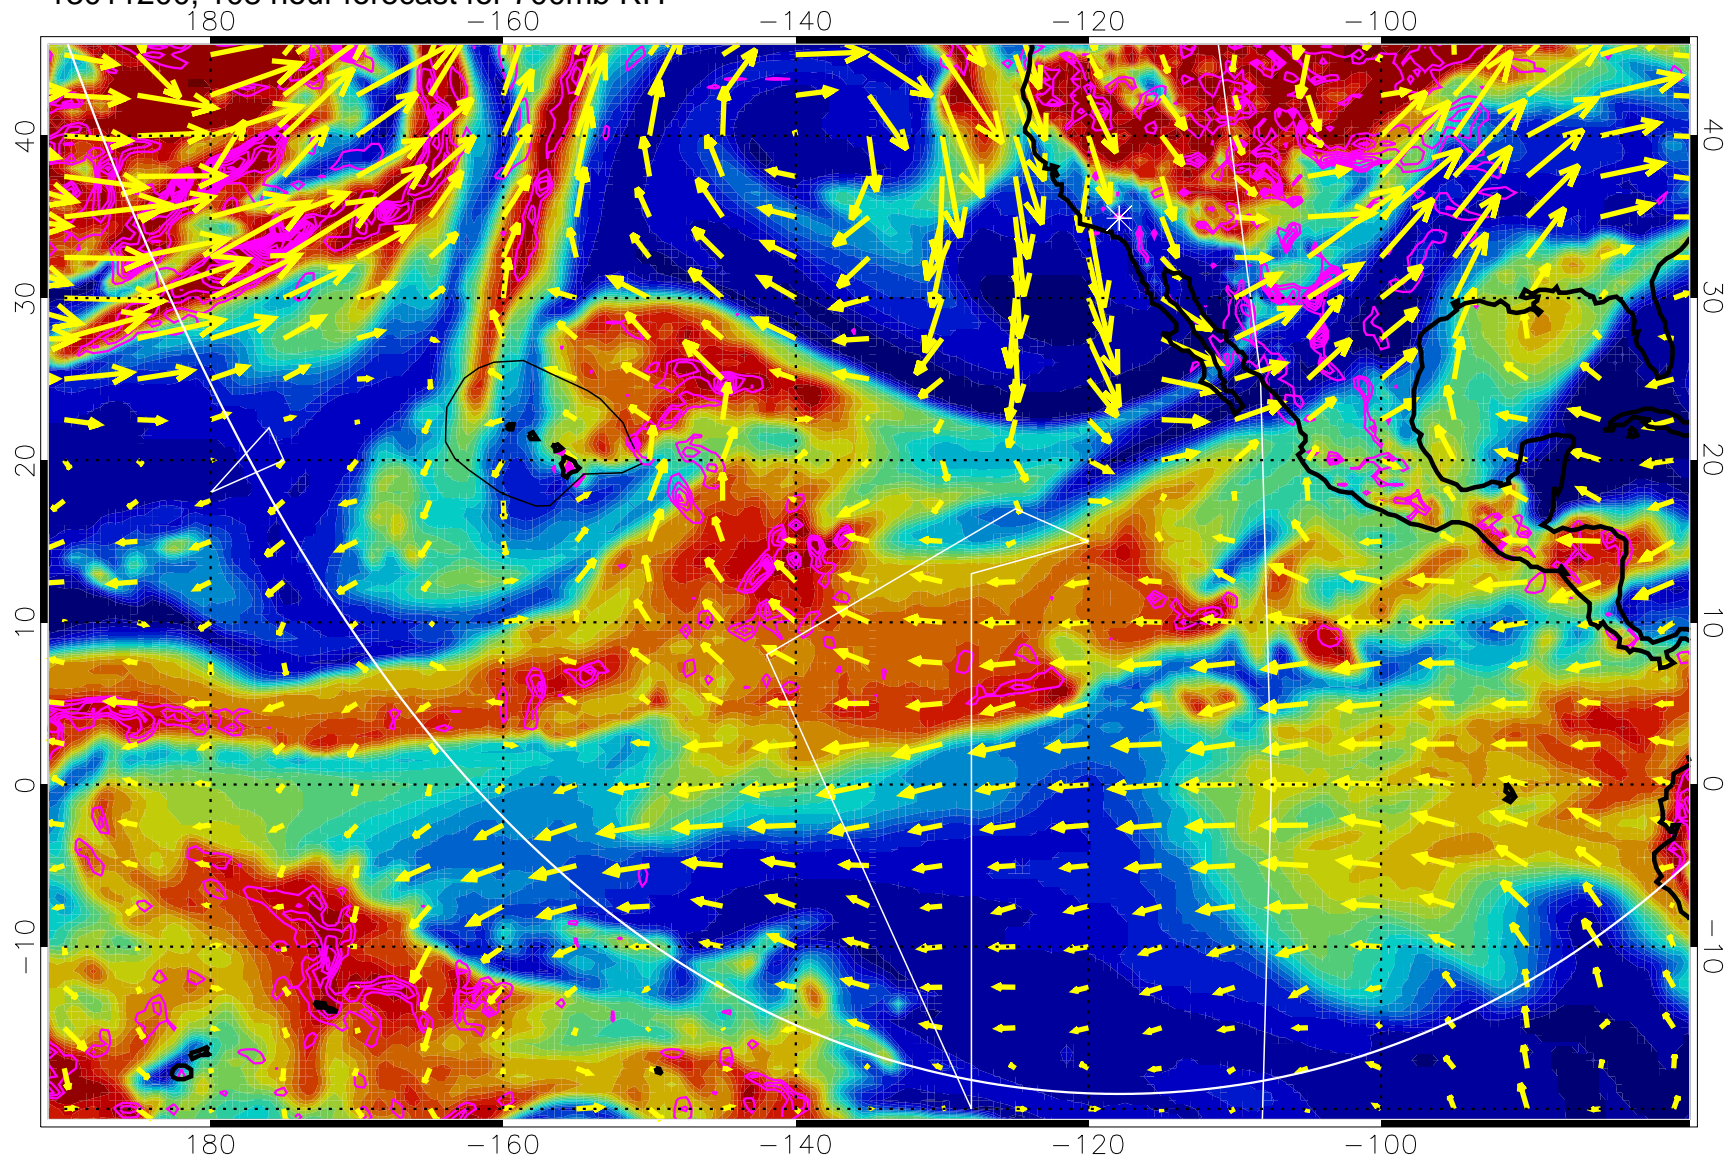

→ 30 m/s

Range ring of 6000 km -- 19 hours GH round trip

13011112, 96 hour forecast for 700mb RH

Negative Omegas less than -0.3 , contours of 0.3 Pa/s

EPV Tropopause (2 PVU) Position

→ 30 m/s

Range ring of 6000 km -- 19 hours GH round trip

13011118, 102 hour forecast for 700mb RH

Negative Omegas less than -0.3 , contours of 0.3 Pa/s

EPV Tropopause (2 PVU) Position

→ 30 m/s

Range ring of 6000 km -- 19 hours GH round trip

13011200, 108 hour forecast for 700mb RH

0 20 40 60 80 100
RH, %

Negative Omegas less than -0.3 , contours of 0.3 Pa/s

EPV Tropopause (2 PVU) Position

→ 30 m/s

Range ring of 6000 km -- 19 hours GH round trip

13011206, 114 hour forecast for 700mb RH

Negative Omegas less than -0.3 , contours of 0.3 Pa/s

EPV Tropopause (2 PVU) Position

→ 30 m/s

Range ring of 6000 km -- 19 hours GH round trip

13011212, 120 hour forecast for 700mb RH

Negative Omegas less than -0.3 , contours of 0.3 Pa/s