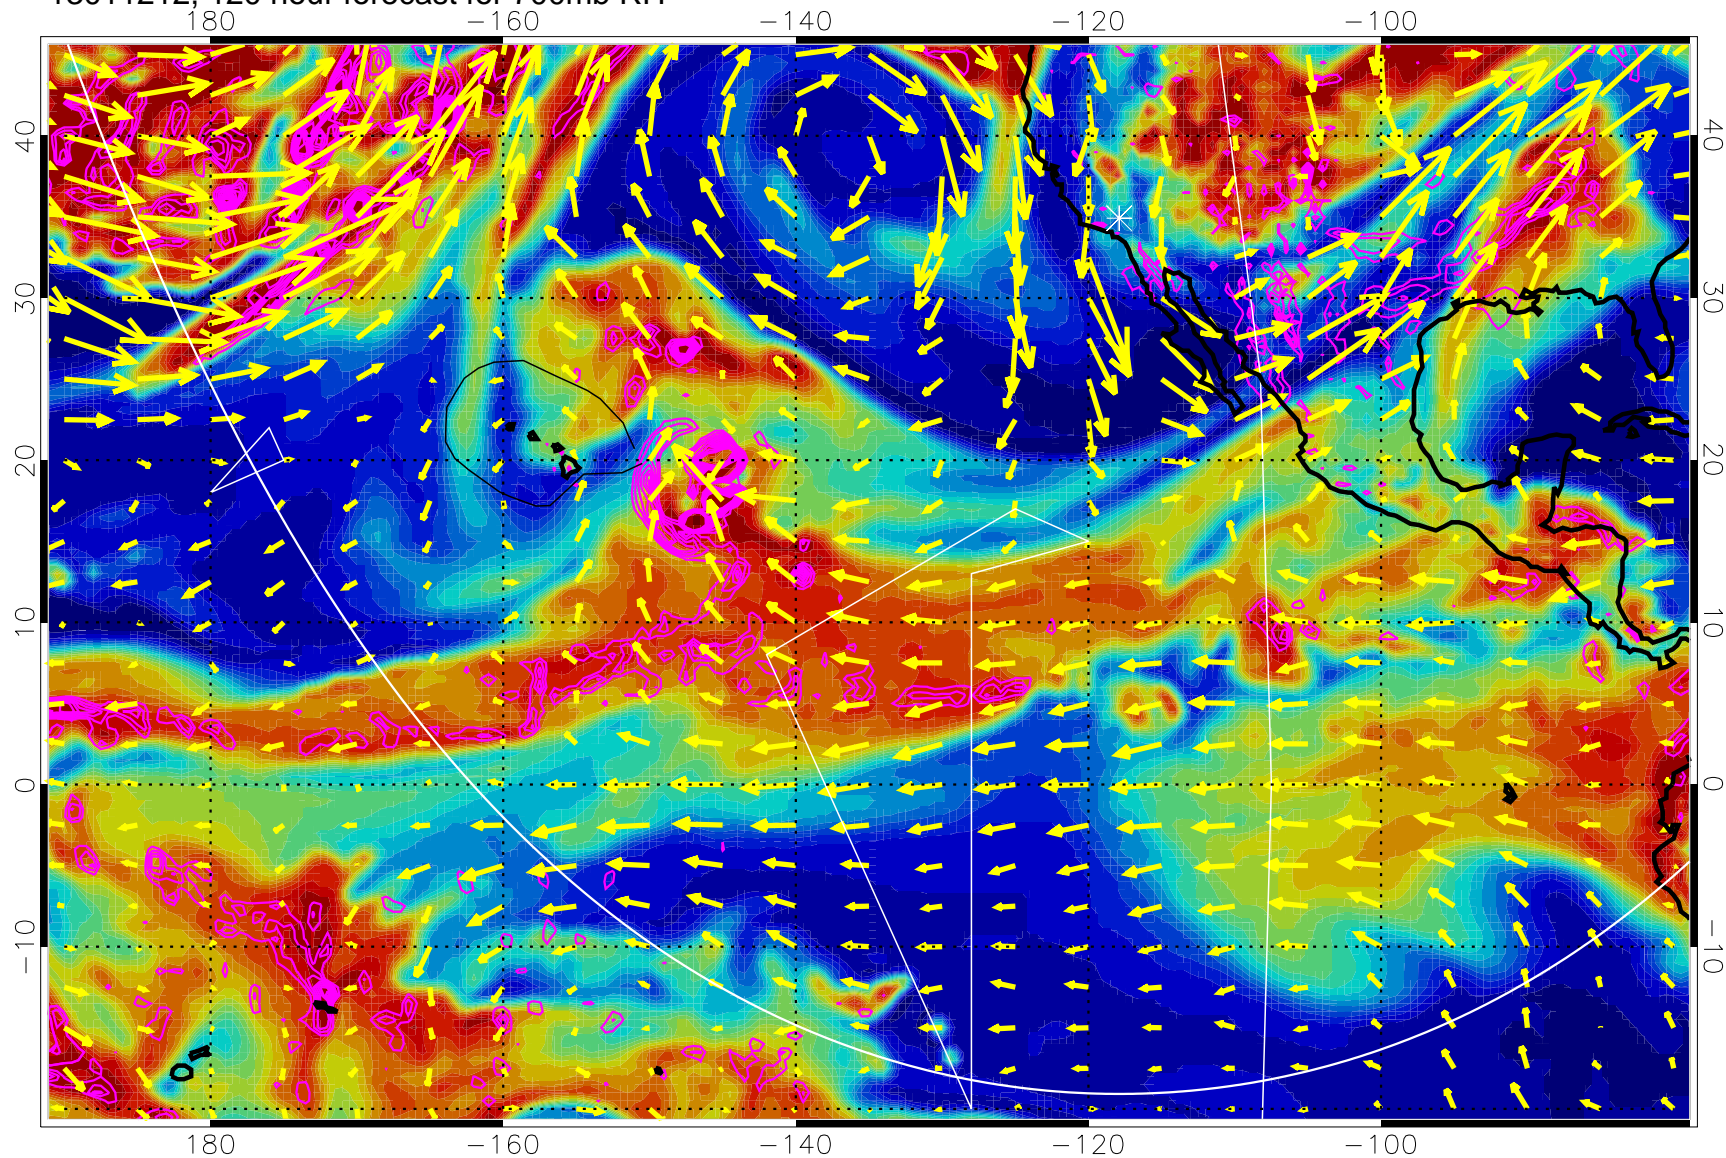

13011118, 102 hour forecast for 700mb RH

Negative Omegas less than -0.3 , contours of 0.3 Pa/s

EPV Tropopause (2 PVU) Position

→ 30 m/s

Range ring of 6000 km -- 19 hours GH round trip

13011200, 108 hour forecast for 700mb RH

0 20 40 60 80 100
RH, %

Negative Omegas less than -0.3 , contours of 0.3 Pa/s

EPV Tropopause (2 PVU) Position

→ 30 m/s

Range ring of 6000 km -- 19 hours GH round trip

13011206, 114 hour forecast for 700mb RH

Negative Omegas less than -0.3 , contours of 0.3 Pa/s

EPV Tropopause (2 PVU) Position

→ 30 m/s

Range ring of 6000 km -- 19 hours GH round trip

13011212, 120 hour forecast for 700mb RH

Negative Omegas less than -0.3 , contours of 0.3 Pa/s

EPV Tropopause (2 PVU) Position

→ 30 m/s

Range ring of 6000 km -- 19 hours GH round trip