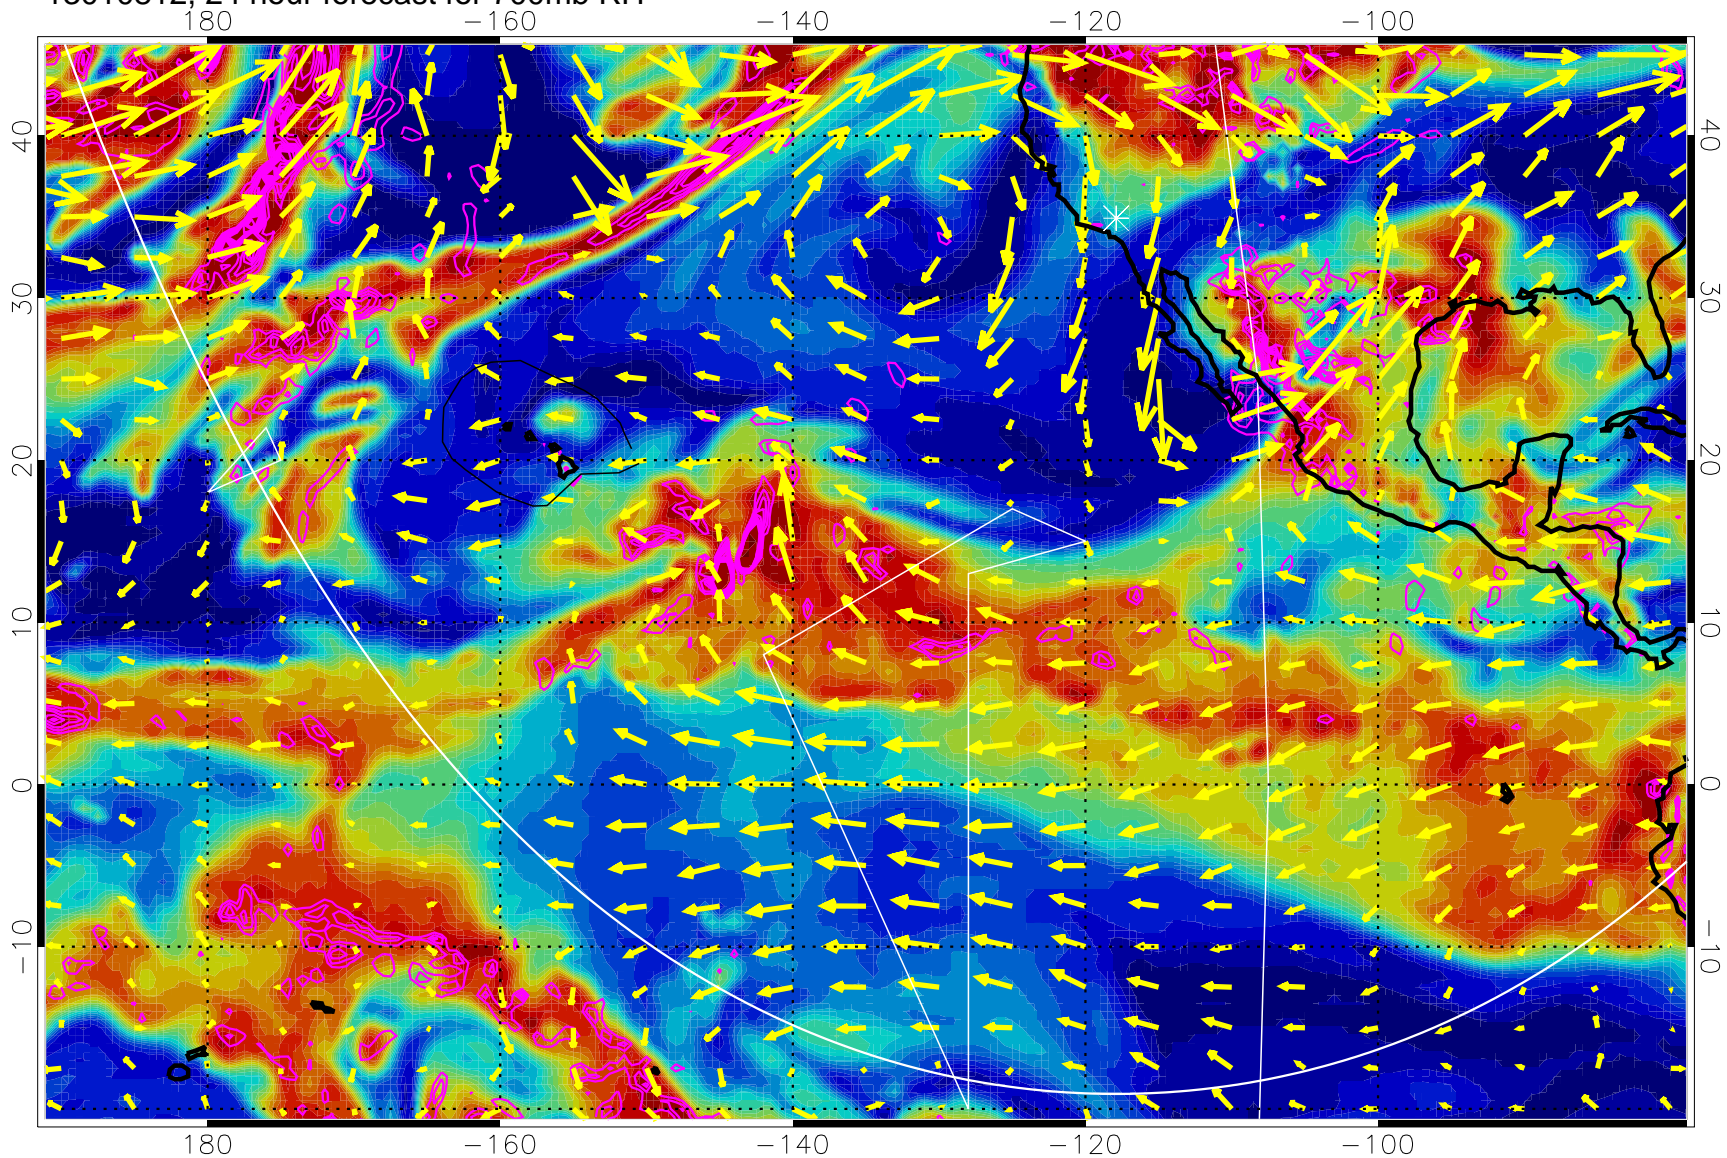

13010718, 6 hour forecast for 700mb RH

Negative Omegas less than -0.3 , contours of 0.3 Pa/s

EPV Tropopause (2 PVU) Position

→ 30 m/s

Range ring of 6000 km -- 19 hours GH round trip

13010800, 12 hour forecast for 700mb RH

Negative Omegas less than -0.3 , contours of 0.3 Pa/s

EPV Tropopause (2 PVU) Position

→ 30 m/s

Range ring of 6000 km -- 19 hours GH round trip

13010806, 18 hour forecast for 700mb RH

Negative Omegas less than -0.3 , contours of 0.3 Pa/s

EPV Tropopause (2 PVU) Position

→ 30 m/s

Range ring of 6000 km -- 19 hours GH round trip

13010812, 24 hour forecast for 700mb RH

Negative Omegas less than -0.3 , contours of 0.3 Pa/s

EPV Tropopause (2 PVU) Position

→ 30 m/s

Range ring of 6000 km -- 19 hours GH round trip

13010818, 30 hour forecast for 700mb RH

Negative Omegas less than -0.3 , contours of 0.3 Pa/s

EPV Tropopause (2 PVU) Position

→ 30 m/s

Range ring of 6000 km -- 19 hours GH round trip