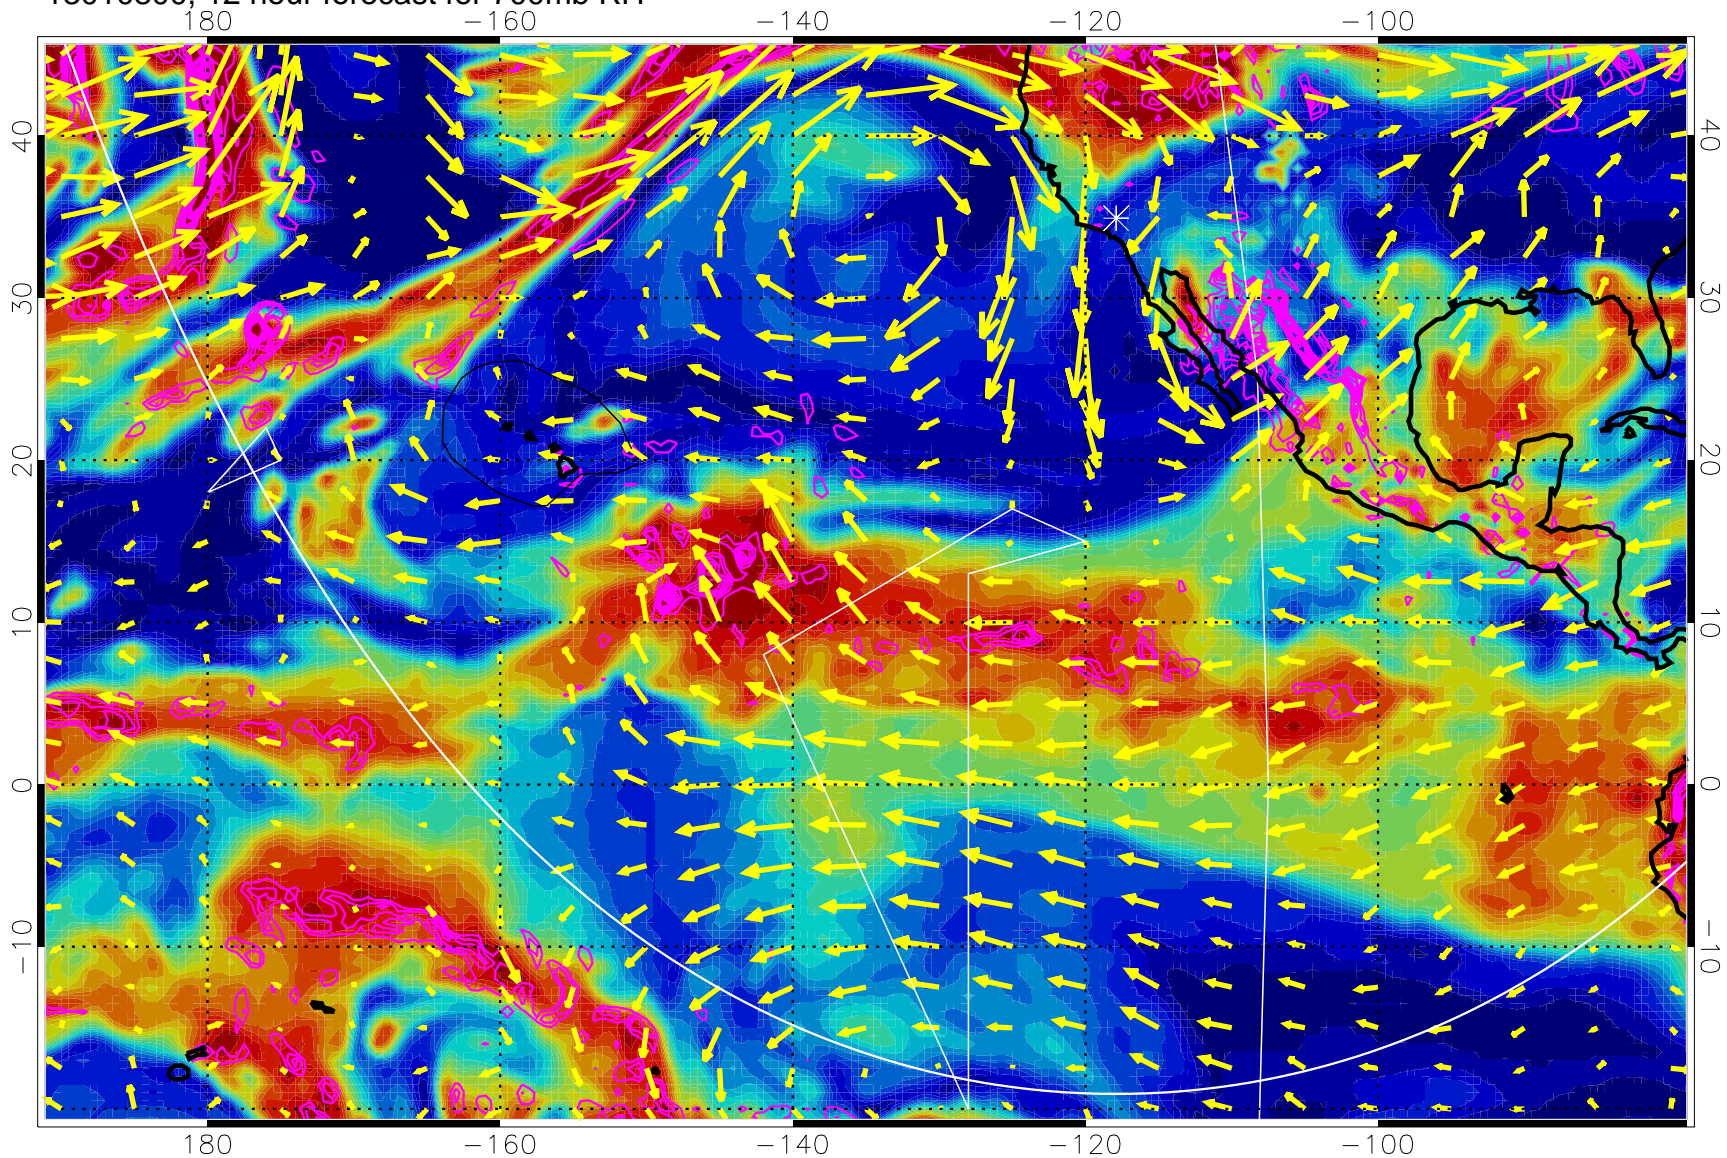

13010718, 6 hour forecast for 700mb RH

Negative Omegas less than -0.3 , contours of 0.3 Pa/s

EPV Tropopause (2 PVU) Position

→ 30 m/s

Range ring of 6000 km -- 19 hours GH round trip

13010800, 12 hour forecast for 700mb RH

Negative Omegas less than -0.3 , contours of 0.3 Pa/s

EPV Tropopause (2 PVU) Position

→ 30 m/s

Range ring of 6000 km -- 19 hours GH round trip

13010806, 18 hour forecast for 700mb RH

Negative Omegas less than -0.3 , contours of 0.3 Pa/s

EPV Tropopause (2 PVU) Position

→ 30 m/s

Range ring of 6000 km -- 19 hours GH round trip

13010812, 24 hour forecast for 700mb RH

Negative Omegas less than -0.3 , contours of 0.3 Pa/s

EPV Tropopause (2 PVU) Position

→ 30 m/s

Range ring of 6000 km -- 19 hours GH round trip

13010818, 30 hour forecast for 700mb RH

Negative Omegas less than -0.3 , contours of 0.3 Pa/s

EPV Tropopause (2 PVU) Position

→ 30 m/s

Range ring of 6000 km -- 19 hours GH round trip