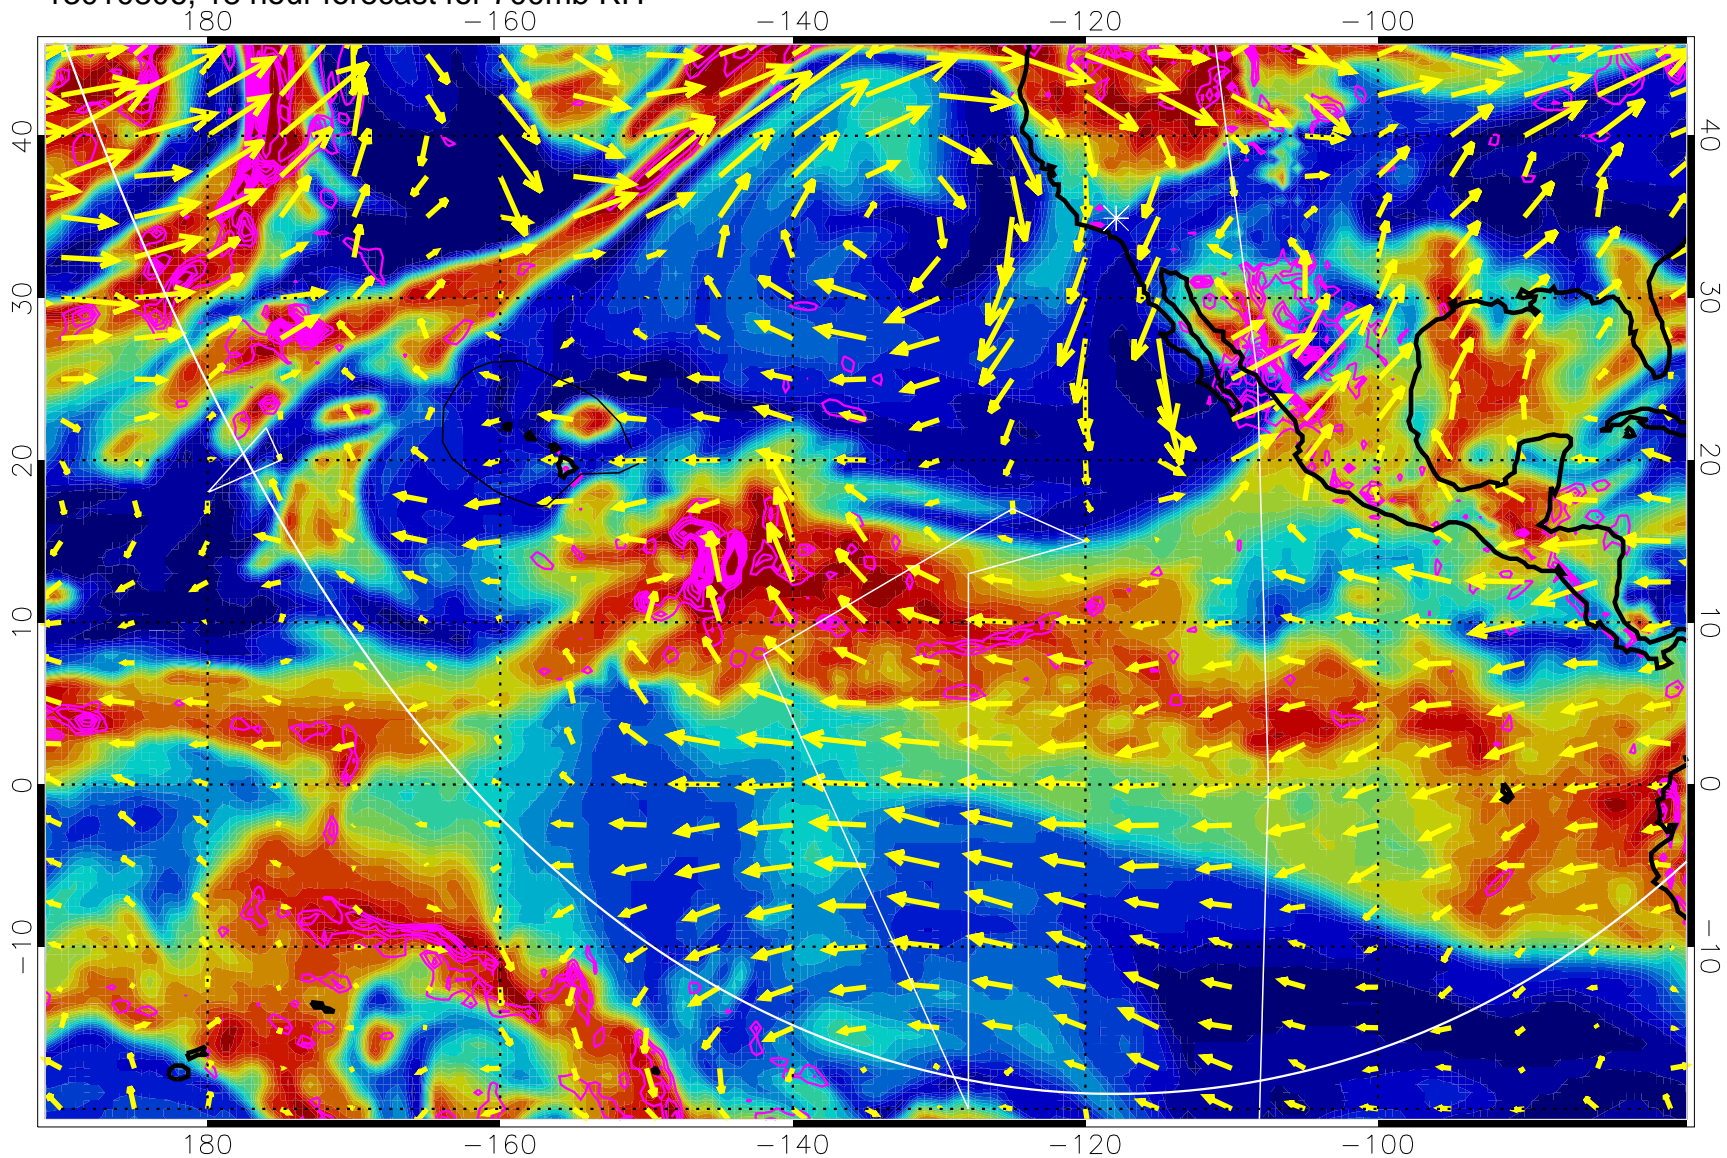

13010718, 6 hour forecast for 700mb RH

Negative Omegas less than -0.3 , contours of 0.3 Pa/s

EPV Tropopause (2 PVU) Position

→ 30 m/s

Range ring of 6000 km -- 19 hours GH round trip

13010800, 12 hour forecast for 700mb RH

Negative Omegas less than -0.3 , contours of 0.3 Pa/s

EPV Tropopause (2 PVU) Position

→ 30 m/s

Range ring of 6000 km -- 19 hours GH round trip

13010806, 18 hour forecast for 700mb RH

Negative Omegas less than -0.3 , contours of 0.3 Pa/s

EPV Tropopause (2 PVU) Position

→ 30 m/s

Range ring of 6000 km -- 19 hours GH round trip

13010812, 24 hour forecast for 700mb RH

Negative Omegas less than -0.3 , contours of 0.3 Pa/s

EPV Tropopause (2 PVU) Position

→ 30 m/s

Range ring of 6000 km -- 19 hours GH round trip

13010818, 30 hour forecast for 700mb RH

Negative Omegas less than -0.3 , contours of 0.3 Pa/s

EPV Tropopause (2 PVU) Position

→ 30 m/s

Range ring of 6000 km -- 19 hours GH round trip