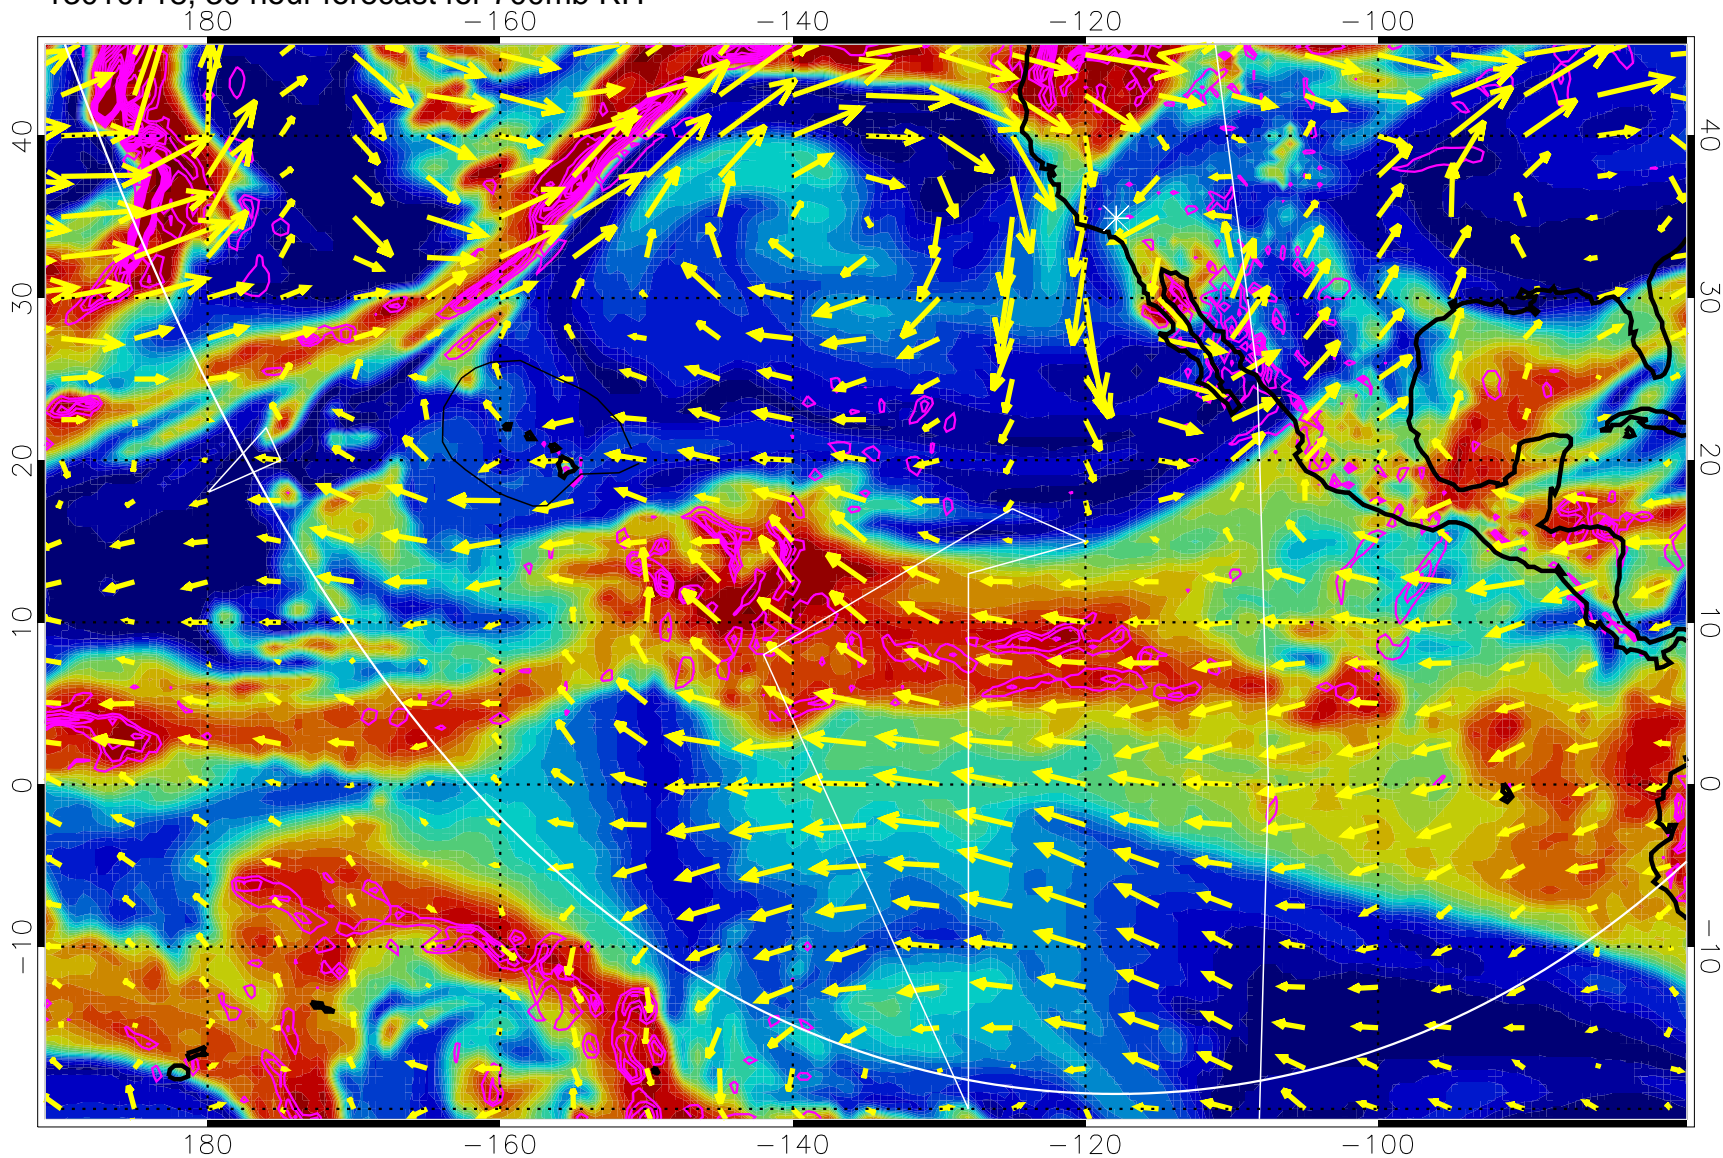

13010700, 12 hour forecast for 700mb RH

Negative Omegas less than -0.3 , contours of 0.3 Pa/s

EPV Tropopause (2 PVU) Position

→ 30 m/s

Range ring of 6000 km -- 19 hours GH round trip

13010706, 18 hour forecast for 700mb RH

Negative Omegas less than -0.3 , contours of 0.3 Pa/s

EPV Tropopause (2 PVU) Position

→ 30 m/s

Range ring of 6000 km -- 19 hours GH round trip

13010712, 24 hour forecast for 700mb RH

Negative Omegas less than -0.3 , contours of 0.3 Pa/s

EPV Tropopause (2 PVU) Position

→ 30 m/s

Range ring of 6000 km -- 19 hours GH round trip

13010718, 30 hour forecast for 700mb RH

Negative Omegas less than -0.3 , contours of 0.3 Pa/s

EPV Tropopause (2 PVU) Position

→ 30 m/s

Range ring of 6000 km -- 19 hours GH round trip

13010800, 36 hour forecast for 700mb RH

Negative Omegas less than -0.3 , contours of 0.3 Pa/s

EPV Tropopause (2 PVU) Position

→ 30 m/s

Range ring of 6000 km -- 19 hours GH round trip