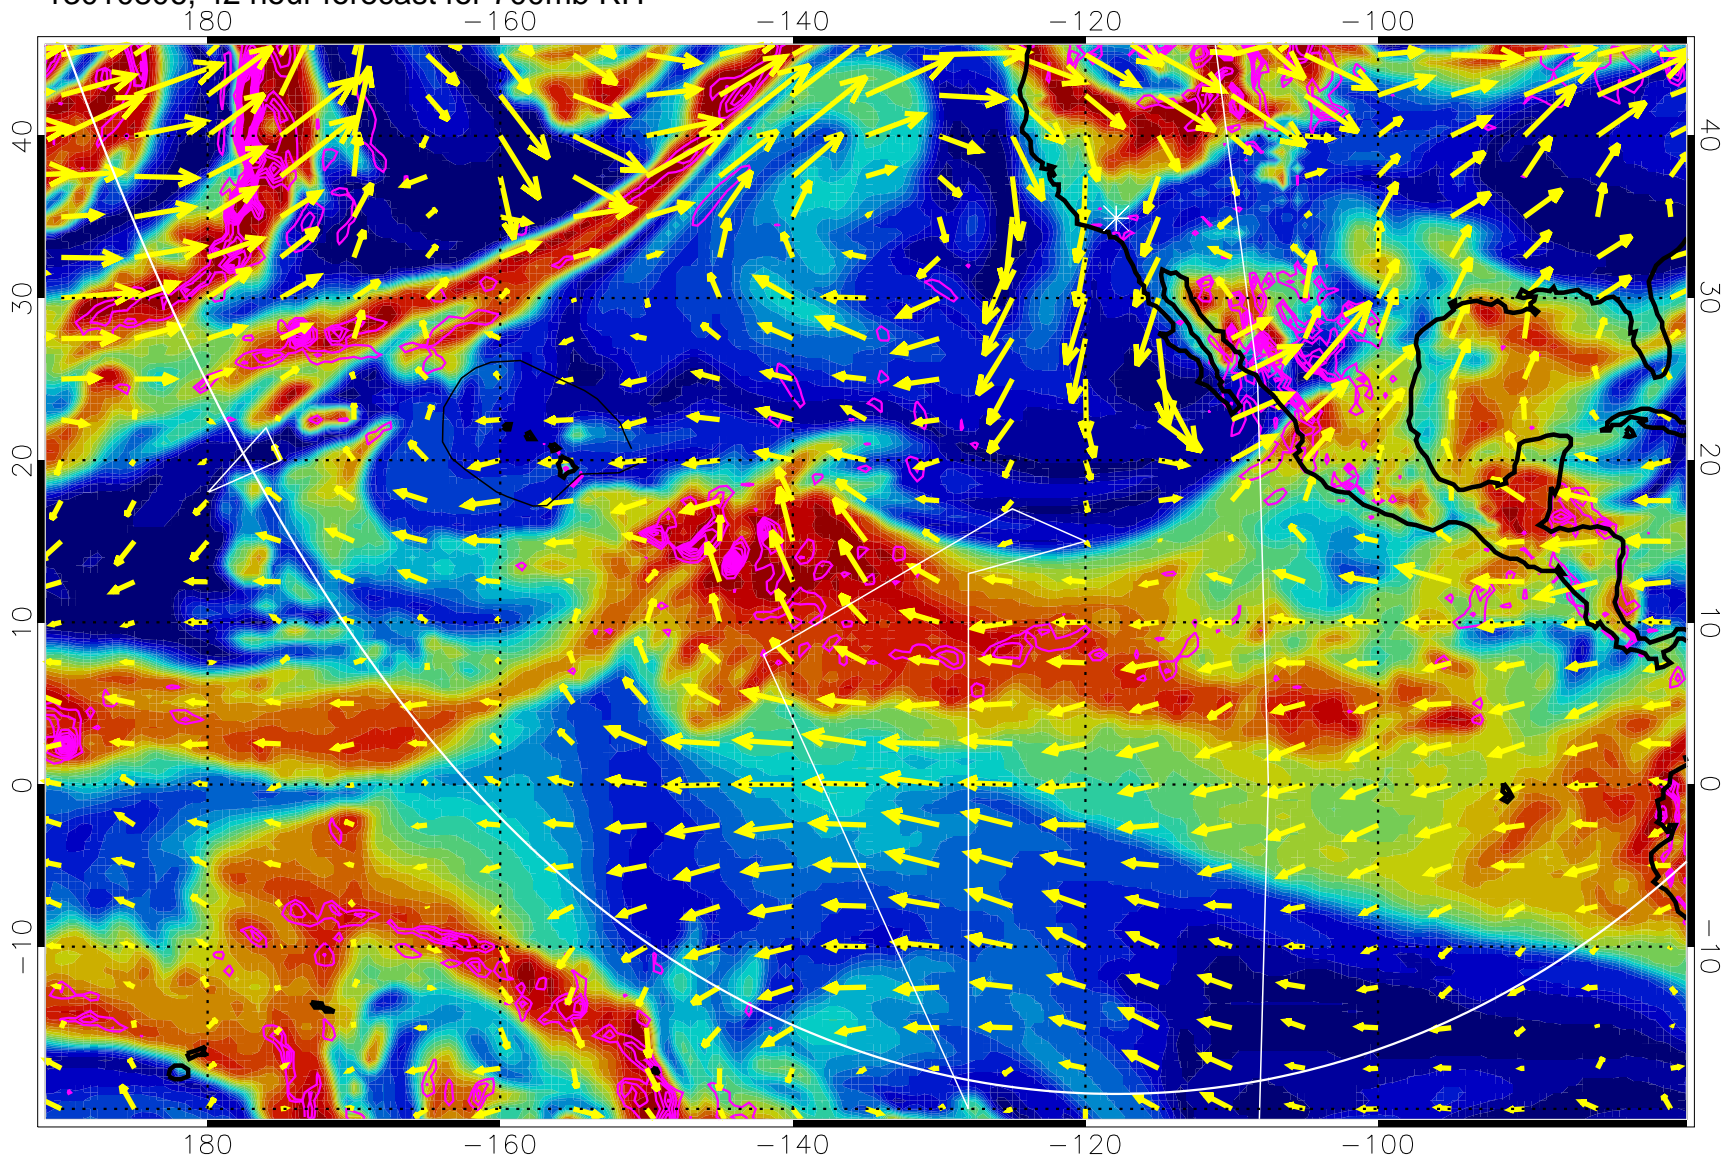

EPV Tropopause (2 PVU) Position

→ 30 m/s

Range ring of 6000 km -- 19 hours GH round trip

13010718, 30 hour forecast for 700mb RH

Negative Omegas less than -0.3 , contours of 0.3 Pa/s

EPV Tropopause (2 PVU) Position

→ 30 m/s

Range ring of 6000 km -- 19 hours GH round trip

13010800, 36 hour forecast for 700mb RH

Negative Omegas less than -0.3 , contours of 0.3 Pa/s

EPV Tropopause (2 PVU) Position

→ 30 m/s

Range ring of 6000 km -- 19 hours GH round trip

13010806, 42 hour forecast for 700mb RH

Negative Omegas less than -0.3 , contours of 0.3 Pa/s

EPV Tropopause (2 PVU) Position

→ 30 m/s

Range ring of 6000 km -- 19 hours GH round trip

13010812, 48 hour forecast for 700mb RH

Negative Omegas less than -0.3 , contours of 0.3 Pa/s

EPV Tropopause (2 PVU) Position

→ 30 m/s

Range ring of 6000 km -- 19 hours GH round trip

13010818, 54 hour forecast for 700mb RH

Negative Omegas less than -0.3 , contours of 0.3 Pa/s