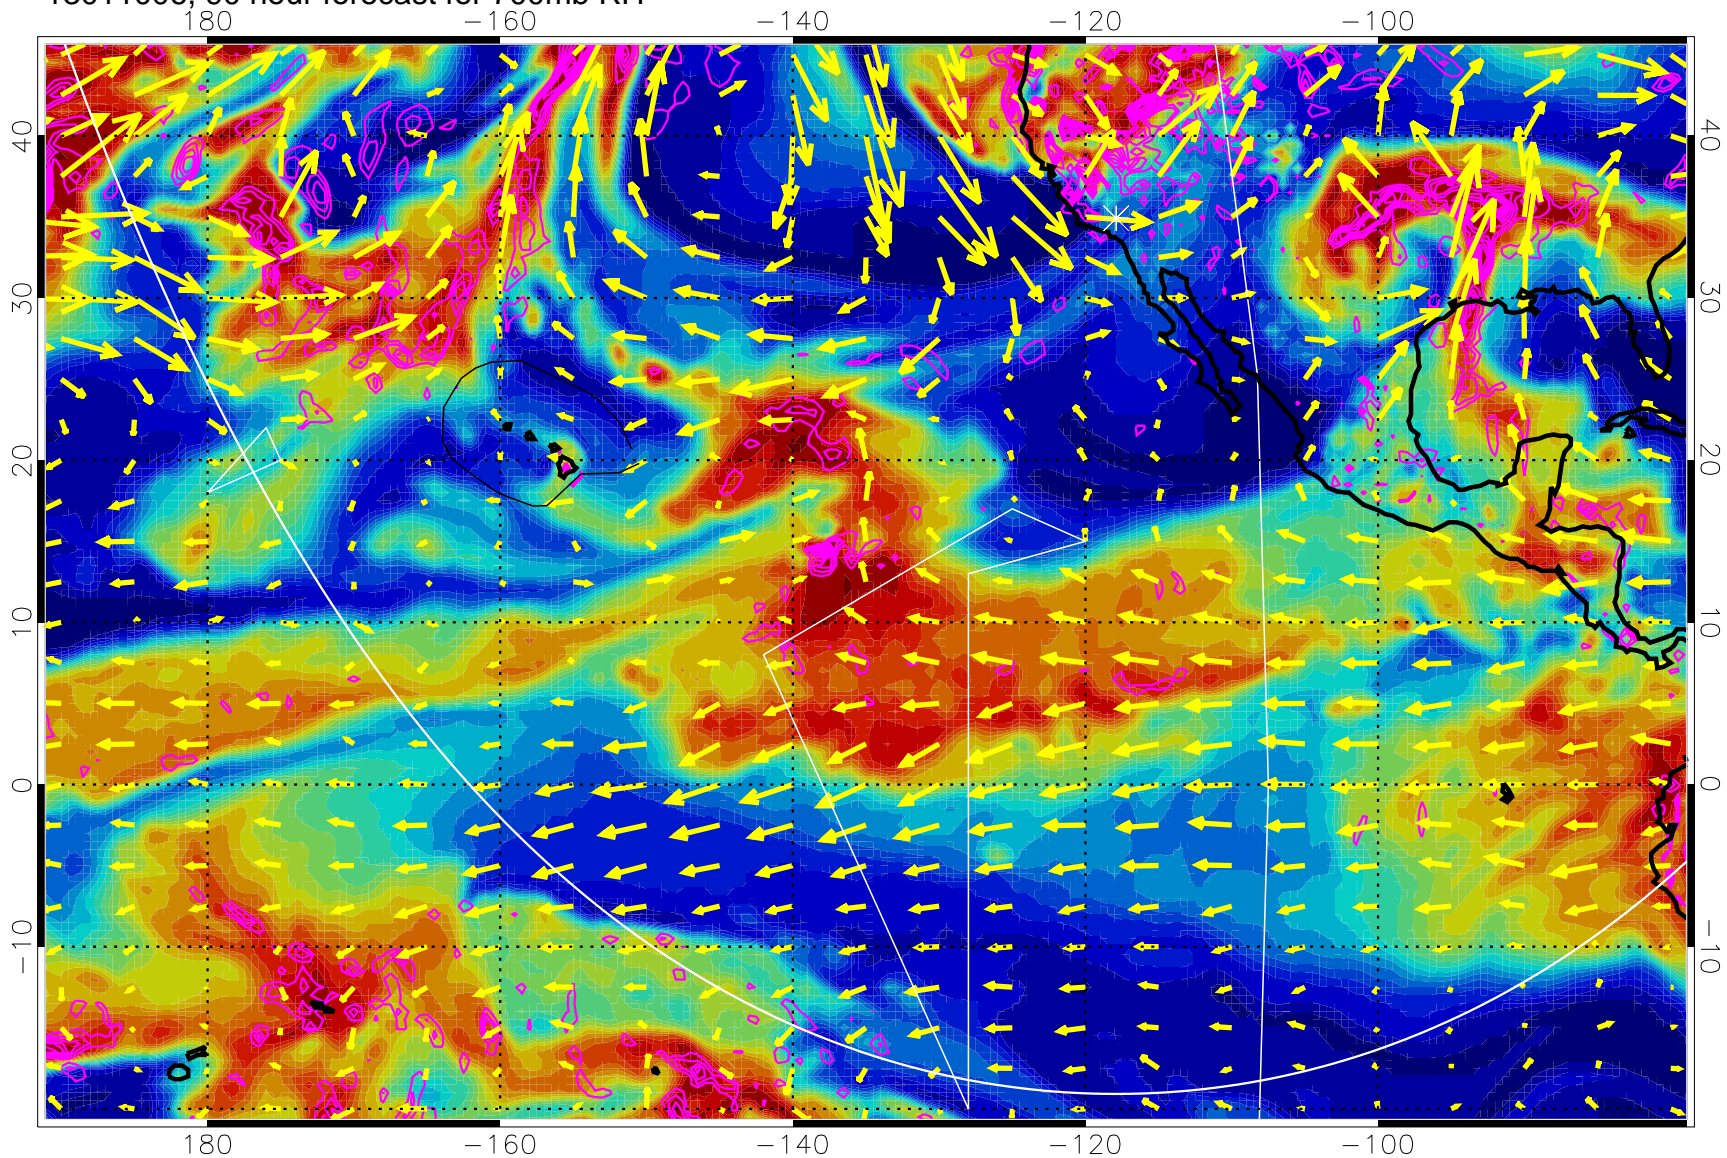

13010912, 72 hour forecast for 700mb RH

Negative Omegas less than -0.3 , contours of 0.3 Pa/s

EPV Tropopause (2 PVU) Position

→ 30 m/s

Range ring of 6000 km -- 19 hours GH round trip

13010918, 78 hour forecast for 700mb RH

Negative Omegas less than -0.3 , contours of 0.3 Pa/s

EPV Tropopause (2 PVU) Position

→ 30 m/s

Range ring of 6000 km -- 19 hours GH round trip

13011000, 84 hour forecast for 700mb RH

Negative Omegas less than -0.3 , contours of 0.3 Pa/s

EPV Tropopause (2 PVU) Position

→ 30 m/s

Range ring of 6000 km -- 19 hours GH round trip

13011006, 90 hour forecast for 700mb RH

Negative Omegas less than -0.3 , contours of 0.3 Pa/s

EPV Tropopause (2 PVU) Position

→ 30 m/s

Range ring of 6000 km -- 19 hours GH round trip

13011012, 96 hour forecast for 700mb RH

Negative Omegas less than -0.3 , contours of 0.3 Pa/s

EPV Tropopause (2 PVU) Position

→ 30 m/s

Range ring of 6000 km -- 19 hours GH round trip