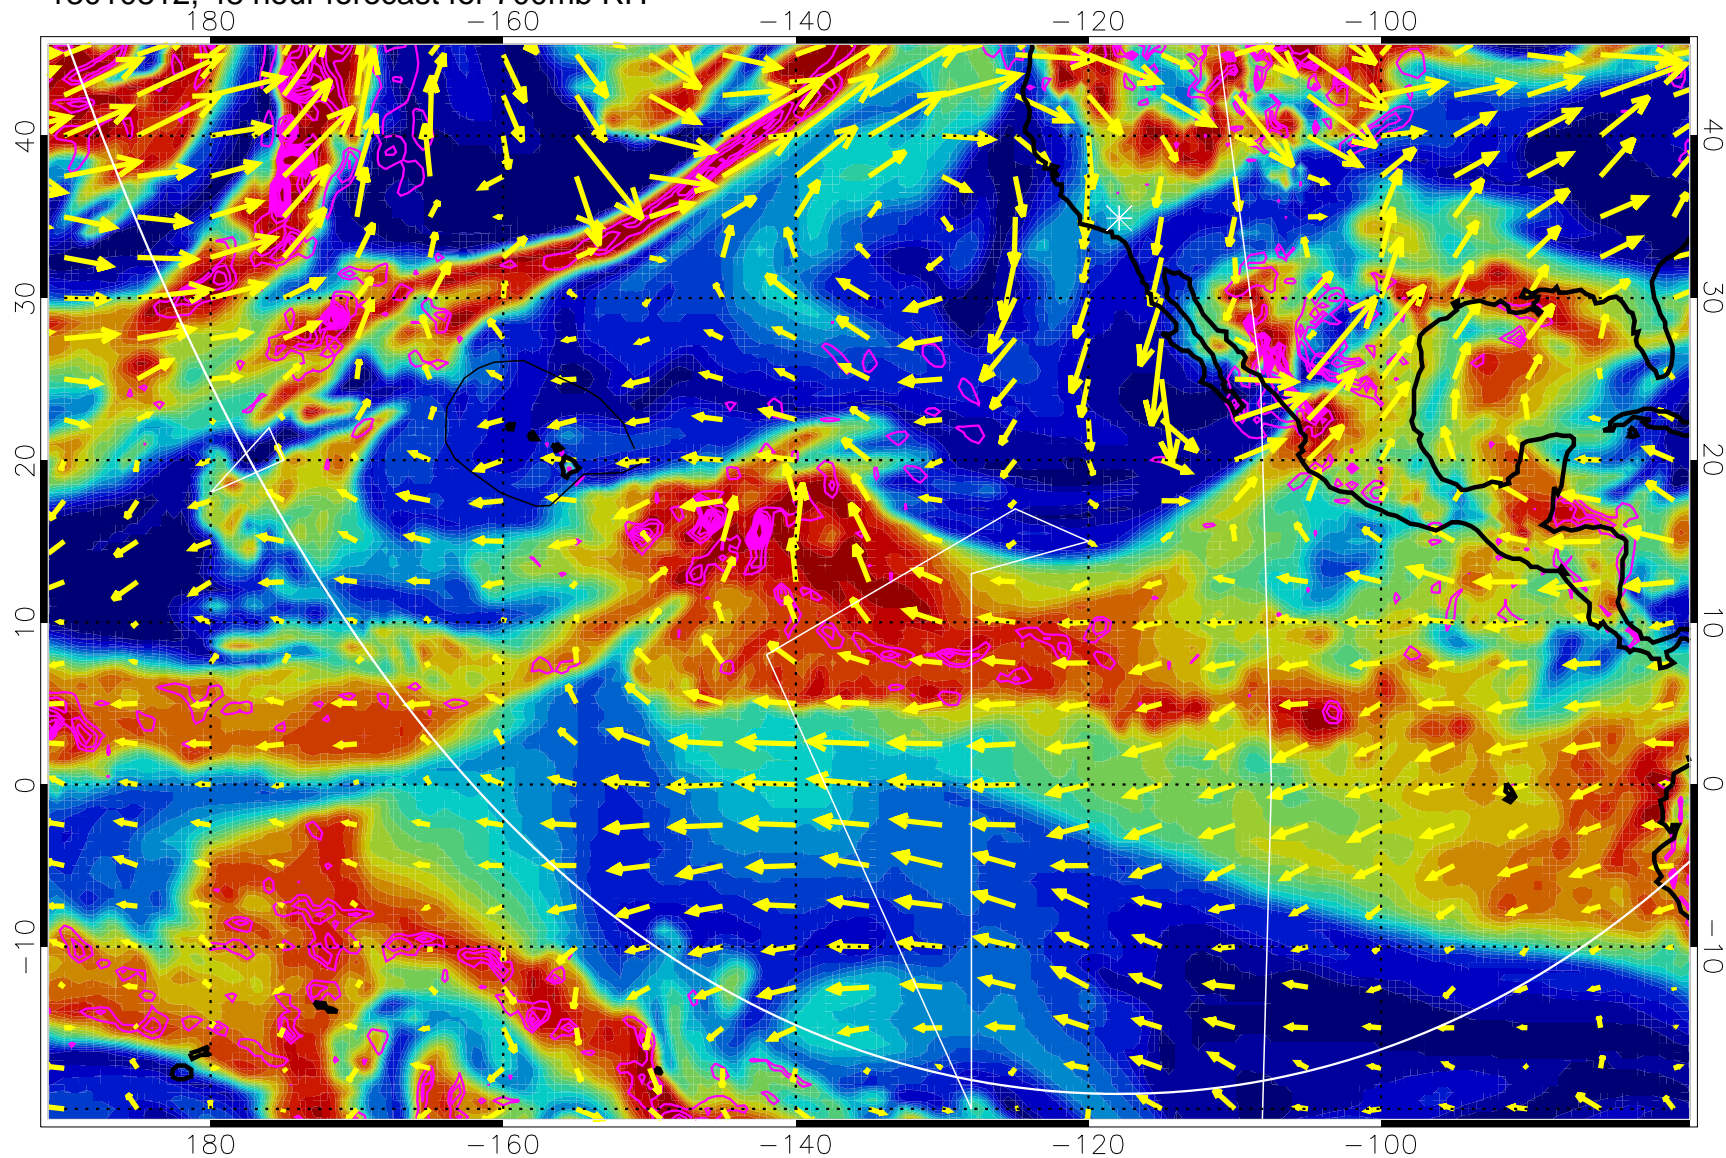

→ 30 m/s

Range ring of 6000 km -- 19 hours GH round trip

13010800, 36 hour forecast for 700mb RH

Negative Omegas less than -0.3 , contours of 0.3 Pa/s

EPV Tropopause (2 PVU) Position

→ 30 m/s

Range ring of 6000 km -- 19 hours GH round trip

13010806, 42 hour forecast for 700mb RH

Negative Omegas less than -0.3 , contours of 0.3 Pa/s

EPV Tropopause (2 PVU) Position

→ 30 m/s

Range ring of 6000 km -- 19 hours GH round trip

13010812, 48 hour forecast for 700mb RH

Negative Omegas less than -0.3 , contours of 0.3 Pa/s

EPV Tropopause (2 PVU) Position

→ 30 m/s

Range ring of 6000 km -- 19 hours GH round trip

13010818, 54 hour forecast for 700mb RH

Negative Omegas less than -0.3 , contours of 0.3 Pa/s

EPV Tropopause (2 PVU) Position

→ 30 m/s

Range ring of 6000 km -- 19 hours GH round trip

13010900, 60 hour forecast for 700mb RH

Negative Omegas less than -0.3 , contours of 0.3 Pa/s

EPV Tropopause (2 PVU) Position