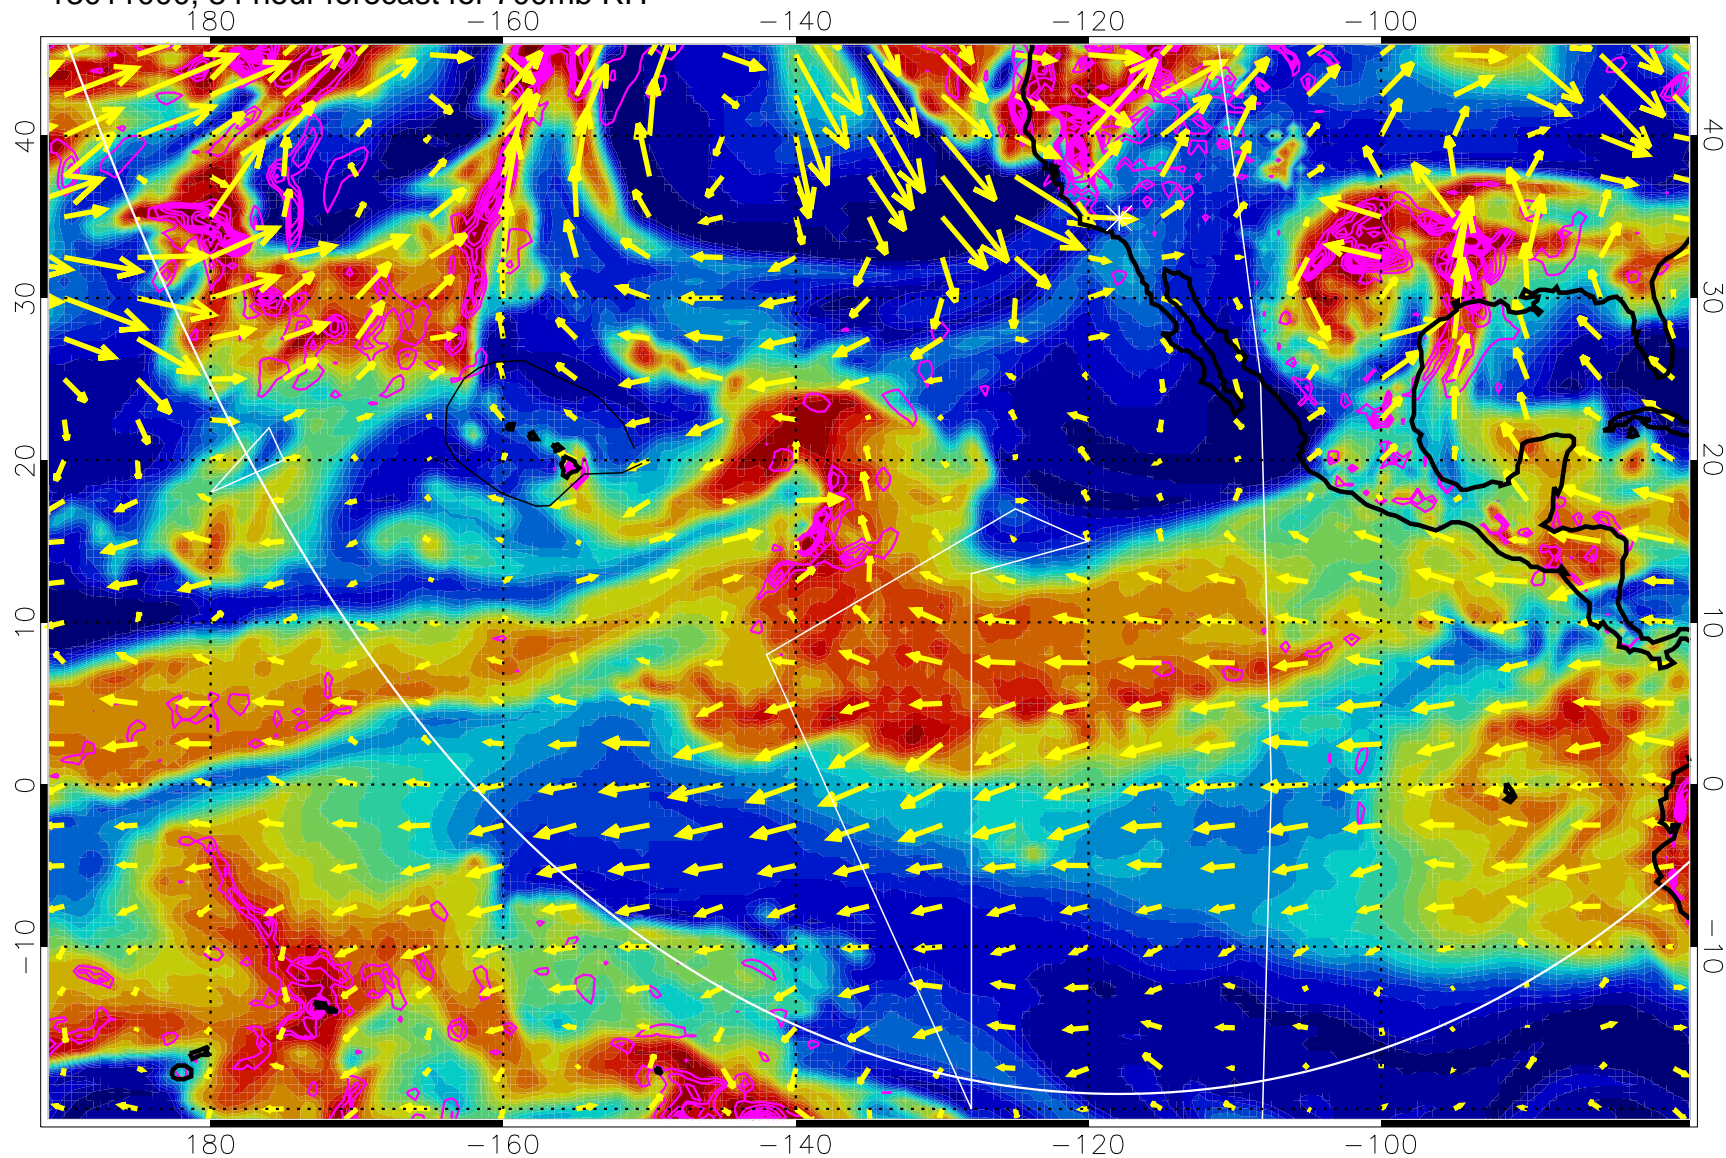

→ 30 m/s

Range ring of 6000 km -- 19 hours GH round trip

13010906, 66 hour forecast for 700mb RH

Negative Omegas less than -0.3 , contours of 0.3 Pa/s

EPV Tropopause (2 PVU) Position

→ 30 m/s

Range ring of 6000 km -- 19 hours GH round trip

13010912, 72 hour forecast for 700mb RH

Negative Omegas less than -0.3 , contours of 0.3 Pa/s

EPV Tropopause (2 PVU) Position

→ 30 m/s

Range ring of 6000 km -- 19 hours GH round trip

13010918, 78 hour forecast for 700mb RH

Negative Omegas less than -0.3 , contours of 0.3 Pa/s

EPV Tropopause (2 PVU) Position

→ 30 m/s

Range ring of 6000 km -- 19 hours GH round trip

13011000, 84 hour forecast for 700mb RH

Negative Omegas less than -0.3 , contours of 0.3 Pa/s

EPV Tropopause (2 PVU) Position

→ 30 m/s

Range ring of 6000 km -- 19 hours GH round trip

13011006, 90 hour forecast for 700mb RH

Negative Omegas less than -0.3 , contours of 0.3 Pa/s

EPV Tropopause (2 PVU) Position