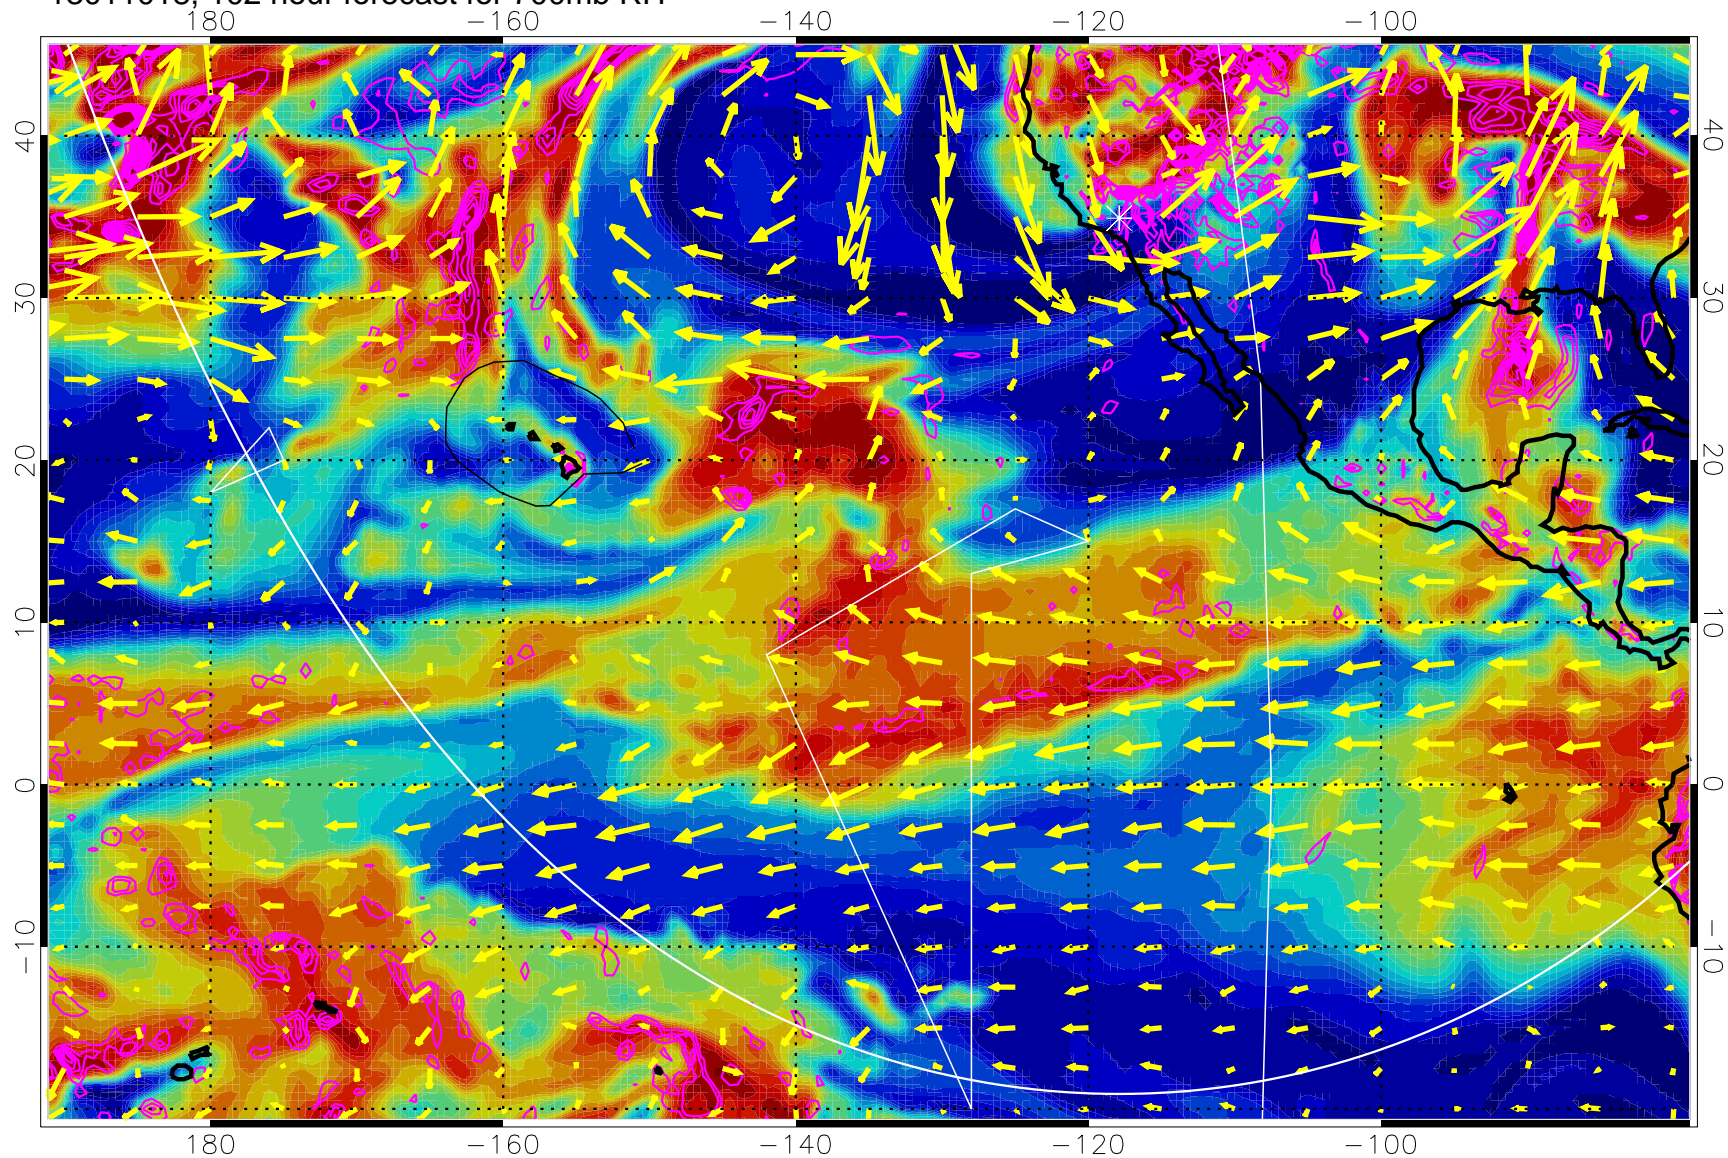

EPV Tropopause (2 PVU) Position

→ 30 m/s

Range ring of 6000 km -- 19 hours GH round trip

13011006, 90 hour forecast for 700mb RH

Negative Omegas less than -0.3 , contours of 0.3 Pa/s

EPV Tropopause (2 PVU) Position

→ 30 m/s

Range ring of 6000 km -- 19 hours GH round trip

13011012, 96 hour forecast for 700mb RH

Negative Omegas less than -0.3 , contours of 0.3 Pa/s

EPV Tropopause (2 PVU) Position

→ 30 m/s

Range ring of 6000 km -- 19 hours GH round trip

13011018, 102 hour forecast for 700mb RH

Negative Omegas less than -0.3 , contours of 0.3 Pa/s

EPV Tropopause (2 PVU) Position

→ 30 m/s

Range ring of 6000 km -- 19 hours GH round trip

13011100, 108 hour forecast for 700mb RH

Negative Omegas less than -0.3 , contours of 0.3 Pa/s

EPV Tropopause (2 PVU) Position

→ 30 m/s

Range ring of 6000 km -- 19 hours GH round trip

13011106, 114 hour forecast for 700mb RH

Negative Omegas less than -0.3 , contours of 0.3 Pa/s