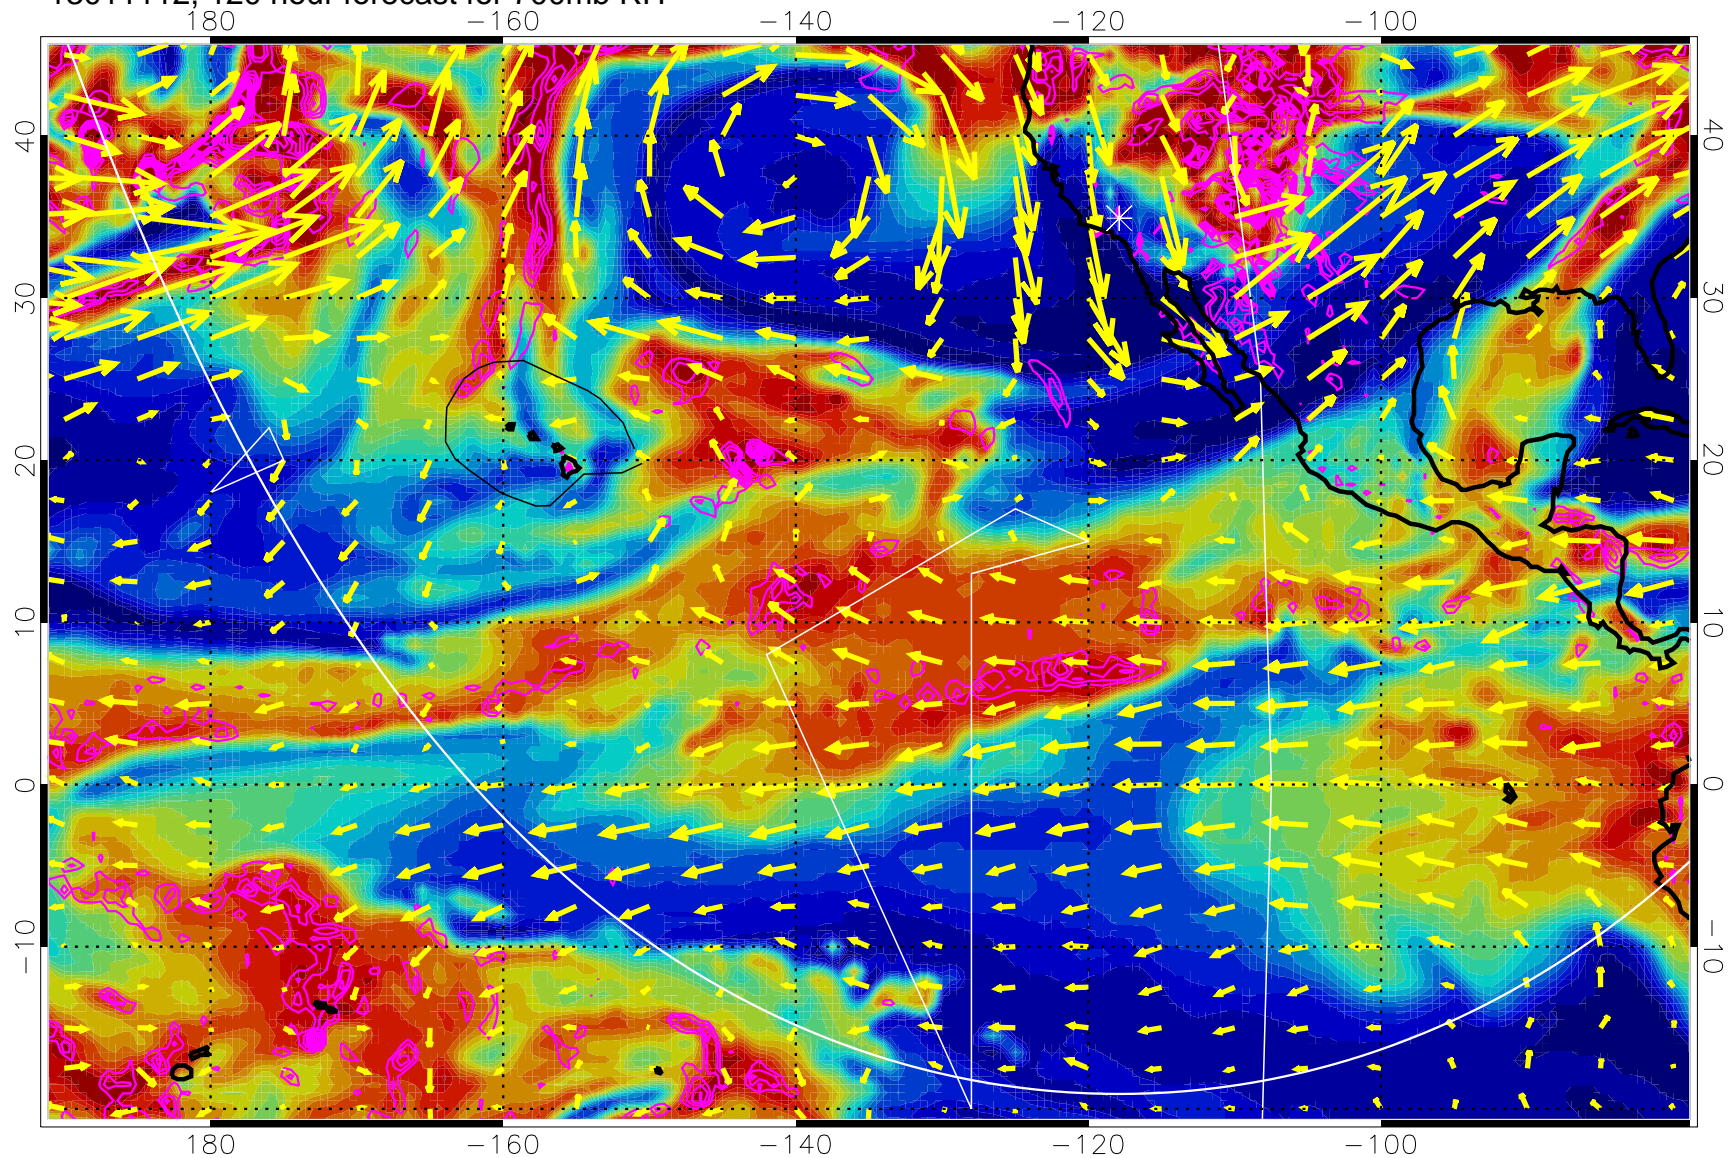

13011018, 102 hour forecast for 700mb RH

Negative Omegas less than -0.3 , contours of 0.3 Pa/s

EPV Tropopause (2 PVU) Position

→ 30 m/s

Range ring of 6000 km -- 19 hours GH round trip

13011100, 108 hour forecast for 700mb RH

Negative Omegas less than -0.3 , contours of 0.3 Pa/s

EPV Tropopause (2 PVU) Position

→ 30 m/s

Range ring of 6000 km -- 19 hours GH round trip

13011106, 114 hour forecast for 700mb RH

Negative Omegas less than -0.3 , contours of 0.3 Pa/s

EPV Tropopause (2 PVU) Position

→ 30 m/s

Range ring of 6000 km -- 19 hours GH round trip

13011112, 120 hour forecast for 700mb RH

Negative Omegas less than -0.3 , contours of 0.3 Pa/s

EPV Tropopause (2 PVU) Position