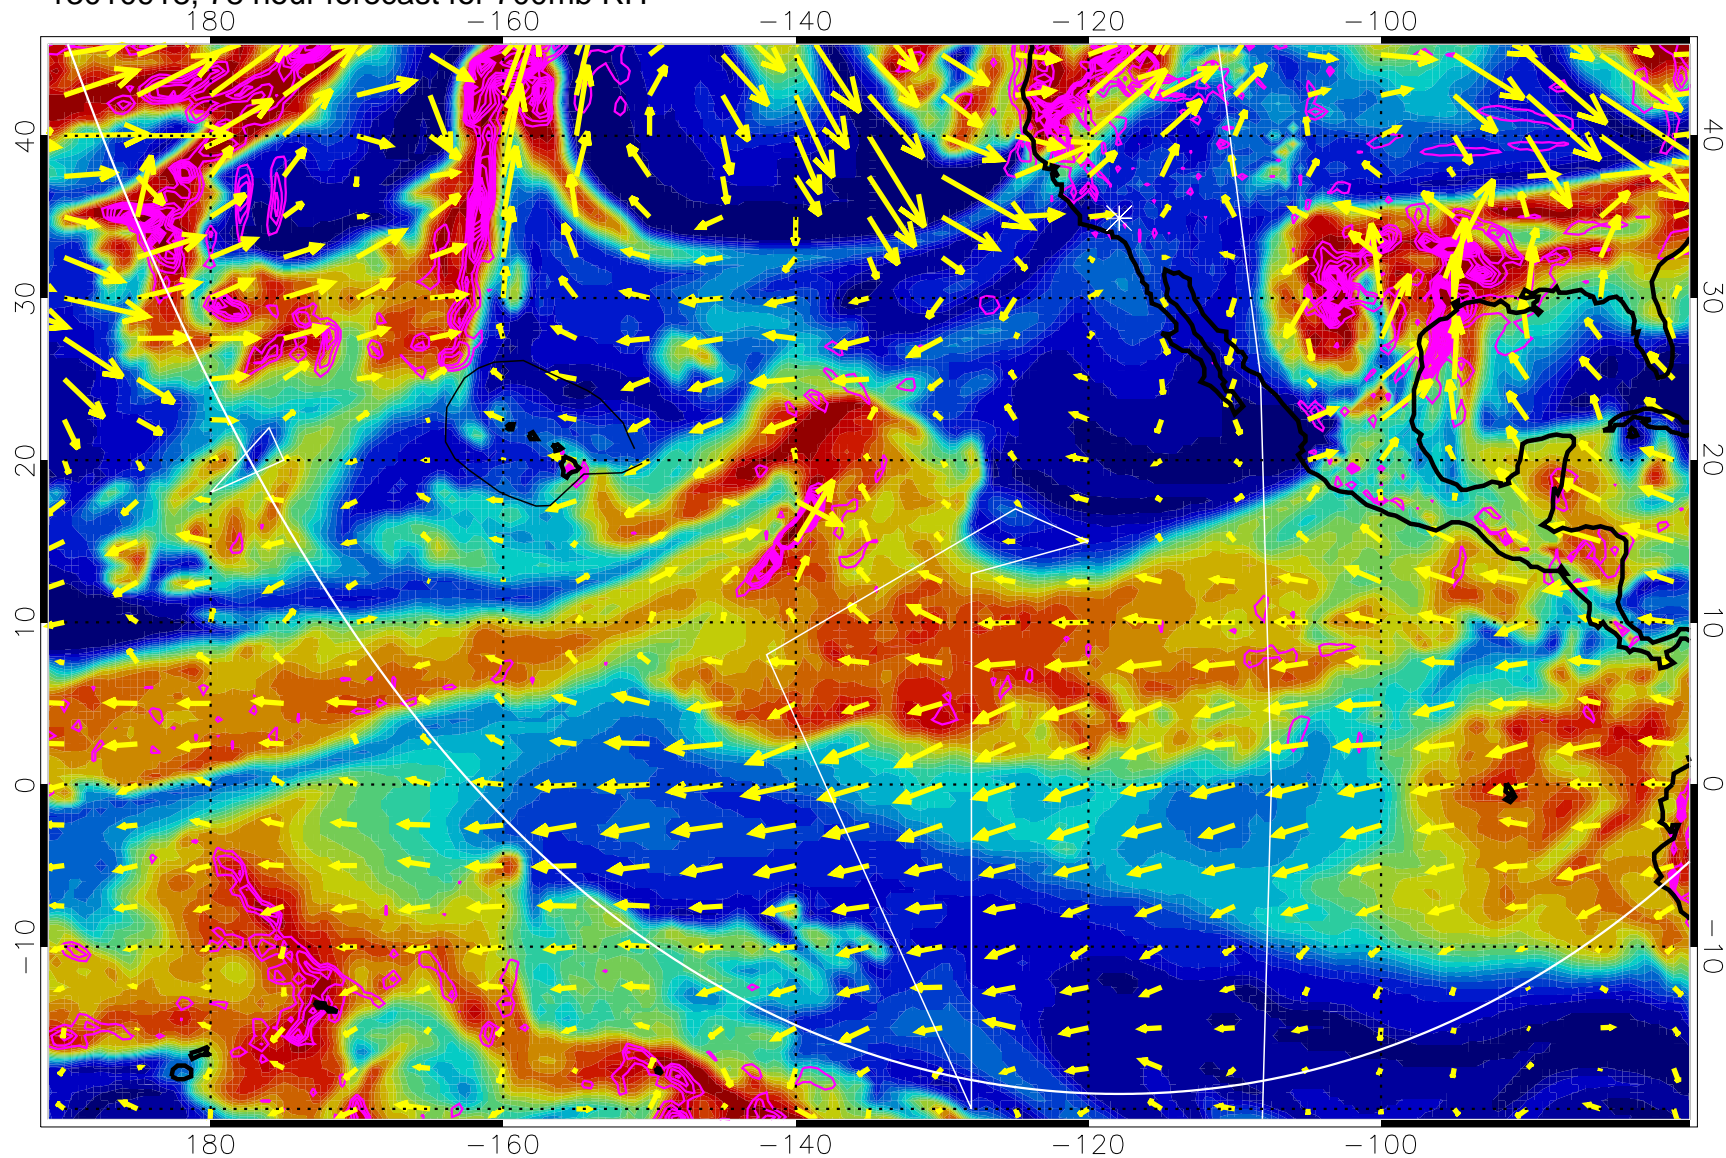

→ 30 m/s

Range ring of 6000 km -- 19 hours GH round trip

13010906, 66 hour forecast for 700mb RH

Negative Omegas less than -0.3 , contours of 0.3 Pa/s

EPV Tropopause (2 PVU) Position

→ 30 m/s

Range ring of 6000 km -- 19 hours GH round trip

13010912, 72 hour forecast for 700mb RH

Negative Omegas less than -0.3 , contours of 0.3 Pa/s

EPV Tropopause (2 PVU) Position

→ 30 m/s

Range ring of 6000 km -- 19 hours GH round trip

13010918, 78 hour forecast for 700mb RH

Negative Omegas less than -0.3 , contours of 0.3 Pa/s

EPV Tropopause (2 PVU) Position

→ 30 m/s

Range ring of 6000 km -- 19 hours GH round trip

13011000, 84 hour forecast for 700mb RH

Negative Omegas less than -0.3 , contours of 0.3 Pa/s

EPV Tropopause (2 PVU) Position

→ 30 m/s

Range ring of 6000 km -- 19 hours GH round trip

13011006, 90 hour forecast for 700mb RH

Negative Omegas less than -0.3 , contours of 0.3 Pa/s

EPV Tropopause (2 PVU) Position