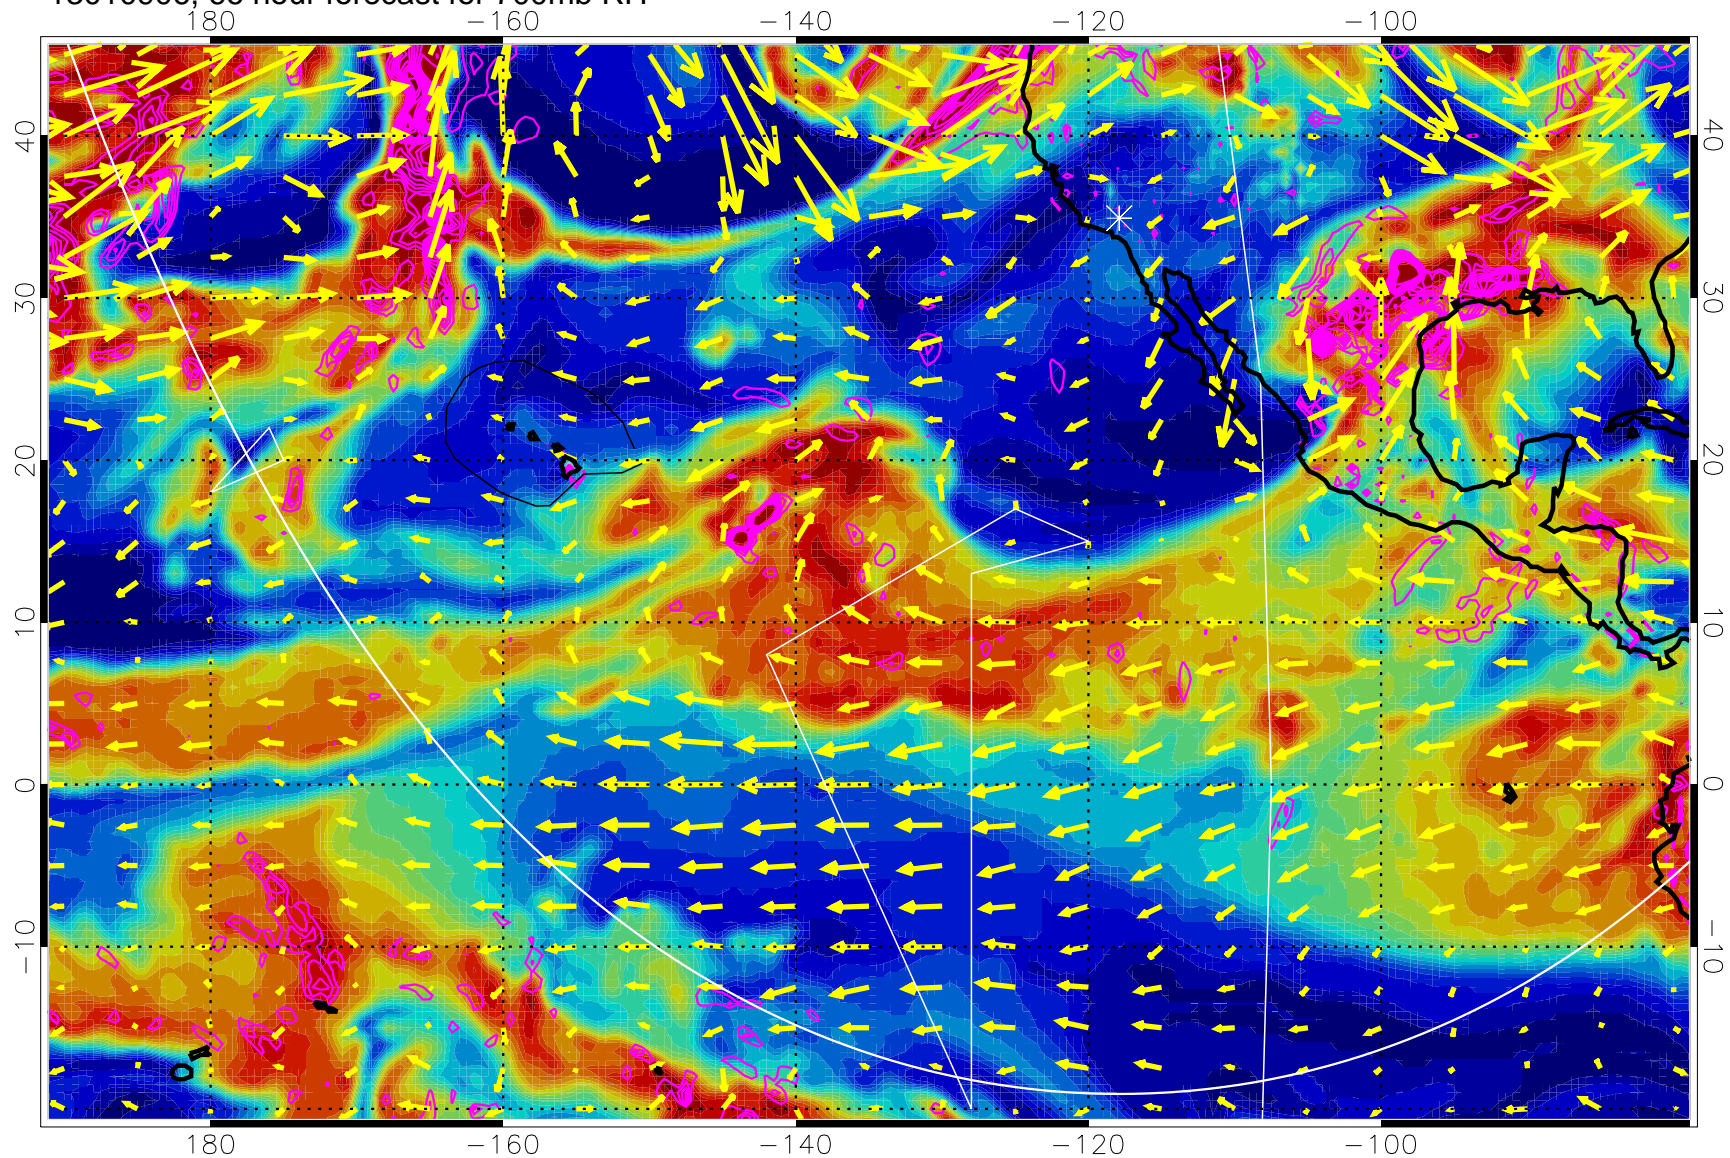

Negative Omegas less than -0.3 , contours of 0.3 Pa/s

EPV Tropopause (2 PVU) Position

→ 30 m/s

Range ring of 6000 km -- 19 hours GH round trip

13010818, 54 hour forecast for 700mb RH

Negative Omegas less than -0.3 , contours of 0.3 Pa/s

EPV Tropopause (2 PVU) Position

→ 30 m/s

Range ring of 6000 km -- 19 hours GH round trip

13010900, 60 hour forecast for 700mb RH

Negative Omegas less than -0.3 , contours of 0.3 Pa/s

EPV Tropopause (2 PVU) Position

→ 30 m/s

Range ring of 6000 km -- 19 hours GH round trip

13010906, 66 hour forecast for 700mb RH

Negative Omegas less than -0.3 , contours of 0.3 Pa/s

EPV Tropopause (2 PVU) Position

→ 30 m/s

Range ring of 6000 km -- 19 hours GH round trip

13010912, 72 hour forecast for 700mb RH

Negative Omegas less than -0.3 , contours of 0.3 Pa/s

EPV Tropopause (2 PVU) Position

→ 30 m/s

Range ring of 6000 km -- 19 hours GH round trip

13010918, 78 hour forecast for 700mb RH