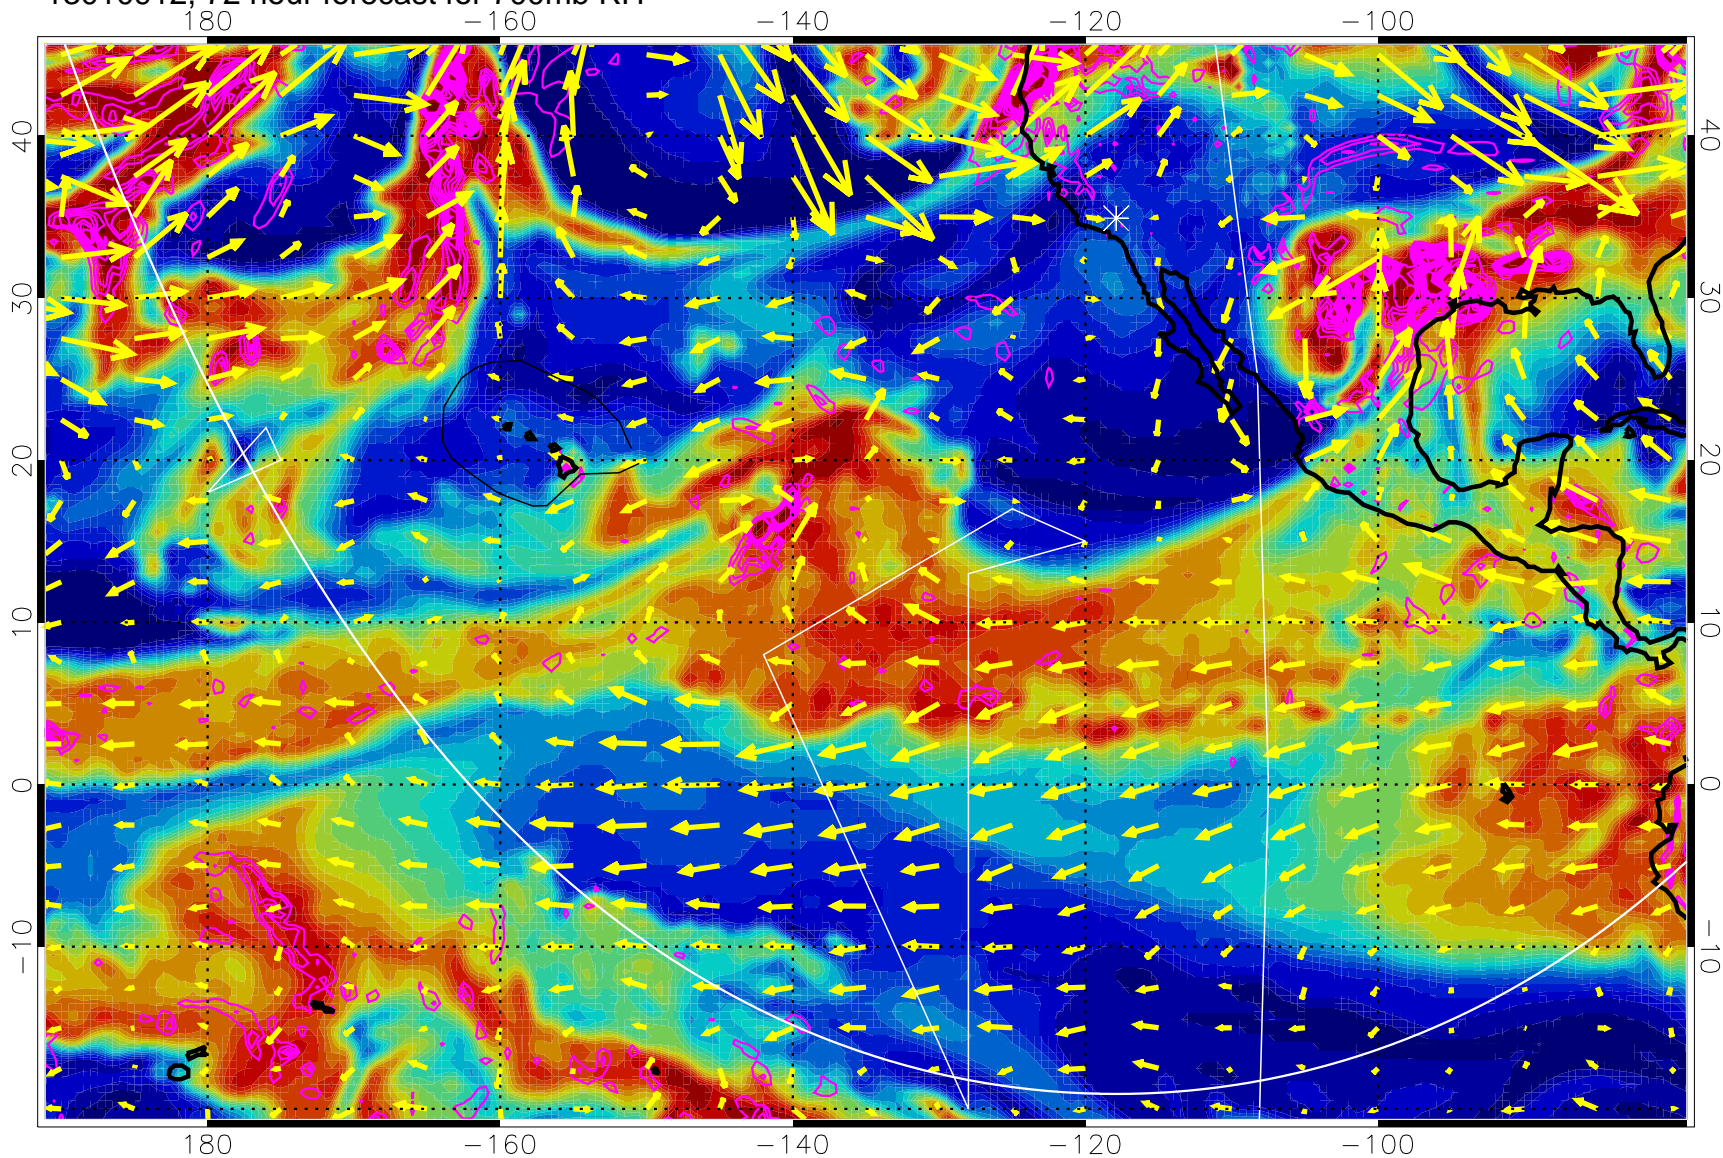

EPV Tropopause (2 PVU) Position

→ 30 m/s

Range ring of 6000 km -- 19 hours GH round trip

13010900, 60 hour forecast for 700mb RH

Negative Omegas less than -0.3 , contours of 0.3 Pa/s

EPV Tropopause (2 PVU) Position

→ 30 m/s

Range ring of 6000 km -- 19 hours GH round trip

13010906, 66 hour forecast for 700mb RH

Negative Omegas less than -0.3 , contours of 0.3 Pa/s

EPV Tropopause (2 PVU) Position

→ 30 m/s

Range ring of 6000 km -- 19 hours GH round trip

13010912, 72 hour forecast for 700mb RH

Negative Omegas less than -0.3 , contours of 0.3 Pa/s

EPV Tropopause (2 PVU) Position

→ 30 m/s

Range ring of 6000 km -- 19 hours GH round trip

13010918, 78 hour forecast for 700mb RH

Negative Omegas less than -0.3 , contours of 0.3 Pa/s

EPV Tropopause (2 PVU) Position

→ 30 m/s

Range ring of 6000 km -- 19 hours GH round trip

13011000, 84 hour forecast for 700mb RH

Negative Omegas less than -0.3 , contours of 0.3 Pa/s