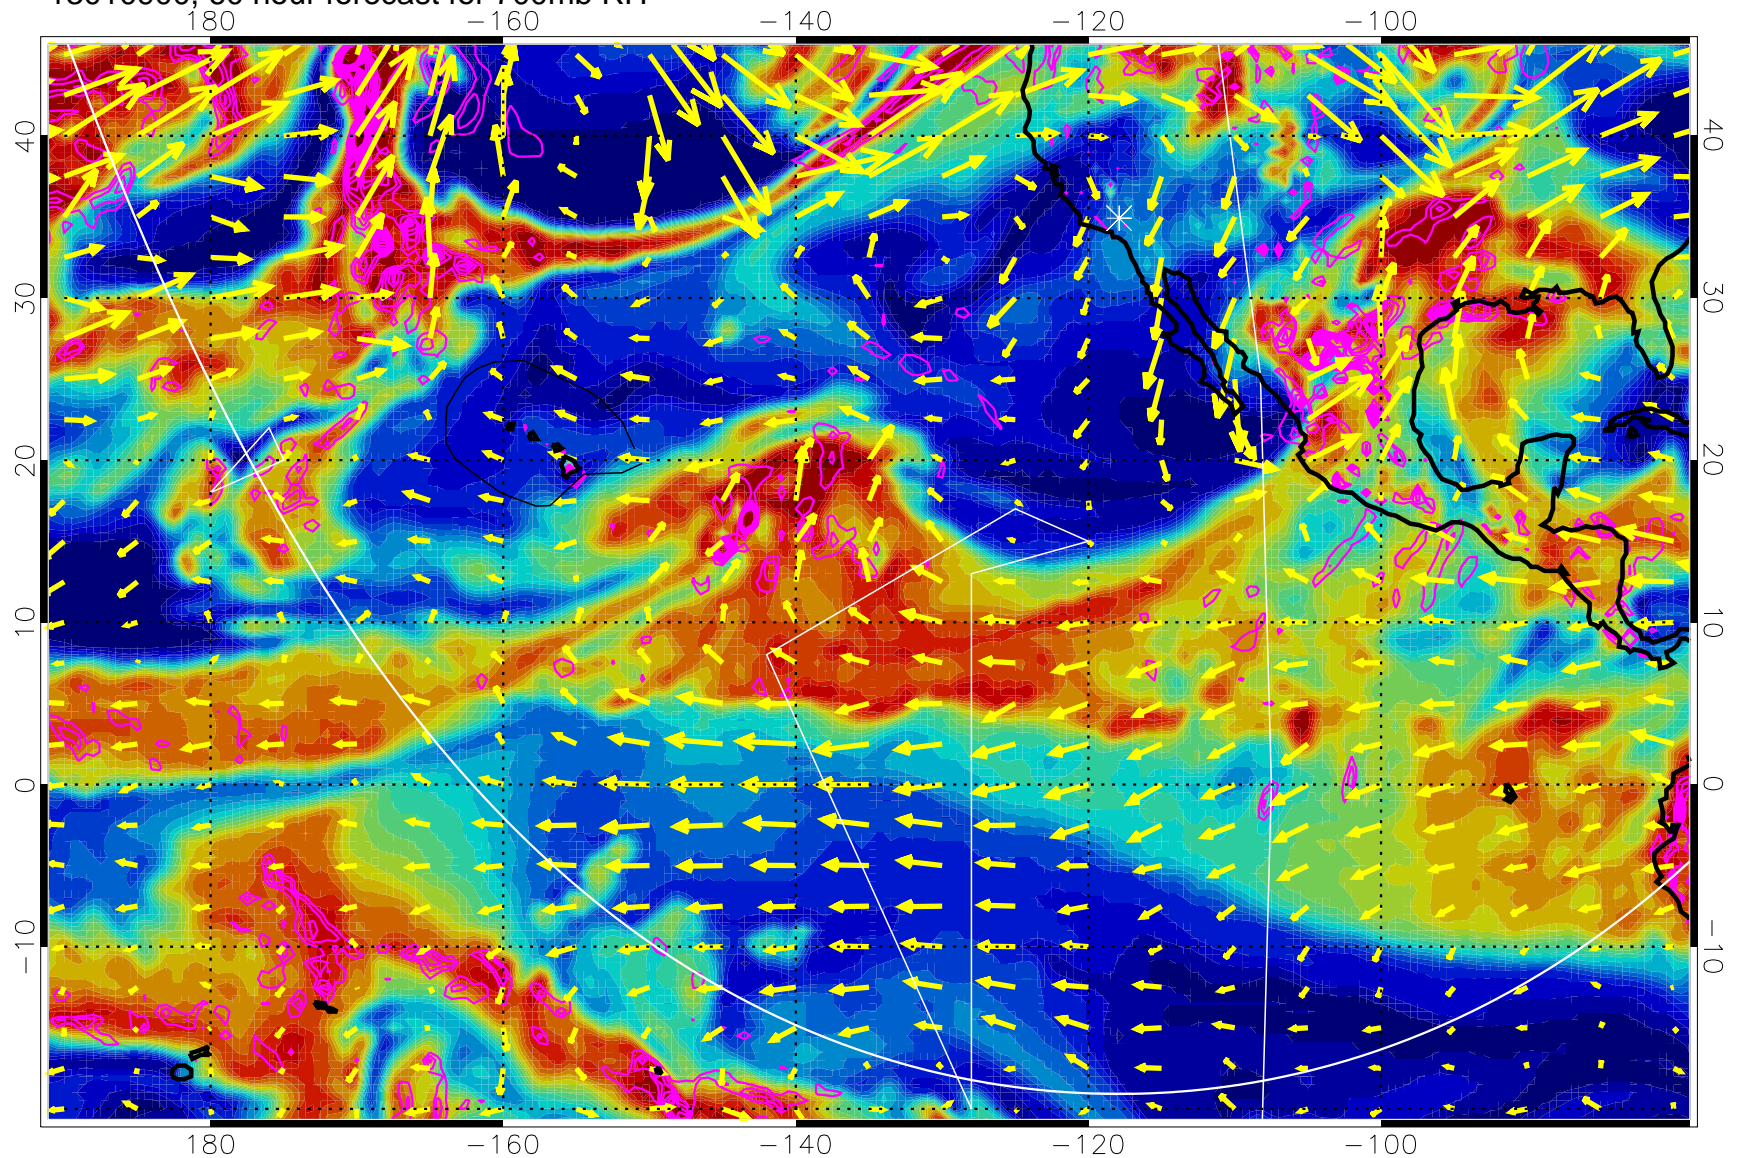

13010806, 42 hour forecast for 700mb RH

Negative Omegas less than -0.3 , contours of 0.3 Pa/s

EPV Tropopause (2 PVU) Position

→ 30 m/s

Range ring of 6000 km -- 19 hours GH round trip

13010812, 48 hour forecast for 700mb RH

Negative Omegas less than -0.3 , contours of 0.3 Pa/s

EPV Tropopause (2 PVU) Position

→ 30 m/s

Range ring of 6000 km -- 19 hours GH round trip

13010818, 54 hour forecast for 700mb RH

Negative Omegas less than -0.3 , contours of 0.3 Pa/s

EPV Tropopause (2 PVU) Position

→ 30 m/s

Range ring of 6000 km -- 19 hours GH round trip

13010900, 60 hour forecast for 700mb RH

Negative Omegas less than -0.3 , contours of 0.3 Pa/s

EPV Tropopause (2 PVU) Position

→ 30 m/s

Range ring of 6000 km -- 19 hours GH round trip

13010906, 66 hour forecast for 700mb RH

Negative Omegas less than -0.3 , contours of 0.3 Pa/s

EPV Tropopause (2 PVU) Position

→ 30 m/s

Range ring of 6000 km -- 19 hours GH round trip