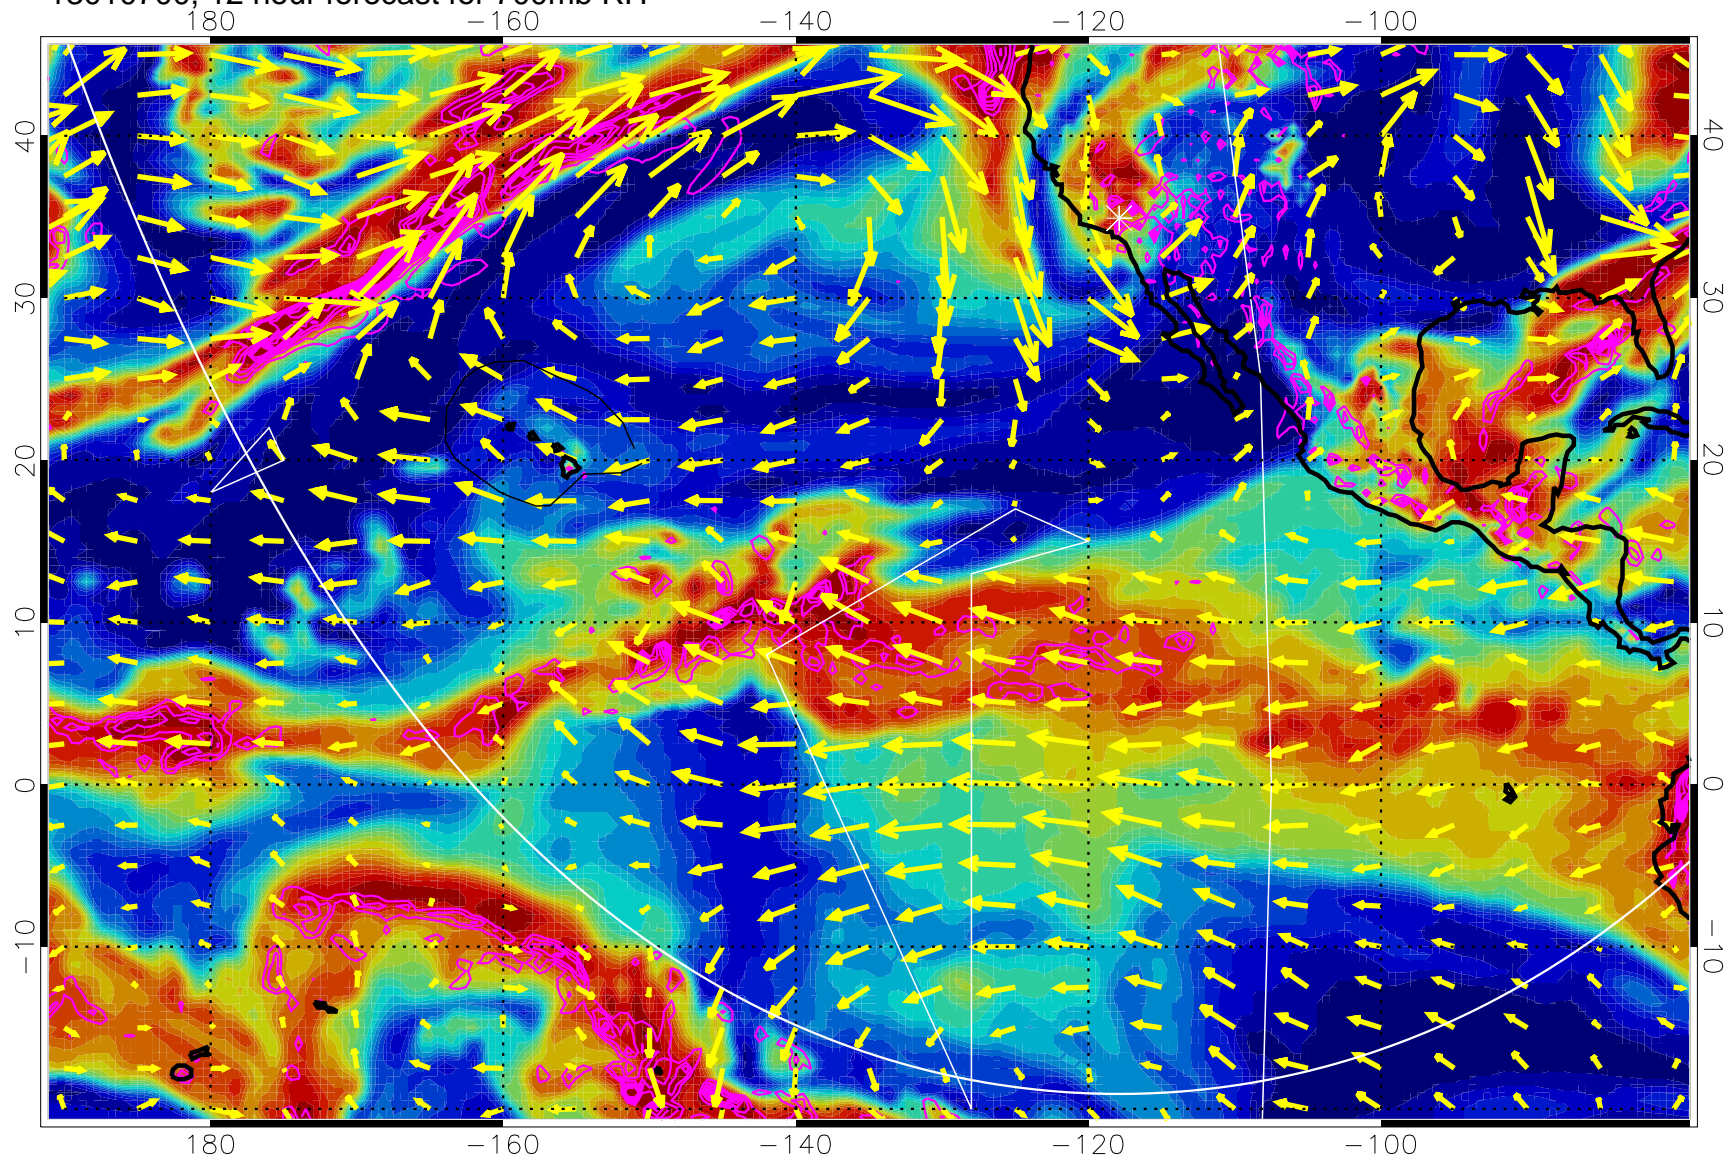

13010618, 6 hour forecast for 700mb RH

0 20 40 60 80 100
RH, %

Negative Omegas less than -0.3 , contours of 0.3 Pa/s

EPV Tropopause (2 PVU) Position

→ 30 m/s

Range ring of 6000 km -- 19 hours GH round trip

13010700, 12 hour forecast for 700mb RH

Negative Omegas less than -0.3 , contours of 0.3 Pa/s

EPV Tropopause (2 PVU) Position

→ 30 m/s

Range ring of 6000 km -- 19 hours GH round trip

13010706, 18 hour forecast for 700mb RH

Negative Omegas less than -0.3 , contours of 0.3 Pa/s

EPV Tropopause (2 PVU) Position

→ 30 m/s

Range ring of 6000 km -- 19 hours GH round trip

13010712, 24 hour forecast for 700mb RH

Negative Omegas less than -0.3 , contours of 0.3 Pa/s

EPV Tropopause (2 PVU) Position

→ 30 m/s

Range ring of 6000 km -- 19 hours GH round trip

13010718, 30 hour forecast for 700mb RH

Negative Omegas less than -0.3 , contours of 0.3 Pa/s

EPV Tropopause (2 PVU) Position