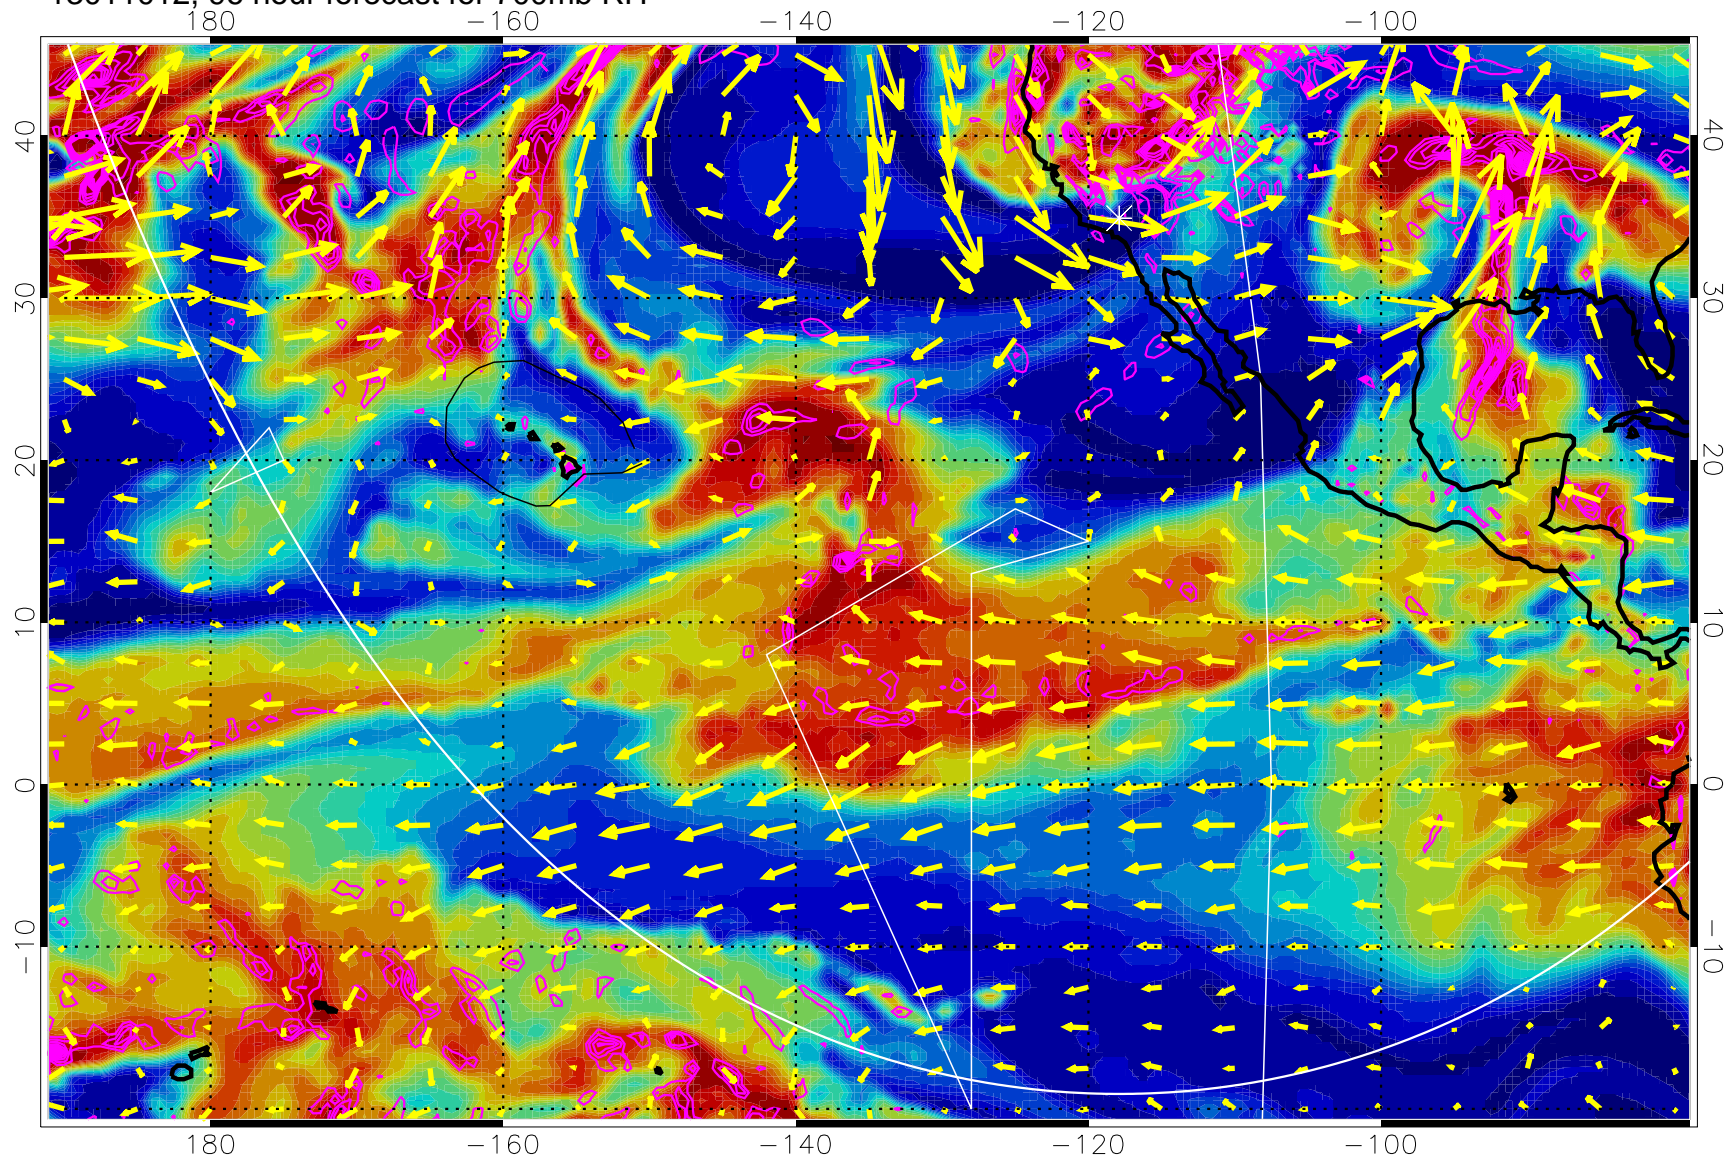

Negative Omegas less than -0.3 , contours of 0.3 Pa/s

EPV Tropopause (2 PVU) Position

→ 30 m/s

Range ring of 6000 km -- 19 hours GH round trip

13011000, 84 hour forecast for 700mb RH

Negative Omegas less than -0.3 , contours of 0.3 Pa/s

EPV Tropopause (2 PVU) Position

→ 30 m/s

Range ring of 6000 km -- 19 hours GH round trip

13011006, 90 hour forecast for 700mb RH

Negative Omegas less than -0.3 , contours of 0.3 Pa/s

EPV Tropopause (2 PVU) Position

→ 30 m/s

Range ring of 6000 km -- 19 hours GH round trip

13011012, 96 hour forecast for 700mb RH

Negative Omegas less than -0.3 , contours of 0.3 Pa/s

EPV Tropopause (2 PVU) Position

→ 30 m/s

Range ring of 6000 km -- 19 hours GH round trip

13011018, 102 hour forecast for 700mb RH

Negative Omegas less than -0.3 , contours of 0.3 Pa/s

EPV Tropopause (2 PVU) Position

→ 30 m/s

Range ring of 6000 km -- 19 hours GH round trip

13011100, 108 hour forecast for 700mb RH