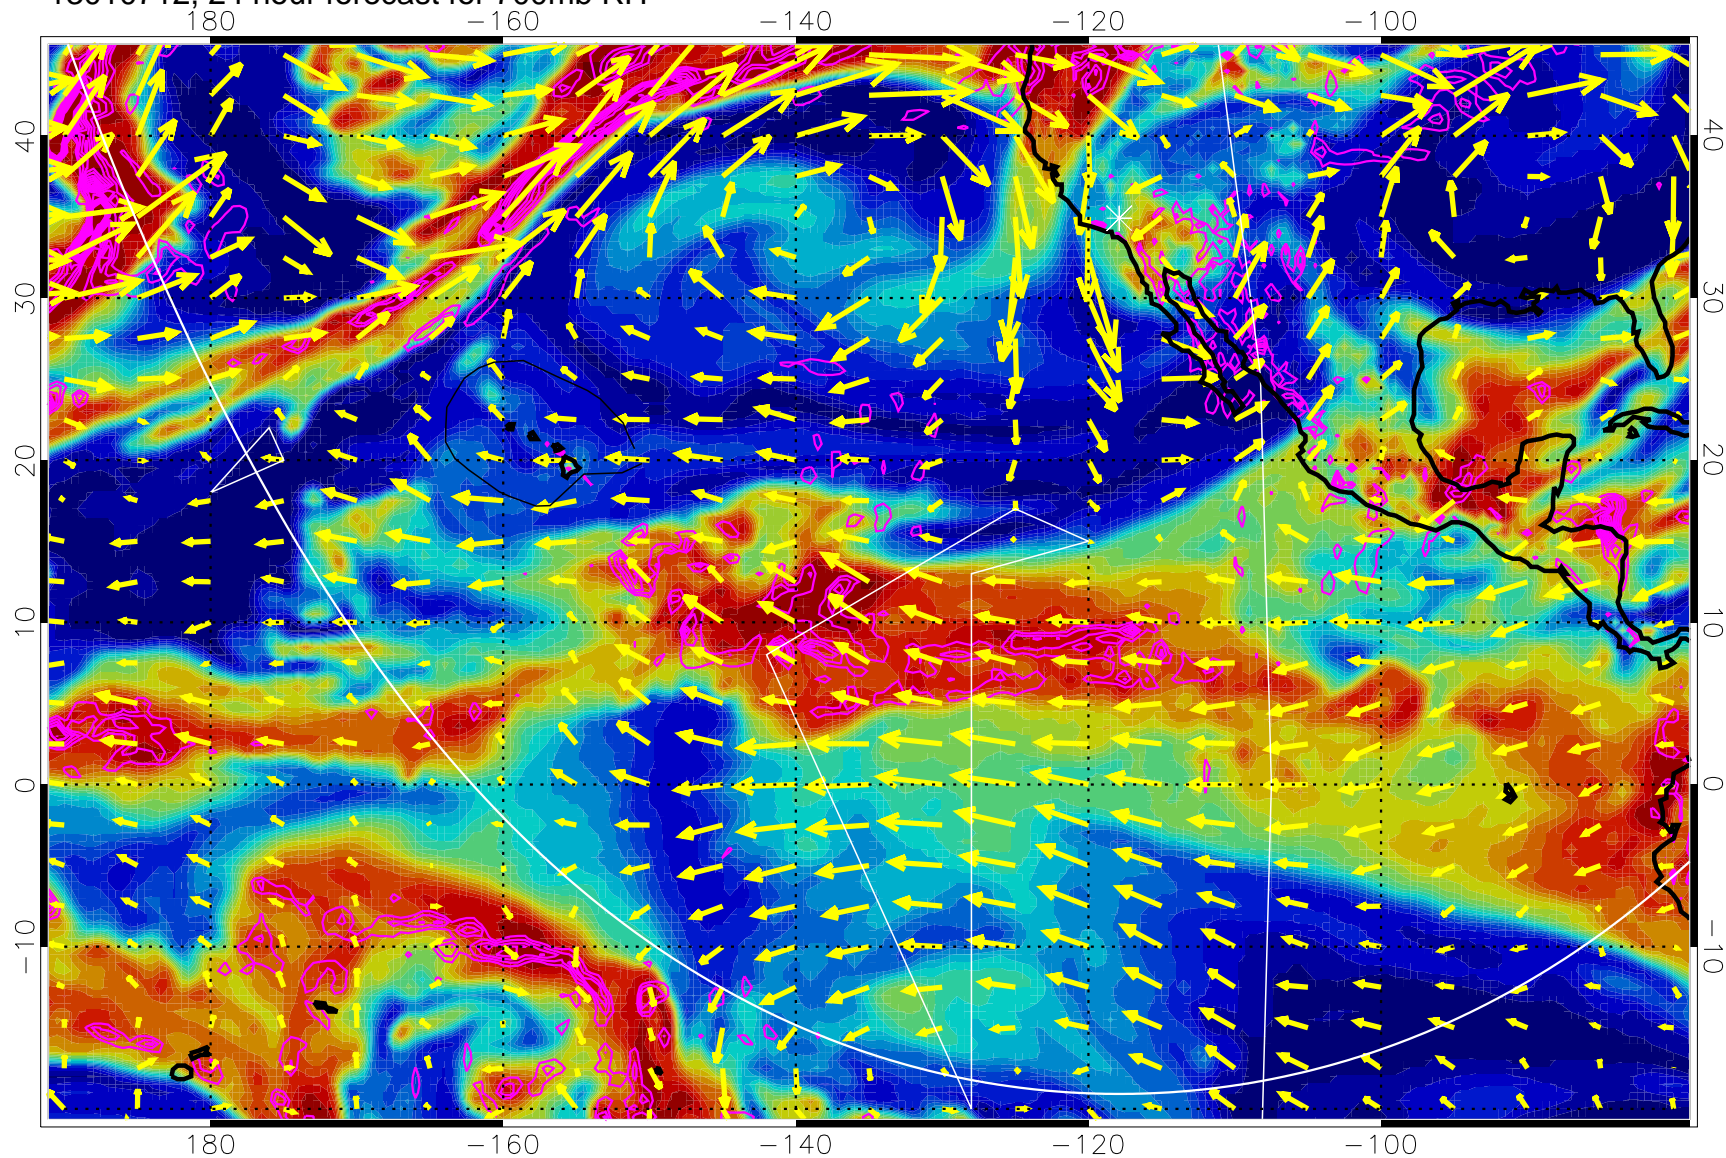

13010700, 12 hour forecast for 700mb RH

Negative Omegas less than -0.3 , contours of 0.3 Pa/s

EPV Tropopause (2 PVU) Position

→ 30 m/s

Range ring of 6000 km -- 19 hours GH round trip

13010706, 18 hour forecast for 700mb RH

Negative Omegas less than -0.3 , contours of 0.3 Pa/s

EPV Tropopause (2 PVU) Position

→ 30 m/s

Range ring of 6000 km -- 19 hours GH round trip

13010712, 24 hour forecast for 700mb RH

Negative Omegas less than -0.3 , contours of 0.3 Pa/s

EPV Tropopause (2 PVU) Position

→ 30 m/s

Range ring of 6000 km -- 19 hours GH round trip

13010718, 30 hour forecast for 700mb RH

Negative Omegas less than -0.3 , contours of 0.3 Pa/s

EPV Tropopause (2 PVU) Position

→ 30 m/s

Range ring of 6000 km -- 19 hours GH round trip

13010800, 36 hour forecast for 700mb RH

Negative Omegas less than -0.3 , contours of 0.3 Pa/s

EPV Tropopause (2 PVU) Position

→ 30 m/s

Range ring of 6000 km -- 19 hours GH round trip