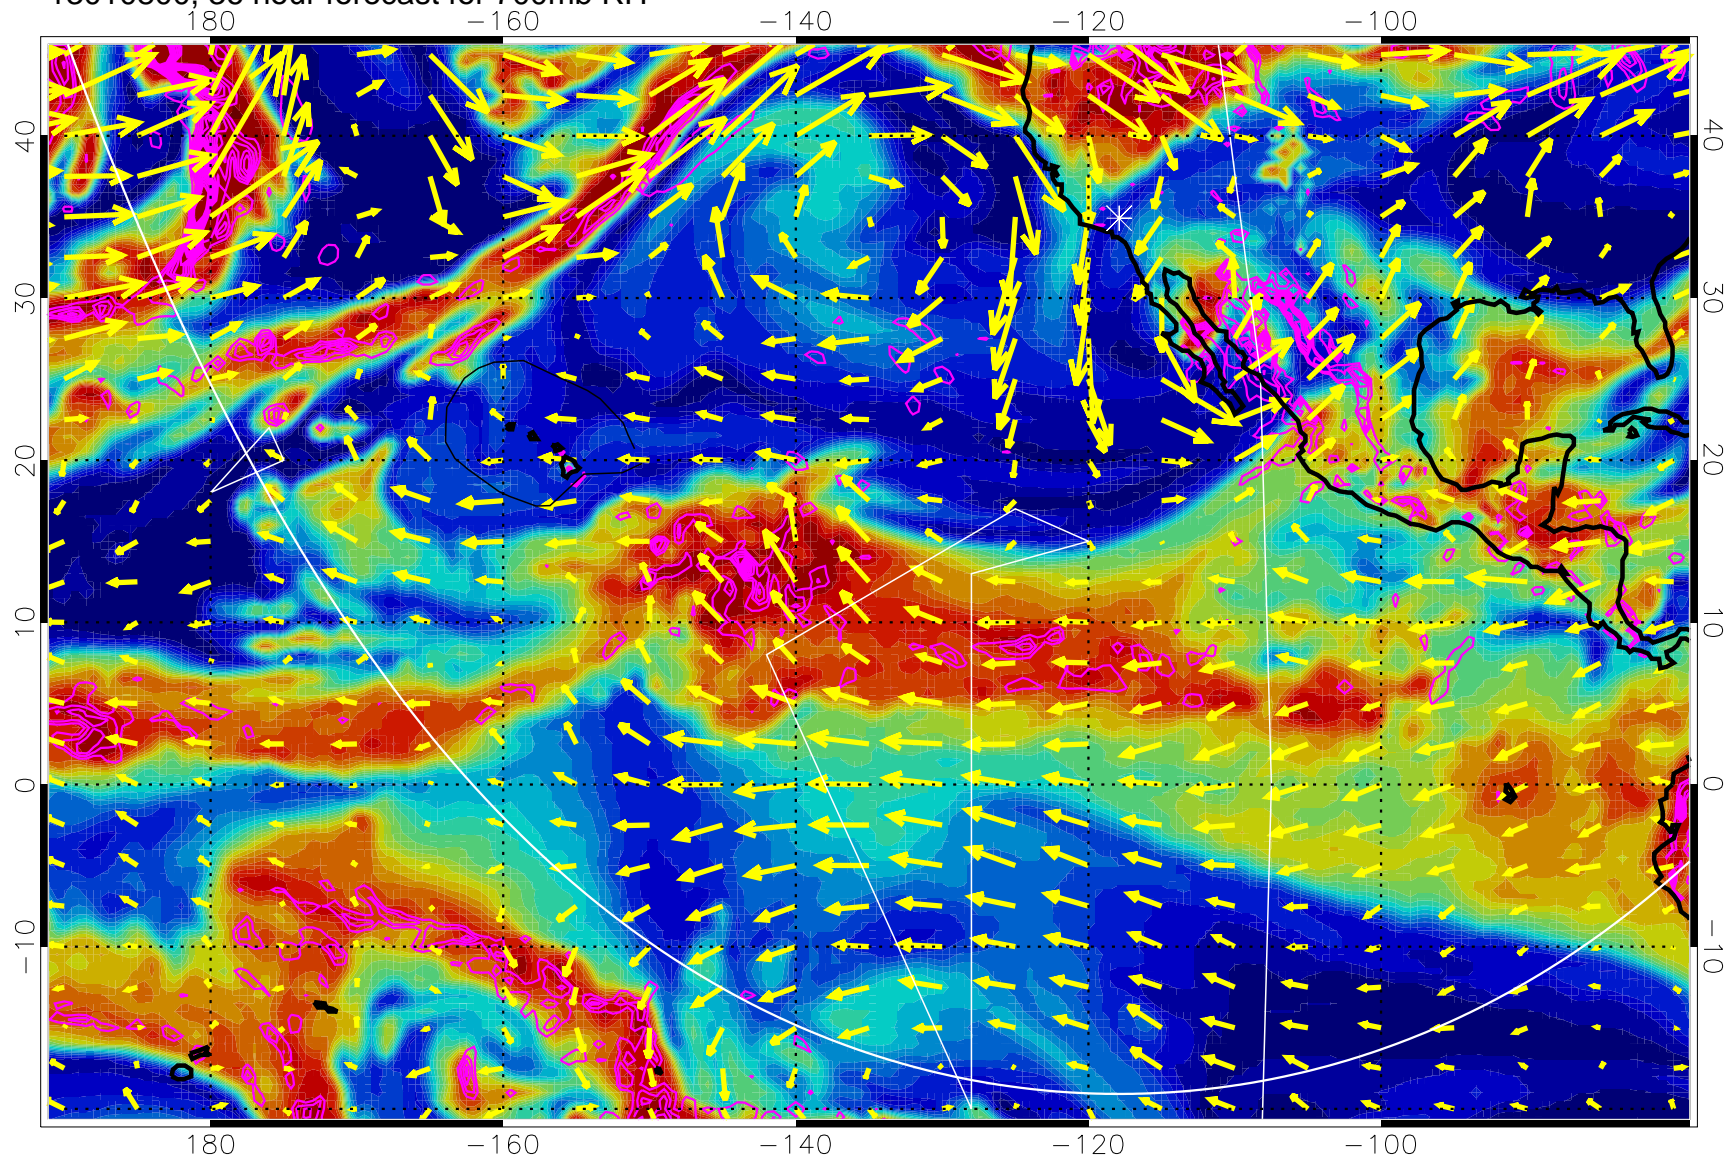

Negative Omegas less than -0.3 , contours of 0.3 Pa/s

EPV Tropopause (2 PVU) Position

→ 30 m/s

Range ring of 6000 km -- 19 hours GH round trip

13010712, 24 hour forecast for 700mb RH

Negative Omegas less than -0.3 , contours of 0.3 Pa/s

EPV Tropopause (2 PVU) Position

→ 30 m/s

Range ring of 6000 km -- 19 hours GH round trip

13010718, 30 hour forecast for 700mb RH

Negative Omegas less than -0.3 , contours of 0.3 Pa/s

EPV Tropopause (2 PVU) Position

→ 30 m/s

Range ring of 6000 km -- 19 hours GH round trip

13010800, 36 hour forecast for 700mb RH

Negative Omegas less than -0.3 , contours of 0.3 Pa/s

EPV Tropopause (2 PVU) Position

→ 30 m/s

Range ring of 6000 km -- 19 hours GH round trip

13010806, 42 hour forecast for 700mb RH

Negative Omegas less than -0.3 , contours of 0.3 Pa/s

EPV Tropopause (2 PVU) Position

→ 30 m/s

Range ring of 6000 km -- 19 hours GH round trip

13010812, 48 hour forecast for 700mb RH