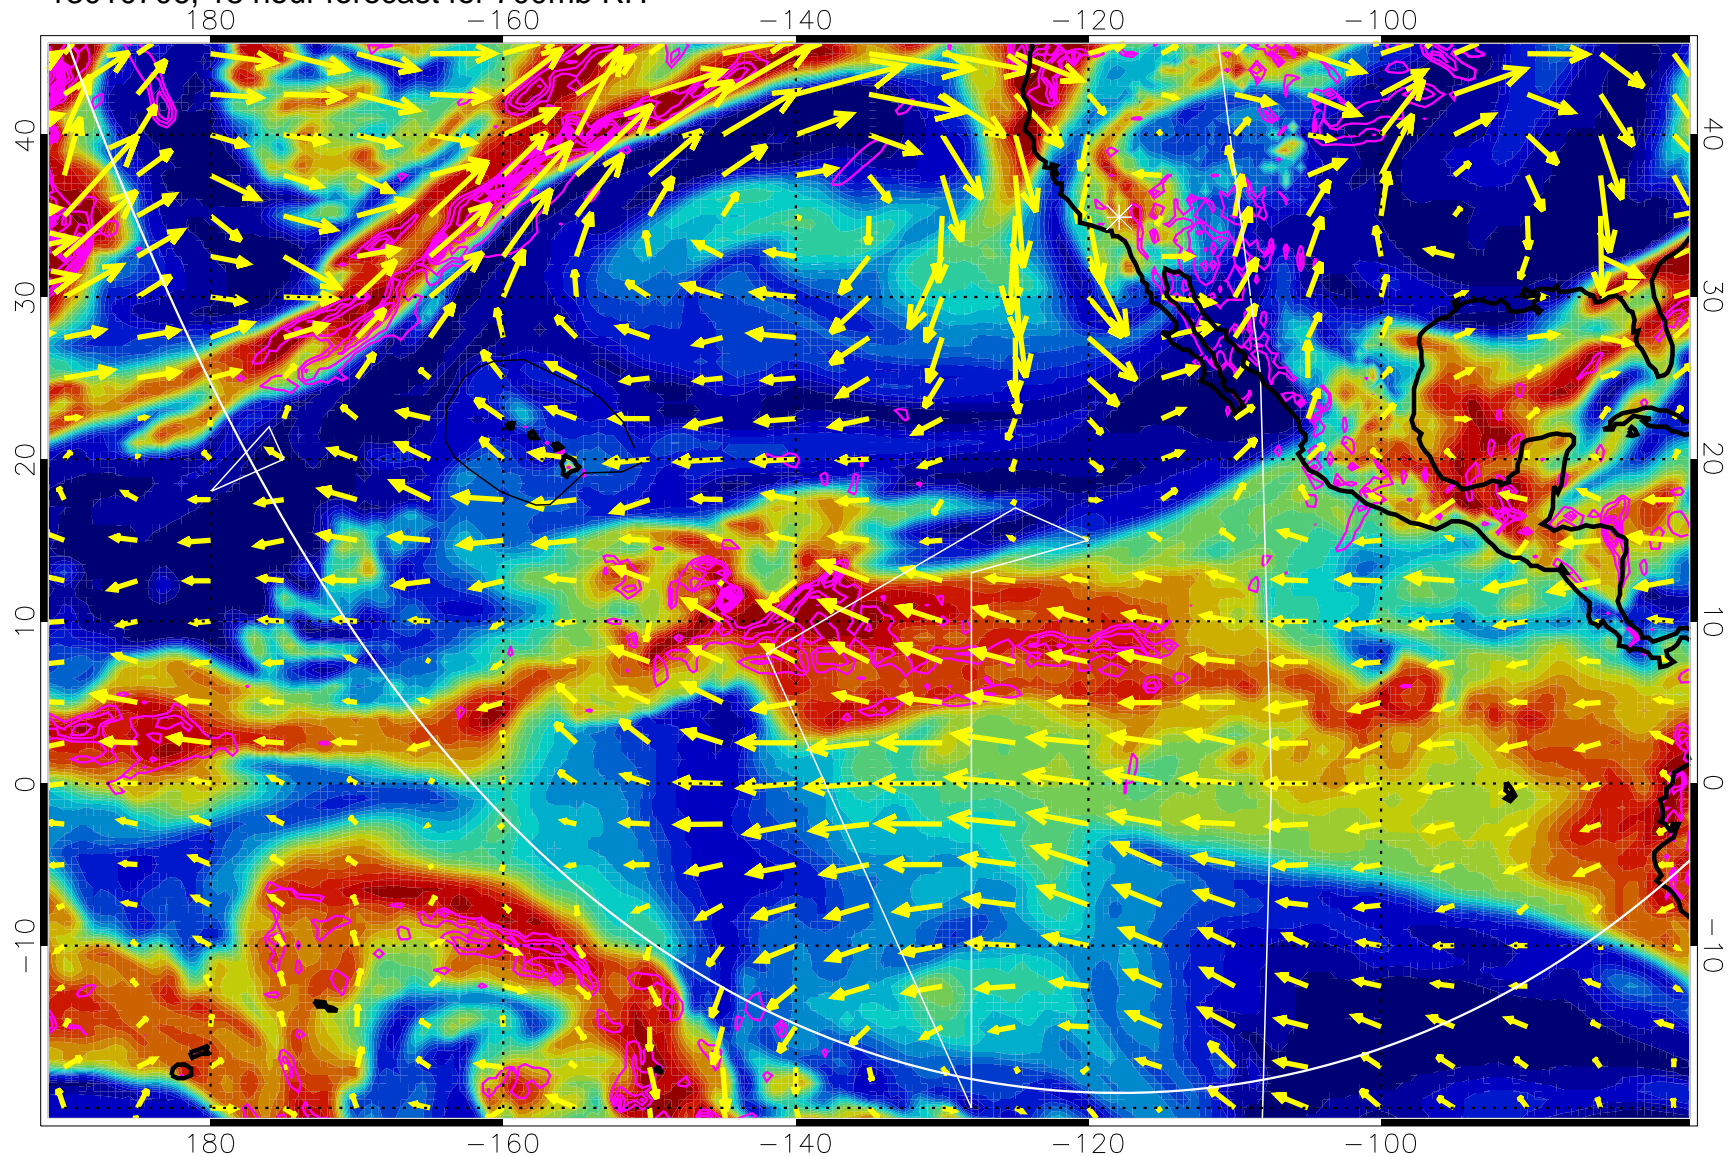

13010618, 6 hour forecast for 700mb RH

0 20 40 60 80 100
RH, %

Negative Omegas less than -0.3 , contours of 0.3 Pa/s

EPV Tropopause (2 PVU) Position

→ 30 m/s

Range ring of 6000 km -- 19 hours GH round trip

13010700, 12 hour forecast for 700mb RH

Negative Omegas less than -0.3 , contours of 0.3 Pa/s

EPV Tropopause (2 PVU) Position

→ 30 m/s

Range ring of 6000 km -- 19 hours GH round trip

13010706, 18 hour forecast for 700mb RH

Negative Omegas less than -0.3 , contours of 0.3 Pa/s

EPV Tropopause (2 PVU) Position

→ 30 m/s

Range ring of 6000 km -- 19 hours GH round trip

13010712, 24 hour forecast for 700mb RH

Negative Omegas less than -0.3 , contours of 0.3 Pa/s

EPV Tropopause (2 PVU) Position

→ 30 m/s

Range ring of 6000 km -- 19 hours GH round trip

13010718, 30 hour forecast for 700mb RH

Negative Omegas less than -0.3 , contours of 0.3 Pa/s

EPV Tropopause (2 PVU) Position