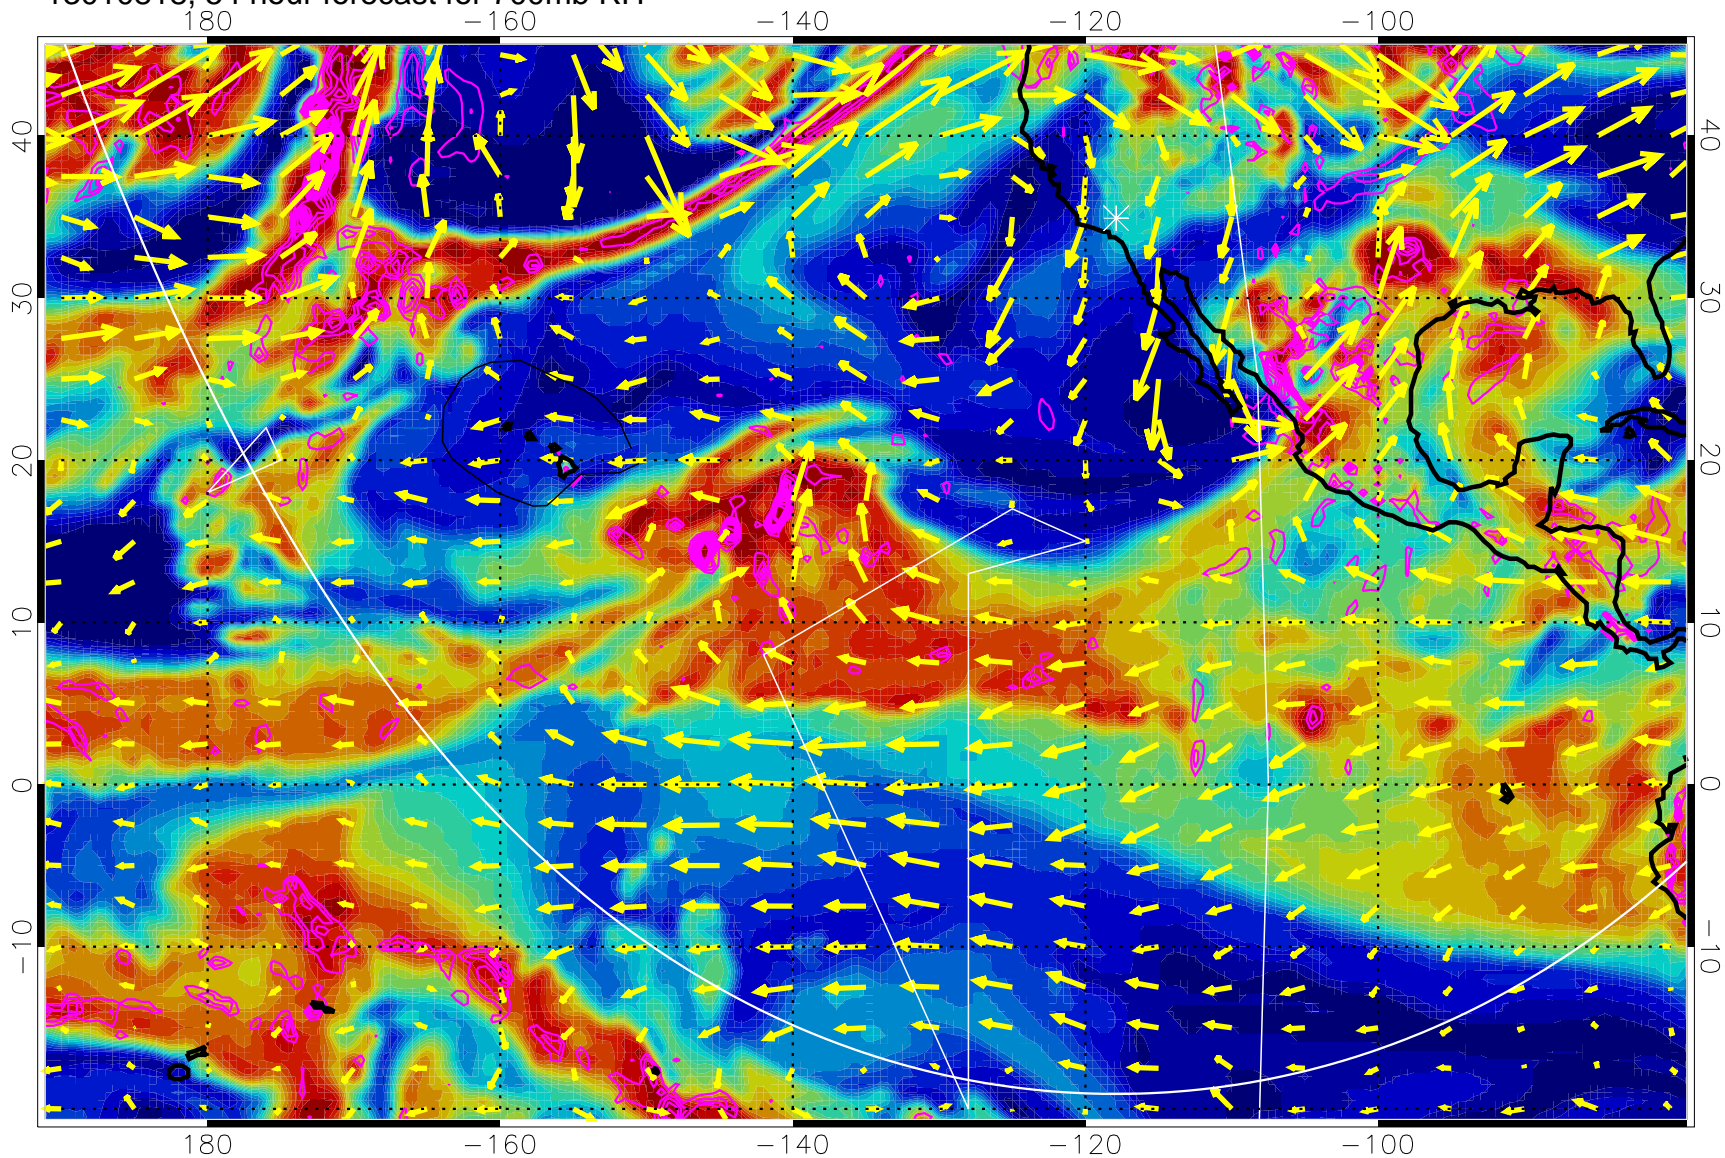

→ 30 m/s

Range ring of 6000 km -- 19 hours GH round trip

13010800, 36 hour forecast for 700mb RH

Negative Omegas less than -0.3 , contours of 0.3 Pa/s

EPV Tropopause (2 PVU) Position

→ 30 m/s

Range ring of 6000 km -- 19 hours GH round trip

13010806, 42 hour forecast for 700mb RH

Negative Omegas less than -0.3 , contours of 0.3 Pa/s

EPV Tropopause (2 PVU) Position

→ 30 m/s

Range ring of 6000 km -- 19 hours GH round trip

13010812, 48 hour forecast for 700mb RH

Negative Omegas less than -0.3 , contours of 0.3 Pa/s

EPV Tropopause (2 PVU) Position

→ 30 m/s

Range ring of 6000 km -- 19 hours GH round trip

13010818, 54 hour forecast for 700mb RH

Negative Omegas less than -0.3 , contours of 0.3 Pa/s

EPV Tropopause (2 PVU) Position

→ 30 m/s

Range ring of 6000 km -- 19 hours GH round trip

13010900, 60 hour forecast for 700mb RH

Negative Omegas less than -0.3 , contours of 0.3 Pa/s

EPV Tropopause (2 PVU) Position