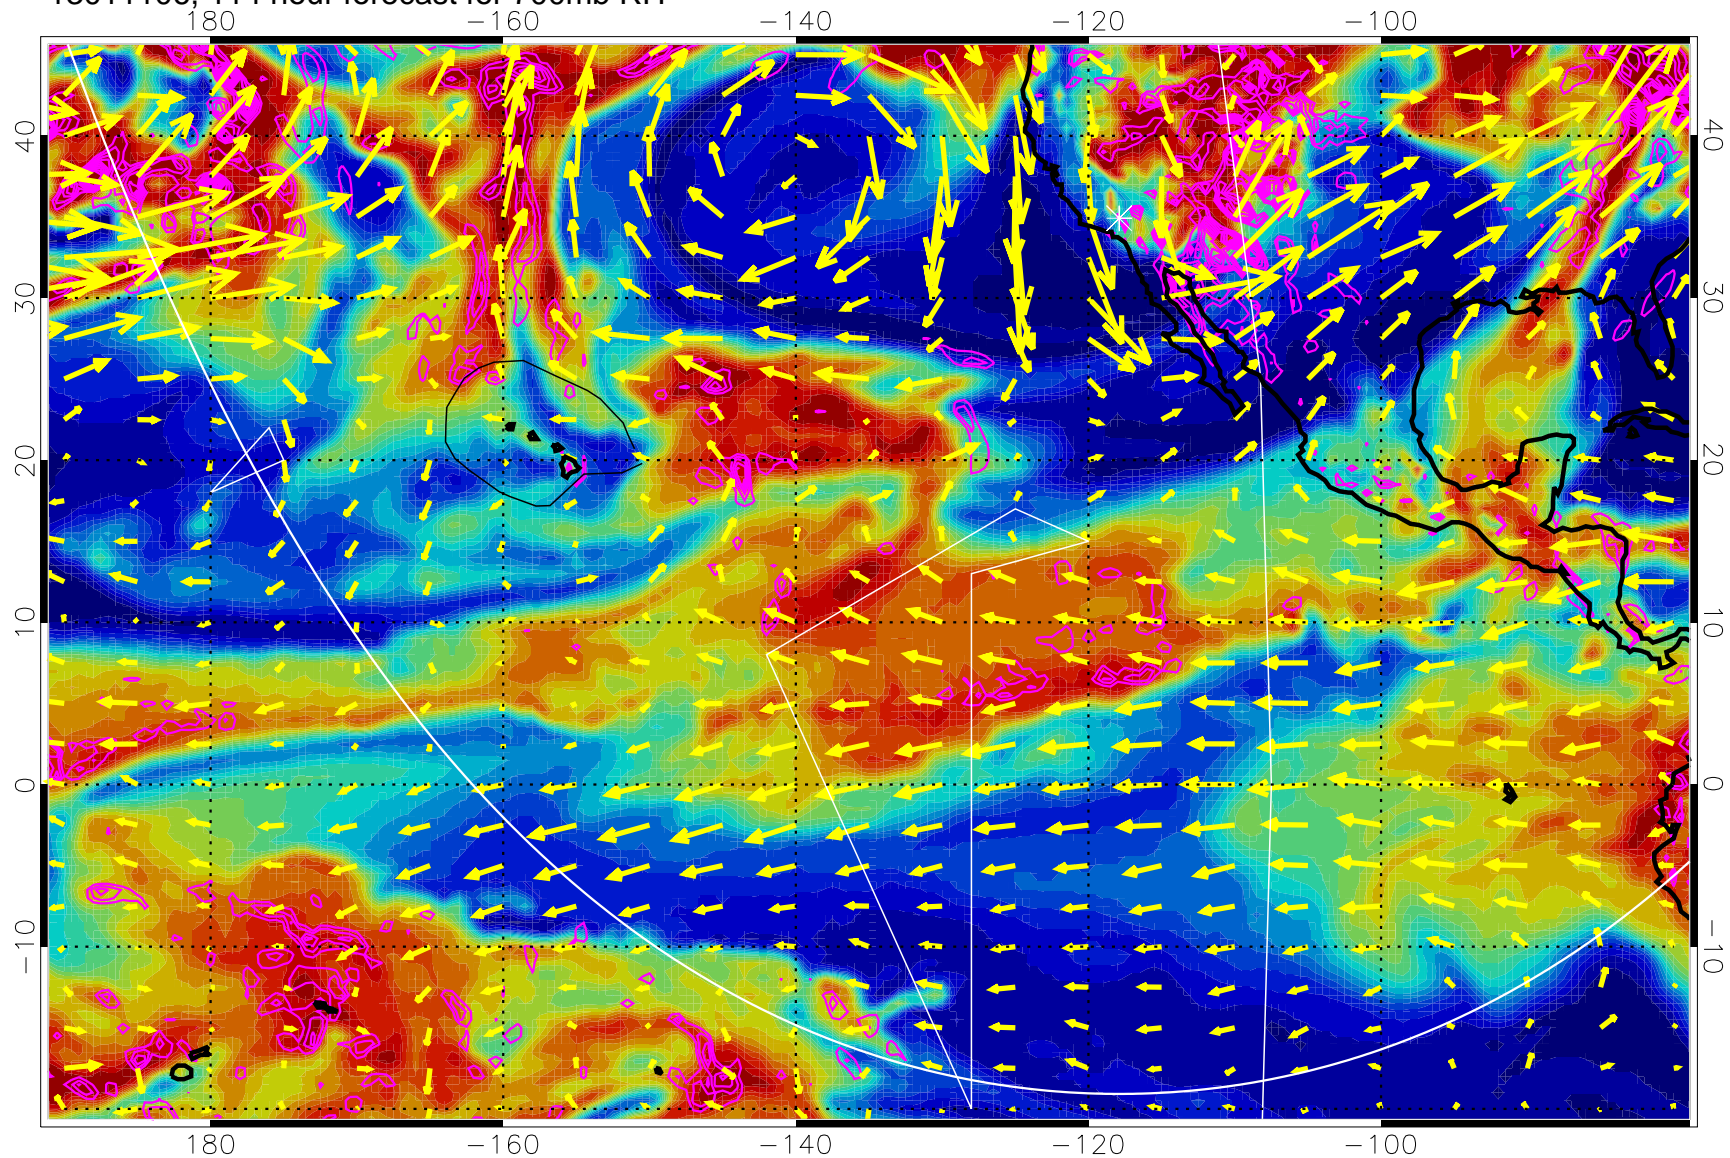

→ 30 m/s

Range ring of 6000 km -- 19 hours GH round trip

13011012, 96 hour forecast for 700mb RH

Negative Omegas less than -0.3 , contours of 0.3 Pa/s

EPV Tropopause (2 PVU) Position

→ 30 m/s

Range ring of 6000 km -- 19 hours GH round trip

13011018, 102 hour forecast for 700mb RH

Negative Omegas less than -0.3 , contours of 0.3 Pa/s

EPV Tropopause (2 PVU) Position

→ 30 m/s

Range ring of 6000 km -- 19 hours GH round trip

13011100, 108 hour forecast for 700mb RH

Negative Omegas less than -0.3 , contours of 0.3 Pa/s

EPV Tropopause (2 PVU) Position

→ 30 m/s

Range ring of 6000 km -- 19 hours GH round trip

13011106, 114 hour forecast for 700mb RH

Negative Omegas less than -0.3 , contours of 0.3 Pa/s

EPV Tropopause (2 PVU) Position

→ 30 m/s

Range ring of 6000 km -- 19 hours GH round trip

13011112, 120 hour forecast for 700mb RH

Negative Omegas less than -0.3 , contours of 0.3 Pa/s

EPV Tropopause (2 PVU) Position