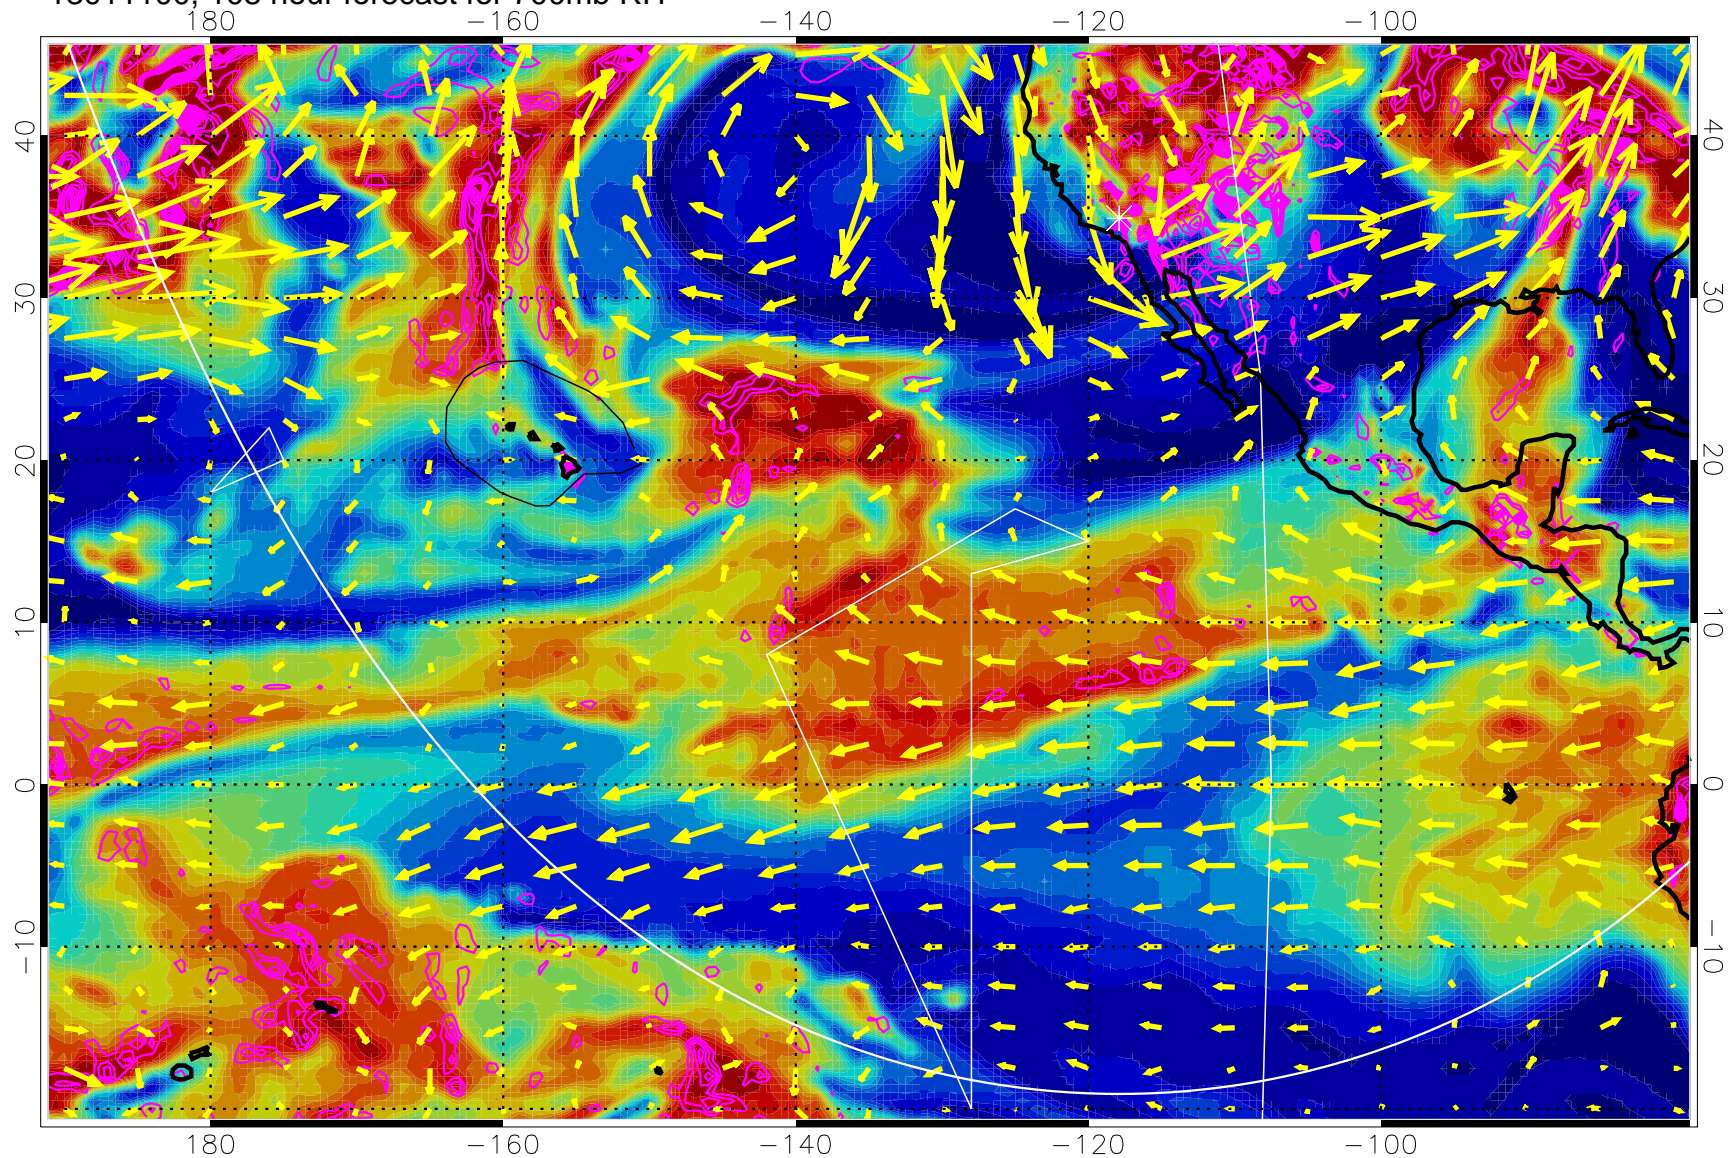

→ 30 m/s

Range ring of 6000 km -- 19 hours GH round trip

13011012, 96 hour forecast for 700mb RH

Negative Omegas less than -0.3 , contours of 0.3 Pa/s

EPV Tropopause (2 PVU) Position

→ 30 m/s

Range ring of 6000 km -- 19 hours GH round trip

13011018, 102 hour forecast for 700mb RH

Negative Omegas less than -0.3 , contours of 0.3 Pa/s

EPV Tropopause (2 PVU) Position

→ 30 m/s

Range ring of 6000 km -- 19 hours GH round trip

13011100, 108 hour forecast for 700mb RH

Negative Omegas less than -0.3 , contours of 0.3 Pa/s

EPV Tropopause (2 PVU) Position

→ 30 m/s

Range ring of 6000 km -- 19 hours GH round trip

13011106, 114 hour forecast for 700mb RH

Negative Omegas less than -0.3 , contours of 0.3 Pa/s

EPV Tropopause (2 PVU) Position

→ 30 m/s

Range ring of 6000 km -- 19 hours GH round trip

13011112, 120 hour forecast for 700mb RH

Negative Omegas less than -0.3 , contours of 0.3 Pa/s

EPV Tropopause (2 PVU) Position