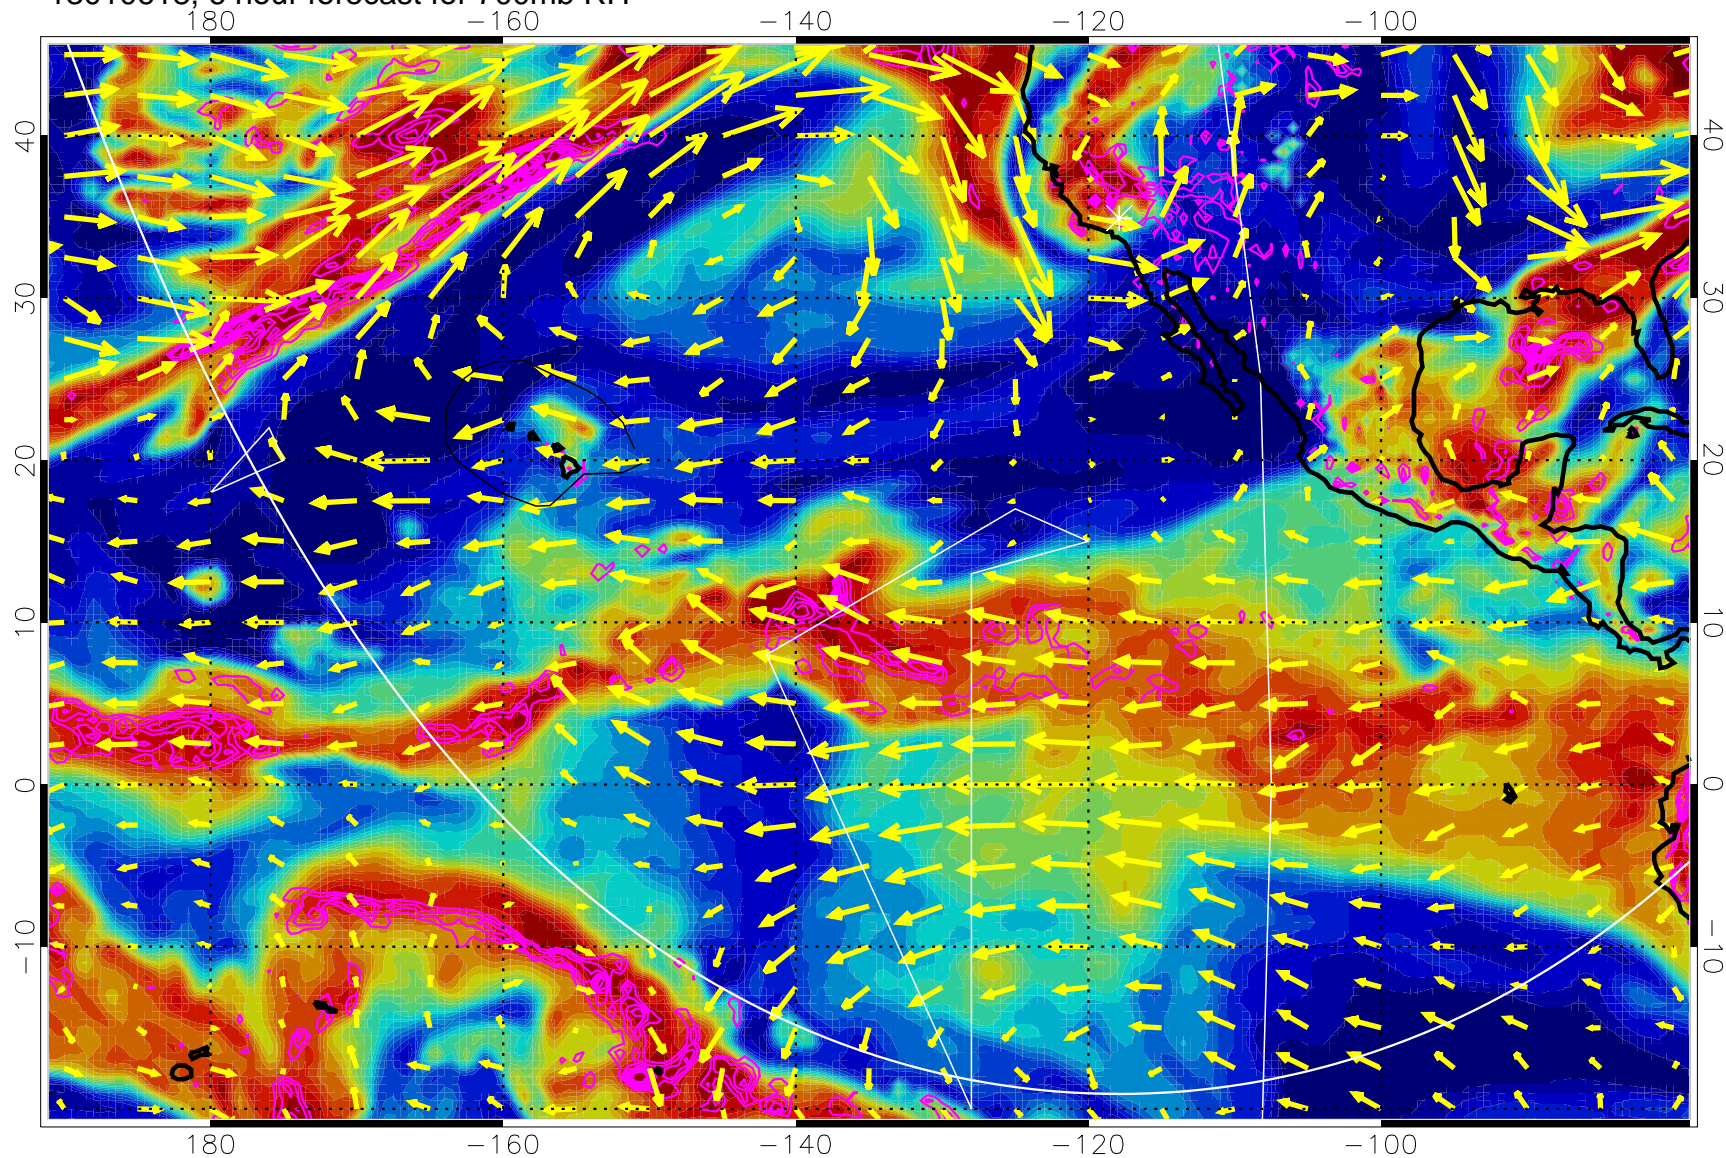

13010618, 6 hour forecast for 700mb RH

0 20 40 60 80 100
RH, %

Negative Omegas less than -0.3 , contours of 0.3 Pa/s

EPV Tropopause (2 PVU) Position

→ 30 m/s

Range ring of 6000 km -- 19 hours GH round trip

13010700, 12 hour forecast for 700mb RH

Negative Omegas less than -0.3 , contours of 0.3 Pa/s

EPV Tropopause (2 PVU) Position

→ 30 m/s

Range ring of 6000 km -- 19 hours GH round trip

13010706, 18 hour forecast for 700mb RH

Negative Omegas less than -0.3 , contours of 0.3 Pa/s

EPV Tropopause (2 PVU) Position

→ 30 m/s

Range ring of 6000 km -- 19 hours GH round trip

13010712, 24 hour forecast for 700mb RH

Negative Omegas less than -0.3 , contours of 0.3 Pa/s

EPV Tropopause (2 PVU) Position

→ 30 m/s

Range ring of 6000 km -- 19 hours GH round trip

13010718, 30 hour forecast for 700mb RH

Negative Omegas less than -0.3 , contours of 0.3 Pa/s

EPV Tropopause (2 PVU) Position