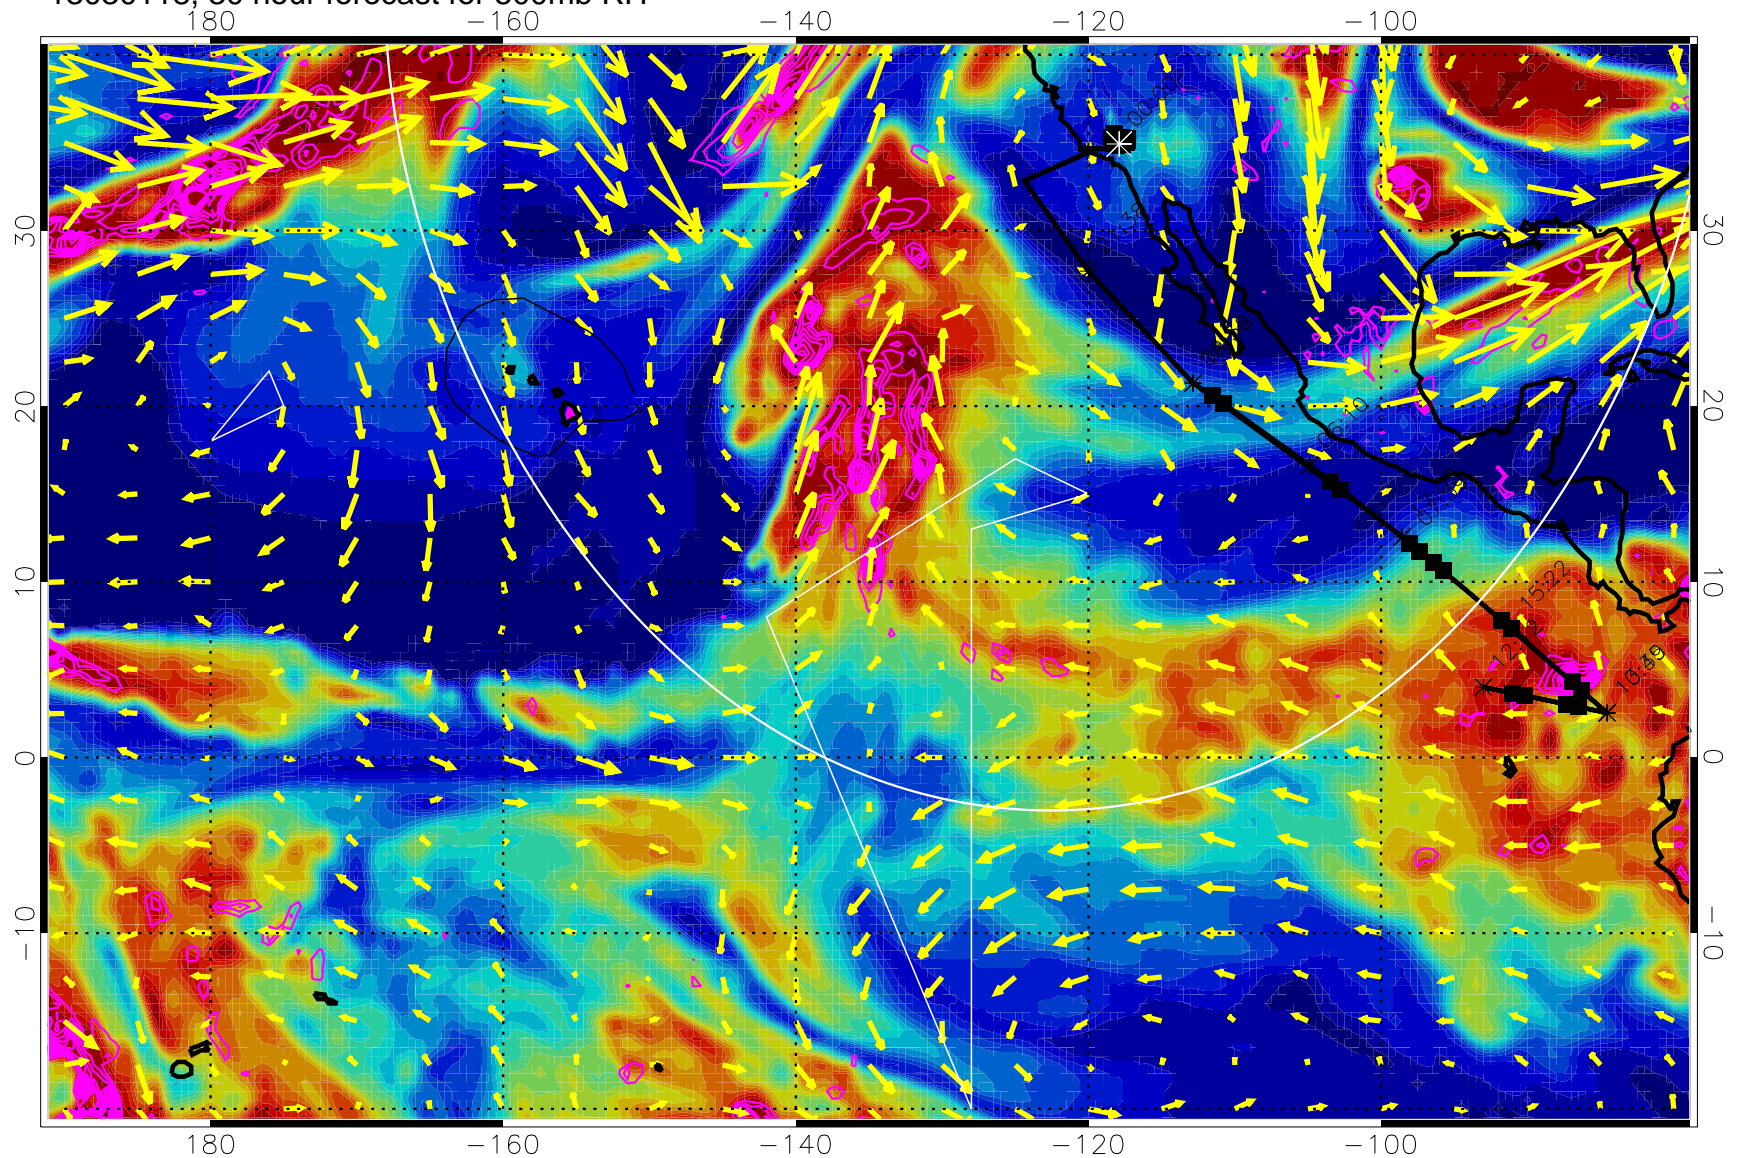

Negative Omegas less than -3 , contours of $.3$ Pa/s

EPV Tropopause (2 PVU) Position

→ 40 m/s

Range ring of 4055 km -- 13 hours GH round trip

13030106, 18 hour forecast for 500mb RH

Negative Omegas less than -0.3 , contours of 0.3 Pa/s

EPV Tropopause (2 PVU) Position

→ 40 m/s

Range ring of 4055 km -- 13 hours GH round trip

13030112, 24 hour forecast for 500mb RH

Negative Omegas less than -0.3 , contours of 0.3 Pa/s

EPV Tropopause (2 PVU) Position

→ 40 m/s

Range ring of 4055 km -- 13 hours GH round trip

13030118, 30 hour forecast for 500mb RH

Negative Omegas less than -0.3 , contours of 0.3 Pa/s

EPV Tropopause (2 PVU) Position

→ 40 m/s

Range ring of 4055 km -- 13 hours GH round trip

13030200, 36 hour forecast for 500mb RH

Negative Omegas less than -0.3 , contours of 0.3 Pa/s

EPV Tropopause (2 PVU) Position

→ 40 m/s

Range ring of 4055 km -- 13 hours GH round trip

13030206, 42 hour forecast for 500mb RH