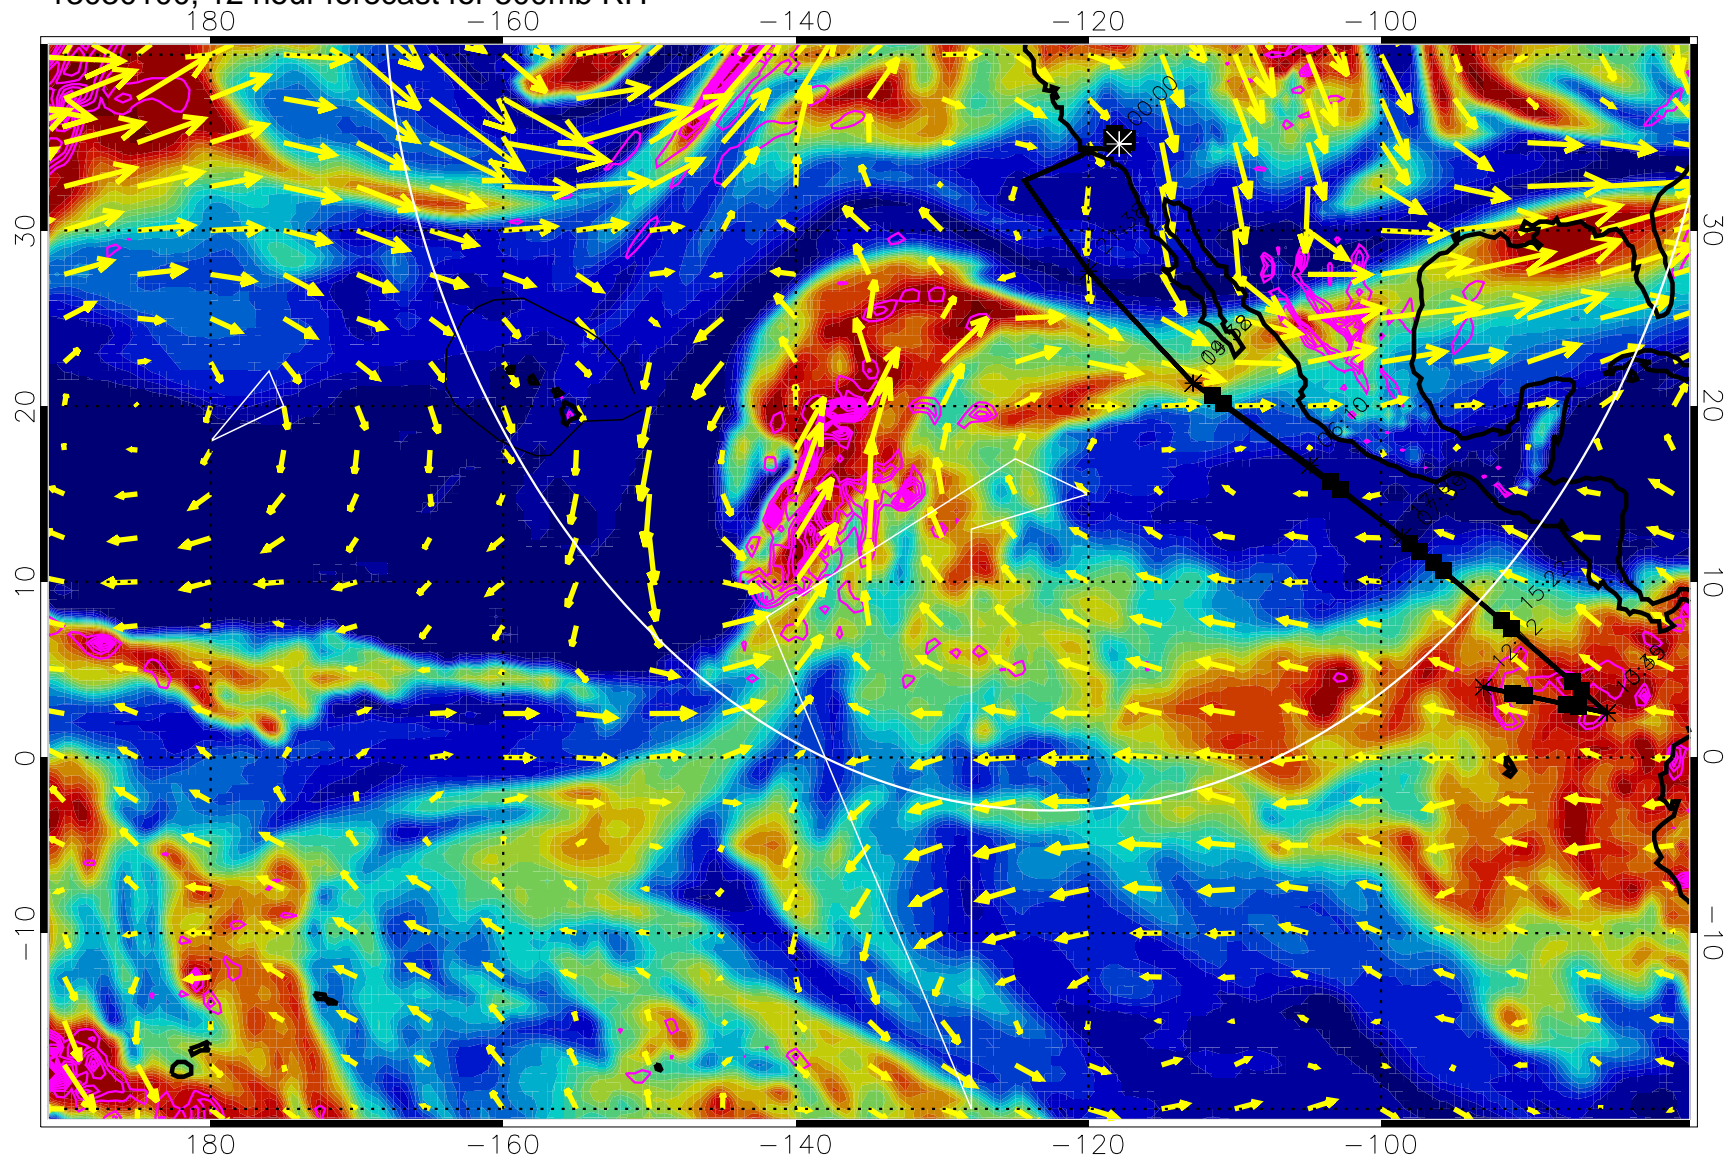

13022818, 6 hour forecast for 500mb RH

Negative Omegas less than -0.3 , contours of 0.3 Pa/s

EPV Tropopause (2 PVU) Position

→ 40 m/s

Range ring of 4055 km -- 13 hours GH round trip

13030100, 12 hour forecast for 500mb RH

Negative Omegas less than -3 , contours of $.3$ Pa/s

EPV Tropopause (2 PVU) Position

→ 40 m/s

Range ring of 4055 km -- 13 hours GH round trip

13030106, 18 hour forecast for 500mb RH

Negative Omegas less than -0.3 , contours of 0.3 Pa/s

EPV Tropopause (2 PVU) Position

→ 40 m/s

Range ring of 4055 km -- 13 hours GH round trip

13030112, 24 hour forecast for 500mb RH

Negative Omegas less than -0.3 , contours of 0.3 Pa/s

EPV Tropopause (2 PVU) Position

→ 40 m/s

Range ring of 4055 km -- 13 hours GH round trip

13030118, 30 hour forecast for 500mb RH

Negative Omegas less than -0.3 , contours of 0.3 Pa/s

EPV Tropopause (2 PVU) Position

→ 40 m/s

Range ring of 4055 km -- 13 hours GH round trip