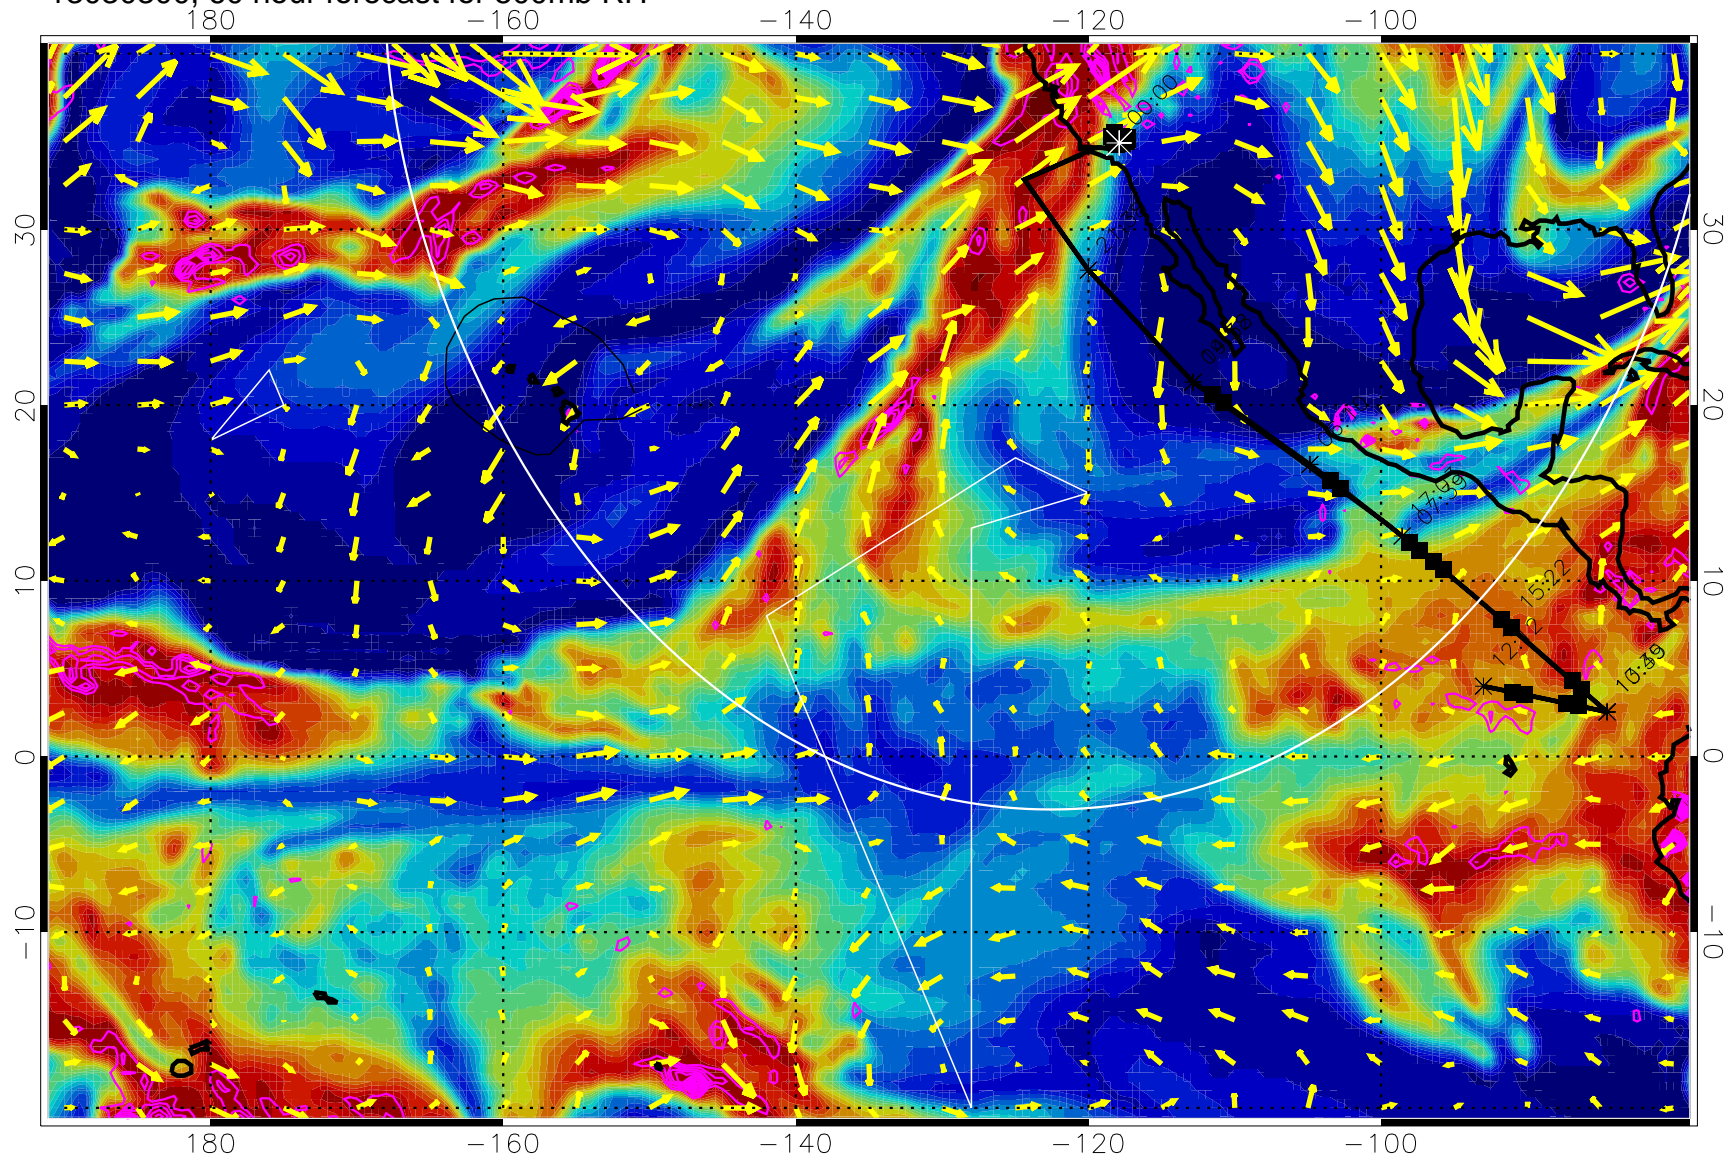

EPV Tropopause (2 PVU) Position

→ 40 m/s

Range ring of 4055 km -- 13 hours GH round trip

13030218, 54 hour forecast for 500mb RH

Negative Omegas less than -0.3 , contours of 0.3 Pa/s

EPV Tropopause (2 PVU) Position

→ 40 m/s

Range ring of 4055 km -- 13 hours GH round trip

13030300, 60 hour forecast for 500mb RH

Negative Omegas less than -0.3 , contours of 0.3 Pa/s

EPV Tropopause (2 PVU) Position

→ 40 m/s

Range ring of 4055 km -- 13 hours GH round trip

13030306, 66 hour forecast for 500mb RH

Negative Omegas less than -0.3 , contours of 0.3 Pa/s

EPV Tropopause (2 PVU) Position

→ 40 m/s

Range ring of 4055 km -- 13 hours GH round trip

13030312, 72 hour forecast for 500mb RH

Negative Omegas less than -0.3 , contours of 0.3 Pa/s

EPV Tropopause (2 PVU) Position

→ 40 m/s

Range ring of 4055 km -- 13 hours GH round trip

13030318, 78 hour forecast for 500mb RH

Negative Omegas less than -0.3 , contours of 0.3 Pa/s