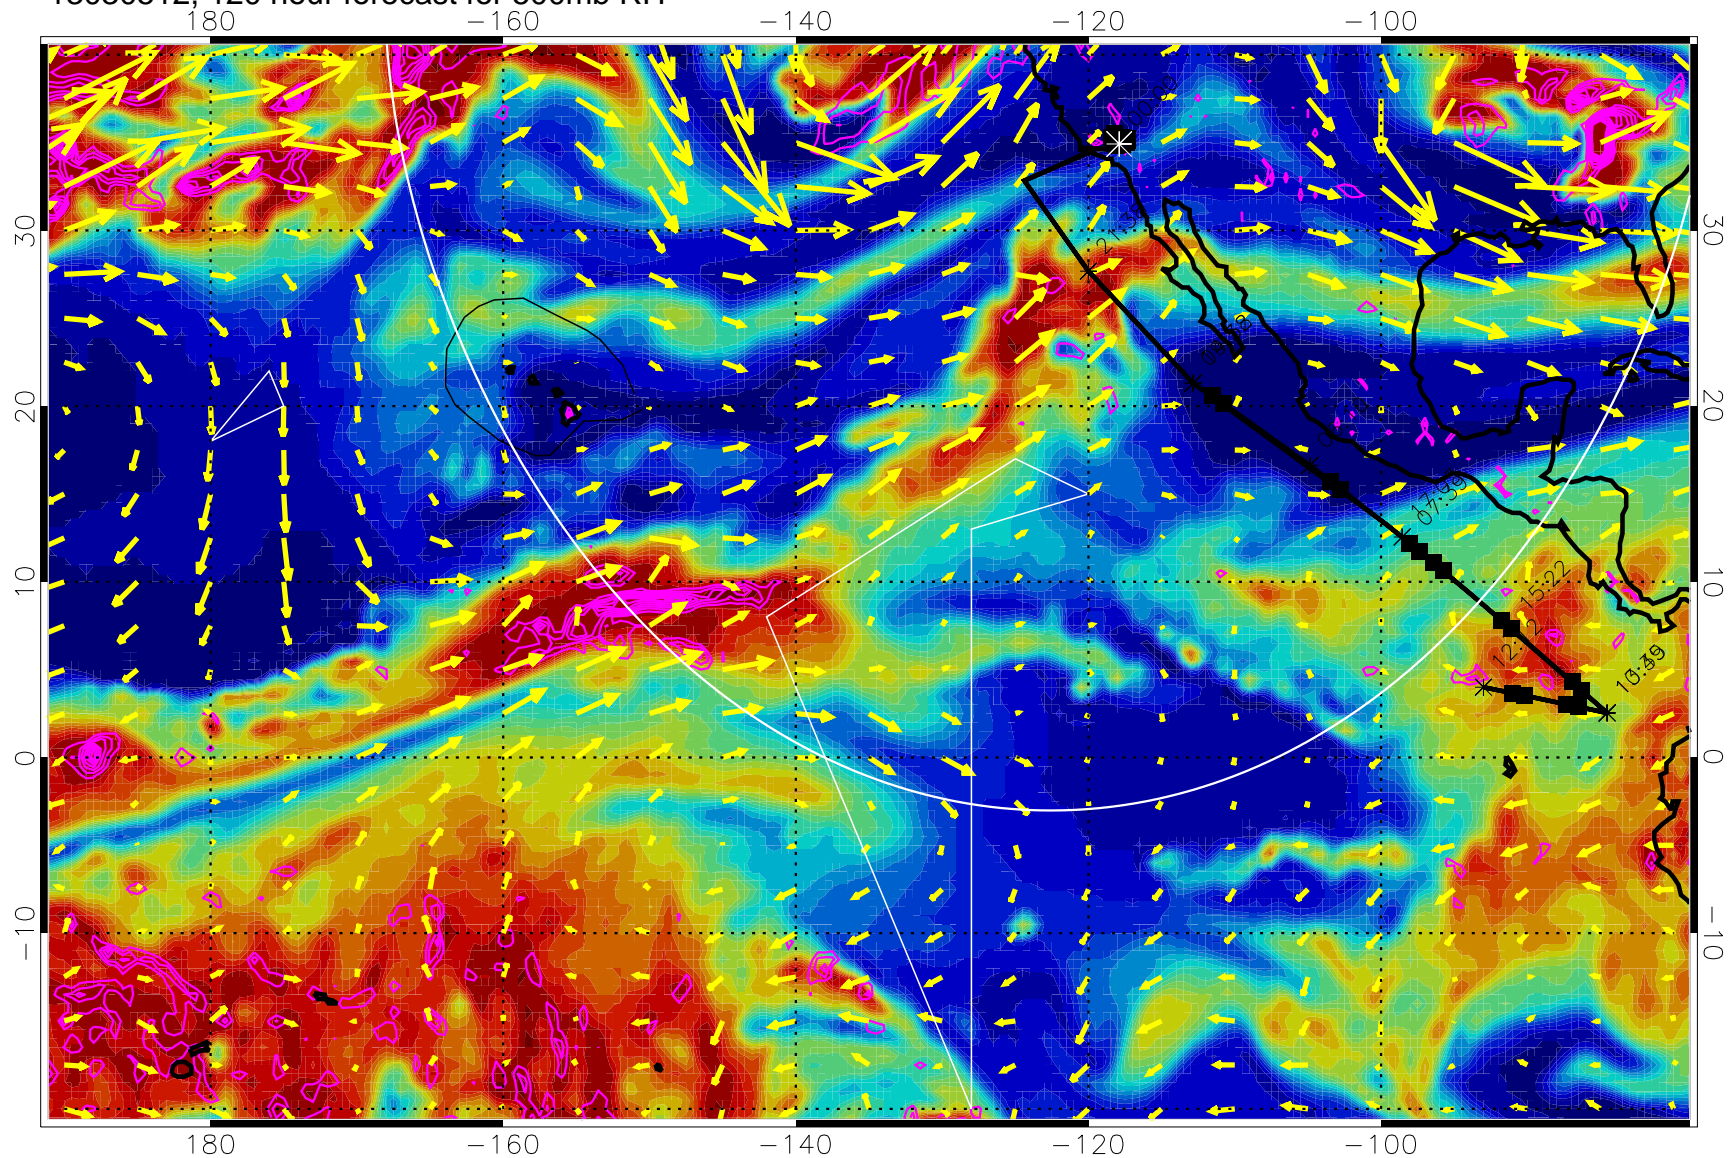

13030412, 96 hour forecast for 500mb RH

Negative Omegas less than -0.3 , contours of 0.3 Pa/s

EPV Tropopause (2 PVU) Position

→ 40 m/s

Range ring of 4055 km -- 13 hours GH round trip

13030418, 102 hour forecast for 500mb RH

Negative Omegas less than -0.3 , contours of 0.3 Pa/s

EPV Tropopause (2 PVU) Position

→ 40 m/s

Range ring of 4055 km -- 13 hours GH round trip

13030500, 108 hour forecast for 500mb RH

Negative Omegas less than -0.3 , contours of 0.3 Pa/s

EPV Tropopause (2 PVU) Position

→ 40 m/s

Range ring of 4055 km -- 13 hours GH round trip

13030506, 114 hour forecast for 500mb RH

Negative Omegas less than -0.3 , contours of 0.3 Pa/s

EPV Tropopause (2 PVU) Position

→ 40 m/s

Range ring of 4055 km -- 13 hours GH round trip

13030512, 120 hour forecast for 500mb RH

Negative Omegas less than -0.3 , contours of 0.3 Pa/s

EPV Tropopause (2 PVU) Position

→ 40 m/s

Range ring of 4055 km -- 13 hours GH round trip