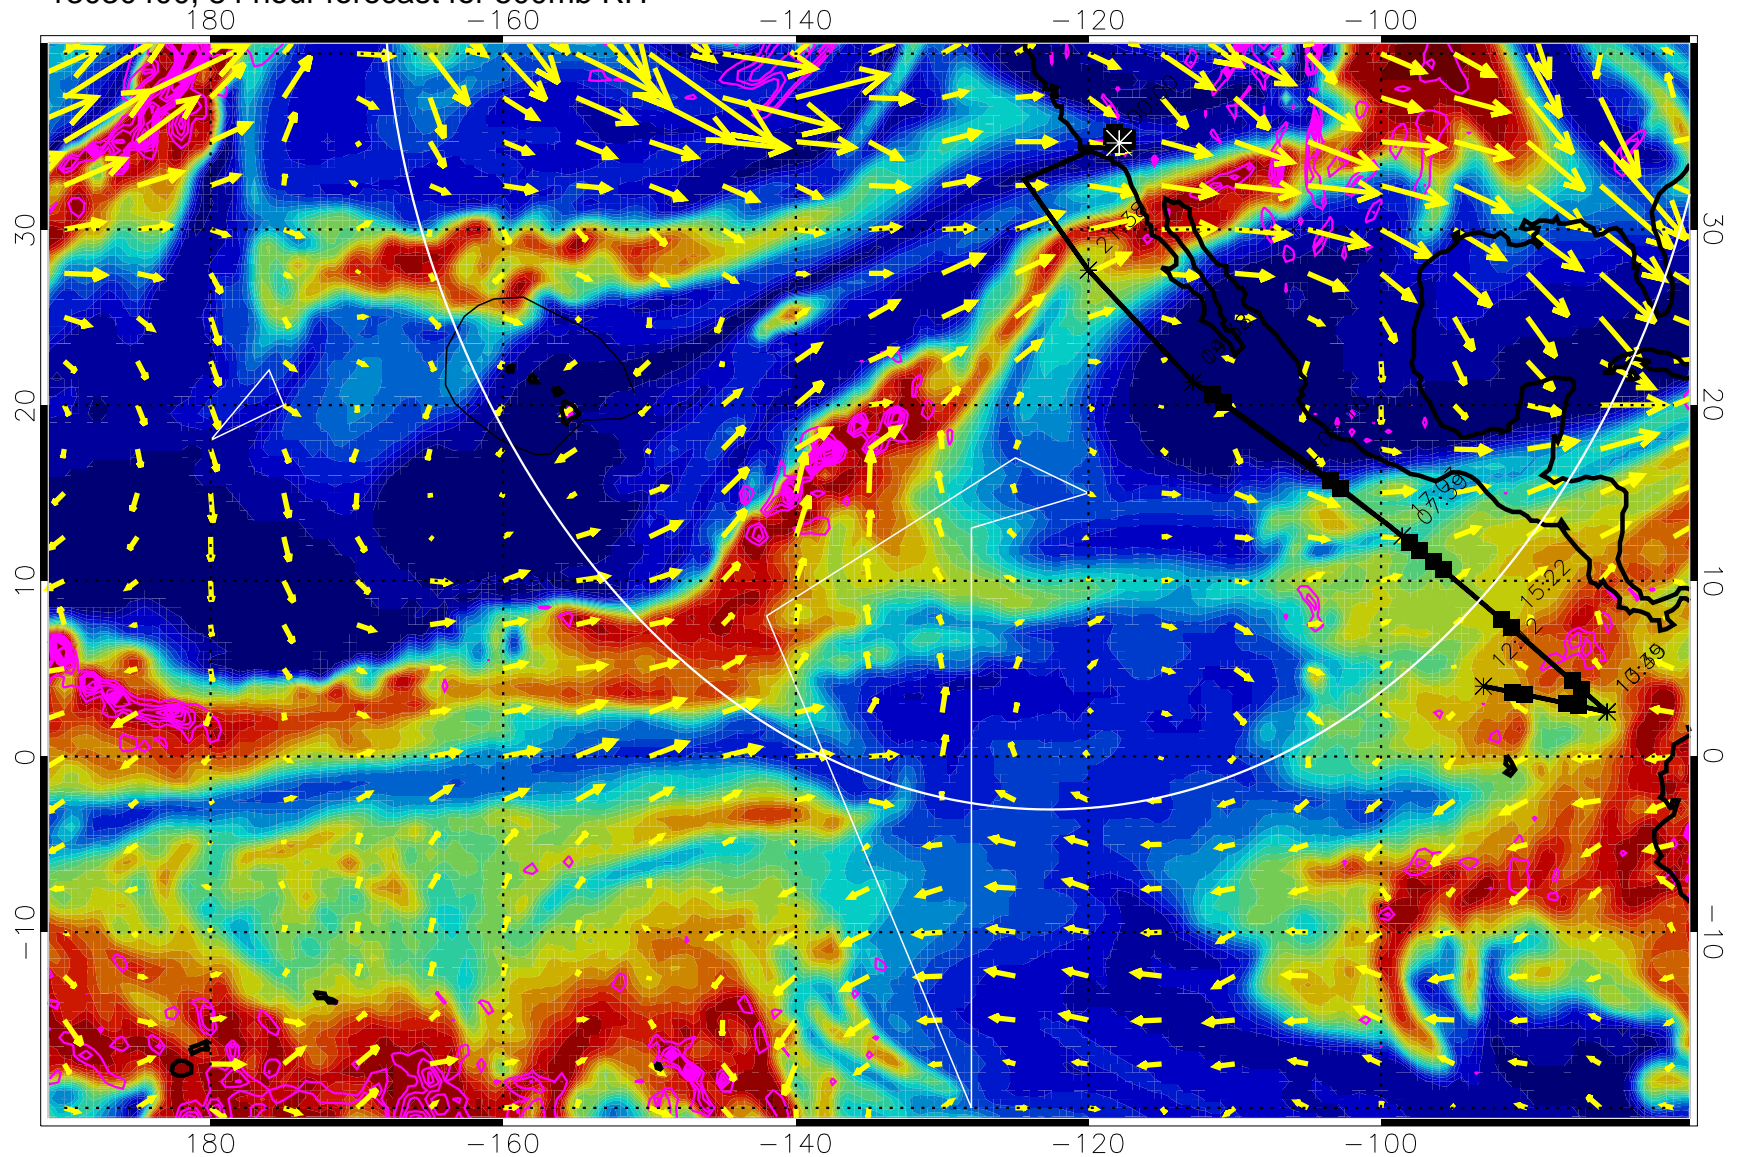

13030306, 66 hour forecast for 500mb RH

Negative Omegas less than -0.3 , contours of 0.3 Pa/s

EPV Tropopause (2 PVU) Position

→ 40 m/s

Range ring of 4055 km -- 13 hours GH round trip

13030312, 72 hour forecast for 500mb RH

Negative Omegas less than -0.3 , contours of 0.3 Pa/s

EPV Tropopause (2 PVU) Position

→ 40 m/s

Range ring of 4055 km -- 13 hours GH round trip

13030318, 78 hour forecast for 500mb RH

Negative Omegas less than -0.3 , contours of 0.3 Pa/s

EPV Tropopause (2 PVU) Position

→ 40 m/s

Range ring of 4055 km -- 13 hours GH round trip

13030400, 84 hour forecast for 500mb RH

Negative Omegas less than -0.3 , contours of 0.3 Pa/s

EPV Tropopause (2 PVU) Position

13030412, 96 hour forecast for 500mb RH

Negative Omegas less than -0.3 , contours of 0.3 Pa/s

EPV Tropopause (2 PVU) Position

→ 40 m/s

Range ring of 4055 km -- 13 hours GH round trip

13030418, 102 hour forecast for 500mb RH