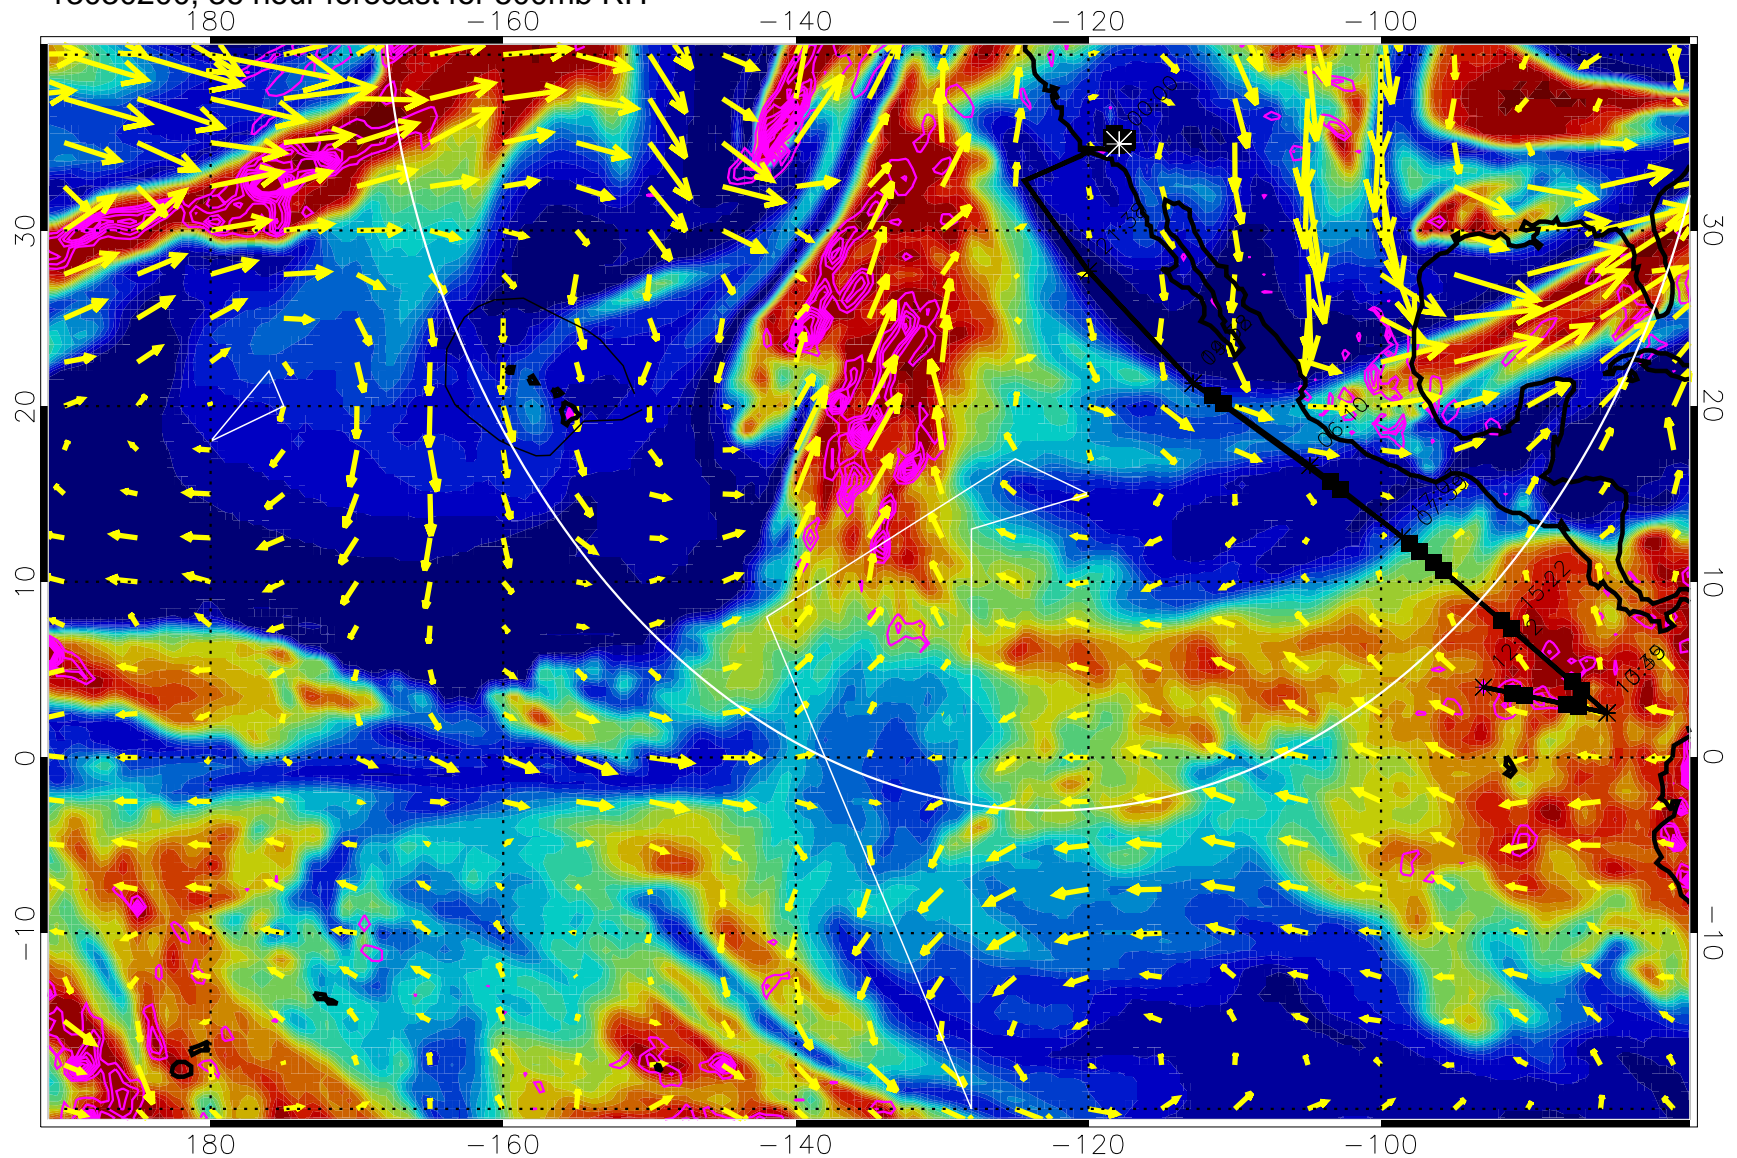

EPV Tropopause (2 PVU) Position

→ 40 m/s

Range ring of 4055 km -- 13 hours GH round trip

13030112, 24 hour forecast for 500mb RH

Negative Omegas less than -0.3 , contours of 0.3 Pa/s

EPV Tropopause (2 PVU) Position

→ 40 m/s

Range ring of 4055 km -- 13 hours GH round trip

13030118, 30 hour forecast for 500mb RH

Negative Omegas less than -0.3 , contours of 0.3 Pa/s

EPV Tropopause (2 PVU) Position

→ 40 m/s

Range ring of 4055 km -- 13 hours GH round trip

13030200, 36 hour forecast for 500mb RH

Negative Omegas less than -0.3 , contours of 0.3 Pa/s

EPV Tropopause (2 PVU) Position

→ 40 m/s

Range ring of 4055 km -- 13 hours GH round trip

13030206, 42 hour forecast for 500mb RH

Negative Omegas less than -0.3 , contours of 0.3 Pa/s

EPV Tropopause (2 PVU) Position

→ 40 m/s

Range ring of 4055 km -- 13 hours GH round trip

13030212, 48 hour forecast for 500mb RH

Negative Omegas less than -0.3 , contours of 0.3 Pa/s