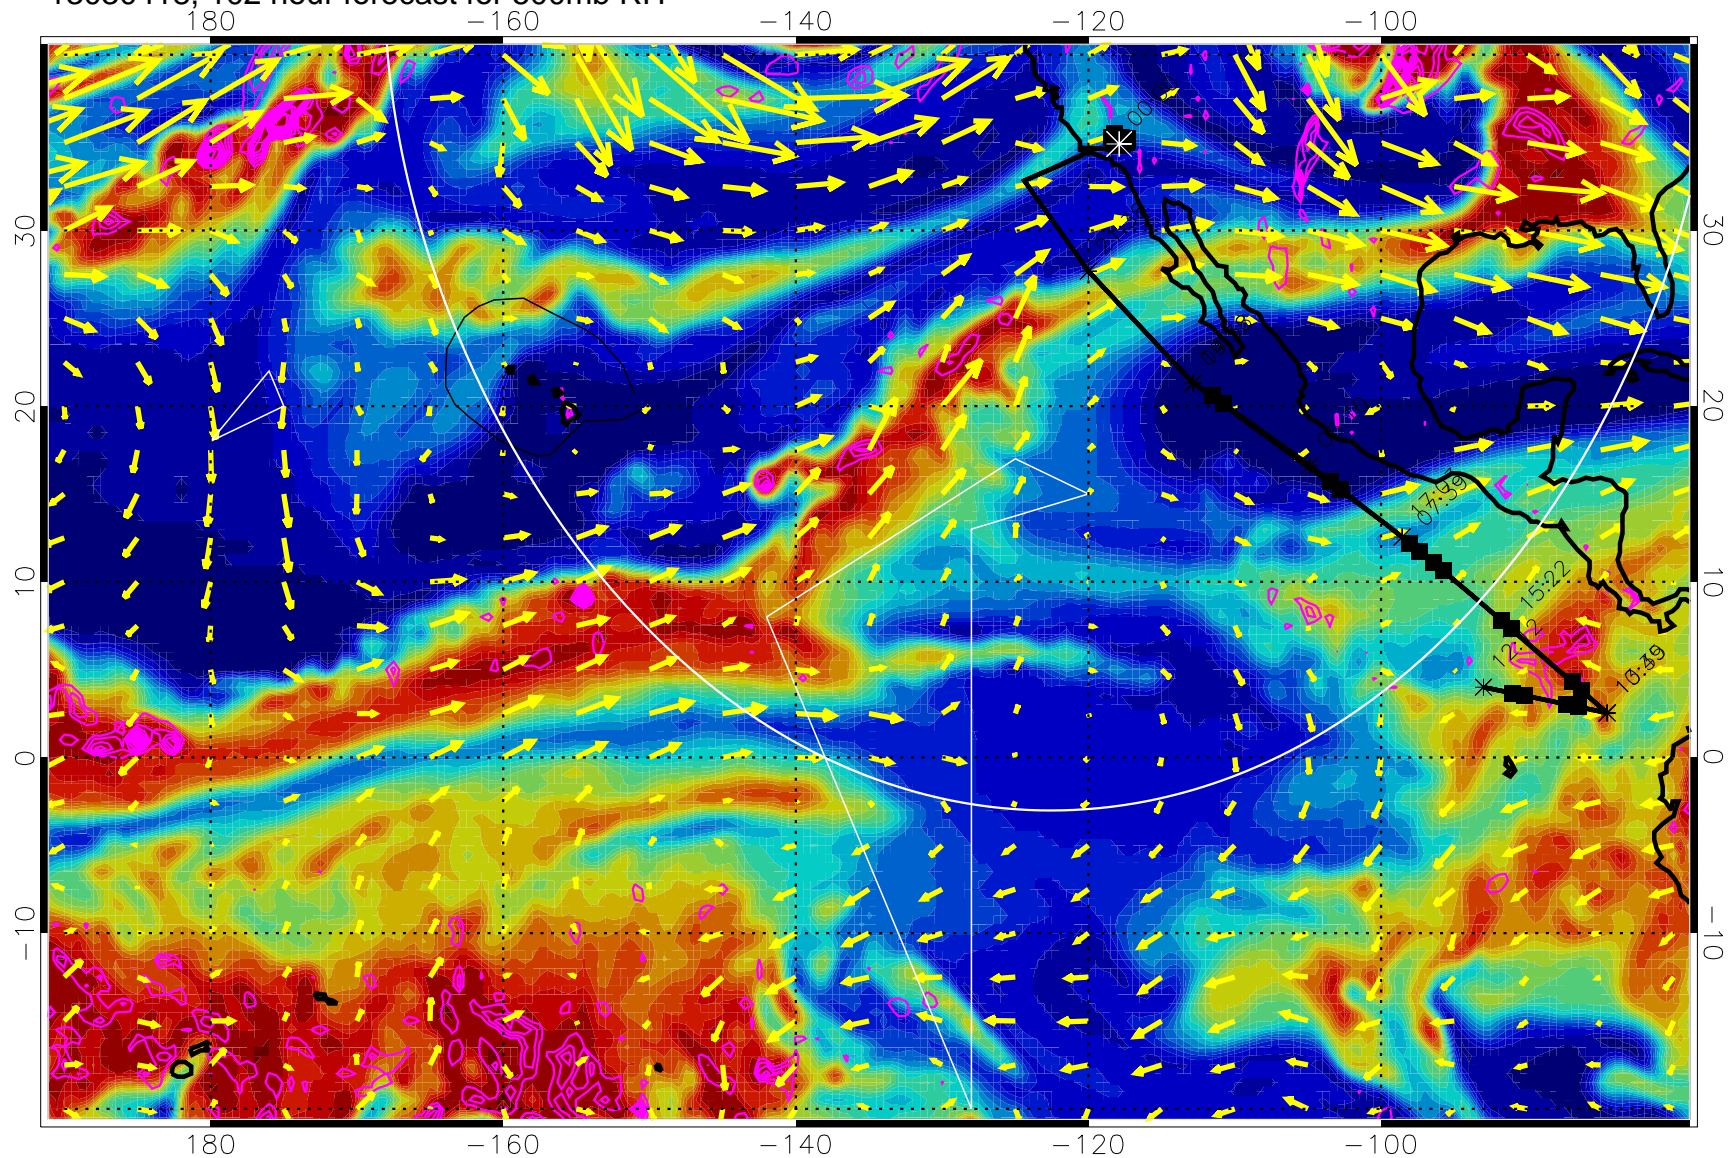

→ 40 m/s

Range ring of 4055 km -- 13 hours GH round trip

13030406, 90 hour forecast for 500mb RH

Negative Omegas less than -0.3 , contours of 0.3 Pa/s

EPV Tropopause (2 PVU) Position

→ 40 m/s

Range ring of 4055 km -- 13 hours GH round trip

13030412, 96 hour forecast for 500mb RH

Negative Omegas less than -0.3 , contours of 0.3 Pa/s

EPV Tropopause (2 PVU) Position

→ 40 m/s

Range ring of 4055 km -- 13 hours GH round trip

13030418, 102 hour forecast for 500mb RH

Negative Omegas less than -0.3 , contours of 0.3 Pa/s

EPV Tropopause (2 PVU) Position

→ 40 m/s

Range ring of 4055 km -- 13 hours GH round trip

13030500, 108 hour forecast for 500mb RH

Negative Omegas less than -0.3 , contours of 0.3 Pa/s

EPV Tropopause (2 PVU) Position

→ 40 m/s

Range ring of 4055 km -- 13 hours GH round trip

13030506, 114 hour forecast for 500mb RH

Negative Omegas less than -0.3 , contours of 0.3 Pa/s

EPV Tropopause (2 PVU) Position