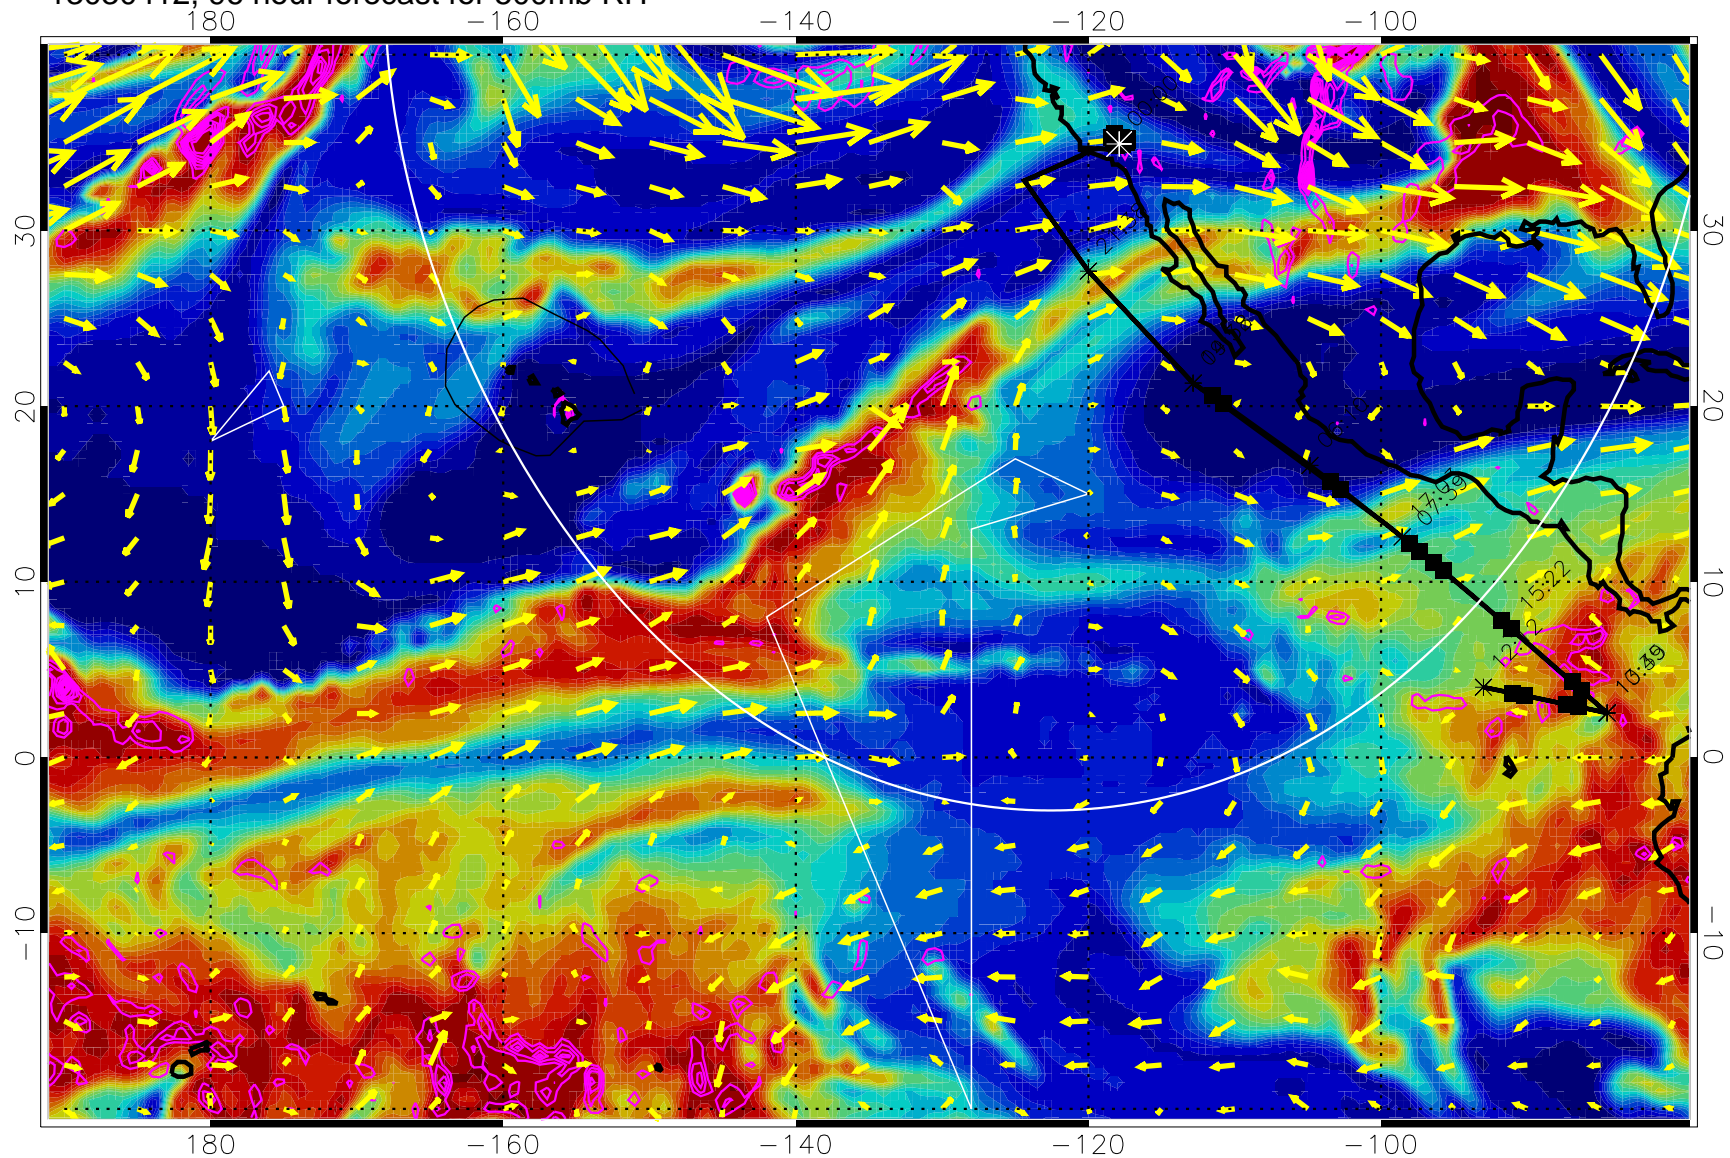

EPV Tropopause (2 PVU) Position

→ 40 m/s

Range ring of 4055 km -- 13 hours GH round trip

13030400, 84 hour forecast for 500mb RH

Negative Omegas less than -0.3 , contours of 0.3 Pa/s

EPV Tropopause (2 PVU) Position

→ 40 m/s

Range ring of 4055 km -- 13 hours GH round trip

13030406, 90 hour forecast for 500mb RH

Negative Omegas less than -0.3 , contours of 0.3 Pa/s

EPV Tropopause (2 PVU) Position

→ 40 m/s

Range ring of 4055 km -- 13 hours GH round trip

13030412, 96 hour forecast for 500mb RH

Negative Omegas less than -0.3 , contours of 0.3 Pa/s

EPV Tropopause (2 PVU) Position

→ 40 m/s

Range ring of 4055 km -- 13 hours GH round trip

13030418, 102 hour forecast for 500mb RH

Negative Omegas less than -0.3 , contours of 0.3 Pa/s

EPV Tropopause (2 PVU) Position

→ 40 m/s

Range ring of 4055 km -- 13 hours GH round trip

13030500, 108 hour forecast for 500mb RH

Negative Omegas less than -0.3 , contours of 0.3 Pa/s