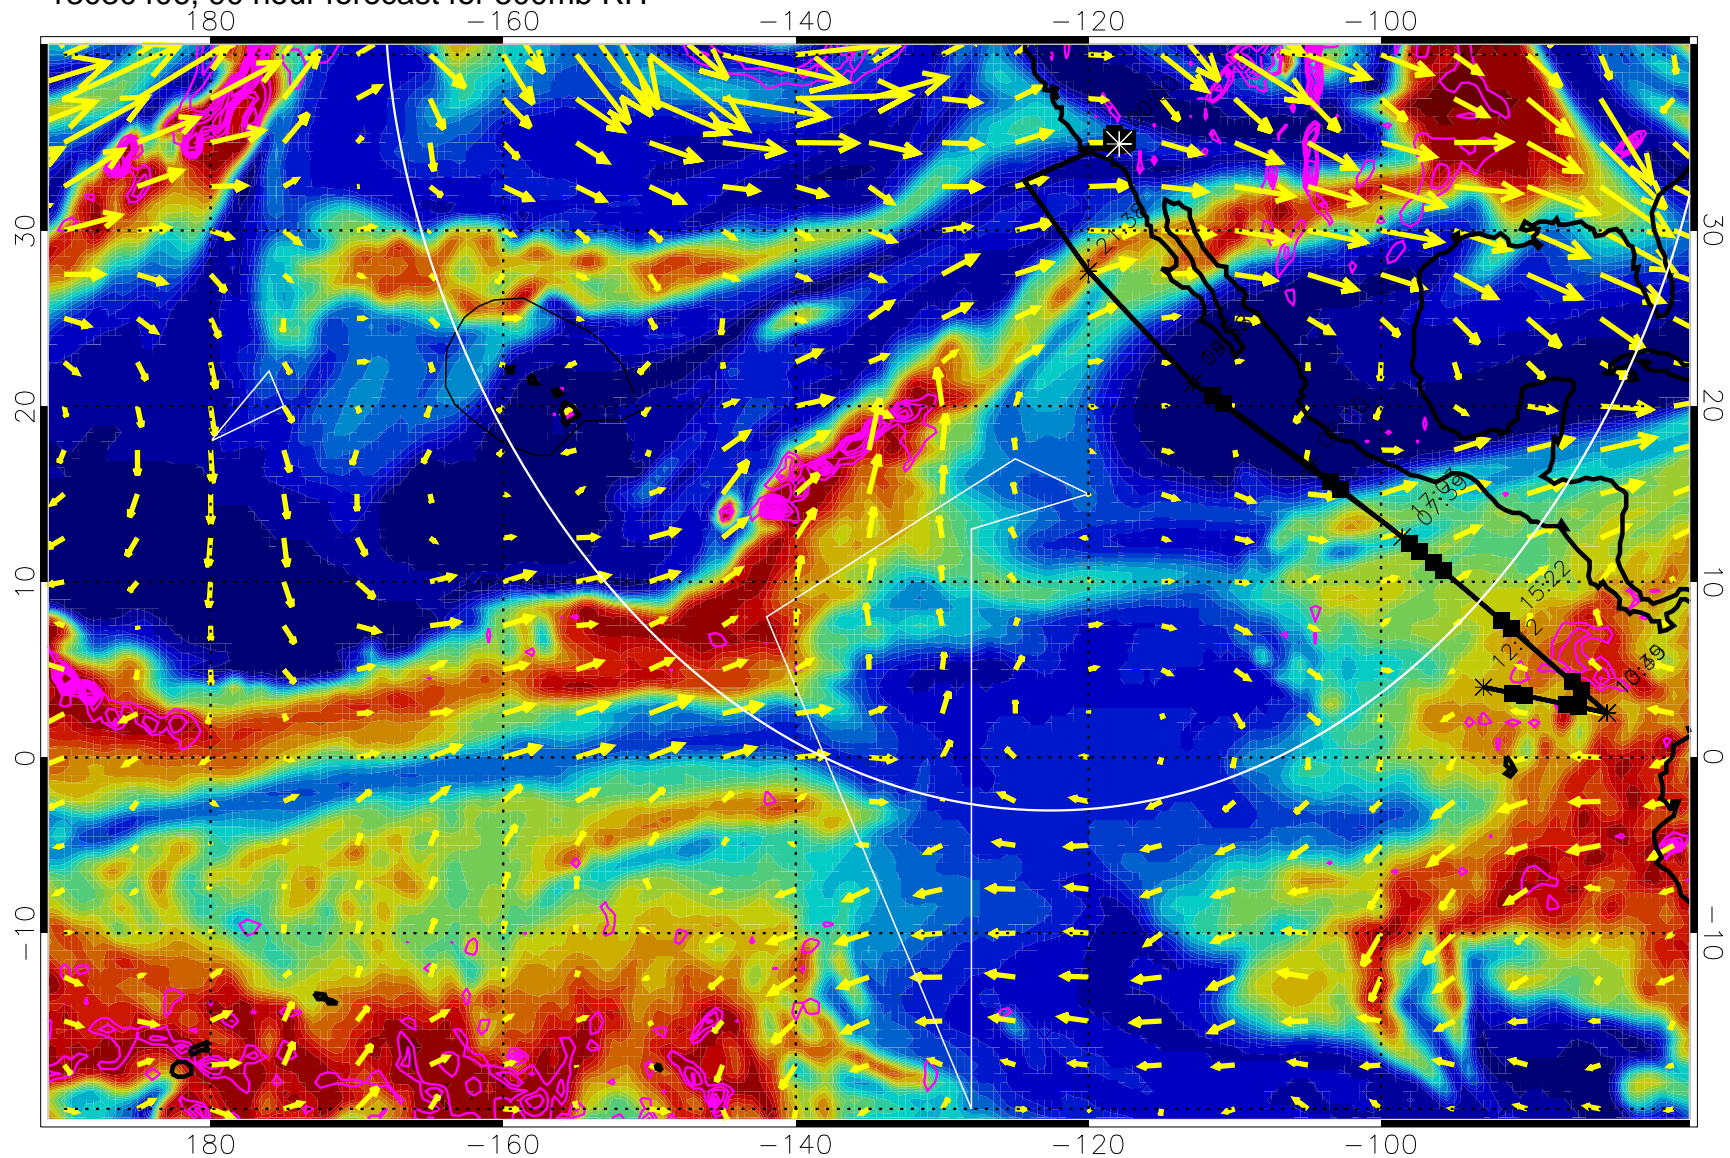

EPV Tropopause (2 PVU) Position

→ 40 m/s

Range ring of 4055 km -- 13 hours GH round trip

13030400, 84 hour forecast for 500mb RH

Negative Omegas less than -0.3 , contours of 0.3 Pa/s

EPV Tropopause (2 PVU) Position

→ 40 m/s

Range ring of 4055 km -- 13 hours GH round trip

13030406, 90 hour forecast for 500mb RH

Negative Omegas less than -0.3 , contours of 0.3 Pa/s

EPV Tropopause (2 PVU) Position

→ 40 m/s

Range ring of 4055 km -- 13 hours GH round trip

13030412, 96 hour forecast for 500mb RH

Negative Omegas less than -0.3 , contours of 0.3 Pa/s

EPV Tropopause (2 PVU) Position

→ 40 m/s

Range ring of 4055 km -- 13 hours GH round trip

13030418, 102 hour forecast for 500mb RH

Negative Omegas less than -0.3 , contours of 0.3 Pa/s

EPV Tropopause (2 PVU) Position

→ 40 m/s

Range ring of 4055 km -- 13 hours GH round trip

13030500, 108 hour forecast for 500mb RH

Negative Omegas less than -0.3 , contours of 0.3 Pa/s