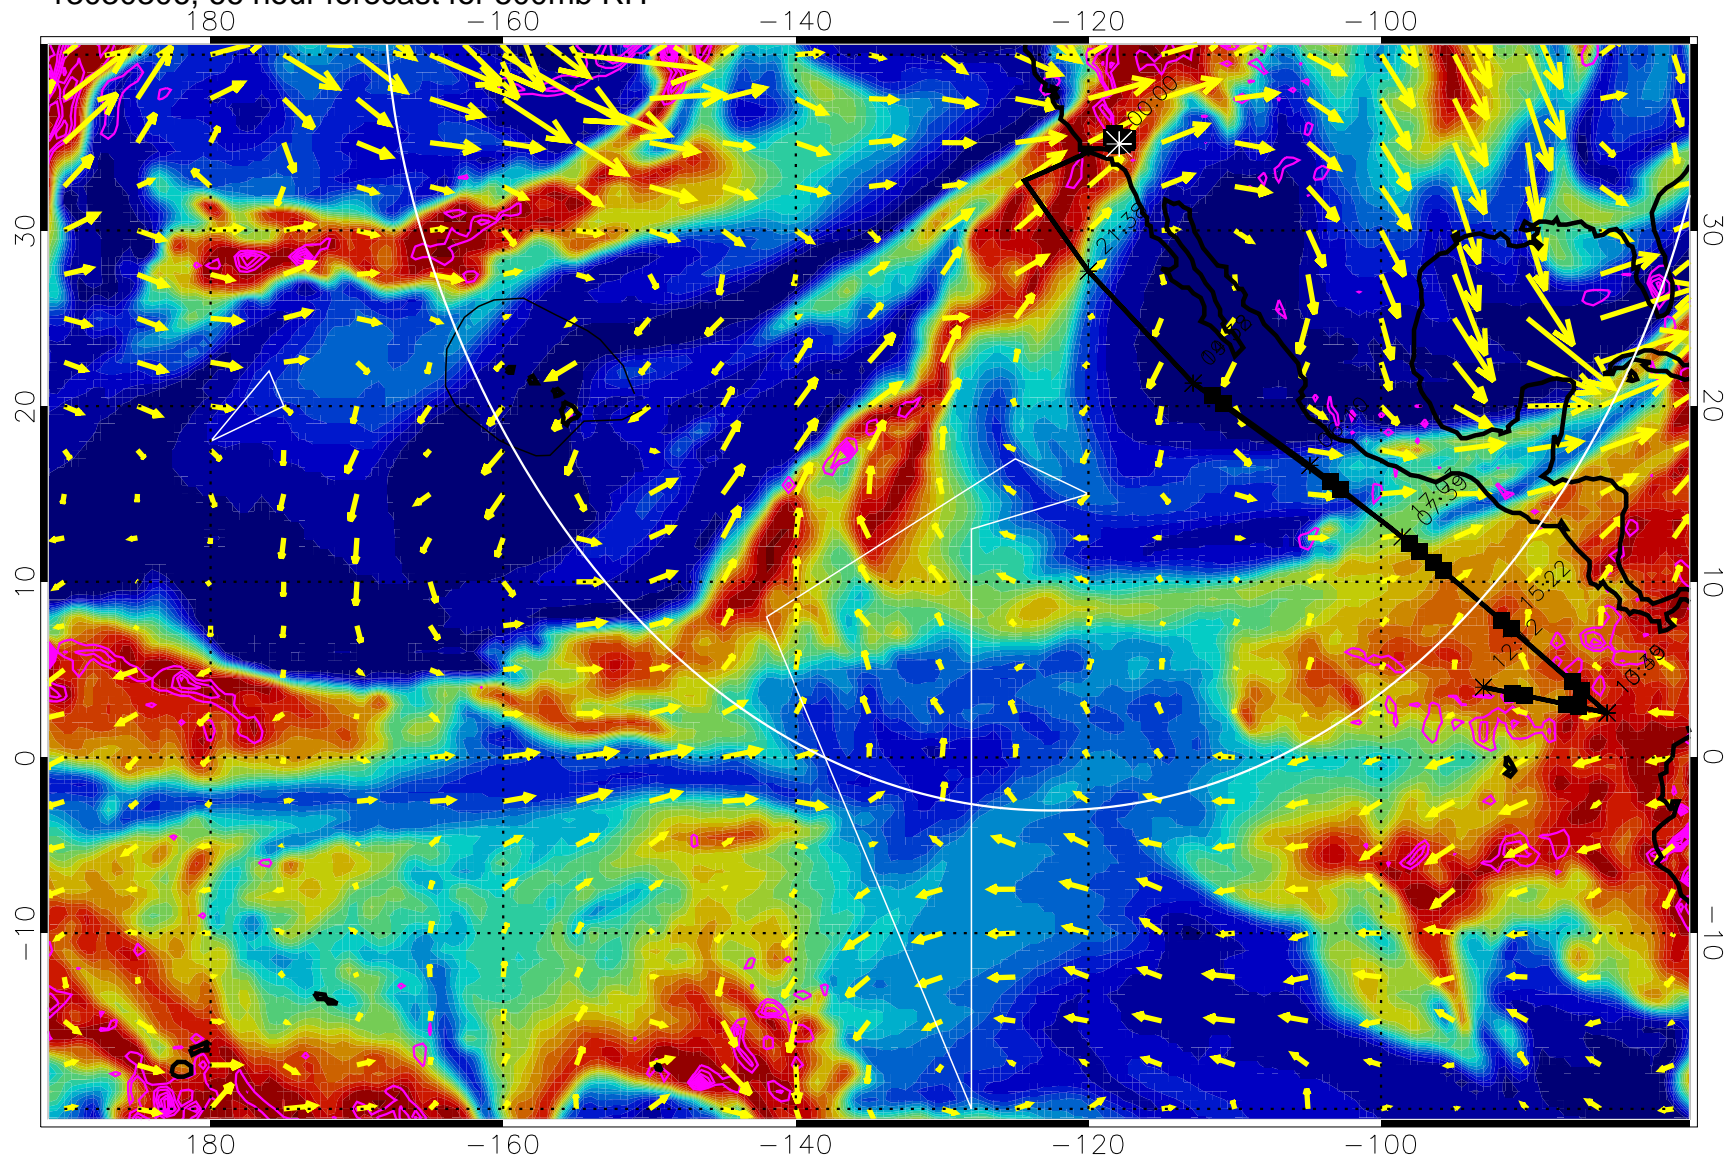

EPV Tropopause (2 PVU) Position

→ 40 m/s

Range ring of 4055 km -- 13 hours GH round trip

13030218, 54 hour forecast for 500mb RH

Negative Omegas less than -0.3 , contours of 0.3 Pa/s

EPV Tropopause (2 PVU) Position

→ 40 m/s

Range ring of 4055 km -- 13 hours GH round trip

13030300, 60 hour forecast for 500mb RH

Negative Omegas less than -0.3 , contours of 0.3 Pa/s

EPV Tropopause (2 PVU) Position

→ 40 m/s

Range ring of 4055 km -- 13 hours GH round trip

13030306, 66 hour forecast for 500mb RH

Negative Omegas less than -0.3 , contours of 0.3 Pa/s

EPV Tropopause (2 PVU) Position

→ 40 m/s

Range ring of 4055 km -- 13 hours GH round trip

13030312, 72 hour forecast for 500mb RH

Negative Omegas less than -0.3 , contours of 0.3 Pa/s

EPV Tropopause (2 PVU) Position

→ 40 m/s

Range ring of 4055 km -- 13 hours GH round trip

13030318, 78 hour forecast for 500mb RH

Negative Omegas less than -0.3 , contours of 0.3 Pa/s