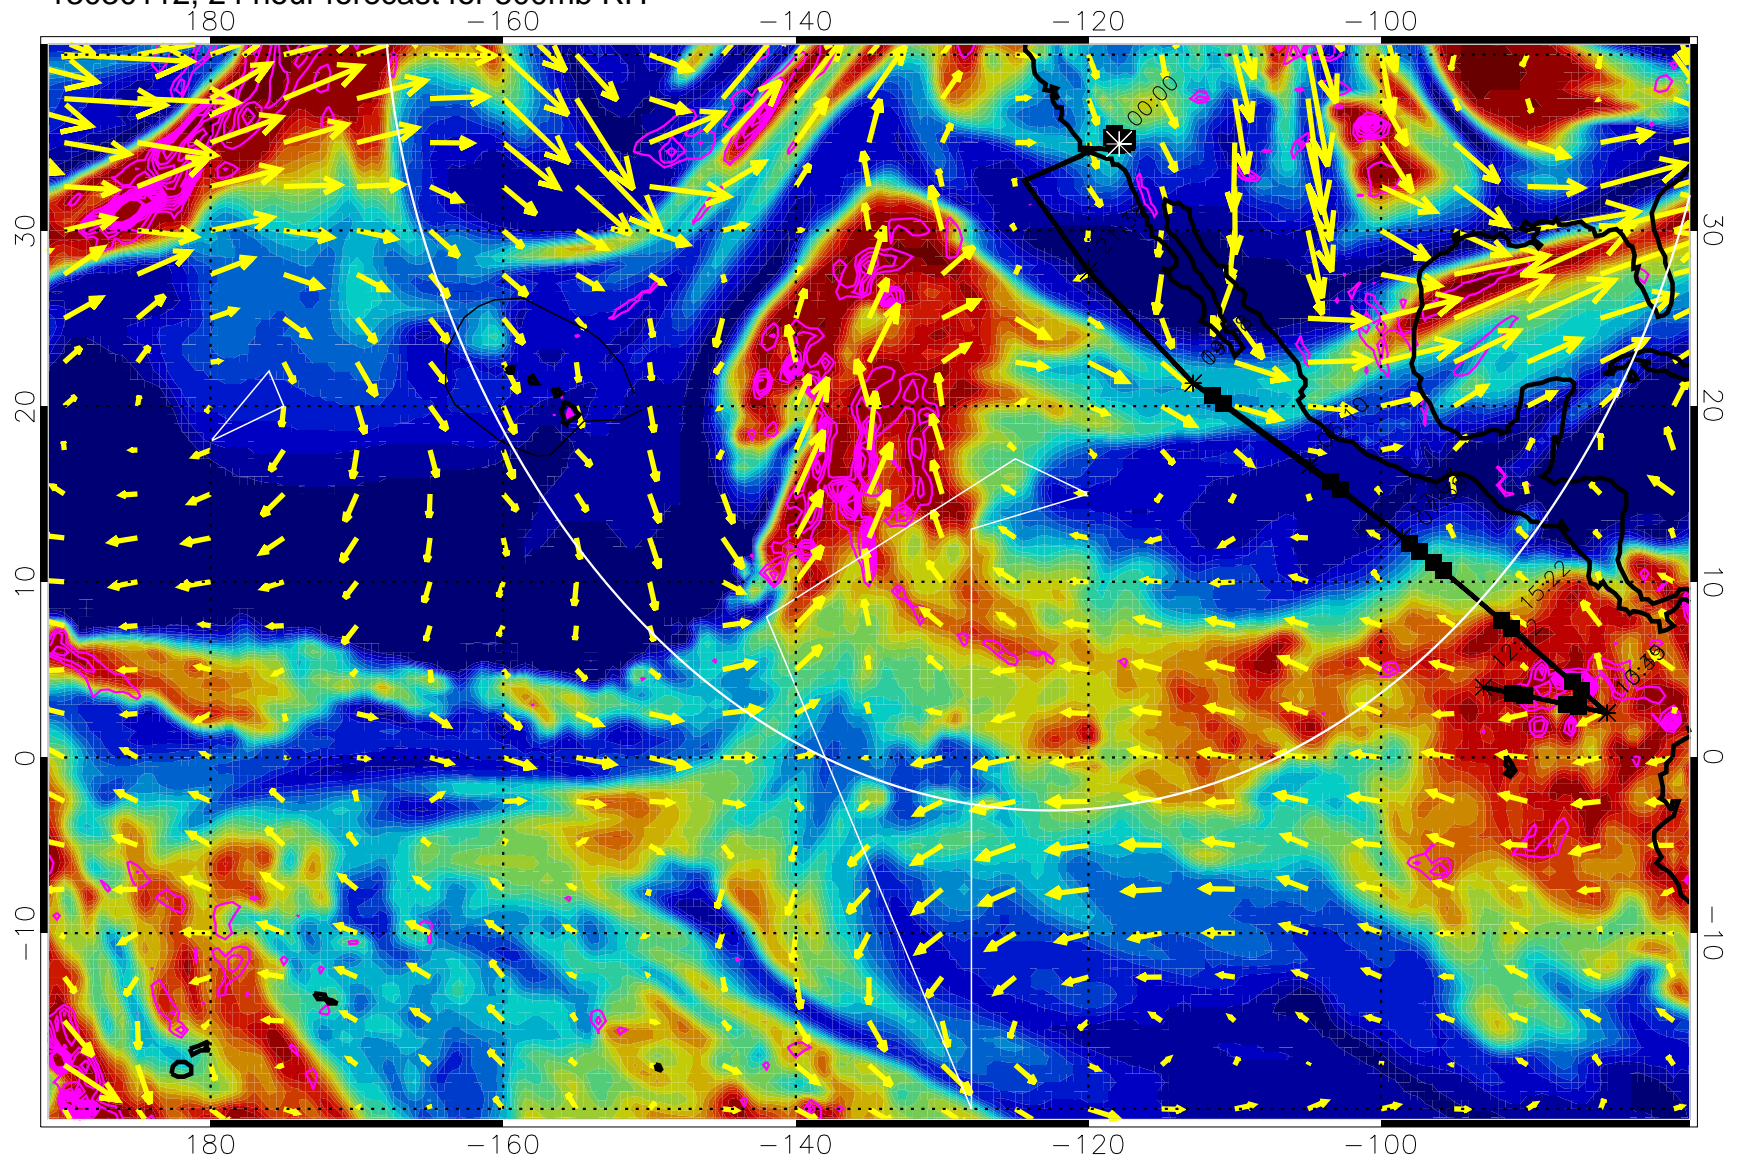

Negative Omegas less than -3 , contours of $.3$ Pa/s

EPV Tropopause (2 PVU) Position

→ 40 m/s

Range ring of 4055 km -- 13 hours GH round trip

13030106, 18 hour forecast for 500mb RH

Negative Omegas less than -0.3 , contours of 0.3 Pa/s

EPV Tropopause (2 PVU) Position

→ 40 m/s

Range ring of 4055 km -- 13 hours GH round trip

13030112, 24 hour forecast for 500mb RH

Negative Omegas less than -0.3 , contours of 0.3 Pa/s

EPV Tropopause (2 PVU) Position

→ 40 m/s

Range ring of 4055 km -- 13 hours GH round trip

13030118, 30 hour forecast for 500mb RH

Negative Omegas less than -0.3 , contours of 0.3 Pa/s

EPV Tropopause (2 PVU) Position

→ 40 m/s

Range ring of 4055 km -- 13 hours GH round trip

13030200, 36 hour forecast for 500mb RH

Negative Omegas less than -0.3 , contours of 0.3 Pa/s

EPV Tropopause (2 PVU) Position

→ 40 m/s

Range ring of 4055 km -- 13 hours GH round trip

13030206, 42 hour forecast for 500mb RH