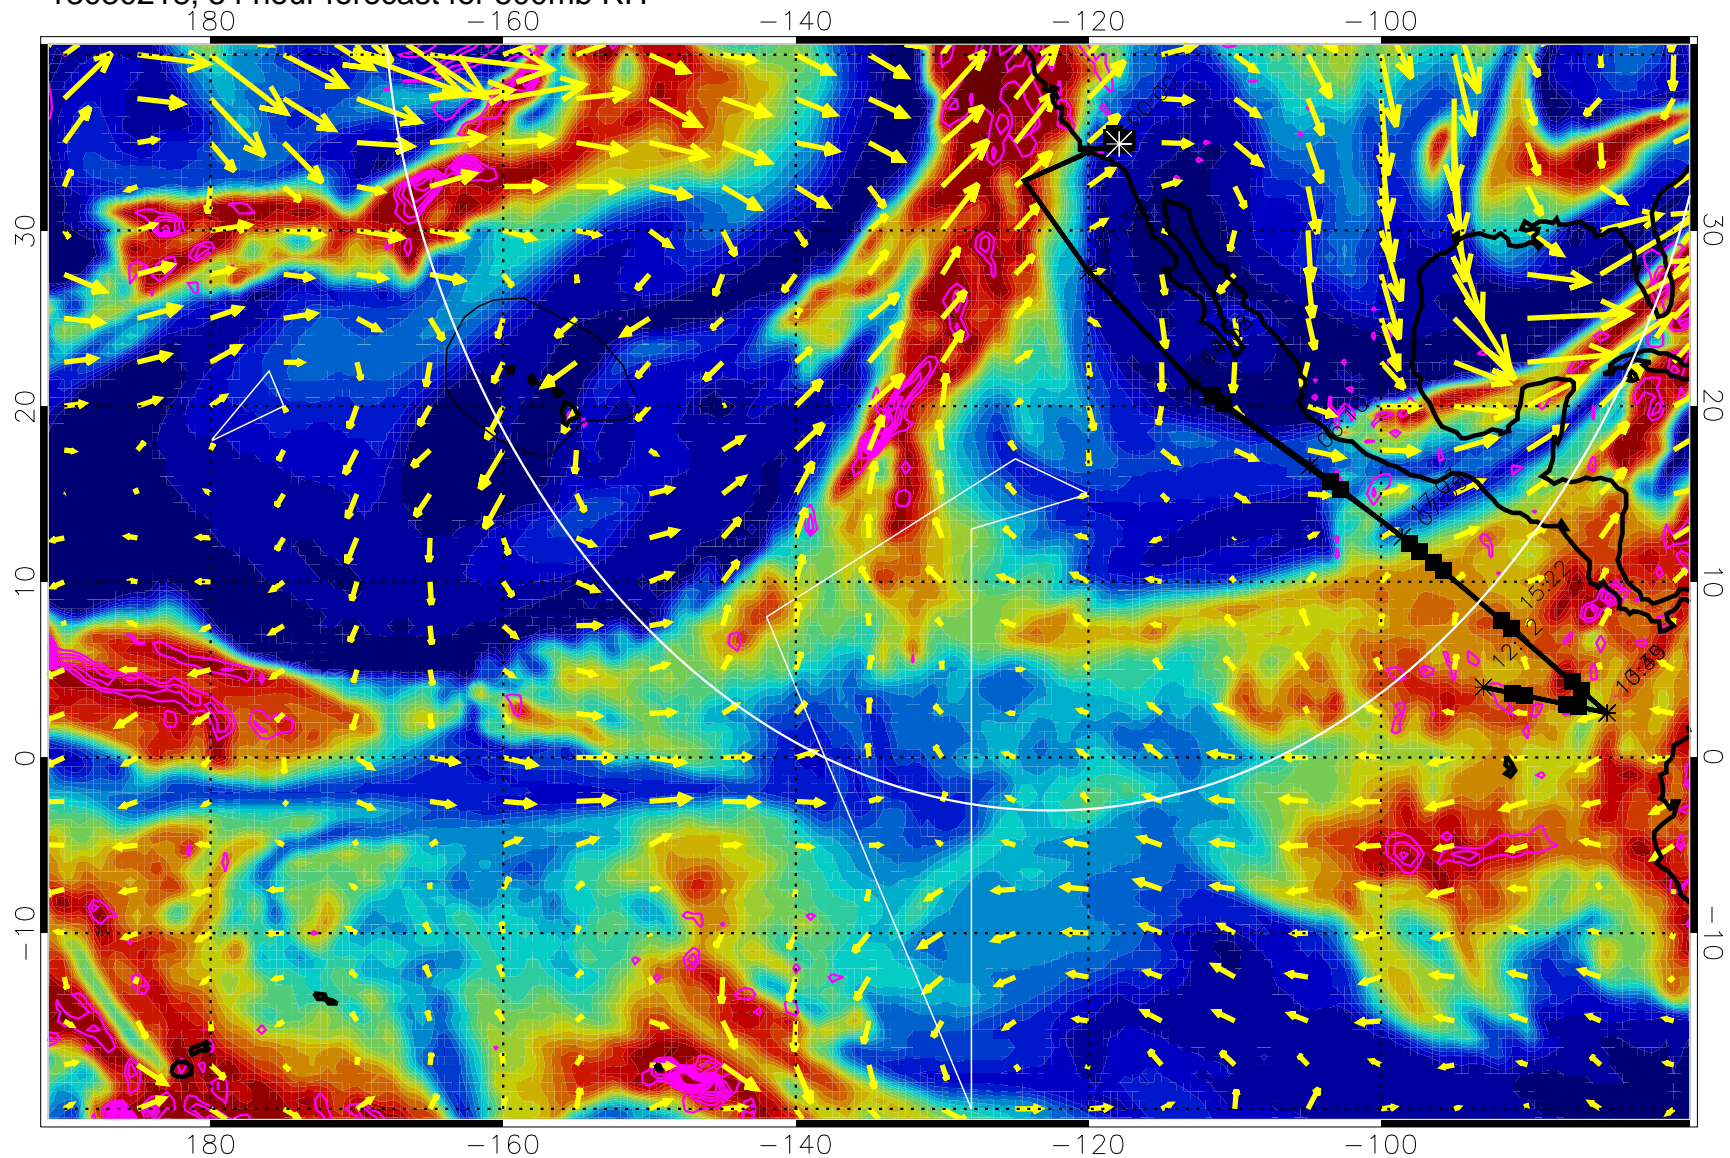

13030200, 36 hour forecast for 500mb RH

Negative Omegas less than -0.3 , contours of 0.3 Pa/s

EPV Tropopause (2 PVU) Position

→ 40 m/s

Range ring of 4055 km -- 13 hours GH round trip

13030206, 42 hour forecast for 500mb RH

Negative Omegas less than -0.3 , contours of 0.3 Pa/s

EPV Tropopause (2 PVU) Position

→ 40 m/s

Range ring of 4055 km -- 13 hours GH round trip

13030212, 48 hour forecast for 500mb RH

Negative Omegas less than -0.3 , contours of 0.3 Pa/s

EPV Tropopause (2 PVU) Position

→ 40 m/s

Range ring of 4055 km -- 13 hours GH round trip

13030218, 54 hour forecast for 500mb RH

Negative Omegas less than -0.3 , contours of 0.3 Pa/s

EPV Tropopause (2 PVU) Position

13030306, 66 hour forecast for 500mb RH

Negative Omegas less than -0.3 , contours of 0.3 Pa/s

EPV Tropopause (2 PVU) Position

→ 40 m/s

Range ring of 4055 km -- 13 hours GH round trip

13030312, 72 hour forecast for 500mb RH