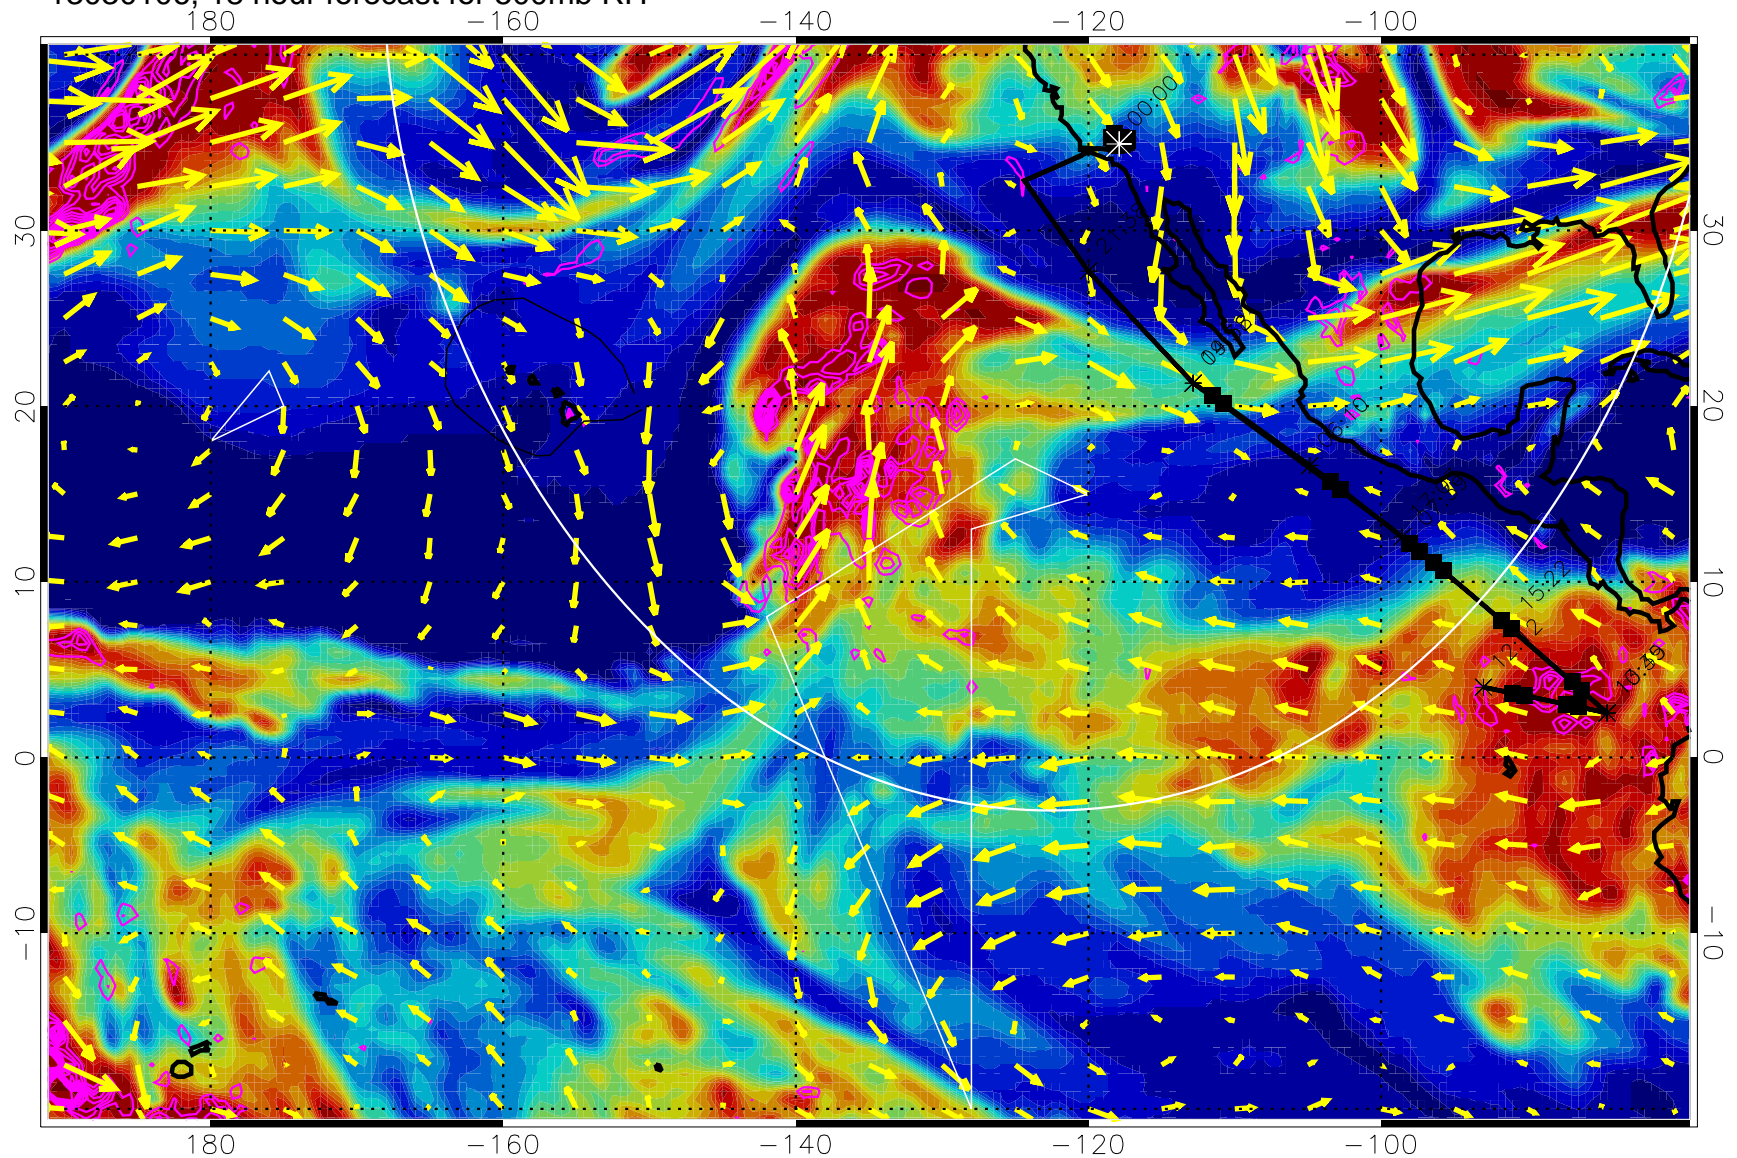

13022818, 6 hour forecast for 500mb RH

Negative Omegas less than -0.3 , contours of 0.3 Pa/s

EPV Tropopause (2 PVU) Position

→ 40 m/s

Range ring of 4055 km -- 13 hours GH round trip

13030100, 12 hour forecast for 500mb RH

Negative Omegas less than -3 , contours of $.3$ Pa/s

EPV Tropopause (2 PVU) Position

→ 40 m/s

Range ring of 4055 km -- 13 hours GH round trip

13030106, 18 hour forecast for 500mb RH

Negative Omegas less than -0.3 , contours of 0.3 Pa/s

EPV Tropopause (2 PVU) Position

→ 40 m/s

Range ring of 4055 km -- 13 hours GH round trip

13030112, 24 hour forecast for 500mb RH

Negative Omegas less than -0.3 , contours of 0.3 Pa/s

EPV Tropopause (2 PVU) Position

→ 40 m/s

Range ring of 4055 km -- 13 hours GH round trip

13030118, 30 hour forecast for 500mb RH

Negative Omegas less than -0.3 , contours of 0.3 Pa/s

EPV Tropopause (2 PVU) Position

→ 40 m/s

Range ring of 4055 km -- 13 hours GH round trip