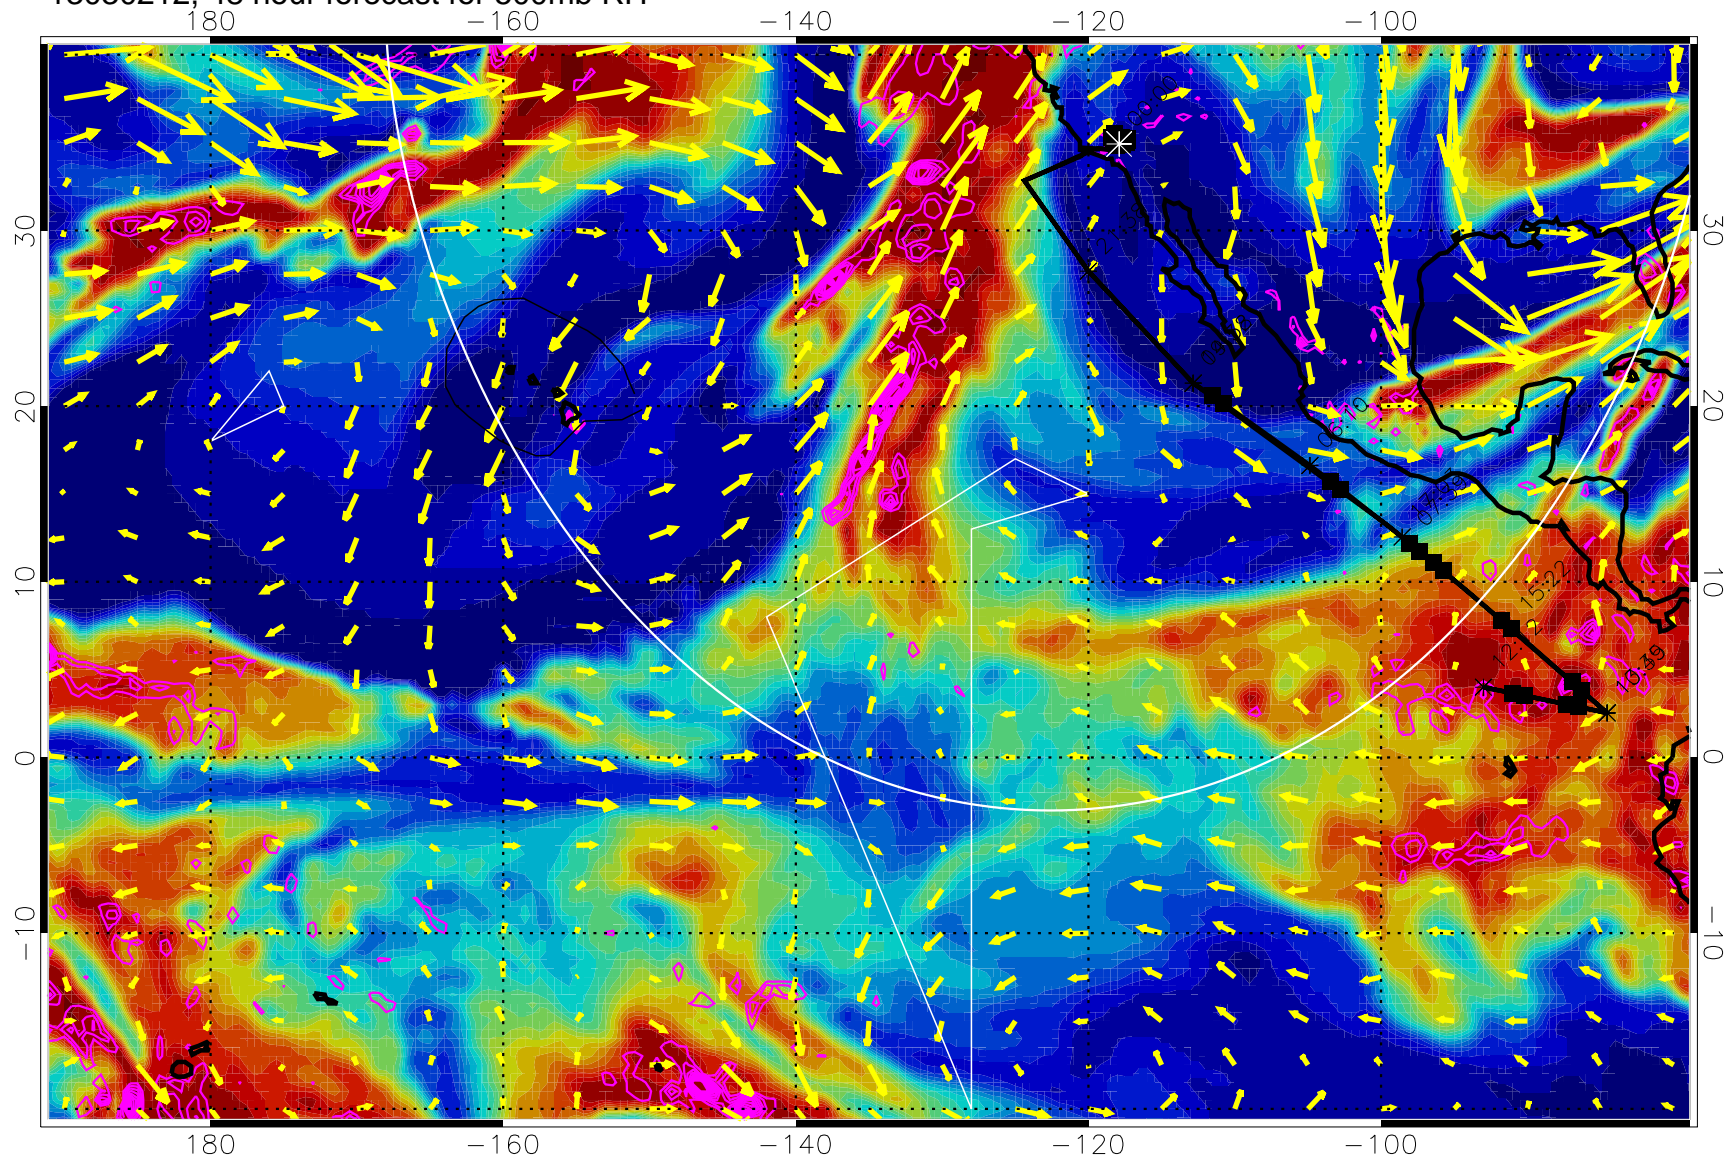

13030200, 36 hour forecast for 500mb RH

Negative Omegas less than -0.3 , contours of 0.3 Pa/s

EPV Tropopause (2 PVU) Position

→ 40 m/s

Range ring of 4055 km -- 13 hours GH round trip

13030206, 42 hour forecast for 500mb RH

Negative Omegas less than -0.3 , contours of 0.3 Pa/s

EPV Tropopause (2 PVU) Position

→ 40 m/s

Range ring of 4055 km -- 13 hours GH round trip

13030212, 48 hour forecast for 500mb RH

Negative Omegas less than -0.3 , contours of 0.3 Pa/s

EPV Tropopause (2 PVU) Position

→ 40 m/s

Range ring of 4055 km -- 13 hours GH round trip

13030218, 54 hour forecast for 500mb RH

Negative Omegas less than -0.3 , contours of 0.3 Pa/s

EPV Tropopause (2 PVU) Position

13030306, 66 hour forecast for 500mb RH

Negative Omegas less than -0.3 , contours of 0.3 Pa/s

EPV Tropopause (2 PVU) Position

→ 40 m/s

Range ring of 4055 km -- 13 hours GH round trip

13030312, 72 hour forecast for 500mb RH