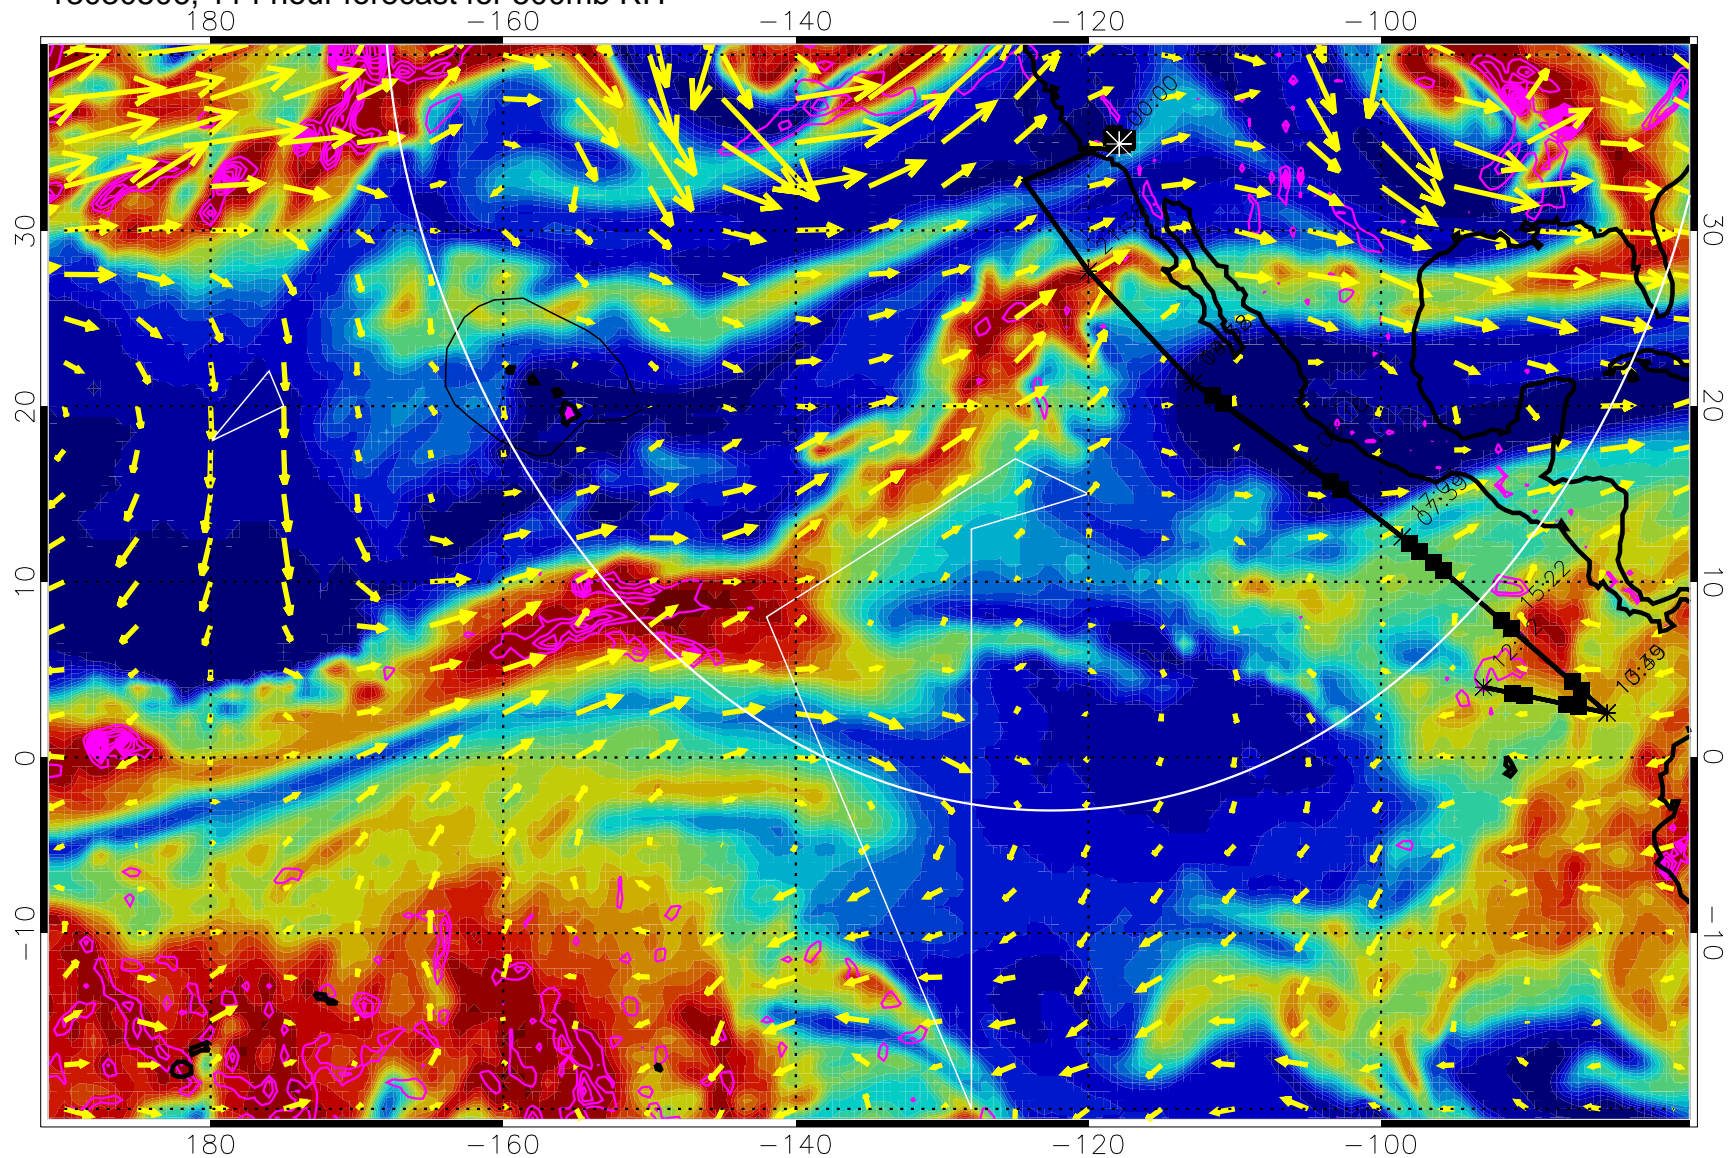

13030412, 96 hour forecast for 500mb RH

Negative Omegas less than -0.3 , contours of 0.3 Pa/s

EPV Tropopause (2 PVU) Position

→ 40 m/s

Range ring of 4055 km -- 13 hours GH round trip

13030418, 102 hour forecast for 500mb RH

Negative Omegas less than -0.3 , contours of 0.3 Pa/s

EPV Tropopause (2 PVU) Position

→ 40 m/s

Range ring of 4055 km -- 13 hours GH round trip

13030500, 108 hour forecast for 500mb RH

Negative Omegas less than -0.3 , contours of 0.3 Pa/s

EPV Tropopause (2 PVU) Position

→ 40 m/s

Range ring of 4055 km -- 13 hours GH round trip

13030506, 114 hour forecast for 500mb RH

Negative Omegas less than -0.3 , contours of 0.3 Pa/s

EPV Tropopause (2 PVU) Position