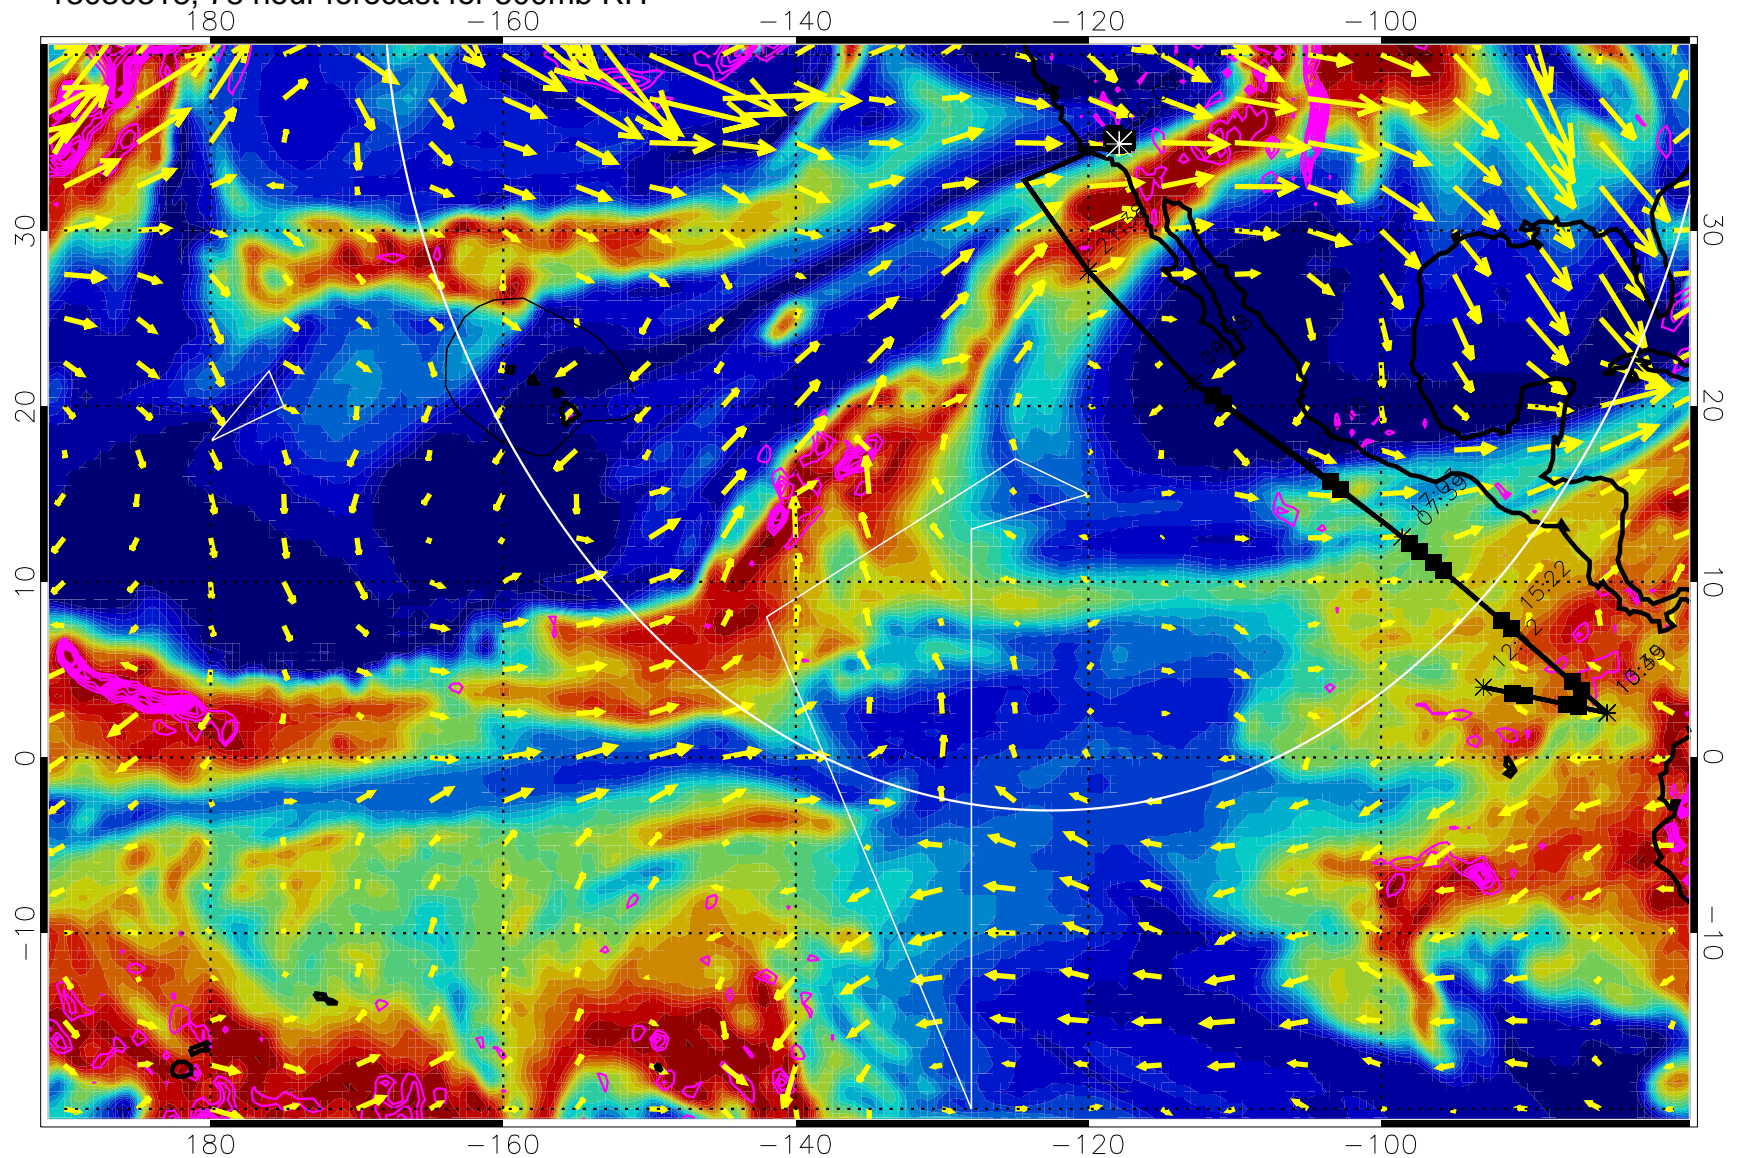

13030306, 66 hour forecast for 500mb RH

Negative Omegas less than -0.3 , contours of 0.3 Pa/s

EPV Tropopause (2 PVU) Position

→ 40 m/s

Range ring of 4055 km -- 13 hours GH round trip

13030312, 72 hour forecast for 500mb RH

Negative Omegas less than -0.3 , contours of 0.3 Pa/s

EPV Tropopause (2 PVU) Position

→ 40 m/s

Range ring of 4055 km -- 13 hours GH round trip

13030318, 78 hour forecast for 500mb RH

Negative Omegas less than -0.3 , contours of 0.3 Pa/s

EPV Tropopause (2 PVU) Position

→ 40 m/s

Range ring of 4055 km -- 13 hours GH round trip

13030400, 84 hour forecast for 500mb RH

Negative Omegas less than -0.3 , contours of 0.3 Pa/s

EPV Tropopause (2 PVU) Position