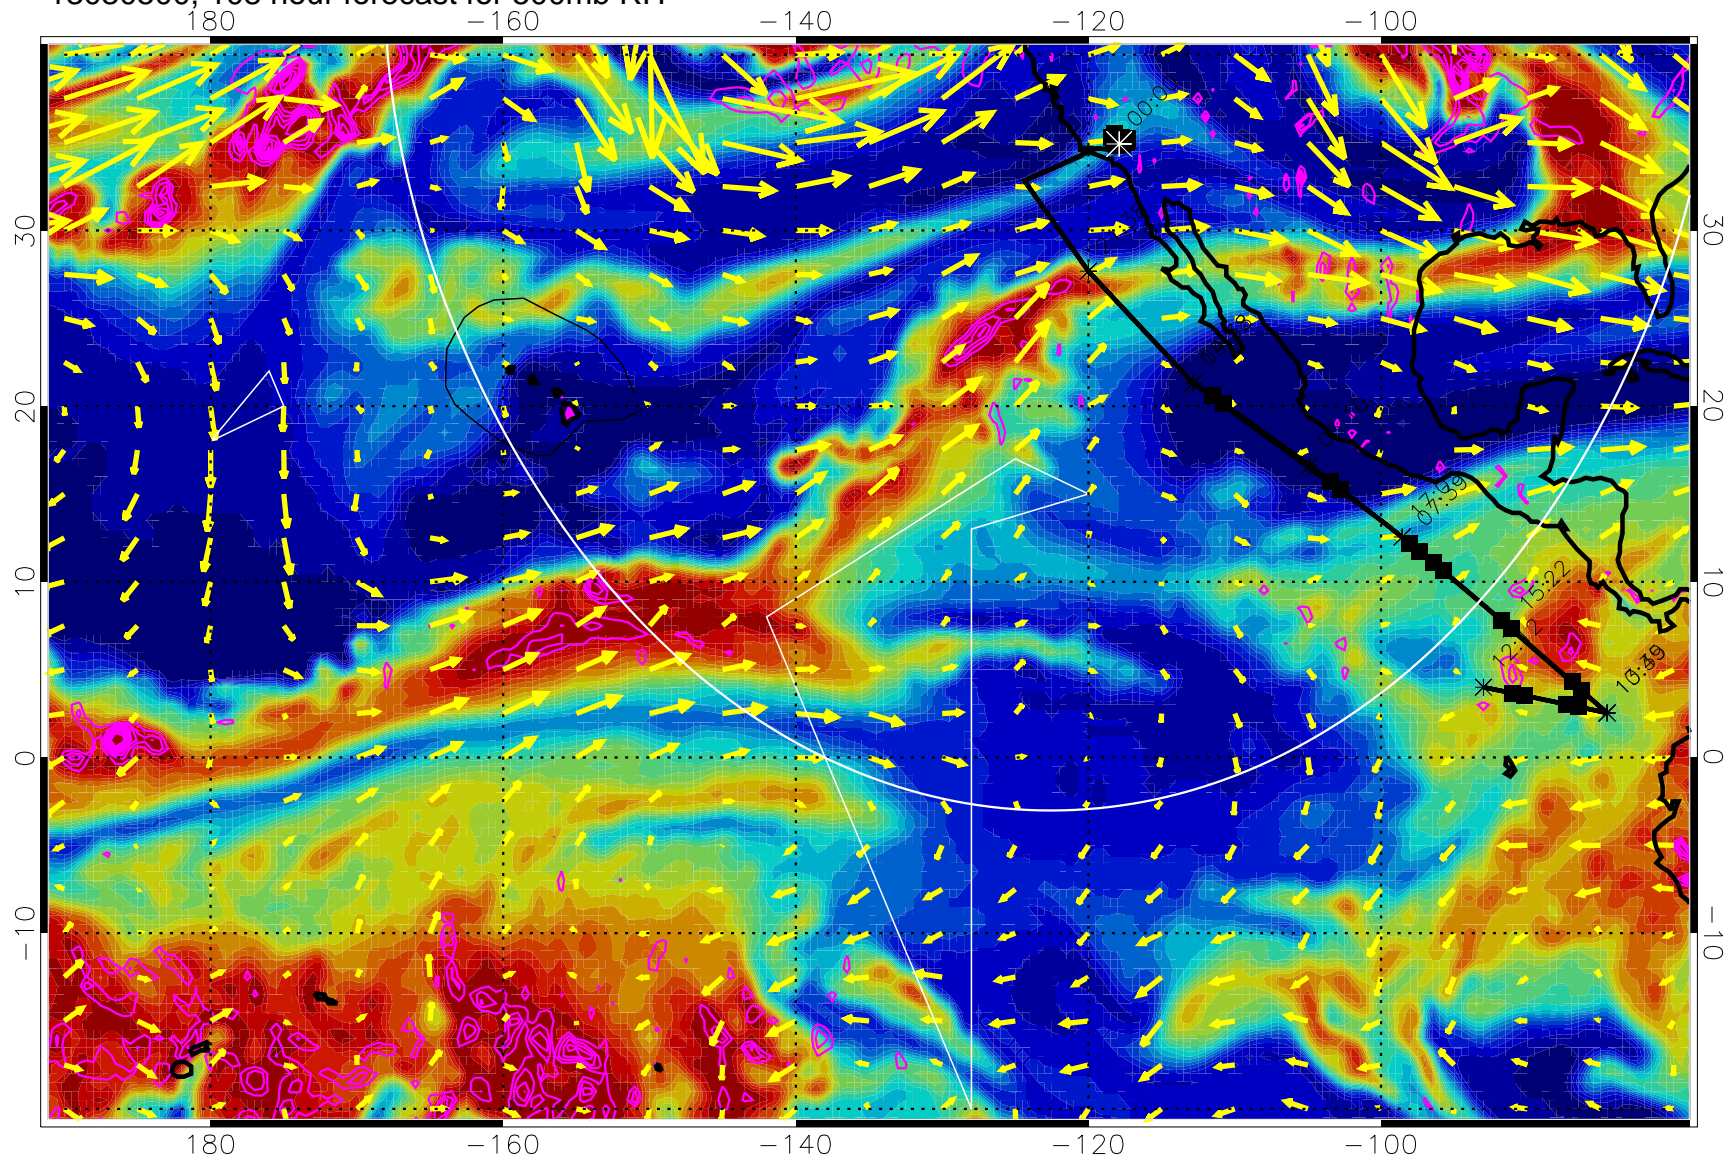

→ 40 m/s

Range ring of 4055 km -- 13 hours GH round trip

13030406, 90 hour forecast for 500mb RH

Negative Omegas less than -0.3 , contours of 0.3 Pa/s

EPV Tropopause (2 PVU) Position

→ 40 m/s

Range ring of 4055 km -- 13 hours GH round trip

13030412, 96 hour forecast for 500mb RH

Negative Omegas less than -0.3 , contours of 0.3 Pa/s

EPV Tropopause (2 PVU) Position

→ 40 m/s

Range ring of 4055 km -- 13 hours GH round trip

13030418, 102 hour forecast for 500mb RH

Negative Omegas less than -0.3 , contours of 0.3 Pa/s

EPV Tropopause (2 PVU) Position

→ 40 m/s

Range ring of 4055 km -- 13 hours GH round trip

13030500, 108 hour forecast for 500mb RH

Negative Omegas less than -0.3 , contours of 0.3 Pa/s

EPV Tropopause (2 PVU) Position

→ 40 m/s

Range ring of 4055 km -- 13 hours GH round trip

13030506, 114 hour forecast for 500mb RH

Negative Omegas less than -0.3 , contours of 0.3 Pa/s

EPV Tropopause (2 PVU) Position