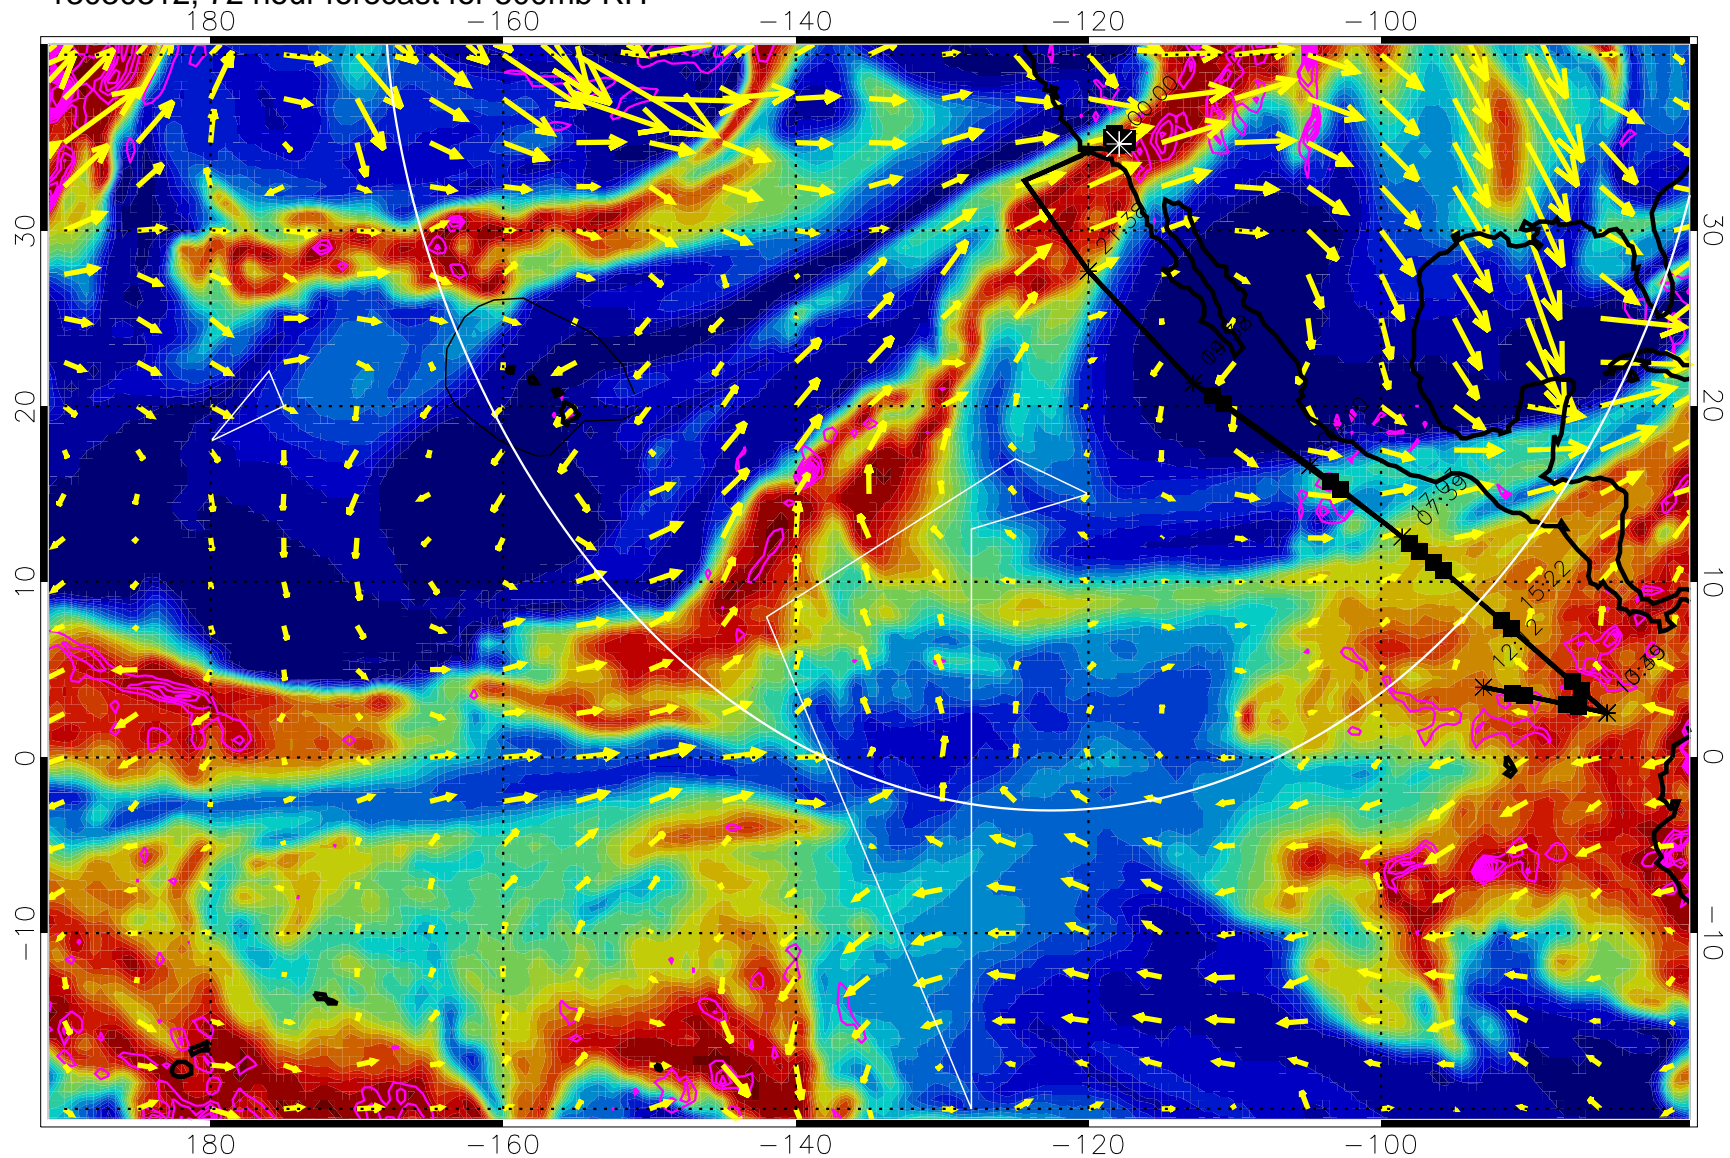

13030306, 66 hour forecast for 500mb RH

Negative Omegas less than -0.3 , contours of 0.3 Pa/s

EPV Tropopause (2 PVU) Position

→ 40 m/s

Range ring of 4055 km -- 13 hours GH round trip

13030312, 72 hour forecast for 500mb RH

Negative Omegas less than -0.3 , contours of 0.3 Pa/s

EPV Tropopause (2 PVU) Position

→ 40 m/s

Range ring of 4055 km -- 13 hours GH round trip

13030318, 78 hour forecast for 500mb RH

Negative Omegas less than -0.3 , contours of 0.3 Pa/s

EPV Tropopause (2 PVU) Position

→ 40 m/s

Range ring of 4055 km -- 13 hours GH round trip

13030400, 84 hour forecast for 500mb RH

Negative Omegas less than -0.3 , contours of 0.3 Pa/s

EPV Tropopause (2 PVU) Position