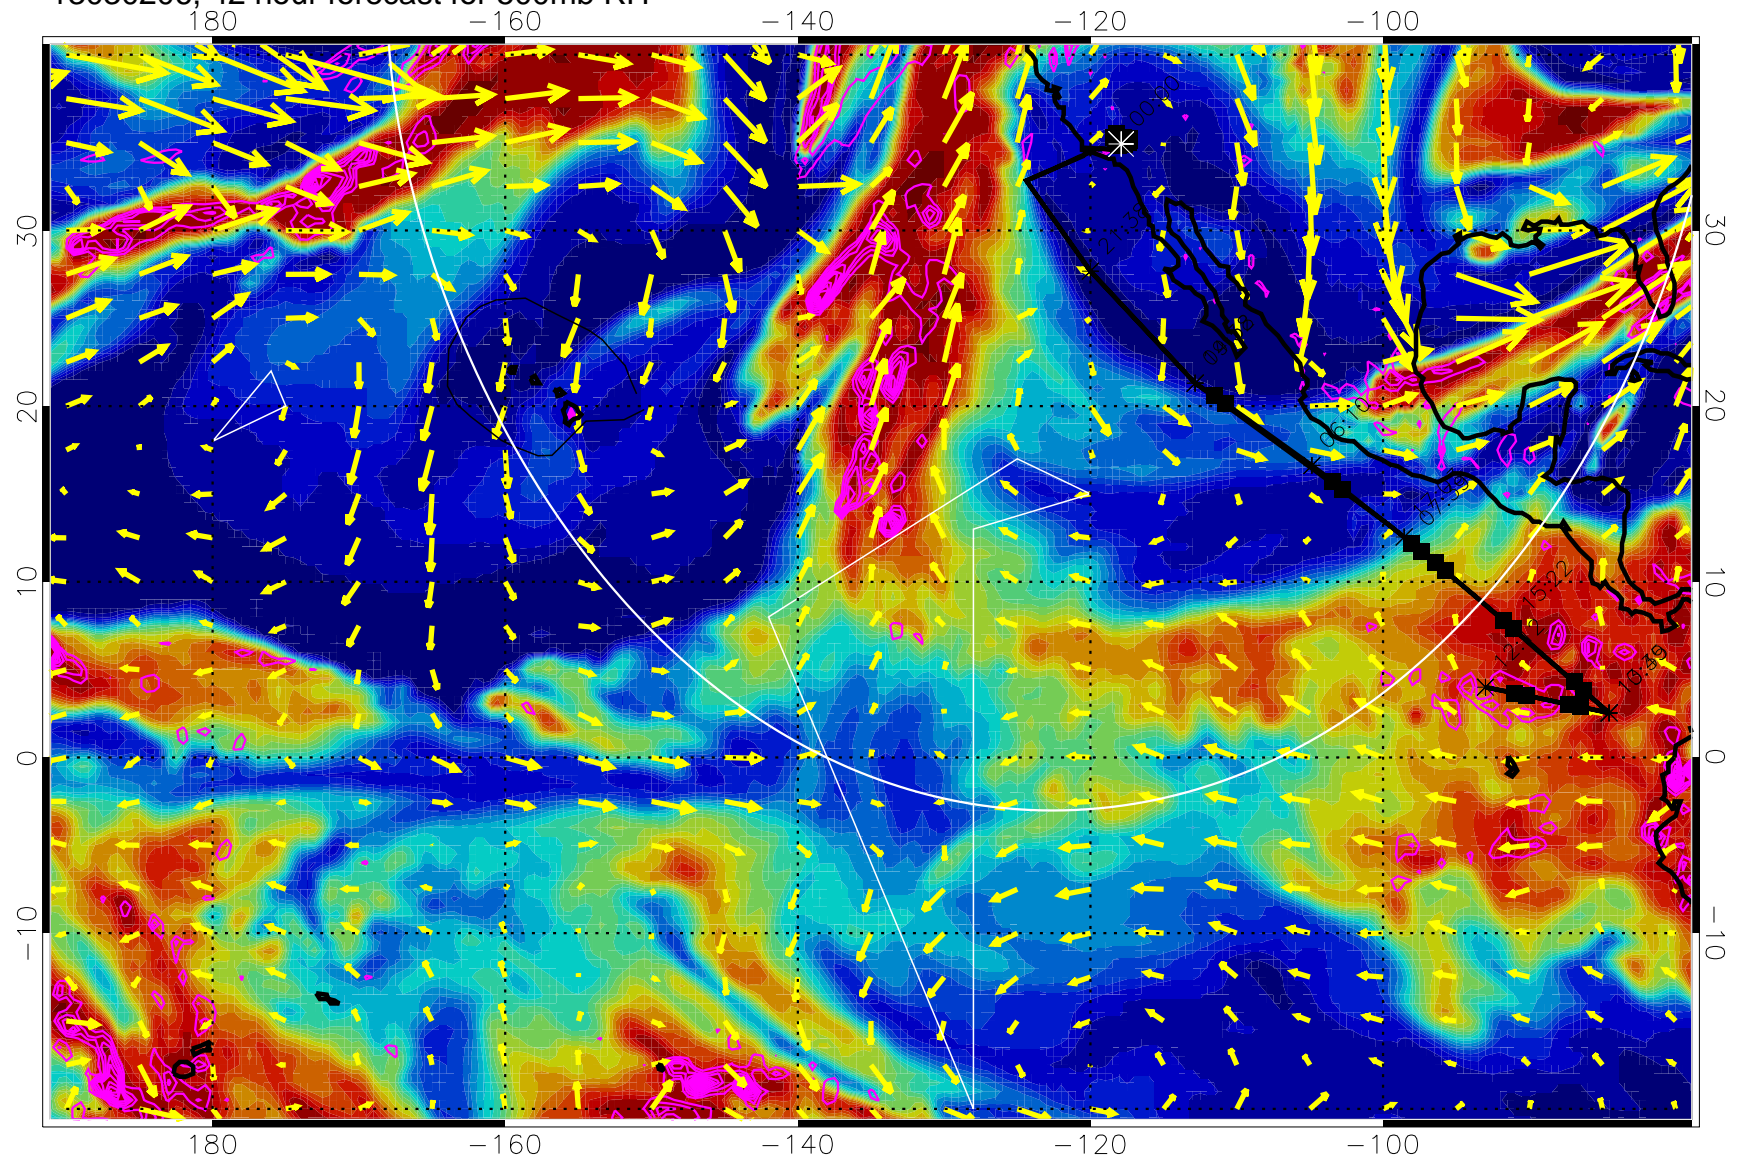

13030200, 36 hour forecast for 500mb RH

Negative Omegas less than -0.3 , contours of 0.3 Pa/s

EPV Tropopause (2 PVU) Position

→ 40 m/s

Range ring of 4055 km -- 13 hours GH round trip

13030206, 42 hour forecast for 500mb RH

Negative Omegas less than -0.3 , contours of 0.3 Pa/s

EPV Tropopause (2 PVU) Position

→ 40 m/s

Range ring of 4055 km -- 13 hours GH round trip

13030212, 48 hour forecast for 500mb RH

Negative Omegas less than -0.3 , contours of 0.3 Pa/s

EPV Tropopause (2 PVU) Position

→ 40 m/s

Range ring of 4055 km -- 13 hours GH round trip

13030218, 54 hour forecast for 500mb RH

Negative Omegas less than -0.3 , contours of 0.3 Pa/s

EPV Tropopause (2 PVU) Position

13030306, 66 hour forecast for 500mb RH

Negative Omegas less than -0.3 , contours of 0.3 Pa/s

EPV Tropopause (2 PVU) Position

→ 40 m/s

Range ring of 4055 km -- 13 hours GH round trip

13030312, 72 hour forecast for 500mb RH