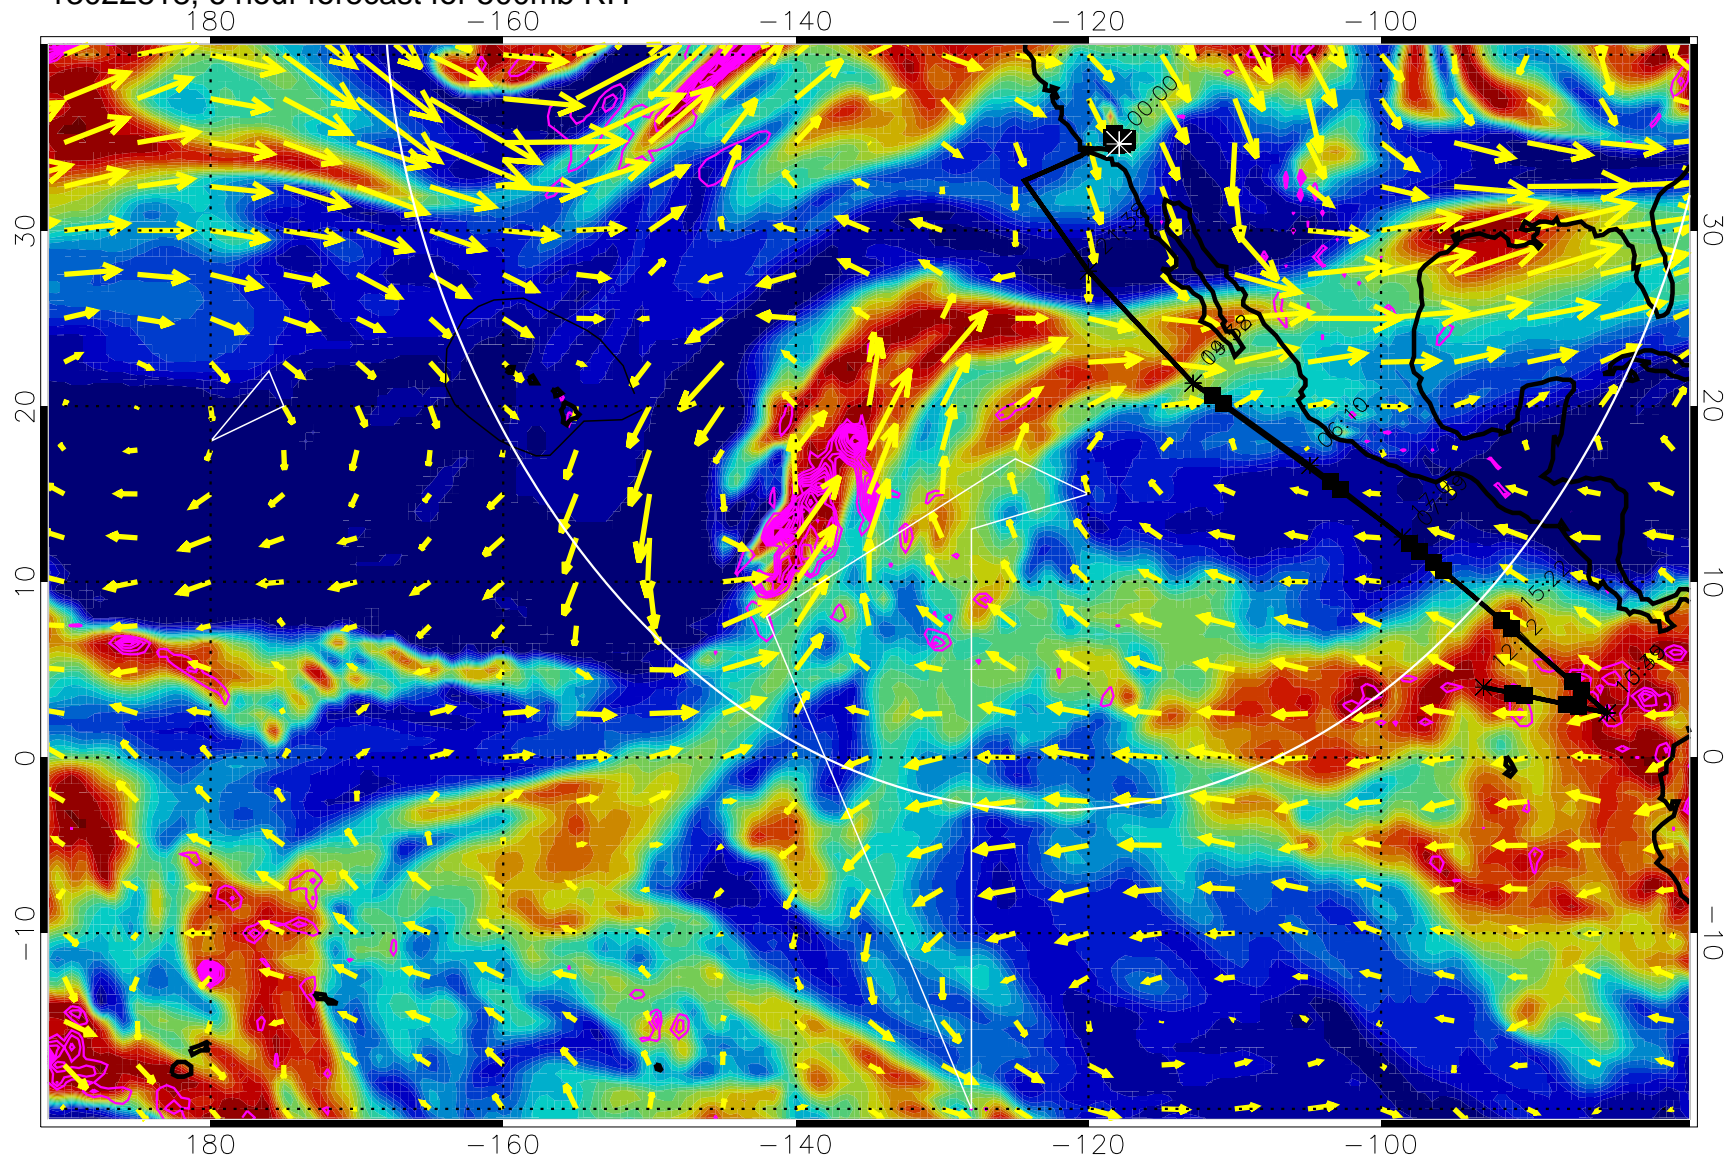

13022818, 6 hour forecast for 500mb RH

Negative Omegas less than -0.3 , contours of 0.3 Pa/s

EPV Tropopause (2 PVU) Position

→ 40 m/s

Range ring of 4055 km -- 13 hours GH round trip

13030100, 12 hour forecast for 500mb RH

Negative Omegas less than -3 , contours of $.3$ Pa/s

EPV Tropopause (2 PVU) Position

→ 40 m/s

Range ring of 4055 km -- 13 hours GH round trip

13030106, 18 hour forecast for 500mb RH

Negative Omegas less than -0.3 , contours of 0.3 Pa/s

EPV Tropopause (2 PVU) Position

→ 40 m/s

Range ring of 4055 km -- 13 hours GH round trip

13030112, 24 hour forecast for 500mb RH

Negative Omegas less than -0.3 , contours of 0.3 Pa/s

EPV Tropopause (2 PVU) Position

→ 40 m/s

Range ring of 4055 km -- 13 hours GH round trip

13030118, 30 hour forecast for 500mb RH

Negative Omegas less than -0.3 , contours of 0.3 Pa/s

EPV Tropopause (2 PVU) Position

→ 40 m/s

Range ring of 4055 km -- 13 hours GH round trip