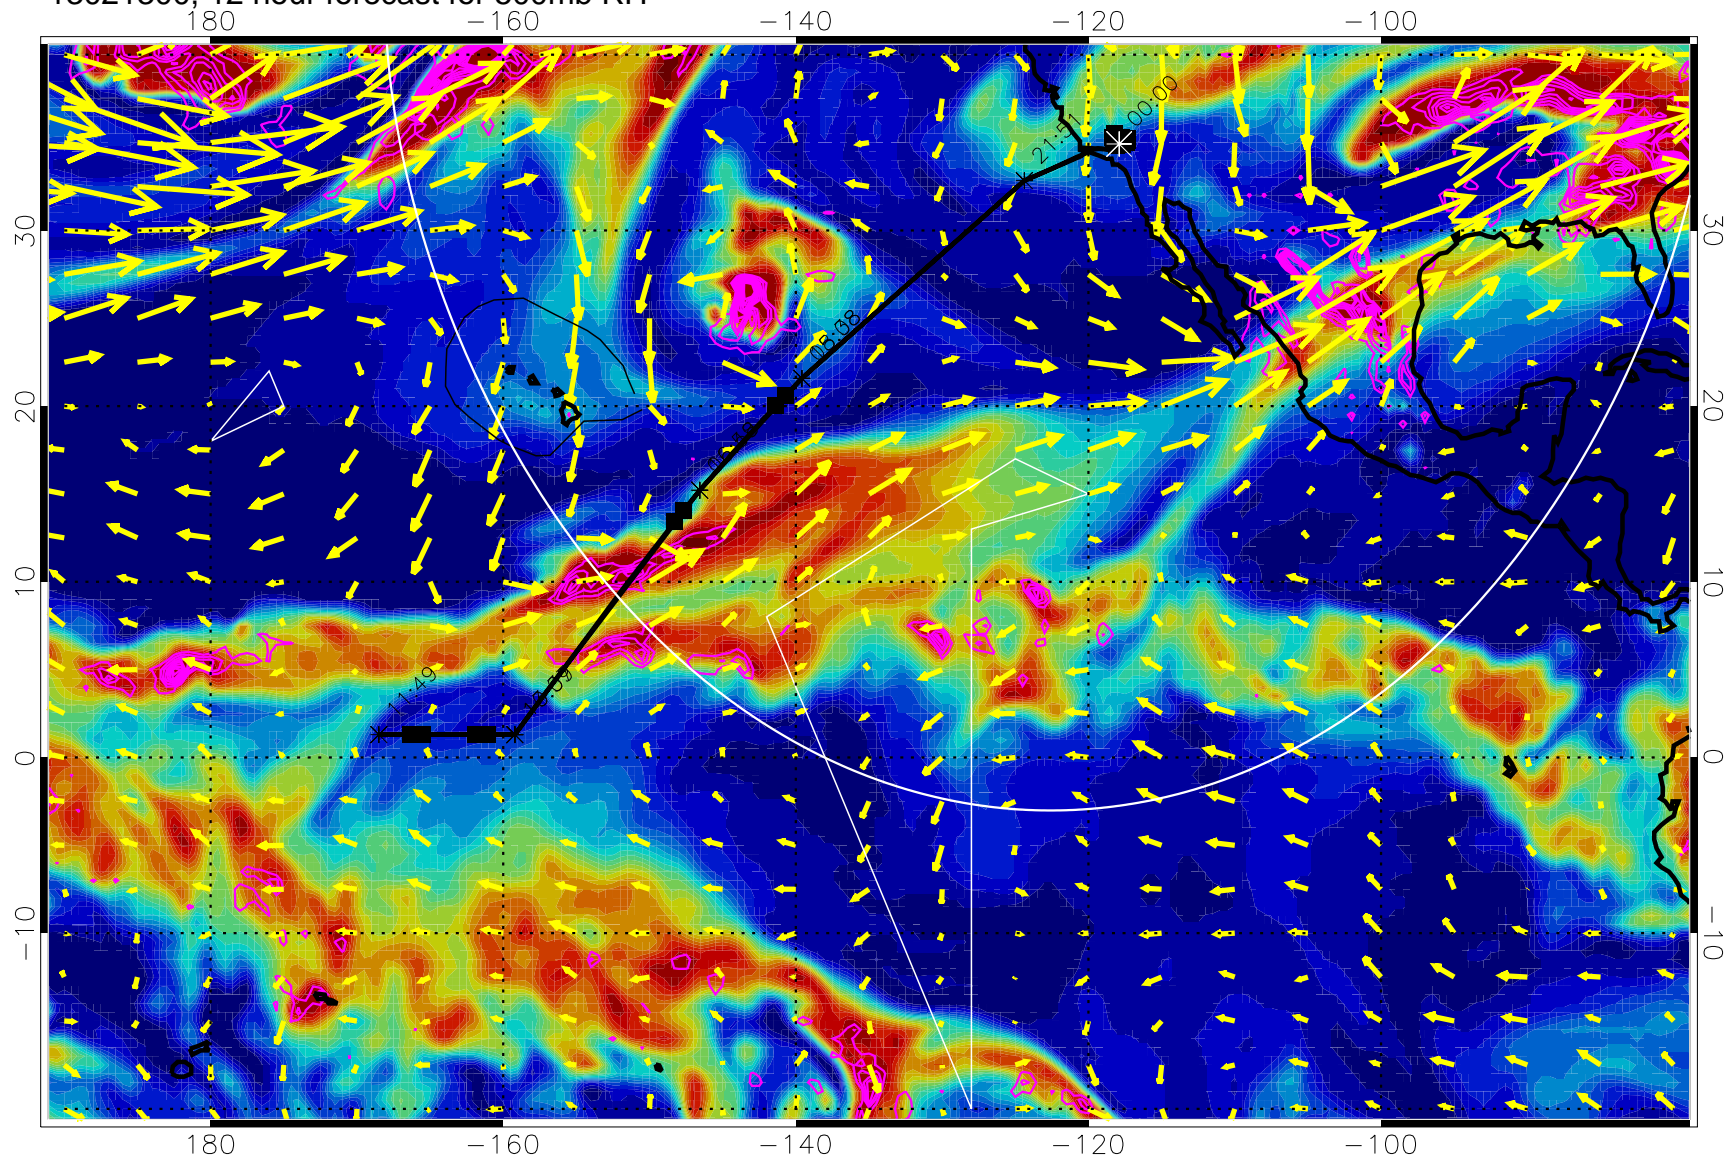

13021218, 6 hour forecast for 500mb RH

Negative Omegas less than -0.3 , contours of 0.3 Pa/s

EPV Tropopause (2 PVU) Position

→ 40 m/s

Range ring of 4055 km -- 13 hours GH round trip

13021300, 12 hour forecast for 500mb RH

Negative Omegas less than -0.3 , contours of 0.3 Pa/s

EPV Tropopause (2 PVU) Position

→ 40 m/s

Range ring of 4055 km -- 13 hours GH round trip

13021306, 18 hour forecast for 500mb RH

Negative Omegas less than -0.3 , contours of 0.3 Pa/s

EPV Tropopause (2 PVU) Position

→ 40 m/s

Range ring of 4055 km -- 13 hours GH round trip

13021312, 24 hour forecast for 500mb RH

Negative Omegas less than -0.3 , contours of 0.3 Pa/s

EPV Tropopause (2 PVU) Position

→ 40 m/s

Range ring of 4055 km -- 13 hours GH round trip

13021318, 30 hour forecast for 500mb RH

Negative Omegas less than -0.3 , contours of 0.3 Pa/s

EPV Tropopause (2 PVU) Position

→ 40 m/s

Range ring of 4055 km -- 13 hours GH round trip