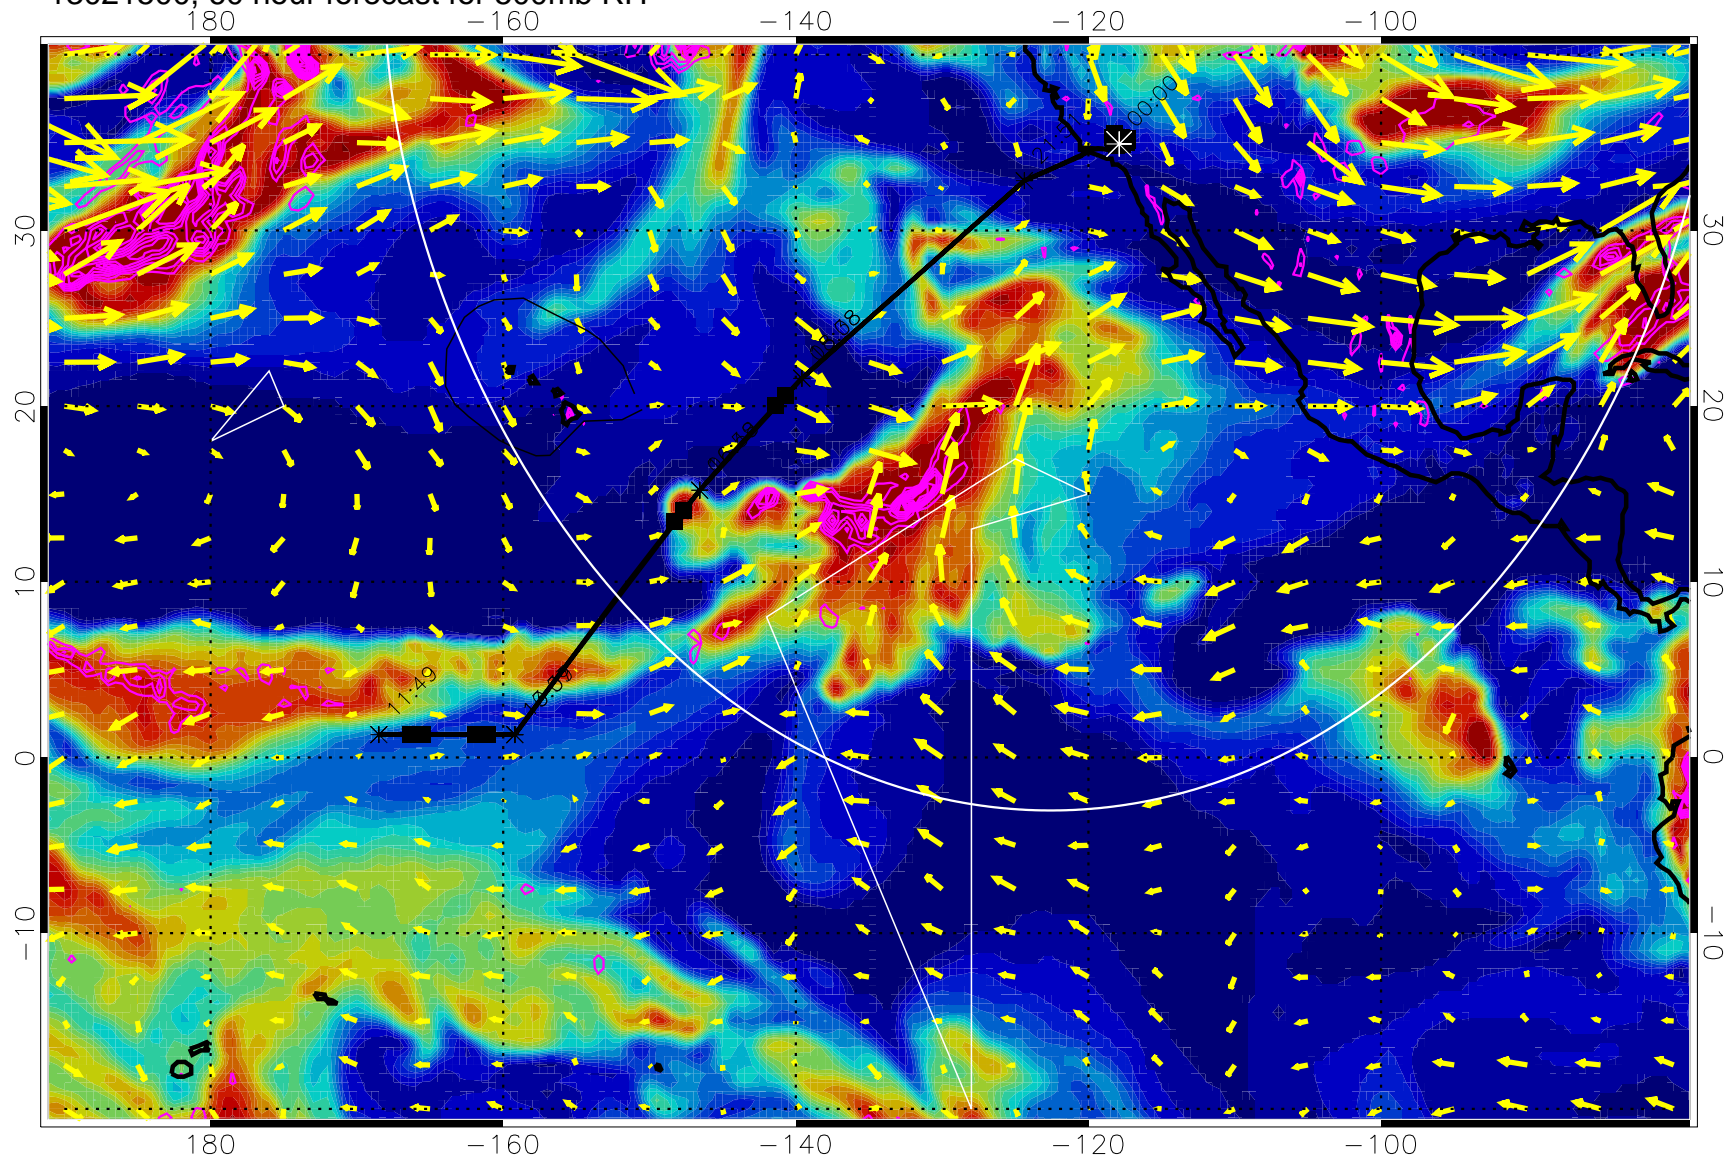

Negative Omegas less than -0.3 , contours of 0.3 Pa/s

EPV Tropopause (2 PVU) Position

→ 40 m/s

Range ring of 4055 km -- 13 hours GH round trip

13021412, 48 hour forecast for 500mb RH

Negative Omegas less than -0.3 , contours of 0.3 Pa/s

EPV Tropopause (2 PVU) Position

→ 40 m/s

Range ring of 4055 km -- 13 hours GH round trip

13021418, 54 hour forecast for 500mb RH

Negative Omegas less than -0.3 , contours of 0.3 Pa/s

EPV Tropopause (2 PVU) Position

→ 40 m/s

Range ring of 4055 km -- 13 hours GH round trip

13021500, 60 hour forecast for 500mb RH

Negative Omegas less than -0.3 , contours of 0.3 Pa/s

EPV Tropopause (2 PVU) Position

→ 40 m/s

Range ring of 4055 km -- 13 hours GH round trip

13021506, 66 hour forecast for 500mb RH

Negative Omegas less than -0.3 , contours of 0.3 Pa/s

EPV Tropopause (2 PVU) Position

→ 40 m/s

Range ring of 4055 km -- 13 hours GH round trip

13021512, 72 hour forecast for 500mb RH