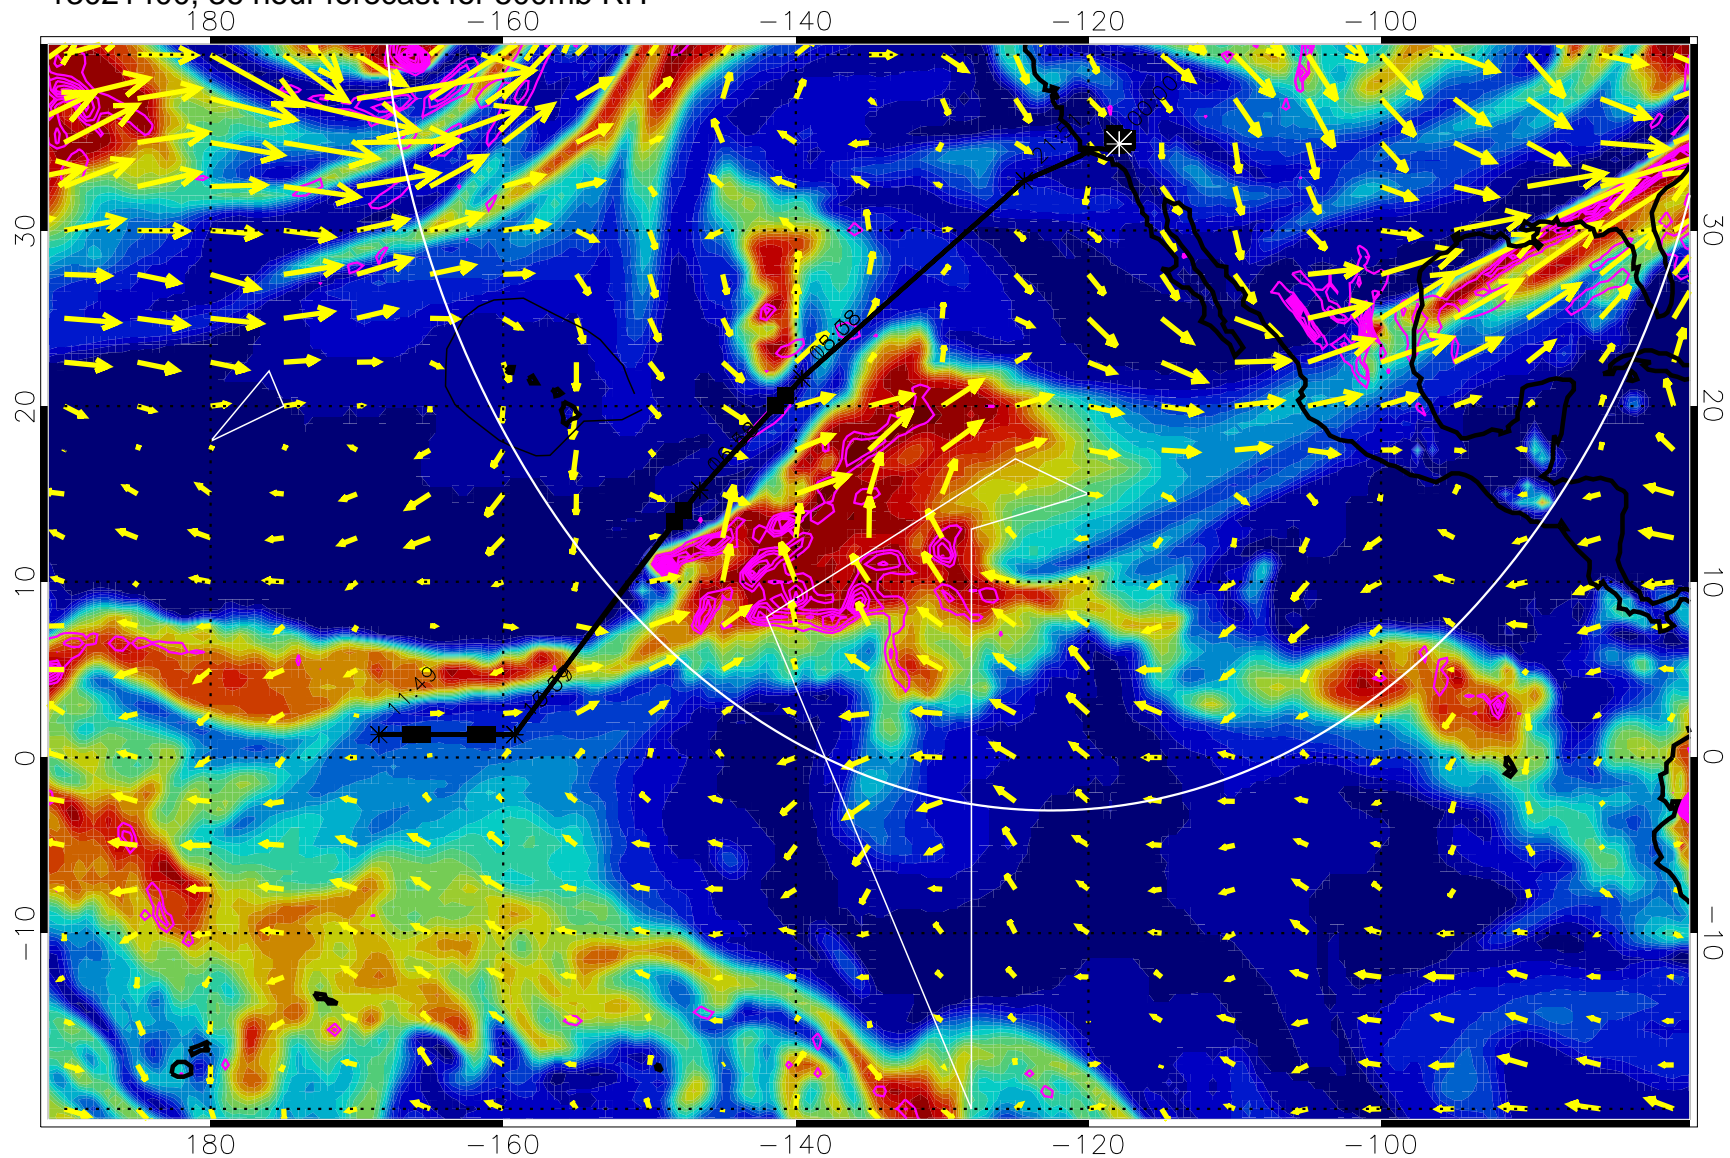

EPV Tropopause (2 PVU) Position

→ 40 m/s

Range ring of 4055 km -- 13 hours GH round trip

13021312, 24 hour forecast for 500mb RH

Negative Omegas less than -0.3 , contours of 0.3 Pa/s

EPV Tropopause (2 PVU) Position

→ 40 m/s

Range ring of 4055 km -- 13 hours GH round trip

13021318, 30 hour forecast for 500mb RH

Negative Omegas less than -0.3 , contours of 0.3 Pa/s

EPV Tropopause (2 PVU) Position

→ 40 m/s

Range ring of 4055 km -- 13 hours GH round trip

13021400, 36 hour forecast for 500mb RH

Negative Omegas less than -0.3 , contours of 0.3 Pa/s

EPV Tropopause (2 PVU) Position

→ 40 m/s

Range ring of 4055 km -- 13 hours GH round trip

13021406, 42 hour forecast for 500mb RH

Negative Omegas less than -0.3 , contours of 0.3 Pa/s

EPV Tropopause (2 PVU) Position

→ 40 m/s

Range ring of 4055 km -- 13 hours GH round trip

13021412, 48 hour forecast for 500mb RH

Negative Omegas less than -0.3 , contours of 0.3 Pa/s