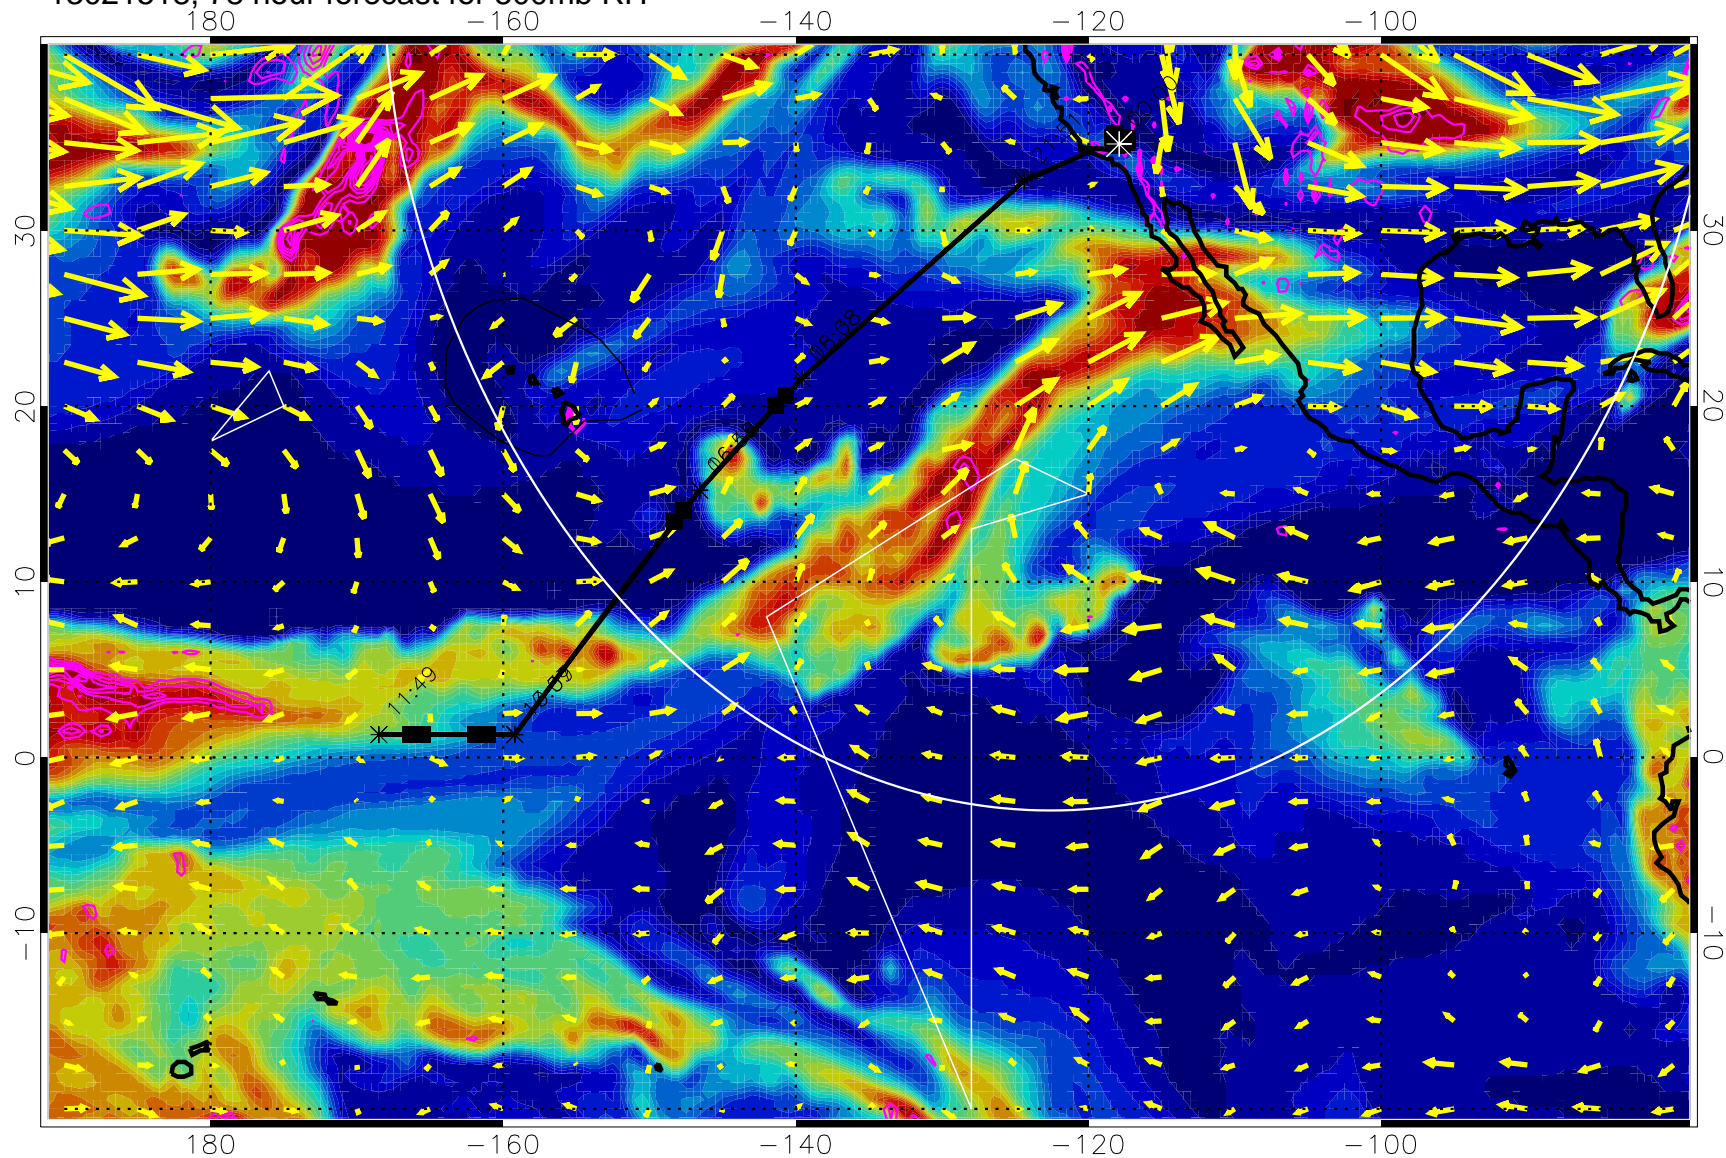

13021506, 66 hour forecast for 500mb RH

Negative Omegas less than -0.3 , contours of 0.3 Pa/s

EPV Tropopause (2 PVU) Position

→ 40 m/s

Range ring of 4055 km -- 13 hours GH round trip

13021512, 72 hour forecast for 500mb RH

Negative Omegas less than -0.3 , contours of 0.3 Pa/s

EPV Tropopause (2 PVU) Position

→ 40 m/s

Range ring of 4055 km -- 13 hours GH round trip

13021518, 78 hour forecast for 500mb RH

Negative Omegas less than -0.3 , contours of 0.3 Pa/s

EPV Tropopause (2 PVU) Position

→ 40 m/s

Range ring of 4055 km -- 13 hours GH round trip

13021600, 84 hour forecast for 500mb RH

Negative Omegas less than -0.3 , contours of 0.3 Pa/s

EPV Tropopause (2 PVU) Position