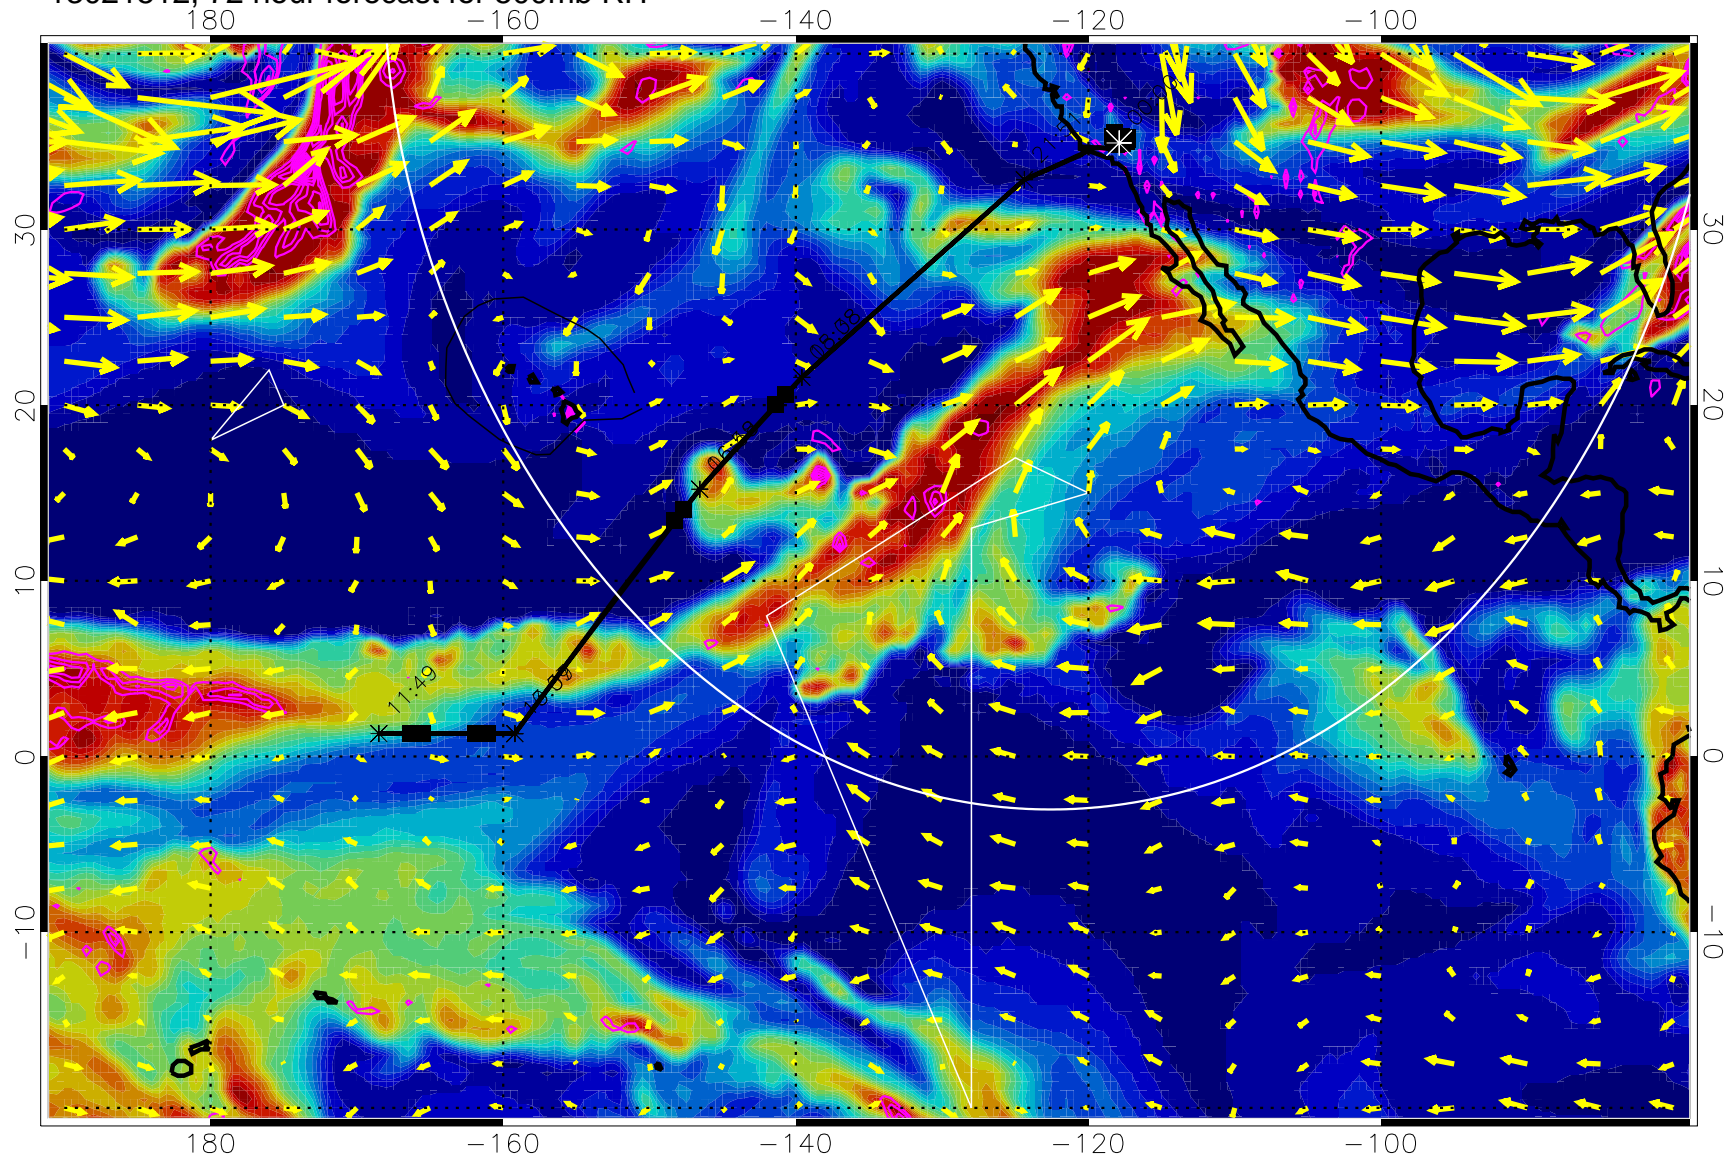

13021506, 66 hour forecast for 500mb RH

Negative Omegas less than -0.3 , contours of 0.3 Pa/s

EPV Tropopause (2 PVU) Position

→ 40 m/s

Range ring of 4055 km -- 13 hours GH round trip

13021512, 72 hour forecast for 500mb RH

Negative Omegas less than -0.3 , contours of 0.3 Pa/s

EPV Tropopause (2 PVU) Position

→ 40 m/s

Range ring of 4055 km -- 13 hours GH round trip

13021518, 78 hour forecast for 500mb RH

Negative Omegas less than -0.3 , contours of 0.3 Pa/s

EPV Tropopause (2 PVU) Position

→ 40 m/s

Range ring of 4055 km -- 13 hours GH round trip

13021600, 84 hour forecast for 500mb RH

Negative Omegas less than -0.3 , contours of 0.3 Pa/s

EPV Tropopause (2 PVU) Position