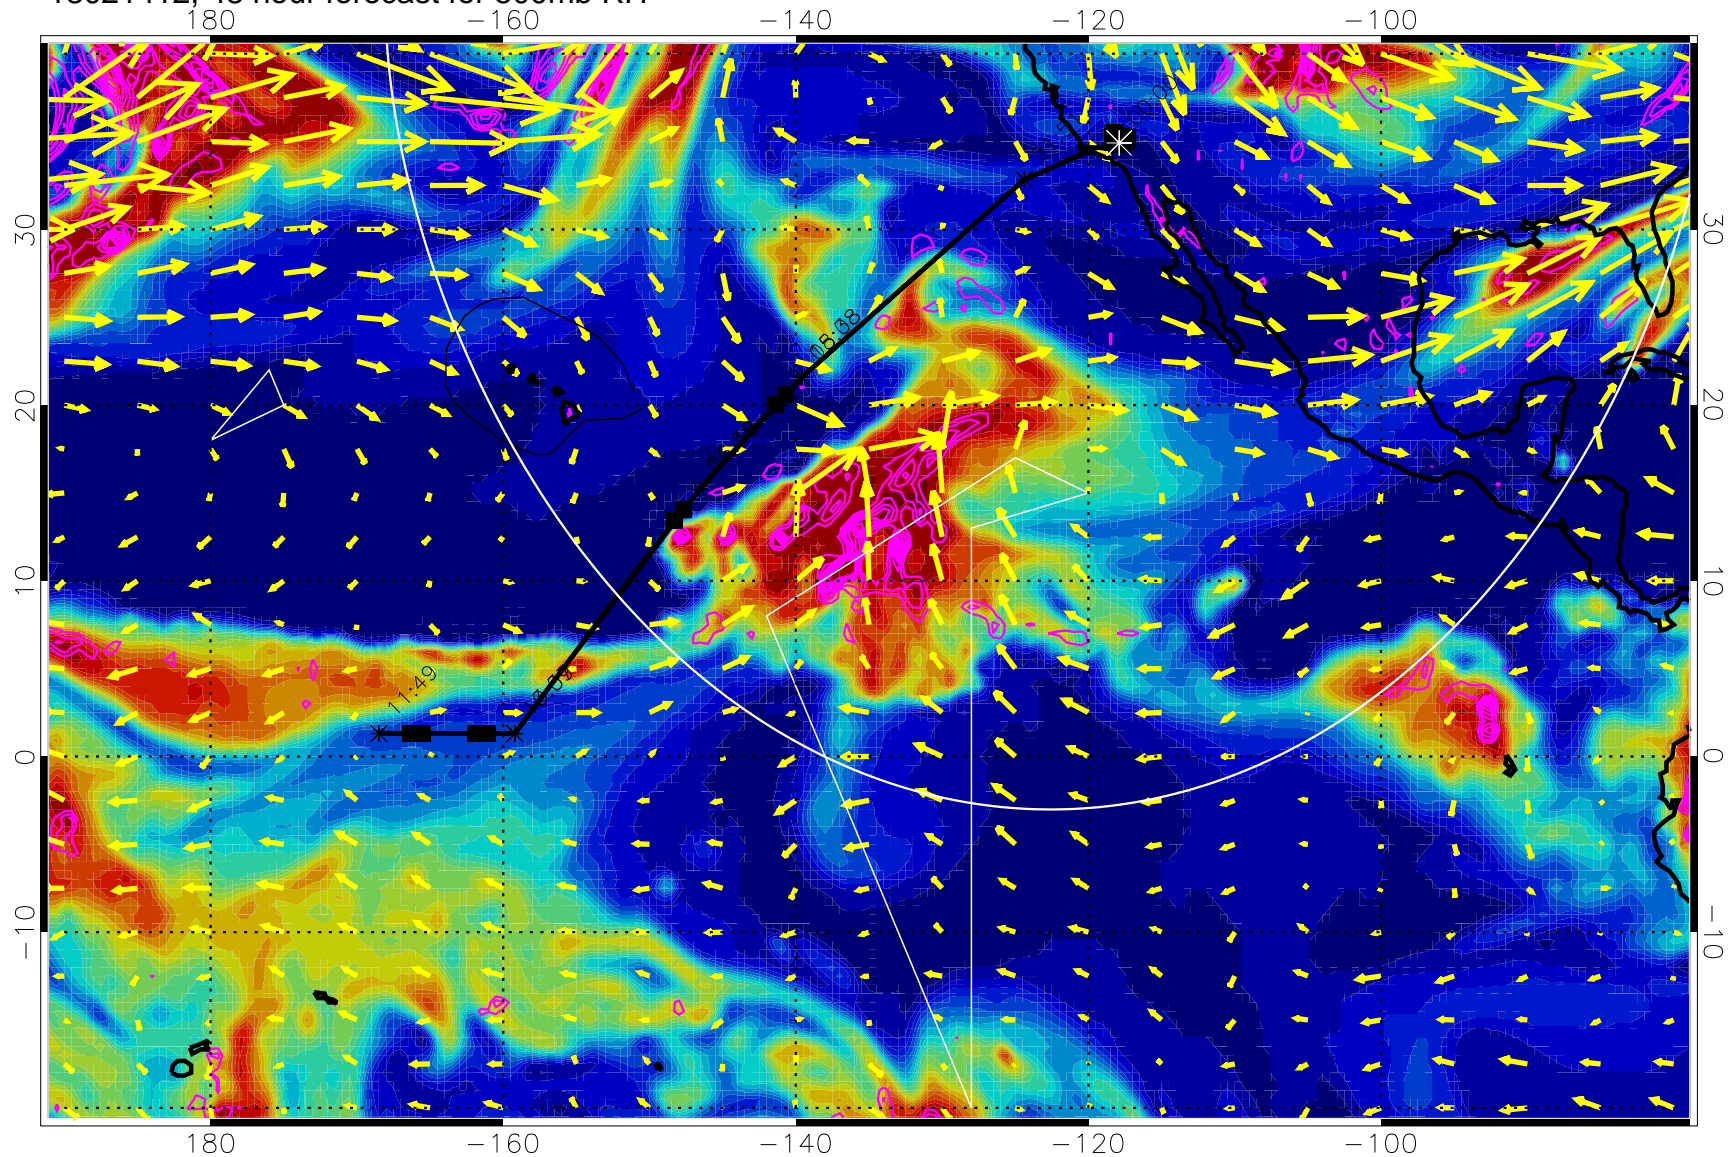

13021400, 36 hour forecast for 500mb RH

Negative Omegas less than -0.3 , contours of 0.3 Pa/s

EPV Tropopause (2 PVU) Position

→ 40 m/s

Range ring of 4055 km -- 13 hours GH round trip

13021406, 42 hour forecast for 500mb RH

Negative Omegas less than -0.3 , contours of 0.3 Pa/s

EPV Tropopause (2 PVU) Position

→ 40 m/s

Range ring of 4055 km -- 13 hours GH round trip

13021412, 48 hour forecast for 500mb RH

Negative Omegas less than -0.3 , contours of 0.3 Pa/s

EPV Tropopause (2 PVU) Position

→ 40 m/s

Range ring of 4055 km -- 13 hours GH round trip

13021418, 54 hour forecast for 500mb RH

Negative Omegas less than -0.3 , contours of 0.3 Pa/s

EPV Tropopause (2 PVU) Position

13021506, 66 hour forecast for 500mb RH

Negative Omegas less than -0.3 , contours of 0.3 Pa/s

EPV Tropopause (2 PVU) Position

→ 40 m/s

Range ring of 4055 km -- 13 hours GH round trip

13021512, 72 hour forecast for 500mb RH