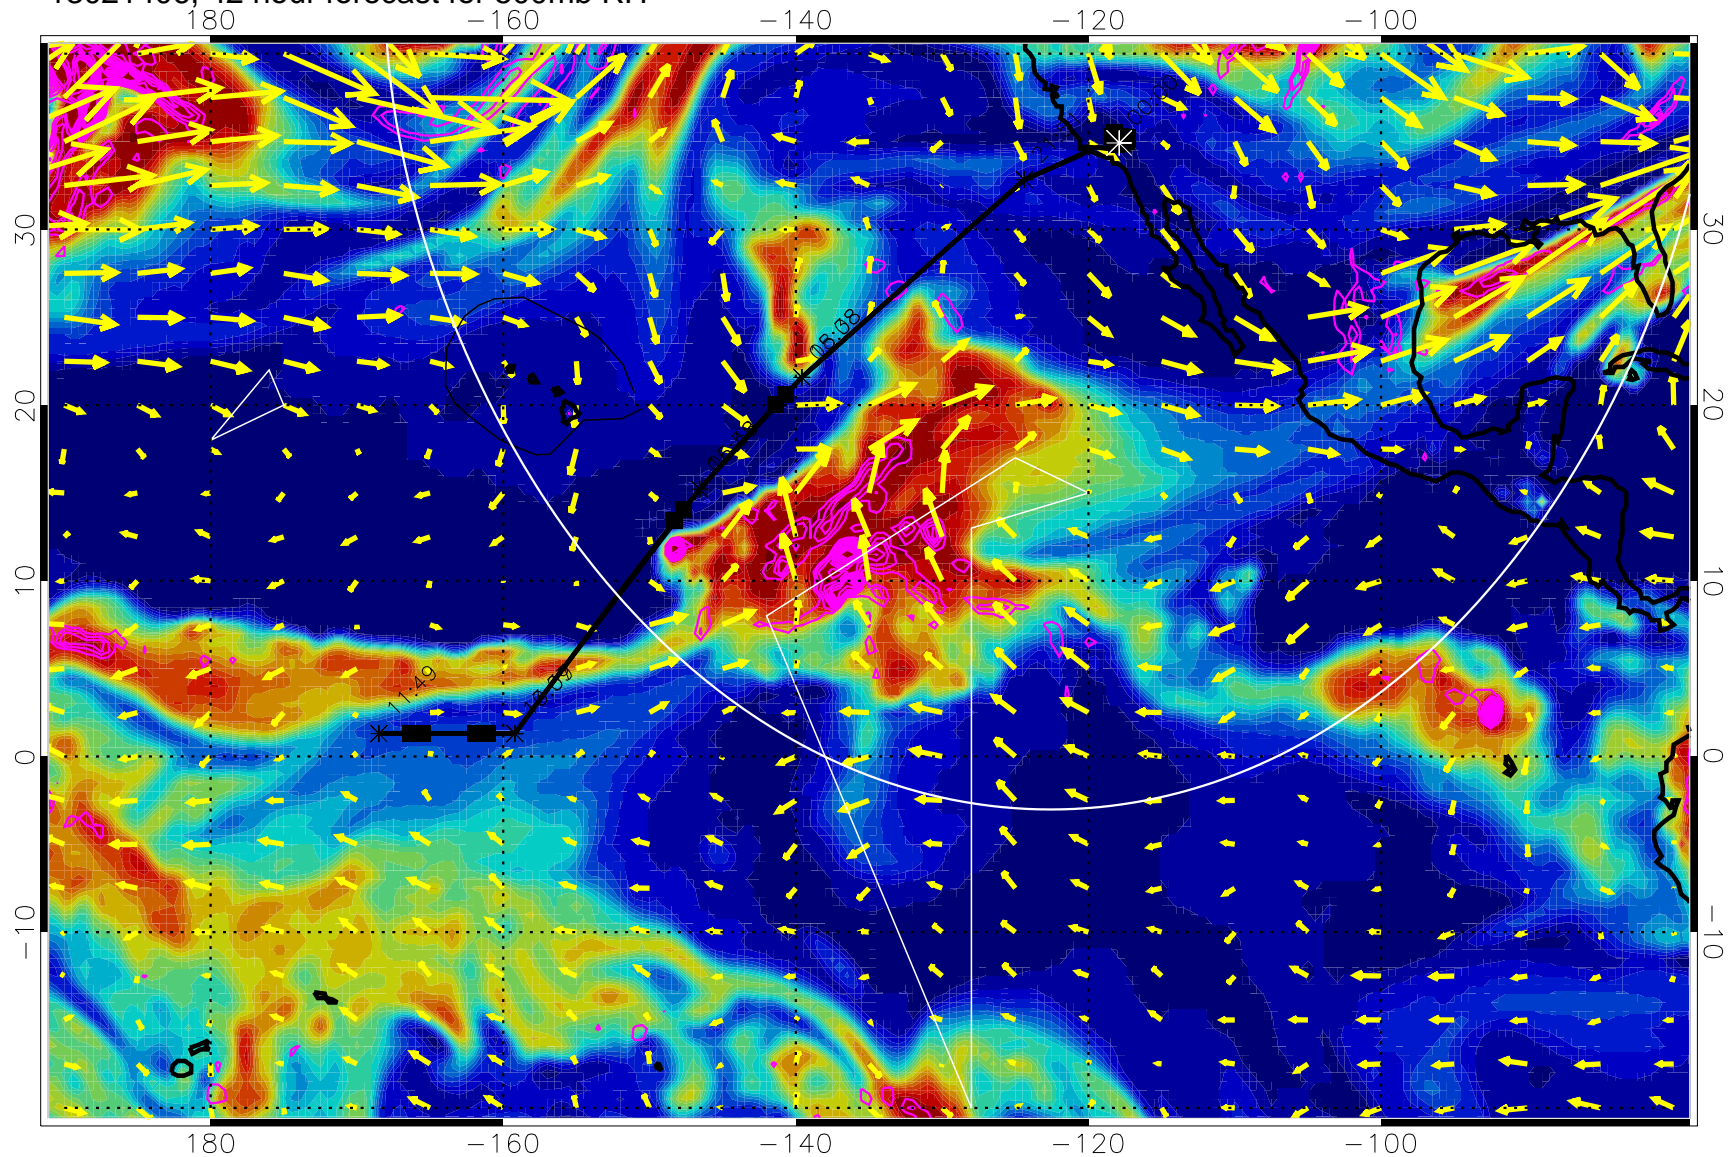

13021400, 36 hour forecast for 500mb RH

Negative Omegas less than -0.3 , contours of 0.3 Pa/s

EPV Tropopause (2 PVU) Position

→ 40 m/s

Range ring of 4055 km -- 13 hours GH round trip

13021406, 42 hour forecast for 500mb RH

Negative Omegas less than -0.3 , contours of 0.3 Pa/s

EPV Tropopause (2 PVU) Position

→ 40 m/s

Range ring of 4055 km -- 13 hours GH round trip

13021412, 48 hour forecast for 500mb RH

Negative Omegas less than -0.3 , contours of 0.3 Pa/s

EPV Tropopause (2 PVU) Position

→ 40 m/s

Range ring of 4055 km -- 13 hours GH round trip

13021418, 54 hour forecast for 500mb RH

Negative Omegas less than -0.3 , contours of 0.3 Pa/s

EPV Tropopause (2 PVU) Position

13021506, 66 hour forecast for 500mb RH

Negative Omegas less than -0.3 , contours of 0.3 Pa/s

EPV Tropopause (2 PVU) Position

→ 40 m/s

Range ring of 4055 km -- 13 hours GH round trip

13021512, 72 hour forecast for 500mb RH