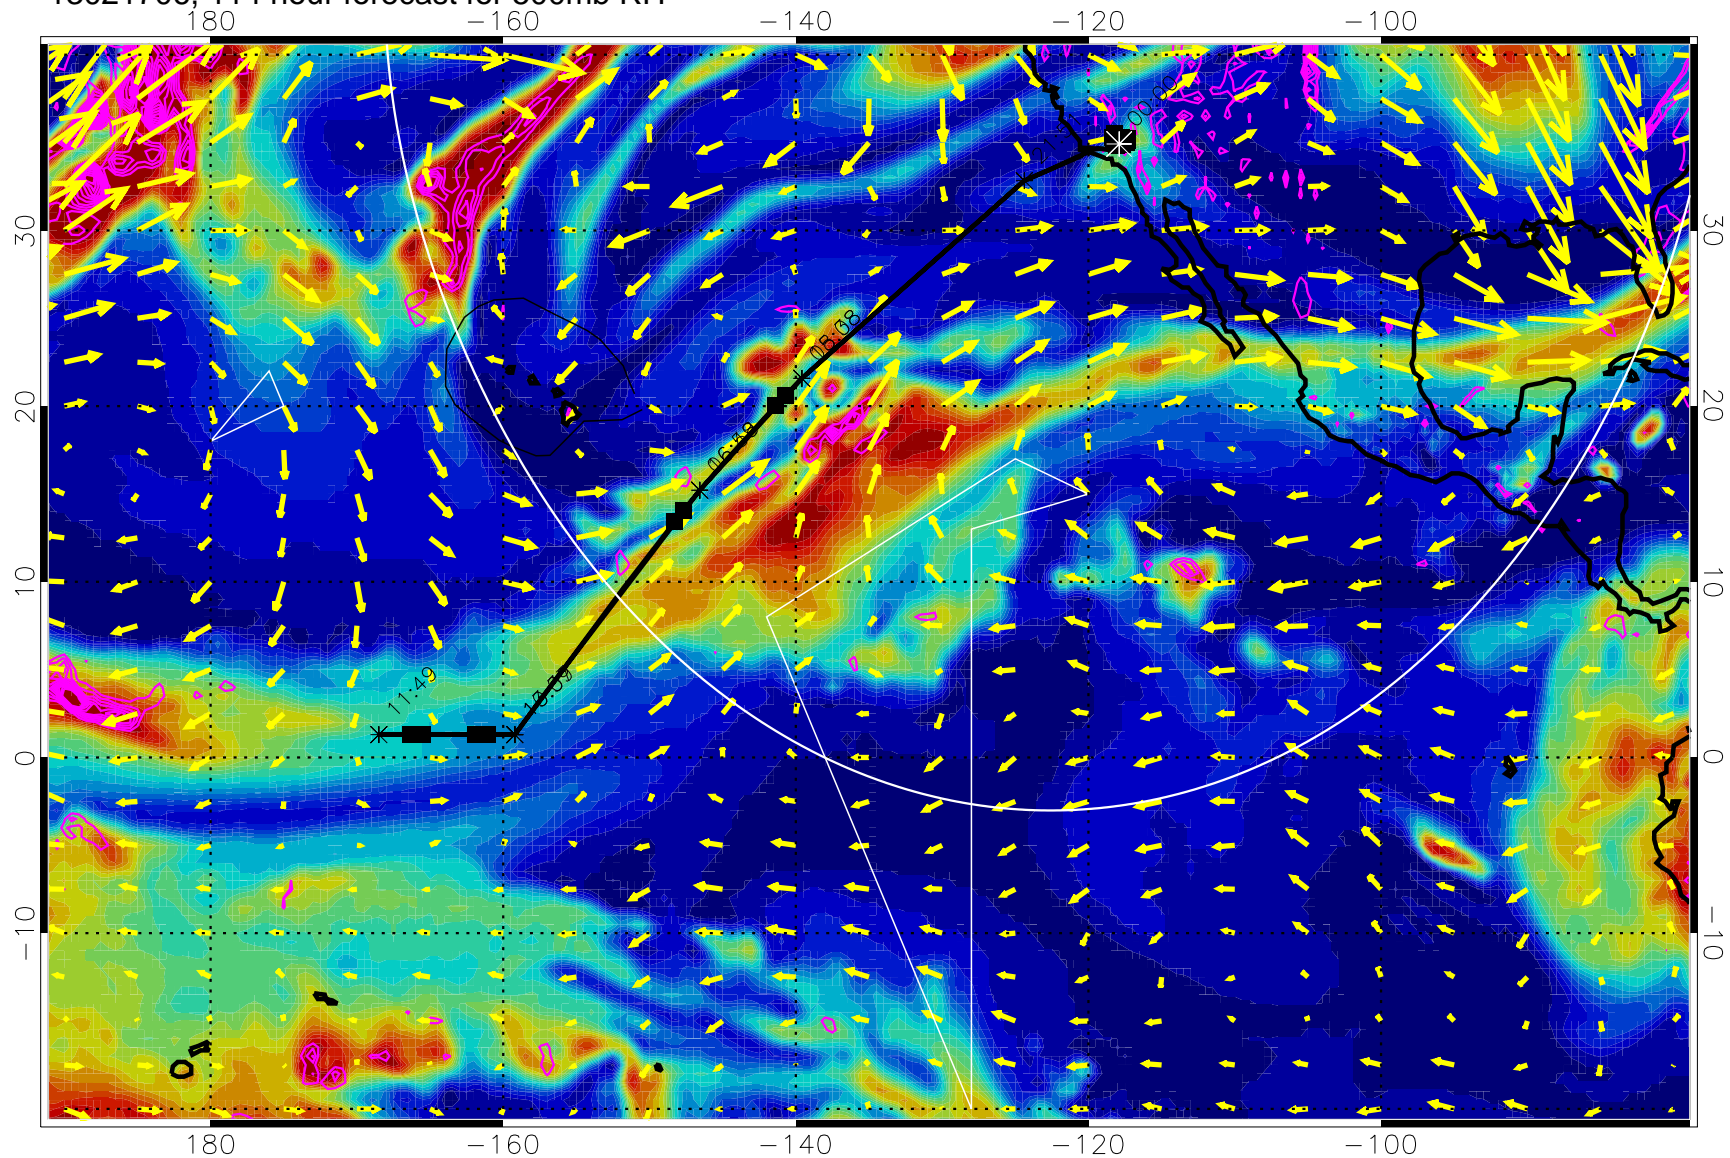

13021612, 96 hour forecast for 500mb RH

Negative Omegas less than -0.3 , contours of 0.3 Pa/s

EPV Tropopause (2 PVU) Position

→ 40 m/s

Range ring of 4055 km -- 13 hours GH round trip

13021618, 102 hour forecast for 500mb RH

Negative Omegas less than -0.3 , contours of 0.3 Pa/s

EPV Tropopause (2 PVU) Position

→ 40 m/s

Range ring of 4055 km -- 13 hours GH round trip

13021700, 108 hour forecast for 500mb RH

Negative Omegas less than -0.3 , contours of 0.3 Pa/s

EPV Tropopause (2 PVU) Position

→ 40 m/s

Range ring of 4055 km -- 13 hours GH round trip

13021706, 114 hour forecast for 500mb RH

Negative Omegas less than -0.3 , contours of 0.3 Pa/s

EPV Tropopause (2 PVU) Position

→ 40 m/s

Range ring of 4055 km -- 13 hours GH round trip

13021712, 120 hour forecast for 500mb RH

Negative Omegas less than -0.3 , contours of 0.3 Pa/s

EPV Tropopause (2 PVU) Position

→ 40 m/s

Range ring of 4055 km -- 13 hours GH round trip