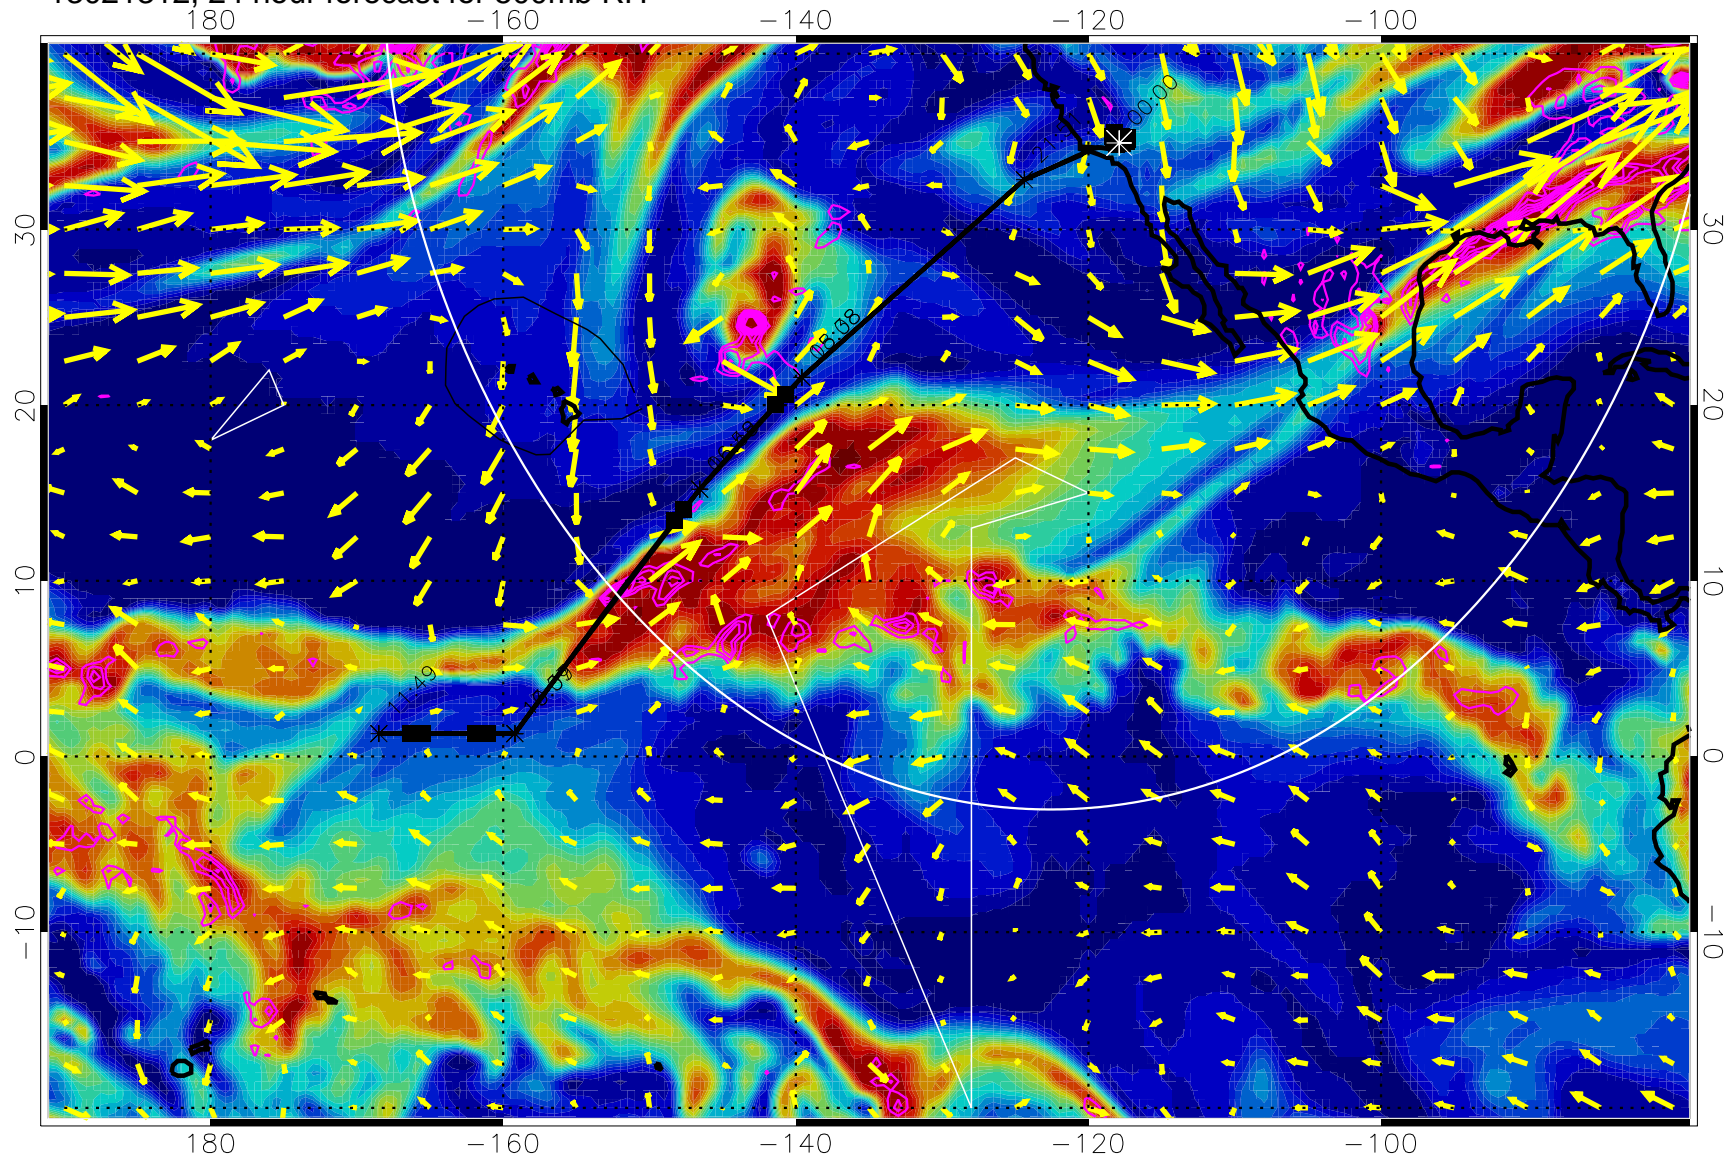

Negative Omegas less than -0.3 , contours of 0.3 Pa/s

EPV Tropopause (2 PVU) Position

→ 40 m/s

Range ring of 4055 km -- 13 hours GH round trip

13021306, 18 hour forecast for 500mb RH

Negative Omegas less than -0.3 , contours of 0.3 Pa/s

EPV Tropopause (2 PVU) Position

→ 40 m/s

Range ring of 4055 km -- 13 hours GH round trip

13021312, 24 hour forecast for 500mb RH

Negative Omegas less than -0.3 , contours of 0.3 Pa/s

EPV Tropopause (2 PVU) Position

→ 40 m/s

Range ring of 4055 km -- 13 hours GH round trip

13021318, 30 hour forecast for 500mb RH

Negative Omegas less than -0.3 , contours of 0.3 Pa/s

EPV Tropopause (2 PVU) Position

→ 40 m/s

Range ring of 4055 km -- 13 hours GH round trip

13021400, 36 hour forecast for 500mb RH

Negative Omegas less than -0.3 , contours of 0.3 Pa/s

EPV Tropopause (2 PVU) Position

→ 40 m/s

Range ring of 4055 km -- 13 hours GH round trip

13021406, 42 hour forecast for 500mb RH