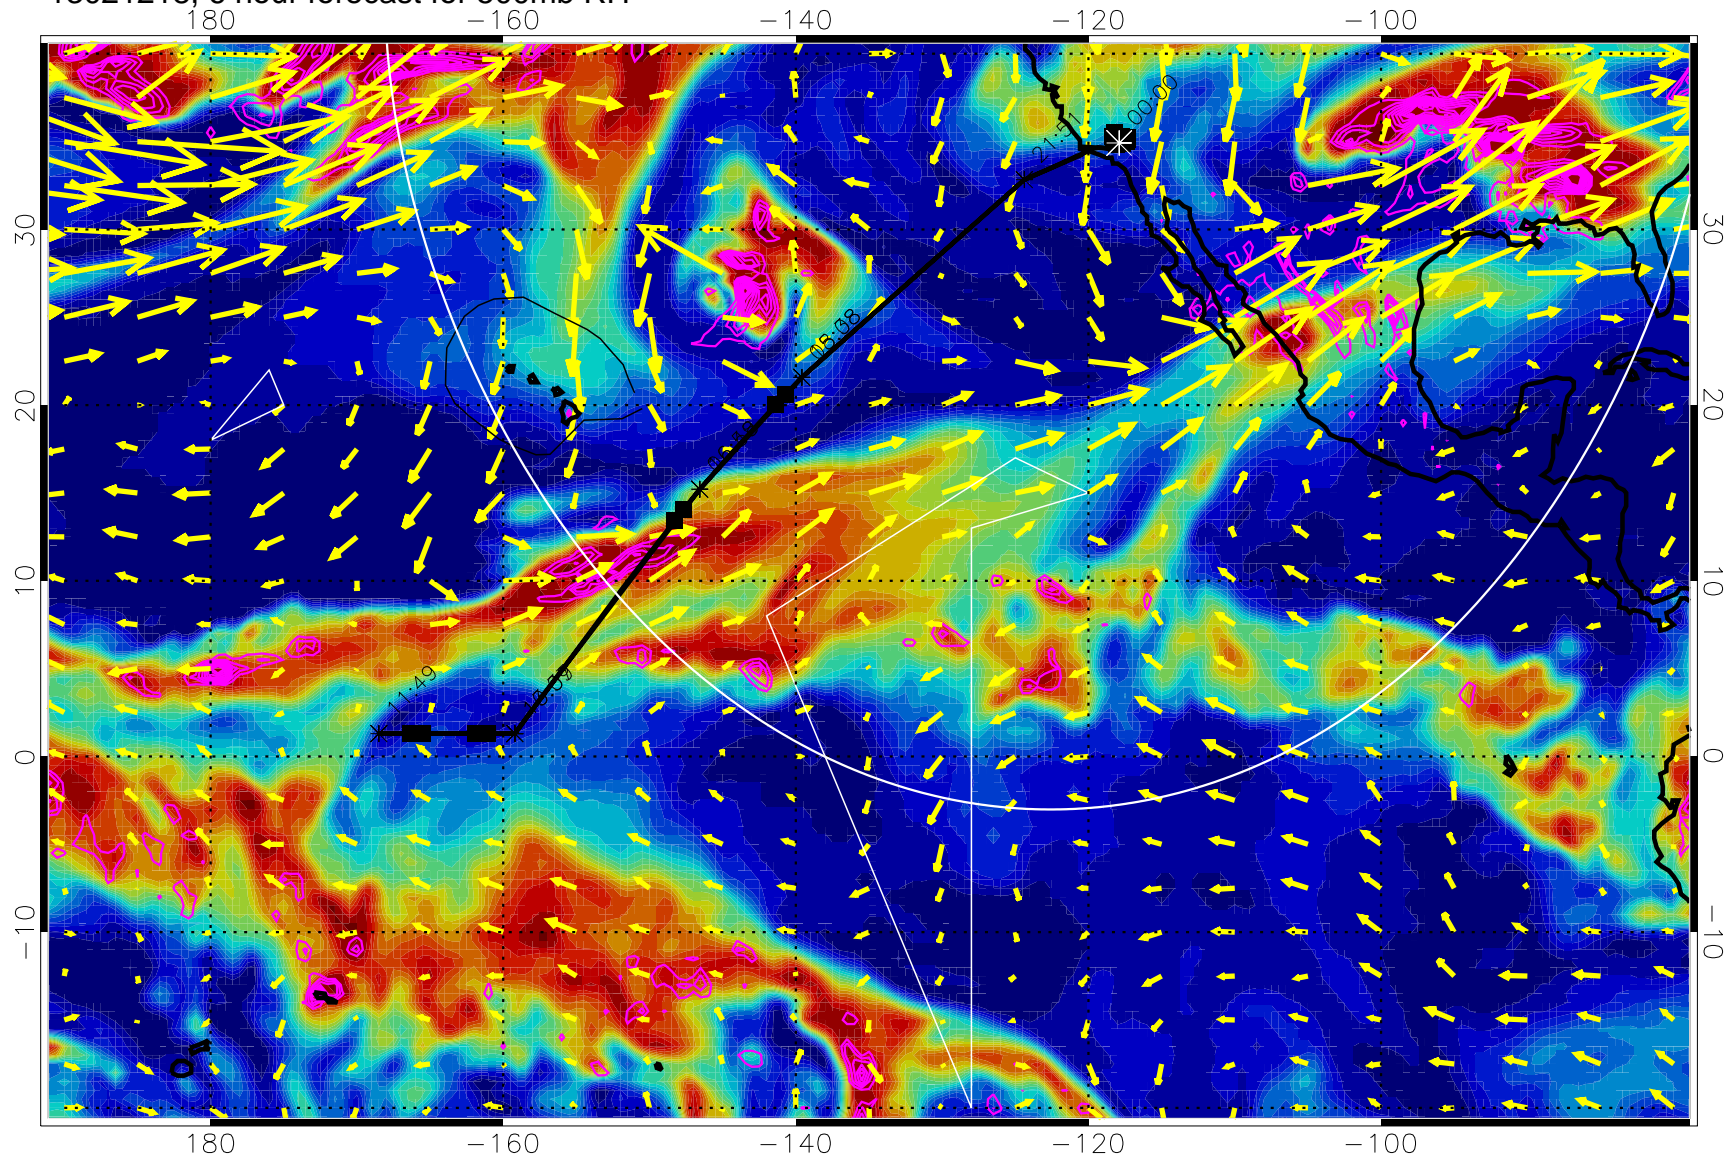

13021218, 6 hour forecast for 500mb RH

Negative Omegas less than -0.3 , contours of 0.3 Pa/s

EPV Tropopause (2 PVU) Position

→ 40 m/s

Range ring of 4055 km -- 13 hours GH round trip

13021300, 12 hour forecast for 500mb RH

Negative Omegas less than -0.3 , contours of 0.3 Pa/s

EPV Tropopause (2 PVU) Position

→ 40 m/s

Range ring of 4055 km -- 13 hours GH round trip

13021306, 18 hour forecast for 500mb RH

Negative Omegas less than -0.3 , contours of 0.3 Pa/s

EPV Tropopause (2 PVU) Position

→ 40 m/s

Range ring of 4055 km -- 13 hours GH round trip

13021312, 24 hour forecast for 500mb RH

Negative Omegas less than -0.3 , contours of 0.3 Pa/s

EPV Tropopause (2 PVU) Position

→ 40 m/s

Range ring of 4055 km -- 13 hours GH round trip

13021318, 30 hour forecast for 500mb RH

Negative Omegas less than -0.3 , contours of 0.3 Pa/s

EPV Tropopause (2 PVU) Position

→ 40 m/s

Range ring of 4055 km -- 13 hours GH round trip