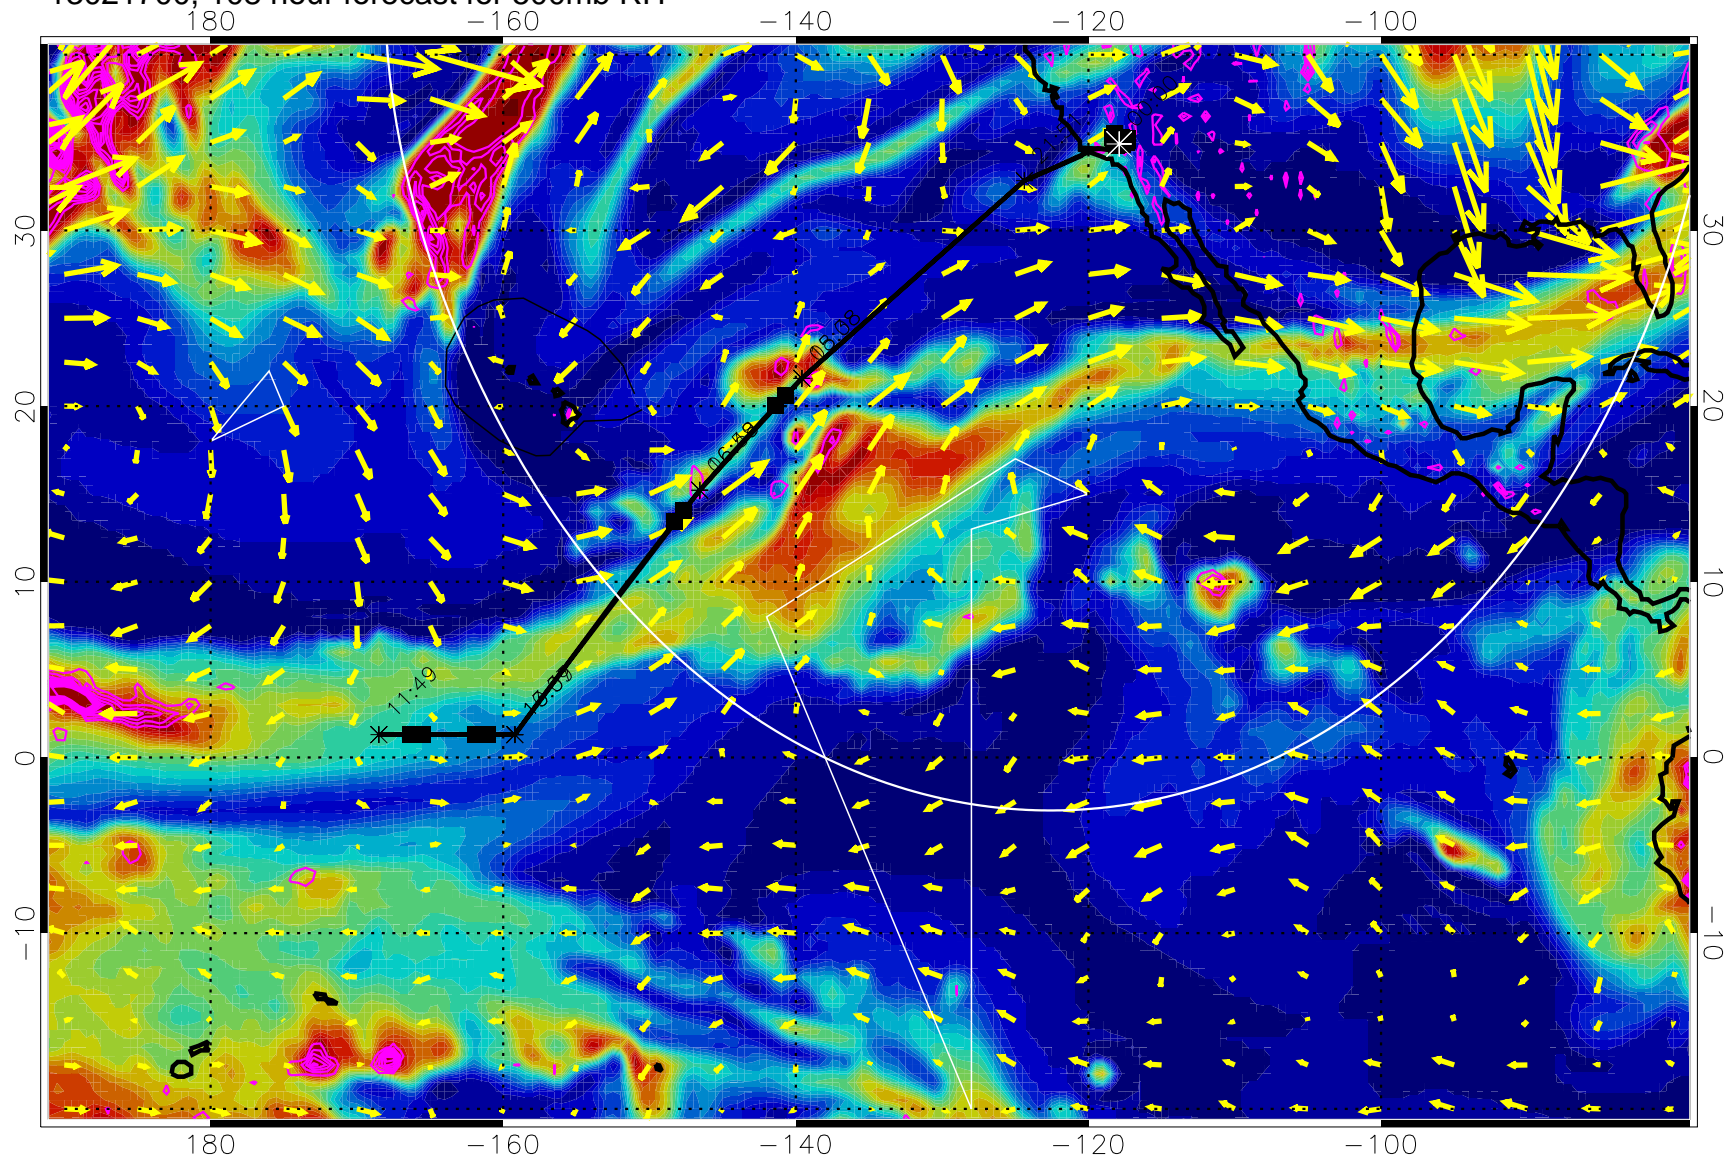

→ 40 m/s

Range ring of 4055 km -- 13 hours GH round trip

13021606, 90 hour forecast for 500mb RH

Negative Omegas less than -0.3 , contours of 0.3 Pa/s

EPV Tropopause (2 PVU) Position

→ 40 m/s

Range ring of 4055 km -- 13 hours GH round trip

13021612, 96 hour forecast for 500mb RH

Negative Omegas less than -0.3 , contours of 0.3 Pa/s

EPV Tropopause (2 PVU) Position

→ 40 m/s

Range ring of 4055 km -- 13 hours GH round trip

13021618, 102 hour forecast for 500mb RH

Negative Omegas less than -0.3 , contours of 0.3 Pa/s

EPV Tropopause (2 PVU) Position

→ 40 m/s

Range ring of 4055 km -- 13 hours GH round trip

13021700, 108 hour forecast for 500mb RH

Negative Omegas less than -0.3 , contours of 0.3 Pa/s

EPV Tropopause (2 PVU) Position

→ 40 m/s

Range ring of 4055 km -- 13 hours GH round trip

13021706, 114 hour forecast for 500mb RH

Negative Omegas less than -0.3 , contours of 0.3 Pa/s

EPV Tropopause (2 PVU) Position