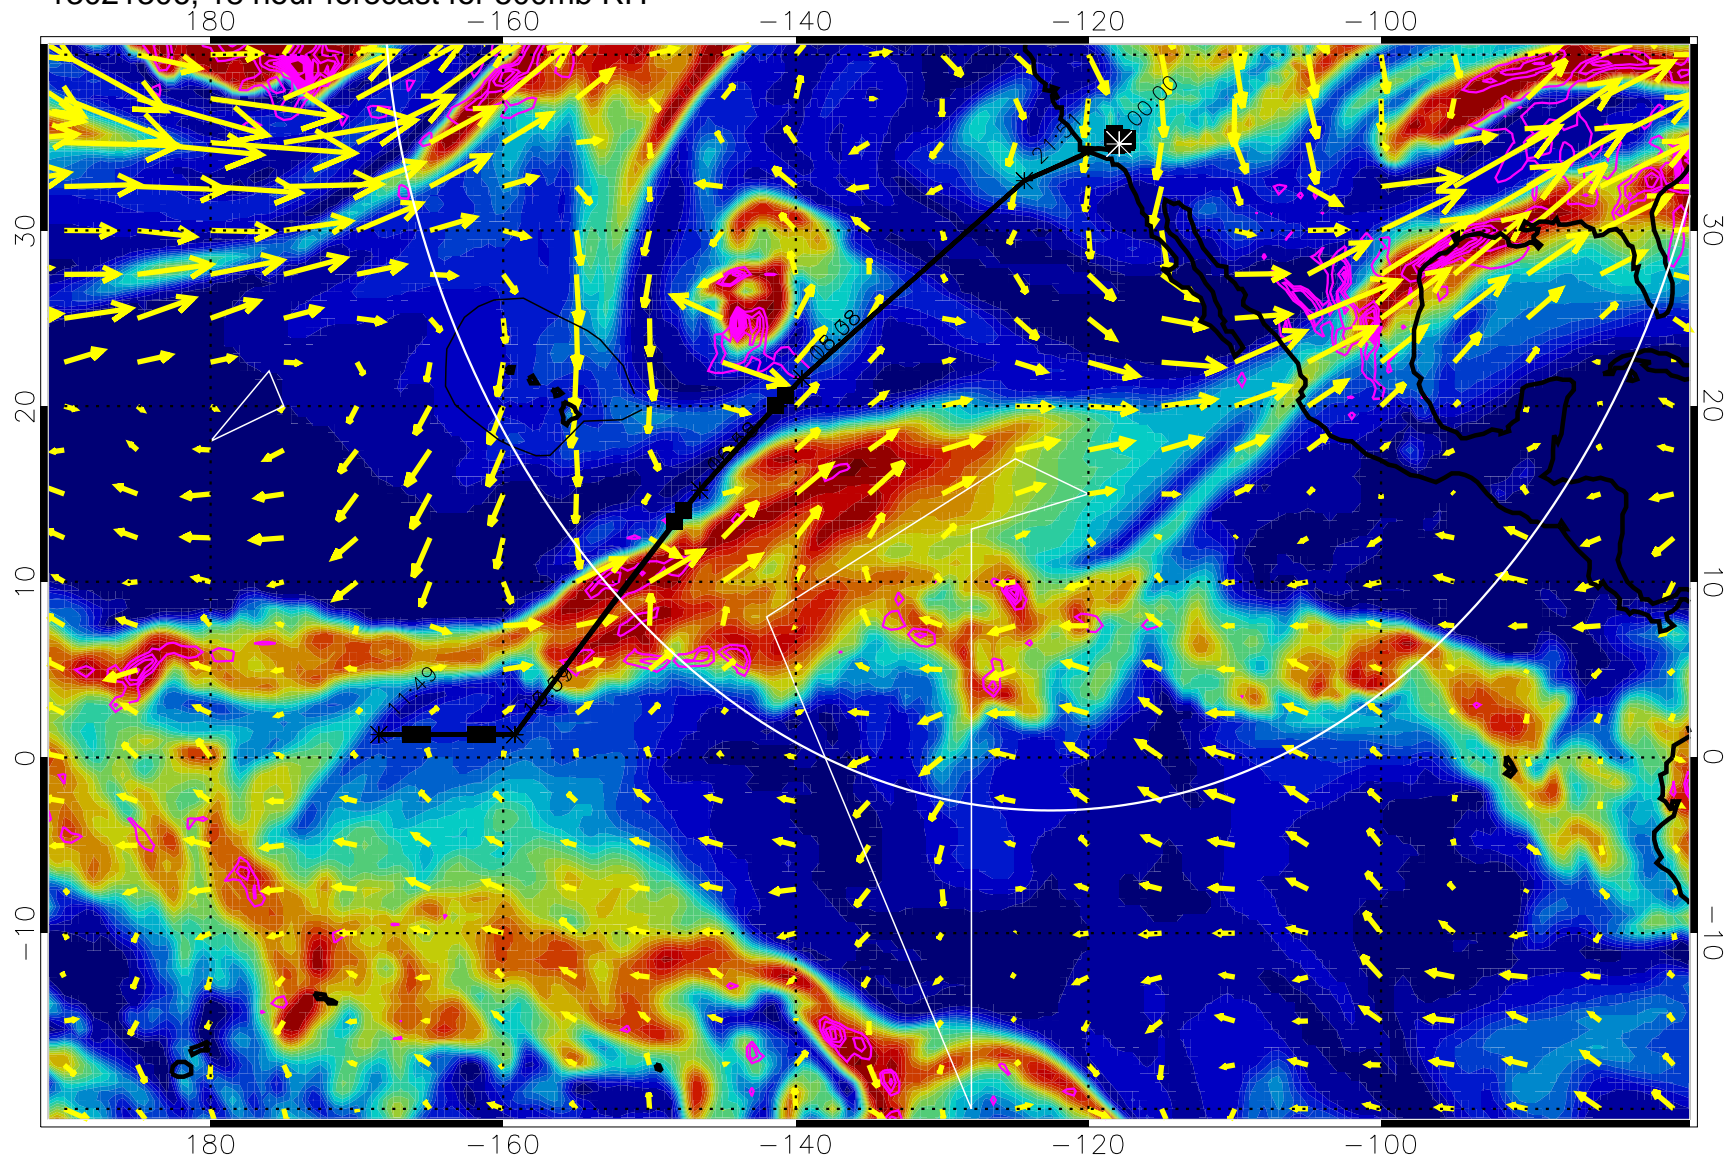

13021218, 6 hour forecast for 500mb RH

Negative Omegas less than -0.3 , contours of 0.3 Pa/s

EPV Tropopause (2 PVU) Position

→ 40 m/s

Range ring of 4055 km -- 13 hours GH round trip

13021300, 12 hour forecast for 500mb RH

Negative Omegas less than -0.3 , contours of 0.3 Pa/s

EPV Tropopause (2 PVU) Position

→ 40 m/s

Range ring of 4055 km -- 13 hours GH round trip

13021306, 18 hour forecast for 500mb RH

Negative Omegas less than -0.3 , contours of 0.3 Pa/s

EPV Tropopause (2 PVU) Position

→ 40 m/s

Range ring of 4055 km -- 13 hours GH round trip

13021312, 24 hour forecast for 500mb RH

Negative Omegas less than -0.3 , contours of 0.3 Pa/s

EPV Tropopause (2 PVU) Position

→ 40 m/s

Range ring of 4055 km -- 13 hours GH round trip

13021318, 30 hour forecast for 500mb RH

Negative Omegas less than -0.3 , contours of 0.3 Pa/s

EPV Tropopause (2 PVU) Position

→ 40 m/s

Range ring of 4055 km -- 13 hours GH round trip