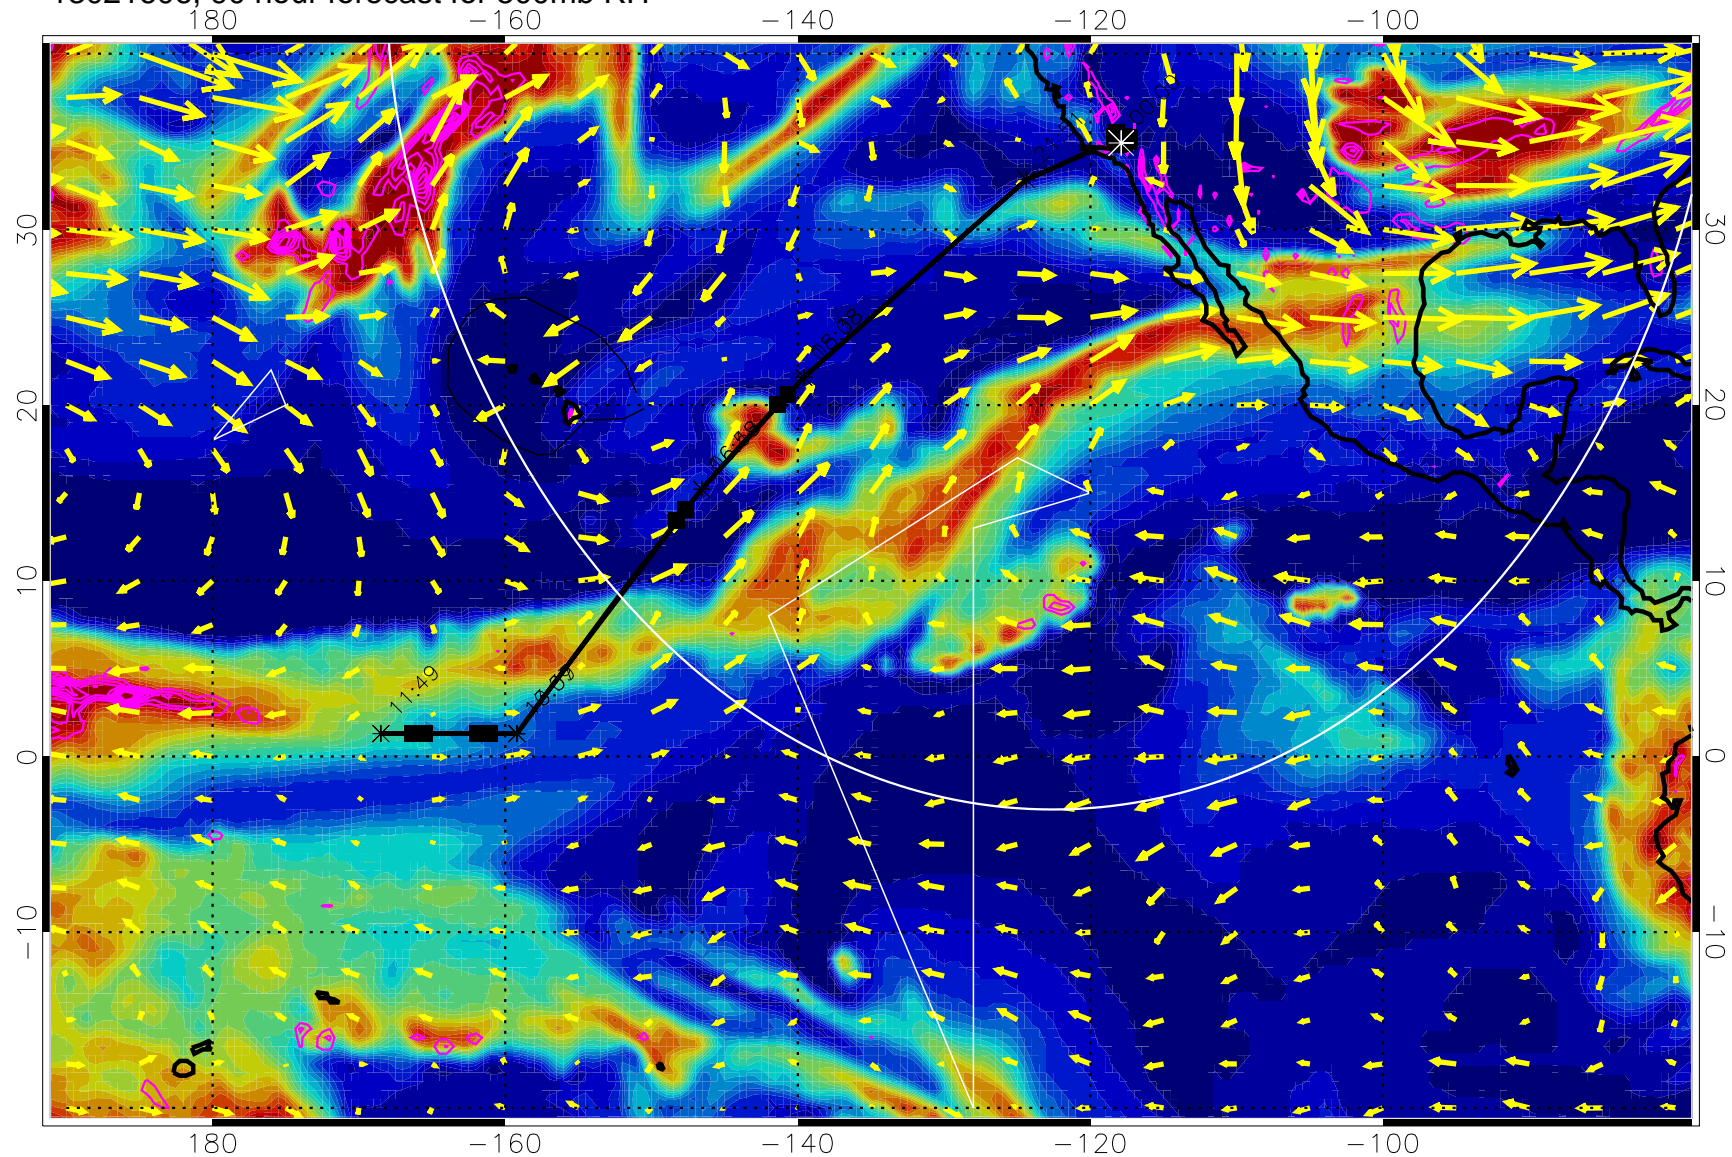

Negative Omegas less than -0.3 , contours of 0.3 Pa/s

EPV Tropopause (2 PVU) Position

→ 40 m/s

Range ring of 4055 km -- 13 hours GH round trip

13021518, 78 hour forecast for 500mb RH

Negative Omegas less than -0.3 , contours of 0.3 Pa/s

EPV Tropopause (2 PVU) Position

→ 40 m/s

Range ring of 4055 km -- 13 hours GH round trip

13021600, 84 hour forecast for 500mb RH

Negative Omegas less than -0.3 , contours of 0.3 Pa/s

EPV Tropopause (2 PVU) Position

→ 40 m/s

Range ring of 4055 km -- 13 hours GH round trip

13021606, 90 hour forecast for 500mb RH

Negative Omegas less than -0.3 , contours of 0.3 Pa/s

EPV Tropopause (2 PVU) Position

→ 40 m/s

Range ring of 4055 km -- 13 hours GH round trip

13021612, 96 hour forecast for 500mb RH

Negative Omegas less than -0.3 , contours of 0.3 Pa/s

EPV Tropopause (2 PVU) Position

→ 40 m/s

Range ring of 4055 km -- 13 hours GH round trip

13021618, 102 hour forecast for 500mb RH