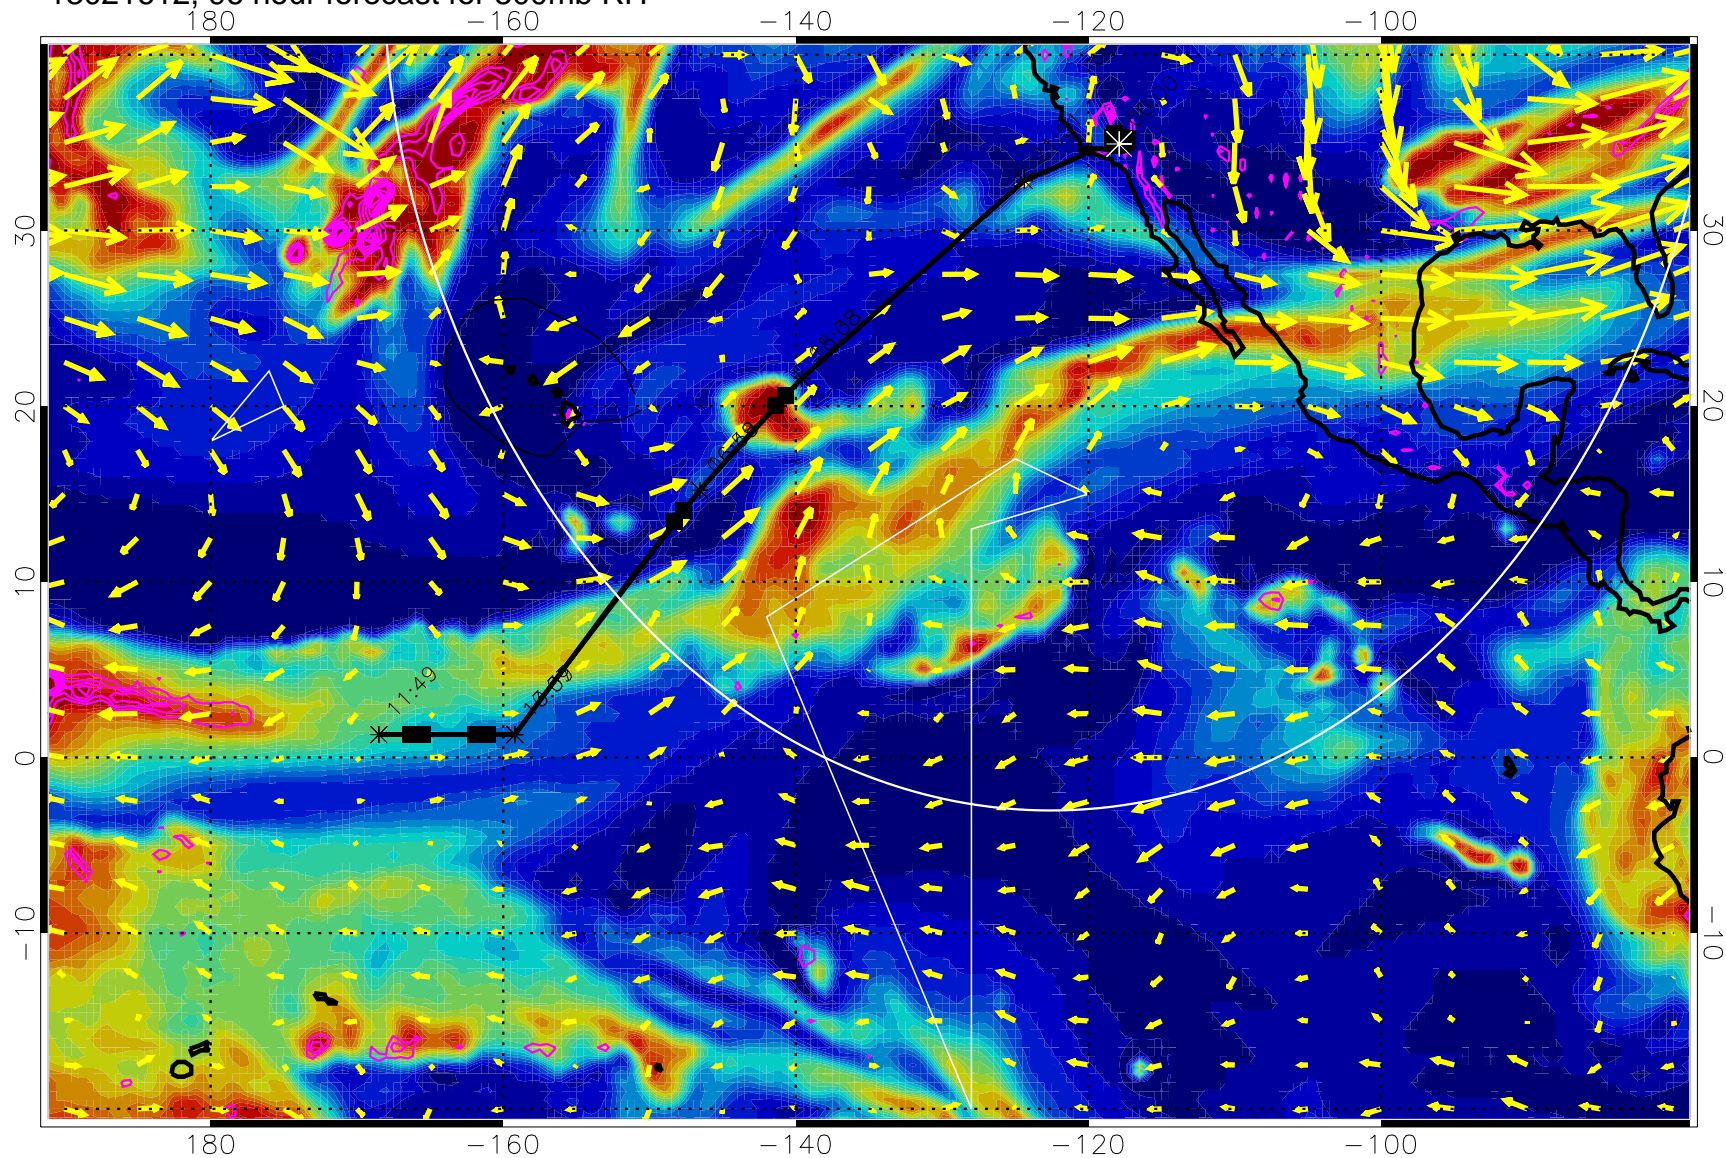

EPV Tropopause (2 PVU) Position

→ 40 m/s

Range ring of 4055 km -- 13 hours GH round trip

13021600, 84 hour forecast for 500mb RH

Negative Omegas less than -0.3 , contours of 0.3 Pa/s

EPV Tropopause (2 PVU) Position

→ 40 m/s

Range ring of 4055 km -- 13 hours GH round trip

13021606, 90 hour forecast for 500mb RH

Negative Omegas less than -0.3 , contours of 0.3 Pa/s

EPV Tropopause (2 PVU) Position

→ 40 m/s

Range ring of 4055 km -- 13 hours GH round trip

13021612, 96 hour forecast for 500mb RH

Negative Omegas less than -0.3 , contours of 0.3 Pa/s

EPV Tropopause (2 PVU) Position

→ 40 m/s

Range ring of 4055 km -- 13 hours GH round trip

13021618, 102 hour forecast for 500mb RH

Negative Omegas less than -0.3 , contours of 0.3 Pa/s

EPV Tropopause (2 PVU) Position

→ 40 m/s

Range ring of 4055 km -- 13 hours GH round trip

13021700, 108 hour forecast for 500mb RH

Negative Omegas less than -0.3 , contours of 0.3 Pa/s