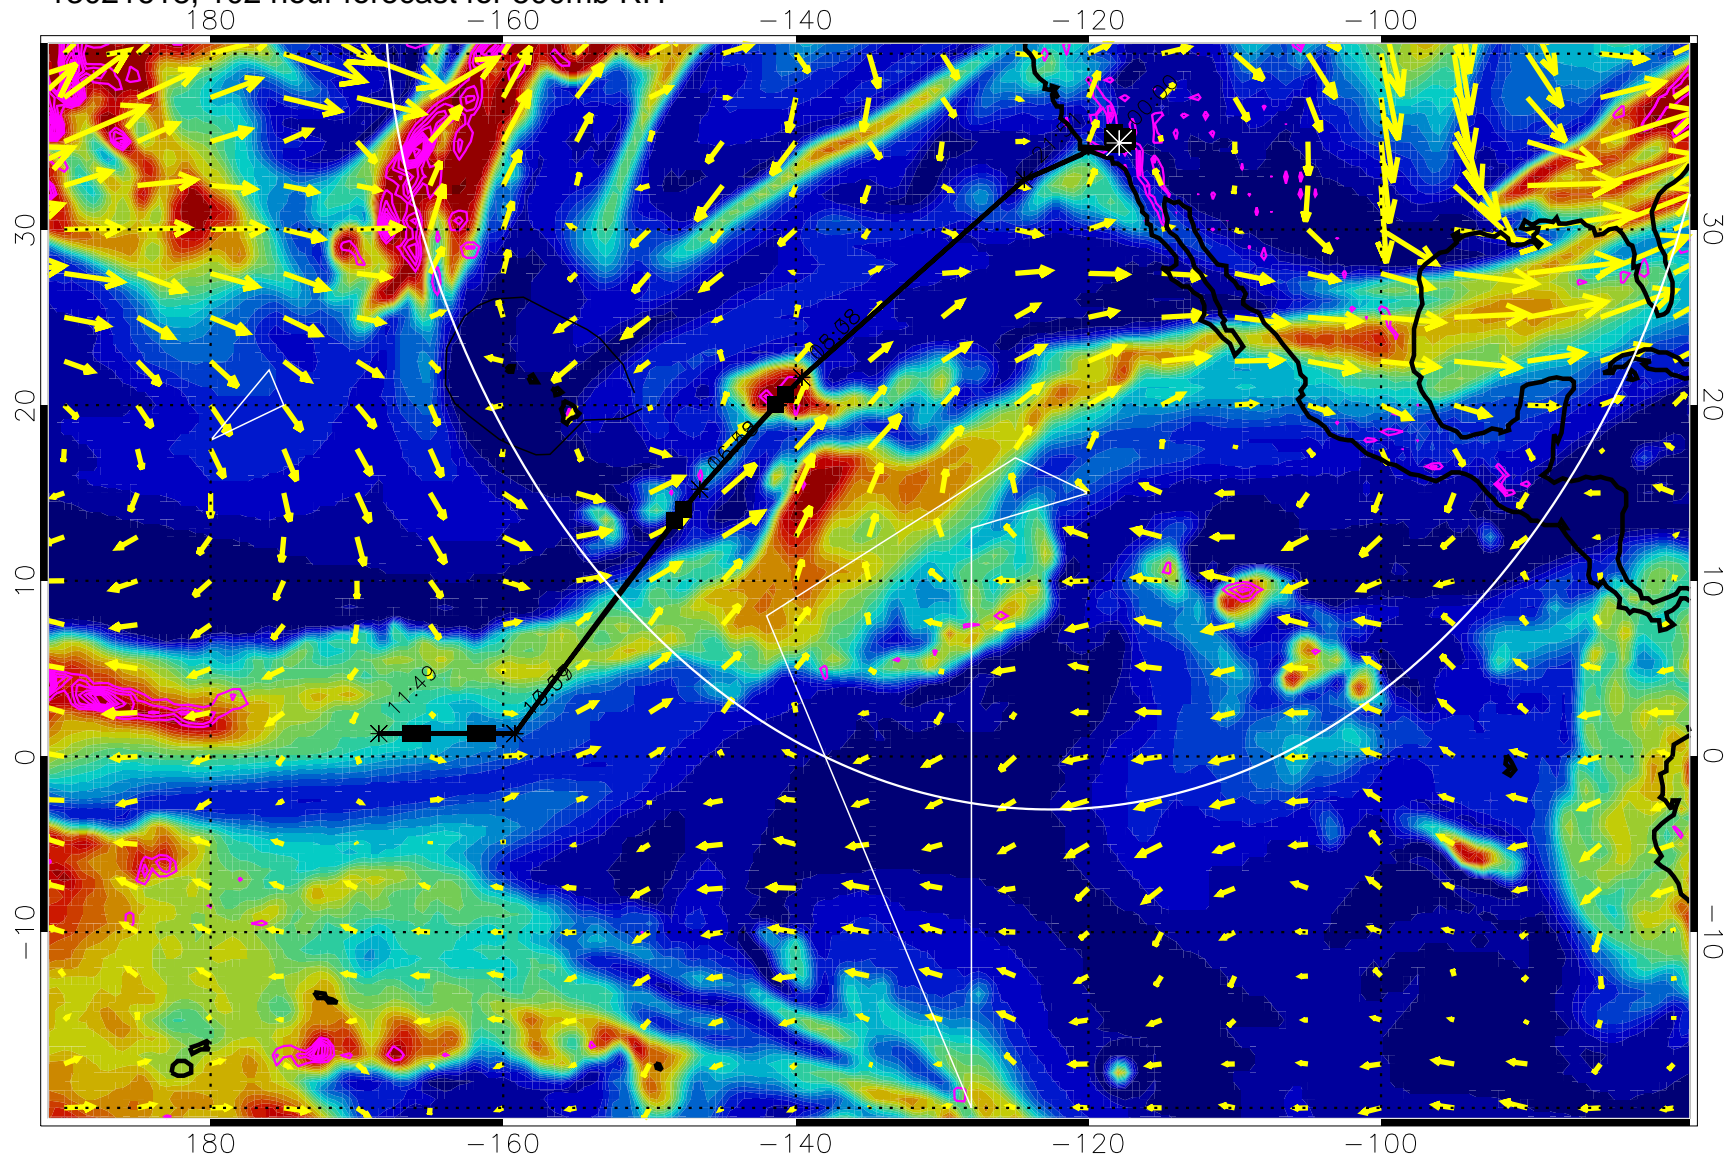

→ 40 m/s

Range ring of 4055 km -- 13 hours GH round trip

13021606, 90 hour forecast for 500mb RH

Negative Omegas less than -0.3 , contours of 0.3 Pa/s

EPV Tropopause (2 PVU) Position

→ 40 m/s

Range ring of 4055 km -- 13 hours GH round trip

13021612, 96 hour forecast for 500mb RH

Negative Omegas less than -0.3 , contours of 0.3 Pa/s

EPV Tropopause (2 PVU) Position

→ 40 m/s

Range ring of 4055 km -- 13 hours GH round trip

13021618, 102 hour forecast for 500mb RH

Negative Omegas less than -0.3 , contours of 0.3 Pa/s

EPV Tropopause (2 PVU) Position

→ 40 m/s

Range ring of 4055 km -- 13 hours GH round trip

13021700, 108 hour forecast for 500mb RH

Negative Omegas less than -0.3 , contours of 0.3 Pa/s

EPV Tropopause (2 PVU) Position

→ 40 m/s

Range ring of 4055 km -- 13 hours GH round trip

13021706, 114 hour forecast for 500mb RH

Negative Omegas less than -0.3 , contours of 0.3 Pa/s

EPV Tropopause (2 PVU) Position