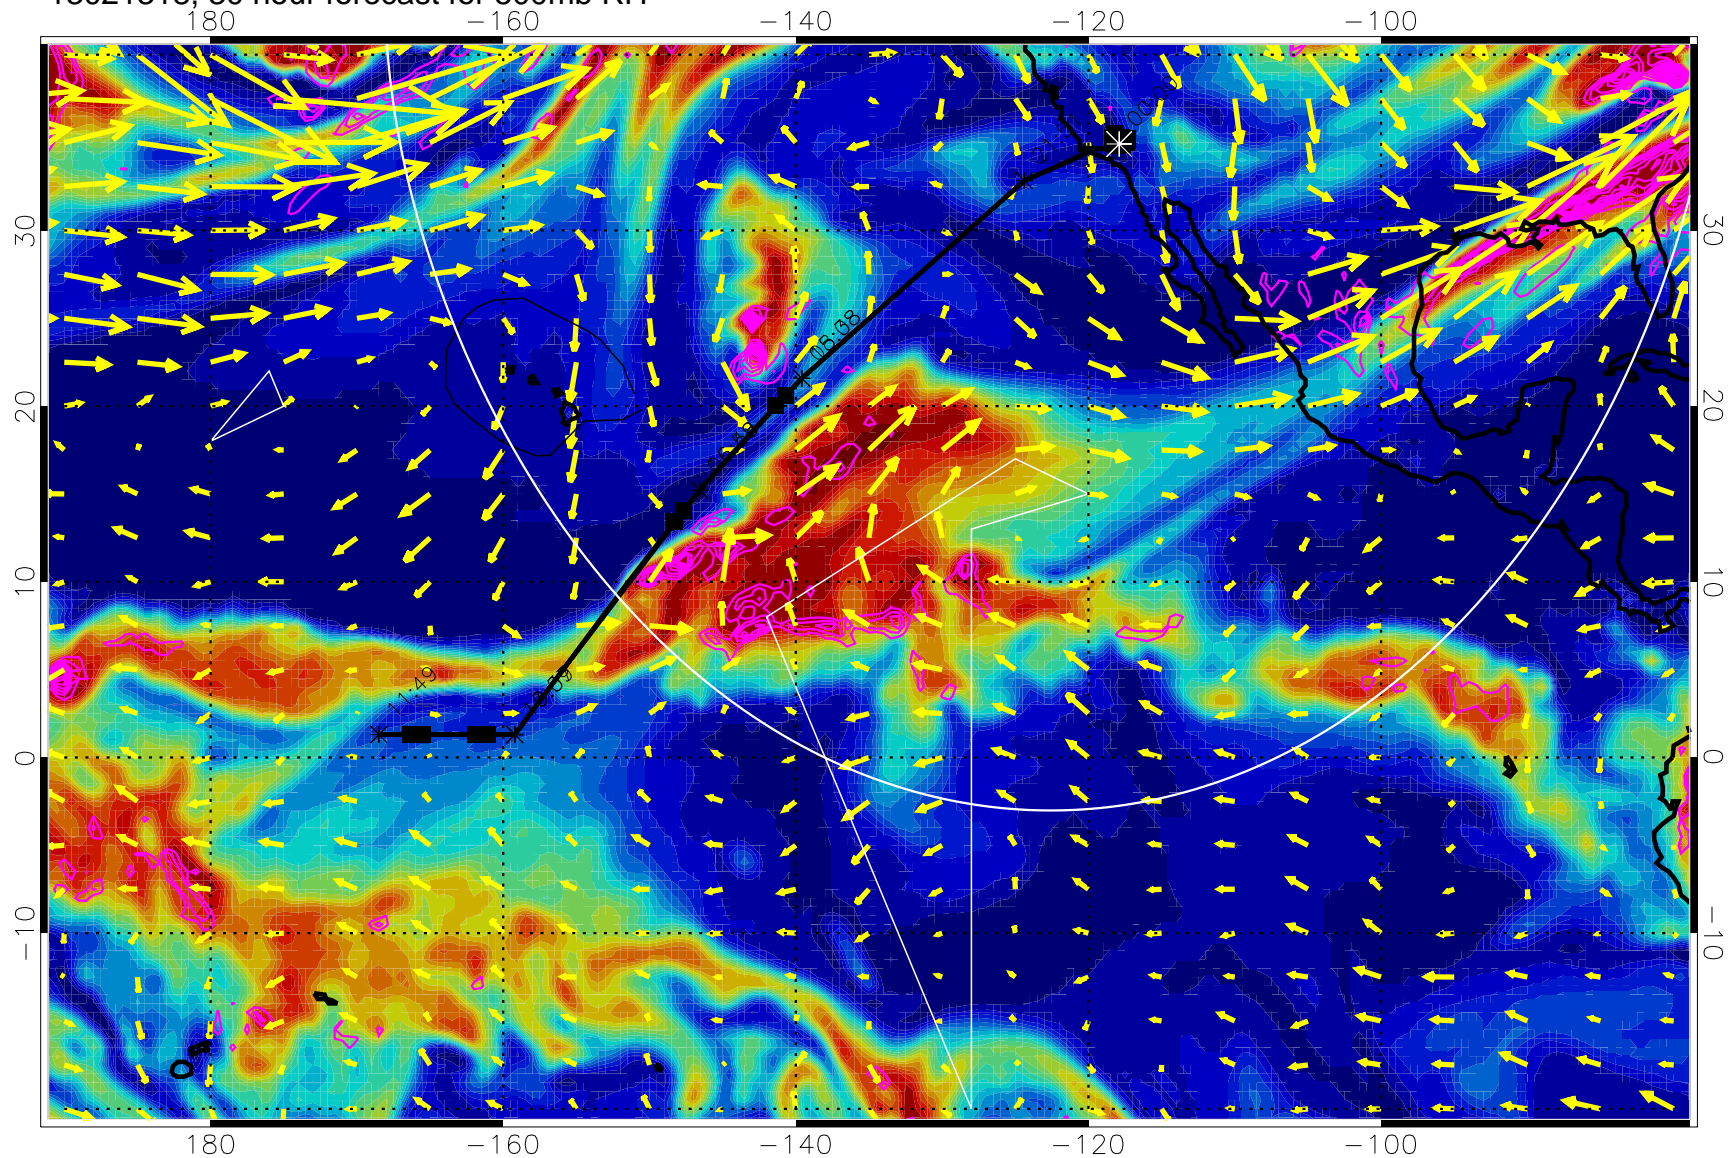

Negative Omegas less than -0.3 , contours of 0.3 Pa/s

EPV Tropopause (2 PVU) Position

→ 40 m/s

Range ring of 4055 km -- 13 hours GH round trip

13021306, 18 hour forecast for 500mb RH

Negative Omegas less than -0.3 , contours of 0.3 Pa/s

EPV Tropopause (2 PVU) Position

→ 40 m/s

Range ring of 4055 km -- 13 hours GH round trip

13021312, 24 hour forecast for 500mb RH

Negative Omegas less than -0.3 , contours of 0.3 Pa/s

EPV Tropopause (2 PVU) Position

→ 40 m/s

Range ring of 4055 km -- 13 hours GH round trip

13021318, 30 hour forecast for 500mb RH

Negative Omegas less than -0.3 , contours of 0.3 Pa/s

EPV Tropopause (2 PVU) Position

→ 40 m/s

Range ring of 4055 km -- 13 hours GH round trip

13021400, 36 hour forecast for 500mb RH

Negative Omegas less than -0.3 , contours of 0.3 Pa/s

EPV Tropopause (2 PVU) Position

→ 40 m/s

Range ring of 4055 km -- 13 hours GH round trip

13021406, 42 hour forecast for 500mb RH