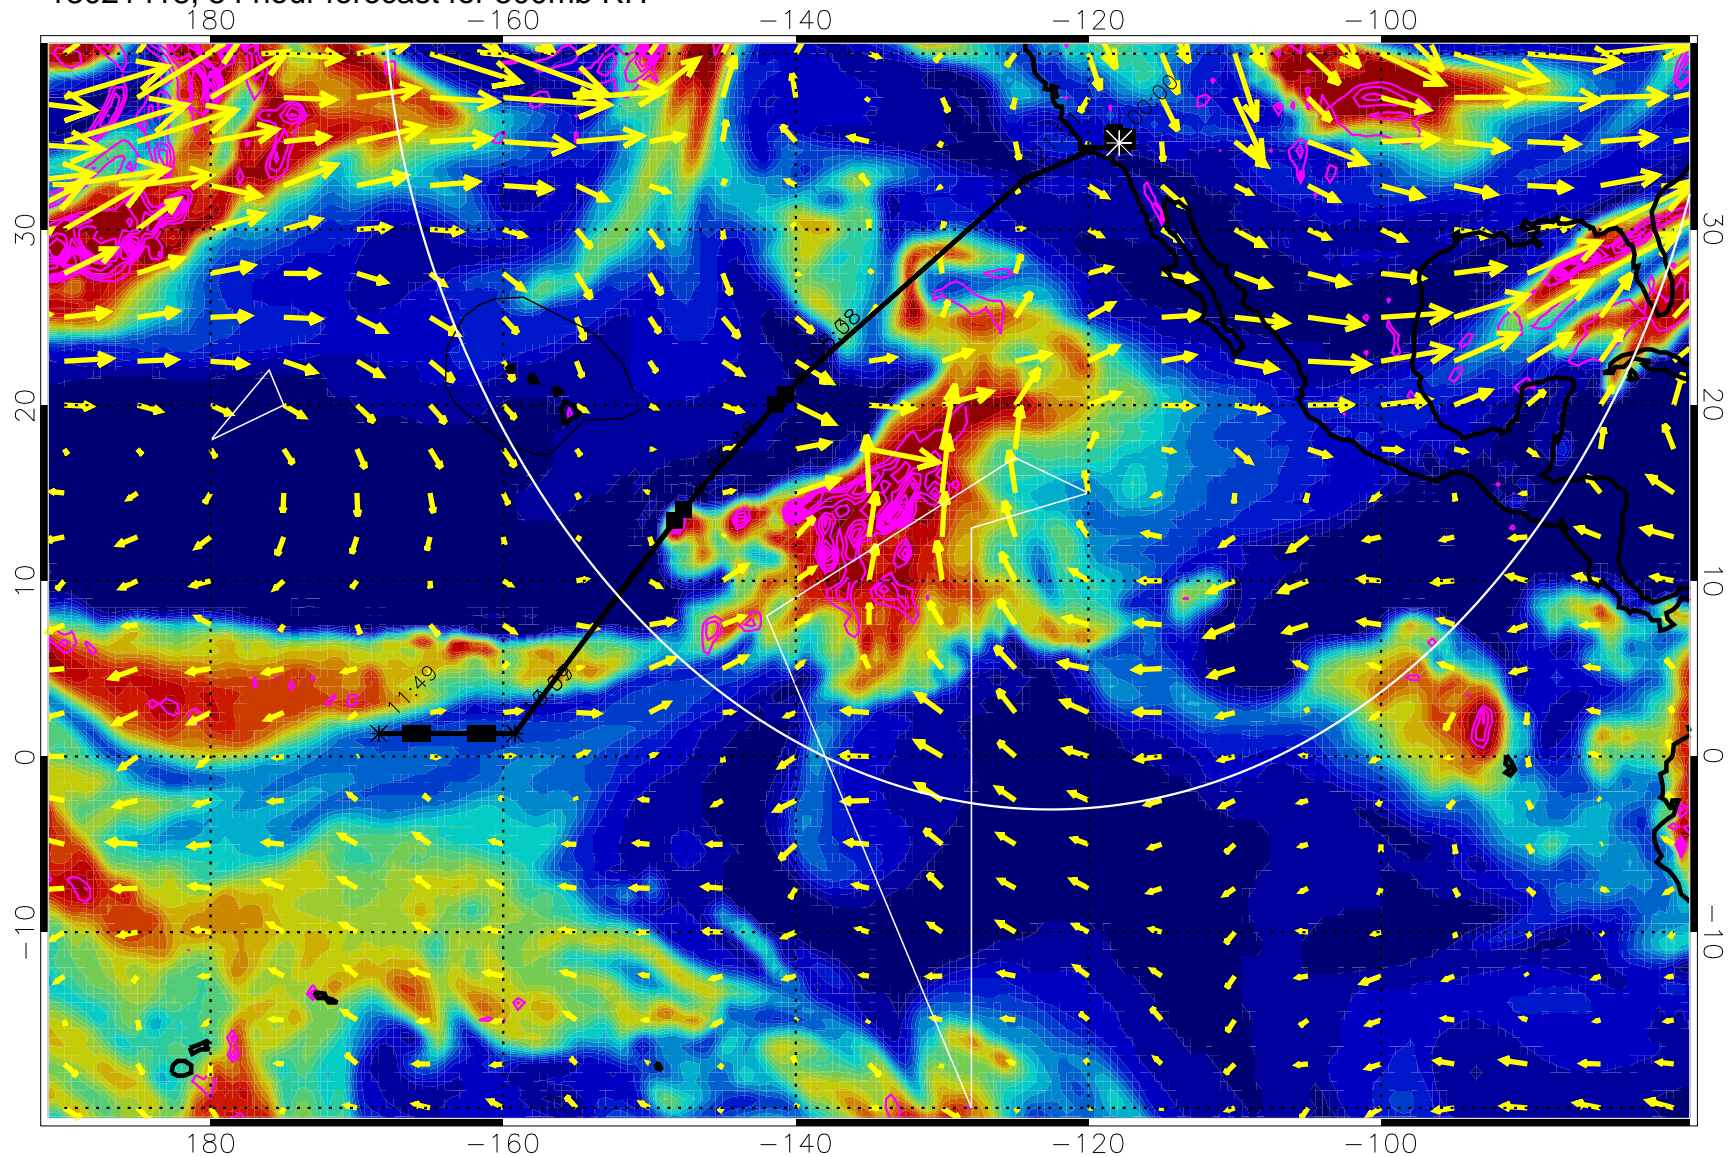

13021400, 36 hour forecast for 500mb RH

Negative Omegas less than -0.3 , contours of 0.3 Pa/s

EPV Tropopause (2 PVU) Position

→ 40 m/s

Range ring of 4055 km -- 13 hours GH round trip

13021406, 42 hour forecast for 500mb RH

Negative Omegas less than -0.3 , contours of 0.3 Pa/s

EPV Tropopause (2 PVU) Position

→ 40 m/s

Range ring of 4055 km -- 13 hours GH round trip

13021412, 48 hour forecast for 500mb RH

Negative Omegas less than -0.3 , contours of 0.3 Pa/s

EPV Tropopause (2 PVU) Position

→ 40 m/s

Range ring of 4055 km -- 13 hours GH round trip

13021418, 54 hour forecast for 500mb RH

Negative Omegas less than -0.3 , contours of 0.3 Pa/s

EPV Tropopause (2 PVU) Position

13021506, 66 hour forecast for 500mb RH

Negative Omegas less than -0.3 , contours of 0.3 Pa/s

EPV Tropopause (2 PVU) Position

→ 40 m/s

Range ring of 4055 km -- 13 hours GH round trip

13021512, 72 hour forecast for 500mb RH