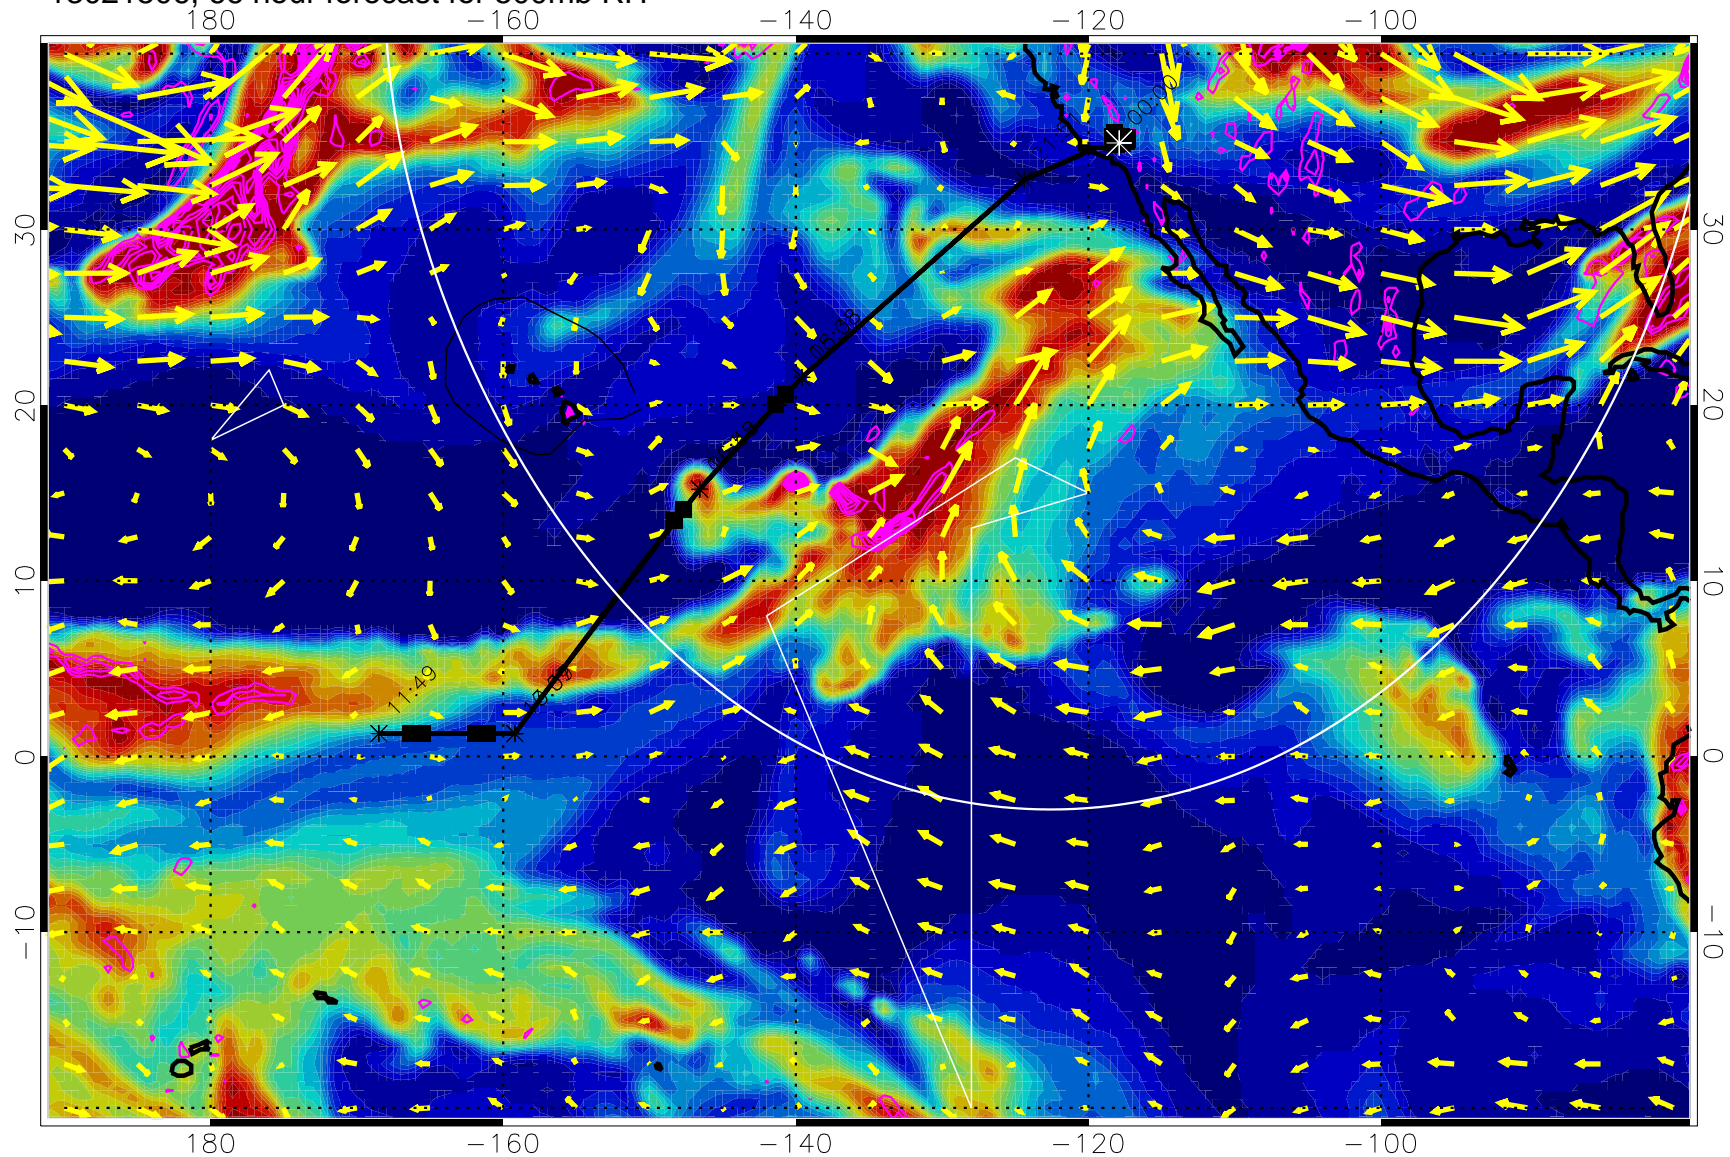

EPV Tropopause (2 PVU) Position

→ 40 m/s

Range ring of 4055 km -- 13 hours GH round trip

13021418, 54 hour forecast for 500mb RH

Negative Omegas less than -0.3 , contours of 0.3 Pa/s

EPV Tropopause (2 PVU) Position

→ 40 m/s

Range ring of 4055 km -- 13 hours GH round trip

13021500, 60 hour forecast for 500mb RH

Negative Omegas less than -0.3 , contours of 0.3 Pa/s

EPV Tropopause (2 PVU) Position

→ 40 m/s

Range ring of 4055 km -- 13 hours GH round trip

13021506, 66 hour forecast for 500mb RH

Negative Omegas less than -0.3 , contours of 0.3 Pa/s

EPV Tropopause (2 PVU) Position

→ 40 m/s

Range ring of 4055 km -- 13 hours GH round trip

13021512, 72 hour forecast for 500mb RH

Negative Omegas less than -0.3 , contours of 0.3 Pa/s

EPV Tropopause (2 PVU) Position

→ 40 m/s

Range ring of 4055 km -- 13 hours GH round trip

13021518, 78 hour forecast for 500mb RH

Negative Omegas less than -0.3 , contours of 0.3 Pa/s