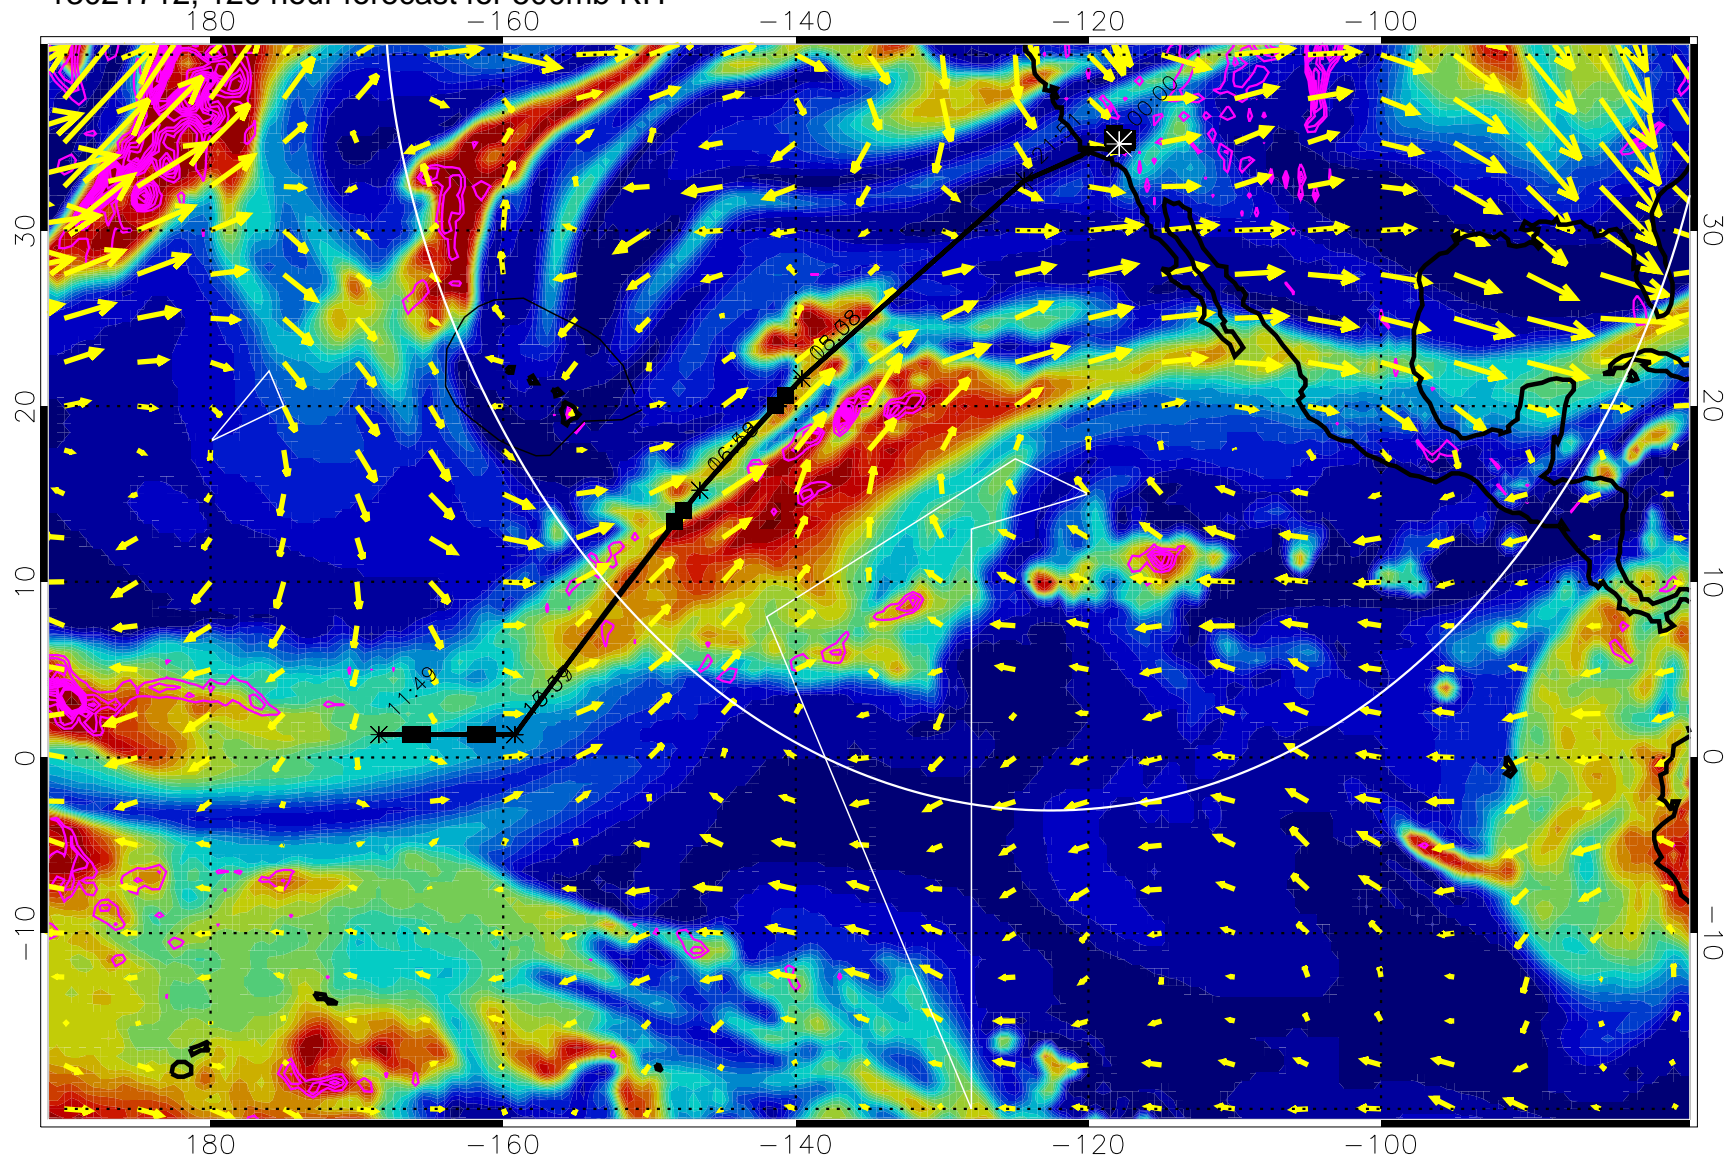

13021612, 96 hour forecast for 500mb RH

Negative Omegas less than -0.3 , contours of 0.3 Pa/s

EPV Tropopause (2 PVU) Position

→ 40 m/s

Range ring of 4055 km -- 13 hours GH round trip

13021618, 102 hour forecast for 500mb RH

Negative Omegas less than -0.3 , contours of 0.3 Pa/s

EPV Tropopause (2 PVU) Position

→ 40 m/s

Range ring of 4055 km -- 13 hours GH round trip

13021700, 108 hour forecast for 500mb RH

Negative Omegas less than -0.3 , contours of 0.3 Pa/s

EPV Tropopause (2 PVU) Position

→ 40 m/s

Range ring of 4055 km -- 13 hours GH round trip

13021706, 114 hour forecast for 500mb RH

Negative Omegas less than -0.3 , contours of 0.3 Pa/s

EPV Tropopause (2 PVU) Position

→ 40 m/s

Range ring of 4055 km -- 13 hours GH round trip

13021712, 120 hour forecast for 500mb RH

Negative Omegas less than -0.3 , contours of 0.3 Pa/s

EPV Tropopause (2 PVU) Position

→ 40 m/s

Range ring of 4055 km -- 13 hours GH round trip