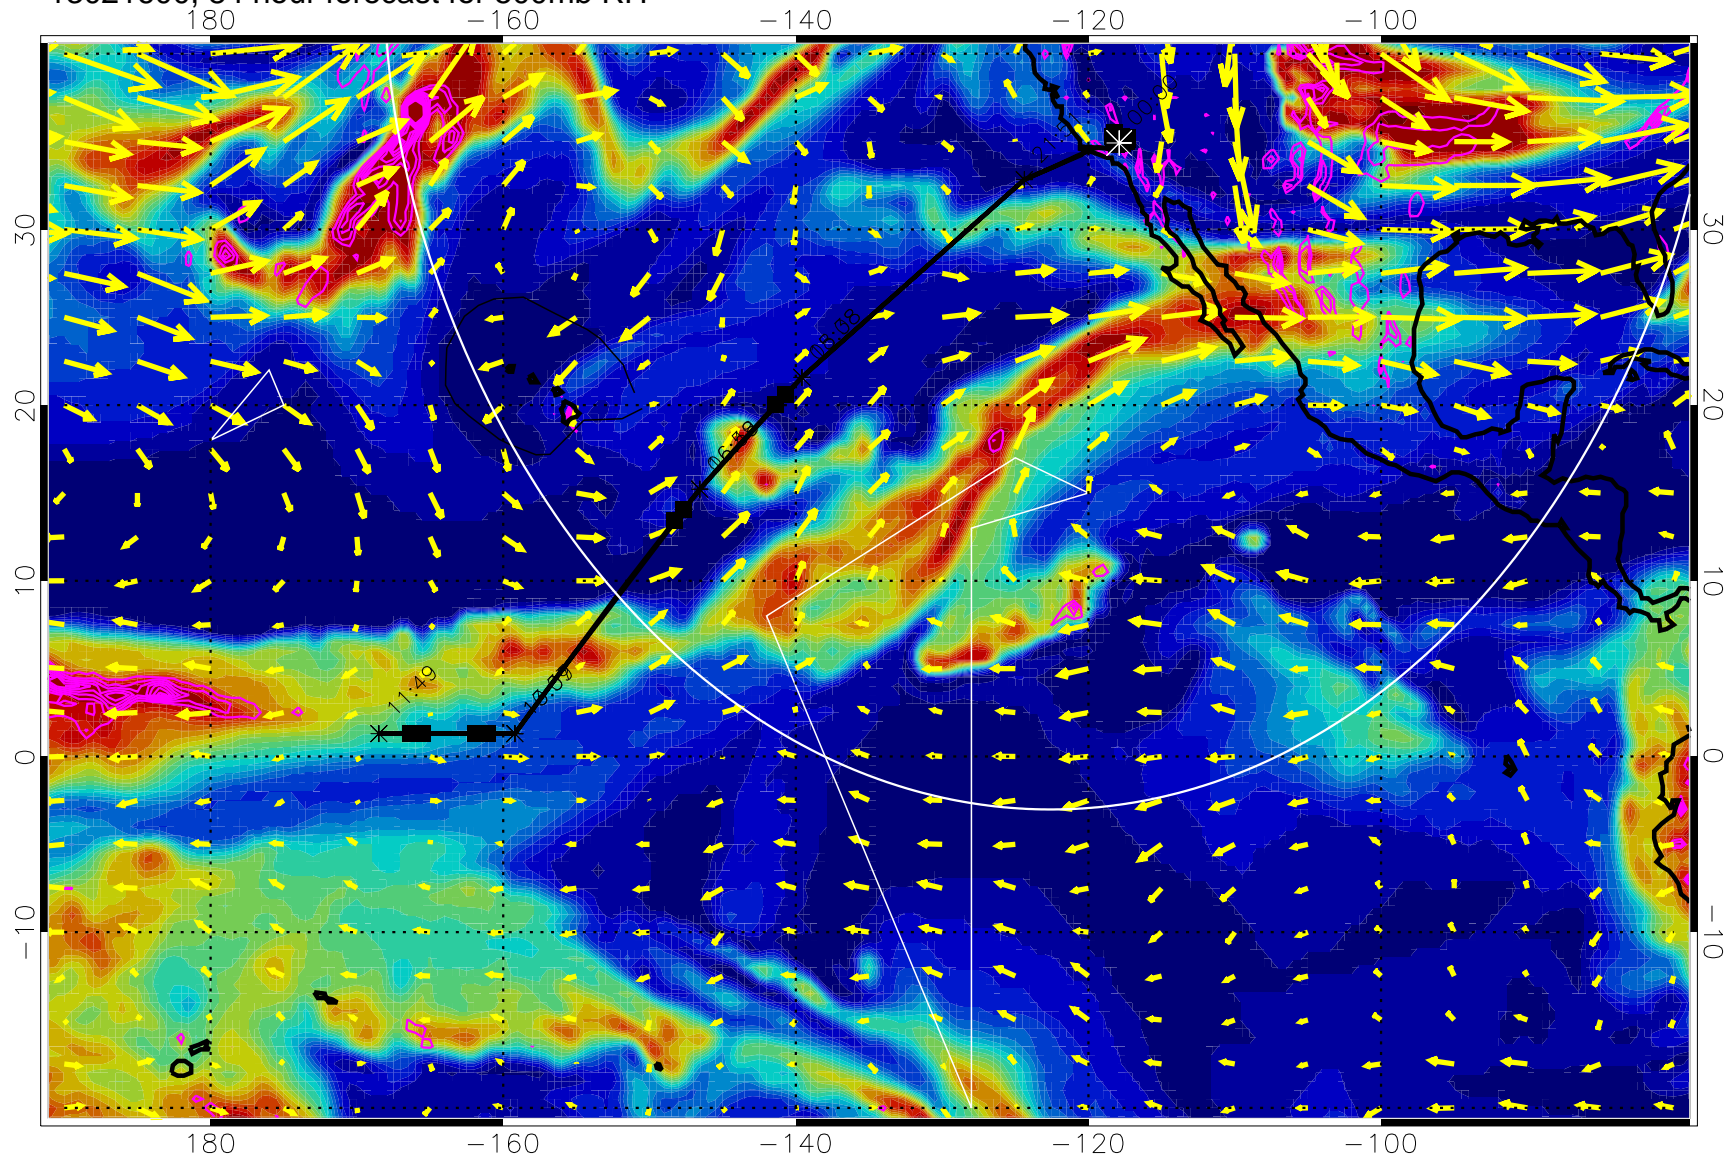

13021506, 66 hour forecast for 500mb RH

Negative Omegas less than -0.3 , contours of 0.3 Pa/s

EPV Tropopause (2 PVU) Position

→ 40 m/s

Range ring of 4055 km -- 13 hours GH round trip

13021512, 72 hour forecast for 500mb RH

Negative Omegas less than -0.3 , contours of 0.3 Pa/s

EPV Tropopause (2 PVU) Position

→ 40 m/s

Range ring of 4055 km -- 13 hours GH round trip

13021518, 78 hour forecast for 500mb RH

Negative Omegas less than -0.3 , contours of 0.3 Pa/s

EPV Tropopause (2 PVU) Position

→ 40 m/s

Range ring of 4055 km -- 13 hours GH round trip

13021600, 84 hour forecast for 500mb RH

Negative Omegas less than -0.3 , contours of 0.3 Pa/s

EPV Tropopause (2 PVU) Position

13021612, 96 hour forecast for 500mb RH

Negative Omegas less than -0.3 , contours of 0.3 Pa/s

EPV Tropopause (2 PVU) Position

→ 40 m/s

Range ring of 4055 km -- 13 hours GH round trip

13021618, 102 hour forecast for 500mb RH