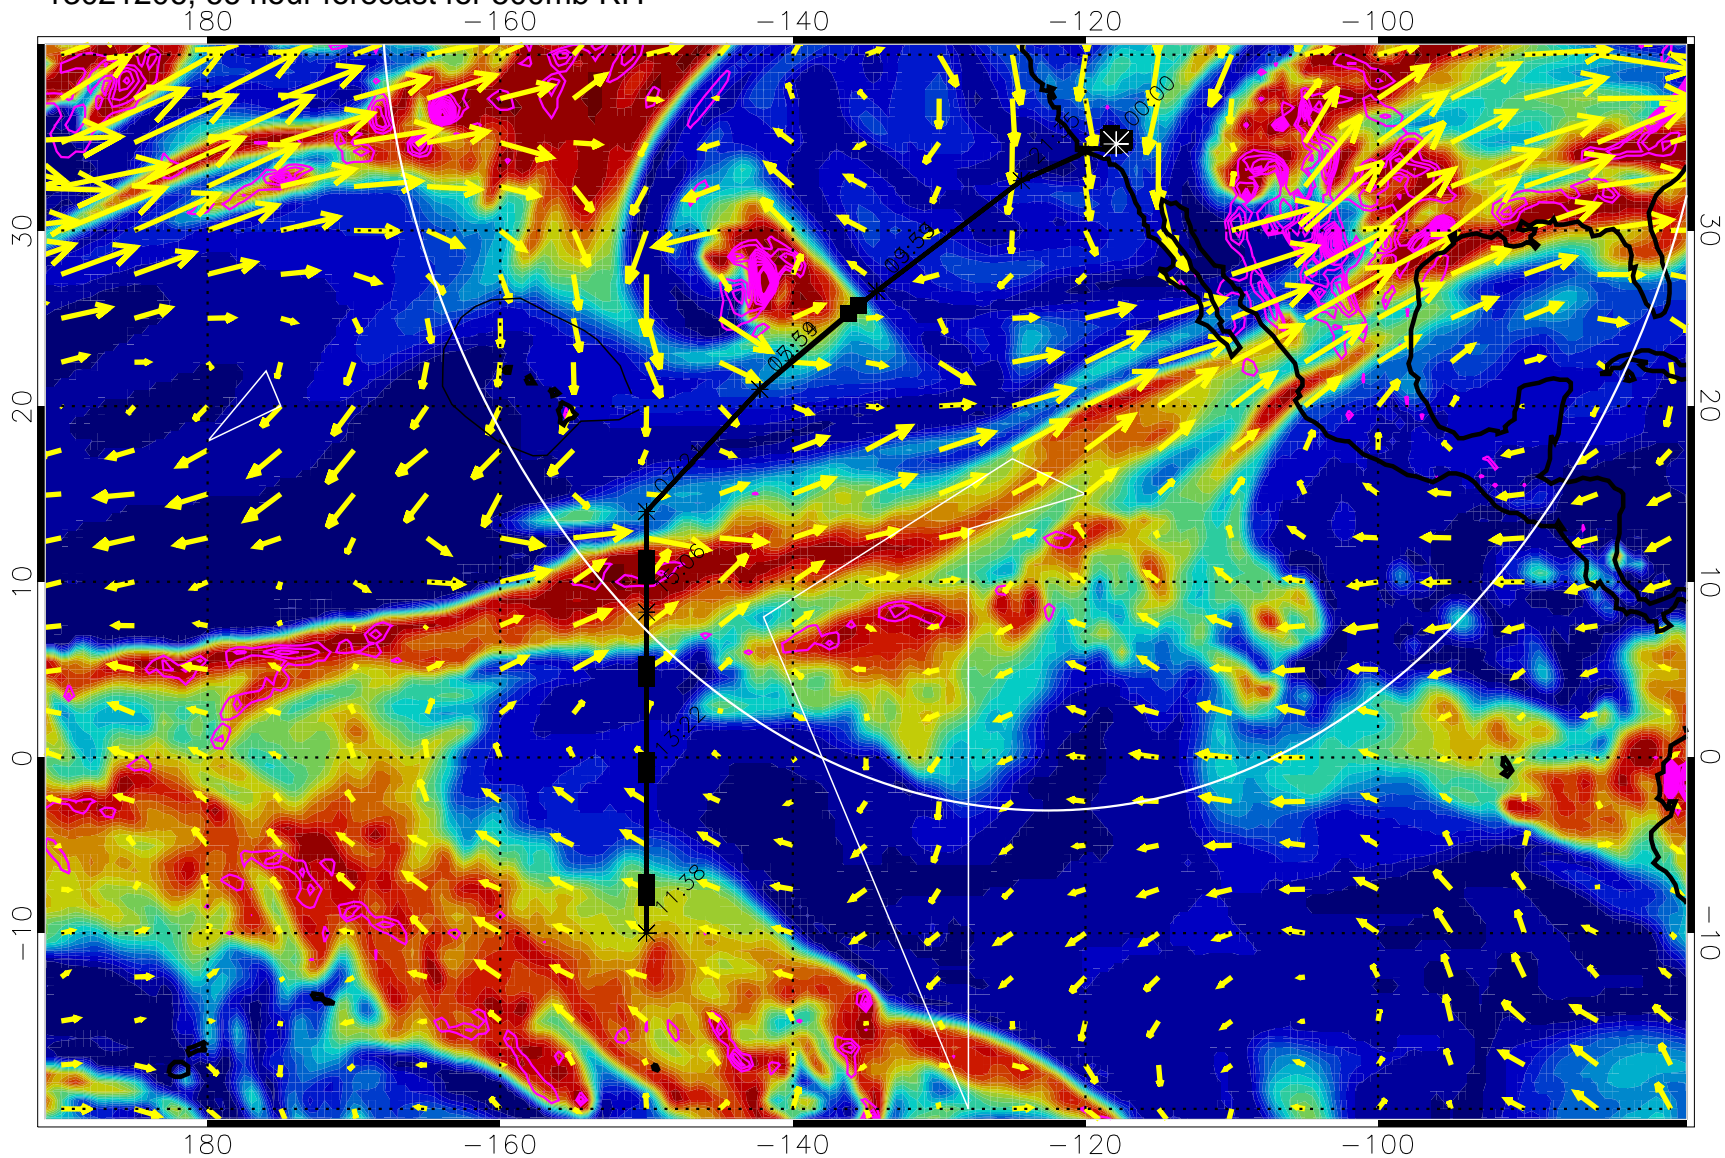

→ 40 m/s

Range ring of 4055 km -- 13 hours GH round trip

13021200, 60 hour forecast for 500mb RH

Negative Omegas less than -0.3 , contours of $.3$ Pa/s

EPV Tropopause (2 PVU) Position

→ 40 m/s

Range ring of 4055 km -- 13 hours GH round trip

13021206, 66 hour forecast for 500mb RH

Negative Omegas less than -0.3 , contours of 0.3 Pa/s

EPV Tropopause (2 PVU) Position

→ 40 m/s

Range ring of 4055 km -- 13 hours GH round trip

13021212, 72 hour forecast for 500mb RH