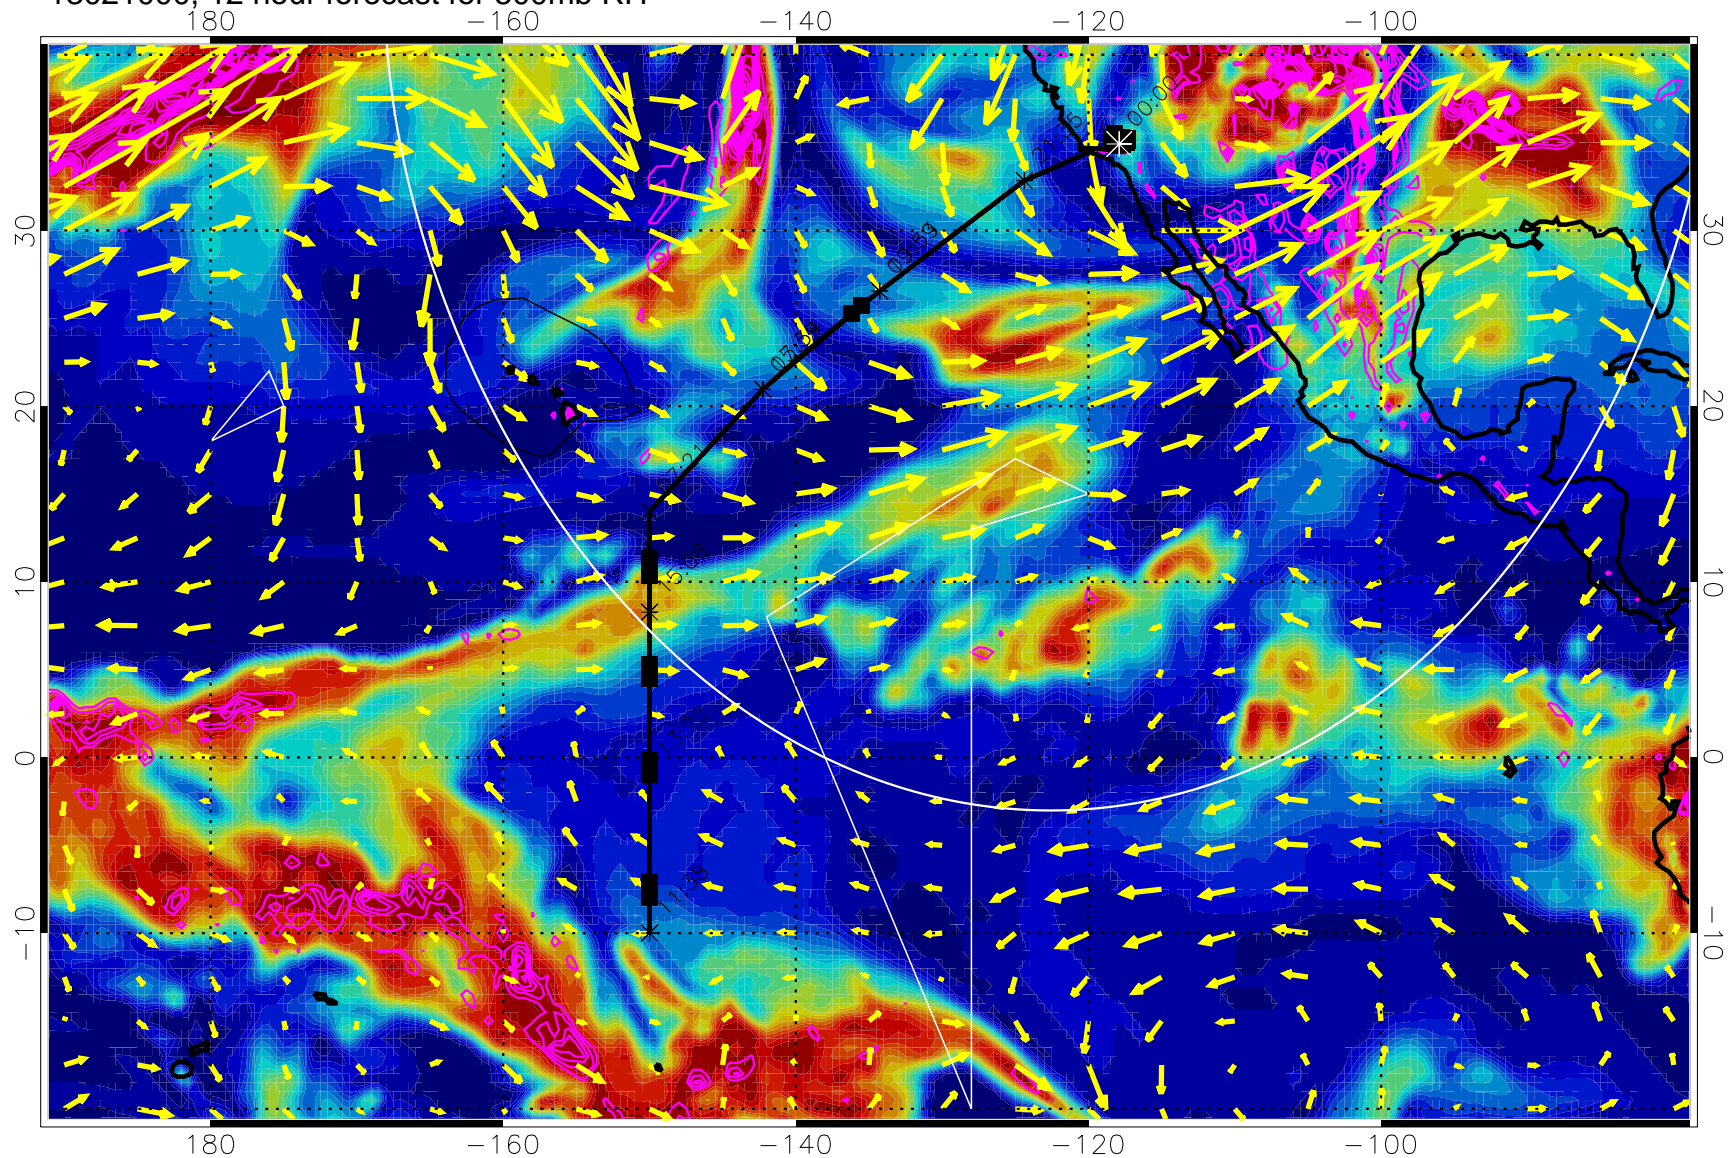

13020918, 6 hour forecast for 500mb RH

Negative Omegas less than -0.3 , contours of $.3$ Pa/s

EPV Tropopause (2 PVU) Position

→ 40 m/s

Range ring of 4055 km -- 13 hours GH round trip

13021000, 12 hour forecast for 500mb RH

Negative Omegas less than -0.3 , contours of 0.3 Pa/s

EPV Tropopause (2 PVU) Position

→ 40 m/s

Range ring of 4055 km -- 13 hours GH round trip

13021006, 18 hour forecast for 500mb RH

Negative Omegas less than -0.3 , contours of 0.3 Pa/s

EPV Tropopause (2 PVU) Position

→ 40 m/s

Range ring of 4055 km -- 13 hours GH round trip

13021012, 24 hour forecast for 500mb RH

Negative Omegas less than -0.3 , contours of 0.3 Pa/s

EPV Tropopause (2 PVU) Position

→ 40 m/s

Range ring of 4055 km -- 13 hours GH round trip

13021018, 30 hour forecast for 500mb RH

Negative Omegas less than -0.3 , contours of 0.3 Pa/s

EPV Tropopause (2 PVU) Position

→ 40 m/s

Range ring of 4055 km -- 13 hours GH round trip