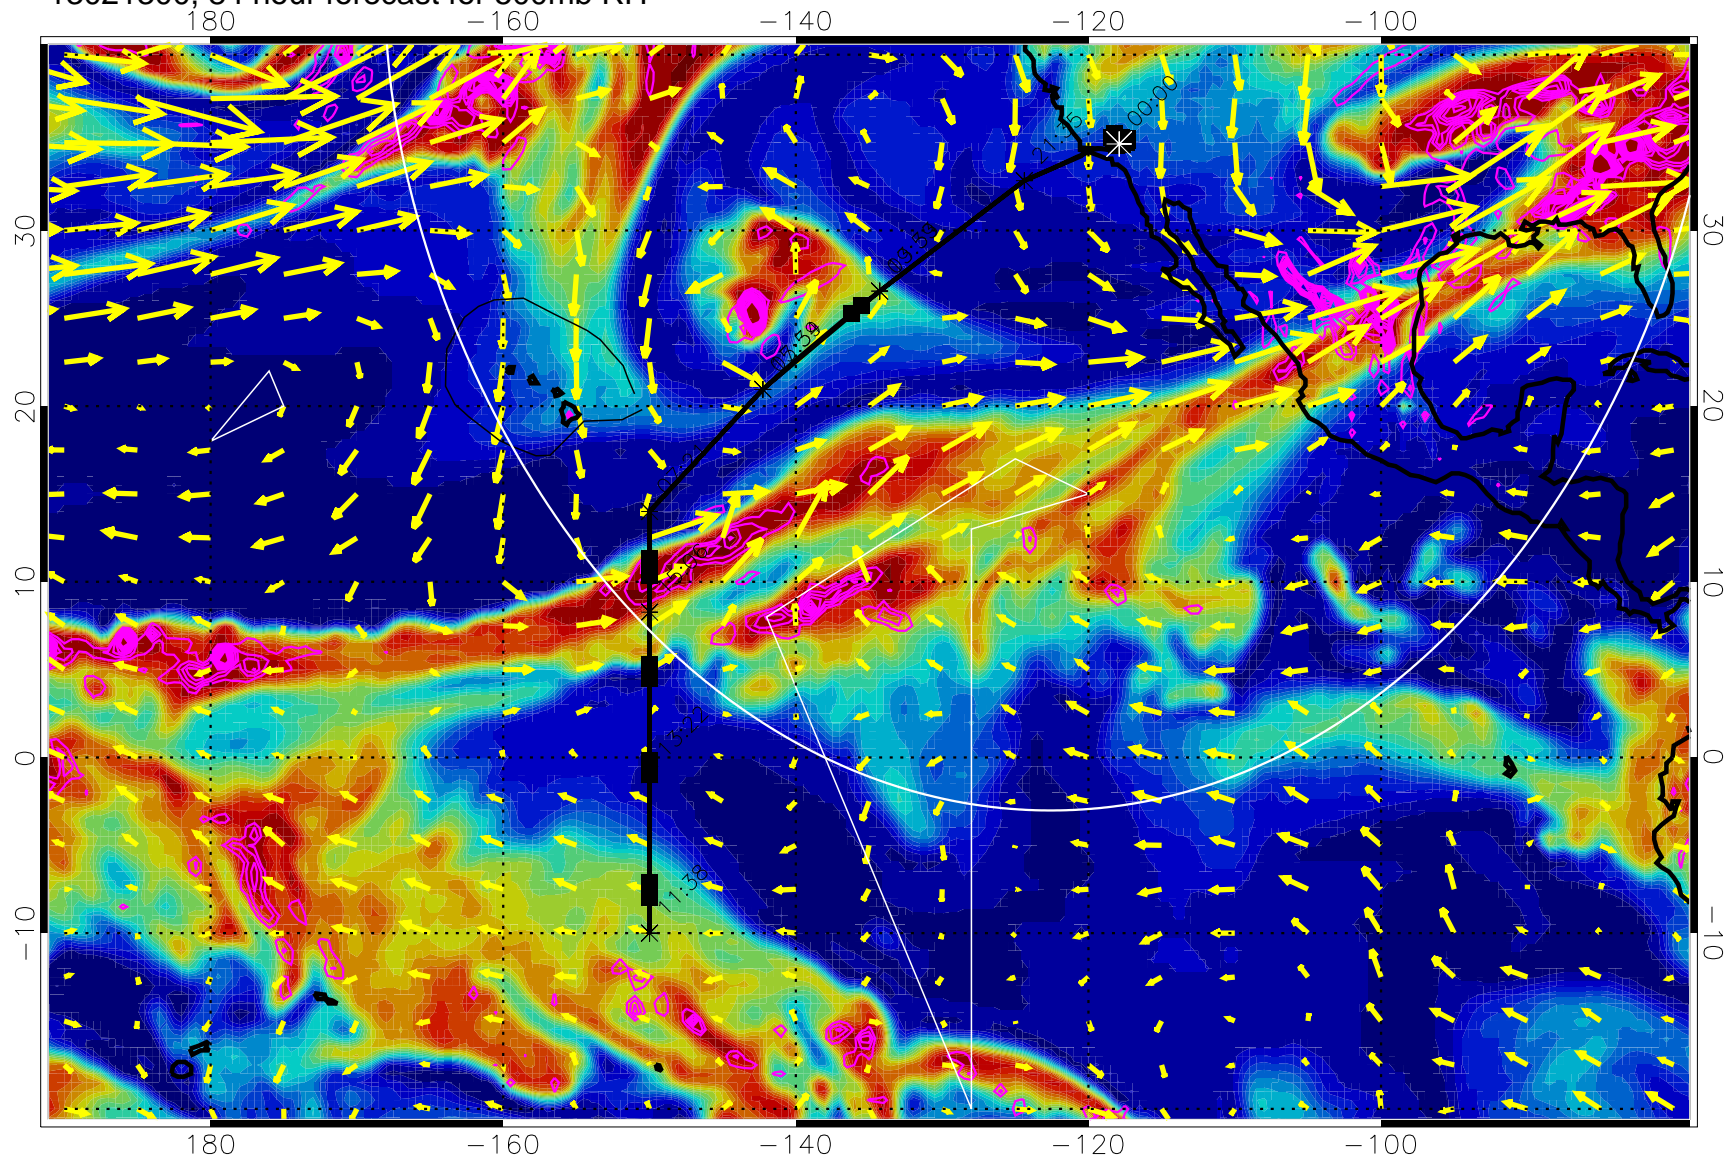

13021206, 66 hour forecast for 500mb RH

Negative Omegas less than -0.3 , contours of 0.3 Pa/s

EPV Tropopause (2 PVU) Position

→ 40 m/s

Range ring of 4055 km -- 13 hours GH round trip

13021212, 72 hour forecast for 500mb RH

Negative Omegas less than -0.3 , contours of 0.3 Pa/s

EPV Tropopause (2 PVU) Position

→ 40 m/s

Range ring of 4055 km -- 13 hours GH round trip

13021218, 78 hour forecast for 500mb RH

Negative Omegas less than -0.3 , contours of 0.3 Pa/s

EPV Tropopause (2 PVU) Position

→ 40 m/s

Range ring of 4055 km -- 13 hours GH round trip

13021300, 84 hour forecast for 500mb RH

Negative Omegas less than -0.3 , contours of 0.3 Pa/s

EPV Tropopause (2 PVU) Position

→ 40 m/s

Range ring of 4055 km -- 13 hours GH round trip

13021306, 90 hour forecast for 500mb RH

Negative Omegas less than -0.3 , contours of 0.3 Pa/s

EPV Tropopause (2 PVU) Position

→ 40 m/s

Range ring of 4055 km -- 13 hours GH round trip