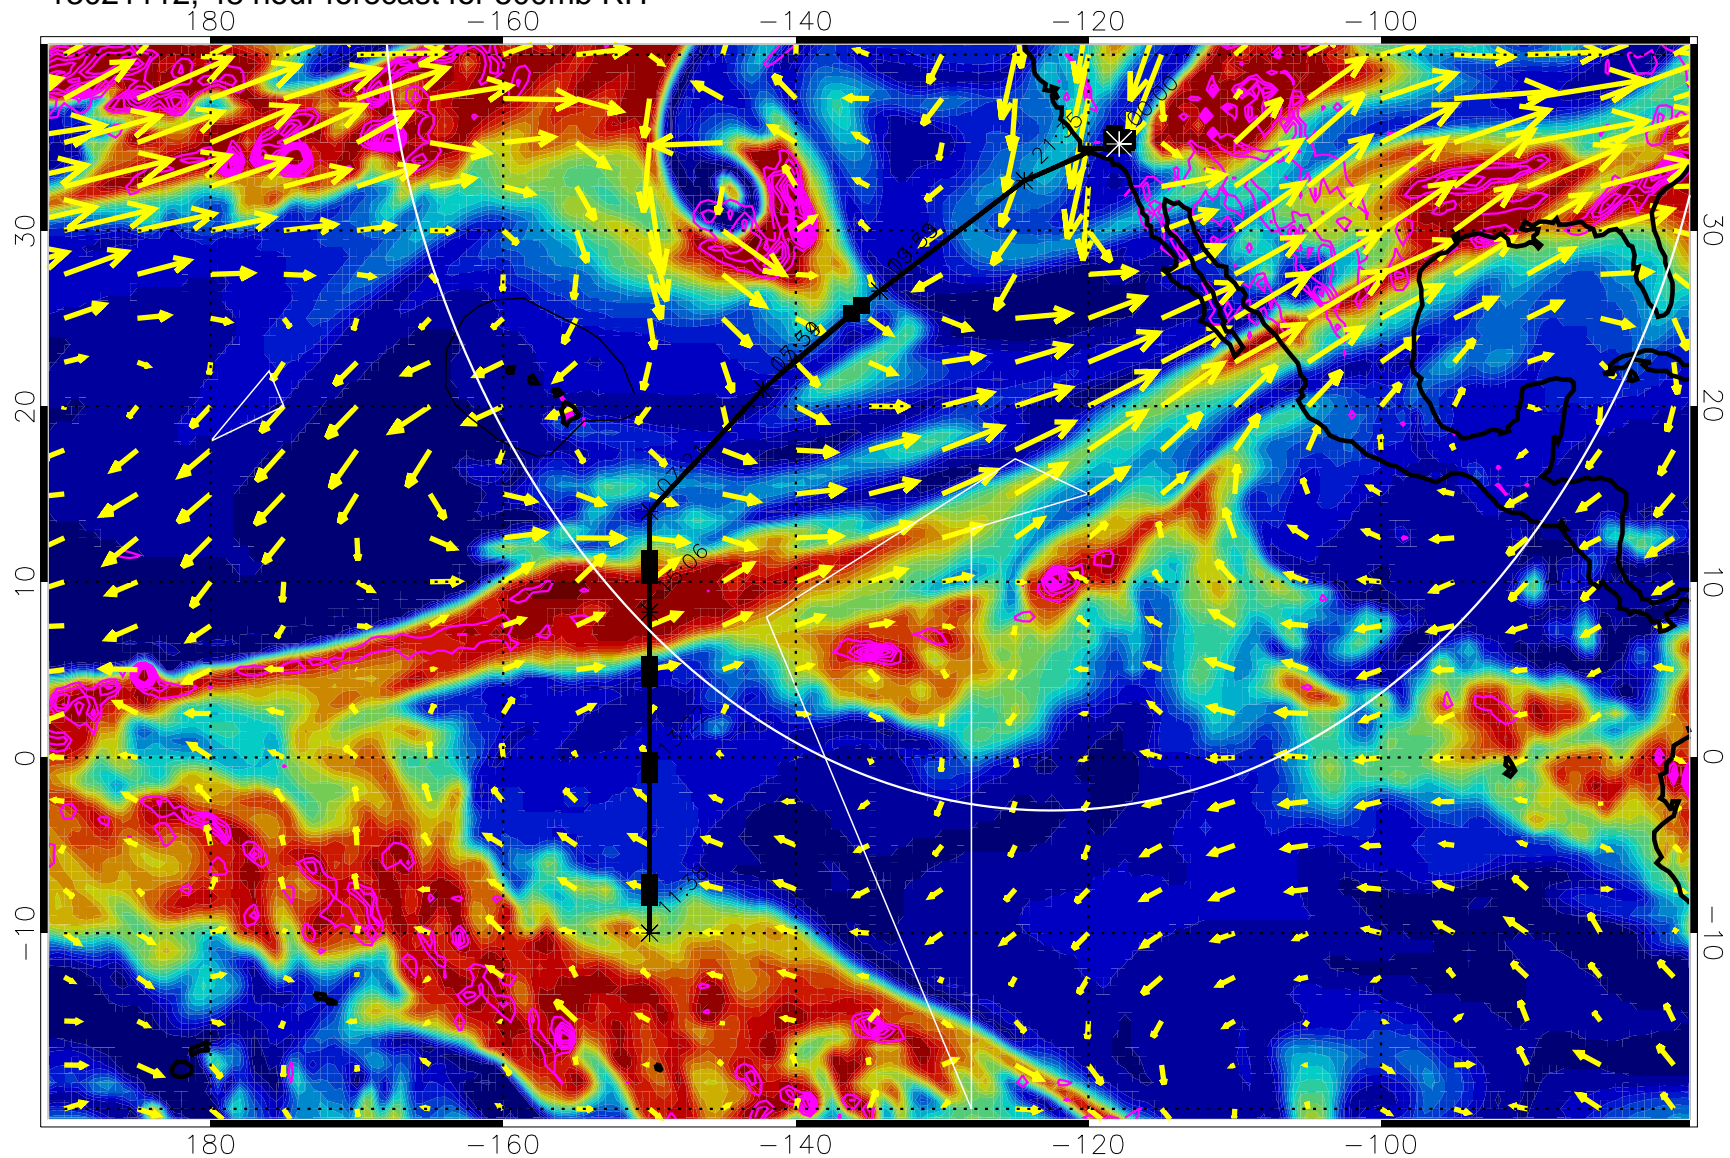

EPV Tropopause (2 PVU) Position

→ 40 m/s

Range ring of 4055 km -- 13 hours GH round trip

13021012, 24 hour forecast for 500mb RH

Negative Omegas less than -0.3 , contours of 0.3 Pa/s

EPV Tropopause (2 PVU) Position

13021100, 36 hour forecast for 500mb RH

Negative Omegas less than -0.3 , contours of 0.3 Pa/s

EPV Tropopause (2 PVU) Position

→ 40 m/s

Range ring of 4055 km -- 13 hours GH round trip

13021106, 42 hour forecast for 500mb RH

Negative Omegas less than -0.3 , contours of 0.3 Pa/s

EPV Tropopause (2 PVU) Position

→ 40 m/s

Range ring of 4055 km -- 13 hours GH round trip

13021112, 48 hour forecast for 500mb RH

Negative Omegas less than -0.3 , contours of 0.3 Pa/s

EPV Tropopause (2 PVU) Position

→ 40 m/s

Range ring of 4055 km -- 13 hours GH round trip

13021118, 54 hour forecast for 500mb RH

Negative Omegas less than -0.3 , contours of 0.3 Pa/s

EPV Tropopause (2 PVU) Position