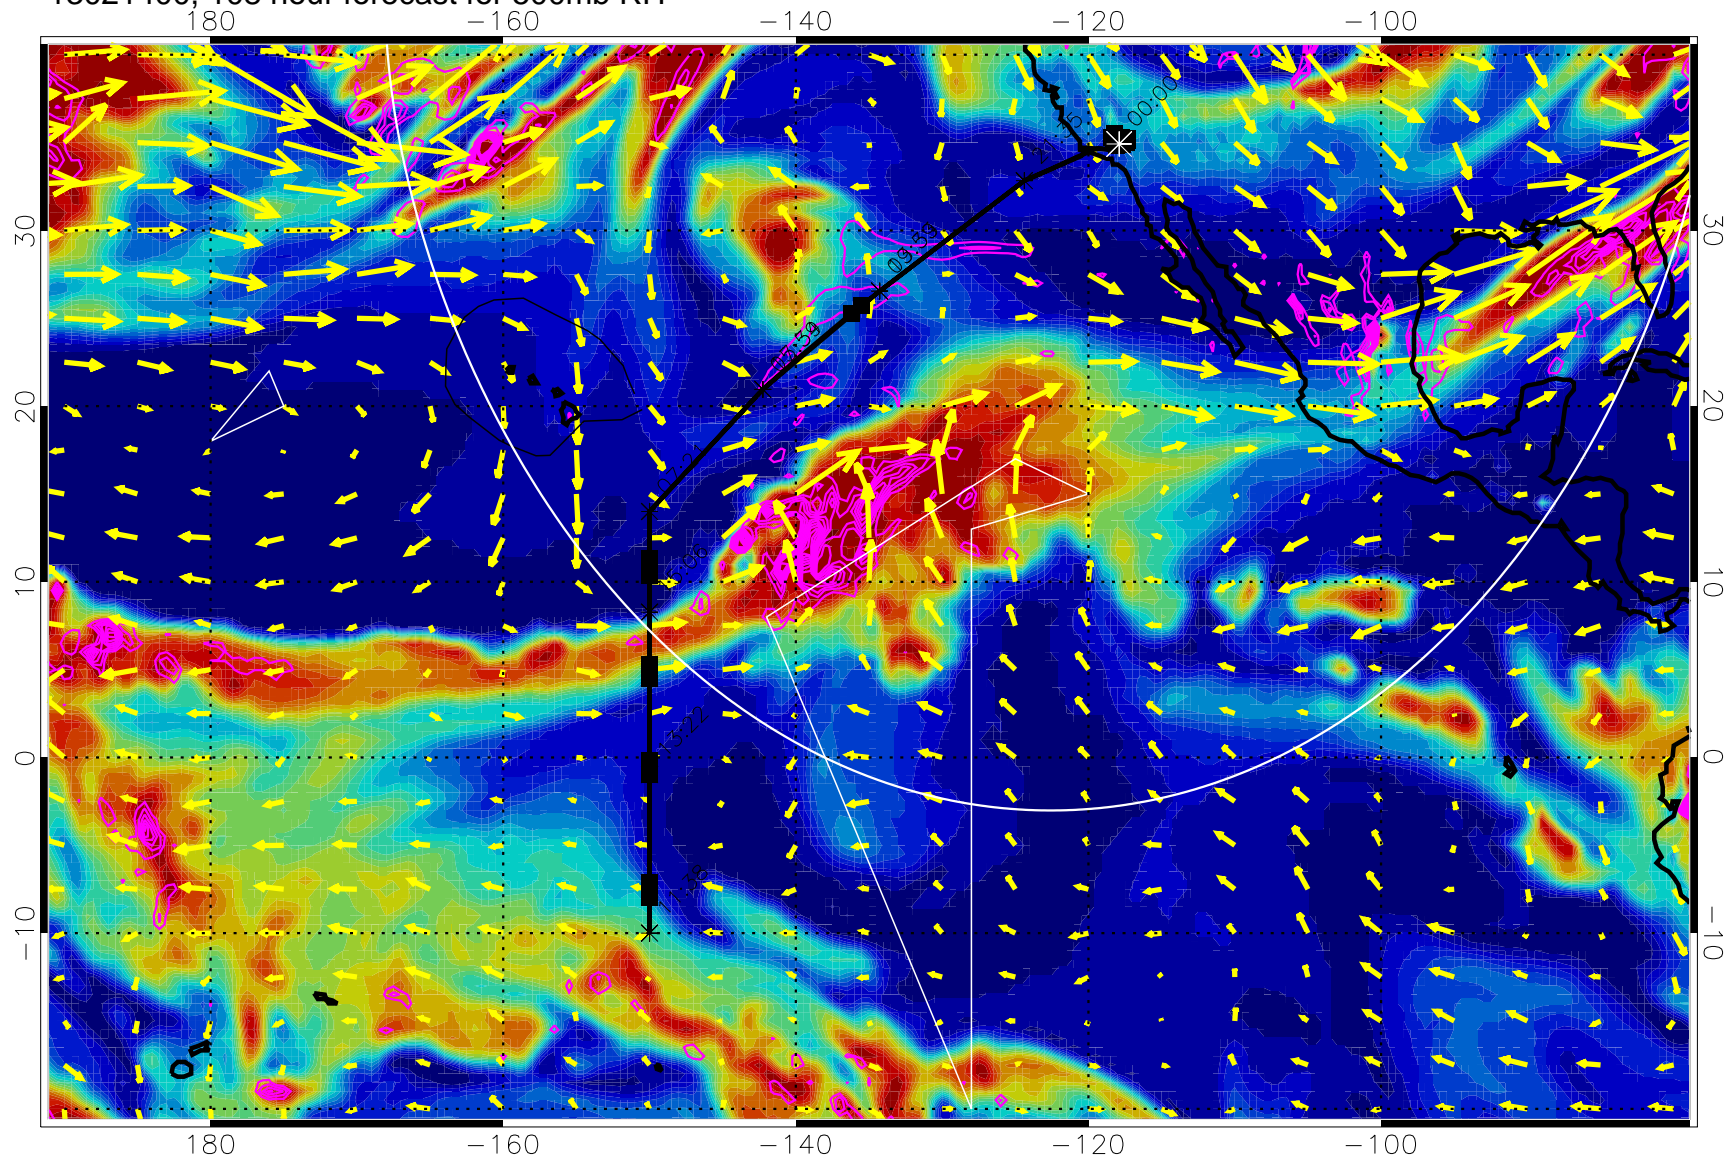

13021312, 96 hour forecast for 500mb RH

Negative Omegas less than -0.3 , contours of 0.3 Pa/s

EPV Tropopause (2 PVU) Position

→ 40 m/s

Range ring of 4055 km -- 13 hours GH round trip

13021318, 102 hour forecast for 500mb RH

0 20 40 60 80 100
RH, %

Negative Omegas less than -0.3 , contours of 0.3 Pa/s

EPV Tropopause (2 PVU) Position

→ 40 m/s

Range ring of 4055 km -- 13 hours GH round trip

13021400, 108 hour forecast for 500mb RH

Negative Omegas less than -0.3 , contours of 0.3 Pa/s

EPV Tropopause (2 PVU) Position

→ 40 m/s

Range ring of 4055 km -- 13 hours GH round trip

13021406, 114 hour forecast for 500mb RH

Negative Omegas less than -0.3 , contours of 0.3 Pa/s

EPV Tropopause (2 PVU) Position

→ 40 m/s

Range ring of 4055 km -- 13 hours GH round trip

13021412, 120 hour forecast for 500mb RH

Negative Omegas less than -0.3 , contours of 0.3 Pa/s

EPV Tropopause (2 PVU) Position