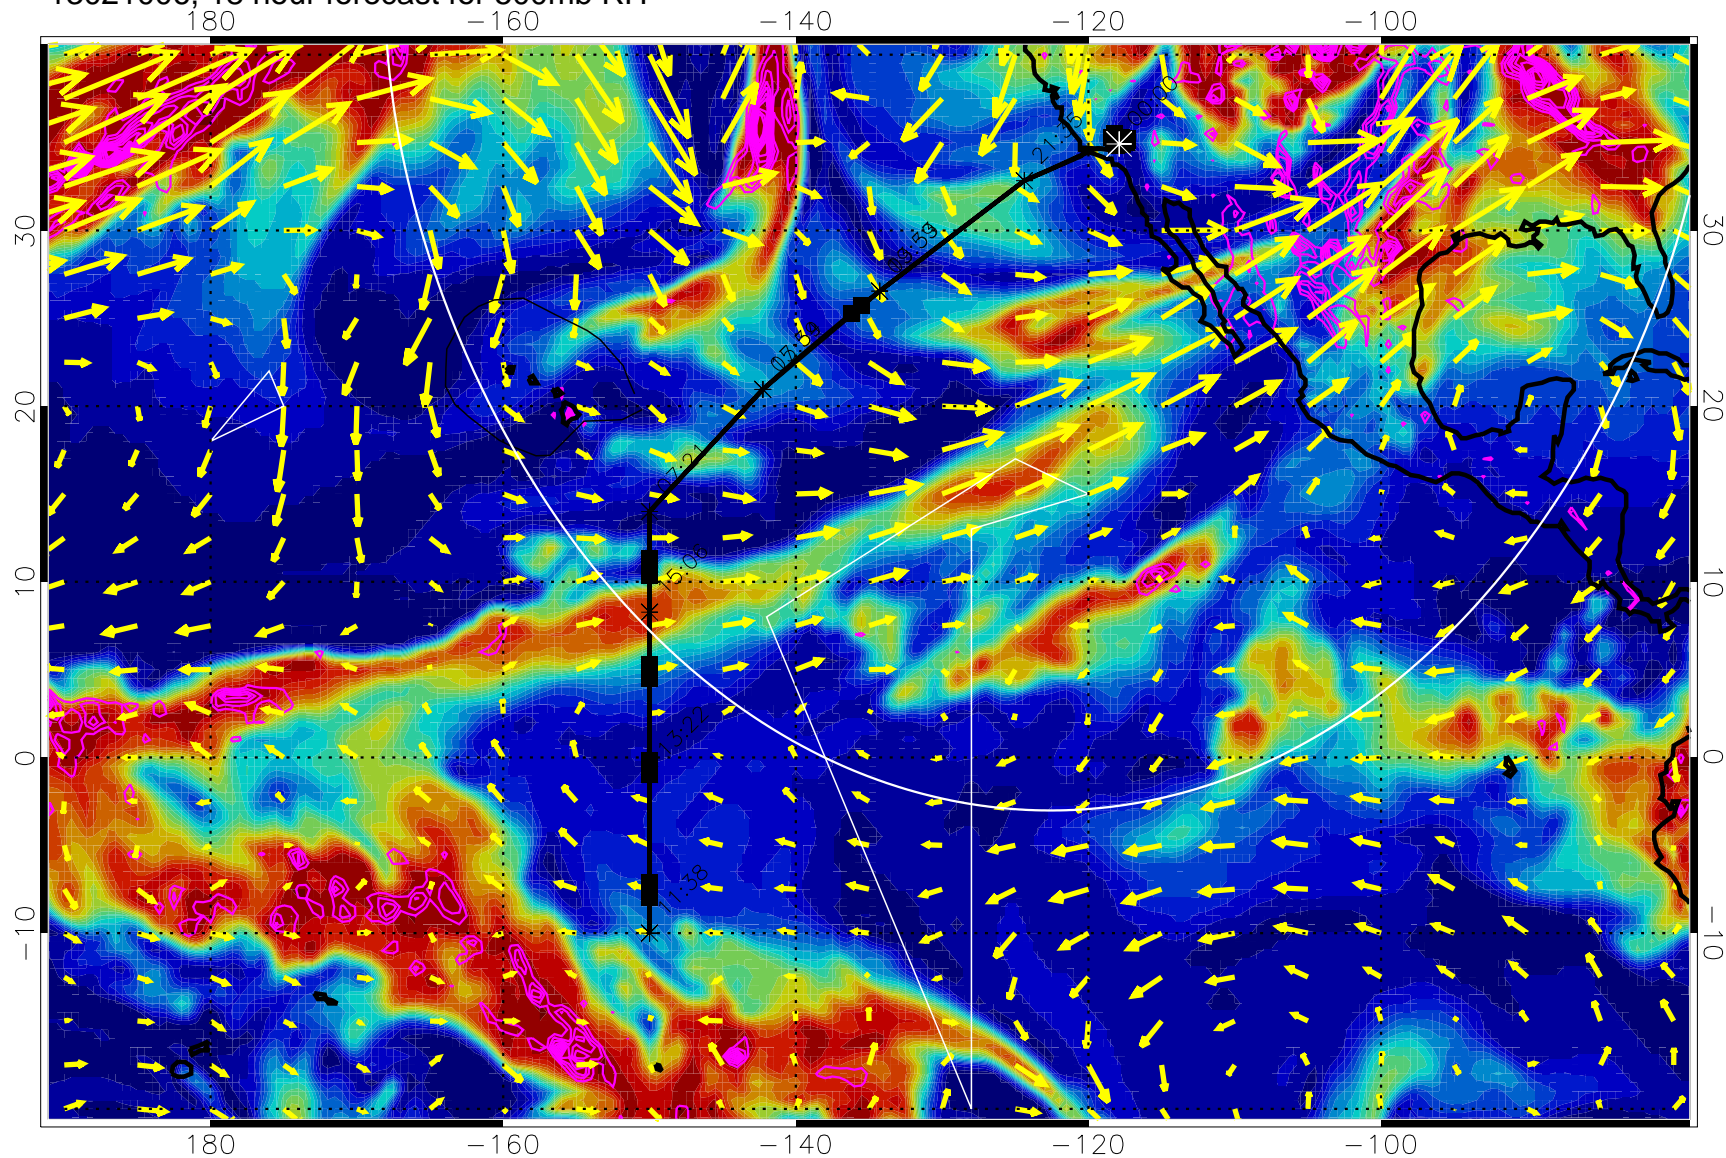

13020918, 6 hour forecast for 500mb RH

Negative Omegas less than -0.3 , contours of $.3$ Pa/s

EPV Tropopause (2 PVU) Position

→ 40 m/s

Range ring of 4055 km -- 13 hours GH round trip

13021000, 12 hour forecast for 500mb RH

Negative Omegas less than -0.3 , contours of 0.3 Pa/s

EPV Tropopause (2 PVU) Position

→ 40 m/s

Range ring of 4055 km -- 13 hours GH round trip

13021006, 18 hour forecast for 500mb RH

Negative Omegas less than -0.3 , contours of 0.3 Pa/s

EPV Tropopause (2 PVU) Position

→ 40 m/s

Range ring of 4055 km -- 13 hours GH round trip

13021012, 24 hour forecast for 500mb RH

Negative Omegas less than -0.3 , contours of 0.3 Pa/s

EPV Tropopause (2 PVU) Position

→ 40 m/s

Range ring of 4055 km -- 13 hours GH round trip

13021018, 30 hour forecast for 500mb RH

Negative Omegas less than -0.3 , contours of 0.3 Pa/s

EPV Tropopause (2 PVU) Position

→ 40 m/s

Range ring of 4055 km -- 13 hours GH round trip