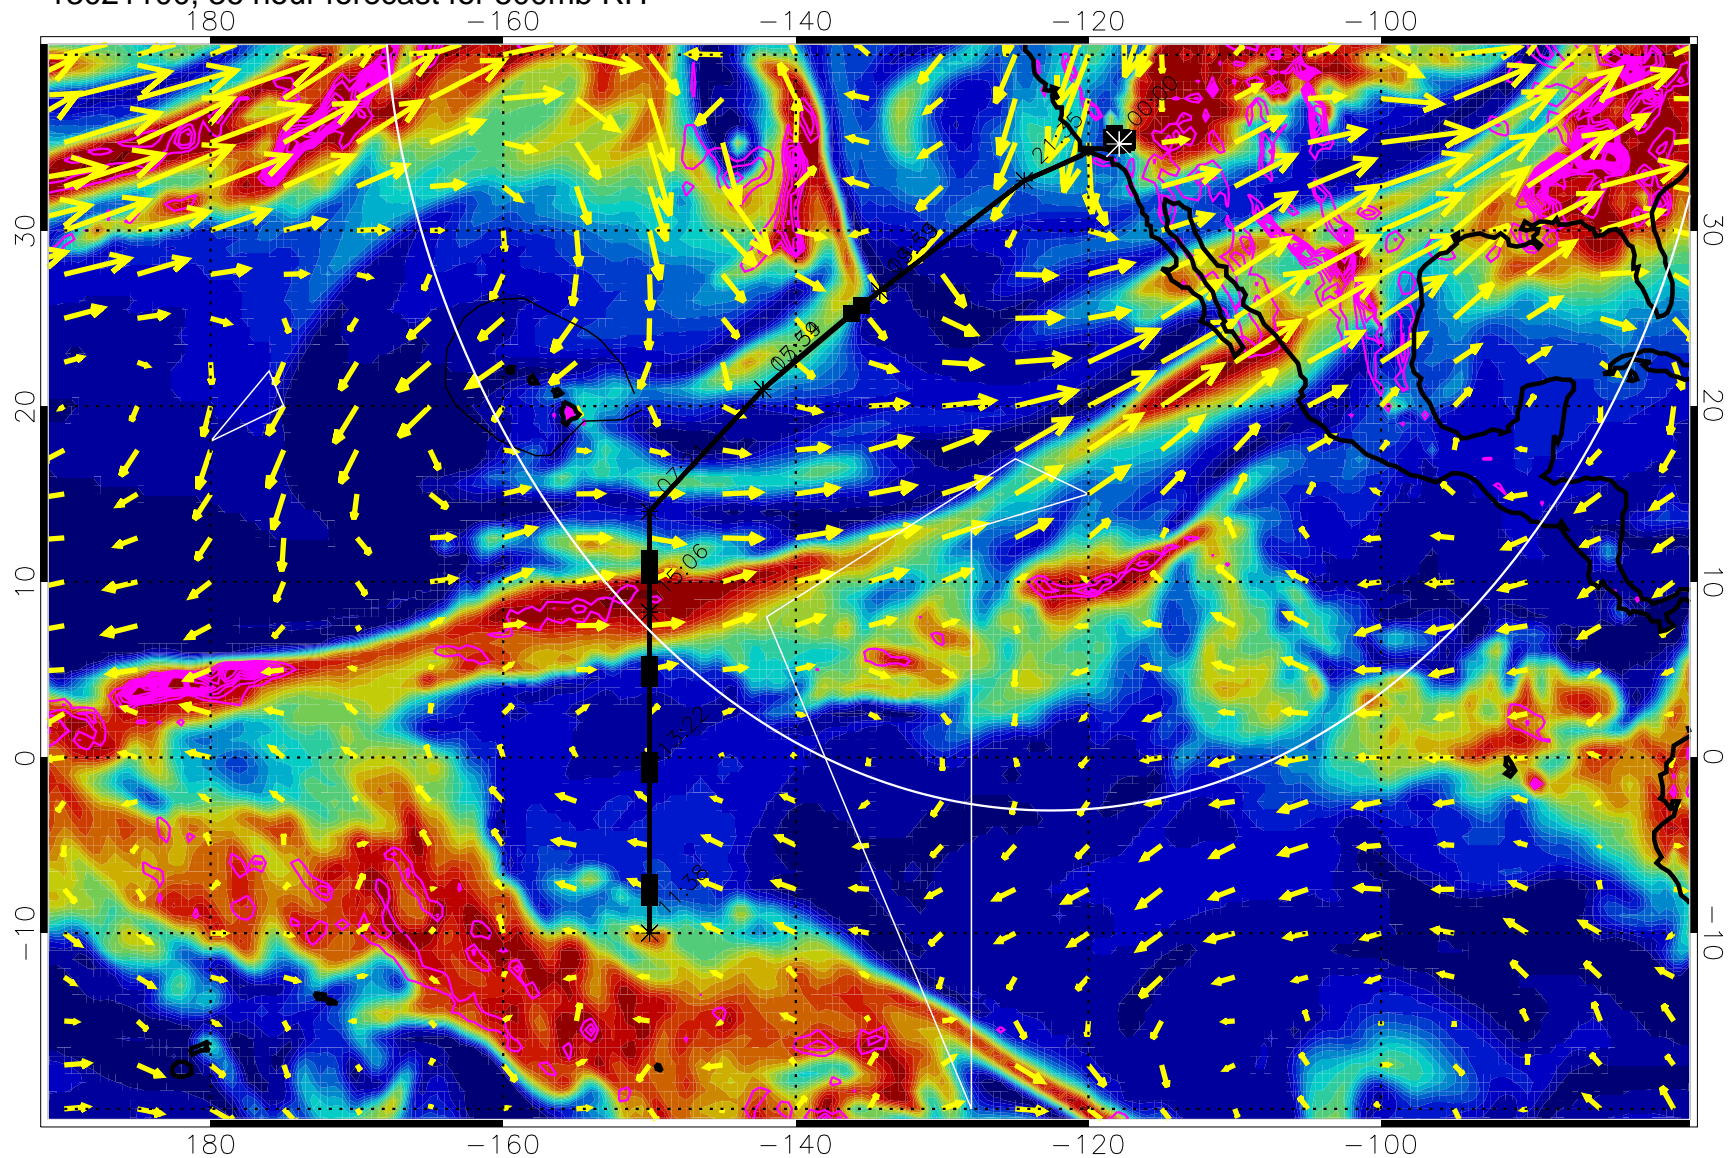

EPV Tropopause (2 PVU) Position

→ 40 m/s

Range ring of 4055 km -- 13 hours GH round trip

13021012, 24 hour forecast for 500mb RH

Negative Omegas less than -0.3 , contours of 0.3 Pa/s

EPV Tropopause (2 PVU) Position

→ 40 m/s

Range ring of 4055 km -- 13 hours GH round trip

13021018, 30 hour forecast for 500mb RH

Negative Omegas less than -0.3 , contours of 0.3 Pa/s

EPV Tropopause (2 PVU) Position

→ 40 m/s

Range ring of 4055 km -- 13 hours GH round trip

13021100, 36 hour forecast for 500mb RH

Negative Omegas less than -0.3 , contours of 0.3 Pa/s

EPV Tropopause (2 PVU) Position

→ 40 m/s

Range ring of 4055 km -- 13 hours GH round trip

13021106, 42 hour forecast for 500mb RH

Negative Omegas less than -0.3 , contours of 0.3 Pa/s

EPV Tropopause (2 PVU) Position

→ 40 m/s

Range ring of 4055 km -- 13 hours GH round trip

13021112, 48 hour forecast for 500mb RH

Negative Omegas less than -0.3 , contours of 0.3 Pa/s