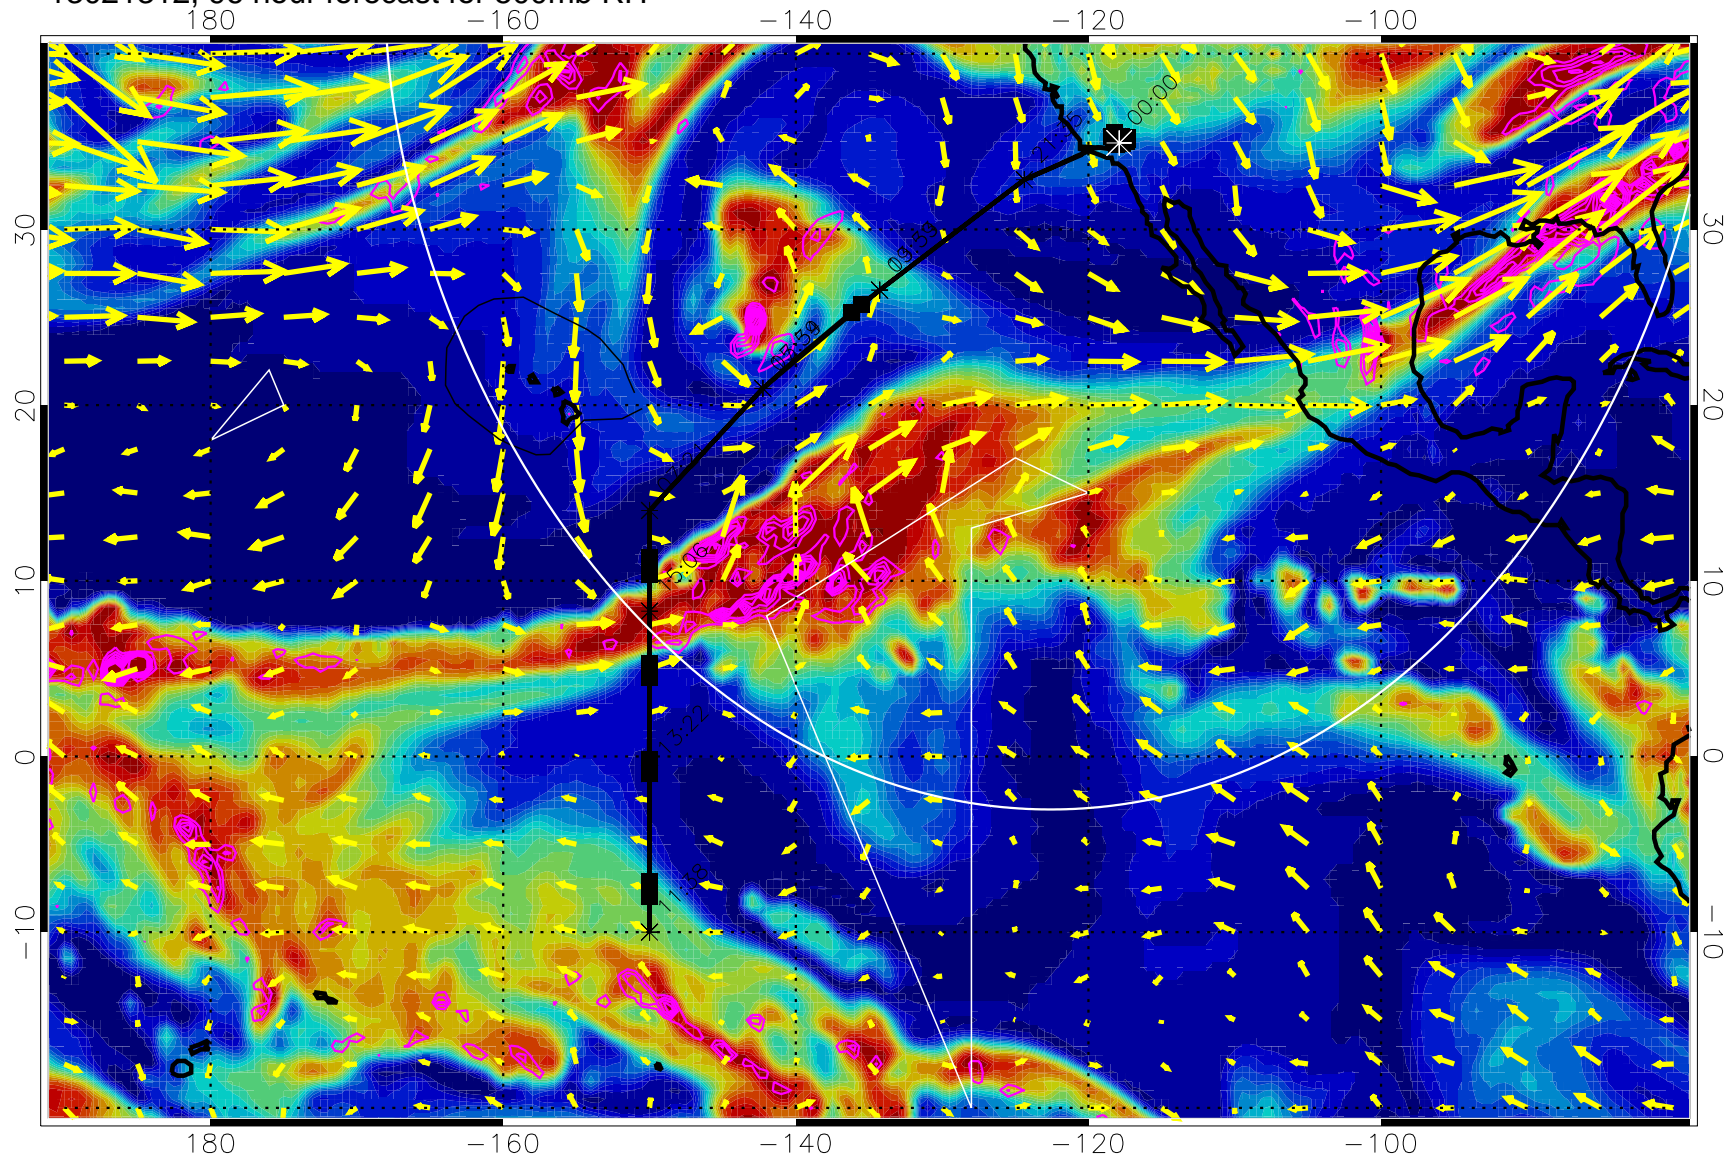

EPV Tropopause (2 PVU) Position

→ 40 m/s

Range ring of 4055 km -- 13 hours GH round trip

13021300, 84 hour forecast for 500mb RH

Negative Omegas less than -0.3 , contours of 0.3 Pa/s

EPV Tropopause (2 PVU) Position

→ 40 m/s

Range ring of 4055 km -- 13 hours GH round trip

13021306, 90 hour forecast for 500mb RH

Negative Omegas less than -0.3 , contours of 0.3 Pa/s

EPV Tropopause (2 PVU) Position

→ 40 m/s

Range ring of 4055 km -- 13 hours GH round trip

13021312, 96 hour forecast for 500mb RH

Negative Omegas less than -0.3 , contours of 0.3 Pa/s

EPV Tropopause (2 PVU) Position

→ 40 m/s

Range ring of 4055 km -- 13 hours GH round trip

13021318, 102 hour forecast for 500mb RH