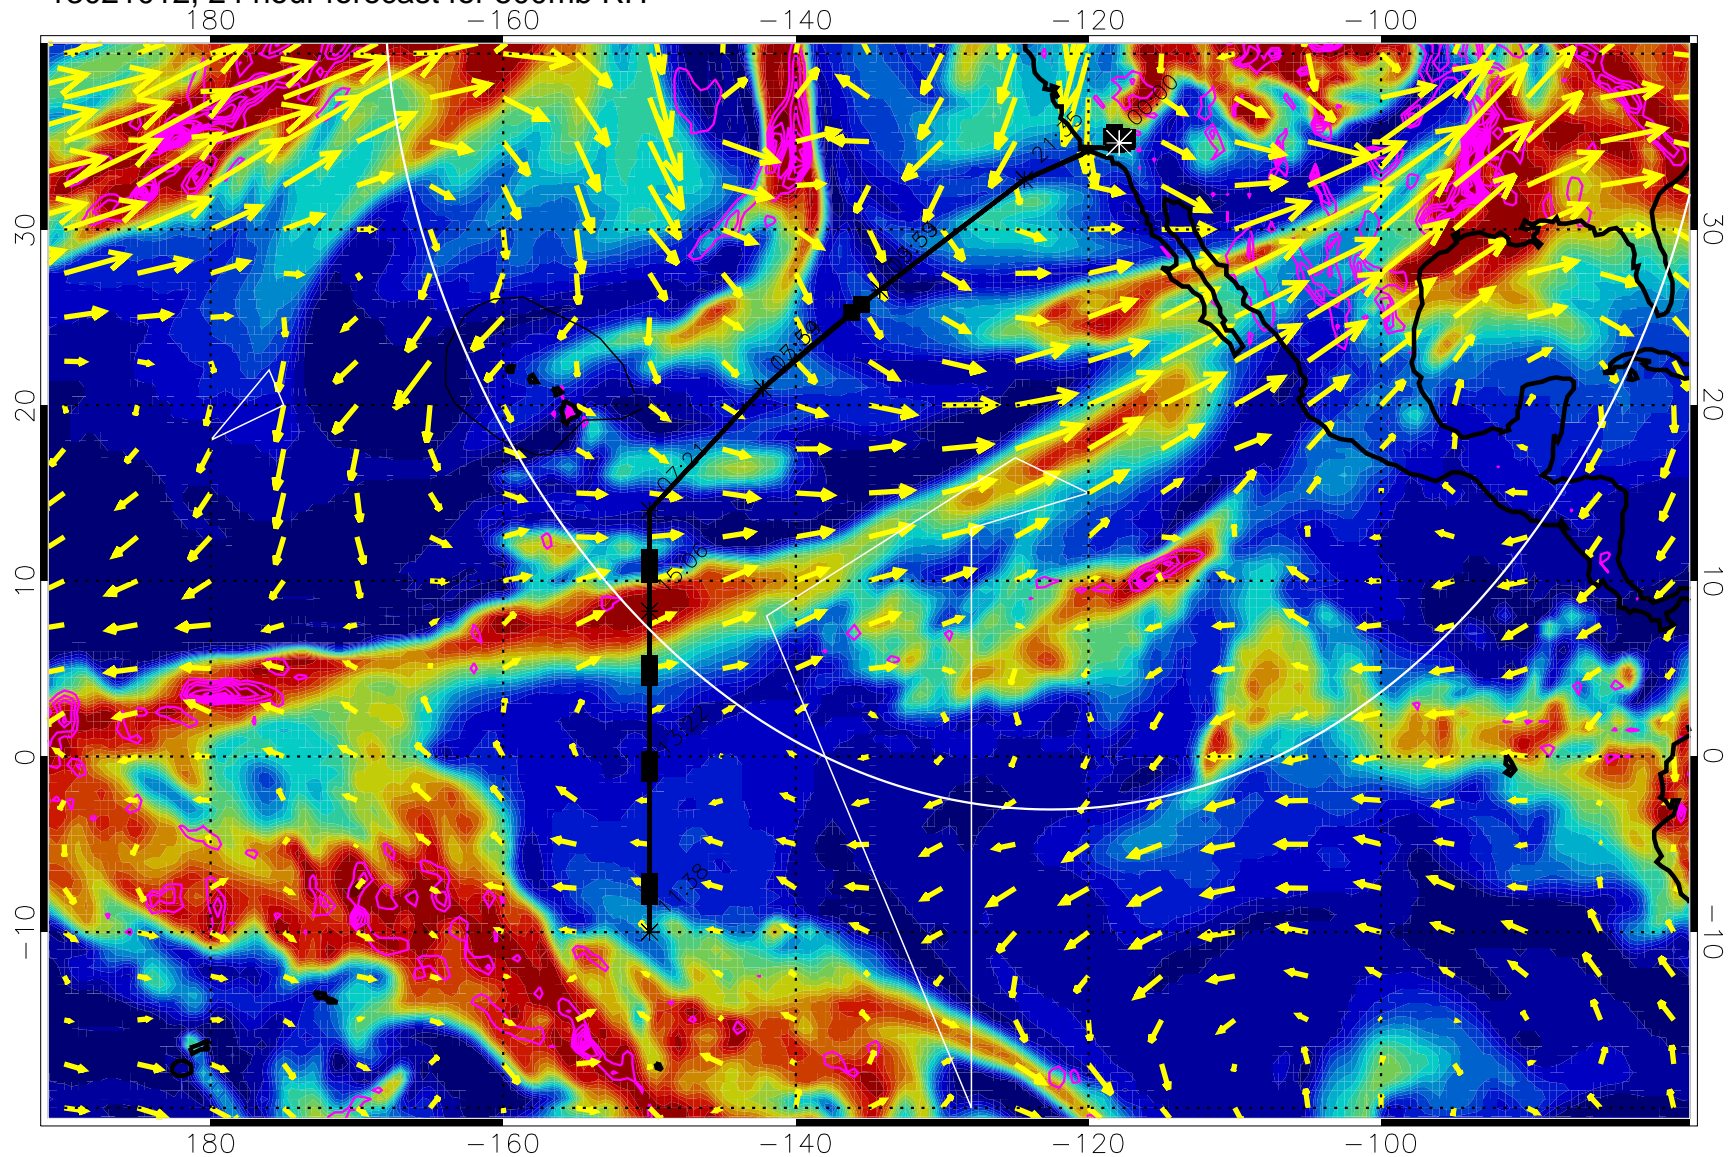

13020918, 6 hour forecast for 500mb RH

Negative Omegas less than -0.3 , contours of $.3$ Pa/s

EPV Tropopause (2 PVU) Position

→ 40 m/s

Range ring of 4055 km -- 13 hours GH round trip

13021000, 12 hour forecast for 500mb RH

Negative Omegas less than -0.3 , contours of 0.3 Pa/s

EPV Tropopause (2 PVU) Position

→ 40 m/s

Range ring of 4055 km -- 13 hours GH round trip

13021006, 18 hour forecast for 500mb RH

Negative Omegas less than -0.3 , contours of 0.3 Pa/s

EPV Tropopause (2 PVU) Position

→ 40 m/s

Range ring of 4055 km -- 13 hours GH round trip

13021012, 24 hour forecast for 500mb RH

Negative Omegas less than -0.3 , contours of 0.3 Pa/s

EPV Tropopause (2 PVU) Position

→ 40 m/s

Range ring of 4055 km -- 13 hours GH round trip

13021018, 30 hour forecast for 500mb RH

Negative Omegas less than -0.3 , contours of 0.3 Pa/s

EPV Tropopause (2 PVU) Position

→ 40 m/s

Range ring of 4055 km -- 13 hours GH round trip