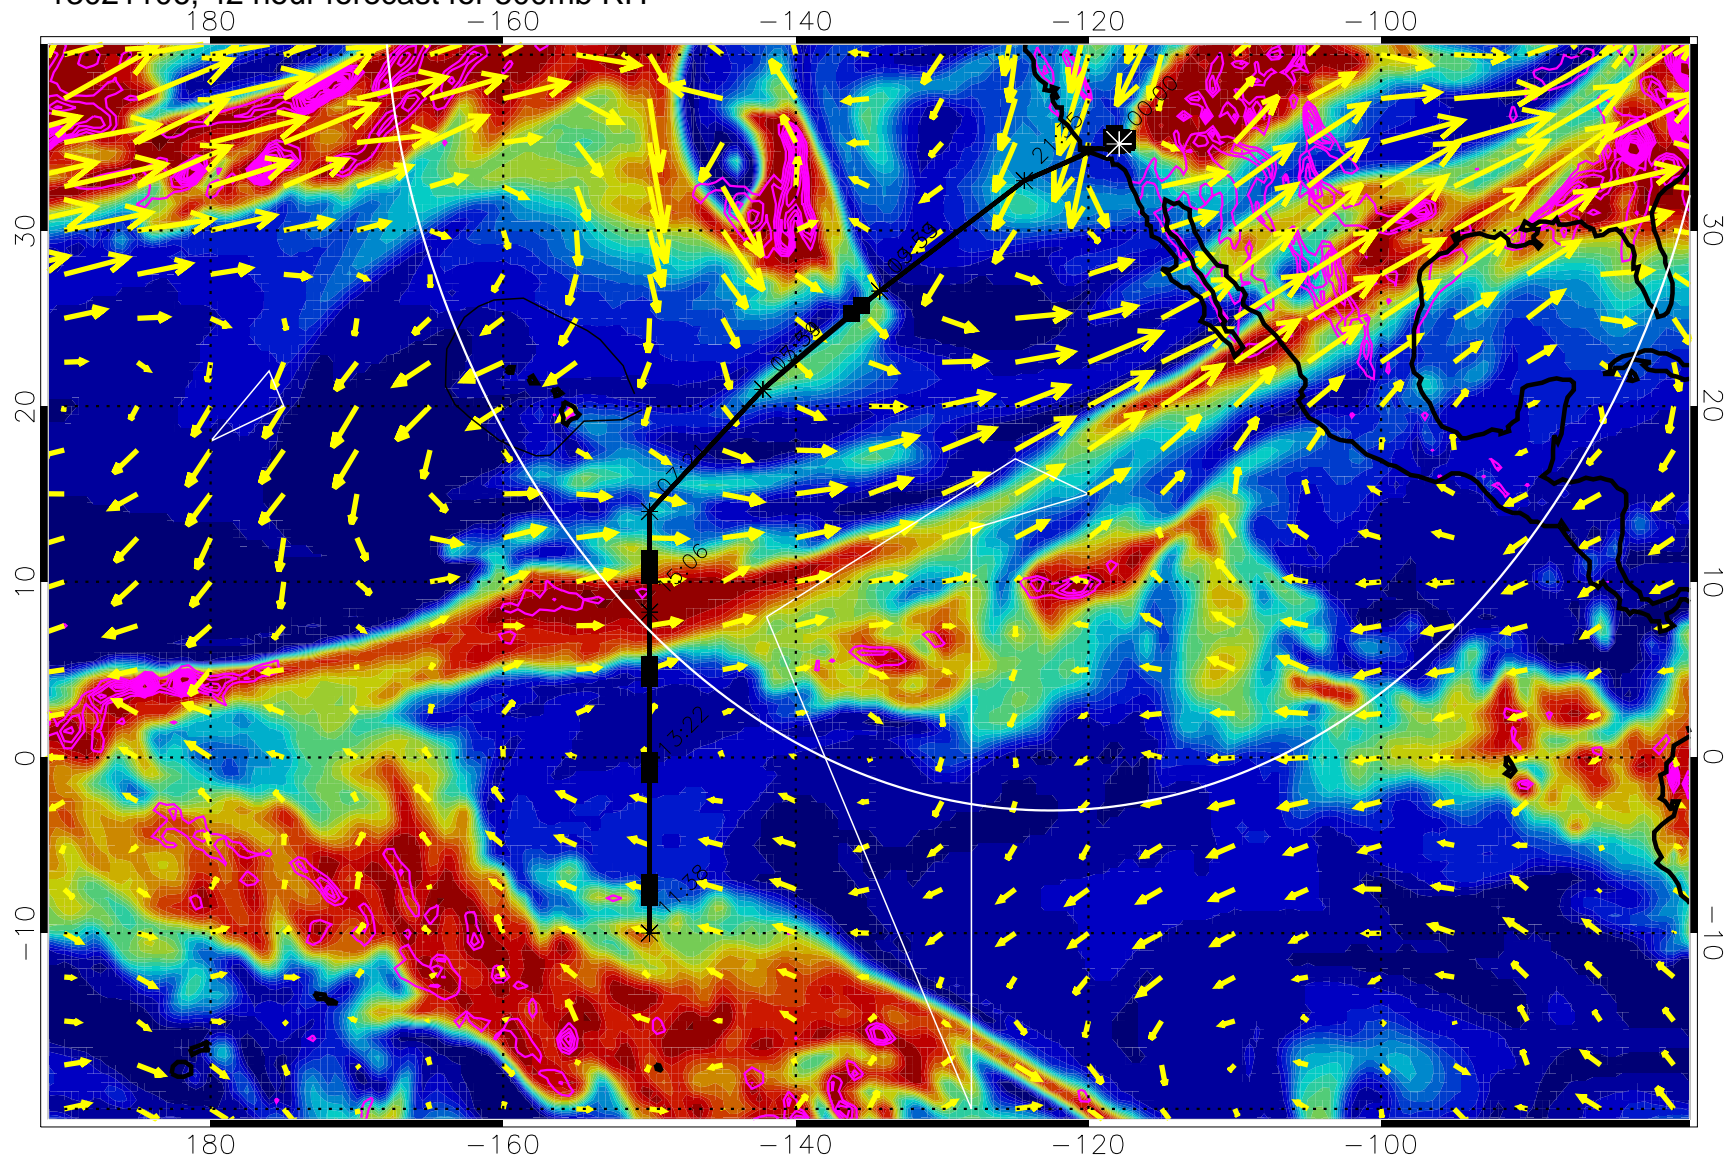

EPV Tropopause (2 PVU) Position

→ 40 m/s

Range ring of 4055 km -- 13 hours GH round trip

13021012, 24 hour forecast for 500mb RH

Negative Omegas less than -0.3 , contours of 0.3 Pa/s

EPV Tropopause (2 PVU) Position

13021100, 36 hour forecast for 500mb RH

Negative Omegas less than -0.3 , contours of 0.3 Pa/s

EPV Tropopause (2 PVU) Position

→ 40 m/s

Range ring of 4055 km -- 13 hours GH round trip

13021106, 42 hour forecast for 500mb RH

Negative Omegas less than -0.3 , contours of 0.3 Pa/s

EPV Tropopause (2 PVU) Position

→ 40 m/s

Range ring of 4055 km -- 13 hours GH round trip

13021112, 48 hour forecast for 500mb RH

Negative Omegas less than -0.3 , contours of 0.3 Pa/s

EPV Tropopause (2 PVU) Position

→ 40 m/s

Range ring of 4055 km -- 13 hours GH round trip

13021118, 54 hour forecast for 500mb RH

Negative Omegas less than -0.3 , contours of 0.3 Pa/s

EPV Tropopause (2 PVU) Position