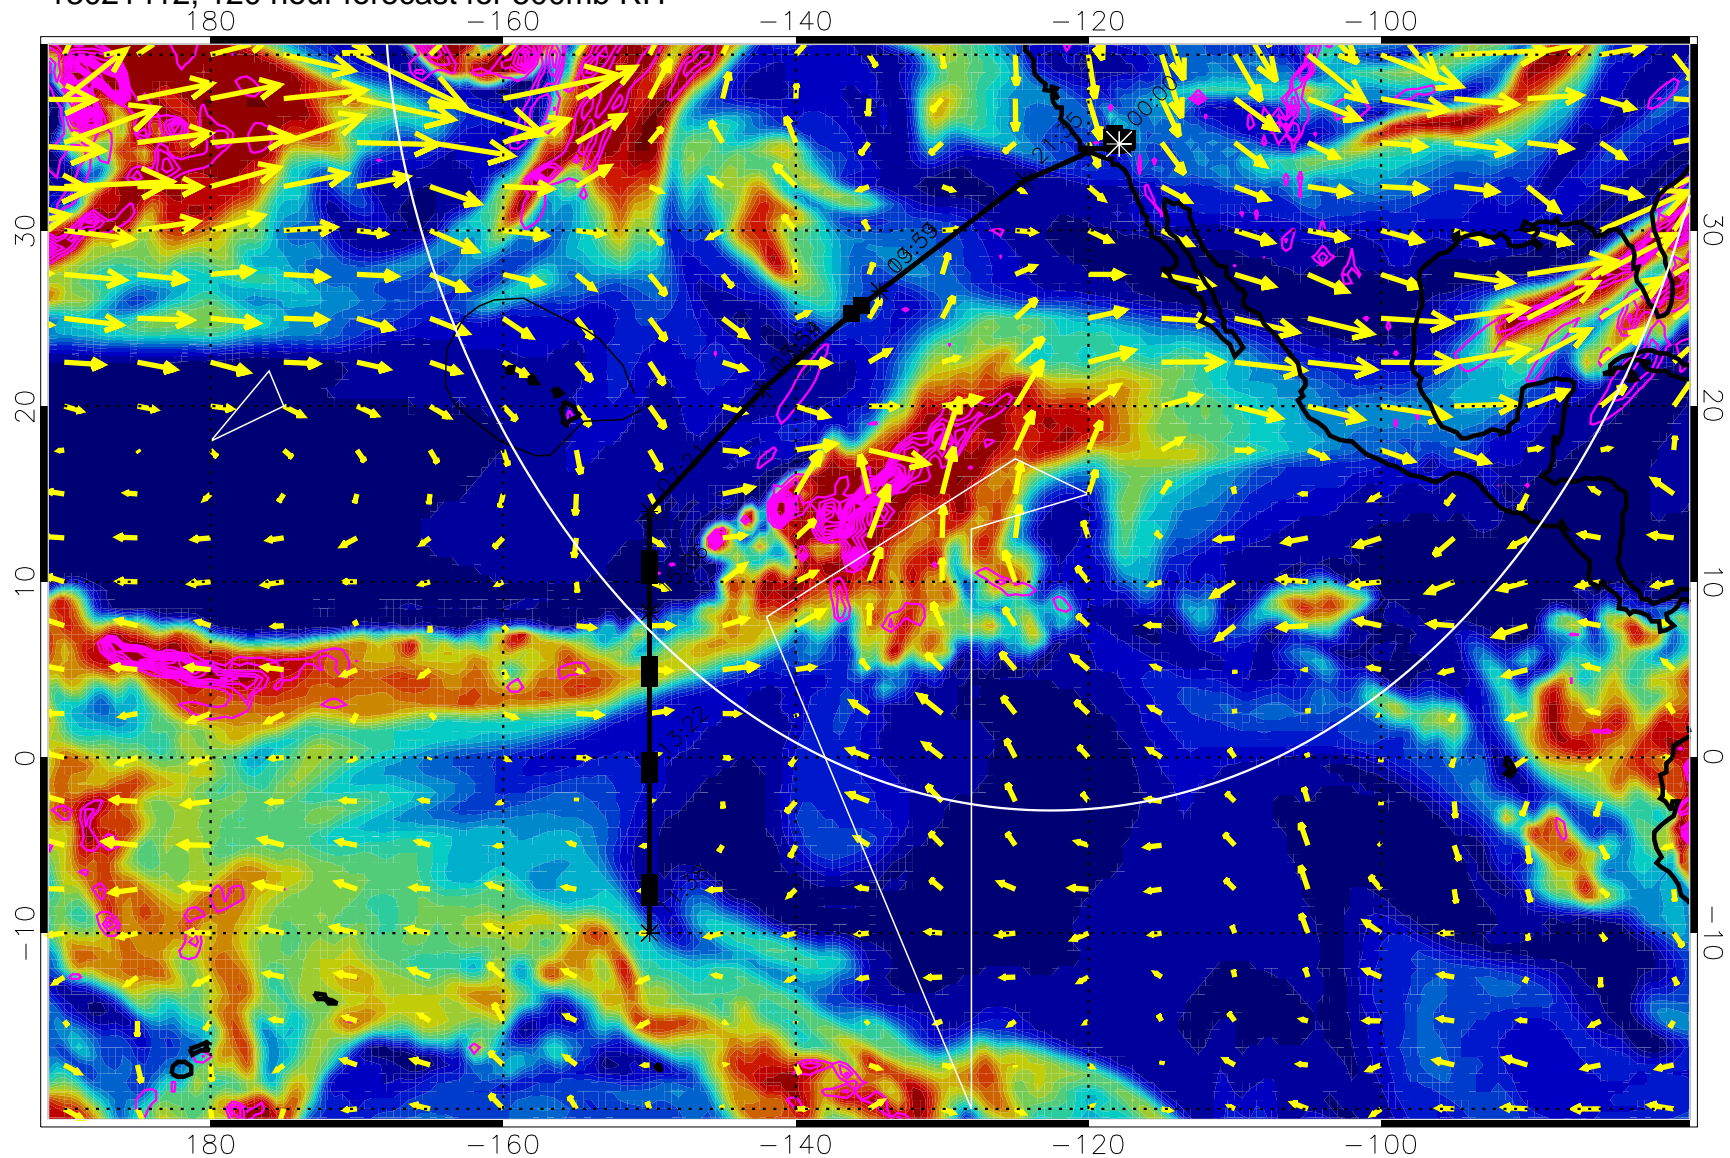

13021312, 96 hour forecast for 500mb RH

Negative Omegas less than -0.3 , contours of 0.3 Pa/s

EPV Tropopause (2 PVU) Position

→ 40 m/s

Range ring of 4055 km -- 13 hours GH round trip

13021318, 102 hour forecast for 500mb RH

0 20 40 60 80 100
RH, %

Negative Omegas less than -0.3 , contours of 0.3 Pa/s

EPV Tropopause (2 PVU) Position

→ 40 m/s

Range ring of 4055 km -- 13 hours GH round trip

13021400, 108 hour forecast for 500mb RH

Negative Omegas less than -0.3 , contours of 0.3 Pa/s

EPV Tropopause (2 PVU) Position

→ 40 m/s

Range ring of 4055 km -- 13 hours GH round trip

13021406, 114 hour forecast for 500mb RH

Negative Omegas less than -0.3 , contours of 0.3 Pa/s

EPV Tropopause (2 PVU) Position

→ 40 m/s

Range ring of 4055 km -- 13 hours GH round trip

13021412, 120 hour forecast for 500mb RH

Negative Omegas less than -0.3 , contours of 0.3 Pa/s

EPV Tropopause (2 PVU) Position