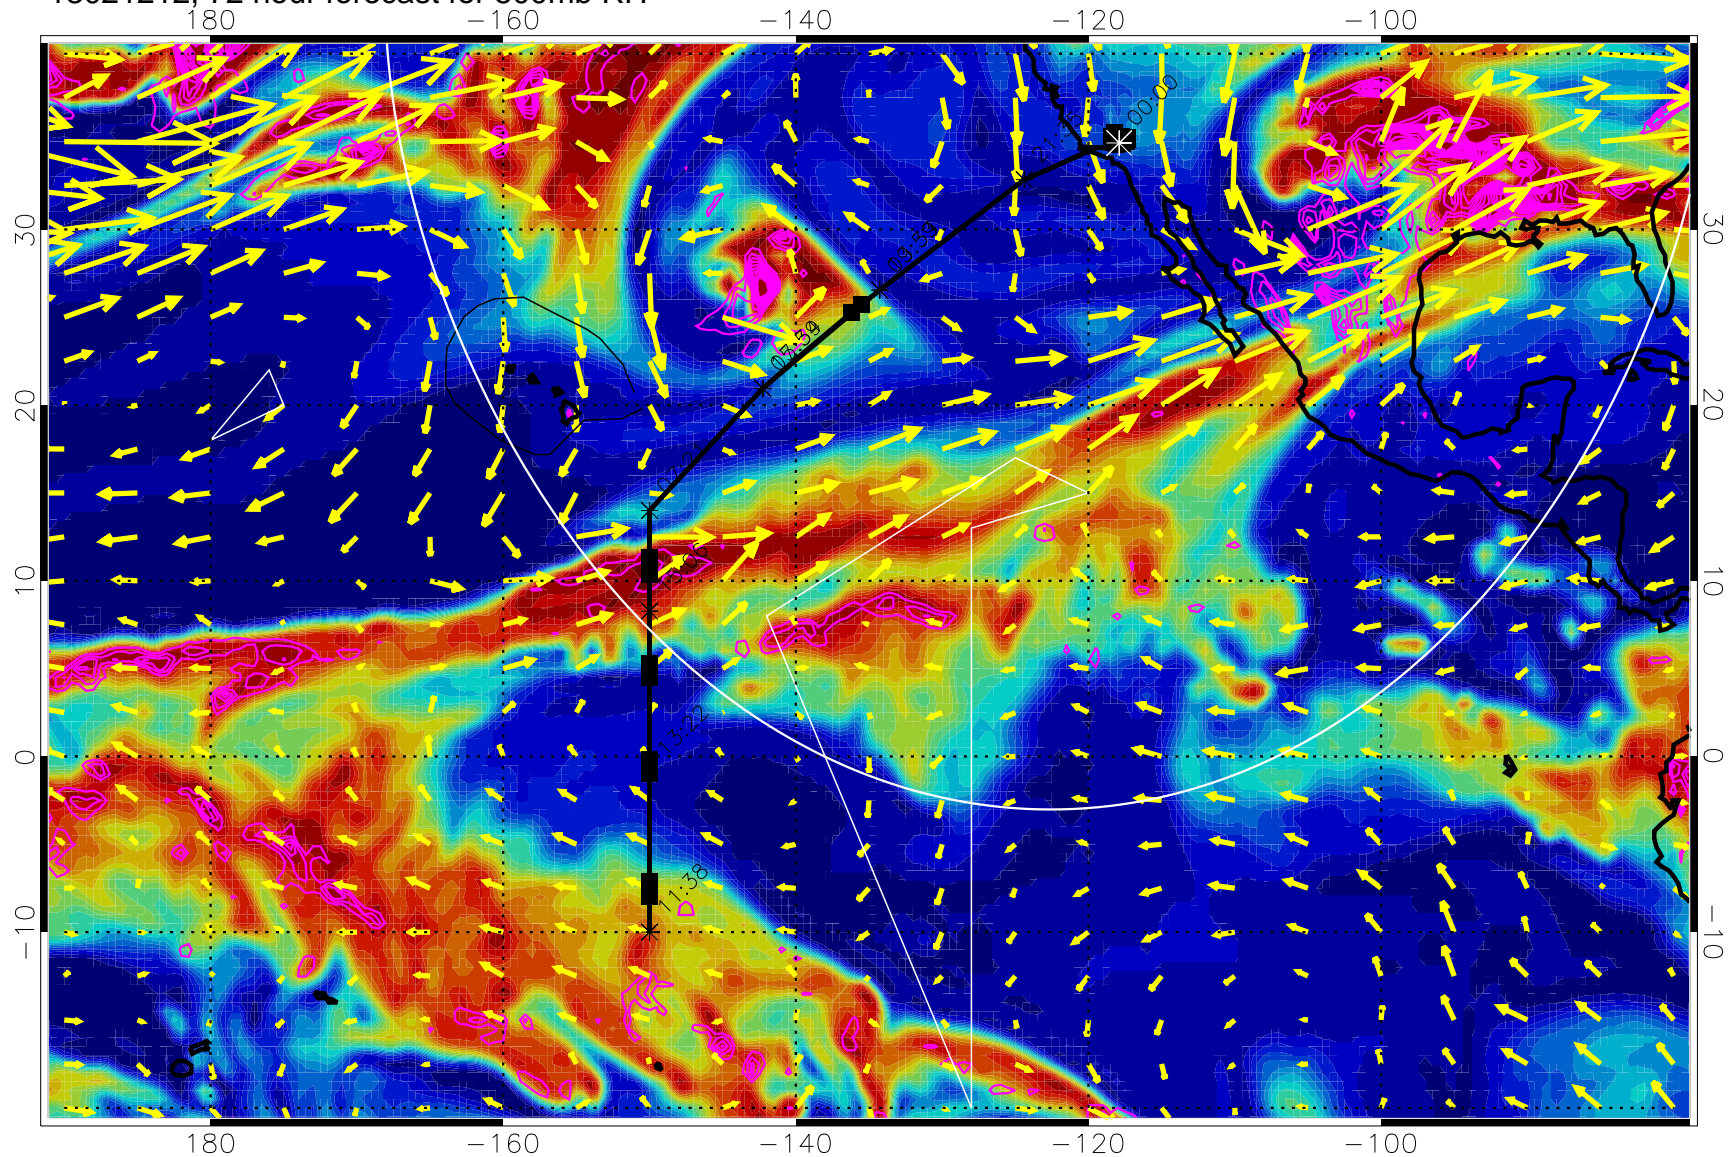

13021206, 66 hour forecast for 500mb RH

Negative Omegas less than -0.3 , contours of 0.3 Pa/s

EPV Tropopause (2 PVU) Position

→ 40 m/s

Range ring of 4055 km -- 13 hours GH round trip

13021212, 72 hour forecast for 500mb RH

Negative Omegas less than -0.3 , contours of 0.3 Pa/s

EPV Tropopause (2 PVU) Position

→ 40 m/s

Range ring of 4055 km -- 13 hours GH round trip

13021218, 78 hour forecast for 500mb RH

Negative Omegas less than -0.3 , contours of 0.3 Pa/s