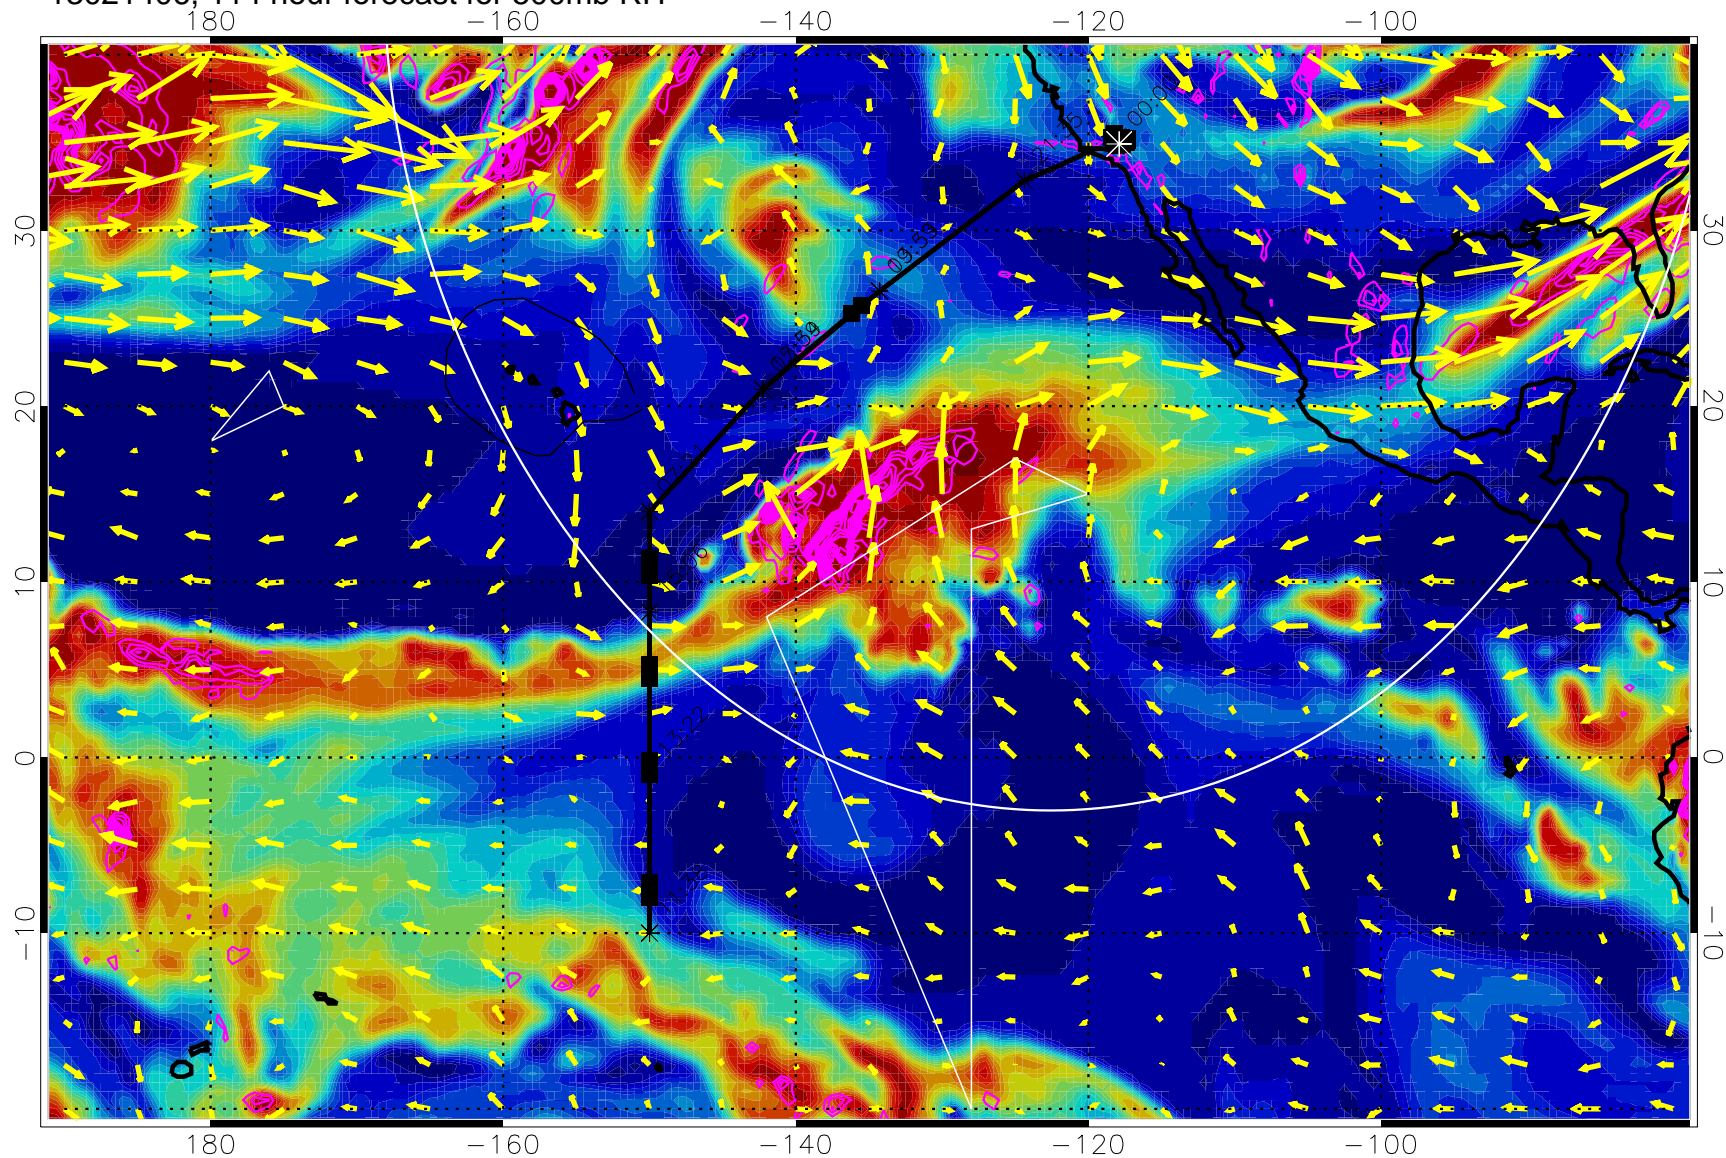

13021312, 96 hour forecast for 500mb RH

Negative Omegas less than -0.3 , contours of 0.3 Pa/s

EPV Tropopause (2 PVU) Position

→ 40 m/s

Range ring of 4055 km -- 13 hours GH round trip

13021318, 102 hour forecast for 500mb RH

0 20 40 60 80 100
RH, %

Negative Omegas less than -0.3 , contours of 0.3 Pa/s

EPV Tropopause (2 PVU) Position

→ 40 m/s

Range ring of 4055 km -- 13 hours GH round trip

13021400, 108 hour forecast for 500mb RH

Negative Omegas less than -0.3 , contours of 0.3 Pa/s

EPV Tropopause (2 PVU) Position

→ 40 m/s

Range ring of 4055 km -- 13 hours GH round trip

13021406, 114 hour forecast for 500mb RH

Negative Omegas less than -0.3 , contours of 0.3 Pa/s

EPV Tropopause (2 PVU) Position

→ 40 m/s

Range ring of 4055 km -- 13 hours GH round trip

13021412, 120 hour forecast for 500mb RH

Negative Omegas less than -0.3 , contours of 0.3 Pa/s

EPV Tropopause (2 PVU) Position