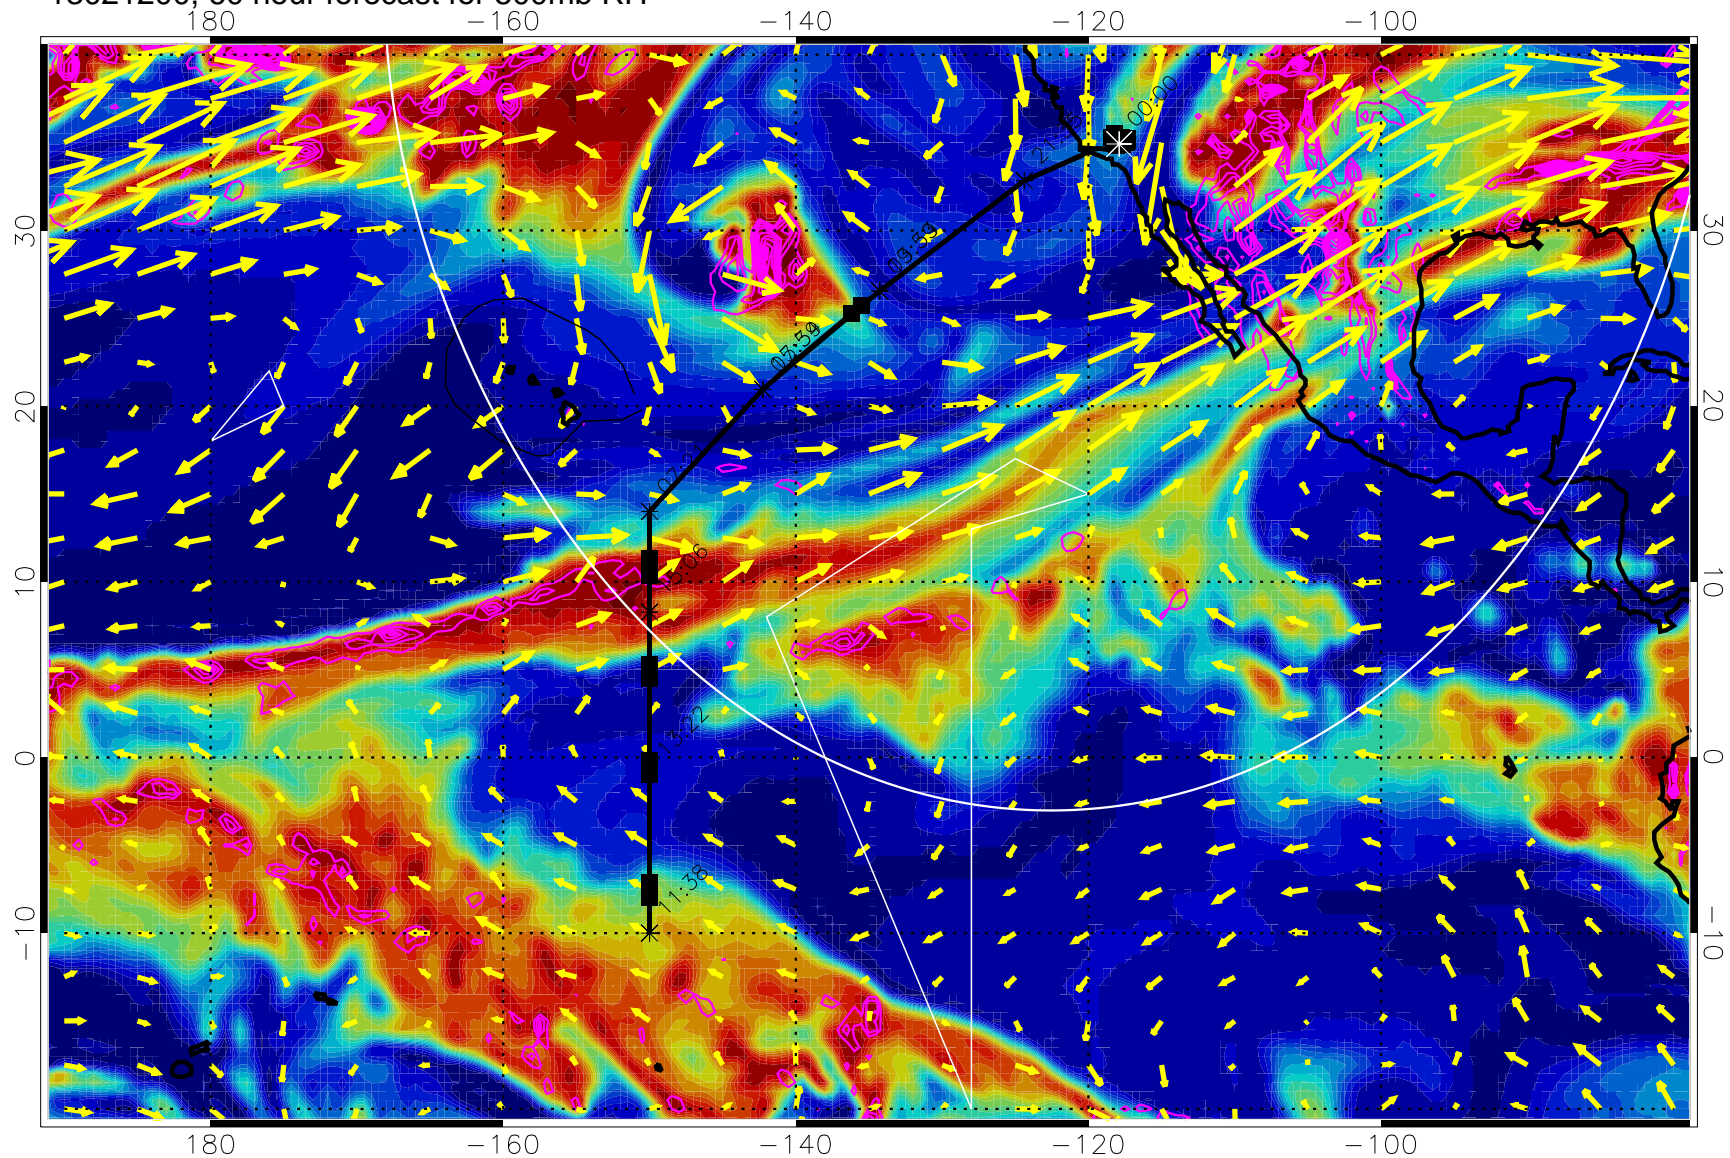

EPV Tropopause (2 PVU) Position

→ 40 m/s

Range ring of 4055 km -- 13 hours GH round trip

13021118, 54 hour forecast for 500mb RH

Negative Omegas less than -0.3 , contours of 0.3 Pa/s

EPV Tropopause (2 PVU) Position

→ 40 m/s

Range ring of 4055 km -- 13 hours GH round trip

13021200, 60 hour forecast for 500mb RH

Negative Omegas less than -0.3 , contours of $.3$ Pa/s

EPV Tropopause (2 PVU) Position

→ 40 m/s

Range ring of 4055 km -- 13 hours GH round trip

13021206, 66 hour forecast for 500mb RH

Negative Omegas less than -0.3 , contours of 0.3 Pa/s

EPV Tropopause (2 PVU) Position

→ 40 m/s

Range ring of 4055 km -- 13 hours GH round trip

13021212, 72 hour forecast for 500mb RH