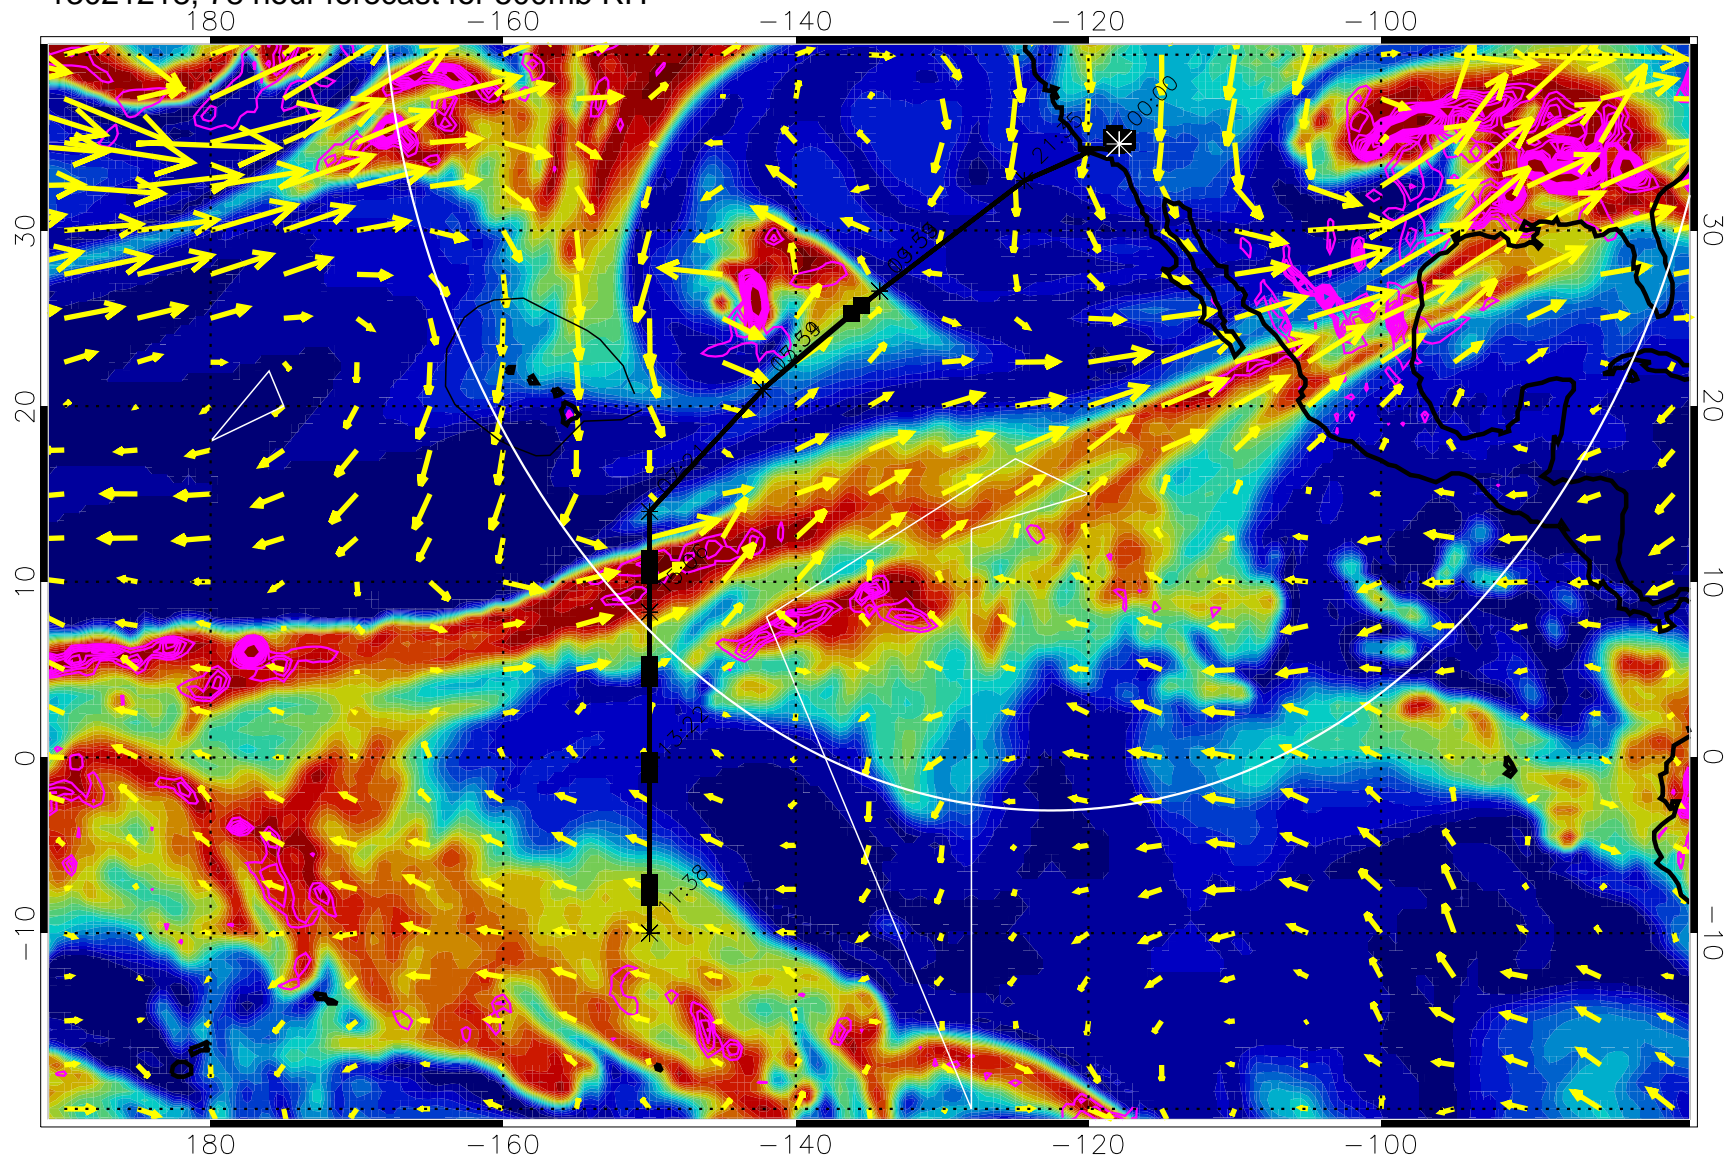

13021206, 66 hour forecast for 500mb RH

Negative Omegas less than -0.3 , contours of 0.3 Pa/s

EPV Tropopause (2 PVU) Position

→ 40 m/s

Range ring of 4055 km -- 13 hours GH round trip

13021212, 72 hour forecast for 500mb RH

Negative Omegas less than -0.3 , contours of 0.3 Pa/s

EPV Tropopause (2 PVU) Position

→ 40 m/s

Range ring of 4055 km -- 13 hours GH round trip

13021218, 78 hour forecast for 500mb RH

Negative Omegas less than -0.3 , contours of 0.3 Pa/s

EPV Tropopause (2 PVU) Position

→ 40 m/s

Range ring of 4055 km -- 13 hours GH round trip

13021300, 84 hour forecast for 500mb RH

Negative Omegas less than -0.3 , contours of 0.3 Pa/s

EPV Tropopause (2 PVU) Position