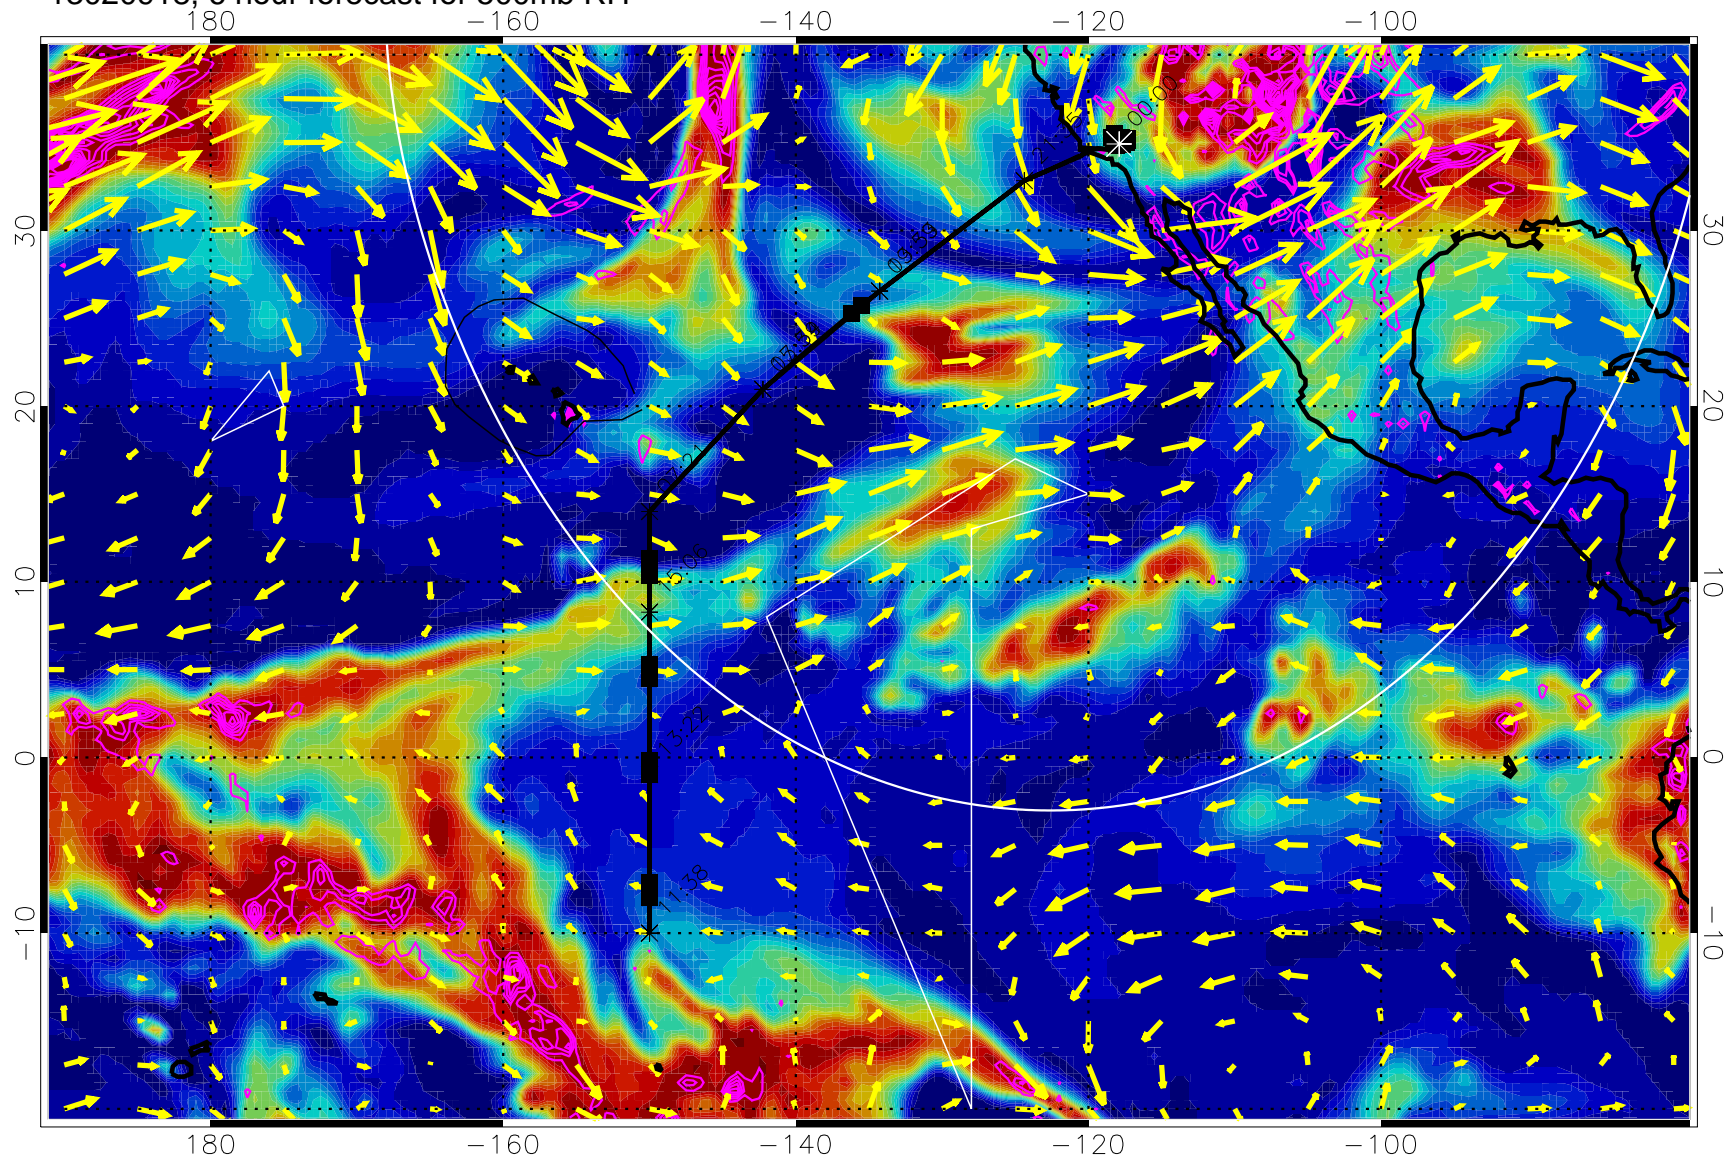

13020918, 6 hour forecast for 500mb RH

Negative Omegas less than -0.3 , contours of $.3$ Pa/s

EPV Tropopause (2 PVU) Position

→ 40 m/s

Range ring of 4055 km -- 13 hours GH round trip

13021000, 12 hour forecast for 500mb RH

Negative Omegas less than -0.3 , contours of 0.3 Pa/s

EPV Tropopause (2 PVU) Position

→ 40 m/s

Range ring of 4055 km -- 13 hours GH round trip

13021006, 18 hour forecast for 500mb RH

Negative Omegas less than -0.3 , contours of 0.3 Pa/s

EPV Tropopause (2 PVU) Position

→ 40 m/s

Range ring of 4055 km -- 13 hours GH round trip

13021012, 24 hour forecast for 500mb RH

Negative Omegas less than -0.3 , contours of 0.3 Pa/s

EPV Tropopause (2 PVU) Position

→ 40 m/s

Range ring of 4055 km -- 13 hours GH round trip

13021018, 30 hour forecast for 500mb RH

Negative Omegas less than -0.3 , contours of 0.3 Pa/s

EPV Tropopause (2 PVU) Position

→ 40 m/s

Range ring of 4055 km -- 13 hours GH round trip