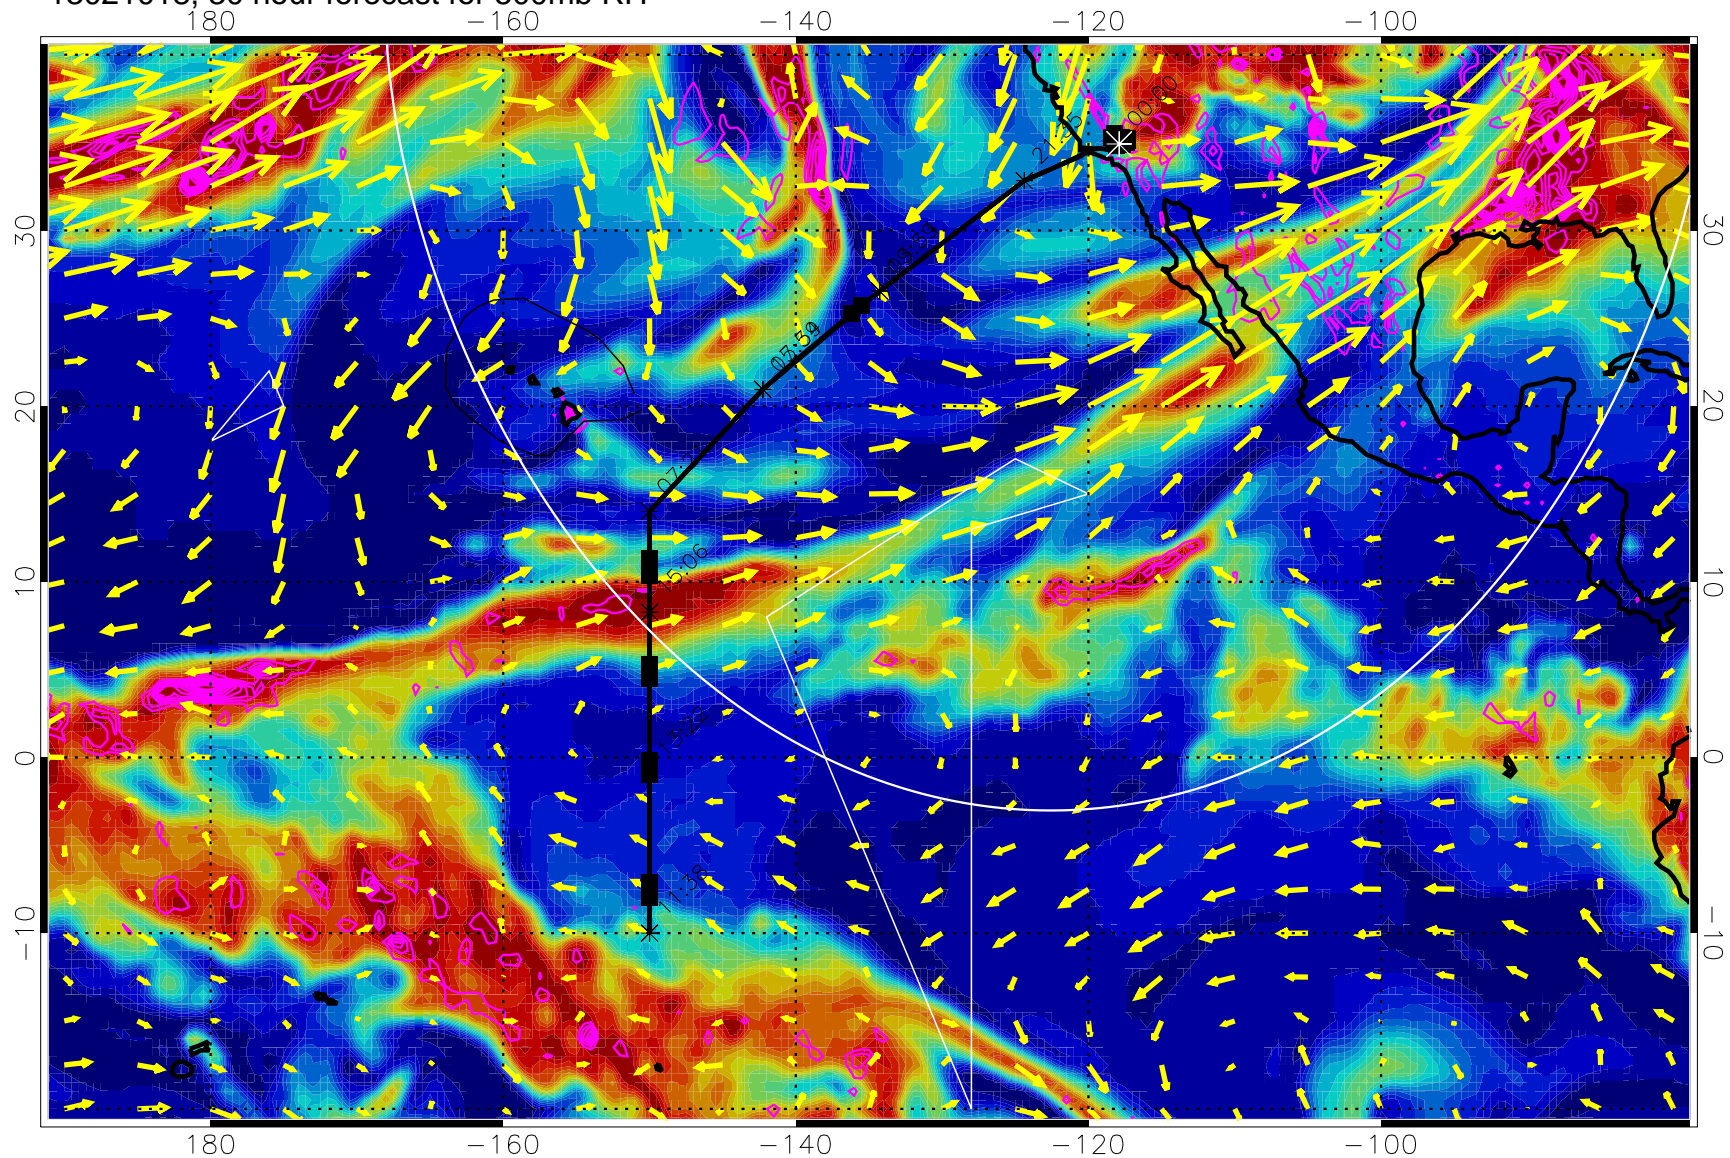

Negative Omegas less than -0.3 , contours of 0.3 Pa/s

EPV Tropopause (2 PVU) Position

→ 40 m/s

Range ring of 4055 km -- 13 hours GH round trip

13021006, 18 hour forecast for 500mb RH

Negative Omegas less than -0.3 , contours of 0.3 Pa/s

EPV Tropopause (2 PVU) Position

→ 40 m/s

Range ring of 4055 km -- 13 hours GH round trip

13021012, 24 hour forecast for 500mb RH

Negative Omegas less than -0.3 , contours of 0.3 Pa/s

EPV Tropopause (2 PVU) Position

→ 40 m/s

Range ring of 4055 km -- 13 hours GH round trip

13021018, 30 hour forecast for 500mb RH

Negative Omegas less than -0.3 , contours of 0.3 Pa/s

EPV Tropopause (2 PVU) Position

→ 40 m/s

Range ring of 4055 km -- 13 hours GH round trip

13021100, 36 hour forecast for 500mb RH

Negative Omegas less than -0.3 , contours of 0.3 Pa/s

EPV Tropopause (2 PVU) Position

→ 40 m/s

Range ring of 4055 km -- 13 hours GH round trip

13021106, 42 hour forecast for 500mb RH