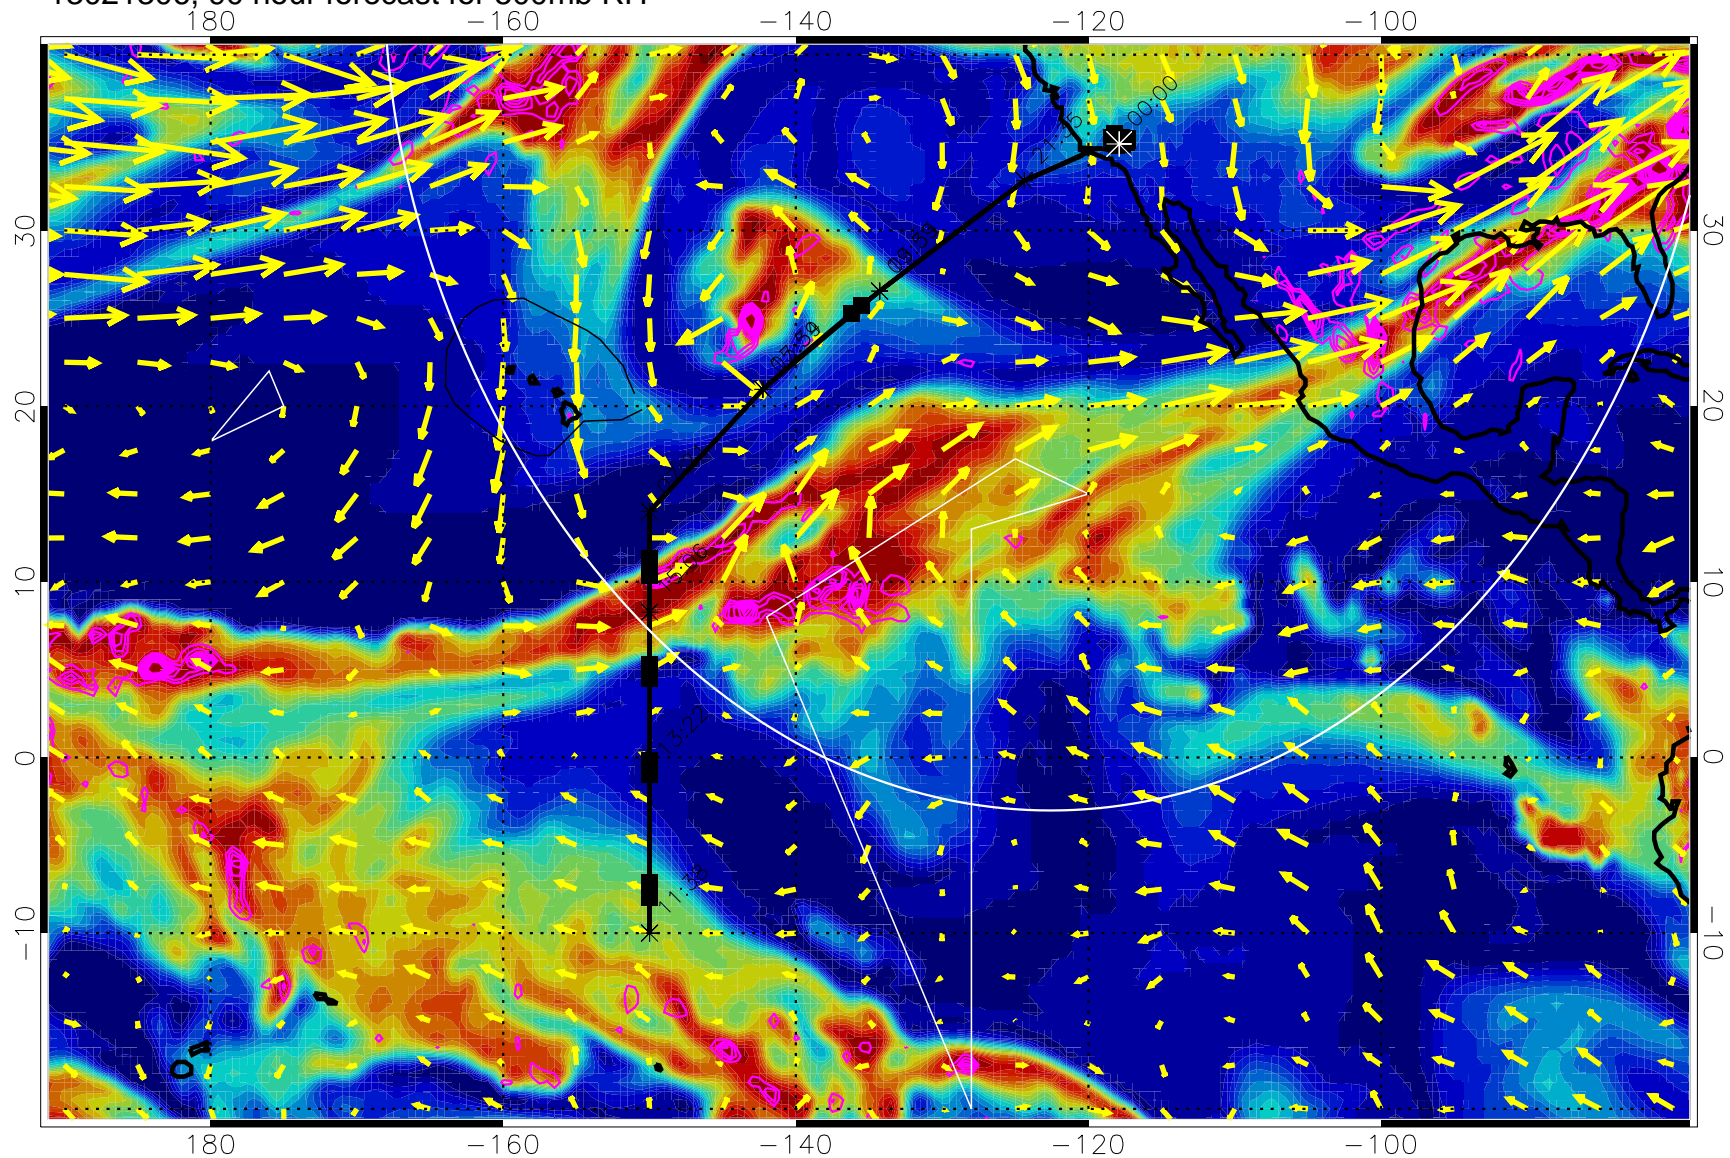

Negative Omegas less than -0.3 , contours of 0.3 Pa/s

EPV Tropopause (2 PVU) Position

→ 40 m/s

Range ring of 4055 km -- 13 hours GH round trip

13021218, 78 hour forecast for 500mb RH

Negative Omegas less than -0.3 , contours of 0.3 Pa/s

EPV Tropopause (2 PVU) Position

→ 40 m/s

Range ring of 4055 km -- 13 hours GH round trip

13021300, 84 hour forecast for 500mb RH

Negative Omegas less than -0.3 , contours of 0.3 Pa/s

EPV Tropopause (2 PVU) Position

→ 40 m/s

Range ring of 4055 km -- 13 hours GH round trip

13021306, 90 hour forecast for 500mb RH

Negative Omegas less than -0.3 , contours of 0.3 Pa/s

EPV Tropopause (2 PVU) Position

→ 40 m/s

Range ring of 4055 km -- 13 hours GH round trip

13021312, 96 hour forecast for 500mb RH

Negative Omegas less than -0.3 , contours of 0.3 Pa/s

EPV Tropopause (2 PVU) Position

→ 40 m/s

Range ring of 4055 km -- 13 hours GH round trip

13021318, 102 hour forecast for 500mb RH