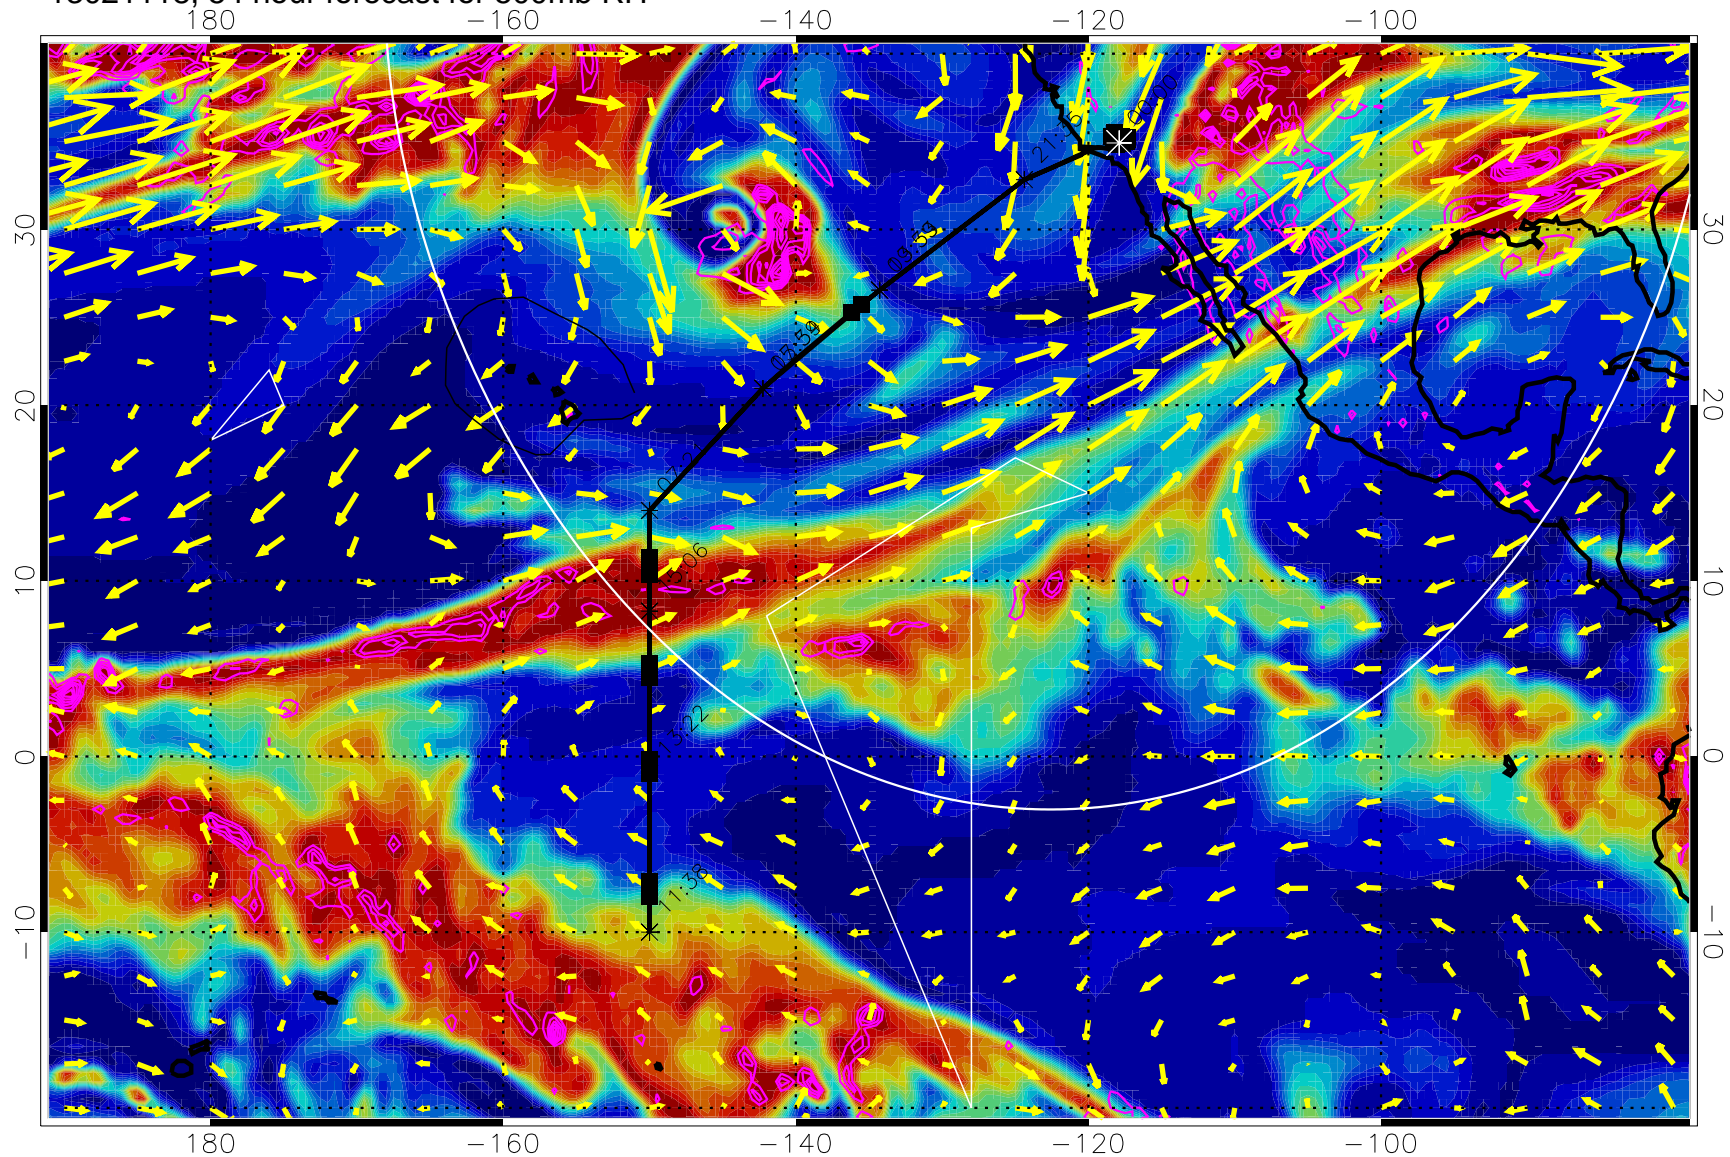

Negative Omegas less than -0.3 , contours of 0.3 Pa/s

EPV Tropopause (2 PVU) Position

→ 40 m/s

Range ring of 4055 km -- 13 hours GH round trip

13021112, 48 hour forecast for 500mb RH

Negative Omegas less than -0.3 , contours of 0.3 Pa/s

EPV Tropopause (2 PVU) Position

→ 40 m/s

Range ring of 4055 km -- 13 hours GH round trip

13021118, 54 hour forecast for 500mb RH

Negative Omegas less than -0.3 , contours of 0.3 Pa/s

EPV Tropopause (2 PVU) Position

→ 40 m/s

Range ring of 4055 km -- 13 hours GH round trip

13021200, 60 hour forecast for 500mb RH

Negative Omegas less than -0.3 , contours of $.3$ Pa/s

EPV Tropopause (2 PVU) Position

→ 40 m/s

Range ring of 4055 km -- 13 hours GH round trip