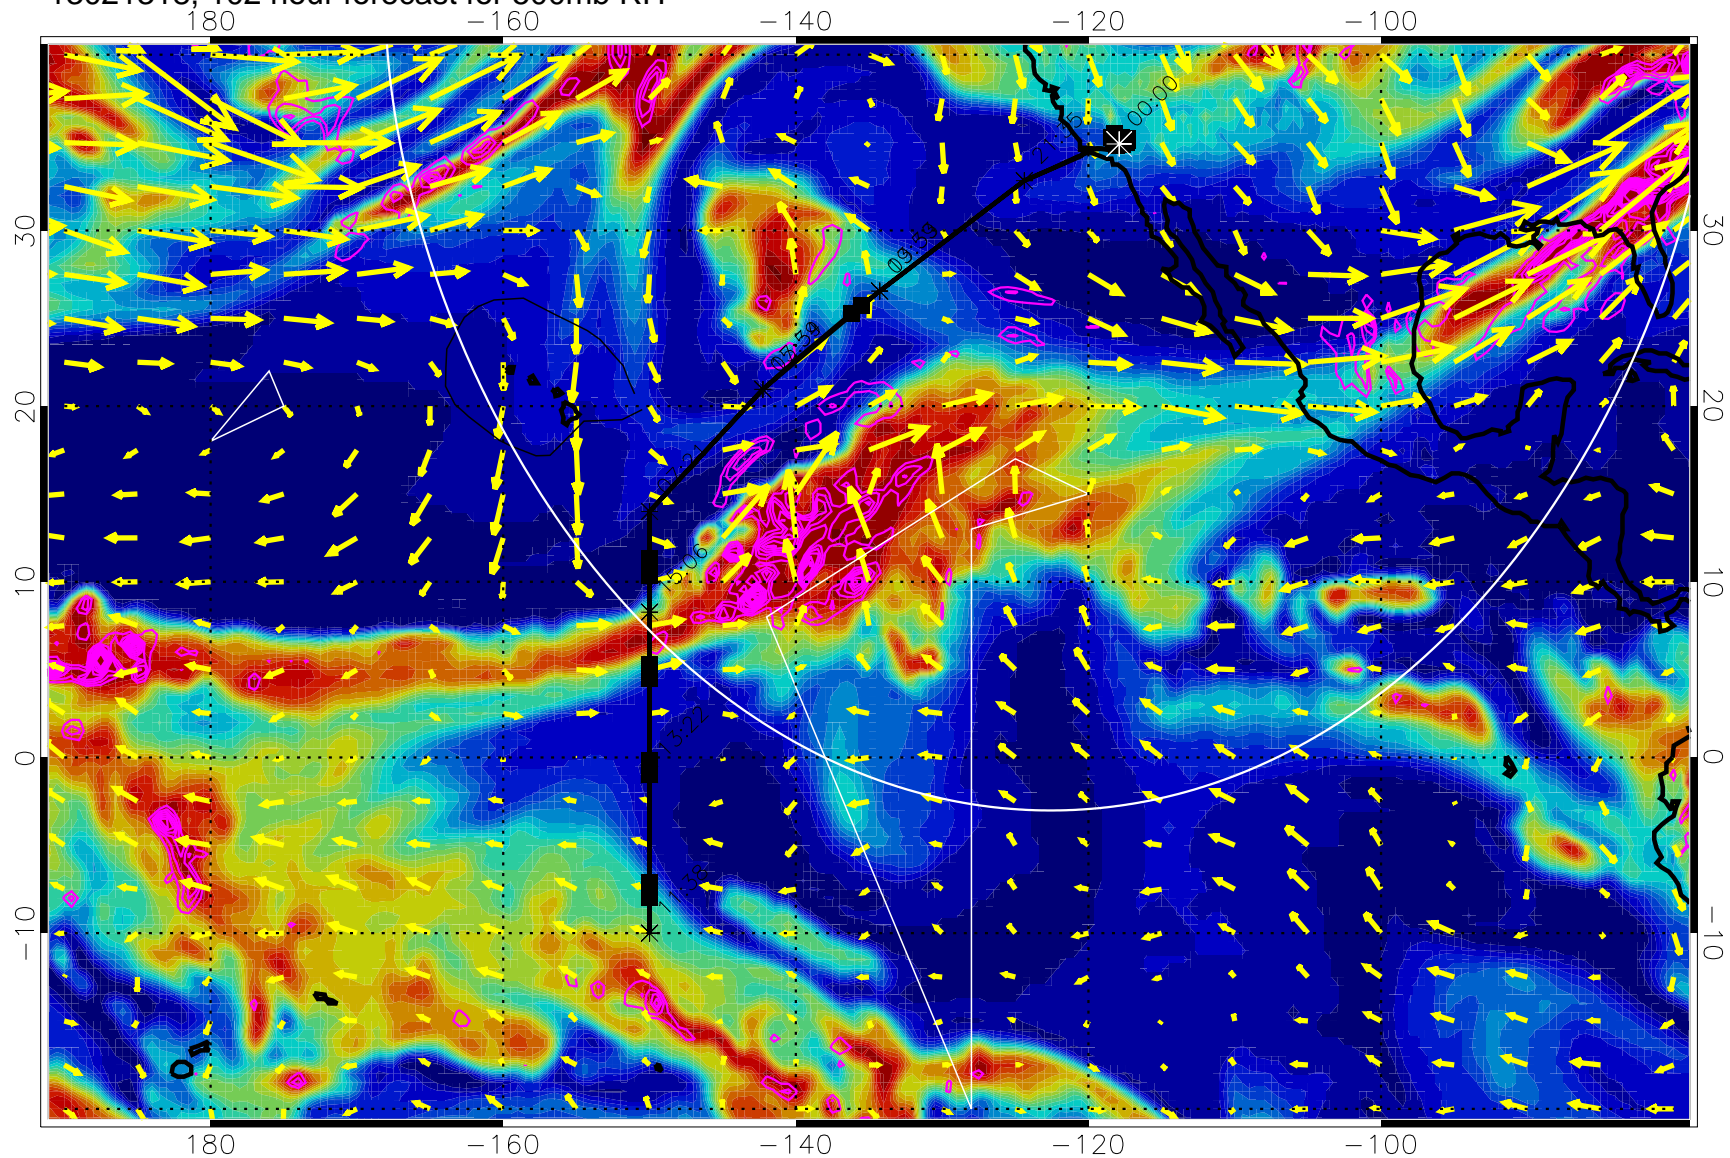

→ 40 m/s

Range ring of 4055 km -- 13 hours GH round trip

13021306, 90 hour forecast for 500mb RH

Negative Omegas less than -0.3 , contours of 0.3 Pa/s

EPV Tropopause (2 PVU) Position

→ 40 m/s

Range ring of 4055 km -- 13 hours GH round trip

13021312, 96 hour forecast for 500mb RH

Negative Omegas less than -0.3 , contours of 0.3 Pa/s

EPV Tropopause (2 PVU) Position

→ 40 m/s

Range ring of 4055 km -- 13 hours GH round trip

13021318, 102 hour forecast for 500mb RH

0 20 40 60 80 100
RH, %

Negative Omegas less than -0.3 , contours of 0.3 Pa/s

EPV Tropopause (2 PVU) Position

→ 40 m/s

Range ring of 4055 km -- 13 hours GH round trip

13021400, 108 hour forecast for 500mb RH

Negative Omegas less than -0.3 , contours of 0.3 Pa/s

EPV Tropopause (2 PVU) Position

→ 40 m/s

Range ring of 4055 km -- 13 hours GH round trip

13021406, 114 hour forecast for 500mb RH

Negative Omegas less than -0.3 , contours of 0.3 Pa/s