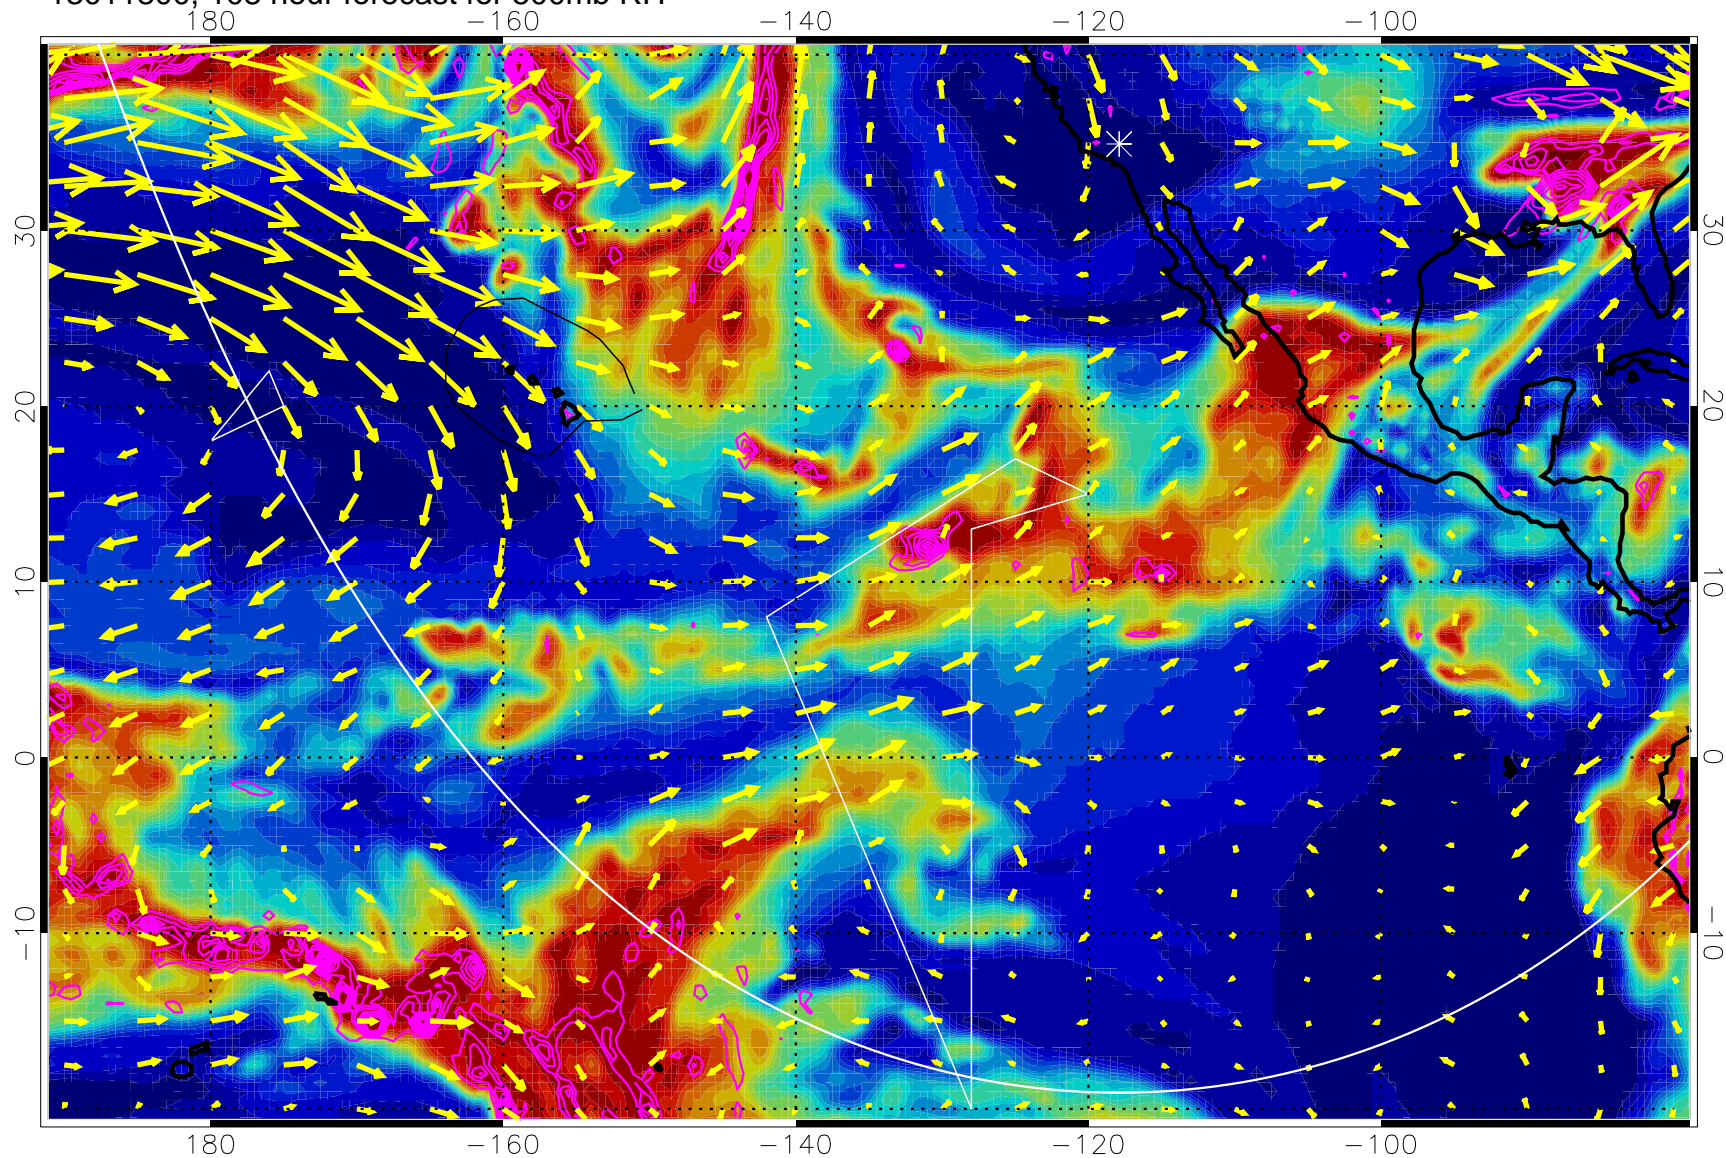

→ 40 m/s

Range ring of 6000 km -- 19 hours GH round trip

13011706, 90 hour forecast for 500mb RH

Negative Omegas less than -0.3 , contours of 0.3 Pa/s

EPV Tropopause (2 PVU) Position

→ 40 m/s

Range ring of 6000 km -- 19 hours GH round trip

13011712, 96 hour forecast for 500mb RH

Negative Omegas less than -0.3 , contours of 0.3 Pa/s

EPV Tropopause (2 PVU) Position

→ 40 m/s

Range ring of 6000 km -- 19 hours GH round trip

13011718, 102 hour forecast for 500mb RH

Negative Omegas less than -0.3 , contours of 0.3 Pa/s

EPV Tropopause (2 PVU) Position

→ 40 m/s

Range ring of 6000 km -- 19 hours GH round trip

13011800, 108 hour forecast for 500mb RH

Negative Omegas less than -0.3 , contours of 0.3 Pa/s

EPV Tropopause (2 PVU) Position

→ 40 m/s

Range ring of 6000 km -- 19 hours GH round trip

13011806, 114 hour forecast for 500mb RH

Negative Omegas less than -0.3 , contours of 0.3 Pa/s

EPV Tropopause (2 PVU) Position