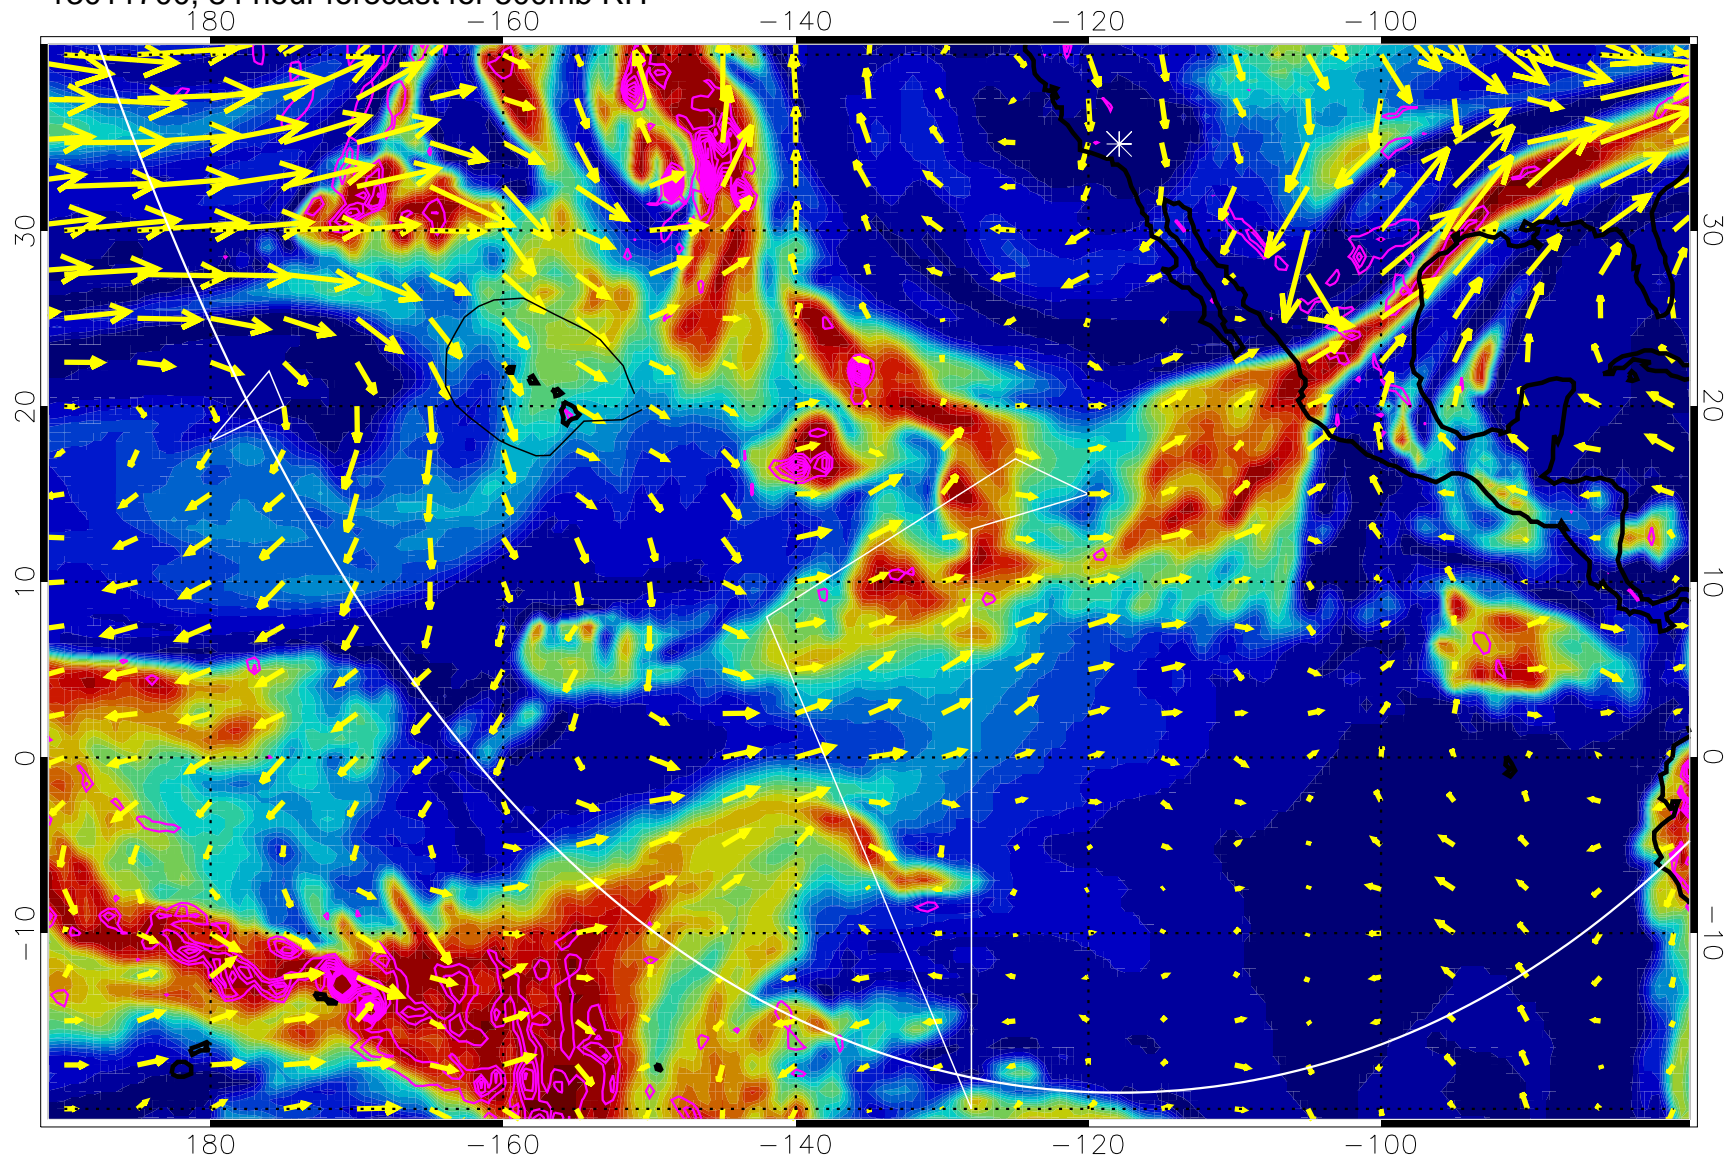

Negative Omegas less than -0.3 , contours of 0.3 Pa/s

EPV Tropopause (2 PVU) Position

→ 40 m/s

Range ring of 6000 km -- 19 hours GH round trip

13011618, 78 hour forecast for 500mb RH

Negative Omegas less than -0.3 , contours of 0.3 Pa/s

EPV Tropopause (2 PVU) Position

→ 40 m/s

Range ring of 6000 km -- 19 hours GH round trip

13011700, 84 hour forecast for 500mb RH

Negative Omegas less than -0.3 , contours of 0.3 Pa/s

EPV Tropopause (2 PVU) Position

13011712, 96 hour forecast for 500mb RH

Negative Omegas less than -0.3 , contours of 0.3 Pa/s

EPV Tropopause (2 PVU) Position

→ 40 m/s

Range ring of 6000 km -- 19 hours GH round trip

13011718, 102 hour forecast for 500mb RH