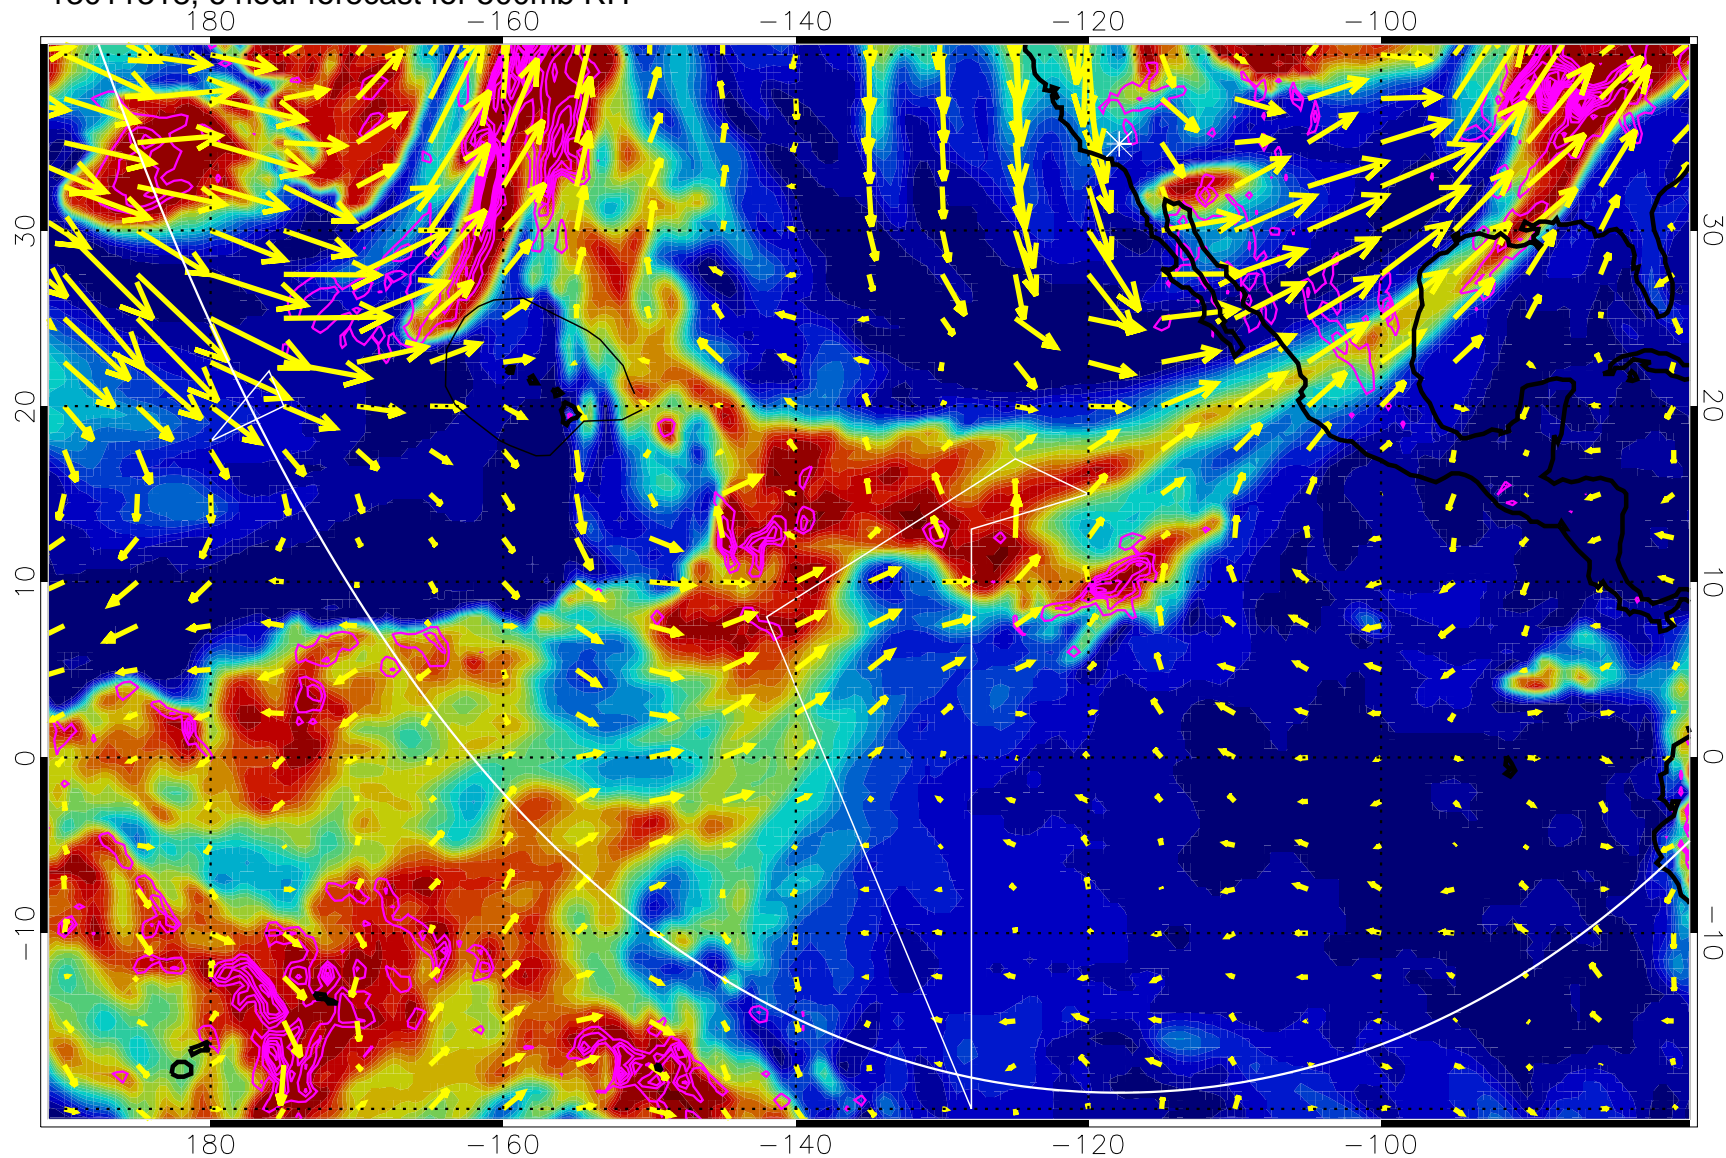

13011318, 6 hour forecast for 500mb RH

Negative Omegas less than -0.3 , contours of 0.3 Pa/s

EPV Tropopause (2 PVU) Position

→ 40 m/s

Range ring of 6000 km -- 19 hours GH round trip

13011400, 12 hour forecast for 500mb RH

Negative Omegas less than -0.3 , contours of 0.3 Pa/s

EPV Tropopause (2 PVU) Position

→ 40 m/s

Range ring of 6000 km -- 19 hours GH round trip

13011406, 18 hour forecast for 500mb RH

Negative Omegas less than -0.3 , contours of 0.3 Pa/s

EPV Tropopause (2 PVU) Position

→ 40 m/s

Range ring of 6000 km -- 19 hours GH round trip

13011412, 24 hour forecast for 500mb RH

Negative Omegas less than -0.3 , contours of 0.3 Pa/s

EPV Tropopause (2 PVU) Position

→ 40 m/s

Range ring of 6000 km -- 19 hours GH round trip

13011418, 30 hour forecast for 500mb RH

Negative Omegas less than -0.3 , contours of 0.3 Pa/s

EPV Tropopause (2 PVU) Position

→ 40 m/s

Range ring of 6000 km -- 19 hours GH round trip