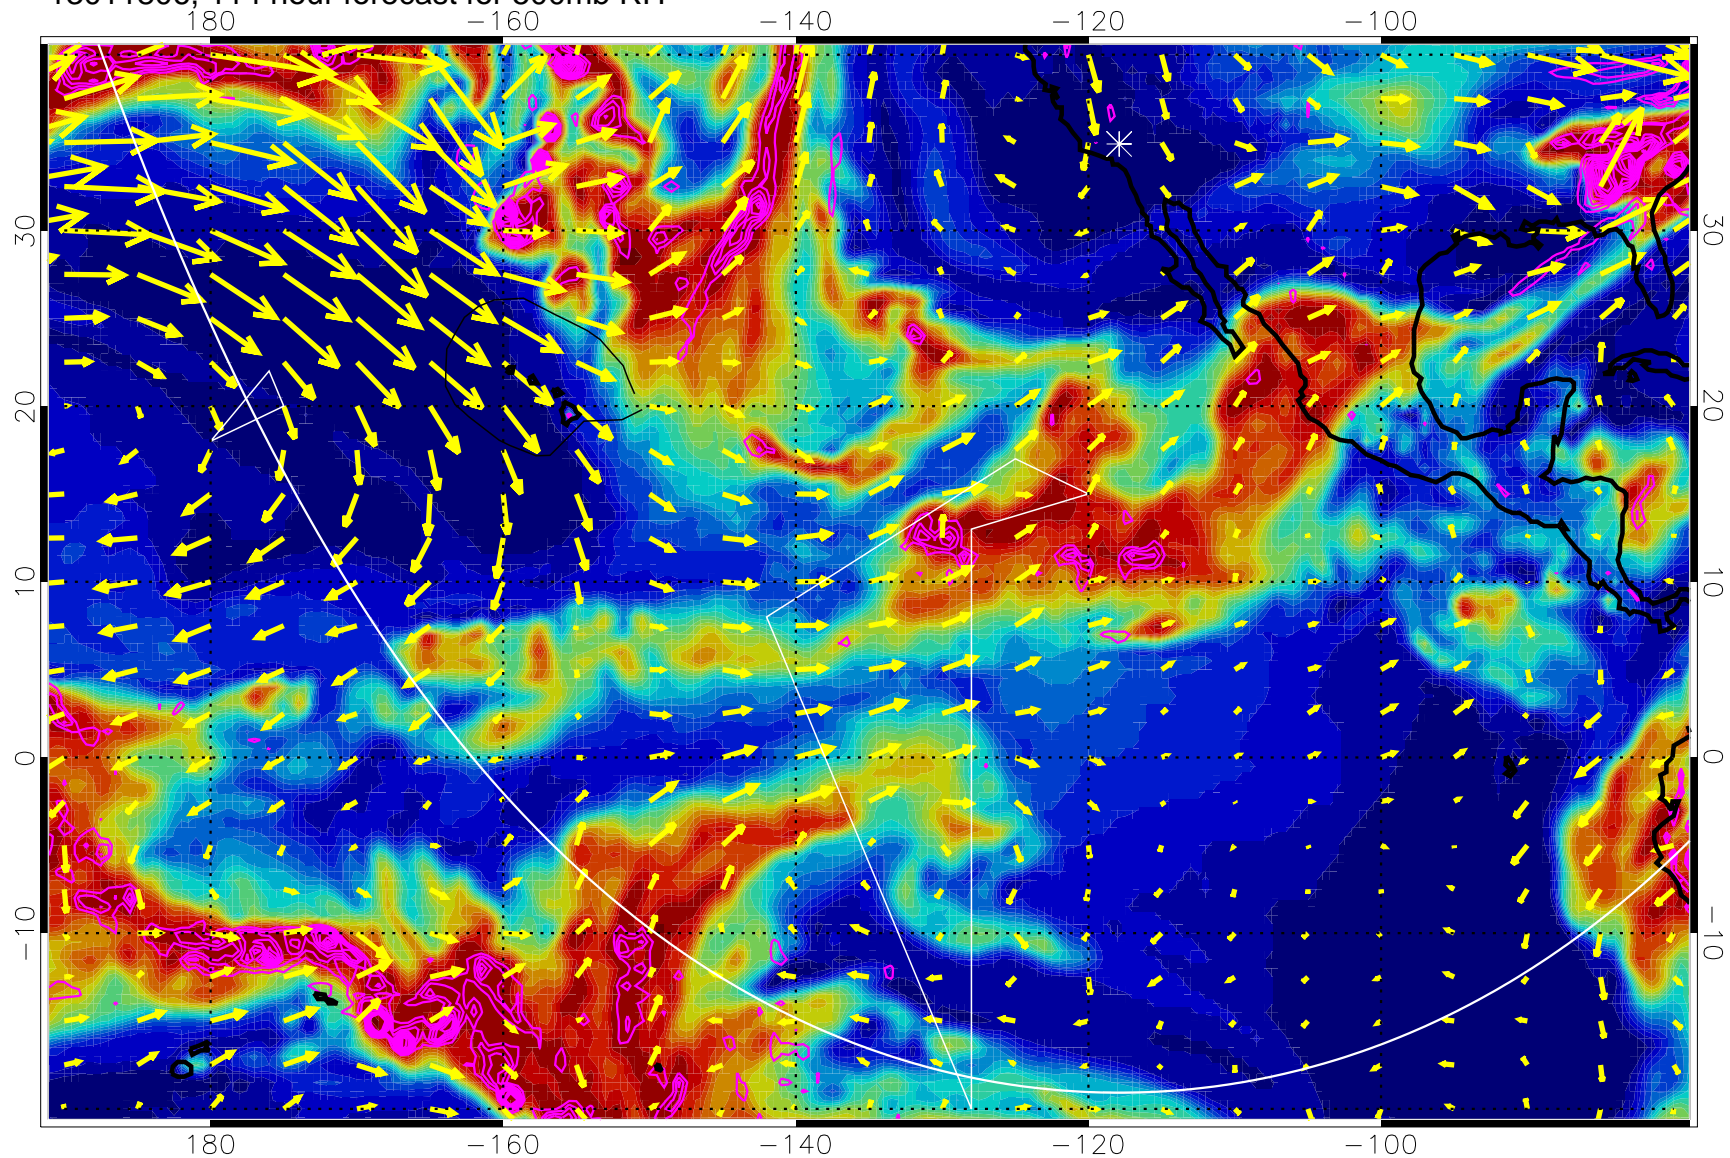

13011712, 96 hour forecast for 500mb RH

Negative Omegas less than -0.3 , contours of 0.3 Pa/s

EPV Tropopause (2 PVU) Position

→ 40 m/s

Range ring of 6000 km -- 19 hours GH round trip

13011718, 102 hour forecast for 500mb RH

Negative Omegas less than -0.3 , contours of 0.3 Pa/s

EPV Tropopause (2 PVU) Position

→ 40 m/s

Range ring of 6000 km -- 19 hours GH round trip

13011800, 108 hour forecast for 500mb RH

Negative Omegas less than -0.3 , contours of 0.3 Pa/s

EPV Tropopause (2 PVU) Position

→ 40 m/s

Range ring of 6000 km -- 19 hours GH round trip

13011806, 114 hour forecast for 500mb RH

Negative Omegas less than -0.3 , contours of 0.3 Pa/s

EPV Tropopause (2 PVU) Position

→ 40 m/s

Range ring of 6000 km -- 19 hours GH round trip

13011812, 120 hour forecast for 500mb RH

Negative Omegas less than -0.3 , contours of 0.3 Pa/s

EPV Tropopause (2 PVU) Position

→ 40 m/s

Range ring of 6000 km -- 19 hours GH round trip