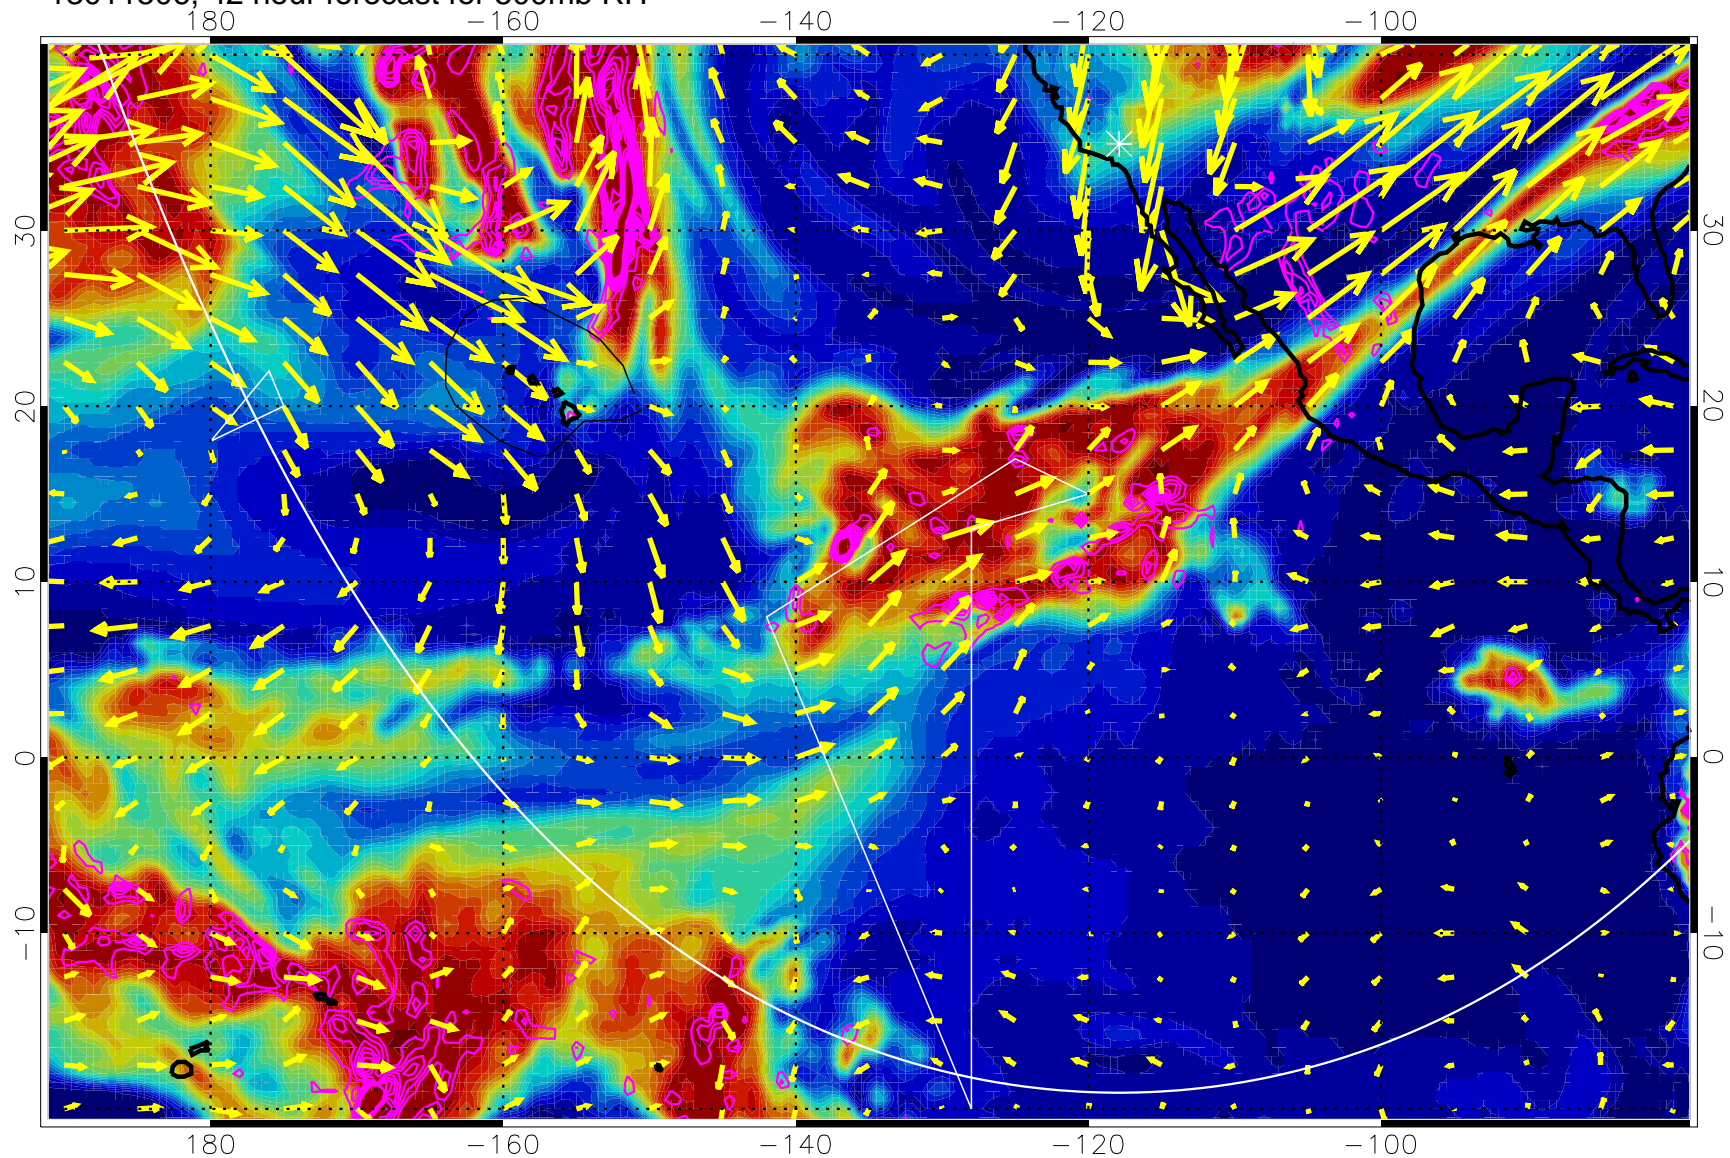

EPV Tropopause (2 PVU) Position

→ 40 m/s

Range ring of 6000 km -- 19 hours GH round trip

13011412, 24 hour forecast for 500mb RH

Negative Omegas less than -0.3 , contours of 0.3 Pa/s

EPV Tropopause (2 PVU) Position

13011500, 36 hour forecast for 500mb RH

Negative Omegas less than -0.3 , contours of 0.3 Pa/s

EPV Tropopause (2 PVU) Position

→ 40 m/s

Range ring of 6000 km -- 19 hours GH round trip

13011506, 42 hour forecast for 500mb RH

Negative Omegas less than -0.3 , contours of 0.3 Pa/s

EPV Tropopause (2 PVU) Position

→ 40 m/s

Range ring of 6000 km -- 19 hours GH round trip

13011512, 48 hour forecast for 500mb RH

Negative Omegas less than -0.3 , contours of 0.3 Pa/s

EPV Tropopause (2 PVU) Position

→ 40 m/s

Range ring of 6000 km -- 19 hours GH round trip

13011518, 54 hour forecast for 500mb RH

Negative Omegas less than -0.3 , contours of 0.3 Pa/s

EPV Tropopause (2 PVU) Position