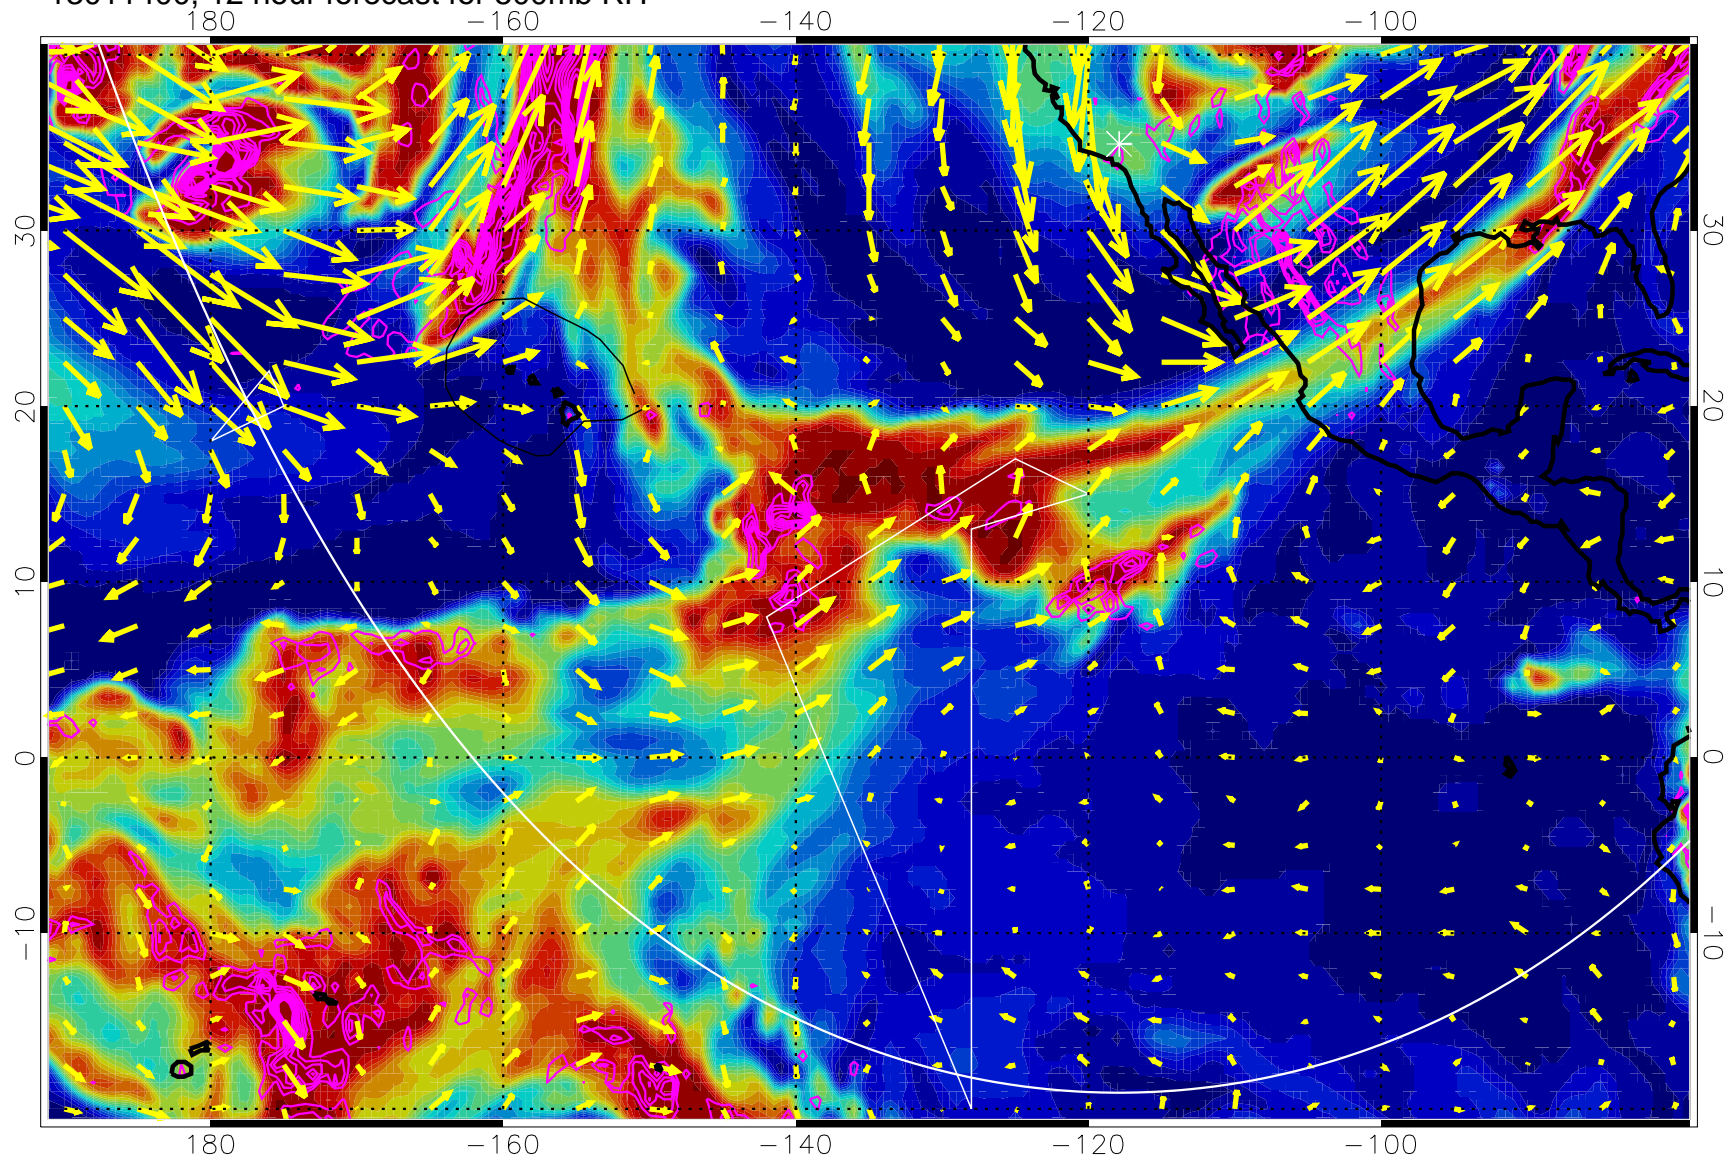

13011318, 6 hour forecast for 500mb RH

Negative Omegas less than -0.3 , contours of 0.3 Pa/s

EPV Tropopause (2 PVU) Position

→ 40 m/s

Range ring of 6000 km -- 19 hours GH round trip

13011400, 12 hour forecast for 500mb RH

Negative Omegas less than -0.3 , contours of 0.3 Pa/s

EPV Tropopause (2 PVU) Position

→ 40 m/s

Range ring of 6000 km -- 19 hours GH round trip

13011406, 18 hour forecast for 500mb RH

Negative Omegas less than -0.3 , contours of 0.3 Pa/s

EPV Tropopause (2 PVU) Position

→ 40 m/s

Range ring of 6000 km -- 19 hours GH round trip

13011412, 24 hour forecast for 500mb RH

Negative Omegas less than -0.3 , contours of 0.3 Pa/s

EPV Tropopause (2 PVU) Position

→ 40 m/s

Range ring of 6000 km -- 19 hours GH round trip

13011418, 30 hour forecast for 500mb RH

Negative Omegas less than -0.3 , contours of 0.3 Pa/s

EPV Tropopause (2 PVU) Position

→ 40 m/s

Range ring of 6000 km -- 19 hours GH round trip