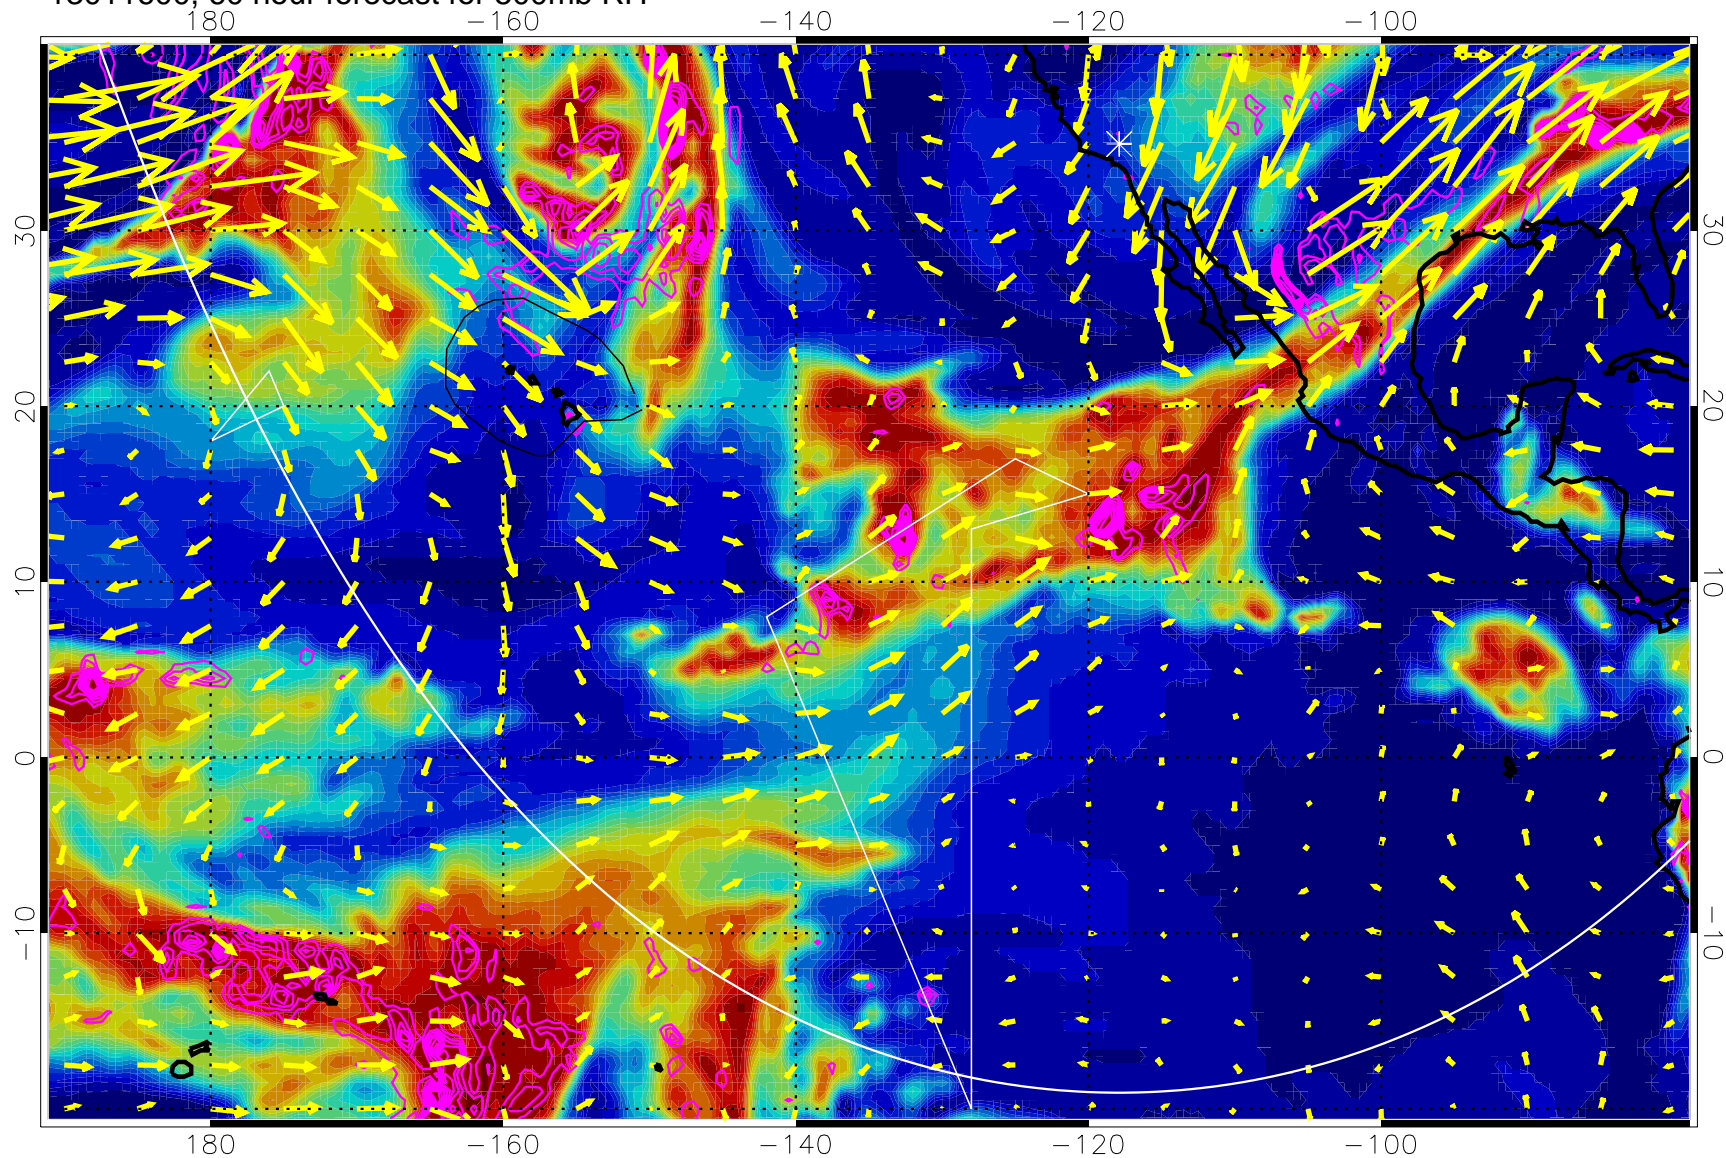

EPV Tropopause (2 PVU) Position

→ 40 m/s

Range ring of 6000 km -- 19 hours GH round trip

13011518, 54 hour forecast for 500mb RH

Negative Omegas less than -0.3 , contours of 0.3 Pa/s

EPV Tropopause (2 PVU) Position

→ 40 m/s

Range ring of 6000 km -- 19 hours GH round trip

13011600, 60 hour forecast for 500mb RH

Negative Omegas less than -0.3 , contours of 0.3 Pa/s

EPV Tropopause (2 PVU) Position

→ 40 m/s

Range ring of 6000 km -- 19 hours GH round trip

13011606, 66 hour forecast for 500mb RH

Negative Omegas less than -0.3 , contours of 0.3 Pa/s

EPV Tropopause (2 PVU) Position

→ 40 m/s

Range ring of 6000 km -- 19 hours GH round trip

13011612, 72 hour forecast for 500mb RH