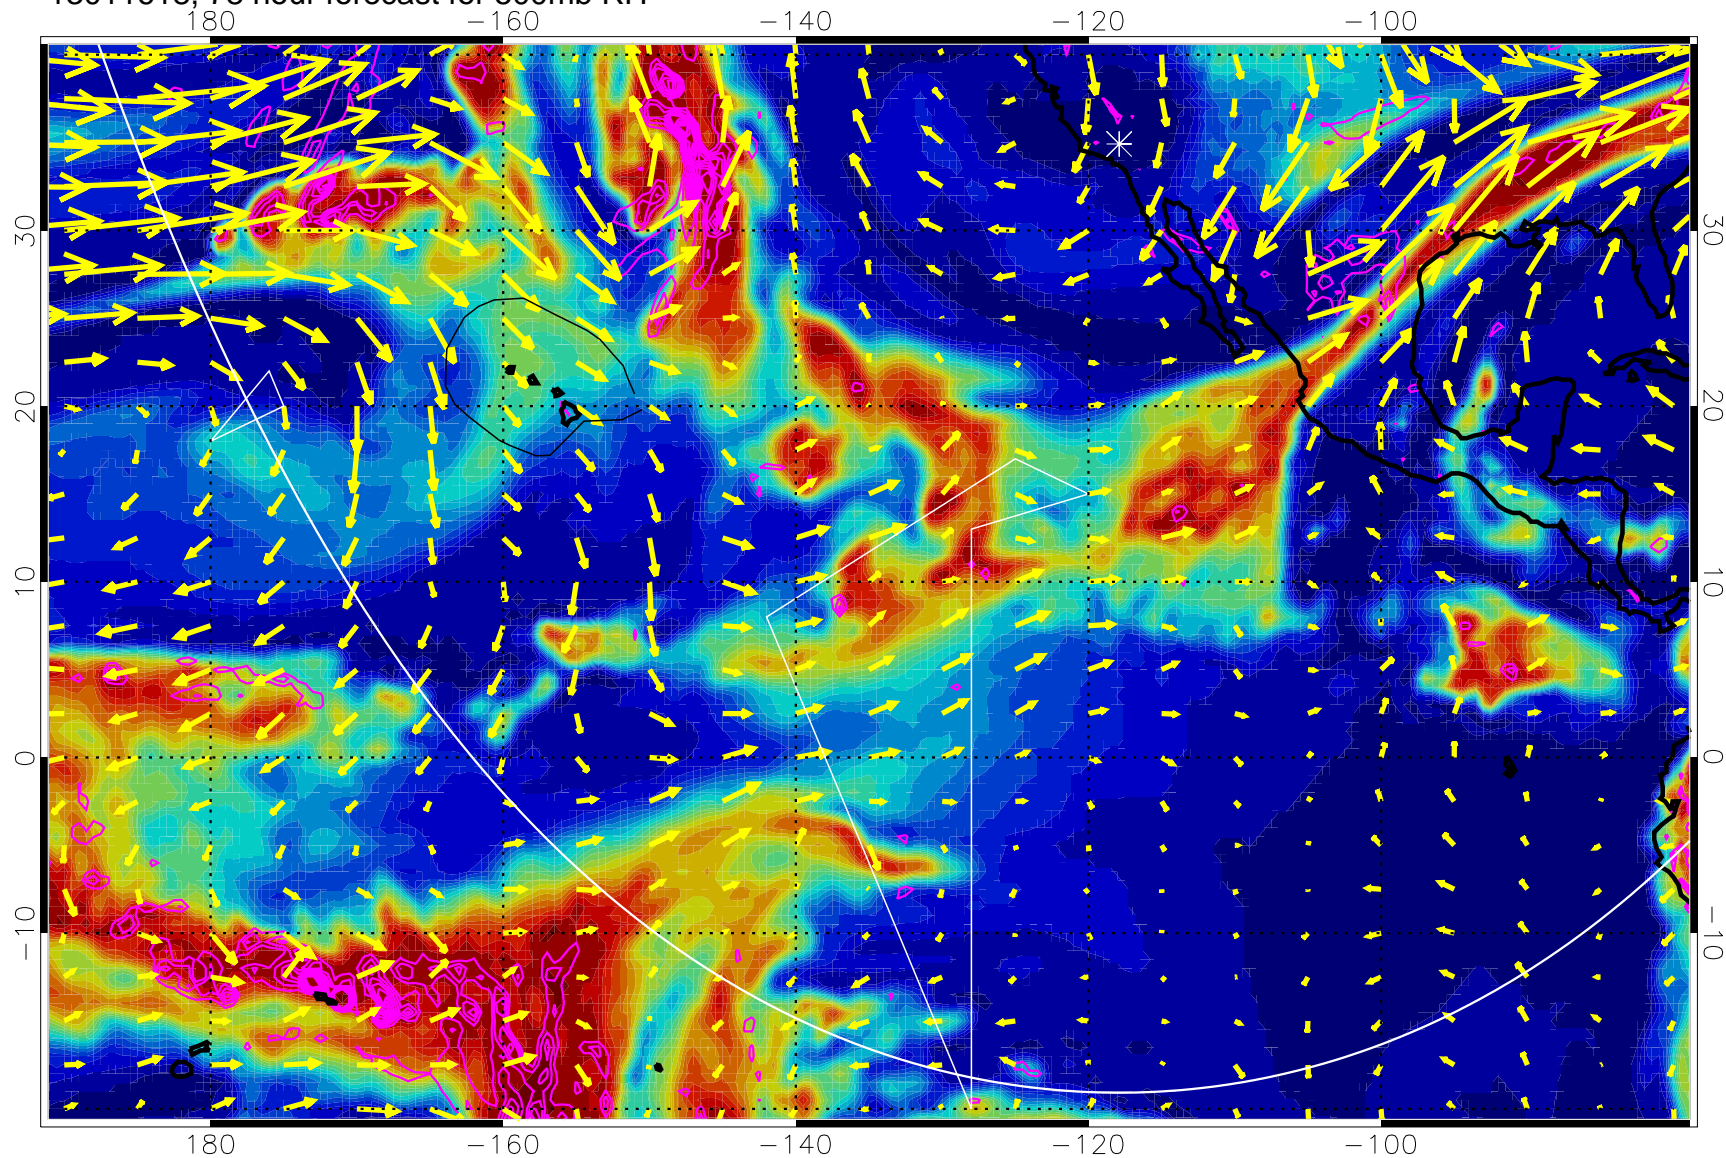

13011606, 66 hour forecast for 500mb RH

Negative Omegas less than -0.3 , contours of 0.3 Pa/s

EPV Tropopause (2 PVU) Position

→ 40 m/s

Range ring of 6000 km -- 19 hours GH round trip

13011612, 72 hour forecast for 500mb RH

Negative Omegas less than -0.3 , contours of 0.3 Pa/s

EPV Tropopause (2 PVU) Position

→ 40 m/s

Range ring of 6000 km -- 19 hours GH round trip

13011618, 78 hour forecast for 500mb RH

Negative Omegas less than -0.3 , contours of 0.3 Pa/s

EPV Tropopause (2 PVU) Position

→ 40 m/s

Range ring of 6000 km -- 19 hours GH round trip

13011700, 84 hour forecast for 500mb RH

Negative Omegas less than -0.3 , contours of 0.3 Pa/s

EPV Tropopause (2 PVU) Position