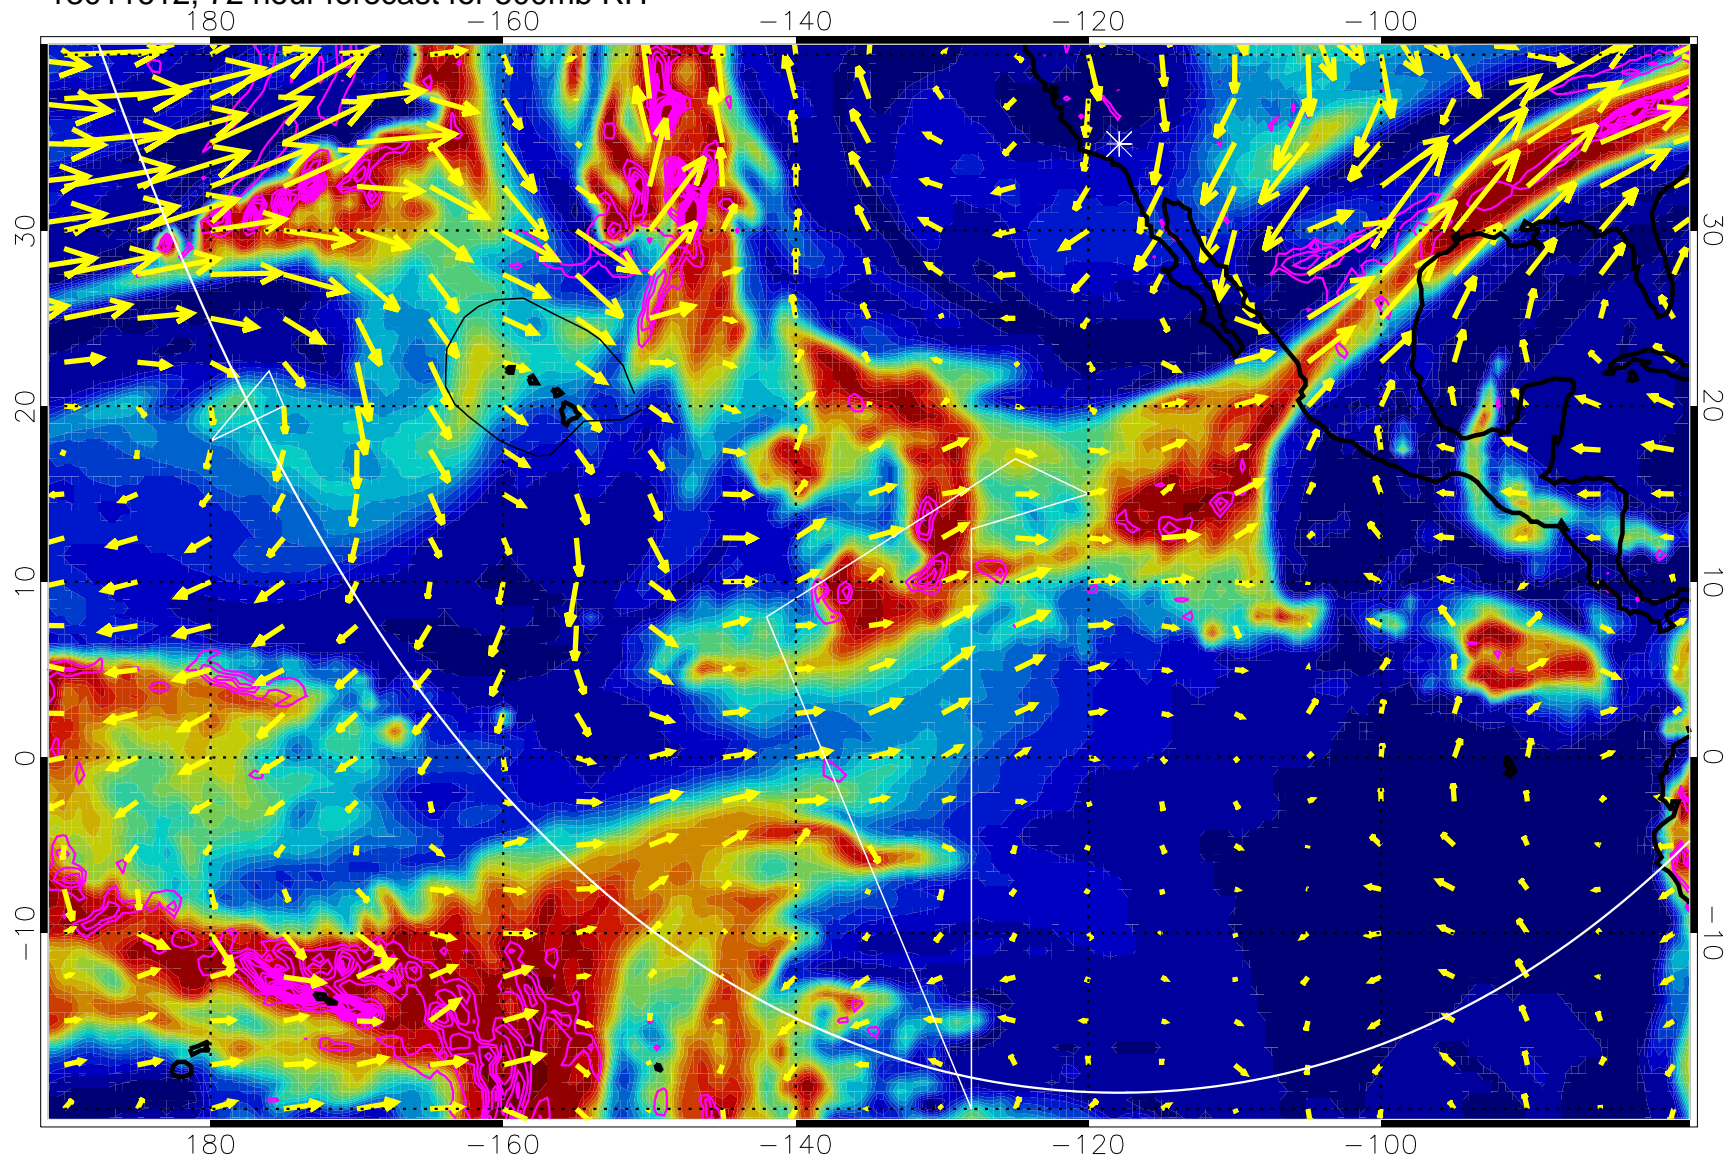

13011606, 66 hour forecast for 500mb RH

Negative Omegas less than -0.3 , contours of 0.3 Pa/s

EPV Tropopause (2 PVU) Position

→ 40 m/s

Range ring of 6000 km -- 19 hours GH round trip

13011612, 72 hour forecast for 500mb RH

Negative Omegas less than -0.3 , contours of 0.3 Pa/s

EPV Tropopause (2 PVU) Position

→ 40 m/s

Range ring of 6000 km -- 19 hours GH round trip

13011618, 78 hour forecast for 500mb RH

Negative Omegas less than -0.3 , contours of 0.3 Pa/s