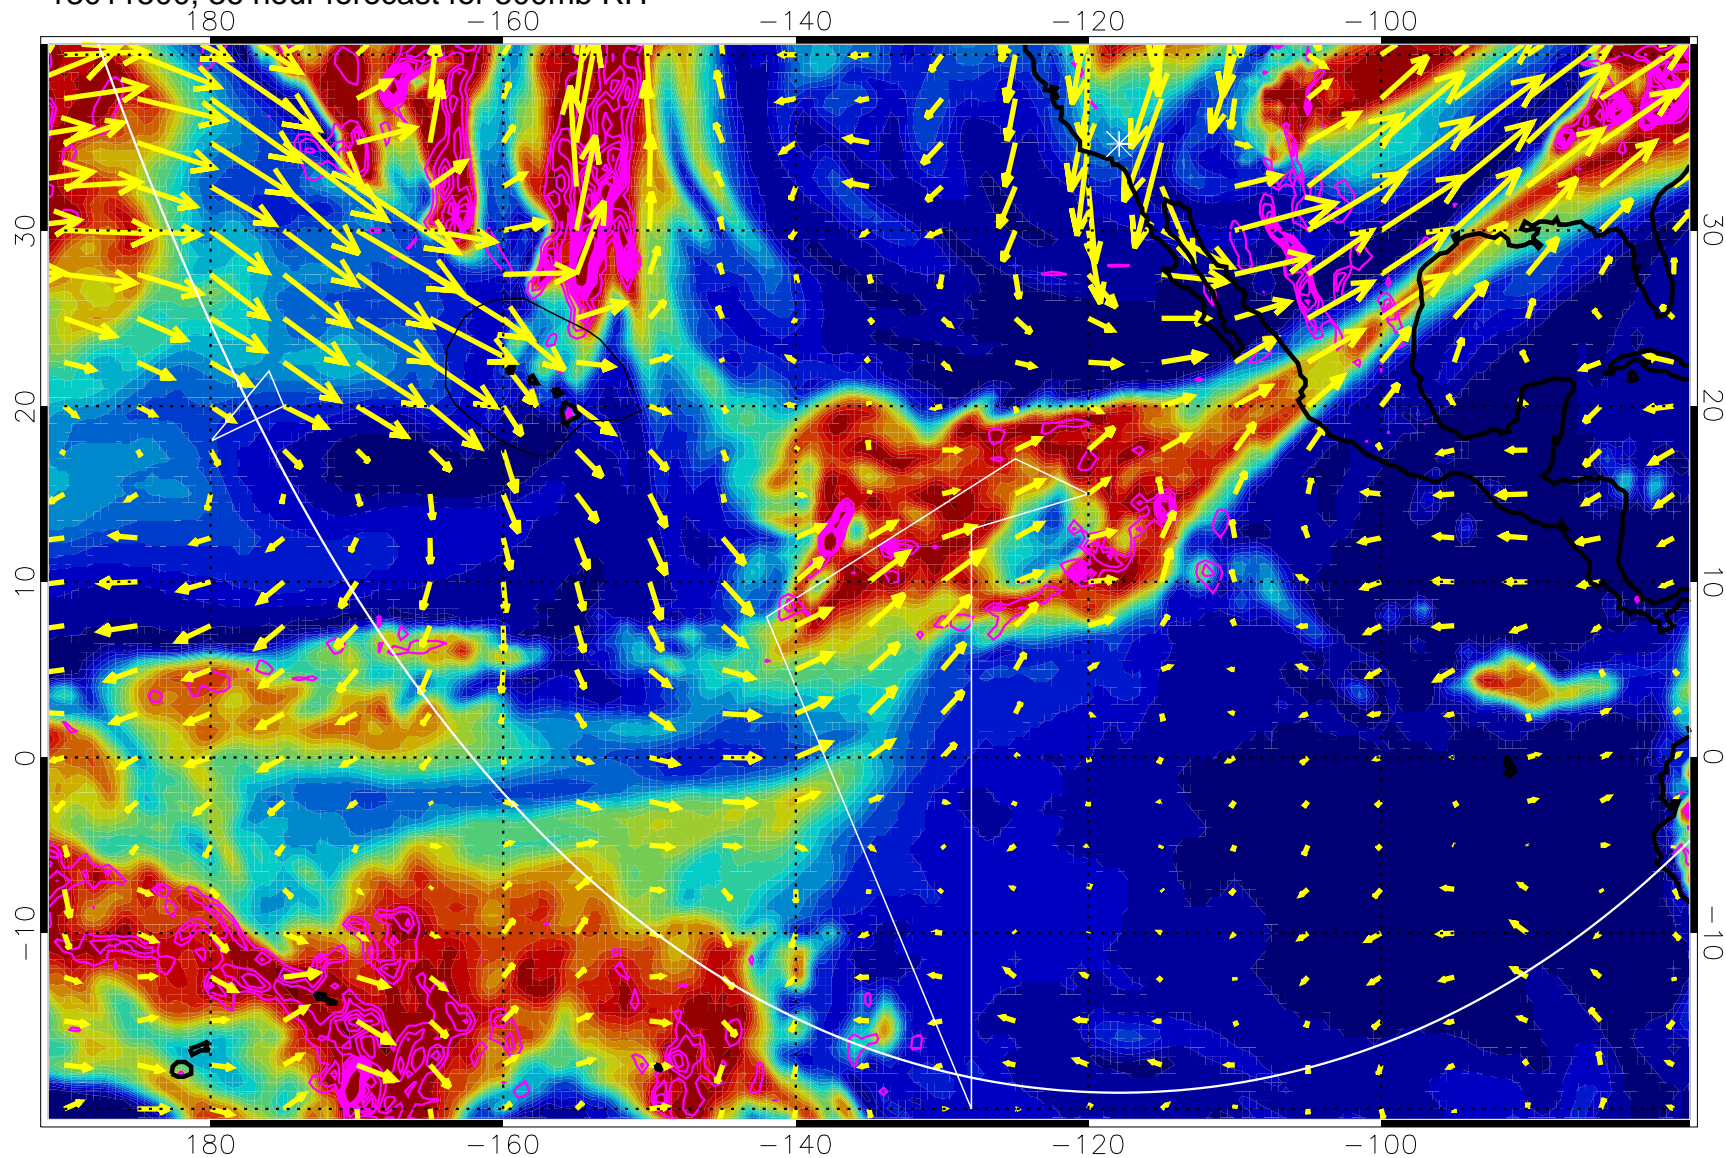

EPV Tropopause (2 PVU) Position

→ 40 m/s

Range ring of 6000 km -- 19 hours GH round trip

13011412, 24 hour forecast for 500mb RH

Negative Omegas less than -0.3 , contours of 0.3 Pa/s

EPV Tropopause (2 PVU) Position

→ 40 m/s

Range ring of 6000 km -- 19 hours GH round trip

13011418, 30 hour forecast for 500mb RH

Negative Omegas less than -0.3 , contours of 0.3 Pa/s

EPV Tropopause (2 PVU) Position

→ 40 m/s

Range ring of 6000 km -- 19 hours GH round trip

13011500, 36 hour forecast for 500mb RH

Negative Omegas less than -0.3 , contours of 0.3 Pa/s

EPV Tropopause (2 PVU) Position

→ 40 m/s

Range ring of 6000 km -- 19 hours GH round trip

13011506, 42 hour forecast for 500mb RH

Negative Omegas less than -0.3 , contours of 0.3 Pa/s

EPV Tropopause (2 PVU) Position

→ 40 m/s

Range ring of 6000 km -- 19 hours GH round trip

13011512, 48 hour forecast for 500mb RH

Negative Omegas less than -0.3 , contours of 0.3 Pa/s