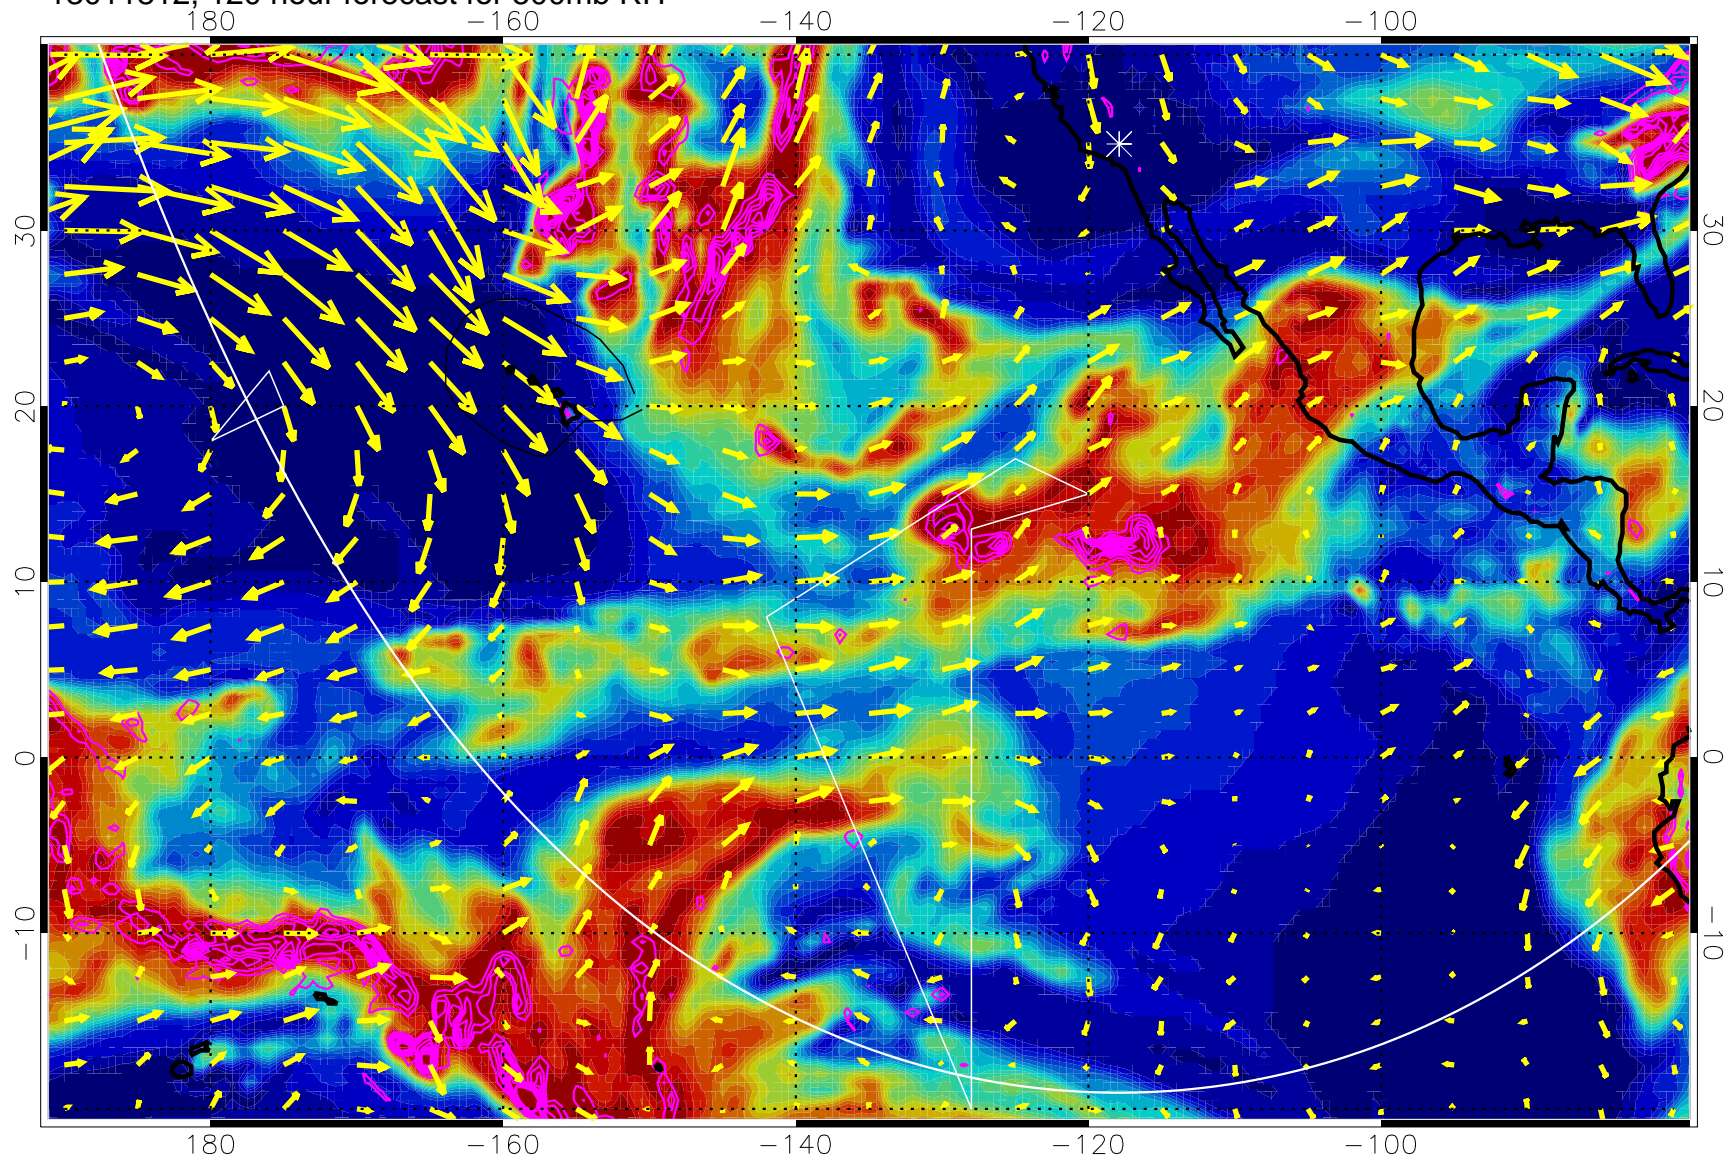

13011712, 96 hour forecast for 500mb RH

Negative Omegas less than -0.3 , contours of 0.3 Pa/s

EPV Tropopause (2 PVU) Position

→ 40 m/s

Range ring of 6000 km -- 19 hours GH round trip

13011718, 102 hour forecast for 500mb RH

Negative Omegas less than -0.3 , contours of 0.3 Pa/s

EPV Tropopause (2 PVU) Position

→ 40 m/s

Range ring of 6000 km -- 19 hours GH round trip

13011800, 108 hour forecast for 500mb RH

Negative Omegas less than -0.3 , contours of 0.3 Pa/s

EPV Tropopause (2 PVU) Position

→ 40 m/s

Range ring of 6000 km -- 19 hours GH round trip

13011806, 114 hour forecast for 500mb RH

Negative Omegas less than -0.3 , contours of 0.3 Pa/s

EPV Tropopause (2 PVU) Position

→ 40 m/s

Range ring of 6000 km -- 19 hours GH round trip

13011812, 120 hour forecast for 500mb RH

Negative Omegas less than -0.3 , contours of 0.3 Pa/s

EPV Tropopause (2 PVU) Position

→ 40 m/s

Range ring of 6000 km -- 19 hours GH round trip