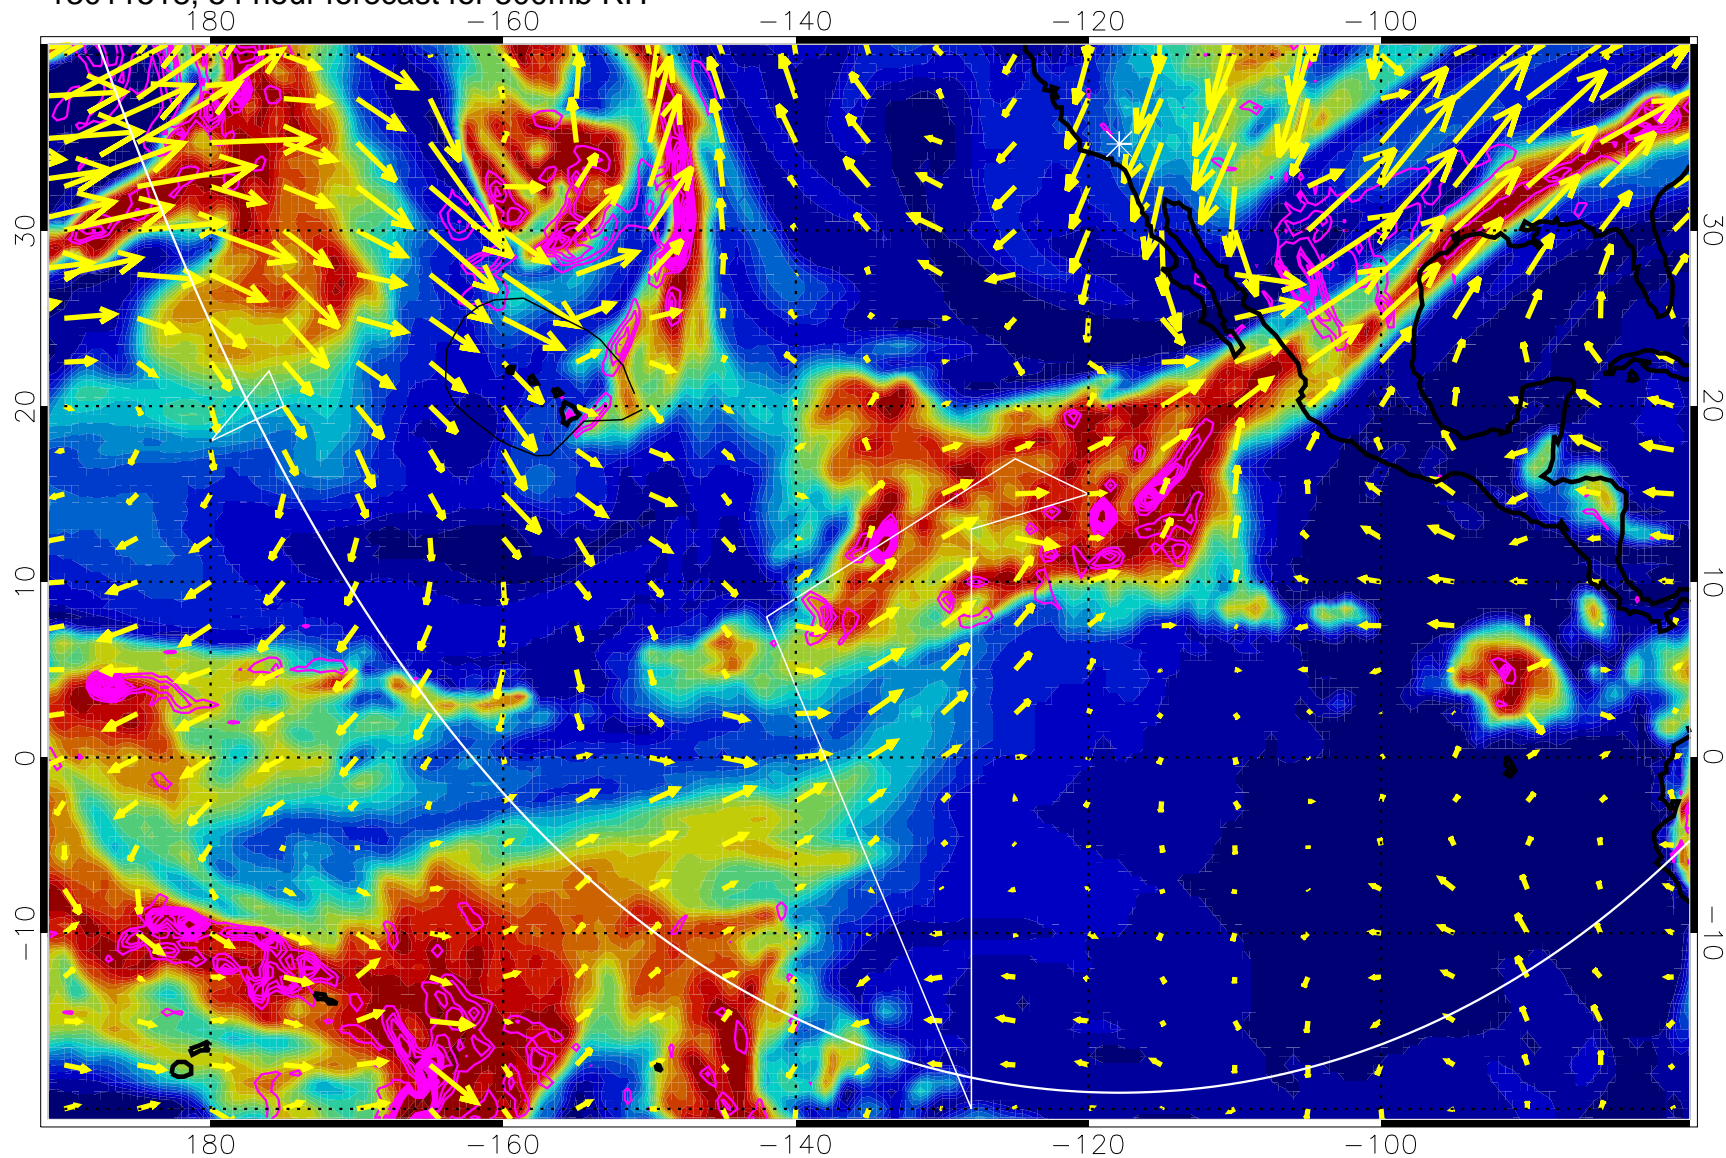

Negative Omegas less than -0.3 , contours of 0.3 Pa/s

EPV Tropopause (2 PVU) Position

→ 40 m/s

Range ring of 6000 km -- 19 hours GH round trip

13011512, 48 hour forecast for 500mb RH

Negative Omegas less than -0.3 , contours of 0.3 Pa/s

EPV Tropopause (2 PVU) Position

→ 40 m/s

Range ring of 6000 km -- 19 hours GH round trip

13011518, 54 hour forecast for 500mb RH

Negative Omegas less than -0.3 , contours of 0.3 Pa/s

EPV Tropopause (2 PVU) Position

→ 40 m/s

Range ring of 6000 km -- 19 hours GH round trip

13011600, 60 hour forecast for 500mb RH

Negative Omegas less than -0.3 , contours of 0.3 Pa/s

EPV Tropopause (2 PVU) Position

→ 40 m/s

Range ring of 6000 km -- 19 hours GH round trip

13011606, 66 hour forecast for 500mb RH

Negative Omegas less than -0.3 , contours of 0.3 Pa/s

EPV Tropopause (2 PVU) Position

→ 40 m/s

Range ring of 6000 km -- 19 hours GH round trip

13011612, 72 hour forecast for 500mb RH