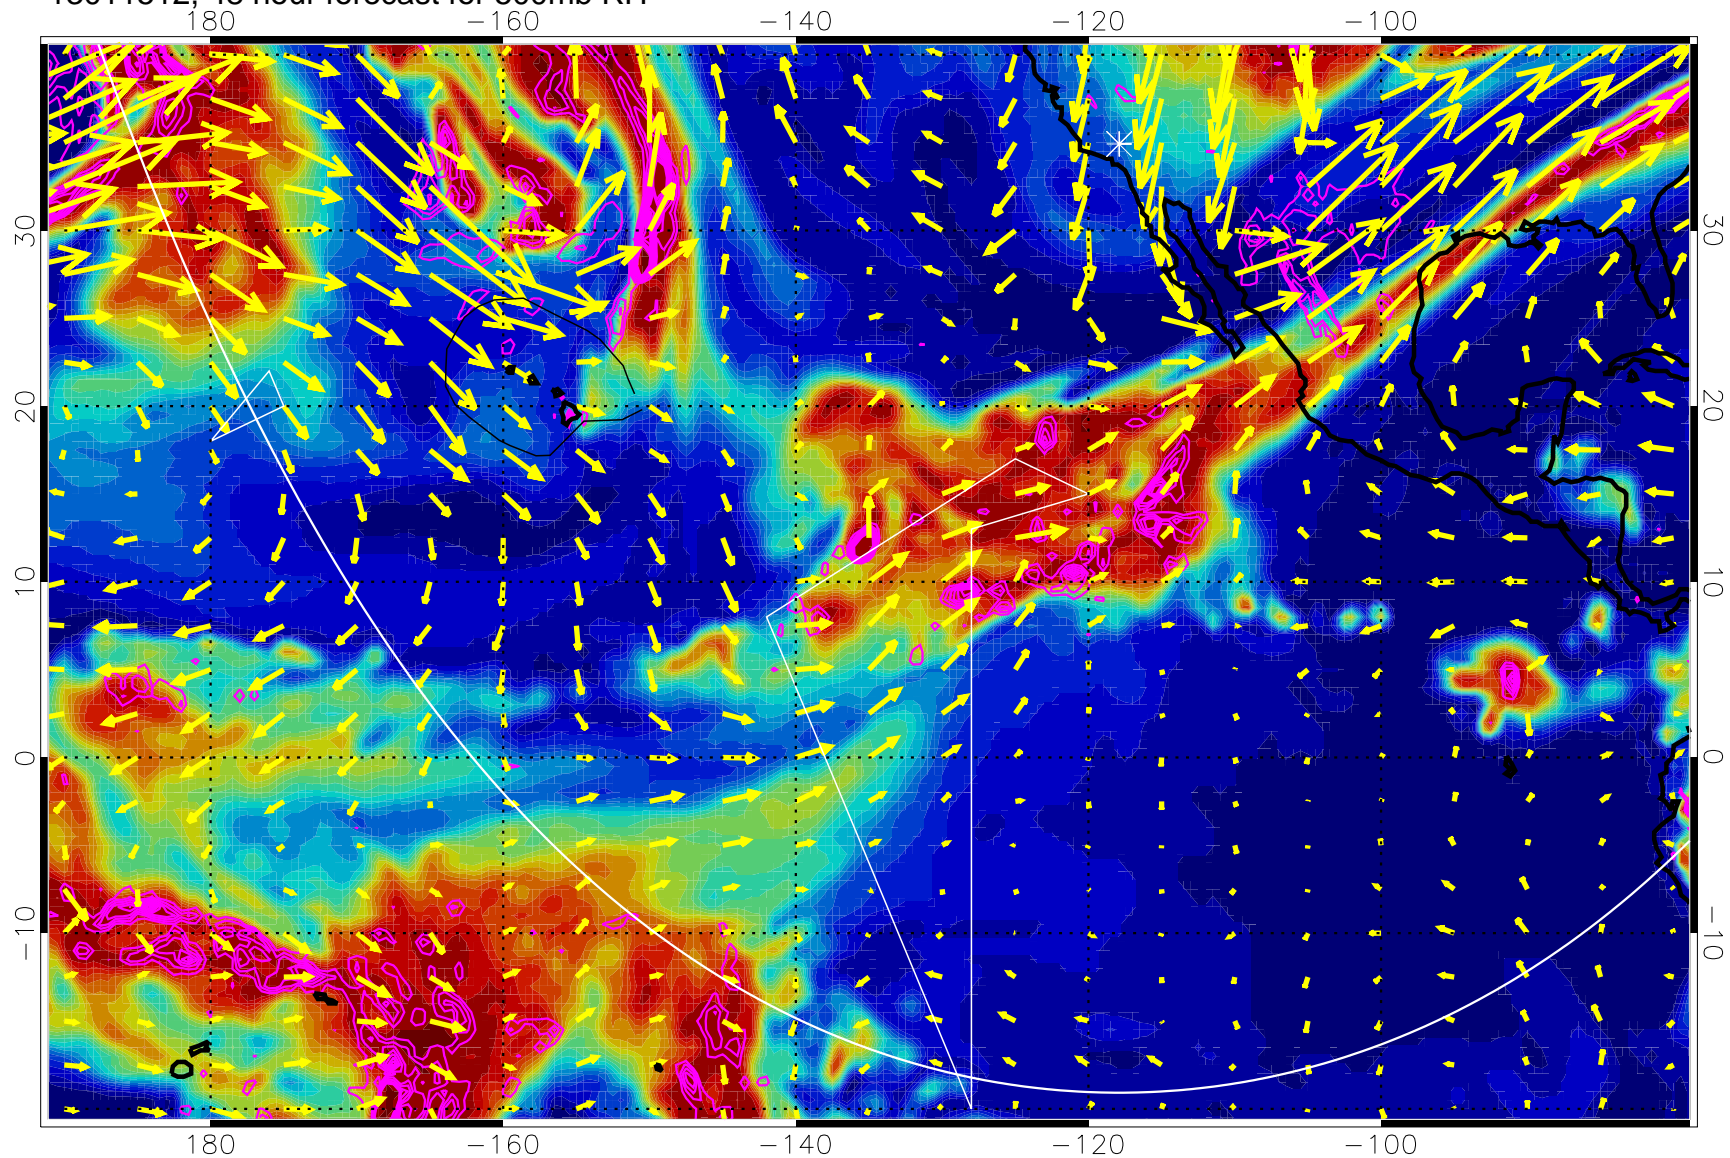

→ 40 m/s

Range ring of 6000 km -- 19 hours GH round trip

13011418, 30 hour forecast for 500mb RH

Negative Omegas less than -0.3 , contours of 0.3 Pa/s

EPV Tropopause (2 PVU) Position

→ 40 m/s

Range ring of 6000 km -- 19 hours GH round trip

13011500, 36 hour forecast for 500mb RH

Negative Omegas less than -0.3 , contours of 0.3 Pa/s

EPV Tropopause (2 PVU) Position

→ 40 m/s

Range ring of 6000 km -- 19 hours GH round trip

13011506, 42 hour forecast for 500mb RH

Negative Omegas less than -0.3 , contours of 0.3 Pa/s

EPV Tropopause (2 PVU) Position

→ 40 m/s

Range ring of 6000 km -- 19 hours GH round trip

13011512, 48 hour forecast for 500mb RH

Negative Omegas less than -0.3 , contours of 0.3 Pa/s

EPV Tropopause (2 PVU) Position

→ 40 m/s

Range ring of 6000 km -- 19 hours GH round trip

13011518, 54 hour forecast for 500mb RH

Negative Omegas less than -0.3 , contours of 0.3 Pa/s

EPV Tropopause (2 PVU) Position