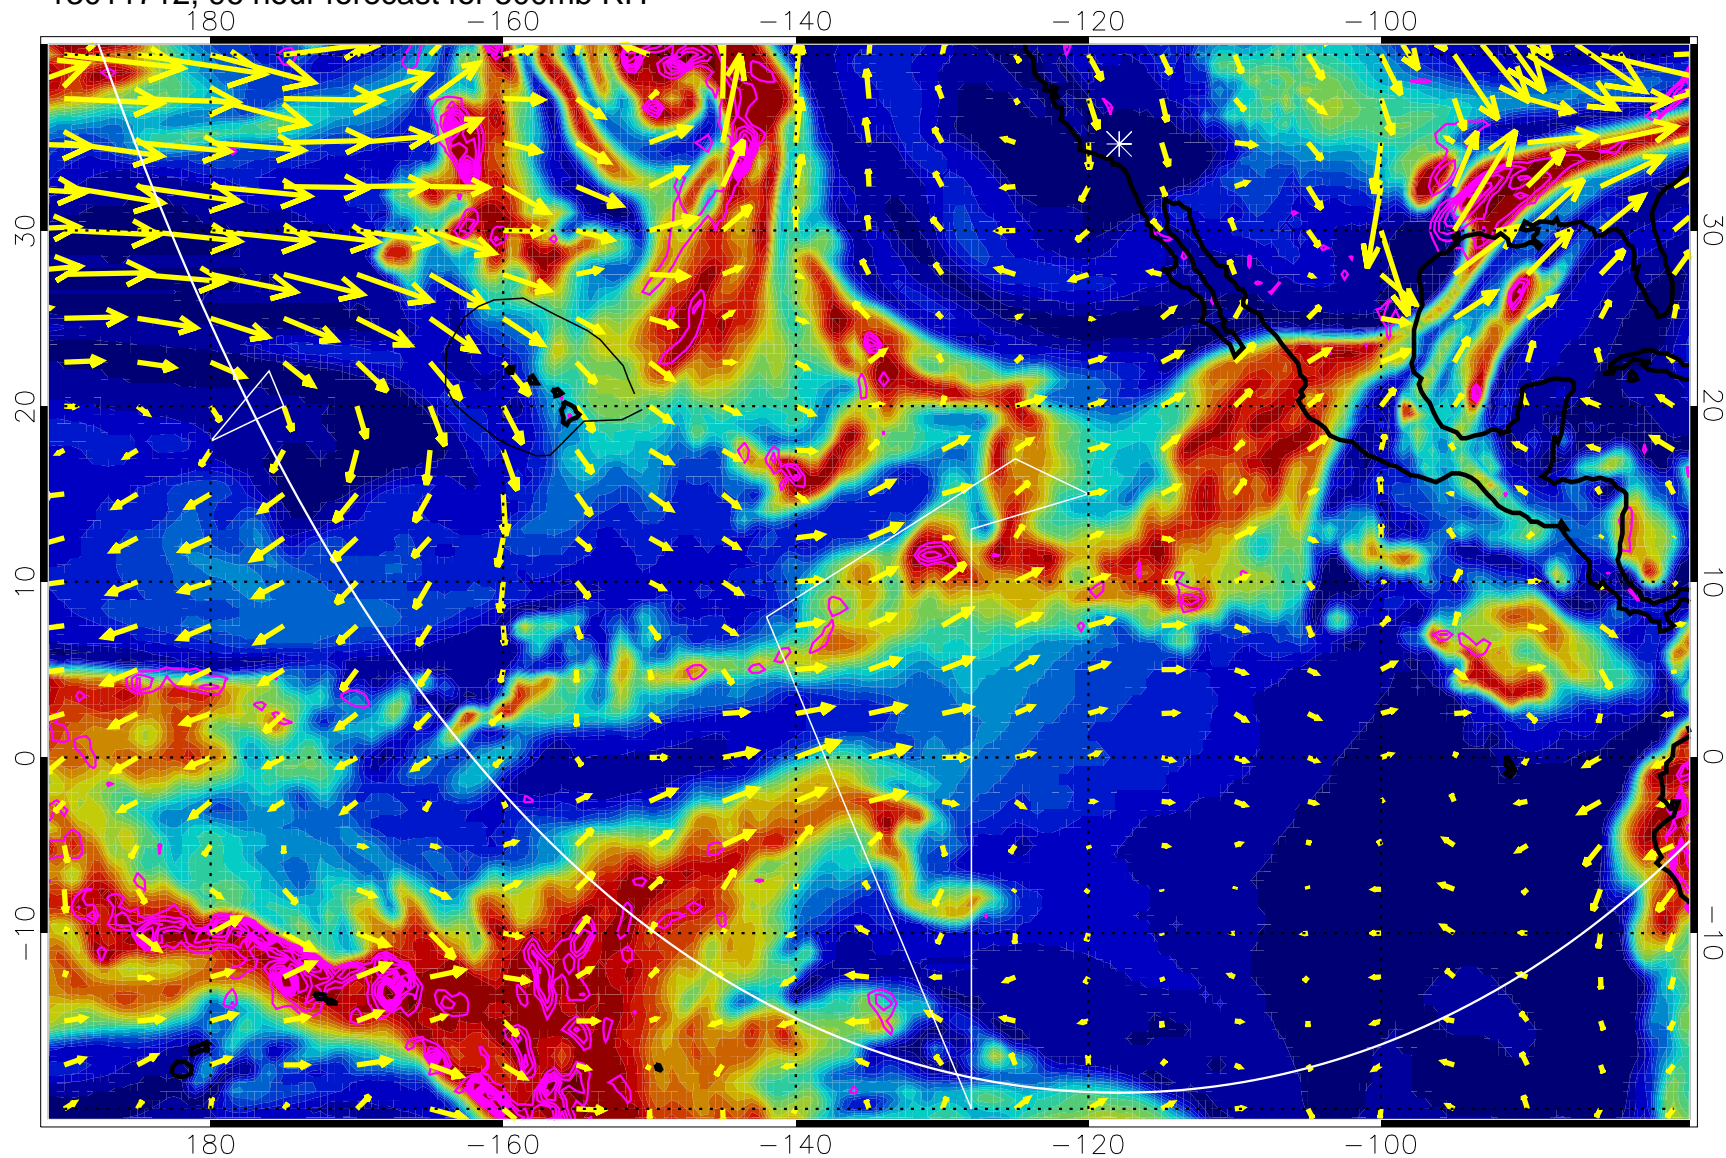

EPV Tropopause (2 PVU) Position

→ 40 m/s

Range ring of 6000 km -- 19 hours GH round trip

13011700, 84 hour forecast for 500mb RH

Negative Omegas less than -0.3 , contours of 0.3 Pa/s

EPV Tropopause (2 PVU) Position

→ 40 m/s

Range ring of 6000 km -- 19 hours GH round trip

13011706, 90 hour forecast for 500mb RH

Negative Omegas less than -0.3 , contours of 0.3 Pa/s

EPV Tropopause (2 PVU) Position

→ 40 m/s

Range ring of 6000 km -- 19 hours GH round trip

13011712, 96 hour forecast for 500mb RH

Negative Omegas less than -0.3 , contours of 0.3 Pa/s

EPV Tropopause (2 PVU) Position

→ 40 m/s

Range ring of 6000 km -- 19 hours GH round trip

13011718, 102 hour forecast for 500mb RH

Negative Omegas less than -0.3 , contours of 0.3 Pa/s

EPV Tropopause (2 PVU) Position

→ 40 m/s

Range ring of 6000 km -- 19 hours GH round trip

13011800, 108 hour forecast for 500mb RH

Negative Omegas less than -0.3 , contours of 0.3 Pa/s