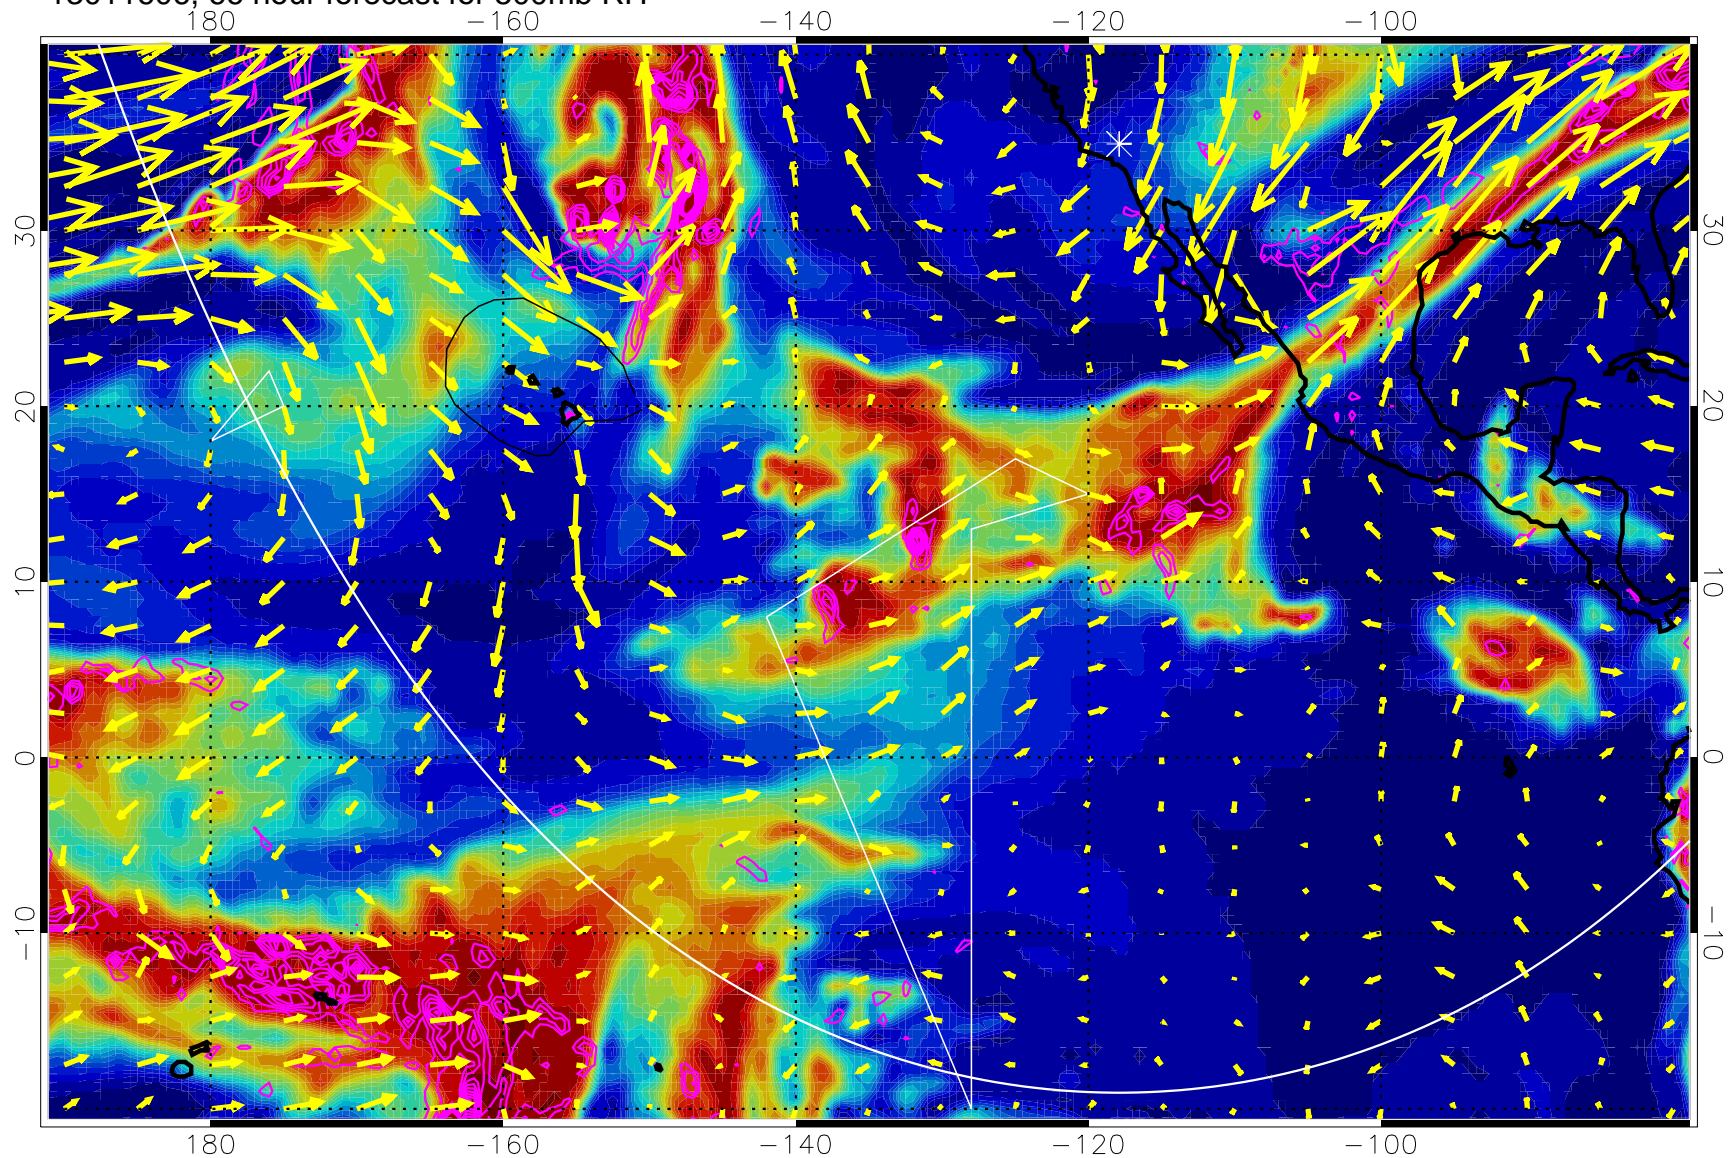

→ 40 m/s

Range ring of 6000 km -- 19 hours GH round trip

13011600, 60 hour forecast for 500mb RH

Negative Omegas less than -0.3 , contours of 0.3 Pa/s

EPV Tropopause (2 PVU) Position

→ 40 m/s

Range ring of 6000 km -- 19 hours GH round trip

13011606, 66 hour forecast for 500mb RH

Negative Omegas less than -0.3 , contours of 0.3 Pa/s

EPV Tropopause (2 PVU) Position

→ 40 m/s

Range ring of 6000 km -- 19 hours GH round trip

13011612, 72 hour forecast for 500mb RH

Negative Omegas less than -0.3 , contours of 0.3 Pa/s

EPV Tropopause (2 PVU) Position

→ 40 m/s

Range ring of 6000 km -- 19 hours GH round trip

13011618, 78 hour forecast for 500mb RH

Negative Omegas less than -0.3 , contours of 0.3 Pa/s