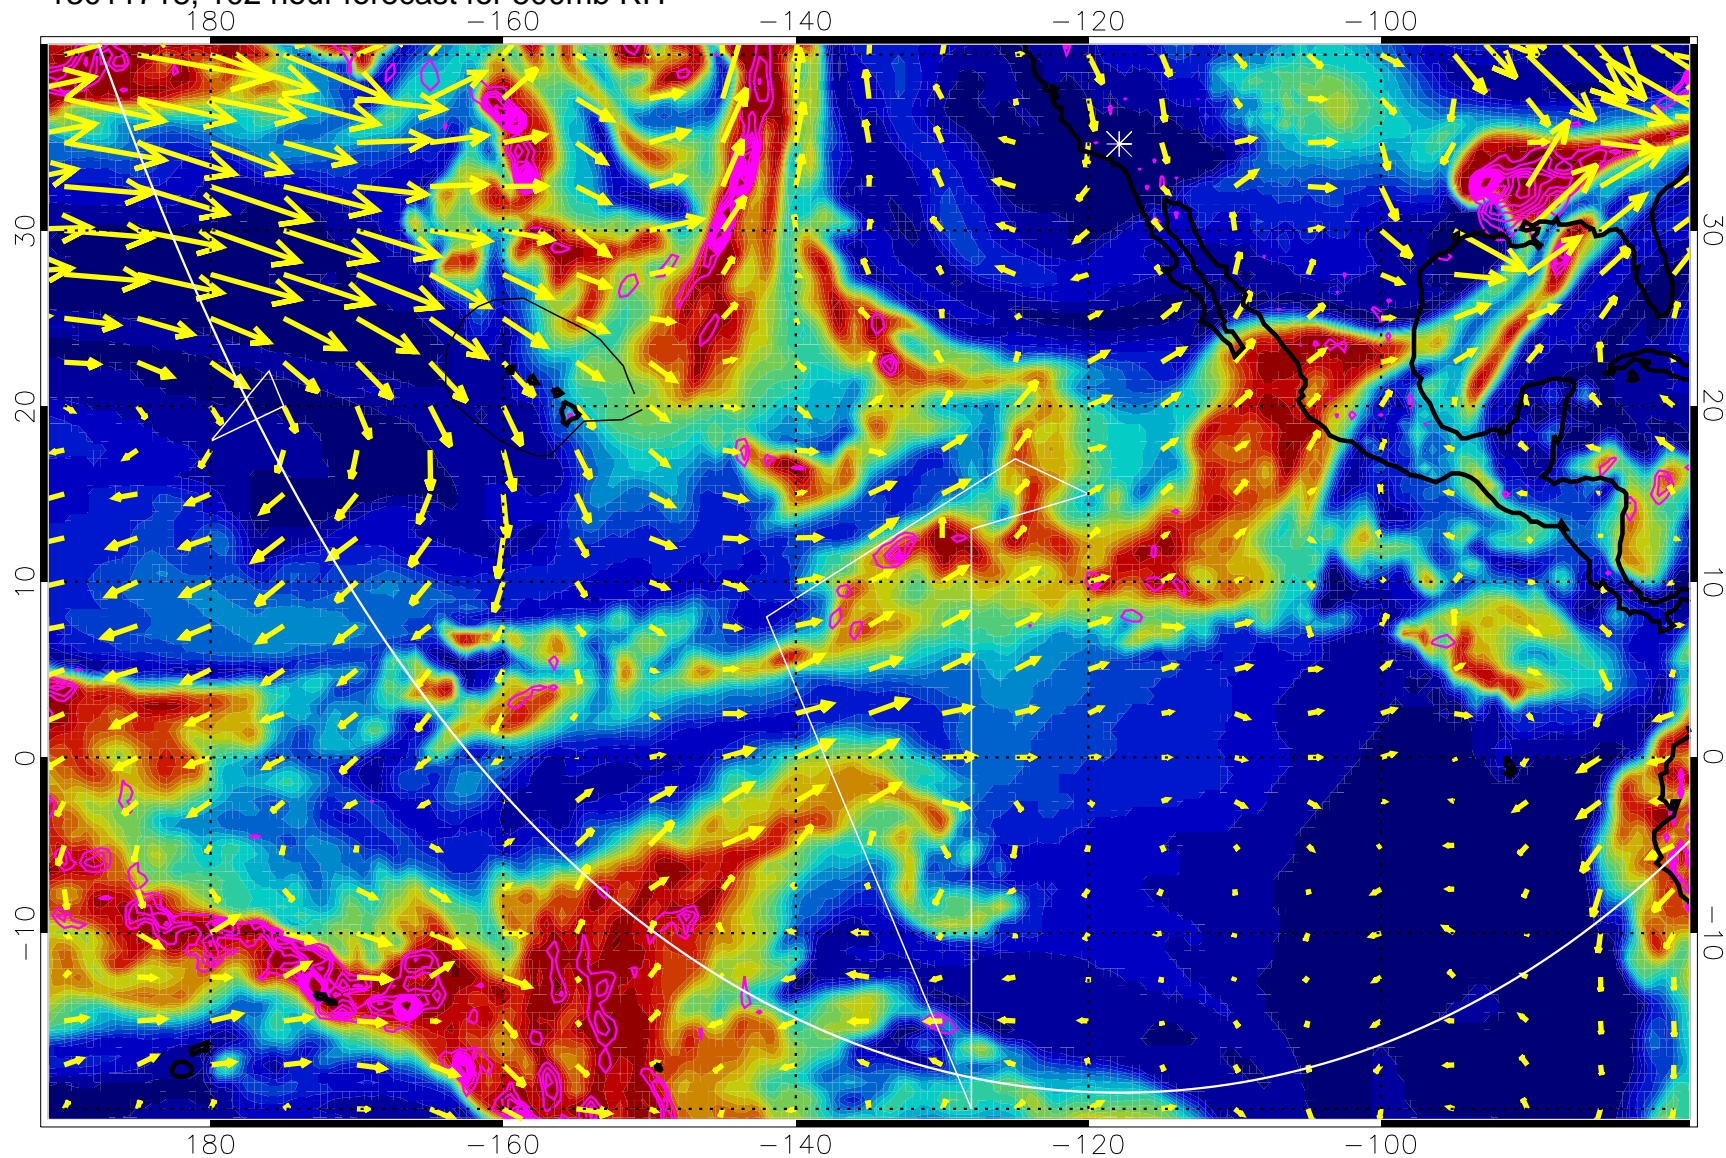

→ 40 m/s

Range ring of 6000 km -- 19 hours GH round trip

13011706, 90 hour forecast for 500mb RH

Negative Omegas less than -0.3 , contours of 0.3 Pa/s

EPV Tropopause (2 PVU) Position

→ 40 m/s

Range ring of 6000 km -- 19 hours GH round trip

13011712, 96 hour forecast for 500mb RH

Negative Omegas less than -0.3 , contours of 0.3 Pa/s

EPV Tropopause (2 PVU) Position

→ 40 m/s

Range ring of 6000 km -- 19 hours GH round trip

13011718, 102 hour forecast for 500mb RH

Negative Omegas less than -0.3 , contours of 0.3 Pa/s

EPV Tropopause (2 PVU) Position

→ 40 m/s

Range ring of 6000 km -- 19 hours GH round trip

13011800, 108 hour forecast for 500mb RH

Negative Omegas less than -0.3 , contours of 0.3 Pa/s

EPV Tropopause (2 PVU) Position

→ 40 m/s

Range ring of 6000 km -- 19 hours GH round trip

13011806, 114 hour forecast for 500mb RH

Negative Omegas less than -0.3 , contours of 0.3 Pa/s

EPV Tropopause (2 PVU) Position