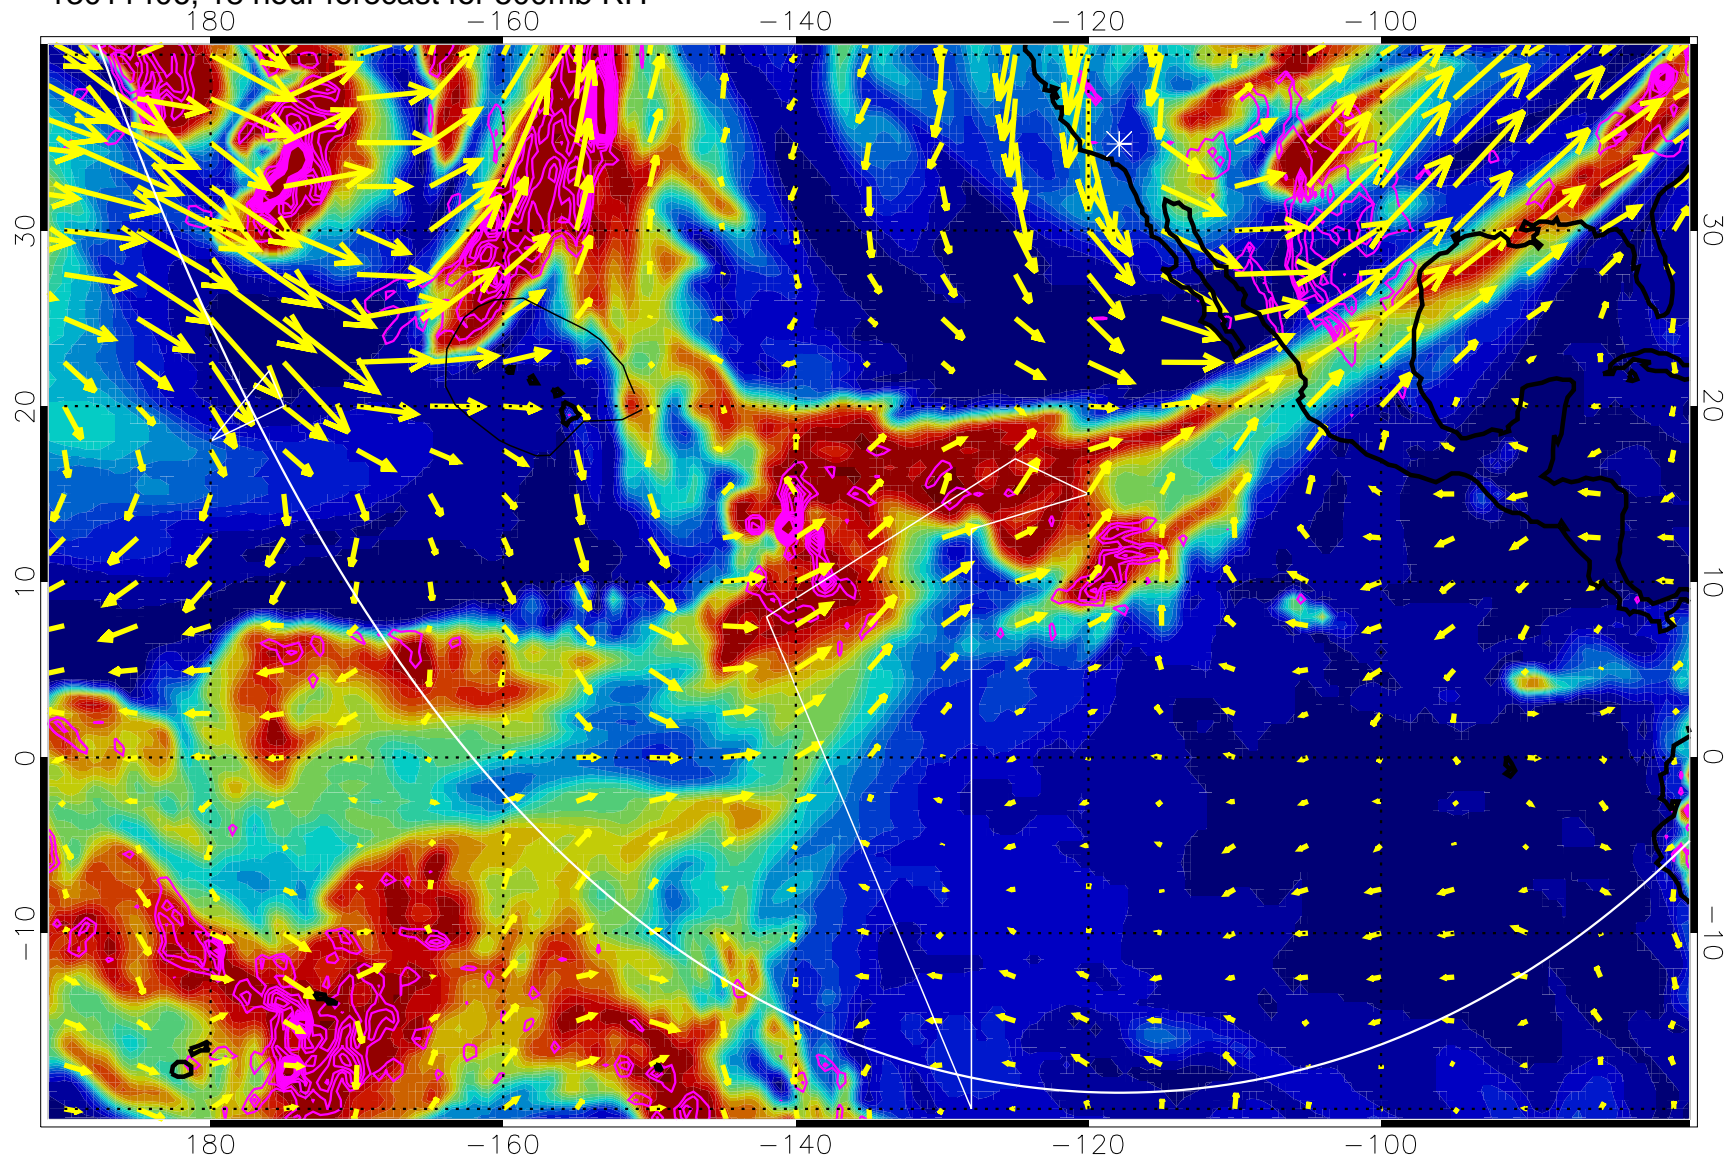

13011318, 6 hour forecast for 500mb RH

Negative Omegas less than -0.3 , contours of 0.3 Pa/s

EPV Tropopause (2 PVU) Position

→ 40 m/s

Range ring of 6000 km -- 19 hours GH round trip

13011400, 12 hour forecast for 500mb RH

Negative Omegas less than -0.3 , contours of 0.3 Pa/s

EPV Tropopause (2 PVU) Position

→ 40 m/s

Range ring of 6000 km -- 19 hours GH round trip

13011406, 18 hour forecast for 500mb RH

Negative Omegas less than -0.3 , contours of 0.3 Pa/s

EPV Tropopause (2 PVU) Position

→ 40 m/s

Range ring of 6000 km -- 19 hours GH round trip

13011412, 24 hour forecast for 500mb RH

Negative Omegas less than -0.3 , contours of 0.3 Pa/s

EPV Tropopause (2 PVU) Position

→ 40 m/s

Range ring of 6000 km -- 19 hours GH round trip

13011418, 30 hour forecast for 500mb RH

Negative Omegas less than -0.3 , contours of 0.3 Pa/s

EPV Tropopause (2 PVU) Position

→ 40 m/s

Range ring of 6000 km -- 19 hours GH round trip