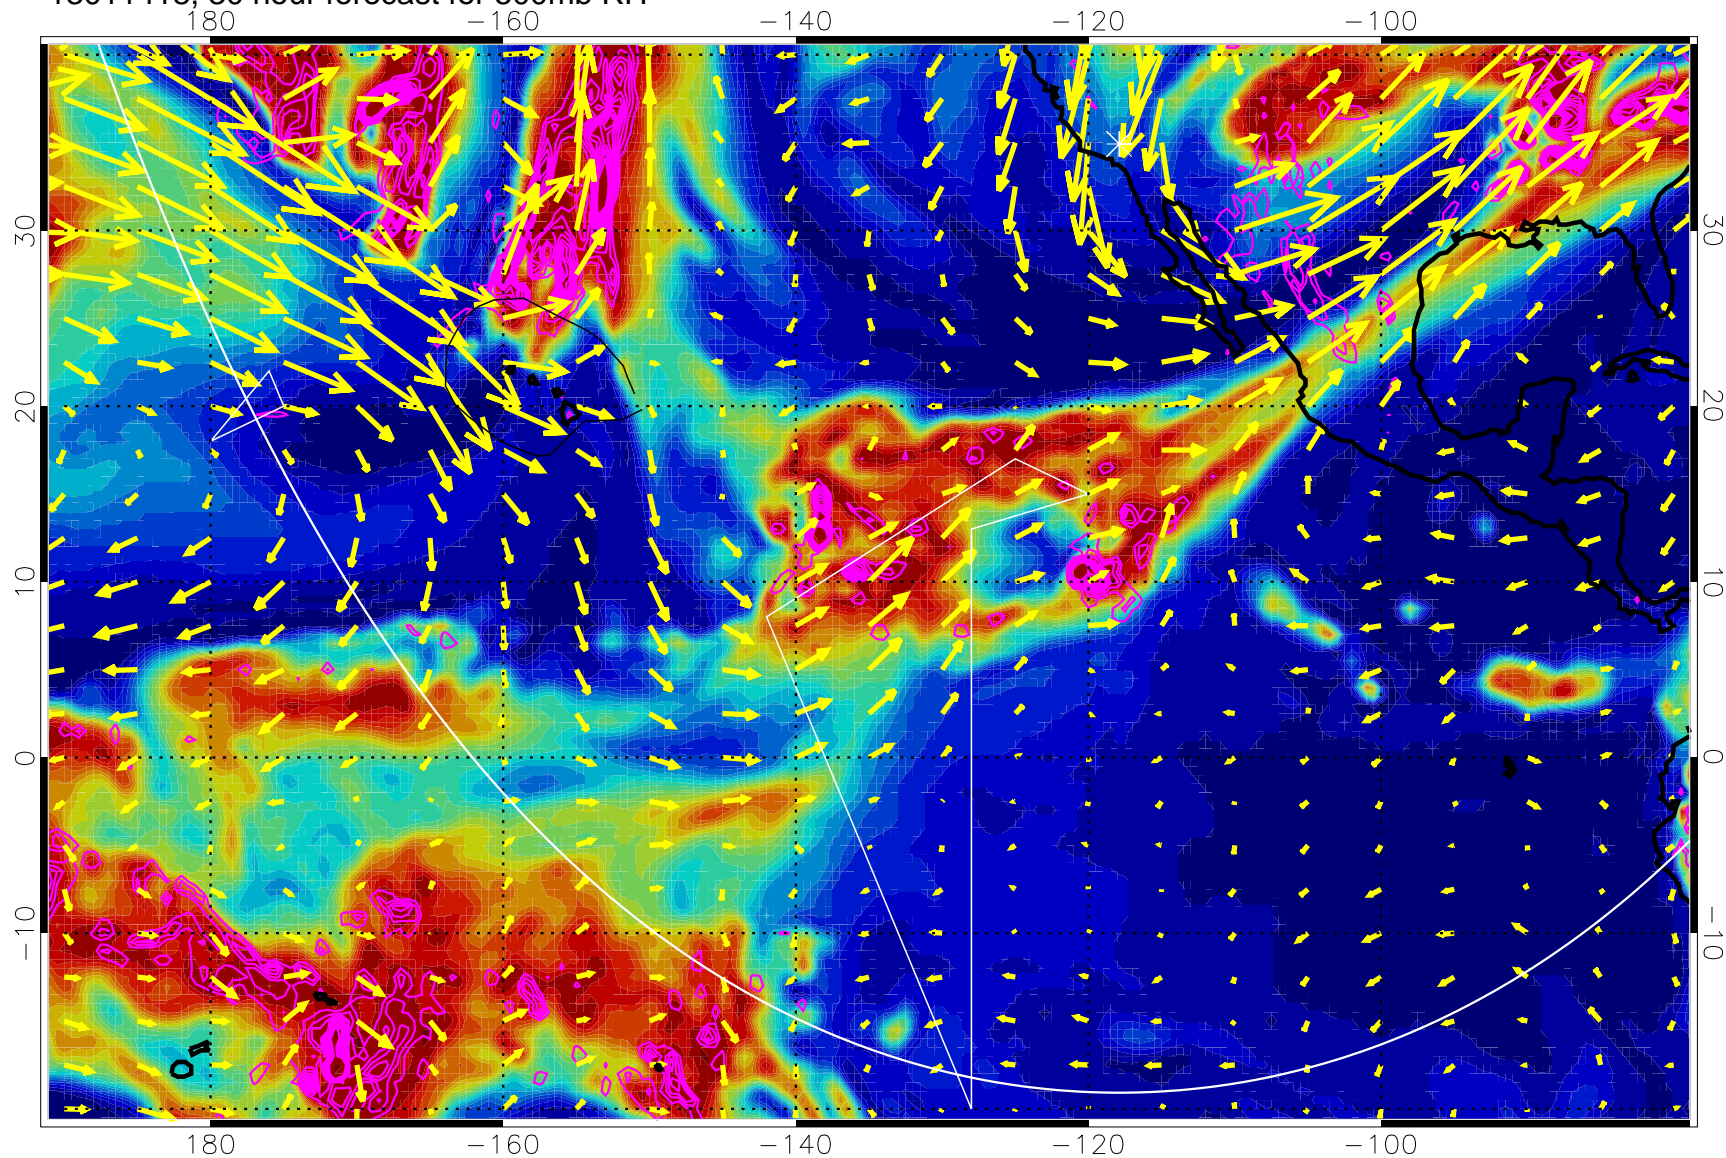

Negative Omegas less than -0.3 , contours of 0.3 Pa/s

EPV Tropopause (2 PVU) Position

→ 40 m/s

Range ring of 6000 km -- 19 hours GH round trip

13011406, 18 hour forecast for 500mb RH

Negative Omegas less than -0.3 , contours of 0.3 Pa/s

EPV Tropopause (2 PVU) Position

→ 40 m/s

Range ring of 6000 km -- 19 hours GH round trip

13011412, 24 hour forecast for 500mb RH

Negative Omegas less than -0.3 , contours of 0.3 Pa/s

EPV Tropopause (2 PVU) Position

→ 40 m/s

Range ring of 6000 km -- 19 hours GH round trip

13011418, 30 hour forecast for 500mb RH

Negative Omegas less than -0.3 , contours of 0.3 Pa/s

EPV Tropopause (2 PVU) Position

→ 40 m/s

Range ring of 6000 km -- 19 hours GH round trip

13011500, 36 hour forecast for 500mb RH

Negative Omegas less than -0.3 , contours of 0.3 Pa/s

EPV Tropopause (2 PVU) Position

→ 40 m/s

Range ring of 6000 km -- 19 hours GH round trip

13011506, 42 hour forecast for 500mb RH