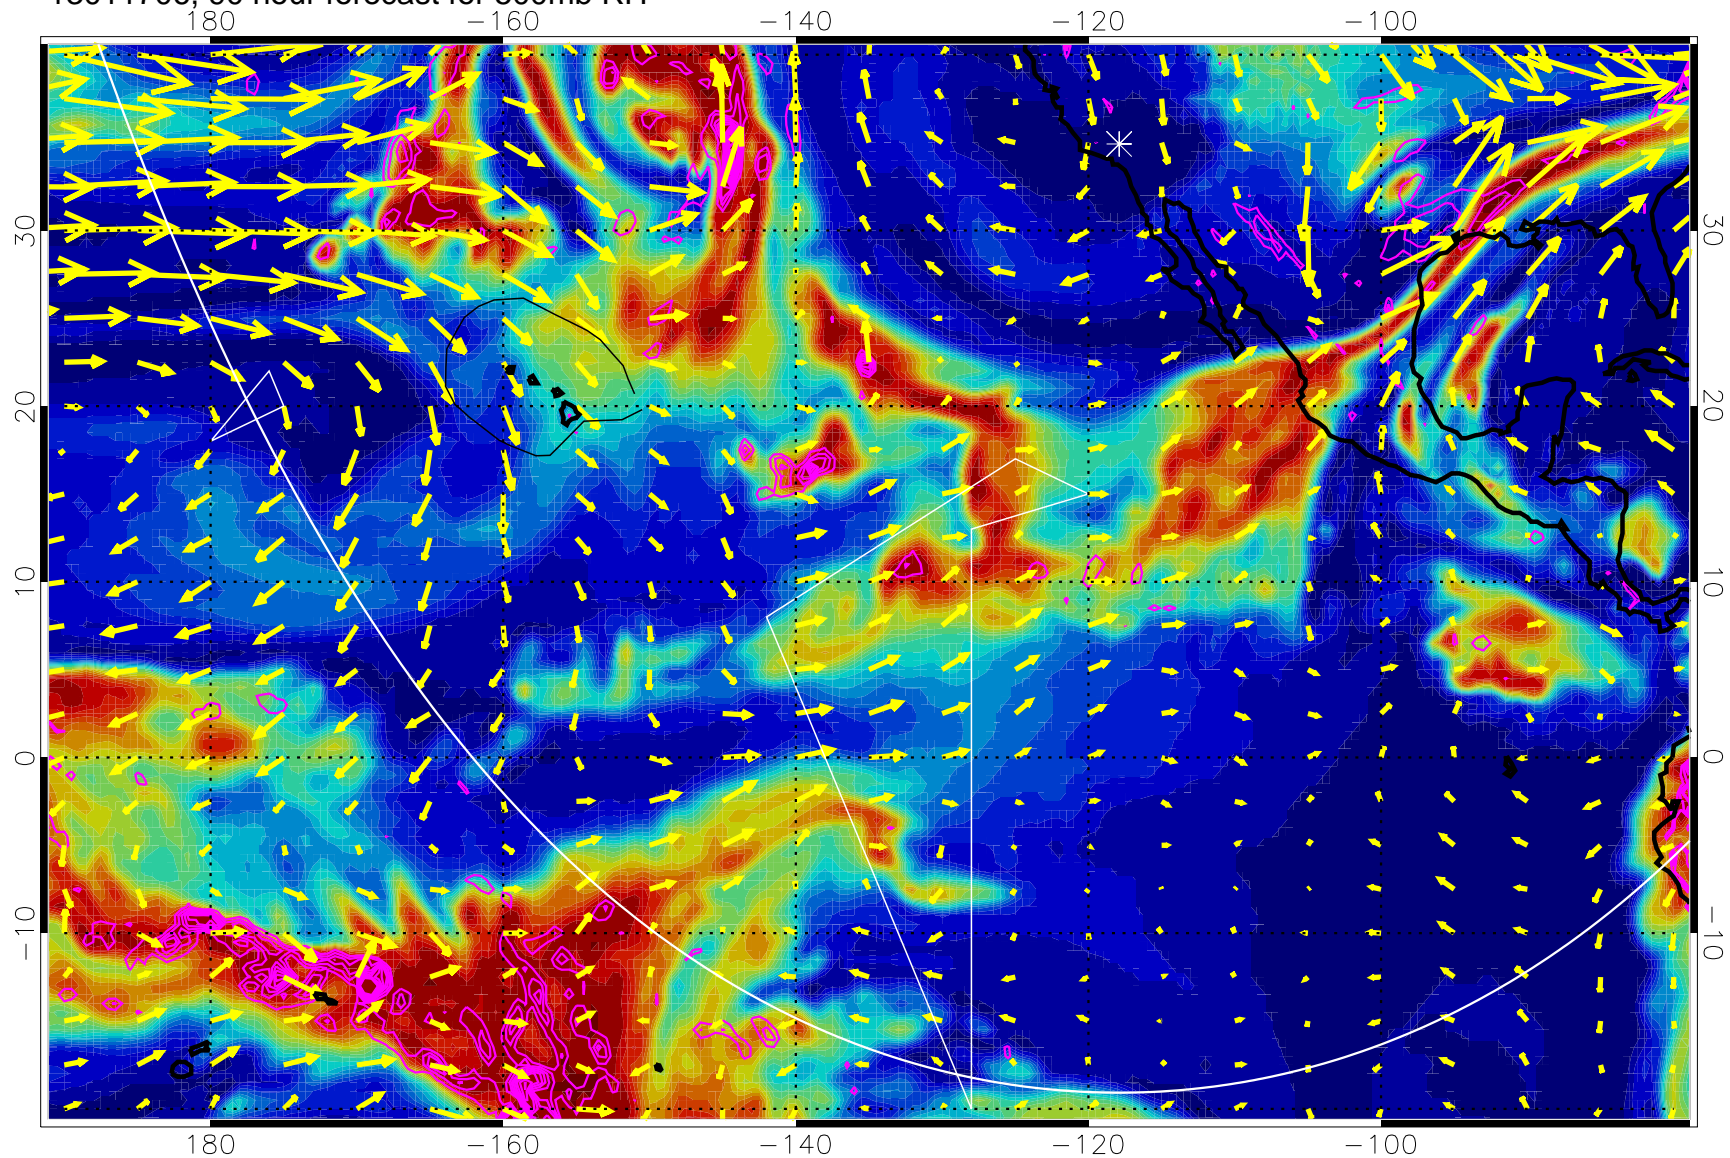

EPV Tropopause (2 PVU) Position

→ 40 m/s

Range ring of 6000 km -- 19 hours GH round trip

13011700, 84 hour forecast for 500mb RH

Negative Omegas less than -0.3 , contours of 0.3 Pa/s

EPV Tropopause (2 PVU) Position

→ 40 m/s

Range ring of 6000 km -- 19 hours GH round trip

13011706, 90 hour forecast for 500mb RH

Negative Omegas less than -0.3 , contours of 0.3 Pa/s

EPV Tropopause (2 PVU) Position

→ 40 m/s

Range ring of 6000 km -- 19 hours GH round trip

13011712, 96 hour forecast for 500mb RH

Negative Omegas less than -0.3 , contours of 0.3 Pa/s

EPV Tropopause (2 PVU) Position

→ 40 m/s

Range ring of 6000 km -- 19 hours GH round trip

13011718, 102 hour forecast for 500mb RH

Negative Omegas less than -0.3 , contours of 0.3 Pa/s

EPV Tropopause (2 PVU) Position

→ 40 m/s

Range ring of 6000 km -- 19 hours GH round trip

13011800, 108 hour forecast for 500mb RH

Negative Omegas less than -0.3 , contours of 0.3 Pa/s