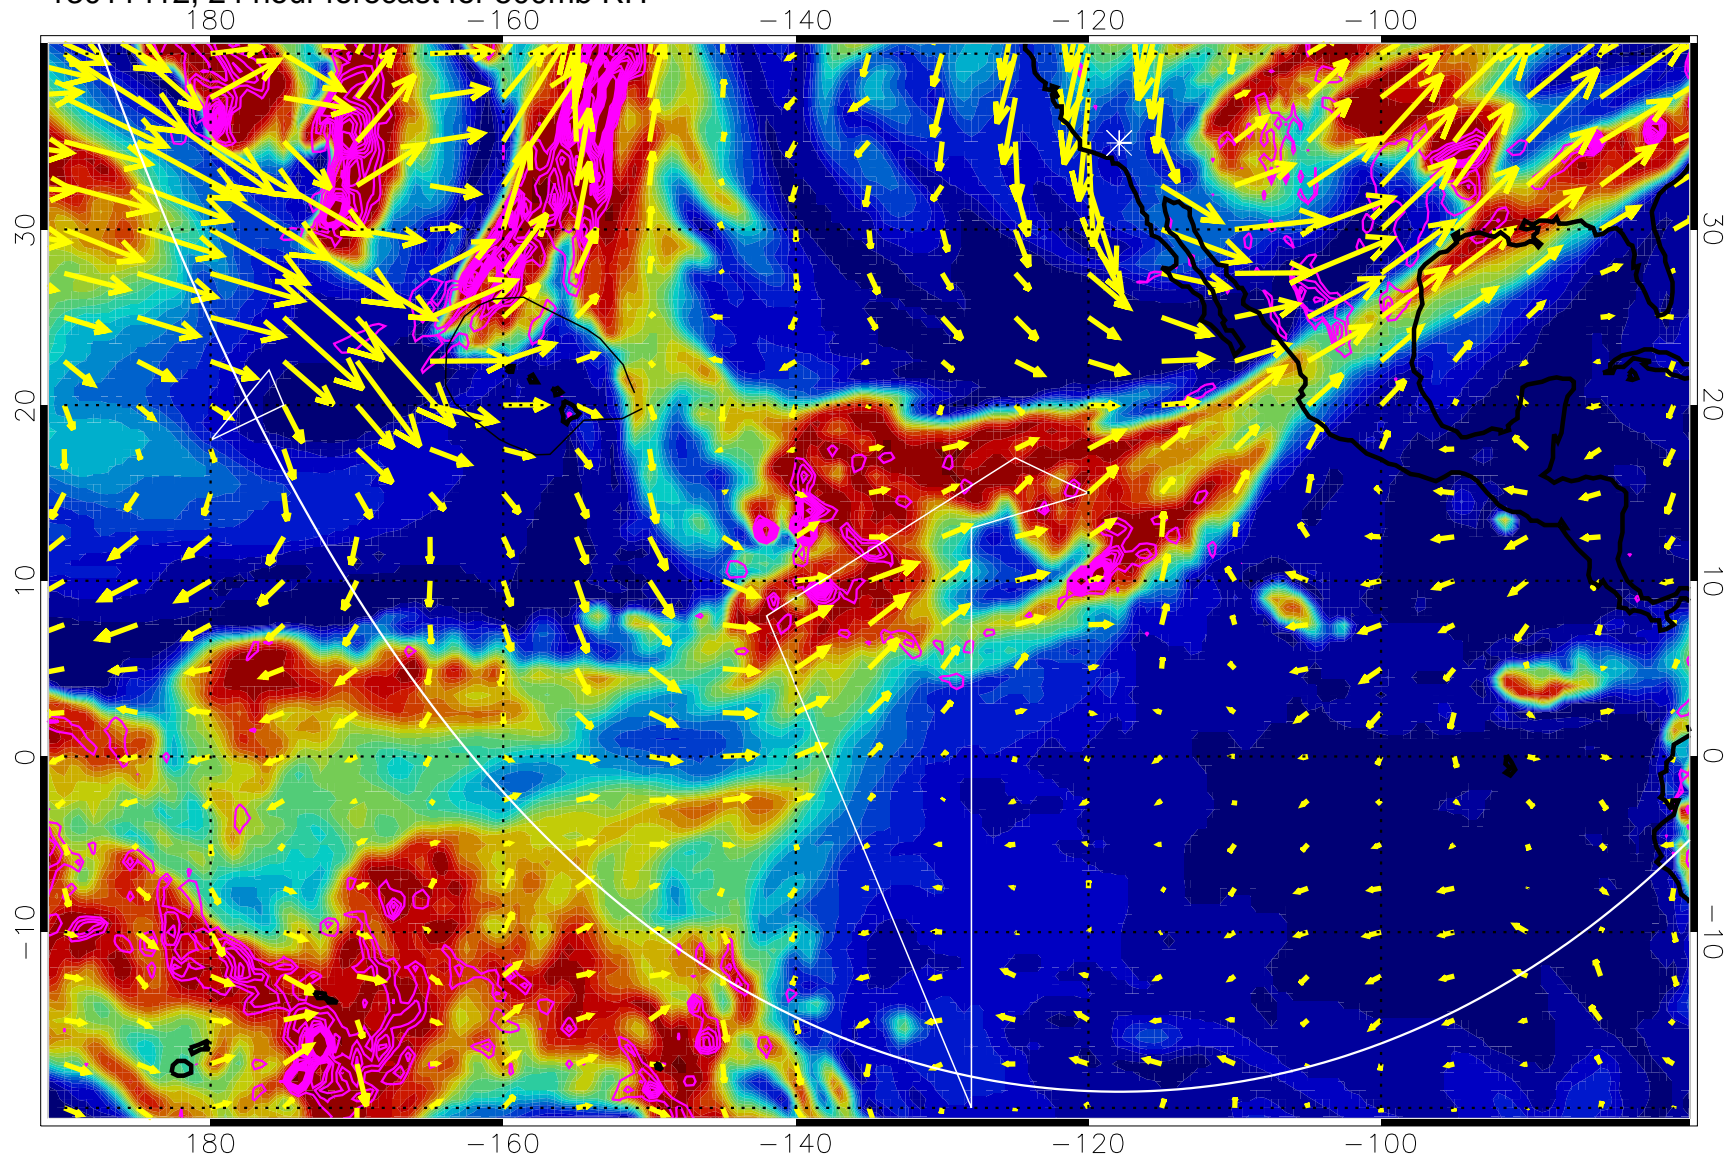

13011318, 6 hour forecast for 500mb RH

Negative Omegas less than -0.3 , contours of 0.3 Pa/s

EPV Tropopause (2 PVU) Position

→ 40 m/s

Range ring of 6000 km -- 19 hours GH round trip

13011400, 12 hour forecast for 500mb RH

Negative Omegas less than -0.3 , contours of 0.3 Pa/s

EPV Tropopause (2 PVU) Position

→ 40 m/s

Range ring of 6000 km -- 19 hours GH round trip

13011406, 18 hour forecast for 500mb RH

Negative Omegas less than -0.3 , contours of 0.3 Pa/s

EPV Tropopause (2 PVU) Position

→ 40 m/s

Range ring of 6000 km -- 19 hours GH round trip

13011412, 24 hour forecast for 500mb RH

Negative Omegas less than -0.3 , contours of 0.3 Pa/s

EPV Tropopause (2 PVU) Position

→ 40 m/s

Range ring of 6000 km -- 19 hours GH round trip

13011418, 30 hour forecast for 500mb RH

Negative Omegas less than -0.3 , contours of 0.3 Pa/s

EPV Tropopause (2 PVU) Position

→ 40 m/s

Range ring of 6000 km -- 19 hours GH round trip