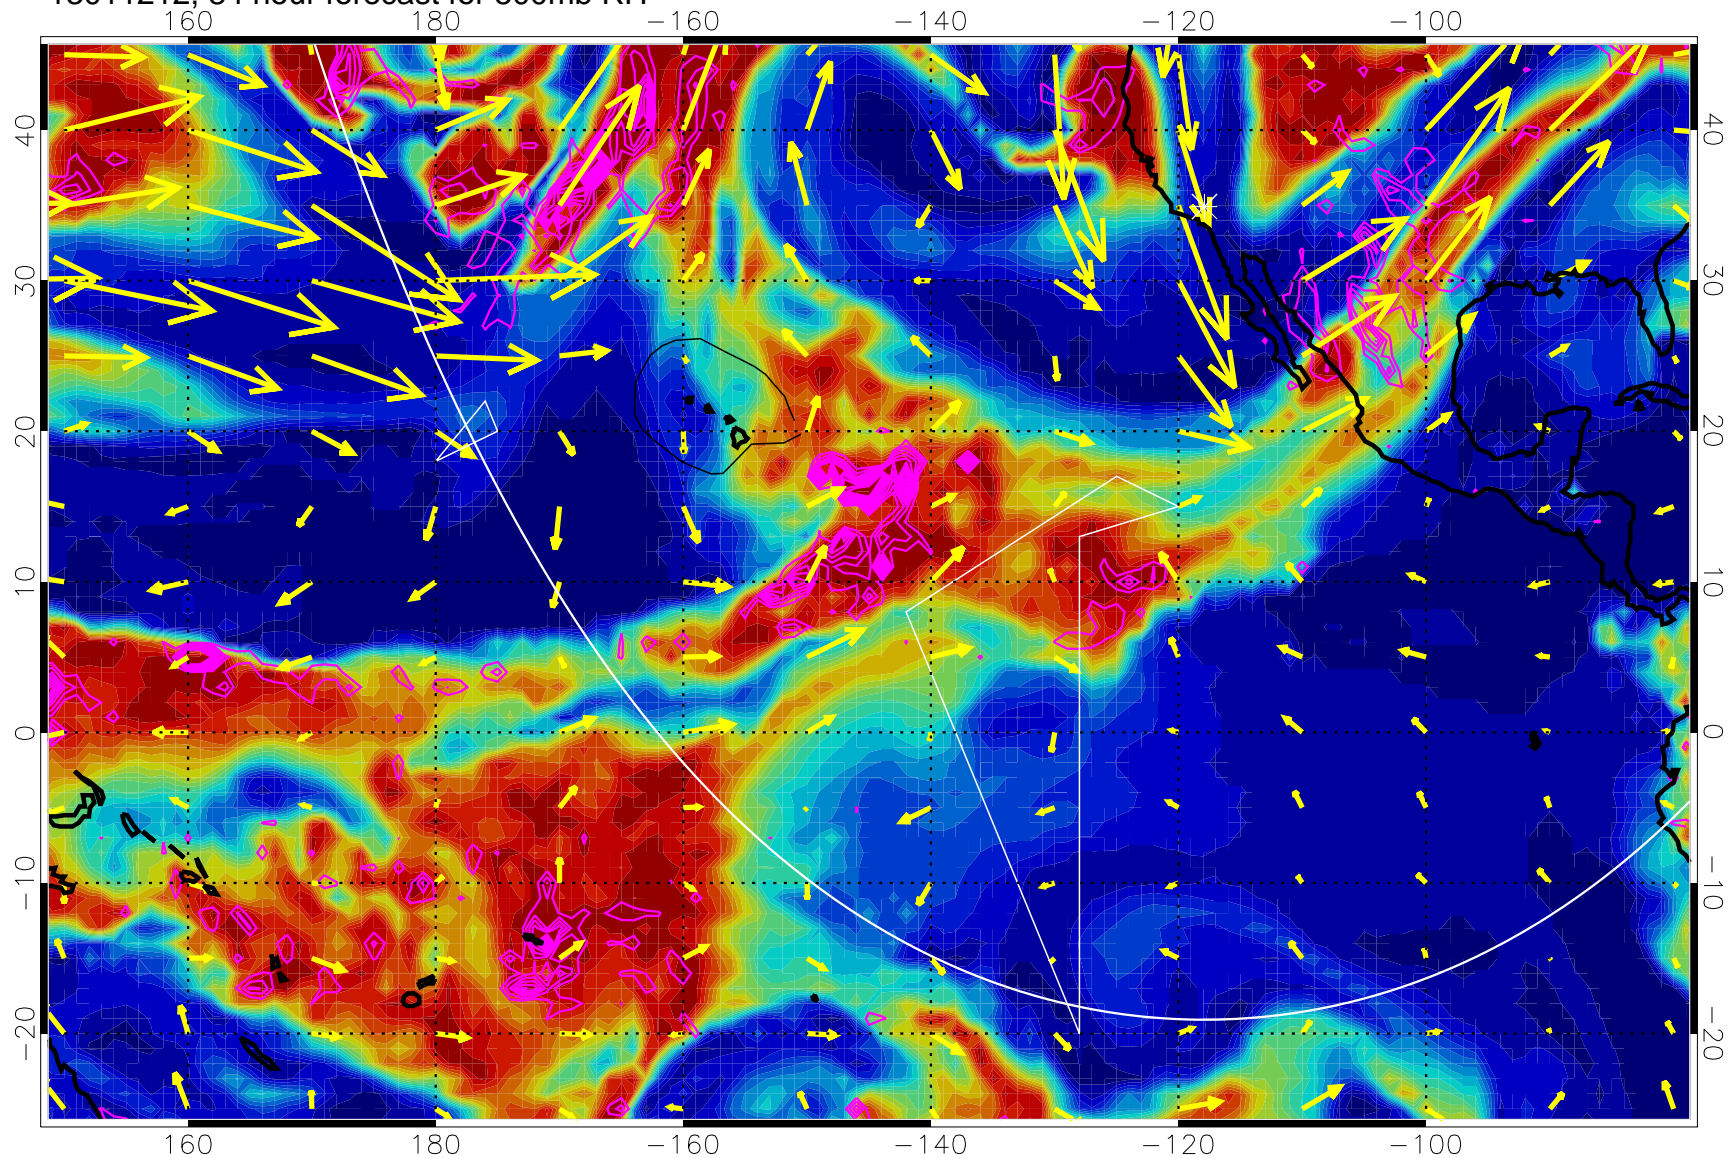

13011200, 72 hour forecast for 500mb RH

Negative Omegas less than -0.3 , contours of 0.3 Pa/s

EPV Tropopause (2 PVU) Position

→ 30 m/s

Range ring of 6000 km -- 19 hours GH round trip

13011206, 78 hour forecast for 500mb RH

Negative Omegas less than -0.3 , contours of 0.3 Pa/s

EPV Tropopause (2 PVU) Position

→ 30 m/s

Range ring of 6000 km -- 19 hours GH round trip

13011212, 84 hour forecast for 500mb RH

Negative Omegas less than -0.3 , contours of 0.3 Pa/s

EPV Tropopause (2 PVU) Position

→ 30 m/s

Range ring of 6000 km -- 19 hours GH round trip

13011218, 90 hour forecast for 500mb RH

0 20 40 60 80 100
RH, %

Negative Omegas less than -0.3 , contours of 0.3 Pa/s

EPV Tropopause (2 PVU) Position

→ 30 m/s

Range ring of 6000 km -- 19 hours GH round trip

13011300, 96 hour forecast for 500mb RH

Negative Omegas less than -0.3 , contours of 0.3 Pa/s

EPV Tropopause (2 PVU) Position