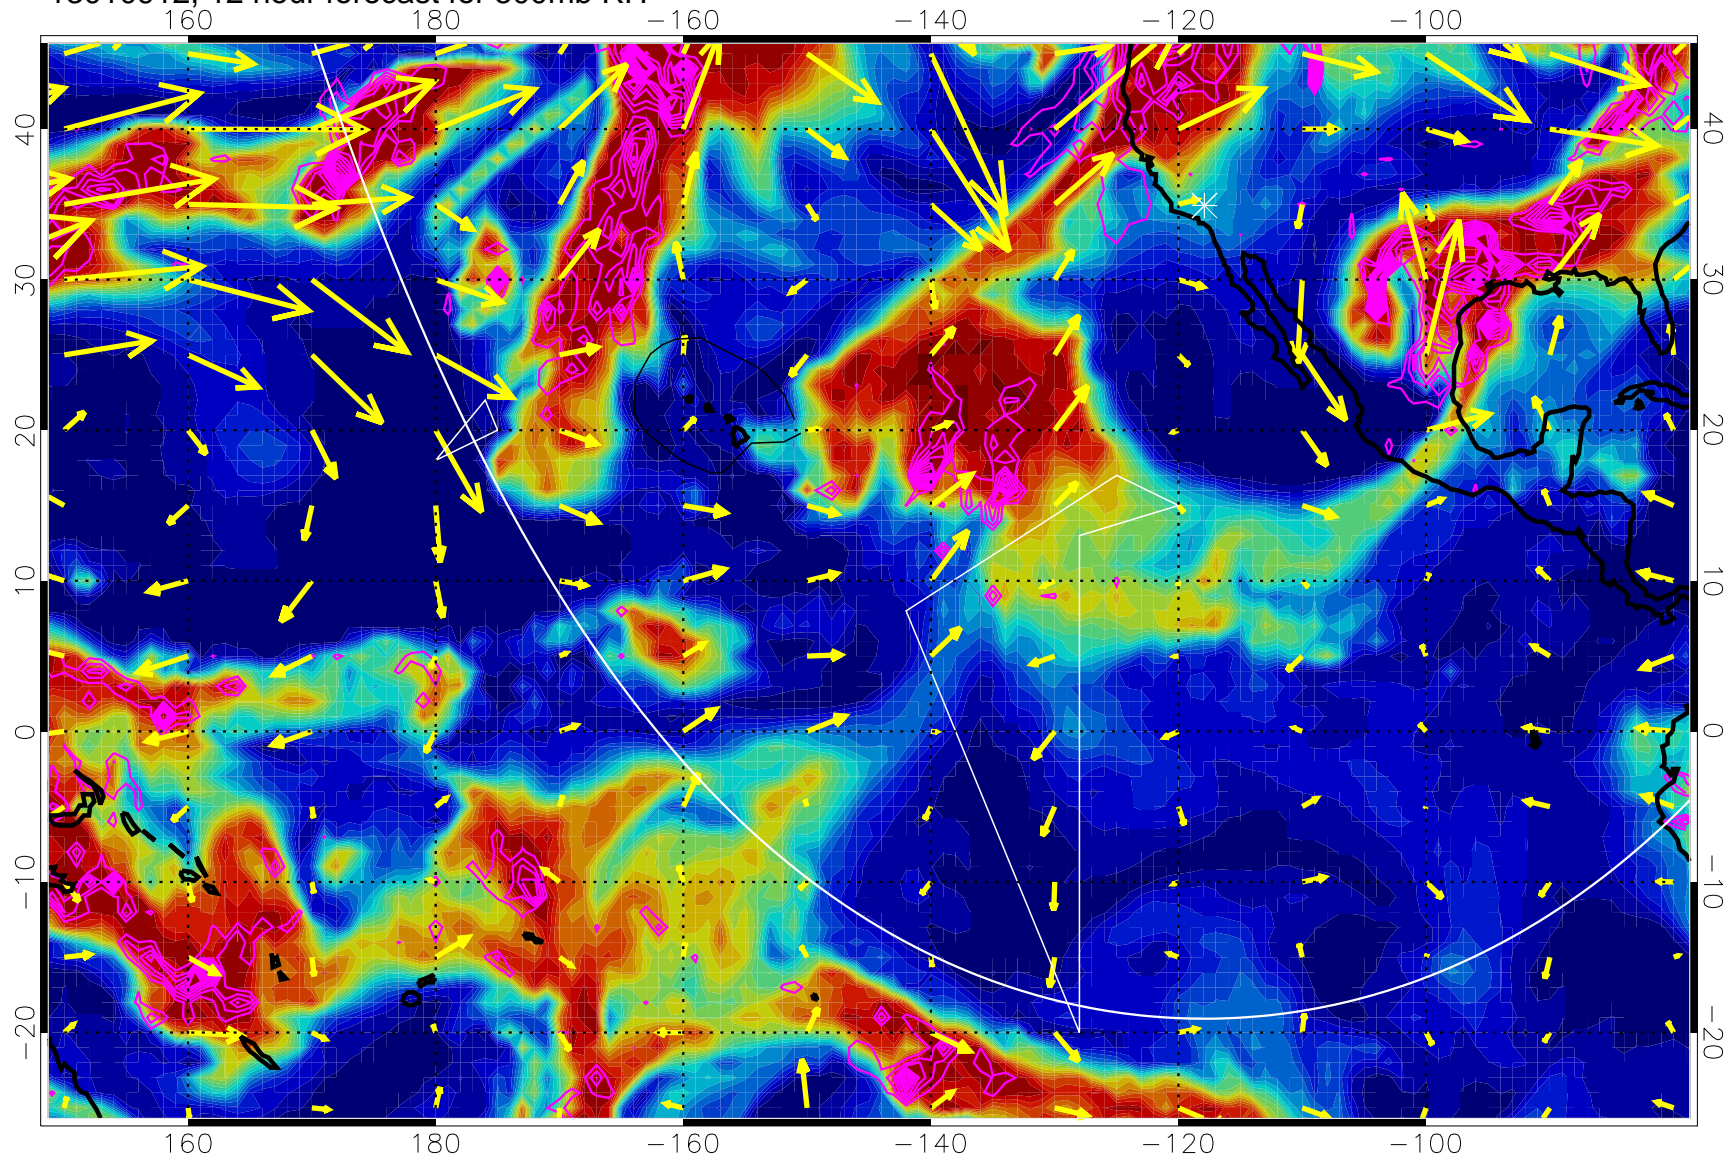

13010912, 12 hour forecast for 500mb RH

Negative Omegas less than -0.3 , contours of 0.3 Pa/s

EPV Tropopause (2 PVU) Position

→ 30 m/s

Range ring of 6000 km -- 19 hours GH round trip

13010918, 18 hour forecast for 500mb RH

Negative Omegas less than -0.3 , contours of 0.3 Pa/s

EPV Tropopause (2 PVU) Position

→ 30 m/s

Range ring of 6000 km -- 19 hours GH round trip

13011000, 24 hour forecast for 500mb RH

Negative Omegas less than -0.3 , contours of 0.3 Pa/s

EPV Tropopause (2 PVU) Position

→ 30 m/s

Range ring of 6000 km -- 19 hours GH round trip

13011006, 30 hour forecast for 500mb RH

Negative Omegas less than -0.3 , contours of 0.3 Pa/s

EPV Tropopause (2 PVU) Position

→ 30 m/s

Range ring of 6000 km -- 19 hours GH round trip

13011012, 36 hour forecast for 500mb RH

Negative Omegas less than -0.3 , contours of 0.3 Pa/s

EPV Tropopause (2 PVU) Position

→ 30 m/s

Range ring of 6000 km -- 19 hours GH round trip