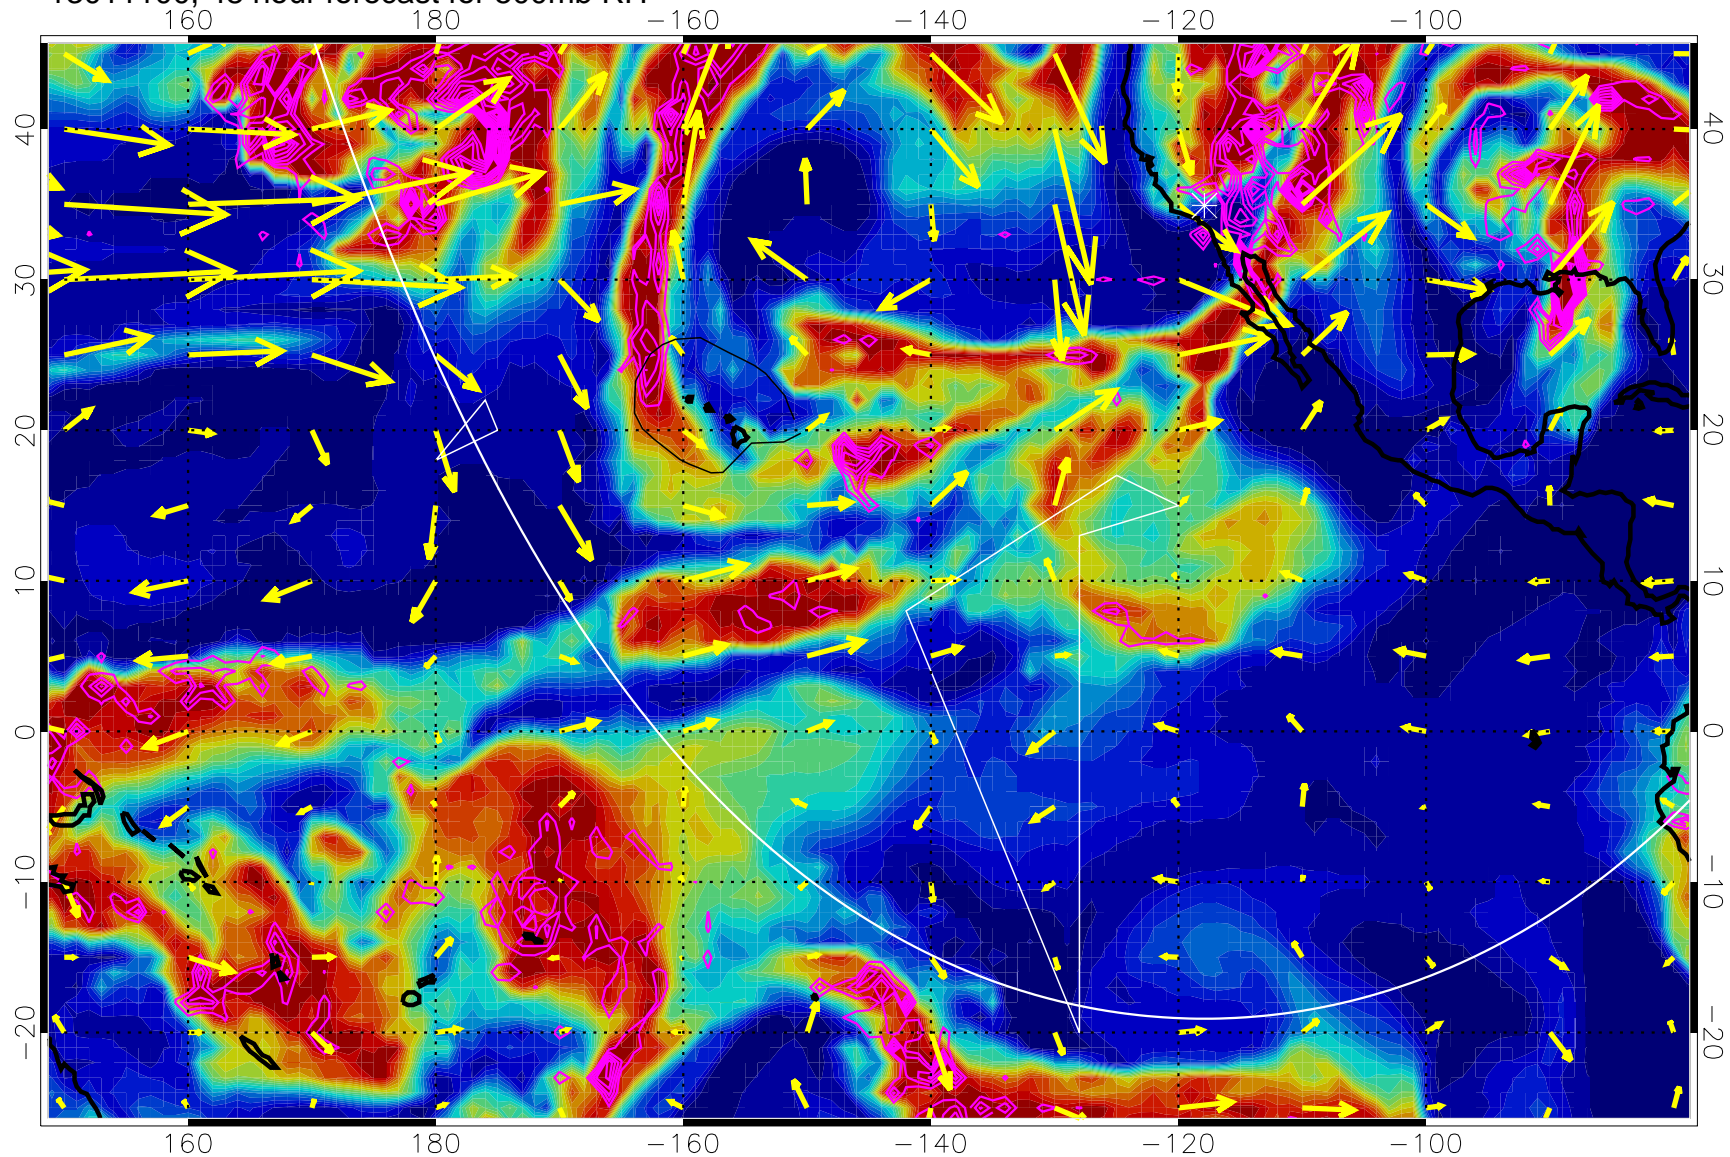

→ 30 m/s

Range ring of 6000 km -- 19 hours GH round trip

13011012, 36 hour forecast for 500mb RH

Negative Omegas less than -0.3 , contours of 0.3 Pa/s

EPV Tropopause (2 PVU) Position

→ 30 m/s

Range ring of 6000 km -- 19 hours GH round trip

13011018, 42 hour forecast for 500mb RH

Negative Omegas less than -0.3 , contours of 0.3 Pa/s

EPV Tropopause (2 PVU) Position

→ 30 m/s

Range ring of 6000 km -- 19 hours GH round trip

13011100, 48 hour forecast for 500mb RH

Negative Omegas less than -0.3 , contours of 0.3 Pa/s

EPV Tropopause (2 PVU) Position

→ 30 m/s

Range ring of 6000 km -- 19 hours GH round trip

13011106, 54 hour forecast for 500mb RH

Negative Omegas less than -0.3 , contours of 0.3 Pa/s

EPV Tropopause (2 PVU) Position

→ 30 m/s

Range ring of 6000 km -- 19 hours GH round trip

13011112, 60 hour forecast for 500mb RH

Negative Omegas less than -0.3 , contours of 0.3 Pa/s

EPV Tropopause (2 PVU) Position