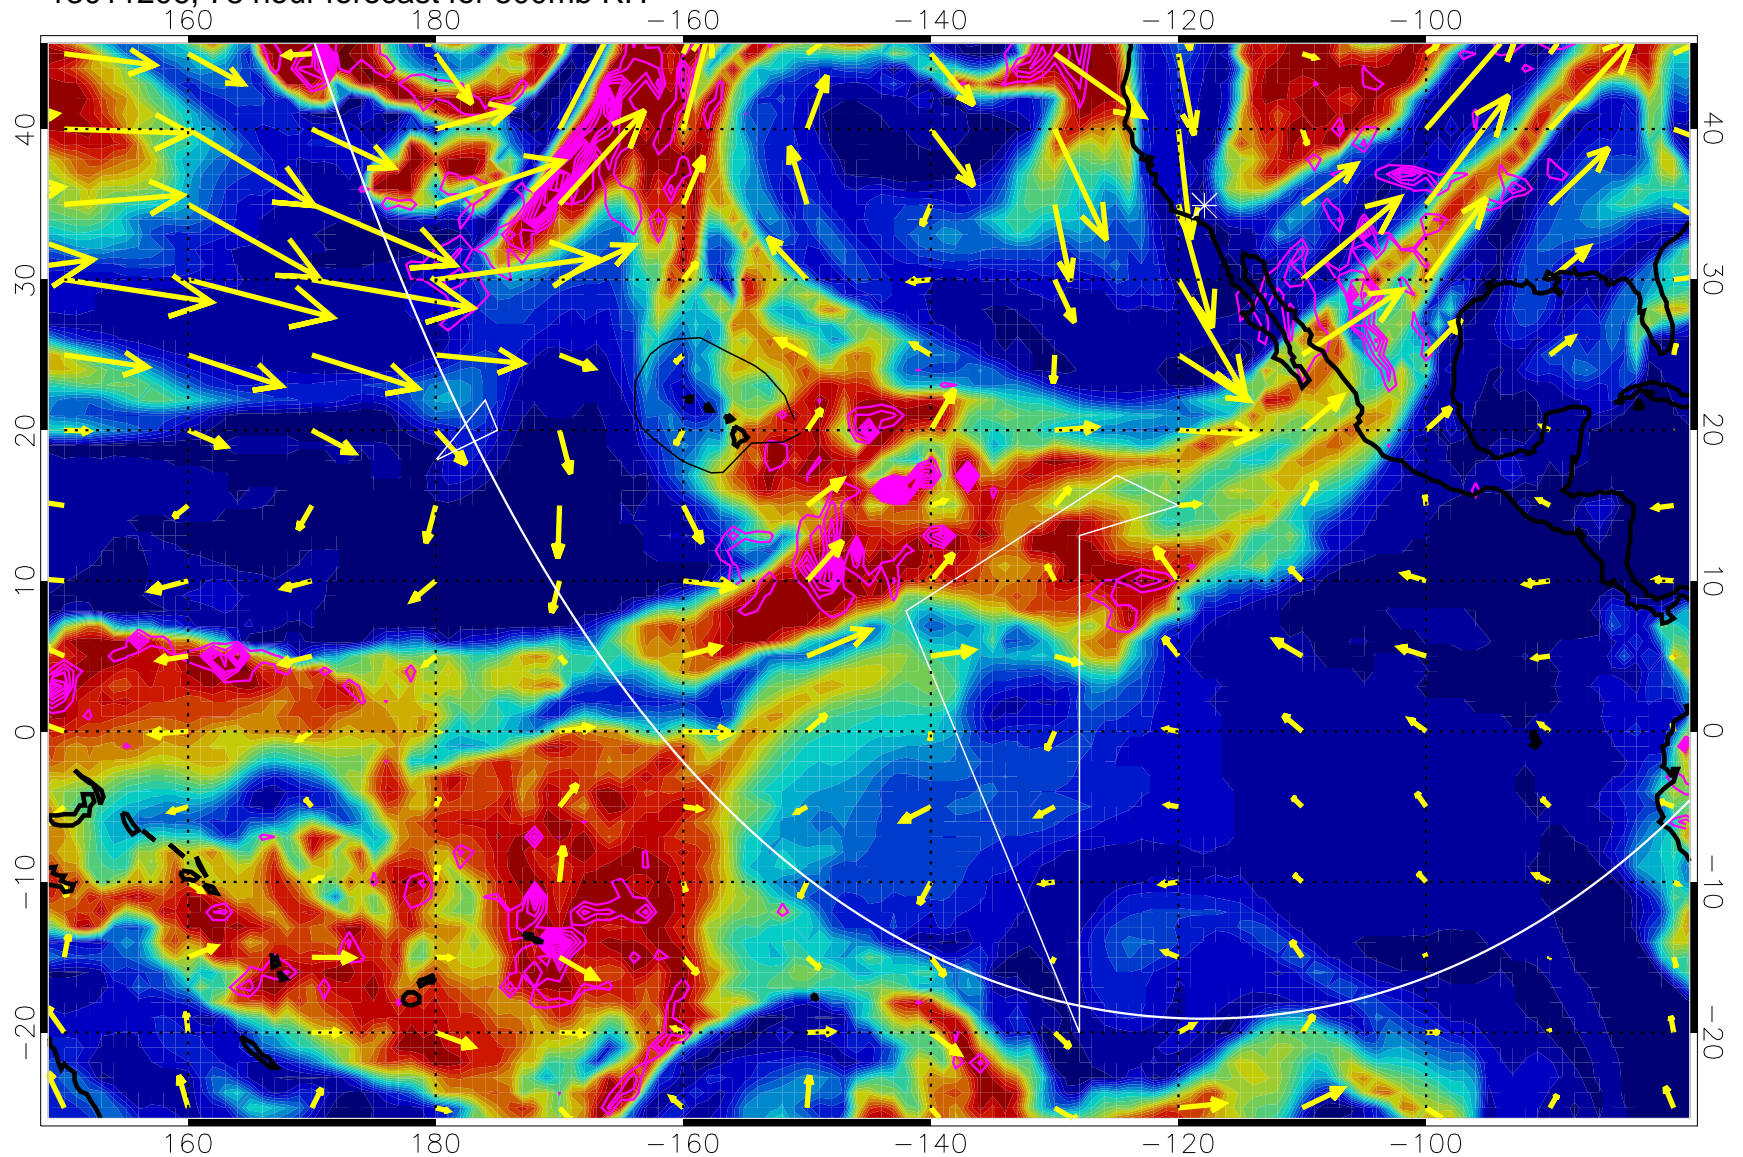

→ 30 m/s

Range ring of 6000 km -- 19 hours GH round trip

13011118, 66 hour forecast for 500mb RH

Negative Omegas less than -0.3 , contours of 0.3 Pa/s

EPV Tropopause (2 PVU) Position

→ 30 m/s

Range ring of 6000 km -- 19 hours GH round trip

13011200, 72 hour forecast for 500mb RH

Negative Omegas less than -0.3 , contours of 0.3 Pa/s

EPV Tropopause (2 PVU) Position

→ 30 m/s

Range ring of 6000 km -- 19 hours GH round trip

13011206, 78 hour forecast for 500mb RH

Negative Omegas less than -0.3 , contours of 0.3 Pa/s

EPV Tropopause (2 PVU) Position

→ 30 m/s

Range ring of 6000 km -- 19 hours GH round trip

13011212, 84 hour forecast for 500mb RH

Negative Omegas less than -0.3 , contours of 0.3 Pa/s

EPV Tropopause (2 PVU) Position

→ 30 m/s

Range ring of 6000 km -- 19 hours GH round trip

13011218, 90 hour forecast for 500mb RH

0 20 40 60 80 100
RH, %

Negative Omegas less than -0.3 , contours of 0.3 Pa/s