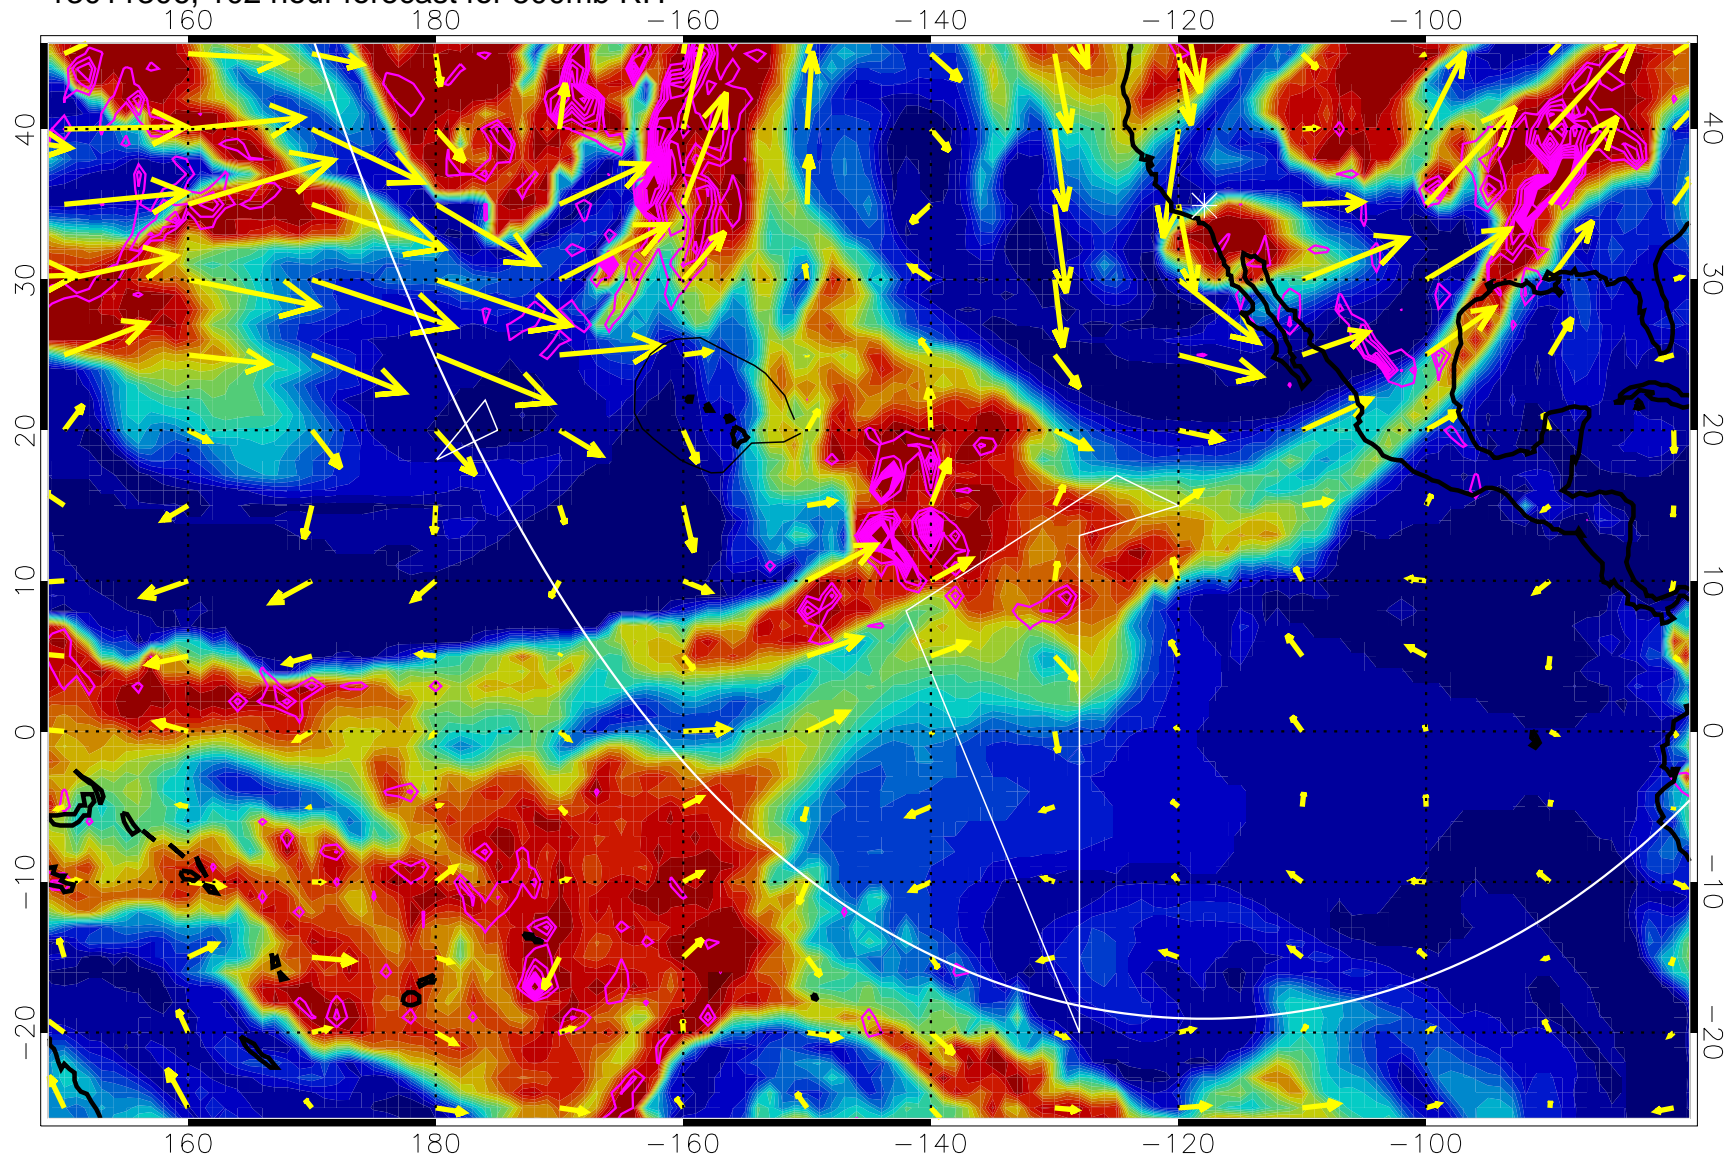

EPV Tropopause (2 PVU) Position

→ 30 m/s

Range ring of 6000 km -- 19 hours GH round trip

13011218, 90 hour forecast for 500mb RH

0 20 40 60 80 100
RH, %

Negative Omegas less than -0.3 , contours of 0.3 Pa/s

EPV Tropopause (2 PVU) Position

→ 30 m/s

Range ring of 6000 km -- 19 hours GH round trip

13011300, 96 hour forecast for 500mb RH

Negative Omegas less than -0.3 , contours of 0.3 Pa/s

EPV Tropopause (2 PVU) Position

→ 30 m/s

Range ring of 6000 km -- 19 hours GH round trip

13011306, 102 hour forecast for 500mb RH

Negative Omegas less than -0.3 , contours of 0.3 Pa/s

EPV Tropopause (2 PVU) Position

→ 30 m/s

Range ring of 6000 km -- 19 hours GH round trip

Negative Omegas less than -0.3 , contours of 0.3 Pa/s

EPV Tropopause (2 PVU) Position

→ 30 m/s

Range ring of 6000 km -- 19 hours GH round trip

13011400, 120 hour forecast for 500mb RH

Negative Omegas less than -0.3 , contours of 0.3 Pa/s