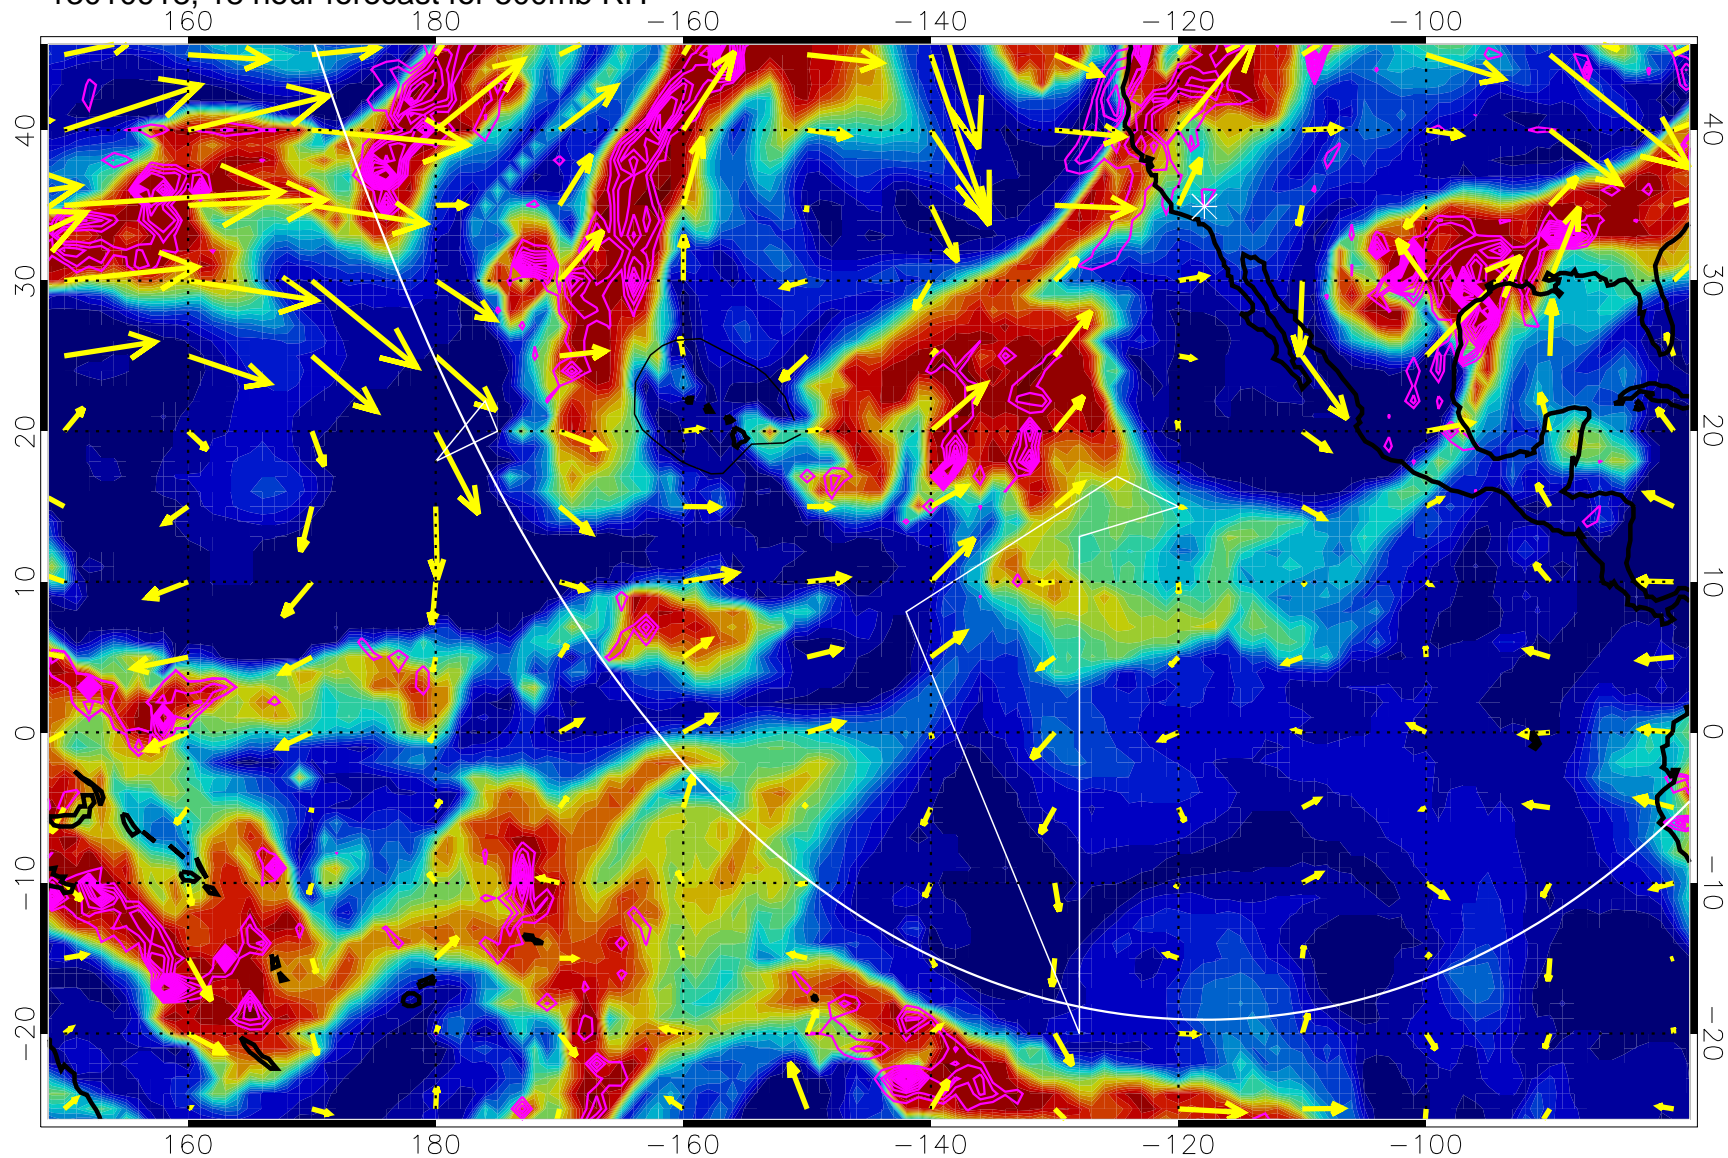

13010912, 12 hour forecast for 500mb RH

Negative Omegas less than -0.3 , contours of 0.3 Pa/s

EPV Tropopause (2 PVU) Position

→ 30 m/s

Range ring of 6000 km -- 19 hours GH round trip

13010918, 18 hour forecast for 500mb RH

Negative Omegas less than -0.3 , contours of 0.3 Pa/s

EPV Tropopause (2 PVU) Position

→ 30 m/s

Range ring of 6000 km -- 19 hours GH round trip

13011000, 24 hour forecast for 500mb RH

Negative Omegas less than -0.3 , contours of 0.3 Pa/s

EPV Tropopause (2 PVU) Position

→ 30 m/s

Range ring of 6000 km -- 19 hours GH round trip

13011006, 30 hour forecast for 500mb RH

Negative Omegas less than -0.3 , contours of 0.3 Pa/s

EPV Tropopause (2 PVU) Position

→ 30 m/s

Range ring of 6000 km -- 19 hours GH round trip

13011012, 36 hour forecast for 500mb RH

Negative Omegas less than -0.3 , contours of 0.3 Pa/s

EPV Tropopause (2 PVU) Position

→ 30 m/s

Range ring of 6000 km -- 19 hours GH round trip