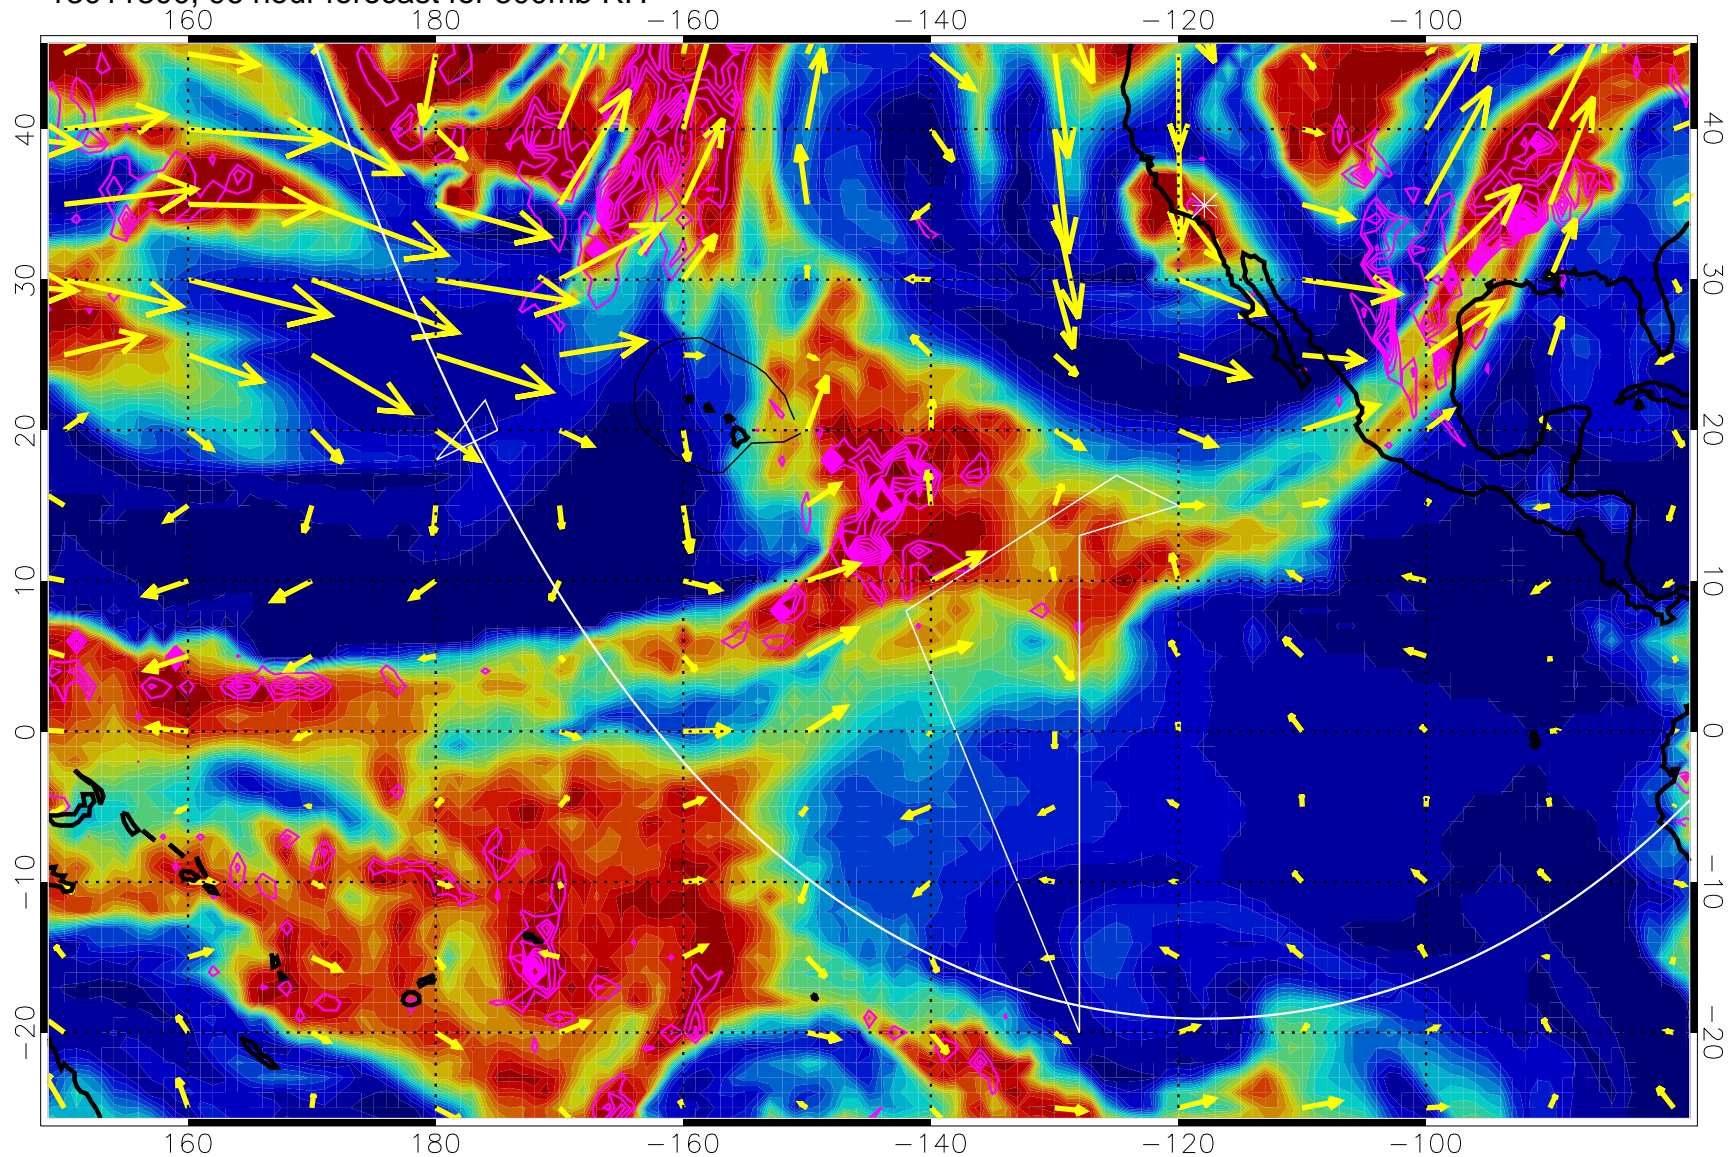

Negative Omegas less than -0.3 , contours of 0.3 Pa/s

EPV Tropopause (2 PVU) Position

→ 30 m/s

Range ring of 6000 km -- 19 hours GH round trip

13011212, 84 hour forecast for 500mb RH

Negative Omegas less than -0.3 , contours of 0.3 Pa/s

EPV Tropopause (2 PVU) Position

→ 30 m/s

Range ring of 6000 km -- 19 hours GH round trip

13011218, 90 hour forecast for 500mb RH

0 20 40 60 80 100
RH, %

Negative Omegas less than -0.3 , contours of 0.3 Pa/s

EPV Tropopause (2 PVU) Position

→ 30 m/s

Range ring of 6000 km -- 19 hours GH round trip

13011300, 96 hour forecast for 500mb RH

Negative Omegas less than -0.3 , contours of 0.3 Pa/s

EPV Tropopause (2 PVU) Position

→ 30 m/s

Range ring of 6000 km -- 19 hours GH round trip

13011306, 102 hour forecast for 500mb RH

Negative Omegas less than -0.3 , contours of 0.3 Pa/s

EPV Tropopause (2 PVU) Position

→ 30 m/s

Range ring of 6000 km -- 19 hours GH round trip