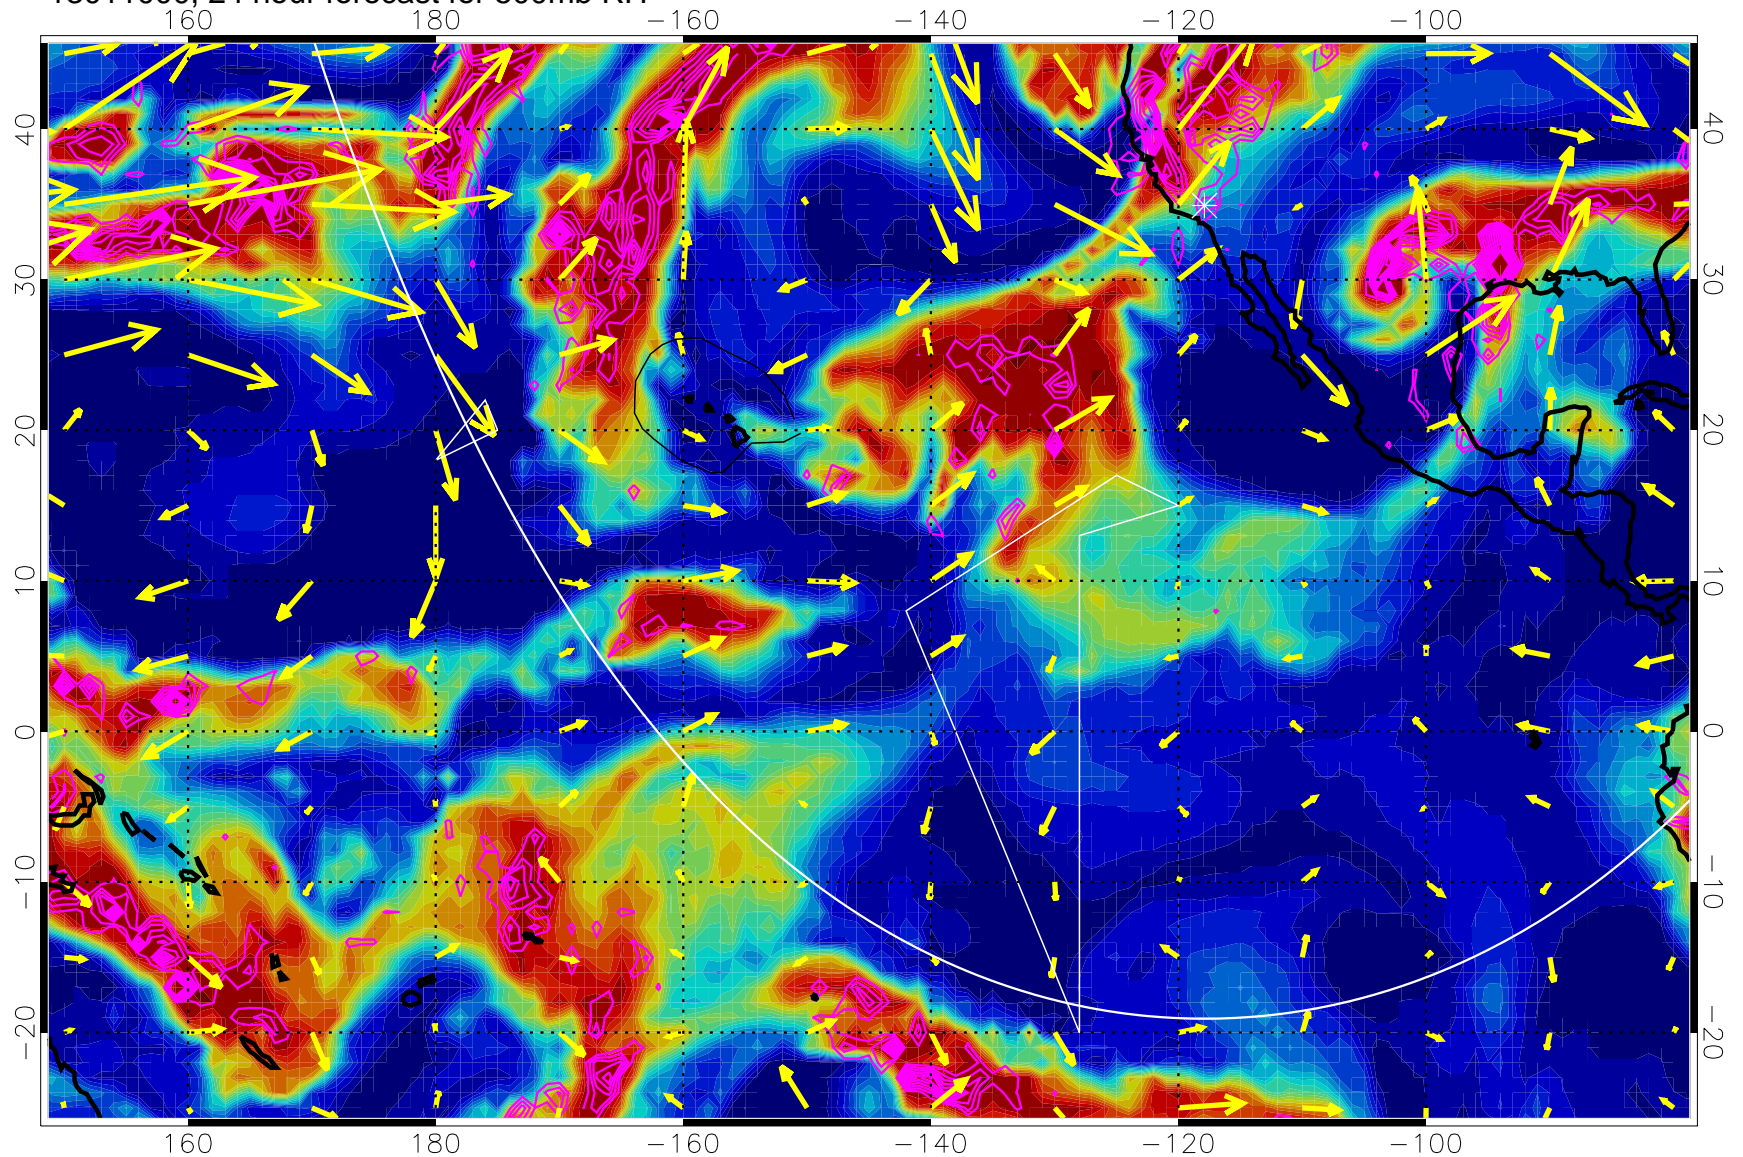

13010912, 12 hour forecast for 500mb RH

Negative Omegas less than -0.3 , contours of 0.3 Pa/s

EPV Tropopause (2 PVU) Position

→ 30 m/s

Range ring of 6000 km -- 19 hours GH round trip

13010918, 18 hour forecast for 500mb RH

Negative Omegas less than -0.3 , contours of 0.3 Pa/s

EPV Tropopause (2 PVU) Position

→ 30 m/s

Range ring of 6000 km -- 19 hours GH round trip

13011000, 24 hour forecast for 500mb RH

Negative Omegas less than -0.3 , contours of 0.3 Pa/s

EPV Tropopause (2 PVU) Position

→ 30 m/s

Range ring of 6000 km -- 19 hours GH round trip

13011006, 30 hour forecast for 500mb RH

Negative Omegas less than -0.3 , contours of 0.3 Pa/s

EPV Tropopause (2 PVU) Position

→ 30 m/s

Range ring of 6000 km -- 19 hours GH round trip

13011012, 36 hour forecast for 500mb RH

Negative Omegas less than -0.3 , contours of 0.3 Pa/s

EPV Tropopause (2 PVU) Position

→ 30 m/s

Range ring of 6000 km -- 19 hours GH round trip