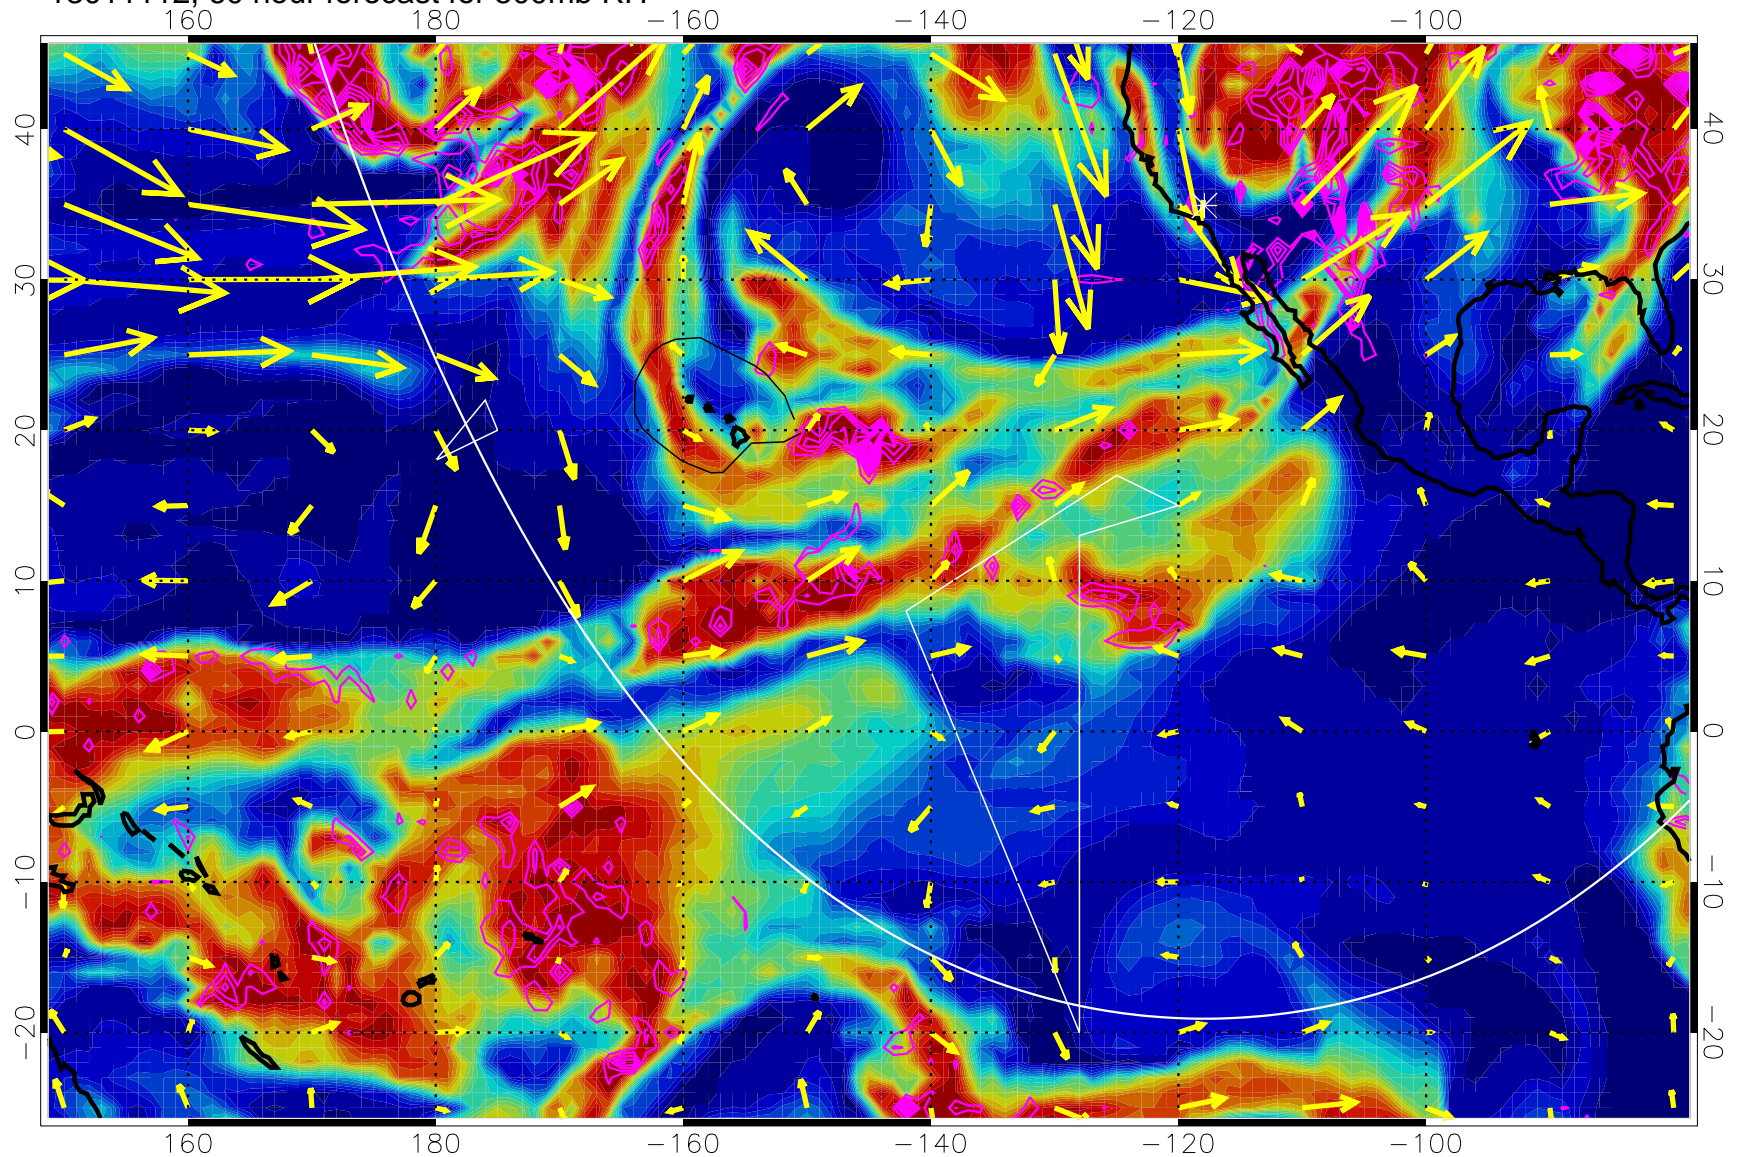

Negative Omegas less than -0.3 , contours of 0.3 Pa/s

EPV Tropopause (2 PVU) Position

→ 30 m/s

Range ring of 6000 km -- 19 hours GH round trip

13011106, 54 hour forecast for 500mb RH

Negative Omegas less than -0.3 , contours of 0.3 Pa/s

EPV Tropopause (2 PVU) Position

→ 30 m/s

Range ring of 6000 km -- 19 hours GH round trip

13011112, 60 hour forecast for 500mb RH

Negative Omegas less than -0.3 , contours of 0.3 Pa/s

EPV Tropopause (2 PVU) Position

→ 30 m/s

Range ring of 6000 km -- 19 hours GH round trip

13011118, 66 hour forecast for 500mb RH

Negative Omegas less than -0.3 , contours of 0.3 Pa/s

EPV Tropopause (2 PVU) Position

→ 30 m/s

Range ring of 6000 km -- 19 hours GH round trip

13011200, 72 hour forecast for 500mb RH

Negative Omegas less than -0.3 , contours of 0.3 Pa/s

EPV Tropopause (2 PVU) Position

→ 30 m/s

Range ring of 6000 km -- 19 hours GH round trip

13011206, 78 hour forecast for 500mb RH