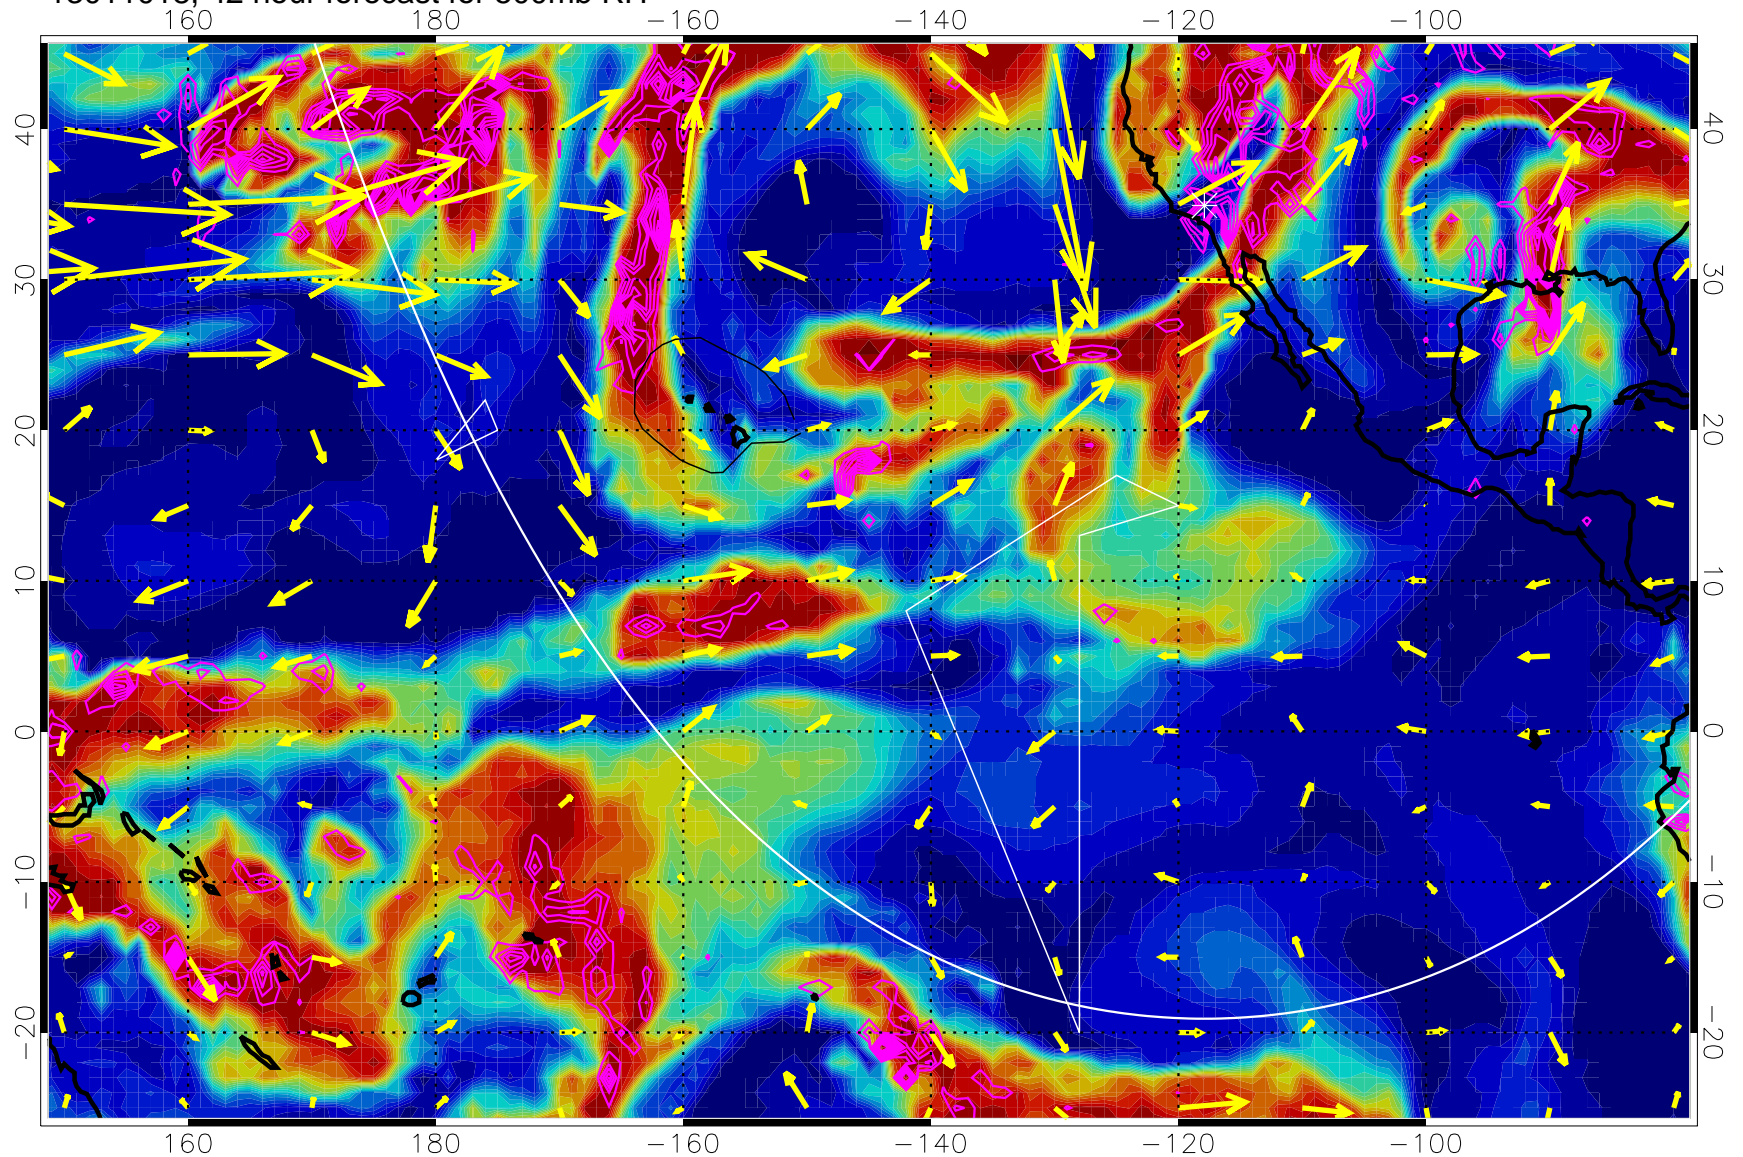

EPV Tropopause (2 PVU) Position

→ 30 m/s

Range ring of 6000 km -- 19 hours GH round trip

13011006, 30 hour forecast for 500mb RH

Negative Omegas less than -0.3 , contours of 0.3 Pa/s

EPV Tropopause (2 PVU) Position

→ 30 m/s

Range ring of 6000 km -- 19 hours GH round trip

13011012, 36 hour forecast for 500mb RH

Negative Omegas less than -0.3 , contours of 0.3 Pa/s

EPV Tropopause (2 PVU) Position

→ 30 m/s

Range ring of 6000 km -- 19 hours GH round trip

13011018, 42 hour forecast for 500mb RH

Negative Omegas less than -0.3 , contours of 0.3 Pa/s

EPV Tropopause (2 PVU) Position

→ 30 m/s

Range ring of 6000 km -- 19 hours GH round trip

13011100, 48 hour forecast for 500mb RH

Negative Omegas less than -0.3 , contours of 0.3 Pa/s

EPV Tropopause (2 PVU) Position

→ 30 m/s

Range ring of 6000 km -- 19 hours GH round trip

13011106, 54 hour forecast for 500mb RH

Negative Omegas less than -0.3 , contours of 0.3 Pa/s