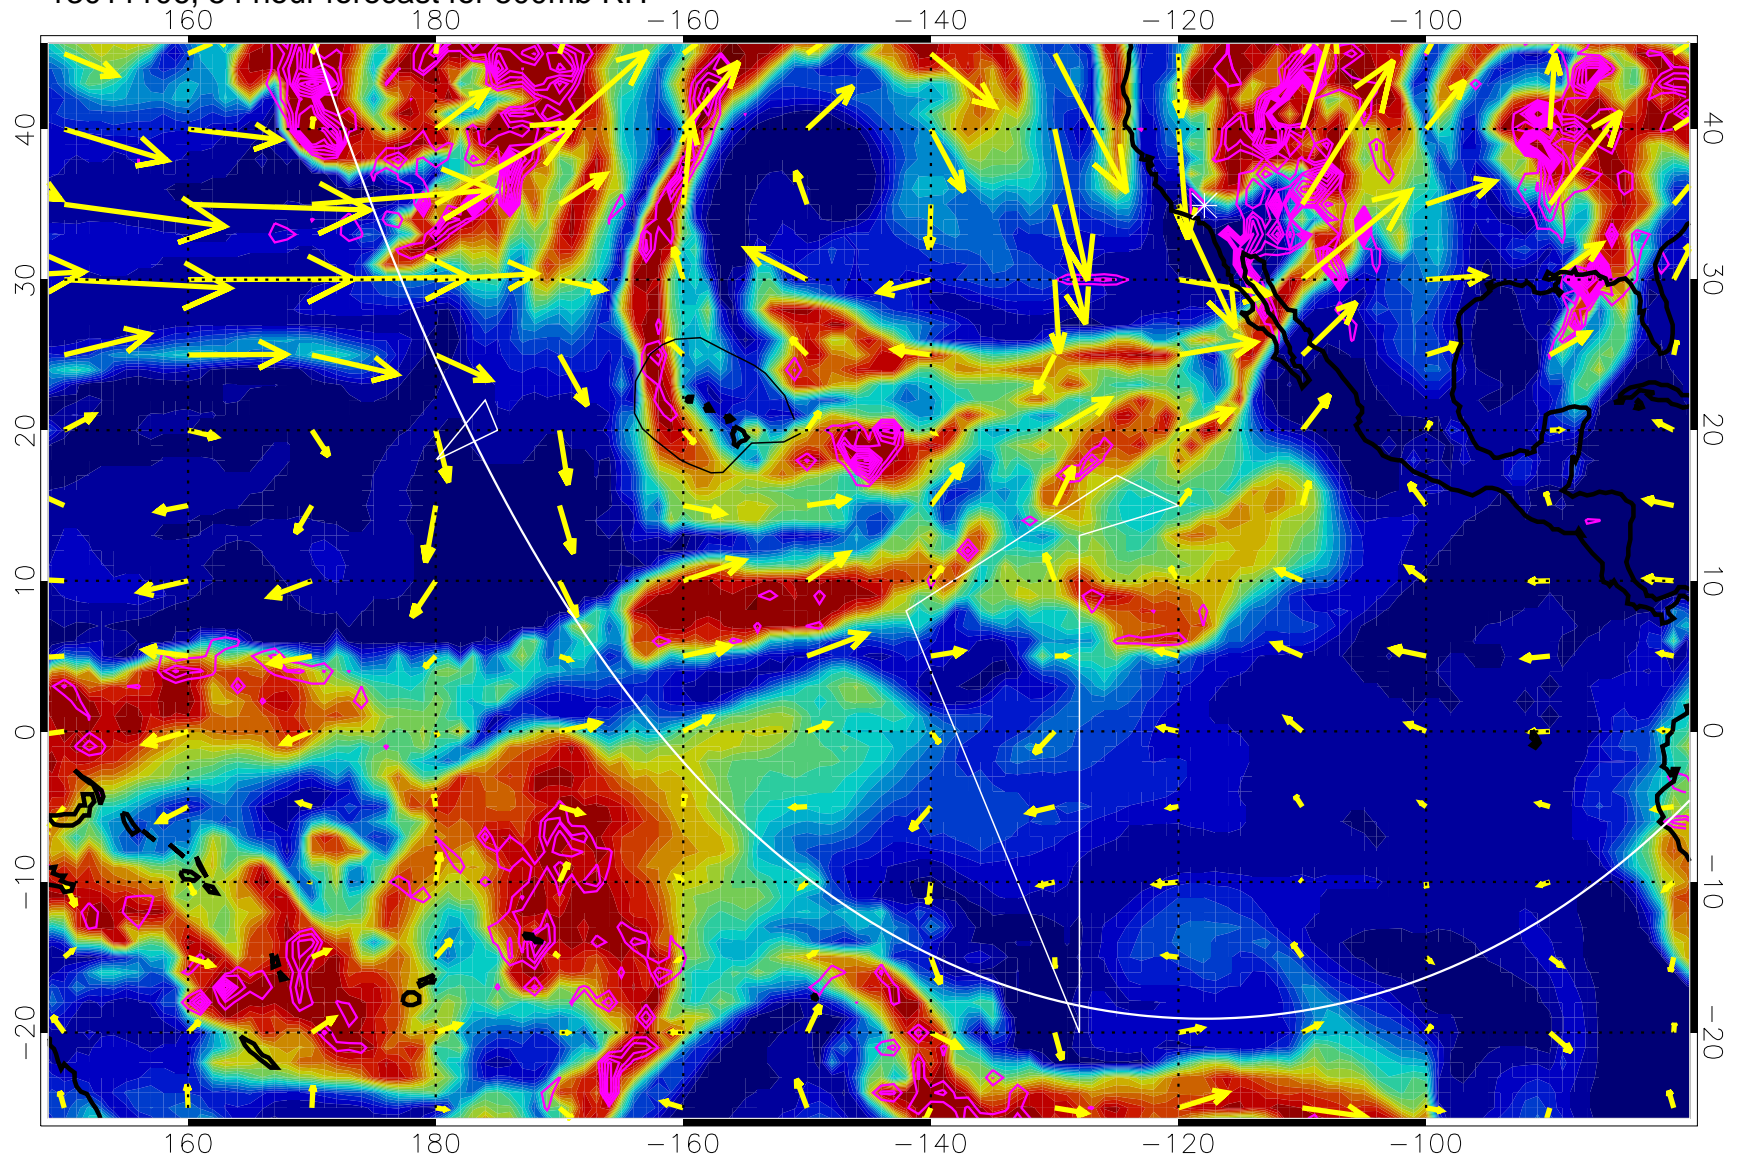

→ 30 m/s

Range ring of 6000 km -- 19 hours GH round trip

13011012, 36 hour forecast for 500mb RH

Negative Omegas less than -0.3 , contours of 0.3 Pa/s

EPV Tropopause (2 PVU) Position

→ 30 m/s

Range ring of 6000 km -- 19 hours GH round trip

13011018, 42 hour forecast for 500mb RH

Negative Omegas less than -0.3 , contours of 0.3 Pa/s

EPV Tropopause (2 PVU) Position

→ 30 m/s

Range ring of 6000 km -- 19 hours GH round trip

13011100, 48 hour forecast for 500mb RH

Negative Omegas less than -0.3 , contours of 0.3 Pa/s

EPV Tropopause (2 PVU) Position

→ 30 m/s

Range ring of 6000 km -- 19 hours GH round trip

13011106, 54 hour forecast for 500mb RH

Negative Omegas less than -0.3 , contours of 0.3 Pa/s

EPV Tropopause (2 PVU) Position

→ 30 m/s

Range ring of 6000 km -- 19 hours GH round trip

13011112, 60 hour forecast for 500mb RH

Negative Omegas less than -0.3 , contours of 0.3 Pa/s

EPV Tropopause (2 PVU) Position