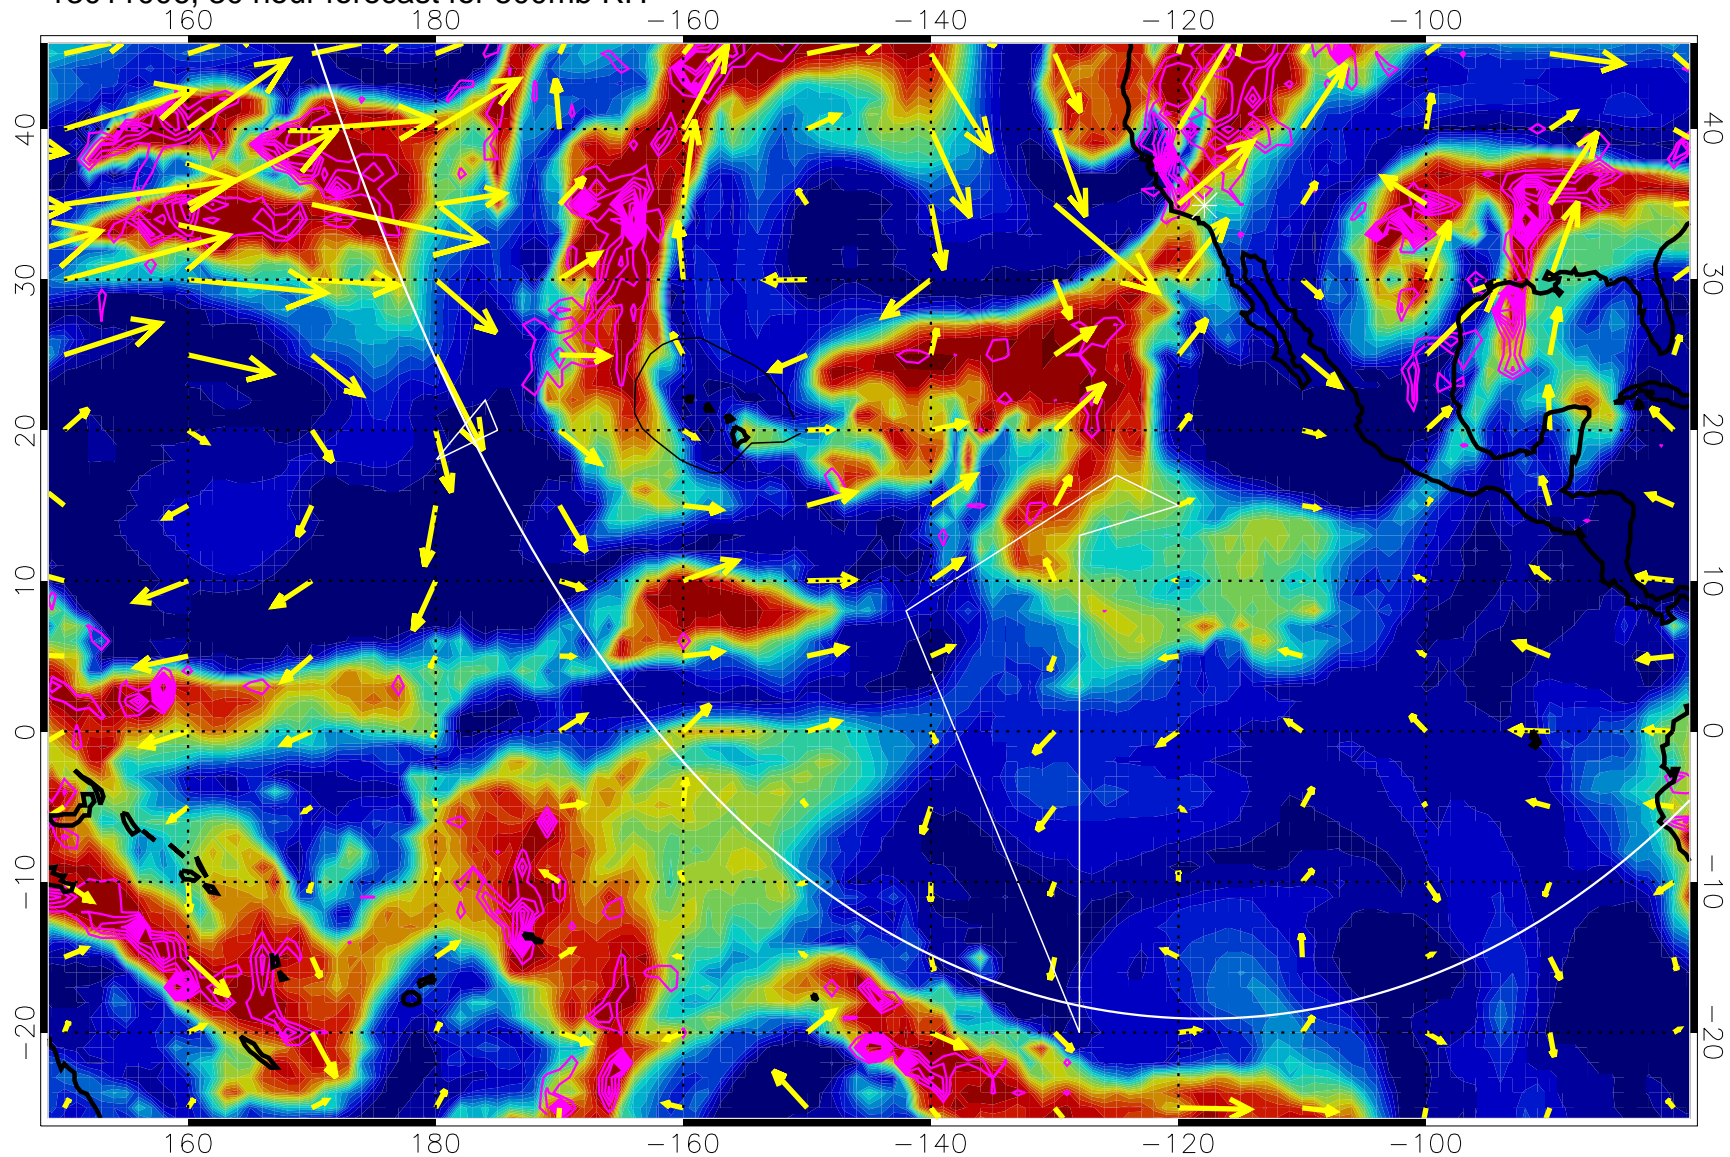

Negative Omegas less than -0.3 , contours of 0.3 Pa/s

EPV Tropopause (2 PVU) Position

→ 30 m/s

Range ring of 6000 km -- 19 hours GH round trip

13011000, 24 hour forecast for 500mb RH

Negative Omegas less than -0.3 , contours of 0.3 Pa/s

EPV Tropopause (2 PVU) Position

→ 30 m/s

Range ring of 6000 km -- 19 hours GH round trip

13011006, 30 hour forecast for 500mb RH

Negative Omegas less than -0.3 , contours of 0.3 Pa/s

EPV Tropopause (2 PVU) Position

→ 30 m/s

Range ring of 6000 km -- 19 hours GH round trip

13011012, 36 hour forecast for 500mb RH

Negative Omegas less than -0.3 , contours of 0.3 Pa/s

EPV Tropopause (2 PVU) Position

→ 30 m/s

Range ring of 6000 km -- 19 hours GH round trip

Negative Omegas less than -0.3 , contours of 0.3 Pa/s

EPV Tropopause (2 PVU) Position

→ 30 m/s

Range ring of 6000 km -- 19 hours GH round trip

13011106, 54 hour forecast for 500mb RH

Negative Omegas less than -0.3 , contours of 0.3 Pa/s