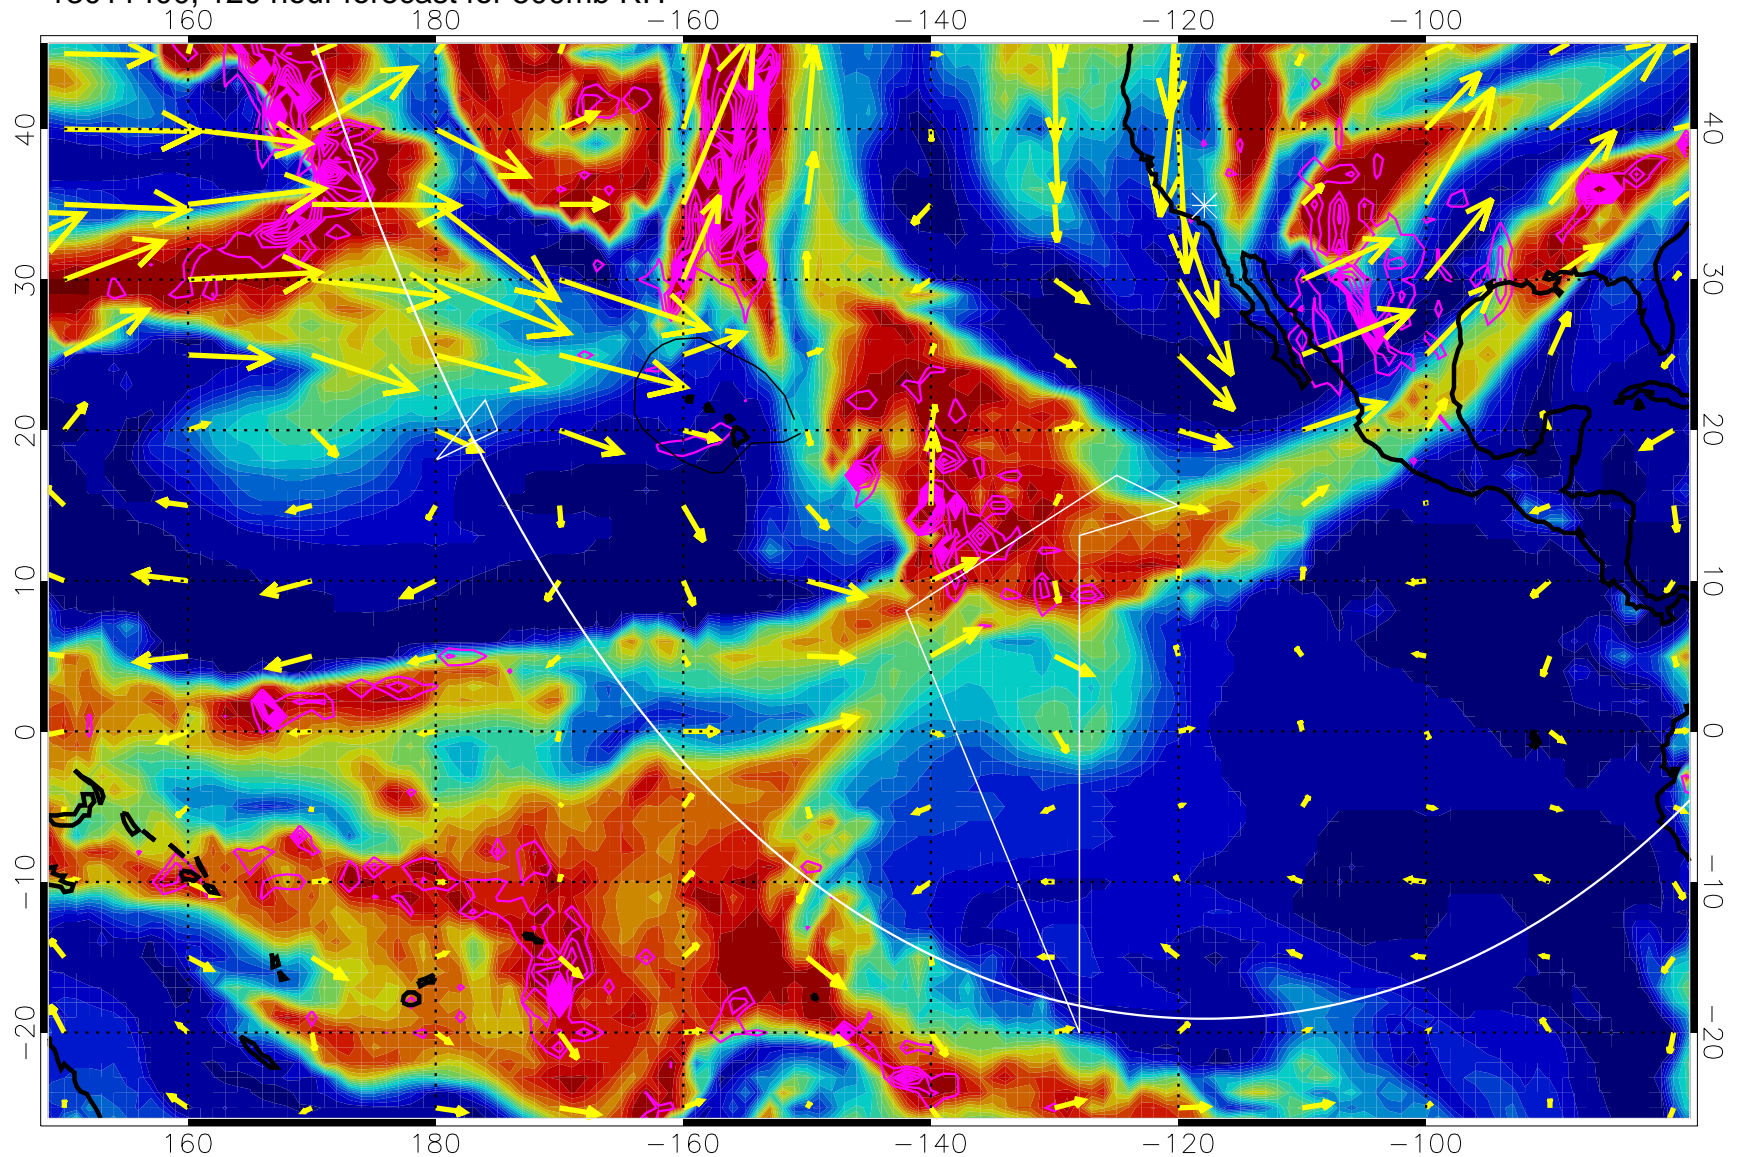

→ 30 m/s

Range ring of 6000 km -- 19 hours GH round trip

13011306, 102 hour forecast for 500mb RH

Negative Omegas less than -0.3 , contours of 0.3 Pa/s

EPV Tropopause (2 PVU) Position

→ 30 m/s

Range ring of 6000 km -- 19 hours GH round trip

13011312, 108 hour forecast for 500mb RH

Negative Omegas less than -0.3 , contours of 0.3 Pa/s

EPV Tropopause (2 PVU) Position

→ 30 m/s

Range ring of 6000 km -- 19 hours GH round trip

13011318, 114 hour forecast for 500mb RH

Negative Omegas less than -0.3 , contours of 0.3 Pa/s

EPV Tropopause (2 PVU) Position

→ 30 m/s

Range ring of 6000 km -- 19 hours GH round trip

13011400, 120 hour forecast for 500mb RH

Negative Omegas less than -0.3 , contours of 0.3 Pa/s

EPV Tropopause (2 PVU) Position

→ 30 m/s

Range ring of 6000 km -- 19 hours GH round trip