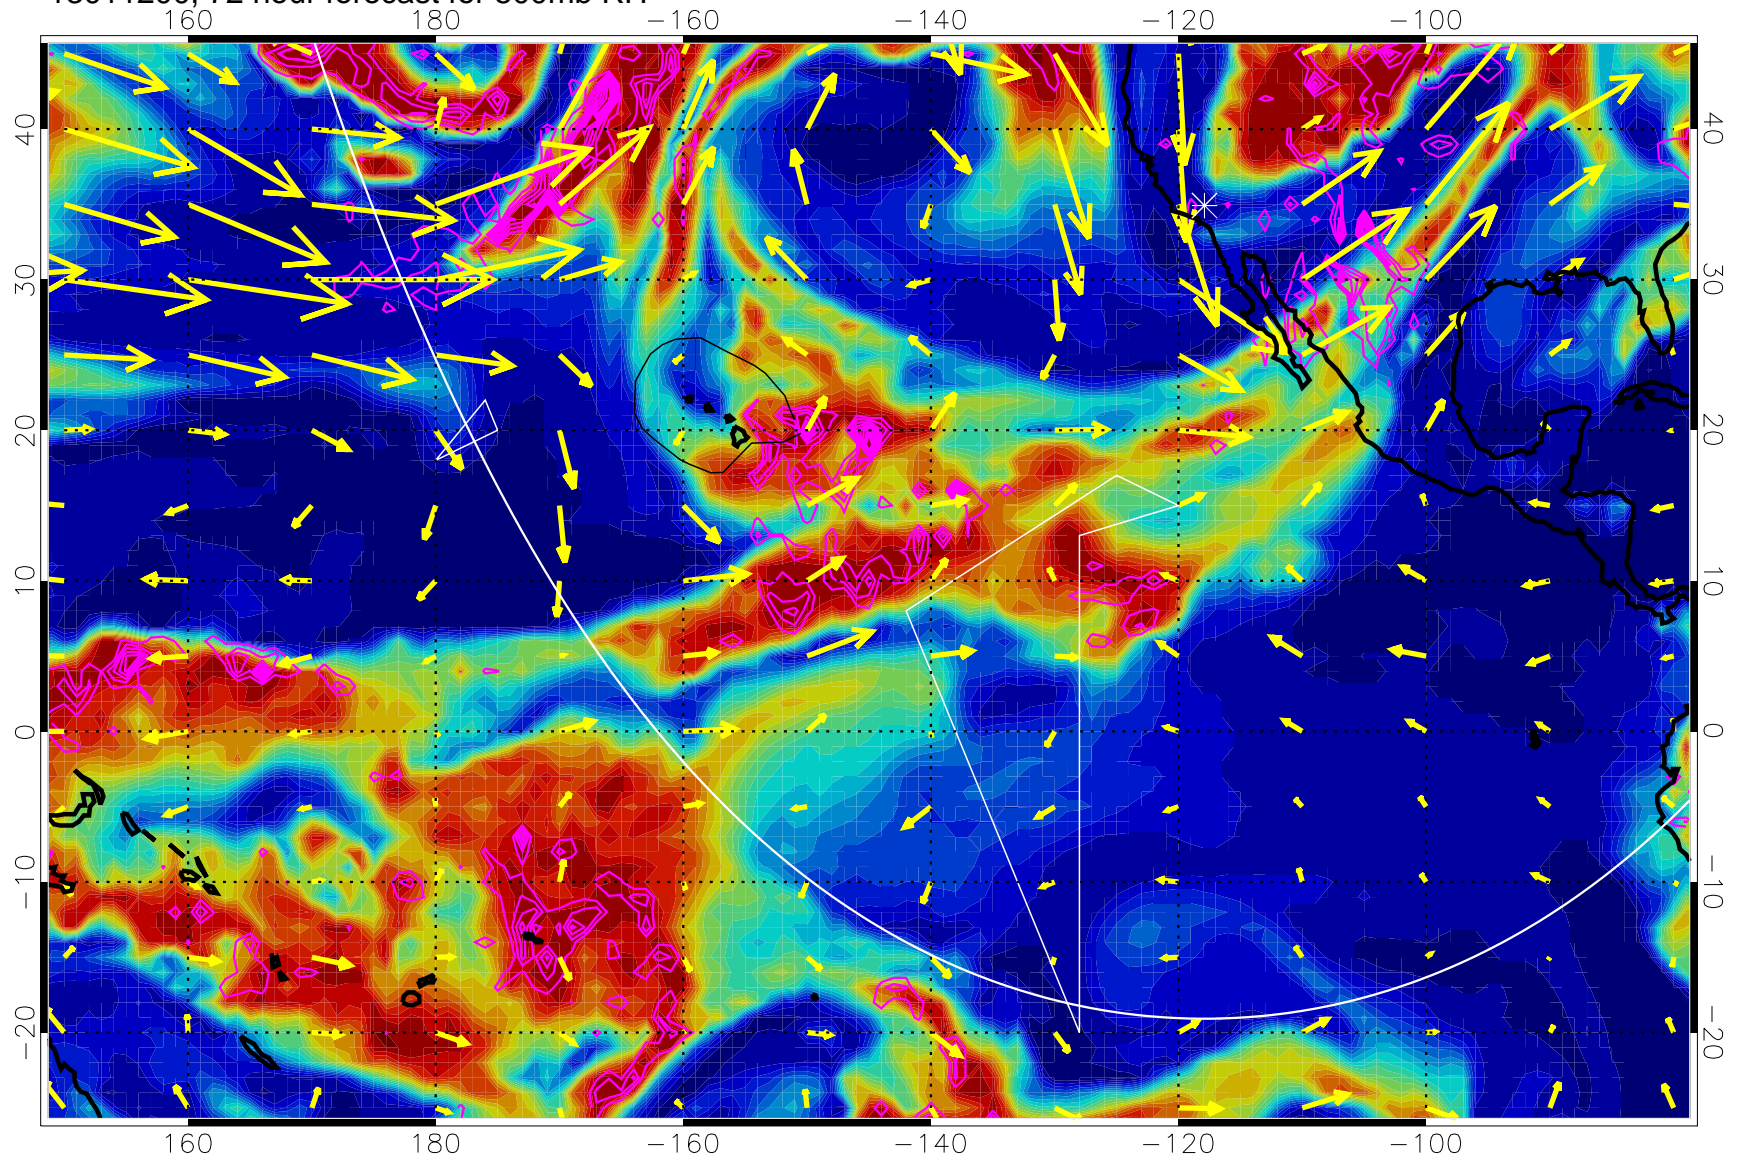

EPV Tropopause (2 PVU) Position

→ 30 m/s

Range ring of 6000 km -- 19 hours GH round trip

13011112, 60 hour forecast for 500mb RH

Negative Omegas less than -0.3 , contours of 0.3 Pa/s

EPV Tropopause (2 PVU) Position

→ 30 m/s

Range ring of 6000 km -- 19 hours GH round trip

13011118, 66 hour forecast for 500mb RH

Negative Omegas less than -0.3 , contours of 0.3 Pa/s

EPV Tropopause (2 PVU) Position

→ 30 m/s

Range ring of 6000 km -- 19 hours GH round trip

13011200, 72 hour forecast for 500mb RH

Negative Omegas less than -0.3 , contours of 0.3 Pa/s

EPV Tropopause (2 PVU) Position

→ 30 m/s

Range ring of 6000 km -- 19 hours GH round trip

13011206, 78 hour forecast for 500mb RH

Negative Omegas less than -0.3 , contours of 0.3 Pa/s

EPV Tropopause (2 PVU) Position

→ 30 m/s

Range ring of 6000 km -- 19 hours GH round trip

13011212, 84 hour forecast for 500mb RH

Negative Omegas less than -0.3 , contours of 0.3 Pa/s