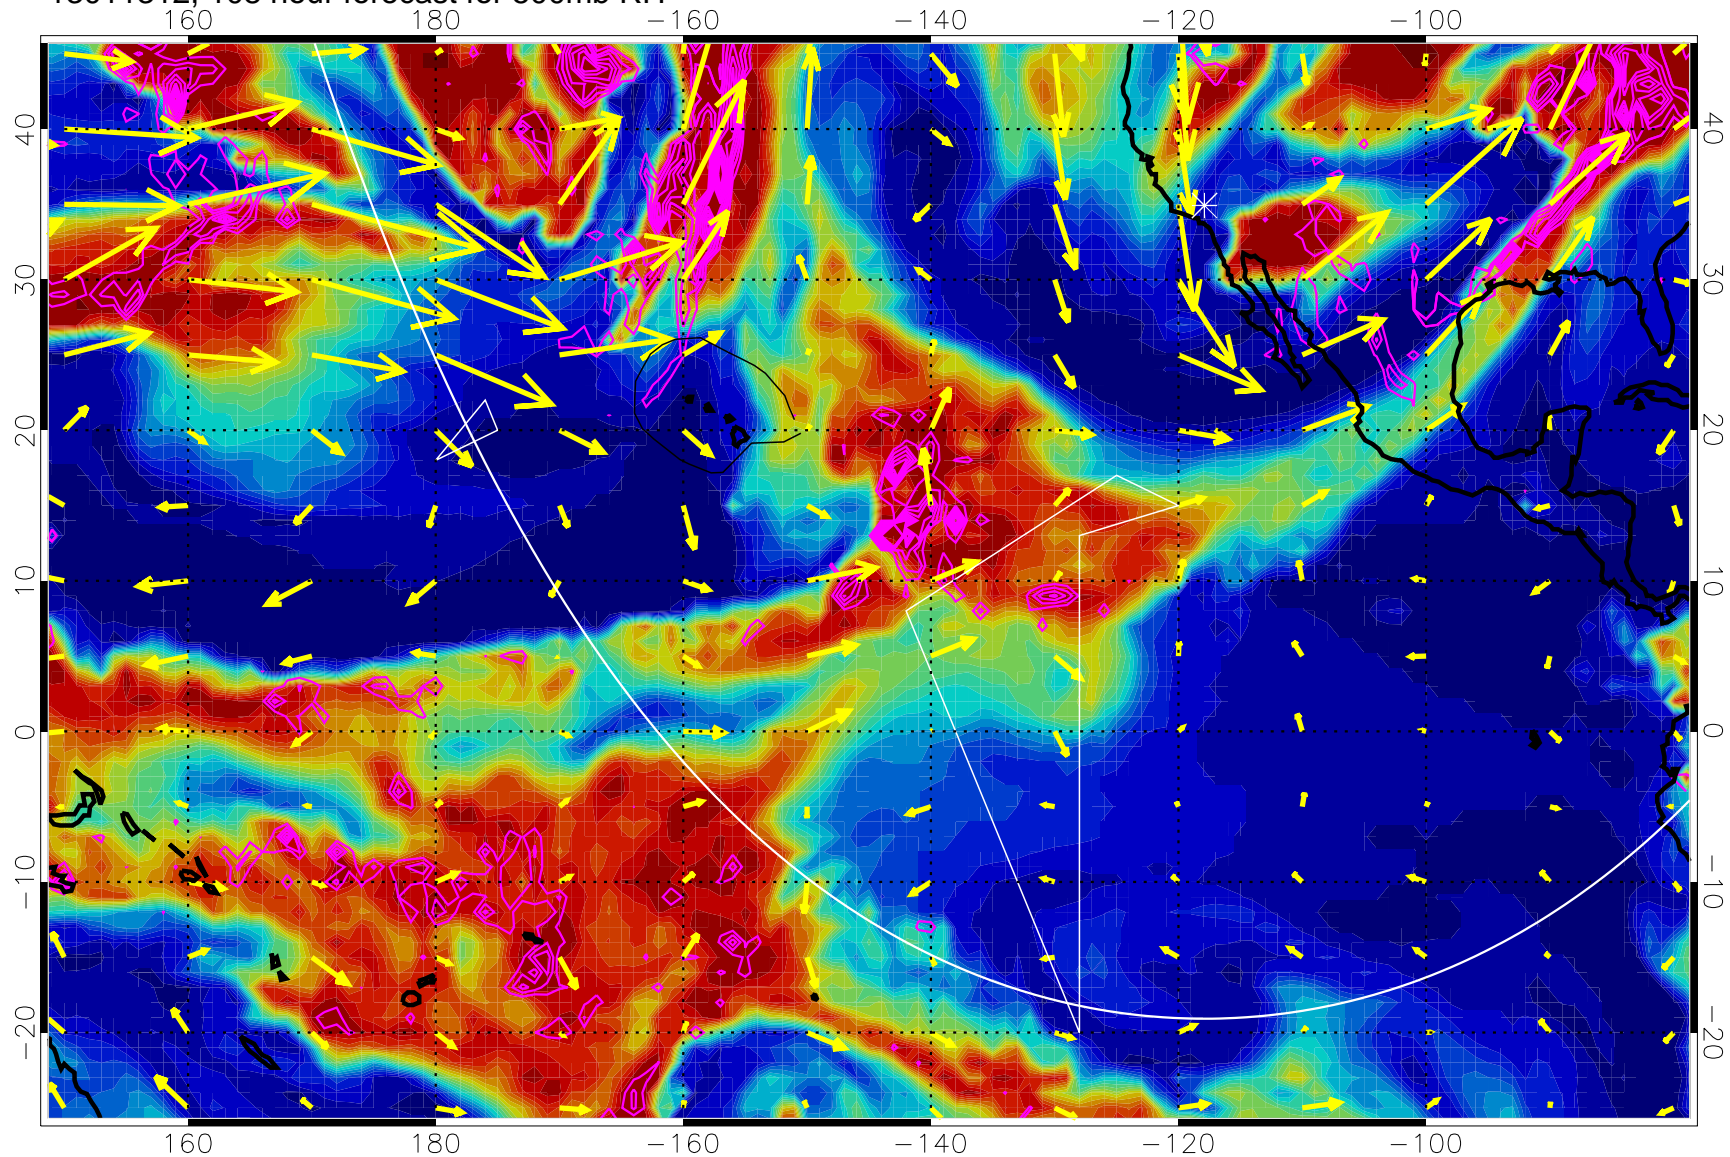

EPV Tropopause (2 PVU) Position

→ 30 m/s

Range ring of 6000 km -- 19 hours GH round trip

13011300, 96 hour forecast for 500mb RH

Negative Omegas less than -0.3 , contours of 0.3 Pa/s

EPV Tropopause (2 PVU) Position

→ 30 m/s

Range ring of 6000 km -- 19 hours GH round trip

13011306, 102 hour forecast for 500mb RH

Negative Omegas less than -0.3 , contours of 0.3 Pa/s

EPV Tropopause (2 PVU) Position

→ 30 m/s

Range ring of 6000 km -- 19 hours GH round trip

13011312, 108 hour forecast for 500mb RH

Negative Omegas less than -0.3 , contours of 0.3 Pa/s

EPV Tropopause (2 PVU) Position

→ 30 m/s

Range ring of 6000 km -- 19 hours GH round trip

13011318, 114 hour forecast for 500mb RH

Negative Omegas less than -0.3 , contours of 0.3 Pa/s

EPV Tropopause (2 PVU) Position

→ 30 m/s

Range ring of 6000 km -- 19 hours GH round trip

13011400, 120 hour forecast for 500mb RH

Negative Omegas less than -0.3 , contours of 0.3 Pa/s