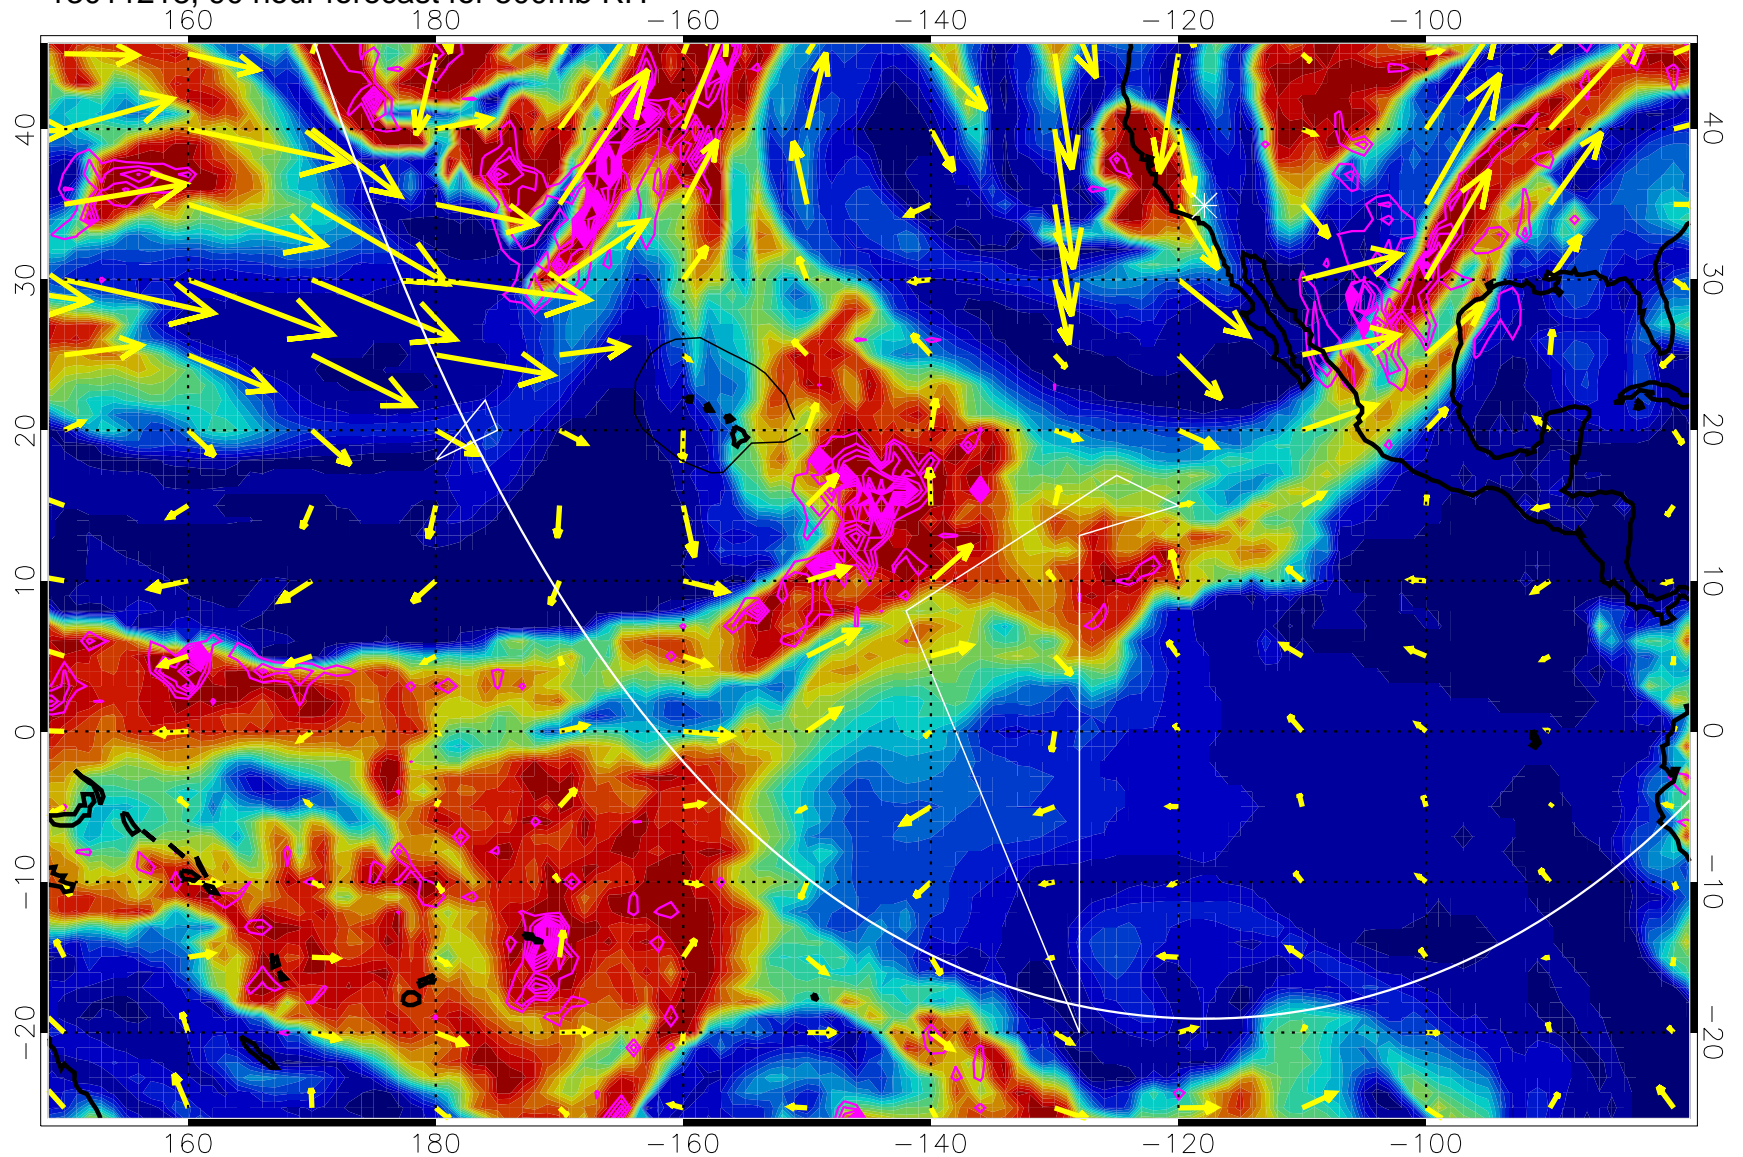

13011200, 72 hour forecast for 500mb RH

Negative Omegas less than -0.3 , contours of 0.3 Pa/s

EPV Tropopause (2 PVU) Position

→ 30 m/s

Range ring of 6000 km -- 19 hours GH round trip

13011206, 78 hour forecast for 500mb RH

Negative Omegas less than -0.3 , contours of 0.3 Pa/s

EPV Tropopause (2 PVU) Position

→ 30 m/s

Range ring of 6000 km -- 19 hours GH round trip

13011212, 84 hour forecast for 500mb RH

Negative Omegas less than -0.3 , contours of 0.3 Pa/s

EPV Tropopause (2 PVU) Position

→ 30 m/s

Range ring of 6000 km -- 19 hours GH round trip

13011218, 90 hour forecast for 500mb RH

0 20 40 60 80 100
RH, %

Negative Omegas less than -0.3 , contours of 0.3 Pa/s

EPV Tropopause (2 PVU) Position

→ 30 m/s

Range ring of 6000 km -- 19 hours GH round trip

13011300, 96 hour forecast for 500mb RH

Negative Omegas less than -0.3 , contours of 0.3 Pa/s

EPV Tropopause (2 PVU) Position