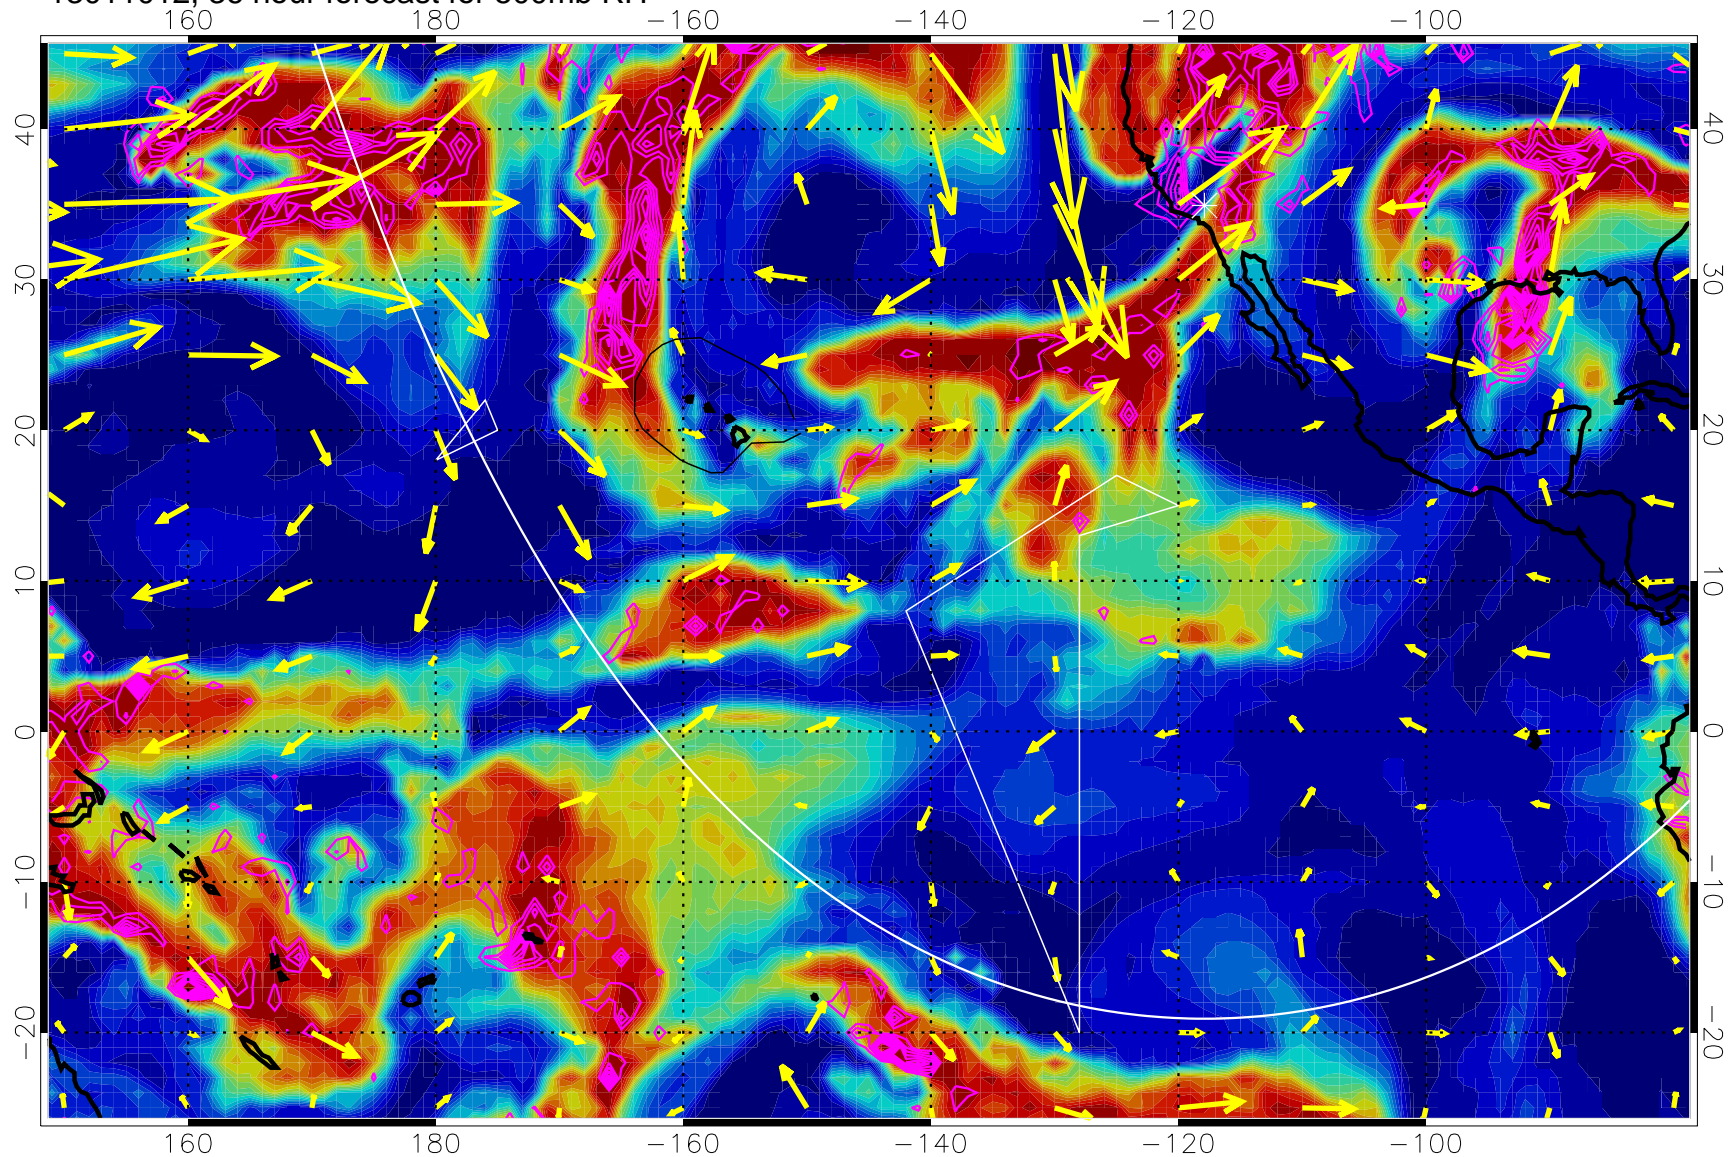

Negative Omegas less than -0.3 , contours of 0.3 Pa/s

EPV Tropopause (2 PVU) Position

→ 30 m/s

Range ring of 6000 km -- 19 hours GH round trip

13011000, 24 hour forecast for 500mb RH

Negative Omegas less than -0.3 , contours of 0.3 Pa/s

EPV Tropopause (2 PVU) Position

→ 30 m/s

Range ring of 6000 km -- 19 hours GH round trip

13011006, 30 hour forecast for 500mb RH

Negative Omegas less than -0.3 , contours of 0.3 Pa/s

EPV Tropopause (2 PVU) Position

→ 30 m/s

Range ring of 6000 km -- 19 hours GH round trip

13011012, 36 hour forecast for 500mb RH

Negative Omegas less than -0.3 , contours of 0.3 Pa/s

EPV Tropopause (2 PVU) Position

→ 30 m/s

Range ring of 6000 km -- 19 hours GH round trip

Negative Omegas less than -0.3 , contours of 0.3 Pa/s

EPV Tropopause (2 PVU) Position

→ 30 m/s

Range ring of 6000 km -- 19 hours GH round trip

13011106, 54 hour forecast for 500mb RH

Negative Omegas less than -0.3 , contours of 0.3 Pa/s