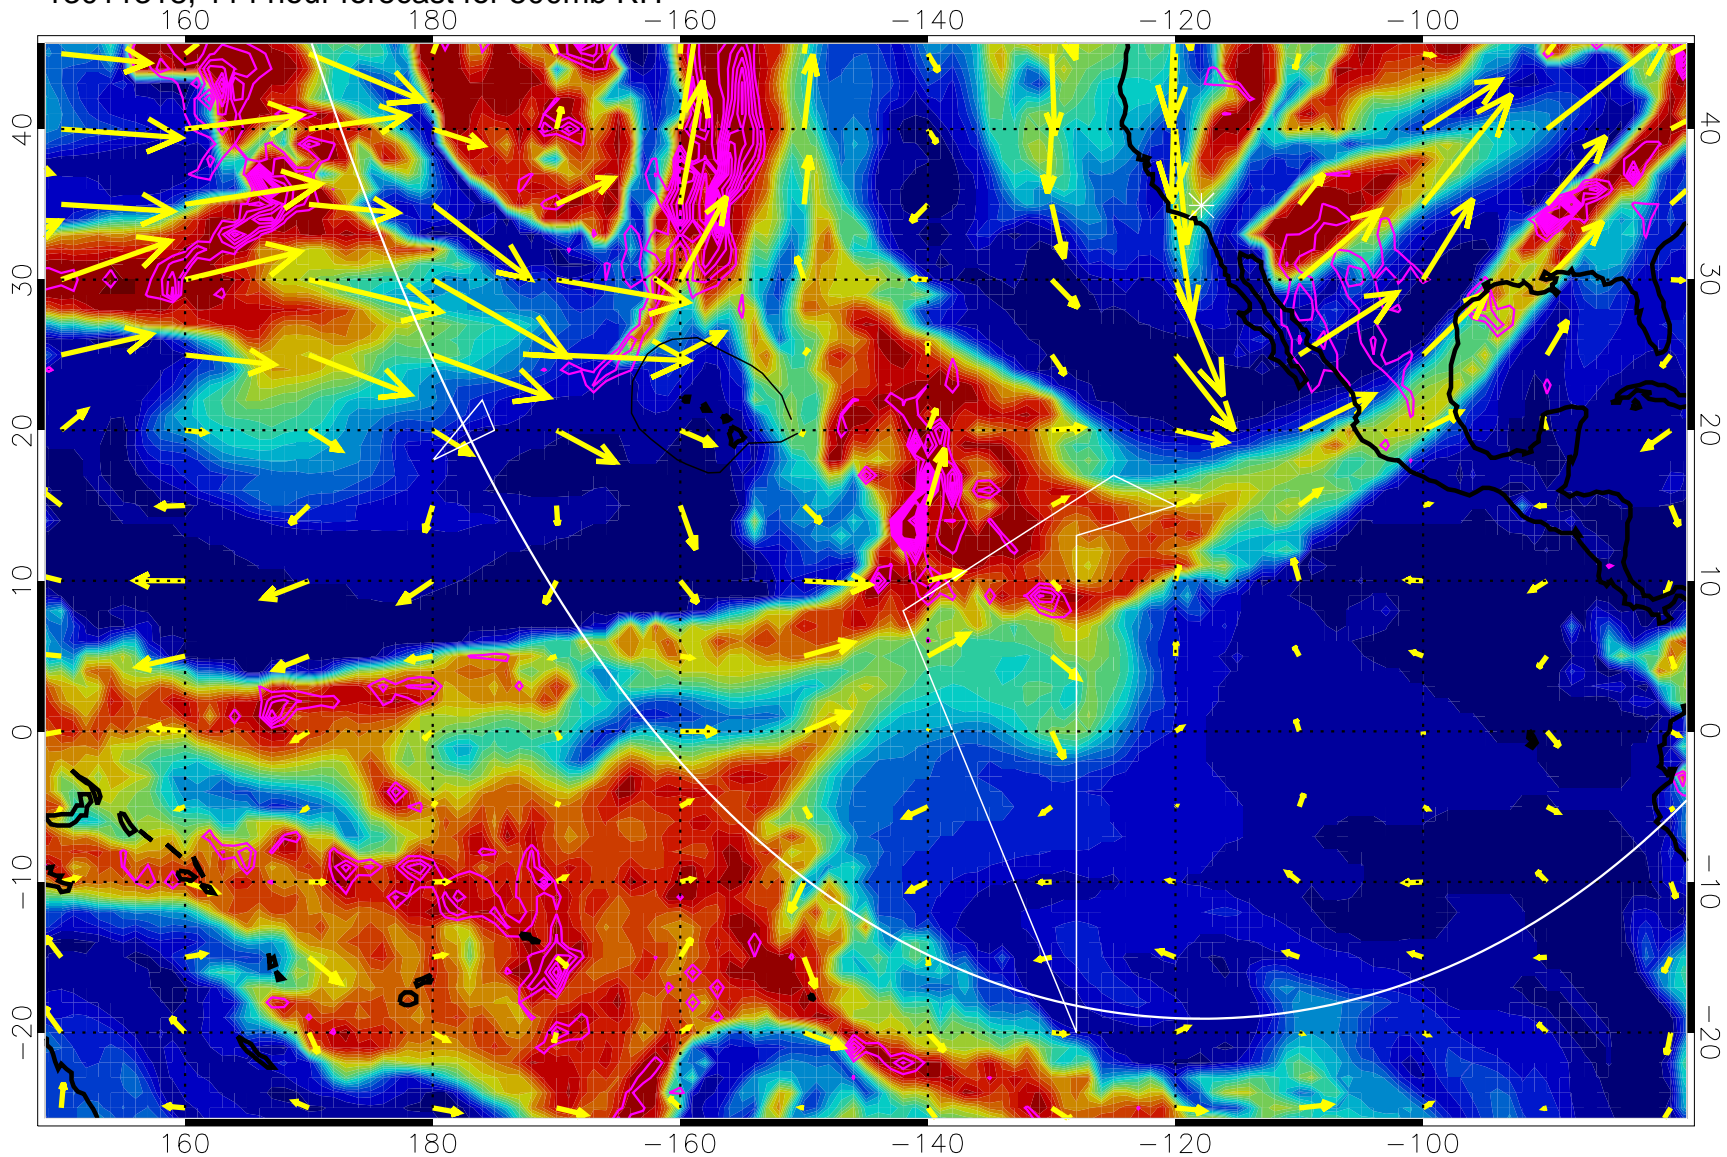

→ 30 m/s

Range ring of 6000 km -- 19 hours GH round trip

13011306, 102 hour forecast for 500mb RH

Negative Omegas less than -0.3 , contours of 0.3 Pa/s

EPV Tropopause (2 PVU) Position

→ 30 m/s

Range ring of 6000 km -- 19 hours GH round trip

13011312, 108 hour forecast for 500mb RH

Negative Omegas less than -0.3 , contours of 0.3 Pa/s

EPV Tropopause (2 PVU) Position

→ 30 m/s

Range ring of 6000 km -- 19 hours GH round trip

13011318, 114 hour forecast for 500mb RH

Negative Omegas less than -0.3 , contours of 0.3 Pa/s

EPV Tropopause (2 PVU) Position

→ 30 m/s

Range ring of 6000 km -- 19 hours GH round trip

13011400, 120 hour forecast for 500mb RH

Negative Omegas less than -0.3 , contours of 0.3 Pa/s

EPV Tropopause (2 PVU) Position

→ 30 m/s

Range ring of 6000 km -- 19 hours GH round trip