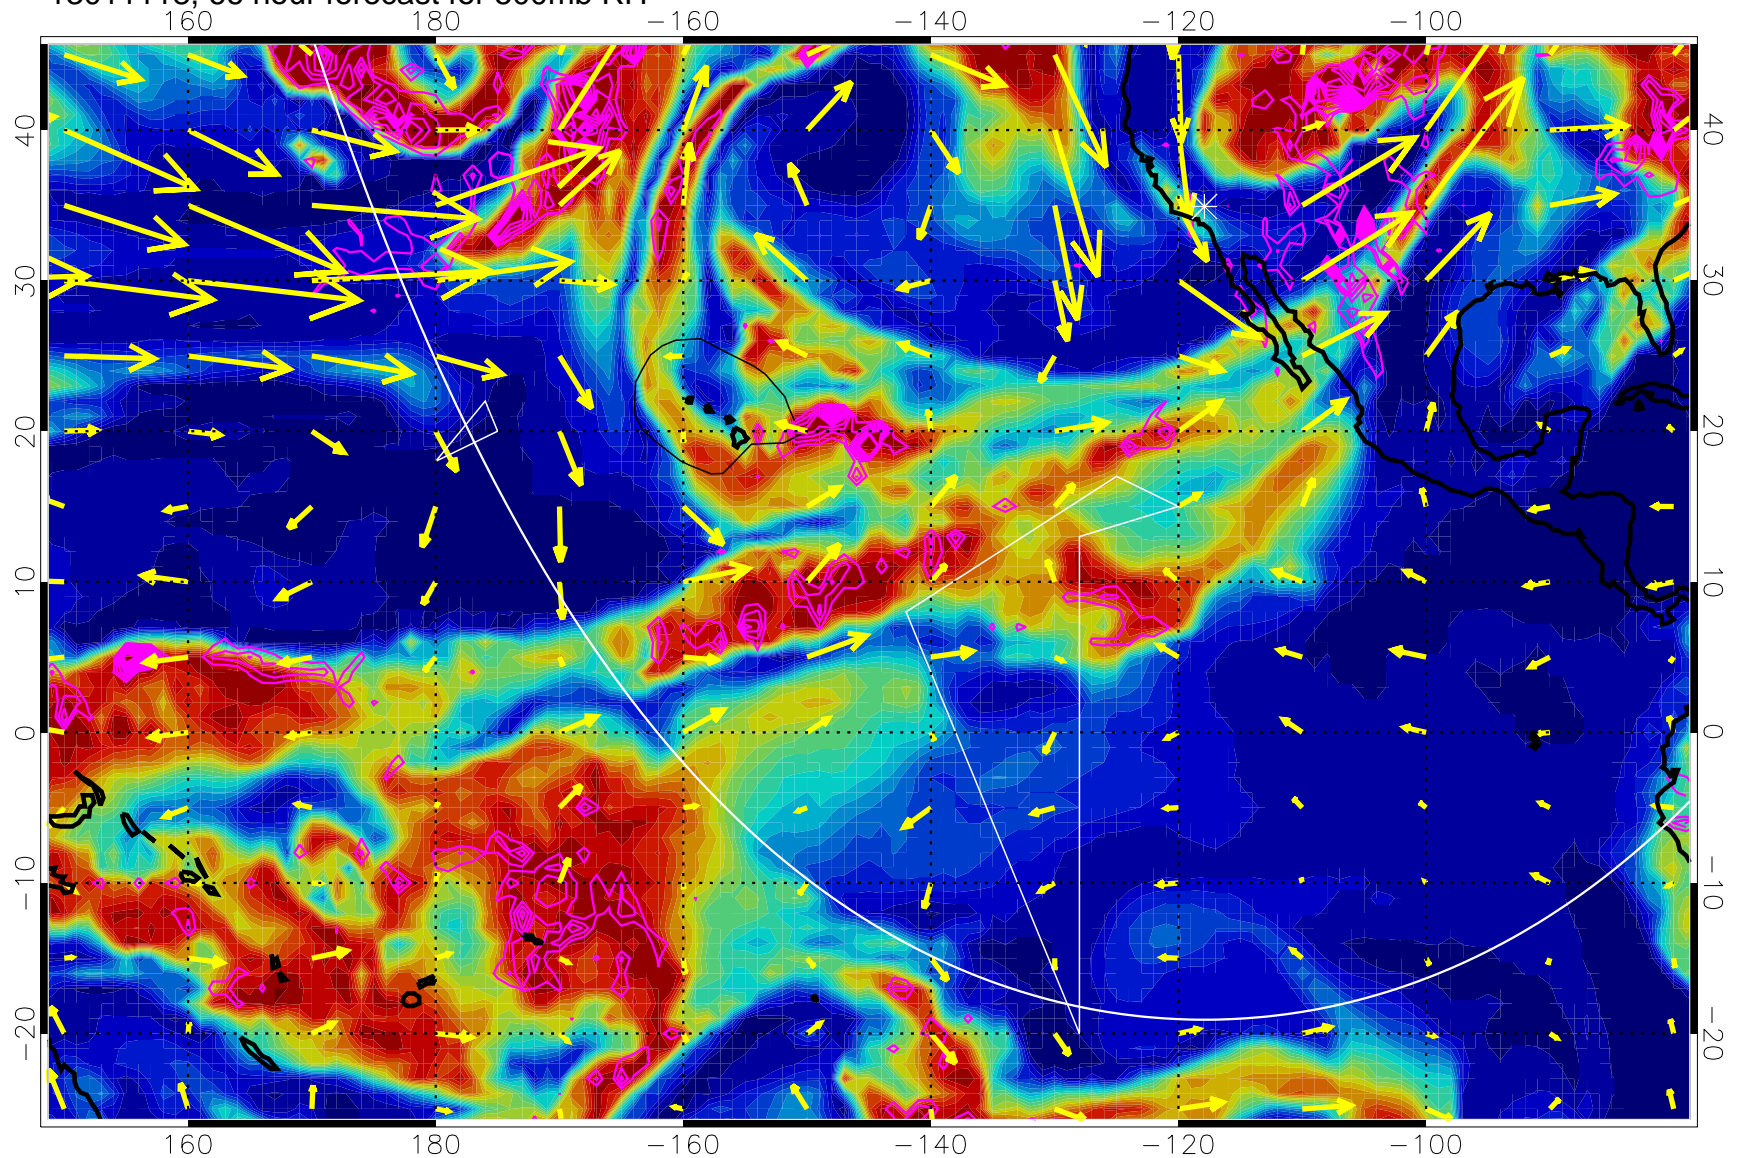

Negative Omegas less than -0.3 , contours of 0.3 Pa/s

EPV Tropopause (2 PVU) Position

→ 30 m/s

Range ring of 6000 km -- 19 hours GH round trip

13011106, 54 hour forecast for 500mb RH

Negative Omegas less than -0.3 , contours of 0.3 Pa/s

EPV Tropopause (2 PVU) Position

→ 30 m/s

Range ring of 6000 km -- 19 hours GH round trip

13011112, 60 hour forecast for 500mb RH

Negative Omegas less than -0.3 , contours of 0.3 Pa/s

EPV Tropopause (2 PVU) Position

→ 30 m/s

Range ring of 6000 km -- 19 hours GH round trip

13011118, 66 hour forecast for 500mb RH

Negative Omegas less than -0.3 , contours of 0.3 Pa/s

EPV Tropopause (2 PVU) Position

→ 30 m/s

Range ring of 6000 km -- 19 hours GH round trip

13011200, 72 hour forecast for 500mb RH

Negative Omegas less than -0.3 , contours of 0.3 Pa/s

EPV Tropopause (2 PVU) Position

→ 30 m/s

Range ring of 6000 km -- 19 hours GH round trip

13011206, 78 hour forecast for 500mb RH