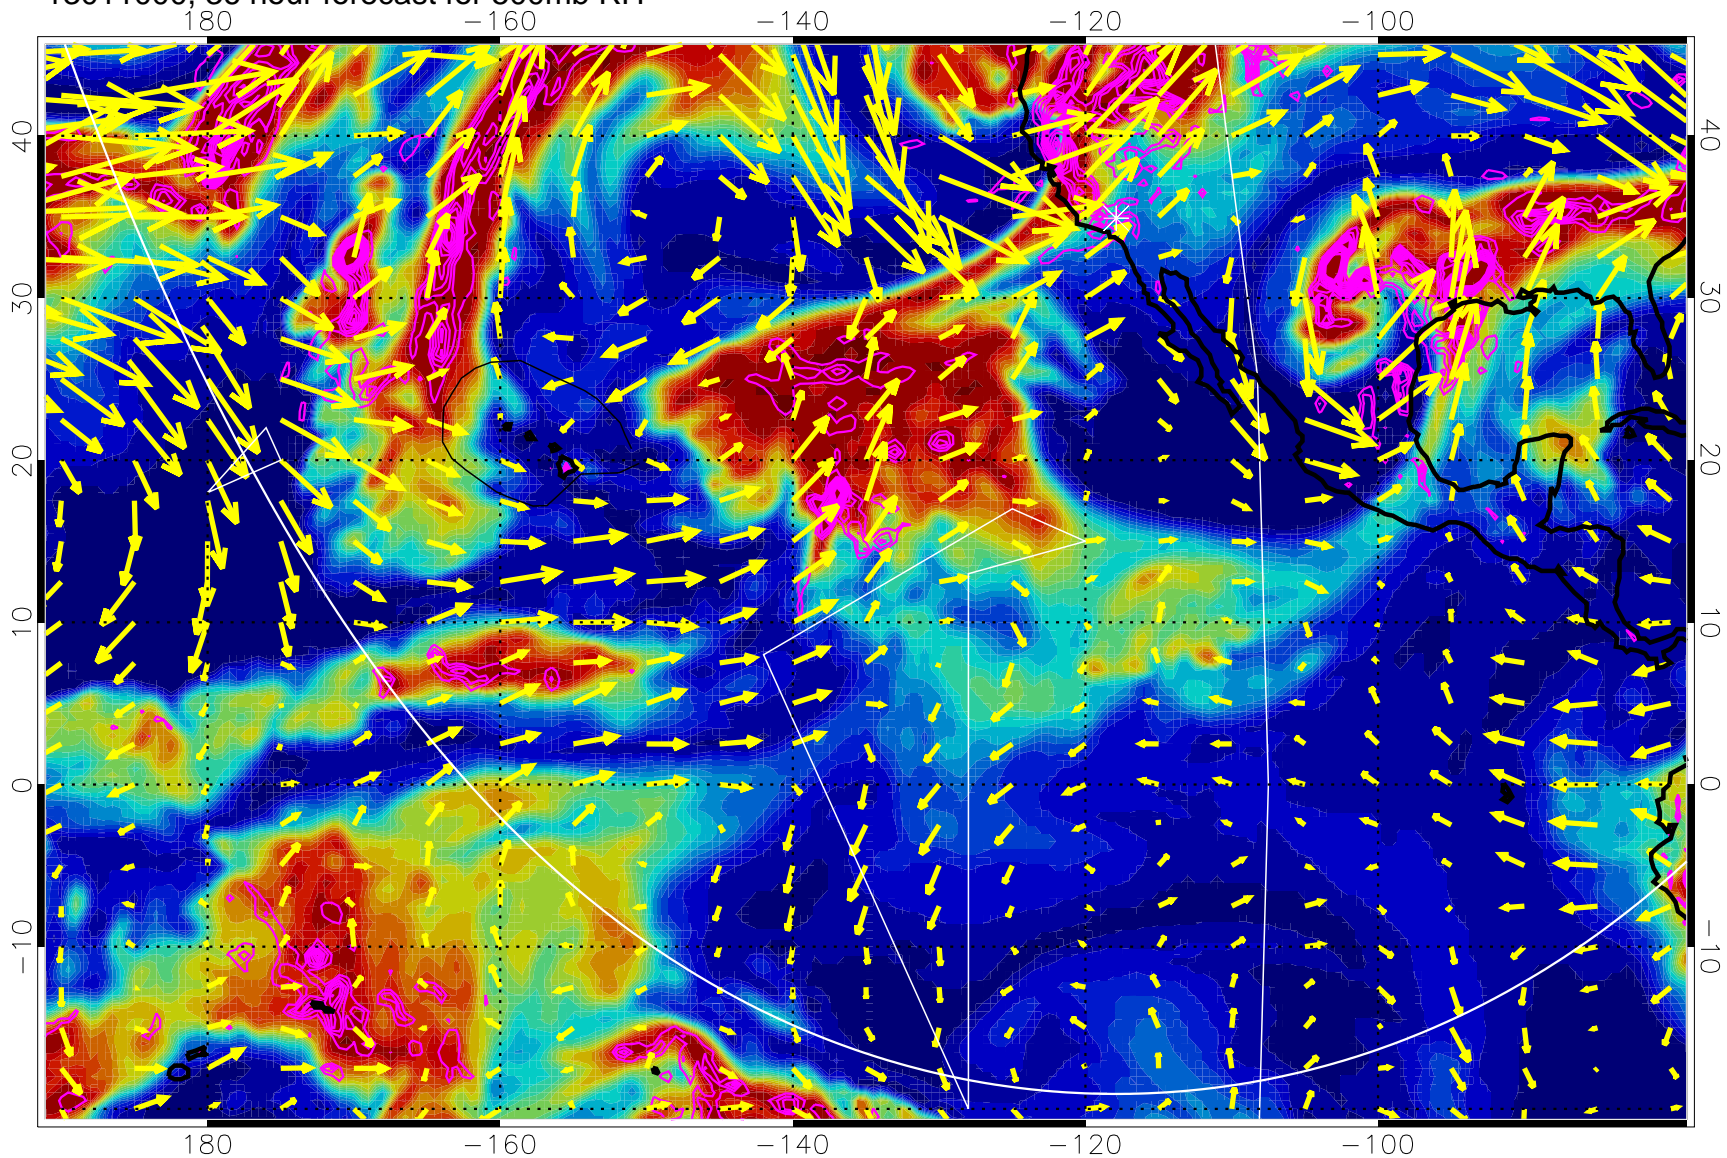

EPV Tropopause (2 PVU) Position

→ 30 m/s

Range ring of 6000 km -- 19 hours GH round trip

13010912, 24 hour forecast for 500mb RH

Negative Omegas less than -0.3 , contours of 0.3 Pa/s

EPV Tropopause (2 PVU) Position

→ 30 m/s

Range ring of 6000 km -- 19 hours GH round trip

13010918, 30 hour forecast for 500mb RH

Negative Omegas less than -0.3 , contours of 0.3 Pa/s

EPV Tropopause (2 PVU) Position

→ 30 m/s

Range ring of 6000 km -- 19 hours GH round trip

13011000, 36 hour forecast for 500mb RH

Negative Omegas less than -0.3 , contours of 0.3 Pa/s

EPV Tropopause (2 PVU) Position

→ 30 m/s

Range ring of 6000 km -- 19 hours GH round trip

13011006, 42 hour forecast for 500mb RH

Negative Omegas less than -0.3 , contours of 0.3 Pa/s

EPV Tropopause (2 PVU) Position

→ 30 m/s

Range ring of 6000 km -- 19 hours GH round trip

13011012, 48 hour forecast for 500mb RH

Negative Omegas less than -0.3 , contours of 0.3 Pa/s