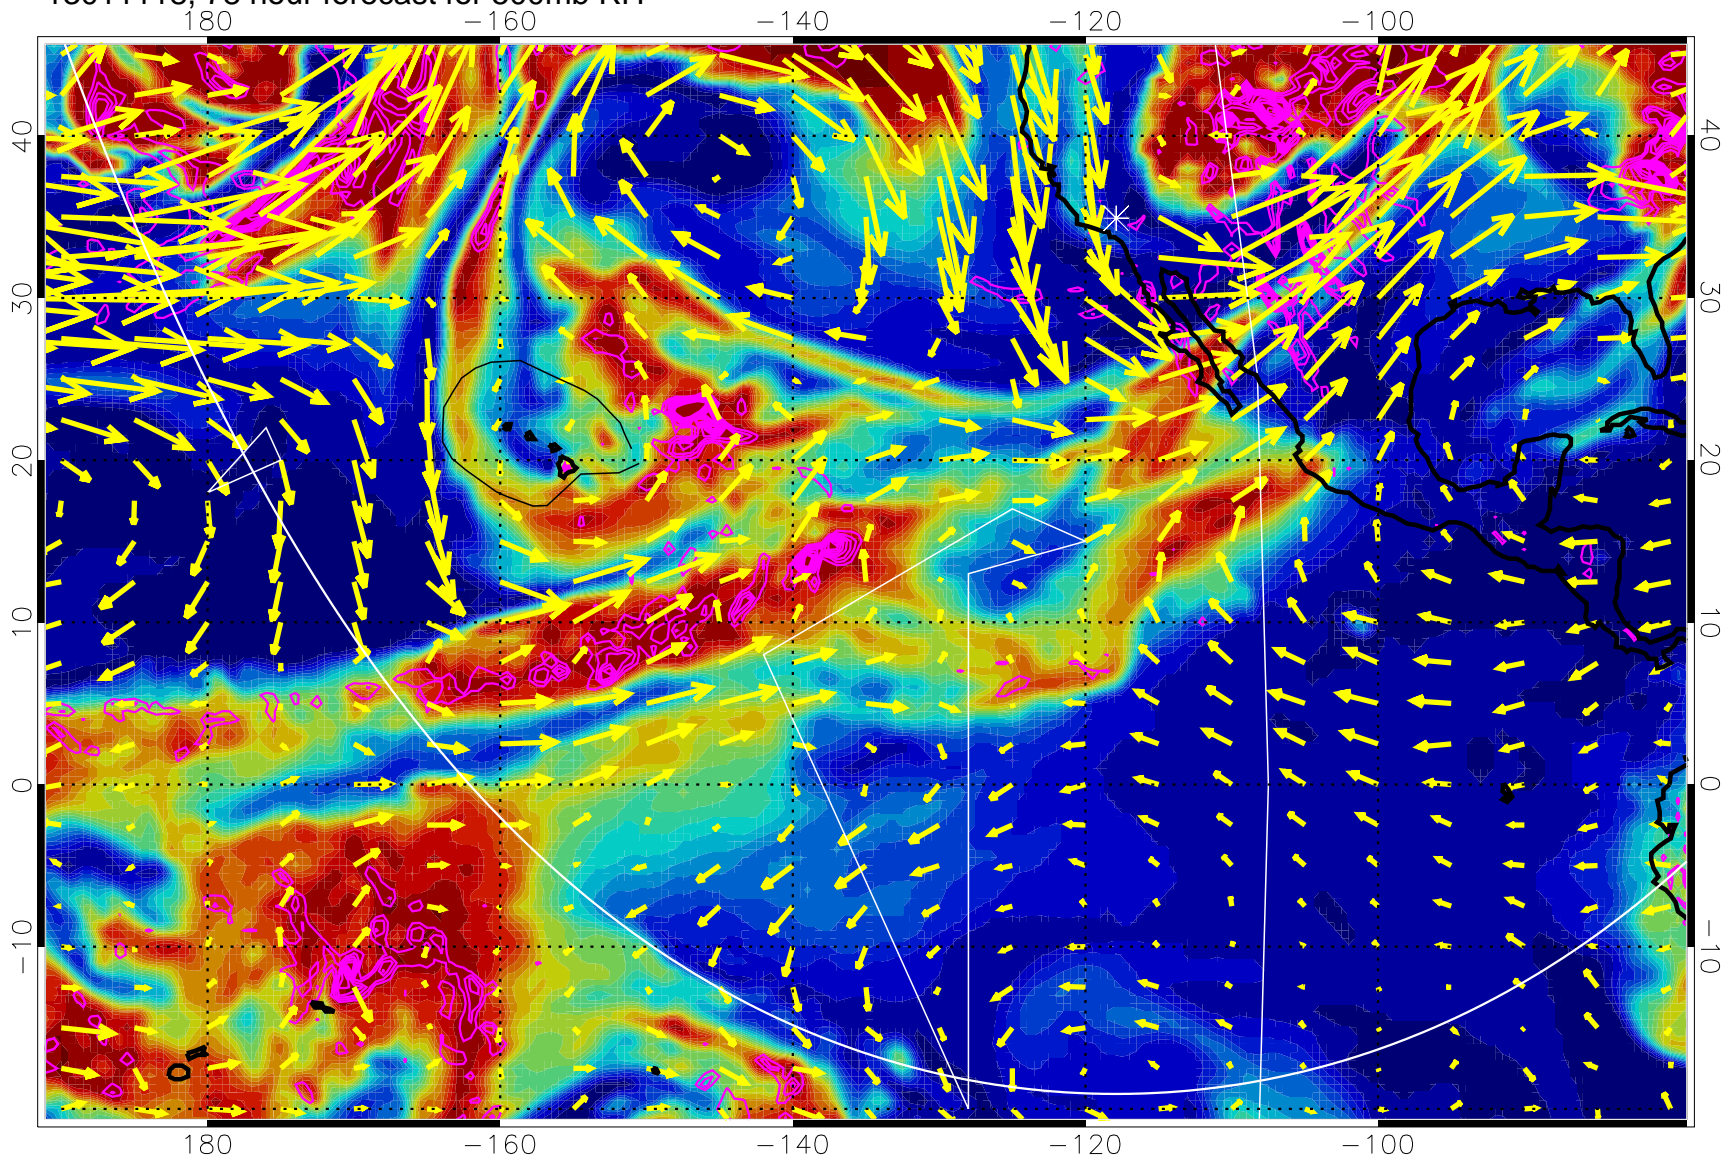

13011106, 66 hour forecast for 500mb RH

Negative Omegas less than -0.3 , contours of 0.3 Pa/s

EPV Tropopause (2 PVU) Position

→ 30 m/s

Range ring of 6000 km -- 19 hours GH round trip

13011112, 72 hour forecast for 500mb RH

Negative Omegas less than -0.3 , contours of 0.3 Pa/s

EPV Tropopause (2 PVU) Position

→ 30 m/s

Range ring of 6000 km -- 19 hours GH round trip

13011118, 78 hour forecast for 500mb RH

Negative Omegas less than -0.3 , contours of 0.3 Pa/s

EPV Tropopause (2 PVU) Position

→ 30 m/s

Range ring of 6000 km -- 19 hours GH round trip

13011200, 84 hour forecast for 500mb RH

0 20 40 60 80 100
RH, %

Negative Omegas less than -0.3 , contours of 0.3 Pa/s

EPV Tropopause (2 PVU) Position

→ 30 m/s

Range ring of 6000 km -- 19 hours GH round trip

13011206, 90 hour forecast for 500mb RH

Negative Omegas less than -0.3 , contours of 0.3 Pa/s

EPV Tropopause (2 PVU) Position