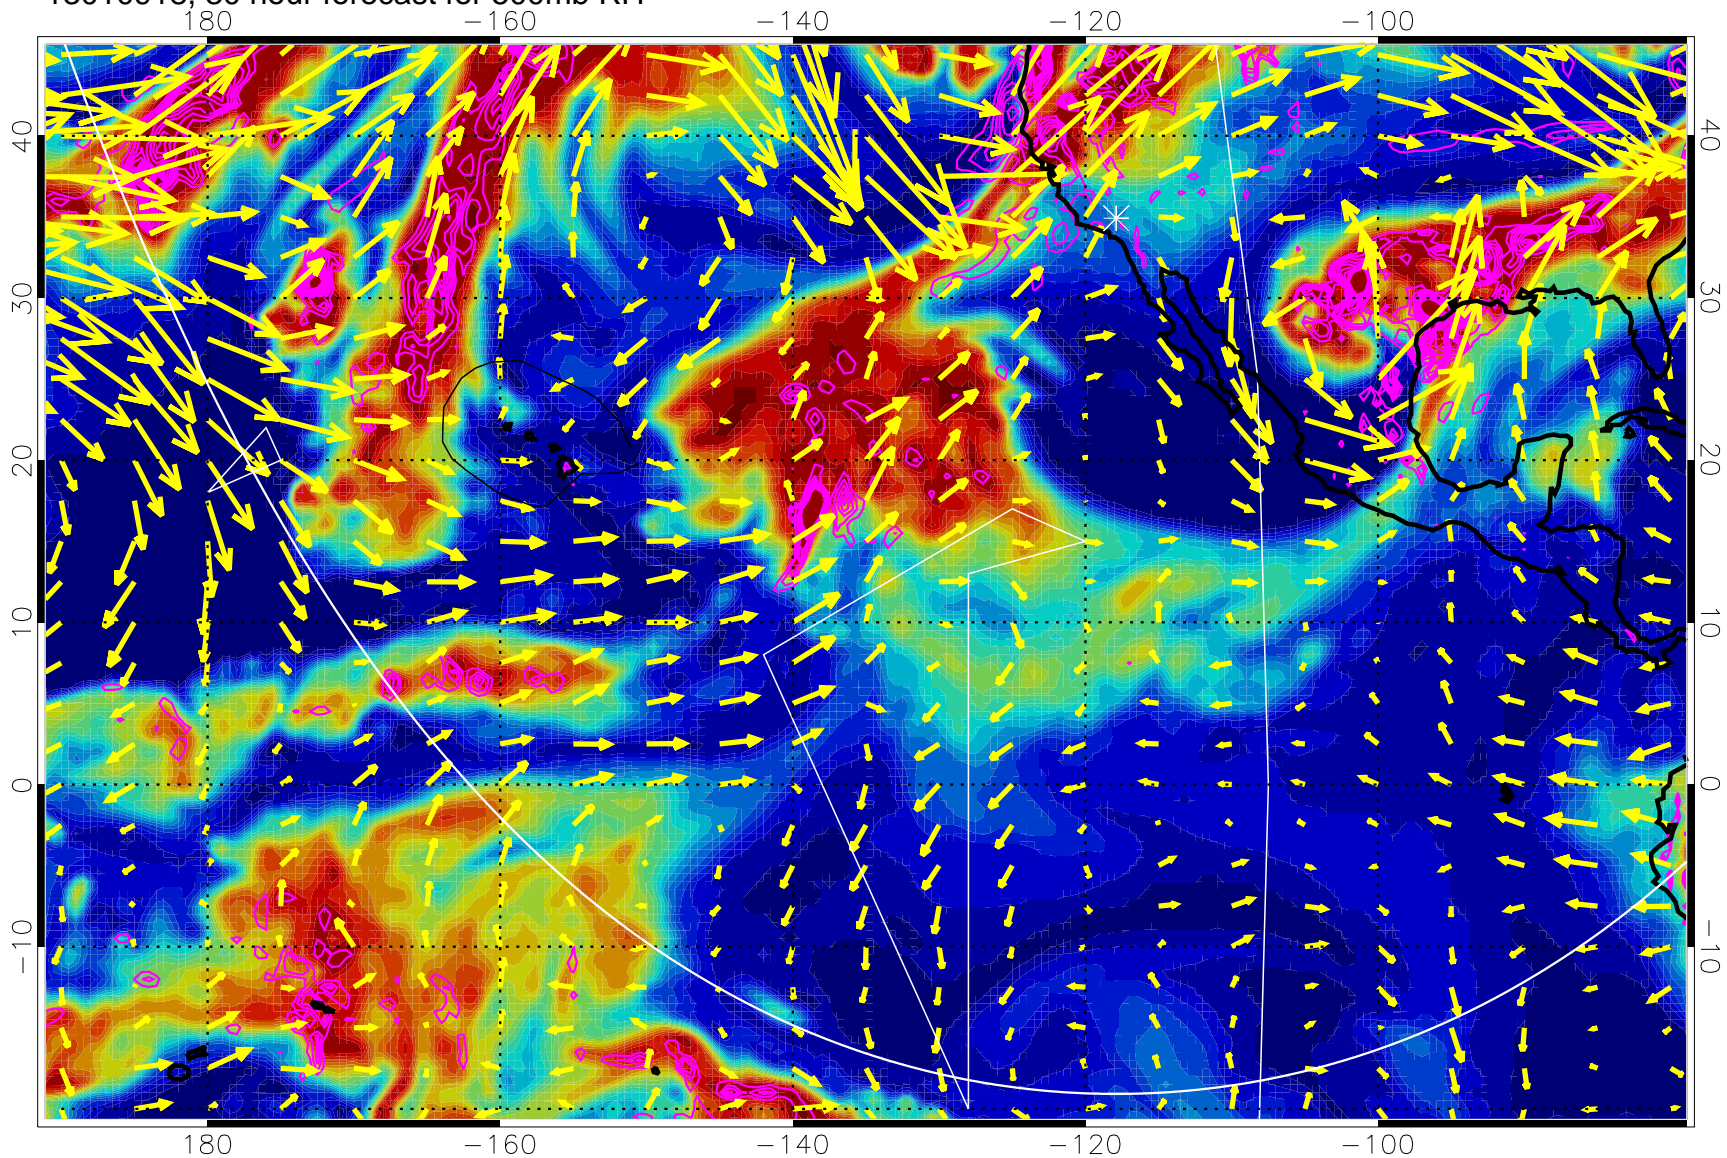

Negative Omegas less than -0.3 , contours of 0.3 Pa/s

EPV Tropopause (2 PVU) Position

→ 30 m/s

Range ring of 6000 km -- 19 hours GH round trip

13010906, 18 hour forecast for 500mb RH

Negative Omegas less than -0.3 , contours of 0.3 Pa/s

EPV Tropopause (2 PVU) Position

→ 30 m/s

Range ring of 6000 km -- 19 hours GH round trip

13010912, 24 hour forecast for 500mb RH

Negative Omegas less than -0.3 , contours of 0.3 Pa/s

EPV Tropopause (2 PVU) Position

→ 30 m/s

Range ring of 6000 km -- 19 hours GH round trip

13010918, 30 hour forecast for 500mb RH

Negative Omegas less than -0.3 , contours of 0.3 Pa/s

EPV Tropopause (2 PVU) Position

→ 30 m/s

Range ring of 6000 km -- 19 hours GH round trip

13011000, 36 hour forecast for 500mb RH

Negative Omegas less than -0.3 , contours of 0.3 Pa/s

EPV Tropopause (2 PVU) Position

→ 30 m/s

Range ring of 6000 km -- 19 hours GH round trip

13011006, 42 hour forecast for 500mb RH