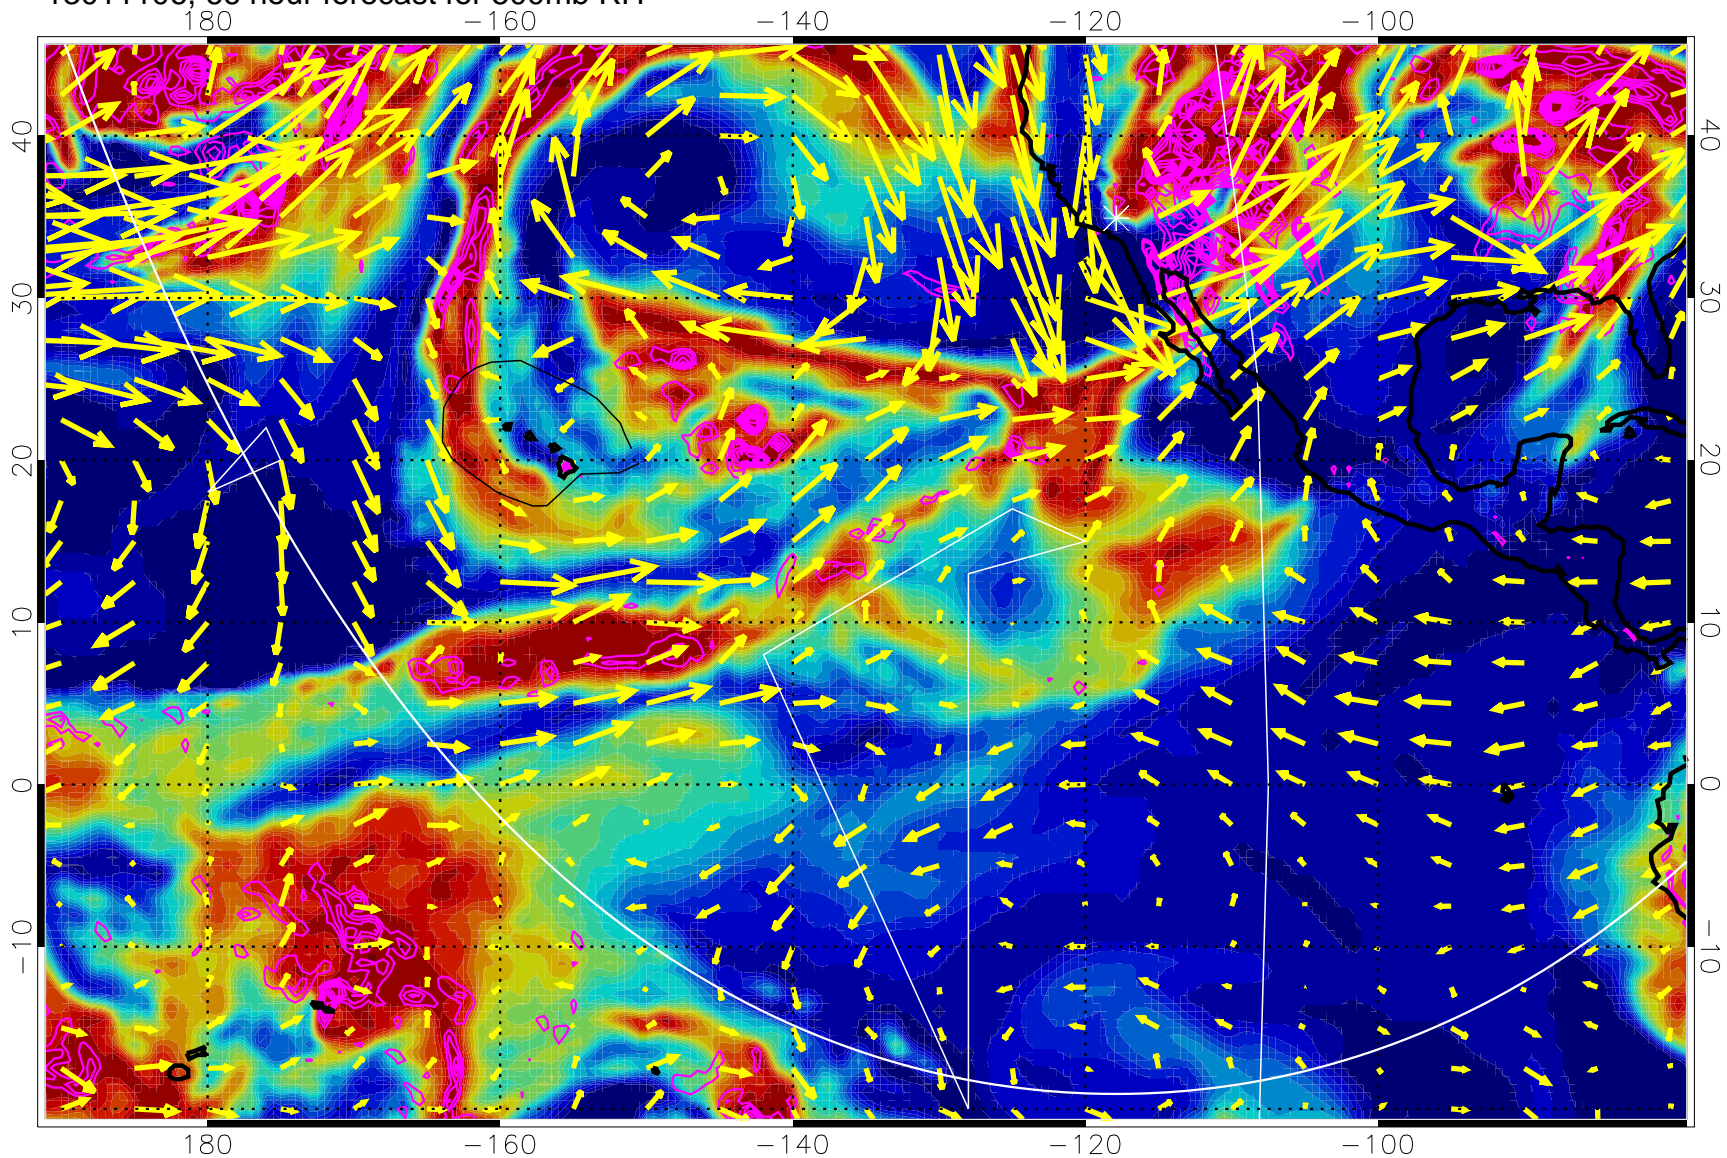

EPV Tropopause (2 PVU) Position

→ 30 m/s

Range ring of 6000 km -- 19 hours GH round trip

13011018, 54 hour forecast for 500mb RH

Negative Omegas less than -0.3 , contours of 0.3 Pa/s

EPV Tropopause (2 PVU) Position

→ 30 m/s

Range ring of 6000 km -- 19 hours GH round trip

13011100, 60 hour forecast for 500mb RH

Negative Omegas less than -0.3 , contours of 0.3 Pa/s

EPV Tropopause (2 PVU) Position

→ 30 m/s

Range ring of 6000 km -- 19 hours GH round trip

13011106, 66 hour forecast for 500mb RH

Negative Omegas less than -0.3 , contours of 0.3 Pa/s

EPV Tropopause (2 PVU) Position

→ 30 m/s

Range ring of 6000 km -- 19 hours GH round trip

13011112, 72 hour forecast for 500mb RH

Negative Omegas less than -0.3 , contours of 0.3 Pa/s

EPV Tropopause (2 PVU) Position

→ 30 m/s

Range ring of 6000 km -- 19 hours GH round trip

13011118, 78 hour forecast for 500mb RH

Negative Omegas less than -0.3 , contours of 0.3 Pa/s