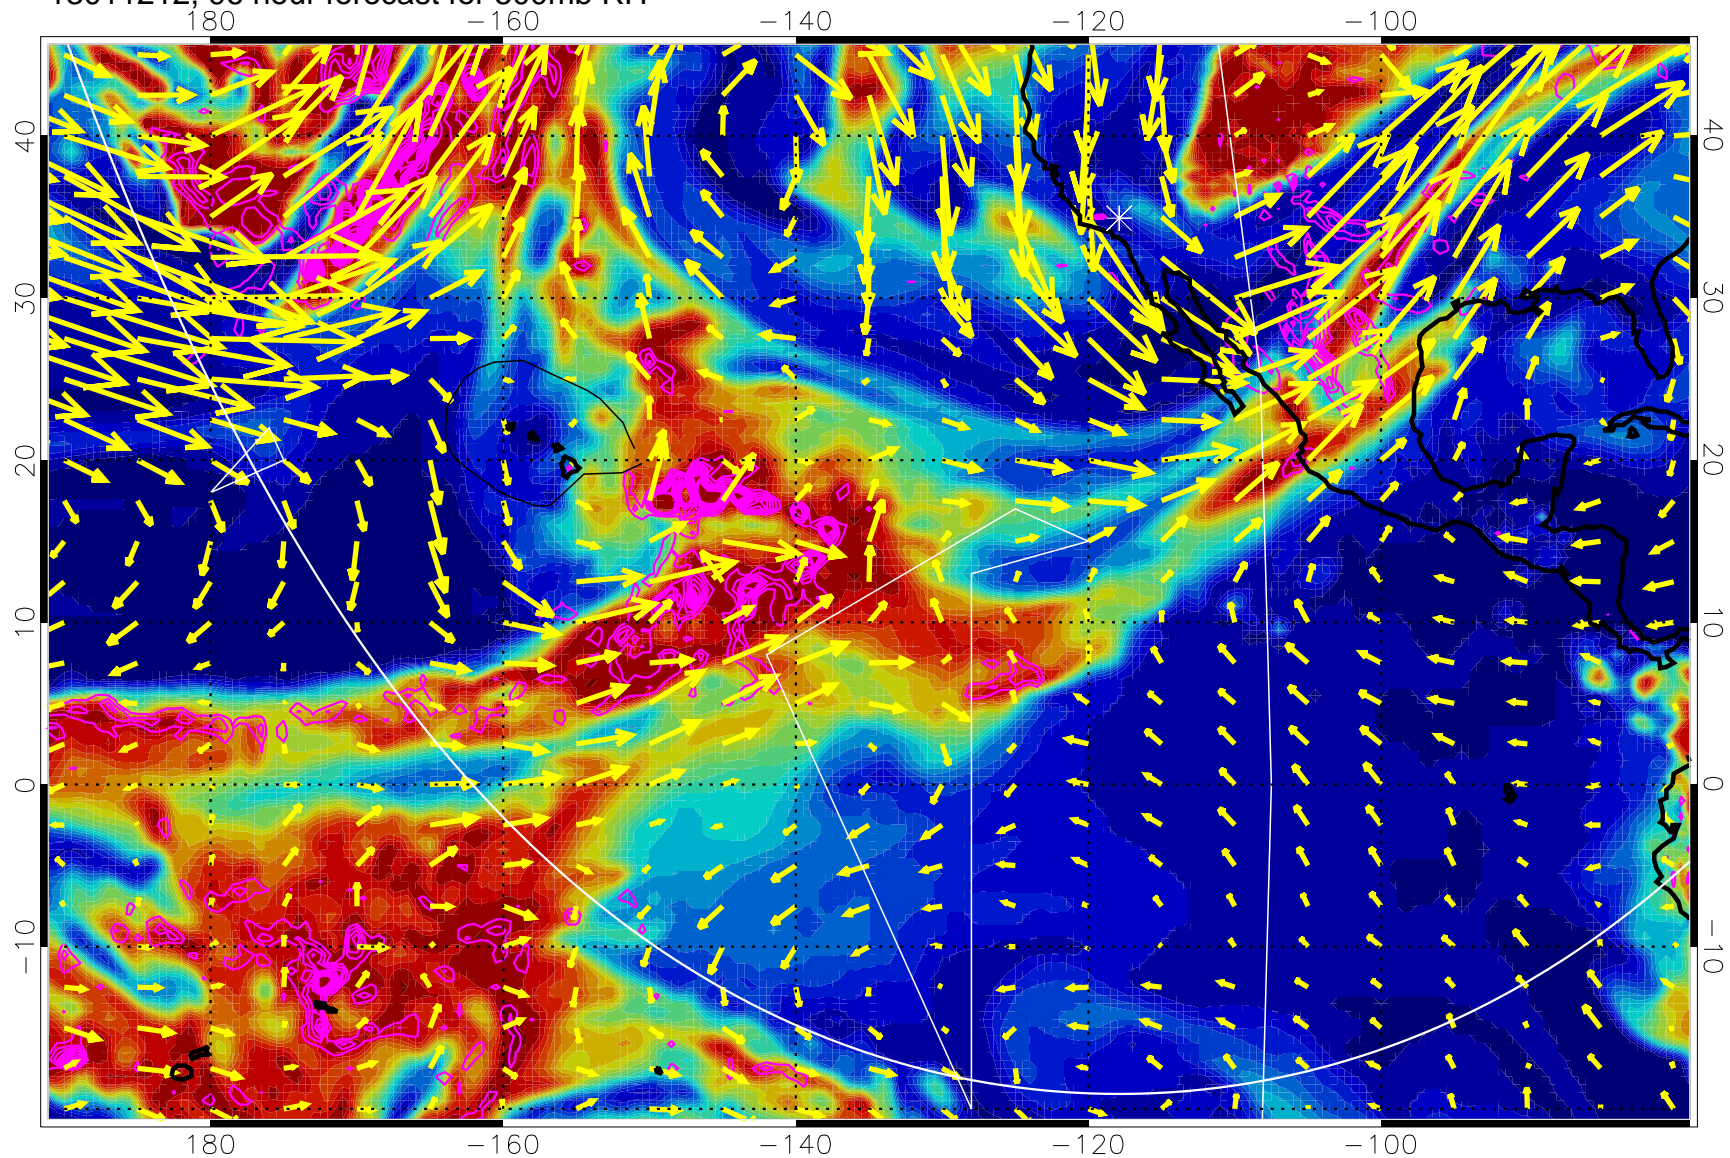

EPV Tropopause (2 PVU) Position

→ 30 m/s

Range ring of 6000 km -- 19 hours GH round trip

13011200, 84 hour forecast for 500mb RH

0 20 40 60 80 100
RH, %

Negative Omegas less than -0.3 , contours of 0.3 Pa/s

EPV Tropopause (2 PVU) Position

→ 30 m/s

Range ring of 6000 km -- 19 hours GH round trip

13011206, 90 hour forecast for 500mb RH

Negative Omegas less than -0.3 , contours of 0.3 Pa/s

EPV Tropopause (2 PVU) Position

→ 30 m/s

Range ring of 6000 km -- 19 hours GH round trip

13011212, 96 hour forecast for 500mb RH

Negative Omegas less than -0.3 , contours of $.3$ Pa/s

EPV Tropopause (2 PVU) Position

→ 30 m/s

Range ring of 6000 km -- 19 hours GH round trip

13011218, 102 hour forecast for 500mb RH

Negative Omegas less than -0.3 , contours of 0.3 Pa/s

EPV Tropopause (2 PVU) Position

→ 30 m/s

Range ring of 6000 km -- 19 hours GH round trip

13011300, 108 hour forecast for 500mb RH