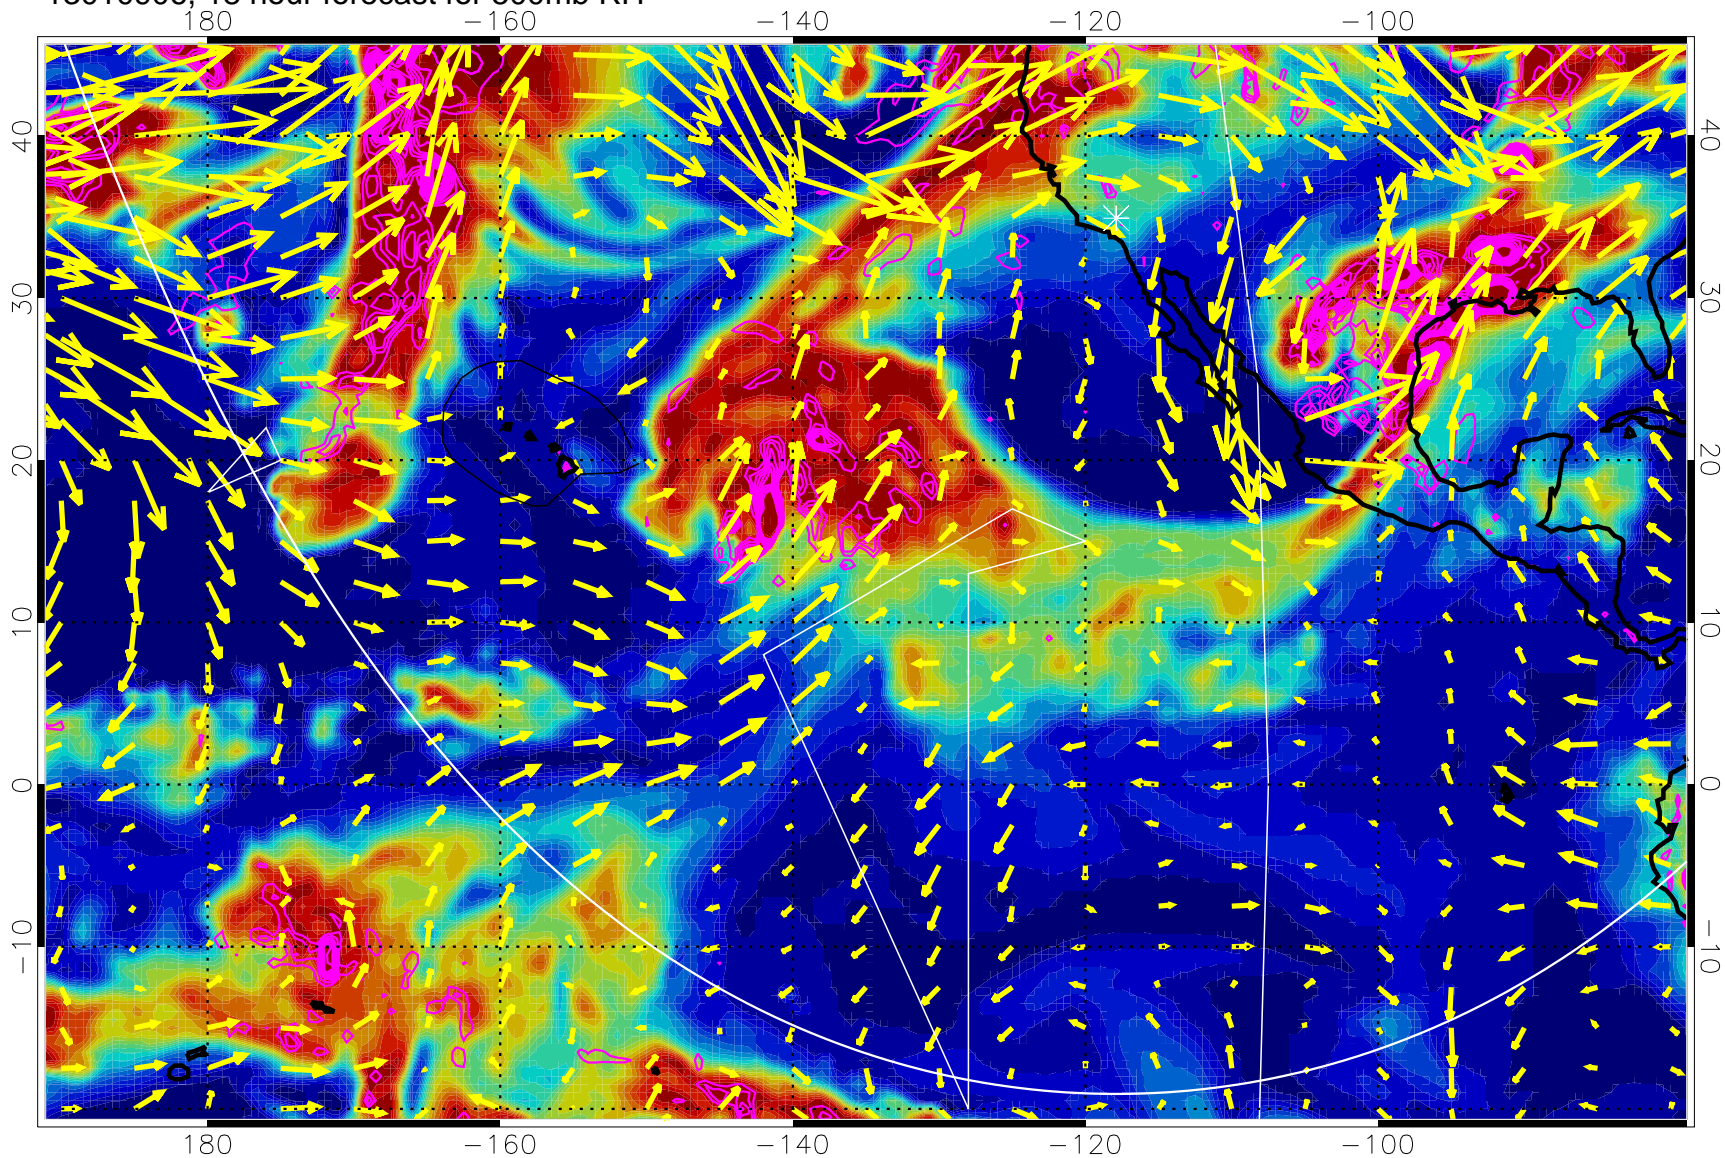

13010818, 6 hour forecast for 500mb RH

Negative Omegas less than -0.3 , contours of 0.3 Pa/s

EPV Tropopause (2 PVU) Position

→ 30 m/s

Range ring of 6000 km -- 19 hours GH round trip

13010900, 12 hour forecast for 500mb RH

Negative Omegas less than -0.3 , contours of 0.3 Pa/s

EPV Tropopause (2 PVU) Position

→ 30 m/s

Range ring of 6000 km -- 19 hours GH round trip

13010906, 18 hour forecast for 500mb RH

Negative Omegas less than -0.3 , contours of 0.3 Pa/s

EPV Tropopause (2 PVU) Position

→ 30 m/s

Range ring of 6000 km -- 19 hours GH round trip

13010912, 24 hour forecast for 500mb RH

Negative Omegas less than -0.3 , contours of 0.3 Pa/s

EPV Tropopause (2 PVU) Position

→ 30 m/s

Range ring of 6000 km -- 19 hours GH round trip

13010918, 30 hour forecast for 500mb RH

Negative Omegas less than -0.3 , contours of 0.3 Pa/s

EPV Tropopause (2 PVU) Position

→ 30 m/s

Range ring of 6000 km -- 19 hours GH round trip