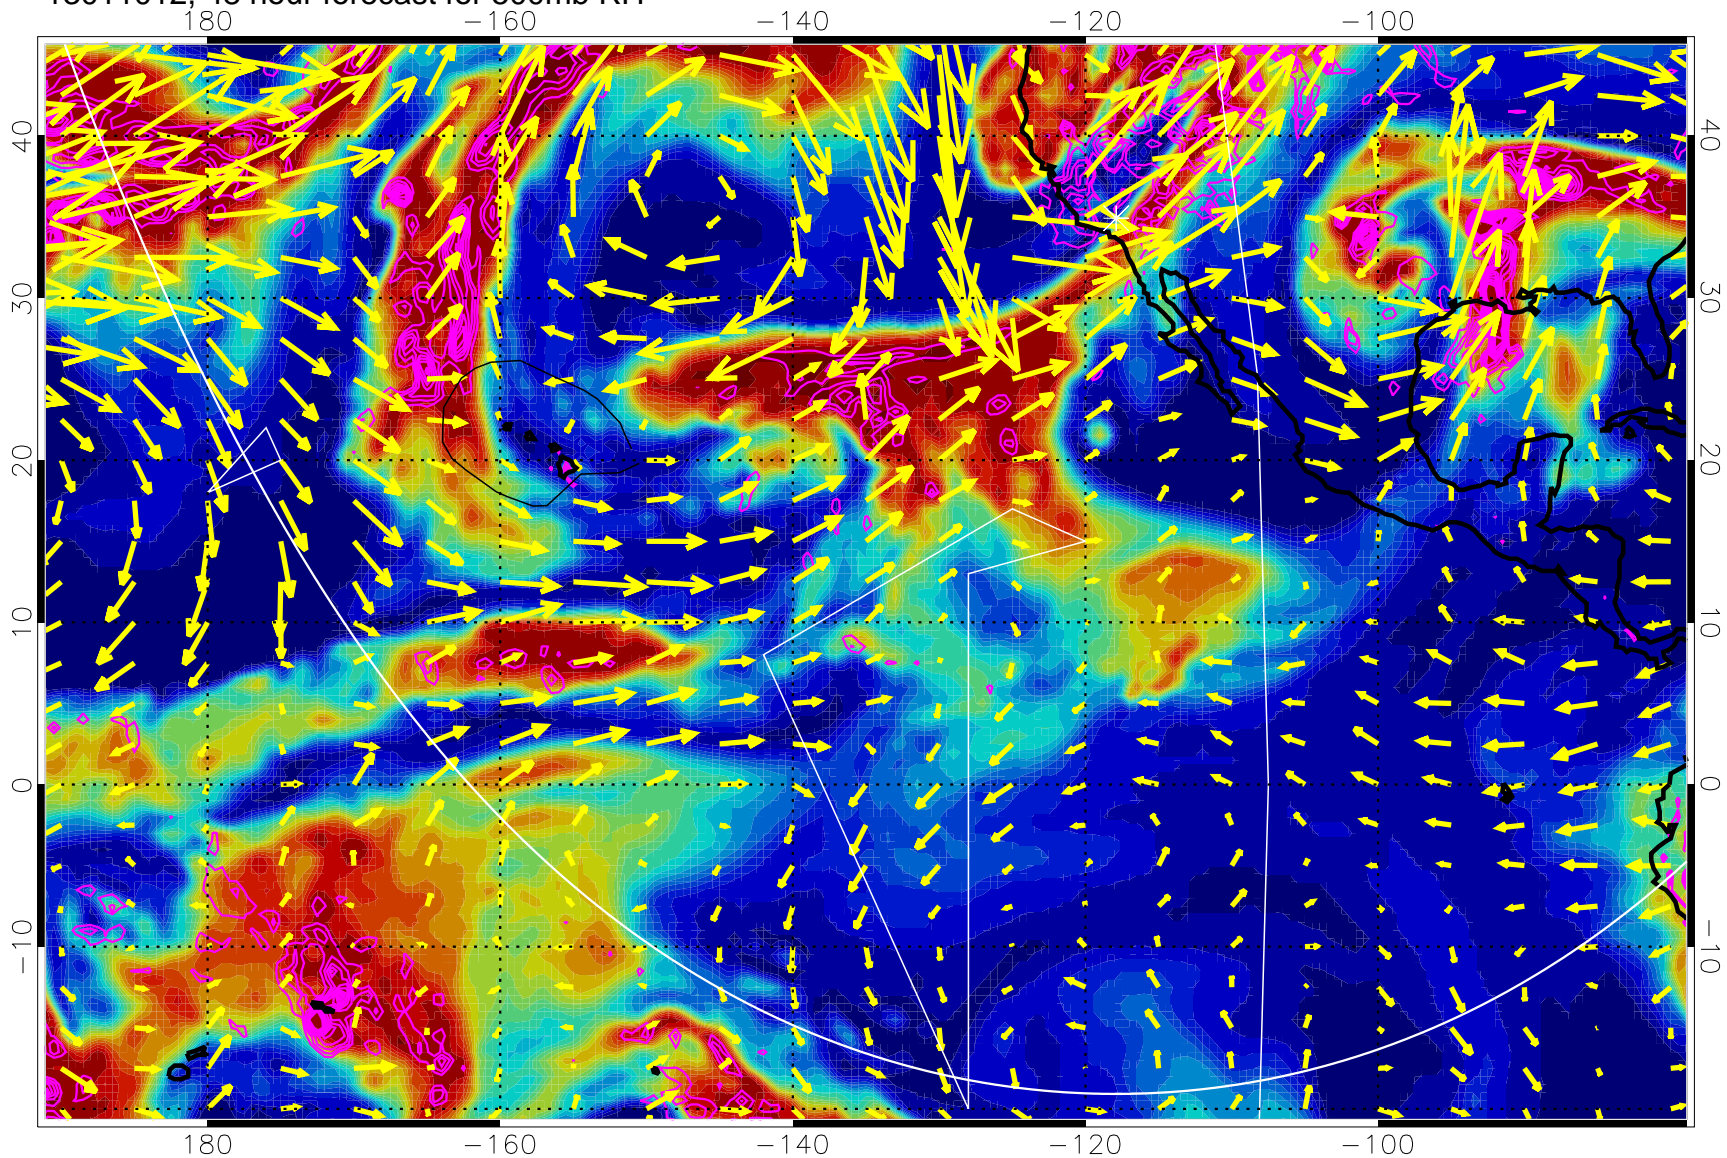

→ 30 m/s

Range ring of 6000 km -- 19 hours GH round trip

13010918, 30 hour forecast for 500mb RH

Negative Omegas less than -0.3 , contours of 0.3 Pa/s

EPV Tropopause (2 PVU) Position

→ 30 m/s

Range ring of 6000 km -- 19 hours GH round trip

13011000, 36 hour forecast for 500mb RH

Negative Omegas less than -0.3 , contours of 0.3 Pa/s

EPV Tropopause (2 PVU) Position

→ 30 m/s

Range ring of 6000 km -- 19 hours GH round trip

13011006, 42 hour forecast for 500mb RH

Negative Omegas less than -0.3 , contours of 0.3 Pa/s

EPV Tropopause (2 PVU) Position

→ 30 m/s

Range ring of 6000 km -- 19 hours GH round trip

13011012, 48 hour forecast for 500mb RH

Negative Omegas less than -0.3 , contours of 0.3 Pa/s

EPV Tropopause (2 PVU) Position

→ 30 m/s

Range ring of 6000 km -- 19 hours GH round trip

13011018, 54 hour forecast for 500mb RH

Negative Omegas less than -0.3 , contours of 0.3 Pa/s

EPV Tropopause (2 PVU) Position