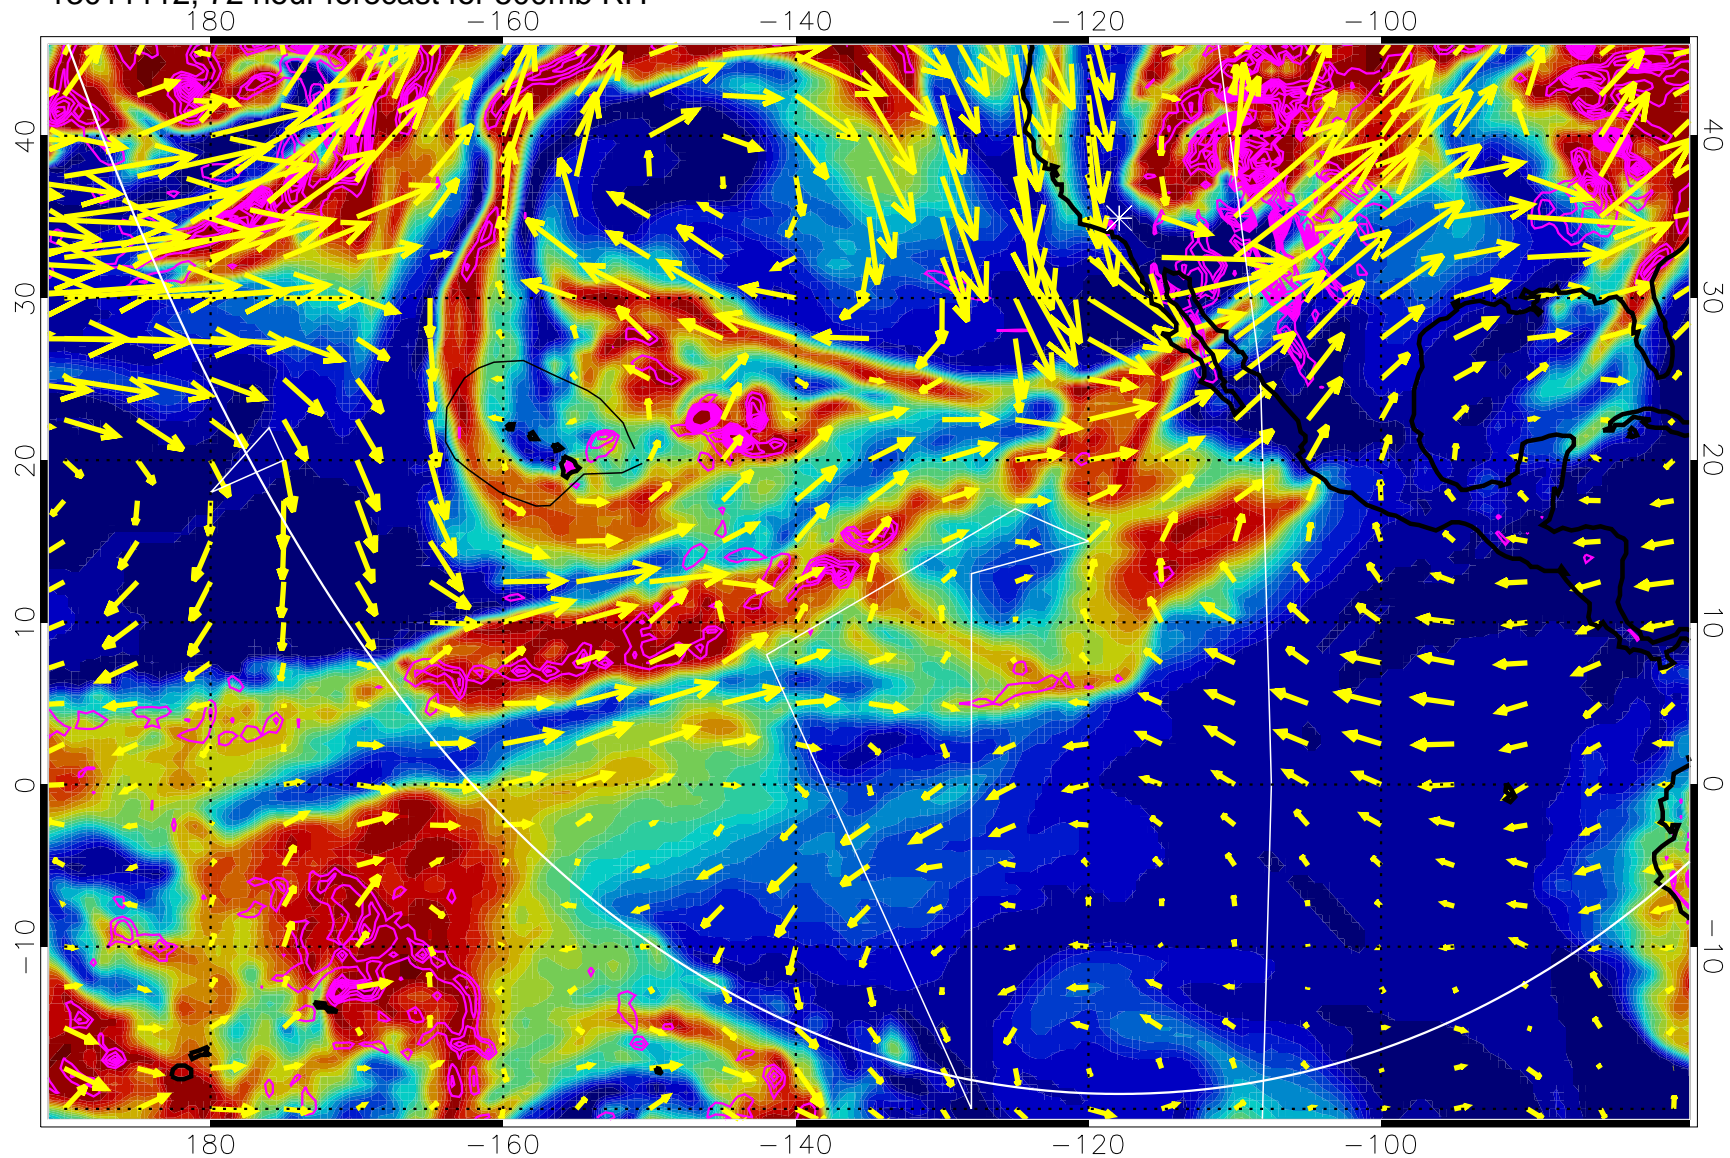

13011106, 66 hour forecast for 500mb RH

Negative Omegas less than -0.3 , contours of 0.3 Pa/s

EPV Tropopause (2 PVU) Position

→ 30 m/s

Range ring of 6000 km -- 19 hours GH round trip

13011112, 72 hour forecast for 500mb RH

Negative Omegas less than -0.3 , contours of 0.3 Pa/s

EPV Tropopause (2 PVU) Position

→ 30 m/s

Range ring of 6000 km -- 19 hours GH round trip

13011118, 78 hour forecast for 500mb RH

Negative Omegas less than -0.3 , contours of 0.3 Pa/s

EPV Tropopause (2 PVU) Position

→ 30 m/s

Range ring of 6000 km -- 19 hours GH round trip

13011200, 84 hour forecast for 500mb RH

0 20 40 60 80 100
RH, %

Negative Omegas less than -0.3 , contours of 0.3 Pa/s

EPV Tropopause (2 PVU) Position

→ 30 m/s

Range ring of 6000 km -- 19 hours GH round trip

13011206, 90 hour forecast for 500mb RH

Negative Omegas less than -0.3 , contours of 0.3 Pa/s

EPV Tropopause (2 PVU) Position