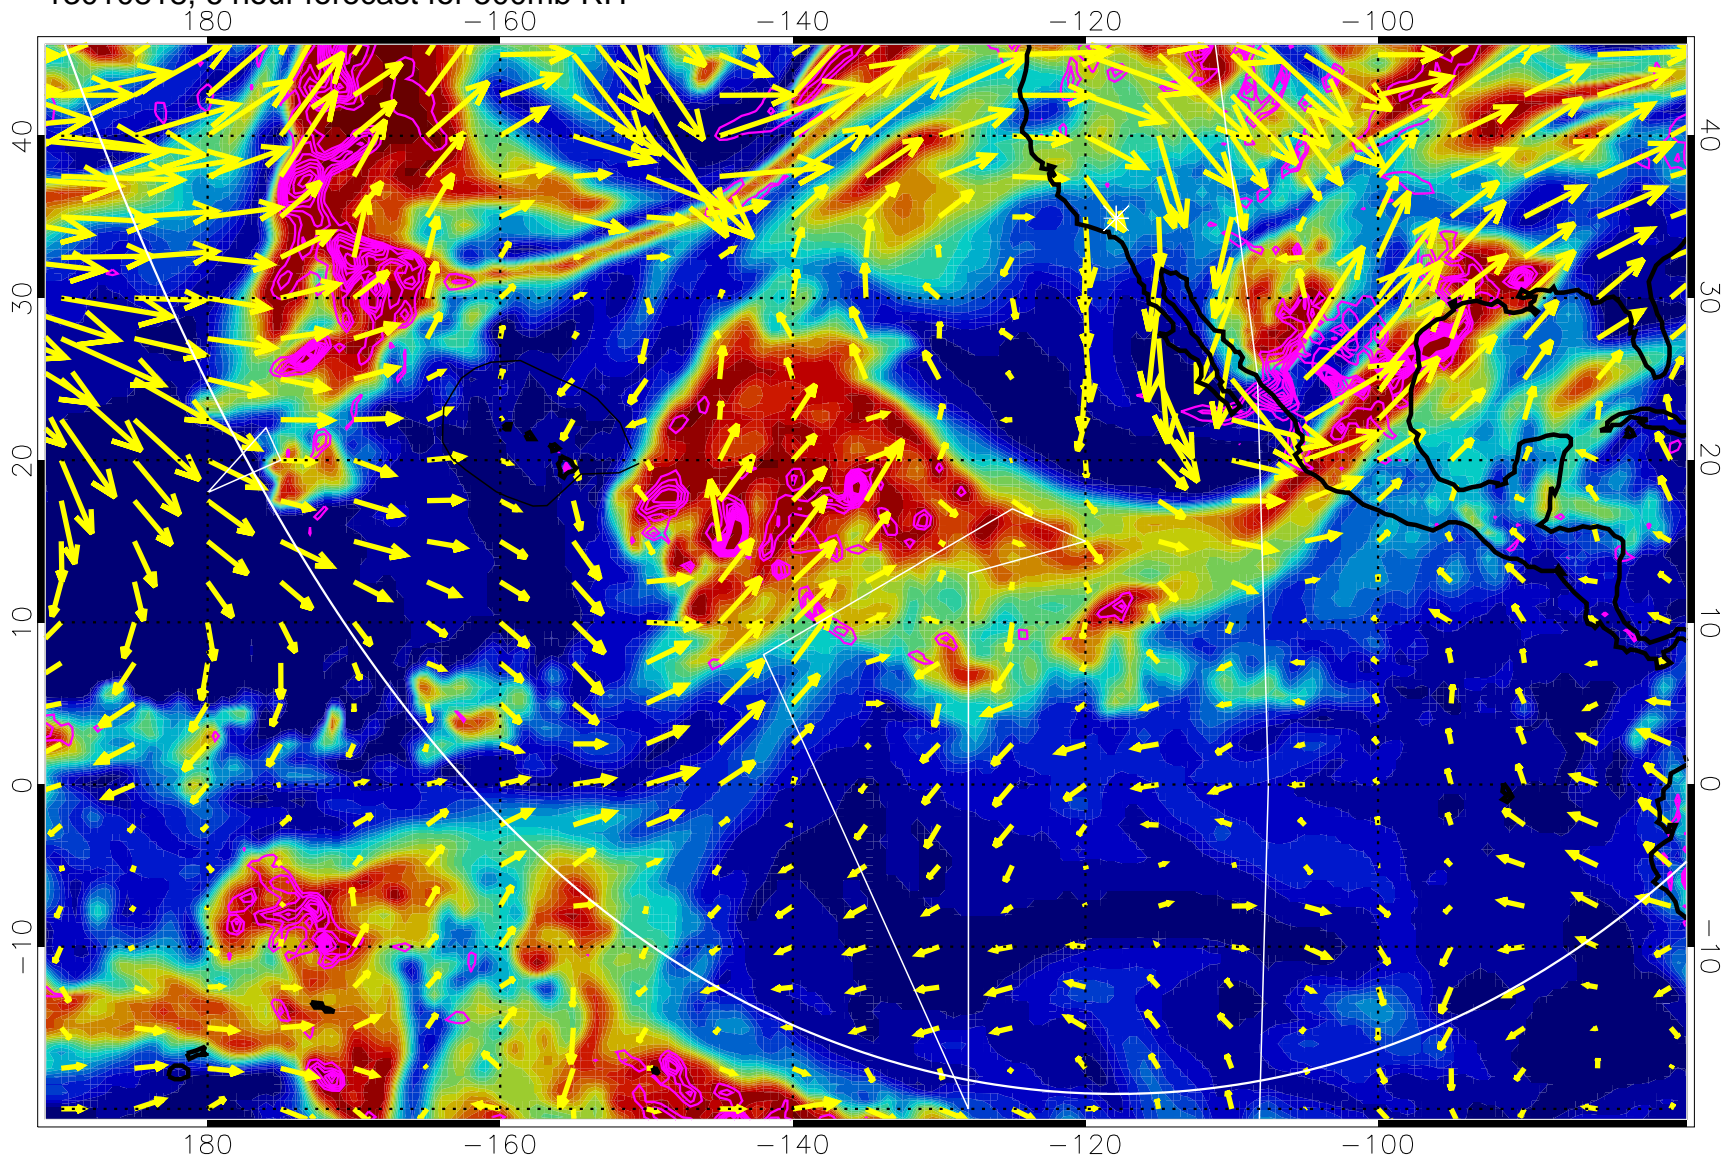

13010818, 6 hour forecast for 500mb RH

Negative Omegas less than -0.3 , contours of 0.3 Pa/s

EPV Tropopause (2 PVU) Position

→ 30 m/s

Range ring of 6000 km -- 19 hours GH round trip

13010900, 12 hour forecast for 500mb RH

Negative Omegas less than -0.3 , contours of 0.3 Pa/s

EPV Tropopause (2 PVU) Position

→ 30 m/s

Range ring of 6000 km -- 19 hours GH round trip

13010906, 18 hour forecast for 500mb RH

Negative Omegas less than -0.3 , contours of 0.3 Pa/s

EPV Tropopause (2 PVU) Position

→ 30 m/s

Range ring of 6000 km -- 19 hours GH round trip

13010912, 24 hour forecast for 500mb RH

Negative Omegas less than -0.3 , contours of 0.3 Pa/s

EPV Tropopause (2 PVU) Position

→ 30 m/s

Range ring of 6000 km -- 19 hours GH round trip

13010918, 30 hour forecast for 500mb RH

Negative Omegas less than -0.3 , contours of 0.3 Pa/s

EPV Tropopause (2 PVU) Position

→ 30 m/s

Range ring of 6000 km -- 19 hours GH round trip