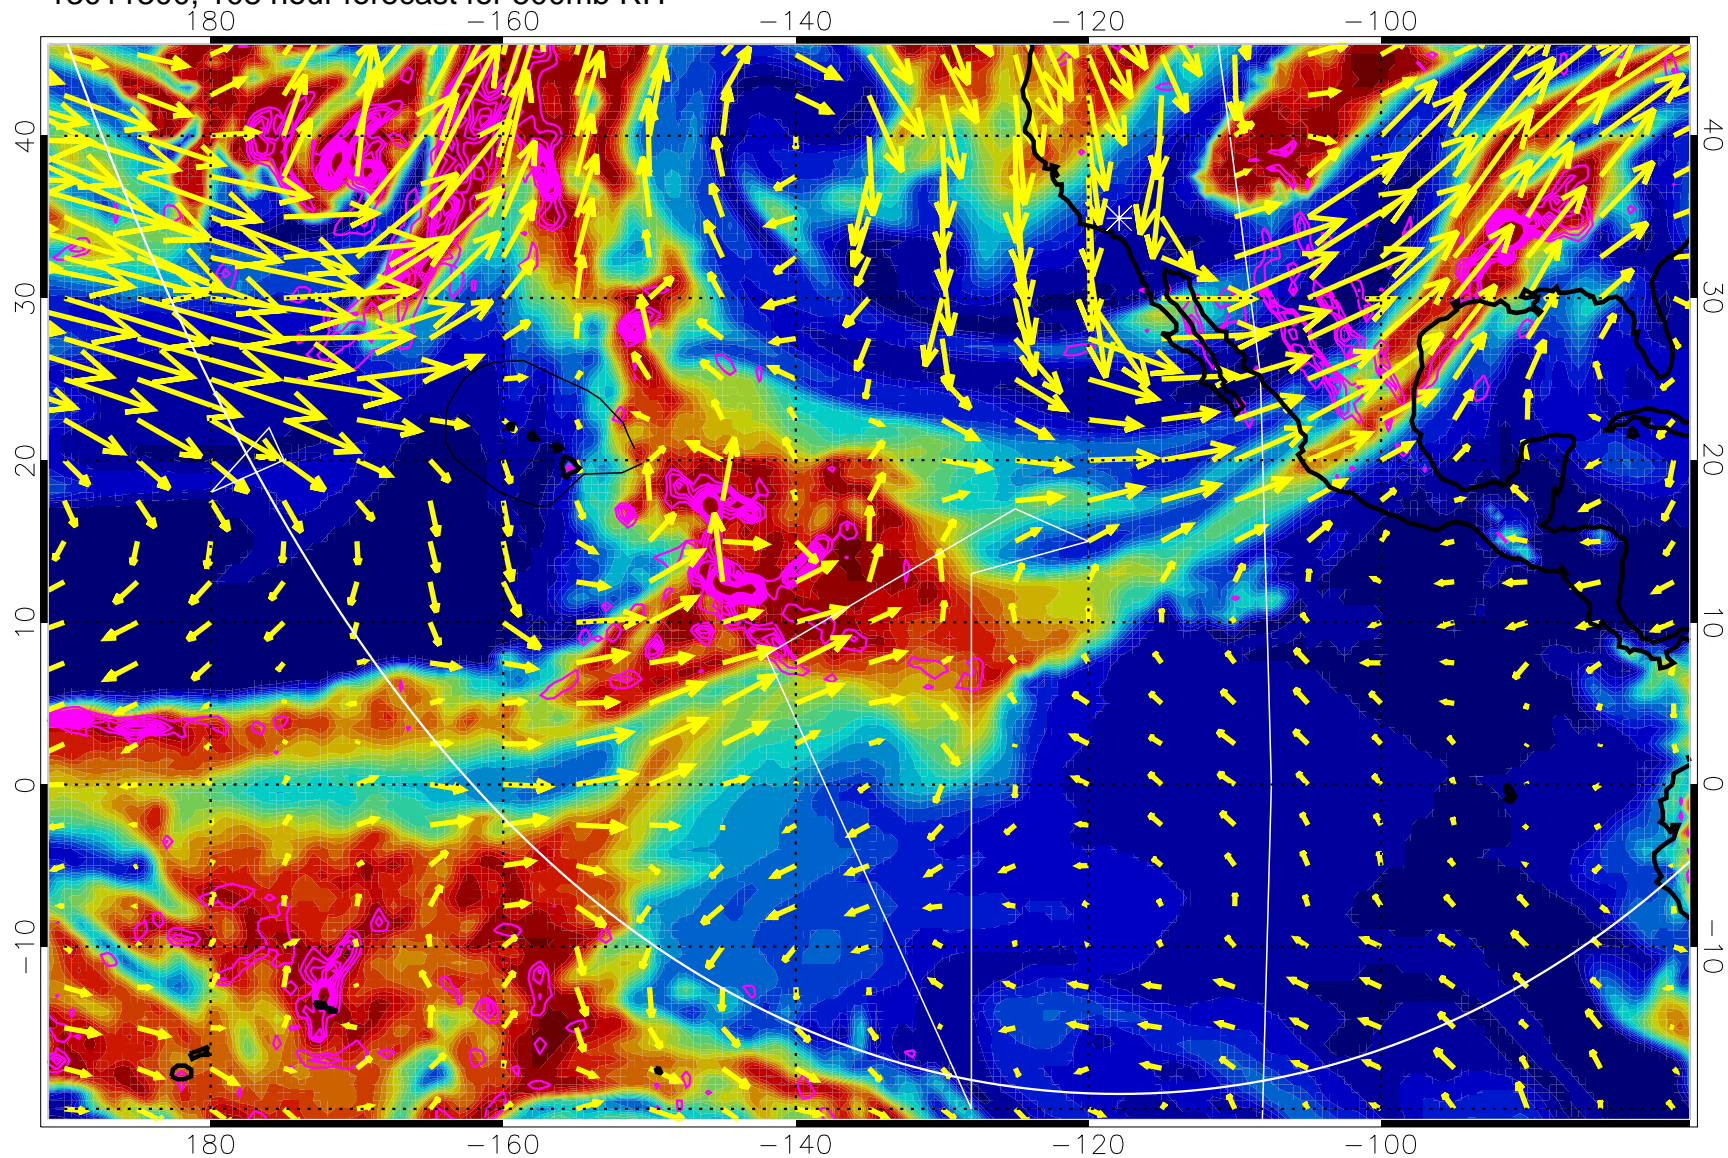

→ 30 m/s

Range ring of 6000 km -- 19 hours GH round trip

13011212, 96 hour forecast for 500mb RH

Negative Omegas less than -0.3 , contours of $.3$ Pa/s

EPV Tropopause (2 PVU) Position

→ 30 m/s

Range ring of 6000 km -- 19 hours GH round trip

13011218, 102 hour forecast for 500mb RH

Negative Omegas less than -0.3 , contours of 0.3 Pa/s

EPV Tropopause (2 PVU) Position

→ 30 m/s

Range ring of 6000 km -- 19 hours GH round trip

13011300, 108 hour forecast for 500mb RH

Negative Omegas less than -0.3 , contours of 0.3 Pa/s

EPV Tropopause (2 PVU) Position

→ 30 m/s

Range ring of 6000 km -- 19 hours GH round trip

13011306, 114 hour forecast for 500mb RH

Negative Omegas less than -0.3 , contours of 0.3 Pa/s

EPV Tropopause (2 PVU) Position

→ 30 m/s

Range ring of 6000 km -- 19 hours GH round trip

13011312, 120 hour forecast for 500mb RH

Negative Omegas less than -0.3 , contours of 0.3 Pa/s

EPV Tropopause (2 PVU) Position