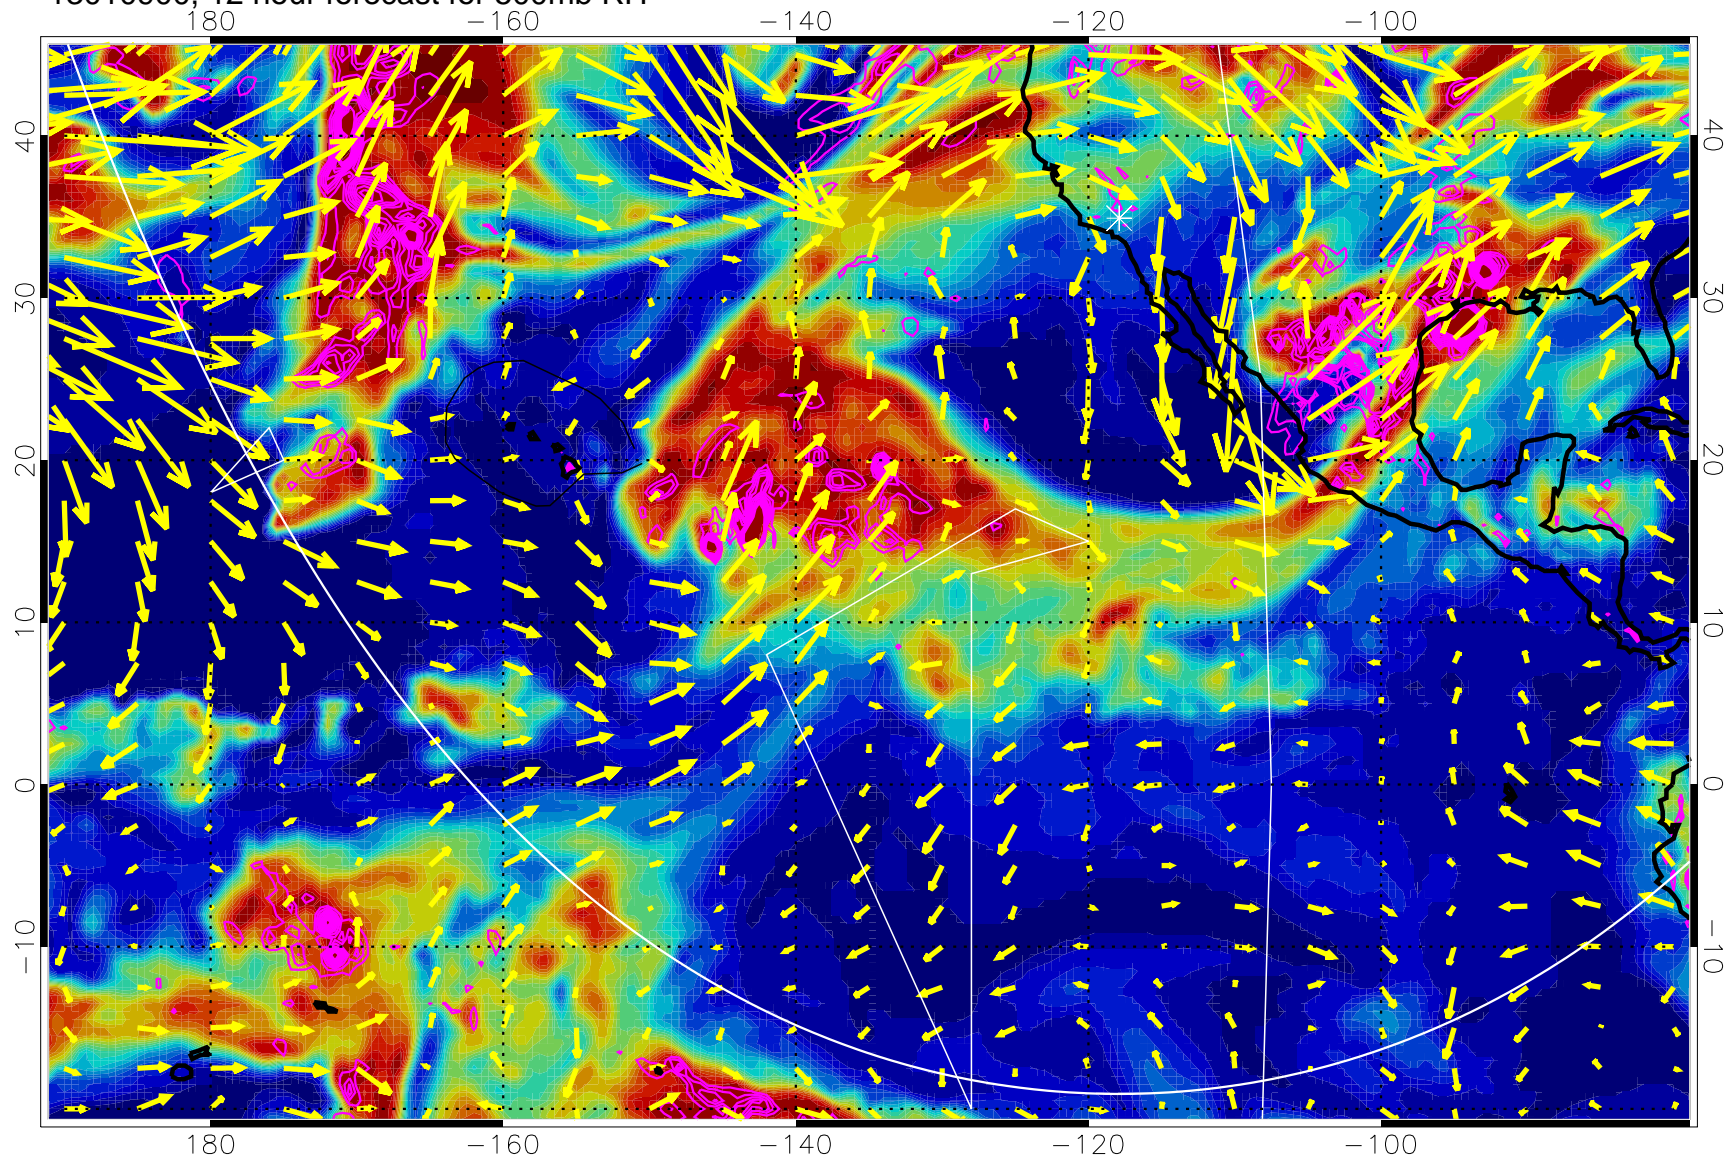

13010818, 6 hour forecast for 500mb RH

Negative Omegas less than -0.3 , contours of 0.3 Pa/s

EPV Tropopause (2 PVU) Position

→ 30 m/s

Range ring of 6000 km -- 19 hours GH round trip

13010900, 12 hour forecast for 500mb RH

Negative Omegas less than -0.3 , contours of 0.3 Pa/s

EPV Tropopause (2 PVU) Position

→ 30 m/s

Range ring of 6000 km -- 19 hours GH round trip

13010906, 18 hour forecast for 500mb RH

Negative Omegas less than -0.3 , contours of 0.3 Pa/s

EPV Tropopause (2 PVU) Position

→ 30 m/s

Range ring of 6000 km -- 19 hours GH round trip

13010912, 24 hour forecast for 500mb RH

Negative Omegas less than -0.3 , contours of 0.3 Pa/s

EPV Tropopause (2 PVU) Position

→ 30 m/s

Range ring of 6000 km -- 19 hours GH round trip

13010918, 30 hour forecast for 500mb RH

Negative Omegas less than -0.3 , contours of 0.3 Pa/s

EPV Tropopause (2 PVU) Position

→ 30 m/s

Range ring of 6000 km -- 19 hours GH round trip