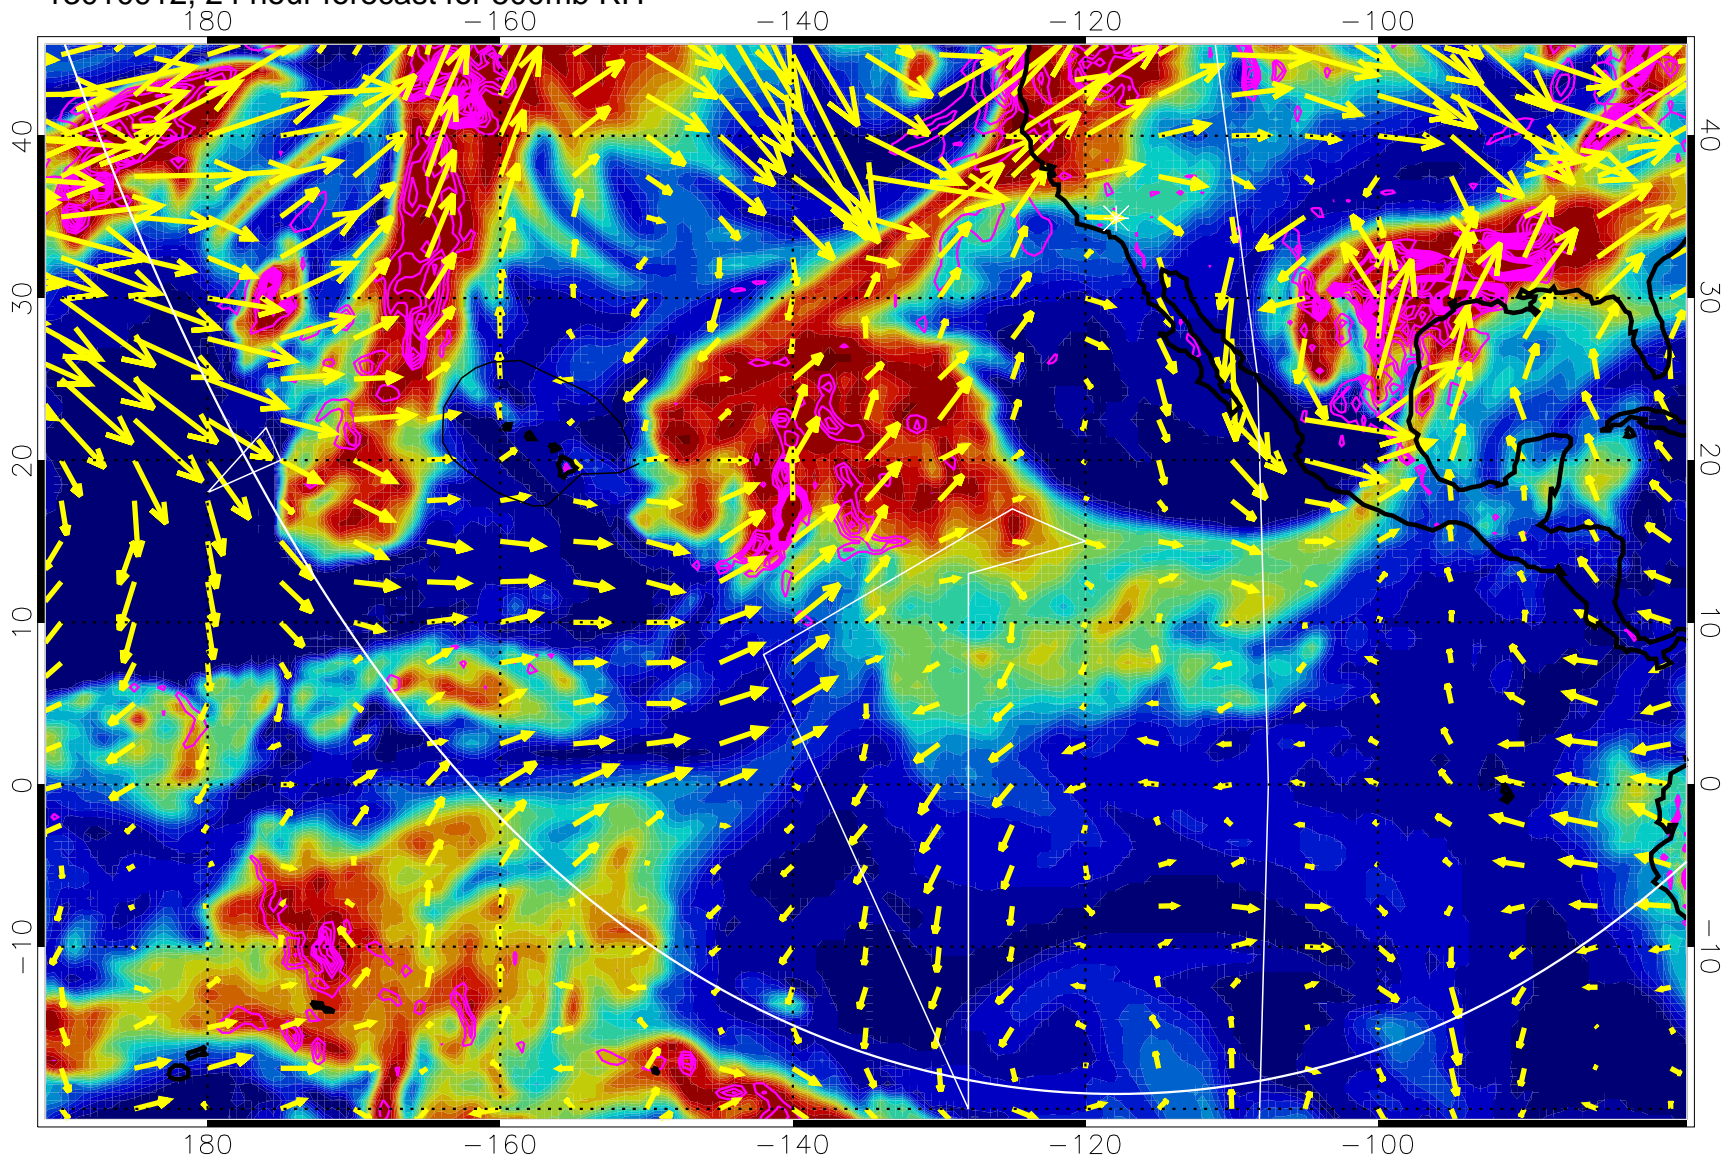

Negative Omegas less than -0.3 , contours of 0.3 Pa/s

EPV Tropopause (2 PVU) Position

→ 30 m/s

Range ring of 6000 km -- 19 hours GH round trip

13010906, 18 hour forecast for 500mb RH

Negative Omegas less than -0.3 , contours of 0.3 Pa/s

EPV Tropopause (2 PVU) Position

→ 30 m/s

Range ring of 6000 km -- 19 hours GH round trip

13010912, 24 hour forecast for 500mb RH

Negative Omegas less than -0.3 , contours of 0.3 Pa/s

EPV Tropopause (2 PVU) Position

→ 30 m/s

Range ring of 6000 km -- 19 hours GH round trip

13010918, 30 hour forecast for 500mb RH

Negative Omegas less than -0.3 , contours of 0.3 Pa/s

EPV Tropopause (2 PVU) Position

→ 30 m/s

Range ring of 6000 km -- 19 hours GH round trip

EPV Tropopause (2 PVU) Position

→ 30 m/s

Range ring of 6000 km -- 19 hours GH round trip

13011018, 54 hour forecast for 500mb RH

Negative Omegas less than -0.3 , contours of 0.3 Pa/s

EPV Tropopause (2 PVU) Position