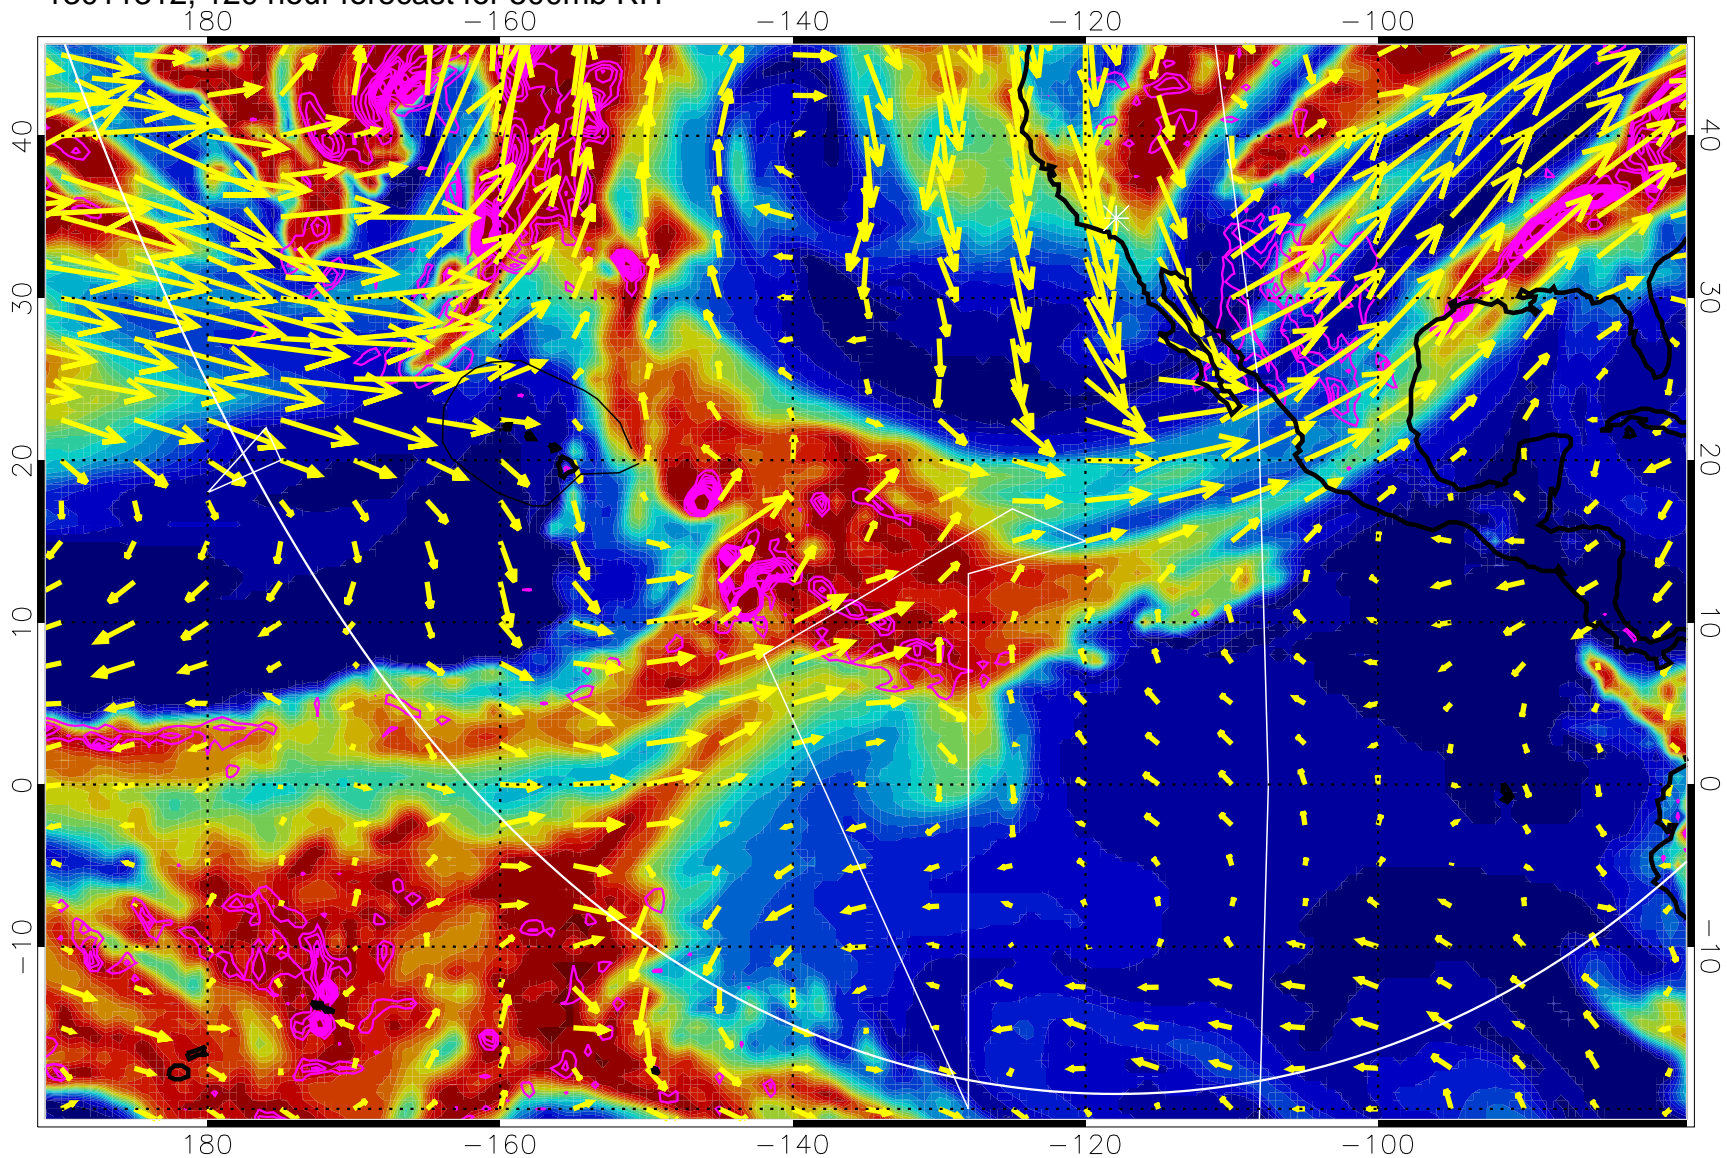

13011218, 102 hour forecast for 500mb RH

Negative Omegas less than -0.3 , contours of 0.3 Pa/s

EPV Tropopause (2 PVU) Position

→ 30 m/s

Range ring of 6000 km -- 19 hours GH round trip

13011300, 108 hour forecast for 500mb RH

Negative Omegas less than -0.3 , contours of 0.3 Pa/s

EPV Tropopause (2 PVU) Position

→ 30 m/s

Range ring of 6000 km -- 19 hours GH round trip

13011306, 114 hour forecast for 500mb RH

Negative Omegas less than -0.3 , contours of 0.3 Pa/s

EPV Tropopause (2 PVU) Position

→ 30 m/s

Range ring of 6000 km -- 19 hours GH round trip

13011312, 120 hour forecast for 500mb RH

Negative Omegas less than -0.3 , contours of 0.3 Pa/s

EPV Tropopause (2 PVU) Position

→ 30 m/s

Range ring of 6000 km -- 19 hours GH round trip