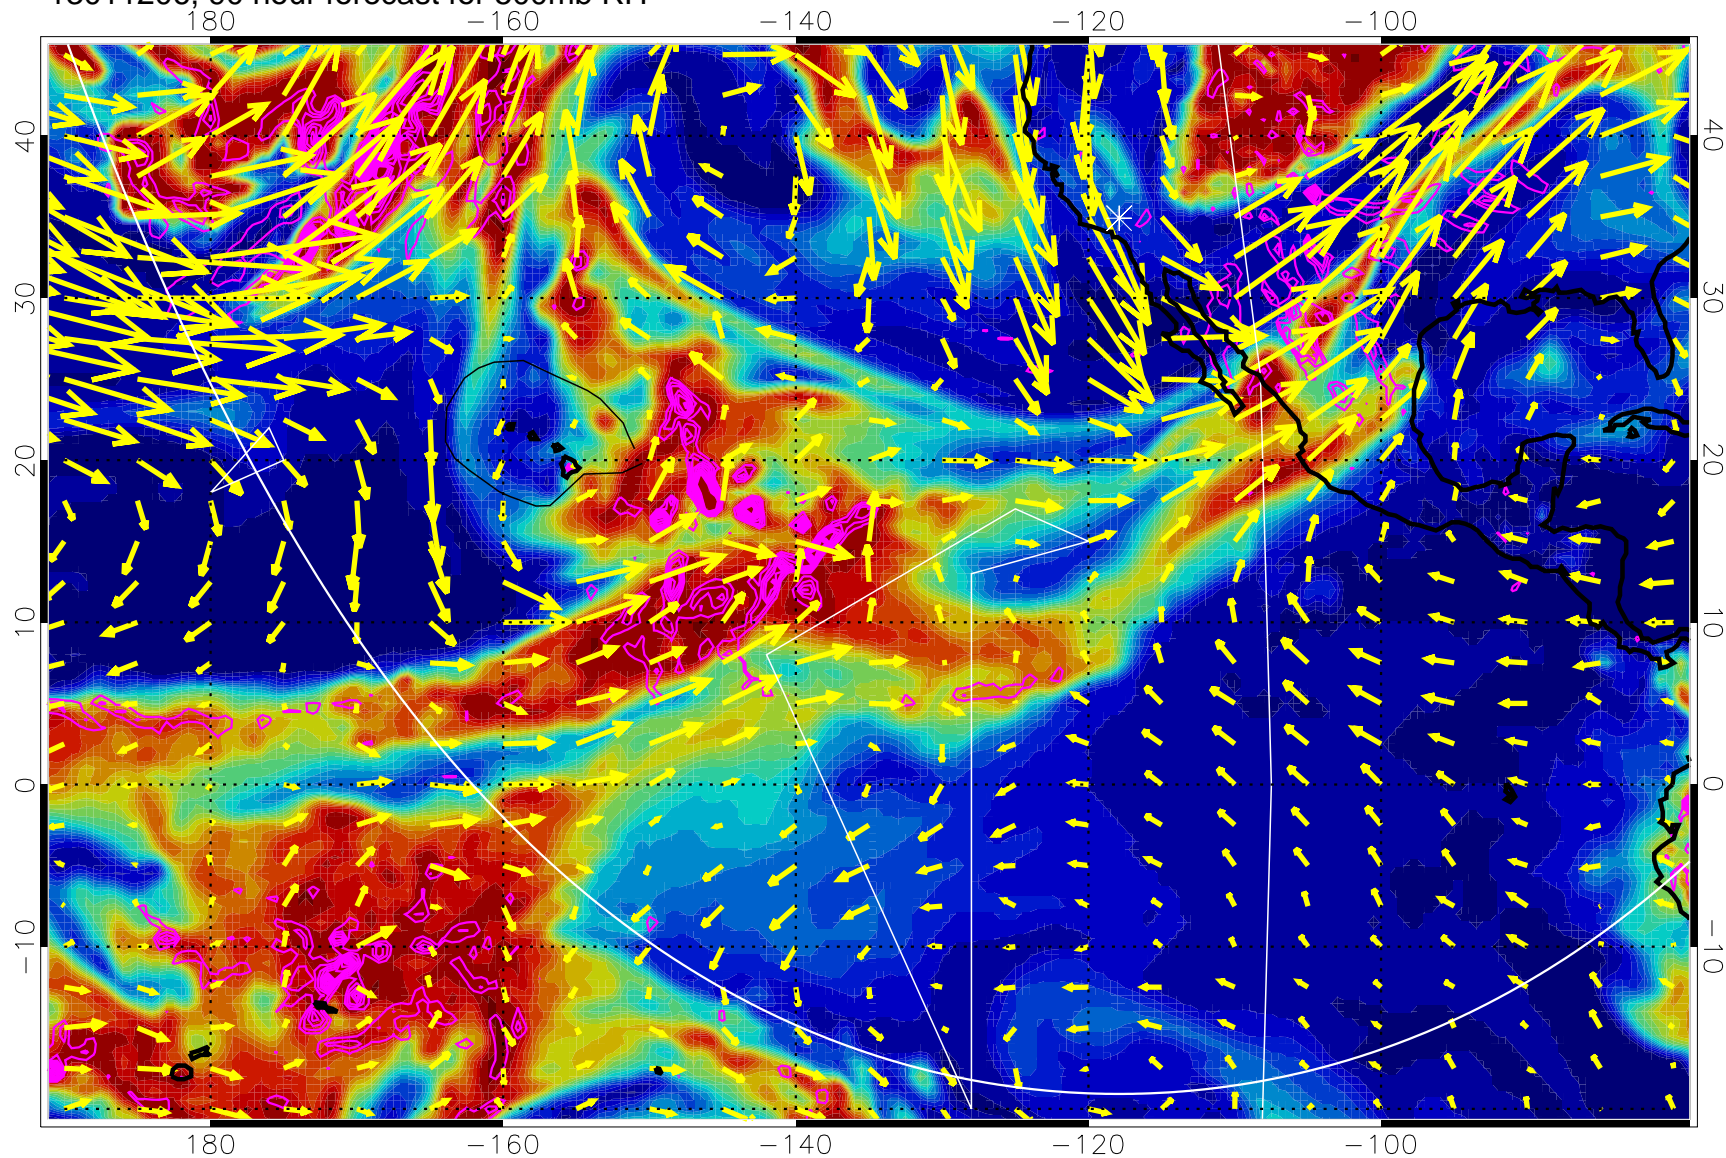

Negative Omegas less than -0.3 , contours of 0.3 Pa/s

EPV Tropopause (2 PVU) Position

→ 30 m/s

Range ring of 6000 km -- 19 hours GH round trip

13011118, 78 hour forecast for 500mb RH

Negative Omegas less than -0.3 , contours of 0.3 Pa/s

EPV Tropopause (2 PVU) Position

→ 30 m/s

Range ring of 6000 km -- 19 hours GH round trip

13011200, 84 hour forecast for 500mb RH

0 20 40 60 80 100
RH, %

Negative Omegas less than -0.3 , contours of 0.3 Pa/s

EPV Tropopause (2 PVU) Position

→ 30 m/s

Range ring of 6000 km -- 19 hours GH round trip

13011206, 90 hour forecast for 500mb RH

Negative Omegas less than -0.3 , contours of 0.3 Pa/s

EPV Tropopause (2 PVU) Position

→ 30 m/s

Range ring of 6000 km -- 19 hours GH round trip

13011212, 96 hour forecast for 500mb RH

Negative Omegas less than -0.3 , contours of $.3$ Pa/s

EPV Tropopause (2 PVU) Position

→ 30 m/s

Range ring of 6000 km -- 19 hours GH round trip