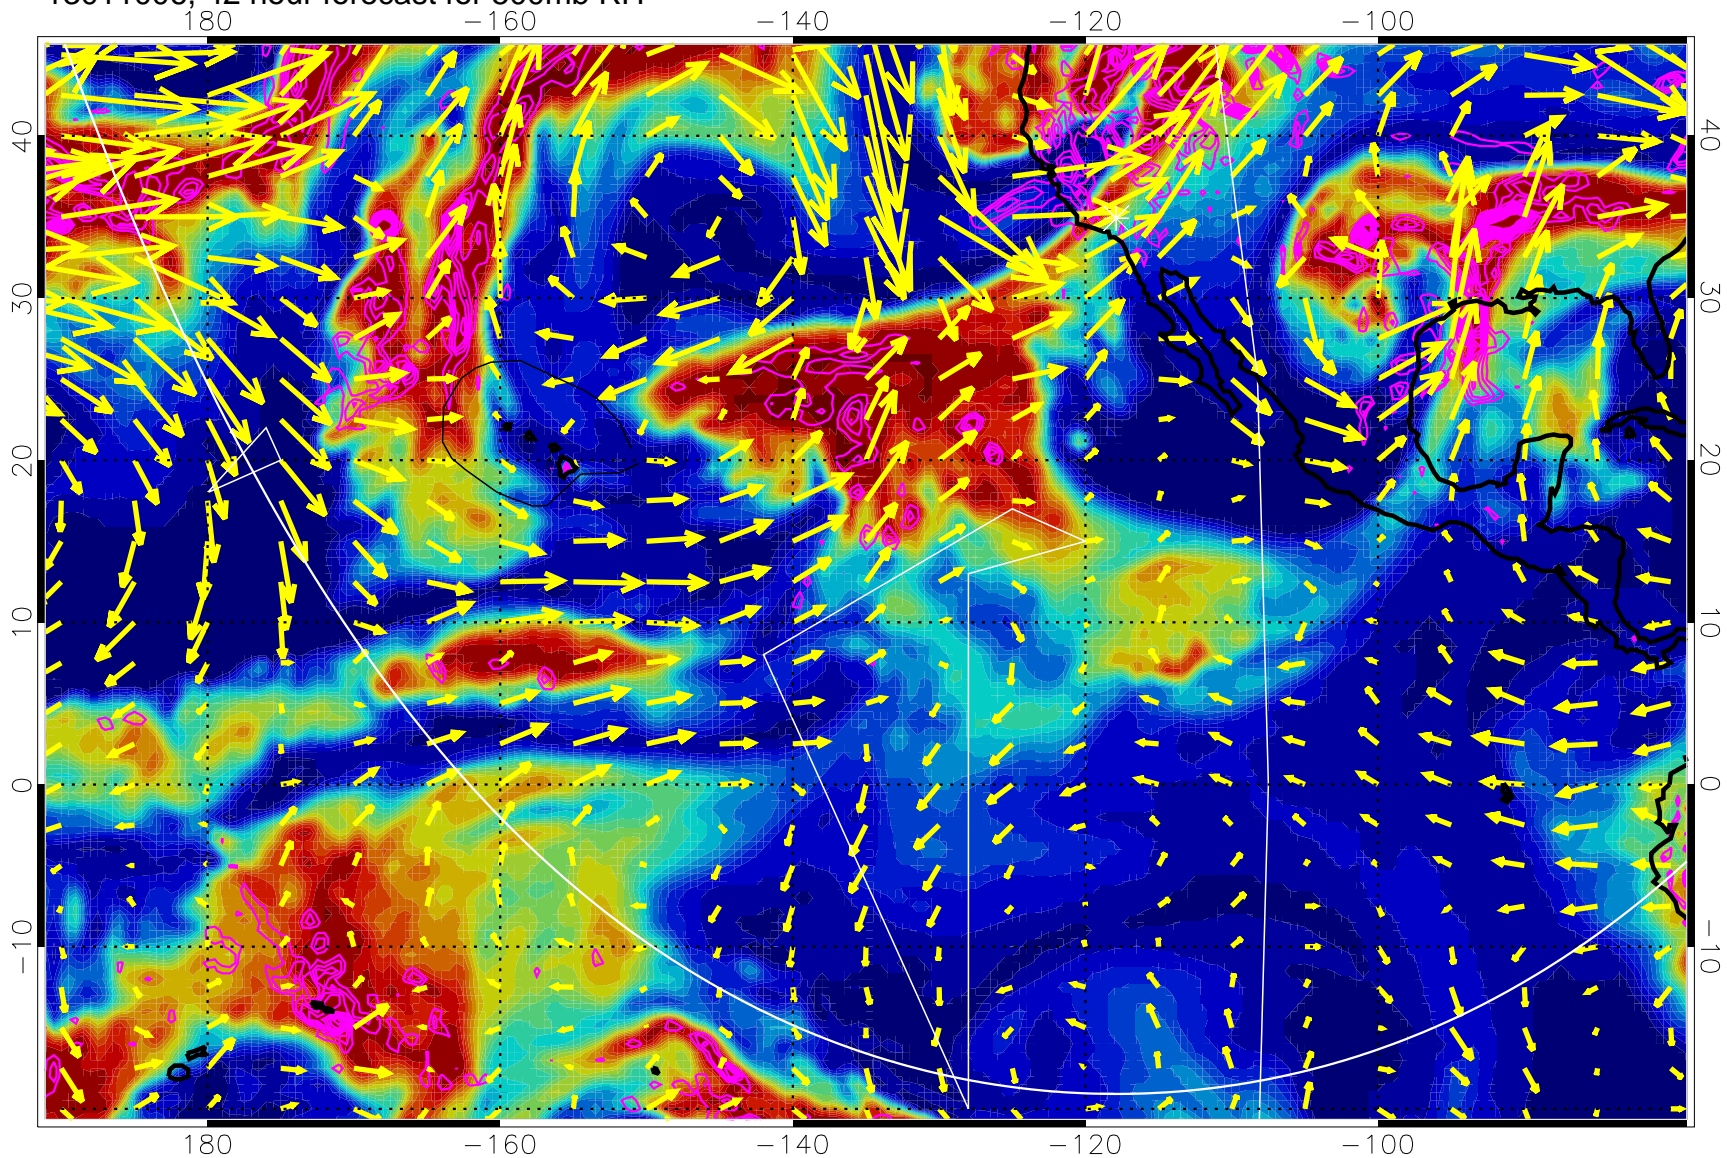

→ 30 m/s

Range ring of 6000 km -- 19 hours GH round trip

13010918, 30 hour forecast for 500mb RH

Negative Omegas less than -0.3 , contours of 0.3 Pa/s

EPV Tropopause (2 PVU) Position

→ 30 m/s

Range ring of 6000 km -- 19 hours GH round trip

13011000, 36 hour forecast for 500mb RH

Negative Omegas less than -0.3 , contours of 0.3 Pa/s

EPV Tropopause (2 PVU) Position

→ 30 m/s

Range ring of 6000 km -- 19 hours GH round trip

13011006, 42 hour forecast for 500mb RH

Negative Omegas less than -0.3 , contours of 0.3 Pa/s

EPV Tropopause (2 PVU) Position

→ 30 m/s

Range ring of 6000 km -- 19 hours GH round trip

13011012, 48 hour forecast for 500mb RH

Negative Omegas less than -0.3 , contours of 0.3 Pa/s

EPV Tropopause (2 PVU) Position

→ 30 m/s

Range ring of 6000 km -- 19 hours GH round trip

13011018, 54 hour forecast for 500mb RH

Negative Omegas less than -0.3 , contours of 0.3 Pa/s

EPV Tropopause (2 PVU) Position