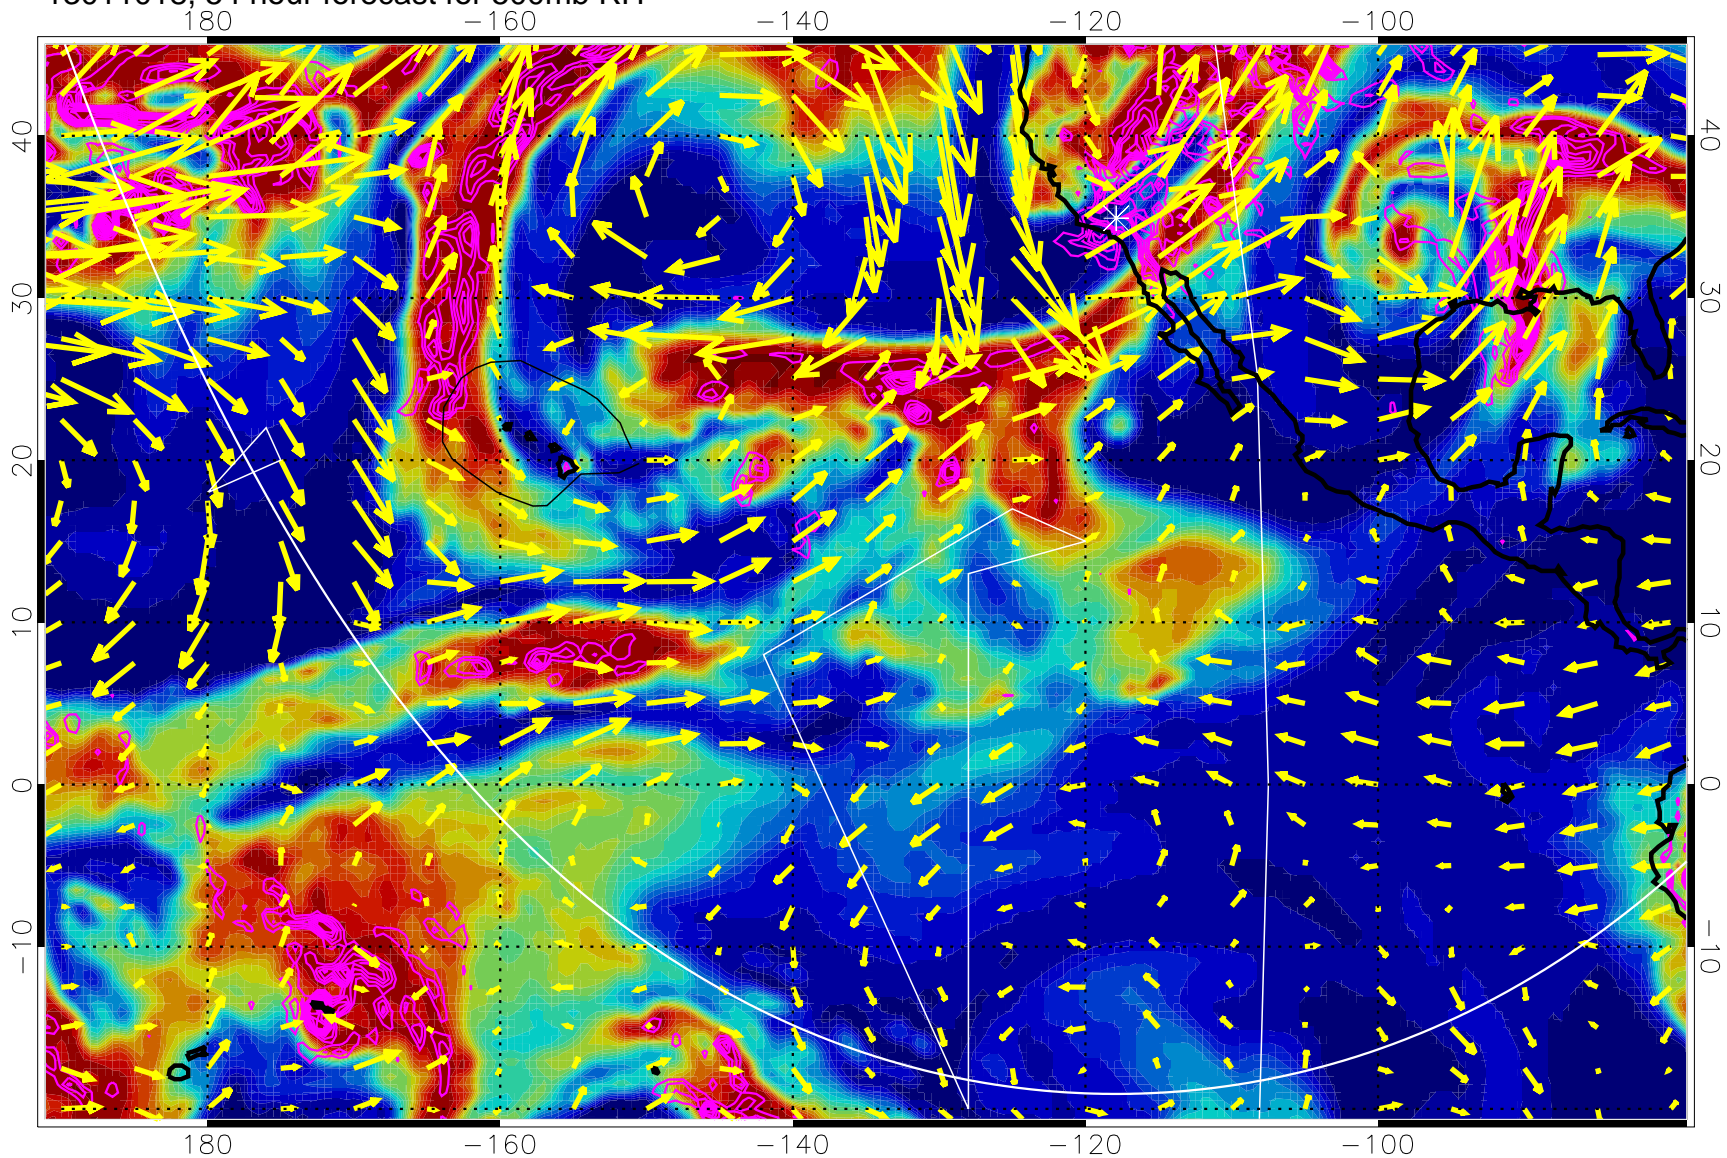

Negative Omegas less than -0.3 , contours of 0.3 Pa/s

EPV Tropopause (2 PVU) Position

→ 30 m/s

Range ring of 6000 km -- 19 hours GH round trip

13011012, 48 hour forecast for 500mb RH

Negative Omegas less than -0.3 , contours of 0.3 Pa/s

EPV Tropopause (2 PVU) Position

→ 30 m/s

Range ring of 6000 km -- 19 hours GH round trip

13011018, 54 hour forecast for 500mb RH

Negative Omegas less than -0.3 , contours of 0.3 Pa/s

EPV Tropopause (2 PVU) Position

→ 30 m/s

Range ring of 6000 km -- 19 hours GH round trip

13011100, 60 hour forecast for 500mb RH

Negative Omegas less than -0.3 , contours of 0.3 Pa/s

EPV Tropopause (2 PVU) Position

→ 30 m/s

Range ring of 6000 km -- 19 hours GH round trip

13011106, 66 hour forecast for 500mb RH

Negative Omegas less than -0.3 , contours of 0.3 Pa/s

EPV Tropopause (2 PVU) Position

→ 30 m/s

Range ring of 6000 km -- 19 hours GH round trip

13011112, 72 hour forecast for 500mb RH