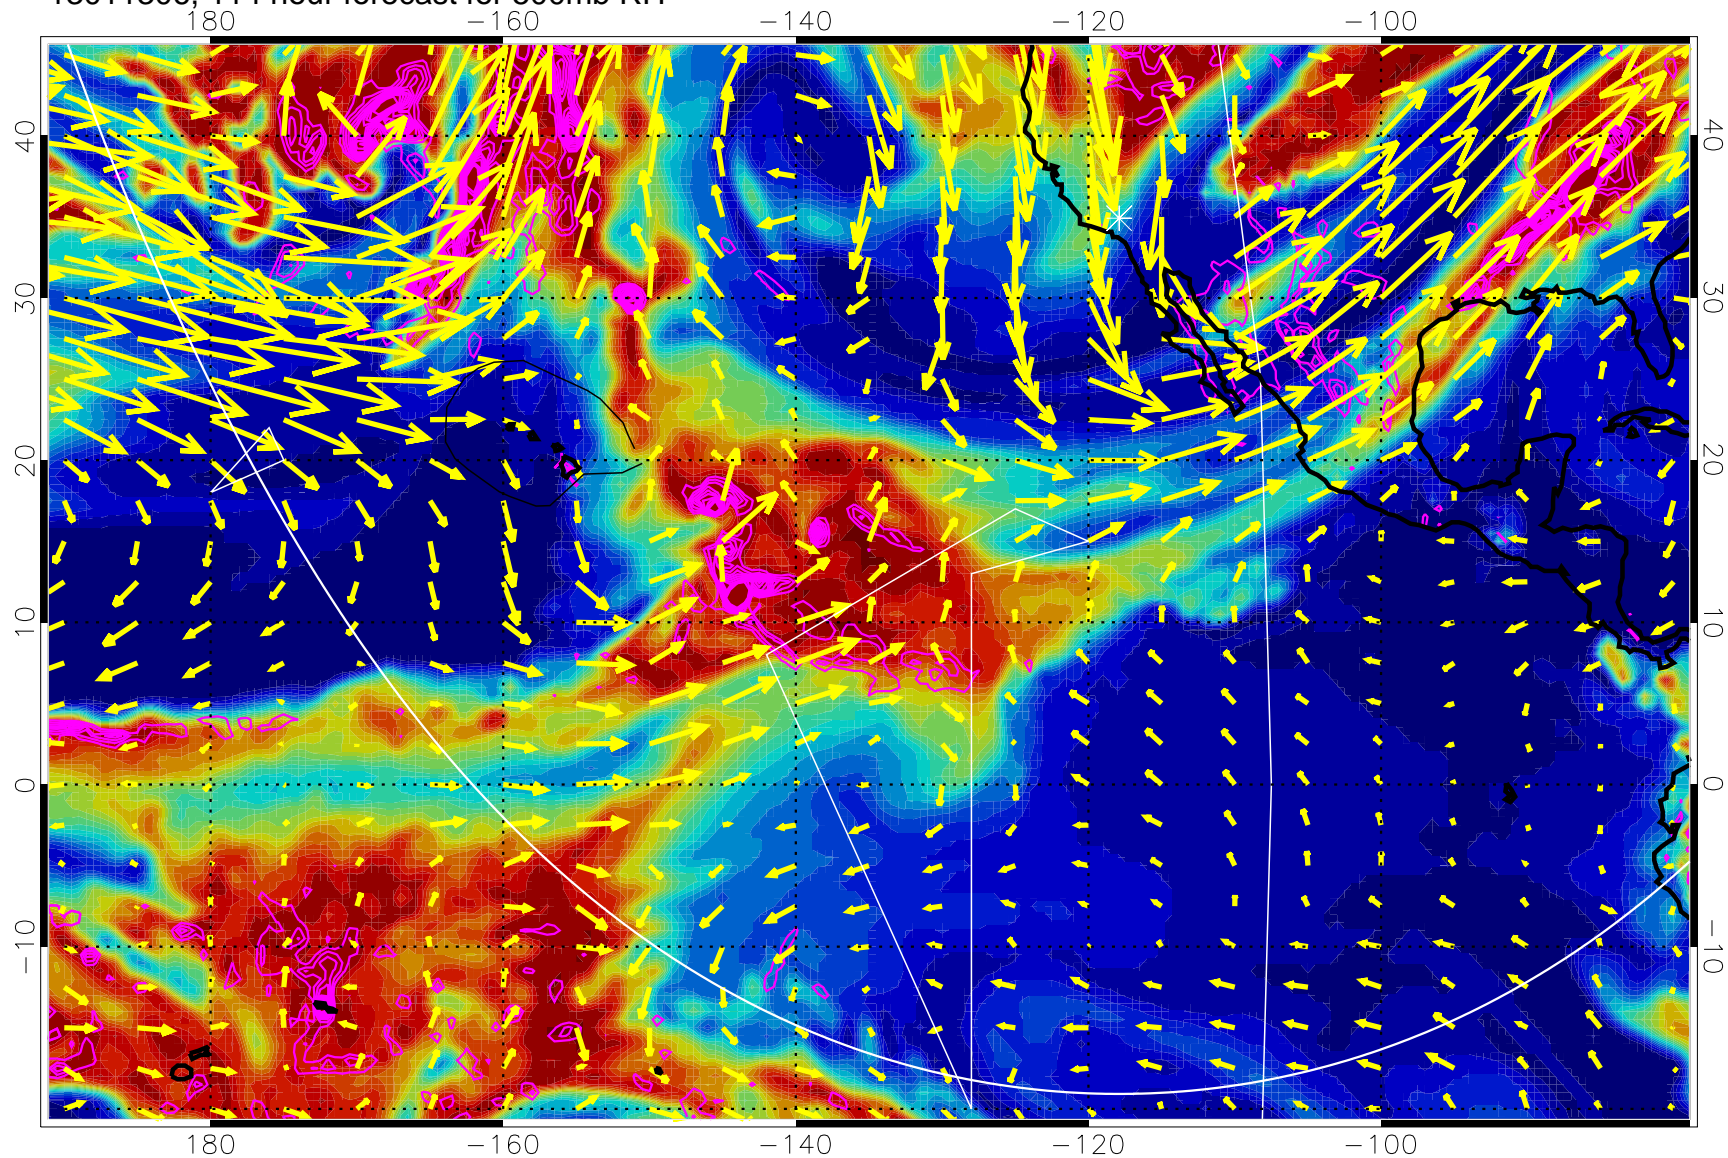

→ 30 m/s

Range ring of 6000 km -- 19 hours GH round trip

13011212, 96 hour forecast for 500mb RH

Negative Omegas less than -0.3 , contours of $.3$ Pa/s

EPV Tropopause (2 PVU) Position

→ 30 m/s

Range ring of 6000 km -- 19 hours GH round trip

13011218, 102 hour forecast for 500mb RH

Negative Omegas less than -0.3 , contours of 0.3 Pa/s

EPV Tropopause (2 PVU) Position

→ 30 m/s

Range ring of 6000 km -- 19 hours GH round trip

13011300, 108 hour forecast for 500mb RH

Negative Omegas less than -0.3 , contours of 0.3 Pa/s

EPV Tropopause (2 PVU) Position

→ 30 m/s

Range ring of 6000 km -- 19 hours GH round trip

13011306, 114 hour forecast for 500mb RH

Negative Omegas less than -0.3 , contours of 0.3 Pa/s

EPV Tropopause (2 PVU) Position

→ 30 m/s

Range ring of 6000 km -- 19 hours GH round trip

13011312, 120 hour forecast for 500mb RH

Negative Omegas less than -0.3 , contours of 0.3 Pa/s

EPV Tropopause (2 PVU) Position