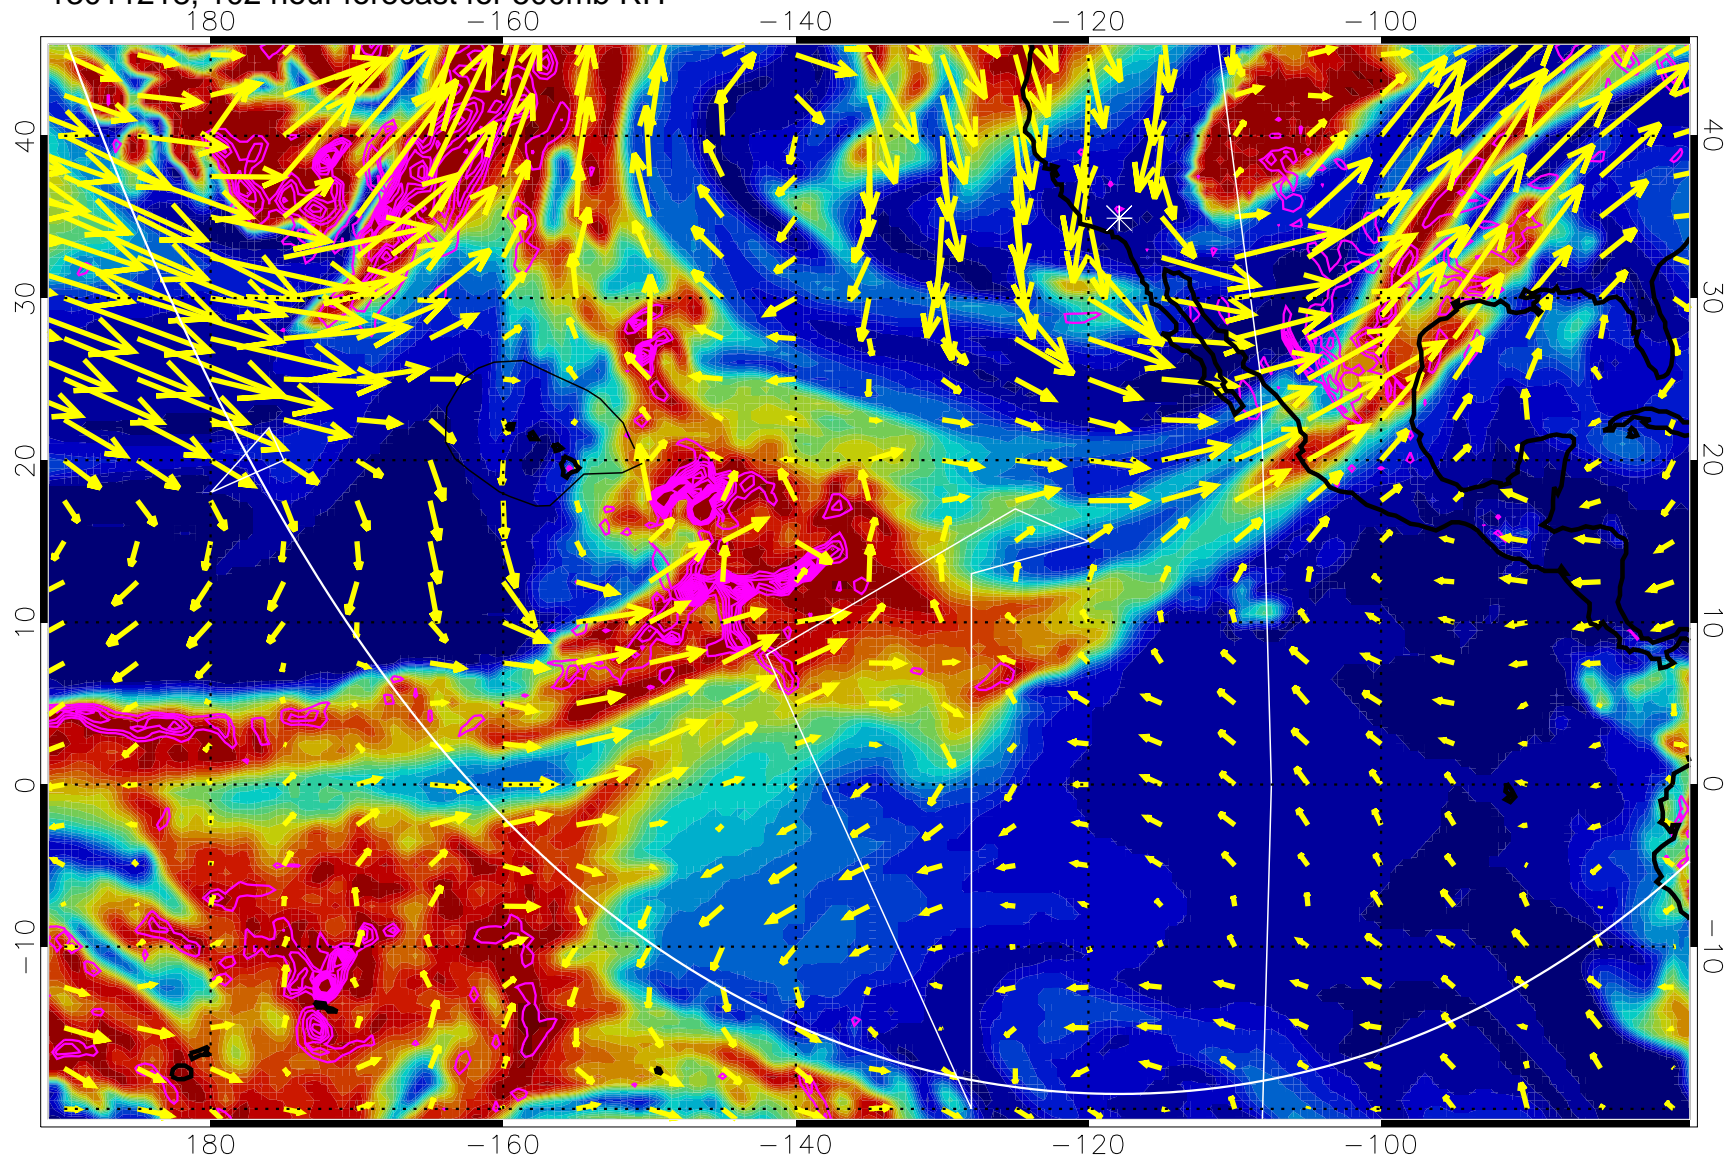

EPV Tropopause (2 PVU) Position

→ 30 m/s

Range ring of 6000 km -- 19 hours GH round trip

13011206, 90 hour forecast for 500mb RH

Negative Omegas less than -0.3 , contours of 0.3 Pa/s

EPV Tropopause (2 PVU) Position

→ 30 m/s

Range ring of 6000 km -- 19 hours GH round trip

13011212, 96 hour forecast for 500mb RH

Negative Omegas less than -0.3 , contours of $.3$ Pa/s

EPV Tropopause (2 PVU) Position

→ 30 m/s

Range ring of 6000 km -- 19 hours GH round trip

13011218, 102 hour forecast for 500mb RH

Negative Omegas less than -0.3 , contours of 0.3 Pa/s

EPV Tropopause (2 PVU) Position

→ 30 m/s

Range ring of 6000 km -- 19 hours GH round trip

13011300, 108 hour forecast for 500mb RH

Negative Omegas less than -0.3 , contours of 0.3 Pa/s

EPV Tropopause (2 PVU) Position

→ 30 m/s

Range ring of 6000 km -- 19 hours GH round trip

13011306, 114 hour forecast for 500mb RH

Negative Omegas less than -0.3 , contours of 0.3 Pa/s