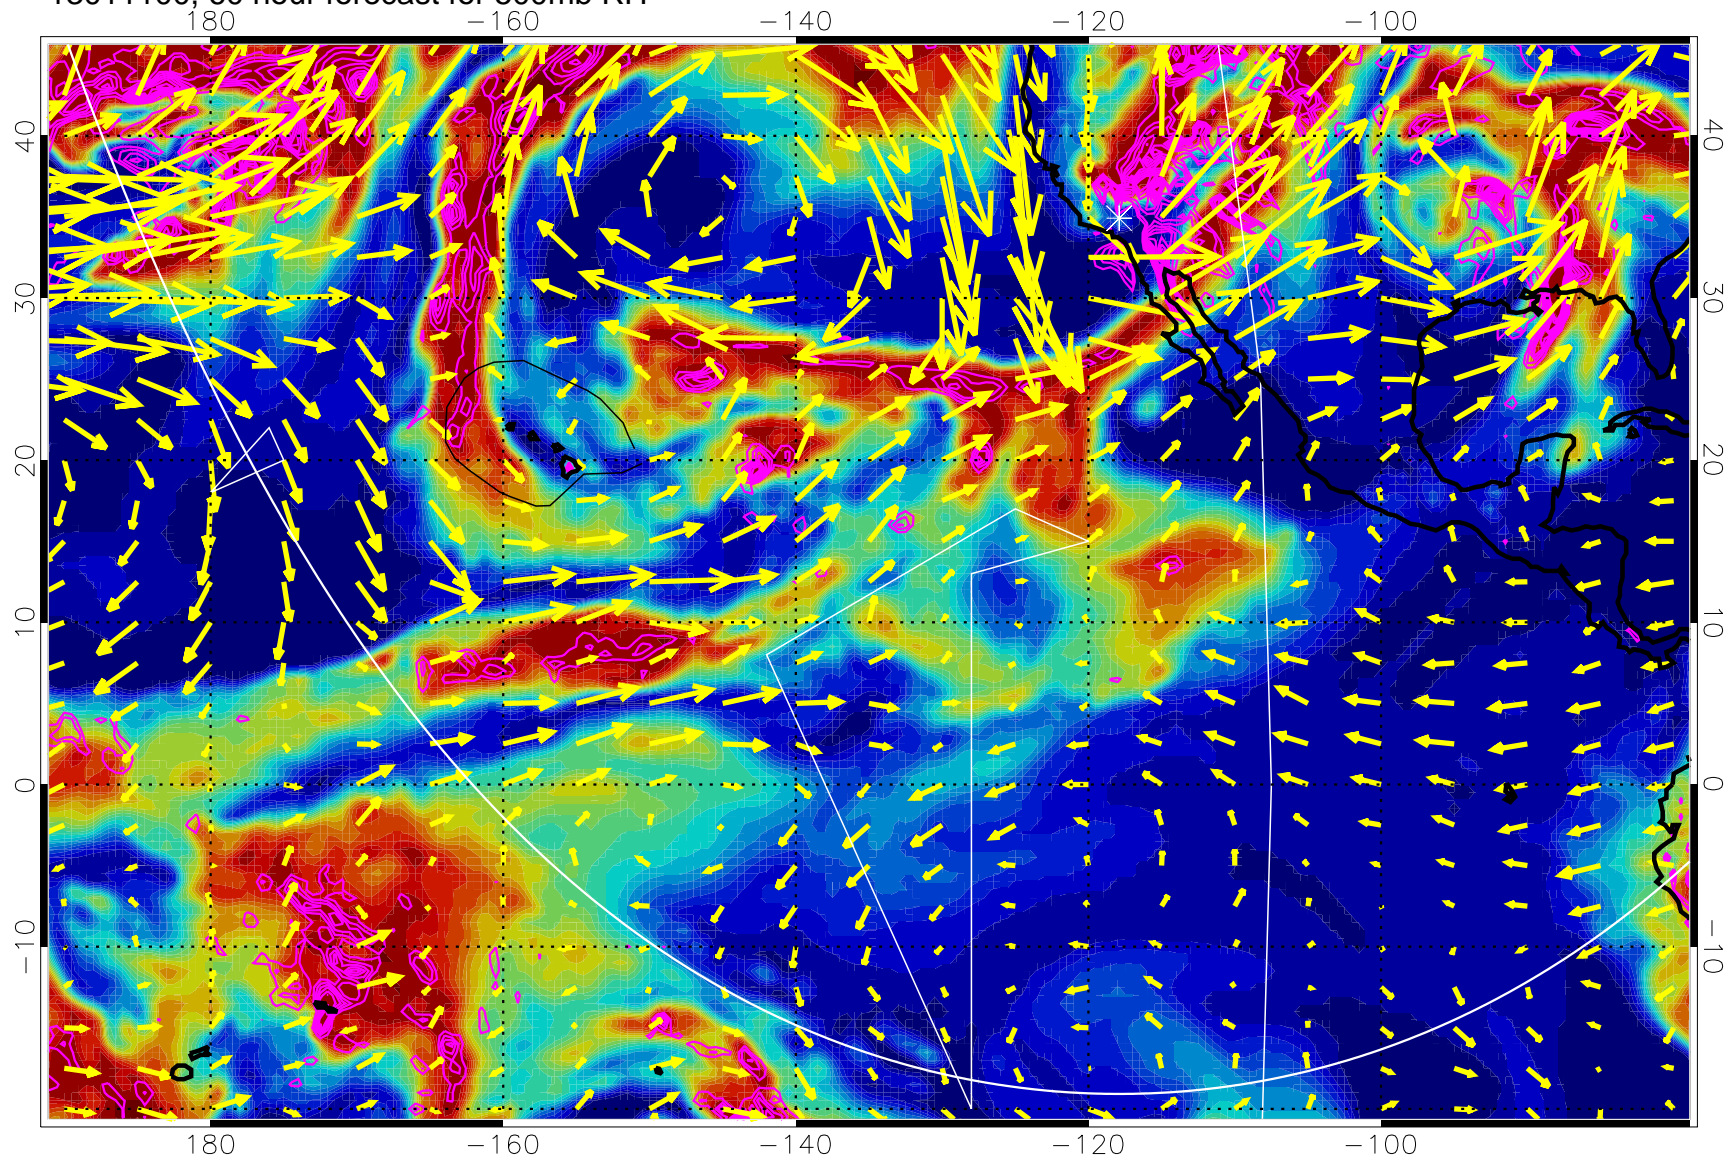

EPV Tropopause (2 PVU) Position

→ 30 m/s

Range ring of 6000 km -- 19 hours GH round trip

13011018, 54 hour forecast for 500mb RH

Negative Omegas less than -0.3 , contours of 0.3 Pa/s

EPV Tropopause (2 PVU) Position

→ 30 m/s

Range ring of 6000 km -- 19 hours GH round trip

13011100, 60 hour forecast for 500mb RH

Negative Omegas less than -0.3 , contours of 0.3 Pa/s

EPV Tropopause (2 PVU) Position

→ 30 m/s

Range ring of 6000 km -- 19 hours GH round trip

13011106, 66 hour forecast for 500mb RH

Negative Omegas less than -0.3 , contours of 0.3 Pa/s

EPV Tropopause (2 PVU) Position

→ 30 m/s

Range ring of 6000 km -- 19 hours GH round trip

13011112, 72 hour forecast for 500mb RH

Negative Omegas less than -0.3 , contours of 0.3 Pa/s

EPV Tropopause (2 PVU) Position

→ 30 m/s

Range ring of 6000 km -- 19 hours GH round trip

13011118, 78 hour forecast for 500mb RH

Negative Omegas less than -0.3 , contours of 0.3 Pa/s