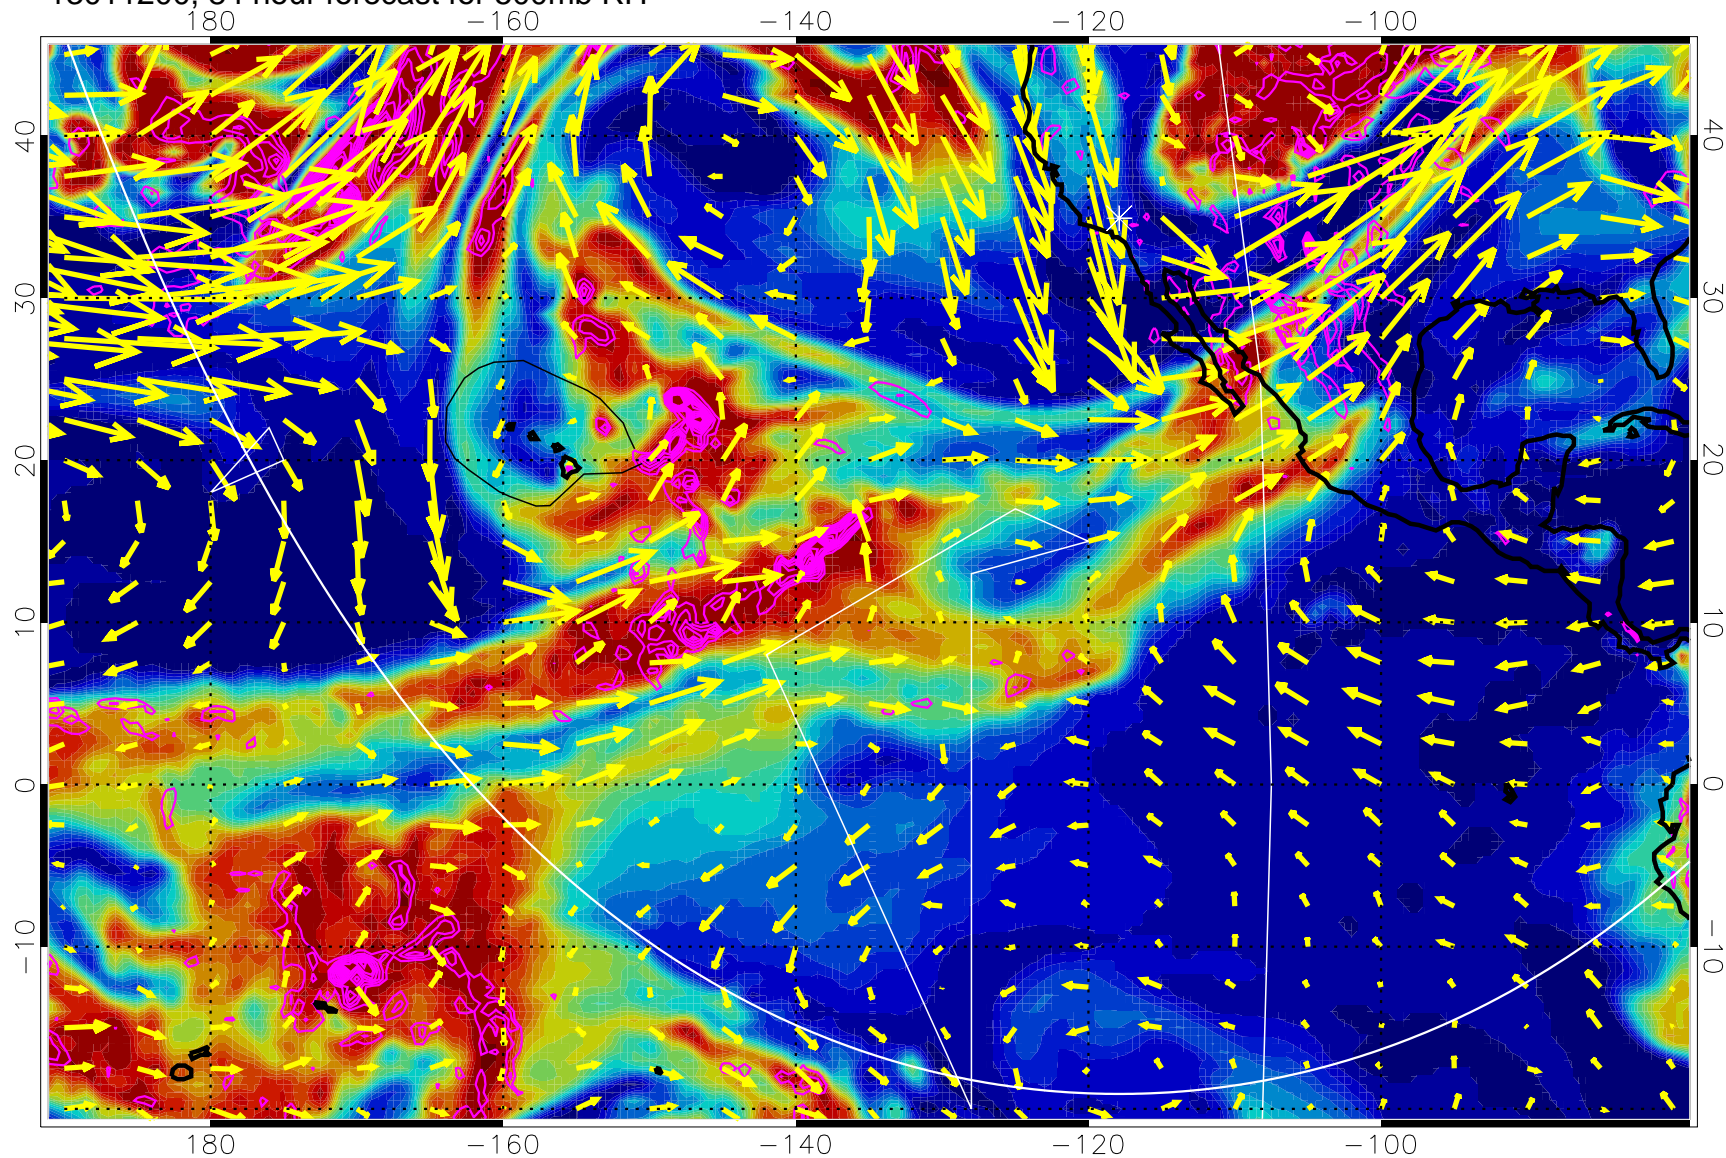

13011106, 66 hour forecast for 500mb RH

Negative Omegas less than -0.3 , contours of 0.3 Pa/s

EPV Tropopause (2 PVU) Position

→ 30 m/s

Range ring of 6000 km -- 19 hours GH round trip

13011112, 72 hour forecast for 500mb RH

Negative Omegas less than -0.3 , contours of 0.3 Pa/s

EPV Tropopause (2 PVU) Position

→ 30 m/s

Range ring of 6000 km -- 19 hours GH round trip

13011118, 78 hour forecast for 500mb RH

Negative Omegas less than -0.3 , contours of 0.3 Pa/s

EPV Tropopause (2 PVU) Position

→ 30 m/s

Range ring of 6000 km -- 19 hours GH round trip

13011200, 84 hour forecast for 500mb RH

0 20 40 60 80 100
RH, %

Negative Omegas less than -0.3 , contours of 0.3 Pa/s

EPV Tropopause (2 PVU) Position

→ 30 m/s

Range ring of 6000 km -- 19 hours GH round trip

13011206, 90 hour forecast for 500mb RH

Negative Omegas less than -0.3 , contours of 0.3 Pa/s

EPV Tropopause (2 PVU) Position