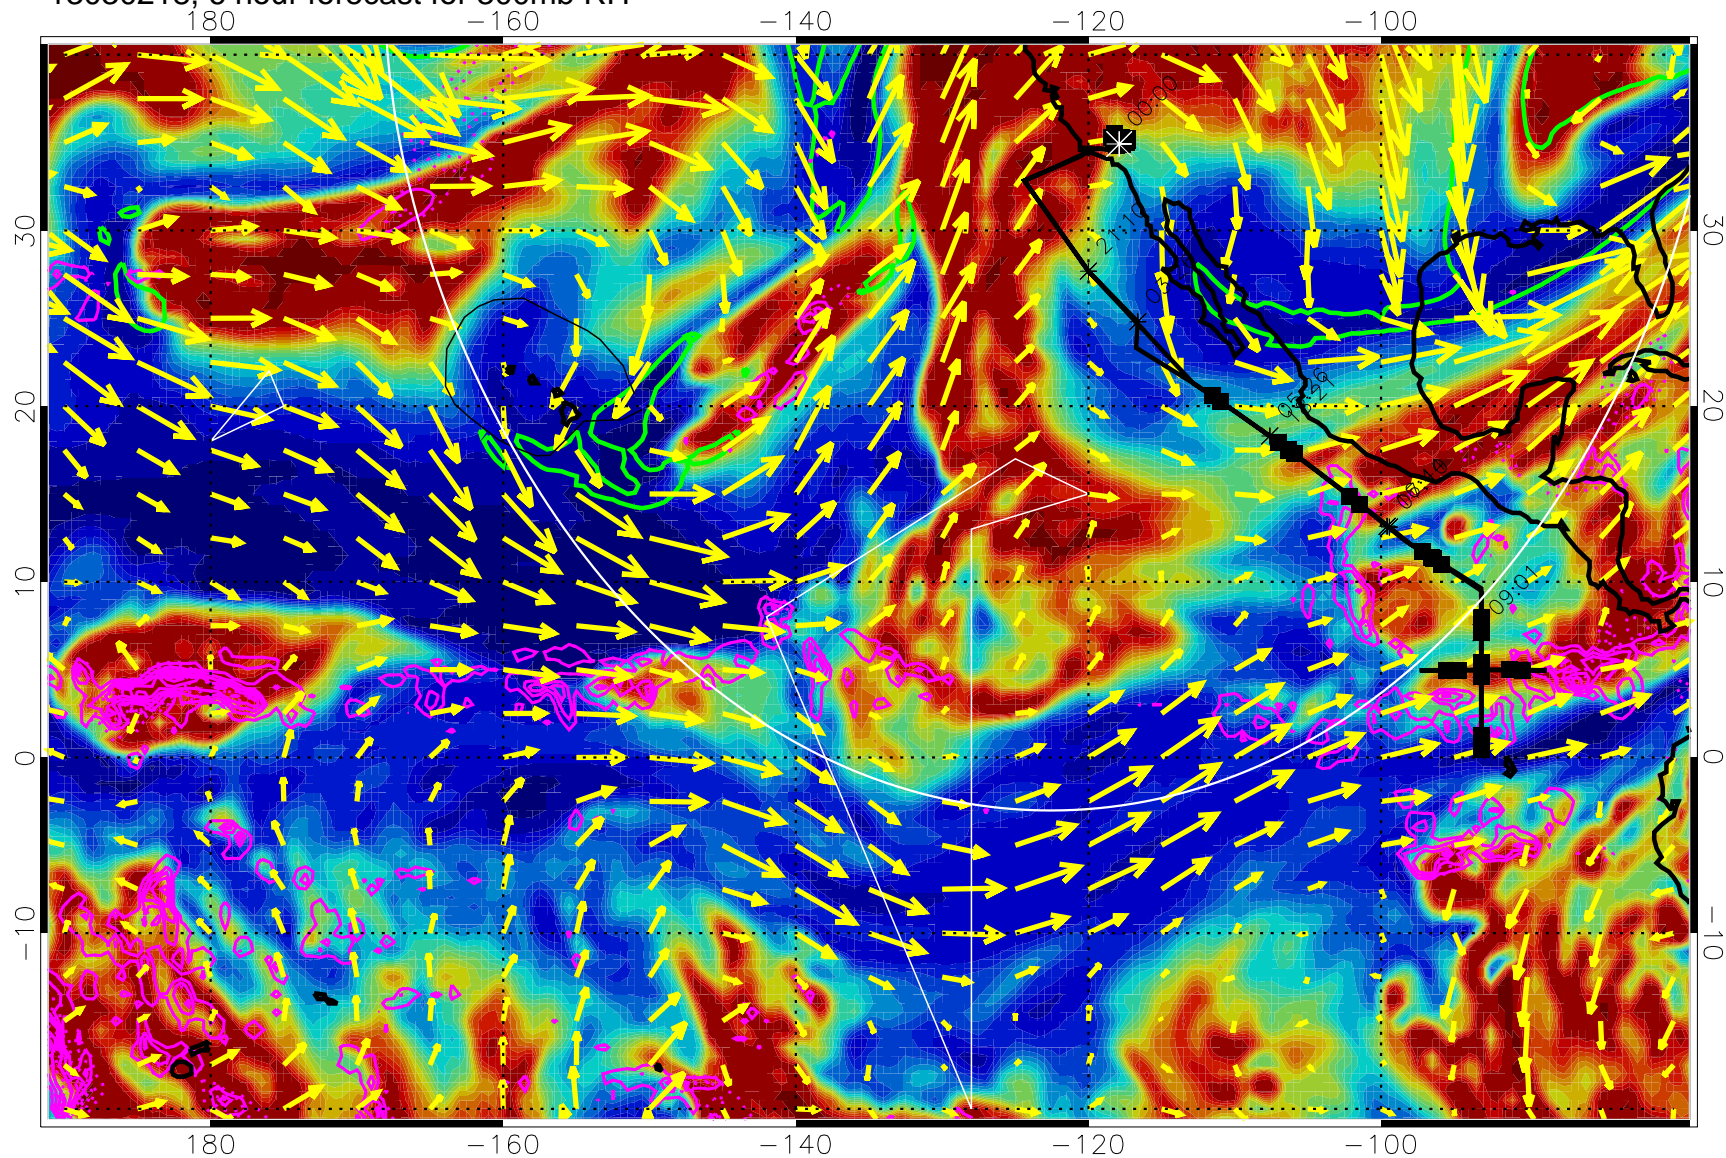

13030218, 6 hour forecast for 300mb RH

Precip (tot dot, conv sol) past 6 hrs 6 kg/m2 contours, min 4

EPV Tropopause (2 PVU) Position

→ 50 m/s

Range ring of 4055 km -- 13 hours GH round trip

13030300, 12 hour forecast for 300mb RH

Precip (tot dot, conv sol) past 6 hrs 6 kg/m2 contours, min 4

EPV Tropopause (2 PVU) Position

→ 50 m/s

Range ring of 4055 km -- 13 hours GH round trip

13030306, 18 hour forecast for 300mb RH

Precip (tot dot, conv sol) past 6 hrs 6 kg/m2 contours, min 4

EPV Tropopause (2 PVU) Position

→ 50 m/s

Range ring of 4055 km -- 13 hours GH round trip

13030312, 24 hour forecast for 300mb RH

Precip (tot dot, conv sol) past 6 hrs 6 kg/m2 contours, min 4

EPV Tropopause (2 PVU) Position

13030400, 36 hour forecast for 300mb RH

Precip (tot dot, conv sol) past 6 hrs 6 kg/m2 contours, min 4

EPV Tropopause (2 PVU) Position

→ 50 m/s

Range ring of 4055 km -- 13 hours GH round trip

13030406, 42 hour forecast for 300mb RH