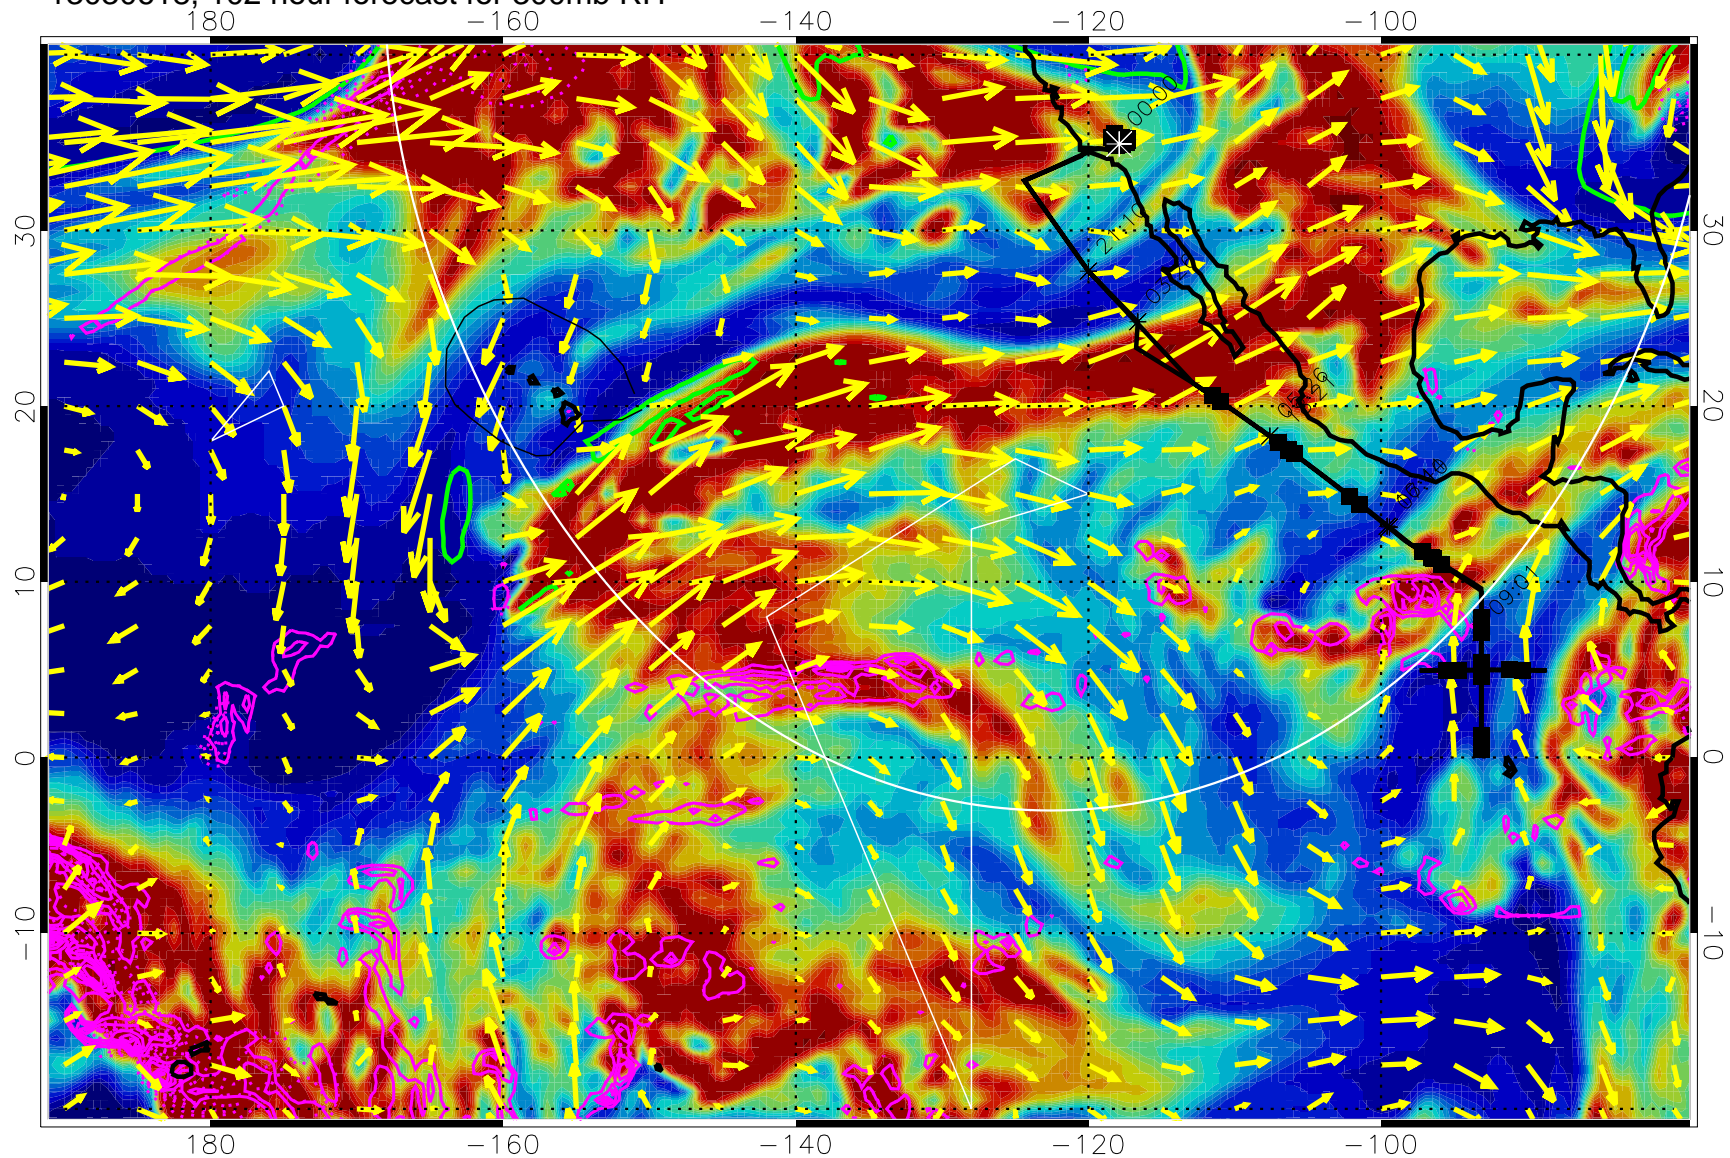

→ 50 m/s

Range ring of 4055 km -- 13 hours GH round trip

13030606, 90 hour forecast for 300mb RH

Precip (tot dot, conv sol) past 6 hrs 6 kg/m2 contours, min 4

EPV Tropopause (2 PVU) Position

→ 50 m/s

Range ring of 4055 km -- 13 hours GH round trip

13030612, 96 hour forecast for 300mb RH

Precip (tot dot, conv sol) past 6 hrs 6 kg/m2 contours, min 4

EPV Tropopause (2 PVU) Position

→ 50 m/s

Range ring of 4055 km -- 13 hours GH round trip

13030618, 102 hour forecast for 300mb RH

Precip (tot dot, conv sol) past 6 hrs 6 kg/m2 contours, min 4

EPV Tropopause (2 PVU) Position

→ 50 m/s

Range ring of 4055 km -- 13 hours GH round trip

13030700, 108 hour forecast for 300mb RH

Precip (tot dot, conv sol) past 6 hrs 6 kg/m2 contours, min 4

EPV Tropopause (2 PVU) Position

→ 50 m/s

Range ring of 4055 km -- 13 hours GH round trip

13030706, 114 hour forecast for 300mb RH

Precip (tot dot, conv sol) past 6 hrs 6 kg/m<sup>2</sup> contours, min 4

EPV Tropopause (2 PVU) Position