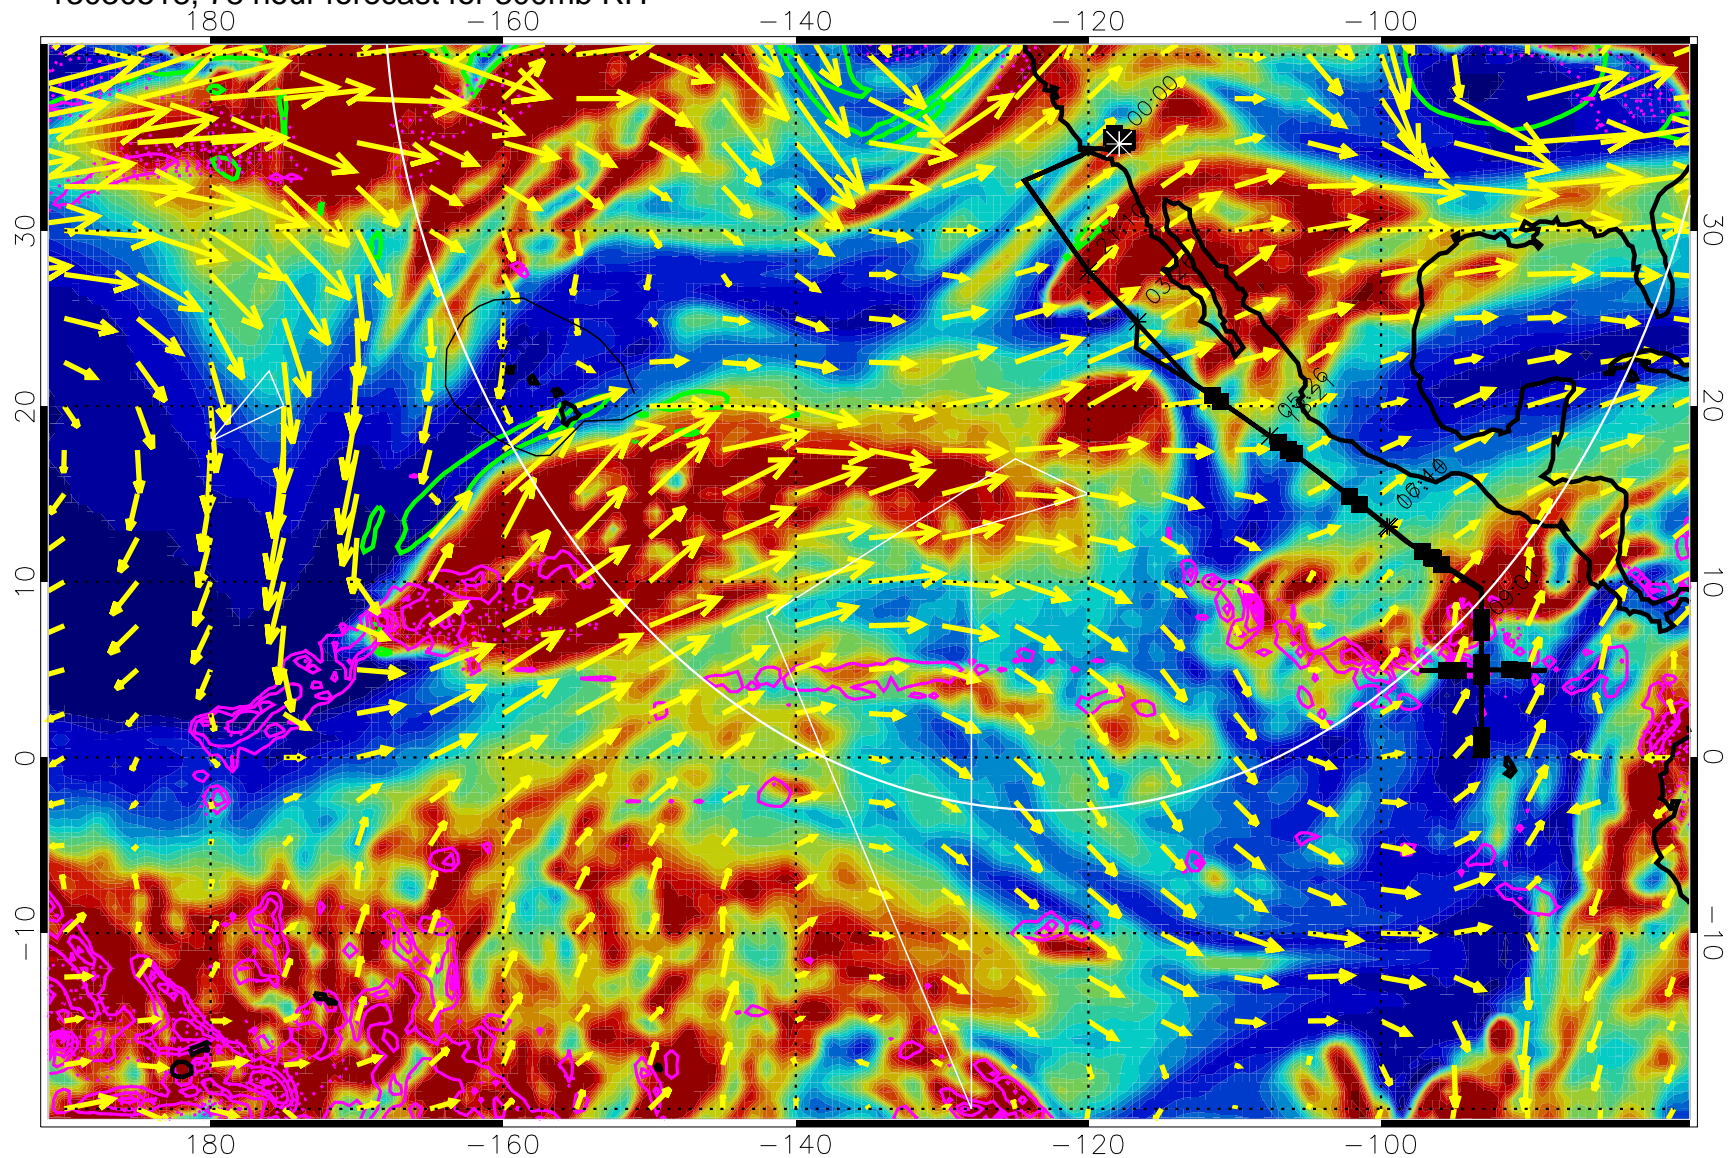

13030506, 66 hour forecast for 300mb RH

Precip (tot dot, conv sol) past 6 hrs 6 kg/m2 contours, min 4

EPV Tropopause (2 PVU) Position

→ 50 m/s

Range ring of 4055 km -- 13 hours GH round trip

13030512, 72 hour forecast for 300mb RH

Precip (tot dot, conv sol) past 6 hrs 6 kg/m2 contours, min 4

EPV Tropopause (2 PVU) Position

→ 50 m/s

Range ring of 4055 km -- 13 hours GH round trip

13030518, 78 hour forecast for 300mb RH

Precip (tot dot, conv sol) past 6 hrs 6 kg/m2 contours, min 4

EPV Tropopause (2 PVU) Position

→ 50 m/s

Range ring of 4055 km -- 13 hours GH round trip

13030600, 84 hour forecast for 300mb RH

Precip (tot dot, conv sol) past 6 hrs 6 kg/m2 contours, min 4

EPV Tropopause (2 PVU) Position

13030612, 96 hour forecast for 300mb RH

Precip (tot dot, conv sol) past 6 hrs 6 kg/m2 contours, min 4

EPV Tropopause (2 PVU) Position

→ 50 m/s

Range ring of 4055 km -- 13 hours GH round trip

13030618, 102 hour forecast for 300mb RH