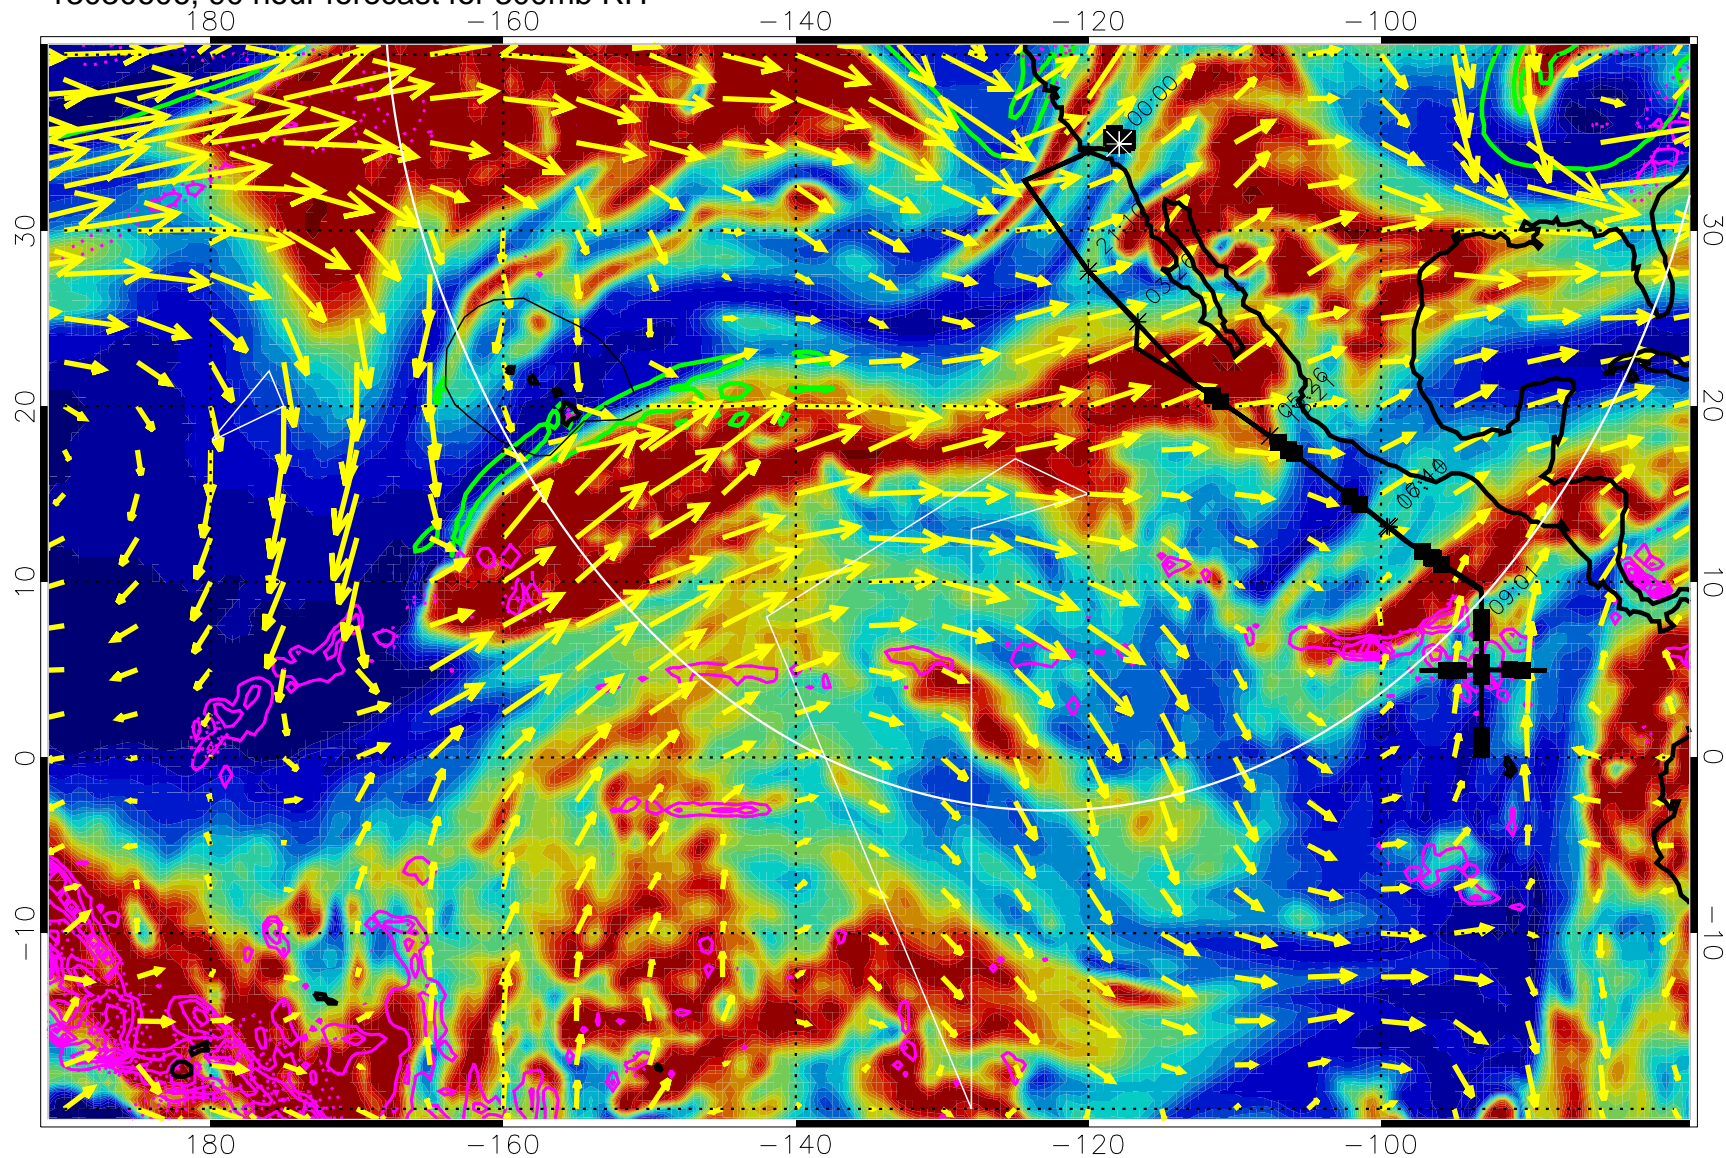

Precip (tot dot, conv sol) past 6 hrs 6 kg/m2 contours, min 4

EPV Tropopause (2 PVU) Position

→ 50 m/s

Range ring of 4055 km -- 13 hours GH round trip

13030518, 78 hour forecast for 300mb RH

Precip (tot dot, conv sol) past 6 hrs 6 kg/m2 contours, min 4

EPV Tropopause (2 PVU) Position

→ 50 m/s

Range ring of 4055 km -- 13 hours GH round trip

13030600, 84 hour forecast for 300mb RH

Precip (tot dot, conv sol) past 6 hrs 6 kg/m2 contours, min 4

EPV Tropopause (2 PVU) Position

→ 50 m/s

Range ring of 4055 km -- 13 hours GH round trip

13030606, 90 hour forecast for 300mb RH

Precip (tot dot, conv sol) past 6 hrs 6 kg/m2 contours, min 4

EPV Tropopause (2 PVU) Position

→ 50 m/s

Range ring of 4055 km -- 13 hours GH round trip

13030612, 96 hour forecast for 300mb RH

Precip (tot dot, conv sol) past 6 hrs 6 kg/m2 contours, min 4

EPV Tropopause (2 PVU) Position

→ 50 m/s

Range ring of 4055 km -- 13 hours GH round trip

13030618, 102 hour forecast for 300mb RH