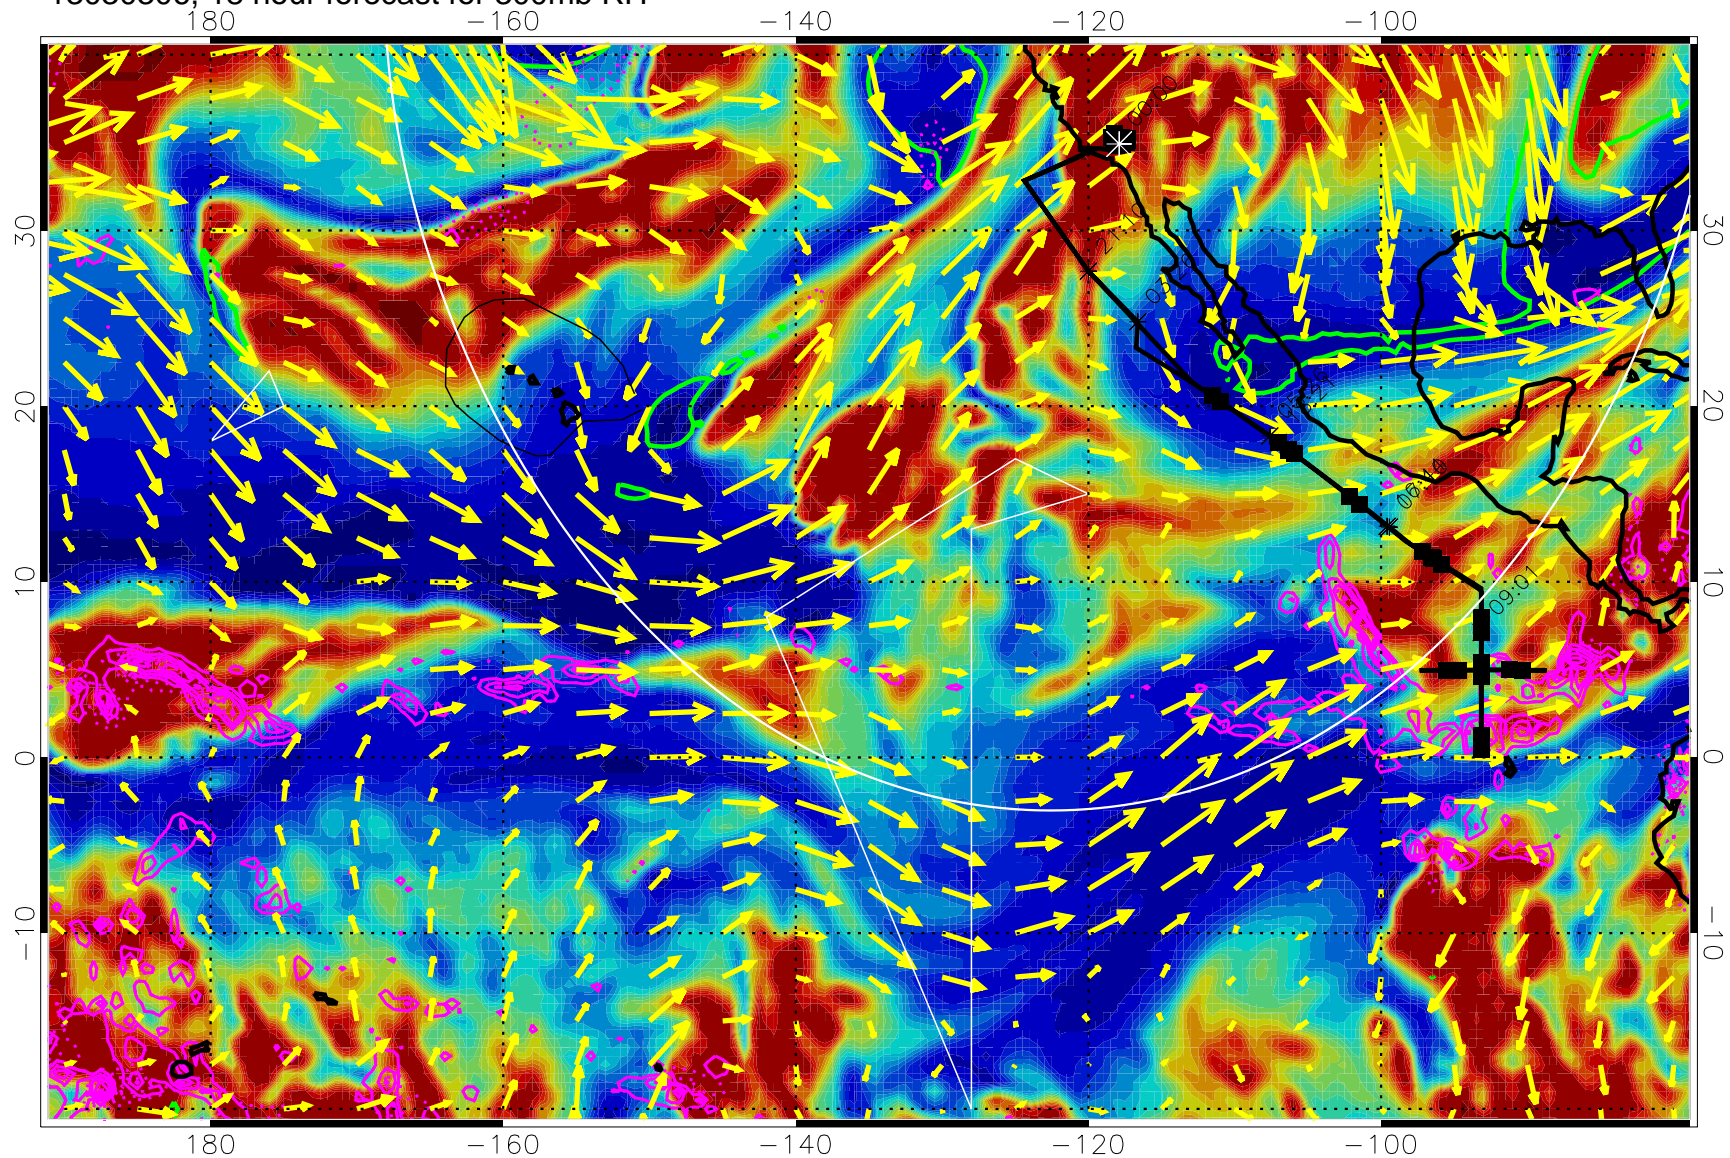

13030218, 6 hour forecast for 300mb RH

Precip (tot dot, conv sol) past 6 hrs 6 kg/m2 contours, min 4

EPV Tropopause (2 PVU) Position

→ 50 m/s

Range ring of 4055 km -- 13 hours GH round trip

13030300, 12 hour forecast for 300mb RH

Precip (tot dot, conv sol) past 6 hrs 6 kg/m2 contours, min 4

EPV Tropopause (2 PVU) Position

→ 50 m/s

Range ring of 4055 km -- 13 hours GH round trip

13030306, 18 hour forecast for 300mb RH

Precip (tot dot, conv sol) past 6 hrs 6 kg/m2 contours, min 4

EPV Tropopause (2 PVU) Position

→ 50 m/s

Range ring of 4055 km -- 13 hours GH round trip

13030312, 24 hour forecast for 300mb RH

Precip (tot dot, conv sol) past 6 hrs 6 kg/m2 contours, min 4

EPV Tropopause (2 PVU) Position

13030400, 36 hour forecast for 300mb RH

Precip (tot dot, conv sol) past 6 hrs 6 kg/m2 contours, min 4

EPV Tropopause (2 PVU) Position

→ 50 m/s

Range ring of 4055 km -- 13 hours GH round trip

13030406, 42 hour forecast for 300mb RH