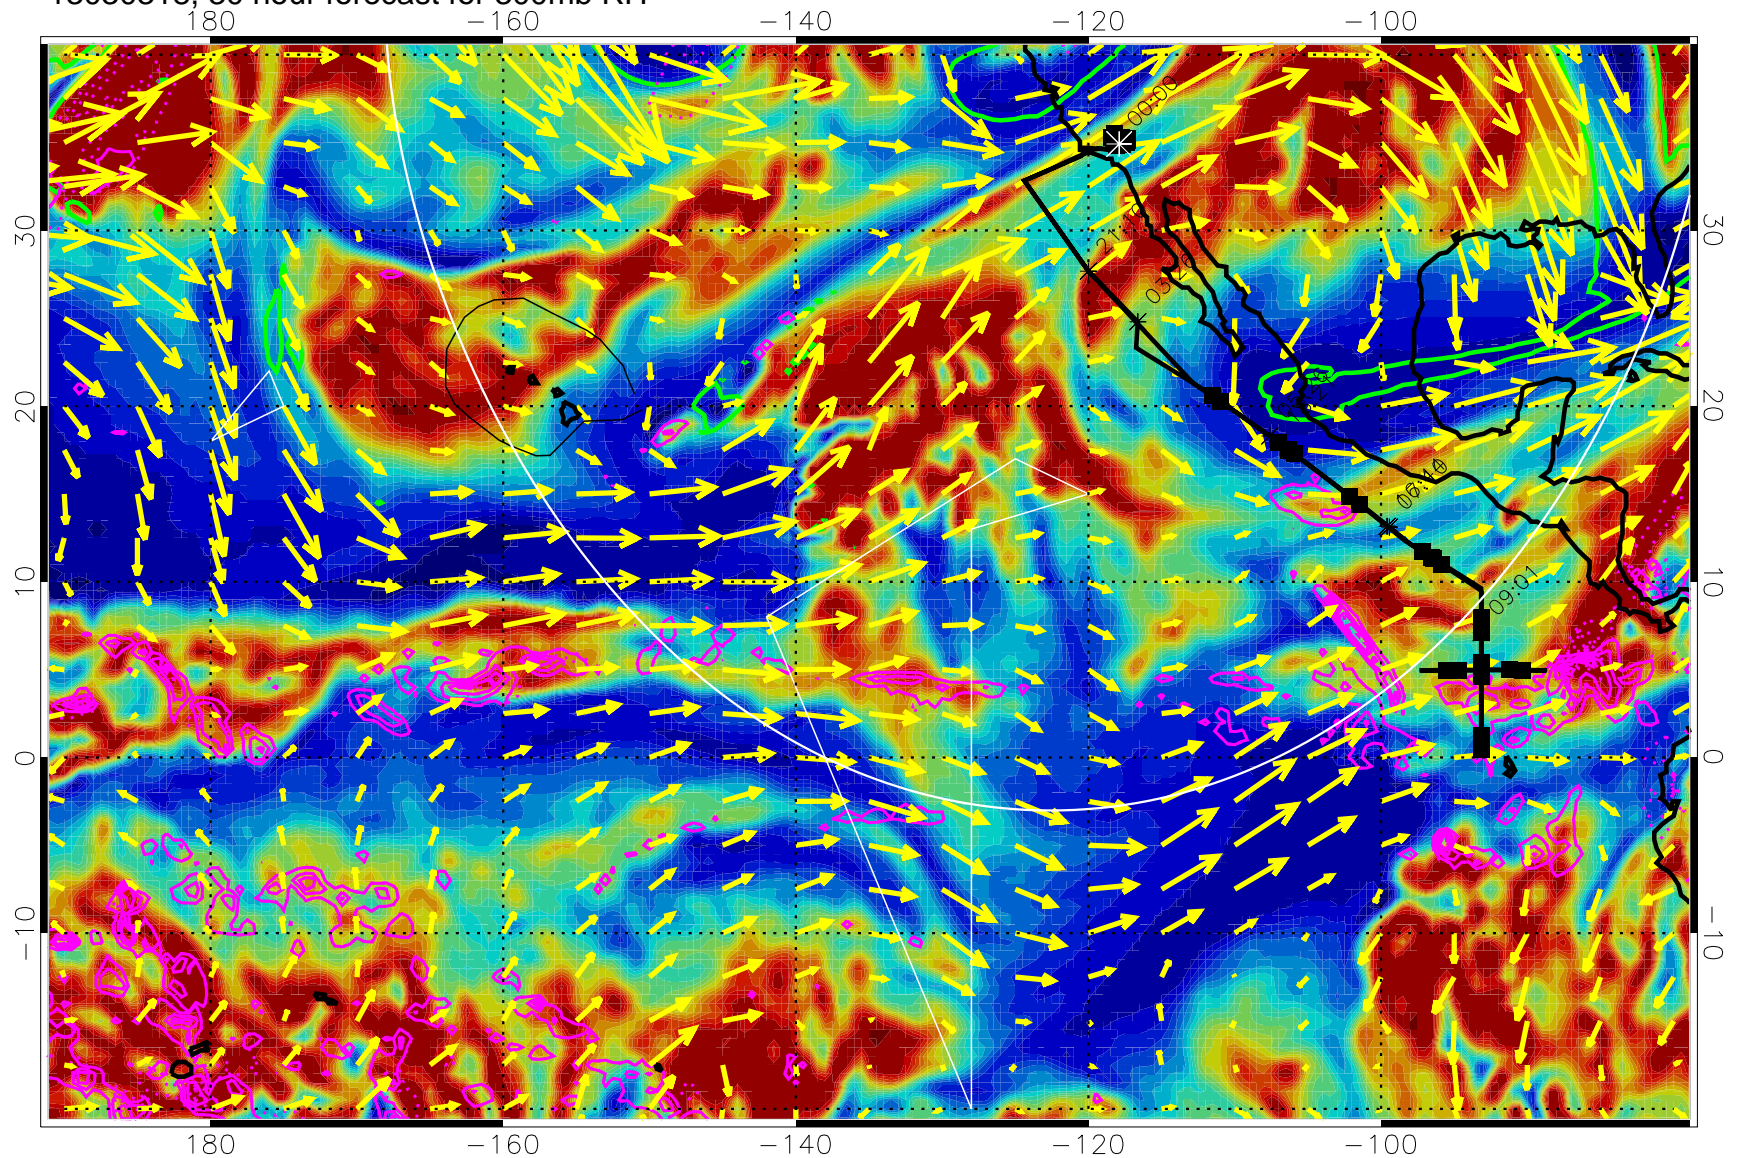

Precip (tot dot, conv sol) past 6 hrs 6 kg/m2 contours, min 4

EPV Tropopause (2 PVU) Position

→ 50 m/s

Range ring of 4055 km -- 13 hours GH round trip

13030306, 18 hour forecast for 300mb RH

Precip (tot dot, conv sol) past 6 hrs 6 kg/m2 contours, min 4

EPV Tropopause (2 PVU) Position

→ 50 m/s

Range ring of 4055 km -- 13 hours GH round trip

13030312, 24 hour forecast for 300mb RH

Precip (tot dot, conv sol) past 6 hrs 6 kg/m2 contours, min 4

EPV Tropopause (2 PVU) Position

→ 50 m/s

Range ring of 4055 km -- 13 hours GH round trip

13030318, 30 hour forecast for 300mb RH

Precip (tot dot, conv sol) past 6 hrs 6 kg/m2 contours, min 4

EPV Tropopause (2 PVU) Position

→ 50 m/s

Range ring of 4055 km -- 13 hours GH round trip

13030400, 36 hour forecast for 300mb RH

Precip (tot dot, conv sol) past 6 hrs 6 kg/m2 contours, min 4

EPV Tropopause (2 PVU) Position

→ 50 m/s

Range ring of 4055 km -- 13 hours GH round trip

13030406, 42 hour forecast for 300mb RH