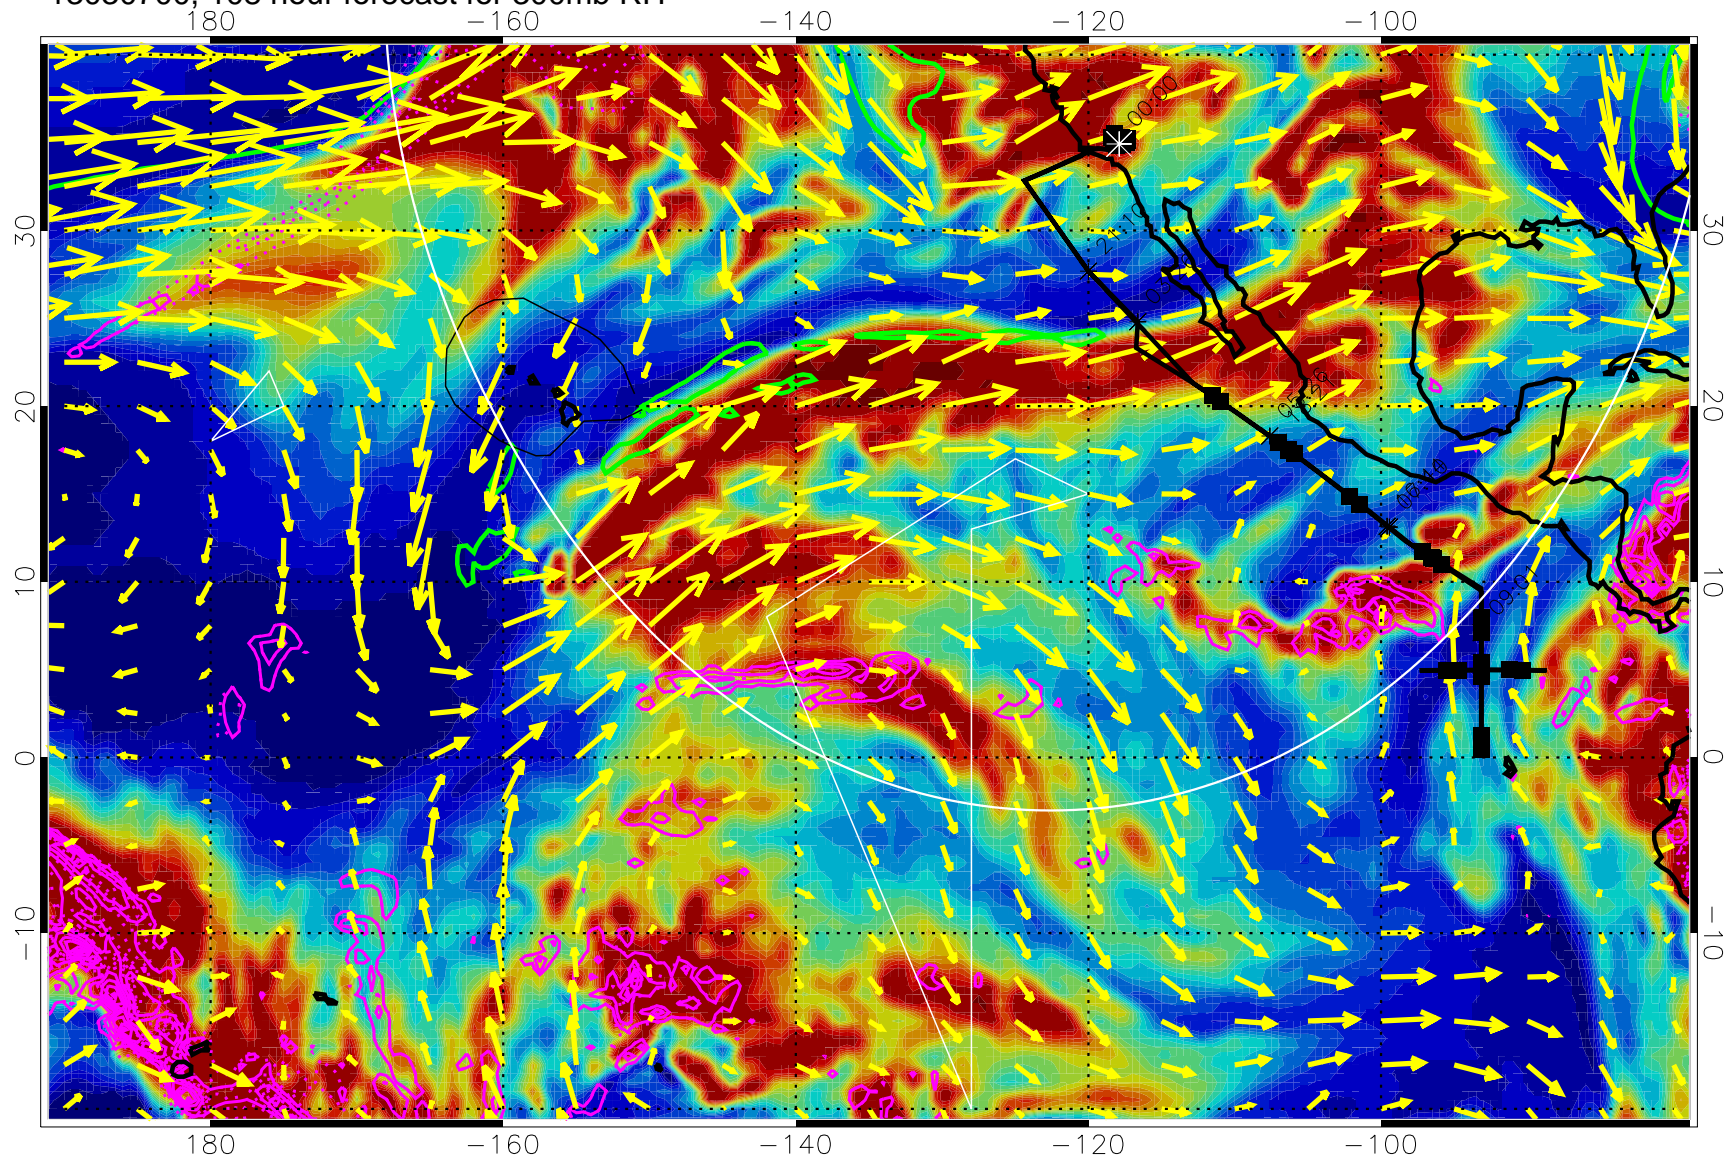

→ 50 m/s

Range ring of 4055 km -- 13 hours GH round trip

13030606, 90 hour forecast for 300mb RH

Precip (tot dot, conv sol) past 6 hrs 6 kg/m2 contours, min 4

EPV Tropopause (2 PVU) Position

→ 50 m/s

Range ring of 4055 km -- 13 hours GH round trip

13030612, 96 hour forecast for 300mb RH

Precip (tot dot, conv sol) past 6 hrs 6 kg/m2 contours, min 4

EPV Tropopause (2 PVU) Position

→ 50 m/s

Range ring of 4055 km -- 13 hours GH round trip

13030618, 102 hour forecast for 300mb RH

Precip (tot dot, conv sol) past 6 hrs 6 kg/m2 contours, min 4

EPV Tropopause (2 PVU) Position

→ 50 m/s

Range ring of 4055 km -- 13 hours GH round trip

13030700, 108 hour forecast for 300mb RH

Precip (tot dot, conv sol) past 6 hrs 6 kg/m2 contours, min 4

EPV Tropopause (2 PVU) Position

→ 50 m/s

Range ring of 4055 km -- 13 hours GH round trip

13030706, 114 hour forecast for 300mb RH

Precip (tot dot, conv sol) past 6 hrs 6 kg/m<sup>2</sup> contours, min 4

EPV Tropopause (2 PVU) Position