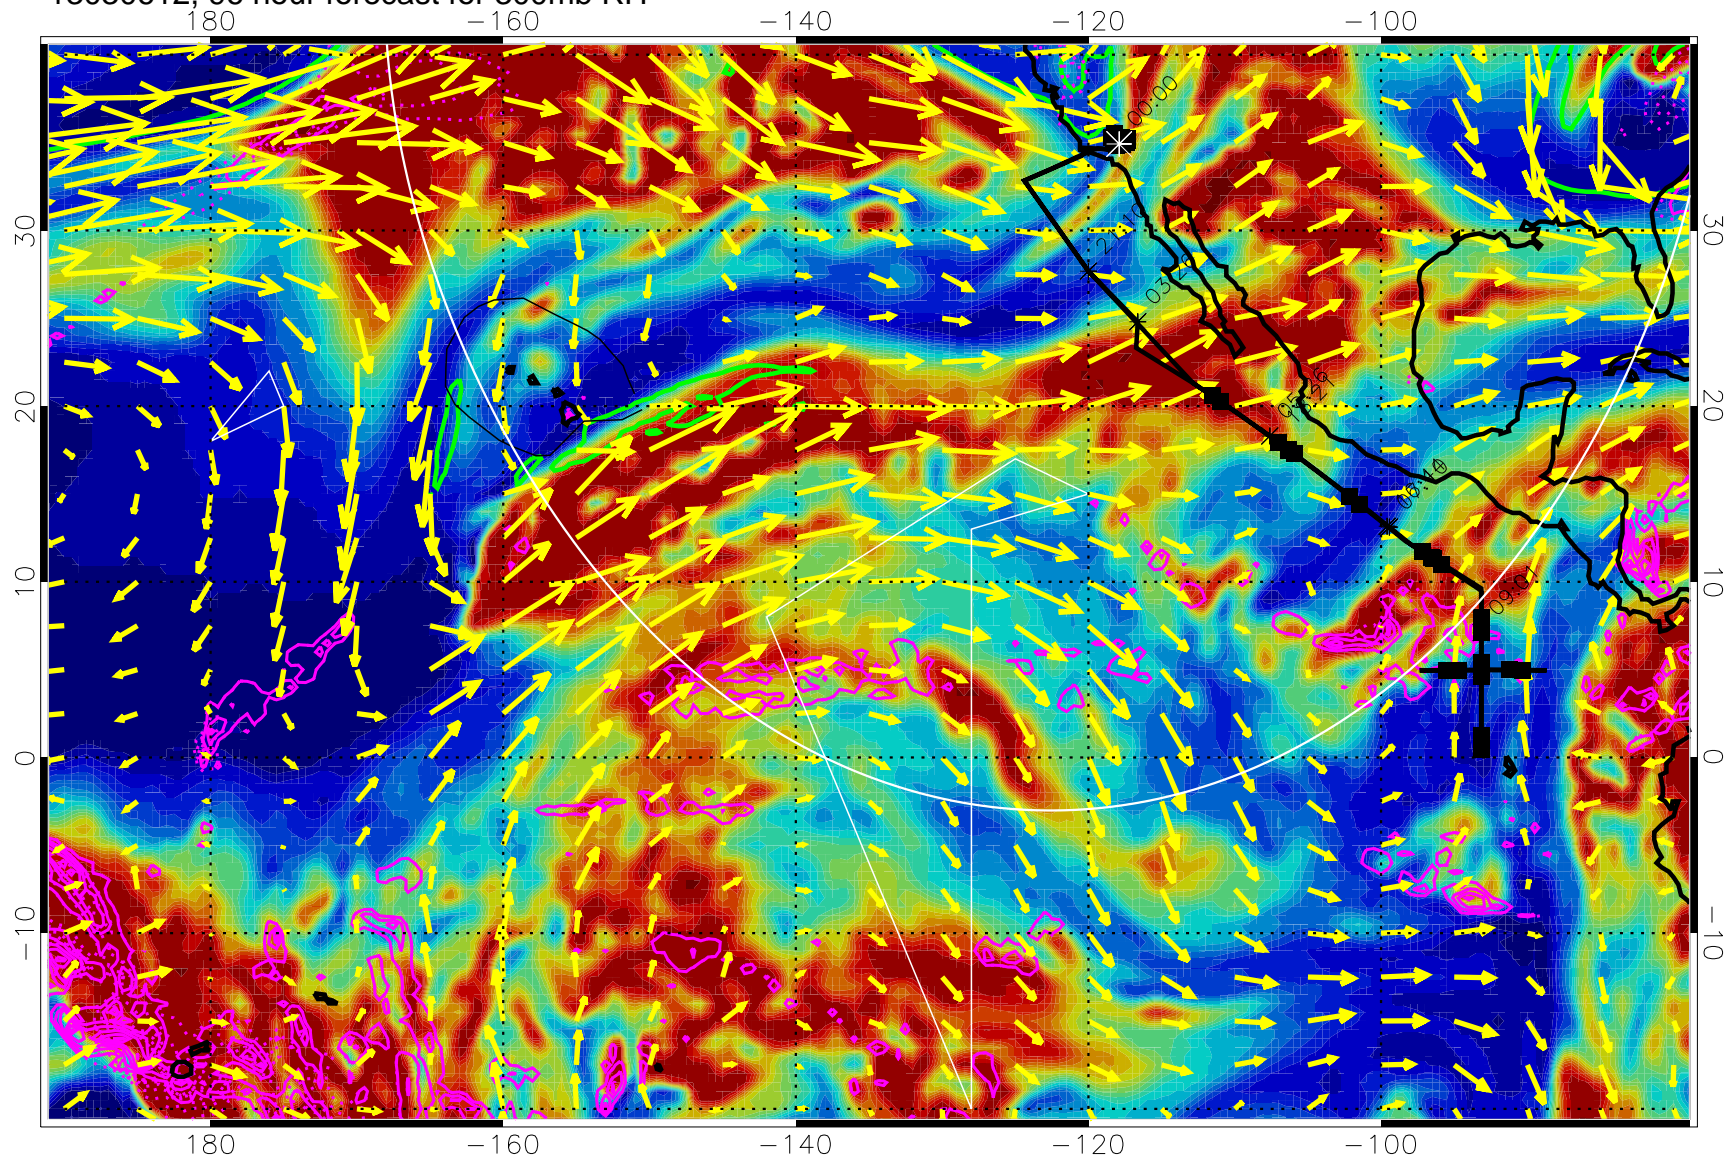

EPV Tropopause (2 PVU) Position

→ 50 m/s

Range ring of 4055 km -- 13 hours GH round trip

13030600, 84 hour forecast for 300mb RH

Precip (tot dot, conv sol) past 6 hrs 6 kg/m2 contours, min 4

EPV Tropopause (2 PVU) Position

→ 50 m/s

Range ring of 4055 km -- 13 hours GH round trip

13030606, 90 hour forecast for 300mb RH

Precip (tot dot, conv sol) past 6 hrs 6 kg/m2 contours, min 4

EPV Tropopause (2 PVU) Position

→ 50 m/s

Range ring of 4055 km -- 13 hours GH round trip

13030612, 96 hour forecast for 300mb RH

Precip (tot dot, conv sol) past 6 hrs 6 kg/m2 contours, min 4

EPV Tropopause (2 PVU) Position

→ 50 m/s

Range ring of 4055 km -- 13 hours GH round trip

13030618, 102 hour forecast for 300mb RH

Precip (tot dot, conv sol) past 6 hrs 6 kg/m2 contours, min 4

EPV Tropopause (2 PVU) Position

→ 50 m/s

Range ring of 4055 km -- 13 hours GH round trip

13030700, 108 hour forecast for 300mb RH

Precip (tot dot, conv sol) past 6 hrs 6 kg/m2 contours, min 4