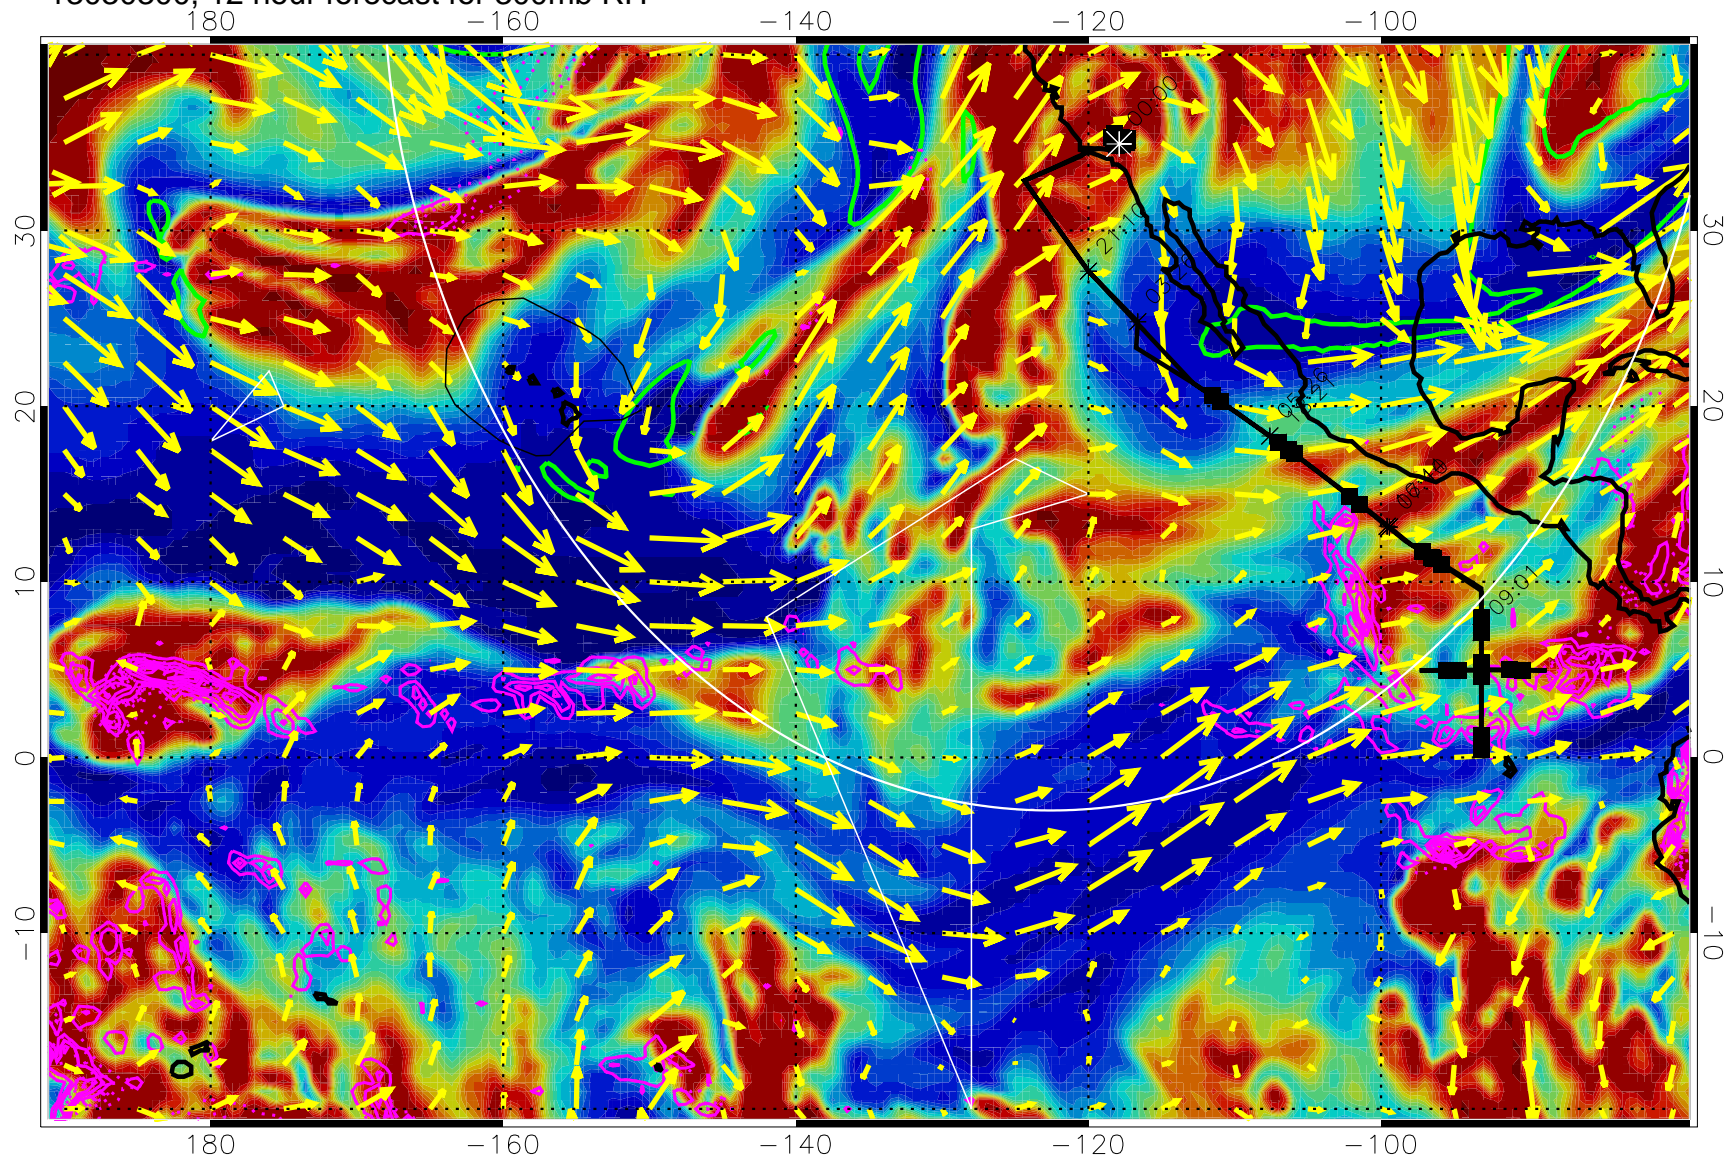

13030218, 6 hour forecast for 300mb RH

Precip (tot dot, conv sol) past 6 hrs 6 kg/m2 contours, min 4

EPV Tropopause (2 PVU) Position

→ 50 m/s

Range ring of 4055 km -- 13 hours GH round trip

13030300, 12 hour forecast for 300mb RH

Precip (tot dot, conv sol) past 6 hrs 6 kg/m2 contours, min 4

EPV Tropopause (2 PVU) Position

→ 50 m/s

Range ring of 4055 km -- 13 hours GH round trip

13030306, 18 hour forecast for 300mb RH

Precip (tot dot, conv sol) past 6 hrs 6 kg/m2 contours, min 4

EPV Tropopause (2 PVU) Position

→ 50 m/s

Range ring of 4055 km -- 13 hours GH round trip

13030312, 24 hour forecast for 300mb RH

Precip (tot dot, conv sol) past 6 hrs 6 kg/m2 contours, min 4

EPV Tropopause (2 PVU) Position

13030400, 36 hour forecast for 300mb RH

Precip (tot dot, conv sol) past 6 hrs 6 kg/m2 contours, min 4

EPV Tropopause (2 PVU) Position

→ 50 m/s

Range ring of 4055 km -- 13 hours GH round trip

13030406, 42 hour forecast for 300mb RH