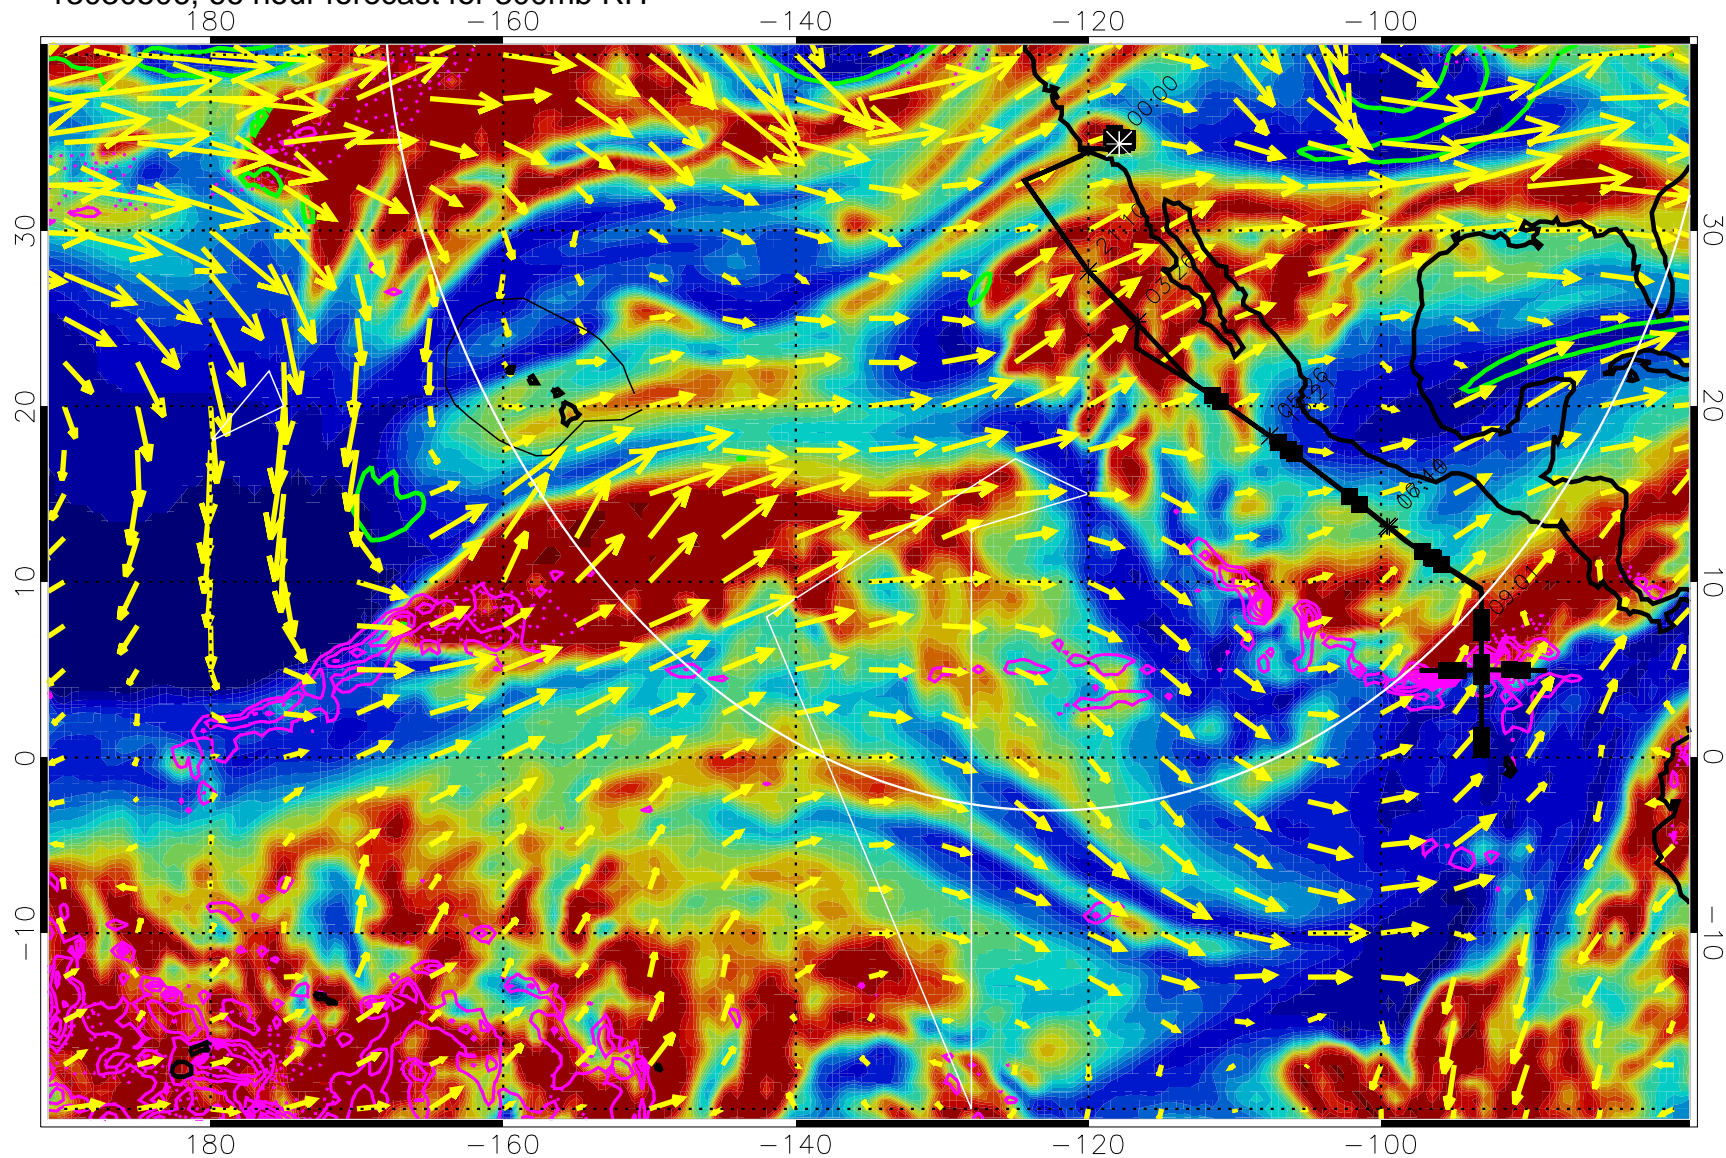

EPV Tropopause (2 PVU) Position

→ 50 m/s

Range ring of 4055 km -- 13 hours GH round trip

13030418, 54 hour forecast for 300mb RH

Precip (tot dot, conv sol) past 6 hrs 6 kg/m2 contours, min 4

EPV Tropopause (2 PVU) Position

→ 50 m/s

Range ring of 4055 km -- 13 hours GH round trip

13030500, 60 hour forecast for 300mb RH

Precip (tot dot, conv sol) past 6 hrs 6 kg/m2 contours, min 4

EPV Tropopause (2 PVU) Position

→ 50 m/s

Range ring of 4055 km -- 13 hours GH round trip

13030506, 66 hour forecast for 300mb RH

Precip (tot dot, conv sol) past 6 hrs 6 kg/m2 contours, min 4

EPV Tropopause (2 PVU) Position

→ 50 m/s

Range ring of 4055 km -- 13 hours GH round trip

13030512, 72 hour forecast for 300mb RH

Precip (tot dot, conv sol) past 6 hrs 6 kg/m2 contours, min 4

EPV Tropopause (2 PVU) Position

→ 50 m/s

Range ring of 4055 km -- 13 hours GH round trip

13030518, 78 hour forecast for 300mb RH

Precip (tot dot, conv sol) past 6 hrs 6 kg/m2 contours, min 4