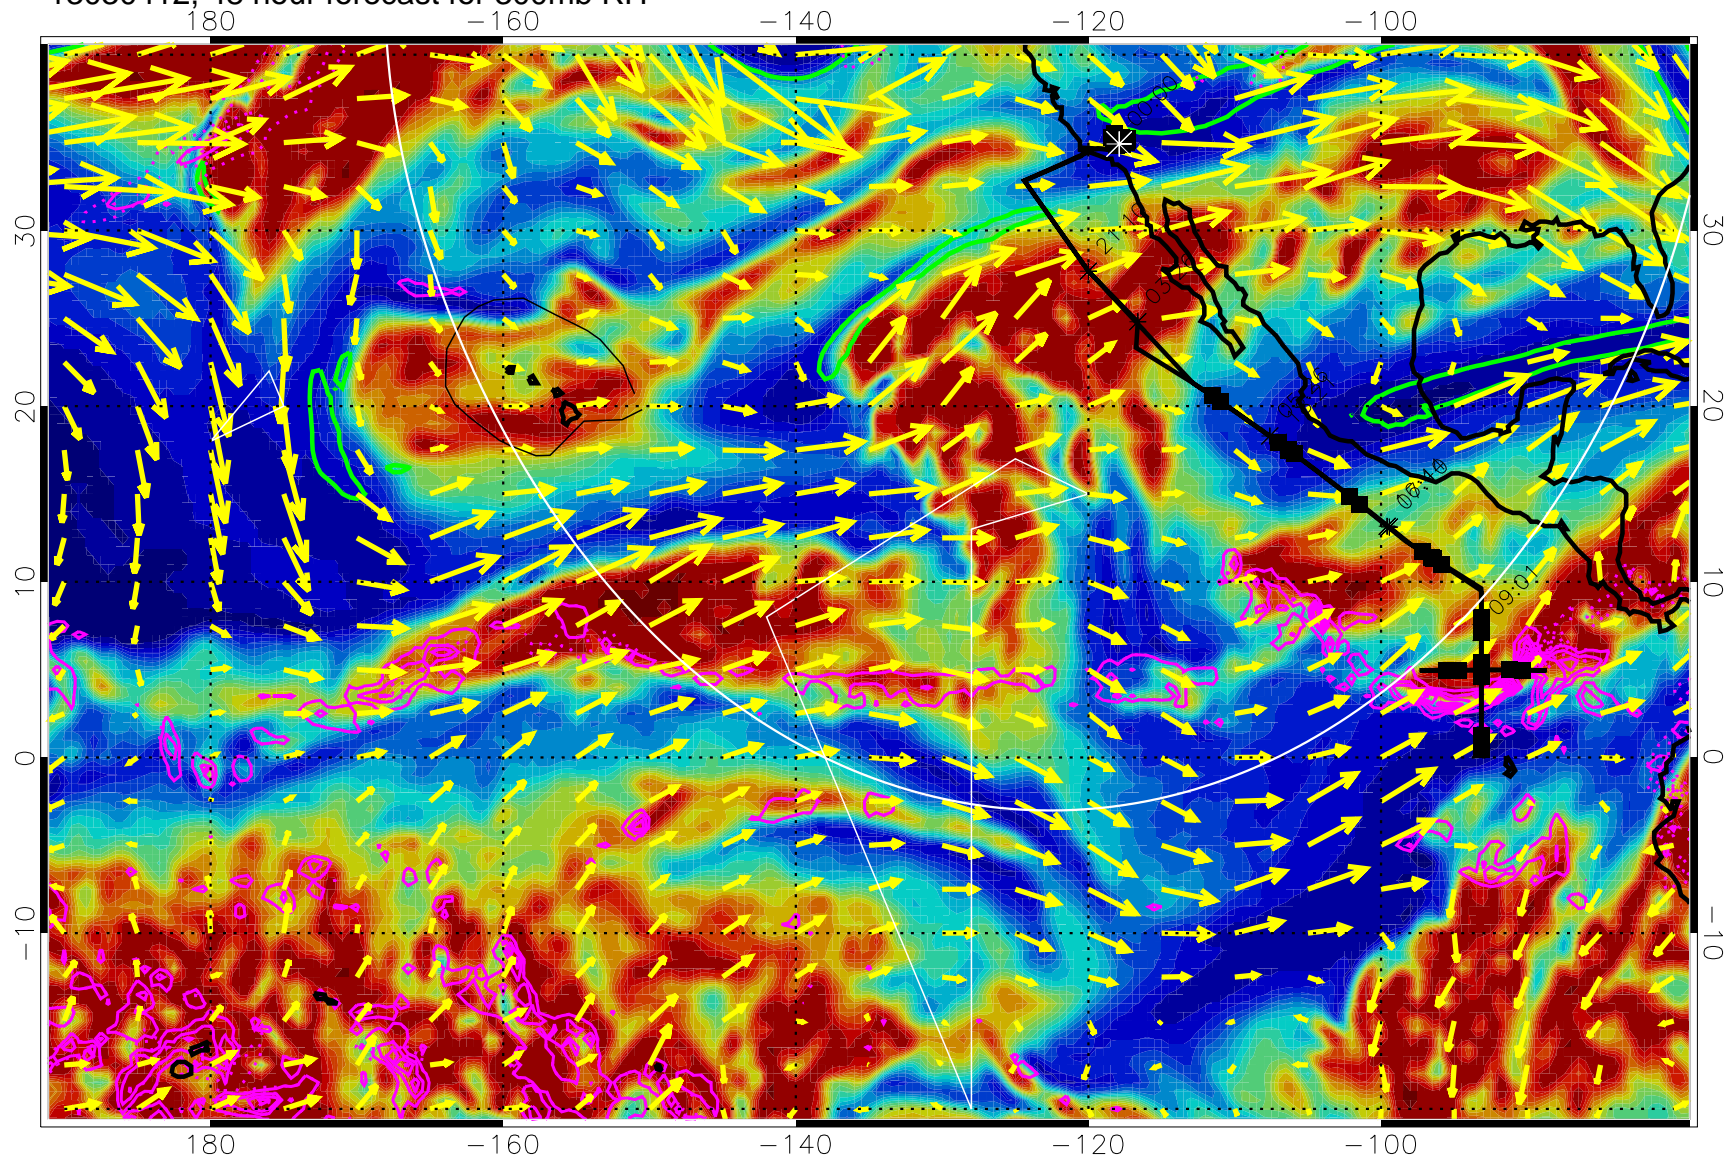

EPV Tropopause (2 PVU) Position

→ 50 m/s

Range ring of 4055 km -- 13 hours GH round trip

13030312, 24 hour forecast for 300mb RH

Precip (tot dot, conv sol) past 6 hrs 6 kg/m2 contours, min 4

EPV Tropopause (2 PVU) Position

13030400, 36 hour forecast for 300mb RH

Precip (tot dot, conv sol) past 6 hrs 6 kg/m2 contours, min 4

EPV Tropopause (2 PVU) Position

→ 50 m/s

Range ring of 4055 km -- 13 hours GH round trip

13030406, 42 hour forecast for 300mb RH

Precip (tot dot, conv sol) past 6 hrs 6 kg/m2 contours, min 4

EPV Tropopause (2 PVU) Position

→ 50 m/s

Range ring of 4055 km -- 13 hours GH round trip

13030412, 48 hour forecast for 300mb RH

Precip (tot dot, conv sol) past 6 hrs 6 kg/m2 contours, min 4

EPV Tropopause (2 PVU) Position

→ 50 m/s

Range ring of 4055 km -- 13 hours GH round trip

13030418, 54 hour forecast for 300mb RH

Precip (tot dot, conv sol) past 6 hrs 6 kg/m2 contours, min 4

EPV Tropopause (2 PVU) Position