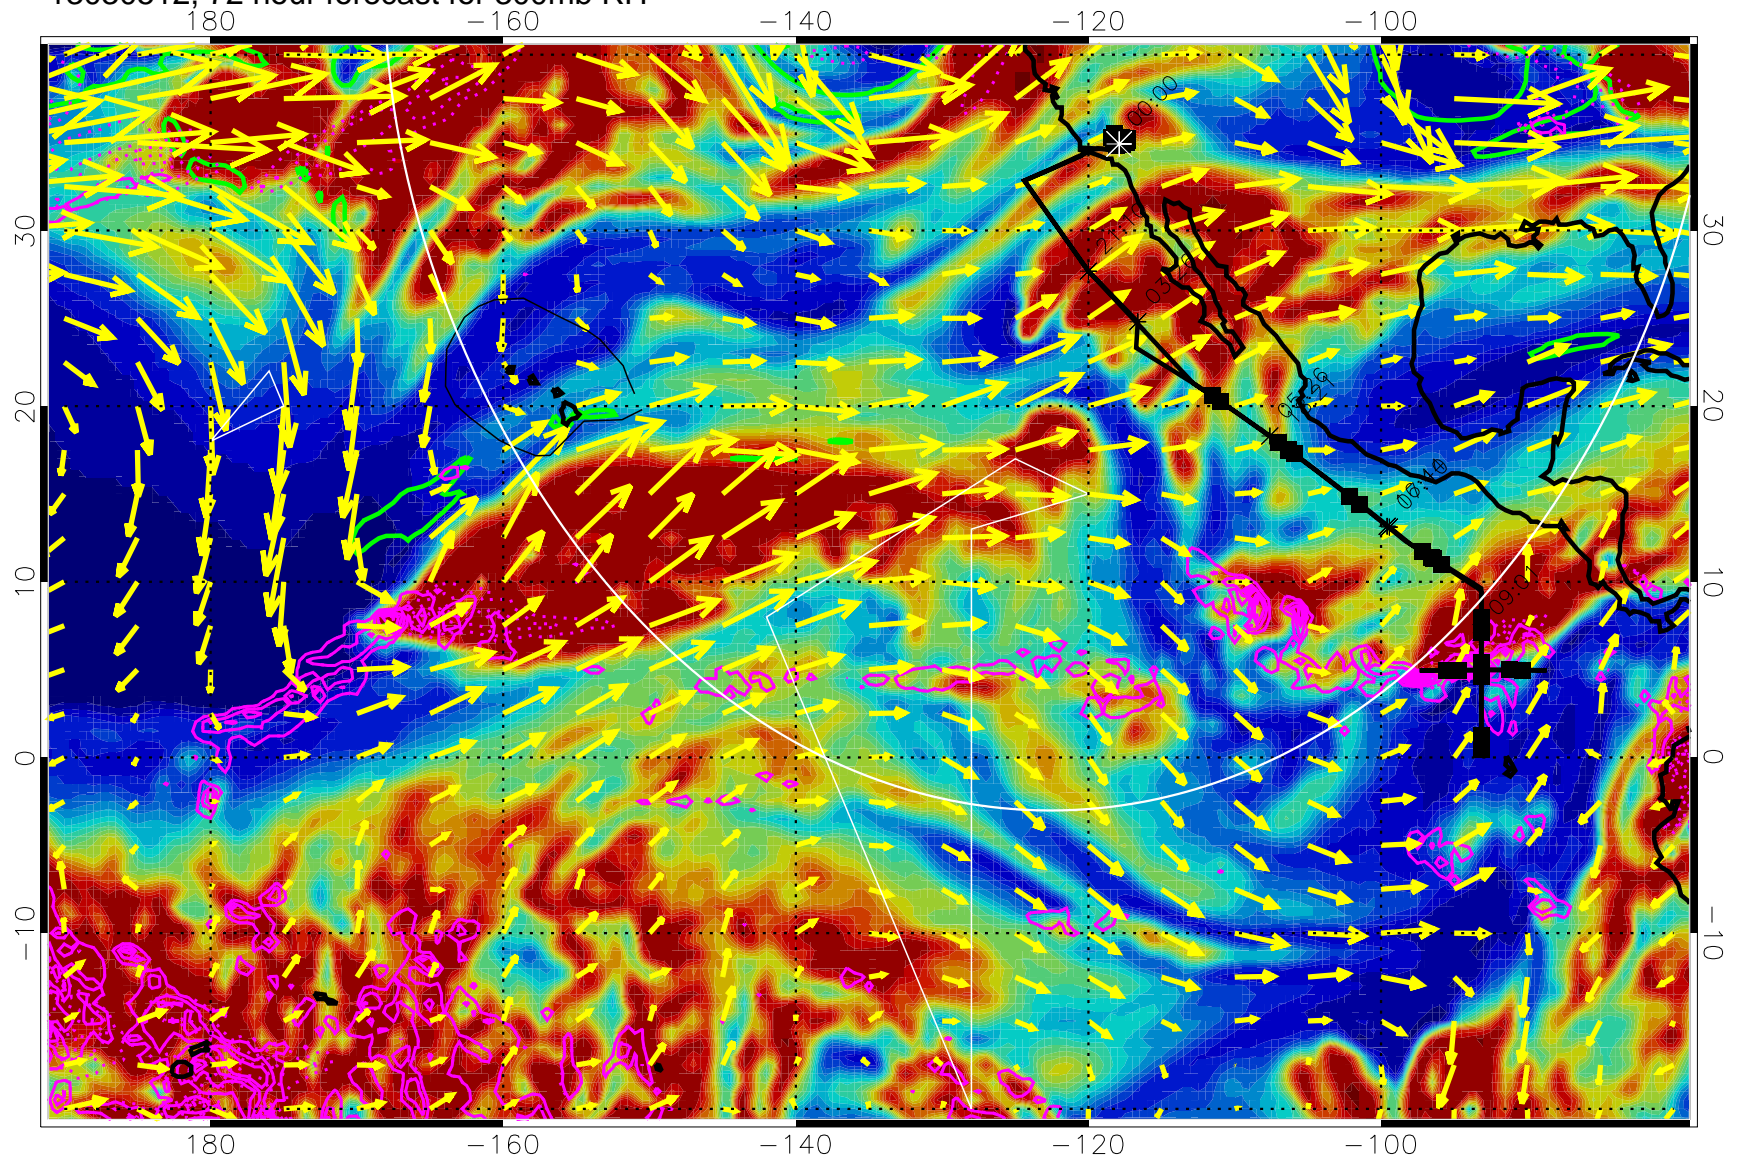

13030506, 66 hour forecast for 300mb RH

Precip (tot dot, conv sol) past 6 hrs 6 kg/m2 contours, min 4

EPV Tropopause (2 PVU) Position

→ 50 m/s

Range ring of 4055 km -- 13 hours GH round trip

13030512, 72 hour forecast for 300mb RH

Precip (tot dot, conv sol) past 6 hrs 6 kg/m2 contours, min 4

EPV Tropopause (2 PVU) Position

→ 50 m/s

Range ring of 4055 km -- 13 hours GH round trip

13030518, 78 hour forecast for 300mb RH

Precip (tot dot, conv sol) past 6 hrs 6 kg/m2 contours, min 4

EPV Tropopause (2 PVU) Position

→ 50 m/s

Range ring of 4055 km -- 13 hours GH round trip

13030600, 84 hour forecast for 300mb RH

Precip (tot dot, conv sol) past 6 hrs 6 kg/m2 contours, min 4

EPV Tropopause (2 PVU) Position

13030612, 96 hour forecast for 300mb RH

Precip (tot dot, conv sol) past 6 hrs 6 kg/m2 contours, min 4

EPV Tropopause (2 PVU) Position

→ 50 m/s

Range ring of 4055 km -- 13 hours GH round trip

13030618, 102 hour forecast for 300mb RH