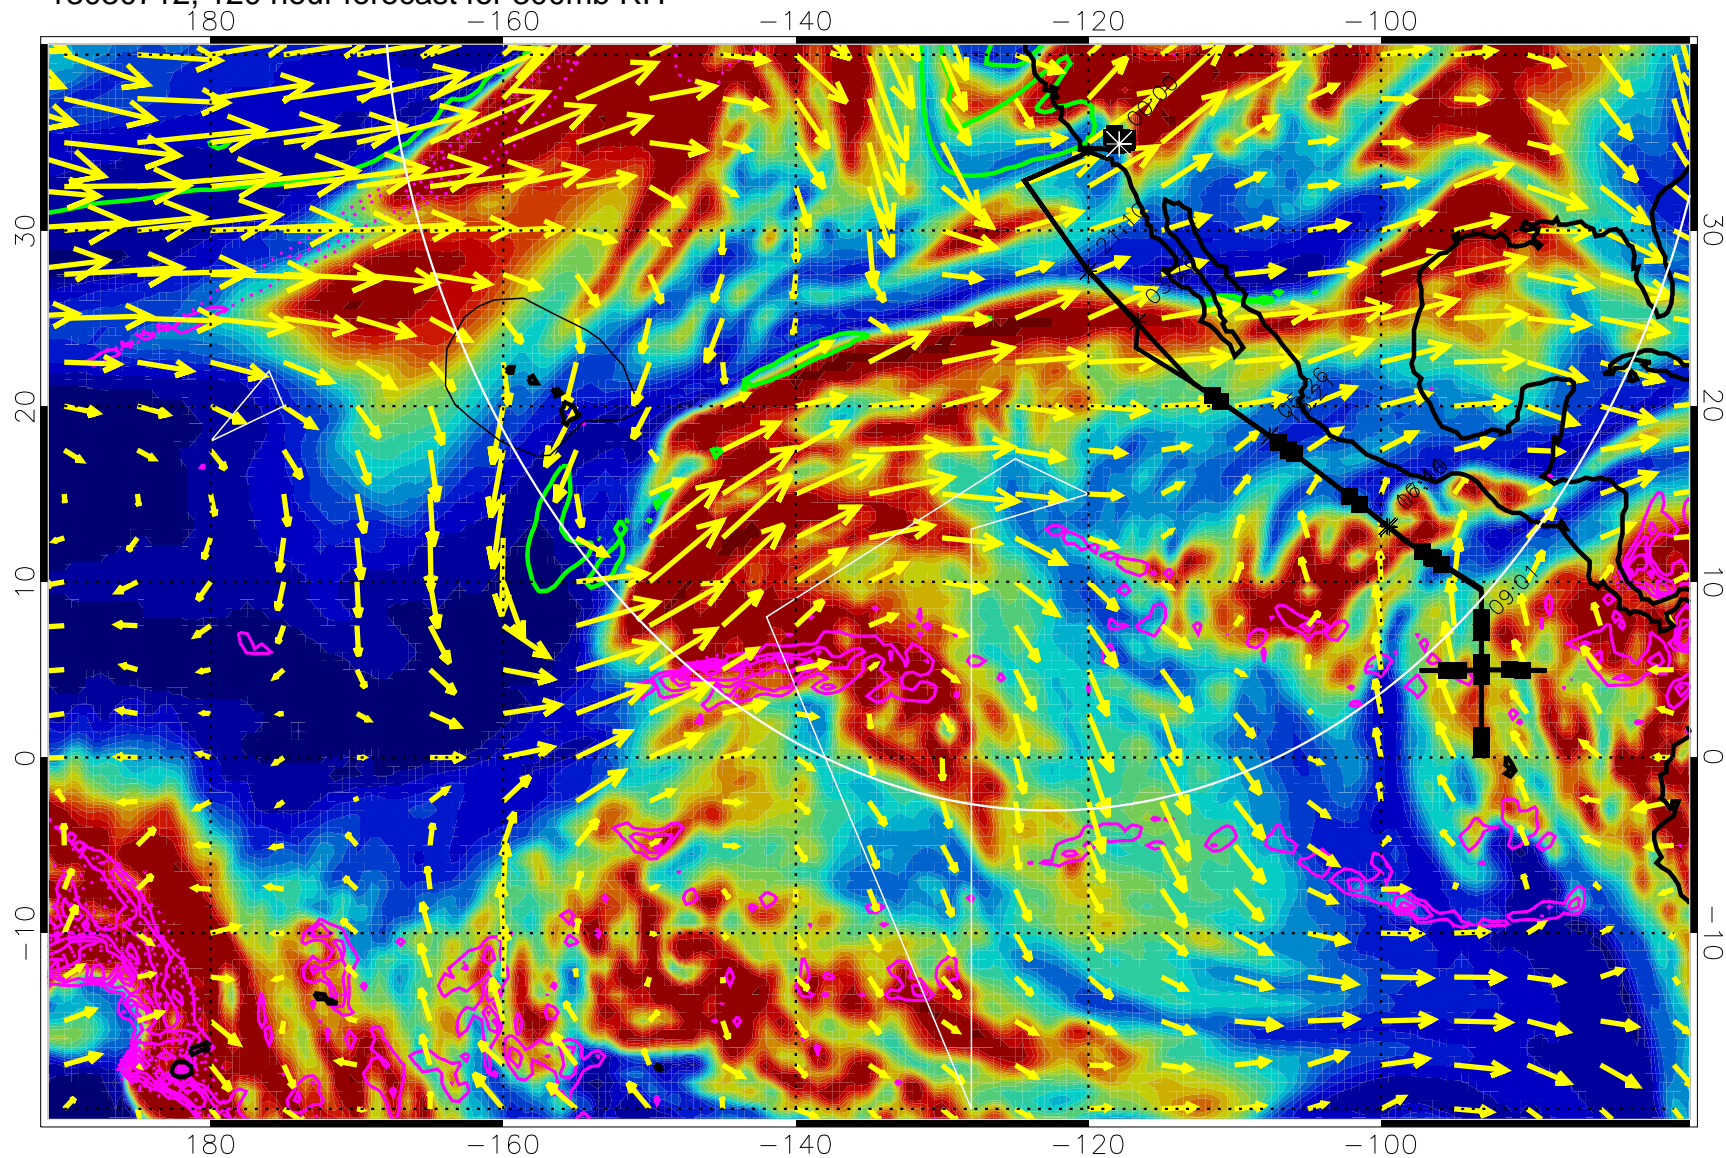

13030612, 96 hour forecast for 300mb RH

Precip (tot dot, conv sol) past 6 hrs 6 kg/m2 contours, min 4

EPV Tropopause (2 PVU) Position

→ 50 m/s

Range ring of 4055 km -- 13 hours GH round trip

13030618, 102 hour forecast for 300mb RH

Precip (tot dot, conv sol) past 6 hrs 6 kg/m2 contours, min 4

EPV Tropopause (2 PVU) Position

→ 50 m/s

Range ring of 4055 km -- 13 hours GH round trip

13030700, 108 hour forecast for 300mb RH

Precip (tot dot, conv sol) past 6 hrs 6 kg/m2 contours, min 4

EPV Tropopause (2 PVU) Position

→ 50 m/s

Range ring of 4055 km -- 13 hours GH round trip

13030706, 114 hour forecast for 300mb RH

Precip (tot dot, conv sol) past 6 hrs 6 kg/m<sup>2</sup> contours, min 4

EPV Tropopause (2 PVU) Position

→ 50 m/s

Range ring of 4055 km -- 13 hours GH round trip

13030712, 120 hour forecast for 300mb RH

Precip (tot dot, conv sol) past 6 hrs 6 kg/m2 contours, min 4

EPV Tropopause (2 PVU) Position

→ 50 m/s

Range ring of 4055 km -- 13 hours GH round trip