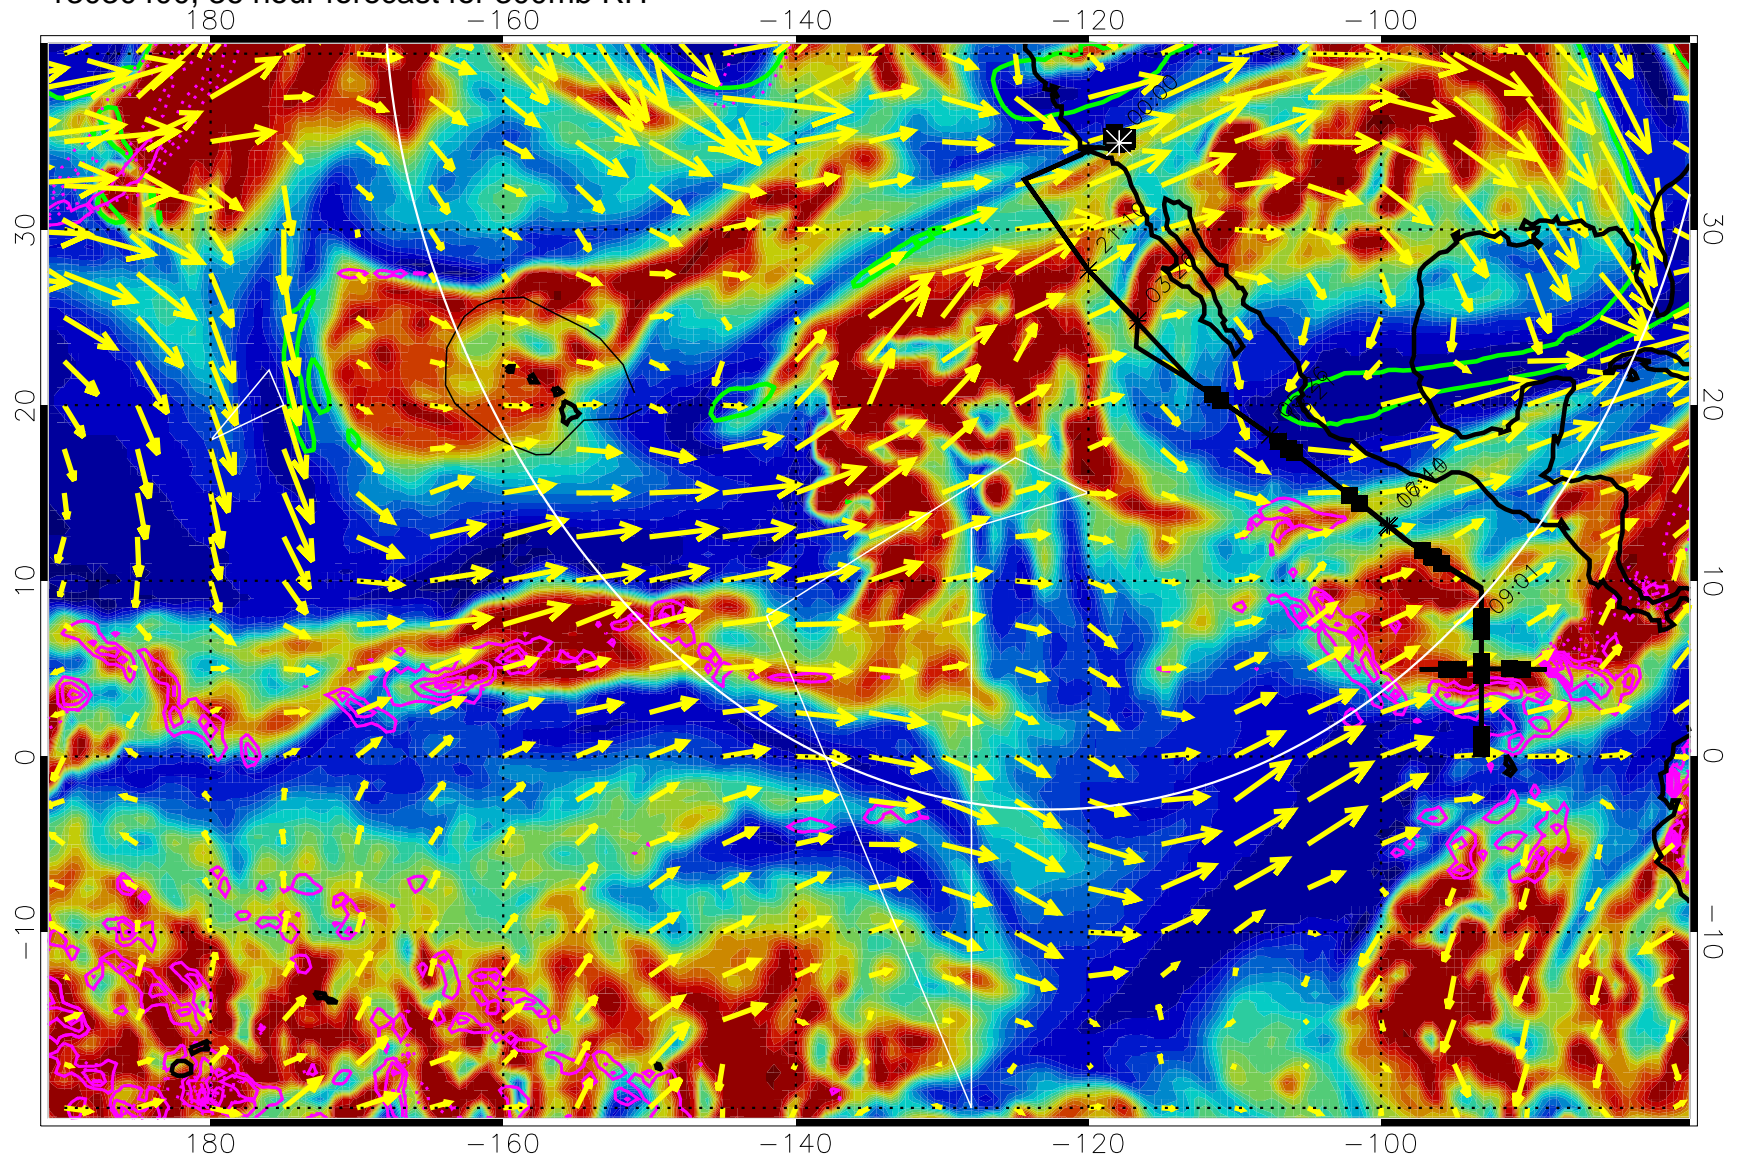

EPV Tropopause (2 PVU) Position

→ 50 m/s

Range ring of 4055 km -- 13 hours GH round trip

13030312, 24 hour forecast for 300mb RH

Precip (tot dot, conv sol) past 6 hrs 6 kg/m2 contours, min 4

EPV Tropopause (2 PVU) Position

→ 50 m/s

Range ring of 4055 km -- 13 hours GH round trip

13030318, 30 hour forecast for 300mb RH

Precip (tot dot, conv sol) past 6 hrs 6 kg/m2 contours, min 4

EPV Tropopause (2 PVU) Position

→ 50 m/s

Range ring of 4055 km -- 13 hours GH round trip

13030400, 36 hour forecast for 300mb RH

Precip (tot dot, conv sol) past 6 hrs 6 kg/m2 contours, min 4

EPV Tropopause (2 PVU) Position

→ 50 m/s

Range ring of 4055 km -- 13 hours GH round trip

13030406, 42 hour forecast for 300mb RH

Precip (tot dot, conv sol) past 6 hrs 6 kg/m2 contours, min 4

EPV Tropopause (2 PVU) Position

→ 50 m/s

Range ring of 4055 km -- 13 hours GH round trip

13030412, 48 hour forecast for 300mb RH

Precip (tot dot, conv sol) past 6 hrs 6 kg/m2 contours, min 4