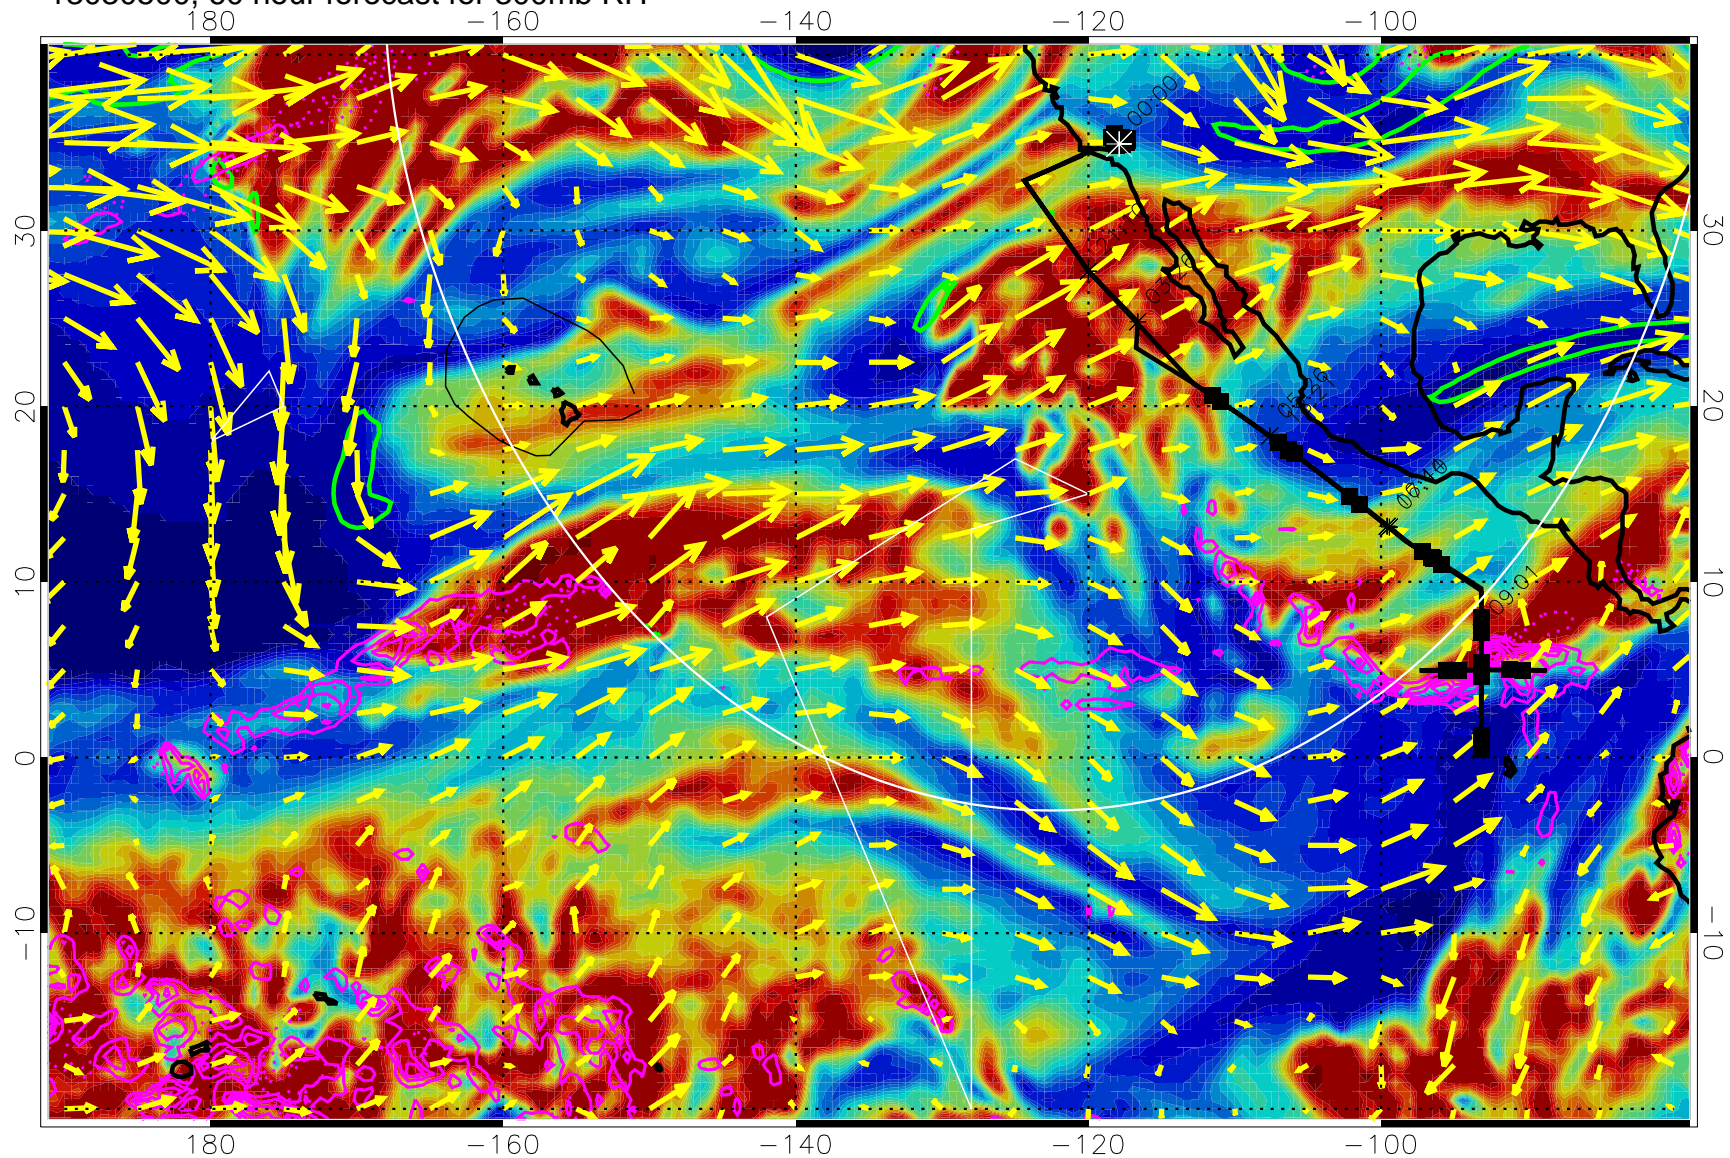

Precip (tot dot, conv sol) past 6 hrs 6 kg/m2 contours, min 4

EPV Tropopause (2 PVU) Position

→ 50 m/s

Range ring of 4055 km -- 13 hours GH round trip

13030412, 48 hour forecast for 300mb RH

Precip (tot dot, conv sol) past 6 hrs 6 kg/m2 contours, min 4

EPV Tropopause (2 PVU) Position

→ 50 m/s

Range ring of 4055 km -- 13 hours GH round trip

13030418, 54 hour forecast for 300mb RH

Precip (tot dot, conv sol) past 6 hrs 6 kg/m2 contours, min 4

EPV Tropopause (2 PVU) Position

→ 50 m/s

Range ring of 4055 km -- 13 hours GH round trip

13030500, 60 hour forecast for 300mb RH

Precip (tot dot, conv sol) past 6 hrs 6 kg/m2 contours, min 4

EPV Tropopause (2 PVU) Position

→ 50 m/s

Range ring of 4055 km -- 13 hours GH round trip

13030506, 66 hour forecast for 300mb RH

Precip (tot dot, conv sol) past 6 hrs 6 kg/m2 contours, min 4

EPV Tropopause (2 PVU) Position

→ 50 m/s

Range ring of 4055 km -- 13 hours GH round trip

13030512, 72 hour forecast for 300mb RH