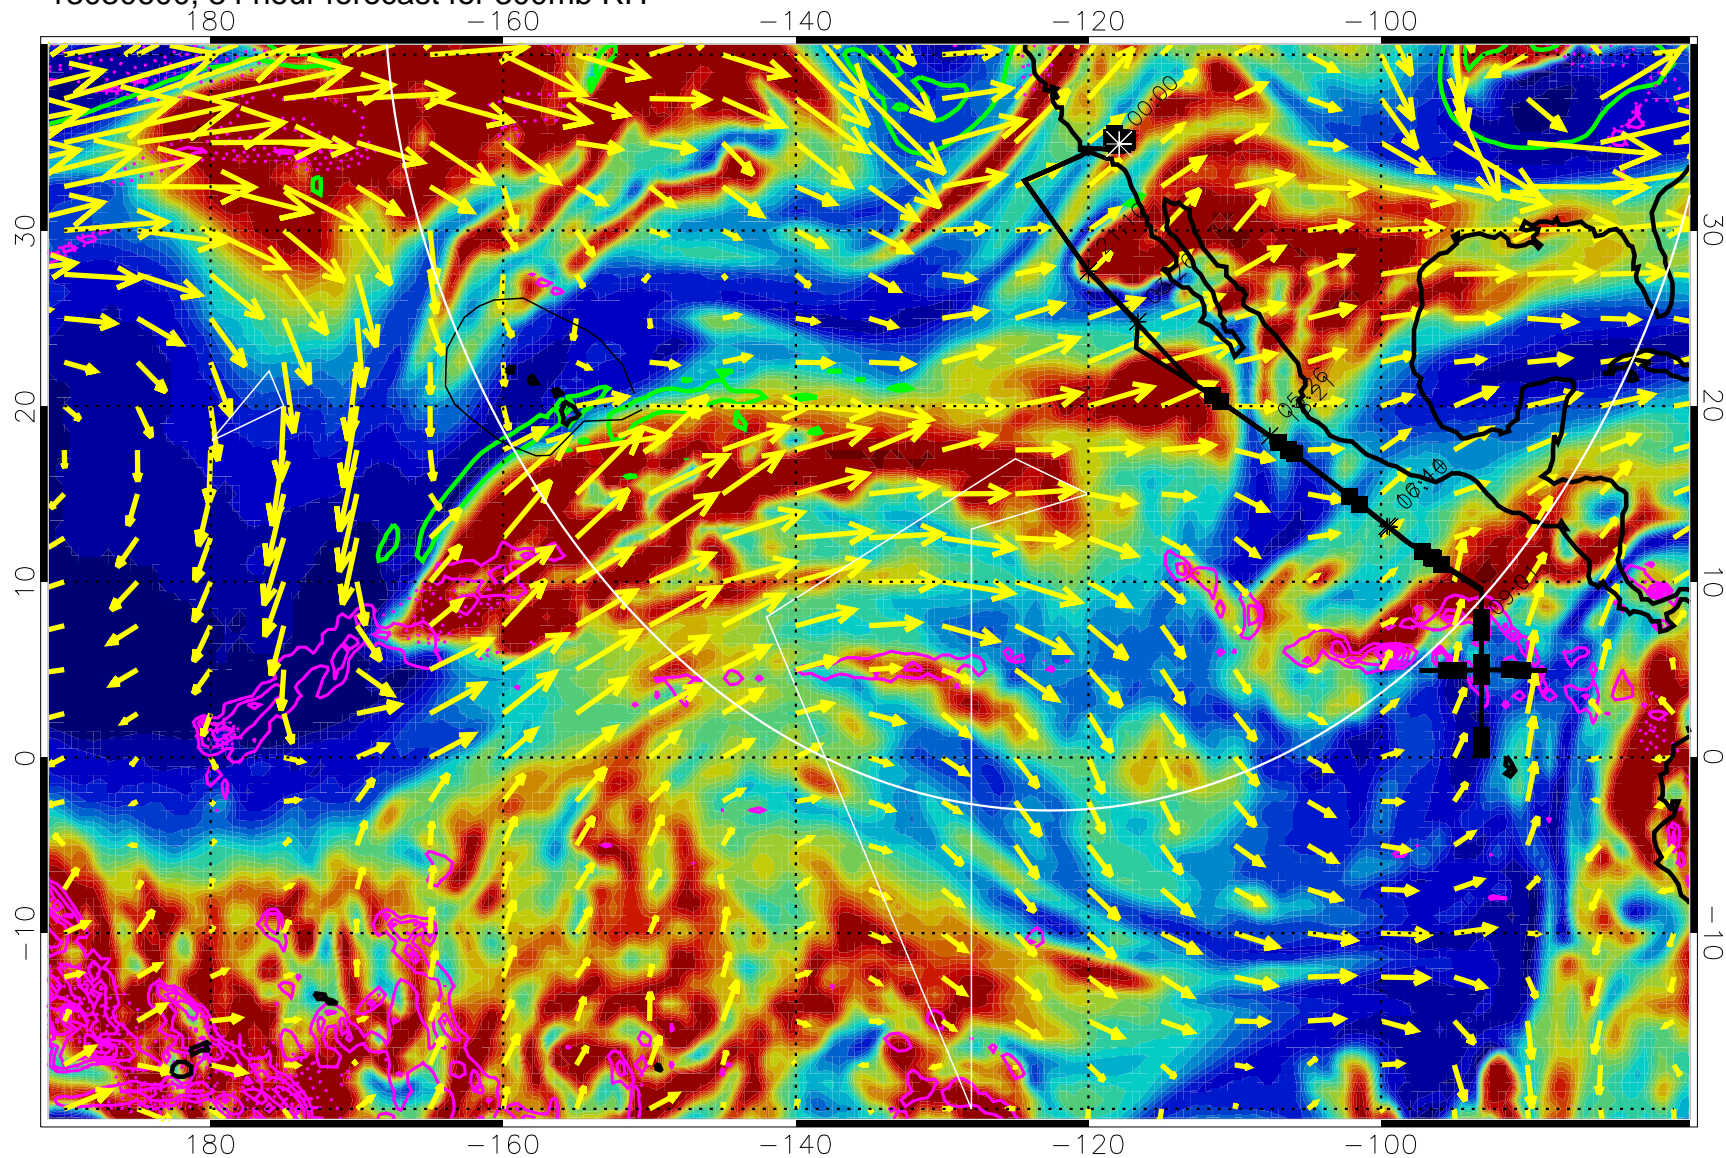

13030506, 66 hour forecast for 300mb RH

Precip (tot dot, conv sol) past 6 hrs 6 kg/m2 contours, min 4

EPV Tropopause (2 PVU) Position

→ 50 m/s

Range ring of 4055 km -- 13 hours GH round trip

13030512, 72 hour forecast for 300mb RH

Precip (tot dot, conv sol) past 6 hrs 6 kg/m2 contours, min 4

EPV Tropopause (2 PVU) Position

→ 50 m/s

Range ring of 4055 km -- 13 hours GH round trip

13030518, 78 hour forecast for 300mb RH

Precip (tot dot, conv sol) past 6 hrs 6 kg/m2 contours, min 4

EPV Tropopause (2 PVU) Position

→ 50 m/s

Range ring of 4055 km -- 13 hours GH round trip

13030600, 84 hour forecast for 300mb RH

Precip (tot dot, conv sol) past 6 hrs 6 kg/m2 contours, min 4

EPV Tropopause (2 PVU) Position

13030612, 96 hour forecast for 300mb RH

Precip (tot dot, conv sol) past 6 hrs 6 kg/m2 contours, min 4

EPV Tropopause (2 PVU) Position

→ 50 m/s

Range ring of 4055 km -- 13 hours GH round trip

13030618, 102 hour forecast for 300mb RH