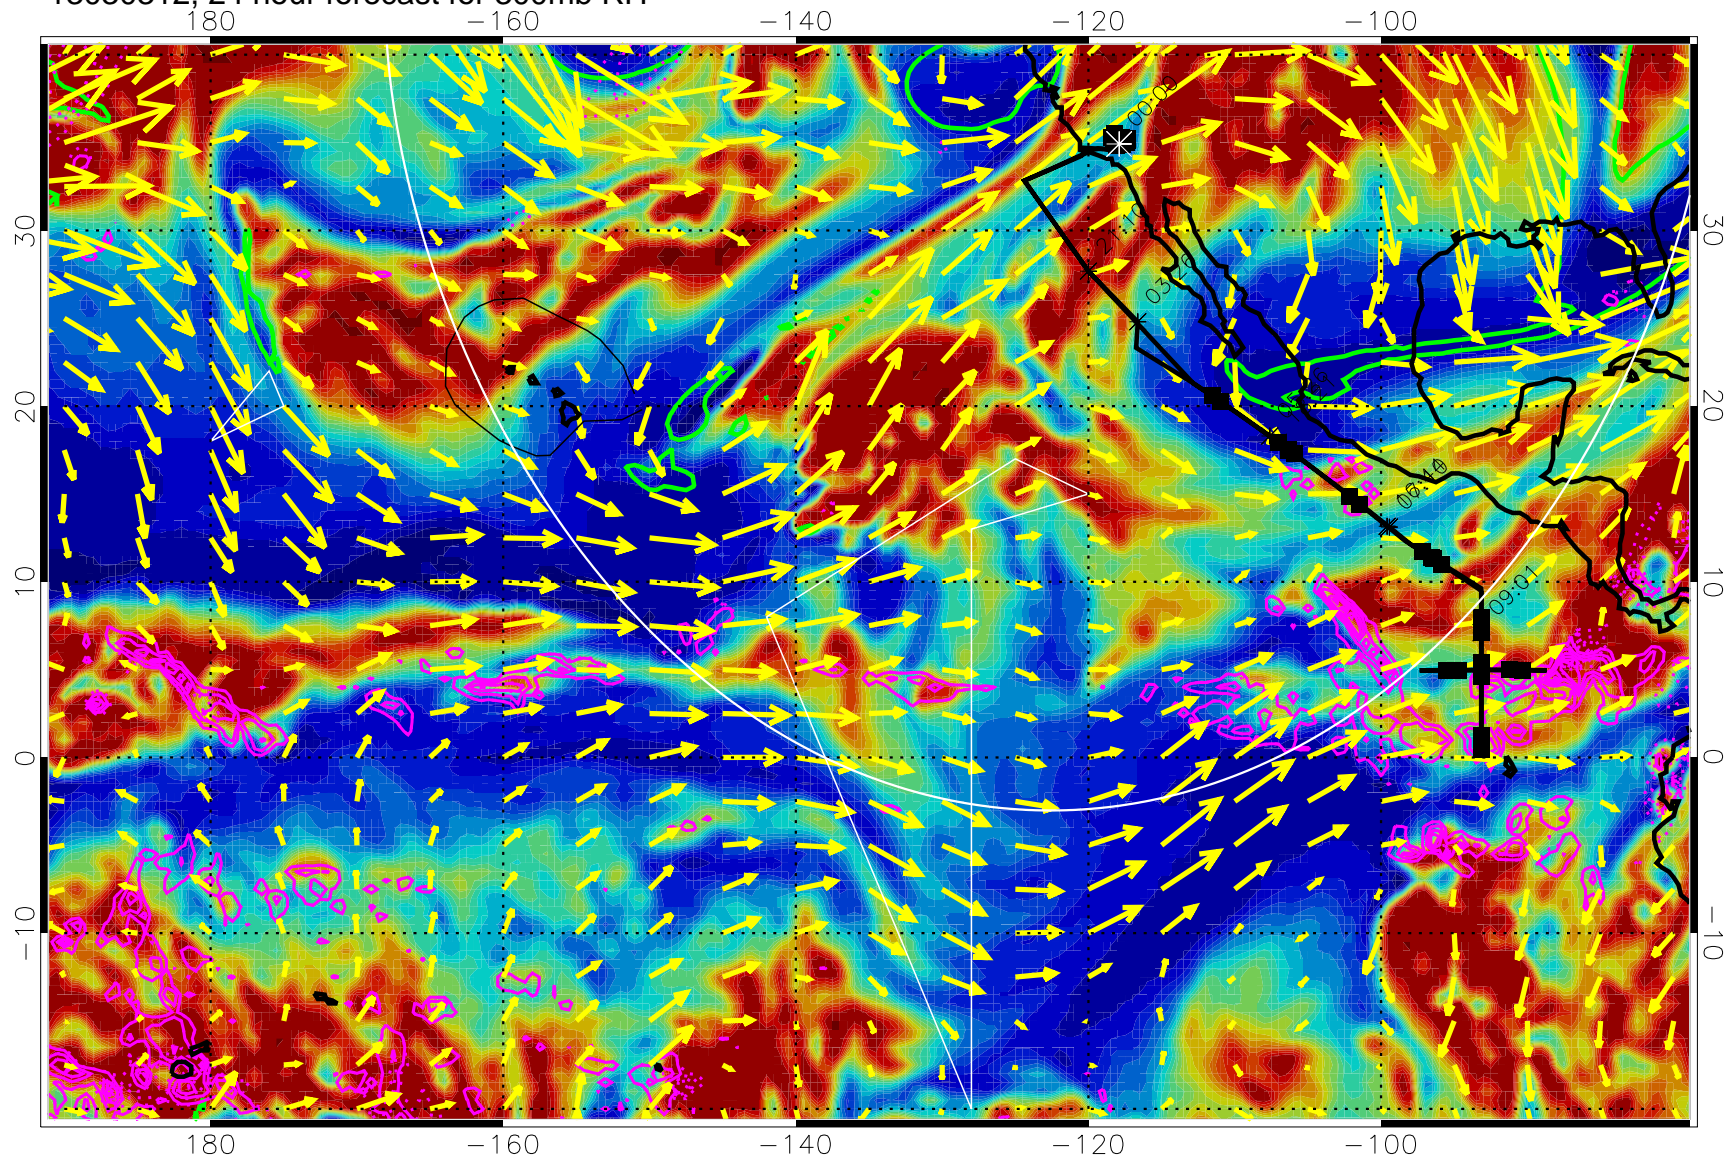

13030218, 6 hour forecast for 300mb RH

Precip (tot dot, conv sol) past 6 hrs 6 kg/m2 contours, min 4

EPV Tropopause (2 PVU) Position

→ 50 m/s

Range ring of 4055 km -- 13 hours GH round trip

13030300, 12 hour forecast for 300mb RH

Precip (tot dot, conv sol) past 6 hrs 6 kg/m2 contours, min 4

EPV Tropopause (2 PVU) Position

→ 50 m/s

Range ring of 4055 km -- 13 hours GH round trip

13030306, 18 hour forecast for 300mb RH

Precip (tot dot, conv sol) past 6 hrs 6 kg/m2 contours, min 4

EPV Tropopause (2 PVU) Position

→ 50 m/s

Range ring of 4055 km -- 13 hours GH round trip

13030312, 24 hour forecast for 300mb RH

Precip (tot dot, conv sol) past 6 hrs 6 kg/m2 contours, min 4

EPV Tropopause (2 PVU) Position

13030400, 36 hour forecast for 300mb RH

Precip (tot dot, conv sol) past 6 hrs 6 kg/m2 contours, min 4

EPV Tropopause (2 PVU) Position

→ 50 m/s

Range ring of 4055 km -- 13 hours GH round trip

13030406, 42 hour forecast for 300mb RH