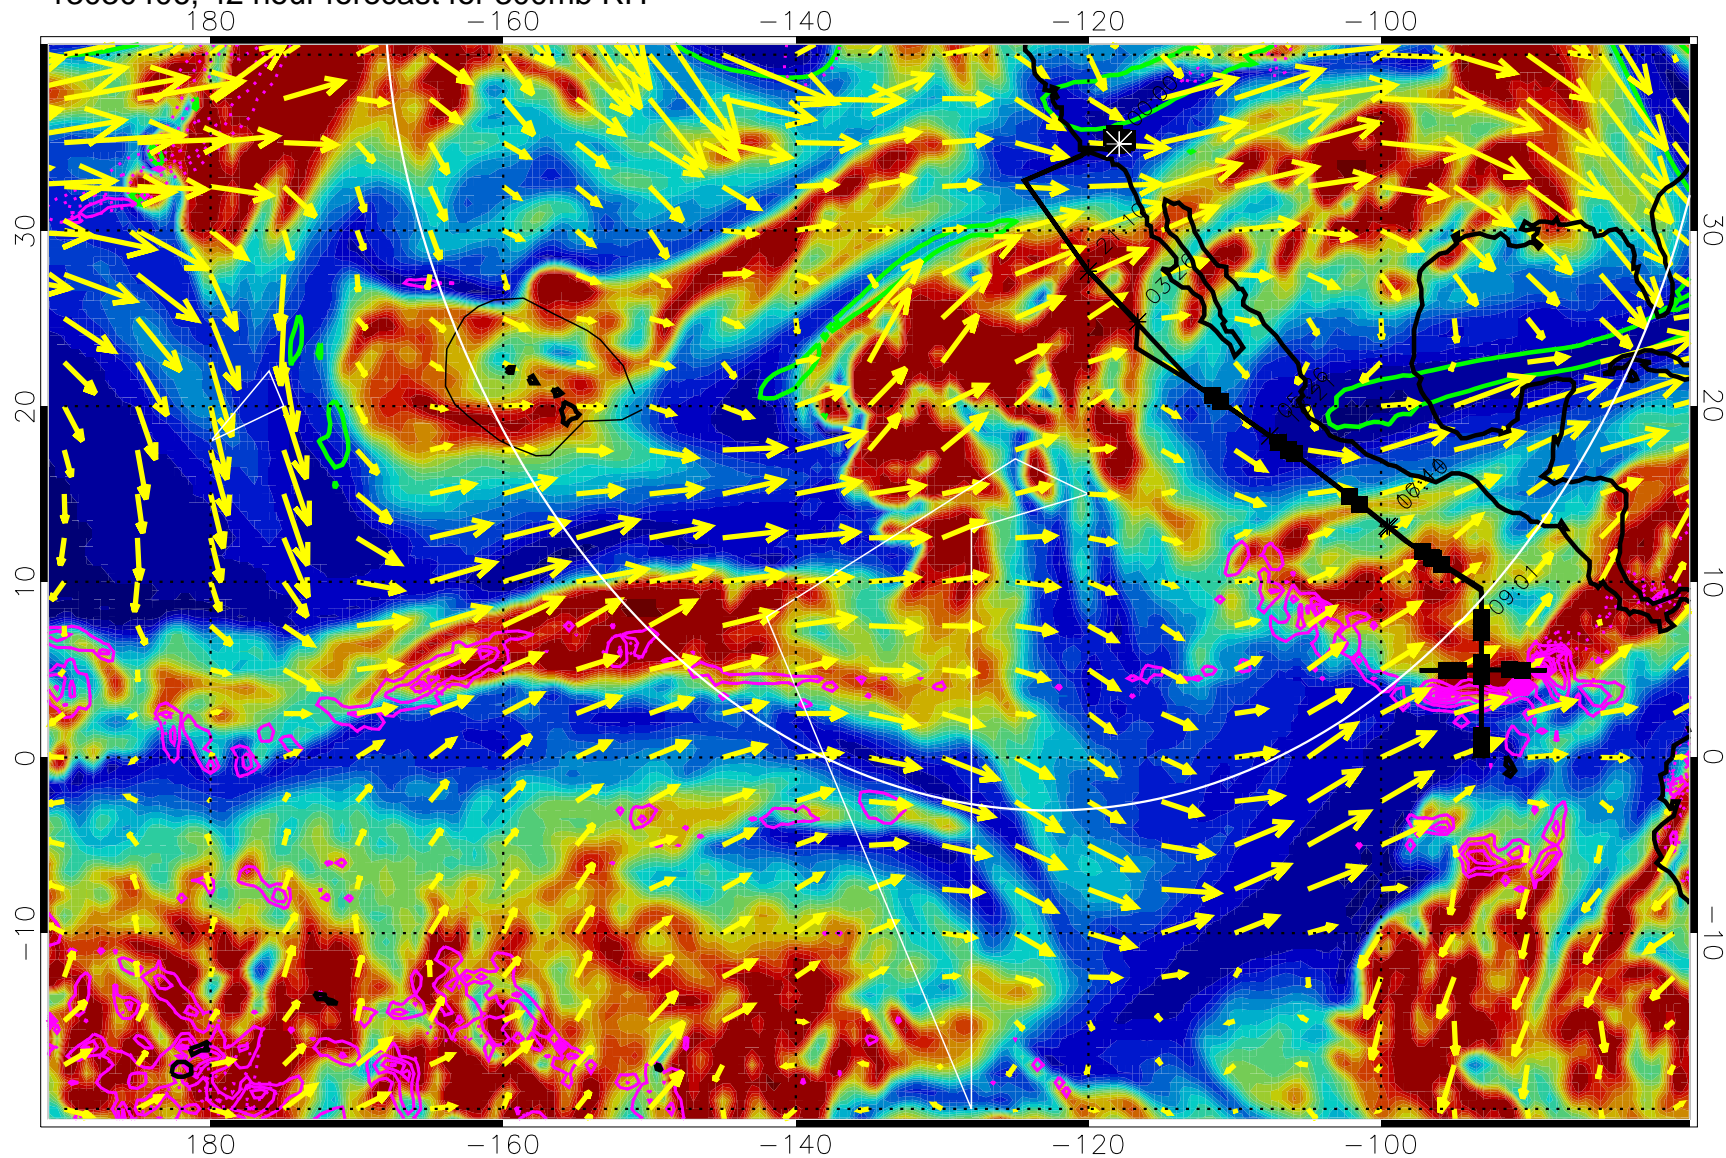

EPV Tropopause (2 PVU) Position

→ 50 m/s

Range ring of 4055 km -- 13 hours GH round trip

13030312, 24 hour forecast for 300mb RH

Precip (tot dot, conv sol) past 6 hrs 6 kg/m2 contours, min 4

EPV Tropopause (2 PVU) Position

13030400, 36 hour forecast for 300mb RH

Precip (tot dot, conv sol) past 6 hrs 6 kg/m2 contours, min 4

EPV Tropopause (2 PVU) Position

→ 50 m/s

Range ring of 4055 km -- 13 hours GH round trip

13030406, 42 hour forecast for 300mb RH

Precip (tot dot, conv sol) past 6 hrs 6 kg/m2 contours, min 4

EPV Tropopause (2 PVU) Position

→ 50 m/s

Range ring of 4055 km -- 13 hours GH round trip

13030412, 48 hour forecast for 300mb RH

Precip (tot dot, conv sol) past 6 hrs 6 kg/m2 contours, min 4

EPV Tropopause (2 PVU) Position

→ 50 m/s

Range ring of 4055 km -- 13 hours GH round trip

13030418, 54 hour forecast for 300mb RH

Precip (tot dot, conv sol) past 6 hrs 6 kg/m2 contours, min 4

EPV Tropopause (2 PVU) Position