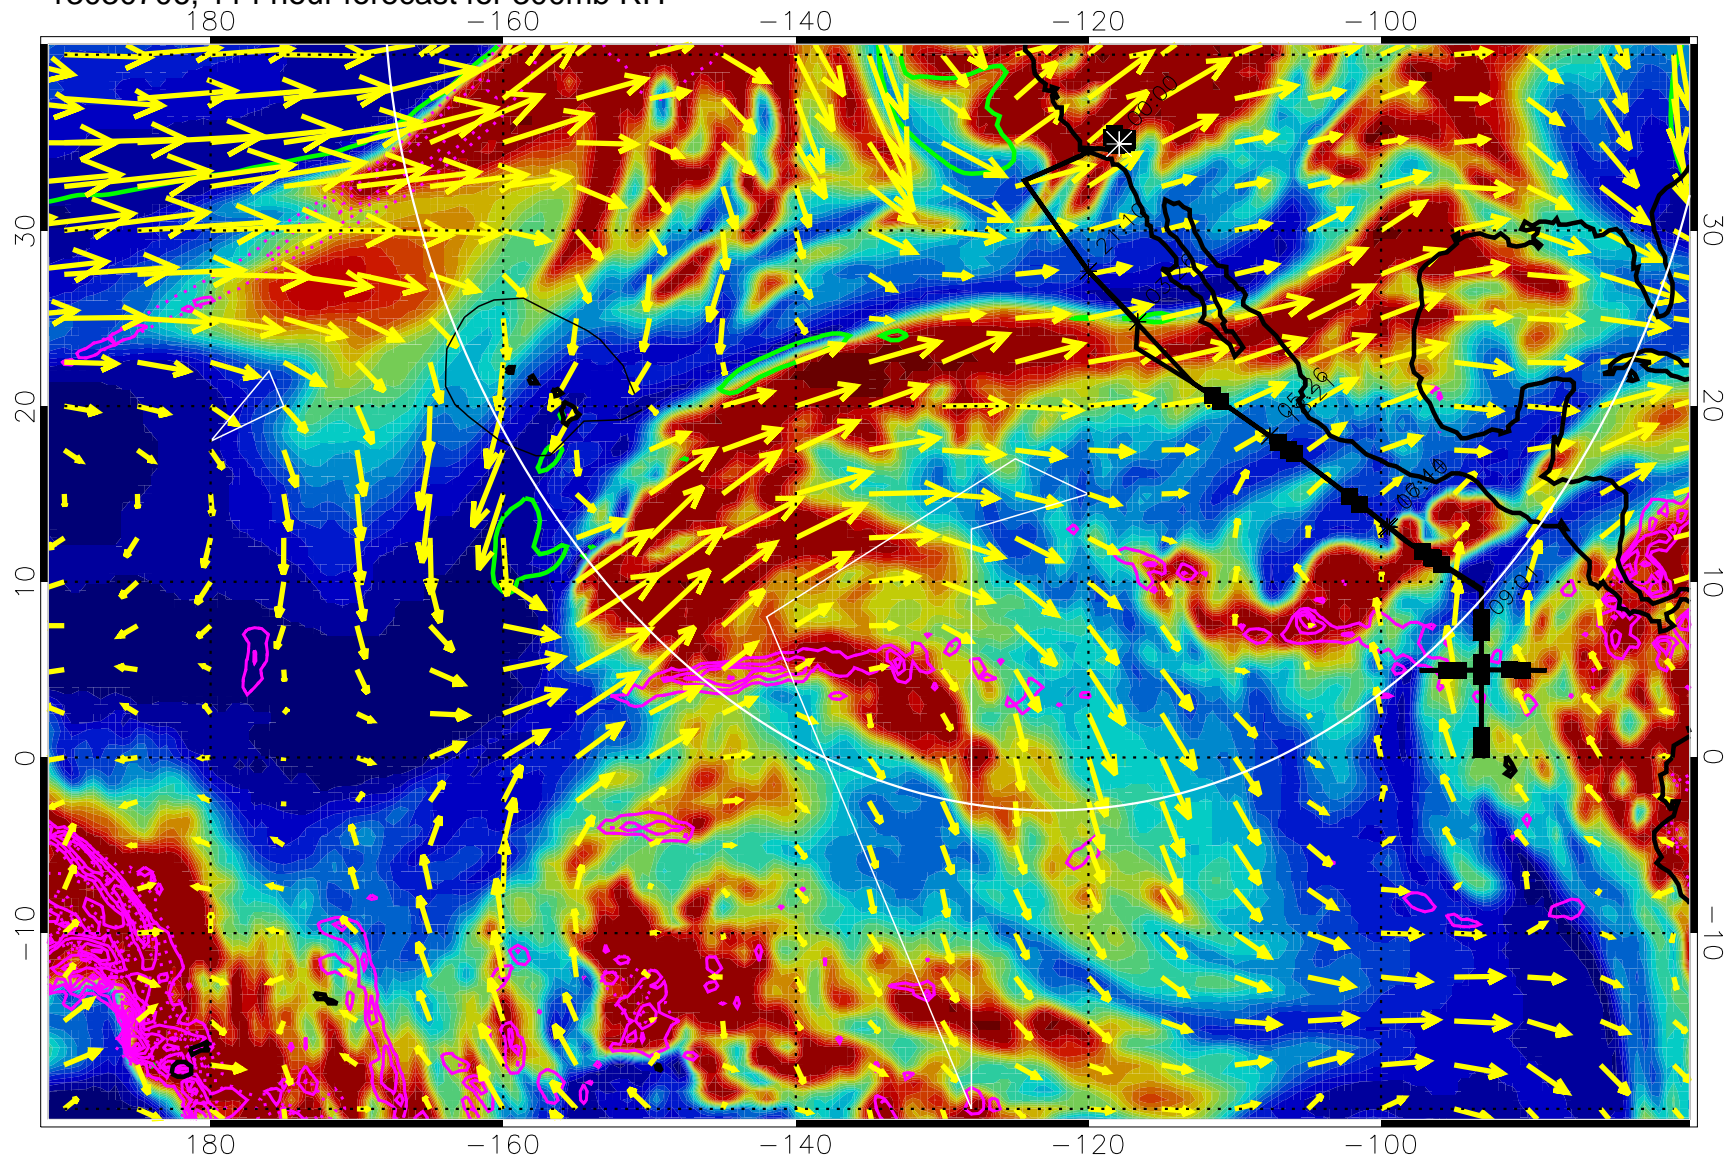

13030612, 96 hour forecast for 300mb RH

Precip (tot dot, conv sol) past 6 hrs 6 kg/m2 contours, min 4

EPV Tropopause (2 PVU) Position

→ 50 m/s

Range ring of 4055 km -- 13 hours GH round trip

13030618, 102 hour forecast for 300mb RH

Precip (tot dot, conv sol) past 6 hrs 6 kg/m2 contours, min 4

EPV Tropopause (2 PVU) Position

→ 50 m/s

Range ring of 4055 km -- 13 hours GH round trip

13030700, 108 hour forecast for 300mb RH

Precip (tot dot, conv sol) past 6 hrs 6 kg/m2 contours, min 4

EPV Tropopause (2 PVU) Position

→ 50 m/s

Range ring of 4055 km -- 13 hours GH round trip

13030706, 114 hour forecast for 300mb RH

Precip (tot dot, conv sol) past 6 hrs 6 kg/m<sup>2</sup> contours, min 4

EPV Tropopause (2 PVU) Position

→ 50 m/s

Range ring of 4055 km -- 13 hours GH round trip

13030712, 120 hour forecast for 300mb RH

Precip (tot dot, conv sol) past 6 hrs 6 kg/m2 contours, min 4

EPV Tropopause (2 PVU) Position

→ 50 m/s

Range ring of 4055 km -- 13 hours GH round trip