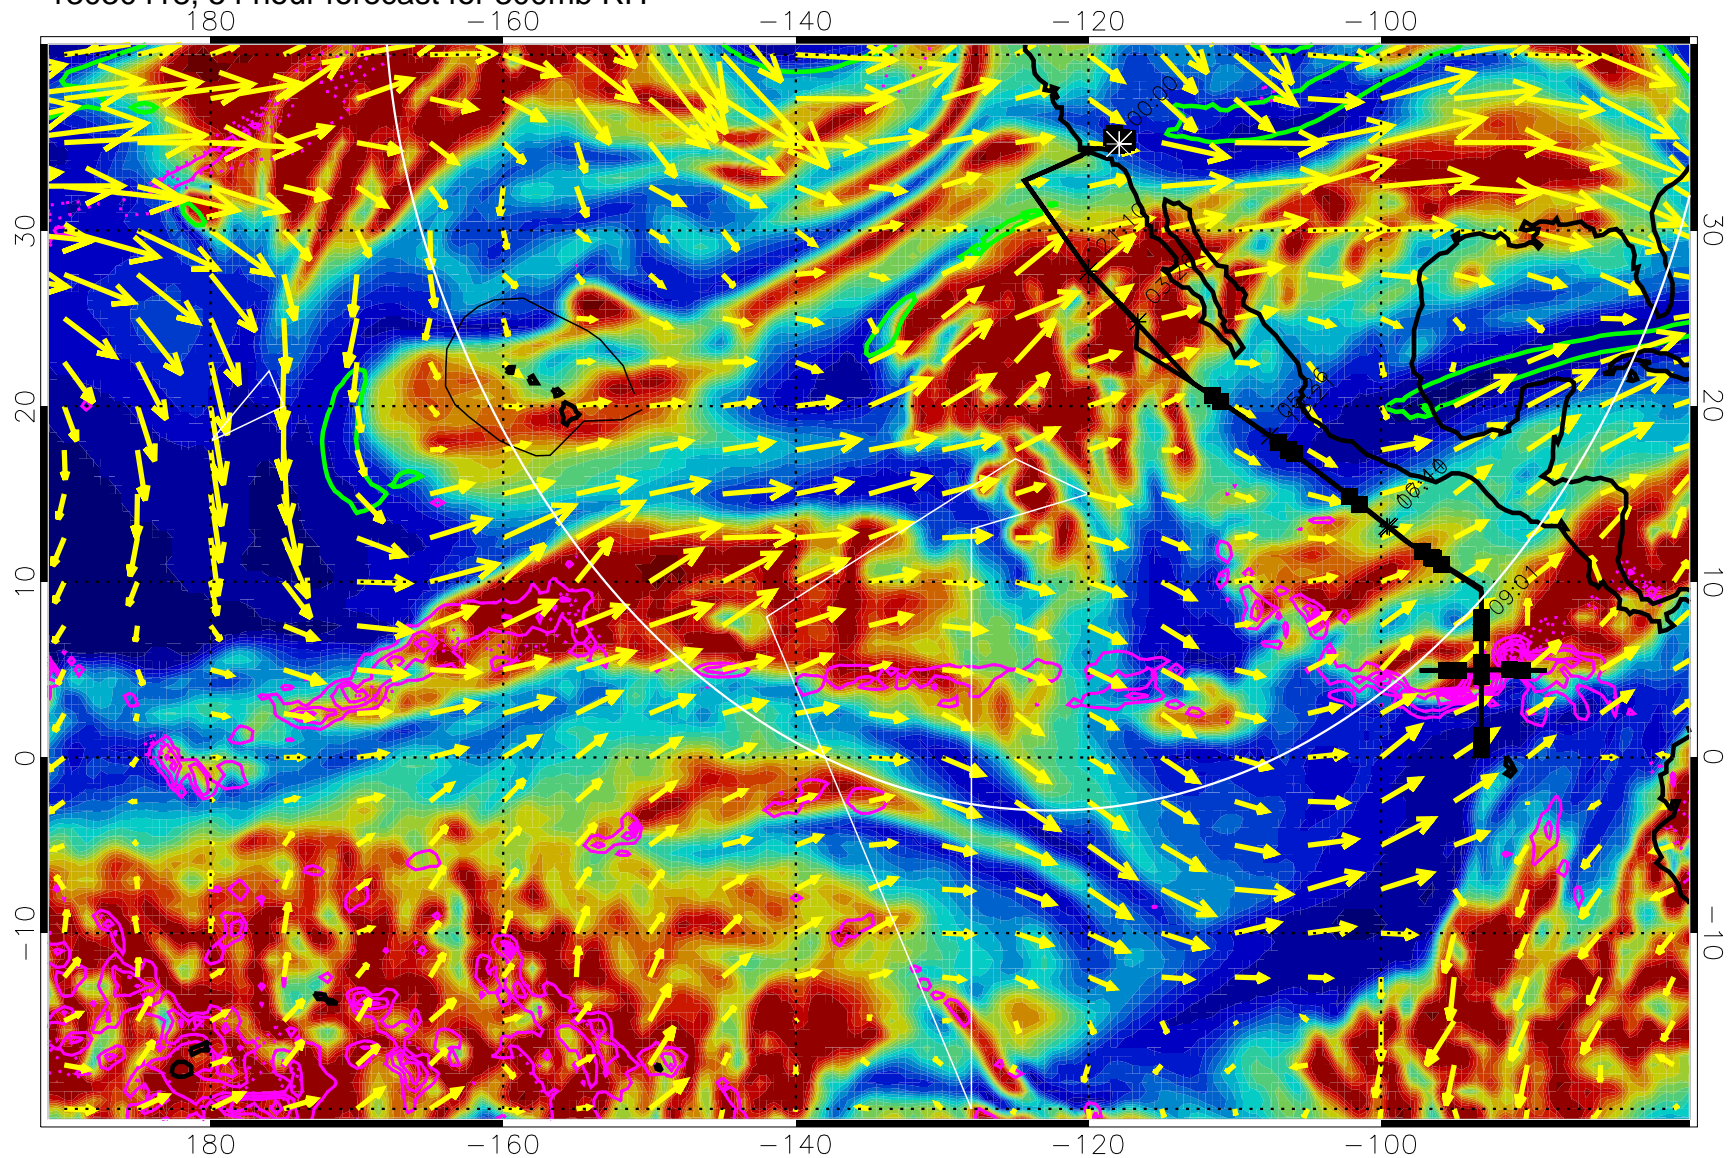

13030400, 36 hour forecast for 300mb RH

Precip (tot dot, conv sol) past 6 hrs 6 kg/m2 contours, min 4

EPV Tropopause (2 PVU) Position

→ 50 m/s

Range ring of 4055 km -- 13 hours GH round trip

13030406, 42 hour forecast for 300mb RH

Precip (tot dot, conv sol) past 6 hrs 6 kg/m2 contours, min 4

EPV Tropopause (2 PVU) Position

→ 50 m/s

Range ring of 4055 km -- 13 hours GH round trip

13030412, 48 hour forecast for 300mb RH

Precip (tot dot, conv sol) past 6 hrs 6 kg/m2 contours, min 4

EPV Tropopause (2 PVU) Position

→ 50 m/s

Range ring of 4055 km -- 13 hours GH round trip

13030418, 54 hour forecast for 300mb RH

Precip (tot dot, conv sol) past 6 hrs 6 kg/m2 contours, min 4

EPV Tropopause (2 PVU) Position

13030506, 66 hour forecast for 300mb RH

Precip (tot dot, conv sol) past 6 hrs 6 kg/m2 contours, min 4

EPV Tropopause (2 PVU) Position

→ 50 m/s

Range ring of 4055 km -- 13 hours GH round trip

13030512, 72 hour forecast for 300mb RH