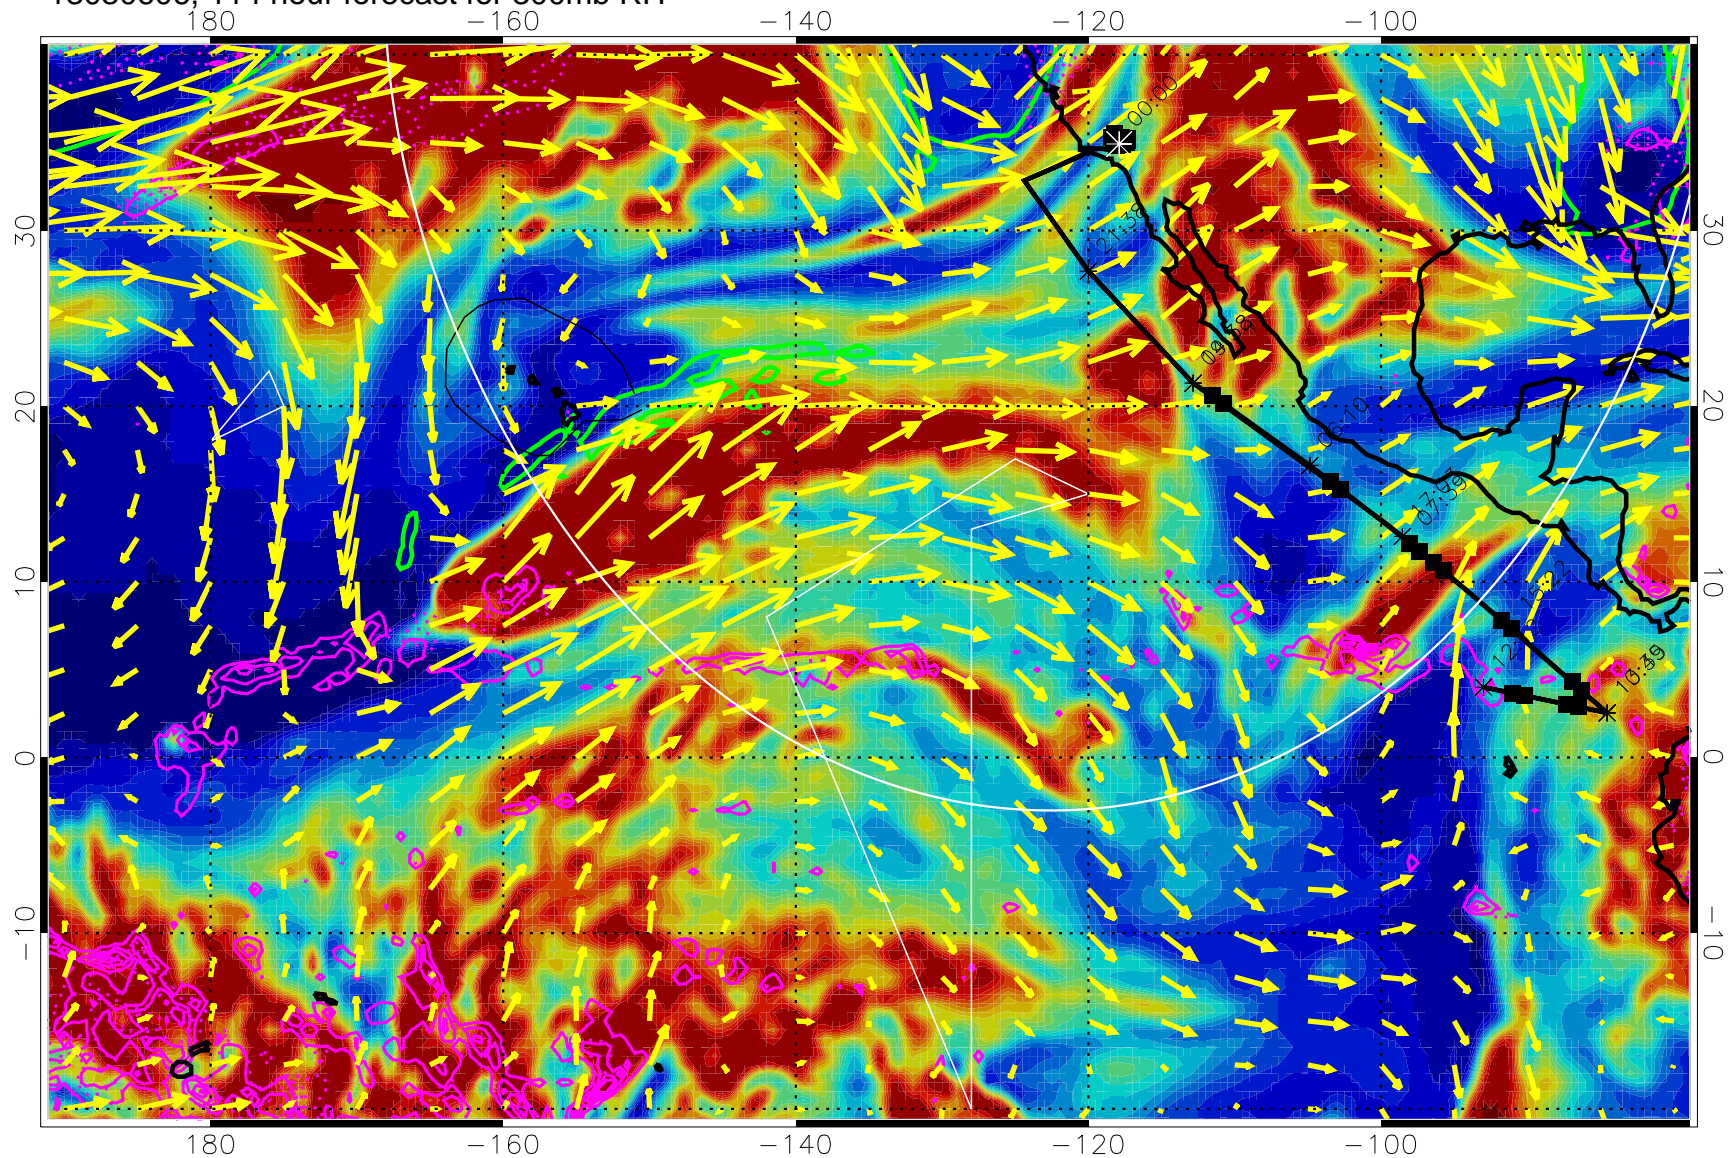

13030512, 96 hour forecast for 300mb RH

Precip (tot dot, conv sol) past 6 hrs 6 kg/m2 contours, min 4

EPV Tropopause (2 PVU) Position

→ 50 m/s

Range ring of 4055 km -- 13 hours GH round trip

13030518, 102 hour forecast for 300mb RH

Precip (tot dot, conv sol) past 6 hrs 6 kg/m2 contours, min 4

EPV Tropopause (2 PVU) Position

→ 50 m/s

Range ring of 4055 km -- 13 hours GH round trip

13030600, 108 hour forecast for 300mb RH

Precip (tot dot, conv sol) past 6 hrs 6 kg/m2 contours, min 4

EPV Tropopause (2 PVU) Position

→ 50 m/s

Range ring of 4055 km -- 13 hours GH round trip

13030606, 114 hour forecast for 300mb RH

Precip (tot dot, conv sol) past 6 hrs 6 kg/m2 contours, min 4

EPV Tropopause (2 PVU) Position

→ 50 m/s

Range ring of 4055 km -- 13 hours GH round trip

13030612, 120 hour forecast for 300mb RH

Precip (tot dot, conv sol) past 6 hrs 6 kg/m2 contours, min 4

EPV Tropopause (2 PVU) Position

→ 50 m/s

Range ring of 4055 km -- 13 hours GH round trip