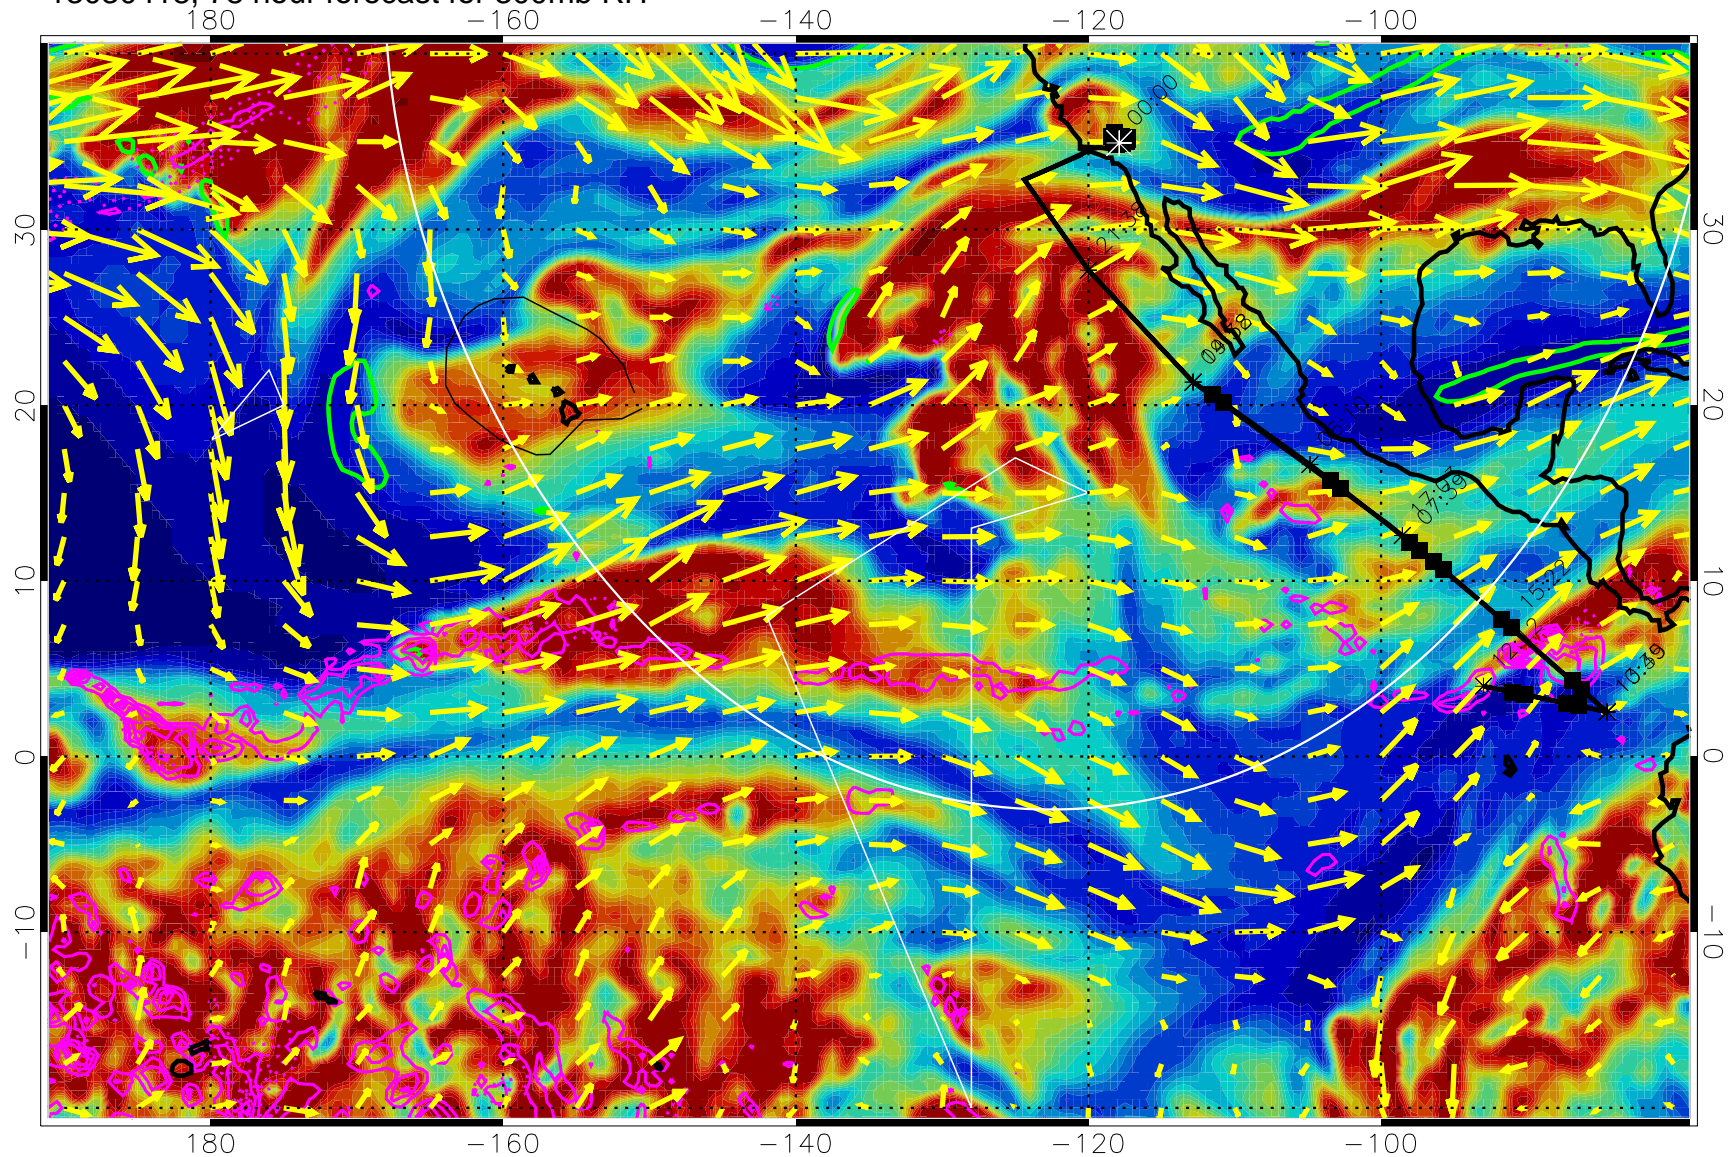

13030406, 66 hour forecast for 300mb RH

Precip (tot dot, conv sol) past 6 hrs 6 kg/m2 contours, min 4

EPV Tropopause (2 PVU) Position

→ 50 m/s

Range ring of 4055 km -- 13 hours GH round trip

13030412, 72 hour forecast for 300mb RH

Precip (tot dot, conv sol) past 6 hrs 6 kg/m2 contours, min 4

EPV Tropopause (2 PVU) Position

→ 50 m/s

Range ring of 4055 km -- 13 hours GH round trip

13030418, 78 hour forecast for 300mb RH

Precip (tot dot, conv sol) past 6 hrs 6 kg/m2 contours, min 4

EPV Tropopause (2 PVU) Position

→ 50 m/s

Range ring of 4055 km -- 13 hours GH round trip

13030500, 84 hour forecast for 300mb RH

Precip (tot dot, conv sol) past 6 hrs 6 kg/m2 contours, min 4

EPV Tropopause (2 PVU) Position

13030512, 96 hour forecast for 300mb RH

Precip (tot dot, conv sol) past 6 hrs 6 kg/m2 contours, min 4

EPV Tropopause (2 PVU) Position

→ 50 m/s

Range ring of 4055 km -- 13 hours GH round trip

13030518, 102 hour forecast for 300mb RH