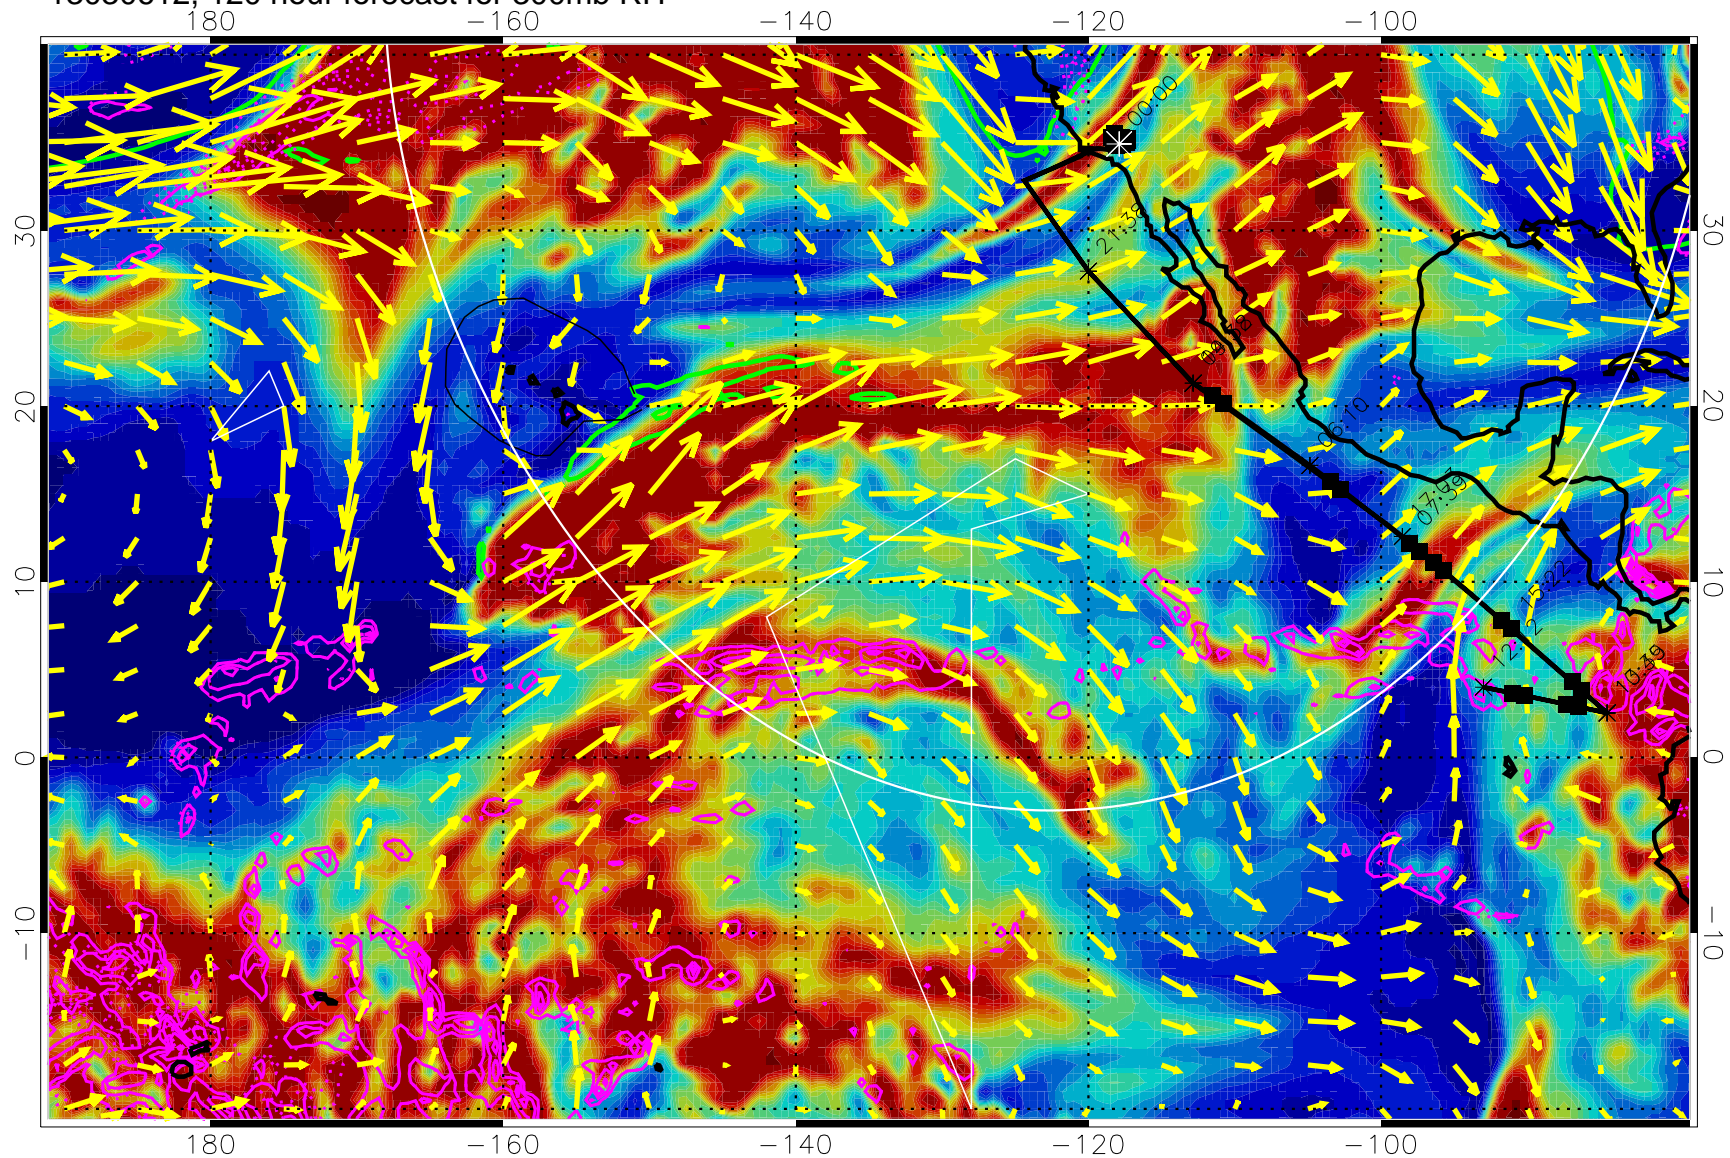

Precip (tot dot, conv sol) past 6 hrs 6 kg/m2 contours, min 4

EPV Tropopause (2 PVU) Position

→ 50 m/s

Range ring of 4055 km -- 13 hours GH round trip

13030600, 108 hour forecast for 300mb RH

Precip (tot dot, conv sol) past 6 hrs 6 kg/m2 contours, min 4

EPV Tropopause (2 PVU) Position

→ 50 m/s

Range ring of 4055 km -- 13 hours GH round trip

13030606, 114 hour forecast for 300mb RH

Precip (tot dot, conv sol) past 6 hrs 6 kg/m2 contours, min 4

EPV Tropopause (2 PVU) Position

→ 50 m/s

Range ring of 4055 km -- 13 hours GH round trip

13030612, 120 hour forecast for 300mb RH

Precip (tot dot, conv sol) past 6 hrs 6 kg/m2 contours, min 4

EPV Tropopause (2 PVU) Position

→ 50 m/s

Range ring of 4055 km -- 13 hours GH round trip