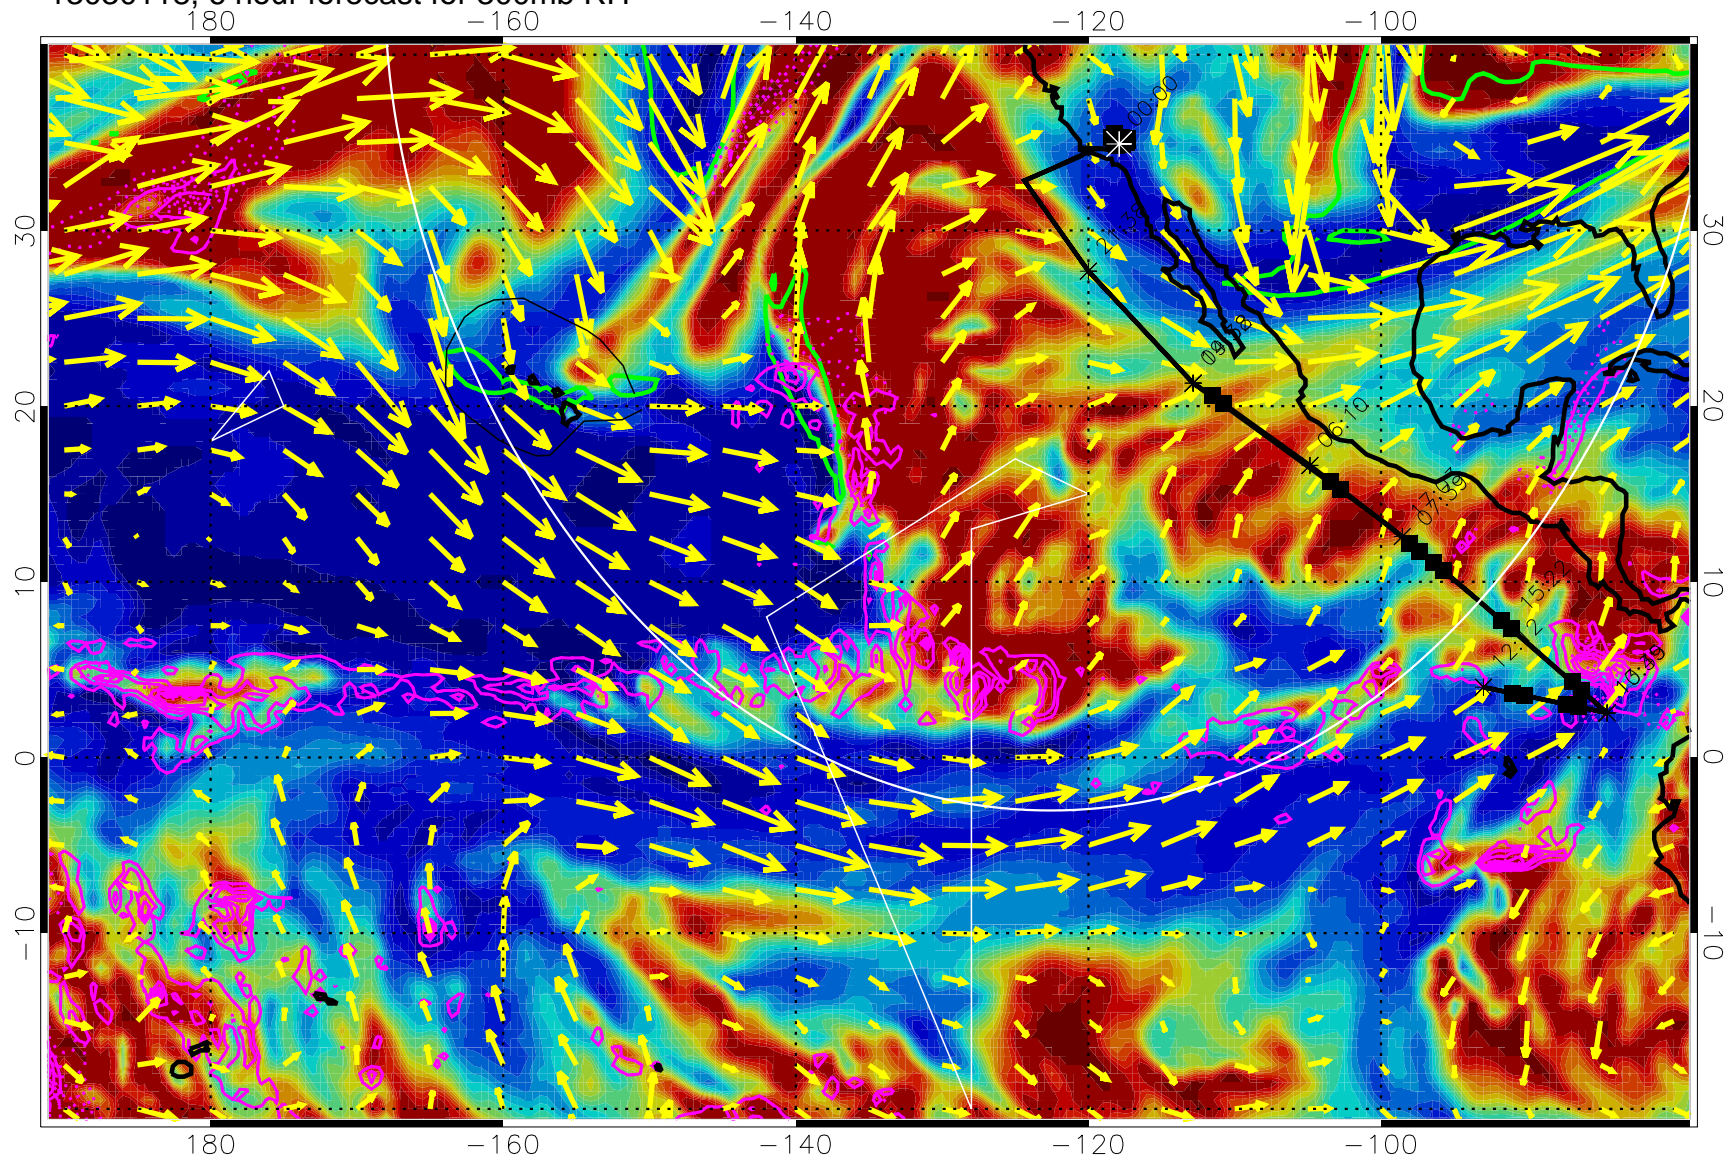

13030118, 6 hour forecast for 300mb RH

Precip (tot dot, conv sol) past 6 hrs 6 kg/m2 contours, min 4

EPV Tropopause (2 PVU) Position

→ 50 m/s

Range ring of 4055 km -- 13 hours GH round trip

13030200, 12 hour forecast for 300mb RH

Precip (tot dot, conv sol) past 6 hrs 6 kg/m2 contours, min 4

EPV Tropopause (2 PVU) Position

→ 50 m/s

Range ring of 4055 km -- 13 hours GH round trip

13030206, 18 hour forecast for 300mb RH

Precip (tot dot, conv sol) past 6 hrs 6 kg/m2 contours, min 4

EPV Tropopause (2 PVU) Position

→ 50 m/s

Range ring of 4055 km -- 13 hours GH round trip

13030212, 24 hour forecast for 300mb RH

Precip (tot dot, conv sol) past 6 hrs 6 kg/m2 contours, min 4

EPV Tropopause (2 PVU) Position

13030300, 36 hour forecast for 300mb RH

Precip (tot dot, conv sol) past 6 hrs 6 kg/m2 contours, min 4

EPV Tropopause (2 PVU) Position

→ 50 m/s

Range ring of 4055 km -- 13 hours GH round trip

13030306, 42 hour forecast for 300mb RH