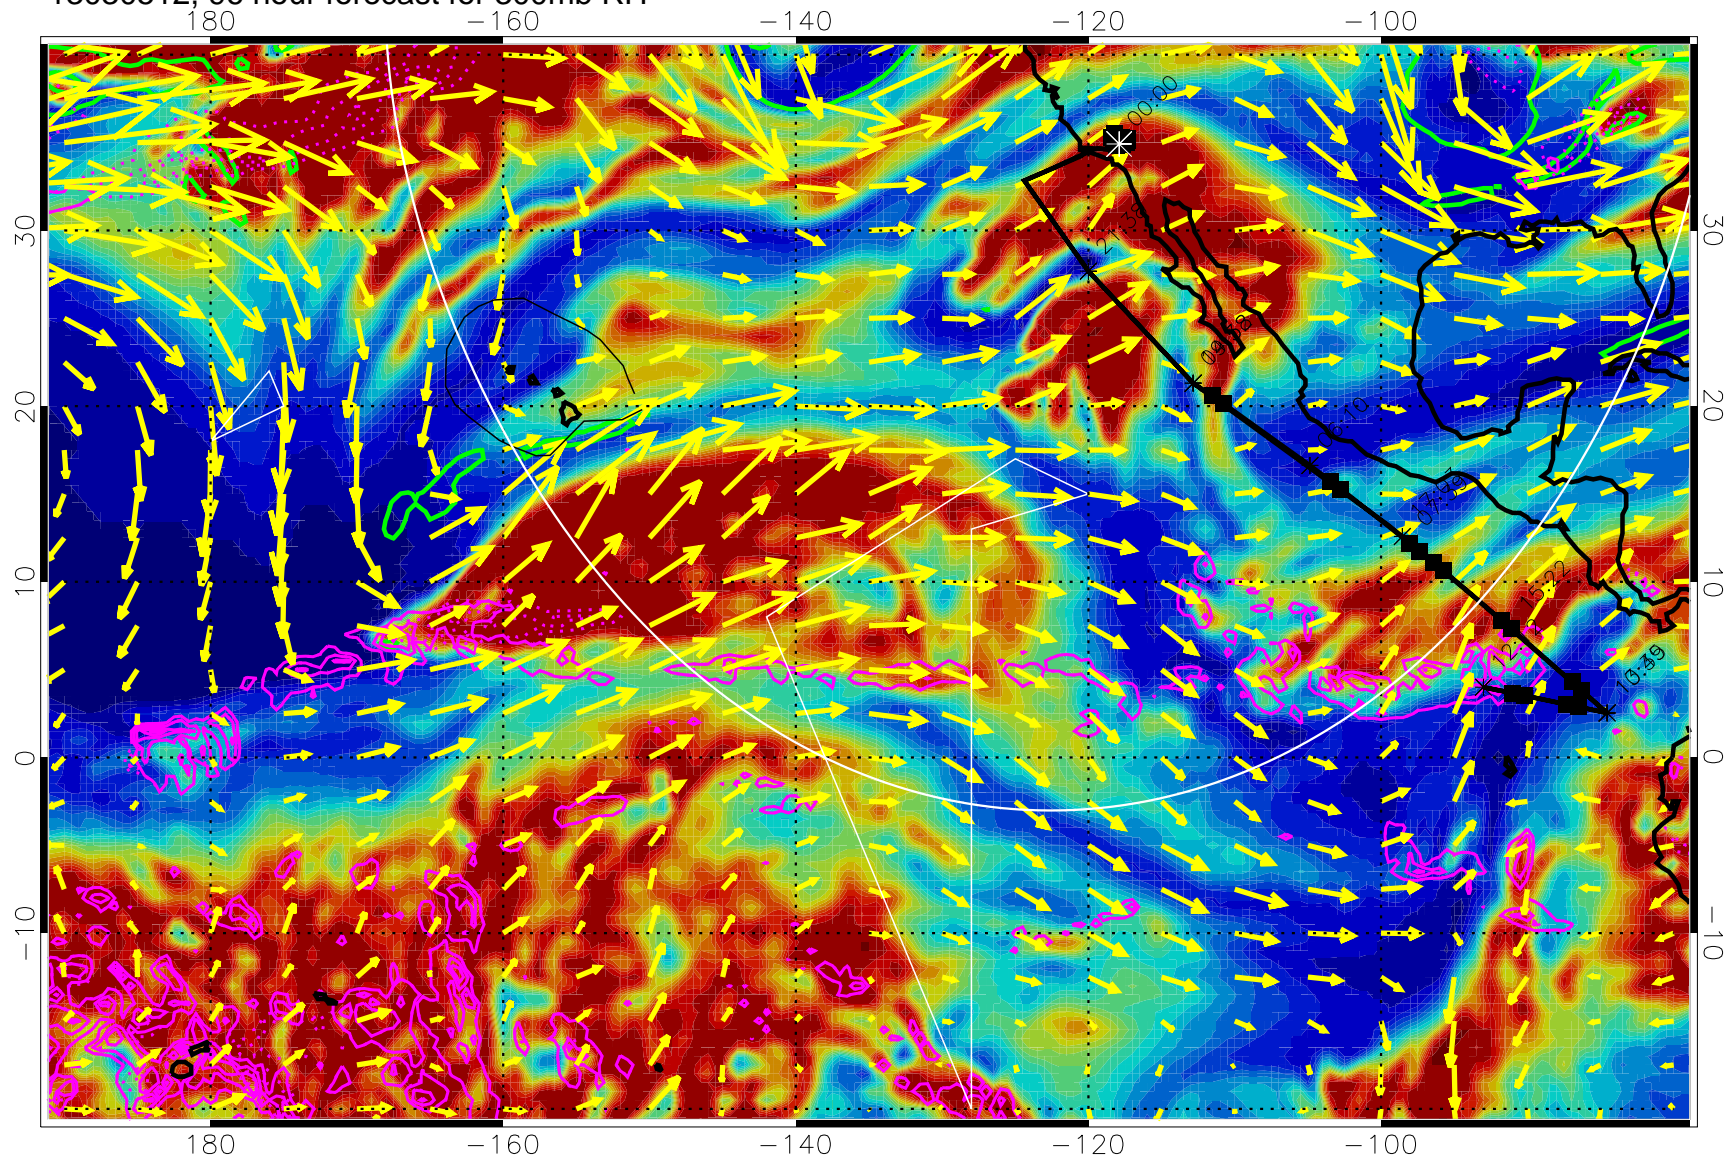

EPV Tropopause (2 PVU) Position

→ 50 m/s

Range ring of 4055 km -- 13 hours GH round trip

13030500, 84 hour forecast for 300mb RH

Precip (tot dot, conv sol) past 6 hrs 6 kg/m2 contours, min 4

EPV Tropopause (2 PVU) Position

→ 50 m/s

Range ring of 4055 km -- 13 hours GH round trip

13030506, 90 hour forecast for 300mb RH

Precip (tot dot, conv sol) past 6 hrs 6 kg/m2 contours, min 4

EPV Tropopause (2 PVU) Position

→ 50 m/s

Range ring of 4055 km -- 13 hours GH round trip

13030512, 96 hour forecast for 300mb RH

Precip (tot dot, conv sol) past 6 hrs 6 kg/m2 contours, min 4

EPV Tropopause (2 PVU) Position

→ 50 m/s

Range ring of 4055 km -- 13 hours GH round trip

13030518, 102 hour forecast for 300mb RH

Precip (tot dot, conv sol) past 6 hrs 6 kg/m2 contours, min 4

EPV Tropopause (2 PVU) Position

→ 50 m/s

Range ring of 4055 km -- 13 hours GH round trip

13030600, 108 hour forecast for 300mb RH

Precip (tot dot, conv sol) past 6 hrs 6 kg/m2 contours, min 4