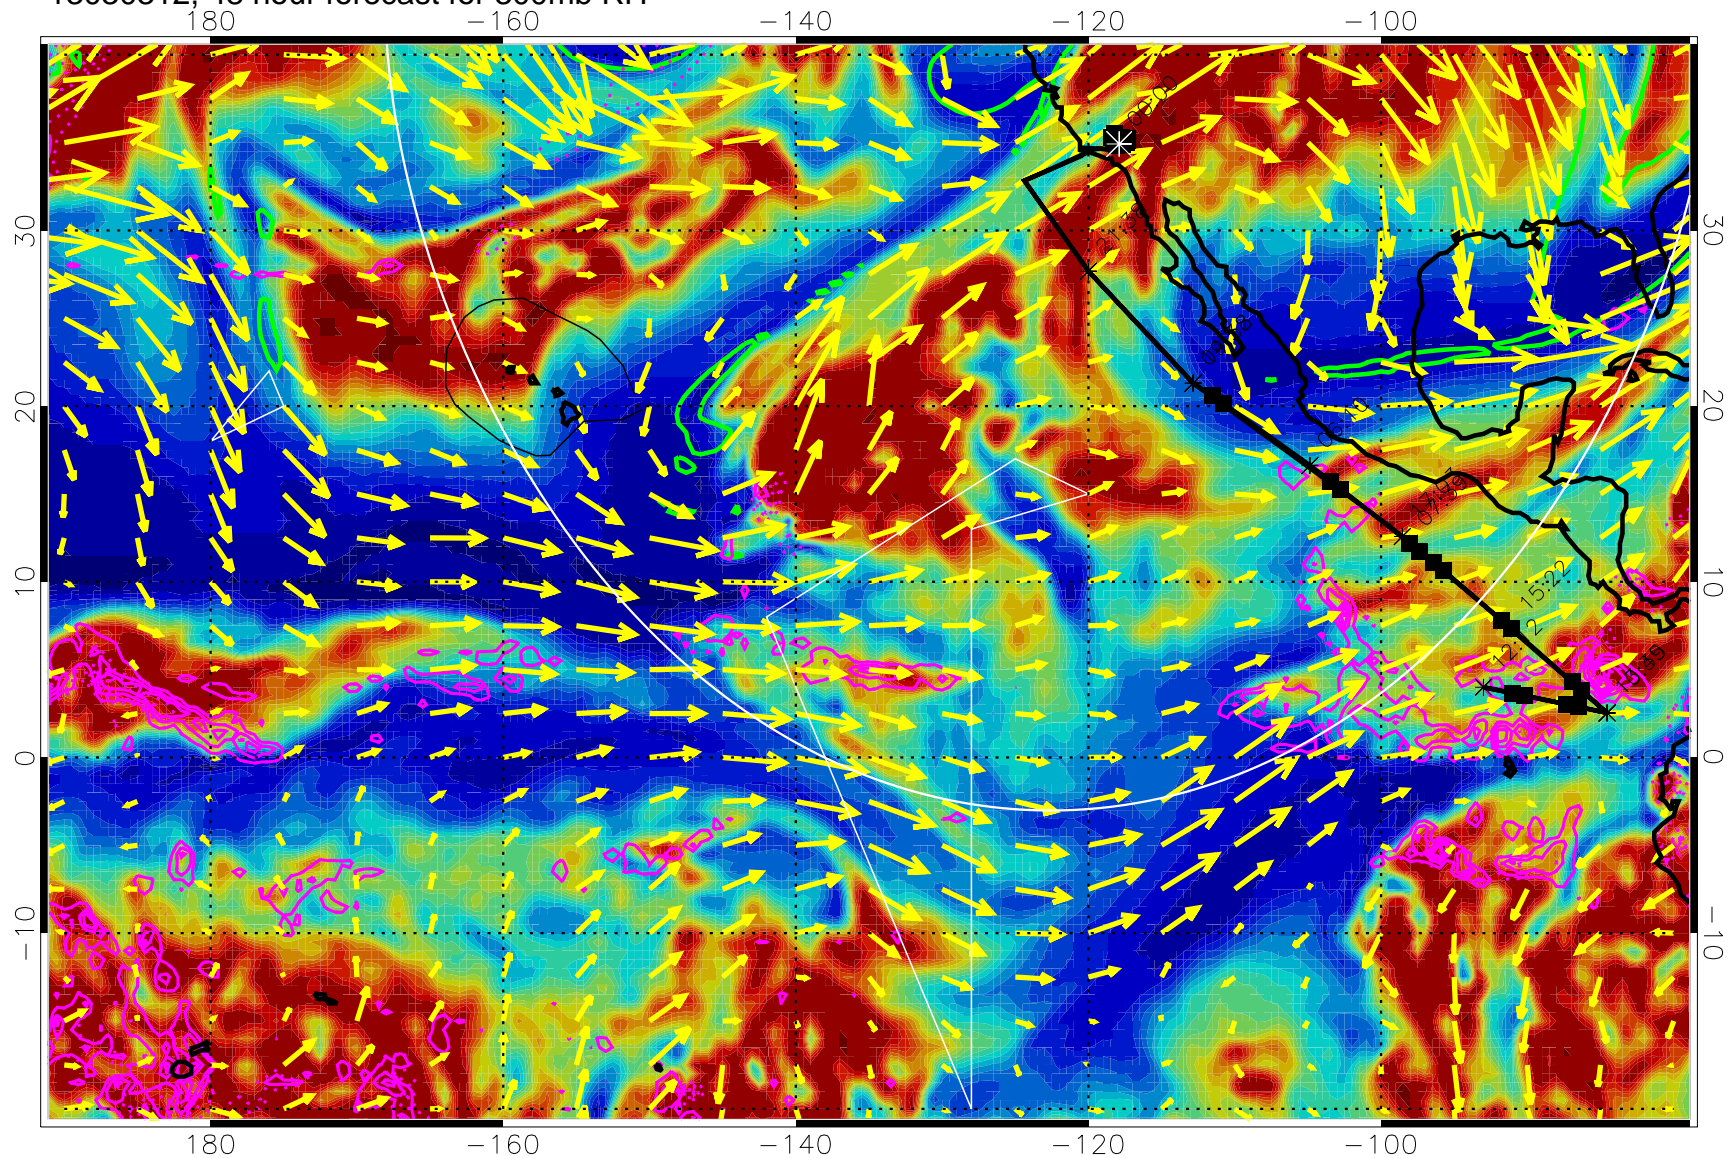

EPV Tropopause (2 PVU) Position

→ 50 m/s

Range ring of 4055 km -- 13 hours GH round trip

13030212, 24 hour forecast for 300mb RH

Precip (tot dot, conv sol) past 6 hrs 6 kg/m2 contours, min 4

EPV Tropopause (2 PVU) Position

13030300, 36 hour forecast for 300mb RH

Precip (tot dot, conv sol) past 6 hrs 6 kg/m2 contours, min 4

EPV Tropopause (2 PVU) Position

→ 50 m/s

Range ring of 4055 km -- 13 hours GH round trip

13030306, 42 hour forecast for 300mb RH

Precip (tot dot, conv sol) past 6 hrs 6 kg/m2 contours, min 4

EPV Tropopause (2 PVU) Position

→ 50 m/s

Range ring of 4055 km -- 13 hours GH round trip

13030312, 48 hour forecast for 300mb RH

Precip (tot dot, conv sol) past 6 hrs 6 kg/m2 contours, min 4

EPV Tropopause (2 PVU) Position

→ 50 m/s

Range ring of 4055 km -- 13 hours GH round trip

13030318, 54 hour forecast for 300mb RH

Precip (tot dot, conv sol) past 6 hrs 6 kg/m2 contours, min 4

EPV Tropopause (2 PVU) Position