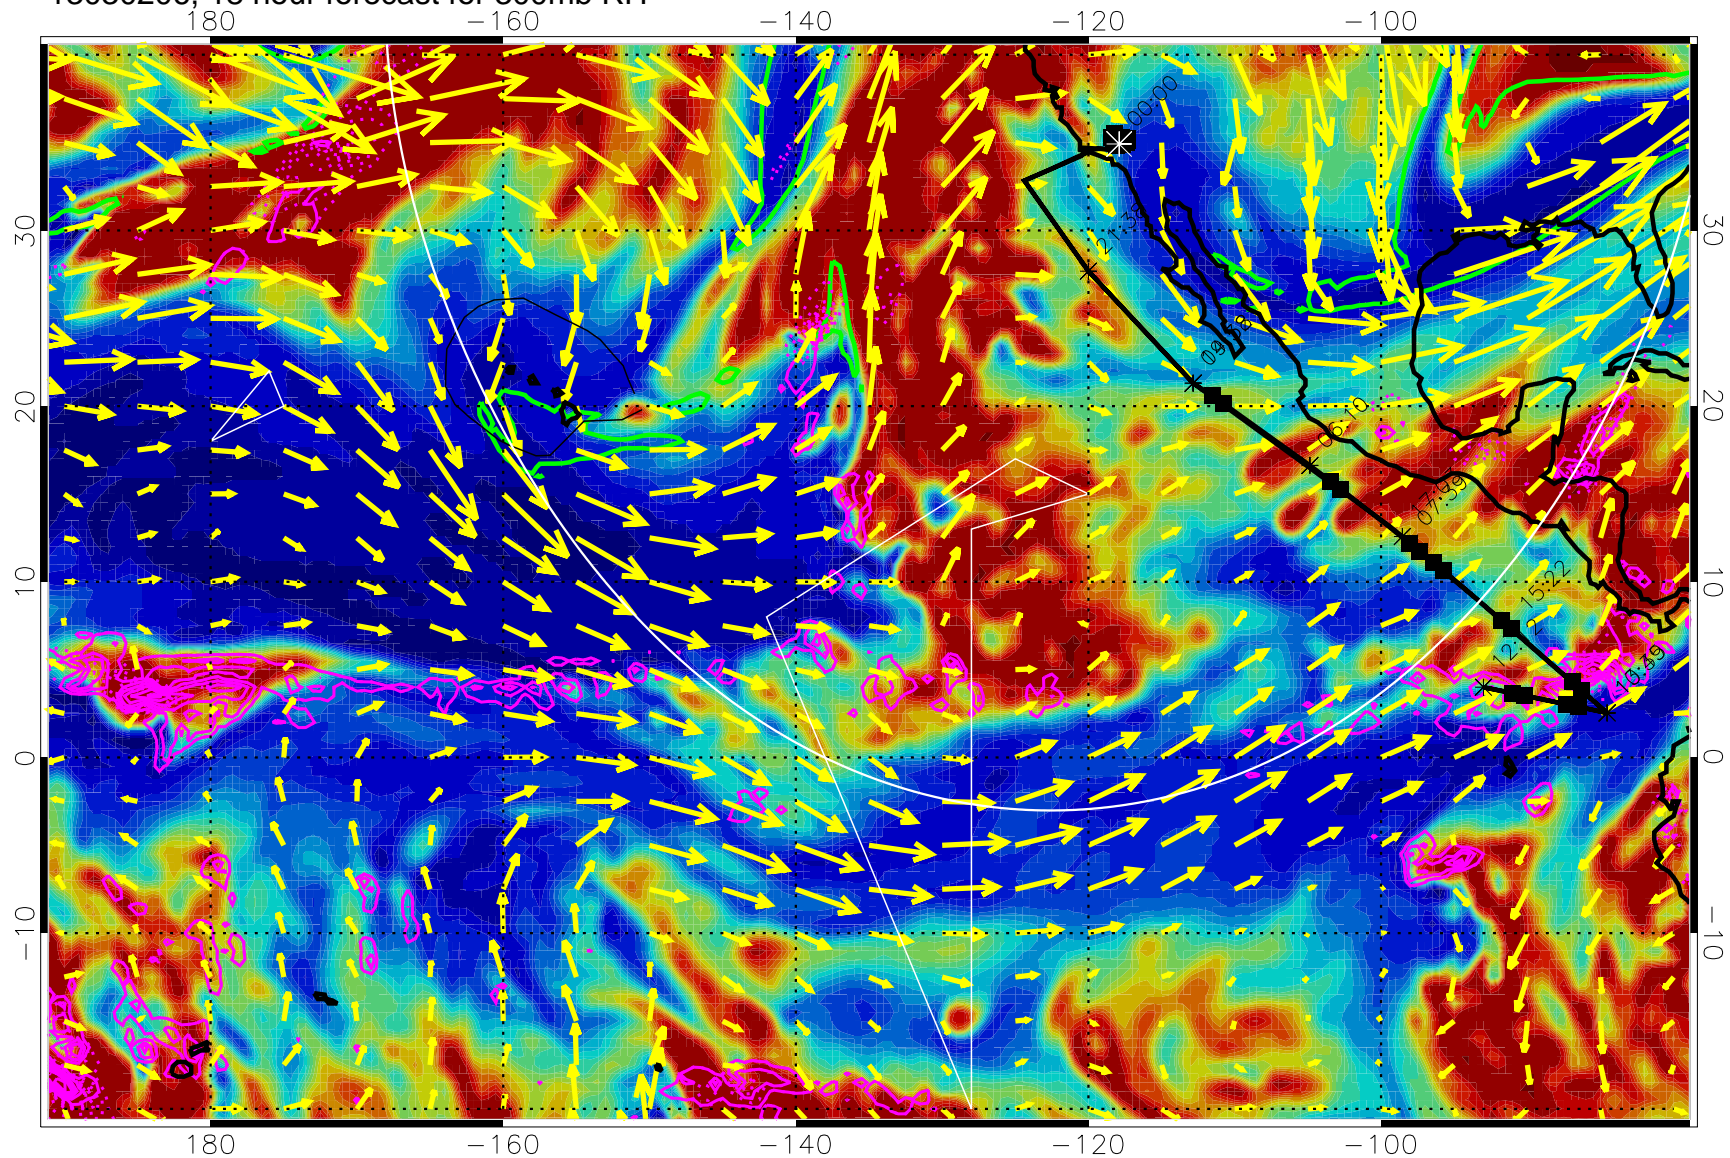

13030118, 6 hour forecast for 300mb RH

Precip (tot dot, conv sol) past 6 hrs 6 kg/m2 contours, min 4

EPV Tropopause (2 PVU) Position

→ 50 m/s

Range ring of 4055 km -- 13 hours GH round trip

13030200, 12 hour forecast for 300mb RH

Precip (tot dot, conv sol) past 6 hrs 6 kg/m2 contours, min 4

EPV Tropopause (2 PVU) Position

→ 50 m/s

Range ring of 4055 km -- 13 hours GH round trip

13030206, 18 hour forecast for 300mb RH

Precip (tot dot, conv sol) past 6 hrs 6 kg/m2 contours, min 4

EPV Tropopause (2 PVU) Position

→ 50 m/s

Range ring of 4055 km -- 13 hours GH round trip

13030212, 24 hour forecast for 300mb RH

Precip (tot dot, conv sol) past 6 hrs 6 kg/m2 contours, min 4

EPV Tropopause (2 PVU) Position

13030300, 36 hour forecast for 300mb RH

Precip (tot dot, conv sol) past 6 hrs 6 kg/m2 contours, min 4

EPV Tropopause (2 PVU) Position

→ 50 m/s

Range ring of 4055 km -- 13 hours GH round trip

13030306, 42 hour forecast for 300mb RH