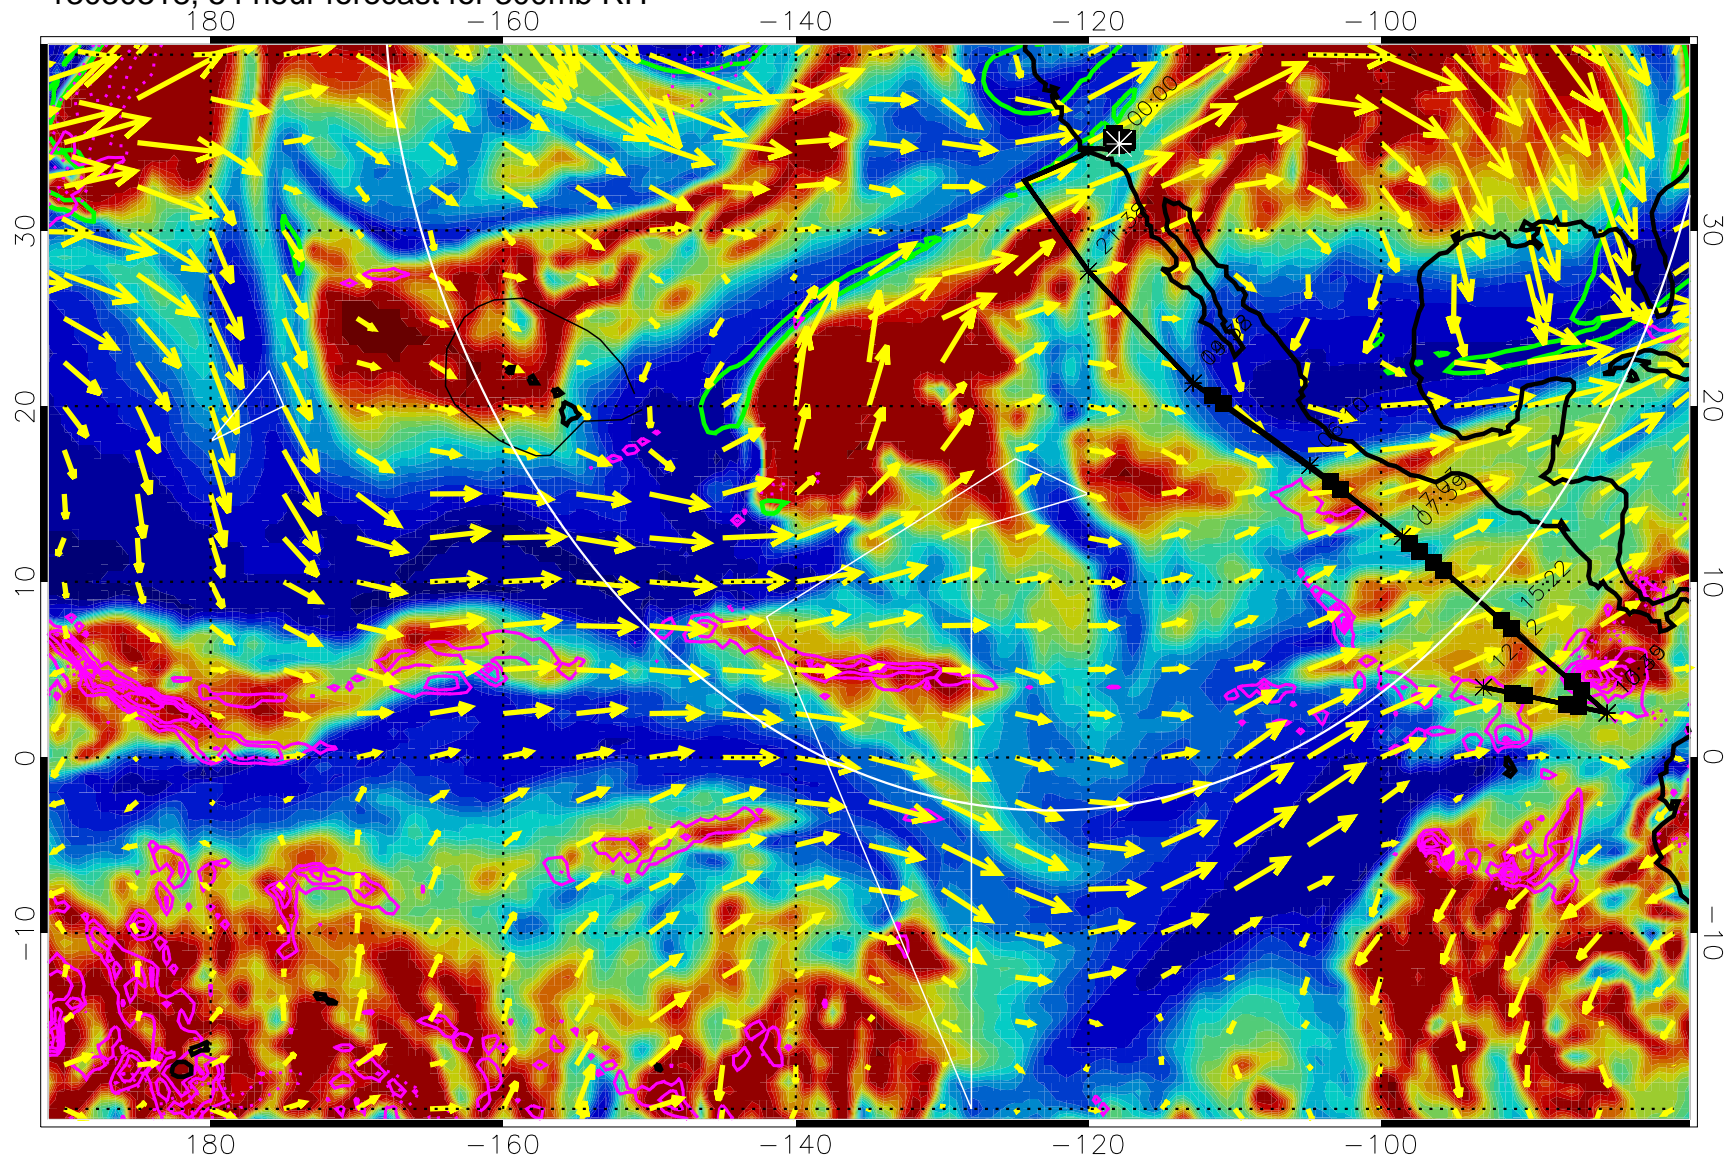

13030300, 36 hour forecast for 300mb RH

Precip (tot dot, conv sol) past 6 hrs 6 kg/m2 contours, min 4

EPV Tropopause (2 PVU) Position

→ 50 m/s

Range ring of 4055 km -- 13 hours GH round trip

13030306, 42 hour forecast for 300mb RH

Precip (tot dot, conv sol) past 6 hrs 6 kg/m2 contours, min 4

EPV Tropopause (2 PVU) Position

→ 50 m/s

Range ring of 4055 km -- 13 hours GH round trip

13030312, 48 hour forecast for 300mb RH

Precip (tot dot, conv sol) past 6 hrs 6 kg/m2 contours, min 4

EPV Tropopause (2 PVU) Position

→ 50 m/s

Range ring of 4055 km -- 13 hours GH round trip

13030318, 54 hour forecast for 300mb RH

Precip (tot dot, conv sol) past 6 hrs 6 kg/m2 contours, min 4

EPV Tropopause (2 PVU) Position

13030406, 66 hour forecast for 300mb RH

Precip (tot dot, conv sol) past 6 hrs 6 kg/m2 contours, min 4

EPV Tropopause (2 PVU) Position

→ 50 m/s

Range ring of 4055 km -- 13 hours GH round trip

13030412, 72 hour forecast for 300mb RH