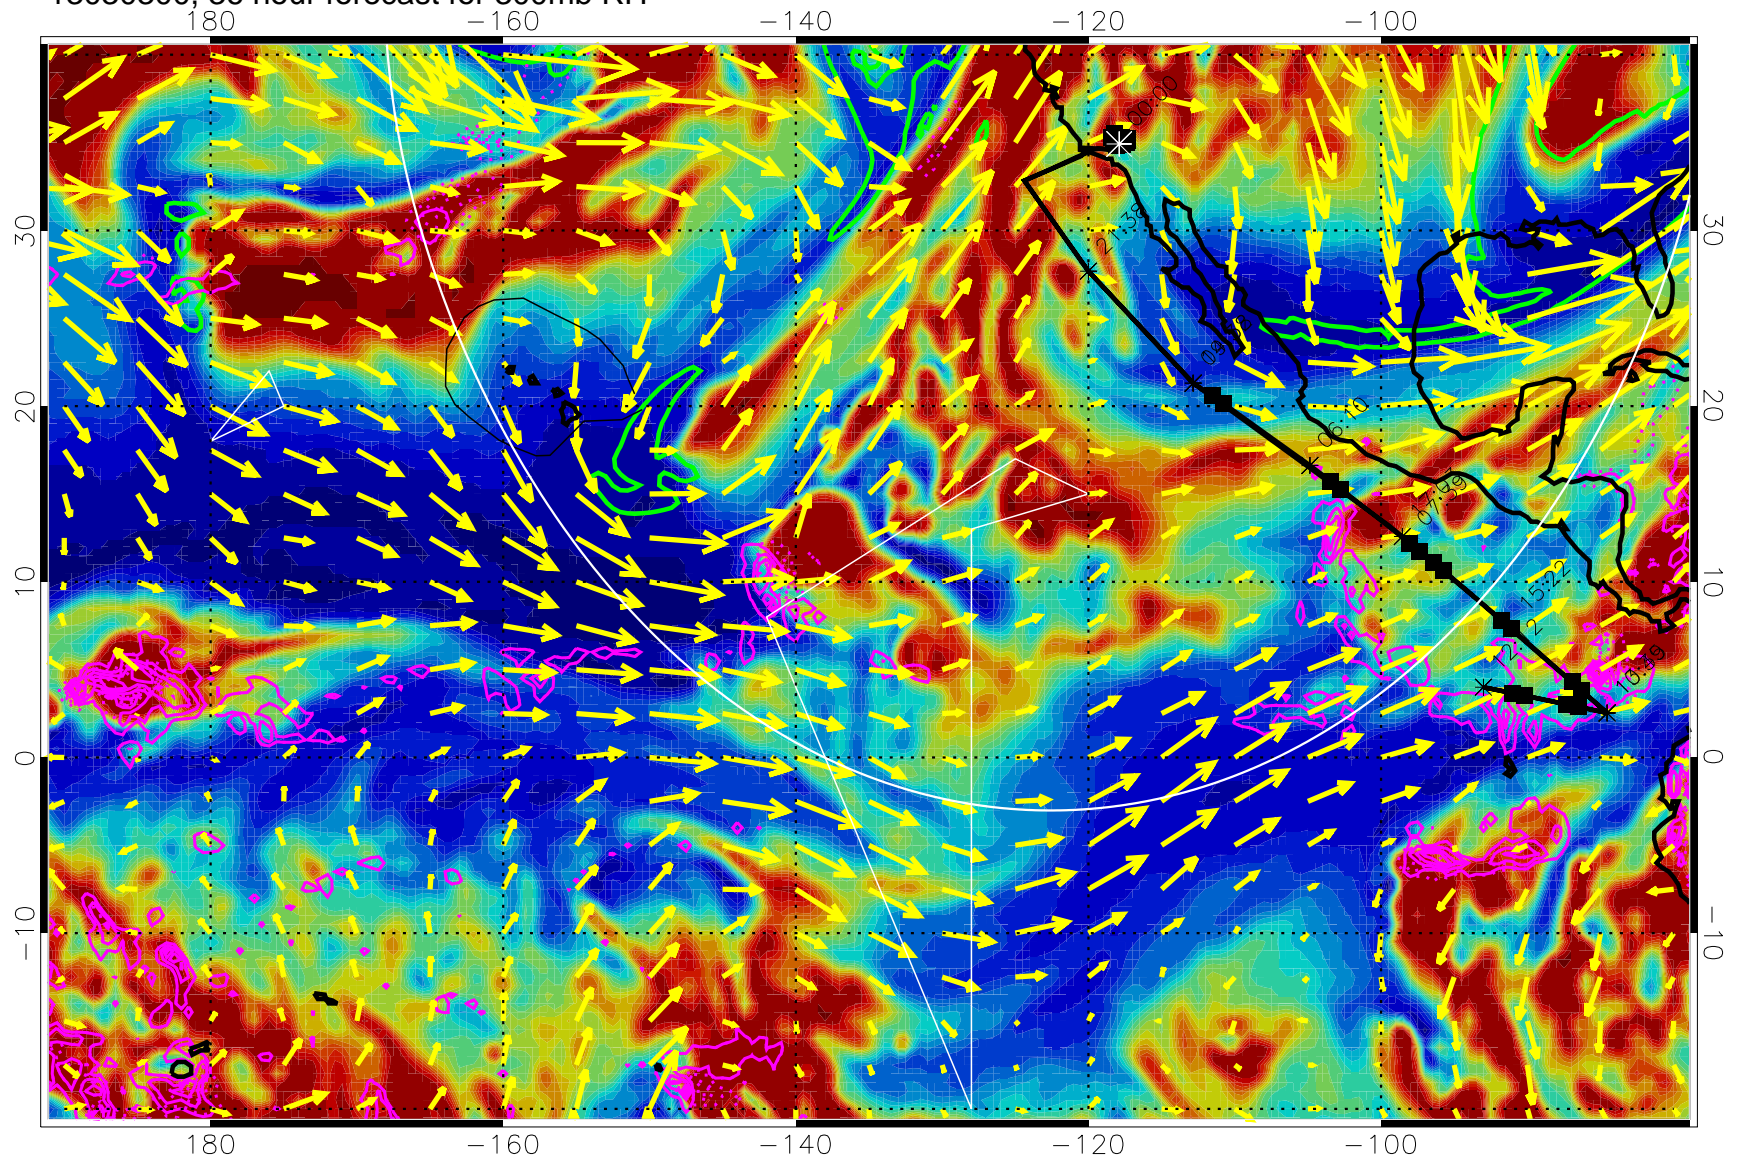

EPV Tropopause (2 PVU) Position

→ 50 m/s

Range ring of 4055 km -- 13 hours GH round trip

13030212, 24 hour forecast for 300mb RH

Precip (tot dot, conv sol) past 6 hrs 6 kg/m2 contours, min 4

EPV Tropopause (2 PVU) Position

→ 50 m/s

Range ring of 4055 km -- 13 hours GH round trip

13030218, 30 hour forecast for 300mb RH

Precip (tot dot, conv sol) past 6 hrs 6 kg/m2 contours, min 4

EPV Tropopause (2 PVU) Position

→ 50 m/s

Range ring of 4055 km -- 13 hours GH round trip

13030300, 36 hour forecast for 300mb RH

Precip (tot dot, conv sol) past 6 hrs 6 kg/m2 contours, min 4

EPV Tropopause (2 PVU) Position

→ 50 m/s

Range ring of 4055 km -- 13 hours GH round trip

13030306, 42 hour forecast for 300mb RH

Precip (tot dot, conv sol) past 6 hrs 6 kg/m2 contours, min 4

EPV Tropopause (2 PVU) Position

→ 50 m/s

Range ring of 4055 km -- 13 hours GH round trip

13030312, 48 hour forecast for 300mb RH

Precip (tot dot, conv sol) past 6 hrs 6 kg/m2 contours, min 4