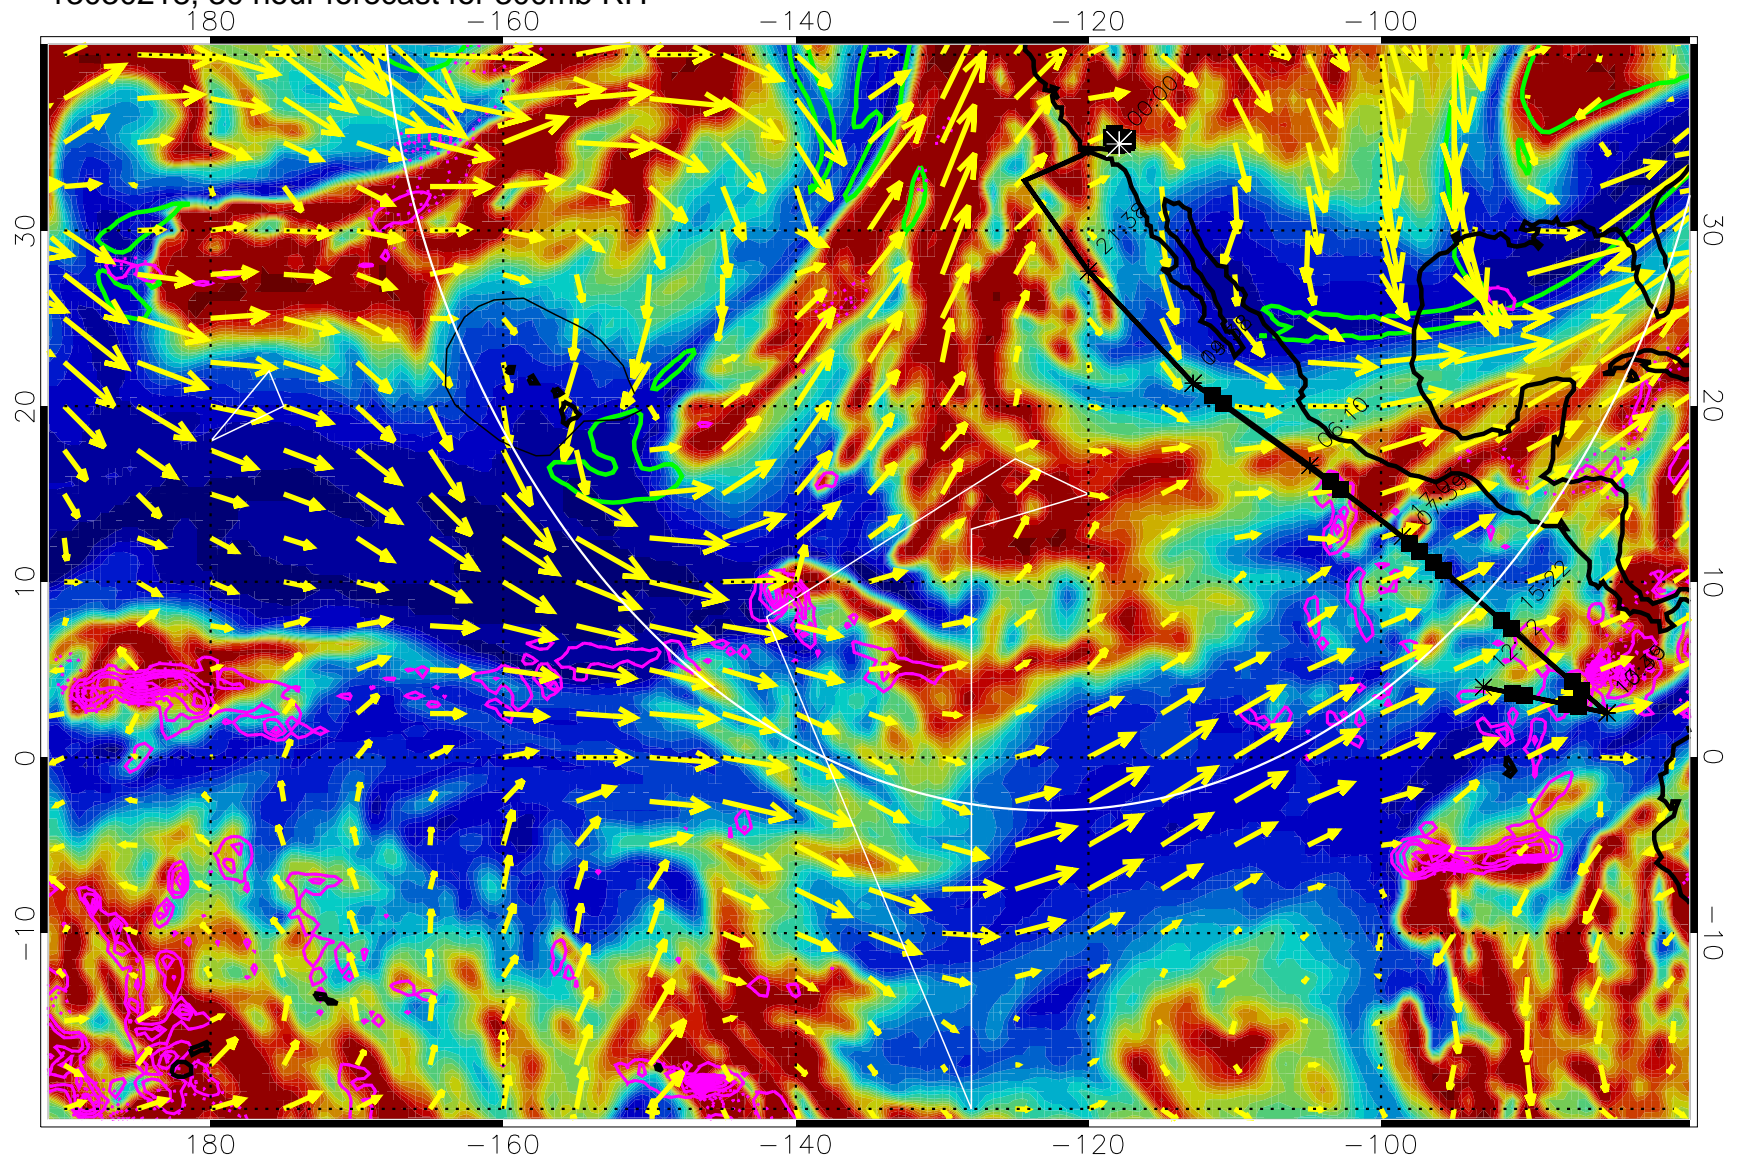

Precip (tot dot, conv sol) past 6 hrs 6 kg/m2 contours, min 4

EPV Tropopause (2 PVU) Position

→ 50 m/s

Range ring of 4055 km -- 13 hours GH round trip

13030206, 18 hour forecast for 300mb RH

Precip (tot dot, conv sol) past 6 hrs 6 kg/m2 contours, min 4

EPV Tropopause (2 PVU) Position

→ 50 m/s

Range ring of 4055 km -- 13 hours GH round trip

13030212, 24 hour forecast for 300mb RH

Precip (tot dot, conv sol) past 6 hrs 6 kg/m2 contours, min 4

EPV Tropopause (2 PVU) Position

→ 50 m/s

Range ring of 4055 km -- 13 hours GH round trip

13030218, 30 hour forecast for 300mb RH

Precip (tot dot, conv sol) past 6 hrs 6 kg/m2 contours, min 4

EPV Tropopause (2 PVU) Position

→ 50 m/s

Range ring of 4055 km -- 13 hours GH round trip

13030300, 36 hour forecast for 300mb RH

Precip (tot dot, conv sol) past 6 hrs 6 kg/m2 contours, min 4

EPV Tropopause (2 PVU) Position

→ 50 m/s

Range ring of 4055 km -- 13 hours GH round trip

13030306, 42 hour forecast for 300mb RH