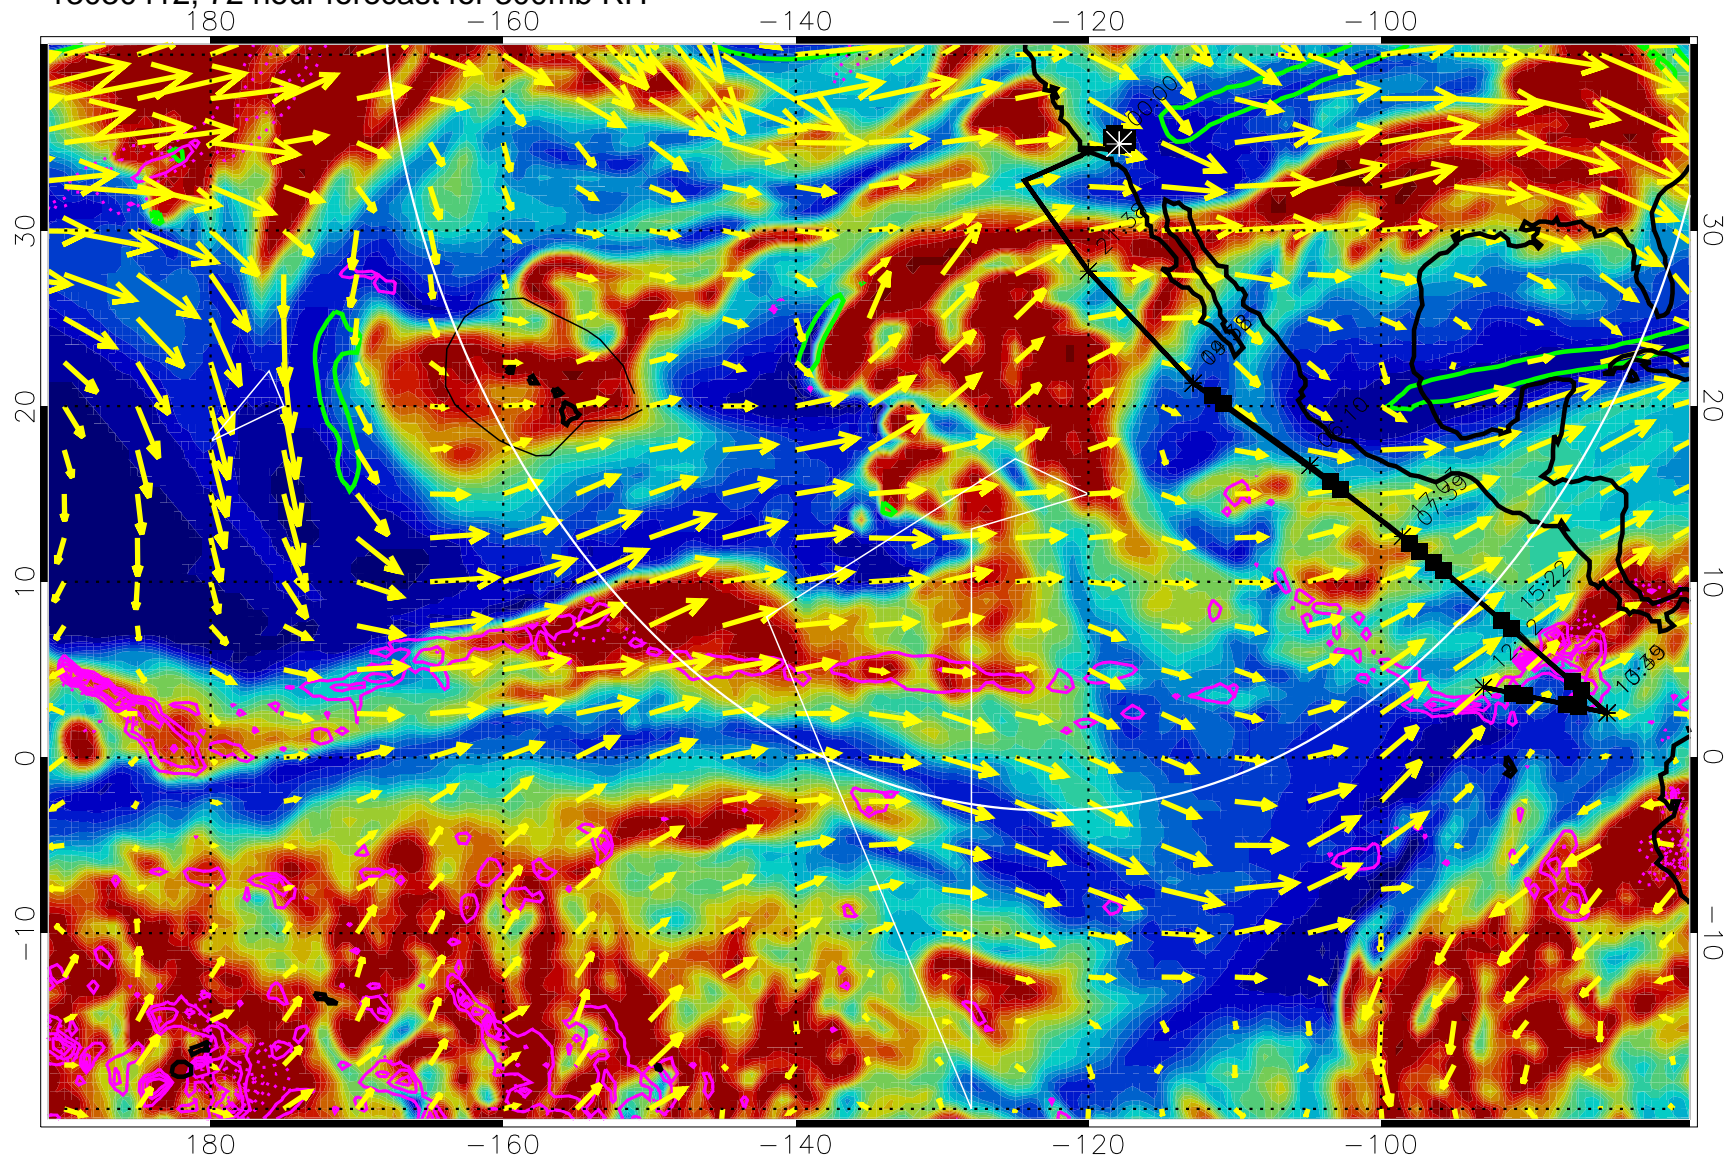

13030406, 66 hour forecast for 300mb RH

Precip (tot dot, conv sol) past 6 hrs 6 kg/m2 contours, min 4

EPV Tropopause (2 PVU) Position

→ 50 m/s

Range ring of 4055 km -- 13 hours GH round trip

13030412, 72 hour forecast for 300mb RH

Precip (tot dot, conv sol) past 6 hrs 6 kg/m2 contours, min 4

EPV Tropopause (2 PVU) Position

→ 50 m/s

Range ring of 4055 km -- 13 hours GH round trip

13030418, 78 hour forecast for 300mb RH

Precip (tot dot, conv sol) past 6 hrs 6 kg/m2 contours, min 4

EPV Tropopause (2 PVU) Position

→ 50 m/s

Range ring of 4055 km -- 13 hours GH round trip

13030500, 84 hour forecast for 300mb RH

Precip (tot dot, conv sol) past 6 hrs 6 kg/m2 contours, min 4

EPV Tropopause (2 PVU) Position

13030512, 96 hour forecast for 300mb RH

Precip (tot dot, conv sol) past 6 hrs 6 kg/m2 contours, min 4

EPV Tropopause (2 PVU) Position

→ 50 m/s

Range ring of 4055 km -- 13 hours GH round trip

13030518, 102 hour forecast for 300mb RH