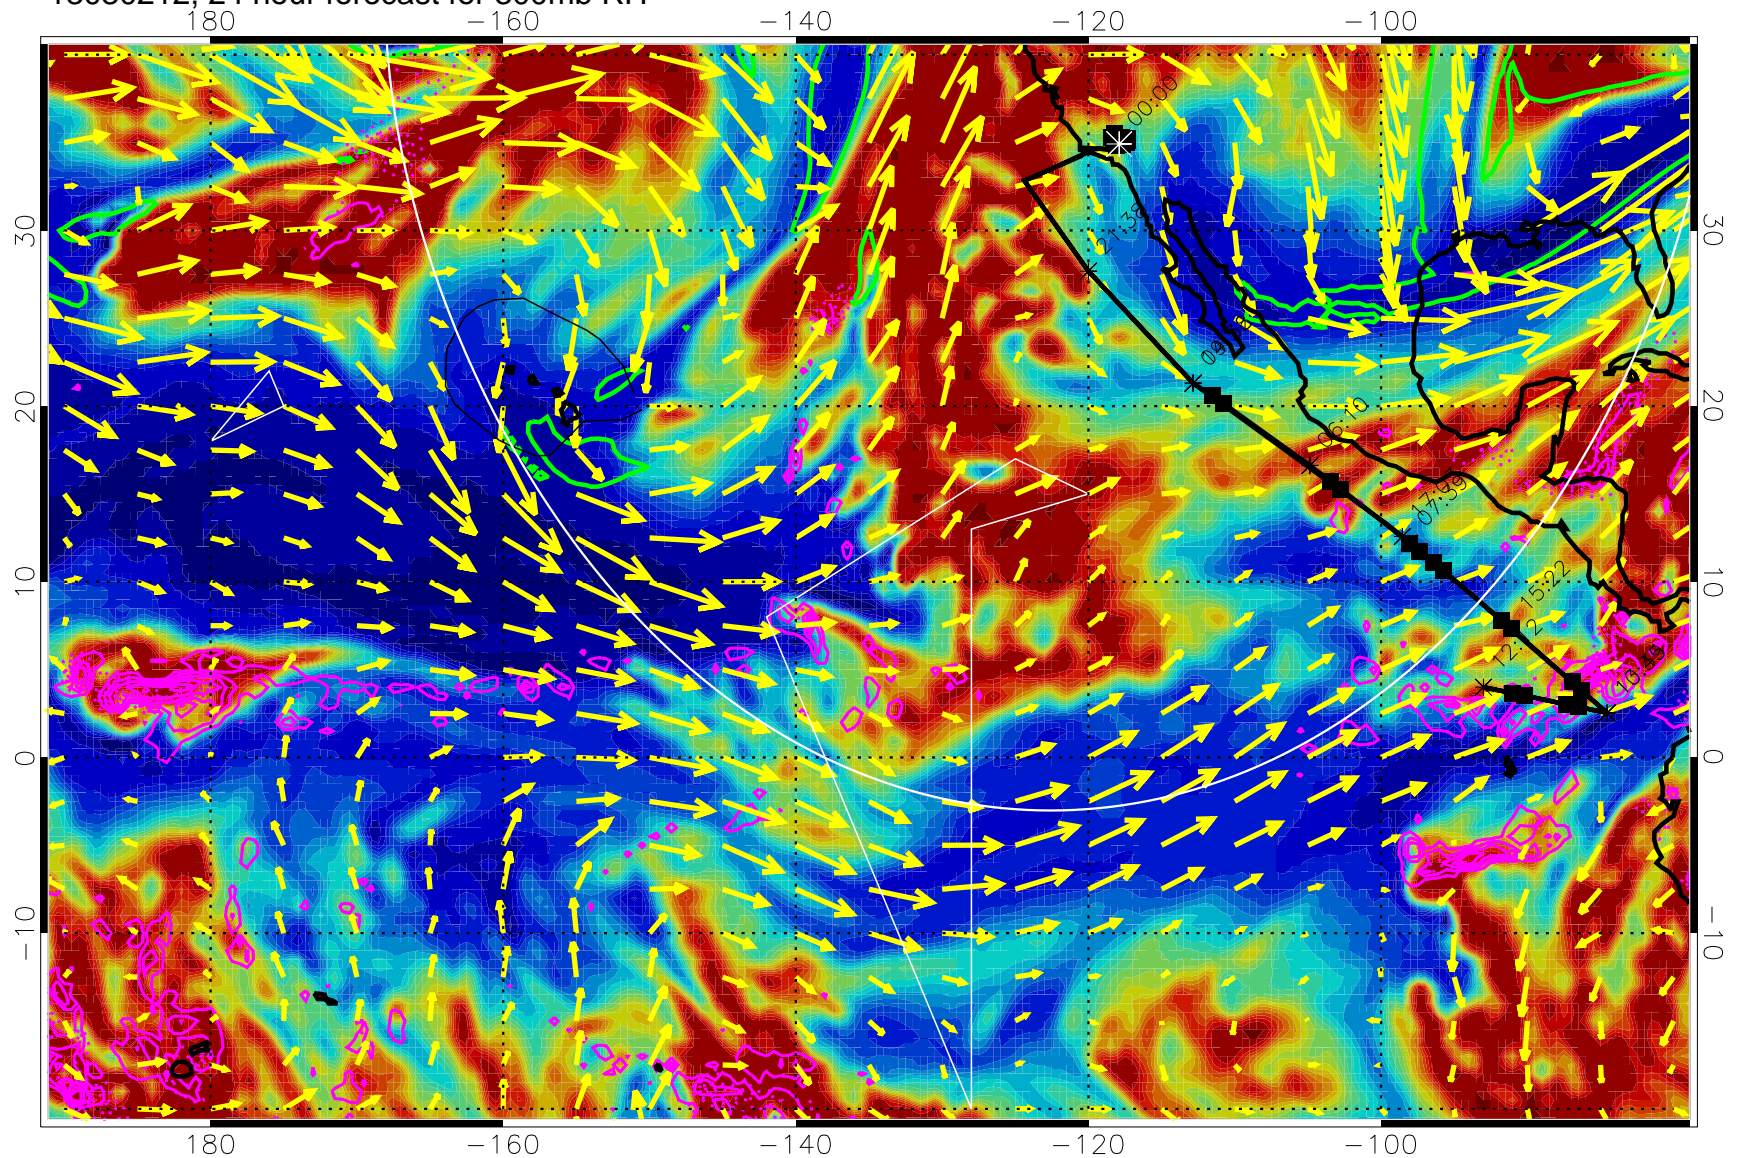

13030118, 6 hour forecast for 300mb RH

Precip (tot dot, conv sol) past 6 hrs 6 kg/m2 contours, min 4

EPV Tropopause (2 PVU) Position

→ 50 m/s

Range ring of 4055 km -- 13 hours GH round trip

13030200, 12 hour forecast for 300mb RH

Precip (tot dot, conv sol) past 6 hrs 6 kg/m2 contours, min 4

EPV Tropopause (2 PVU) Position

→ 50 m/s

Range ring of 4055 km -- 13 hours GH round trip

13030206, 18 hour forecast for 300mb RH

Precip (tot dot, conv sol) past 6 hrs 6 kg/m2 contours, min 4

EPV Tropopause (2 PVU) Position

→ 50 m/s

Range ring of 4055 km -- 13 hours GH round trip

13030212, 24 hour forecast for 300mb RH

Precip (tot dot, conv sol) past 6 hrs 6 kg/m2 contours, min 4

EPV Tropopause (2 PVU) Position

13030300, 36 hour forecast for 300mb RH

Precip (tot dot, conv sol) past 6 hrs 6 kg/m2 contours, min 4

EPV Tropopause (2 PVU) Position

→ 50 m/s

Range ring of 4055 km -- 13 hours GH round trip

13030306, 42 hour forecast for 300mb RH