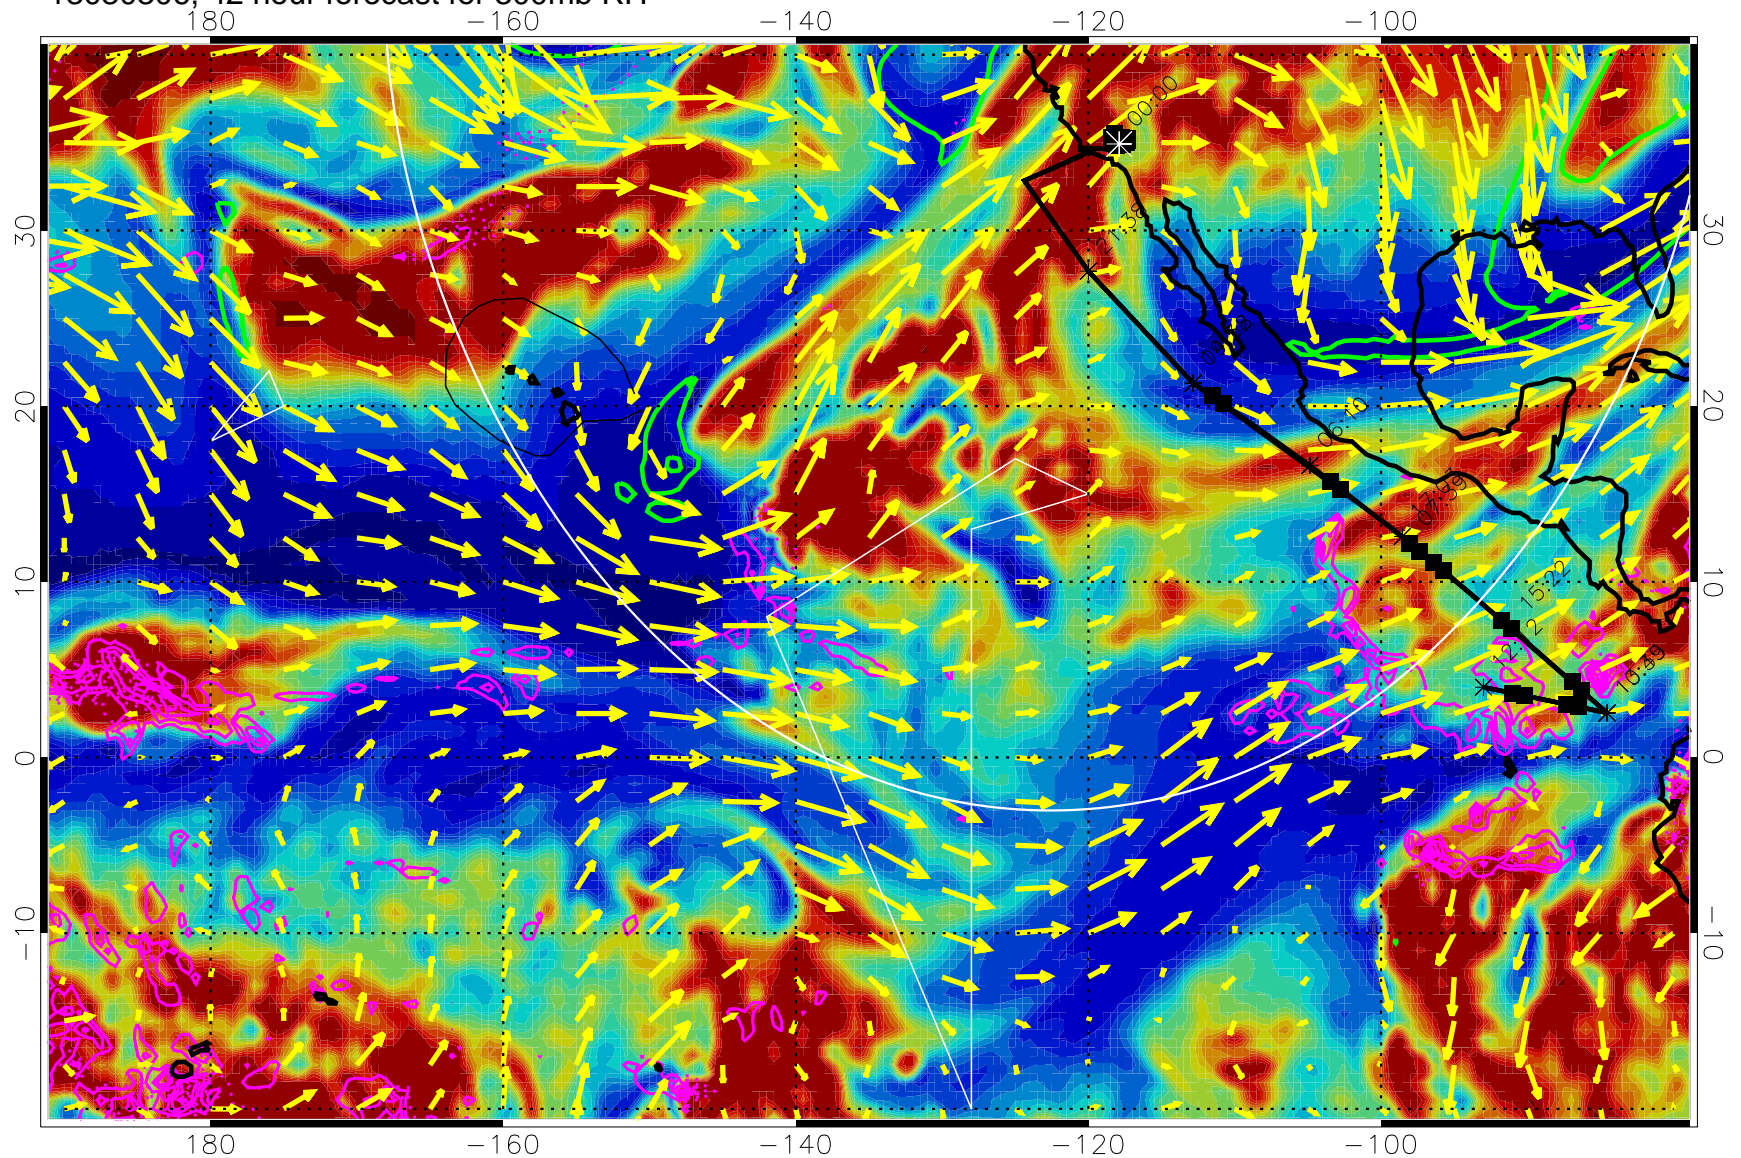

EPV Tropopause (2 PVU) Position

→ 50 m/s

Range ring of 4055 km -- 13 hours GH round trip

13030212, 24 hour forecast for 300mb RH

Precip (tot dot, conv sol) past 6 hrs 6 kg/m2 contours, min 4

EPV Tropopause (2 PVU) Position

13030300, 36 hour forecast for 300mb RH

Precip (tot dot, conv sol) past 6 hrs 6 kg/m2 contours, min 4

EPV Tropopause (2 PVU) Position

→ 50 m/s

Range ring of 4055 km -- 13 hours GH round trip

13030306, 42 hour forecast for 300mb RH

Precip (tot dot, conv sol) past 6 hrs 6 kg/m2 contours, min 4

EPV Tropopause (2 PVU) Position

→ 50 m/s

Range ring of 4055 km -- 13 hours GH round trip

13030312, 48 hour forecast for 300mb RH

Precip (tot dot, conv sol) past 6 hrs 6 kg/m2 contours, min 4

EPV Tropopause (2 PVU) Position

→ 50 m/s

Range ring of 4055 km -- 13 hours GH round trip

13030318, 54 hour forecast for 300mb RH

Precip (tot dot, conv sol) past 6 hrs 6 kg/m2 contours, min 4

EPV Tropopause (2 PVU) Position