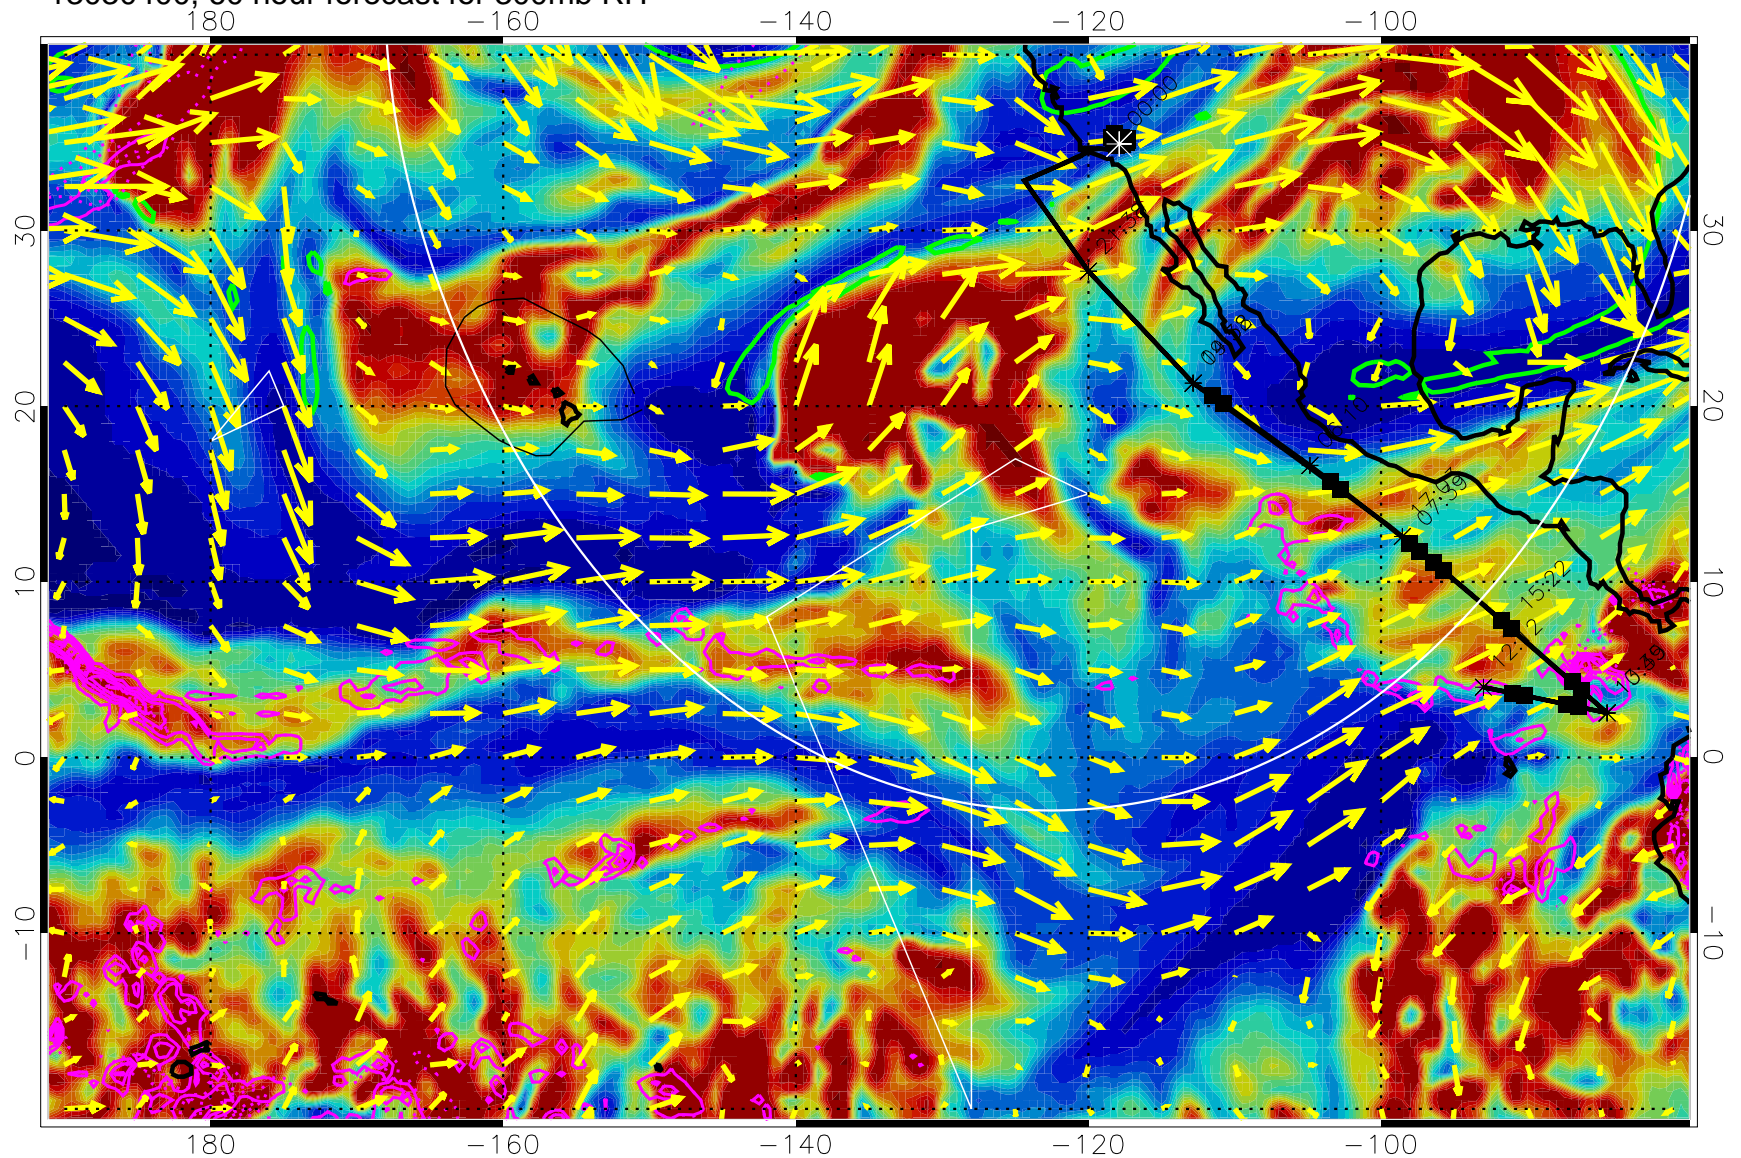

EPV Tropopause (2 PVU) Position

→ 50 m/s

Range ring of 4055 km -- 13 hours GH round trip

13030318, 54 hour forecast for 300mb RH

Precip (tot dot, conv sol) past 6 hrs 6 kg/m2 contours, min 4

EPV Tropopause (2 PVU) Position

→ 50 m/s

Range ring of 4055 km -- 13 hours GH round trip

13030400, 60 hour forecast for 300mb RH

Precip (tot dot, conv sol) past 6 hrs 6 kg/m2 contours, min 4

EPV Tropopause (2 PVU) Position

→ 50 m/s

Range ring of 4055 km -- 13 hours GH round trip

13030406, 66 hour forecast for 300mb RH

Precip (tot dot, conv sol) past 6 hrs 6 kg/m2 contours, min 4

EPV Tropopause (2 PVU) Position

→ 50 m/s

Range ring of 4055 km -- 13 hours GH round trip

13030412, 72 hour forecast for 300mb RH

Precip (tot dot, conv sol) past 6 hrs 6 kg/m2 contours, min 4

EPV Tropopause (2 PVU) Position

→ 50 m/s

Range ring of 4055 km -- 13 hours GH round trip

13030418, 78 hour forecast for 300mb RH

Precip (tot dot, conv sol) past 6 hrs 6 kg/m2 contours, min 4