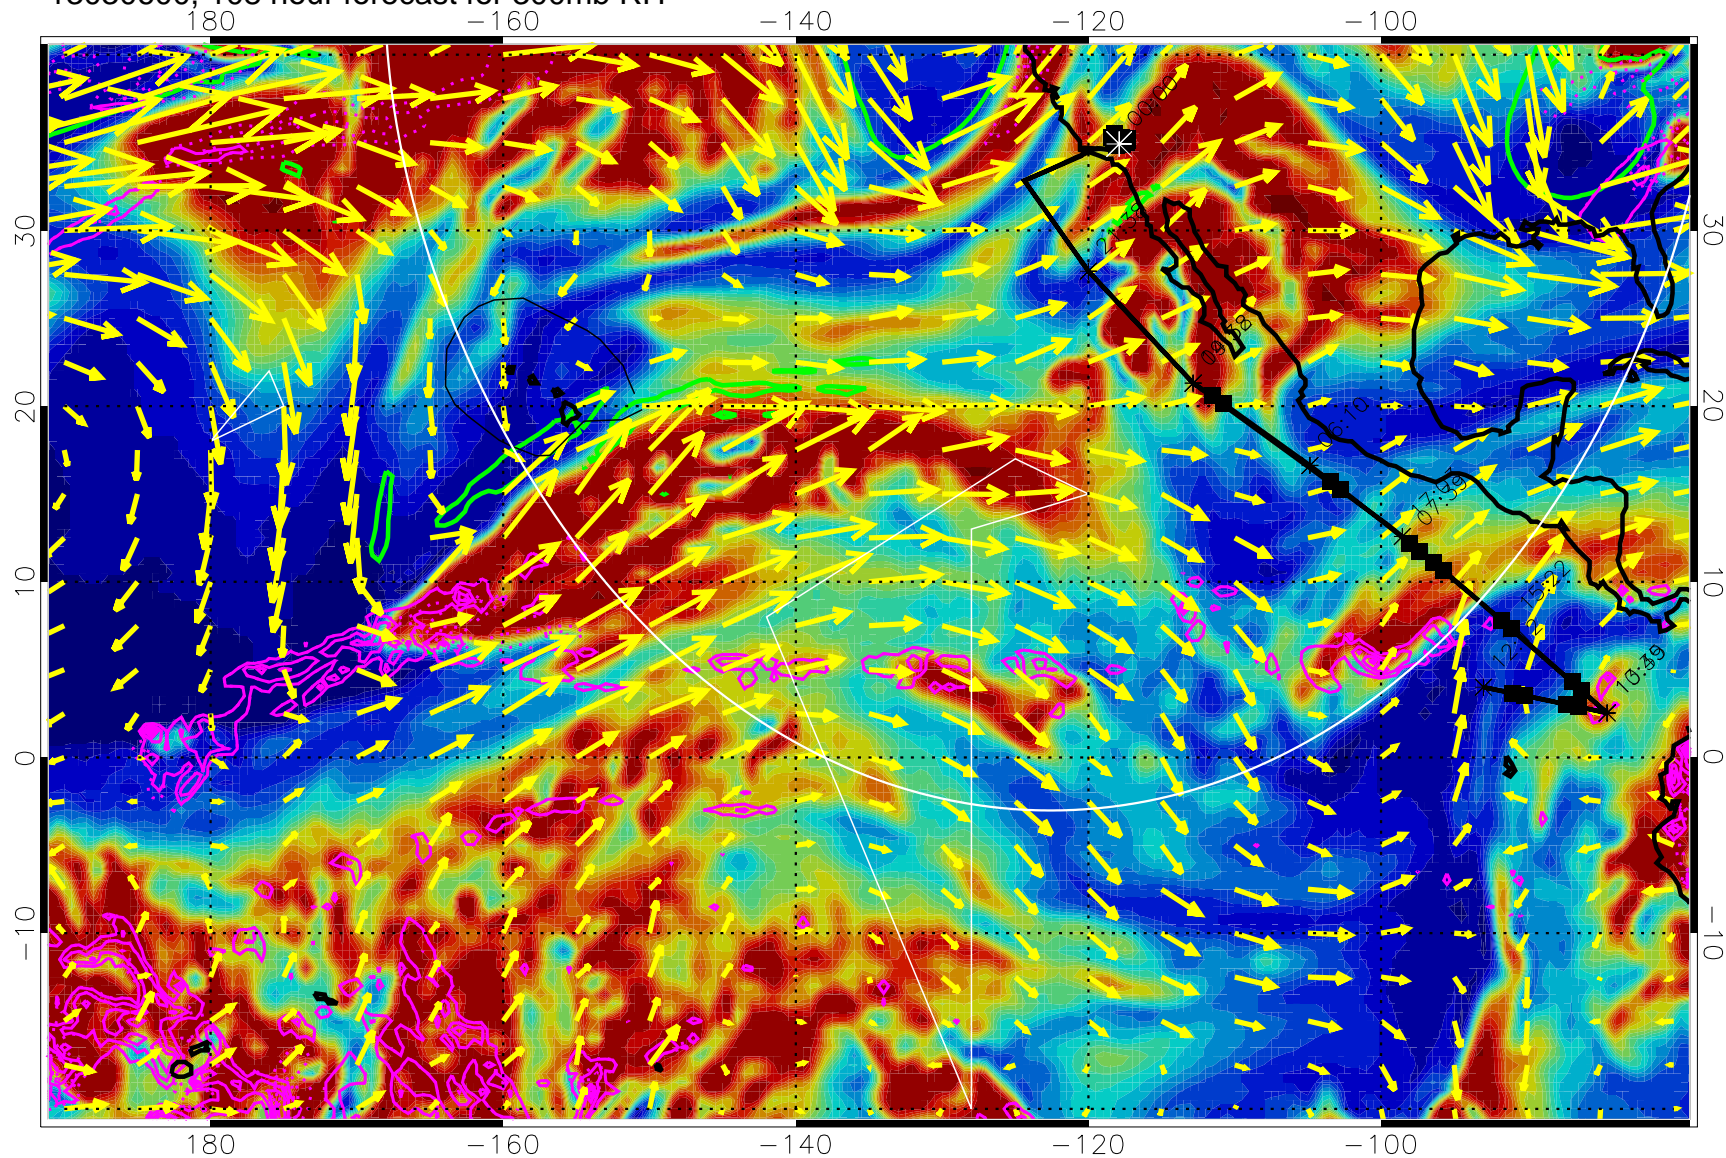

→ 50 m/s

Range ring of 4055 km -- 13 hours GH round trip

13030506, 90 hour forecast for 300mb RH

Precip (tot dot, conv sol) past 6 hrs 6 kg/m2 contours, min 4

EPV Tropopause (2 PVU) Position

→ 50 m/s

Range ring of 4055 km -- 13 hours GH round trip

13030512, 96 hour forecast for 300mb RH

Precip (tot dot, conv sol) past 6 hrs 6 kg/m2 contours, min 4

EPV Tropopause (2 PVU) Position

→ 50 m/s

Range ring of 4055 km -- 13 hours GH round trip

13030518, 102 hour forecast for 300mb RH

Precip (tot dot, conv sol) past 6 hrs 6 kg/m2 contours, min 4

EPV Tropopause (2 PVU) Position

→ 50 m/s

Range ring of 4055 km -- 13 hours GH round trip

13030600, 108 hour forecast for 300mb RH

Precip (tot dot, conv sol) past 6 hrs 6 kg/m2 contours, min 4

EPV Tropopause (2 PVU) Position

→ 50 m/s

Range ring of 4055 km -- 13 hours GH round trip

13030606, 114 hour forecast for 300mb RH

Precip (tot dot, conv sol) past 6 hrs 6 kg/m2 contours, min 4

EPV Tropopause (2 PVU) Position