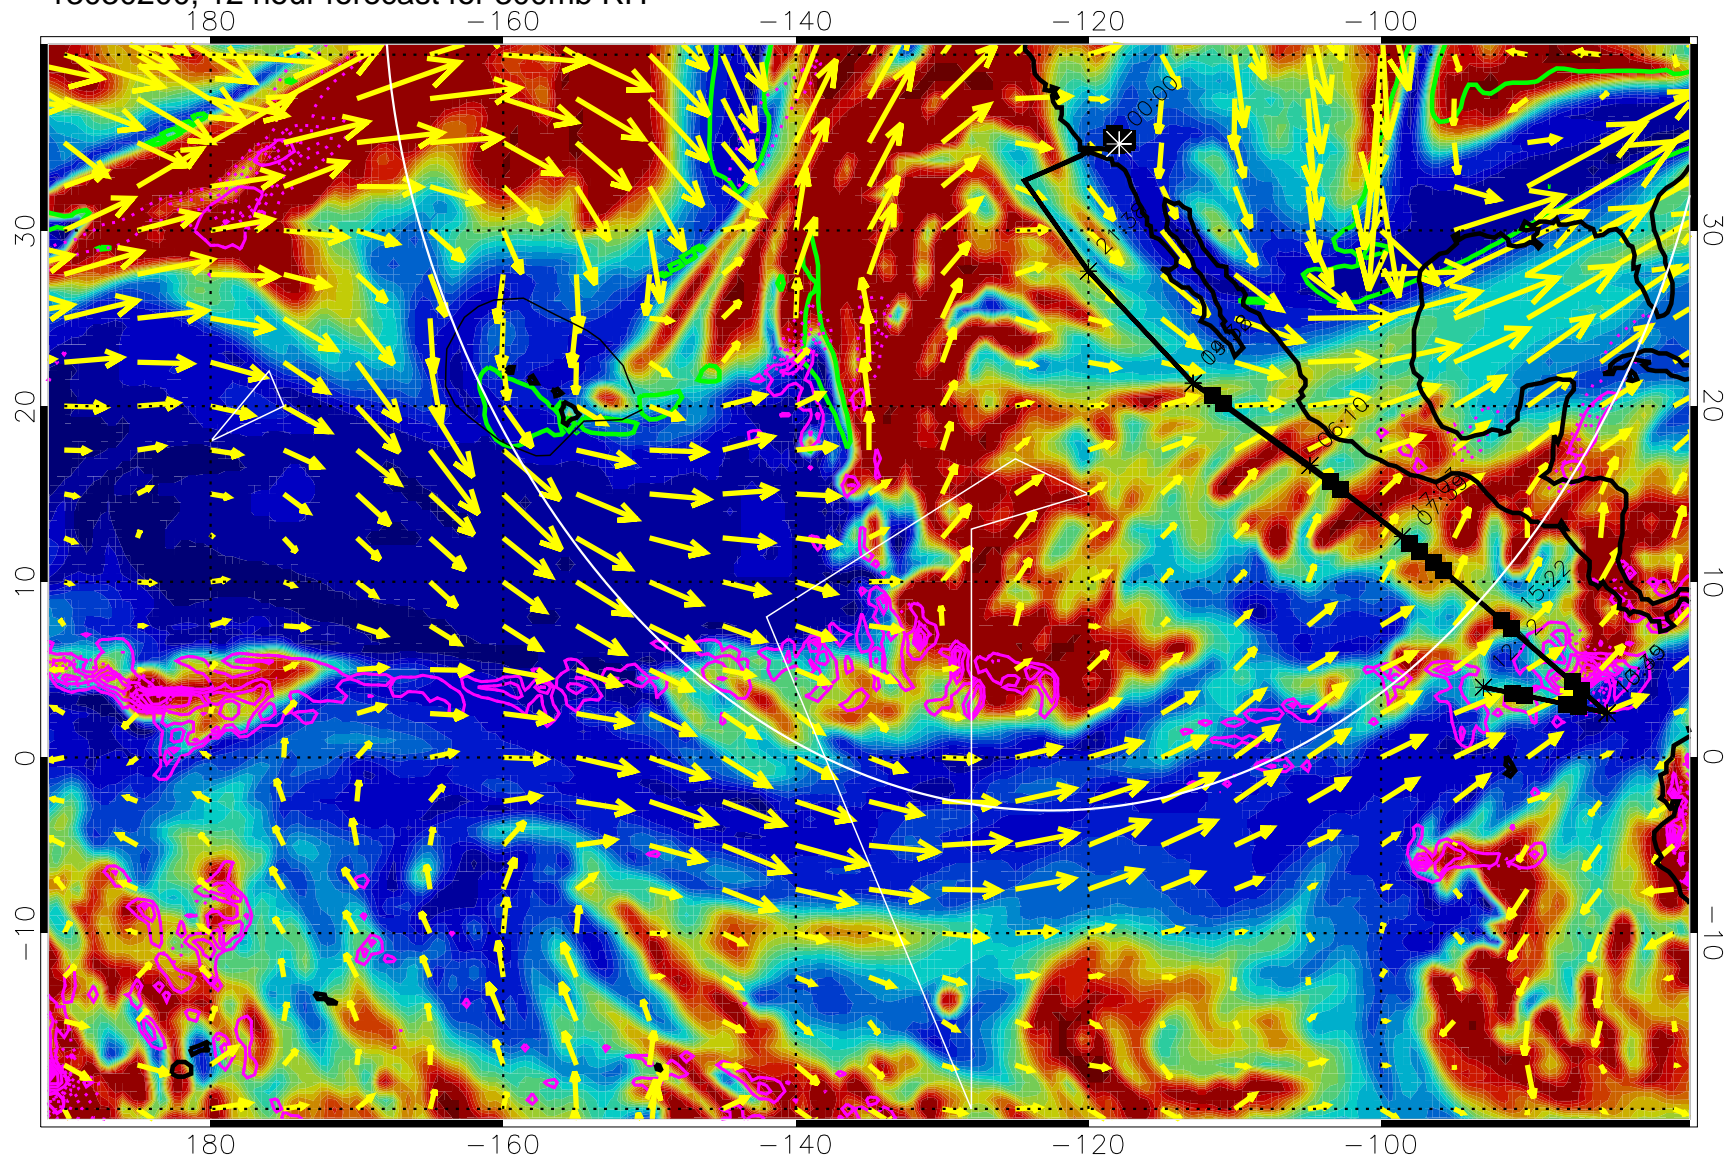

13030118, 6 hour forecast for 300mb RH

Precip (tot dot, conv sol) past 6 hrs 6 kg/m2 contours, min 4

EPV Tropopause (2 PVU) Position

→ 50 m/s

Range ring of 4055 km -- 13 hours GH round trip

13030200, 12 hour forecast for 300mb RH

Precip (tot dot, conv sol) past 6 hrs 6 kg/m2 contours, min 4

EPV Tropopause (2 PVU) Position

→ 50 m/s

Range ring of 4055 km -- 13 hours GH round trip

13030206, 18 hour forecast for 300mb RH

Precip (tot dot, conv sol) past 6 hrs 6 kg/m2 contours, min 4

EPV Tropopause (2 PVU) Position

→ 50 m/s

Range ring of 4055 km -- 13 hours GH round trip

13030212, 24 hour forecast for 300mb RH

Precip (tot dot, conv sol) past 6 hrs 6 kg/m2 contours, min 4

EPV Tropopause (2 PVU) Position

13030300, 36 hour forecast for 300mb RH

Precip (tot dot, conv sol) past 6 hrs 6 kg/m2 contours, min 4

EPV Tropopause (2 PVU) Position

→ 50 m/s

Range ring of 4055 km -- 13 hours GH round trip

13030306, 42 hour forecast for 300mb RH