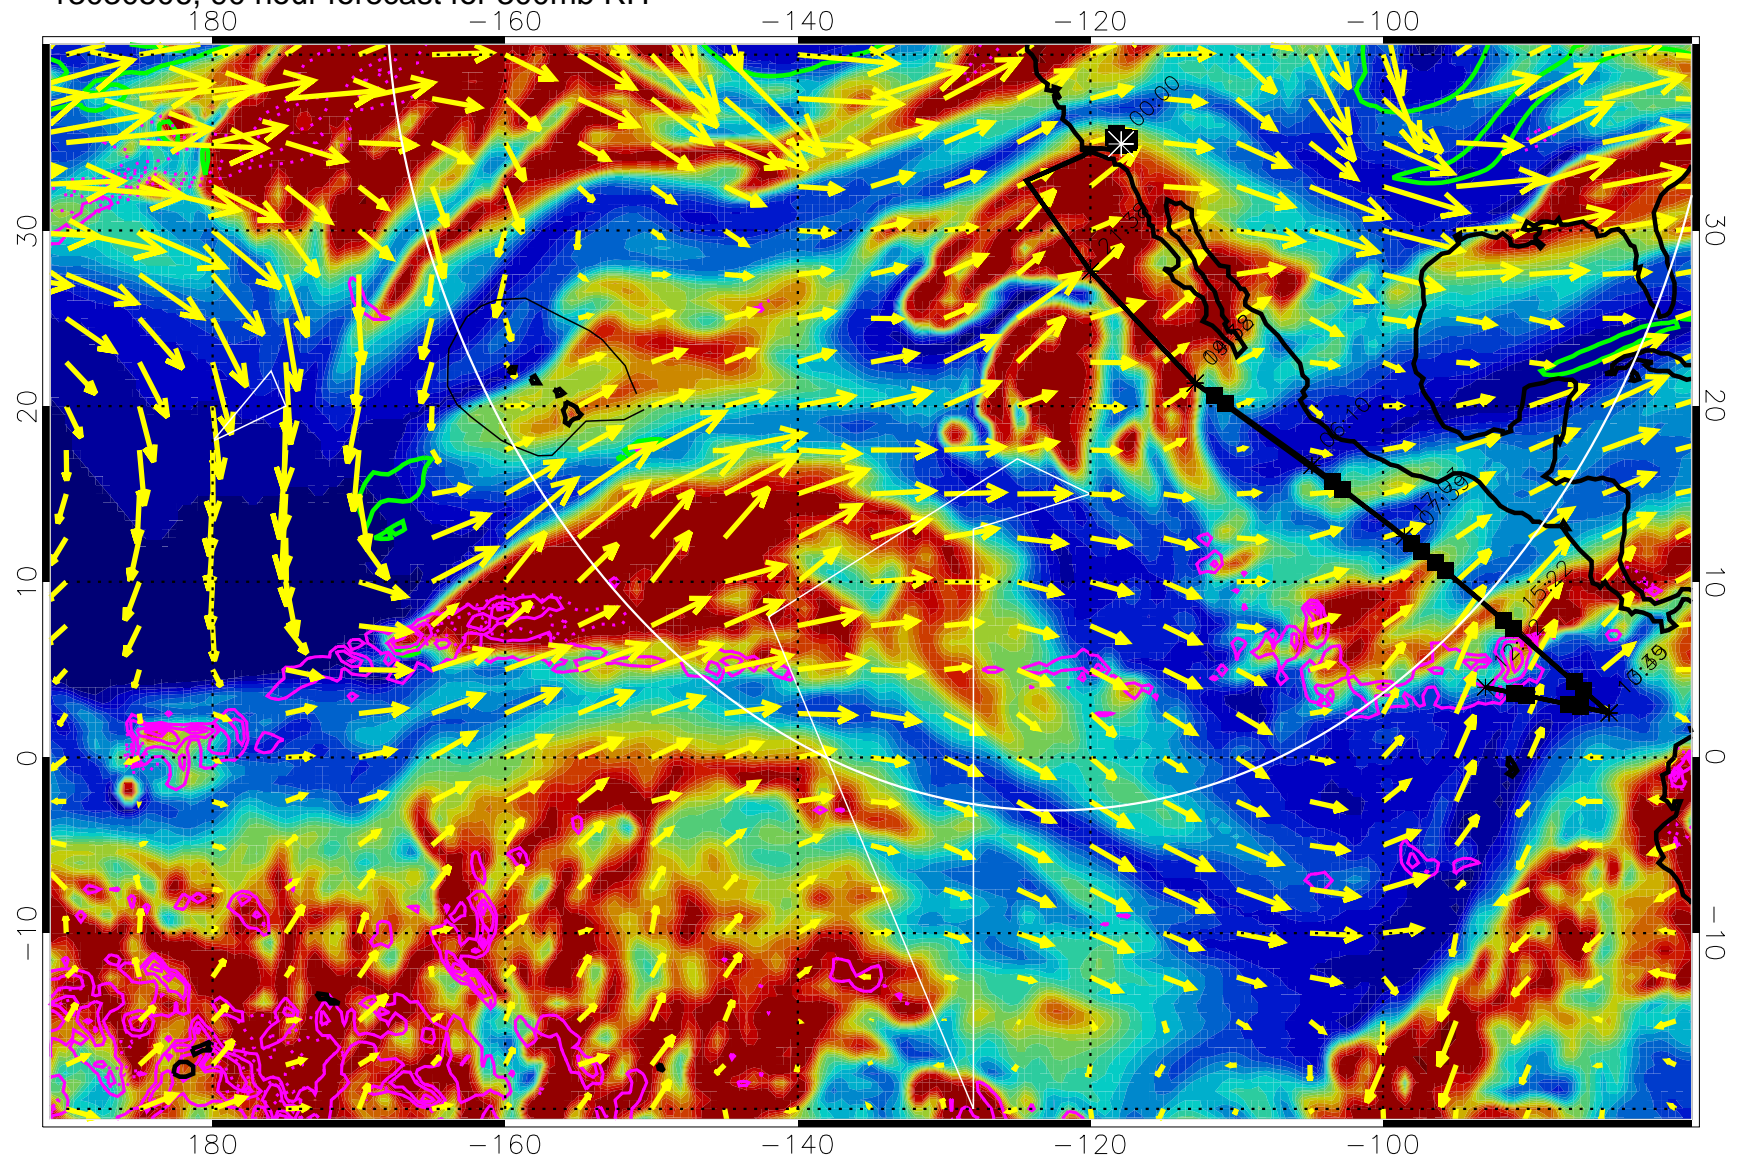

Precip (tot dot, conv sol) past 6 hrs 6 kg/m2 contours, min 4

EPV Tropopause (2 PVU) Position

→ 50 m/s

Range ring of 4055 km -- 13 hours GH round trip

13030418, 78 hour forecast for 300mb RH

Precip (tot dot, conv sol) past 6 hrs 6 kg/m2 contours, min 4

EPV Tropopause (2 PVU) Position

→ 50 m/s

Range ring of 4055 km -- 13 hours GH round trip

13030500, 84 hour forecast for 300mb RH

Precip (tot dot, conv sol) past 6 hrs 6 kg/m2 contours, min 4

EPV Tropopause (2 PVU) Position

→ 50 m/s

Range ring of 4055 km -- 13 hours GH round trip

13030506, 90 hour forecast for 300mb RH

Precip (tot dot, conv sol) past 6 hrs 6 kg/m2 contours, min 4

EPV Tropopause (2 PVU) Position

→ 50 m/s

Range ring of 4055 km -- 13 hours GH round trip

13030512, 96 hour forecast for 300mb RH

Precip (tot dot, conv sol) past 6 hrs 6 kg/m2 contours, min 4

EPV Tropopause (2 PVU) Position

→ 50 m/s

Range ring of 4055 km -- 13 hours GH round trip

13030518, 102 hour forecast for 300mb RH