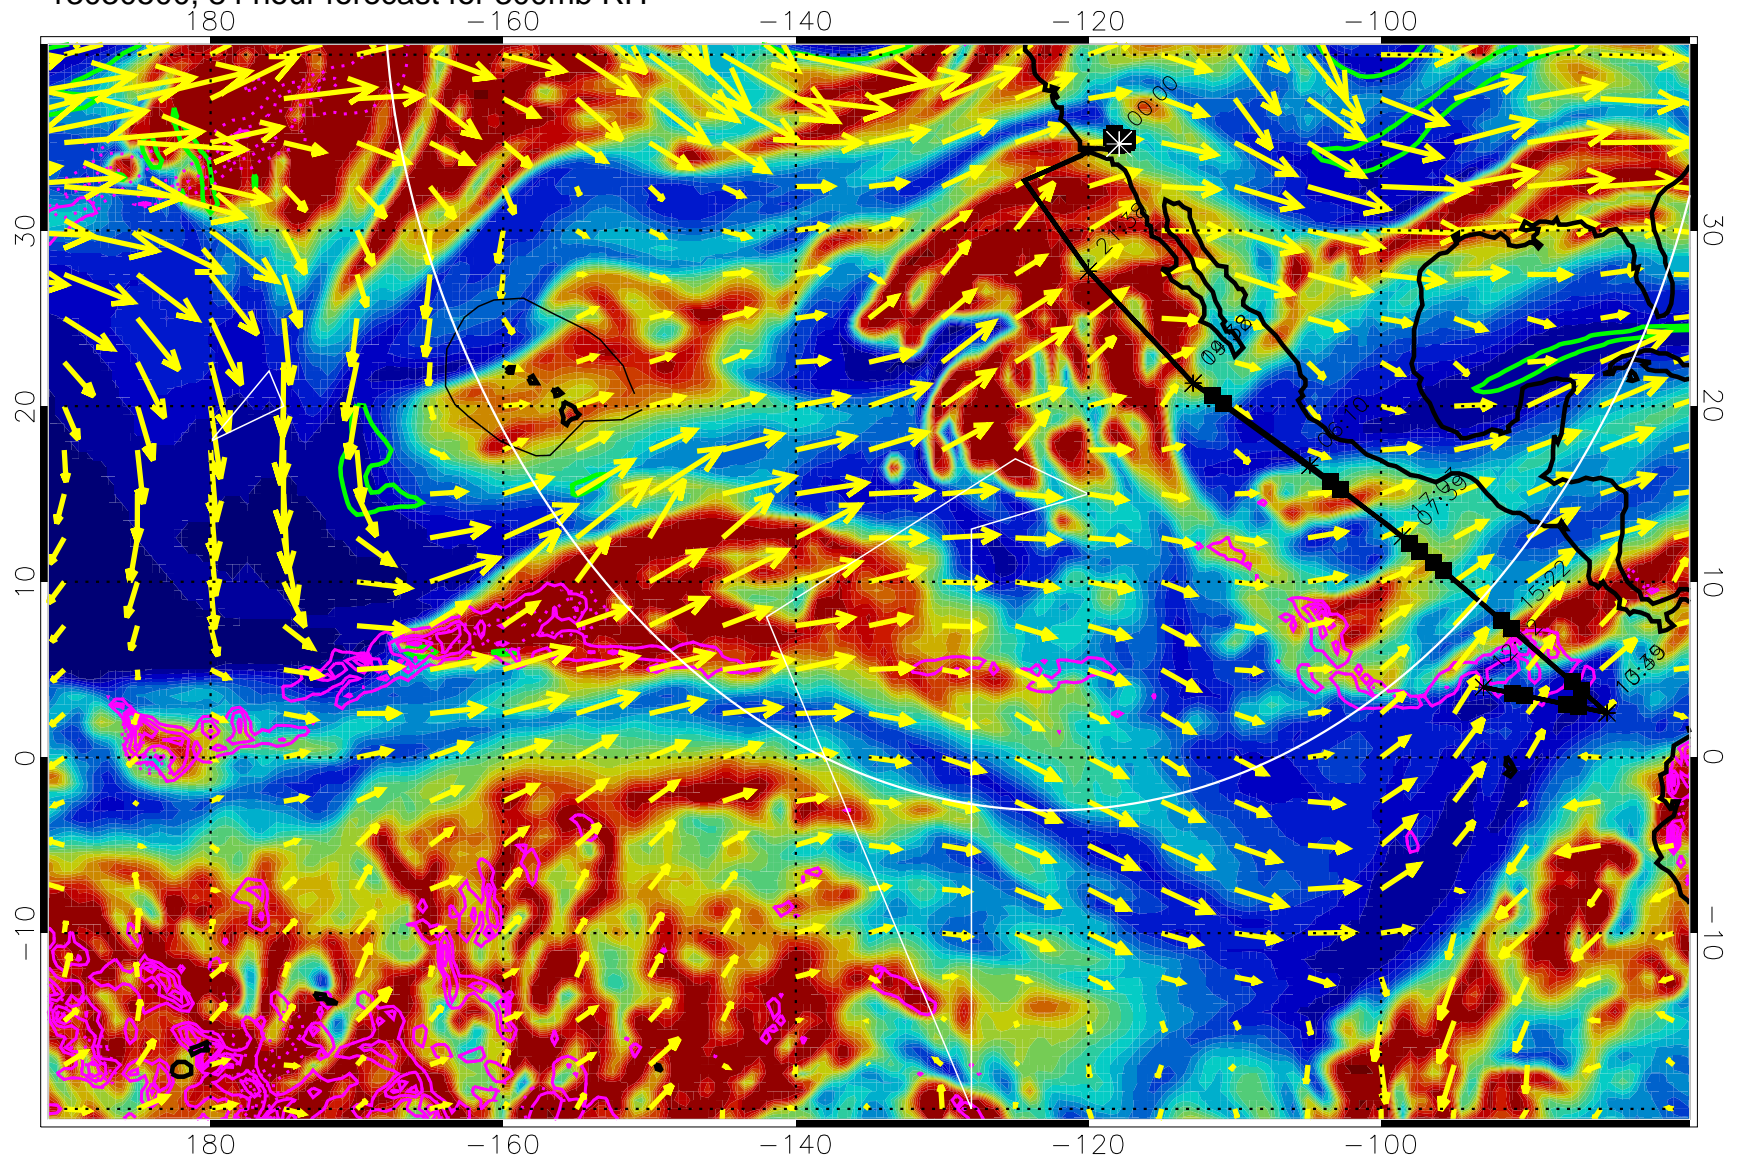

13030406, 66 hour forecast for 300mb RH

Precip (tot dot, conv sol) past 6 hrs 6 kg/m2 contours, min 4

EPV Tropopause (2 PVU) Position

→ 50 m/s

Range ring of 4055 km -- 13 hours GH round trip

13030412, 72 hour forecast for 300mb RH

Precip (tot dot, conv sol) past 6 hrs 6 kg/m2 contours, min 4

EPV Tropopause (2 PVU) Position

→ 50 m/s

Range ring of 4055 km -- 13 hours GH round trip

13030418, 78 hour forecast for 300mb RH

Precip (tot dot, conv sol) past 6 hrs 6 kg/m2 contours, min 4

EPV Tropopause (2 PVU) Position

→ 50 m/s

Range ring of 4055 km -- 13 hours GH round trip

13030500, 84 hour forecast for 300mb RH

Precip (tot dot, conv sol) past 6 hrs 6 kg/m2 contours, min 4

EPV Tropopause (2 PVU) Position

13030512, 96 hour forecast for 300mb RH

Precip (tot dot, conv sol) past 6 hrs 6 kg/m2 contours, min 4

EPV Tropopause (2 PVU) Position

→ 50 m/s

Range ring of 4055 km -- 13 hours GH round trip

13030518, 102 hour forecast for 300mb RH