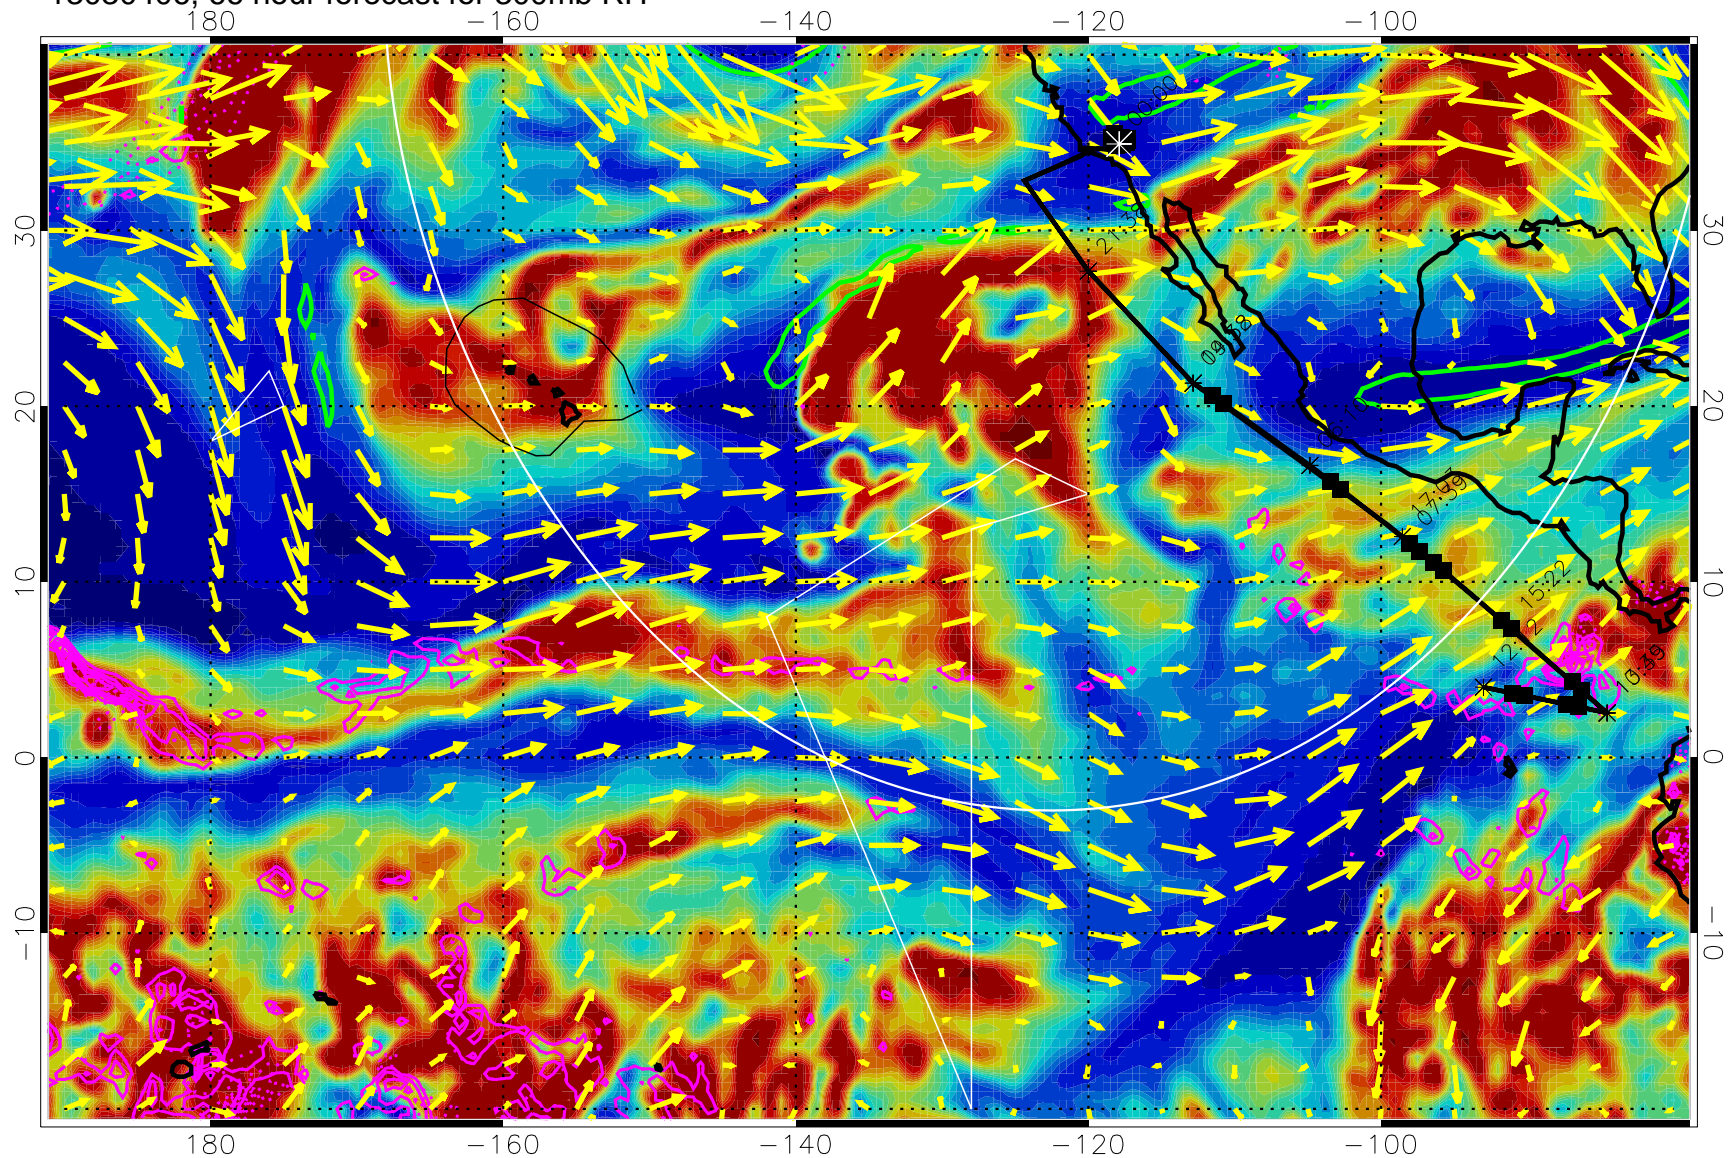

EPV Tropopause (2 PVU) Position

→ 50 m/s

Range ring of 4055 km -- 13 hours GH round trip

13030318, 54 hour forecast for 300mb RH

Precip (tot dot, conv sol) past 6 hrs 6 kg/m2 contours, min 4

EPV Tropopause (2 PVU) Position

→ 50 m/s

Range ring of 4055 km -- 13 hours GH round trip

13030400, 60 hour forecast for 300mb RH

Precip (tot dot, conv sol) past 6 hrs 6 kg/m2 contours, min 4

EPV Tropopause (2 PVU) Position

→ 50 m/s

Range ring of 4055 km -- 13 hours GH round trip

13030406, 66 hour forecast for 300mb RH

Precip (tot dot, conv sol) past 6 hrs 6 kg/m2 contours, min 4

EPV Tropopause (2 PVU) Position

→ 50 m/s

Range ring of 4055 km -- 13 hours GH round trip

13030412, 72 hour forecast for 300mb RH

Precip (tot dot, conv sol) past 6 hrs 6 kg/m2 contours, min 4

EPV Tropopause (2 PVU) Position

→ 50 m/s

Range ring of 4055 km -- 13 hours GH round trip

13030418, 78 hour forecast for 300mb RH

Precip (tot dot, conv sol) past 6 hrs 6 kg/m2 contours, min 4