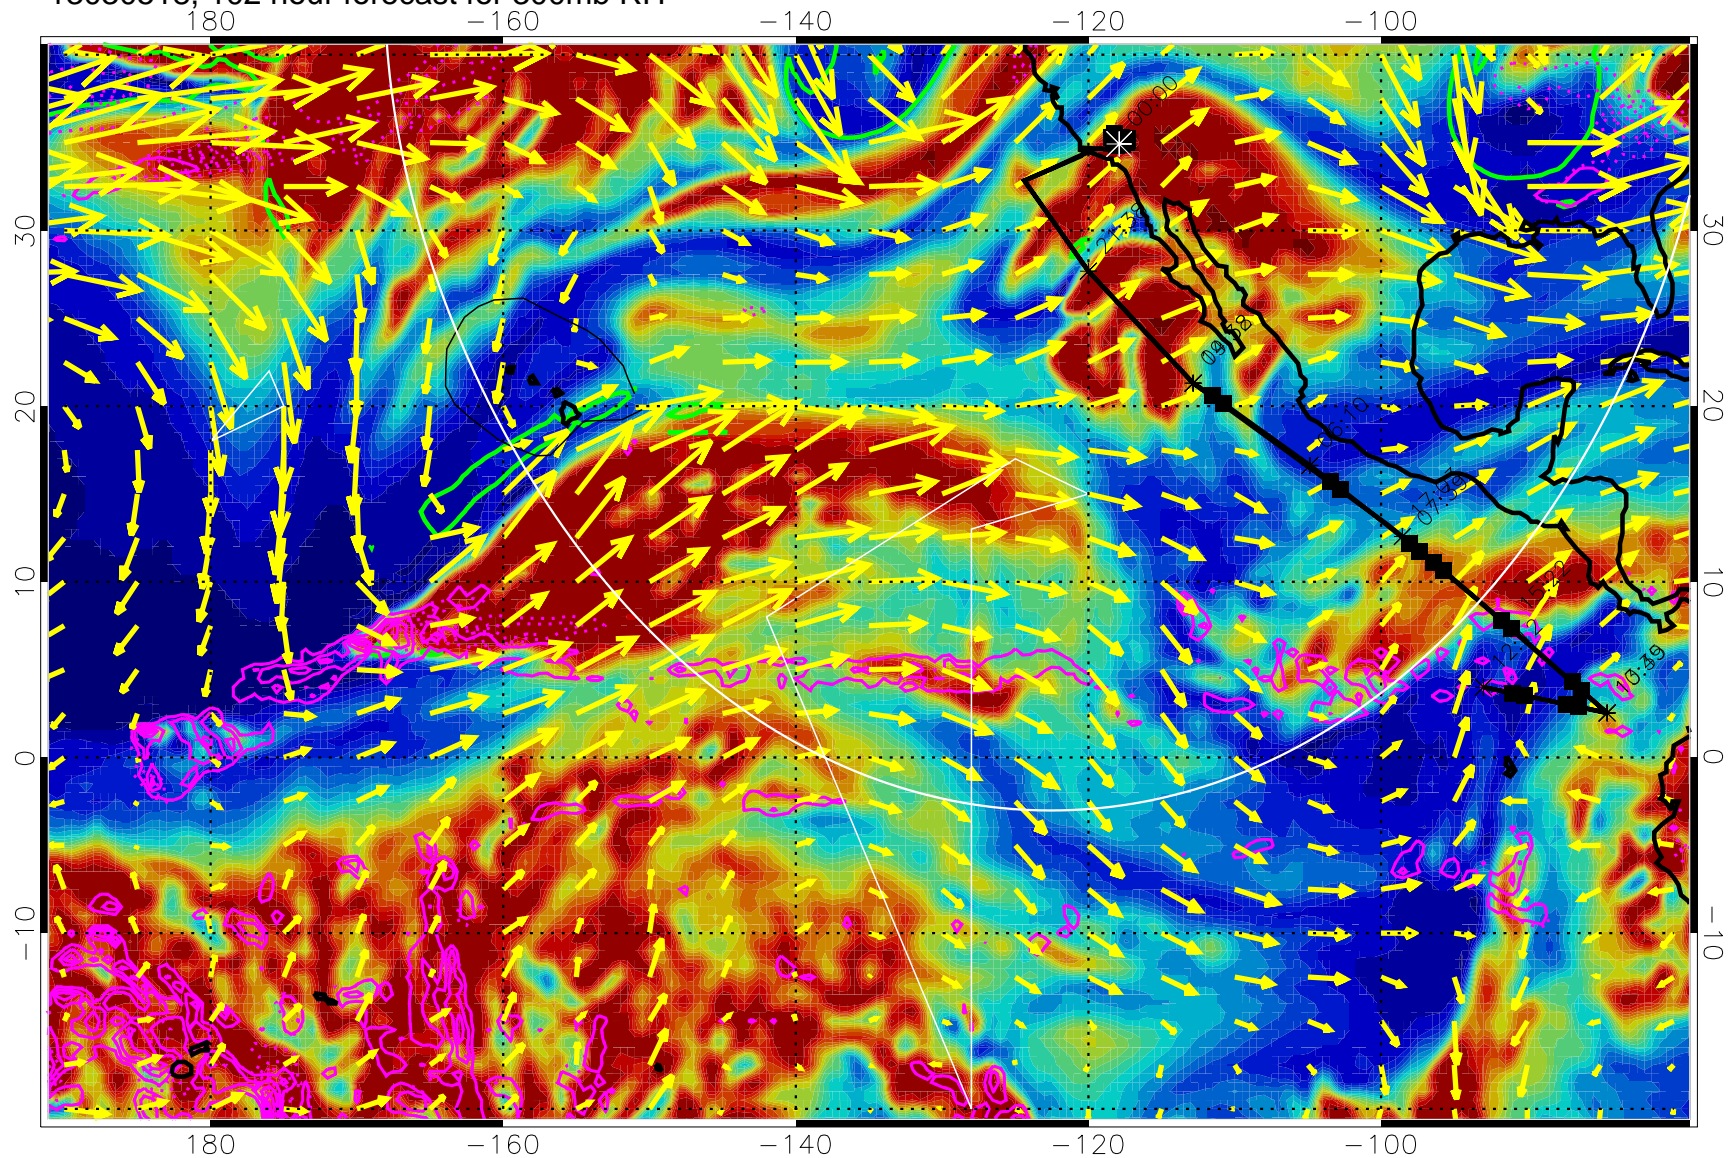

13030512, 96 hour forecast for 300mb RH

Precip (tot dot, conv sol) past 6 hrs 6 kg/m2 contours, min 4

EPV Tropopause (2 PVU) Position

→ 50 m/s

Range ring of 4055 km -- 13 hours GH round trip

13030518, 102 hour forecast for 300mb RH

Precip (tot dot, conv sol) past 6 hrs 6 kg/m2 contours, min 4

EPV Tropopause (2 PVU) Position

→ 50 m/s

Range ring of 4055 km -- 13 hours GH round trip

13030600, 108 hour forecast for 300mb RH

Precip (tot dot, conv sol) past 6 hrs 6 kg/m2 contours, min 4

EPV Tropopause (2 PVU) Position

→ 50 m/s

Range ring of 4055 km -- 13 hours GH round trip

13030606, 114 hour forecast for 300mb RH

Precip (tot dot, conv sol) past 6 hrs 6 kg/m2 contours, min 4

EPV Tropopause (2 PVU) Position