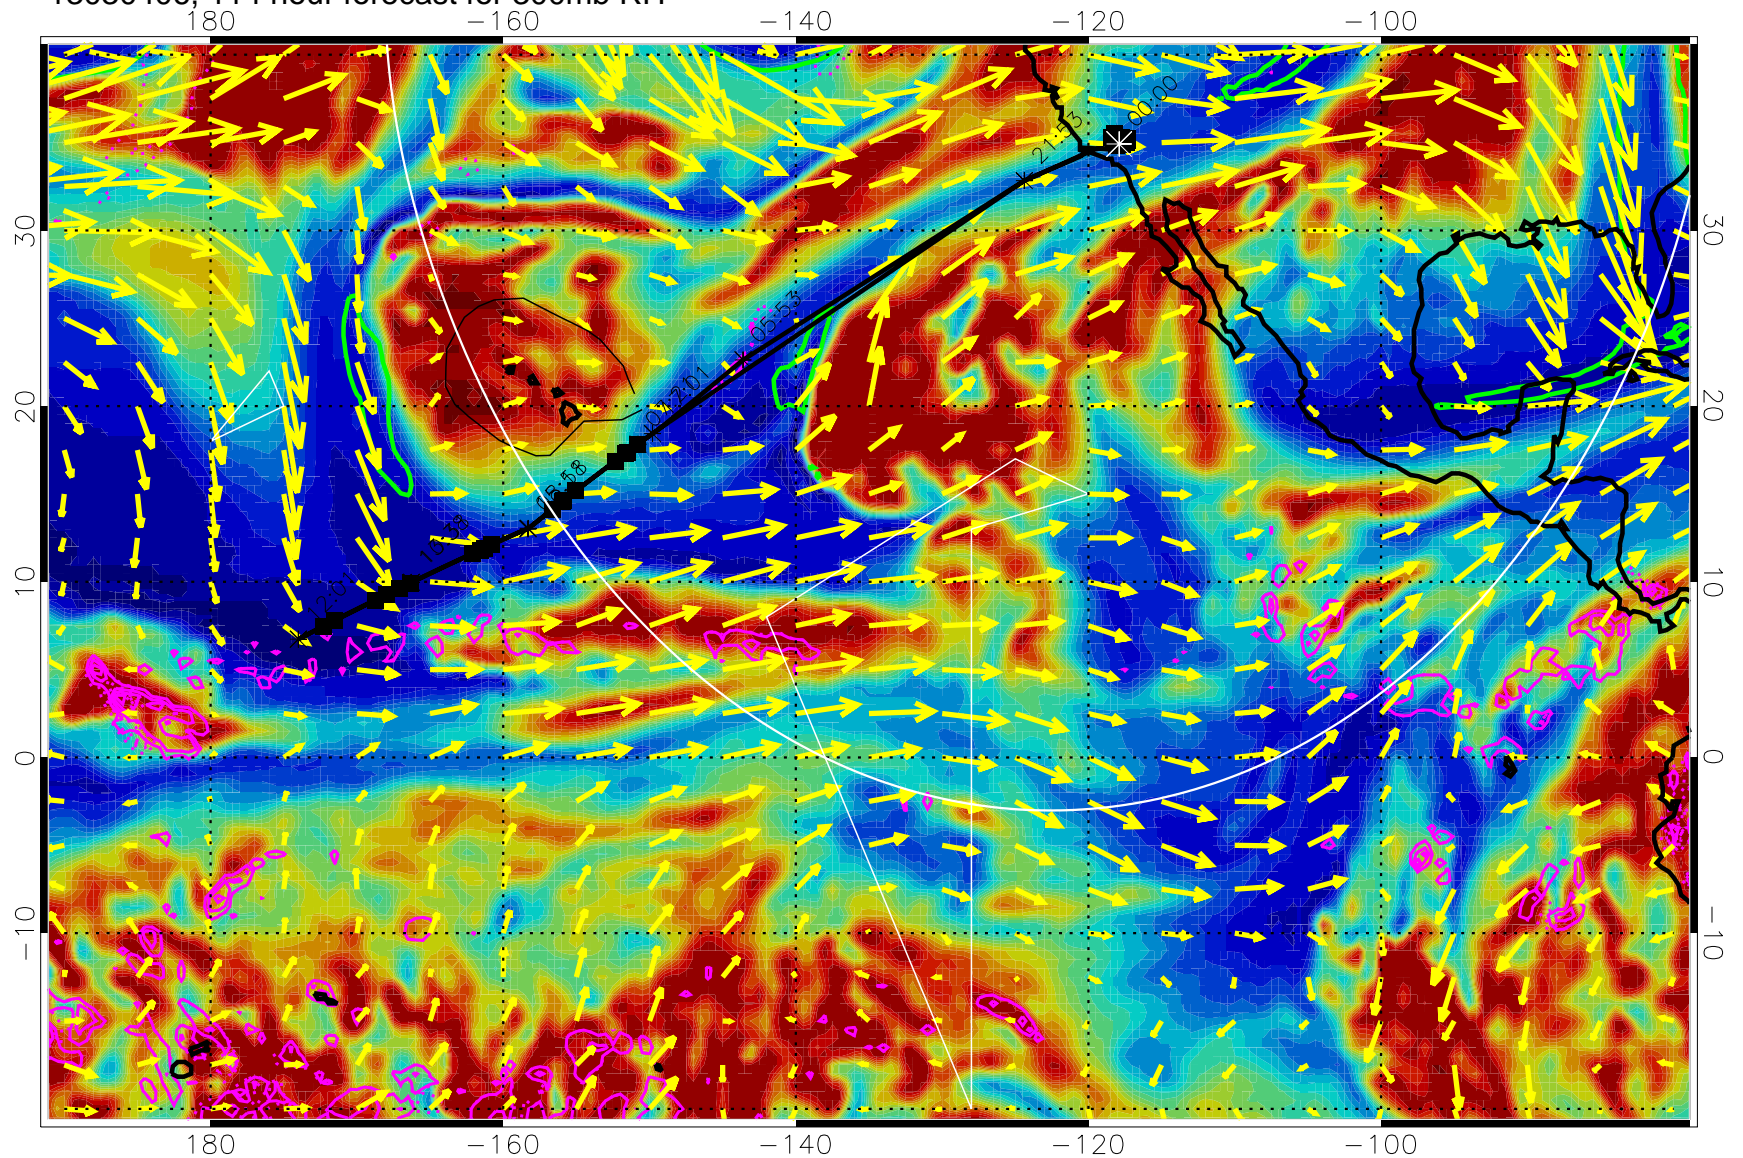

13030312, 96 hour forecast for 300mb RH

Precip (tot dot, conv sol) past 6 hrs 6 kg/m2 contours, min 4

EPV Tropopause (2 PVU) Position

→ 50 m/s

Range ring of 4055 km -- 13 hours GH round trip

13030318, 102 hour forecast for 300mb RH

Precip (tot dot, conv sol) past 6 hrs 6 kg/m2 contours, min 4

EPV Tropopause (2 PVU) Position

→ 50 m/s

Range ring of 4055 km -- 13 hours GH round trip

13030400, 108 hour forecast for 300mb RH

Precip (tot dot, conv sol) past 6 hrs 6 kg/m2 contours, min 4

EPV Tropopause (2 PVU) Position

→ 50 m/s

Range ring of 4055 km -- 13 hours GH round trip

13030406, 114 hour forecast for 300mb RH

Precip (tot dot, conv sol) past 6 hrs 6 kg/m2 contours, min 4

EPV Tropopause (2 PVU) Position

→ 50 m/s

Range ring of 4055 km -- 13 hours GH round trip

13030412, 120 hour forecast for 300mb RH

Precip (tot dot, conv sol) past 6 hrs 6 kg/m2 contours, min 4

EPV Tropopause (2 PVU) Position

→ 50 m/s

Range ring of 4055 km -- 13 hours GH round trip