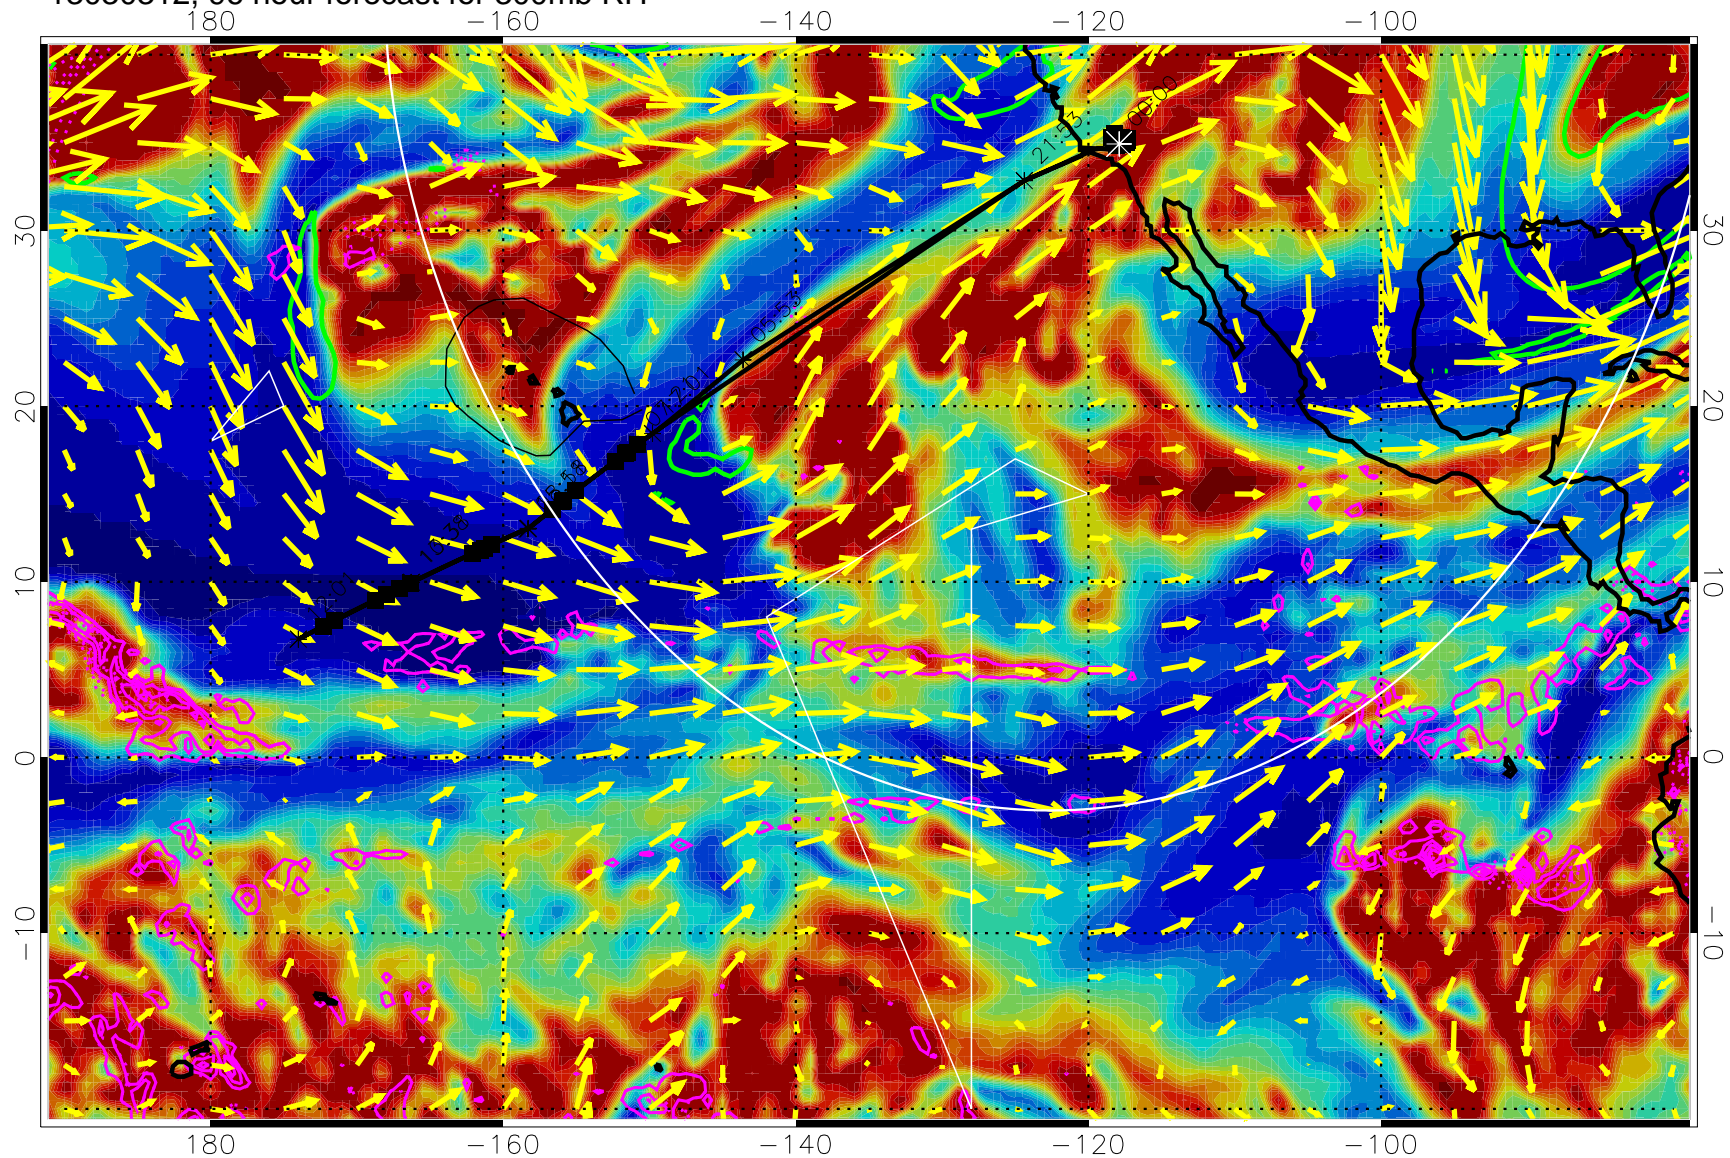

EPV Tropopause (2 PVU) Position

→ 50 m/s

Range ring of 4055 km -- 13 hours GH round trip

13030300, 84 hour forecast for 300mb RH

Precip (tot dot, conv sol) past 6 hrs 6 kg/m2 contours, min 4

EPV Tropopause (2 PVU) Position

→ 50 m/s

Range ring of 4055 km -- 13 hours GH round trip

13030306, 90 hour forecast for 300mb RH

Precip (tot dot, conv sol) past 6 hrs 6 kg/m2 contours, min 4

EPV Tropopause (2 PVU) Position

→ 50 m/s

Range ring of 4055 km -- 13 hours GH round trip

13030312, 96 hour forecast for 300mb RH

Precip (tot dot, conv sol) past 6 hrs 6 kg/m2 contours, min 4

EPV Tropopause (2 PVU) Position

→ 50 m/s

Range ring of 4055 km -- 13 hours GH round trip

13030318, 102 hour forecast for 300mb RH

Precip (tot dot, conv sol) past 6 hrs 6 kg/m2 contours, min 4

EPV Tropopause (2 PVU) Position

→ 50 m/s

Range ring of 4055 km -- 13 hours GH round trip

13030400, 108 hour forecast for 300mb RH

Precip (tot dot, conv sol) past 6 hrs 6 kg/m2 contours, min 4