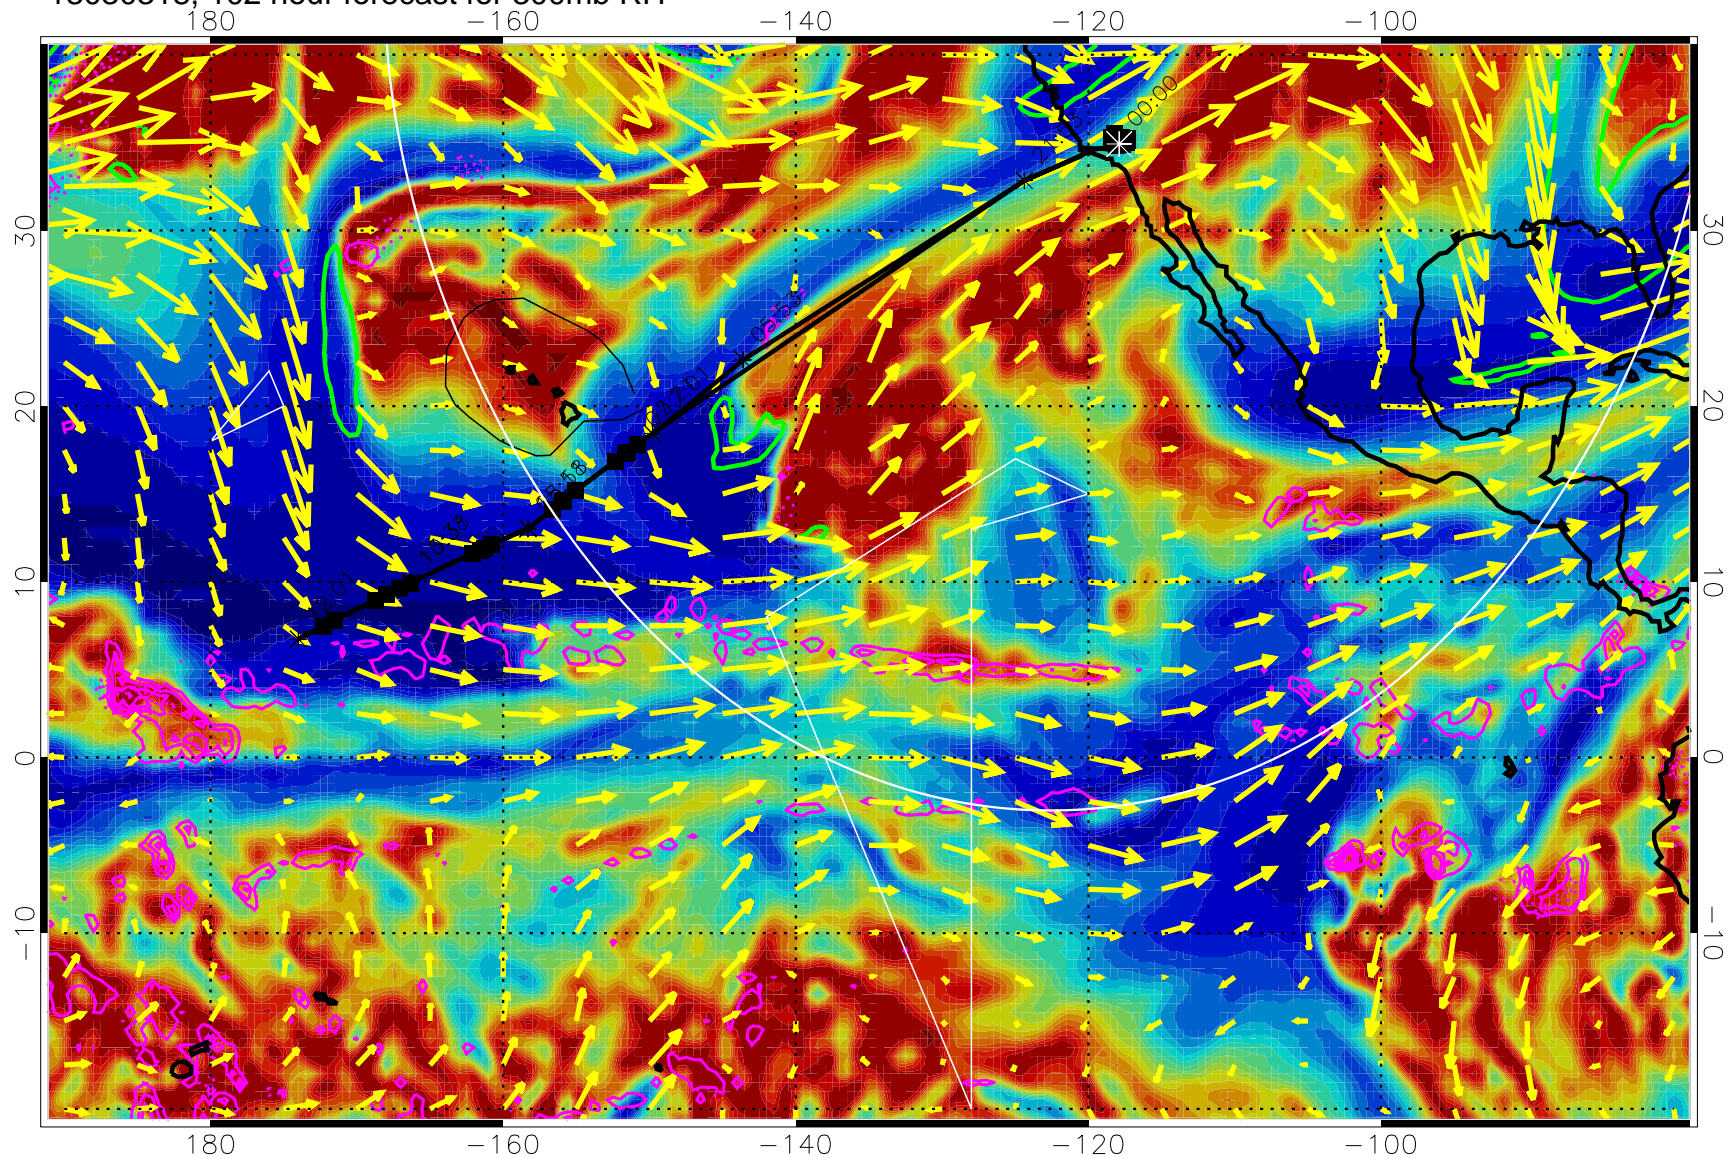

→ 50 m/s

Range ring of 4055 km -- 13 hours GH round trip

13030306, 90 hour forecast for 300mb RH

Precip (tot dot, conv sol) past 6 hrs 6 kg/m2 contours, min 4

EPV Tropopause (2 PVU) Position

→ 50 m/s

Range ring of 4055 km -- 13 hours GH round trip

13030312, 96 hour forecast for 300mb RH

Precip (tot dot, conv sol) past 6 hrs 6 kg/m2 contours, min 4

EPV Tropopause (2 PVU) Position

→ 50 m/s

Range ring of 4055 km -- 13 hours GH round trip

13030318, 102 hour forecast for 300mb RH

Precip (tot dot, conv sol) past 6 hrs 6 kg/m2 contours, min 4

EPV Tropopause (2 PVU) Position

→ 50 m/s

Range ring of 4055 km -- 13 hours GH round trip

13030400, 108 hour forecast for 300mb RH

Precip (tot dot, conv sol) past 6 hrs 6 kg/m2 contours, min 4

EPV Tropopause (2 PVU) Position

→ 50 m/s

Range ring of 4055 km -- 13 hours GH round trip

13030406, 114 hour forecast for 300mb RH

Precip (tot dot, conv sol) past 6 hrs 6 kg/m2 contours, min 4

EPV Tropopause (2 PVU) Position