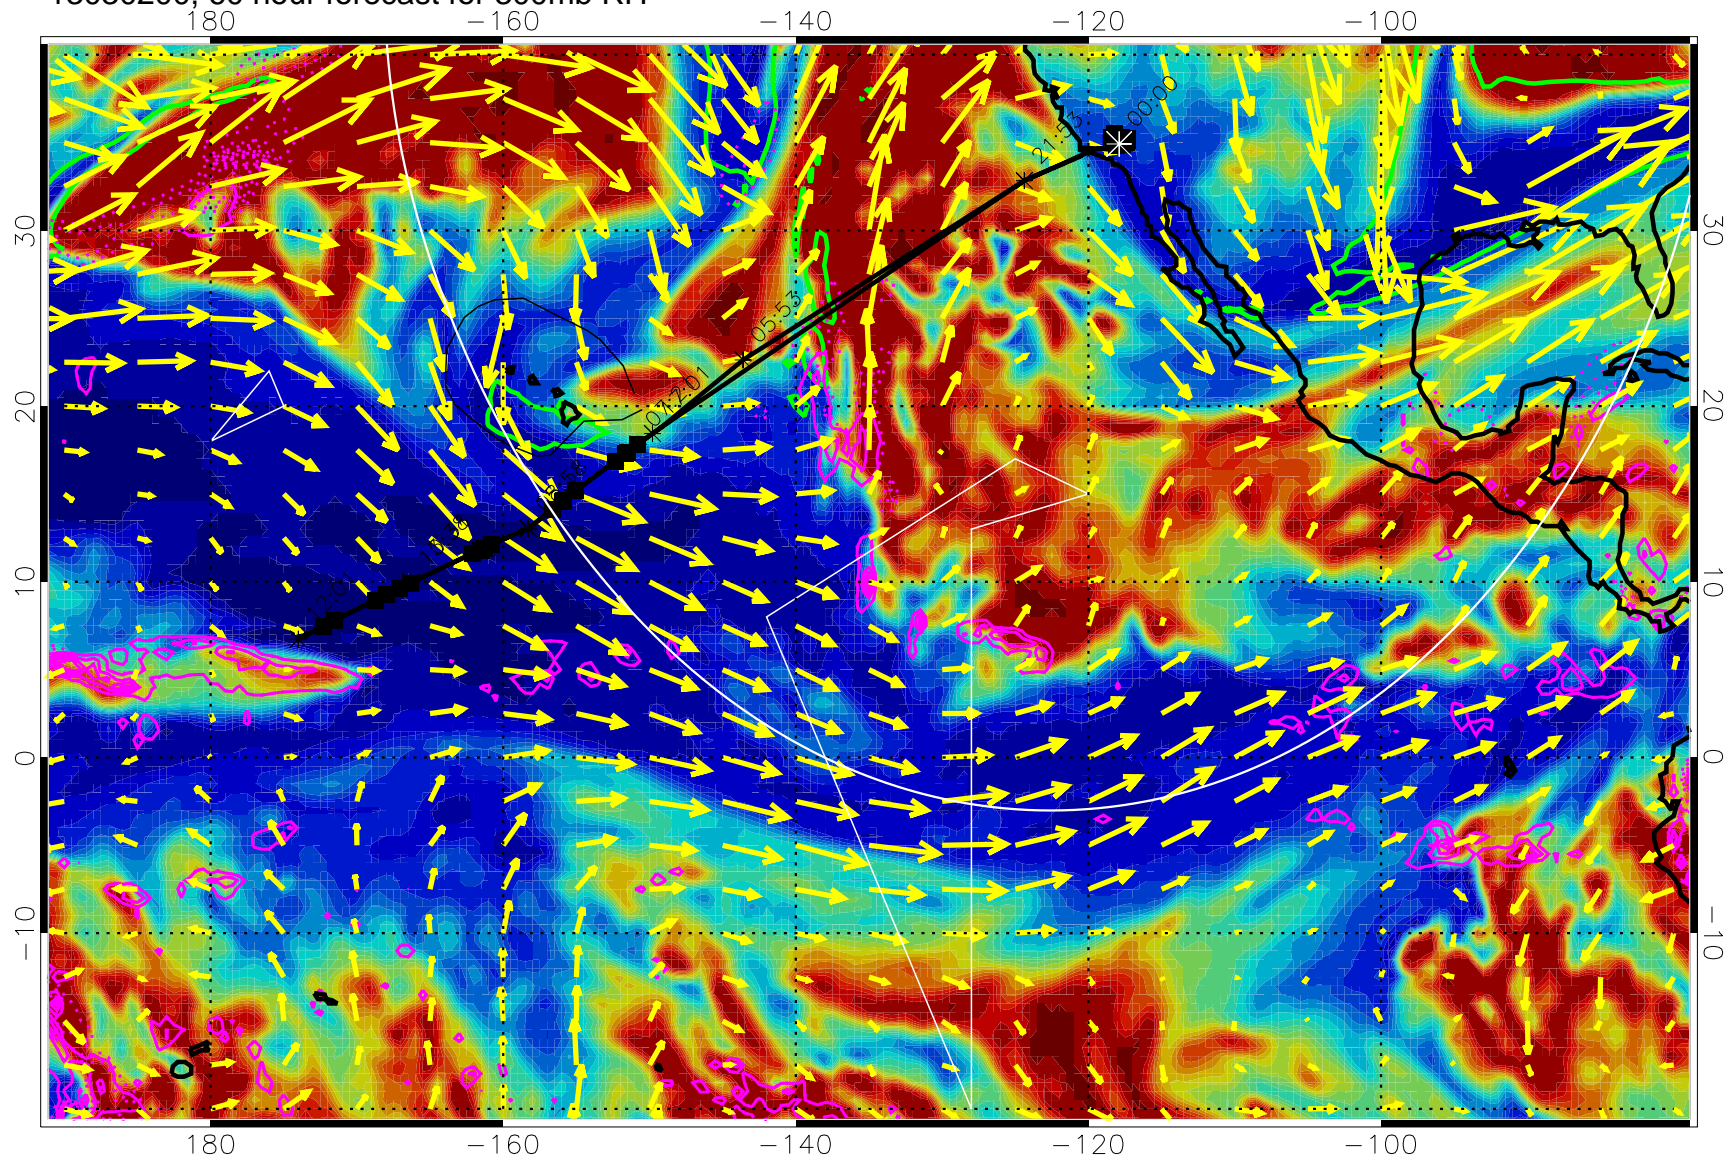

Precip (tot dot, conv sol) past 6 hrs 6 kg/m2 contours, min 4

EPV Tropopause (2 PVU) Position

→ 50 m/s

Range ring of 4055 km -- 13 hours GH round trip

13030112, 48 hour forecast for 300mb RH

Precip (tot dot, conv sol) past 6 hrs 6 kg/m2 contours, min 4

EPV Tropopause (2 PVU) Position

→ 50 m/s

Range ring of 4055 km -- 13 hours GH round trip

13030118, 54 hour forecast for 300mb RH

Precip (tot dot, conv sol) past 6 hrs 6 kg/m2 contours, min 4

EPV Tropopause (2 PVU) Position

→ 50 m/s

Range ring of 4055 km -- 13 hours GH round trip

13030200, 60 hour forecast for 300mb RH

Precip (tot dot, conv sol) past 6 hrs 6 kg/m2 contours, min 4

EPV Tropopause (2 PVU) Position

→ 50 m/s

Range ring of 4055 km -- 13 hours GH round trip

13030206, 66 hour forecast for 300mb RH

Precip (tot dot, conv sol) past 6 hrs 6 kg/m2 contours, min 4

EPV Tropopause (2 PVU) Position

→ 50 m/s

Range ring of 4055 km -- 13 hours GH round trip

13030212, 72 hour forecast for 300mb RH