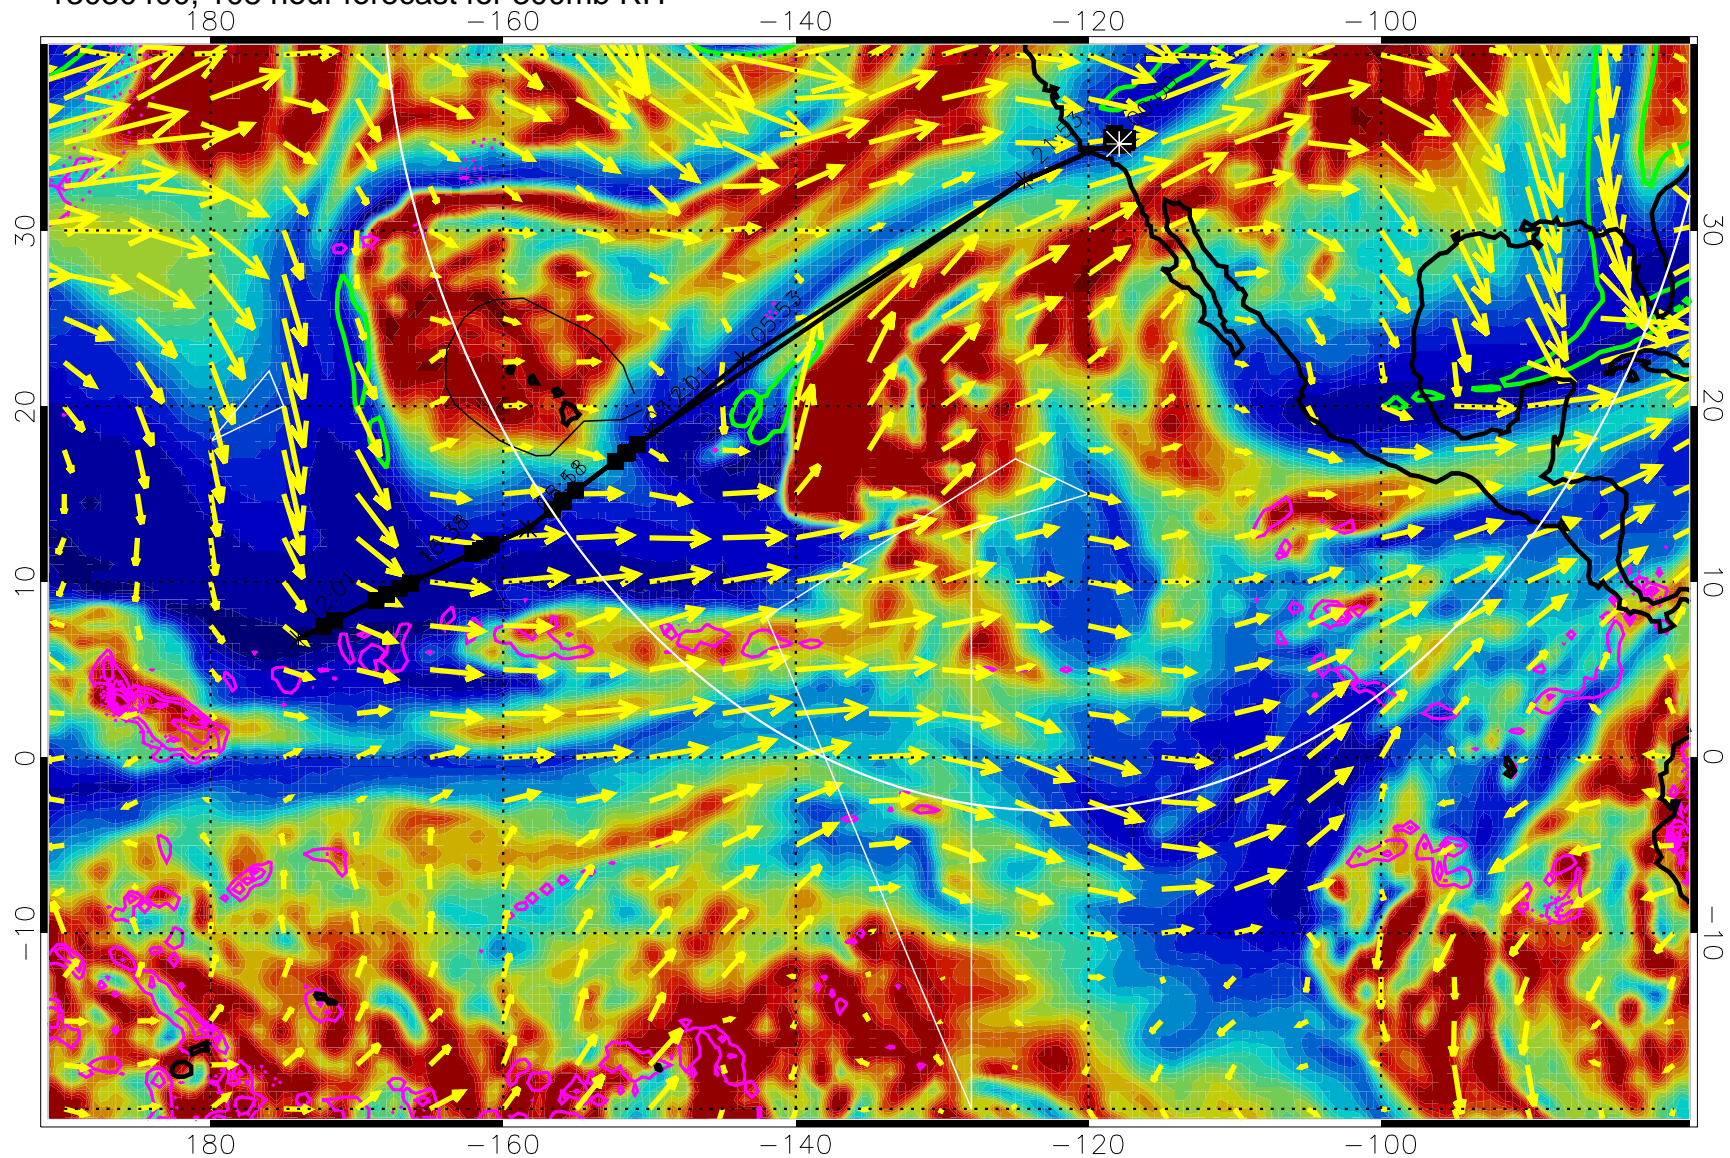

→ 50 m/s

Range ring of 4055 km -- 13 hours GH round trip

13030306, 90 hour forecast for 300mb RH

Precip (tot dot, conv sol) past 6 hrs 6 kg/m2 contours, min 4

EPV Tropopause (2 PVU) Position

→ 50 m/s

Range ring of 4055 km -- 13 hours GH round trip

13030312, 96 hour forecast for 300mb RH

Precip (tot dot, conv sol) past 6 hrs 6 kg/m2 contours, min 4

EPV Tropopause (2 PVU) Position

→ 50 m/s

Range ring of 4055 km -- 13 hours GH round trip

13030318, 102 hour forecast for 300mb RH

Precip (tot dot, conv sol) past 6 hrs 6 kg/m2 contours, min 4

EPV Tropopause (2 PVU) Position

→ 50 m/s

Range ring of 4055 km -- 13 hours GH round trip

13030400, 108 hour forecast for 300mb RH

Precip (tot dot, conv sol) past 6 hrs 6 kg/m2 contours, min 4

EPV Tropopause (2 PVU) Position

→ 50 m/s

Range ring of 4055 km -- 13 hours GH round trip

13030406, 114 hour forecast for 300mb RH

Precip (tot dot, conv sol) past 6 hrs 6 kg/m2 contours, min 4

EPV Tropopause (2 PVU) Position