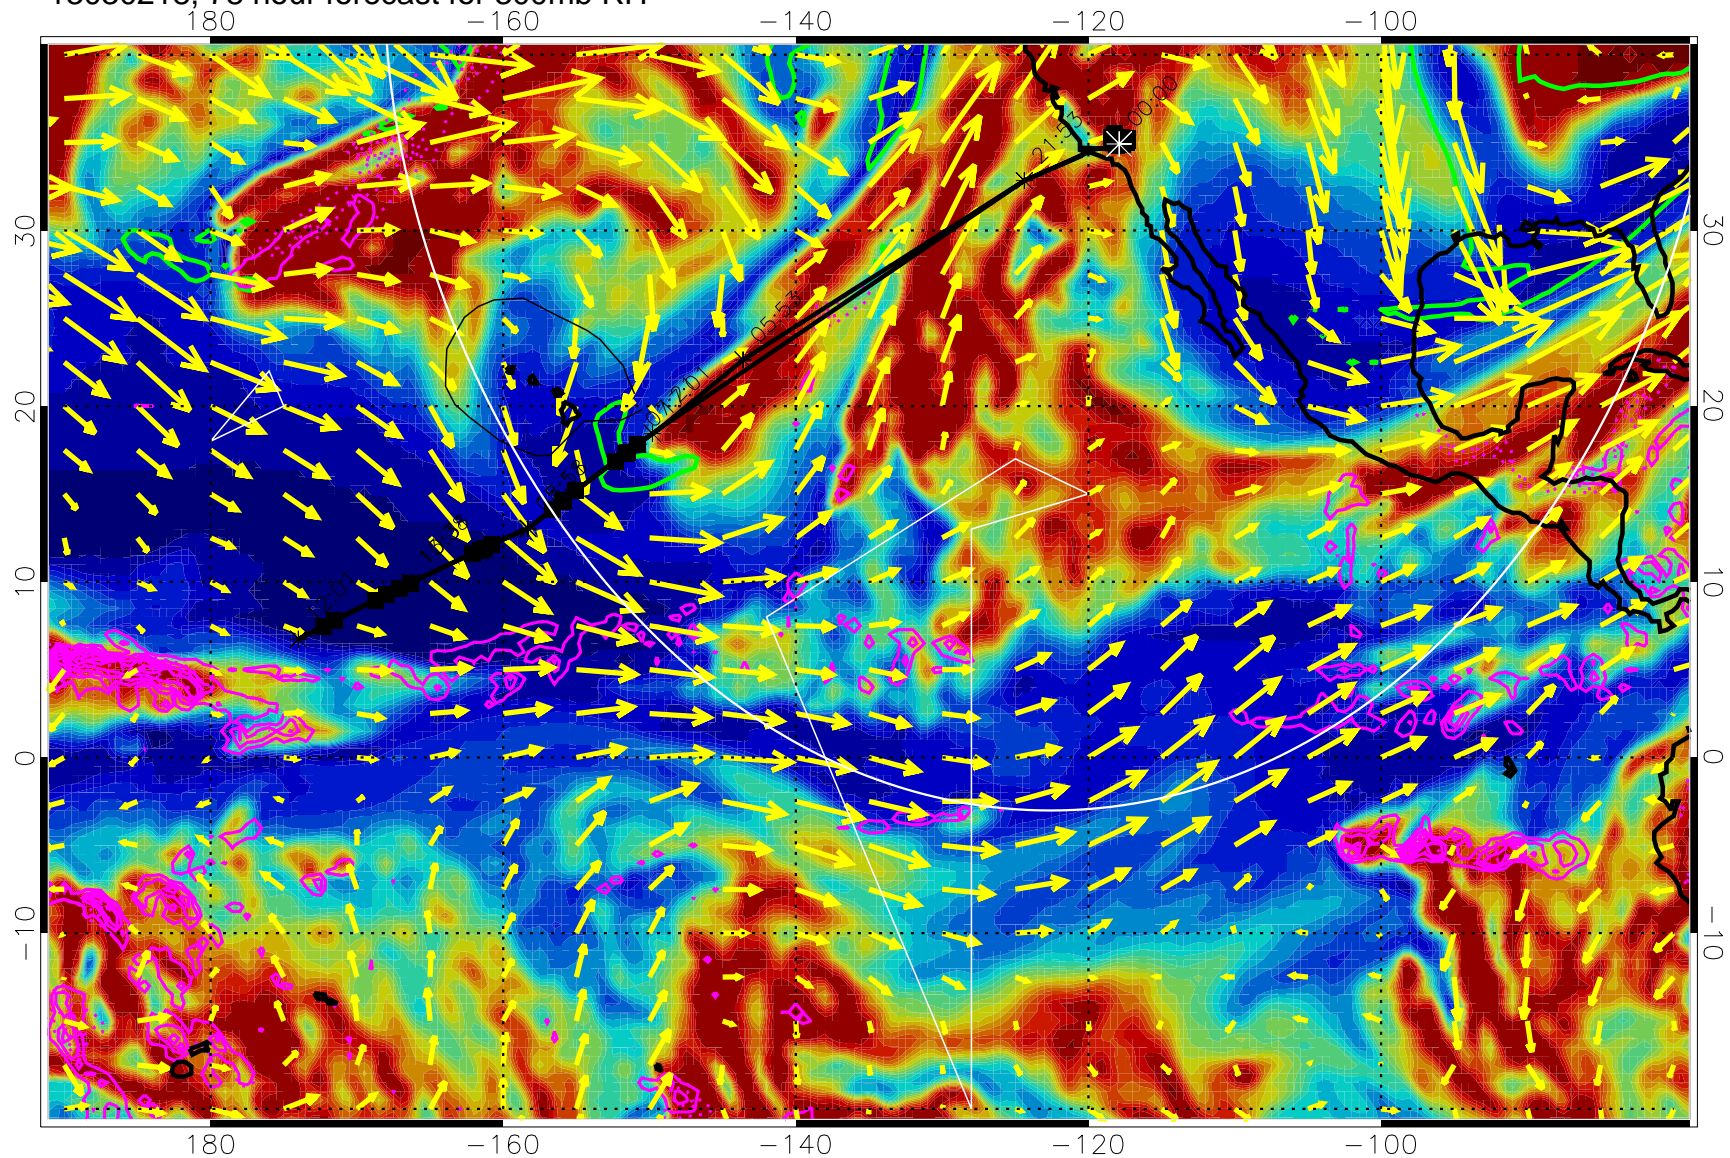

13030206, 66 hour forecast for 300mb RH

Precip (tot dot, conv sol) past 6 hrs 6 kg/m2 contours, min 4

EPV Tropopause (2 PVU) Position

→ 50 m/s

Range ring of 4055 km -- 13 hours GH round trip

13030212, 72 hour forecast for 300mb RH

Precip (tot dot, conv sol) past 6 hrs 6 kg/m2 contours, min 4

EPV Tropopause (2 PVU) Position

→ 50 m/s

Range ring of 4055 km -- 13 hours GH round trip

13030218, 78 hour forecast for 300mb RH

Precip (tot dot, conv sol) past 6 hrs 6 kg/m2 contours, min 4

EPV Tropopause (2 PVU) Position

→ 50 m/s

Range ring of 4055 km -- 13 hours GH round trip

13030300, 84 hour forecast for 300mb RH

Precip (tot dot, conv sol) past 6 hrs 6 kg/m2 contours, min 4

EPV Tropopause (2 PVU) Position