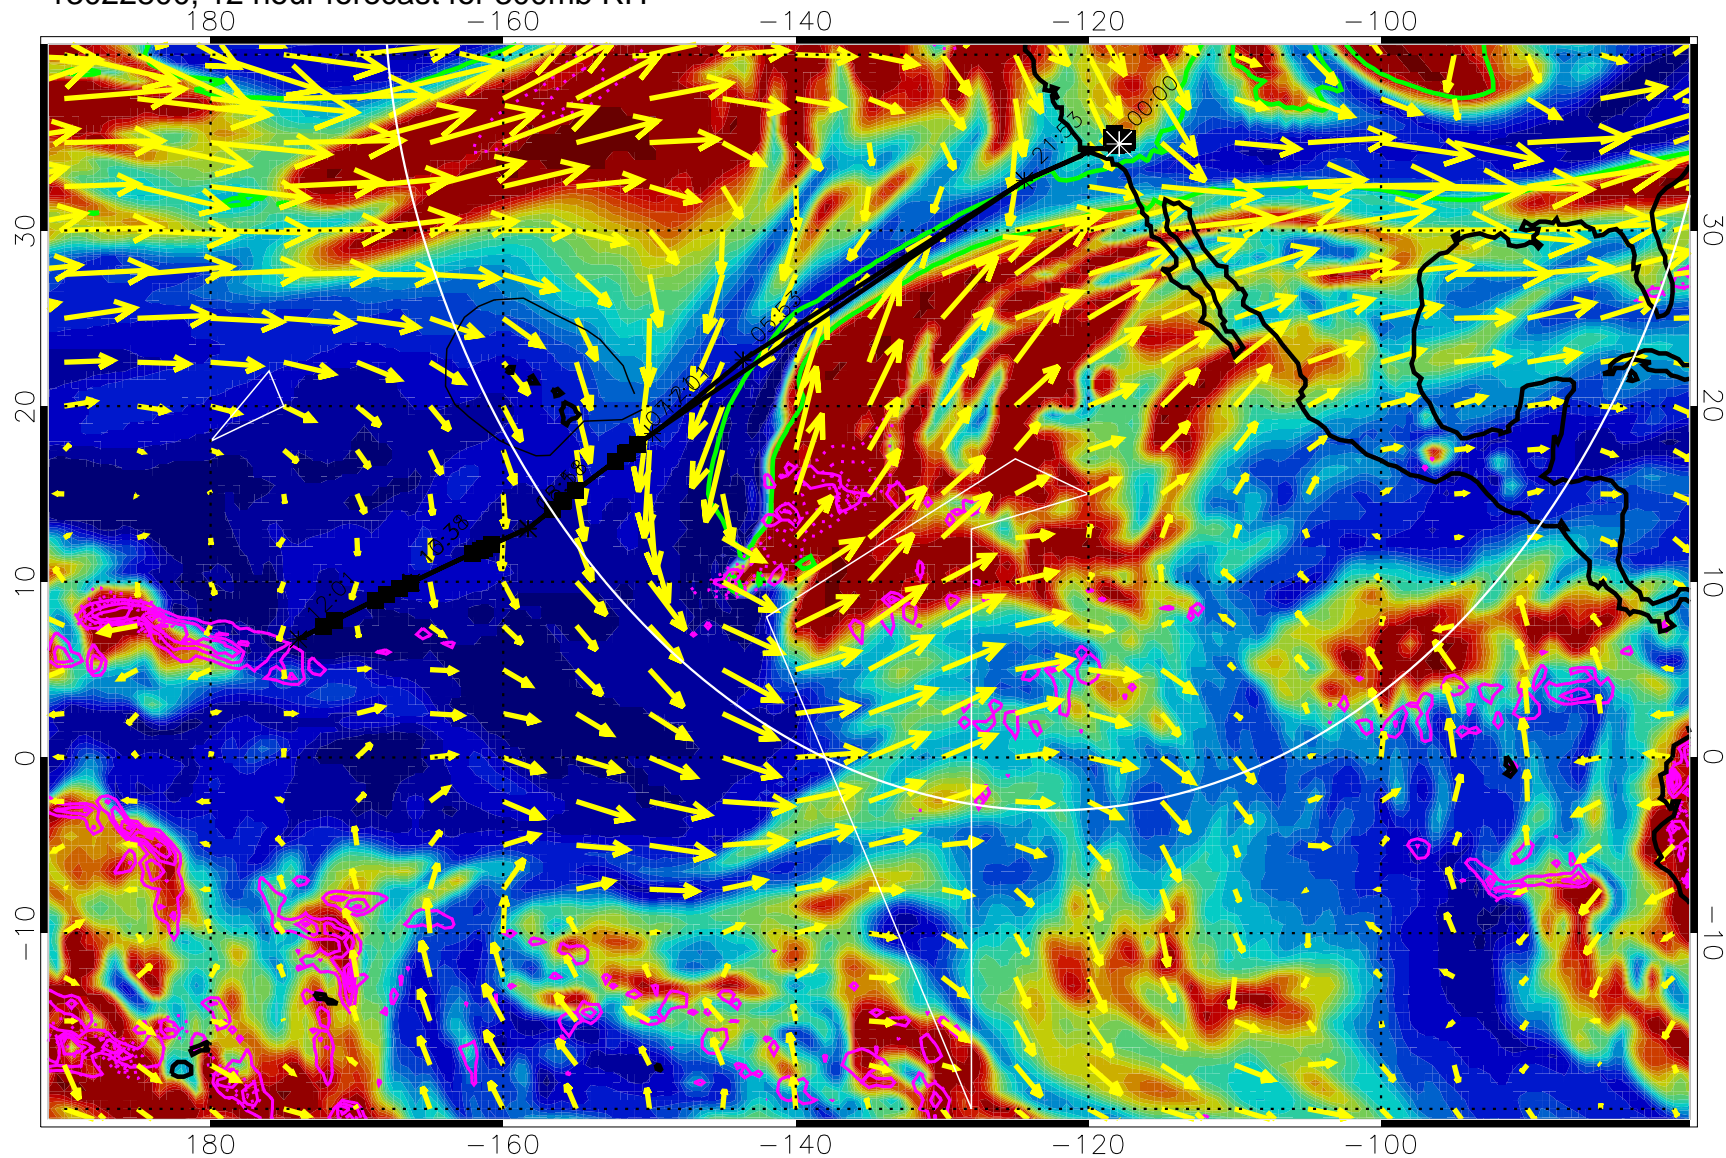

13022718, 6 hour forecast for 300mb RH

Precip (tot dot, conv sol) past 6 hrs 6 kg/m2 contours, min 4

EPV Tropopause (2 PVU) Position

→ 50 m/s

Range ring of 4055 km -- 13 hours GH round trip

13022800, 12 hour forecast for 300mb RH

Precip (tot dot, conv sol) past 6 hrs 6 kg/m2 contours, min 4

EPV Tropopause (2 PVU) Position

→ 50 m/s

Range ring of 4055 km -- 13 hours GH round trip

13022806, 18 hour forecast for 300mb RH

Precip (tot dot, conv sol) past 6 hrs 6 kg/m2 contours, min 4

EPV Tropopause (2 PVU) Position

→ 50 m/s

Range ring of 4055 km -- 13 hours GH round trip

13022812, 24 hour forecast for 300mb RH

Precip (tot dot, conv sol) past 6 hrs 6 kg/m2 contours, min 4

EPV Tropopause (2 PVU) Position

13030100, 36 hour forecast for 300mb RH

Precip (tot dot, conv sol) past 6 hrs 6 kg/m2 contours, min 4

EPV Tropopause (2 PVU) Position

→ 50 m/s

Range ring of 4055 km -- 13 hours GH round trip

13030106, 42 hour forecast for 300mb RH