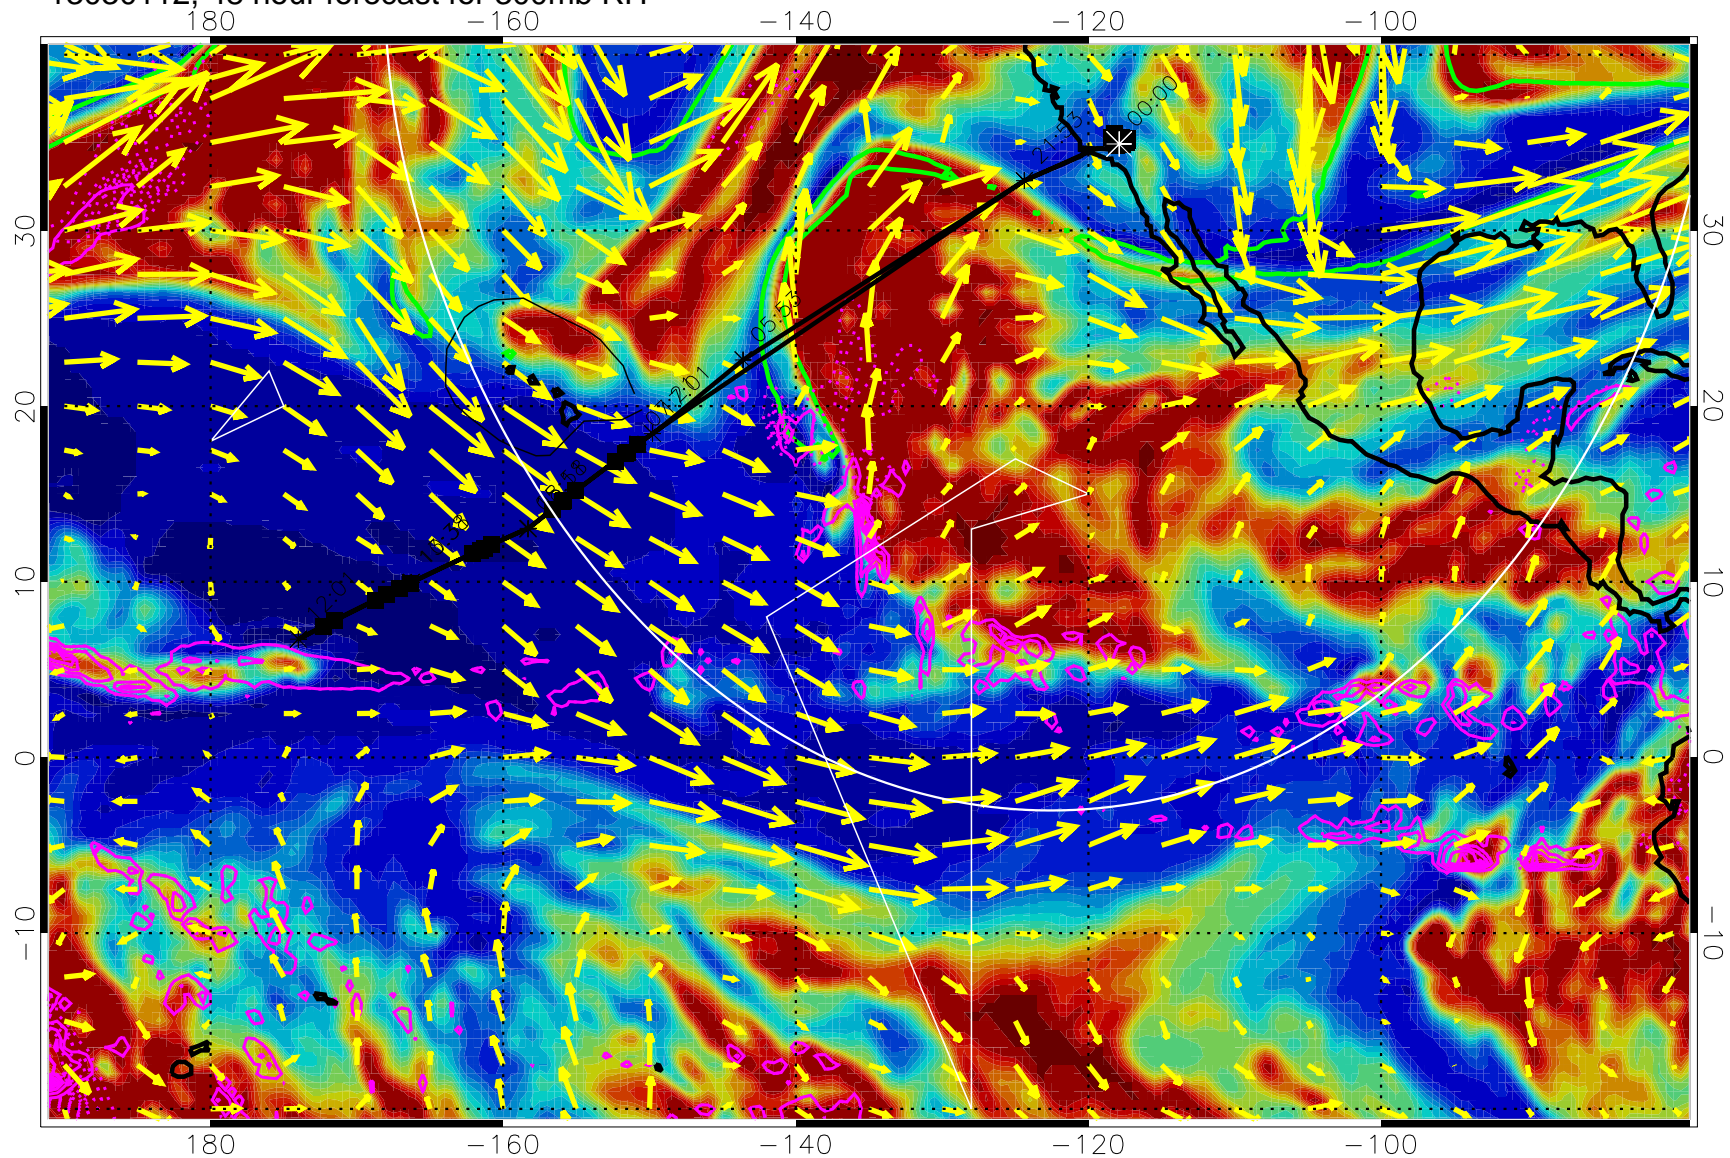

EPV Tropopause (2 PVU) Position

→ 50 m/s

Range ring of 4055 km -- 13 hours GH round trip

13022812, 24 hour forecast for 300mb RH

Precip (tot dot, conv sol) past 6 hrs 6 kg/m2 contours, min 4

EPV Tropopause (2 PVU) Position

13030100, 36 hour forecast for 300mb RH

Precip (tot dot, conv sol) past 6 hrs 6 kg/m2 contours, min 4

EPV Tropopause (2 PVU) Position

→ 50 m/s

Range ring of 4055 km -- 13 hours GH round trip

13030106, 42 hour forecast for 300mb RH

Precip (tot dot, conv sol) past 6 hrs 6 kg/m2 contours, min 4

EPV Tropopause (2 PVU) Position

→ 50 m/s

Range ring of 4055 km -- 13 hours GH round trip

13030112, 48 hour forecast for 300mb RH

Precip (tot dot, conv sol) past 6 hrs 6 kg/m2 contours, min 4

EPV Tropopause (2 PVU) Position

→ 50 m/s

Range ring of 4055 km -- 13 hours GH round trip

13030118, 54 hour forecast for 300mb RH

Precip (tot dot, conv sol) past 6 hrs 6 kg/m2 contours, min 4

EPV Tropopause (2 PVU) Position