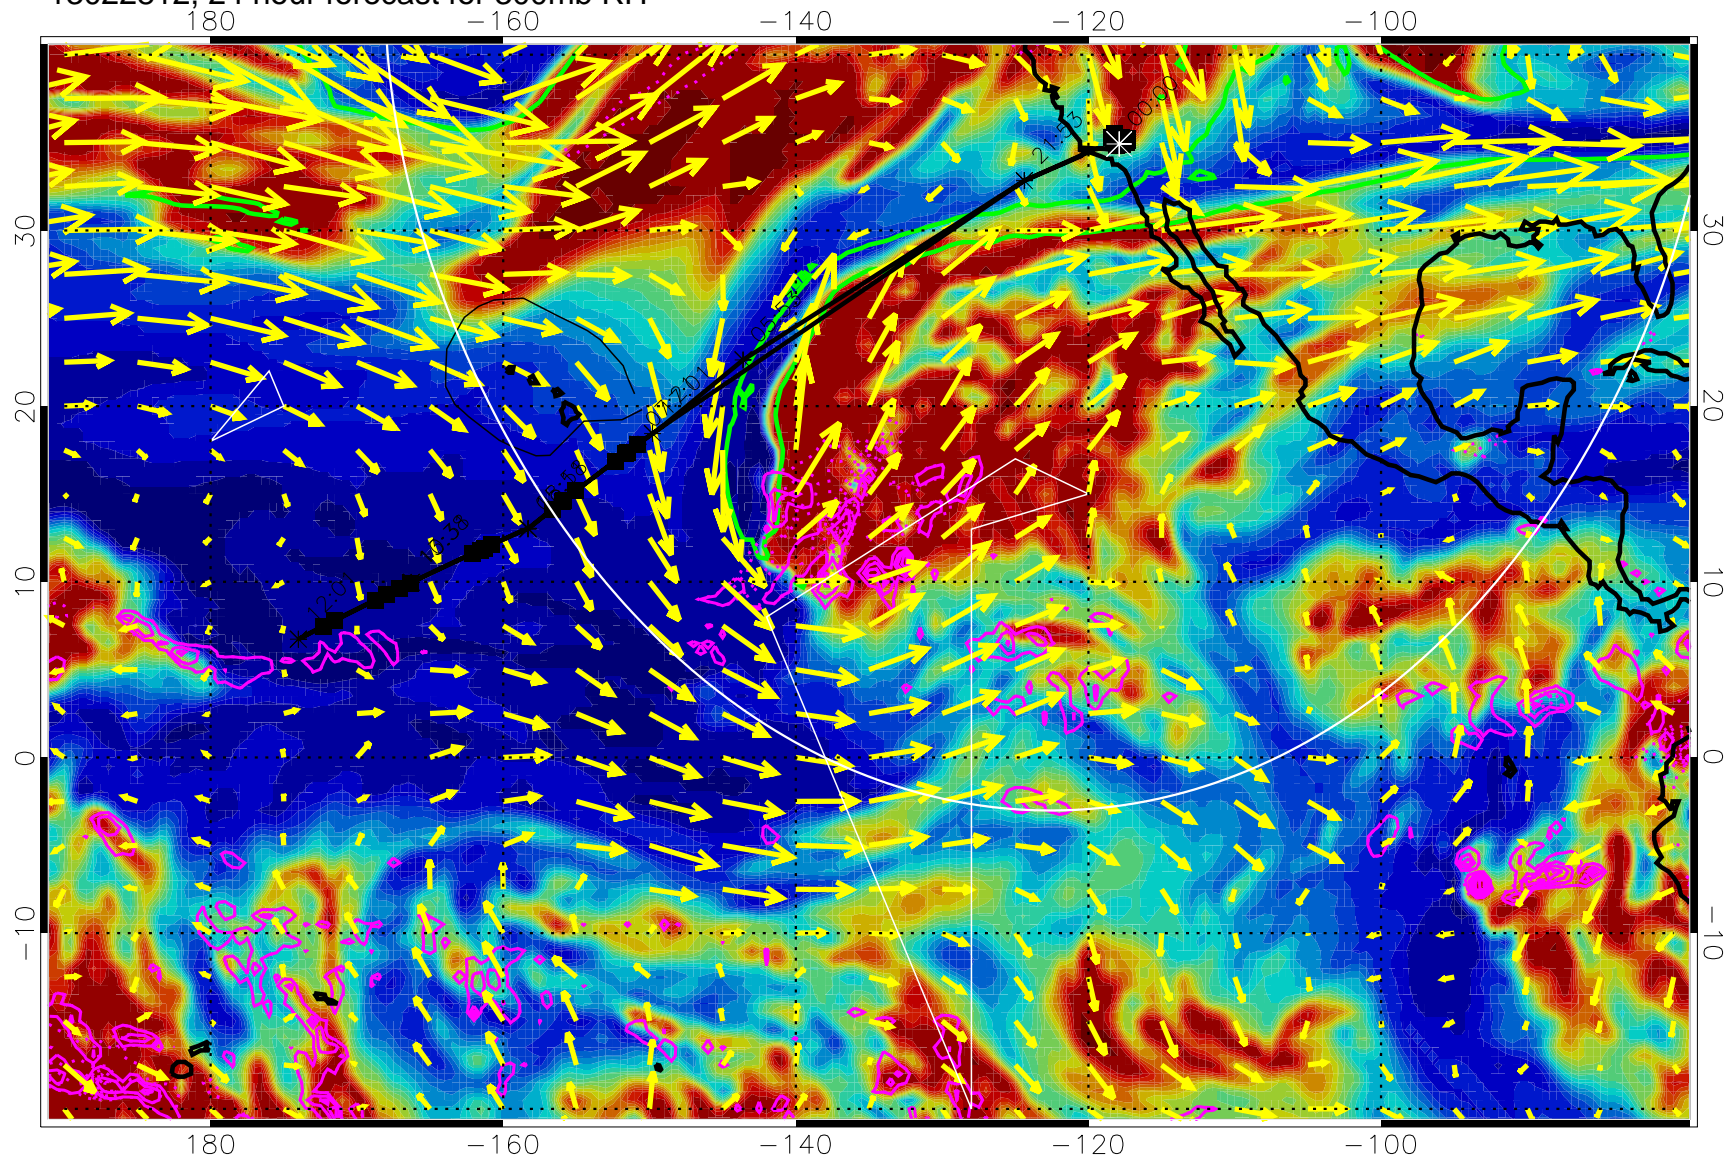

13022718, 6 hour forecast for 300mb RH

Precip (tot dot, conv sol) past 6 hrs 6 kg/m2 contours, min 4

EPV Tropopause (2 PVU) Position

→ 50 m/s

Range ring of 4055 km -- 13 hours GH round trip

13022800, 12 hour forecast for 300mb RH

Precip (tot dot, conv sol) past 6 hrs 6 kg/m2 contours, min 4

EPV Tropopause (2 PVU) Position

→ 50 m/s

Range ring of 4055 km -- 13 hours GH round trip

13022806, 18 hour forecast for 300mb RH

Precip (tot dot, conv sol) past 6 hrs 6 kg/m2 contours, min 4

EPV Tropopause (2 PVU) Position

→ 50 m/s

Range ring of 4055 km -- 13 hours GH round trip

13022812, 24 hour forecast for 300mb RH

Precip (tot dot, conv sol) past 6 hrs 6 kg/m2 contours, min 4

EPV Tropopause (2 PVU) Position

13030100, 36 hour forecast for 300mb RH

Precip (tot dot, conv sol) past 6 hrs 6 kg/m2 contours, min 4

EPV Tropopause (2 PVU) Position

→ 50 m/s

Range ring of 4055 km -- 13 hours GH round trip

13030106, 42 hour forecast for 300mb RH