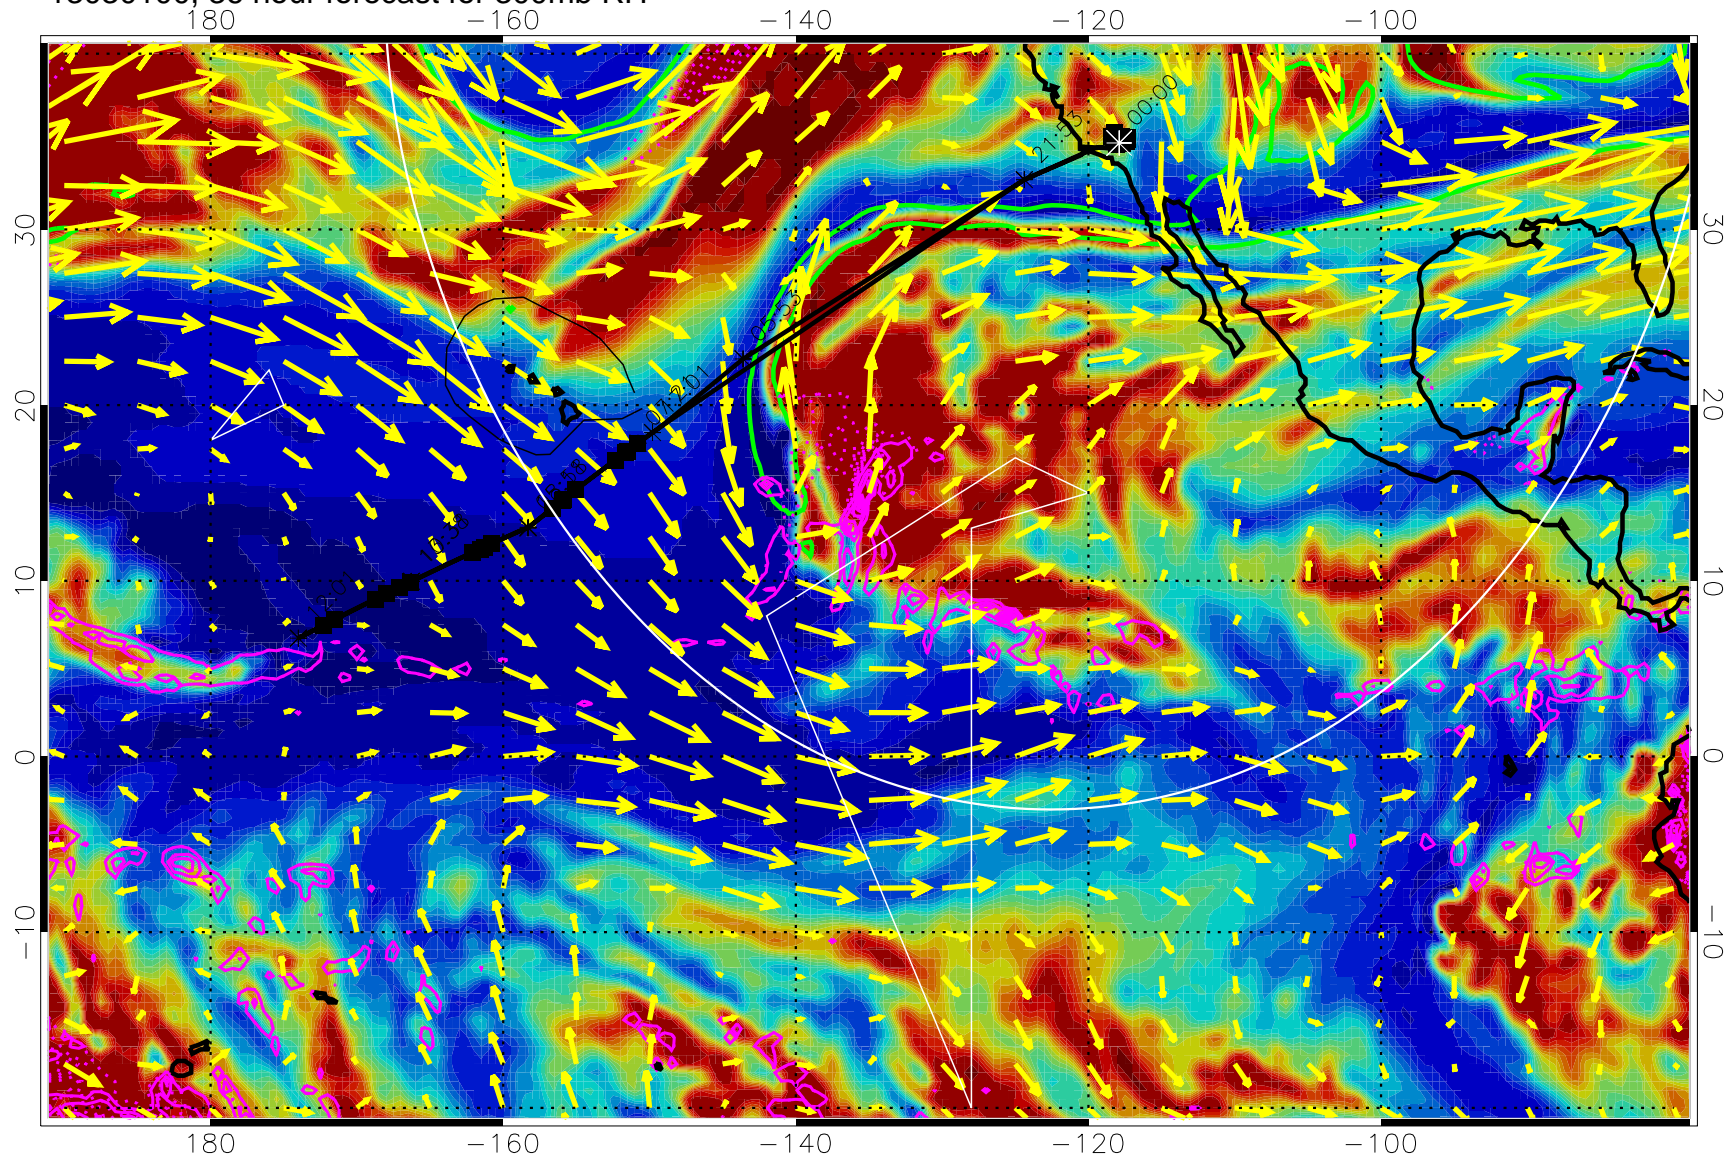

EPV Tropopause (2 PVU) Position

→ 50 m/s

Range ring of 4055 km -- 13 hours GH round trip

13022812, 24 hour forecast for 300mb RH

Precip (tot dot, conv sol) past 6 hrs 6 kg/m2 contours, min 4

EPV Tropopause (2 PVU) Position

→ 50 m/s

Range ring of 4055 km -- 13 hours GH round trip

13022818, 30 hour forecast for 300mb RH

Precip (tot dot, conv sol) past 6 hrs 6 kg/m2 contours, min 4

EPV Tropopause (2 PVU) Position

→ 50 m/s

Range ring of 4055 km -- 13 hours GH round trip

13030100, 36 hour forecast for 300mb RH

Precip (tot dot, conv sol) past 6 hrs 6 kg/m2 contours, min 4

EPV Tropopause (2 PVU) Position

→ 50 m/s

Range ring of 4055 km -- 13 hours GH round trip

13030106, 42 hour forecast for 300mb RH

Precip (tot dot, conv sol) past 6 hrs 6 kg/m2 contours, min 4

EPV Tropopause (2 PVU) Position

→ 50 m/s

Range ring of 4055 km -- 13 hours GH round trip

13030112, 48 hour forecast for 300mb RH

Precip (tot dot, conv sol) past 6 hrs 6 kg/m2 contours, min 4