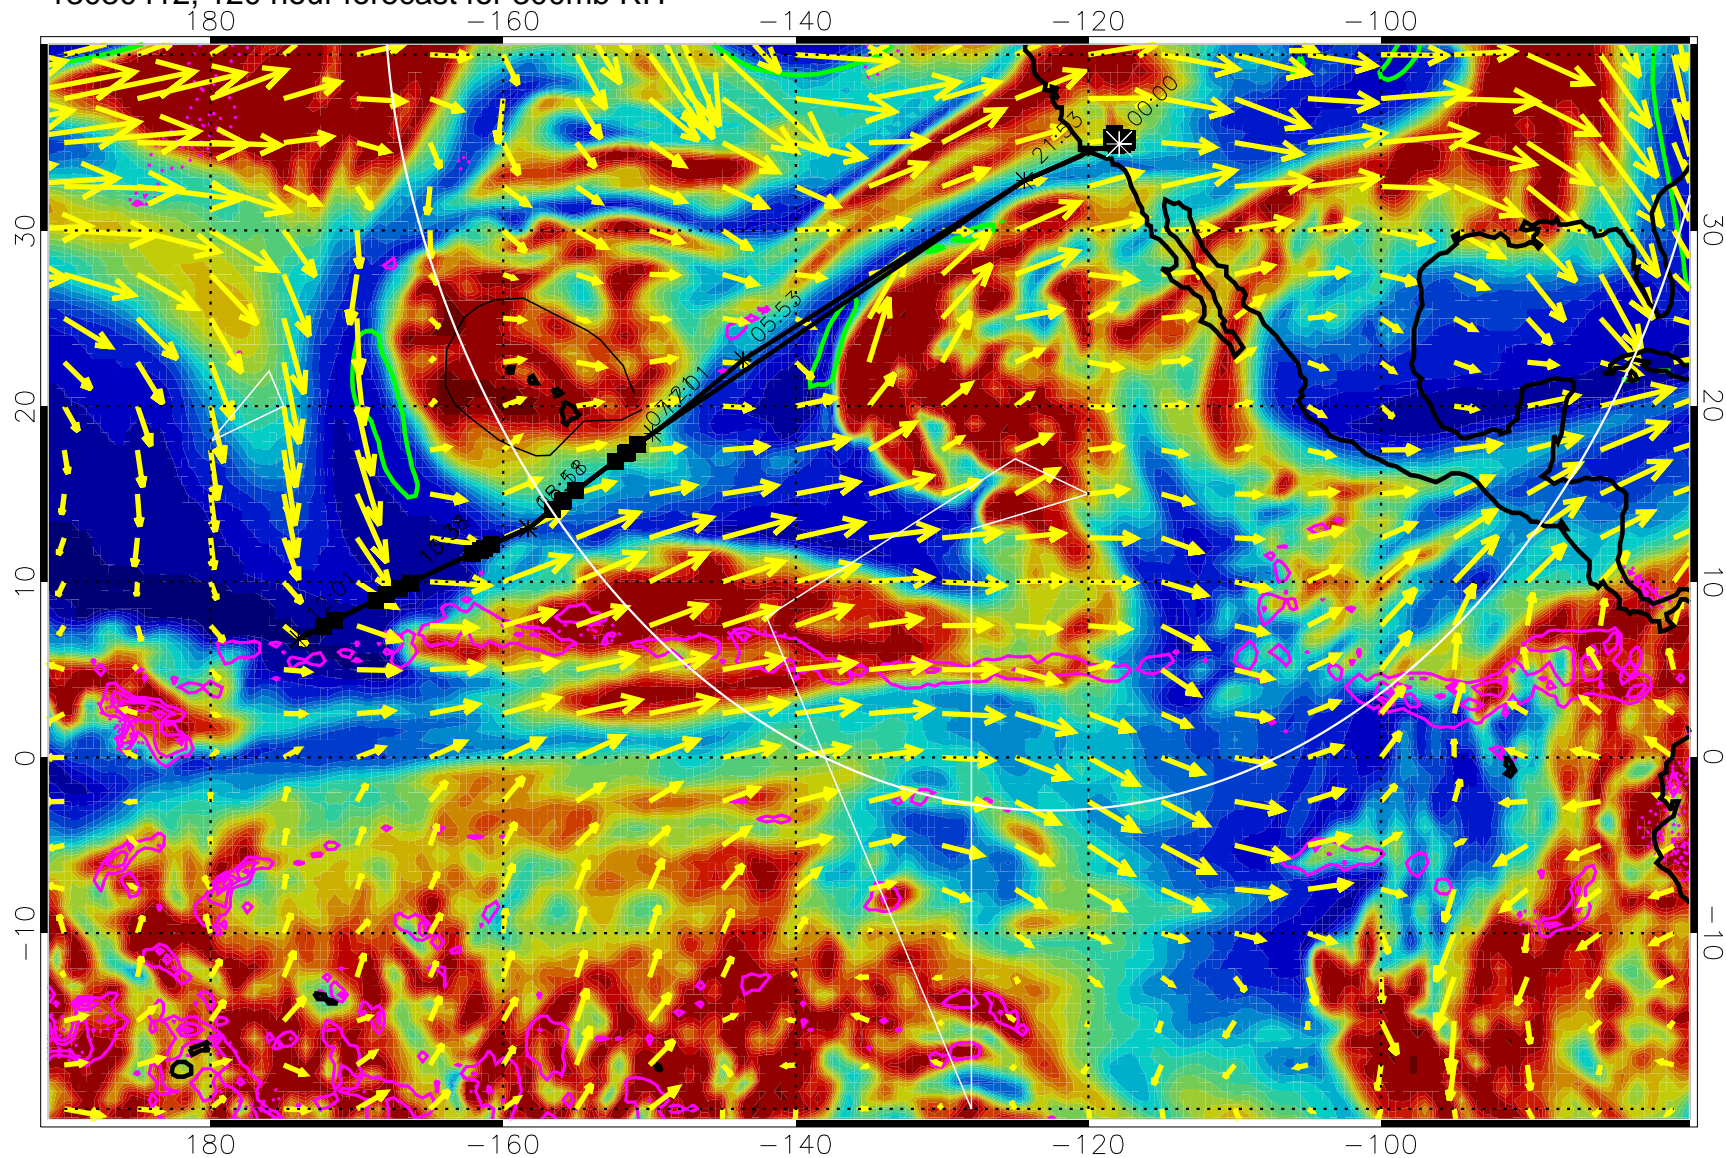

13030312, 96 hour forecast for 300mb RH

Precip (tot dot, conv sol) past 6 hrs 6 kg/m2 contours, min 4

EPV Tropopause (2 PVU) Position

→ 50 m/s

Range ring of 4055 km -- 13 hours GH round trip

13030318, 102 hour forecast for 300mb RH

Precip (tot dot, conv sol) past 6 hrs 6 kg/m2 contours, min 4

EPV Tropopause (2 PVU) Position

→ 50 m/s

Range ring of 4055 km -- 13 hours GH round trip

13030400, 108 hour forecast for 300mb RH

Precip (tot dot, conv sol) past 6 hrs 6 kg/m2 contours, min 4

EPV Tropopause (2 PVU) Position

→ 50 m/s

Range ring of 4055 km -- 13 hours GH round trip

13030406, 114 hour forecast for 300mb RH

Precip (tot dot, conv sol) past 6 hrs 6 kg/m2 contours, min 4

EPV Tropopause (2 PVU) Position

→ 50 m/s

Range ring of 4055 km -- 13 hours GH round trip

13030412, 120 hour forecast for 300mb RH

Precip (tot dot, conv sol) past 6 hrs 6 kg/m2 contours, min 4

EPV Tropopause (2 PVU) Position

→ 50 m/s

Range ring of 4055 km -- 13 hours GH round trip