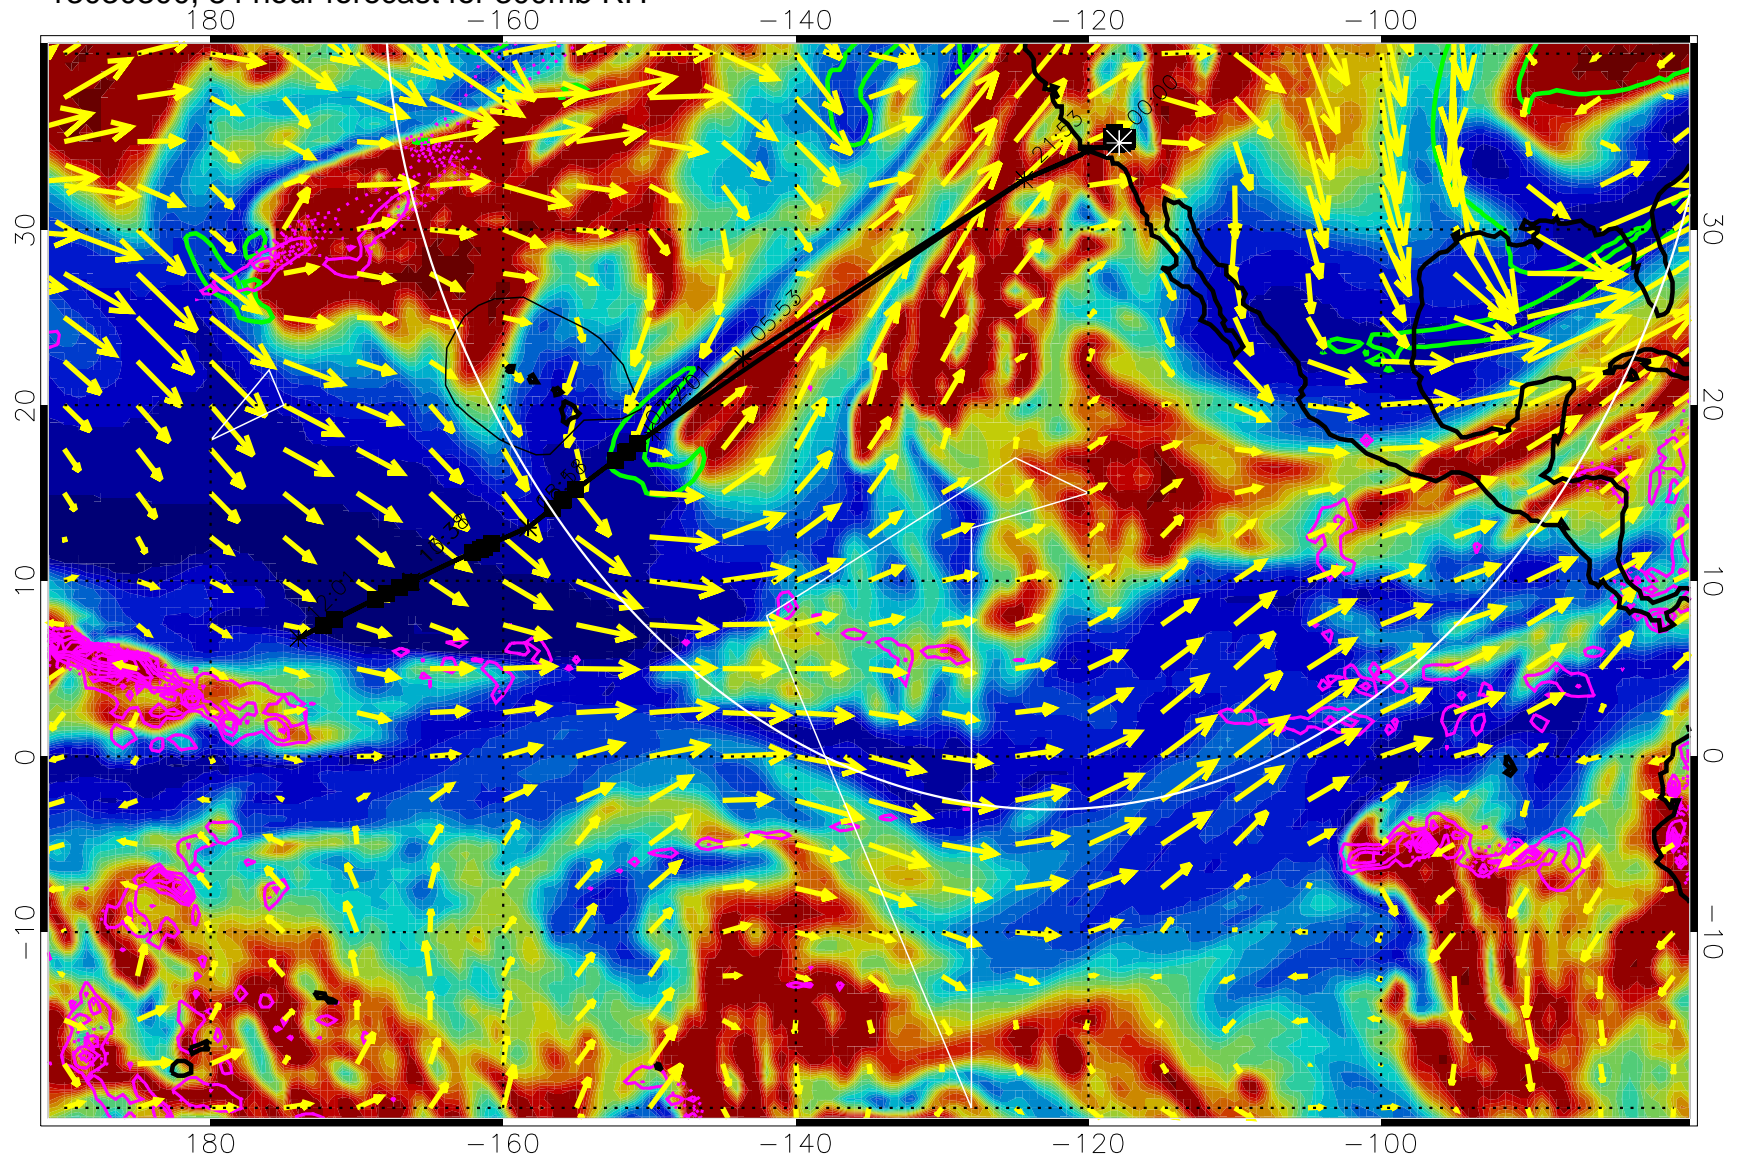

13030206, 66 hour forecast for 300mb RH

Precip (tot dot, conv sol) past 6 hrs 6 kg/m2 contours, min 4

EPV Tropopause (2 PVU) Position

→ 50 m/s

Range ring of 4055 km -- 13 hours GH round trip

13030212, 72 hour forecast for 300mb RH

Precip (tot dot, conv sol) past 6 hrs 6 kg/m2 contours, min 4

EPV Tropopause (2 PVU) Position

→ 50 m/s

Range ring of 4055 km -- 13 hours GH round trip

13030218, 78 hour forecast for 300mb RH

Precip (tot dot, conv sol) past 6 hrs 6 kg/m2 contours, min 4

EPV Tropopause (2 PVU) Position

→ 50 m/s

Range ring of 4055 km -- 13 hours GH round trip

13030300, 84 hour forecast for 300mb RH

Precip (tot dot, conv sol) past 6 hrs 6 kg/m2 contours, min 4

EPV Tropopause (2 PVU) Position

13030312, 96 hour forecast for 300mb RH

Precip (tot dot, conv sol) past 6 hrs 6 kg/m2 contours, min 4

EPV Tropopause (2 PVU) Position

→ 50 m/s

Range ring of 4055 km -- 13 hours GH round trip

13030318, 102 hour forecast for 300mb RH