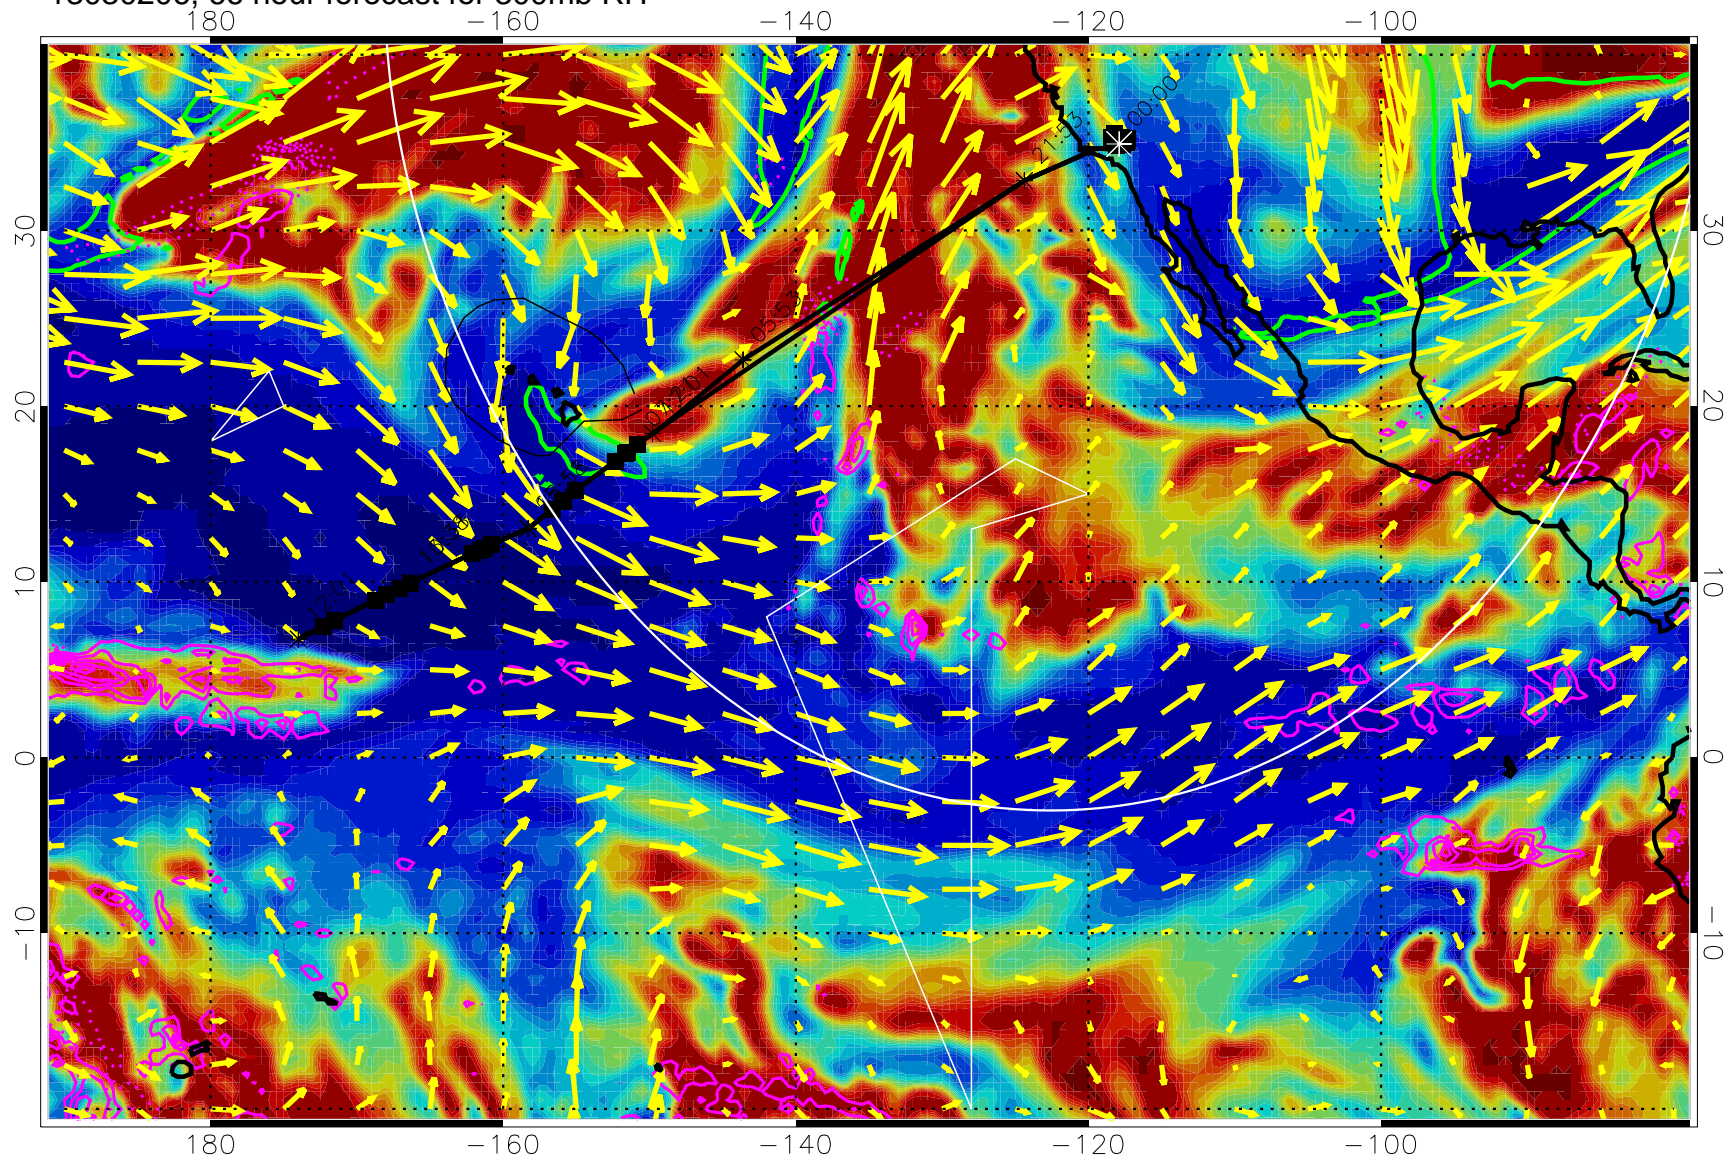

→ 50 m/s

Range ring of 4055 km -- 13 hours GH round trip

13030200, 60 hour forecast for 300mb RH

Precip (tot dot, conv sol) past 6 hrs 6 kg/m2 contours, min 4

EPV Tropopause (2 PVU) Position

→ 50 m/s

Range ring of 4055 km -- 13 hours GH round trip

13030206, 66 hour forecast for 300mb RH

Precip (tot dot, conv sol) past 6 hrs 6 kg/m2 contours, min 4

EPV Tropopause (2 PVU) Position

→ 50 m/s

Range ring of 4055 km -- 13 hours GH round trip

13030212, 72 hour forecast for 300mb RH

Precip (tot dot, conv sol) past 6 hrs 6 kg/m2 contours, min 4

EPV Tropopause (2 PVU) Position

→ 50 m/s

Range ring of 4055 km -- 13 hours GH round trip

13030218, 78 hour forecast for 300mb RH

Precip (tot dot, conv sol) past 6 hrs 6 kg/m2 contours, min 4