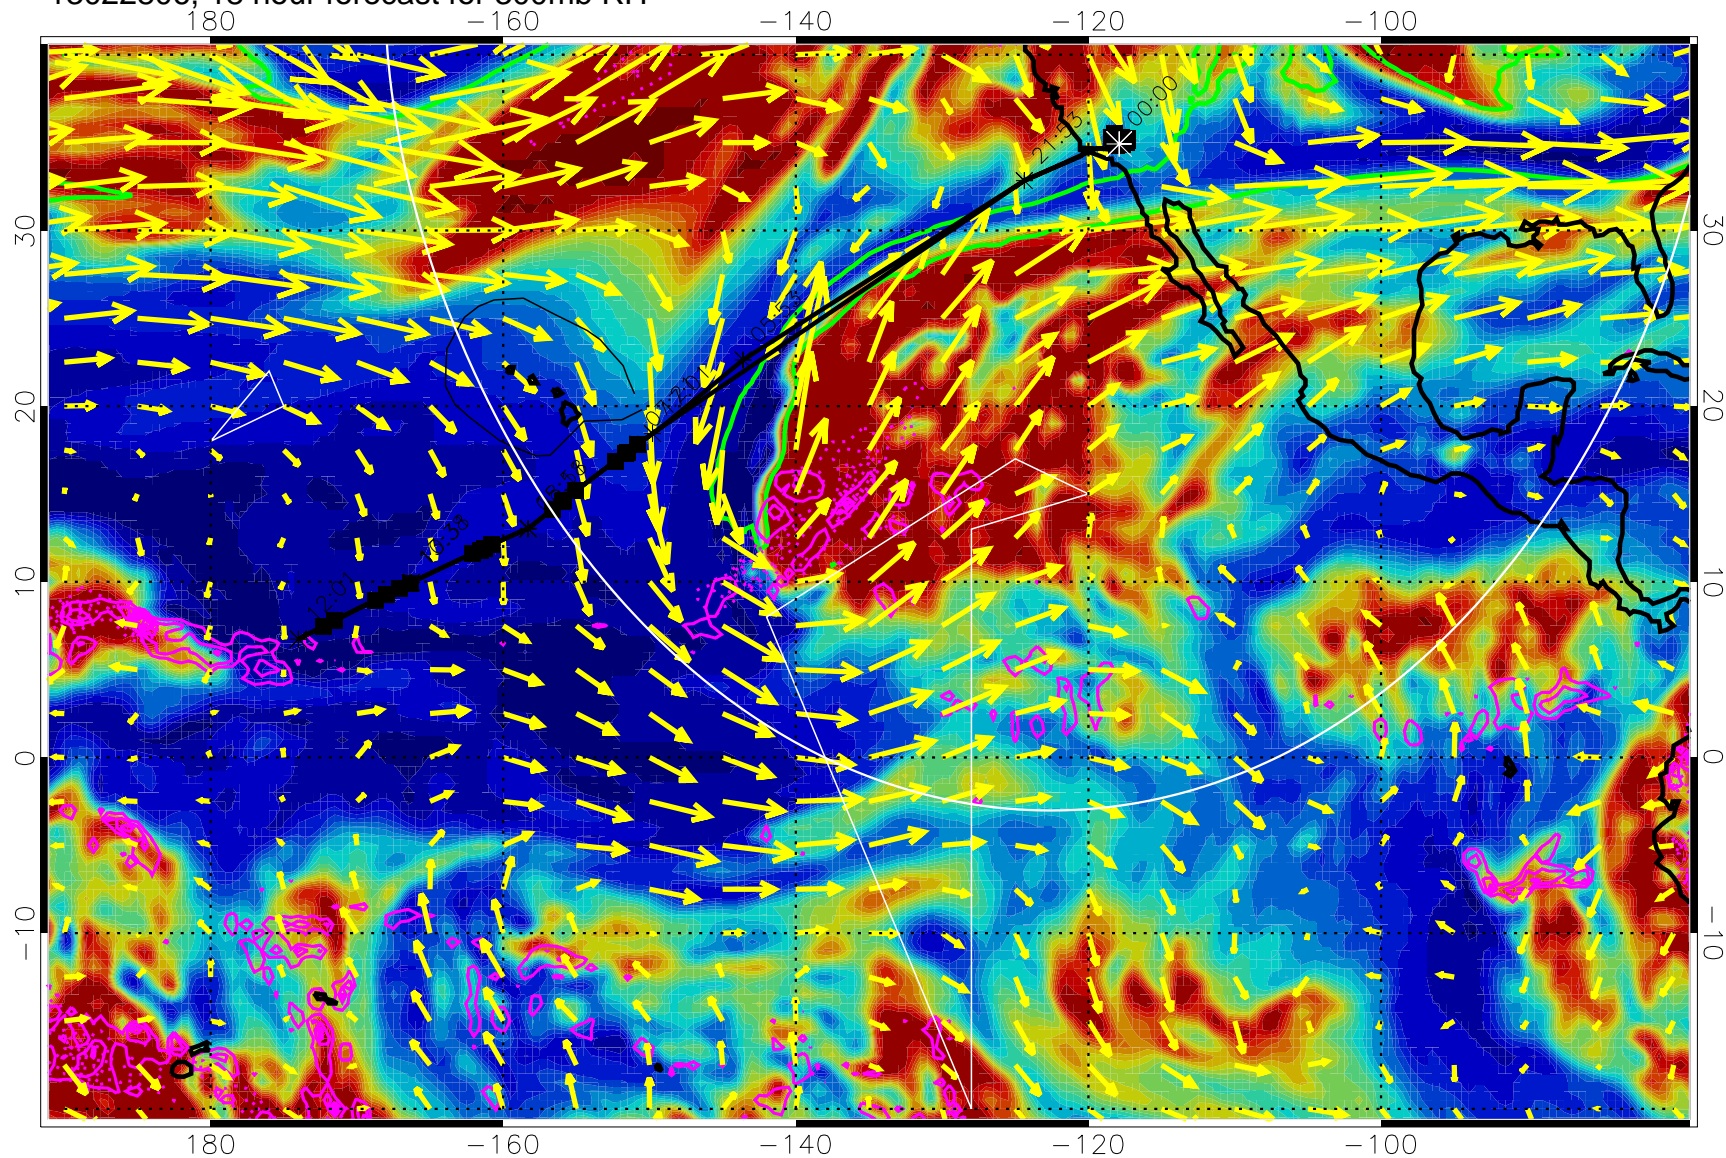

13022718, 6 hour forecast for 300mb RH

Precip (tot dot, conv sol) past 6 hrs 6 kg/m2 contours, min 4

EPV Tropopause (2 PVU) Position

→ 50 m/s

Range ring of 4055 km -- 13 hours GH round trip

13022800, 12 hour forecast for 300mb RH

Precip (tot dot, conv sol) past 6 hrs 6 kg/m2 contours, min 4

EPV Tropopause (2 PVU) Position

→ 50 m/s

Range ring of 4055 km -- 13 hours GH round trip

13022806, 18 hour forecast for 300mb RH

Precip (tot dot, conv sol) past 6 hrs 6 kg/m2 contours, min 4

EPV Tropopause (2 PVU) Position

→ 50 m/s

Range ring of 4055 km -- 13 hours GH round trip

13022812, 24 hour forecast for 300mb RH

Precip (tot dot, conv sol) past 6 hrs 6 kg/m2 contours, min 4

EPV Tropopause (2 PVU) Position

13030100, 36 hour forecast for 300mb RH

Precip (tot dot, conv sol) past 6 hrs 6 kg/m2 contours, min 4

EPV Tropopause (2 PVU) Position

→ 50 m/s

Range ring of 4055 km -- 13 hours GH round trip

13030106, 42 hour forecast for 300mb RH