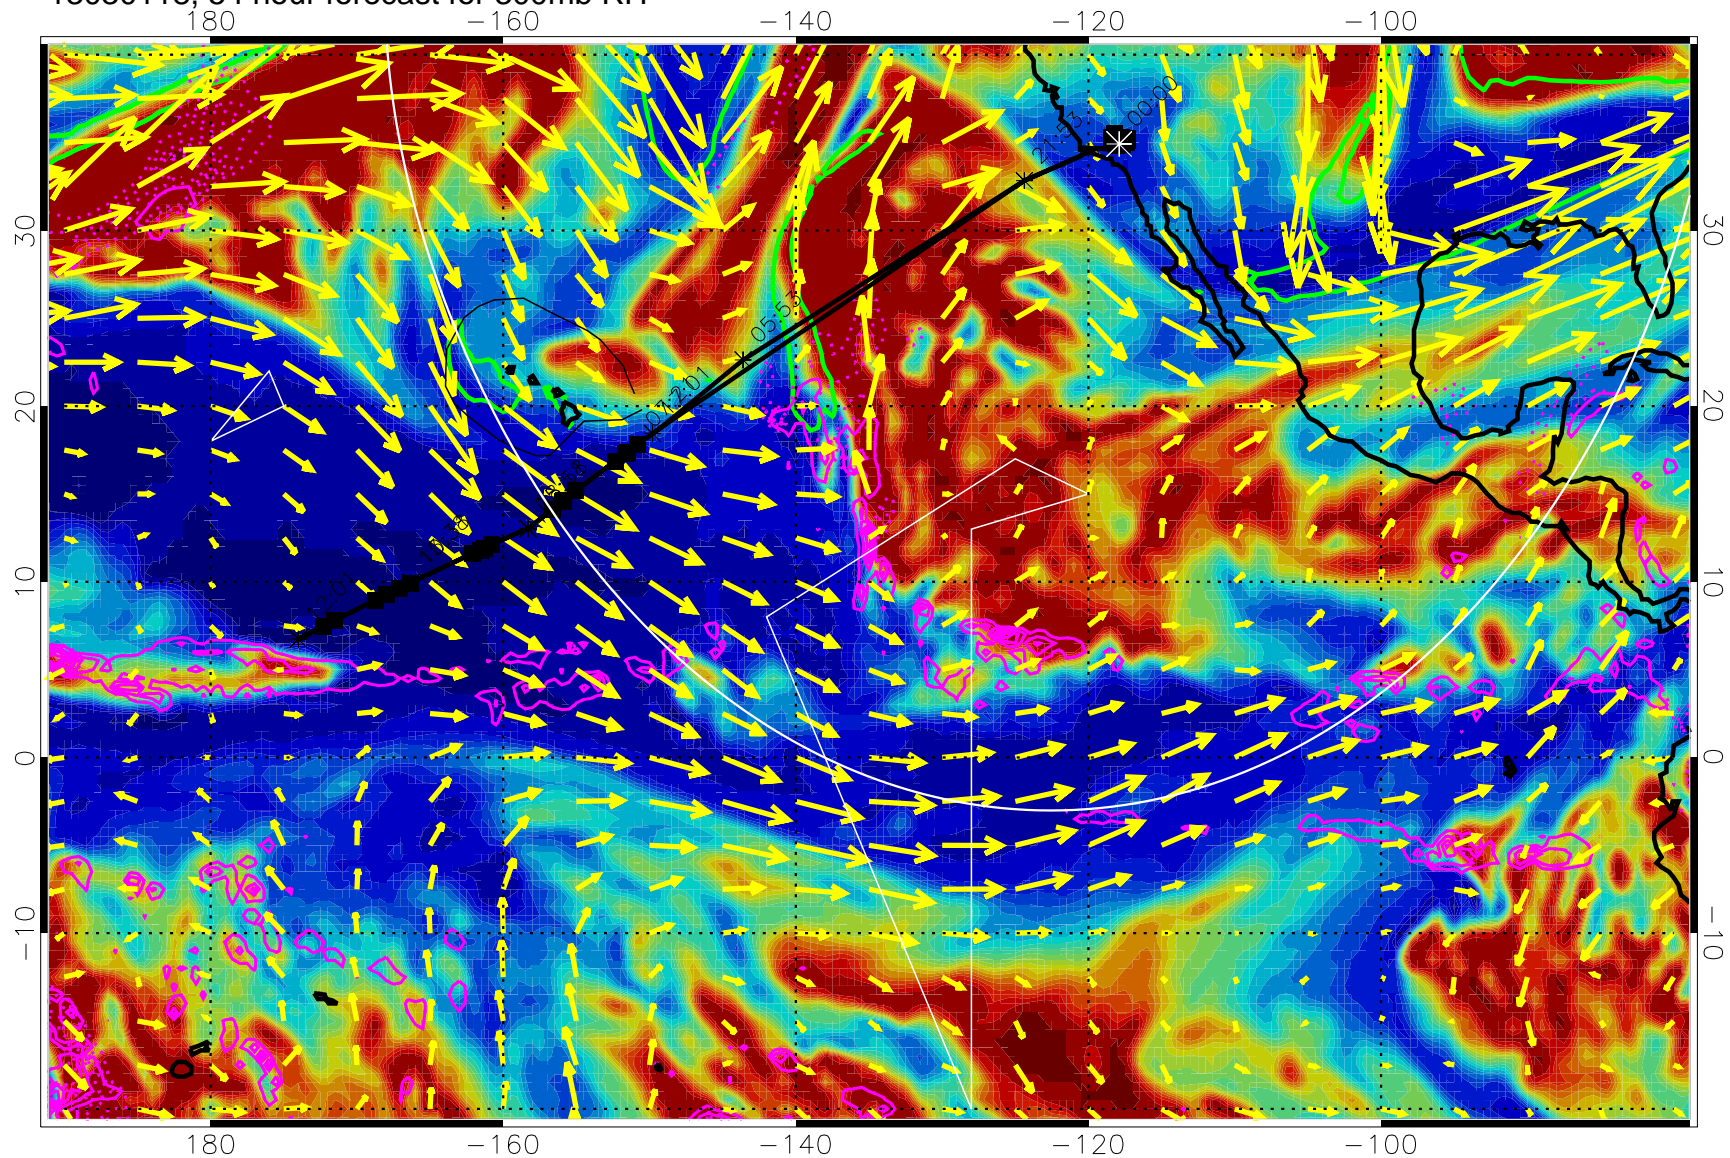

13030100, 36 hour forecast for 300mb RH

Precip (tot dot, conv sol) past 6 hrs 6 kg/m2 contours, min 4

EPV Tropopause (2 PVU) Position

→ 50 m/s

Range ring of 4055 km -- 13 hours GH round trip

13030106, 42 hour forecast for 300mb RH

Precip (tot dot, conv sol) past 6 hrs 6 kg/m2 contours, min 4

EPV Tropopause (2 PVU) Position

→ 50 m/s

Range ring of 4055 km -- 13 hours GH round trip

13030112, 48 hour forecast for 300mb RH

Precip (tot dot, conv sol) past 6 hrs 6 kg/m2 contours, min 4

EPV Tropopause (2 PVU) Position

→ 50 m/s

Range ring of 4055 km -- 13 hours GH round trip

13030118, 54 hour forecast for 300mb RH

Precip (tot dot, conv sol) past 6 hrs 6 kg/m2 contours, min 4

EPV Tropopause (2 PVU) Position

13030206, 66 hour forecast for 300mb RH

Precip (tot dot, conv sol) past 6 hrs 6 kg/m2 contours, min 4

EPV Tropopause (2 PVU) Position

→ 50 m/s

Range ring of 4055 km -- 13 hours GH round trip

13030212, 72 hour forecast for 300mb RH