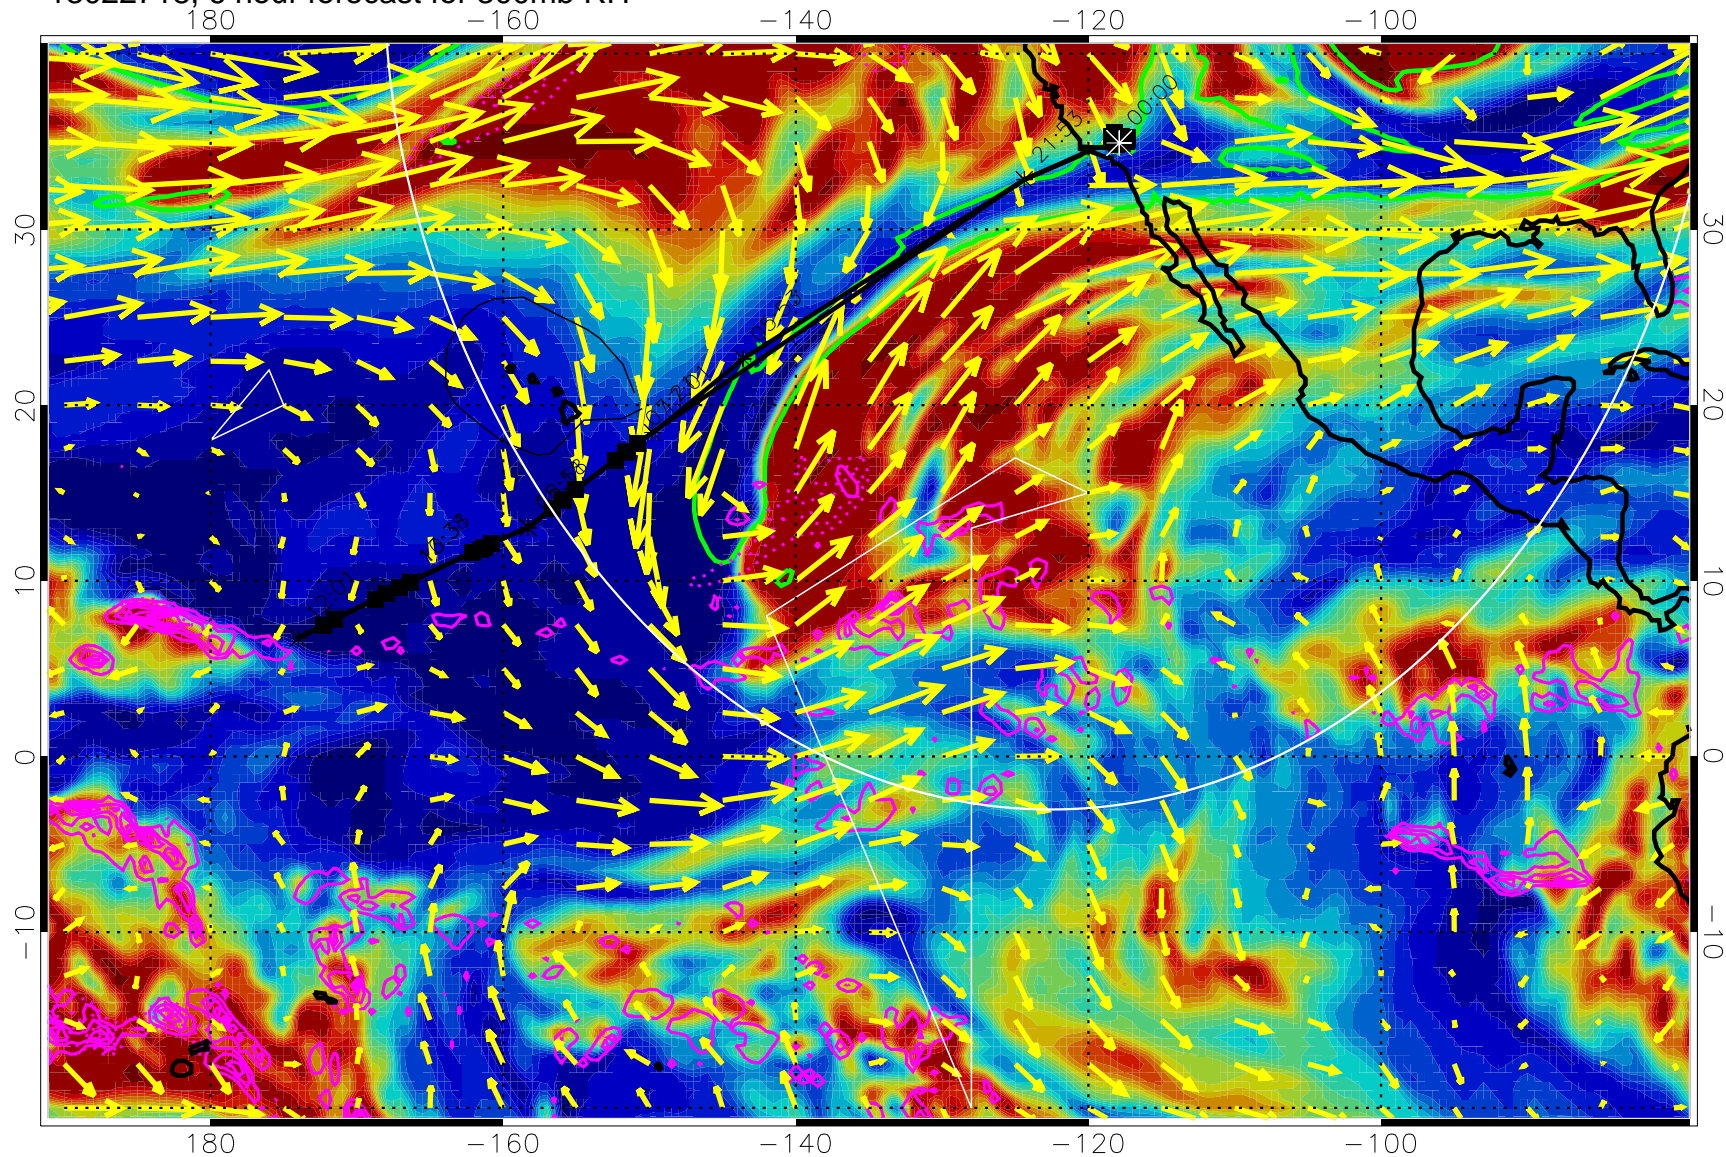

13022718, 6 hour forecast for 300mb RH

Precip (tot dot, conv sol) past 6 hrs 6 kg/m2 contours, min 4

EPV Tropopause (2 PVU) Position

→ 50 m/s

Range ring of 4055 km -- 13 hours GH round trip

13022800, 12 hour forecast for 300mb RH

Precip (tot dot, conv sol) past 6 hrs 6 kg/m2 contours, min 4

EPV Tropopause (2 PVU) Position

→ 50 m/s

Range ring of 4055 km -- 13 hours GH round trip

13022806, 18 hour forecast for 300mb RH

Precip (tot dot, conv sol) past 6 hrs 6 kg/m2 contours, min 4

EPV Tropopause (2 PVU) Position

→ 50 m/s

Range ring of 4055 km -- 13 hours GH round trip

13022812, 24 hour forecast for 300mb RH

Precip (tot dot, conv sol) past 6 hrs 6 kg/m2 contours, min 4

EPV Tropopause (2 PVU) Position

13030100, 36 hour forecast for 300mb RH

Precip (tot dot, conv sol) past 6 hrs 6 kg/m2 contours, min 4

EPV Tropopause (2 PVU) Position

→ 50 m/s

Range ring of 4055 km -- 13 hours GH round trip

13030106, 42 hour forecast for 300mb RH