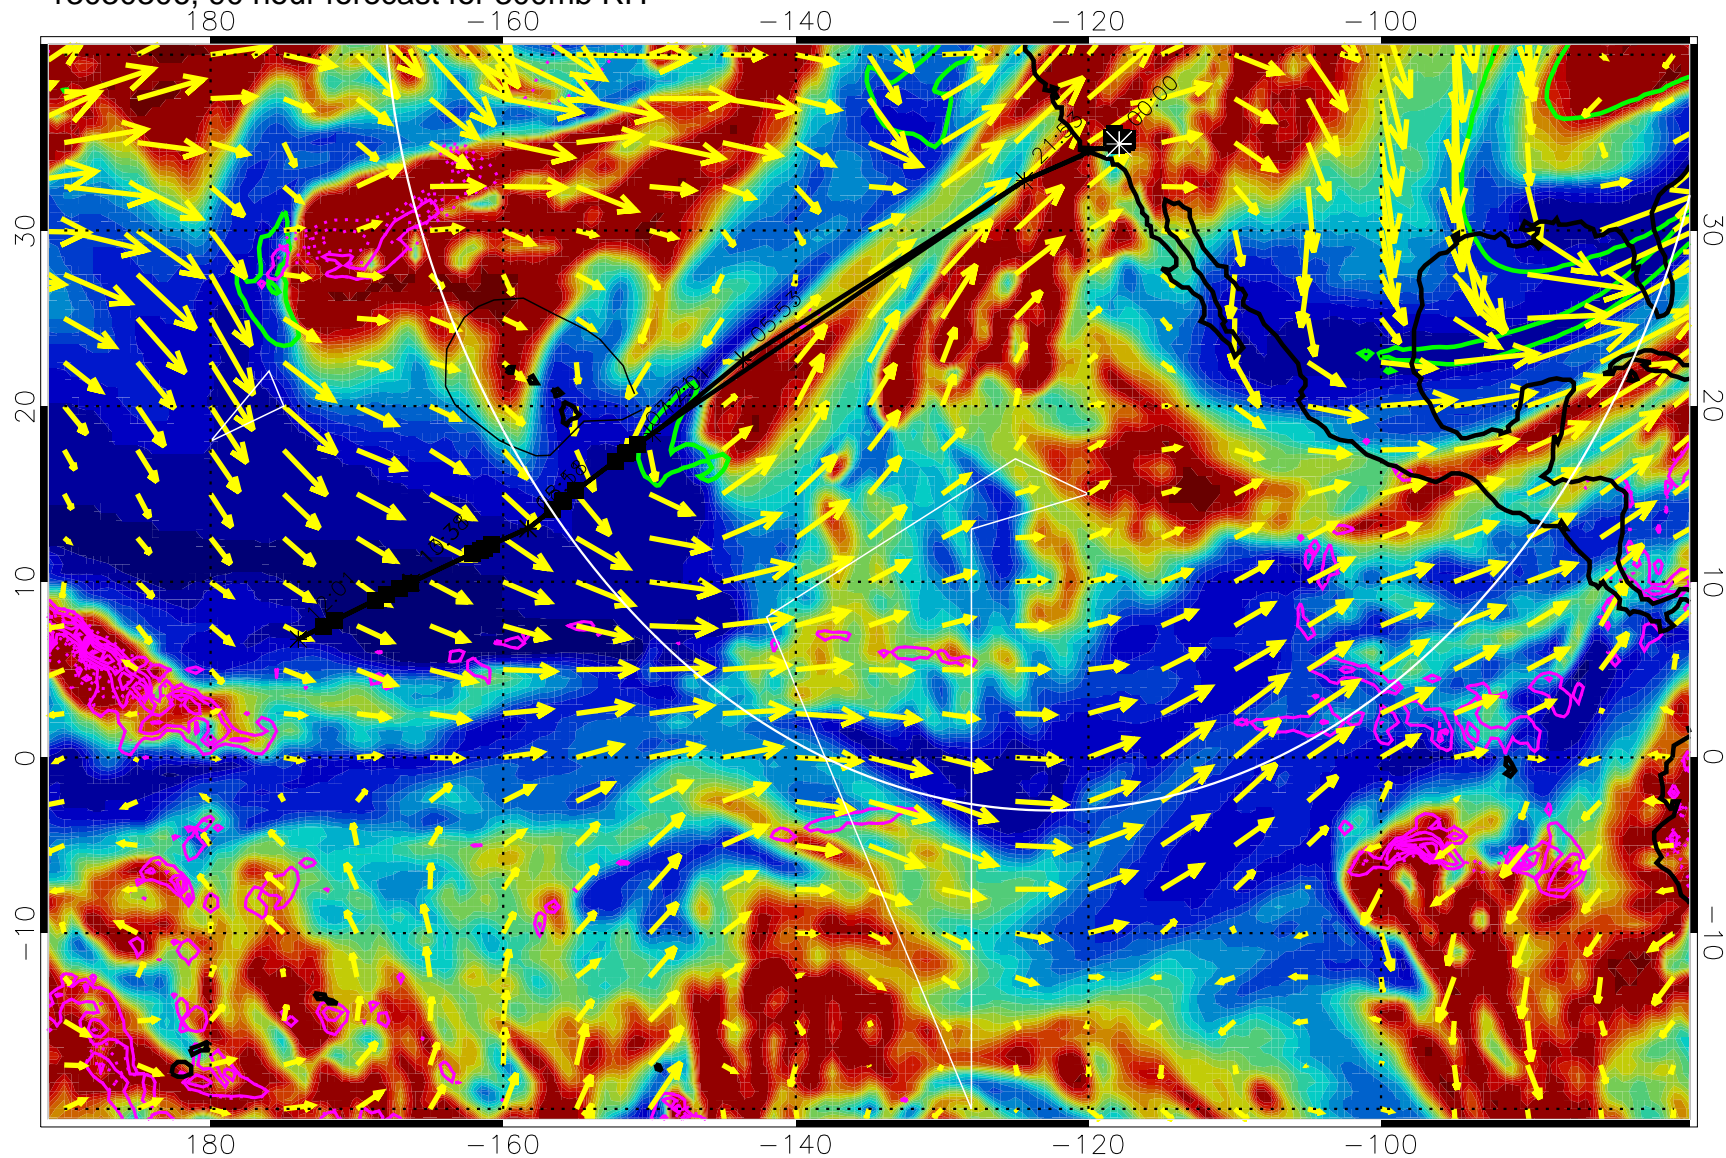

Precip (tot dot, conv sol) past 6 hrs 6 kg/m2 contours, min 4

EPV Tropopause (2 PVU) Position

→ 50 m/s

Range ring of 4055 km -- 13 hours GH round trip

13030218, 78 hour forecast for 300mb RH

Precip (tot dot, conv sol) past 6 hrs 6 kg/m2 contours, min 4

EPV Tropopause (2 PVU) Position

→ 50 m/s

Range ring of 4055 km -- 13 hours GH round trip

13030300, 84 hour forecast for 300mb RH

Precip (tot dot, conv sol) past 6 hrs 6 kg/m2 contours, min 4

EPV Tropopause (2 PVU) Position

→ 50 m/s

Range ring of 4055 km -- 13 hours GH round trip

13030306, 90 hour forecast for 300mb RH

Precip (tot dot, conv sol) past 6 hrs 6 kg/m2 contours, min 4

EPV Tropopause (2 PVU) Position

→ 50 m/s

Range ring of 4055 km -- 13 hours GH round trip

13030312, 96 hour forecast for 300mb RH

Precip (tot dot, conv sol) past 6 hrs 6 kg/m2 contours, min 4

EPV Tropopause (2 PVU) Position

→ 50 m/s

Range ring of 4055 km -- 13 hours GH round trip

13030318, 102 hour forecast for 300mb RH