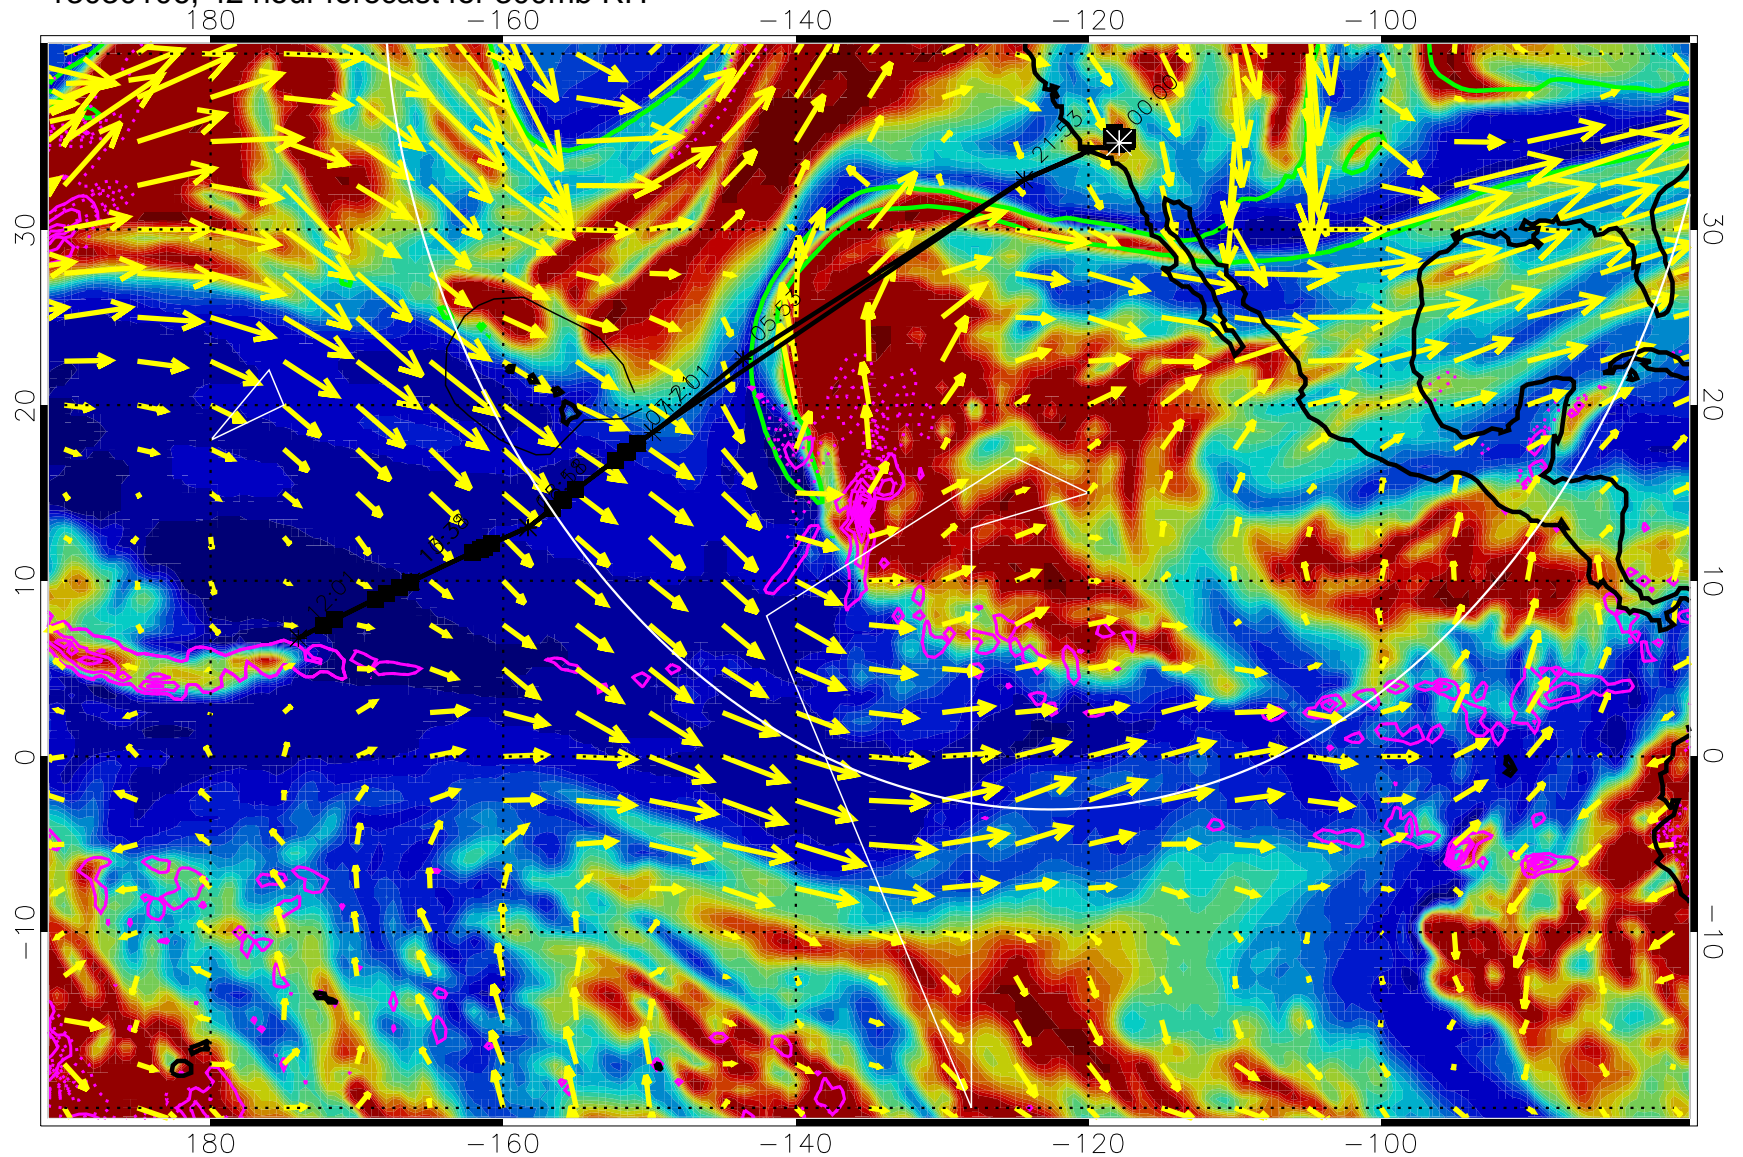

EPV Tropopause (2 PVU) Position

→ 50 m/s

Range ring of 4055 km -- 13 hours GH round trip

13022812, 24 hour forecast for 300mb RH

Precip (tot dot, conv sol) past 6 hrs 6 kg/m2 contours, min 4

EPV Tropopause (2 PVU) Position

13030100, 36 hour forecast for 300mb RH

Precip (tot dot, conv sol) past 6 hrs 6 kg/m2 contours, min 4

EPV Tropopause (2 PVU) Position

→ 50 m/s

Range ring of 4055 km -- 13 hours GH round trip

13030106, 42 hour forecast for 300mb RH

Precip (tot dot, conv sol) past 6 hrs 6 kg/m2 contours, min 4

EPV Tropopause (2 PVU) Position

→ 50 m/s

Range ring of 4055 km -- 13 hours GH round trip

13030112, 48 hour forecast for 300mb RH

Precip (tot dot, conv sol) past 6 hrs 6 kg/m2 contours, min 4

EPV Tropopause (2 PVU) Position

→ 50 m/s

Range ring of 4055 km -- 13 hours GH round trip

13030118, 54 hour forecast for 300mb RH

Precip (tot dot, conv sol) past 6 hrs 6 kg/m2 contours, min 4

EPV Tropopause (2 PVU) Position