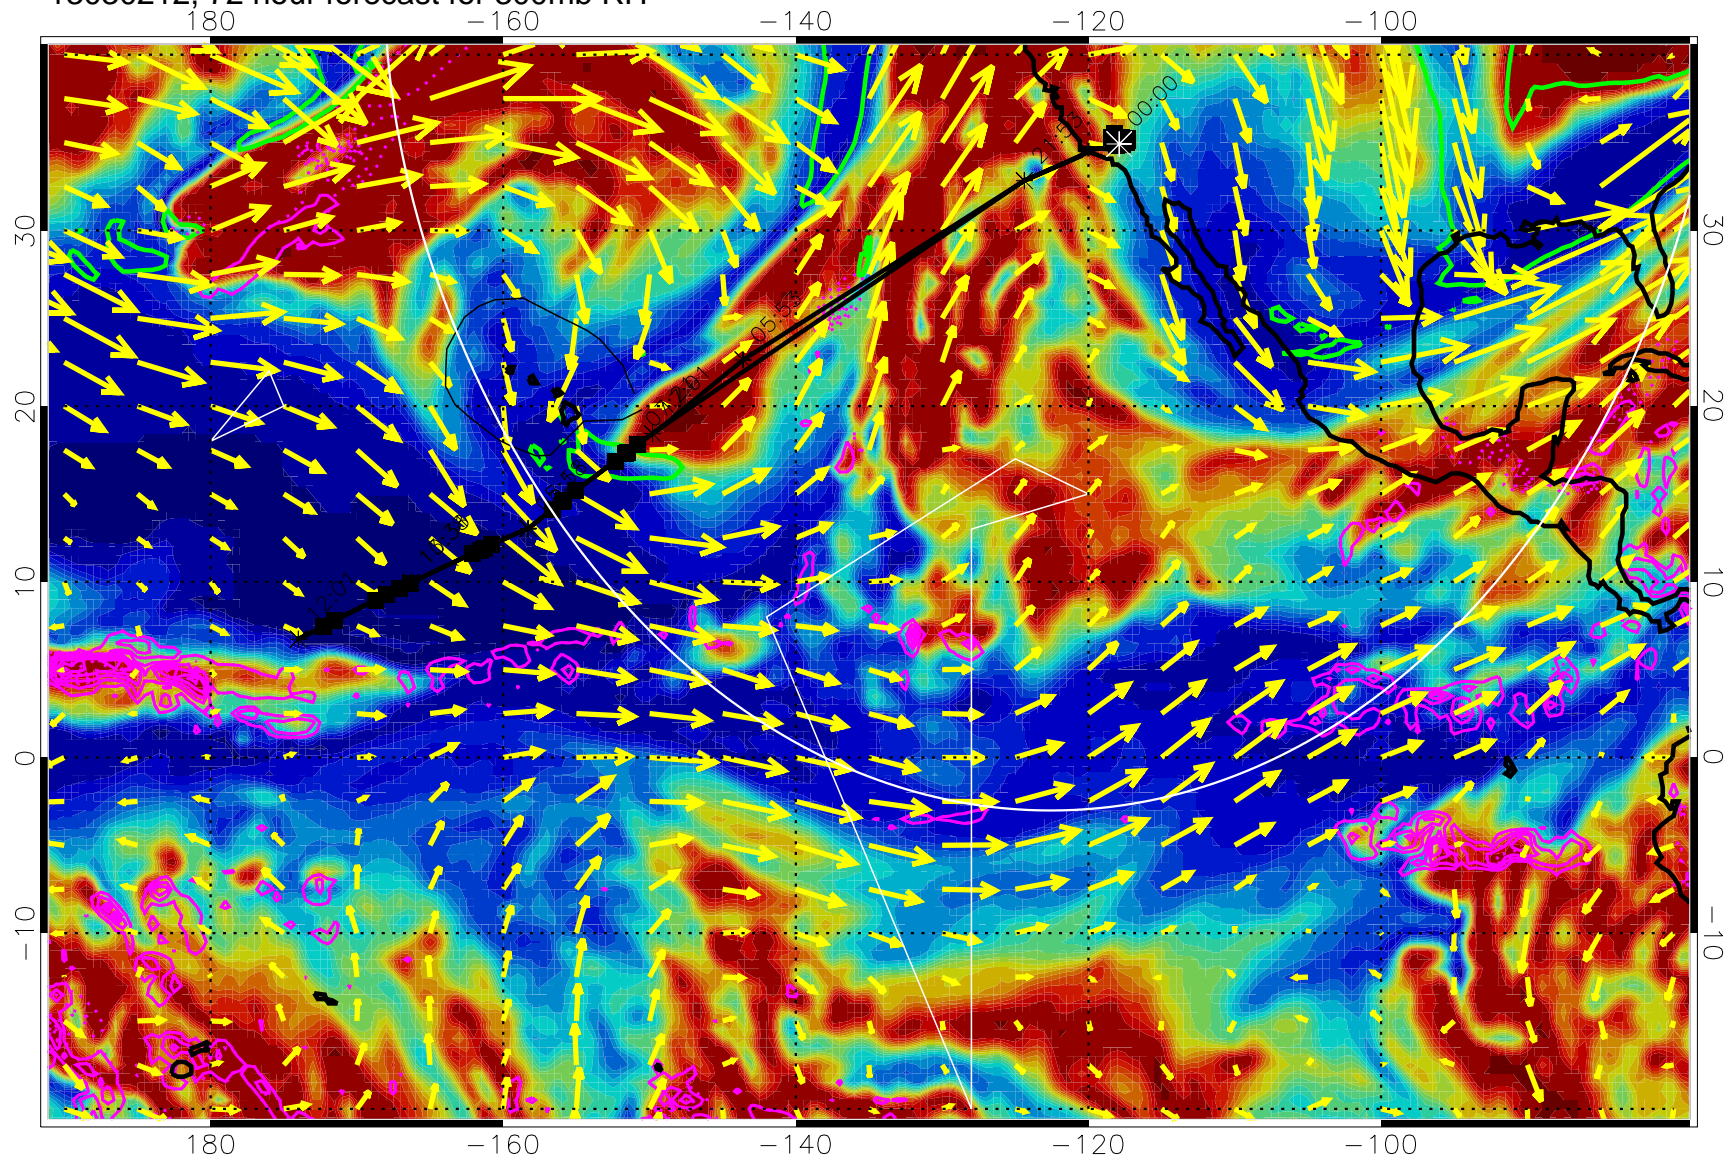

13030206, 66 hour forecast for 300mb RH

Precip (tot dot, conv sol) past 6 hrs 6 kg/m2 contours, min 4

EPV Tropopause (2 PVU) Position

→ 50 m/s

Range ring of 4055 km -- 13 hours GH round trip

13030212, 72 hour forecast for 300mb RH

Precip (tot dot, conv sol) past 6 hrs 6 kg/m2 contours, min 4

EPV Tropopause (2 PVU) Position

→ 50 m/s

Range ring of 4055 km -- 13 hours GH round trip

13030218, 78 hour forecast for 300mb RH

Precip (tot dot, conv sol) past 6 hrs 6 kg/m2 contours, min 4

EPV Tropopause (2 PVU) Position

→ 50 m/s

Range ring of 4055 km -- 13 hours GH round trip

13030300, 84 hour forecast for 300mb RH

Precip (tot dot, conv sol) past 6 hrs 6 kg/m2 contours, min 4

EPV Tropopause (2 PVU) Position

13030312, 96 hour forecast for 300mb RH

Precip (tot dot, conv sol) past 6 hrs 6 kg/m2 contours, min 4

EPV Tropopause (2 PVU) Position

→ 50 m/s

Range ring of 4055 km -- 13 hours GH round trip

13030318, 102 hour forecast for 300mb RH