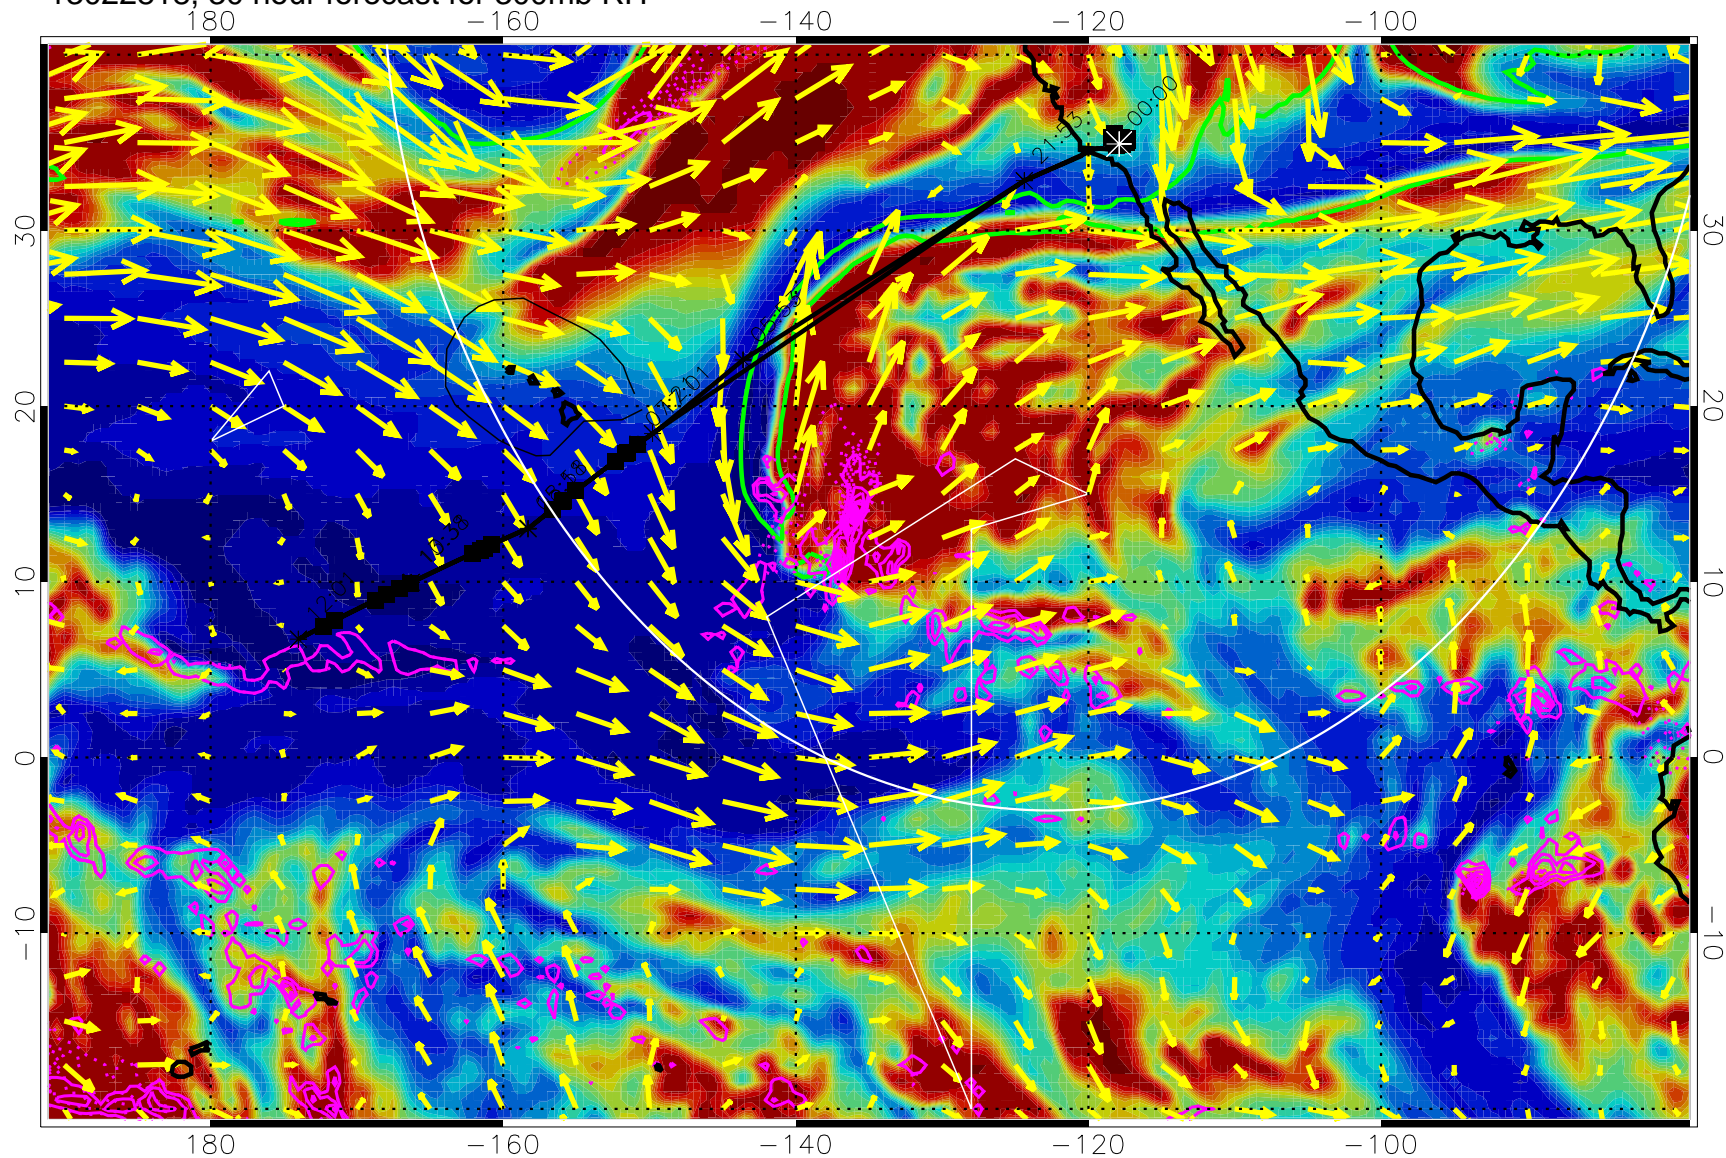

Precip (tot dot, conv sol) past 6 hrs 6 kg/m2 contours, min 4

EPV Tropopause (2 PVU) Position

→ 50 m/s

Range ring of 4055 km -- 13 hours GH round trip

13022806, 18 hour forecast for 300mb RH

Precip (tot dot, conv sol) past 6 hrs 6 kg/m2 contours, min 4

EPV Tropopause (2 PVU) Position

→ 50 m/s

Range ring of 4055 km -- 13 hours GH round trip

13022812, 24 hour forecast for 300mb RH

Precip (tot dot, conv sol) past 6 hrs 6 kg/m2 contours, min 4

EPV Tropopause (2 PVU) Position

→ 50 m/s

Range ring of 4055 km -- 13 hours GH round trip

13022818, 30 hour forecast for 300mb RH

Precip (tot dot, conv sol) past 6 hrs 6 kg/m2 contours, min 4

EPV Tropopause (2 PVU) Position

→ 50 m/s

Range ring of 4055 km -- 13 hours GH round trip

13030100, 36 hour forecast for 300mb RH

Precip (tot dot, conv sol) past 6 hrs 6 kg/m2 contours, min 4

EPV Tropopause (2 PVU) Position

→ 50 m/s

Range ring of 4055 km -- 13 hours GH round trip

13030106, 42 hour forecast for 300mb RH