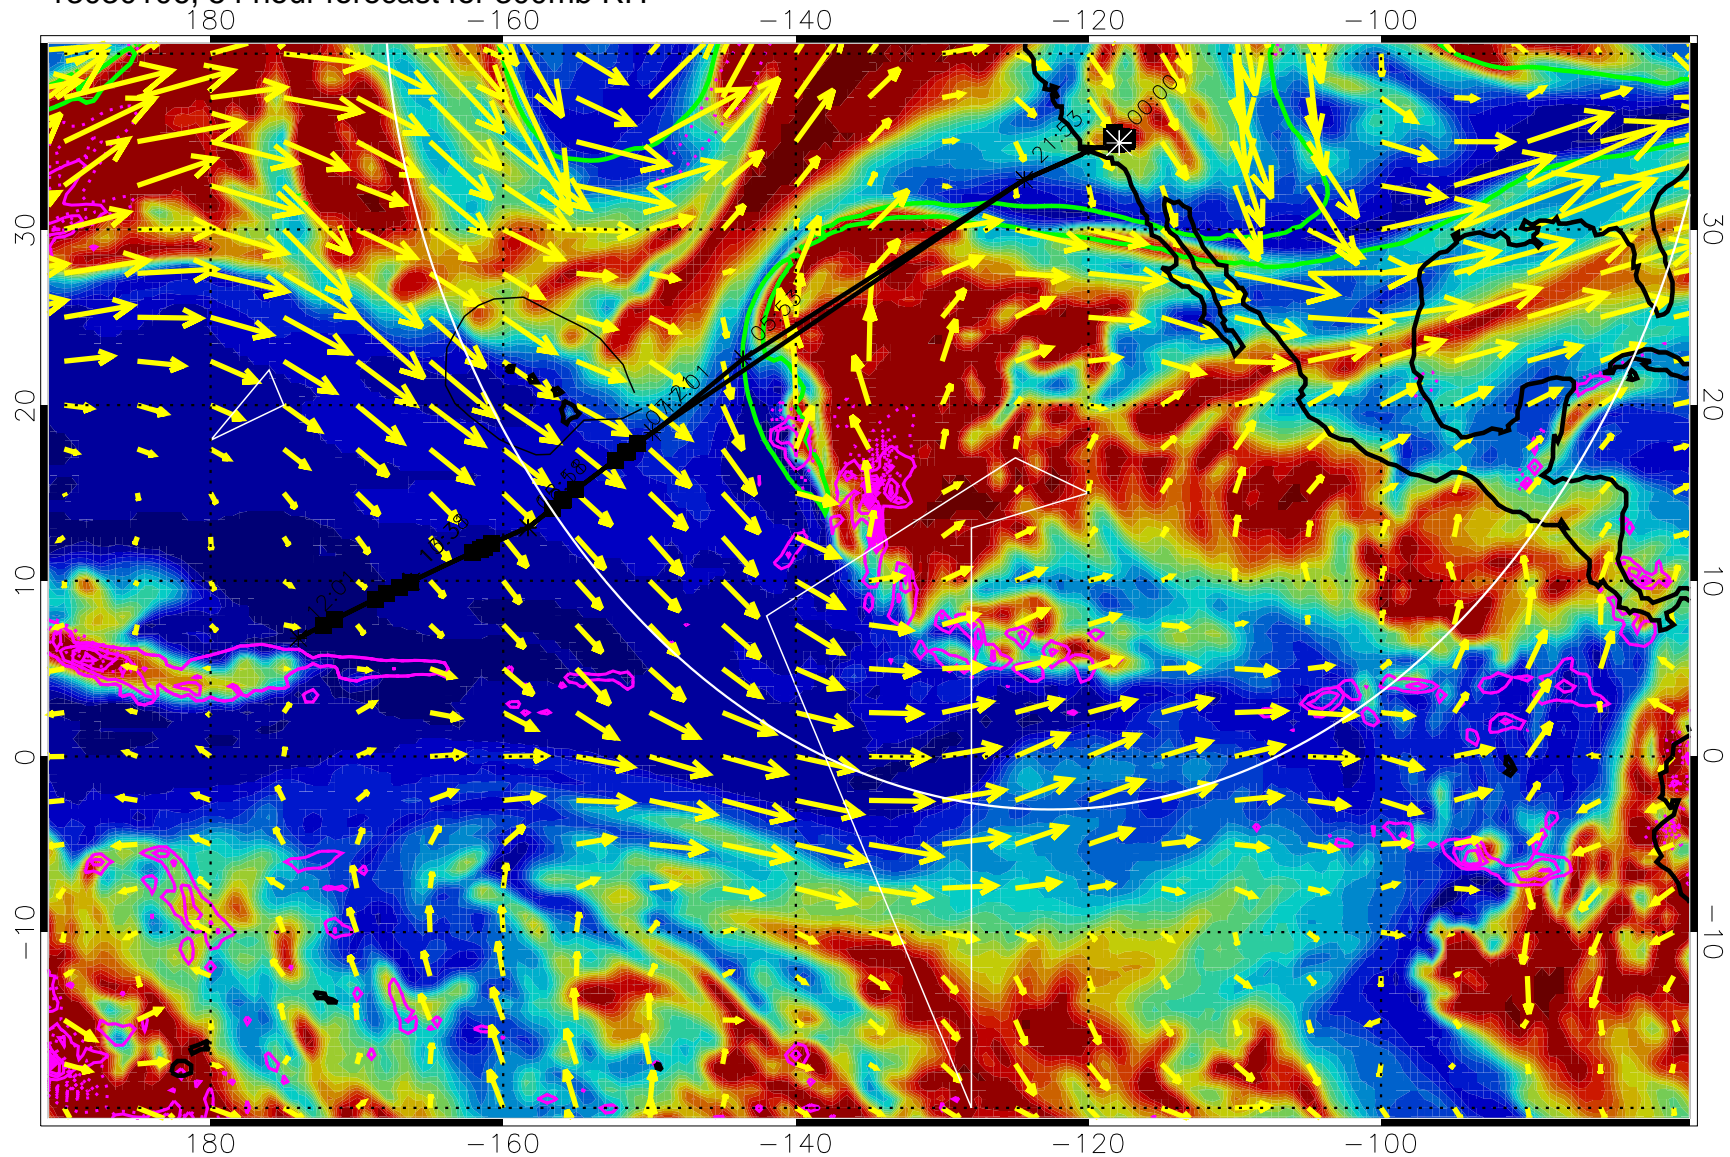

EPV Tropopause (2 PVU) Position

→ 50 m/s

Range ring of 4055 km -- 13 hours GH round trip

13022806, 30 hour forecast for 300mb RH

Precip (tot dot, conv sol) past 6 hrs 6 kg/m2 contours, min 4

EPV Tropopause (2 PVU) Position

13022818, 42 hour forecast for 300mb RH

Precip (tot dot, conv sol) past 6 hrs 6 kg/m2 contours, min 4

EPV Tropopause (2 PVU) Position

→ 50 m/s

Range ring of 4055 km -- 13 hours GH round trip

13030100, 48 hour forecast for 300mb RH

Precip (tot dot, conv sol) past 6 hrs 6 kg/m2 contours, min 4

EPV Tropopause (2 PVU) Position

→ 50 m/s

Range ring of 4055 km -- 13 hours GH round trip

13030106, 54 hour forecast for 300mb RH

Precip (tot dot, conv sol) past 6 hrs 6 kg/m2 contours, min 4

EPV Tropopause (2 PVU) Position

→ 50 m/s

Range ring of 4055 km -- 13 hours GH round trip

13030112, 60 hour forecast for 300mb RH

Precip (tot dot, conv sol) past 6 hrs 6 kg/m2 contours, min 4

EPV Tropopause (2 PVU) Position