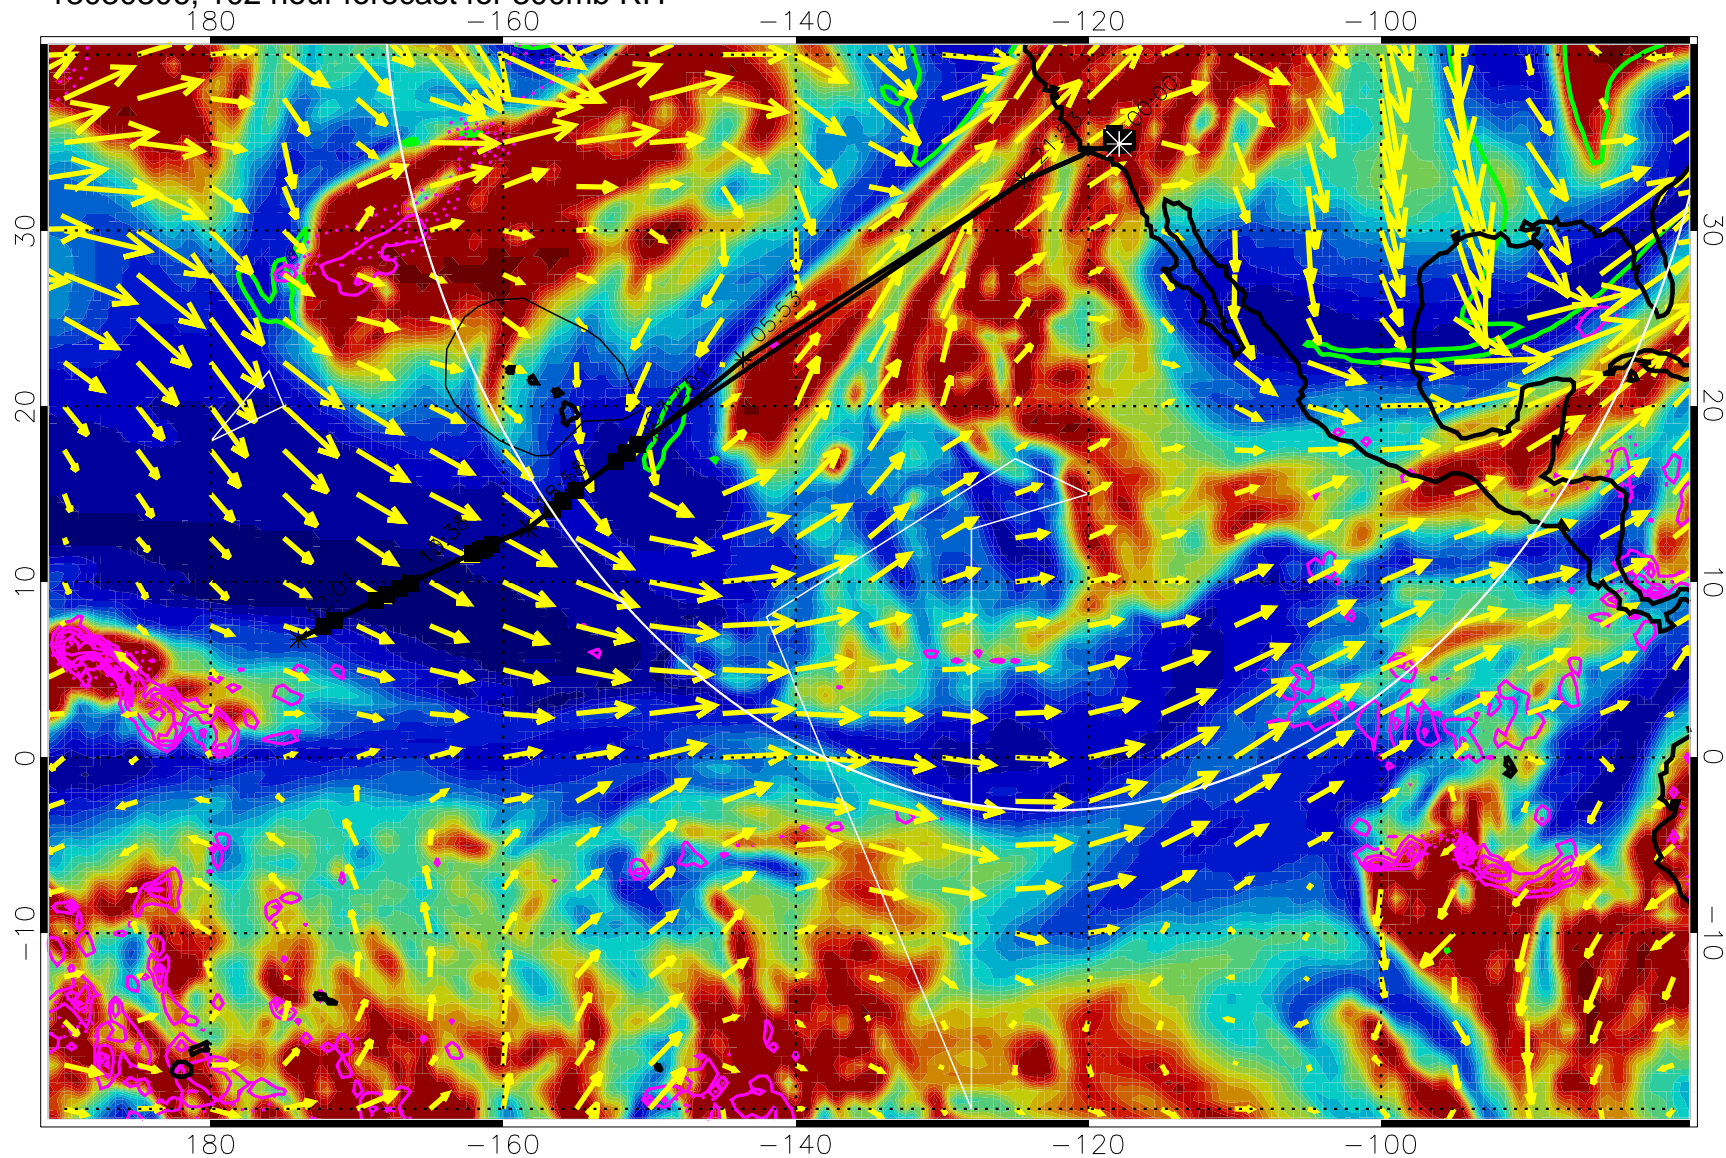

EPV Tropopause (2 PVU) Position

→ 50 m/s

Range ring of 4055 km -- 13 hours GH round trip

13030218, 90 hour forecast for 300mb RH

Precip (tot dot, conv sol) past 6 hrs 6 kg/m2 contours, min 4

EPV Tropopause (2 PVU) Position

→ 50 m/s

Range ring of 4055 km -- 13 hours GH round trip

13030300, 96 hour forecast for 300mb RH

Precip (tot dot, conv sol) past 6 hrs 6 kg/m2 contours, min 4

EPV Tropopause (2 PVU) Position

→ 50 m/s

Range ring of 4055 km -- 13 hours GH round trip

13030306, 102 hour forecast for 300mb RH

Precip (tot dot, conv sol) past 6 hrs 6 kg/m2 contours, min 4

EPV Tropopause (2 PVU) Position

→ 50 m/s

Range ring of 4055 km -- 13 hours GH round trip

13030312, 108 hour forecast for 300mb RH

Precip (tot dot, conv sol) past 6 hrs 6 kg/m2 contours, min 4

EPV Tropopause (2 PVU) Position

→ 50 m/s

Range ring of 4055 km -- 13 hours GH round trip

13030318, 114 hour forecast for 300mb RH

Precip (tot dot, conv sol) past 6 hrs 6 kg/m2 contours, min 4