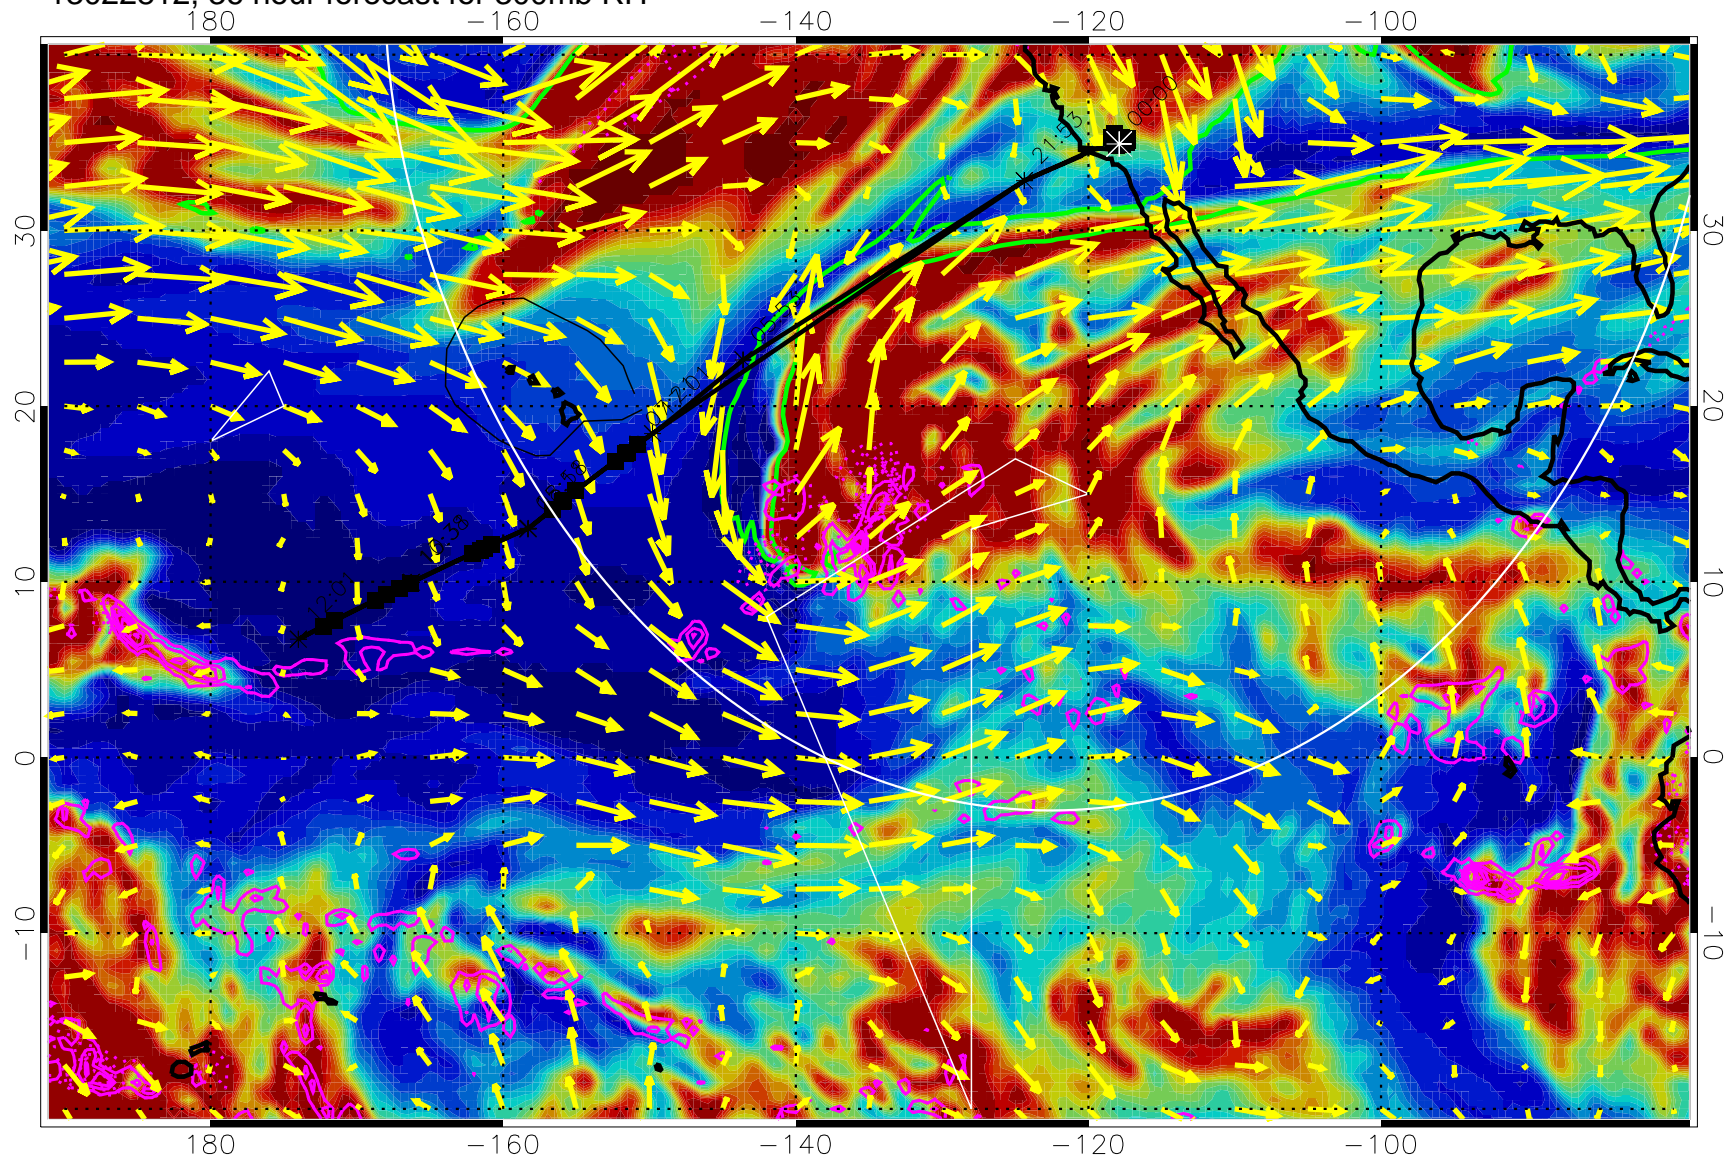

Precip (tot dot, conv sol) past 6 hrs 6 kg/m2 contours, min 4

EPV Tropopause (2 PVU) Position

→ 50 m/s

Range ring of 4055 km -- 13 hours GH round trip

13022800, 24 hour forecast for 300mb RH

Precip (tot dot, conv sol) past 6 hrs 6 kg/m2 contours, min 4

EPV Tropopause (2 PVU) Position

→ 50 m/s

Range ring of 4055 km -- 13 hours GH round trip

13022806, 30 hour forecast for 300mb RH

Precip (tot dot, conv sol) past 6 hrs 6 kg/m2 contours, min 4

EPV Tropopause (2 PVU) Position

→ 50 m/s

Range ring of 4055 km -- 13 hours GH round trip

13022812, 36 hour forecast for 300mb RH

Precip (tot dot, conv sol) past 6 hrs 6 kg/m2 contours, min 4

EPV Tropopause (2 PVU) Position

→ 50 m/s

Range ring of 4055 km -- 13 hours GH round trip

13022818, 42 hour forecast for 300mb RH

Precip (tot dot, conv sol) past 6 hrs 6 kg/m2 contours, min 4

EPV Tropopause (2 PVU) Position

→ 50 m/s

Range ring of 4055 km -- 13 hours GH round trip

13030100, 48 hour forecast for 300mb RH