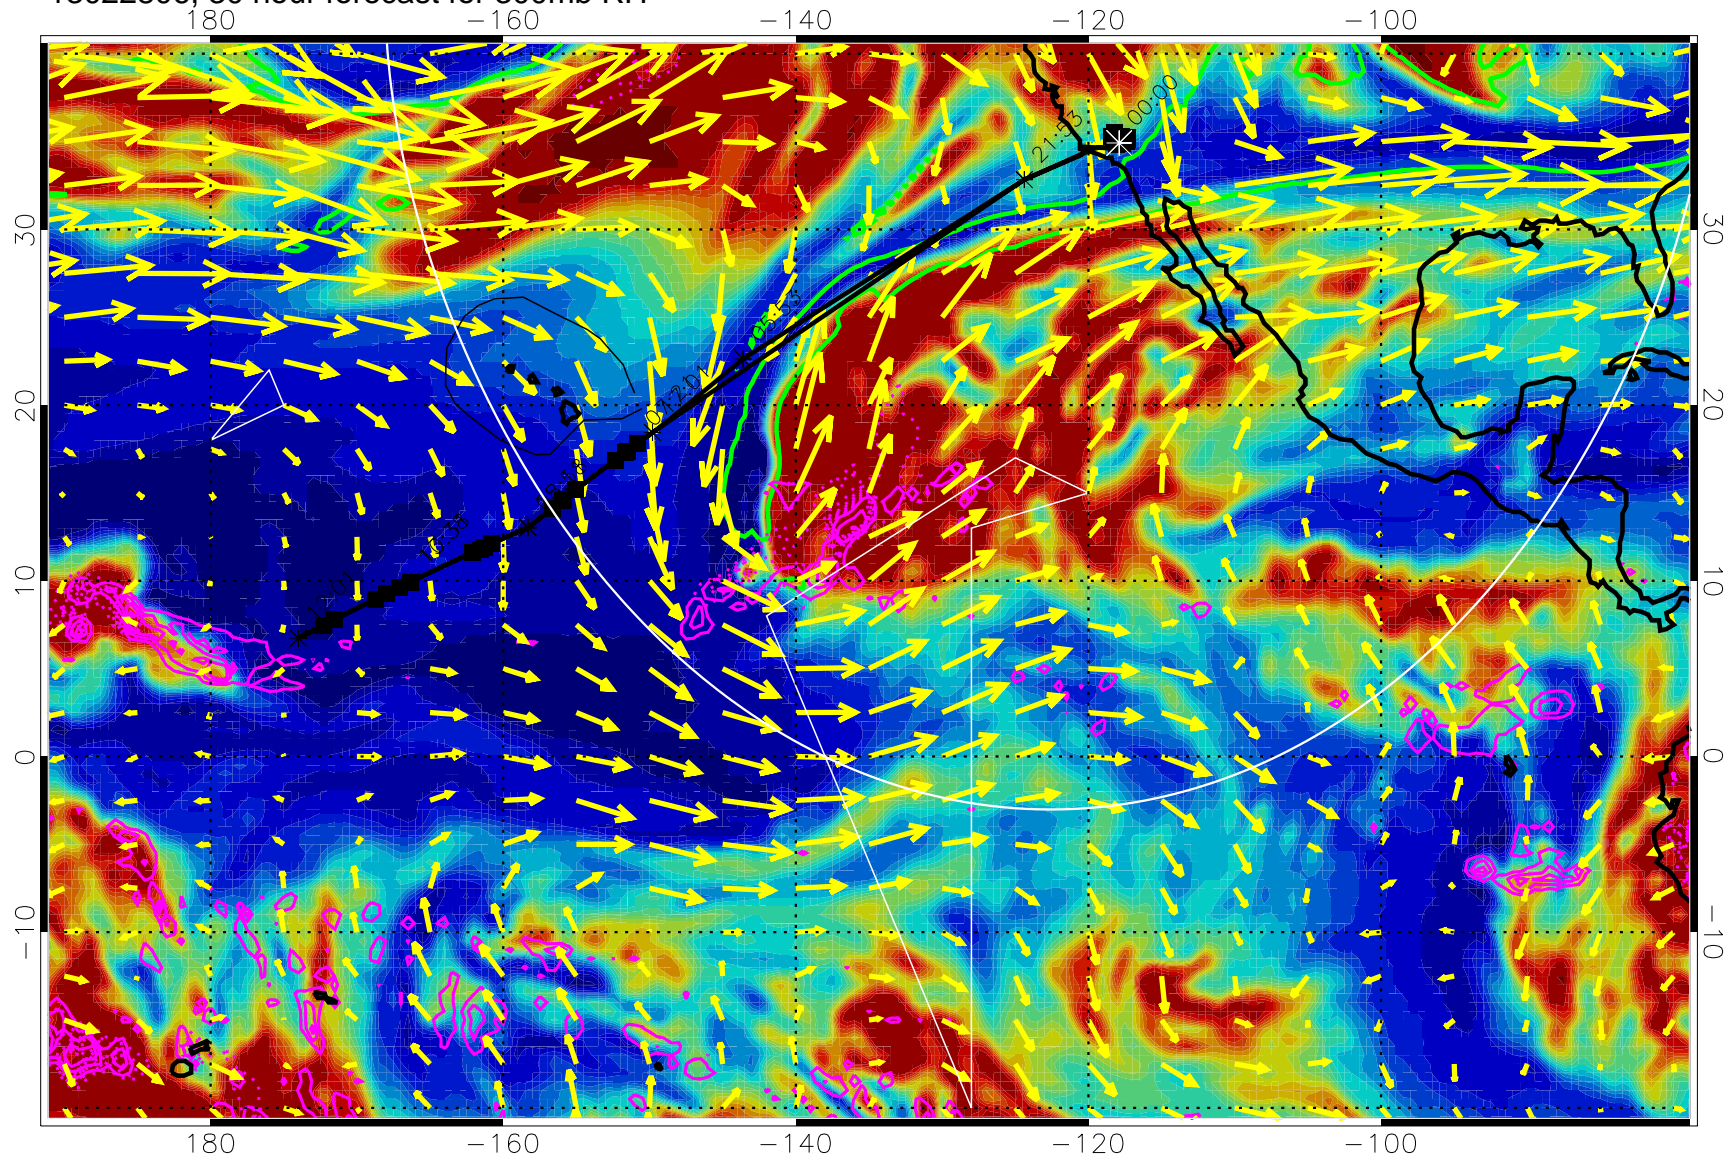

13022712, 12 hour forecast for 300mb RH

Precip (tot dot, conv sol) past 6 hrs 6 kg/m2 contours, min 4

EPV Tropopause (2 PVU) Position

→ 50 m/s

Range ring of 4055 km -- 13 hours GH round trip

13022718, 18 hour forecast for 300mb RH

Precip (tot dot, conv sol) past 6 hrs 6 kg/m2 contours, min 4

EPV Tropopause (2 PVU) Position

→ 50 m/s

Range ring of 4055 km -- 13 hours GH round trip

13022800, 24 hour forecast for 300mb RH

Precip (tot dot, conv sol) past 6 hrs 6 kg/m2 contours, min 4

EPV Tropopause (2 PVU) Position

→ 50 m/s

Range ring of 4055 km -- 13 hours GH round trip

13022806, 30 hour forecast for 300mb RH

Precip (tot dot, conv sol) past 6 hrs 6 kg/m2 contours, min 4

EPV Tropopause (2 PVU) Position

→ 50 m/s

Range ring of 4055 km -- 13 hours GH round trip

13022812, 36 hour forecast for 300mb RH

Precip (tot dot, conv sol) past 6 hrs 6 kg/m2 contours, min 4

EPV Tropopause (2 PVU) Position

→ 50 m/s

Range ring of 4055 km -- 13 hours GH round trip