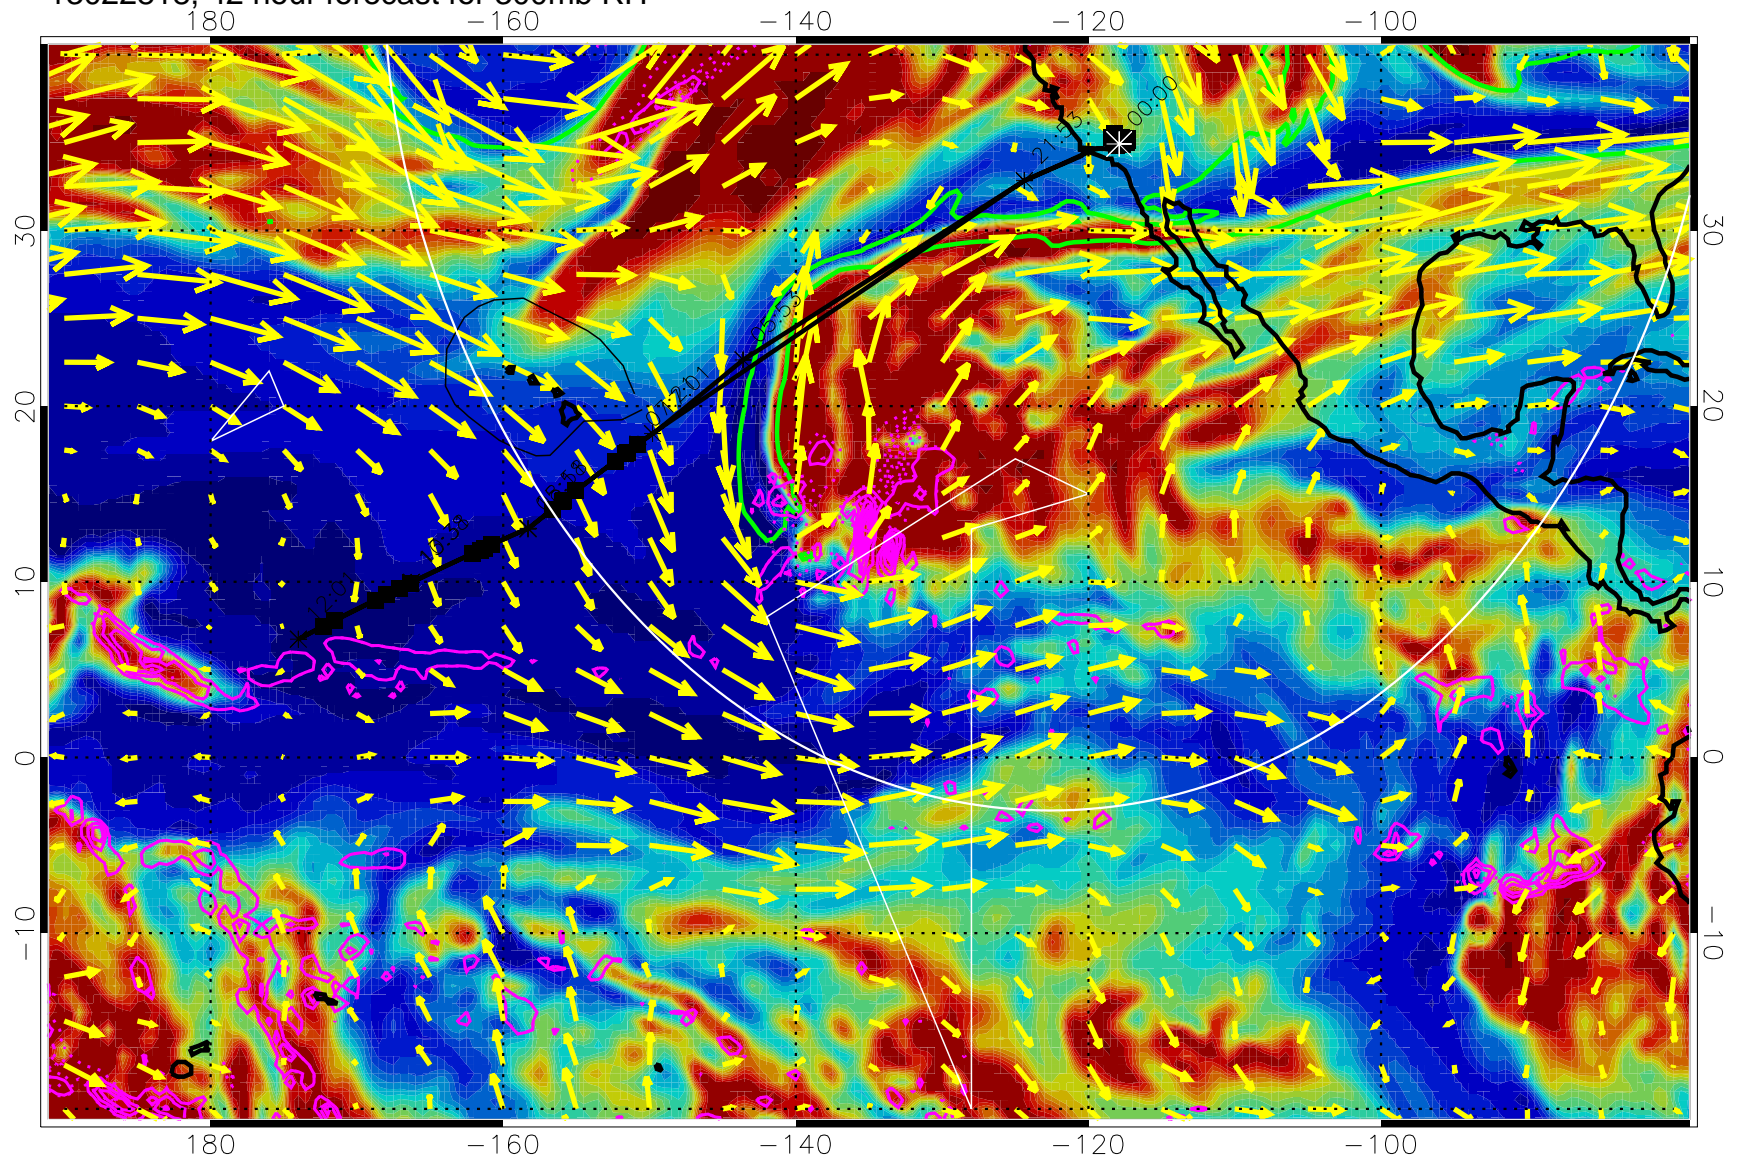

EPV Tropopause (2 PVU) Position

→ 50 m/s

Range ring of 4055 km -- 13 hours GH round trip

13022806, 30 hour forecast for 300mb RH

Precip (tot dot, conv sol) past 6 hrs 6 kg/m2 contours, min 4

EPV Tropopause (2 PVU) Position

→ 50 m/s

Range ring of 4055 km -- 13 hours GH round trip

13022812, 36 hour forecast for 300mb RH

Precip (tot dot, conv sol) past 6 hrs 6 kg/m2 contours, min 4

EPV Tropopause (2 PVU) Position

→ 50 m/s

Range ring of 4055 km -- 13 hours GH round trip

13022818, 42 hour forecast for 300mb RH

Precip (tot dot, conv sol) past 6 hrs 6 kg/m2 contours, min 4

EPV Tropopause (2 PVU) Position

→ 50 m/s

Range ring of 4055 km -- 13 hours GH round trip

13030100, 48 hour forecast for 300mb RH

Precip (tot dot, conv sol) past 6 hrs 6 kg/m2 contours, min 4

EPV Tropopause (2 PVU) Position

→ 50 m/s

Range ring of 4055 km -- 13 hours GH round trip

13030106, 54 hour forecast for 300mb RH

Precip (tot dot, conv sol) past 6 hrs 6 kg/m2 contours, min 4