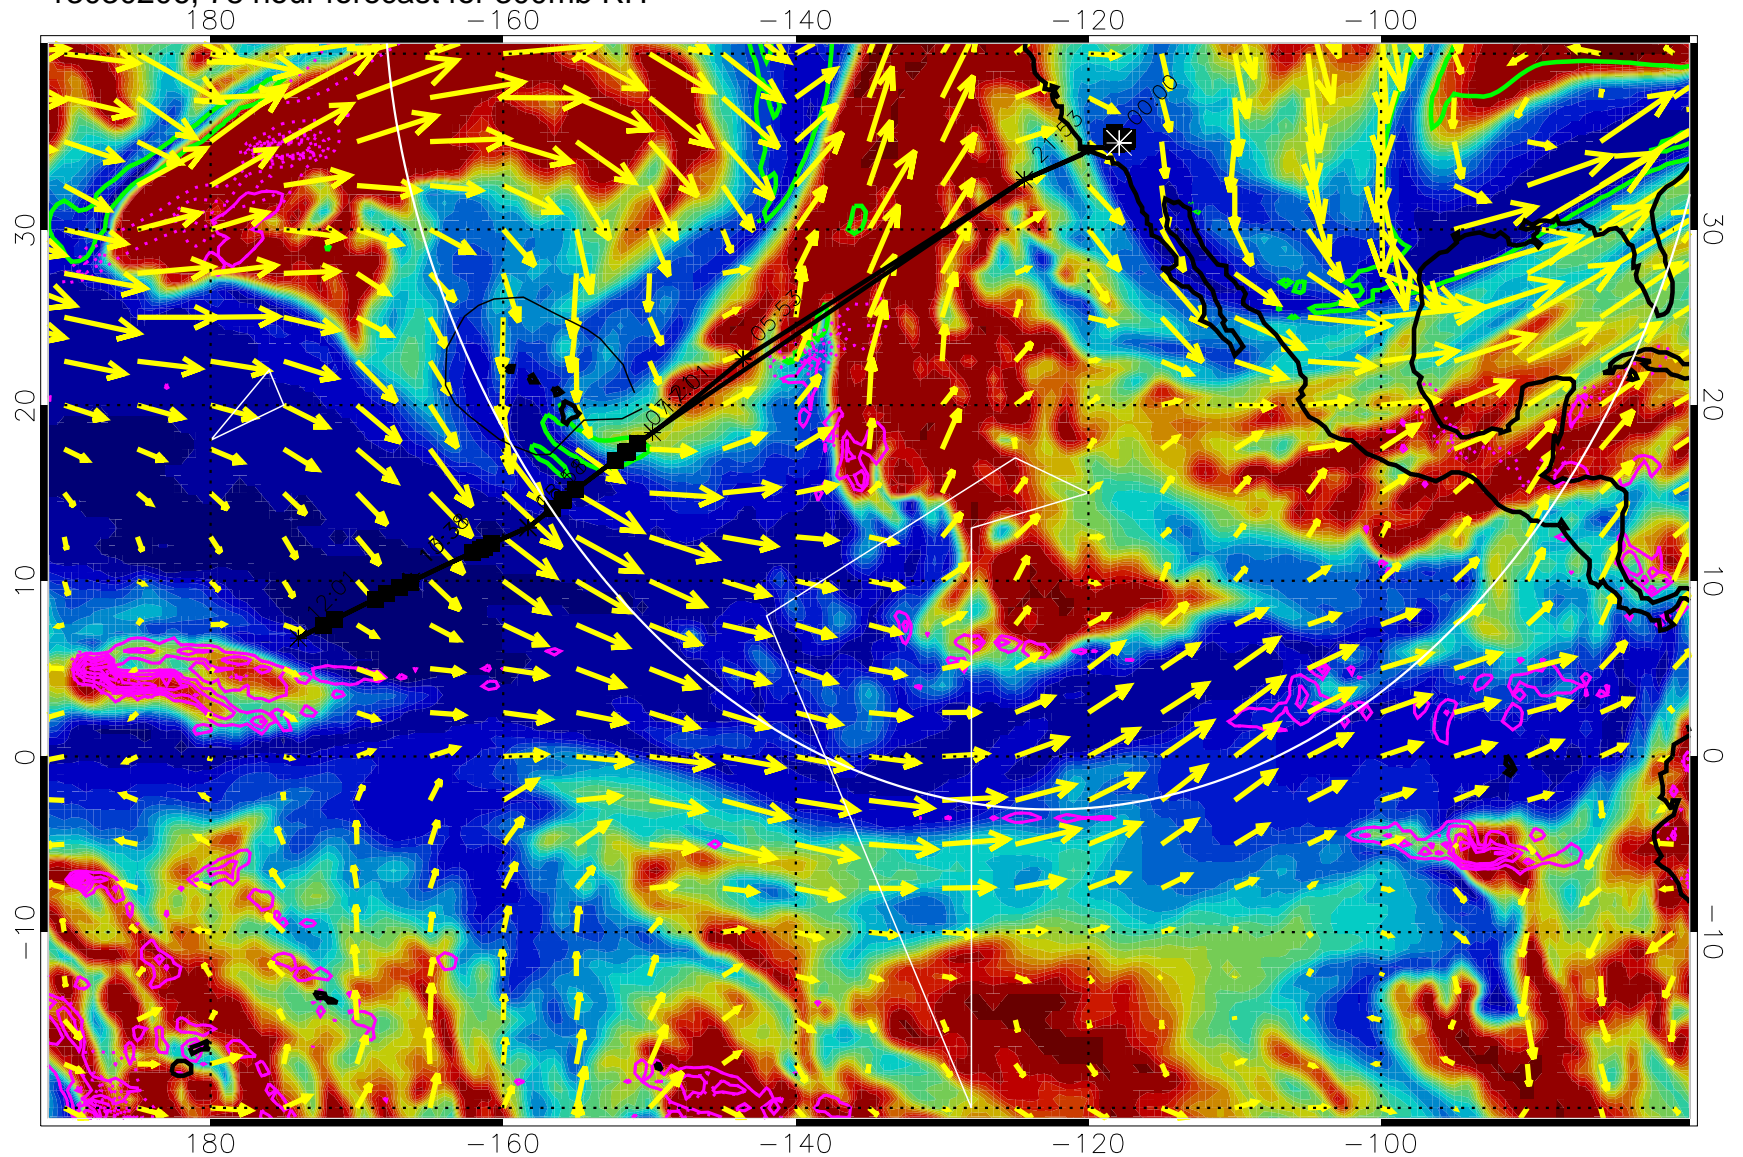

13030200, 72 hour forecast for 300mb RH

Precip (tot dot, conv sol) past 6 hrs 6 kg/m2 contours, min 4

EPV Tropopause (2 PVU) Position

→ 50 m/s

Range ring of 4055 km -- 13 hours GH round trip

13030206, 78 hour forecast for 300mb RH

Precip (tot dot, conv sol) past 6 hrs 6 kg/m2 contours, min 4

EPV Tropopause (2 PVU) Position

→ 50 m/s

Range ring of 4055 km -- 13 hours GH round trip

13030212, 84 hour forecast for 300mb RH

Precip (tot dot, conv sol) past 6 hrs 6 kg/m2 contours, min 4

EPV Tropopause (2 PVU) Position

→ 50 m/s

Range ring of 4055 km -- 13 hours GH round trip

13030218, 90 hour forecast for 300mb RH

Precip (tot dot, conv sol) past 6 hrs 6 kg/m2 contours, min 4

EPV Tropopause (2 PVU) Position

13030306, 102 hour forecast for 300mb RH

Precip (tot dot, conv sol) past 6 hrs 6 kg/m2 contours, min 4

EPV Tropopause (2 PVU) Position

→ 50 m/s

Range ring of 4055 km -- 13 hours GH round trip

13030312, 108 hour forecast for 300mb RH