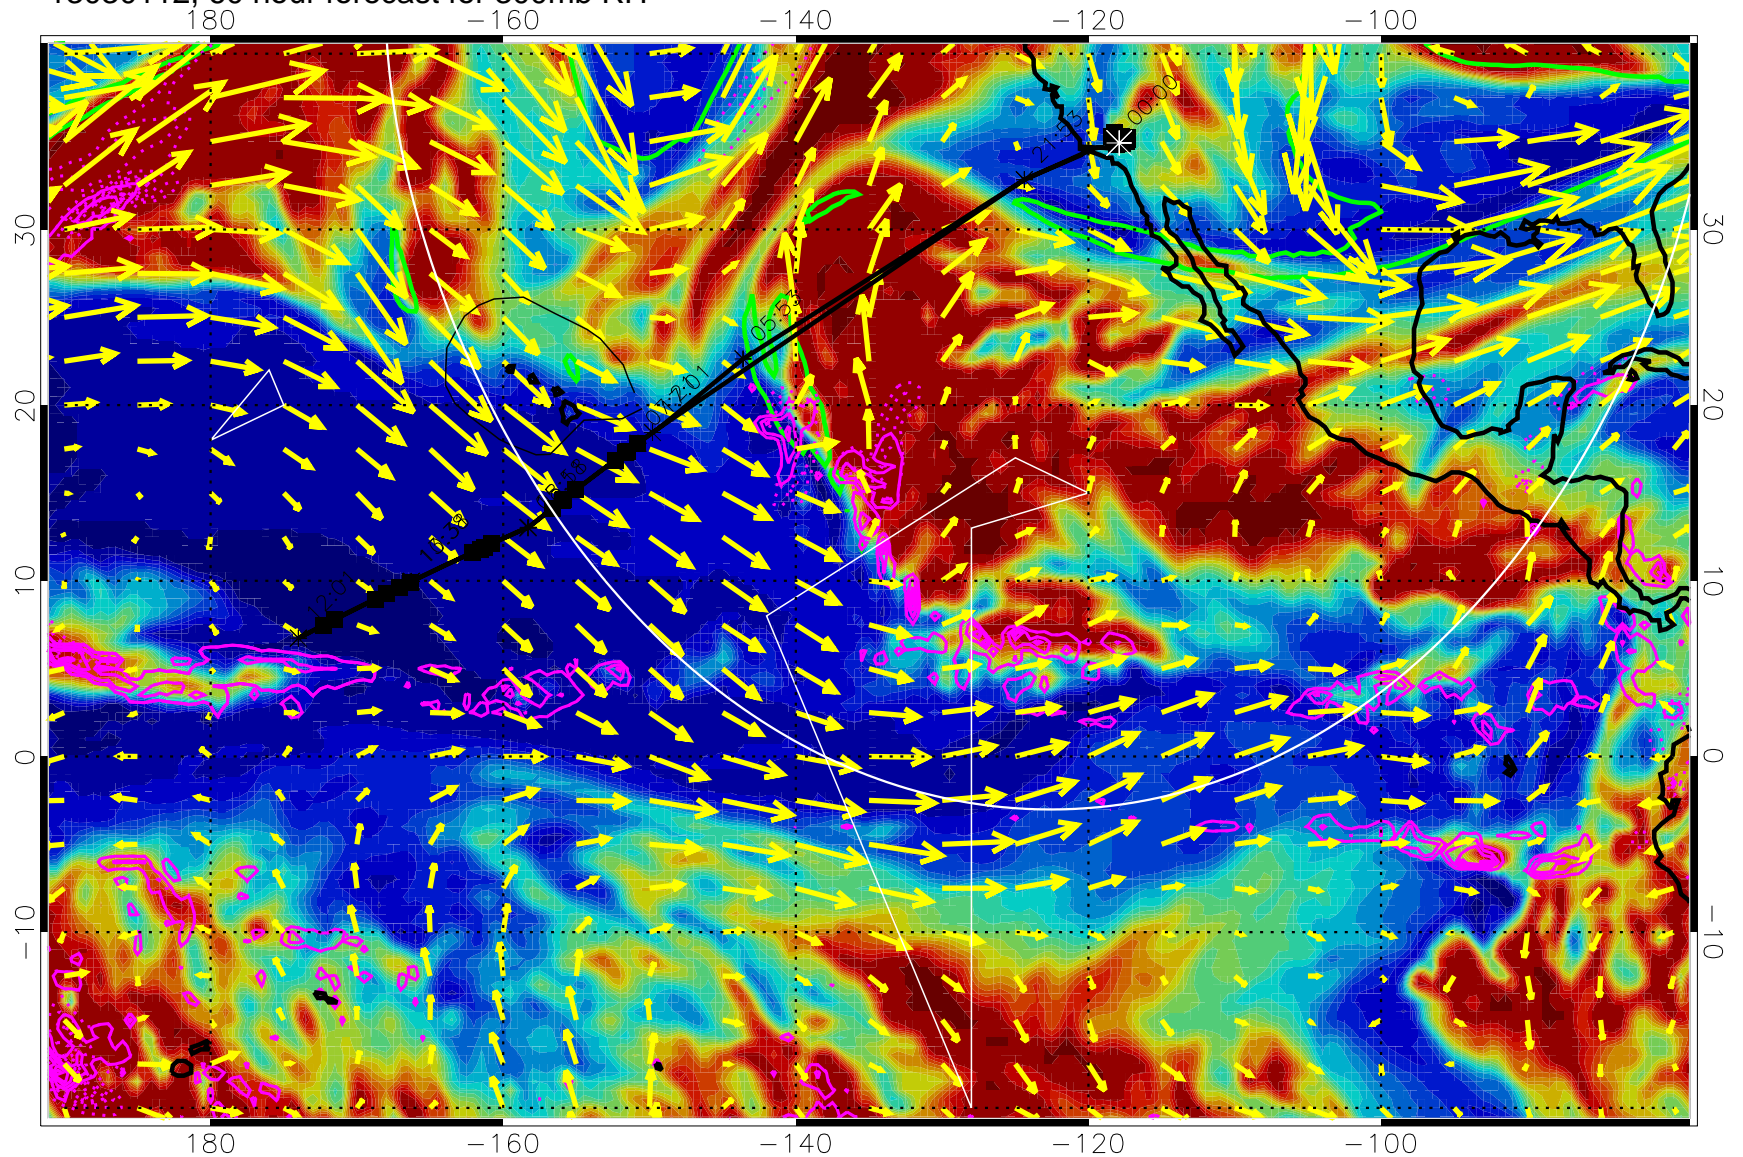

13022818, 42 hour forecast for 300mb RH

Precip (tot dot, conv sol) past 6 hrs 6 kg/m2 contours, min 4

EPV Tropopause (2 PVU) Position

→ 50 m/s

Range ring of 4055 km -- 13 hours GH round trip

13030100, 48 hour forecast for 300mb RH

Precip (tot dot, conv sol) past 6 hrs 6 kg/m2 contours, min 4

EPV Tropopause (2 PVU) Position

→ 50 m/s

Range ring of 4055 km -- 13 hours GH round trip

13030106, 54 hour forecast for 300mb RH

Precip (tot dot, conv sol) past 6 hrs 6 kg/m2 contours, min 4

EPV Tropopause (2 PVU) Position

→ 50 m/s

Range ring of 4055 km -- 13 hours GH round trip

13030112, 60 hour forecast for 300mb RH

Precip (tot dot, conv sol) past 6 hrs 6 kg/m2 contours, min 4

EPV Tropopause (2 PVU) Position

13030200, 72 hour forecast for 300mb RH

Precip (tot dot, conv sol) past 6 hrs 6 kg/m2 contours, min 4

EPV Tropopause (2 PVU) Position

→ 50 m/s

Range ring of 4055 km -- 13 hours GH round trip

13030206, 78 hour forecast for 300mb RH