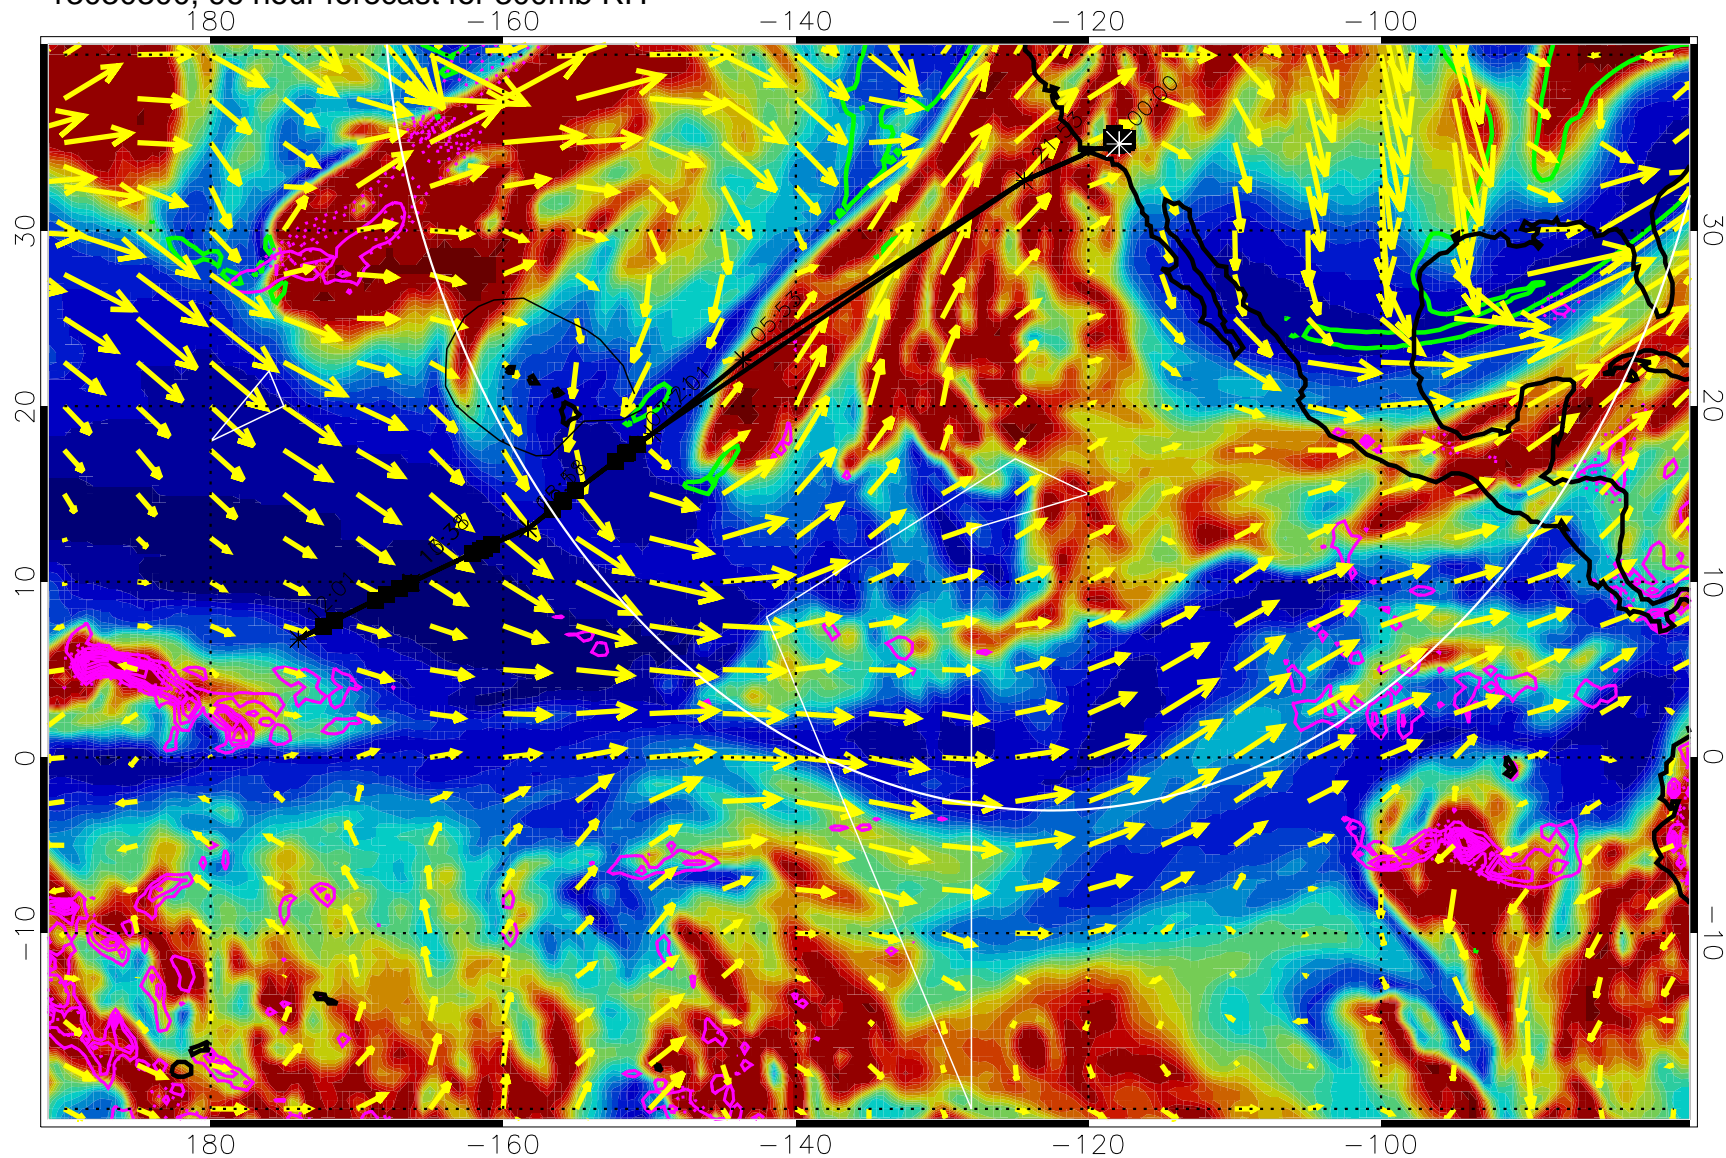

Precip (tot dot, conv sol) past 6 hrs 6 kg/m2 contours, min 4

EPV Tropopause (2 PVU) Position

→ 50 m/s

Range ring of 4055 km -- 13 hours GH round trip

13030212, 84 hour forecast for 300mb RH

Precip (tot dot, conv sol) past 6 hrs 6 kg/m2 contours, min 4

EPV Tropopause (2 PVU) Position

→ 50 m/s

Range ring of 4055 km -- 13 hours GH round trip

13030218, 90 hour forecast for 300mb RH

Precip (tot dot, conv sol) past 6 hrs 6 kg/m2 contours, min 4

EPV Tropopause (2 PVU) Position

→ 50 m/s

Range ring of 4055 km -- 13 hours GH round trip

13030300, 96 hour forecast for 300mb RH

Precip (tot dot, conv sol) past 6 hrs 6 kg/m2 contours, min 4

EPV Tropopause (2 PVU) Position

→ 50 m/s

Range ring of 4055 km -- 13 hours GH round trip

13030306, 102 hour forecast for 300mb RH

Precip (tot dot, conv sol) past 6 hrs 6 kg/m2 contours, min 4

EPV Tropopause (2 PVU) Position

→ 50 m/s

Range ring of 4055 km -- 13 hours GH round trip

13030312, 108 hour forecast for 300mb RH