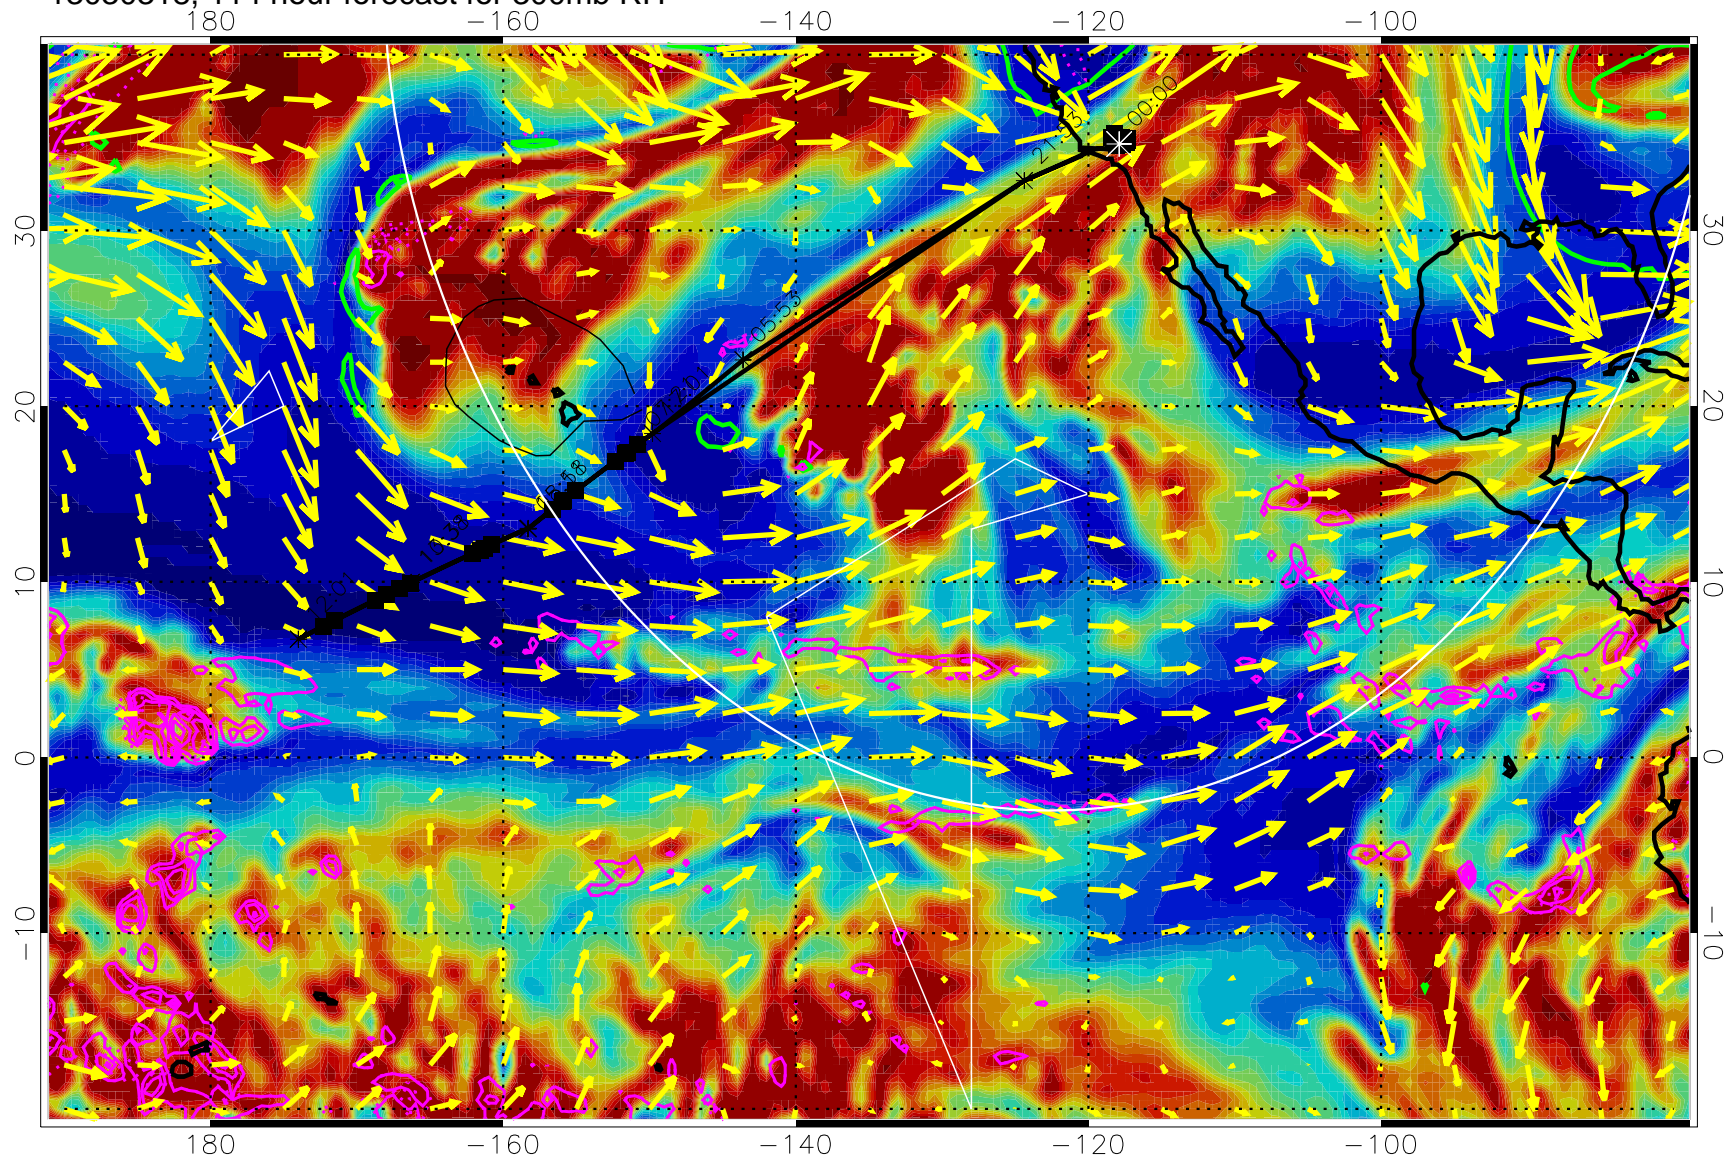

13030306, 102 hour forecast for 300mb RH

Precip (tot dot, conv sol) past 6 hrs 6 kg/m2 contours, min 4

EPV Tropopause (2 PVU) Position

→ 50 m/s

Range ring of 4055 km -- 13 hours GH round trip

13030312, 108 hour forecast for 300mb RH

Precip (tot dot, conv sol) past 6 hrs 6 kg/m2 contours, min 4

EPV Tropopause (2 PVU) Position

→ 50 m/s

Range ring of 4055 km -- 13 hours GH round trip

13030318, 114 hour forecast for 300mb RH

Precip (tot dot, conv sol) past 6 hrs 6 kg/m2 contours, min 4

EPV Tropopause (2 PVU) Position

→ 50 m/s

Range ring of 4055 km -- 13 hours GH round trip

13030400, 120 hour forecast for 300mb RH

Precip (tot dot, conv sol) past 6 hrs 6 kg/m2 contours, min 4

EPV Tropopause (2 PVU) Position