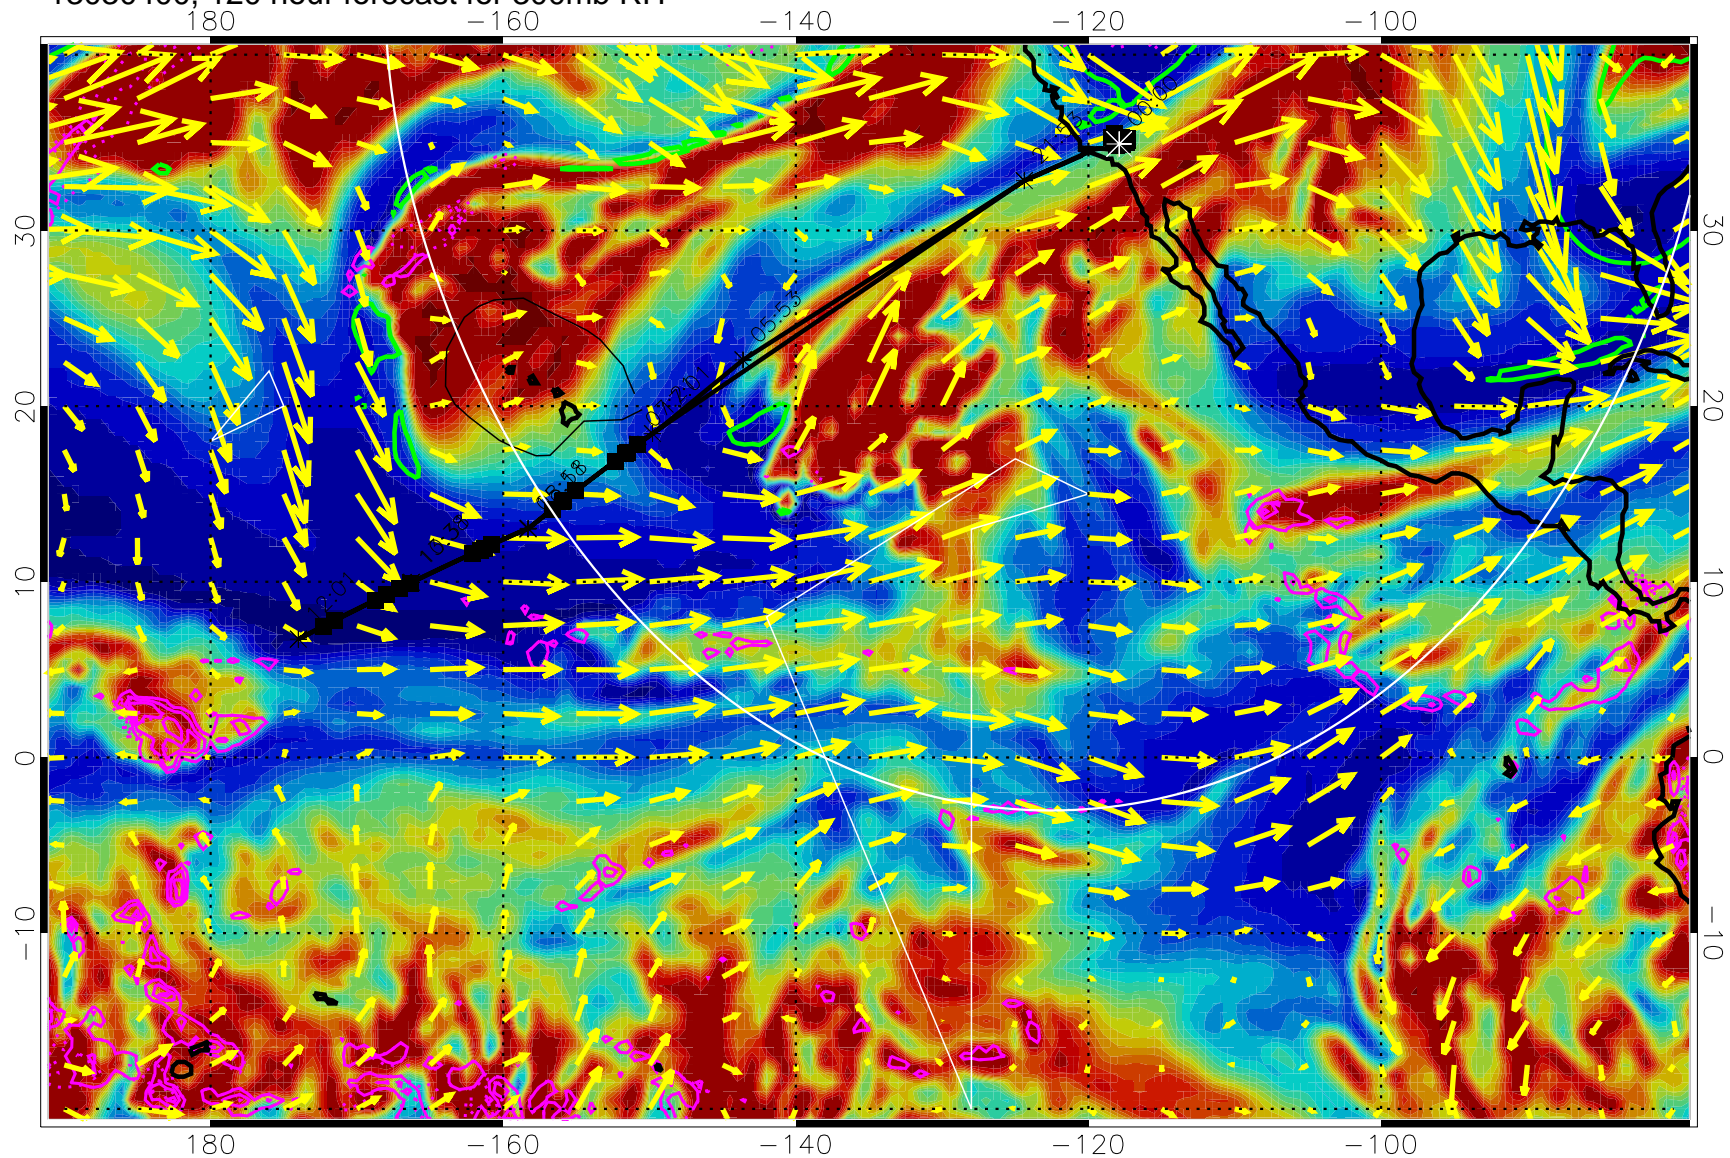

13030306, 102 hour forecast for 300mb RH

Precip (tot dot, conv sol) past 6 hrs 6 kg/m2 contours, min 4

EPV Tropopause (2 PVU) Position

→ 50 m/s

Range ring of 4055 km -- 13 hours GH round trip

13030312, 108 hour forecast for 300mb RH

Precip (tot dot, conv sol) past 6 hrs 6 kg/m2 contours, min 4

EPV Tropopause (2 PVU) Position

→ 50 m/s

Range ring of 4055 km -- 13 hours GH round trip

13030318, 114 hour forecast for 300mb RH

Precip (tot dot, conv sol) past 6 hrs 6 kg/m2 contours, min 4

EPV Tropopause (2 PVU) Position

→ 50 m/s

Range ring of 4055 km -- 13 hours GH round trip

13030400, 120 hour forecast for 300mb RH

Precip (tot dot, conv sol) past 6 hrs 6 kg/m2 contours, min 4

EPV Tropopause (2 PVU) Position