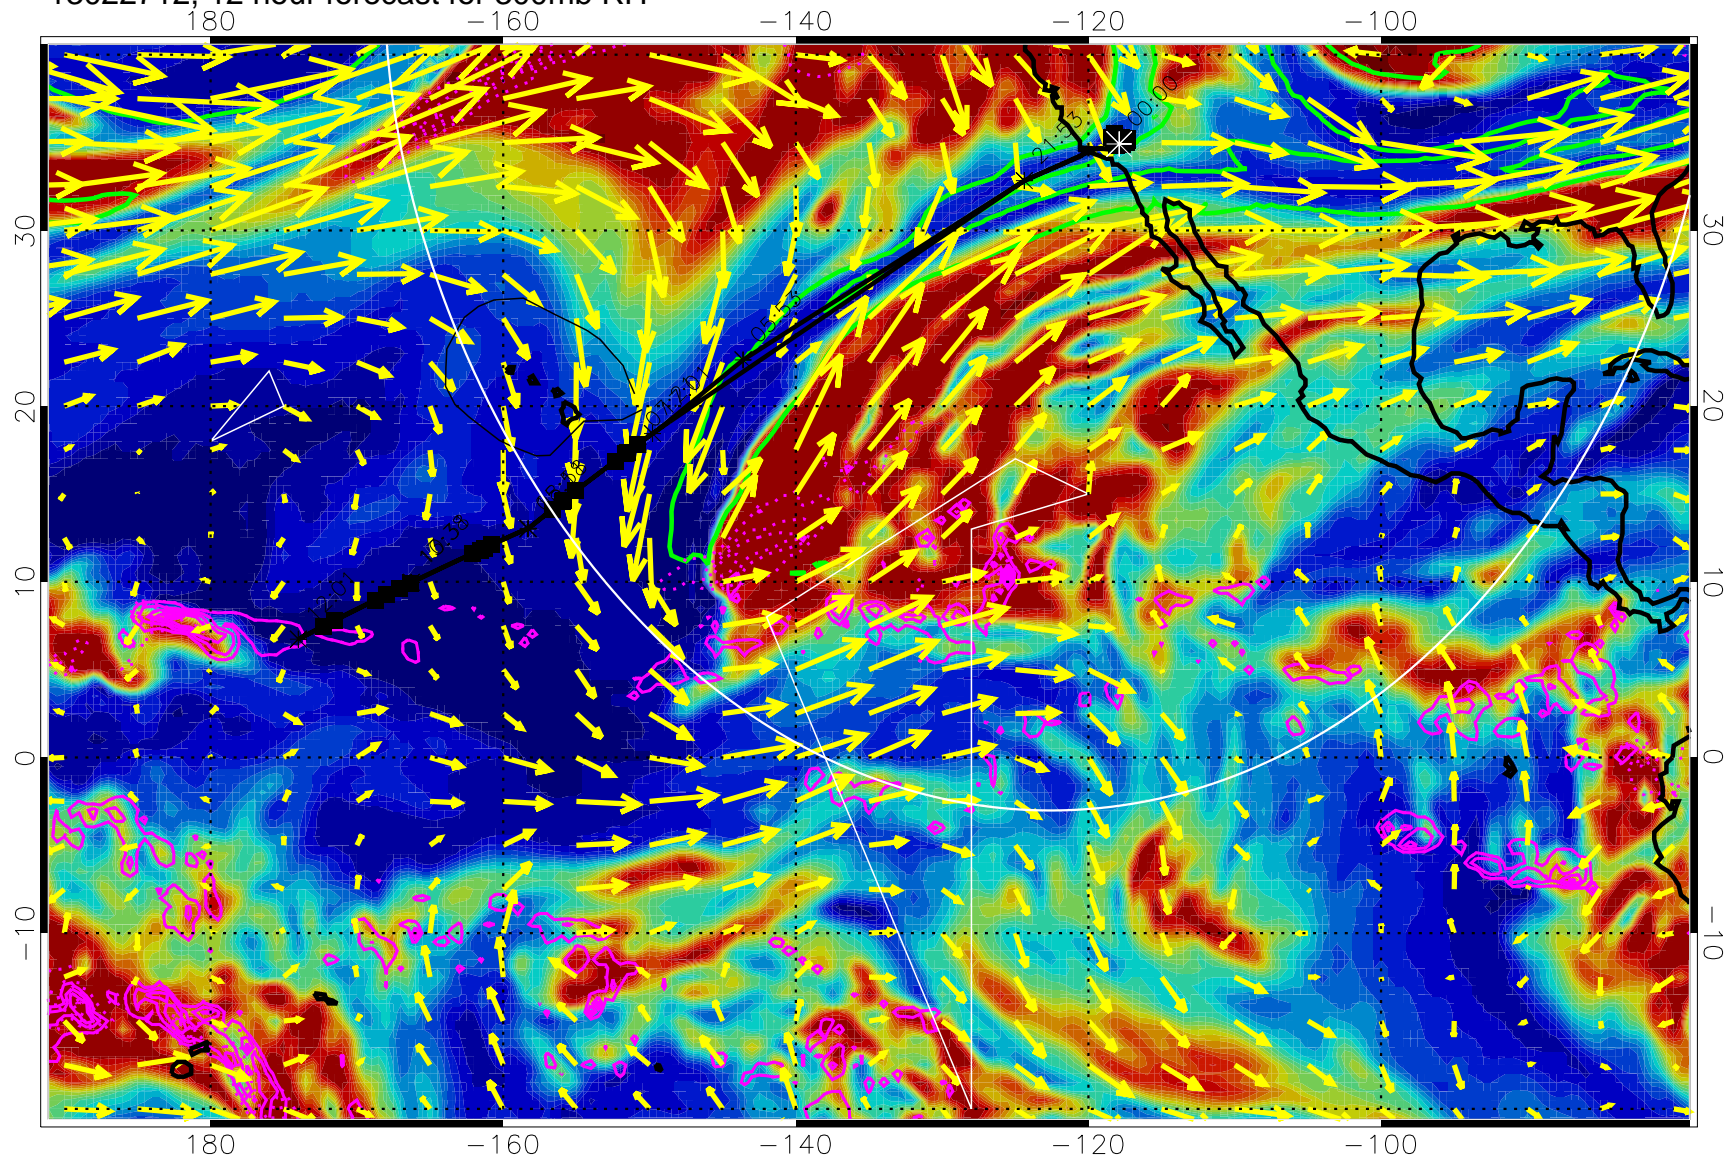

13022712, 12 hour forecast for 300mb RH

Precip (tot dot, conv sol) past 6 hrs 6 kg/m2 contours, min 4

EPV Tropopause (2 PVU) Position

→ 50 m/s

Range ring of 4055 km -- 13 hours GH round trip

13022718, 18 hour forecast for 300mb RH

Precip (tot dot, conv sol) past 6 hrs 6 kg/m2 contours, min 4

EPV Tropopause (2 PVU) Position

→ 50 m/s

Range ring of 4055 km -- 13 hours GH round trip

13022800, 24 hour forecast for 300mb RH

Precip (tot dot, conv sol) past 6 hrs 6 kg/m2 contours, min 4

EPV Tropopause (2 PVU) Position

→ 50 m/s

Range ring of 4055 km -- 13 hours GH round trip

13022806, 30 hour forecast for 300mb RH

Precip (tot dot, conv sol) past 6 hrs 6 kg/m2 contours, min 4

EPV Tropopause (2 PVU) Position

13022818, 42 hour forecast for 300mb RH

Precip (tot dot, conv sol) past 6 hrs 6 kg/m2 contours, min 4

EPV Tropopause (2 PVU) Position

→ 50 m/s

Range ring of 4055 km -- 13 hours GH round trip

13030100, 48 hour forecast for 300mb RH