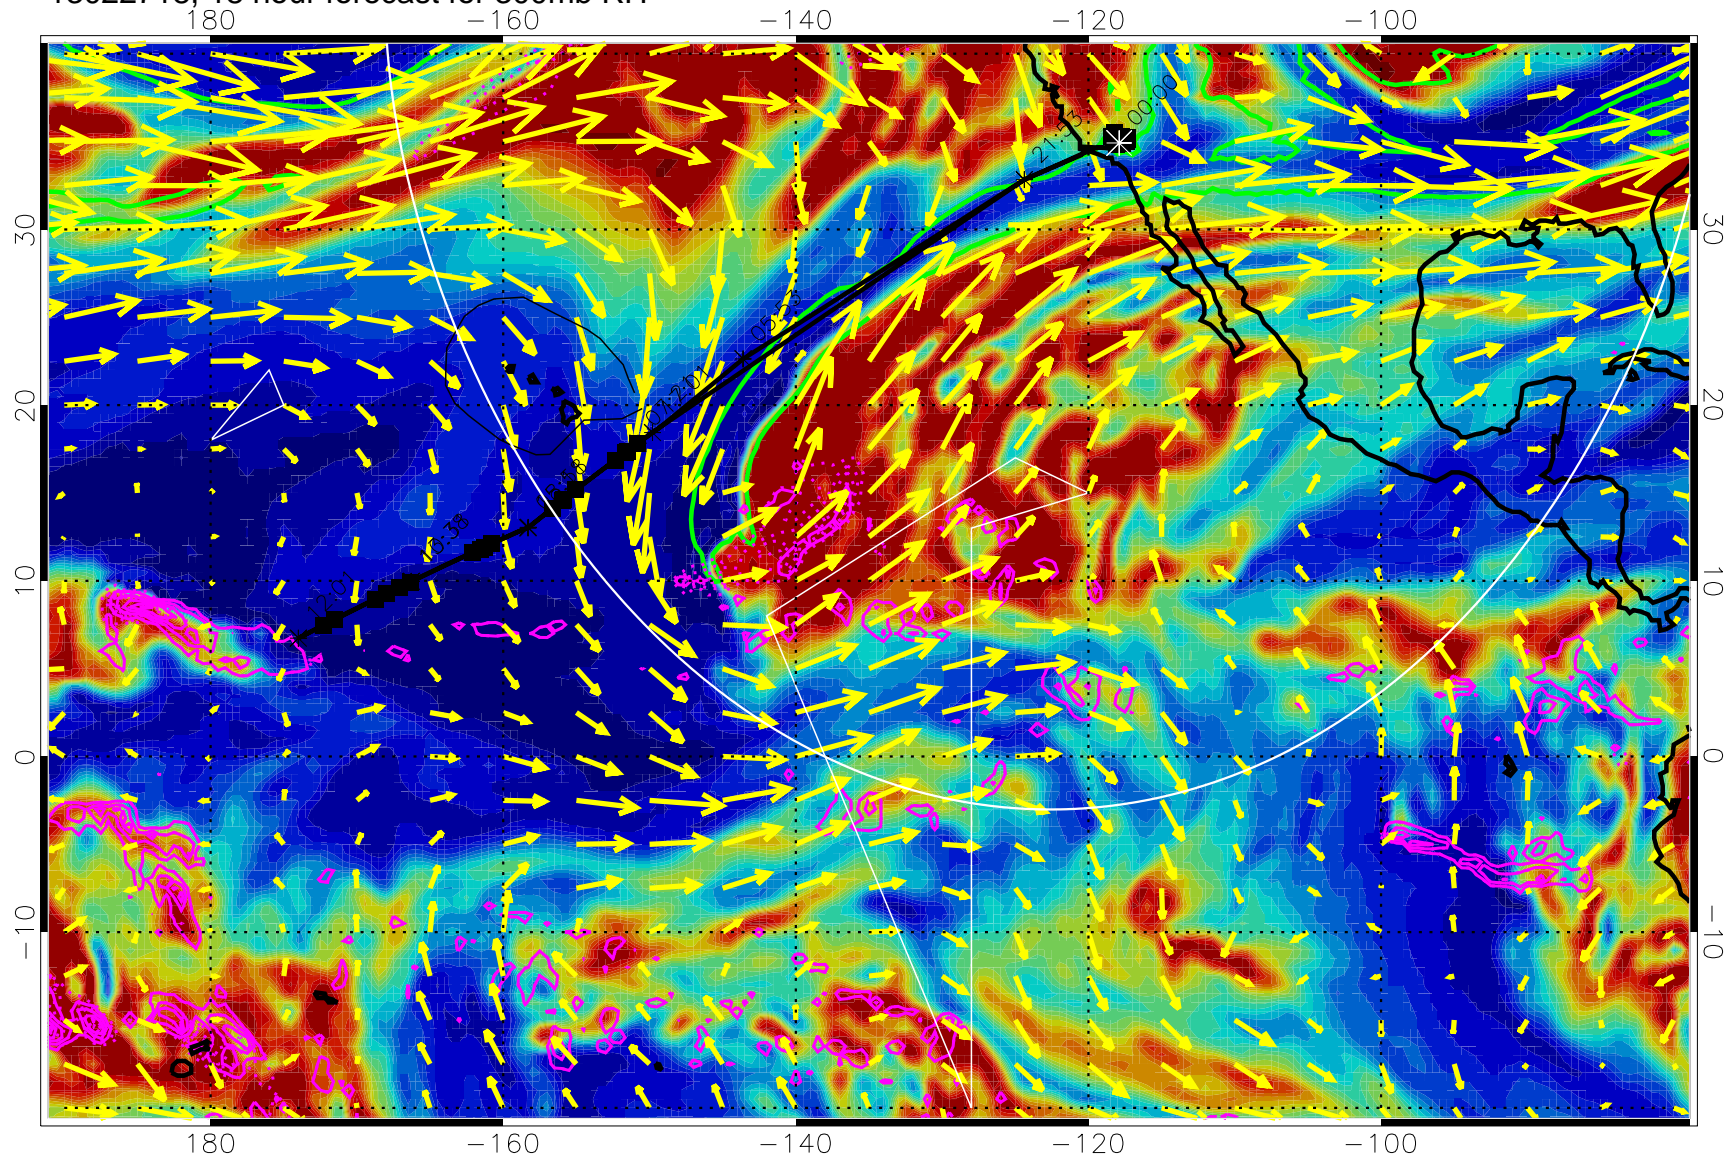

13022712, 12 hour forecast for 300mb RH

Precip (tot dot, conv sol) past 6 hrs 6 kg/m2 contours, min 4

EPV Tropopause (2 PVU) Position

→ 50 m/s

Range ring of 4055 km -- 13 hours GH round trip

13022718, 18 hour forecast for 300mb RH

Precip (tot dot, conv sol) past 6 hrs 6 kg/m2 contours, min 4

EPV Tropopause (2 PVU) Position

→ 50 m/s

Range ring of 4055 km -- 13 hours GH round trip

13022800, 24 hour forecast for 300mb RH

Precip (tot dot, conv sol) past 6 hrs 6 kg/m2 contours, min 4

EPV Tropopause (2 PVU) Position

→ 50 m/s

Range ring of 4055 km -- 13 hours GH round trip

13022806, 30 hour forecast for 300mb RH

Precip (tot dot, conv sol) past 6 hrs 6 kg/m2 contours, min 4

EPV Tropopause (2 PVU) Position

13022818, 42 hour forecast for 300mb RH

Precip (tot dot, conv sol) past 6 hrs 6 kg/m2 contours, min 4

EPV Tropopause (2 PVU) Position

→ 50 m/s

Range ring of 4055 km -- 13 hours GH round trip

13030100, 48 hour forecast for 300mb RH