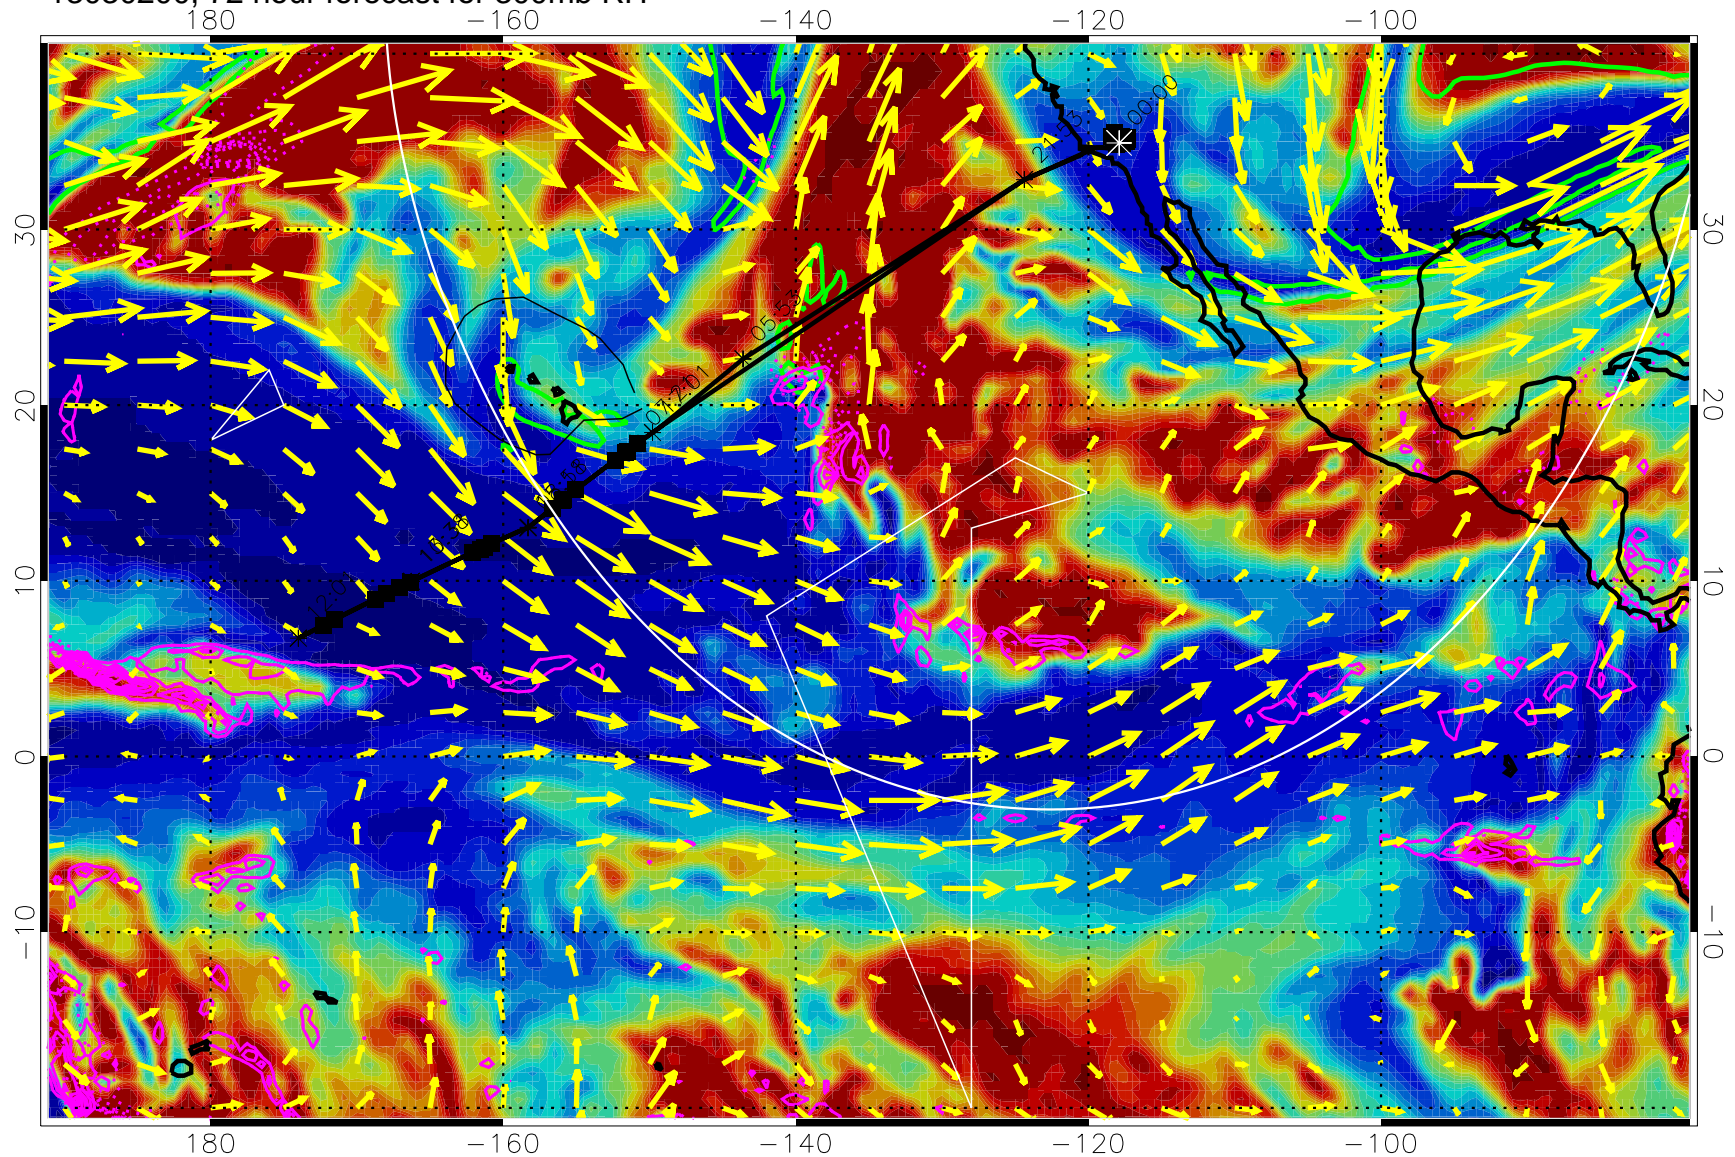

EPV Tropopause (2 PVU) Position

→ 50 m/s

Range ring of 4055 km -- 13 hours GH round trip

13030112, 60 hour forecast for 300mb RH

Precip (tot dot, conv sol) past 6 hrs 6 kg/m2 contours, min 4

EPV Tropopause (2 PVU) Position

→ 50 m/s

Range ring of 4055 km -- 13 hours GH round trip

13030118, 66 hour forecast for 300mb RH

Precip (tot dot, conv sol) past 6 hrs 6 kg/m2 contours, min 4

EPV Tropopause (2 PVU) Position

→ 50 m/s

Range ring of 4055 km -- 13 hours GH round trip

13030200, 72 hour forecast for 300mb RH

Precip (tot dot, conv sol) past 6 hrs 6 kg/m2 contours, min 4

EPV Tropopause (2 PVU) Position

→ 50 m/s

Range ring of 4055 km -- 13 hours GH round trip

13030206, 78 hour forecast for 300mb RH

Precip (tot dot, conv sol) past 6 hrs 6 kg/m2 contours, min 4

EPV Tropopause (2 PVU) Position

→ 50 m/s

Range ring of 4055 km -- 13 hours GH round trip

13030212, 84 hour forecast for 300mb RH

Precip (tot dot, conv sol) past 6 hrs 6 kg/m2 contours, min 4