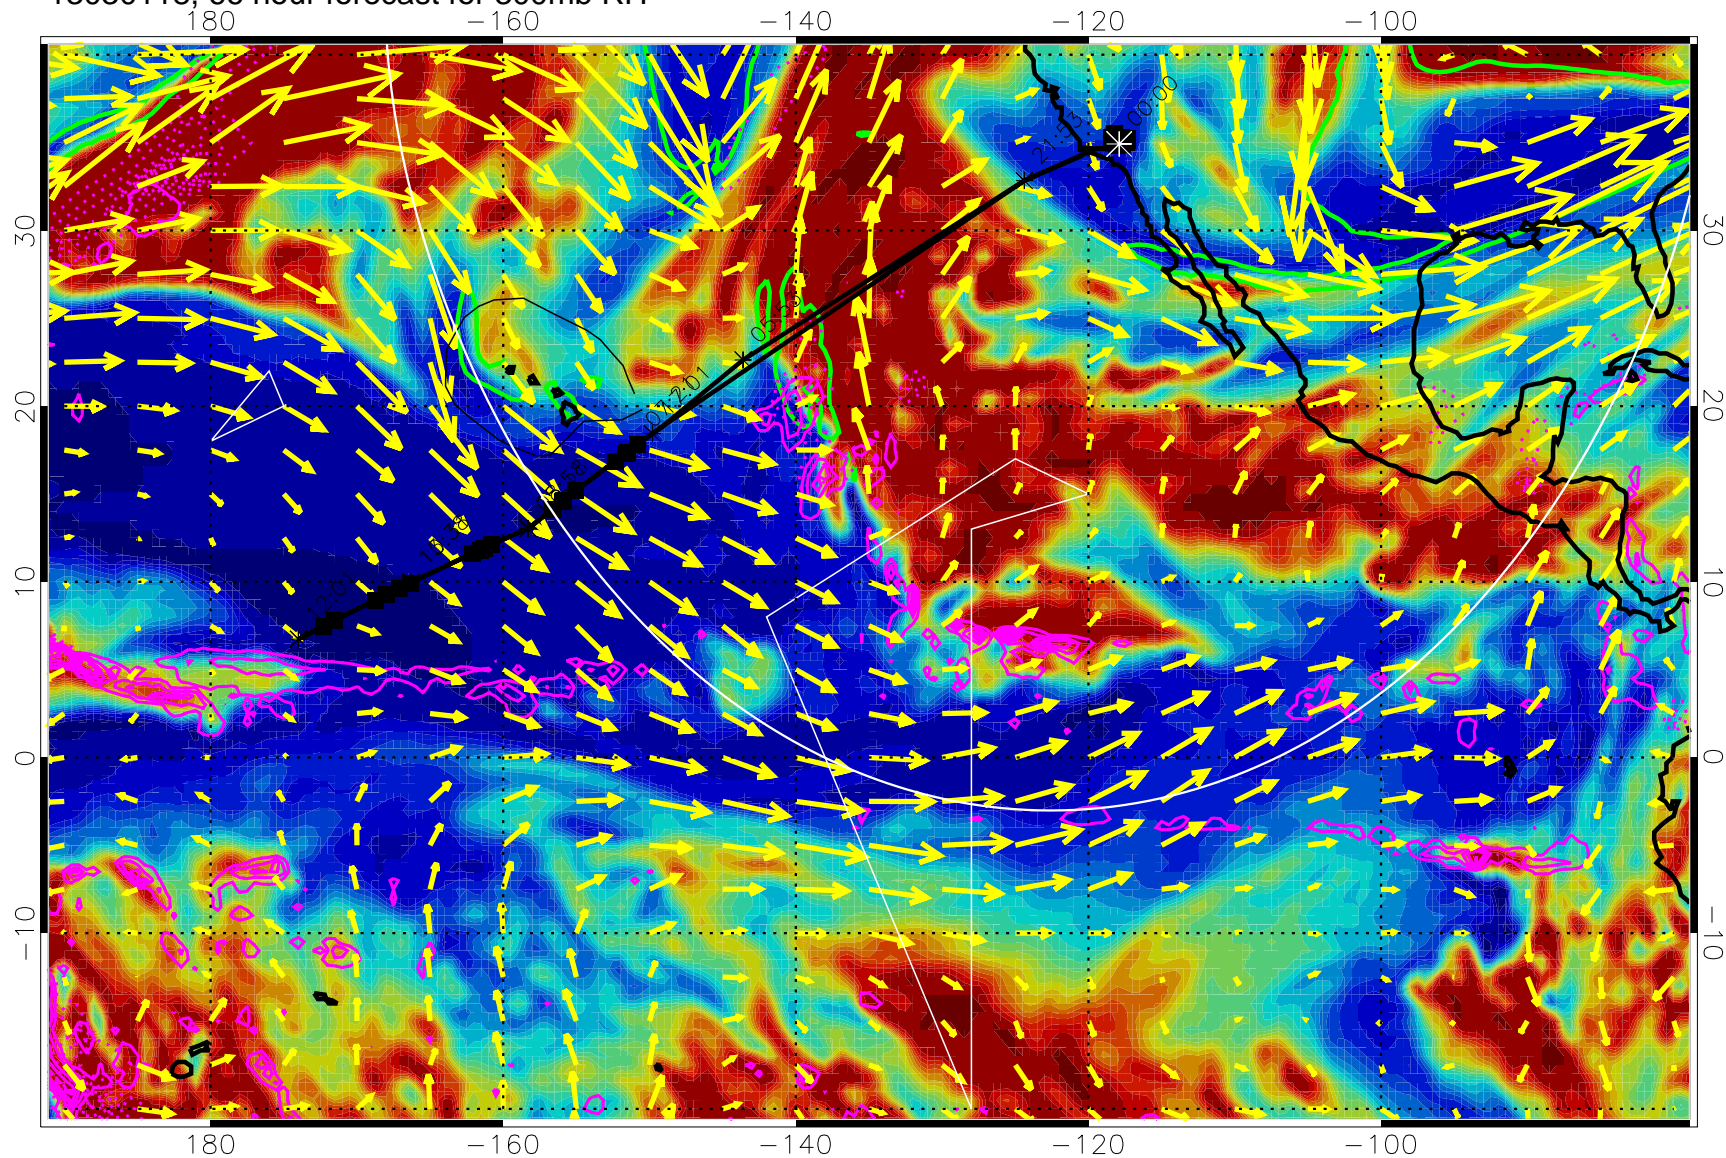

Precip (tot dot, conv sol) past 6 hrs 6 kg/m2 contours, min 4

EPV Tropopause (2 PVU) Position

→ 50 m/s

Range ring of 4055 km -- 13 hours GH round trip

13030106, 54 hour forecast for 300mb RH

Precip (tot dot, conv sol) past 6 hrs 6 kg/m2 contours, min 4

EPV Tropopause (2 PVU) Position

→ 50 m/s

Range ring of 4055 km -- 13 hours GH round trip

13030112, 60 hour forecast for 300mb RH

Precip (tot dot, conv sol) past 6 hrs 6 kg/m2 contours, min 4

EPV Tropopause (2 PVU) Position

→ 50 m/s

Range ring of 4055 km -- 13 hours GH round trip

13030118, 66 hour forecast for 300mb RH

Precip (tot dot, conv sol) past 6 hrs 6 kg/m2 contours, min 4

EPV Tropopause (2 PVU) Position

→ 50 m/s

Range ring of 4055 km -- 13 hours GH round trip

13030200, 72 hour forecast for 300mb RH

Precip (tot dot, conv sol) past 6 hrs 6 kg/m2 contours, min 4

EPV Tropopause (2 PVU) Position

→ 50 m/s

Range ring of 4055 km -- 13 hours GH round trip

13030206, 78 hour forecast for 300mb RH