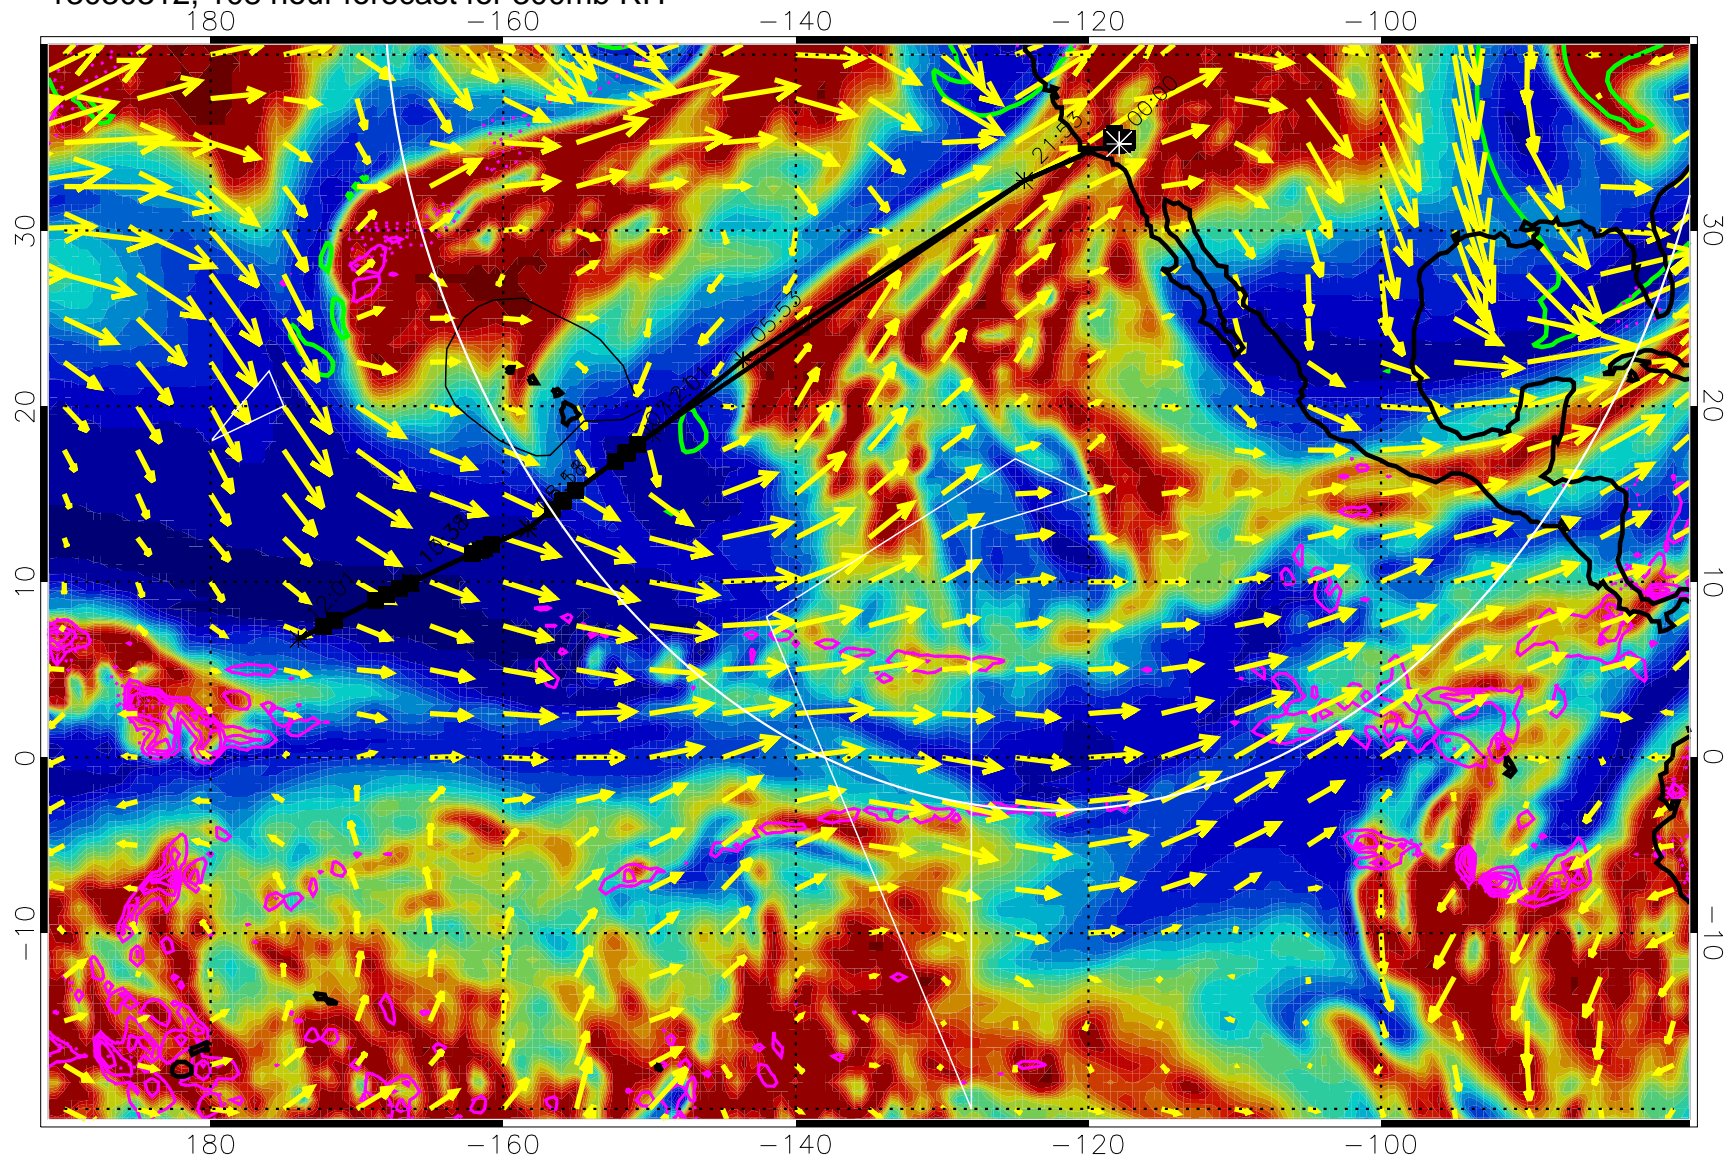

EPV Tropopause (2 PVU) Position

→ 50 m/s

Range ring of 4055 km -- 13 hours GH round trip

13030218, 90 hour forecast for 300mb RH

Precip (tot dot, conv sol) past 6 hrs 6 kg/m2 contours, min 4

EPV Tropopause (2 PVU) Position

13030306, 102 hour forecast for 300mb RH

Precip (tot dot, conv sol) past 6 hrs 6 kg/m2 contours, min 4

EPV Tropopause (2 PVU) Position

→ 50 m/s

Range ring of 4055 km -- 13 hours GH round trip

13030312, 108 hour forecast for 300mb RH

Precip (tot dot, conv sol) past 6 hrs 6 kg/m2 contours, min 4

EPV Tropopause (2 PVU) Position

→ 50 m/s

Range ring of 4055 km -- 13 hours GH round trip

13030318, 114 hour forecast for 300mb RH

Precip (tot dot, conv sol) past 6 hrs 6 kg/m2 contours, min 4

EPV Tropopause (2 PVU) Position

→ 50 m/s

Range ring of 4055 km -- 13 hours GH round trip

13030400, 120 hour forecast for 300mb RH

Precip (tot dot, conv sol) past 6 hrs 6 kg/m2 contours, min 4

EPV Tropopause (2 PVU) Position