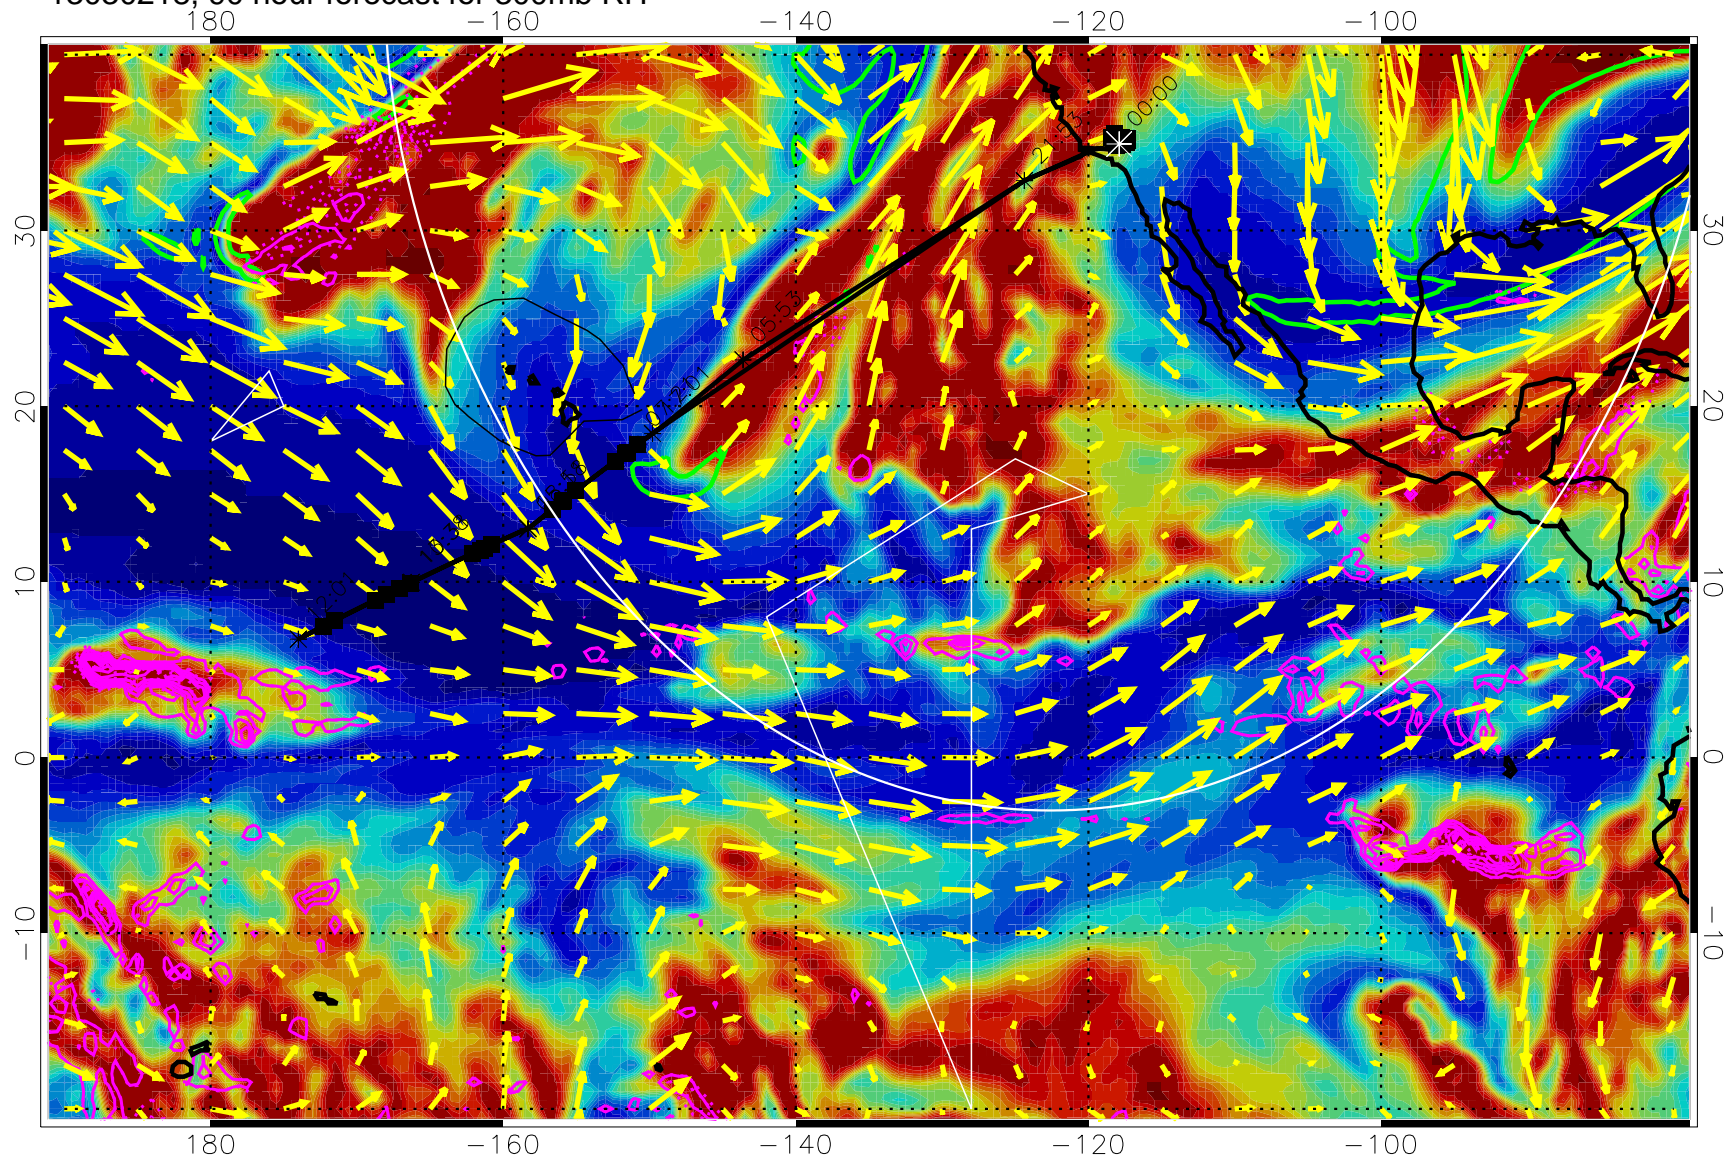

13030200, 72 hour forecast for 300mb RH

Precip (tot dot, conv sol) past 6 hrs 6 kg/m2 contours, min 4

EPV Tropopause (2 PVU) Position

→ 50 m/s

Range ring of 4055 km -- 13 hours GH round trip

13030206, 78 hour forecast for 300mb RH

Precip (tot dot, conv sol) past 6 hrs 6 kg/m2 contours, min 4

EPV Tropopause (2 PVU) Position

→ 50 m/s

Range ring of 4055 km -- 13 hours GH round trip

13030212, 84 hour forecast for 300mb RH

Precip (tot dot, conv sol) past 6 hrs 6 kg/m2 contours, min 4

EPV Tropopause (2 PVU) Position

→ 50 m/s

Range ring of 4055 km -- 13 hours GH round trip

13030218, 90 hour forecast for 300mb RH

Precip (tot dot, conv sol) past 6 hrs 6 kg/m2 contours, min 4

EPV Tropopause (2 PVU) Position

13030306, 102 hour forecast for 300mb RH

Precip (tot dot, conv sol) past 6 hrs 6 kg/m2 contours, min 4

EPV Tropopause (2 PVU) Position

→ 50 m/s

Range ring of 4055 km -- 13 hours GH round trip

13030312, 108 hour forecast for 300mb RH