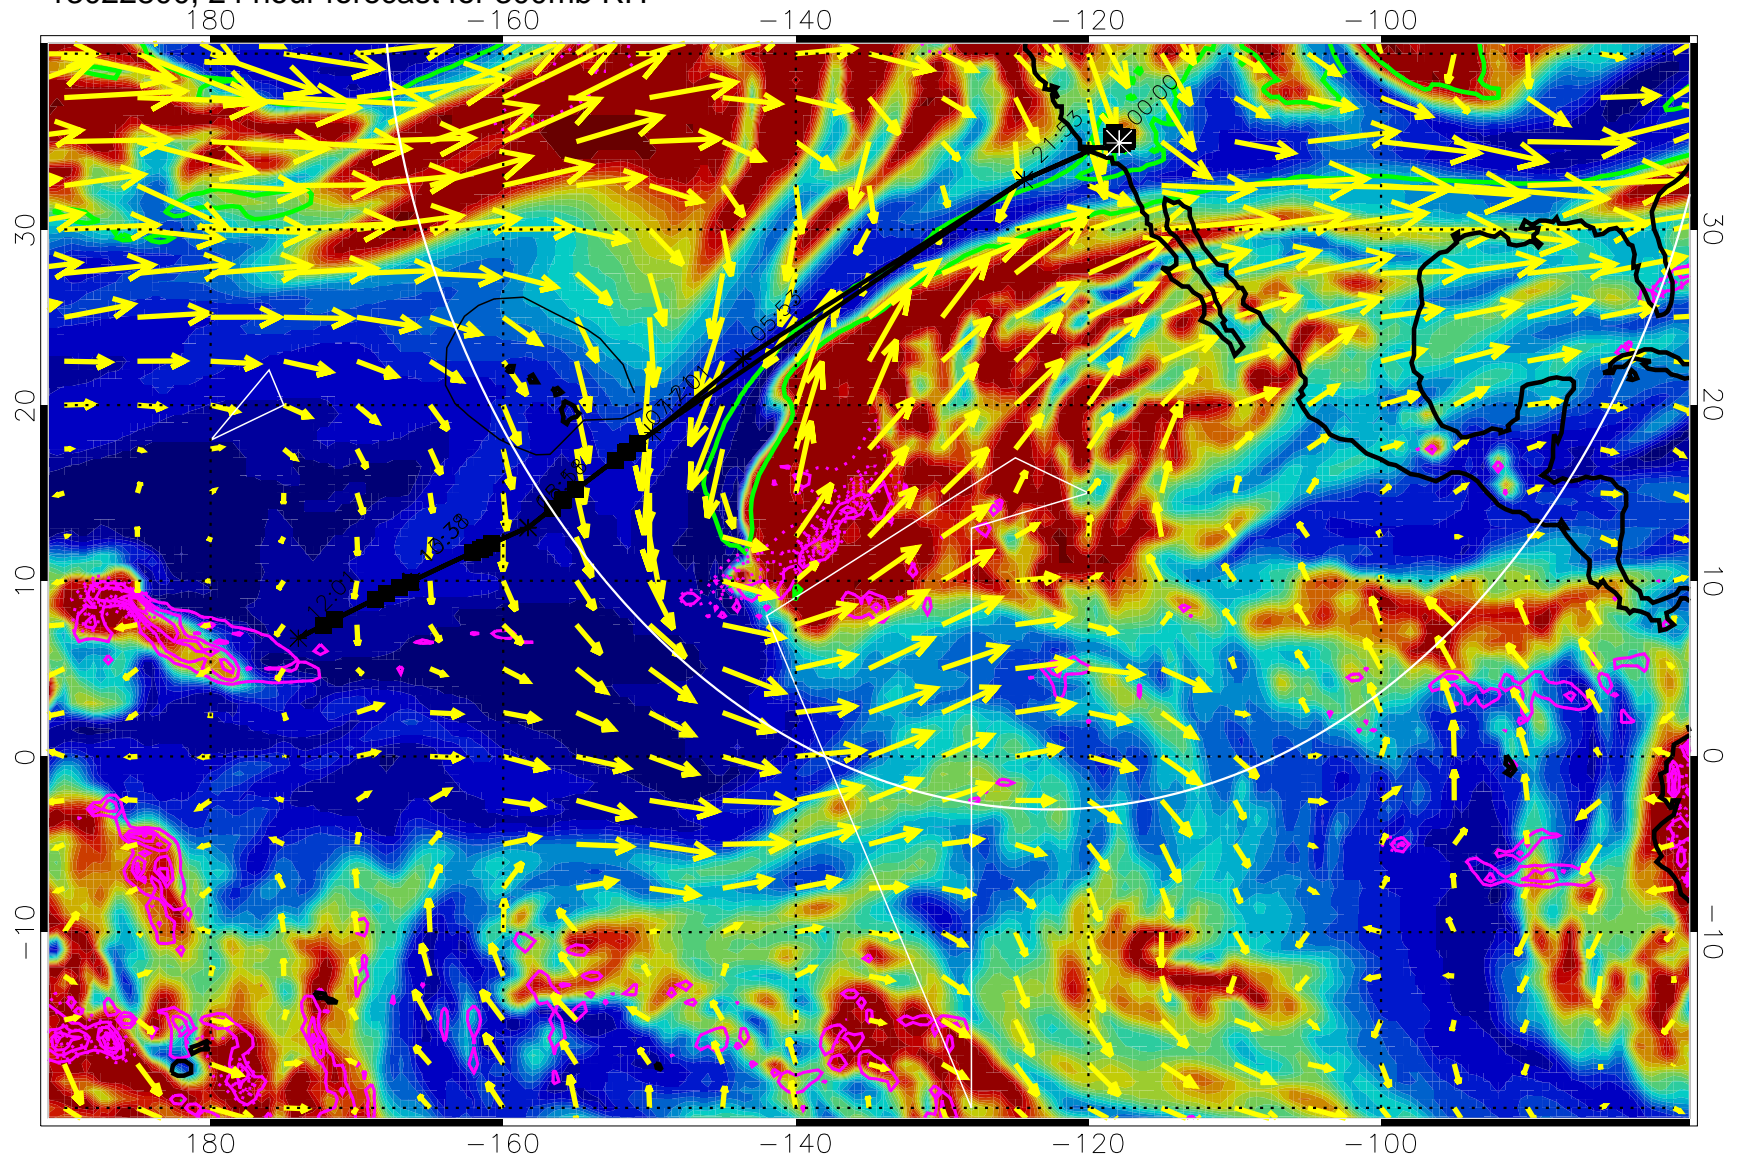

13022712, 12 hour forecast for 300mb RH

Precip (tot dot, conv sol) past 6 hrs 6 kg/m2 contours, min 4

EPV Tropopause (2 PVU) Position

→ 50 m/s

Range ring of 4055 km -- 13 hours GH round trip

13022718, 18 hour forecast for 300mb RH

Precip (tot dot, conv sol) past 6 hrs 6 kg/m2 contours, min 4

EPV Tropopause (2 PVU) Position

→ 50 m/s

Range ring of 4055 km -- 13 hours GH round trip

13022800, 24 hour forecast for 300mb RH

Precip (tot dot, conv sol) past 6 hrs 6 kg/m2 contours, min 4

EPV Tropopause (2 PVU) Position

→ 50 m/s

Range ring of 4055 km -- 13 hours GH round trip

13022806, 30 hour forecast for 300mb RH

Precip (tot dot, conv sol) past 6 hrs 6 kg/m2 contours, min 4

EPV Tropopause (2 PVU) Position

13022818, 42 hour forecast for 300mb RH

Precip (tot dot, conv sol) past 6 hrs 6 kg/m2 contours, min 4

EPV Tropopause (2 PVU) Position

→ 50 m/s

Range ring of 4055 km -- 13 hours GH round trip

13030100, 48 hour forecast for 300mb RH