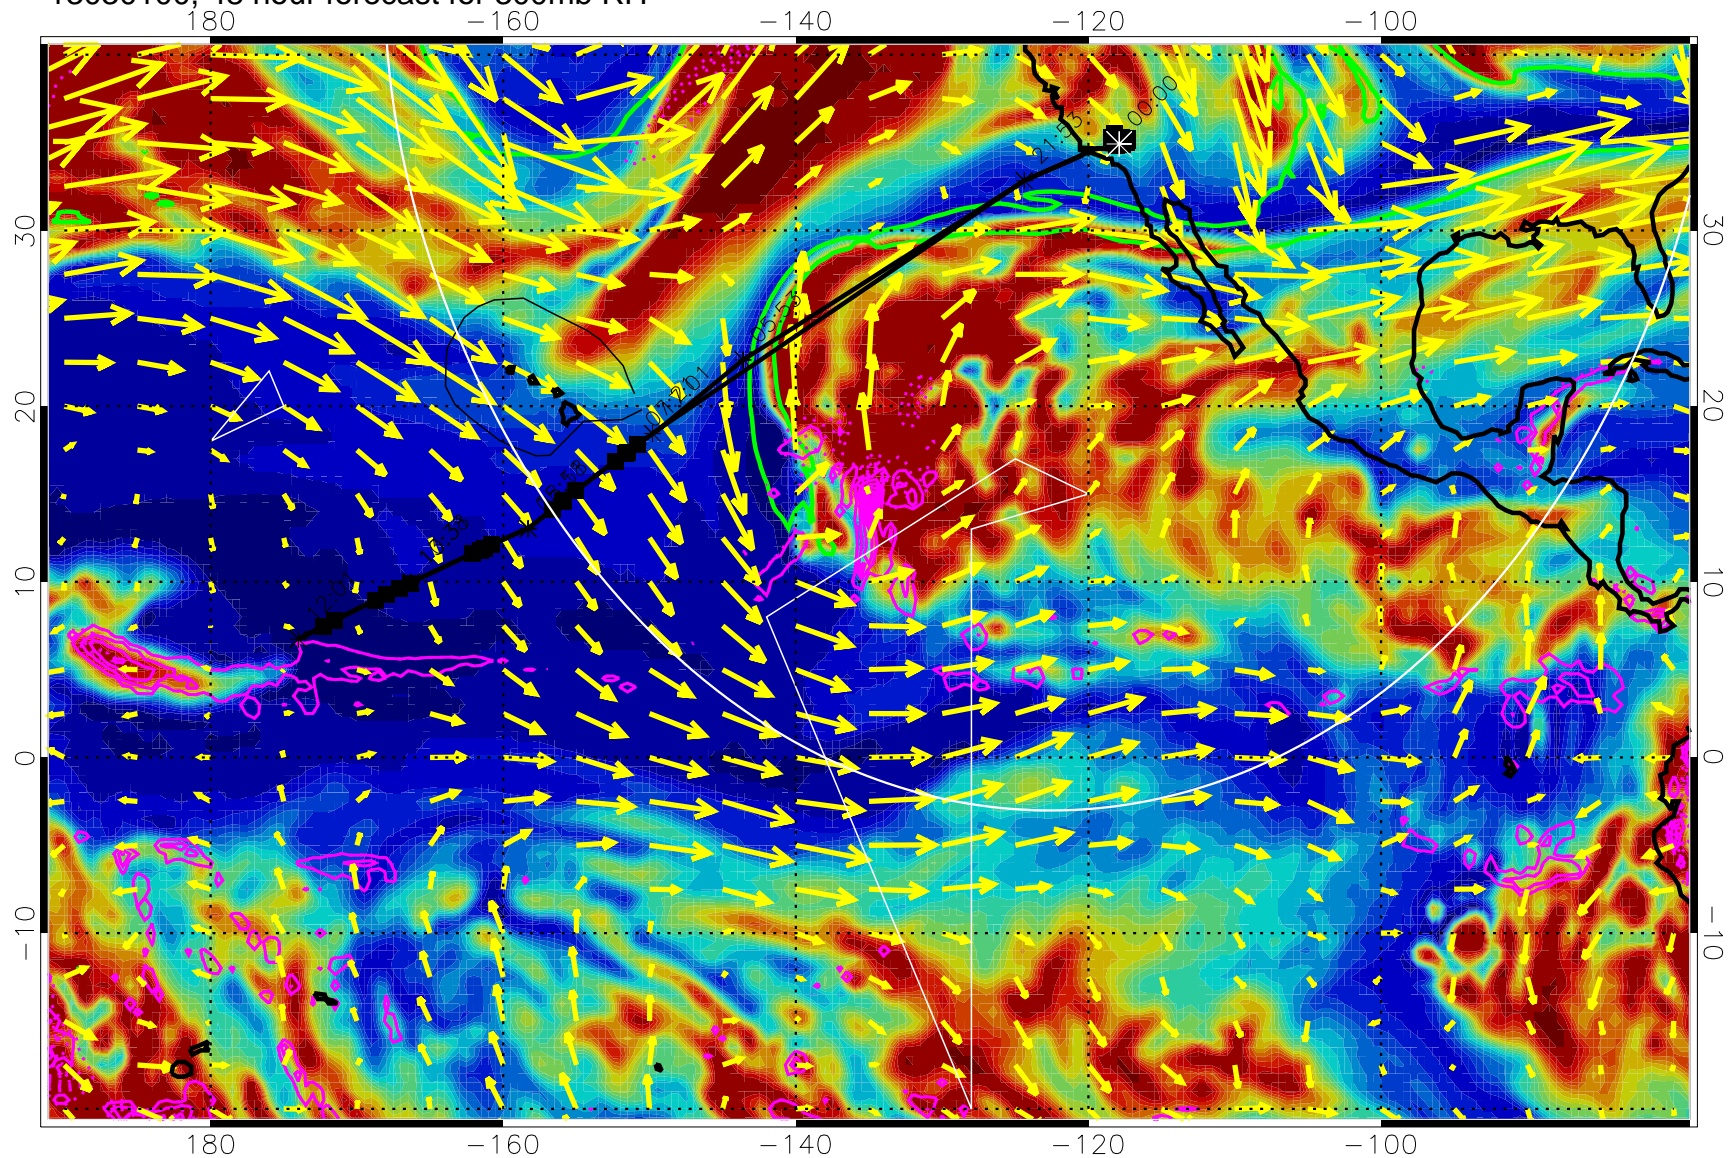

EPV Tropopause (2 PVU) Position

→ 50 m/s

Range ring of 4055 km -- 13 hours GH round trip

13022806, 30 hour forecast for 300mb RH

Precip (tot dot, conv sol) past 6 hrs 6 kg/m2 contours, min 4

EPV Tropopause (2 PVU) Position

13022818, 42 hour forecast for 300mb RH

Precip (tot dot, conv sol) past 6 hrs 6 kg/m2 contours, min 4

EPV Tropopause (2 PVU) Position

→ 50 m/s

Range ring of 4055 km -- 13 hours GH round trip

13030100, 48 hour forecast for 300mb RH

Precip (tot dot, conv sol) past 6 hrs 6 kg/m2 contours, min 4

EPV Tropopause (2 PVU) Position

→ 50 m/s

Range ring of 4055 km -- 13 hours GH round trip

13030106, 54 hour forecast for 300mb RH

Precip (tot dot, conv sol) past 6 hrs 6 kg/m2 contours, min 4

EPV Tropopause (2 PVU) Position

→ 50 m/s

Range ring of 4055 km -- 13 hours GH round trip

13030112, 60 hour forecast for 300mb RH

Precip (tot dot, conv sol) past 6 hrs 6 kg/m2 contours, min 4

EPV Tropopause (2 PVU) Position