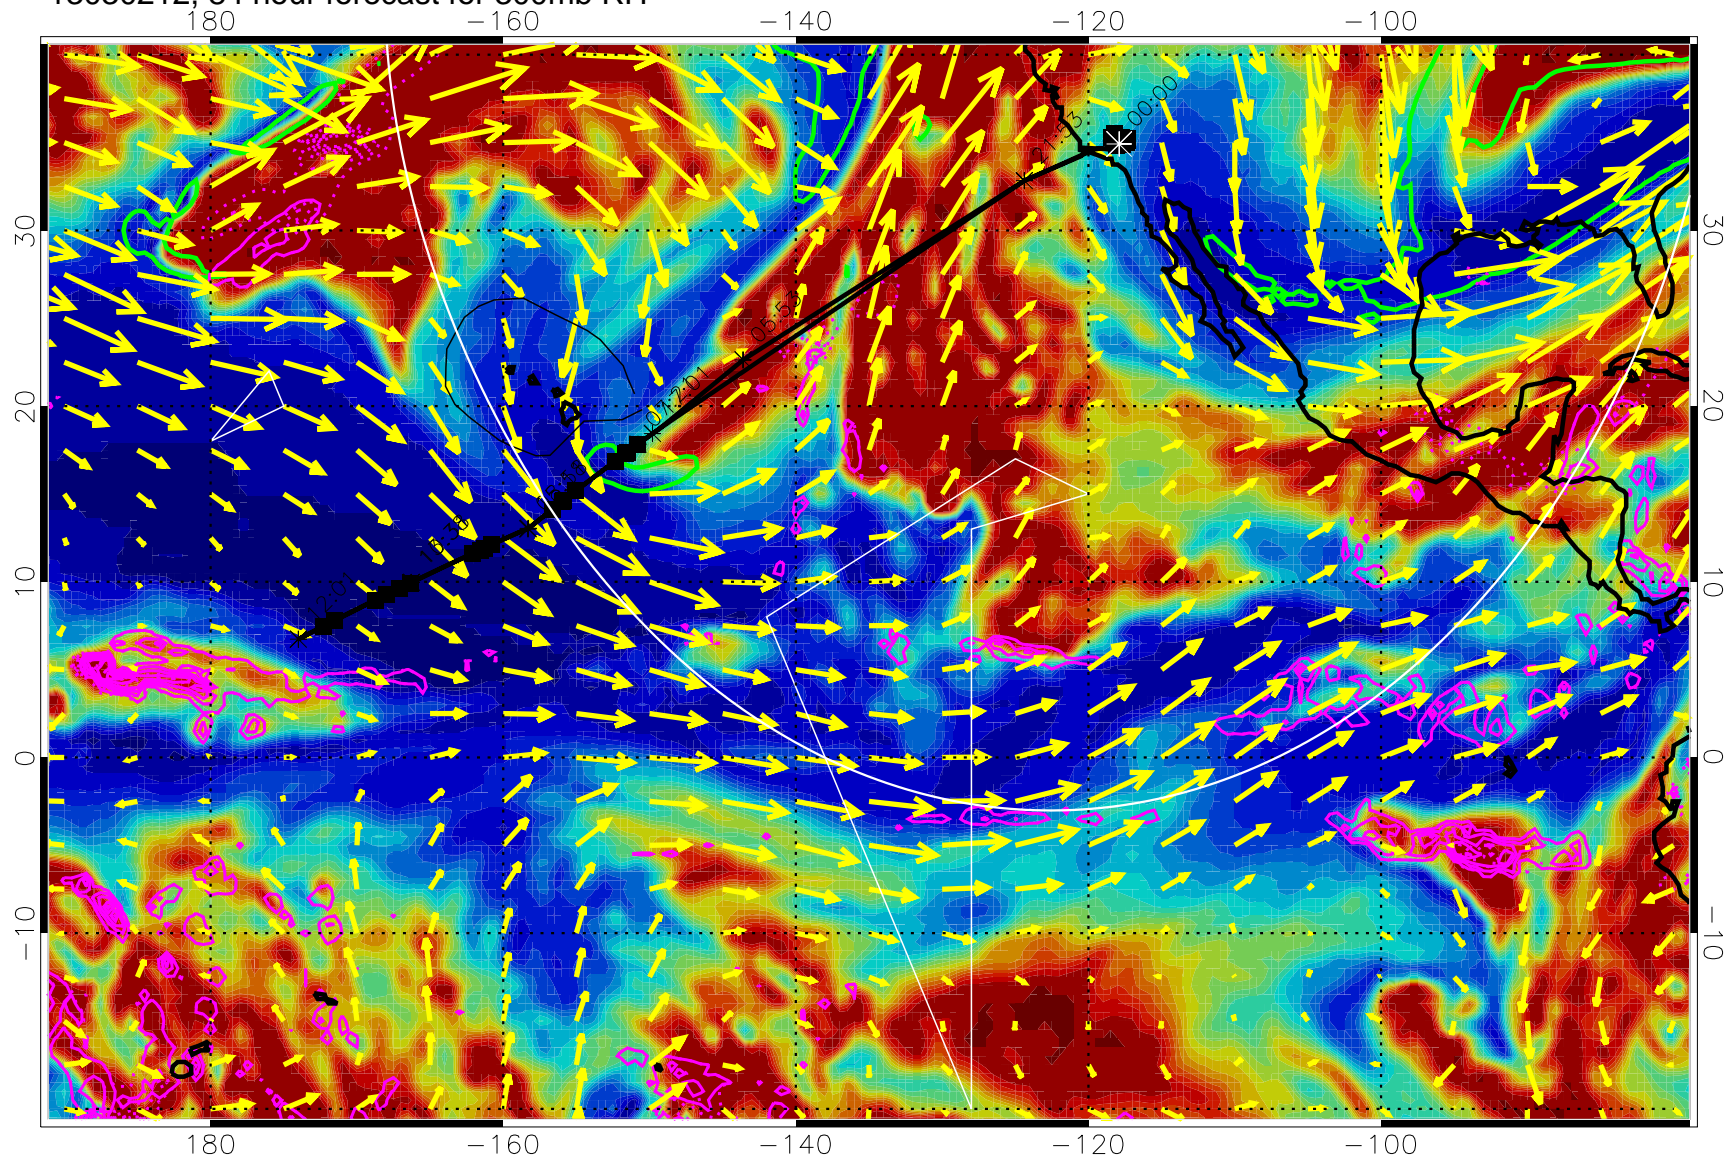

13030200, 72 hour forecast for 300mb RH

Precip (tot dot, conv sol) past 6 hrs 6 kg/m2 contours, min 4

EPV Tropopause (2 PVU) Position

→ 50 m/s

Range ring of 4055 km -- 13 hours GH round trip

13030206, 78 hour forecast for 300mb RH

Precip (tot dot, conv sol) past 6 hrs 6 kg/m2 contours, min 4

EPV Tropopause (2 PVU) Position

→ 50 m/s

Range ring of 4055 km -- 13 hours GH round trip

13030212, 84 hour forecast for 300mb RH

Precip (tot dot, conv sol) past 6 hrs 6 kg/m2 contours, min 4

EPV Tropopause (2 PVU) Position

→ 50 m/s

Range ring of 4055 km -- 13 hours GH round trip

13030218, 90 hour forecast for 300mb RH

Precip (tot dot, conv sol) past 6 hrs 6 kg/m2 contours, min 4

EPV Tropopause (2 PVU) Position

13030306, 102 hour forecast for 300mb RH

Precip (tot dot, conv sol) past 6 hrs 6 kg/m2 contours, min 4

EPV Tropopause (2 PVU) Position

→ 50 m/s

Range ring of 4055 km -- 13 hours GH round trip

13030312, 108 hour forecast for 300mb RH