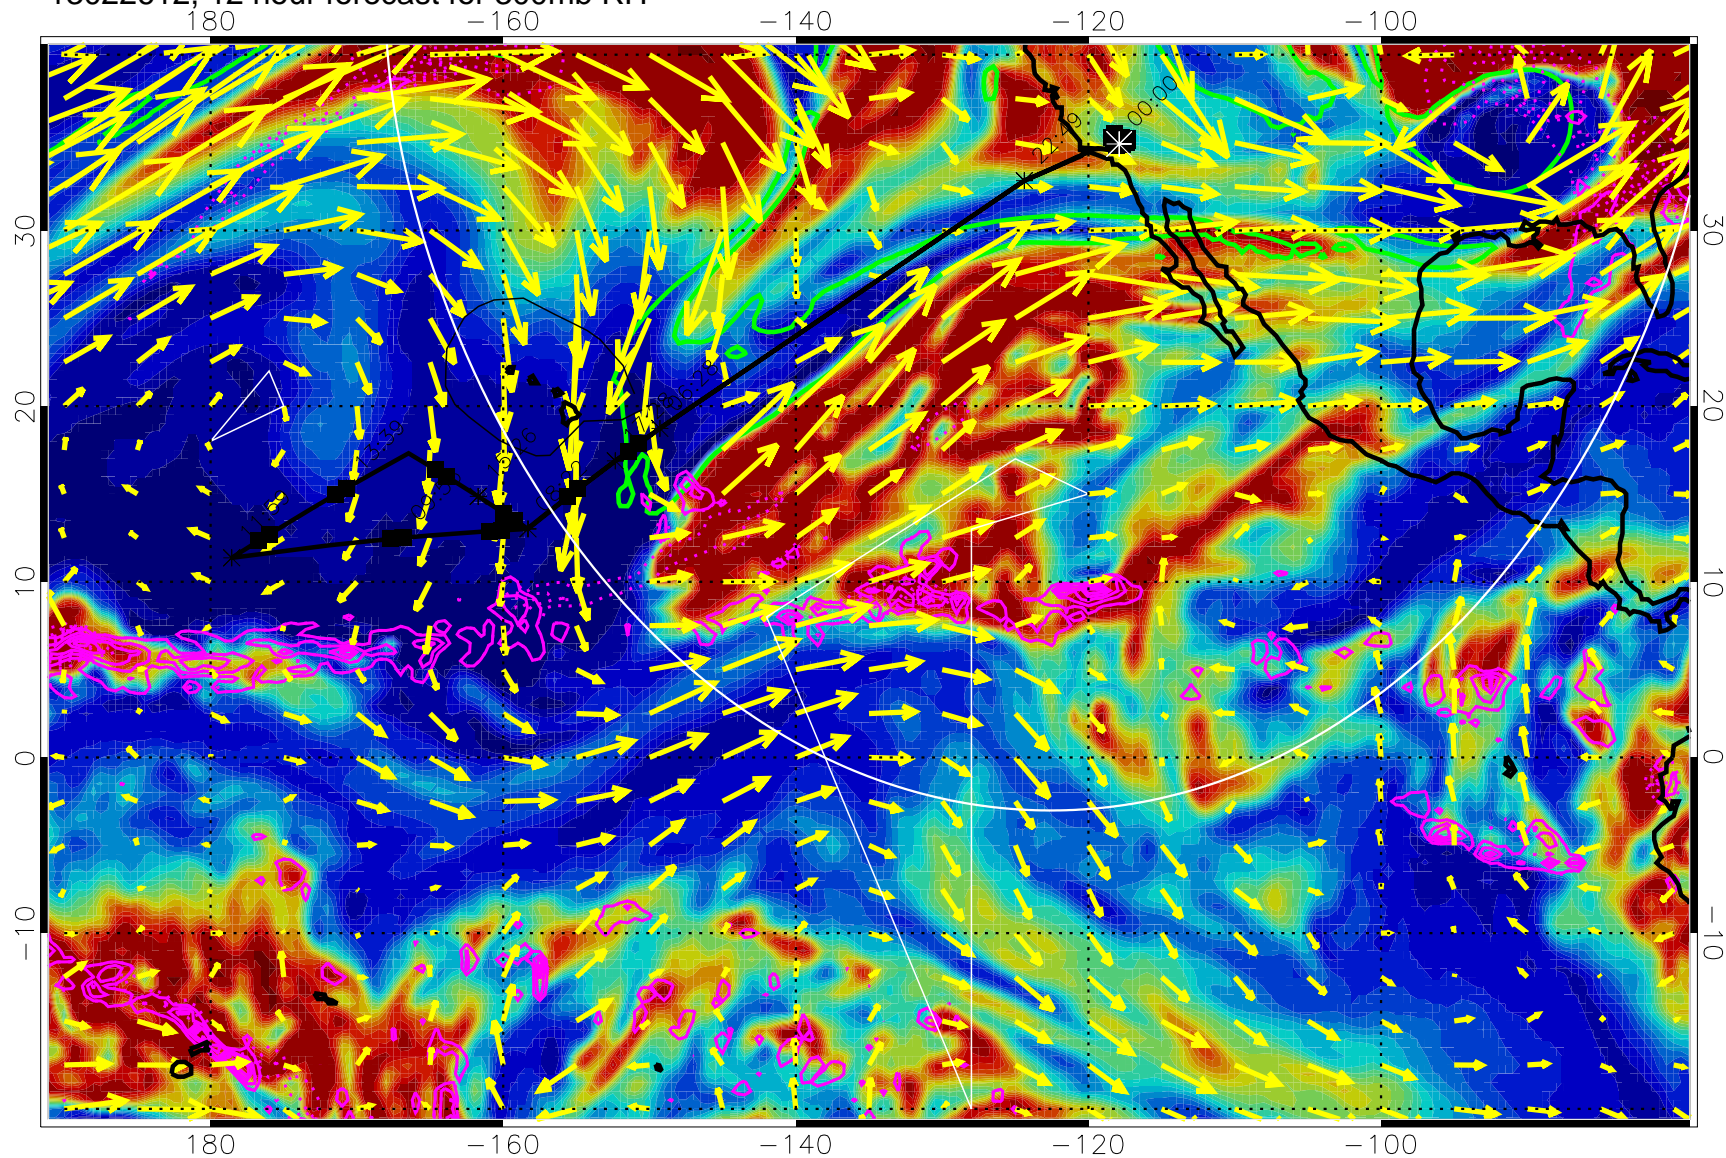

13022612, 12 hour forecast for 300mb RH

Precip (tot dot, conv sol) past 6 hrs 6 kg/m2 contours, min 4

EPV Tropopause (2 PVU) Position

→ 50 m/s

Range ring of 4055 km -- 13 hours GH round trip

13022618, 18 hour forecast for 300mb RH

Precip (tot dot, conv sol) past 6 hrs 6 kg/m2 contours, min 4

EPV Tropopause (2 PVU) Position

→ 50 m/s

Range ring of 4055 km -- 13 hours GH round trip

13022700, 24 hour forecast for 300mb RH

Precip (tot dot, conv sol) past 6 hrs 6 kg/m2 contours, min 4

EPV Tropopause (2 PVU) Position

→ 50 m/s

Range ring of 4055 km -- 13 hours GH round trip

13022706, 30 hour forecast for 300mb RH

0 20 40 60 80 100  
RH, %

Precip (tot dot, conv sol) past 6 hrs 6 kg/m2 contours, min 4

EPV Tropopause (2 PVU) Position

→ 50 m/s

Range ring of 4055 km -- 13 hours GH round trip

13022712, 36 hour forecast for 300mb RH

Precip (tot dot, conv sol) past 6 hrs 6 kg/m2 contours, min 4

EPV Tropopause (2 PVU) Position