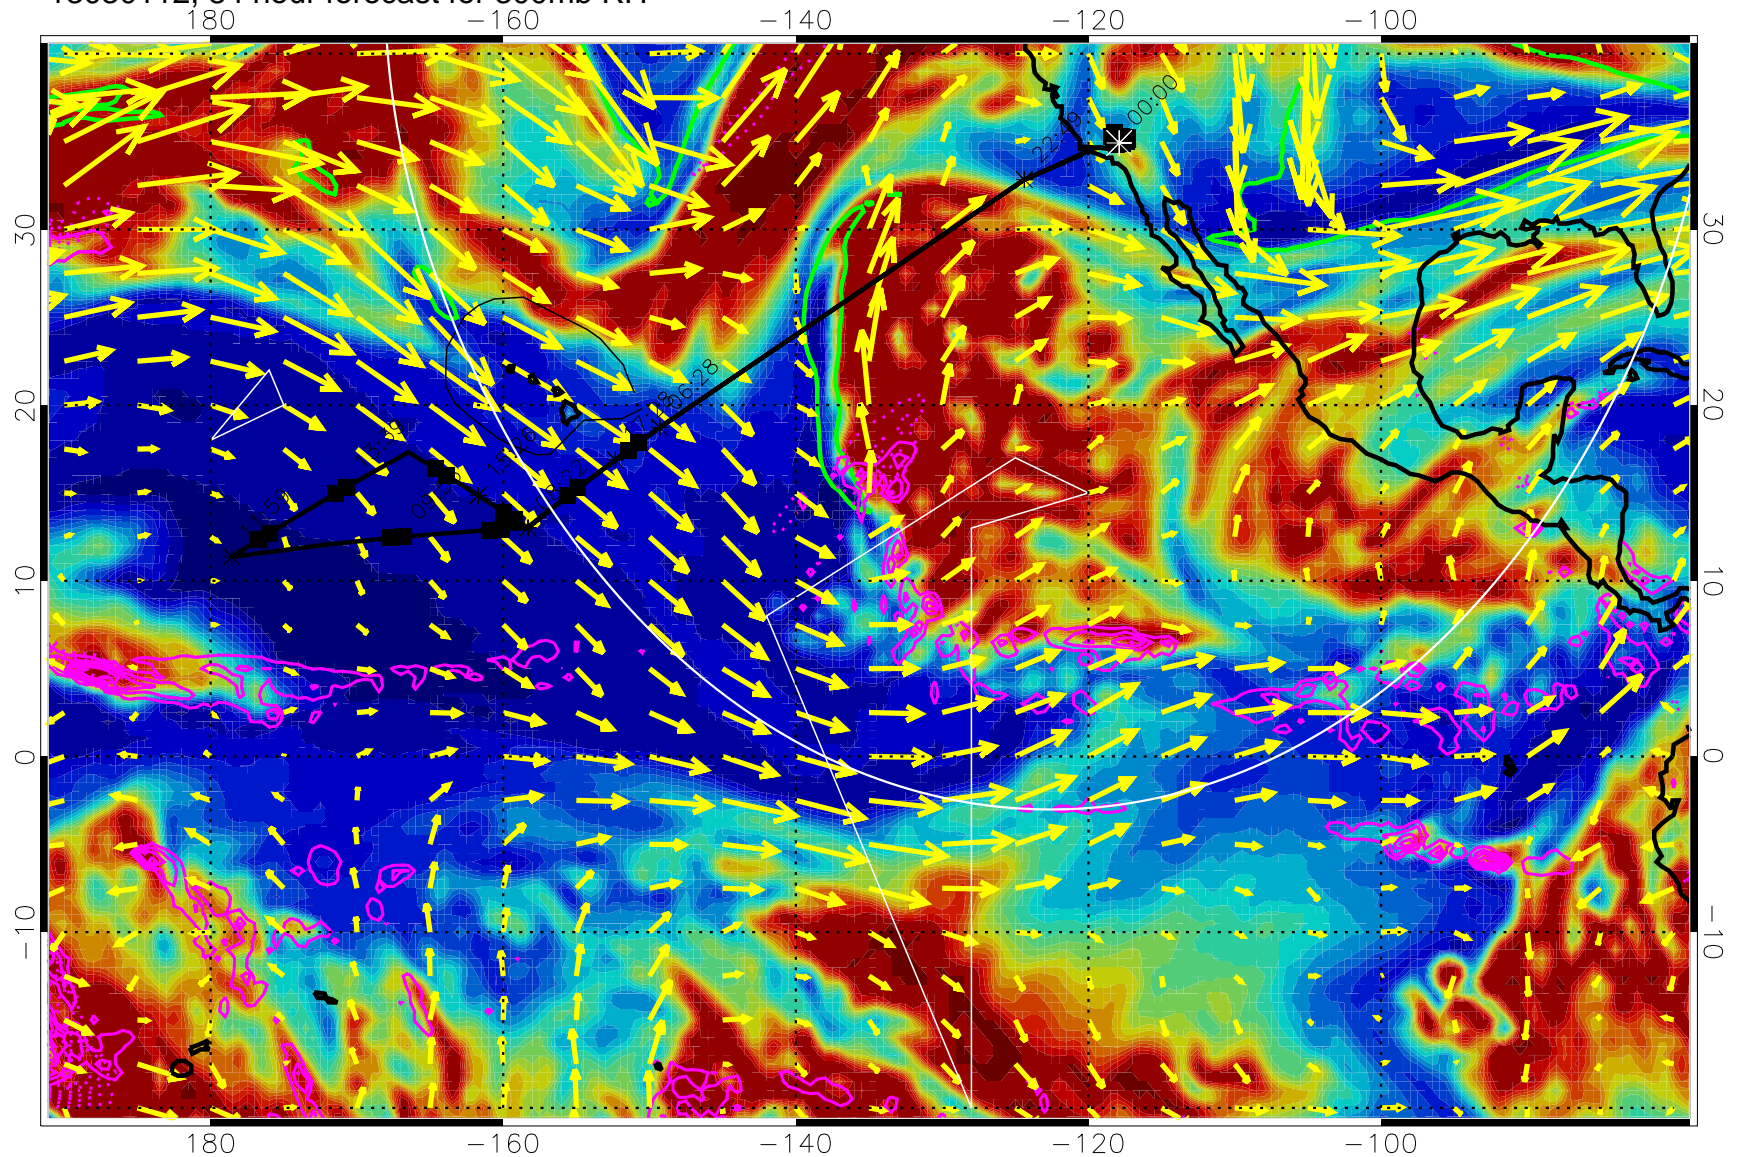

EPV Tropopause (2 PVU) Position

→ 50 m/s

Range ring of 4055 km -- 13 hours GH round trip

13030100, 72 hour forecast for 300mb RH

Precip (tot dot, conv sol) past 6 hrs 6 kg/m2 contours, min 4

EPV Tropopause (2 PVU) Position

→ 50 m/s

Range ring of 4055 km -- 13 hours GH round trip

13030106, 78 hour forecast for 300mb RH

Precip (tot dot, conv sol) past 6 hrs 6 kg/m2 contours, min 4

EPV Tropopause (2 PVU) Position

→ 50 m/s

Range ring of 4055 km -- 13 hours GH round trip

13030112, 84 hour forecast for 300mb RH

Precip (tot dot, conv sol) past 6 hrs 6 kg/m2 contours, min 4

EPV Tropopause (2 PVU) Position

→ 50 m/s

Range ring of 4055 km -- 13 hours GH round trip

13030118, 90 hour forecast for 300mb RH

Precip (tot dot, conv sol) past 6 hrs 6 kg/m2 contours, min 4

EPV Tropopause (2 PVU) Position

→ 50 m/s

Range ring of 4055 km -- 13 hours GH round trip

13030200, 96 hour forecast for 300mb RH

Precip (tot dot, conv sol) past 6 hrs 6 kg/m2 contours, min 4