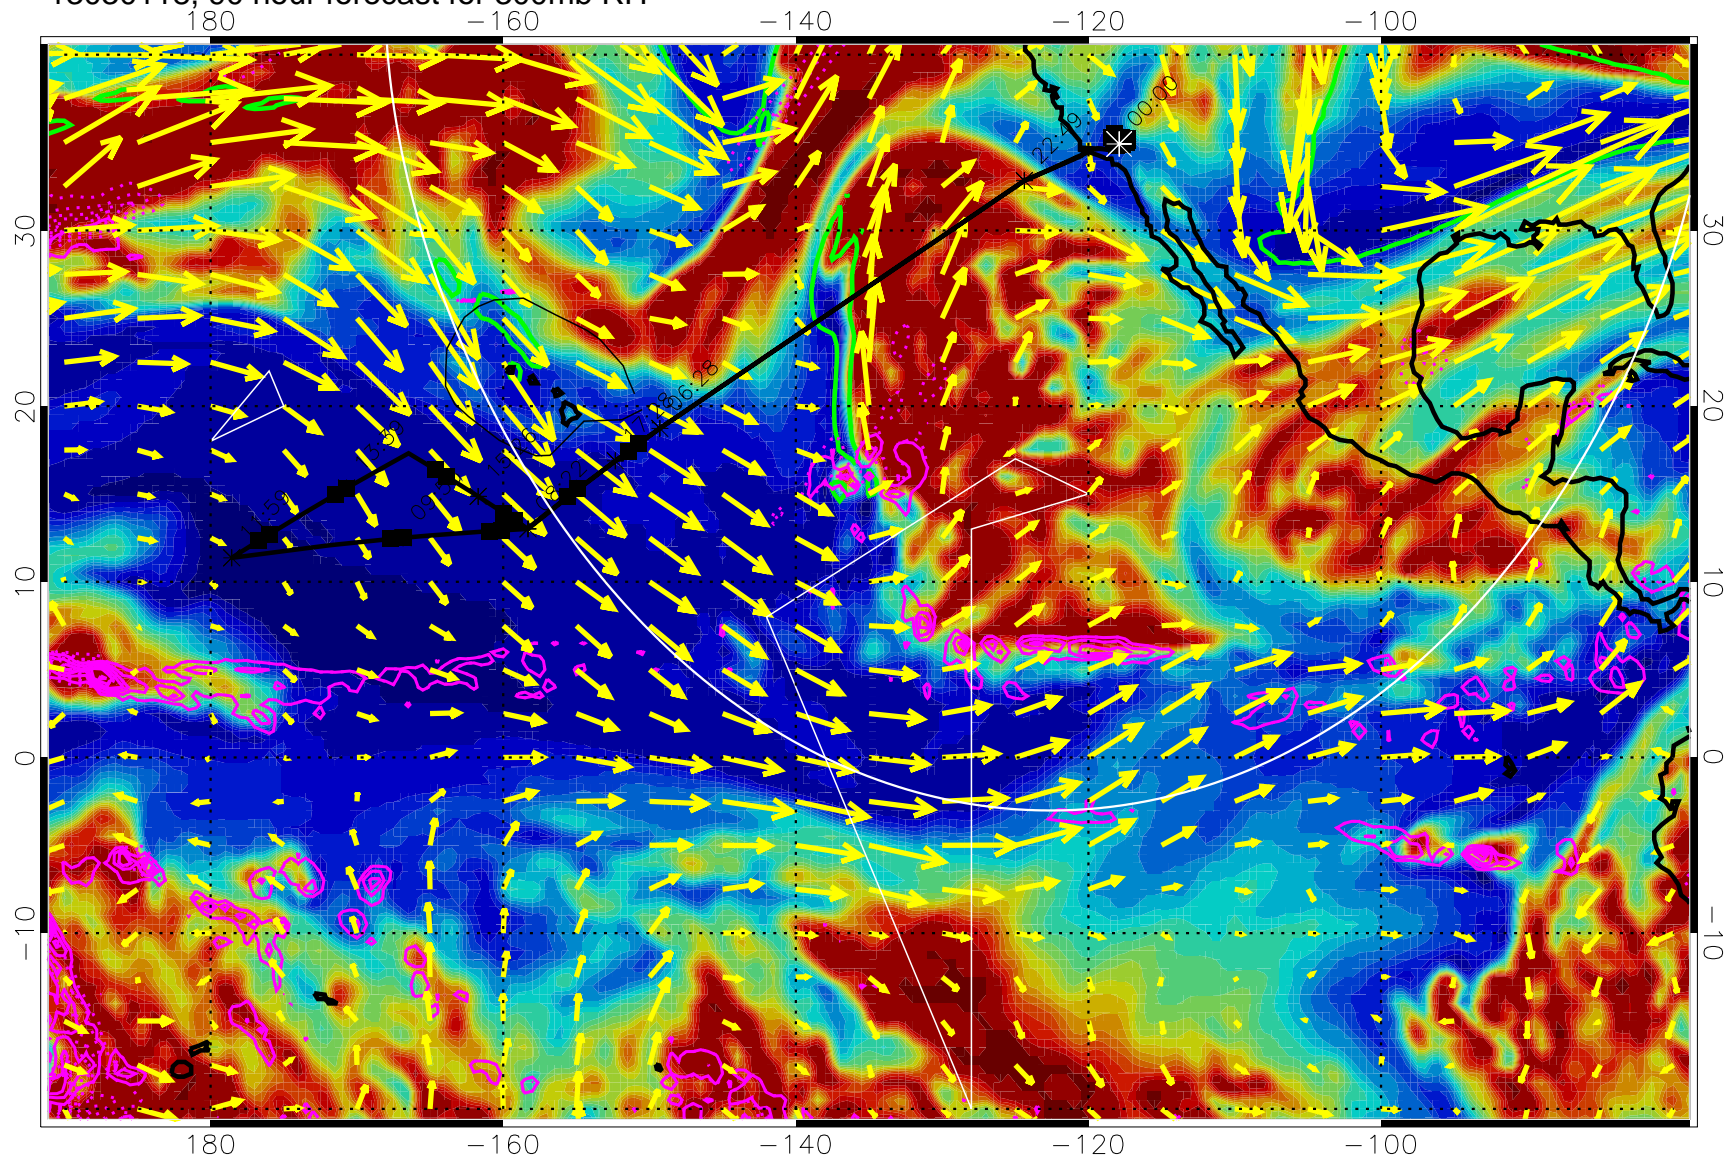

13030112, 84 hour forecast for 300mb RH

Precip (tot dot, conv sol) past 6 hrs 6 kg/m2 contours, min 4

EPV Tropopause (2 PVU) Position

→ 50 m/s

Range ring of 4055 km -- 13 hours GH round trip

13030118, 90 hour forecast for 300mb RH

Precip (tot dot, conv sol) past 6 hrs 6 kg/m2 contours, min 4

EPV Tropopause (2 PVU) Position

→ 50 m/s

Range ring of 4055 km -- 13 hours GH round trip

13030200, 96 hour forecast for 300mb RH

Precip (tot dot, conv sol) past 6 hrs 6 kg/m2 contours, min 4

EPV Tropopause (2 PVU) Position

→ 50 m/s

Range ring of 4055 km -- 13 hours GH round trip

13030206, 102 hour forecast for 300mb RH

Precip (tot dot, conv sol) past 6 hrs 6 kg/m2 contours, min 4

EPV Tropopause (2 PVU) Position