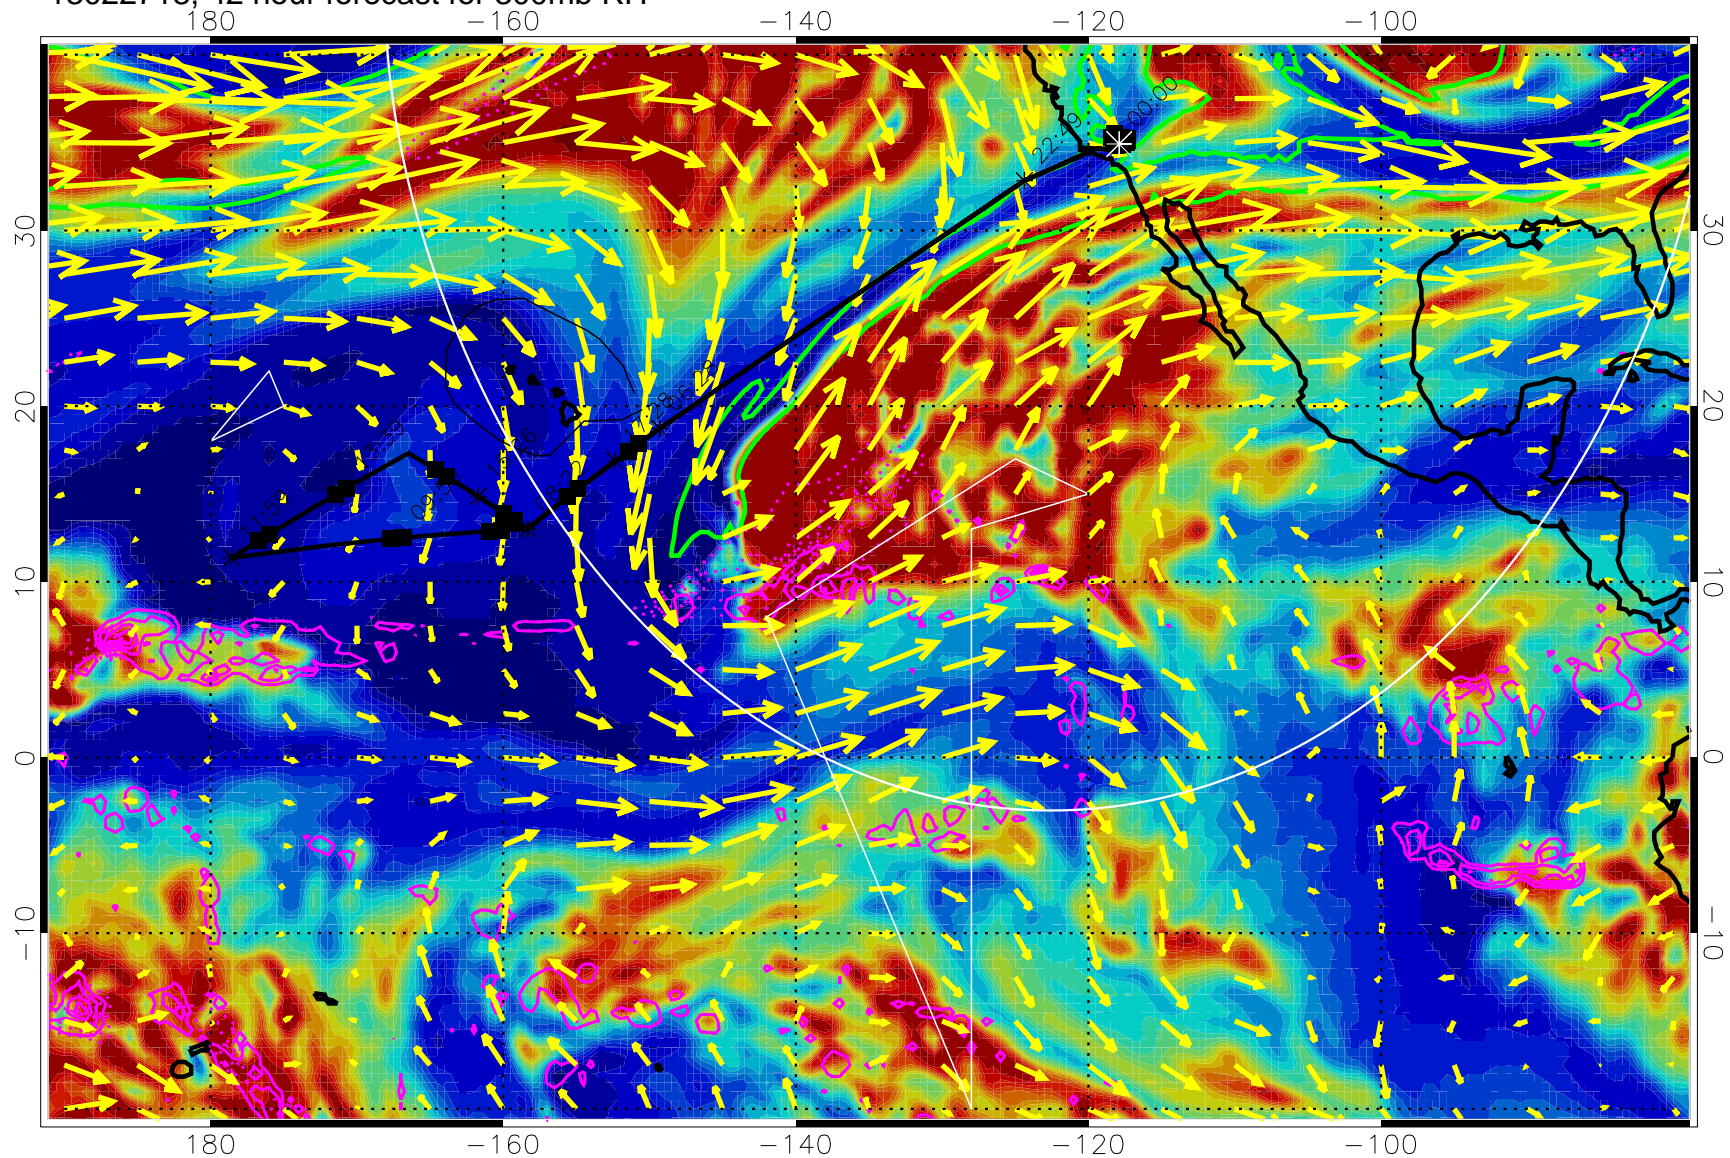

EPV Tropopause (2 PVU) Position

→ 50 m/s

Range ring of 4055 km -- 13 hours GH round trip

13022706, 30 hour forecast for 300mb RH

0 20 40 60 80 100  
RH, %

Precip (tot dot, conv sol) past 6 hrs 6 kg/m2 contours, min 4

EPV Tropopause (2 PVU) Position

→ 50 m/s

Range ring of 4055 km -- 13 hours GH round trip

13022712, 36 hour forecast for 300mb RH

Precip (tot dot, conv sol) past 6 hrs 6 kg/m2 contours, min 4

EPV Tropopause (2 PVU) Position

→ 50 m/s

Range ring of 4055 km -- 13 hours GH round trip

13022718, 42 hour forecast for 300mb RH

Precip (tot dot, conv sol) past 6 hrs 6 kg/m2 contours, min 4

EPV Tropopause (2 PVU) Position

→ 50 m/s

Range ring of 4055 km -- 13 hours GH round trip

13022800, 48 hour forecast for 300mb RH

180 -160 -140 -120 -100

Precip (tot dot, conv sol) past 6 hrs 6 kg/m2 contours, min 4

EPV Tropopause (2 PVU) Position

→ 50 m/s

Range ring of 4055 km -- 13 hours GH round trip