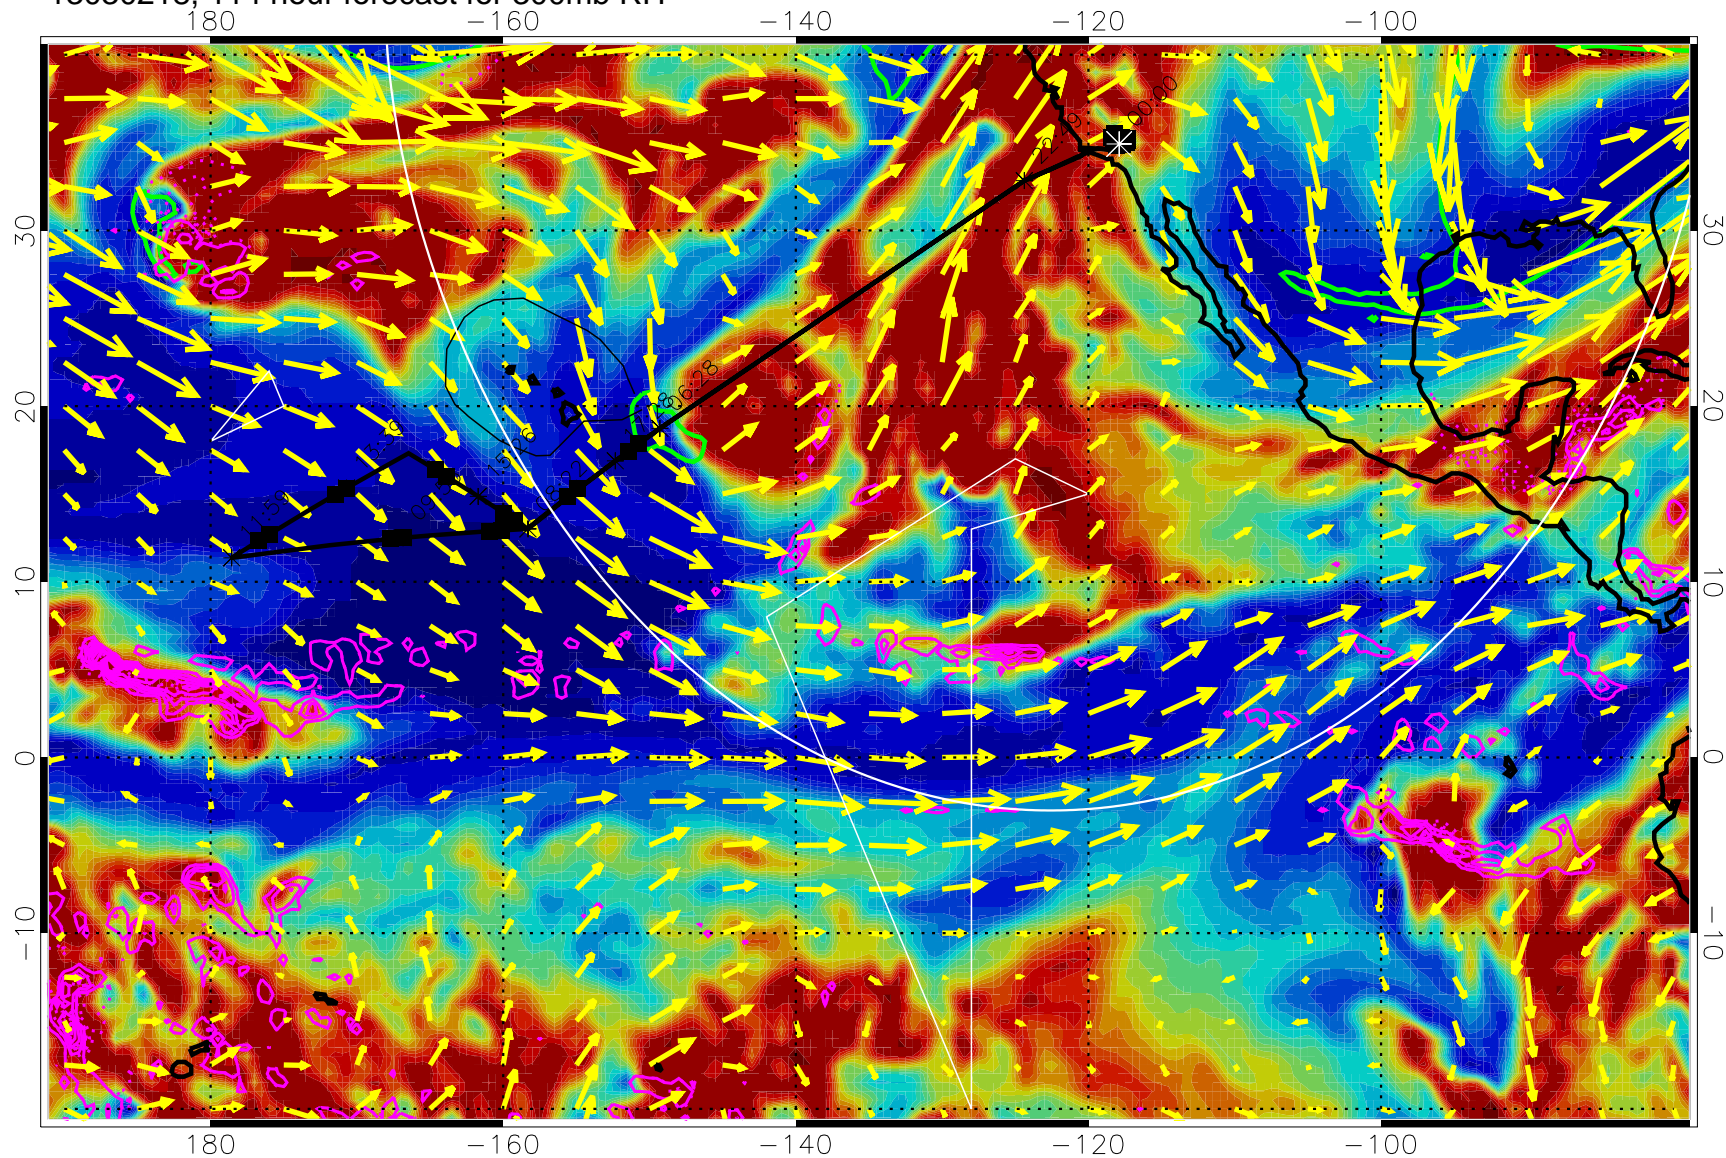

EPV Tropopause (2 PVU) Position

→ 50 m/s

Range ring of 4055 km -- 13 hours GH round trip

13030206, 102 hour forecast for 300mb RH

Precip (tot dot, conv sol) past 6 hrs 6 kg/m2 contours, min 4

EPV Tropopause (2 PVU) Position

→ 50 m/s

Range ring of 4055 km -- 13 hours GH round trip

13030212, 108 hour forecast for 300mb RH

Precip (tot dot, conv sol) past 6 hrs 6 kg/m2 contours, min 4

EPV Tropopause (2 PVU) Position

→ 50 m/s

Range ring of 4055 km -- 13 hours GH round trip

13030218, 114 hour forecast for 300mb RH

Precip (tot dot, conv sol) past 6 hrs 6 kg/m2 contours, min 4

EPV Tropopause (2 PVU) Position

→ 50 m/s

Range ring of 4055 km -- 13 hours GH round trip

13030300, 120 hour forecast for 300mb RH

180 -160 -140 -120 -100

Precip (tot dot, conv sol) past 6 hrs 6 kg/m2 contours, min 4

EPV Tropopause (2 PVU) Position

→ 50 m/s

Range ring of 4055 km -- 13 hours GH round trip