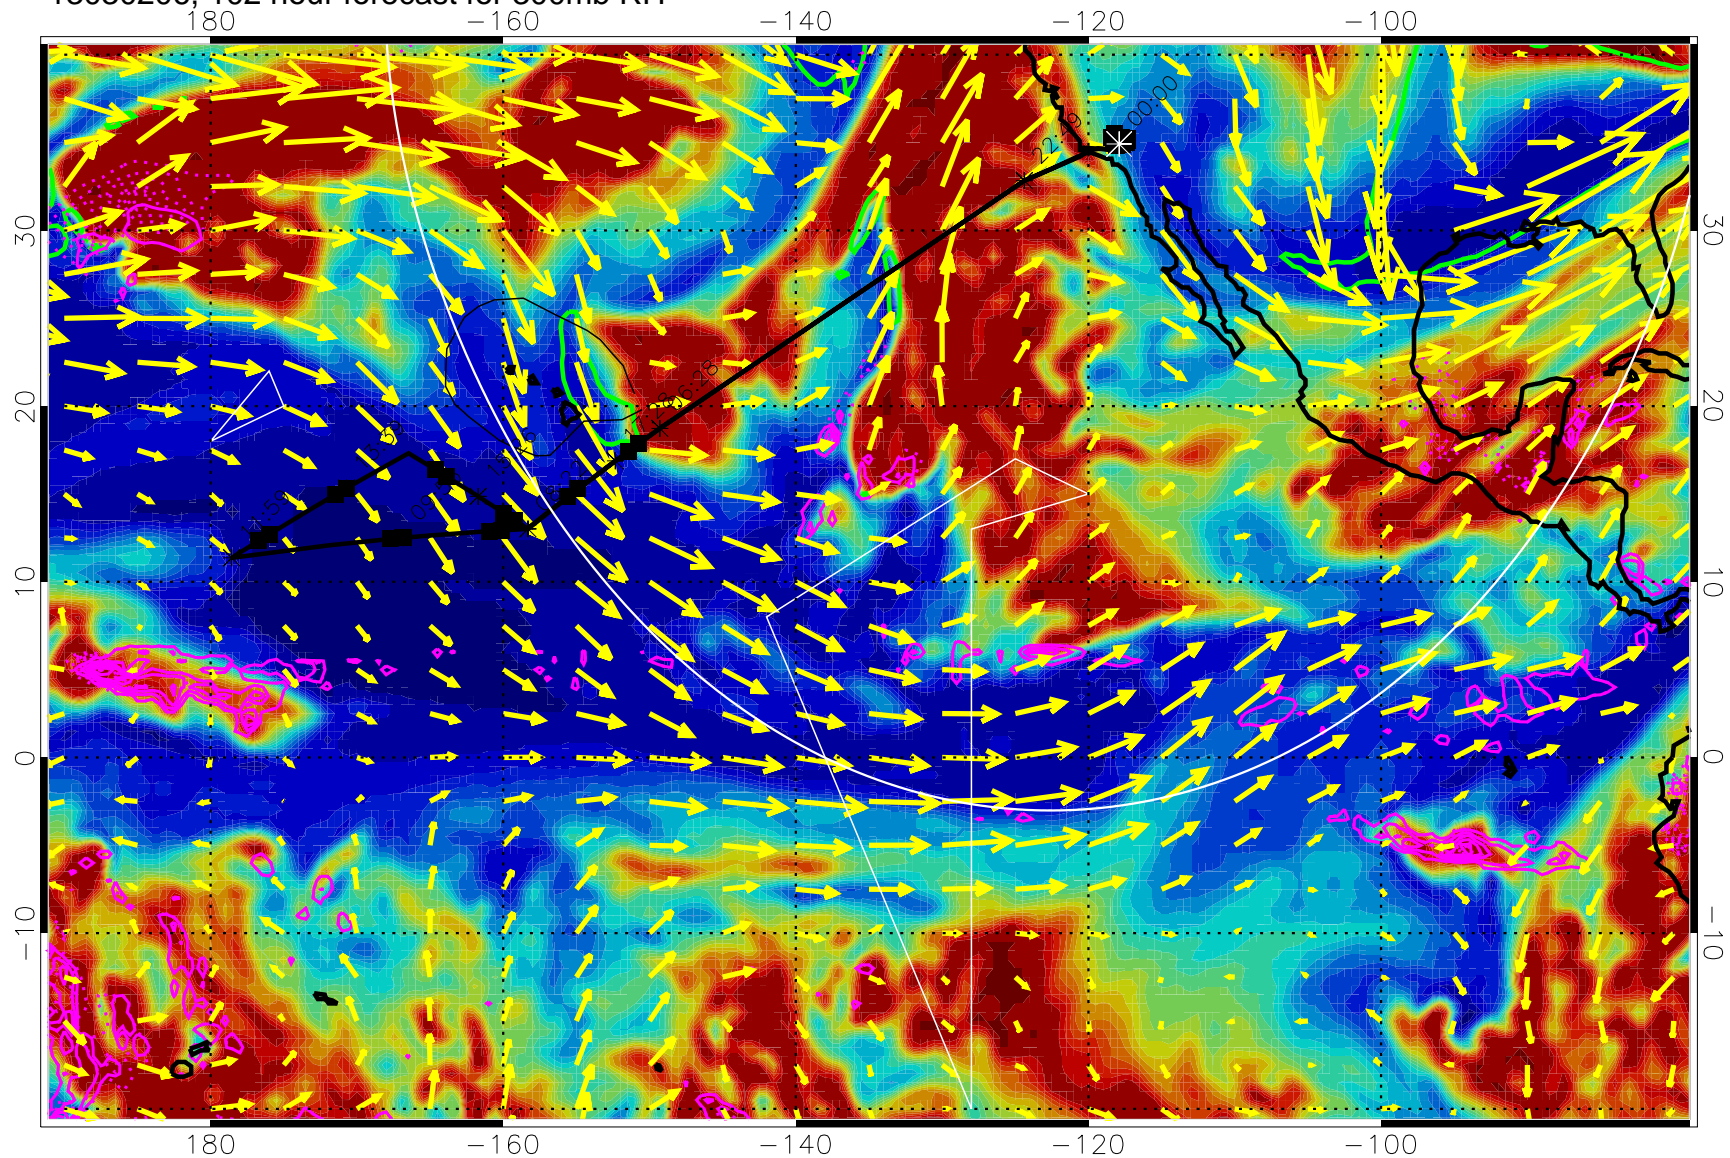

13030112, 84 hour forecast for 300mb RH

Precip (tot dot, conv sol) past 6 hrs 6 kg/m2 contours, min 4

EPV Tropopause (2 PVU) Position

→ 50 m/s

Range ring of 4055 km -- 13 hours GH round trip

13030118, 90 hour forecast for 300mb RH

Precip (tot dot, conv sol) past 6 hrs 6 kg/m2 contours, min 4

EPV Tropopause (2 PVU) Position

→ 50 m/s

Range ring of 4055 km -- 13 hours GH round trip

13030200, 96 hour forecast for 300mb RH

Precip (tot dot, conv sol) past 6 hrs 6 kg/m2 contours, min 4

EPV Tropopause (2 PVU) Position

→ 50 m/s

Range ring of 4055 km -- 13 hours GH round trip

13030206, 102 hour forecast for 300mb RH

Precip (tot dot, conv sol) past 6 hrs 6 kg/m2 contours, min 4

EPV Tropopause (2 PVU) Position

13030218, 114 hour forecast for 300mb RH

Precip (tot dot, conv sol) past 6 hrs 6 kg/m2 contours, min 4

EPV Tropopause (2 PVU) Position

→ 50 m/s

Range ring of 4055 km -- 13 hours GH round trip

13030300, 120 hour forecast for 300mb RH