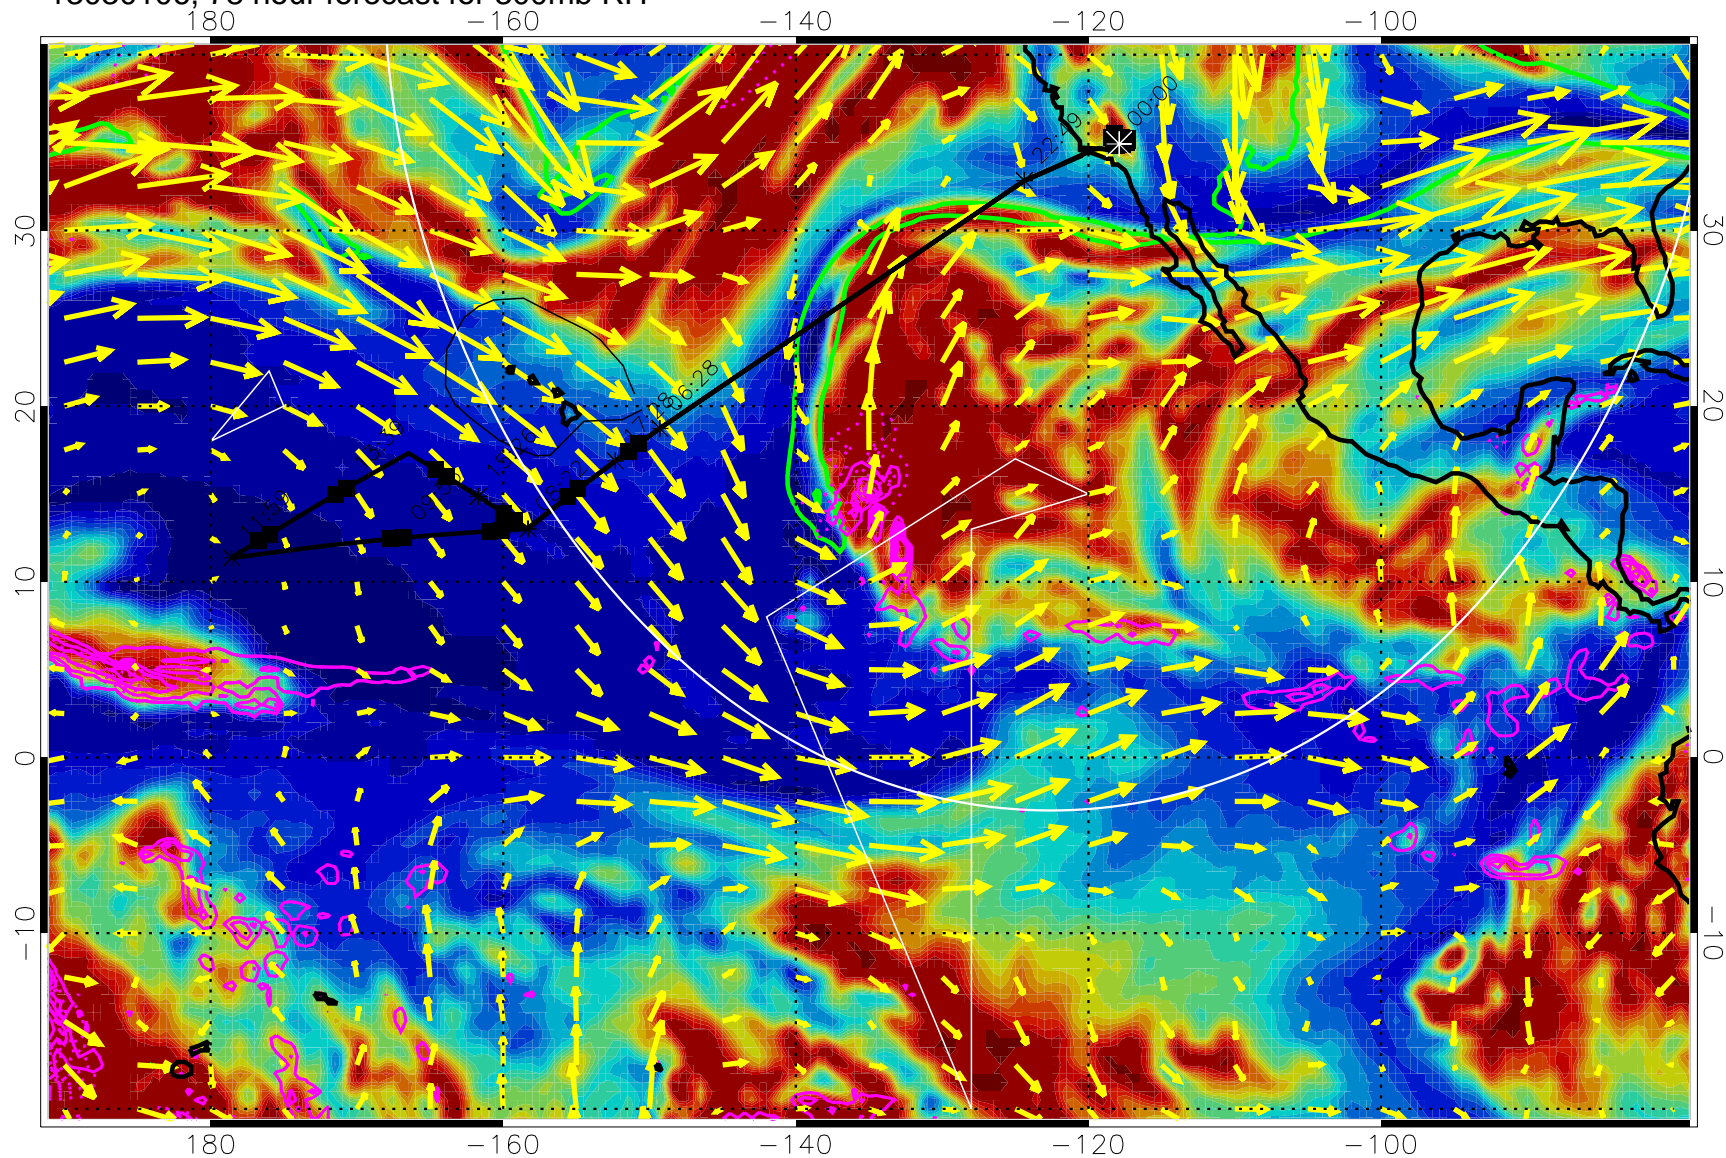

Precip (tot dot, conv sol) past 6 hrs 6 kg/m2 contours, min 4

EPV Tropopause (2 PVU) Position

→ 50 m/s

Range ring of 4055 km -- 13 hours GH round trip

13022818, 66 hour forecast for 300mb RH

Precip (tot dot, conv sol) past 6 hrs 6 kg/m2 contours, min 4

EPV Tropopause (2 PVU) Position

→ 50 m/s

Range ring of 4055 km -- 13 hours GH round trip

13030100, 72 hour forecast for 300mb RH

Precip (tot dot, conv sol) past 6 hrs 6 kg/m2 contours, min 4

EPV Tropopause (2 PVU) Position

→ 50 m/s

Range ring of 4055 km -- 13 hours GH round trip

13030106, 78 hour forecast for 300mb RH

Precip (tot dot, conv sol) past 6 hrs 6 kg/m2 contours, min 4

EPV Tropopause (2 PVU) Position

→ 50 m/s

Range ring of 4055 km -- 13 hours GH round trip

13030112, 84 hour forecast for 300mb RH

Precip (tot dot, conv sol) past 6 hrs 6 kg/m2 contours, min 4

EPV Tropopause (2 PVU) Position

→ 50 m/s

Range ring of 4055 km -- 13 hours GH round trip

13030118, 90 hour forecast for 300mb RH