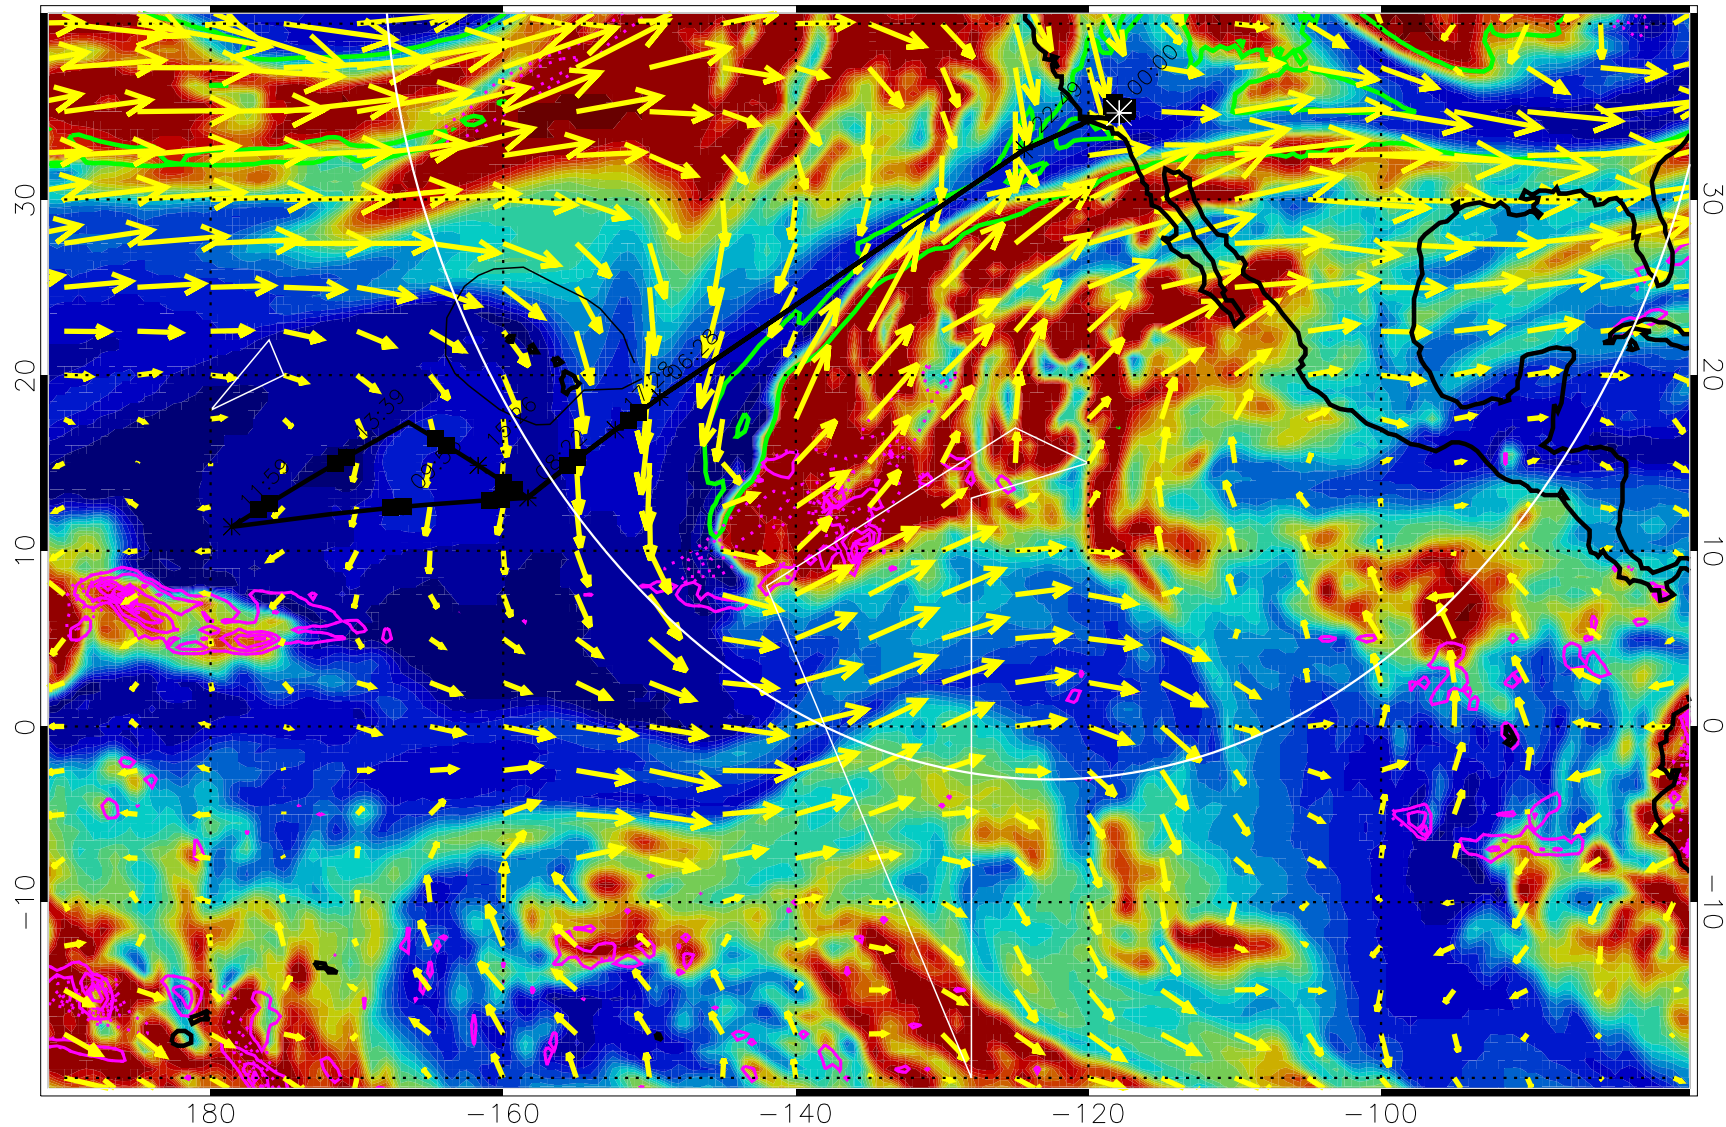

EPV Tropopause (2 PVU) Position

→ 50 m/s

Range ring of 4055 km -- 13 hours GH round trip

13022712, 36 hour forecast for 300mb RH

Precip (tot dot, conv sol) past 6 hrs 6 kg/m2 contours, min 4

EPV Tropopause (2 PVU) Position

→ 50 m/s

Range ring of 4055 km -- 13 hours GH round trip

13022718, 42 hour forecast for 300mb RH

Precip (tot dot, conv sol) past 6 hrs 6 kg/m2 contours, min 4

EPV Tropopause (2 PVU) Position

→ 50 m/s

Range ring of 4055 km -- 13 hours GH round trip

13022800, 48 hour forecast for 300mb RH

180 -160 -140 -120 -100

Precip (tot dot, conv sol) past 6 hrs 6 kg/m2 contours, min 4

EPV Tropopause (2 PVU) Position

→ 50 m/s

Range ring of 4055 km -- 13 hours GH round trip

13022806, 54 hour forecast for 300mb RH

Precip (tot dot, conv sol) past 6 hrs 6 kg/m2 contours, min 4

EPV Tropopause (2 PVU) Position

→ 50 m/s

Range ring of 4055 km -- 13 hours GH round trip

13022812, 60 hour forecast for 300mb RH