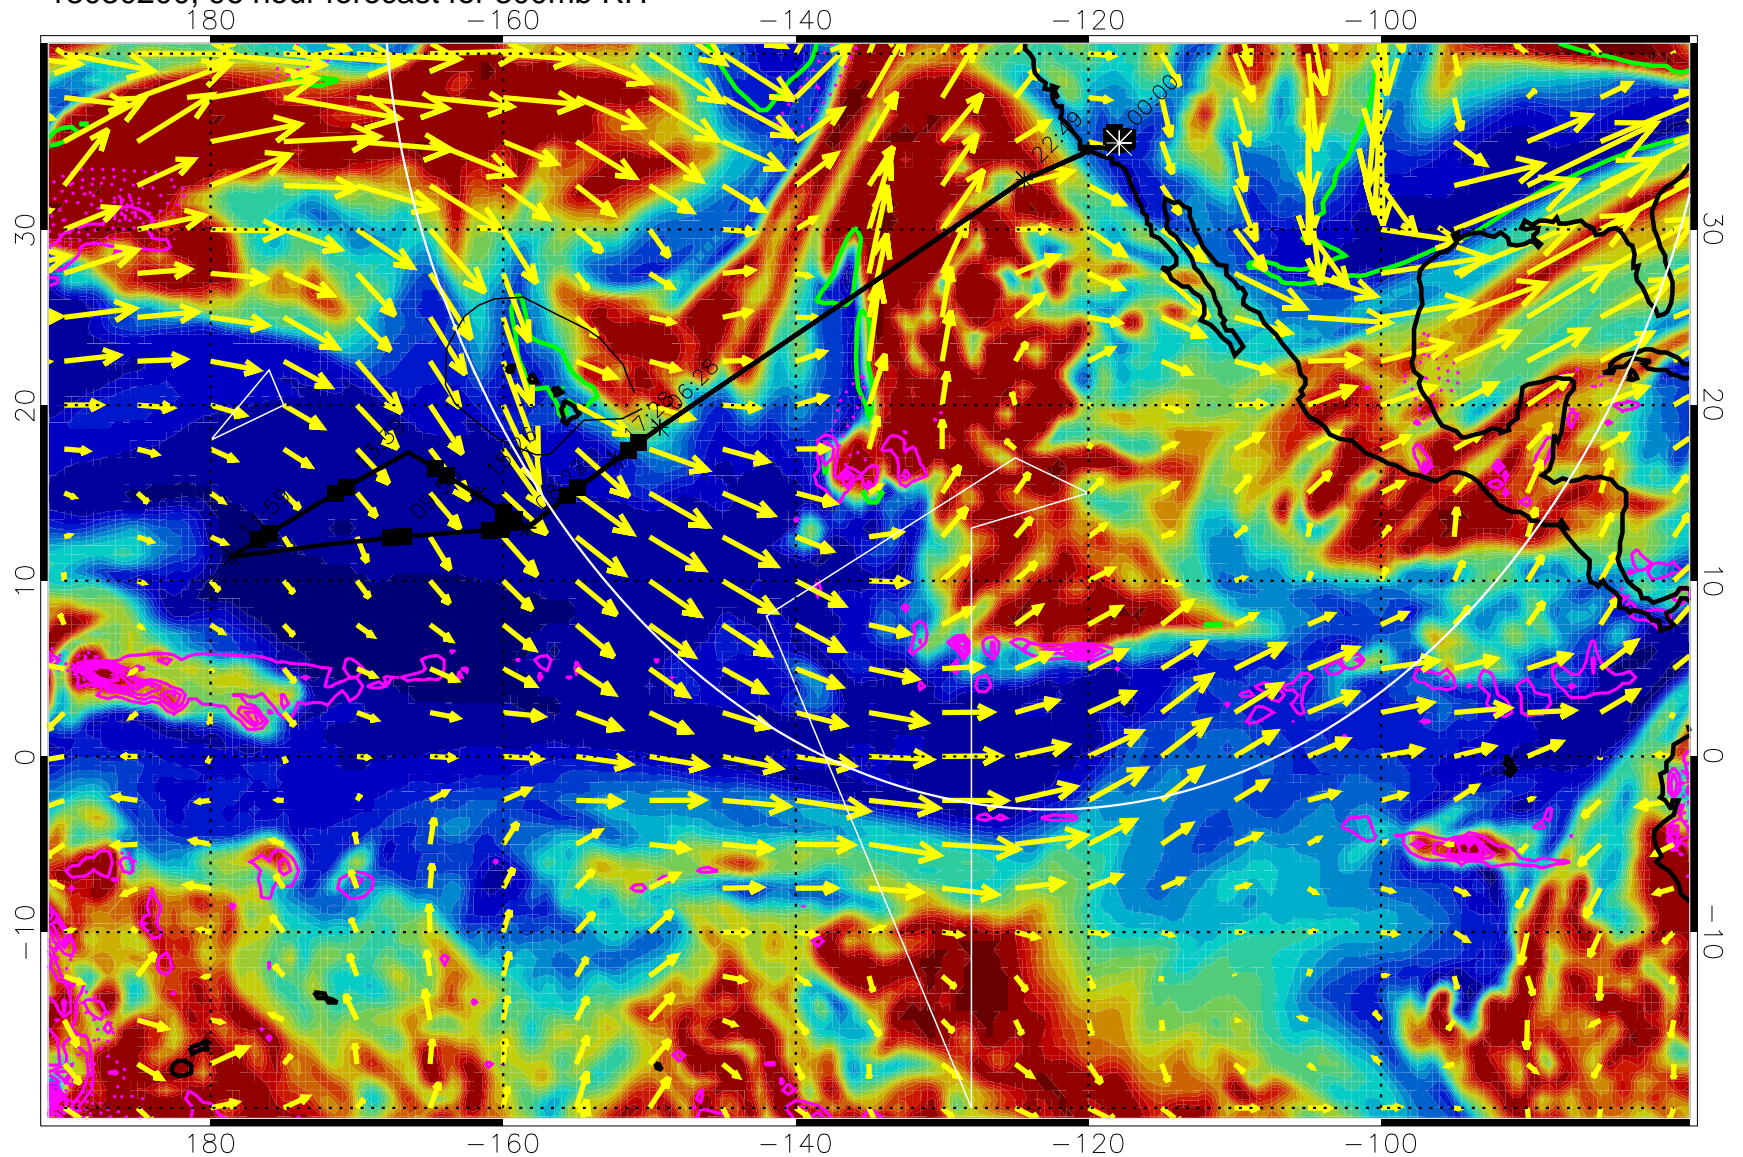

13030112, 84 hour forecast for 300mb RH

Precip (tot dot, conv sol) past 6 hrs 6 kg/m2 contours, min 4

EPV Tropopause (2 PVU) Position

→ 50 m/s

Range ring of 4055 km -- 13 hours GH round trip

13030118, 90 hour forecast for 300mb RH

Precip (tot dot, conv sol) past 6 hrs 6 kg/m2 contours, min 4

EPV Tropopause (2 PVU) Position

→ 50 m/s

Range ring of 4055 km -- 13 hours GH round trip

13030200, 96 hour forecast for 300mb RH

Precip (tot dot, conv sol) past 6 hrs 6 kg/m2 contours, min 4

EPV Tropopause (2 PVU) Position

→ 50 m/s

Range ring of 4055 km -- 13 hours GH round trip

13030206, 102 hour forecast for 300mb RH

Precip (tot dot, conv sol) past 6 hrs 6 kg/m2 contours, min 4

EPV Tropopause (2 PVU) Position

13030218, 114 hour forecast for 300mb RH

Precip (tot dot, conv sol) past 6 hrs 6 kg/m2 contours, min 4

EPV Tropopause (2 PVU) Position

→ 50 m/s

Range ring of 4055 km -- 13 hours GH round trip

13030300, 120 hour forecast for 300mb RH