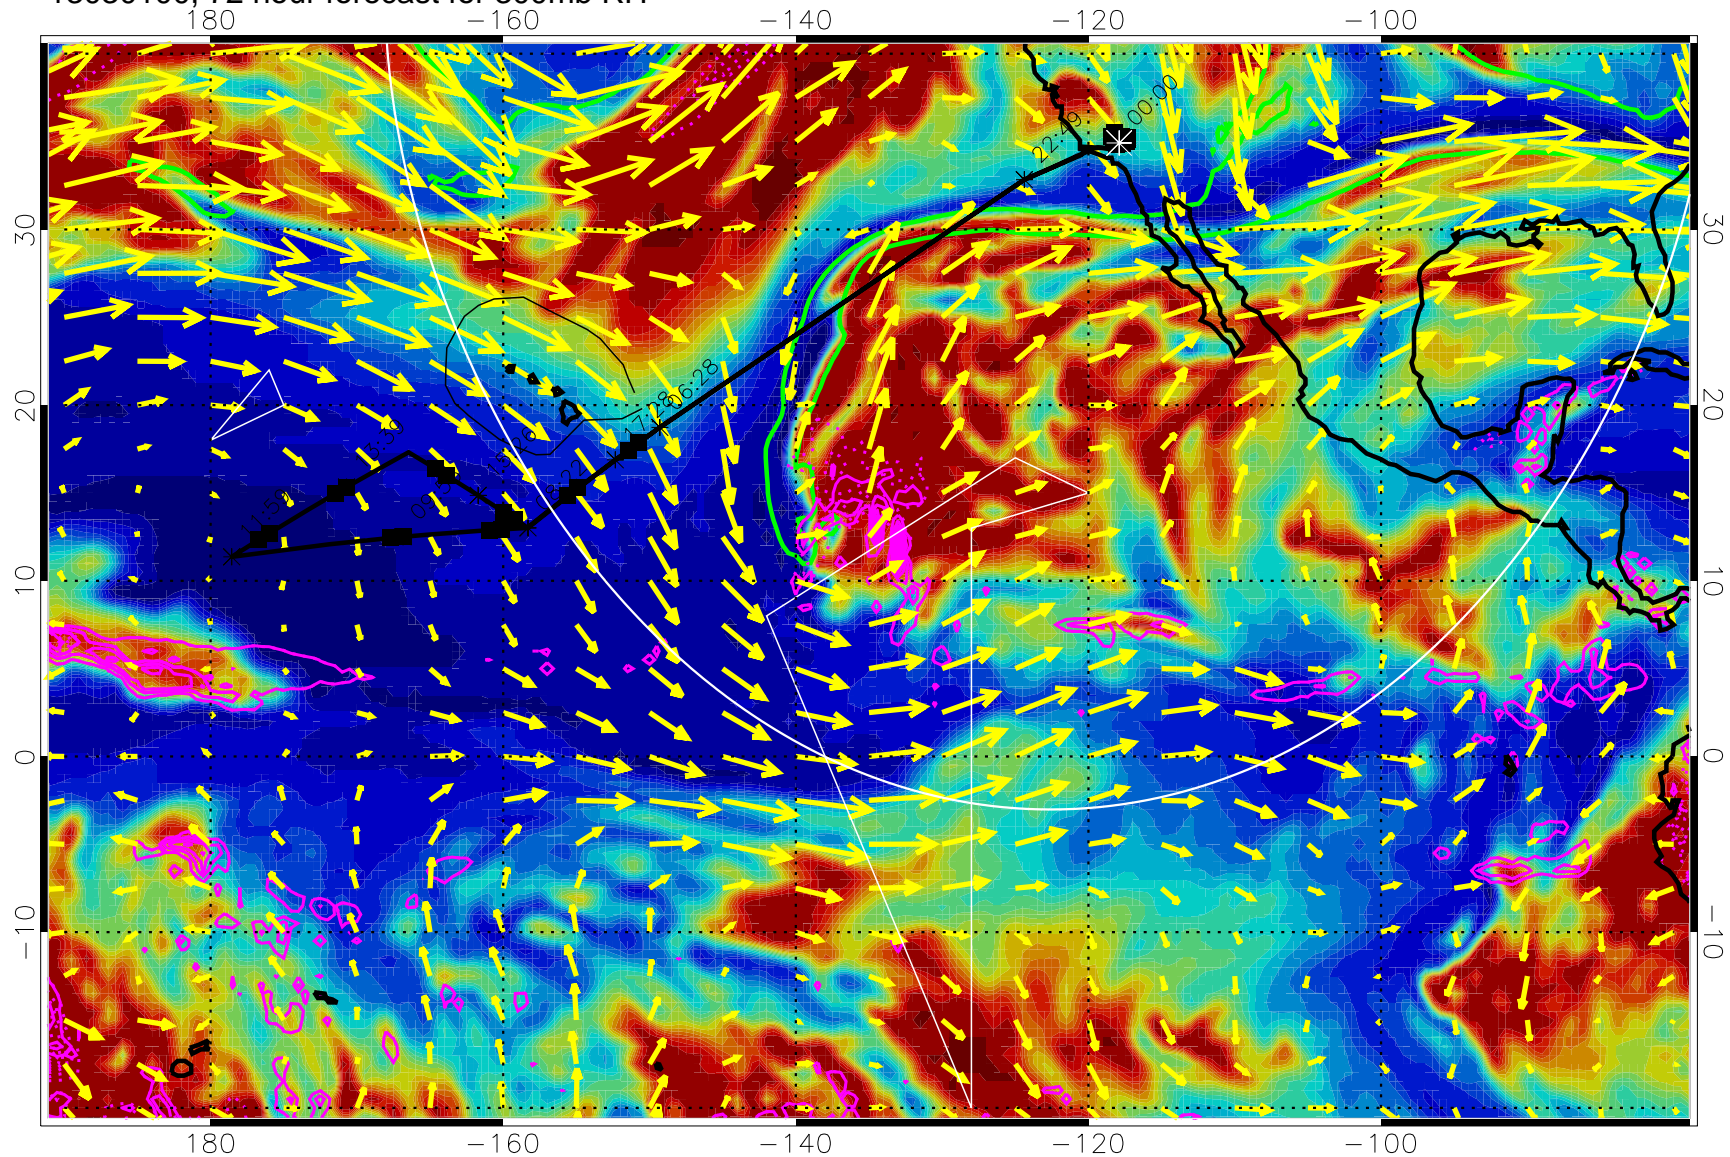

13022806, 54 hour forecast for 300mb RH

Precip (tot dot, conv sol) past 6 hrs 6 kg/m2 contours, min 4

EPV Tropopause (2 PVU) Position

→ 50 m/s

Range ring of 4055 km -- 13 hours GH round trip

13022812, 60 hour forecast for 300mb RH

Precip (tot dot, conv sol) past 6 hrs 6 kg/m2 contours, min 4

EPV Tropopause (2 PVU) Position

→ 50 m/s

Range ring of 4055 km -- 13 hours GH round trip

13022818, 66 hour forecast for 300mb RH

Precip (tot dot, conv sol) past 6 hrs 6 kg/m2 contours, min 4

EPV Tropopause (2 PVU) Position

→ 50 m/s

Range ring of 4055 km -- 13 hours GH round trip

13030100, 72 hour forecast for 300mb RH

Precip (tot dot, conv sol) past 6 hrs 6 kg/m2 contours, min 4

EPV Tropopause (2 PVU) Position

13030112, 84 hour forecast for 300mb RH

Precip (tot dot, conv sol) past 6 hrs 6 kg/m2 contours, min 4

EPV Tropopause (2 PVU) Position

→ 50 m/s

Range ring of 4055 km -- 13 hours GH round trip

13030118, 90 hour forecast for 300mb RH