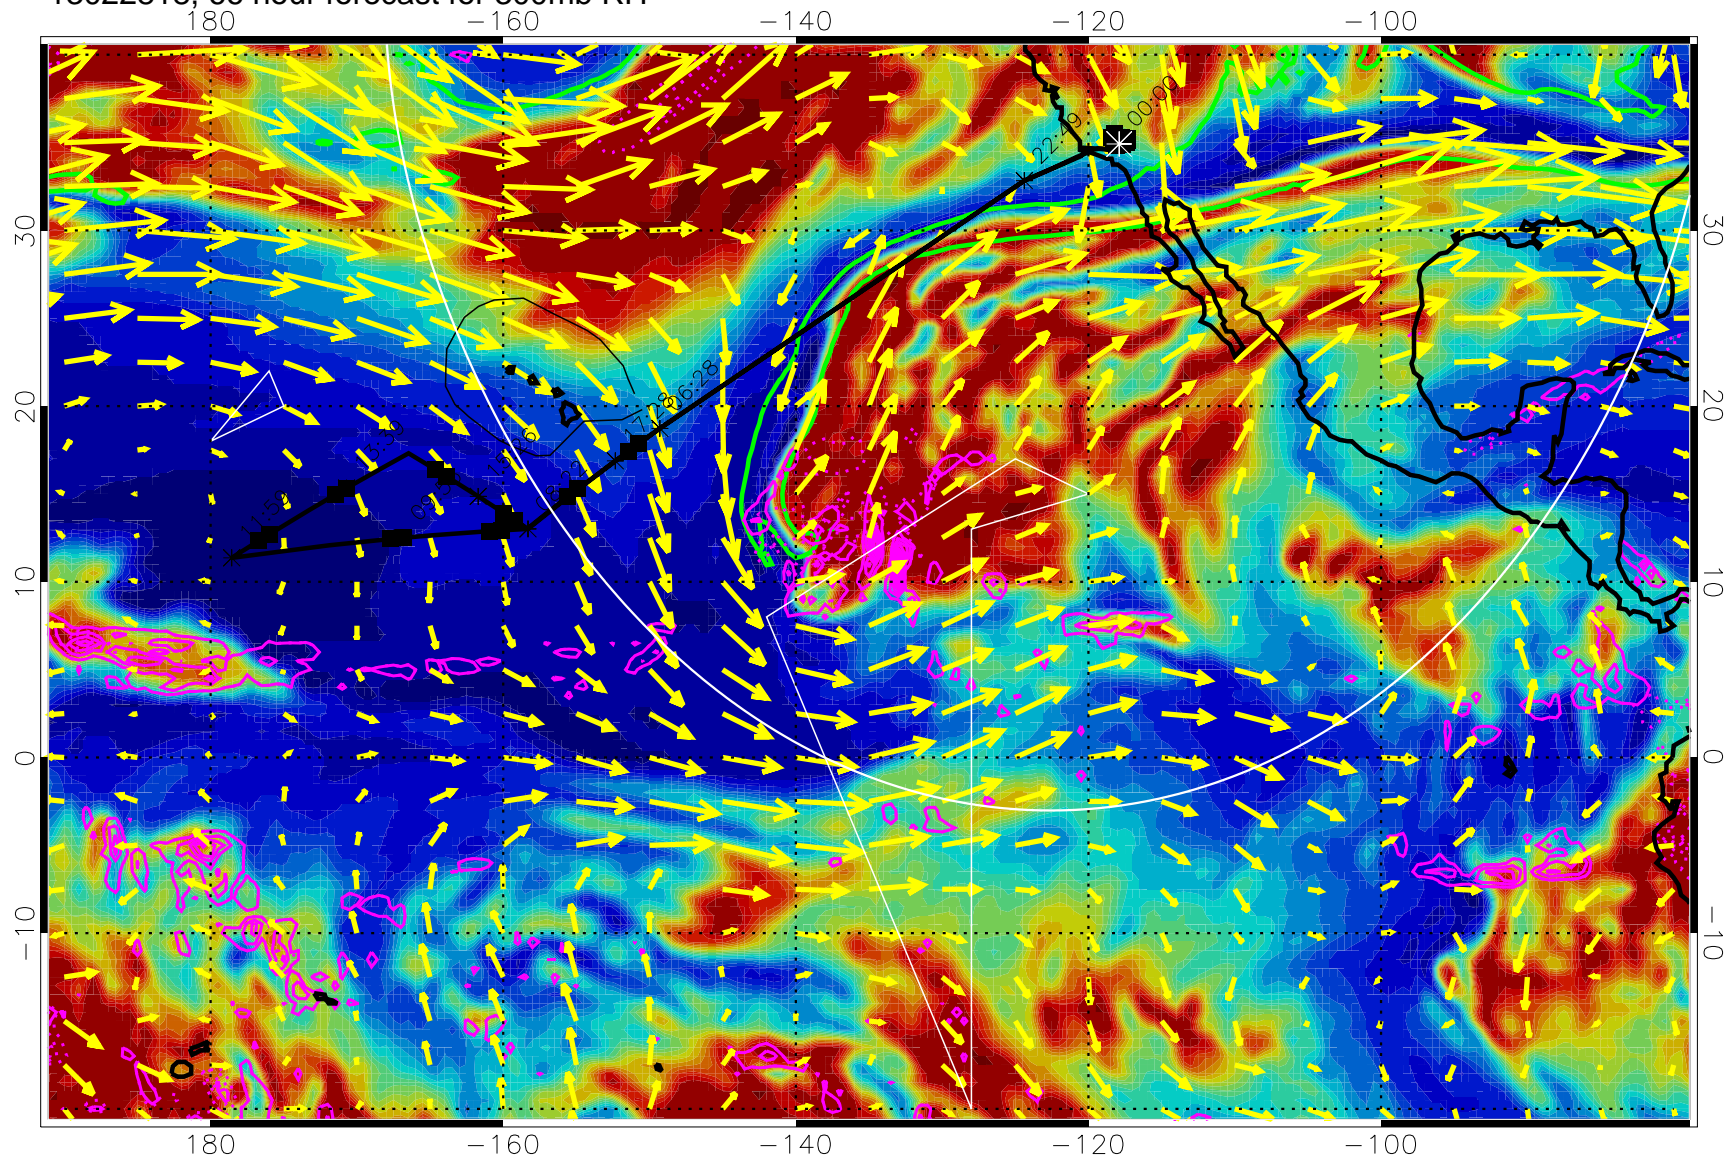

13022806, 54 hour forecast for 300mb RH

Precip (tot dot, conv sol) past 6 hrs 6 kg/m2 contours, min 4

EPV Tropopause (2 PVU) Position

→ 50 m/s

Range ring of 4055 km -- 13 hours GH round trip

13022812, 60 hour forecast for 300mb RH

Precip (tot dot, conv sol) past 6 hrs 6 kg/m2 contours, min 4

EPV Tropopause (2 PVU) Position

→ 50 m/s

Range ring of 4055 km -- 13 hours GH round trip

13022818, 66 hour forecast for 300mb RH

Precip (tot dot, conv sol) past 6 hrs 6 kg/m2 contours, min 4

EPV Tropopause (2 PVU) Position

→ 50 m/s

Range ring of 4055 km -- 13 hours GH round trip

13030100, 72 hour forecast for 300mb RH

Precip (tot dot, conv sol) past 6 hrs 6 kg/m2 contours, min 4

EPV Tropopause (2 PVU) Position

13030112, 84 hour forecast for 300mb RH

Precip (tot dot, conv sol) past 6 hrs 6 kg/m2 contours, min 4

EPV Tropopause (2 PVU) Position

→ 50 m/s

Range ring of 4055 km -- 13 hours GH round trip

13030118, 90 hour forecast for 300mb RH