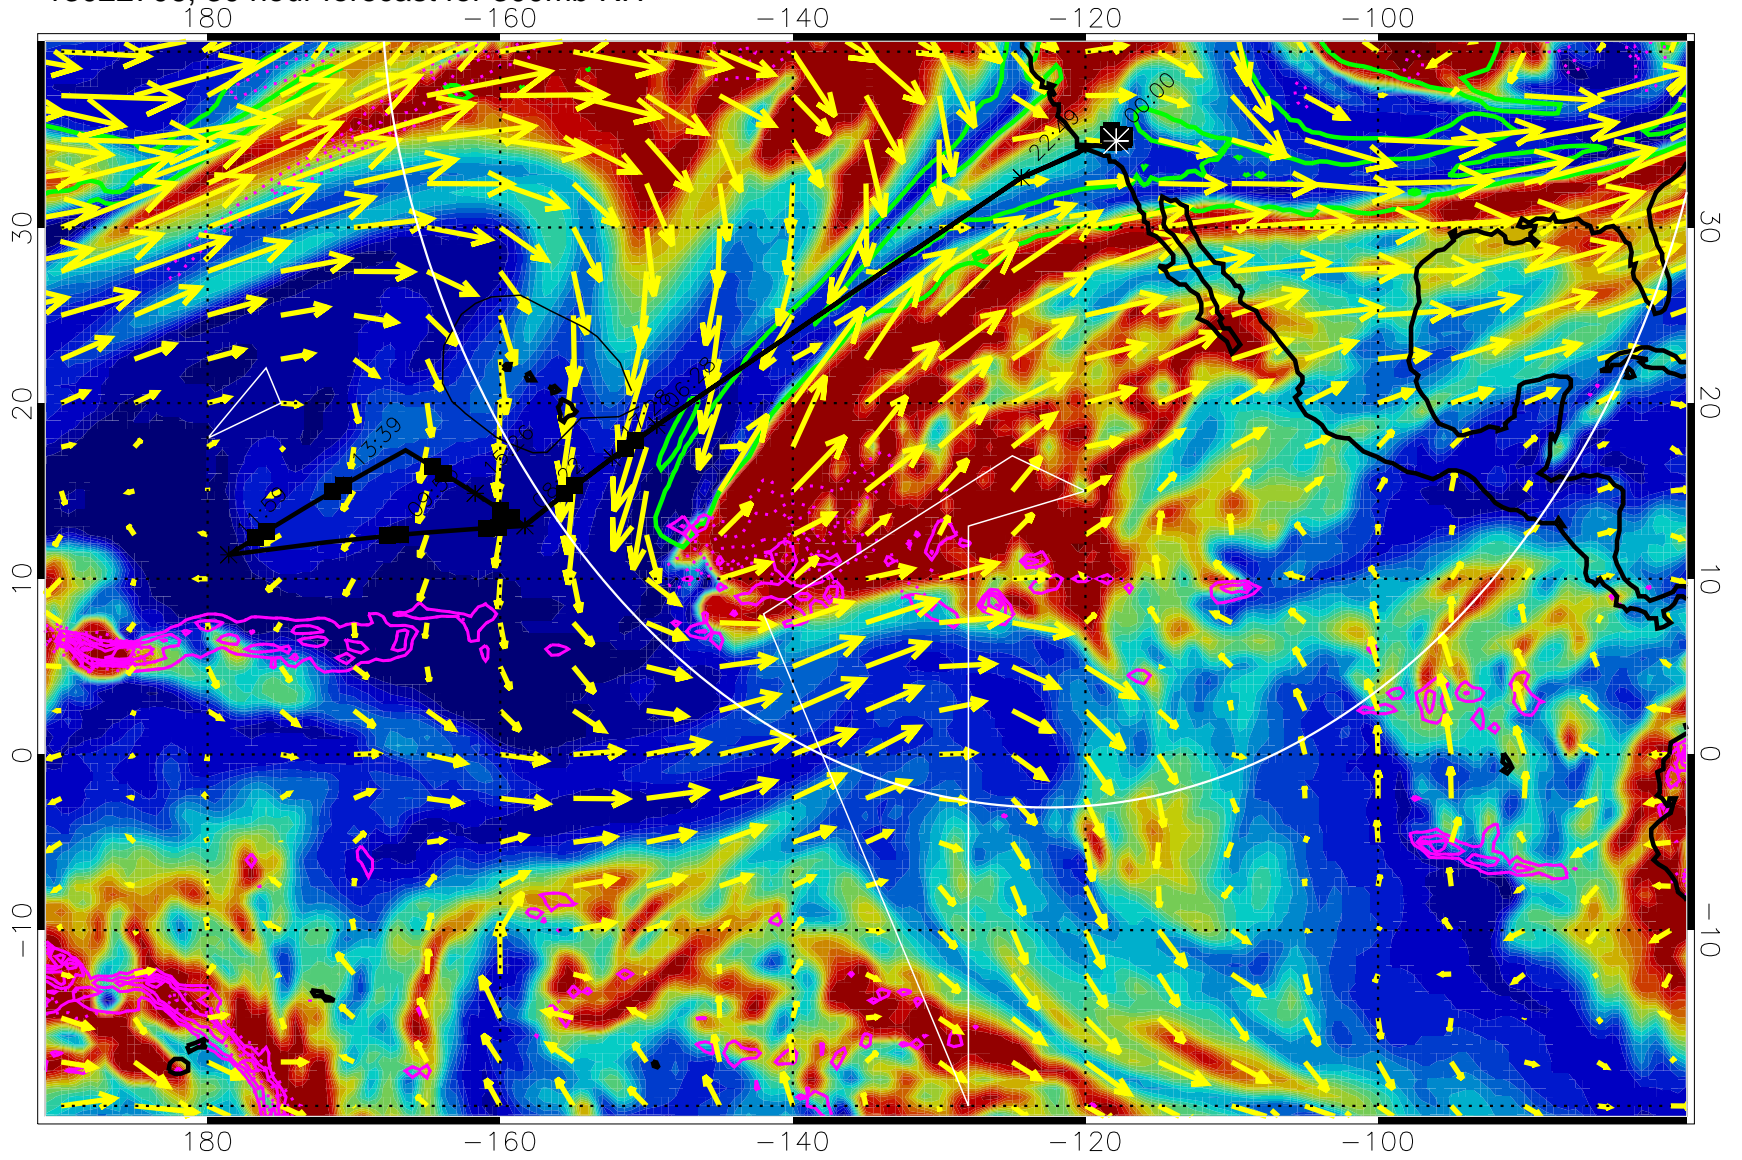

13022612, 12 hour forecast for 300mb RH

Precip (tot dot, conv sol) past 6 hrs 6 kg/m2 contours, min 4

EPV Tropopause (2 PVU) Position

→ 50 m/s

Range ring of 4055 km -- 13 hours GH round trip

13022618, 18 hour forecast for 300mb RH

Precip (tot dot, conv sol) past 6 hrs 6 kg/m2 contours, min 4

EPV Tropopause (2 PVU) Position

→ 50 m/s

Range ring of 4055 km -- 13 hours GH round trip

13022700, 24 hour forecast for 300mb RH

Precip (tot dot, conv sol) past 6 hrs 6 kg/m2 contours, min 4

EPV Tropopause (2 PVU) Position

→ 50 m/s

Range ring of 4055 km -- 13 hours GH round trip

13022706, 30 hour forecast for 300mb RH

0 20 40 60 80 100  
RH, %

Precip (tot dot, conv sol) past 6 hrs 6 kg/m2 contours, min 4

EPV Tropopause (2 PVU) Position

→ 50 m/s

Range ring of 4055 km -- 13 hours GH round trip

13022712, 36 hour forecast for 300mb RH

Precip (tot dot, conv sol) past 6 hrs 6 kg/m2 contours, min 4

EPV Tropopause (2 PVU) Position