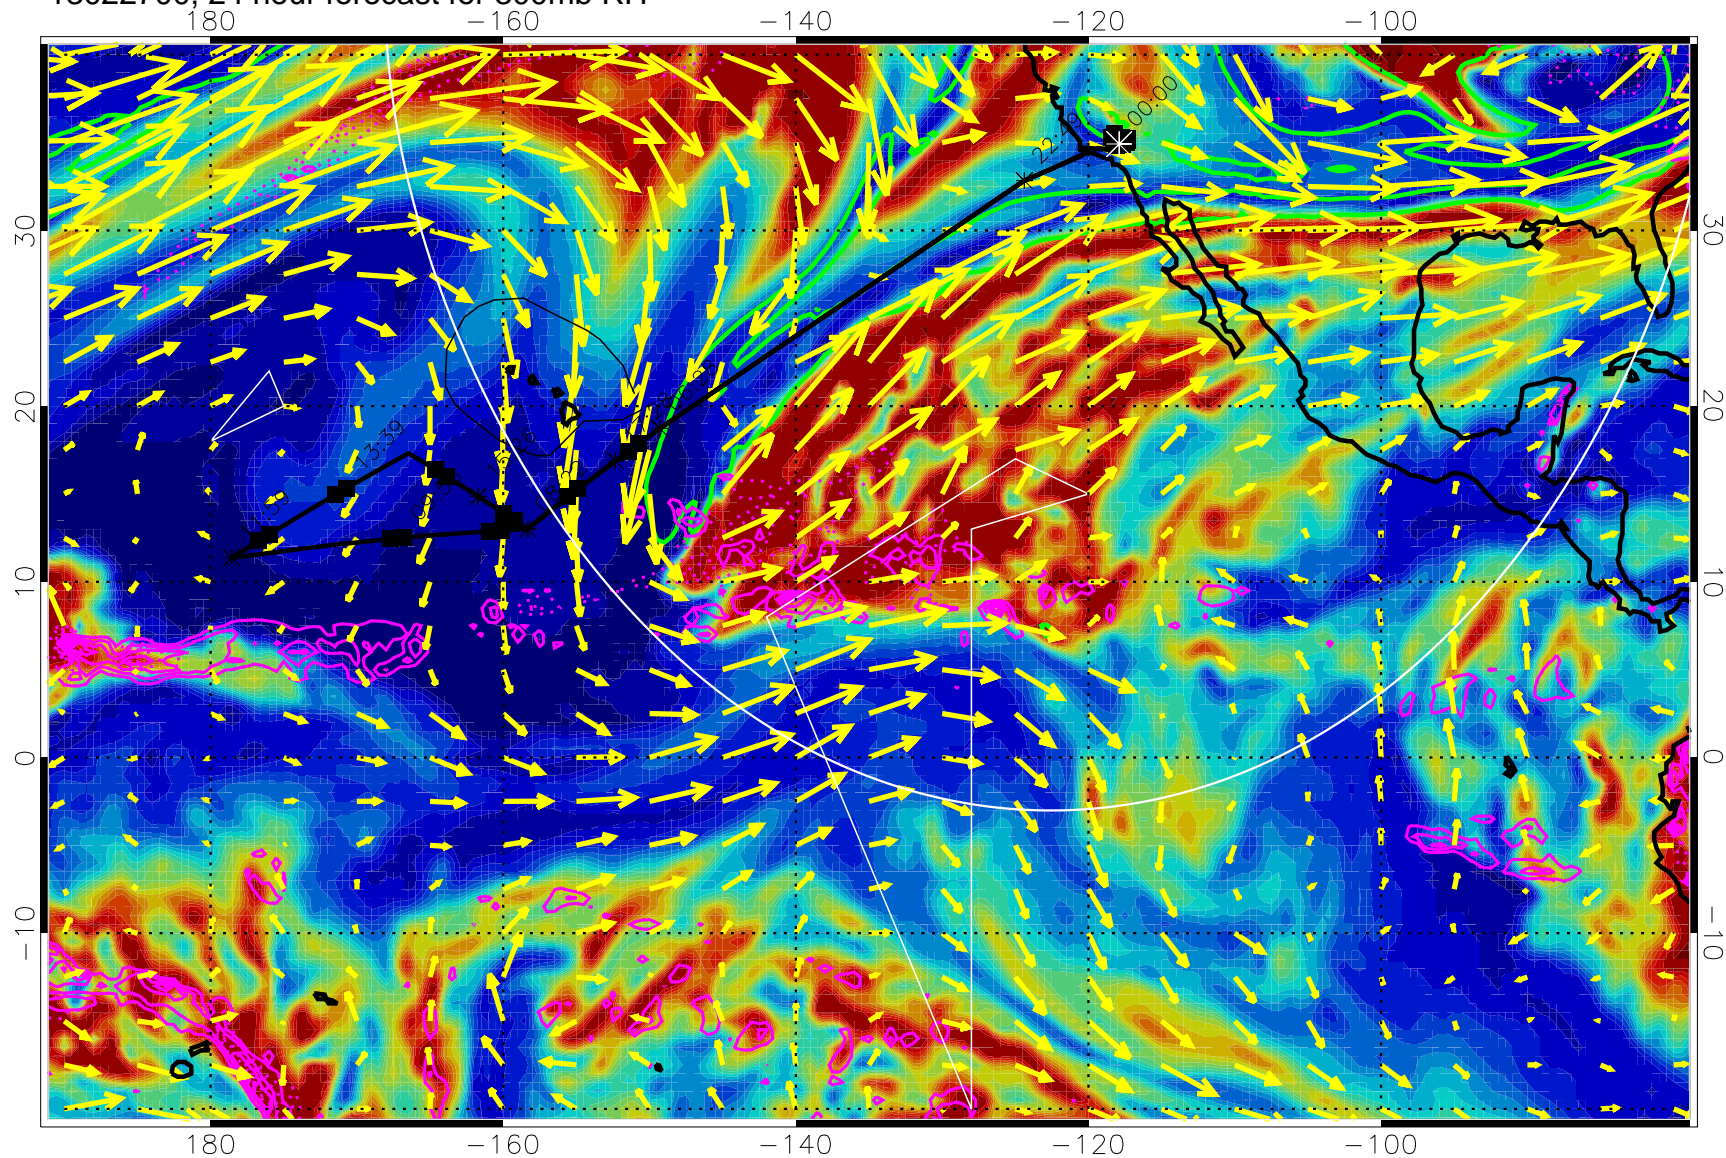

13022612, 12 hour forecast for 300mb RH

Precip (tot dot, conv sol) past 6 hrs 6 kg/m2 contours, min 4

EPV Tropopause (2 PVU) Position

→ 50 m/s

Range ring of 4055 km -- 13 hours GH round trip

13022618, 18 hour forecast for 300mb RH

Precip (tot dot, conv sol) past 6 hrs 6 kg/m2 contours, min 4

EPV Tropopause (2 PVU) Position

→ 50 m/s

Range ring of 4055 km -- 13 hours GH round trip

13022700, 24 hour forecast for 300mb RH

Precip (tot dot, conv sol) past 6 hrs 6 kg/m2 contours, min 4

EPV Tropopause (2 PVU) Position

→ 50 m/s

Range ring of 4055 km -- 13 hours GH round trip

13022706, 30 hour forecast for 300mb RH

0 20 40 60 80 100  
RH, %

Precip (tot dot, conv sol) past 6 hrs 6 kg/m2 contours, min 4

EPV Tropopause (2 PVU) Position

→ 50 m/s

Range ring of 4055 km -- 13 hours GH round trip

13022712, 36 hour forecast for 300mb RH

Precip (tot dot, conv sol) past 6 hrs 6 kg/m2 contours, min 4

EPV Tropopause (2 PVU) Position