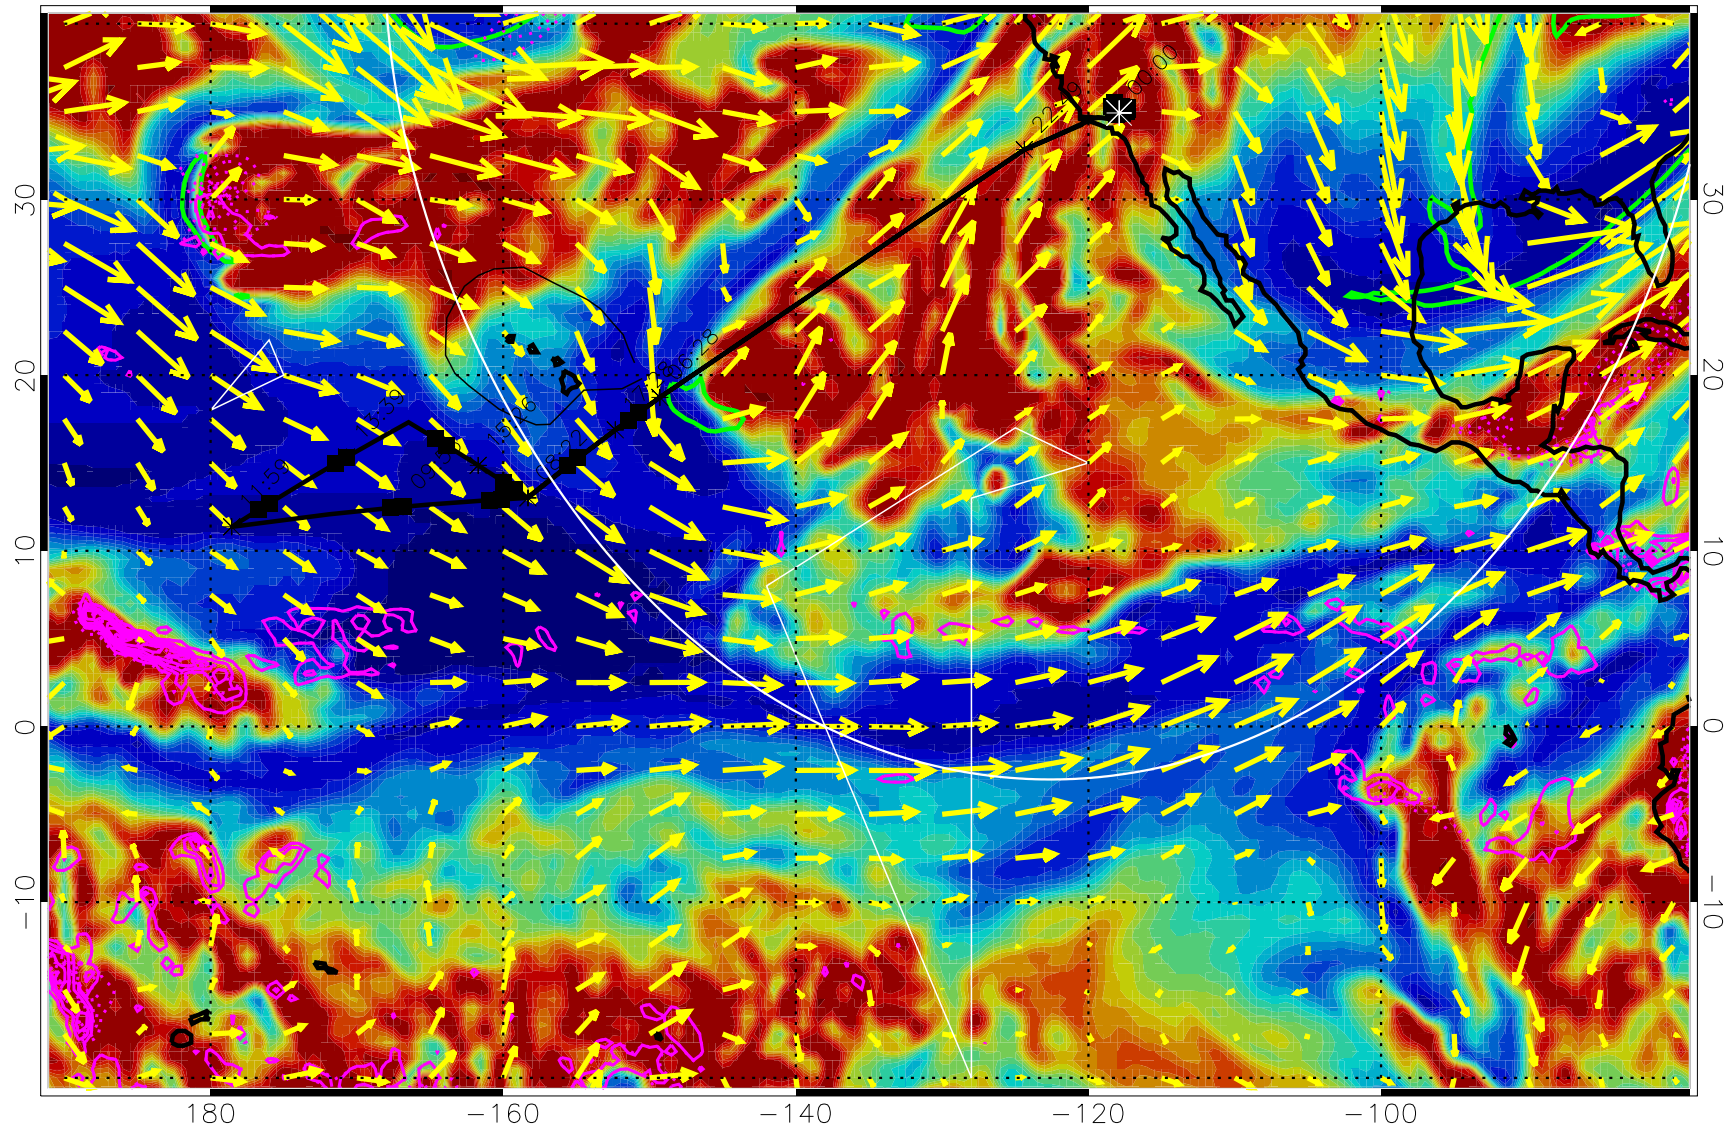

EPV Tropopause (2 PVU) Position

→ 50 m/s

Range ring of 4055 km -- 13 hours GH round trip

13030206, 102 hour forecast for 300mb RH

Precip (tot dot, conv sol) past 6 hrs 6 kg/m2 contours, min 4

EPV Tropopause (2 PVU) Position

→ 50 m/s

Range ring of 4055 km -- 13 hours GH round trip

13030212, 108 hour forecast for 300mb RH

Precip (tot dot, conv sol) past 6 hrs 6 kg/m2 contours, min 4

EPV Tropopause (2 PVU) Position

→ 50 m/s

Range ring of 4055 km -- 13 hours GH round trip

13030218, 114 hour forecast for 300mb RH

Precip (tot dot, conv sol) past 6 hrs 6 kg/m2 contours, min 4

EPV Tropopause (2 PVU) Position

→ 50 m/s

Range ring of 4055 km -- 13 hours GH round trip

13030300, 120 hour forecast for 300mb RH

180 -160 -140 -120 -100

Precip (tot dot, conv sol) past 6 hrs 6 kg/m2 contours, min 4

EPV Tropopause (2 PVU) Position

→ 50 m/s

Range ring of 4055 km -- 13 hours GH round trip