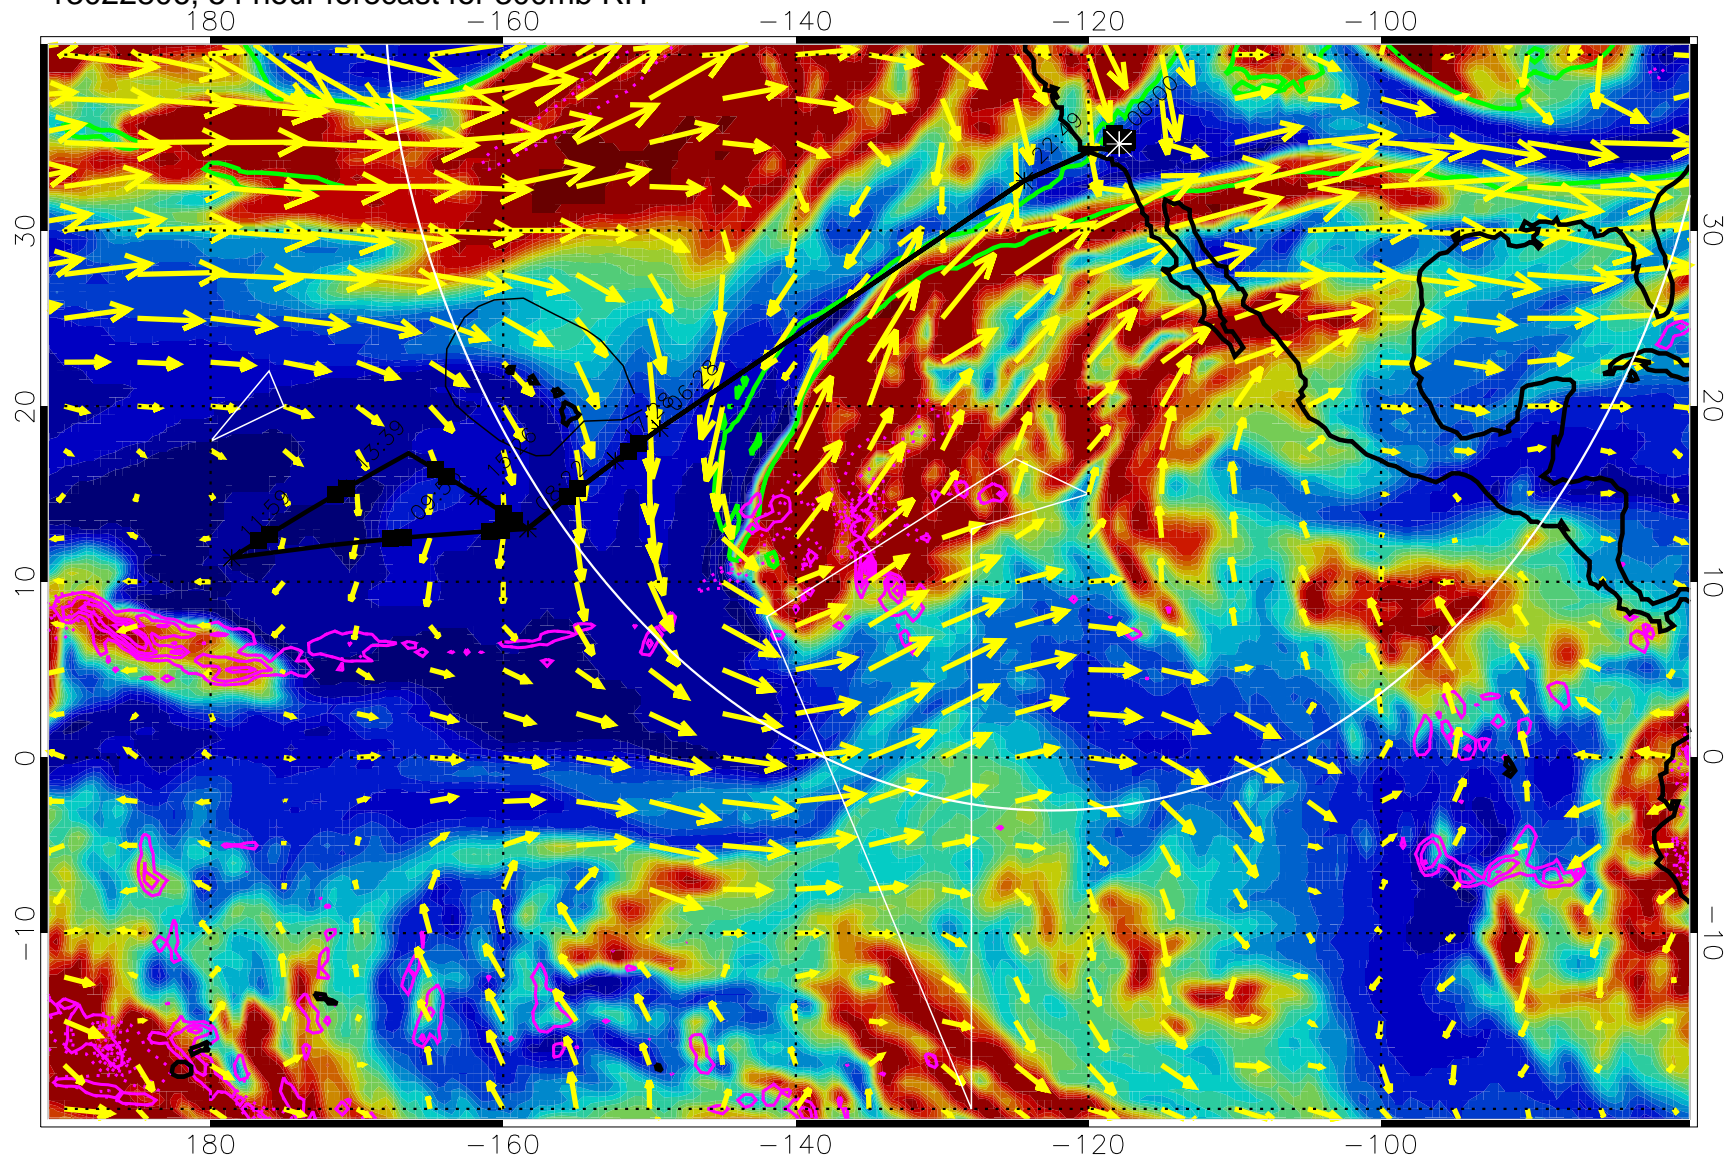

13022800, 48 hour forecast for 300mb RH

180 -160 -140 -120 -100

Precip (tot dot, conv sol) past 6 hrs 6 kg/m2 contours, min 4

EPV Tropopause (2 PVU) Position

→ 50 m/s

Range ring of 4055 km -- 13 hours GH round trip

13022806, 54 hour forecast for 300mb RH

Precip (tot dot, conv sol) past 6 hrs 6 kg/m2 contours, min 4

EPV Tropopause (2 PVU) Position

→ 50 m/s

Range ring of 4055 km -- 13 hours GH round trip

13022812, 60 hour forecast for 300mb RH

Precip (tot dot, conv sol) past 6 hrs 6 kg/m2 contours, min 4

EPV Tropopause (2 PVU) Position

→ 50 m/s

Range ring of 4055 km -- 13 hours GH round trip

13022818, 66 hour forecast for 300mb RH

Precip (tot dot, conv sol) past 6 hrs 6 kg/m2 contours, min 4