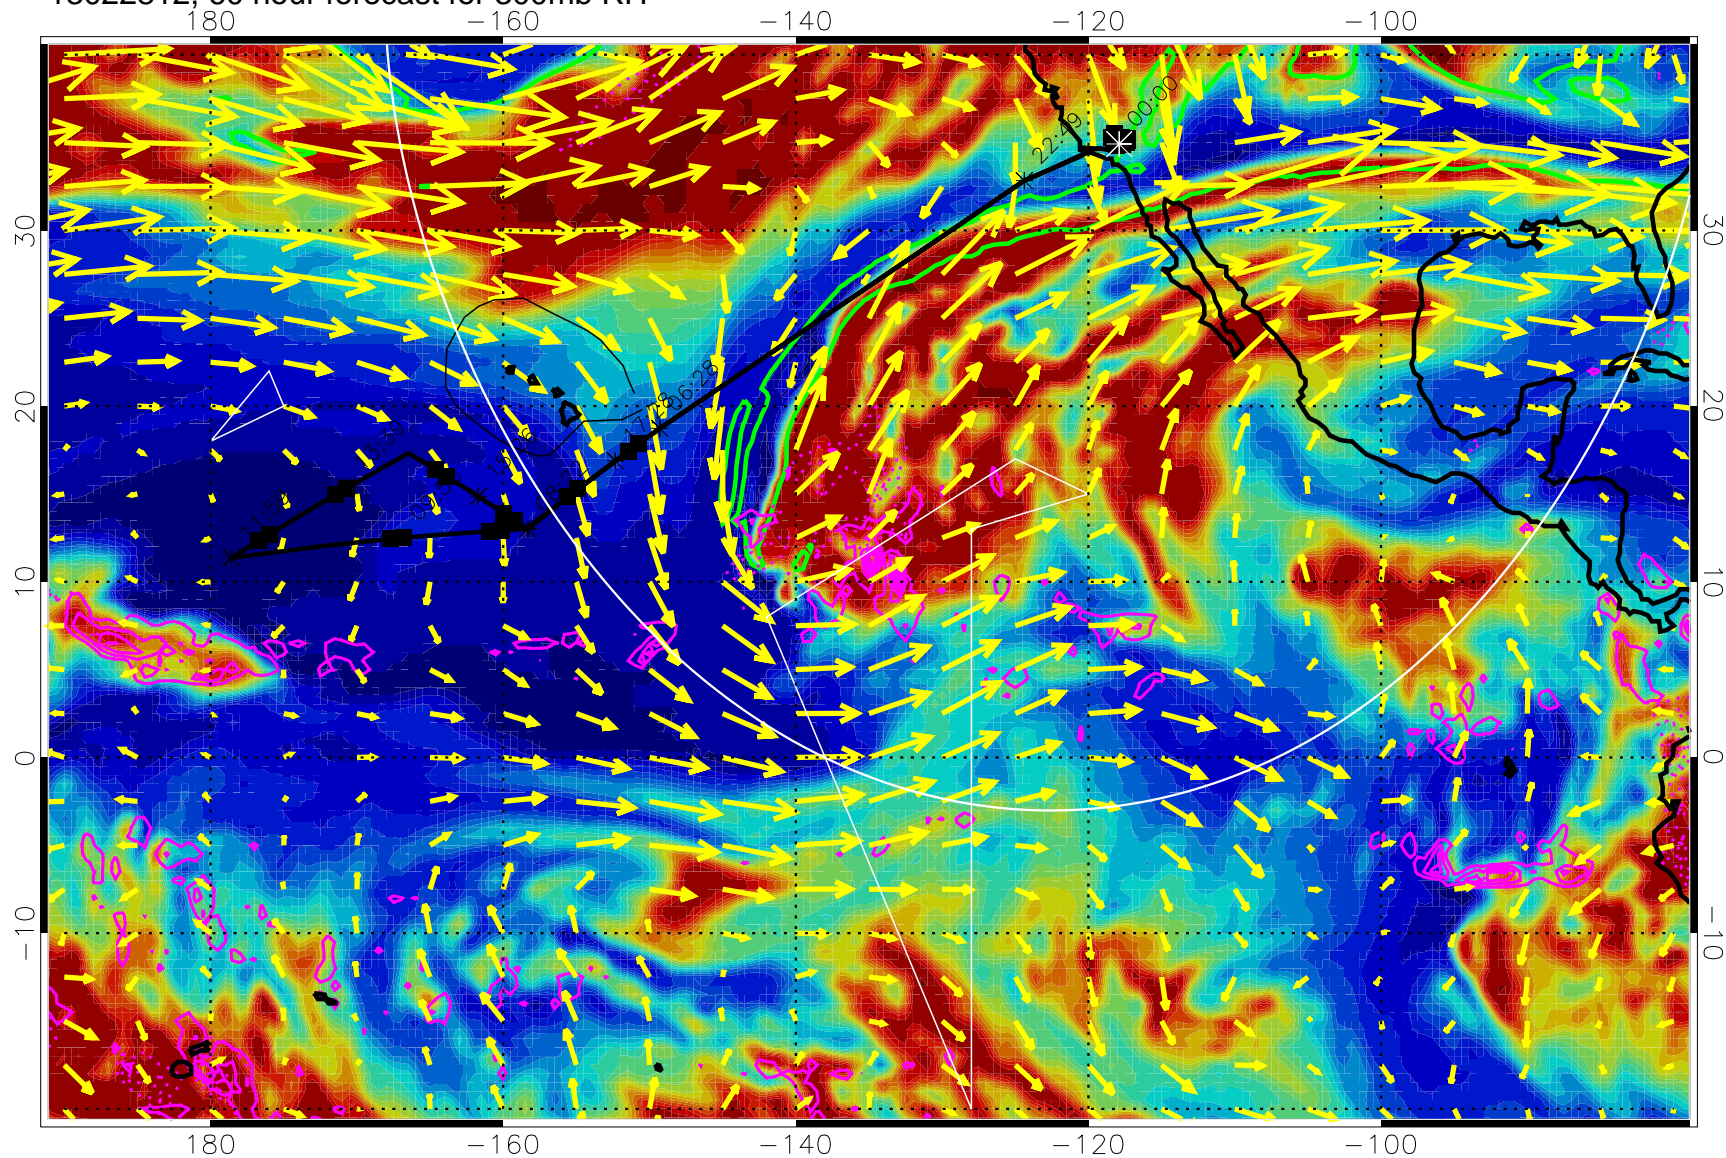

13022800, 48 hour forecast for 300mb RH

180 -160 -140 -120 -100

Precip (tot dot, conv sol) past 6 hrs 6 kg/m2 contours, min 4

EPV Tropopause (2 PVU) Position

→ 50 m/s

Range ring of 4055 km -- 13 hours GH round trip

13022806, 54 hour forecast for 300mb RH

Precip (tot dot, conv sol) past 6 hrs 6 kg/m2 contours, min 4

EPV Tropopause (2 PVU) Position

→ 50 m/s

Range ring of 4055 km -- 13 hours GH round trip

13022812, 60 hour forecast for 300mb RH

Precip (tot dot, conv sol) past 6 hrs 6 kg/m2 contours, min 4

EPV Tropopause (2 PVU) Position

→ 50 m/s

Range ring of 4055 km -- 13 hours GH round trip

13022818, 66 hour forecast for 300mb RH

Precip (tot dot, conv sol) past 6 hrs 6 kg/m2 contours, min 4

EPV Tropopause (2 PVU) Position

→ 50 m/s

Range ring of 4055 km -- 13 hours GH round trip

13030100, 72 hour forecast for 300mb RH

Precip (tot dot, conv sol) past 6 hrs 6 kg/m2 contours, min 4

EPV Tropopause (2 PVU) Position