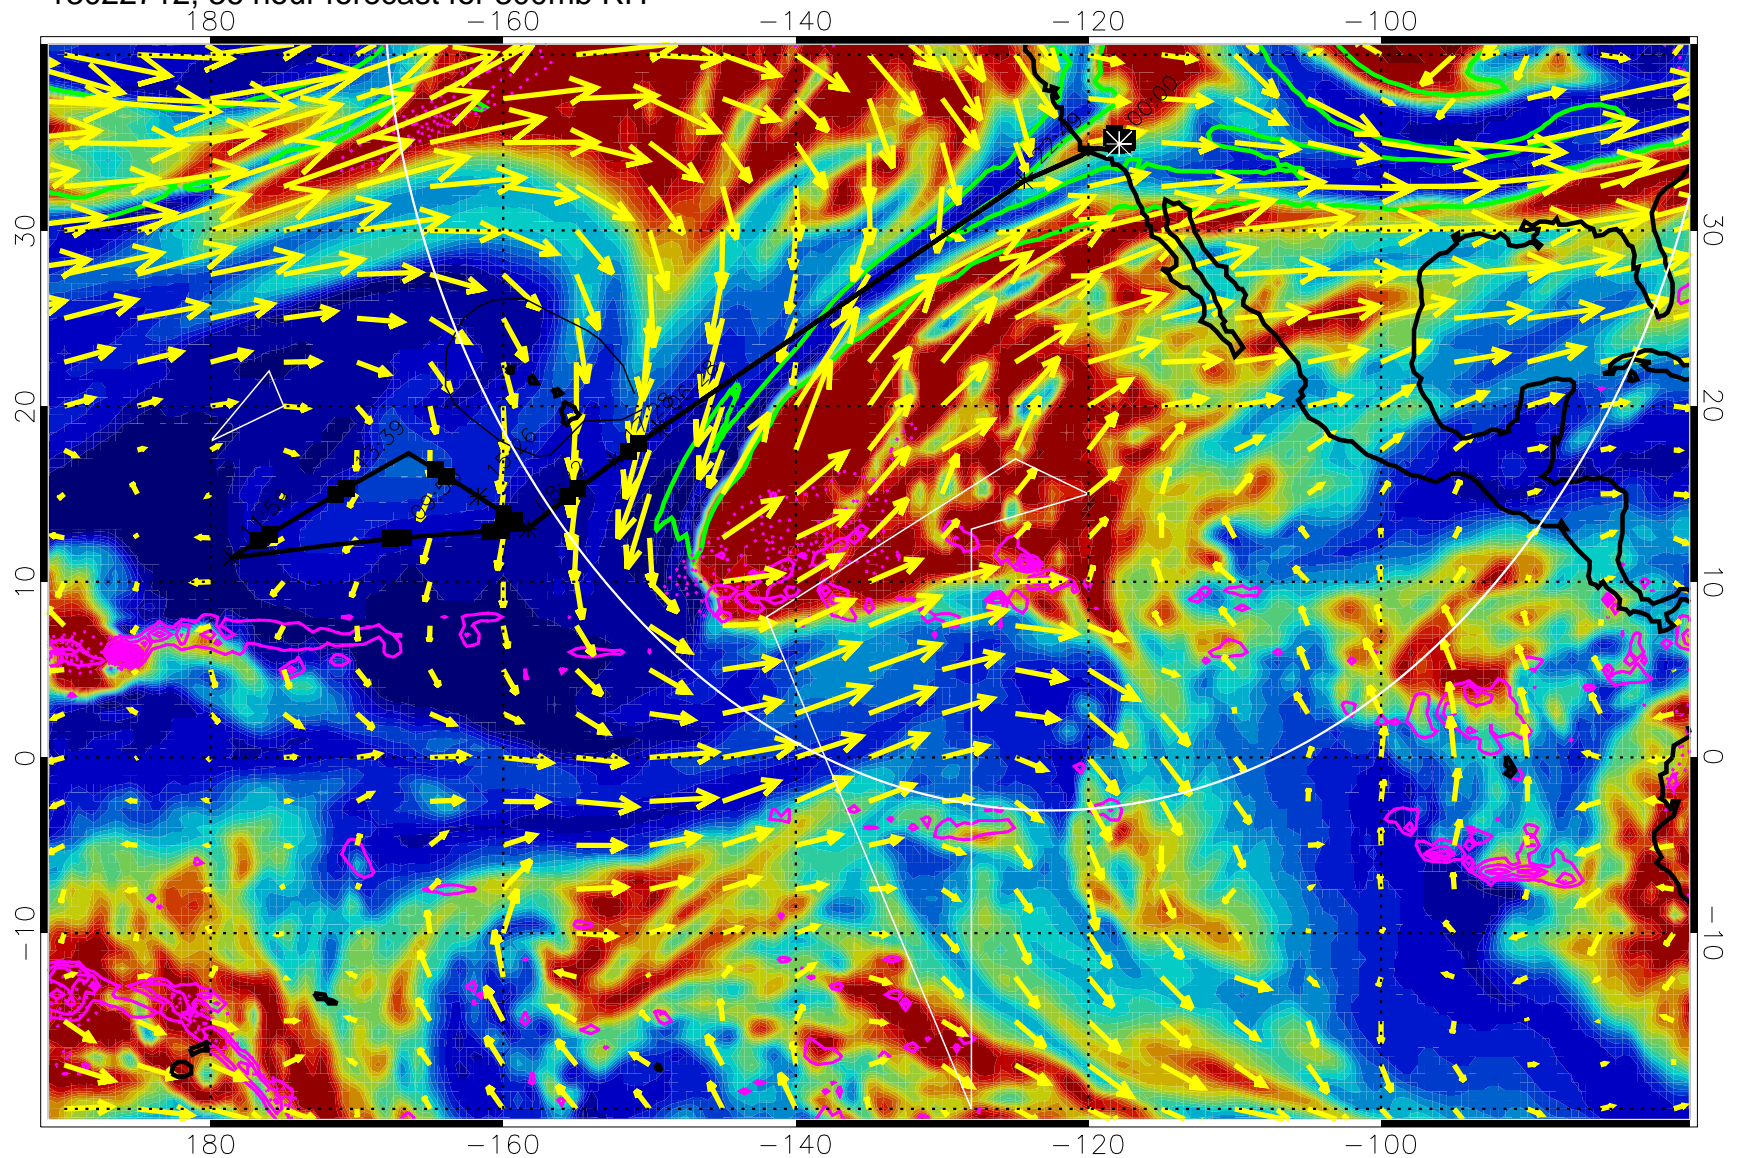

Precip (tot dot, conv sol) past 6 hrs 6 kg/m2 contours, min 4

EPV Tropopause (2 PVU) Position

→ 50 m/s

Range ring of 4055 km -- 13 hours GH round trip

13022700, 24 hour forecast for 300mb RH

Precip (tot dot, conv sol) past 6 hrs 6 kg/m2 contours, min 4

EPV Tropopause (2 PVU) Position

→ 50 m/s

Range ring of 4055 km -- 13 hours GH round trip

13022706, 30 hour forecast for 300mb RH

0 20 40 60 80 100  
RH, %

Precip (tot dot, conv sol) past 6 hrs 6 kg/m2 contours, min 4

EPV Tropopause (2 PVU) Position

→ 50 m/s

Range ring of 4055 km -- 13 hours GH round trip

13022712, 36 hour forecast for 300mb RH

Precip (tot dot, conv sol) past 6 hrs 6 kg/m2 contours, min 4

EPV Tropopause (2 PVU) Position

→ 50 m/s

Range ring of 4055 km -- 13 hours GH round trip

13022718, 42 hour forecast for 300mb RH

Precip (tot dot, conv sol) past 6 hrs 6 kg/m2 contours, min 4

EPV Tropopause (2 PVU) Position

→ 50 m/s

Range ring of 4055 km -- 13 hours GH round trip