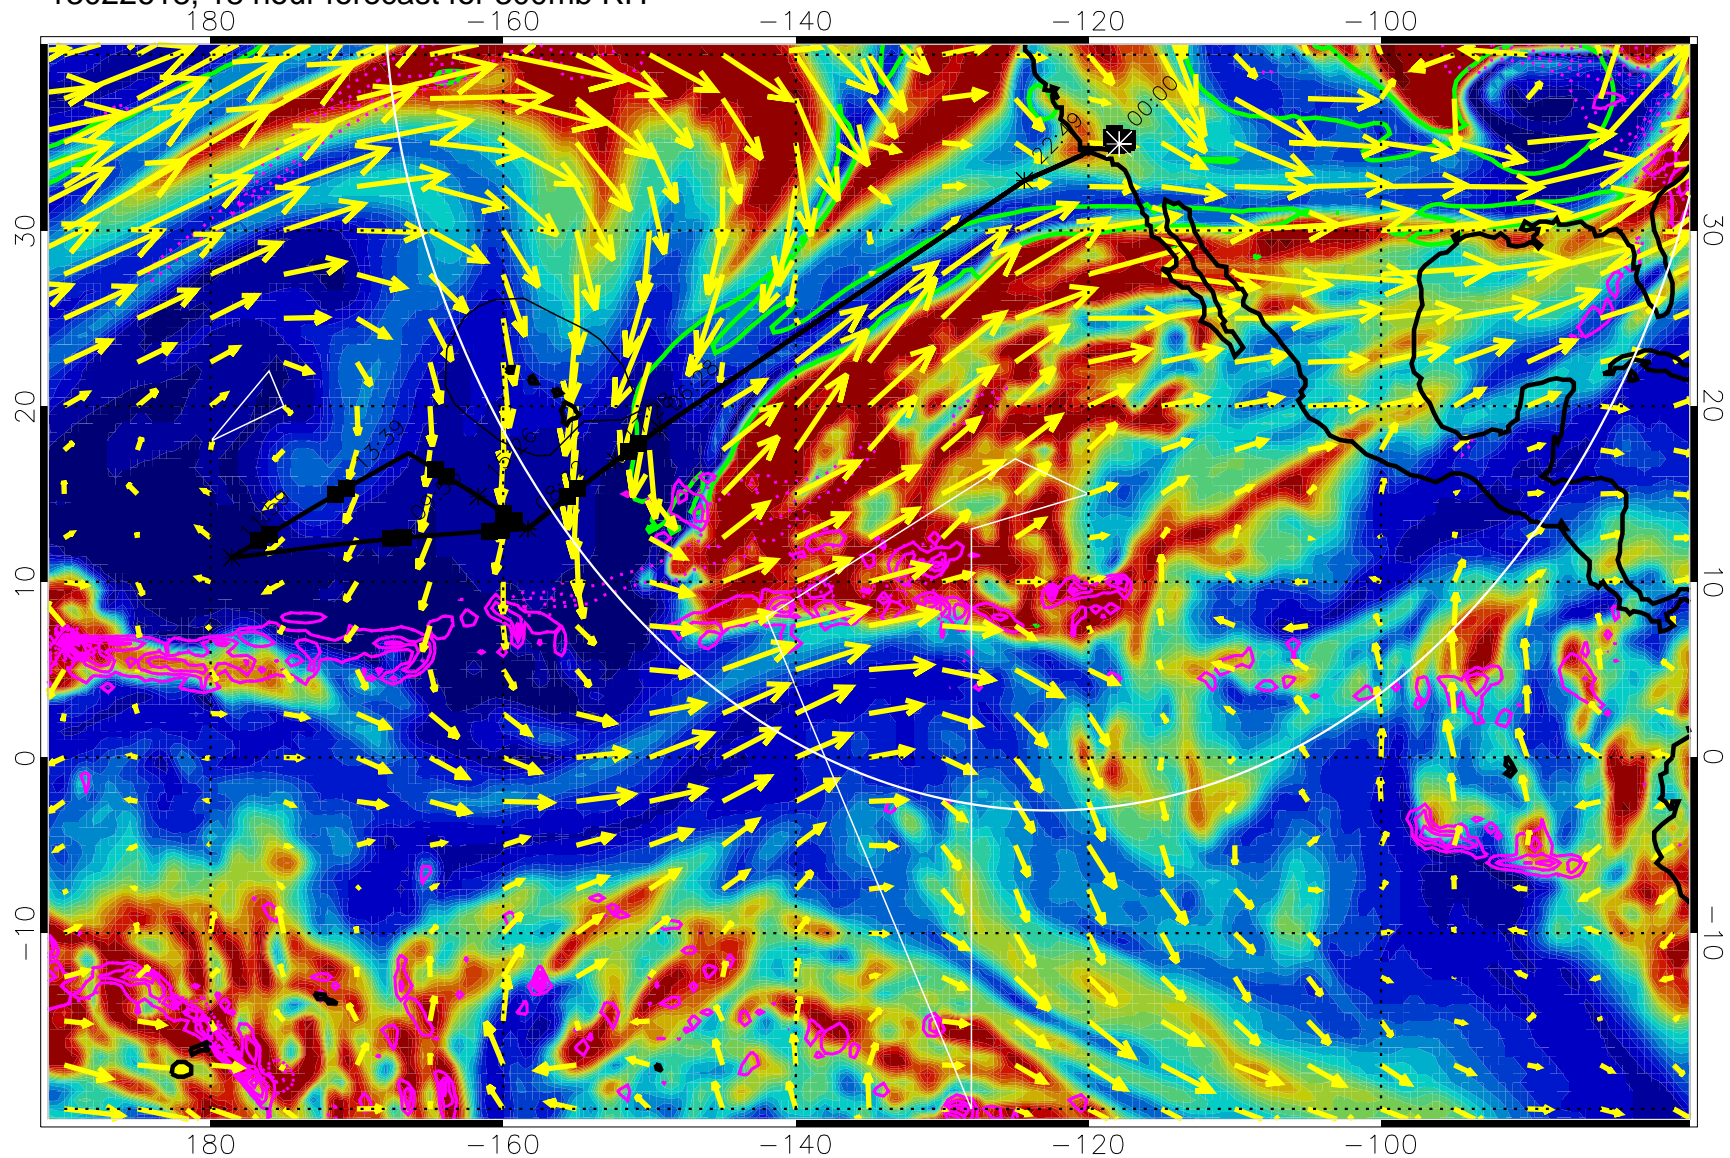

13022612, 12 hour forecast for 300mb RH

Precip (tot dot, conv sol) past 6 hrs 6 kg/m2 contours, min 4

EPV Tropopause (2 PVU) Position

→ 50 m/s

Range ring of 4055 km -- 13 hours GH round trip

13022618, 18 hour forecast for 300mb RH

Precip (tot dot, conv sol) past 6 hrs 6 kg/m2 contours, min 4

EPV Tropopause (2 PVU) Position

→ 50 m/s

Range ring of 4055 km -- 13 hours GH round trip

13022700, 24 hour forecast for 300mb RH

Precip (tot dot, conv sol) past 6 hrs 6 kg/m2 contours, min 4

EPV Tropopause (2 PVU) Position

→ 50 m/s

Range ring of 4055 km -- 13 hours GH round trip

13022706, 30 hour forecast for 300mb RH

0 20 40 60 80 100  
RH, %

Precip (tot dot, conv sol) past 6 hrs 6 kg/m2 contours, min 4

EPV Tropopause (2 PVU) Position

→ 50 m/s

Range ring of 4055 km -- 13 hours GH round trip

13022712, 36 hour forecast for 300mb RH

Precip (tot dot, conv sol) past 6 hrs 6 kg/m2 contours, min 4

EPV Tropopause (2 PVU) Position