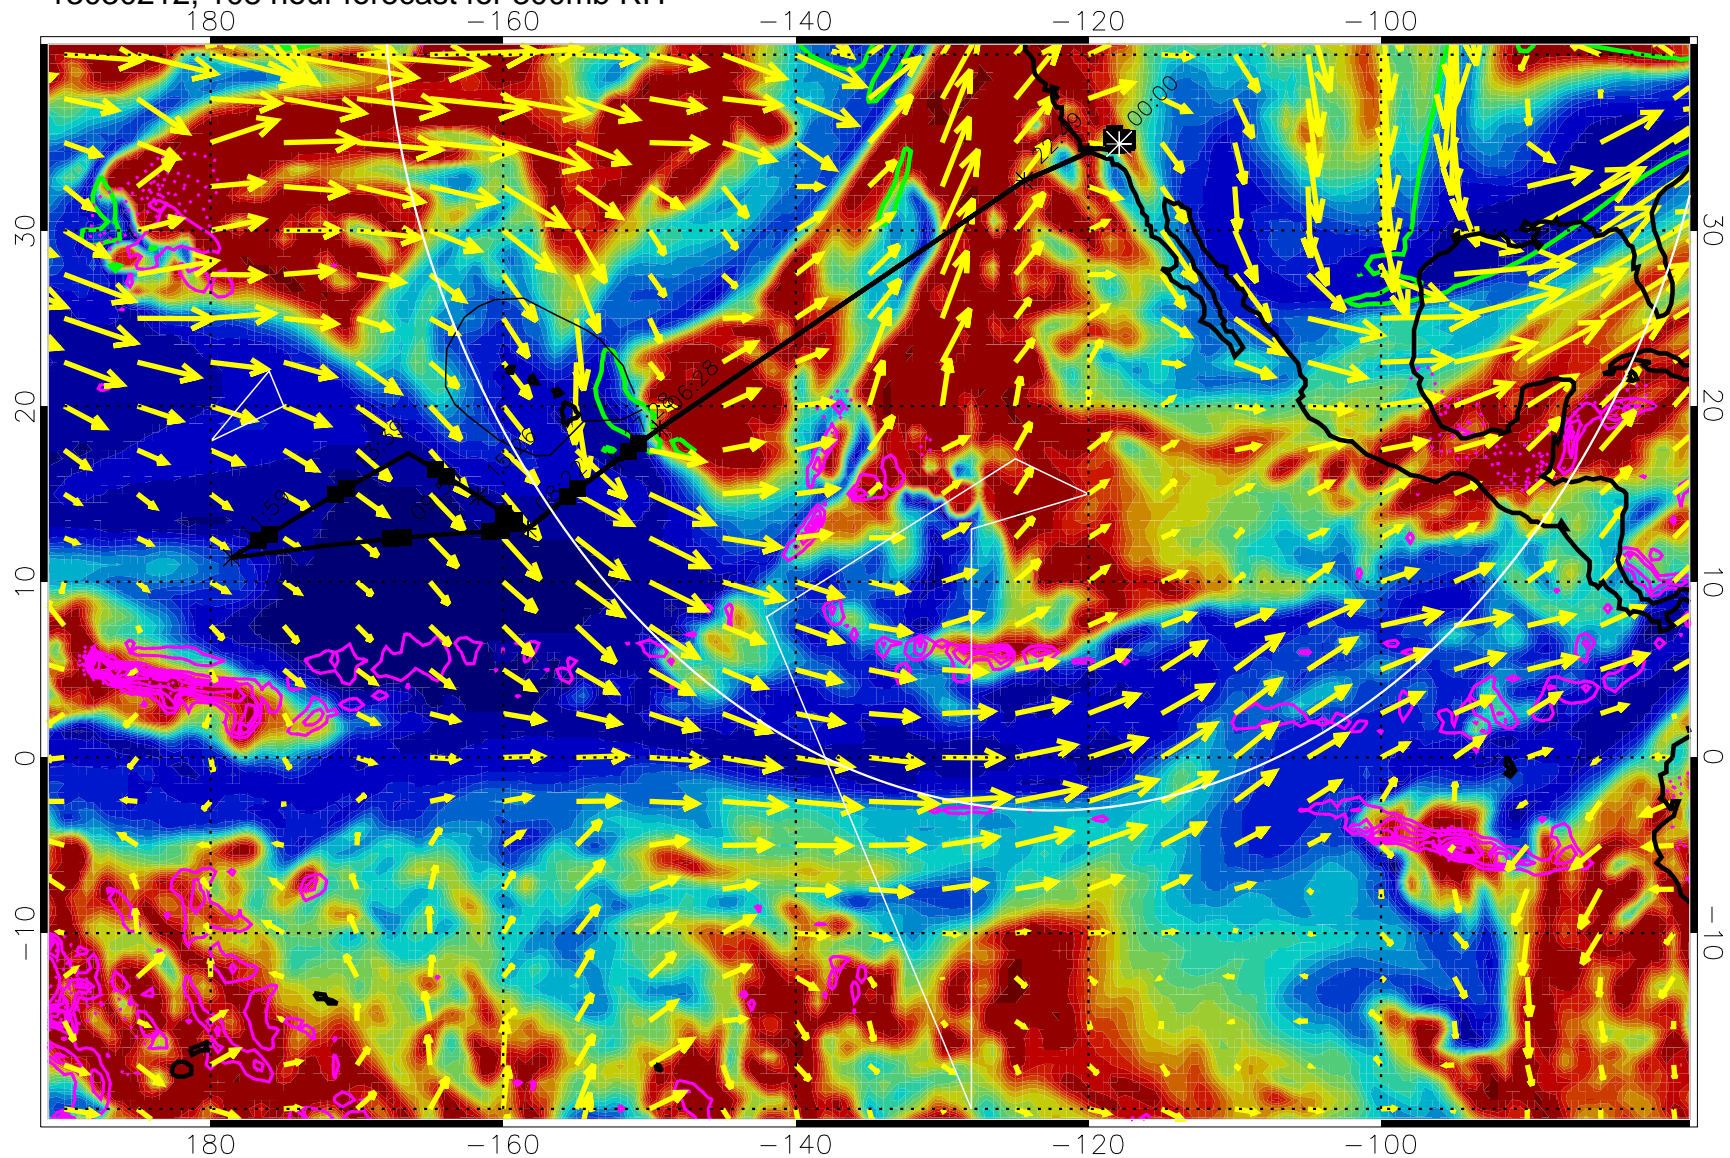

Precip (tot dot, conv sol) past 6 hrs 6 kg/m2 contours, min 4

EPV Tropopause (2 PVU) Position

→ 50 m/s

Range ring of 4055 km -- 13 hours GH round trip

13030200, 96 hour forecast for 300mb RH

Precip (tot dot, conv sol) past 6 hrs 6 kg/m2 contours, min 4

EPV Tropopause (2 PVU) Position

→ 50 m/s

Range ring of 4055 km -- 13 hours GH round trip

13030206, 102 hour forecast for 300mb RH

Precip (tot dot, conv sol) past 6 hrs 6 kg/m2 contours, min 4

EPV Tropopause (2 PVU) Position

→ 50 m/s

Range ring of 4055 km -- 13 hours GH round trip

13030212, 108 hour forecast for 300mb RH

Precip (tot dot, conv sol) past 6 hrs 6 kg/m2 contours, min 4

EPV Tropopause (2 PVU) Position

→ 50 m/s

Range ring of 4055 km -- 13 hours GH round trip

13030218, 114 hour forecast for 300mb RH

Precip (tot dot, conv sol) past 6 hrs 6 kg/m2 contours, min 4

EPV Tropopause (2 PVU) Position

→ 50 m/s

Range ring of 4055 km -- 13 hours GH round trip

13030300, 120 hour forecast for 300mb RH