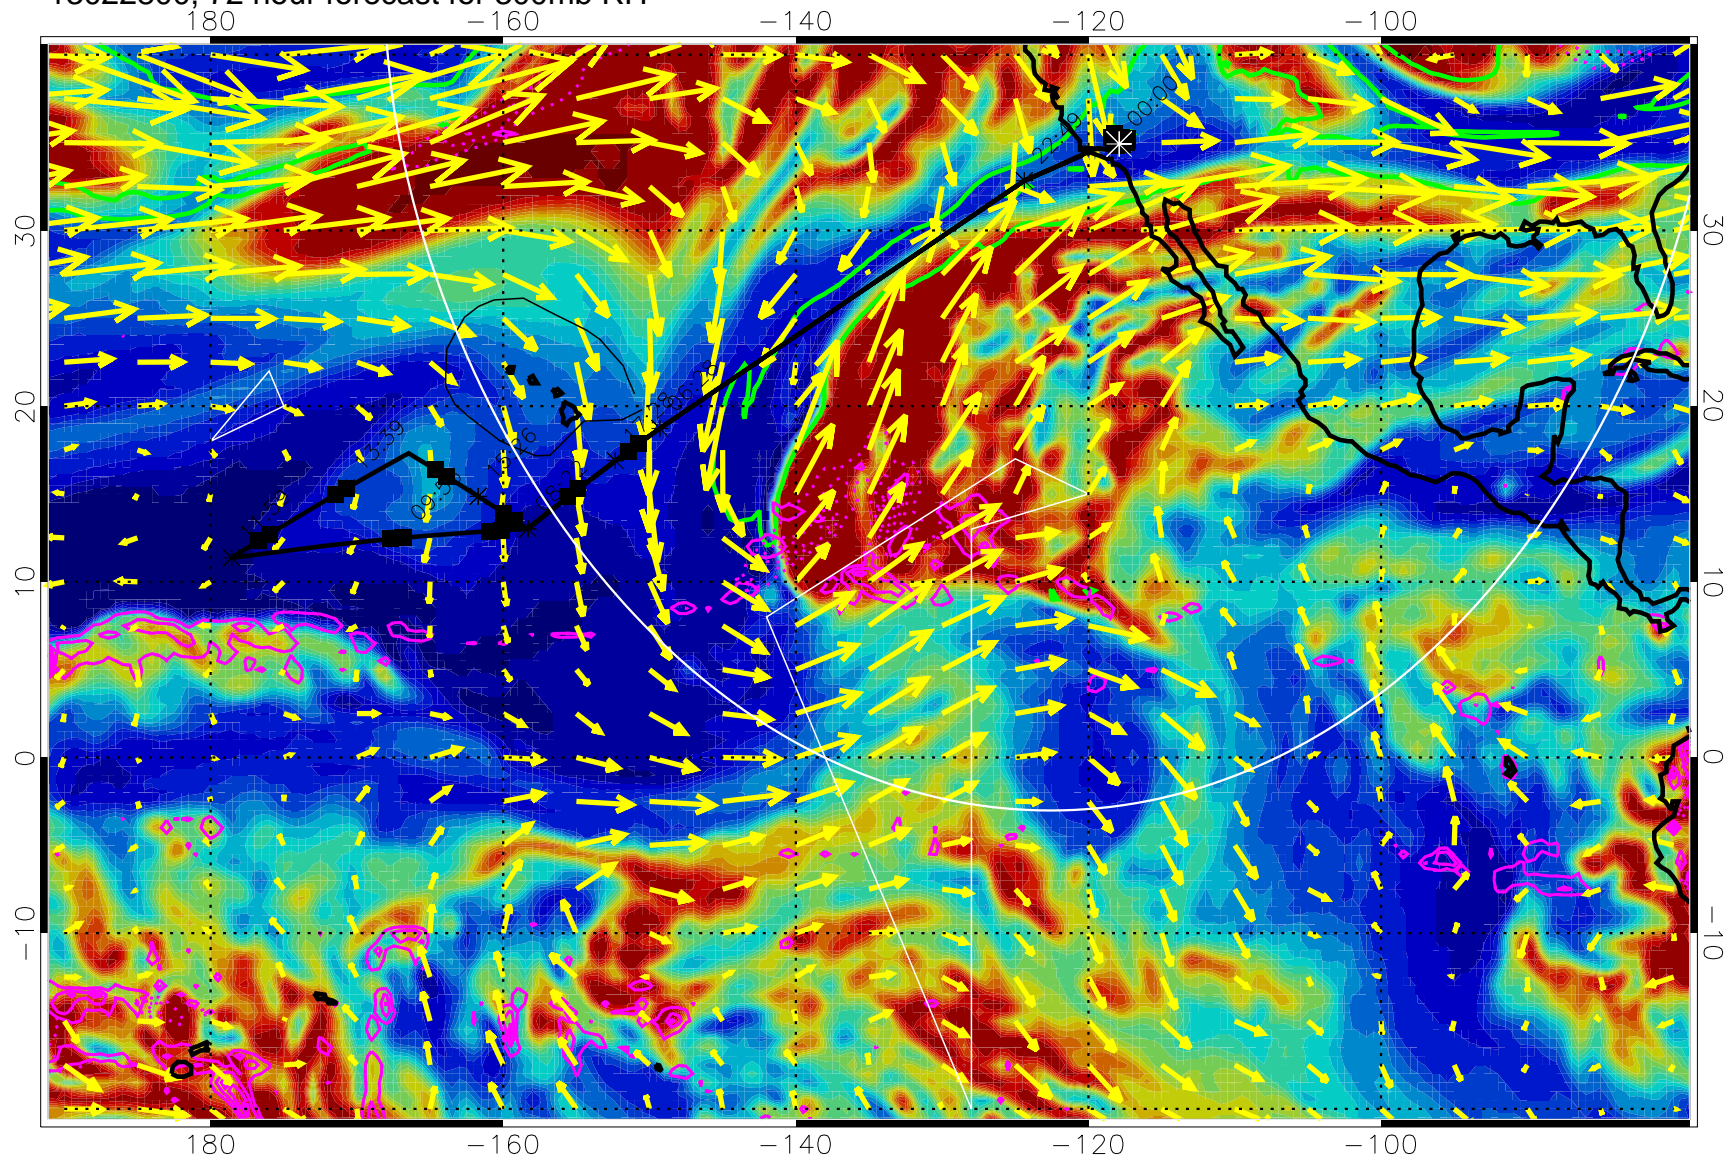

EPV Tropopause (2 PVU) Position

→ 50 m/s

Range ring of 4055 km -- 13 hours GH round trip

13022712, 60 hour forecast for 300mb RH

Precip (tot dot, conv sol) past 6 hrs 6 kg/m2 contours, min 4

EPV Tropopause (2 PVU) Position

→ 50 m/s

Range ring of 4055 km -- 13 hours GH round trip

13022718, 66 hour forecast for 300mb RH

Precip (tot dot, conv sol) past 6 hrs 6 kg/m2 contours, min 4

EPV Tropopause (2 PVU) Position

→ 50 m/s

Range ring of 4055 km -- 13 hours GH round trip

13022800, 72 hour forecast for 300mb RH

Precip (tot dot, conv sol) past 6 hrs 6 kg/m2 contours, min 4

EPV Tropopause (2 PVU) Position

→ 50 m/s

Range ring of 4055 km -- 13 hours GH round trip

13022806, 78 hour forecast for 300mb RH

Precip (tot dot, conv sol) past 6 hrs 6 kg/m2 contours, min 4

EPV Tropopause (2 PVU) Position

→ 50 m/s

Range ring of 4055 km -- 13 hours GH round trip

13022812, 84 hour forecast for 300mb RH

Precip (tot dot, conv sol) past 6 hrs 6 kg/m2 contours, min 4