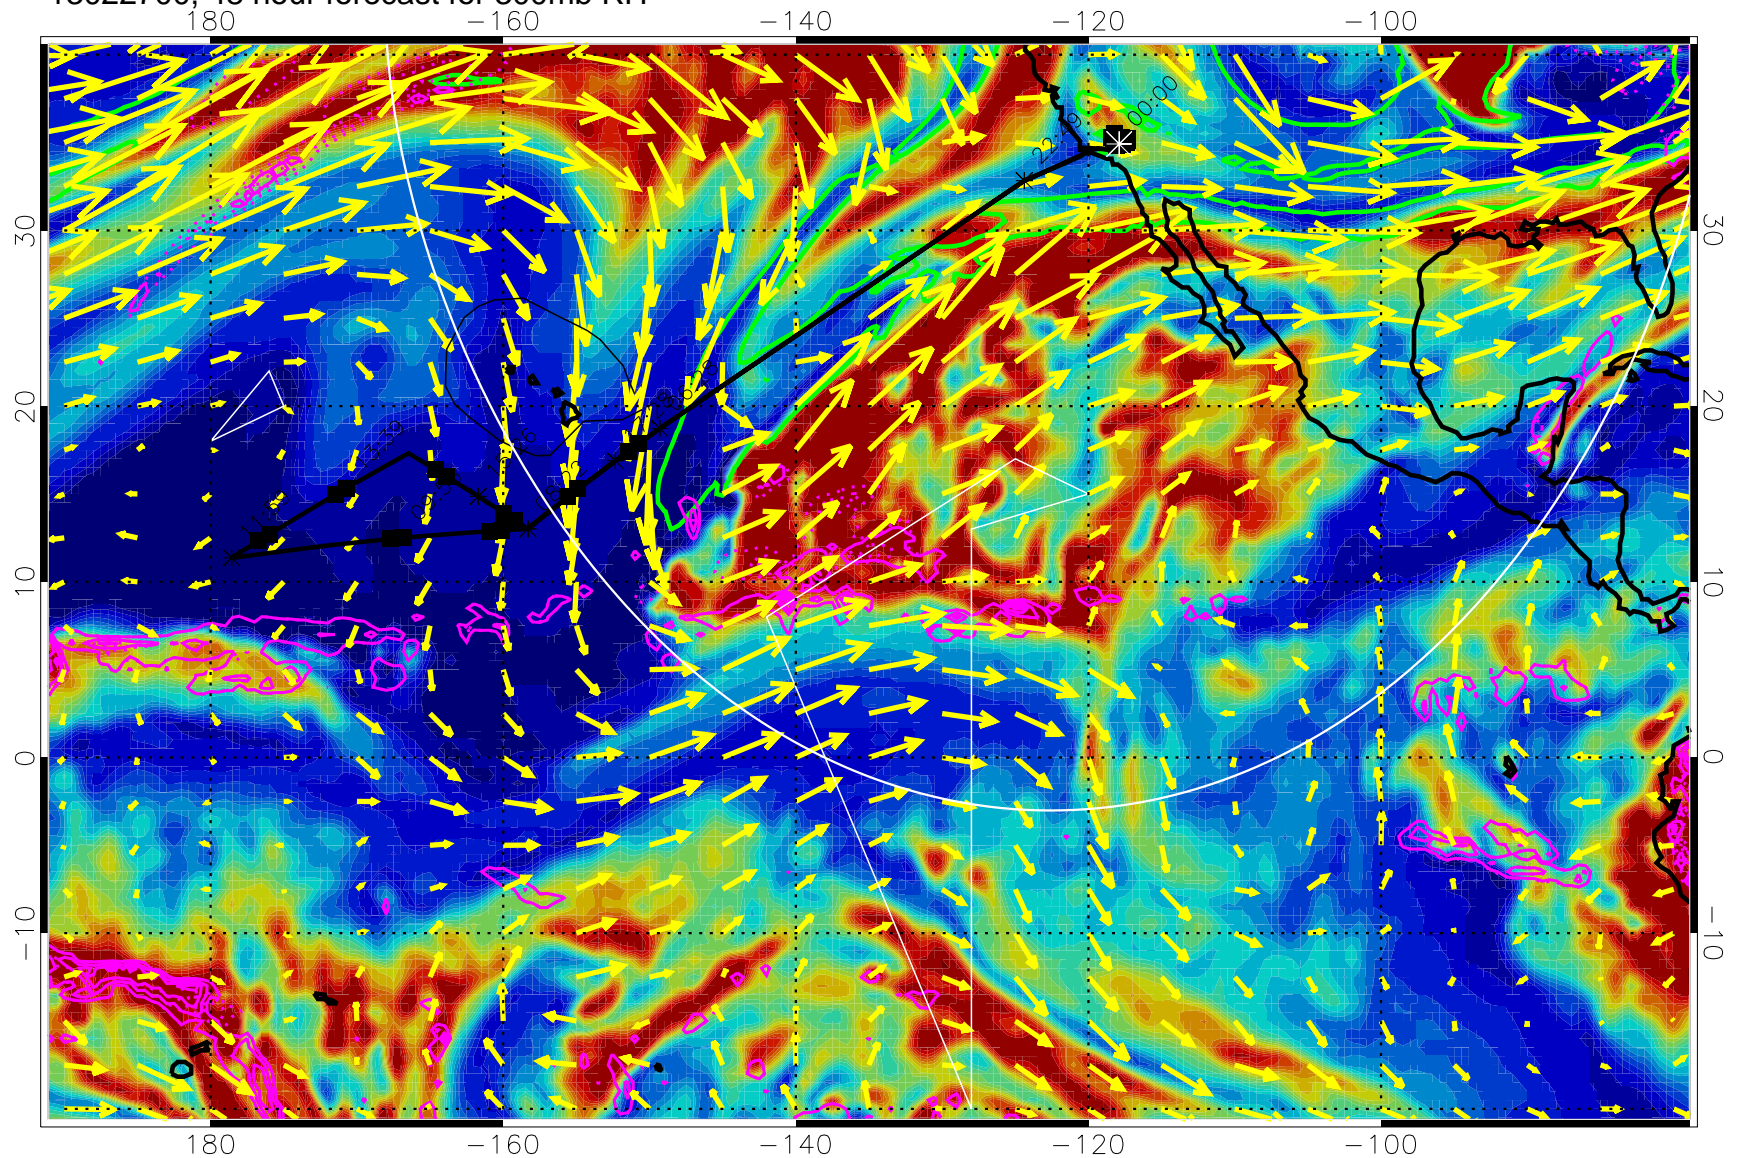

EPV Tropopause (2 PVU) Position

→ 50 m/s

Range ring of 4055 km -- 13 hours GH round trip

13022606, 30 hour forecast for 300mb RH

Precip (tot dot, conv sol) past 6 hrs 6 kg/m2 contours, min 4

EPV Tropopause (2 PVU) Position

13022618, 42 hour forecast for 300mb RH

Precip (tot dot, conv sol) past 6 hrs 6 kg/m2 contours, min 4

EPV Tropopause (2 PVU) Position

→ 50 m/s

Range ring of 4055 km -- 13 hours GH round trip

13022700, 48 hour forecast for 300mb RH

Precip (tot dot, conv sol) past 6 hrs 6 kg/m2 contours, min 4

EPV Tropopause (2 PVU) Position

→ 50 m/s

Range ring of 4055 km -- 13 hours GH round trip

13022706, 54 hour forecast for 300mb RH

Precip (tot dot, conv sol) past 6 hrs 6 kg/m2 contours, min 4

EPV Tropopause (2 PVU) Position

→ 50 m/s

Range ring of 4055 km -- 13 hours GH round trip

13022712, 60 hour forecast for 300mb RH

Precip (tot dot, conv sol) past 6 hrs 6 kg/m2 contours, min 4

EPV Tropopause (2 PVU) Position