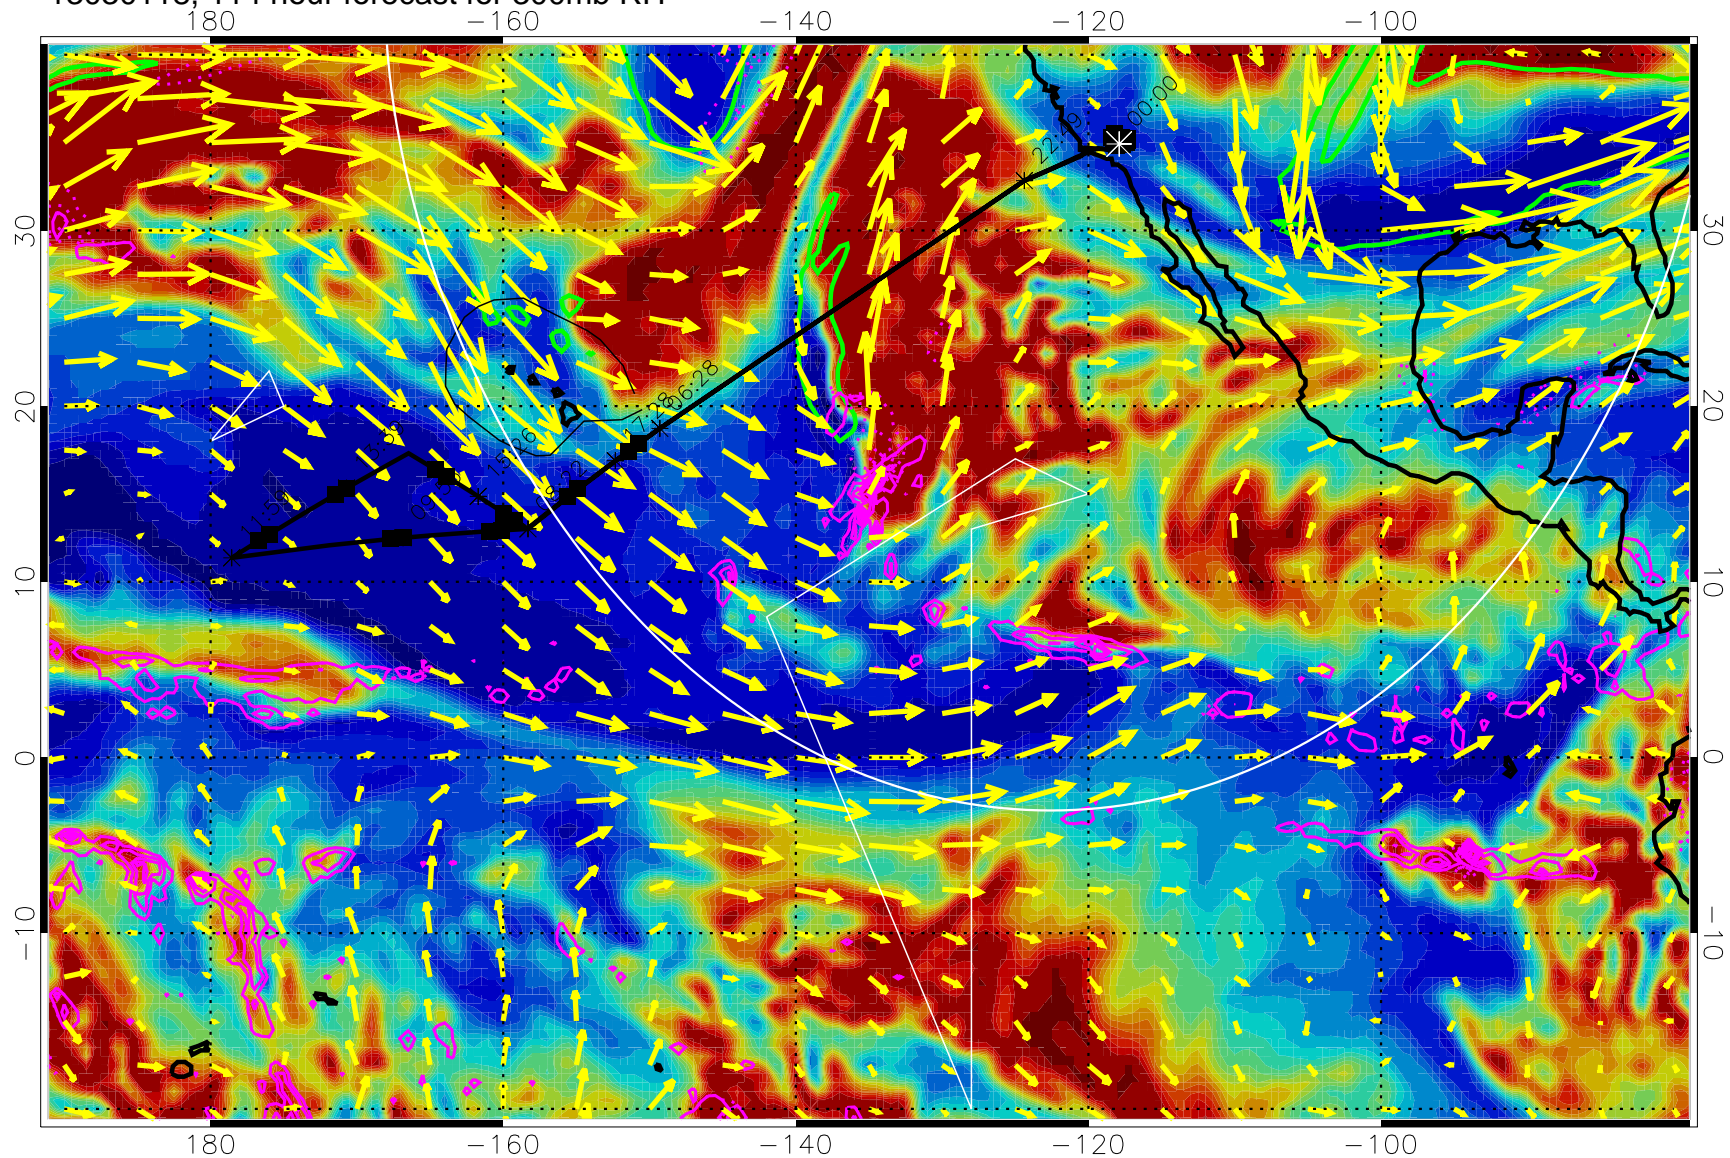

EPV Tropopause (2 PVU) Position

→ 50 m/s

Range ring of 4055 km -- 13 hours GH round trip

13022818, 90 hour forecast for 300mb RH

Precip (tot dot, conv sol) past 6 hrs 6 kg/m2 contours, min 4

EPV Tropopause (2 PVU) Position

13030106, 102 hour forecast for 300mb RH

Precip (tot dot, conv sol) past 6 hrs 6 kg/m2 contours, min 4

EPV Tropopause (2 PVU) Position

→ 50 m/s

Range ring of 4055 km -- 13 hours GH round trip

13030112, 108 hour forecast for 300mb RH

Precip (tot dot, conv sol) past 6 hrs 6 kg/m2 contours, min 4

EPV Tropopause (2 PVU) Position

→ 50 m/s

Range ring of 4055 km -- 13 hours GH round trip

13030118, 114 hour forecast for 300mb RH

Precip (tot dot, conv sol) past 6 hrs 6 kg/m2 contours, min 4

EPV Tropopause (2 PVU) Position

→ 50 m/s

Range ring of 4055 km -- 13 hours GH round trip

13030200, 120 hour forecast for 300mb RH

Precip (tot dot, conv sol) past 6 hrs 6 kg/m2 contours, min 4

EPV Tropopause (2 PVU) Position