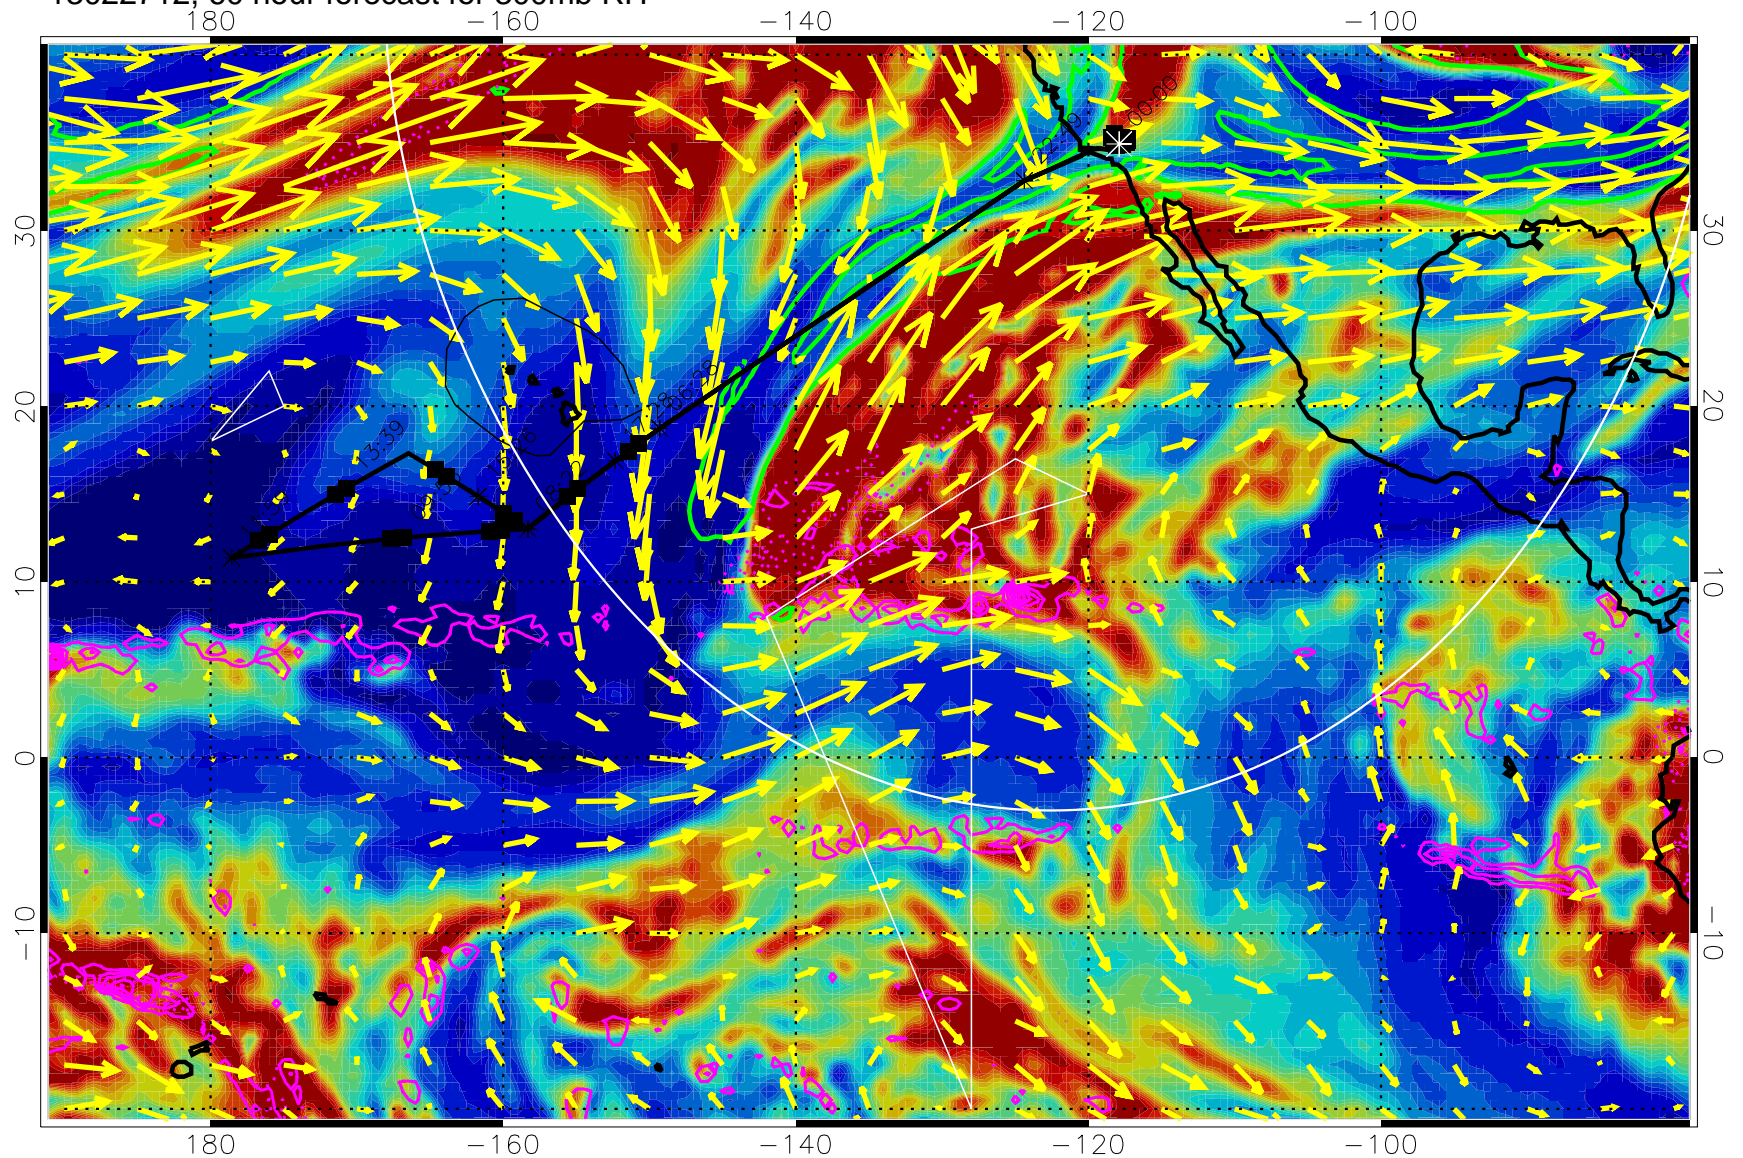

Precip (tot dot, conv sol) past 6 hrs 6 kg/m2 contours, min 4

EPV Tropopause (2 PVU) Position

→ 50 m/s

Range ring of 4055 km -- 13 hours GH round trip

13022706, 54 hour forecast for 300mb RH

Precip (tot dot, conv sol) past 6 hrs 6 kg/m2 contours, min 4

EPV Tropopause (2 PVU) Position

→ 50 m/s

Range ring of 4055 km -- 13 hours GH round trip

13022712, 60 hour forecast for 300mb RH

Precip (tot dot, conv sol) past 6 hrs 6 kg/m2 contours, min 4

EPV Tropopause (2 PVU) Position