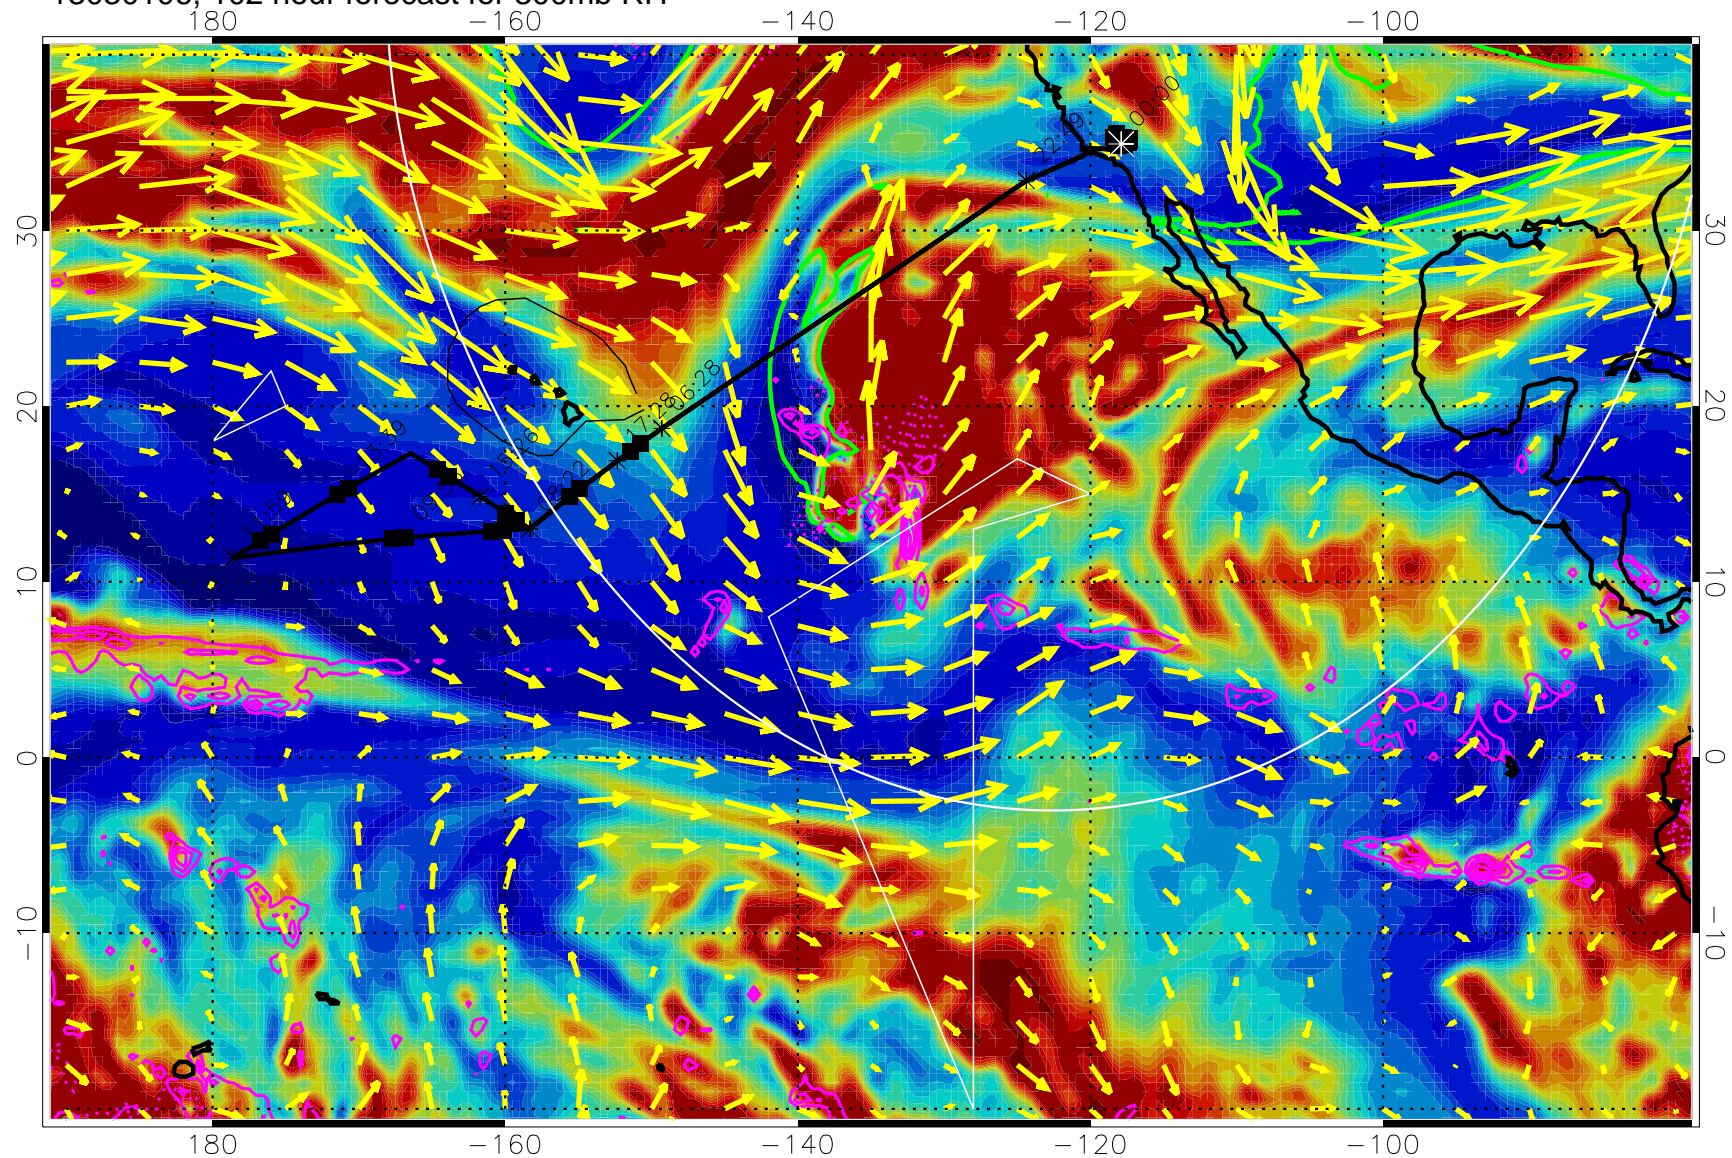

EPV Tropopause (2 PVU) Position

→ 50 m/s

Range ring of 4055 km -- 13 hours GH round trip

13022818, 90 hour forecast for 300mb RH

Precip (tot dot, conv sol) past 6 hrs 6 kg/m2 contours, min 4

EPV Tropopause (2 PVU) Position

→ 50 m/s

Range ring of 4055 km -- 13 hours GH round trip

13030100, 96 hour forecast for 300mb RH

Precip (tot dot, conv sol) past 6 hrs 6 kg/m2 contours, min 4

EPV Tropopause (2 PVU) Position

→ 50 m/s

Range ring of 4055 km -- 13 hours GH round trip

13030106, 102 hour forecast for 300mb RH

Precip (tot dot, conv sol) past 6 hrs 6 kg/m2 contours, min 4

EPV Tropopause (2 PVU) Position

→ 50 m/s

Range ring of 4055 km -- 13 hours GH round trip

13030112, 108 hour forecast for 300mb RH

Precip (tot dot, conv sol) past 6 hrs 6 kg/m2 contours, min 4

EPV Tropopause (2 PVU) Position

→ 50 m/s

Range ring of 4055 km -- 13 hours GH round trip

13030118, 114 hour forecast for 300mb RH

Precip (tot dot, conv sol) past 6 hrs 6 kg/m2 contours, min 4