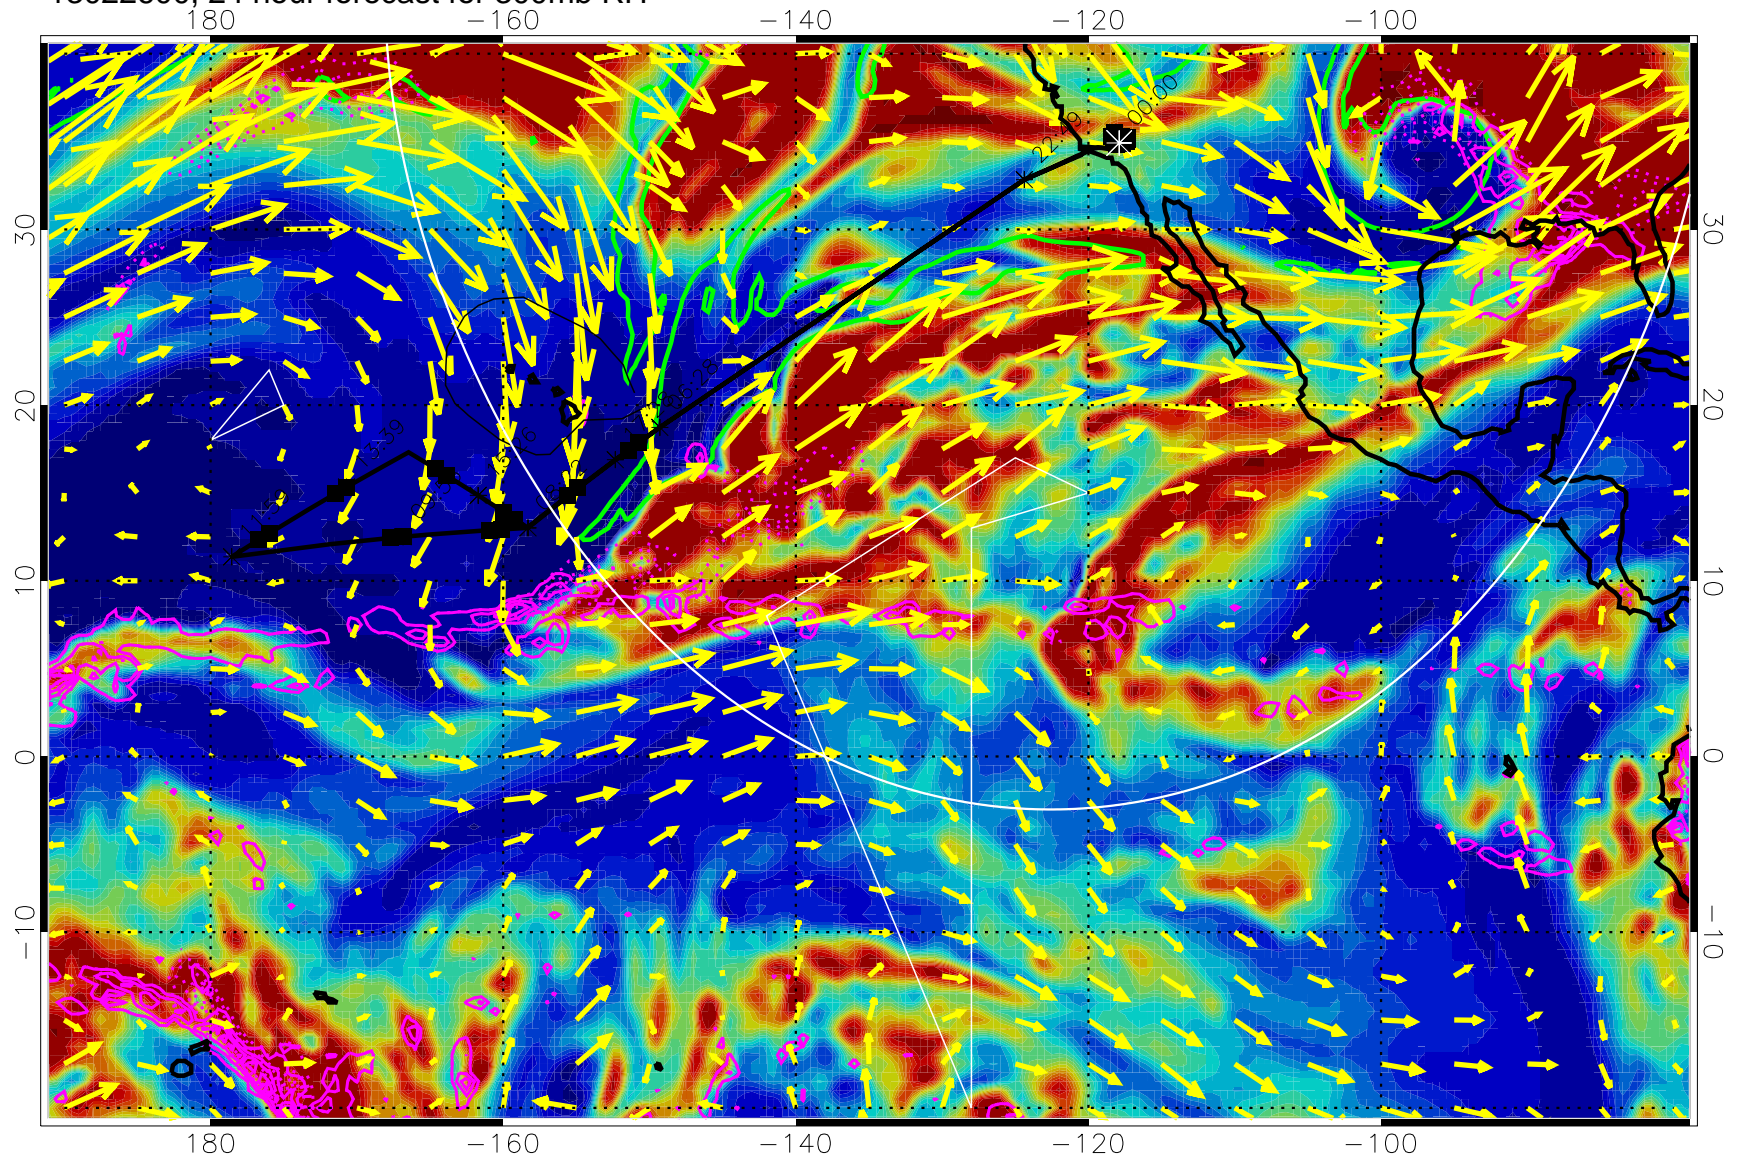

13022512, 12 hour forecast for 300mb RH

Precip (tot dot, conv sol) past 6 hrs 6 kg/m2 contours, min 4

EPV Tropopause (2 PVU) Position

→ 50 m/s

Range ring of 4055 km -- 13 hours GH round trip

13022518, 18 hour forecast for 300mb RH

Precip (tot dot, conv sol) past 6 hrs 6 kg/m2 contours, min 4

EPV Tropopause (2 PVU) Position

→ 50 m/s

Range ring of 4055 km -- 13 hours GH round trip

13022600, 24 hour forecast for 300mb RH

Precip (tot dot, conv sol) past 6 hrs 6 kg/m2 contours, min 4

EPV Tropopause (2 PVU) Position

→ 50 m/s

Range ring of 4055 km -- 13 hours GH round trip

13022606, 30 hour forecast for 300mb RH

Precip (tot dot, conv sol) past 6 hrs 6 kg/m2 contours, min 4

EPV Tropopause (2 PVU) Position

13022618, 42 hour forecast for 300mb RH

Precip (tot dot, conv sol) past 6 hrs 6 kg/m2 contours, min 4

EPV Tropopause (2 PVU) Position

→ 50 m/s

Range ring of 4055 km -- 13 hours GH round trip

13022700, 48 hour forecast for 300mb RH