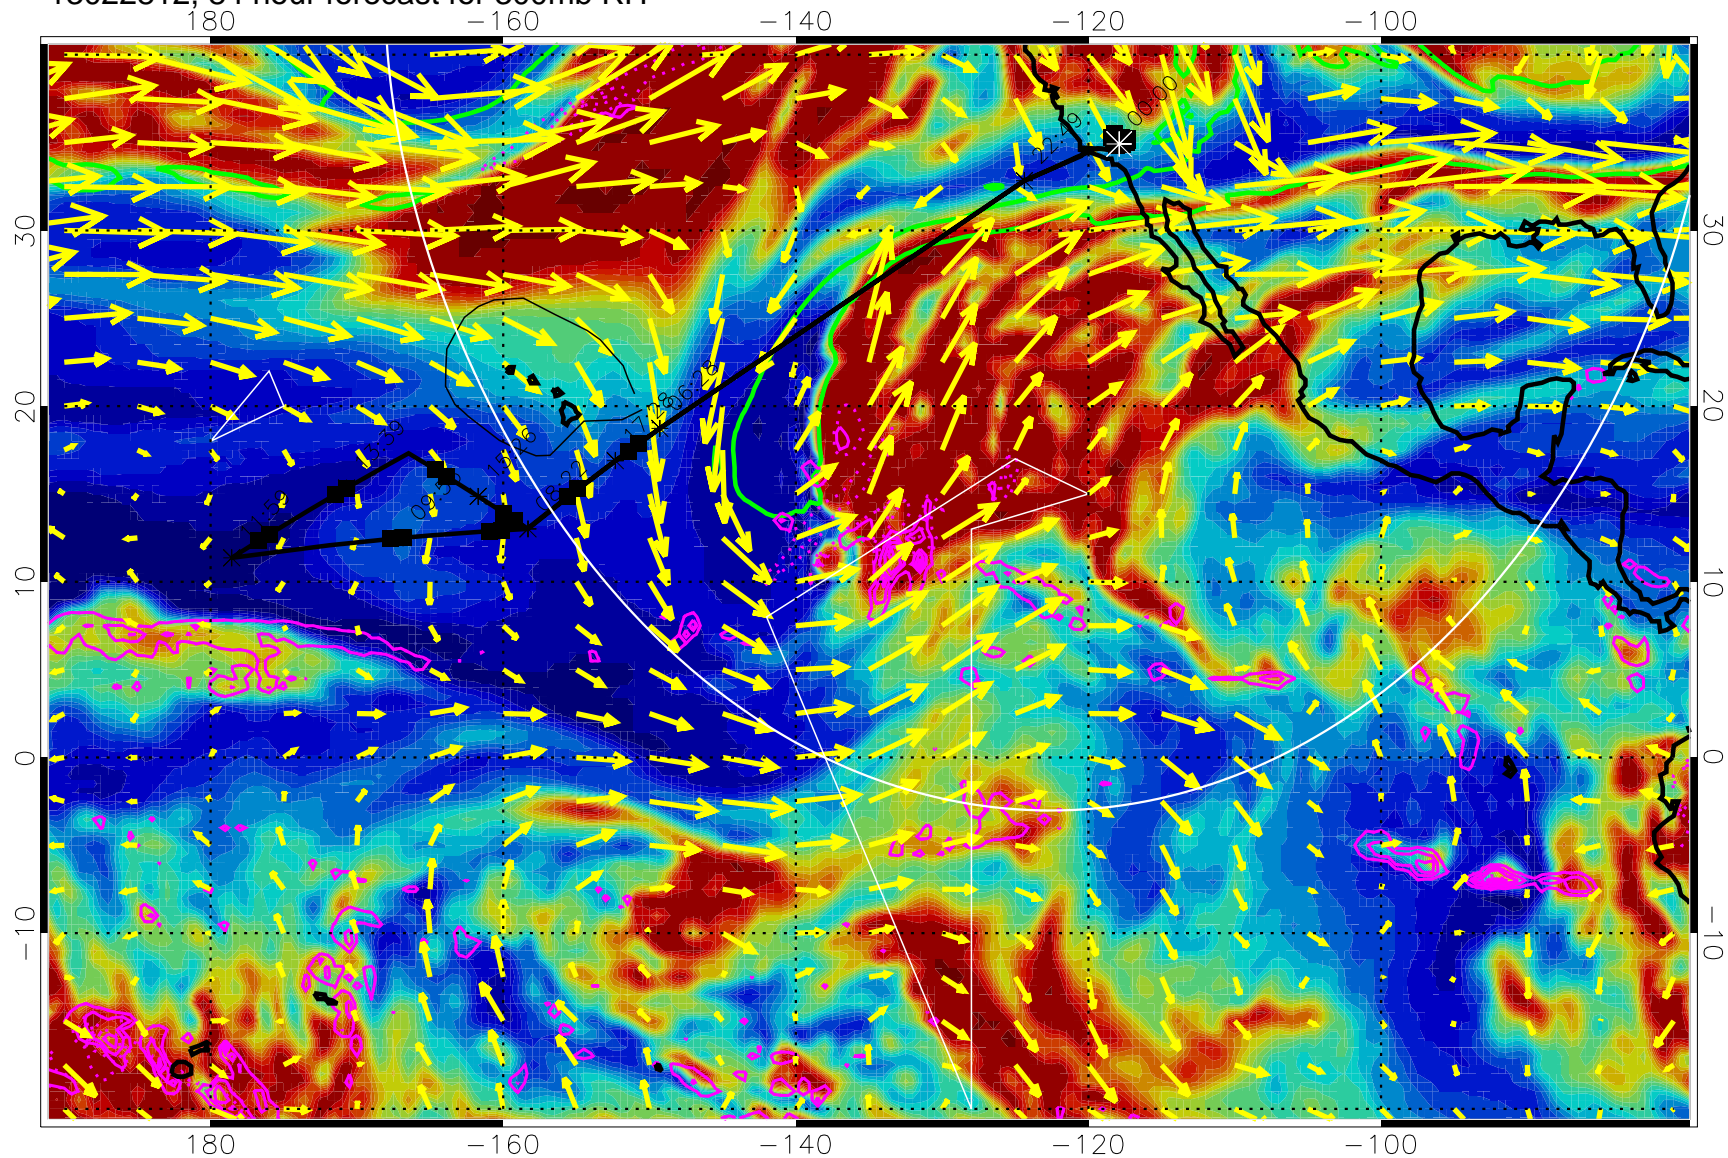

13022800, 72 hour forecast for 300mb RH

Precip (tot dot, conv sol) past 6 hrs 6 kg/m2 contours, min 4

EPV Tropopause (2 PVU) Position

→ 50 m/s

Range ring of 4055 km -- 13 hours GH round trip

13022806, 78 hour forecast for 300mb RH

Precip (tot dot, conv sol) past 6 hrs 6 kg/m2 contours, min 4

EPV Tropopause (2 PVU) Position

→ 50 m/s

Range ring of 4055 km -- 13 hours GH round trip

13022812, 84 hour forecast for 300mb RH

Precip (tot dot, conv sol) past 6 hrs 6 kg/m2 contours, min 4

EPV Tropopause (2 PVU) Position

→ 50 m/s

Range ring of 4055 km -- 13 hours GH round trip

13022818, 90 hour forecast for 300mb RH

Precip (tot dot, conv sol) past 6 hrs 6 kg/m2 contours, min 4

EPV Tropopause (2 PVU) Position

13030106, 102 hour forecast for 300mb RH

Precip (tot dot, conv sol) past 6 hrs 6 kg/m2 contours, min 4

EPV Tropopause (2 PVU) Position

→ 50 m/s

Range ring of 4055 km -- 13 hours GH round trip

13030112, 108 hour forecast for 300mb RH