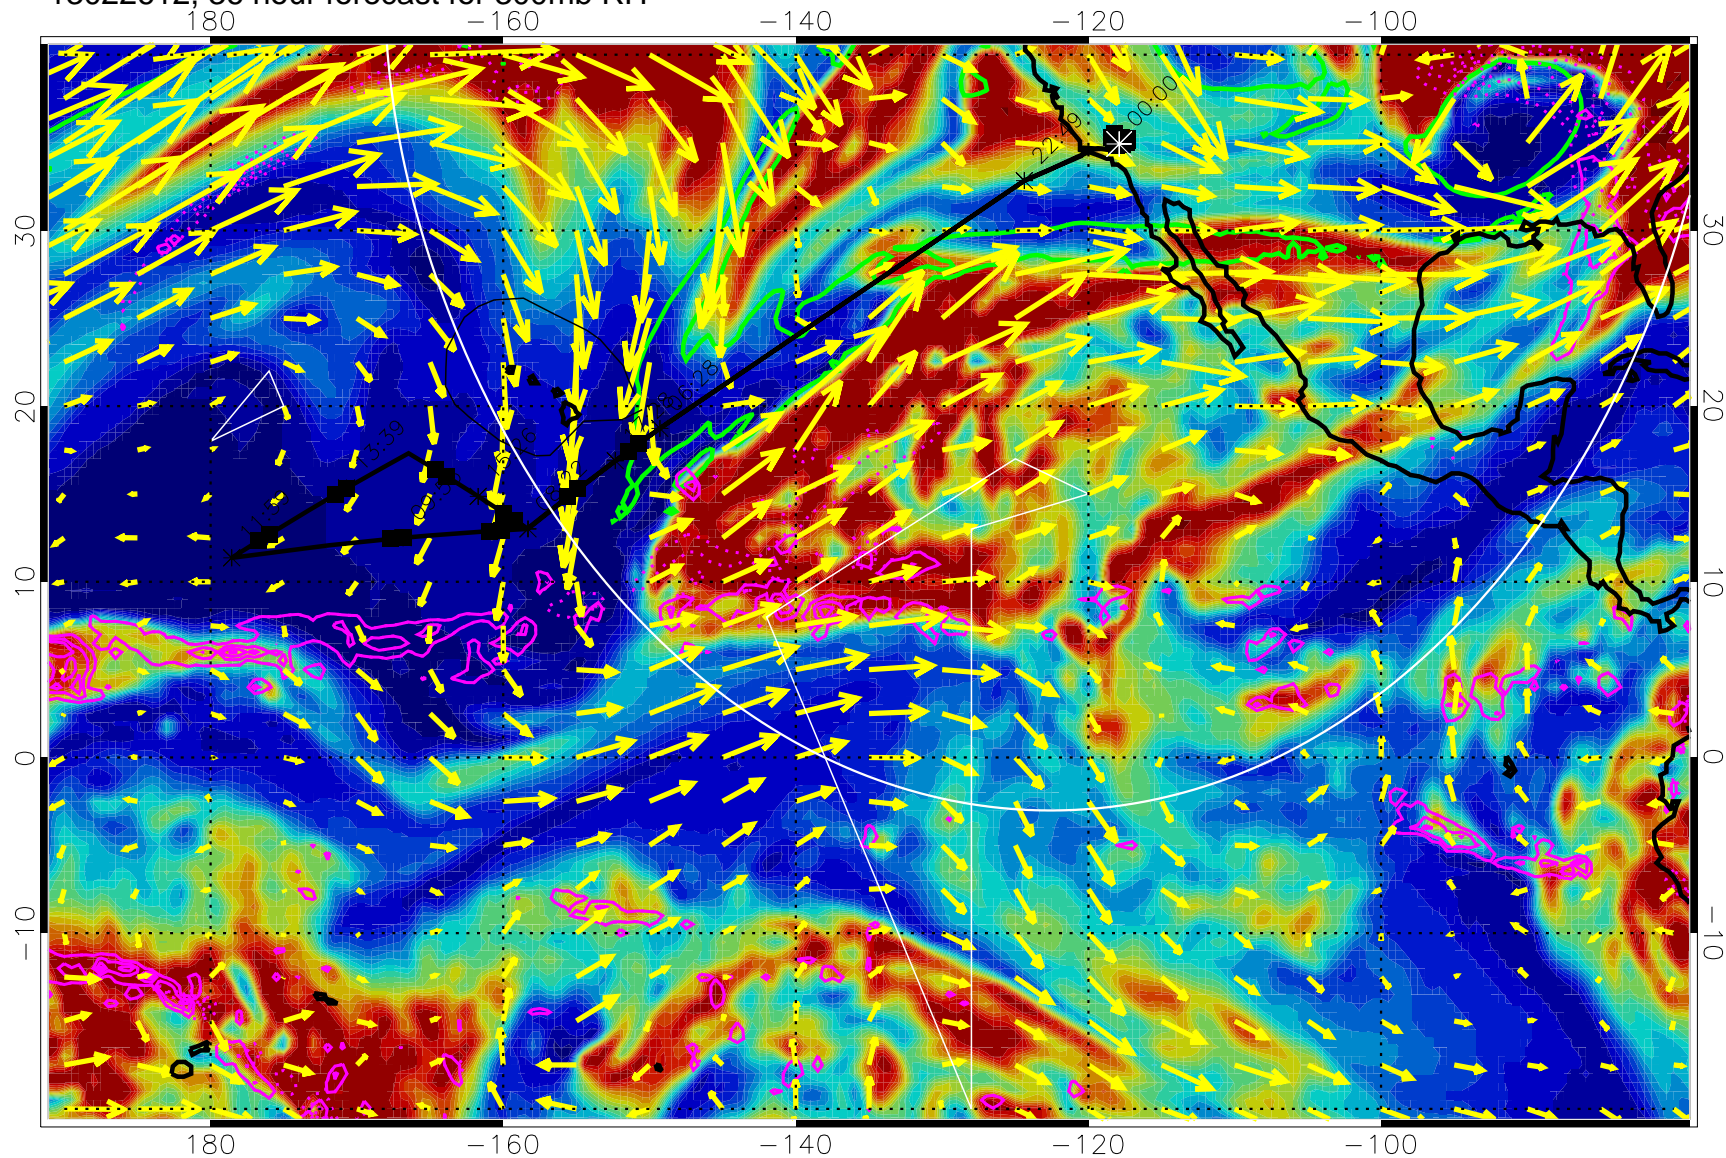

Precip (tot dot, conv sol) past 6 hrs 6 kg/m2 contours, min 4

EPV Tropopause (2 PVU) Position

→ 50 m/s

Range ring of 4055 km -- 13 hours GH round trip

13022600, 24 hour forecast for 300mb RH

Precip (tot dot, conv sol) past 6 hrs 6 kg/m2 contours, min 4

EPV Tropopause (2 PVU) Position

→ 50 m/s

Range ring of 4055 km -- 13 hours GH round trip

13022606, 30 hour forecast for 300mb RH

Precip (tot dot, conv sol) past 6 hrs 6 kg/m2 contours, min 4

EPV Tropopause (2 PVU) Position

→ 50 m/s

Range ring of 4055 km -- 13 hours GH round trip

13022612, 36 hour forecast for 300mb RH

Precip (tot dot, conv sol) past 6 hrs 6 kg/m2 contours, min 4

EPV Tropopause (2 PVU) Position

→ 50 m/s

Range ring of 4055 km -- 13 hours GH round trip

13022618, 42 hour forecast for 300mb RH

Precip (tot dot, conv sol) past 6 hrs 6 kg/m2 contours, min 4

EPV Tropopause (2 PVU) Position

→ 50 m/s

Range ring of 4055 km -- 13 hours GH round trip

13022700, 48 hour forecast for 300mb RH