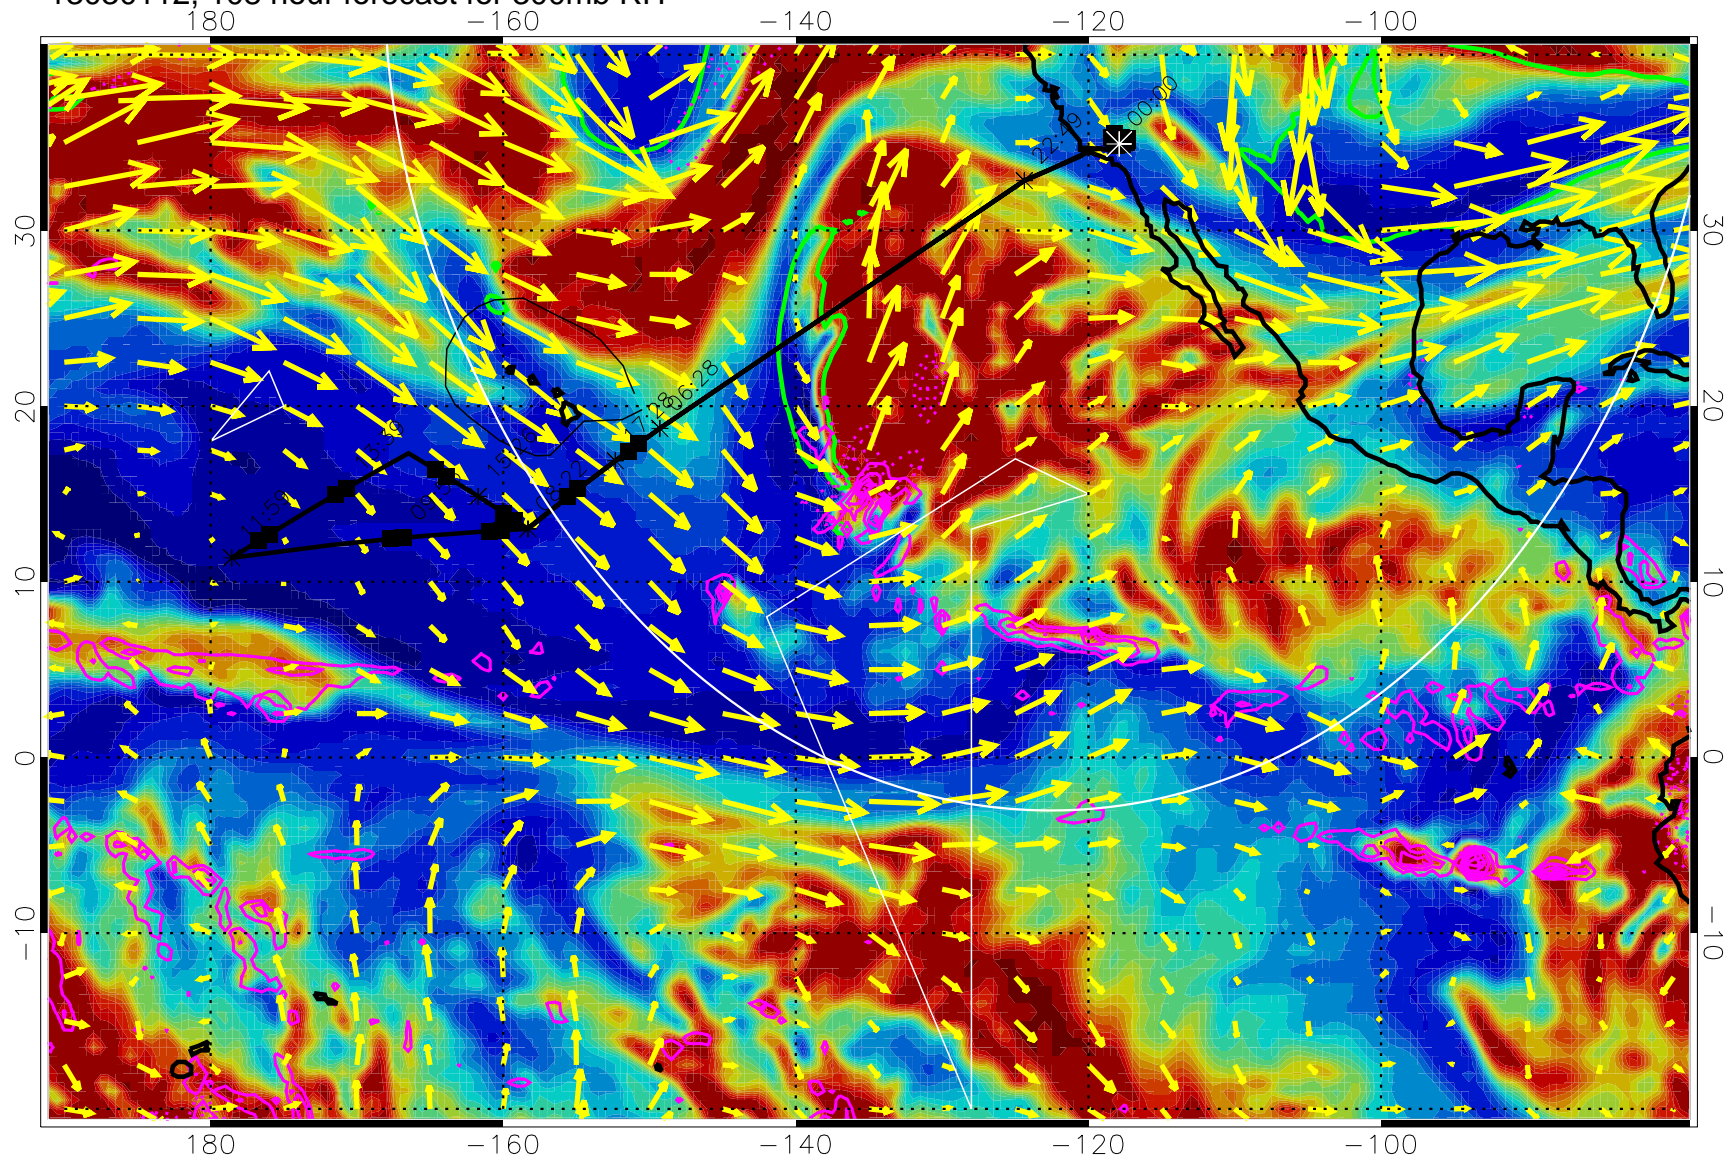

EPV Tropopause (2 PVU) Position

→ 50 m/s

Range ring of 4055 km -- 13 hours GH round trip

13022818, 90 hour forecast for 300mb RH

Precip (tot dot, conv sol) past 6 hrs 6 kg/m2 contours, min 4

EPV Tropopause (2 PVU) Position

13030106, 102 hour forecast for 300mb RH

Precip (tot dot, conv sol) past 6 hrs 6 kg/m2 contours, min 4

EPV Tropopause (2 PVU) Position

→ 50 m/s

Range ring of 4055 km -- 13 hours GH round trip

13030112, 108 hour forecast for 300mb RH

Precip (tot dot, conv sol) past 6 hrs 6 kg/m2 contours, min 4

EPV Tropopause (2 PVU) Position

→ 50 m/s

Range ring of 4055 km -- 13 hours GH round trip

13030118, 114 hour forecast for 300mb RH

Precip (tot dot, conv sol) past 6 hrs 6 kg/m2 contours, min 4

EPV Tropopause (2 PVU) Position

→ 50 m/s

Range ring of 4055 km -- 13 hours GH round trip

13030200, 120 hour forecast for 300mb RH

Precip (tot dot, conv sol) past 6 hrs 6 kg/m2 contours, min 4

EPV Tropopause (2 PVU) Position