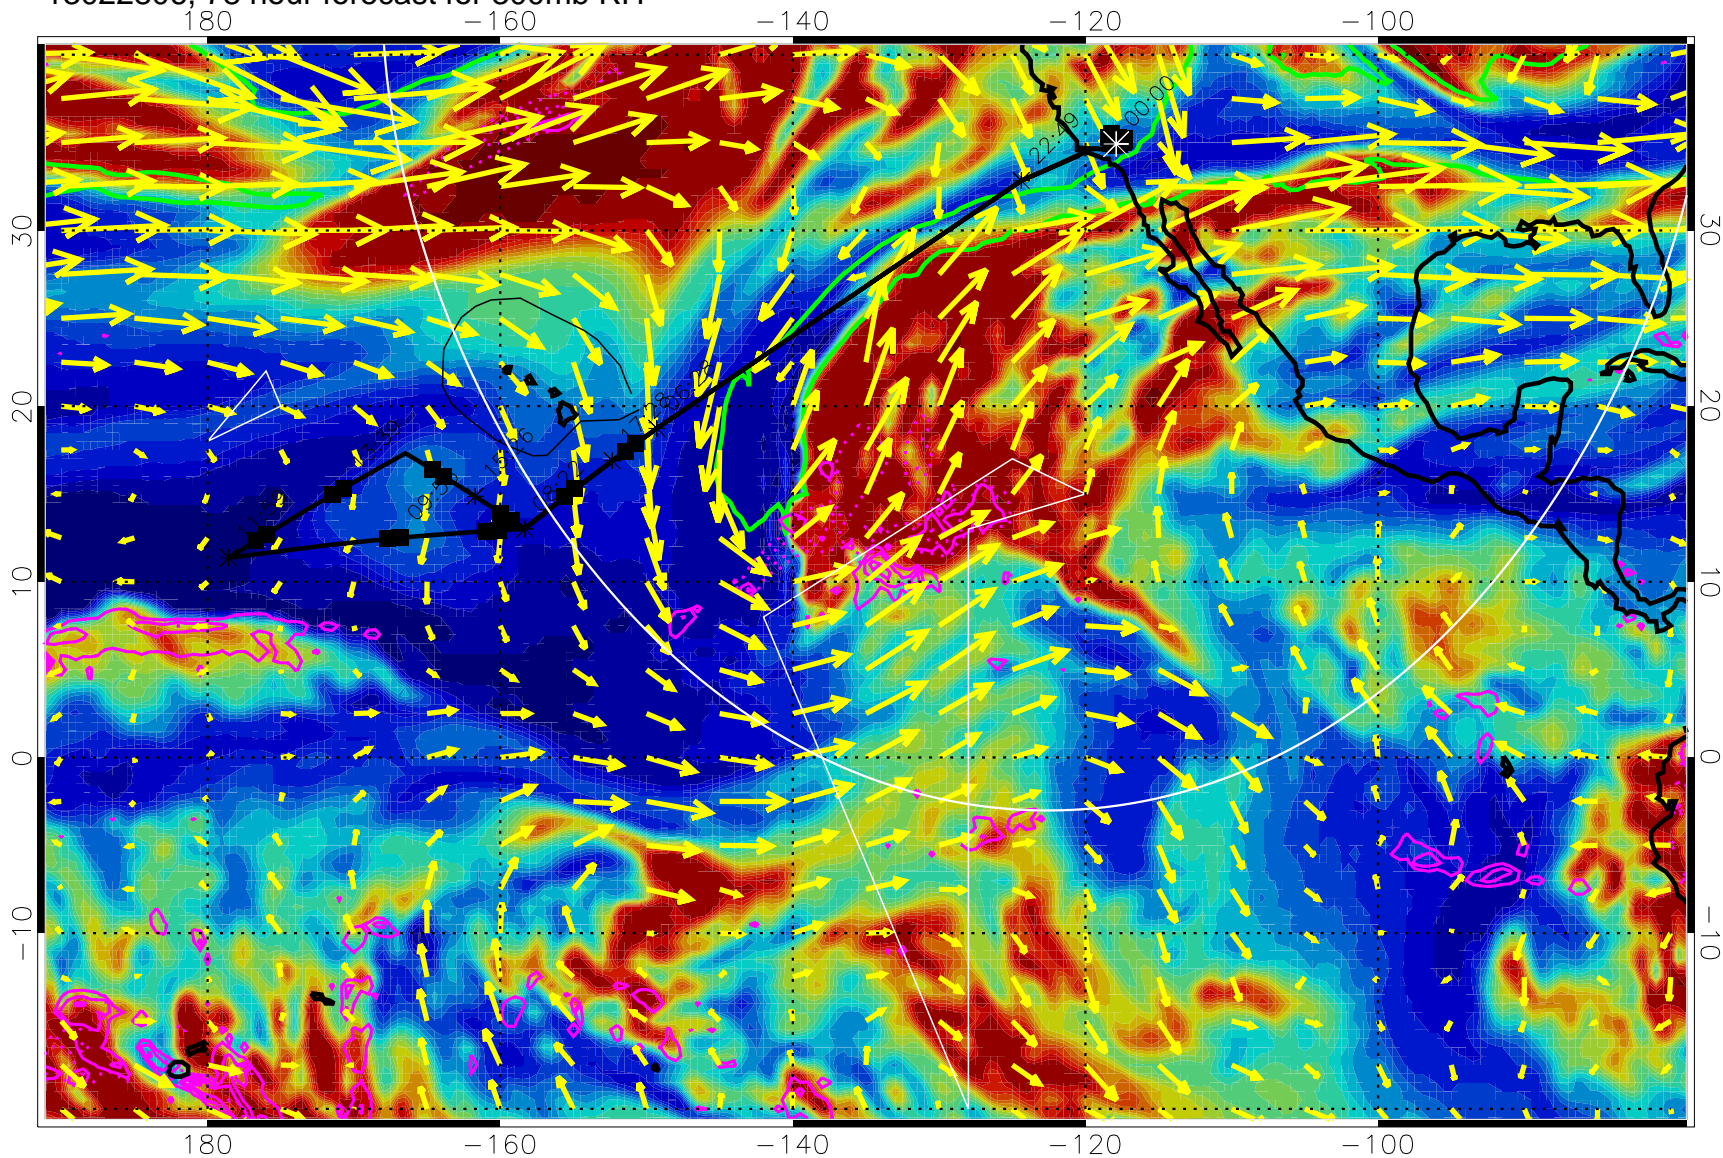

13022800, 72 hour forecast for 300mb RH

Precip (tot dot, conv sol) past 6 hrs 6 kg/m2 contours, min 4

EPV Tropopause (2 PVU) Position

→ 50 m/s

Range ring of 4055 km -- 13 hours GH round trip

13022806, 78 hour forecast for 300mb RH

Precip (tot dot, conv sol) past 6 hrs 6 kg/m2 contours, min 4

EPV Tropopause (2 PVU) Position

→ 50 m/s

Range ring of 4055 km -- 13 hours GH round trip

13022812, 84 hour forecast for 300mb RH

Precip (tot dot, conv sol) past 6 hrs 6 kg/m2 contours, min 4

EPV Tropopause (2 PVU) Position

→ 50 m/s

Range ring of 4055 km -- 13 hours GH round trip

13022818, 90 hour forecast for 300mb RH

Precip (tot dot, conv sol) past 6 hrs 6 kg/m2 contours, min 4

EPV Tropopause (2 PVU) Position

13030106, 102 hour forecast for 300mb RH

Precip (tot dot, conv sol) past 6 hrs 6 kg/m2 contours, min 4

EPV Tropopause (2 PVU) Position

→ 50 m/s

Range ring of 4055 km -- 13 hours GH round trip

13030112, 108 hour forecast for 300mb RH