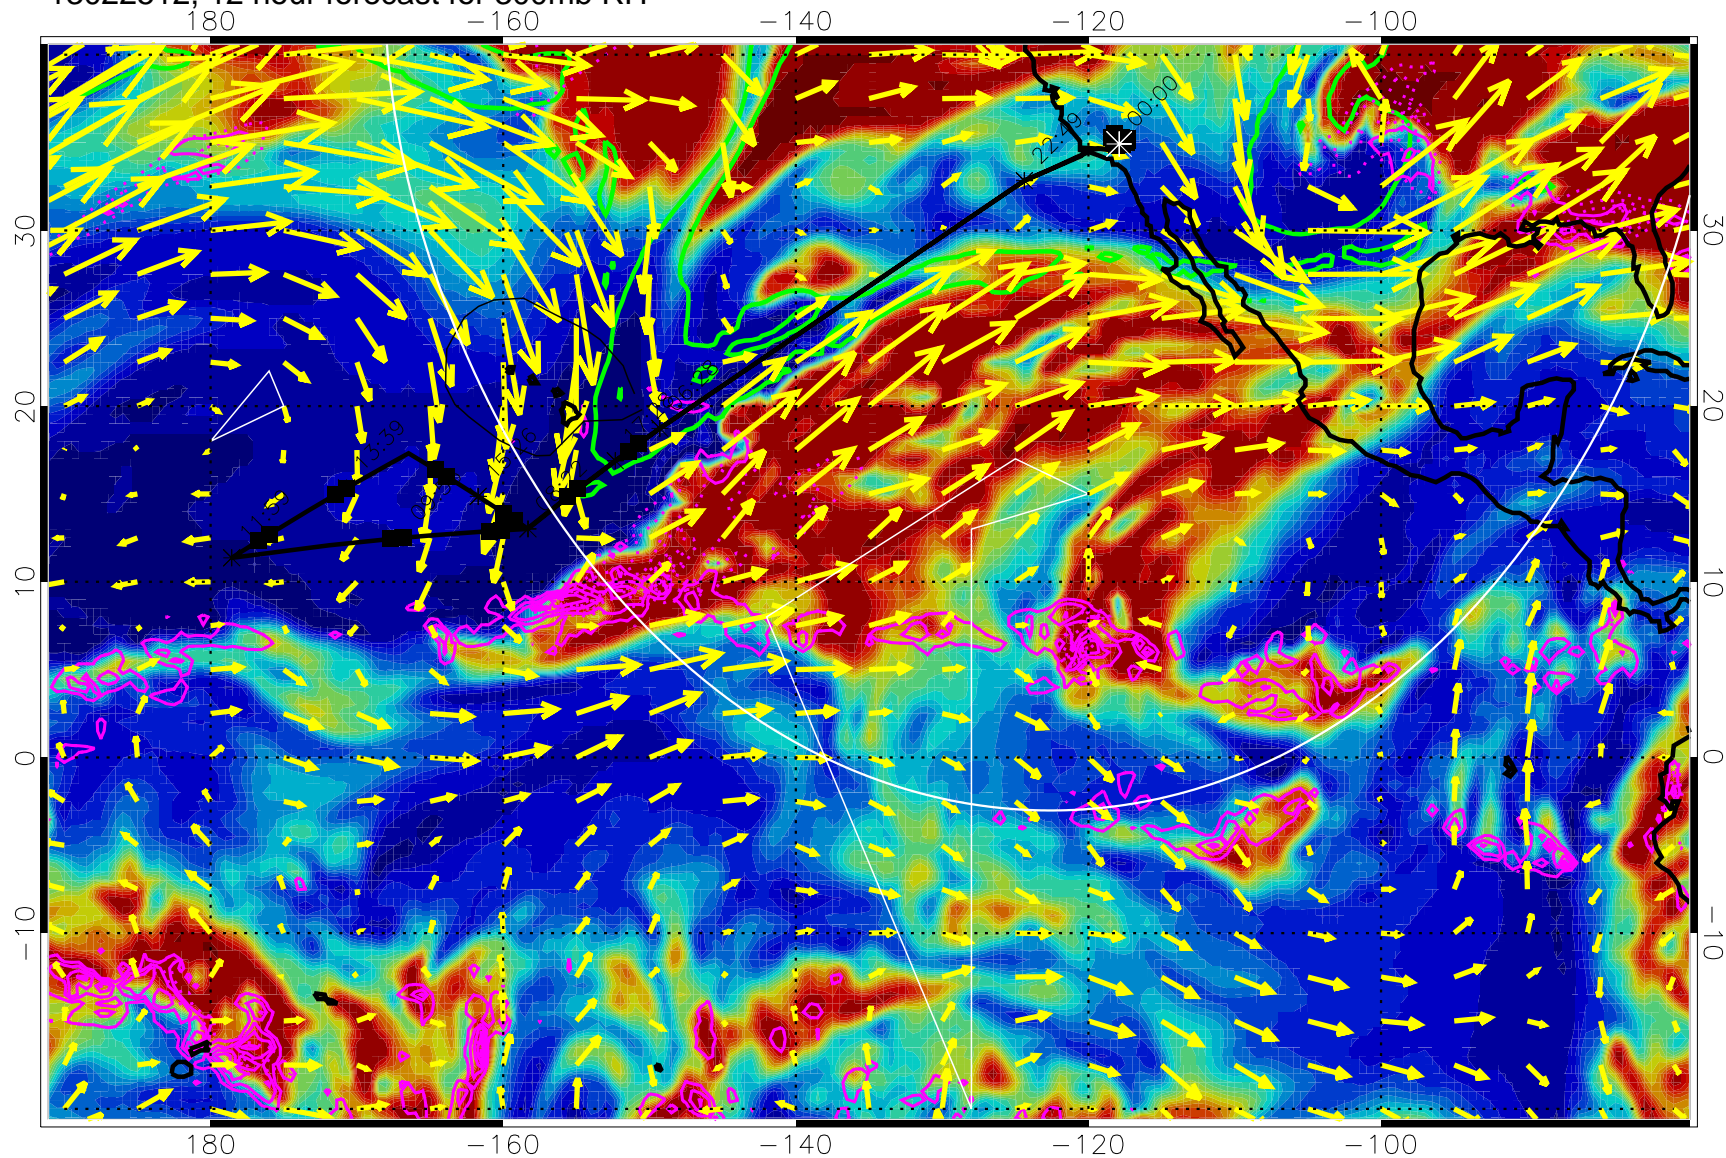

13022512, 12 hour forecast for 300mb RH

Precip (tot dot, conv sol) past 6 hrs 6 kg/m2 contours, min 4

EPV Tropopause (2 PVU) Position

→ 50 m/s

Range ring of 4055 km -- 13 hours GH round trip

13022518, 18 hour forecast for 300mb RH

Precip (tot dot, conv sol) past 6 hrs 6 kg/m2 contours, min 4

EPV Tropopause (2 PVU) Position

→ 50 m/s

Range ring of 4055 km -- 13 hours GH round trip

13022600, 24 hour forecast for 300mb RH

Precip (tot dot, conv sol) past 6 hrs 6 kg/m2 contours, min 4

EPV Tropopause (2 PVU) Position

→ 50 m/s

Range ring of 4055 km -- 13 hours GH round trip

13022606, 30 hour forecast for 300mb RH

Precip (tot dot, conv sol) past 6 hrs 6 kg/m2 contours, min 4

EPV Tropopause (2 PVU) Position

13022618, 42 hour forecast for 300mb RH

Precip (tot dot, conv sol) past 6 hrs 6 kg/m2 contours, min 4

EPV Tropopause (2 PVU) Position

→ 50 m/s

Range ring of 4055 km -- 13 hours GH round trip

13022700, 48 hour forecast for 300mb RH