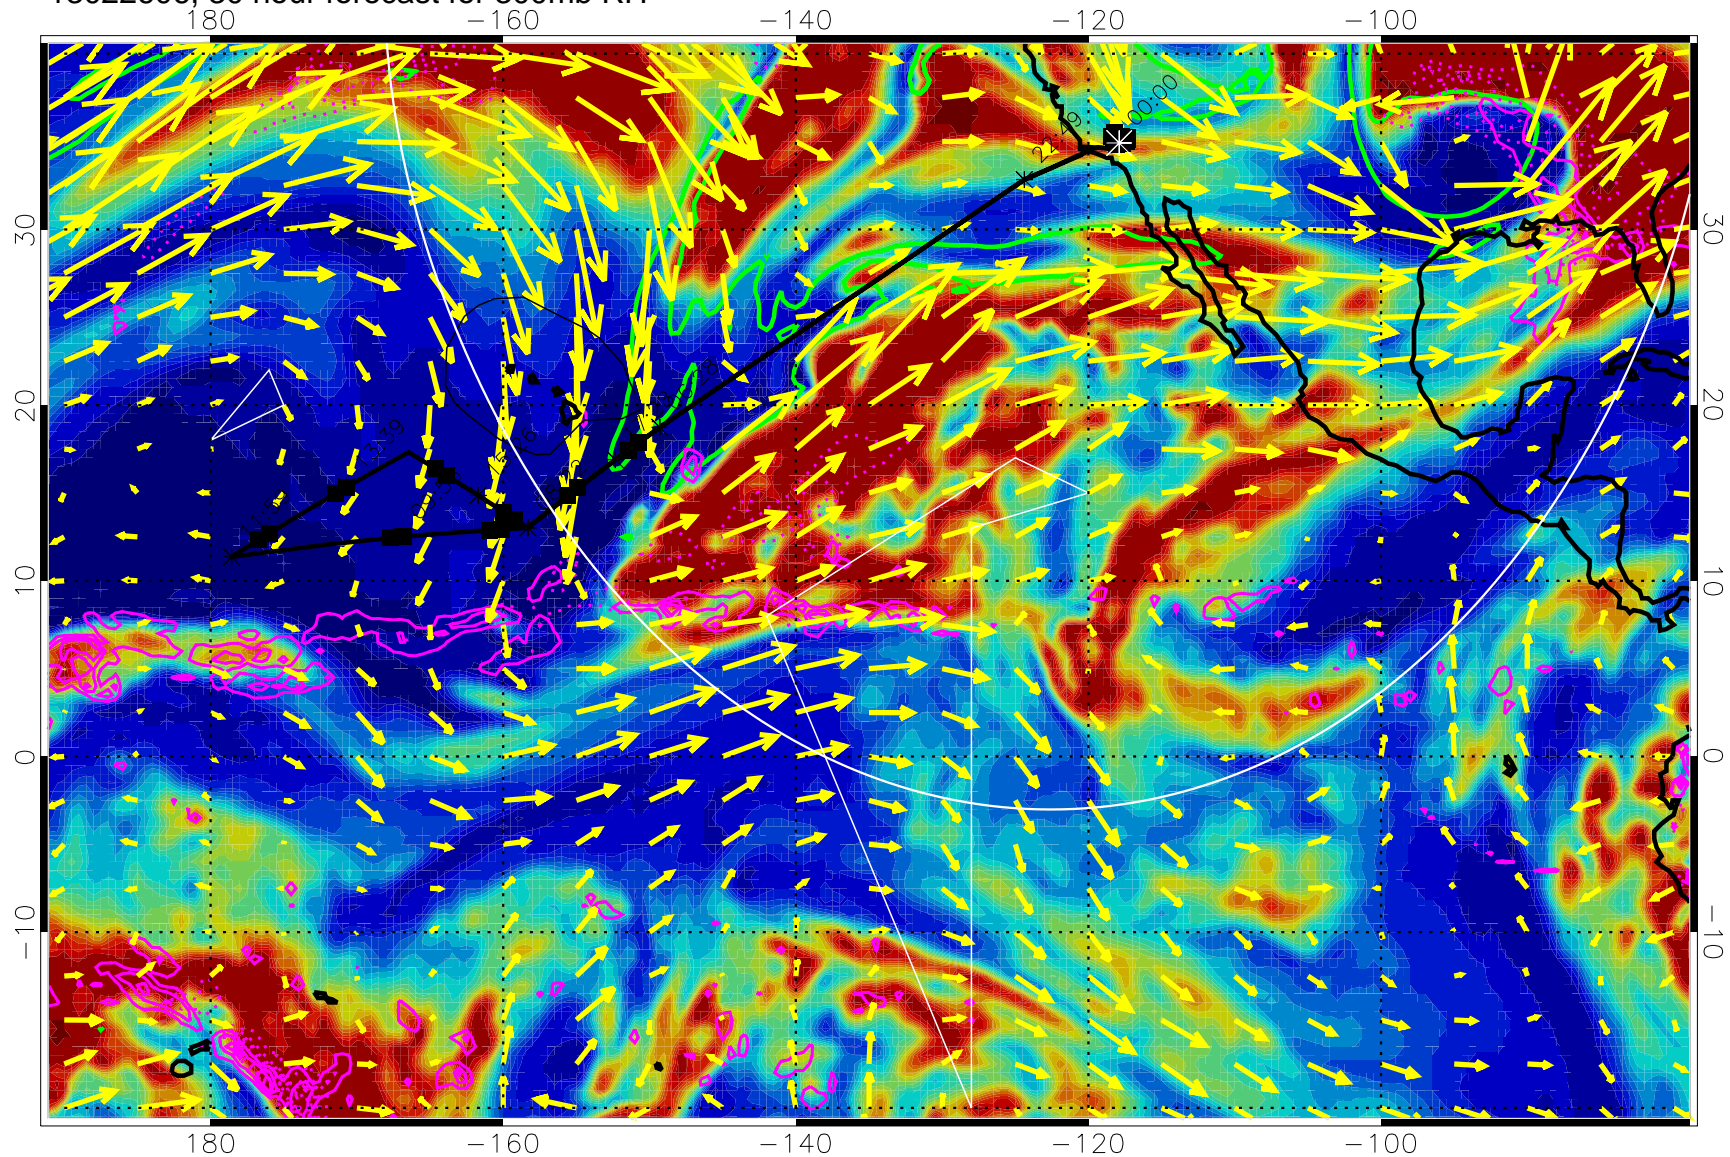

13022512, 12 hour forecast for 300mb RH

Precip (tot dot, conv sol) past 6 hrs 6 kg/m2 contours, min 4

EPV Tropopause (2 PVU) Position

→ 50 m/s

Range ring of 4055 km -- 13 hours GH round trip

13022518, 18 hour forecast for 300mb RH

Precip (tot dot, conv sol) past 6 hrs 6 kg/m2 contours, min 4

EPV Tropopause (2 PVU) Position

→ 50 m/s

Range ring of 4055 km -- 13 hours GH round trip

13022600, 24 hour forecast for 300mb RH

Precip (tot dot, conv sol) past 6 hrs 6 kg/m2 contours, min 4

EPV Tropopause (2 PVU) Position

→ 50 m/s

Range ring of 4055 km -- 13 hours GH round trip

13022606, 30 hour forecast for 300mb RH

Precip (tot dot, conv sol) past 6 hrs 6 kg/m2 contours, min 4

EPV Tropopause (2 PVU) Position

→ 50 m/s

Range ring of 4055 km -- 13 hours GH round trip

13022612, 36 hour forecast for 300mb RH

Precip (tot dot, conv sol) past 6 hrs 6 kg/m2 contours, min 4

EPV Tropopause (2 PVU) Position

→ 50 m/s

Range ring of 4055 km -- 13 hours GH round trip