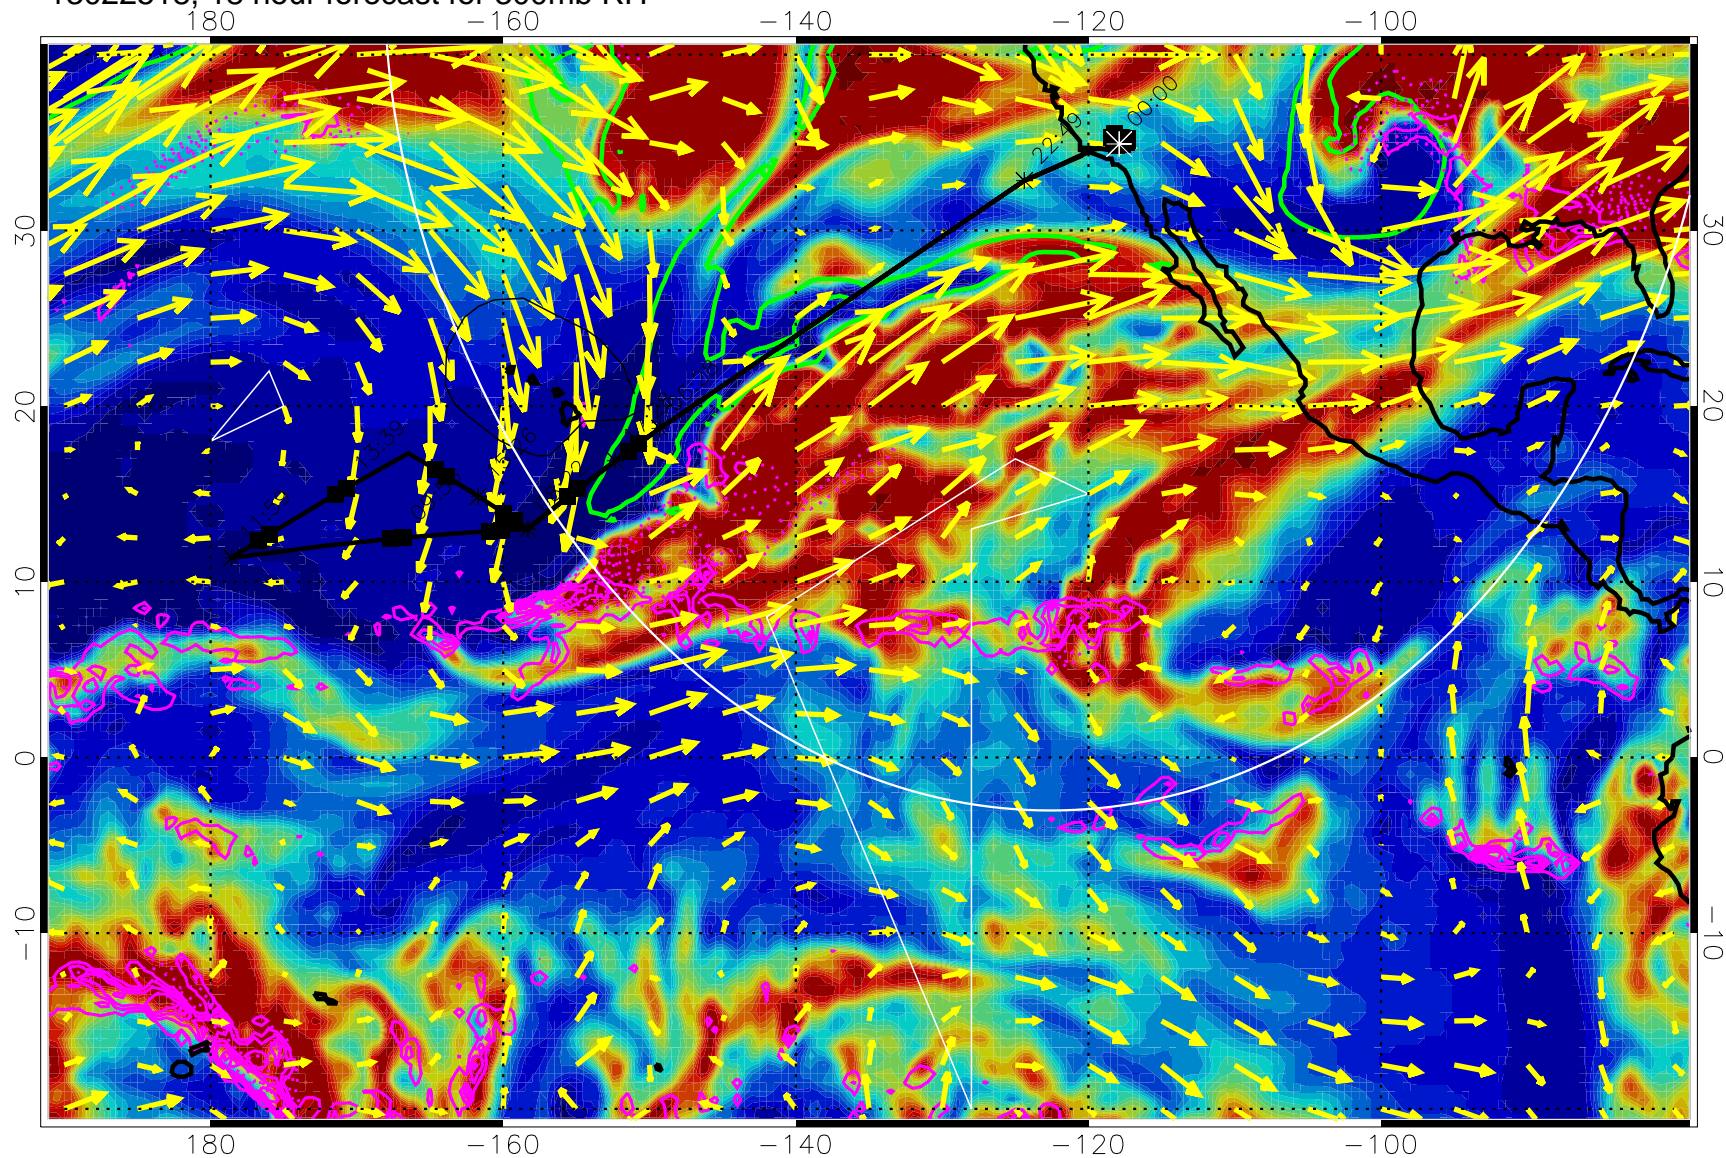

13022512, 12 hour forecast for 300mb RH

Precip (tot dot, conv sol) past 6 hrs 6 kg/m2 contours, min 4

EPV Tropopause (2 PVU) Position

→ 50 m/s

Range ring of 4055 km -- 13 hours GH round trip

13022518, 18 hour forecast for 300mb RH

Precip (tot dot, conv sol) past 6 hrs 6 kg/m2 contours, min 4

EPV Tropopause (2 PVU) Position

→ 50 m/s

Range ring of 4055 km -- 13 hours GH round trip

13022600, 24 hour forecast for 300mb RH

Precip (tot dot, conv sol) past 6 hrs 6 kg/m2 contours, min 4

EPV Tropopause (2 PVU) Position

→ 50 m/s

Range ring of 4055 km -- 13 hours GH round trip

13022606, 30 hour forecast for 300mb RH

Precip (tot dot, conv sol) past 6 hrs 6 kg/m2 contours, min 4

EPV Tropopause (2 PVU) Position

13022618, 42 hour forecast for 300mb RH

Precip (tot dot, conv sol) past 6 hrs 6 kg/m2 contours, min 4

EPV Tropopause (2 PVU) Position

→ 50 m/s

Range ring of 4055 km -- 13 hours GH round trip

13022700, 48 hour forecast for 300mb RH