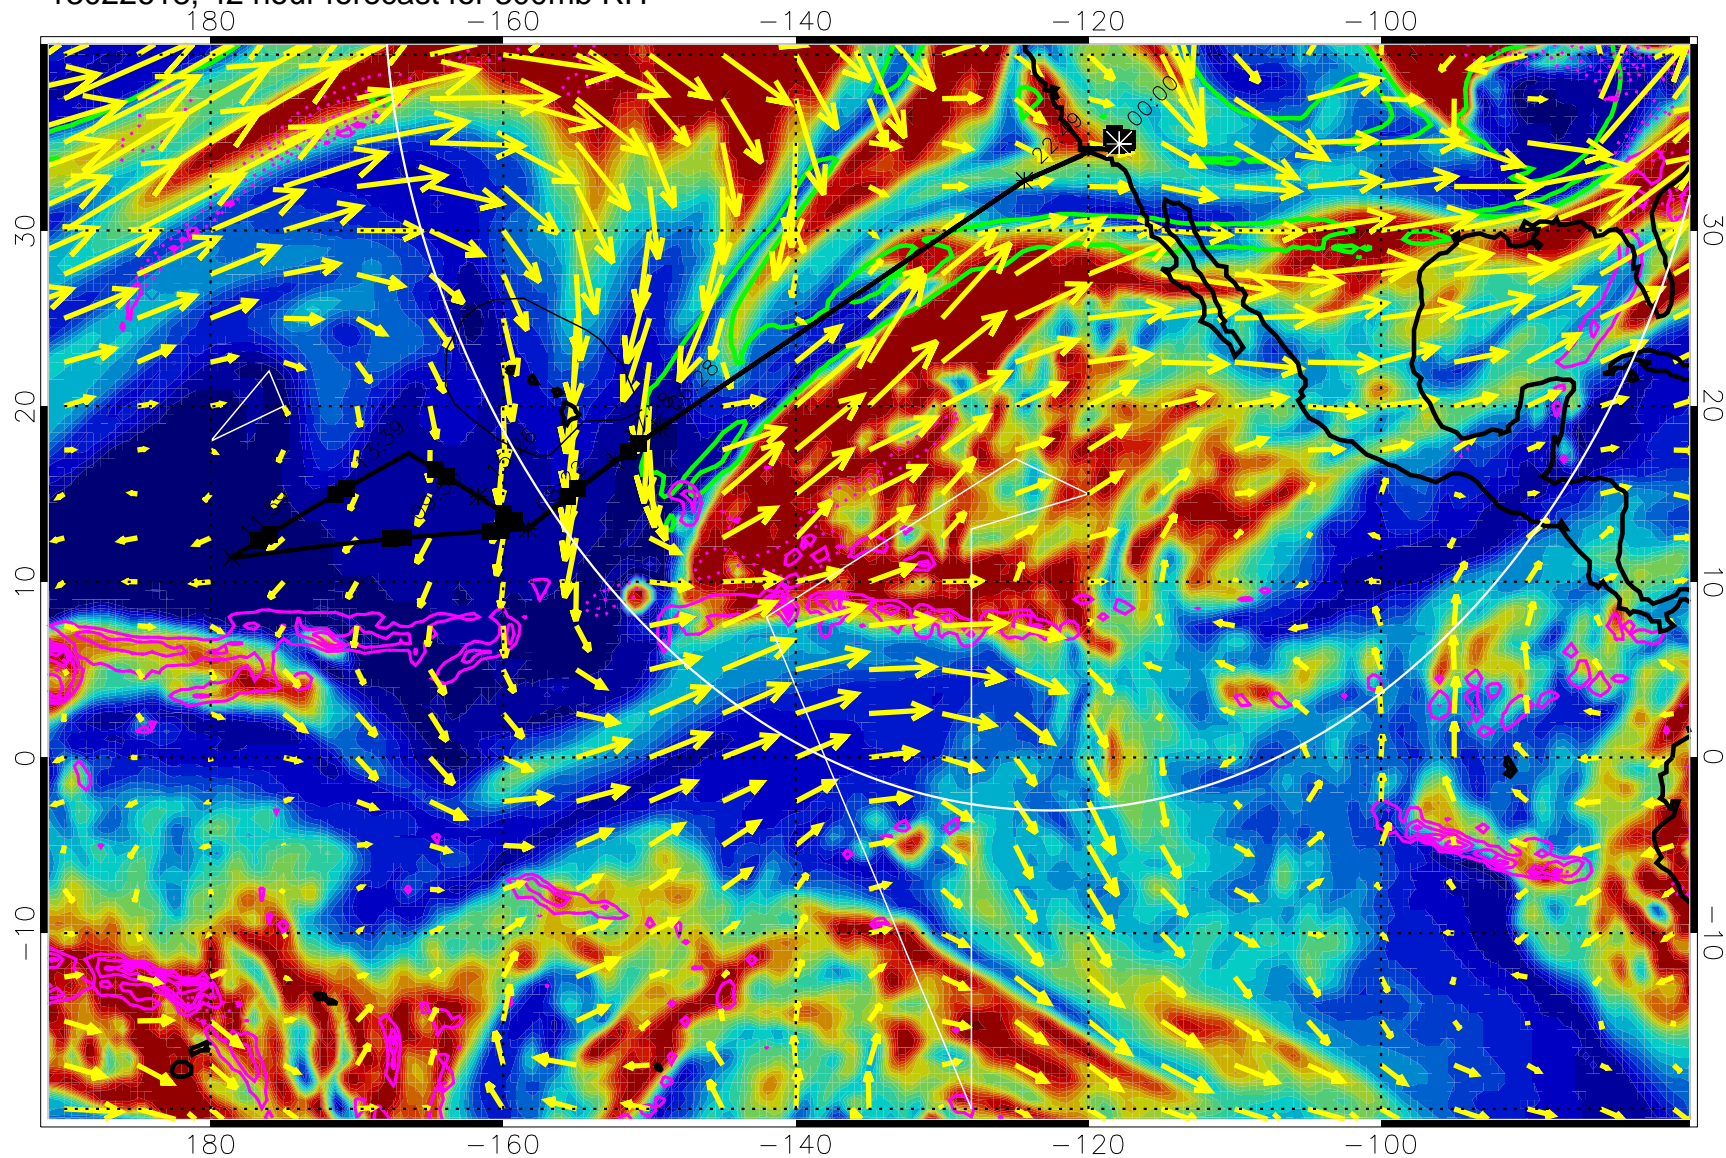

EPV Tropopause (2 PVU) Position

→ 50 m/s

Range ring of 4055 km -- 13 hours GH round trip

13022606, 30 hour forecast for 300mb RH

Precip (tot dot, conv sol) past 6 hrs 6 kg/m2 contours, min 4

EPV Tropopause (2 PVU) Position

→ 50 m/s

Range ring of 4055 km -- 13 hours GH round trip

13022612, 36 hour forecast for 300mb RH

Precip (tot dot, conv sol) past 6 hrs 6 kg/m2 contours, min 4

EPV Tropopause (2 PVU) Position

→ 50 m/s

Range ring of 4055 km -- 13 hours GH round trip

13022618, 42 hour forecast for 300mb RH

Precip (tot dot, conv sol) past 6 hrs 6 kg/m2 contours, min 4

EPV Tropopause (2 PVU) Position

→ 50 m/s

Range ring of 4055 km -- 13 hours GH round trip

13022700, 48 hour forecast for 300mb RH

Precip (tot dot, conv sol) past 6 hrs 6 kg/m2 contours, min 4

EPV Tropopause (2 PVU) Position

→ 50 m/s

Range ring of 4055 km -- 13 hours GH round trip

13022706, 54 hour forecast for 300mb RH

Precip (tot dot, conv sol) past 6 hrs 6 kg/m2 contours, min 4