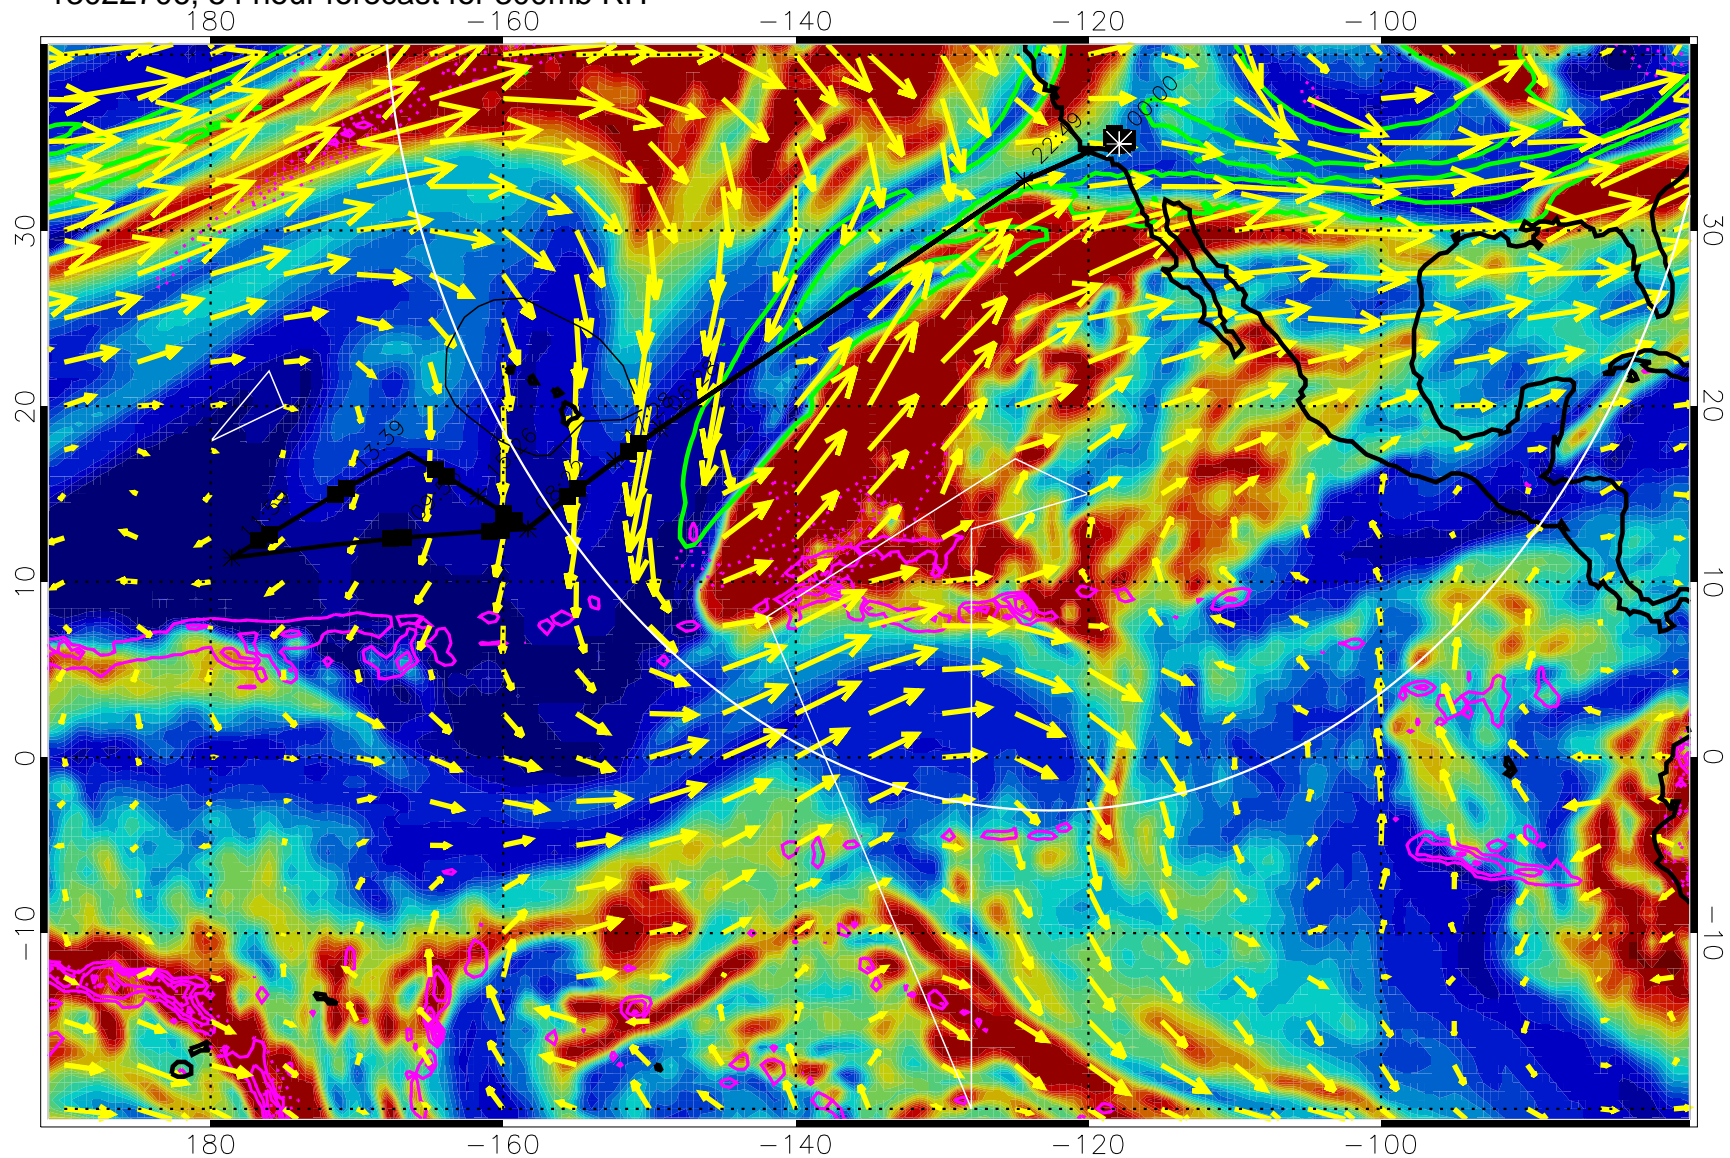

EPV Tropopause (2 PVU) Position

→ 50 m/s

Range ring of 4055 km -- 13 hours GH round trip

13022606, 30 hour forecast for 300mb RH

Precip (tot dot, conv sol) past 6 hrs 6 kg/m2 contours, min 4

EPV Tropopause (2 PVU) Position

13022618, 42 hour forecast for 300mb RH

Precip (tot dot, conv sol) past 6 hrs 6 kg/m2 contours, min 4

EPV Tropopause (2 PVU) Position

→ 50 m/s

Range ring of 4055 km -- 13 hours GH round trip

13022700, 48 hour forecast for 300mb RH

Precip (tot dot, conv sol) past 6 hrs 6 kg/m2 contours, min 4

EPV Tropopause (2 PVU) Position

→ 50 m/s

Range ring of 4055 km -- 13 hours GH round trip

13022706, 54 hour forecast for 300mb RH

Precip (tot dot, conv sol) past 6 hrs 6 kg/m2 contours, min 4

EPV Tropopause (2 PVU) Position

→ 50 m/s

Range ring of 4055 km -- 13 hours GH round trip

13022712, 60 hour forecast for 300mb RH

Precip (tot dot, conv sol) past 6 hrs 6 kg/m2 contours, min 4

EPV Tropopause (2 PVU) Position