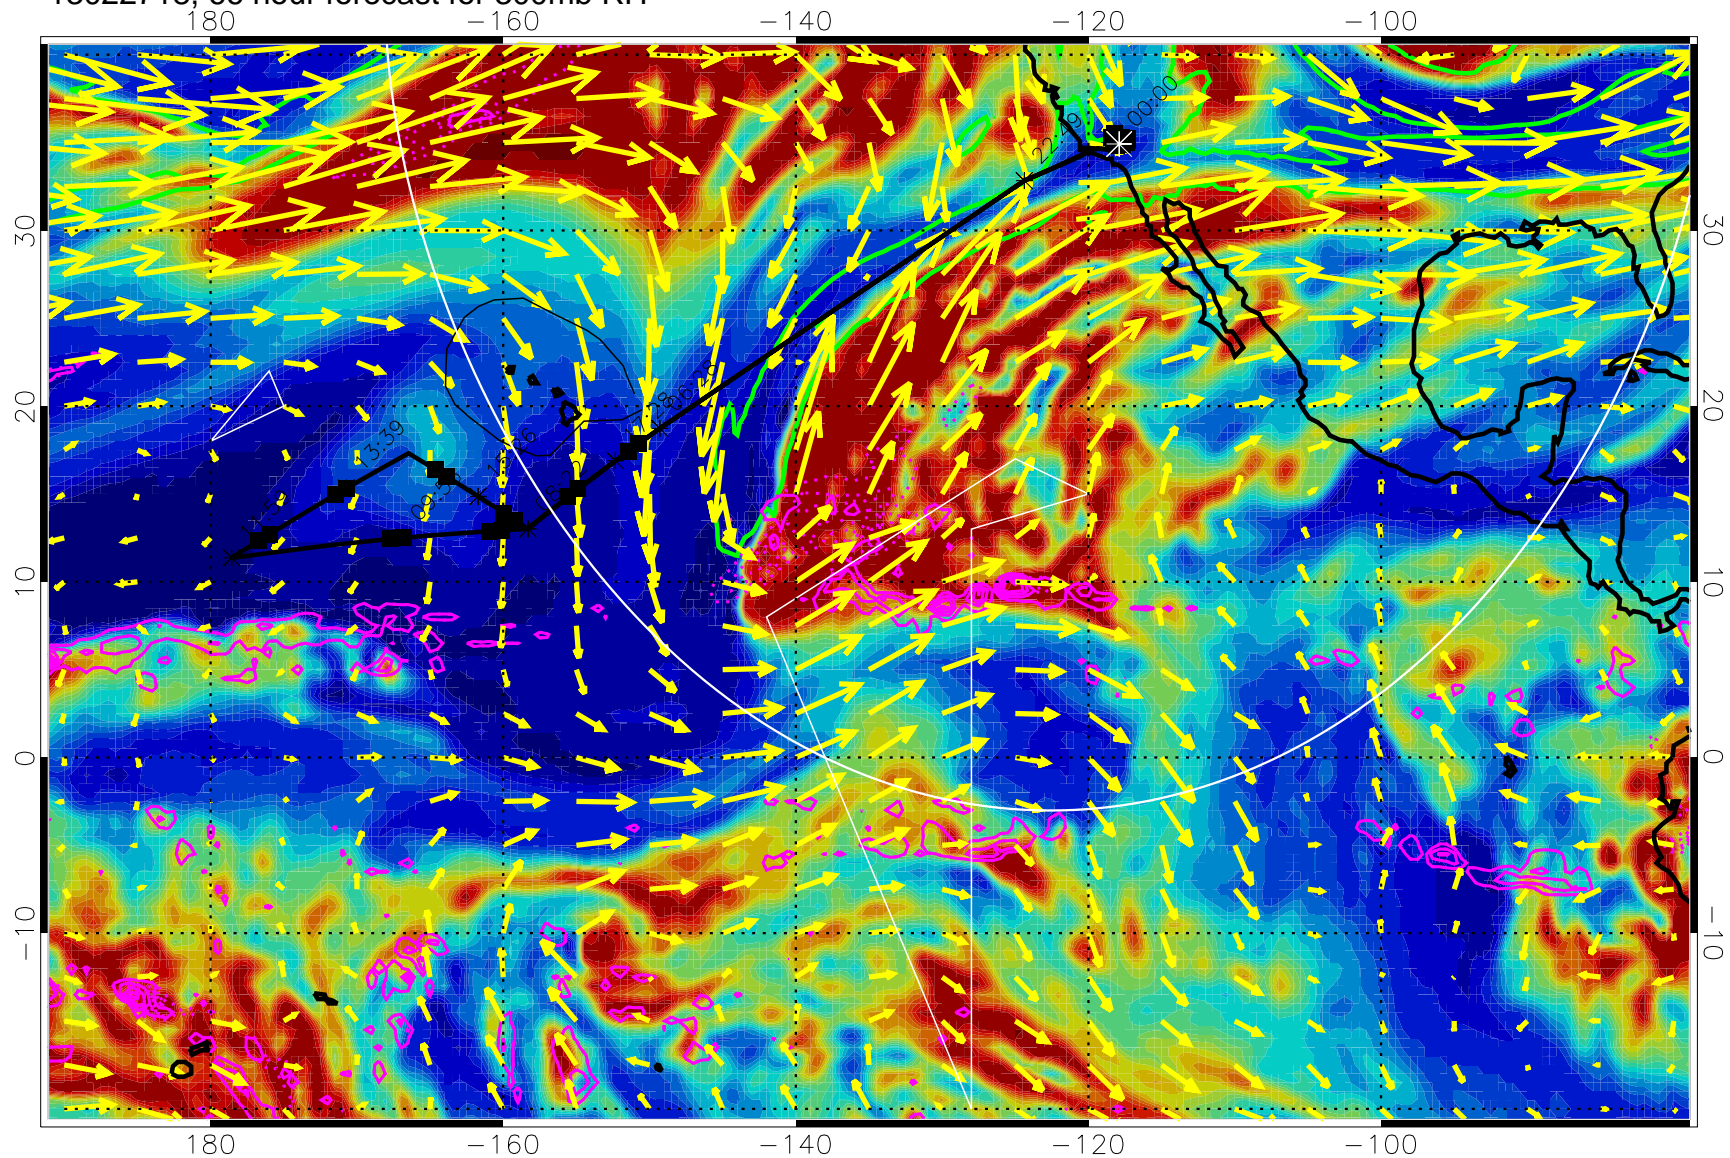

EPV Tropopause (2 PVU) Position

→ 50 m/s

Range ring of 4055 km -- 13 hours GH round trip

13022712, 60 hour forecast for 300mb RH

Precip (tot dot, conv sol) past 6 hrs 6 kg/m2 contours, min 4

EPV Tropopause (2 PVU) Position

→ 50 m/s

Range ring of 4055 km -- 13 hours GH round trip

13022718, 66 hour forecast for 300mb RH

Precip (tot dot, conv sol) past 6 hrs 6 kg/m2 contours, min 4

EPV Tropopause (2 PVU) Position

→ 50 m/s

Range ring of 4055 km -- 13 hours GH round trip

13022800, 72 hour forecast for 300mb RH

Precip (tot dot, conv sol) past 6 hrs 6 kg/m2 contours, min 4

EPV Tropopause (2 PVU) Position

→ 50 m/s

Range ring of 4055 km -- 13 hours GH round trip

13022806, 78 hour forecast for 300mb RH

Precip (tot dot, conv sol) past 6 hrs 6 kg/m2 contours, min 4

EPV Tropopause (2 PVU) Position

→ 50 m/s

Range ring of 4055 km -- 13 hours GH round trip

13022812, 84 hour forecast for 300mb RH

Precip (tot dot, conv sol) past 6 hrs 6 kg/m2 contours, min 4