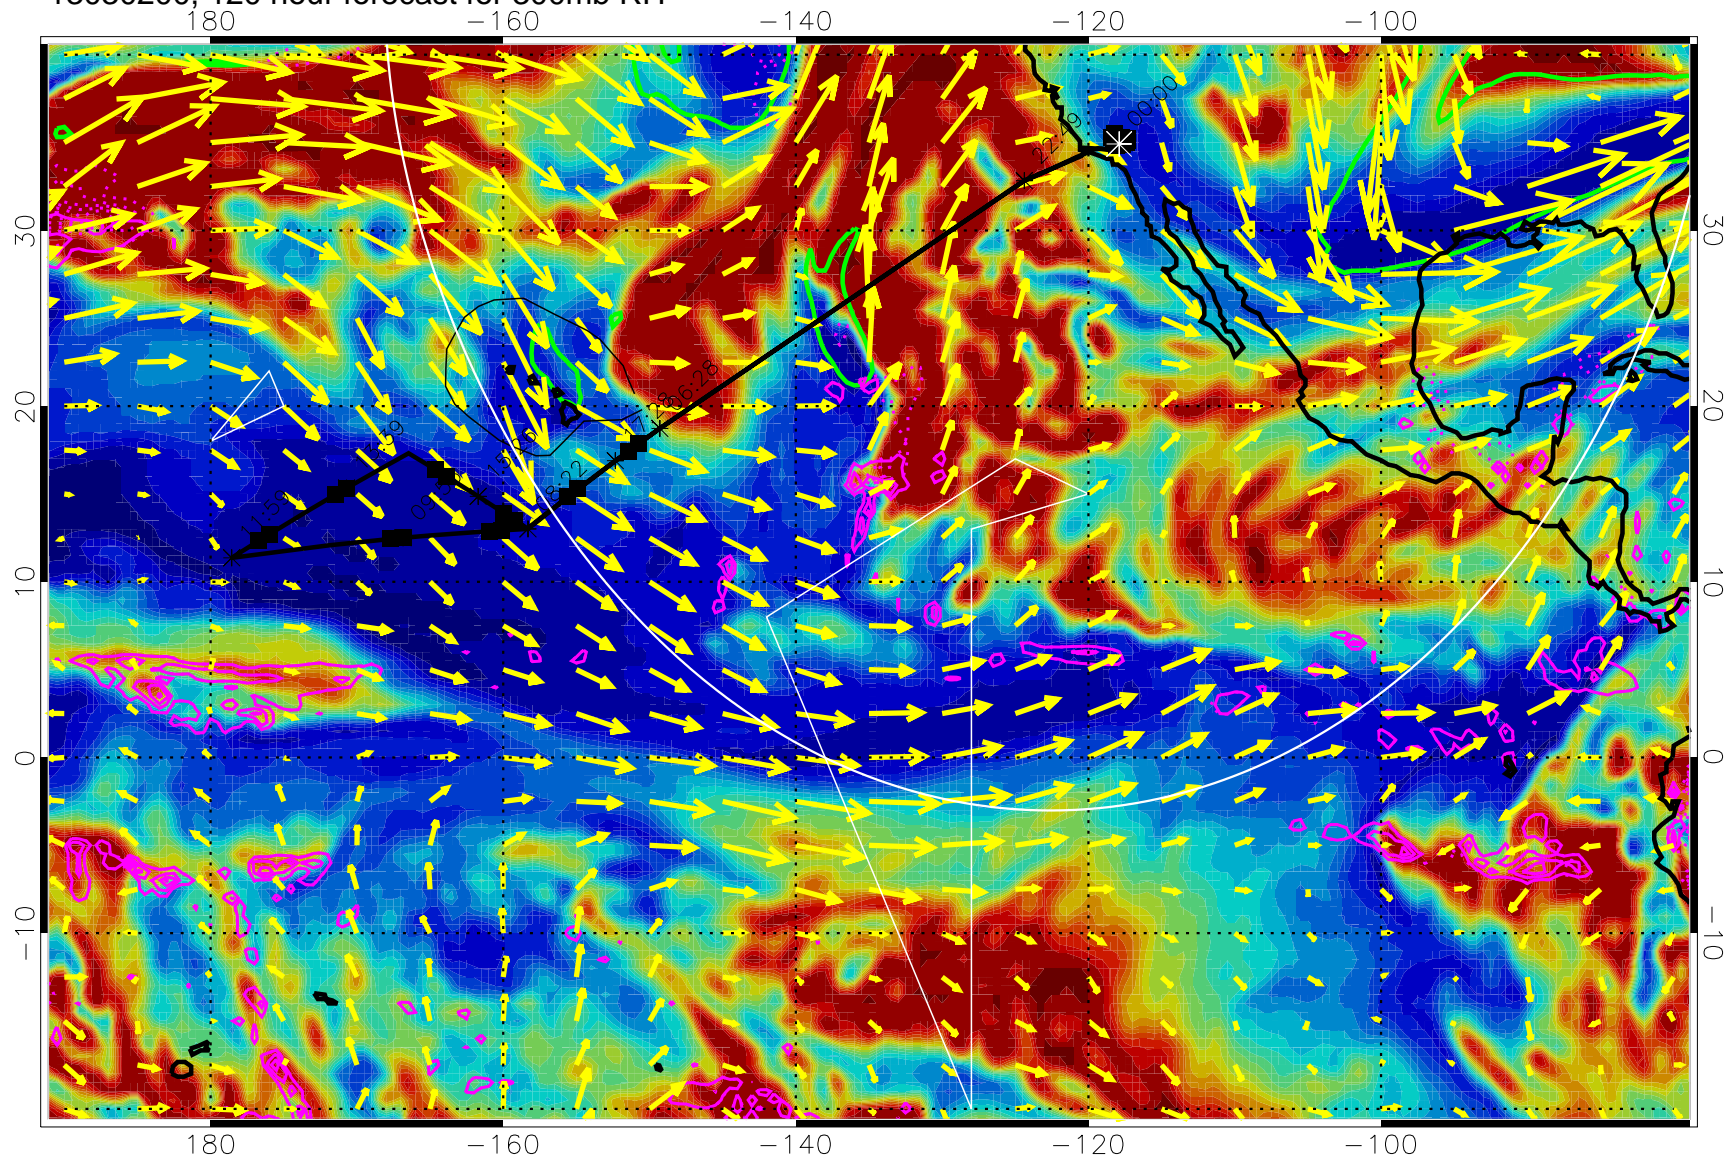

EPV Tropopause (2 PVU) Position

→ 50 m/s

Range ring of 4055 km -- 13 hours GH round trip

13022818, 90 hour forecast for 300mb RH

Precip (tot dot, conv sol) past 6 hrs 6 kg/m2 contours, min 4

EPV Tropopause (2 PVU) Position

13030106, 102 hour forecast for 300mb RH

Precip (tot dot, conv sol) past 6 hrs 6 kg/m2 contours, min 4

EPV Tropopause (2 PVU) Position

→ 50 m/s

Range ring of 4055 km -- 13 hours GH round trip

13030112, 108 hour forecast for 300mb RH

Precip (tot dot, conv sol) past 6 hrs 6 kg/m2 contours, min 4

EPV Tropopause (2 PVU) Position

→ 50 m/s

Range ring of 4055 km -- 13 hours GH round trip

13030118, 114 hour forecast for 300mb RH

Precip (tot dot, conv sol) past 6 hrs 6 kg/m2 contours, min 4

EPV Tropopause (2 PVU) Position

→ 50 m/s

Range ring of 4055 km -- 13 hours GH round trip

13030200, 120 hour forecast for 300mb RH

Precip (tot dot, conv sol) past 6 hrs 6 kg/m2 contours, min 4

EPV Tropopause (2 PVU) Position