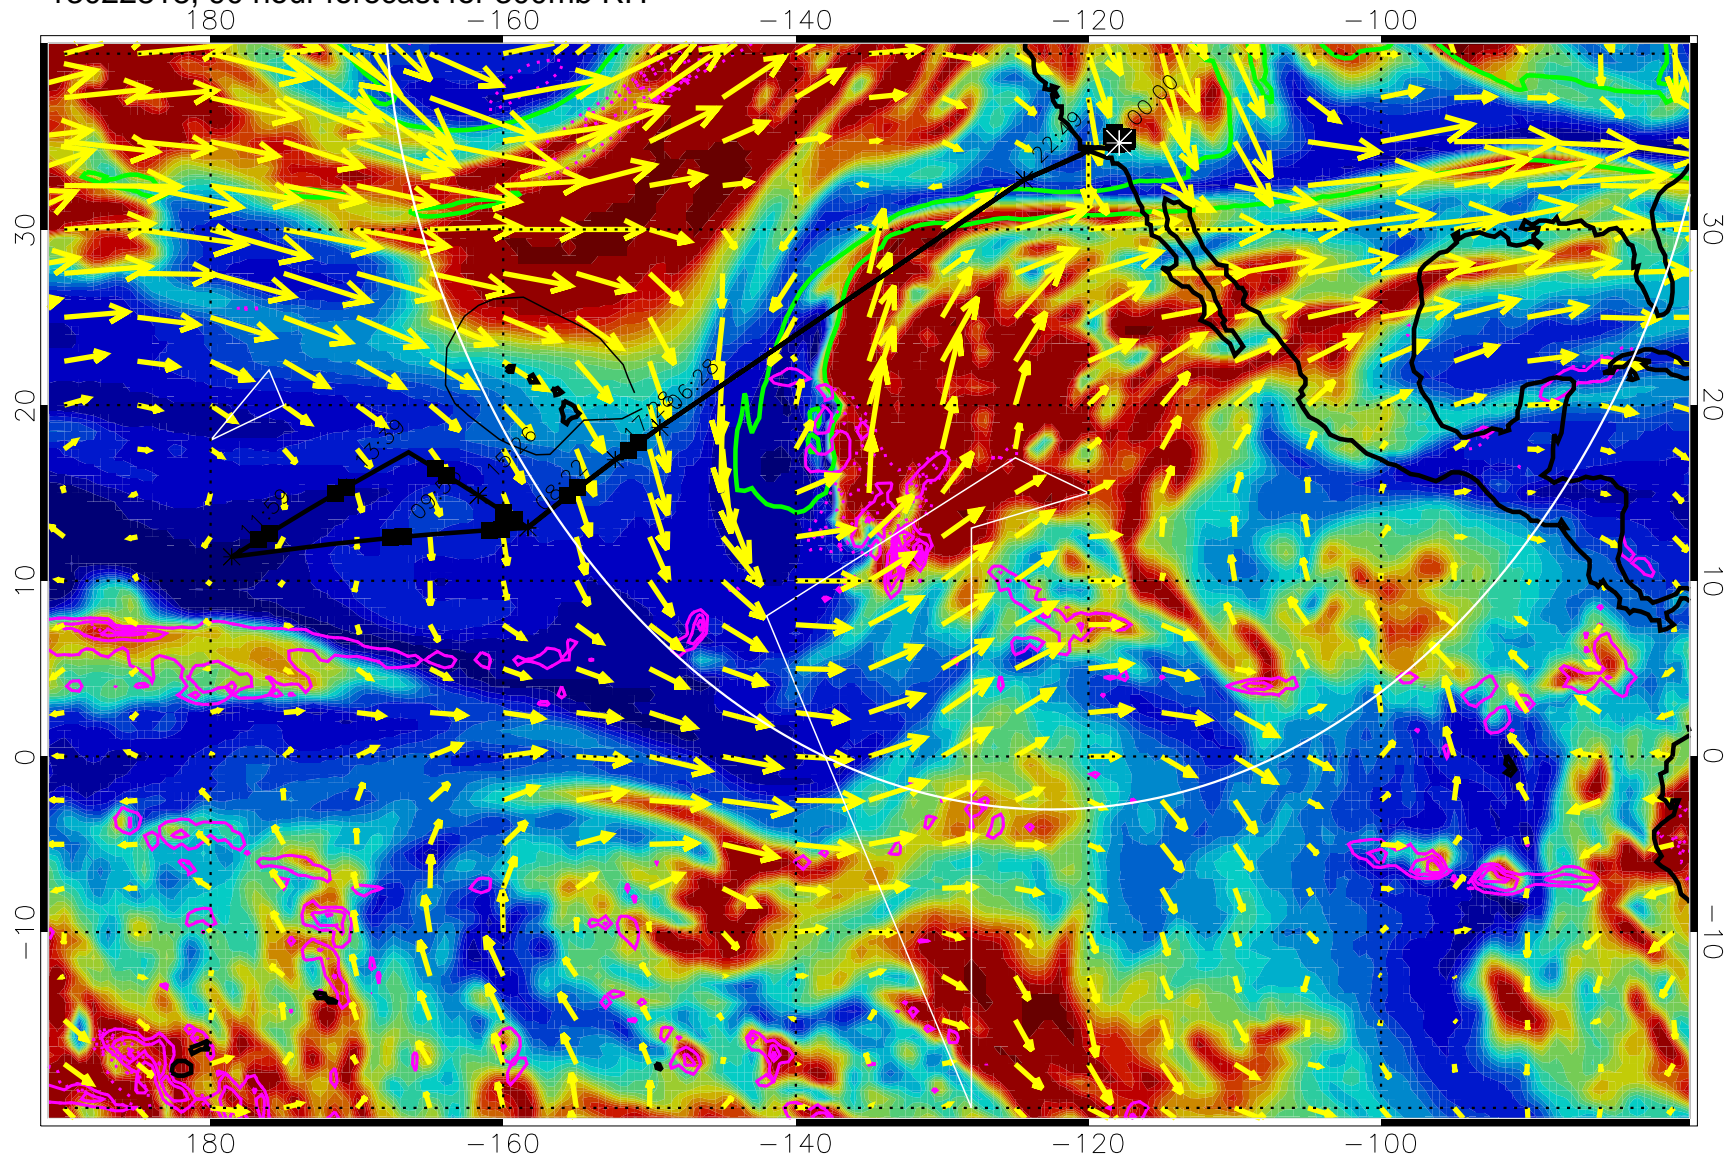

13022800, 72 hour forecast for 300mb RH

Precip (tot dot, conv sol) past 6 hrs 6 kg/m2 contours, min 4

EPV Tropopause (2 PVU) Position

→ 50 m/s

Range ring of 4055 km -- 13 hours GH round trip

13022806, 78 hour forecast for 300mb RH

Precip (tot dot, conv sol) past 6 hrs 6 kg/m2 contours, min 4

EPV Tropopause (2 PVU) Position

→ 50 m/s

Range ring of 4055 km -- 13 hours GH round trip

13022812, 84 hour forecast for 300mb RH

Precip (tot dot, conv sol) past 6 hrs 6 kg/m2 contours, min 4

EPV Tropopause (2 PVU) Position

→ 50 m/s

Range ring of 4055 km -- 13 hours GH round trip

13022818, 90 hour forecast for 300mb RH

Precip (tot dot, conv sol) past 6 hrs 6 kg/m2 contours, min 4

EPV Tropopause (2 PVU) Position

13030106, 102 hour forecast for 300mb RH

Precip (tot dot, conv sol) past 6 hrs 6 kg/m2 contours, min 4

EPV Tropopause (2 PVU) Position

→ 50 m/s

Range ring of 4055 km -- 13 hours GH round trip

13030112, 108 hour forecast for 300mb RH