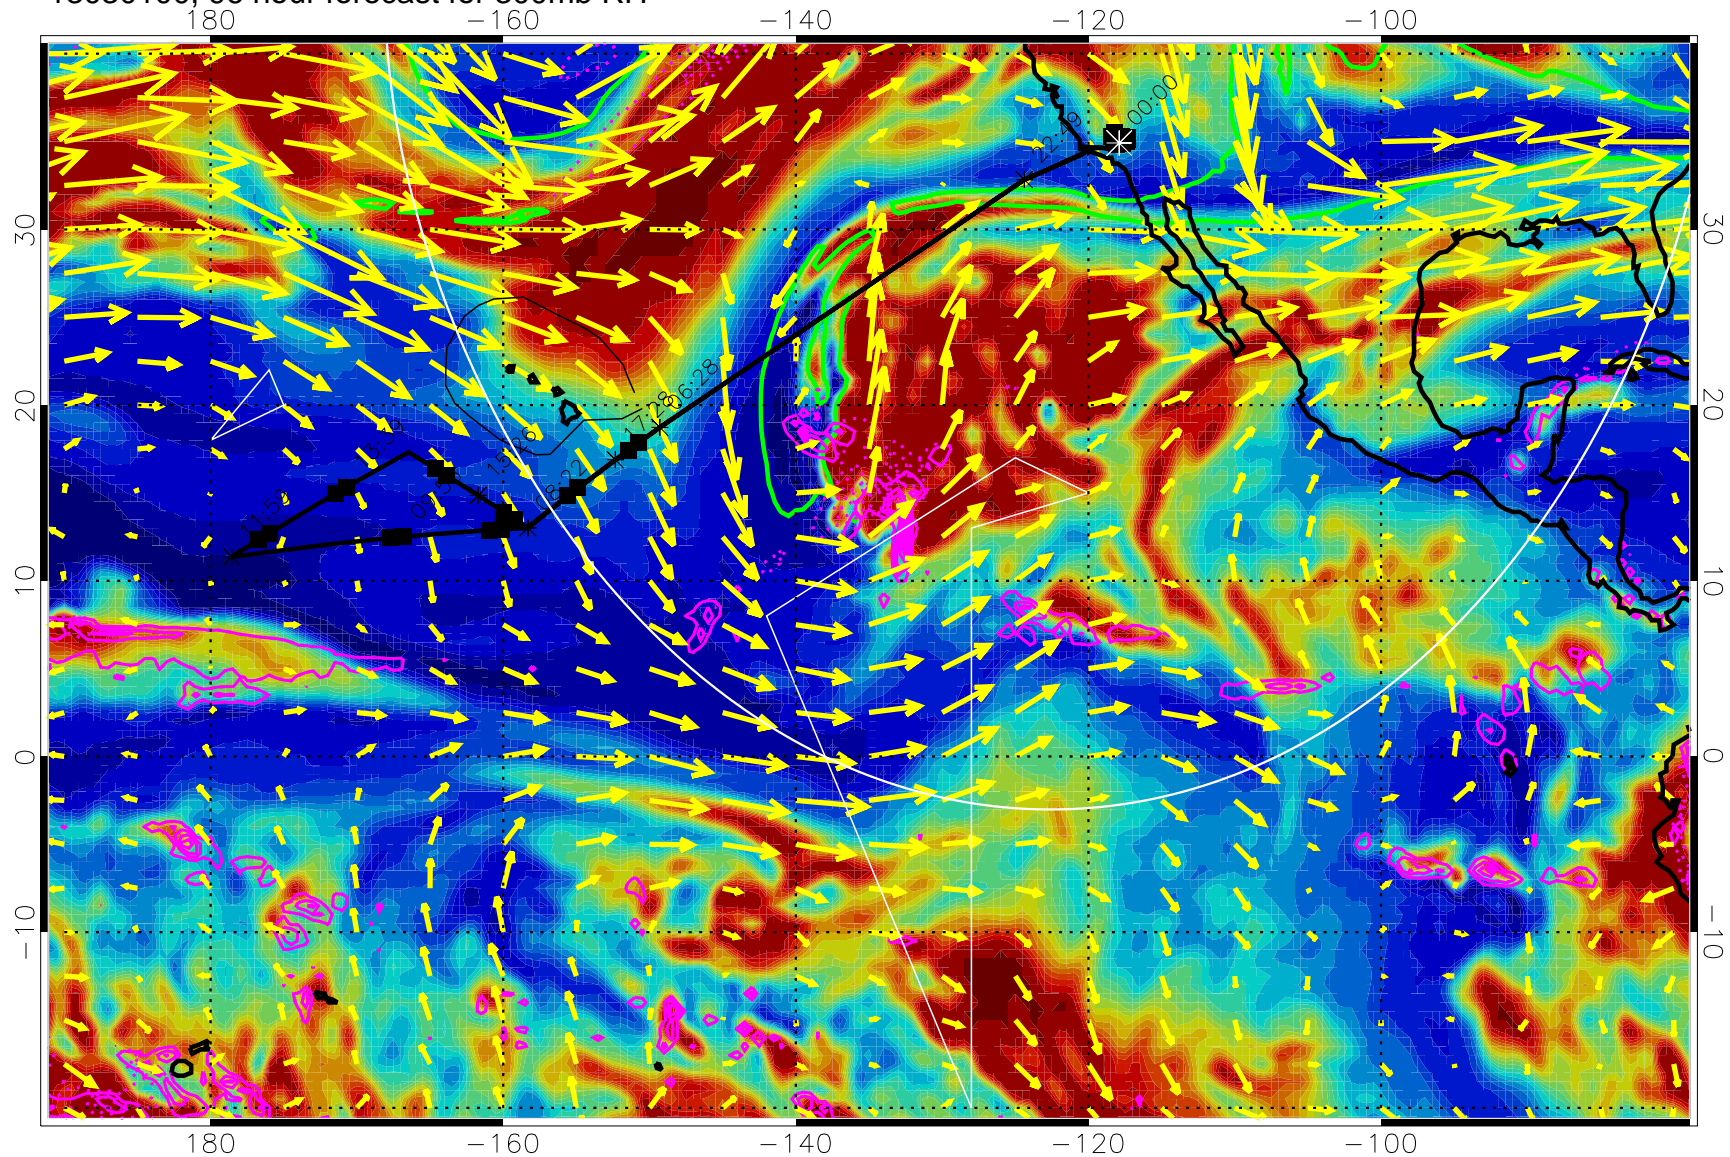

Precip (tot dot, conv sol) past 6 hrs 6 kg/m2 contours, min 4

EPV Tropopause (2 PVU) Position

→ 50 m/s

Range ring of 4055 km -- 13 hours GH round trip

13022812, 84 hour forecast for 300mb RH

Precip (tot dot, conv sol) past 6 hrs 6 kg/m2 contours, min 4

EPV Tropopause (2 PVU) Position

→ 50 m/s

Range ring of 4055 km -- 13 hours GH round trip

13022818, 90 hour forecast for 300mb RH

Precip (tot dot, conv sol) past 6 hrs 6 kg/m2 contours, min 4

EPV Tropopause (2 PVU) Position

→ 50 m/s

Range ring of 4055 km -- 13 hours GH round trip

13030100, 96 hour forecast for 300mb RH

Precip (tot dot, conv sol) past 6 hrs 6 kg/m2 contours, min 4

EPV Tropopause (2 PVU) Position

→ 50 m/s

Range ring of 4055 km -- 13 hours GH round trip

13030106, 102 hour forecast for 300mb RH

Precip (tot dot, conv sol) past 6 hrs 6 kg/m2 contours, min 4

EPV Tropopause (2 PVU) Position

→ 50 m/s

Range ring of 4055 km -- 13 hours GH round trip

13030112, 108 hour forecast for 300mb RH