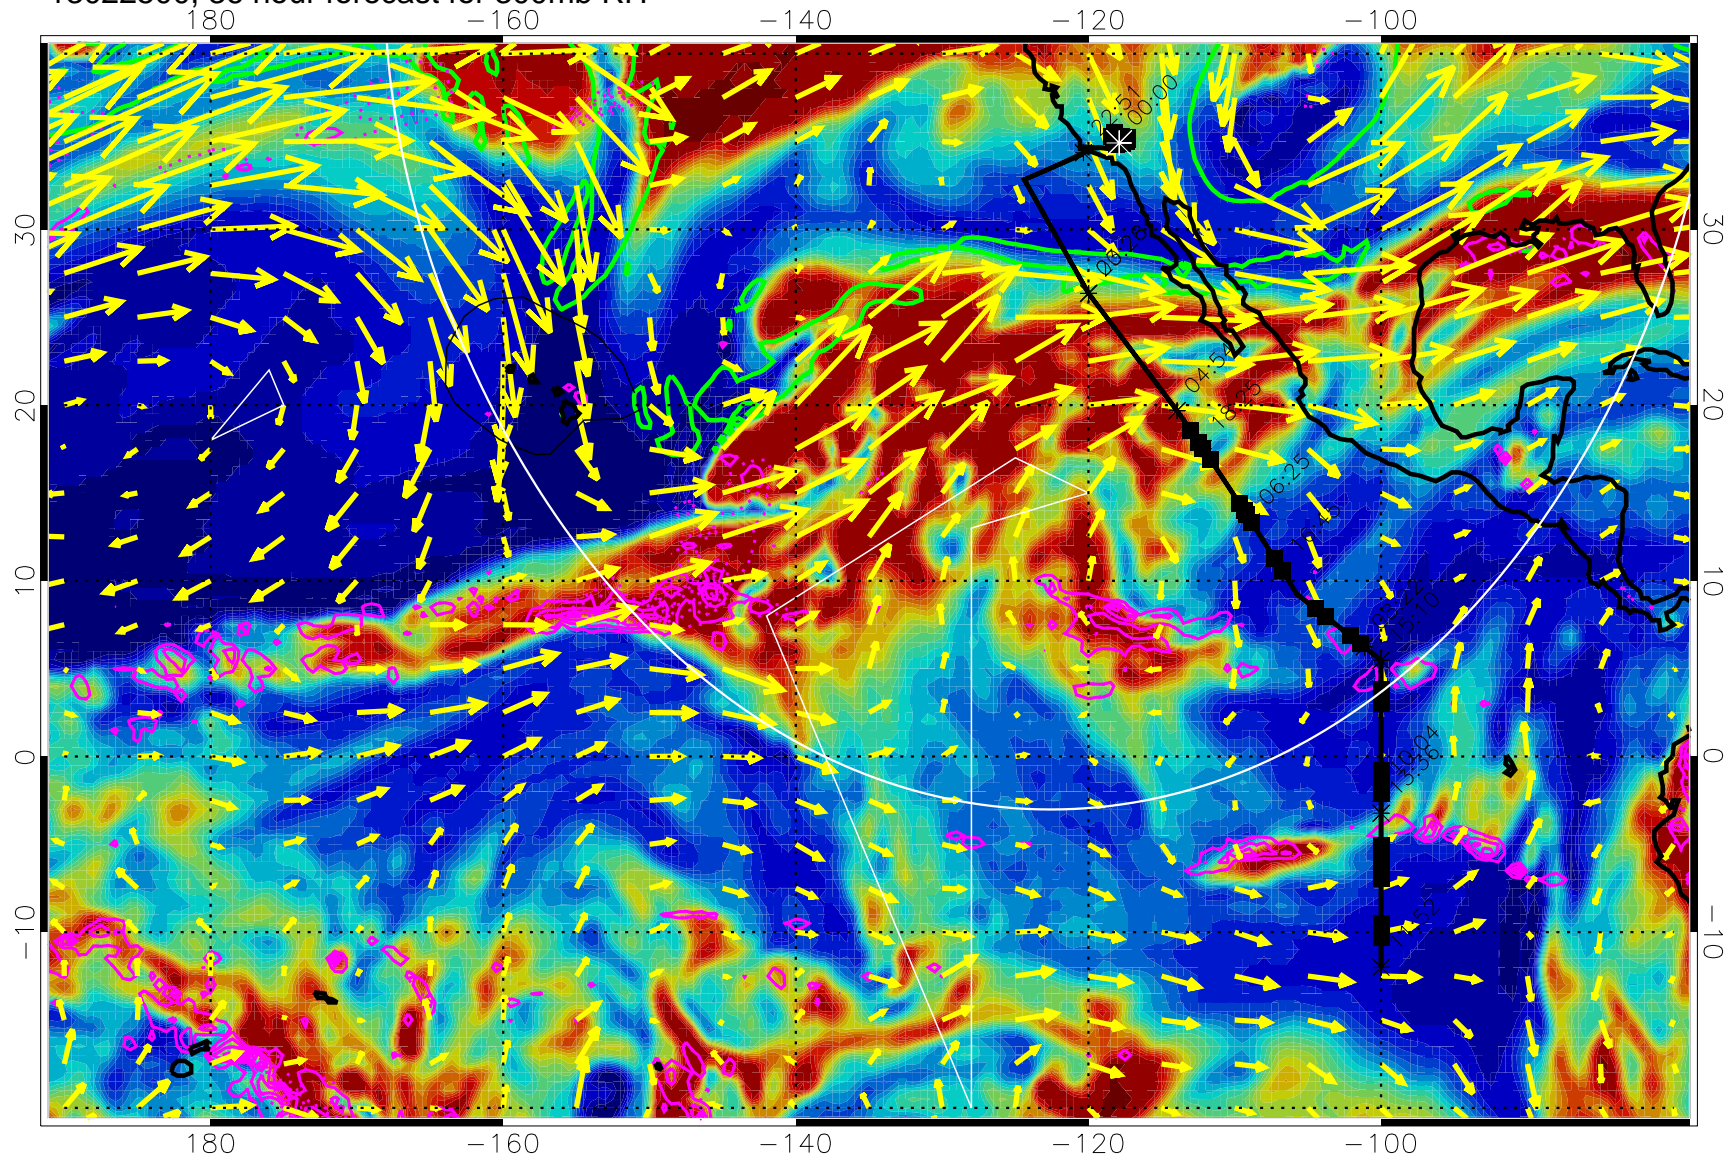

EPV Tropopause (2 PVU) Position

→ 50 m/s

Range ring of 4055 km -- 13 hours GH round trip

13022412, 24 hour forecast for 300mb RH

Precip (tot dot, conv sol) past 6 hrs 6 kg/m2 contours, min 4

EPV Tropopause (2 PVU) Position

→ 50 m/s

Range ring of 4055 km -- 13 hours GH round trip

13022418, 30 hour forecast for 300mb RH

Precip (tot dot, conv sol) past 6 hrs 6 kg/m2 contours, min 4

EPV Tropopause (2 PVU) Position

→ 50 m/s

Range ring of 4055 km -- 13 hours GH round trip

13022500, 36 hour forecast for 300mb RH

Precip (tot dot, conv sol) past 6 hrs 6 kg/m2 contours, min 4

EPV Tropopause (2 PVU) Position

→ 50 m/s

Range ring of 4055 km -- 13 hours GH round trip

13022506, 42 hour forecast for 300mb RH

Precip (tot dot, conv sol) past 6 hrs 6 kg/m2 contours, min 4

EPV Tropopause (2 PVU) Position

→ 50 m/s

Range ring of 4055 km -- 13 hours GH round trip

13022512, 48 hour forecast for 300mb RH

Precip (tot dot, conv sol) past 6 hrs 6 kg/m2 contours, min 4