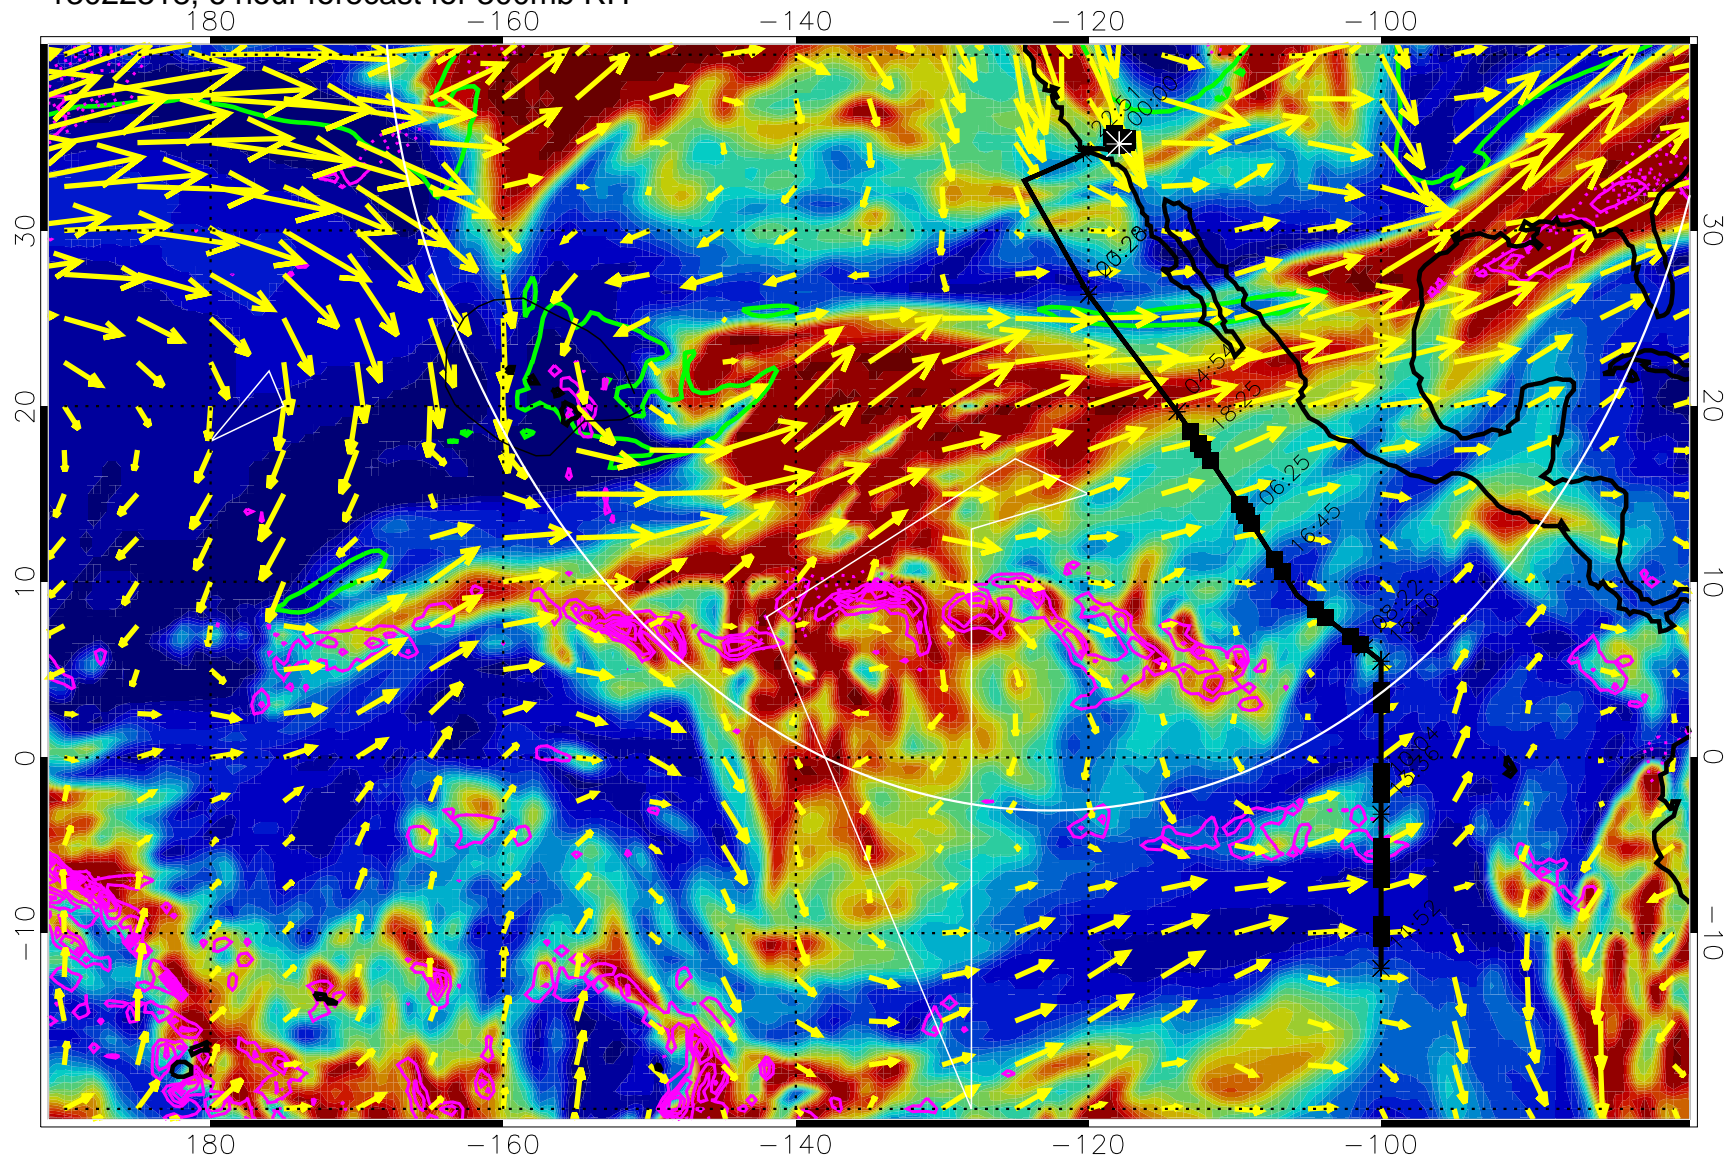

13022318, 6 hour forecast for 300mb RH

Precip (tot dot, conv sol) past 6 hrs 6 kg/m2 contours, min 4

EPV Tropopause (2 PVU) Position

→ 50 m/s

Range ring of 4055 km -- 13 hours GH round trip

13022400, 12 hour forecast for 300mb RH

Precip (tot dot, conv sol) past 6 hrs 6 kg/m2 contours, min 4

EPV Tropopause (2 PVU) Position

→ 50 m/s

Range ring of 4055 km -- 13 hours GH round trip

13022406, 18 hour forecast for 300mb RH

Precip (tot dot, conv sol) past 6 hrs 6 kg/m2 contours, min 4

EPV Tropopause (2 PVU) Position

→ 50 m/s

Range ring of 4055 km -- 13 hours GH round trip

13022412, 24 hour forecast for 300mb RH

Precip (tot dot, conv sol) past 6 hrs 6 kg/m2 contours, min 4

EPV Tropopause (2 PVU) Position

13022500, 36 hour forecast for 300mb RH

Precip (tot dot, conv sol) past 6 hrs 6 kg/m2 contours, min 4

EPV Tropopause (2 PVU) Position

→ 50 m/s

Range ring of 4055 km -- 13 hours GH round trip

13022506, 42 hour forecast for 300mb RH