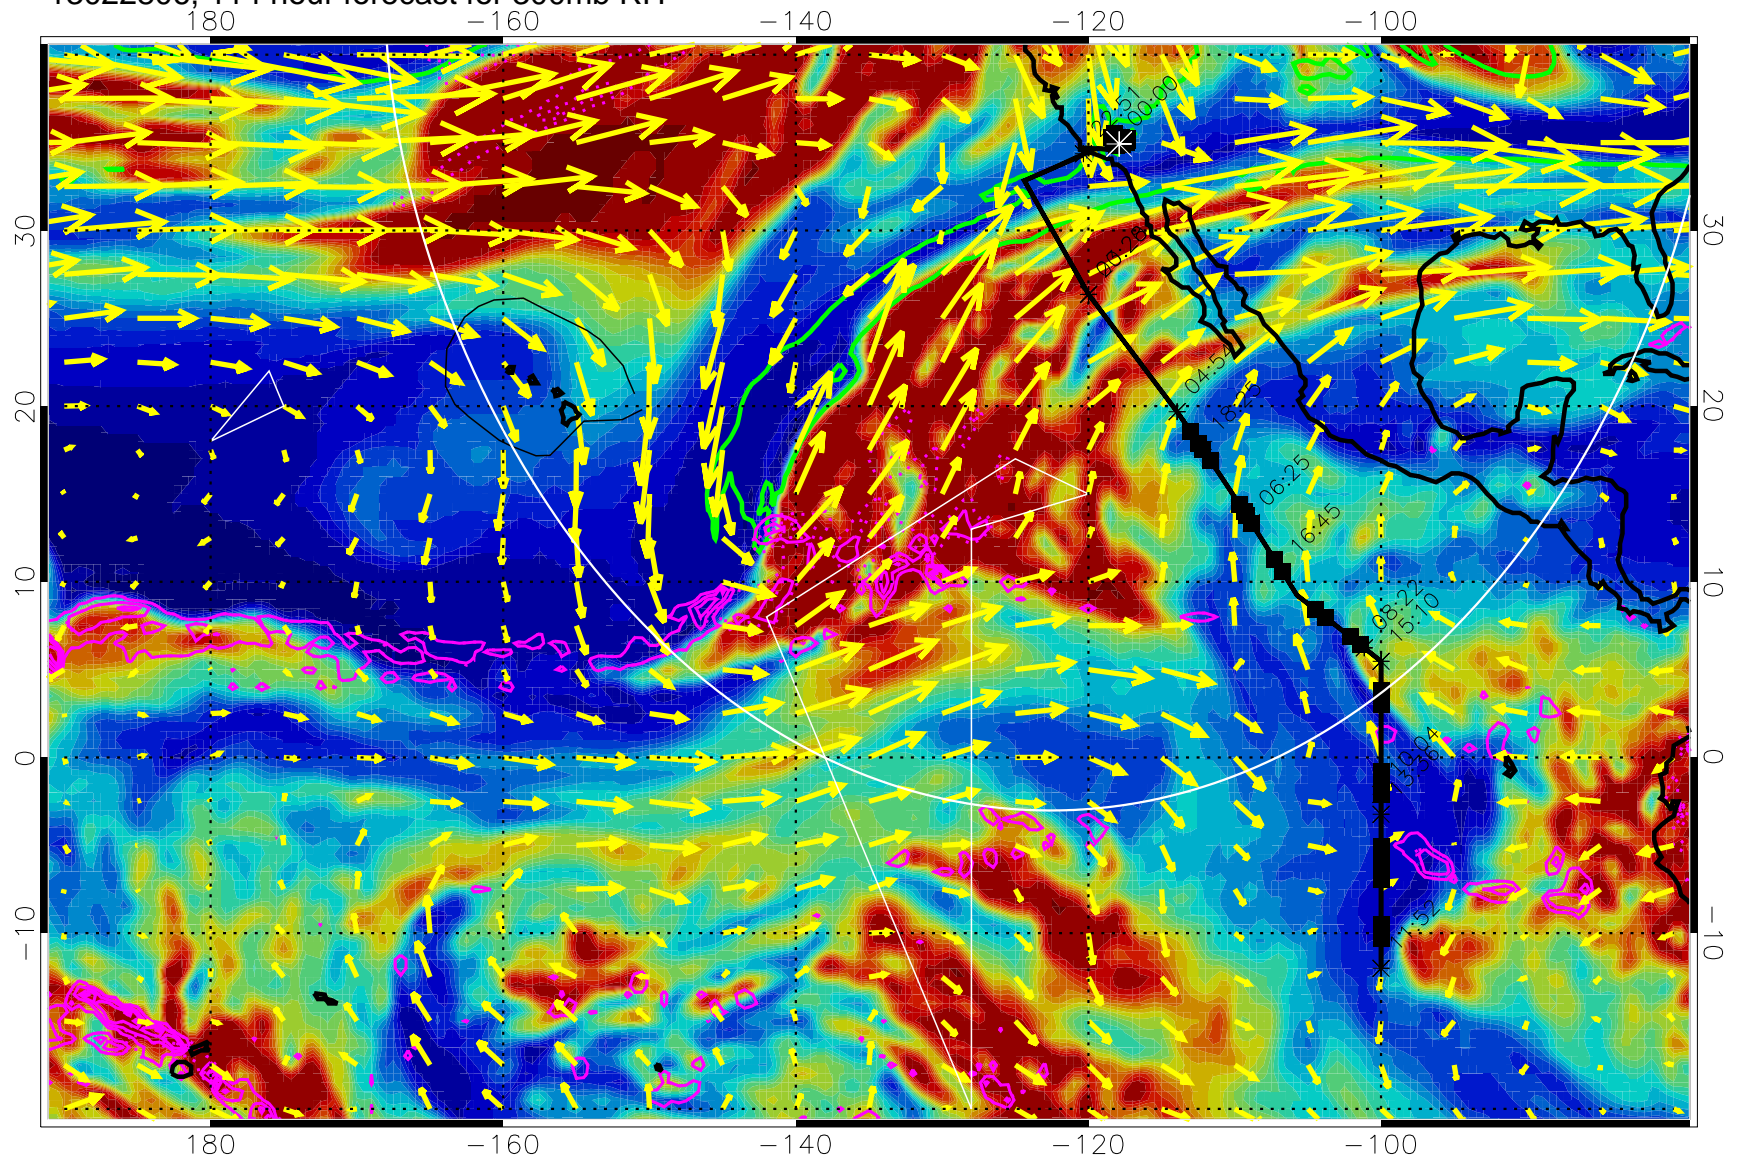

13022718, 102 hour forecast for 300mb RH

Precip (tot dot, conv sol) past 6 hrs 6 kg/m2 contours, min 4

EPV Tropopause (2 PVU) Position

→ 50 m/s

Range ring of 4055 km -- 13 hours GH round trip

13022800, 108 hour forecast for 300mb RH

Precip (tot dot, conv sol) past 6 hrs 6 kg/m2 contours, min 4

EPV Tropopause (2 PVU) Position

→ 50 m/s

Range ring of 4055 km -- 13 hours GH round trip

13022806, 114 hour forecast for 300mb RH

Precip (tot dot, conv sol) past 6 hrs 6 kg/m2 contours, min 4

EPV Tropopause (2 PVU) Position

→ 50 m/s

Range ring of 4055 km -- 13 hours GH round trip

13022812, 120 hour forecast for 300mb RH

Precip (tot dot, conv sol) past 6 hrs 6 kg/m<sup>2</sup> contours, min 4

EPV Tropopause (2 PVU) Position