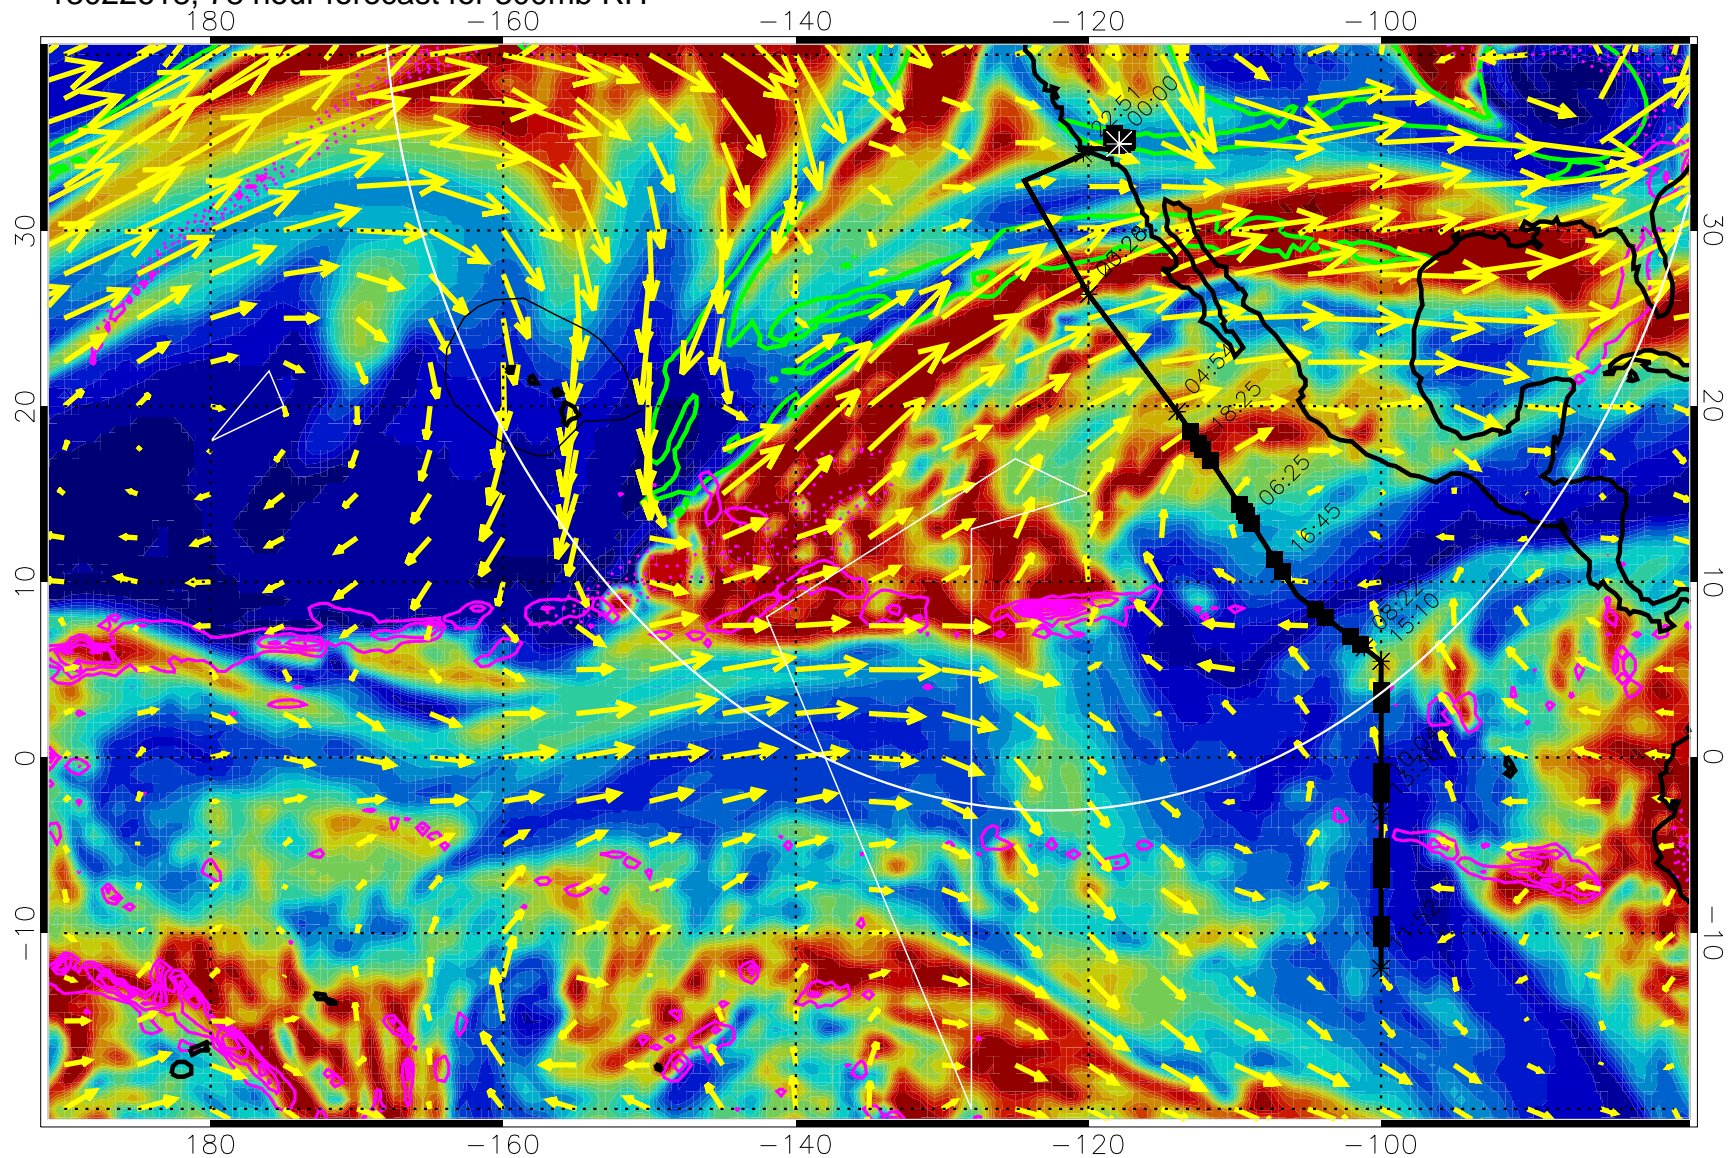

13022612, 72 hour forecast for 300mb RH

Precip (tot dot, conv sol) past 6 hrs 6 kg/m2 contours, min 4

EPV Tropopause (2 PVU) Position

→ 50 m/s

Range ring of 4055 km -- 13 hours GH round trip

13022618, 78 hour forecast for 300mb RH

Precip (tot dot, conv sol) past 6 hrs 6 kg/m2 contours, min 4

EPV Tropopause (2 PVU) Position

→ 50 m/s

Range ring of 4055 km -- 13 hours GH round trip

13022700, 84 hour forecast for 300mb RH

Precip (tot dot, conv sol) past 6 hrs 6 kg/m2 contours, min 4

EPV Tropopause (2 PVU) Position

→ 50 m/s

Range ring of 4055 km -- 13 hours GH round trip

13022706, 90 hour forecast for 300mb RH

Precip (tot dot, conv sol) past 6 hrs 6 kg/m<sup>2</sup> contours, min 4

EPV Tropopause (2 PVU) Position

13022718, 102 hour forecast for 300mb RH

Precip (tot dot, conv sol) past 6 hrs 6 kg/m2 contours, min 4

EPV Tropopause (2 PVU) Position

→ 50 m/s

Range ring of 4055 km -- 13 hours GH round trip

13022800, 108 hour forecast for 300mb RH