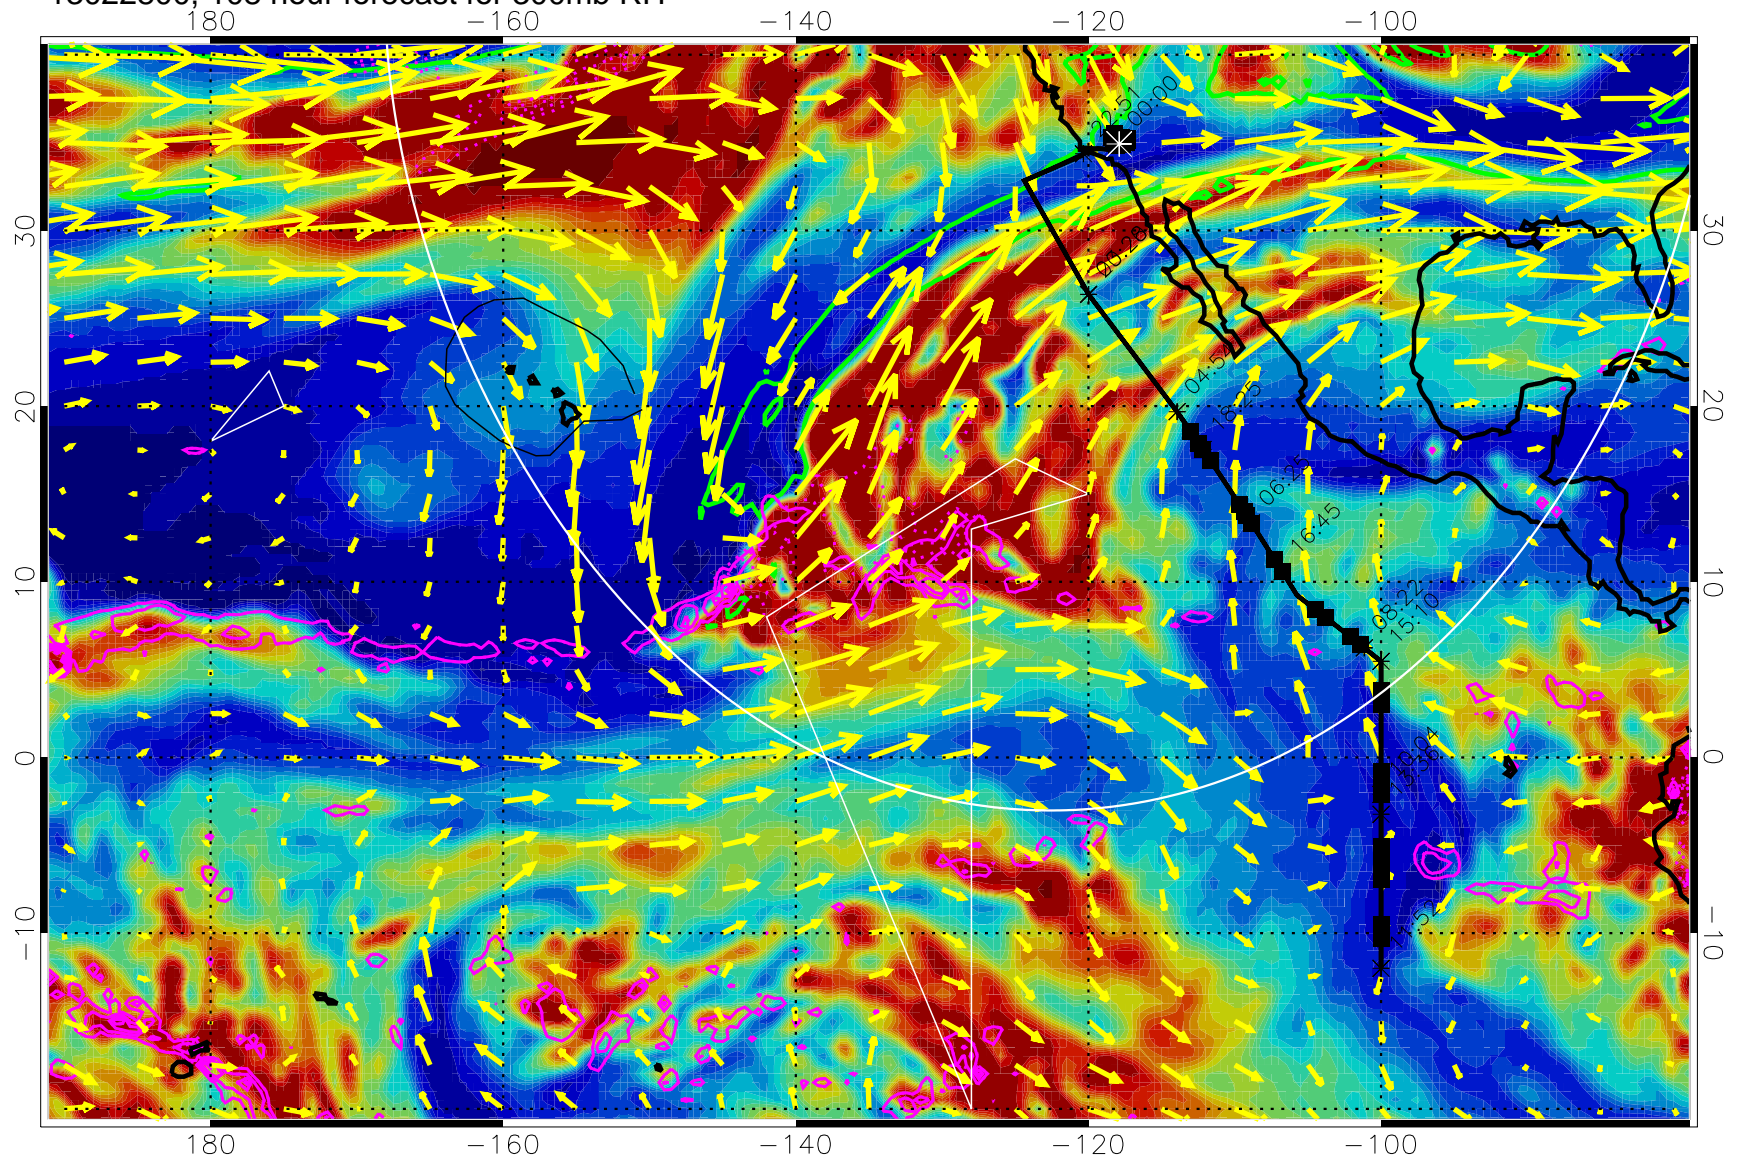

→ 50 m/s

Range ring of 4055 km -- 13 hours GH round trip

13022712, 96 hour forecast for 300mb RH

Precip (tot dot, conv sol) past 6 hrs 6 kg/m2 contours, min 4

EPV Tropopause (2 PVU) Position

→ 50 m/s

Range ring of 4055 km -- 13 hours GH round trip

13022718, 102 hour forecast for 300mb RH

Precip (tot dot, conv sol) past 6 hrs 6 kg/m2 contours, min 4

EPV Tropopause (2 PVU) Position

→ 50 m/s

Range ring of 4055 km -- 13 hours GH round trip

13022800, 108 hour forecast for 300mb RH

Precip (tot dot, conv sol) past 6 hrs 6 kg/m2 contours, min 4

EPV Tropopause (2 PVU) Position

→ 50 m/s

Range ring of 4055 km -- 13 hours GH round trip

13022806, 114 hour forecast for 300mb RH

Precip (tot dot, conv sol) past 6 hrs 6 kg/m2 contours, min 4

EPV Tropopause (2 PVU) Position

→ 50 m/s

Range ring of 4055 km -- 13 hours GH round trip

13022812, 120 hour forecast for 300mb RH

Precip (tot dot, conv sol) past 6 hrs 6 kg/m<sup>2</sup> contours, min 4

EPV Tropopause (2 PVU) Position