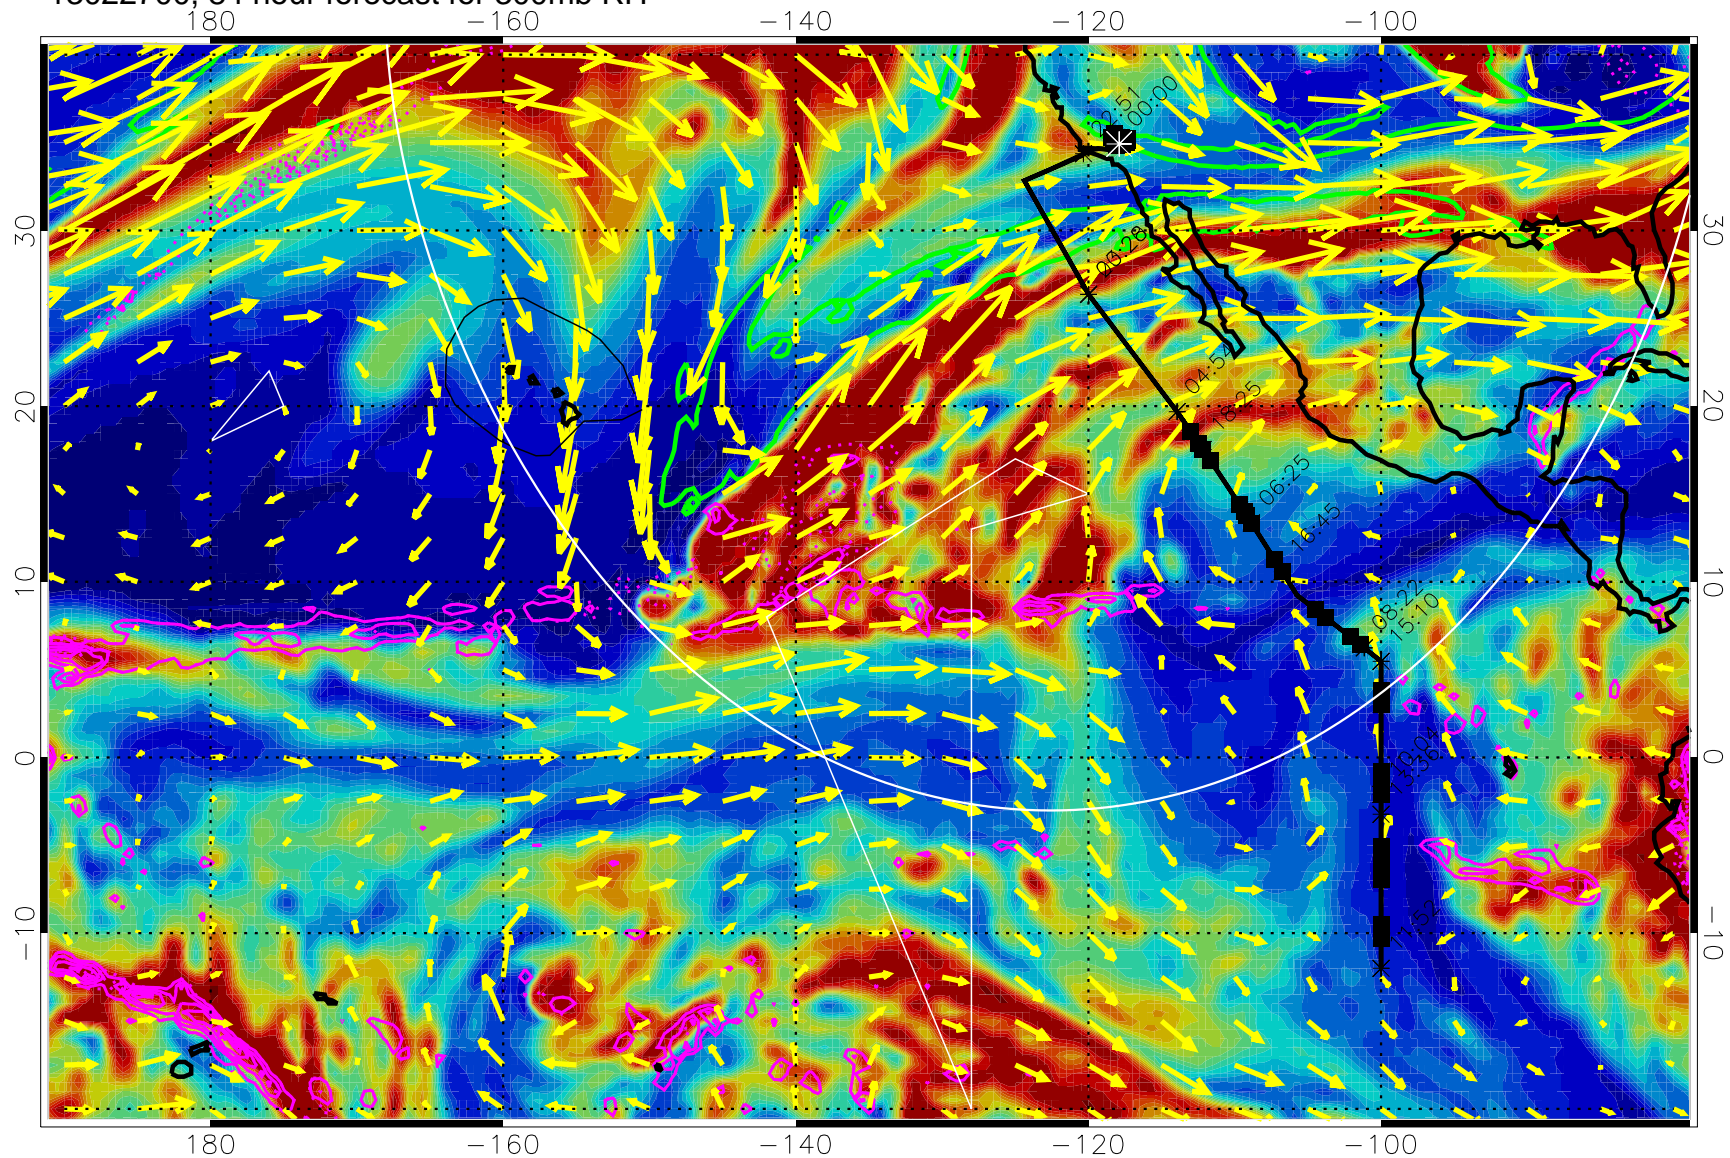

13022612, 72 hour forecast for 300mb RH

Precip (tot dot, conv sol) past 6 hrs 6 kg/m2 contours, min 4

EPV Tropopause (2 PVU) Position

→ 50 m/s

Range ring of 4055 km -- 13 hours GH round trip

13022618, 78 hour forecast for 300mb RH

Precip (tot dot, conv sol) past 6 hrs 6 kg/m2 contours, min 4

EPV Tropopause (2 PVU) Position

→ 50 m/s

Range ring of 4055 km -- 13 hours GH round trip

13022700, 84 hour forecast for 300mb RH

Precip (tot dot, conv sol) past 6 hrs 6 kg/m2 contours, min 4

EPV Tropopause (2 PVU) Position

→ 50 m/s

Range ring of 4055 km -- 13 hours GH round trip

13022706, 90 hour forecast for 300mb RH

Precip (tot dot, conv sol) past 6 hrs 6 kg/m<sup>2</sup> contours, min 4

EPV Tropopause (2 PVU) Position

13022718, 102 hour forecast for 300mb RH

Precip (tot dot, conv sol) past 6 hrs 6 kg/m2 contours, min 4

EPV Tropopause (2 PVU) Position

→ 50 m/s

Range ring of 4055 km -- 13 hours GH round trip

13022800, 108 hour forecast for 300mb RH