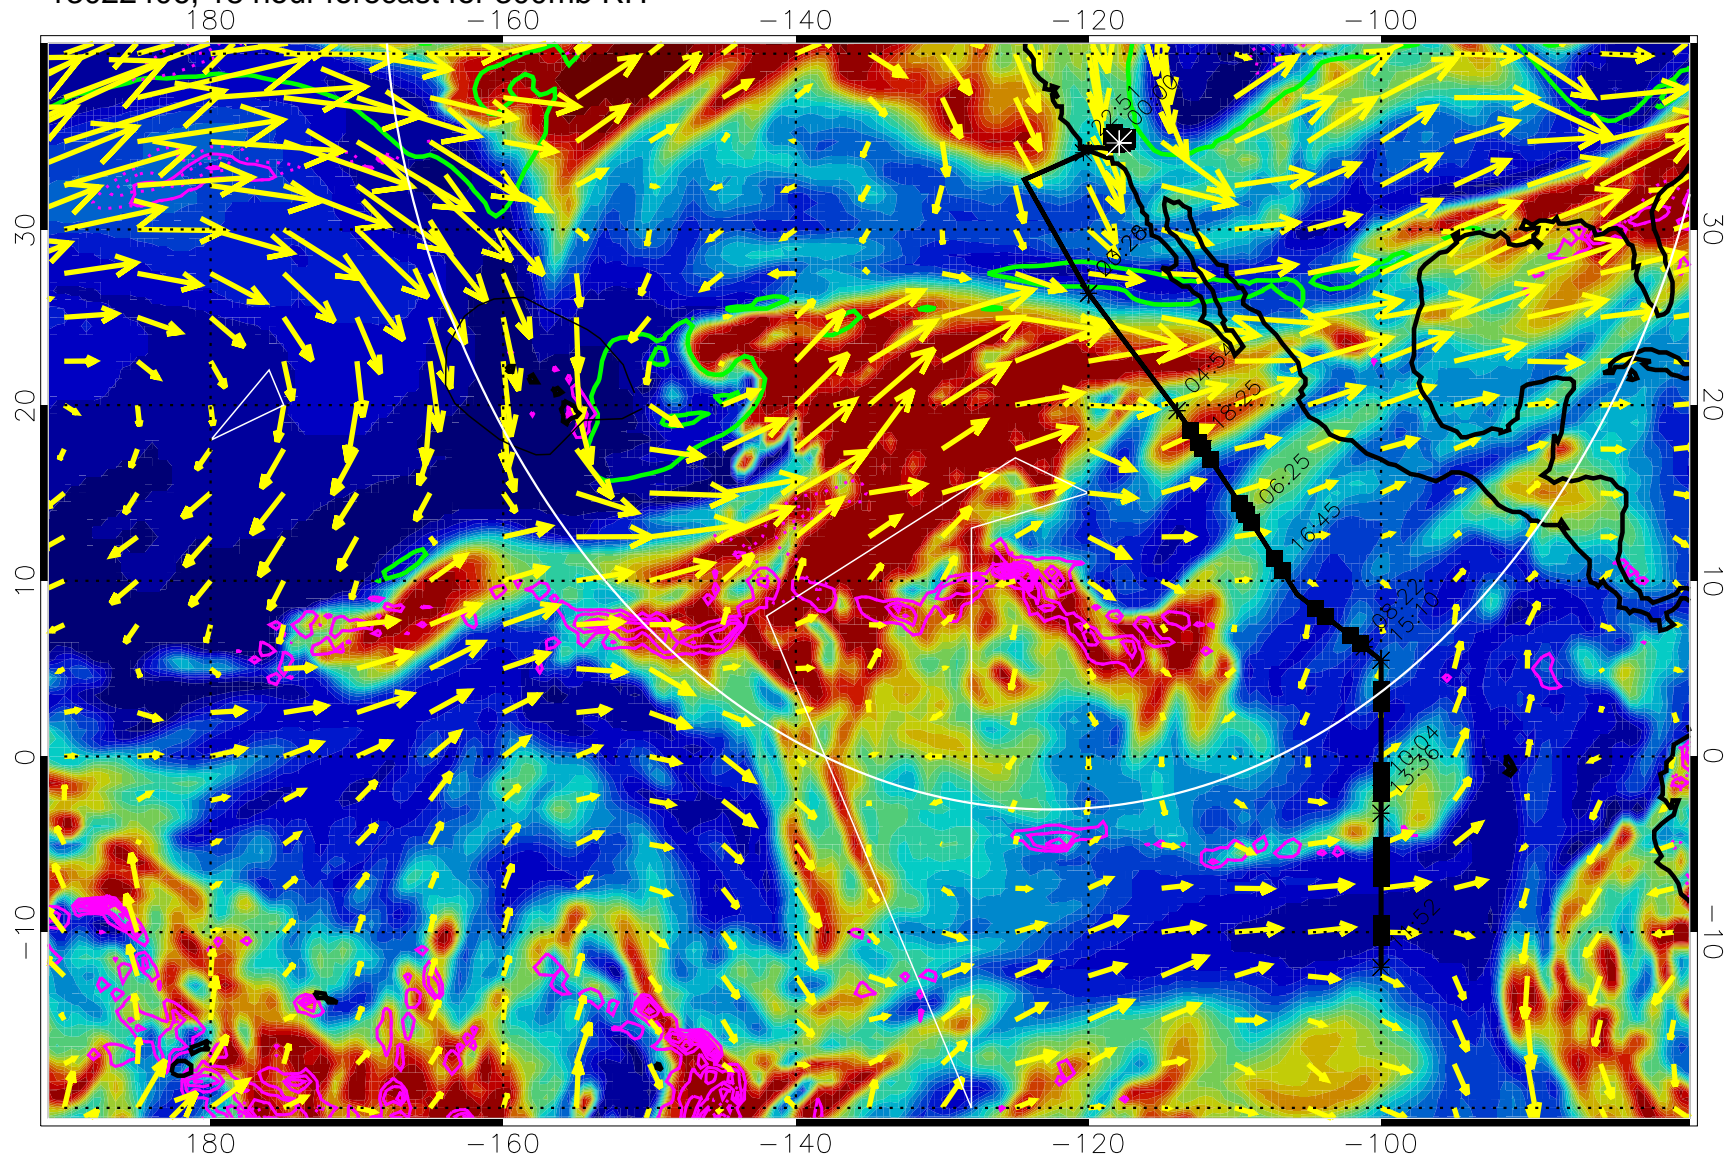

13022318, 6 hour forecast for 300mb RH

Precip (tot dot, conv sol) past 6 hrs 6 kg/m2 contours, min 4

EPV Tropopause (2 PVU) Position

→ 50 m/s

Range ring of 4055 km -- 13 hours GH round trip

13022400, 12 hour forecast for 300mb RH

Precip (tot dot, conv sol) past 6 hrs 6 kg/m2 contours, min 4

EPV Tropopause (2 PVU) Position

→ 50 m/s

Range ring of 4055 km -- 13 hours GH round trip

13022406, 18 hour forecast for 300mb RH

Precip (tot dot, conv sol) past 6 hrs 6 kg/m2 contours, min 4

EPV Tropopause (2 PVU) Position

→ 50 m/s

Range ring of 4055 km -- 13 hours GH round trip

13022412, 24 hour forecast for 300mb RH

Precip (tot dot, conv sol) past 6 hrs 6 kg/m2 contours, min 4

EPV Tropopause (2 PVU) Position

13022500, 36 hour forecast for 300mb RH

Precip (tot dot, conv sol) past 6 hrs 6 kg/m2 contours, min 4

EPV Tropopause (2 PVU) Position

→ 50 m/s

Range ring of 4055 km -- 13 hours GH round trip

13022506, 42 hour forecast for 300mb RH