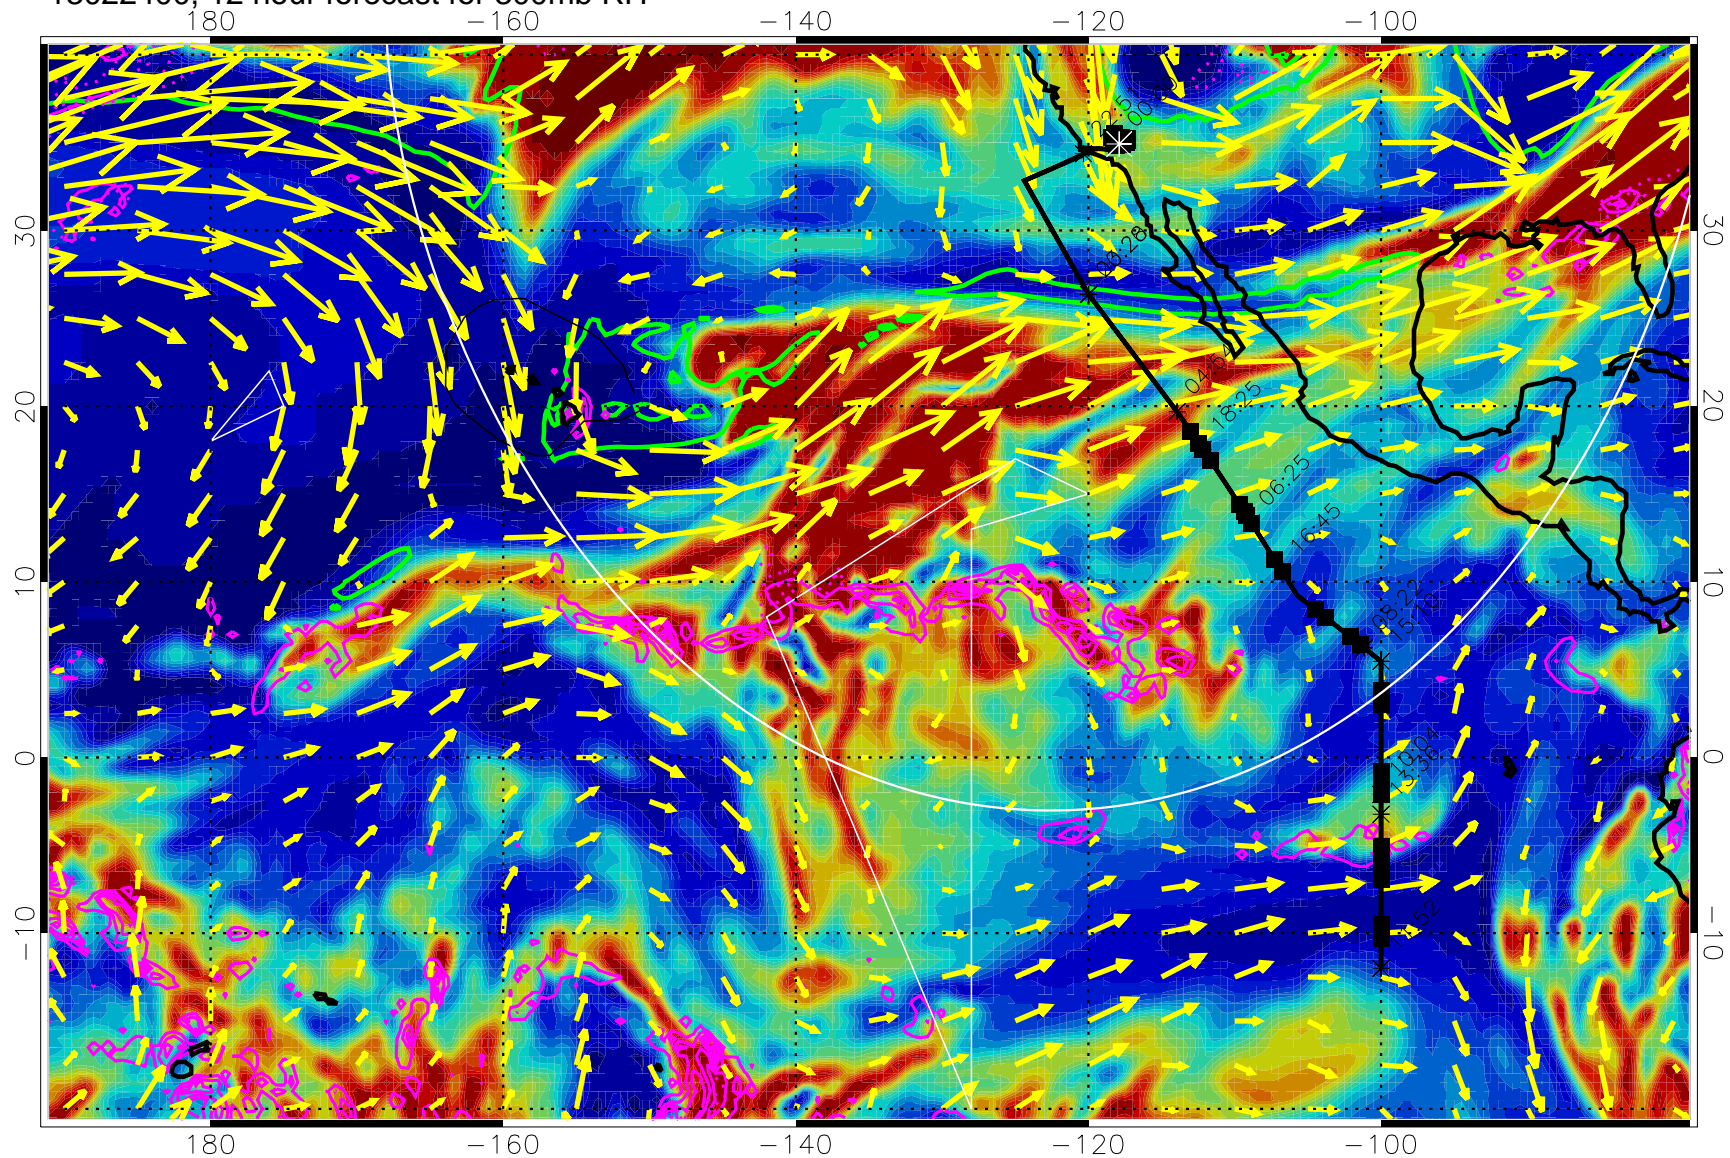

13022318, 6 hour forecast for 300mb RH

Precip (tot dot, conv sol) past 6 hrs 6 kg/m2 contours, min 4

EPV Tropopause (2 PVU) Position

→ 50 m/s

Range ring of 4055 km -- 13 hours GH round trip

13022400, 12 hour forecast for 300mb RH

Precip (tot dot, conv sol) past 6 hrs 6 kg/m2 contours, min 4

EPV Tropopause (2 PVU) Position

→ 50 m/s

Range ring of 4055 km -- 13 hours GH round trip

13022406, 18 hour forecast for 300mb RH

Precip (tot dot, conv sol) past 6 hrs 6 kg/m2 contours, min 4

EPV Tropopause (2 PVU) Position

→ 50 m/s

Range ring of 4055 km -- 13 hours GH round trip

13022412, 24 hour forecast for 300mb RH

Precip (tot dot, conv sol) past 6 hrs 6 kg/m2 contours, min 4

EPV Tropopause (2 PVU) Position

13022500, 36 hour forecast for 300mb RH

Precip (tot dot, conv sol) past 6 hrs 6 kg/m2 contours, min 4

EPV Tropopause (2 PVU) Position

→ 50 m/s

Range ring of 4055 km -- 13 hours GH round trip

13022506, 42 hour forecast for 300mb RH