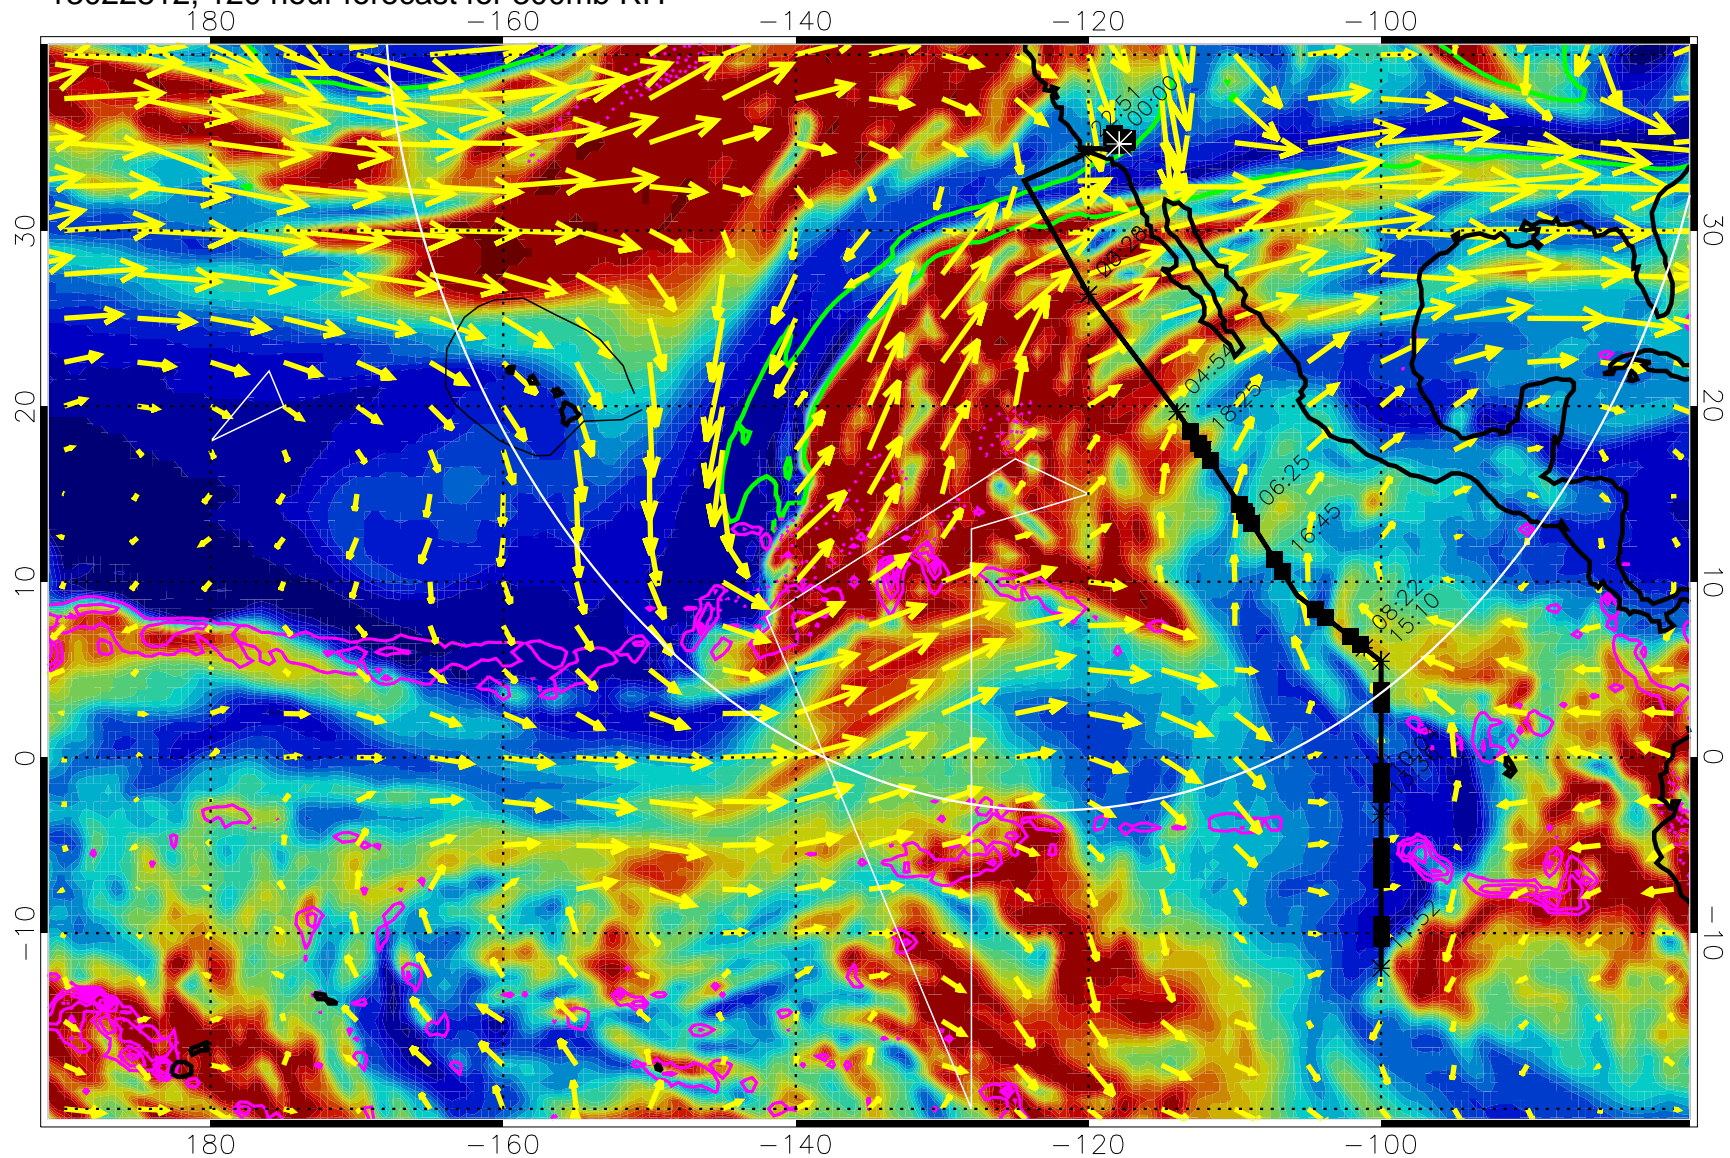

13022718, 102 hour forecast for 300mb RH

Precip (tot dot, conv sol) past 6 hrs 6 kg/m2 contours, min 4

EPV Tropopause (2 PVU) Position

→ 50 m/s

Range ring of 4055 km -- 13 hours GH round trip

13022800, 108 hour forecast for 300mb RH

Precip (tot dot, conv sol) past 6 hrs 6 kg/m2 contours, min 4

EPV Tropopause (2 PVU) Position

→ 50 m/s

Range ring of 4055 km -- 13 hours GH round trip

13022806, 114 hour forecast for 300mb RH

Precip (tot dot, conv sol) past 6 hrs 6 kg/m2 contours, min 4

EPV Tropopause (2 PVU) Position

→ 50 m/s

Range ring of 4055 km -- 13 hours GH round trip

13022812, 120 hour forecast for 300mb RH

Precip (tot dot, conv sol) past 6 hrs 6 kg/m<sup>2</sup> contours, min 4

EPV Tropopause (2 PVU) Position