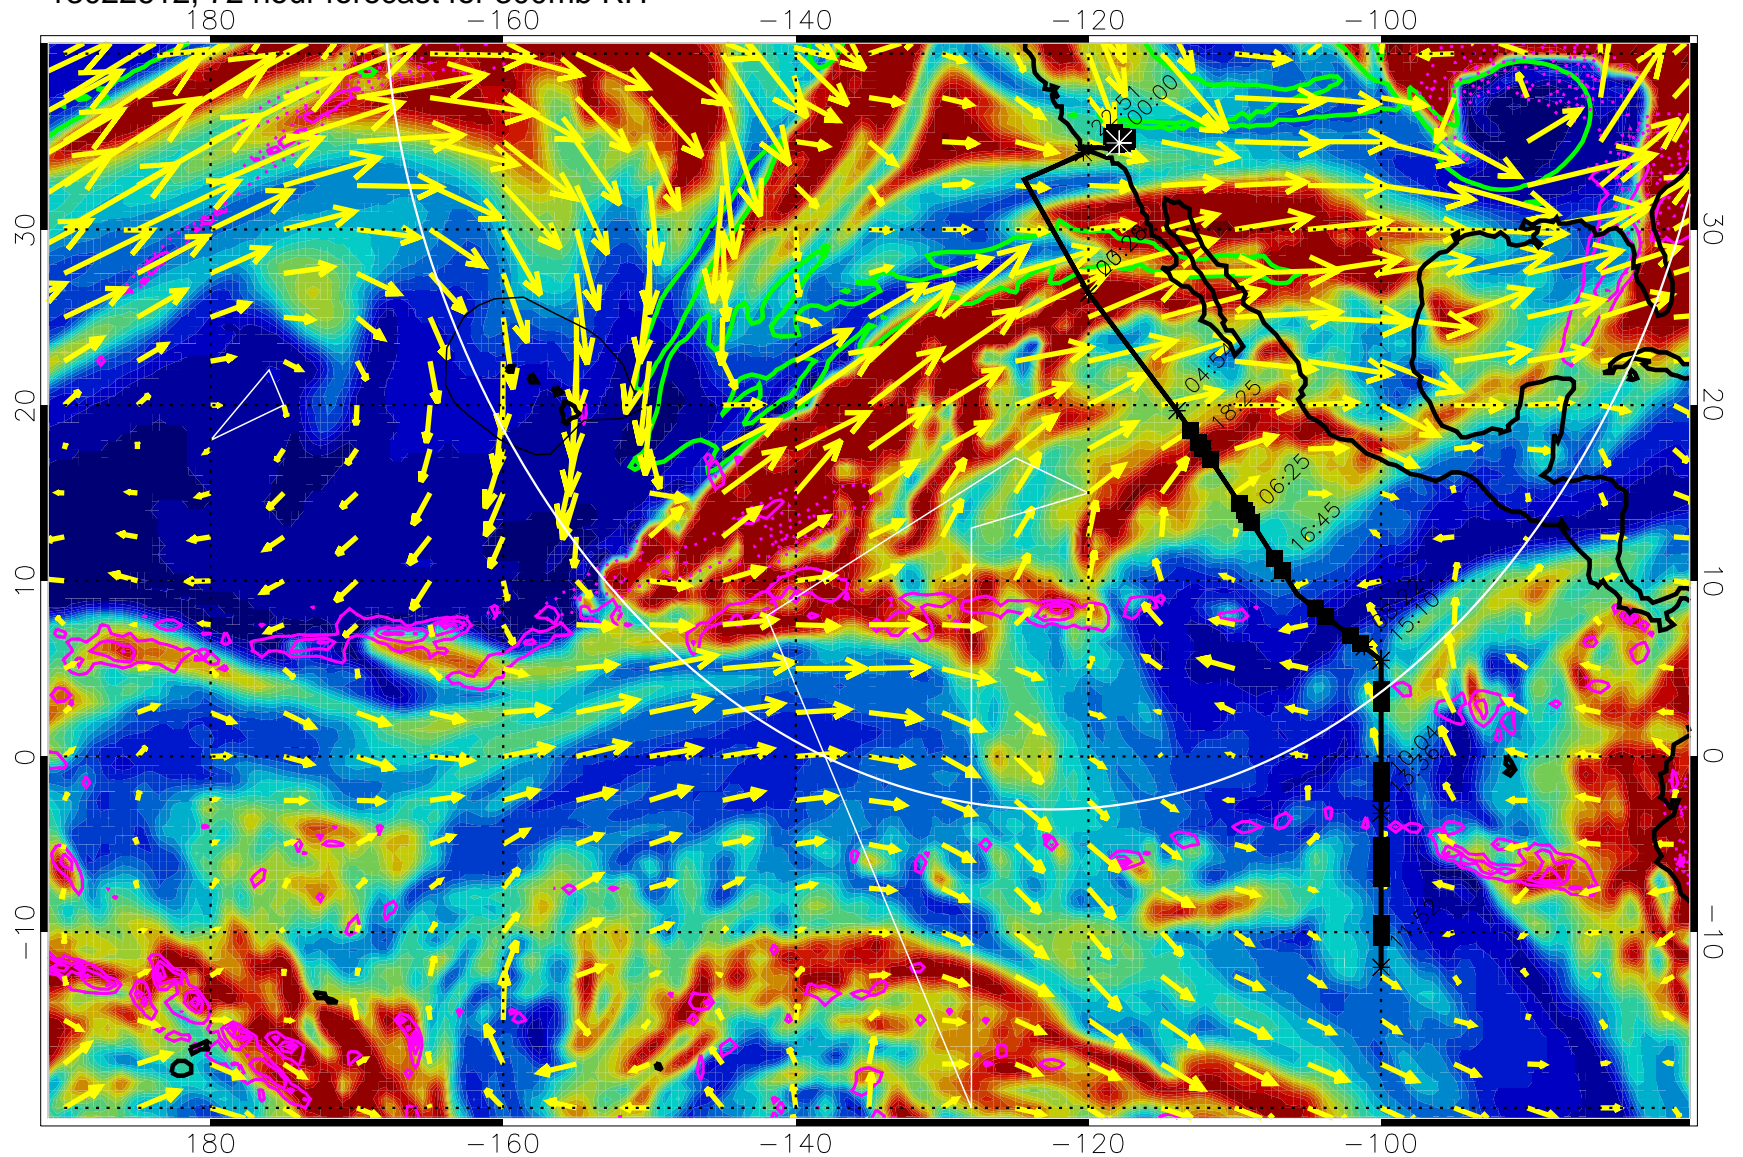

EPV Tropopause (2 PVU) Position

→ 50 m/s

Range ring of 4055 km -- 13 hours GH round trip

13022518, 54 hour forecast for 300mb RH

Precip (tot dot, conv sol) past 6 hrs 6 kg/m2 contours, min 4

EPV Tropopause (2 PVU) Position

→ 50 m/s

Range ring of 4055 km -- 13 hours GH round trip

13022606, 66 hour forecast for 300mb RH

Precip (tot dot, conv sol) past 6 hrs 6 kg/m2 contours, min 4

EPV Tropopause (2 PVU) Position

→ 50 m/s

Range ring of 4055 km -- 13 hours GH round trip

13022612, 72 hour forecast for 300mb RH

Precip (tot dot, conv sol) past 6 hrs 6 kg/m2 contours, min 4

EPV Tropopause (2 PVU) Position

→ 50 m/s

Range ring of 4055 km -- 13 hours GH round trip

13022618, 78 hour forecast for 300mb RH

Precip (tot dot, conv sol) past 6 hrs 6 kg/m2 contours, min 4

EPV Tropopause (2 PVU) Position

→ 50 m/s

Range ring of 4055 km -- 13 hours GH round trip

13022700, 84 hour forecast for 300mb RH

Precip (tot dot, conv sol) past 6 hrs 6 kg/m2 contours, min 4