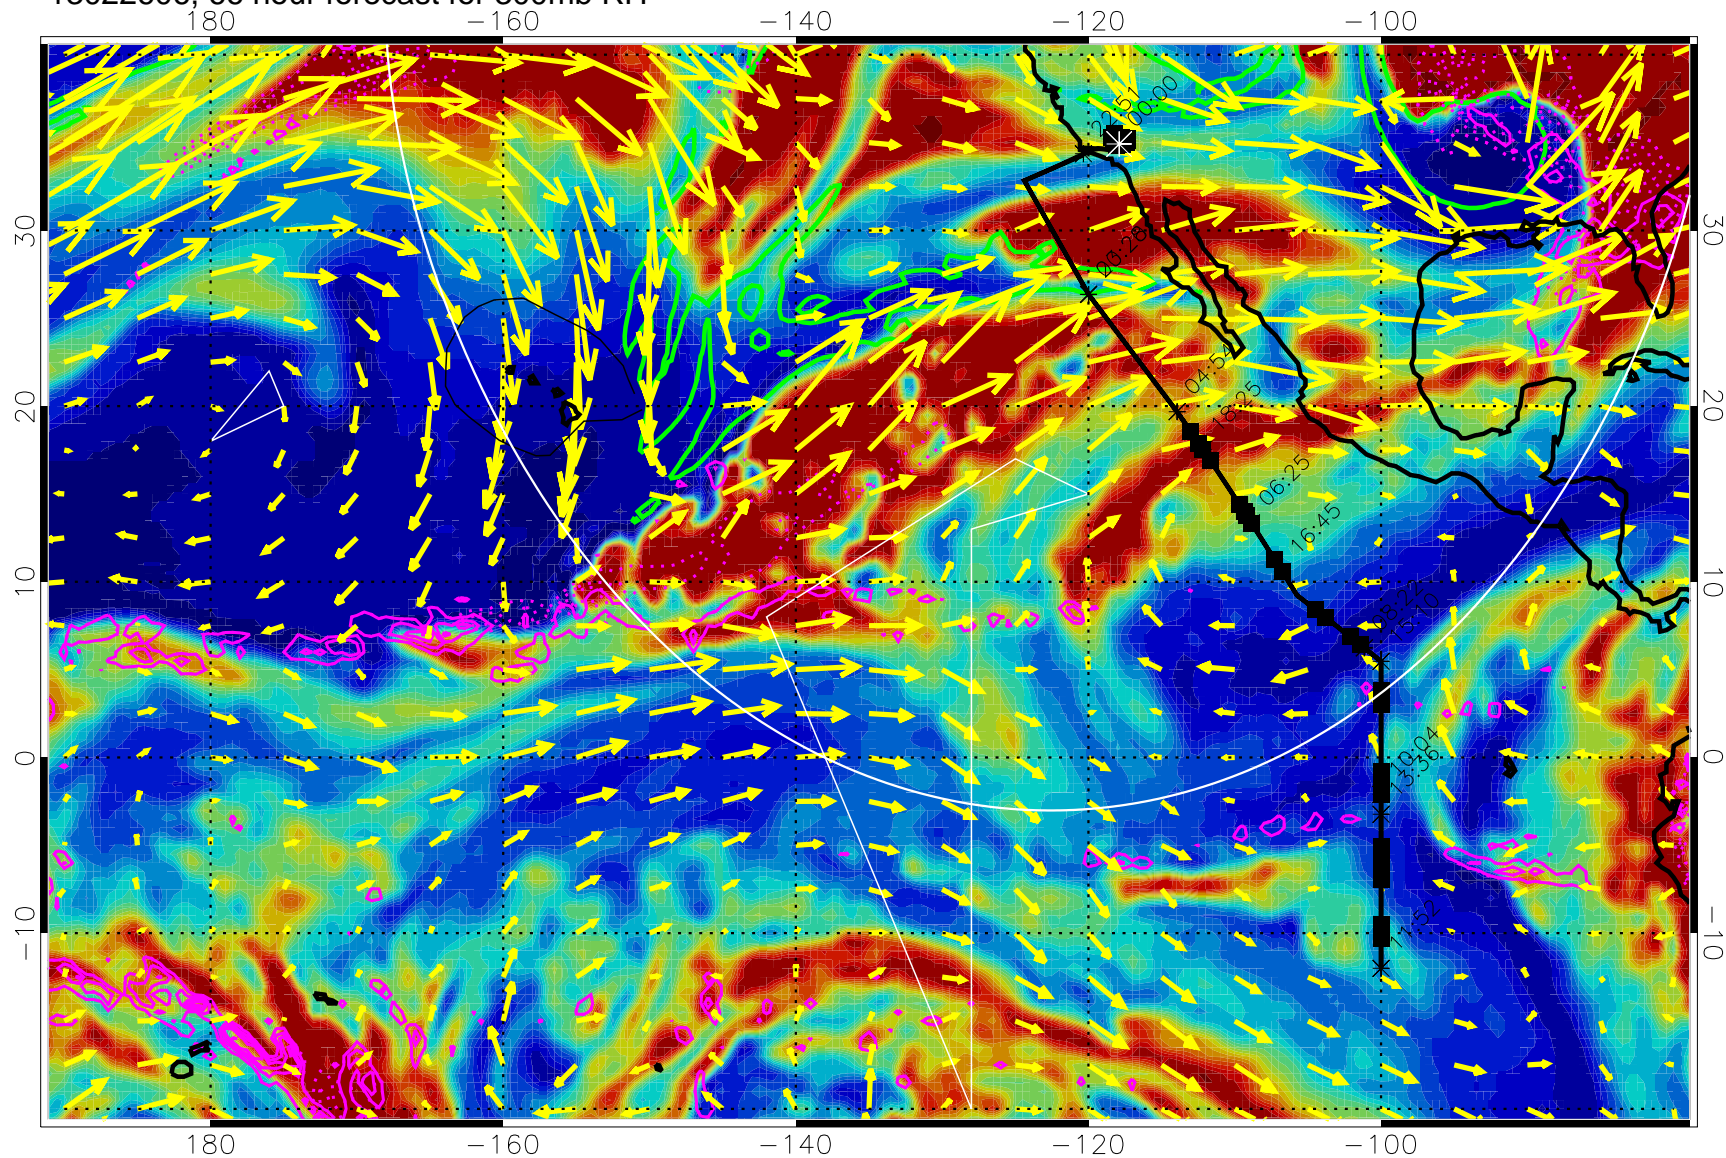

EPV Tropopause (2 PVU) Position

→ 50 m/s

Range ring of 4055 km -- 13 hours GH round trip

13022518, 54 hour forecast for 300mb RH

Precip (tot dot, conv sol) past 6 hrs 6 kg/m2 contours, min 4

EPV Tropopause (2 PVU) Position

→ 50 m/s

Range ring of 4055 km -- 13 hours GH round trip

13022606, 66 hour forecast for 300mb RH

Precip (tot dot, conv sol) past 6 hrs 6 kg/m2 contours, min 4

EPV Tropopause (2 PVU) Position

→ 50 m/s

Range ring of 4055 km -- 13 hours GH round trip

13022612, 72 hour forecast for 300mb RH

Precip (tot dot, conv sol) past 6 hrs 6 kg/m2 contours, min 4

EPV Tropopause (2 PVU) Position

→ 50 m/s

Range ring of 4055 km -- 13 hours GH round trip

13022618, 78 hour forecast for 300mb RH

Precip (tot dot, conv sol) past 6 hrs 6 kg/m2 contours, min 4

EPV Tropopause (2 PVU) Position

→ 50 m/s

Range ring of 4055 km -- 13 hours GH round trip

13022700, 84 hour forecast for 300mb RH

Precip (tot dot, conv sol) past 6 hrs 6 kg/m2 contours, min 4