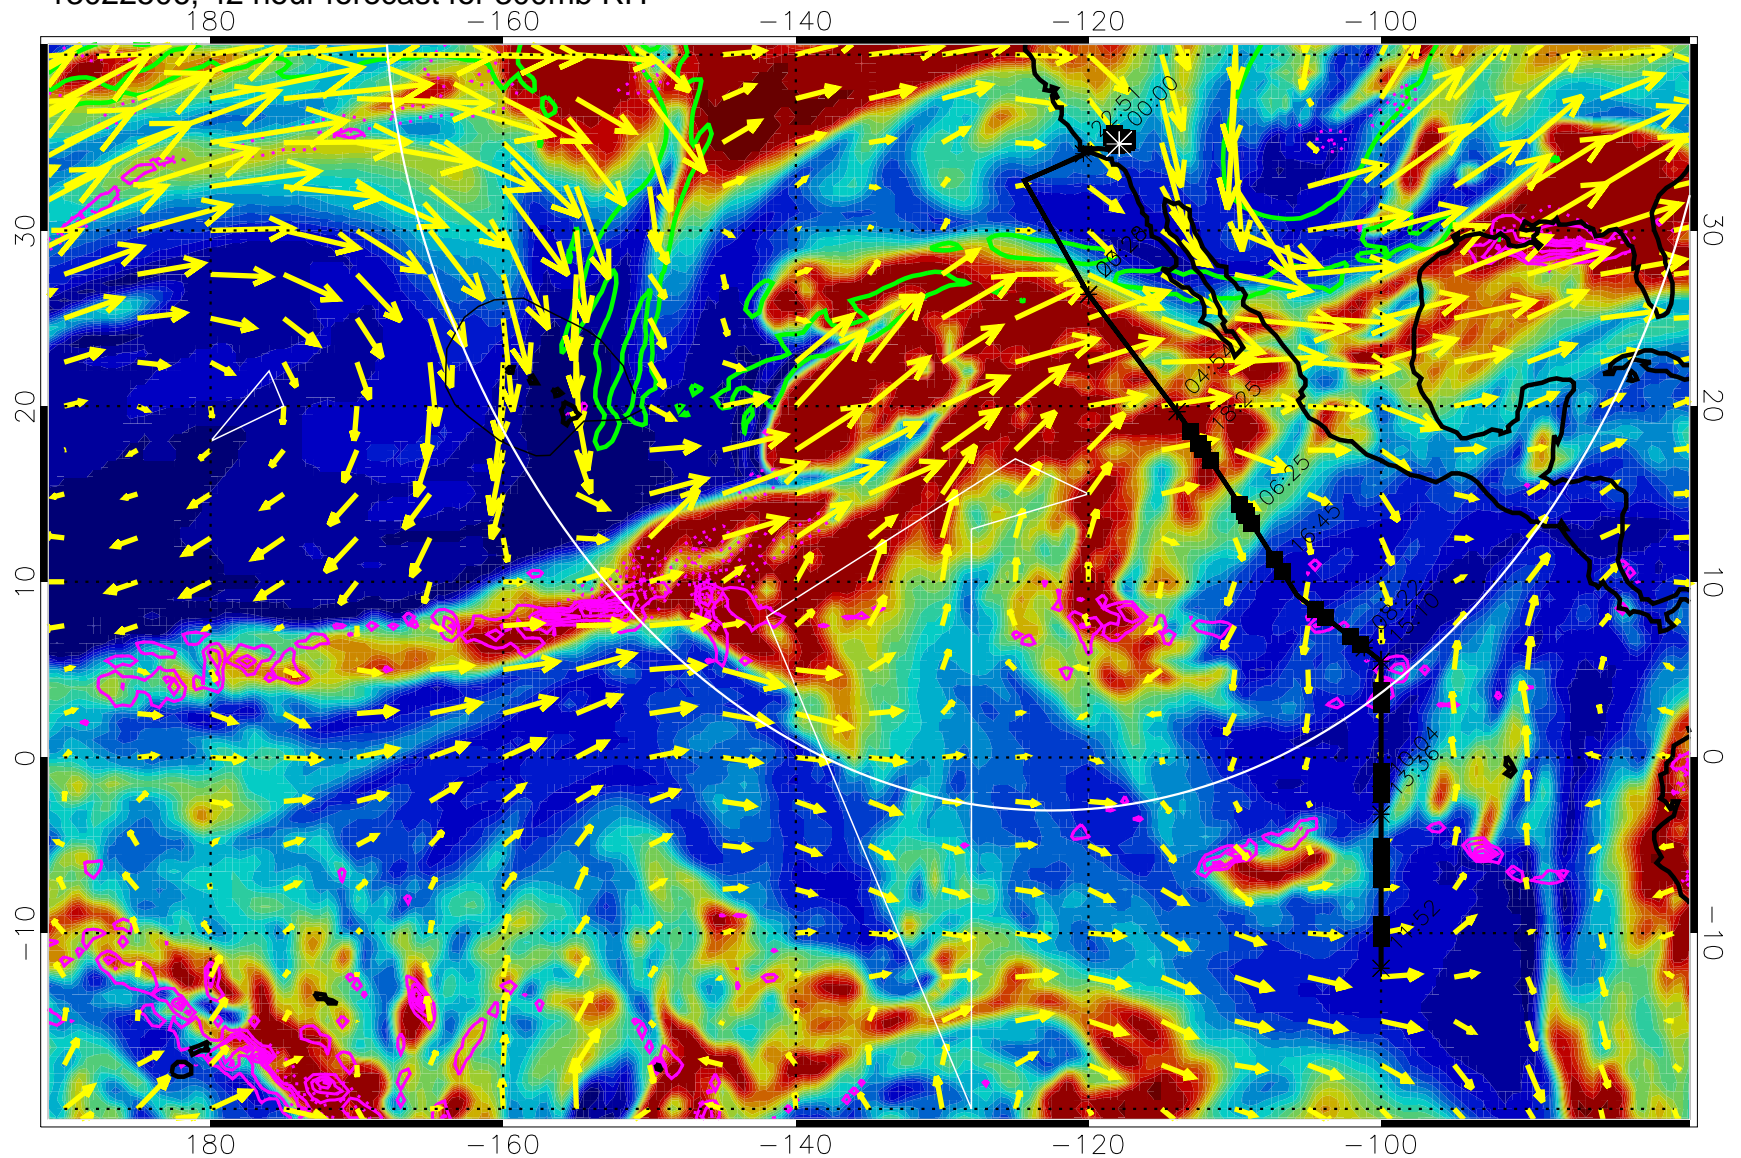

EPV Tropopause (2 PVU) Position

→ 50 m/s

Range ring of 4055 km -- 13 hours GH round trip

13022412, 24 hour forecast for 300mb RH

Precip (tot dot, conv sol) past 6 hrs 6 kg/m2 contours, min 4

EPV Tropopause (2 PVU) Position

13022500, 36 hour forecast for 300mb RH

Precip (tot dot, conv sol) past 6 hrs 6 kg/m2 contours, min 4

EPV Tropopause (2 PVU) Position

→ 50 m/s

Range ring of 4055 km -- 13 hours GH round trip

13022506, 42 hour forecast for 300mb RH

Precip (tot dot, conv sol) past 6 hrs 6 kg/m2 contours, min 4

EPV Tropopause (2 PVU) Position

→ 50 m/s

Range ring of 4055 km -- 13 hours GH round trip

13022512, 48 hour forecast for 300mb RH

Precip (tot dot, conv sol) past 6 hrs 6 kg/m2 contours, min 4

EPV Tropopause (2 PVU) Position

→ 50 m/s

Range ring of 4055 km -- 13 hours GH round trip

13022518, 54 hour forecast for 300mb RH

Precip (tot dot, conv sol) past 6 hrs 6 kg/m2 contours, min 4

EPV Tropopause (2 PVU) Position