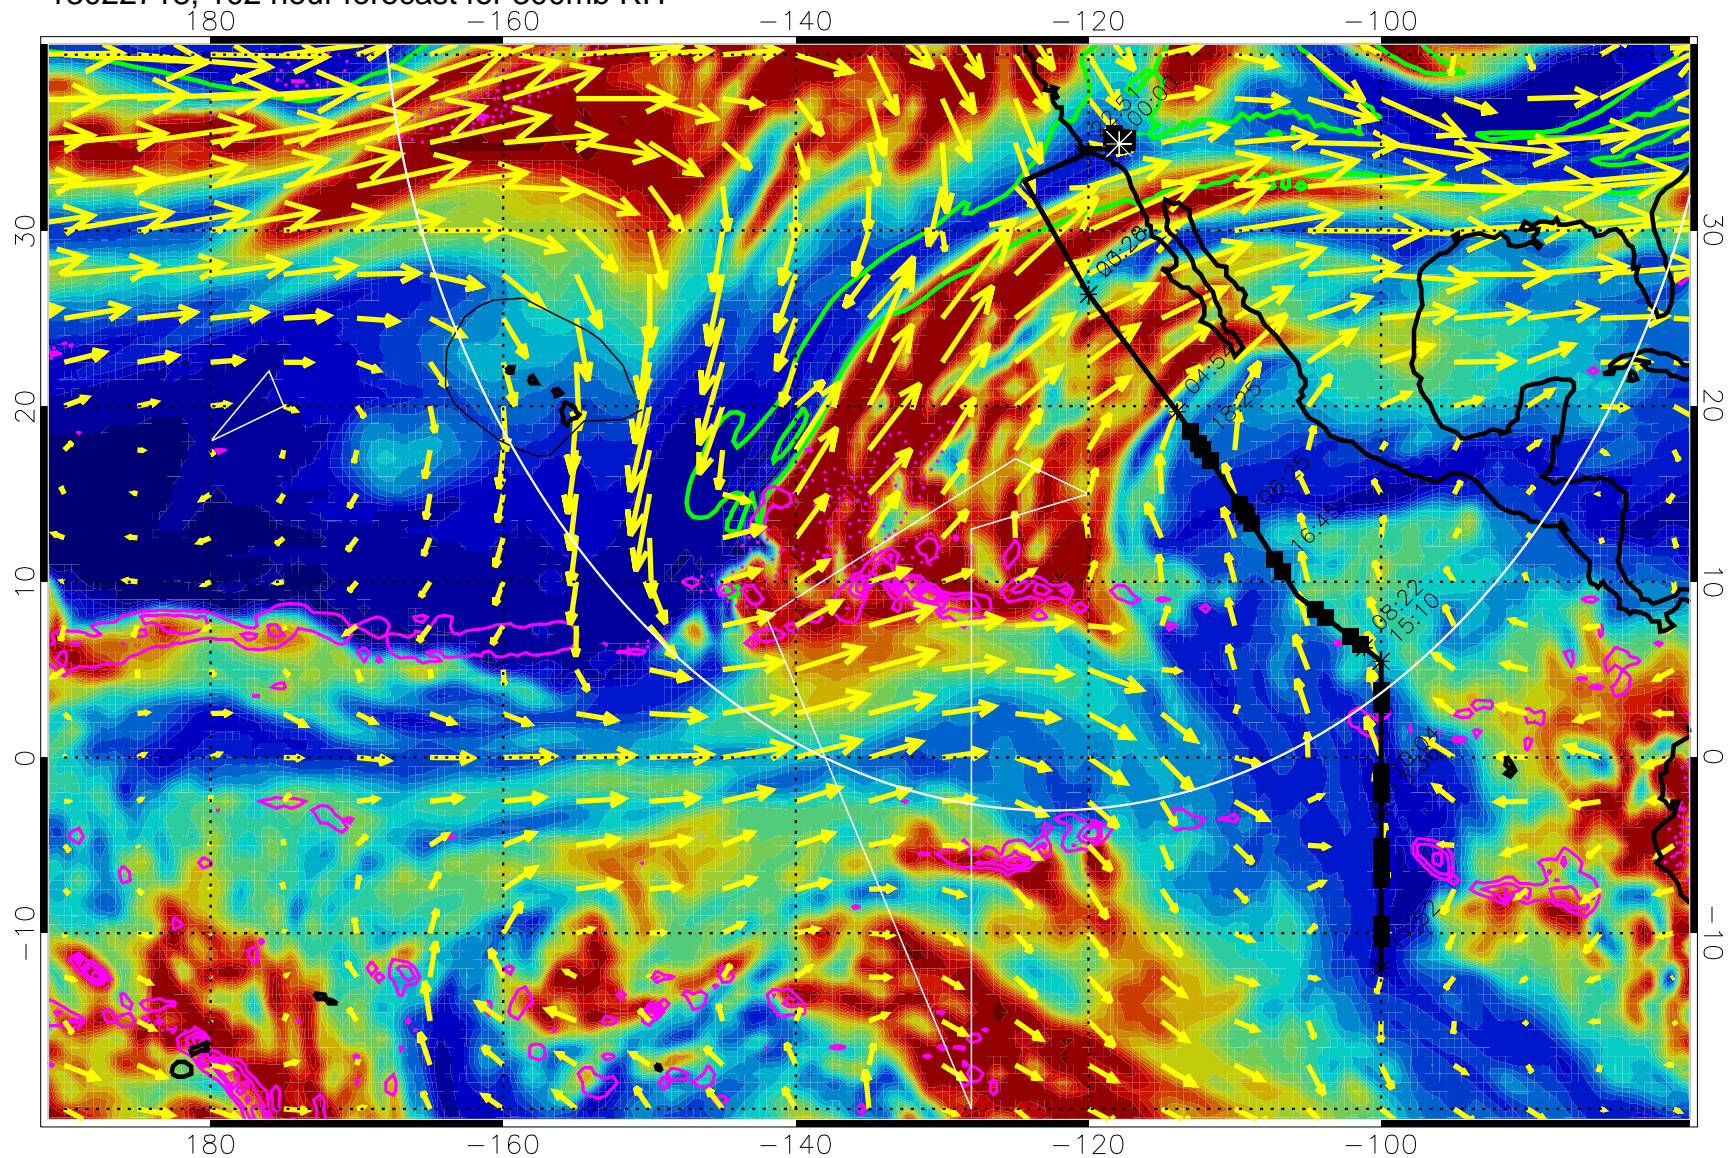

EPV Tropopause (2 PVU) Position

→ 50 m/s

Range ring of 4055 km -- 13 hours GH round trip

13022706, 90 hour forecast for 300mb RH

Precip (tot dot, conv sol) past 6 hrs 6 kg/m<sup>2</sup> contours, min 4

EPV Tropopause (2 PVU) Position

→ 50 m/s

Range ring of 4055 km -- 13 hours GH round trip

13022712, 96 hour forecast for 300mb RH

Precip (tot dot, conv sol) past 6 hrs 6 kg/m2 contours, min 4

EPV Tropopause (2 PVU) Position

→ 50 m/s

Range ring of 4055 km -- 13 hours GH round trip

13022718, 102 hour forecast for 300mb RH

Precip (tot dot, conv sol) past 6 hrs 6 kg/m2 contours, min 4

EPV Tropopause (2 PVU) Position

→ 50 m/s

Range ring of 4055 km -- 13 hours GH round trip

13022800, 108 hour forecast for 300mb RH

Precip (tot dot, conv sol) past 6 hrs 6 kg/m2 contours, min 4

EPV Tropopause (2 PVU) Position

→ 50 m/s

Range ring of 4055 km -- 13 hours GH round trip

13022806, 114 hour forecast for 300mb RH

Precip (tot dot, conv sol) past 6 hrs 6 kg/m2 contours, min 4