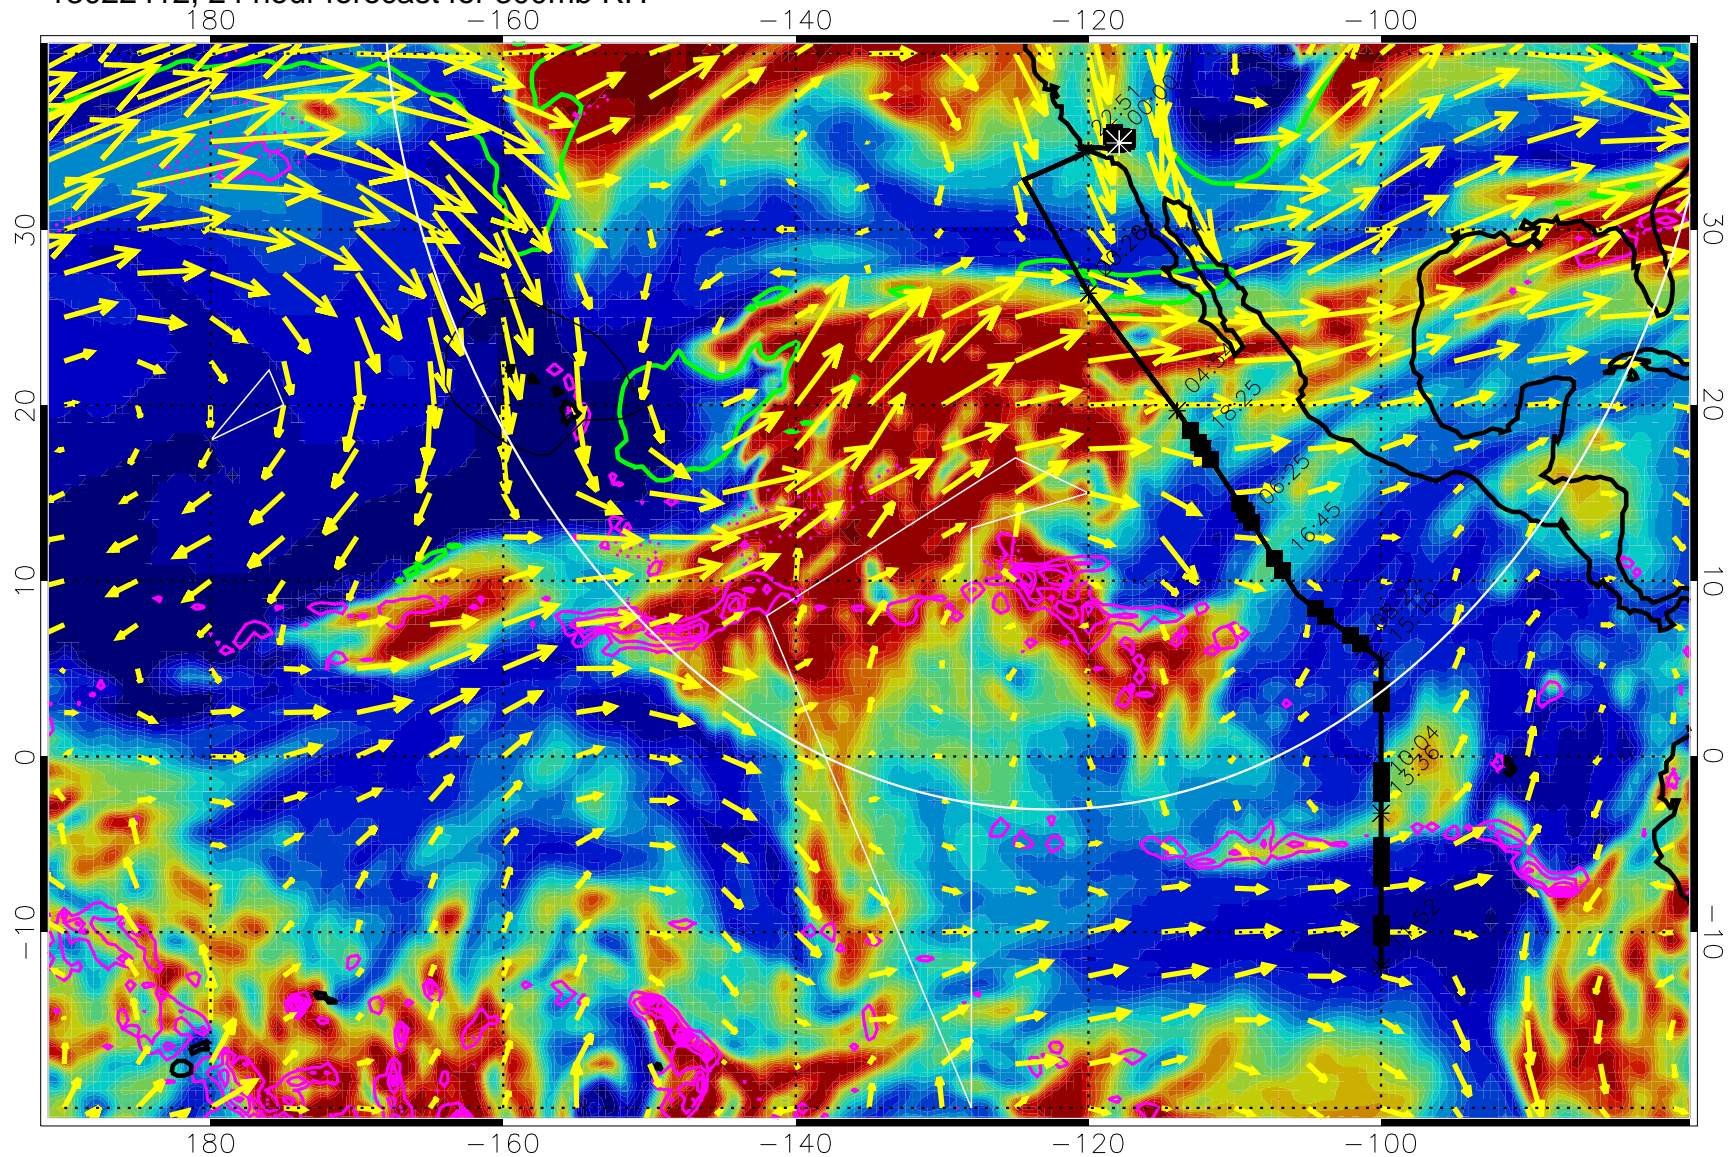

13022318, 6 hour forecast for 300mb RH

Precip (tot dot, conv sol) past 6 hrs 6 kg/m2 contours, min 4

EPV Tropopause (2 PVU) Position

→ 50 m/s

Range ring of 4055 km -- 13 hours GH round trip

13022400, 12 hour forecast for 300mb RH

Precip (tot dot, conv sol) past 6 hrs 6 kg/m2 contours, min 4

EPV Tropopause (2 PVU) Position

→ 50 m/s

Range ring of 4055 km -- 13 hours GH round trip

13022406, 18 hour forecast for 300mb RH

Precip (tot dot, conv sol) past 6 hrs 6 kg/m2 contours, min 4

EPV Tropopause (2 PVU) Position

→ 50 m/s

Range ring of 4055 km -- 13 hours GH round trip

13022412, 24 hour forecast for 300mb RH

Precip (tot dot, conv sol) past 6 hrs 6 kg/m2 contours, min 4

EPV Tropopause (2 PVU) Position

13022500, 36 hour forecast for 300mb RH

Precip (tot dot, conv sol) past 6 hrs 6 kg/m2 contours, min 4

EPV Tropopause (2 PVU) Position

→ 50 m/s

Range ring of 4055 km -- 13 hours GH round trip

13022506, 42 hour forecast for 300mb RH