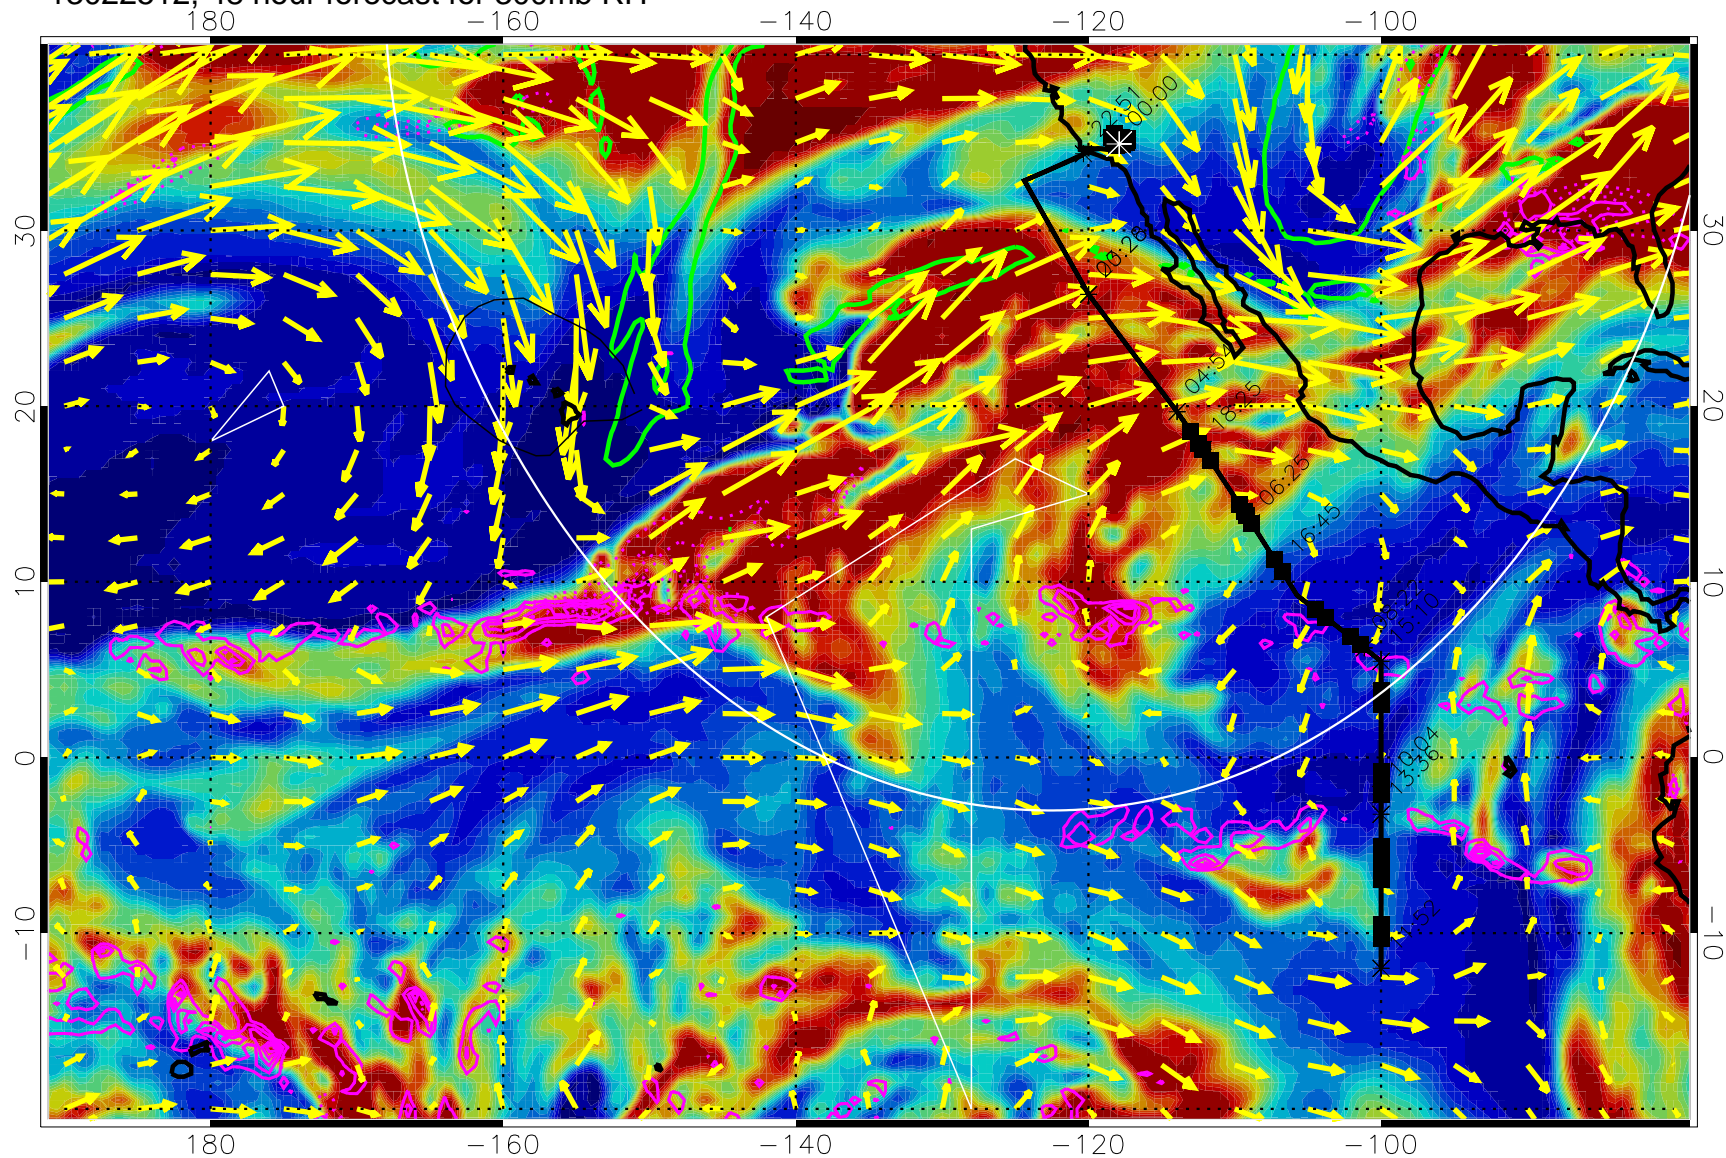

13022500, 36 hour forecast for 300mb RH

Precip (tot dot, conv sol) past 6 hrs 6 kg/m2 contours, min 4

EPV Tropopause (2 PVU) Position

→ 50 m/s

Range ring of 4055 km -- 13 hours GH round trip

13022506, 42 hour forecast for 300mb RH

Precip (tot dot, conv sol) past 6 hrs 6 kg/m2 contours, min 4

EPV Tropopause (2 PVU) Position

→ 50 m/s

Range ring of 4055 km -- 13 hours GH round trip

13022512, 48 hour forecast for 300mb RH

Precip (tot dot, conv sol) past 6 hrs 6 kg/m2 contours, min 4

EPV Tropopause (2 PVU) Position

→ 50 m/s

Range ring of 4055 km -- 13 hours GH round trip

13022518, 54 hour forecast for 300mb RH

Precip (tot dot, conv sol) past 6 hrs 6 kg/m2 contours, min 4

EPV Tropopause (2 PVU) Position

13022612, 72 hour forecast for 300mb RH

Precip (tot dot, conv sol) past 6 hrs 6 kg/m2 contours, min 4

EPV Tropopause (2 PVU) Position

→ 50 m/s

Range ring of 4055 km -- 13 hours GH round trip

13022618, 78 hour forecast for 300mb RH