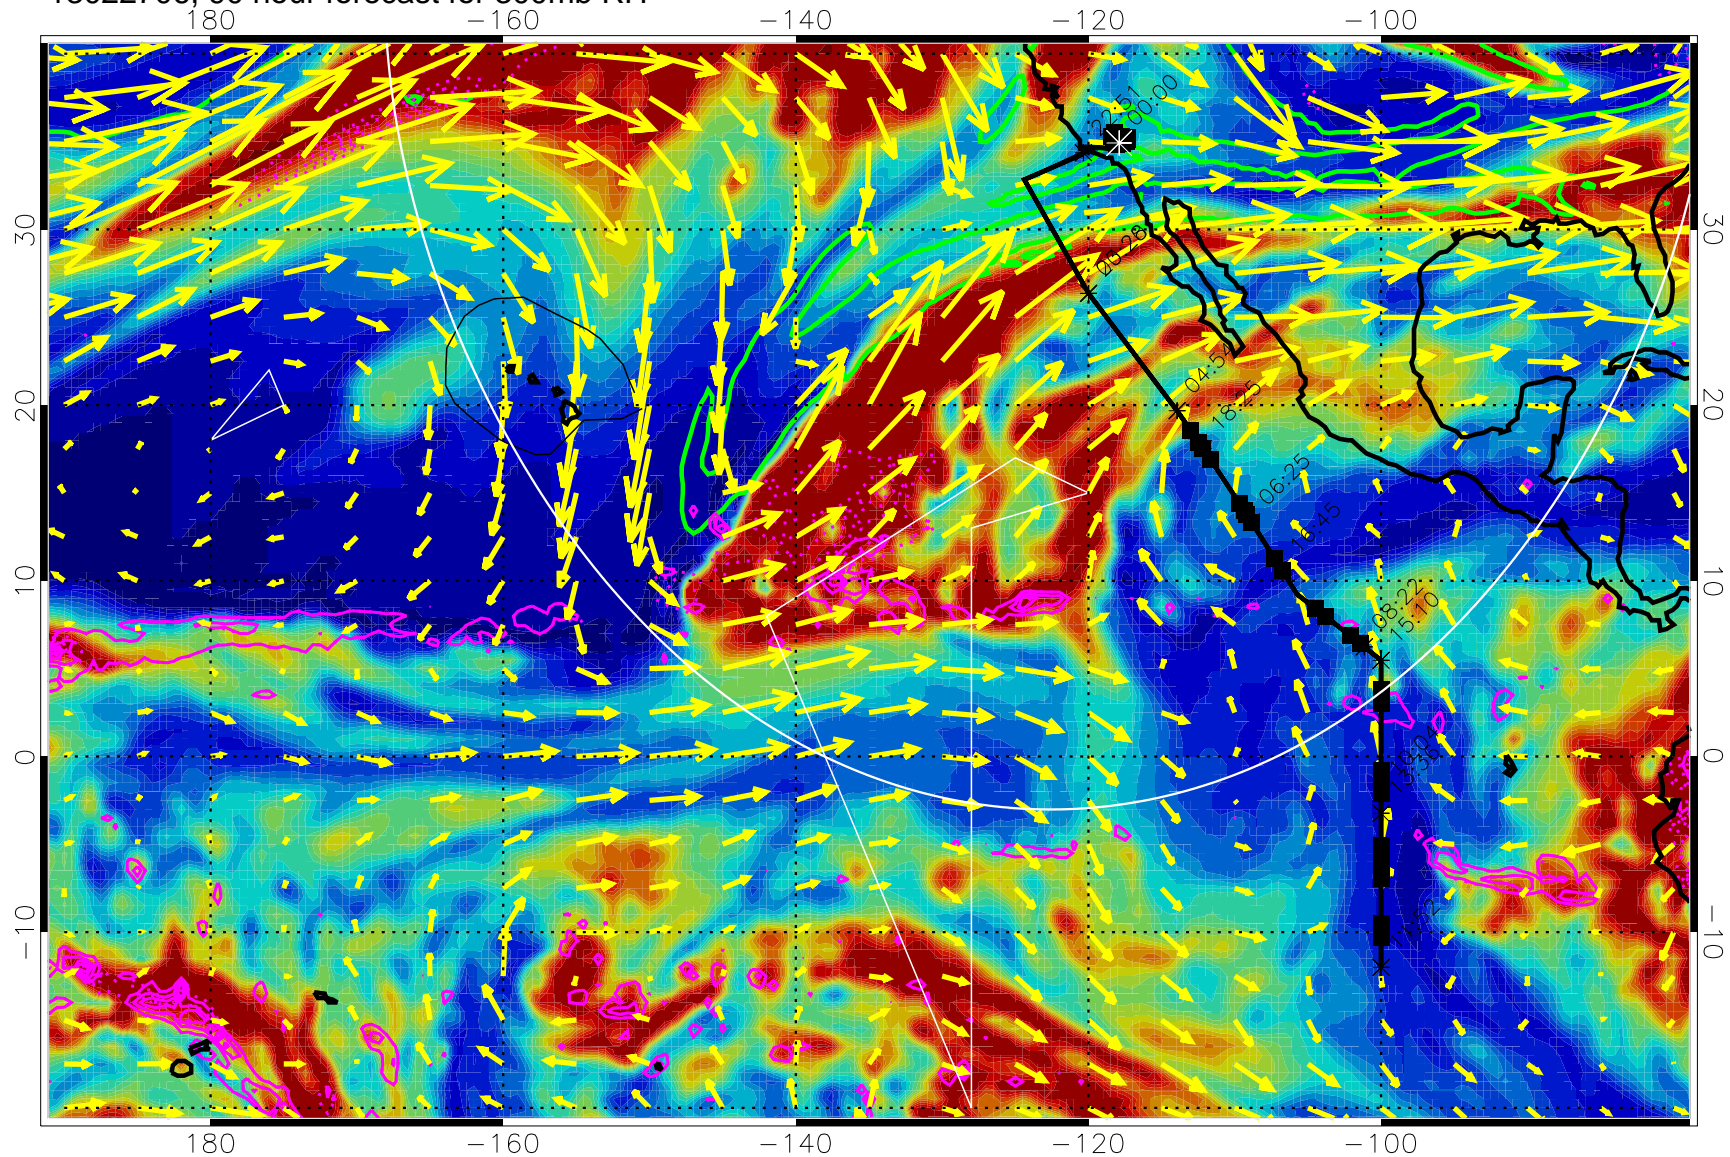

13022612, 72 hour forecast for 300mb RH

Precip (tot dot, conv sol) past 6 hrs 6 kg/m2 contours, min 4

EPV Tropopause (2 PVU) Position

→ 50 m/s

Range ring of 4055 km -- 13 hours GH round trip

13022618, 78 hour forecast for 300mb RH

Precip (tot dot, conv sol) past 6 hrs 6 kg/m2 contours, min 4

EPV Tropopause (2 PVU) Position

→ 50 m/s

Range ring of 4055 km -- 13 hours GH round trip

13022700, 84 hour forecast for 300mb RH

Precip (tot dot, conv sol) past 6 hrs 6 kg/m2 contours, min 4

EPV Tropopause (2 PVU) Position

→ 50 m/s

Range ring of 4055 km -- 13 hours GH round trip

13022706, 90 hour forecast for 300mb RH

Precip (tot dot, conv sol) past 6 hrs 6 kg/m<sup>2</sup> contours, min 4

EPV Tropopause (2 PVU) Position

Precip (tot dot, conv sol) past 6 hrs 6 kg/m2 contours, min 4

EPV Tropopause (2 PVU) Position

→ 50 m/s

Range ring of 4055 km -- 13 hours GH round trip

13022806, 114 hour forecast for 300mb RH

Precip (tot dot, conv sol) past 6 hrs 6 kg/m2 contours, min 4