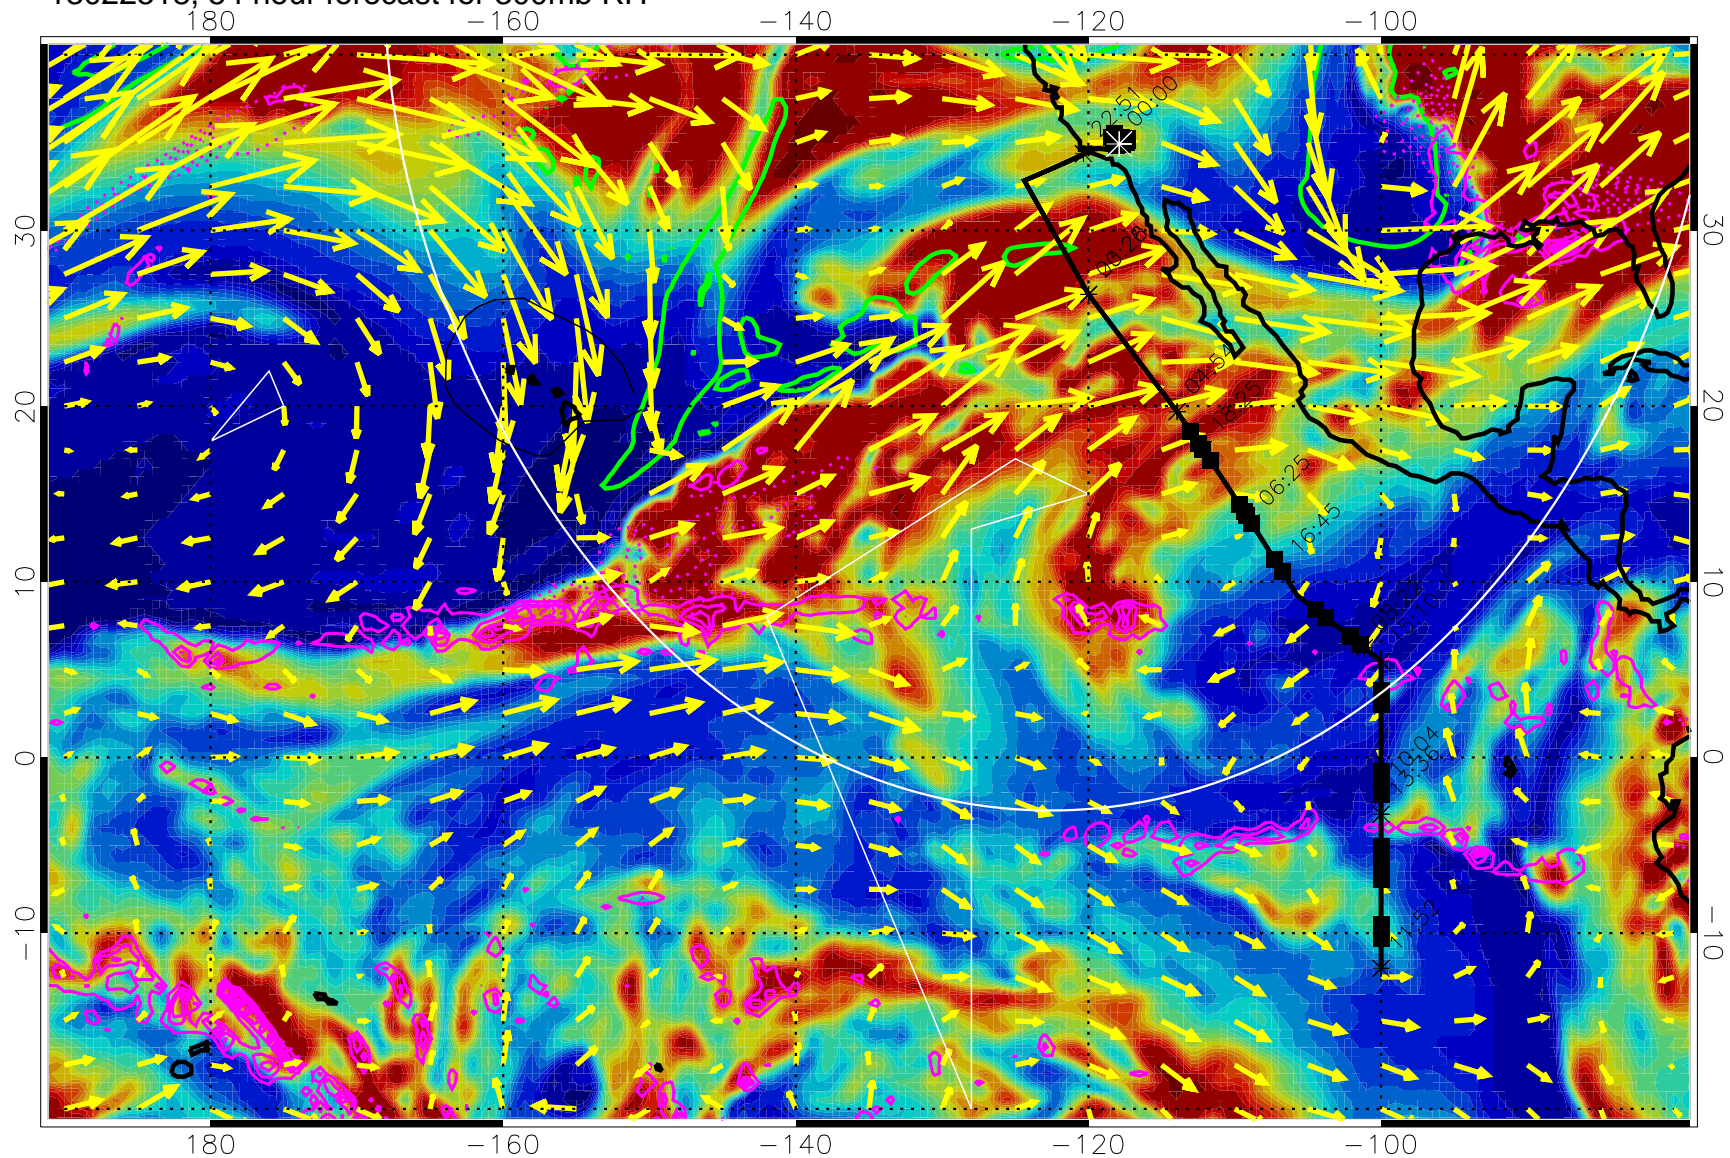

13022500, 36 hour forecast for 300mb RH

Precip (tot dot, conv sol) past 6 hrs 6 kg/m2 contours, min 4

EPV Tropopause (2 PVU) Position

→ 50 m/s

Range ring of 4055 km -- 13 hours GH round trip

13022506, 42 hour forecast for 300mb RH

Precip (tot dot, conv sol) past 6 hrs 6 kg/m2 contours, min 4

EPV Tropopause (2 PVU) Position

→ 50 m/s

Range ring of 4055 km -- 13 hours GH round trip

13022512, 48 hour forecast for 300mb RH

Precip (tot dot, conv sol) past 6 hrs 6 kg/m2 contours, min 4

EPV Tropopause (2 PVU) Position

→ 50 m/s

Range ring of 4055 km -- 13 hours GH round trip

13022518, 54 hour forecast for 300mb RH

Precip (tot dot, conv sol) past 6 hrs 6 kg/m2 contours, min 4

EPV Tropopause (2 PVU) Position

13022612, 72 hour forecast for 300mb RH

Precip (tot dot, conv sol) past 6 hrs 6 kg/m2 contours, min 4

EPV Tropopause (2 PVU) Position

→ 50 m/s

Range ring of 4055 km -- 13 hours GH round trip

13022618, 78 hour forecast for 300mb RH