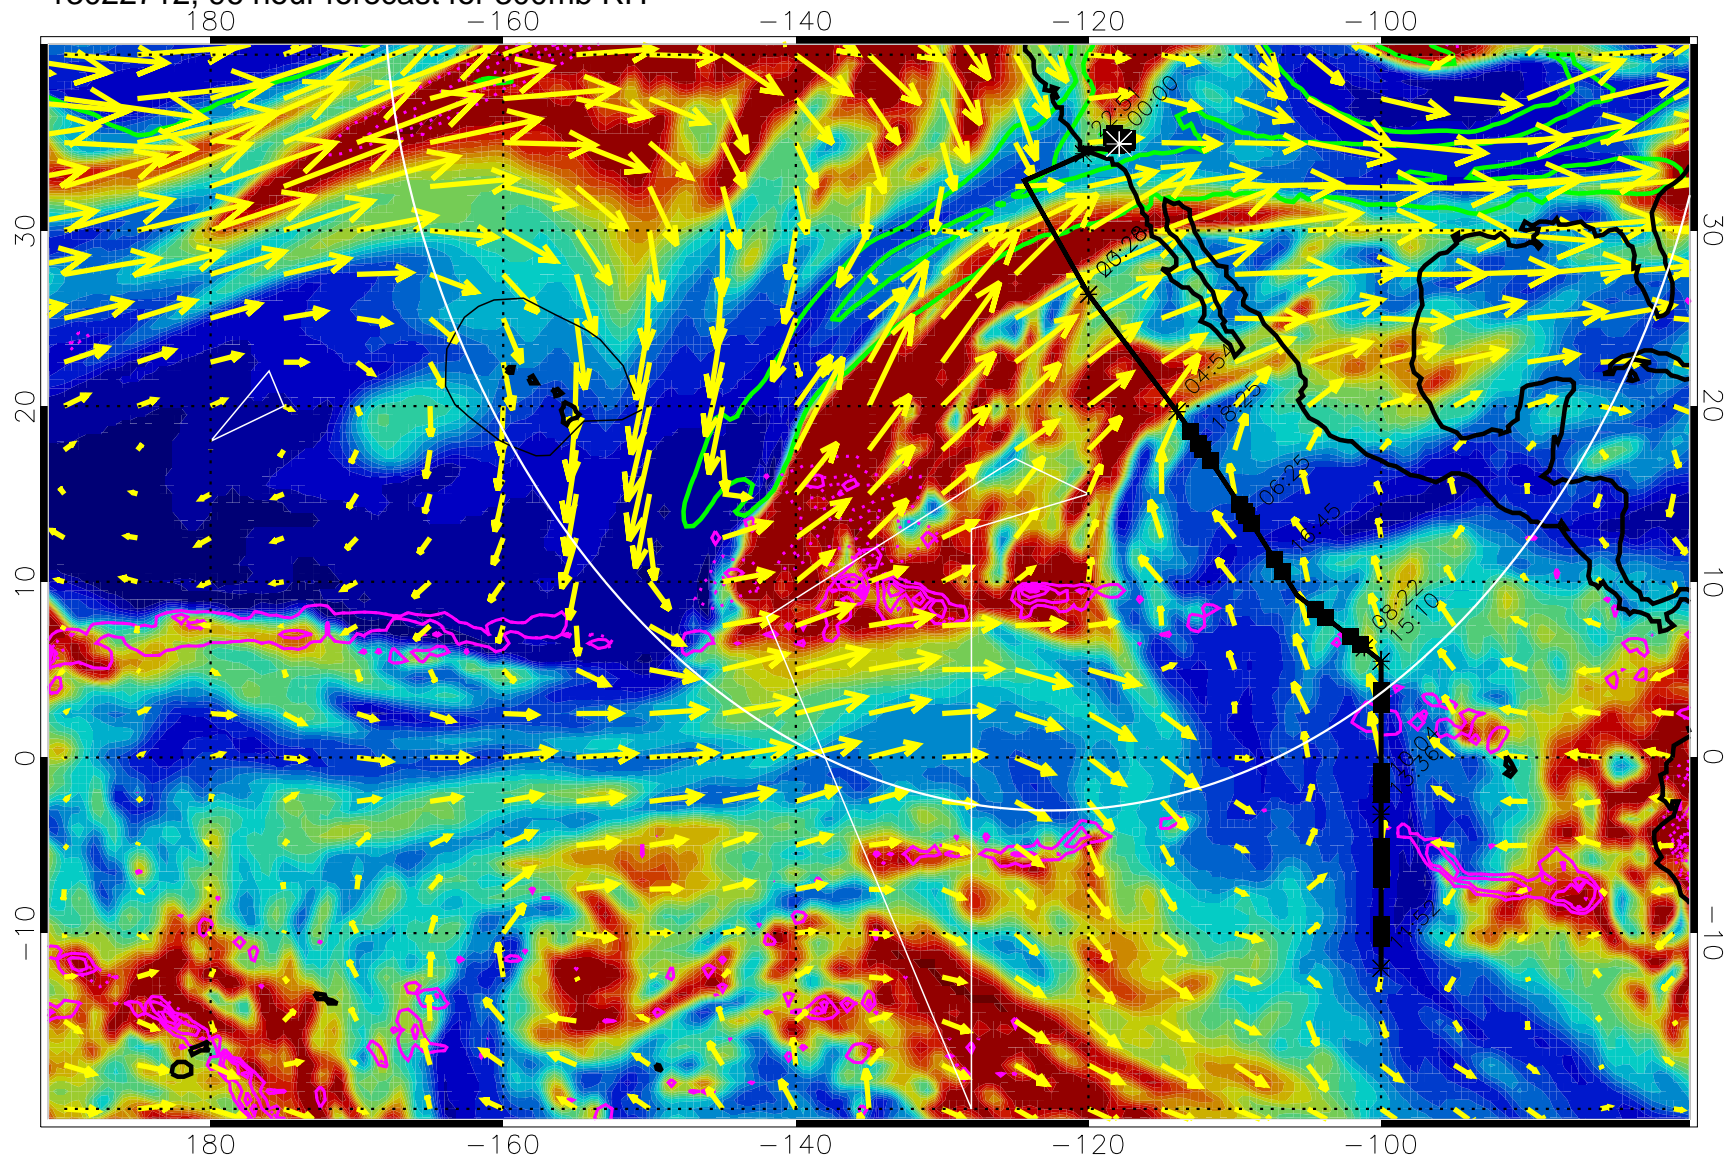

Precip (tot dot, conv sol) past 6 hrs 6 kg/m2 contours, min 4

EPV Tropopause (2 PVU) Position

→ 50 m/s

Range ring of 4055 km -- 13 hours GH round trip

13022700, 84 hour forecast for 300mb RH

Precip (tot dot, conv sol) past 6 hrs 6 kg/m2 contours, min 4

EPV Tropopause (2 PVU) Position

→ 50 m/s

Range ring of 4055 km -- 13 hours GH round trip

13022706, 90 hour forecast for 300mb RH

Precip (tot dot, conv sol) past 6 hrs 6 kg/m<sup>2</sup> contours, min 4

EPV Tropopause (2 PVU) Position

→ 50 m/s

Range ring of 4055 km -- 13 hours GH round trip

13022712, 96 hour forecast for 300mb RH

Precip (tot dot, conv sol) past 6 hrs 6 kg/m2 contours, min 4

EPV Tropopause (2 PVU) Position

→ 50 m/s

Range ring of 4055 km -- 13 hours GH round trip

13022718, 102 hour forecast for 300mb RH

Precip (tot dot, conv sol) past 6 hrs 6 kg/m2 contours, min 4

EPV Tropopause (2 PVU) Position

→ 50 m/s

Range ring of 4055 km -- 13 hours GH round trip

13022800, 108 hour forecast for 300mb RH