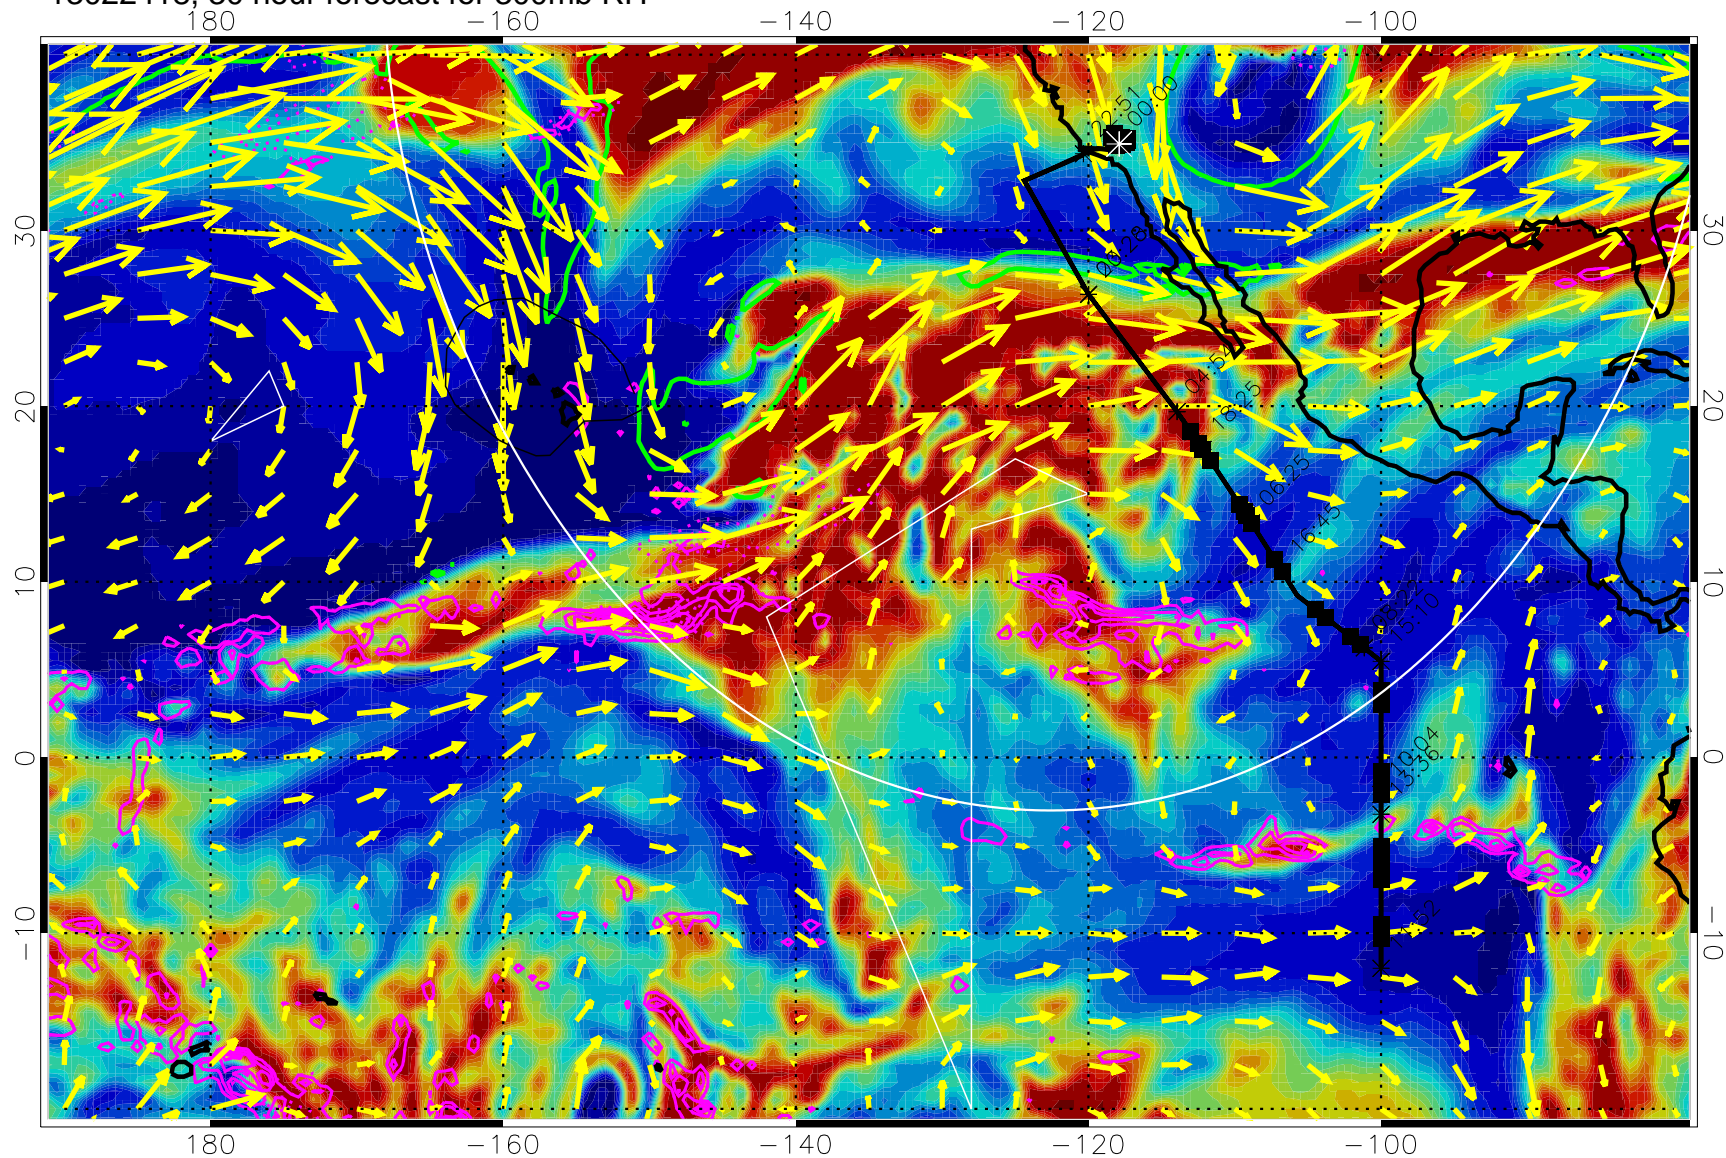

Precip (tot dot, conv sol) past 6 hrs 6 kg/m2 contours, min 4

EPV Tropopause (2 PVU) Position

→ 50 m/s

Range ring of 4055 km -- 13 hours GH round trip

13022406, 18 hour forecast for 300mb RH

Precip (tot dot, conv sol) past 6 hrs 6 kg/m2 contours, min 4

EPV Tropopause (2 PVU) Position

→ 50 m/s

Range ring of 4055 km -- 13 hours GH round trip

13022412, 24 hour forecast for 300mb RH

Precip (tot dot, conv sol) past 6 hrs 6 kg/m2 contours, min 4

EPV Tropopause (2 PVU) Position

→ 50 m/s

Range ring of 4055 km -- 13 hours GH round trip

13022418, 30 hour forecast for 300mb RH

Precip (tot dot, conv sol) past 6 hrs 6 kg/m2 contours, min 4

EPV Tropopause (2 PVU) Position

→ 50 m/s

Range ring of 4055 km -- 13 hours GH round trip

13022500, 36 hour forecast for 300mb RH

Precip (tot dot, conv sol) past 6 hrs 6 kg/m2 contours, min 4

EPV Tropopause (2 PVU) Position

→ 50 m/s

Range ring of 4055 km -- 13 hours GH round trip

13022506, 42 hour forecast for 300mb RH