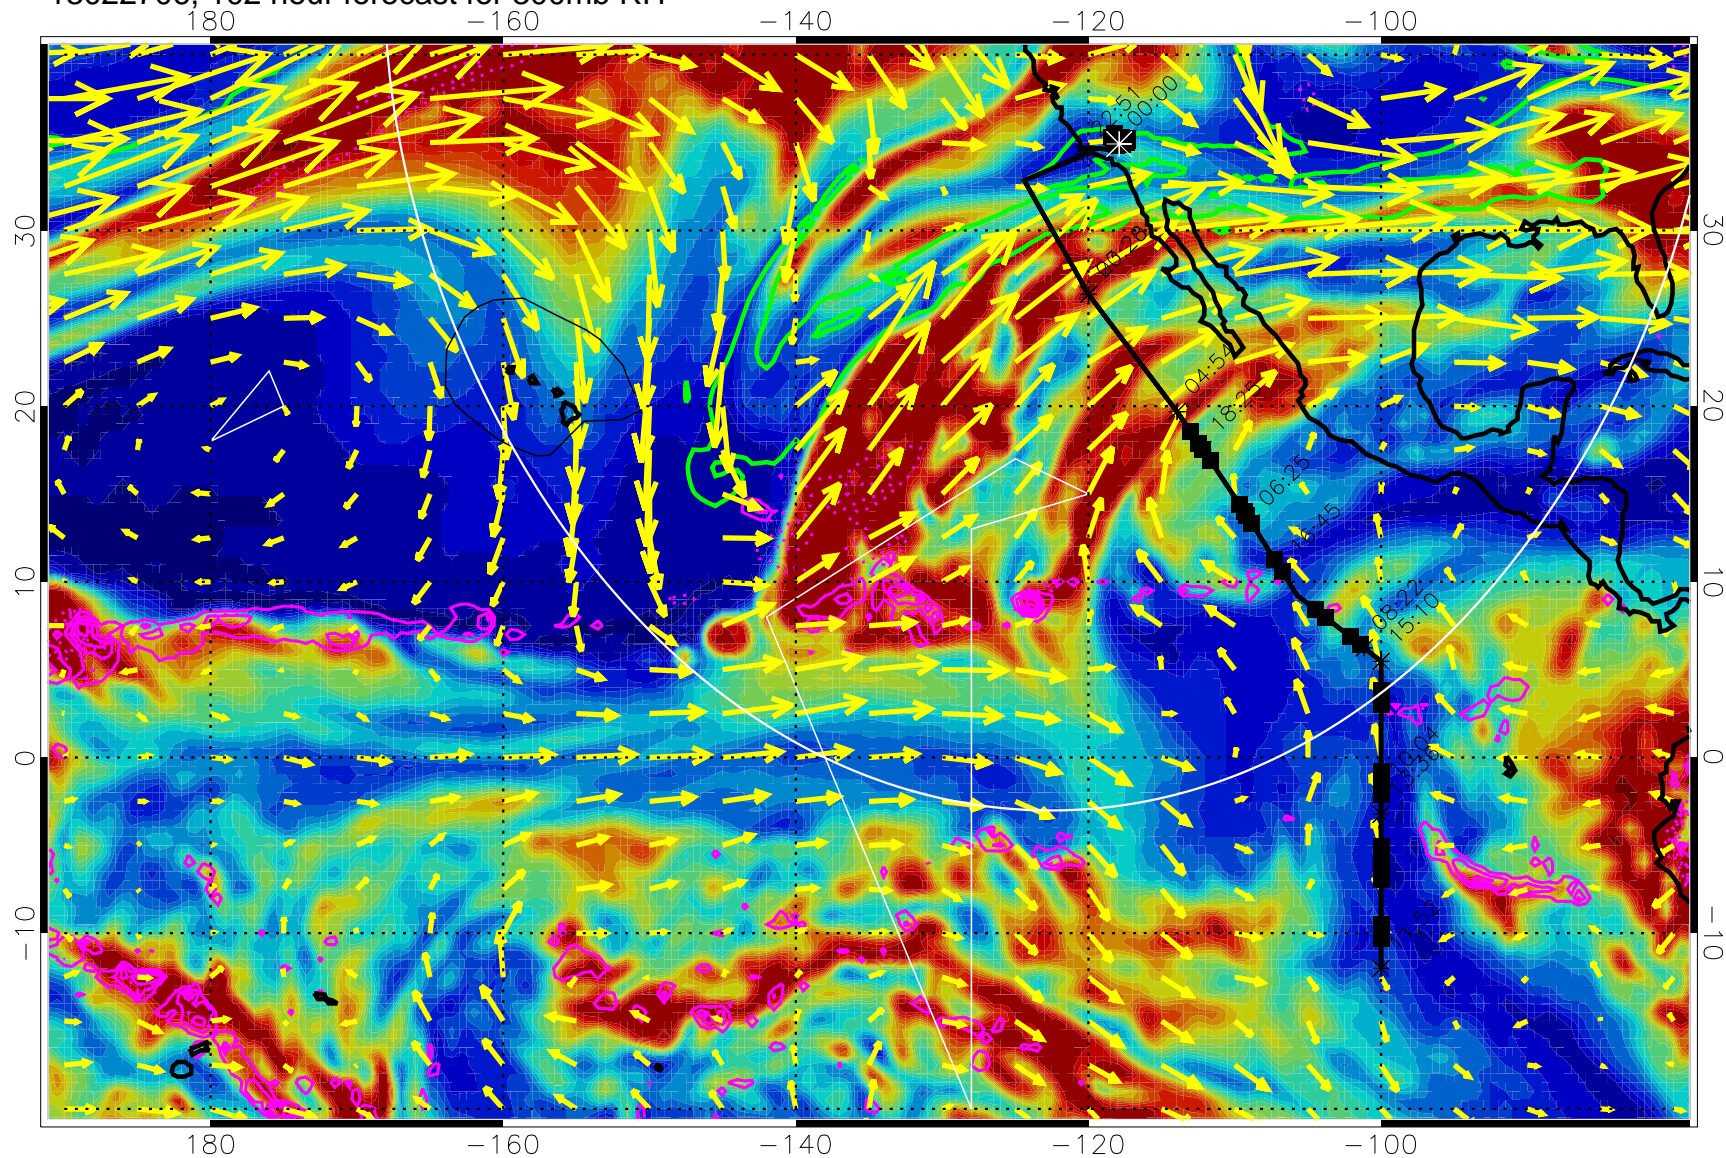

13022612, 84 hour forecast for 300mb RH

Precip (tot dot, conv sol) past 6 hrs 6 kg/m2 contours, min 4

EPV Tropopause (2 PVU) Position

→ 50 m/s

Range ring of 4055 km -- 13 hours GH round trip

13022700, 96 hour forecast for 300mb RH

Precip (tot dot, conv sol) past 6 hrs 6 kg/m2 contours, min 4

EPV Tropopause (2 PVU) Position

→ 50 m/s

Range ring of 4055 km -- 13 hours GH round trip

13022706, 102 hour forecast for 300mb RH

Precip (tot dot, conv sol) past 6 hrs 6 kg/m2 contours, min 4

EPV Tropopause (2 PVU) Position

→ 50 m/s

Range ring of 4055 km -- 13 hours GH round trip

13022712, 108 hour forecast for 300mb RH

Precip (tot dot, conv sol) past 6 hrs 6 kg/m2 contours, min 4

EPV Tropopause (2 PVU) Position

13022800, 120 hour forecast for 300mb RH

Precip (tot dot, conv sol) past 6 hrs 6 kg/m2 contours, min 4

EPV Tropopause (2 PVU) Position

→ 50 m/s

Range ring of 4055 km -- 13 hours GH round trip