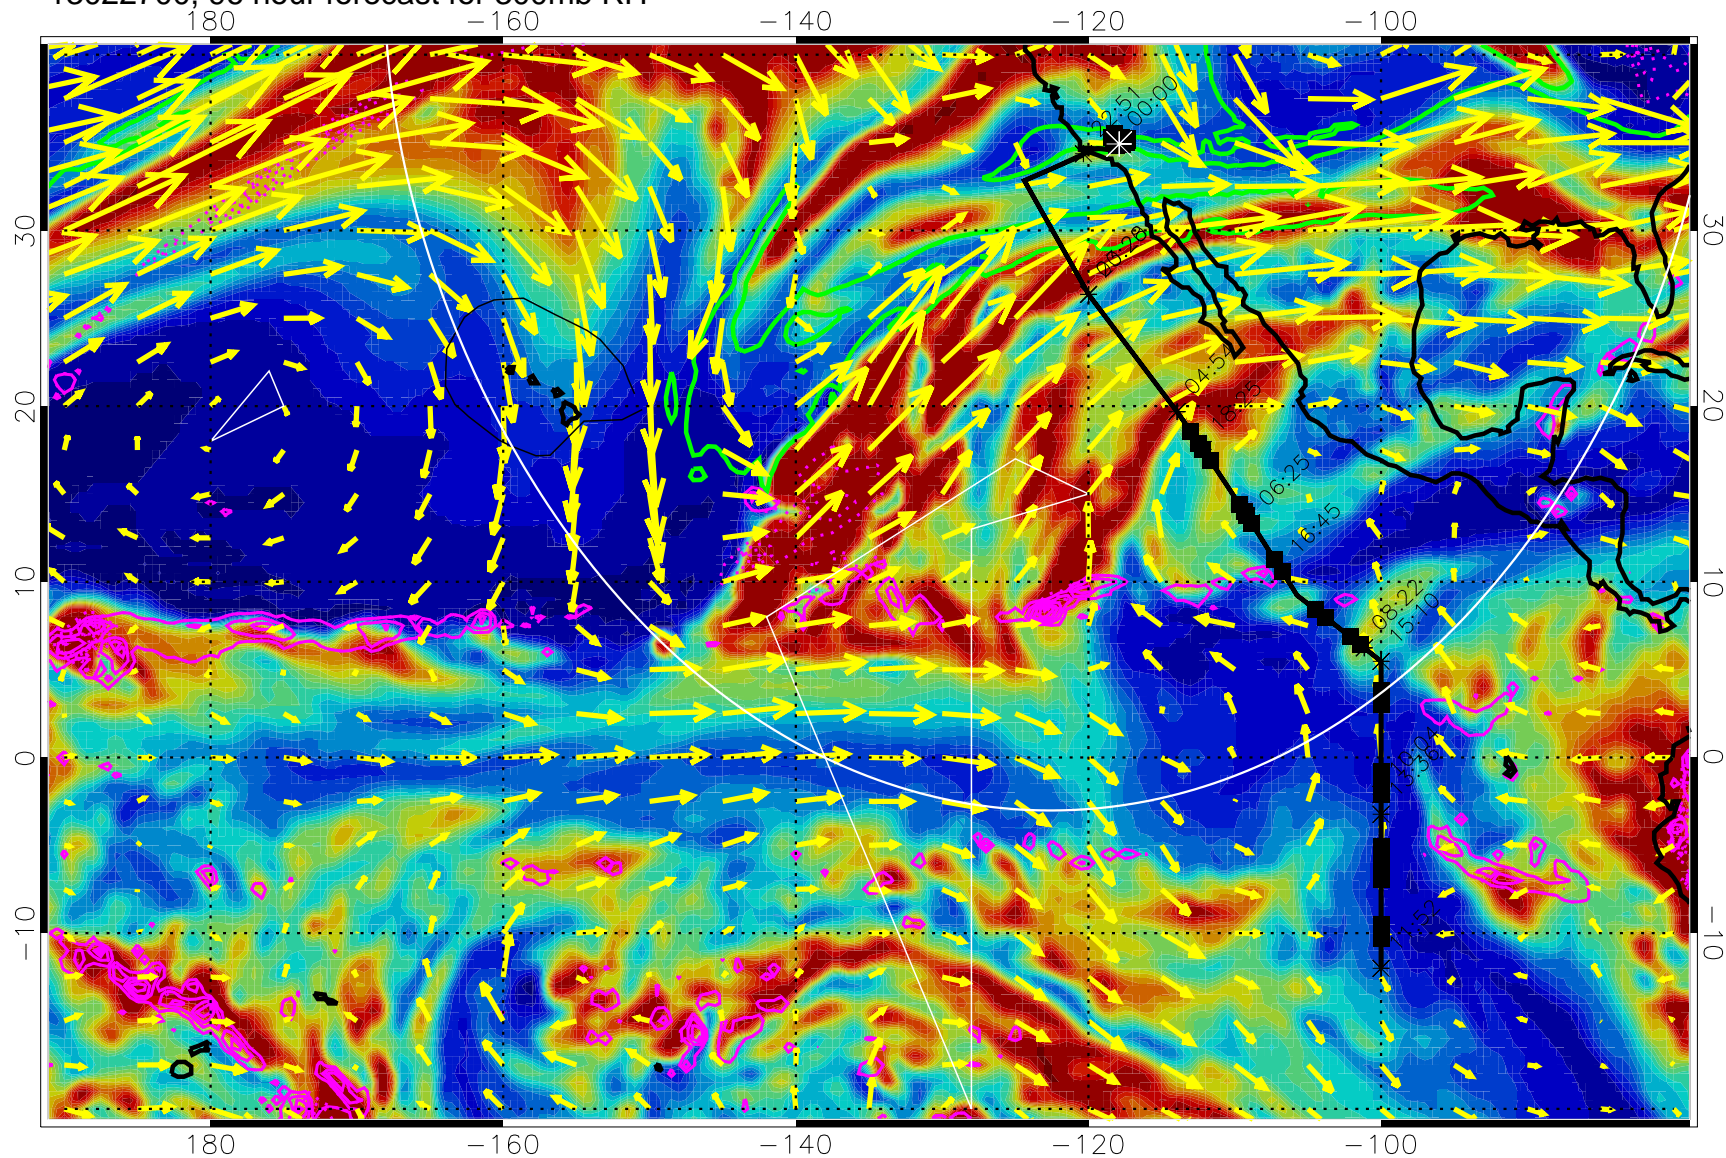

13022612, 84 hour forecast for 300mb RH

Precip (tot dot, conv sol) past 6 hrs 6 kg/m2 contours, min 4

EPV Tropopause (2 PVU) Position

→ 50 m/s

Range ring of 4055 km -- 13 hours GH round trip

13022700, 96 hour forecast for 300mb RH

Precip (tot dot, conv sol) past 6 hrs 6 kg/m2 contours, min 4

EPV Tropopause (2 PVU) Position

→ 50 m/s

Range ring of 4055 km -- 13 hours GH round trip

13022706, 102 hour forecast for 300mb RH

Precip (tot dot, conv sol) past 6 hrs 6 kg/m2 contours, min 4

EPV Tropopause (2 PVU) Position

→ 50 m/s

Range ring of 4055 km -- 13 hours GH round trip

13022712, 108 hour forecast for 300mb RH

Precip (tot dot, conv sol) past 6 hrs 6 kg/m2 contours, min 4

EPV Tropopause (2 PVU) Position

13022800, 120 hour forecast for 300mb RH

Precip (tot dot, conv sol) past 6 hrs 6 kg/m2 contours, min 4

EPV Tropopause (2 PVU) Position

→ 50 m/s

Range ring of 4055 km -- 13 hours GH round trip