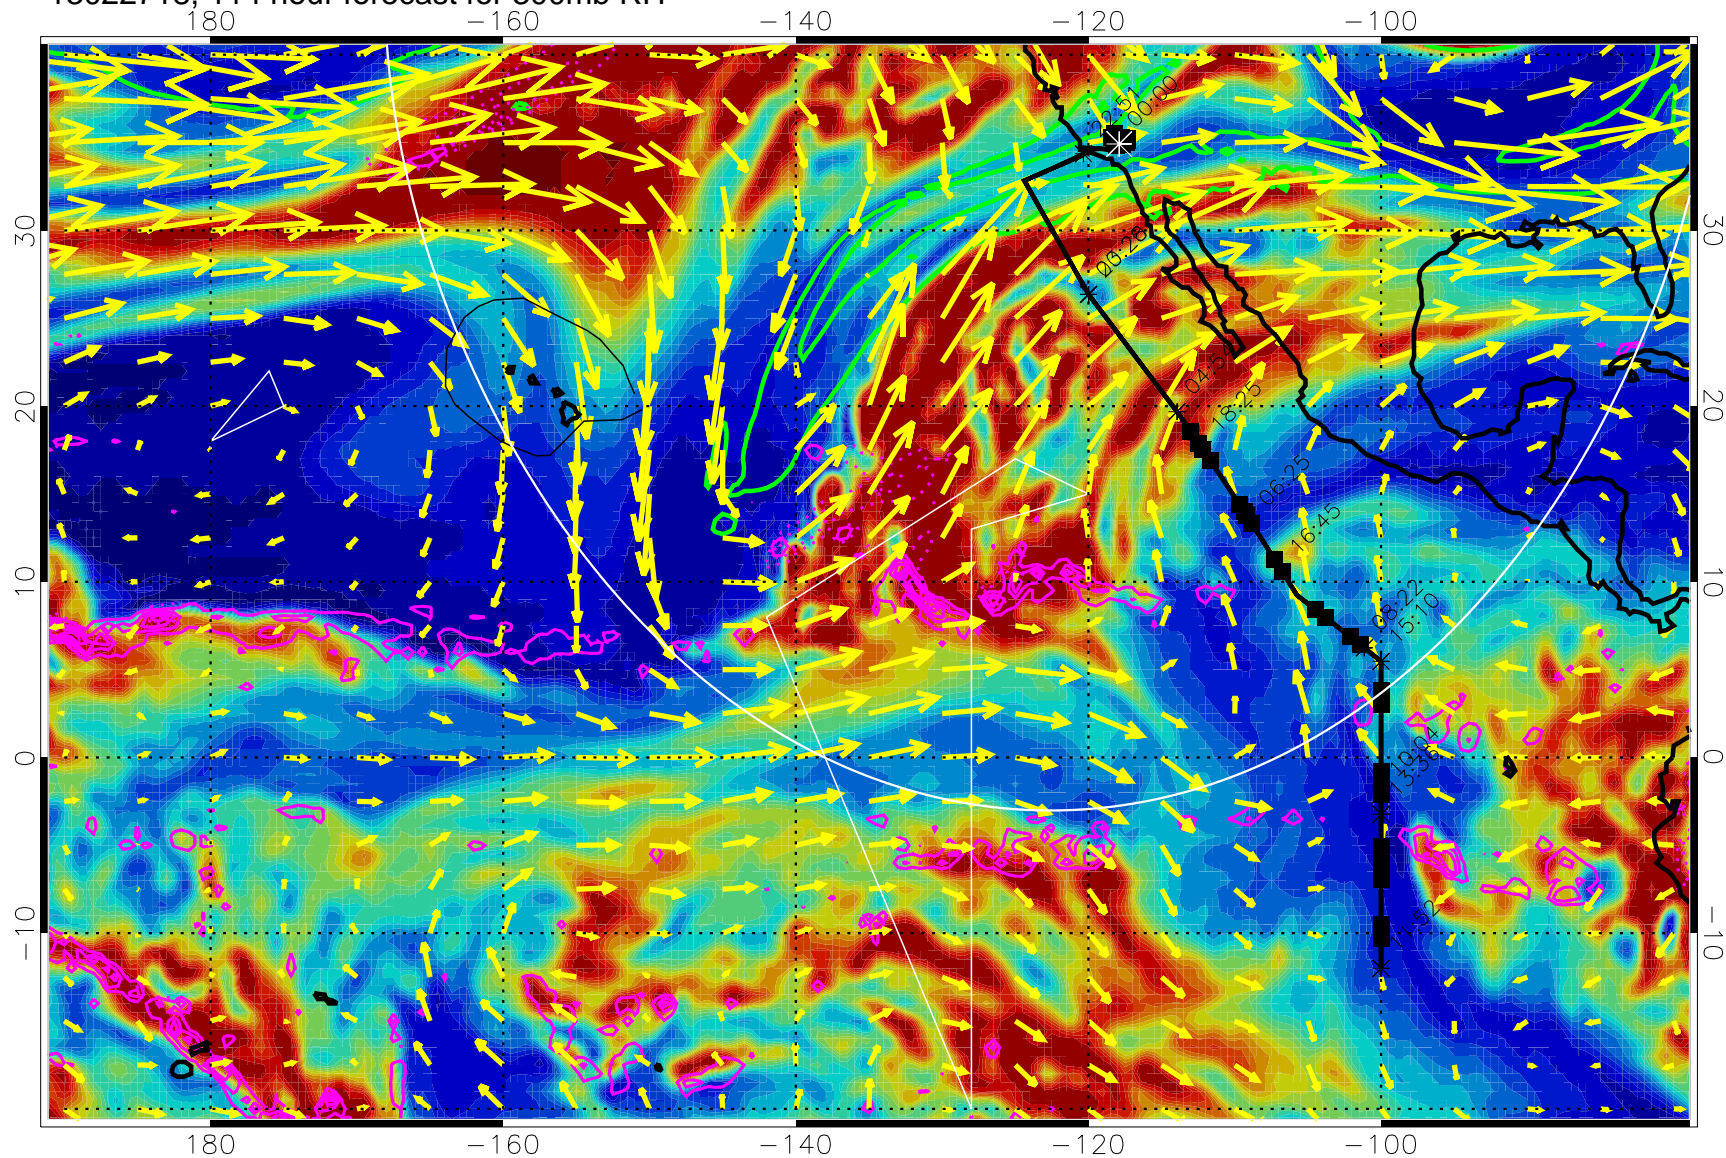

Precip (tot dot, conv sol) past 6 hrs 6 kg/m2 contours, min 4

EPV Tropopause (2 PVU) Position

→ 50 m/s

Range ring of 4055 km -- 13 hours GH round trip

13022706, 102 hour forecast for 300mb RH

Precip (tot dot, conv sol) past 6 hrs 6 kg/m2 contours, min 4

EPV Tropopause (2 PVU) Position

→ 50 m/s

Range ring of 4055 km -- 13 hours GH round trip

13022712, 108 hour forecast for 300mb RH

Precip (tot dot, conv sol) past 6 hrs 6 kg/m2 contours, min 4

EPV Tropopause (2 PVU) Position

→ 50 m/s

Range ring of 4055 km -- 13 hours GH round trip

13022718, 114 hour forecast for 300mb RH

Precip (tot dot, conv sol) past 6 hrs 6 kg/m2 contours, min 4

EPV Tropopause (2 PVU) Position

→ 50 m/s

Range ring of 4055 km -- 13 hours GH round trip

13022800, 120 hour forecast for 300mb RH

Precip (tot dot, conv sol) past 6 hrs 6 kg/m2 contours, min 4

EPV Tropopause (2 PVU) Position

→ 50 m/s

Range ring of 4055 km -- 13 hours GH round trip