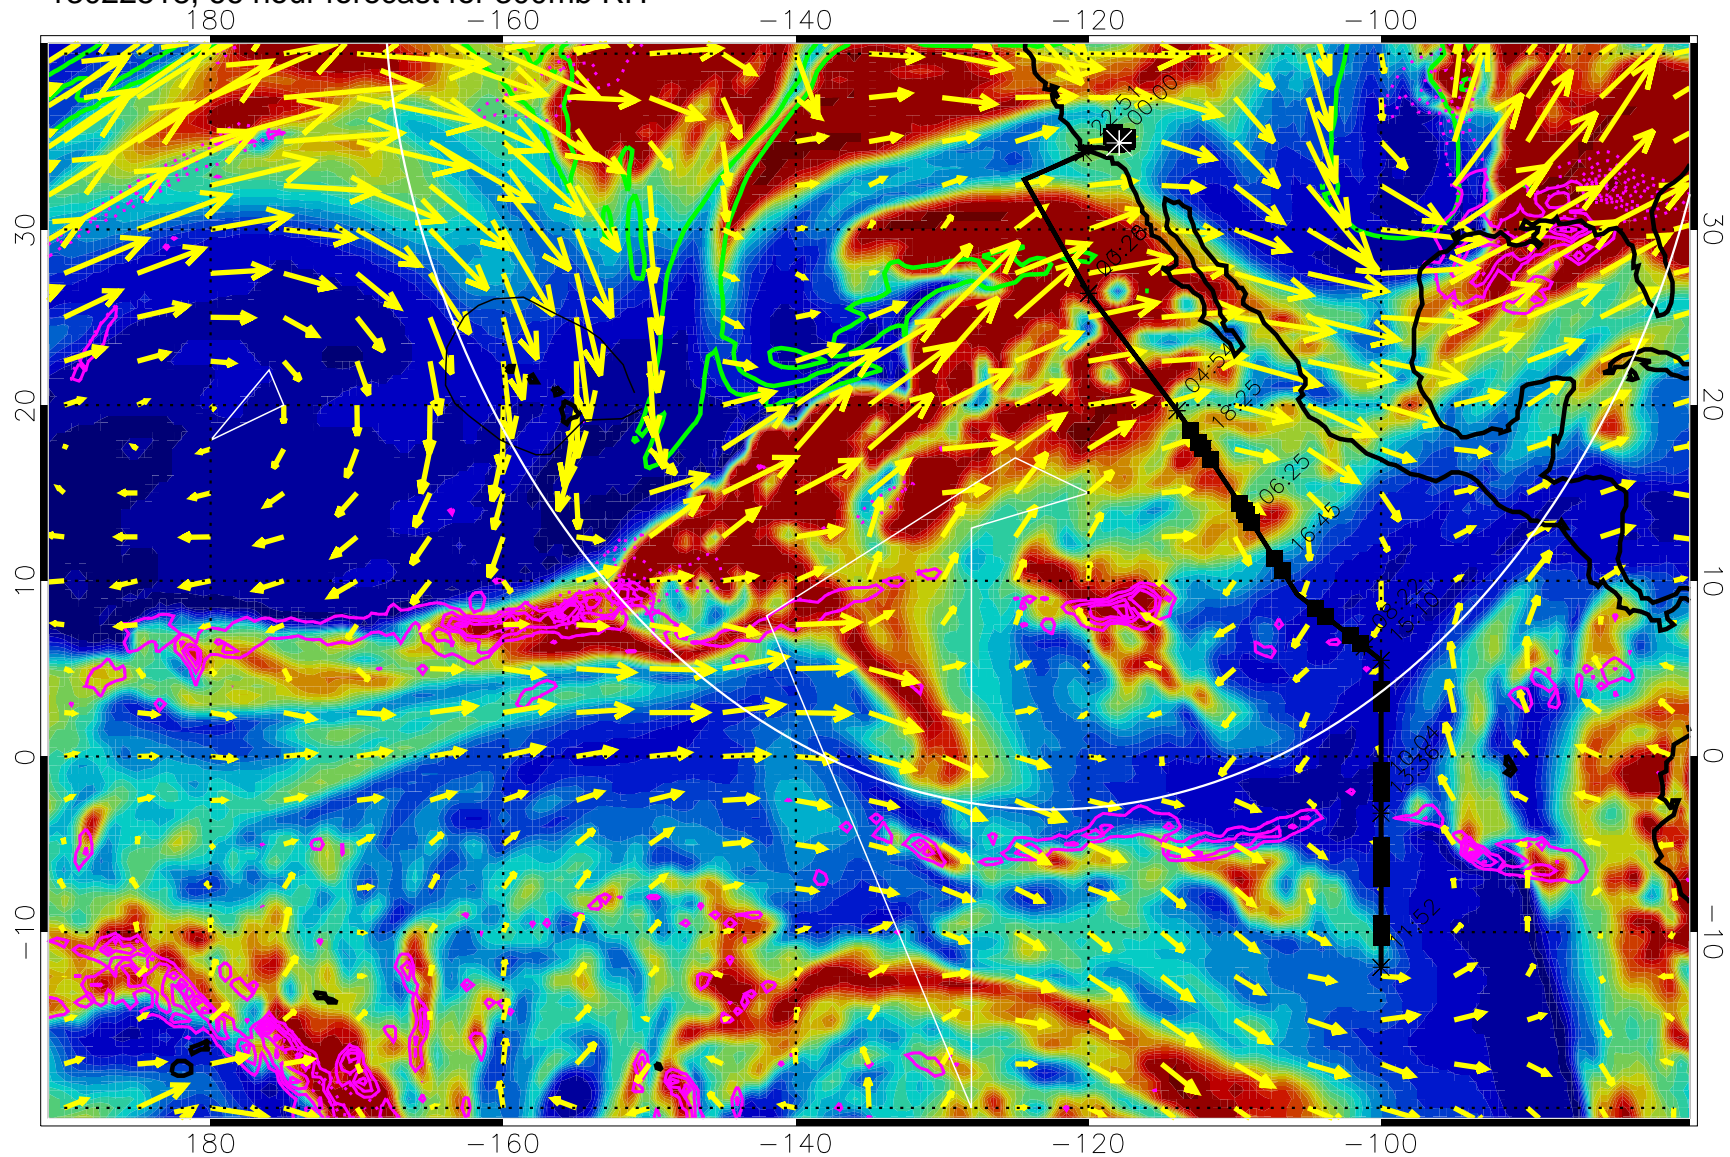

13022506, 54 hour forecast for 300mb RH

Precip (tot dot, conv sol) past 6 hrs 6 kg/m2 contours, min 4

EPV Tropopause (2 PVU) Position

→ 50 m/s

Range ring of 4055 km -- 13 hours GH round trip

13022512, 60 hour forecast for 300mb RH

Precip (tot dot, conv sol) past 6 hrs 6 kg/m2 contours, min 4

EPV Tropopause (2 PVU) Position

→ 50 m/s

Range ring of 4055 km -- 13 hours GH round trip

13022518, 66 hour forecast for 300mb RH

Precip (tot dot, conv sol) past 6 hrs 6 kg/m2 contours, min 4

EPV Tropopause (2 PVU) Position

→ 50 m/s

Range ring of 4055 km -- 13 hours GH round trip

13022600, 72 hour forecast for 300mb RH

Precip (tot dot, conv sol) past 6 hrs 6 kg/m2 contours, min 4

EPV Tropopause (2 PVU) Position

13022612, 84 hour forecast for 300mb RH

Precip (tot dot, conv sol) past 6 hrs 6 kg/m2 contours, min 4

EPV Tropopause (2 PVU) Position

→ 50 m/s

Range ring of 4055 km -- 13 hours GH round trip

13022700, 96 hour forecast for 300mb RH