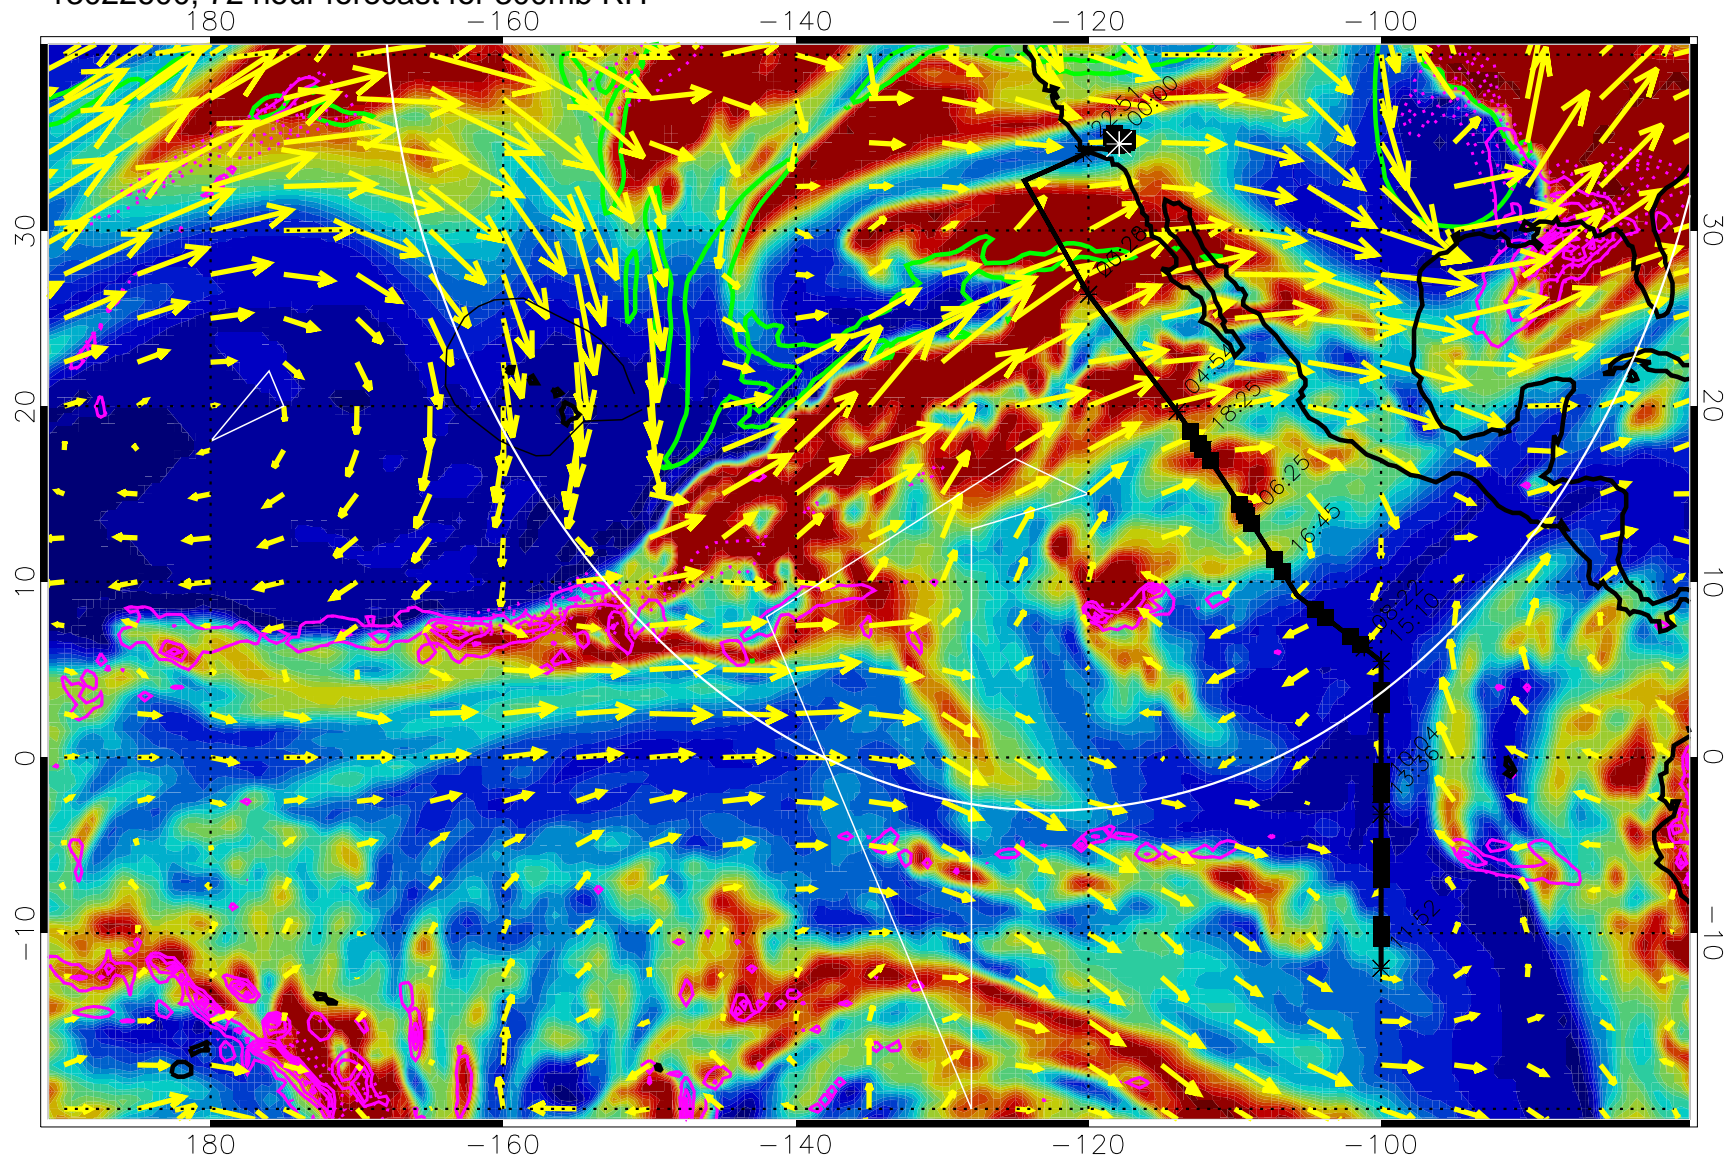

13022506, 54 hour forecast for 300mb RH

Precip (tot dot, conv sol) past 6 hrs 6 kg/m2 contours, min 4

EPV Tropopause (2 PVU) Position

→ 50 m/s

Range ring of 4055 km -- 13 hours GH round trip

13022512, 60 hour forecast for 300mb RH

Precip (tot dot, conv sol) past 6 hrs 6 kg/m2 contours, min 4

EPV Tropopause (2 PVU) Position

→ 50 m/s

Range ring of 4055 km -- 13 hours GH round trip

13022518, 66 hour forecast for 300mb RH

Precip (tot dot, conv sol) past 6 hrs 6 kg/m2 contours, min 4

EPV Tropopause (2 PVU) Position

→ 50 m/s

Range ring of 4055 km -- 13 hours GH round trip

13022600, 72 hour forecast for 300mb RH

Precip (tot dot, conv sol) past 6 hrs 6 kg/m2 contours, min 4

EPV Tropopause (2 PVU) Position

13022612, 84 hour forecast for 300mb RH

Precip (tot dot, conv sol) past 6 hrs 6 kg/m2 contours, min 4

EPV Tropopause (2 PVU) Position

→ 50 m/s

Range ring of 4055 km -- 13 hours GH round trip

13022700, 96 hour forecast for 300mb RH