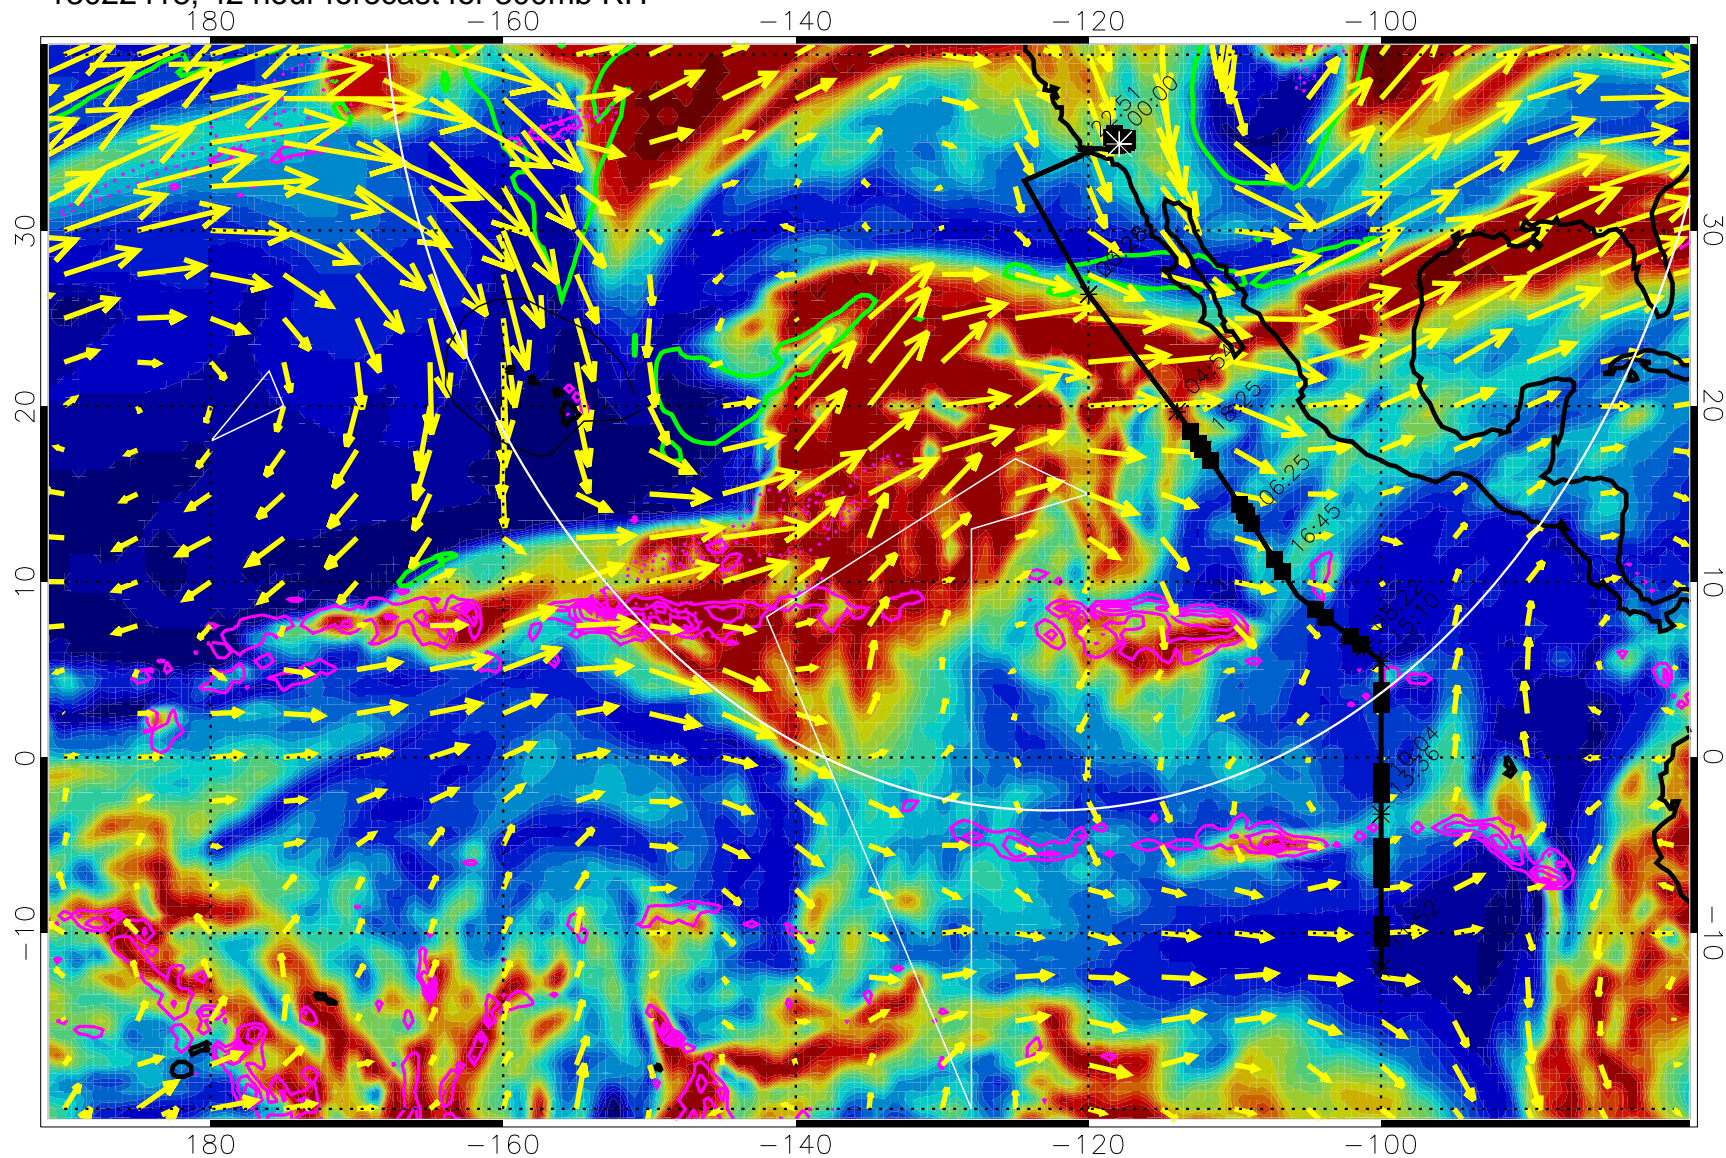

13022318, 18 hour forecast for 300mb RH

Precip (tot dot, conv sol) past 6 hrs 6 kg/m2 contours, min 4

EPV Tropopause (2 PVU) Position

→ 50 m/s

Range ring of 4055 km -- 13 hours GH round trip

13022400, 24 hour forecast for 300mb RH

Precip (tot dot, conv sol) past 6 hrs 6 kg/m2 contours, min 4

EPV Tropopause (2 PVU) Position

→ 50 m/s

Range ring of 4055 km -- 13 hours GH round trip

13022412, 36 hour forecast for 300mb RH

Precip (tot dot, conv sol) past 6 hrs 6 kg/m2 contours, min 4

EPV Tropopause (2 PVU) Position

→ 50 m/s

Range ring of 4055 km -- 13 hours GH round trip

13022418, 42 hour forecast for 300mb RH

Precip (tot dot, conv sol) past 6 hrs 6 kg/m2 contours, min 4

EPV Tropopause (2 PVU) Position

13022506, 54 hour forecast for 300mb RH

Precip (tot dot, conv sol) past 6 hrs 6 kg/m2 contours, min 4

EPV Tropopause (2 PVU) Position

→ 50 m/s

Range ring of 4055 km -- 13 hours GH round trip

13022512, 60 hour forecast for 300mb RH