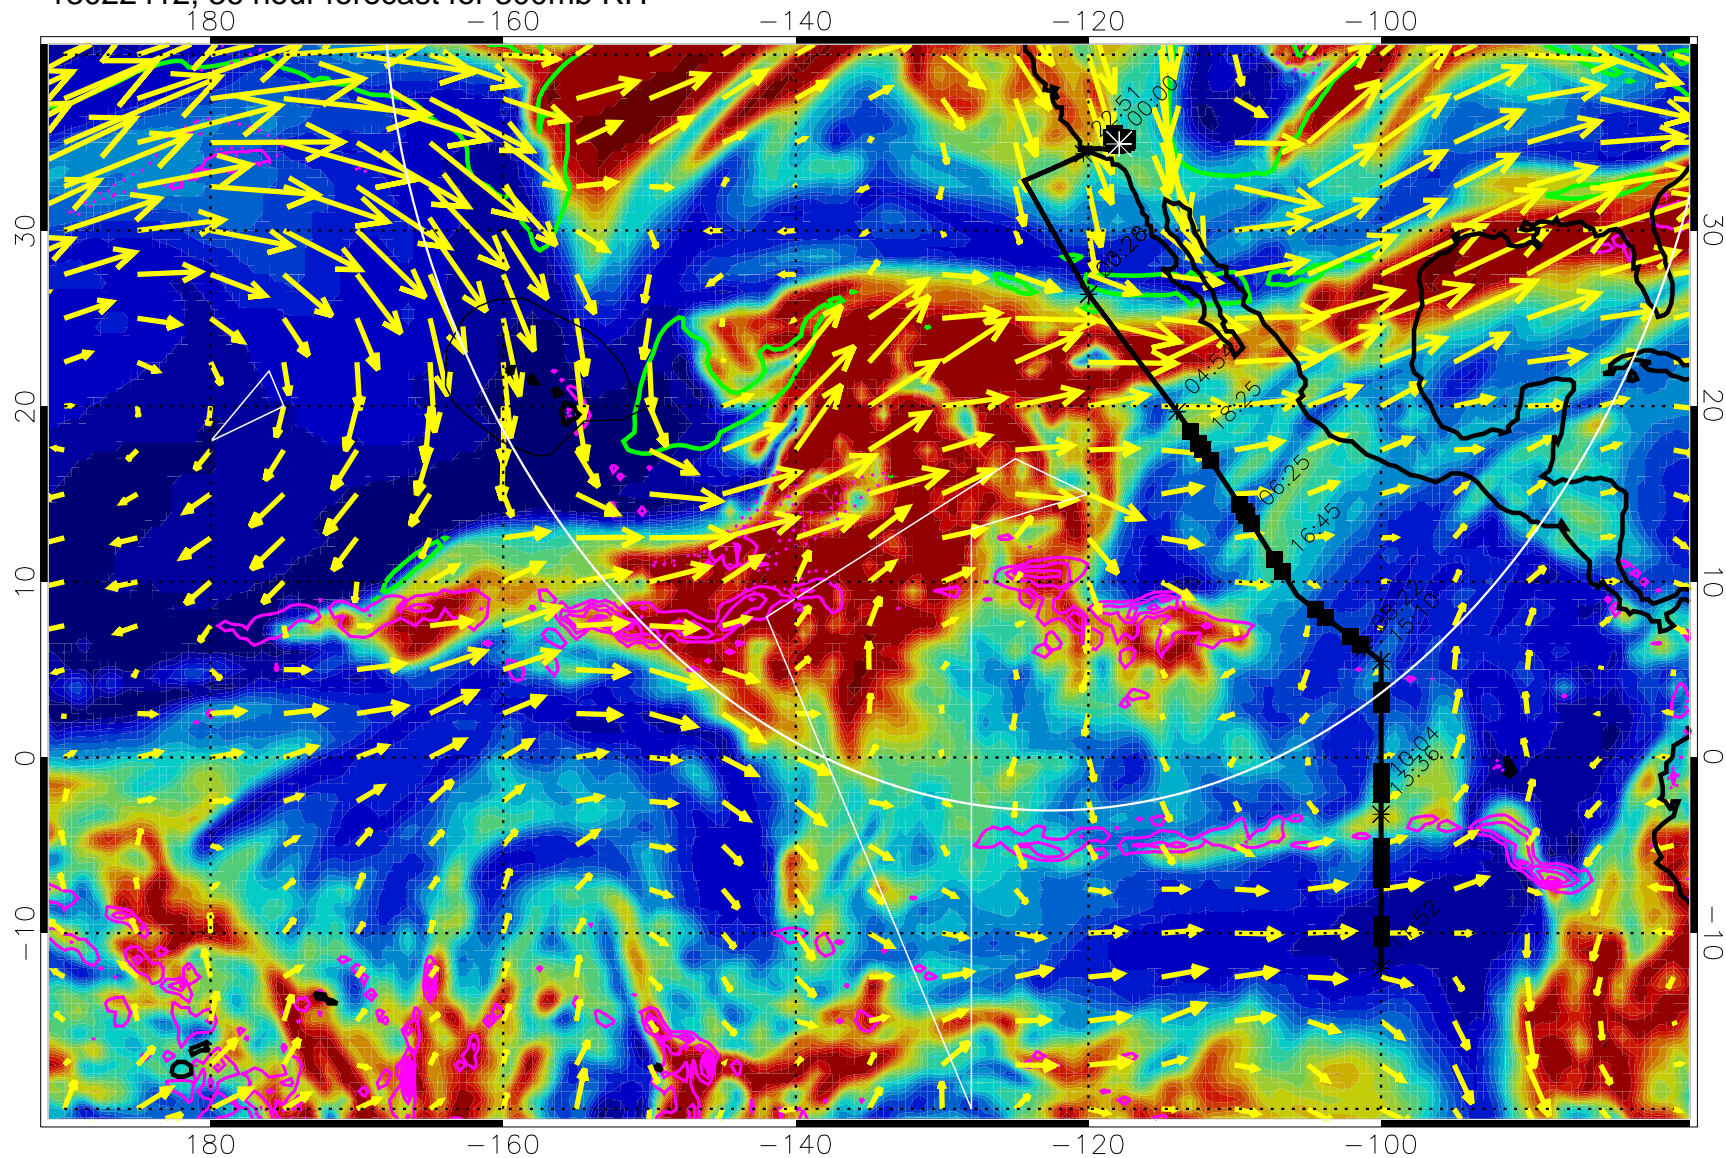

13022318, 18 hour forecast for 300mb RH

Precip (tot dot, conv sol) past 6 hrs 6 kg/m2 contours, min 4

EPV Tropopause (2 PVU) Position

→ 50 m/s

Range ring of 4055 km -- 13 hours GH round trip

13022400, 24 hour forecast for 300mb RH

Precip (tot dot, conv sol) past 6 hrs 6 kg/m2 contours, min 4

EPV Tropopause (2 PVU) Position

→ 50 m/s

Range ring of 4055 km -- 13 hours GH round trip

13022412, 36 hour forecast for 300mb RH

Precip (tot dot, conv sol) past 6 hrs 6 kg/m2 contours, min 4

EPV Tropopause (2 PVU) Position

→ 50 m/s

Range ring of 4055 km -- 13 hours GH round trip

13022418, 42 hour forecast for 300mb RH

Precip (tot dot, conv sol) past 6 hrs 6 kg/m2 contours, min 4

EPV Tropopause (2 PVU) Position

13022506, 54 hour forecast for 300mb RH

Precip (tot dot, conv sol) past 6 hrs 6 kg/m2 contours, min 4

EPV Tropopause (2 PVU) Position

→ 50 m/s

Range ring of 4055 km -- 13 hours GH round trip

13022512, 60 hour forecast for 300mb RH