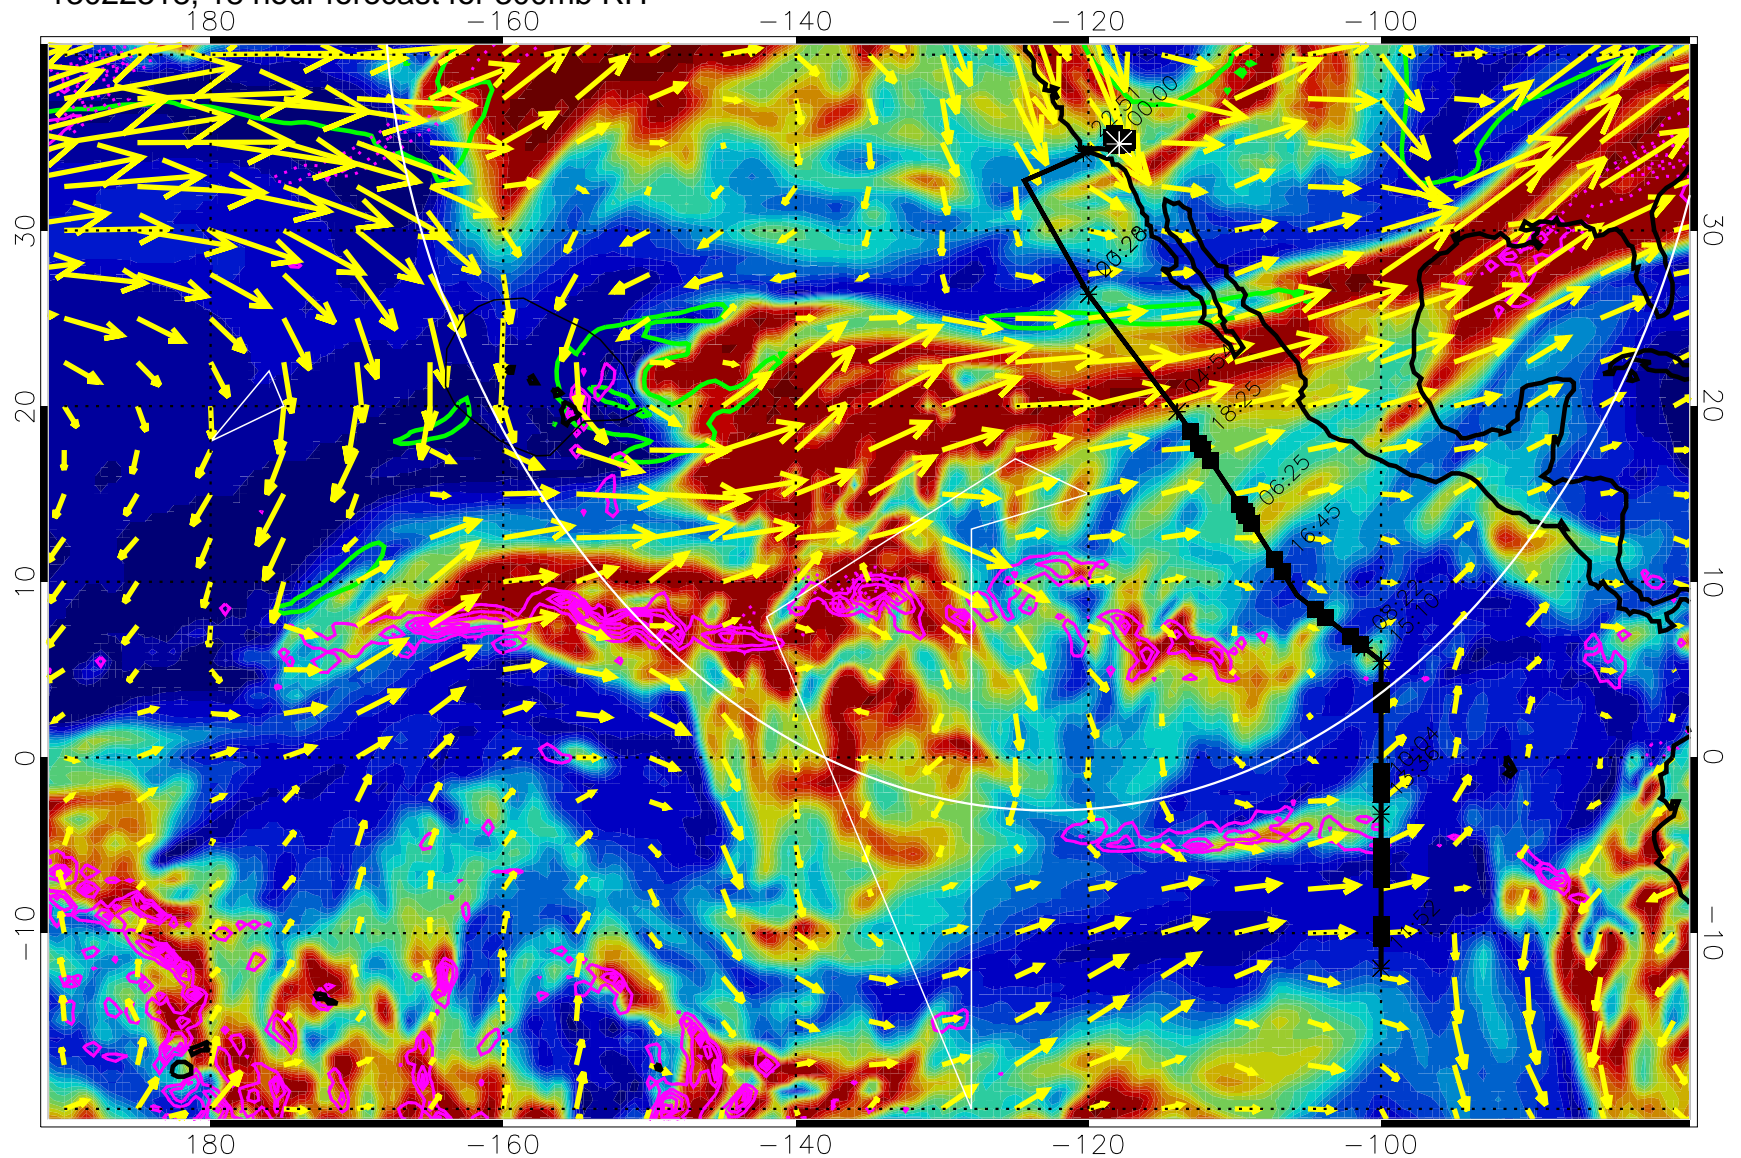

13022318, 18 hour forecast for 300mb RH

Precip (tot dot, conv sol) past 6 hrs 6 kg/m2 contours, min 4

EPV Tropopause (2 PVU) Position

→ 50 m/s

Range ring of 4055 km -- 13 hours GH round trip

13022400, 24 hour forecast for 300mb RH

Precip (tot dot, conv sol) past 6 hrs 6 kg/m2 contours, min 4

EPV Tropopause (2 PVU) Position

→ 50 m/s

Range ring of 4055 km -- 13 hours GH round trip

13022412, 36 hour forecast for 300mb RH

Precip (tot dot, conv sol) past 6 hrs 6 kg/m2 contours, min 4

EPV Tropopause (2 PVU) Position

→ 50 m/s

Range ring of 4055 km -- 13 hours GH round trip

13022418, 42 hour forecast for 300mb RH

Precip (tot dot, conv sol) past 6 hrs 6 kg/m2 contours, min 4

EPV Tropopause (2 PVU) Position

13022506, 54 hour forecast for 300mb RH

Precip (tot dot, conv sol) past 6 hrs 6 kg/m2 contours, min 4

EPV Tropopause (2 PVU) Position

→ 50 m/s

Range ring of 4055 km -- 13 hours GH round trip

13022512, 60 hour forecast for 300mb RH