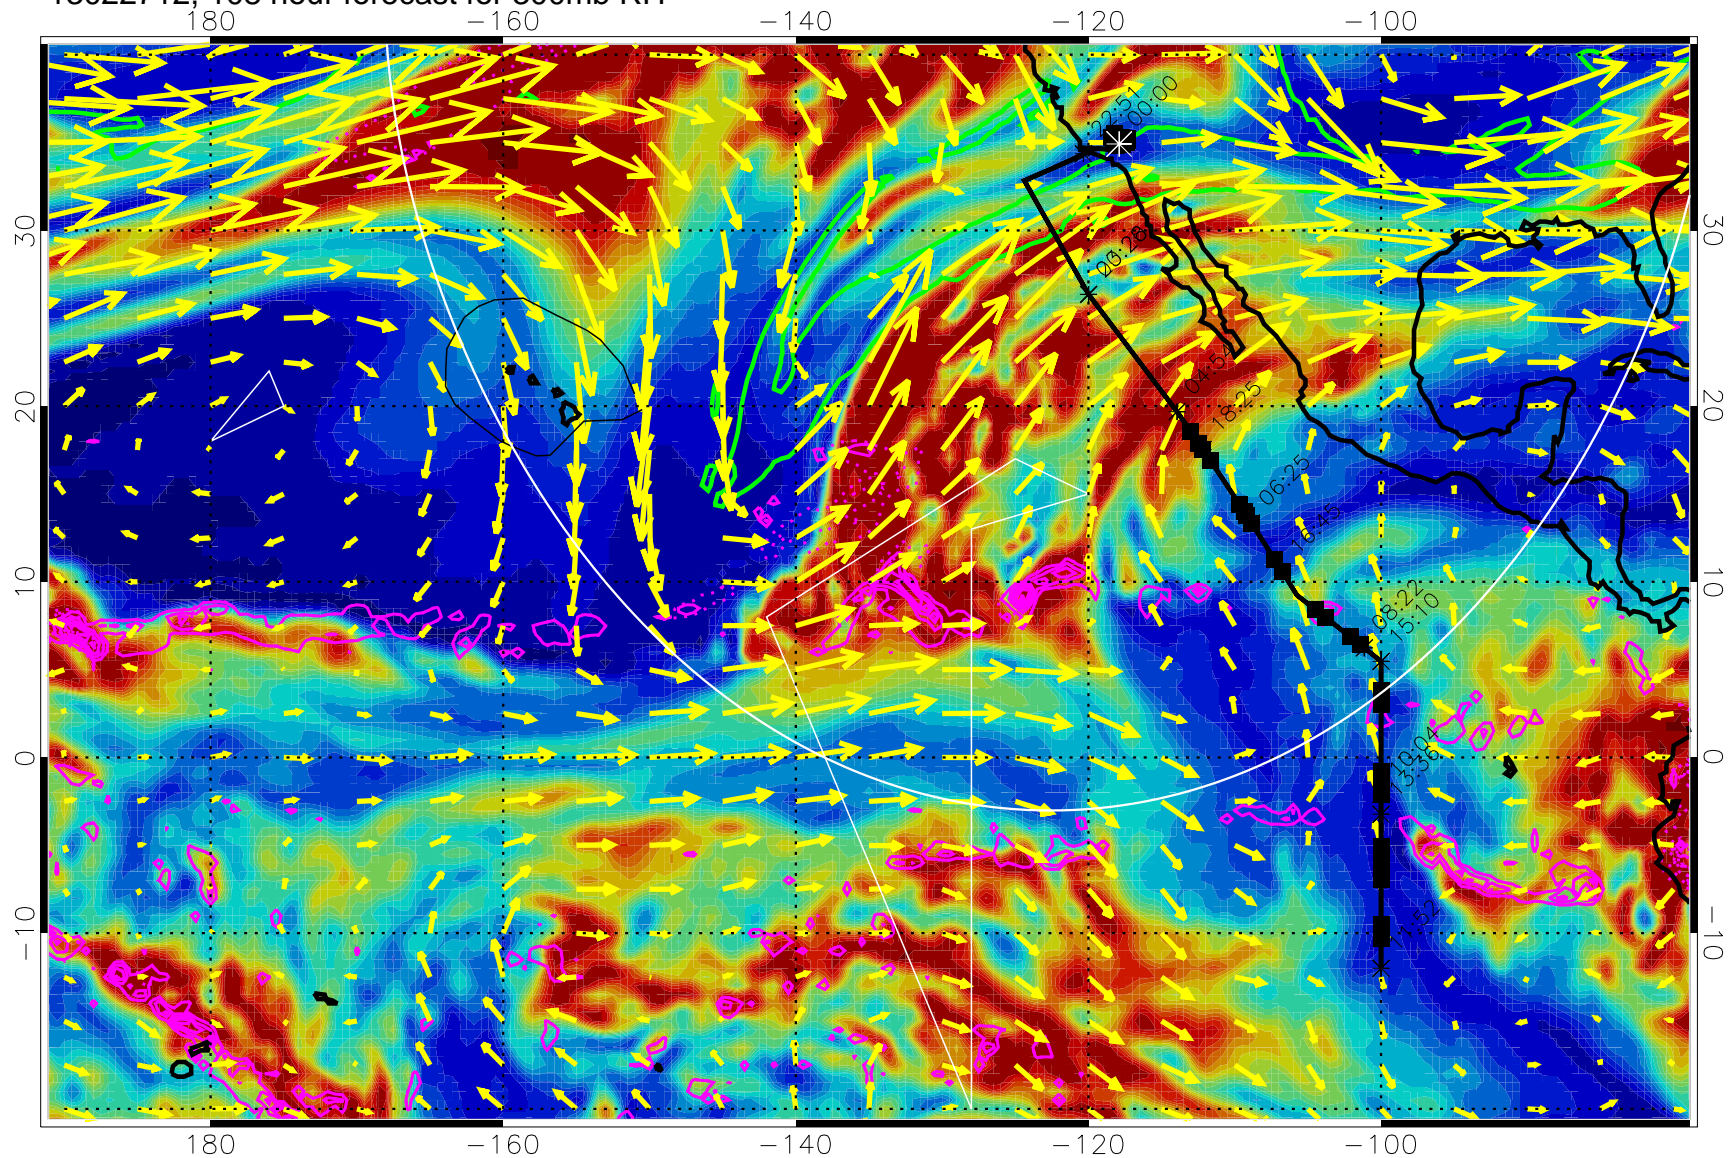

13022612, 84 hour forecast for 300mb RH

Precip (tot dot, conv sol) past 6 hrs 6 kg/m2 contours, min 4

EPV Tropopause (2 PVU) Position

→ 50 m/s

Range ring of 4055 km -- 13 hours GH round trip

13022700, 96 hour forecast for 300mb RH

Precip (tot dot, conv sol) past 6 hrs 6 kg/m2 contours, min 4

EPV Tropopause (2 PVU) Position

→ 50 m/s

Range ring of 4055 km -- 13 hours GH round trip

13022706, 102 hour forecast for 300mb RH

Precip (tot dot, conv sol) past 6 hrs 6 kg/m2 contours, min 4

EPV Tropopause (2 PVU) Position

→ 50 m/s

Range ring of 4055 km -- 13 hours GH round trip

13022712, 108 hour forecast for 300mb RH

Precip (tot dot, conv sol) past 6 hrs 6 kg/m2 contours, min 4

EPV Tropopause (2 PVU) Position

13022800, 120 hour forecast for 300mb RH

Precip (tot dot, conv sol) past 6 hrs 6 kg/m2 contours, min 4

EPV Tropopause (2 PVU) Position

→ 50 m/s

Range ring of 4055 km -- 13 hours GH round trip