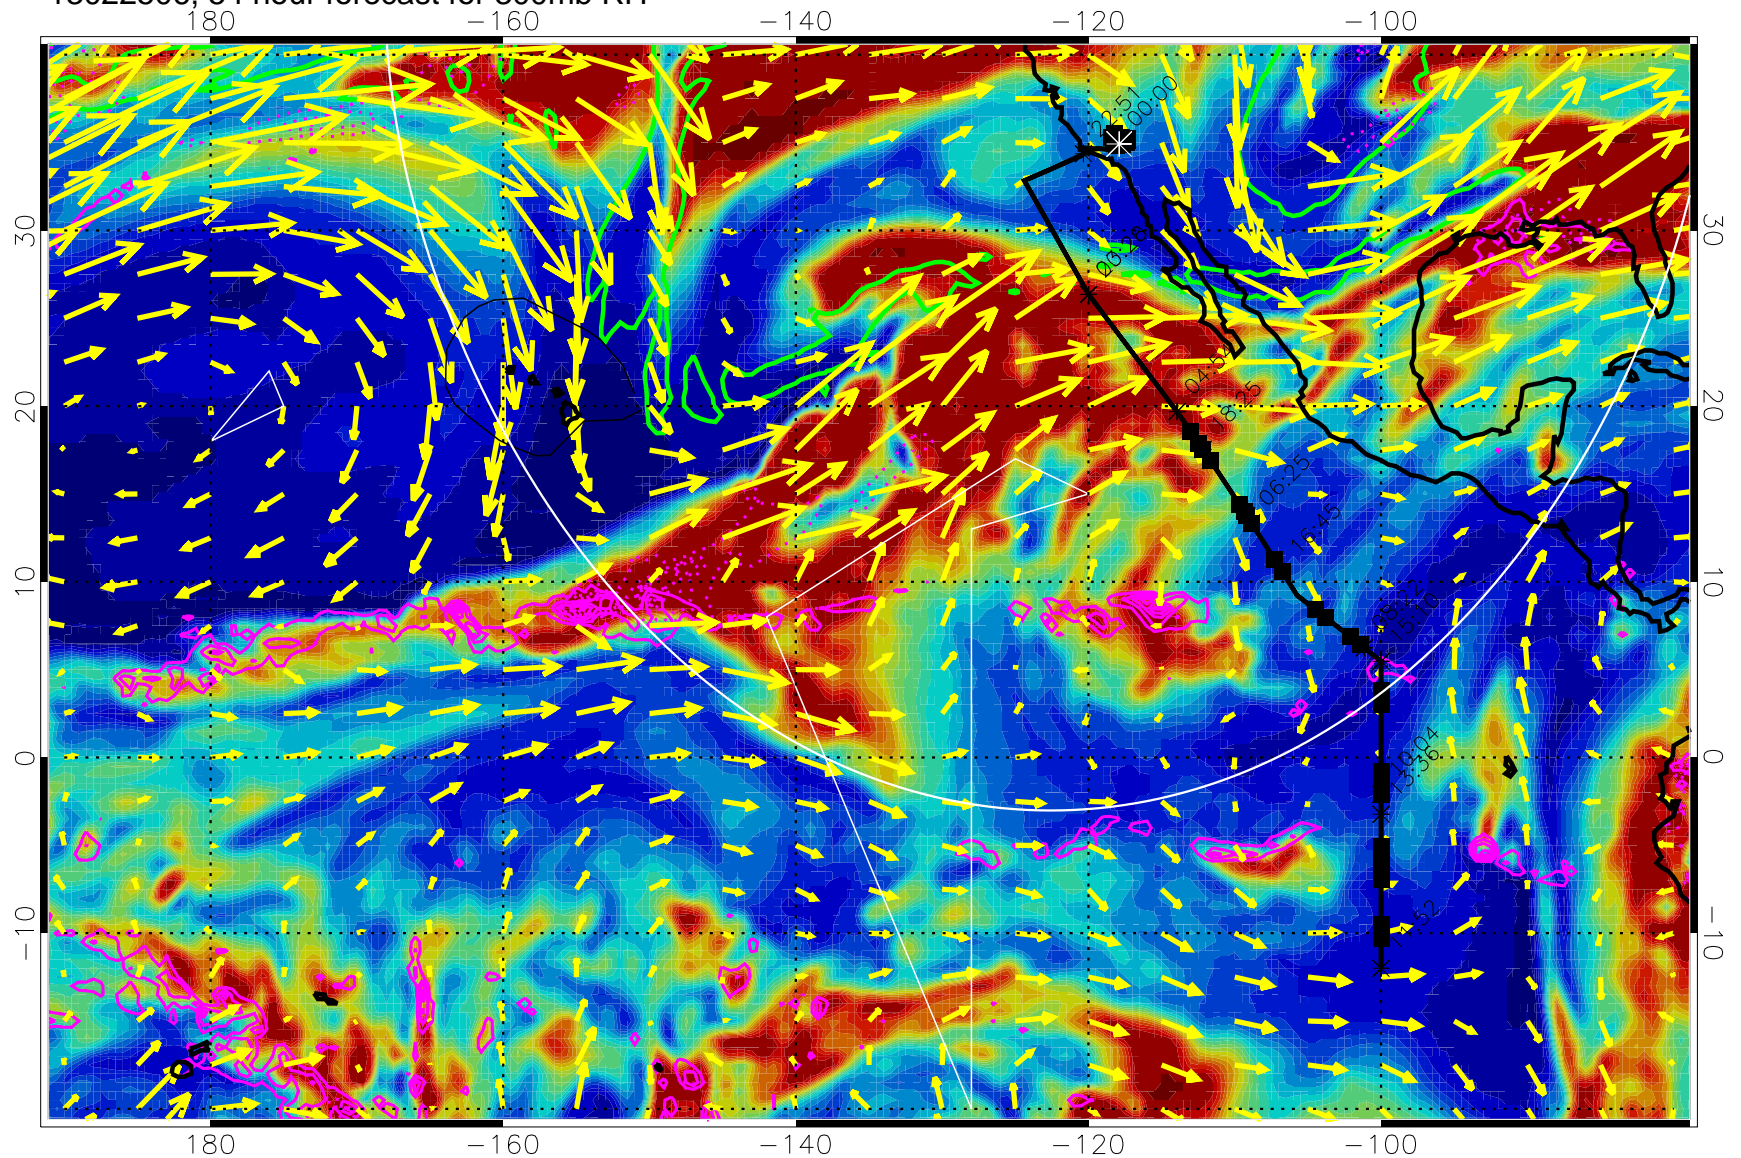

EPV Tropopause (2 PVU) Position

→ 50 m/s

Range ring of 4055 km -- 13 hours GH round trip

13022418, 42 hour forecast for 300mb RH

Precip (tot dot, conv sol) past 6 hrs 6 kg/m2 contours, min 4

EPV Tropopause (2 PVU) Position

→ 50 m/s

Range ring of 4055 km -- 13 hours GH round trip

13022500, 48 hour forecast for 300mb RH

Precip (tot dot, conv sol) past 6 hrs 6 kg/m2 contours, min 4

EPV Tropopause (2 PVU) Position

→ 50 m/s

Range ring of 4055 km -- 13 hours GH round trip

13022506, 54 hour forecast for 300mb RH

Precip (tot dot, conv sol) past 6 hrs 6 kg/m2 contours, min 4

EPV Tropopause (2 PVU) Position

→ 50 m/s

Range ring of 4055 km -- 13 hours GH round trip

13022512, 60 hour forecast for 300mb RH

Precip (tot dot, conv sol) past 6 hrs 6 kg/m2 contours, min 4

EPV Tropopause (2 PVU) Position

→ 50 m/s

Range ring of 4055 km -- 13 hours GH round trip

13022518, 66 hour forecast for 300mb RH

Precip (tot dot, conv sol) past 6 hrs 6 kg/m2 contours, min 4