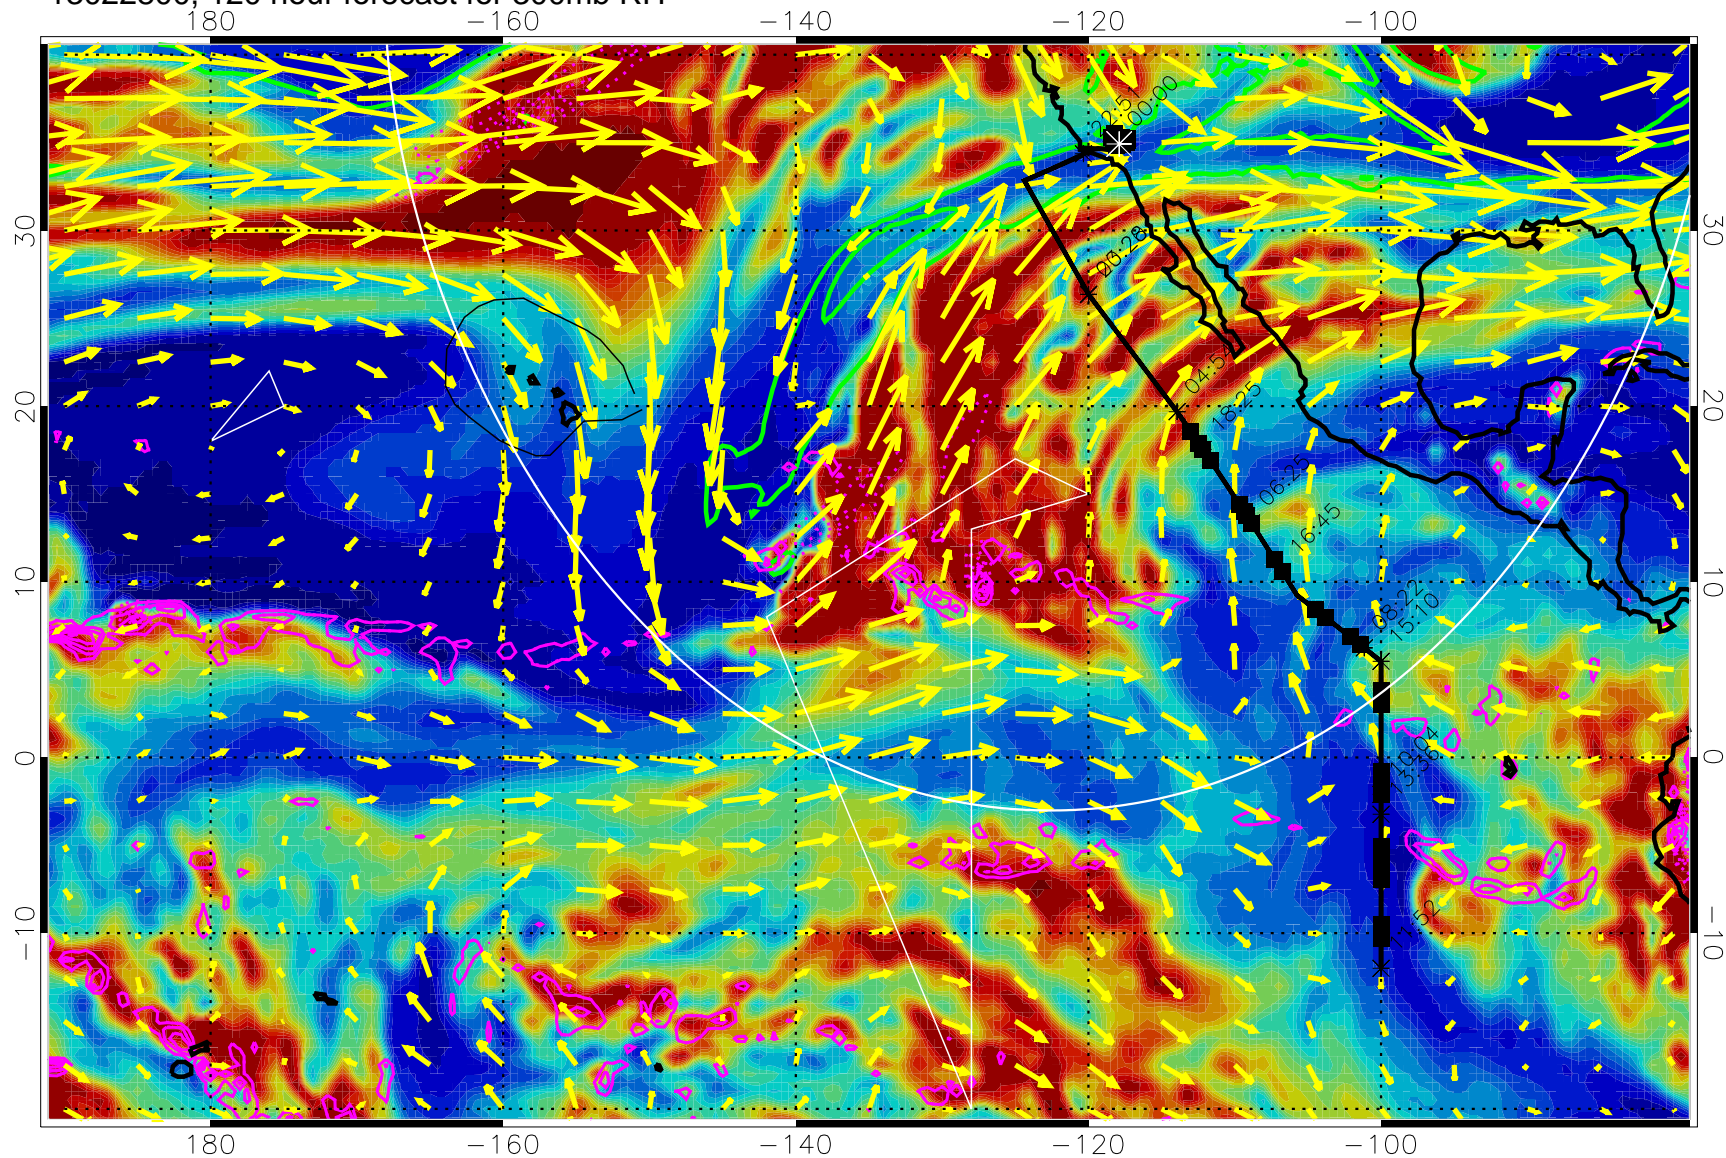

Precip (tot dot, conv sol) past 6 hrs 6 kg/m2 contours, min 4

EPV Tropopause (2 PVU) Position

→ 50 m/s

Range ring of 4055 km -- 13 hours GH round trip

13022706, 102 hour forecast for 300mb RH

Precip (tot dot, conv sol) past 6 hrs 6 kg/m2 contours, min 4

EPV Tropopause (2 PVU) Position

→ 50 m/s

Range ring of 4055 km -- 13 hours GH round trip

13022712, 108 hour forecast for 300mb RH

Precip (tot dot, conv sol) past 6 hrs 6 kg/m2 contours, min 4

EPV Tropopause (2 PVU) Position

→ 50 m/s

Range ring of 4055 km -- 13 hours GH round trip

13022718, 114 hour forecast for 300mb RH

Precip (tot dot, conv sol) past 6 hrs 6 kg/m2 contours, min 4

EPV Tropopause (2 PVU) Position

→ 50 m/s

Range ring of 4055 km -- 13 hours GH round trip

13022800, 120 hour forecast for 300mb RH

Precip (tot dot, conv sol) past 6 hrs 6 kg/m2 contours, min 4

EPV Tropopause (2 PVU) Position

→ 50 m/s

Range ring of 4055 km -- 13 hours GH round trip