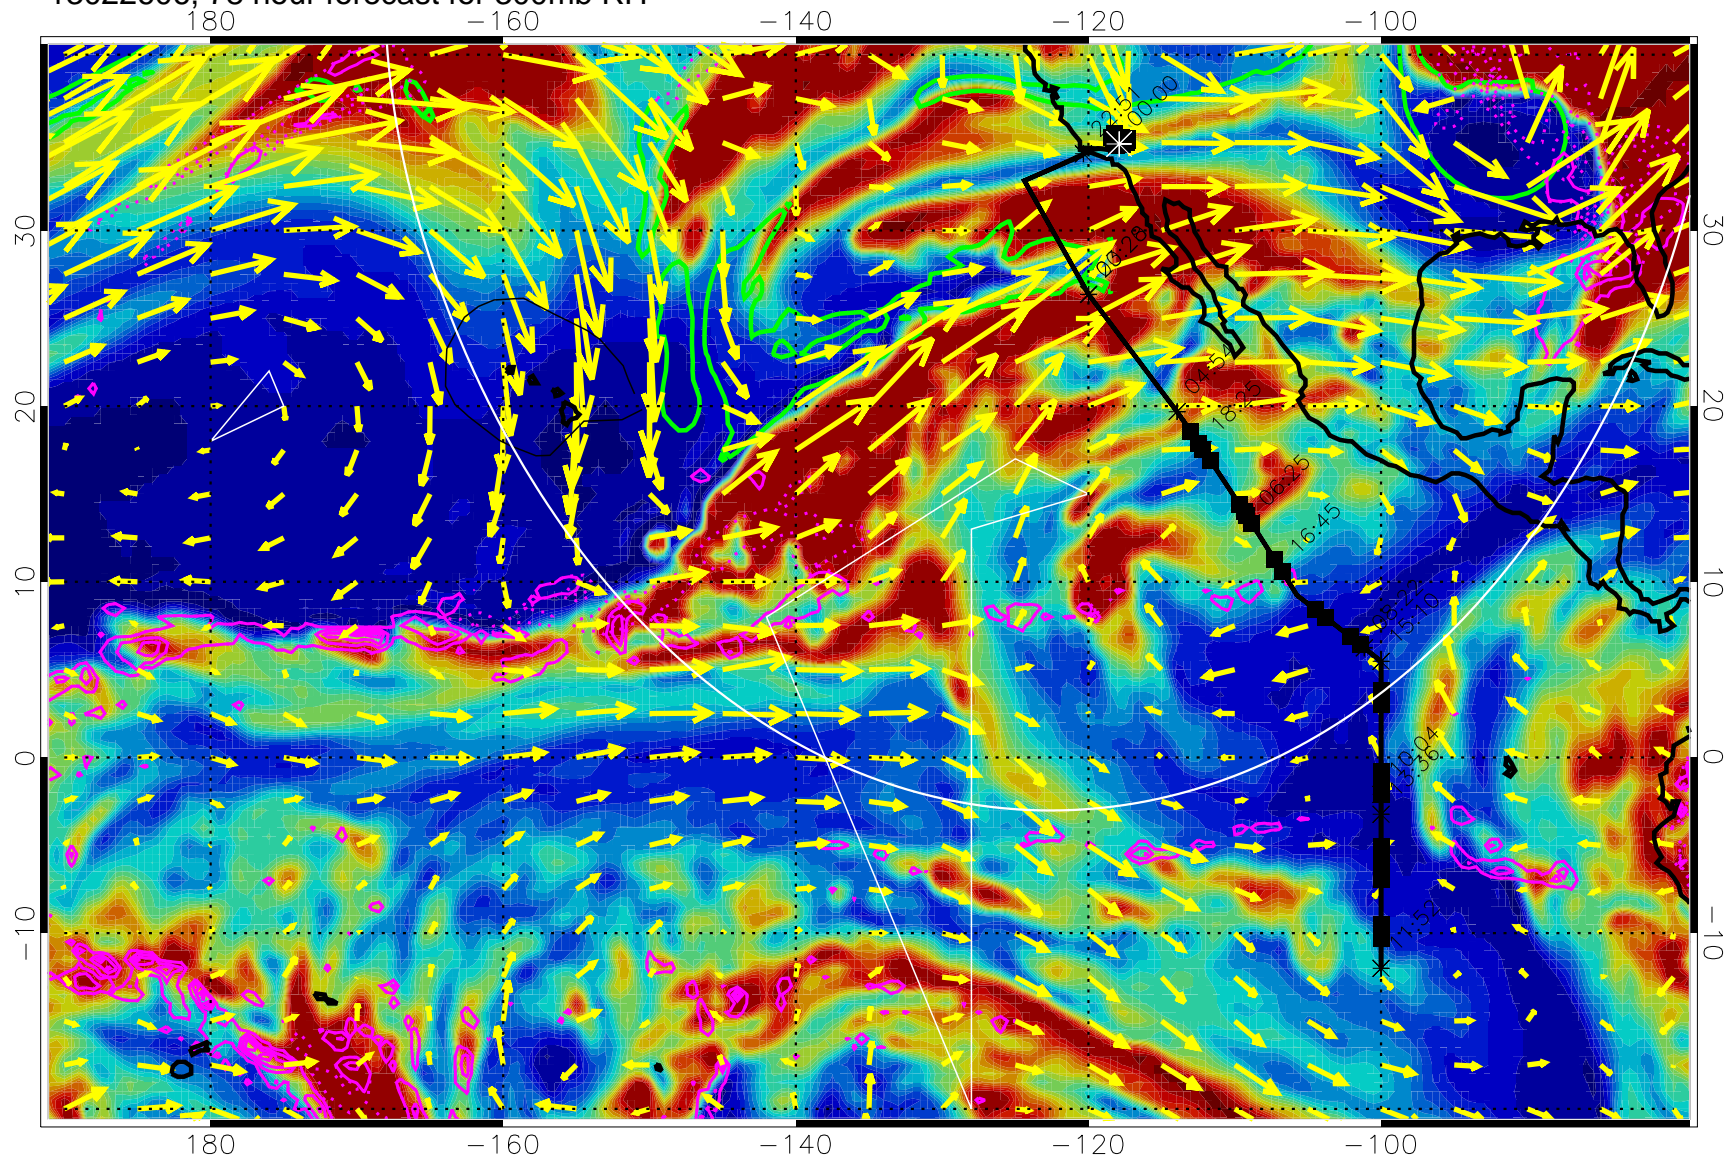

EPV Tropopause (2 PVU) Position

→ 50 m/s

Range ring of 4055 km -- 13 hours GH round trip

13022600, 72 hour forecast for 300mb RH

Precip (tot dot, conv sol) past 6 hrs 6 kg/m2 contours, min 4

EPV Tropopause (2 PVU) Position

→ 50 m/s

Range ring of 4055 km -- 13 hours GH round trip

13022606, 78 hour forecast for 300mb RH

Precip (tot dot, conv sol) past 6 hrs 6 kg/m2 contours, min 4

EPV Tropopause (2 PVU) Position

→ 50 m/s

Range ring of 4055 km -- 13 hours GH round trip

13022612, 84 hour forecast for 300mb RH

Precip (tot dot, conv sol) past 6 hrs 6 kg/m2 contours, min 4

EPV Tropopause (2 PVU) Position

→ 50 m/s

Range ring of 4055 km -- 13 hours GH round trip

13022700, 96 hour forecast for 300mb RH

Precip (tot dot, conv sol) past 6 hrs 6 kg/m2 contours, min 4

EPV Tropopause (2 PVU) Position

→ 50 m/s

Range ring of 4055 km -- 13 hours GH round trip

13022706, 102 hour forecast for 300mb RH

Precip (tot dot, conv sol) past 6 hrs 6 kg/m2 contours, min 4