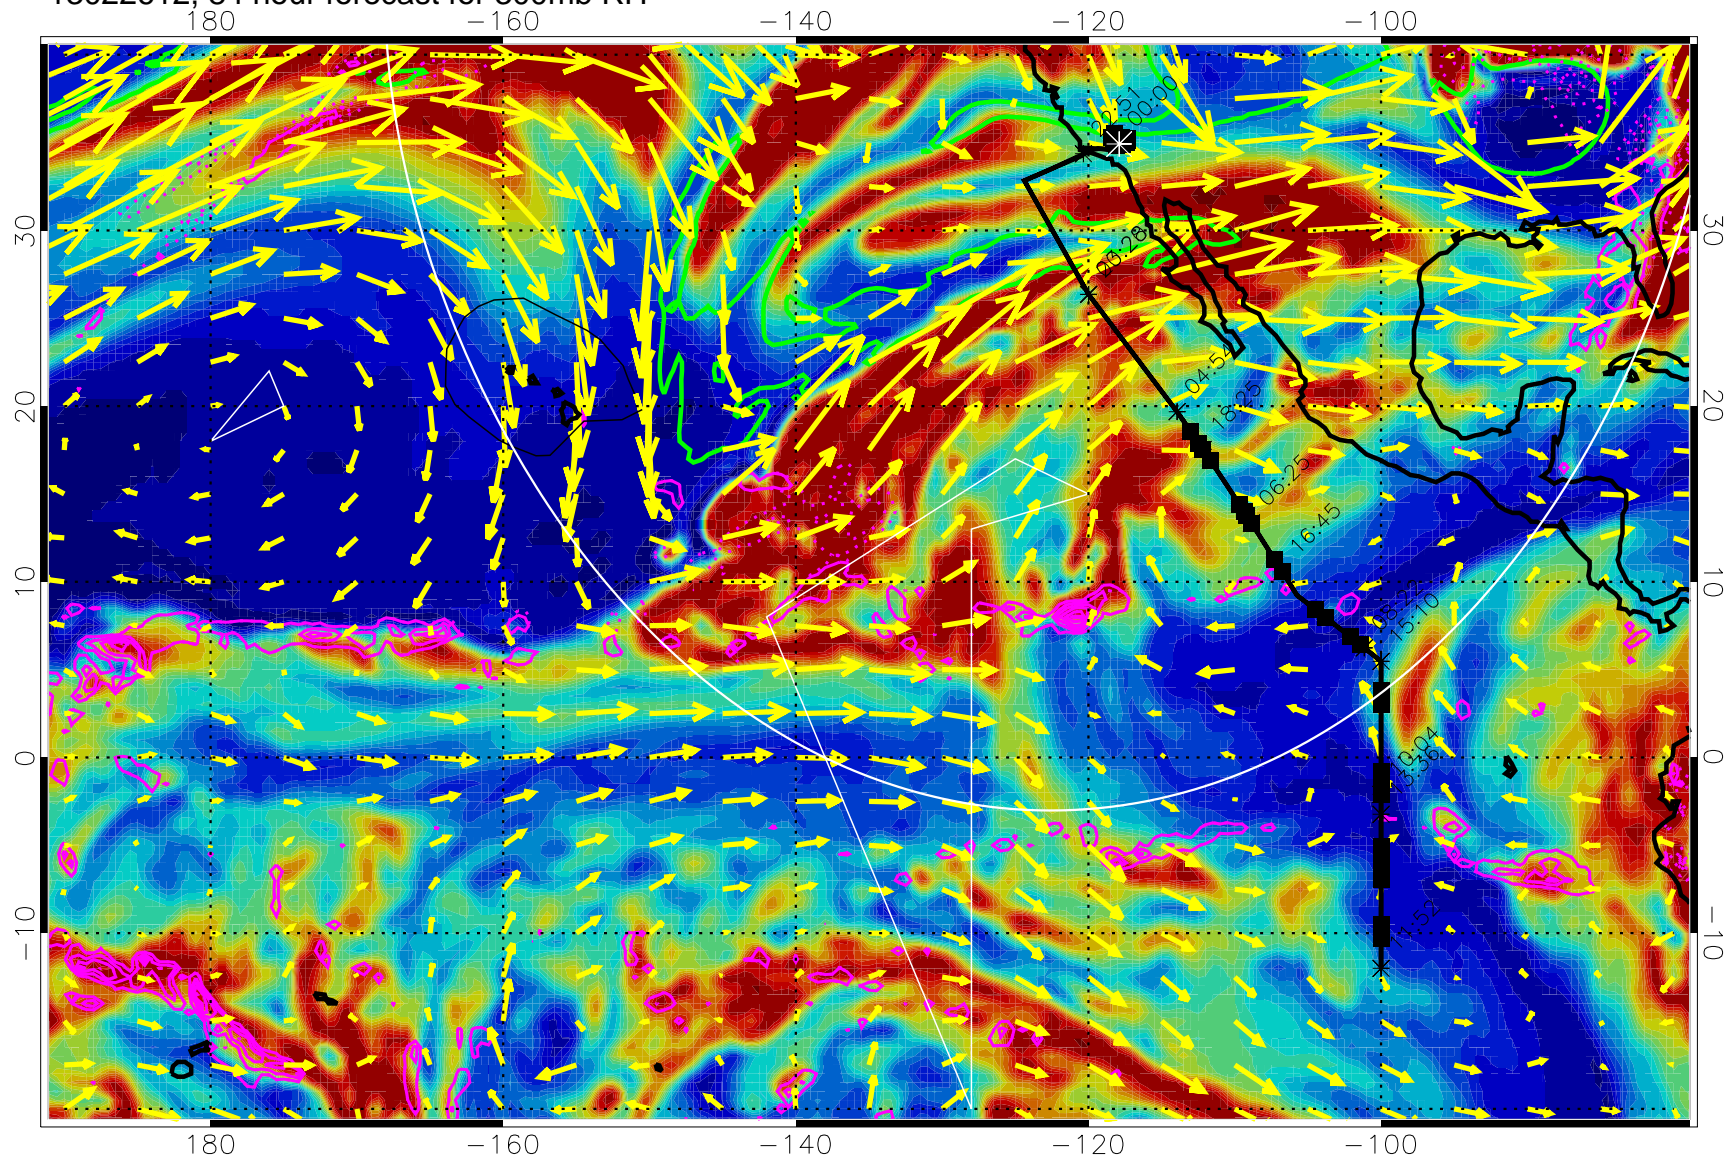

EPV Tropopause (2 PVU) Position

→ 50 m/s

Range ring of 4055 km -- 13 hours GH round trip

13022600, 72 hour forecast for 300mb RH

Precip (tot dot, conv sol) past 6 hrs 6 kg/m2 contours, min 4

EPV Tropopause (2 PVU) Position

→ 50 m/s

Range ring of 4055 km -- 13 hours GH round trip

13022606, 78 hour forecast for 300mb RH

Precip (tot dot, conv sol) past 6 hrs 6 kg/m2 contours, min 4

EPV Tropopause (2 PVU) Position

→ 50 m/s

Range ring of 4055 km -- 13 hours GH round trip

13022612, 84 hour forecast for 300mb RH

Precip (tot dot, conv sol) past 6 hrs 6 kg/m2 contours, min 4

EPV Tropopause (2 PVU) Position

→ 50 m/s

Range ring of 4055 km -- 13 hours GH round trip

13022700, 96 hour forecast for 300mb RH

Precip (tot dot, conv sol) past 6 hrs 6 kg/m2 contours, min 4

EPV Tropopause (2 PVU) Position

→ 50 m/s

Range ring of 4055 km -- 13 hours GH round trip

13022706, 102 hour forecast for 300mb RH

Precip (tot dot, conv sol) past 6 hrs 6 kg/m2 contours, min 4