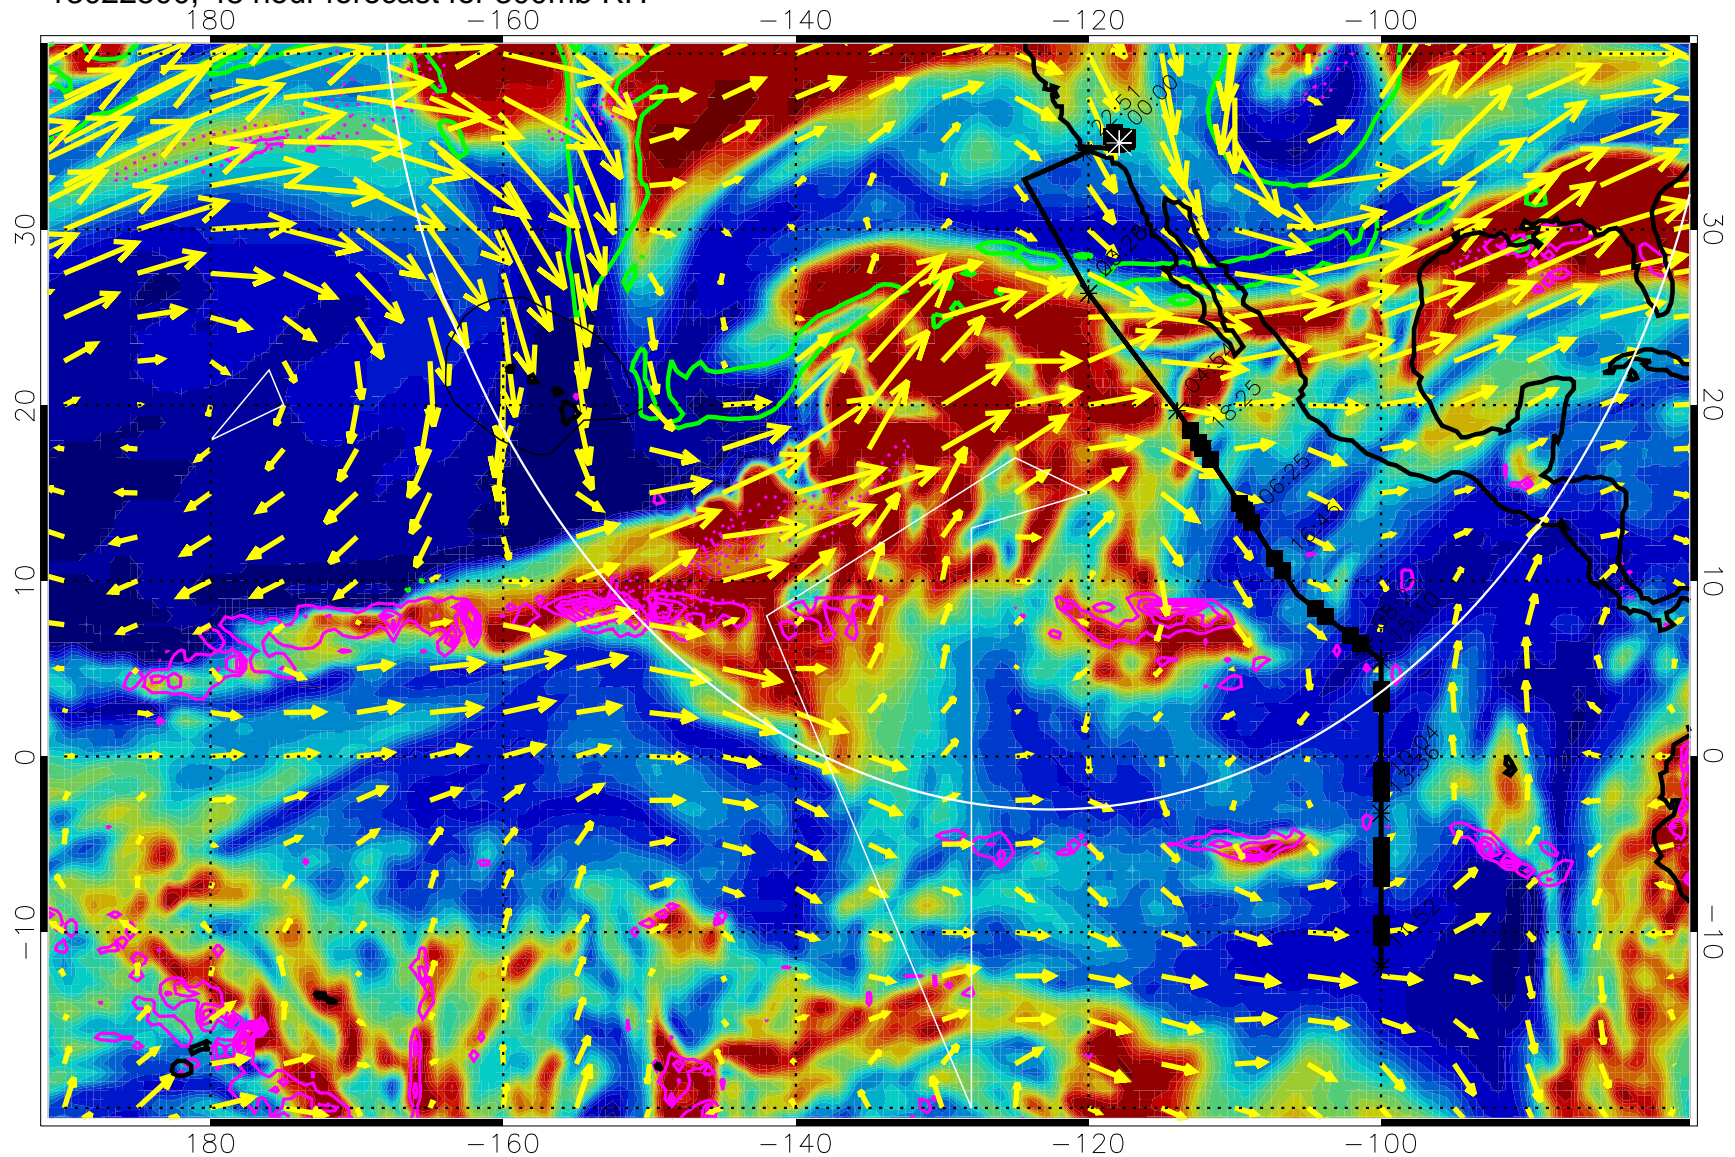

Precip (tot dot, conv sol) past 6 hrs 6 kg/m2 contours, min 4

EPV Tropopause (2 PVU) Position

→ 50 m/s

Range ring of 4055 km -- 13 hours GH round trip

13022412, 36 hour forecast for 300mb RH

Precip (tot dot, conv sol) past 6 hrs 6 kg/m2 contours, min 4

EPV Tropopause (2 PVU) Position

→ 50 m/s

Range ring of 4055 km -- 13 hours GH round trip

13022418, 42 hour forecast for 300mb RH

Precip (tot dot, conv sol) past 6 hrs 6 kg/m2 contours, min 4

EPV Tropopause (2 PVU) Position

→ 50 m/s

Range ring of 4055 km -- 13 hours GH round trip

13022500, 48 hour forecast for 300mb RH

Precip (tot dot, conv sol) past 6 hrs 6 kg/m2 contours, min 4

EPV Tropopause (2 PVU) Position

→ 50 m/s

Range ring of 4055 km -- 13 hours GH round trip

13022506, 54 hour forecast for 300mb RH

Precip (tot dot, conv sol) past 6 hrs 6 kg/m2 contours, min 4

EPV Tropopause (2 PVU) Position

→ 50 m/s

Range ring of 4055 km -- 13 hours GH round trip

13022512, 60 hour forecast for 300mb RH