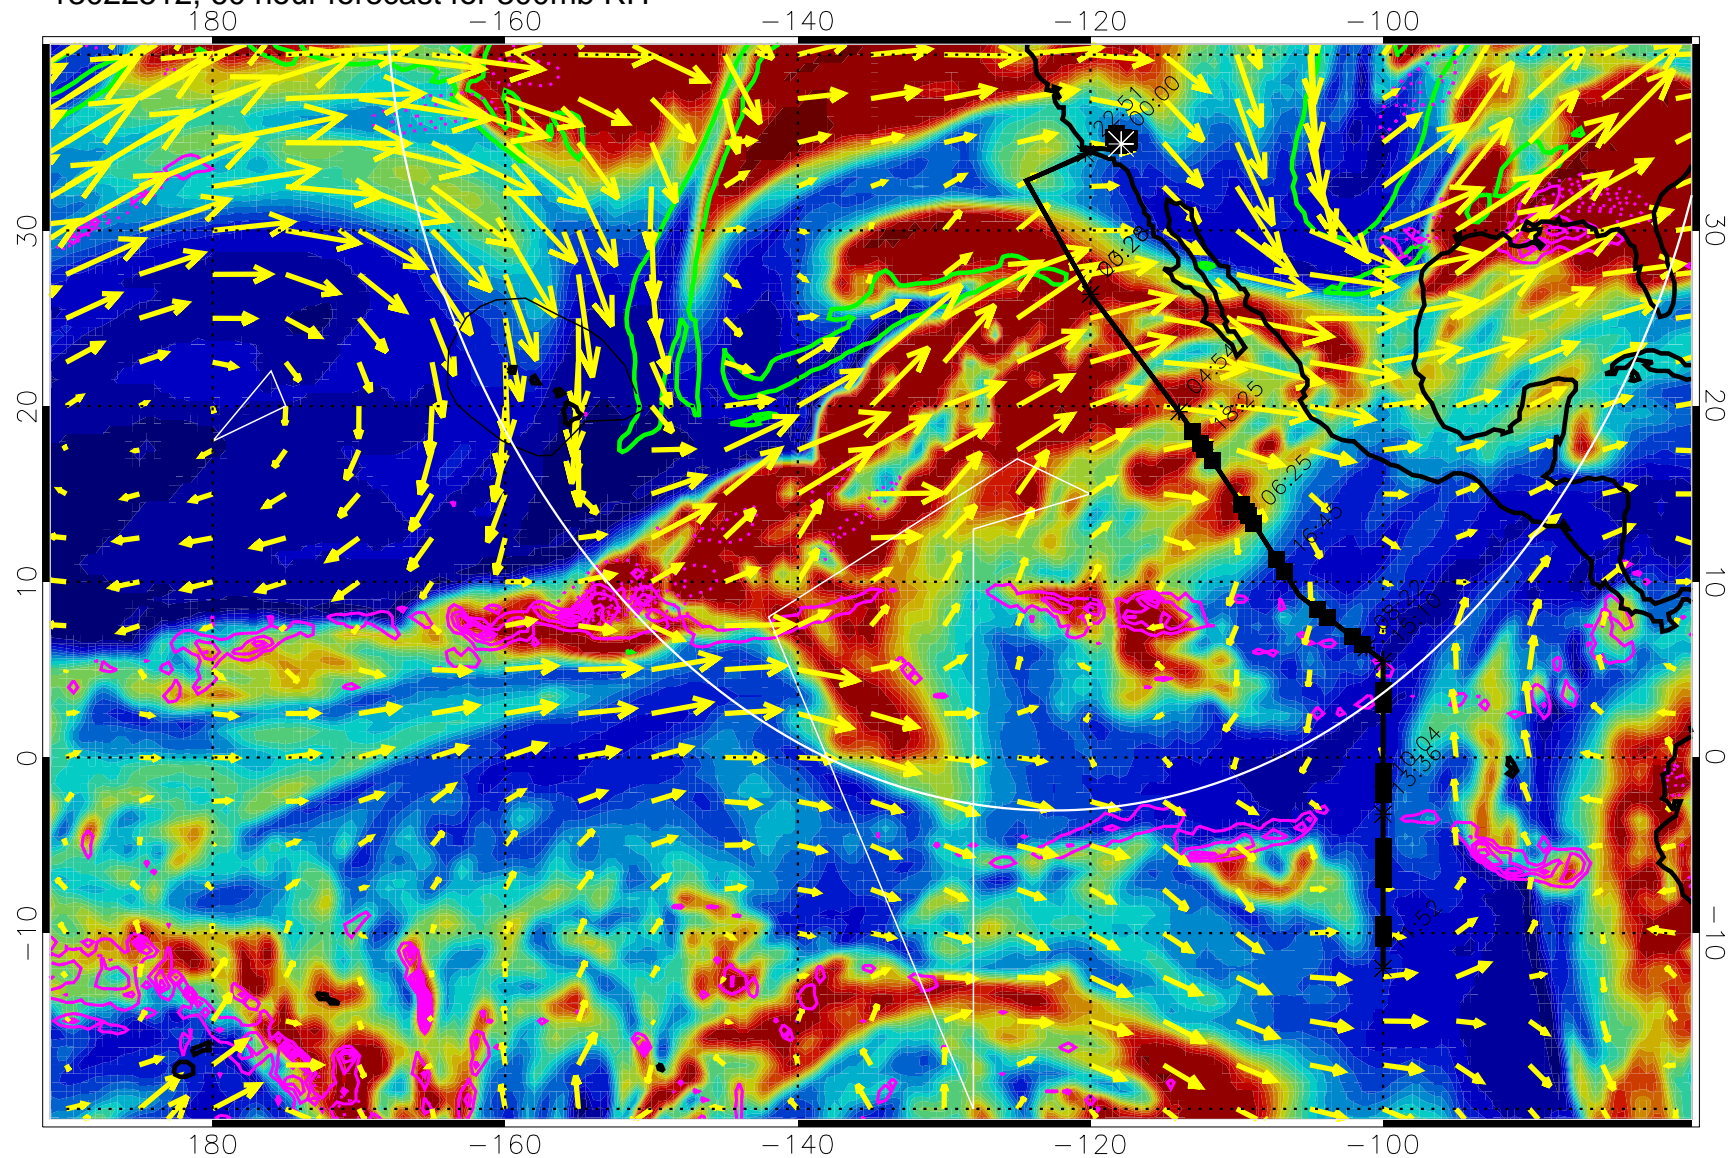

EPV Tropopause (2 PVU) Position

→ 50 m/s

Range ring of 4055 km -- 13 hours GH round trip

13022418, 42 hour forecast for 300mb RH

Precip (tot dot, conv sol) past 6 hrs 6 kg/m2 contours, min 4

EPV Tropopause (2 PVU) Position

13022506, 54 hour forecast for 300mb RH

Precip (tot dot, conv sol) past 6 hrs 6 kg/m2 contours, min 4

EPV Tropopause (2 PVU) Position

→ 50 m/s

Range ring of 4055 km -- 13 hours GH round trip

13022512, 60 hour forecast for 300mb RH

Precip (tot dot, conv sol) past 6 hrs 6 kg/m2 contours, min 4

EPV Tropopause (2 PVU) Position

→ 50 m/s

Range ring of 4055 km -- 13 hours GH round trip

13022518, 66 hour forecast for 300mb RH

Precip (tot dot, conv sol) past 6 hrs 6 kg/m2 contours, min 4

EPV Tropopause (2 PVU) Position

→ 50 m/s

Range ring of 4055 km -- 13 hours GH round trip

13022600, 72 hour forecast for 300mb RH

Precip (tot dot, conv sol) past 6 hrs 6 kg/m2 contours, min 4

EPV Tropopause (2 PVU) Position