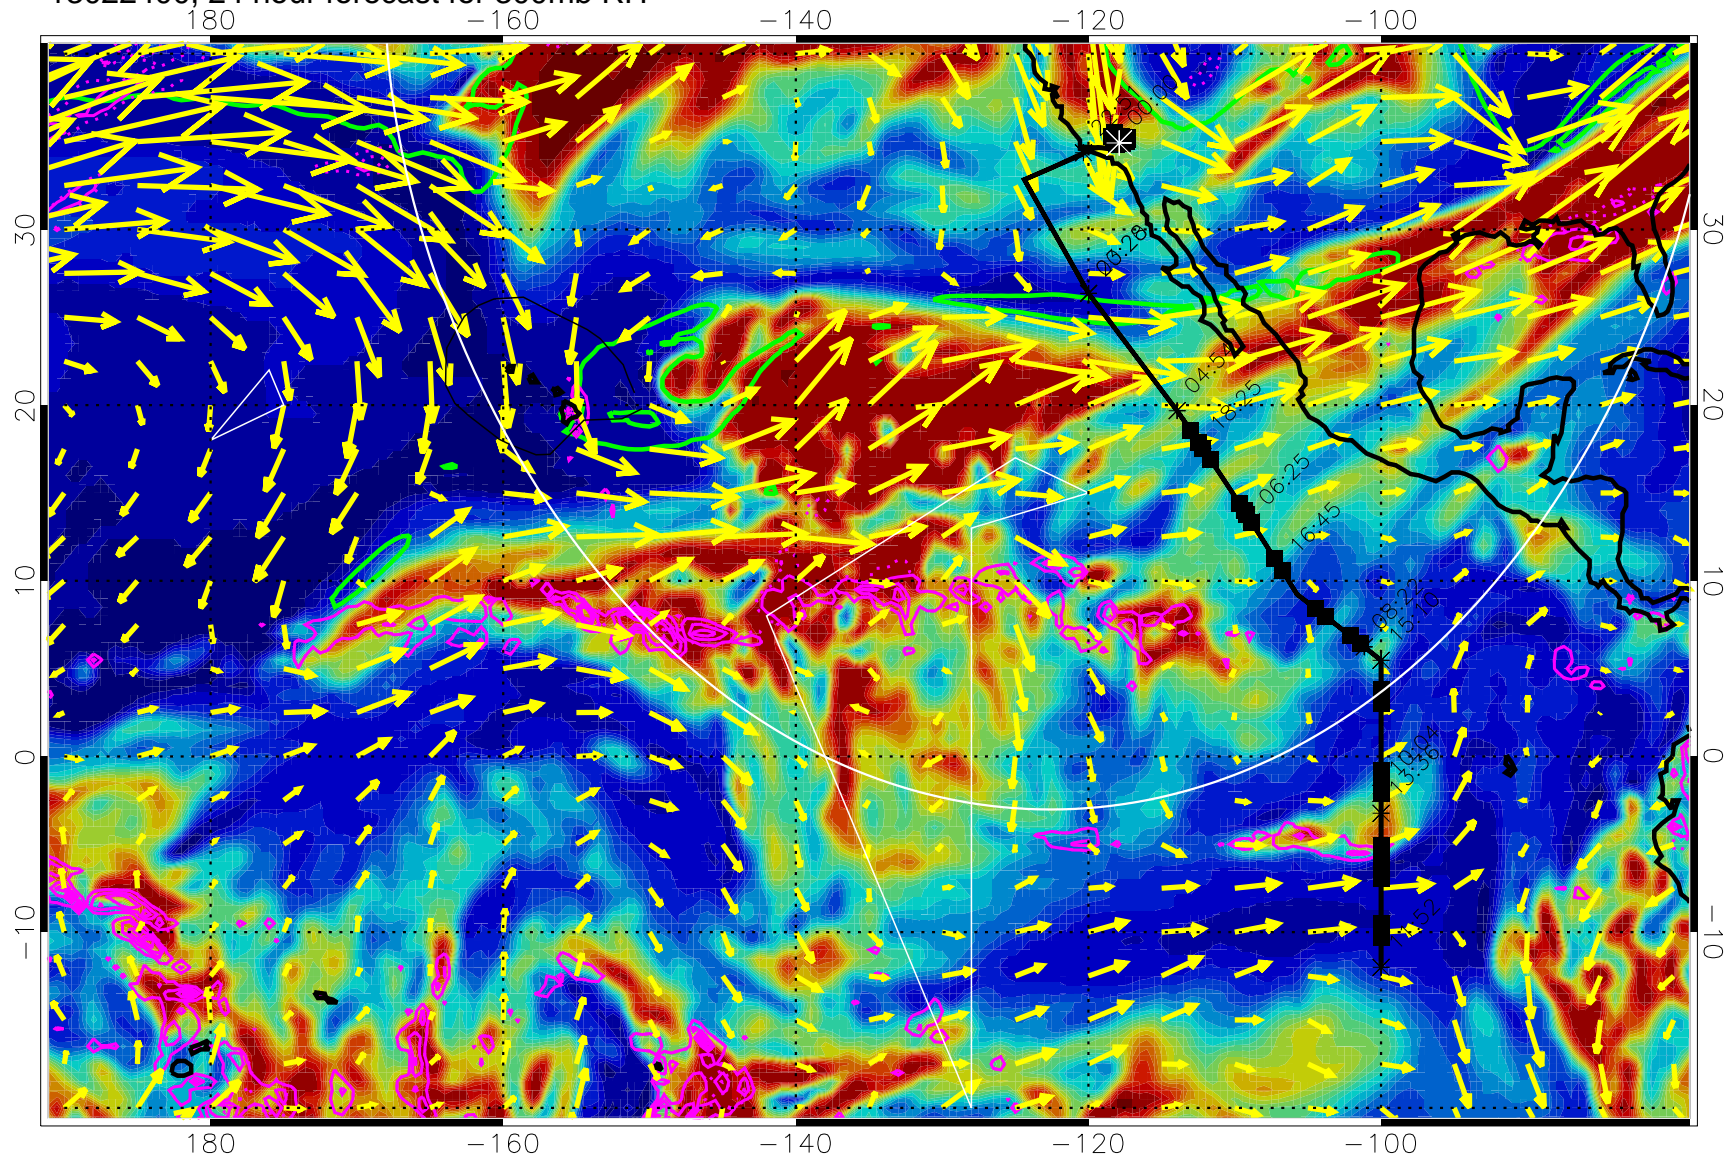

13022318, 18 hour forecast for 300mb RH

Precip (tot dot, conv sol) past 6 hrs 6 kg/m2 contours, min 4

EPV Tropopause (2 PVU) Position

→ 50 m/s

Range ring of 4055 km -- 13 hours GH round trip

13022400, 24 hour forecast for 300mb RH

Precip (tot dot, conv sol) past 6 hrs 6 kg/m2 contours, min 4

EPV Tropopause (2 PVU) Position

→ 50 m/s

Range ring of 4055 km -- 13 hours GH round trip

13022412, 36 hour forecast for 300mb RH

Precip (tot dot, conv sol) past 6 hrs 6 kg/m2 contours, min 4

EPV Tropopause (2 PVU) Position

→ 50 m/s

Range ring of 4055 km -- 13 hours GH round trip

13022418, 42 hour forecast for 300mb RH

Precip (tot dot, conv sol) past 6 hrs 6 kg/m2 contours, min 4

EPV Tropopause (2 PVU) Position

13022506, 54 hour forecast for 300mb RH

Precip (tot dot, conv sol) past 6 hrs 6 kg/m2 contours, min 4

EPV Tropopause (2 PVU) Position

→ 50 m/s

Range ring of 4055 km -- 13 hours GH round trip

13022512, 60 hour forecast for 300mb RH