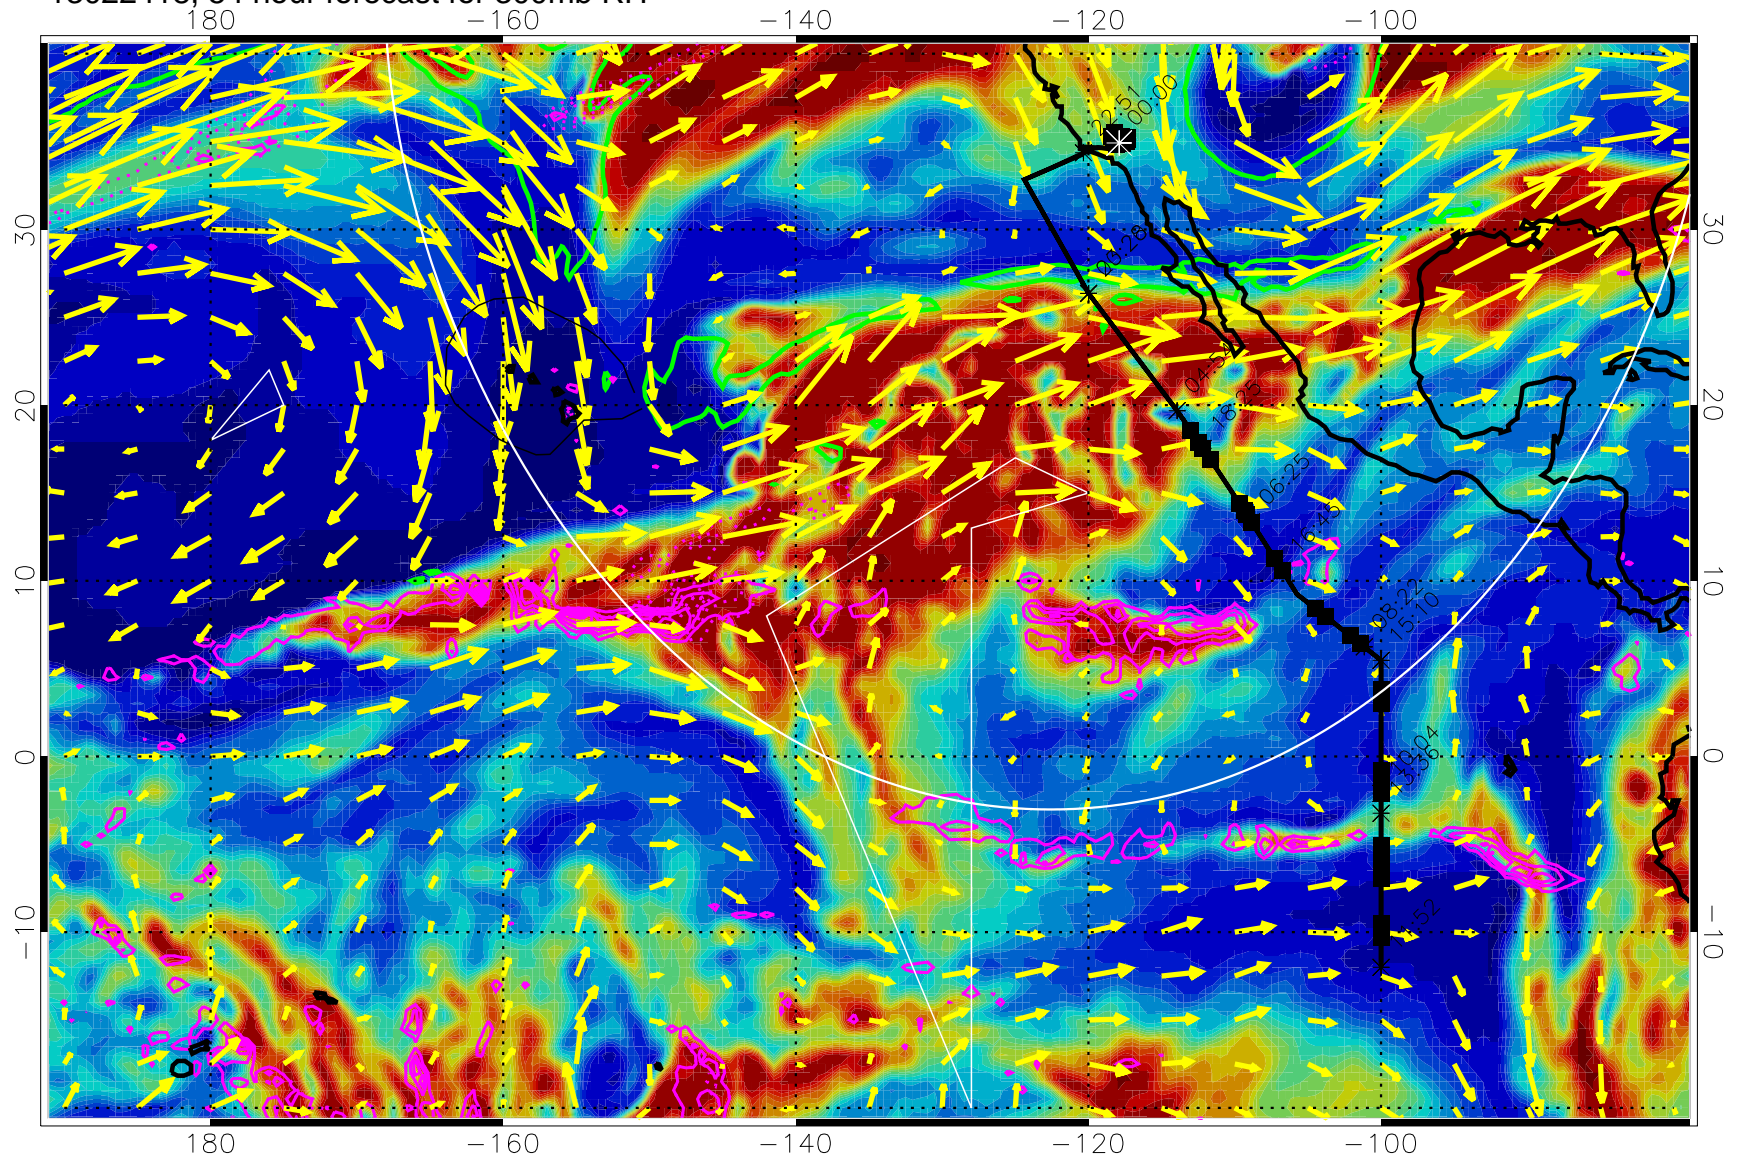

13022400, 36 hour forecast for 300mb RH

Precip (tot dot, conv sol) past 6 hrs 6 kg/m2 contours, min 4

EPV Tropopause (2 PVU) Position

→ 50 m/s

Range ring of 4055 km -- 13 hours GH round trip

13022406, 42 hour forecast for 300mb RH

Precip (tot dot, conv sol) past 6 hrs 6 kg/m2 contours, min 4

EPV Tropopause (2 PVU) Position

→ 50 m/s

Range ring of 4055 km -- 13 hours GH round trip

13022412, 48 hour forecast for 300mb RH

Precip (tot dot, conv sol) past 6 hrs 6 kg/m2 contours, min 4

EPV Tropopause (2 PVU) Position

→ 50 m/s

Range ring of 4055 km -- 13 hours GH round trip

13022418, 54 hour forecast for 300mb RH

Precip (tot dot, conv sol) past 6 hrs 6 kg/m2 contours, min 4

EPV Tropopause (2 PVU) Position

13022506, 66 hour forecast for 300mb RH

Precip (tot dot, conv sol) past 6 hrs 6 kg/m2 contours, min 4

EPV Tropopause (2 PVU) Position

→ 50 m/s

Range ring of 4055 km -- 13 hours GH round trip

13022512, 72 hour forecast for 300mb RH