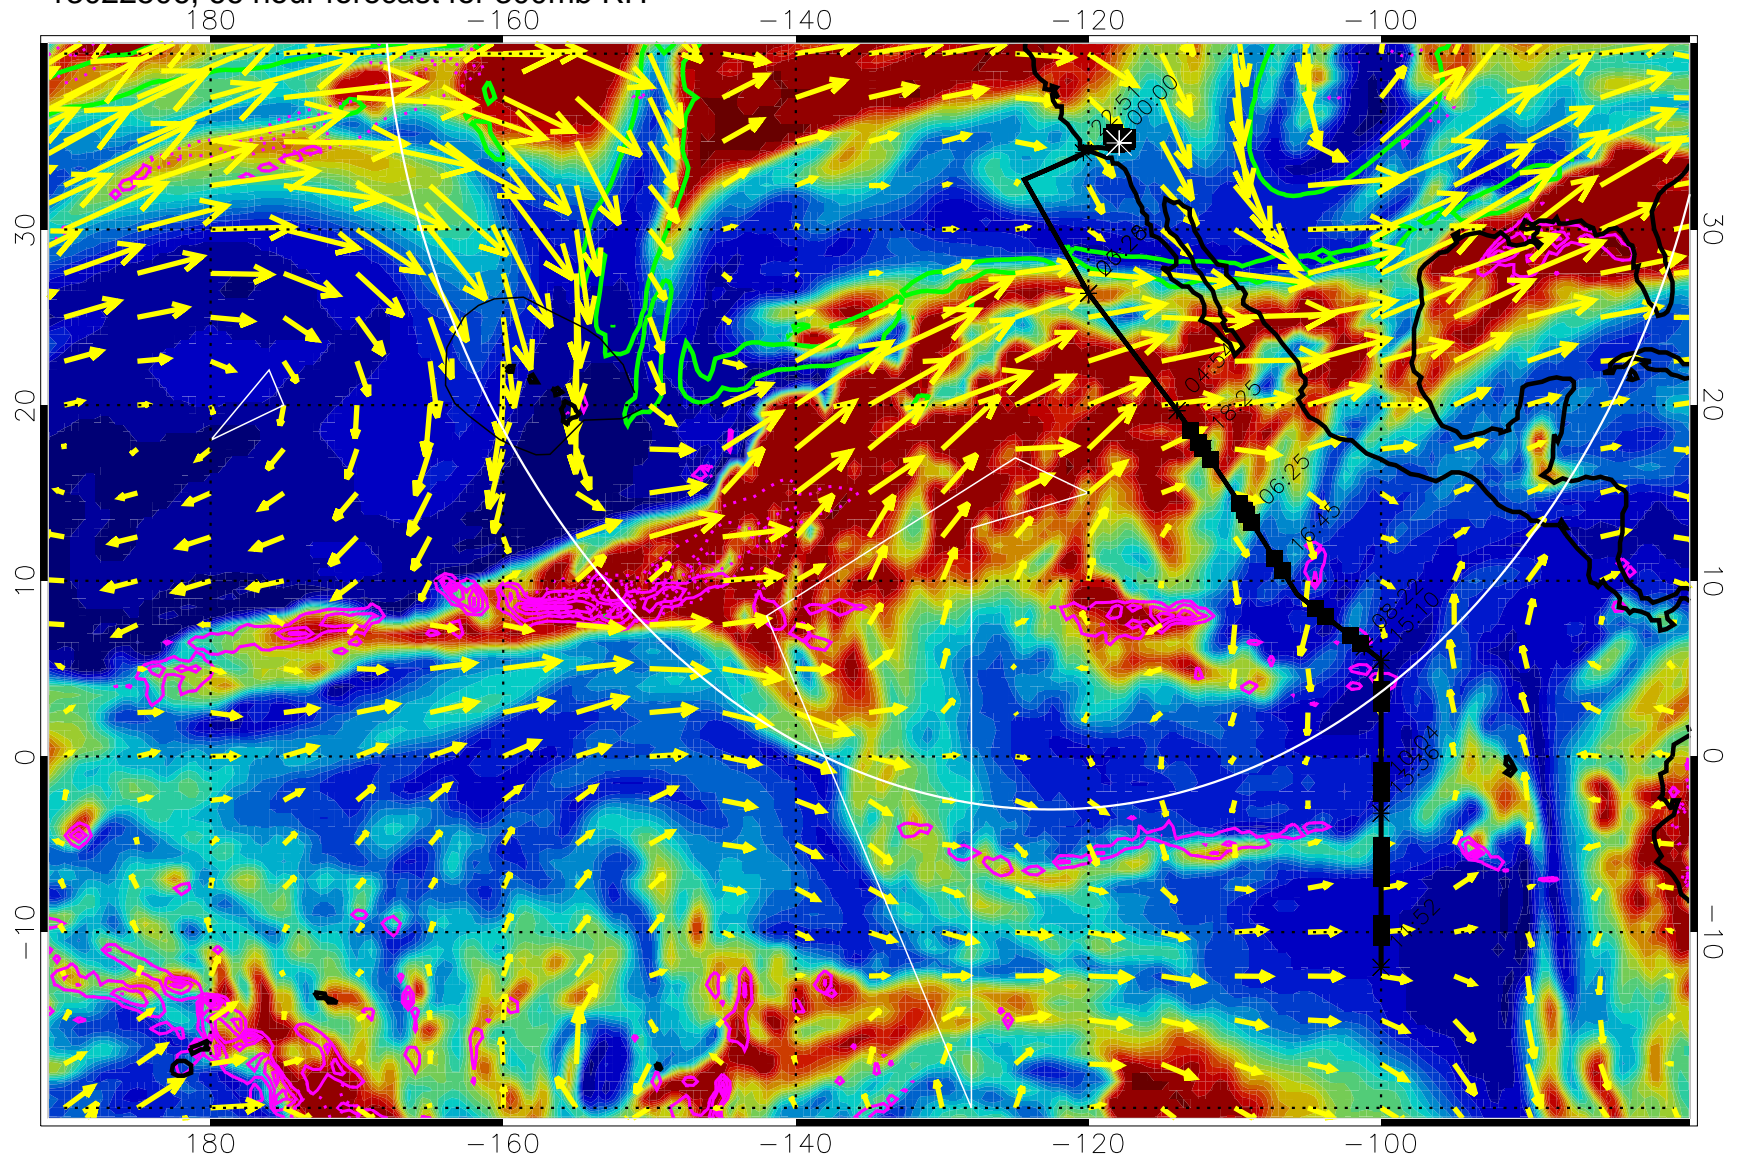

EPV Tropopause (2 PVU) Position

→ 50 m/s

Range ring of 4055 km -- 13 hours GH round trip

13022418, 54 hour forecast for 300mb RH

Precip (tot dot, conv sol) past 6 hrs 6 kg/m2 contours, min 4

EPV Tropopause (2 PVU) Position

→ 50 m/s

Range ring of 4055 km -- 13 hours GH round trip

13022500, 60 hour forecast for 300mb RH

Precip (tot dot, conv sol) past 6 hrs 6 kg/m2 contours, min 4

EPV Tropopause (2 PVU) Position

→ 50 m/s

Range ring of 4055 km -- 13 hours GH round trip

13022506, 66 hour forecast for 300mb RH

Precip (tot dot, conv sol) past 6 hrs 6 kg/m2 contours, min 4

EPV Tropopause (2 PVU) Position

→ 50 m/s

Range ring of 4055 km -- 13 hours GH round trip

13022512, 72 hour forecast for 300mb RH

Precip (tot dot, conv sol) past 6 hrs 6 kg/m2 contours, min 4

EPV Tropopause (2 PVU) Position

→ 50 m/s

Range ring of 4055 km -- 13 hours GH round trip

13022518, 78 hour forecast for 300mb RH

Precip (tot dot, conv sol) past 6 hrs 6 kg/m2 contours, min 4