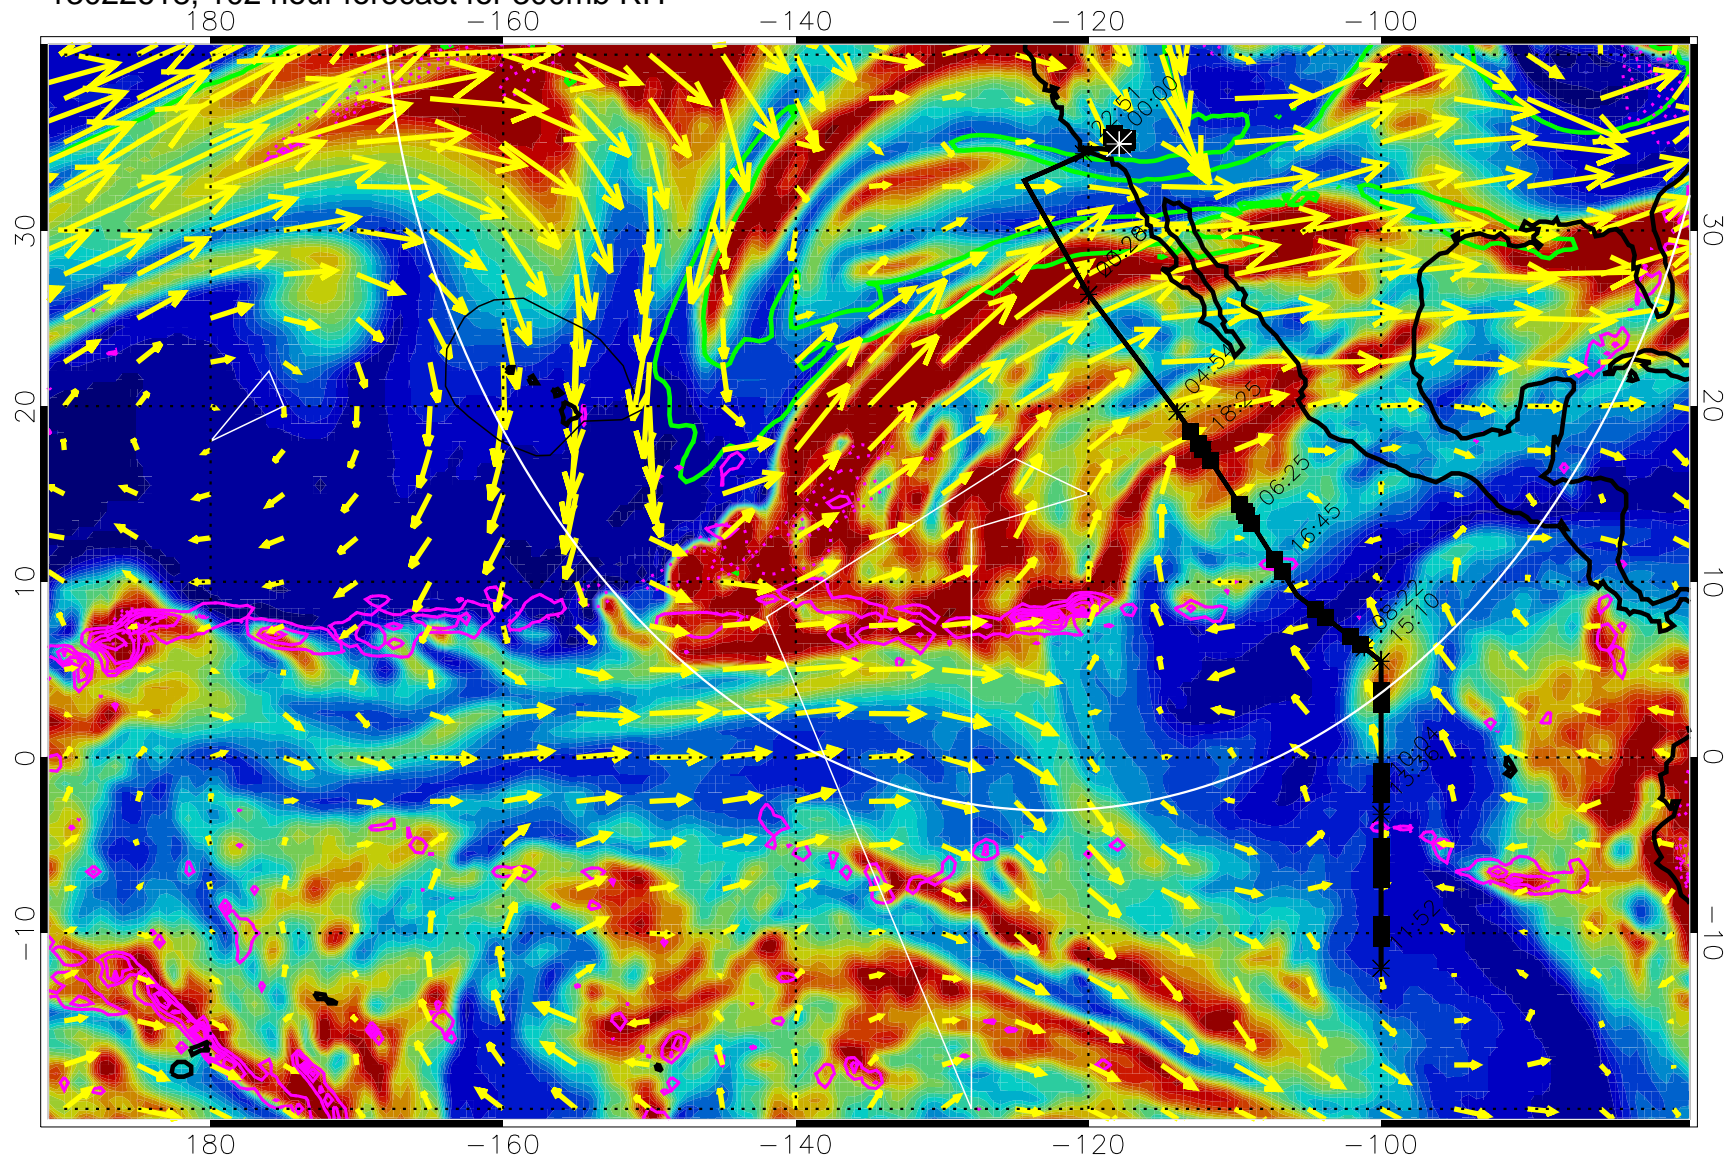

→ 50 m/s

Range ring of 4055 km -- 13 hours GH round trip

13022606, 90 hour forecast for 300mb RH

Precip (tot dot, conv sol) past 6 hrs 6 kg/m2 contours, min 4

EPV Tropopause (2 PVU) Position

→ 50 m/s

Range ring of 4055 km -- 13 hours GH round trip

13022612, 96 hour forecast for 300mb RH

Precip (tot dot, conv sol) past 6 hrs 6 kg/m2 contours, min 4

EPV Tropopause (2 PVU) Position

→ 50 m/s

Range ring of 4055 km -- 13 hours GH round trip

13022618, 102 hour forecast for 300mb RH

Precip (tot dot, conv sol) past 6 hrs 6 kg/m2 contours, min 4

EPV Tropopause (2 PVU) Position

→ 50 m/s

Range ring of 4055 km -- 13 hours GH round trip

13022700, 108 hour forecast for 300mb RH

Precip (tot dot, conv sol) past 6 hrs 6 kg/m2 contours, min 4

EPV Tropopause (2 PVU) Position

→ 50 m/s

Range ring of 4055 km -- 13 hours GH round trip

13022706, 114 hour forecast for 300mb RH

Precip (tot dot, conv sol) past 6 hrs 6 kg/m2 contours, min 4

EPV Tropopause (2 PVU) Position