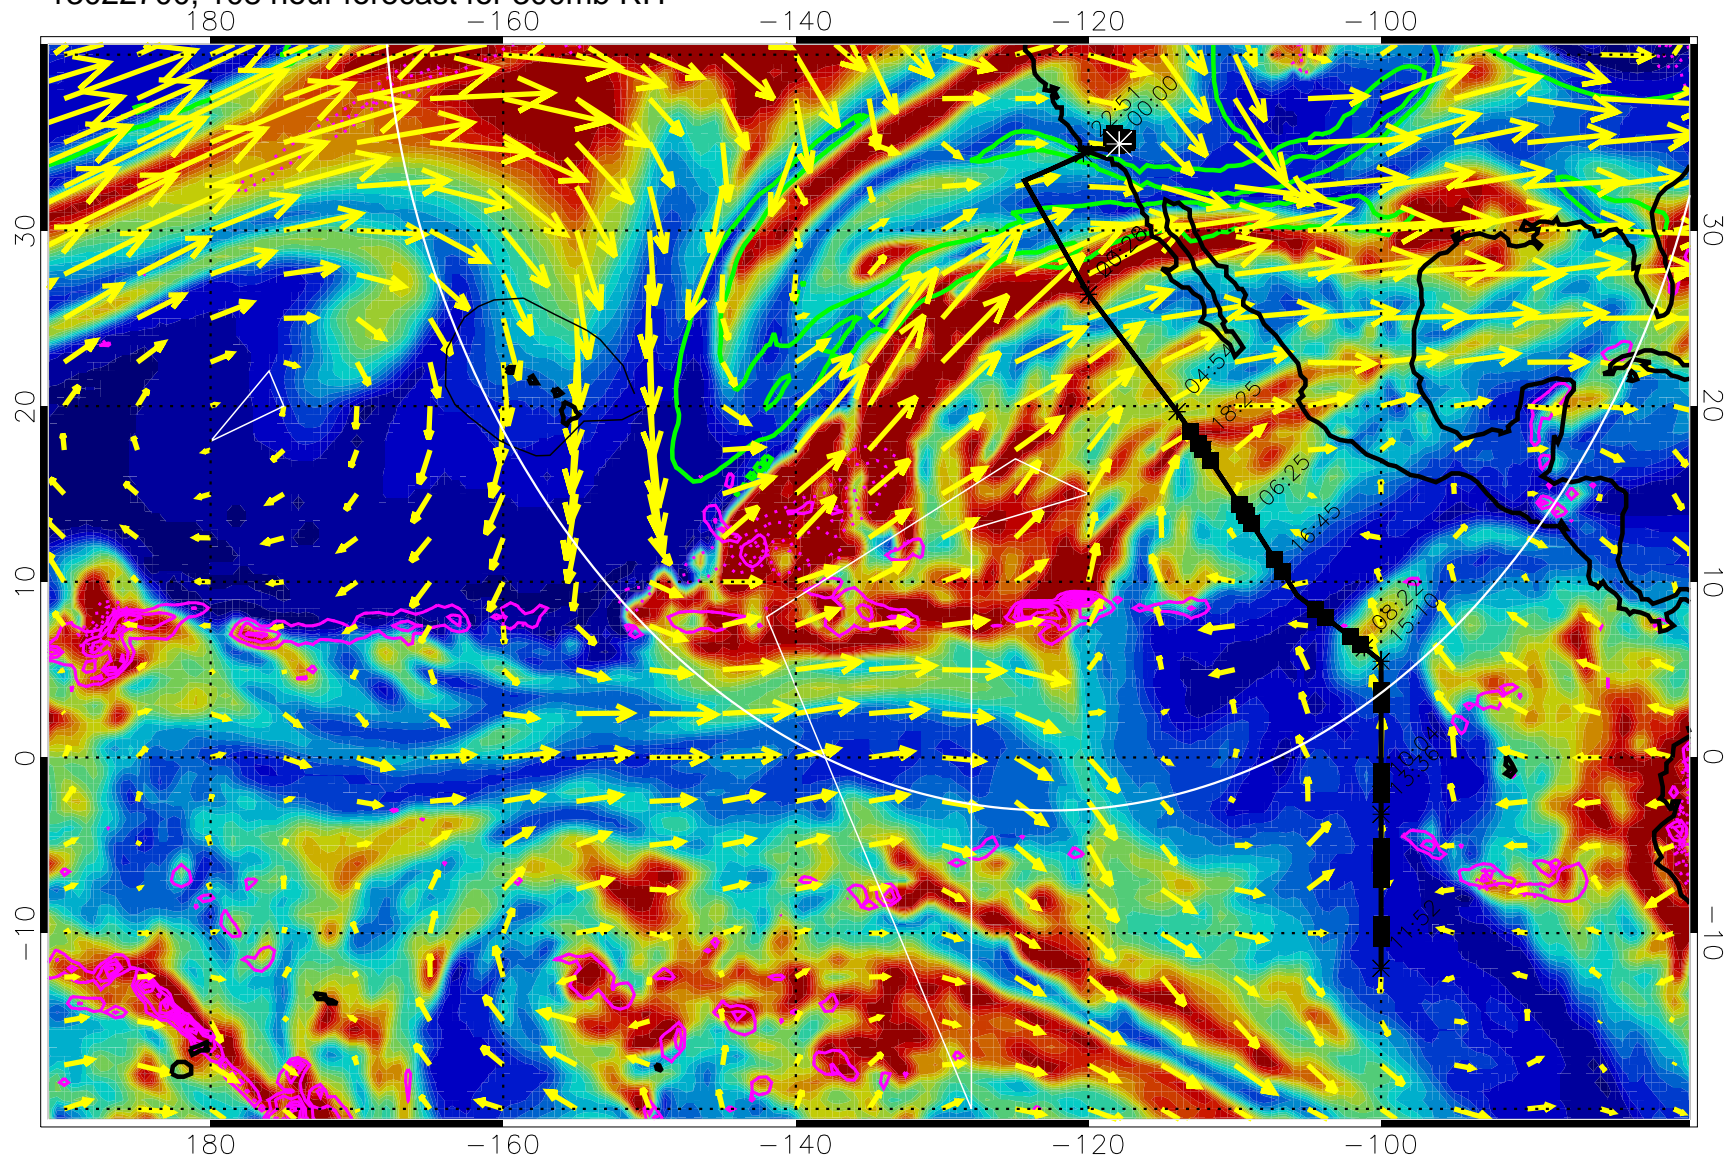

→ 50 m/s

Range ring of 4055 km -- 13 hours GH round trip

13022606, 90 hour forecast for 300mb RH

Precip (tot dot, conv sol) past 6 hrs 6 kg/m2 contours, min 4

EPV Tropopause (2 PVU) Position

→ 50 m/s

Range ring of 4055 km -- 13 hours GH round trip

13022612, 96 hour forecast for 300mb RH

Precip (tot dot, conv sol) past 6 hrs 6 kg/m2 contours, min 4

EPV Tropopause (2 PVU) Position

→ 50 m/s

Range ring of 4055 km -- 13 hours GH round trip

13022618, 102 hour forecast for 300mb RH

Precip (tot dot, conv sol) past 6 hrs 6 kg/m2 contours, min 4

EPV Tropopause (2 PVU) Position

→ 50 m/s

Range ring of 4055 km -- 13 hours GH round trip

13022700, 108 hour forecast for 300mb RH

Precip (tot dot, conv sol) past 6 hrs 6 kg/m2 contours, min 4

EPV Tropopause (2 PVU) Position

→ 50 m/s

Range ring of 4055 km -- 13 hours GH round trip

13022706, 114 hour forecast for 300mb RH

Precip (tot dot, conv sol) past 6 hrs 6 kg/m2 contours, min 4

EPV Tropopause (2 PVU) Position