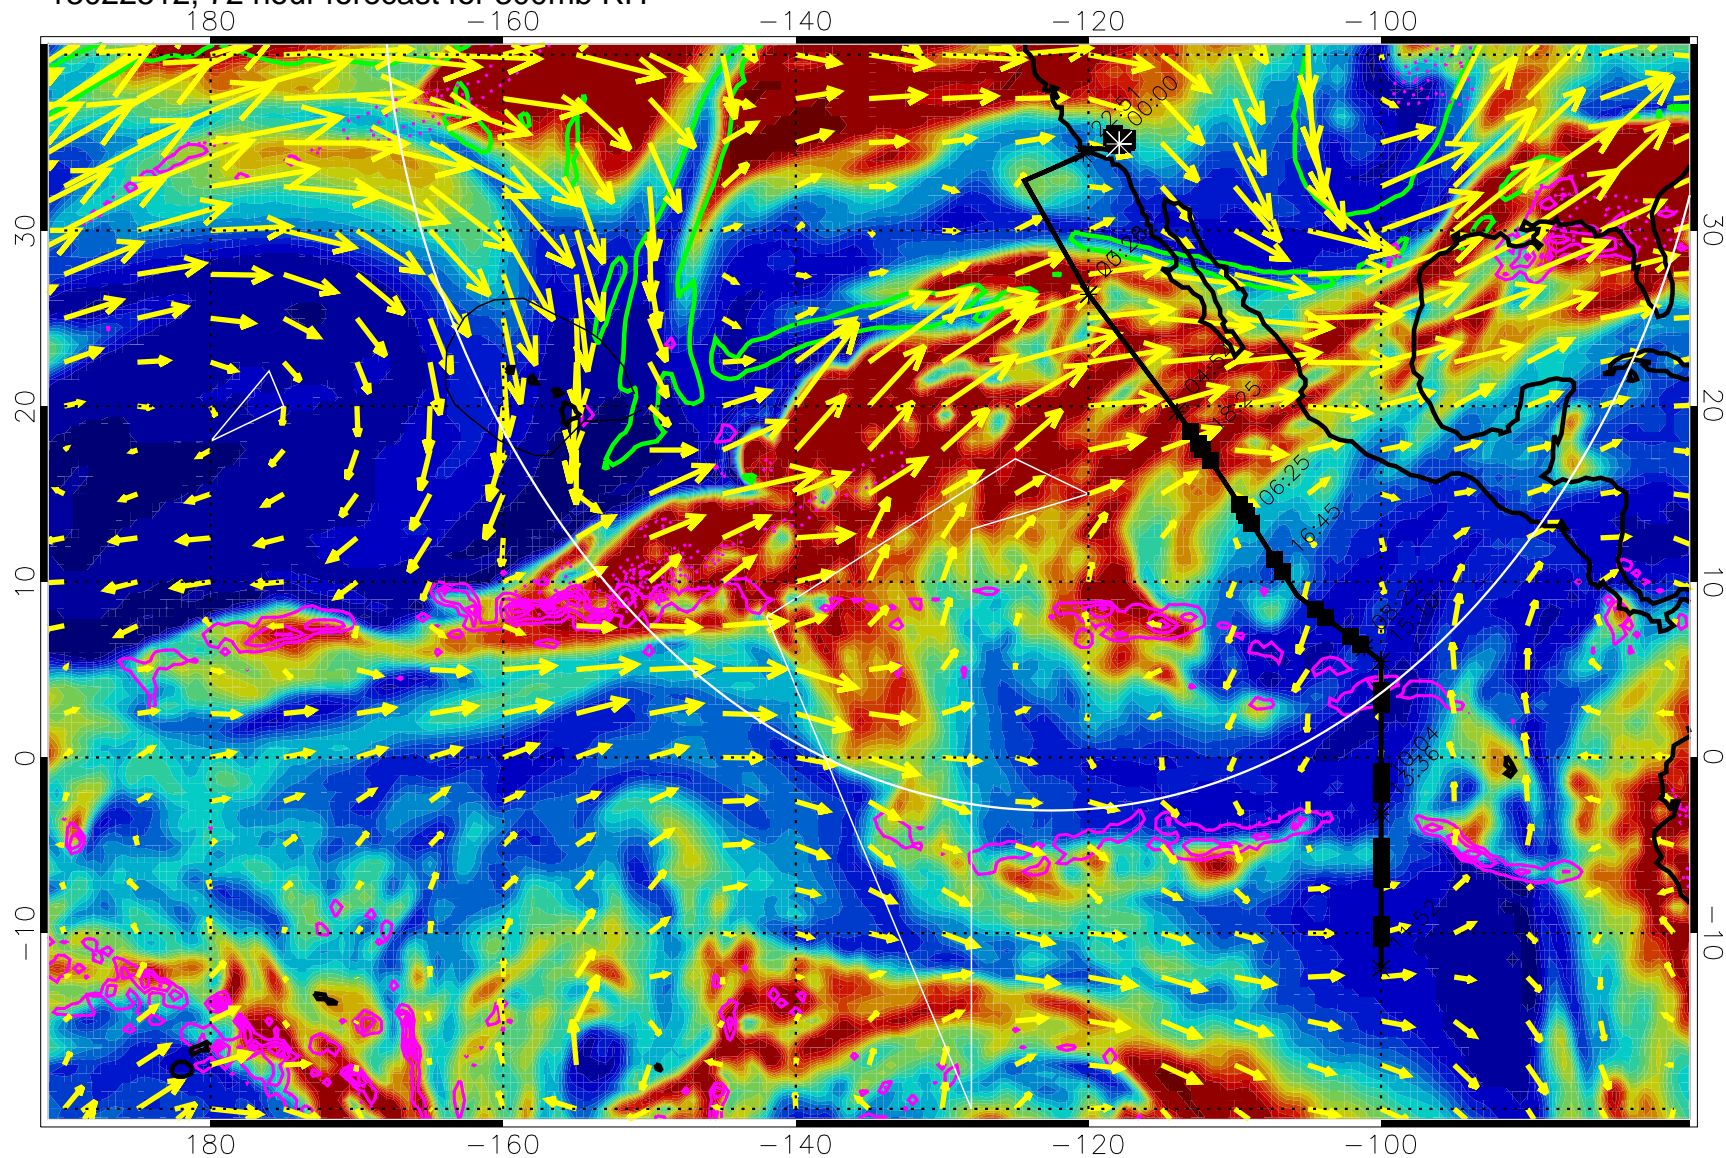

13022506, 66 hour forecast for 300mb RH

Precip (tot dot, conv sol) past 6 hrs 6 kg/m2 contours, min 4

EPV Tropopause (2 PVU) Position

→ 50 m/s

Range ring of 4055 km -- 13 hours GH round trip

13022512, 72 hour forecast for 300mb RH

Precip (tot dot, conv sol) past 6 hrs 6 kg/m2 contours, min 4

EPV Tropopause (2 PVU) Position

→ 50 m/s

Range ring of 4055 km -- 13 hours GH round trip

13022518, 78 hour forecast for 300mb RH

Precip (tot dot, conv sol) past 6 hrs 6 kg/m2 contours, min 4

EPV Tropopause (2 PVU) Position

→ 50 m/s

Range ring of 4055 km -- 13 hours GH round trip

13022600, 84 hour forecast for 300mb RH

Precip (tot dot, conv sol) past 6 hrs 6 kg/m2 contours, min 4

EPV Tropopause (2 PVU) Position

13022612, 96 hour forecast for 300mb RH

Precip (tot dot, conv sol) past 6 hrs 6 kg/m2 contours, min 4

EPV Tropopause (2 PVU) Position

→ 50 m/s

Range ring of 4055 km -- 13 hours GH round trip

13022618, 102 hour forecast for 300mb RH