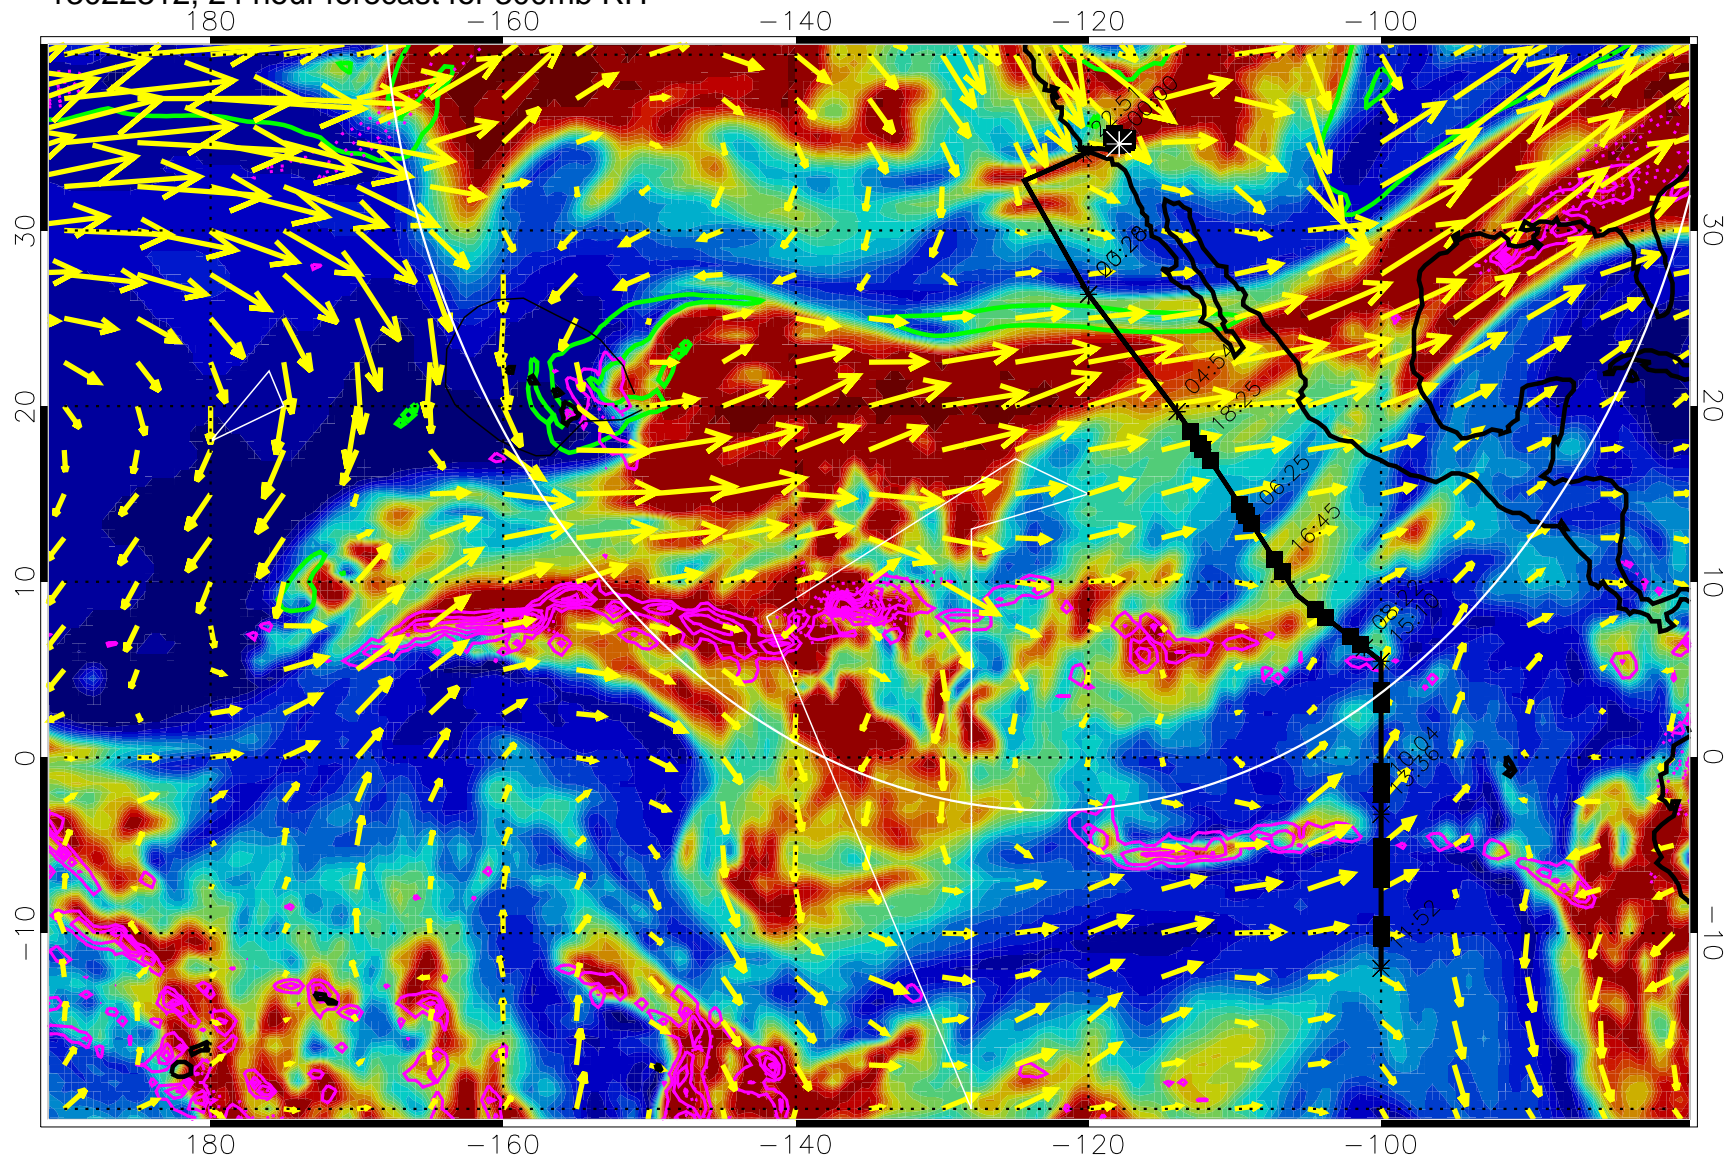

13022218, 6 hour forecast for 300mb RH

Precip (tot dot, conv sol) past 6 hrs 6 kg/m2 contours, min 4

EPV Tropopause (2 PVU) Position

→ 50 m/s

Range ring of 4055 km -- 13 hours GH round trip

13022300, 12 hour forecast for 300mb RH

Precip (tot dot, conv sol) past 6 hrs 6 kg/m2 contours, min 4

EPV Tropopause (2 PVU) Position

→ 50 m/s

Range ring of 4055 km -- 13 hours GH round trip

13022306, 18 hour forecast for 300mb RH

Precip (tot dot, conv sol) past 6 hrs 6 kg/m2 contours, min 4

EPV Tropopause (2 PVU) Position

→ 50 m/s

Range ring of 4055 km -- 13 hours GH round trip

13022312, 24 hour forecast for 300mb RH

Precip (tot dot, conv sol) past 6 hrs 6 kg/m2 contours, min 4

EPV Tropopause (2 PVU) Position

13022400, 36 hour forecast for 300mb RH

Precip (tot dot, conv sol) past 6 hrs 6 kg/m2 contours, min 4

EPV Tropopause (2 PVU) Position

→ 50 m/s

Range ring of 4055 km -- 13 hours GH round trip

13022406, 42 hour forecast for 300mb RH