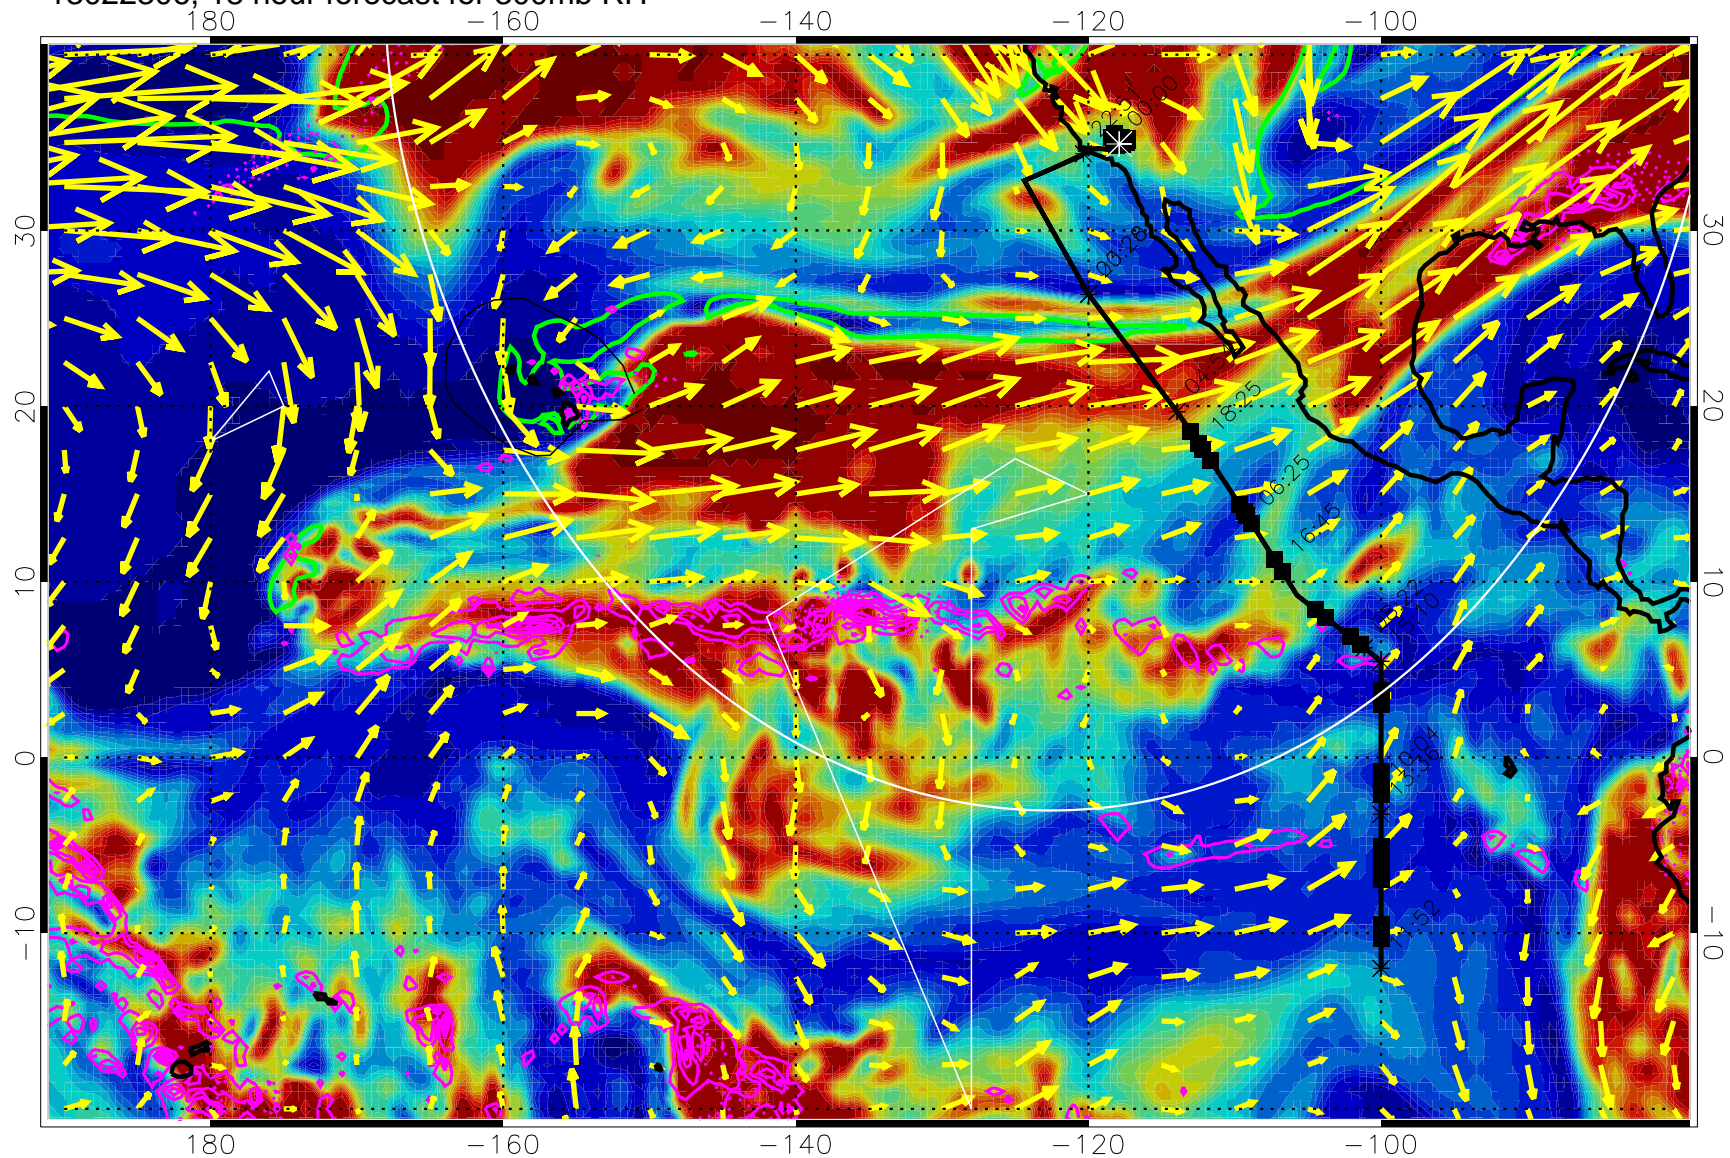

13022218, 6 hour forecast for 300mb RH

Precip (tot dot, conv sol) past 6 hrs 6 kg/m2 contours, min 4

EPV Tropopause (2 PVU) Position

→ 50 m/s

Range ring of 4055 km -- 13 hours GH round trip

13022300, 12 hour forecast for 300mb RH

Precip (tot dot, conv sol) past 6 hrs 6 kg/m2 contours, min 4

EPV Tropopause (2 PVU) Position

→ 50 m/s

Range ring of 4055 km -- 13 hours GH round trip

13022306, 18 hour forecast for 300mb RH

Precip (tot dot, conv sol) past 6 hrs 6 kg/m2 contours, min 4

EPV Tropopause (2 PVU) Position

→ 50 m/s

Range ring of 4055 km -- 13 hours GH round trip

13022312, 24 hour forecast for 300mb RH

Precip (tot dot, conv sol) past 6 hrs 6 kg/m2 contours, min 4

EPV Tropopause (2 PVU) Position

13022400, 36 hour forecast for 300mb RH

Precip (tot dot, conv sol) past 6 hrs 6 kg/m2 contours, min 4

EPV Tropopause (2 PVU) Position

→ 50 m/s

Range ring of 4055 km -- 13 hours GH round trip

13022406, 42 hour forecast for 300mb RH