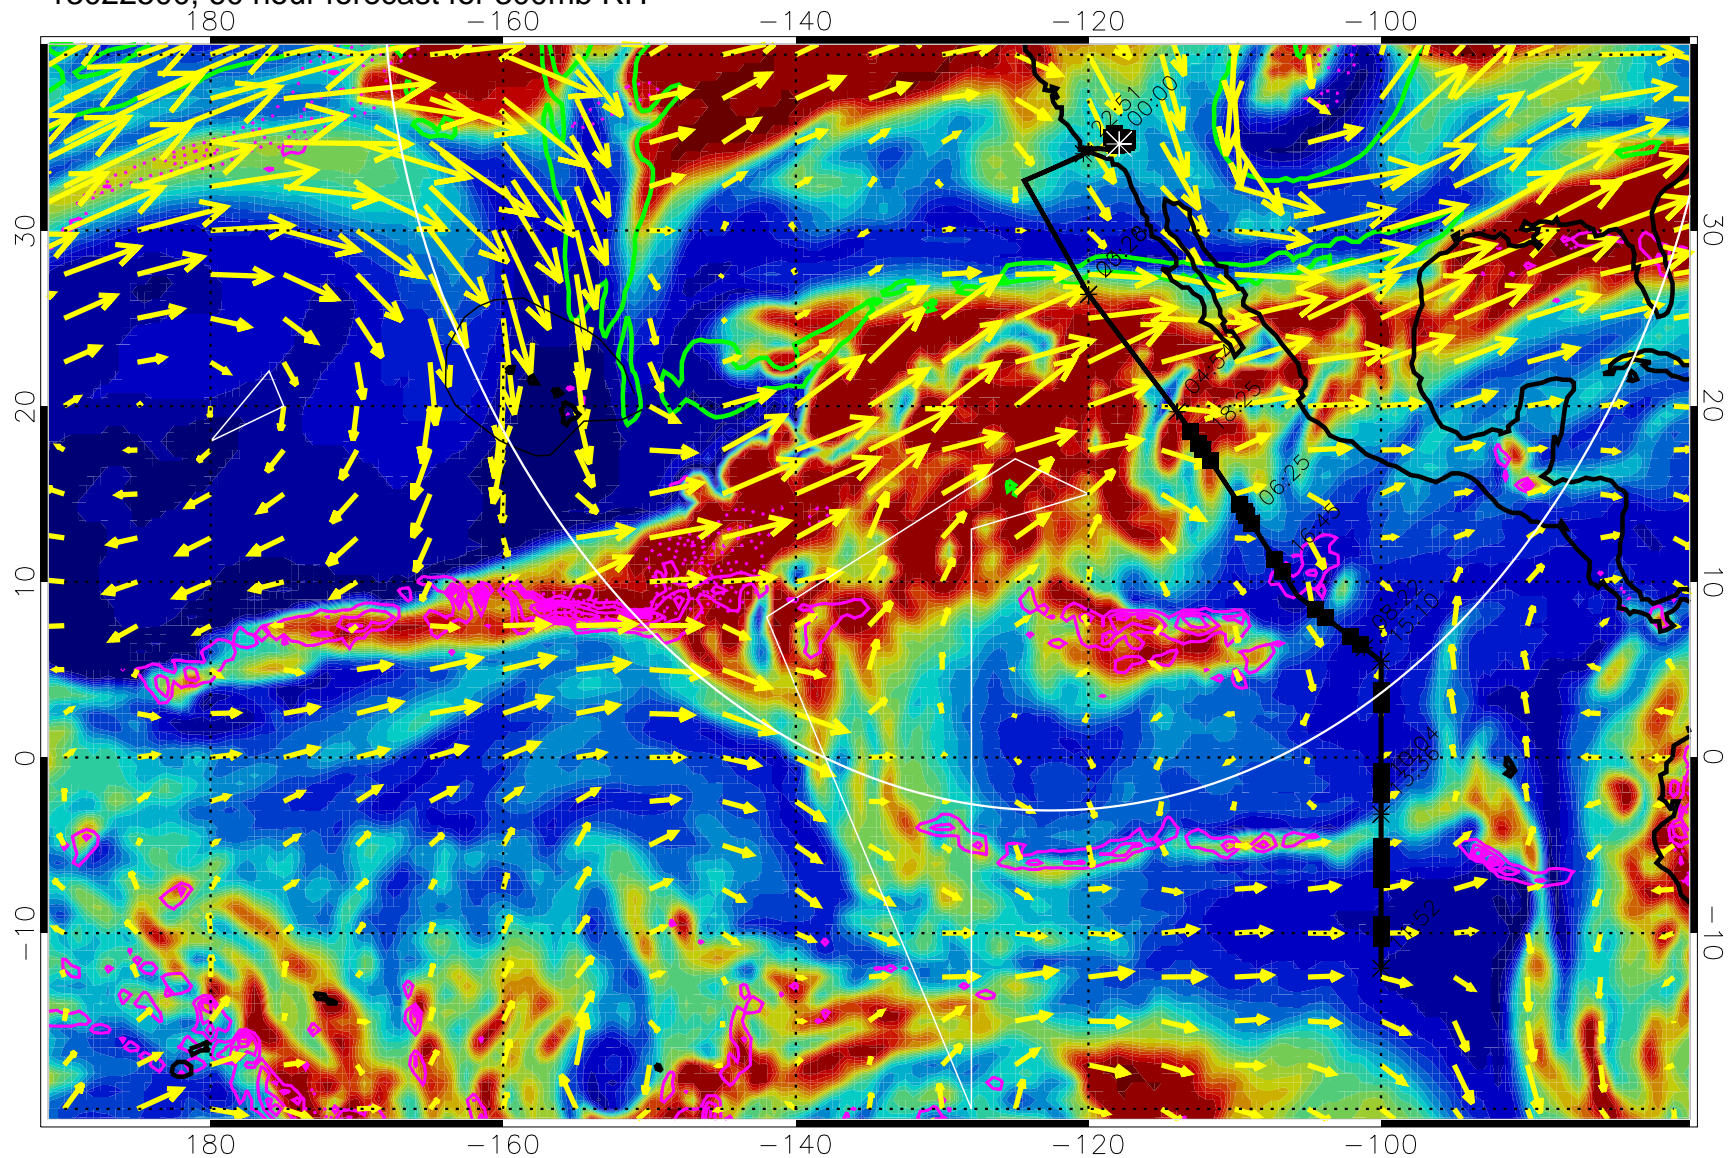

EPV Tropopause (2 PVU) Position

→ 50 m/s

Range ring of 4055 km -- 13 hours GH round trip

13022418, 54 hour forecast for 300mb RH

Precip (tot dot, conv sol) past 6 hrs 6 kg/m2 contours, min 4

EPV Tropopause (2 PVU) Position

→ 50 m/s

Range ring of 4055 km -- 13 hours GH round trip

13022500, 60 hour forecast for 300mb RH

Precip (tot dot, conv sol) past 6 hrs 6 kg/m2 contours, min 4

EPV Tropopause (2 PVU) Position

→ 50 m/s

Range ring of 4055 km -- 13 hours GH round trip

13022506, 66 hour forecast for 300mb RH

Precip (tot dot, conv sol) past 6 hrs 6 kg/m2 contours, min 4

EPV Tropopause (2 PVU) Position

→ 50 m/s

Range ring of 4055 km -- 13 hours GH round trip

13022512, 72 hour forecast for 300mb RH

Precip (tot dot, conv sol) past 6 hrs 6 kg/m2 contours, min 4

EPV Tropopause (2 PVU) Position

→ 50 m/s

Range ring of 4055 km -- 13 hours GH round trip

13022518, 78 hour forecast for 300mb RH

Precip (tot dot, conv sol) past 6 hrs 6 kg/m2 contours, min 4