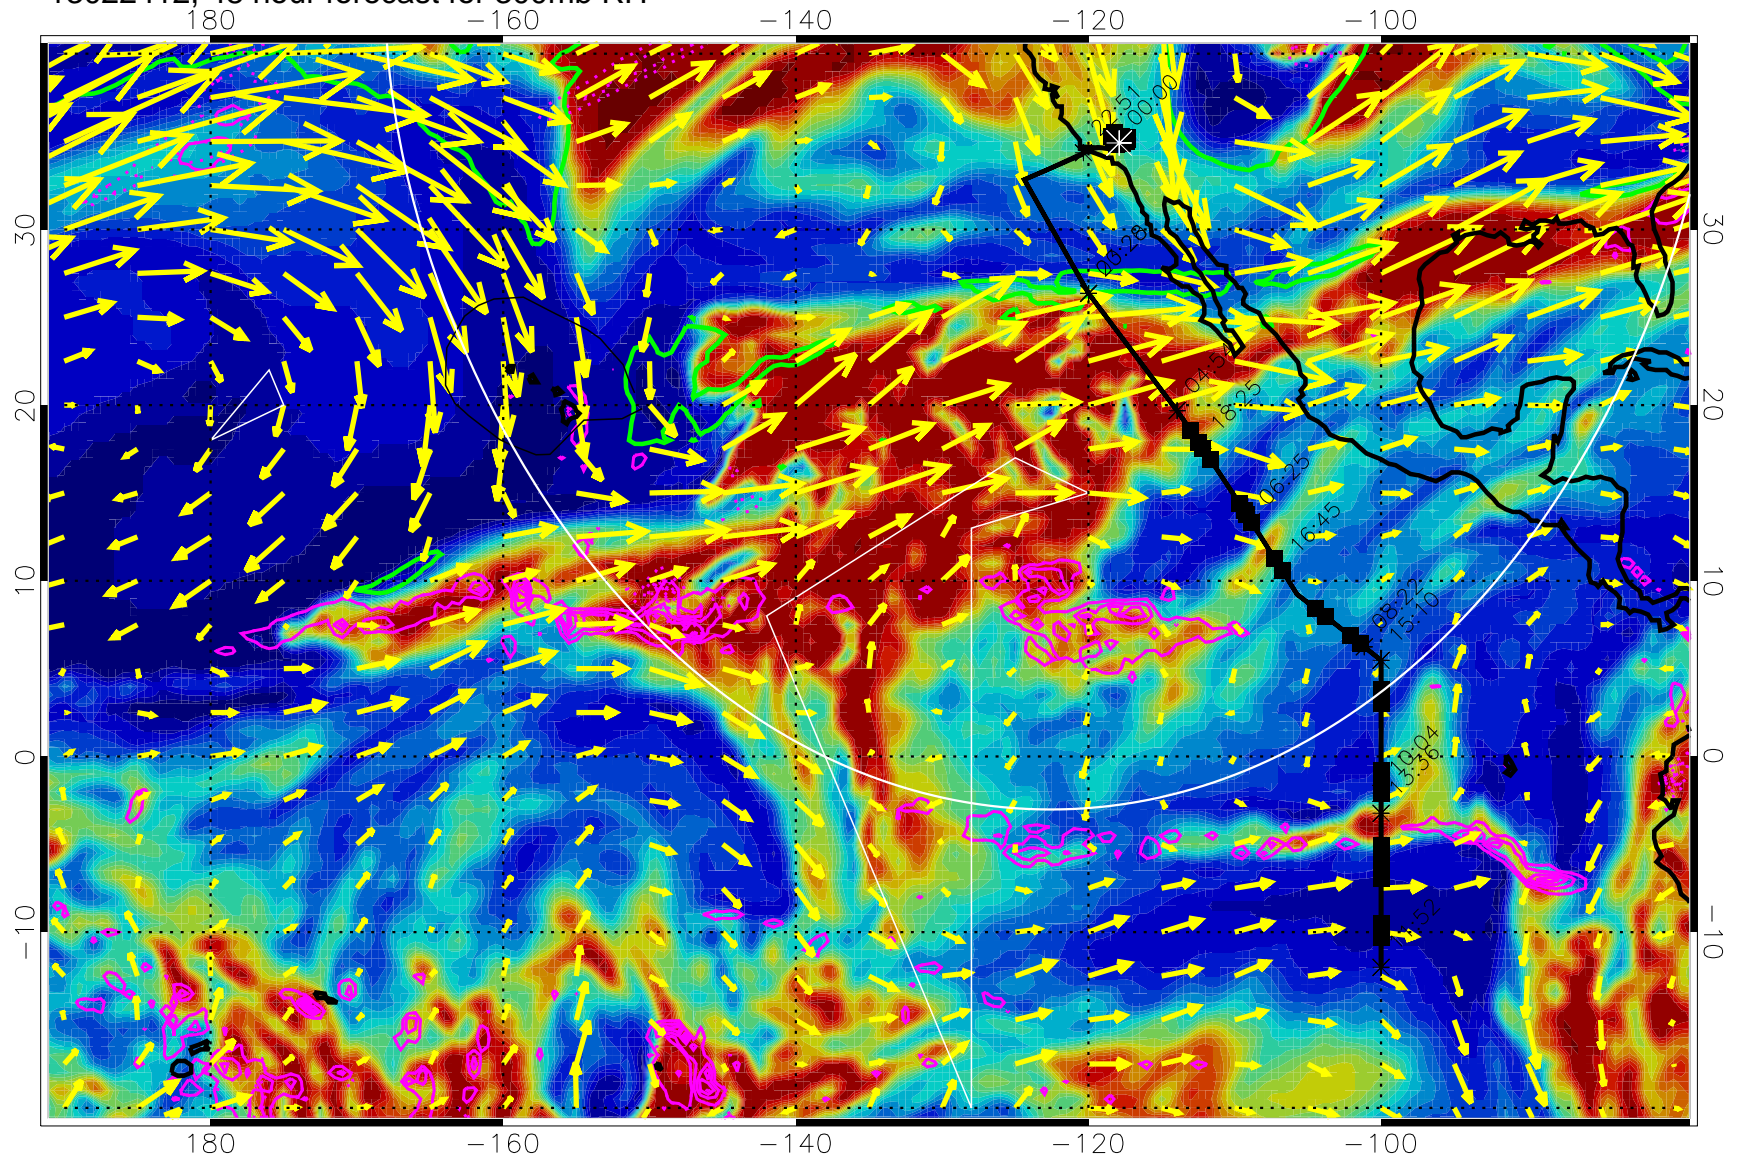

EPV Tropopause (2 PVU) Position

→ 50 m/s

Range ring of 4055 km -- 13 hours GH round trip

13022312, 24 hour forecast for 300mb RH

Precip (tot dot, conv sol) past 6 hrs 6 kg/m2 contours, min 4

EPV Tropopause (2 PVU) Position

13022400, 36 hour forecast for 300mb RH

Precip (tot dot, conv sol) past 6 hrs 6 kg/m2 contours, min 4

EPV Tropopause (2 PVU) Position

→ 50 m/s

Range ring of 4055 km -- 13 hours GH round trip

13022406, 42 hour forecast for 300mb RH

Precip (tot dot, conv sol) past 6 hrs 6 kg/m2 contours, min 4

EPV Tropopause (2 PVU) Position

→ 50 m/s

Range ring of 4055 km -- 13 hours GH round trip

13022412, 48 hour forecast for 300mb RH

Precip (tot dot, conv sol) past 6 hrs 6 kg/m2 contours, min 4

EPV Tropopause (2 PVU) Position

→ 50 m/s

Range ring of 4055 km -- 13 hours GH round trip

13022418, 54 hour forecast for 300mb RH

Precip (tot dot, conv sol) past 6 hrs 6 kg/m2 contours, min 4

EPV Tropopause (2 PVU) Position