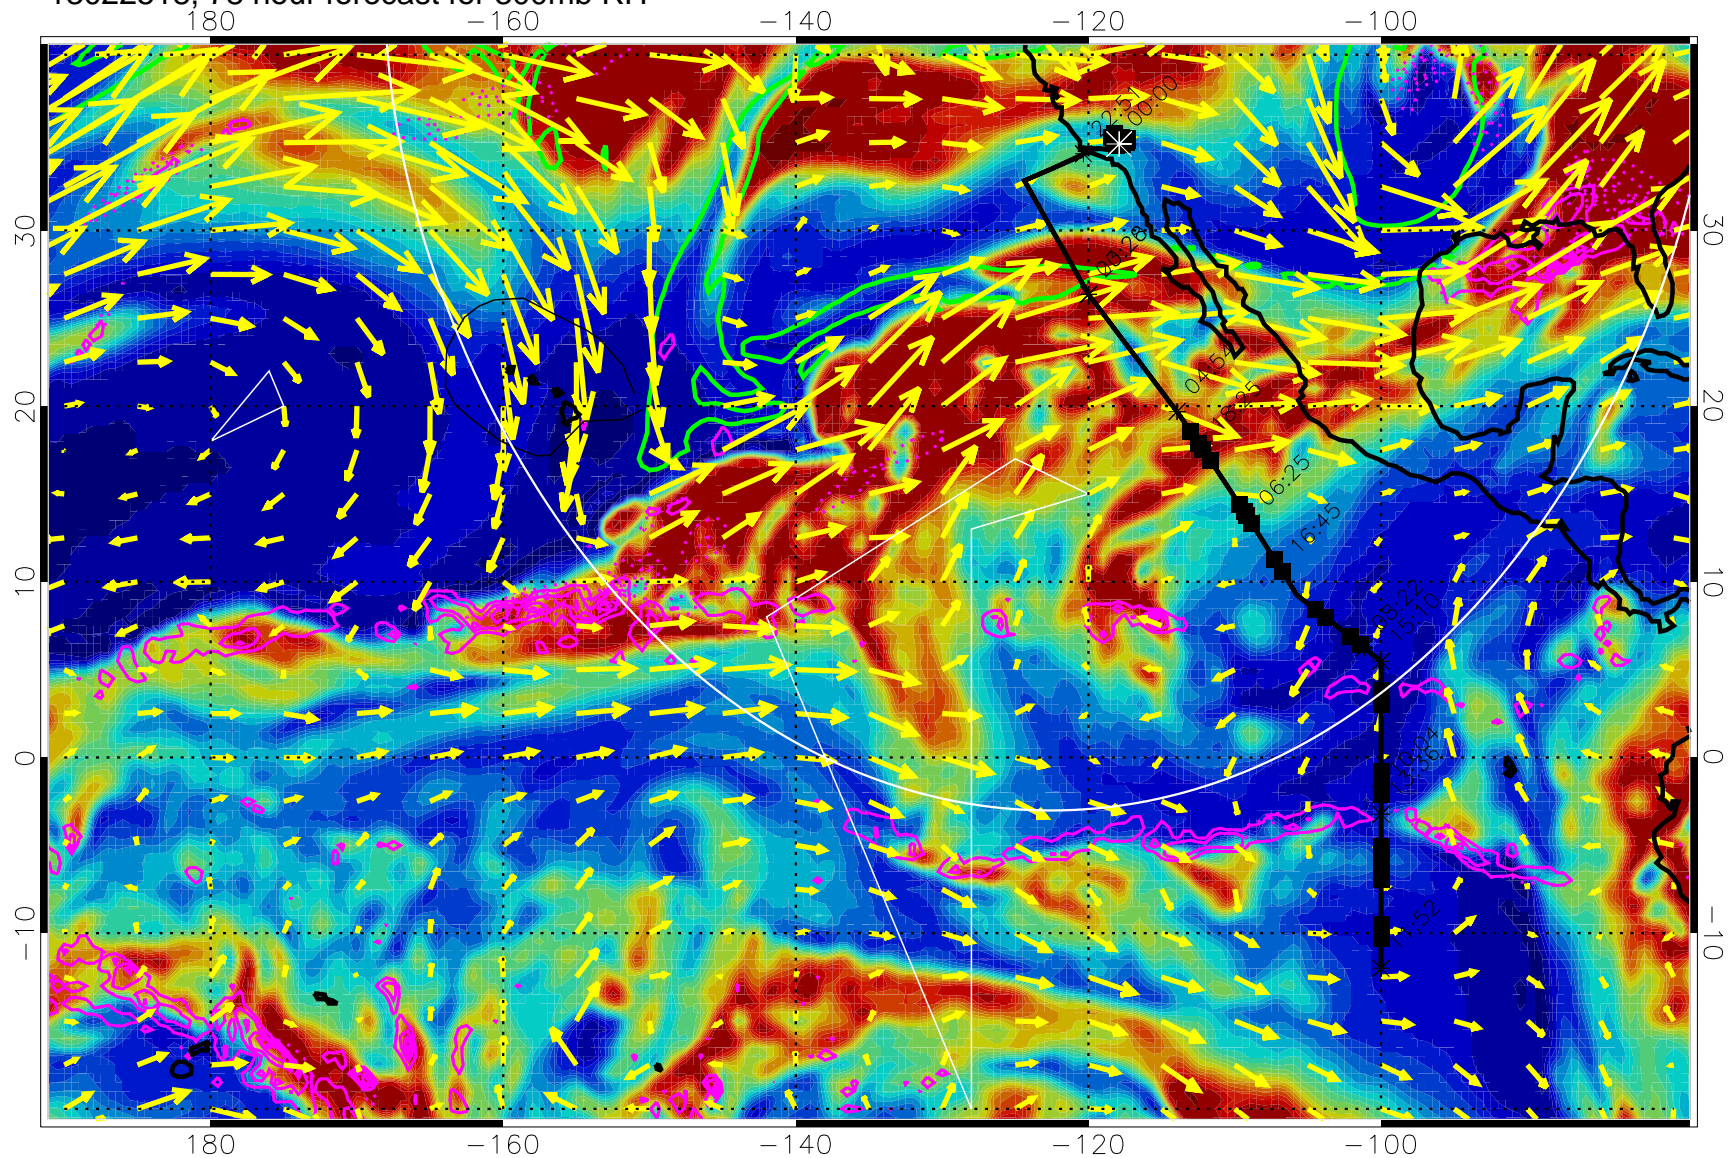

13022506, 66 hour forecast for 300mb RH

Precip (tot dot, conv sol) past 6 hrs 6 kg/m2 contours, min 4

EPV Tropopause (2 PVU) Position

→ 50 m/s

Range ring of 4055 km -- 13 hours GH round trip

13022512, 72 hour forecast for 300mb RH

Precip (tot dot, conv sol) past 6 hrs 6 kg/m2 contours, min 4

EPV Tropopause (2 PVU) Position

→ 50 m/s

Range ring of 4055 km -- 13 hours GH round trip

13022518, 78 hour forecast for 300mb RH

Precip (tot dot, conv sol) past 6 hrs 6 kg/m2 contours, min 4

EPV Tropopause (2 PVU) Position

→ 50 m/s

Range ring of 4055 km -- 13 hours GH round trip

13022600, 84 hour forecast for 300mb RH

Precip (tot dot, conv sol) past 6 hrs 6 kg/m2 contours, min 4

EPV Tropopause (2 PVU) Position

13022612, 96 hour forecast for 300mb RH

Precip (tot dot, conv sol) past 6 hrs 6 kg/m2 contours, min 4

EPV Tropopause (2 PVU) Position

→ 50 m/s

Range ring of 4055 km -- 13 hours GH round trip

13022618, 102 hour forecast for 300mb RH