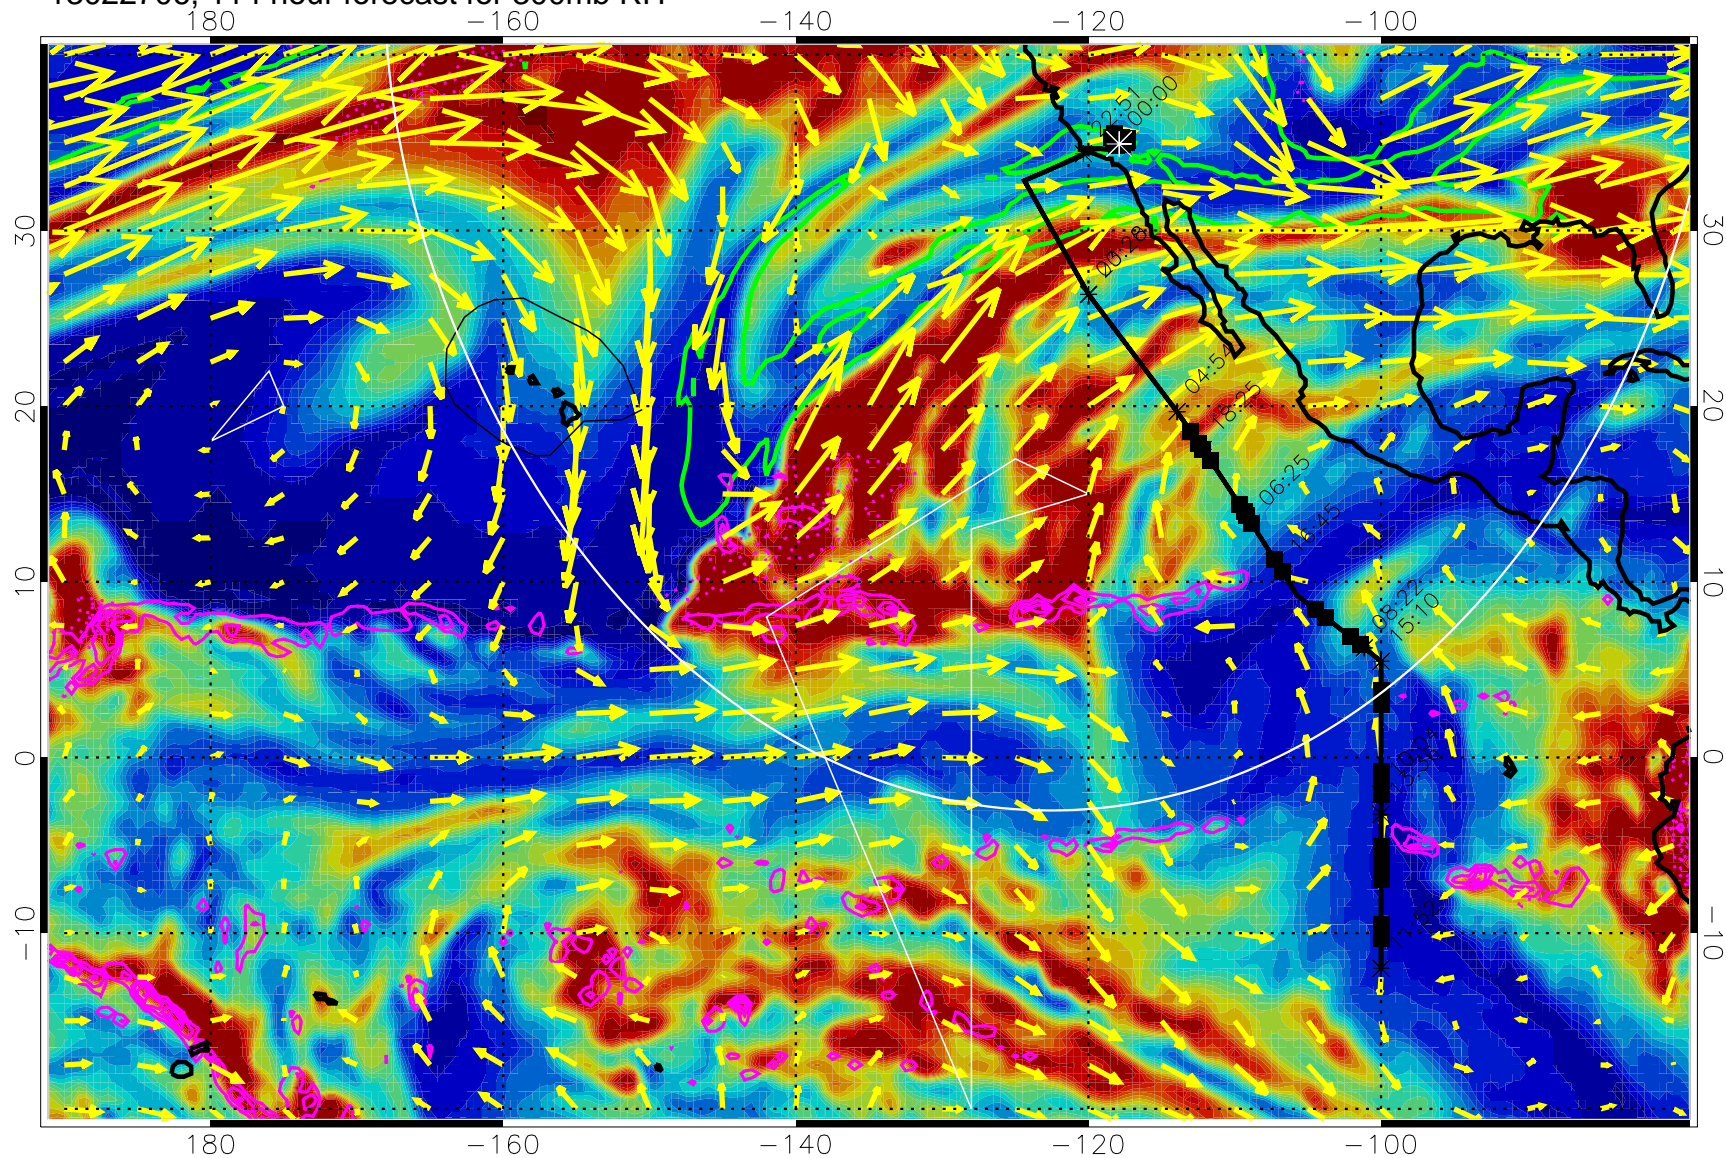

13022612, 96 hour forecast for 300mb RH

Precip (tot dot, conv sol) past 6 hrs 6 kg/m2 contours, min 4

EPV Tropopause (2 PVU) Position

→ 50 m/s

Range ring of 4055 km -- 13 hours GH round trip

13022618, 102 hour forecast for 300mb RH

Precip (tot dot, conv sol) past 6 hrs 6 kg/m2 contours, min 4

EPV Tropopause (2 PVU) Position

→ 50 m/s

Range ring of 4055 km -- 13 hours GH round trip

13022700, 108 hour forecast for 300mb RH

Precip (tot dot, conv sol) past 6 hrs 6 kg/m2 contours, min 4

EPV Tropopause (2 PVU) Position

→ 50 m/s

Range ring of 4055 km -- 13 hours GH round trip

13022706, 114 hour forecast for 300mb RH

Precip (tot dot, conv sol) past 6 hrs 6 kg/m2 contours, min 4

EPV Tropopause (2 PVU) Position

→ 50 m/s

Range ring of 4055 km -- 13 hours GH round trip

13022712, 120 hour forecast for 300mb RH

Precip (tot dot, conv sol) past 6 hrs 6 kg/m2 contours, min 4

EPV Tropopause (2 PVU) Position

→ 50 m/s

Range ring of 4055 km -- 13 hours GH round trip