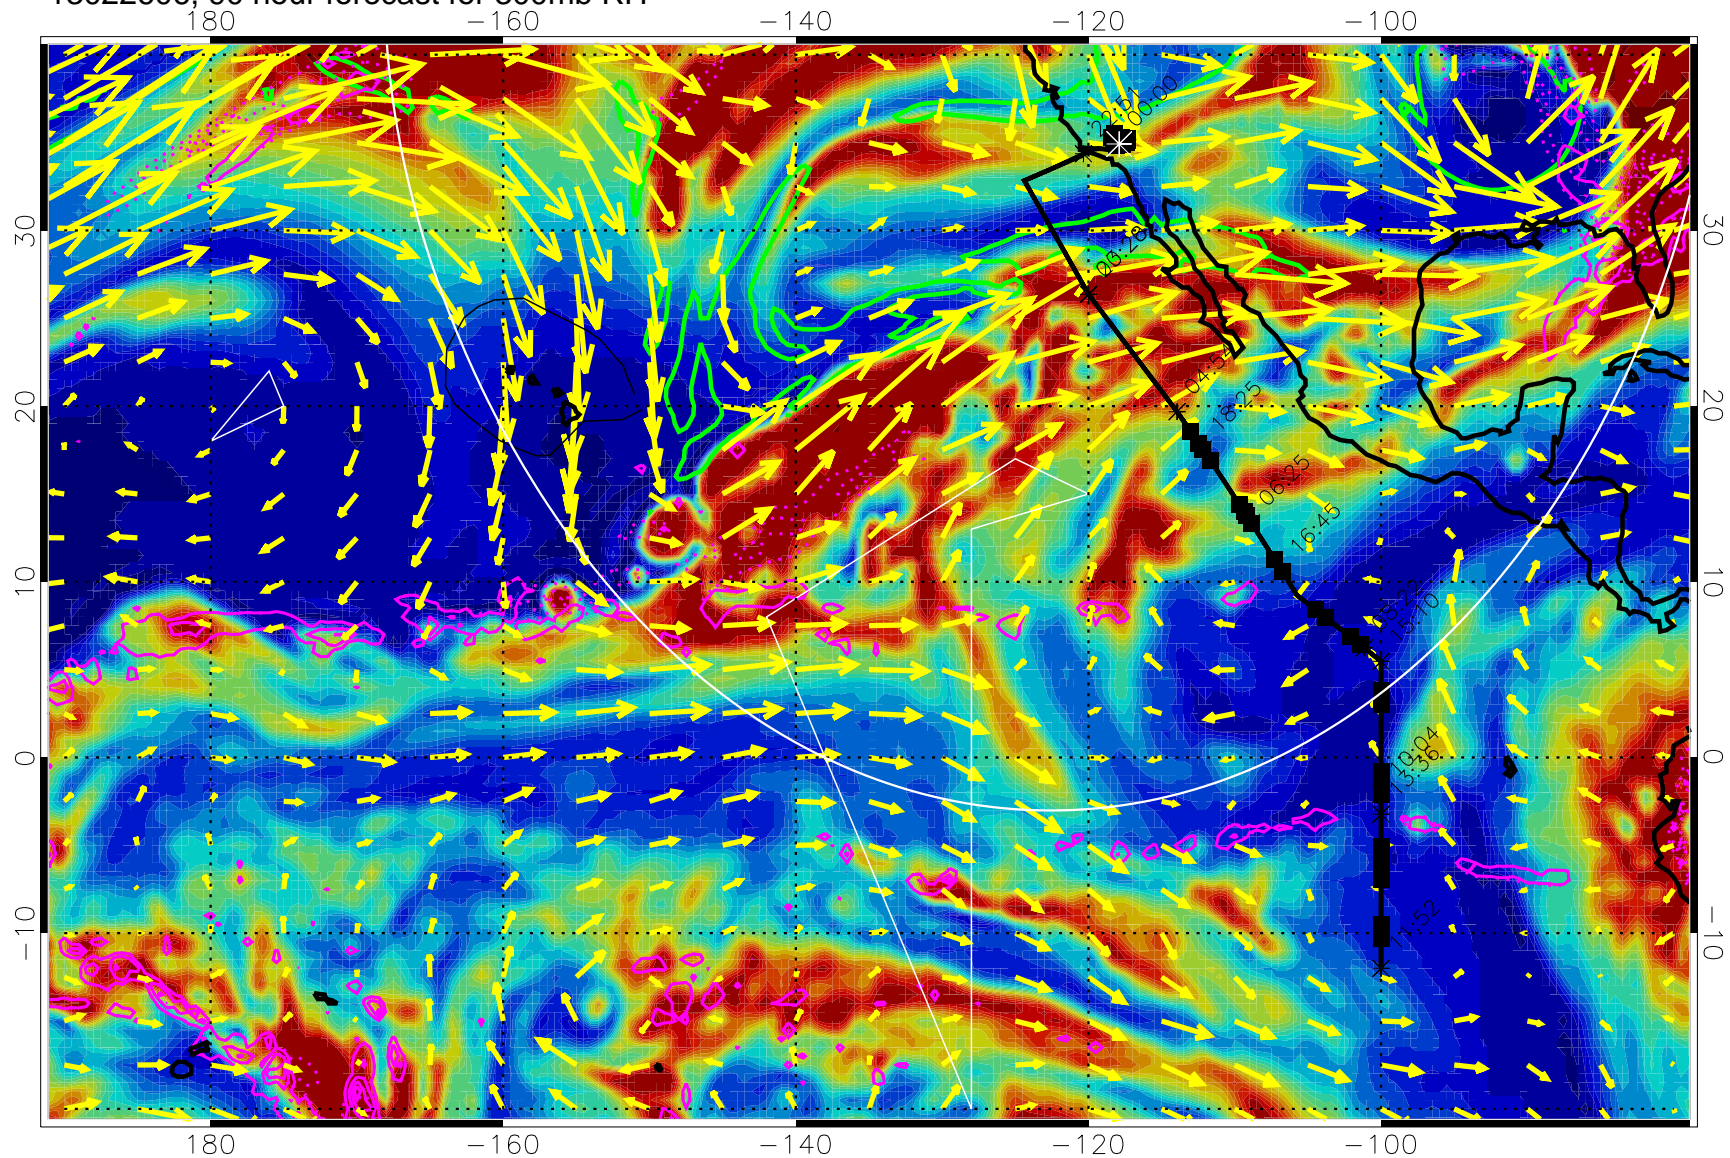

Precip (tot dot, conv sol) past 6 hrs 6 kg/m2 contours, min 4

EPV Tropopause (2 PVU) Position

→ 50 m/s

Range ring of 4055 km -- 13 hours GH round trip

13022518, 78 hour forecast for 300mb RH

Precip (tot dot, conv sol) past 6 hrs 6 kg/m2 contours, min 4

EPV Tropopause (2 PVU) Position

→ 50 m/s

Range ring of 4055 km -- 13 hours GH round trip

13022600, 84 hour forecast for 300mb RH

Precip (tot dot, conv sol) past 6 hrs 6 kg/m2 contours, min 4

EPV Tropopause (2 PVU) Position

→ 50 m/s

Range ring of 4055 km -- 13 hours GH round trip

13022606, 90 hour forecast for 300mb RH

Precip (tot dot, conv sol) past 6 hrs 6 kg/m2 contours, min 4

EPV Tropopause (2 PVU) Position

→ 50 m/s

Range ring of 4055 km -- 13 hours GH round trip

13022612, 96 hour forecast for 300mb RH

Precip (tot dot, conv sol) past 6 hrs 6 kg/m2 contours, min 4

EPV Tropopause (2 PVU) Position

→ 50 m/s

Range ring of 4055 km -- 13 hours GH round trip

13022618, 102 hour forecast for 300mb RH