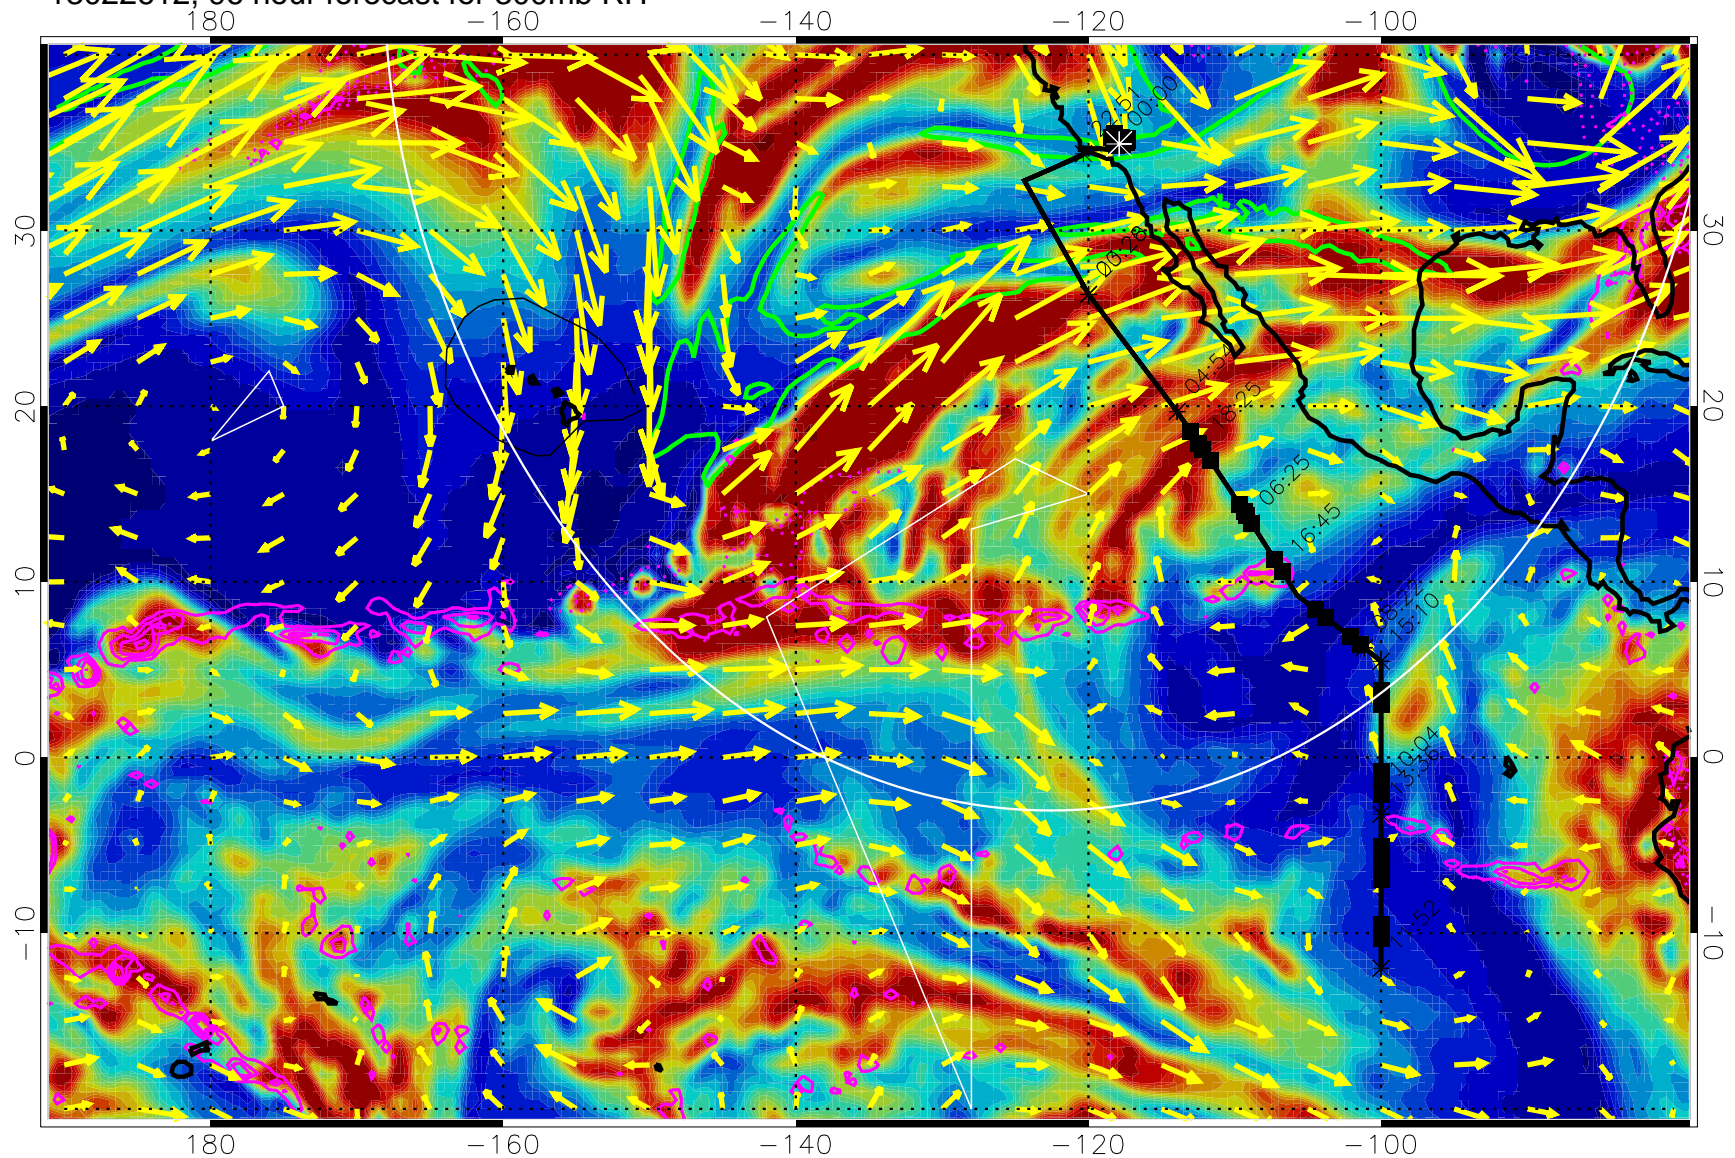

EPV Tropopause (2 PVU) Position

→ 50 m/s

Range ring of 4055 km -- 13 hours GH round trip

13022600, 84 hour forecast for 300mb RH

Precip (tot dot, conv sol) past 6 hrs 6 kg/m2 contours, min 4

EPV Tropopause (2 PVU) Position

→ 50 m/s

Range ring of 4055 km -- 13 hours GH round trip

13022606, 90 hour forecast for 300mb RH

Precip (tot dot, conv sol) past 6 hrs 6 kg/m2 contours, min 4

EPV Tropopause (2 PVU) Position

→ 50 m/s

Range ring of 4055 km -- 13 hours GH round trip

13022612, 96 hour forecast for 300mb RH

Precip (tot dot, conv sol) past 6 hrs 6 kg/m2 contours, min 4

EPV Tropopause (2 PVU) Position

→ 50 m/s

Range ring of 4055 km -- 13 hours GH round trip

13022618, 102 hour forecast for 300mb RH

Precip (tot dot, conv sol) past 6 hrs 6 kg/m2 contours, min 4

EPV Tropopause (2 PVU) Position

→ 50 m/s

Range ring of 4055 km -- 13 hours GH round trip

13022700, 108 hour forecast for 300mb RH

Precip (tot dot, conv sol) past 6 hrs 6 kg/m2 contours, min 4