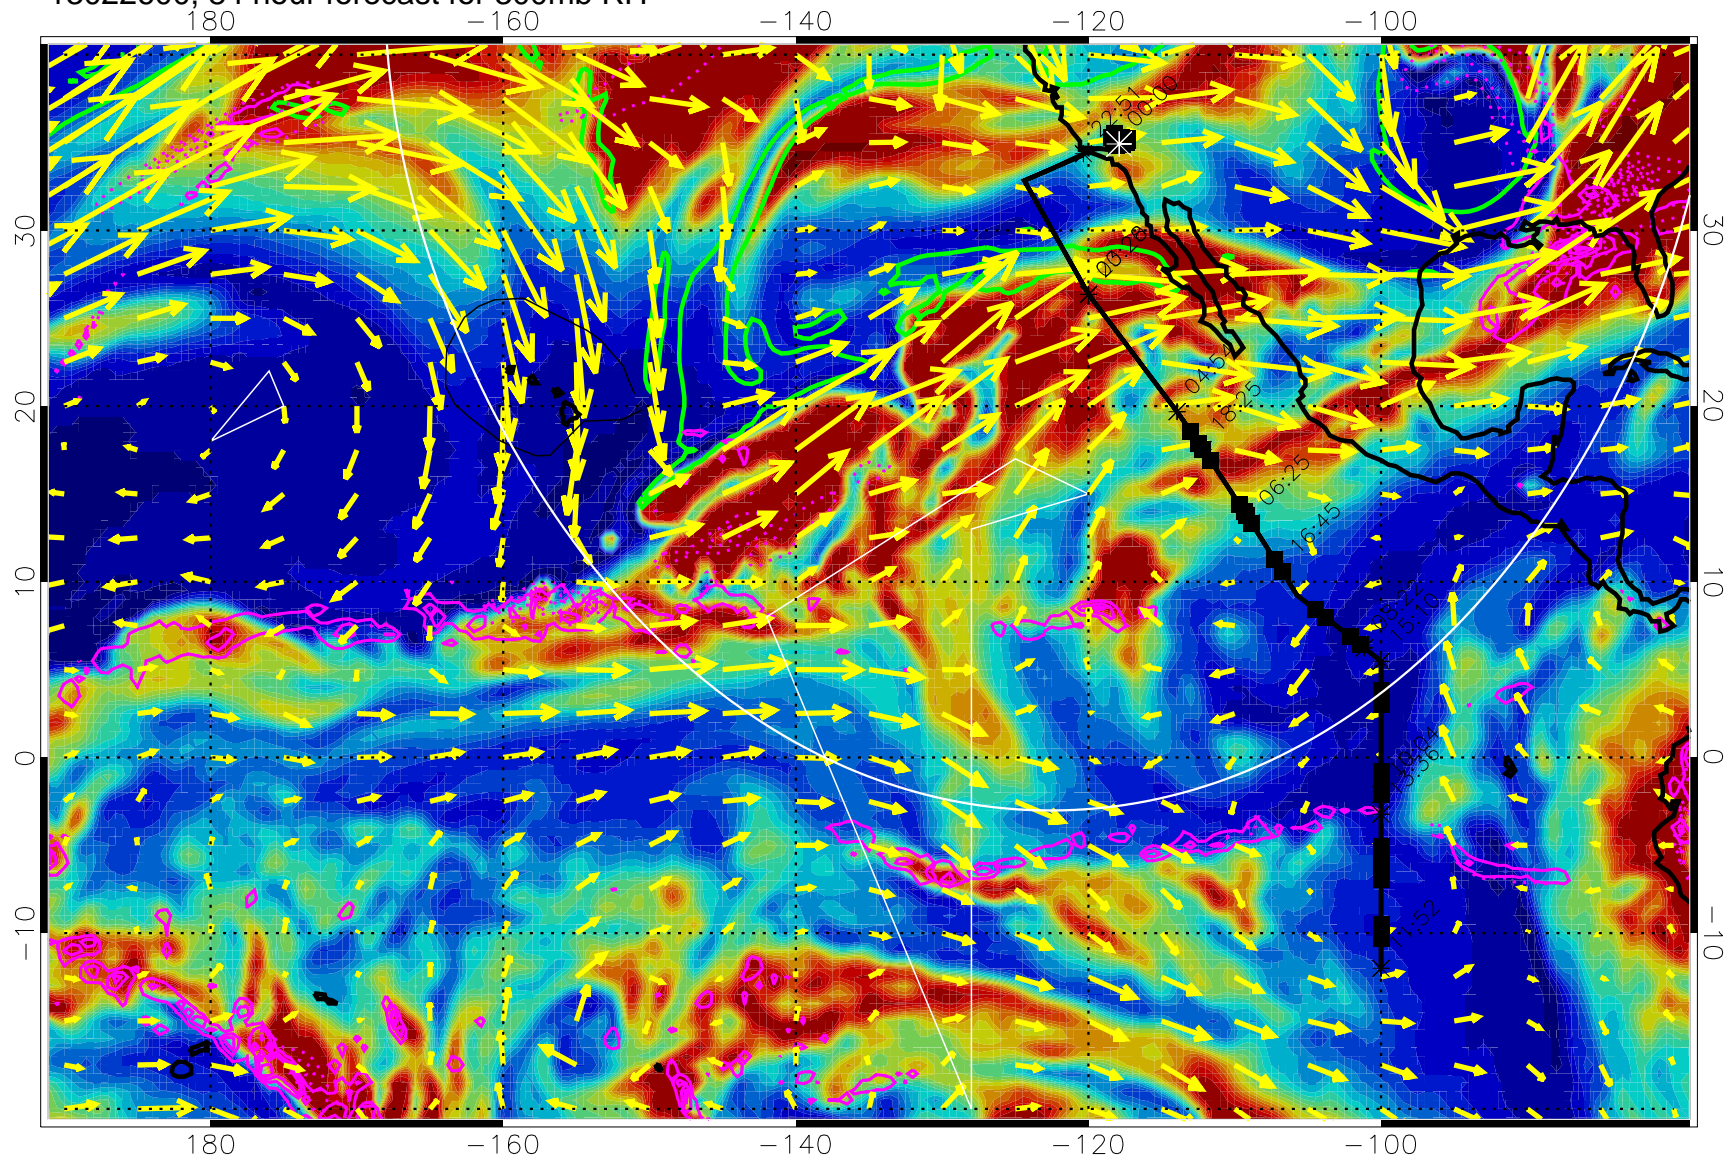

13022506, 66 hour forecast for 300mb RH

Precip (tot dot, conv sol) past 6 hrs 6 kg/m2 contours, min 4

EPV Tropopause (2 PVU) Position

→ 50 m/s

Range ring of 4055 km -- 13 hours GH round trip

13022512, 72 hour forecast for 300mb RH

Precip (tot dot, conv sol) past 6 hrs 6 kg/m2 contours, min 4

EPV Tropopause (2 PVU) Position

→ 50 m/s

Range ring of 4055 km -- 13 hours GH round trip

13022518, 78 hour forecast for 300mb RH

Precip (tot dot, conv sol) past 6 hrs 6 kg/m2 contours, min 4

EPV Tropopause (2 PVU) Position

→ 50 m/s

Range ring of 4055 km -- 13 hours GH round trip

13022600, 84 hour forecast for 300mb RH

Precip (tot dot, conv sol) past 6 hrs 6 kg/m2 contours, min 4

EPV Tropopause (2 PVU) Position

13022612, 96 hour forecast for 300mb RH

Precip (tot dot, conv sol) past 6 hrs 6 kg/m2 contours, min 4

EPV Tropopause (2 PVU) Position

→ 50 m/s

Range ring of 4055 km -- 13 hours GH round trip

13022618, 102 hour forecast for 300mb RH