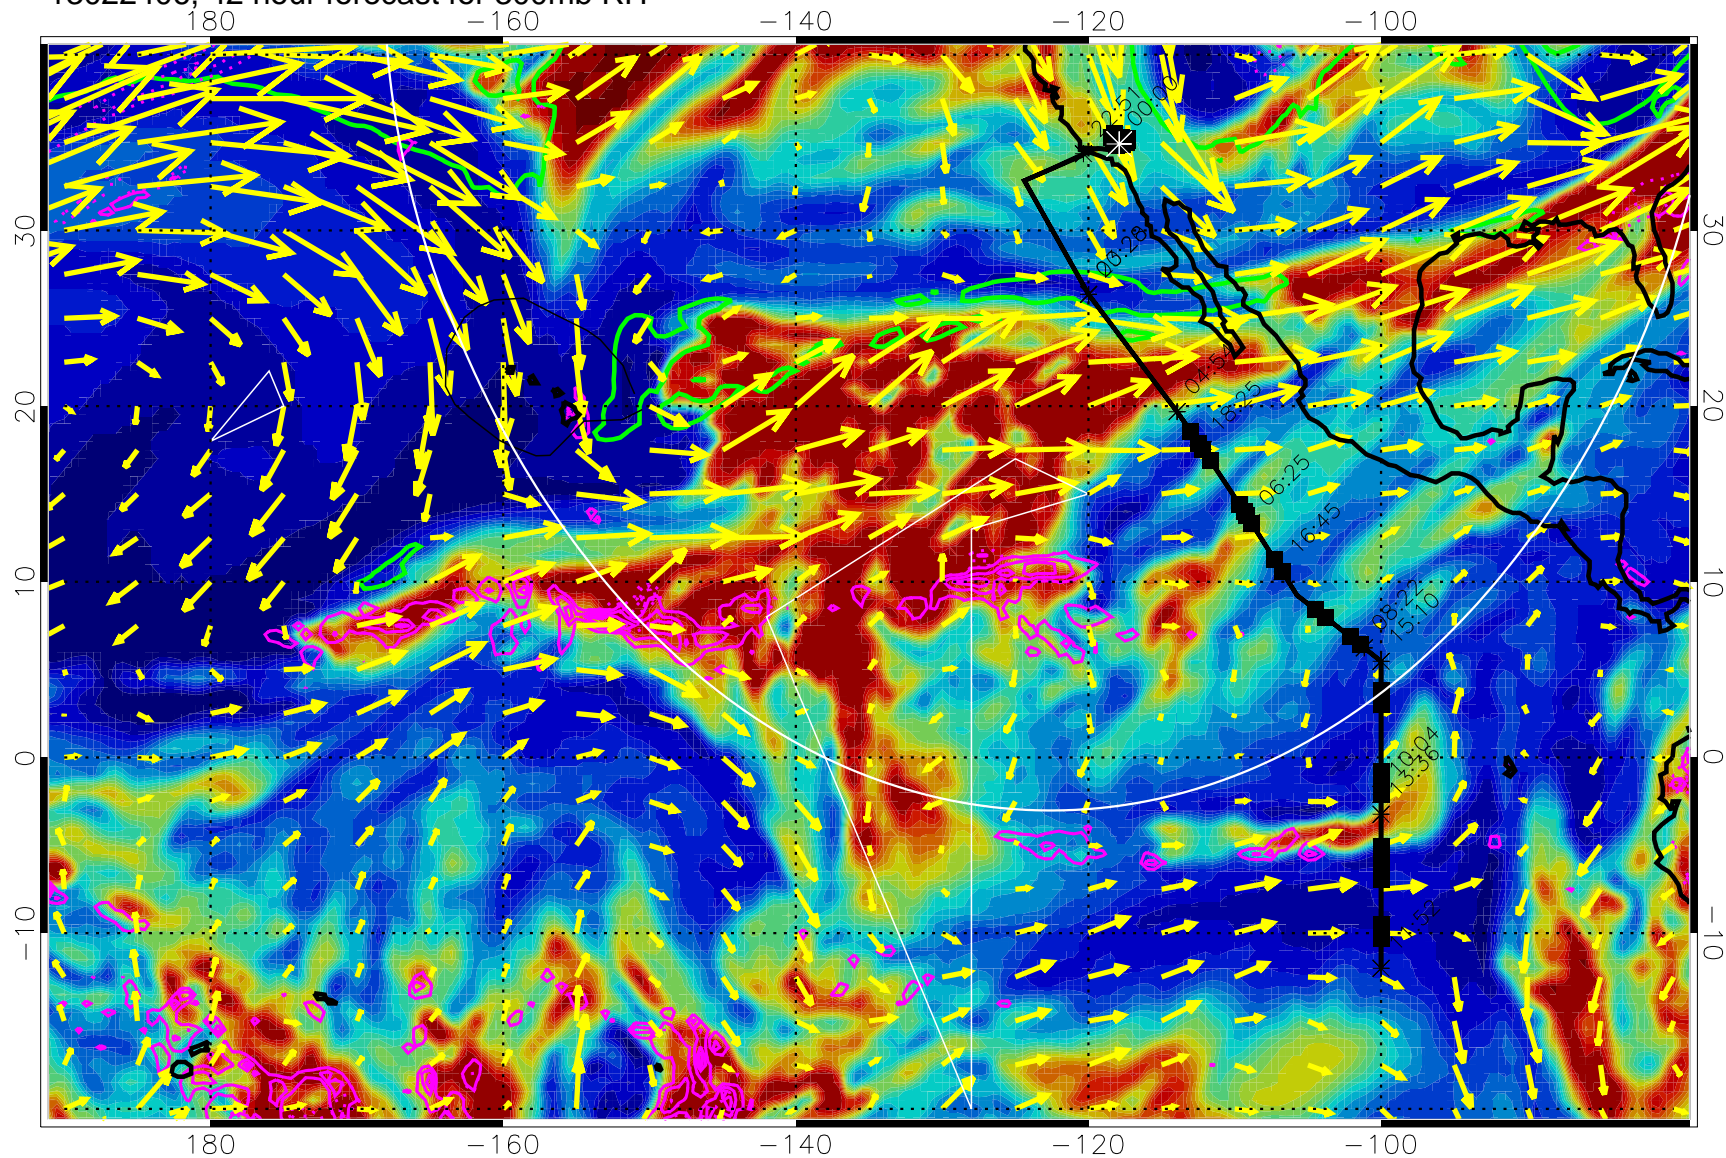

EPV Tropopause (2 PVU) Position

→ 50 m/s

Range ring of 4055 km -- 13 hours GH round trip

13022312, 24 hour forecast for 300mb RH

Precip (tot dot, conv sol) past 6 hrs 6 kg/m2 contours, min 4

EPV Tropopause (2 PVU) Position

13022400, 36 hour forecast for 300mb RH

Precip (tot dot, conv sol) past 6 hrs 6 kg/m2 contours, min 4

EPV Tropopause (2 PVU) Position

→ 50 m/s

Range ring of 4055 km -- 13 hours GH round trip

13022406, 42 hour forecast for 300mb RH

Precip (tot dot, conv sol) past 6 hrs 6 kg/m2 contours, min 4

EPV Tropopause (2 PVU) Position

→ 50 m/s

Range ring of 4055 km -- 13 hours GH round trip

13022412, 48 hour forecast for 300mb RH

Precip (tot dot, conv sol) past 6 hrs 6 kg/m2 contours, min 4

EPV Tropopause (2 PVU) Position

→ 50 m/s

Range ring of 4055 km -- 13 hours GH round trip

13022418, 54 hour forecast for 300mb RH

Precip (tot dot, conv sol) past 6 hrs 6 kg/m2 contours, min 4

EPV Tropopause (2 PVU) Position