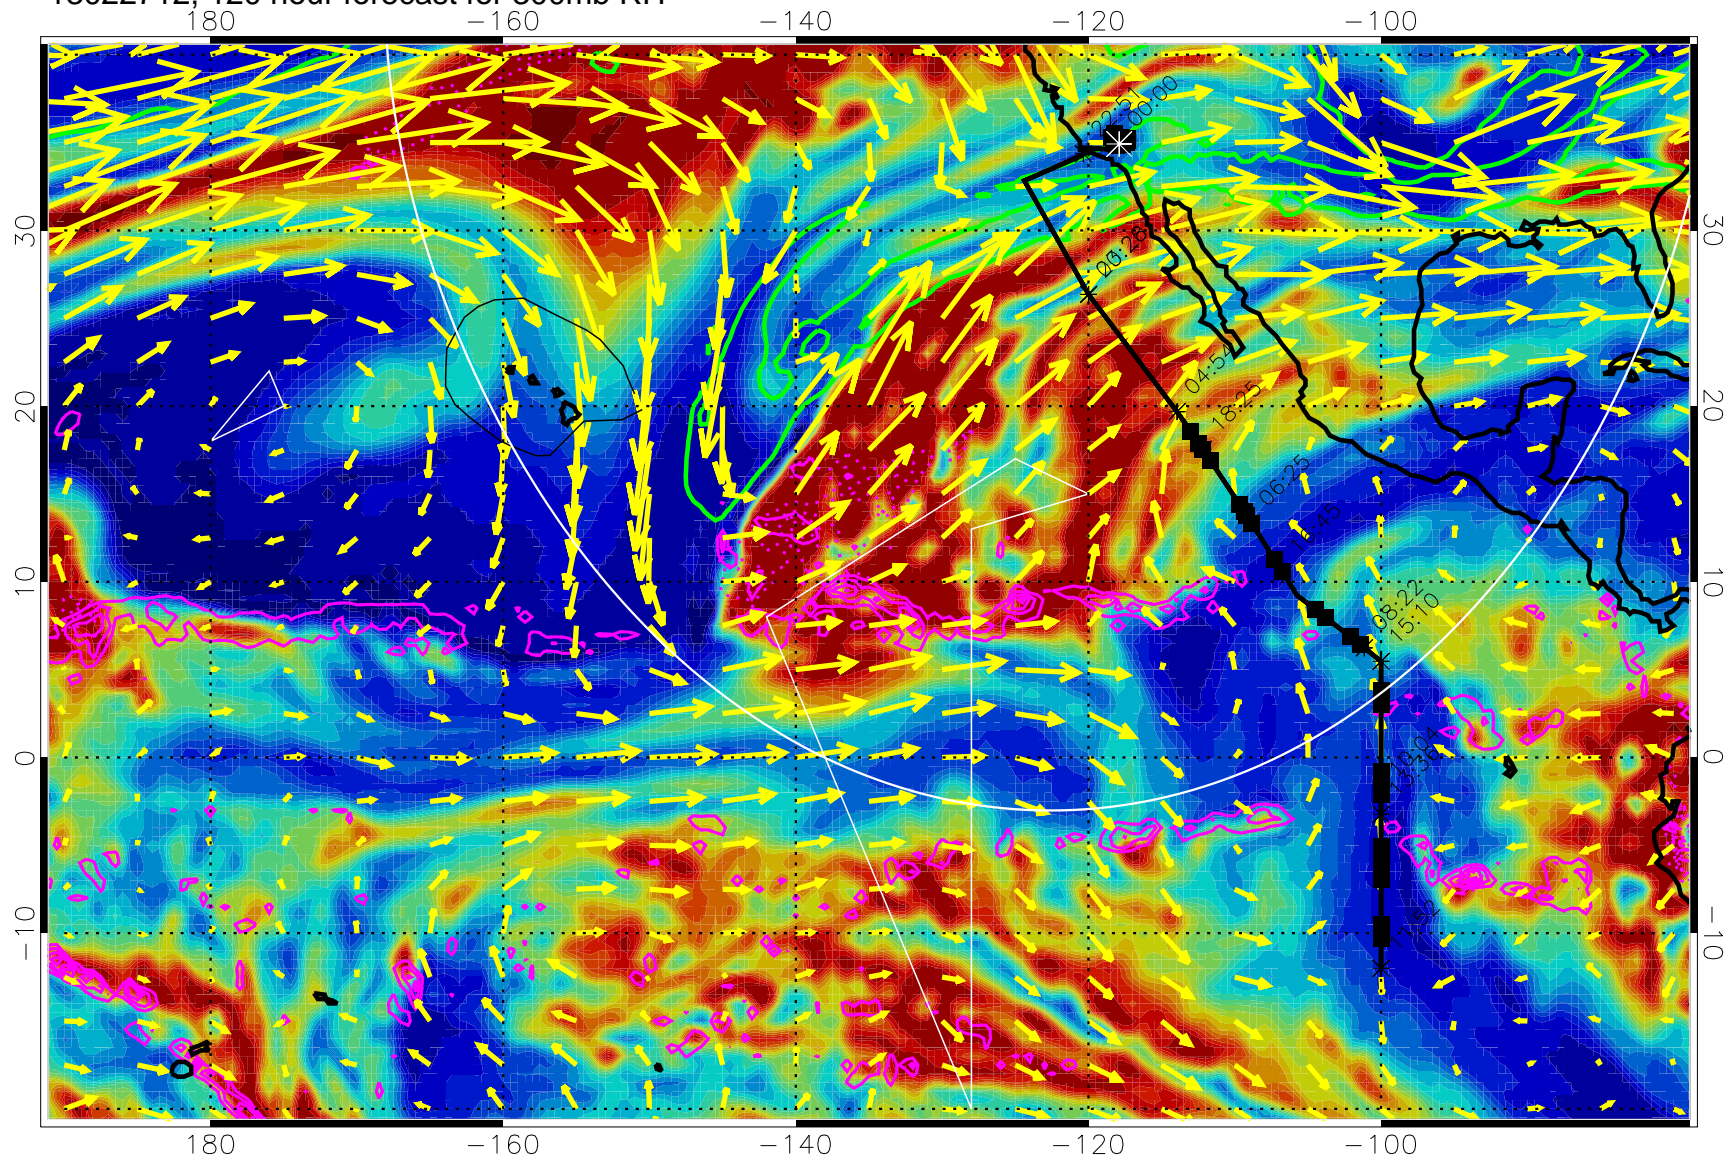

13022612, 96 hour forecast for 300mb RH

Precip (tot dot, conv sol) past 6 hrs 6 kg/m2 contours, min 4

EPV Tropopause (2 PVU) Position

→ 50 m/s

Range ring of 4055 km -- 13 hours GH round trip

13022618, 102 hour forecast for 300mb RH

Precip (tot dot, conv sol) past 6 hrs 6 kg/m2 contours, min 4

EPV Tropopause (2 PVU) Position

→ 50 m/s

Range ring of 4055 km -- 13 hours GH round trip

13022700, 108 hour forecast for 300mb RH

Precip (tot dot, conv sol) past 6 hrs 6 kg/m2 contours, min 4

EPV Tropopause (2 PVU) Position

→ 50 m/s

Range ring of 4055 km -- 13 hours GH round trip

13022706, 114 hour forecast for 300mb RH

Precip (tot dot, conv sol) past 6 hrs 6 kg/m2 contours, min 4

EPV Tropopause (2 PVU) Position

→ 50 m/s

Range ring of 4055 km -- 13 hours GH round trip

13022712, 120 hour forecast for 300mb RH

Precip (tot dot, conv sol) past 6 hrs 6 kg/m2 contours, min 4

EPV Tropopause (2 PVU) Position

→ 50 m/s

Range ring of 4055 km -- 13 hours GH round trip