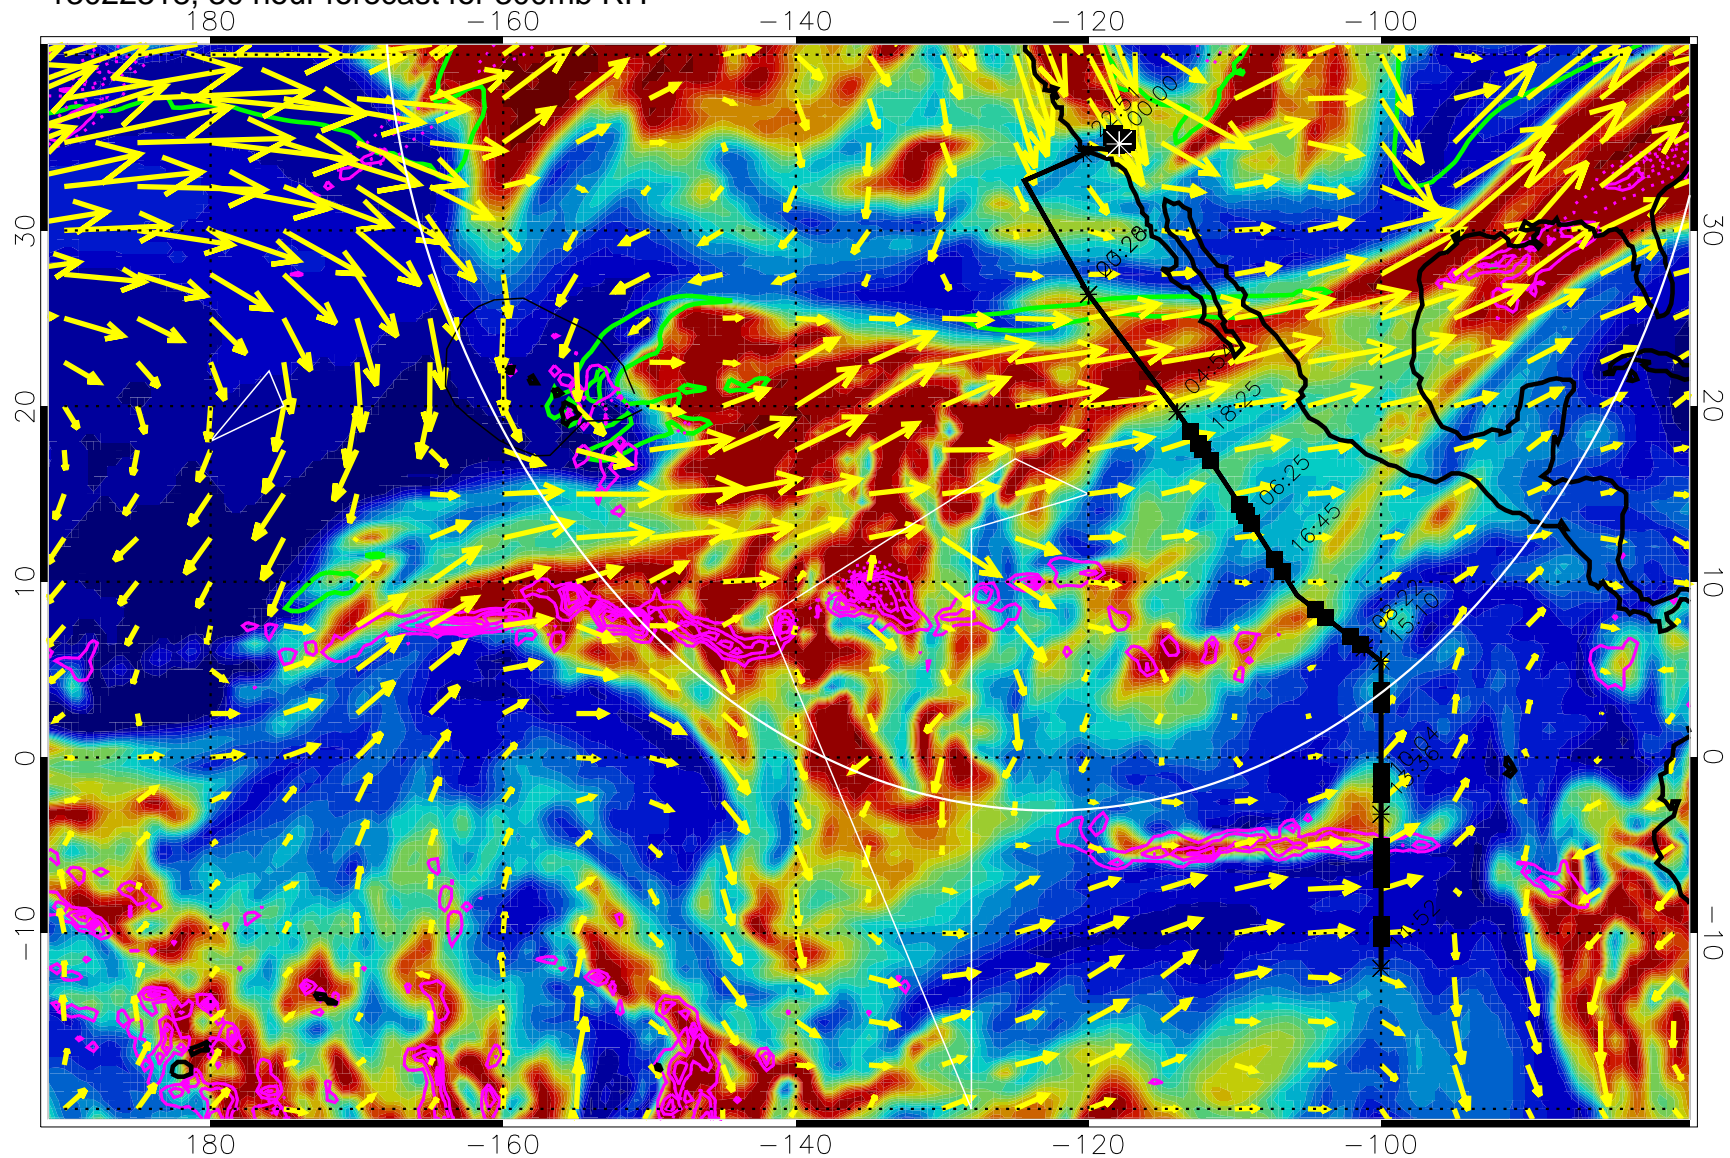

Precip (tot dot, conv sol) past 6 hrs 6 kg/m2 contours, min 4

EPV Tropopause (2 PVU) Position

→ 50 m/s

Range ring of 4055 km -- 13 hours GH round trip

13022306, 18 hour forecast for 300mb RH

Precip (tot dot, conv sol) past 6 hrs 6 kg/m2 contours, min 4

EPV Tropopause (2 PVU) Position

→ 50 m/s

Range ring of 4055 km -- 13 hours GH round trip

13022312, 24 hour forecast for 300mb RH

Precip (tot dot, conv sol) past 6 hrs 6 kg/m2 contours, min 4

EPV Tropopause (2 PVU) Position

→ 50 m/s

Range ring of 4055 km -- 13 hours GH round trip

13022318, 30 hour forecast for 300mb RH

Precip (tot dot, conv sol) past 6 hrs 6 kg/m2 contours, min 4

EPV Tropopause (2 PVU) Position

→ 50 m/s

Range ring of 4055 km -- 13 hours GH round trip

13022400, 36 hour forecast for 300mb RH

Precip (tot dot, conv sol) past 6 hrs 6 kg/m2 contours, min 4

EPV Tropopause (2 PVU) Position

→ 50 m/s

Range ring of 4055 km -- 13 hours GH round trip

13022406, 42 hour forecast for 300mb RH