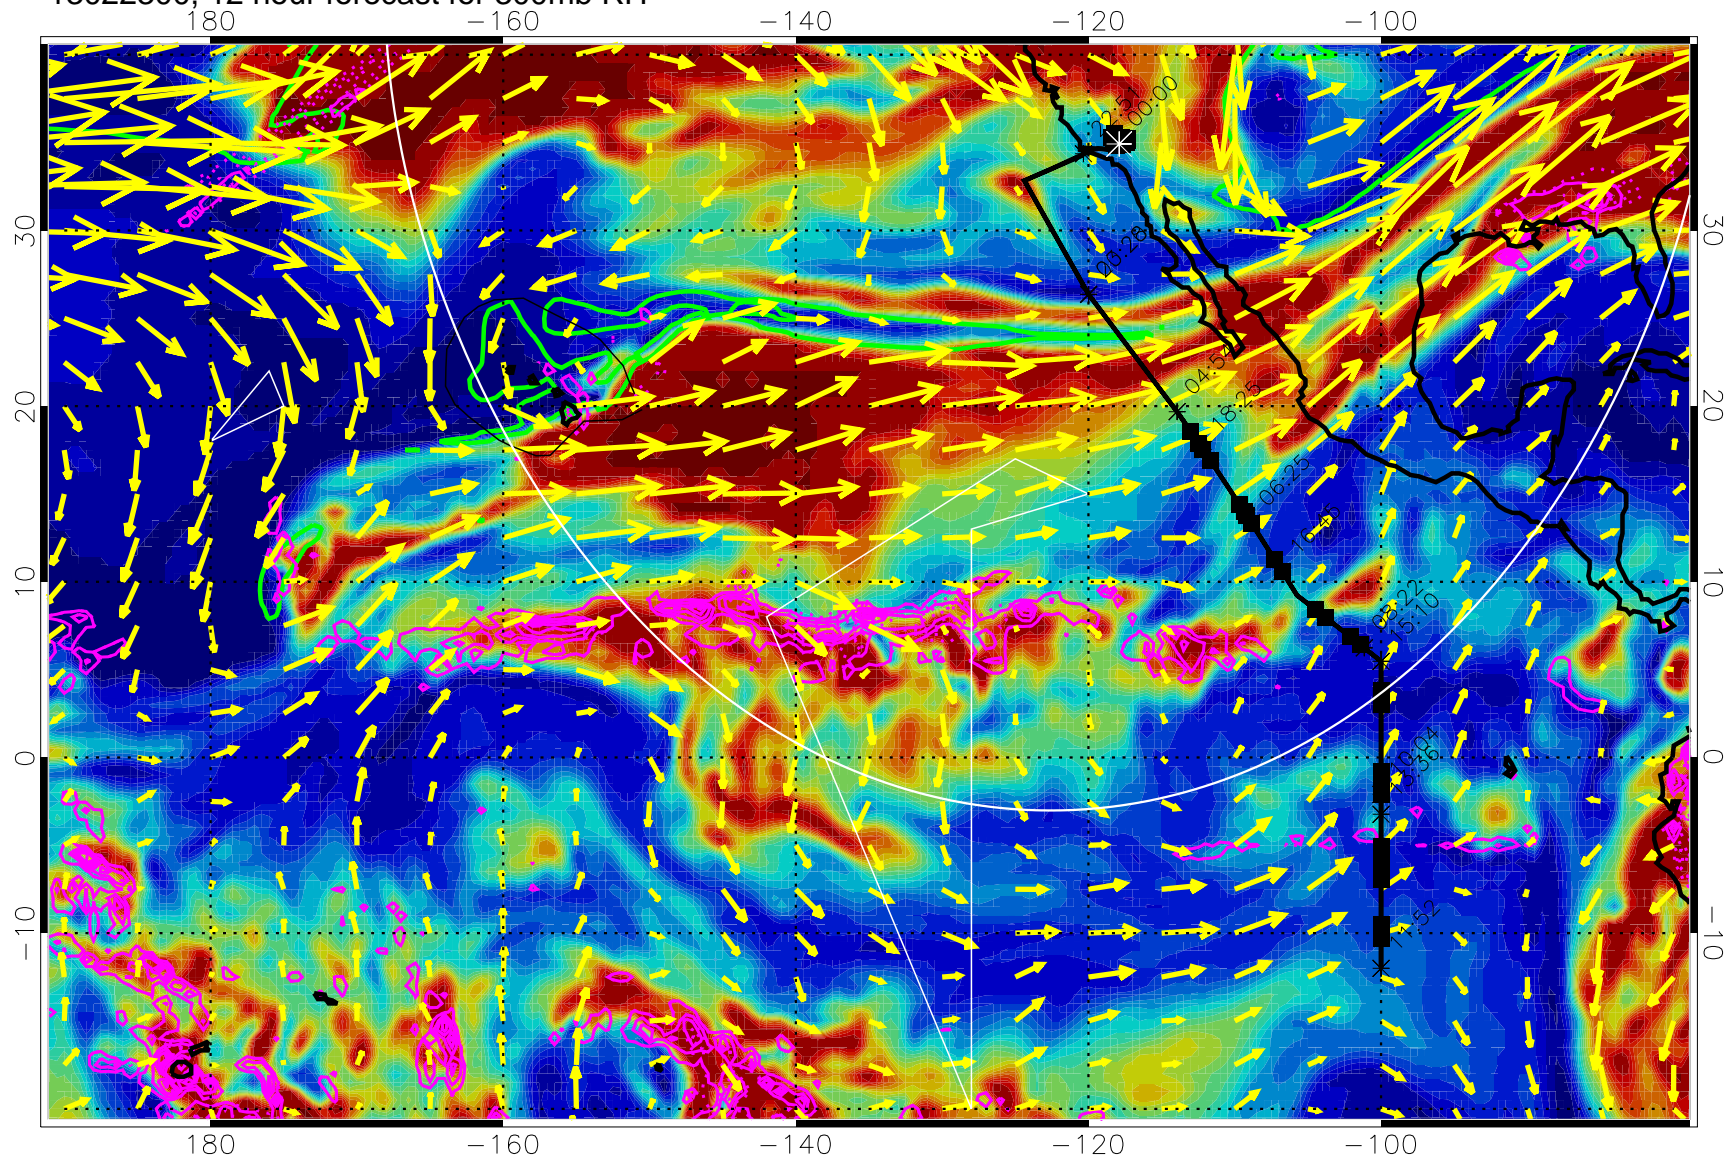

13022218, 6 hour forecast for 300mb RH

Precip (tot dot, conv sol) past 6 hrs 6 kg/m2 contours, min 4

EPV Tropopause (2 PVU) Position

→ 50 m/s

Range ring of 4055 km -- 13 hours GH round trip

13022300, 12 hour forecast for 300mb RH

Precip (tot dot, conv sol) past 6 hrs 6 kg/m2 contours, min 4

EPV Tropopause (2 PVU) Position

→ 50 m/s

Range ring of 4055 km -- 13 hours GH round trip

13022306, 18 hour forecast for 300mb RH

Precip (tot dot, conv sol) past 6 hrs 6 kg/m2 contours, min 4

EPV Tropopause (2 PVU) Position

→ 50 m/s

Range ring of 4055 km -- 13 hours GH round trip

13022312, 24 hour forecast for 300mb RH

Precip (tot dot, conv sol) past 6 hrs 6 kg/m2 contours, min 4

EPV Tropopause (2 PVU) Position

13022400, 36 hour forecast for 300mb RH

Precip (tot dot, conv sol) past 6 hrs 6 kg/m2 contours, min 4

EPV Tropopause (2 PVU) Position

→ 50 m/s

Range ring of 4055 km -- 13 hours GH round trip

13022406, 42 hour forecast for 300mb RH