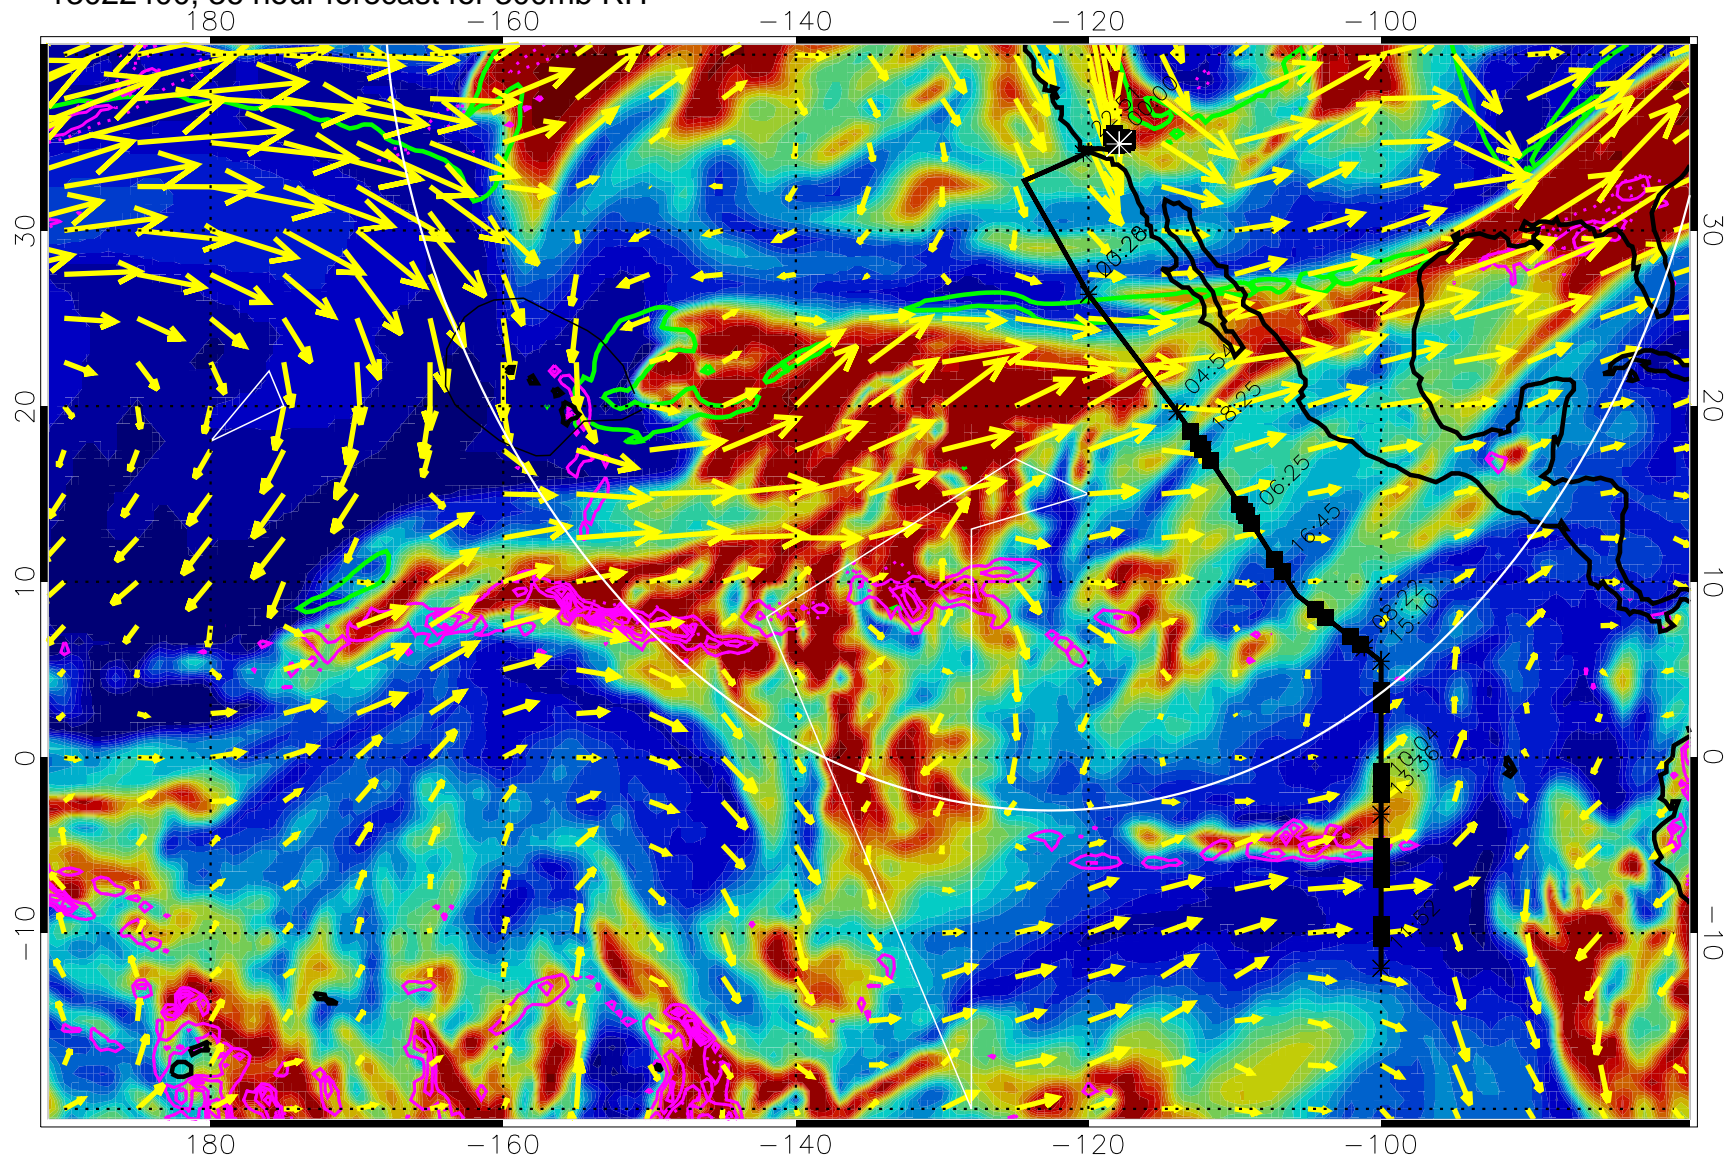

EPV Tropopause (2 PVU) Position

→ 50 m/s

Range ring of 4055 km -- 13 hours GH round trip

13022312, 24 hour forecast for 300mb RH

Precip (tot dot, conv sol) past 6 hrs 6 kg/m2 contours, min 4

EPV Tropopause (2 PVU) Position

→ 50 m/s

Range ring of 4055 km -- 13 hours GH round trip

13022318, 30 hour forecast for 300mb RH

Precip (tot dot, conv sol) past 6 hrs 6 kg/m2 contours, min 4

EPV Tropopause (2 PVU) Position

→ 50 m/s

Range ring of 4055 km -- 13 hours GH round trip

13022400, 36 hour forecast for 300mb RH

Precip (tot dot, conv sol) past 6 hrs 6 kg/m2 contours, min 4

EPV Tropopause (2 PVU) Position

→ 50 m/s

Range ring of 4055 km -- 13 hours GH round trip

13022406, 42 hour forecast for 300mb RH

Precip (tot dot, conv sol) past 6 hrs 6 kg/m2 contours, min 4

EPV Tropopause (2 PVU) Position

→ 50 m/s

Range ring of 4055 km -- 13 hours GH round trip

13022412, 48 hour forecast for 300mb RH

Precip (tot dot, conv sol) past 6 hrs 6 kg/m2 contours, min 4