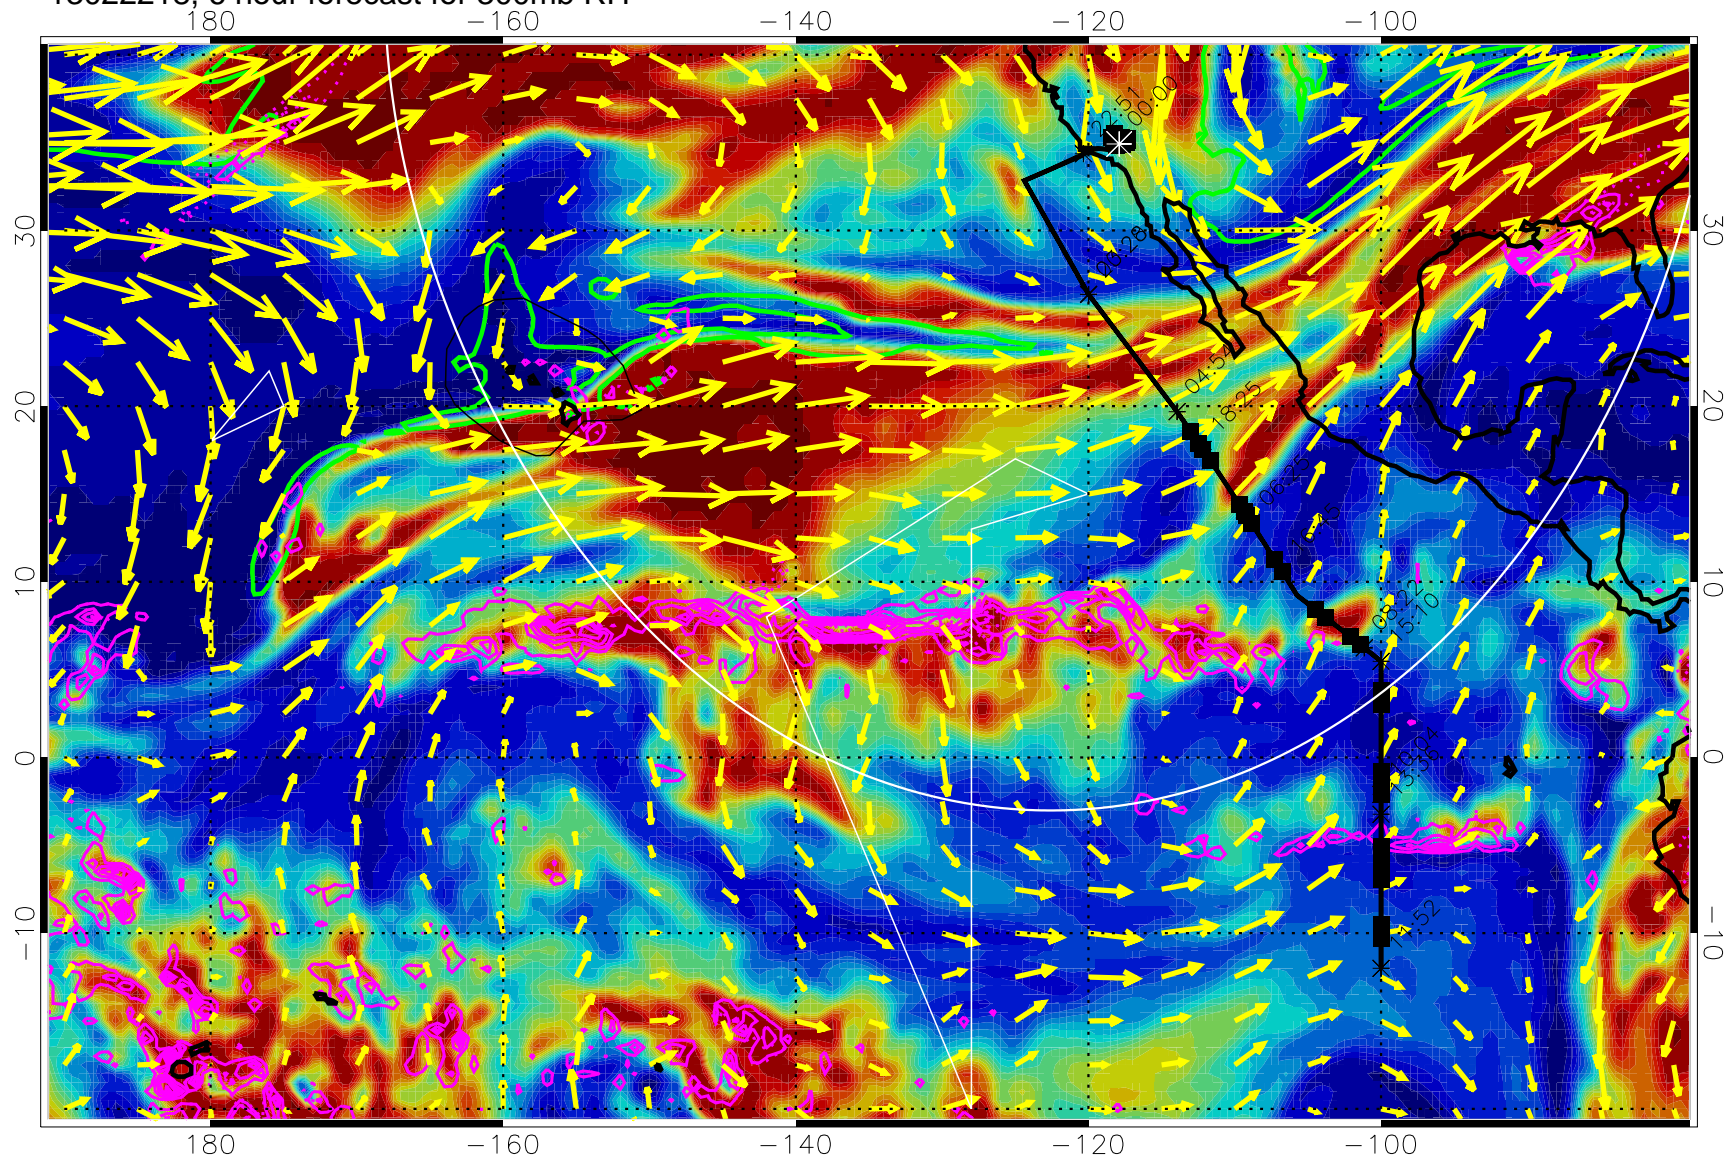

13022218, 6 hour forecast for 300mb RH

Precip (tot dot, conv sol) past 6 hrs 6 kg/m2 contours, min 4

EPV Tropopause (2 PVU) Position

→ 50 m/s

Range ring of 4055 km -- 13 hours GH round trip

13022300, 12 hour forecast for 300mb RH

Precip (tot dot, conv sol) past 6 hrs 6 kg/m2 contours, min 4

EPV Tropopause (2 PVU) Position

→ 50 m/s

Range ring of 4055 km -- 13 hours GH round trip

13022306, 18 hour forecast for 300mb RH

Precip (tot dot, conv sol) past 6 hrs 6 kg/m2 contours, min 4

EPV Tropopause (2 PVU) Position

→ 50 m/s

Range ring of 4055 km -- 13 hours GH round trip

13022312, 24 hour forecast for 300mb RH

Precip (tot dot, conv sol) past 6 hrs 6 kg/m2 contours, min 4

EPV Tropopause (2 PVU) Position

13022400, 36 hour forecast for 300mb RH

Precip (tot dot, conv sol) past 6 hrs 6 kg/m2 contours, min 4

EPV Tropopause (2 PVU) Position

→ 50 m/s

Range ring of 4055 km -- 13 hours GH round trip

13022406, 42 hour forecast for 300mb RH