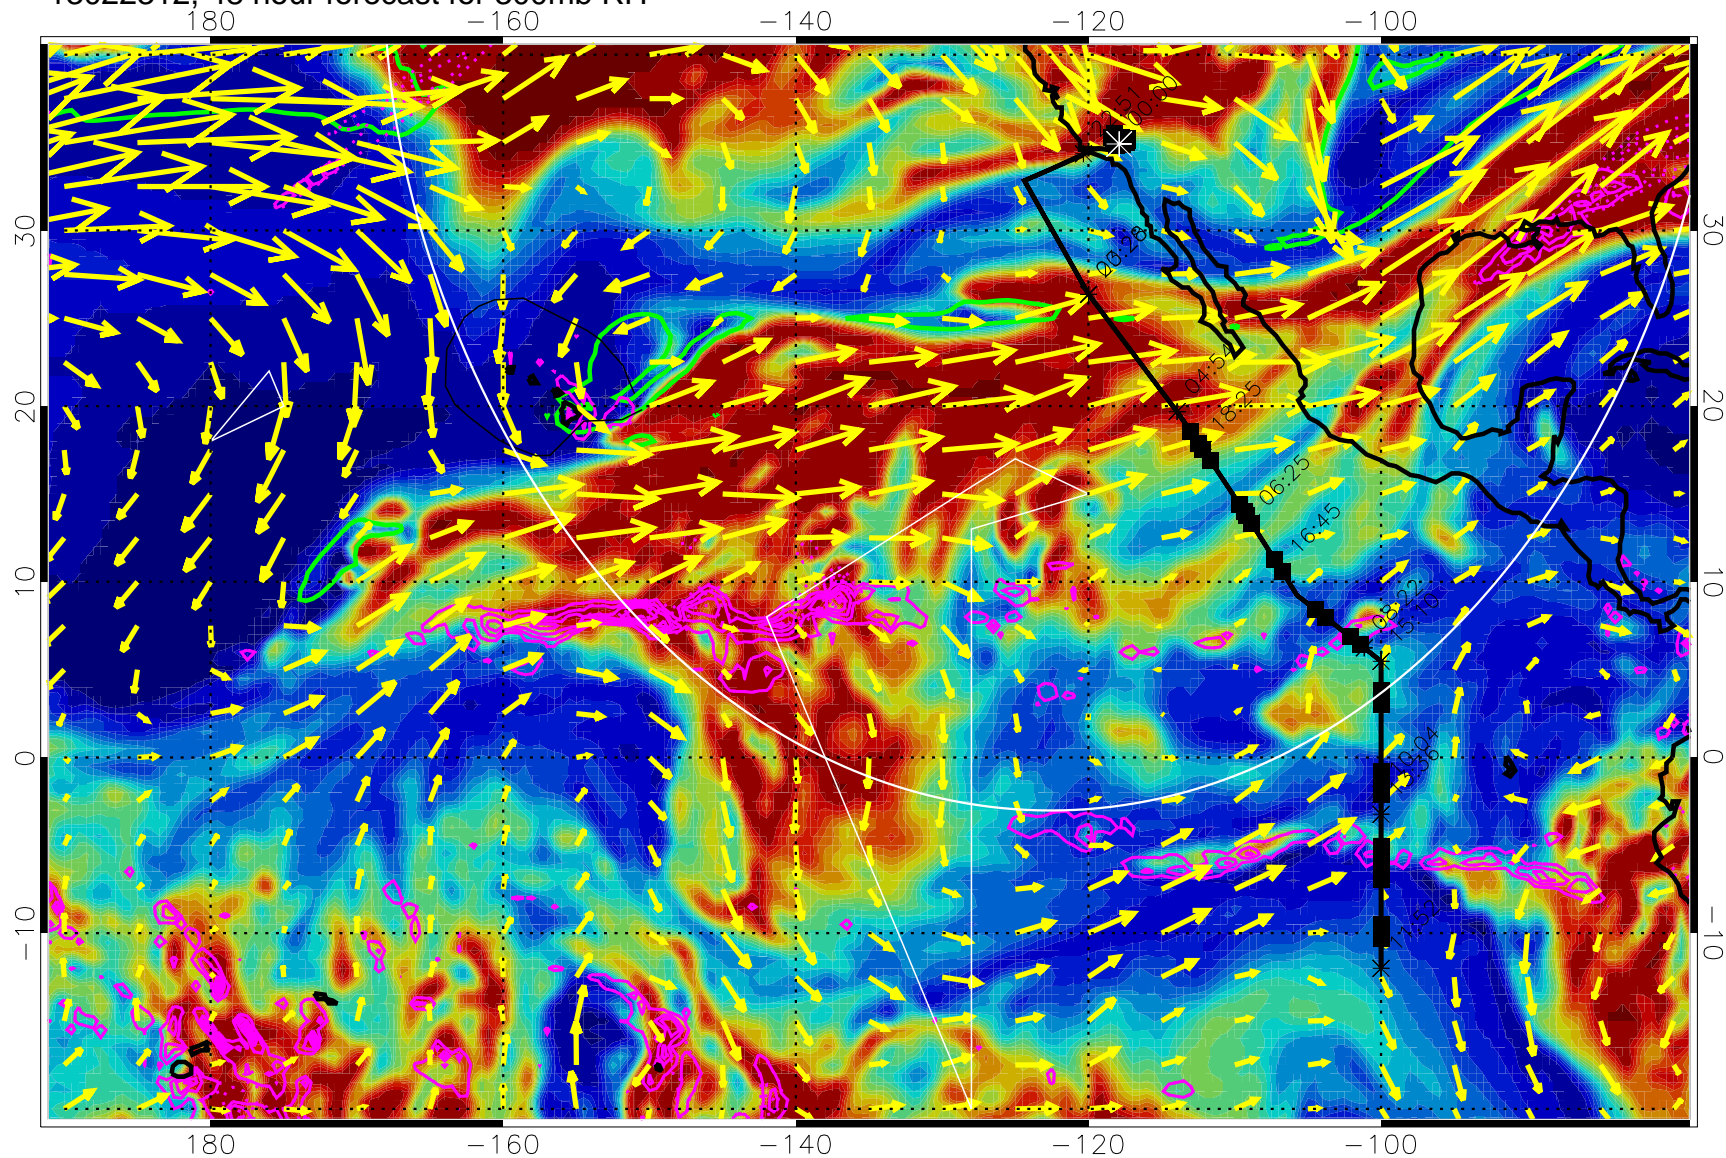

EPV Tropopause (2 PVU) Position

→ 50 m/s

Range ring of 4055 km -- 13 hours GH round trip

13022300, 36 hour forecast for 300mb RH

Precip (tot dot, conv sol) past 6 hrs 6 kg/m2 contours, min 4

EPV Tropopause (2 PVU) Position

→ 50 m/s

Range ring of 4055 km -- 13 hours GH round trip

13022306, 42 hour forecast for 300mb RH

Precip (tot dot, conv sol) past 6 hrs 6 kg/m2 contours, min 4

EPV Tropopause (2 PVU) Position

→ 50 m/s

Range ring of 4055 km -- 13 hours GH round trip

13022312, 48 hour forecast for 300mb RH

Precip (tot dot, conv sol) past 6 hrs 6 kg/m2 contours, min 4

EPV Tropopause (2 PVU) Position

→ 50 m/s

Range ring of 4055 km -- 13 hours GH round trip

13022318, 54 hour forecast for 300mb RH

Precip (tot dot, conv sol) past 6 hrs 6 kg/m2 contours, min 4

EPV Tropopause (2 PVU) Position

→ 50 m/s

Range ring of 4055 km -- 13 hours GH round trip

13022400, 60 hour forecast for 300mb RH

Precip (tot dot, conv sol) past 6 hrs 6 kg/m2 contours, min 4