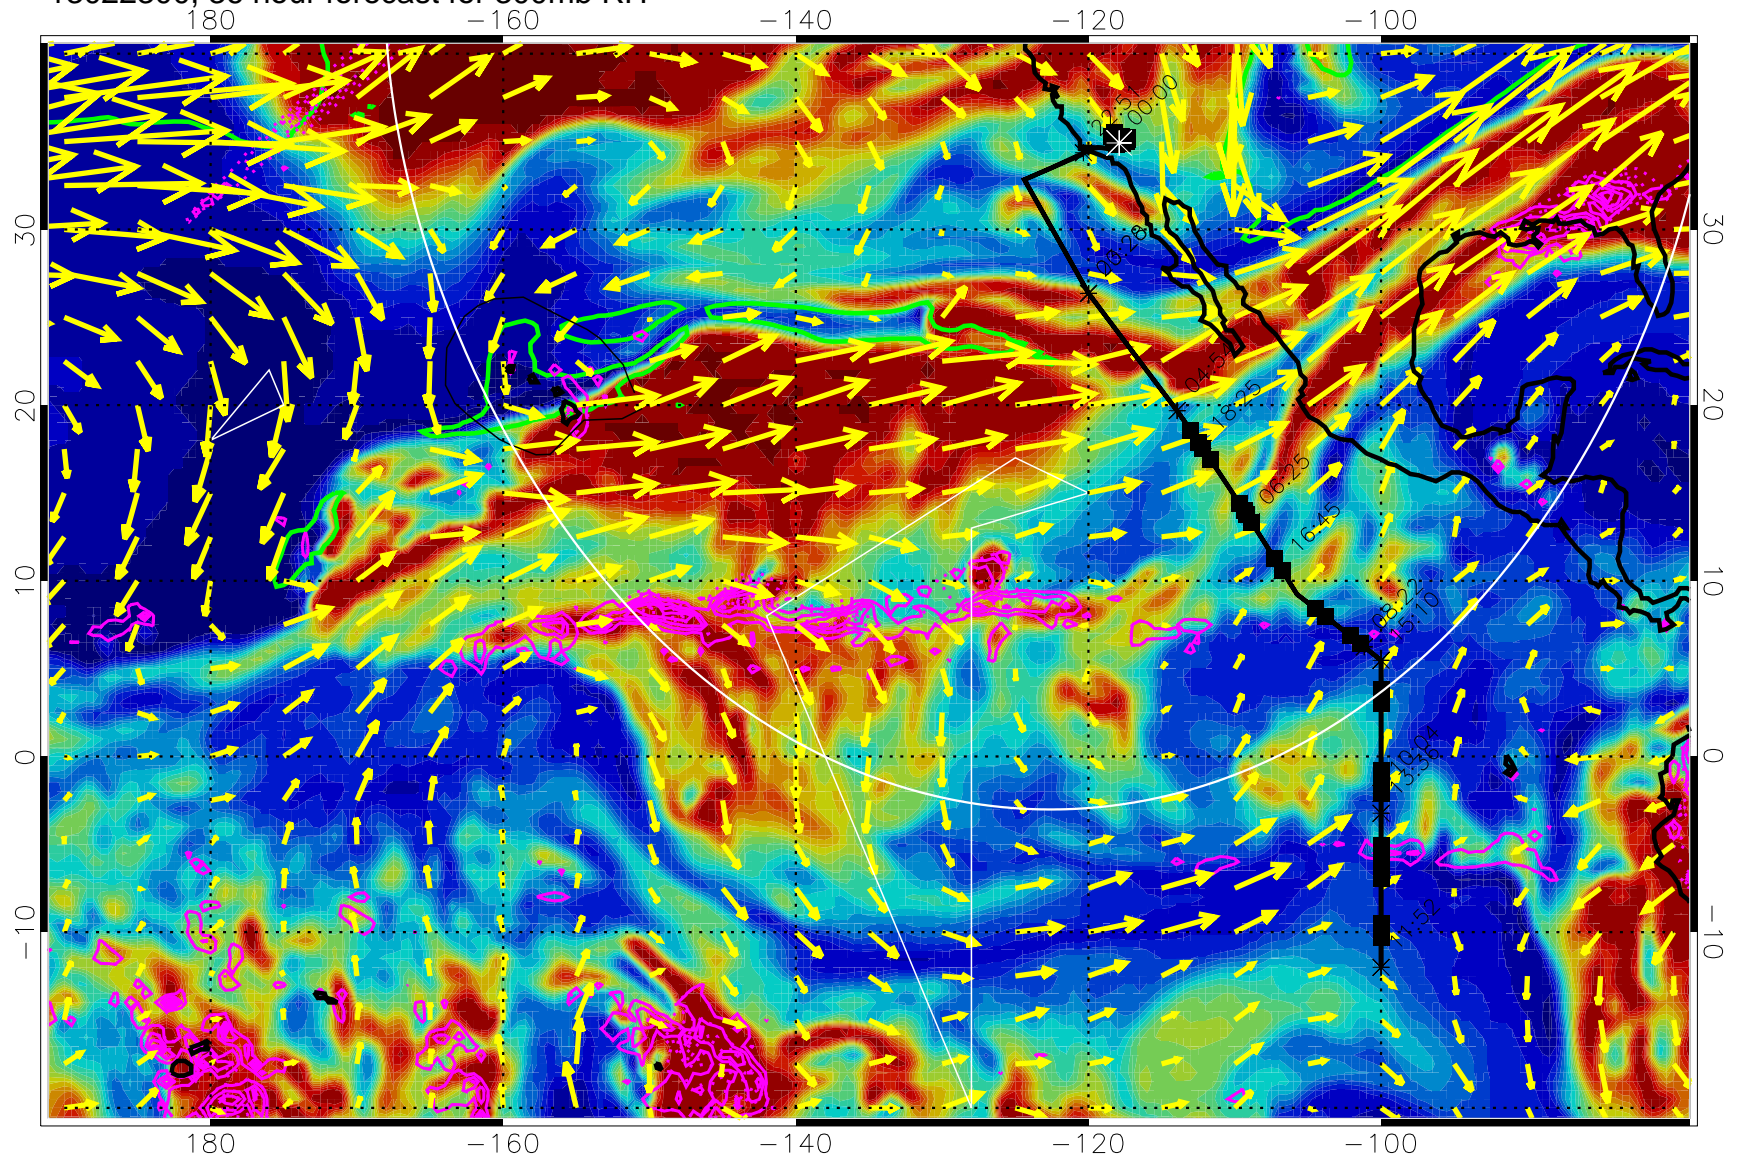

180 -160 -140 -120 -100

Precip (tot dot, conv sol) past 6 hrs 6 kg/m2 contours, min 4

EPV Tropopause (2 PVU) Position

→ 50 m/s

Range ring of 4055 km -- 13 hours GH round trip

13022206, 18 hour forecast for 300mb RH

Precip (tot dot, conv sol) past 6 hrs 6 kg/m² contours, min 4

EPV Tropopause (2 PVU) Position

→ 50 m/s

Range ring of 4055 km -- 13 hours GH round trip

13022212, 24 hour forecast for 300mb RH

Precip (tot dot, conv sol) past 6 hrs 6 kg/m2 contours, min 4

EPV Tropopause (2 PVU) Position

→ 50 m/s

Range ring of 4055 km -- 13 hours GH round trip

13022218, 30 hour forecast for 300mb RH

180 -160 -140 -120 -100

Precip (tot dot, conv sol) past 6 hrs 6 kg/m2 contours, min 4

EPV Tropopause (2 PVU) Position

→ 50 m/s

Range ring of 4055 km -- 13 hours GH round trip

13022300, 36 hour forecast for 300mb RH

Precip (tot dot, conv sol) past 6 hrs 6 kg/m2 contours, min 4

EPV Tropopause (2 PVU) Position