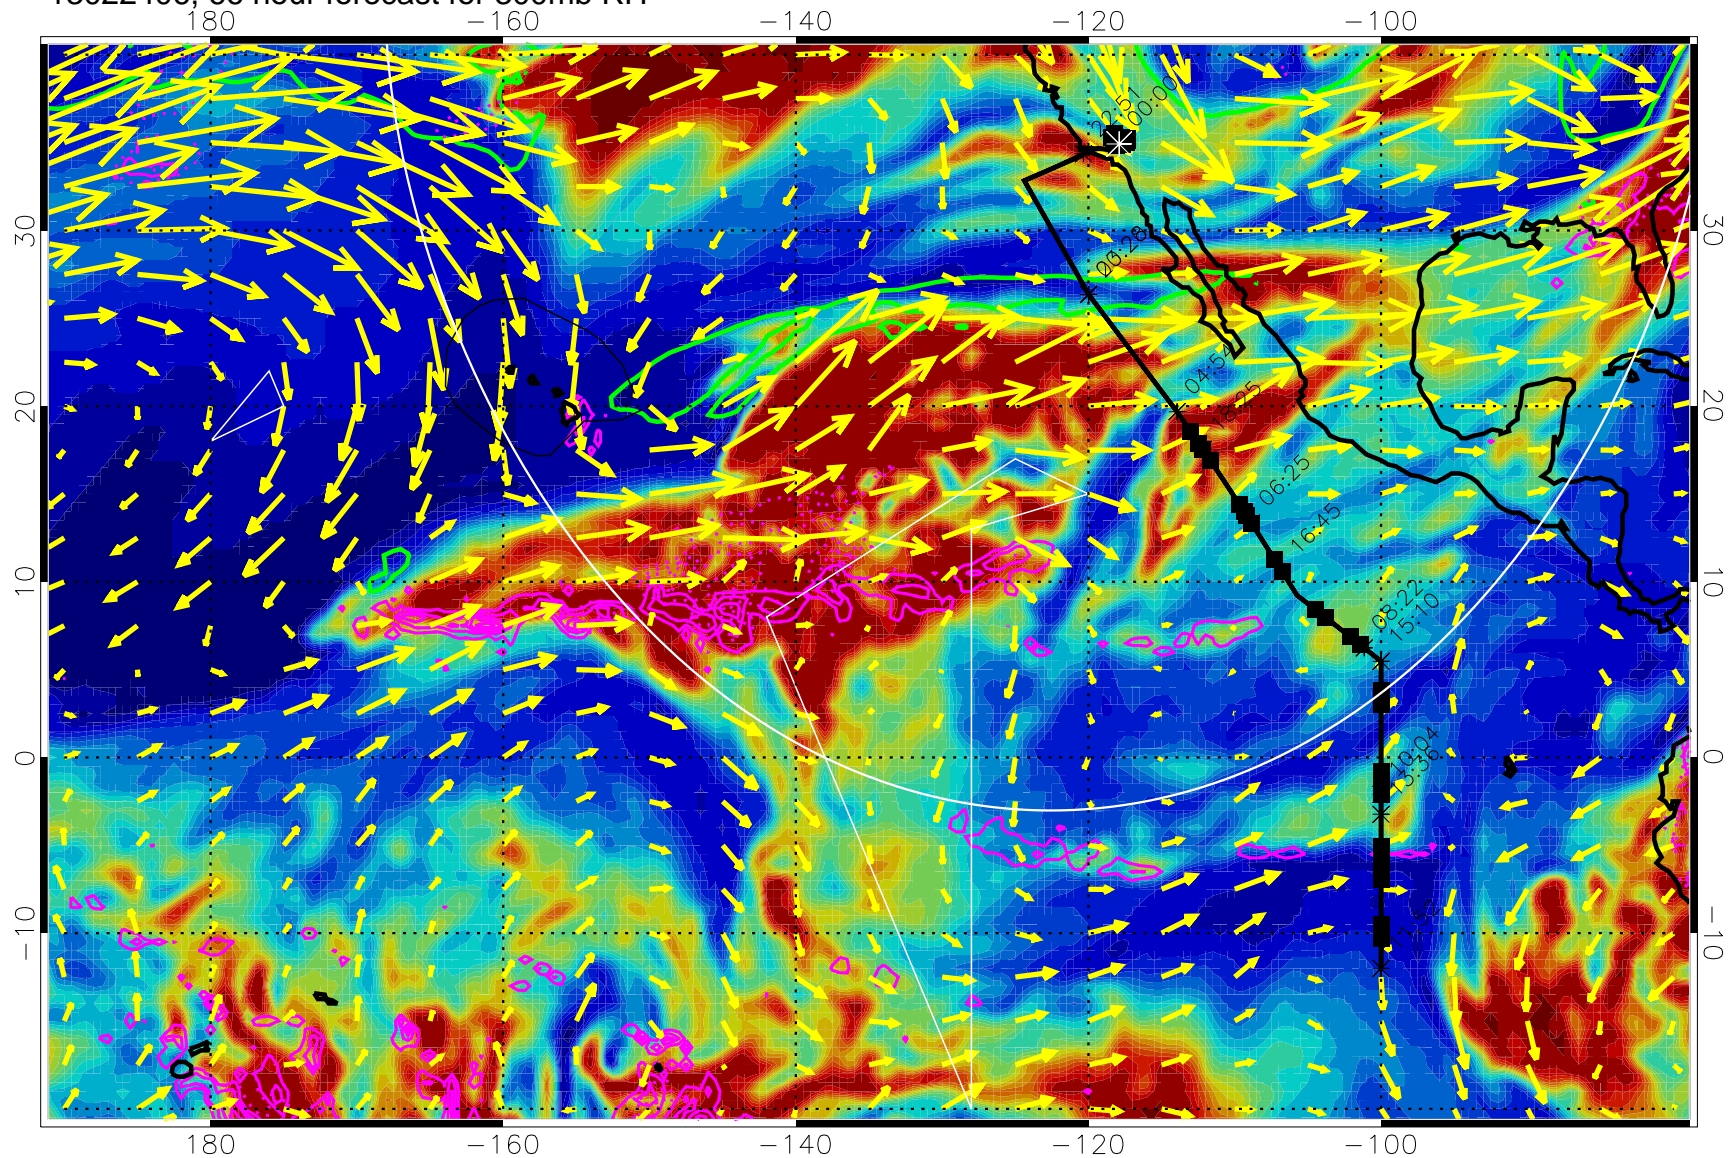

Precip (tot dot, conv sol) past 6 hrs 6 kg/m2 contours, min 4

EPV Tropopause (2 PVU) Position

→ 50 m/s

Range ring of 4055 km -- 13 hours GH round trip

13022400, 60 hour forecast for 300mb RH

Precip (tot dot, conv sol) past 6 hrs 6 kg/m2 contours, min 4

EPV Tropopause (2 PVU) Position

→ 50 m/s

Range ring of 4055 km -- 13 hours GH round trip

13022406, 66 hour forecast for 300mb RH

Precip (tot dot, conv sol) past 6 hrs 6 kg/m2 contours, min 4

EPV Tropopause (2 PVU) Position

13022418, 78 hour forecast for 300mb RH

Precip (tot dot, conv sol) past 6 hrs 6 kg/m2 contours, min 4

EPV Tropopause (2 PVU) Position

→ 50 m/s

Range ring of 4055 km -- 13 hours GH round trip

13022500, 84 hour forecast for 300mb RH

Precip (tot dot, conv sol) past 6 hrs 6 kg/m2 contours, min 4

EPV Tropopause (2 PVU) Position

→ 50 m/s

Range ring of 4055 km -- 13 hours GH round trip

13022506, 90 hour forecast for 300mb RH

Precip (tot dot, conv sol) past 6 hrs 6 kg/m2 contours, min 4