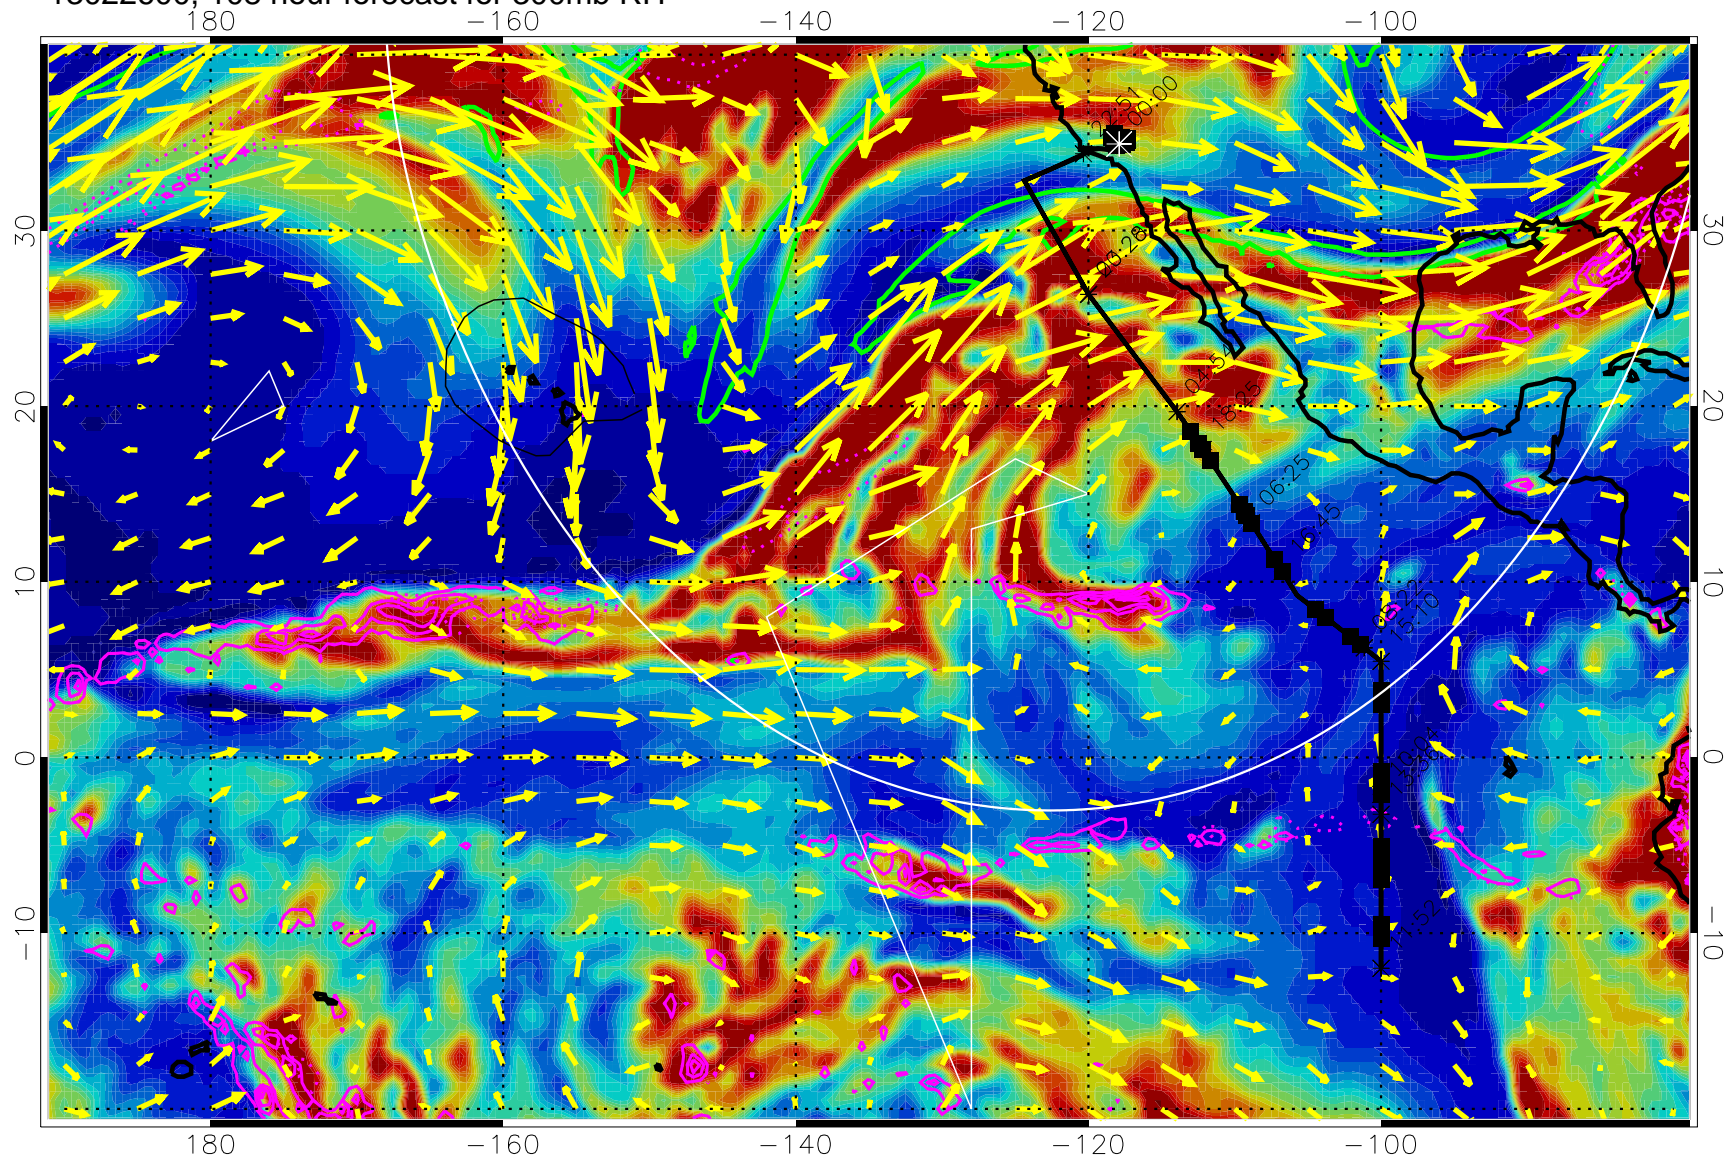

EPV Tropopause (2 PVU) Position

→ 50 m/s

Range ring of 4055 km -- 13 hours GH round trip

13022512, 96 hour forecast for 300mb RH

Precip (tot dot, conv sol) past 6 hrs 6 kg/m2 contours, min 4

EPV Tropopause (2 PVU) Position

→ 50 m/s

Range ring of 4055 km -- 13 hours GH round trip

13022518, 102 hour forecast for 300mb RH

Precip (tot dot, conv sol) past 6 hrs 6 kg/m2 contours, min 4

EPV Tropopause (2 PVU) Position

→ 50 m/s

Range ring of 4055 km -- 13 hours GH round trip

13022600, 108 hour forecast for 300mb RH

Precip (tot dot, conv sol) past 6 hrs 6 kg/m2 contours, min 4

EPV Tropopause (2 PVU) Position

→ 50 m/s

Range ring of 4055 km -- 13 hours GH round trip

13022606, 114 hour forecast for 300mb RH

Precip (tot dot, conv sol) past 6 hrs 6 kg/m2 contours, min 4

EPV Tropopause (2 PVU) Position

→ 50 m/s

Range ring of 4055 km -- 13 hours GH round trip

13022612, 120 hour forecast for 300mb RH

Precip (tot dot, conv sol) past 6 hrs 6 kg/m2 contours, min 4