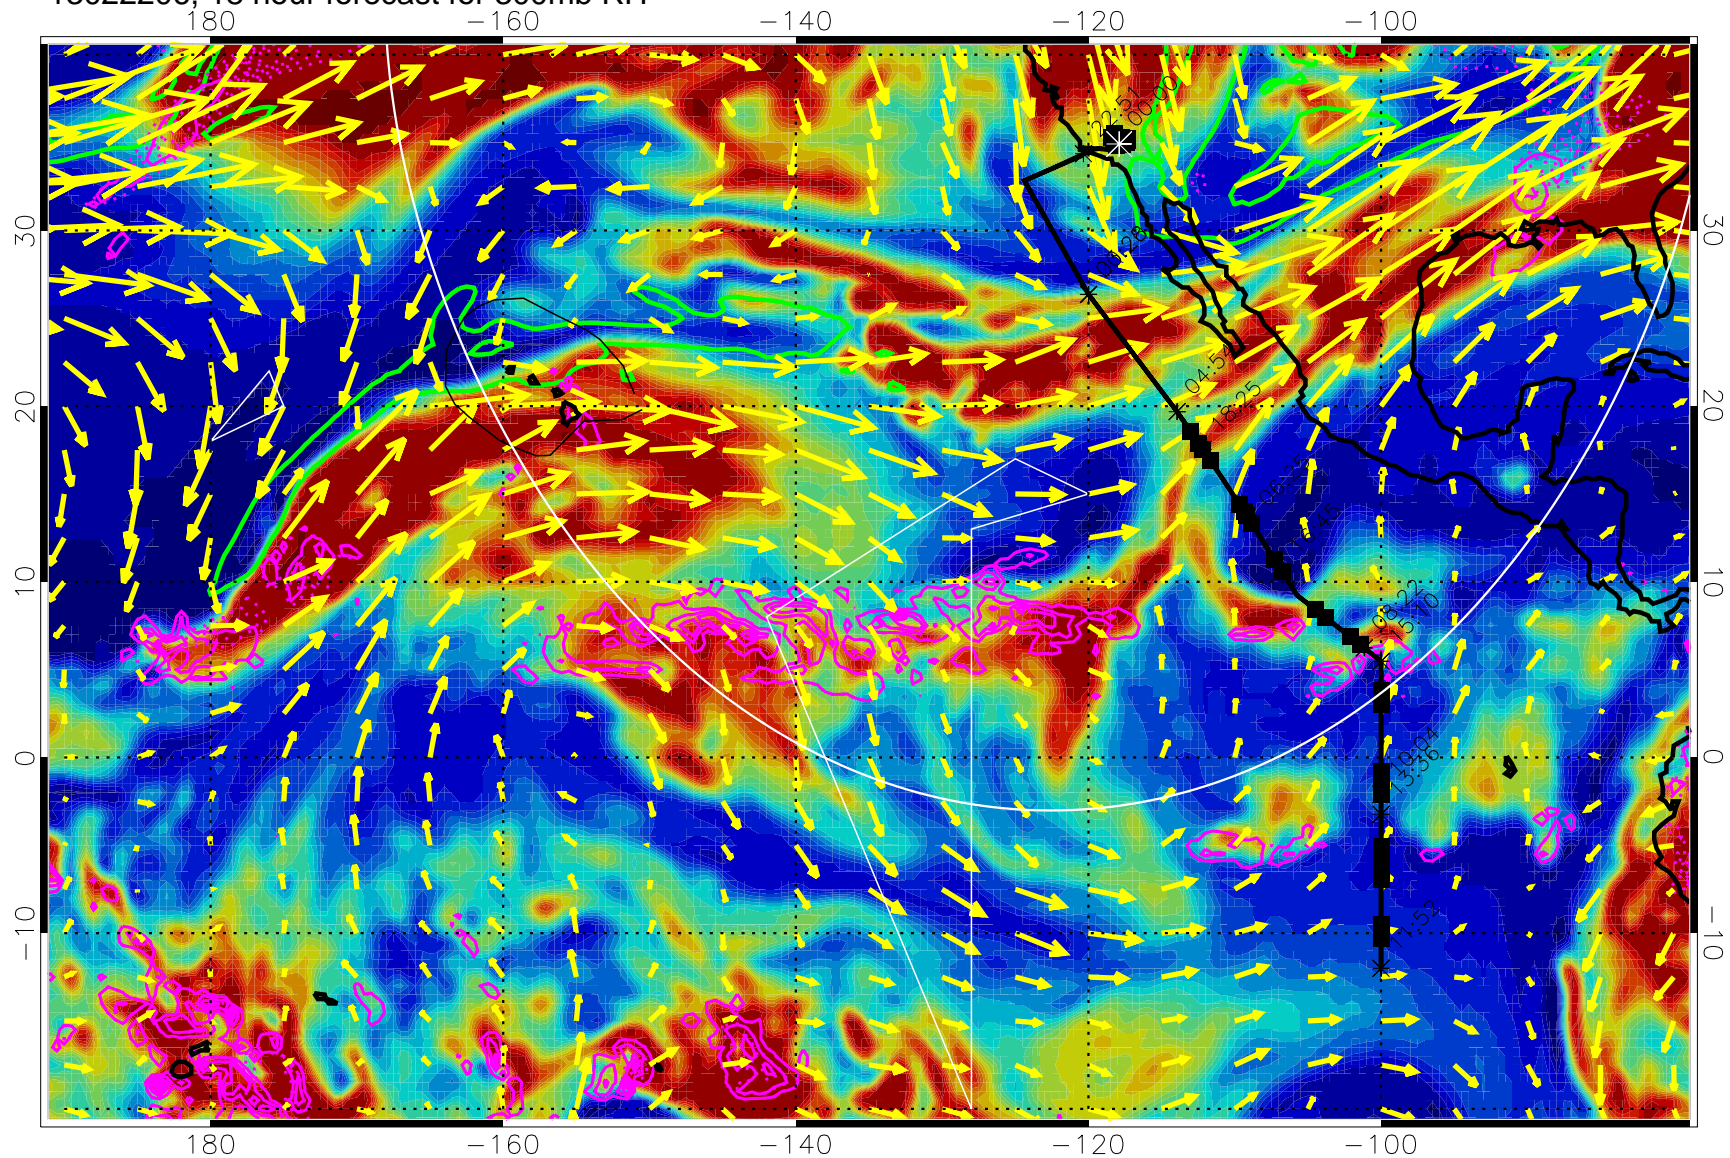

13022118, 6 hour forecast for 300mb RH

Precip (tot dot, conv sol) past 6 hrs 6 kg/m2 contours, min 4

EPV Tropopause (2 PVU) Position

→ 50 m/s

Range ring of 4055 km -- 13 hours GH round trip

13022200, 12 hour forecast for 300mb RH

180 -160 -140 -120 -100

Precip (tot dot, conv sol) past 6 hrs 6 kg/m2 contours, min 4

EPV Tropopause (2 PVU) Position

→ 50 m/s

Range ring of 4055 km -- 13 hours GH round trip

13022206, 18 hour forecast for 300mb RH

Precip (tot dot, conv sol) past 6 hrs 6 kg/m² contours, min 4

EPV Tropopause (2 PVU) Position

→ 50 m/s

Range ring of 4055 km -- 13 hours GH round trip

13022212, 24 hour forecast for 300mb RH

Precip (tot dot, conv sol) past 6 hrs 6 kg/m2 contours, min 4

EPV Tropopause (2 PVU) Position

→ 50 m/s

Range ring of 4055 km -- 13 hours GH round trip

13022218, 30 hour forecast for 300mb RH

180 -160 -140 -120 -100

Precip (tot dot, conv sol) past 6 hrs 6 kg/m2 contours, min 4