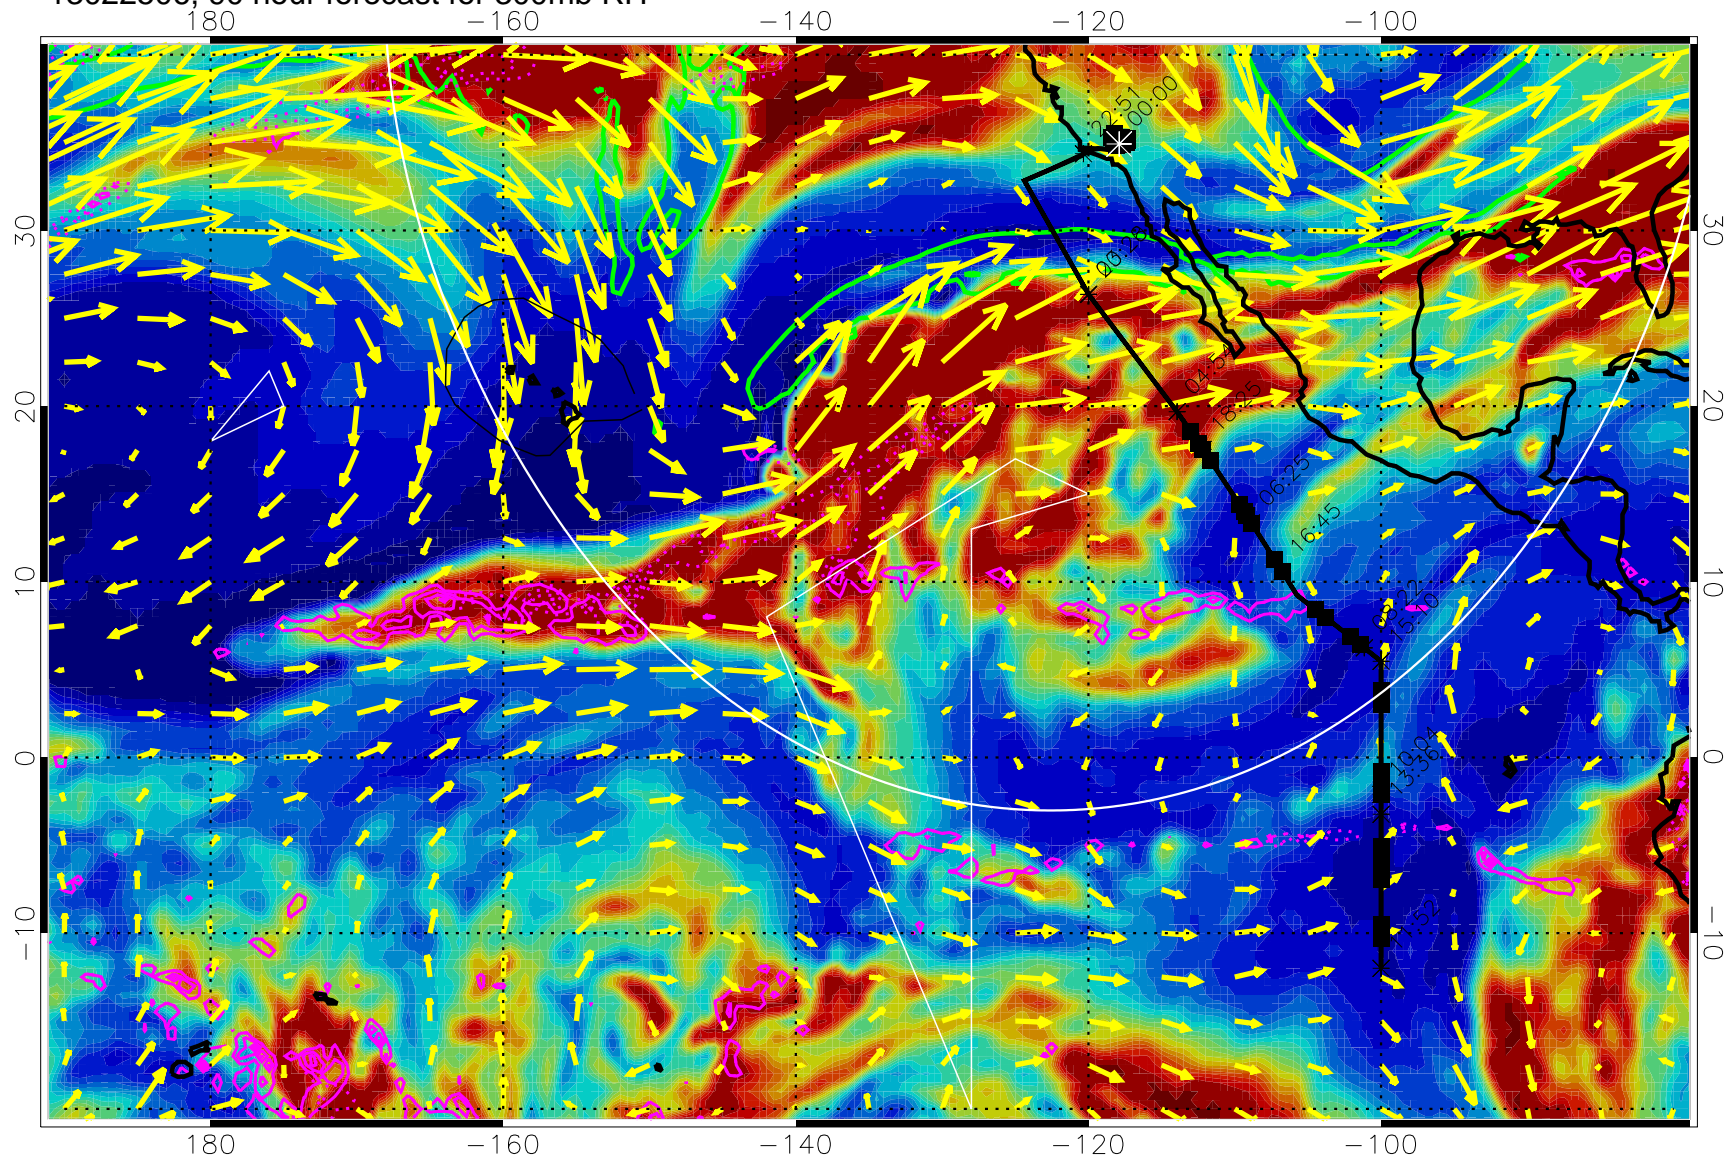

13022418, 78 hour forecast for 300mb RH

Precip (tot dot, conv sol) past 6 hrs 6 kg/m2 contours, min 4

EPV Tropopause (2 PVU) Position

→ 50 m/s

Range ring of 4055 km -- 13 hours GH round trip

13022500, 84 hour forecast for 300mb RH

Precip (tot dot, conv sol) past 6 hrs 6 kg/m2 contours, min 4

EPV Tropopause (2 PVU) Position

→ 50 m/s

Range ring of 4055 km -- 13 hours GH round trip

13022506, 90 hour forecast for 300mb RH

Precip (tot dot, conv sol) past 6 hrs 6 kg/m2 contours, min 4

EPV Tropopause (2 PVU) Position

→ 50 m/s

Range ring of 4055 km -- 13 hours GH round trip

13022512, 96 hour forecast for 300mb RH

Precip (tot dot, conv sol) past 6 hrs 6 kg/m2 contours, min 4

EPV Tropopause (2 PVU) Position