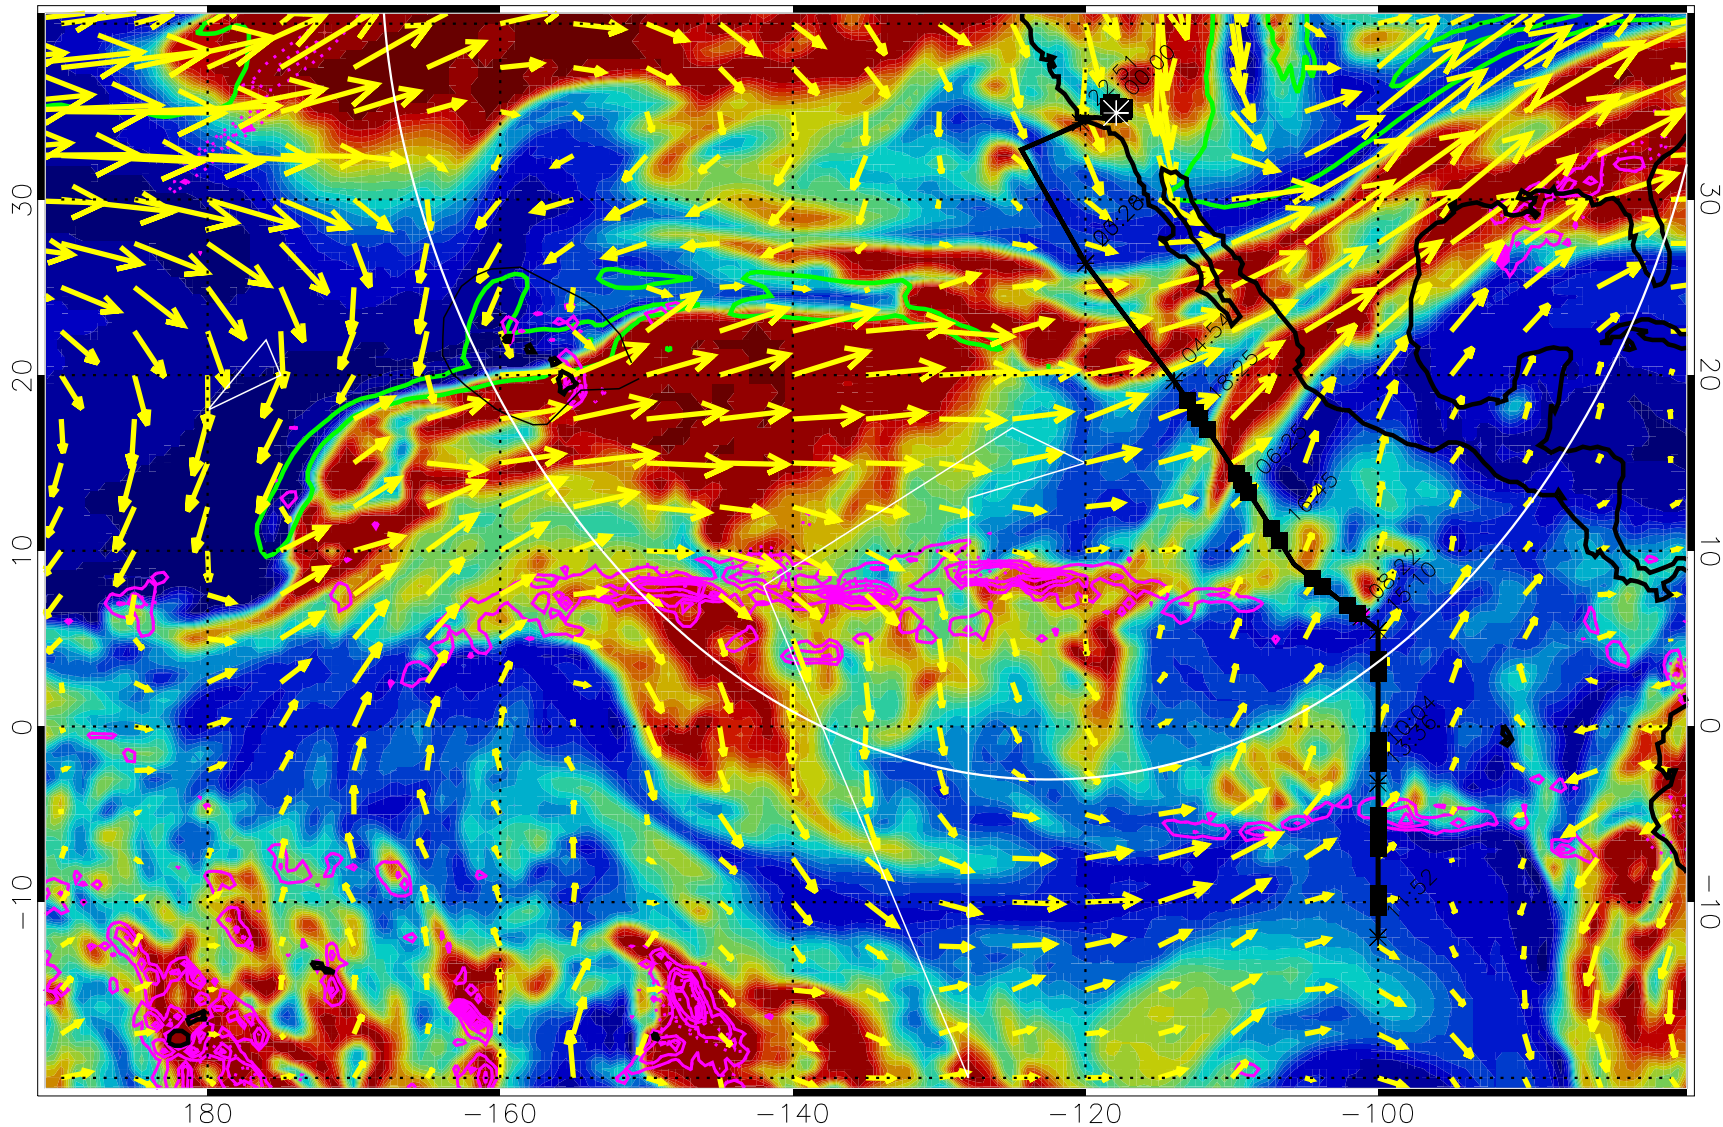

180 -160 -140 -120 -100

Precip (tot dot, conv sol) past 6 hrs 6 kg/m2 contours, min 4

EPV Tropopause (2 PVU) Position

→ 50 m/s

Range ring of 4055 km -- 13 hours GH round trip

13022206, 18 hour forecast for 300mb RH

Precip (tot dot, conv sol) past 6 hrs 6 kg/m² contours, min 4

EPV Tropopause (2 PVU) Position

→ 50 m/s

Range ring of 4055 km -- 13 hours GH round trip

13022212, 24 hour forecast for 300mb RH

Precip (tot dot, conv sol) past 6 hrs 6 kg/m2 contours, min 4

EPV Tropopause (2 PVU) Position

→ 50 m/s

Range ring of 4055 km -- 13 hours GH round trip

13022218, 30 hour forecast for 300mb RH

180 -160 -140 -120 -100

Precip (tot dot, conv sol) past 6 hrs 6 kg/m2 contours, min 4

EPV Tropopause (2 PVU) Position

→ 50 m/s

Range ring of 4055 km -- 13 hours GH round trip

13022300, 36 hour forecast for 300mb RH

Precip (tot dot, conv sol) past 6 hrs 6 kg/m2 contours, min 4

EPV Tropopause (2 PVU) Position