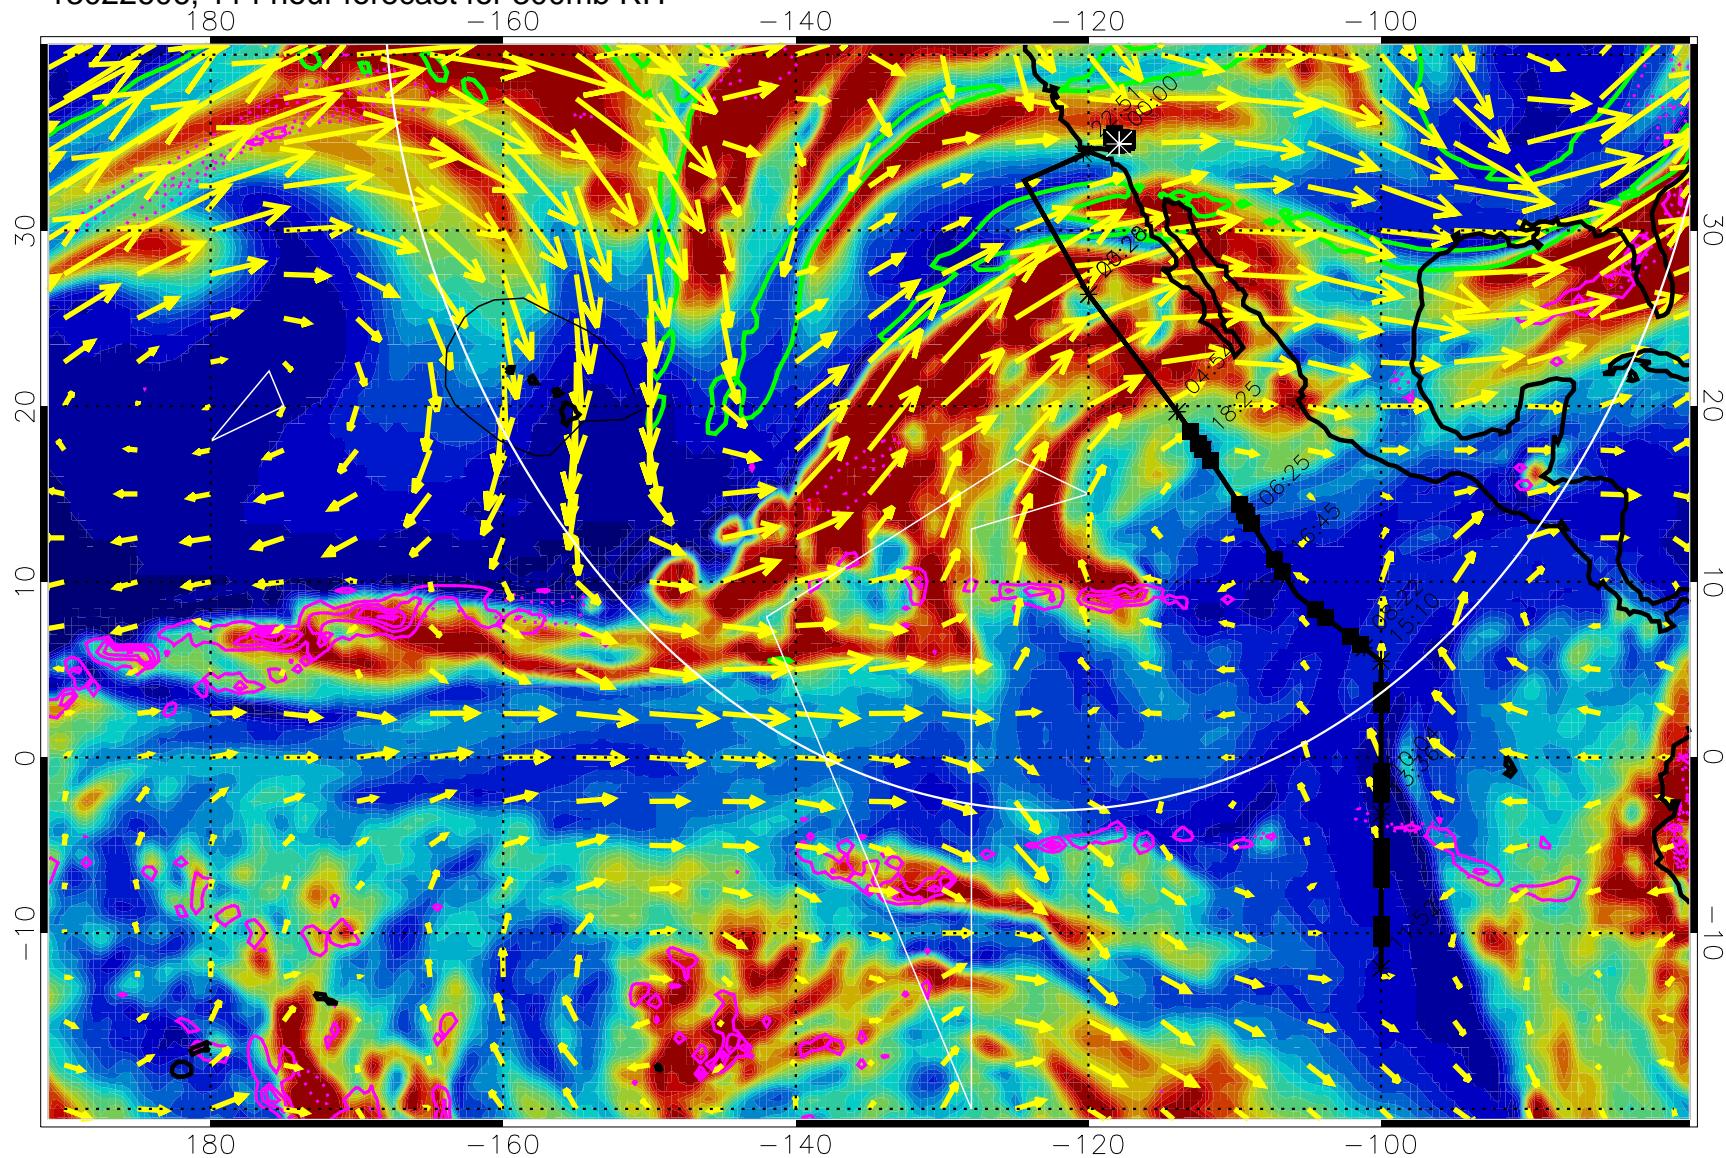

EPV Tropopause (2 PVU) Position

→ 50 m/s

Range ring of 4055 km -- 13 hours GH round trip

13022512, 96 hour forecast for 300mb RH

Precip (tot dot, conv sol) past 6 hrs 6 kg/m2 contours, min 4

EPV Tropopause (2 PVU) Position

13022600, 108 hour forecast for 300mb RH

Precip (tot dot, conv sol) past 6 hrs 6 kg/m2 contours, min 4

EPV Tropopause (2 PVU) Position

→ 50 m/s

Range ring of 4055 km -- 13 hours GH round trip

13022606, 114 hour forecast for 300mb RH

Precip (tot dot, conv sol) past 6 hrs 6 kg/m2 contours, min 4

EPV Tropopause (2 PVU) Position

→ 50 m/s

Range ring of 4055 km -- 13 hours GH round trip

13022612, 120 hour forecast for 300mb RH

Precip (tot dot, conv sol) past 6 hrs 6 kg/m2 contours, min 4

EPV Tropopause (2 PVU) Position

→ 50 m/s

Range ring of 4055 km -- 13 hours GH round trip