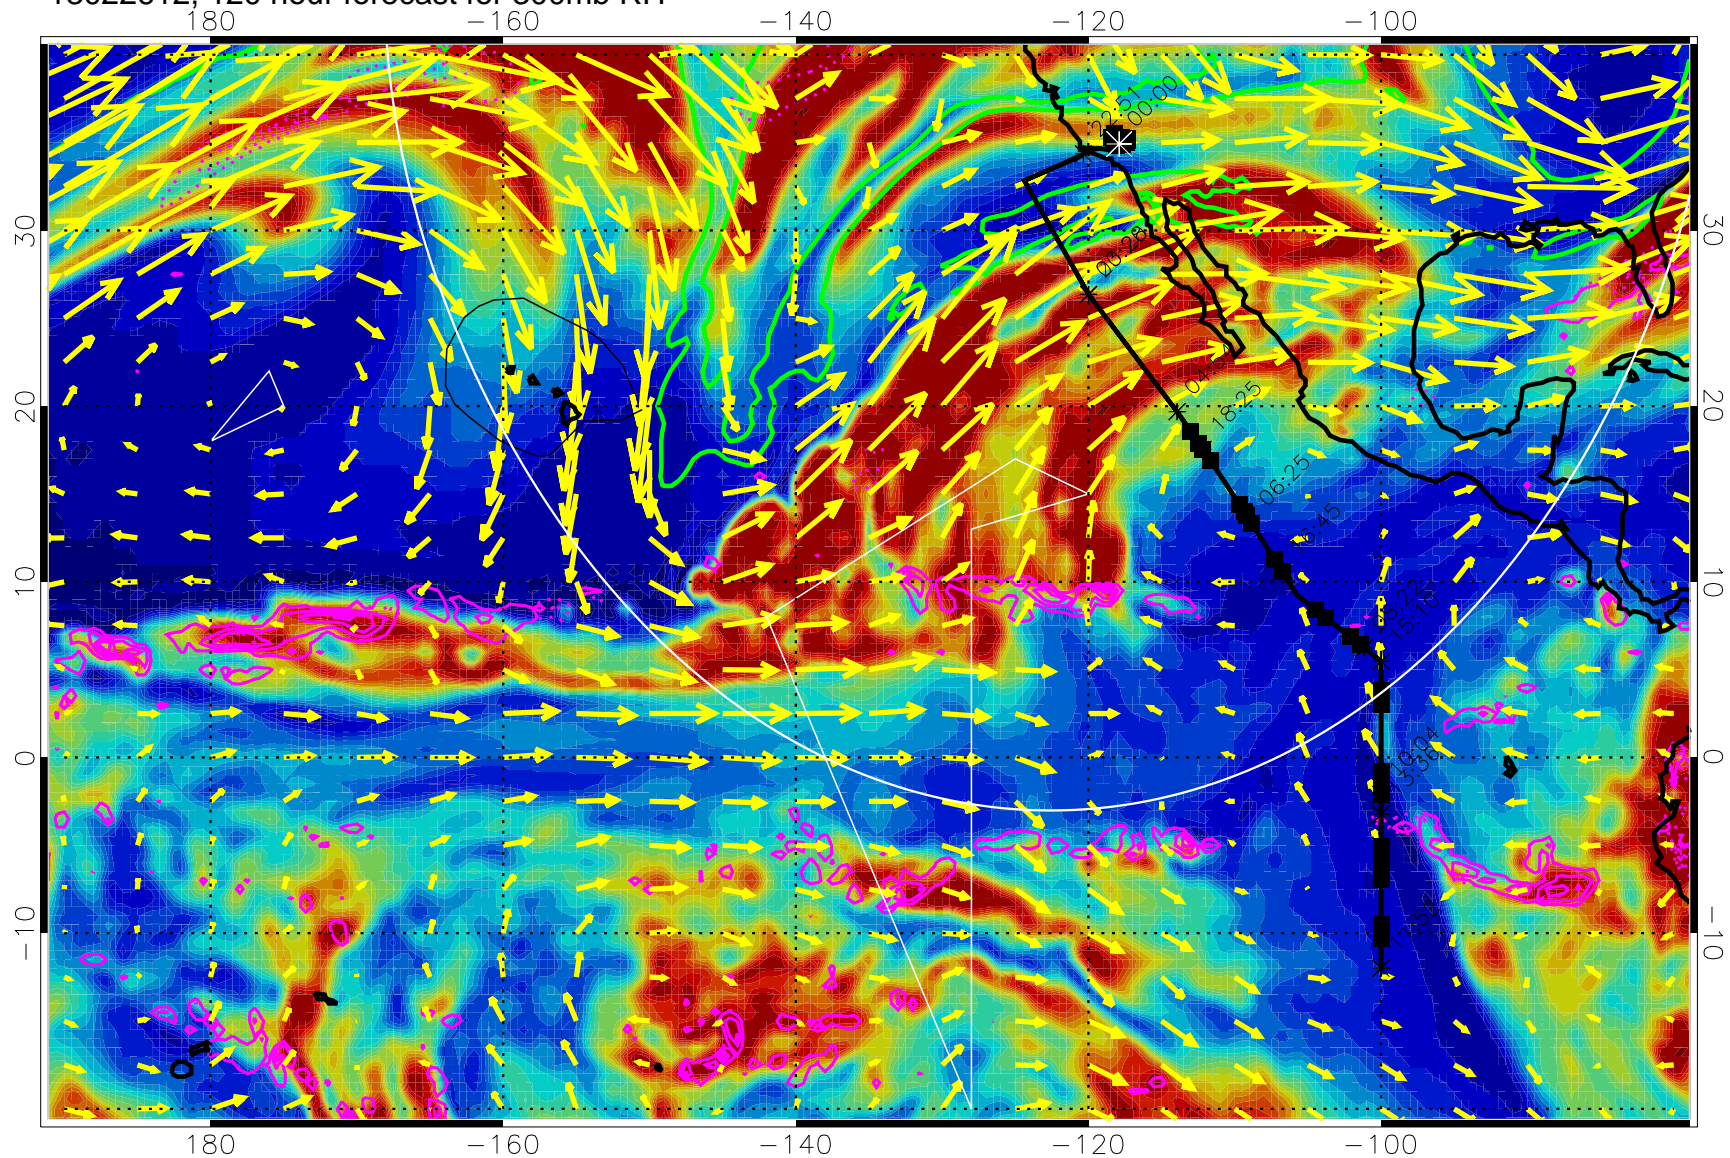

→ 50 m/s

Range ring of 4055 km -- 13 hours GH round trip

13022518, 102 hour forecast for 300mb RH

Precip (tot dot, conv sol) past 6 hrs 6 kg/m2 contours, min 4

EPV Tropopause (2 PVU) Position

→ 50 m/s

Range ring of 4055 km -- 13 hours GH round trip

13022600, 108 hour forecast for 300mb RH

Precip (tot dot, conv sol) past 6 hrs 6 kg/m2 contours, min 4

EPV Tropopause (2 PVU) Position

→ 50 m/s

Range ring of 4055 km -- 13 hours GH round trip

13022606, 114 hour forecast for 300mb RH

Precip (tot dot, conv sol) past 6 hrs 6 kg/m2 contours, min 4

EPV Tropopause (2 PVU) Position

→ 50 m/s

Range ring of 4055 km -- 13 hours GH round trip

13022612, 120 hour forecast for 300mb RH

Precip (tot dot, conv sol) past 6 hrs 6 kg/m2 contours, min 4

EPV Tropopause (2 PVU) Position

→ 50 m/s

Range ring of 4055 km -- 13 hours GH round trip