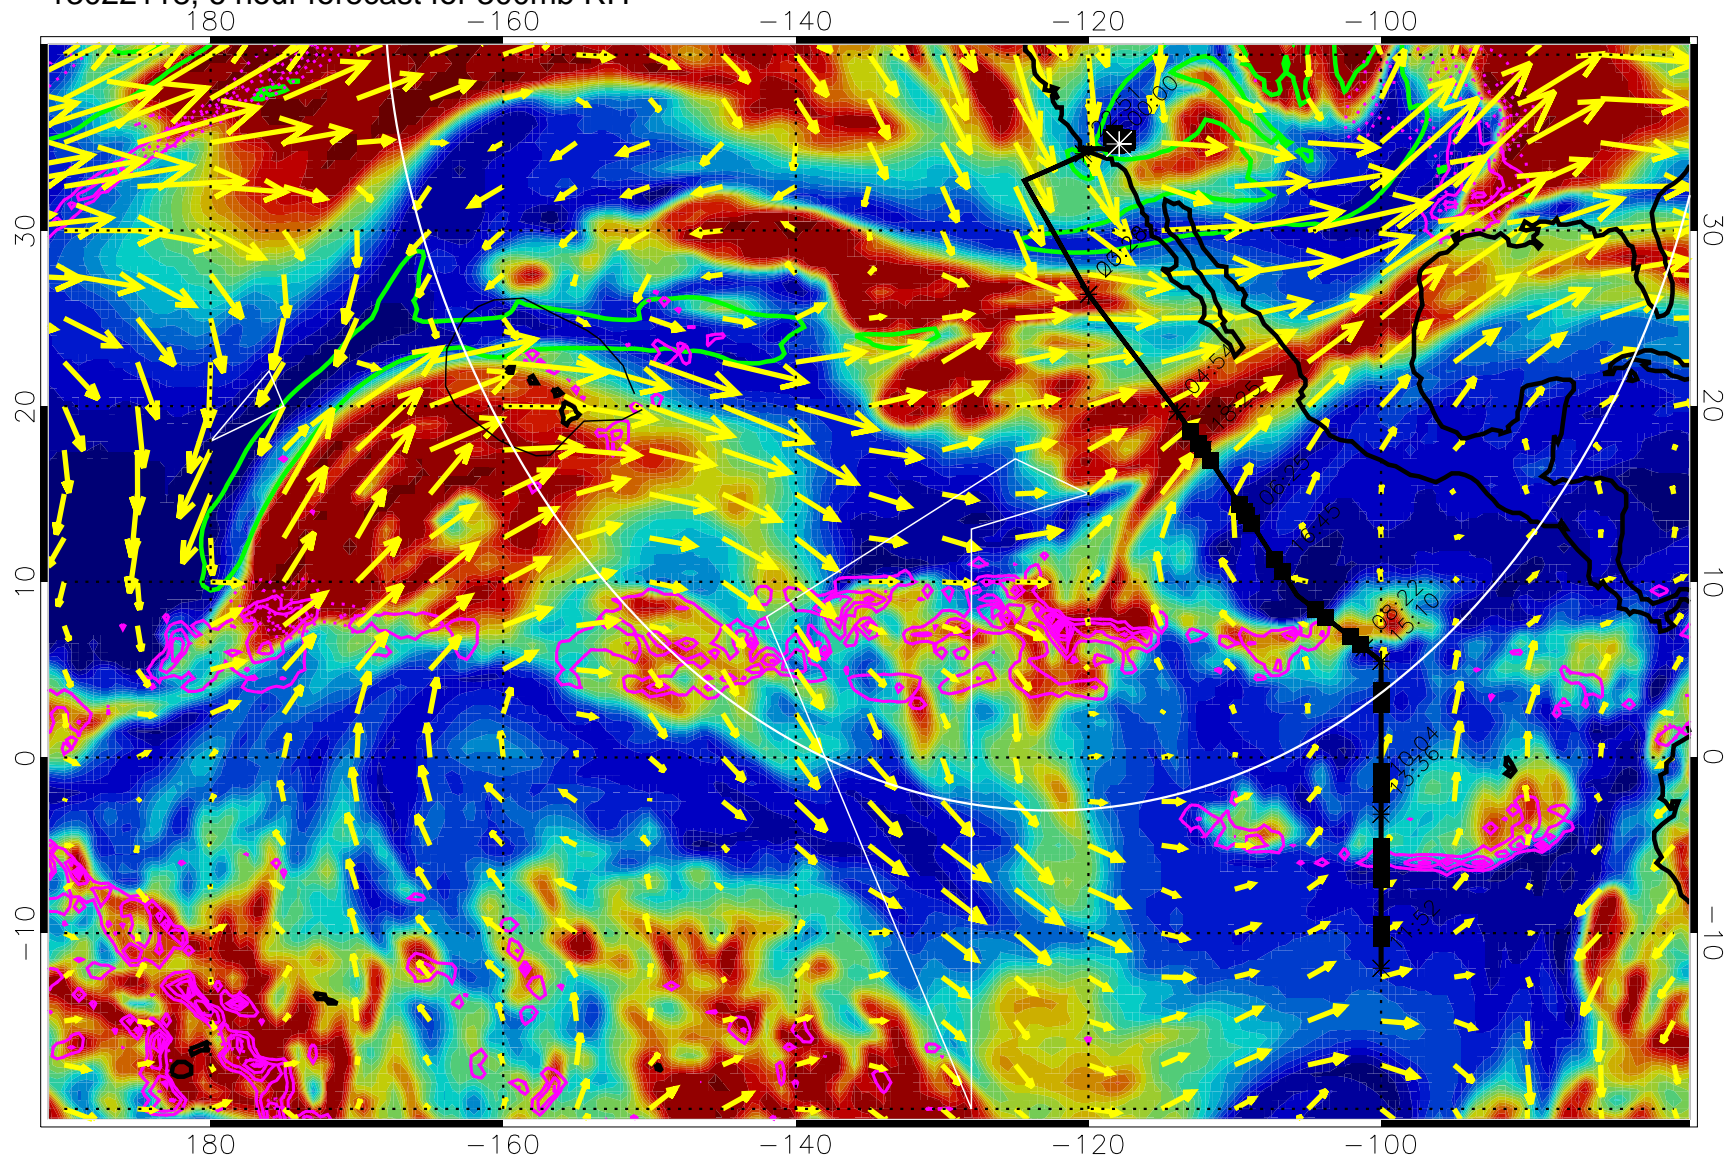

13022118, 6 hour forecast for 300mb RH

Precip (tot dot, conv sol) past 6 hrs 6 kg/m2 contours, min 4

EPV Tropopause (2 PVU) Position

→ 50 m/s

Range ring of 4055 km -- 13 hours GH round trip

13022200, 12 hour forecast for 300mb RH

180 -160 -140 -120 -100

Precip (tot dot, conv sol) past 6 hrs 6 kg/m2 contours, min 4

EPV Tropopause (2 PVU) Position

→ 50 m/s

Range ring of 4055 km -- 13 hours GH round trip

13022206, 18 hour forecast for 300mb RH

Precip (tot dot, conv sol) past 6 hrs 6 kg/m² contours, min 4

EPV Tropopause (2 PVU) Position

→ 50 m/s

Range ring of 4055 km -- 13 hours GH round trip

13022212, 24 hour forecast for 300mb RH

Precip (tot dot, conv sol) past 6 hrs 6 kg/m2 contours, min 4

EPV Tropopause (2 PVU) Position

→ 50 m/s

Range ring of 4055 km -- 13 hours GH round trip

13022218, 30 hour forecast for 300mb RH

180 -160 -140 -120 -100

Precip (tot dot, conv sol) past 6 hrs 6 kg/m2 contours, min 4