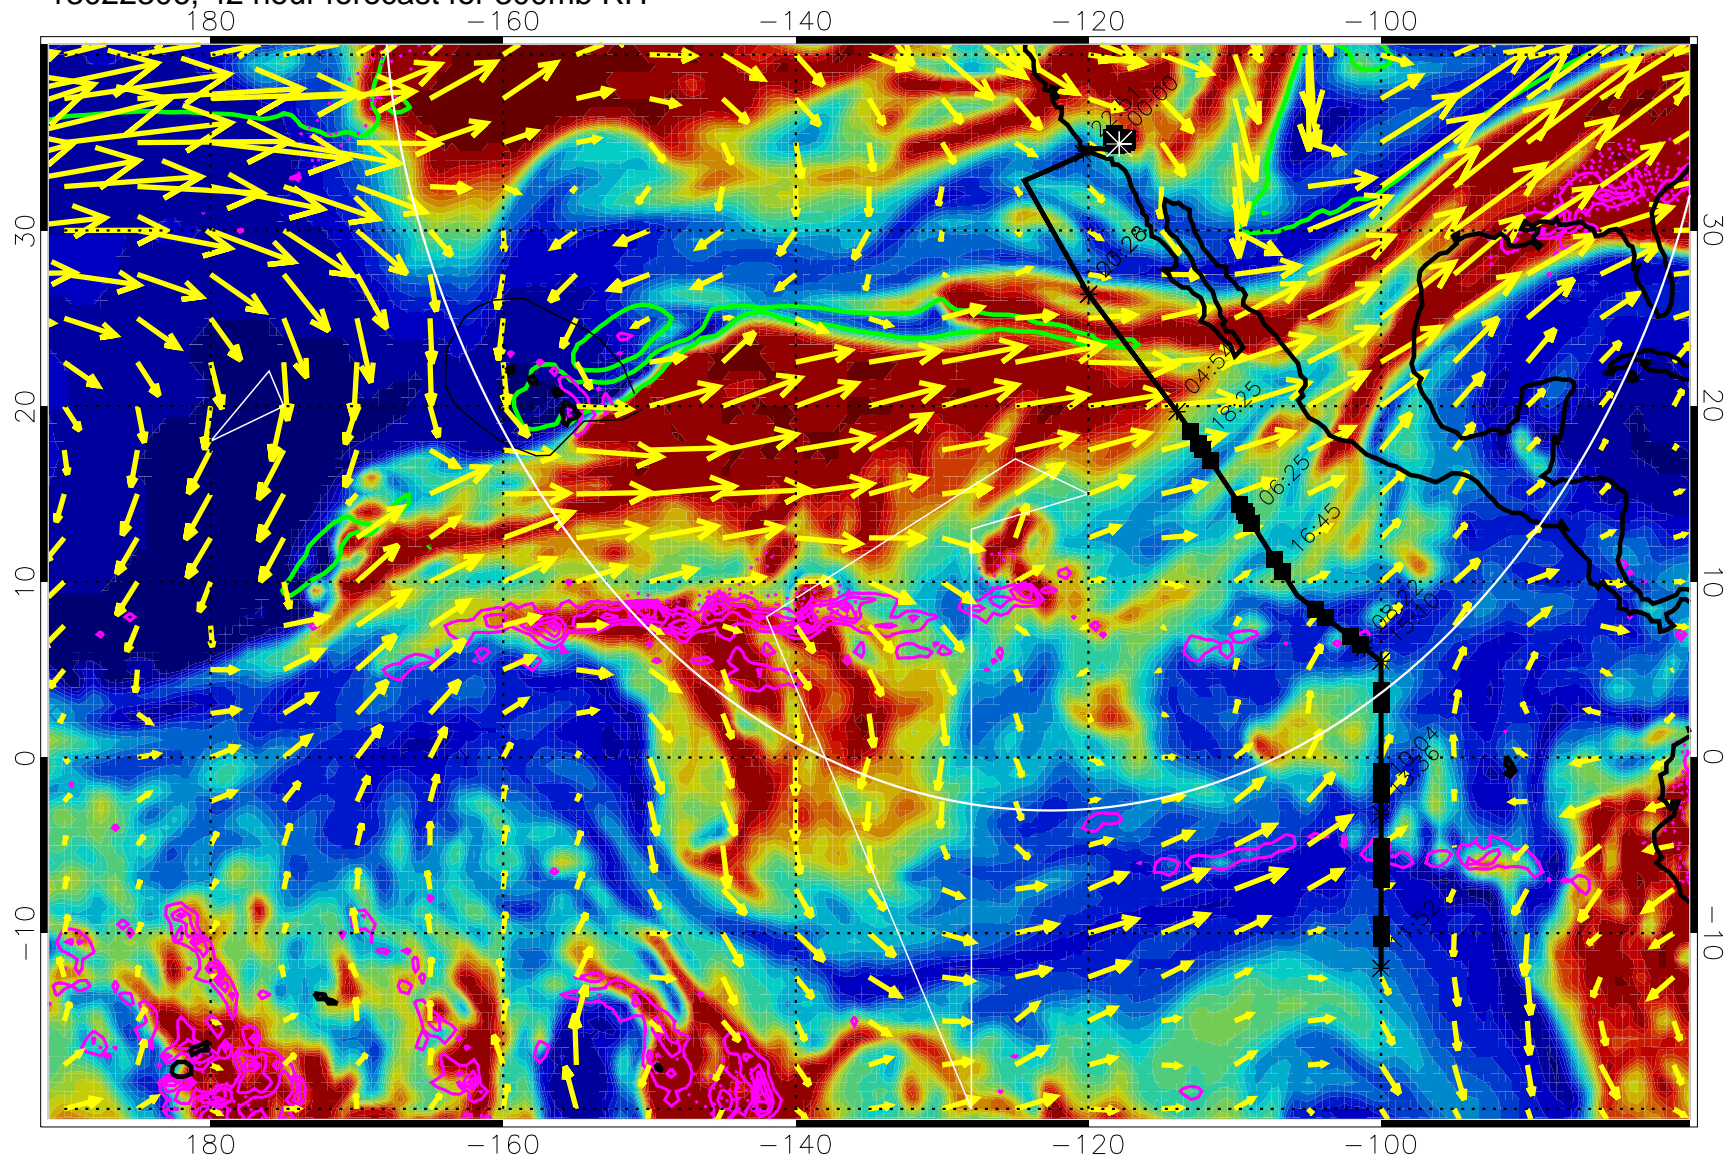

EPV Tropopause (2 PVU) Position

→ 50 m/s

Range ring of 4055 km -- 13 hours GH round trip

13022218, 30 hour forecast for 300mb RH

180 -160 -140 -120 -100

Precip (tot dot, conv sol) past 6 hrs 6 kg/m2 contours, min 4

EPV Tropopause (2 PVU) Position

→ 50 m/s

Range ring of 4055 km -- 13 hours GH round trip

13022300, 36 hour forecast for 300mb RH

Precip (tot dot, conv sol) past 6 hrs 6 kg/m2 contours, min 4

EPV Tropopause (2 PVU) Position

→ 50 m/s

Range ring of 4055 km -- 13 hours GH round trip

13022306, 42 hour forecast for 300mb RH

Precip (tot dot, conv sol) past 6 hrs 6 kg/m2 contours, min 4

EPV Tropopause (2 PVU) Position

→ 50 m/s

Range ring of 4055 km -- 13 hours GH round trip

13022312, 48 hour forecast for 300mb RH

Precip (tot dot, conv sol) past 6 hrs 6 kg/m2 contours, min 4

EPV Tropopause (2 PVU) Position

→ 50 m/s

Range ring of 4055 km -- 13 hours GH round trip

13022318, 54 hour forecast for 300mb RH