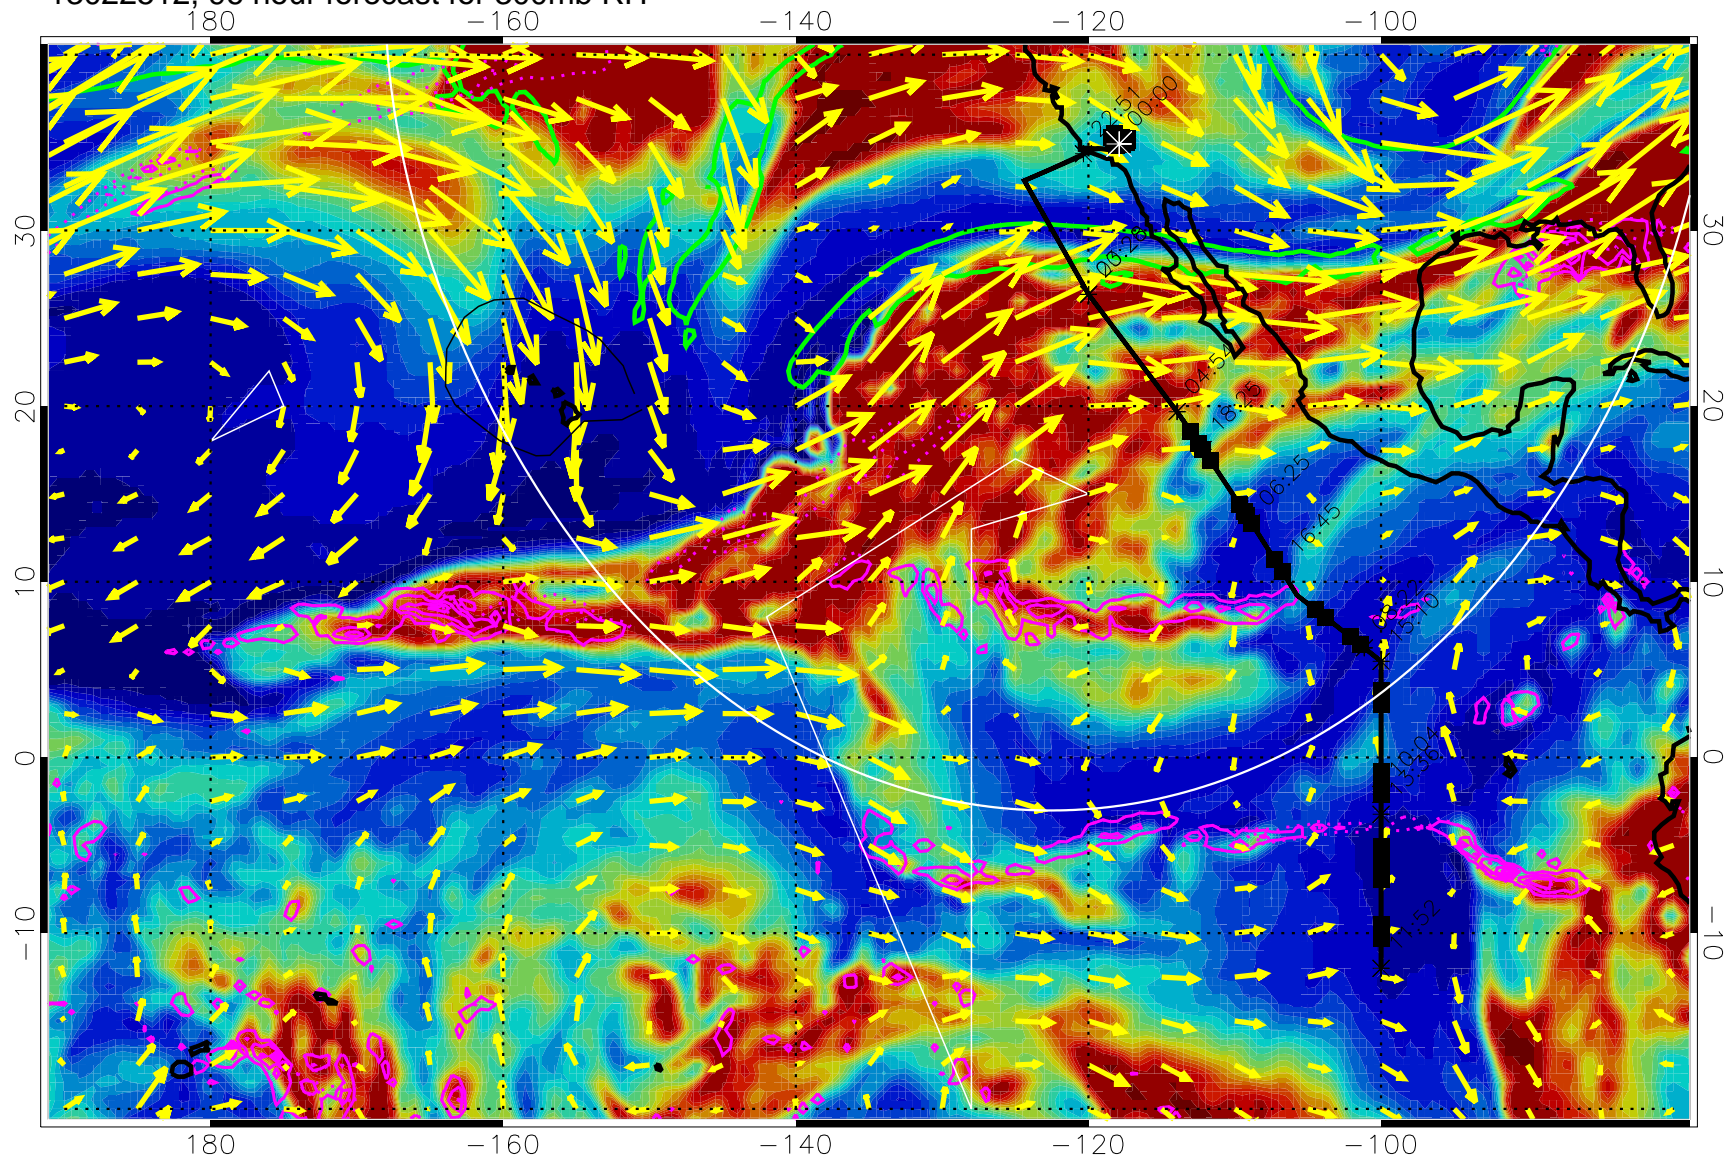

13022418, 78 hour forecast for 300mb RH

Precip (tot dot, conv sol) past 6 hrs 6 kg/m2 contours, min 4

EPV Tropopause (2 PVU) Position

→ 50 m/s

Range ring of 4055 km -- 13 hours GH round trip

13022500, 84 hour forecast for 300mb RH

Precip (tot dot, conv sol) past 6 hrs 6 kg/m2 contours, min 4

EPV Tropopause (2 PVU) Position

→ 50 m/s

Range ring of 4055 km -- 13 hours GH round trip

13022506, 90 hour forecast for 300mb RH

Precip (tot dot, conv sol) past 6 hrs 6 kg/m2 contours, min 4

EPV Tropopause (2 PVU) Position

→ 50 m/s

Range ring of 4055 km -- 13 hours GH round trip

13022512, 96 hour forecast for 300mb RH

Precip (tot dot, conv sol) past 6 hrs 6 kg/m2 contours, min 4

EPV Tropopause (2 PVU) Position

→ 50 m/s

Range ring of 4055 km -- 13 hours GH round trip

13022518, 102 hour forecast for 300mb RH

Precip (tot dot, conv sol) past 6 hrs 6 kg/m2 contours, min 4

EPV Tropopause (2 PVU) Position

→ 50 m/s

Range ring of 4055 km -- 13 hours GH round trip