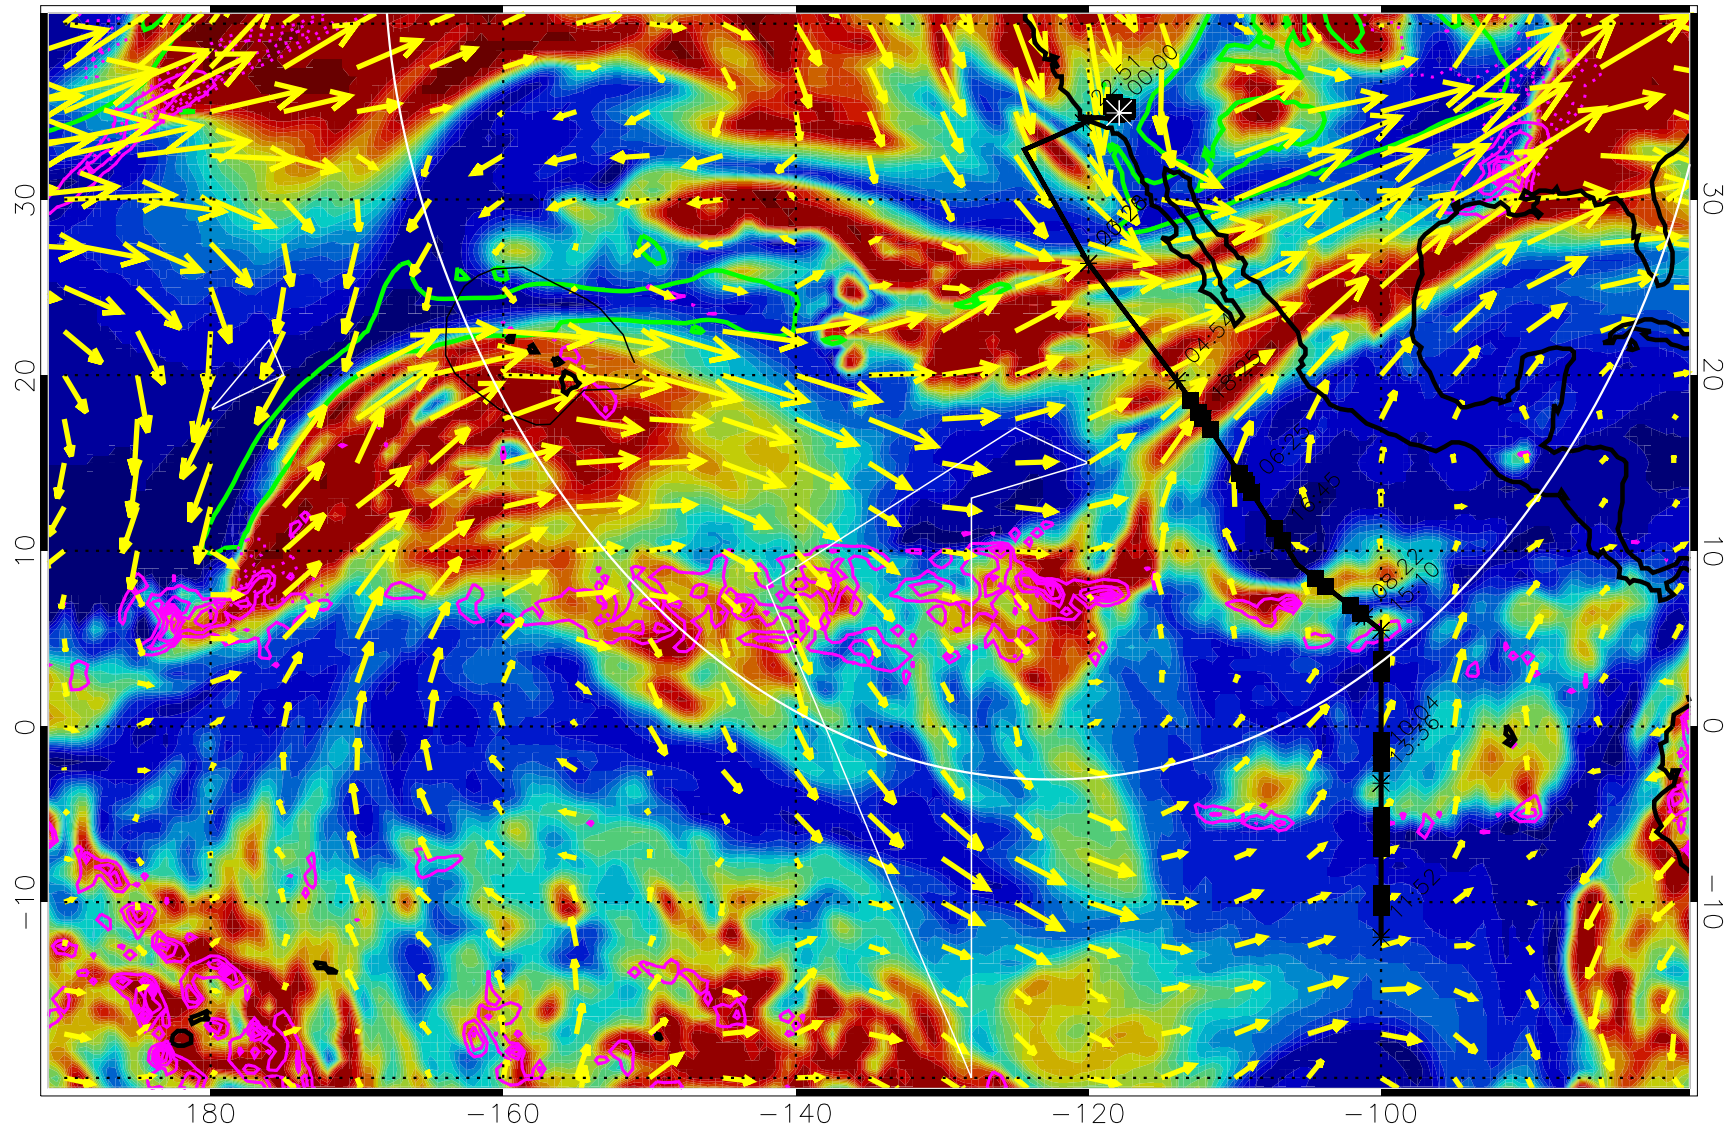

13022118, 6 hour forecast for 300mb RH

Precip (tot dot, conv sol) past 6 hrs 6 kg/m2 contours, min 4

EPV Tropopause (2 PVU) Position

→ 50 m/s

Range ring of 4055 km -- 13 hours GH round trip

13022200, 12 hour forecast for 300mb RH

180 -160 -140 -120 -100

Precip (tot dot, conv sol) past 6 hrs 6 kg/m2 contours, min 4

EPV Tropopause (2 PVU) Position

→ 50 m/s

Range ring of 4055 km -- 13 hours GH round trip

13022206, 18 hour forecast for 300mb RH

Precip (tot dot, conv sol) past 6 hrs 6 kg/m² contours, min 4

EPV Tropopause (2 PVU) Position

→ 50 m/s

Range ring of 4055 km -- 13 hours GH round trip

13022212, 24 hour forecast for 300mb RH

Precip (tot dot, conv sol) past 6 hrs 6 kg/m2 contours, min 4

EPV Tropopause (2 PVU) Position

→ 50 m/s

Range ring of 4055 km -- 13 hours GH round trip

13022218, 30 hour forecast for 300mb RH

180 -160 -140 -120 -100

Precip (tot dot, conv sol) past 6 hrs 6 kg/m2 contours, min 4