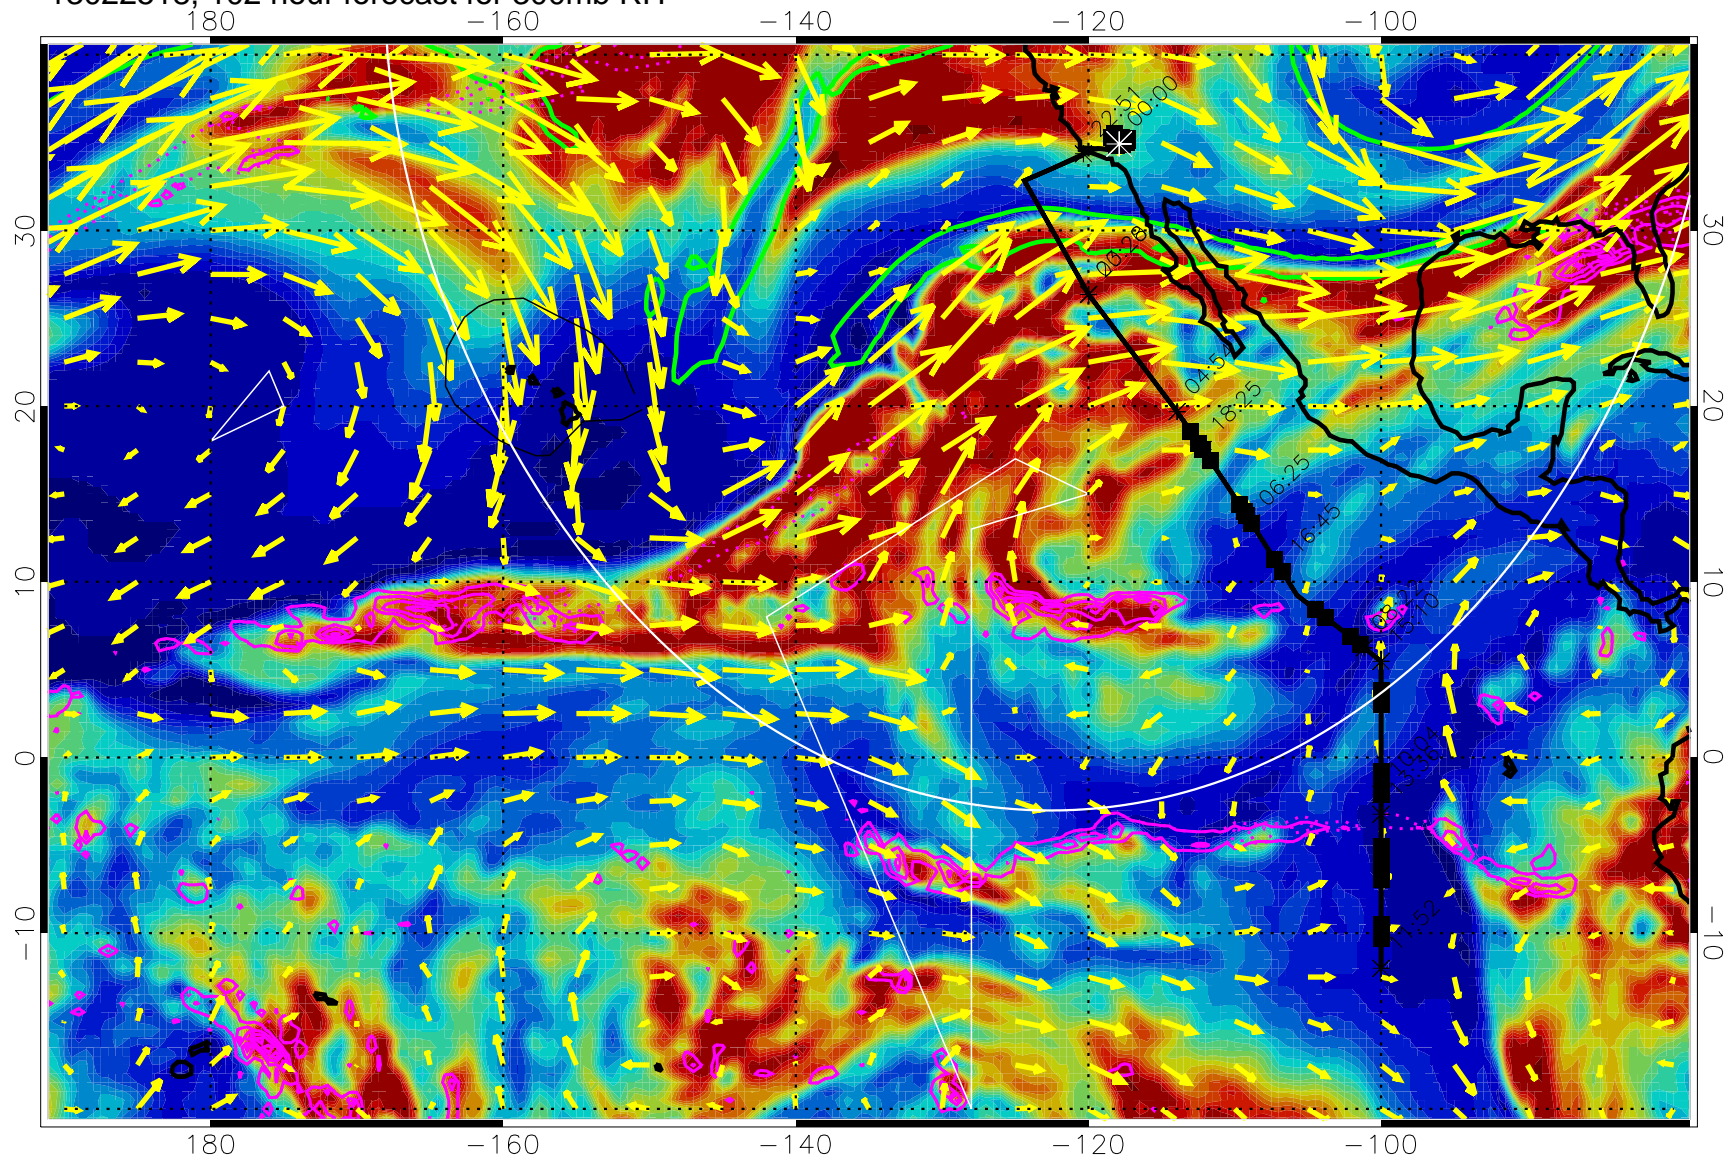

Precip (tot dot, conv sol) past 6 hrs 6 kg/m2 contours, min 4

EPV Tropopause (2 PVU) Position

→ 50 m/s

Range ring of 4055 km -- 13 hours GH round trip

13022506, 90 hour forecast for 300mb RH

Precip (tot dot, conv sol) past 6 hrs 6 kg/m2 contours, min 4

EPV Tropopause (2 PVU) Position

→ 50 m/s

Range ring of 4055 km -- 13 hours GH round trip

13022512, 96 hour forecast for 300mb RH

Precip (tot dot, conv sol) past 6 hrs 6 kg/m2 contours, min 4

EPV Tropopause (2 PVU) Position

→ 50 m/s

Range ring of 4055 km -- 13 hours GH round trip

13022518, 102 hour forecast for 300mb RH

Precip (tot dot, conv sol) past 6 hrs 6 kg/m2 contours, min 4

EPV Tropopause (2 PVU) Position

→ 50 m/s

Range ring of 4055 km -- 13 hours GH round trip

13022600, 108 hour forecast for 300mb RH

Precip (tot dot, conv sol) past 6 hrs 6 kg/m2 contours, min 4

EPV Tropopause (2 PVU) Position

→ 50 m/s

Range ring of 4055 km -- 13 hours GH round trip

13022606, 114 hour forecast for 300mb RH