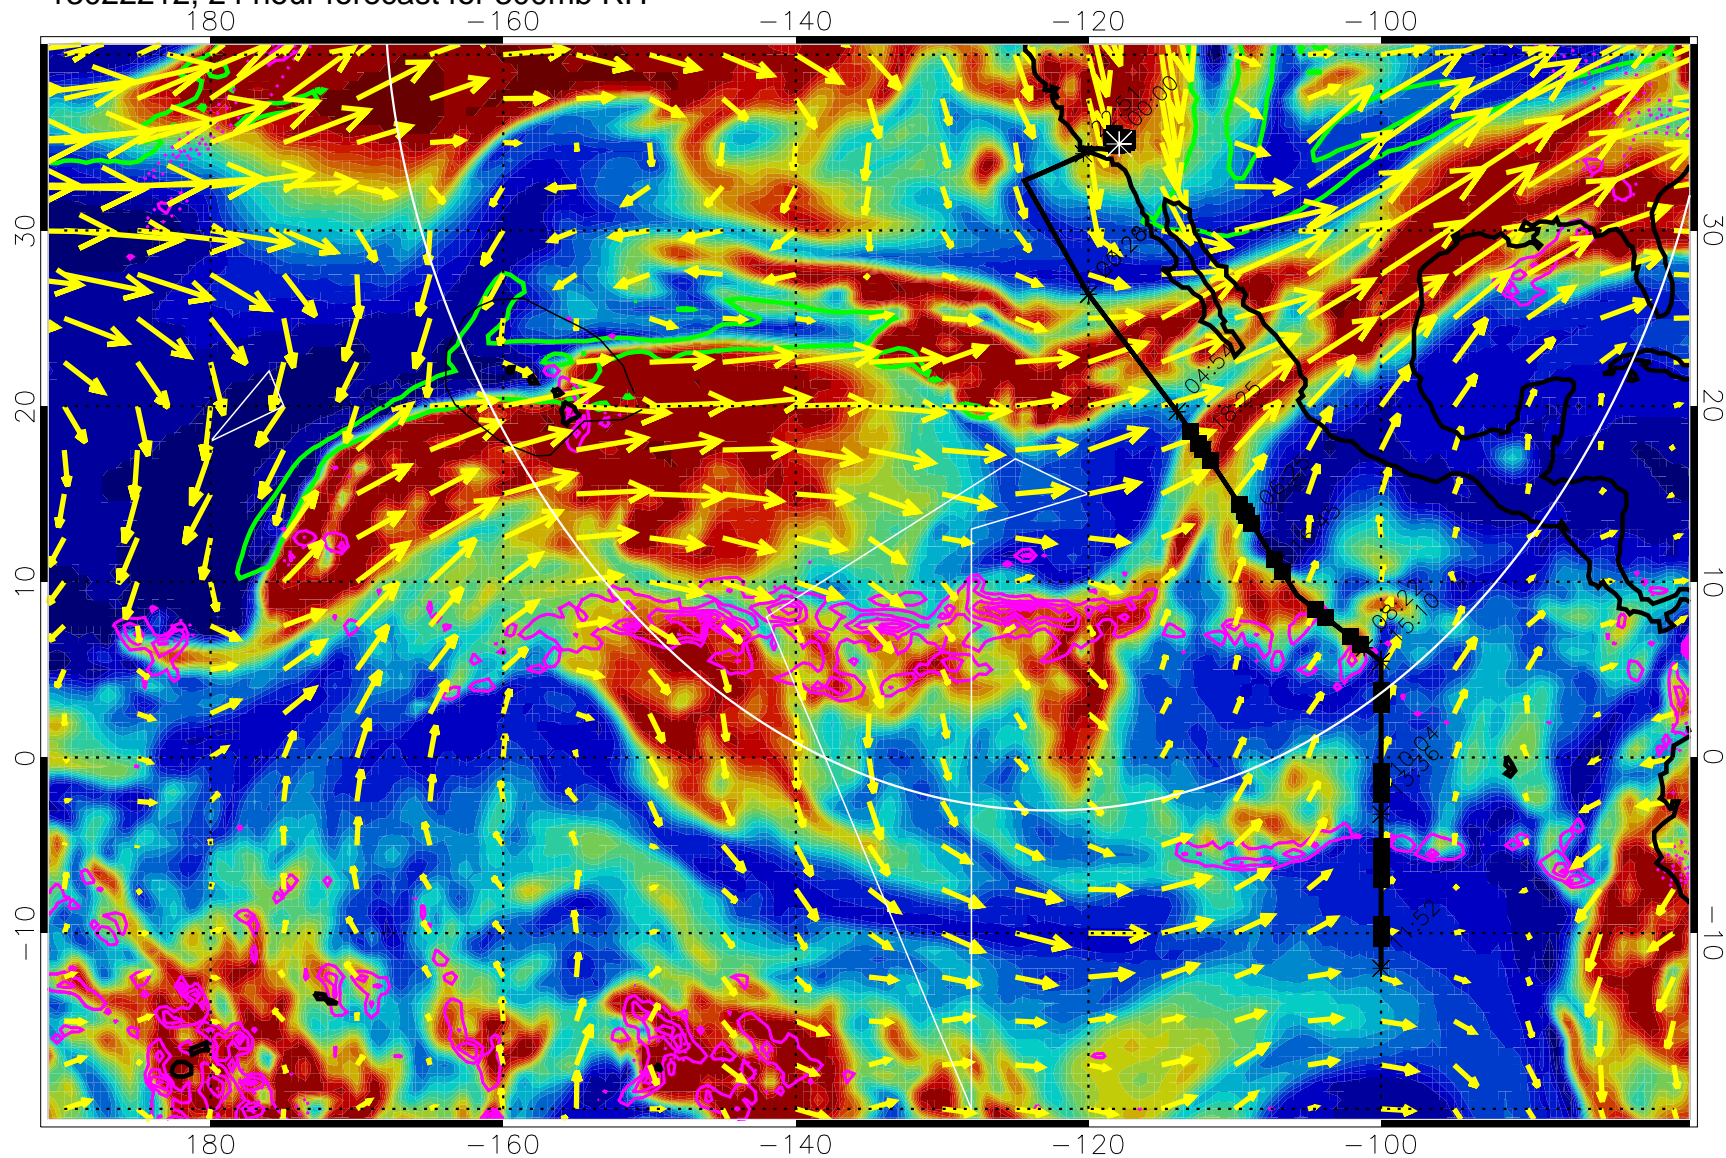

13022118, 6 hour forecast for 300mb RH

Precip (tot dot, conv sol) past 6 hrs 6 kg/m2 contours, min 4

EPV Tropopause (2 PVU) Position

→ 50 m/s

Range ring of 4055 km -- 13 hours GH round trip

13022200, 12 hour forecast for 300mb RH

180 -160 -140 -120 -100

Precip (tot dot, conv sol) past 6 hrs 6 kg/m2 contours, min 4

EPV Tropopause (2 PVU) Position

→ 50 m/s

Range ring of 4055 km -- 13 hours GH round trip

13022206, 18 hour forecast for 300mb RH

Precip (tot dot, conv sol) past 6 hrs 6 kg/m² contours, min 4

EPV Tropopause (2 PVU) Position

→ 50 m/s

Range ring of 4055 km -- 13 hours GH round trip

13022212, 24 hour forecast for 300mb RH

Precip (tot dot, conv sol) past 6 hrs 6 kg/m2 contours, min 4

EPV Tropopause (2 PVU) Position

→ 50 m/s

Range ring of 4055 km -- 13 hours GH round trip

13022218, 30 hour forecast for 300mb RH

180 -160 -140 -120 -100

Precip (tot dot, conv sol) past 6 hrs 6 kg/m2 contours, min 4