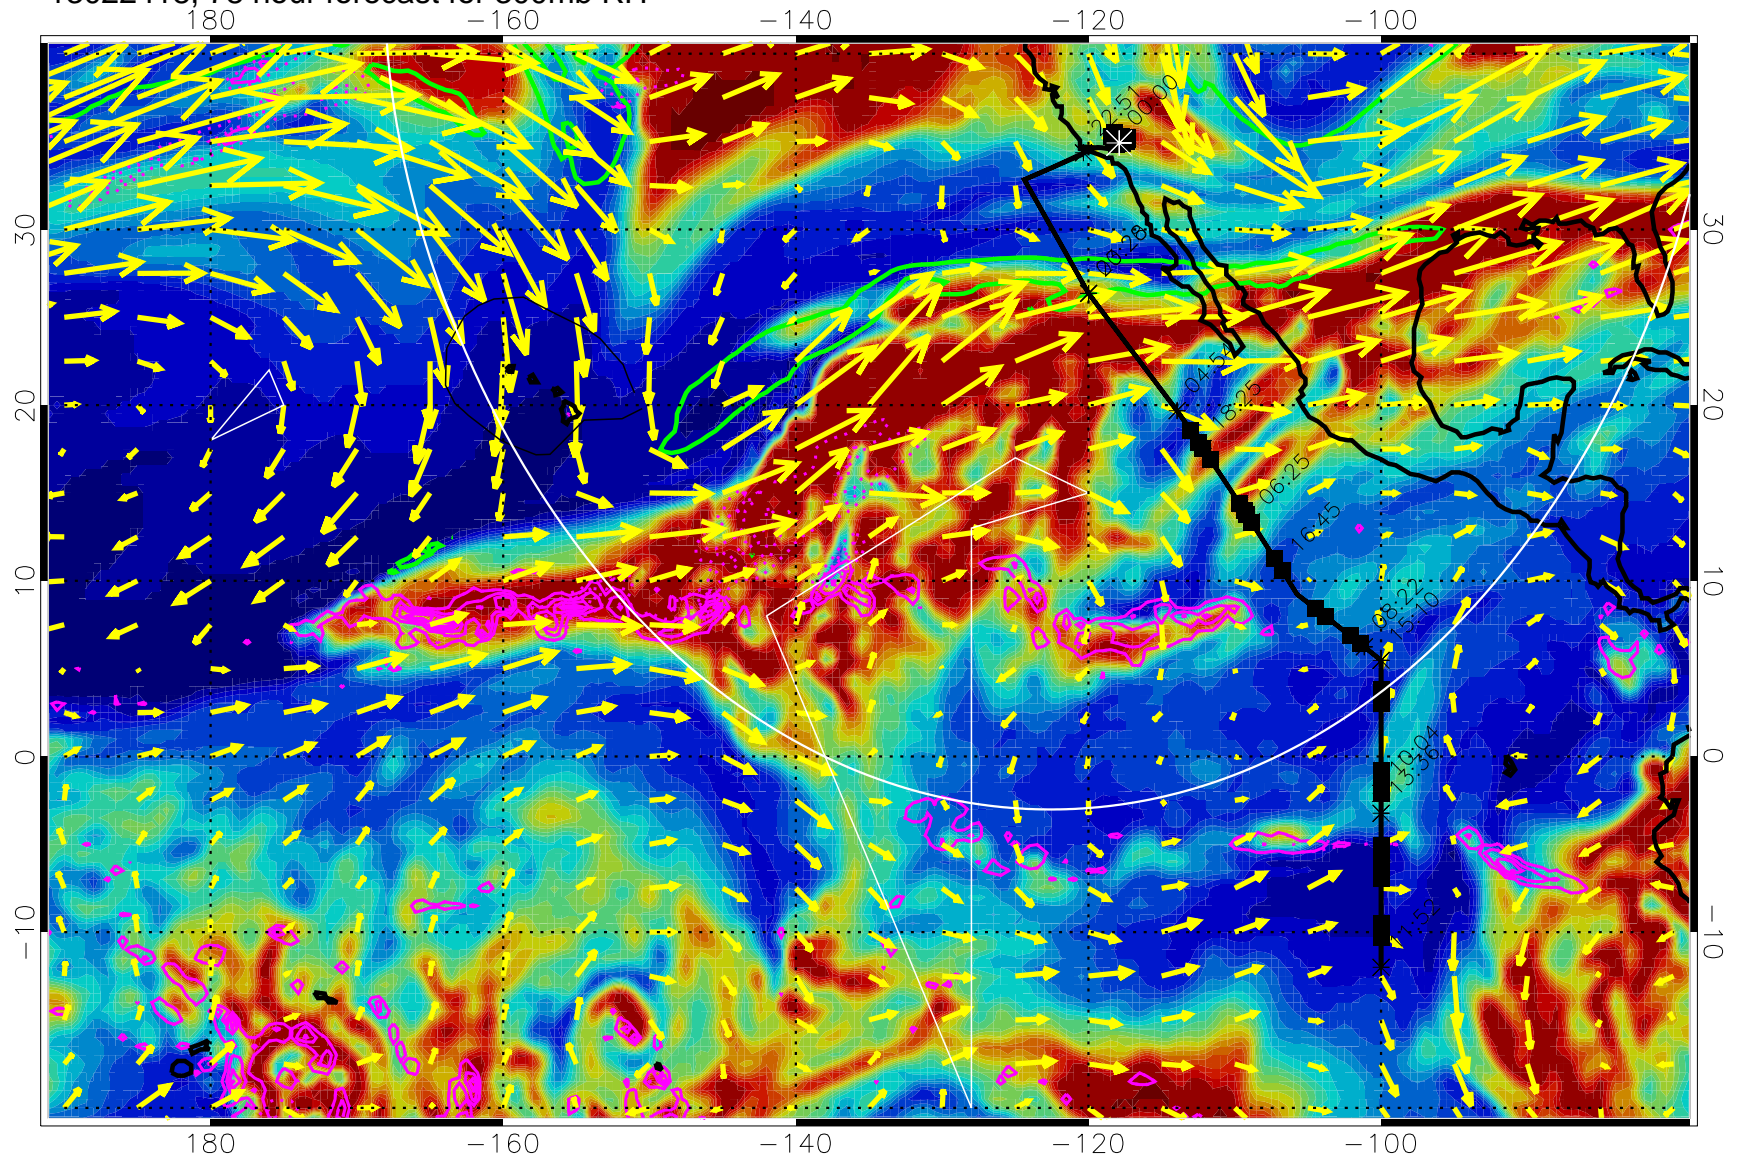

EPV Tropopause (2 PVU) Position

→ 50 m/s

Range ring of 4055 km -- 13 hours GH round trip

13022406, 66 hour forecast for 300mb RH

Precip (tot dot, conv sol) past 6 hrs 6 kg/m2 contours, min 4

EPV Tropopause (2 PVU) Position

→ 50 m/s

Range ring of 4055 km -- 13 hours GH round trip

13022412, 72 hour forecast for 300mb RH

Precip (tot dot, conv sol) past 6 hrs 6 kg/m2 contours, min 4

EPV Tropopause (2 PVU) Position

→ 50 m/s

Range ring of 4055 km -- 13 hours GH round trip

13022418, 78 hour forecast for 300mb RH

Precip (tot dot, conv sol) past 6 hrs 6 kg/m2 contours, min 4

EPV Tropopause (2 PVU) Position

→ 50 m/s

Range ring of 4055 km -- 13 hours GH round trip

13022500, 84 hour forecast for 300mb RH

Precip (tot dot, conv sol) past 6 hrs 6 kg/m2 contours, min 4

EPV Tropopause (2 PVU) Position

→ 50 m/s

Range ring of 4055 km -- 13 hours GH round trip

13022506, 90 hour forecast for 300mb RH

Precip (tot dot, conv sol) past 6 hrs 6 kg/m2 contours, min 4