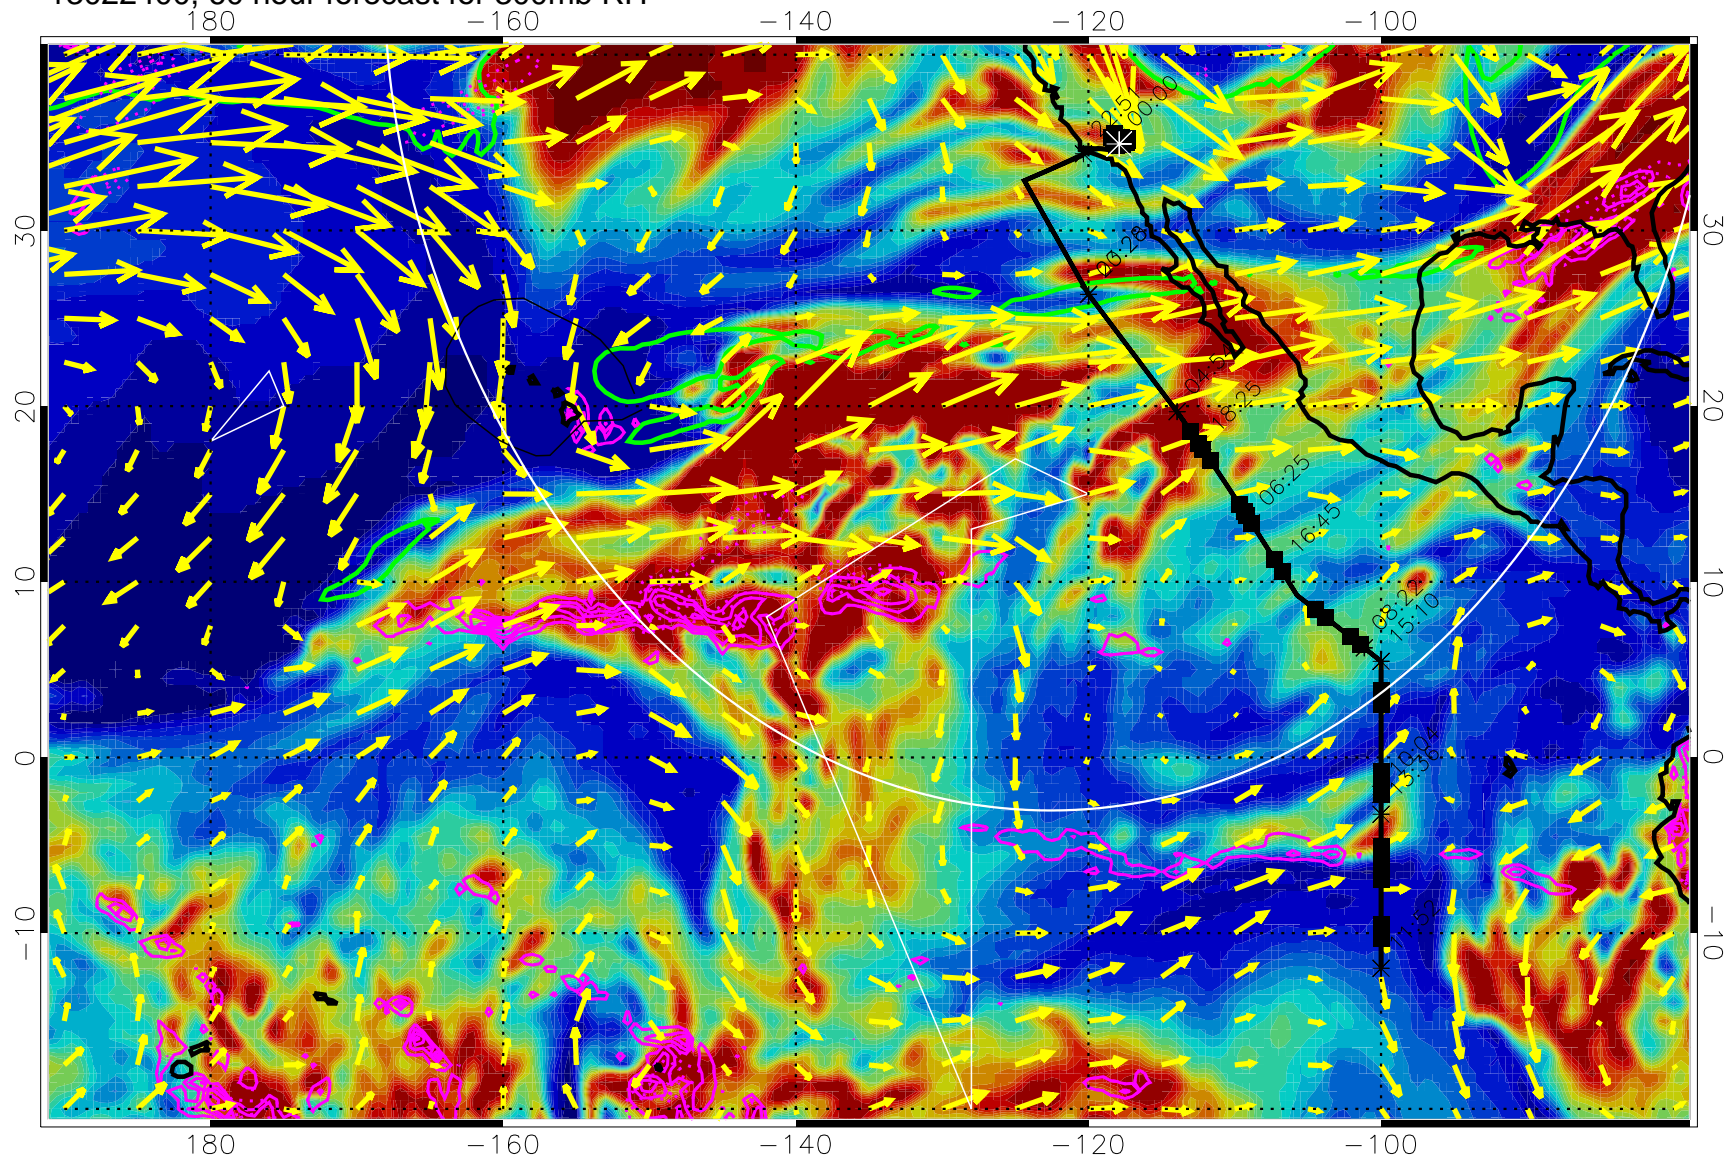

EPV Tropopause (2 PVU) Position

→ 50 m/s

Range ring of 4055 km -- 13 hours GH round trip

13022300, 36 hour forecast for 300mb RH

Precip (tot dot, conv sol) past 6 hrs 6 kg/m2 contours, min 4

EPV Tropopause (2 PVU) Position

13022312, 48 hour forecast for 300mb RH

Precip (tot dot, conv sol) past 6 hrs 6 kg/m2 contours, min 4

EPV Tropopause (2 PVU) Position

→ 50 m/s

Range ring of 4055 km -- 13 hours GH round trip

13022318, 54 hour forecast for 300mb RH

Precip (tot dot, conv sol) past 6 hrs 6 kg/m2 contours, min 4

EPV Tropopause (2 PVU) Position

→ 50 m/s

Range ring of 4055 km -- 13 hours GH round trip

13022400, 60 hour forecast for 300mb RH

Precip (tot dot, conv sol) past 6 hrs 6 kg/m2 contours, min 4

EPV Tropopause (2 PVU) Position

→ 50 m/s

Range ring of 4055 km -- 13 hours GH round trip

13022406, 66 hour forecast for 300mb RH

Precip (tot dot, conv sol) past 6 hrs 6 kg/m2 contours, min 4

EPV Tropopause (2 PVU) Position