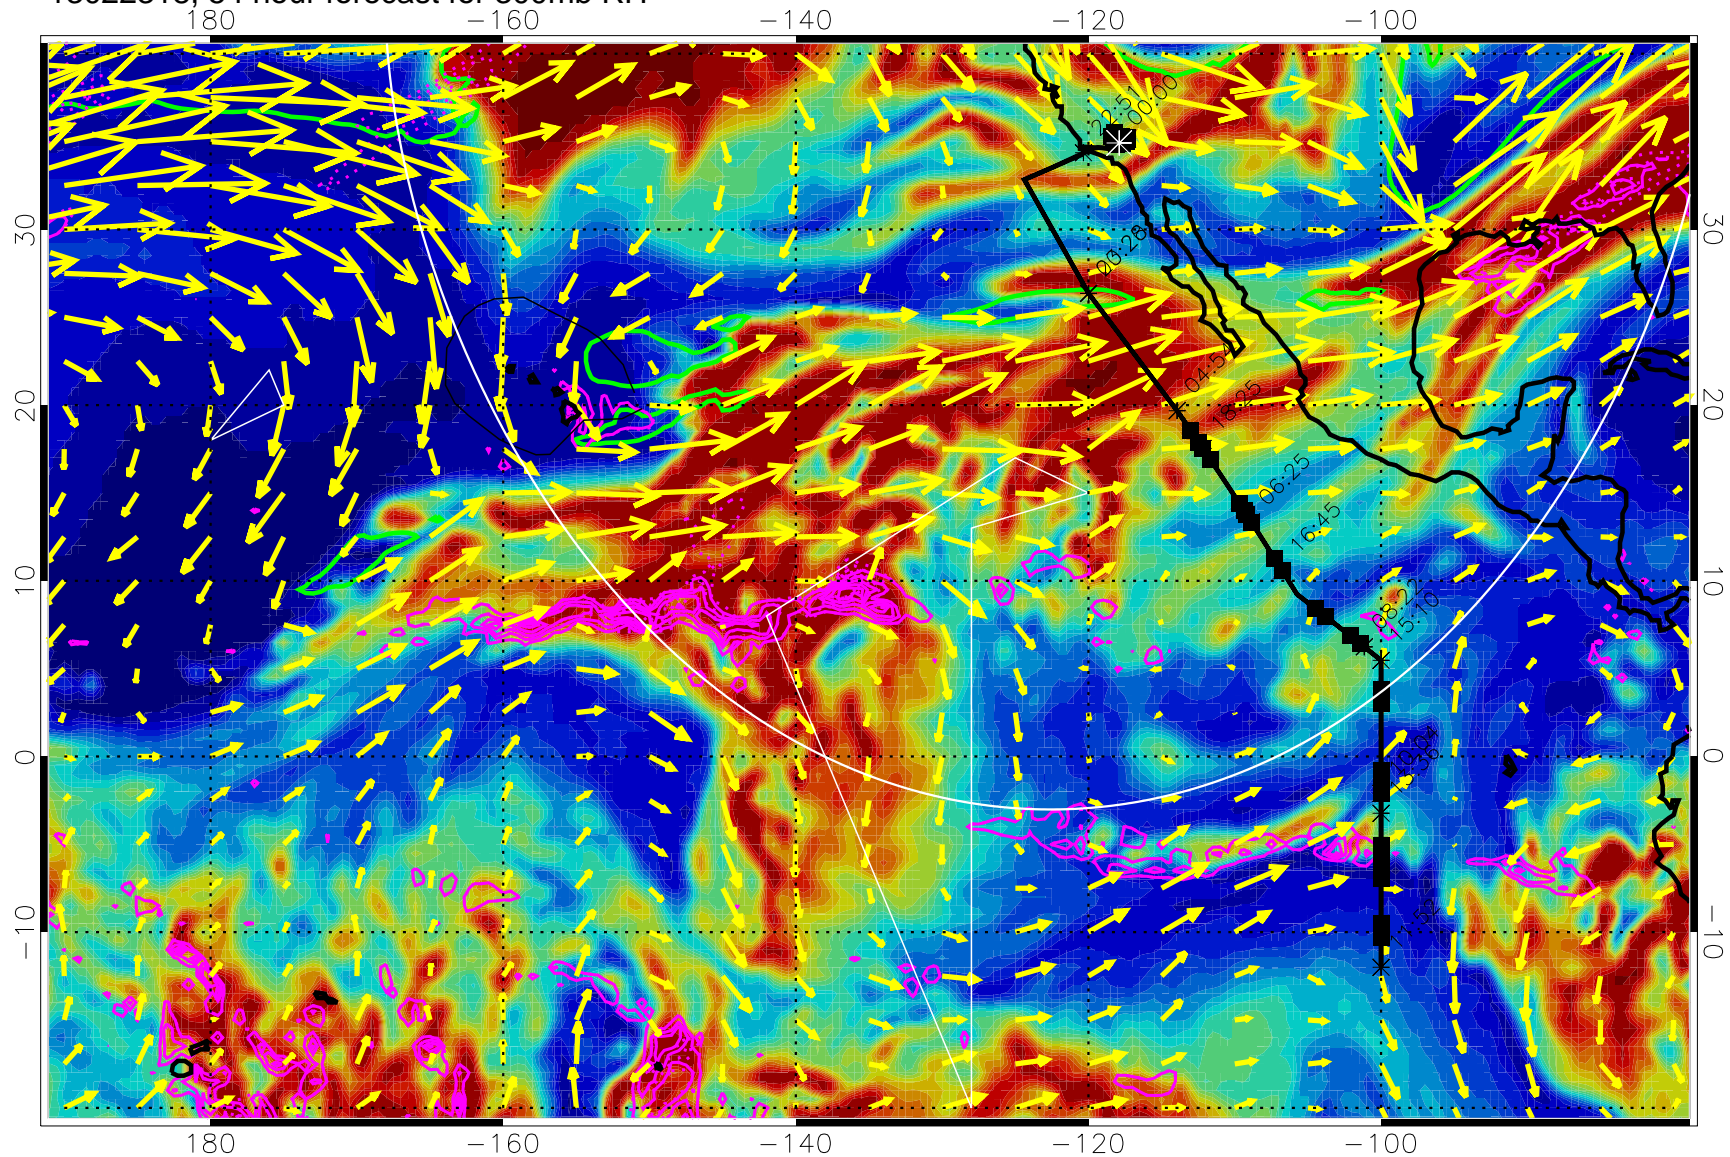

EPV Tropopause (2 PVU) Position

→ 50 m/s

Range ring of 4055 km -- 13 hours GH round trip

13022300, 36 hour forecast for 300mb RH

Precip (tot dot, conv sol) past 6 hrs 6 kg/m2 contours, min 4

EPV Tropopause (2 PVU) Position

13022312, 48 hour forecast for 300mb RH

Precip (tot dot, conv sol) past 6 hrs 6 kg/m2 contours, min 4

EPV Tropopause (2 PVU) Position

→ 50 m/s

Range ring of 4055 km -- 13 hours GH round trip

13022318, 54 hour forecast for 300mb RH

Precip (tot dot, conv sol) past 6 hrs 6 kg/m2 contours, min 4

EPV Tropopause (2 PVU) Position

→ 50 m/s

Range ring of 4055 km -- 13 hours GH round trip

13022400, 60 hour forecast for 300mb RH

Precip (tot dot, conv sol) past 6 hrs 6 kg/m2 contours, min 4

EPV Tropopause (2 PVU) Position

→ 50 m/s

Range ring of 4055 km -- 13 hours GH round trip

13022406, 66 hour forecast for 300mb RH

Precip (tot dot, conv sol) past 6 hrs 6 kg/m2 contours, min 4

EPV Tropopause (2 PVU) Position