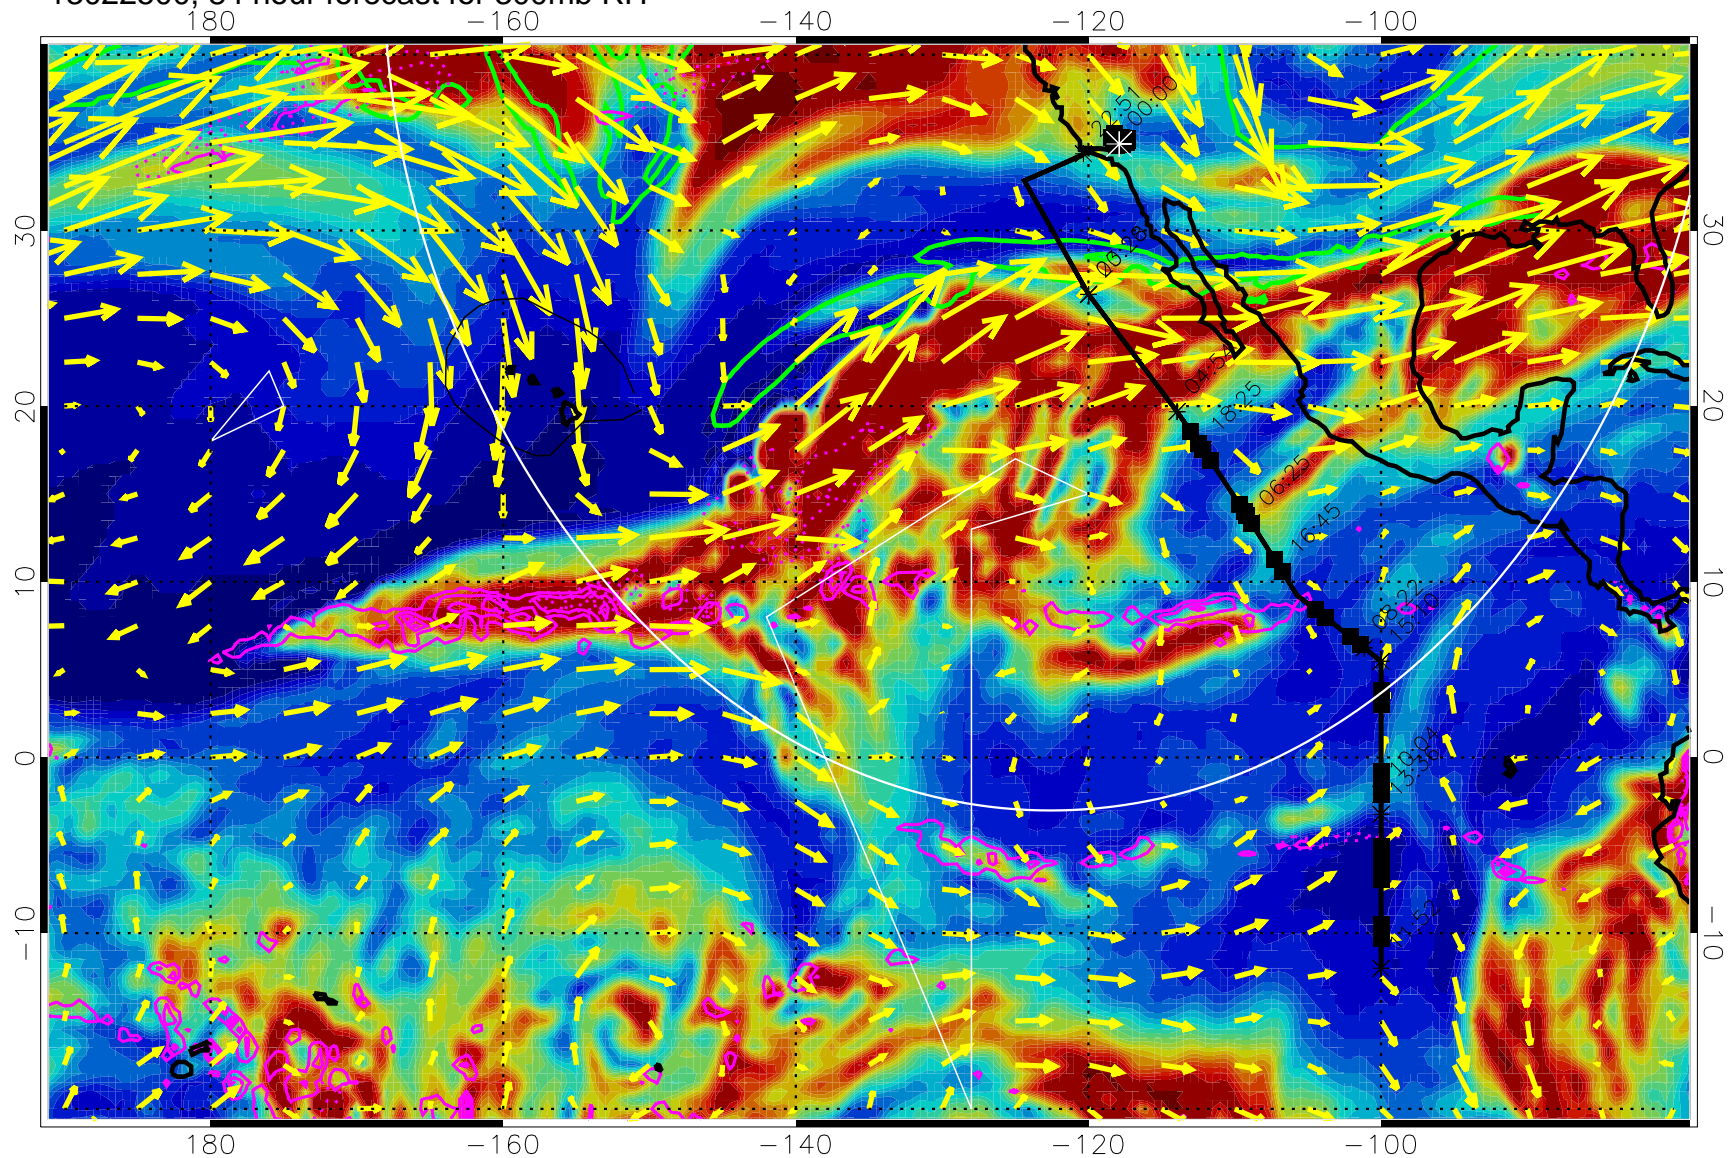

13022418, 78 hour forecast for 300mb RH

Precip (tot dot, conv sol) past 6 hrs 6 kg/m2 contours, min 4

EPV Tropopause (2 PVU) Position

→ 50 m/s

Range ring of 4055 km -- 13 hours GH round trip

13022500, 84 hour forecast for 300mb RH

Precip (tot dot, conv sol) past 6 hrs 6 kg/m2 contours, min 4

EPV Tropopause (2 PVU) Position

→ 50 m/s

Range ring of 4055 km -- 13 hours GH round trip

13022506, 90 hour forecast for 300mb RH

Precip (tot dot, conv sol) past 6 hrs 6 kg/m2 contours, min 4

EPV Tropopause (2 PVU) Position

→ 50 m/s

Range ring of 4055 km -- 13 hours GH round trip

13022512, 96 hour forecast for 300mb RH

Precip (tot dot, conv sol) past 6 hrs 6 kg/m2 contours, min 4

EPV Tropopause (2 PVU) Position