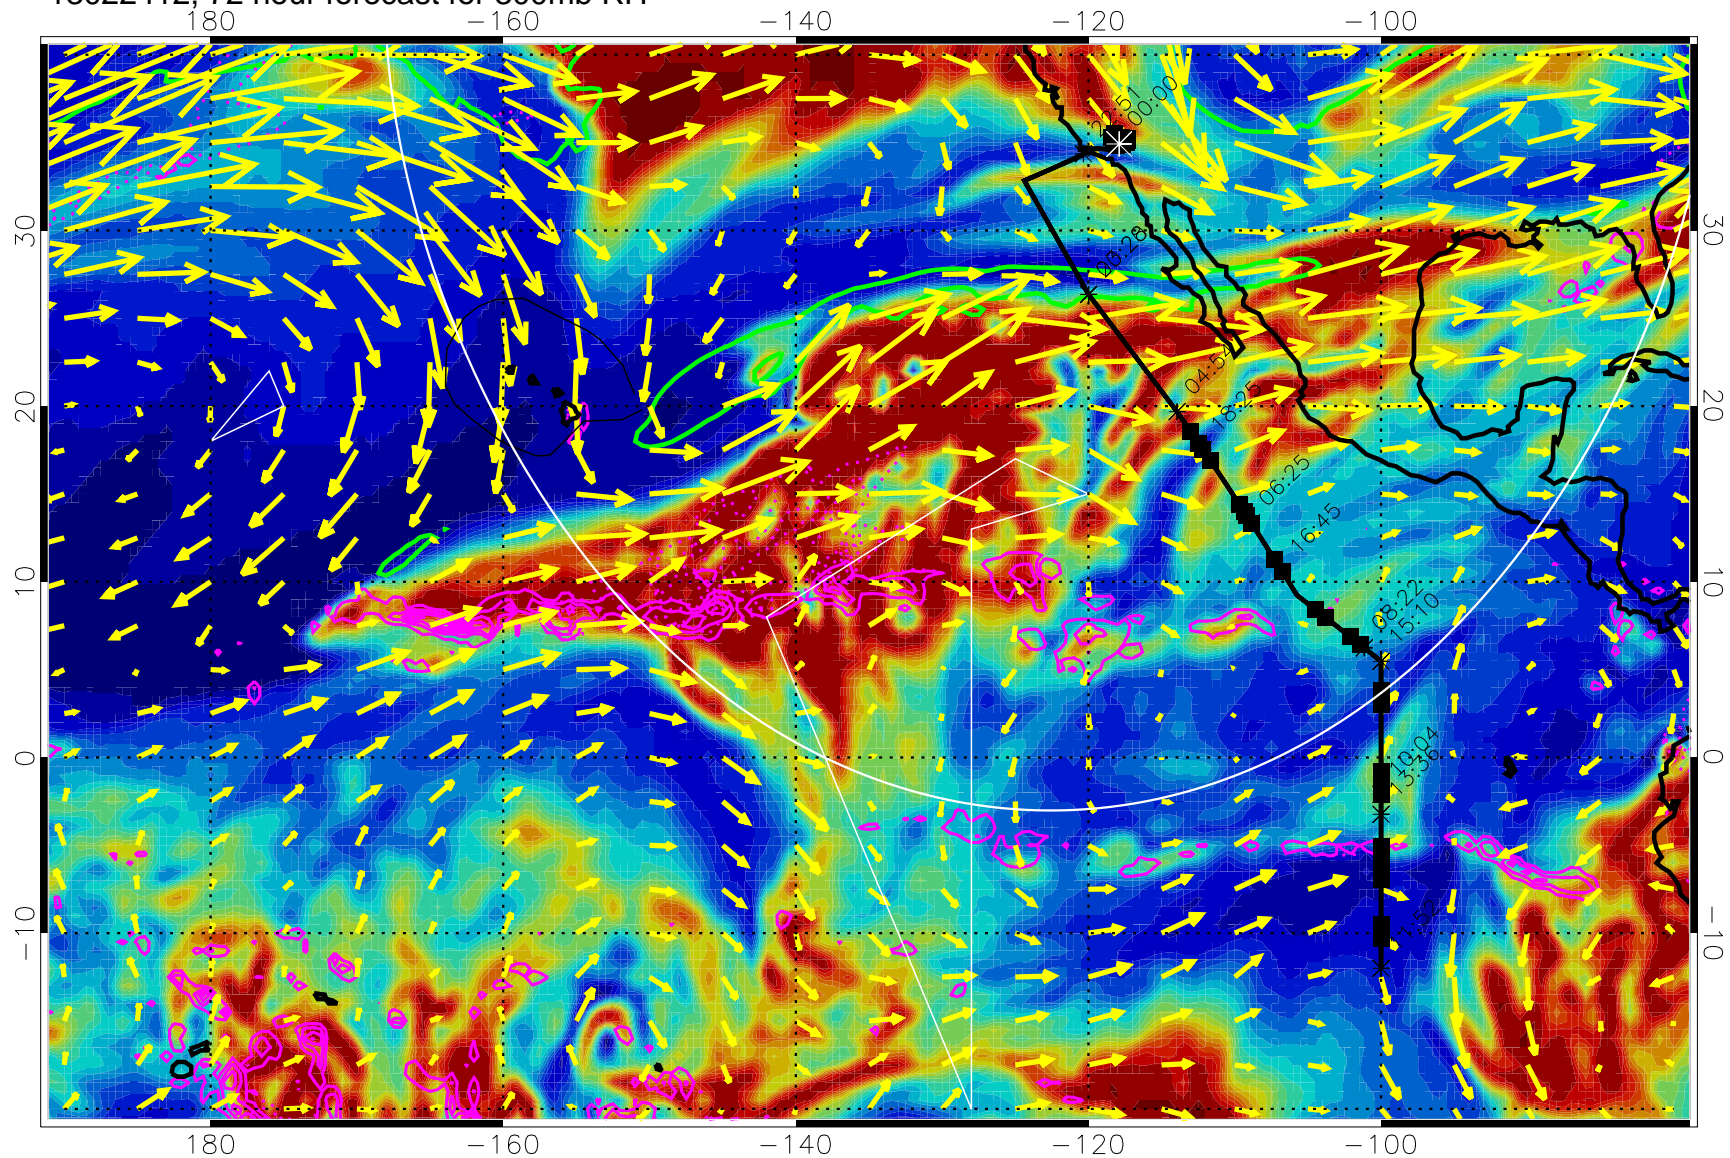

Precip (tot dot, conv sol) past 6 hrs 6 kg/m2 contours, min 4

EPV Tropopause (2 PVU) Position

→ 50 m/s

Range ring of 4055 km -- 13 hours GH round trip

13022400, 60 hour forecast for 300mb RH

Precip (tot dot, conv sol) past 6 hrs 6 kg/m2 contours, min 4

EPV Tropopause (2 PVU) Position

→ 50 m/s

Range ring of 4055 km -- 13 hours GH round trip

13022406, 66 hour forecast for 300mb RH

Precip (tot dot, conv sol) past 6 hrs 6 kg/m2 contours, min 4

EPV Tropopause (2 PVU) Position

→ 50 m/s

Range ring of 4055 km -- 13 hours GH round trip

13022412, 72 hour forecast for 300mb RH

Precip (tot dot, conv sol) past 6 hrs 6 kg/m2 contours, min 4

EPV Tropopause (2 PVU) Position

→ 50 m/s

Range ring of 4055 km -- 13 hours GH round trip

13022418, 78 hour forecast for 300mb RH

Precip (tot dot, conv sol) past 6 hrs 6 kg/m2 contours, min 4

EPV Tropopause (2 PVU) Position

→ 50 m/s

Range ring of 4055 km -- 13 hours GH round trip

13022500, 84 hour forecast for 300mb RH