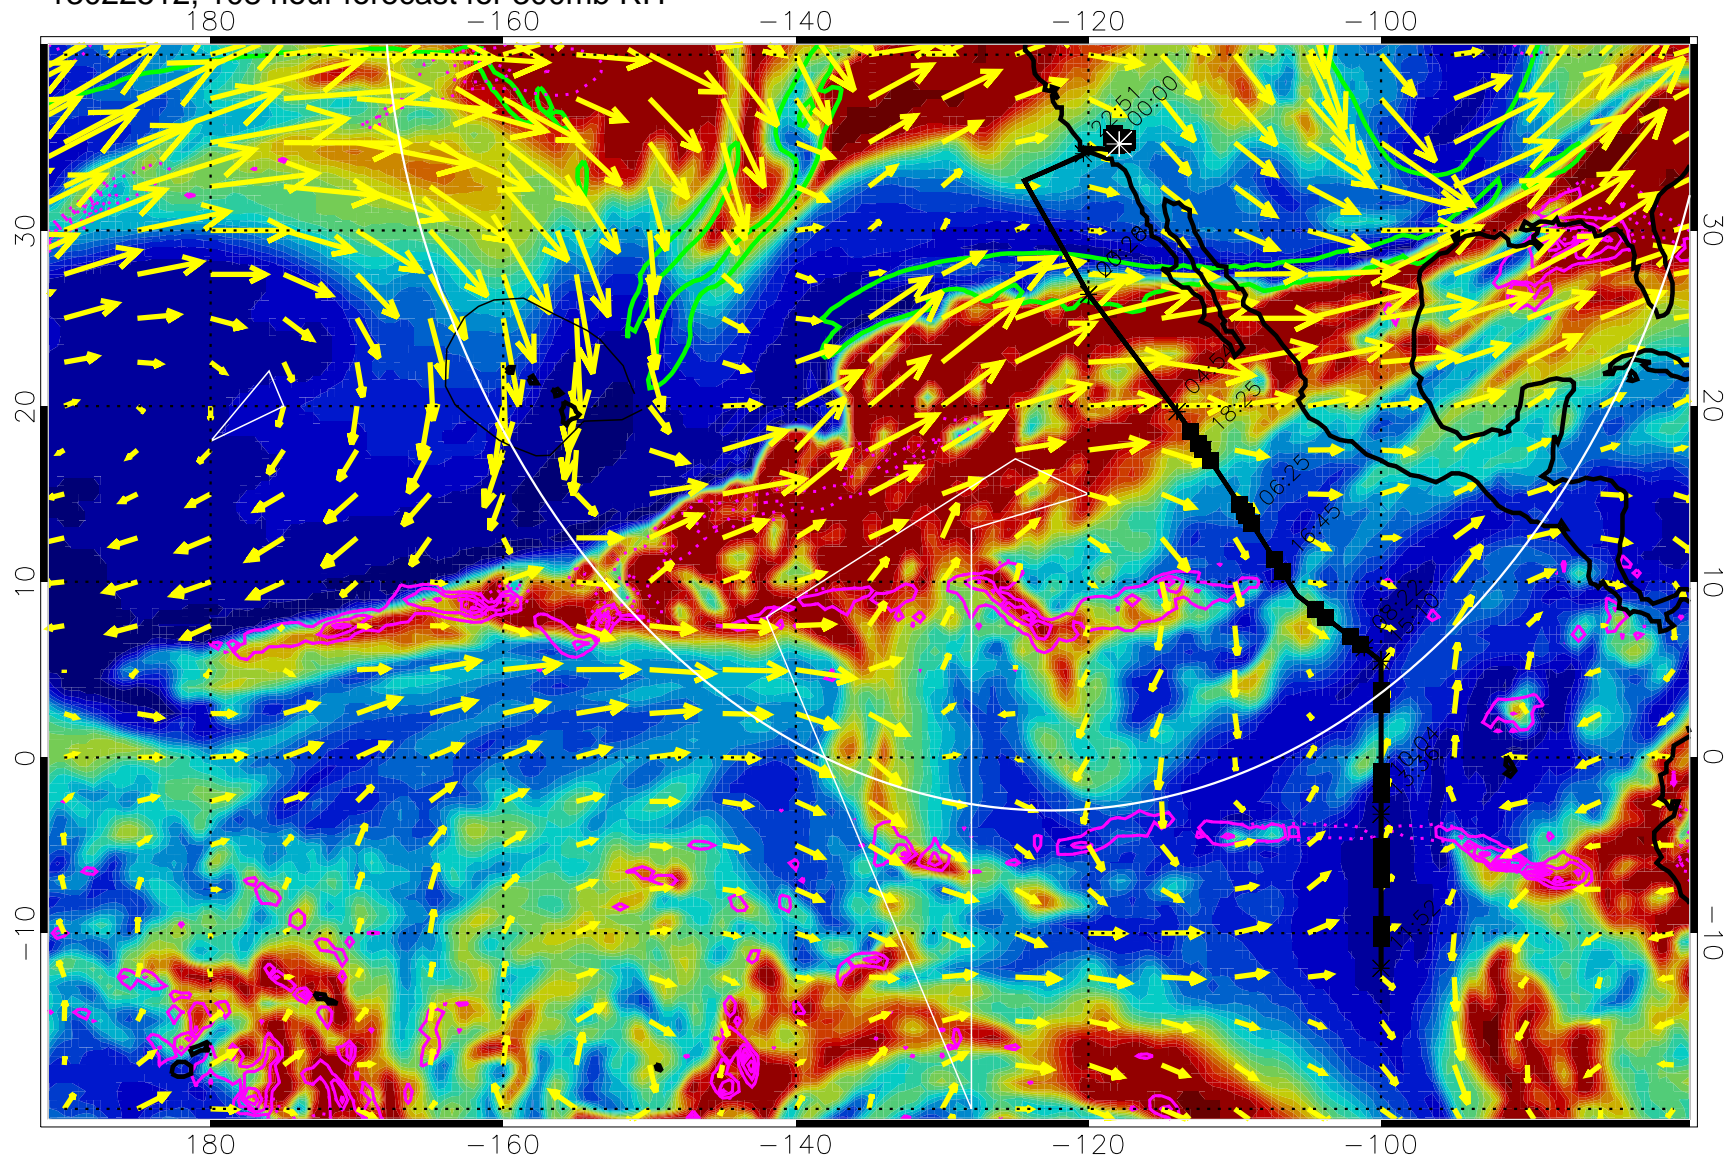

EPV Tropopause (2 PVU) Position

→ 50 m/s

Range ring of 4055 km -- 13 hours GH round trip

13022418, 90 hour forecast for 300mb RH

Precip (tot dot, conv sol) past 6 hrs 6 kg/m2 contours, min 4

EPV Tropopause (2 PVU) Position

13022506, 102 hour forecast for 300mb RH

Precip (tot dot, conv sol) past 6 hrs 6 kg/m2 contours, min 4

EPV Tropopause (2 PVU) Position

→ 50 m/s

Range ring of 4055 km -- 13 hours GH round trip

13022512, 108 hour forecast for 300mb RH

Precip (tot dot, conv sol) past 6 hrs 6 kg/m2 contours, min 4

EPV Tropopause (2 PVU) Position

→ 50 m/s

Range ring of 4055 km -- 13 hours GH round trip

13022518, 114 hour forecast for 300mb RH

Precip (tot dot, conv sol) past 6 hrs 6 kg/m2 contours, min 4

EPV Tropopause (2 PVU) Position

→ 50 m/s

Range ring of 4055 km -- 13 hours GH round trip

13022600, 120 hour forecast for 300mb RH

Precip (tot dot, conv sol) past 6 hrs 6 kg/m2 contours, min 4

EPV Tropopause (2 PVU) Position