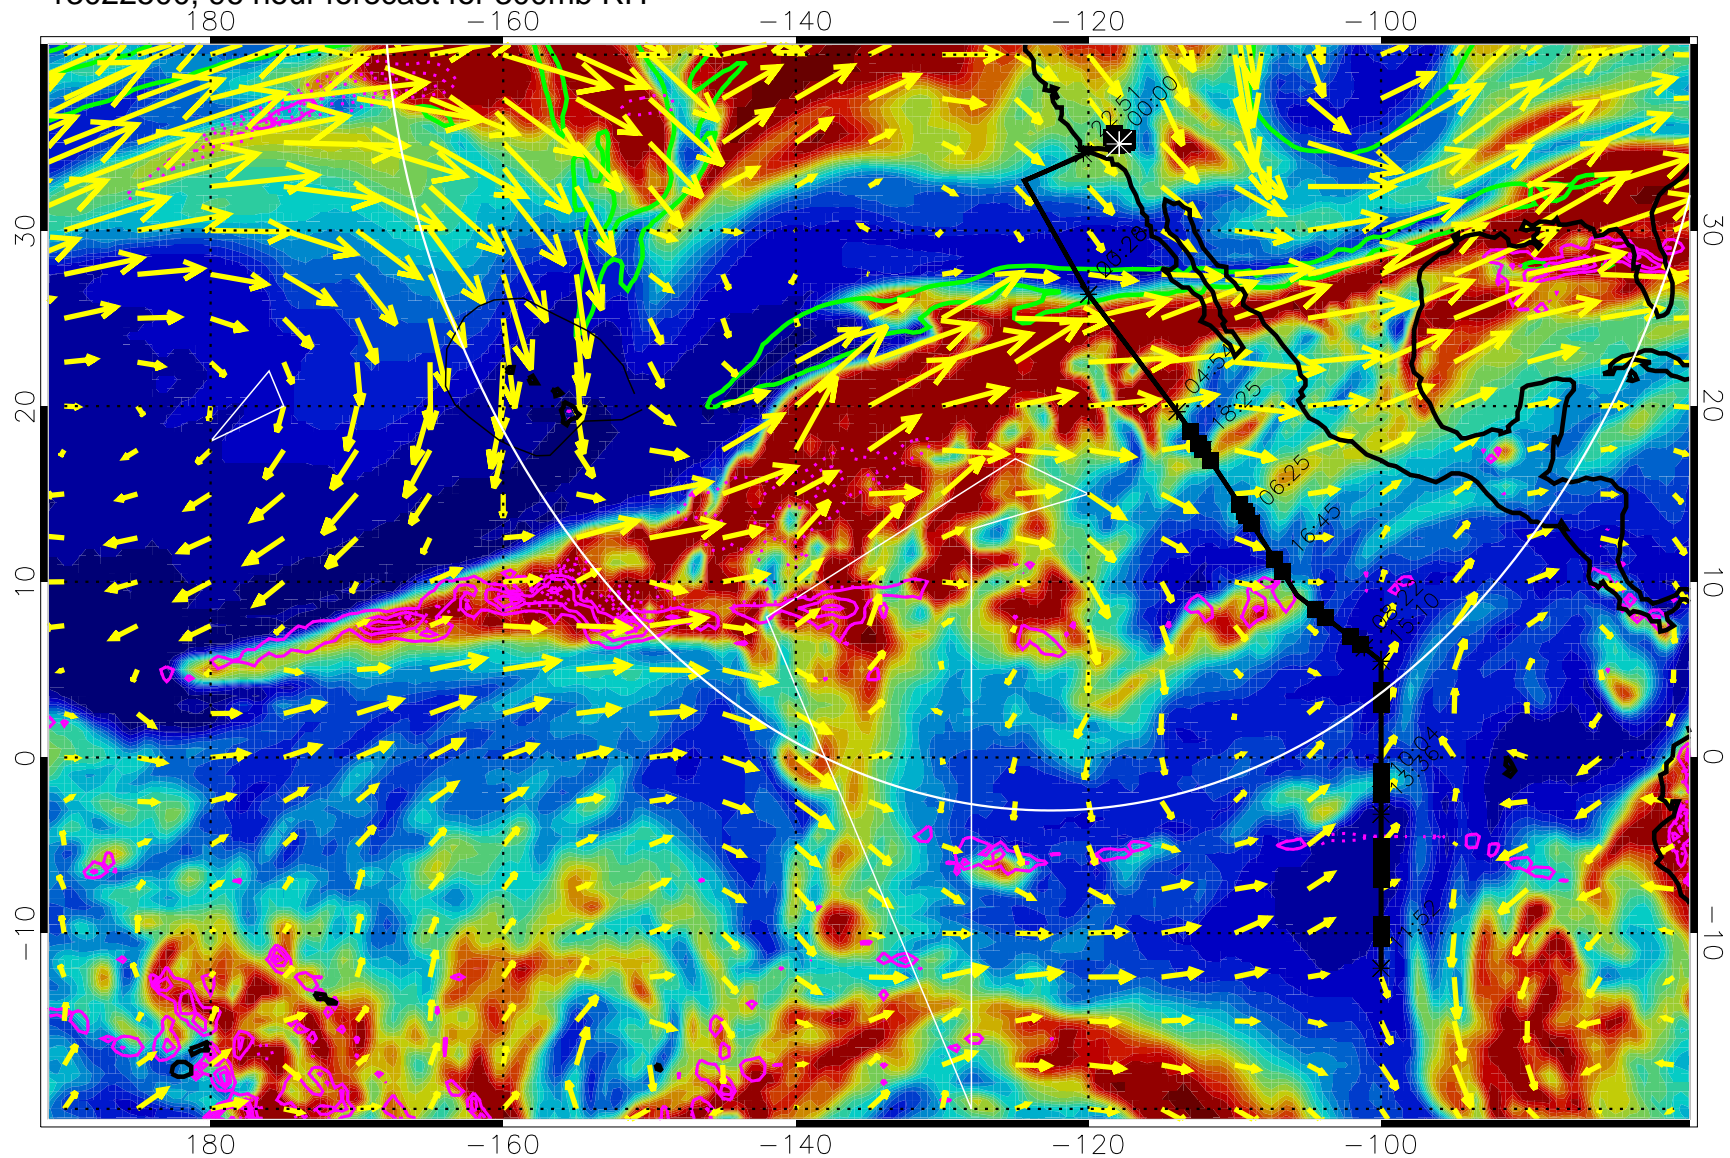

Precip (tot dot, conv sol) past 6 hrs 6 kg/m2 contours, min 4

EPV Tropopause (2 PVU) Position

→ 50 m/s

Range ring of 4055 km -- 13 hours GH round trip

13022412, 84 hour forecast for 300mb RH

Precip (tot dot, conv sol) past 6 hrs 6 kg/m2 contours, min 4

EPV Tropopause (2 PVU) Position

→ 50 m/s

Range ring of 4055 km -- 13 hours GH round trip

13022418, 90 hour forecast for 300mb RH

Precip (tot dot, conv sol) past 6 hrs 6 kg/m2 contours, min 4

EPV Tropopause (2 PVU) Position

→ 50 m/s

Range ring of 4055 km -- 13 hours GH round trip

13022500, 96 hour forecast for 300mb RH

Precip (tot dot, conv sol) past 6 hrs 6 kg/m2 contours, min 4

EPV Tropopause (2 PVU) Position

→ 50 m/s

Range ring of 4055 km -- 13 hours GH round trip

13022506, 102 hour forecast for 300mb RH

Precip (tot dot, conv sol) past 6 hrs 6 kg/m2 contours, min 4

EPV Tropopause (2 PVU) Position

→ 50 m/s

Range ring of 4055 km -- 13 hours GH round trip

13022512, 108 hour forecast for 300mb RH