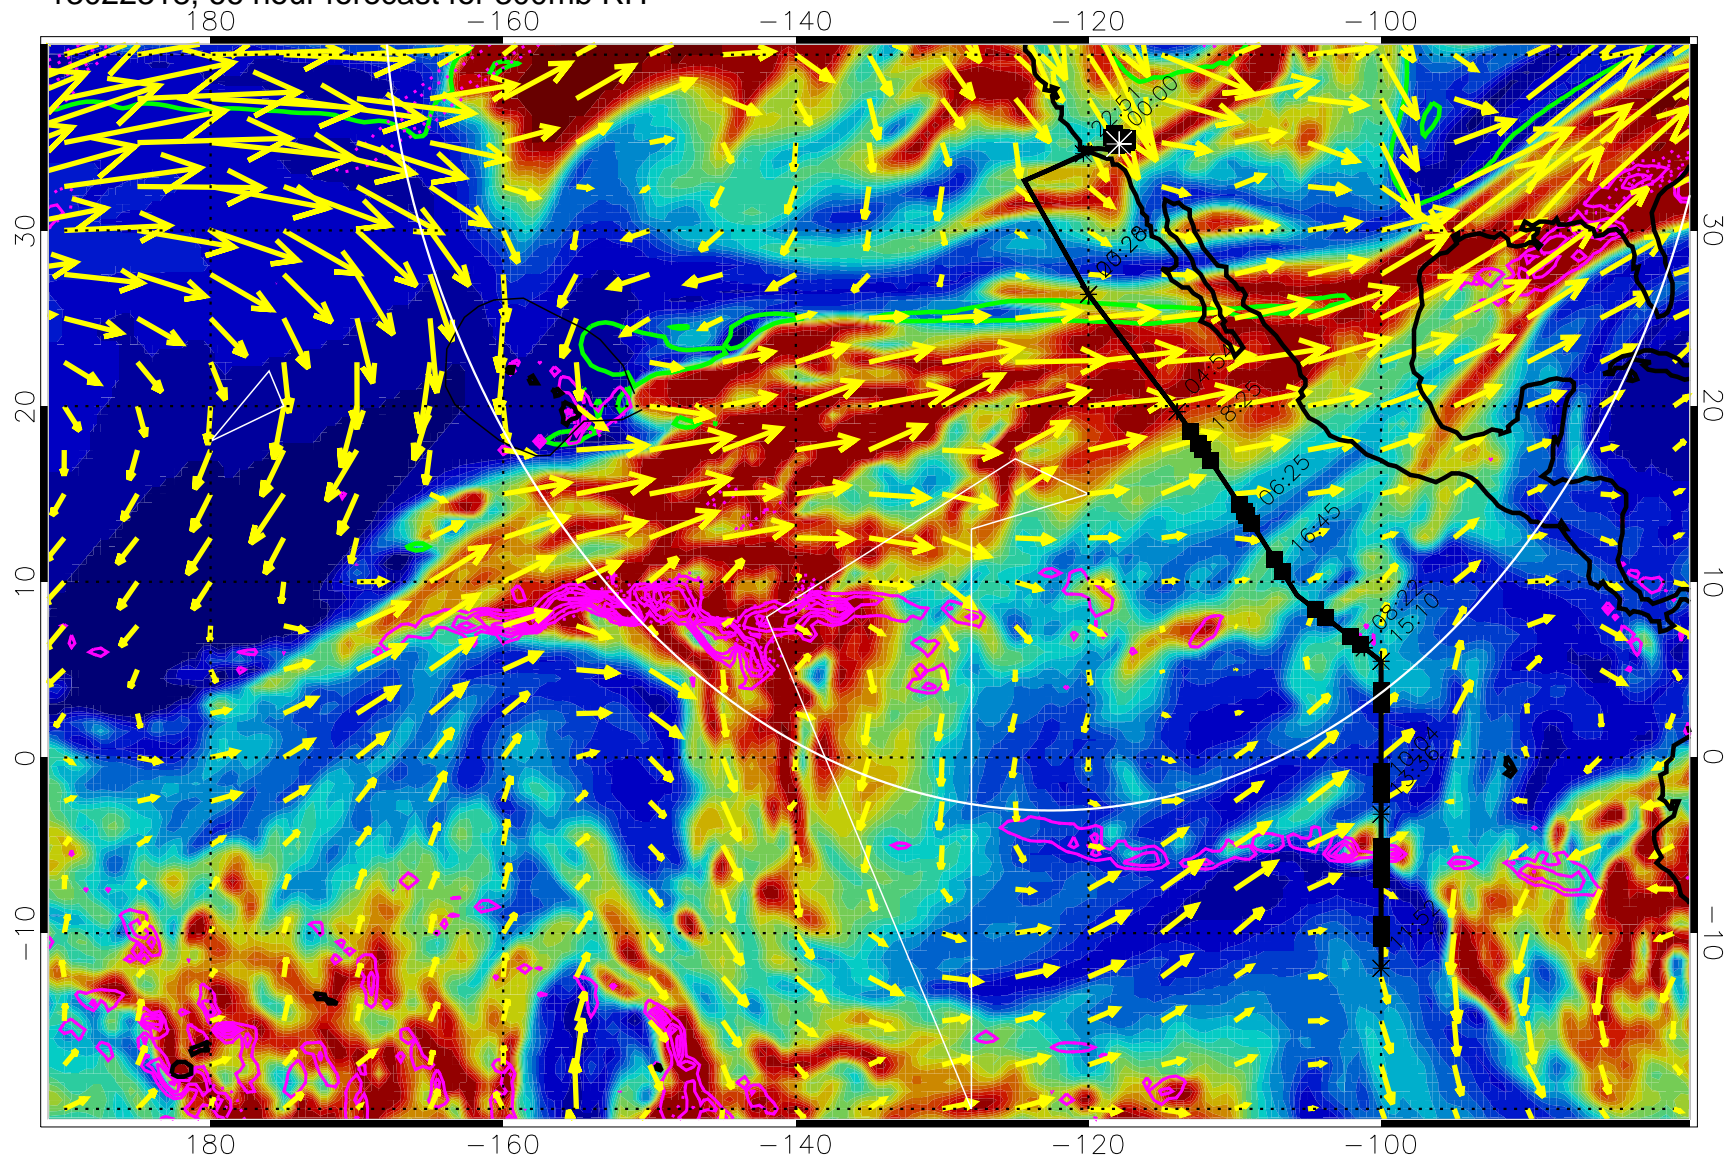

Precip (tot dot, conv sol) past 6 hrs 6 kg/m2 contours, min 4

EPV Tropopause (2 PVU) Position

→ 50 m/s

Range ring of 4055 km -- 13 hours GH round trip

13022306, 54 hour forecast for 300mb RH

Precip (tot dot, conv sol) past 6 hrs 6 kg/m2 contours, min 4

EPV Tropopause (2 PVU) Position

→ 50 m/s

Range ring of 4055 km -- 13 hours GH round trip

13022312, 60 hour forecast for 300mb RH

Precip (tot dot, conv sol) past 6 hrs 6 kg/m2 contours, min 4

EPV Tropopause (2 PVU) Position

→ 50 m/s

Range ring of 4055 km -- 13 hours GH round trip

13022318, 66 hour forecast for 300mb RH

Precip (tot dot, conv sol) past 6 hrs 6 kg/m2 contours, min 4

EPV Tropopause (2 PVU) Position

→ 50 m/s

Range ring of 4055 km -- 13 hours GH round trip

13022400, 72 hour forecast for 300mb RH

Precip (tot dot, conv sol) past 6 hrs 6 kg/m2 contours, min 4

EPV Tropopause (2 PVU) Position

→ 50 m/s

Range ring of 4055 km -- 13 hours GH round trip

13022406, 78 hour forecast for 300mb RH