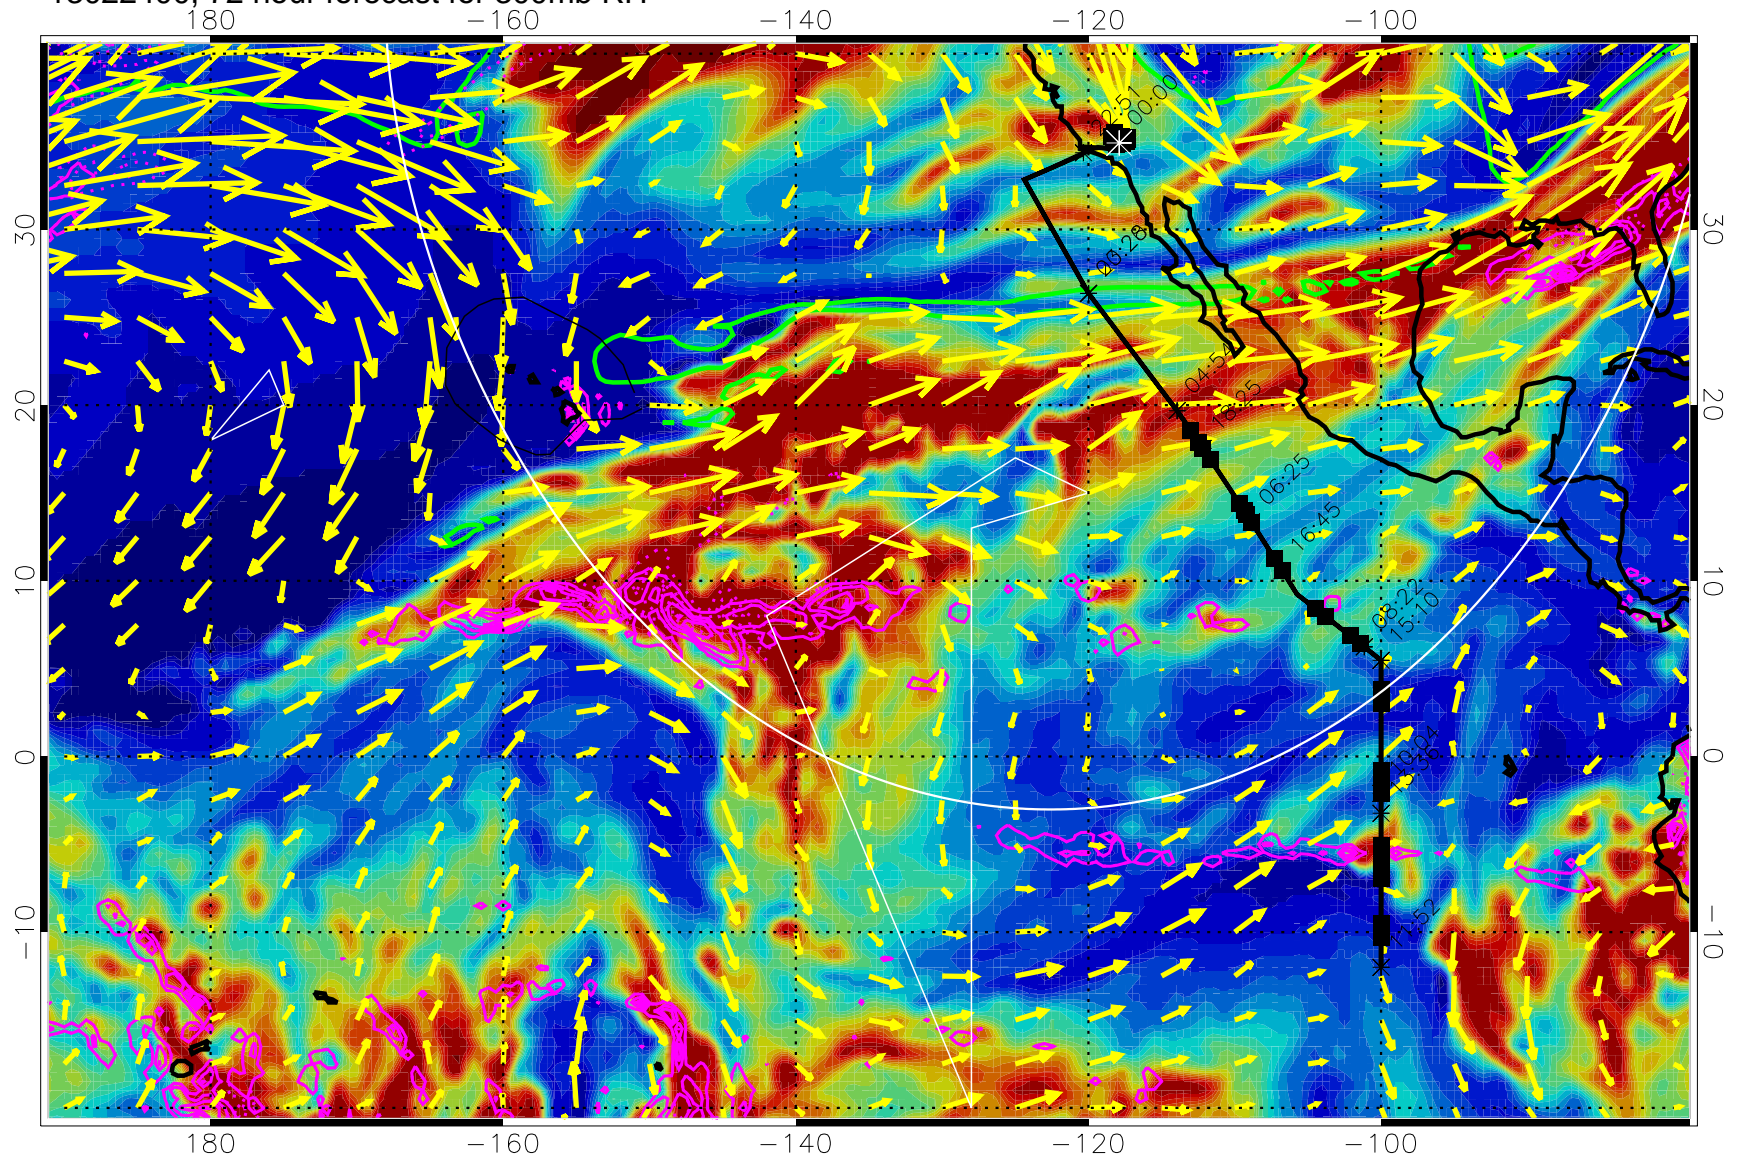

EPV Tropopause (2 PVU) Position

→ 50 m/s

Range ring of 4055 km -- 13 hours GH round trip

13022312, 60 hour forecast for 300mb RH

Precip (tot dot, conv sol) past 6 hrs 6 kg/m2 contours, min 4

EPV Tropopause (2 PVU) Position

→ 50 m/s

Range ring of 4055 km -- 13 hours GH round trip

13022318, 66 hour forecast for 300mb RH

Precip (tot dot, conv sol) past 6 hrs 6 kg/m2 contours, min 4

EPV Tropopause (2 PVU) Position

→ 50 m/s

Range ring of 4055 km -- 13 hours GH round trip

13022400, 72 hour forecast for 300mb RH

Precip (tot dot, conv sol) past 6 hrs 6 kg/m2 contours, min 4

EPV Tropopause (2 PVU) Position

→ 50 m/s

Range ring of 4055 km -- 13 hours GH round trip

13022406, 78 hour forecast for 300mb RH

Precip (tot dot, conv sol) past 6 hrs 6 kg/m2 contours, min 4

EPV Tropopause (2 PVU) Position

→ 50 m/s

Range ring of 4055 km -- 13 hours GH round trip

13022412, 84 hour forecast for 300mb RH

Precip (tot dot, conv sol) past 6 hrs 6 kg/m2 contours, min 4