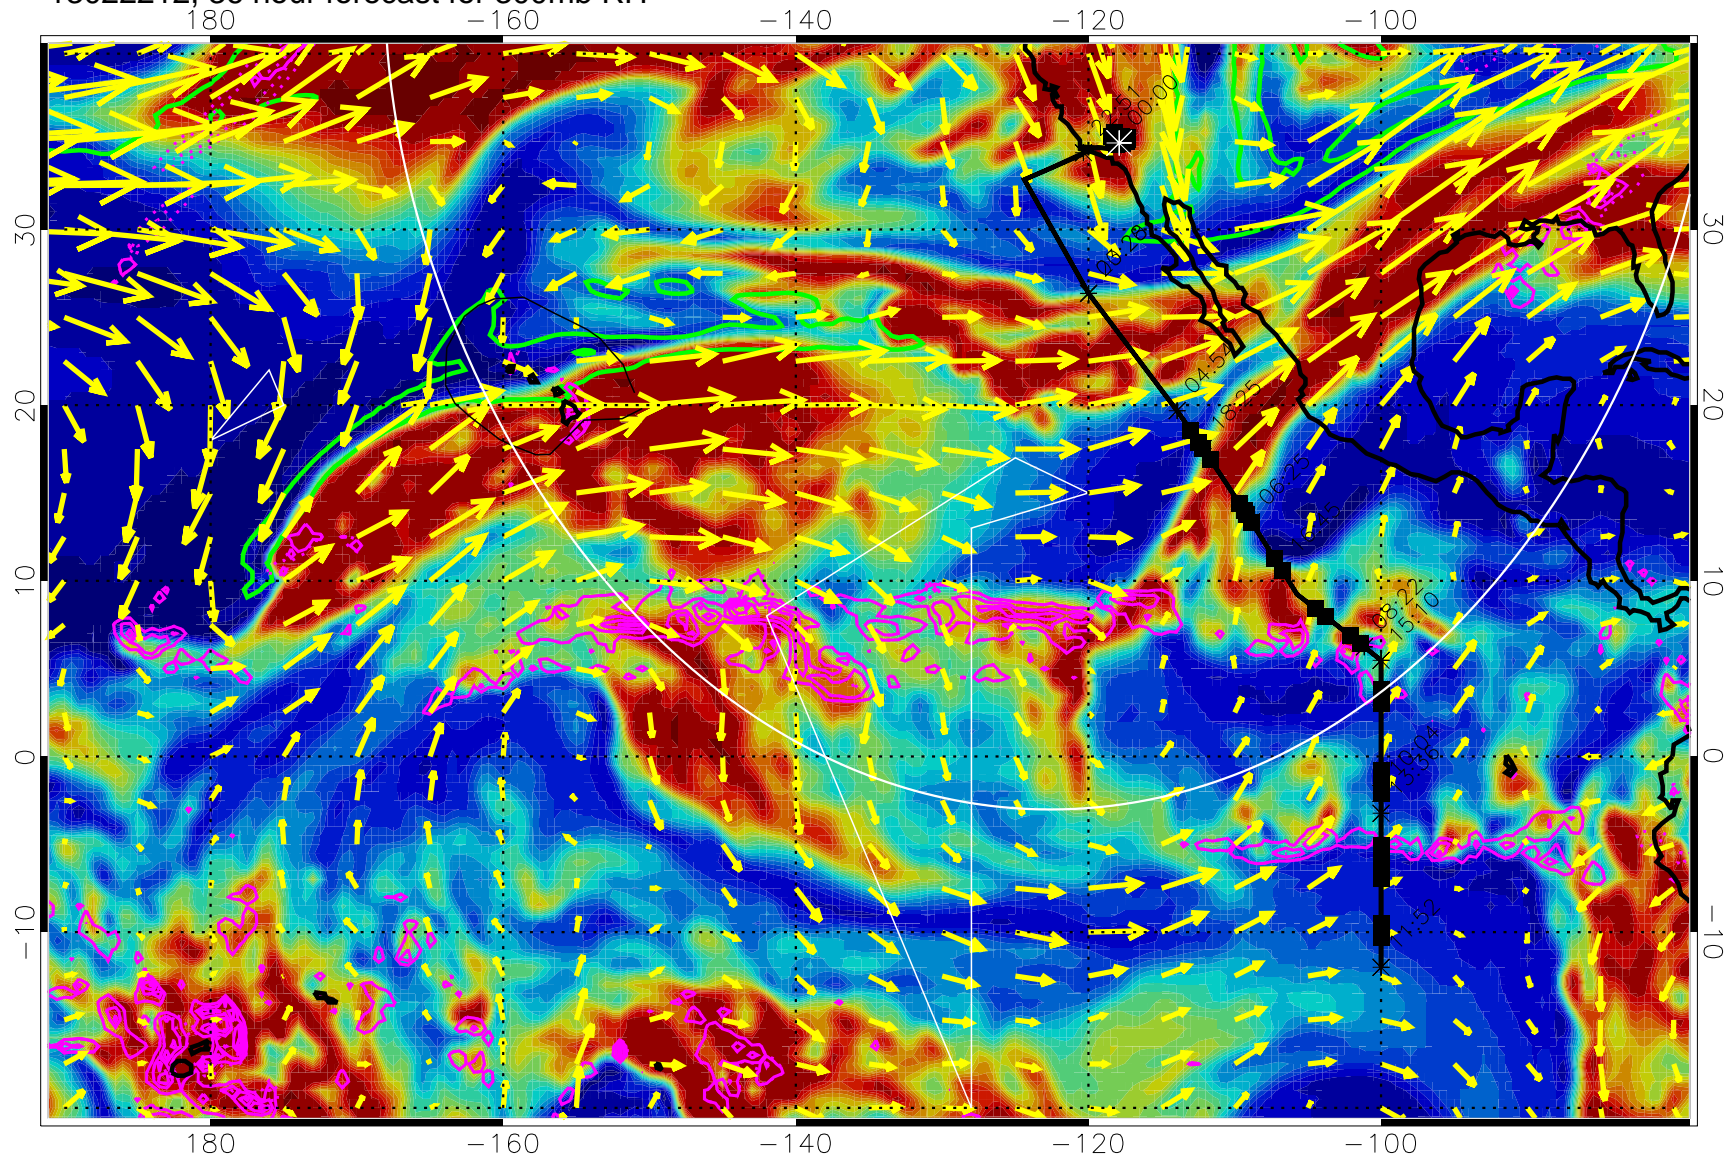

Precip (tot dot, conv sol) past 6 hrs 6 kg/m2 contours, min 4

EPV Tropopause (2 PVU) Position

→ 50 m/s

Range ring of 4055 km -- 13 hours GH round trip

13022200, 24 hour forecast for 300mb RH

Precip (tot dot, conv sol) past 6 hrs 6 kg/m2 contours, min 4

EPV Tropopause (2 PVU) Position

→ 50 m/s

Range ring of 4055 km -- 13 hours GH round trip

13022206, 30 hour forecast for 300mb RH

Precip (tot dot, conv sol) past 6 hrs 6 kg/m2 contours, min 4

EPV Tropopause (2 PVU) Position

→ 50 m/s

Range ring of 4055 km -- 13 hours GH round trip

13022212, 36 hour forecast for 300mb RH

Precip (tot dot, conv sol) past 6 hrs 6 kg/m2 contours, min 4

EPV Tropopause (2 PVU) Position

→ 50 m/s

Range ring of 4055 km -- 13 hours GH round trip

13022218, 42 hour forecast for 300mb RH

Precip (tot dot, conv sol) past 6 hrs 6 kg/m2 contours, min 4

EPV Tropopause (2 PVU) Position

→ 50 m/s

Range ring of 4055 km -- 13 hours GH round trip

13022300, 48 hour forecast for 300mb RH