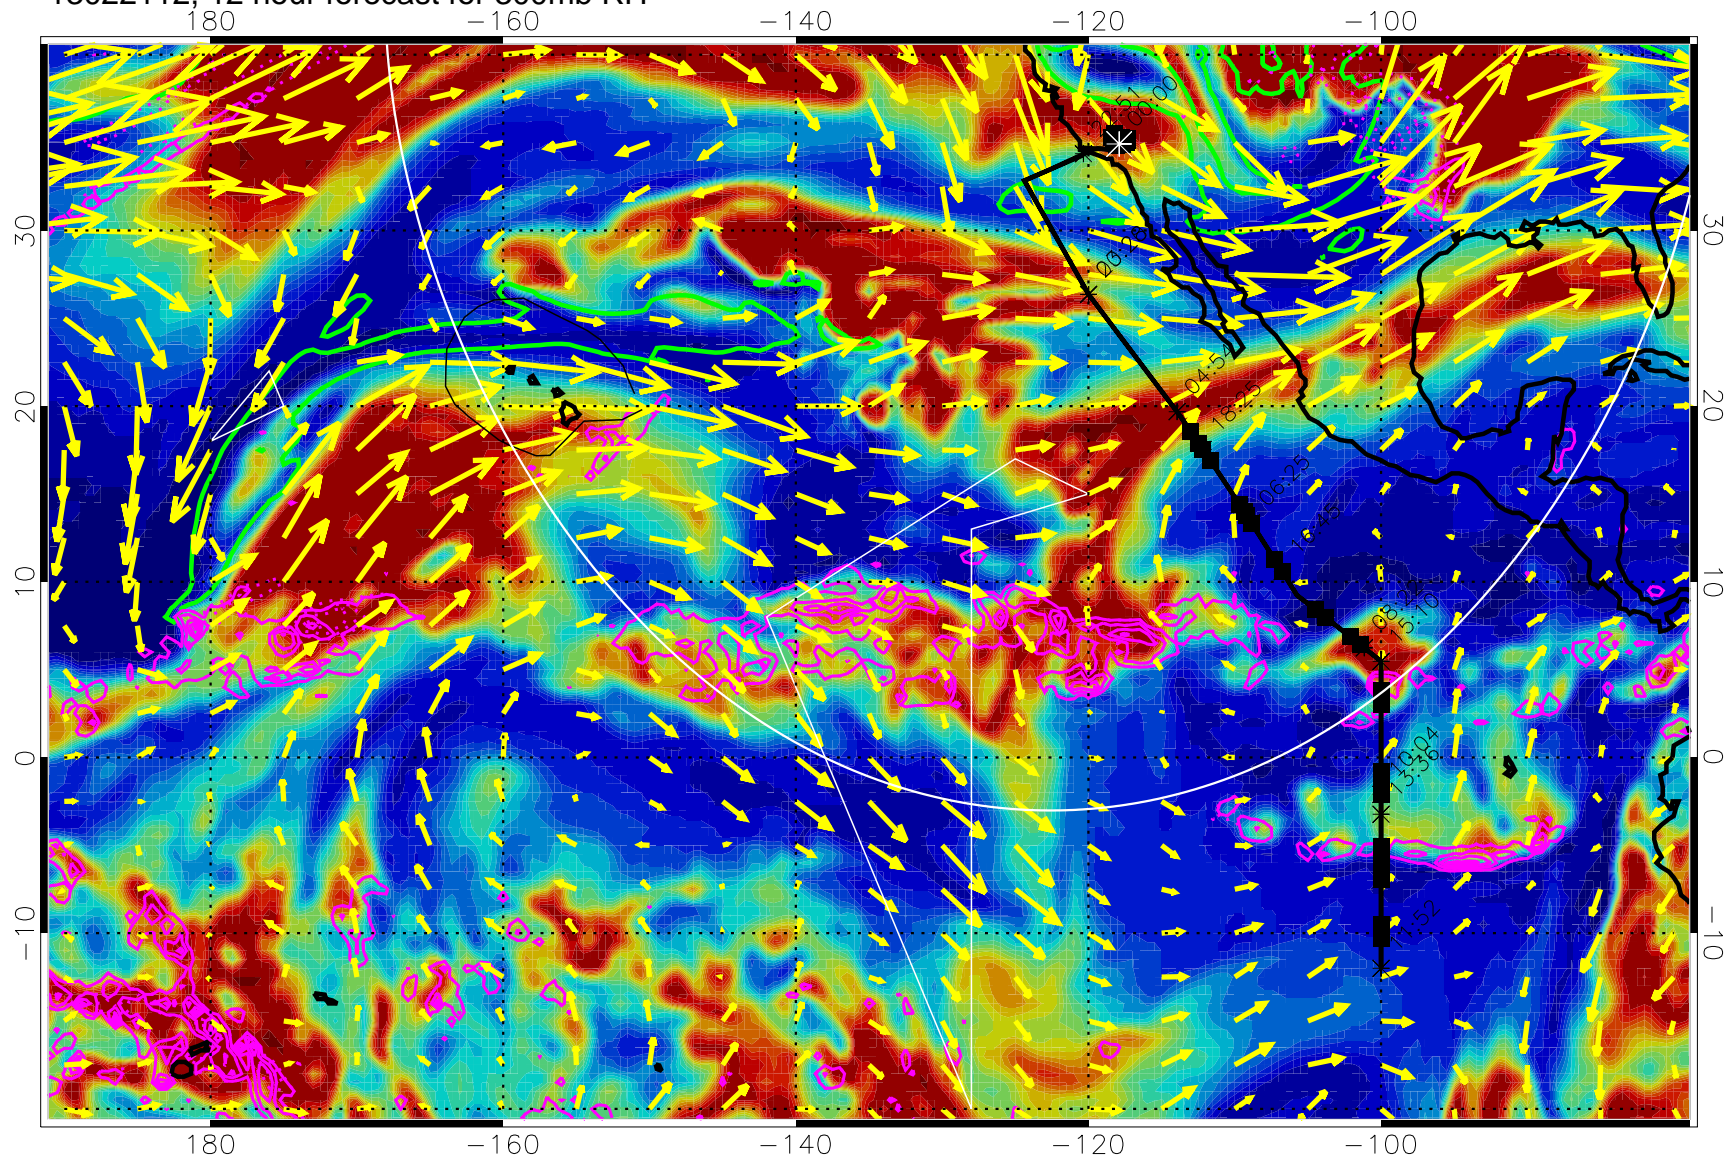

13022112, 12 hour forecast for 300mb RH

Precip (tot dot, conv sol) past 6 hrs 6 kg/m2 contours, min 4

EPV Tropopause (2 PVU) Position

→ 50 m/s

Range ring of 4055 km -- 13 hours GH round trip

13022118, 18 hour forecast for 300mb RH

Precip (tot dot, conv sol) past 6 hrs 6 kg/m2 contours, min 4

EPV Tropopause (2 PVU) Position

→ 50 m/s

Range ring of 4055 km -- 13 hours GH round trip

13022200, 24 hour forecast for 300mb RH

Precip (tot dot, conv sol) past 6 hrs 6 kg/m2 contours, min 4

EPV Tropopause (2 PVU) Position

→ 50 m/s

Range ring of 4055 km -- 13 hours GH round trip

13022206, 30 hour forecast for 300mb RH

Precip (tot dot, conv sol) past 6 hrs 6 kg/m2 contours, min 4

EPV Tropopause (2 PVU) Position

13022218, 42 hour forecast for 300mb RH

Precip (tot dot, conv sol) past 6 hrs 6 kg/m2 contours, min 4

EPV Tropopause (2 PVU) Position

→ 50 m/s

Range ring of 4055 km -- 13 hours GH round trip

13022300, 48 hour forecast for 300mb RH