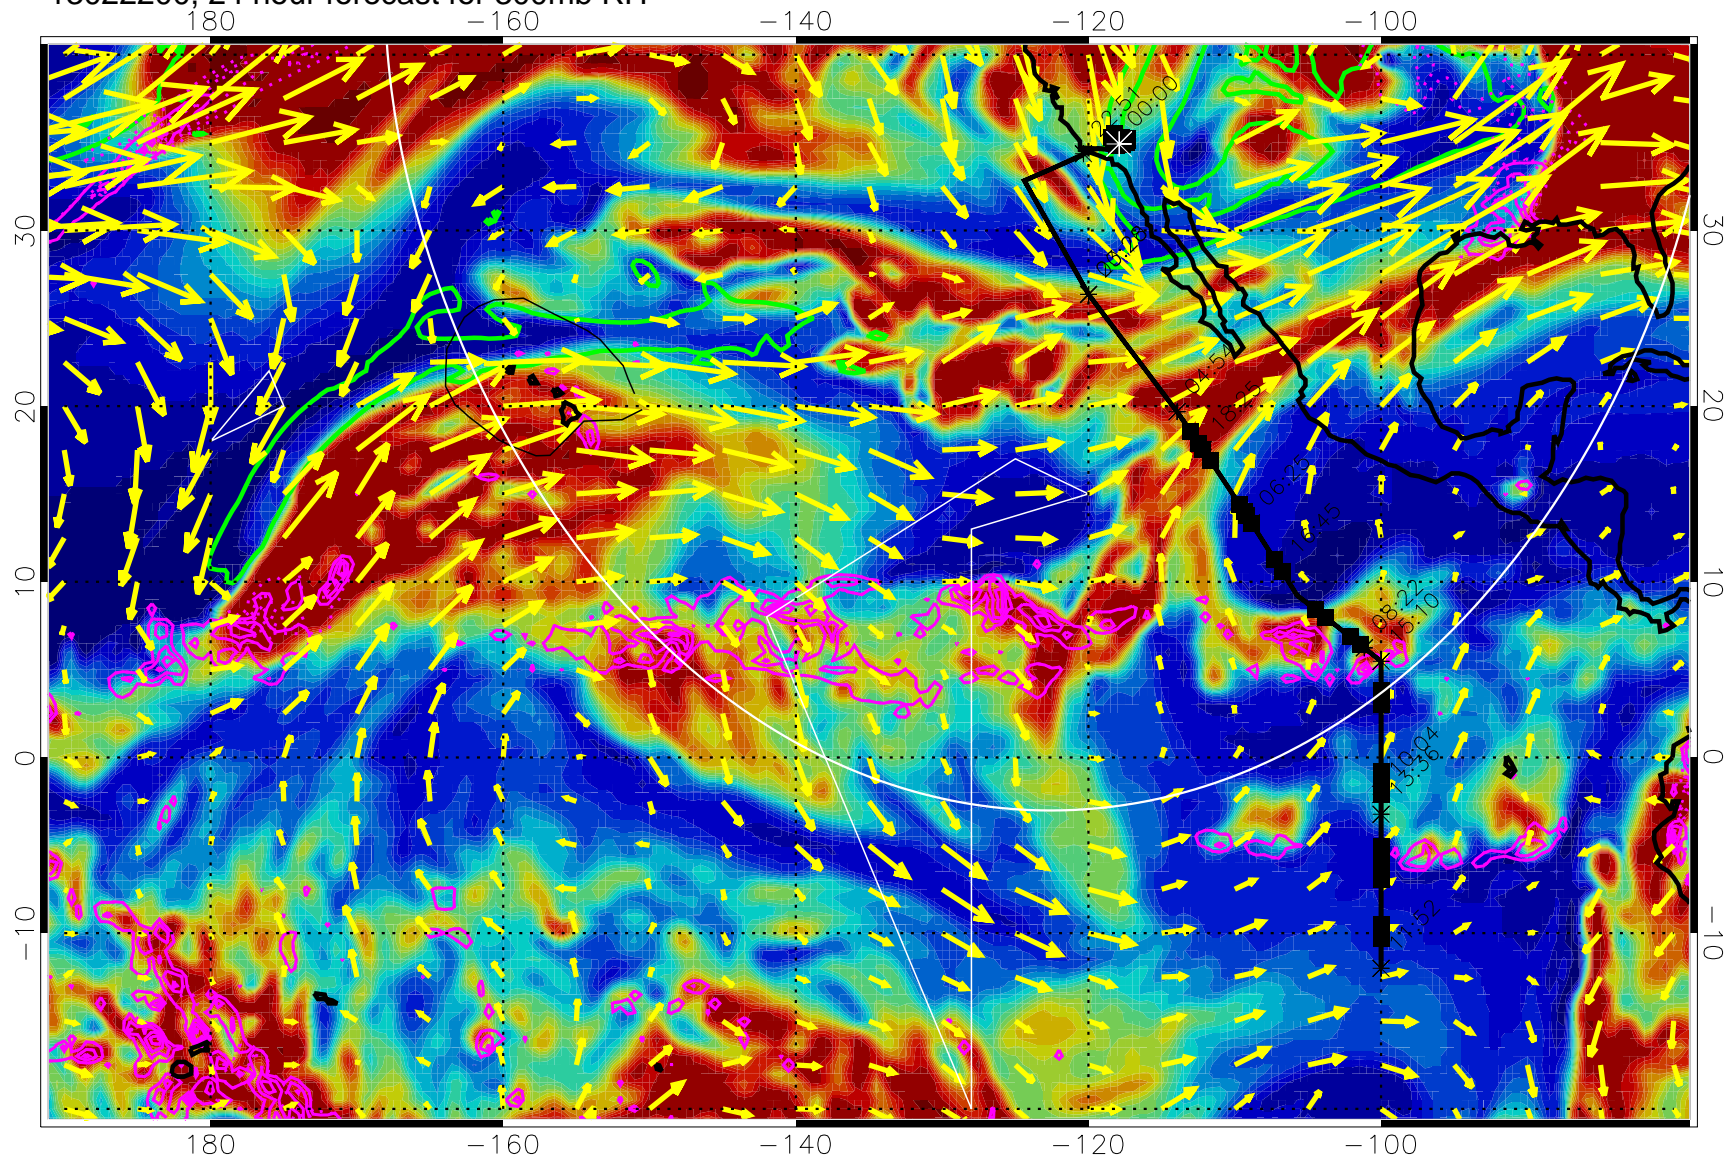

13022112, 12 hour forecast for 300mb RH

Precip (tot dot, conv sol) past 6 hrs 6 kg/m2 contours, min 4

EPV Tropopause (2 PVU) Position

→ 50 m/s

Range ring of 4055 km -- 13 hours GH round trip

13022118, 18 hour forecast for 300mb RH

Precip (tot dot, conv sol) past 6 hrs 6 kg/m2 contours, min 4

EPV Tropopause (2 PVU) Position

→ 50 m/s

Range ring of 4055 km -- 13 hours GH round trip

13022200, 24 hour forecast for 300mb RH

Precip (tot dot, conv sol) past 6 hrs 6 kg/m2 contours, min 4

EPV Tropopause (2 PVU) Position

→ 50 m/s

Range ring of 4055 km -- 13 hours GH round trip

13022206, 30 hour forecast for 300mb RH

Precip (tot dot, conv sol) past 6 hrs 6 kg/m2 contours, min 4

EPV Tropopause (2 PVU) Position

13022218, 42 hour forecast for 300mb RH

Precip (tot dot, conv sol) past 6 hrs 6 kg/m2 contours, min 4

EPV Tropopause (2 PVU) Position

→ 50 m/s

Range ring of 4055 km -- 13 hours GH round trip

13022300, 48 hour forecast for 300mb RH