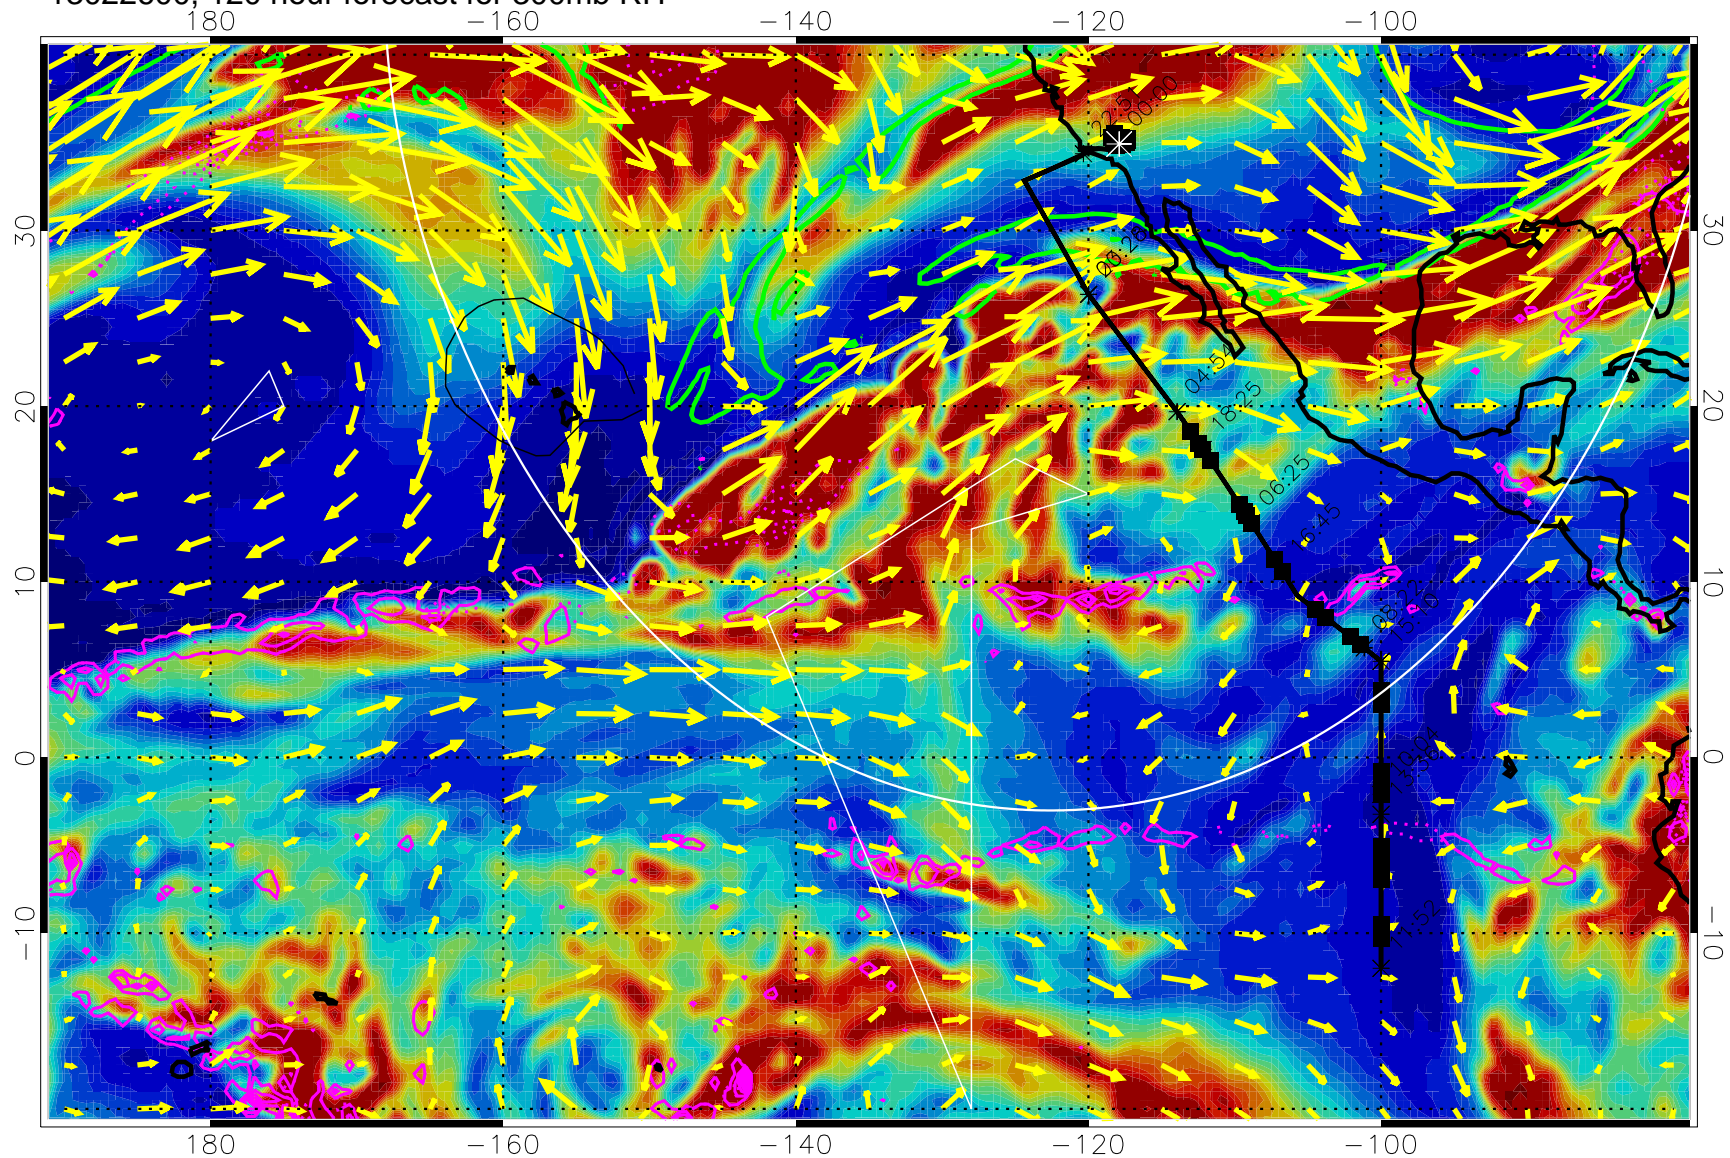

EPV Tropopause (2 PVU) Position

→ 50 m/s

Range ring of 4055 km -- 13 hours GH round trip

13022418, 90 hour forecast for 300mb RH

Precip (tot dot, conv sol) past 6 hrs 6 kg/m2 contours, min 4

EPV Tropopause (2 PVU) Position

13022506, 102 hour forecast for 300mb RH

Precip (tot dot, conv sol) past 6 hrs 6 kg/m2 contours, min 4

EPV Tropopause (2 PVU) Position

→ 50 m/s

Range ring of 4055 km -- 13 hours GH round trip

13022512, 108 hour forecast for 300mb RH

Precip (tot dot, conv sol) past 6 hrs 6 kg/m2 contours, min 4

EPV Tropopause (2 PVU) Position

→ 50 m/s

Range ring of 4055 km -- 13 hours GH round trip

13022518, 114 hour forecast for 300mb RH

Precip (tot dot, conv sol) past 6 hrs 6 kg/m2 contours, min 4

EPV Tropopause (2 PVU) Position

→ 50 m/s

Range ring of 4055 km -- 13 hours GH round trip

13022600, 120 hour forecast for 300mb RH

Precip (tot dot, conv sol) past 6 hrs 6 kg/m2 contours, min 4

EPV Tropopause (2 PVU) Position