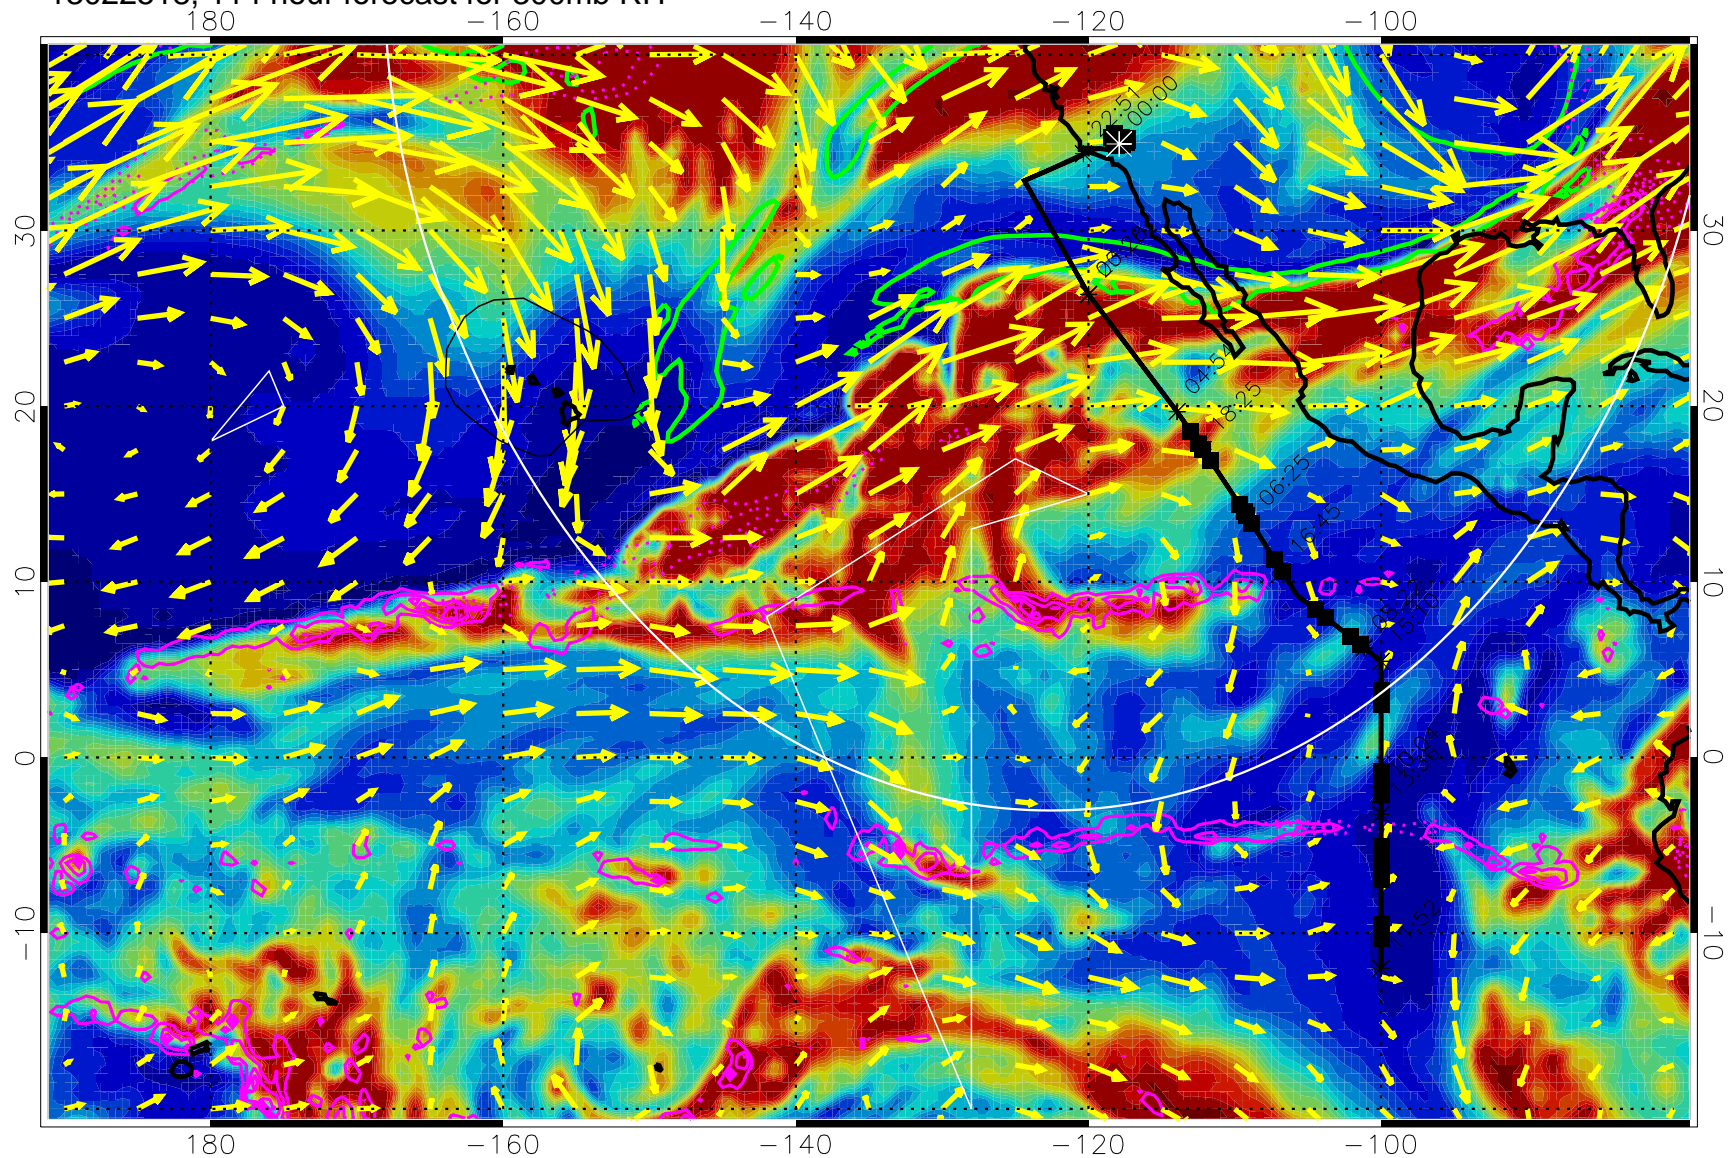

EPV Tropopause (2 PVU) Position

→ 50 m/s

Range ring of 4055 km -- 13 hours GH round trip

13022418, 90 hour forecast for 300mb RH

Precip (tot dot, conv sol) past 6 hrs 6 kg/m2 contours, min 4

EPV Tropopause (2 PVU) Position

13022506, 102 hour forecast for 300mb RH

Precip (tot dot, conv sol) past 6 hrs 6 kg/m2 contours, min 4

EPV Tropopause (2 PVU) Position

→ 50 m/s

Range ring of 4055 km -- 13 hours GH round trip

13022512, 108 hour forecast for 300mb RH

Precip (tot dot, conv sol) past 6 hrs 6 kg/m2 contours, min 4

EPV Tropopause (2 PVU) Position

→ 50 m/s

Range ring of 4055 km -- 13 hours GH round trip

13022518, 114 hour forecast for 300mb RH

Precip (tot dot, conv sol) past 6 hrs 6 kg/m2 contours, min 4

EPV Tropopause (2 PVU) Position

→ 50 m/s

Range ring of 4055 km -- 13 hours GH round trip

13022600, 120 hour forecast for 300mb RH

Precip (tot dot, conv sol) past 6 hrs 6 kg/m2 contours, min 4

EPV Tropopause (2 PVU) Position