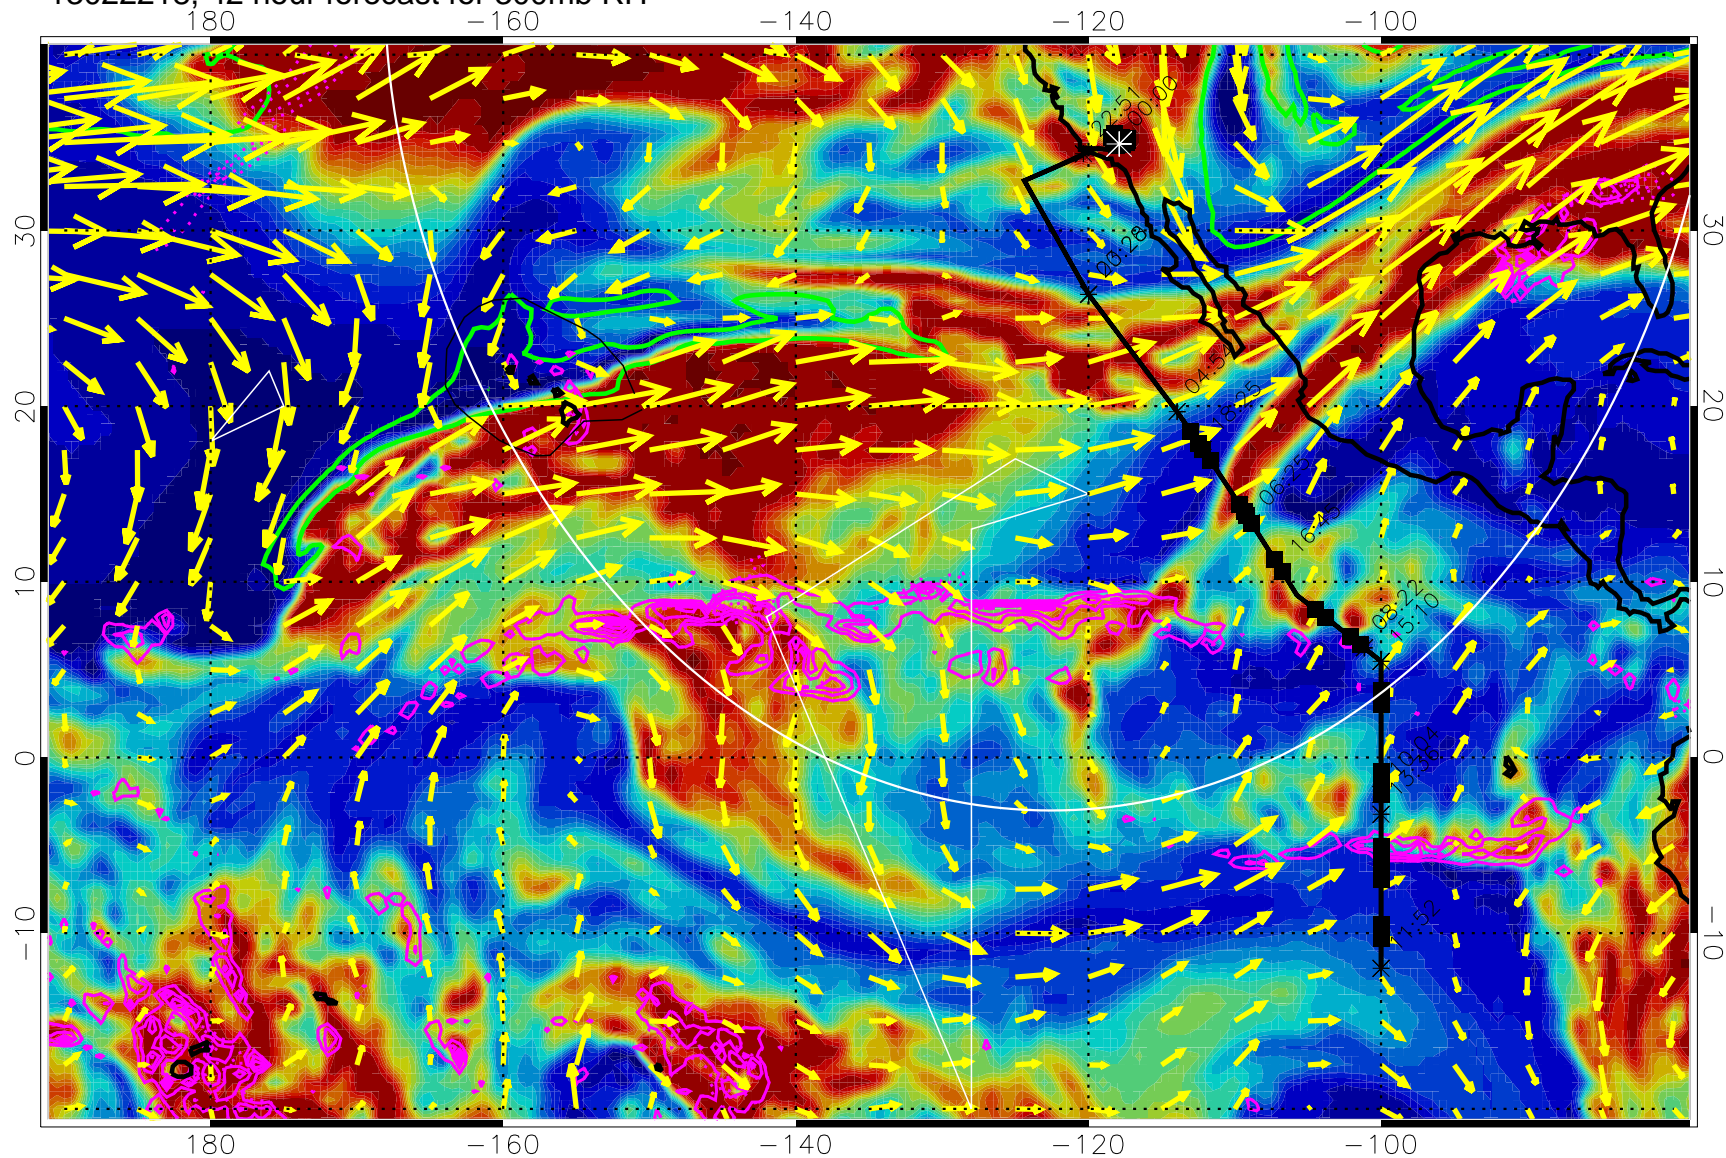

EPV Tropopause (2 PVU) Position

→ 50 m/s

Range ring of 4055 km -- 13 hours GH round trip

13022206, 30 hour forecast for 300mb RH

Precip (tot dot, conv sol) past 6 hrs 6 kg/m2 contours, min 4

EPV Tropopause (2 PVU) Position

→ 50 m/s

Range ring of 4055 km -- 13 hours GH round trip

13022212, 36 hour forecast for 300mb RH

Precip (tot dot, conv sol) past 6 hrs 6 kg/m2 contours, min 4

EPV Tropopause (2 PVU) Position

→ 50 m/s

Range ring of 4055 km -- 13 hours GH round trip

13022218, 42 hour forecast for 300mb RH

Precip (tot dot, conv sol) past 6 hrs 6 kg/m2 contours, min 4

EPV Tropopause (2 PVU) Position

→ 50 m/s

Range ring of 4055 km -- 13 hours GH round trip

13022300, 48 hour forecast for 300mb RH

Precip (tot dot, conv sol) past 6 hrs 6 kg/m2 contours, min 4

EPV Tropopause (2 PVU) Position

→ 50 m/s

Range ring of 4055 km -- 13 hours GH round trip

13022306, 54 hour forecast for 300mb RH

Precip (tot dot, conv sol) past 6 hrs 6 kg/m2 contours, min 4