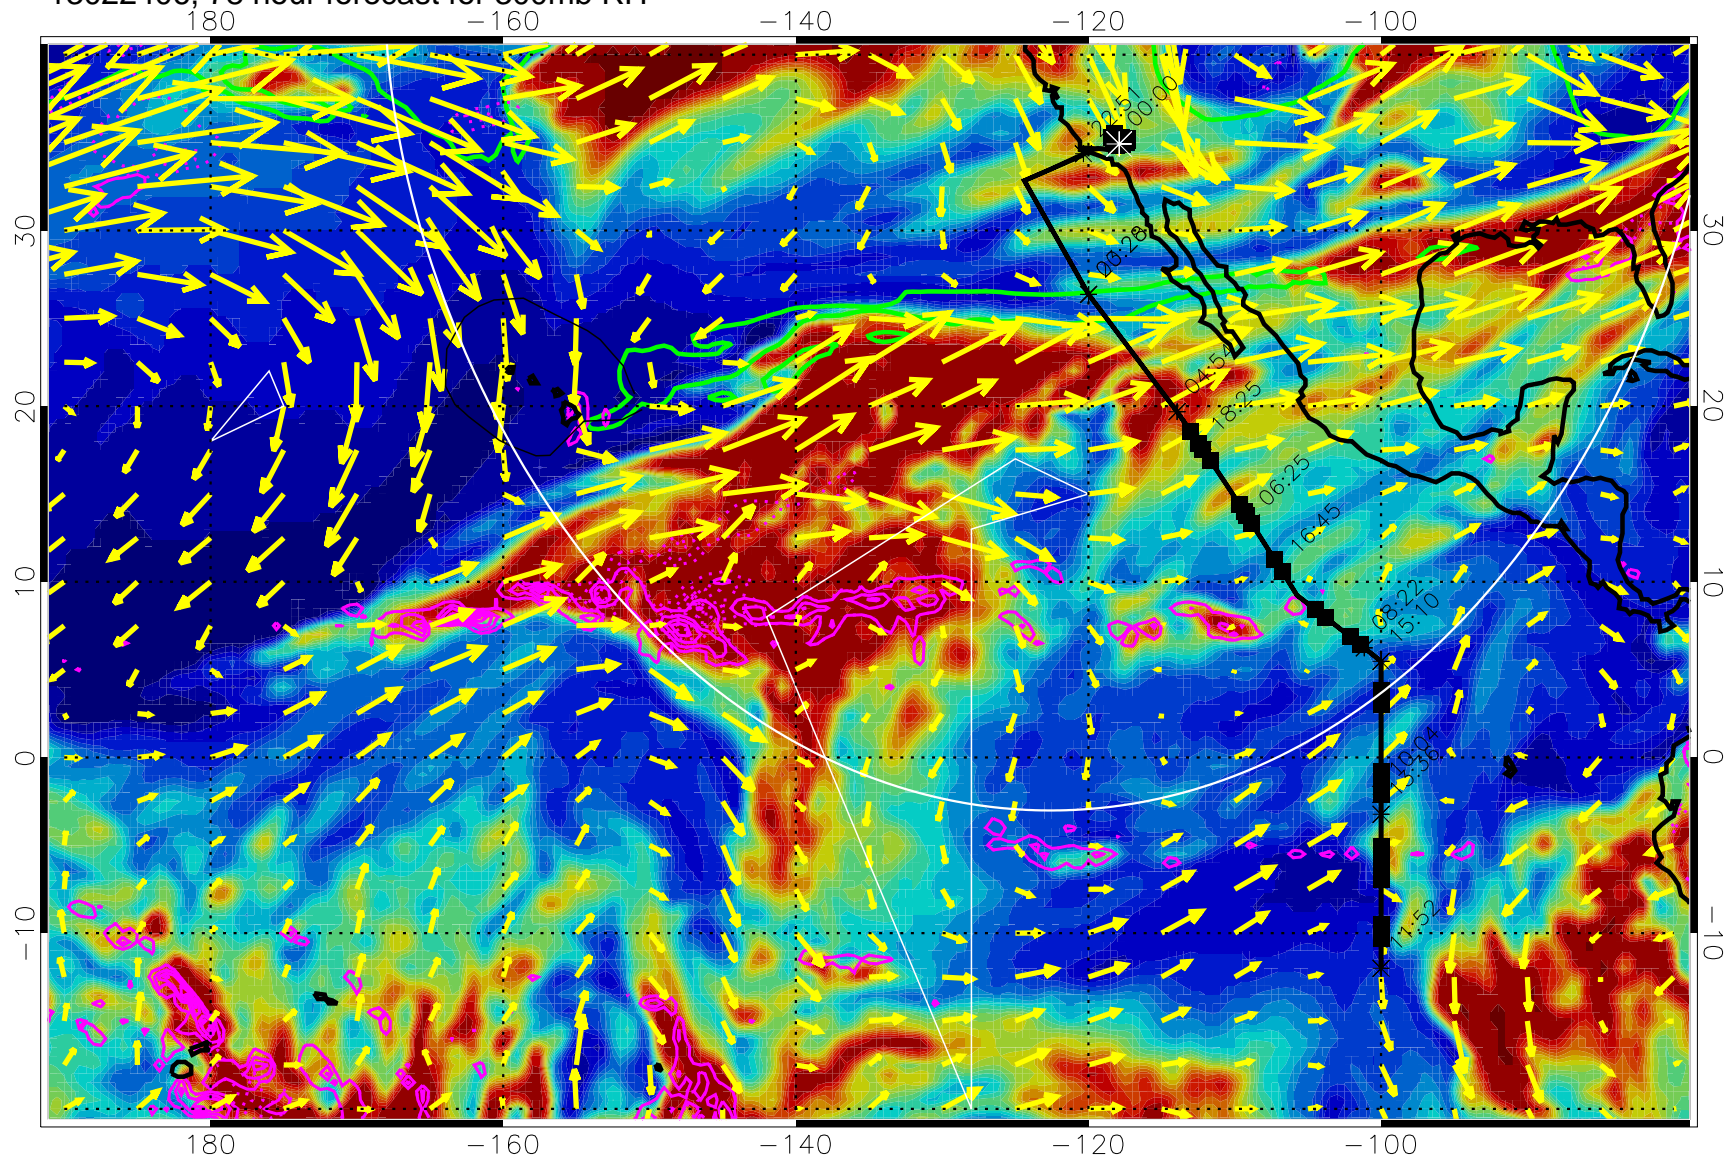

→ 50 m/s

Range ring of 4055 km -- 13 hours GH round trip

13022318, 66 hour forecast for 300mb RH

Precip (tot dot, conv sol) past 6 hrs 6 kg/m2 contours, min 4

EPV Tropopause (2 PVU) Position

→ 50 m/s

Range ring of 4055 km -- 13 hours GH round trip

13022400, 72 hour forecast for 300mb RH

Precip (tot dot, conv sol) past 6 hrs 6 kg/m2 contours, min 4

EPV Tropopause (2 PVU) Position

→ 50 m/s

Range ring of 4055 km -- 13 hours GH round trip

13022406, 78 hour forecast for 300mb RH

Precip (tot dot, conv sol) past 6 hrs 6 kg/m2 contours, min 4

EPV Tropopause (2 PVU) Position

→ 50 m/s

Range ring of 4055 km -- 13 hours GH round trip

13022412, 84 hour forecast for 300mb RH

Precip (tot dot, conv sol) past 6 hrs 6 kg/m2 contours, min 4

EPV Tropopause (2 PVU) Position

→ 50 m/s

Range ring of 4055 km -- 13 hours GH round trip

13022418, 90 hour forecast for 300mb RH

Precip (tot dot, conv sol) past 6 hrs 6 kg/m2 contours, min 4

EPV Tropopause (2 PVU) Position