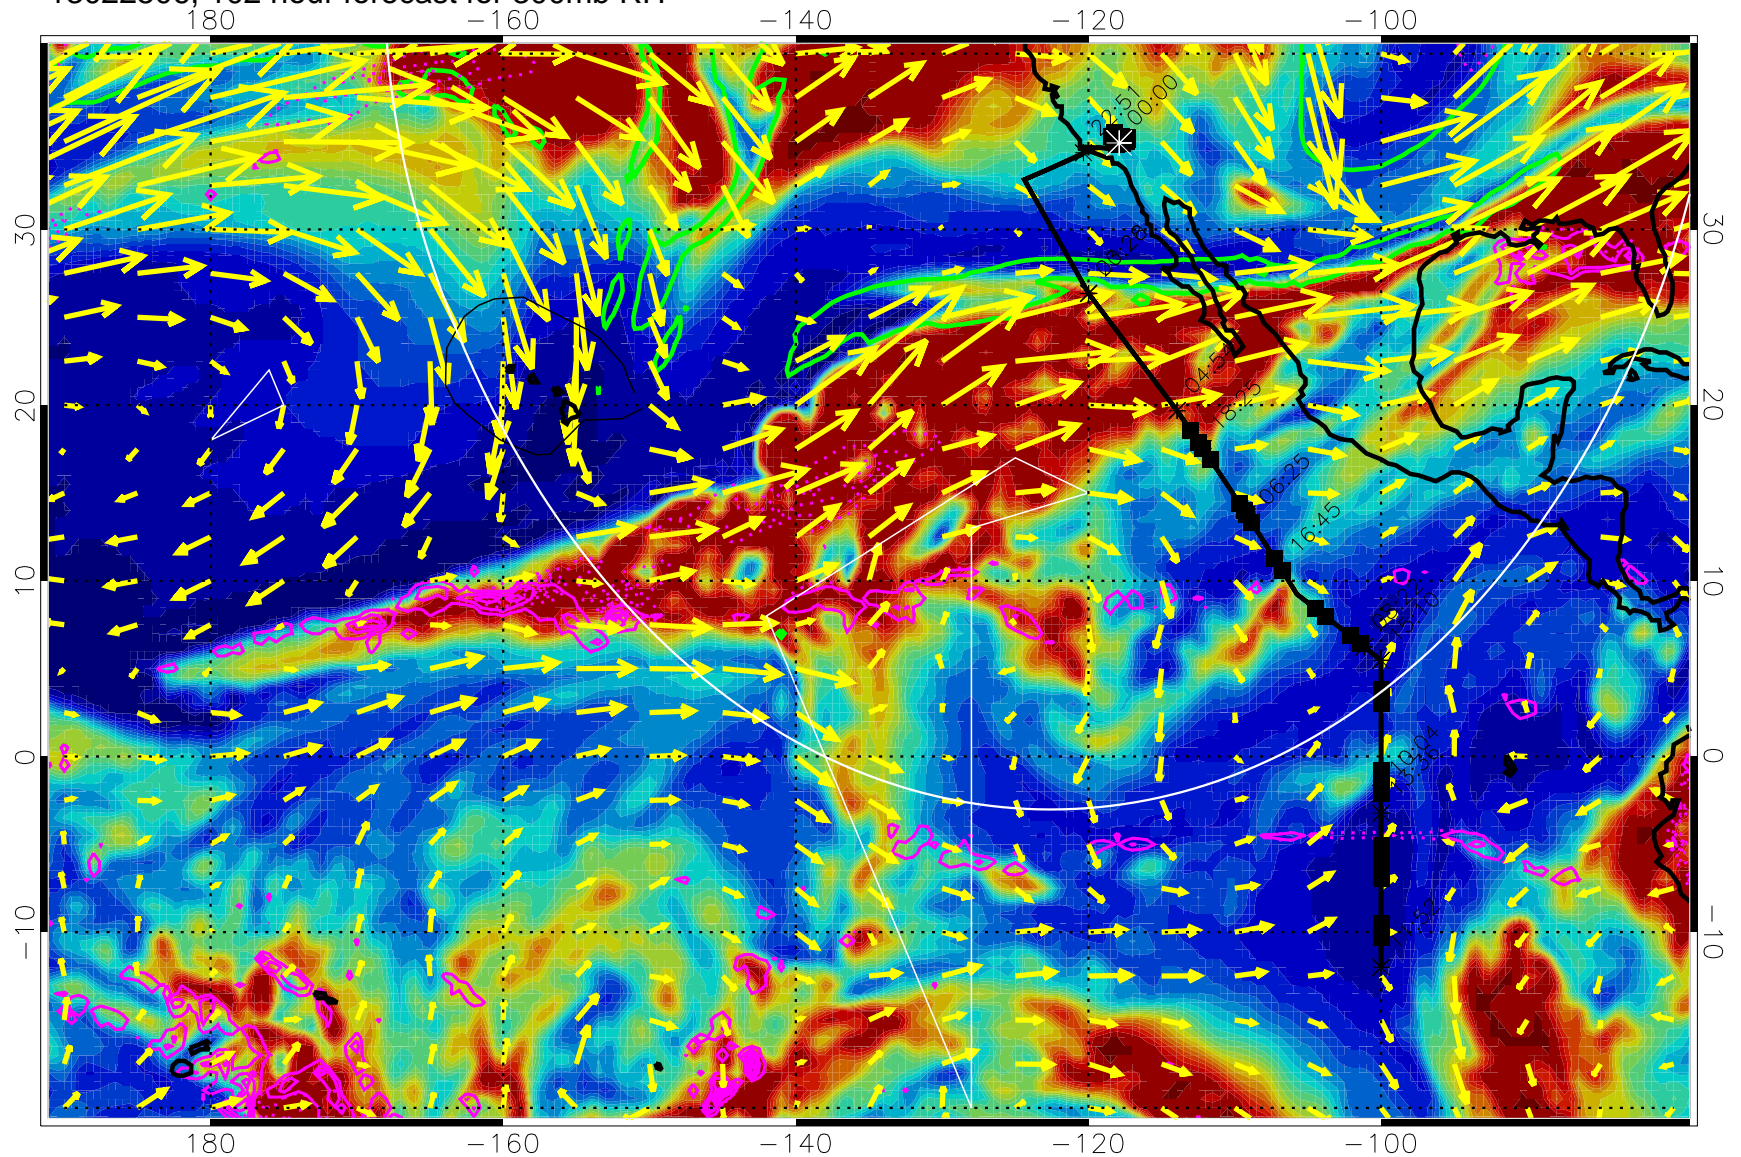

EPV Tropopause (2 PVU) Position

→ 50 m/s

Range ring of 4055 km -- 13 hours GH round trip

13022418, 90 hour forecast for 300mb RH

Precip (tot dot, conv sol) past 6 hrs 6 kg/m2 contours, min 4

EPV Tropopause (2 PVU) Position

→ 50 m/s

Range ring of 4055 km -- 13 hours GH round trip

13022500, 96 hour forecast for 300mb RH

Precip (tot dot, conv sol) past 6 hrs 6 kg/m2 contours, min 4

EPV Tropopause (2 PVU) Position

→ 50 m/s

Range ring of 4055 km -- 13 hours GH round trip

13022506, 102 hour forecast for 300mb RH

Precip (tot dot, conv sol) past 6 hrs 6 kg/m2 contours, min 4

EPV Tropopause (2 PVU) Position

→ 50 m/s

Range ring of 4055 km -- 13 hours GH round trip

13022512, 108 hour forecast for 300mb RH

Precip (tot dot, conv sol) past 6 hrs 6 kg/m2 contours, min 4

EPV Tropopause (2 PVU) Position

→ 50 m/s

Range ring of 4055 km -- 13 hours GH round trip

13022518, 114 hour forecast for 300mb RH

Precip (tot dot, conv sol) past 6 hrs 6 kg/m2 contours, min 4