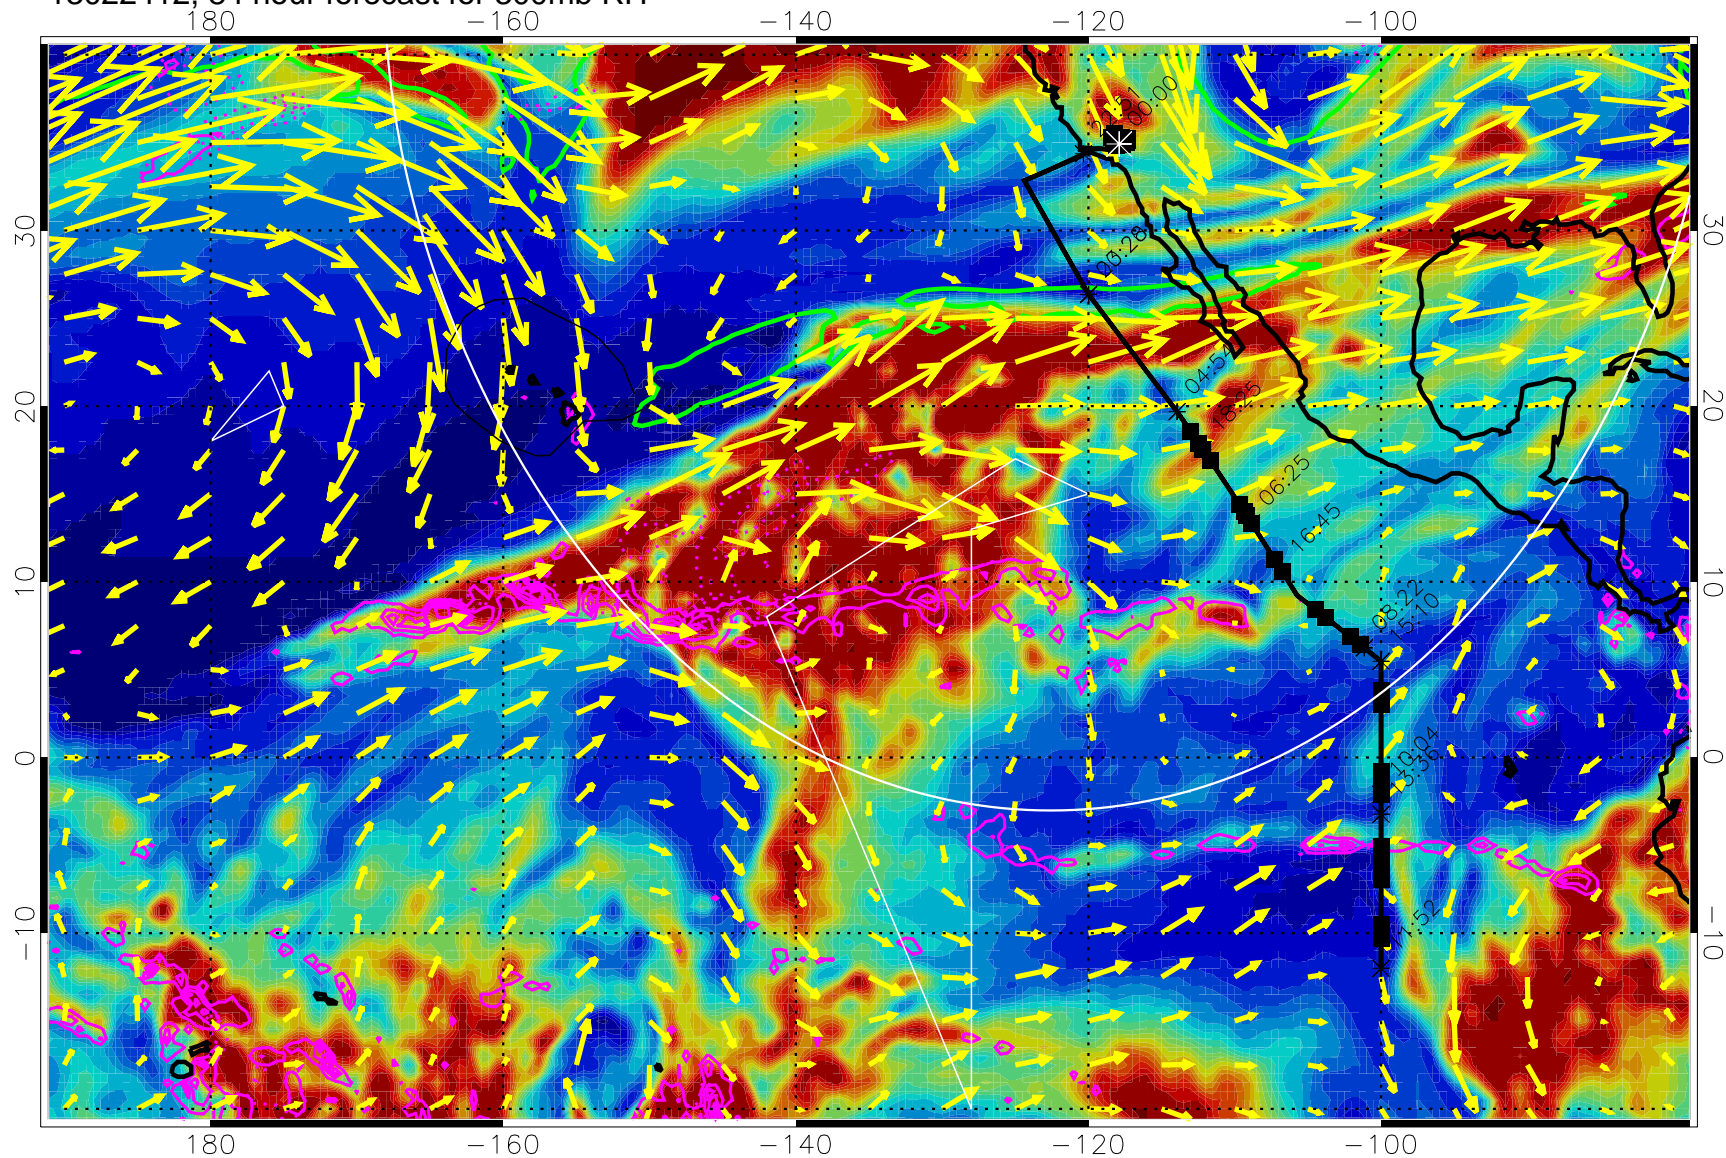

13022400, 72 hour forecast for 300mb RH

Precip (tot dot, conv sol) past 6 hrs 6 kg/m2 contours, min 4

EPV Tropopause (2 PVU) Position

→ 50 m/s

Range ring of 4055 km -- 13 hours GH round trip

13022406, 78 hour forecast for 300mb RH

Precip (tot dot, conv sol) past 6 hrs 6 kg/m2 contours, min 4

EPV Tropopause (2 PVU) Position

→ 50 m/s

Range ring of 4055 km -- 13 hours GH round trip

13022412, 84 hour forecast for 300mb RH

Precip (tot dot, conv sol) past 6 hrs 6 kg/m2 contours, min 4

EPV Tropopause (2 PVU) Position

→ 50 m/s

Range ring of 4055 km -- 13 hours GH round trip

13022418, 90 hour forecast for 300mb RH

Precip (tot dot, conv sol) past 6 hrs 6 kg/m2 contours, min 4

EPV Tropopause (2 PVU) Position

Precip (tot dot, conv sol) past 6 hrs 6 kg/m2 contours, min 4

EPV Tropopause (2 PVU) Position

→ 50 m/s

Range ring of 4055 km -- 13 hours GH round trip

13022518, 114 hour forecast for 300mb RH

Precip (tot dot, conv sol) past 6 hrs 6 kg/m2 contours, min 4