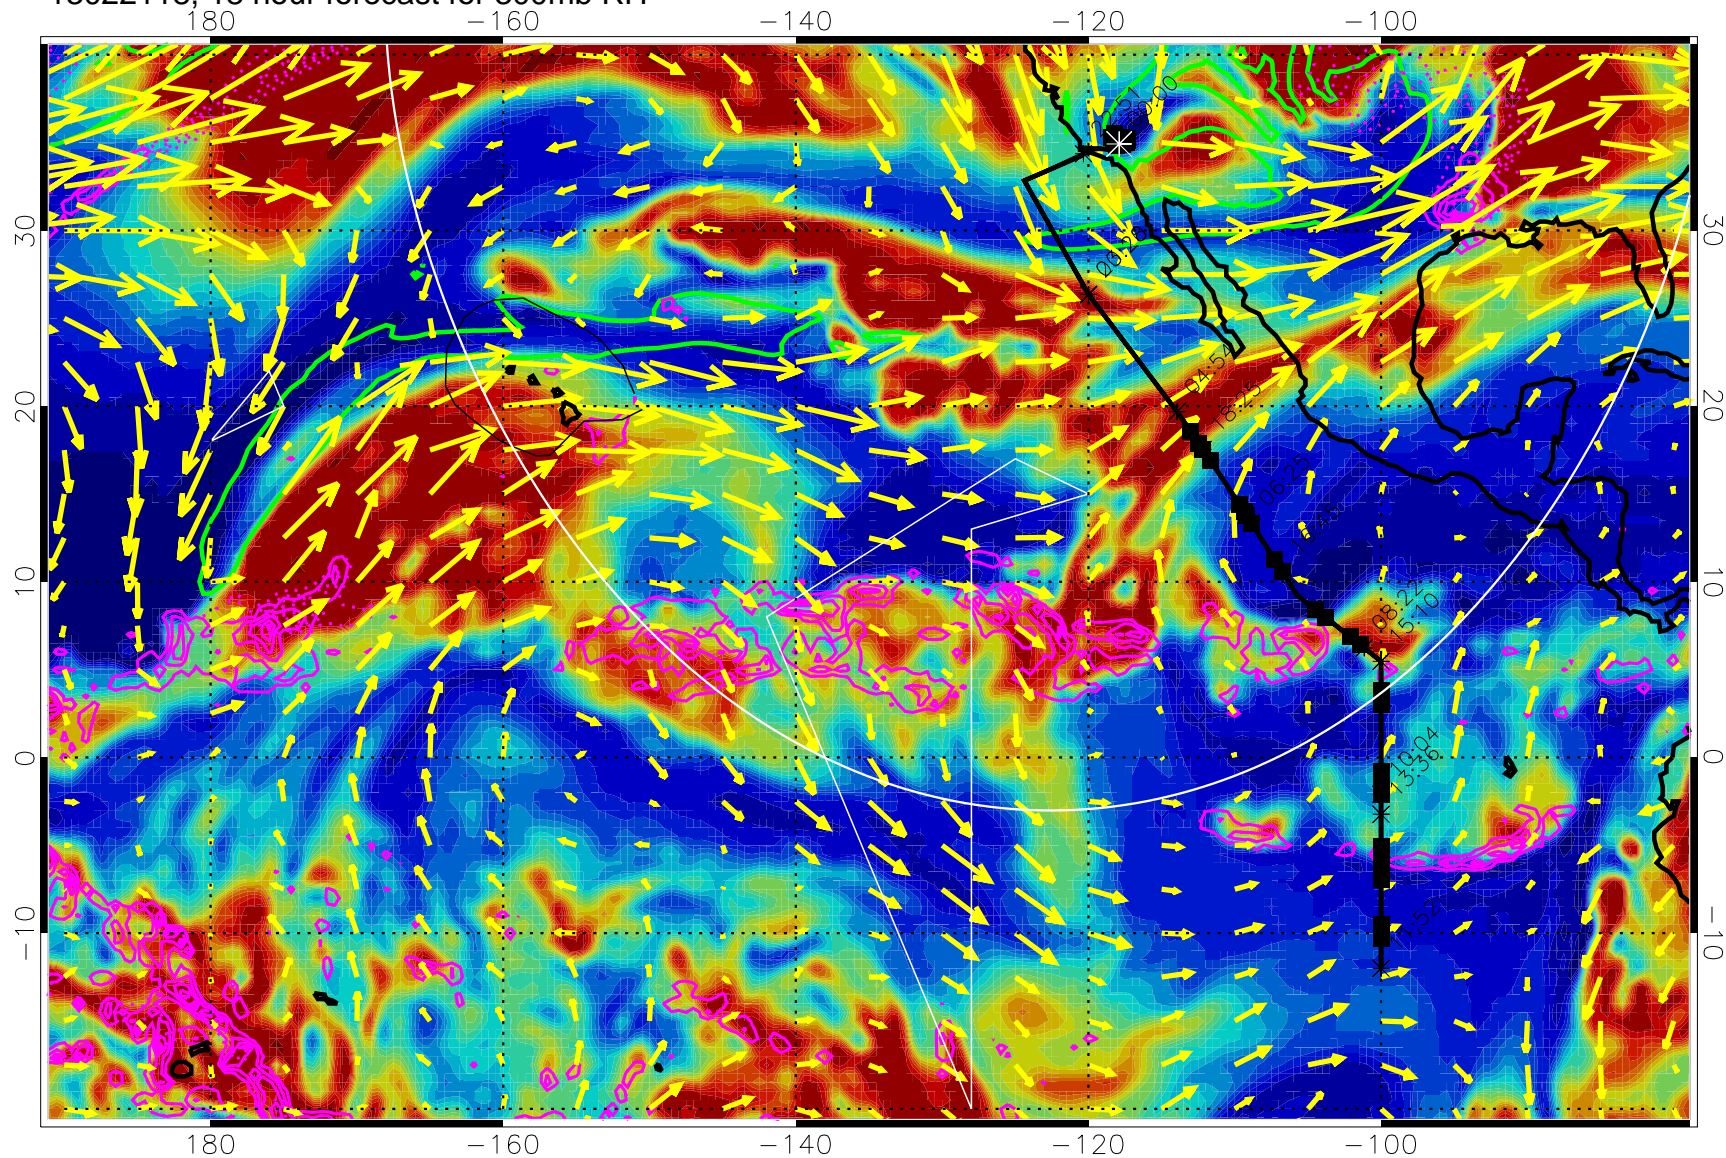

13022112, 12 hour forecast for 300mb RH

Precip (tot dot, conv sol) past 6 hrs 6 kg/m2 contours, min 4

EPV Tropopause (2 PVU) Position

→ 50 m/s

Range ring of 4055 km -- 13 hours GH round trip

13022118, 18 hour forecast for 300mb RH

Precip (tot dot, conv sol) past 6 hrs 6 kg/m2 contours, min 4

EPV Tropopause (2 PVU) Position

→ 50 m/s

Range ring of 4055 km -- 13 hours GH round trip

13022200, 24 hour forecast for 300mb RH

Precip (tot dot, conv sol) past 6 hrs 6 kg/m2 contours, min 4

EPV Tropopause (2 PVU) Position

→ 50 m/s

Range ring of 4055 km -- 13 hours GH round trip

13022206, 30 hour forecast for 300mb RH

Precip (tot dot, conv sol) past 6 hrs 6 kg/m2 contours, min 4

EPV Tropopause (2 PVU) Position

13022218, 42 hour forecast for 300mb RH

Precip (tot dot, conv sol) past 6 hrs 6 kg/m2 contours, min 4

EPV Tropopause (2 PVU) Position

→ 50 m/s

Range ring of 4055 km -- 13 hours GH round trip

13022300, 48 hour forecast for 300mb RH