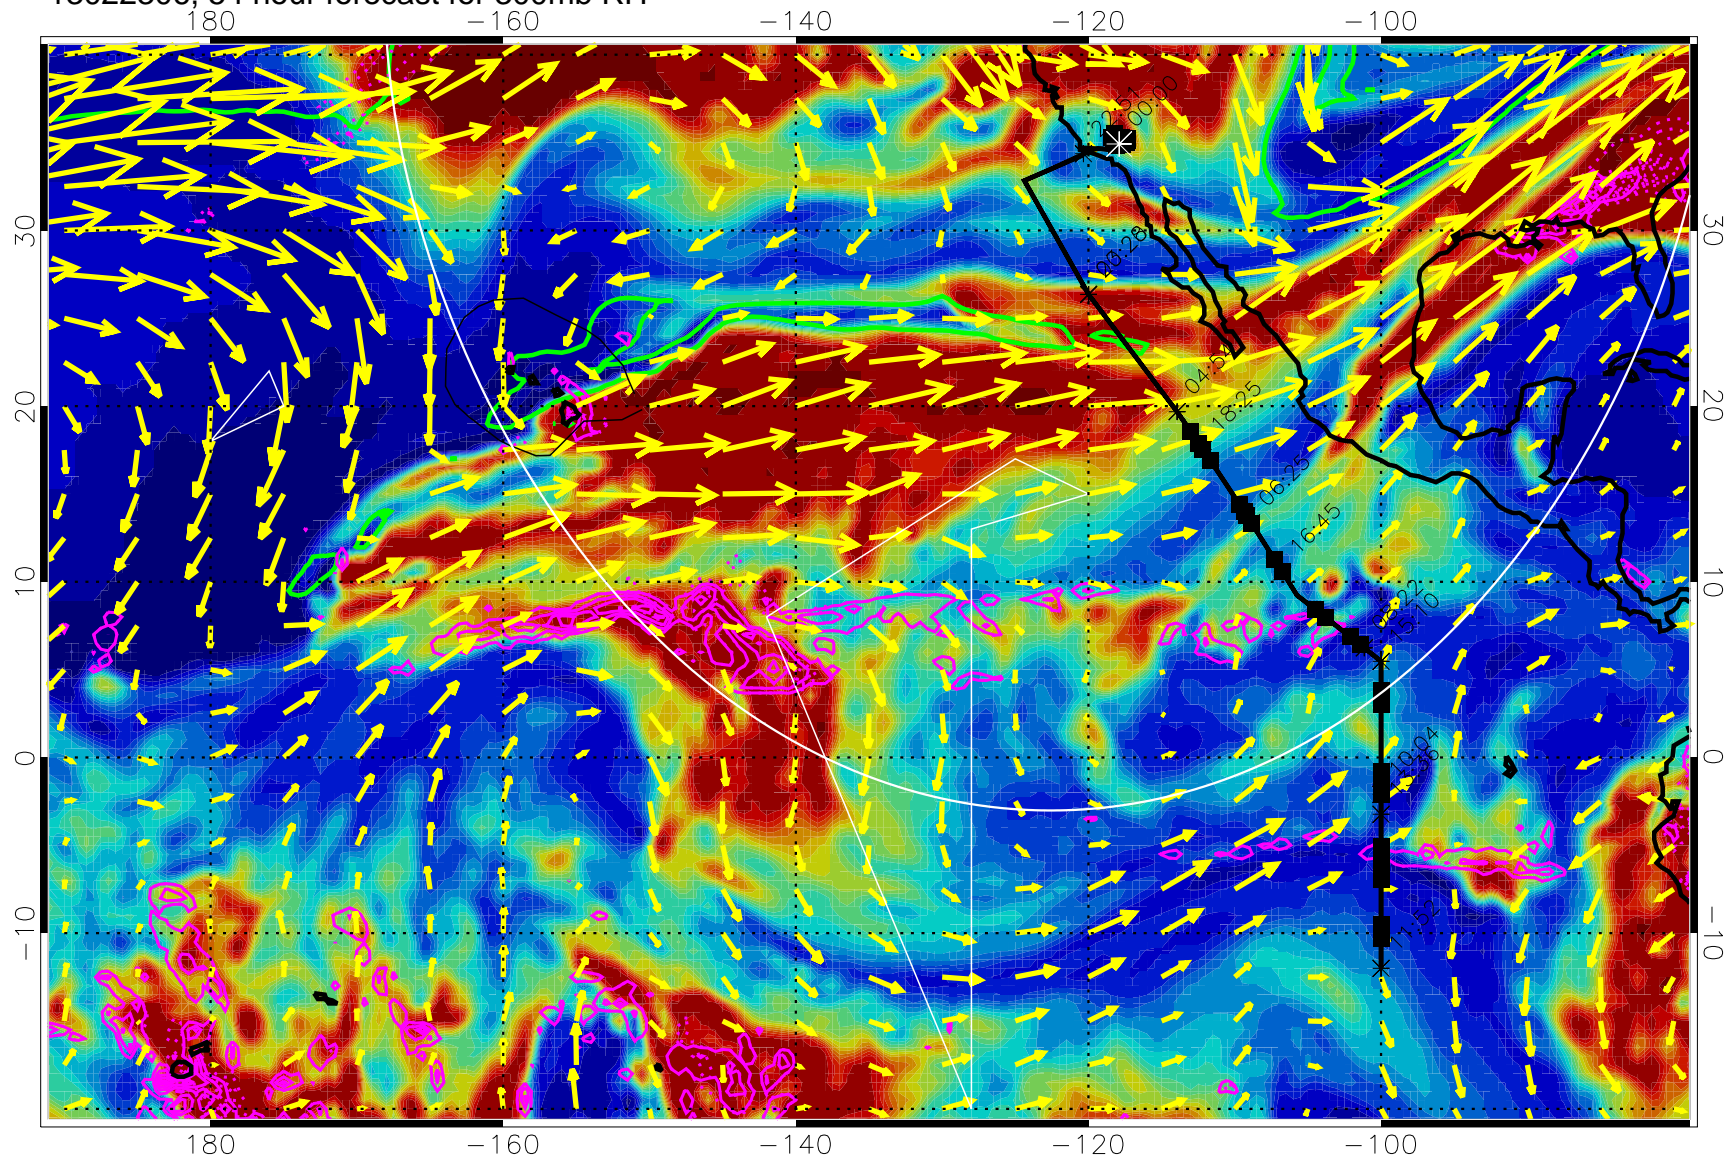

EPV Tropopause (2 PVU) Position

→ 50 m/s

Range ring of 4055 km -- 13 hours GH round trip

13022206, 30 hour forecast for 300mb RH

Precip (tot dot, conv sol) past 6 hrs 6 kg/m2 contours, min 4

EPV Tropopause (2 PVU) Position

13022218, 42 hour forecast for 300mb RH

Precip (tot dot, conv sol) past 6 hrs 6 kg/m2 contours, min 4

EPV Tropopause (2 PVU) Position

→ 50 m/s

Range ring of 4055 km -- 13 hours GH round trip

13022300, 48 hour forecast for 300mb RH

Precip (tot dot, conv sol) past 6 hrs 6 kg/m2 contours, min 4

EPV Tropopause (2 PVU) Position

→ 50 m/s

Range ring of 4055 km -- 13 hours GH round trip

13022306, 54 hour forecast for 300mb RH

Precip (tot dot, conv sol) past 6 hrs 6 kg/m2 contours, min 4

EPV Tropopause (2 PVU) Position

→ 50 m/s

Range ring of 4055 km -- 13 hours GH round trip

13022312, 60 hour forecast for 300mb RH

Precip (tot dot, conv sol) past 6 hrs 6 kg/m2 contours, min 4

EPV Tropopause (2 PVU) Position