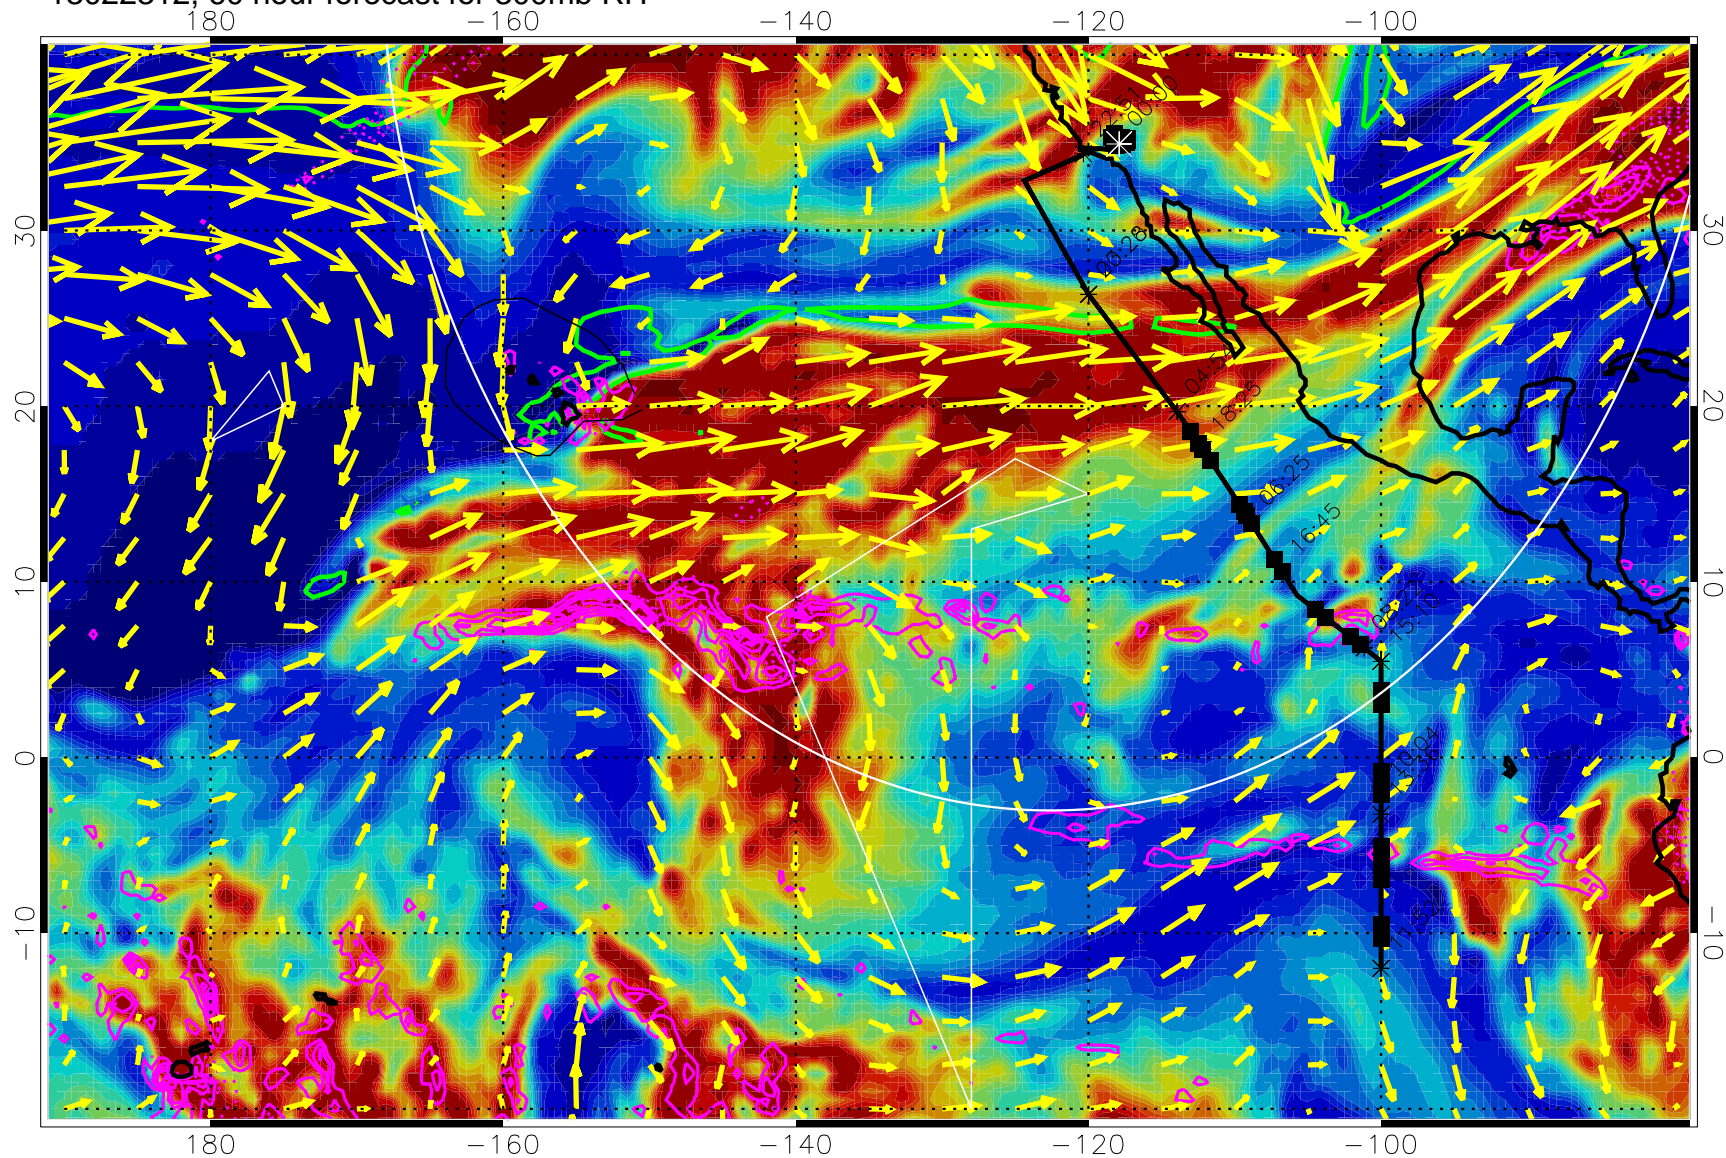

13022218, 42 hour forecast for 300mb RH

Precip (tot dot, conv sol) past 6 hrs 6 kg/m2 contours, min 4

EPV Tropopause (2 PVU) Position

→ 50 m/s

Range ring of 4055 km -- 13 hours GH round trip

13022300, 48 hour forecast for 300mb RH

Precip (tot dot, conv sol) past 6 hrs 6 kg/m2 contours, min 4

EPV Tropopause (2 PVU) Position

→ 50 m/s

Range ring of 4055 km -- 13 hours GH round trip

13022306, 54 hour forecast for 300mb RH

Precip (tot dot, conv sol) past 6 hrs 6 kg/m2 contours, min 4

EPV Tropopause (2 PVU) Position

→ 50 m/s

Range ring of 4055 km -- 13 hours GH round trip

13022312, 60 hour forecast for 300mb RH

Precip (tot dot, conv sol) past 6 hrs 6 kg/m2 contours, min 4

EPV Tropopause (2 PVU) Position

13022400, 72 hour forecast for 300mb RH

Precip (tot dot, conv sol) past 6 hrs 6 kg/m2 contours, min 4

EPV Tropopause (2 PVU) Position

→ 50 m/s

Range ring of 4055 km -- 13 hours GH round trip

13022406, 78 hour forecast for 300mb RH