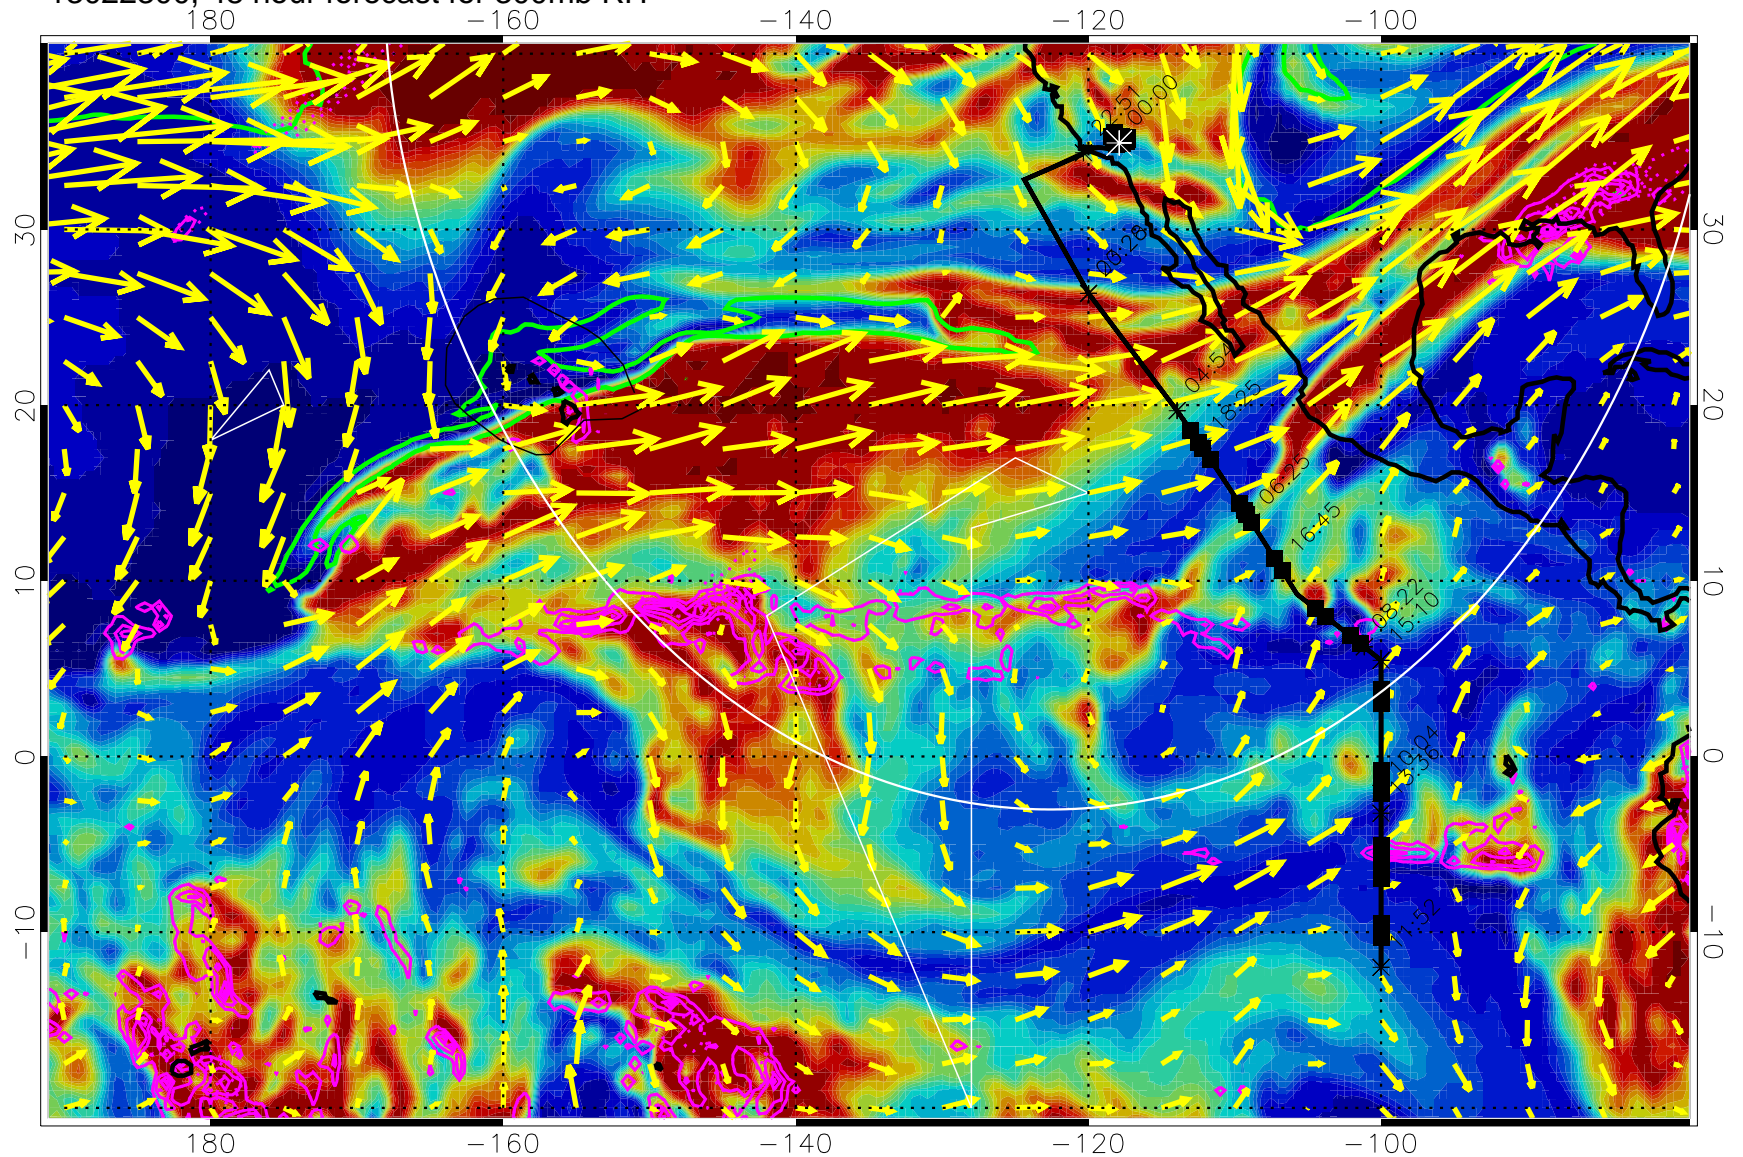

EPV Tropopause (2 PVU) Position

→ 50 m/s

Range ring of 4055 km -- 13 hours GH round trip

13022206, 30 hour forecast for 300mb RH

Precip (tot dot, conv sol) past 6 hrs 6 kg/m2 contours, min 4

EPV Tropopause (2 PVU) Position

13022218, 42 hour forecast for 300mb RH

Precip (tot dot, conv sol) past 6 hrs 6 kg/m2 contours, min 4

EPV Tropopause (2 PVU) Position

→ 50 m/s

Range ring of 4055 km -- 13 hours GH round trip

13022300, 48 hour forecast for 300mb RH

Precip (tot dot, conv sol) past 6 hrs 6 kg/m2 contours, min 4

EPV Tropopause (2 PVU) Position

→ 50 m/s

Range ring of 4055 km -- 13 hours GH round trip

13022306, 54 hour forecast for 300mb RH

Precip (tot dot, conv sol) past 6 hrs 6 kg/m2 contours, min 4

EPV Tropopause (2 PVU) Position

→ 50 m/s

Range ring of 4055 km -- 13 hours GH round trip

13022312, 60 hour forecast for 300mb RH

Precip (tot dot, conv sol) past 6 hrs 6 kg/m2 contours, min 4

EPV Tropopause (2 PVU) Position