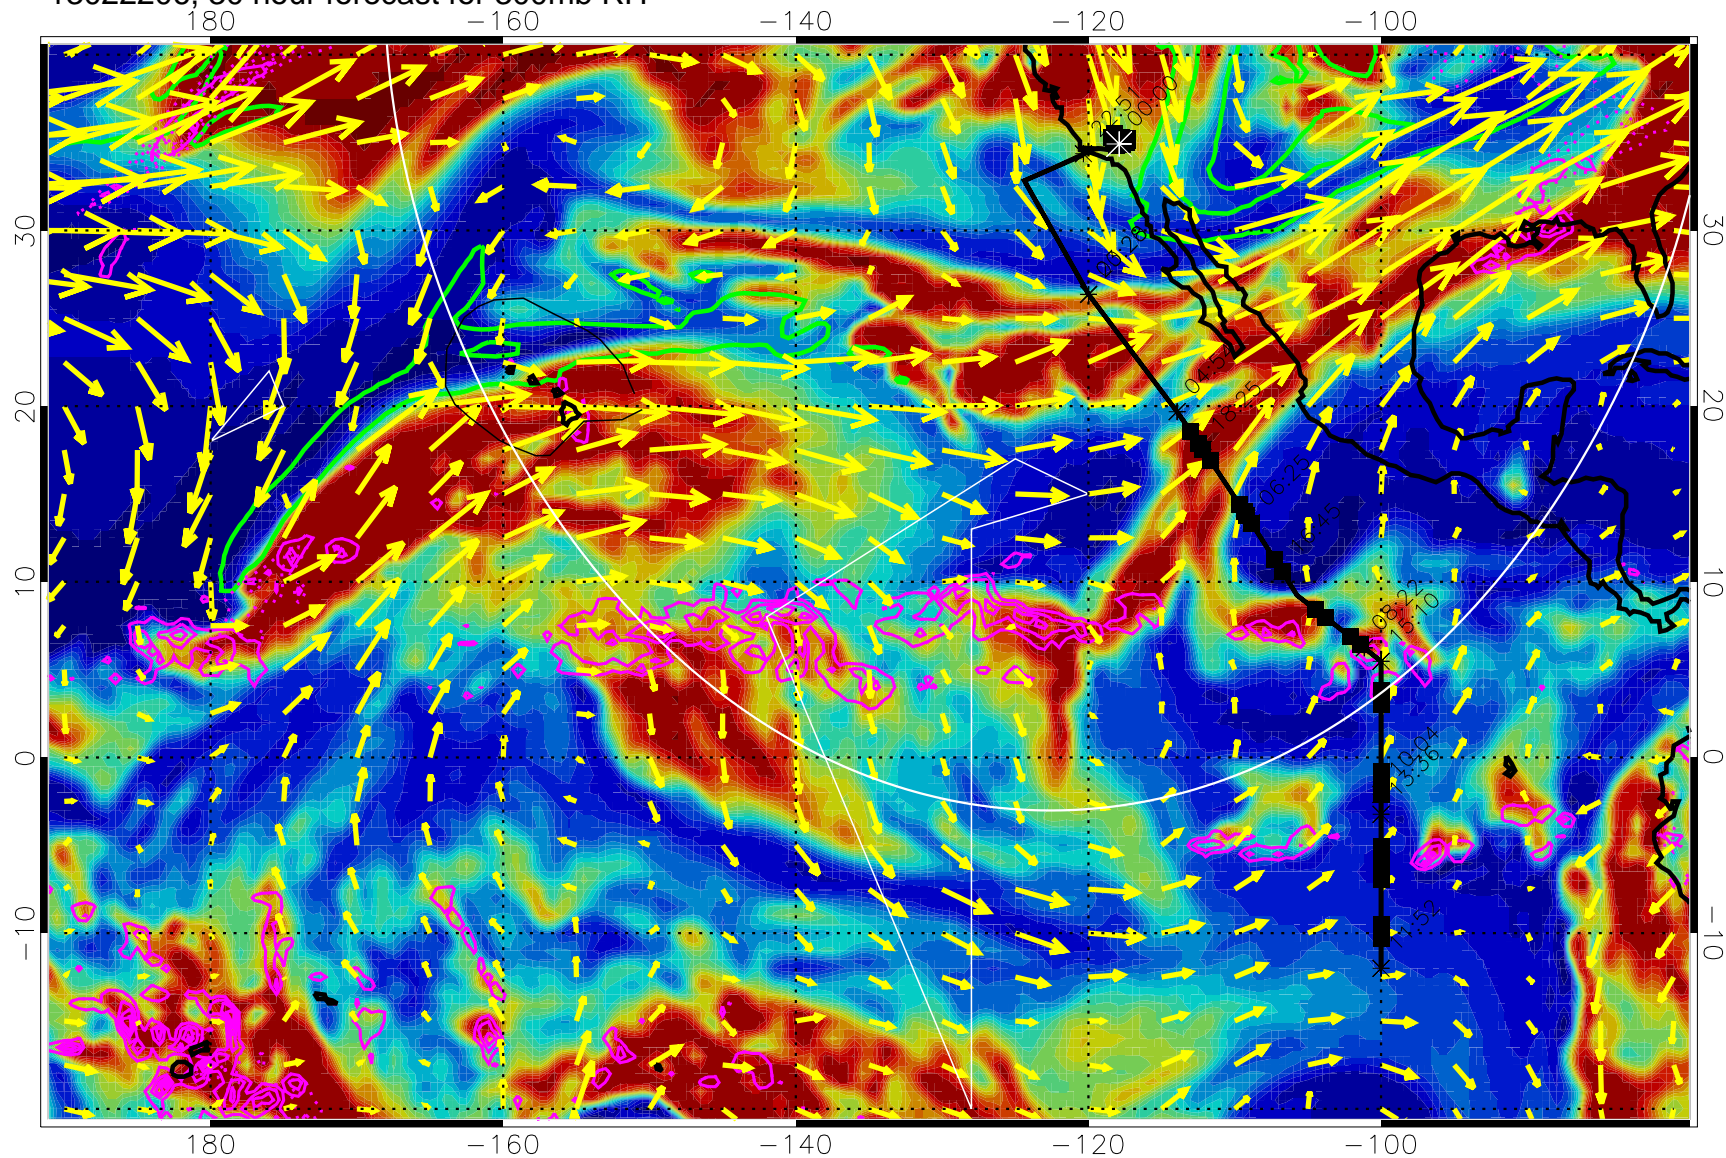

13022112, 12 hour forecast for 300mb RH

Precip (tot dot, conv sol) past 6 hrs 6 kg/m2 contours, min 4

EPV Tropopause (2 PVU) Position

→ 50 m/s

Range ring of 4055 km -- 13 hours GH round trip

13022118, 18 hour forecast for 300mb RH

Precip (tot dot, conv sol) past 6 hrs 6 kg/m2 contours, min 4

EPV Tropopause (2 PVU) Position

→ 50 m/s

Range ring of 4055 km -- 13 hours GH round trip

13022200, 24 hour forecast for 300mb RH

Precip (tot dot, conv sol) past 6 hrs 6 kg/m2 contours, min 4

EPV Tropopause (2 PVU) Position

→ 50 m/s

Range ring of 4055 km -- 13 hours GH round trip

13022206, 30 hour forecast for 300mb RH

Precip (tot dot, conv sol) past 6 hrs 6 kg/m2 contours, min 4

EPV Tropopause (2 PVU) Position

13022218, 42 hour forecast for 300mb RH

Precip (tot dot, conv sol) past 6 hrs 6 kg/m2 contours, min 4

EPV Tropopause (2 PVU) Position

→ 50 m/s

Range ring of 4055 km -- 13 hours GH round trip

13022300, 48 hour forecast for 300mb RH