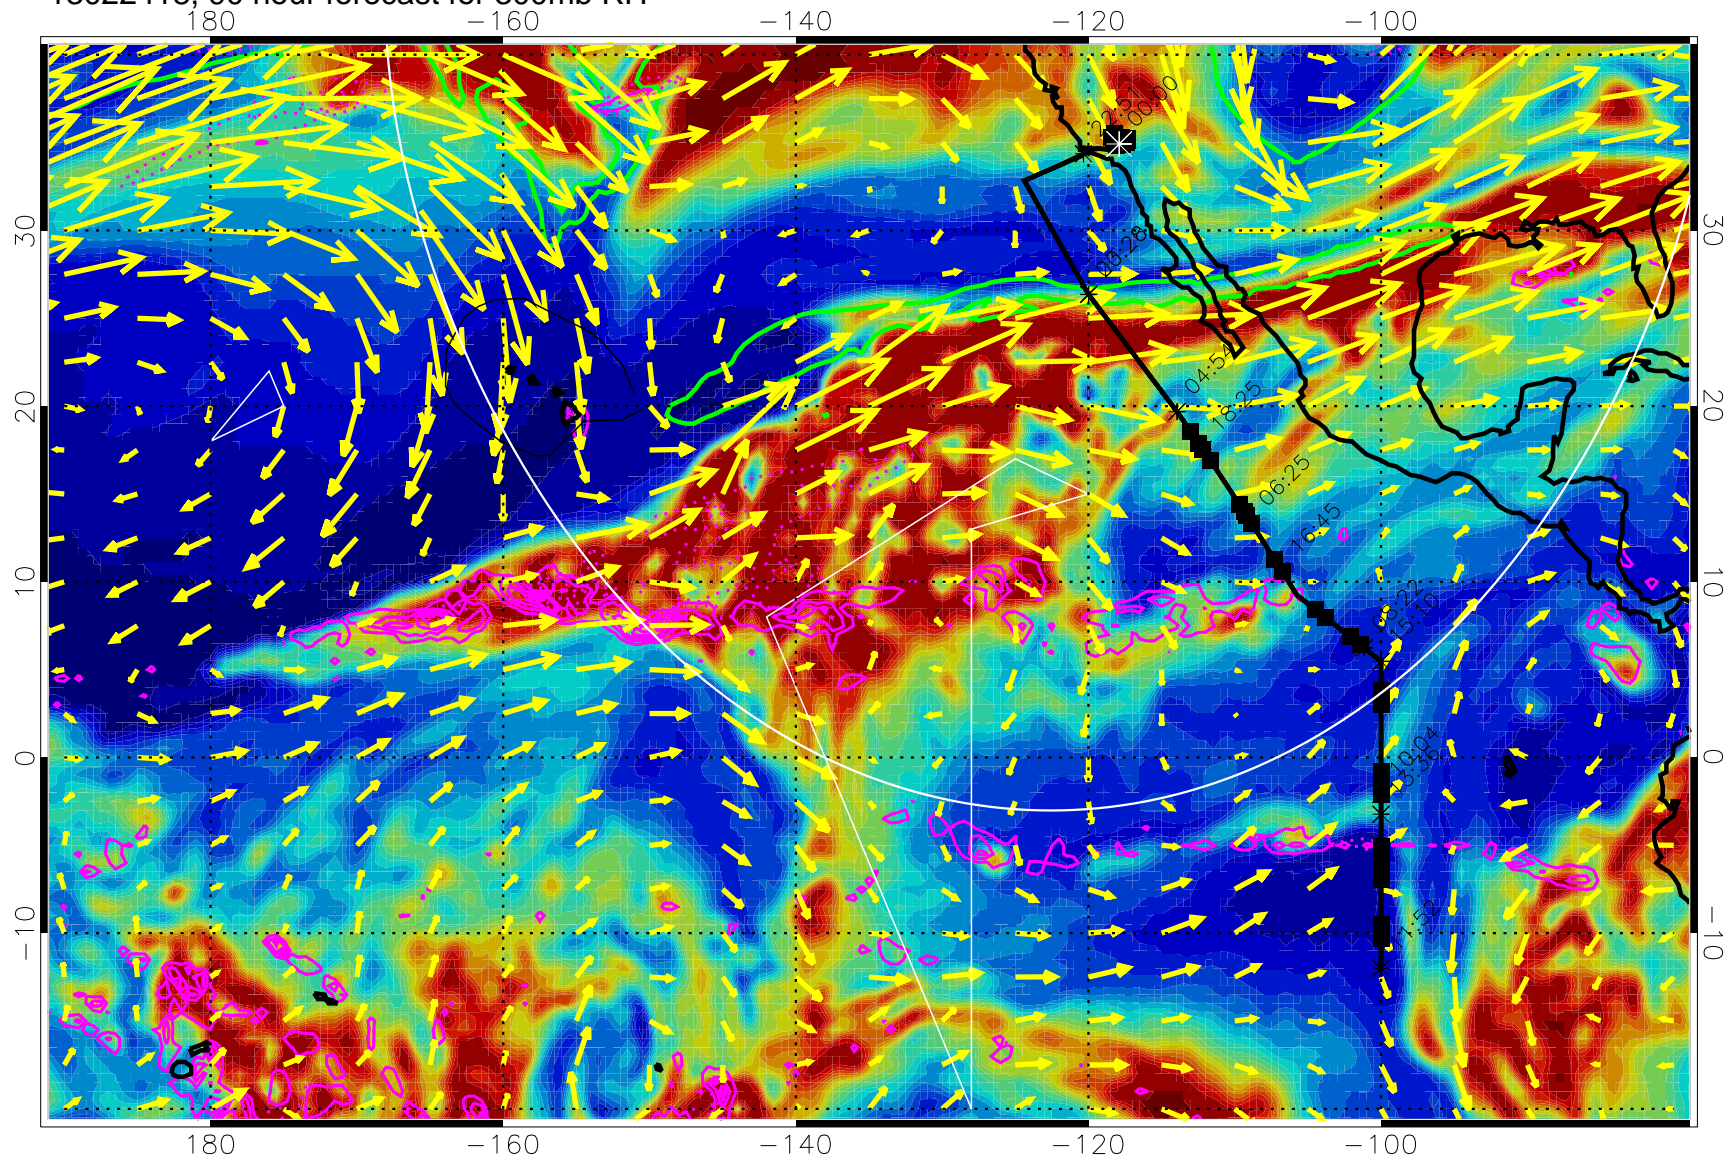

13022400, 72 hour forecast for 300mb RH

Precip (tot dot, conv sol) past 6 hrs 6 kg/m2 contours, min 4

EPV Tropopause (2 PVU) Position

→ 50 m/s

Range ring of 4055 km -- 13 hours GH round trip

13022406, 78 hour forecast for 300mb RH

Precip (tot dot, conv sol) past 6 hrs 6 kg/m2 contours, min 4

EPV Tropopause (2 PVU) Position

→ 50 m/s

Range ring of 4055 km -- 13 hours GH round trip

13022412, 84 hour forecast for 300mb RH

Precip (tot dot, conv sol) past 6 hrs 6 kg/m2 contours, min 4

EPV Tropopause (2 PVU) Position

→ 50 m/s

Range ring of 4055 km -- 13 hours GH round trip

13022418, 90 hour forecast for 300mb RH

Precip (tot dot, conv sol) past 6 hrs 6 kg/m2 contours, min 4

EPV Tropopause (2 PVU) Position

13022506, 102 hour forecast for 300mb RH

Precip (tot dot, conv sol) past 6 hrs 6 kg/m2 contours, min 4

EPV Tropopause (2 PVU) Position

→ 50 m/s

Range ring of 4055 km -- 13 hours GH round trip

13022512, 108 hour forecast for 300mb RH