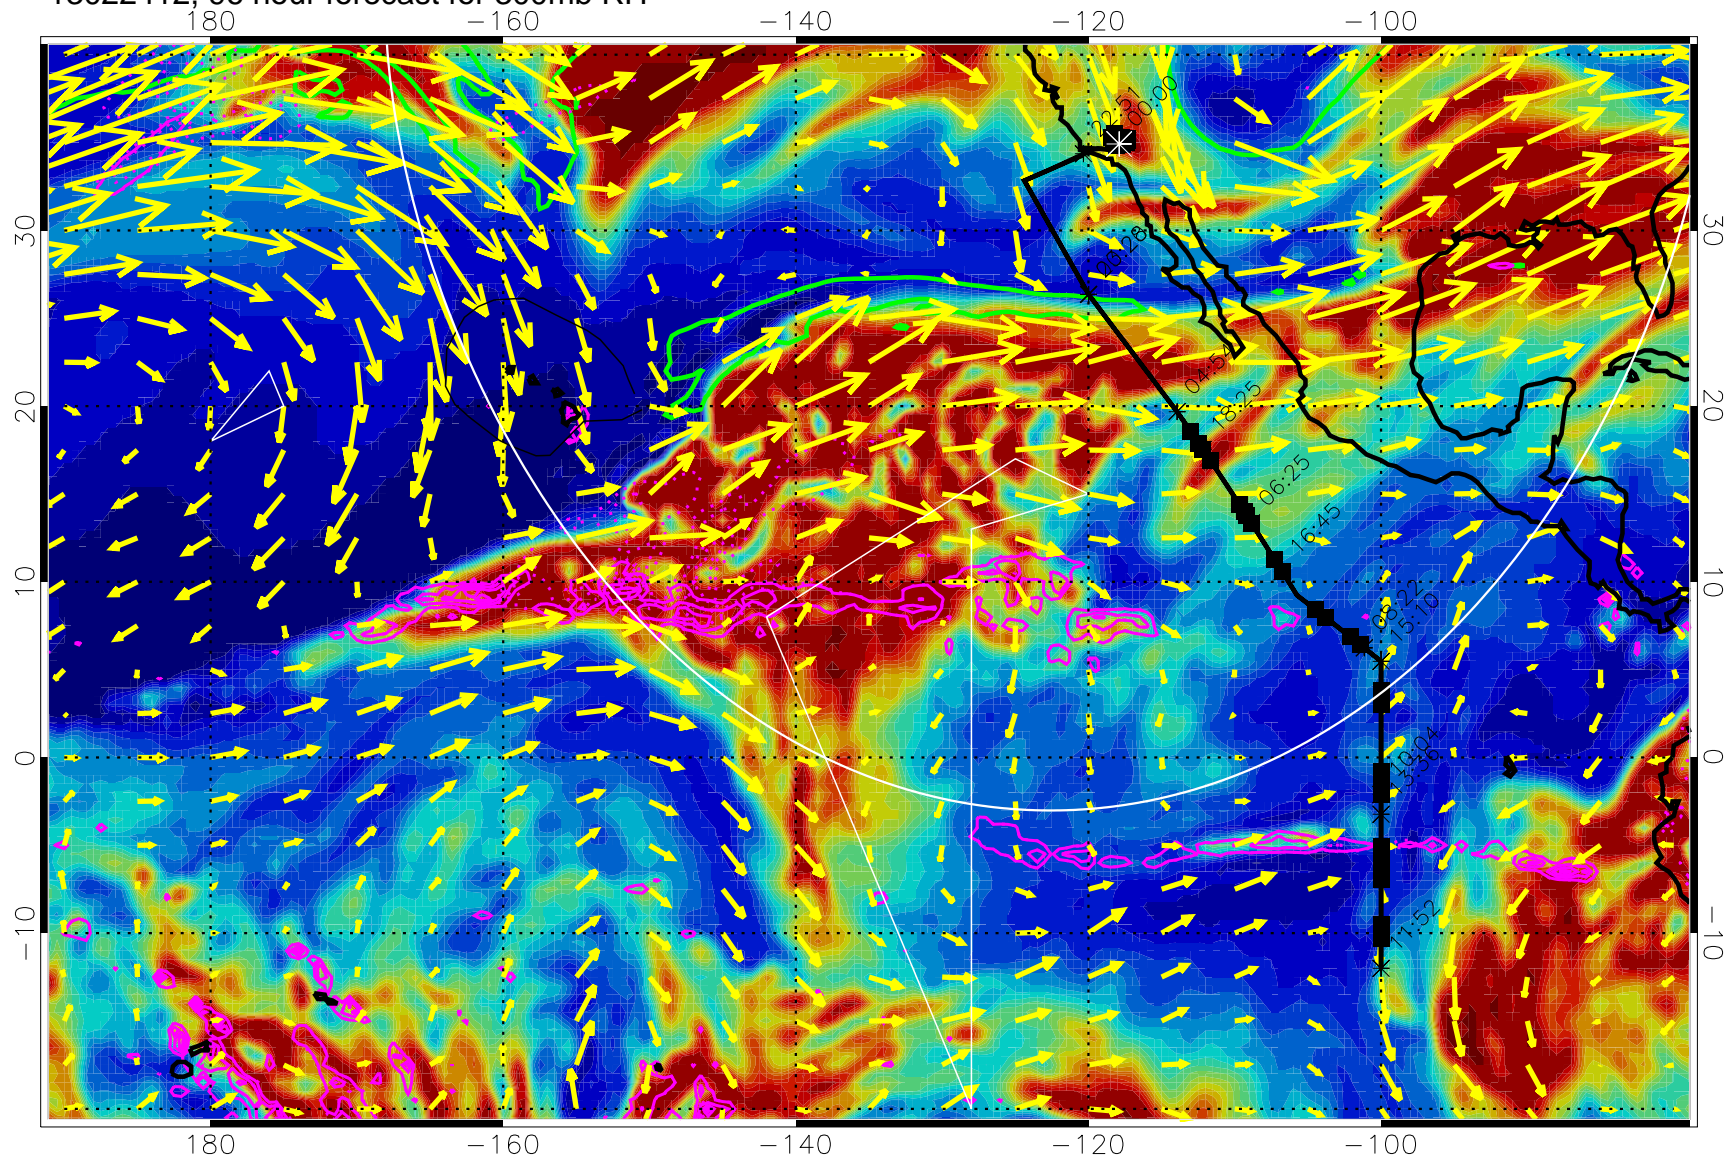

EPV Tropopause (2 PVU) Position

→ 50 m/s

Range ring of 4055 km -- 13 hours GH round trip

13022400, 84 hour forecast for 300mb RH

Precip (tot dot, conv sol) past 6 hrs 6 kg/m2 contours, min 4

EPV Tropopause (2 PVU) Position

→ 50 m/s

Range ring of 4055 km -- 13 hours GH round trip

13022406, 90 hour forecast for 300mb RH

Precip (tot dot, conv sol) past 6 hrs 6 kg/m2 contours, min 4

EPV Tropopause (2 PVU) Position

→ 50 m/s

Range ring of 4055 km -- 13 hours GH round trip

13022412, 96 hour forecast for 300mb RH

Precip (tot dot, conv sol) past 6 hrs 6 kg/m2 contours, min 4

EPV Tropopause (2 PVU) Position

→ 50 m/s

Range ring of 4055 km -- 13 hours GH round trip

13022418, 102 hour forecast for 300mb RH

Precip (tot dot, conv sol) past 6 hrs 6 kg/m2 contours, min 4

EPV Tropopause (2 PVU) Position

→ 50 m/s

Range ring of 4055 km -- 13 hours GH round trip

13022500, 108 hour forecast for 300mb RH

Precip (tot dot, conv sol) past 6 hrs 6 kg/m² contours, min 4