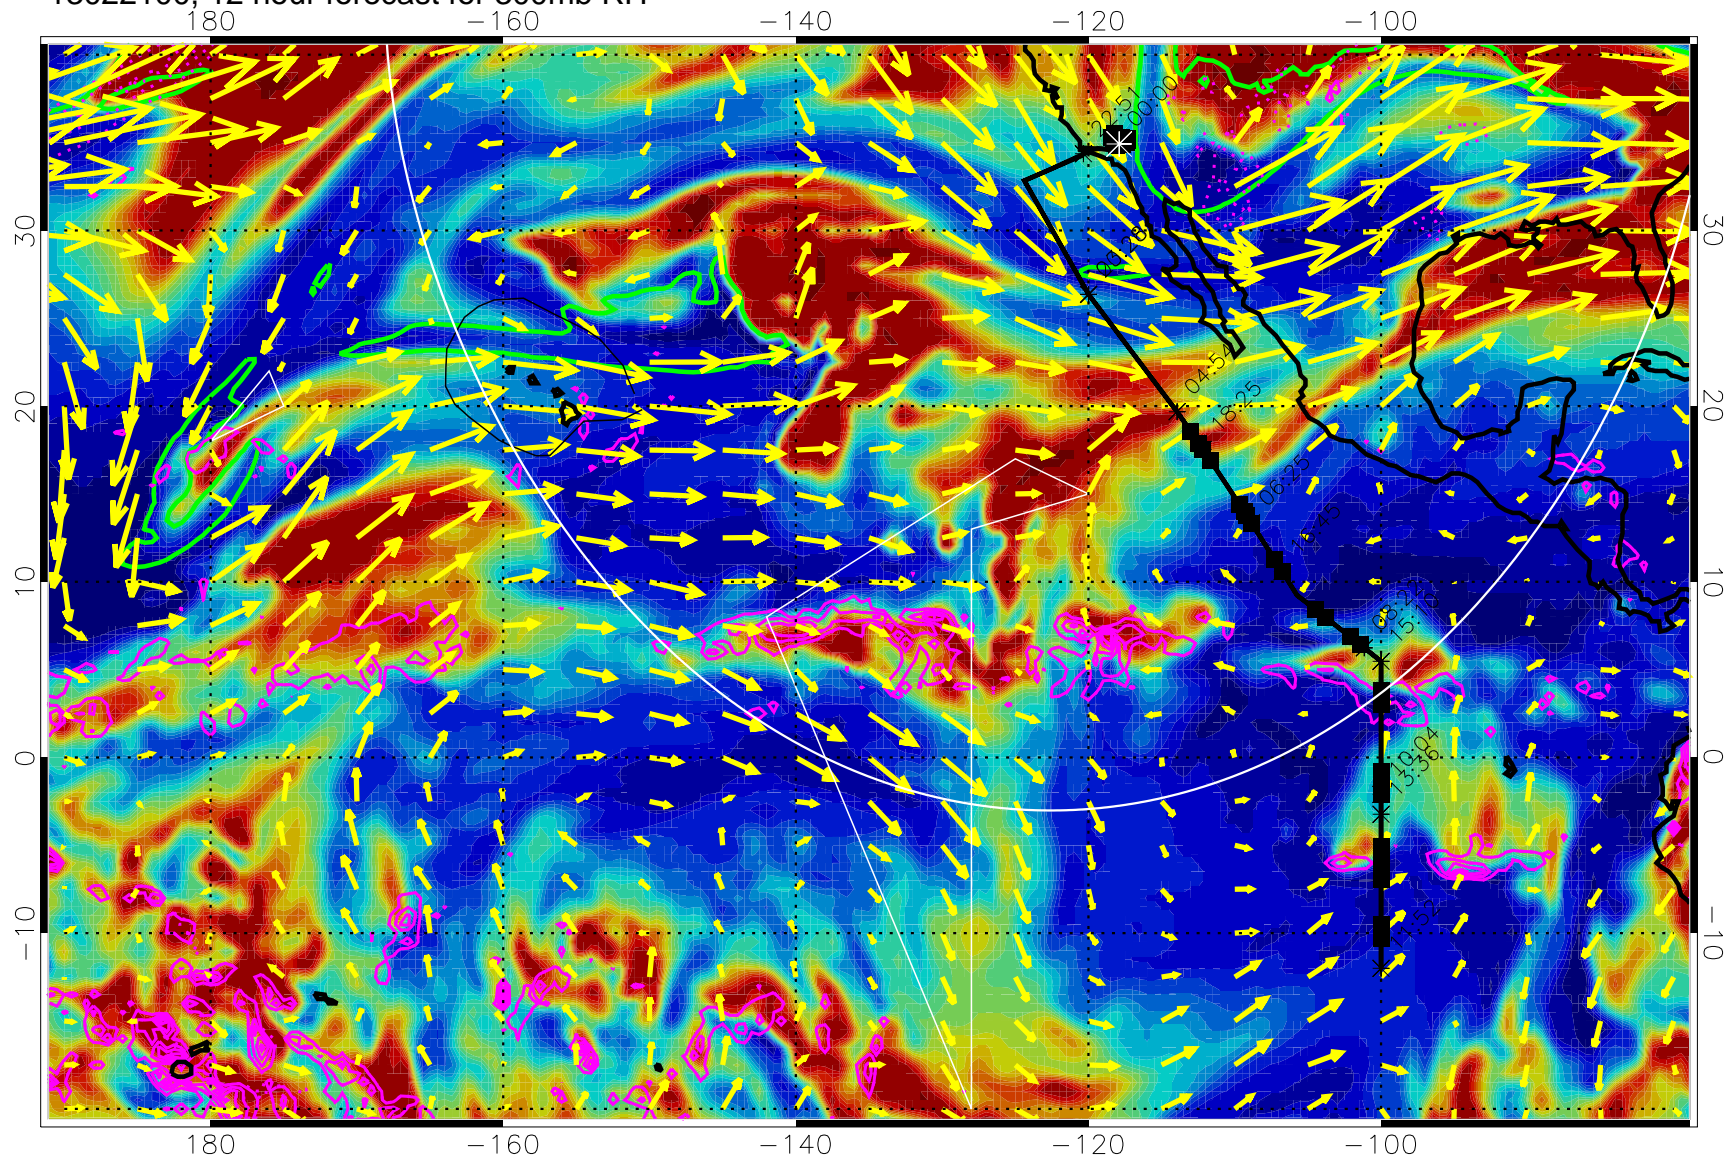

13022018, 6 hour forecast for 300mb RH

Precip (tot dot, conv sol) past 6 hrs 6 kg/m2 contours, min 4

EPV Tropopause (2 PVU) Position

→ 50 m/s

Range ring of 4055 km -- 13 hours GH round trip

13022100, 12 hour forecast for 300mb RH

Precip (tot dot, conv sol) past 6 hrs 6 kg/m2 contours, min 4

EPV Tropopause (2 PVU) Position

→ 50 m/s

Range ring of 4055 km -- 13 hours GH round trip

13022106, 18 hour forecast for 300mb RH

Precip (tot dot, conv sol) past 6 hrs 6 kg/m2 contours, min 4

EPV Tropopause (2 PVU) Position

→ 50 m/s

Range ring of 4055 km -- 13 hours GH round trip

13022112, 24 hour forecast for 300mb RH

Precip (tot dot, conv sol) past 6 hrs 6 kg/m2 contours, min 4

EPV Tropopause (2 PVU) Position

13022200, 36 hour forecast for 300mb RH

Precip (tot dot, conv sol) past 6 hrs 6 kg/m2 contours, min 4

EPV Tropopause (2 PVU) Position

→ 50 m/s

Range ring of 4055 km -- 13 hours GH round trip

13022206, 42 hour forecast for 300mb RH