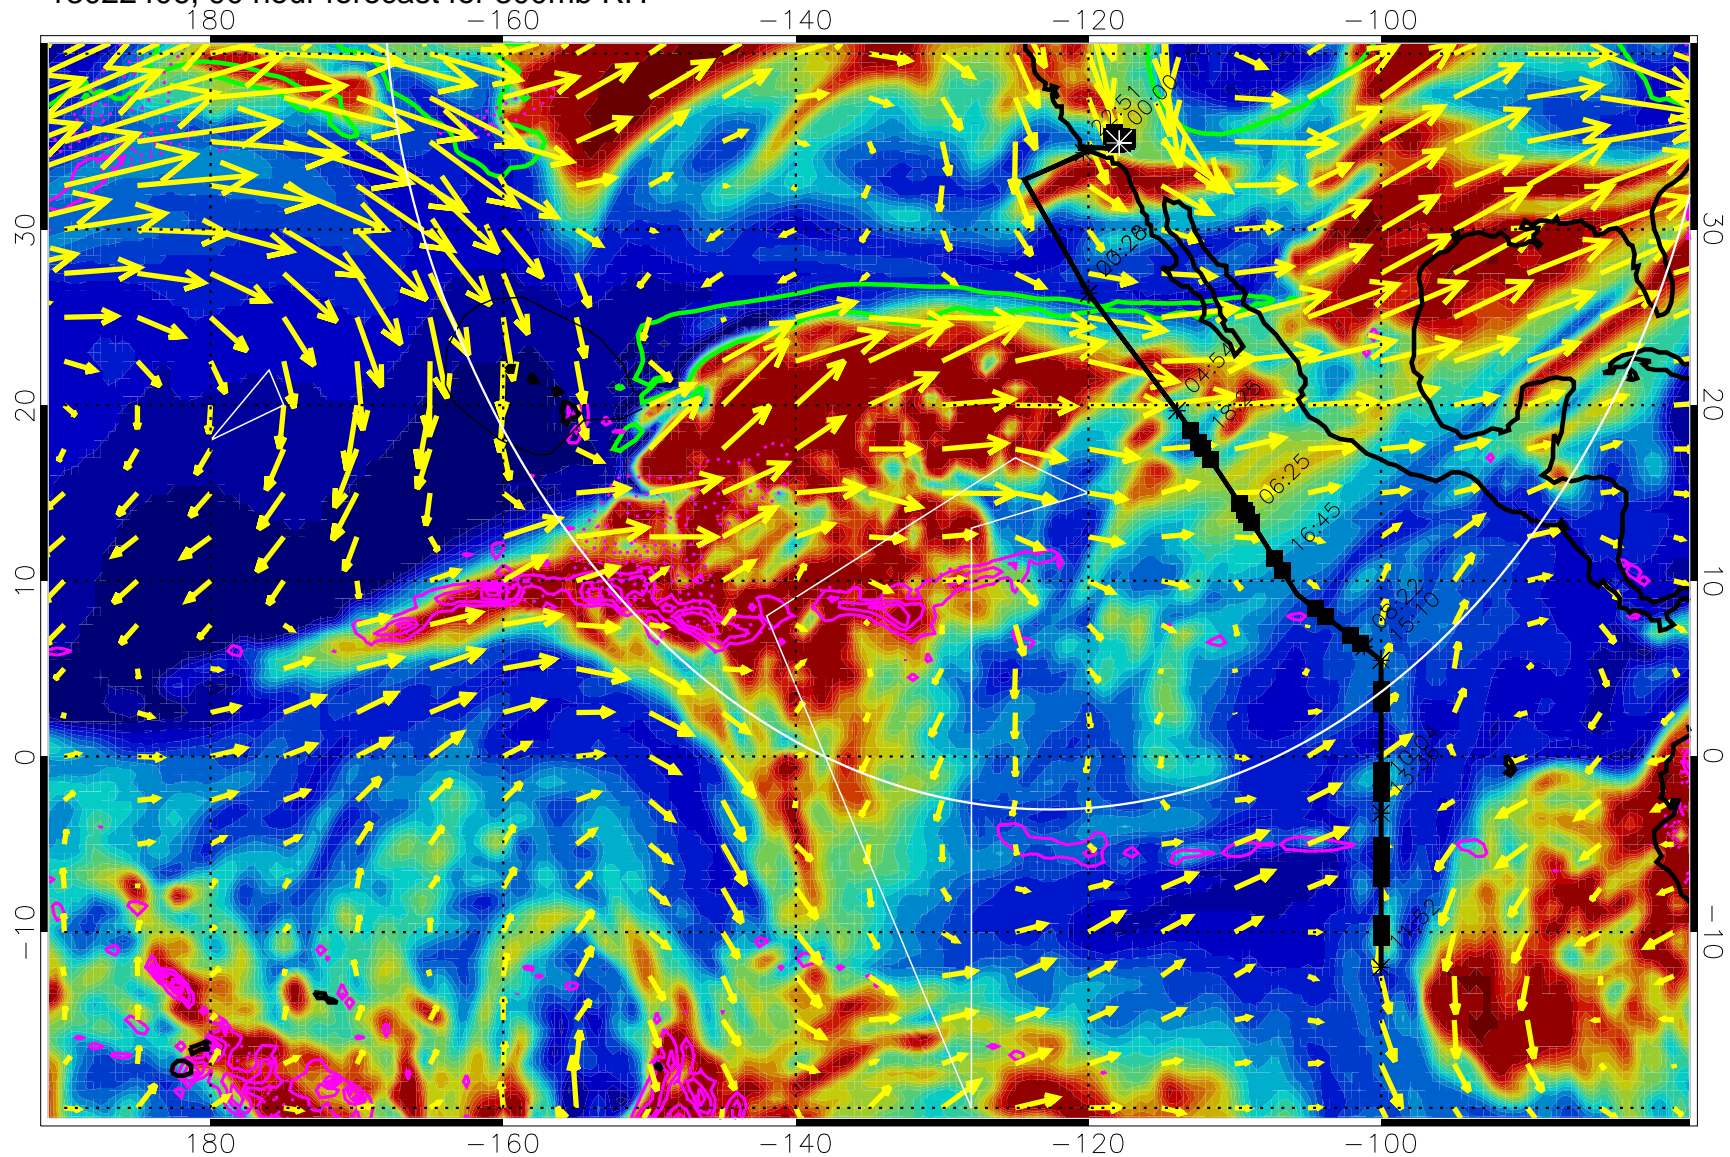

Precip (tot dot, conv sol) past 6 hrs 6 kg/m2 contours, min 4

EPV Tropopause (2 PVU) Position

→ 50 m/s

Range ring of 4055 km -- 13 hours GH round trip

13022318, 78 hour forecast for 300mb RH

Precip (tot dot, conv sol) past 6 hrs 6 kg/m2 contours, min 4

EPV Tropopause (2 PVU) Position

→ 50 m/s

Range ring of 4055 km -- 13 hours GH round trip

13022400, 84 hour forecast for 300mb RH

Precip (tot dot, conv sol) past 6 hrs 6 kg/m2 contours, min 4

EPV Tropopause (2 PVU) Position

→ 50 m/s

Range ring of 4055 km -- 13 hours GH round trip

13022406, 90 hour forecast for 300mb RH

Precip (tot dot, conv sol) past 6 hrs 6 kg/m2 contours, min 4

EPV Tropopause (2 PVU) Position

→ 50 m/s

Range ring of 4055 km -- 13 hours GH round trip

13022412, 96 hour forecast for 300mb RH

Precip (tot dot, conv sol) past 6 hrs 6 kg/m2 contours, min 4

EPV Tropopause (2 PVU) Position

→ 50 m/s

Range ring of 4055 km -- 13 hours GH round trip

13022418, 102 hour forecast for 300mb RH