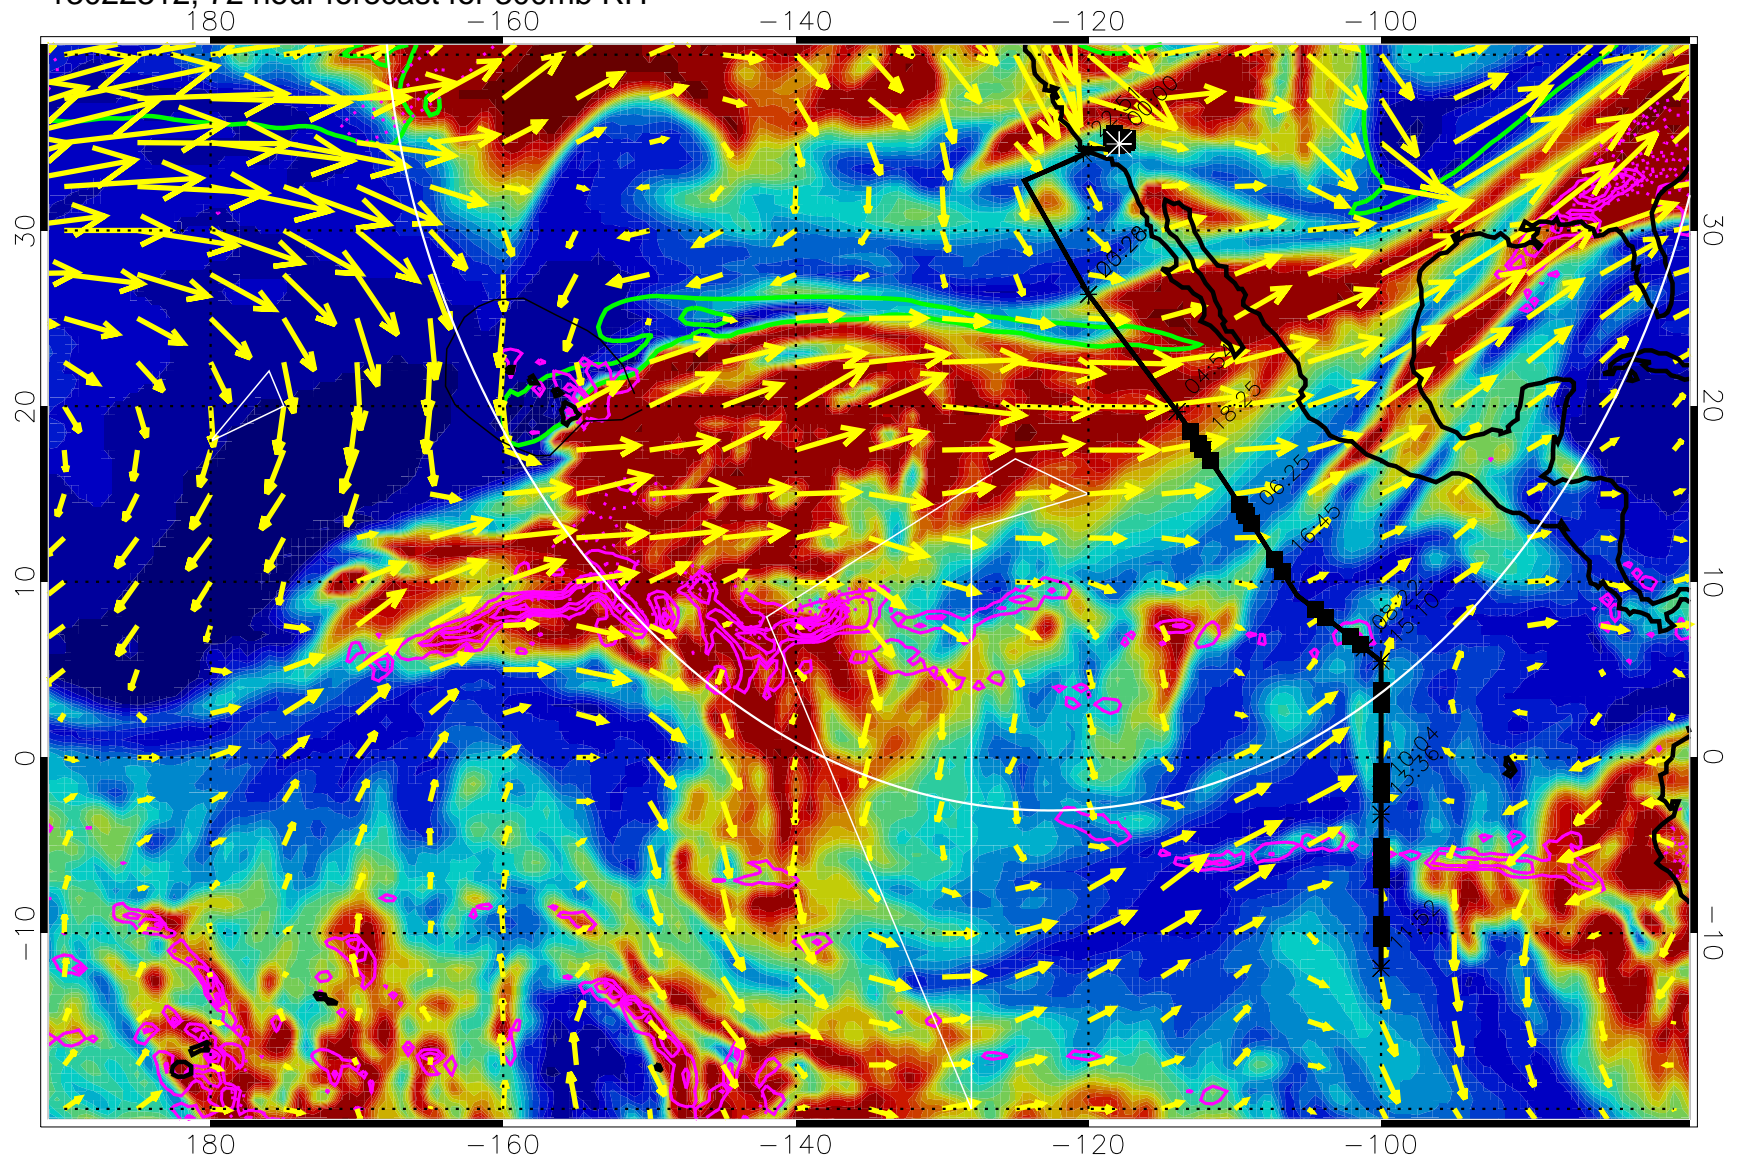

13022306, 66 hour forecast for 300mb RH

Precip (tot dot, conv sol) past 6 hrs 6 kg/m2 contours, min 4

EPV Tropopause (2 PVU) Position

→ 50 m/s

Range ring of 4055 km -- 13 hours GH round trip

13022312, 72 hour forecast for 300mb RH

Precip (tot dot, conv sol) past 6 hrs 6 kg/m2 contours, min 4

EPV Tropopause (2 PVU) Position

→ 50 m/s

Range ring of 4055 km -- 13 hours GH round trip

13022318, 78 hour forecast for 300mb RH

Precip (tot dot, conv sol) past 6 hrs 6 kg/m2 contours, min 4

EPV Tropopause (2 PVU) Position

→ 50 m/s

Range ring of 4055 km -- 13 hours GH round trip

13022400, 84 hour forecast for 300mb RH

Precip (tot dot, conv sol) past 6 hrs 6 kg/m2 contours, min 4

EPV Tropopause (2 PVU) Position

13022412, 96 hour forecast for 300mb RH

Precip (tot dot, conv sol) past 6 hrs 6 kg/m2 contours, min 4

EPV Tropopause (2 PVU) Position

→ 50 m/s

Range ring of 4055 km -- 13 hours GH round trip

13022418, 102 hour forecast for 300mb RH