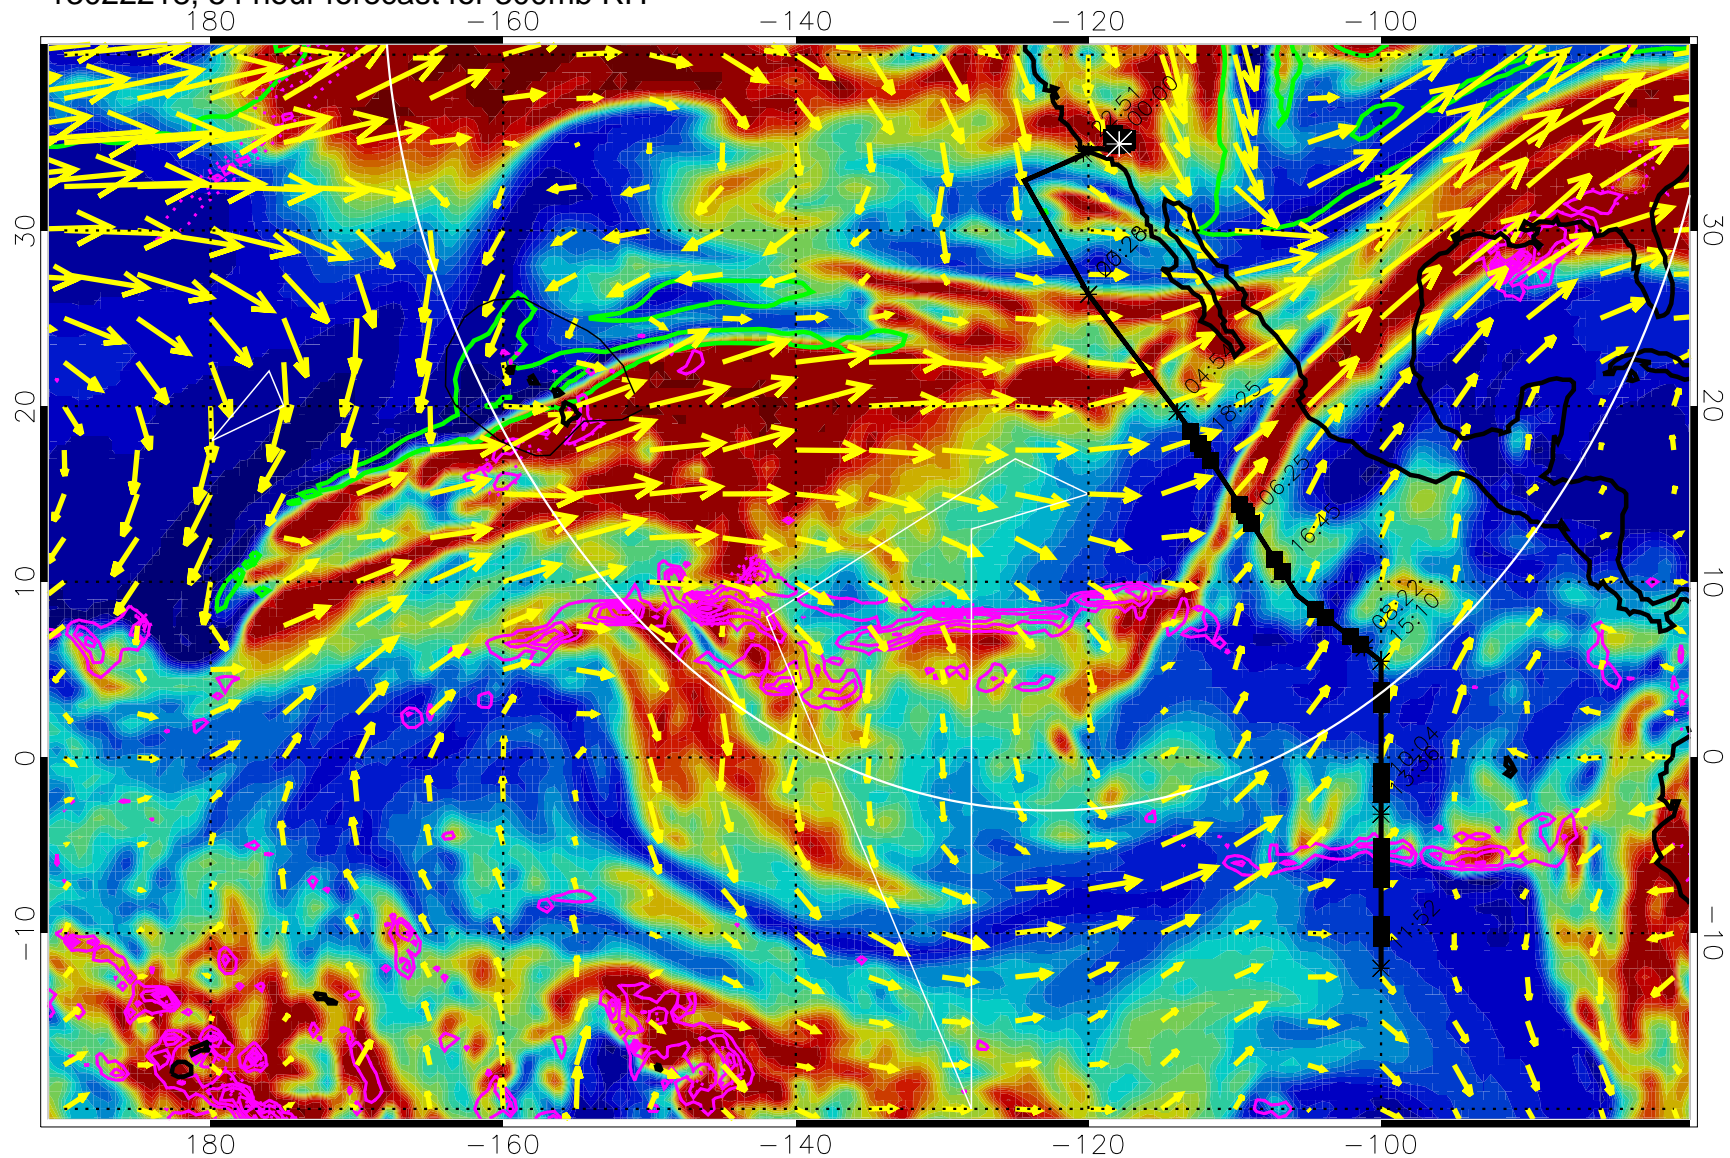

13022200, 36 hour forecast for 300mb RH

Precip (tot dot, conv sol) past 6 hrs 6 kg/m2 contours, min 4

EPV Tropopause (2 PVU) Position

→ 50 m/s

Range ring of 4055 km -- 13 hours GH round trip

13022206, 42 hour forecast for 300mb RH

Precip (tot dot, conv sol) past 6 hrs 6 kg/m2 contours, min 4

EPV Tropopause (2 PVU) Position

→ 50 m/s

Range ring of 4055 km -- 13 hours GH round trip

13022212, 48 hour forecast for 300mb RH

Precip (tot dot, conv sol) past 6 hrs 6 kg/m2 contours, min 4

EPV Tropopause (2 PVU) Position

→ 50 m/s

Range ring of 4055 km -- 13 hours GH round trip

13022218, 54 hour forecast for 300mb RH

Precip (tot dot, conv sol) past 6 hrs 6 kg/m2 contours, min 4

EPV Tropopause (2 PVU) Position

13022306, 66 hour forecast for 300mb RH

Precip (tot dot, conv sol) past 6 hrs 6 kg/m2 contours, min 4

EPV Tropopause (2 PVU) Position

→ 50 m/s

Range ring of 4055 km -- 13 hours GH round trip

13022312, 72 hour forecast for 300mb RH