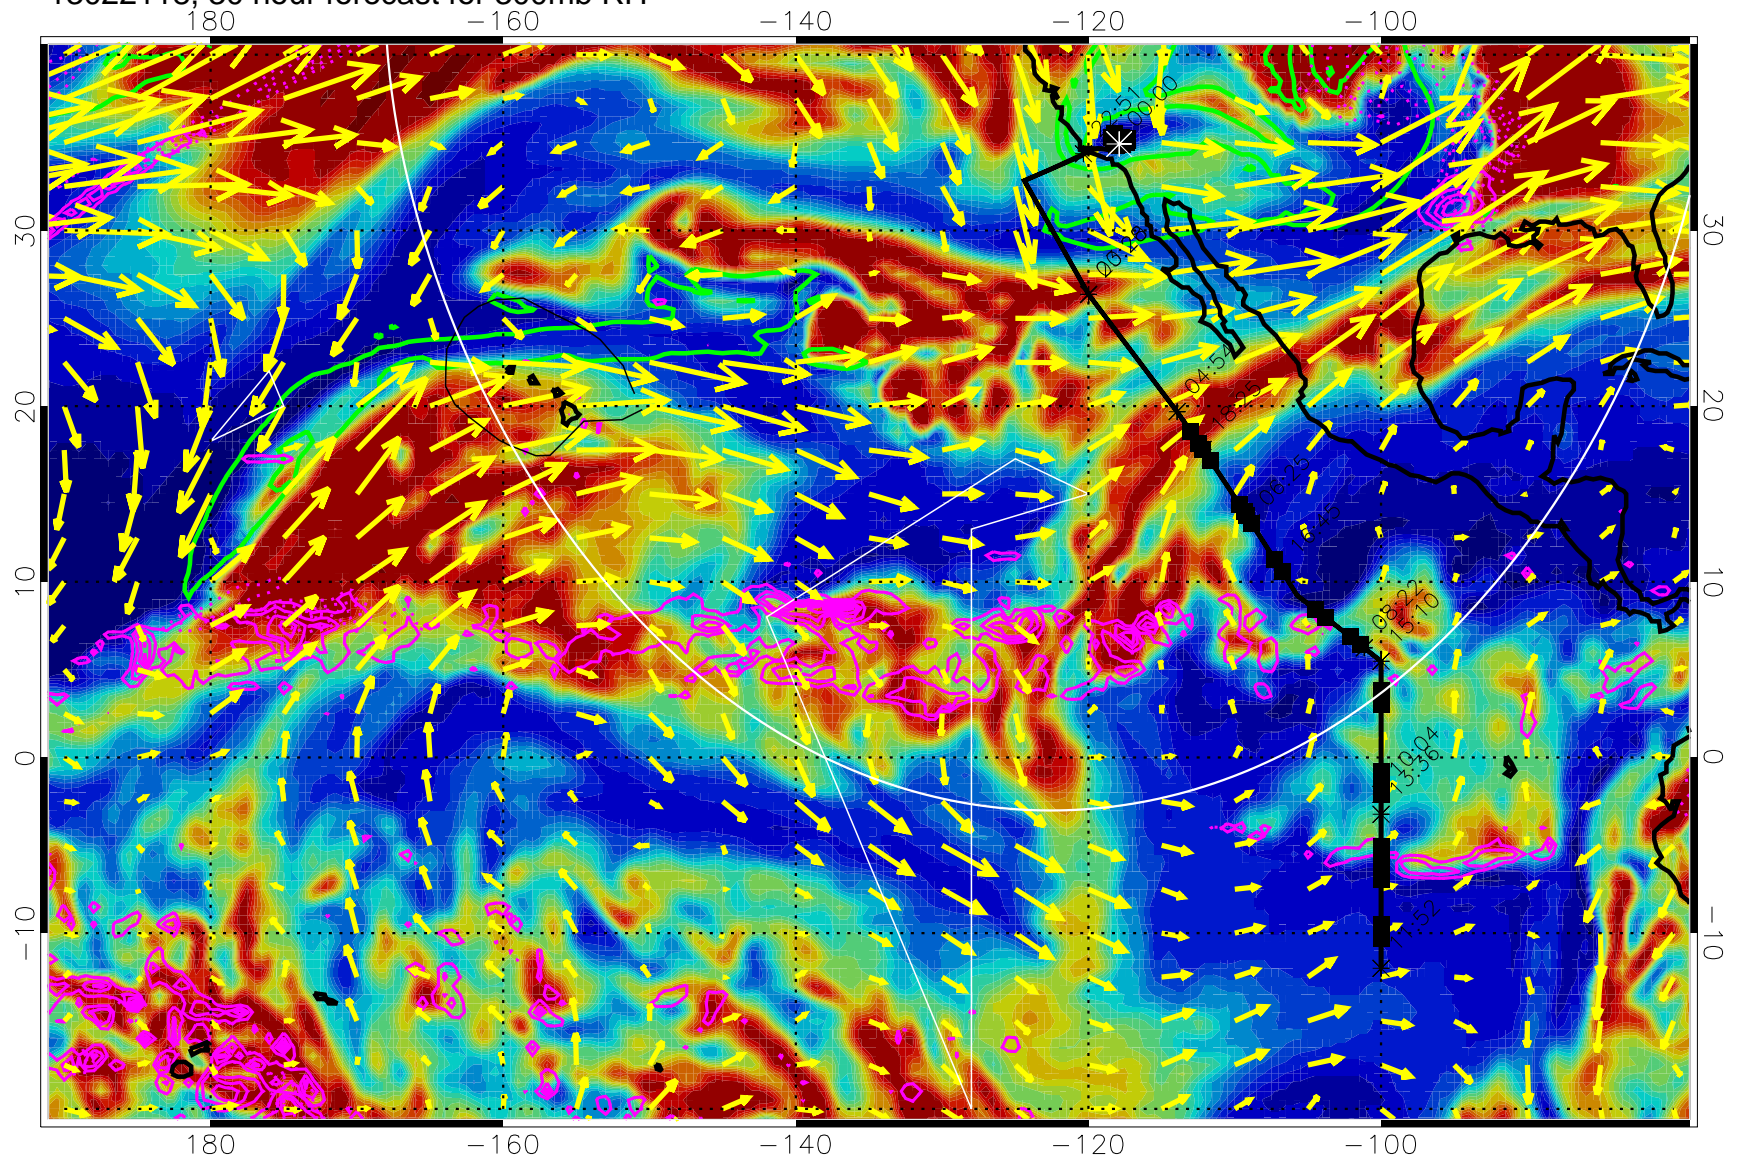

Precip (tot dot, conv sol) past 6 hrs 6 kg/m2 contours, min 4

EPV Tropopause (2 PVU) Position

→ 50 m/s

Range ring of 4055 km -- 13 hours GH round trip

13022106, 18 hour forecast for 300mb RH

Precip (tot dot, conv sol) past 6 hrs 6 kg/m2 contours, min 4

EPV Tropopause (2 PVU) Position

→ 50 m/s

Range ring of 4055 km -- 13 hours GH round trip

13022112, 24 hour forecast for 300mb RH

Precip (tot dot, conv sol) past 6 hrs 6 kg/m2 contours, min 4

EPV Tropopause (2 PVU) Position

→ 50 m/s

Range ring of 4055 km -- 13 hours GH round trip

13022118, 30 hour forecast for 300mb RH

Precip (tot dot, conv sol) past 6 hrs 6 kg/m2 contours, min 4

EPV Tropopause (2 PVU) Position

→ 50 m/s

Range ring of 4055 km -- 13 hours GH round trip

13022200, 36 hour forecast for 300mb RH

Precip (tot dot, conv sol) past 6 hrs 6 kg/m2 contours, min 4

EPV Tropopause (2 PVU) Position

→ 50 m/s

Range ring of 4055 km -- 13 hours GH round trip

13022206, 42 hour forecast for 300mb RH