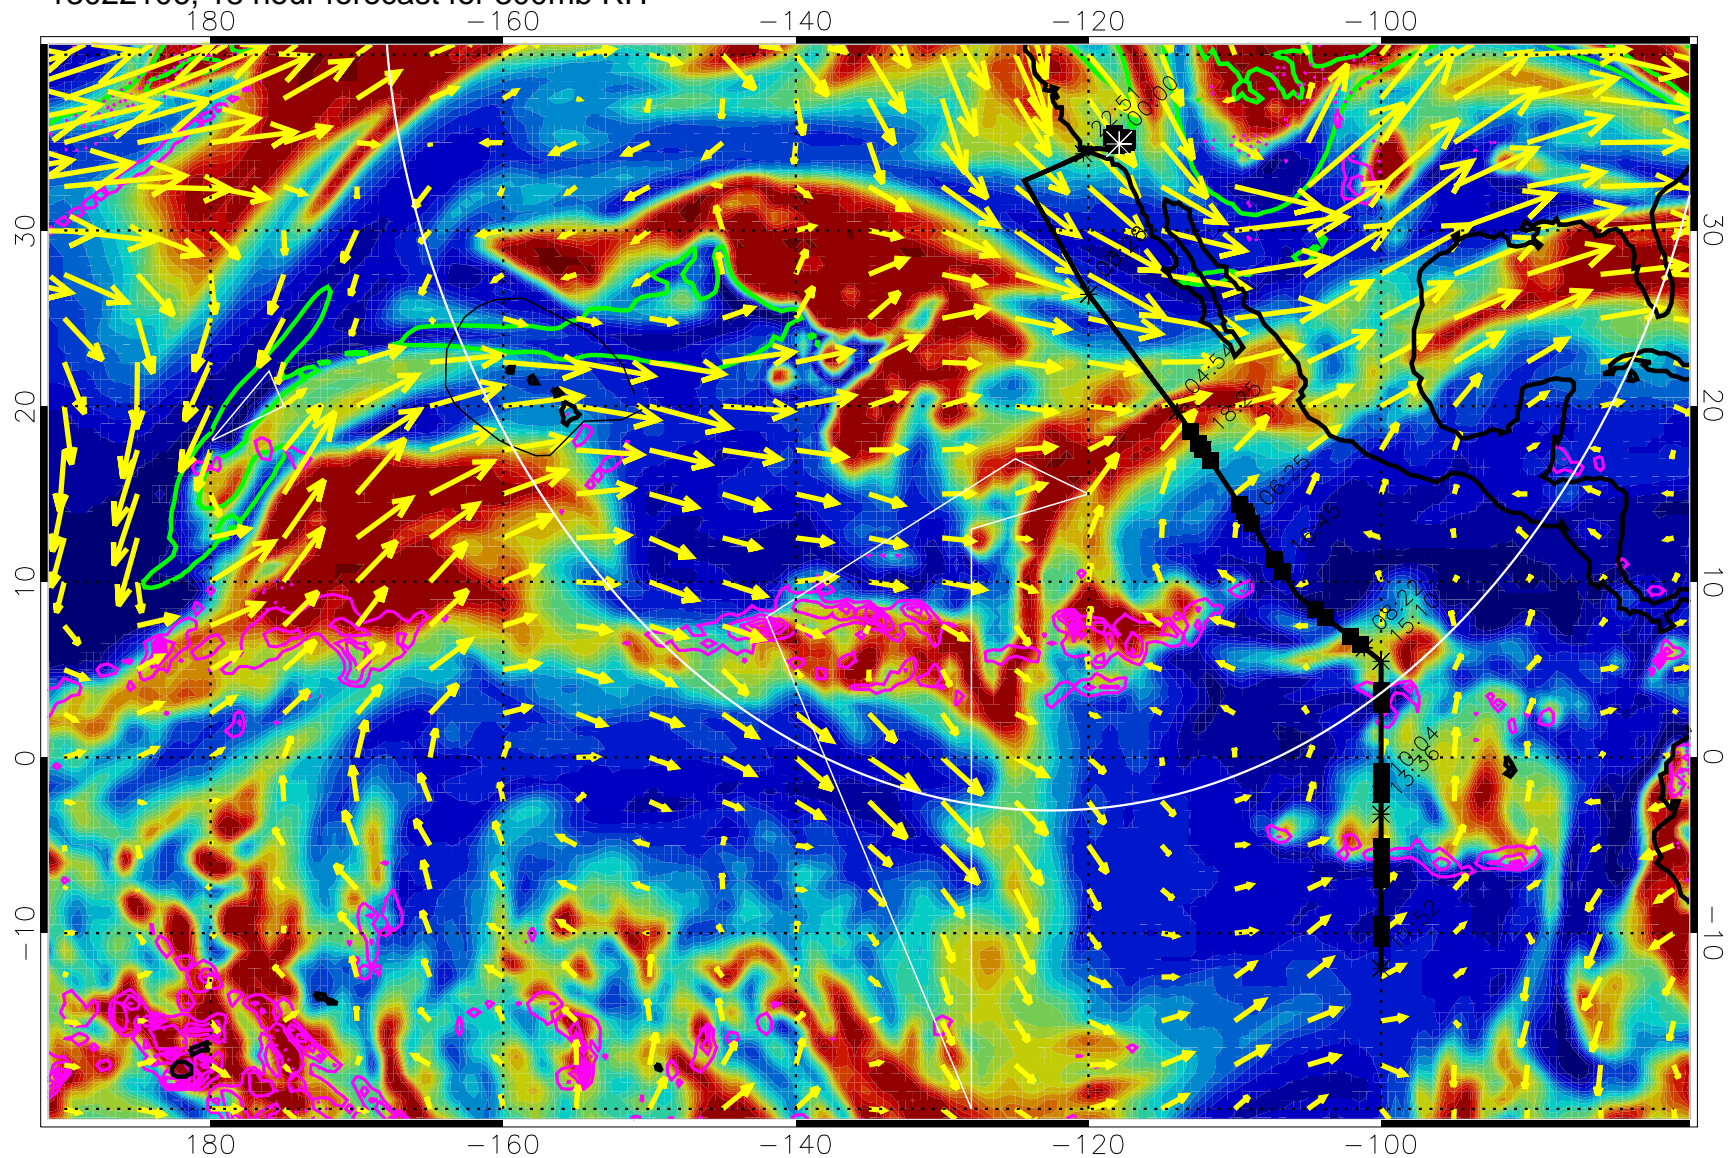

13022018, 6 hour forecast for 300mb RH

Precip (tot dot, conv sol) past 6 hrs 6 kg/m2 contours, min 4

EPV Tropopause (2 PVU) Position

→ 50 m/s

Range ring of 4055 km -- 13 hours GH round trip

13022100, 12 hour forecast for 300mb RH

Precip (tot dot, conv sol) past 6 hrs 6 kg/m2 contours, min 4

EPV Tropopause (2 PVU) Position

→ 50 m/s

Range ring of 4055 km -- 13 hours GH round trip

13022106, 18 hour forecast for 300mb RH

Precip (tot dot, conv sol) past 6 hrs 6 kg/m2 contours, min 4

EPV Tropopause (2 PVU) Position

→ 50 m/s

Range ring of 4055 km -- 13 hours GH round trip

13022112, 24 hour forecast for 300mb RH

Precip (tot dot, conv sol) past 6 hrs 6 kg/m2 contours, min 4

EPV Tropopause (2 PVU) Position

13022200, 36 hour forecast for 300mb RH

Precip (tot dot, conv sol) past 6 hrs 6 kg/m2 contours, min 4

EPV Tropopause (2 PVU) Position

→ 50 m/s

Range ring of 4055 km -- 13 hours GH round trip

13022206, 42 hour forecast for 300mb RH