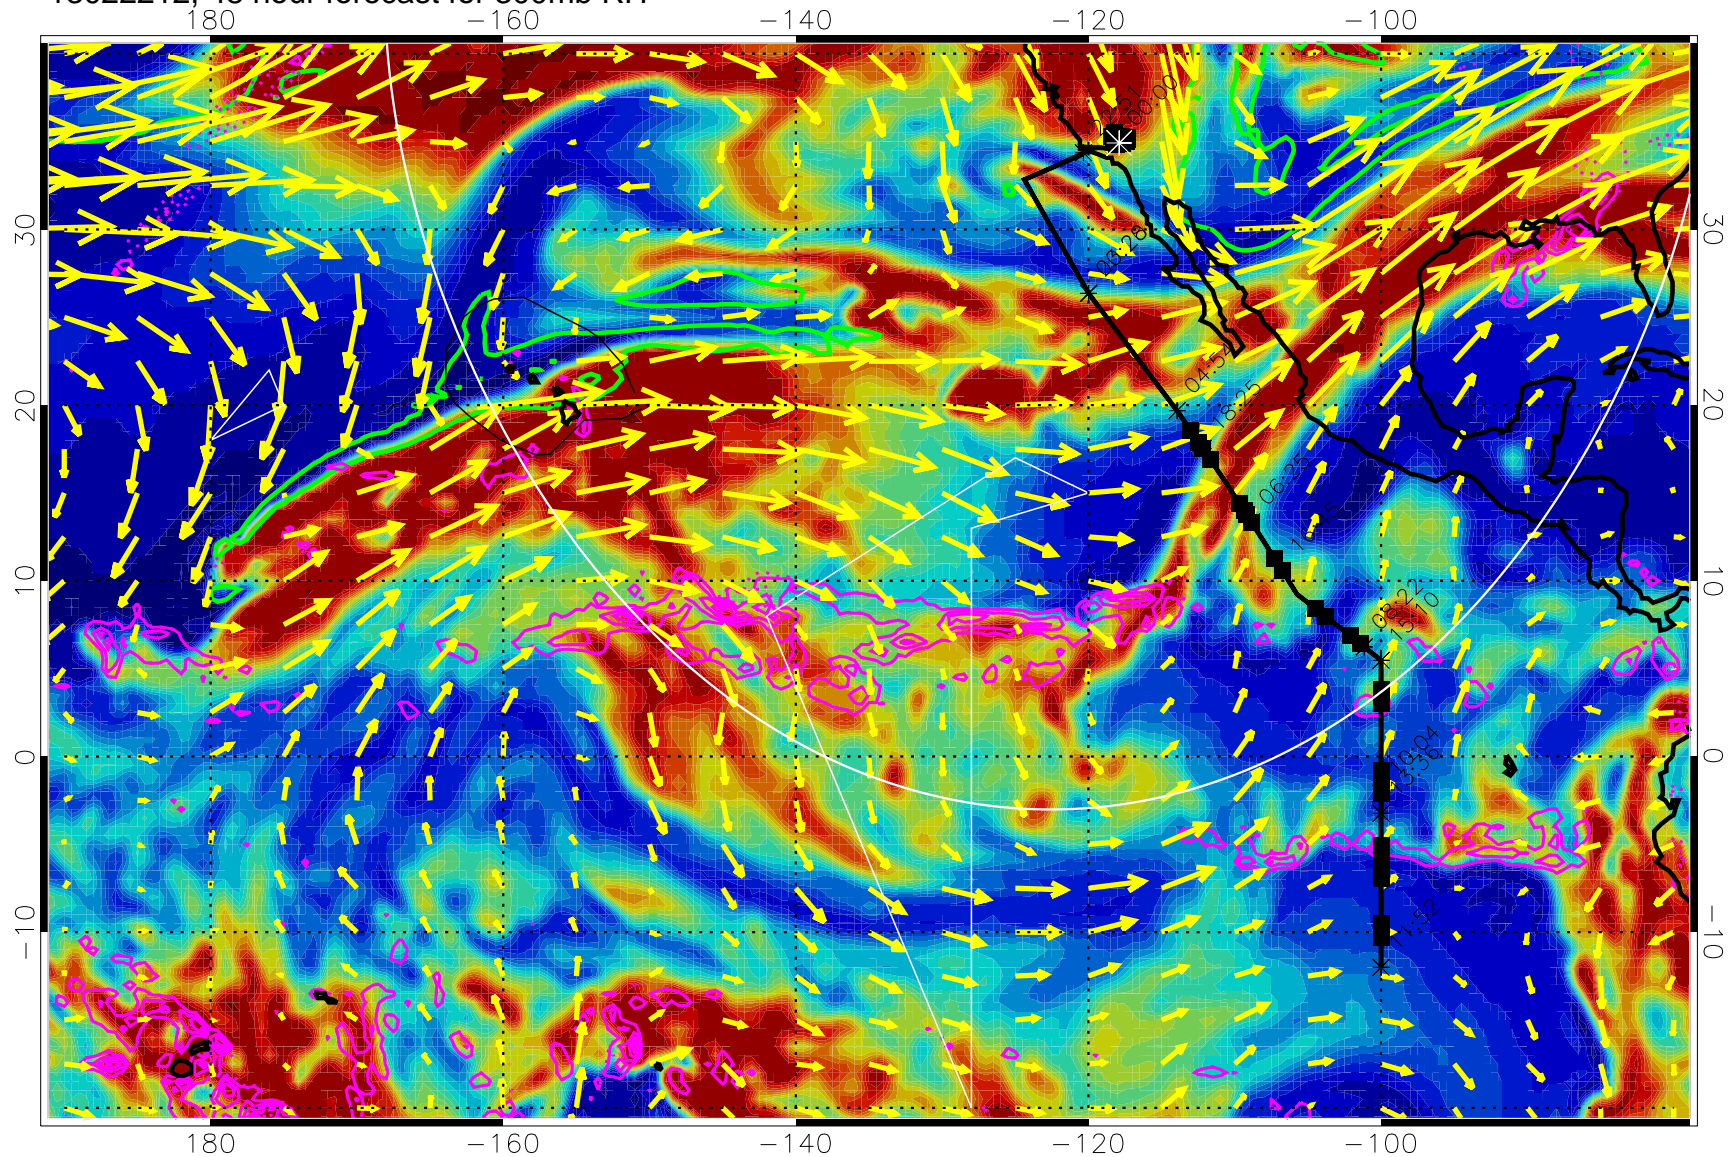

EPV Tropopause (2 PVU) Position

→ 50 m/s

Range ring of 4055 km -- 13 hours GH round trip

13022112, 24 hour forecast for 300mb RH

Precip (tot dot, conv sol) past 6 hrs 6 kg/m2 contours, min 4

EPV Tropopause (2 PVU) Position

13022200, 36 hour forecast for 300mb RH

Precip (tot dot, conv sol) past 6 hrs 6 kg/m2 contours, min 4

EPV Tropopause (2 PVU) Position

→ 50 m/s

Range ring of 4055 km -- 13 hours GH round trip

13022206, 42 hour forecast for 300mb RH

Precip (tot dot, conv sol) past 6 hrs 6 kg/m2 contours, min 4

EPV Tropopause (2 PVU) Position

→ 50 m/s

Range ring of 4055 km -- 13 hours GH round trip

13022212, 48 hour forecast for 300mb RH

Precip (tot dot, conv sol) past 6 hrs 6 kg/m2 contours, min 4

EPV Tropopause (2 PVU) Position

→ 50 m/s

Range ring of 4055 km -- 13 hours GH round trip

13022218, 54 hour forecast for 300mb RH

Precip (tot dot, conv sol) past 6 hrs 6 kg/m2 contours, min 4

EPV Tropopause (2 PVU) Position