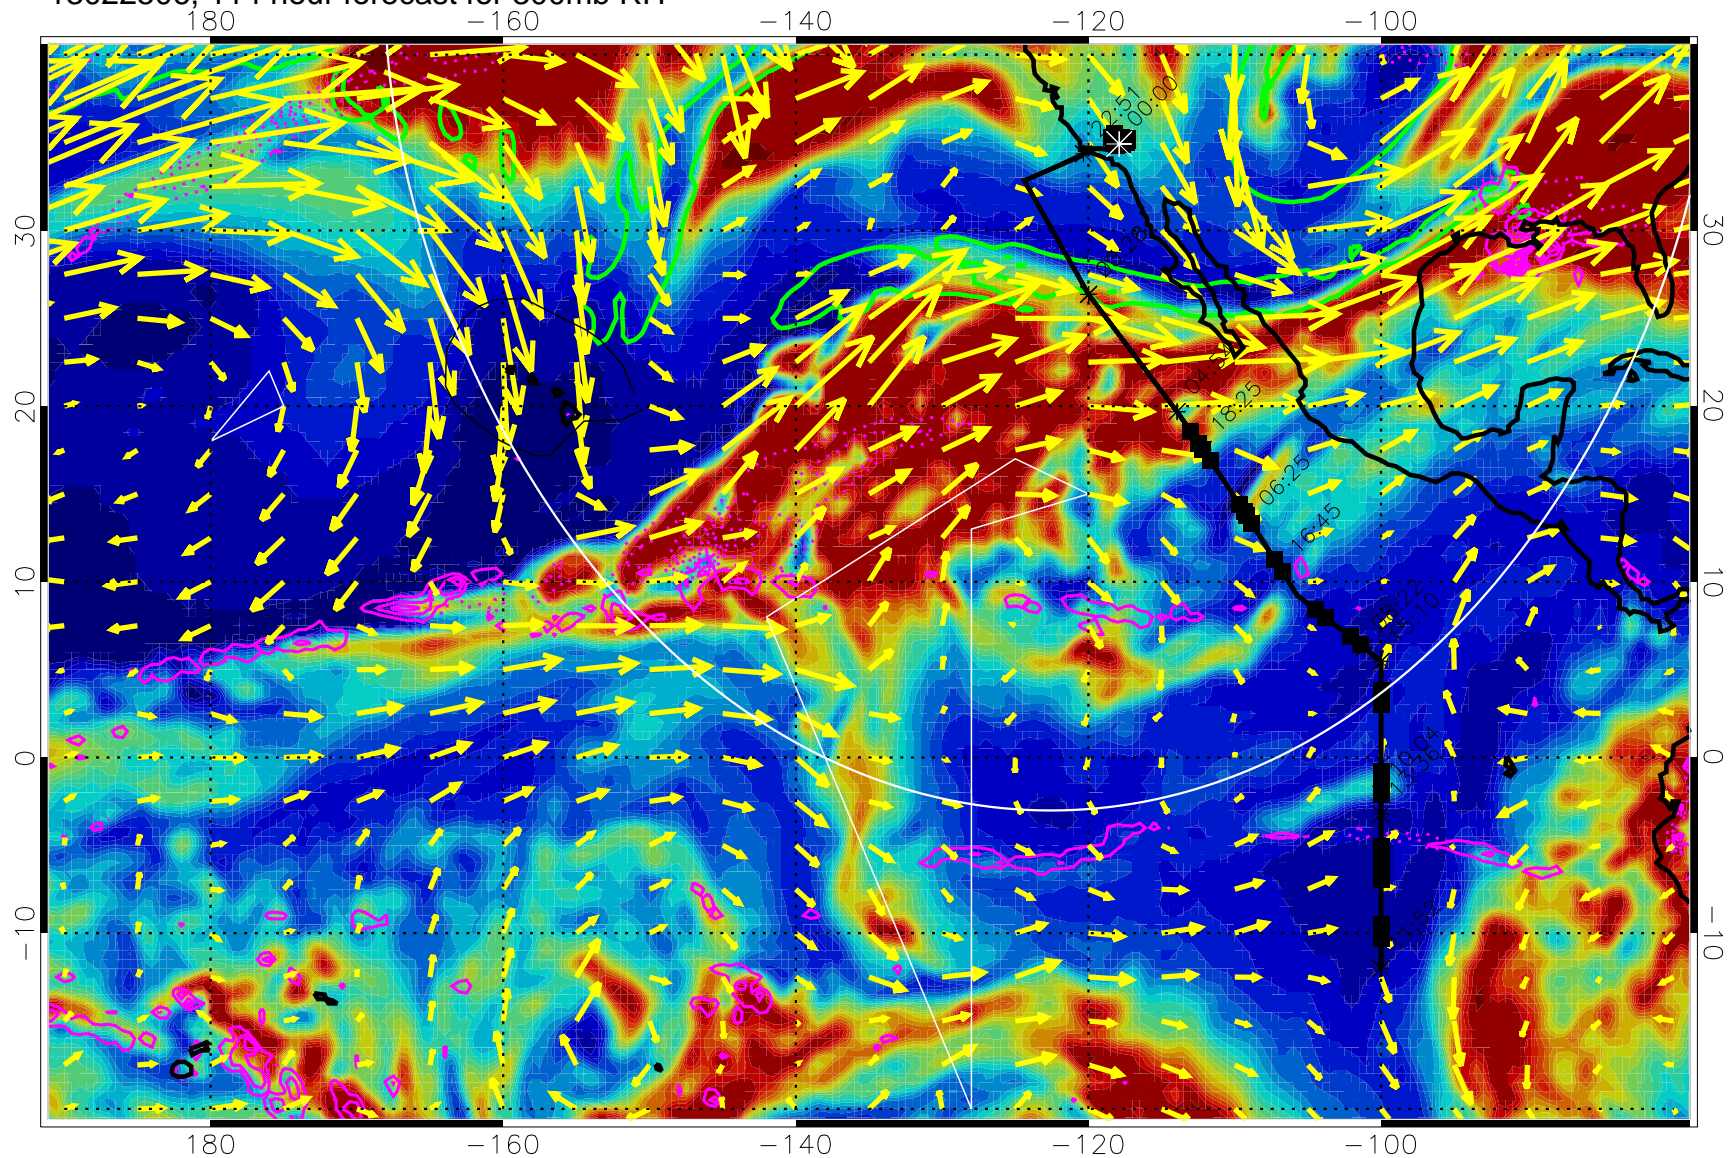

13022412, 96 hour forecast for 300mb RH

Precip (tot dot, conv sol) past 6 hrs 6 kg/m2 contours, min 4

EPV Tropopause (2 PVU) Position

→ 50 m/s

Range ring of 4055 km -- 13 hours GH round trip

13022418, 102 hour forecast for 300mb RH

Precip (tot dot, conv sol) past 6 hrs 6 kg/m2 contours, min 4

EPV Tropopause (2 PVU) Position

→ 50 m/s

Range ring of 4055 km -- 13 hours GH round trip

13022500, 108 hour forecast for 300mb RH

Precip (tot dot, conv sol) past 6 hrs 6 kg/m² contours, min 4

EPV Tropopause (2 PVU) Position

→ 50 m/s

Range ring of 4055 km -- 13 hours GH round trip

13022506, 114 hour forecast for 300mb RH

Precip (tot dot, conv sol) past 6 hrs 6 kg/m2 contours, min 4

EPV Tropopause (2 PVU) Position