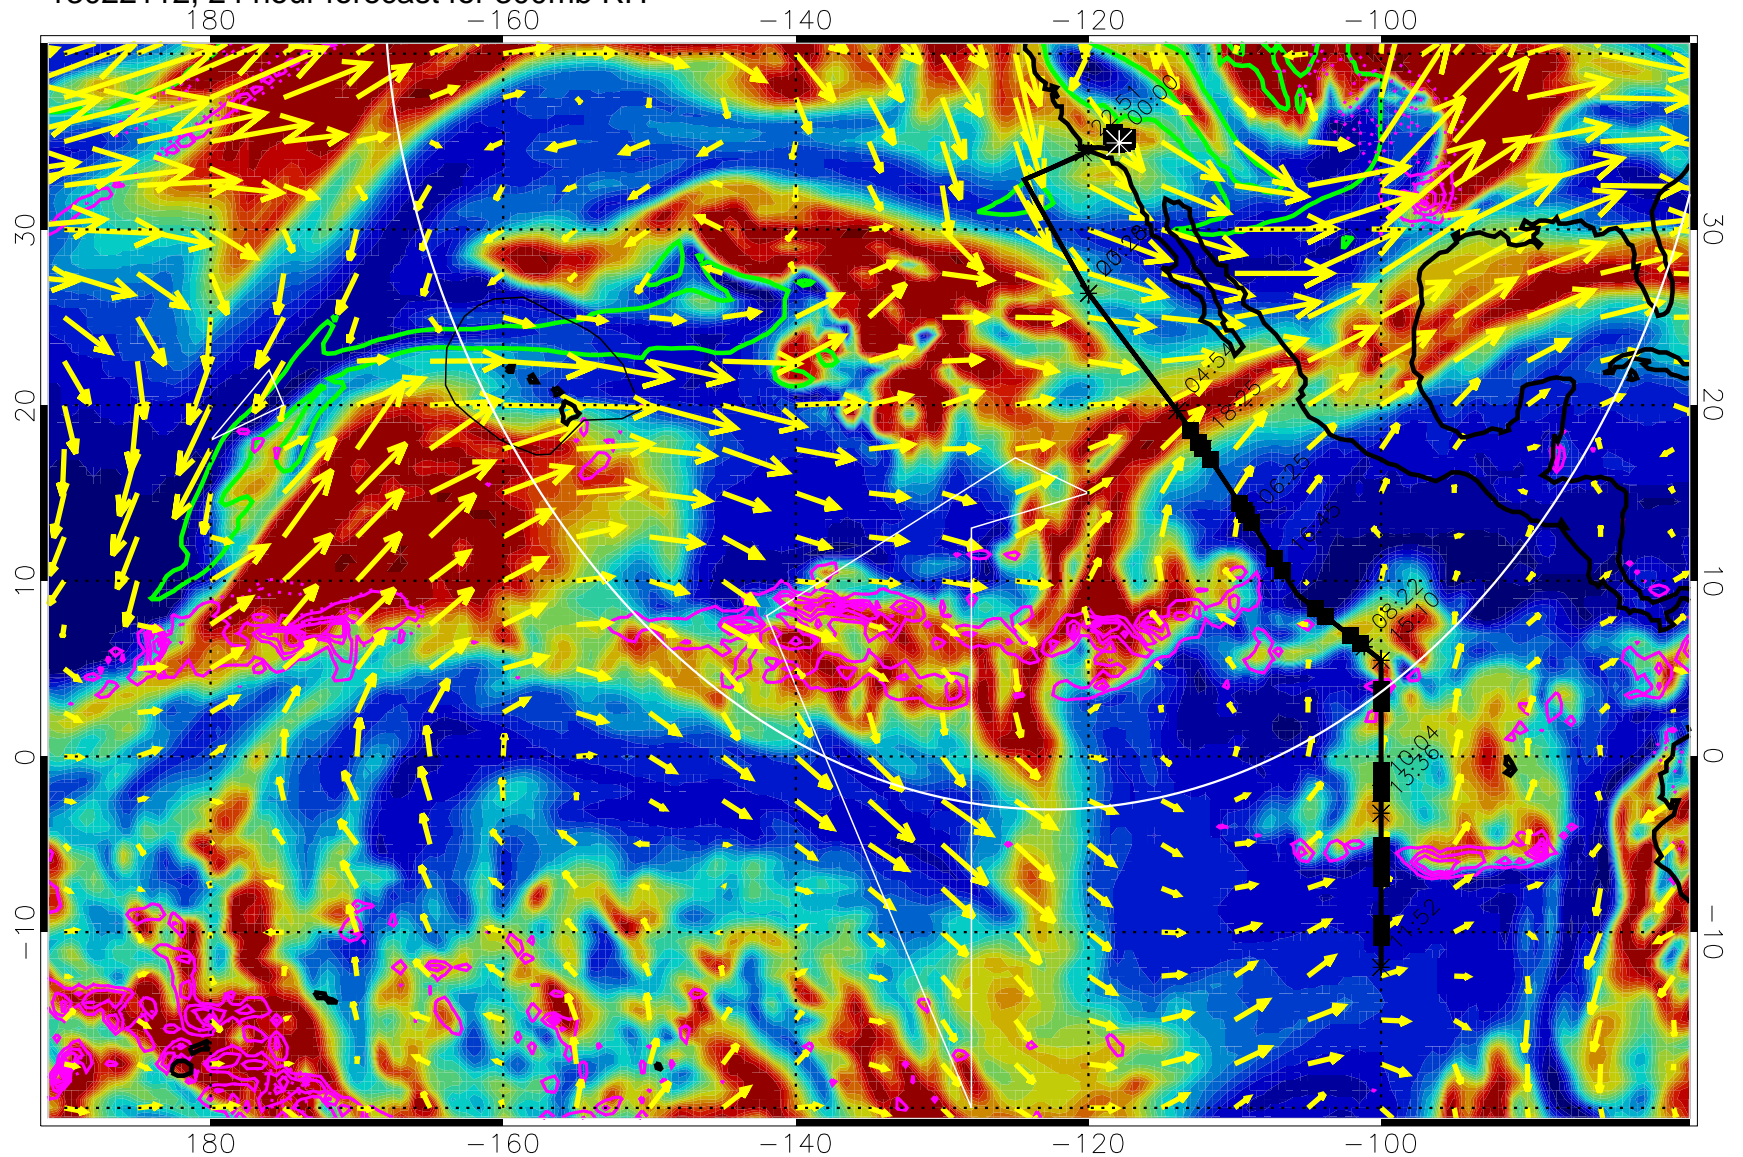

13022018, 6 hour forecast for 300mb RH

Precip (tot dot, conv sol) past 6 hrs 6 kg/m2 contours, min 4

EPV Tropopause (2 PVU) Position

→ 50 m/s

Range ring of 4055 km -- 13 hours GH round trip

13022100, 12 hour forecast for 300mb RH

Precip (tot dot, conv sol) past 6 hrs 6 kg/m2 contours, min 4

EPV Tropopause (2 PVU) Position

→ 50 m/s

Range ring of 4055 km -- 13 hours GH round trip

13022106, 18 hour forecast for 300mb RH

Precip (tot dot, conv sol) past 6 hrs 6 kg/m2 contours, min 4

EPV Tropopause (2 PVU) Position

→ 50 m/s

Range ring of 4055 km -- 13 hours GH round trip

13022112, 24 hour forecast for 300mb RH

Precip (tot dot, conv sol) past 6 hrs 6 kg/m2 contours, min 4

EPV Tropopause (2 PVU) Position

13022200, 36 hour forecast for 300mb RH

Precip (tot dot, conv sol) past 6 hrs 6 kg/m2 contours, min 4

EPV Tropopause (2 PVU) Position

→ 50 m/s

Range ring of 4055 km -- 13 hours GH round trip

13022206, 42 hour forecast for 300mb RH