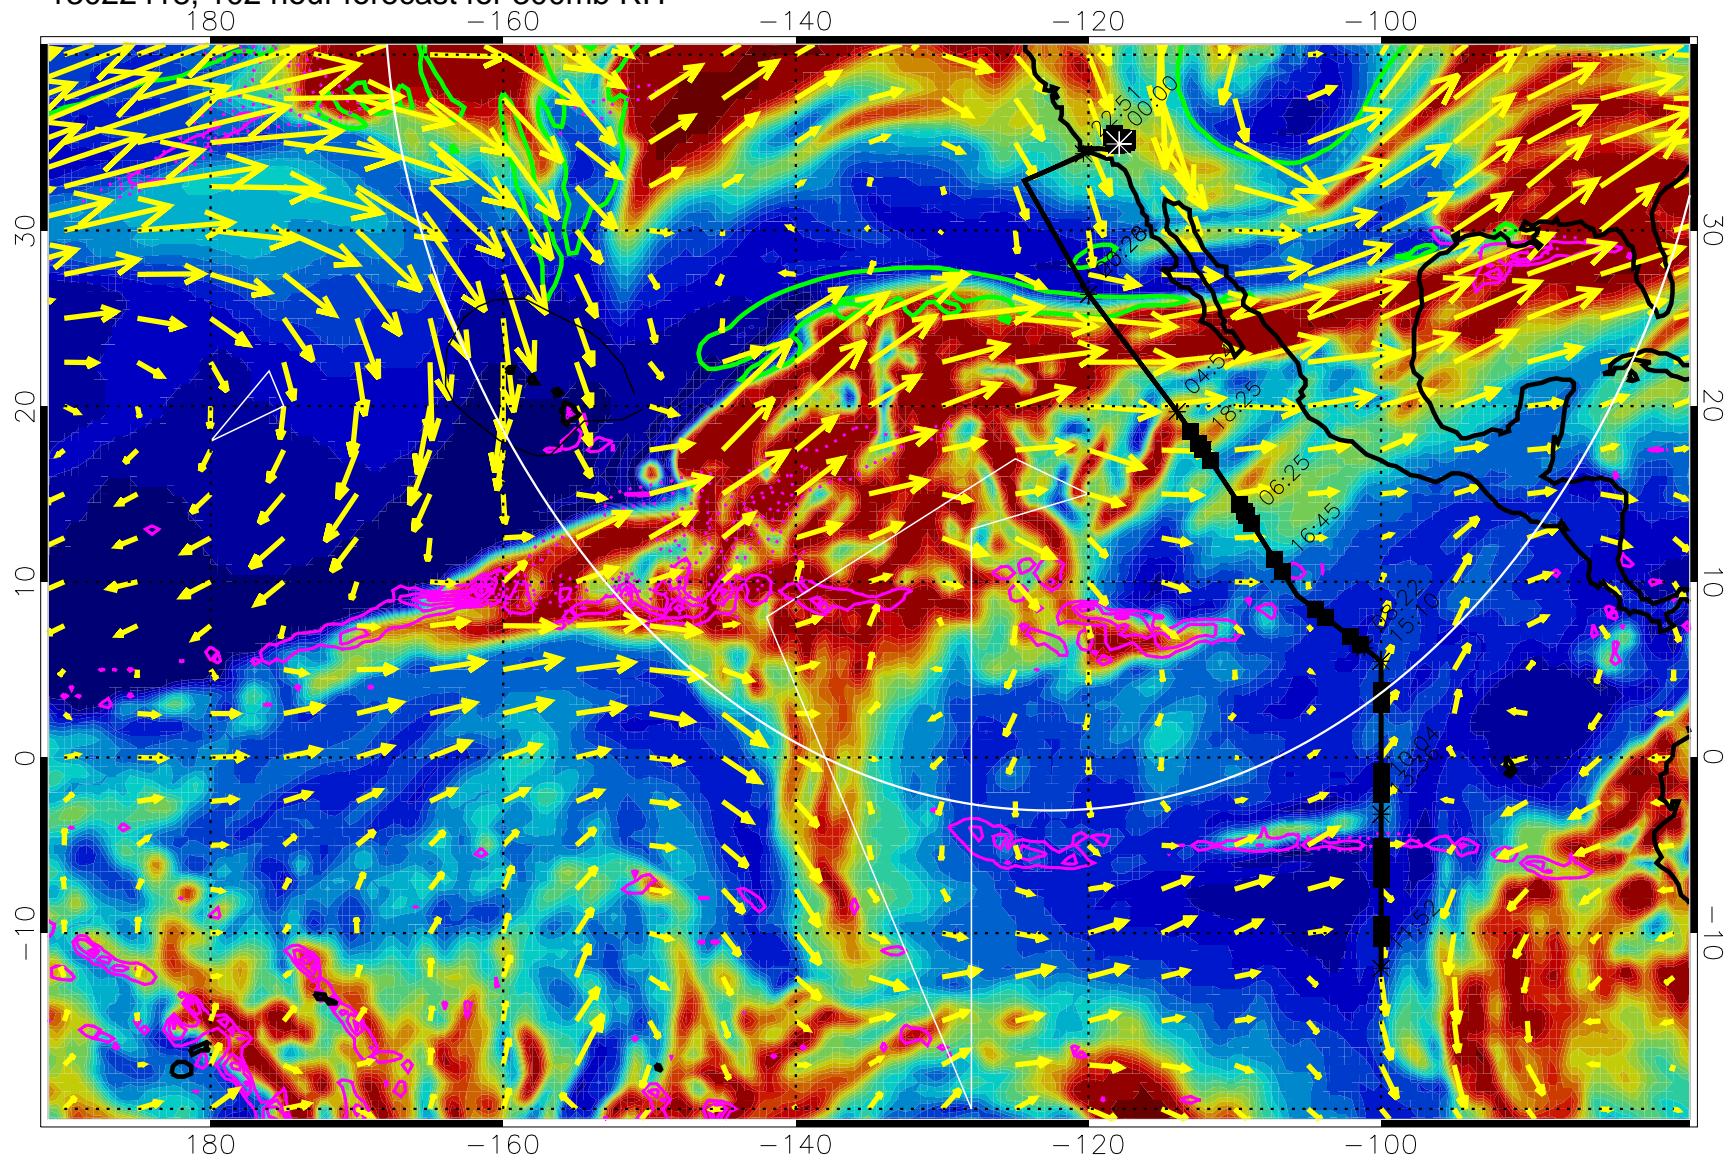

→ 50 m/s

Range ring of 4055 km -- 13 hours GH round trip

13022406, 90 hour forecast for 300mb RH

Precip (tot dot, conv sol) past 6 hrs 6 kg/m2 contours, min 4

EPV Tropopause (2 PVU) Position

→ 50 m/s

Range ring of 4055 km -- 13 hours GH round trip

13022412, 96 hour forecast for 300mb RH

Precip (tot dot, conv sol) past 6 hrs 6 kg/m2 contours, min 4

EPV Tropopause (2 PVU) Position

→ 50 m/s

Range ring of 4055 km -- 13 hours GH round trip

13022418, 102 hour forecast for 300mb RH

Precip (tot dot, conv sol) past 6 hrs 6 kg/m2 contours, min 4

EPV Tropopause (2 PVU) Position

→ 50 m/s

Range ring of 4055 km -- 13 hours GH round trip

13022500, 108 hour forecast for 300mb RH

Precip (tot dot, conv sol) past 6 hrs 6 kg/m² contours, min 4

EPV Tropopause (2 PVU) Position

→ 50 m/s

Range ring of 4055 km -- 13 hours GH round trip

13022506, 114 hour forecast for 300mb RH

Precip (tot dot, conv sol) past 6 hrs 6 kg/m2 contours, min 4

EPV Tropopause (2 PVU) Position