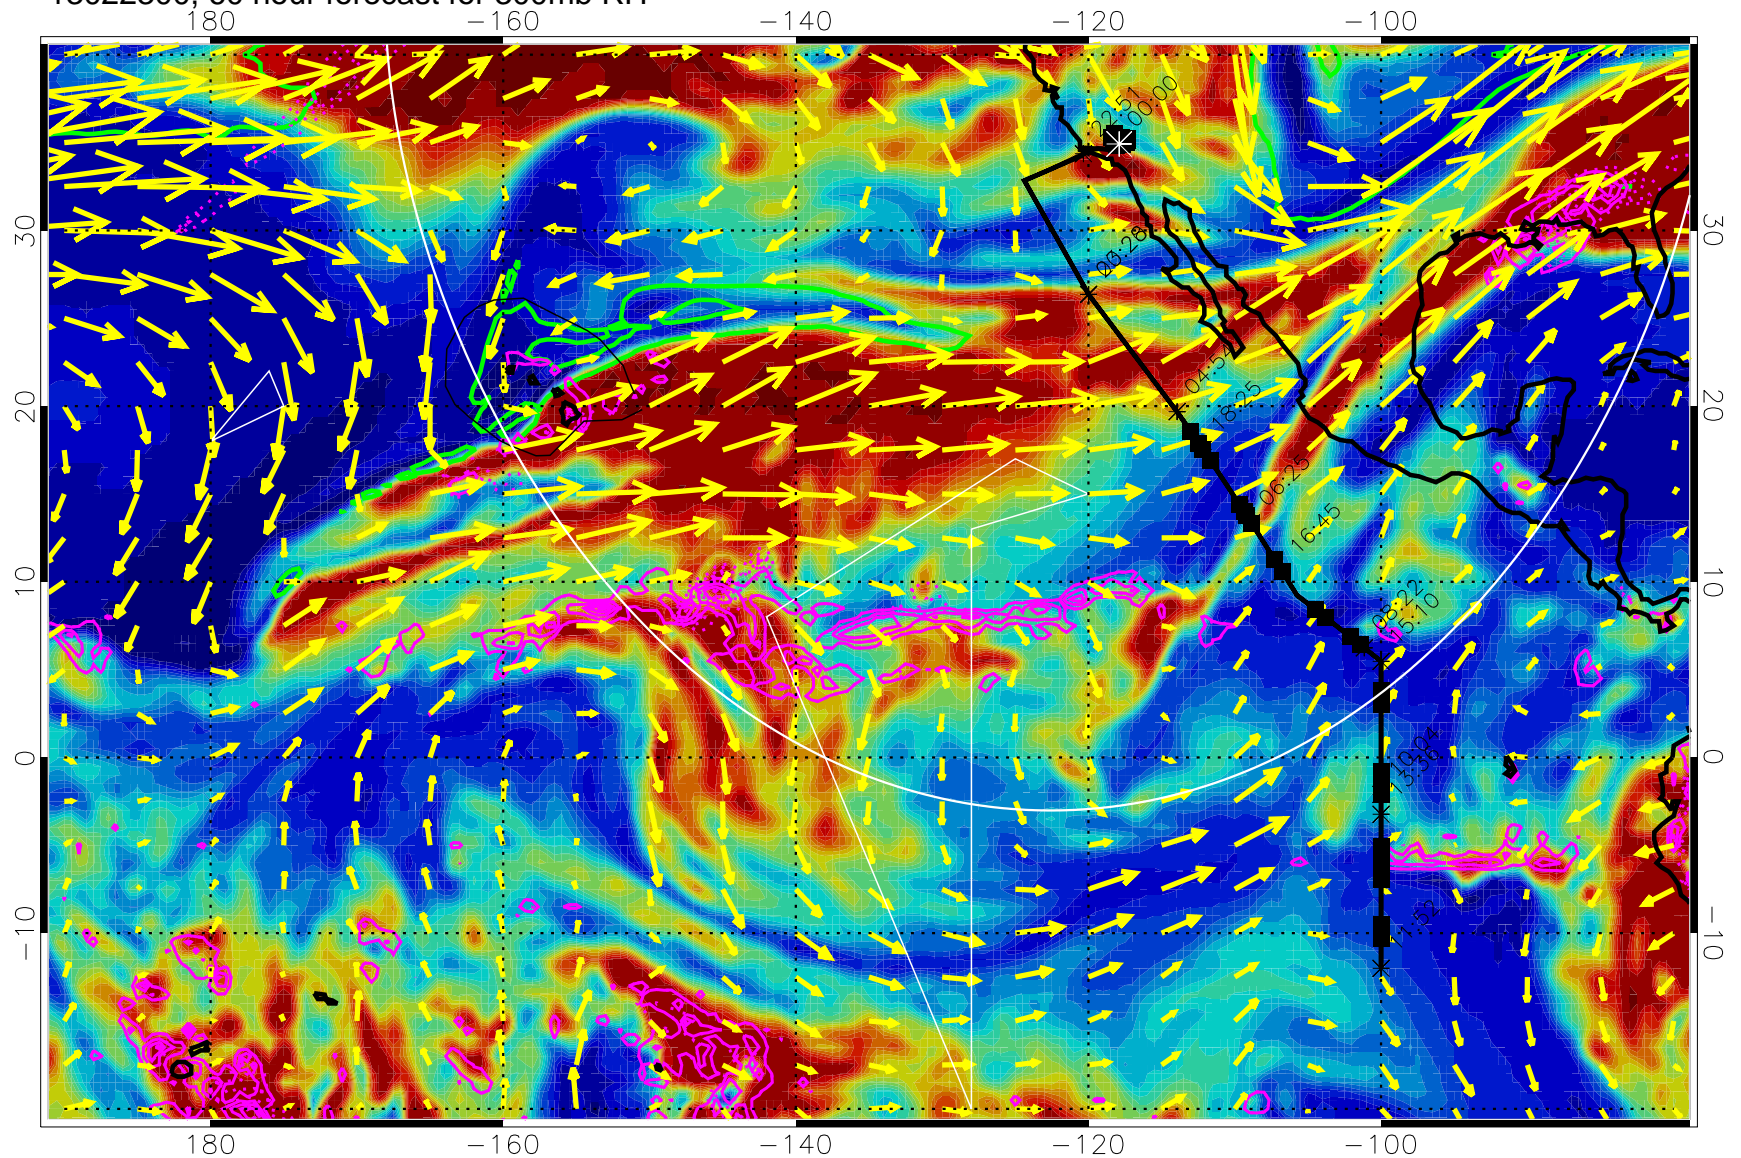

EPV Tropopause (2 PVU) Position

→ 50 m/s

Range ring of 4055 km -- 13 hours GH round trip

13022218, 54 hour forecast for 300mb RH

Precip (tot dot, conv sol) past 6 hrs 6 kg/m2 contours, min 4

EPV Tropopause (2 PVU) Position

→ 50 m/s

Range ring of 4055 km -- 13 hours GH round trip

13022300, 60 hour forecast for 300mb RH

Precip (tot dot, conv sol) past 6 hrs 6 kg/m2 contours, min 4

EPV Tropopause (2 PVU) Position

→ 50 m/s

Range ring of 4055 km -- 13 hours GH round trip

13022306, 66 hour forecast for 300mb RH

Precip (tot dot, conv sol) past 6 hrs 6 kg/m2 contours, min 4

EPV Tropopause (2 PVU) Position

→ 50 m/s

Range ring of 4055 km -- 13 hours GH round trip

13022312, 72 hour forecast for 300mb RH

Precip (tot dot, conv sol) past 6 hrs 6 kg/m2 contours, min 4

EPV Tropopause (2 PVU) Position

→ 50 m/s

Range ring of 4055 km -- 13 hours GH round trip

13022318, 78 hour forecast for 300mb RH

Precip (tot dot, conv sol) past 6 hrs 6 kg/m2 contours, min 4