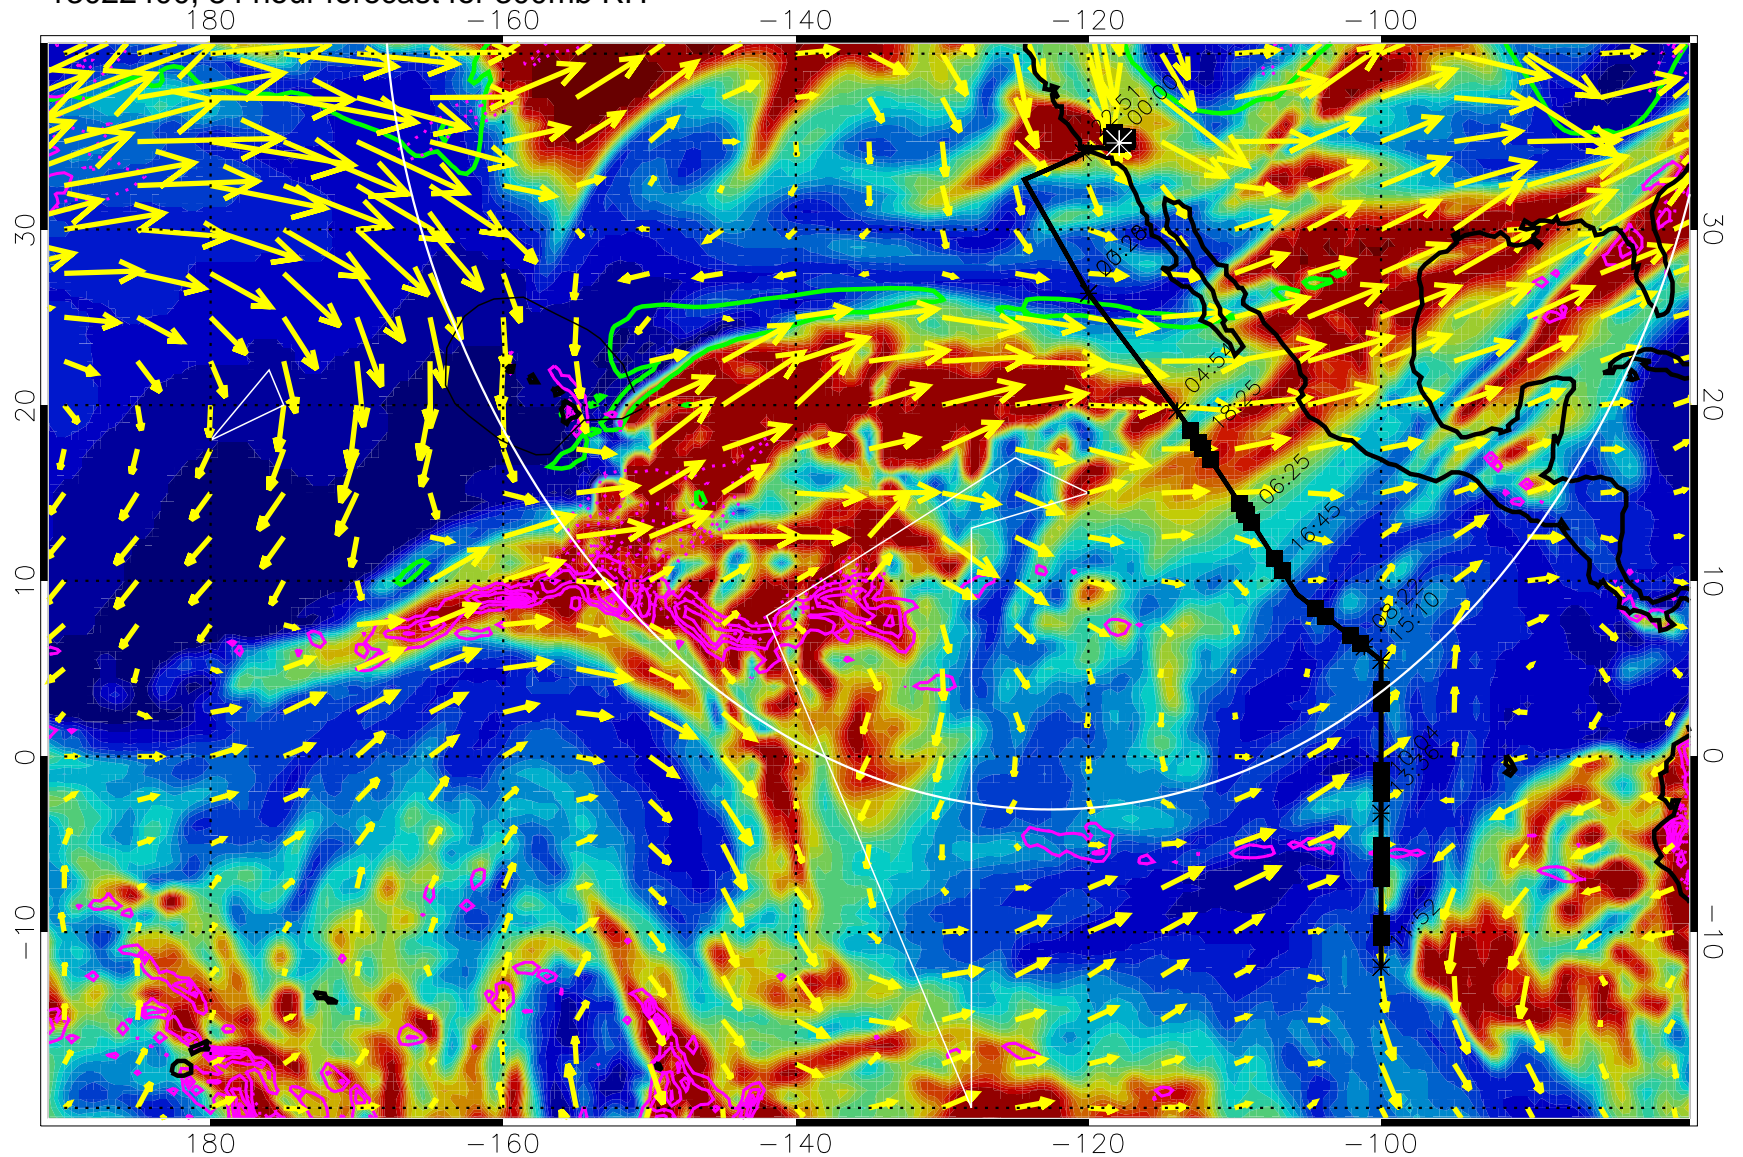

13022306, 66 hour forecast for 300mb RH

Precip (tot dot, conv sol) past 6 hrs 6 kg/m2 contours, min 4

EPV Tropopause (2 PVU) Position

→ 50 m/s

Range ring of 4055 km -- 13 hours GH round trip

13022312, 72 hour forecast for 300mb RH

Precip (tot dot, conv sol) past 6 hrs 6 kg/m2 contours, min 4

EPV Tropopause (2 PVU) Position

→ 50 m/s

Range ring of 4055 km -- 13 hours GH round trip

13022318, 78 hour forecast for 300mb RH

Precip (tot dot, conv sol) past 6 hrs 6 kg/m2 contours, min 4

EPV Tropopause (2 PVU) Position

→ 50 m/s

Range ring of 4055 km -- 13 hours GH round trip

13022400, 84 hour forecast for 300mb RH

Precip (tot dot, conv sol) past 6 hrs 6 kg/m2 contours, min 4

EPV Tropopause (2 PVU) Position

13022412, 96 hour forecast for 300mb RH

Precip (tot dot, conv sol) past 6 hrs 6 kg/m2 contours, min 4

EPV Tropopause (2 PVU) Position

→ 50 m/s

Range ring of 4055 km -- 13 hours GH round trip

13022418, 102 hour forecast for 300mb RH