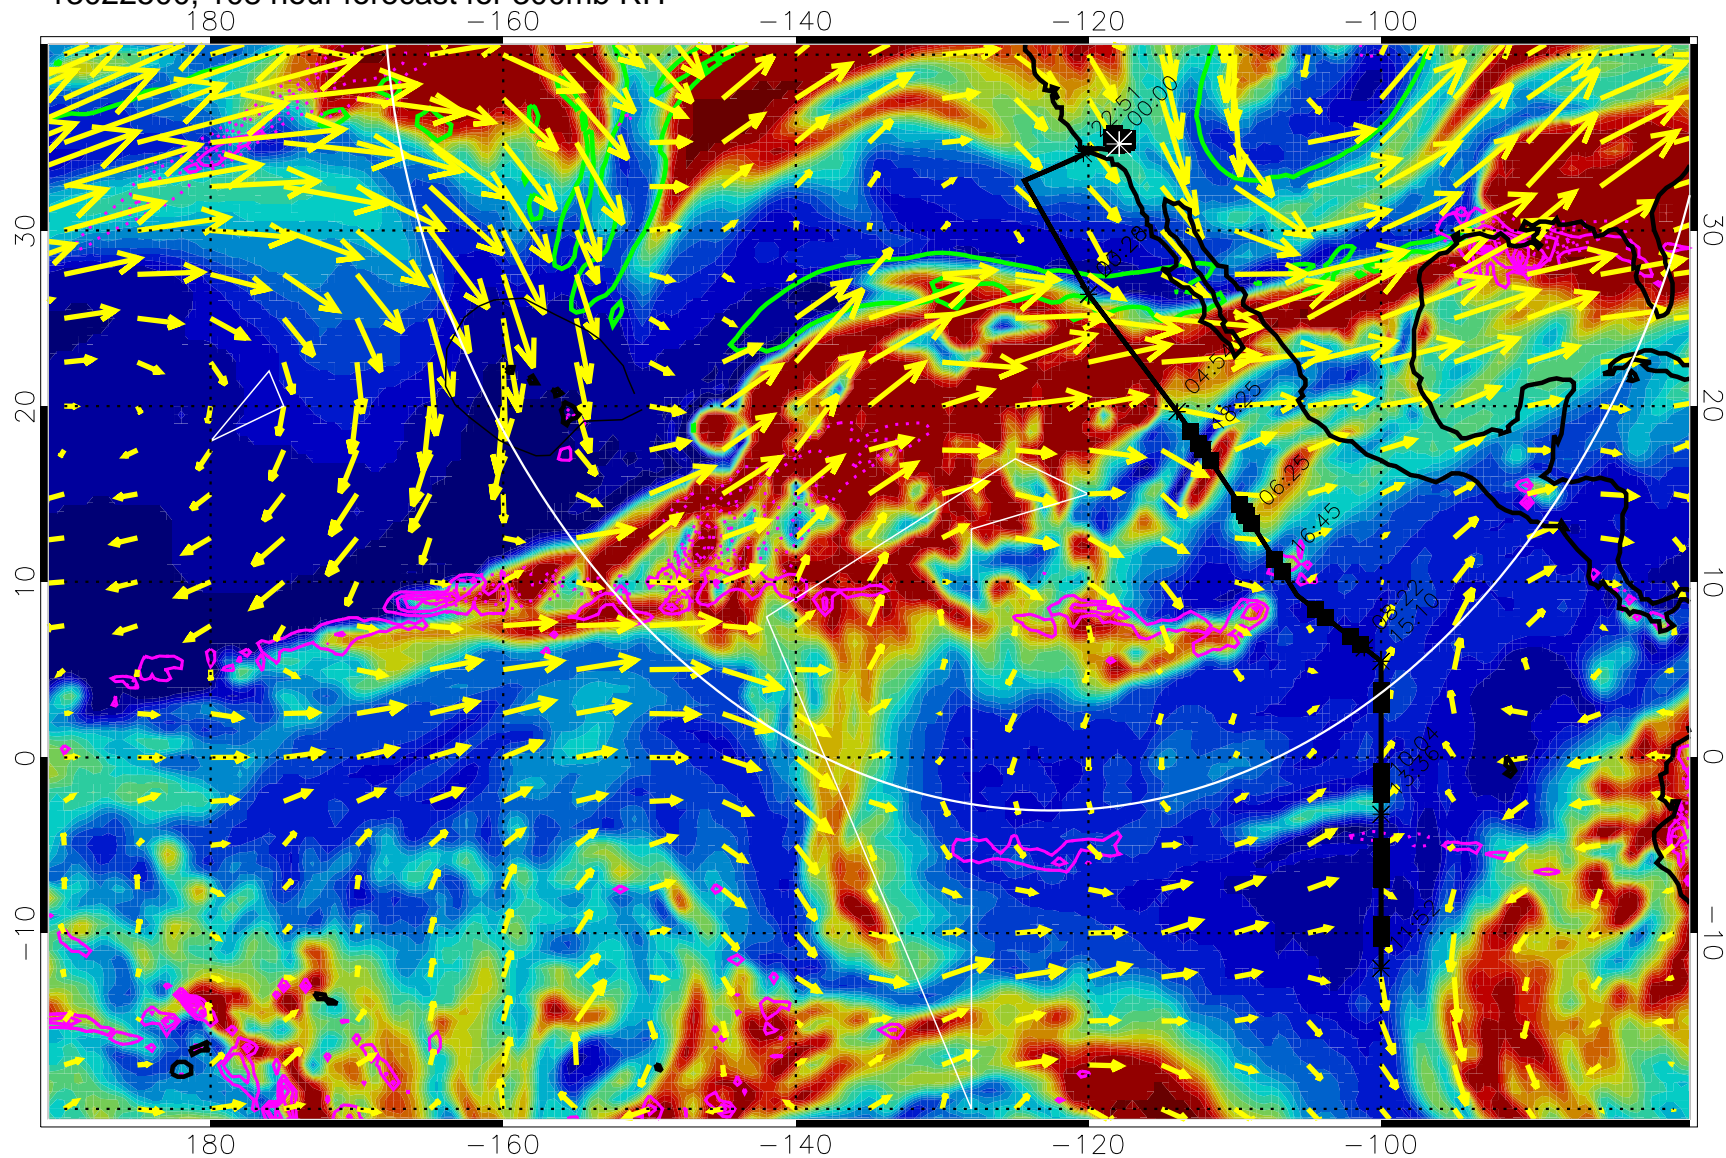

→ 50 m/s

Range ring of 4055 km -- 13 hours GH round trip

13022406, 90 hour forecast for 300mb RH

Precip (tot dot, conv sol) past 6 hrs 6 kg/m2 contours, min 4

EPV Tropopause (2 PVU) Position

→ 50 m/s

Range ring of 4055 km -- 13 hours GH round trip

13022412, 96 hour forecast for 300mb RH

Precip (tot dot, conv sol) past 6 hrs 6 kg/m2 contours, min 4

EPV Tropopause (2 PVU) Position

→ 50 m/s

Range ring of 4055 km -- 13 hours GH round trip

13022418, 102 hour forecast for 300mb RH

Precip (tot dot, conv sol) past 6 hrs 6 kg/m2 contours, min 4

EPV Tropopause (2 PVU) Position

→ 50 m/s

Range ring of 4055 km -- 13 hours GH round trip

13022500, 108 hour forecast for 300mb RH

Precip (tot dot, conv sol) past 6 hrs 6 kg/m² contours, min 4

EPV Tropopause (2 PVU) Position

→ 50 m/s

Range ring of 4055 km -- 13 hours GH round trip

13022506, 114 hour forecast for 300mb RH

Precip (tot dot, conv sol) past 6 hrs 6 kg/m2 contours, min 4

EPV Tropopause (2 PVU) Position