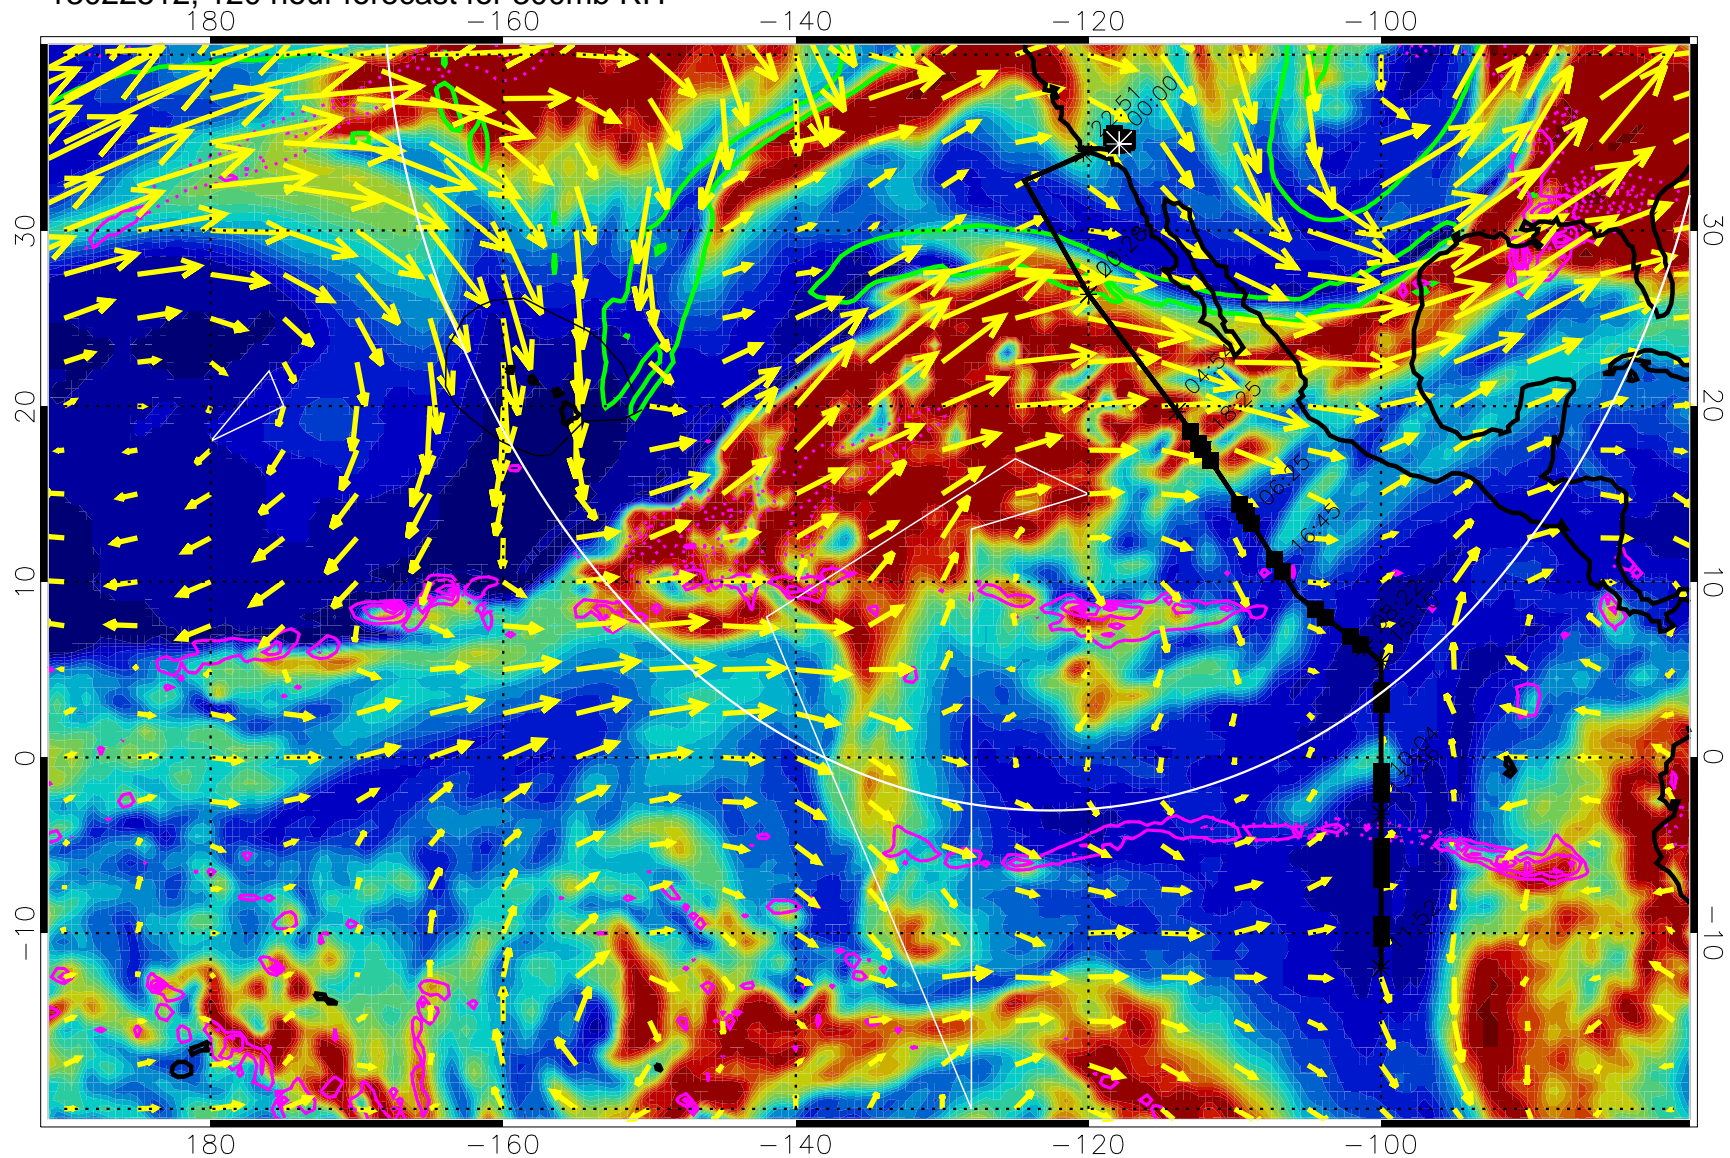

13022412, 96 hour forecast for 300mb RH

Precip (tot dot, conv sol) past 6 hrs 6 kg/m2 contours, min 4

EPV Tropopause (2 PVU) Position

→ 50 m/s

Range ring of 4055 km -- 13 hours GH round trip

13022418, 102 hour forecast for 300mb RH

Precip (tot dot, conv sol) past 6 hrs 6 kg/m2 contours, min 4

EPV Tropopause (2 PVU) Position

→ 50 m/s

Range ring of 4055 km -- 13 hours GH round trip

13022500, 108 hour forecast for 300mb RH

Precip (tot dot, conv sol) past 6 hrs 6 kg/m² contours, min 4

EPV Tropopause (2 PVU) Position

→ 50 m/s

Range ring of 4055 km -- 13 hours GH round trip

13022506, 114 hour forecast for 300mb RH

Precip (tot dot, conv sol) past 6 hrs 6 kg/m2 contours, min 4

EPV Tropopause (2 PVU) Position

→ 50 m/s

Range ring of 4055 km -- 13 hours GH round trip

13022512, 120 hour forecast for 300mb RH

Precip (tot dot, conv sol) past 6 hrs 6 kg/m2 contours, min 4

EPV Tropopause (2 PVU) Position

→ 50 m/s

Range ring of 4055 km -- 13 hours GH round trip