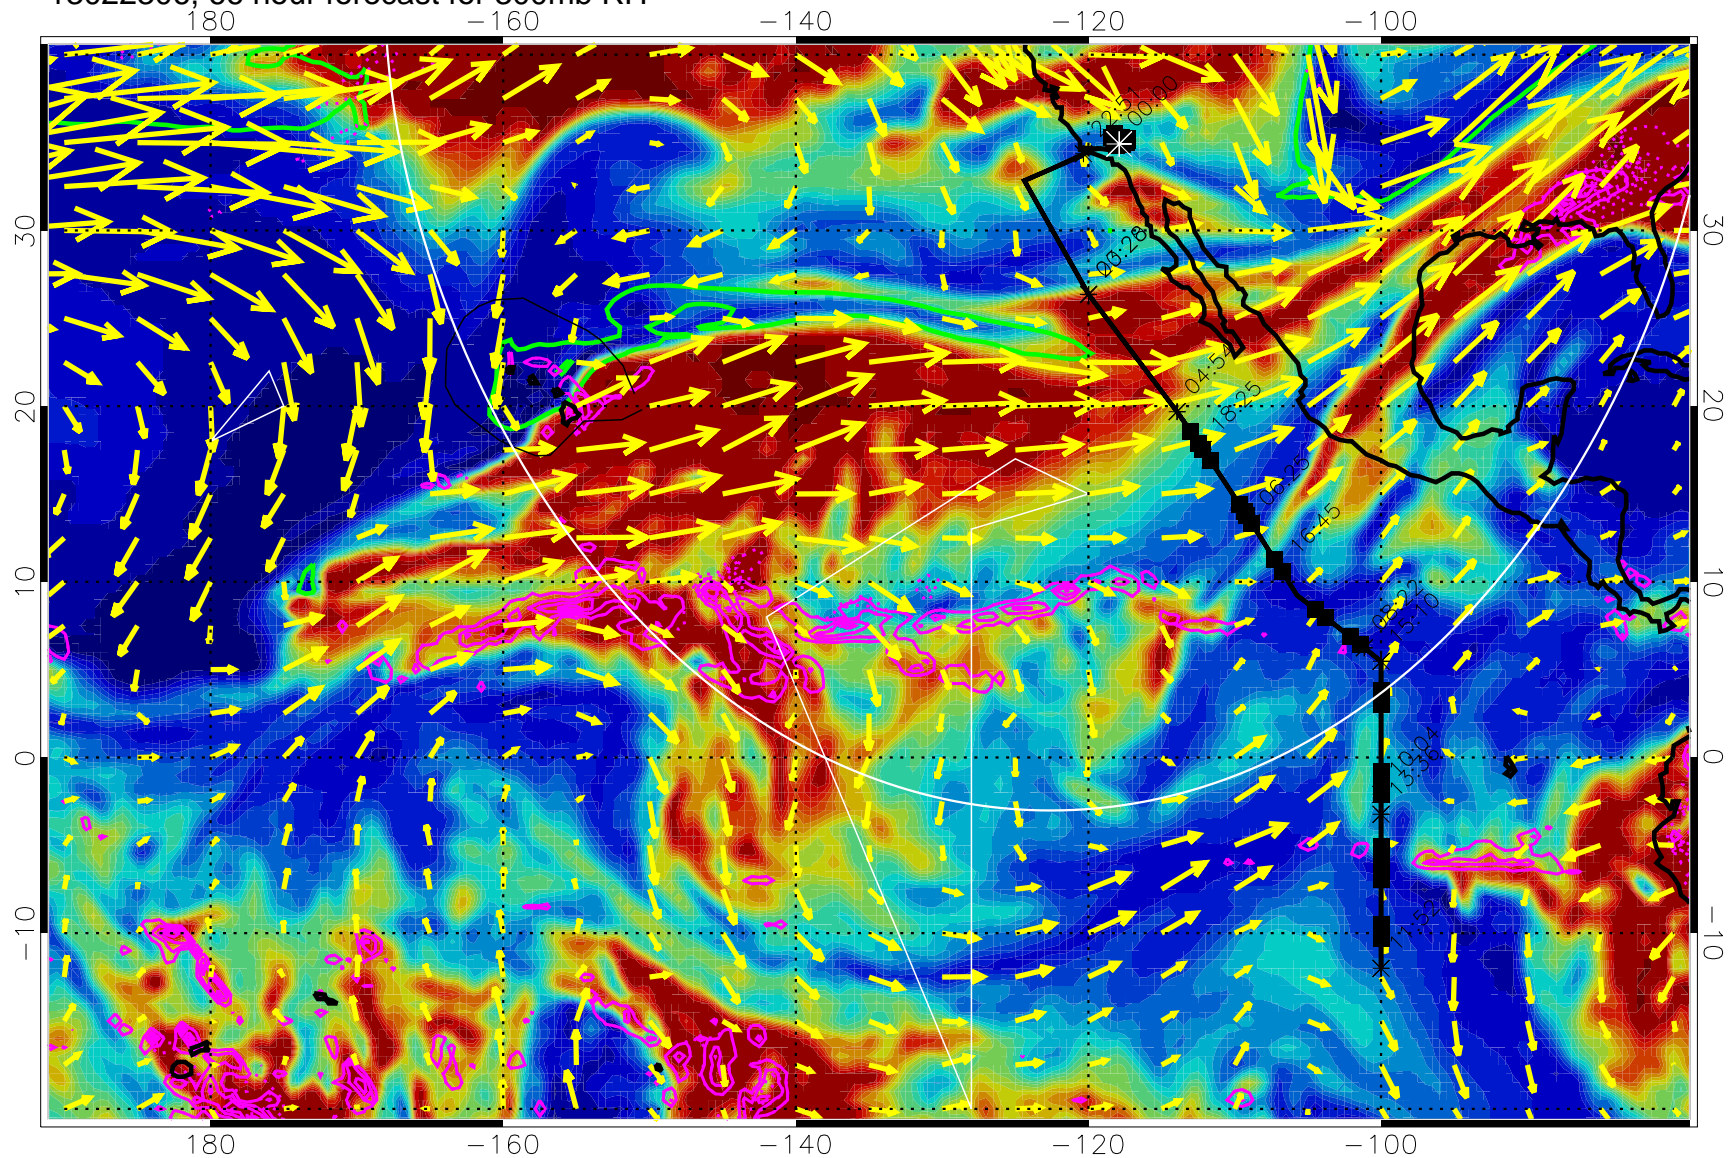

EPV Tropopause (2 PVU) Position

→ 50 m/s

Range ring of 4055 km -- 13 hours GH round trip

13022218, 54 hour forecast for 300mb RH

Precip (tot dot, conv sol) past 6 hrs 6 kg/m2 contours, min 4

EPV Tropopause (2 PVU) Position

→ 50 m/s

Range ring of 4055 km -- 13 hours GH round trip

13022300, 60 hour forecast for 300mb RH

Precip (tot dot, conv sol) past 6 hrs 6 kg/m2 contours, min 4

EPV Tropopause (2 PVU) Position

→ 50 m/s

Range ring of 4055 km -- 13 hours GH round trip

13022306, 66 hour forecast for 300mb RH

Precip (tot dot, conv sol) past 6 hrs 6 kg/m2 contours, min 4

EPV Tropopause (2 PVU) Position

→ 50 m/s

Range ring of 4055 km -- 13 hours GH round trip

13022312, 72 hour forecast for 300mb RH

Precip (tot dot, conv sol) past 6 hrs 6 kg/m2 contours, min 4

EPV Tropopause (2 PVU) Position

→ 50 m/s

Range ring of 4055 km -- 13 hours GH round trip

13022318, 78 hour forecast for 300mb RH

Precip (tot dot, conv sol) past 6 hrs 6 kg/m2 contours, min 4