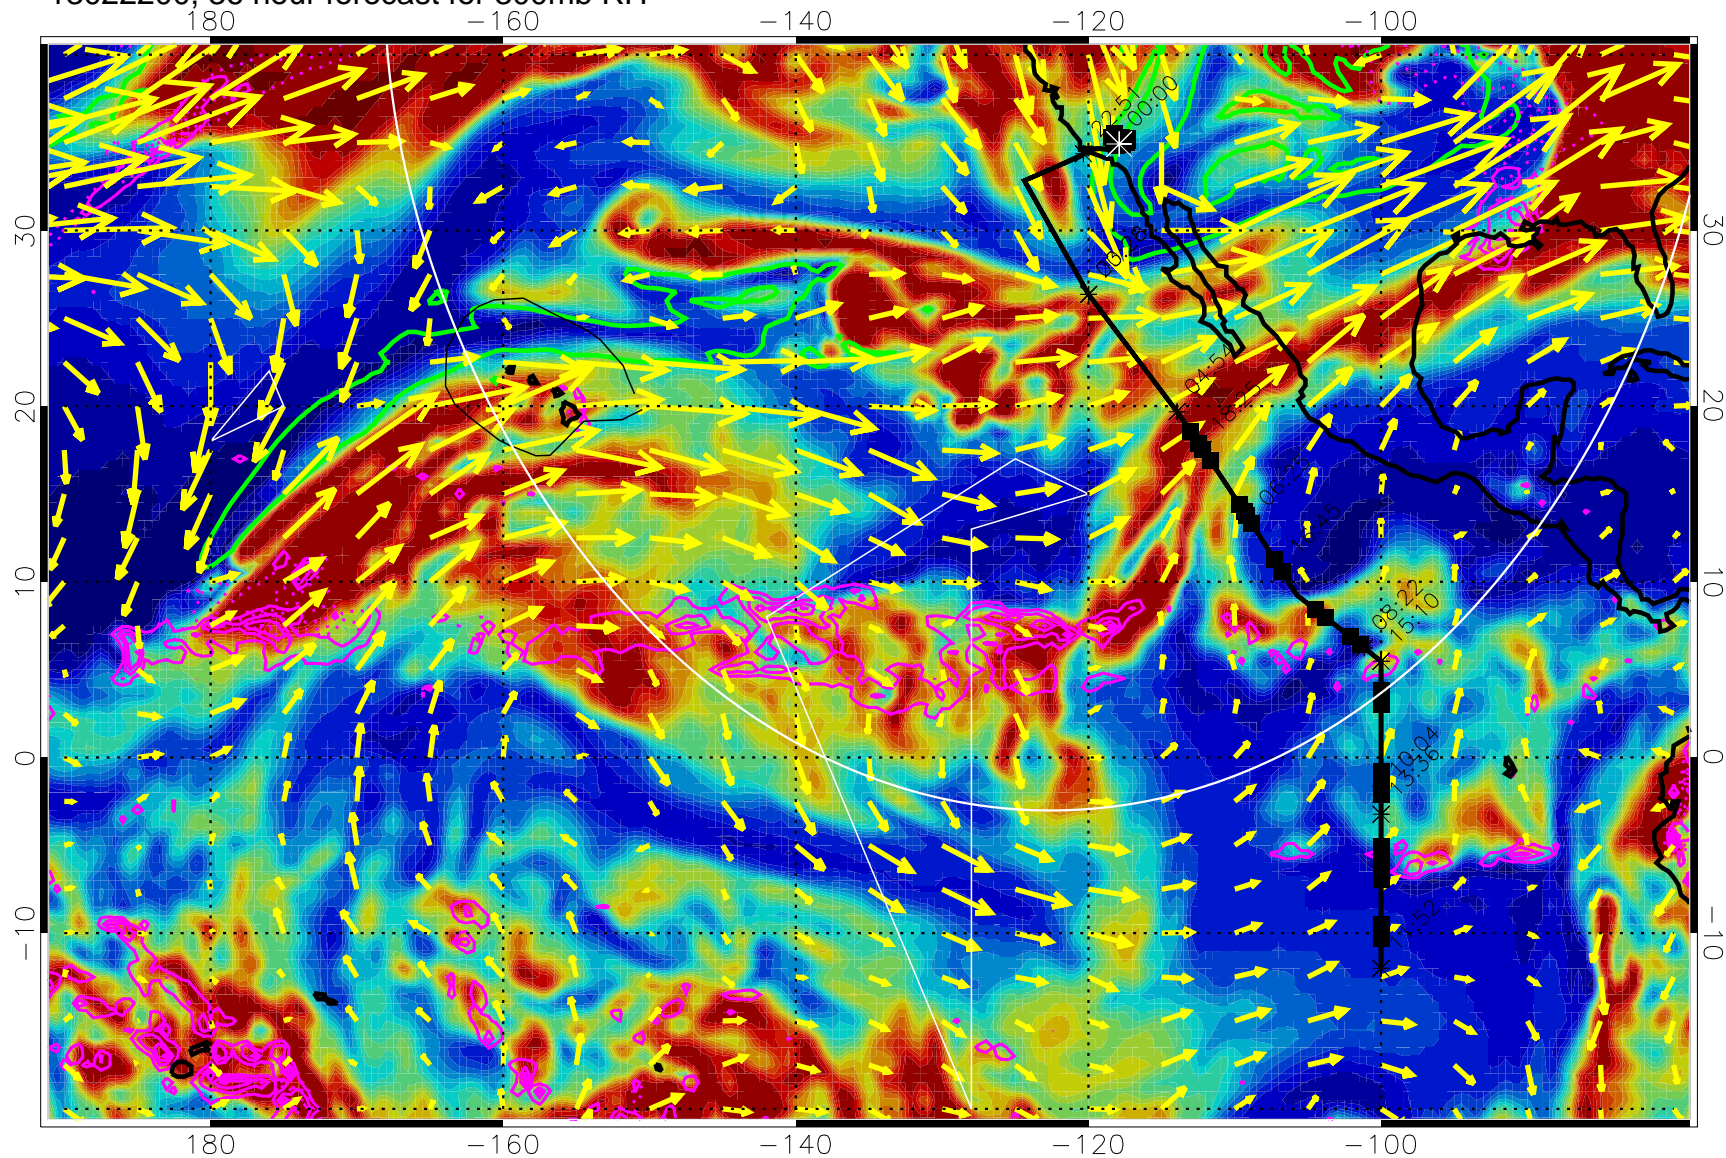

EPV Tropopause (2 PVU) Position

→ 50 m/s

Range ring of 4055 km -- 13 hours GH round trip

13022112, 24 hour forecast for 300mb RH

Precip (tot dot, conv sol) past 6 hrs 6 kg/m2 contours, min 4

EPV Tropopause (2 PVU) Position

→ 50 m/s

Range ring of 4055 km -- 13 hours GH round trip

13022118, 30 hour forecast for 300mb RH

Precip (tot dot, conv sol) past 6 hrs 6 kg/m2 contours, min 4

EPV Tropopause (2 PVU) Position

→ 50 m/s

Range ring of 4055 km -- 13 hours GH round trip

13022200, 36 hour forecast for 300mb RH

Precip (tot dot, conv sol) past 6 hrs 6 kg/m2 contours, min 4

EPV Tropopause (2 PVU) Position

→ 50 m/s

Range ring of 4055 km -- 13 hours GH round trip

13022206, 42 hour forecast for 300mb RH

Precip (tot dot, conv sol) past 6 hrs 6 kg/m2 contours, min 4

EPV Tropopause (2 PVU) Position

→ 50 m/s

Range ring of 4055 km -- 13 hours GH round trip

13022212, 48 hour forecast for 300mb RH

Precip (tot dot, conv sol) past 6 hrs 6 kg/m2 contours, min 4