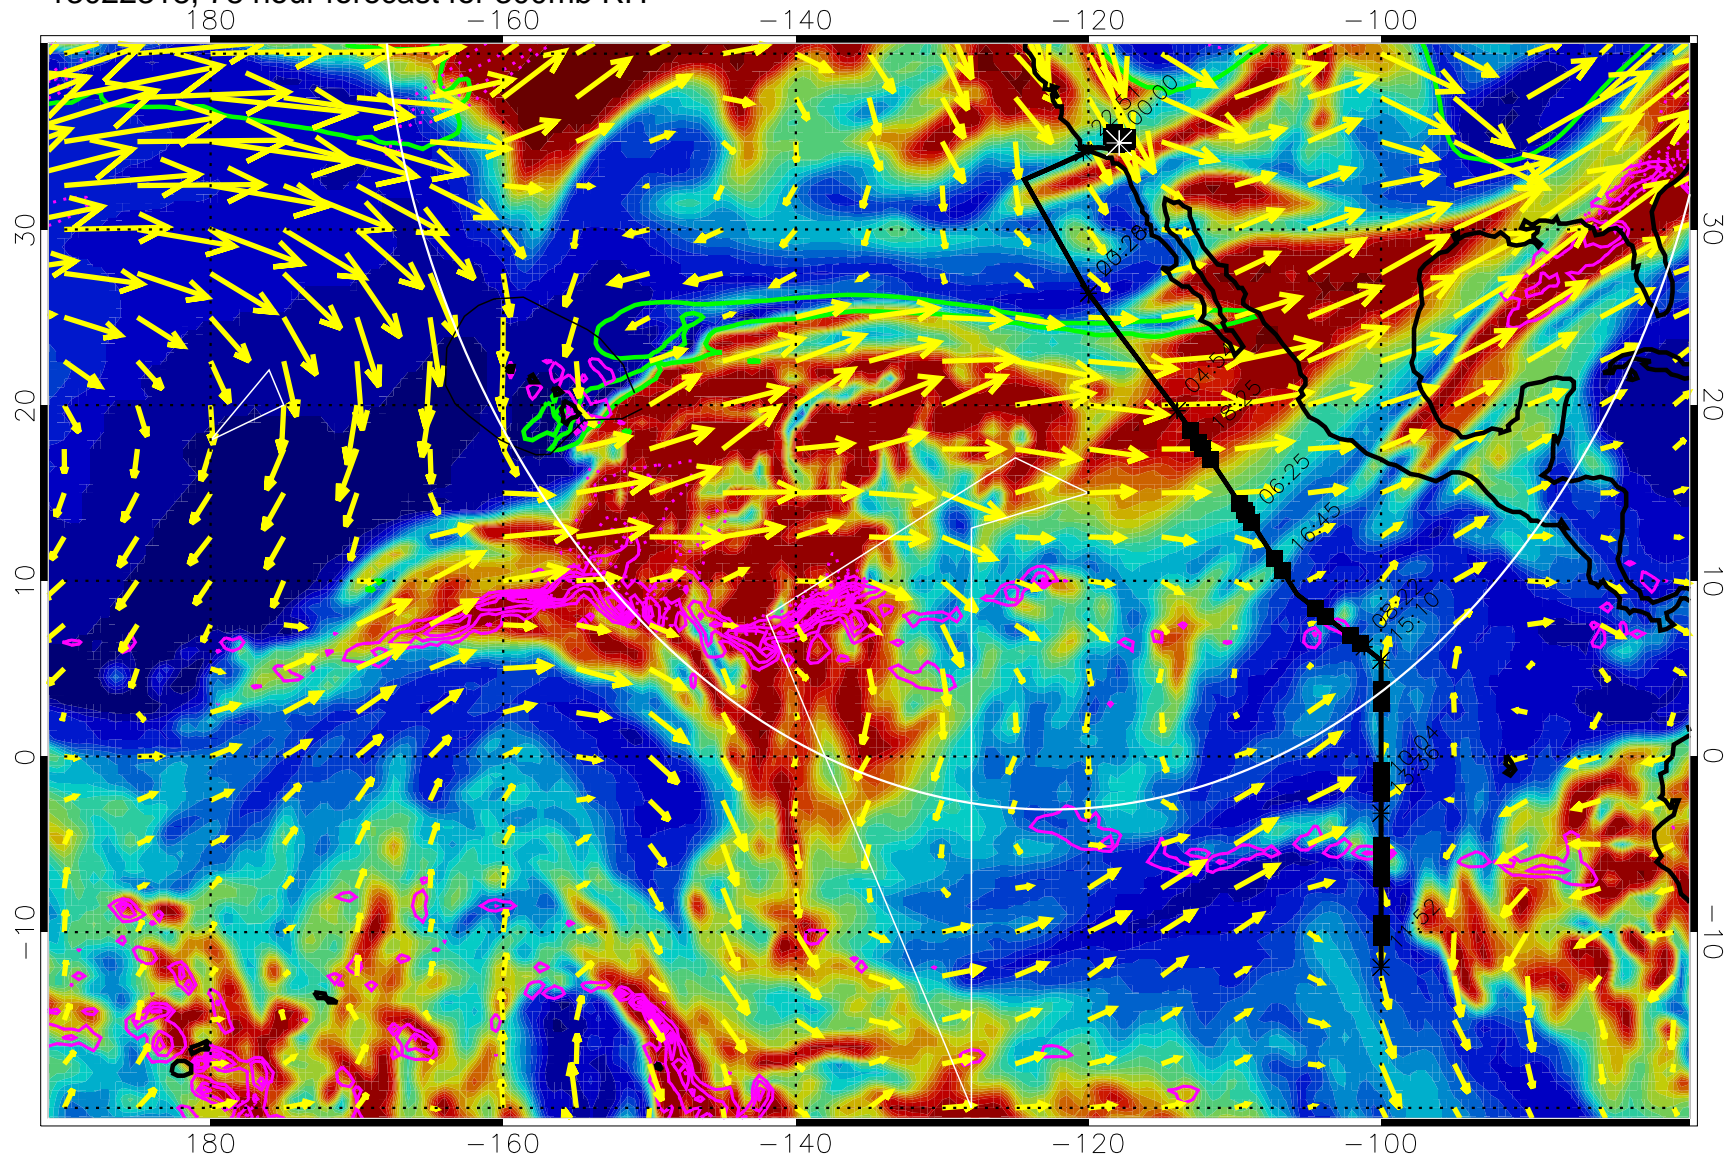

13022306, 66 hour forecast for 300mb RH

Precip (tot dot, conv sol) past 6 hrs 6 kg/m2 contours, min 4

EPV Tropopause (2 PVU) Position

→ 50 m/s

Range ring of 4055 km -- 13 hours GH round trip

13022312, 72 hour forecast for 300mb RH

Precip (tot dot, conv sol) past 6 hrs 6 kg/m2 contours, min 4

EPV Tropopause (2 PVU) Position

→ 50 m/s

Range ring of 4055 km -- 13 hours GH round trip

13022318, 78 hour forecast for 300mb RH

Precip (tot dot, conv sol) past 6 hrs 6 kg/m2 contours, min 4

EPV Tropopause (2 PVU) Position

→ 50 m/s

Range ring of 4055 km -- 13 hours GH round trip

13022400, 84 hour forecast for 300mb RH

Precip (tot dot, conv sol) past 6 hrs 6 kg/m2 contours, min 4

EPV Tropopause (2 PVU) Position