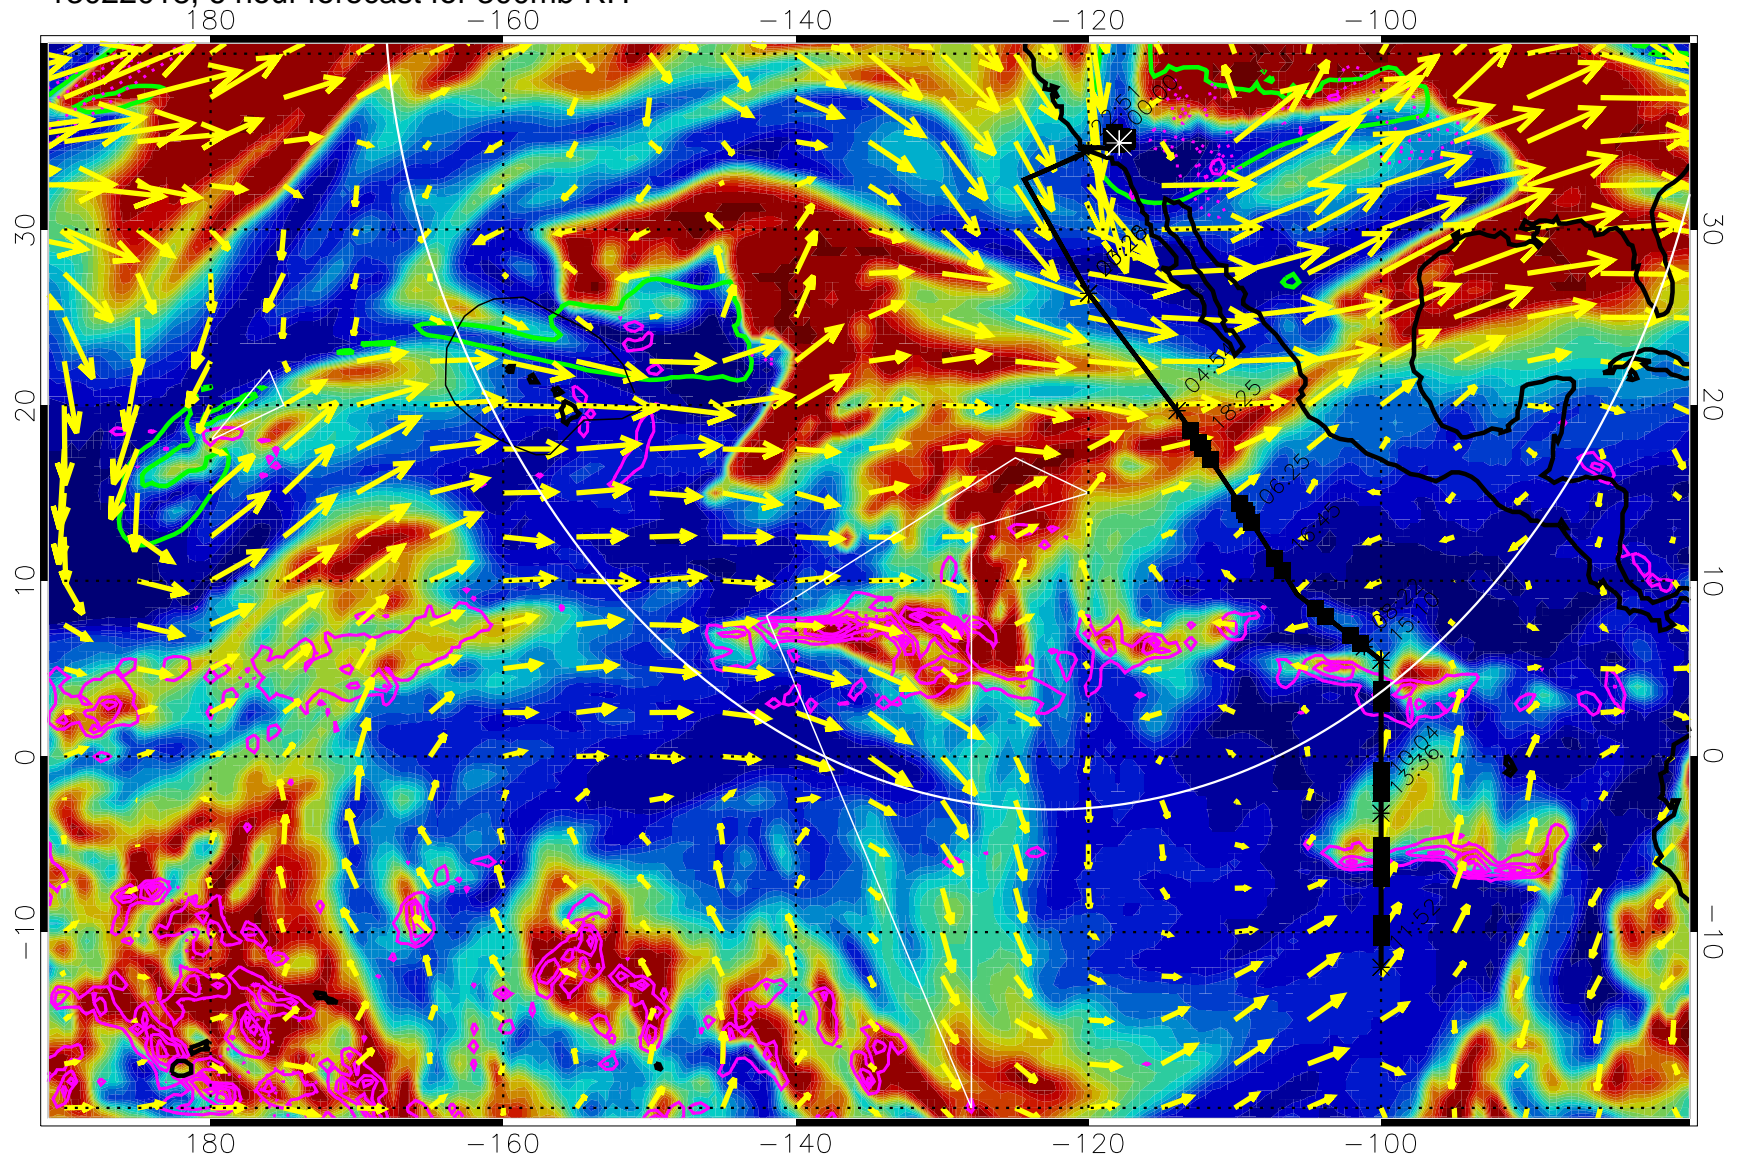

13022018, 6 hour forecast for 300mb RH

Precip (tot dot, conv sol) past 6 hrs 6 kg/m2 contours, min 4

EPV Tropopause (2 PVU) Position

→ 50 m/s

Range ring of 4055 km -- 13 hours GH round trip

13022100, 12 hour forecast for 300mb RH

Precip (tot dot, conv sol) past 6 hrs 6 kg/m2 contours, min 4

EPV Tropopause (2 PVU) Position

→ 50 m/s

Range ring of 4055 km -- 13 hours GH round trip

13022106, 18 hour forecast for 300mb RH

Precip (tot dot, conv sol) past 6 hrs 6 kg/m2 contours, min 4

EPV Tropopause (2 PVU) Position

→ 50 m/s

Range ring of 4055 km -- 13 hours GH round trip

13022112, 24 hour forecast for 300mb RH

Precip (tot dot, conv sol) past 6 hrs 6 kg/m2 contours, min 4

EPV Tropopause (2 PVU) Position

13022200, 36 hour forecast for 300mb RH

Precip (tot dot, conv sol) past 6 hrs 6 kg/m2 contours, min 4

EPV Tropopause (2 PVU) Position

→ 50 m/s

Range ring of 4055 km -- 13 hours GH round trip

13022206, 42 hour forecast for 300mb RH