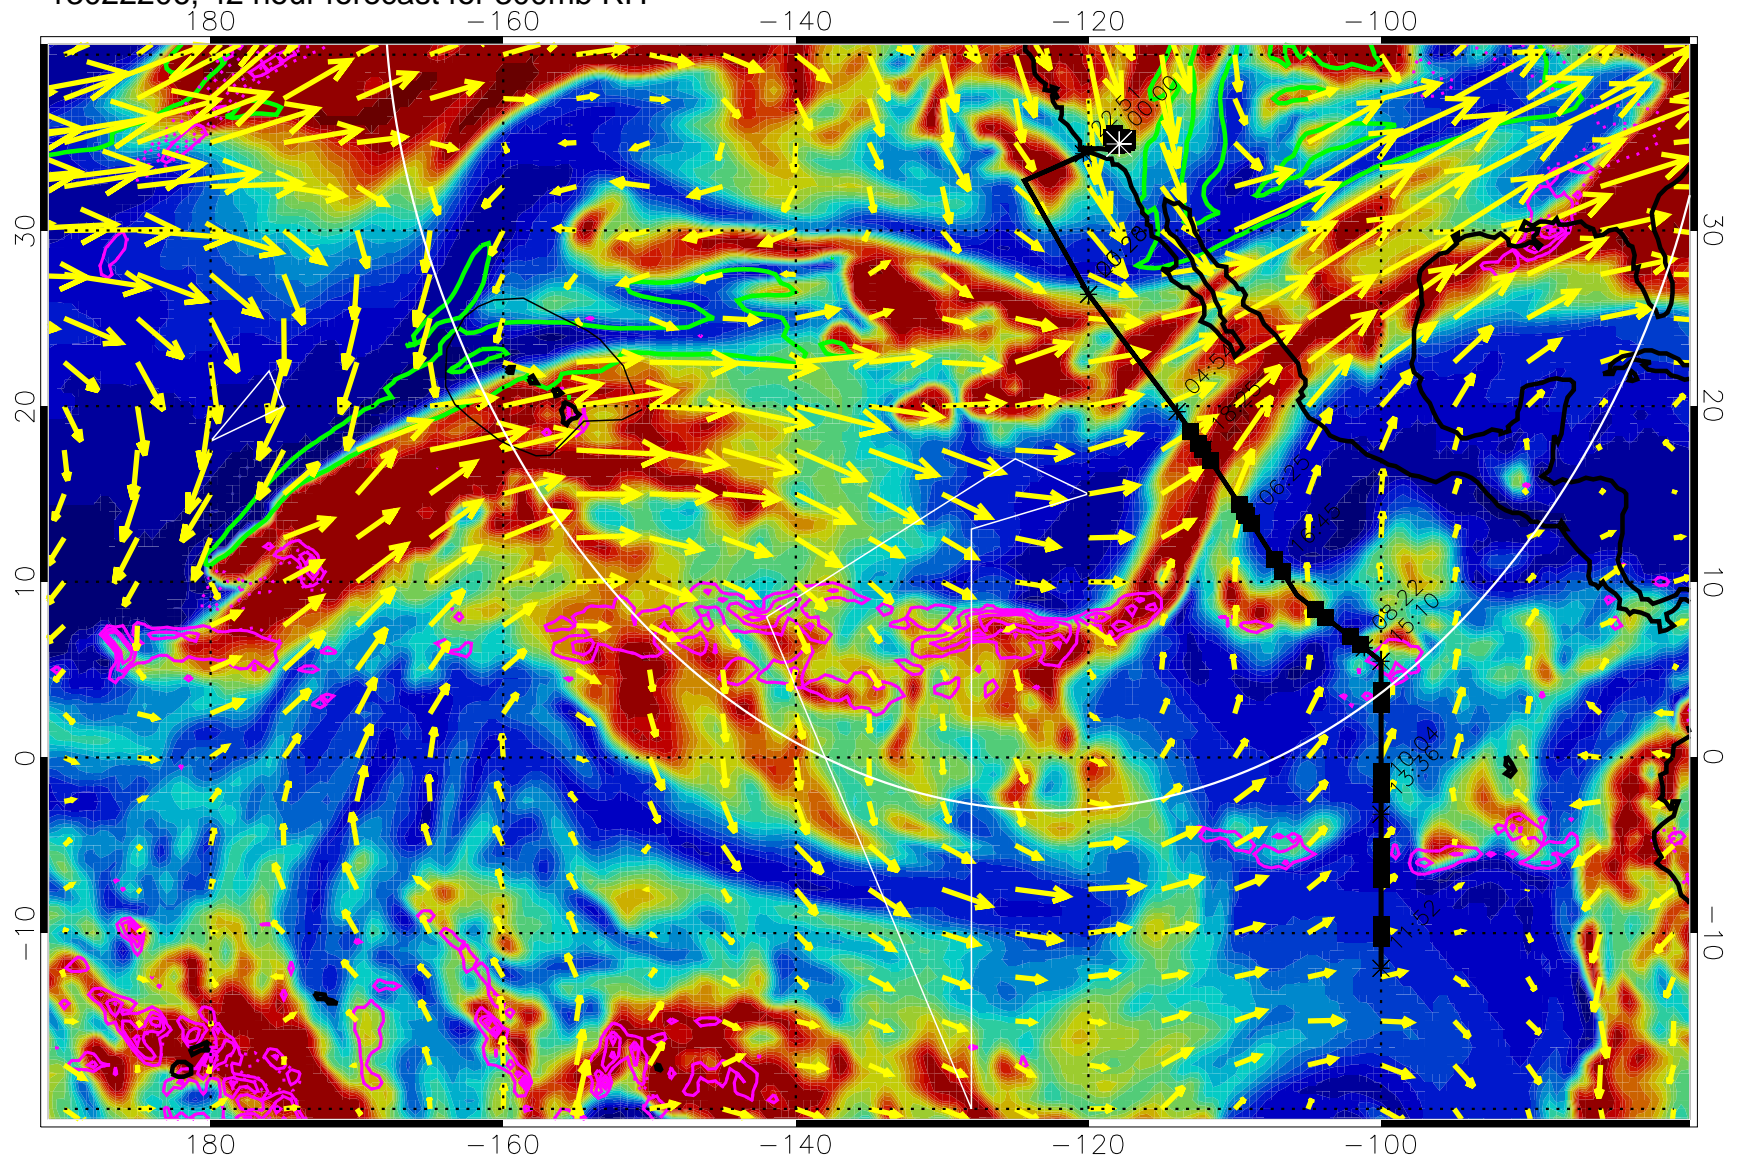

13022200, 36 hour forecast for 300mb RH

Precip (tot dot, conv sol) past 6 hrs 6 kg/m2 contours, min 4

EPV Tropopause (2 PVU) Position

→ 50 m/s

Range ring of 4055 km -- 13 hours GH round trip

13022206, 42 hour forecast for 300mb RH

Precip (tot dot, conv sol) past 6 hrs 6 kg/m2 contours, min 4

EPV Tropopause (2 PVU) Position

→ 50 m/s

Range ring of 4055 km -- 13 hours GH round trip

13022212, 48 hour forecast for 300mb RH

Precip (tot dot, conv sol) past 6 hrs 6 kg/m2 contours, min 4

EPV Tropopause (2 PVU) Position

→ 50 m/s

Range ring of 4055 km -- 13 hours GH round trip

13022218, 54 hour forecast for 300mb RH

Precip (tot dot, conv sol) past 6 hrs 6 kg/m2 contours, min 4

EPV Tropopause (2 PVU) Position

13022306, 66 hour forecast for 300mb RH

Precip (tot dot, conv sol) past 6 hrs 6 kg/m2 contours, min 4

EPV Tropopause (2 PVU) Position

→ 50 m/s

Range ring of 4055 km -- 13 hours GH round trip

13022312, 72 hour forecast for 300mb RH