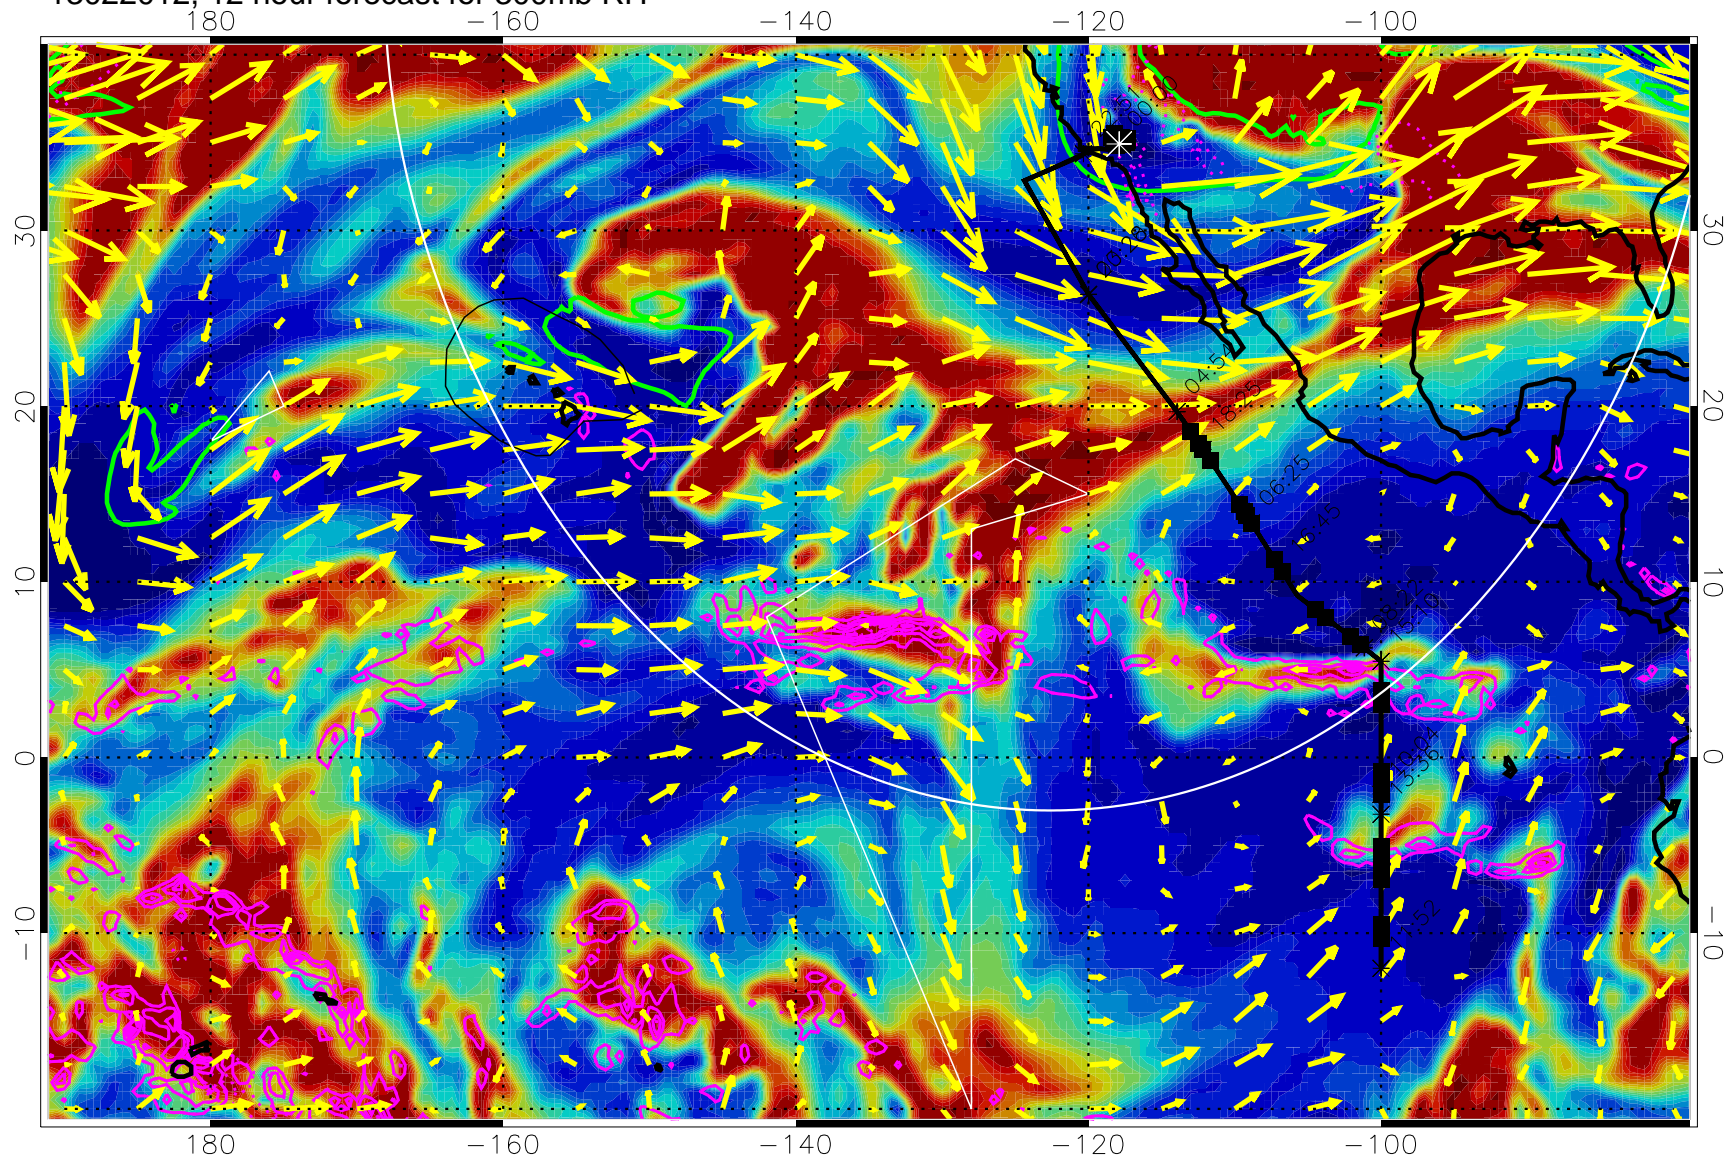

13022012, 12 hour forecast for 300mb RH

Precip (tot dot, conv sol) past 6 hrs 6 kg/m<sup>2</sup> contours, min 4

EPV Tropopause (2 PVU) Position

→ 50 m/s

Range ring of 4055 km -- 13 hours GH round trip

13022018, 18 hour forecast for 300mb RH

Precip (tot dot, conv sol) past 6 hrs 6 kg/m2 contours, min 4

EPV Tropopause (2 PVU) Position

→ 50 m/s

Range ring of 4055 km -- 13 hours GH round trip

13022100, 24 hour forecast for 300mb RH

Precip (tot dot, conv sol) past 6 hrs 6 kg/m2 contours, min 4

EPV Tropopause (2 PVU) Position

→ 50 m/s

Range ring of 4055 km -- 13 hours GH round trip

13022106, 30 hour forecast for 300mb RH

Precip (tot dot, conv sol) past 6 hrs 6 kg/m2 contours, min 4

EPV Tropopause (2 PVU) Position

13022118, 42 hour forecast for 300mb RH

Precip (tot dot, conv sol) past 6 hrs 6 kg/m2 contours, min 4

EPV Tropopause (2 PVU) Position

→ 50 m/s

Range ring of 4055 km -- 13 hours GH round trip

13022200, 48 hour forecast for 300mb RH