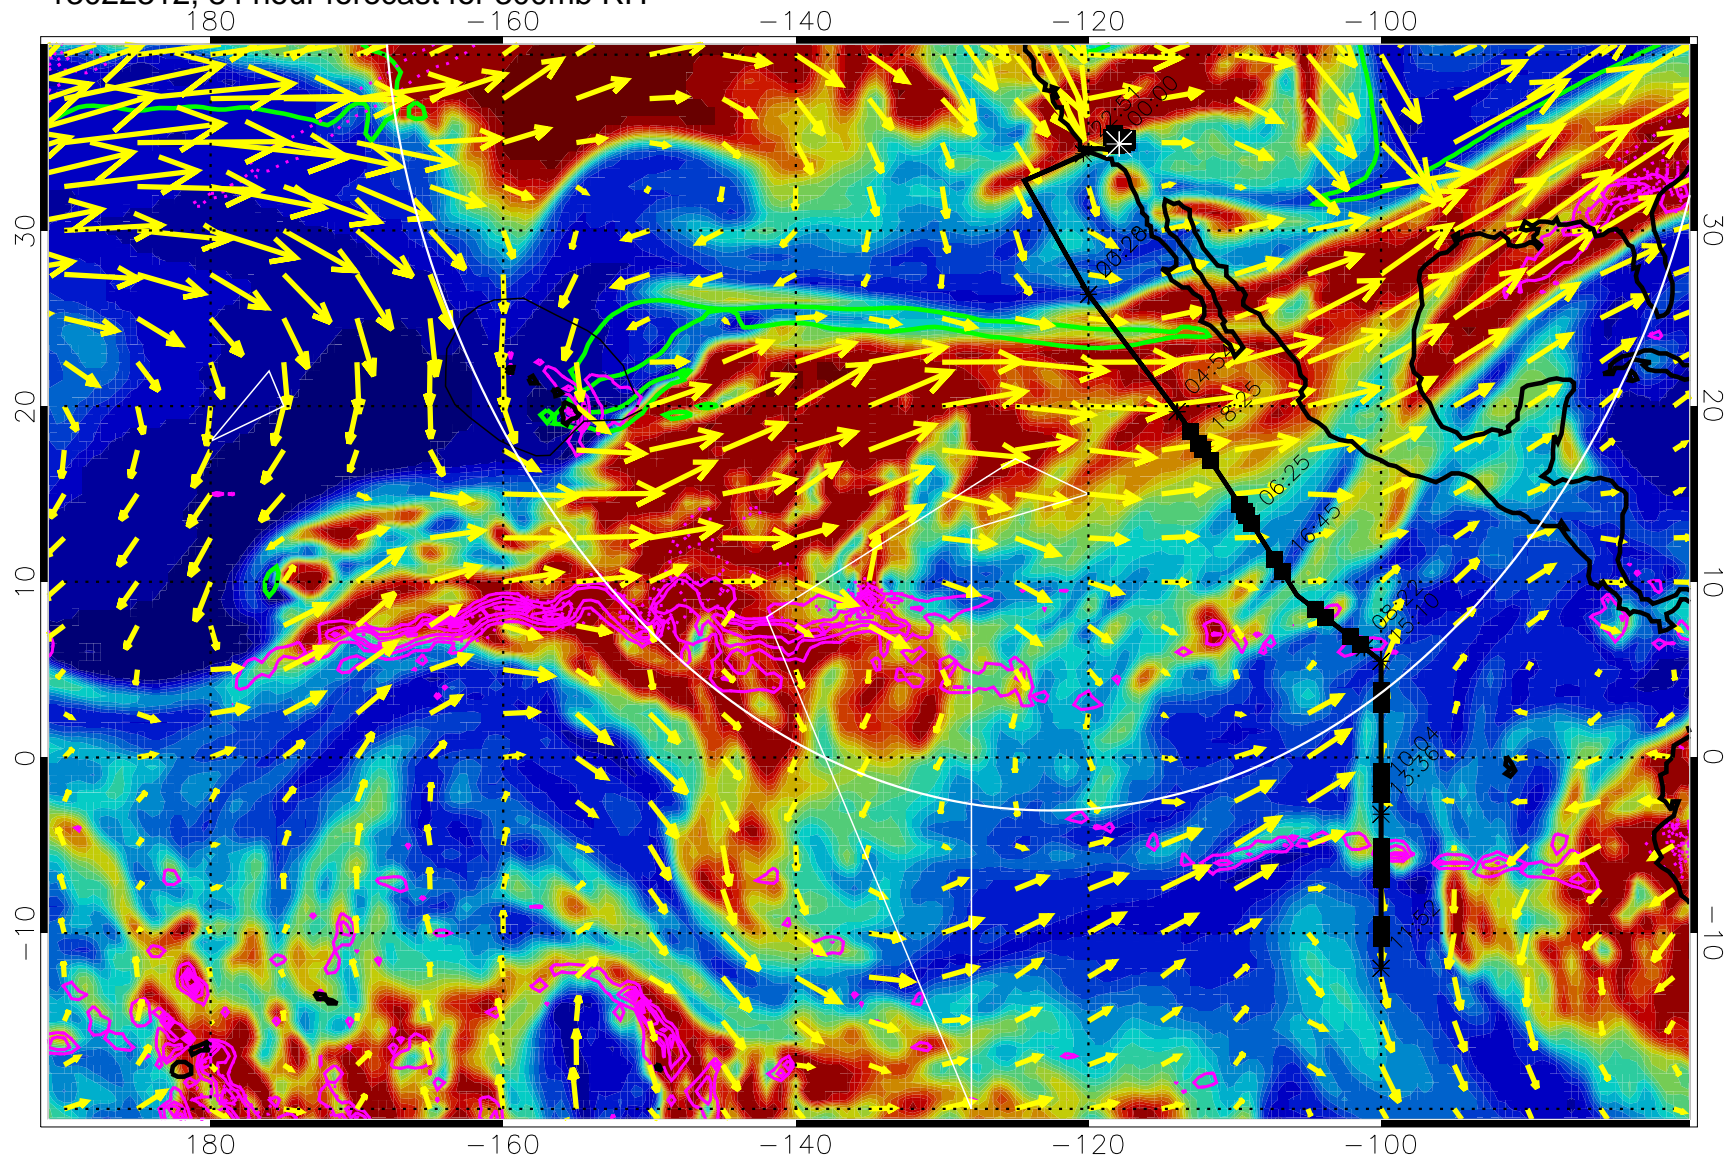

13022300, 72 hour forecast for 300mb RH

Precip (tot dot, conv sol) past 6 hrs 6 kg/m2 contours, min 4

EPV Tropopause (2 PVU) Position

→ 50 m/s

Range ring of 4055 km -- 13 hours GH round trip

13022306, 78 hour forecast for 300mb RH

Precip (tot dot, conv sol) past 6 hrs 6 kg/m2 contours, min 4

EPV Tropopause (2 PVU) Position

→ 50 m/s

Range ring of 4055 km -- 13 hours GH round trip

13022312, 84 hour forecast for 300mb RH

Precip (tot dot, conv sol) past 6 hrs 6 kg/m<sup>2</sup> contours, min 4

EPV Tropopause (2 PVU) Position

→ 50 m/s

Range ring of 4055 km -- 13 hours GH round trip

13022318, 90 hour forecast for 300mb RH

Precip (tot dot, conv sol) past 6 hrs 6 kg/m2 contours, min 4

EPV Tropopause (2 PVU) Position

13022406, 102 hour forecast for 300mb RH

Precip (tot dot, conv sol) past 6 hrs 6 kg/m2 contours, min 4

EPV Tropopause (2 PVU) Position

→ 50 m/s

Range ring of 4055 km -- 13 hours GH round trip

13022412, 108 hour forecast for 300mb RH