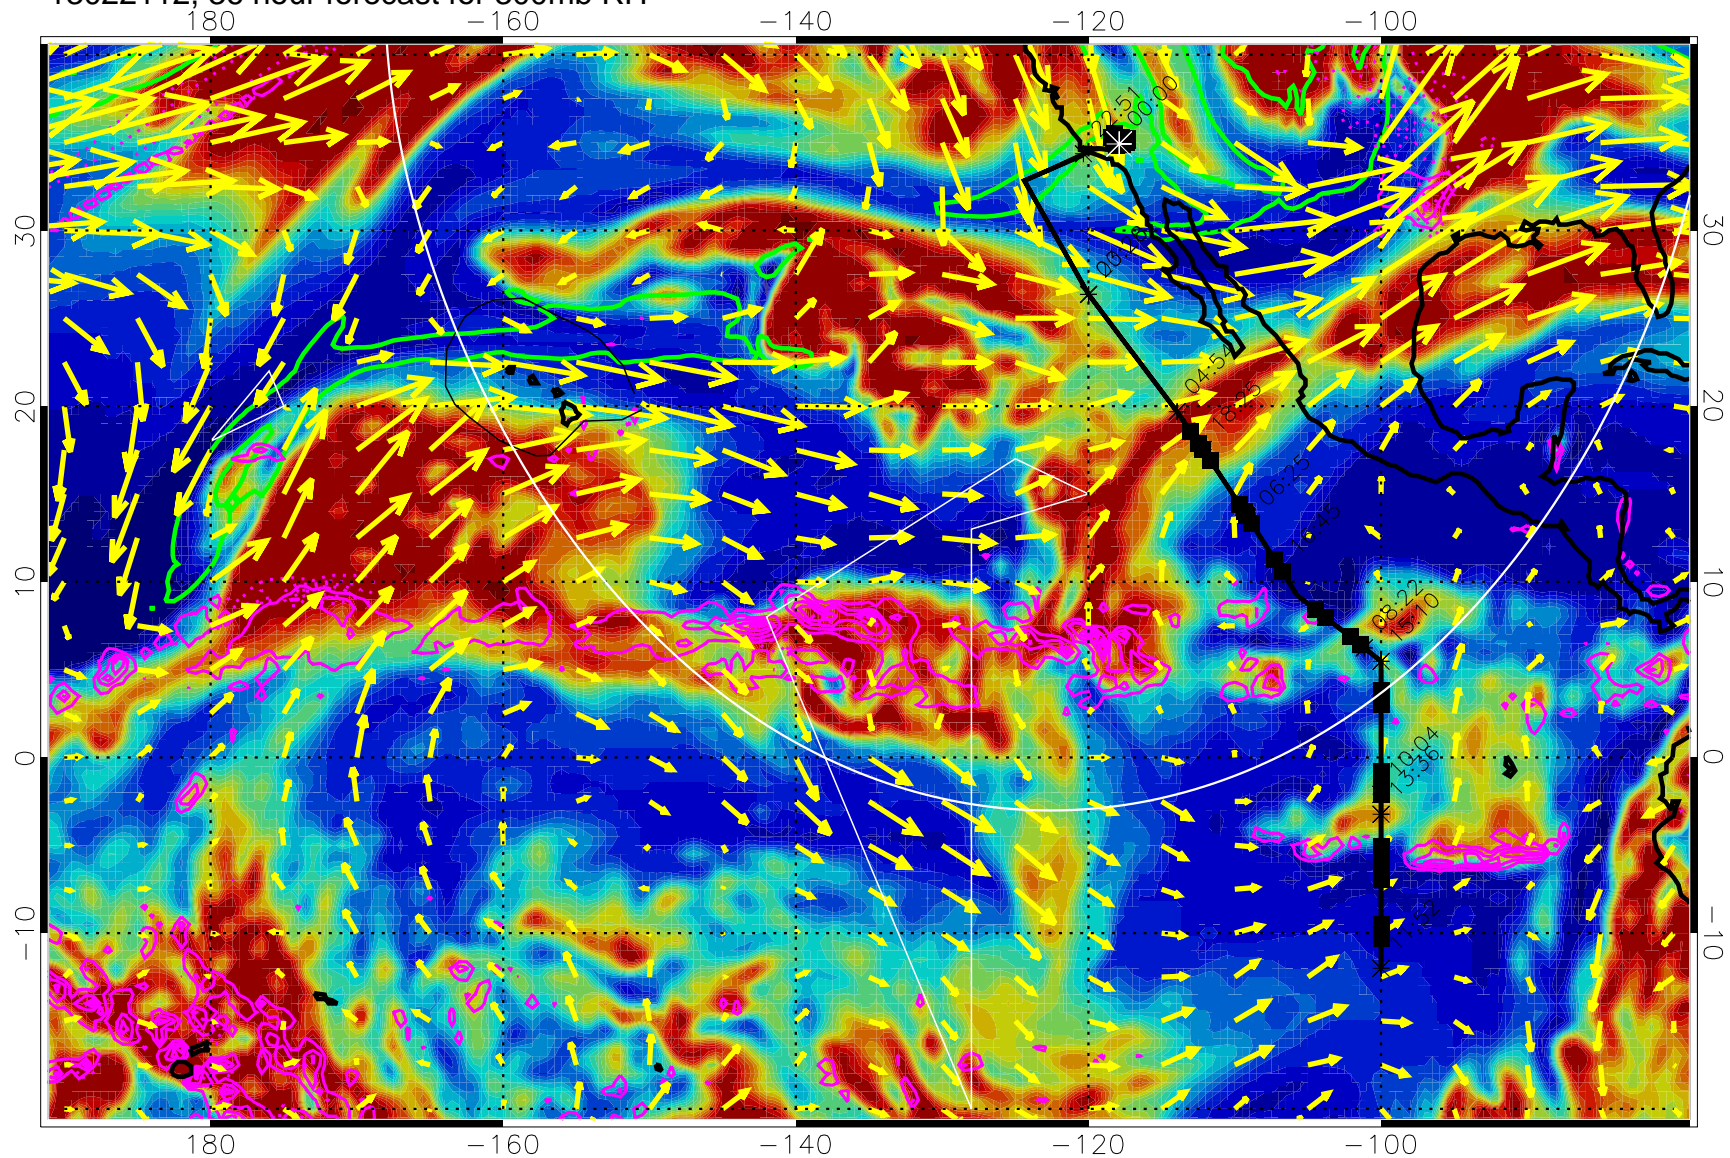

Precip (tot dot, conv sol) past 6 hrs 6 kg/m2 contours, min 4

EPV Tropopause (2 PVU) Position

→ 50 m/s

Range ring of 4055 km -- 13 hours GH round trip

13022100, 24 hour forecast for 300mb RH

Precip (tot dot, conv sol) past 6 hrs 6 kg/m2 contours, min 4

EPV Tropopause (2 PVU) Position

→ 50 m/s

Range ring of 4055 km -- 13 hours GH round trip

13022106, 30 hour forecast for 300mb RH

Precip (tot dot, conv sol) past 6 hrs 6 kg/m2 contours, min 4

EPV Tropopause (2 PVU) Position

→ 50 m/s

Range ring of 4055 km -- 13 hours GH round trip

13022112, 36 hour forecast for 300mb RH

Precip (tot dot, conv sol) past 6 hrs 6 kg/m2 contours, min 4

EPV Tropopause (2 PVU) Position

→ 50 m/s

Range ring of 4055 km -- 13 hours GH round trip

13022118, 42 hour forecast for 300mb RH

Precip (tot dot, conv sol) past 6 hrs 6 kg/m2 contours, min 4

EPV Tropopause (2 PVU) Position

→ 50 m/s

Range ring of 4055 km -- 13 hours GH round trip

13022200, 48 hour forecast for 300mb RH