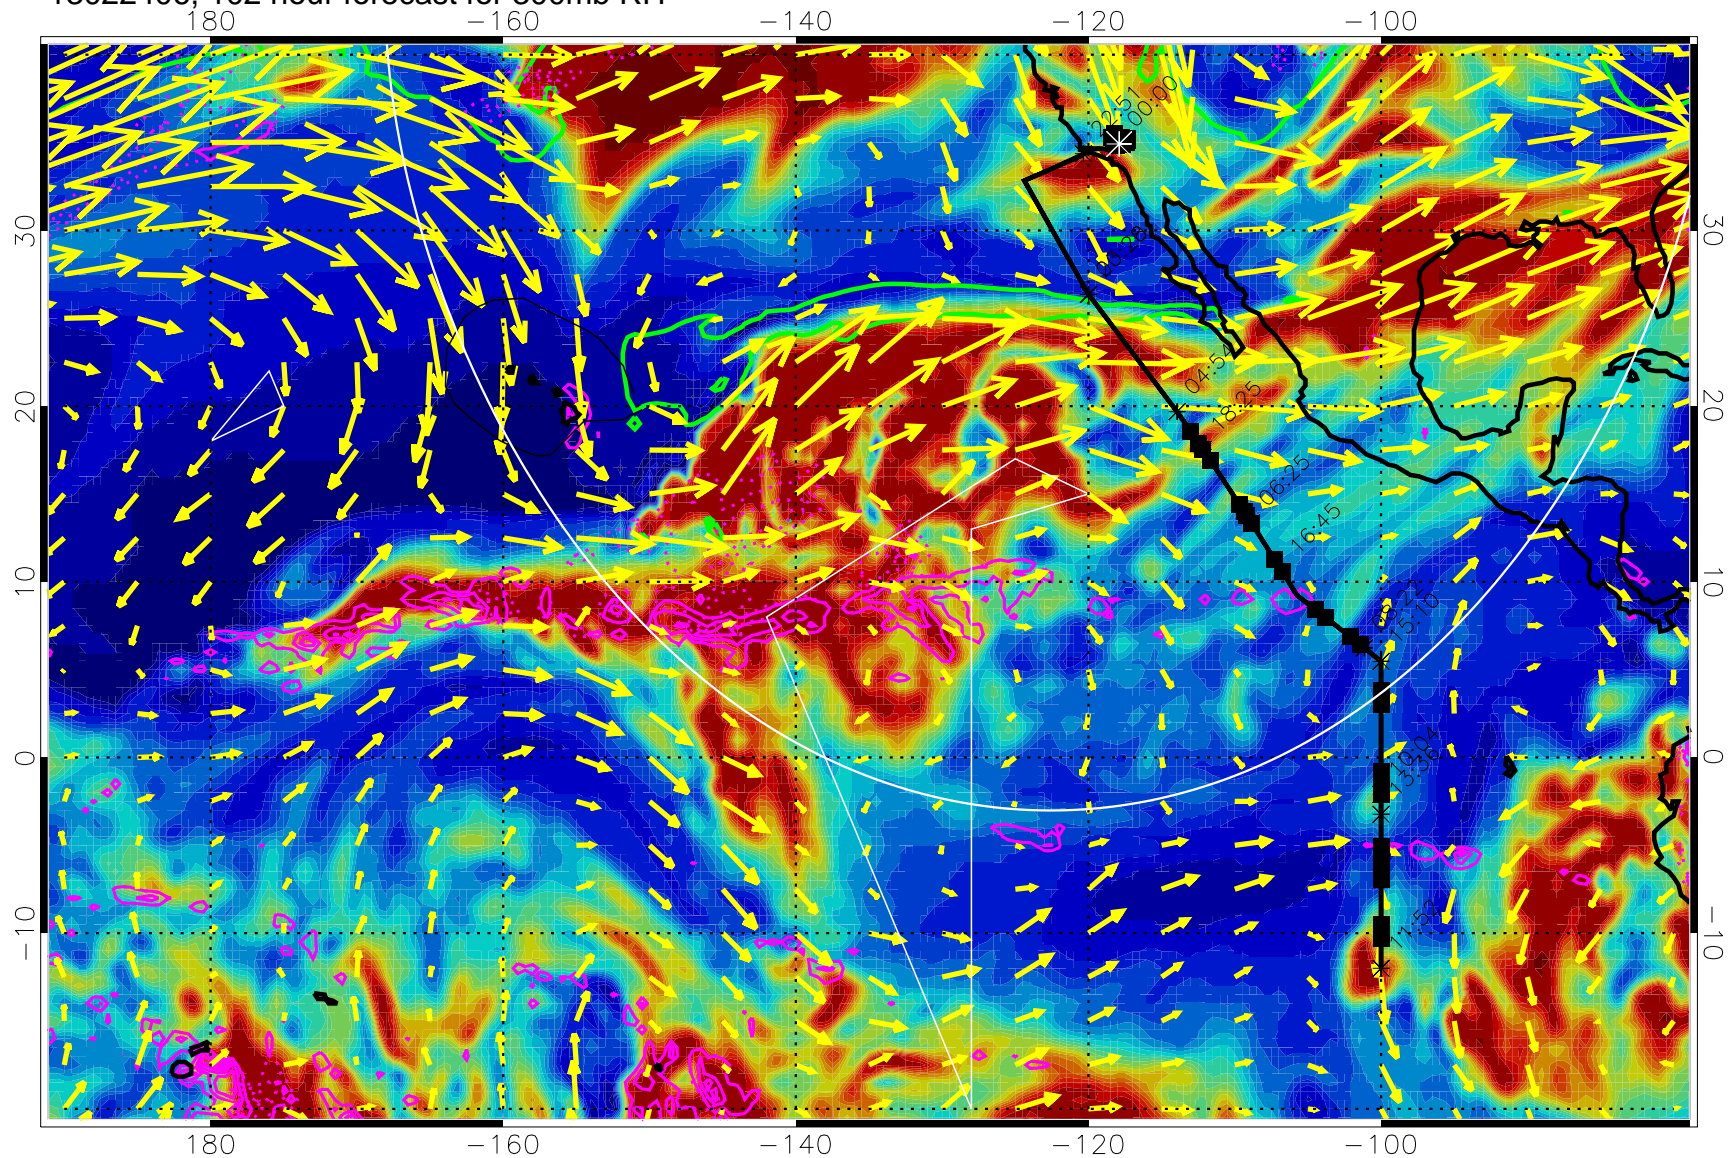

EPV Tropopause (2 PVU) Position

→ 50 m/s

Range ring of 4055 km -- 13 hours GH round trip

13022318, 90 hour forecast for 300mb RH

Precip (tot dot, conv sol) past 6 hrs 6 kg/m2 contours, min 4

EPV Tropopause (2 PVU) Position

→ 50 m/s

Range ring of 4055 km -- 13 hours GH round trip

13022400, 96 hour forecast for 300mb RH

Precip (tot dot, conv sol) past 6 hrs 6 kg/m2 contours, min 4

EPV Tropopause (2 PVU) Position

→ 50 m/s

Range ring of 4055 km -- 13 hours GH round trip

13022406, 102 hour forecast for 300mb RH

Precip (tot dot, conv sol) past 6 hrs 6 kg/m2 contours, min 4

EPV Tropopause (2 PVU) Position

→ 50 m/s

Range ring of 4055 km -- 13 hours GH round trip

13022412, 108 hour forecast for 300mb RH

Precip (tot dot, conv sol) past 6 hrs 6 kg/m2 contours, min 4

EPV Tropopause (2 PVU) Position

→ 50 m/s

Range ring of 4055 km -- 13 hours GH round trip

13022418, 114 hour forecast for 300mb RH

Precip (tot dot, conv sol) past 6 hrs 6 kg/m2 contours, min 4