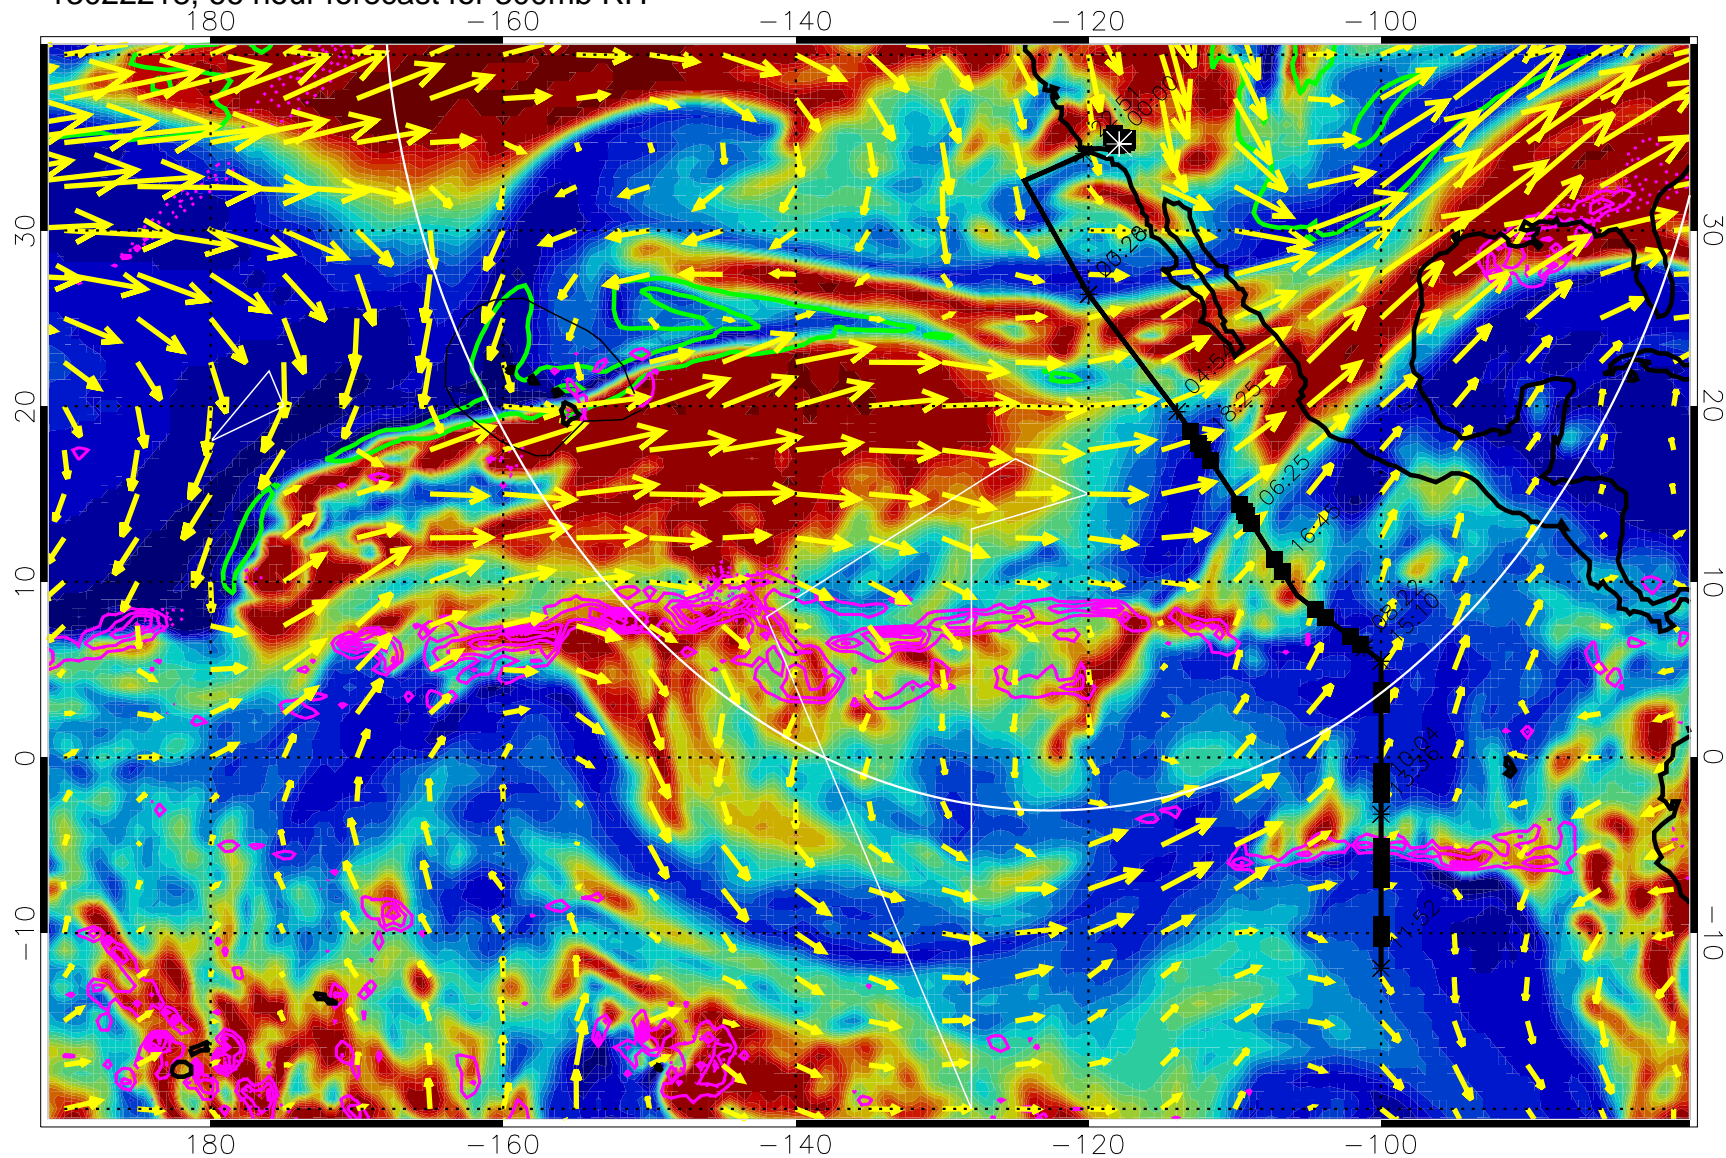

EPV Tropopause (2 PVU) Position

→ 50 m/s

Range ring of 4055 km -- 13 hours GH round trip

13022212, 60 hour forecast for 300mb RH

Precip (tot dot, conv sol) past 6 hrs 6 kg/m2 contours, min 4

EPV Tropopause (2 PVU) Position

→ 50 m/s

Range ring of 4055 km -- 13 hours GH round trip

13022218, 66 hour forecast for 300mb RH

Precip (tot dot, conv sol) past 6 hrs 6 kg/m2 contours, min 4

EPV Tropopause (2 PVU) Position

→ 50 m/s

Range ring of 4055 km -- 13 hours GH round trip

13022300, 72 hour forecast for 300mb RH

Precip (tot dot, conv sol) past 6 hrs 6 kg/m2 contours, min 4

EPV Tropopause (2 PVU) Position

→ 50 m/s

Range ring of 4055 km -- 13 hours GH round trip

13022306, 78 hour forecast for 300mb RH

Precip (tot dot, conv sol) past 6 hrs 6 kg/m2 contours, min 4

EPV Tropopause (2 PVU) Position

→ 50 m/s

Range ring of 4055 km -- 13 hours GH round trip

13022312, 84 hour forecast for 300mb RH

Precip (tot dot, conv sol) past 6 hrs 6 kg/m<sup>2</sup> contours, min 4