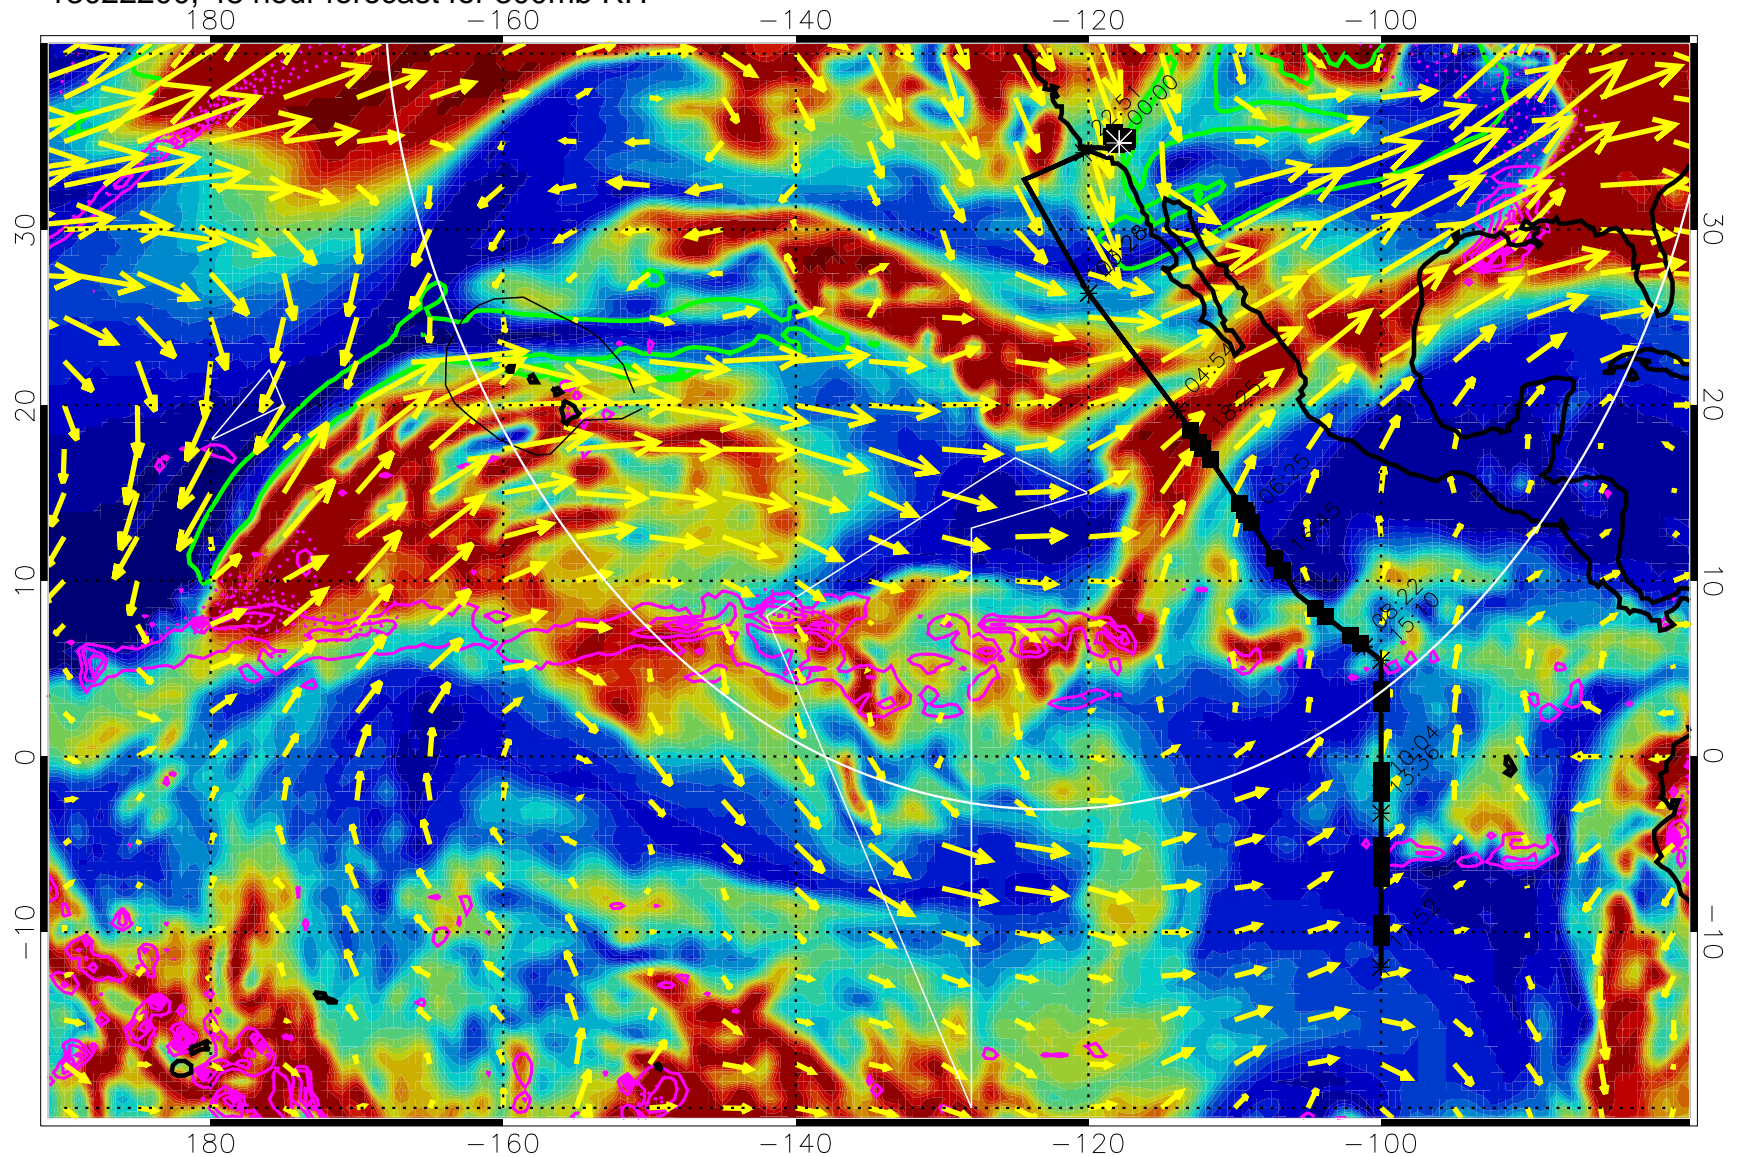

EPV Tropopause (2 PVU) Position

→ 50 m/s

Range ring of 4055 km -- 13 hours GH round trip

13022106, 30 hour forecast for 300mb RH

Precip (tot dot, conv sol) past 6 hrs 6 kg/m2 contours, min 4

EPV Tropopause (2 PVU) Position

13022118, 42 hour forecast for 300mb RH

Precip (tot dot, conv sol) past 6 hrs 6 kg/m2 contours, min 4

EPV Tropopause (2 PVU) Position

→ 50 m/s

Range ring of 4055 km -- 13 hours GH round trip

13022200, 48 hour forecast for 300mb RH

Precip (tot dot, conv sol) past 6 hrs 6 kg/m2 contours, min 4

EPV Tropopause (2 PVU) Position

→ 50 m/s

Range ring of 4055 km -- 13 hours GH round trip

13022206, 54 hour forecast for 300mb RH

Precip (tot dot, conv sol) past 6 hrs 6 kg/m2 contours, min 4

EPV Tropopause (2 PVU) Position

→ 50 m/s

Range ring of 4055 km -- 13 hours GH round trip

13022212, 60 hour forecast for 300mb RH

Precip (tot dot, conv sol) past 6 hrs 6 kg/m2 contours, min 4

EPV Tropopause (2 PVU) Position