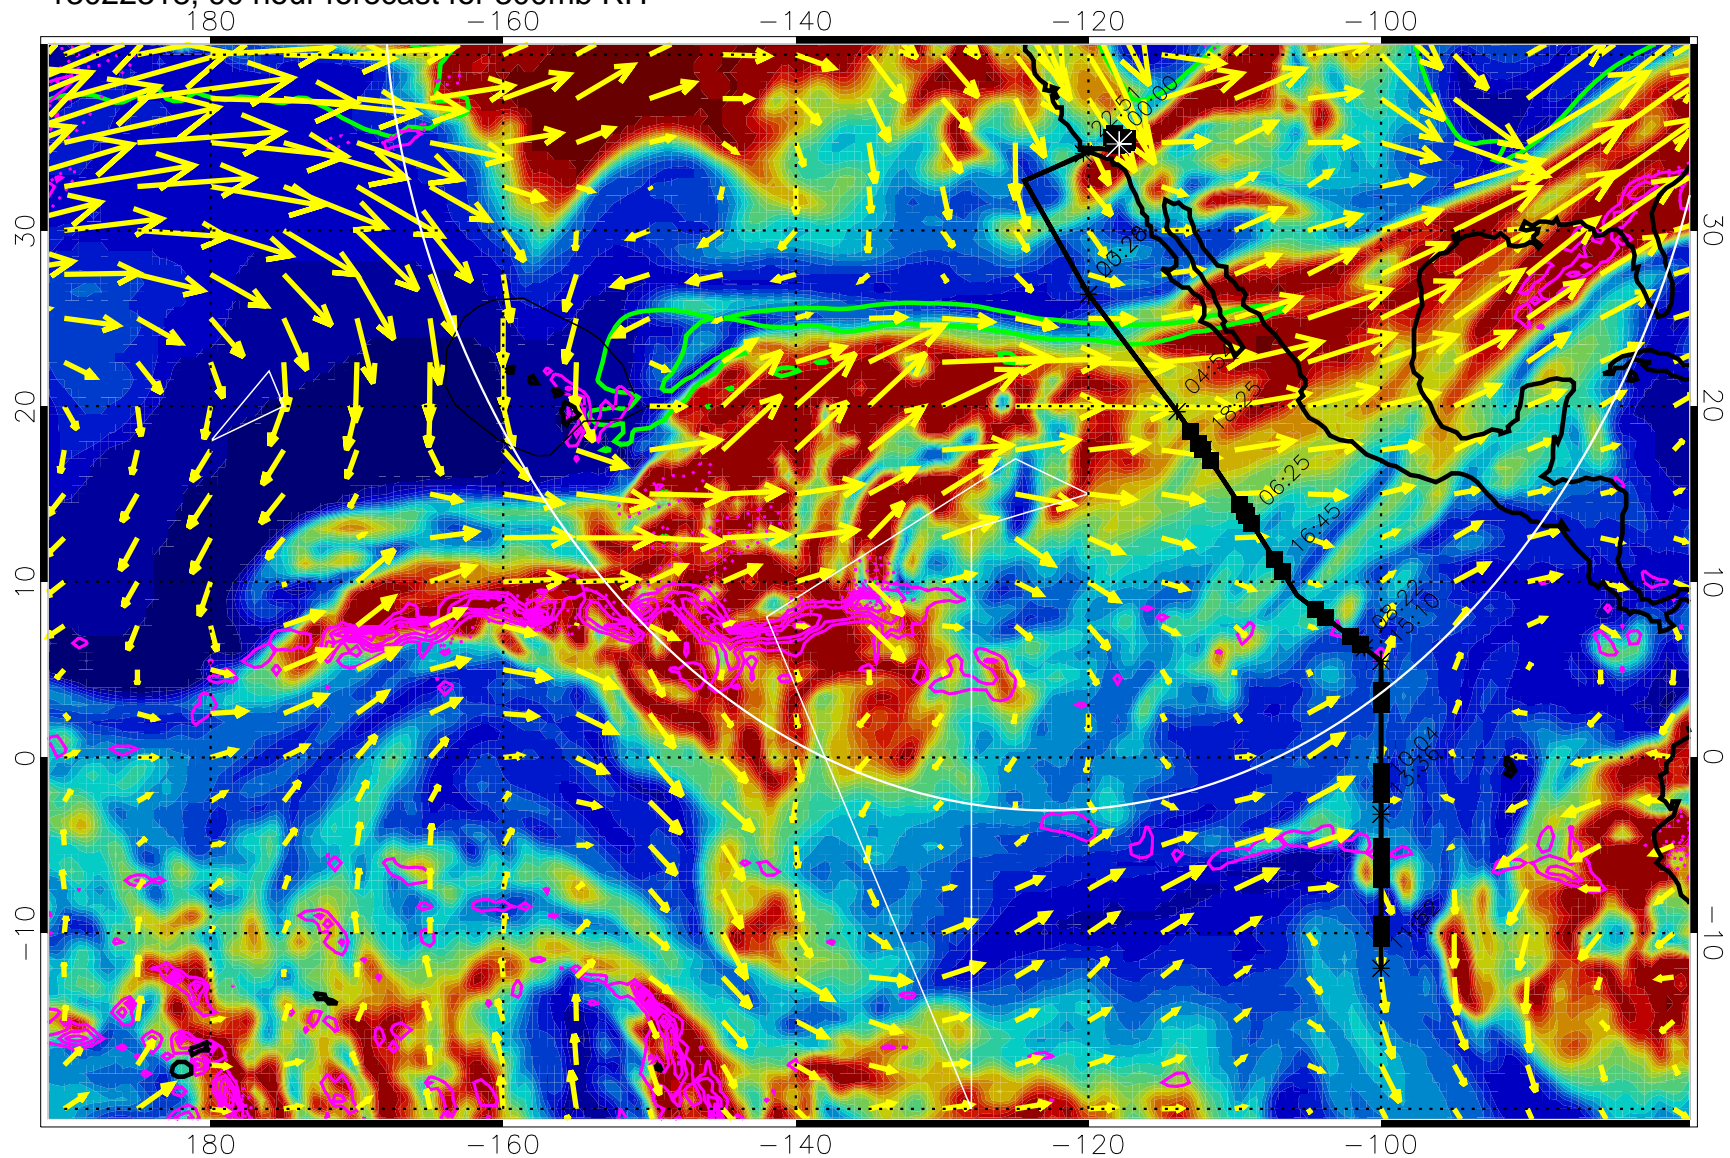

13022300, 72 hour forecast for 300mb RH

Precip (tot dot, conv sol) past 6 hrs 6 kg/m2 contours, min 4

EPV Tropopause (2 PVU) Position

→ 50 m/s

Range ring of 4055 km -- 13 hours GH round trip

13022306, 78 hour forecast for 300mb RH

Precip (tot dot, conv sol) past 6 hrs 6 kg/m2 contours, min 4

EPV Tropopause (2 PVU) Position

→ 50 m/s

Range ring of 4055 km -- 13 hours GH round trip

13022312, 84 hour forecast for 300mb RH

Precip (tot dot, conv sol) past 6 hrs 6 kg/m<sup>2</sup> contours, min 4

EPV Tropopause (2 PVU) Position

→ 50 m/s

Range ring of 4055 km -- 13 hours GH round trip

13022318, 90 hour forecast for 300mb RH

Precip (tot dot, conv sol) past 6 hrs 6 kg/m2 contours, min 4

EPV Tropopause (2 PVU) Position

13022406, 102 hour forecast for 300mb RH

Precip (tot dot, conv sol) past 6 hrs 6 kg/m2 contours, min 4

EPV Tropopause (2 PVU) Position

→ 50 m/s

Range ring of 4055 km -- 13 hours GH round trip

13022412, 108 hour forecast for 300mb RH