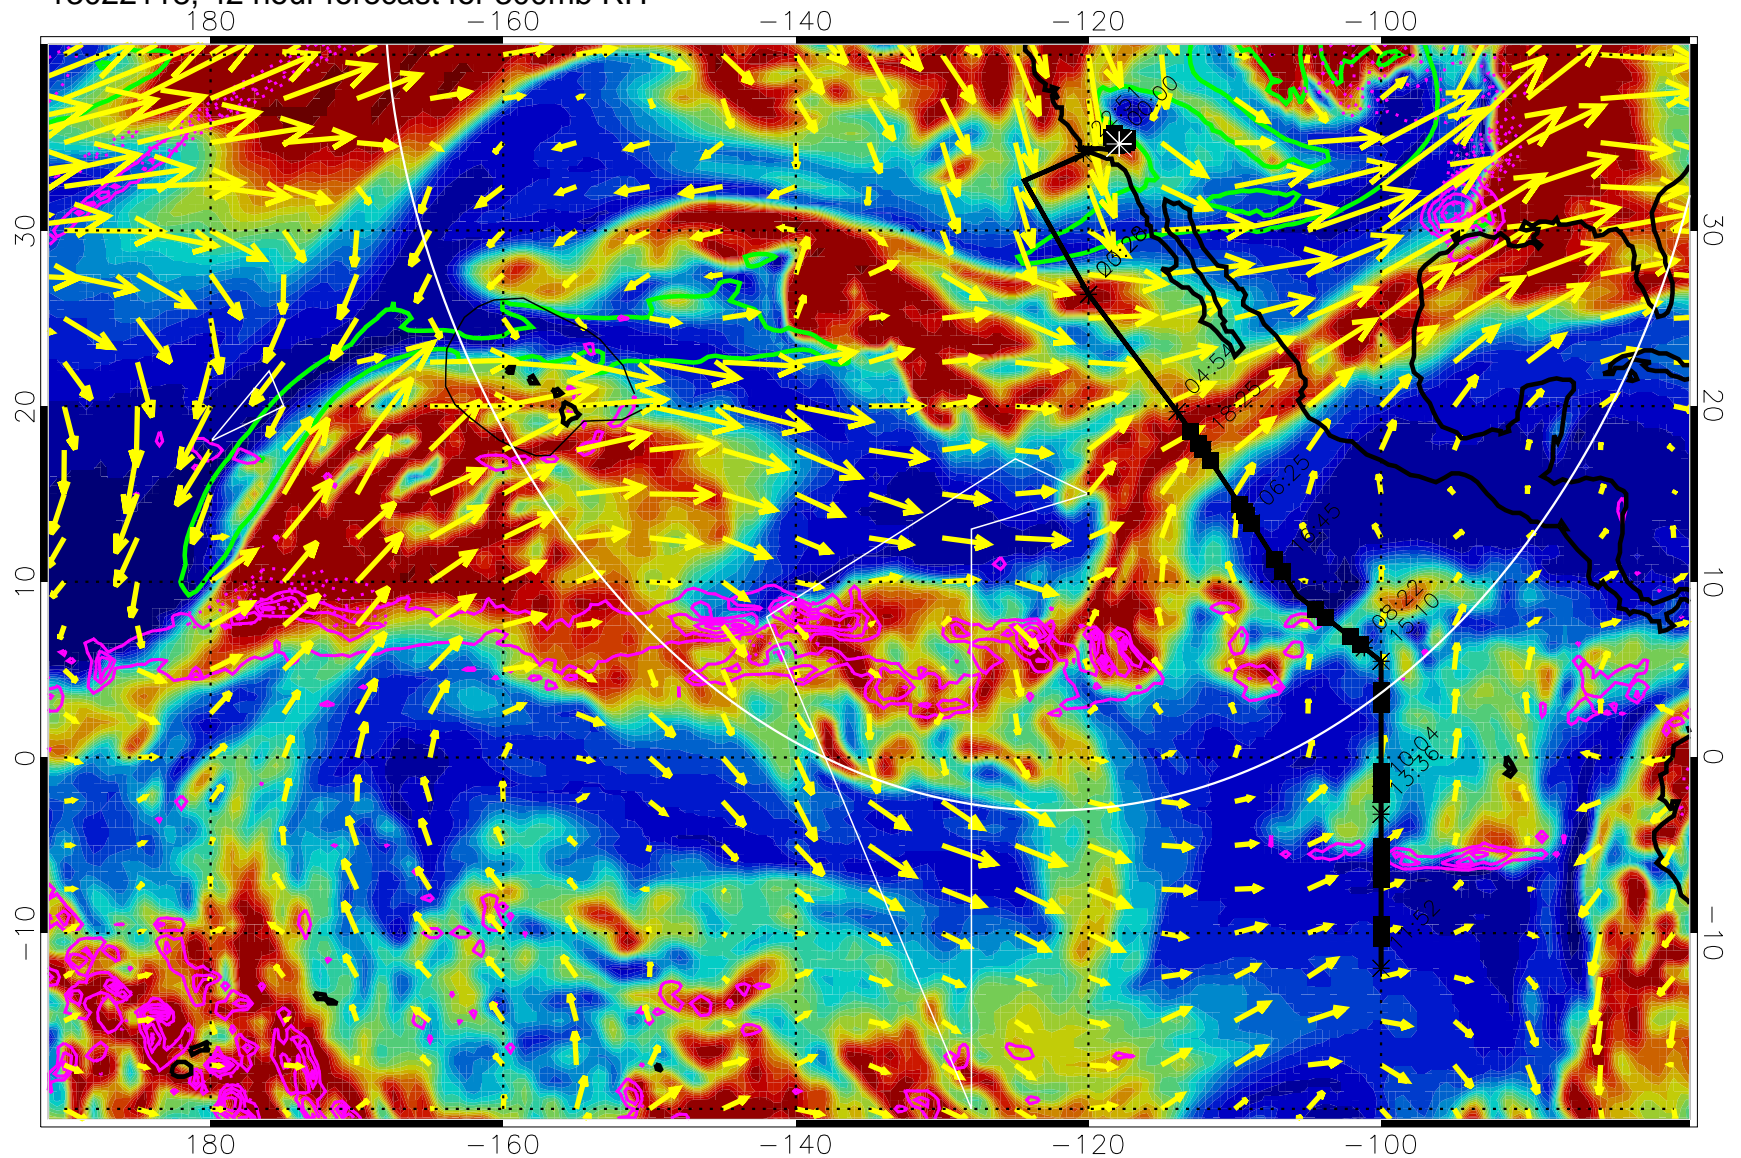

EPV Tropopause (2 PVU) Position

→ 50 m/s

Range ring of 4055 km -- 13 hours GH round trip

13022106, 30 hour forecast for 300mb RH

Precip (tot dot, conv sol) past 6 hrs 6 kg/m2 contours, min 4

EPV Tropopause (2 PVU) Position

→ 50 m/s

Range ring of 4055 km -- 13 hours GH round trip

13022112, 36 hour forecast for 300mb RH

Precip (tot dot, conv sol) past 6 hrs 6 kg/m2 contours, min 4

EPV Tropopause (2 PVU) Position

→ 50 m/s

Range ring of 4055 km -- 13 hours GH round trip

13022118, 42 hour forecast for 300mb RH

Precip (tot dot, conv sol) past 6 hrs 6 kg/m2 contours, min 4

EPV Tropopause (2 PVU) Position

→ 50 m/s

Range ring of 4055 km -- 13 hours GH round trip

13022200, 48 hour forecast for 300mb RH

Precip (tot dot, conv sol) past 6 hrs 6 kg/m2 contours, min 4

EPV Tropopause (2 PVU) Position

→ 50 m/s

Range ring of 4055 km -- 13 hours GH round trip

13022206, 54 hour forecast for 300mb RH

Precip (tot dot, conv sol) past 6 hrs 6 kg/m2 contours, min 4