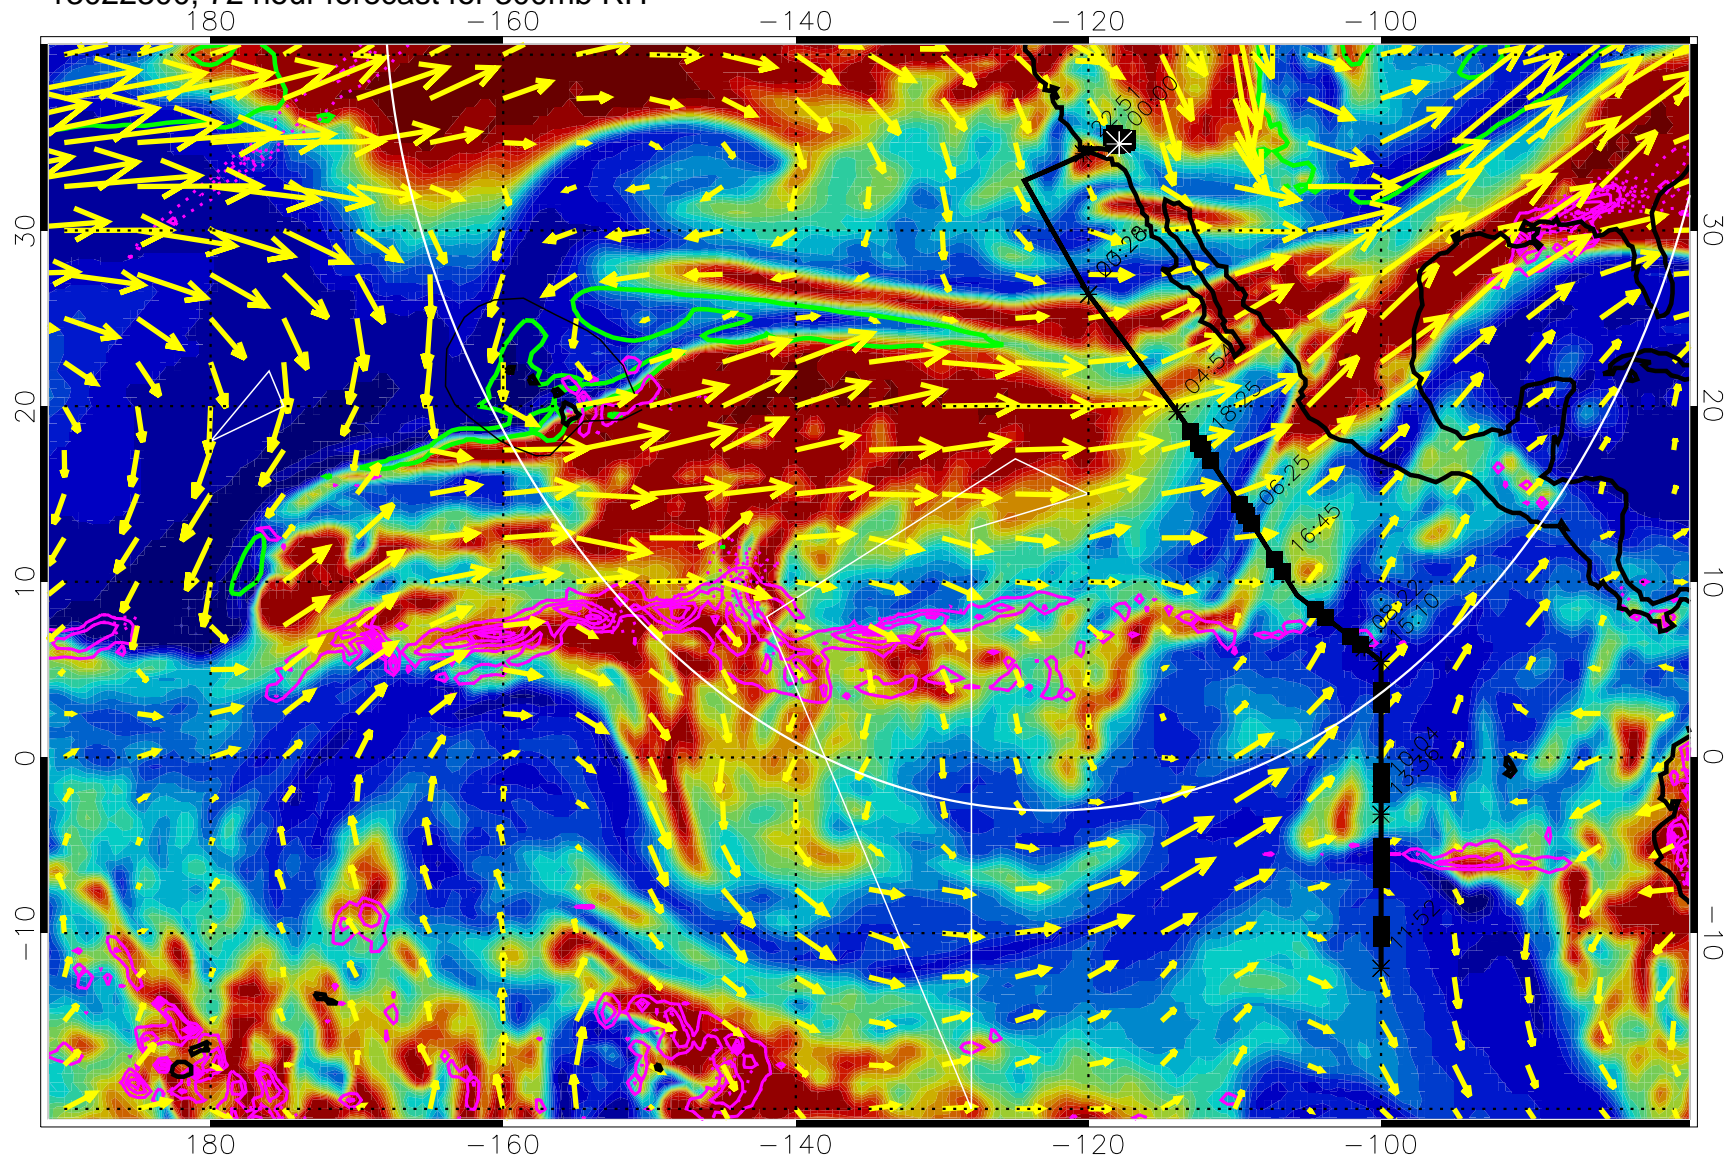

EPV Tropopause (2 PVU) Position

→ 50 m/s

Range ring of 4055 km -- 13 hours GH round trip

13022212, 60 hour forecast for 300mb RH

Precip (tot dot, conv sol) past 6 hrs 6 kg/m2 contours, min 4

EPV Tropopause (2 PVU) Position

→ 50 m/s

Range ring of 4055 km -- 13 hours GH round trip

13022218, 66 hour forecast for 300mb RH

Precip (tot dot, conv sol) past 6 hrs 6 kg/m2 contours, min 4

EPV Tropopause (2 PVU) Position

→ 50 m/s

Range ring of 4055 km -- 13 hours GH round trip

13022300, 72 hour forecast for 300mb RH

Precip (tot dot, conv sol) past 6 hrs 6 kg/m2 contours, min 4

EPV Tropopause (2 PVU) Position

→ 50 m/s

Range ring of 4055 km -- 13 hours GH round trip

13022306, 78 hour forecast for 300mb RH

Precip (tot dot, conv sol) past 6 hrs 6 kg/m2 contours, min 4

EPV Tropopause (2 PVU) Position

→ 50 m/s

Range ring of 4055 km -- 13 hours GH round trip

13022312, 84 hour forecast for 300mb RH

Precip (tot dot, conv sol) past 6 hrs 6 kg/m<sup>2</sup> contours, min 4