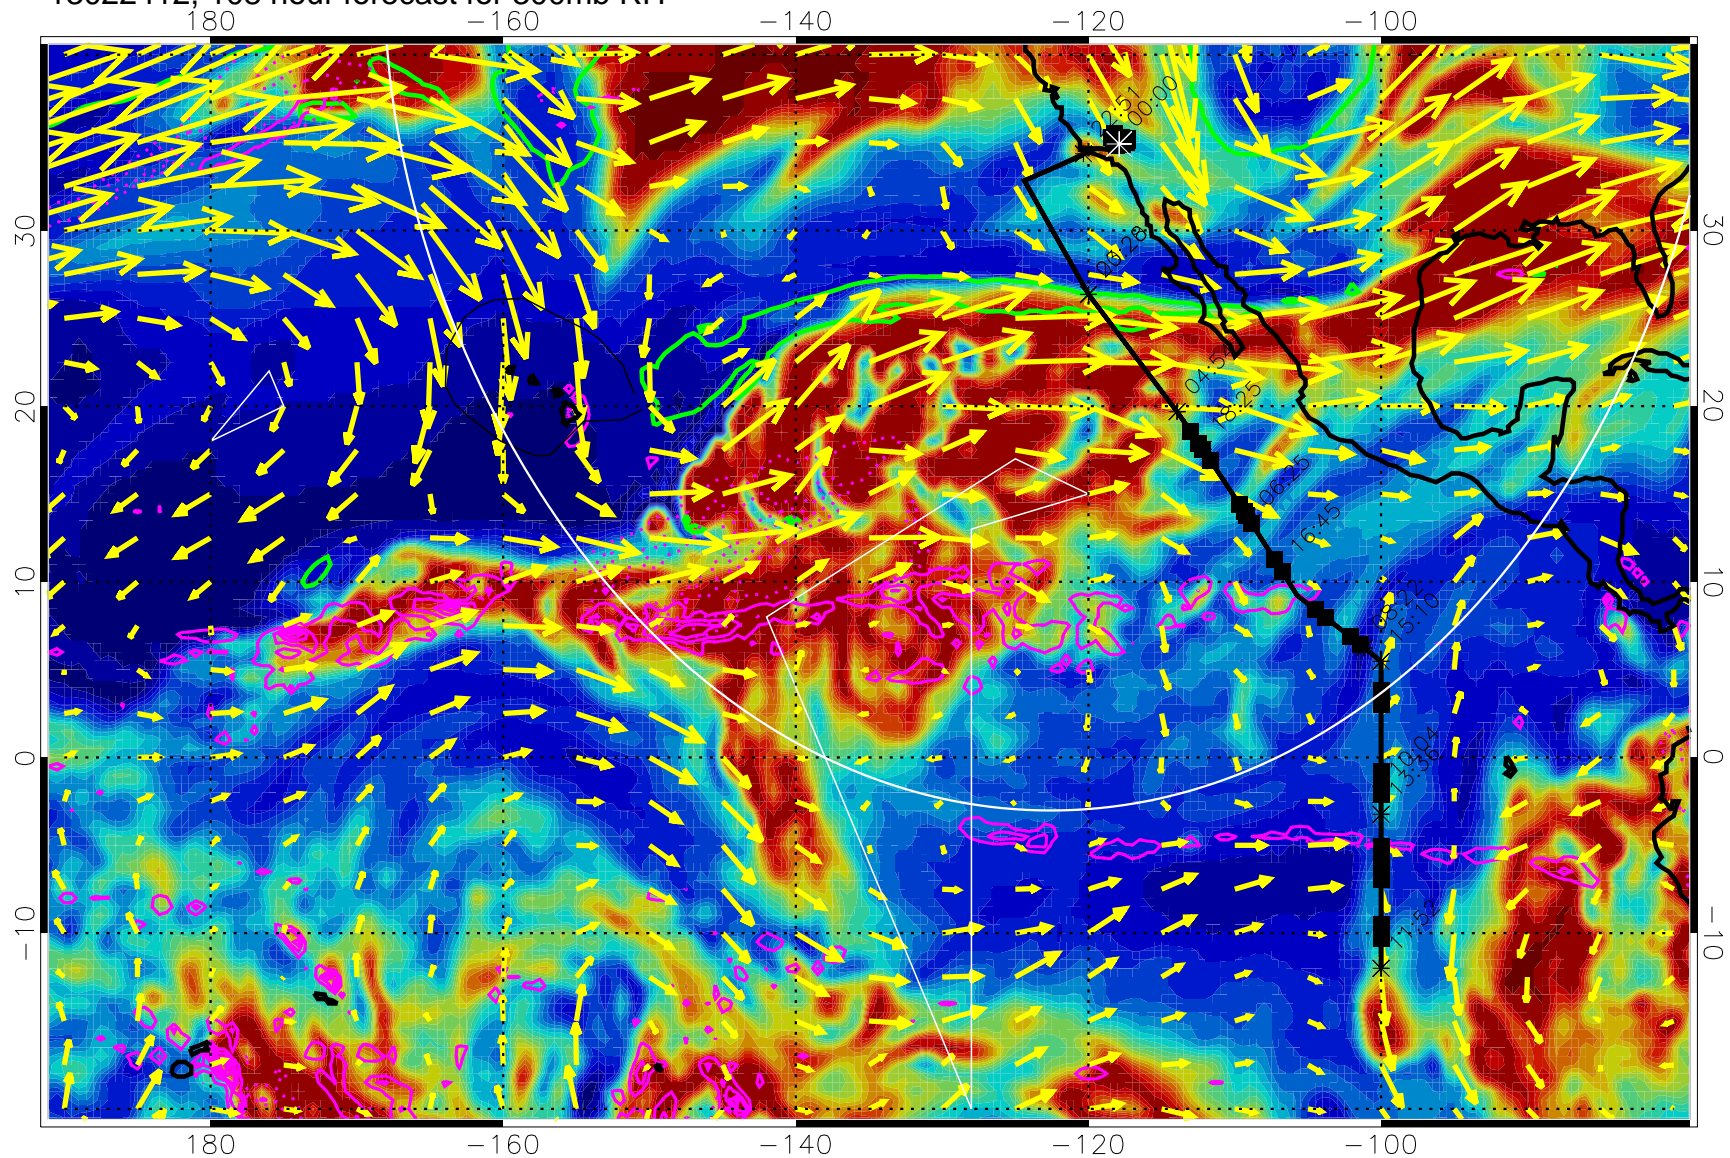

EPV Tropopause (2 PVU) Position

→ 50 m/s

Range ring of 4055 km -- 13 hours GH round trip

13022318, 90 hour forecast for 300mb RH

Precip (tot dot, conv sol) past 6 hrs 6 kg/m2 contours, min 4

EPV Tropopause (2 PVU) Position

13022406, 102 hour forecast for 300mb RH

Precip (tot dot, conv sol) past 6 hrs 6 kg/m2 contours, min 4

EPV Tropopause (2 PVU) Position

→ 50 m/s

Range ring of 4055 km -- 13 hours GH round trip

13022412, 108 hour forecast for 300mb RH

Precip (tot dot, conv sol) past 6 hrs 6 kg/m2 contours, min 4

EPV Tropopause (2 PVU) Position

→ 50 m/s

Range ring of 4055 km -- 13 hours GH round trip

13022418, 114 hour forecast for 300mb RH

Precip (tot dot, conv sol) past 6 hrs 6 kg/m2 contours, min 4

EPV Tropopause (2 PVU) Position

→ 50 m/s

Range ring of 4055 km -- 13 hours GH round trip

13022500, 120 hour forecast for 300mb RH

Precip (tot dot, conv sol) past 6 hrs 6 kg/m2 contours, min 4

EPV Tropopause (2 PVU) Position