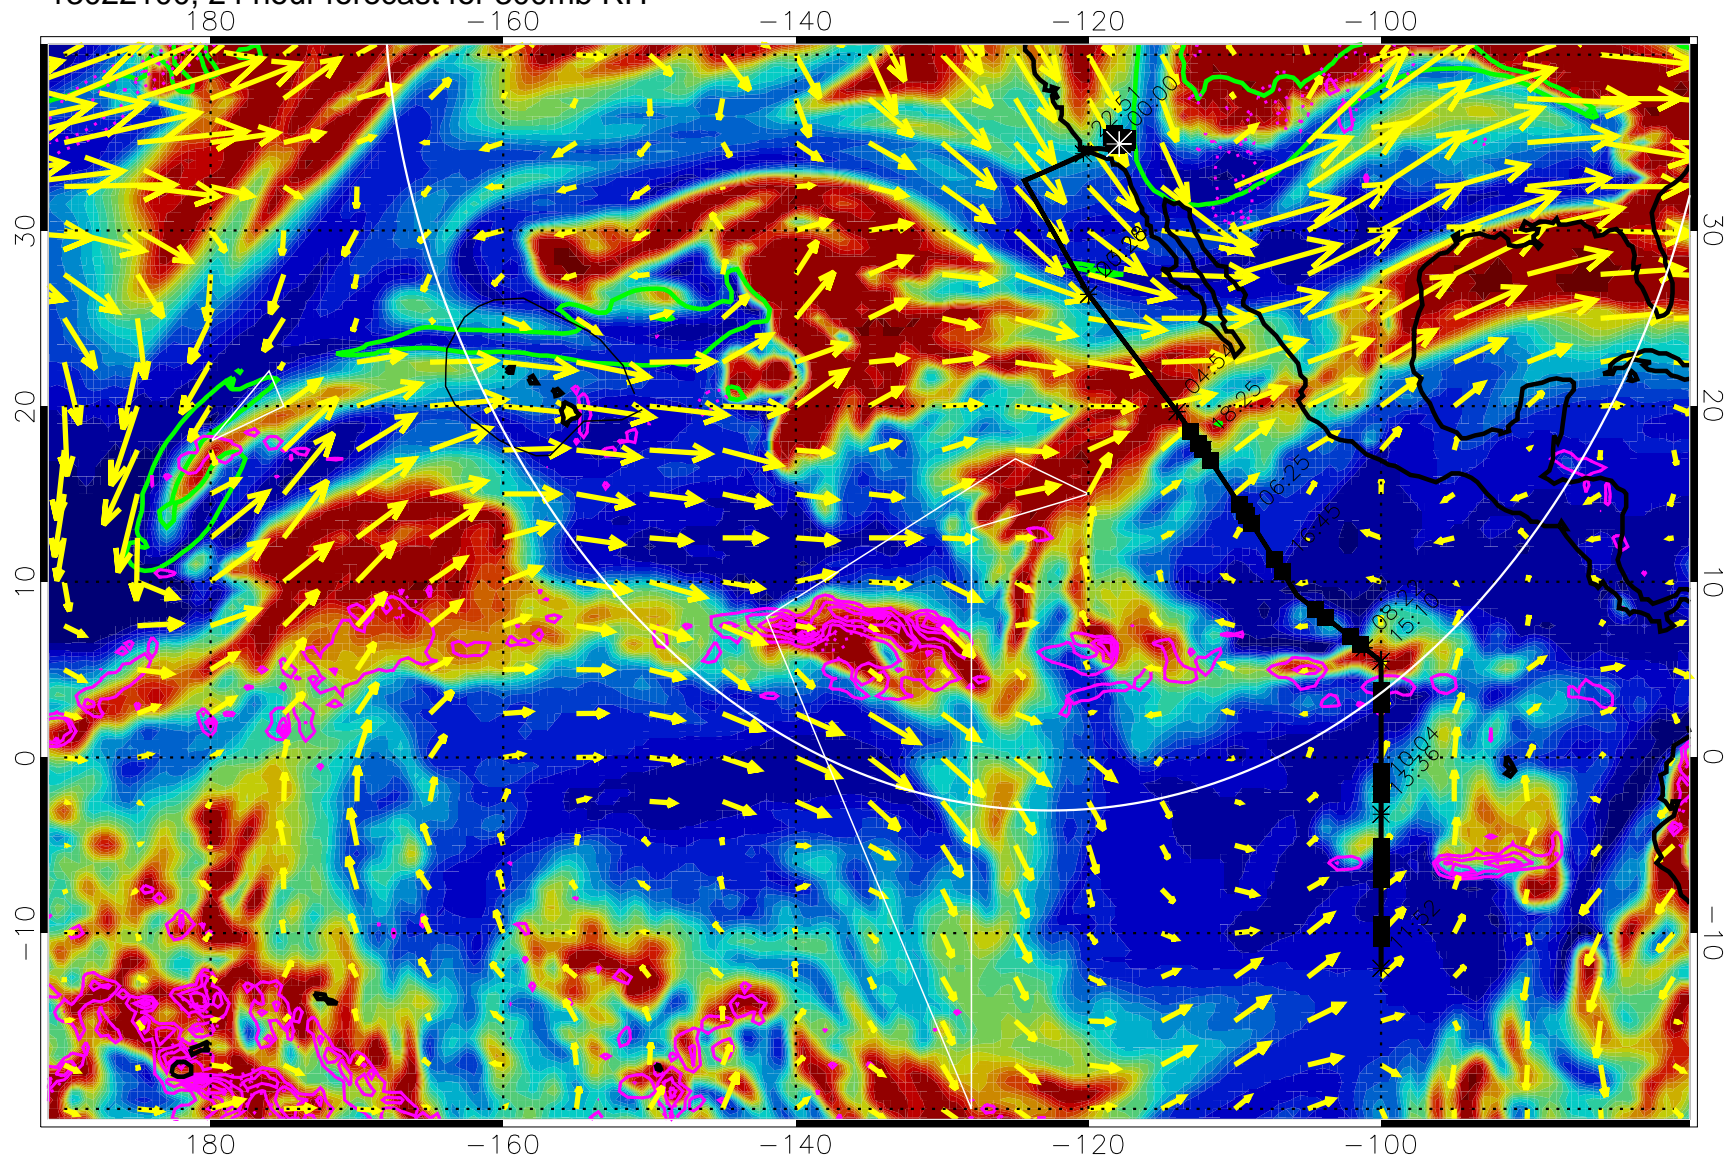

13022012, 12 hour forecast for 300mb RH

Precip (tot dot, conv sol) past 6 hrs 6 kg/m<sup>2</sup> contours, min 4

EPV Tropopause (2 PVU) Position

→ 50 m/s

Range ring of 4055 km -- 13 hours GH round trip

13022018, 18 hour forecast for 300mb RH

Precip (tot dot, conv sol) past 6 hrs 6 kg/m2 contours, min 4

EPV Tropopause (2 PVU) Position

→ 50 m/s

Range ring of 4055 km -- 13 hours GH round trip

13022100, 24 hour forecast for 300mb RH

Precip (tot dot, conv sol) past 6 hrs 6 kg/m2 contours, min 4

EPV Tropopause (2 PVU) Position

→ 50 m/s

Range ring of 4055 km -- 13 hours GH round trip

13022106, 30 hour forecast for 300mb RH

Precip (tot dot, conv sol) past 6 hrs 6 kg/m2 contours, min 4

EPV Tropopause (2 PVU) Position

13022118, 42 hour forecast for 300mb RH

Precip (tot dot, conv sol) past 6 hrs 6 kg/m2 contours, min 4

EPV Tropopause (2 PVU) Position

→ 50 m/s

Range ring of 4055 km -- 13 hours GH round trip

13022200, 48 hour forecast for 300mb RH