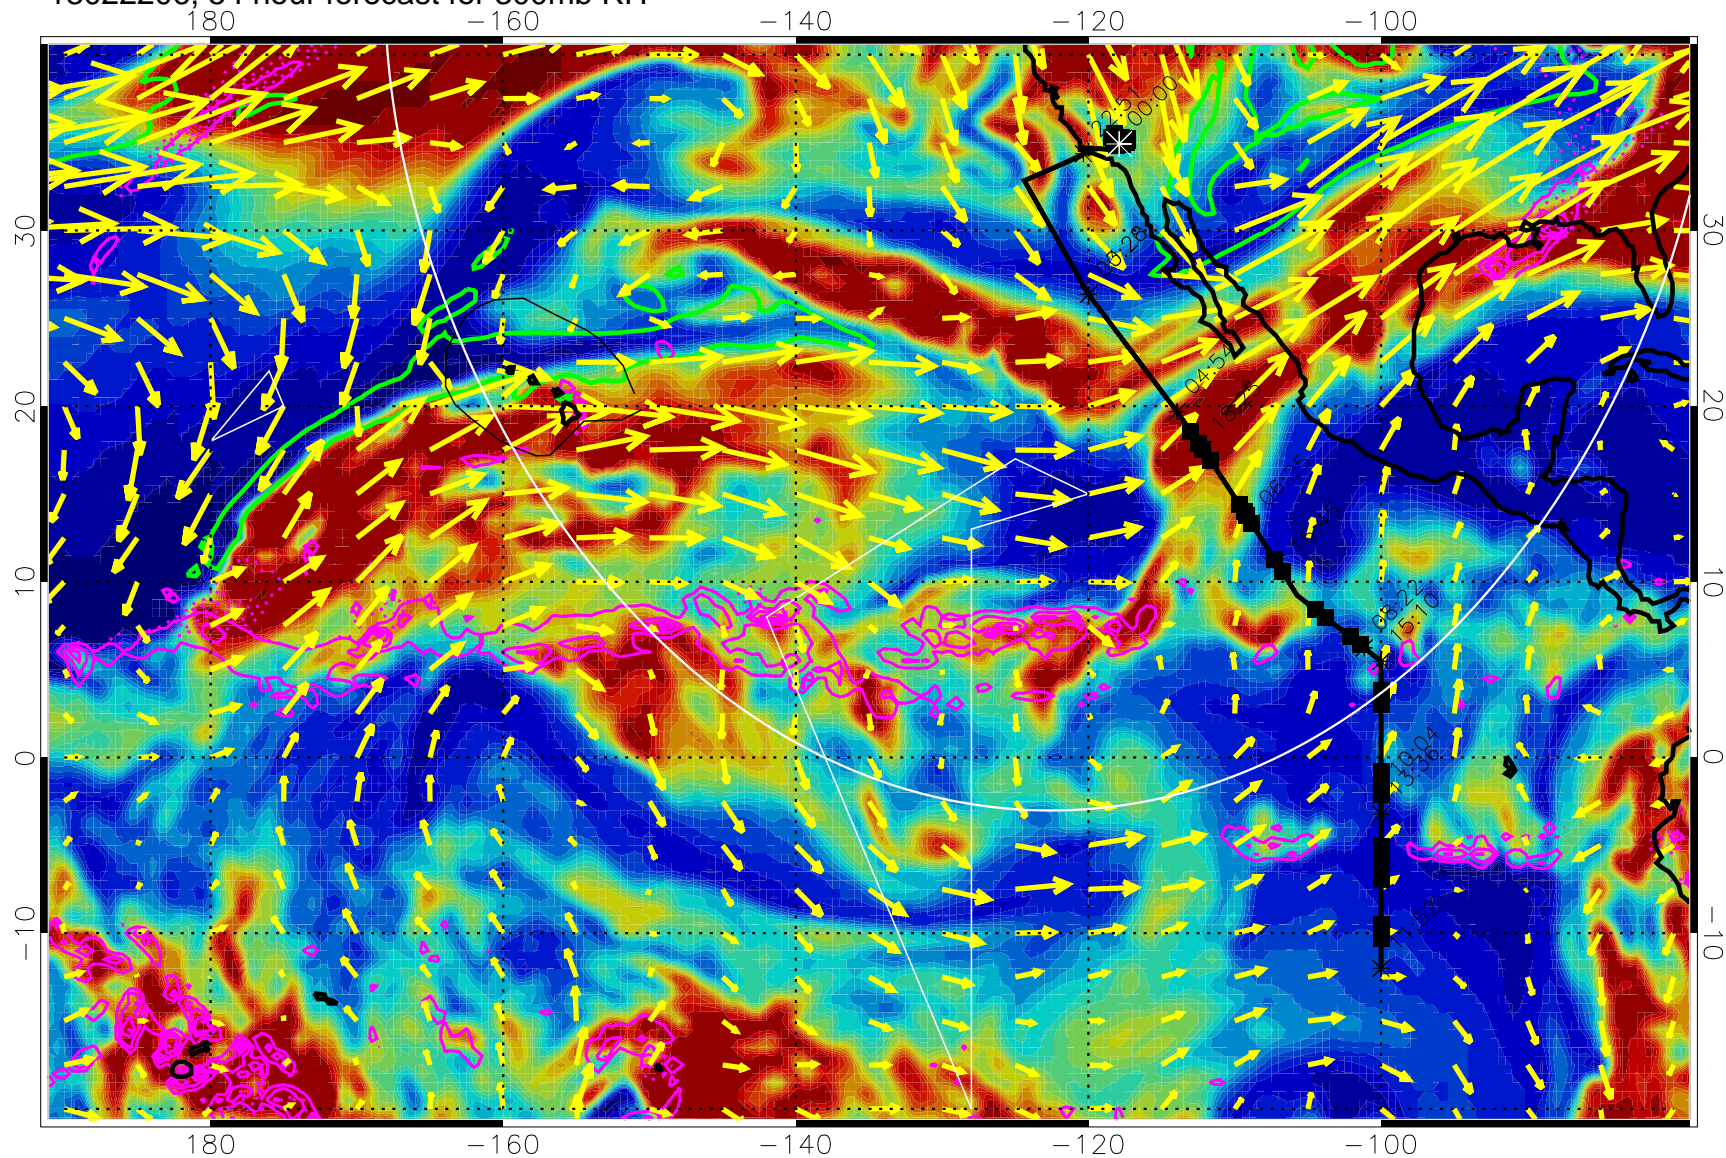

13022118, 42 hour forecast for 300mb RH

Precip (tot dot, conv sol) past 6 hrs 6 kg/m2 contours, min 4

EPV Tropopause (2 PVU) Position

→ 50 m/s

Range ring of 4055 km -- 13 hours GH round trip

13022200, 48 hour forecast for 300mb RH

Precip (tot dot, conv sol) past 6 hrs 6 kg/m2 contours, min 4

EPV Tropopause (2 PVU) Position

→ 50 m/s

Range ring of 4055 km -- 13 hours GH round trip

13022206, 54 hour forecast for 300mb RH

Precip (tot dot, conv sol) past 6 hrs 6 kg/m2 contours, min 4

EPV Tropopause (2 PVU) Position

→ 50 m/s

Range ring of 4055 km -- 13 hours GH round trip

13022212, 60 hour forecast for 300mb RH

Precip (tot dot, conv sol) past 6 hrs 6 kg/m2 contours, min 4

EPV Tropopause (2 PVU) Position

13022300, 72 hour forecast for 300mb RH

Precip (tot dot, conv sol) past 6 hrs 6 kg/m2 contours, min 4

EPV Tropopause (2 PVU) Position

→ 50 m/s

Range ring of 4055 km -- 13 hours GH round trip

13022306, 78 hour forecast for 300mb RH