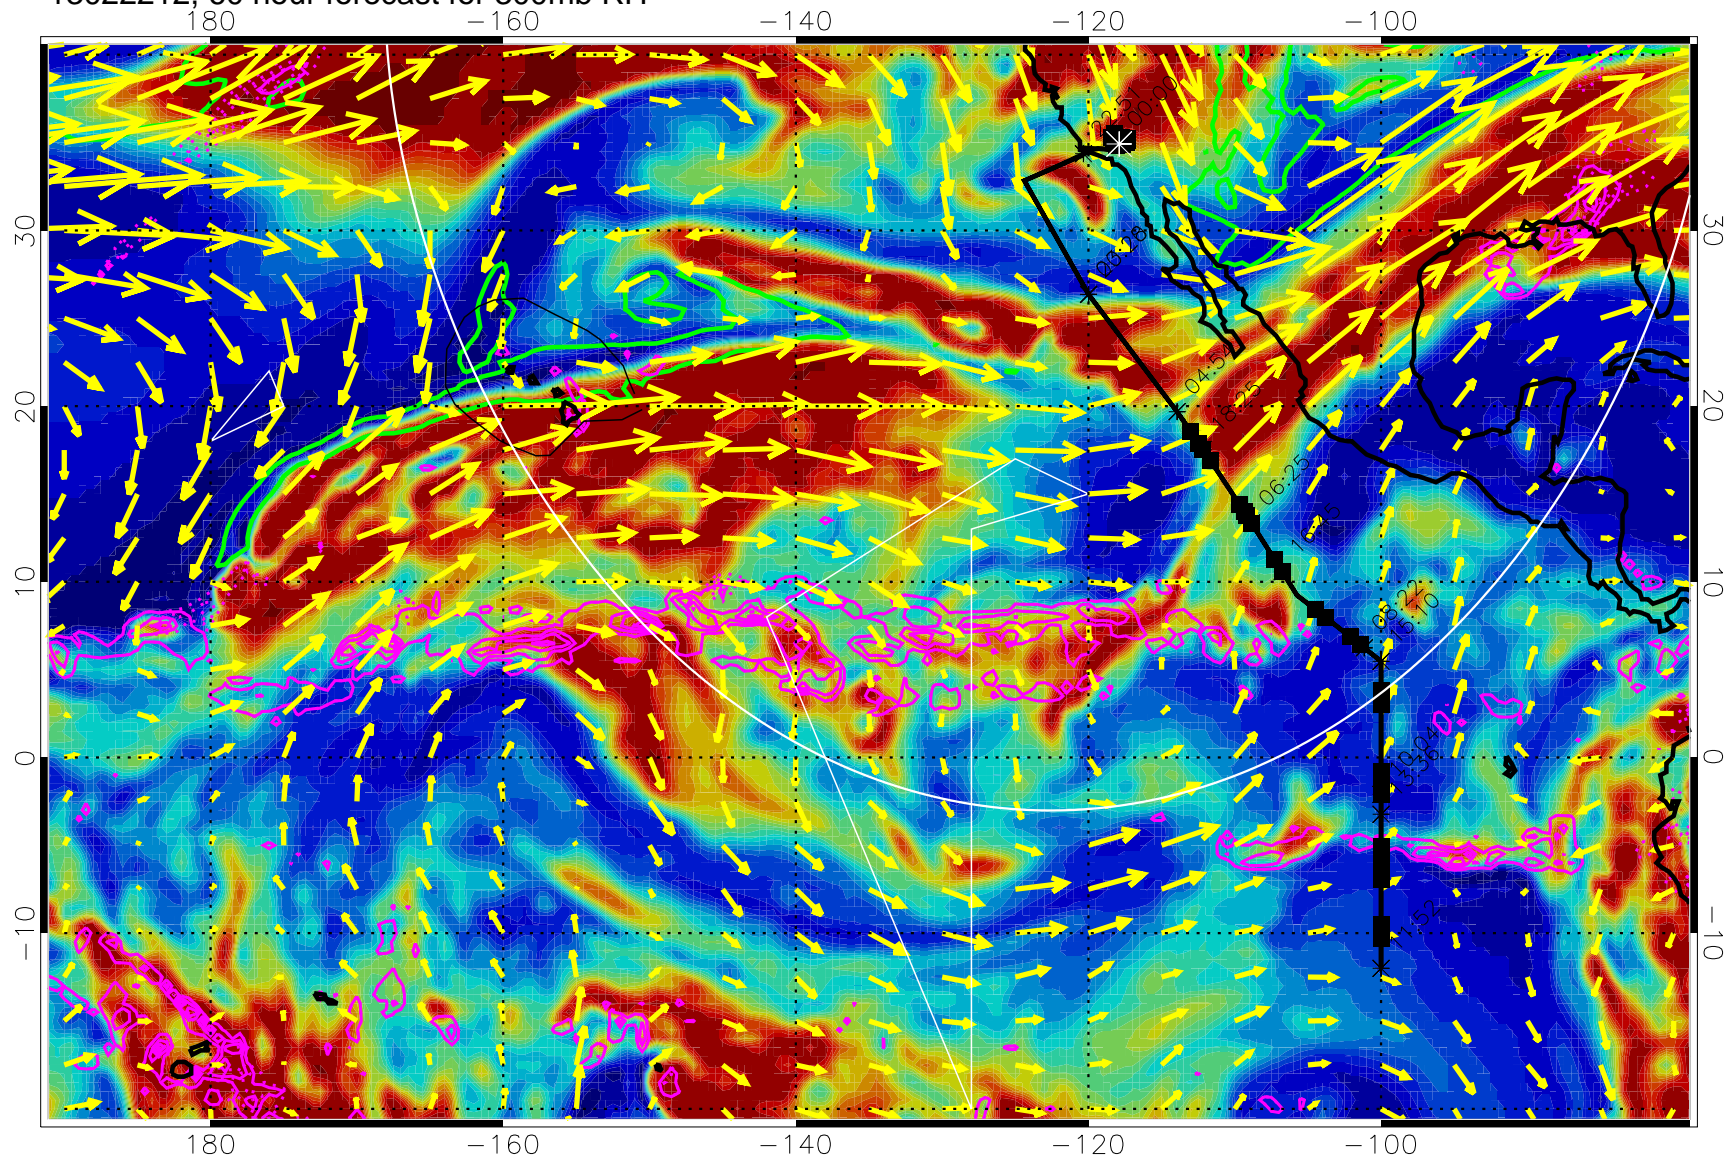

13022118, 42 hour forecast for 300mb RH

Precip (tot dot, conv sol) past 6 hrs 6 kg/m2 contours, min 4

EPV Tropopause (2 PVU) Position

→ 50 m/s

Range ring of 4055 km -- 13 hours GH round trip

13022200, 48 hour forecast for 300mb RH

Precip (tot dot, conv sol) past 6 hrs 6 kg/m2 contours, min 4

EPV Tropopause (2 PVU) Position

→ 50 m/s

Range ring of 4055 km -- 13 hours GH round trip

13022206, 54 hour forecast for 300mb RH

Precip (tot dot, conv sol) past 6 hrs 6 kg/m2 contours, min 4

EPV Tropopause (2 PVU) Position

→ 50 m/s

Range ring of 4055 km -- 13 hours GH round trip

13022212, 60 hour forecast for 300mb RH

Precip (tot dot, conv sol) past 6 hrs 6 kg/m2 contours, min 4

EPV Tropopause (2 PVU) Position

13022300, 72 hour forecast for 300mb RH

Precip (tot dot, conv sol) past 6 hrs 6 kg/m2 contours, min 4

EPV Tropopause (2 PVU) Position

→ 50 m/s

Range ring of 4055 km -- 13 hours GH round trip

13022306, 78 hour forecast for 300mb RH