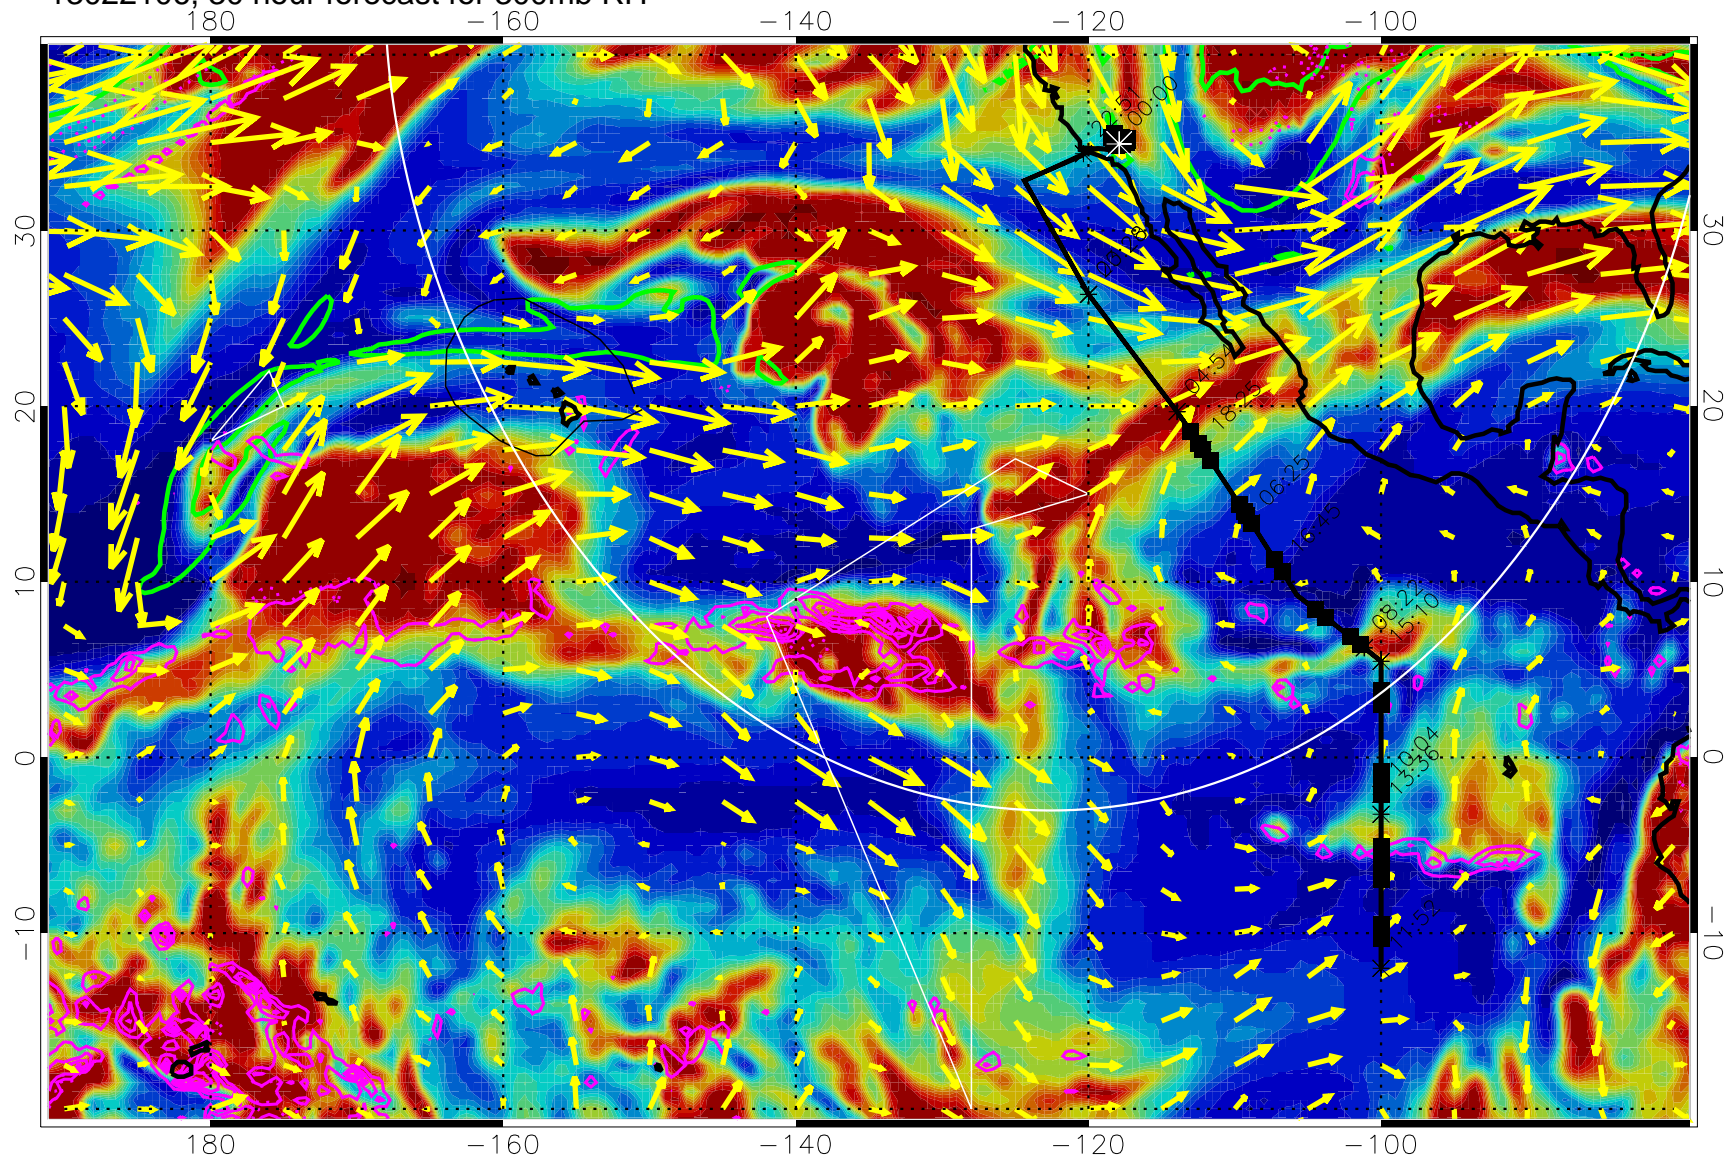

13022012, 12 hour forecast for 300mb RH

Precip (tot dot, conv sol) past 6 hrs 6 kg/m<sup>2</sup> contours, min 4

EPV Tropopause (2 PVU) Position

→ 50 m/s

Range ring of 4055 km -- 13 hours GH round trip

13022018, 18 hour forecast for 300mb RH

Precip (tot dot, conv sol) past 6 hrs 6 kg/m2 contours, min 4

EPV Tropopause (2 PVU) Position

→ 50 m/s

Range ring of 4055 km -- 13 hours GH round trip

13022100, 24 hour forecast for 300mb RH

Precip (tot dot, conv sol) past 6 hrs 6 kg/m2 contours, min 4

EPV Tropopause (2 PVU) Position

→ 50 m/s

Range ring of 4055 km -- 13 hours GH round trip

13022106, 30 hour forecast for 300mb RH

Precip (tot dot, conv sol) past 6 hrs 6 kg/m2 contours, min 4

EPV Tropopause (2 PVU) Position

13022118, 42 hour forecast for 300mb RH

Precip (tot dot, conv sol) past 6 hrs 6 kg/m2 contours, min 4

EPV Tropopause (2 PVU) Position

→ 50 m/s

Range ring of 4055 km -- 13 hours GH round trip

13022200, 48 hour forecast for 300mb RH