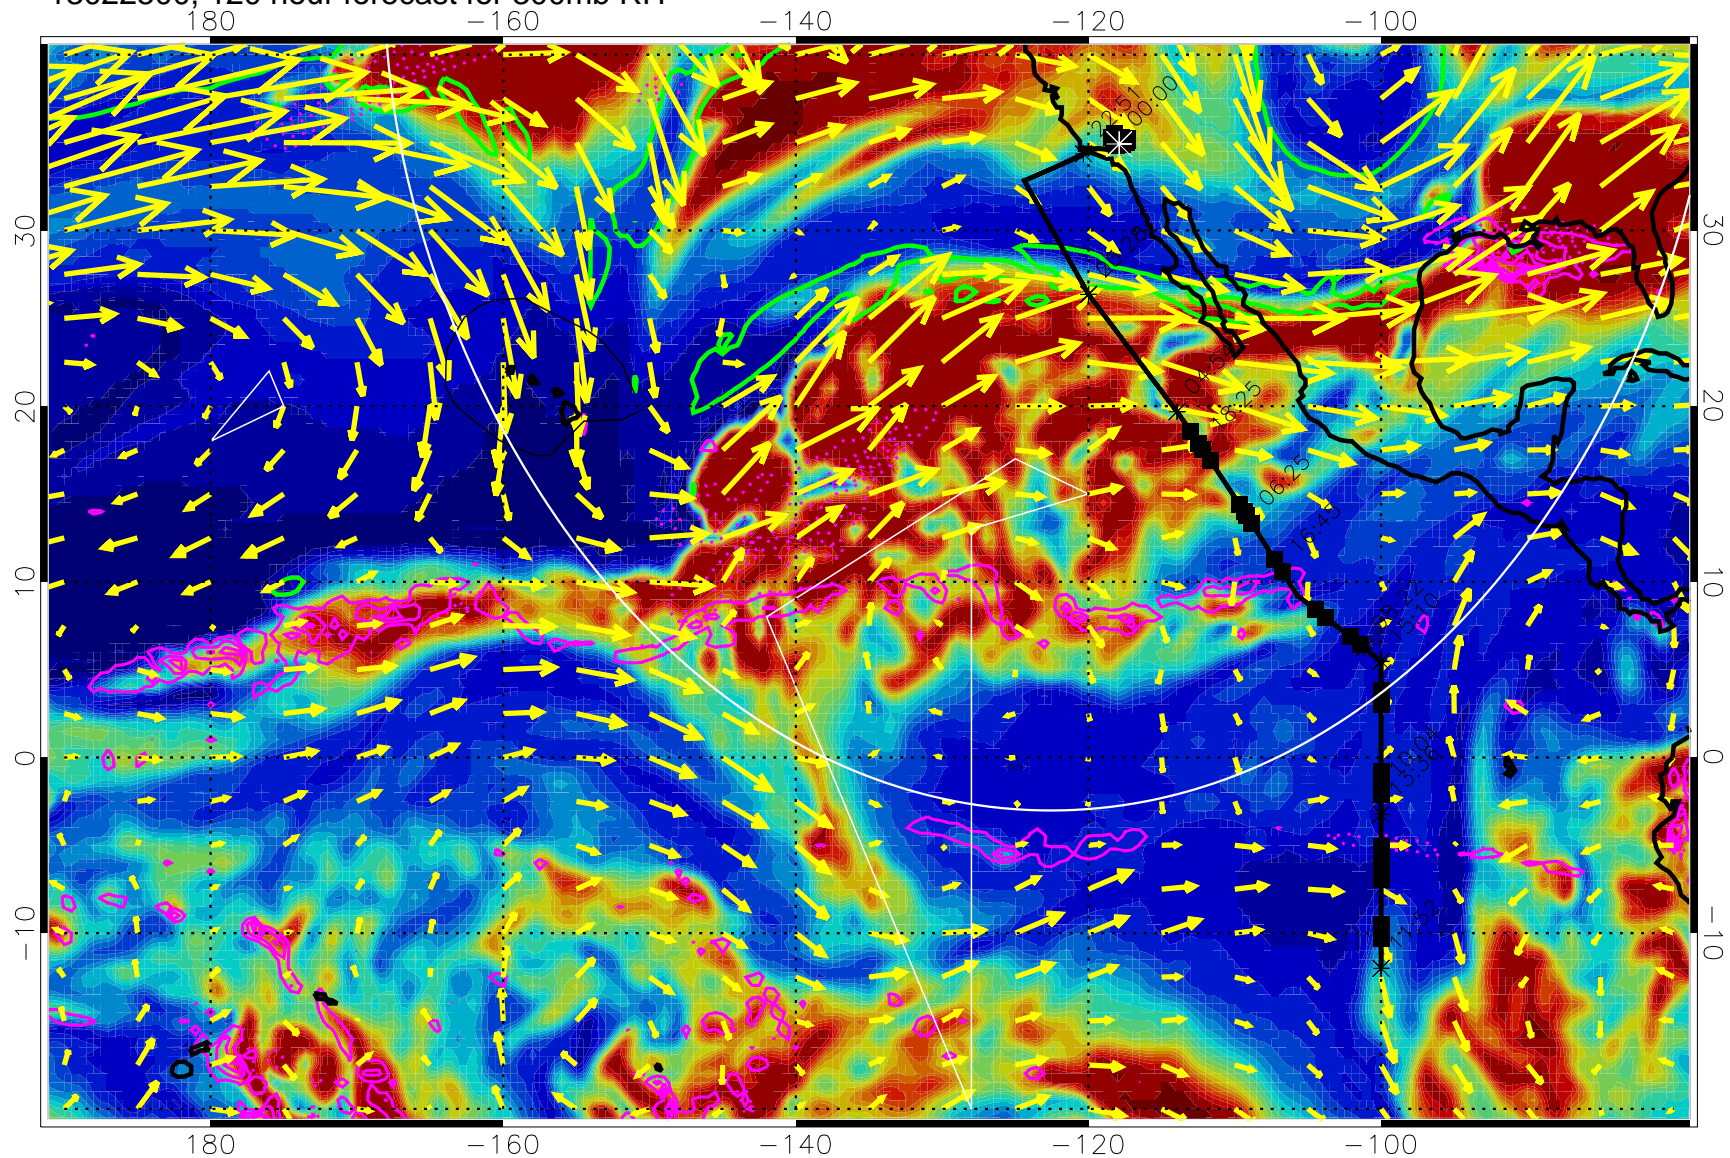

13022406, 102 hour forecast for 300mb RH

Precip (tot dot, conv sol) past 6 hrs 6 kg/m2 contours, min 4

EPV Tropopause (2 PVU) Position

→ 50 m/s

Range ring of 4055 km -- 13 hours GH round trip

13022412, 108 hour forecast for 300mb RH

Precip (tot dot, conv sol) past 6 hrs 6 kg/m2 contours, min 4

EPV Tropopause (2 PVU) Position

→ 50 m/s

Range ring of 4055 km -- 13 hours GH round trip

13022418, 114 hour forecast for 300mb RH

Precip (tot dot, conv sol) past 6 hrs 6 kg/m2 contours, min 4

EPV Tropopause (2 PVU) Position

→ 50 m/s

Range ring of 4055 km -- 13 hours GH round trip

13022500, 120 hour forecast for 300mb RH

Precip (tot dot, conv sol) past 6 hrs 6 kg/m2 contours, min 4

EPV Tropopause (2 PVU) Position