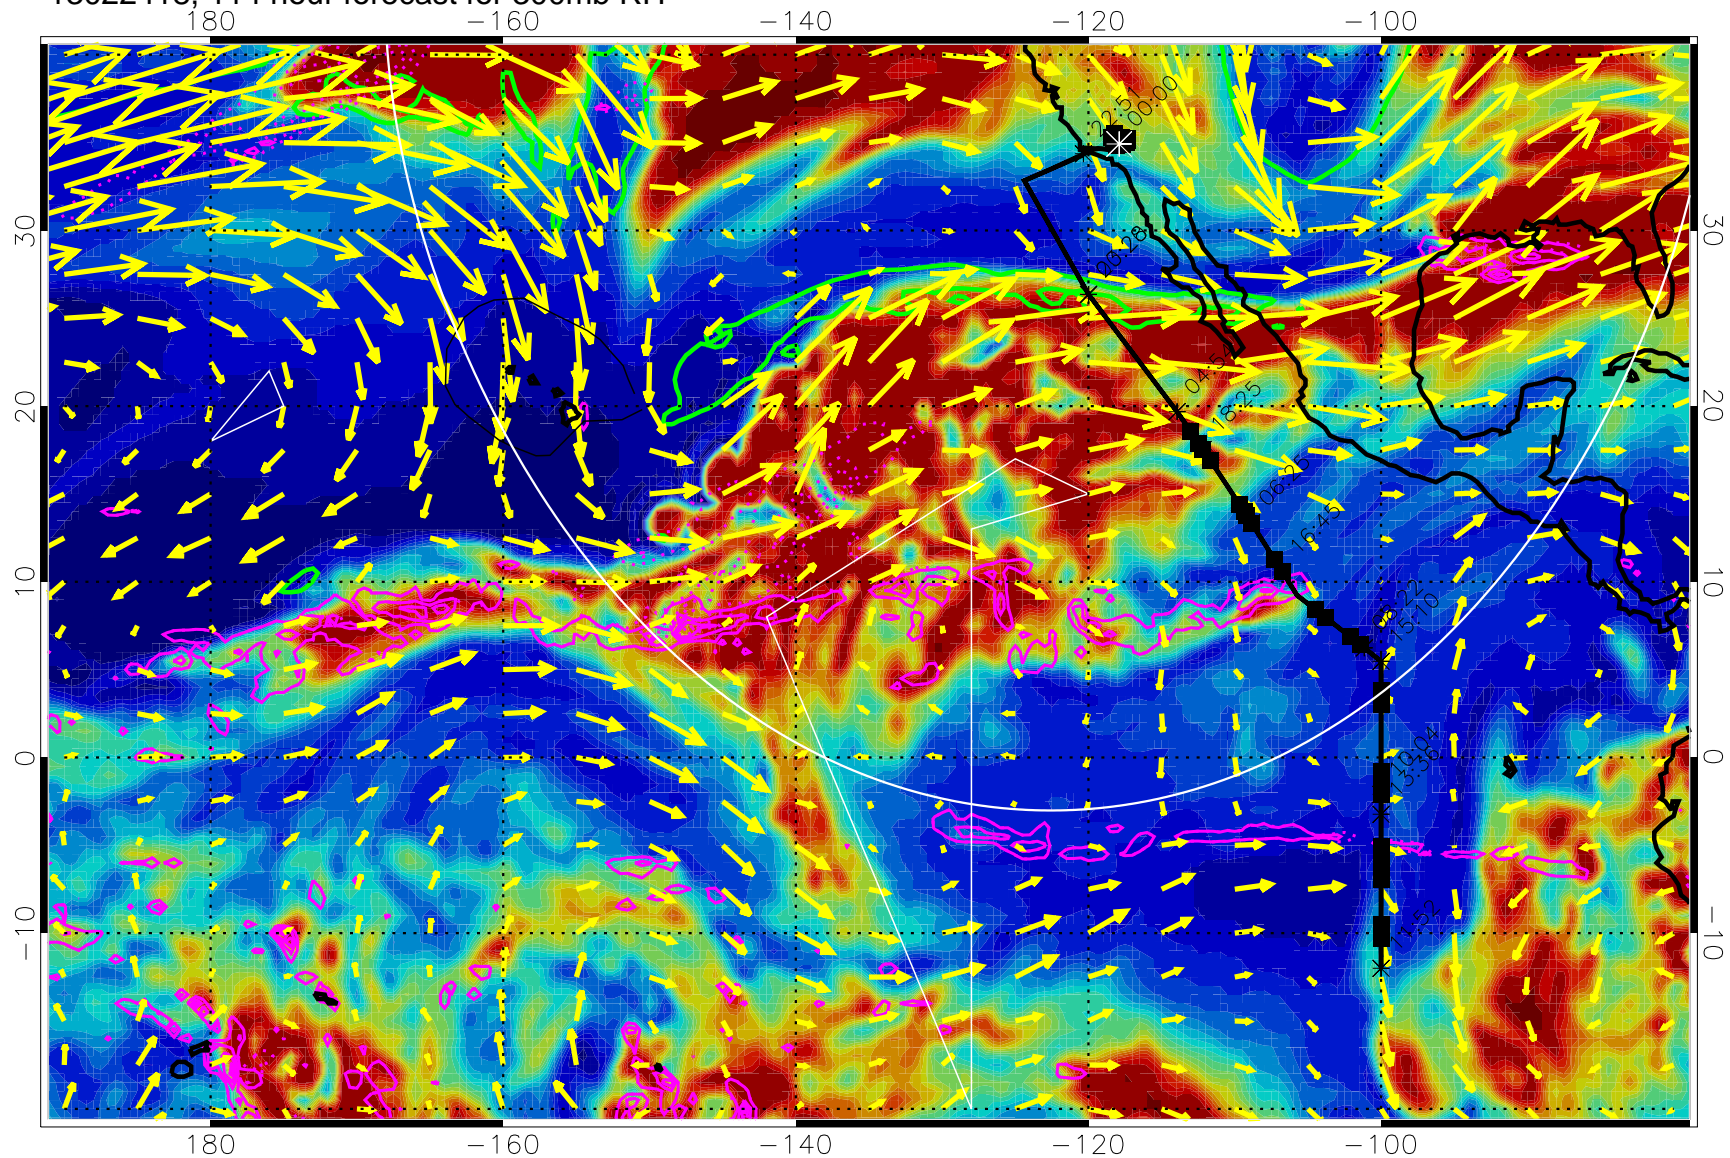

EPV Tropopause (2 PVU) Position

→ 50 m/s

Range ring of 4055 km -- 13 hours GH round trip

13022318, 90 hour forecast for 300mb RH

Precip (tot dot, conv sol) past 6 hrs 6 kg/m2 contours, min 4

EPV Tropopause (2 PVU) Position

13022406, 102 hour forecast for 300mb RH

Precip (tot dot, conv sol) past 6 hrs 6 kg/m2 contours, min 4

EPV Tropopause (2 PVU) Position

→ 50 m/s

Range ring of 4055 km -- 13 hours GH round trip

13022412, 108 hour forecast for 300mb RH

Precip (tot dot, conv sol) past 6 hrs 6 kg/m2 contours, min 4

EPV Tropopause (2 PVU) Position

→ 50 m/s

Range ring of 4055 km -- 13 hours GH round trip

13022418, 114 hour forecast for 300mb RH

Precip (tot dot, conv sol) past 6 hrs 6 kg/m2 contours, min 4

EPV Tropopause (2 PVU) Position

→ 50 m/s

Range ring of 4055 km -- 13 hours GH round trip

13022500, 120 hour forecast for 300mb RH

Precip (tot dot, conv sol) past 6 hrs 6 kg/m2 contours, min 4

EPV Tropopause (2 PVU) Position