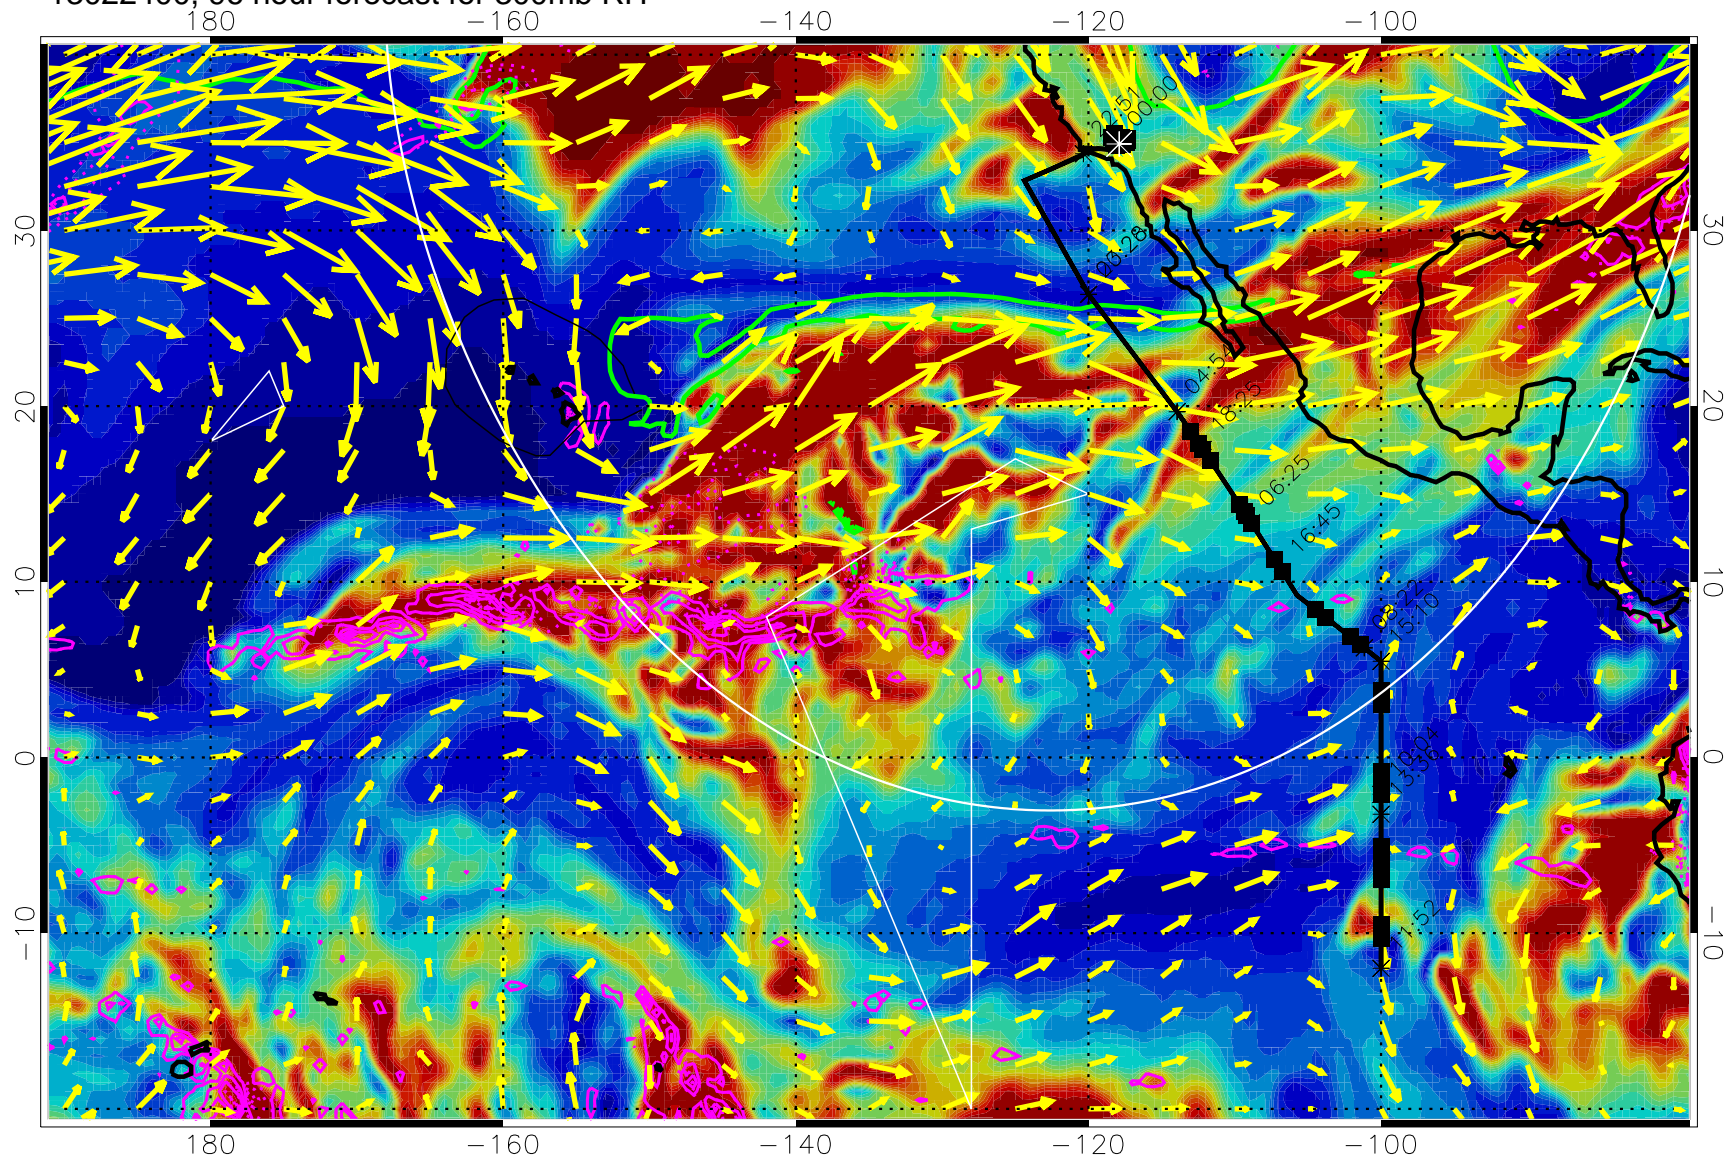

Precip (tot dot, conv sol) past 6 hrs 6 kg/m2 contours, min 4

EPV Tropopause (2 PVU) Position

→ 50 m/s

Range ring of 4055 km -- 13 hours GH round trip

13022312, 84 hour forecast for 300mb RH

Precip (tot dot, conv sol) past 6 hrs 6 kg/m<sup>2</sup> contours, min 4

EPV Tropopause (2 PVU) Position

→ 50 m/s

Range ring of 4055 km -- 13 hours GH round trip

13022318, 90 hour forecast for 300mb RH

Precip (tot dot, conv sol) past 6 hrs 6 kg/m2 contours, min 4

EPV Tropopause (2 PVU) Position

→ 50 m/s

Range ring of 4055 km -- 13 hours GH round trip

13022400, 96 hour forecast for 300mb RH

Precip (tot dot, conv sol) past 6 hrs 6 kg/m2 contours, min 4

EPV Tropopause (2 PVU) Position

→ 50 m/s

Range ring of 4055 km -- 13 hours GH round trip

13022406, 102 hour forecast for 300mb RH

Precip (tot dot, conv sol) past 6 hrs 6 kg/m2 contours, min 4

EPV Tropopause (2 PVU) Position

→ 50 m/s

Range ring of 4055 km -- 13 hours GH round trip

13022412, 108 hour forecast for 300mb RH