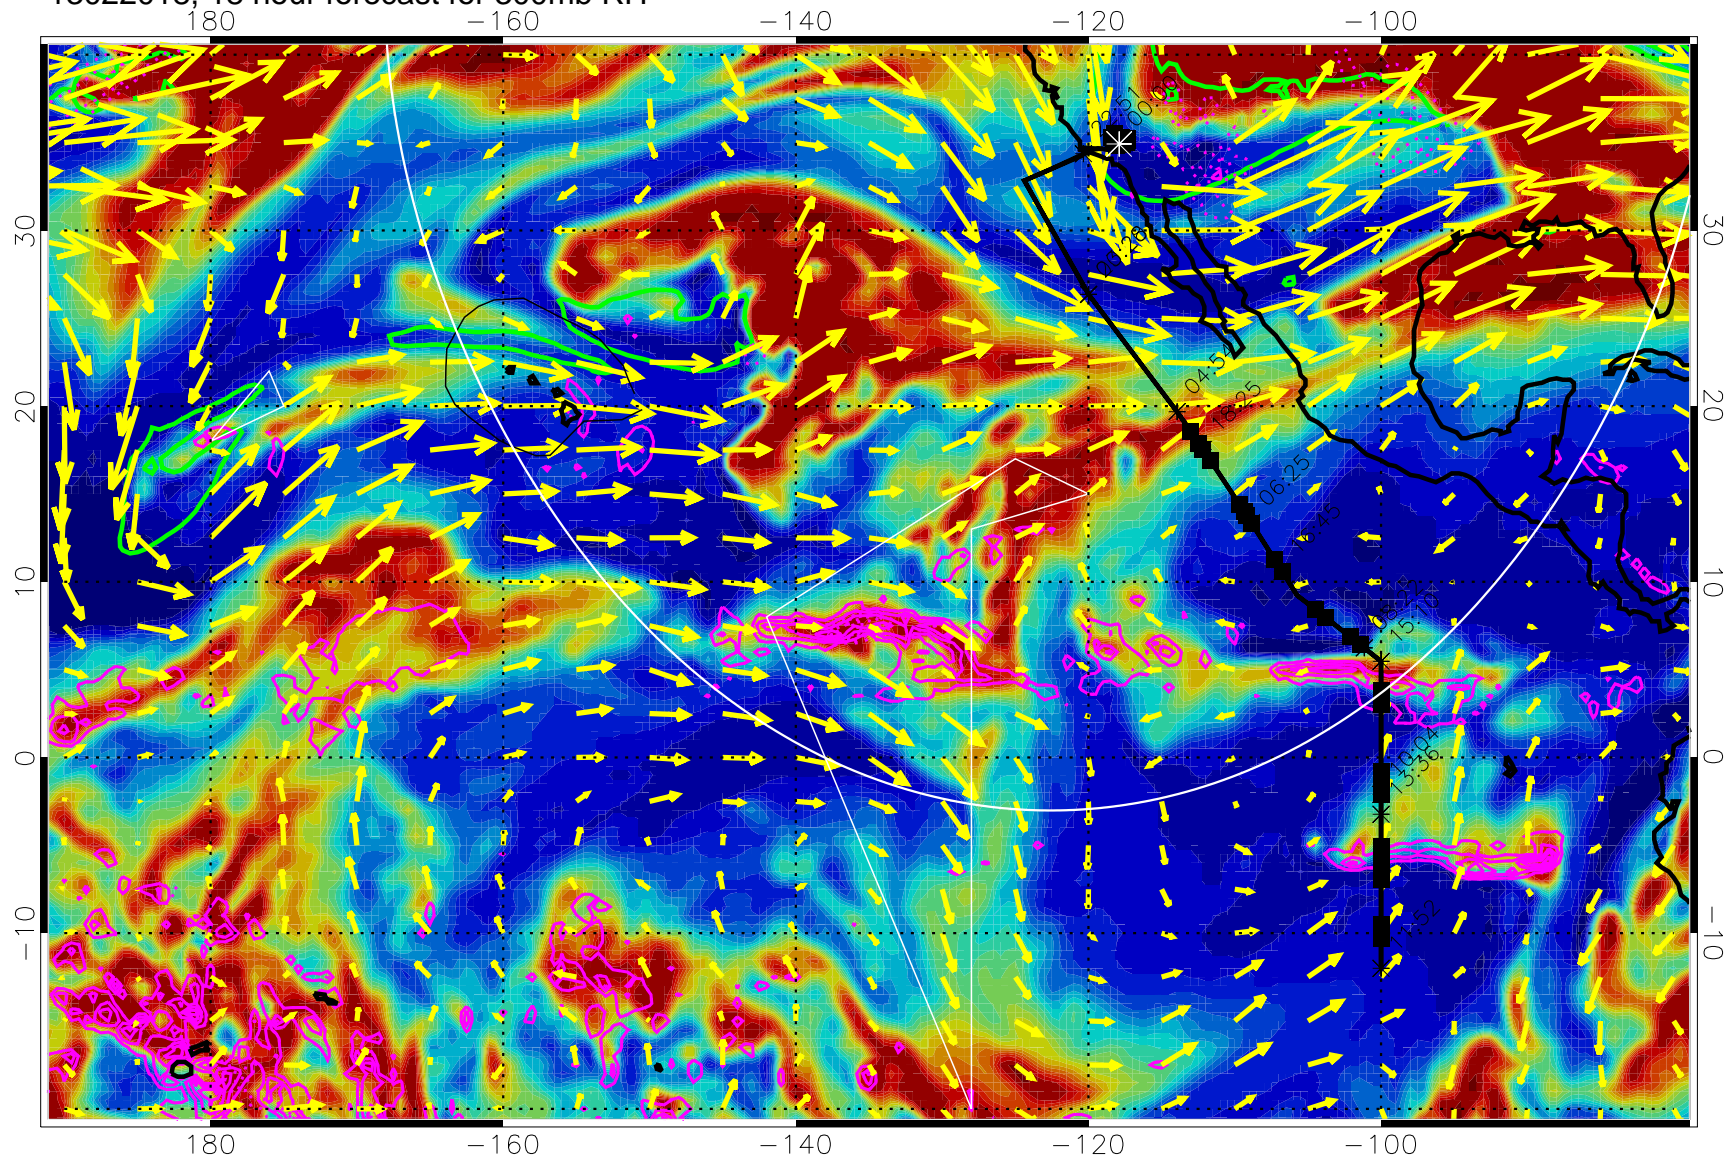

13022012, 12 hour forecast for 300mb RH

Precip (tot dot, conv sol) past 6 hrs 6 kg/m<sup>2</sup> contours, min 4

EPV Tropopause (2 PVU) Position

→ 50 m/s

Range ring of 4055 km -- 13 hours GH round trip

13022018, 18 hour forecast for 300mb RH

Precip (tot dot, conv sol) past 6 hrs 6 kg/m2 contours, min 4

EPV Tropopause (2 PVU) Position

→ 50 m/s

Range ring of 4055 km -- 13 hours GH round trip

13022100, 24 hour forecast for 300mb RH

Precip (tot dot, conv sol) past 6 hrs 6 kg/m2 contours, min 4

EPV Tropopause (2 PVU) Position

→ 50 m/s

Range ring of 4055 km -- 13 hours GH round trip

13022106, 30 hour forecast for 300mb RH

Precip (tot dot, conv sol) past 6 hrs 6 kg/m2 contours, min 4

EPV Tropopause (2 PVU) Position

13022118, 42 hour forecast for 300mb RH

Precip (tot dot, conv sol) past 6 hrs 6 kg/m2 contours, min 4

EPV Tropopause (2 PVU) Position

→ 50 m/s

Range ring of 4055 km -- 13 hours GH round trip

13022200, 48 hour forecast for 300mb RH