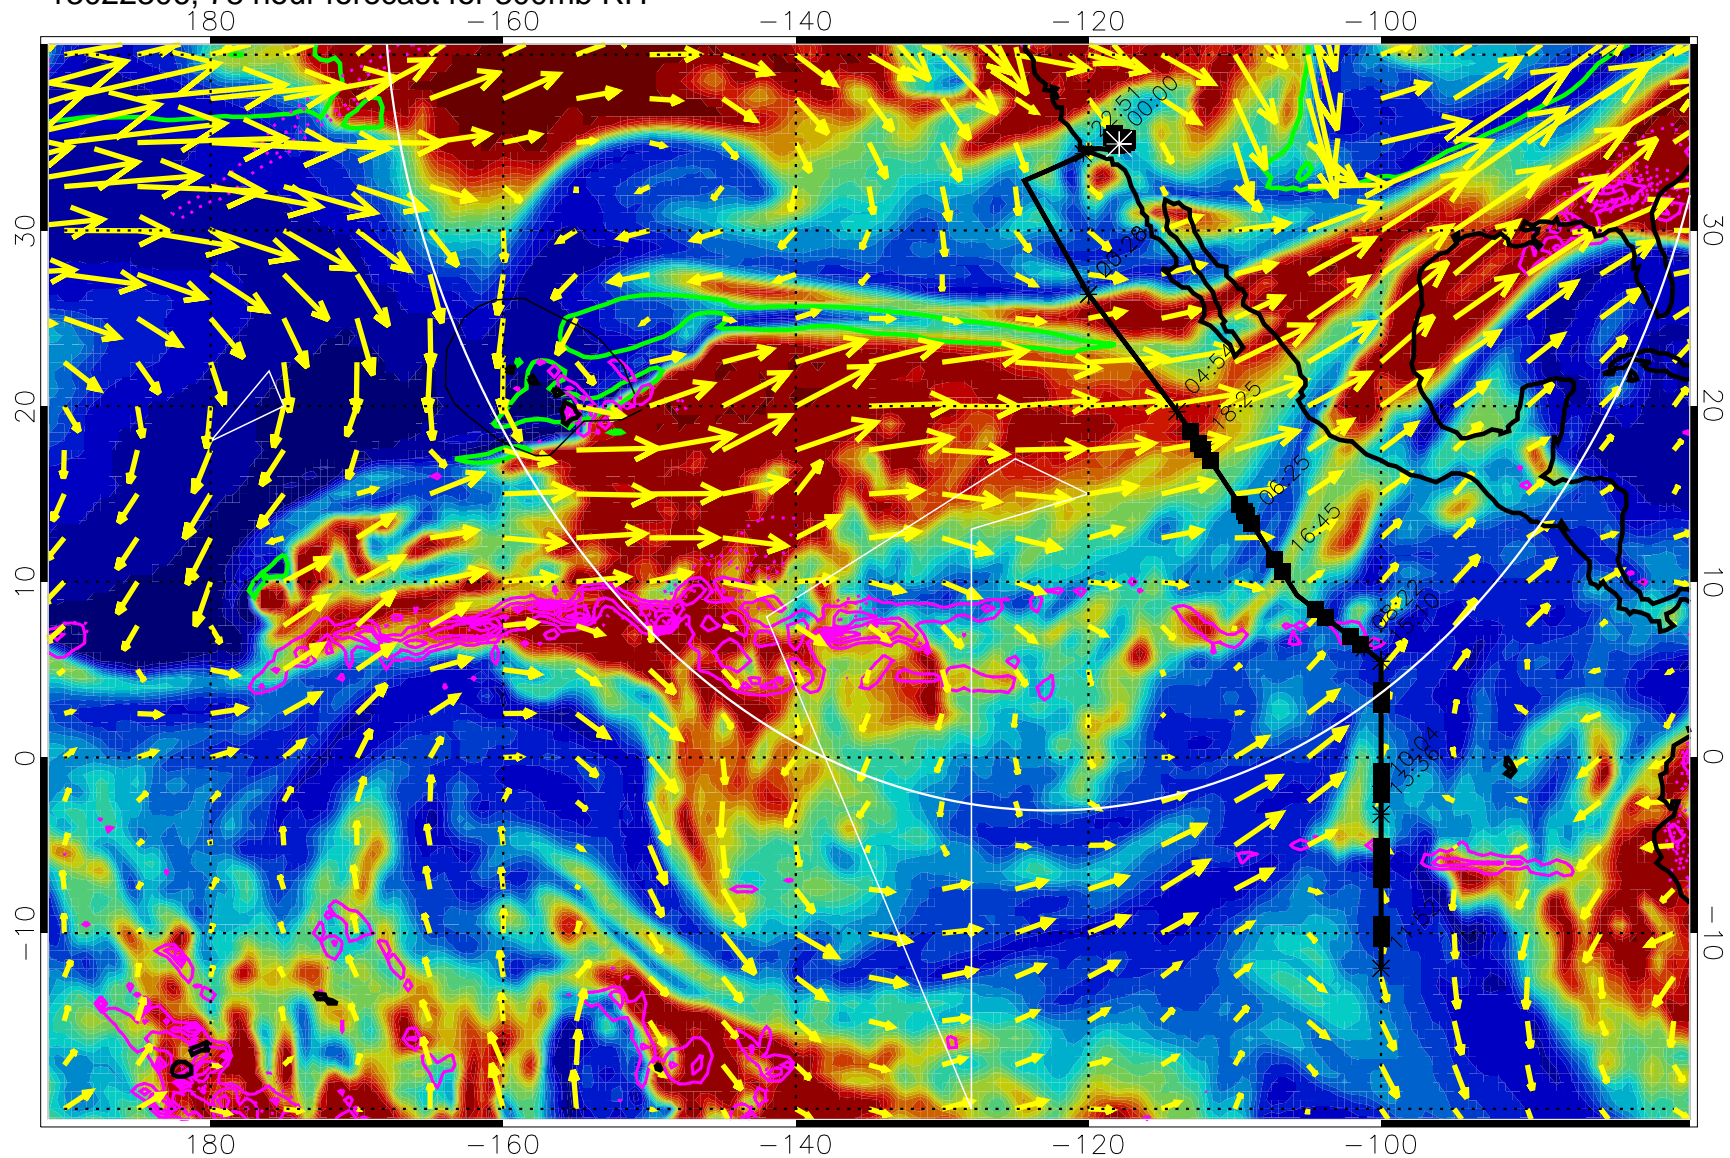

13022300, 72 hour forecast for 300mb RH

Precip (tot dot, conv sol) past 6 hrs 6 kg/m2 contours, min 4

EPV Tropopause (2 PVU) Position

→ 50 m/s

Range ring of 4055 km -- 13 hours GH round trip

13022306, 78 hour forecast for 300mb RH

Precip (tot dot, conv sol) past 6 hrs 6 kg/m2 contours, min 4

EPV Tropopause (2 PVU) Position

→ 50 m/s

Range ring of 4055 km -- 13 hours GH round trip

13022312, 84 hour forecast for 300mb RH

Precip (tot dot, conv sol) past 6 hrs 6 kg/m<sup>2</sup> contours, min 4

EPV Tropopause (2 PVU) Position

→ 50 m/s

Range ring of 4055 km -- 13 hours GH round trip

13022318, 90 hour forecast for 300mb RH

Precip (tot dot, conv sol) past 6 hrs 6 kg/m2 contours, min 4

EPV Tropopause (2 PVU) Position