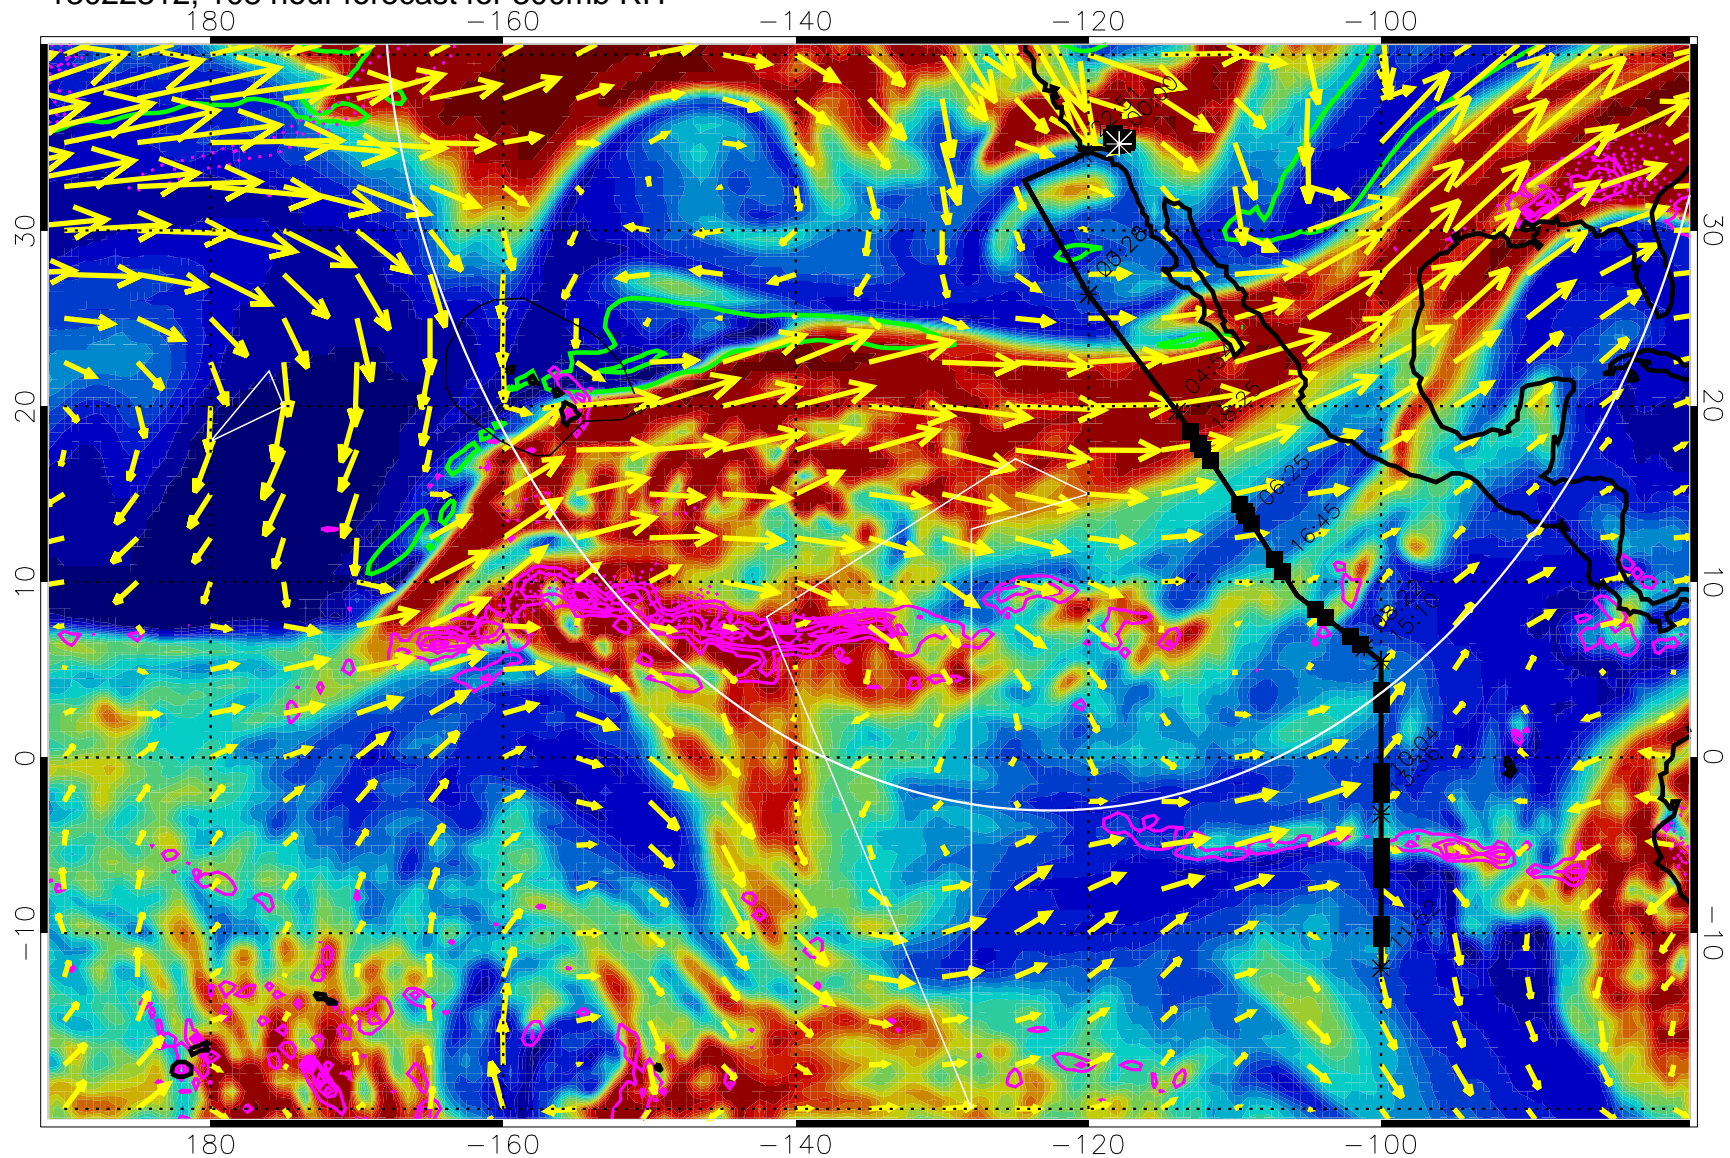

→ 50 m/s

Range ring of 4055 km -- 13 hours GH round trip

13022300, 96 hour forecast for 300mb RH

Precip (tot dot, conv sol) past 6 hrs 6 kg/m2 contours, min 4

EPV Tropopause (2 PVU) Position

→ 50 m/s

Range ring of 4055 km -- 13 hours GH round trip

13022306, 102 hour forecast for 300mb RH

Precip (tot dot, conv sol) past 6 hrs 6 kg/m2 contours, min 4

EPV Tropopause (2 PVU) Position

→ 50 m/s

Range ring of 4055 km -- 13 hours GH round trip

13022312, 108 hour forecast for 300mb RH

Precip (tot dot, conv sol) past 6 hrs 6 kg/m2 contours, min 4

EPV Tropopause (2 PVU) Position

→ 50 m/s

Range ring of 4055 km -- 13 hours GH round trip

13022318, 114 hour forecast for 300mb RH

Precip (tot dot, conv sol) past 6 hrs 6 kg/m2 contours, min 4

EPV Tropopause (2 PVU) Position

→ 50 m/s

Range ring of 4055 km -- 13 hours GH round trip

13022400, 120 hour forecast for 300mb RH

Precip (tot dot, conv sol) past 6 hrs 6 kg/m2 contours, min 4

EPV Tropopause (2 PVU) Position