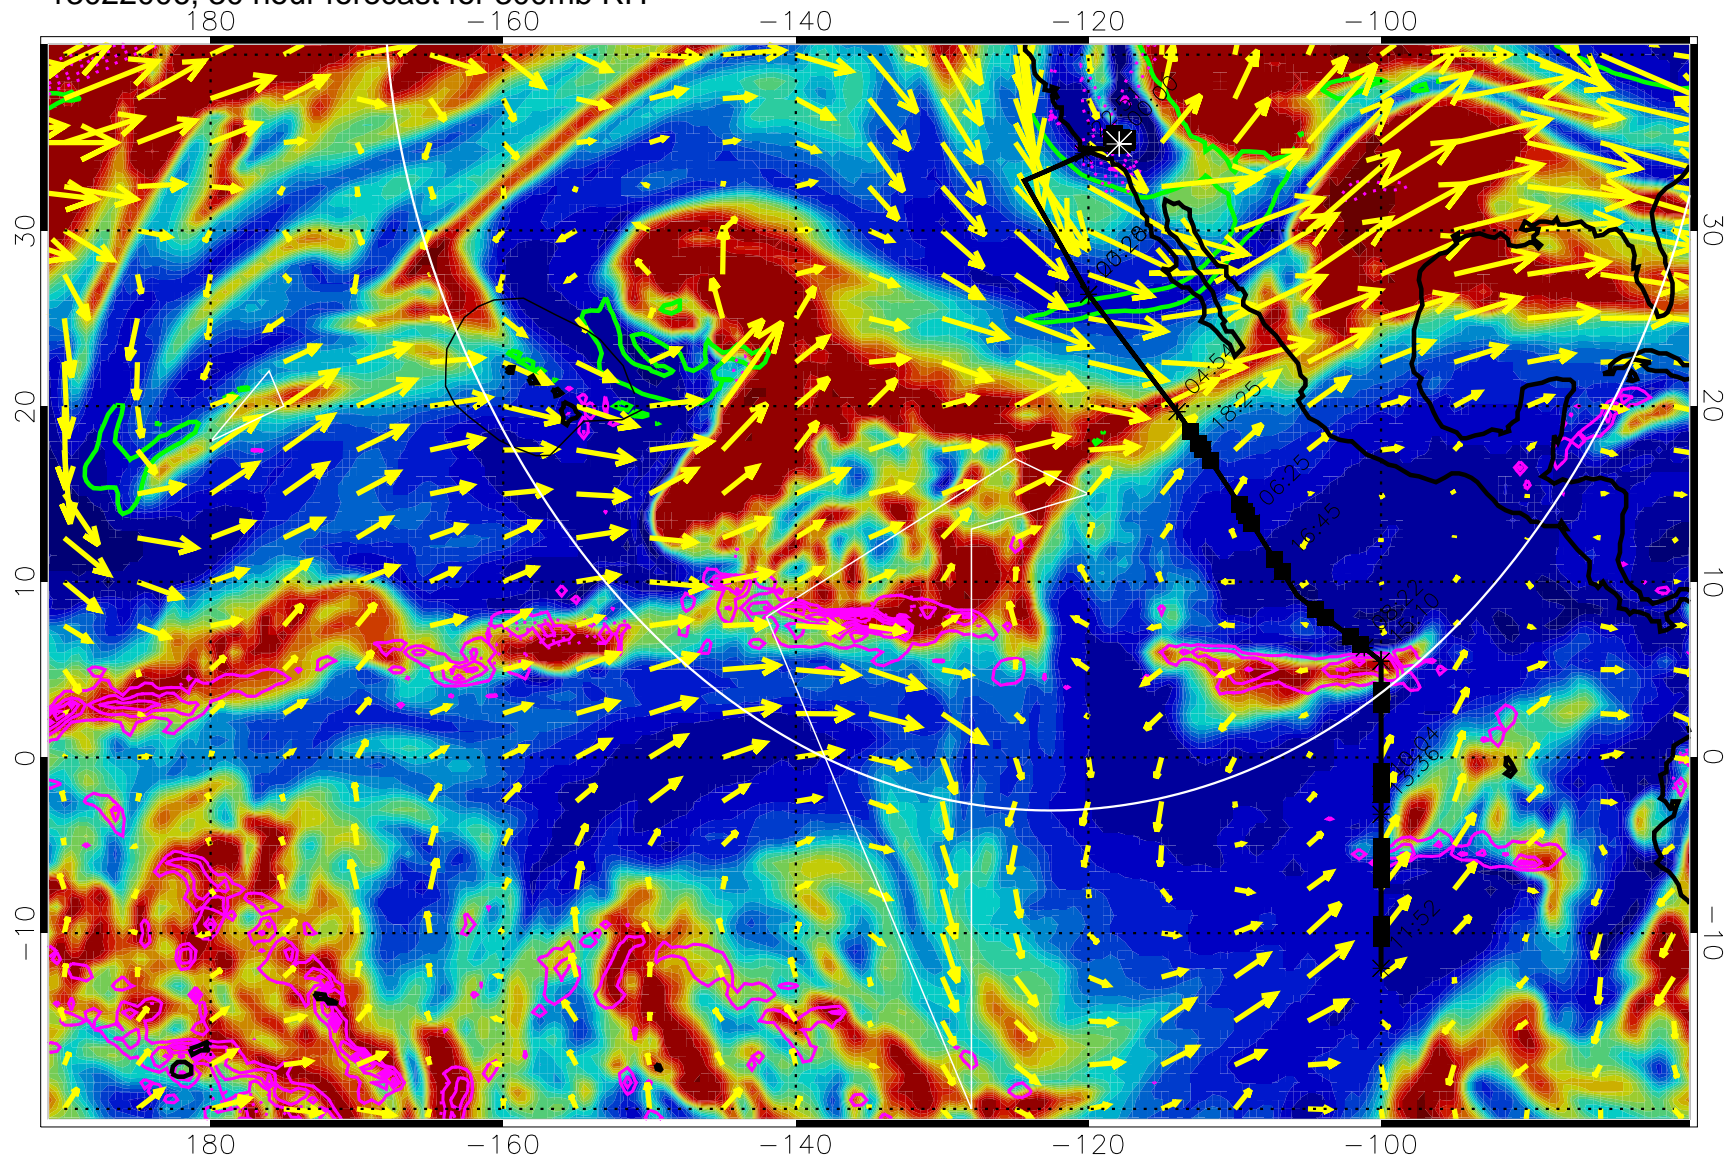

13021912, 12 hour forecast for 300mb RH

Precip (tot dot, conv sol) past 6 hrs 6 kg/m2 contours, min 4

EPV Tropopause (2 PVU) Position

→ 50 m/s

Range ring of 4055 km -- 13 hours GH round trip

13021918, 18 hour forecast for 300mb RH

Precip (tot dot, conv sol) past 6 hrs 6 kg/m2 contours, min 4

EPV Tropopause (2 PVU) Position

→ 50 m/s

Range ring of 4055 km -- 13 hours GH round trip

13022000, 24 hour forecast for 300mb RH

Precip (tot dot, conv sol) past 6 hrs 6 kg/m2 contours, min 4

EPV Tropopause (2 PVU) Position

→ 50 m/s

Range ring of 4055 km -- 13 hours GH round trip

13022006, 30 hour forecast for 300mb RH

Precip (tot dot, conv sol) past 6 hrs 6 kg/m2 contours, min 4

EPV Tropopause (2 PVU) Position

13022018, 42 hour forecast for 300mb RH

Precip (tot dot, conv sol) past 6 hrs 6 kg/m2 contours, min 4

EPV Tropopause (2 PVU) Position

→ 50 m/s

Range ring of 4055 km -- 13 hours GH round trip

13022100, 48 hour forecast for 300mb RH