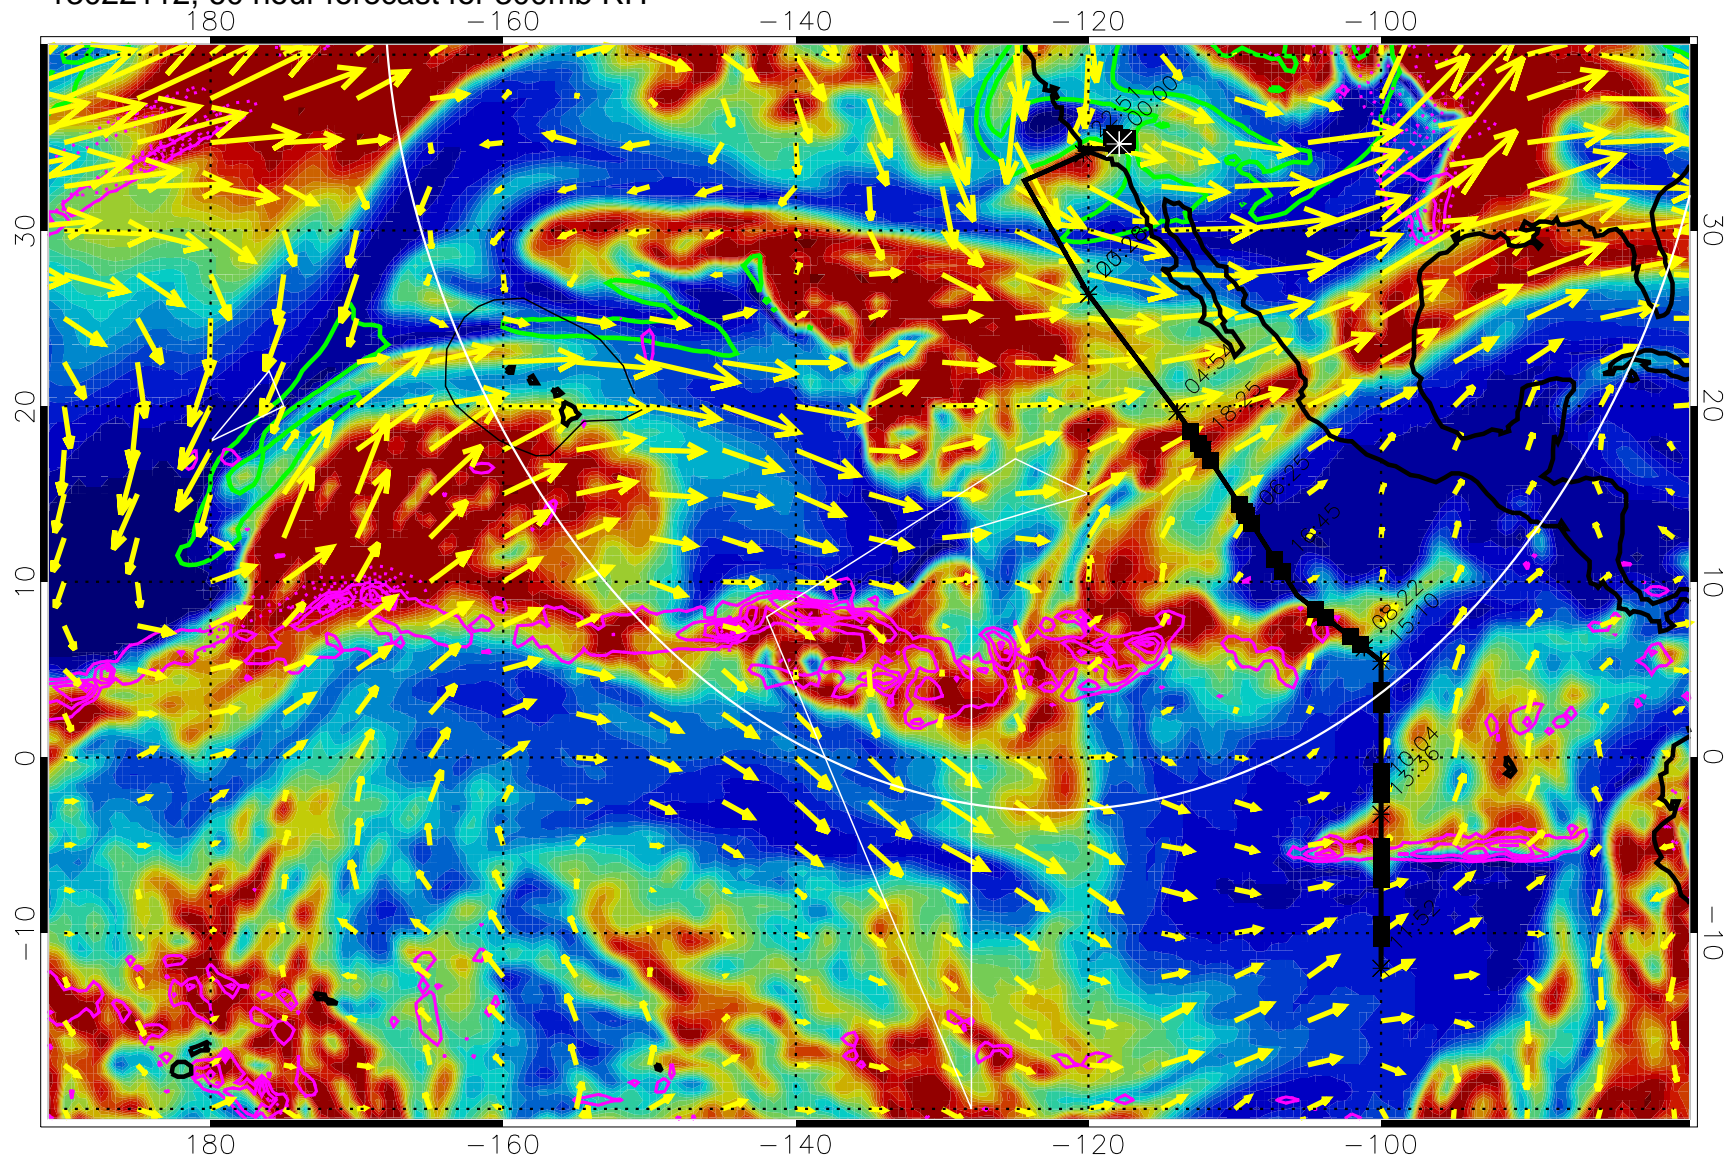

13022018, 42 hour forecast for 300mb RH

Precip (tot dot, conv sol) past 6 hrs 6 kg/m2 contours, min 4

EPV Tropopause (2 PVU) Position

→ 50 m/s

Range ring of 4055 km -- 13 hours GH round trip

13022100, 48 hour forecast for 300mb RH

Precip (tot dot, conv sol) past 6 hrs 6 kg/m2 contours, min 4

EPV Tropopause (2 PVU) Position

→ 50 m/s

Range ring of 4055 km -- 13 hours GH round trip

13022106, 54 hour forecast for 300mb RH

Precip (tot dot, conv sol) past 6 hrs 6 kg/m2 contours, min 4

EPV Tropopause (2 PVU) Position

→ 50 m/s

Range ring of 4055 km -- 13 hours GH round trip

13022112, 60 hour forecast for 300mb RH

Precip (tot dot, conv sol) past 6 hrs 6 kg/m2 contours, min 4

EPV Tropopause (2 PVU) Position

13022200, 72 hour forecast for 300mb RH

Precip (tot dot, conv sol) past 6 hrs 6 kg/m2 contours, min 4

EPV Tropopause (2 PVU) Position

→ 50 m/s

Range ring of 4055 km -- 13 hours GH round trip

13022206, 78 hour forecast for 300mb RH