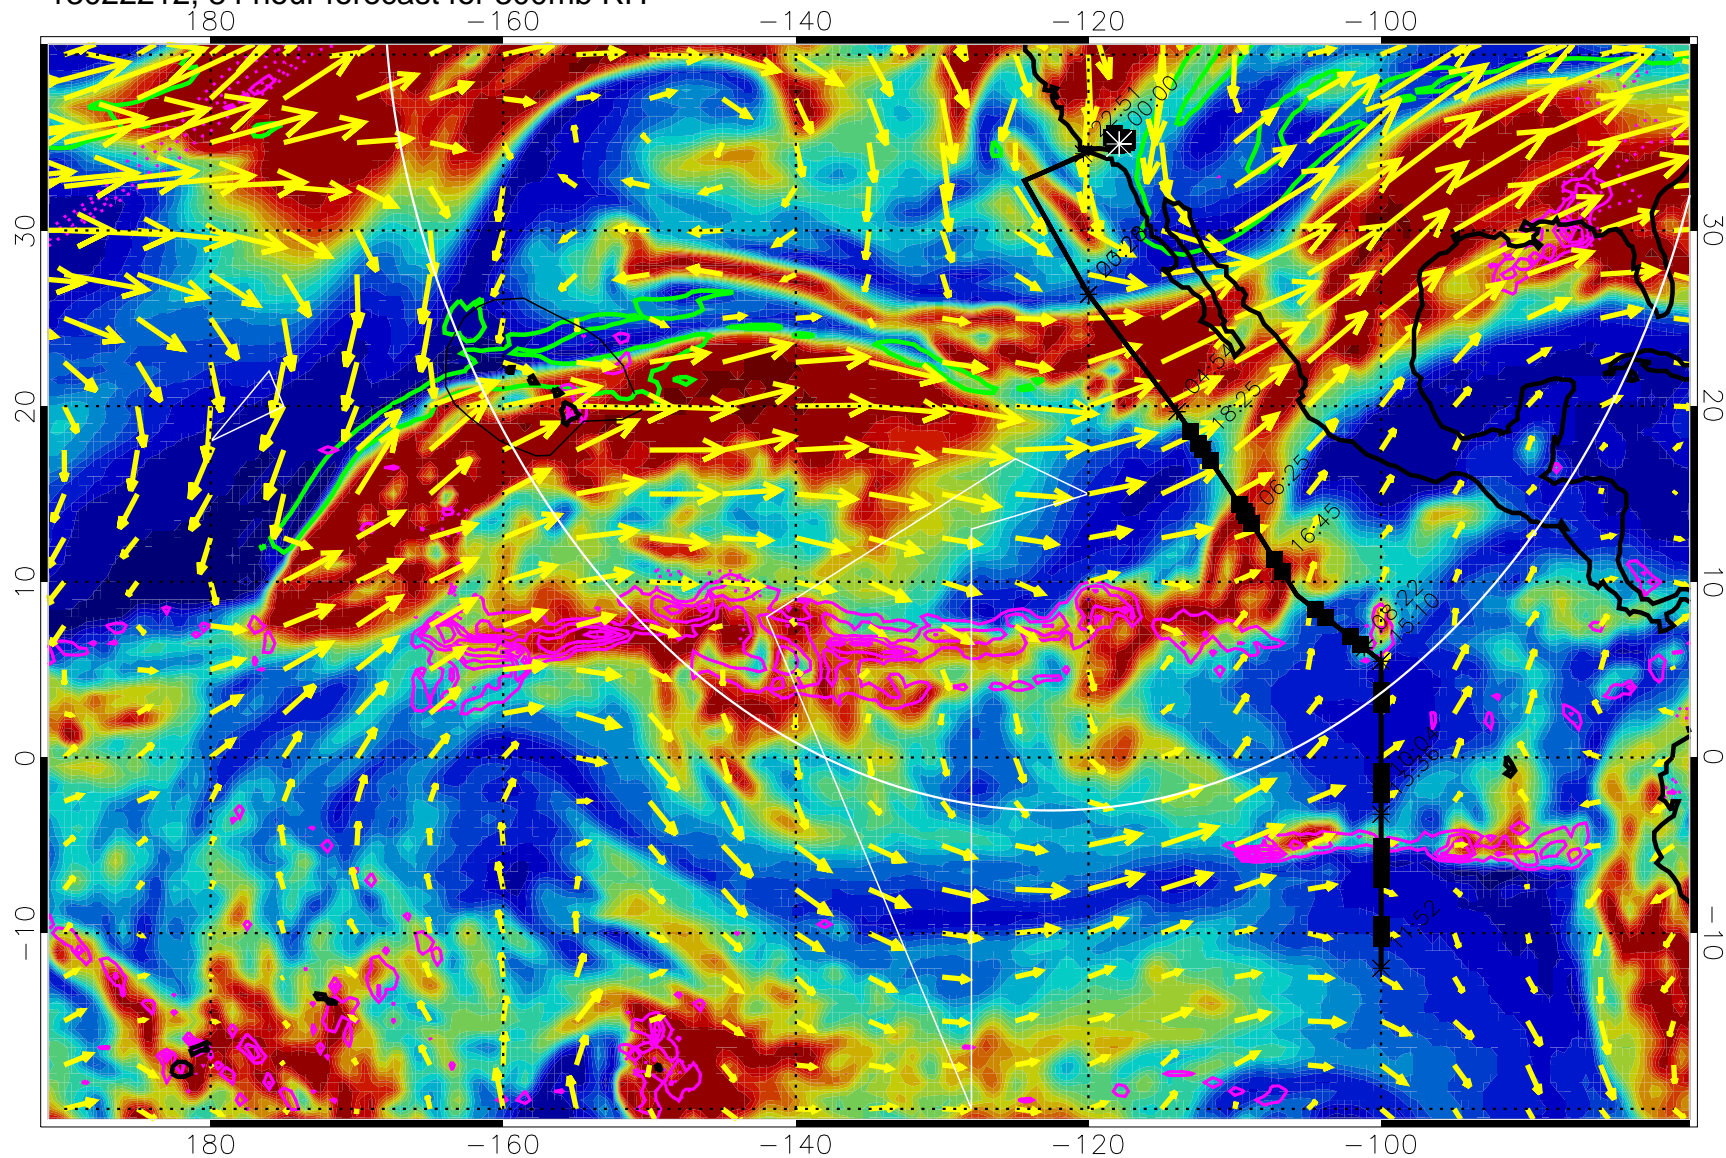

13022200, 72 hour forecast for 300mb RH

Precip (tot dot, conv sol) past 6 hrs 6 kg/m2 contours, min 4

EPV Tropopause (2 PVU) Position

→ 50 m/s

Range ring of 4055 km -- 13 hours GH round trip

13022206, 78 hour forecast for 300mb RH

Precip (tot dot, conv sol) past 6 hrs 6 kg/m2 contours, min 4

EPV Tropopause (2 PVU) Position

→ 50 m/s

Range ring of 4055 km -- 13 hours GH round trip

13022212, 84 hour forecast for 300mb RH

Precip (tot dot, conv sol) past 6 hrs 6 kg/m2 contours, min 4

EPV Tropopause (2 PVU) Position

→ 50 m/s

Range ring of 4055 km -- 13 hours GH round trip

13022218, 90 hour forecast for 300mb RH

Precip (tot dot, conv sol) past 6 hrs 6 kg/m2 contours, min 4

EPV Tropopause (2 PVU) Position

13022306, 102 hour forecast for 300mb RH

Precip (tot dot, conv sol) past 6 hrs 6 kg/m2 contours, min 4

EPV Tropopause (2 PVU) Position

→ 50 m/s

Range ring of 4055 km -- 13 hours GH round trip

13022312, 108 hour forecast for 300mb RH