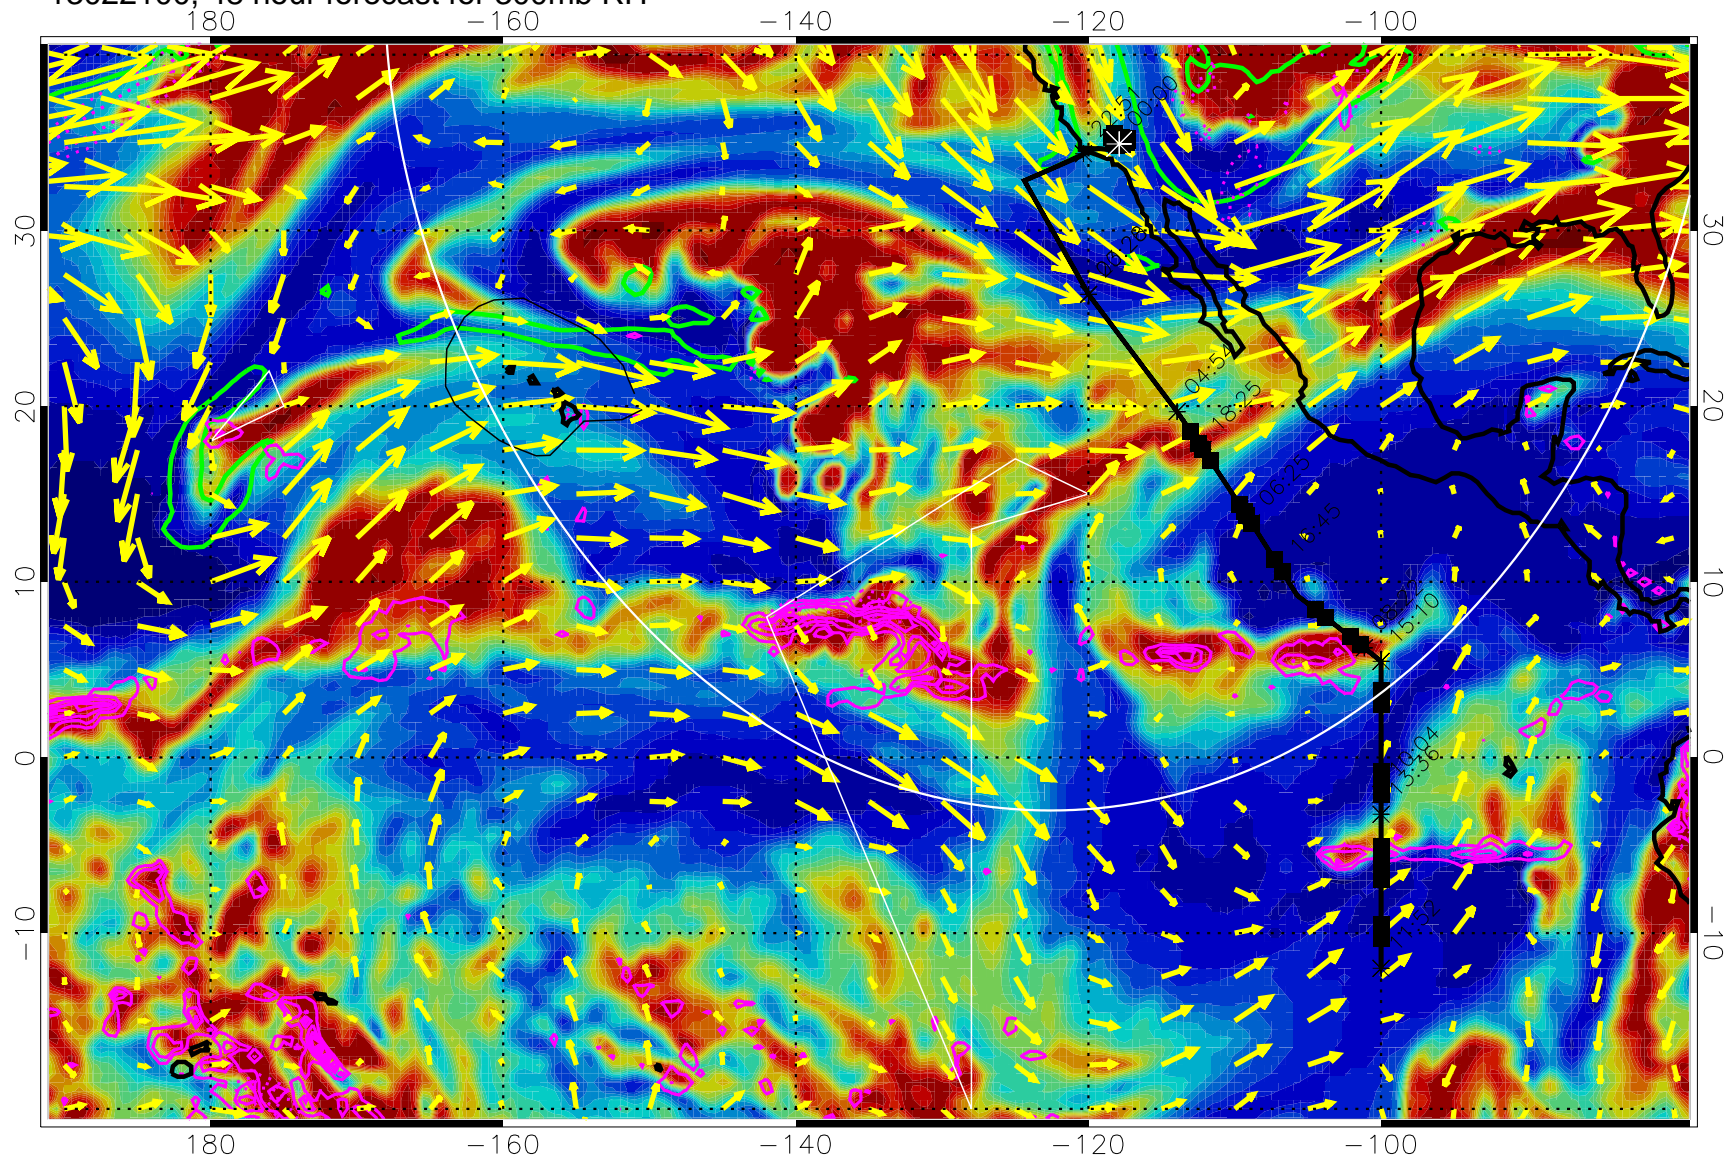

EPV Tropopause (2 PVU) Position

→ 50 m/s

Range ring of 4055 km -- 13 hours GH round trip

13022006, 30 hour forecast for 300mb RH

Precip (tot dot, conv sol) past 6 hrs 6 kg/m2 contours, min 4

EPV Tropopause (2 PVU) Position

13022018, 42 hour forecast for 300mb RH

Precip (tot dot, conv sol) past 6 hrs 6 kg/m2 contours, min 4

EPV Tropopause (2 PVU) Position

→ 50 m/s

Range ring of 4055 km -- 13 hours GH round trip

13022100, 48 hour forecast for 300mb RH

Precip (tot dot, conv sol) past 6 hrs 6 kg/m2 contours, min 4

EPV Tropopause (2 PVU) Position

→ 50 m/s

Range ring of 4055 km -- 13 hours GH round trip

13022106, 54 hour forecast for 300mb RH

Precip (tot dot, conv sol) past 6 hrs 6 kg/m2 contours, min 4

EPV Tropopause (2 PVU) Position

→ 50 m/s

Range ring of 4055 km -- 13 hours GH round trip

13022112, 60 hour forecast for 300mb RH

Precip (tot dot, conv sol) past 6 hrs 6 kg/m2 contours, min 4

EPV Tropopause (2 PVU) Position