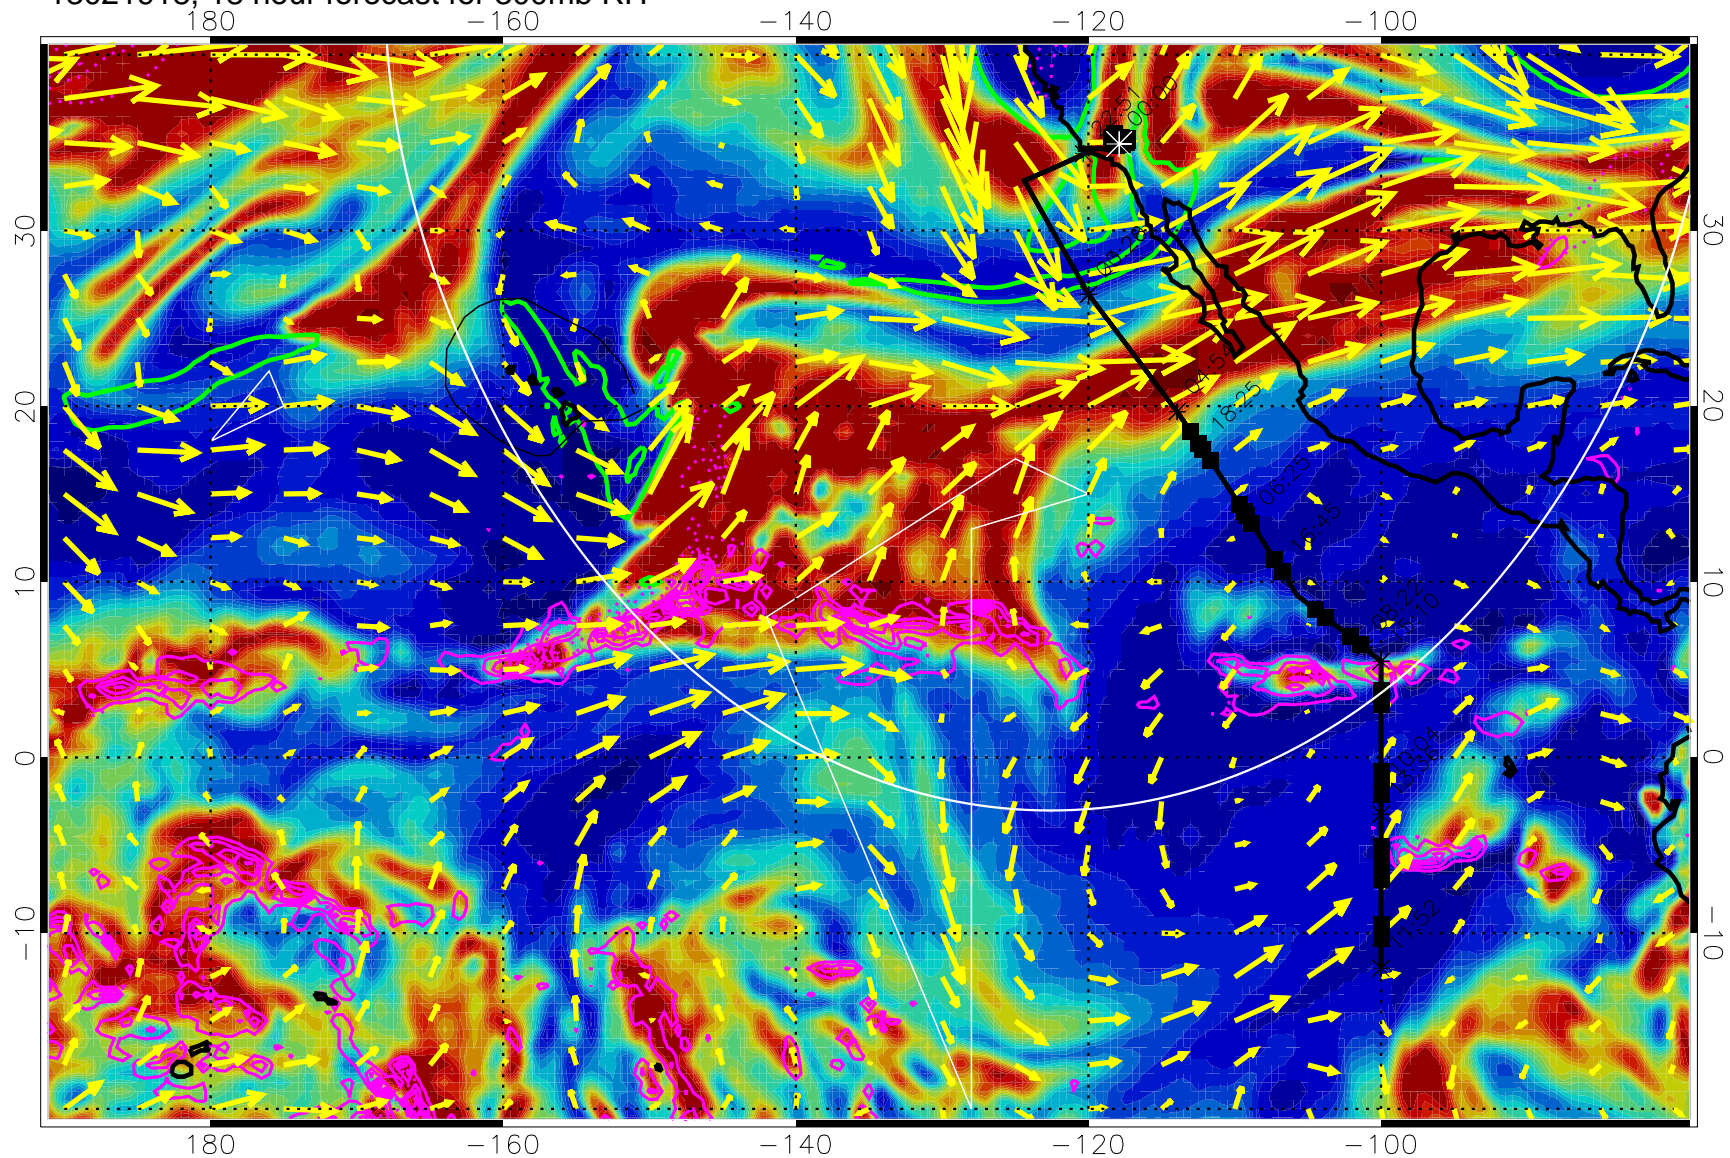

13021912, 12 hour forecast for 300mb RH

Precip (tot dot, conv sol) past 6 hrs 6 kg/m2 contours, min 4

EPV Tropopause (2 PVU) Position

→ 50 m/s

Range ring of 4055 km -- 13 hours GH round trip

13021918, 18 hour forecast for 300mb RH

Precip (tot dot, conv sol) past 6 hrs 6 kg/m2 contours, min 4

EPV Tropopause (2 PVU) Position

→ 50 m/s

Range ring of 4055 km -- 13 hours GH round trip

13022000, 24 hour forecast for 300mb RH

Precip (tot dot, conv sol) past 6 hrs 6 kg/m2 contours, min 4

EPV Tropopause (2 PVU) Position

→ 50 m/s

Range ring of 4055 km -- 13 hours GH round trip

13022006, 30 hour forecast for 300mb RH

Precip (tot dot, conv sol) past 6 hrs 6 kg/m2 contours, min 4

EPV Tropopause (2 PVU) Position

13022018, 42 hour forecast for 300mb RH

Precip (tot dot, conv sol) past 6 hrs 6 kg/m2 contours, min 4

EPV Tropopause (2 PVU) Position

→ 50 m/s

Range ring of 4055 km -- 13 hours GH round trip

13022100, 48 hour forecast for 300mb RH