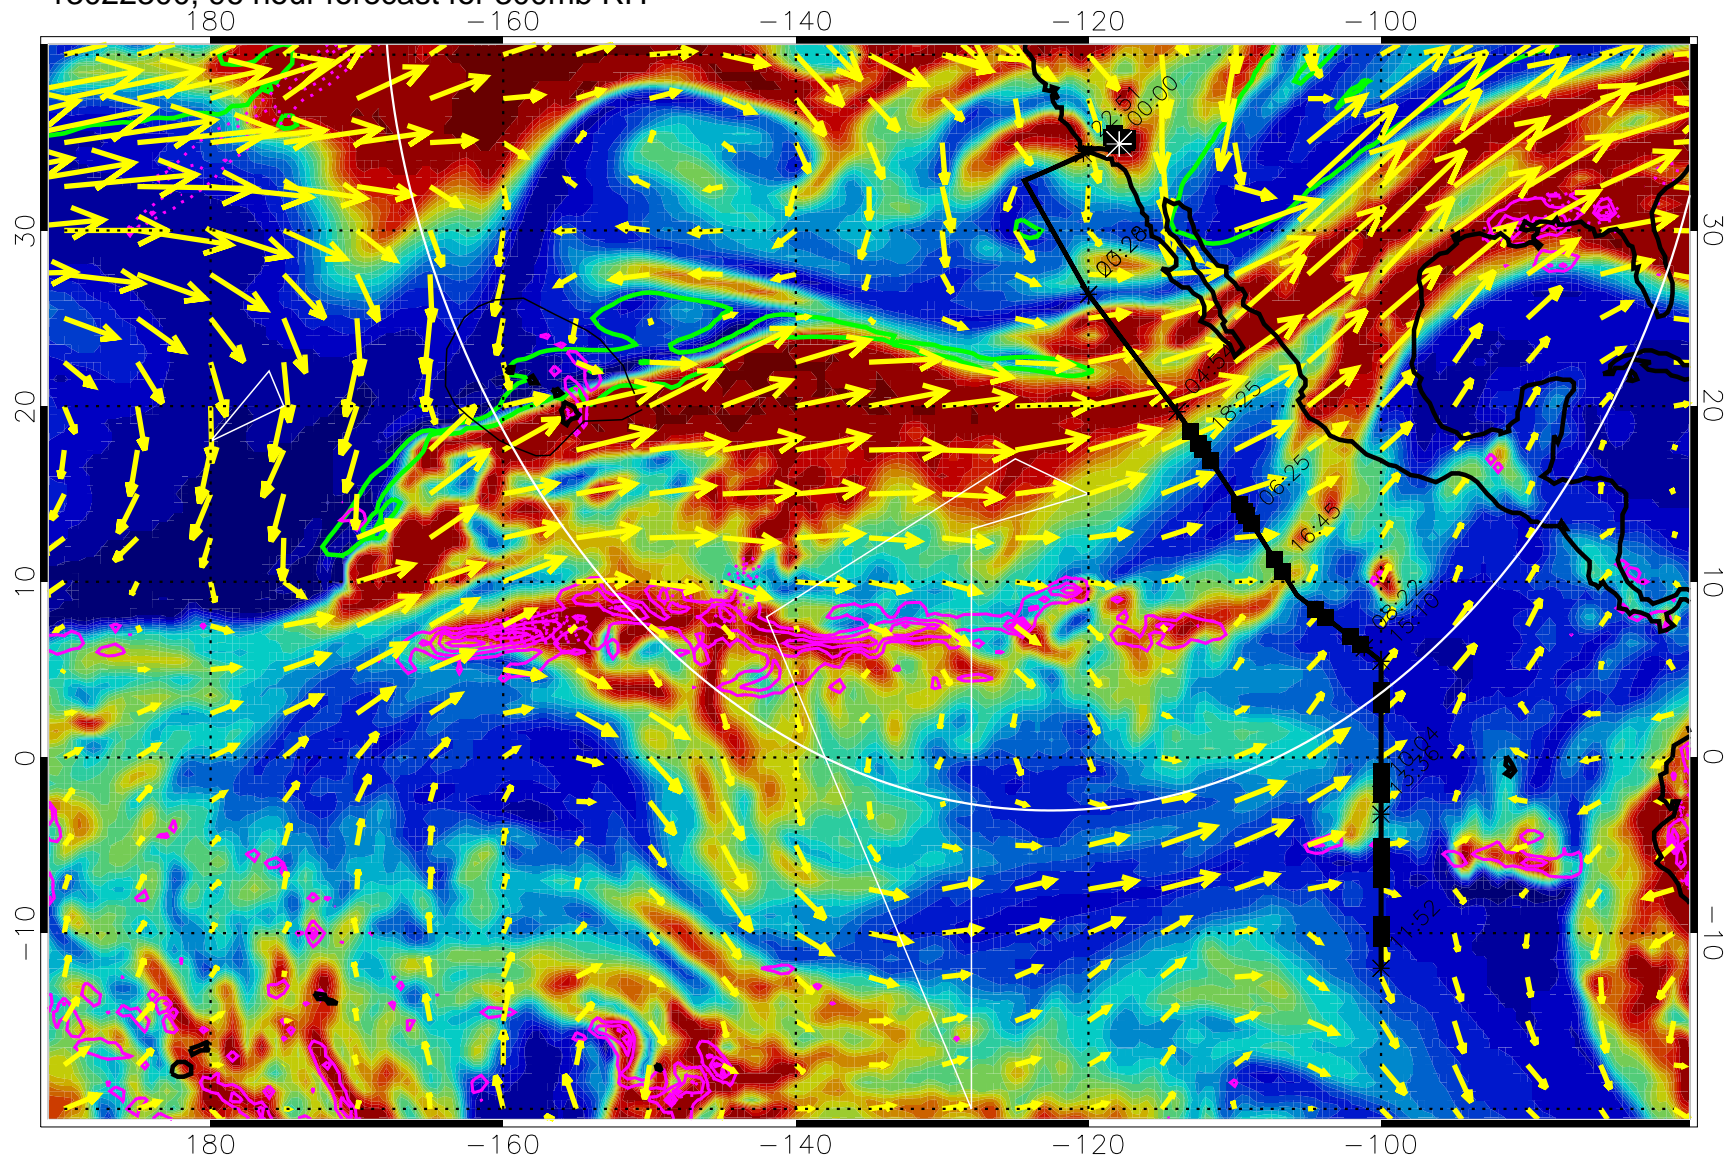

Precip (tot dot, conv sol) past 6 hrs 6 kg/m2 contours, min 4

EPV Tropopause (2 PVU) Position

→ 50 m/s

Range ring of 4055 km -- 13 hours GH round trip

13022212, 84 hour forecast for 300mb RH

Precip (tot dot, conv sol) past 6 hrs 6 kg/m2 contours, min 4

EPV Tropopause (2 PVU) Position

→ 50 m/s

Range ring of 4055 km -- 13 hours GH round trip

13022218, 90 hour forecast for 300mb RH

Precip (tot dot, conv sol) past 6 hrs 6 kg/m2 contours, min 4

EPV Tropopause (2 PVU) Position

→ 50 m/s

Range ring of 4055 km -- 13 hours GH round trip

13022300, 96 hour forecast for 300mb RH

Precip (tot dot, conv sol) past 6 hrs 6 kg/m2 contours, min 4

EPV Tropopause (2 PVU) Position

→ 50 m/s

Range ring of 4055 km -- 13 hours GH round trip

13022306, 102 hour forecast for 300mb RH

Precip (tot dot, conv sol) past 6 hrs 6 kg/m2 contours, min 4

EPV Tropopause (2 PVU) Position

→ 50 m/s

Range ring of 4055 km -- 13 hours GH round trip

13022312, 108 hour forecast for 300mb RH