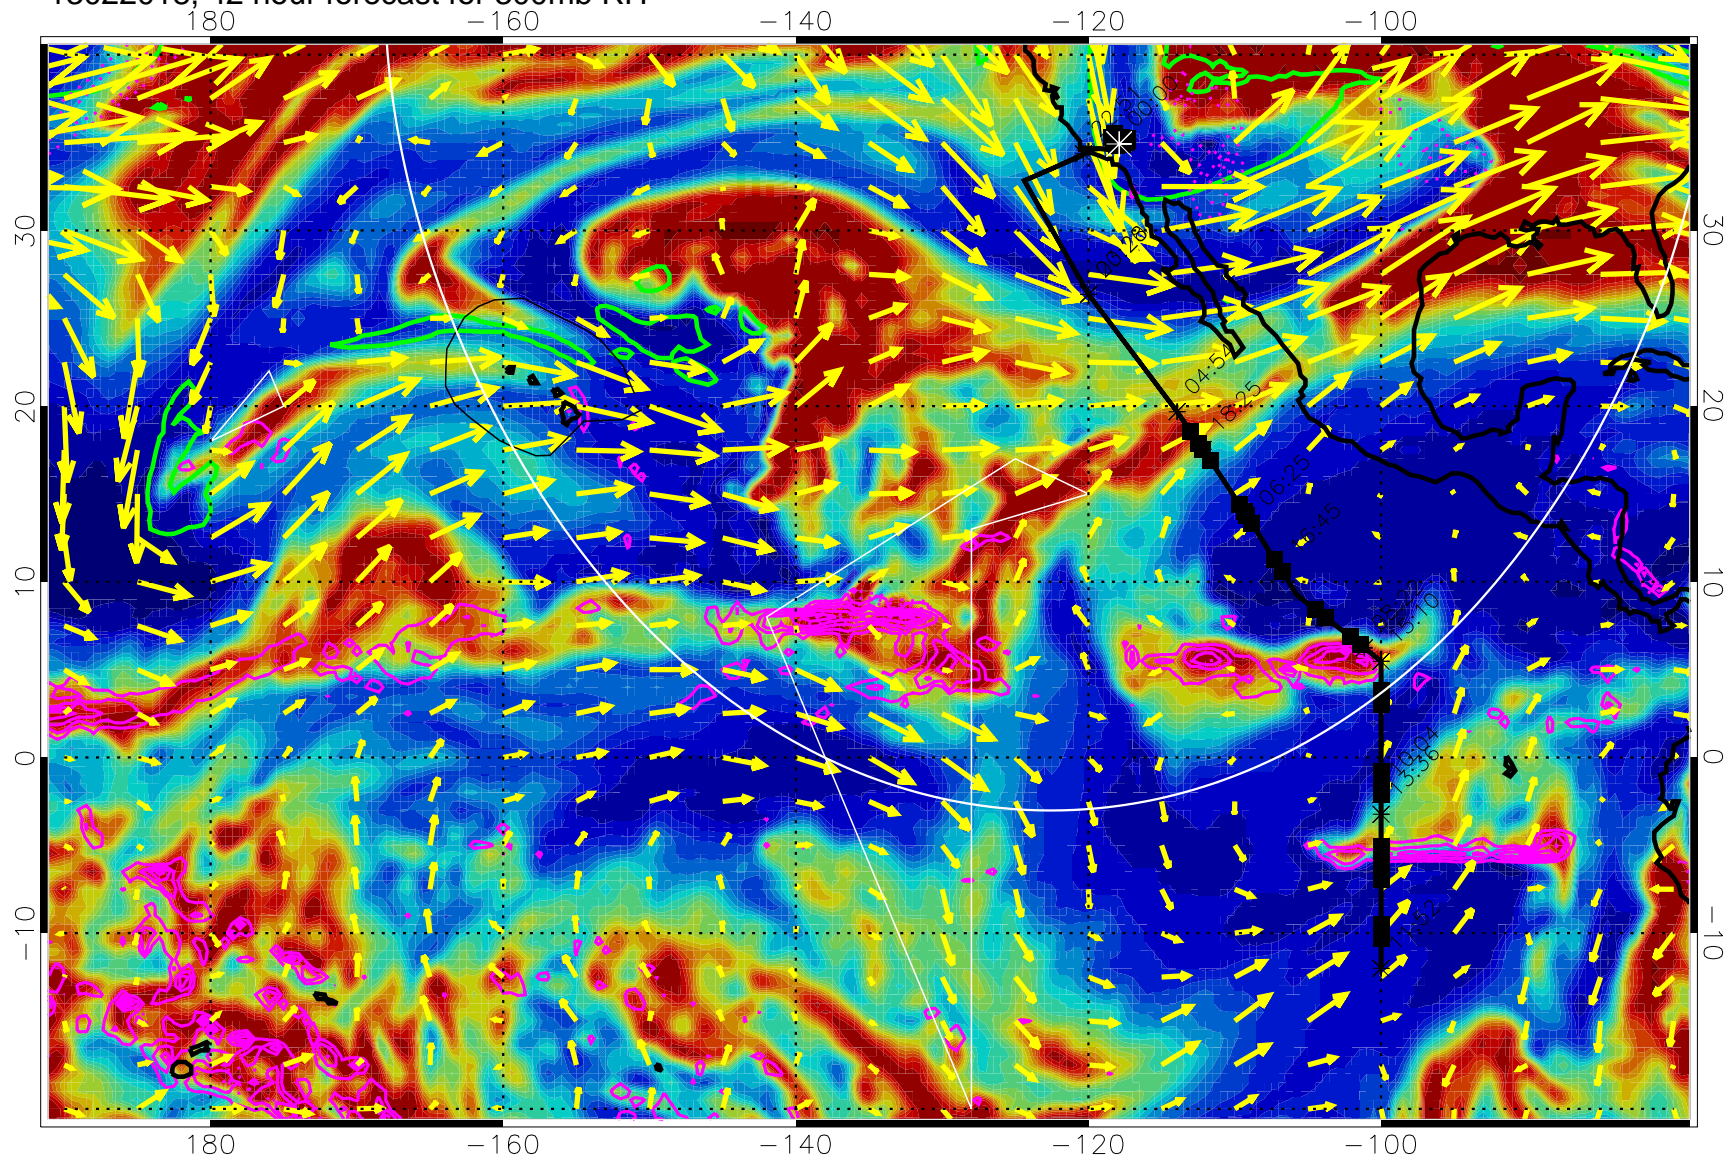

EPV Tropopause (2 PVU) Position

→ 50 m/s

Range ring of 4055 km -- 13 hours GH round trip

13022006, 30 hour forecast for 300mb RH

Precip (tot dot, conv sol) past 6 hrs 6 kg/m2 contours, min 4

EPV Tropopause (2 PVU) Position

→ 50 m/s

Range ring of 4055 km -- 13 hours GH round trip

13022012, 36 hour forecast for 300mb RH

Precip (tot dot, conv sol) past 6 hrs 6 kg/m2 contours, min 4

EPV Tropopause (2 PVU) Position

→ 50 m/s

Range ring of 4055 km -- 13 hours GH round trip

13022018, 42 hour forecast for 300mb RH

Precip (tot dot, conv sol) past 6 hrs 6 kg/m2 contours, min 4

EPV Tropopause (2 PVU) Position

→ 50 m/s

Range ring of 4055 km -- 13 hours GH round trip

13022100, 48 hour forecast for 300mb RH

Precip (tot dot, conv sol) past 6 hrs 6 kg/m2 contours, min 4

EPV Tropopause (2 PVU) Position

→ 50 m/s

Range ring of 4055 km -- 13 hours GH round trip

13022106, 54 hour forecast for 300mb RH

Precip (tot dot, conv sol) past 6 hrs 6 kg/m2 contours, min 4