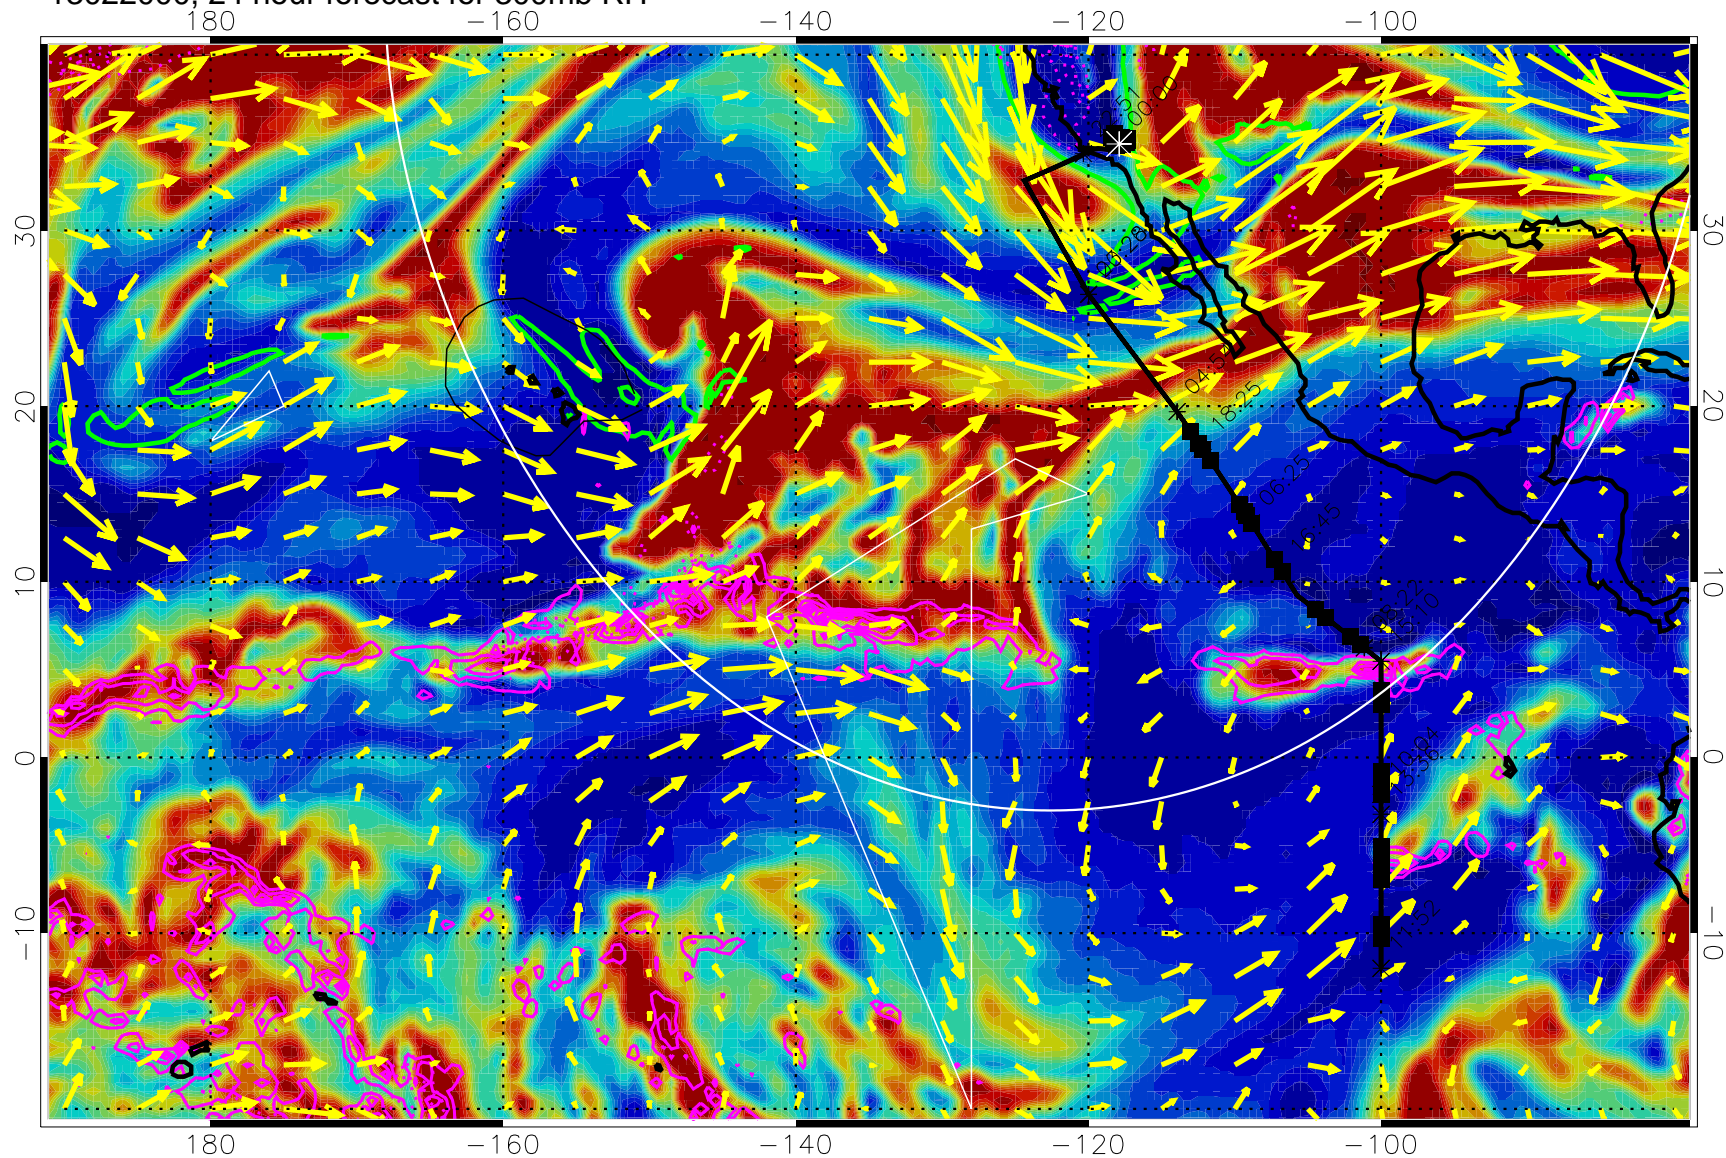

13021912, 12 hour forecast for 300mb RH

Precip (tot dot, conv sol) past 6 hrs 6 kg/m2 contours, min 4

EPV Tropopause (2 PVU) Position

→ 50 m/s

Range ring of 4055 km -- 13 hours GH round trip

13021918, 18 hour forecast for 300mb RH

Precip (tot dot, conv sol) past 6 hrs 6 kg/m2 contours, min 4

EPV Tropopause (2 PVU) Position

→ 50 m/s

Range ring of 4055 km -- 13 hours GH round trip

13022000, 24 hour forecast for 300mb RH

Precip (tot dot, conv sol) past 6 hrs 6 kg/m2 contours, min 4

EPV Tropopause (2 PVU) Position

→ 50 m/s

Range ring of 4055 km -- 13 hours GH round trip

13022006, 30 hour forecast for 300mb RH

Precip (tot dot, conv sol) past 6 hrs 6 kg/m2 contours, min 4

EPV Tropopause (2 PVU) Position

13022018, 42 hour forecast for 300mb RH

Precip (tot dot, conv sol) past 6 hrs 6 kg/m2 contours, min 4

EPV Tropopause (2 PVU) Position

→ 50 m/s

Range ring of 4055 km -- 13 hours GH round trip

13022100, 48 hour forecast for 300mb RH