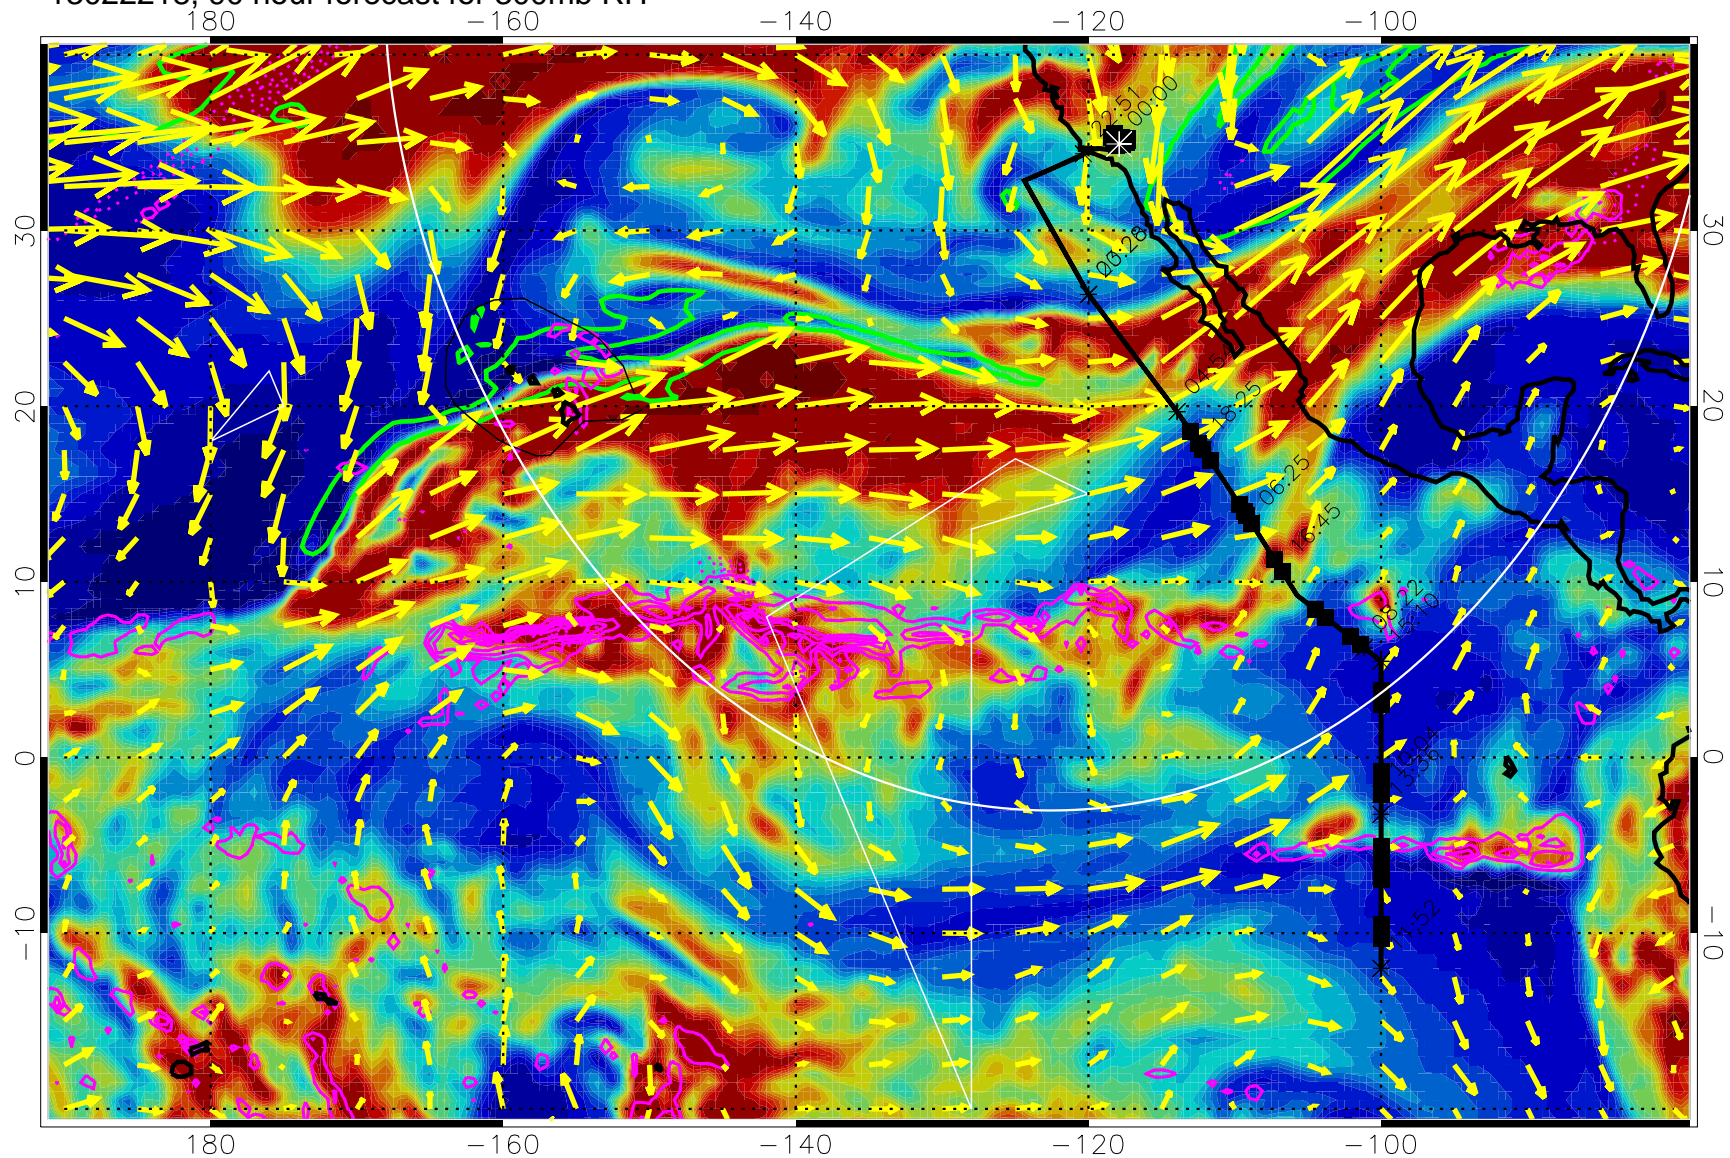

13022200, 72 hour forecast for 300mb RH

Precip (tot dot, conv sol) past 6 hrs 6 kg/m2 contours, min 4

EPV Tropopause (2 PVU) Position

→ 50 m/s

Range ring of 4055 km -- 13 hours GH round trip

13022206, 78 hour forecast for 300mb RH

Precip (tot dot, conv sol) past 6 hrs 6 kg/m2 contours, min 4

EPV Tropopause (2 PVU) Position

→ 50 m/s

Range ring of 4055 km -- 13 hours GH round trip

13022212, 84 hour forecast for 300mb RH

Precip (tot dot, conv sol) past 6 hrs 6 kg/m2 contours, min 4

EPV Tropopause (2 PVU) Position

→ 50 m/s

Range ring of 4055 km -- 13 hours GH round trip

13022218, 90 hour forecast for 300mb RH

Precip (tot dot, conv sol) past 6 hrs 6 kg/m2 contours, min 4

EPV Tropopause (2 PVU) Position

13022306, 102 hour forecast for 300mb RH

Precip (tot dot, conv sol) past 6 hrs 6 kg/m2 contours, min 4

EPV Tropopause (2 PVU) Position

→ 50 m/s

Range ring of 4055 km -- 13 hours GH round trip

13022312, 108 hour forecast for 300mb RH