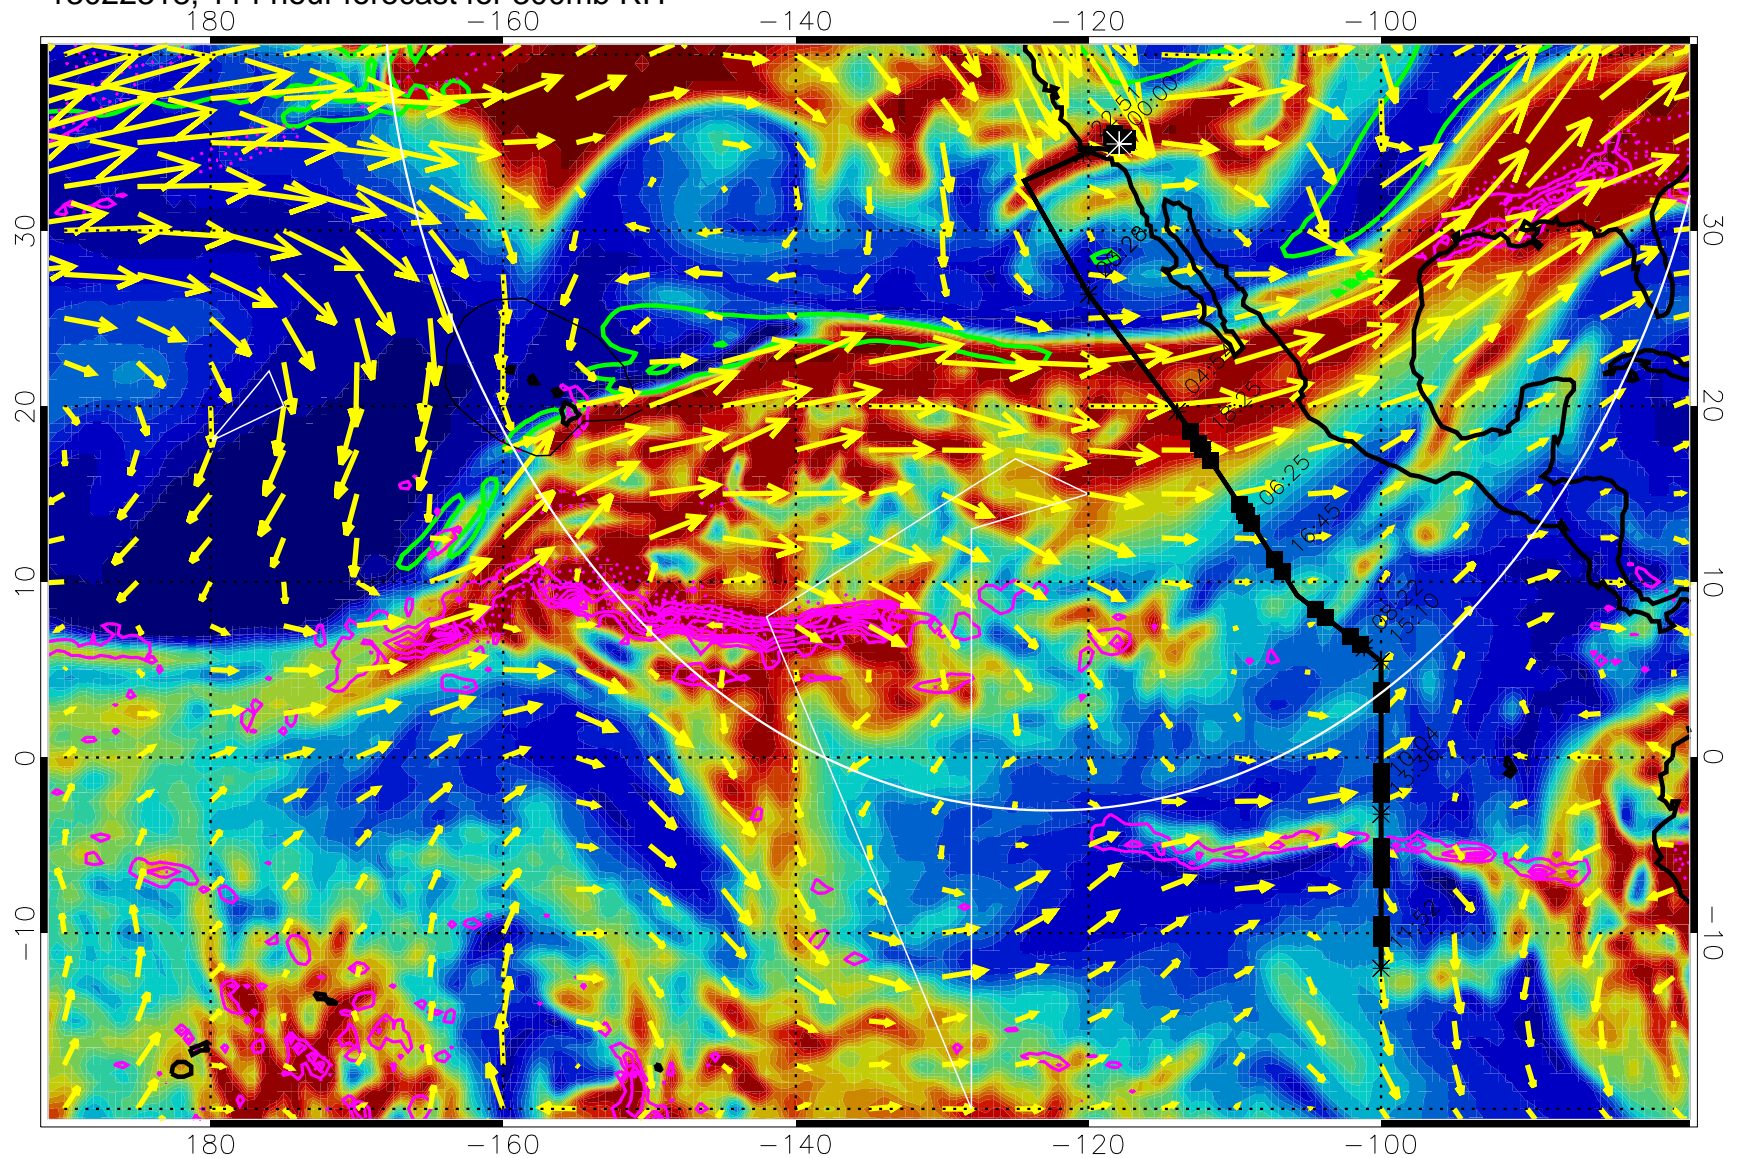

EPV Tropopause (2 PVU) Position

→ 50 m/s

Range ring of 4055 km -- 13 hours GH round trip

13022218, 90 hour forecast for 300mb RH

Precip (tot dot, conv sol) past 6 hrs 6 kg/m2 contours, min 4

EPV Tropopause (2 PVU) Position

13022306, 102 hour forecast for 300mb RH

Precip (tot dot, conv sol) past 6 hrs 6 kg/m2 contours, min 4

EPV Tropopause (2 PVU) Position

→ 50 m/s

Range ring of 4055 km -- 13 hours GH round trip

13022312, 108 hour forecast for 300mb RH

Precip (tot dot, conv sol) past 6 hrs 6 kg/m2 contours, min 4

EPV Tropopause (2 PVU) Position

→ 50 m/s

Range ring of 4055 km -- 13 hours GH round trip

13022318, 114 hour forecast for 300mb RH

Precip (tot dot, conv sol) past 6 hrs 6 kg/m2 contours, min 4

EPV Tropopause (2 PVU) Position

→ 50 m/s

Range ring of 4055 km -- 13 hours GH round trip

13022400, 120 hour forecast for 300mb RH

Precip (tot dot, conv sol) past 6 hrs 6 kg/m2 contours, min 4

EPV Tropopause (2 PVU) Position