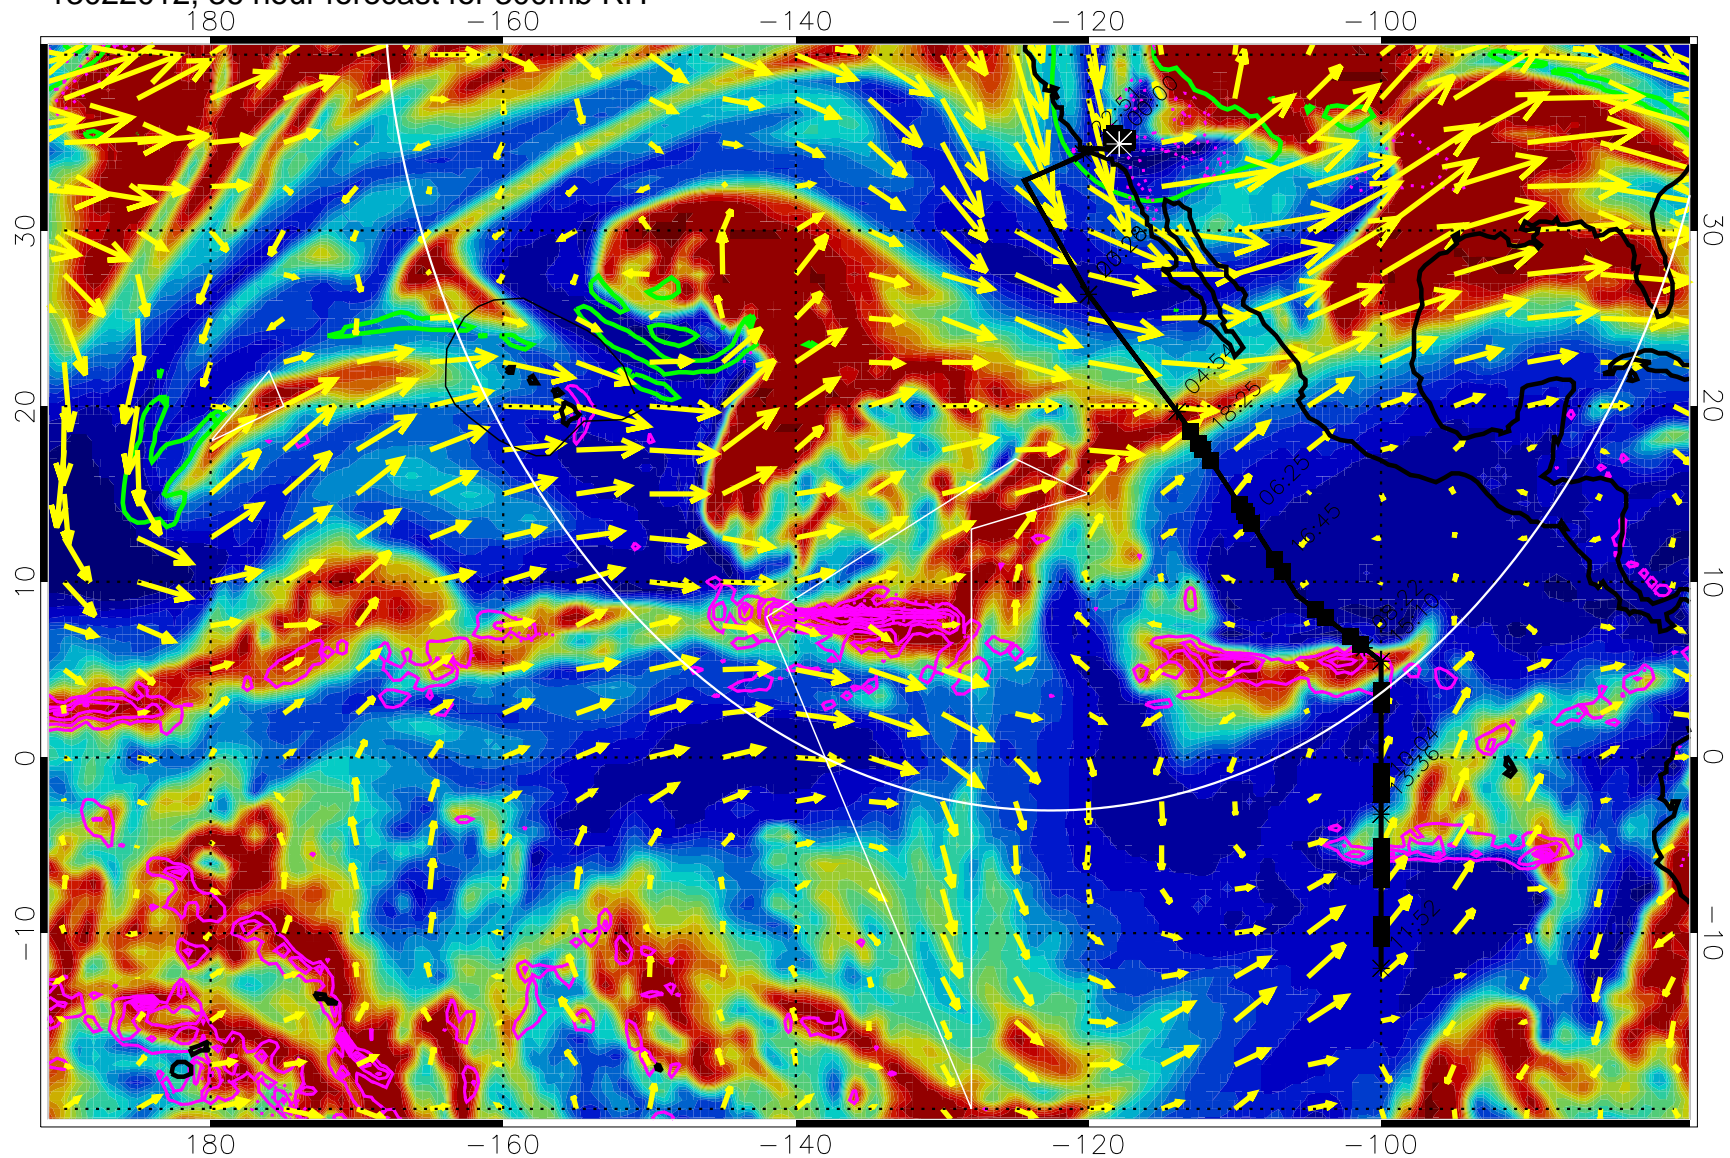

Precip (tot dot, conv sol) past 6 hrs 6 kg/m2 contours, min 4

EPV Tropopause (2 PVU) Position

→ 50 m/s

Range ring of 4055 km -- 13 hours GH round trip

13022000, 24 hour forecast for 300mb RH

Precip (tot dot, conv sol) past 6 hrs 6 kg/m2 contours, min 4

EPV Tropopause (2 PVU) Position

→ 50 m/s

Range ring of 4055 km -- 13 hours GH round trip

13022006, 30 hour forecast for 300mb RH

Precip (tot dot, conv sol) past 6 hrs 6 kg/m2 contours, min 4

EPV Tropopause (2 PVU) Position

→ 50 m/s

Range ring of 4055 km -- 13 hours GH round trip

13022012, 36 hour forecast for 300mb RH

Precip (tot dot, conv sol) past 6 hrs 6 kg/m2 contours, min 4

EPV Tropopause (2 PVU) Position

→ 50 m/s

Range ring of 4055 km -- 13 hours GH round trip

13022018, 42 hour forecast for 300mb RH

Precip (tot dot, conv sol) past 6 hrs 6 kg/m2 contours, min 4

EPV Tropopause (2 PVU) Position

→ 50 m/s

Range ring of 4055 km -- 13 hours GH round trip

13022100, 48 hour forecast for 300mb RH