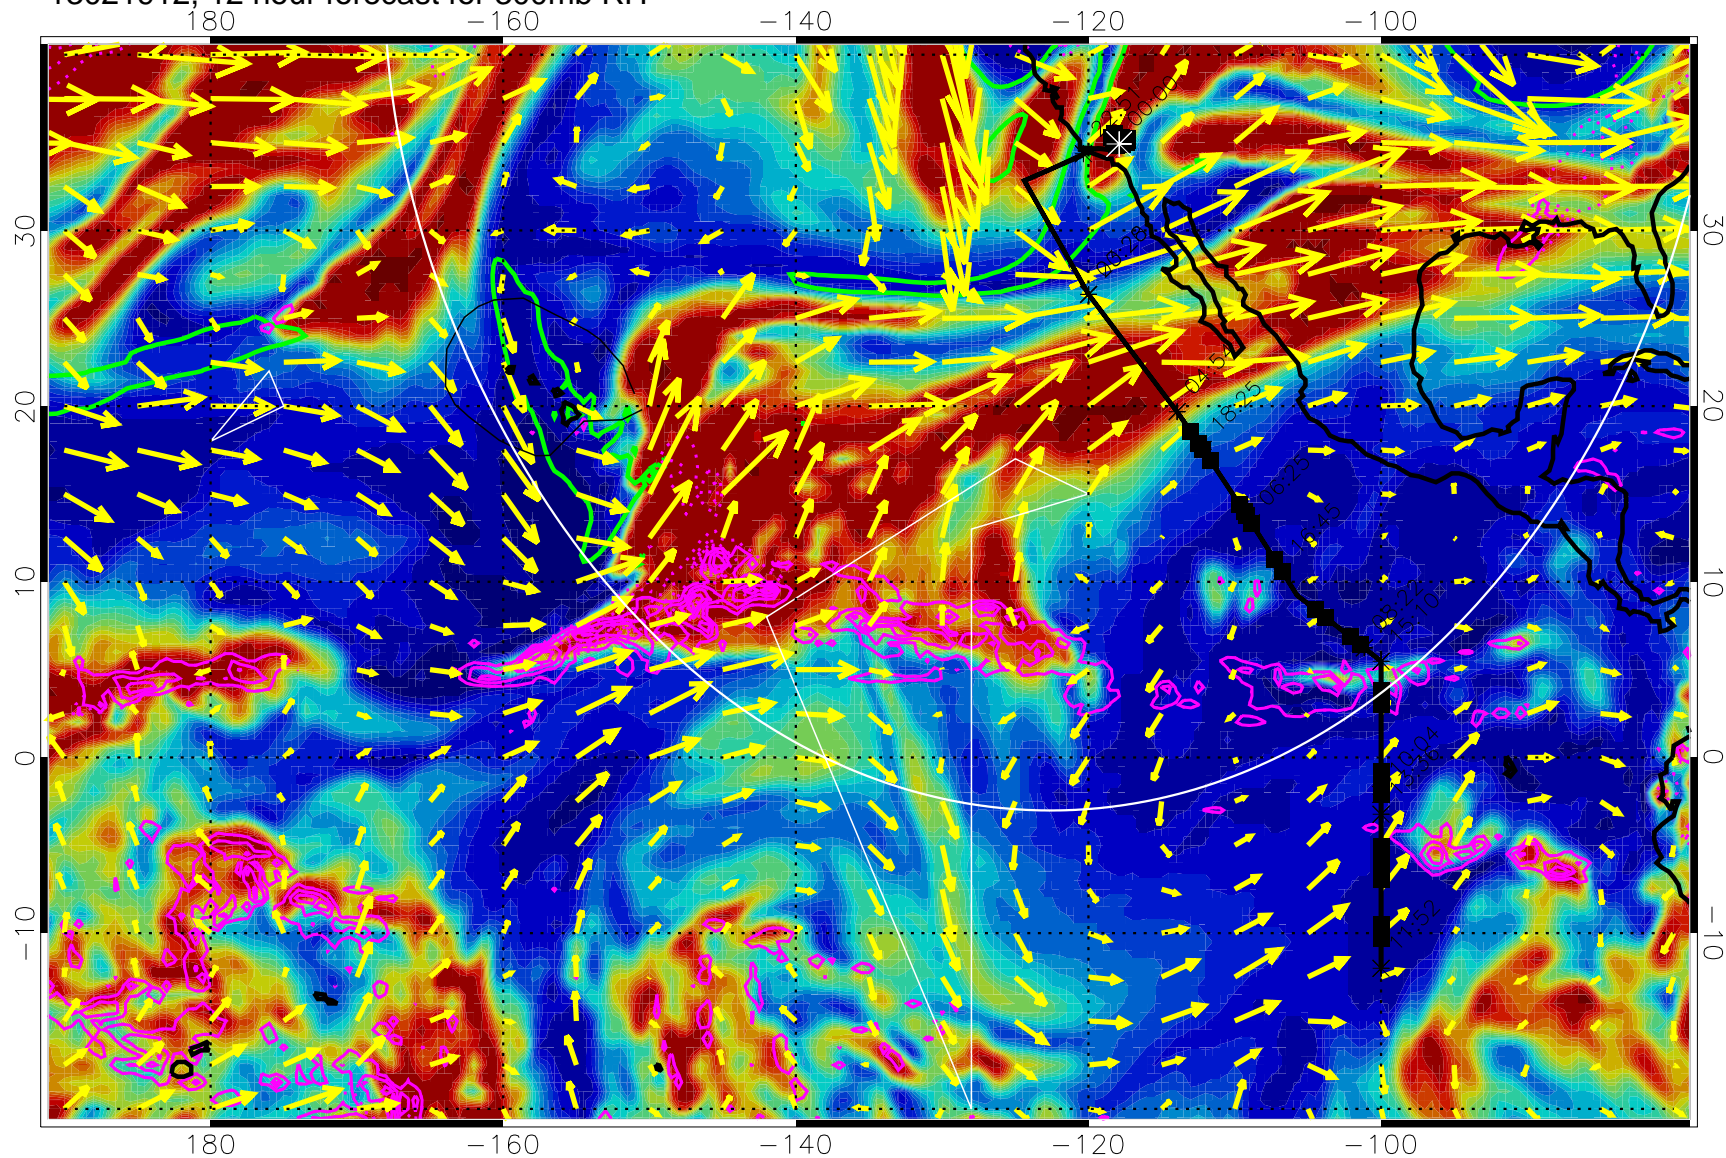

13021912, 12 hour forecast for 300mb RH

Precip (tot dot, conv sol) past 6 hrs 6 kg/m2 contours, min 4

EPV Tropopause (2 PVU) Position

→ 50 m/s

Range ring of 4055 km -- 13 hours GH round trip

13021918, 18 hour forecast for 300mb RH

Precip (tot dot, conv sol) past 6 hrs 6 kg/m2 contours, min 4

EPV Tropopause (2 PVU) Position

→ 50 m/s

Range ring of 4055 km -- 13 hours GH round trip

13022000, 24 hour forecast for 300mb RH

Precip (tot dot, conv sol) past 6 hrs 6 kg/m2 contours, min 4

EPV Tropopause (2 PVU) Position

→ 50 m/s

Range ring of 4055 km -- 13 hours GH round trip

13022006, 30 hour forecast for 300mb RH

Precip (tot dot, conv sol) past 6 hrs 6 kg/m2 contours, min 4

EPV Tropopause (2 PVU) Position

13022018, 42 hour forecast for 300mb RH

Precip (tot dot, conv sol) past 6 hrs 6 kg/m2 contours, min 4

EPV Tropopause (2 PVU) Position

→ 50 m/s

Range ring of 4055 km -- 13 hours GH round trip

13022100, 48 hour forecast for 300mb RH