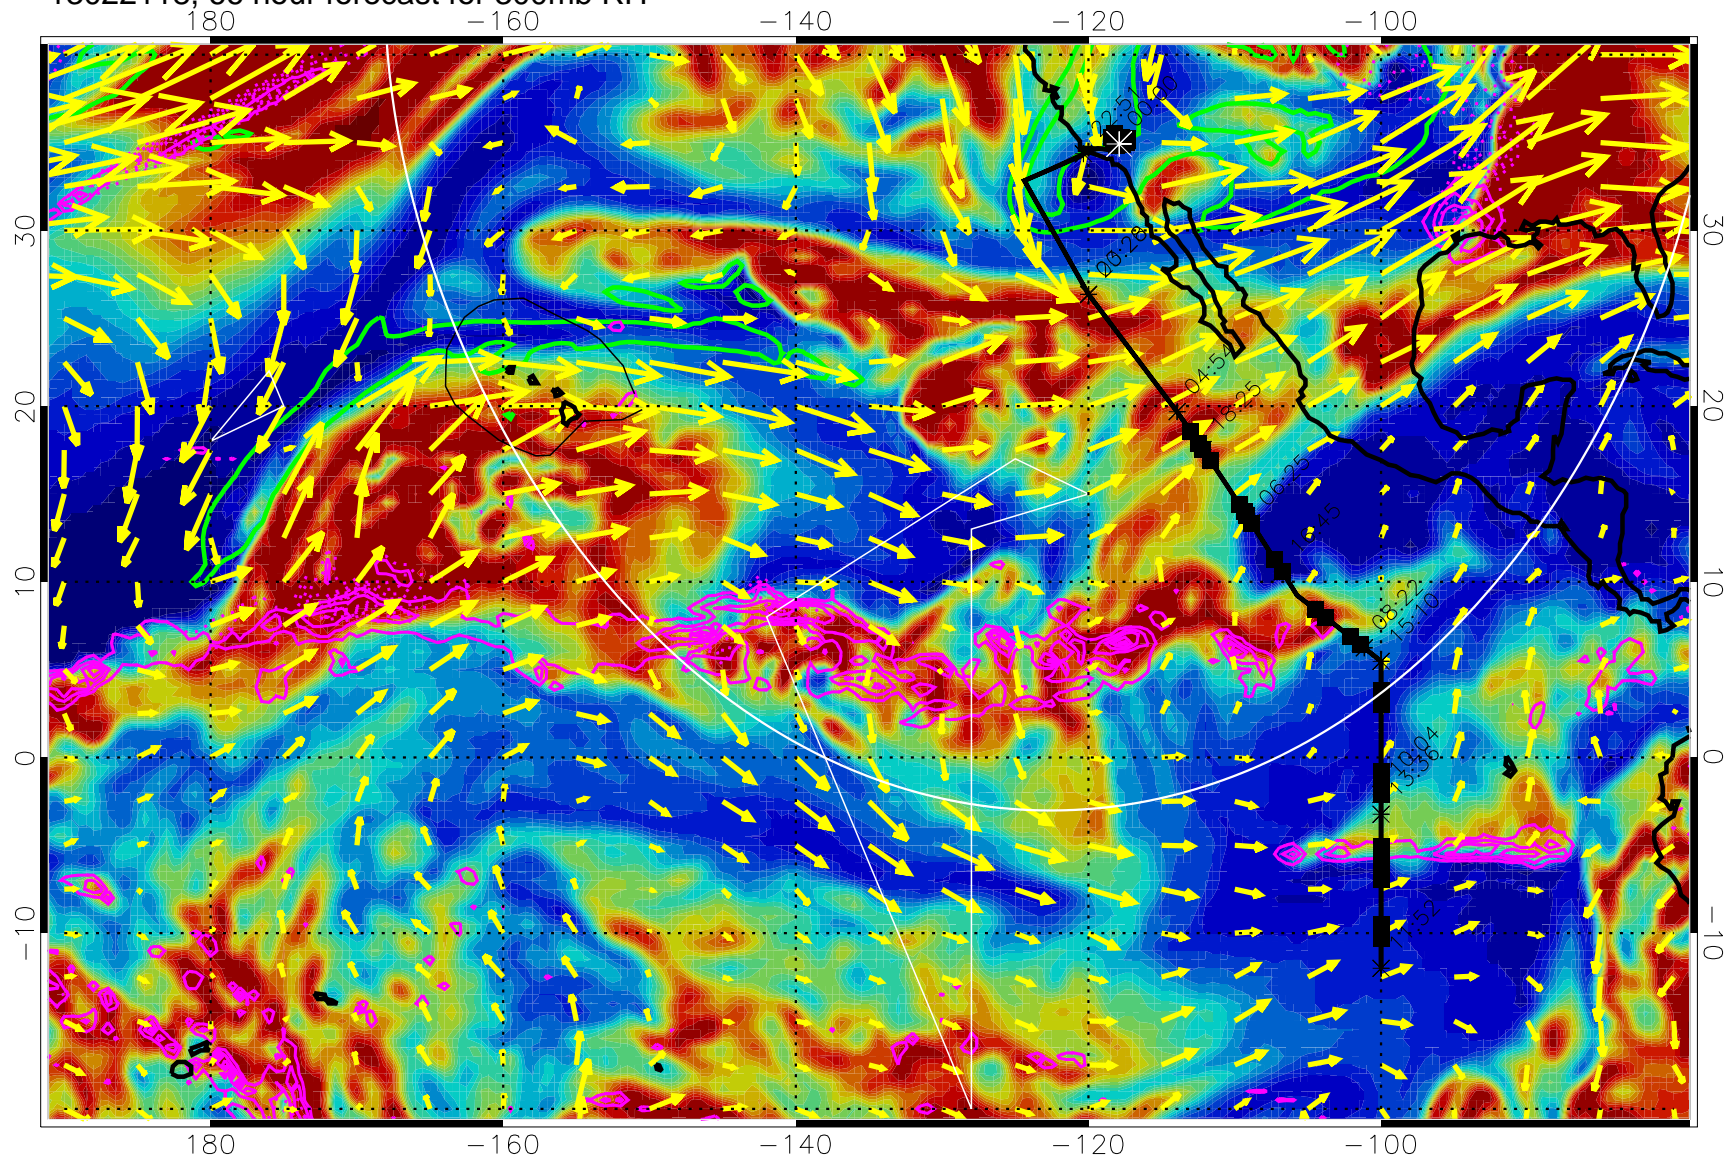

Precip (tot dot, conv sol) past 6 hrs 6 kg/m2 contours, min 4

EPV Tropopause (2 PVU) Position

→ 50 m/s

Range ring of 4055 km -- 13 hours GH round trip

13022106, 54 hour forecast for 300mb RH

Precip (tot dot, conv sol) past 6 hrs 6 kg/m2 contours, min 4

EPV Tropopause (2 PVU) Position

→ 50 m/s

Range ring of 4055 km -- 13 hours GH round trip

13022112, 60 hour forecast for 300mb RH

Precip (tot dot, conv sol) past 6 hrs 6 kg/m2 contours, min 4

EPV Tropopause (2 PVU) Position

→ 50 m/s

Range ring of 4055 km -- 13 hours GH round trip

13022118, 66 hour forecast for 300mb RH

Precip (tot dot, conv sol) past 6 hrs 6 kg/m2 contours, min 4

EPV Tropopause (2 PVU) Position

→ 50 m/s

Range ring of 4055 km -- 13 hours GH round trip

13022200, 72 hour forecast for 300mb RH

Precip (tot dot, conv sol) past 6 hrs 6 kg/m2 contours, min 4

EPV Tropopause (2 PVU) Position

→ 50 m/s

Range ring of 4055 km -- 13 hours GH round trip

13022206, 78 hour forecast for 300mb RH