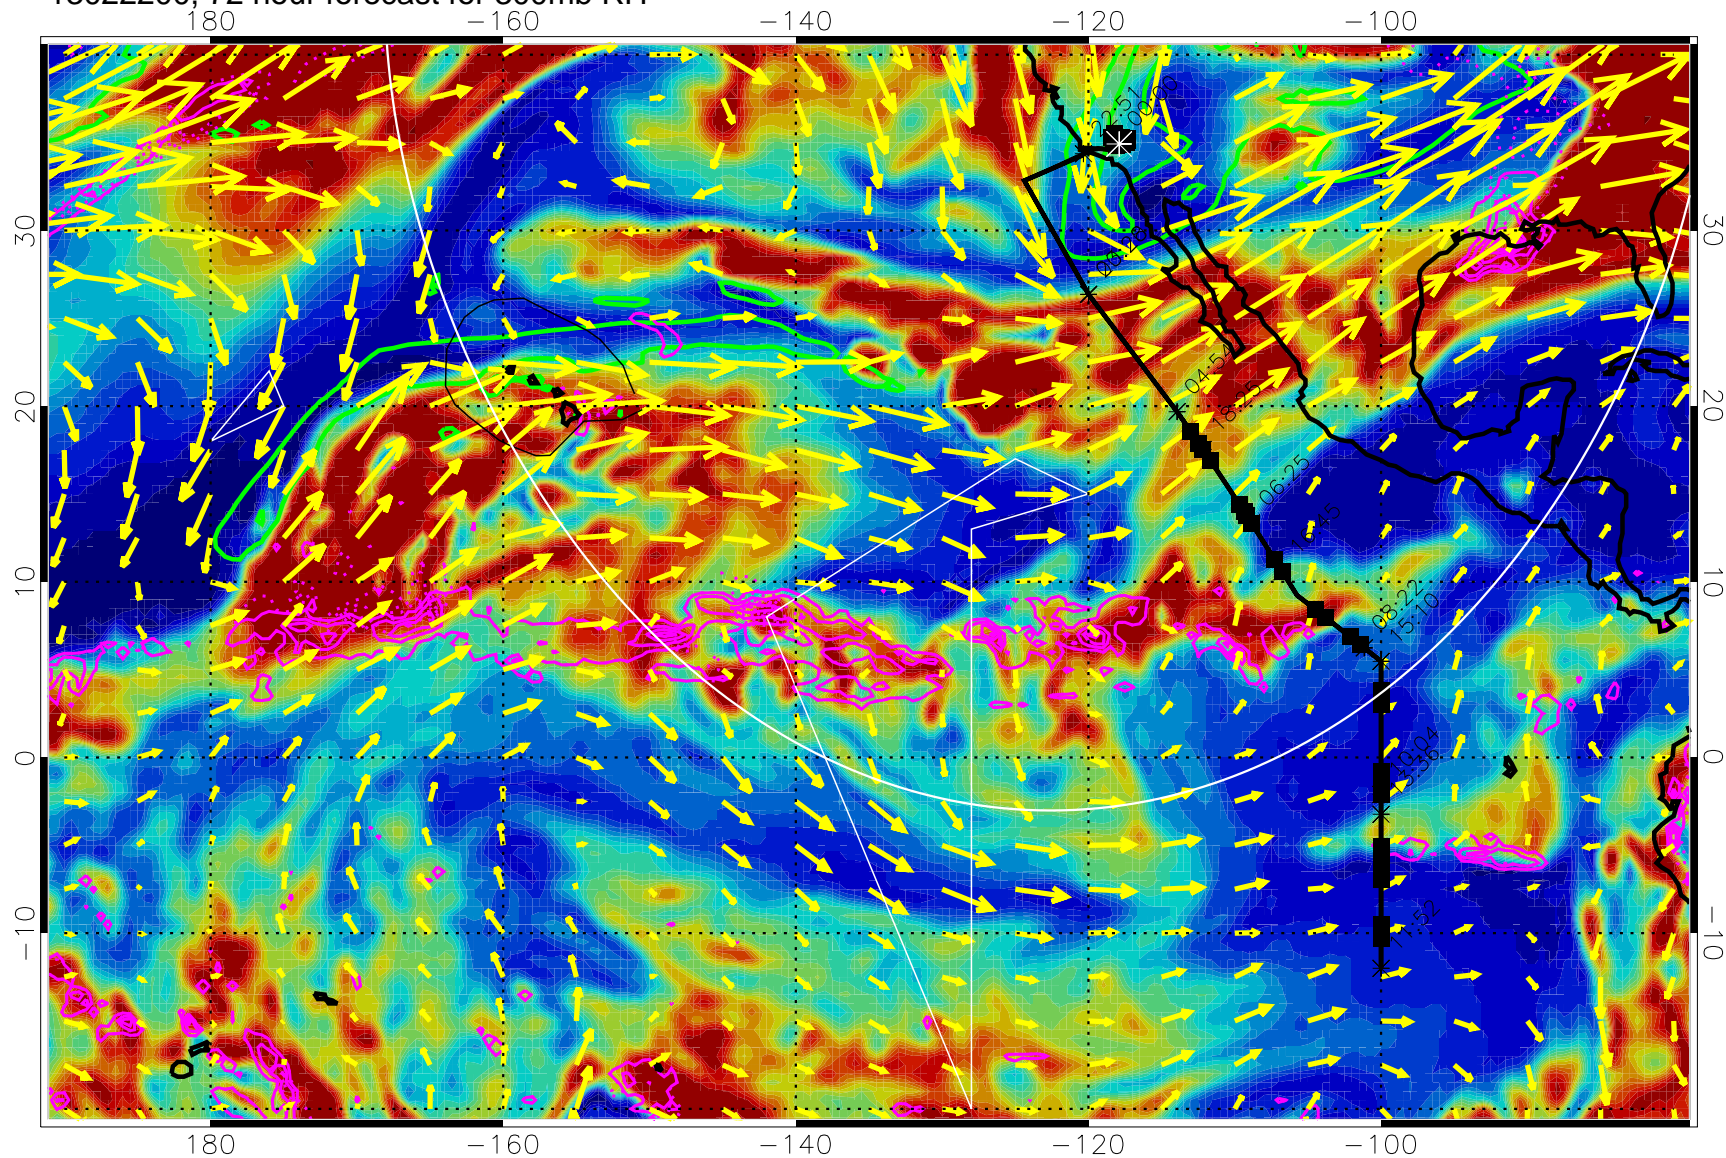

EPV Tropopause (2 PVU) Position

→ 50 m/s

Range ring of 4055 km -- 13 hours GH round trip

13022112, 60 hour forecast for 300mb RH

Precip (tot dot, conv sol) past 6 hrs 6 kg/m2 contours, min 4

EPV Tropopause (2 PVU) Position

→ 50 m/s

Range ring of 4055 km -- 13 hours GH round trip

13022118, 66 hour forecast for 300mb RH

Precip (tot dot, conv sol) past 6 hrs 6 kg/m2 contours, min 4

EPV Tropopause (2 PVU) Position

→ 50 m/s

Range ring of 4055 km -- 13 hours GH round trip

13022200, 72 hour forecast for 300mb RH

Precip (tot dot, conv sol) past 6 hrs 6 kg/m2 contours, min 4

EPV Tropopause (2 PVU) Position

→ 50 m/s

Range ring of 4055 km -- 13 hours GH round trip

13022206, 78 hour forecast for 300mb RH

Precip (tot dot, conv sol) past 6 hrs 6 kg/m2 contours, min 4

EPV Tropopause (2 PVU) Position

→ 50 m/s

Range ring of 4055 km -- 13 hours GH round trip

13022212, 84 hour forecast for 300mb RH

Precip (tot dot, conv sol) past 6 hrs 6 kg/m2 contours, min 4