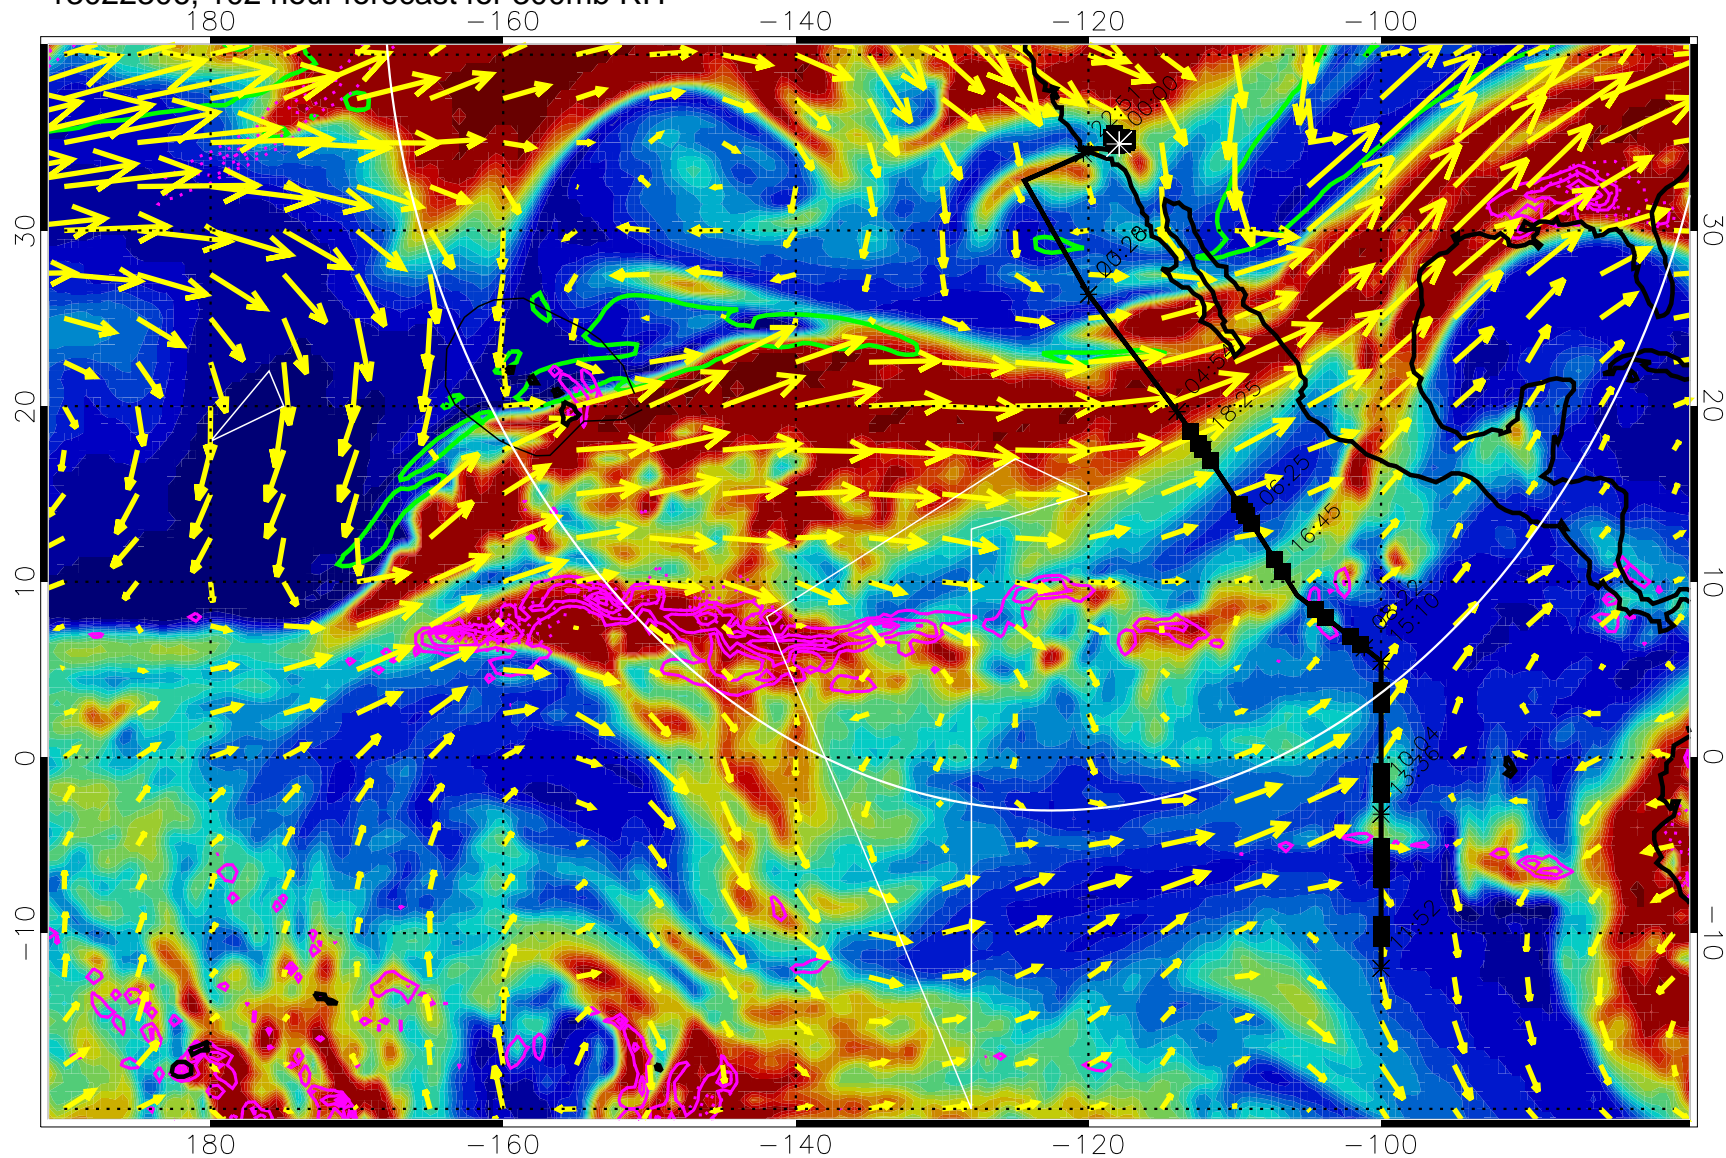

EPV Tropopause (2 PVU) Position

→ 50 m/s

Range ring of 4055 km -- 13 hours GH round trip

13022218, 90 hour forecast for 300mb RH

Precip (tot dot, conv sol) past 6 hrs 6 kg/m2 contours, min 4

EPV Tropopause (2 PVU) Position

→ 50 m/s

Range ring of 4055 km -- 13 hours GH round trip

13022300, 96 hour forecast for 300mb RH

Precip (tot dot, conv sol) past 6 hrs 6 kg/m2 contours, min 4

EPV Tropopause (2 PVU) Position

→ 50 m/s

Range ring of 4055 km -- 13 hours GH round trip

13022306, 102 hour forecast for 300mb RH

Precip (tot dot, conv sol) past 6 hrs 6 kg/m2 contours, min 4

EPV Tropopause (2 PVU) Position

→ 50 m/s

Range ring of 4055 km -- 13 hours GH round trip

13022312, 108 hour forecast for 300mb RH

Precip (tot dot, conv sol) past 6 hrs 6 kg/m2 contours, min 4

EPV Tropopause (2 PVU) Position

→ 50 m/s

Range ring of 4055 km -- 13 hours GH round trip

13022318, 114 hour forecast for 300mb RH

Precip (tot dot, conv sol) past 6 hrs 6 kg/m2 contours, min 4