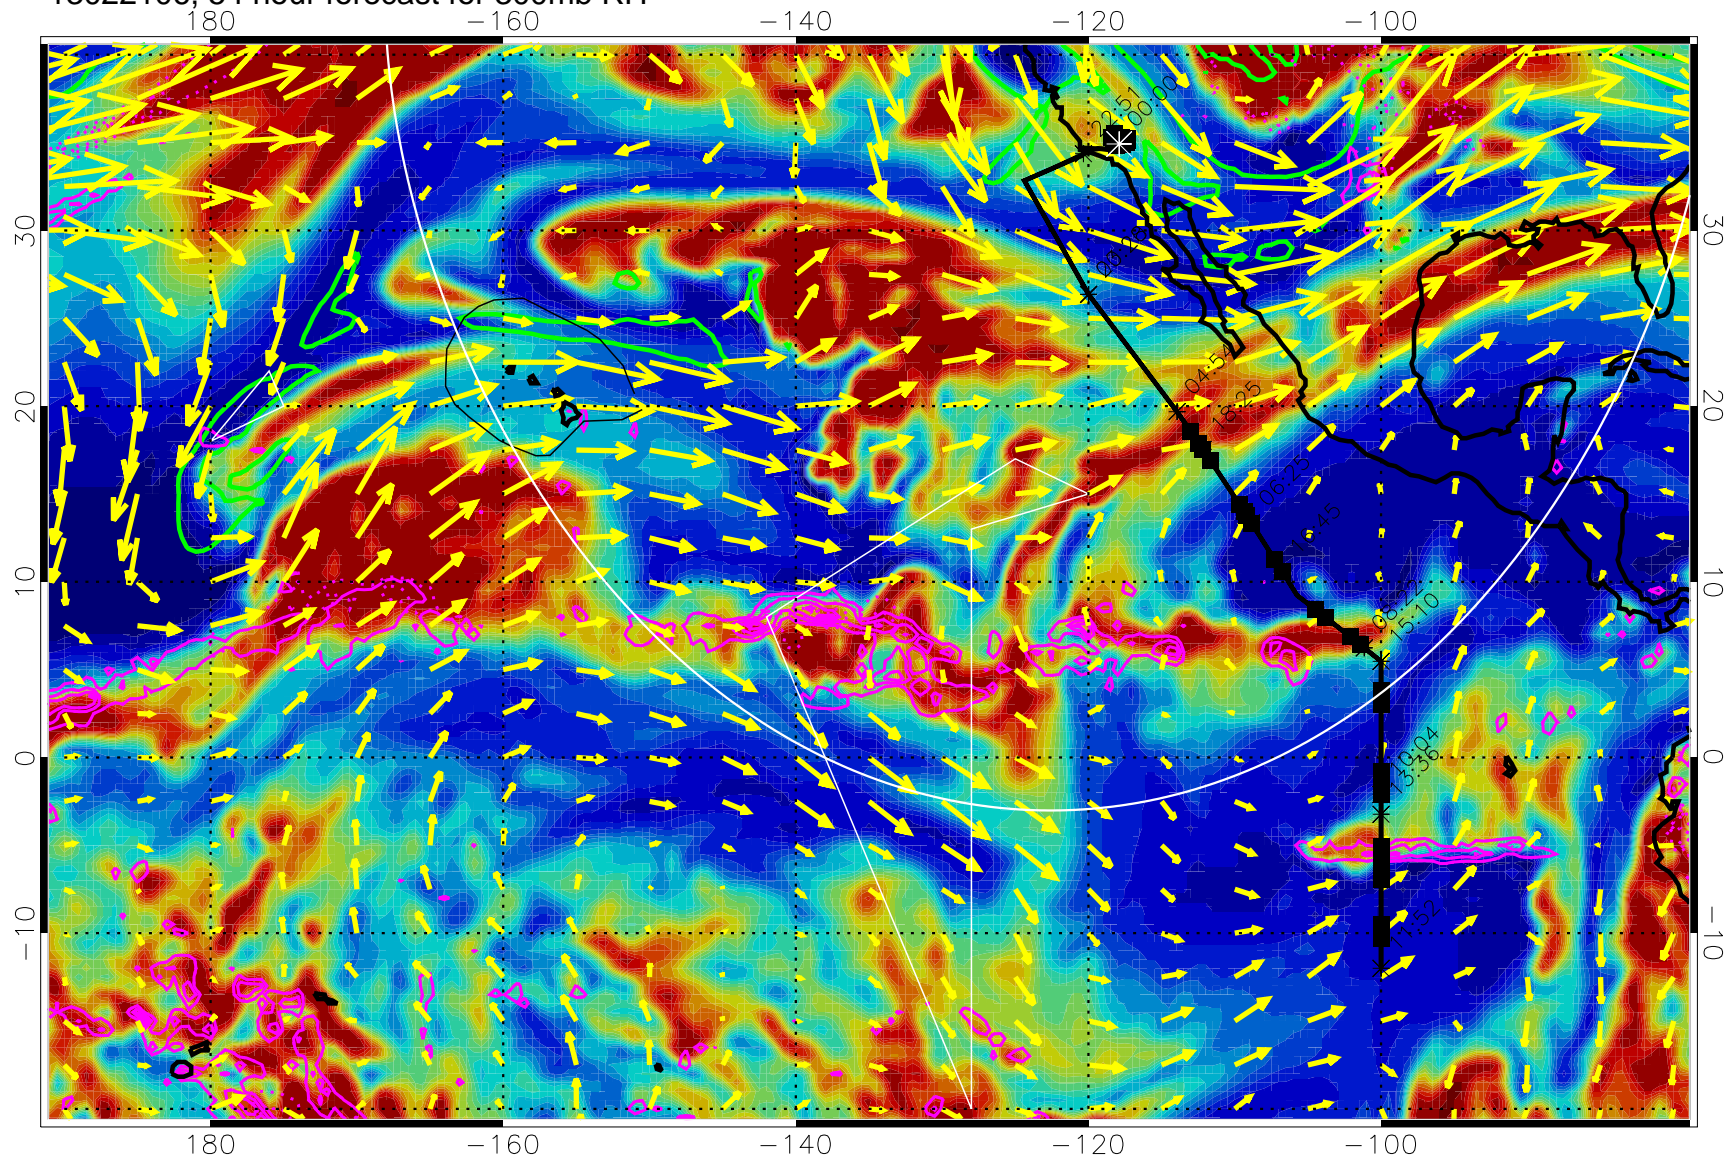

EPV Tropopause (2 PVU) Position

→ 50 m/s

Range ring of 4055 km -- 13 hours GH round trip

13022006, 30 hour forecast for 300mb RH

Precip (tot dot, conv sol) past 6 hrs 6 kg/m2 contours, min 4

EPV Tropopause (2 PVU) Position

13022018, 42 hour forecast for 300mb RH

Precip (tot dot, conv sol) past 6 hrs 6 kg/m2 contours, min 4

EPV Tropopause (2 PVU) Position

→ 50 m/s

Range ring of 4055 km -- 13 hours GH round trip

13022100, 48 hour forecast for 300mb RH

Precip (tot dot, conv sol) past 6 hrs 6 kg/m2 contours, min 4

EPV Tropopause (2 PVU) Position

→ 50 m/s

Range ring of 4055 km -- 13 hours GH round trip

13022106, 54 hour forecast for 300mb RH

Precip (tot dot, conv sol) past 6 hrs 6 kg/m2 contours, min 4

EPV Tropopause (2 PVU) Position

→ 50 m/s

Range ring of 4055 km -- 13 hours GH round trip

13022112, 60 hour forecast for 300mb RH

Precip (tot dot, conv sol) past 6 hrs 6 kg/m2 contours, min 4

EPV Tropopause (2 PVU) Position