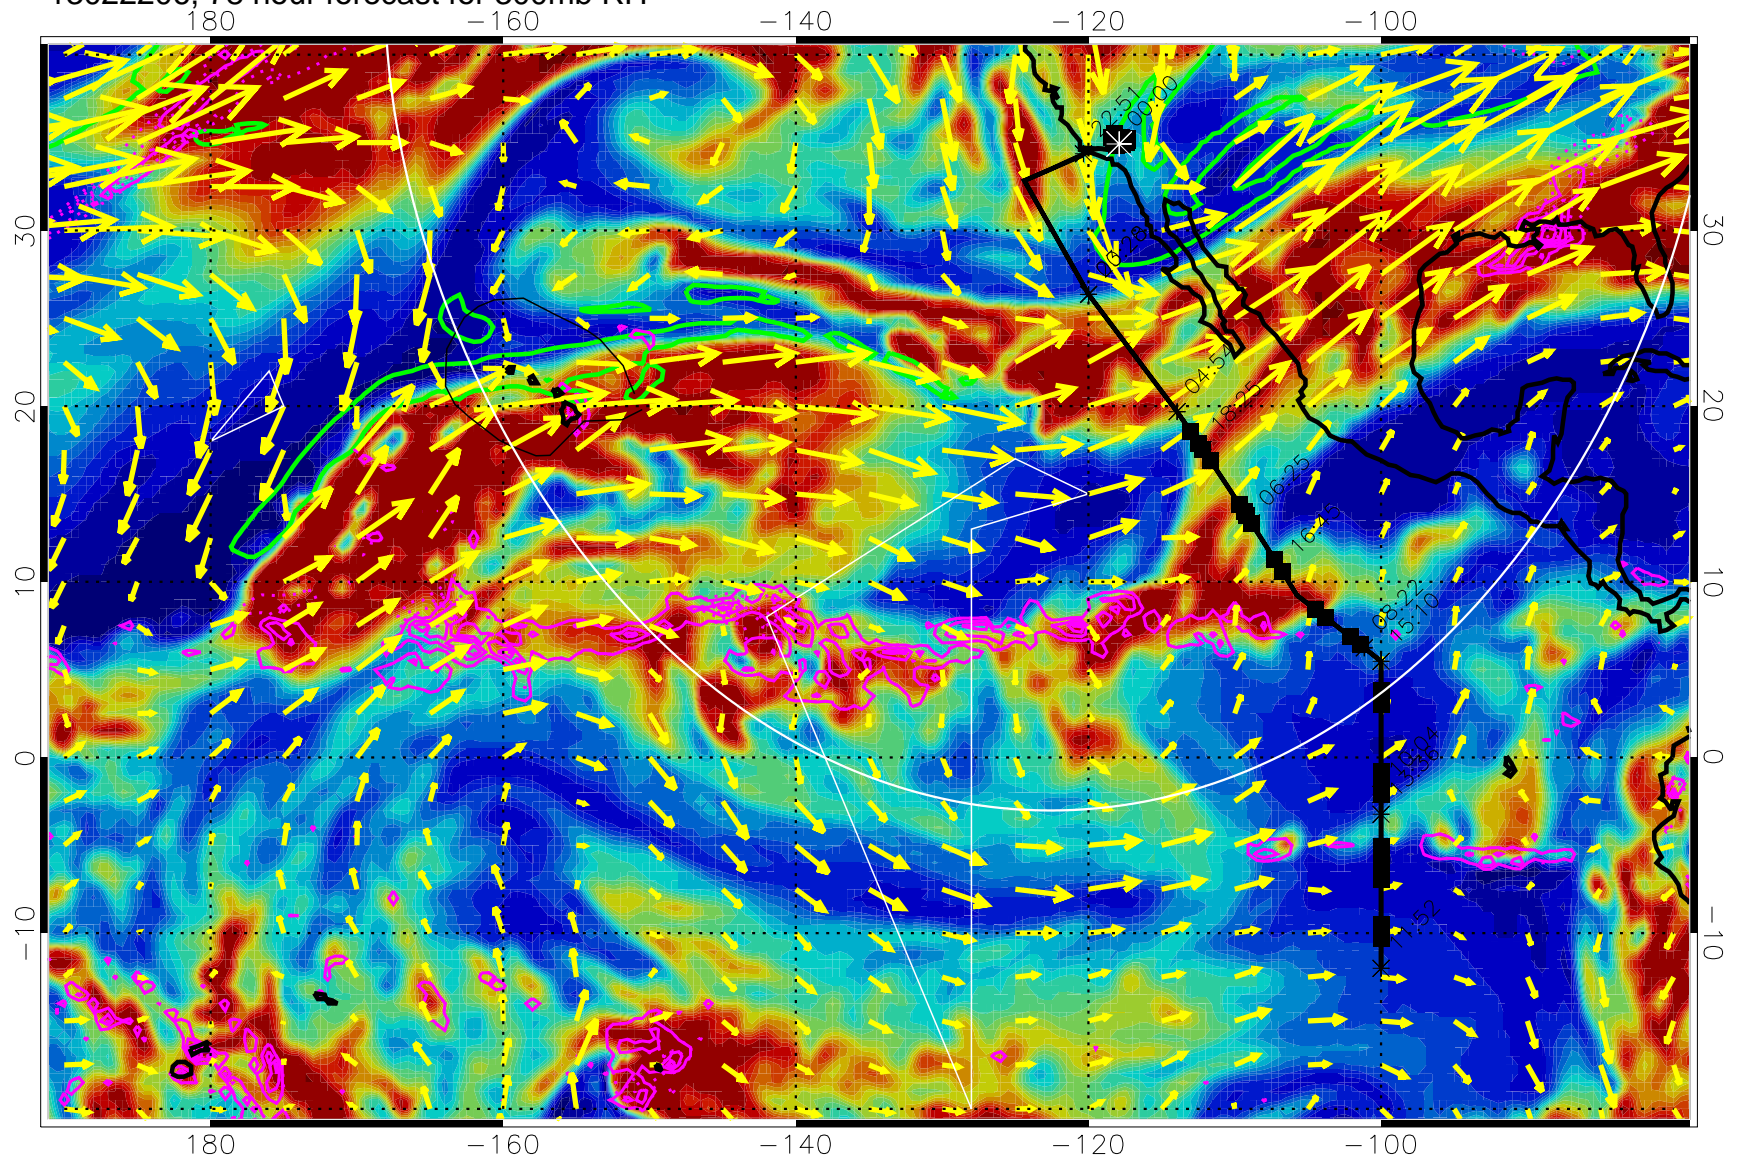

13022200, 72 hour forecast for 300mb RH

Precip (tot dot, conv sol) past 6 hrs 6 kg/m2 contours, min 4

EPV Tropopause (2 PVU) Position

→ 50 m/s

Range ring of 4055 km -- 13 hours GH round trip

13022206, 78 hour forecast for 300mb RH

Precip (tot dot, conv sol) past 6 hrs 6 kg/m2 contours, min 4

EPV Tropopause (2 PVU) Position

→ 50 m/s

Range ring of 4055 km -- 13 hours GH round trip

13022212, 84 hour forecast for 300mb RH

Precip (tot dot, conv sol) past 6 hrs 6 kg/m2 contours, min 4

EPV Tropopause (2 PVU) Position

→ 50 m/s

Range ring of 4055 km -- 13 hours GH round trip

13022218, 90 hour forecast for 300mb RH

Precip (tot dot, conv sol) past 6 hrs 6 kg/m2 contours, min 4

EPV Tropopause (2 PVU) Position

13022306, 102 hour forecast for 300mb RH

Precip (tot dot, conv sol) past 6 hrs 6 kg/m2 contours, min 4

EPV Tropopause (2 PVU) Position

→ 50 m/s

Range ring of 4055 km -- 13 hours GH round trip

13022312, 108 hour forecast for 300mb RH