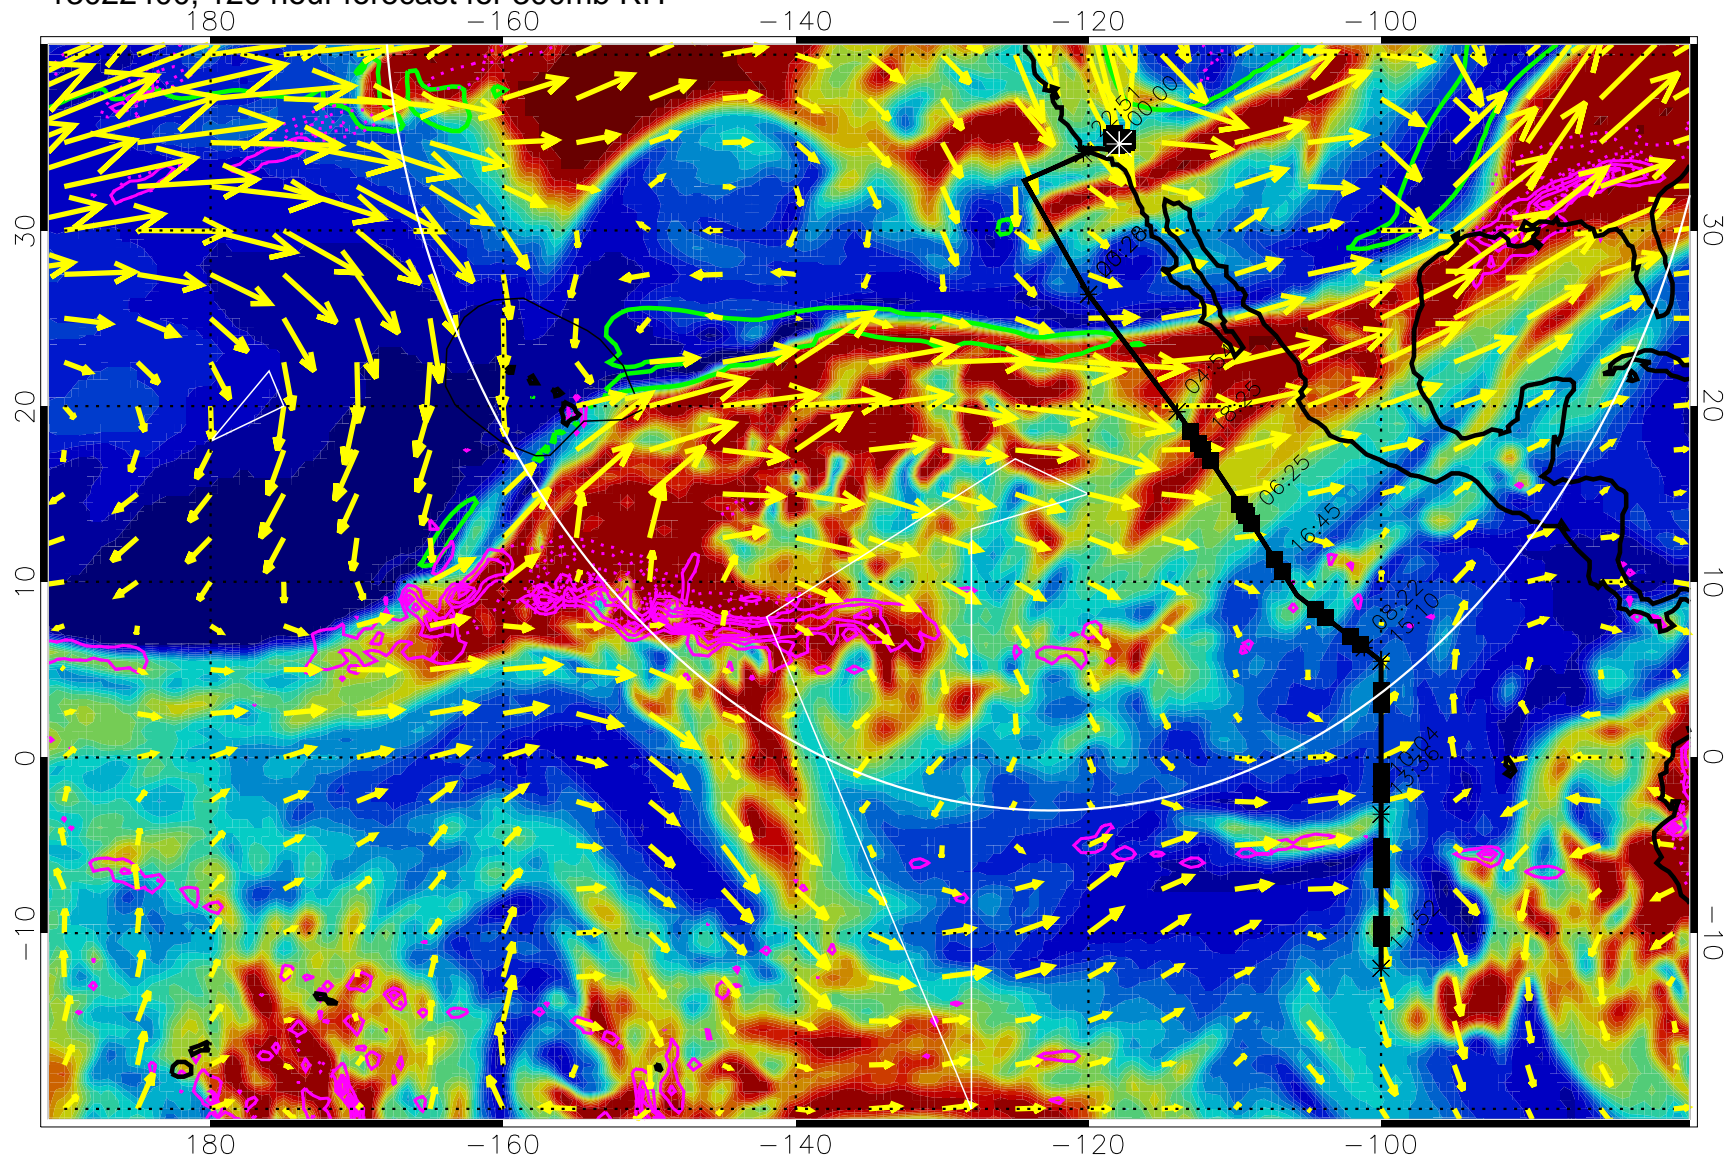

EPV Tropopause (2 PVU) Position

→ 50 m/s

Range ring of 4055 km -- 13 hours GH round trip

13022218, 90 hour forecast for 300mb RH

Precip (tot dot, conv sol) past 6 hrs 6 kg/m2 contours, min 4

EPV Tropopause (2 PVU) Position

13022306, 102 hour forecast for 300mb RH

Precip (tot dot, conv sol) past 6 hrs 6 kg/m2 contours, min 4

EPV Tropopause (2 PVU) Position

→ 50 m/s

Range ring of 4055 km -- 13 hours GH round trip

13022312, 108 hour forecast for 300mb RH

Precip (tot dot, conv sol) past 6 hrs 6 kg/m2 contours, min 4

EPV Tropopause (2 PVU) Position

→ 50 m/s

Range ring of 4055 km -- 13 hours GH round trip

13022318, 114 hour forecast for 300mb RH

Precip (tot dot, conv sol) past 6 hrs 6 kg/m2 contours, min 4

EPV Tropopause (2 PVU) Position

→ 50 m/s

Range ring of 4055 km -- 13 hours GH round trip

13022400, 120 hour forecast for 300mb RH

Precip (tot dot, conv sol) past 6 hrs 6 kg/m2 contours, min 4

EPV Tropopause (2 PVU) Position