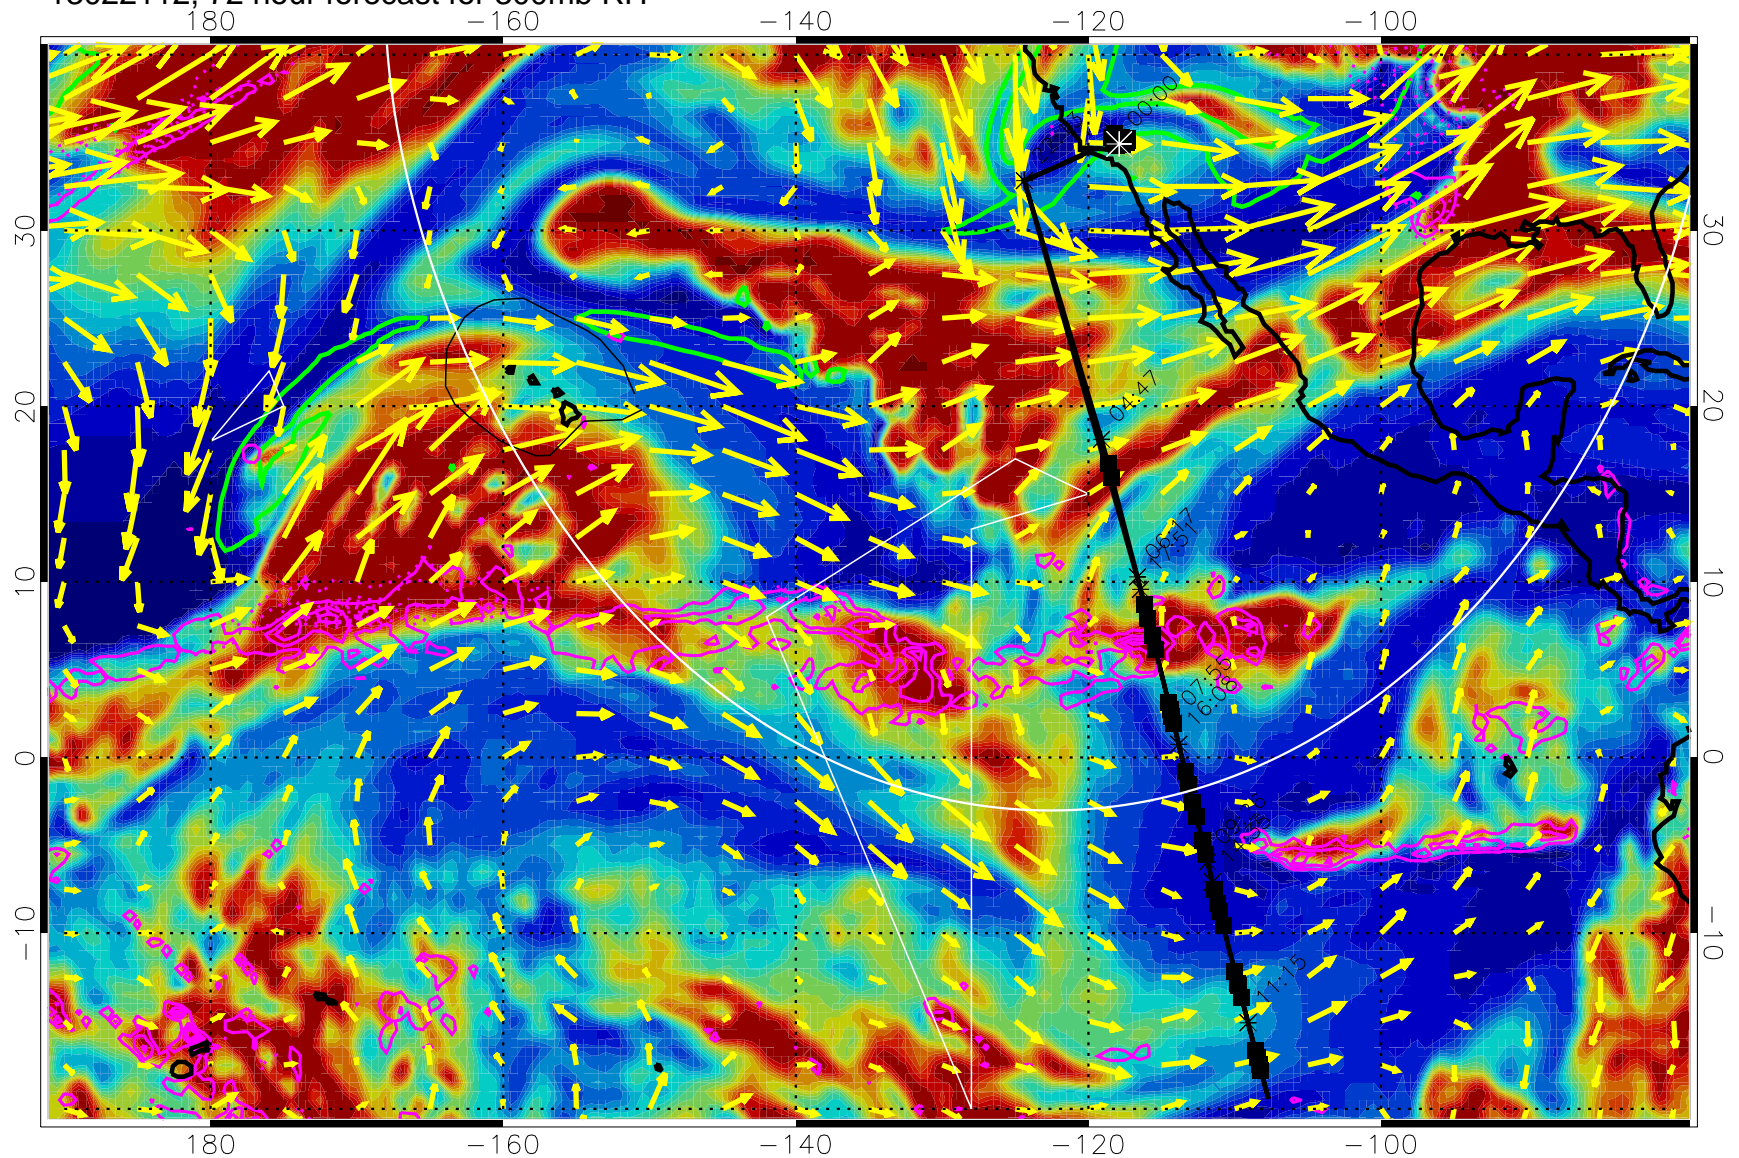

13022106, 66 hour forecast for 300mb RH

Precip (tot dot, conv sol) past 6 hrs 6 kg/m2 contours, min 4

EPV Tropopause (2 PVU) Position

→ 50 m/s

Range ring of 4055 km -- 13 hours GH round trip

13022112, 72 hour forecast for 300mb RH

Precip (tot dot, conv sol) past 6 hrs 6 kg/m2 contours, min 4

EPV Tropopause (2 PVU) Position

→ 50 m/s

Range ring of 4055 km -- 13 hours GH round trip

13022118, 78 hour forecast for 300mb RH

Precip (tot dot, conv sol) past 6 hrs 6 kg/m2 contours, min 4

EPV Tropopause (2 PVU) Position

→ 50 m/s

Range ring of 4055 km -- 13 hours GH round trip

13022200, 84 hour forecast for 300mb RH

180 -160 -140 -120 -100

Precip (tot dot, conv sol) past 6 hrs 6 kg/m2 contours, min 4

EPV Tropopause (2 PVU) Position

→ 50 m/s

Range ring of 4055 km -- 13 hours GH round trip

13022206, 90 hour forecast for 300mb RH

Precip (tot dot, conv sol) past 6 hrs 6 kg/m2 contours, min 4

EPV Tropopause (2 PVU) Position