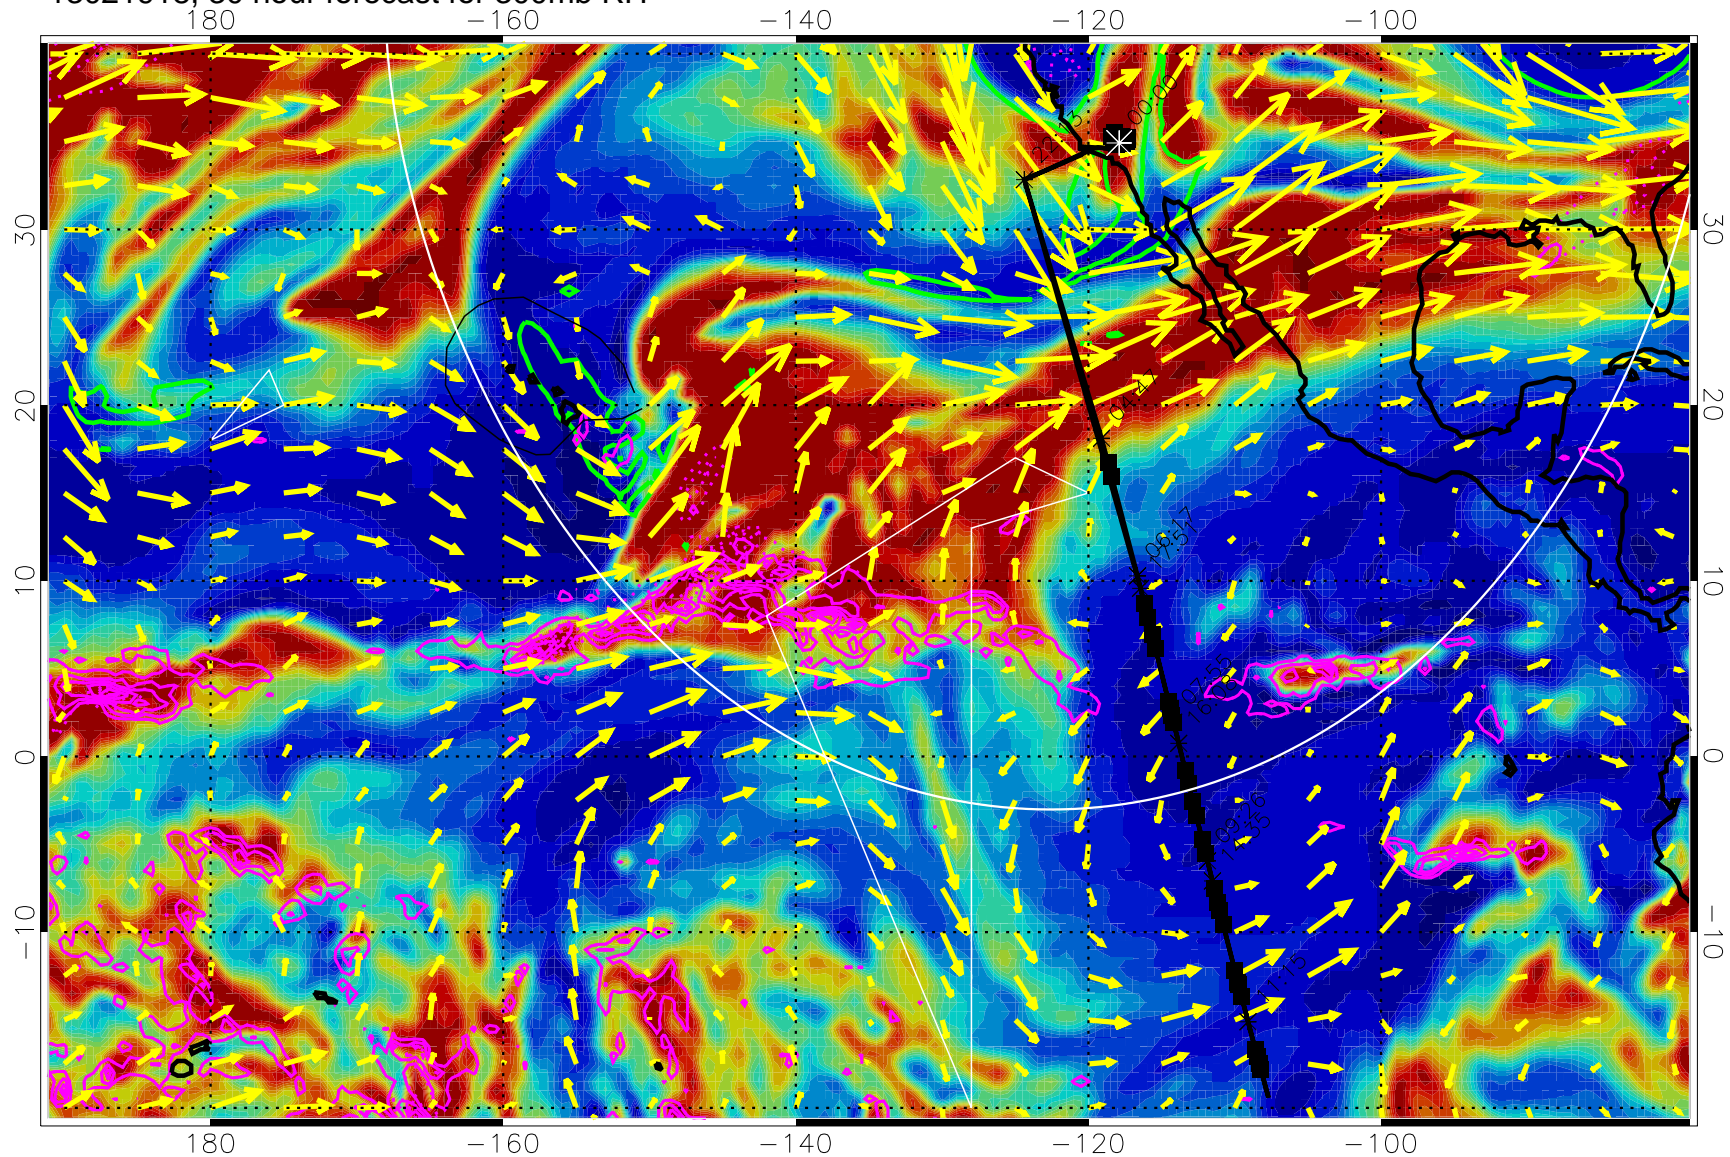

Precip (tot dot, conv sol) past 6 hrs 6 kg/m2 contours, min 4

EPV Tropopause (2 PVU) Position

→ 50 m/s

Range ring of 4055 km -- 13 hours GH round trip

13021906, 18 hour forecast for 300mb RH

Precip (tot dot, conv sol) past 6 hrs 6 kg/m2 contours, min 4

EPV Tropopause (2 PVU) Position

→ 50 m/s

Range ring of 4055 km -- 13 hours GH round trip

13021912, 24 hour forecast for 300mb RH

Precip (tot dot, conv sol) past 6 hrs 6 kg/m2 contours, min 4

EPV Tropopause (2 PVU) Position

→ 50 m/s

Range ring of 4055 km -- 13 hours GH round trip

13021918, 30 hour forecast for 300mb RH

Precip (tot dot, conv sol) past 6 hrs 6 kg/m2 contours, min 4

EPV Tropopause (2 PVU) Position

→ 50 m/s

Range ring of 4055 km -- 13 hours GH round trip

13022000, 36 hour forecast for 300mb RH

Precip (tot dot, conv sol) past 6 hrs 6 kg/m2 contours, min 4

EPV Tropopause (2 PVU) Position

→ 50 m/s

Range ring of 4055 km -- 13 hours GH round trip

13022006, 42 hour forecast for 300mb RH