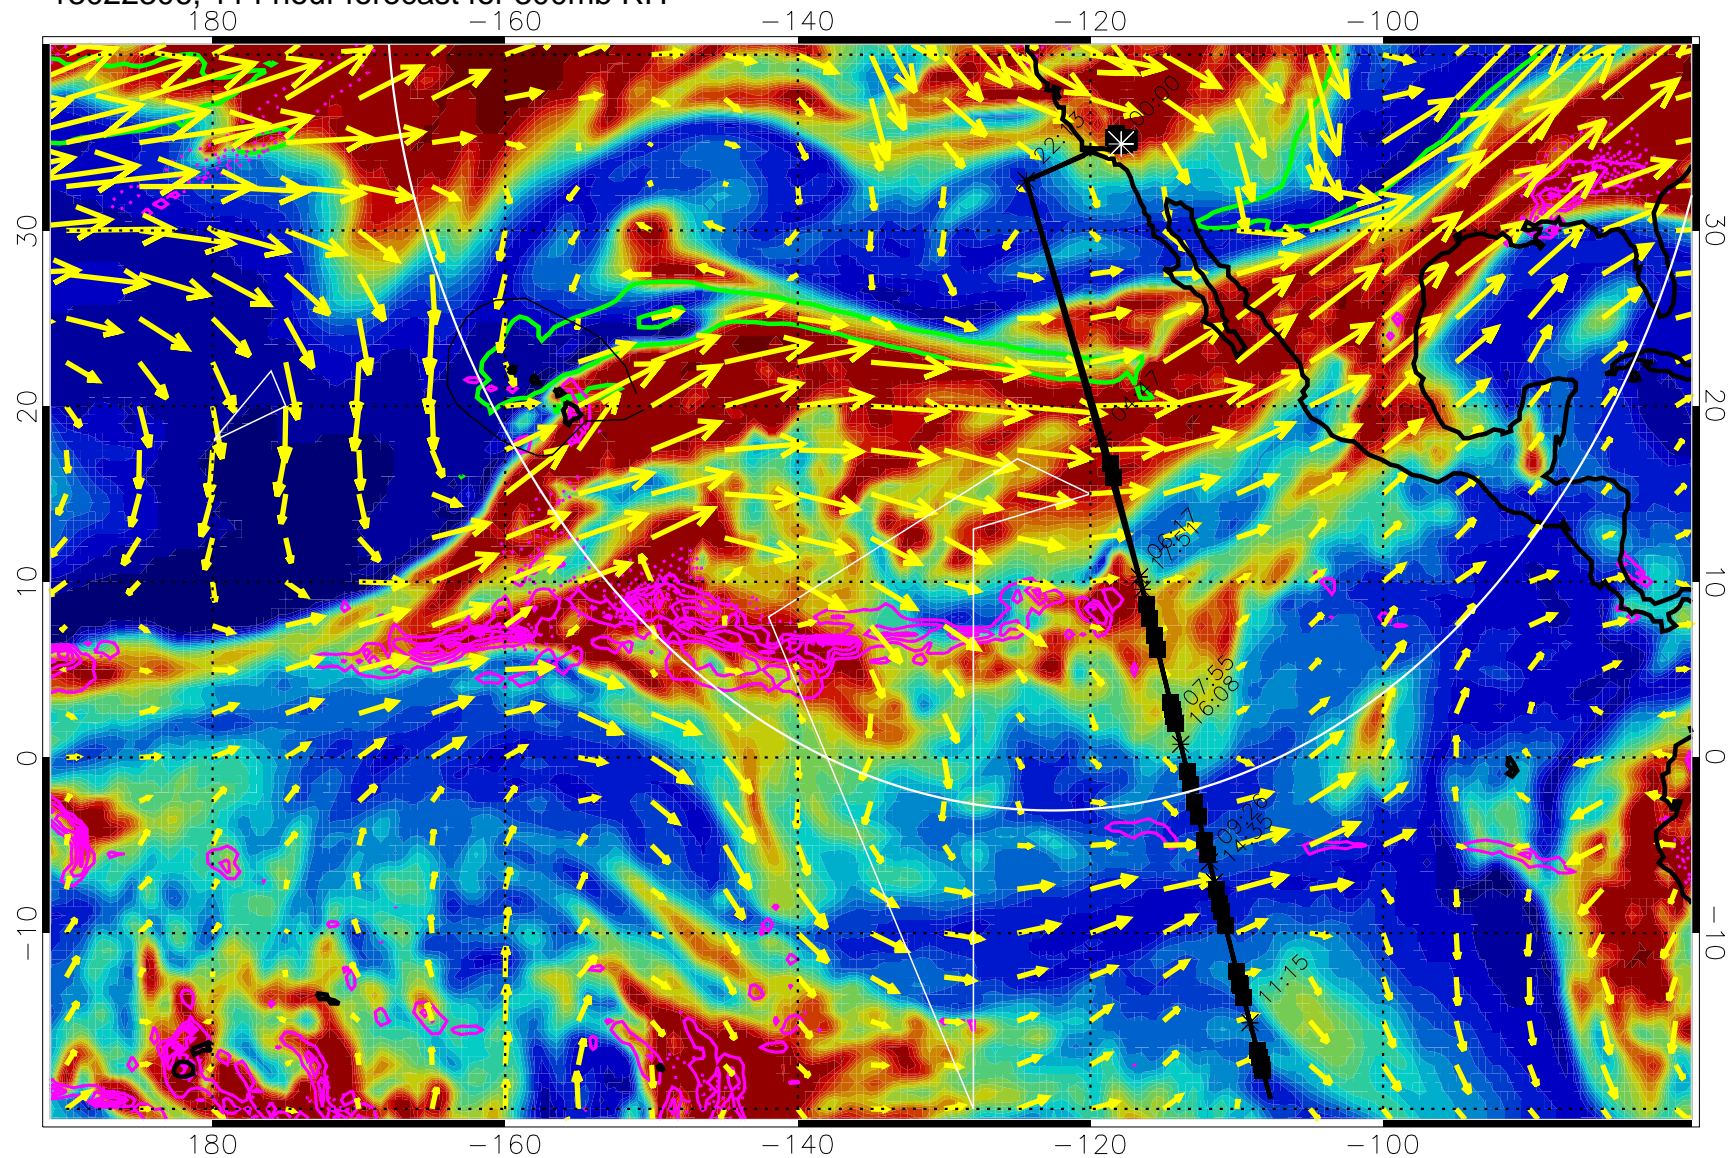

13022218, 102 hour forecast for 300mb RH

Precip (tot dot, conv sol) past 6 hrs 6 kg/m2 contours, min 4

EPV Tropopause (2 PVU) Position

→ 50 m/s

Range ring of 4055 km -- 13 hours GH round trip

13022300, 108 hour forecast for 300mb RH

Precip (tot dot, conv sol) past 6 hrs 6 kg/m2 contours, min 4

EPV Tropopause (2 PVU) Position

→ 50 m/s

Range ring of 4055 km -- 13 hours GH round trip

13022306, 114 hour forecast for 300mb RH

Precip (tot dot, conv sol) past 6 hrs 6 kg/m2 contours, min 4

EPV Tropopause (2 PVU) Position

→ 50 m/s

Range ring of 4055 km -- 13 hours GH round trip

13022312, 120 hour forecast for 300mb RH

Precip (tot dot, conv sol) past 6 hrs 6 kg/m2 contours, min 4

EPV Tropopause (2 PVU) Position