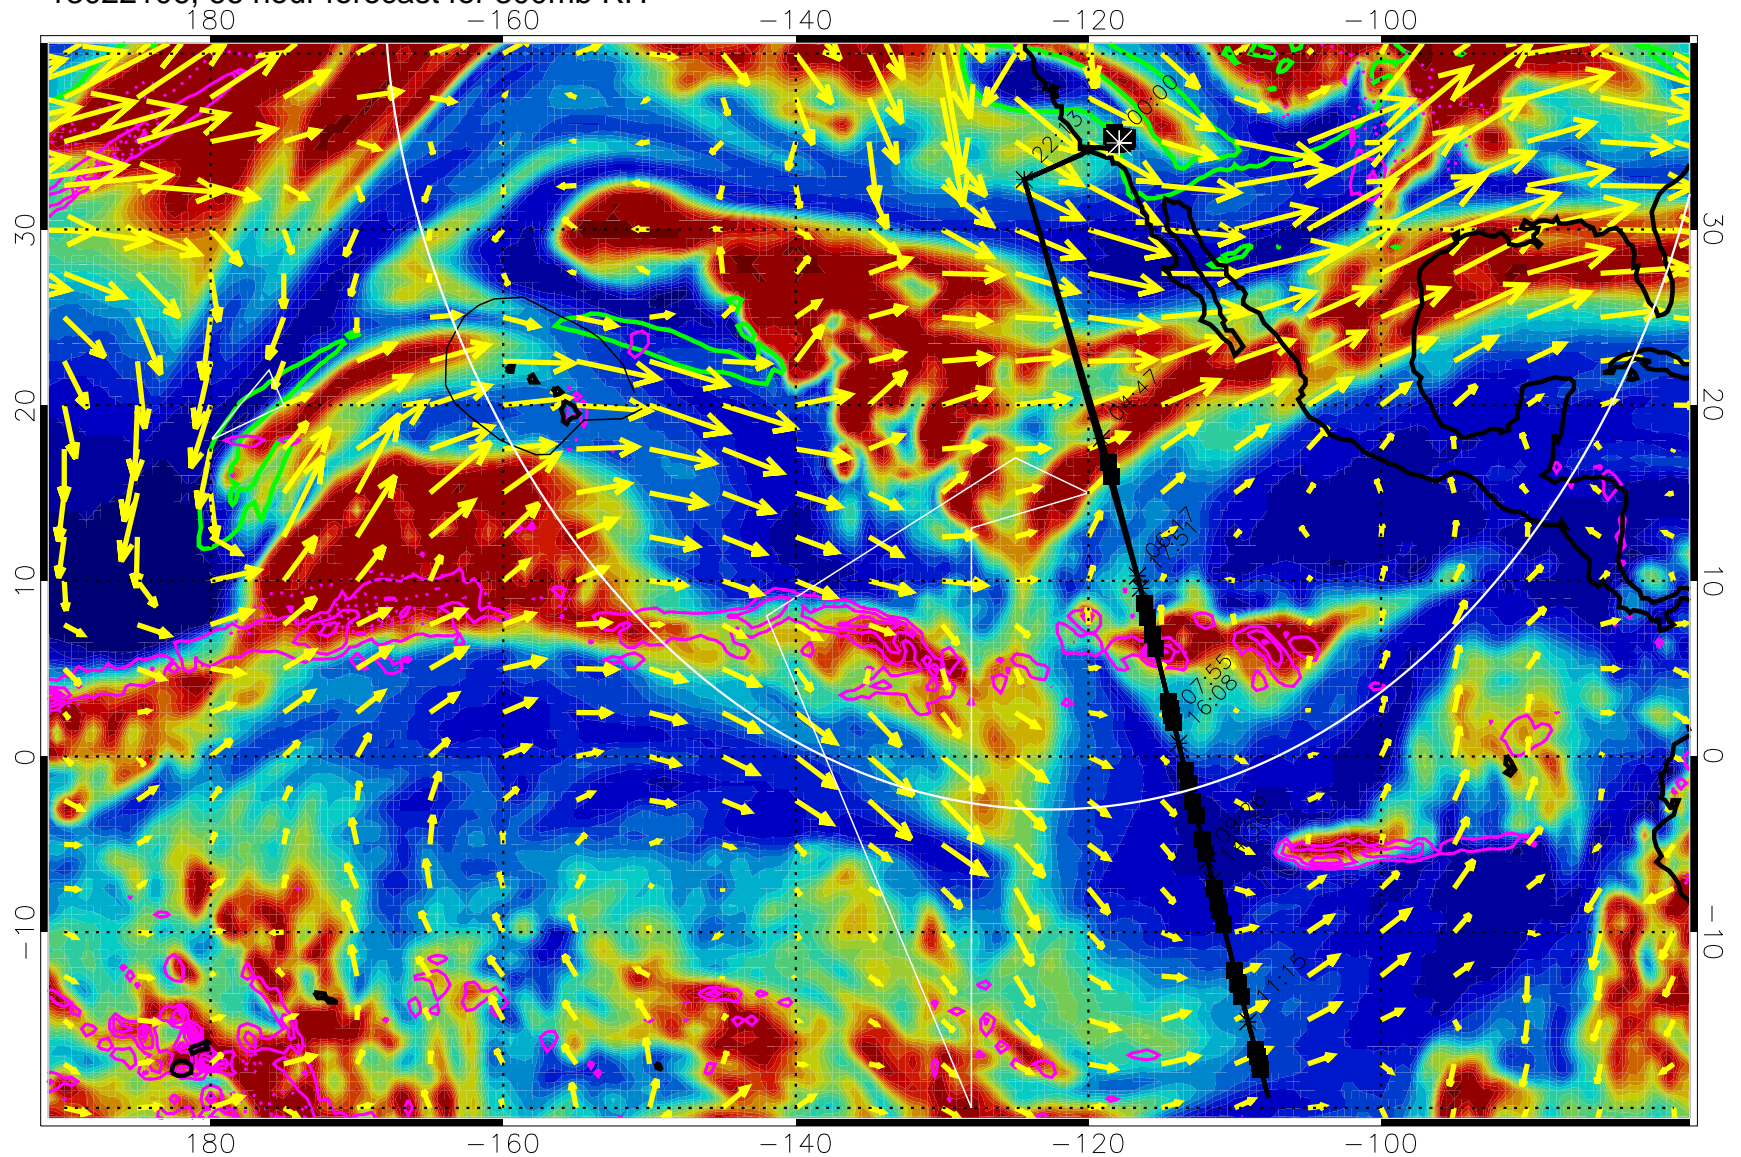

EPV Tropopause (2 PVU) Position

→ 50 m/s

Range ring of 4055 km -- 13 hours GH round trip

13022018, 54 hour forecast for 300mb RH

Precip (tot dot, conv sol) past 6 hrs 6 kg/m2 contours, min 4

EPV Tropopause (2 PVU) Position

→ 50 m/s

Range ring of 4055 km -- 13 hours GH round trip

13022100, 60 hour forecast for 300mb RH

Precip (tot dot, conv sol) past 6 hrs 6 kg/m2 contours, min 4

EPV Tropopause (2 PVU) Position

→ 50 m/s

Range ring of 4055 km -- 13 hours GH round trip

13022106, 66 hour forecast for 300mb RH

Precip (tot dot, conv sol) past 6 hrs 6 kg/m2 contours, min 4

EPV Tropopause (2 PVU) Position

→ 50 m/s

Range ring of 4055 km -- 13 hours GH round trip

13022112, 72 hour forecast for 300mb RH

Precip (tot dot, conv sol) past 6 hrs 6 kg/m2 contours, min 4

EPV Tropopause (2 PVU) Position

→ 50 m/s

Range ring of 4055 km -- 13 hours GH round trip

13022118, 78 hour forecast for 300mb RH

Precip (tot dot, conv sol) past 6 hrs 6 kg/m2 contours, min 4