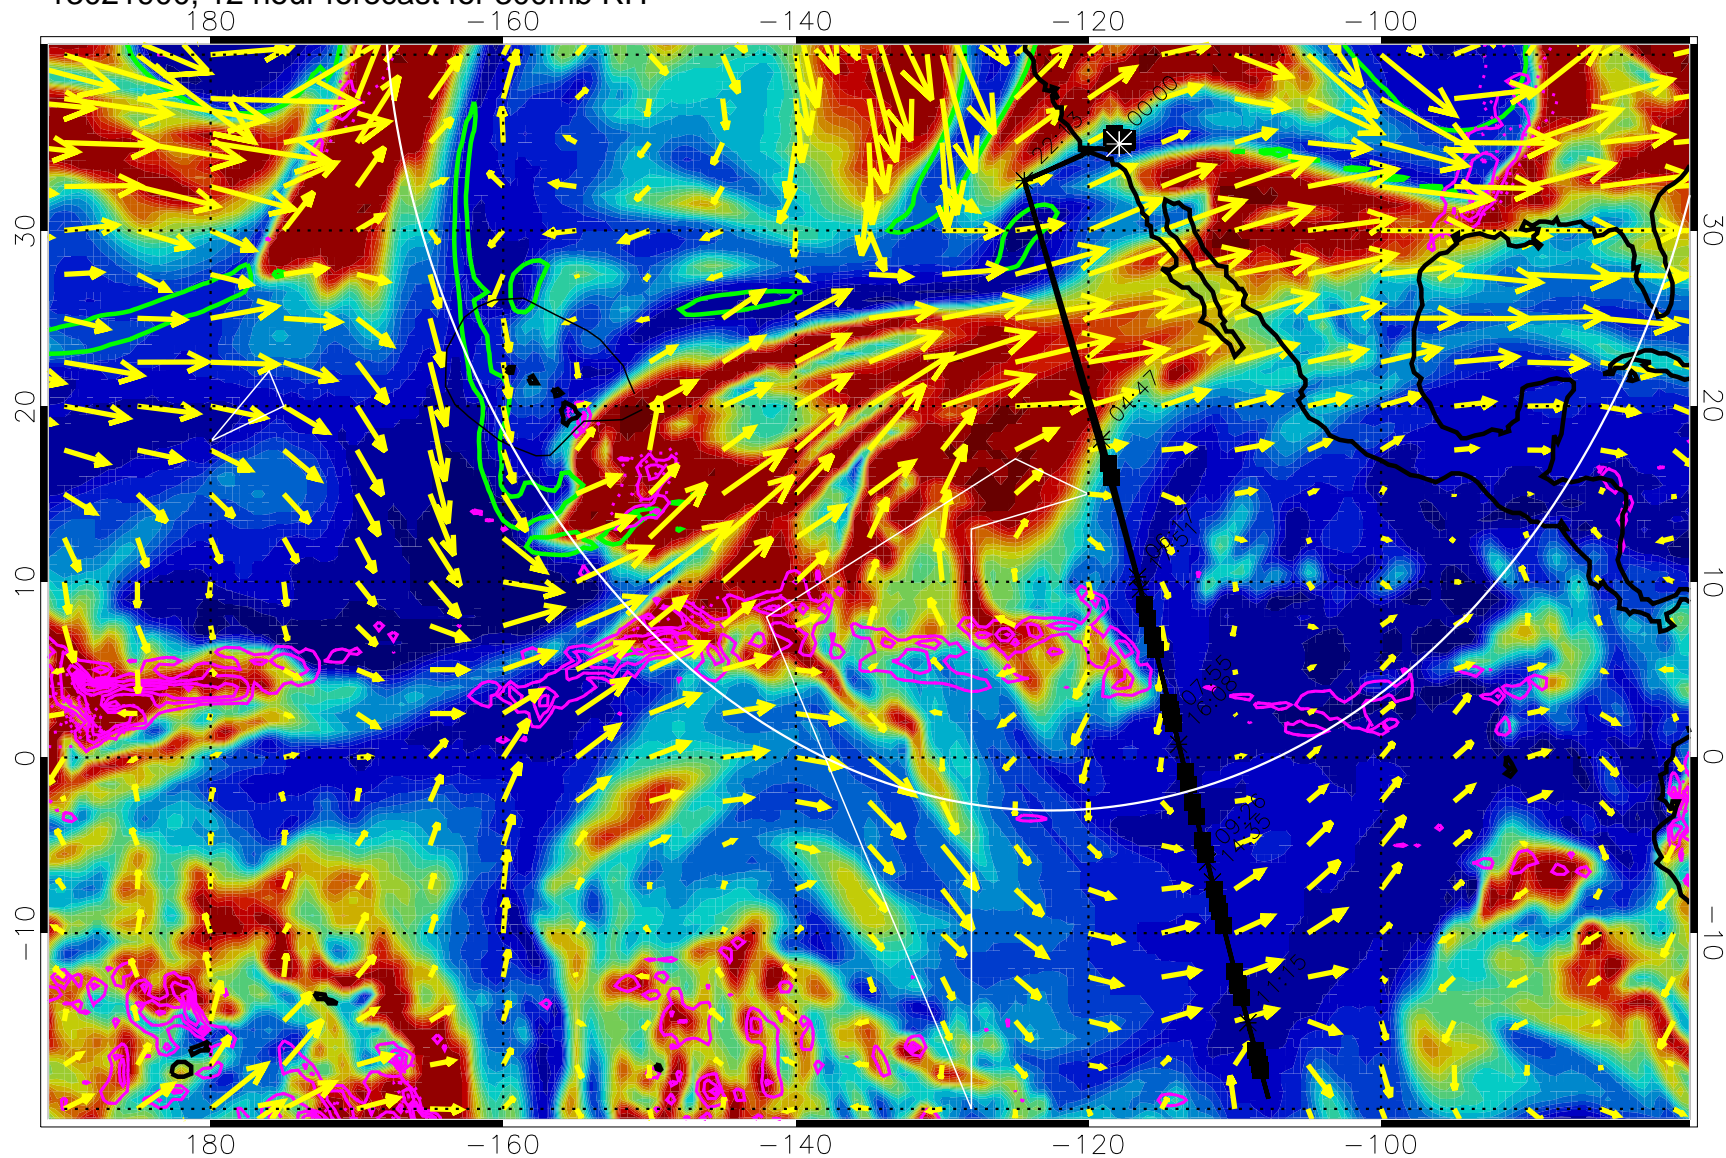

13021818, 6 hour forecast for 300mb RH

Precip (tot dot, conv sol) past 6 hrs 6 kg/m2 contours, min 4

EPV Tropopause (2 PVU) Position

→ 50 m/s

Range ring of 4055 km -- 13 hours GH round trip

13021900, 12 hour forecast for 300mb RH

Precip (tot dot, conv sol) past 6 hrs 6 kg/m2 contours, min 4

EPV Tropopause (2 PVU) Position

→ 50 m/s

Range ring of 4055 km -- 13 hours GH round trip

13021906, 18 hour forecast for 300mb RH

Precip (tot dot, conv sol) past 6 hrs 6 kg/m2 contours, min 4

EPV Tropopause (2 PVU) Position

→ 50 m/s

Range ring of 4055 km -- 13 hours GH round trip

13021912, 24 hour forecast for 300mb RH

Precip (tot dot, conv sol) past 6 hrs 6 kg/m2 contours, min 4

EPV Tropopause (2 PVU) Position

13022000, 36 hour forecast for 300mb RH

Precip (tot dot, conv sol) past 6 hrs 6 kg/m2 contours, min 4

EPV Tropopause (2 PVU) Position

→ 50 m/s

Range ring of 4055 km -- 13 hours GH round trip

13022006, 42 hour forecast for 300mb RH