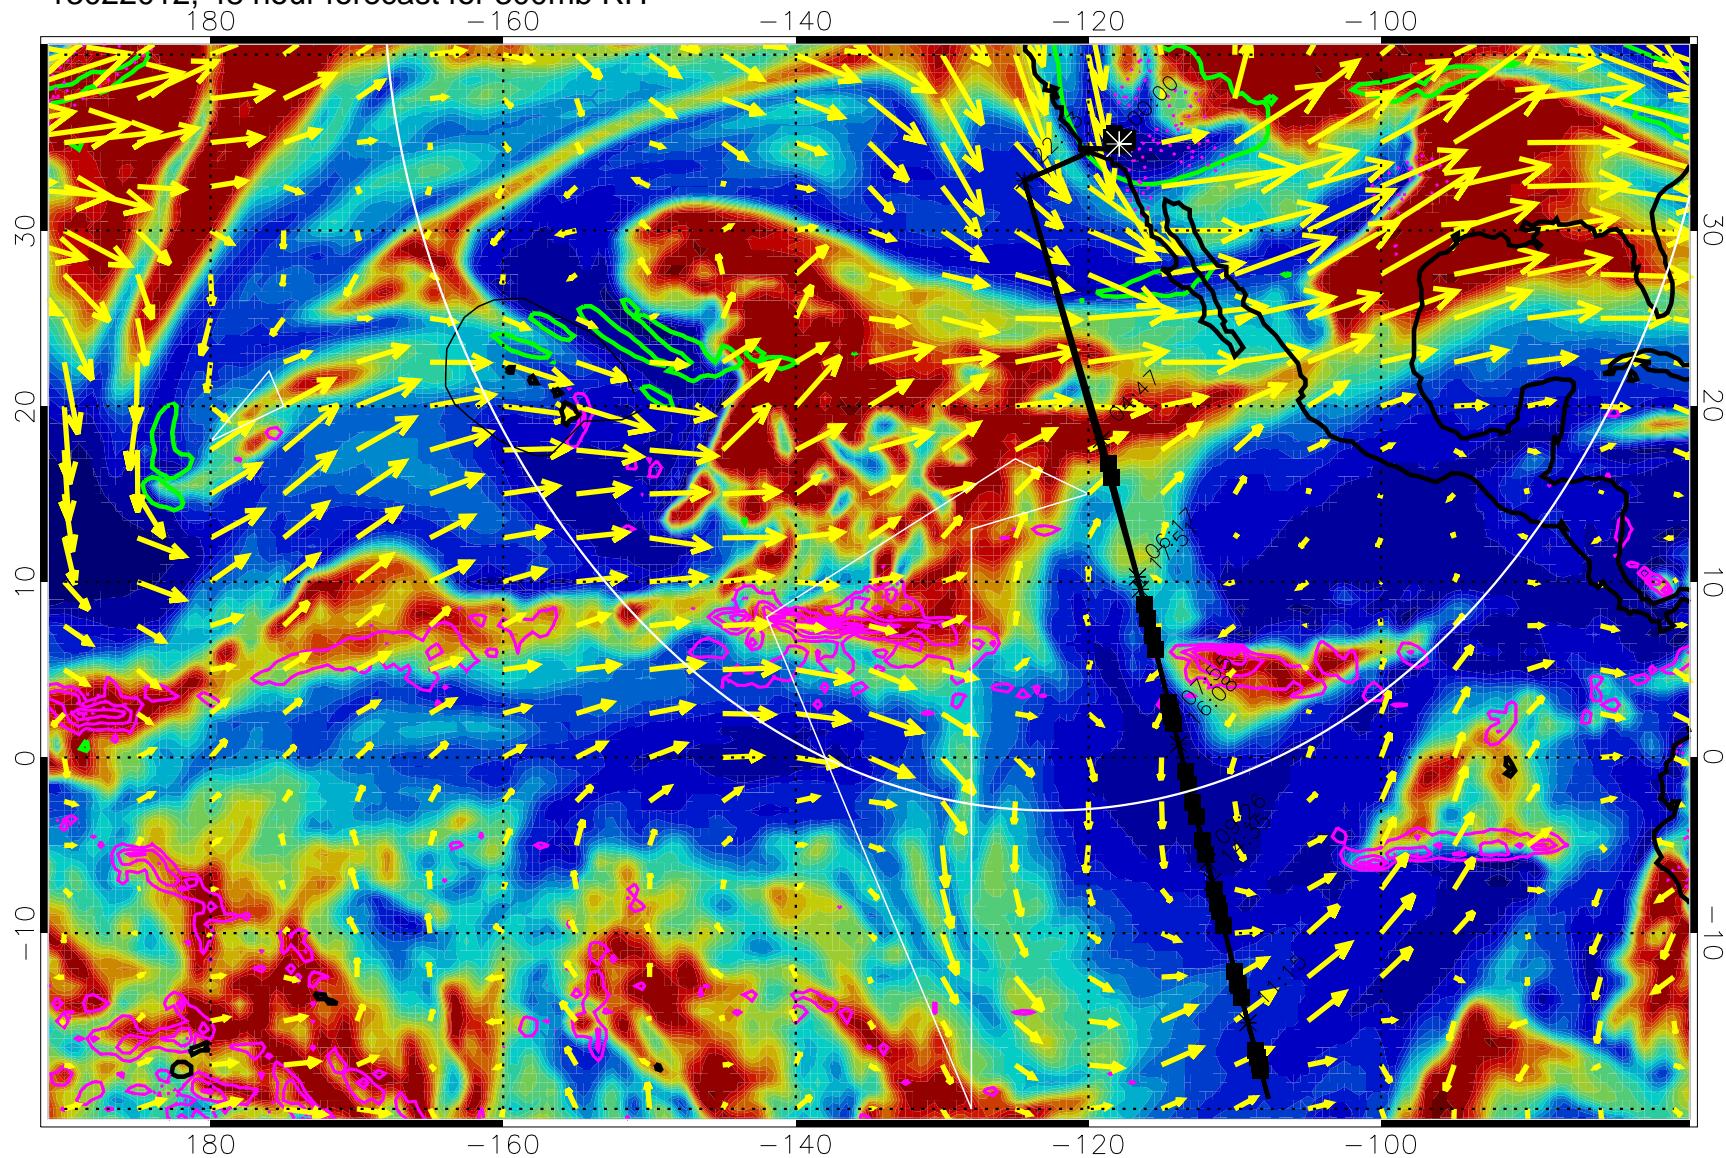

EPV Tropopause (2 PVU) Position

→ 50 m/s

Range ring of 4055 km -- 13 hours GH round trip

13021912, 24 hour forecast for 300mb RH

Precip (tot dot, conv sol) past 6 hrs 6 kg/m2 contours, min 4

EPV Tropopause (2 PVU) Position

13022000, 36 hour forecast for 300mb RH

Precip (tot dot, conv sol) past 6 hrs 6 kg/m2 contours, min 4

EPV Tropopause (2 PVU) Position

→ 50 m/s

Range ring of 4055 km -- 13 hours GH round trip

13022006, 42 hour forecast for 300mb RH

Precip (tot dot, conv sol) past 6 hrs 6 kg/m2 contours, min 4

EPV Tropopause (2 PVU) Position

→ 50 m/s

Range ring of 4055 km -- 13 hours GH round trip

13022012, 48 hour forecast for 300mb RH

Precip (tot dot, conv sol) past 6 hrs 6 kg/m2 contours, min 4

EPV Tropopause (2 PVU) Position

→ 50 m/s

Range ring of 4055 km -- 13 hours GH round trip

13022018, 54 hour forecast for 300mb RH

Precip (tot dot, conv sol) past 6 hrs 6 kg/m2 contours, min 4

EPV Tropopause (2 PVU) Position