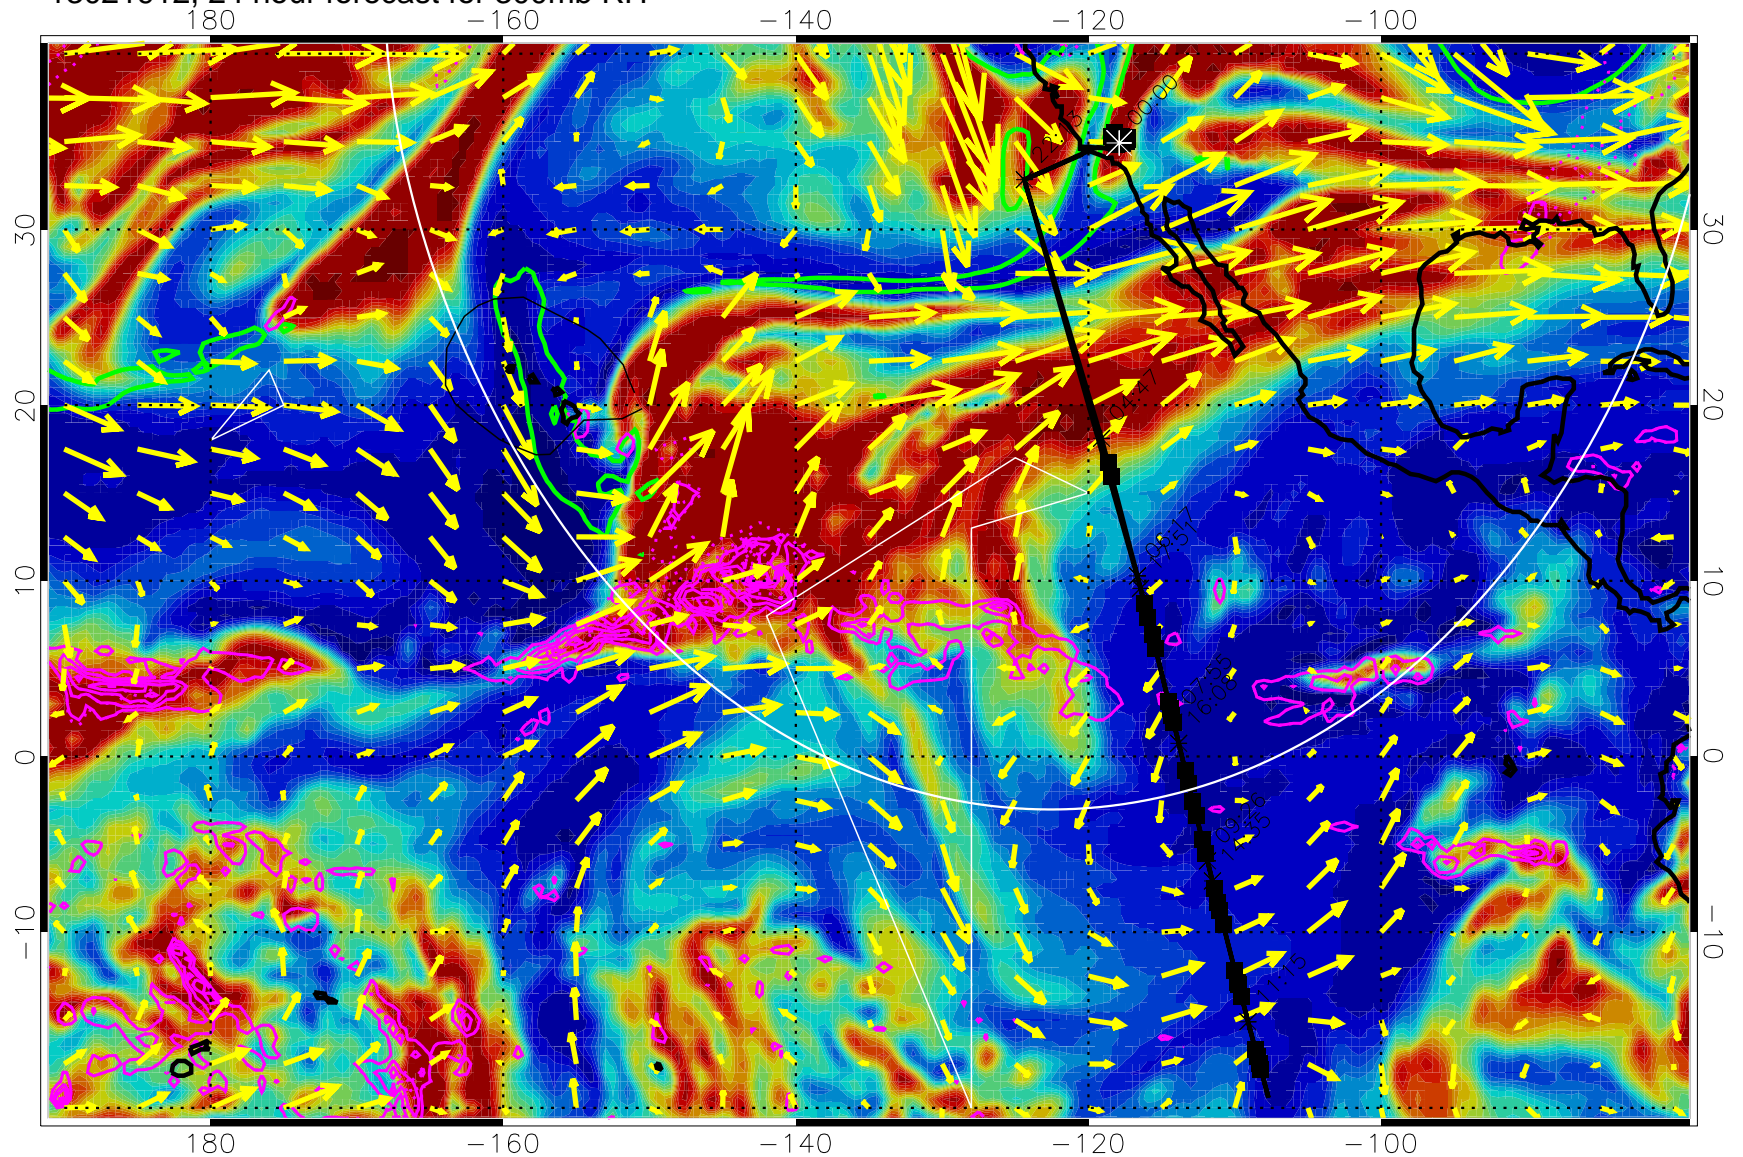

13021818, 6 hour forecast for 300mb RH

Precip (tot dot, conv sol) past 6 hrs 6 kg/m2 contours, min 4

EPV Tropopause (2 PVU) Position

→ 50 m/s

Range ring of 4055 km -- 13 hours GH round trip

13021900, 12 hour forecast for 300mb RH

Precip (tot dot, conv sol) past 6 hrs 6 kg/m2 contours, min 4

EPV Tropopause (2 PVU) Position

→ 50 m/s

Range ring of 4055 km -- 13 hours GH round trip

13021906, 18 hour forecast for 300mb RH

Precip (tot dot, conv sol) past 6 hrs 6 kg/m2 contours, min 4

EPV Tropopause (2 PVU) Position

→ 50 m/s

Range ring of 4055 km -- 13 hours GH round trip

13021912, 24 hour forecast for 300mb RH

Precip (tot dot, conv sol) past 6 hrs 6 kg/m2 contours, min 4

EPV Tropopause (2 PVU) Position

13022000, 36 hour forecast for 300mb RH

Precip (tot dot, conv sol) past 6 hrs 6 kg/m2 contours, min 4

EPV Tropopause (2 PVU) Position

→ 50 m/s

Range ring of 4055 km -- 13 hours GH round trip

13022006, 42 hour forecast for 300mb RH