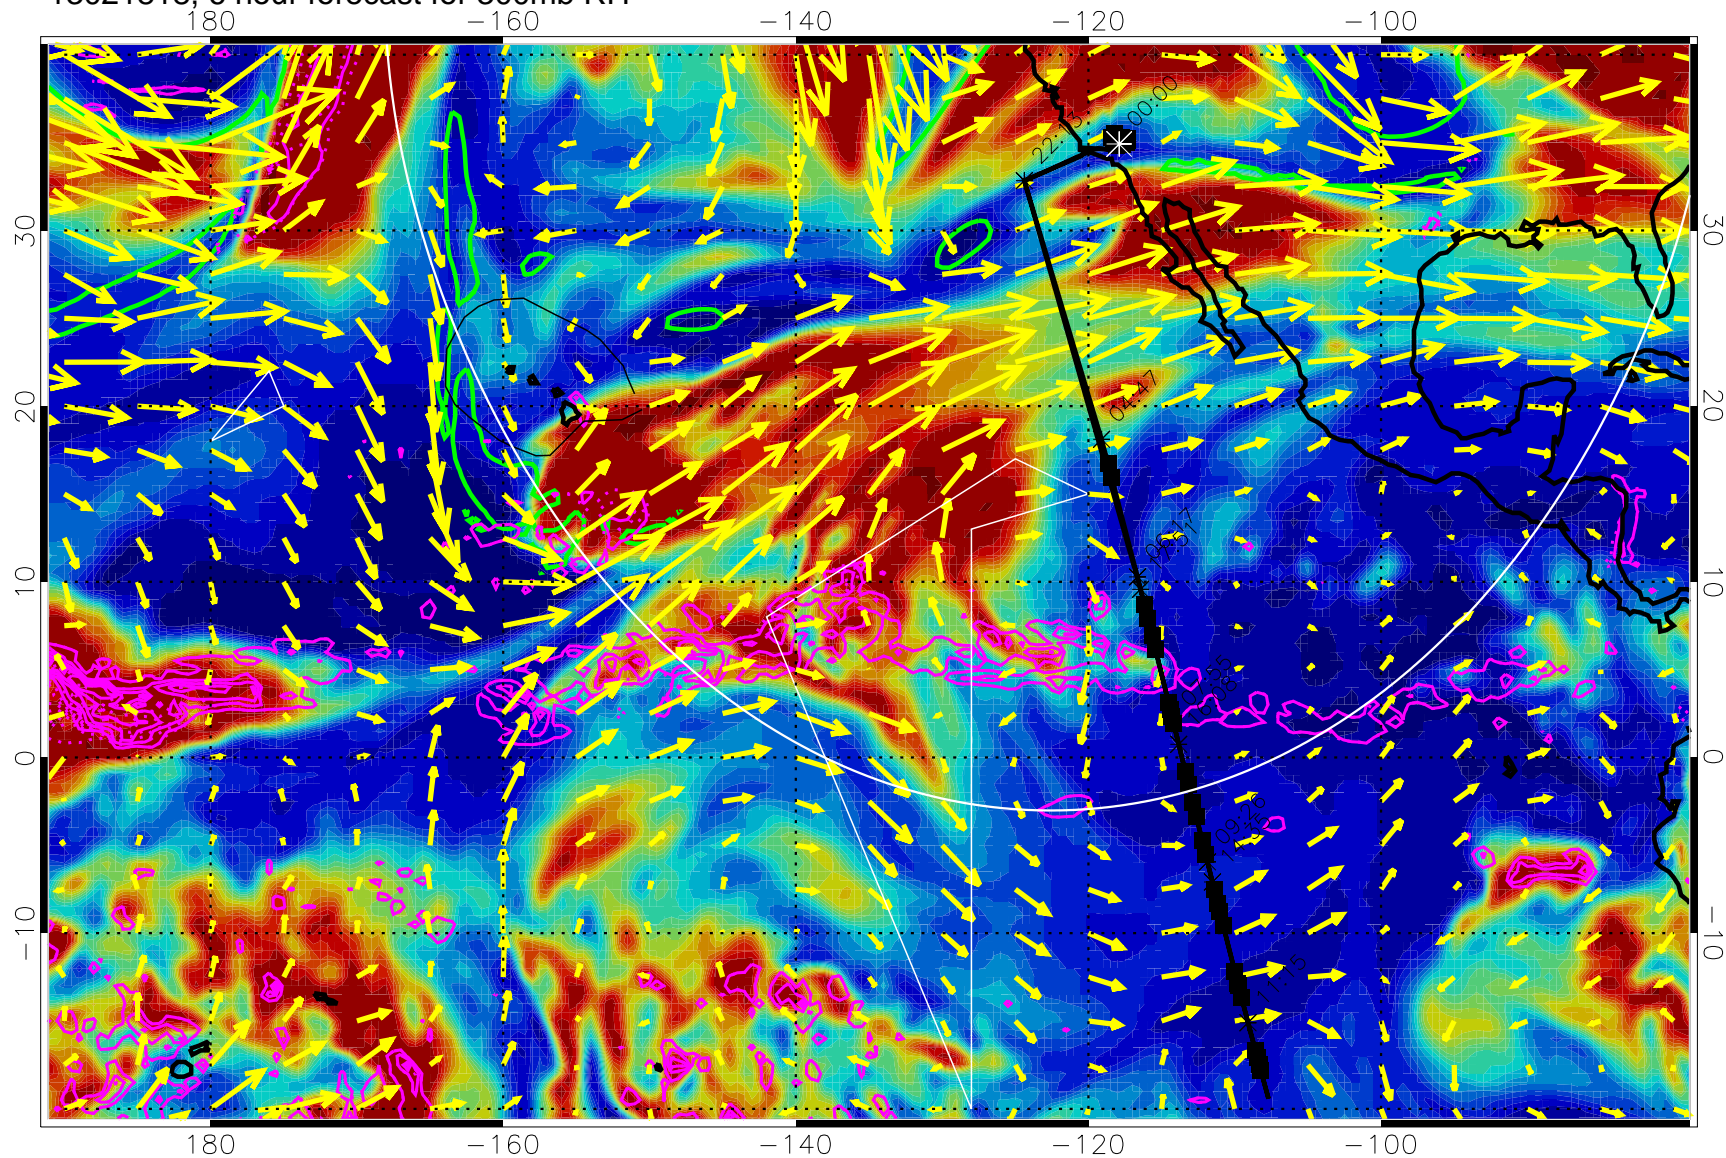

13021818, 6 hour forecast for 300mb RH

Precip (tot dot, conv sol) past 6 hrs 6 kg/m2 contours, min 4

EPV Tropopause (2 PVU) Position

→ 50 m/s

Range ring of 4055 km -- 13 hours GH round trip

13021900, 12 hour forecast for 300mb RH

Precip (tot dot, conv sol) past 6 hrs 6 kg/m2 contours, min 4

EPV Tropopause (2 PVU) Position

→ 50 m/s

Range ring of 4055 km -- 13 hours GH round trip

13021906, 18 hour forecast for 300mb RH

Precip (tot dot, conv sol) past 6 hrs 6 kg/m2 contours, min 4

EPV Tropopause (2 PVU) Position

→ 50 m/s

Range ring of 4055 km -- 13 hours GH round trip

13021912, 24 hour forecast for 300mb RH

Precip (tot dot, conv sol) past 6 hrs 6 kg/m2 contours, min 4

EPV Tropopause (2 PVU) Position

13022000, 36 hour forecast for 300mb RH

Precip (tot dot, conv sol) past 6 hrs 6 kg/m2 contours, min 4

EPV Tropopause (2 PVU) Position

→ 50 m/s

Range ring of 4055 km -- 13 hours GH round trip

13022006, 42 hour forecast for 300mb RH