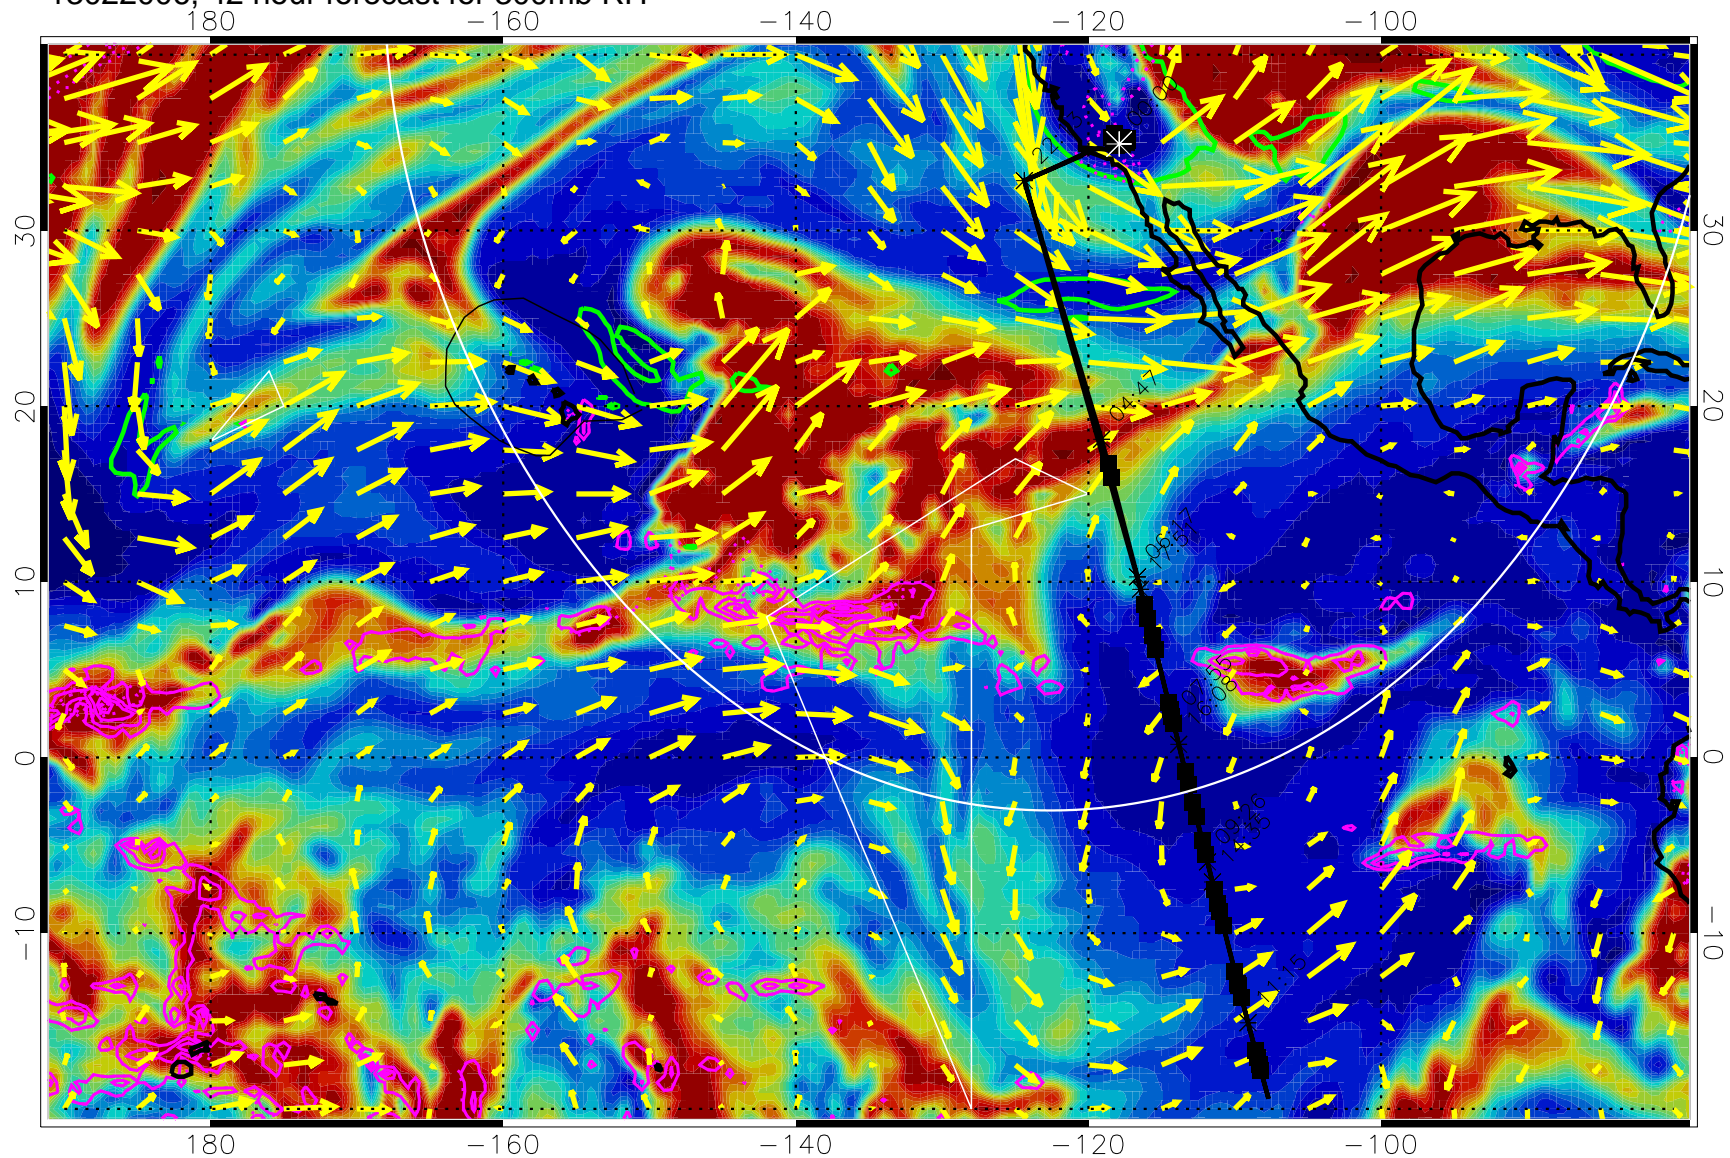

EPV Tropopause (2 PVU) Position

→ 50 m/s

Range ring of 4055 km -- 13 hours GH round trip

13021912, 24 hour forecast for 300mb RH

Precip (tot dot, conv sol) past 6 hrs 6 kg/m2 contours, min 4

EPV Tropopause (2 PVU) Position

13022000, 36 hour forecast for 300mb RH

Precip (tot dot, conv sol) past 6 hrs 6 kg/m2 contours, min 4

EPV Tropopause (2 PVU) Position

→ 50 m/s

Range ring of 4055 km -- 13 hours GH round trip

13022006, 42 hour forecast for 300mb RH

Precip (tot dot, conv sol) past 6 hrs 6 kg/m2 contours, min 4

EPV Tropopause (2 PVU) Position

→ 50 m/s

Range ring of 4055 km -- 13 hours GH round trip

13022012, 48 hour forecast for 300mb RH

Precip (tot dot, conv sol) past 6 hrs 6 kg/m2 contours, min 4

EPV Tropopause (2 PVU) Position

→ 50 m/s

Range ring of 4055 km -- 13 hours GH round trip

13022018, 54 hour forecast for 300mb RH

Precip (tot dot, conv sol) past 6 hrs 6 kg/m2 contours, min 4

EPV Tropopause (2 PVU) Position