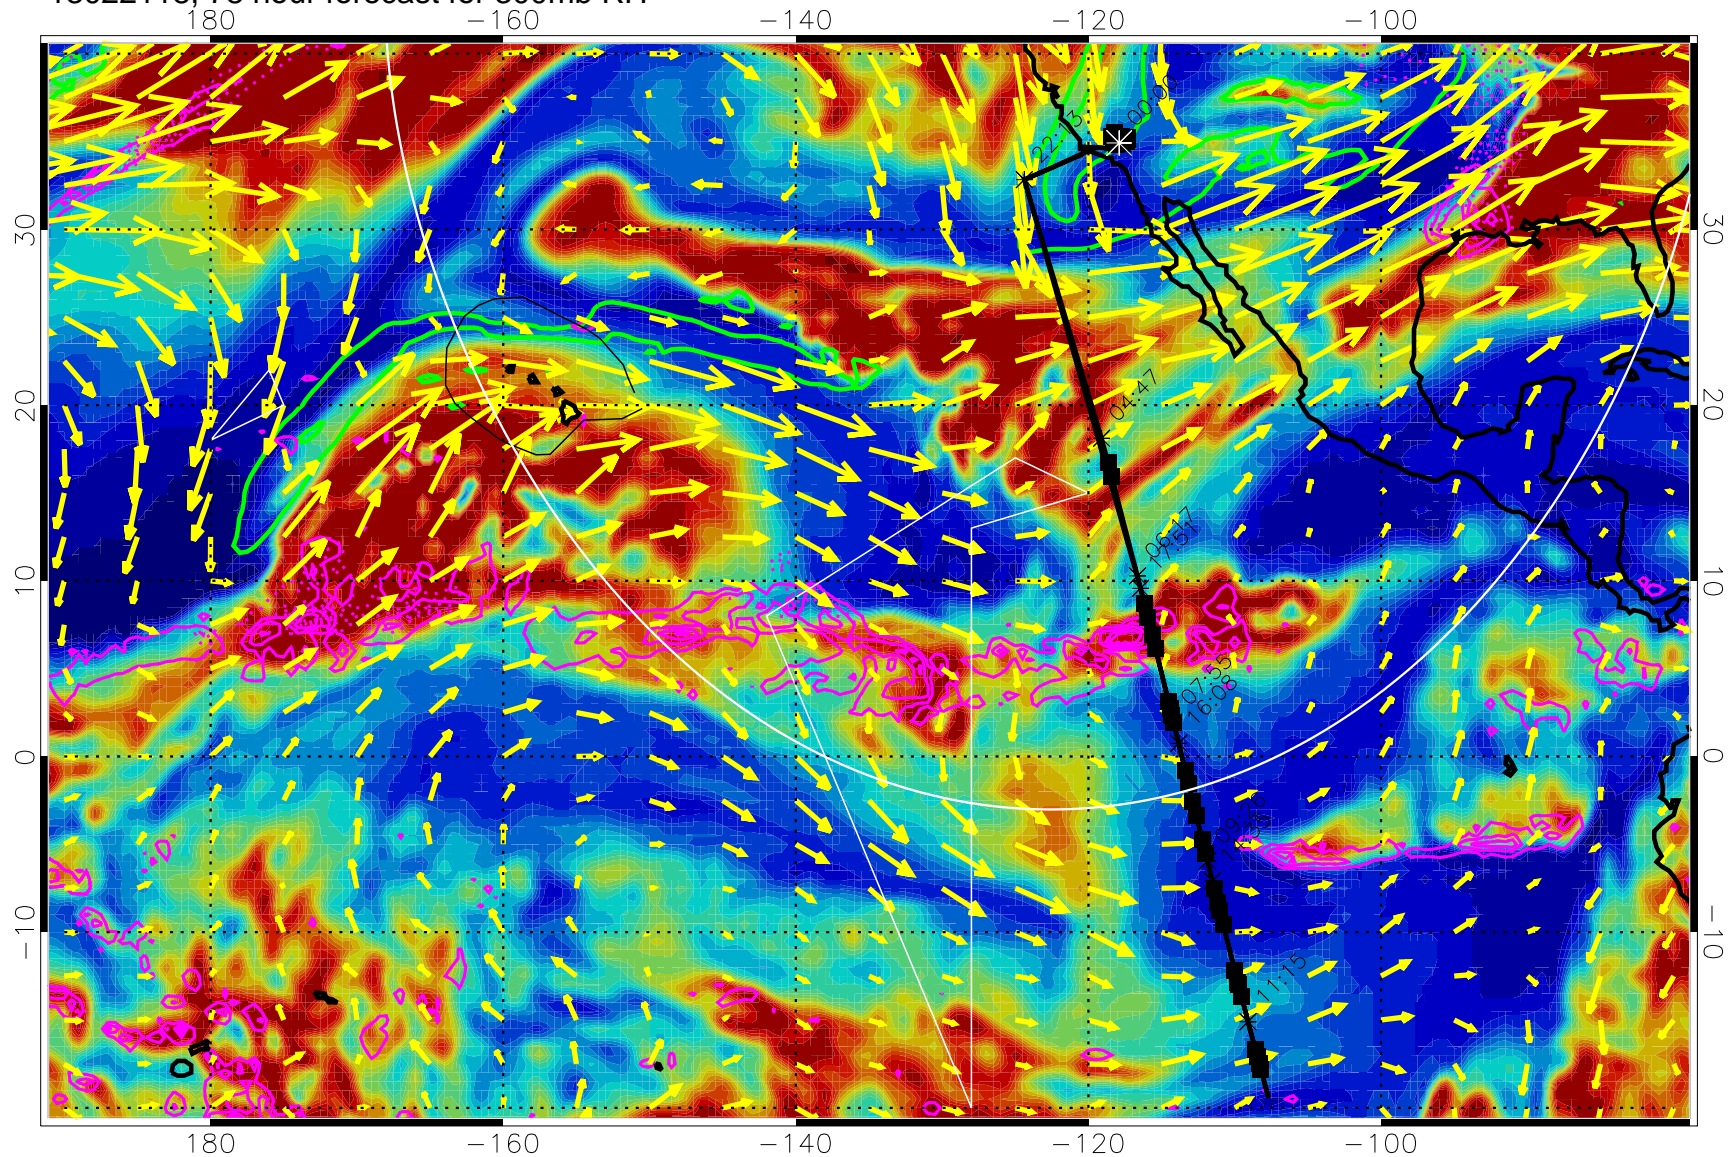

13022106, 66 hour forecast for 300mb RH

Precip (tot dot, conv sol) past 6 hrs 6 kg/m2 contours, min 4

EPV Tropopause (2 PVU) Position

→ 50 m/s

Range ring of 4055 km -- 13 hours GH round trip

13022112, 72 hour forecast for 300mb RH

Precip (tot dot, conv sol) past 6 hrs 6 kg/m2 contours, min 4

EPV Tropopause (2 PVU) Position

→ 50 m/s

Range ring of 4055 km -- 13 hours GH round trip

13022118, 78 hour forecast for 300mb RH

Precip (tot dot, conv sol) past 6 hrs 6 kg/m2 contours, min 4

EPV Tropopause (2 PVU) Position

→ 50 m/s

Range ring of 4055 km -- 13 hours GH round trip

13022200, 84 hour forecast for 300mb RH

180 -160 -140 -120 -100

Precip (tot dot, conv sol) past 6 hrs 6 kg/m2 contours, min 4

EPV Tropopause (2 PVU) Position

→ 50 m/s

Range ring of 4055 km -- 13 hours GH round trip

13022206, 90 hour forecast for 300mb RH

Precip (tot dot, conv sol) past 6 hrs 6 kg/m2 contours, min 4

EPV Tropopause (2 PVU) Position