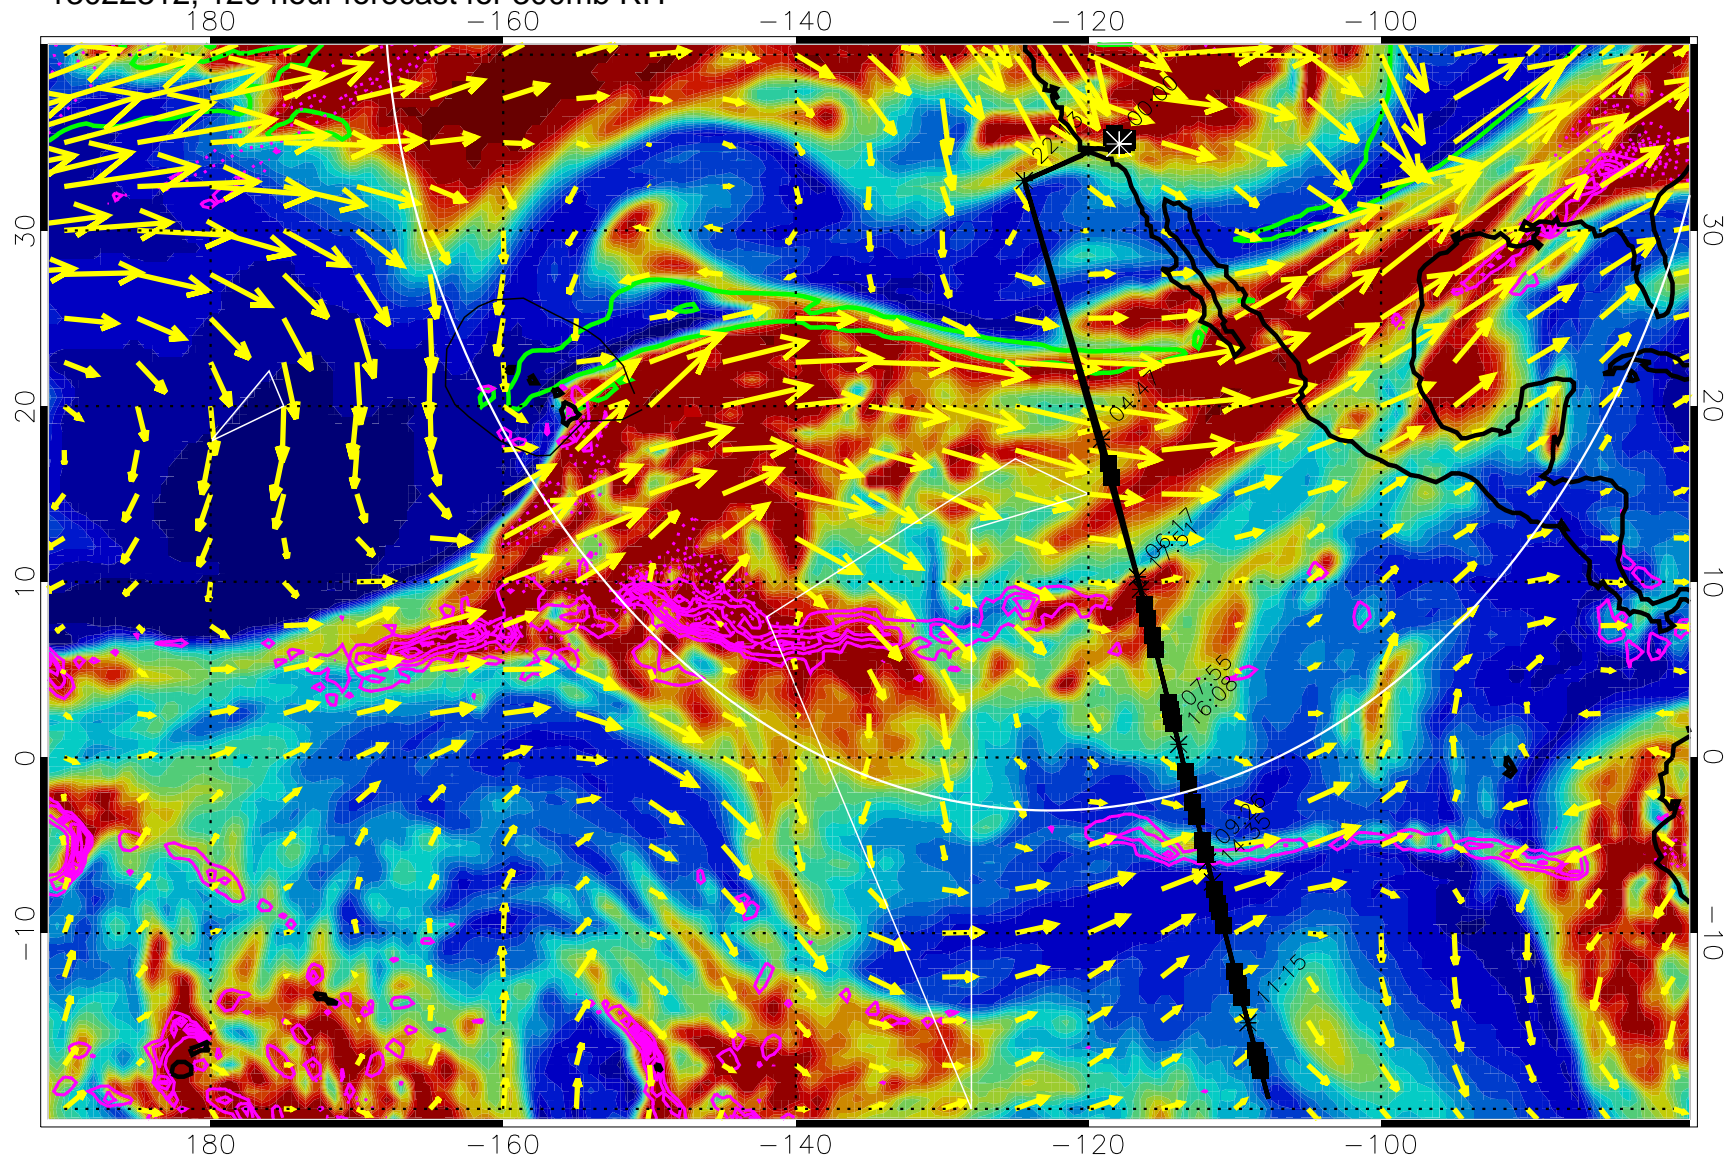

13022218, 102 hour forecast for 300mb RH

Precip (tot dot, conv sol) past 6 hrs 6 kg/m2 contours, min 4

EPV Tropopause (2 PVU) Position

→ 50 m/s

Range ring of 4055 km -- 13 hours GH round trip

13022300, 108 hour forecast for 300mb RH

Precip (tot dot, conv sol) past 6 hrs 6 kg/m2 contours, min 4

EPV Tropopause (2 PVU) Position

→ 50 m/s

Range ring of 4055 km -- 13 hours GH round trip

13022306, 114 hour forecast for 300mb RH

Precip (tot dot, conv sol) past 6 hrs 6 kg/m2 contours, min 4

EPV Tropopause (2 PVU) Position

→ 50 m/s

Range ring of 4055 km -- 13 hours GH round trip

13022312, 120 hour forecast for 300mb RH

Precip (tot dot, conv sol) past 6 hrs 6 kg/m2 contours, min 4

EPV Tropopause (2 PVU) Position