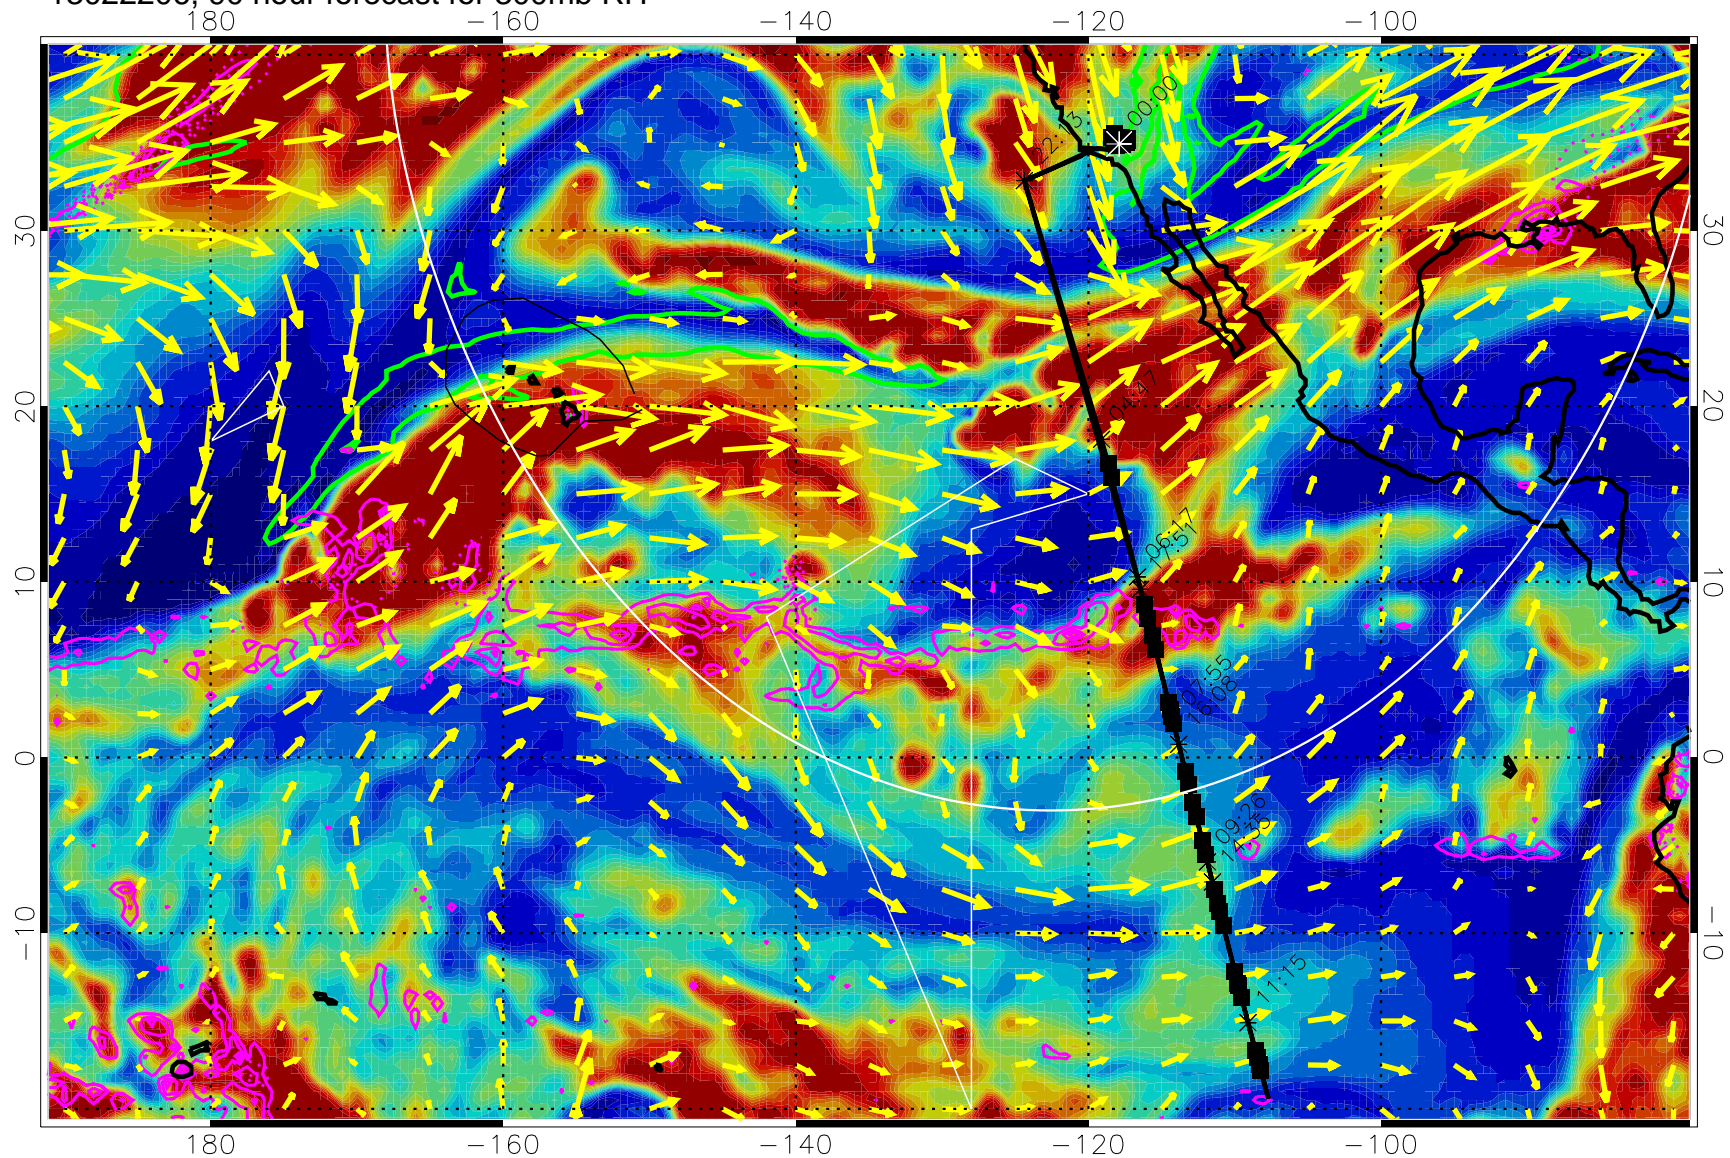

Precip (tot dot, conv sol) past 6 hrs 6 kg/m2 contours, min 4

EPV Tropopause (2 PVU) Position

→ 50 m/s

Range ring of 4055 km -- 13 hours GH round trip

13022118, 78 hour forecast for 300mb RH

Precip (tot dot, conv sol) past 6 hrs 6 kg/m2 contours, min 4

EPV Tropopause (2 PVU) Position

→ 50 m/s

Range ring of 4055 km -- 13 hours GH round trip

13022200, 84 hour forecast for 300mb RH

180 -160 -140 -120 -100

Precip (tot dot, conv sol) past 6 hrs 6 kg/m2 contours, min 4

EPV Tropopause (2 PVU) Position

→ 50 m/s

Range ring of 4055 km -- 13 hours GH round trip

13022206, 90 hour forecast for 300mb RH

Precip (tot dot, conv sol) past 6 hrs 6 kg/m2 contours, min 4

EPV Tropopause (2 PVU) Position

Precip (tot dot, conv sol) past 6 hrs 6 kg/m2 contours, min 4

EPV Tropopause (2 PVU) Position

→ 50 m/s

Range ring of 4055 km -- 13 hours GH round trip

13022306, 114 hour forecast for 300mb RH

Precip (tot dot, conv sol) past 6 hrs 6 kg/m2 contours, min 4