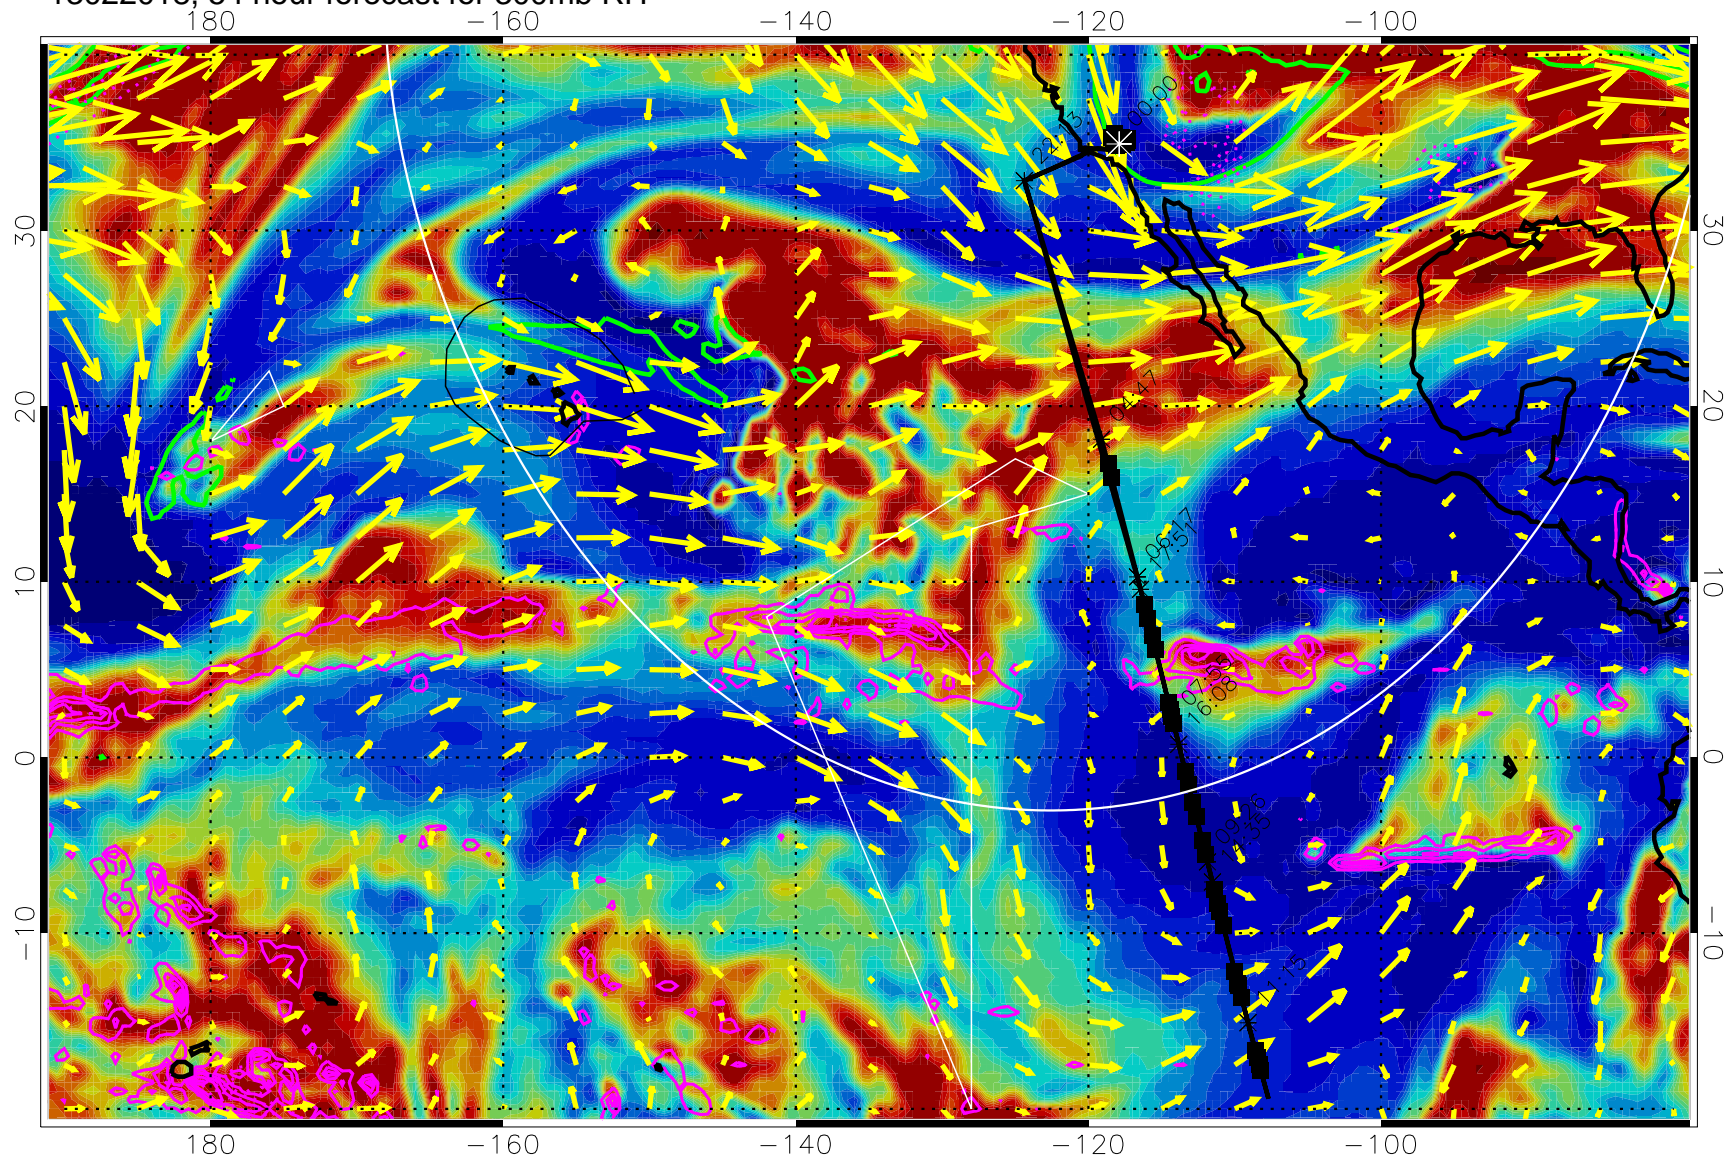

13022000, 36 hour forecast for 300mb RH

Precip (tot dot, conv sol) past 6 hrs 6 kg/m2 contours, min 4

EPV Tropopause (2 PVU) Position

→ 50 m/s

Range ring of 4055 km -- 13 hours GH round trip

13022006, 42 hour forecast for 300mb RH

Precip (tot dot, conv sol) past 6 hrs 6 kg/m2 contours, min 4

EPV Tropopause (2 PVU) Position

→ 50 m/s

Range ring of 4055 km -- 13 hours GH round trip

13022012, 48 hour forecast for 300mb RH

Precip (tot dot, conv sol) past 6 hrs 6 kg/m2 contours, min 4

EPV Tropopause (2 PVU) Position

→ 50 m/s

Range ring of 4055 km -- 13 hours GH round trip

13022018, 54 hour forecast for 300mb RH

Precip (tot dot, conv sol) past 6 hrs 6 kg/m2 contours, min 4

EPV Tropopause (2 PVU) Position

13022106, 66 hour forecast for 300mb RH

Precip (tot dot, conv sol) past 6 hrs 6 kg/m2 contours, min 4

EPV Tropopause (2 PVU) Position

→ 50 m/s

Range ring of 4055 km -- 13 hours GH round trip

13022112, 72 hour forecast for 300mb RH