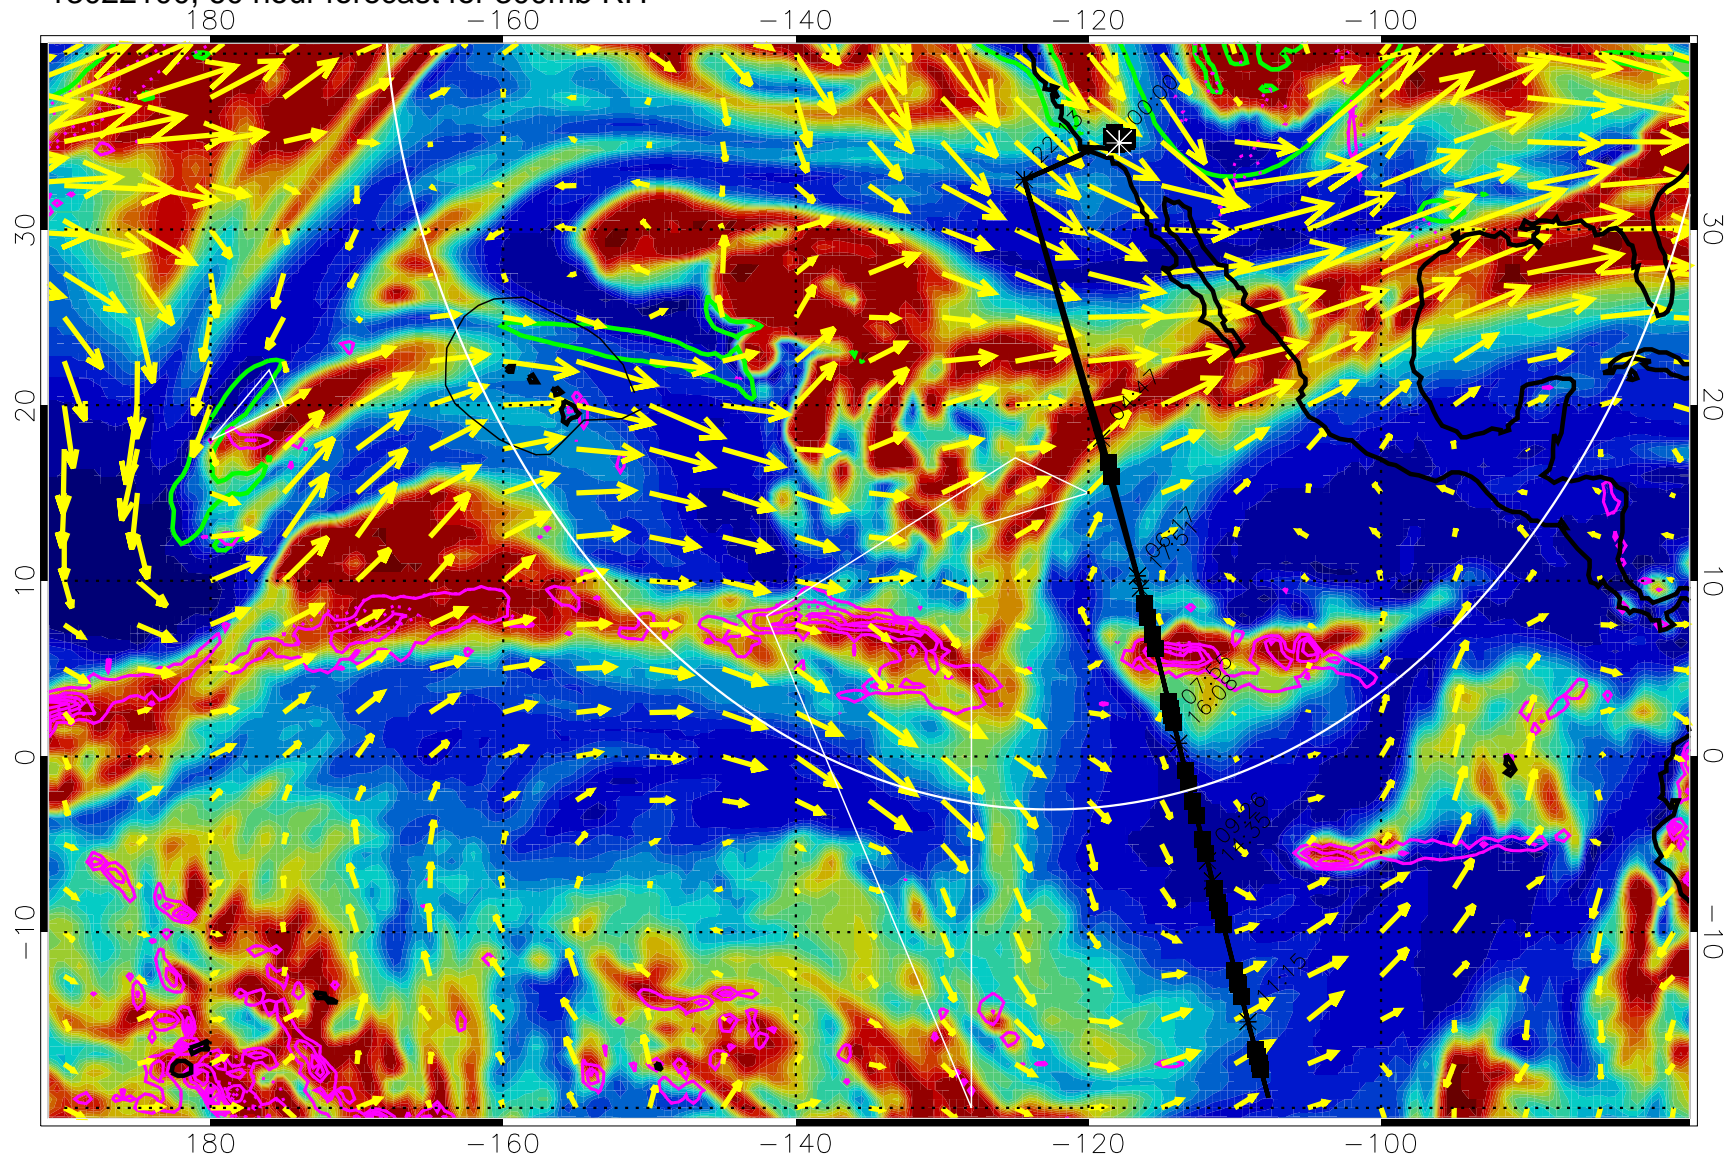

Precip (tot dot, conv sol) past 6 hrs 6 kg/m2 contours, min 4

EPV Tropopause (2 PVU) Position

→ 50 m/s

Range ring of 4055 km -- 13 hours GH round trip

13022012, 48 hour forecast for 300mb RH

Precip (tot dot, conv sol) past 6 hrs 6 kg/m2 contours, min 4

EPV Tropopause (2 PVU) Position

→ 50 m/s

Range ring of 4055 km -- 13 hours GH round trip

13022018, 54 hour forecast for 300mb RH

Precip (tot dot, conv sol) past 6 hrs 6 kg/m2 contours, min 4

EPV Tropopause (2 PVU) Position

→ 50 m/s

Range ring of 4055 km -- 13 hours GH round trip

13022100, 60 hour forecast for 300mb RH

Precip (tot dot, conv sol) past 6 hrs 6 kg/m2 contours, min 4

EPV Tropopause (2 PVU) Position

→ 50 m/s

Range ring of 4055 km -- 13 hours GH round trip

13022106, 66 hour forecast for 300mb RH

Precip (tot dot, conv sol) past 6 hrs 6 kg/m2 contours, min 4

EPV Tropopause (2 PVU) Position

→ 50 m/s

Range ring of 4055 km -- 13 hours GH round trip

13022112, 72 hour forecast for 300mb RH