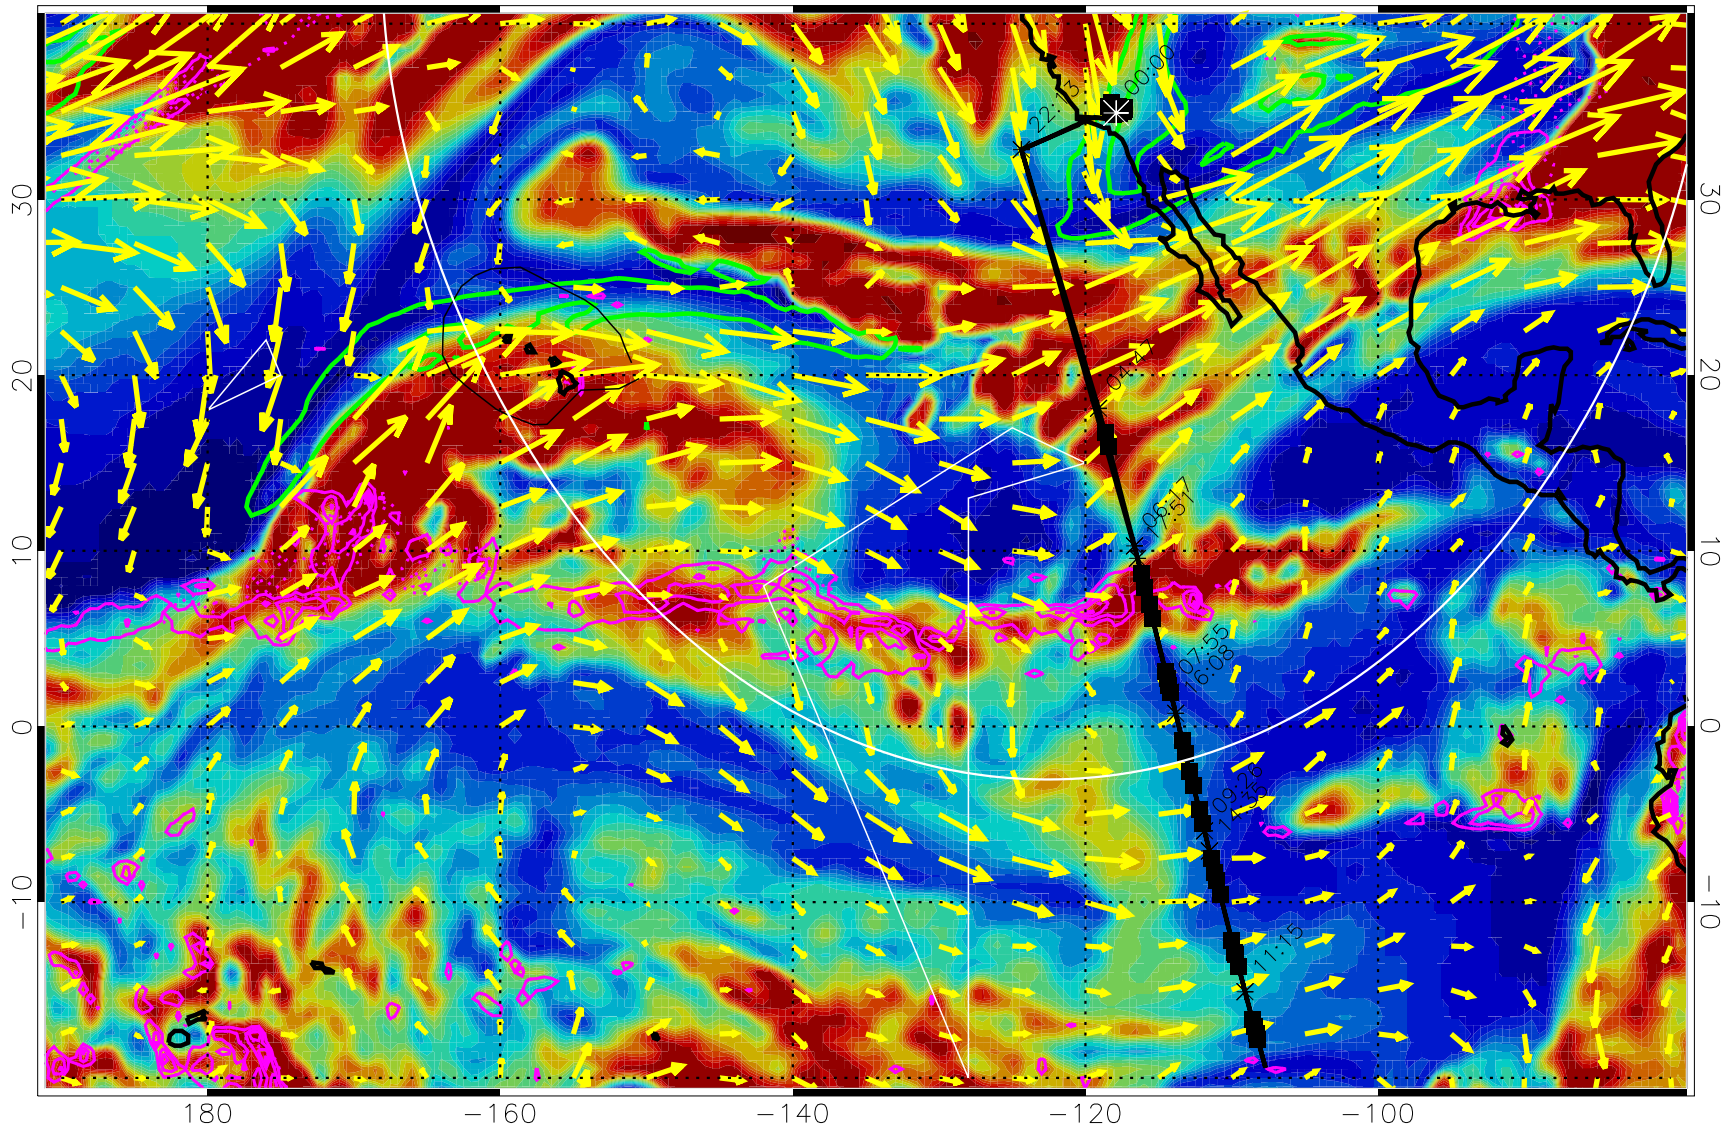

13022106, 66 hour forecast for 300mb RH

Precip (tot dot, conv sol) past 6 hrs 6 kg/m2 contours, min 4

EPV Tropopause (2 PVU) Position

→ 50 m/s

Range ring of 4055 km -- 13 hours GH round trip

13022112, 72 hour forecast for 300mb RH

Precip (tot dot, conv sol) past 6 hrs 6 kg/m2 contours, min 4

EPV Tropopause (2 PVU) Position

→ 50 m/s

Range ring of 4055 km -- 13 hours GH round trip

13022118, 78 hour forecast for 300mb RH

Precip (tot dot, conv sol) past 6 hrs 6 kg/m2 contours, min 4

EPV Tropopause (2 PVU) Position

→ 50 m/s

Range ring of 4055 km -- 13 hours GH round trip

13022200, 84 hour forecast for 300mb RH

180 -160 -140 -120 -100

Precip (tot dot, conv sol) past 6 hrs 6 kg/m2 contours, min 4

EPV Tropopause (2 PVU) Position

→ 50 m/s

Range ring of 4055 km -- 13 hours GH round trip

13022206, 90 hour forecast for 300mb RH

Precip (tot dot, conv sol) past 6 hrs 6 kg/m2 contours, min 4

EPV Tropopause (2 PVU) Position