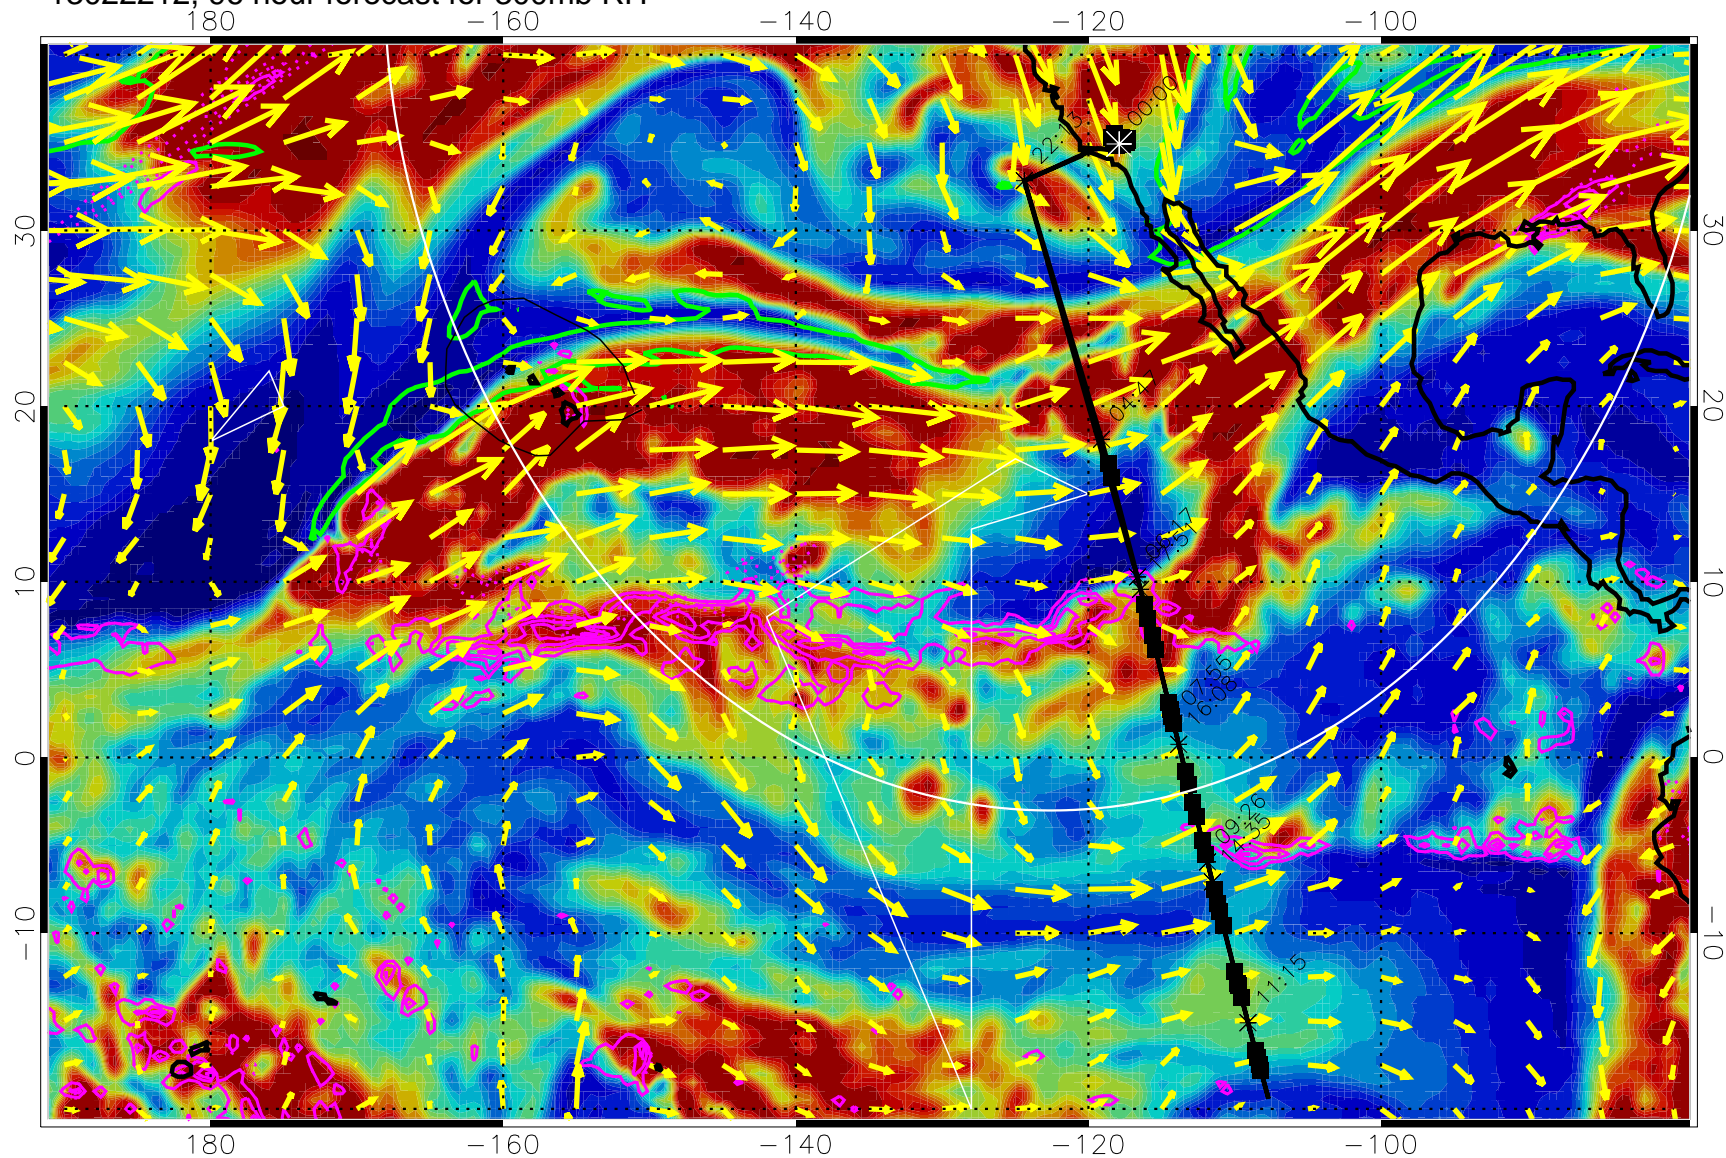

EPV Tropopause (2 PVU) Position

→ 50 m/s

Range ring of 4055 km -- 13 hours GH round trip

13022206, 90 hour forecast for 300mb RH

Precip (tot dot, conv sol) past 6 hrs 6 kg/m2 contours, min 4

EPV Tropopause (2 PVU) Position

→ 50 m/s

Range ring of 4055 km -- 13 hours GH round trip

13022212, 96 hour forecast for 300mb RH

Precip (tot dot, conv sol) past 6 hrs 6 kg/m2 contours, min 4

EPV Tropopause (2 PVU) Position

→ 50 m/s

Range ring of 4055 km -- 13 hours GH round trip

13022218, 102 hour forecast for 300mb RH

Precip (tot dot, conv sol) past 6 hrs 6 kg/m2 contours, min 4

EPV Tropopause (2 PVU) Position

→ 50 m/s

Range ring of 4055 km -- 13 hours GH round trip

13022300, 108 hour forecast for 300mb RH

Precip (tot dot, conv sol) past 6 hrs 6 kg/m2 contours, min 4

EPV Tropopause (2 PVU) Position

→ 50 m/s

Range ring of 4055 km -- 13 hours GH round trip

13022306, 114 hour forecast for 300mb RH

Precip (tot dot, conv sol) past 6 hrs 6 kg/m2 contours, min 4