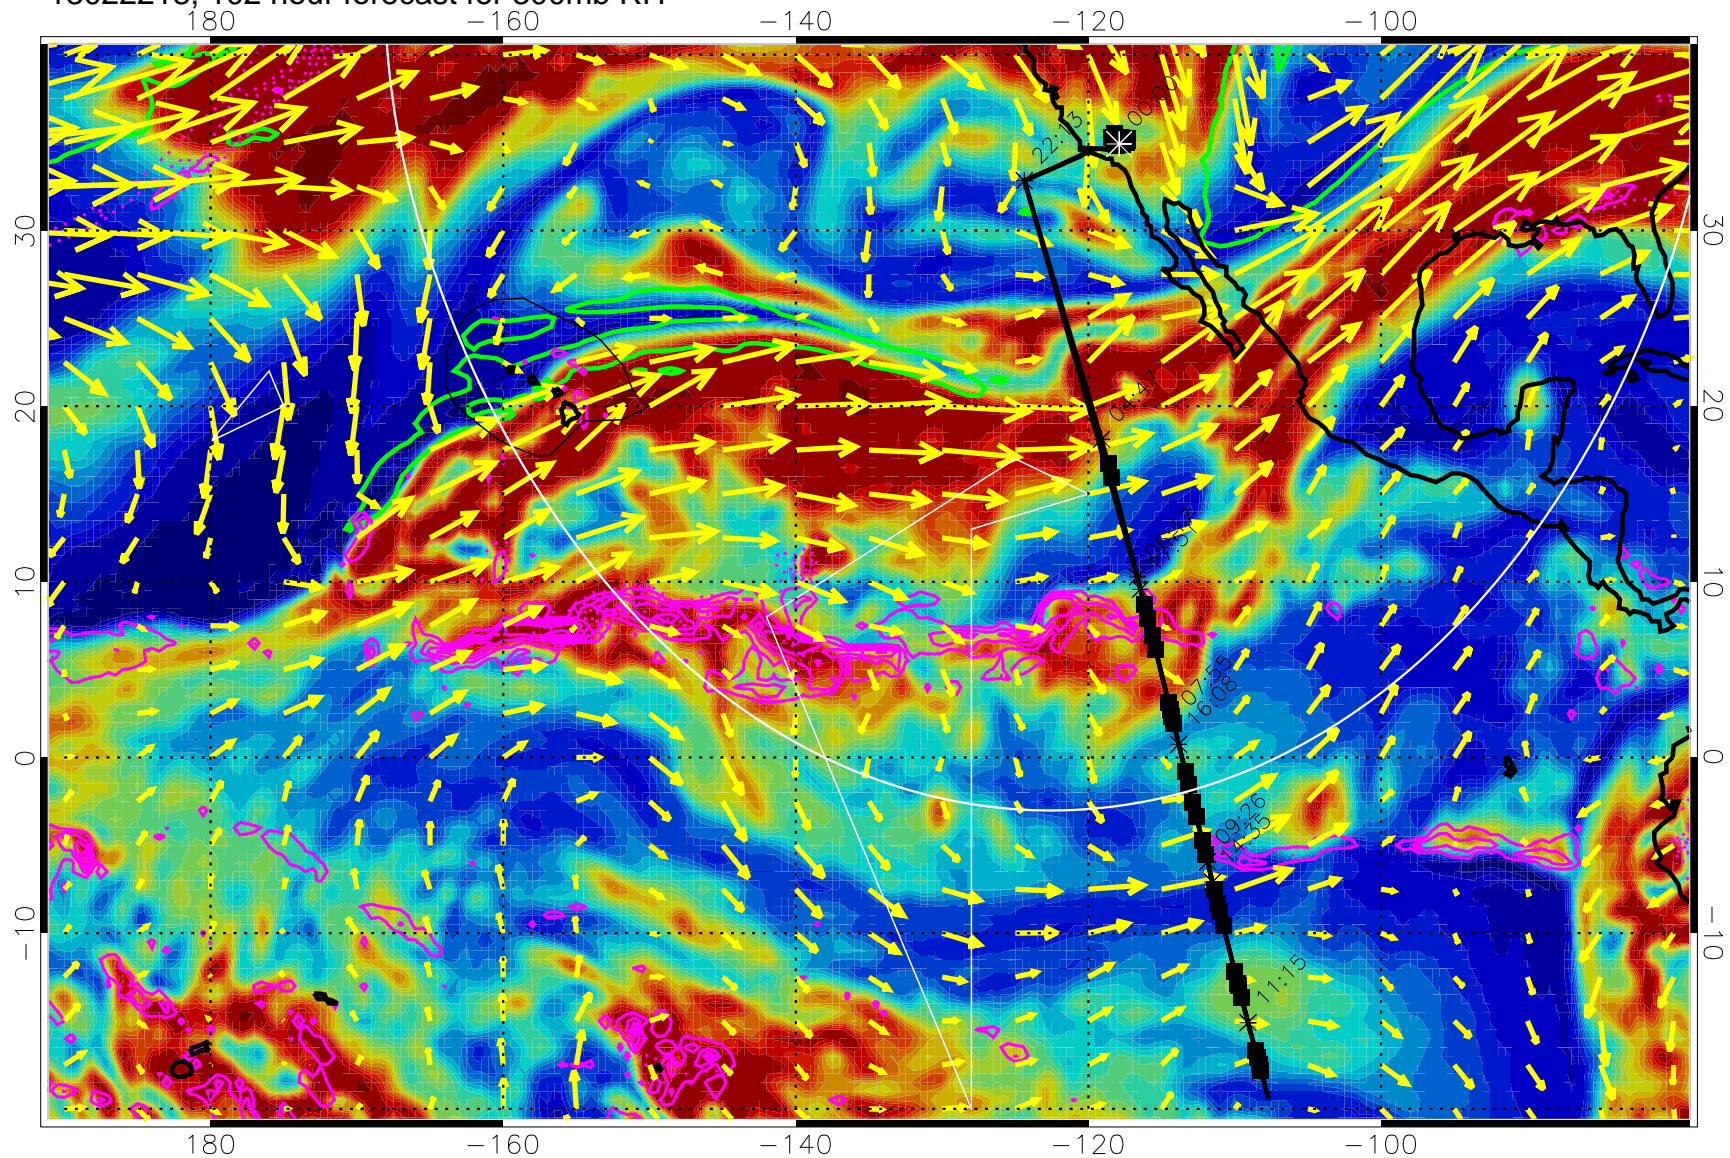

EPV Tropopause (2 PVU) Position

→ 50 m/s

Range ring of 4055 km -- 13 hours GH round trip

13022206, 90 hour forecast for 300mb RH

Precip (tot dot, conv sol) past 6 hrs 6 kg/m2 contours, min 4

EPV Tropopause (2 PVU) Position

→ 50 m/s

Range ring of 4055 km -- 13 hours GH round trip

13022212, 96 hour forecast for 300mb RH

Precip (tot dot, conv sol) past 6 hrs 6 kg/m2 contours, min 4

EPV Tropopause (2 PVU) Position

→ 50 m/s

Range ring of 4055 km -- 13 hours GH round trip

13022218, 102 hour forecast for 300mb RH

Precip (tot dot, conv sol) past 6 hrs 6 kg/m2 contours, min 4

EPV Tropopause (2 PVU) Position

→ 50 m/s

Range ring of 4055 km -- 13 hours GH round trip

13022300, 108 hour forecast for 300mb RH

Precip (tot dot, conv sol) past 6 hrs 6 kg/m2 contours, min 4

EPV Tropopause (2 PVU) Position

→ 50 m/s

Range ring of 4055 km -- 13 hours GH round trip

13022306, 114 hour forecast for 300mb RH

Precip (tot dot, conv sol) past 6 hrs 6 kg/m2 contours, min 4