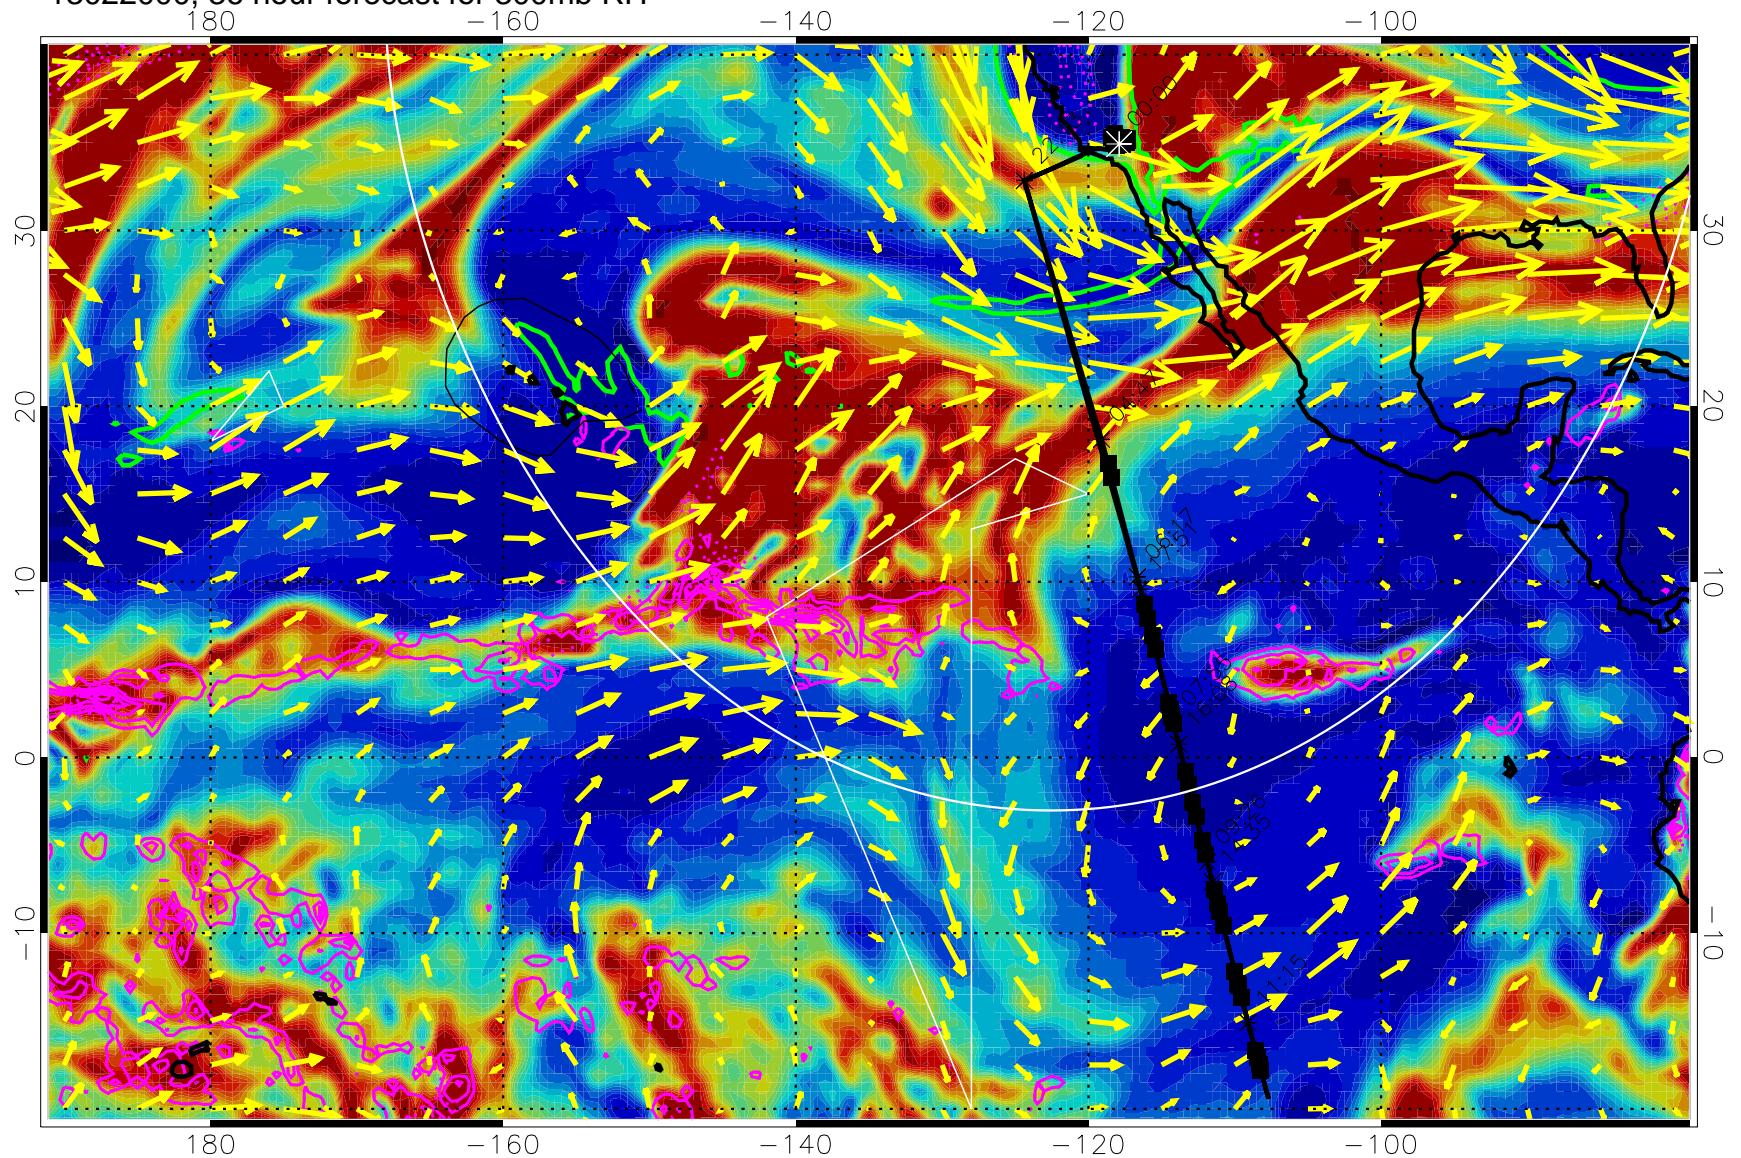

EPV Tropopause (2 PVU) Position

→ 50 m/s

Range ring of 4055 km -- 13 hours GH round trip

13021912, 24 hour forecast for 300mb RH

Precip (tot dot, conv sol) past 6 hrs 6 kg/m2 contours, min 4

EPV Tropopause (2 PVU) Position

→ 50 m/s

Range ring of 4055 km -- 13 hours GH round trip

13021918, 30 hour forecast for 300mb RH

Precip (tot dot, conv sol) past 6 hrs 6 kg/m2 contours, min 4

EPV Tropopause (2 PVU) Position

→ 50 m/s

Range ring of 4055 km -- 13 hours GH round trip

13022000, 36 hour forecast for 300mb RH

Precip (tot dot, conv sol) past 6 hrs 6 kg/m2 contours, min 4

EPV Tropopause (2 PVU) Position

→ 50 m/s

Range ring of 4055 km -- 13 hours GH round trip

13022006, 42 hour forecast for 300mb RH

Precip (tot dot, conv sol) past 6 hrs 6 kg/m2 contours, min 4

EPV Tropopause (2 PVU) Position

→ 50 m/s

Range ring of 4055 km -- 13 hours GH round trip

13022012, 48 hour forecast for 300mb RH

Precip (tot dot, conv sol) past 6 hrs 6 kg/m2 contours, min 4