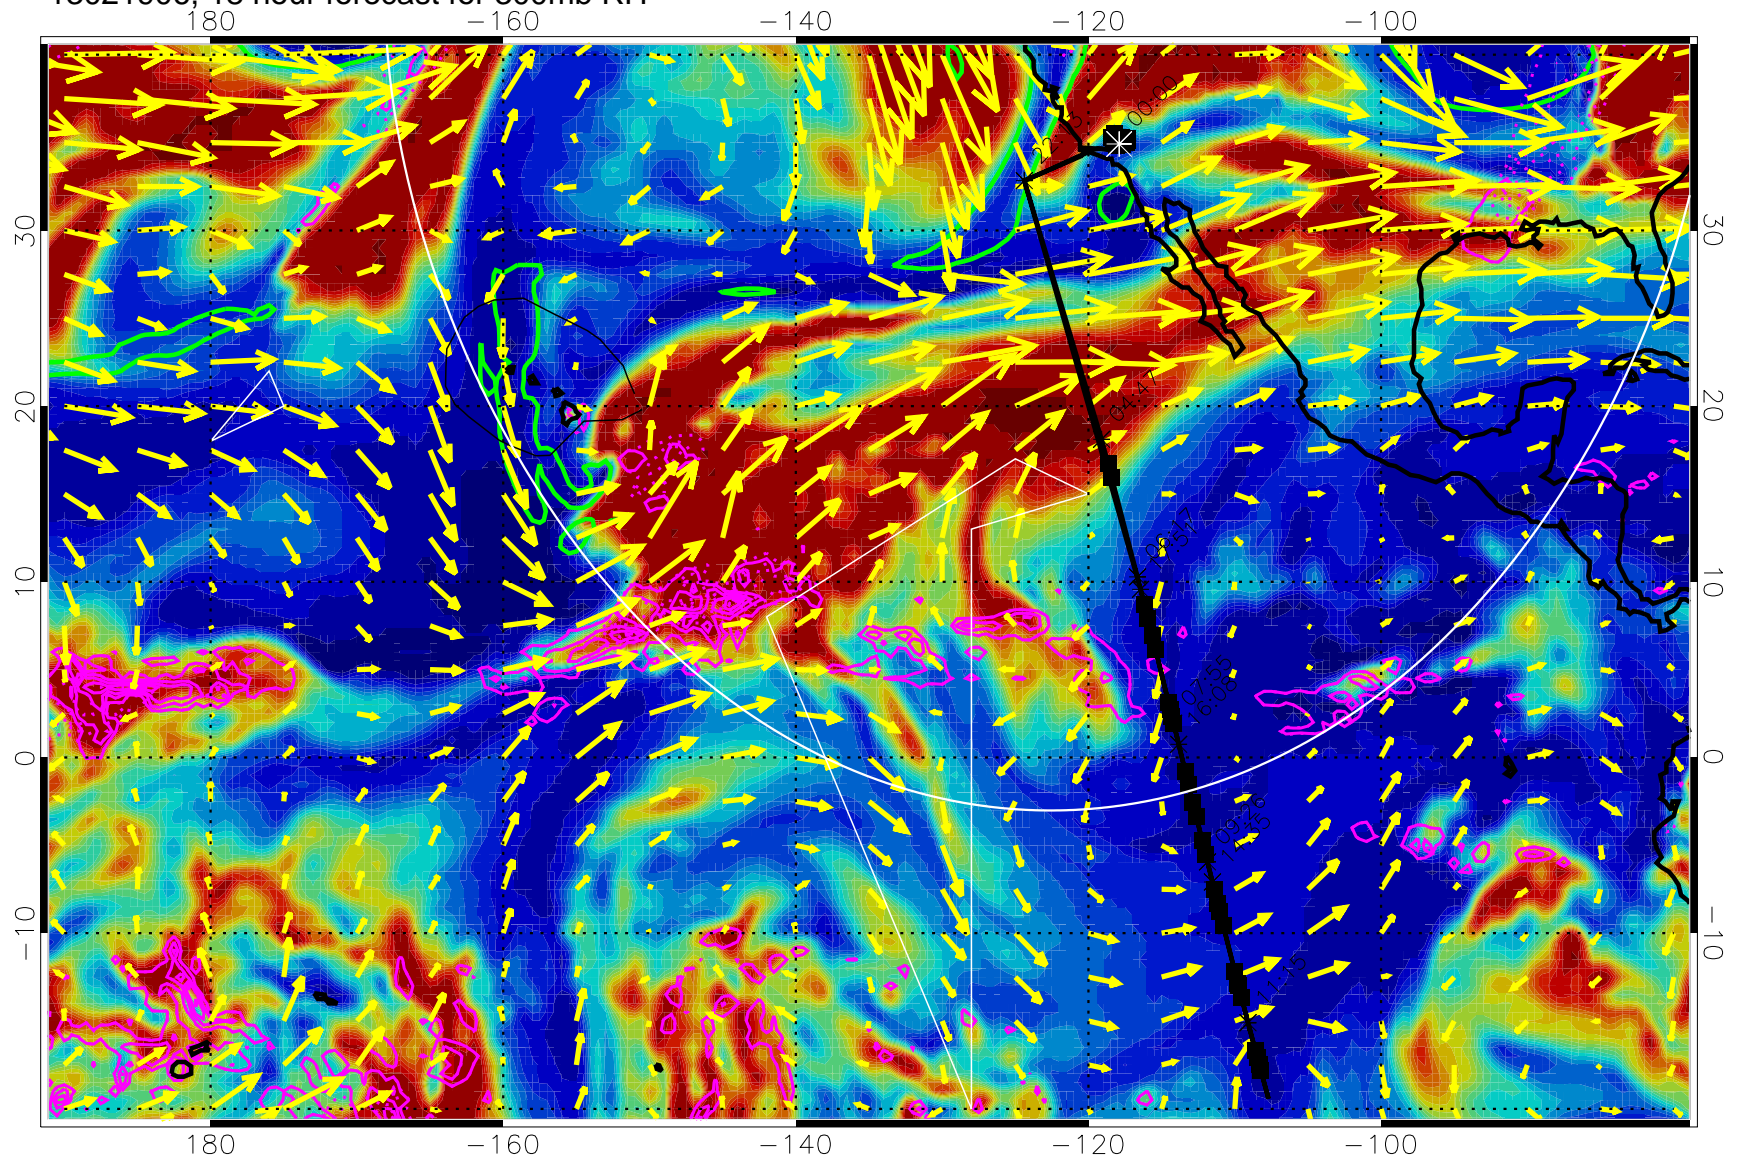

13021818, 6 hour forecast for 300mb RH

Precip (tot dot, conv sol) past 6 hrs 6 kg/m2 contours, min 4

EPV Tropopause (2 PVU) Position

→ 50 m/s

Range ring of 4055 km -- 13 hours GH round trip

13021900, 12 hour forecast for 300mb RH

Precip (tot dot, conv sol) past 6 hrs 6 kg/m2 contours, min 4

EPV Tropopause (2 PVU) Position

→ 50 m/s

Range ring of 4055 km -- 13 hours GH round trip

13021906, 18 hour forecast for 300mb RH

Precip (tot dot, conv sol) past 6 hrs 6 kg/m2 contours, min 4

EPV Tropopause (2 PVU) Position

→ 50 m/s

Range ring of 4055 km -- 13 hours GH round trip

13021912, 24 hour forecast for 300mb RH

Precip (tot dot, conv sol) past 6 hrs 6 kg/m2 contours, min 4

EPV Tropopause (2 PVU) Position

13022000, 36 hour forecast for 300mb RH

Precip (tot dot, conv sol) past 6 hrs 6 kg/m2 contours, min 4

EPV Tropopause (2 PVU) Position

→ 50 m/s

Range ring of 4055 km -- 13 hours GH round trip

13022006, 42 hour forecast for 300mb RH