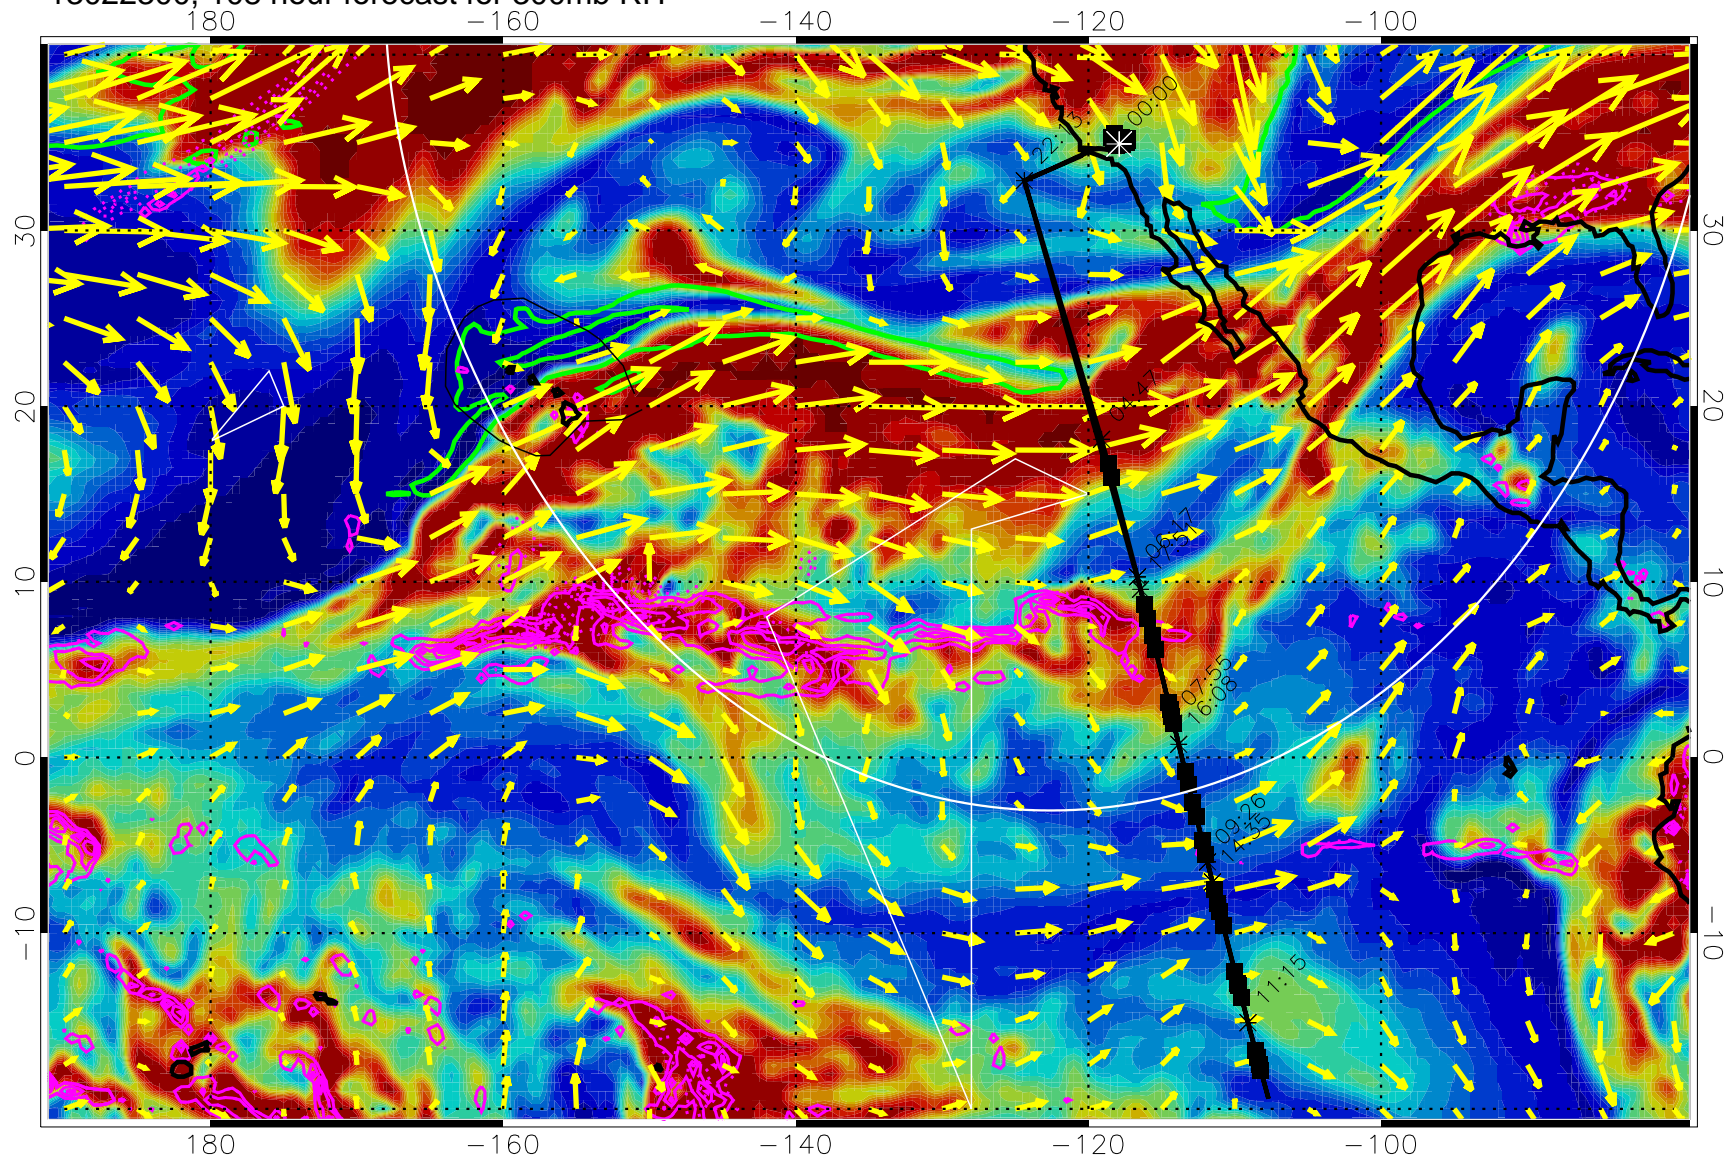

→ 50 m/s

Range ring of 4055 km -- 13 hours GH round trip

13022212, 96 hour forecast for 300mb RH

Precip (tot dot, conv sol) past 6 hrs 6 kg/m2 contours, min 4

EPV Tropopause (2 PVU) Position

→ 50 m/s

Range ring of 4055 km -- 13 hours GH round trip

13022218, 102 hour forecast for 300mb RH

Precip (tot dot, conv sol) past 6 hrs 6 kg/m2 contours, min 4

EPV Tropopause (2 PVU) Position

→ 50 m/s

Range ring of 4055 km -- 13 hours GH round trip

13022300, 108 hour forecast for 300mb RH

Precip (tot dot, conv sol) past 6 hrs 6 kg/m2 contours, min 4

EPV Tropopause (2 PVU) Position

→ 50 m/s

Range ring of 4055 km -- 13 hours GH round trip

13022306, 114 hour forecast for 300mb RH

Precip (tot dot, conv sol) past 6 hrs 6 kg/m2 contours, min 4

EPV Tropopause (2 PVU) Position

→ 50 m/s

Range ring of 4055 km -- 13 hours GH round trip

13022312, 120 hour forecast for 300mb RH

Precip (tot dot, conv sol) past 6 hrs 6 kg/m2 contours, min 4

EPV Tropopause (2 PVU) Position