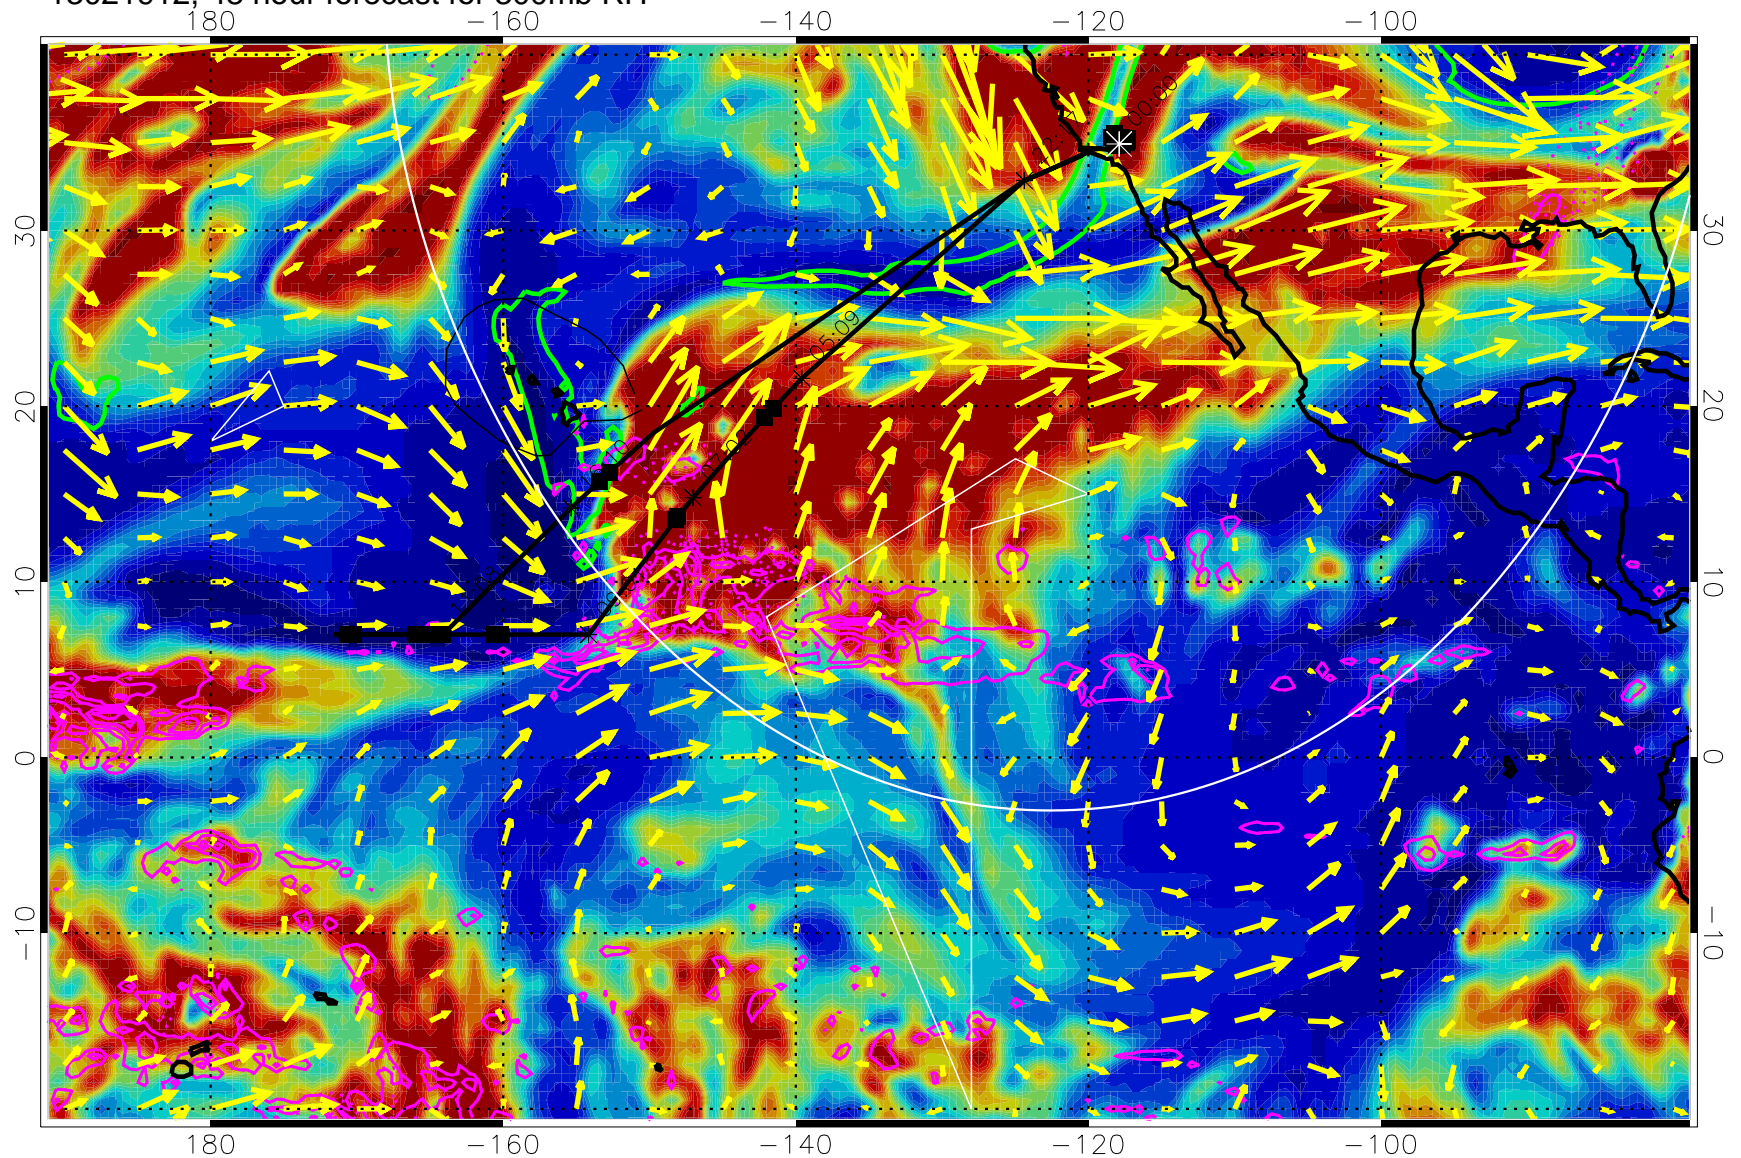

EPV Tropopause (2 PVU) Position

→ 50 m/s

Range ring of 4055 km -- 13 hours GH round trip

13021812, 24 hour forecast for 300mb RH

Precip (tot dot, conv sol) past 6 hrs 6 kg/m2 contours, min 4

EPV Tropopause (2 PVU) Position

13021900, 36 hour forecast for 300mb RH

Precip (tot dot, conv sol) past 6 hrs 6 kg/m2 contours, min 4

EPV Tropopause (2 PVU) Position

→ 50 m/s

Range ring of 4055 km -- 13 hours GH round trip

13021906, 42 hour forecast for 300mb RH

Precip (tot dot, conv sol) past 6 hrs 6 kg/m2 contours, min 4

EPV Tropopause (2 PVU) Position

→ 50 m/s

Range ring of 4055 km -- 13 hours GH round trip

13021912, 48 hour forecast for 300mb RH

Precip (tot dot, conv sol) past 6 hrs 6 kg/m2 contours, min 4

EPV Tropopause (2 PVU) Position

→ 50 m/s

Range ring of 4055 km -- 13 hours GH round trip

13021918, 54 hour forecast for 300mb RH

Precip (tot dot, conv sol) past 6 hrs 6 kg/m2 contours, min 4

EPV Tropopause (2 PVU) Position