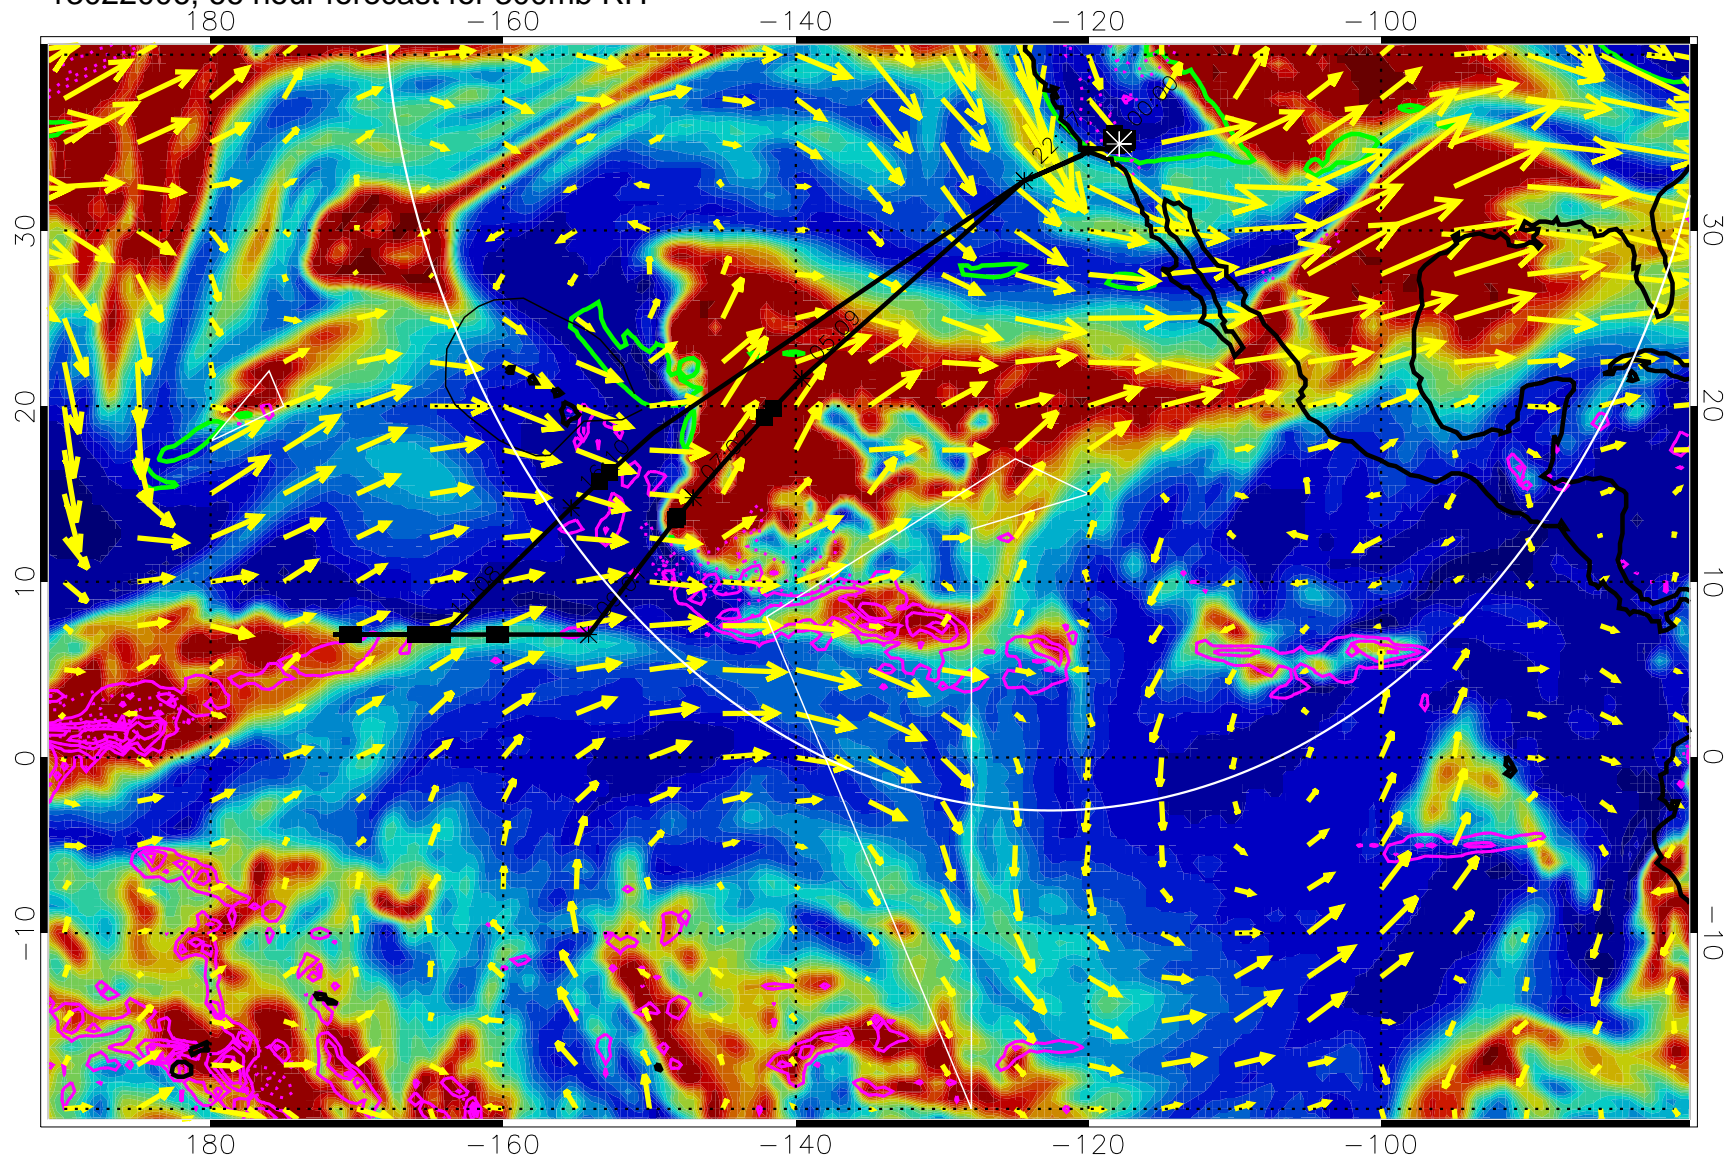

EPV Tropopause (2 PVU) Position

→ 50 m/s

Range ring of 4055 km -- 13 hours GH round trip

13021918, 54 hour forecast for 300mb RH

Precip (tot dot, conv sol) past 6 hrs 6 kg/m2 contours, min 4

EPV Tropopause (2 PVU) Position

→ 50 m/s

Range ring of 4055 km -- 13 hours GH round trip

13022000, 60 hour forecast for 300mb RH

Precip (tot dot, conv sol) past 6 hrs 6 kg/m2 contours, min 4

EPV Tropopause (2 PVU) Position

→ 50 m/s

Range ring of 4055 km -- 13 hours GH round trip

13022006, 66 hour forecast for 300mb RH

Precip (tot dot, conv sol) past 6 hrs 6 kg/m2 contours, min 4

EPV Tropopause (2 PVU) Position

→ 50 m/s

Range ring of 4055 km -- 13 hours GH round trip

13022012, 72 hour forecast for 300mb RH

Precip (tot dot, conv sol) past 6 hrs 6 kg/m2 contours, min 4

EPV Tropopause (2 PVU) Position

→ 50 m/s

Range ring of 4055 km -- 13 hours GH round trip

13022018, 78 hour forecast for 300mb RH

Precip (tot dot, conv sol) past 6 hrs 6 kg/m2 contours, min 4