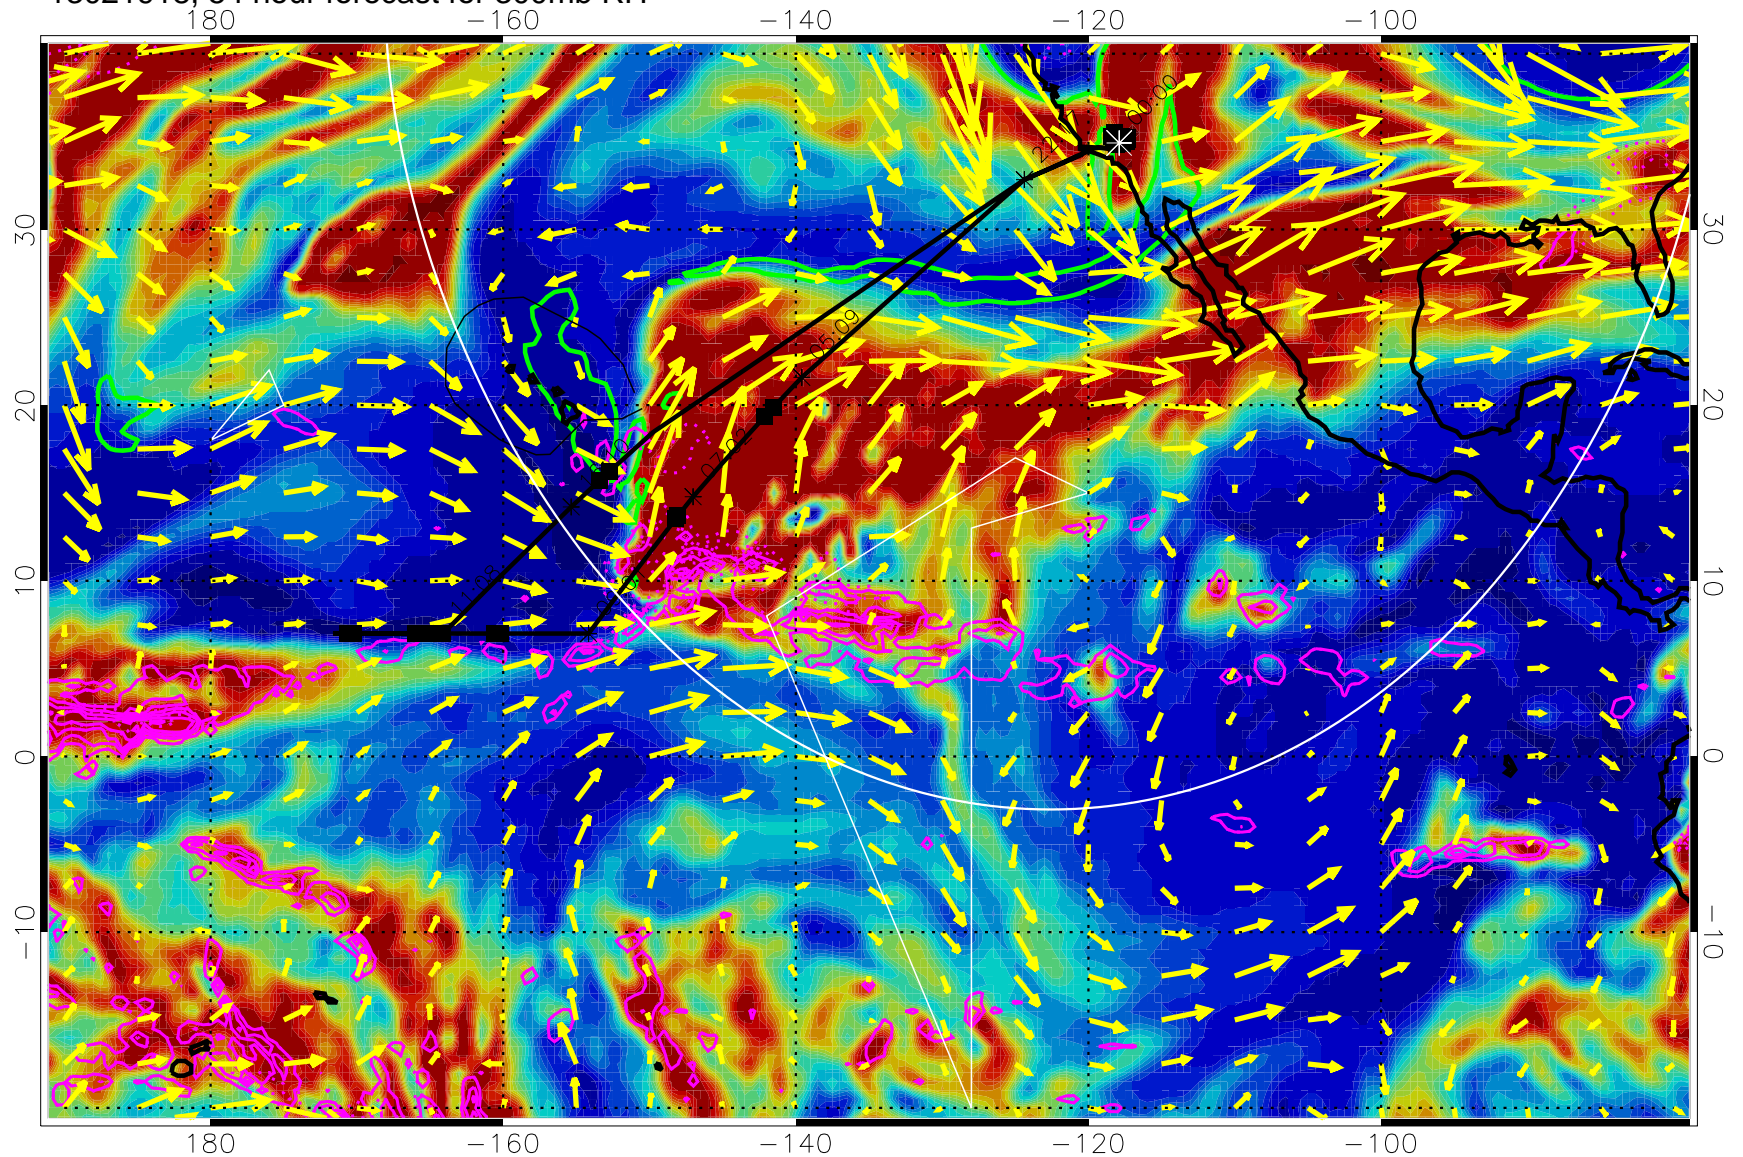

13021900, 36 hour forecast for 300mb RH

Precip (tot dot, conv sol) past 6 hrs 6 kg/m2 contours, min 4

EPV Tropopause (2 PVU) Position

→ 50 m/s

Range ring of 4055 km -- 13 hours GH round trip

13021906, 42 hour forecast for 300mb RH

Precip (tot dot, conv sol) past 6 hrs 6 kg/m2 contours, min 4

EPV Tropopause (2 PVU) Position

→ 50 m/s

Range ring of 4055 km -- 13 hours GH round trip

13021912, 48 hour forecast for 300mb RH

Precip (tot dot, conv sol) past 6 hrs 6 kg/m2 contours, min 4

EPV Tropopause (2 PVU) Position

→ 50 m/s

Range ring of 4055 km -- 13 hours GH round trip

13021918, 54 hour forecast for 300mb RH

Precip (tot dot, conv sol) past 6 hrs 6 kg/m2 contours, min 4

EPV Tropopause (2 PVU) Position

13022006, 66 hour forecast for 300mb RH

Precip (tot dot, conv sol) past 6 hrs 6 kg/m2 contours, min 4

EPV Tropopause (2 PVU) Position

→ 50 m/s

Range ring of 4055 km -- 13 hours GH round trip

13022012, 72 hour forecast for 300mb RH