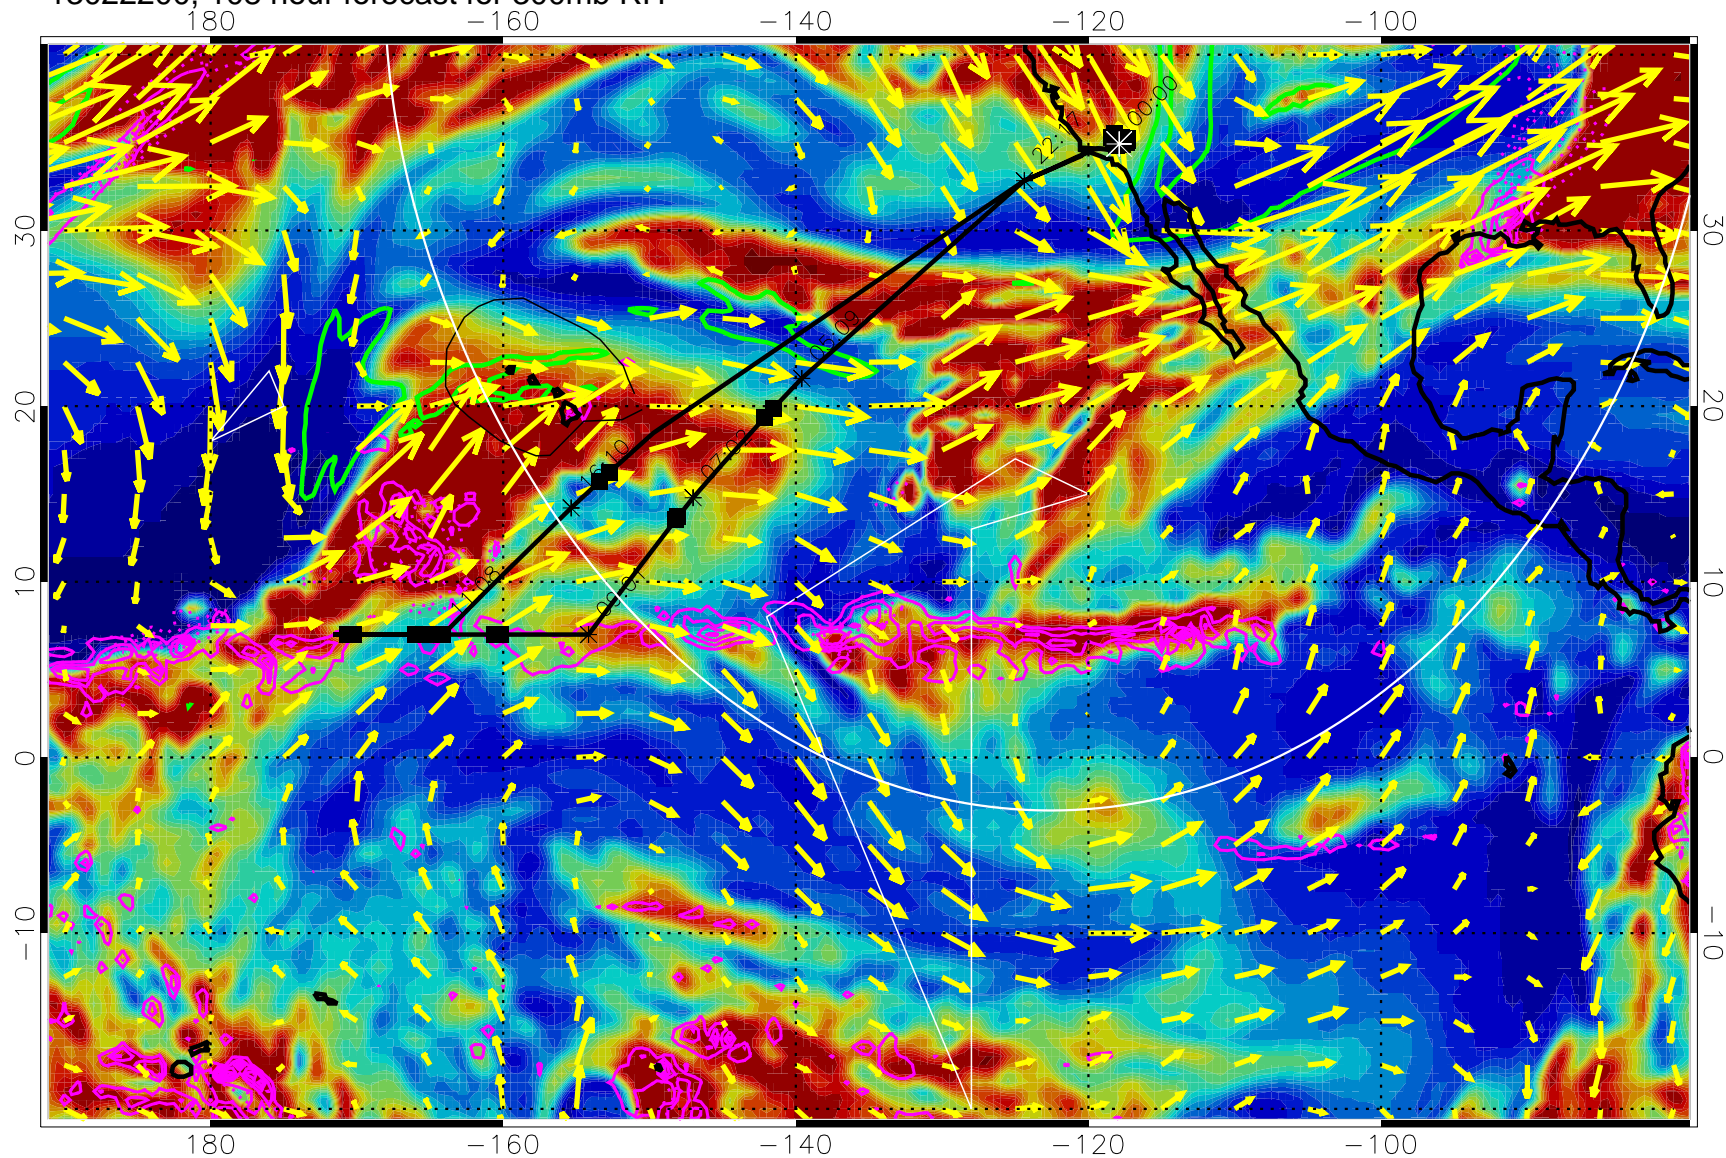

→ 50 m/s

Range ring of 4055 km -- 13 hours GH round trip

13022106, 90 hour forecast for 300mb RH

Precip (tot dot, conv sol) past 6 hrs 6 kg/m2 contours, min 4

EPV Tropopause (2 PVU) Position

→ 50 m/s

Range ring of 4055 km -- 13 hours GH round trip

13022112, 96 hour forecast for 300mb RH

Precip (tot dot, conv sol) past 6 hrs 6 kg/m2 contours, min 4

EPV Tropopause (2 PVU) Position

→ 50 m/s

Range ring of 4055 km -- 13 hours GH round trip

13022118, 102 hour forecast for 300mb RH

Precip (tot dot, conv sol) past 6 hrs 6 kg/m2 contours, min 4

EPV Tropopause (2 PVU) Position

→ 50 m/s

Range ring of 4055 km -- 13 hours GH round trip

13022200, 108 hour forecast for 300mb RH

Precip (tot dot, conv sol) past 6 hrs 6 kg/m2 contours, min 4

EPV Tropopause (2 PVU) Position

→ 50 m/s

Range ring of 4055 km -- 13 hours GH round trip

13022206, 114 hour forecast for 300mb RH

Precip (tot dot, conv sol) past 6 hrs 6 kg/m2 contours, min 4

EPV Tropopause (2 PVU) Position