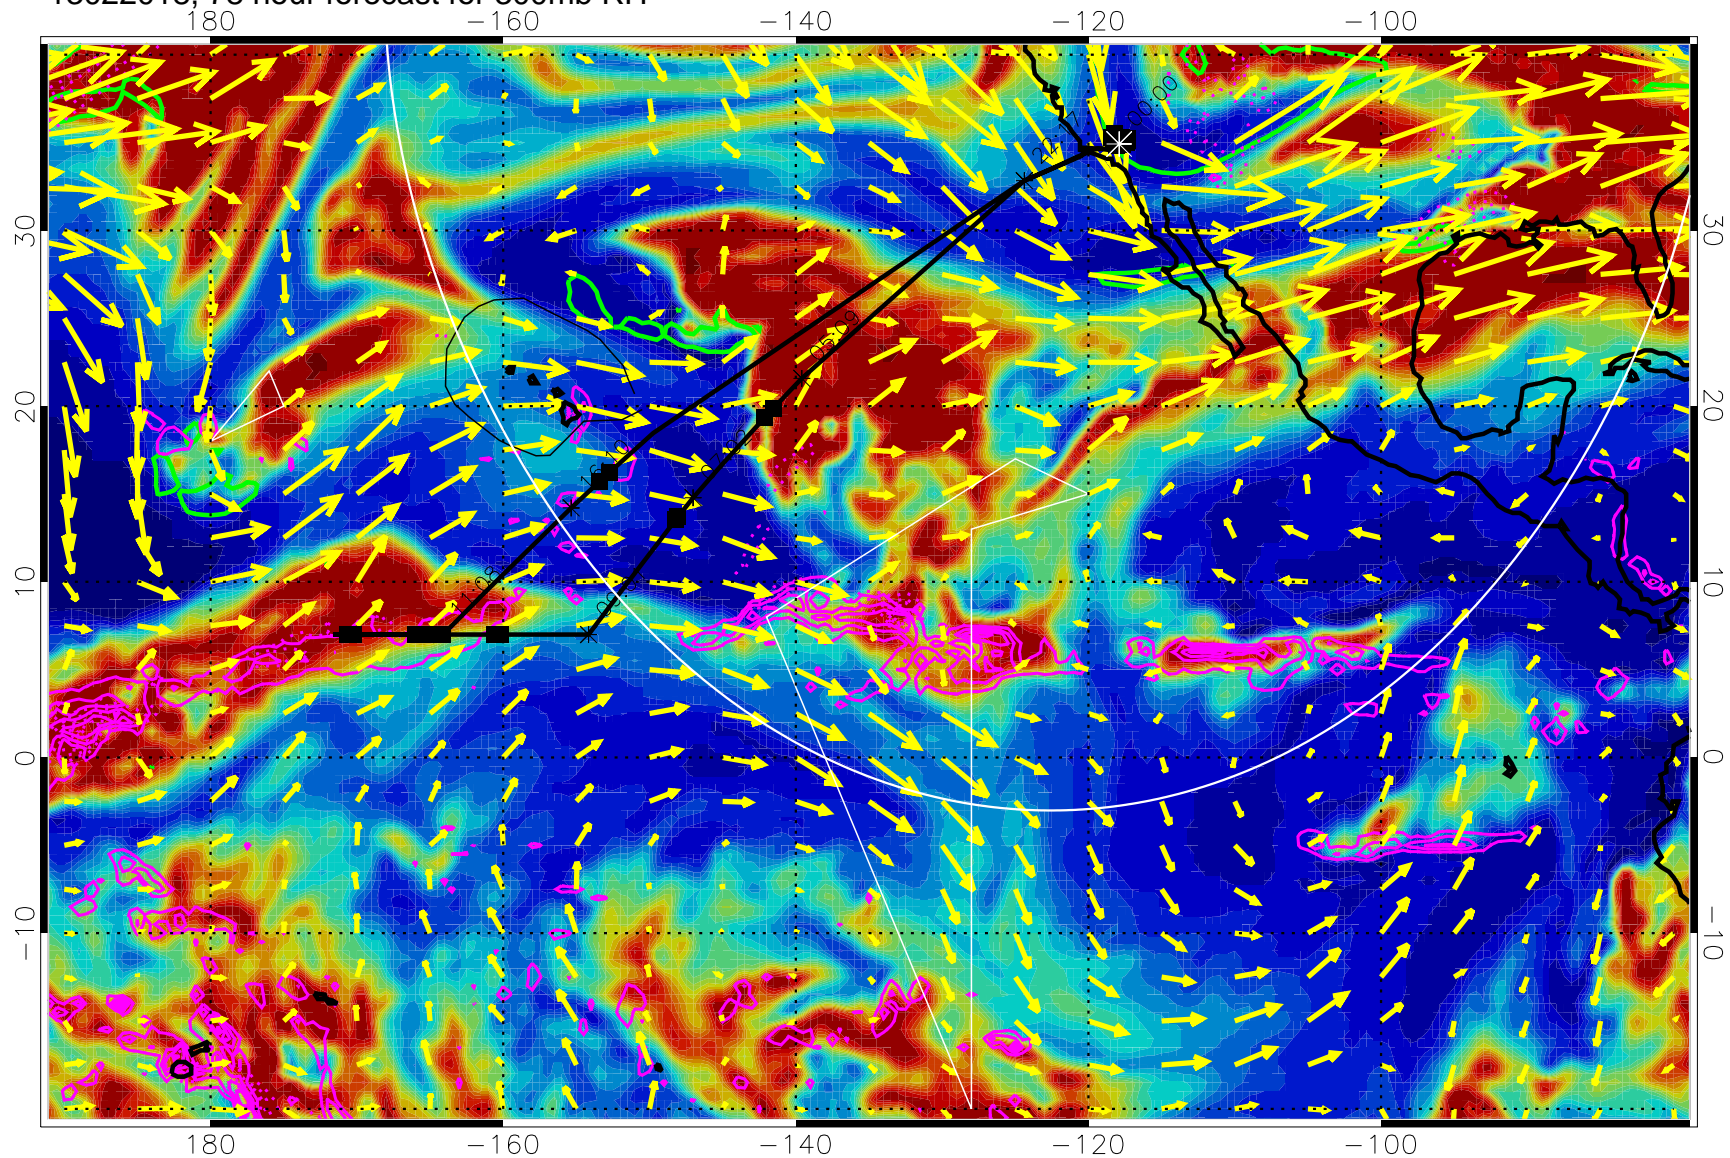

13022006, 66 hour forecast for 300mb RH

Precip (tot dot, conv sol) past 6 hrs 6 kg/m2 contours, min 4

EPV Tropopause (2 PVU) Position

→ 50 m/s

Range ring of 4055 km -- 13 hours GH round trip

13022012, 72 hour forecast for 300mb RH

Precip (tot dot, conv sol) past 6 hrs 6 kg/m2 contours, min 4

EPV Tropopause (2 PVU) Position

→ 50 m/s

Range ring of 4055 km -- 13 hours GH round trip

13022018, 78 hour forecast for 300mb RH

Precip (tot dot, conv sol) past 6 hrs 6 kg/m2 contours, min 4

EPV Tropopause (2 PVU) Position

→ 50 m/s

Range ring of 4055 km -- 13 hours GH round trip

13022100, 84 hour forecast for 300mb RH

Precip (tot dot, conv sol) past 6 hrs 6 kg/m2 contours, min 4

EPV Tropopause (2 PVU) Position

13022112, 96 hour forecast for 300mb RH

Precip (tot dot, conv sol) past 6 hrs 6 kg/m2 contours, min 4

EPV Tropopause (2 PVU) Position

→ 50 m/s

Range ring of 4055 km -- 13 hours GH round trip

13022118, 102 hour forecast for 300mb RH