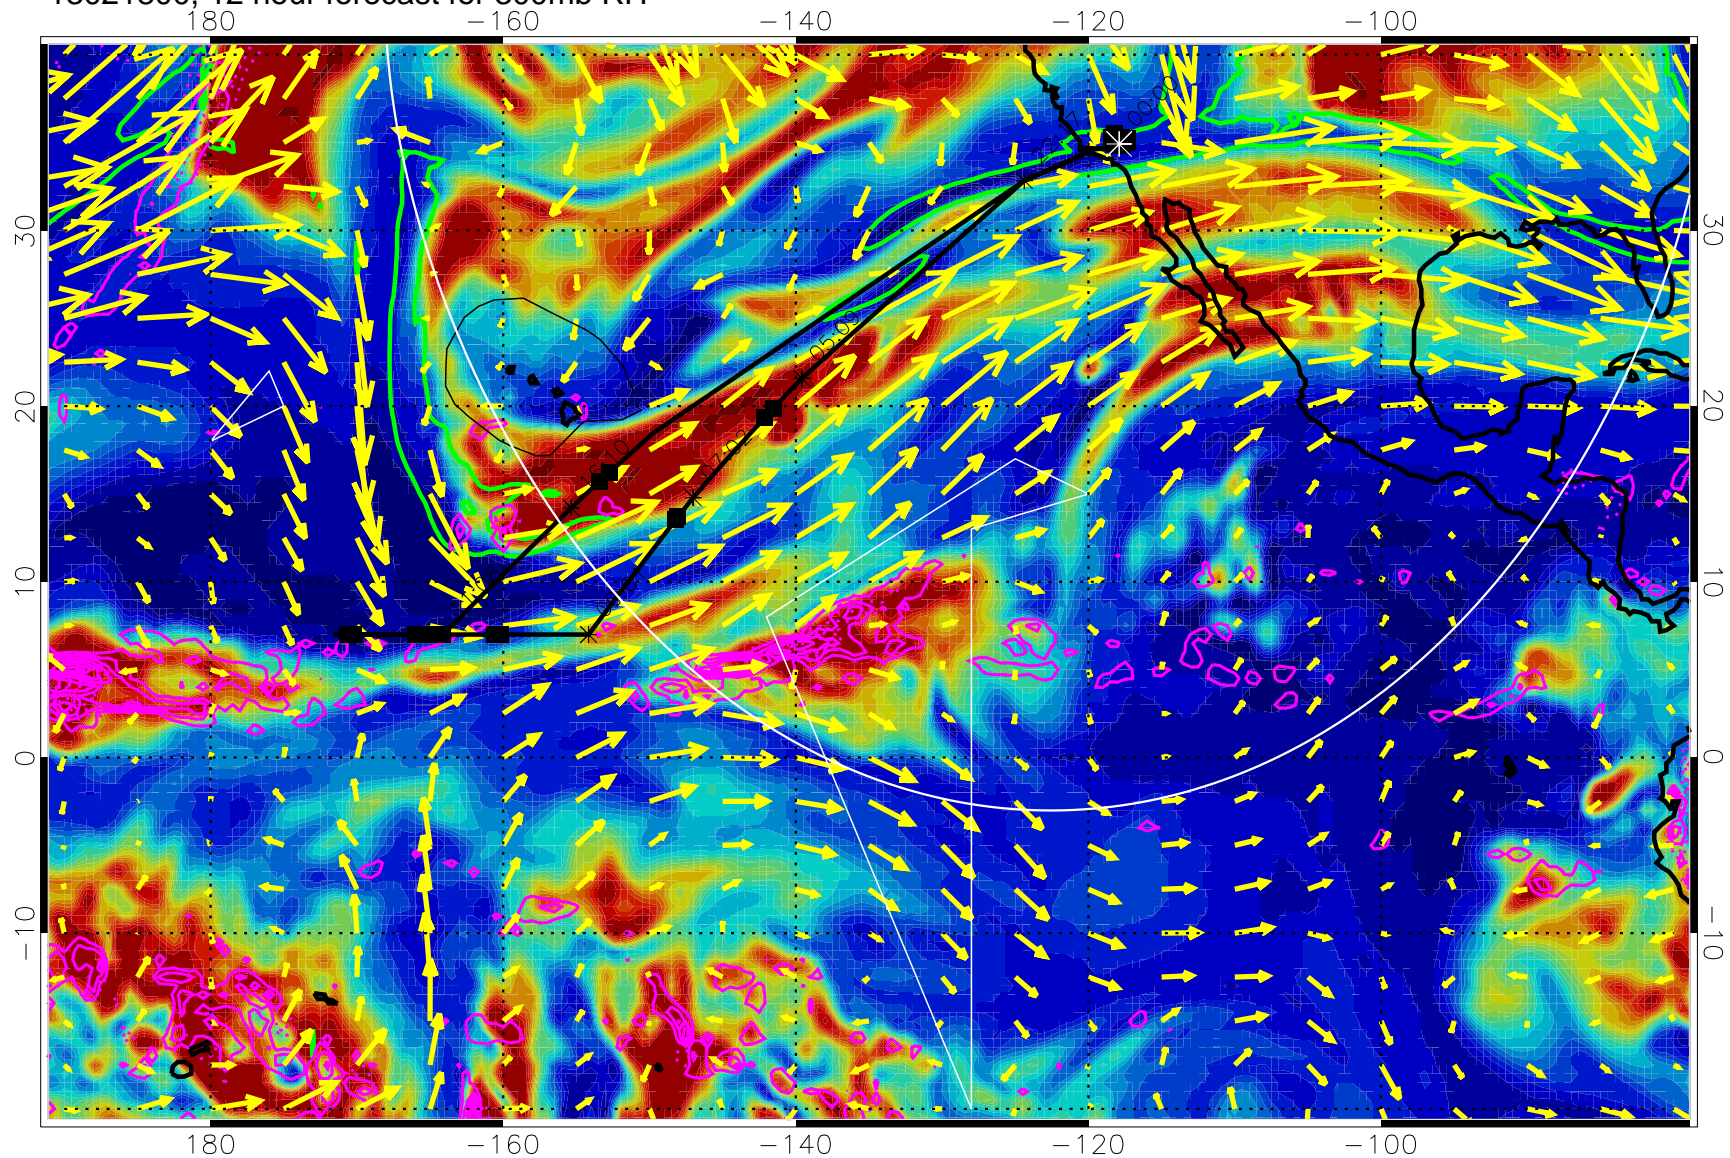

13021718, 6 hour forecast for 300mb RH

Precip (tot dot, conv sol) past 6 hrs 6 kg/m2 contours, min 4

EPV Tropopause (2 PVU) Position

→ 50 m/s

Range ring of 4055 km -- 13 hours GH round trip

13021800, 12 hour forecast for 300mb RH

Precip (tot dot, conv sol) past 6 hrs 6 kg/m2 contours, min 4

EPV Tropopause (2 PVU) Position

→ 50 m/s

Range ring of 4055 km -- 13 hours GH round trip

13021806, 18 hour forecast for 300mb RH

Precip (tot dot, conv sol) past 6 hrs 6 kg/m2 contours, min 4

EPV Tropopause (2 PVU) Position

→ 50 m/s

Range ring of 4055 km -- 13 hours GH round trip

13021812, 24 hour forecast for 300mb RH

Precip (tot dot, conv sol) past 6 hrs 6 kg/m2 contours, min 4

EPV Tropopause (2 PVU) Position

13021900, 36 hour forecast for 300mb RH

Precip (tot dot, conv sol) past 6 hrs 6 kg/m2 contours, min 4

EPV Tropopause (2 PVU) Position

→ 50 m/s

Range ring of 4055 km -- 13 hours GH round trip

13021906, 42 hour forecast for 300mb RH