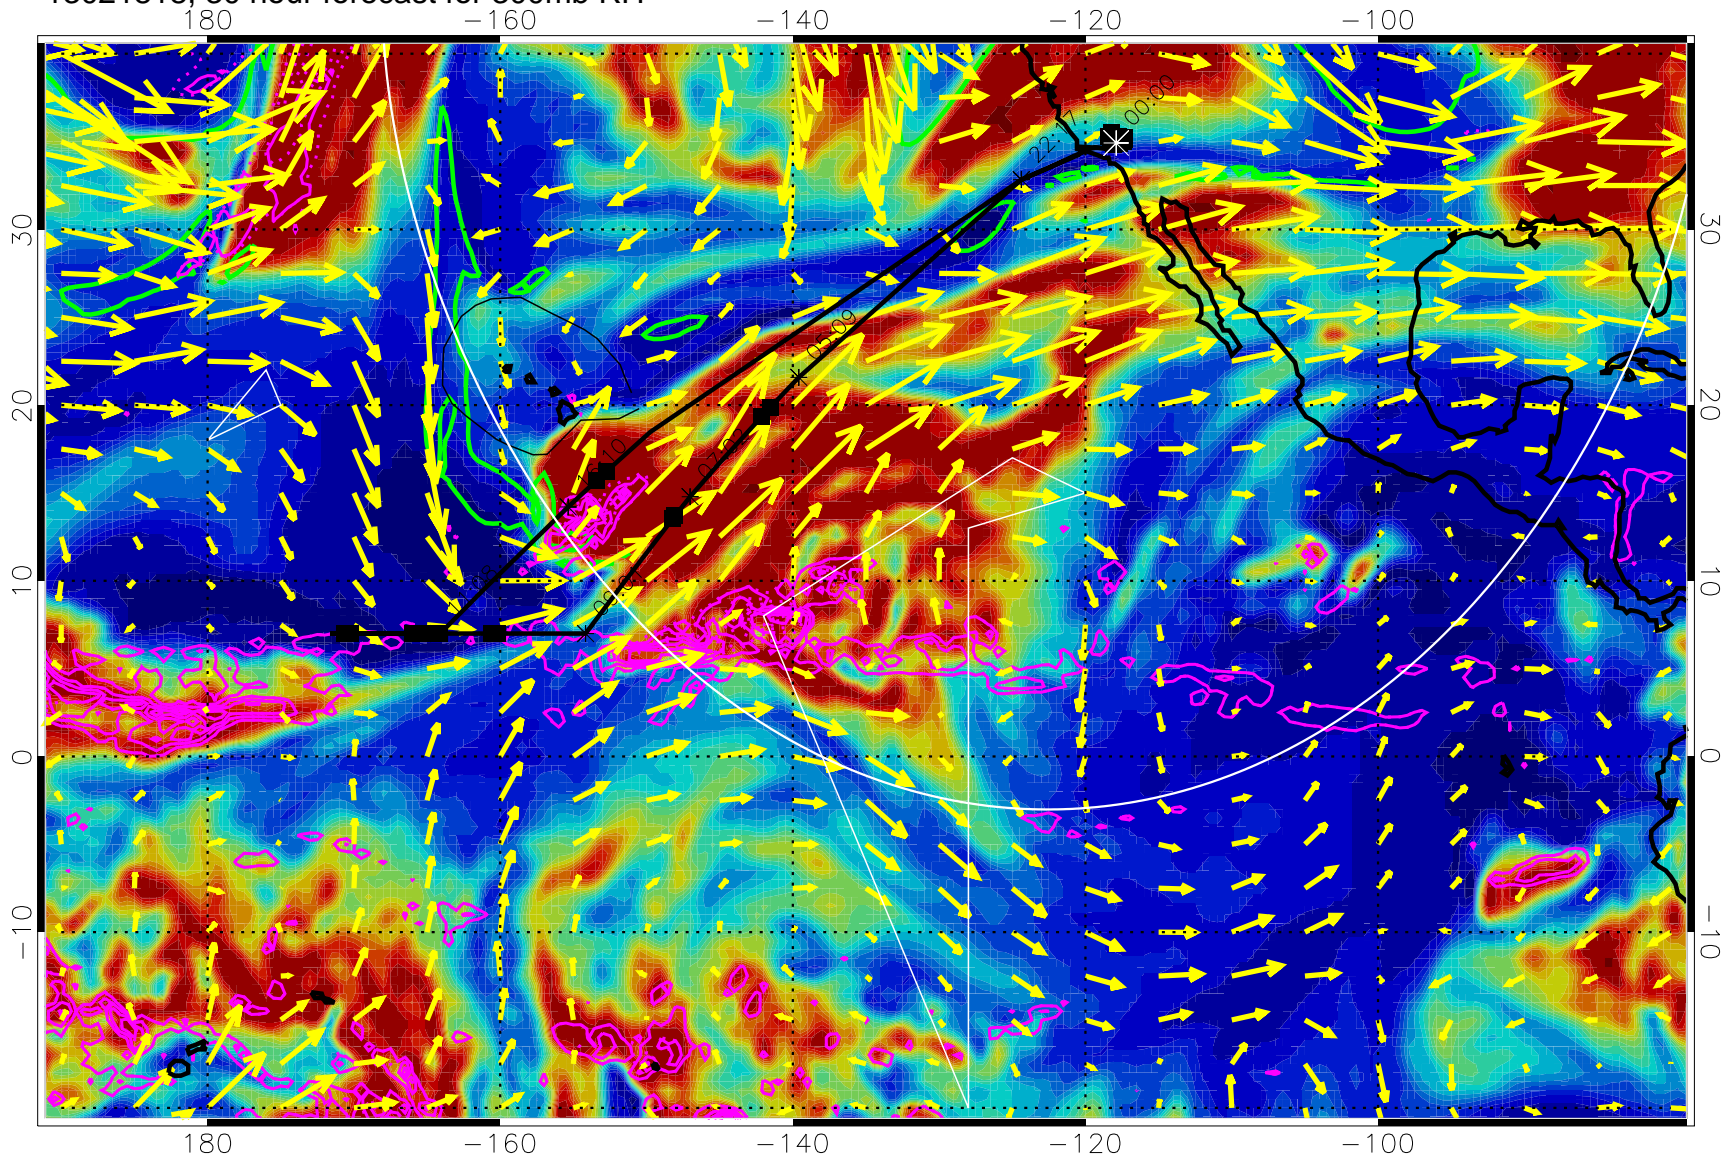

Precip (tot dot, conv sol) past 6 hrs 6 kg/m2 contours, min 4

EPV Tropopause (2 PVU) Position

→ 50 m/s

Range ring of 4055 km -- 13 hours GH round trip

13021806, 18 hour forecast for 300mb RH

Precip (tot dot, conv sol) past 6 hrs 6 kg/m2 contours, min 4

EPV Tropopause (2 PVU) Position

→ 50 m/s

Range ring of 4055 km -- 13 hours GH round trip

13021812, 24 hour forecast for 300mb RH

Precip (tot dot, conv sol) past 6 hrs 6 kg/m2 contours, min 4

EPV Tropopause (2 PVU) Position

→ 50 m/s

Range ring of 4055 km -- 13 hours GH round trip

13021818, 30 hour forecast for 300mb RH

Precip (tot dot, conv sol) past 6 hrs 6 kg/m2 contours, min 4

EPV Tropopause (2 PVU) Position

→ 50 m/s

Range ring of 4055 km -- 13 hours GH round trip

13021900, 36 hour forecast for 300mb RH

Precip (tot dot, conv sol) past 6 hrs 6 kg/m2 contours, min 4

EPV Tropopause (2 PVU) Position

→ 50 m/s

Range ring of 4055 km -- 13 hours GH round trip

13021906, 42 hour forecast for 300mb RH