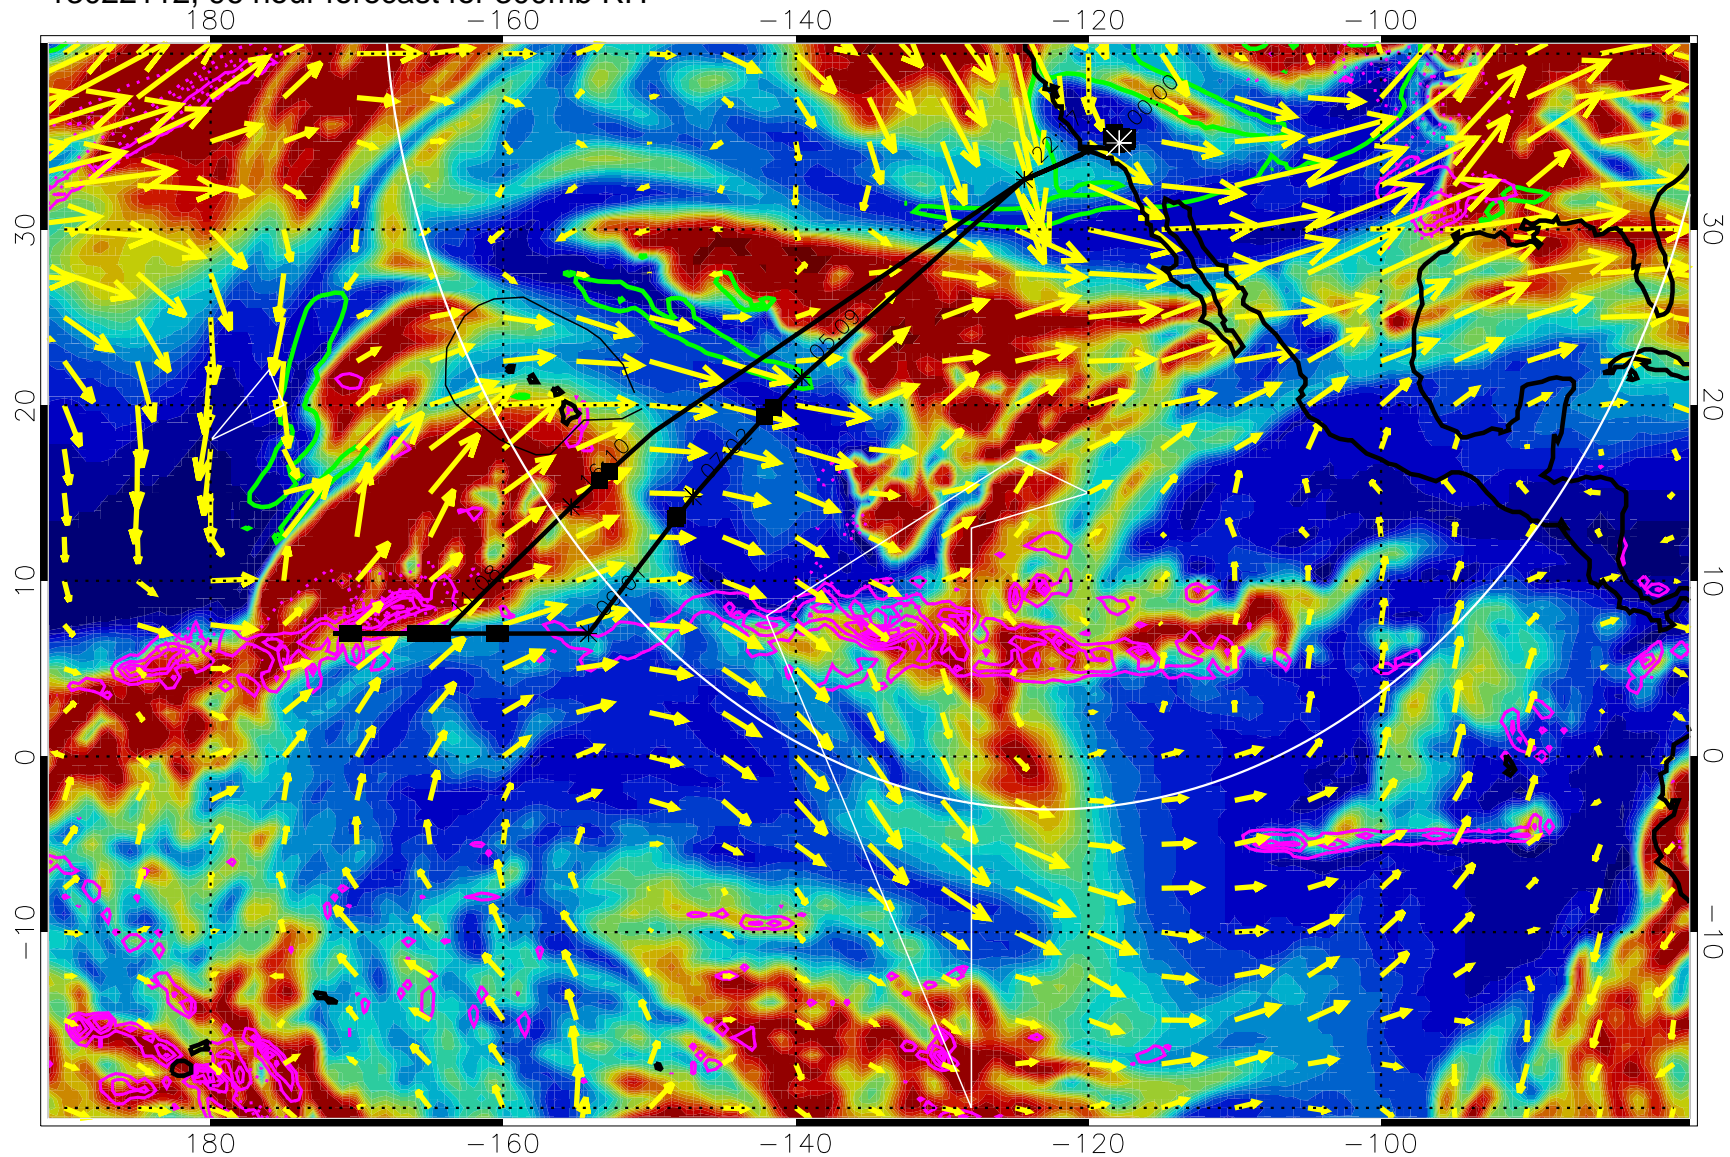

EPV Tropopause (2 PVU) Position

→ 50 m/s

Range ring of 4055 km -- 13 hours GH round trip

13022100, 84 hour forecast for 300mb RH

Precip (tot dot, conv sol) past 6 hrs 6 kg/m2 contours, min 4

EPV Tropopause (2 PVU) Position

→ 50 m/s

Range ring of 4055 km -- 13 hours GH round trip

13022106, 90 hour forecast for 300mb RH

Precip (tot dot, conv sol) past 6 hrs 6 kg/m2 contours, min 4

EPV Tropopause (2 PVU) Position

→ 50 m/s

Range ring of 4055 km -- 13 hours GH round trip

13022112, 96 hour forecast for 300mb RH

Precip (tot dot, conv sol) past 6 hrs 6 kg/m2 contours, min 4

EPV Tropopause (2 PVU) Position

→ 50 m/s

Range ring of 4055 km -- 13 hours GH round trip

13022118, 102 hour forecast for 300mb RH

Precip (tot dot, conv sol) past 6 hrs 6 kg/m2 contours, min 4

EPV Tropopause (2 PVU) Position

→ 50 m/s

Range ring of 4055 km -- 13 hours GH round trip

13022200, 108 hour forecast for 300mb RH

Precip (tot dot, conv sol) past 6 hrs 6 kg/m2 contours, min 4