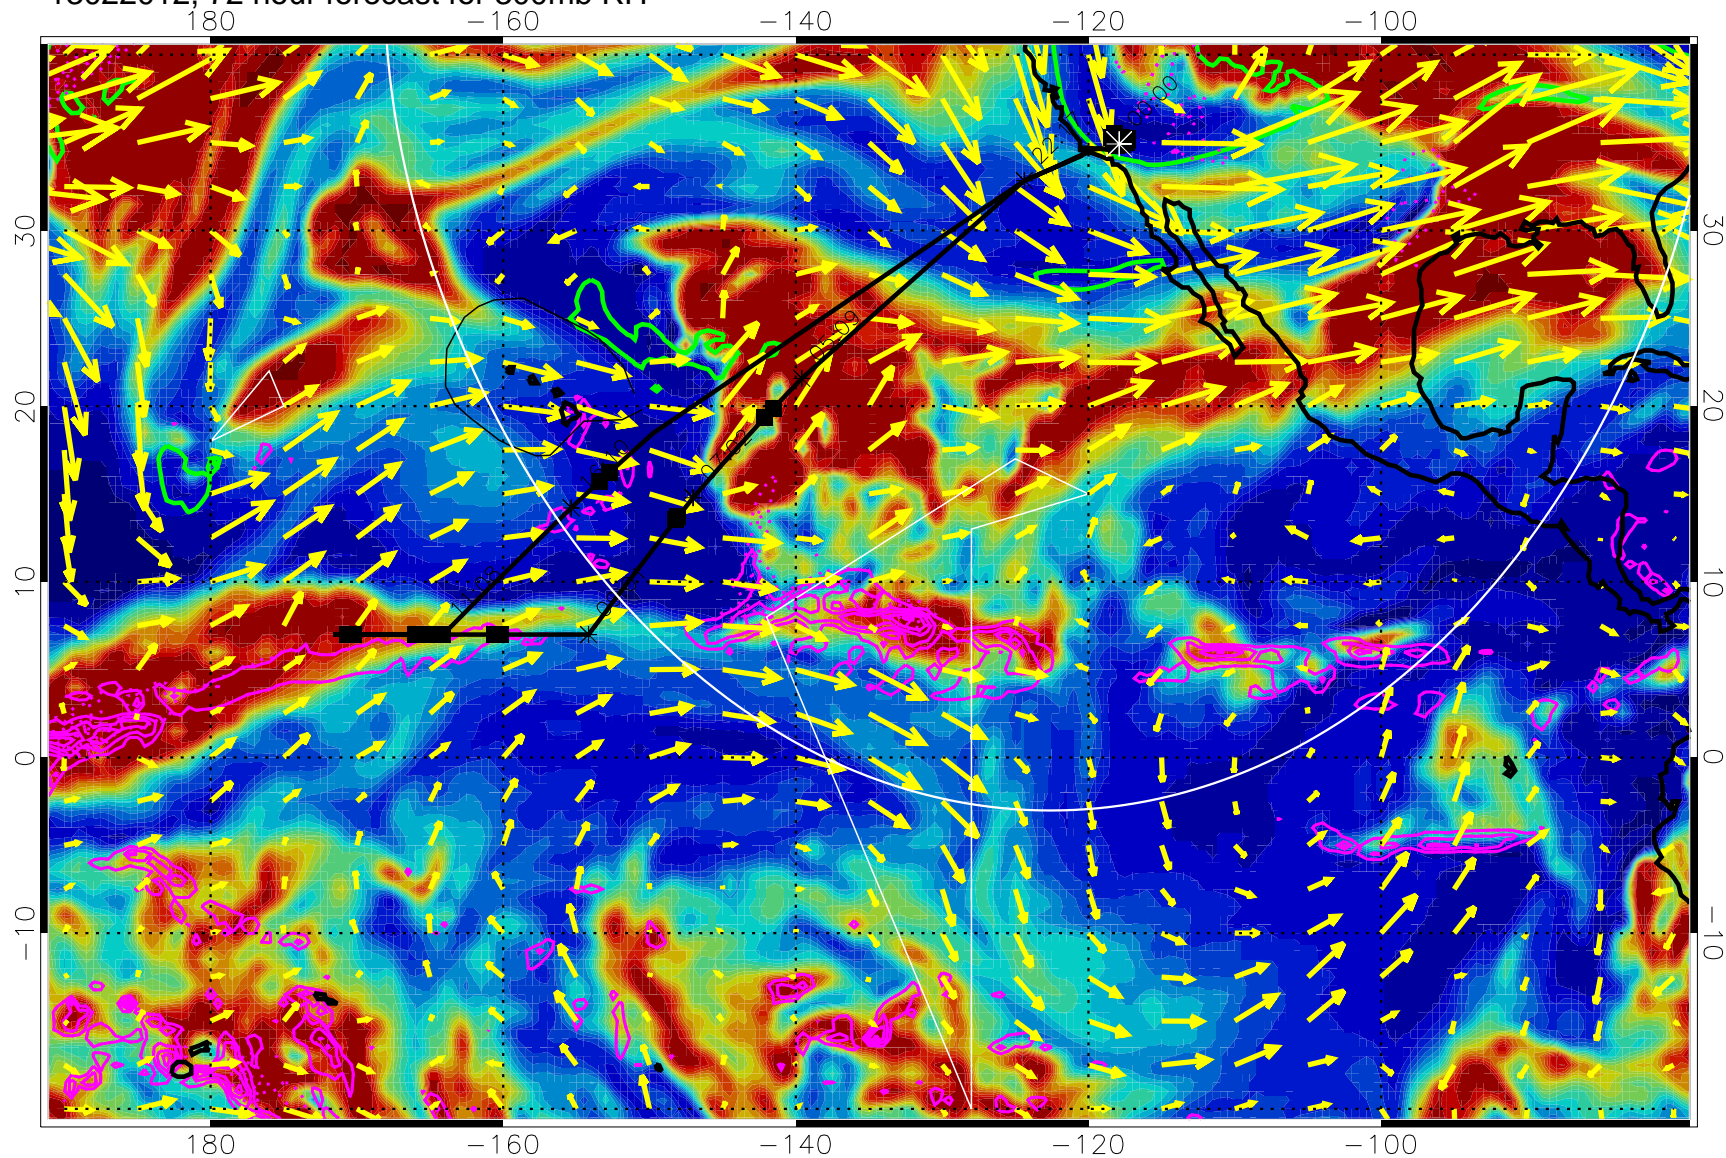

13022006, 66 hour forecast for 300mb RH

Precip (tot dot, conv sol) past 6 hrs 6 kg/m2 contours, min 4

EPV Tropopause (2 PVU) Position

→ 50 m/s

Range ring of 4055 km -- 13 hours GH round trip

13022012, 72 hour forecast for 300mb RH

Precip (tot dot, conv sol) past 6 hrs 6 kg/m2 contours, min 4

EPV Tropopause (2 PVU) Position

→ 50 m/s

Range ring of 4055 km -- 13 hours GH round trip

13022018, 78 hour forecast for 300mb RH

Precip (tot dot, conv sol) past 6 hrs 6 kg/m2 contours, min 4

EPV Tropopause (2 PVU) Position

→ 50 m/s

Range ring of 4055 km -- 13 hours GH round trip

13022100, 84 hour forecast for 300mb RH

Precip (tot dot, conv sol) past 6 hrs 6 kg/m2 contours, min 4

EPV Tropopause (2 PVU) Position

13022112, 96 hour forecast for 300mb RH

Precip (tot dot, conv sol) past 6 hrs 6 kg/m2 contours, min 4

EPV Tropopause (2 PVU) Position

→ 50 m/s

Range ring of 4055 km -- 13 hours GH round trip

13022118, 102 hour forecast for 300mb RH