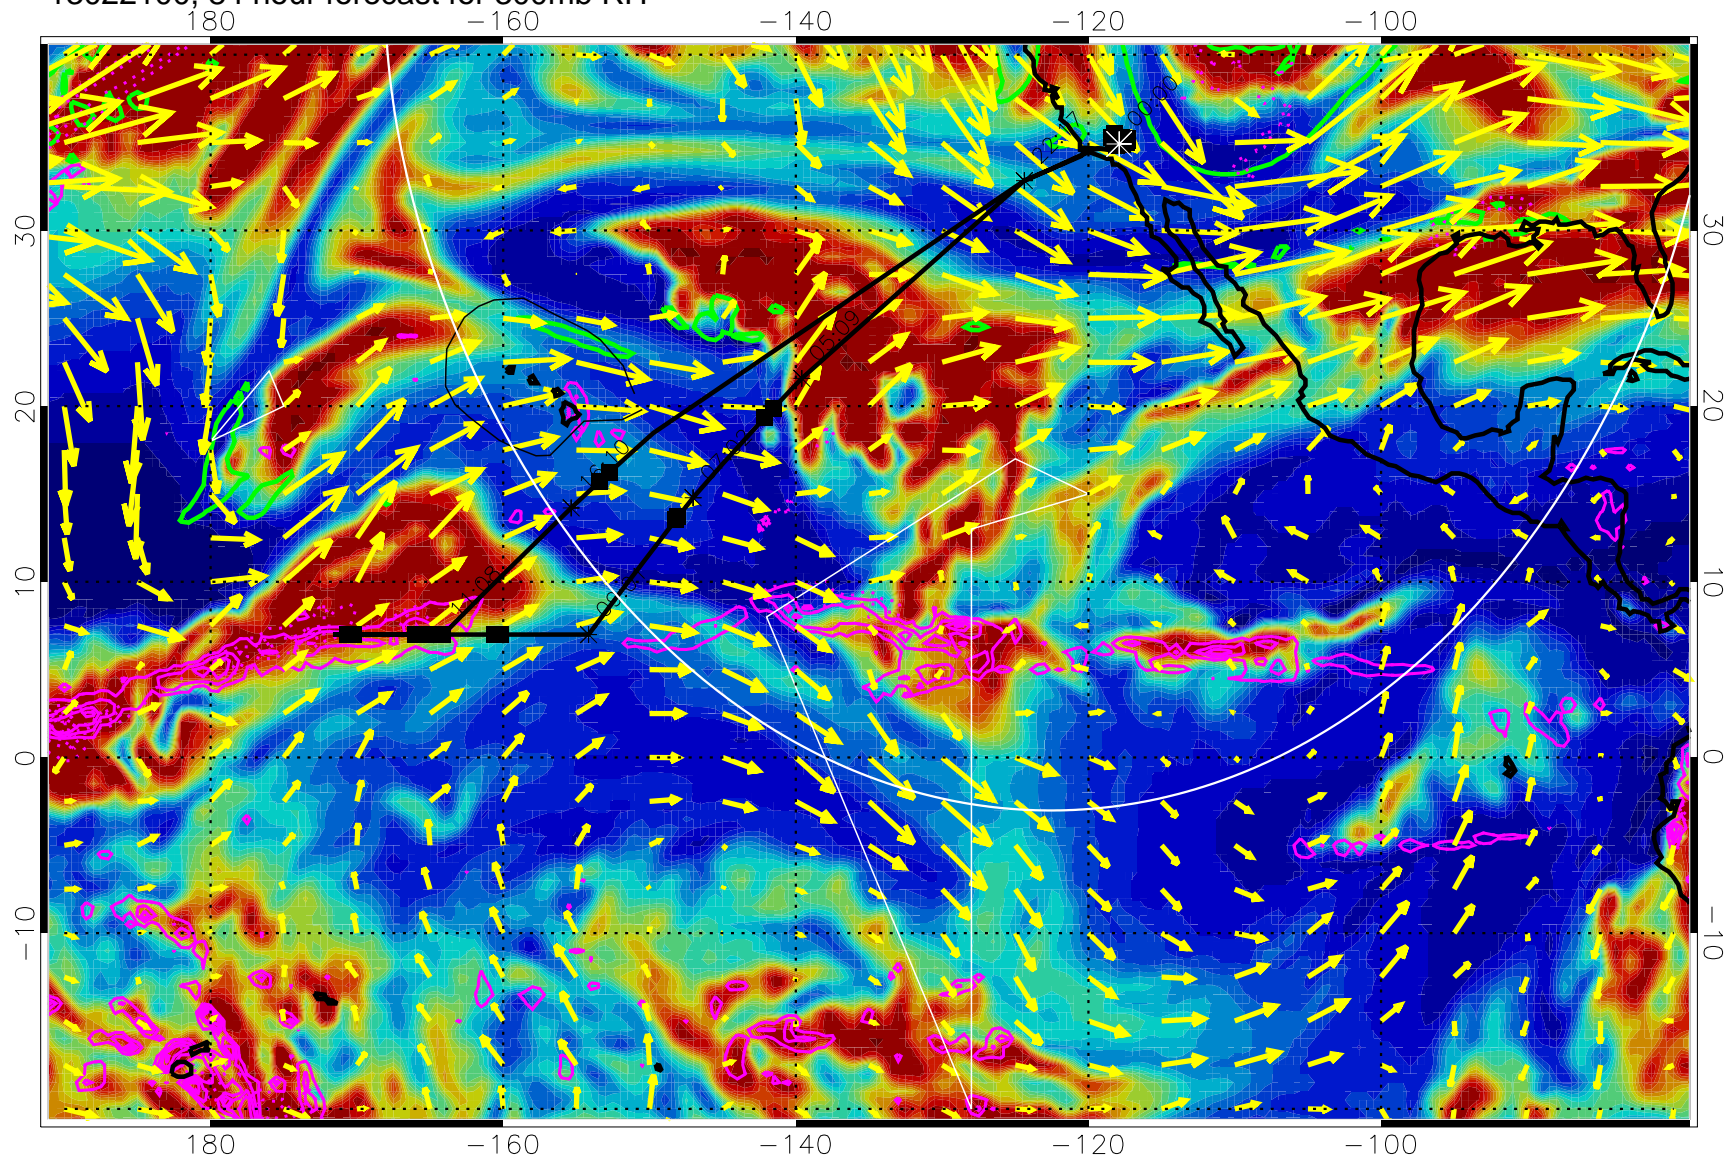

13022006, 66 hour forecast for 300mb RH

Precip (tot dot, conv sol) past 6 hrs 6 kg/m2 contours, min 4

EPV Tropopause (2 PVU) Position

→ 50 m/s

Range ring of 4055 km -- 13 hours GH round trip

13022012, 72 hour forecast for 300mb RH

Precip (tot dot, conv sol) past 6 hrs 6 kg/m2 contours, min 4

EPV Tropopause (2 PVU) Position

→ 50 m/s

Range ring of 4055 km -- 13 hours GH round trip

13022018, 78 hour forecast for 300mb RH

Precip (tot dot, conv sol) past 6 hrs 6 kg/m2 contours, min 4

EPV Tropopause (2 PVU) Position

→ 50 m/s

Range ring of 4055 km -- 13 hours GH round trip

13022100, 84 hour forecast for 300mb RH

Precip (tot dot, conv sol) past 6 hrs 6 kg/m2 contours, min 4

EPV Tropopause (2 PVU) Position

13022112, 96 hour forecast for 300mb RH

Precip (tot dot, conv sol) past 6 hrs 6 kg/m2 contours, min 4

EPV Tropopause (2 PVU) Position

→ 50 m/s

Range ring of 4055 km -- 13 hours GH round trip

13022118, 102 hour forecast for 300mb RH