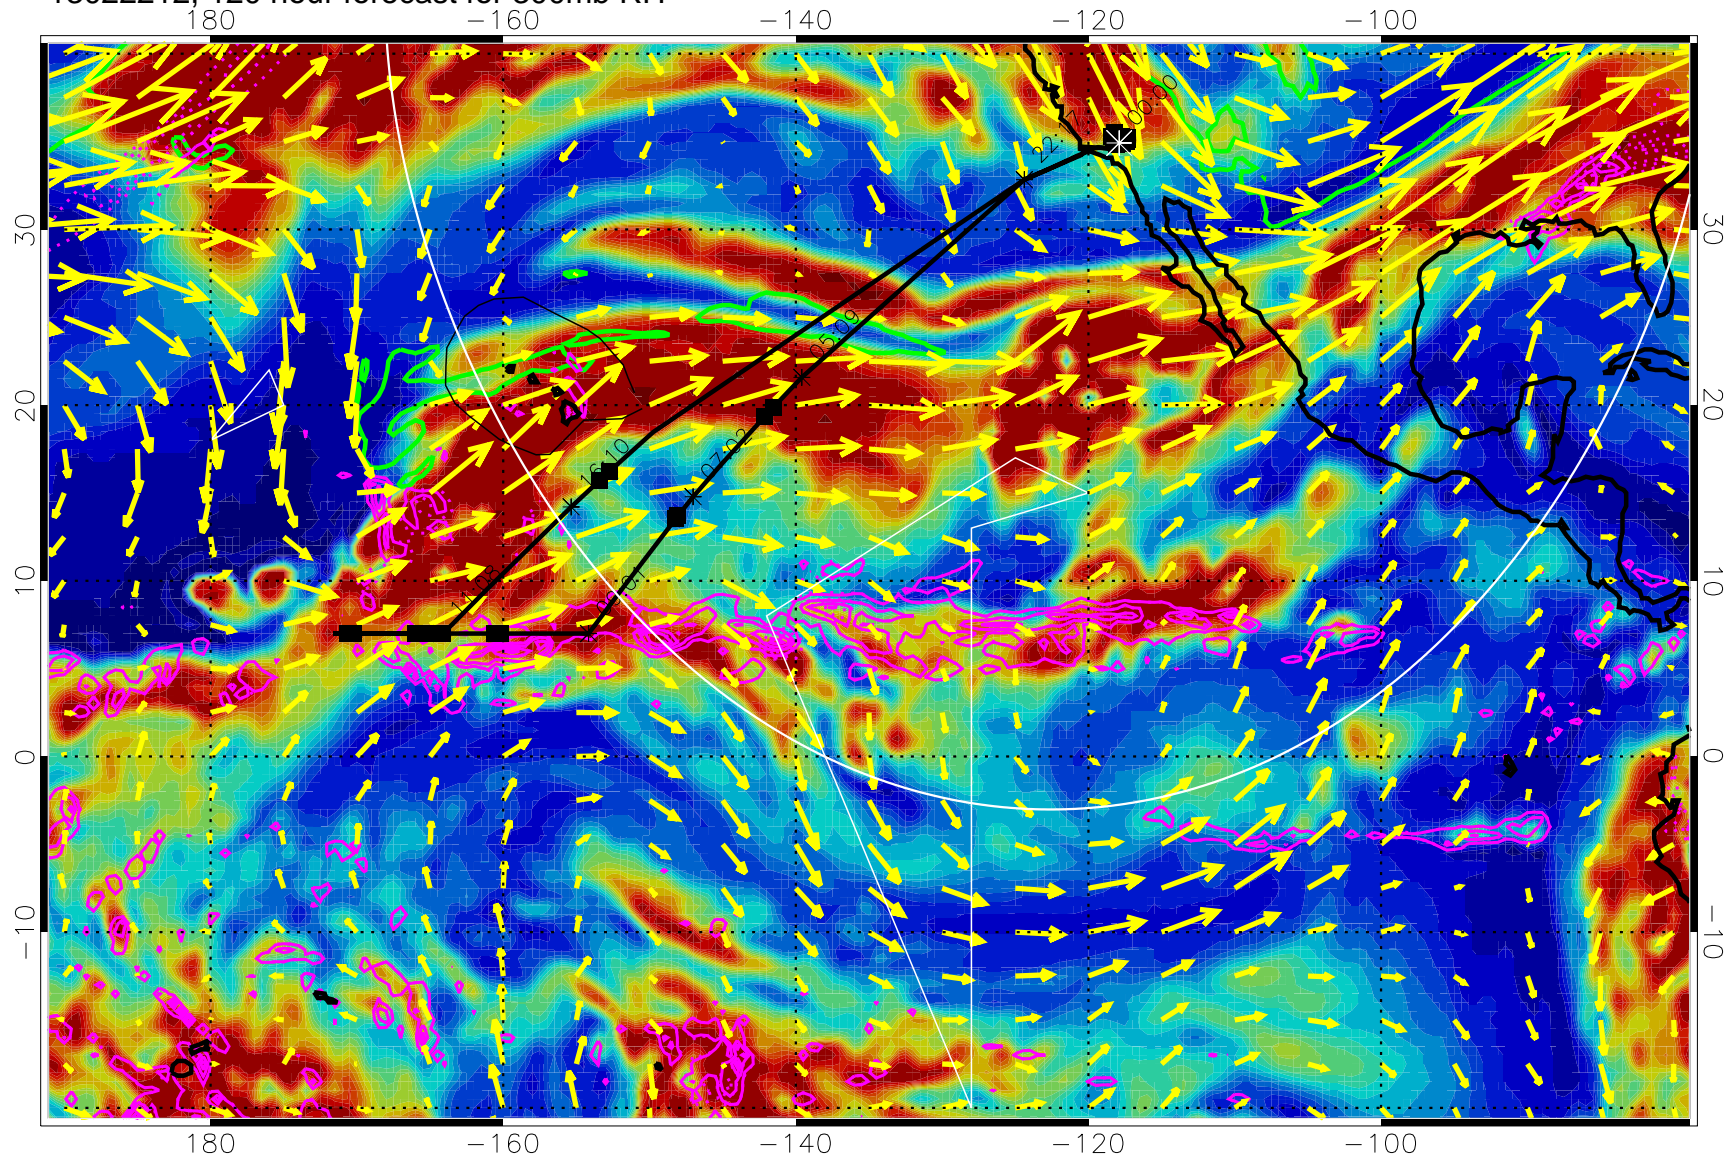

13022112, 96 hour forecast for 300mb RH

Precip (tot dot, conv sol) past 6 hrs 6 kg/m2 contours, min 4

EPV Tropopause (2 PVU) Position

→ 50 m/s

Range ring of 4055 km -- 13 hours GH round trip

13022118, 102 hour forecast for 300mb RH

Precip (tot dot, conv sol) past 6 hrs 6 kg/m2 contours, min 4

EPV Tropopause (2 PVU) Position

→ 50 m/s

Range ring of 4055 km -- 13 hours GH round trip

13022200, 108 hour forecast for 300mb RH

Precip (tot dot, conv sol) past 6 hrs 6 kg/m2 contours, min 4

EPV Tropopause (2 PVU) Position

→ 50 m/s

Range ring of 4055 km -- 13 hours GH round trip

13022206, 114 hour forecast for 300mb RH

Precip (tot dot, conv sol) past 6 hrs 6 kg/m2 contours, min 4

EPV Tropopause (2 PVU) Position

→ 50 m/s

Range ring of 4055 km -- 13 hours GH round trip

13022212, 120 hour forecast for 300mb RH

Precip (tot dot, conv sol) past 6 hrs 6 kg/m2 contours, min 4

EPV Tropopause (2 PVU) Position

→ 50 m/s

Range ring of 4055 km -- 13 hours GH round trip