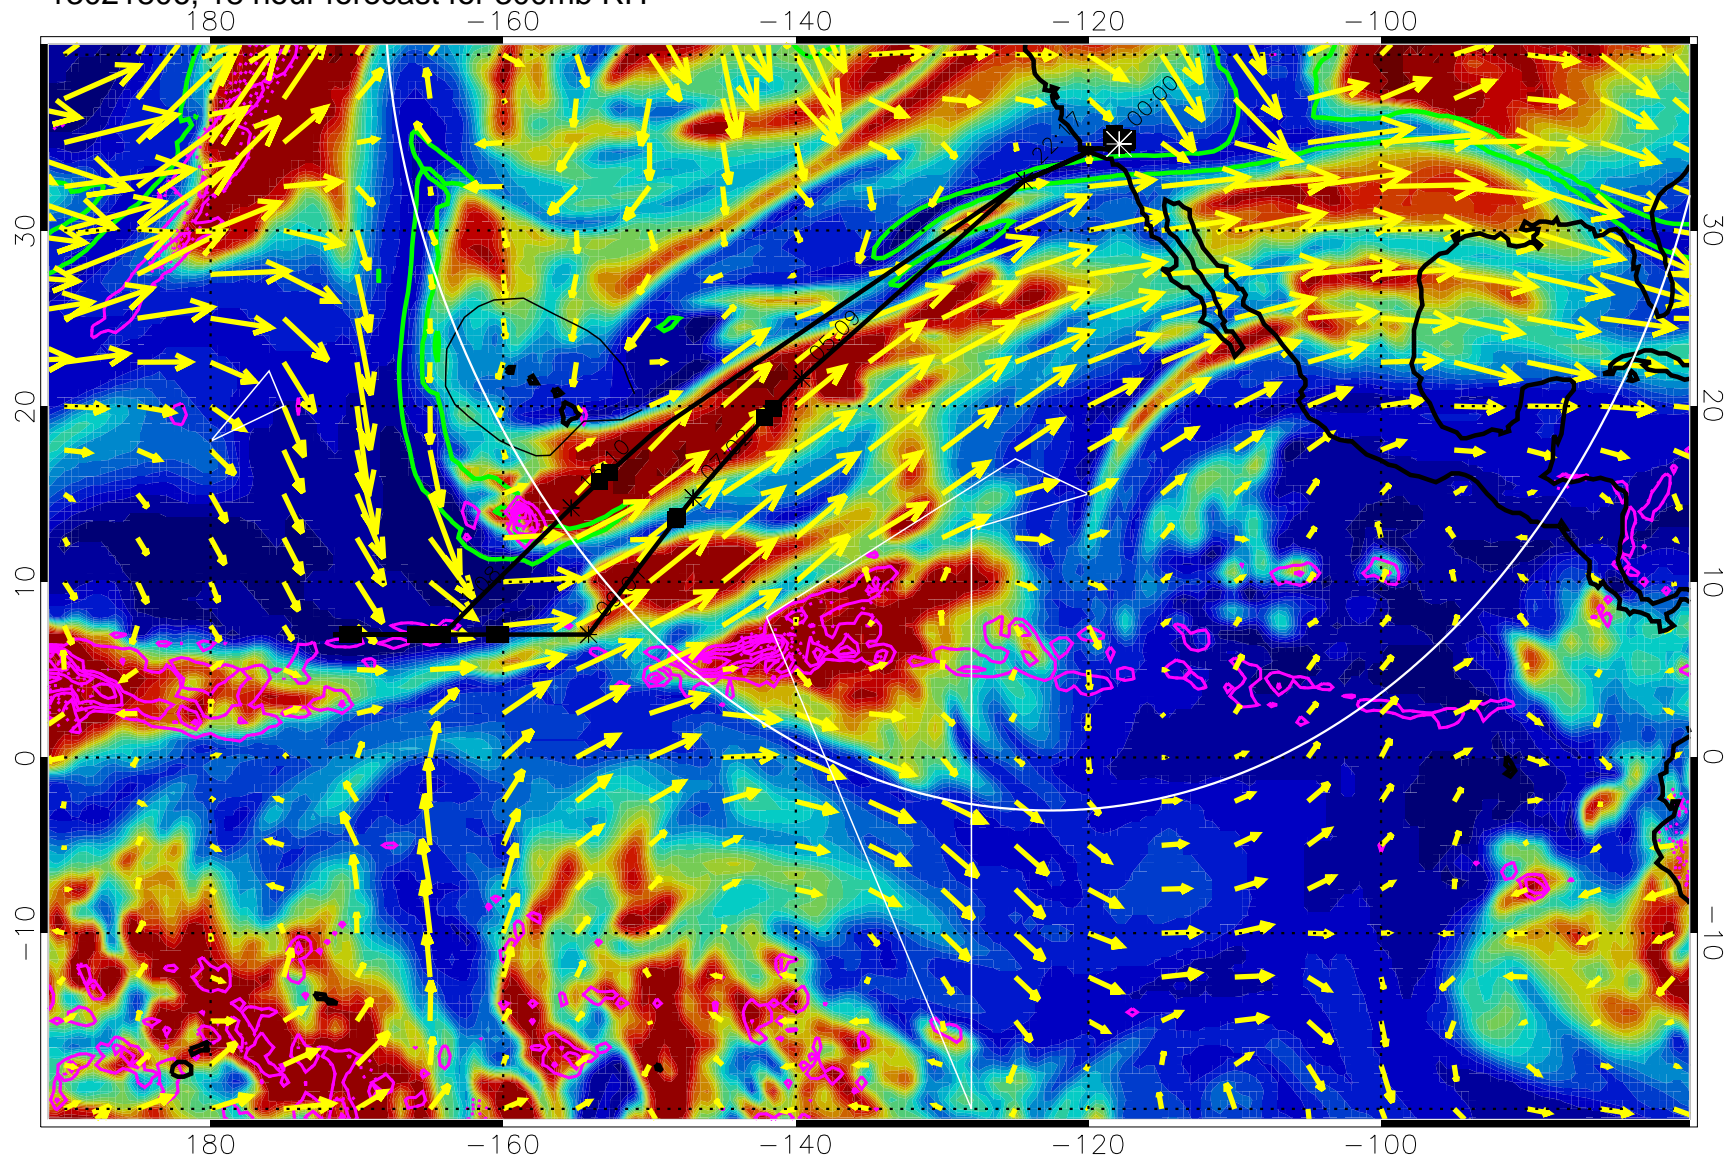

13021718, 6 hour forecast for 300mb RH

Precip (tot dot, conv sol) past 6 hrs 6 kg/m2 contours, min 4

EPV Tropopause (2 PVU) Position

→ 50 m/s

Range ring of 4055 km -- 13 hours GH round trip

13021800, 12 hour forecast for 300mb RH

Precip (tot dot, conv sol) past 6 hrs 6 kg/m2 contours, min 4

EPV Tropopause (2 PVU) Position

→ 50 m/s

Range ring of 4055 km -- 13 hours GH round trip

13021806, 18 hour forecast for 300mb RH

Precip (tot dot, conv sol) past 6 hrs 6 kg/m2 contours, min 4

EPV Tropopause (2 PVU) Position

→ 50 m/s

Range ring of 4055 km -- 13 hours GH round trip

13021812, 24 hour forecast for 300mb RH

Precip (tot dot, conv sol) past 6 hrs 6 kg/m2 contours, min 4

EPV Tropopause (2 PVU) Position

13021900, 36 hour forecast for 300mb RH

Precip (tot dot, conv sol) past 6 hrs 6 kg/m2 contours, min 4

EPV Tropopause (2 PVU) Position

→ 50 m/s

Range ring of 4055 km -- 13 hours GH round trip

13021906, 42 hour forecast for 300mb RH