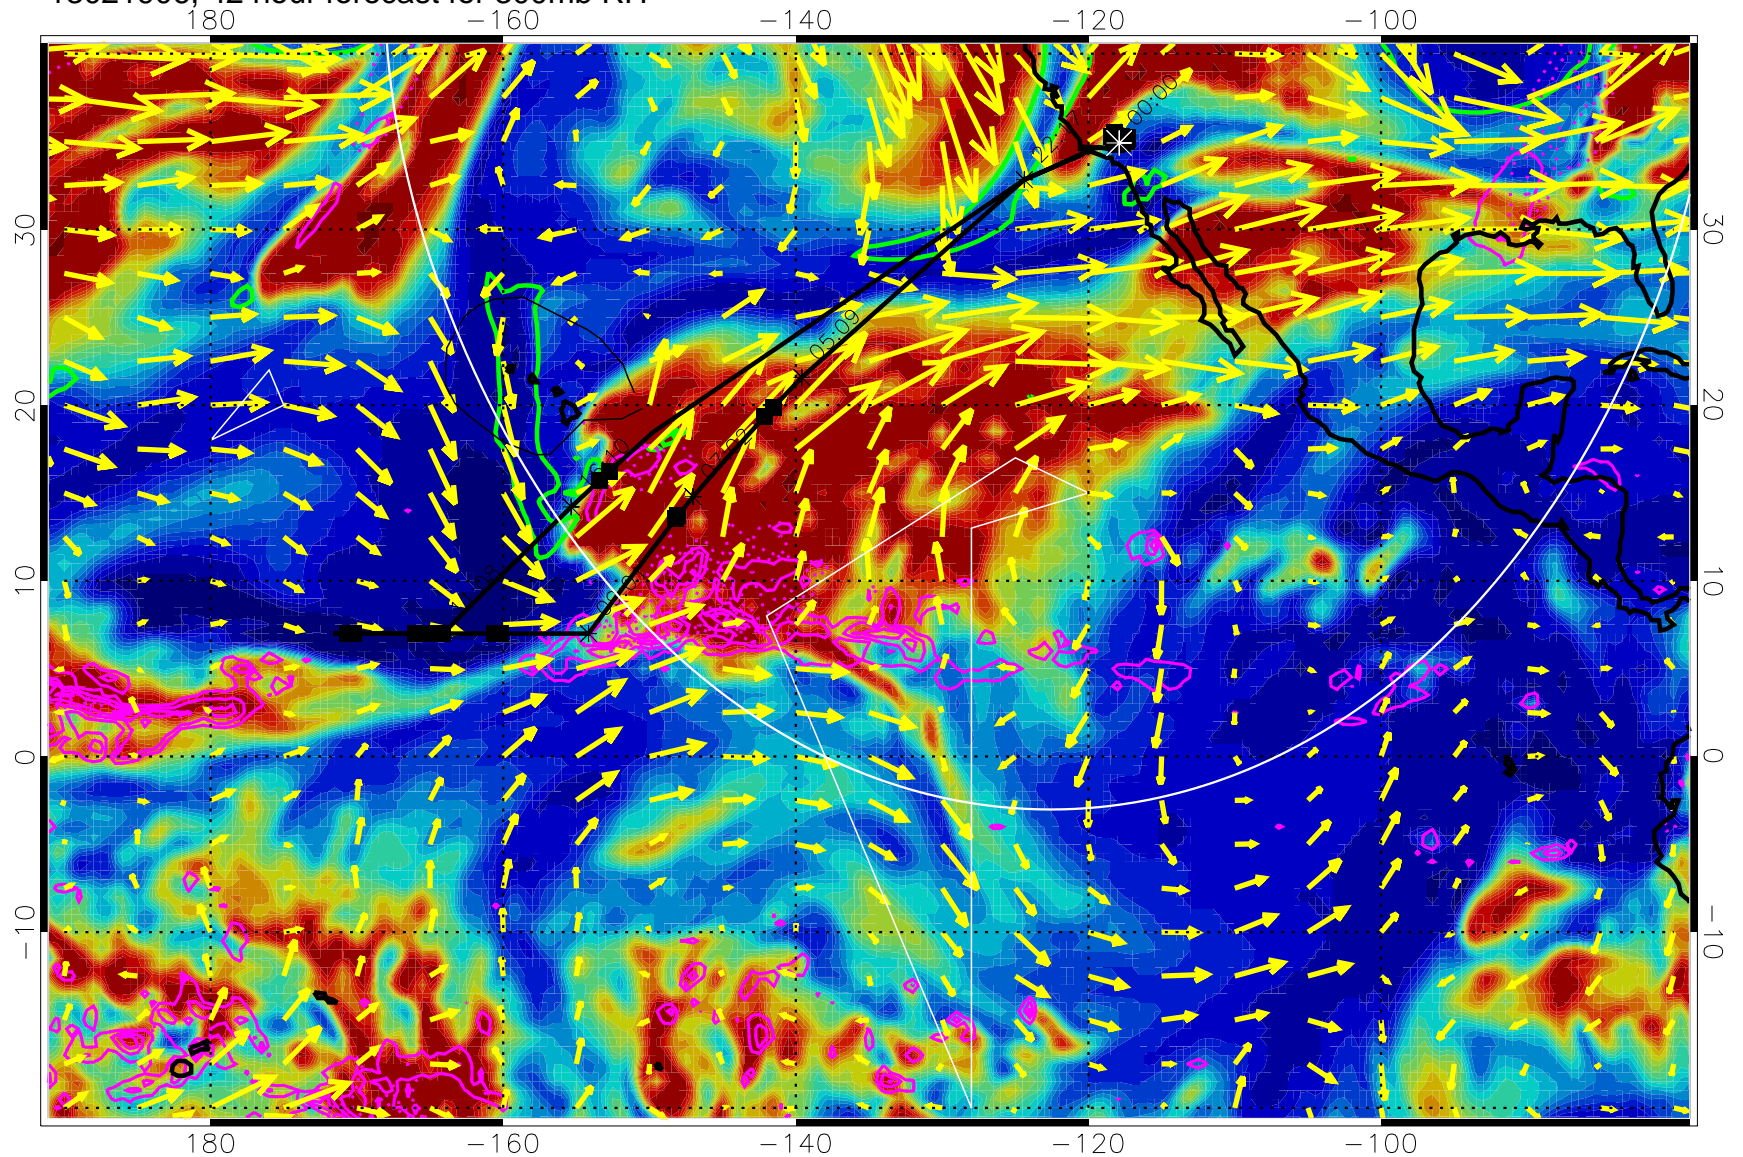

EPV Tropopause (2 PVU) Position

→ 50 m/s

Range ring of 4055 km -- 13 hours GH round trip

13021812, 24 hour forecast for 300mb RH

Precip (tot dot, conv sol) past 6 hrs 6 kg/m2 contours, min 4

EPV Tropopause (2 PVU) Position

13021900, 36 hour forecast for 300mb RH

Precip (tot dot, conv sol) past 6 hrs 6 kg/m2 contours, min 4

EPV Tropopause (2 PVU) Position

→ 50 m/s

Range ring of 4055 km -- 13 hours GH round trip

13021906, 42 hour forecast for 300mb RH

Precip (tot dot, conv sol) past 6 hrs 6 kg/m2 contours, min 4

EPV Tropopause (2 PVU) Position

→ 50 m/s

Range ring of 4055 km -- 13 hours GH round trip

13021912, 48 hour forecast for 300mb RH

Precip (tot dot, conv sol) past 6 hrs 6 kg/m2 contours, min 4

EPV Tropopause (2 PVU) Position

→ 50 m/s

Range ring of 4055 km -- 13 hours GH round trip

13021918, 54 hour forecast for 300mb RH

Precip (tot dot, conv sol) past 6 hrs 6 kg/m2 contours, min 4

EPV Tropopause (2 PVU) Position