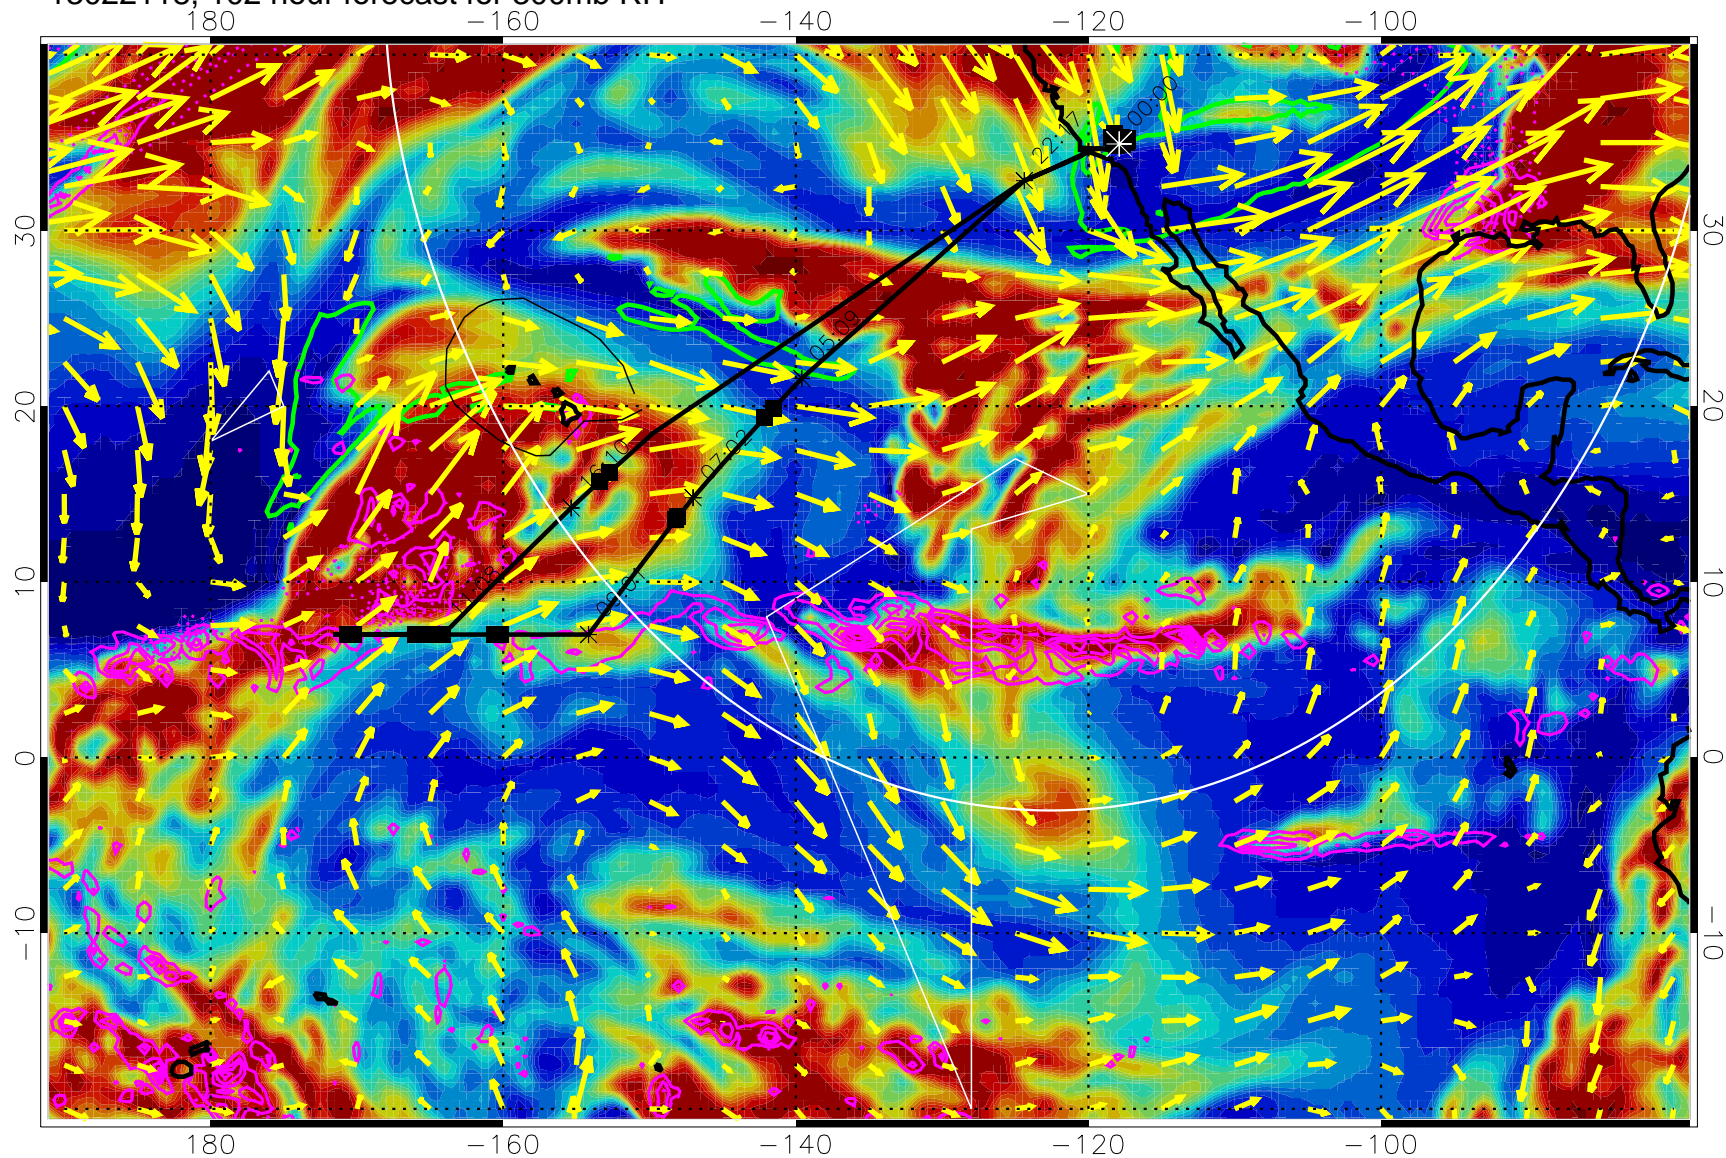

→ 50 m/s

Range ring of 4055 km -- 13 hours GH round trip

13022106, 90 hour forecast for 300mb RH

Precip (tot dot, conv sol) past 6 hrs 6 kg/m2 contours, min 4

EPV Tropopause (2 PVU) Position

→ 50 m/s

Range ring of 4055 km -- 13 hours GH round trip

13022112, 96 hour forecast for 300mb RH

Precip (tot dot, conv sol) past 6 hrs 6 kg/m2 contours, min 4

EPV Tropopause (2 PVU) Position

→ 50 m/s

Range ring of 4055 km -- 13 hours GH round trip

13022118, 102 hour forecast for 300mb RH

Precip (tot dot, conv sol) past 6 hrs 6 kg/m2 contours, min 4

EPV Tropopause (2 PVU) Position

→ 50 m/s

Range ring of 4055 km -- 13 hours GH round trip

13022200, 108 hour forecast for 300mb RH

Precip (tot dot, conv sol) past 6 hrs 6 kg/m2 contours, min 4

EPV Tropopause (2 PVU) Position

→ 50 m/s

Range ring of 4055 km -- 13 hours GH round trip

13022206, 114 hour forecast for 300mb RH

Precip (tot dot, conv sol) past 6 hrs 6 kg/m2 contours, min 4

EPV Tropopause (2 PVU) Position