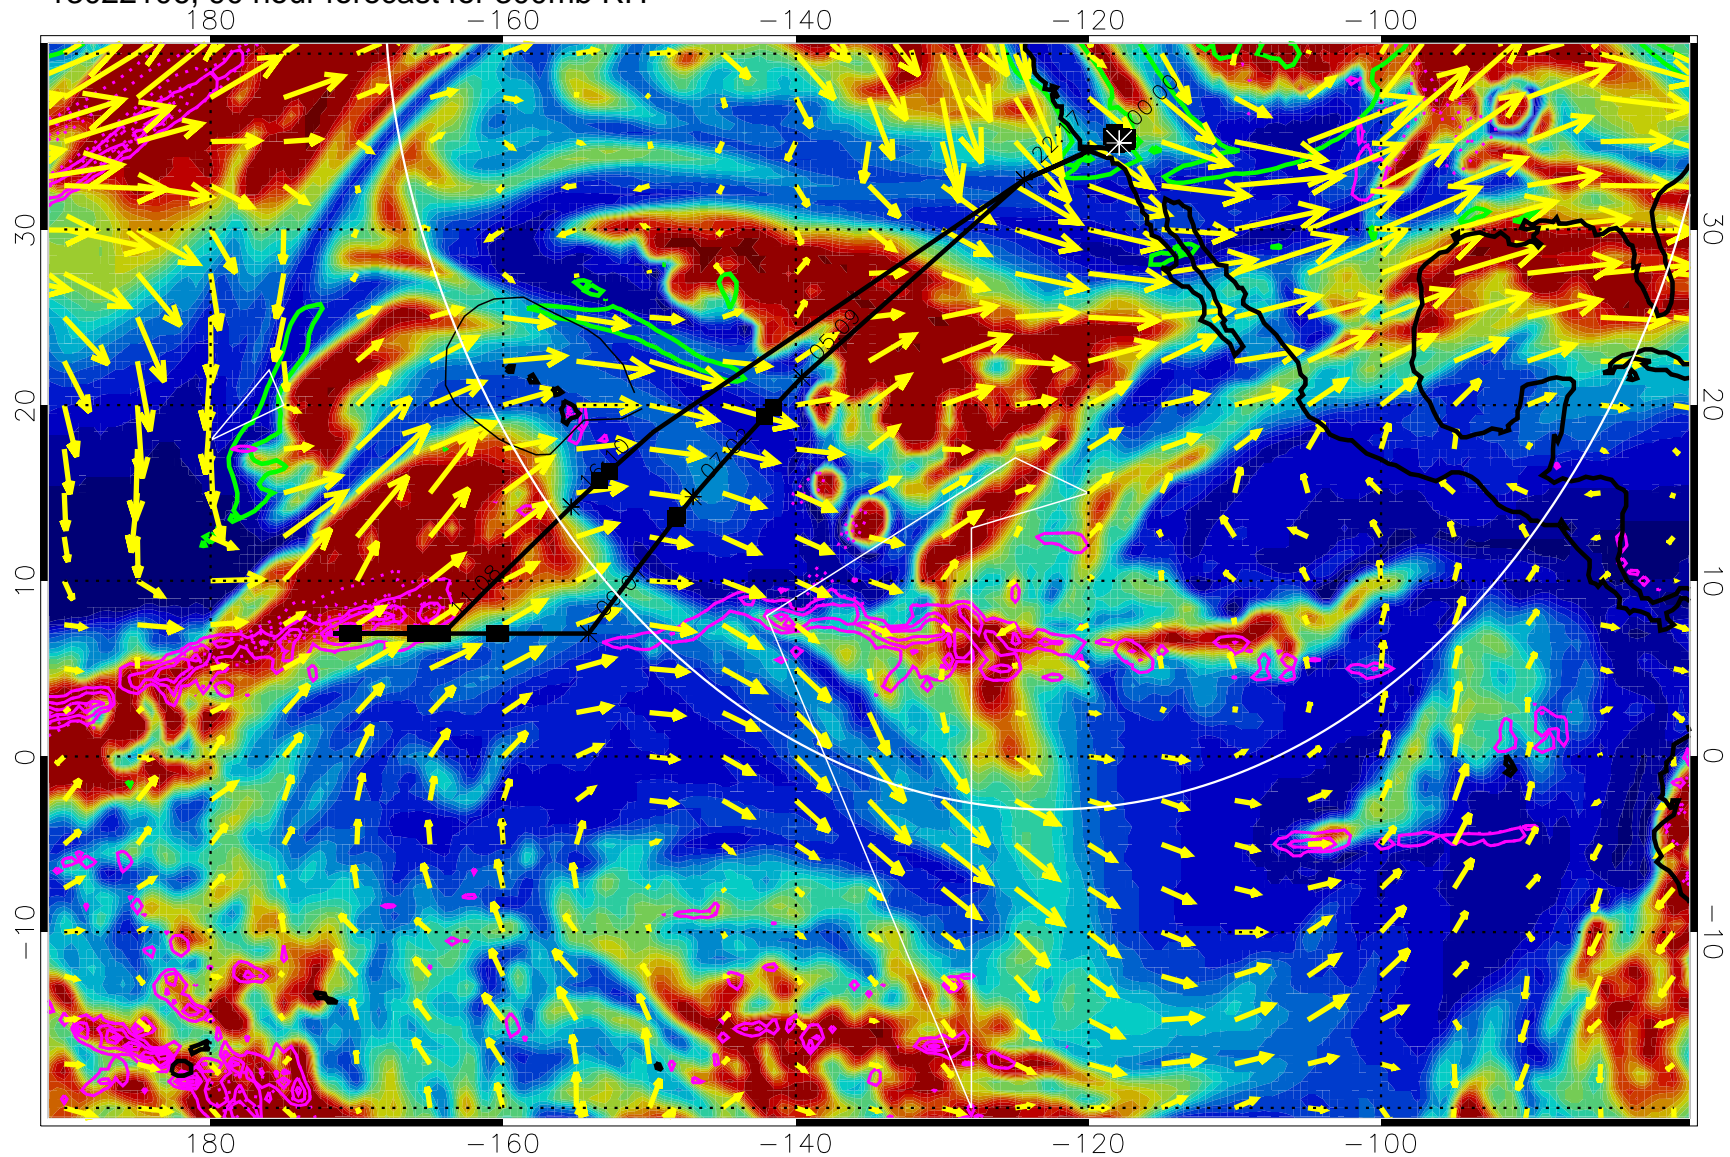

Precip (tot dot, conv sol) past 6 hrs 6 kg/m2 contours, min 4

EPV Tropopause (2 PVU) Position

→ 50 m/s

Range ring of 4055 km -- 13 hours GH round trip

13022018, 78 hour forecast for 300mb RH

Precip (tot dot, conv sol) past 6 hrs 6 kg/m2 contours, min 4

EPV Tropopause (2 PVU) Position

→ 50 m/s

Range ring of 4055 km -- 13 hours GH round trip

13022100, 84 hour forecast for 300mb RH

Precip (tot dot, conv sol) past 6 hrs 6 kg/m2 contours, min 4

EPV Tropopause (2 PVU) Position

→ 50 m/s

Range ring of 4055 km -- 13 hours GH round trip

13022106, 90 hour forecast for 300mb RH

Precip (tot dot, conv sol) past 6 hrs 6 kg/m2 contours, min 4

EPV Tropopause (2 PVU) Position

→ 50 m/s

Range ring of 4055 km -- 13 hours GH round trip

13022112, 96 hour forecast for 300mb RH

Precip (tot dot, conv sol) past 6 hrs 6 kg/m2 contours, min 4

EPV Tropopause (2 PVU) Position

→ 50 m/s

Range ring of 4055 km -- 13 hours GH round trip

13022118, 102 hour forecast for 300mb RH