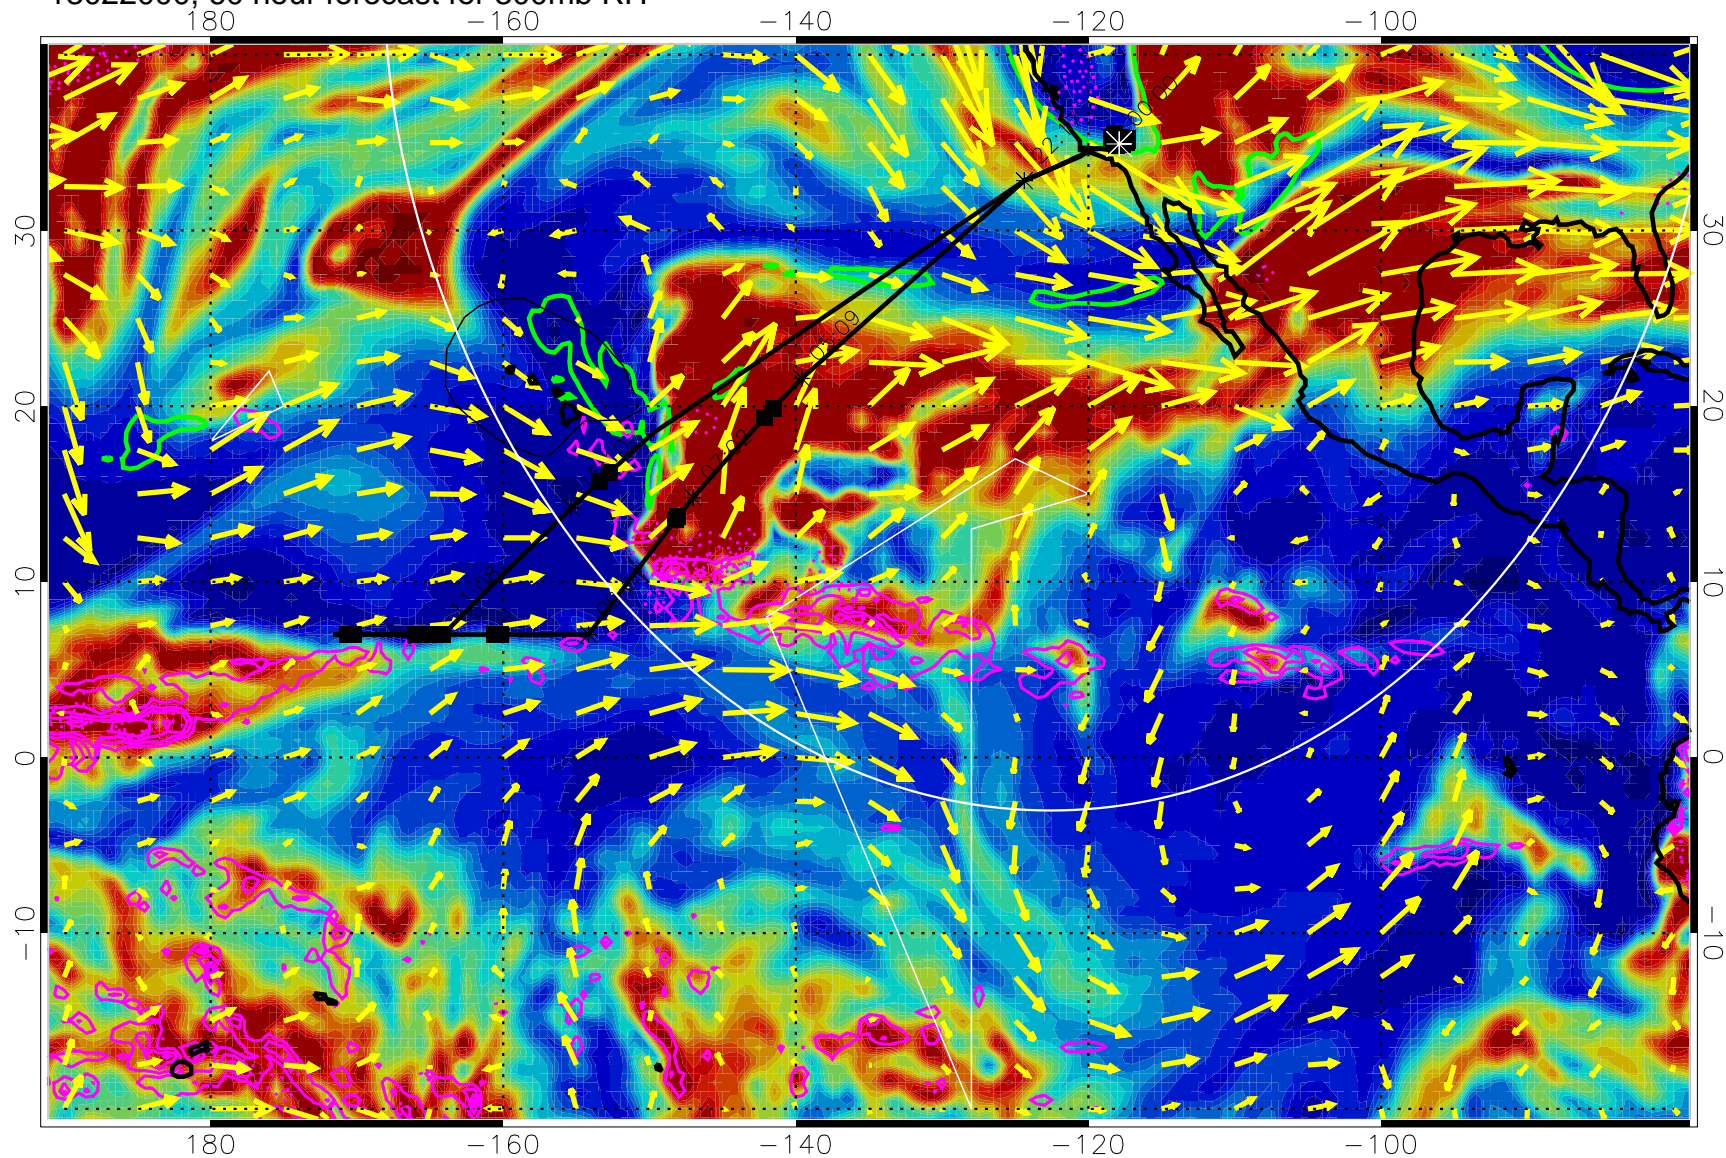

EPV Tropopause (2 PVU) Position

→ 50 m/s

Range ring of 4055 km -- 13 hours GH round trip

13021918, 54 hour forecast for 300mb RH

Precip (tot dot, conv sol) past 6 hrs 6 kg/m2 contours, min 4

EPV Tropopause (2 PVU) Position

→ 50 m/s

Range ring of 4055 km -- 13 hours GH round trip

13022000, 60 hour forecast for 300mb RH

Precip (tot dot, conv sol) past 6 hrs 6 kg/m2 contours, min 4

EPV Tropopause (2 PVU) Position

→ 50 m/s

Range ring of 4055 km -- 13 hours GH round trip

13022006, 66 hour forecast for 300mb RH

Precip (tot dot, conv sol) past 6 hrs 6 kg/m2 contours, min 4

EPV Tropopause (2 PVU) Position

→ 50 m/s

Range ring of 4055 km -- 13 hours GH round trip

13022012, 72 hour forecast for 300mb RH

Precip (tot dot, conv sol) past 6 hrs 6 kg/m2 contours, min 4

EPV Tropopause (2 PVU) Position

→ 50 m/s

Range ring of 4055 km -- 13 hours GH round trip

13022018, 78 hour forecast for 300mb RH

Precip (tot dot, conv sol) past 6 hrs 6 kg/m2 contours, min 4