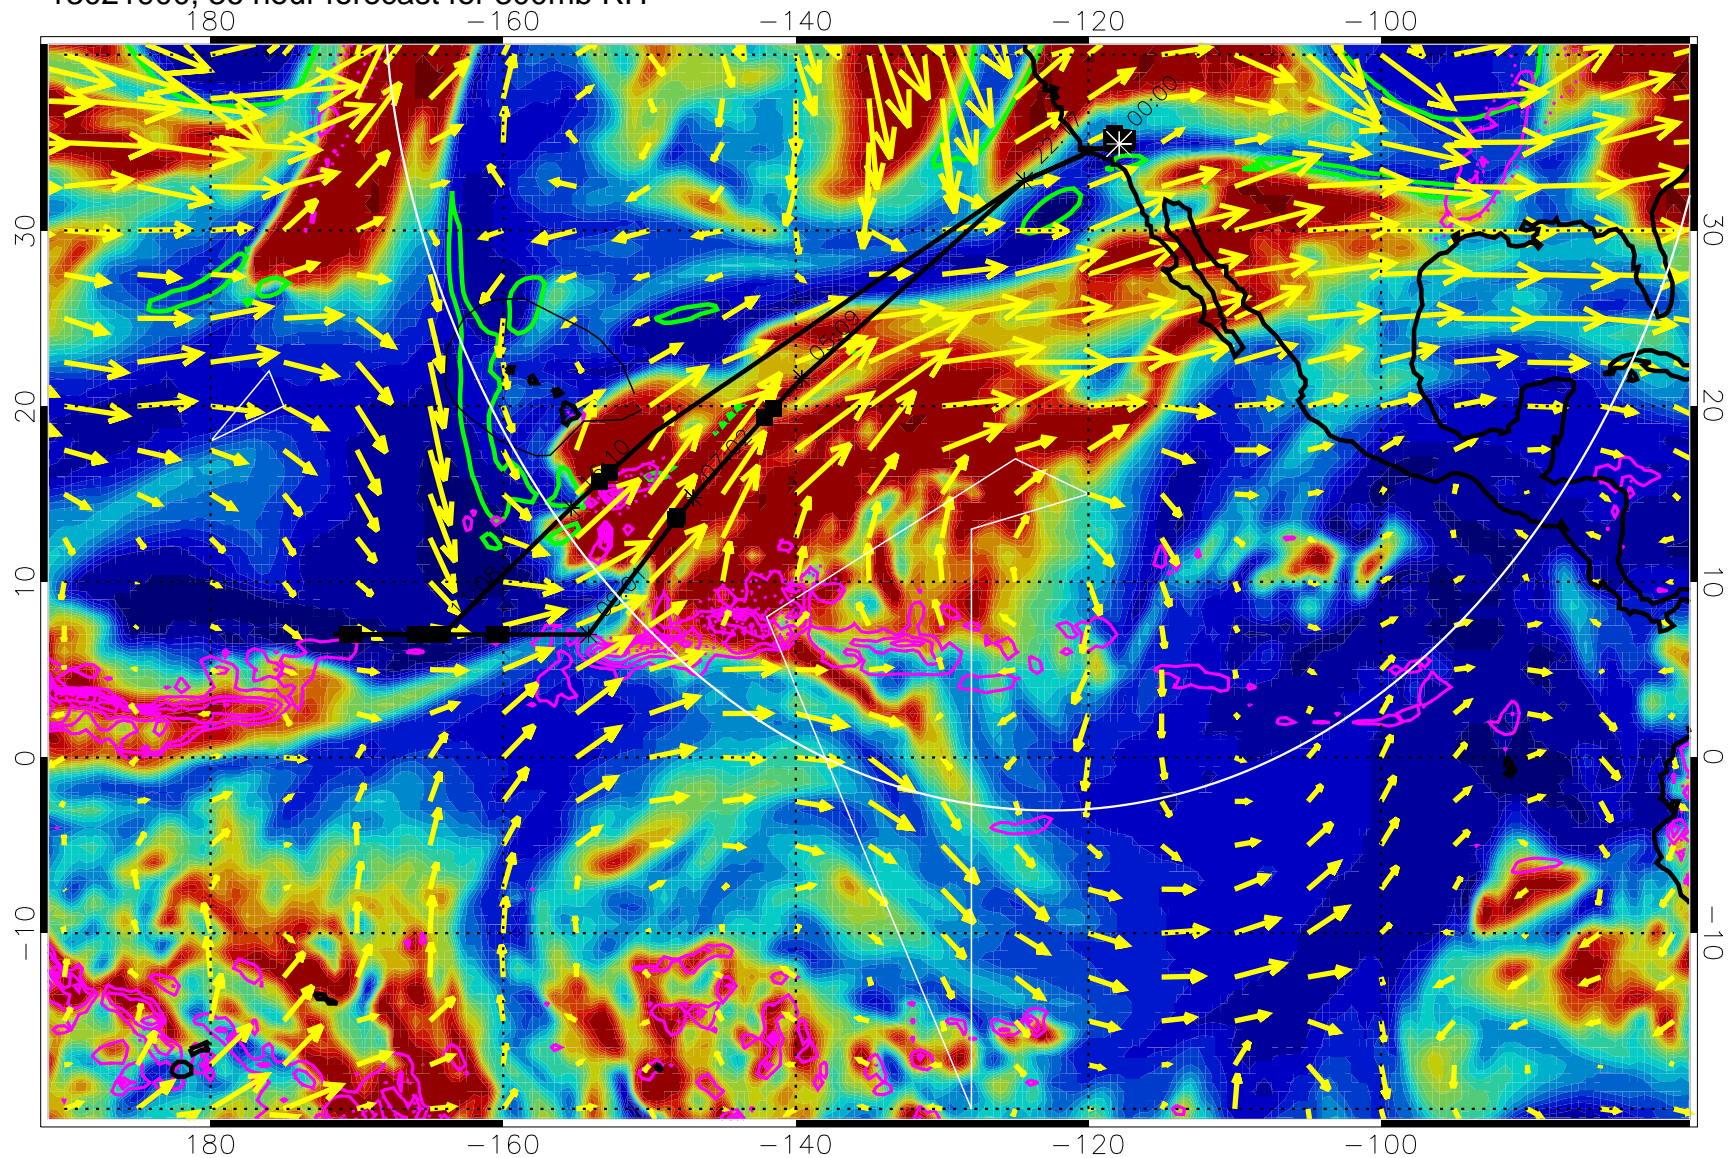

EPV Tropopause (2 PVU) Position

→ 50 m/s

Range ring of 4055 km -- 13 hours GH round trip

13021812, 24 hour forecast for 300mb RH

Precip (tot dot, conv sol) past 6 hrs 6 kg/m2 contours, min 4

EPV Tropopause (2 PVU) Position

→ 50 m/s

Range ring of 4055 km -- 13 hours GH round trip

13021818, 30 hour forecast for 300mb RH

Precip (tot dot, conv sol) past 6 hrs 6 kg/m2 contours, min 4

EPV Tropopause (2 PVU) Position

→ 50 m/s

Range ring of 4055 km -- 13 hours GH round trip

13021900, 36 hour forecast for 300mb RH

Precip (tot dot, conv sol) past 6 hrs 6 kg/m2 contours, min 4

EPV Tropopause (2 PVU) Position

→ 50 m/s

Range ring of 4055 km -- 13 hours GH round trip

13021906, 42 hour forecast for 300mb RH

Precip (tot dot, conv sol) past 6 hrs 6 kg/m2 contours, min 4

EPV Tropopause (2 PVU) Position

→ 50 m/s

Range ring of 4055 km -- 13 hours GH round trip

13021912, 48 hour forecast for 300mb RH

Precip (tot dot, conv sol) past 6 hrs 6 kg/m2 contours, min 4