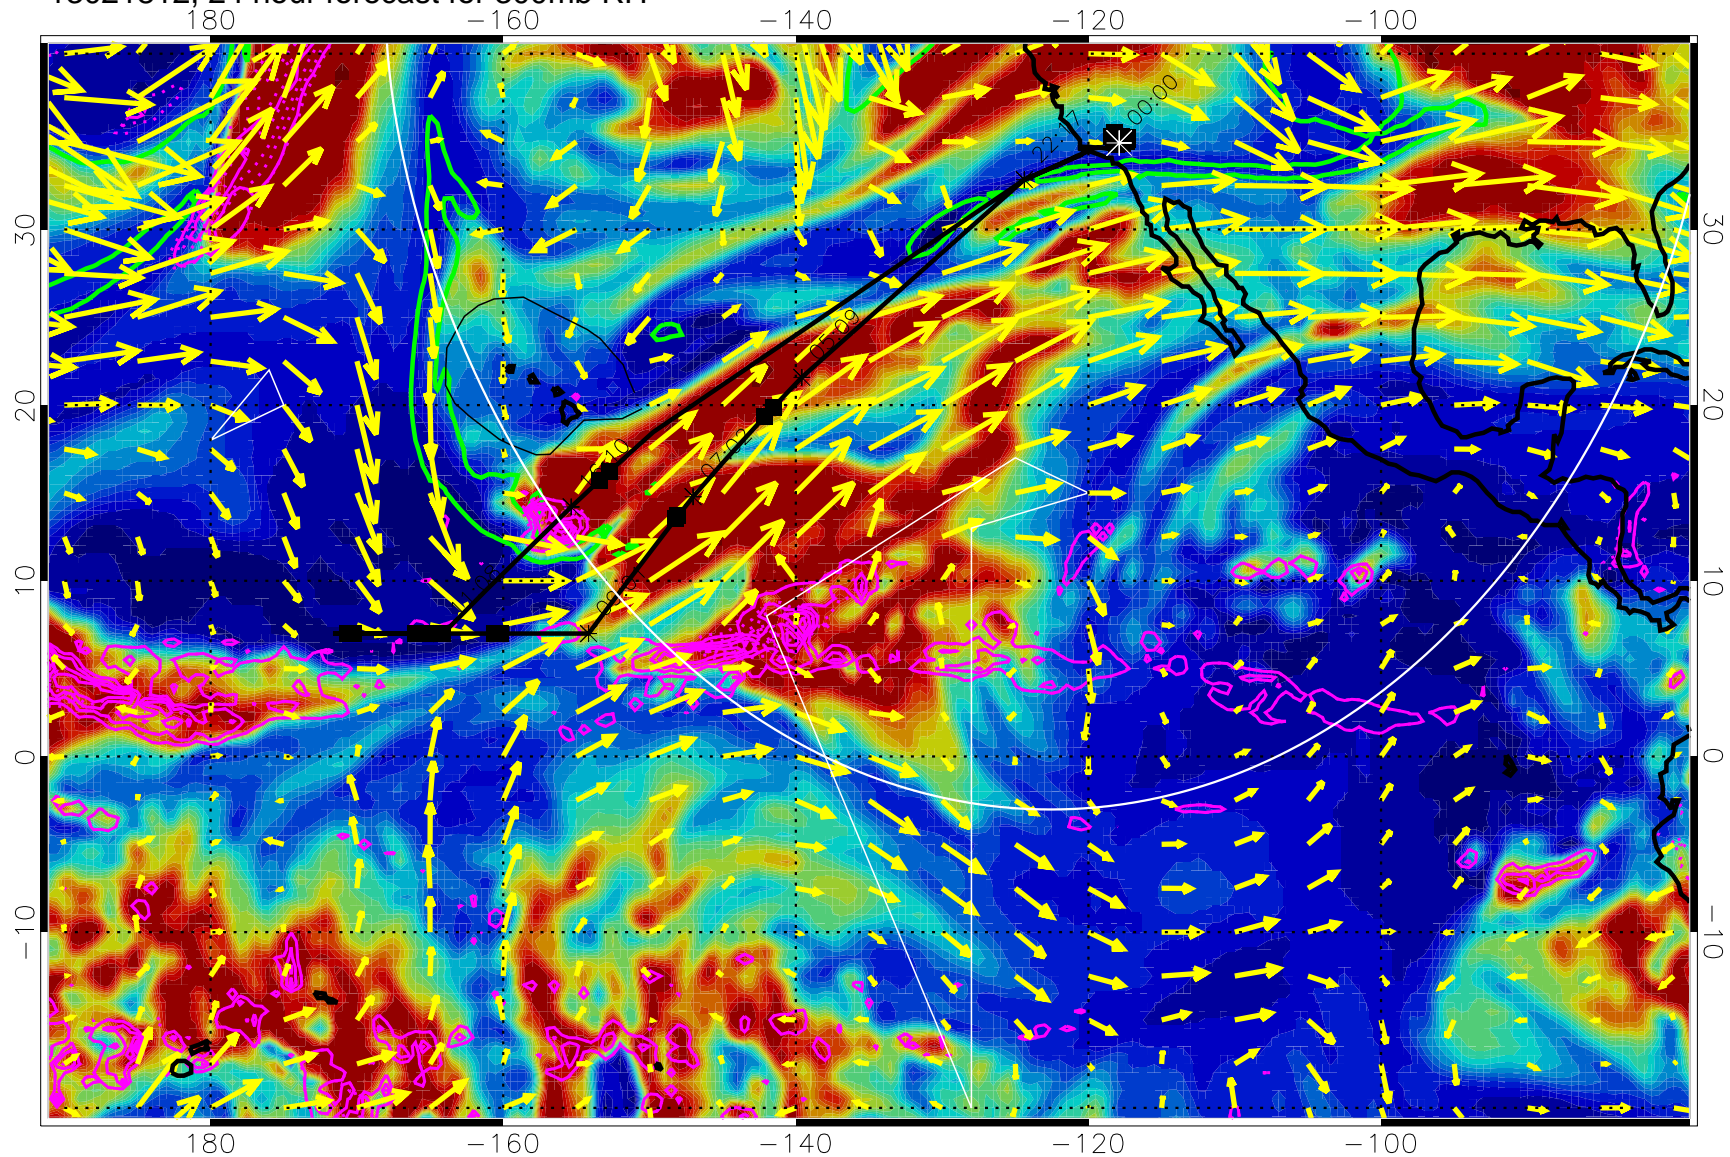

13021718, 6 hour forecast for 300mb RH

Precip (tot dot, conv sol) past 6 hrs 6 kg/m2 contours, min 4

EPV Tropopause (2 PVU) Position

→ 50 m/s

Range ring of 4055 km -- 13 hours GH round trip

13021800, 12 hour forecast for 300mb RH

Precip (tot dot, conv sol) past 6 hrs 6 kg/m2 contours, min 4

EPV Tropopause (2 PVU) Position

→ 50 m/s

Range ring of 4055 km -- 13 hours GH round trip

13021806, 18 hour forecast for 300mb RH

Precip (tot dot, conv sol) past 6 hrs 6 kg/m2 contours, min 4

EPV Tropopause (2 PVU) Position

→ 50 m/s

Range ring of 4055 km -- 13 hours GH round trip

13021812, 24 hour forecast for 300mb RH

Precip (tot dot, conv sol) past 6 hrs 6 kg/m2 contours, min 4

EPV Tropopause (2 PVU) Position

13021900, 36 hour forecast for 300mb RH

Precip (tot dot, conv sol) past 6 hrs 6 kg/m2 contours, min 4

EPV Tropopause (2 PVU) Position

→ 50 m/s

Range ring of 4055 km -- 13 hours GH round trip

13021906, 42 hour forecast for 300mb RH