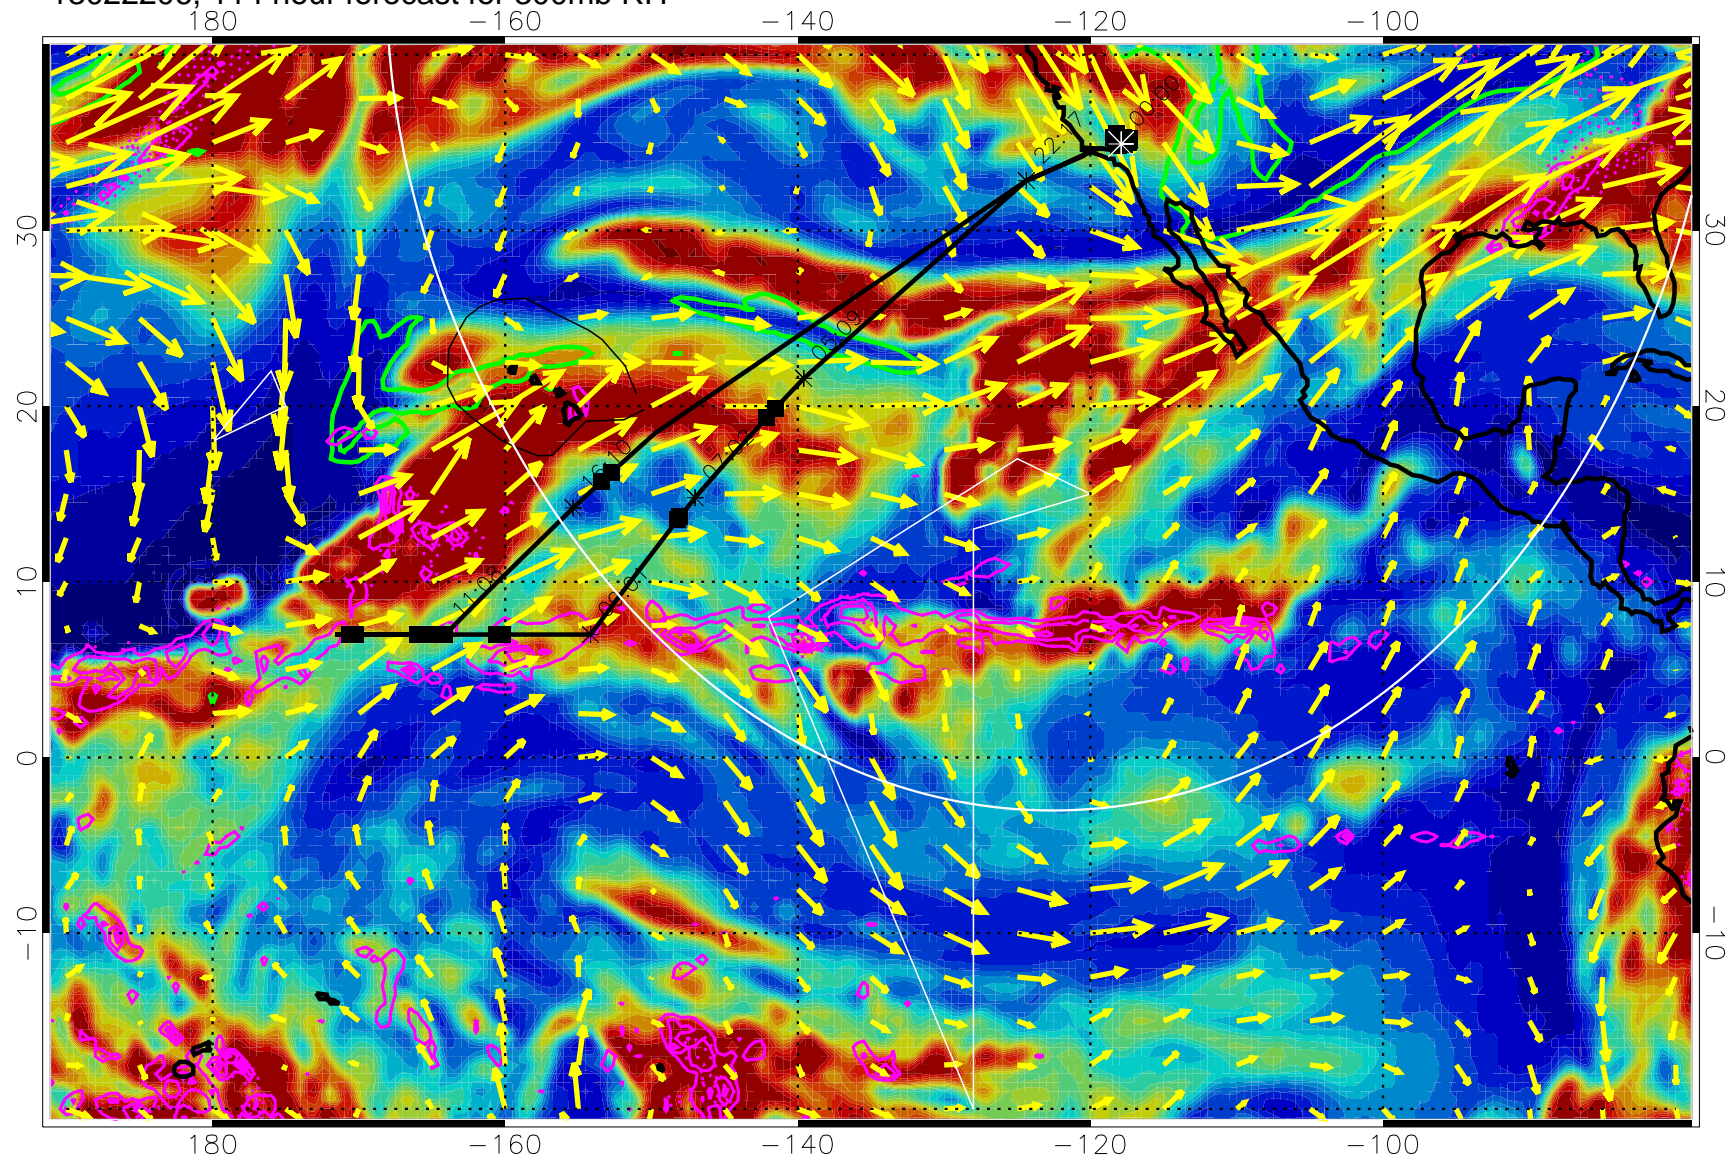

13022112, 96 hour forecast for 300mb RH

Precip (tot dot, conv sol) past 6 hrs 6 kg/m2 contours, min 4

EPV Tropopause (2 PVU) Position

→ 50 m/s

Range ring of 4055 km -- 13 hours GH round trip

13022118, 102 hour forecast for 300mb RH

Precip (tot dot, conv sol) past 6 hrs 6 kg/m2 contours, min 4

EPV Tropopause (2 PVU) Position

→ 50 m/s

Range ring of 4055 km -- 13 hours GH round trip

13022200, 108 hour forecast for 300mb RH

Precip (tot dot, conv sol) past 6 hrs 6 kg/m2 contours, min 4

EPV Tropopause (2 PVU) Position

→ 50 m/s

Range ring of 4055 km -- 13 hours GH round trip

13022206, 114 hour forecast for 300mb RH

Precip (tot dot, conv sol) past 6 hrs 6 kg/m2 contours, min 4

EPV Tropopause (2 PVU) Position

→ 50 m/s

Range ring of 4055 km -- 13 hours GH round trip

13022212, 120 hour forecast for 300mb RH

Precip (tot dot, conv sol) past 6 hrs 6 kg/m2 contours, min 4

EPV Tropopause (2 PVU) Position

→ 50 m/s

Range ring of 4055 km -- 13 hours GH round trip