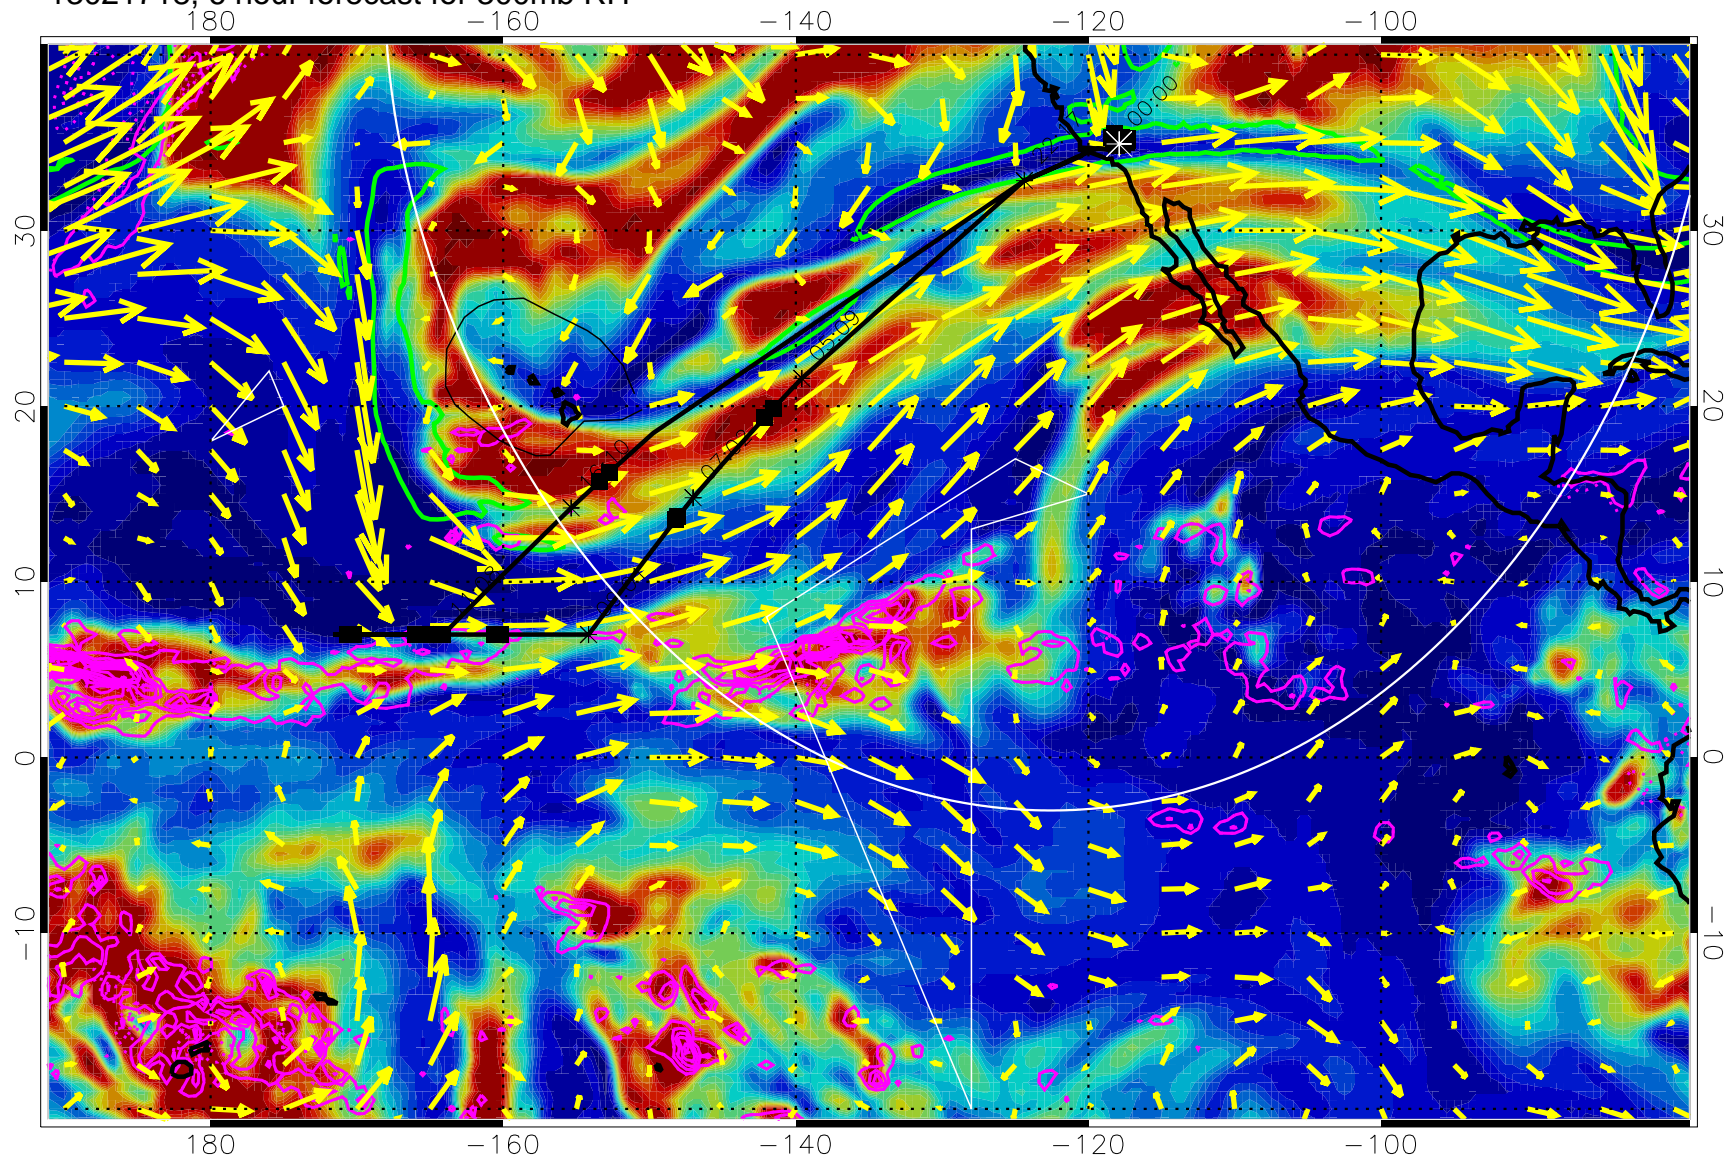

13021718, 6 hour forecast for 300mb RH

Precip (tot dot, conv sol) past 6 hrs 6 kg/m2 contours, min 4

EPV Tropopause (2 PVU) Position

→ 50 m/s

Range ring of 4055 km -- 13 hours GH round trip

13021800, 12 hour forecast for 300mb RH

Precip (tot dot, conv sol) past 6 hrs 6 kg/m2 contours, min 4

EPV Tropopause (2 PVU) Position

→ 50 m/s

Range ring of 4055 km -- 13 hours GH round trip

13021806, 18 hour forecast for 300mb RH

Precip (tot dot, conv sol) past 6 hrs 6 kg/m2 contours, min 4

EPV Tropopause (2 PVU) Position

→ 50 m/s

Range ring of 4055 km -- 13 hours GH round trip

13021812, 24 hour forecast for 300mb RH

Precip (tot dot, conv sol) past 6 hrs 6 kg/m2 contours, min 4

EPV Tropopause (2 PVU) Position

13021900, 36 hour forecast for 300mb RH

Precip (tot dot, conv sol) past 6 hrs 6 kg/m2 contours, min 4

EPV Tropopause (2 PVU) Position

→ 50 m/s

Range ring of 4055 km -- 13 hours GH round trip

13021906, 42 hour forecast for 300mb RH