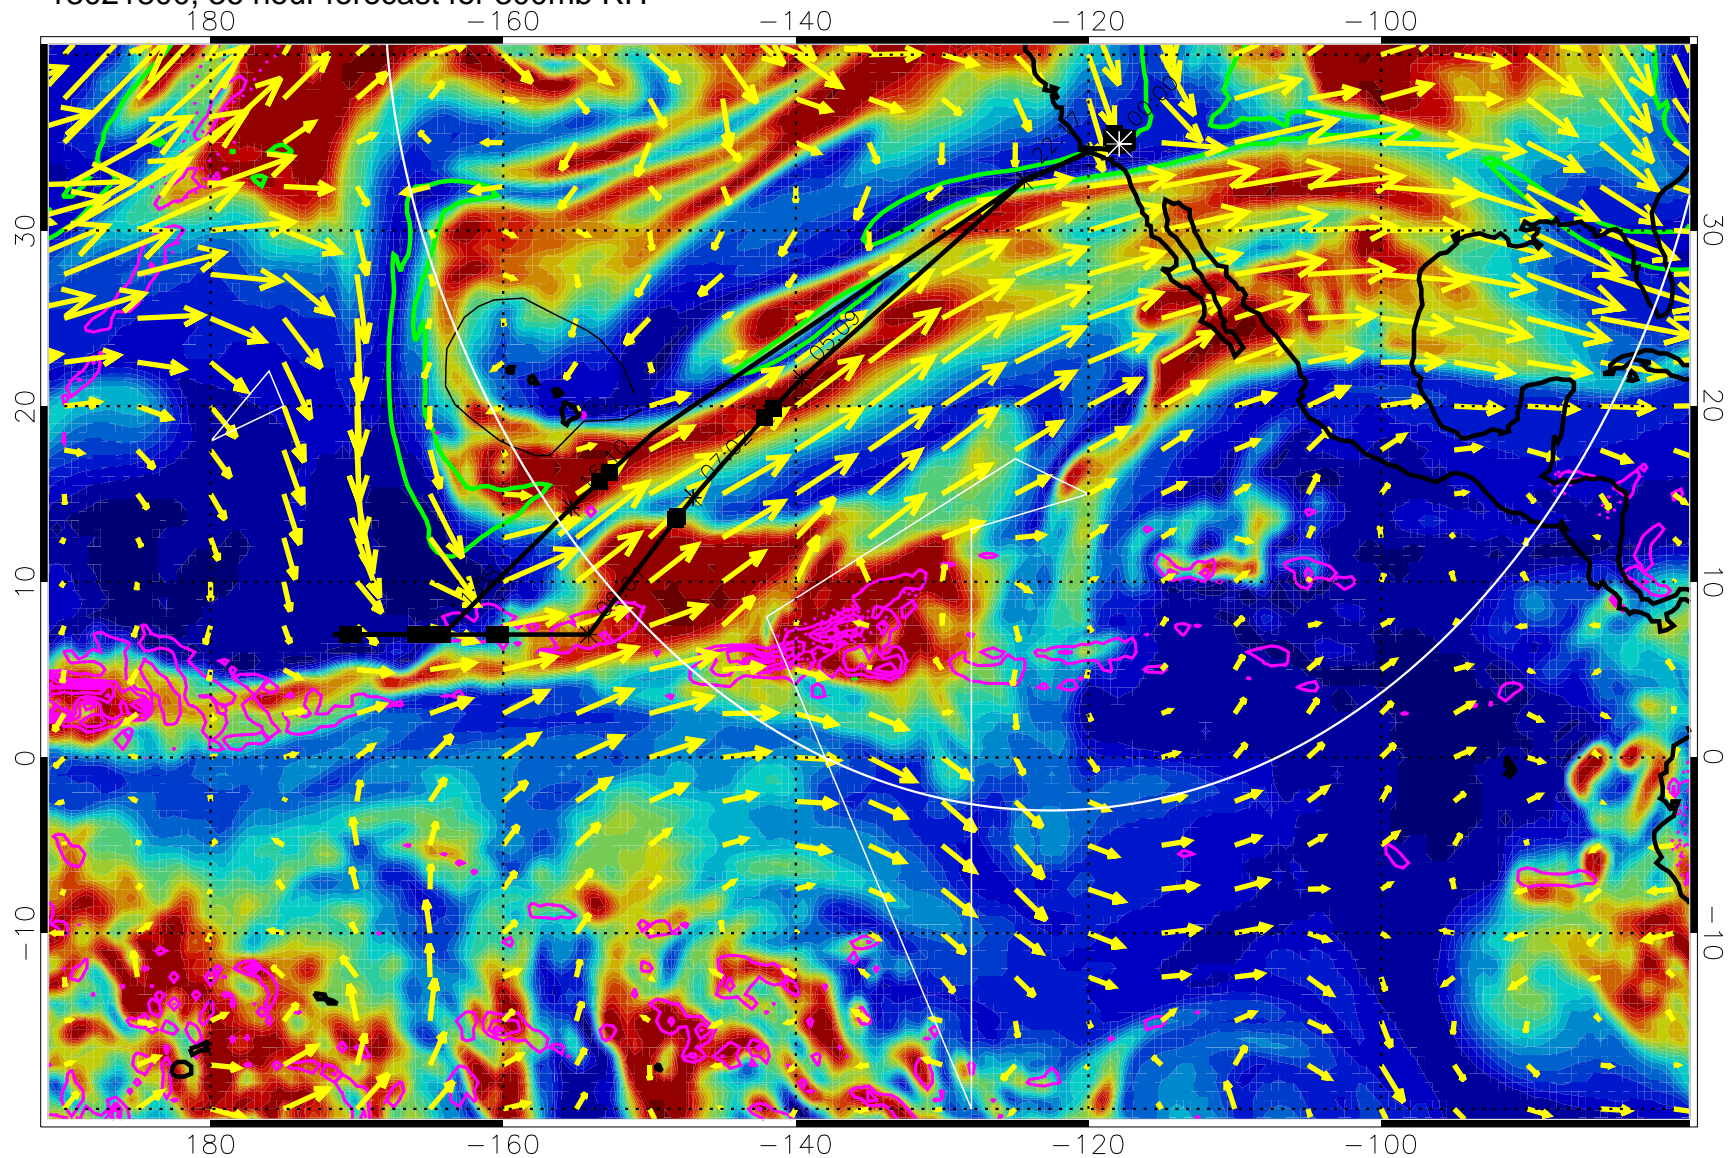

EPV Tropopause (2 PVU) Position

→ 50 m/s

Range ring of 4055 km -- 13 hours GH round trip

13021712, 24 hour forecast for 300mb RH

Precip (tot dot, conv sol) past 6 hrs 6 kg/m2 contours, min 4

EPV Tropopause (2 PVU) Position

→ 50 m/s

Range ring of 4055 km -- 13 hours GH round trip

13021718, 30 hour forecast for 300mb RH

Precip (tot dot, conv sol) past 6 hrs 6 kg/m2 contours, min 4

EPV Tropopause (2 PVU) Position

→ 50 m/s

Range ring of 4055 km -- 13 hours GH round trip

13021800, 36 hour forecast for 300mb RH

Precip (tot dot, conv sol) past 6 hrs 6 kg/m2 contours, min 4

EPV Tropopause (2 PVU) Position

→ 50 m/s

Range ring of 4055 km -- 13 hours GH round trip

13021806, 42 hour forecast for 300mb RH

Precip (tot dot, conv sol) past 6 hrs 6 kg/m2 contours, min 4

EPV Tropopause (2 PVU) Position

→ 50 m/s

Range ring of 4055 km -- 13 hours GH round trip

13021812, 48 hour forecast for 300mb RH

Precip (tot dot, conv sol) past 6 hrs 6 kg/m2 contours, min 4