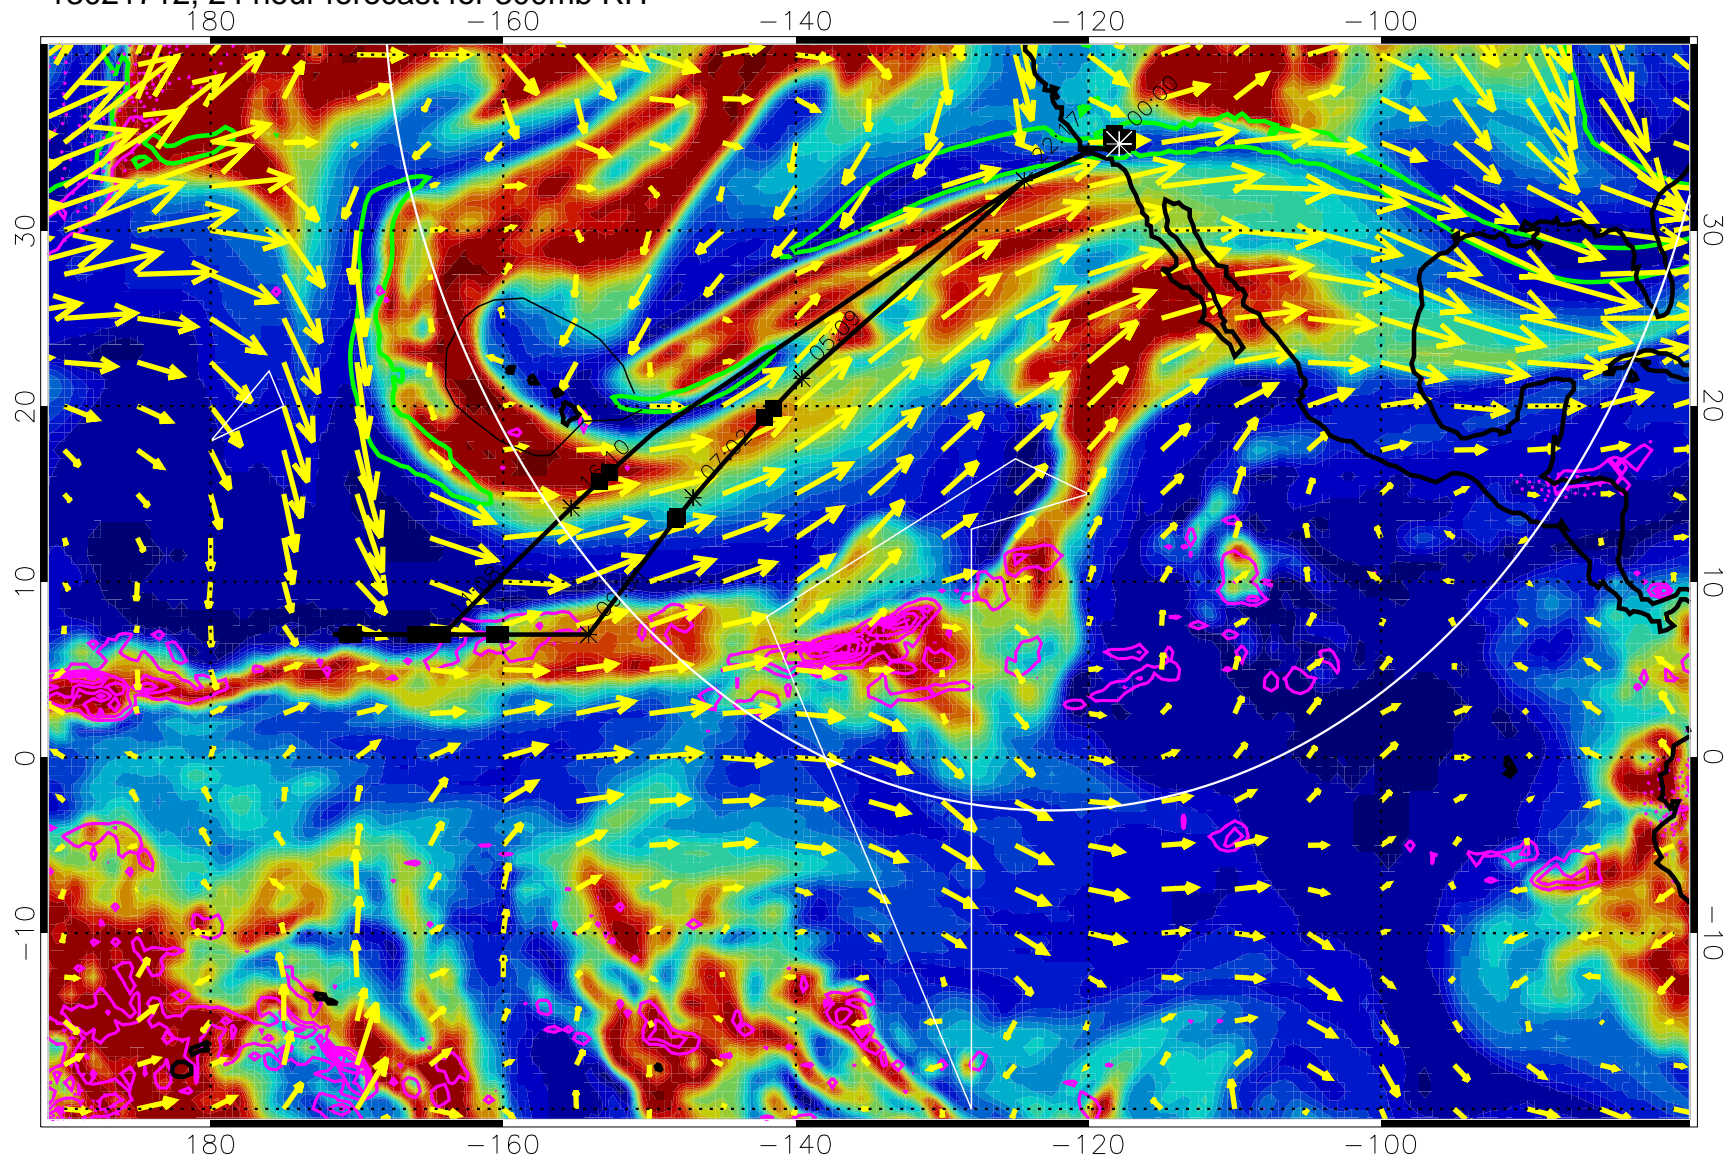

13021618, 6 hour forecast for 300mb RH

Precip (tot dot, conv sol) past 6 hrs 6 kg/m2 contours, min 4

EPV Tropopause (2 PVU) Position

→ 50 m/s

Range ring of 4055 km -- 13 hours GH round trip

13021700, 12 hour forecast for 300mb RH

Precip (tot dot, conv sol) past 6 hrs 6 kg/m2 contours, min 4

EPV Tropopause (2 PVU) Position

→ 50 m/s

Range ring of 4055 km -- 13 hours GH round trip

13021706, 18 hour forecast for 300mb RH

Precip (tot dot, conv sol) past 6 hrs 6 kg/m2 contours, min 4

EPV Tropopause (2 PVU) Position

→ 50 m/s

Range ring of 4055 km -- 13 hours GH round trip

13021712, 24 hour forecast for 300mb RH

Precip (tot dot, conv sol) past 6 hrs 6 kg/m2 contours, min 4

EPV Tropopause (2 PVU) Position

13021800, 36 hour forecast for 300mb RH

Precip (tot dot, conv sol) past 6 hrs 6 kg/m2 contours, min 4

EPV Tropopause (2 PVU) Position

→ 50 m/s

Range ring of 4055 km -- 13 hours GH round trip

13021806, 42 hour forecast for 300mb RH