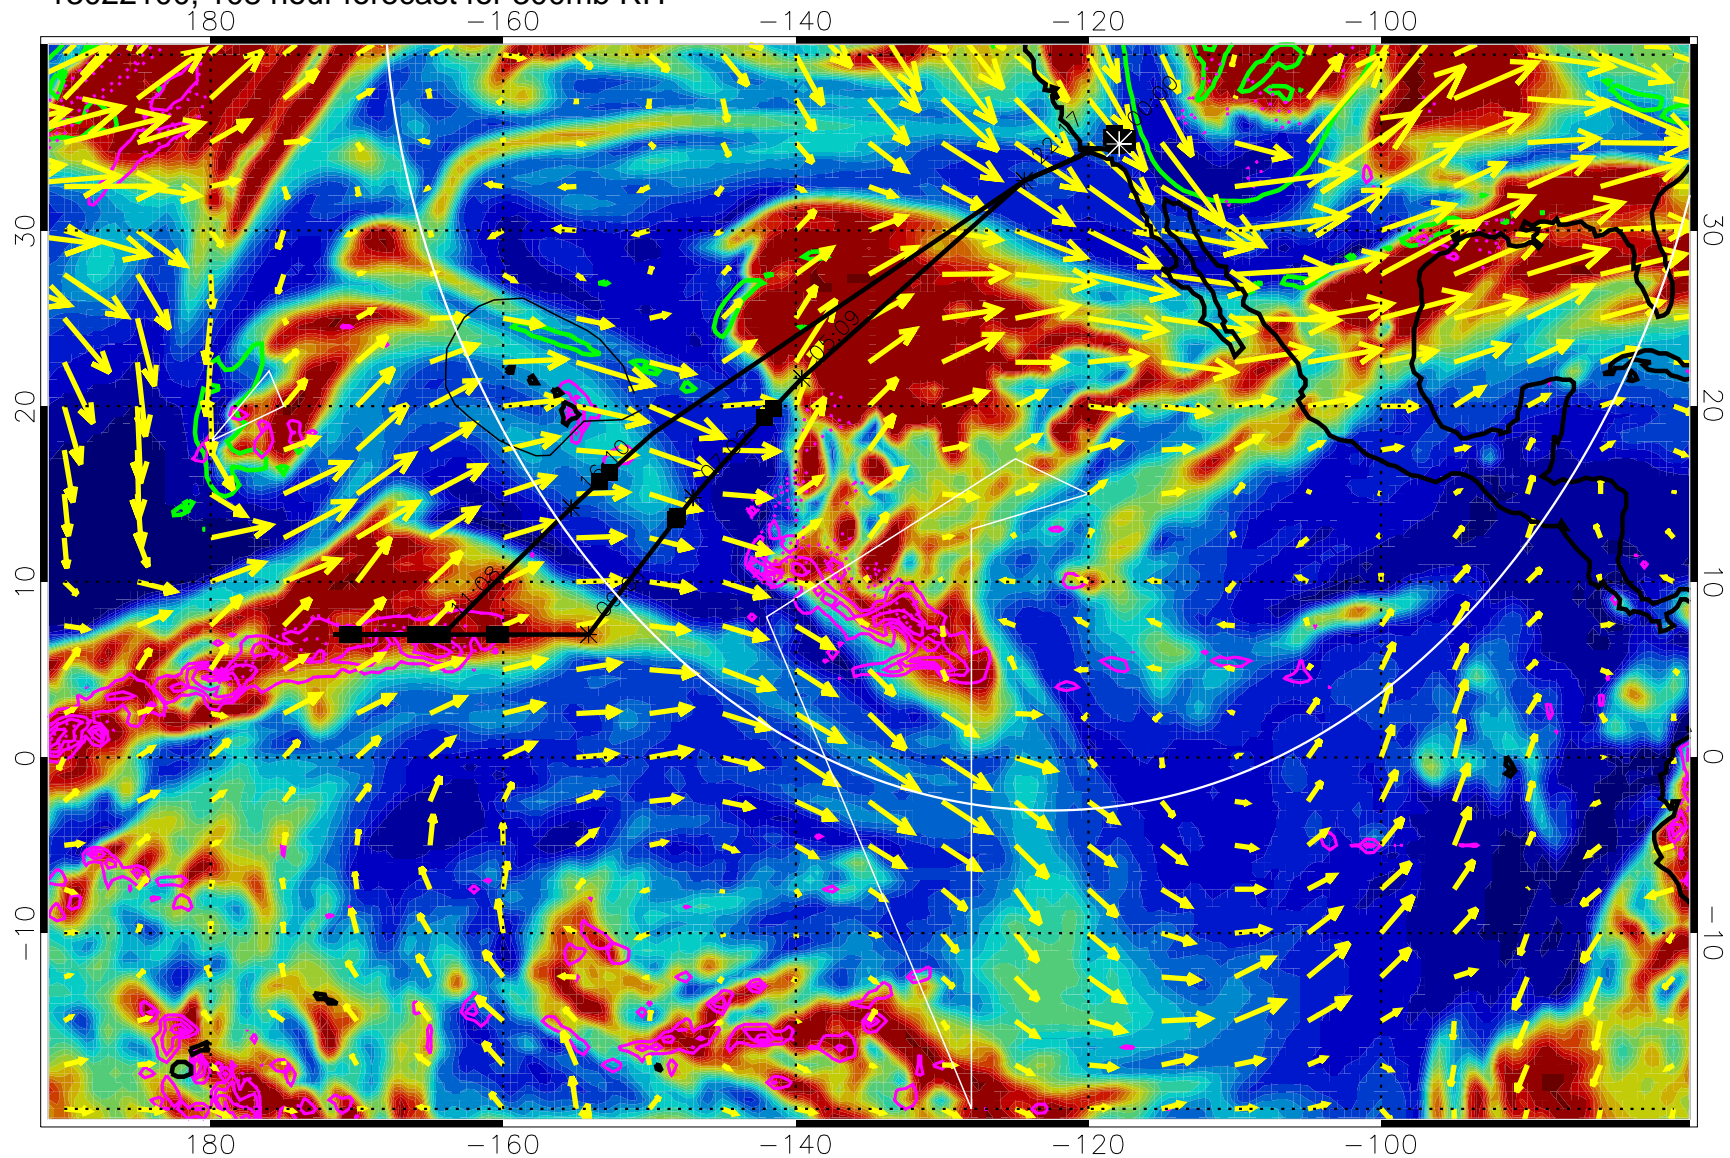

→ 50 m/s

Range ring of 4055 km -- 13 hours GH round trip

13022006, 90 hour forecast for 300mb RH

Precip (tot dot, conv sol) past 6 hrs 6 kg/m2 contours, min 4

EPV Tropopause (2 PVU) Position

→ 50 m/s

Range ring of 4055 km -- 13 hours GH round trip

13022012, 96 hour forecast for 300mb RH

Precip (tot dot, conv sol) past 6 hrs 6 kg/m2 contours, min 4

EPV Tropopause (2 PVU) Position

→ 50 m/s

Range ring of 4055 km -- 13 hours GH round trip

13022018, 102 hour forecast for 300mb RH

Precip (tot dot, conv sol) past 6 hrs 6 kg/m<sup>2</sup> contours, min 4

EPV Tropopause (2 PVU) Position

→ 50 m/s

Range ring of 4055 km -- 13 hours GH round trip

13022100, 108 hour forecast for 300mb RH

Precip (tot dot, conv sol) past 6 hrs 6 kg/m2 contours, min 4

EPV Tropopause (2 PVU) Position

→ 50 m/s

Range ring of 4055 km -- 13 hours GH round trip

13022106, 114 hour forecast for 300mb RH

Precip (tot dot, conv sol) past 6 hrs 6 kg/m2 contours, min 4

EPV Tropopause (2 PVU) Position