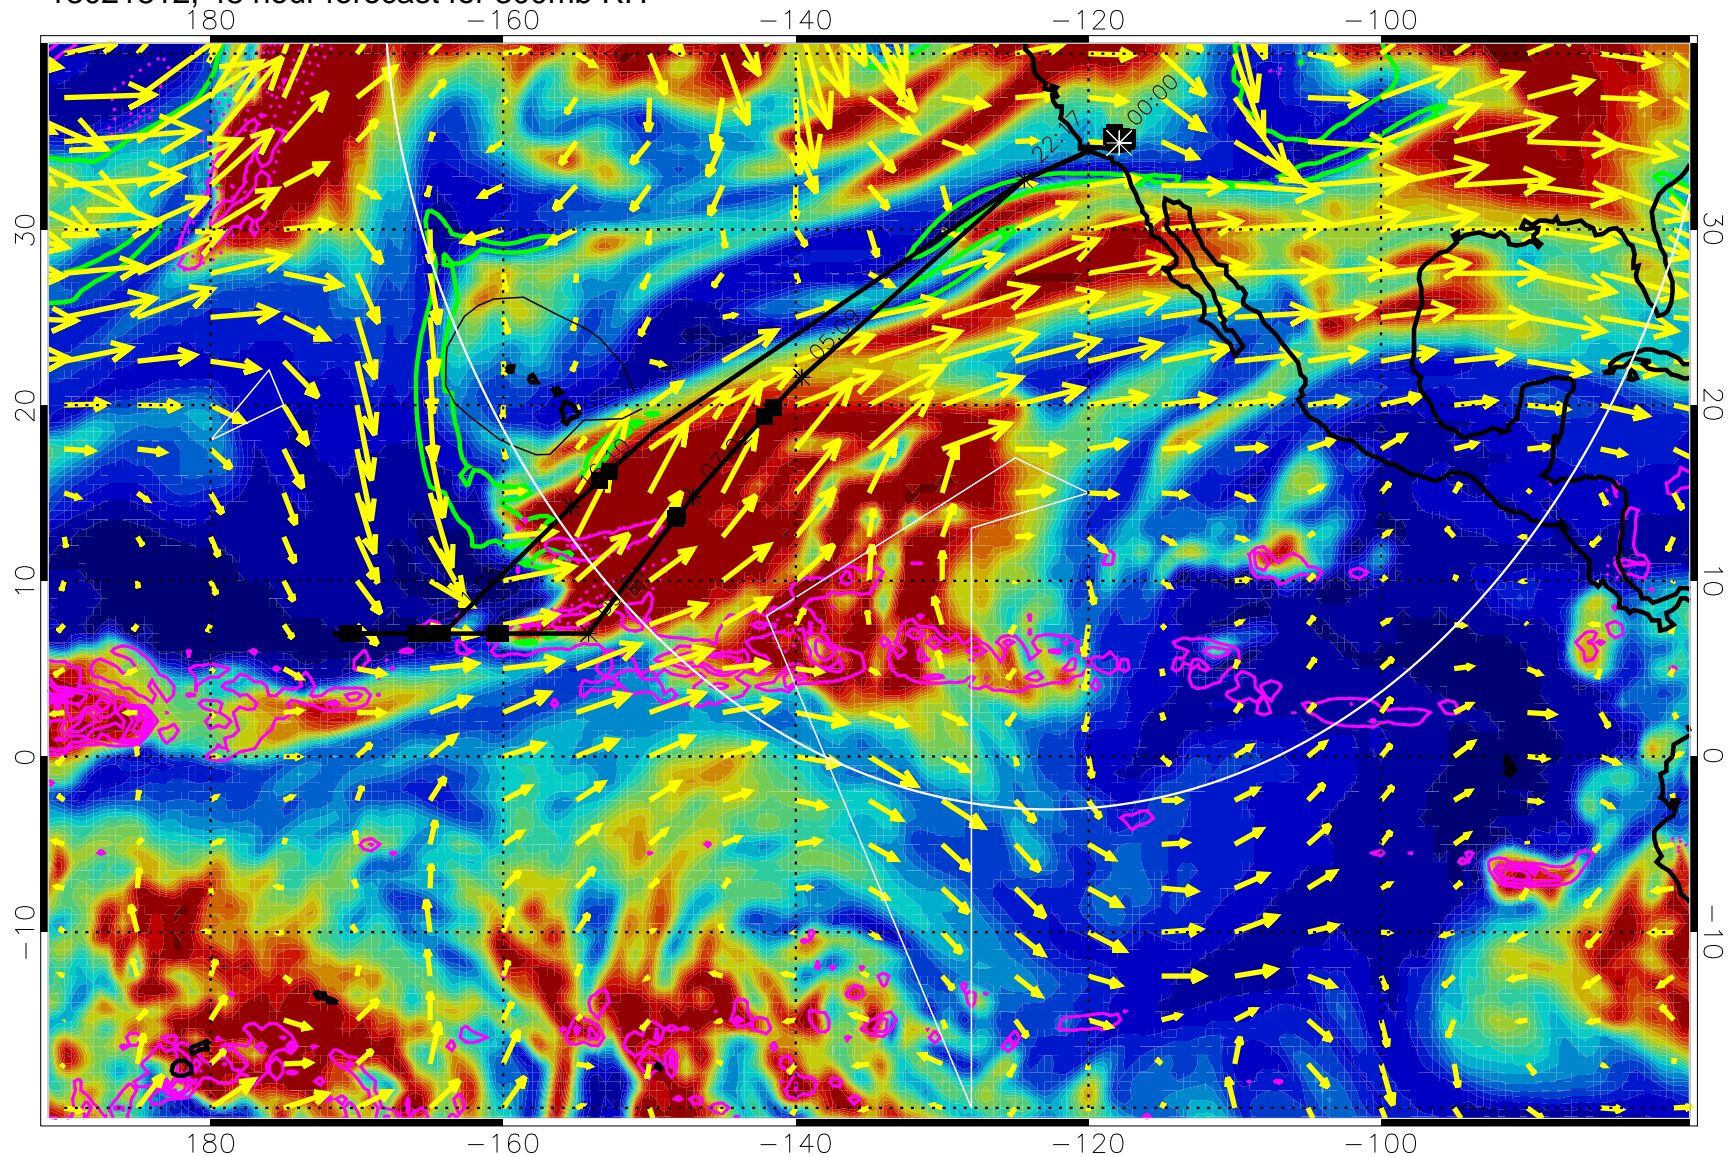

13021800, 36 hour forecast for 300mb RH

Precip (tot dot, conv sol) past 6 hrs 6 kg/m2 contours, min 4

EPV Tropopause (2 PVU) Position

→ 50 m/s

Range ring of 4055 km -- 13 hours GH round trip

13021806, 42 hour forecast for 300mb RH

Precip (tot dot, conv sol) past 6 hrs 6 kg/m2 contours, min 4

EPV Tropopause (2 PVU) Position

→ 50 m/s

Range ring of 4055 km -- 13 hours GH round trip

13021812, 48 hour forecast for 300mb RH

Precip (tot dot, conv sol) past 6 hrs 6 kg/m2 contours, min 4

EPV Tropopause (2 PVU) Position

→ 50 m/s

Range ring of 4055 km -- 13 hours GH round trip

13021818, 54 hour forecast for 300mb RH

Precip (tot dot, conv sol) past 6 hrs 6 kg/m2 contours, min 4

EPV Tropopause (2 PVU) Position

13021906, 66 hour forecast for 300mb RH

Precip (tot dot, conv sol) past 6 hrs 6 kg/m2 contours, min 4

EPV Tropopause (2 PVU) Position

→ 50 m/s

Range ring of 4055 km -- 13 hours GH round trip

13021912, 72 hour forecast for 300mb RH