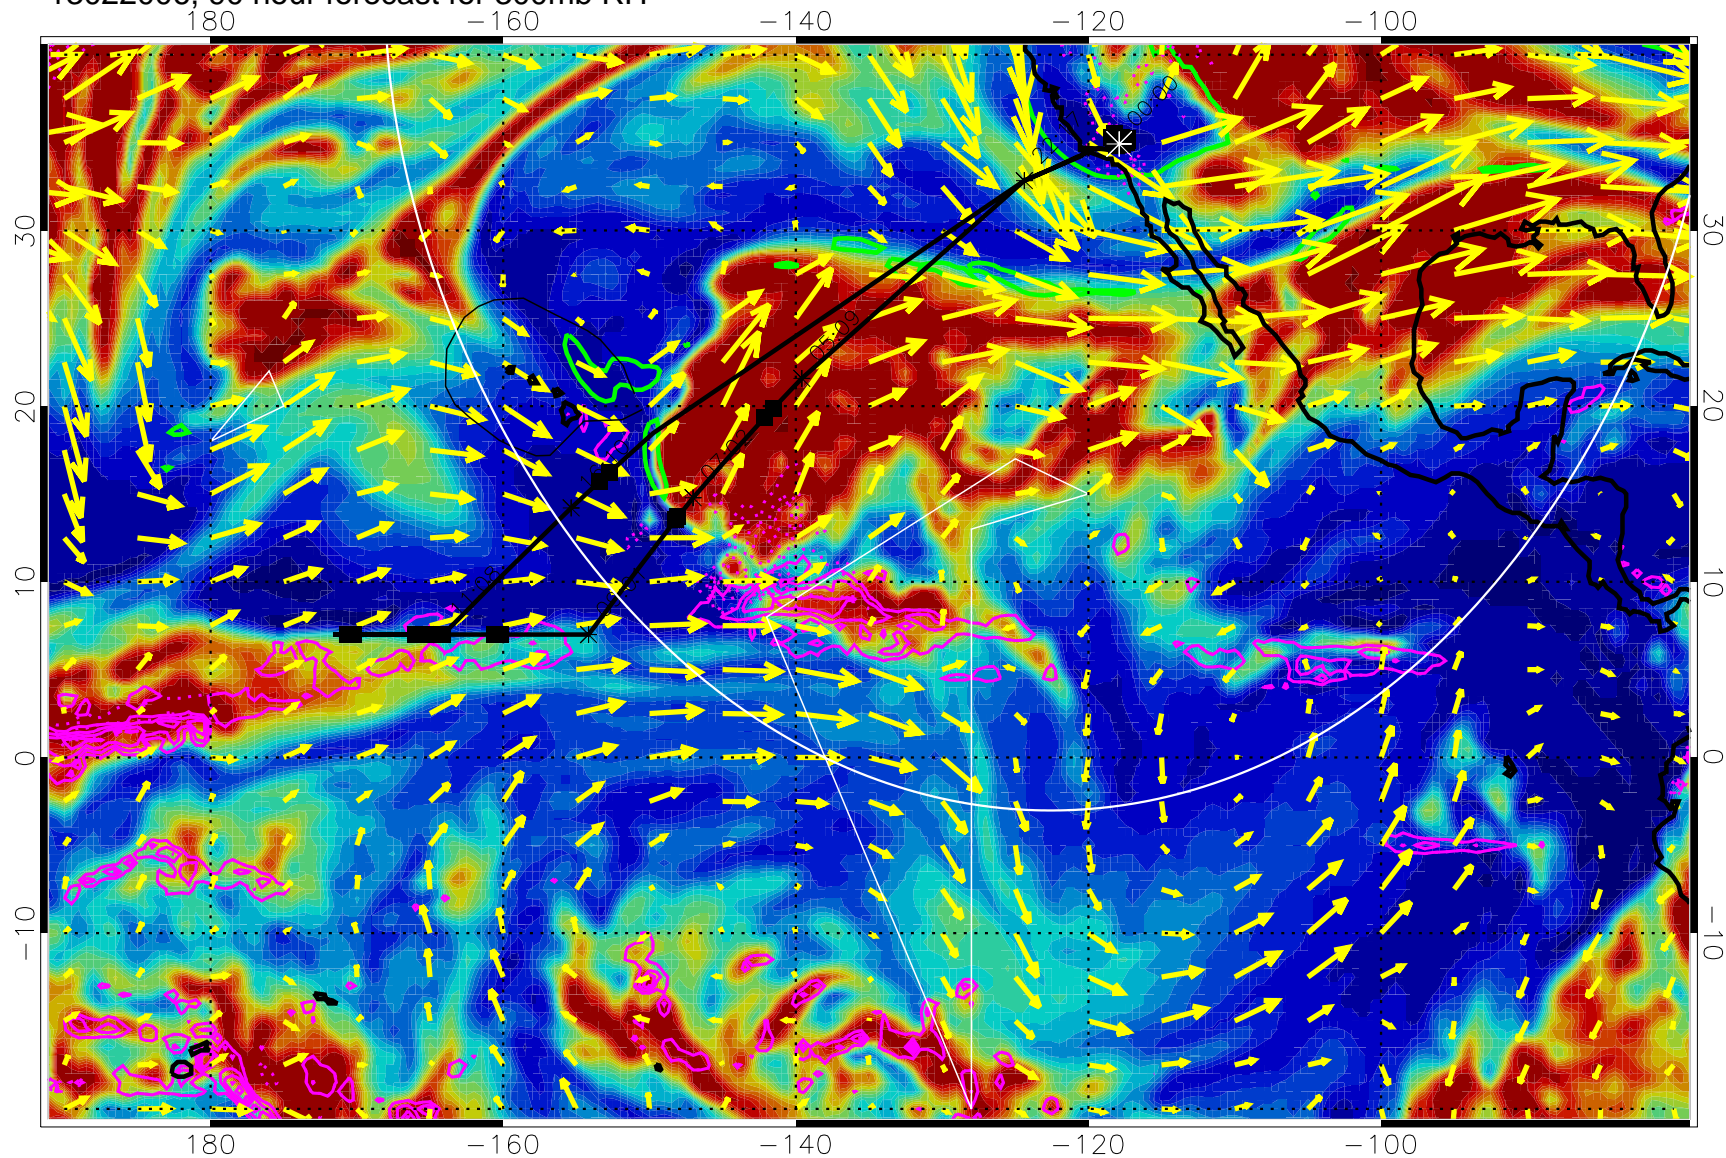

Precip (tot dot, conv sol) past 6 hrs 6 kg/m2 contours, min 4

EPV Tropopause (2 PVU) Position

→ 50 m/s

Range ring of 4055 km -- 13 hours GH round trip

13021918, 78 hour forecast for 300mb RH

Precip (tot dot, conv sol) past 6 hrs 6 kg/m2 contours, min 4

EPV Tropopause (2 PVU) Position

→ 50 m/s

Range ring of 4055 km -- 13 hours GH round trip

13022000, 84 hour forecast for 300mb RH

Precip (tot dot, conv sol) past 6 hrs 6 kg/m2 contours, min 4

EPV Tropopause (2 PVU) Position

→ 50 m/s

Range ring of 4055 km -- 13 hours GH round trip

13022006, 90 hour forecast for 300mb RH

Precip (tot dot, conv sol) past 6 hrs 6 kg/m2 contours, min 4

EPV Tropopause (2 PVU) Position

→ 50 m/s

Range ring of 4055 km -- 13 hours GH round trip

13022012, 96 hour forecast for 300mb RH

Precip (tot dot, conv sol) past 6 hrs 6 kg/m2 contours, min 4

EPV Tropopause (2 PVU) Position

→ 50 m/s

Range ring of 4055 km -- 13 hours GH round trip

13022018, 102 hour forecast for 300mb RH