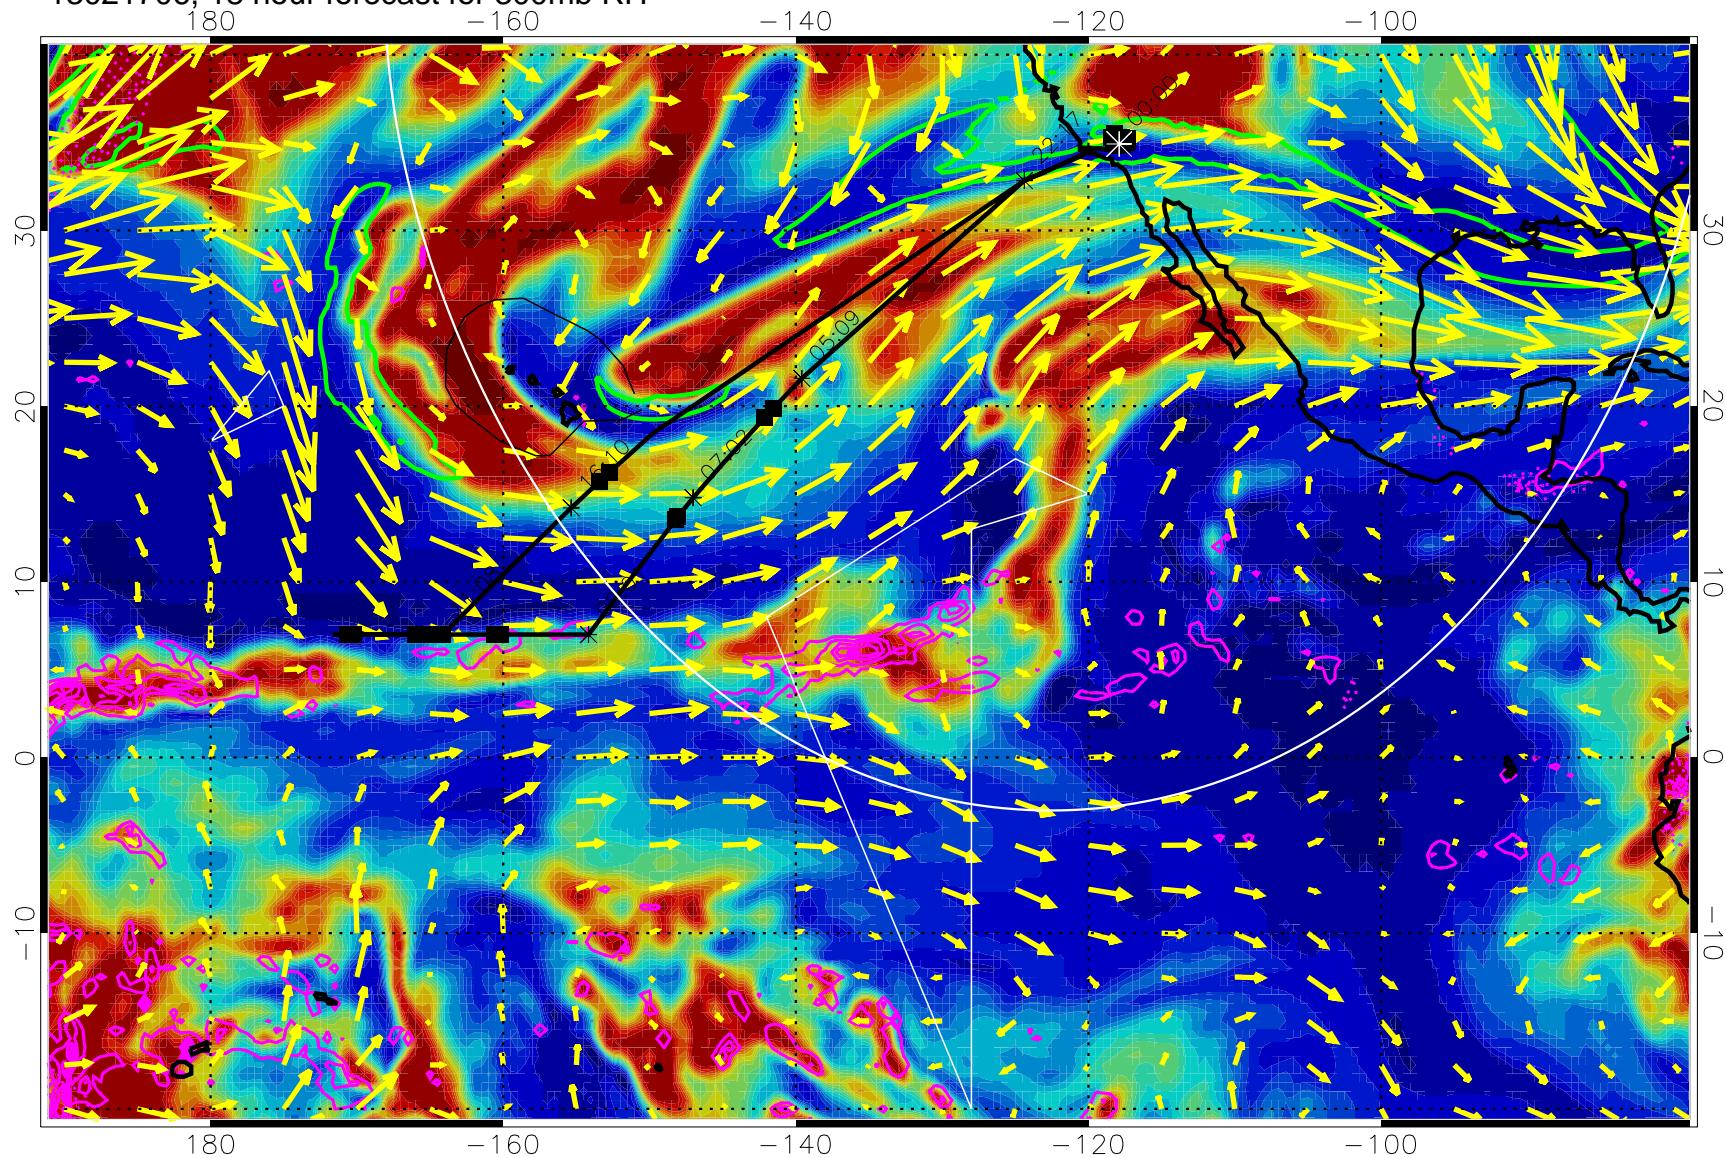

13021618, 6 hour forecast for 300mb RH

Precip (tot dot, conv sol) past 6 hrs 6 kg/m2 contours, min 4

EPV Tropopause (2 PVU) Position

→ 50 m/s

Range ring of 4055 km -- 13 hours GH round trip

13021700, 12 hour forecast for 300mb RH

Precip (tot dot, conv sol) past 6 hrs 6 kg/m2 contours, min 4

EPV Tropopause (2 PVU) Position

→ 50 m/s

Range ring of 4055 km -- 13 hours GH round trip

13021706, 18 hour forecast for 300mb RH

Precip (tot dot, conv sol) past 6 hrs 6 kg/m2 contours, min 4

EPV Tropopause (2 PVU) Position

→ 50 m/s

Range ring of 4055 km -- 13 hours GH round trip

13021712, 24 hour forecast for 300mb RH

Precip (tot dot, conv sol) past 6 hrs 6 kg/m2 contours, min 4

EPV Tropopause (2 PVU) Position

13021800, 36 hour forecast for 300mb RH

Precip (tot dot, conv sol) past 6 hrs 6 kg/m2 contours, min 4

EPV Tropopause (2 PVU) Position

→ 50 m/s

Range ring of 4055 km -- 13 hours GH round trip

13021806, 42 hour forecast for 300mb RH