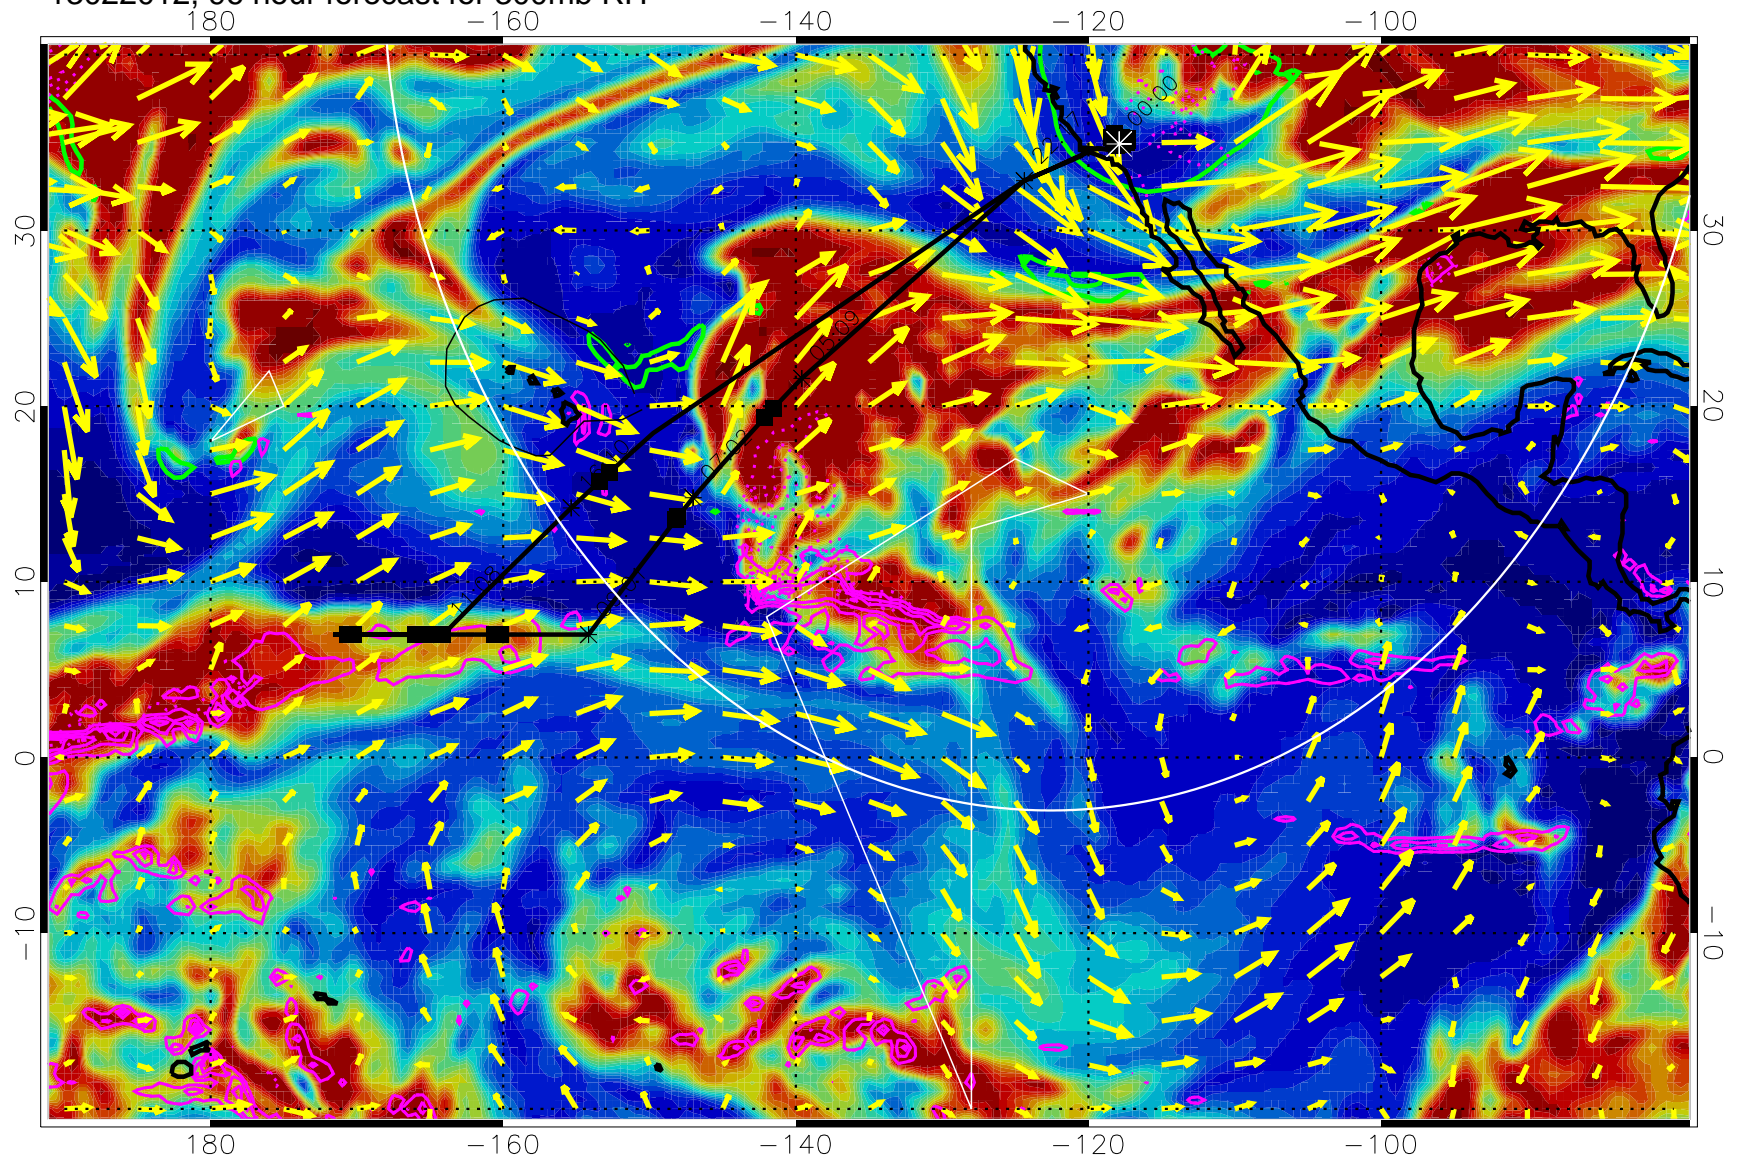

EPV Tropopause (2 PVU) Position

→ 50 m/s

Range ring of 4055 km -- 13 hours GH round trip

13022000, 84 hour forecast for 300mb RH

Precip (tot dot, conv sol) past 6 hrs 6 kg/m2 contours, min 4

EPV Tropopause (2 PVU) Position

→ 50 m/s

Range ring of 4055 km -- 13 hours GH round trip

13022006, 90 hour forecast for 300mb RH

Precip (tot dot, conv sol) past 6 hrs 6 kg/m2 contours, min 4

EPV Tropopause (2 PVU) Position

→ 50 m/s

Range ring of 4055 km -- 13 hours GH round trip

13022012, 96 hour forecast for 300mb RH

Precip (tot dot, conv sol) past 6 hrs 6 kg/m2 contours, min 4

EPV Tropopause (2 PVU) Position

→ 50 m/s

Range ring of 4055 km -- 13 hours GH round trip

13022018, 102 hour forecast for 300mb RH

Precip (tot dot, conv sol) past 6 hrs 6 kg/m<sup>2</sup> contours, min 4

EPV Tropopause (2 PVU) Position

→ 50 m/s

Range ring of 4055 km -- 13 hours GH round trip

13022100, 108 hour forecast for 300mb RH

Precip (tot dot, conv sol) past 6 hrs 6 kg/m2 contours, min 4