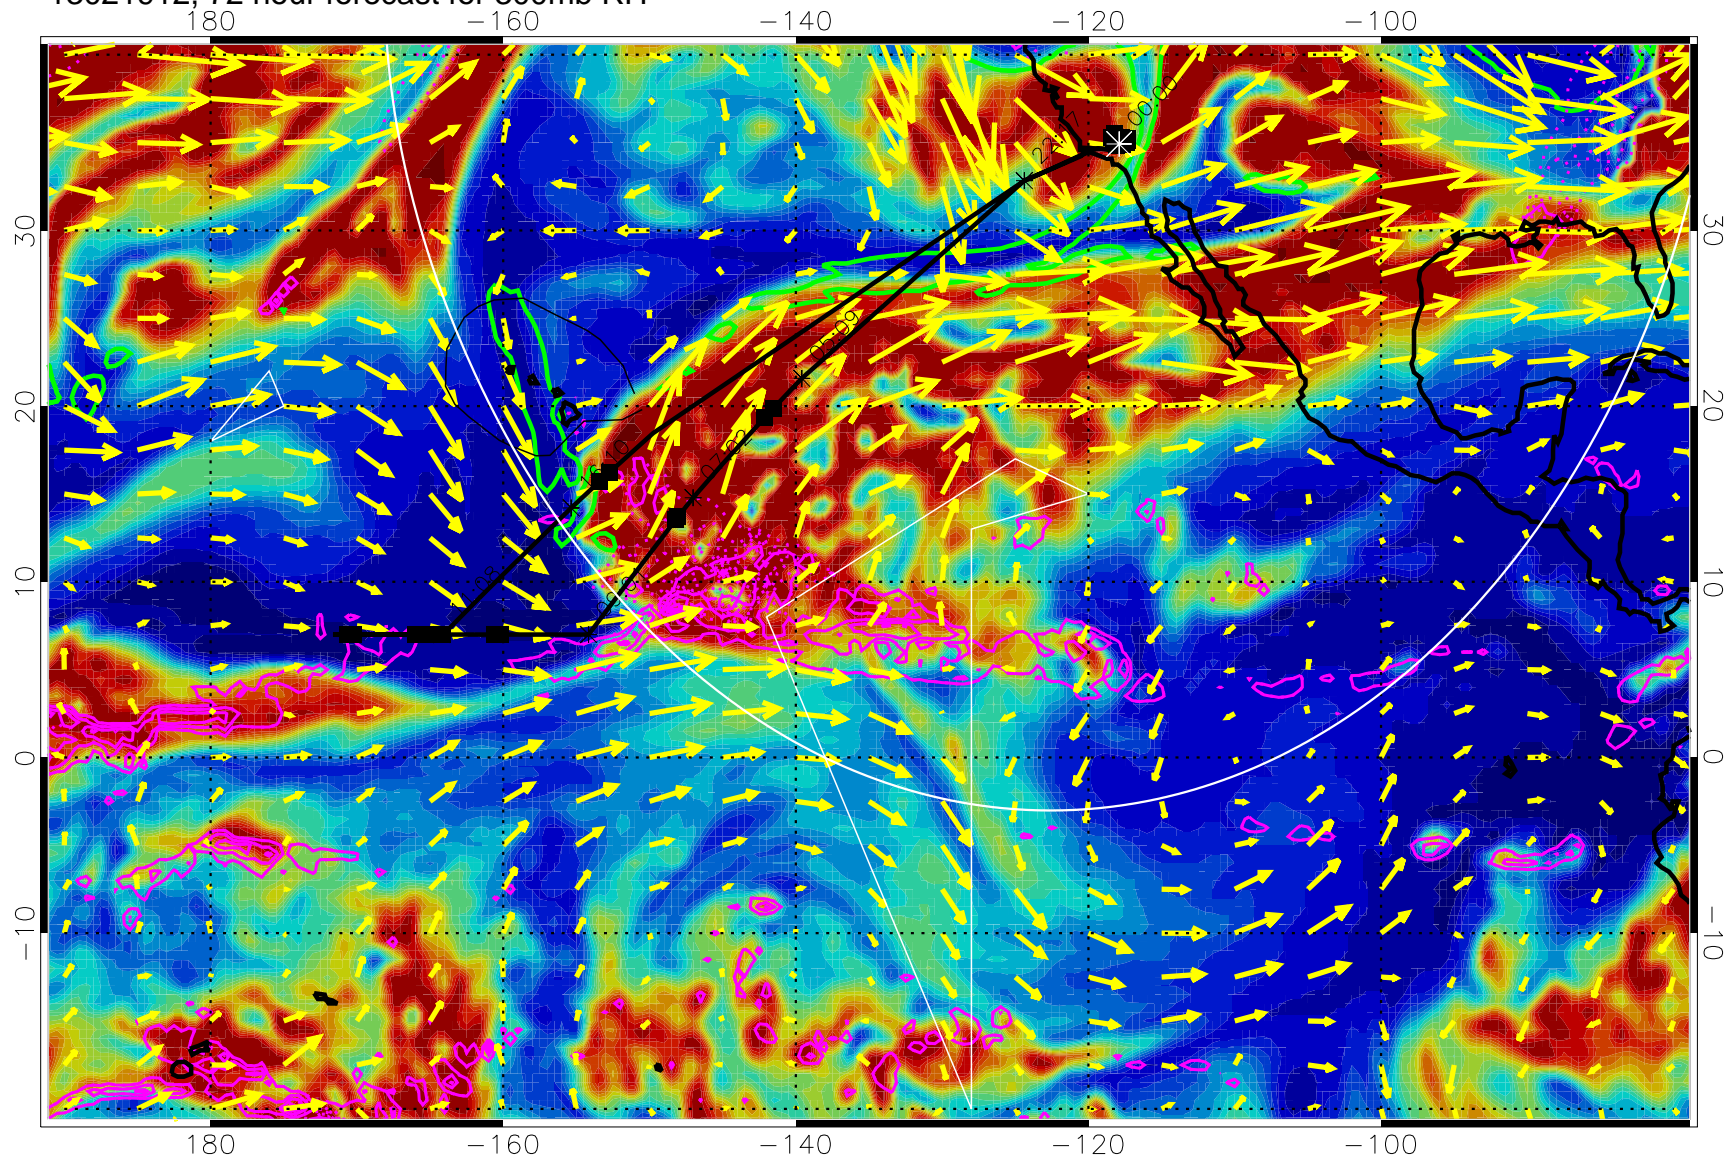

13021906, 66 hour forecast for 300mb RH

Precip (tot dot, conv sol) past 6 hrs 6 kg/m2 contours, min 4

EPV Tropopause (2 PVU) Position

→ 50 m/s

Range ring of 4055 km -- 13 hours GH round trip

13021912, 72 hour forecast for 300mb RH

Precip (tot dot, conv sol) past 6 hrs 6 kg/m2 contours, min 4

EPV Tropopause (2 PVU) Position

→ 50 m/s

Range ring of 4055 km -- 13 hours GH round trip

13021918, 78 hour forecast for 300mb RH

Precip (tot dot, conv sol) past 6 hrs 6 kg/m2 contours, min 4

EPV Tropopause (2 PVU) Position

→ 50 m/s

Range ring of 4055 km -- 13 hours GH round trip

13022000, 84 hour forecast for 300mb RH

Precip (tot dot, conv sol) past 6 hrs 6 kg/m2 contours, min 4

EPV Tropopause (2 PVU) Position

13022012, 96 hour forecast for 300mb RH

Precip (tot dot, conv sol) past 6 hrs 6 kg/m2 contours, min 4

EPV Tropopause (2 PVU) Position

→ 50 m/s

Range ring of 4055 km -- 13 hours GH round trip

13022018, 102 hour forecast for 300mb RH