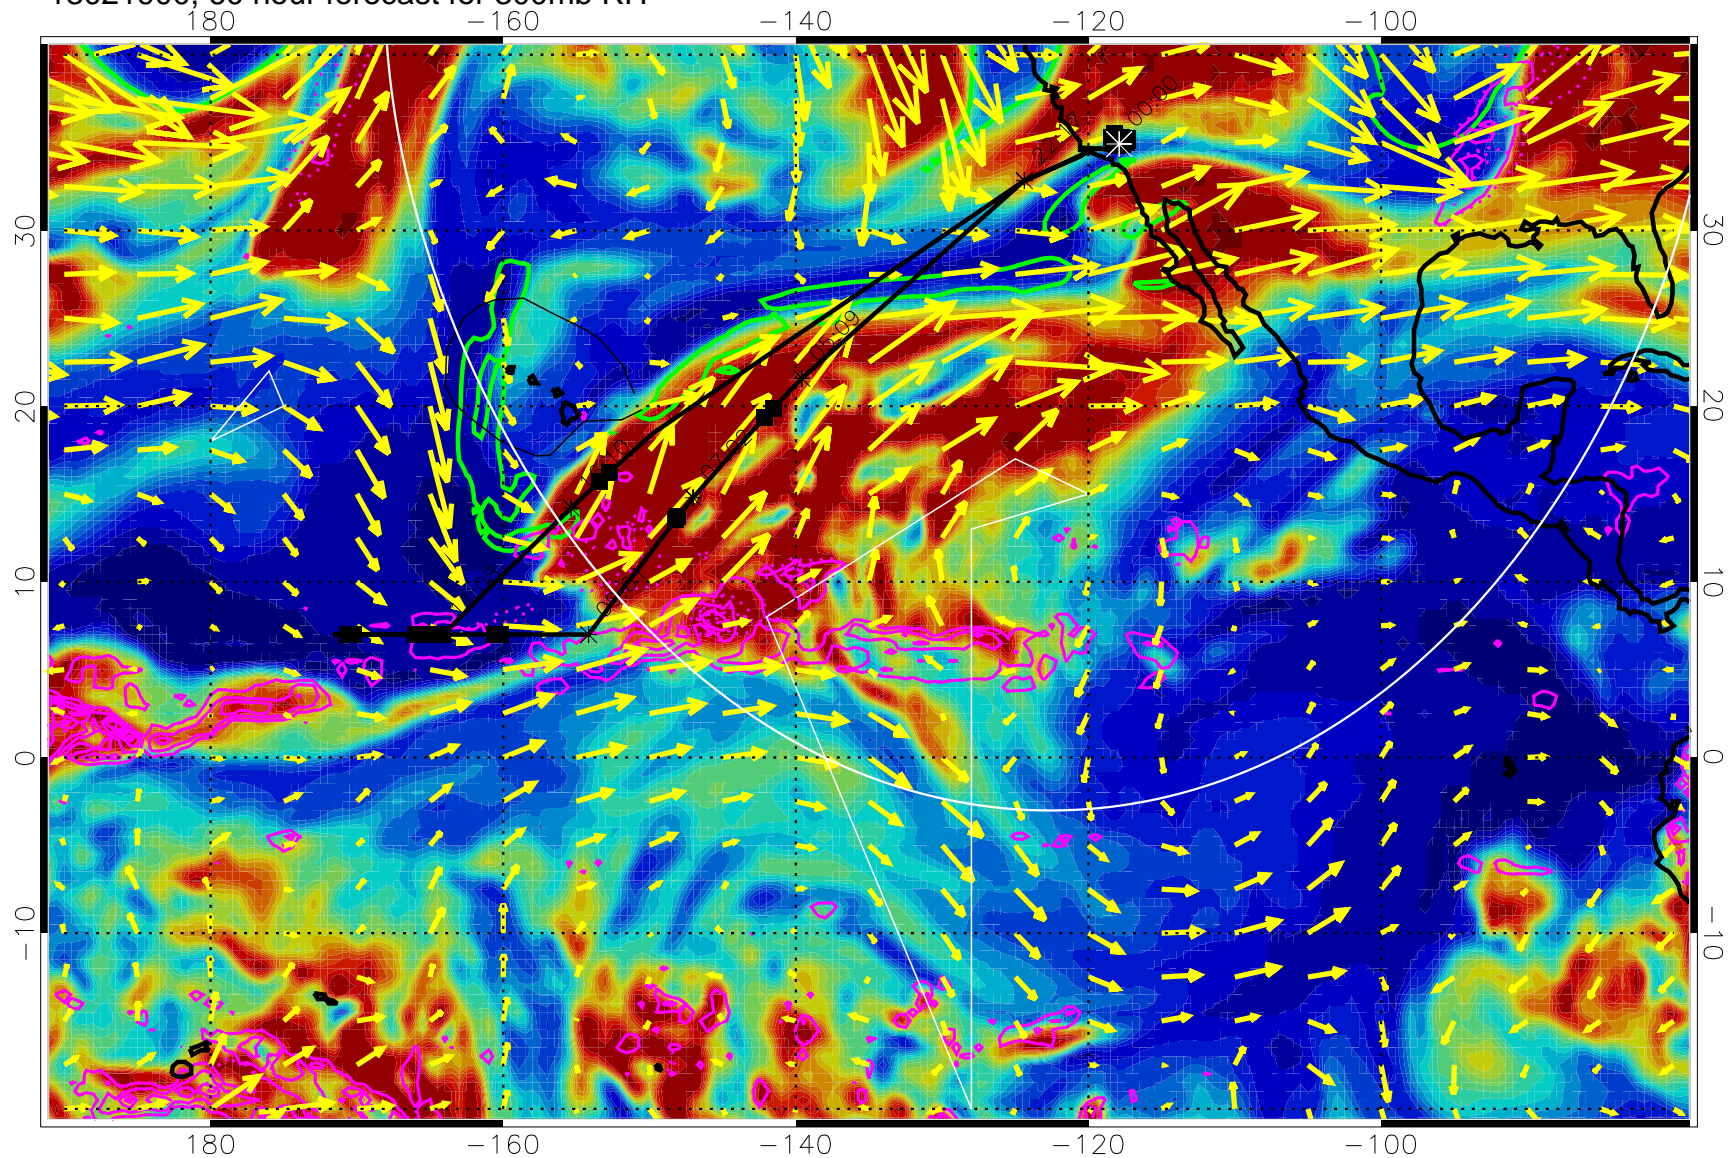

Precip (tot dot, conv sol) past 6 hrs 6 kg/m2 contours, min 4

EPV Tropopause (2 PVU) Position

→ 50 m/s

Range ring of 4055 km -- 13 hours GH round trip

13021812, 48 hour forecast for 300mb RH

Precip (tot dot, conv sol) past 6 hrs 6 kg/m2 contours, min 4

EPV Tropopause (2 PVU) Position

→ 50 m/s

Range ring of 4055 km -- 13 hours GH round trip

13021818, 54 hour forecast for 300mb RH

Precip (tot dot, conv sol) past 6 hrs 6 kg/m2 contours, min 4

EPV Tropopause (2 PVU) Position

→ 50 m/s

Range ring of 4055 km -- 13 hours GH round trip

13021900, 60 hour forecast for 300mb RH

Precip (tot dot, conv sol) past 6 hrs 6 kg/m2 contours, min 4

EPV Tropopause (2 PVU) Position

→ 50 m/s

Range ring of 4055 km -- 13 hours GH round trip

13021906, 66 hour forecast for 300mb RH

Precip (tot dot, conv sol) past 6 hrs 6 kg/m2 contours, min 4

EPV Tropopause (2 PVU) Position

→ 50 m/s

Range ring of 4055 km -- 13 hours GH round trip

13021912, 72 hour forecast for 300mb RH