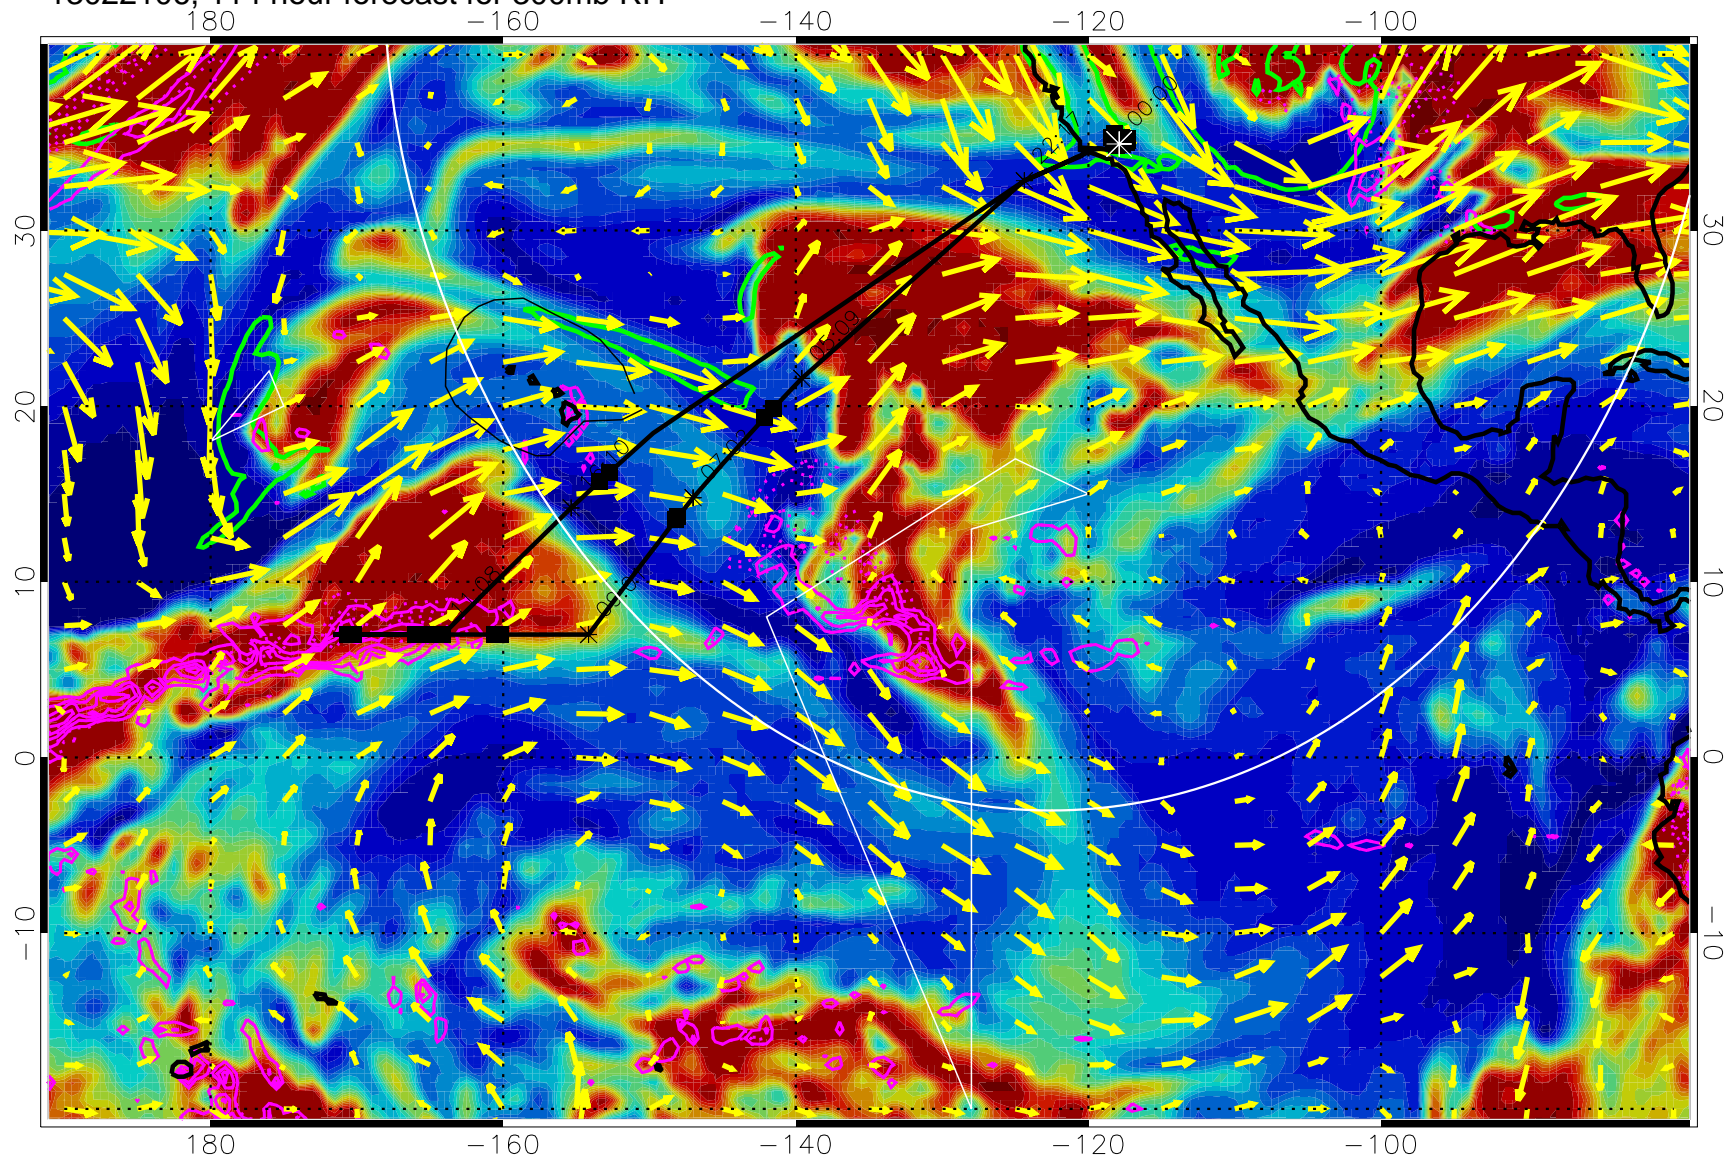

13022012, 96 hour forecast for 300mb RH

Precip (tot dot, conv sol) past 6 hrs 6 kg/m2 contours, min 4

EPV Tropopause (2 PVU) Position

→ 50 m/s

Range ring of 4055 km -- 13 hours GH round trip

13022018, 102 hour forecast for 300mb RH

Precip (tot dot, conv sol) past 6 hrs 6 kg/m<sup>2</sup> contours, min 4

EPV Tropopause (2 PVU) Position

→ 50 m/s

Range ring of 4055 km -- 13 hours GH round trip

13022100, 108 hour forecast for 300mb RH

Precip (tot dot, conv sol) past 6 hrs 6 kg/m2 contours, min 4

EPV Tropopause (2 PVU) Position

→ 50 m/s

Range ring of 4055 km -- 13 hours GH round trip

13022106, 114 hour forecast for 300mb RH

Precip (tot dot, conv sol) past 6 hrs 6 kg/m2 contours, min 4

EPV Tropopause (2 PVU) Position

→ 50 m/s

Range ring of 4055 km -- 13 hours GH round trip

13022112, 120 hour forecast for 300mb RH

Precip (tot dot, conv sol) past 6 hrs 6 kg/m2 contours, min 4

EPV Tropopause (2 PVU) Position

→ 50 m/s

Range ring of 4055 km -- 13 hours GH round trip