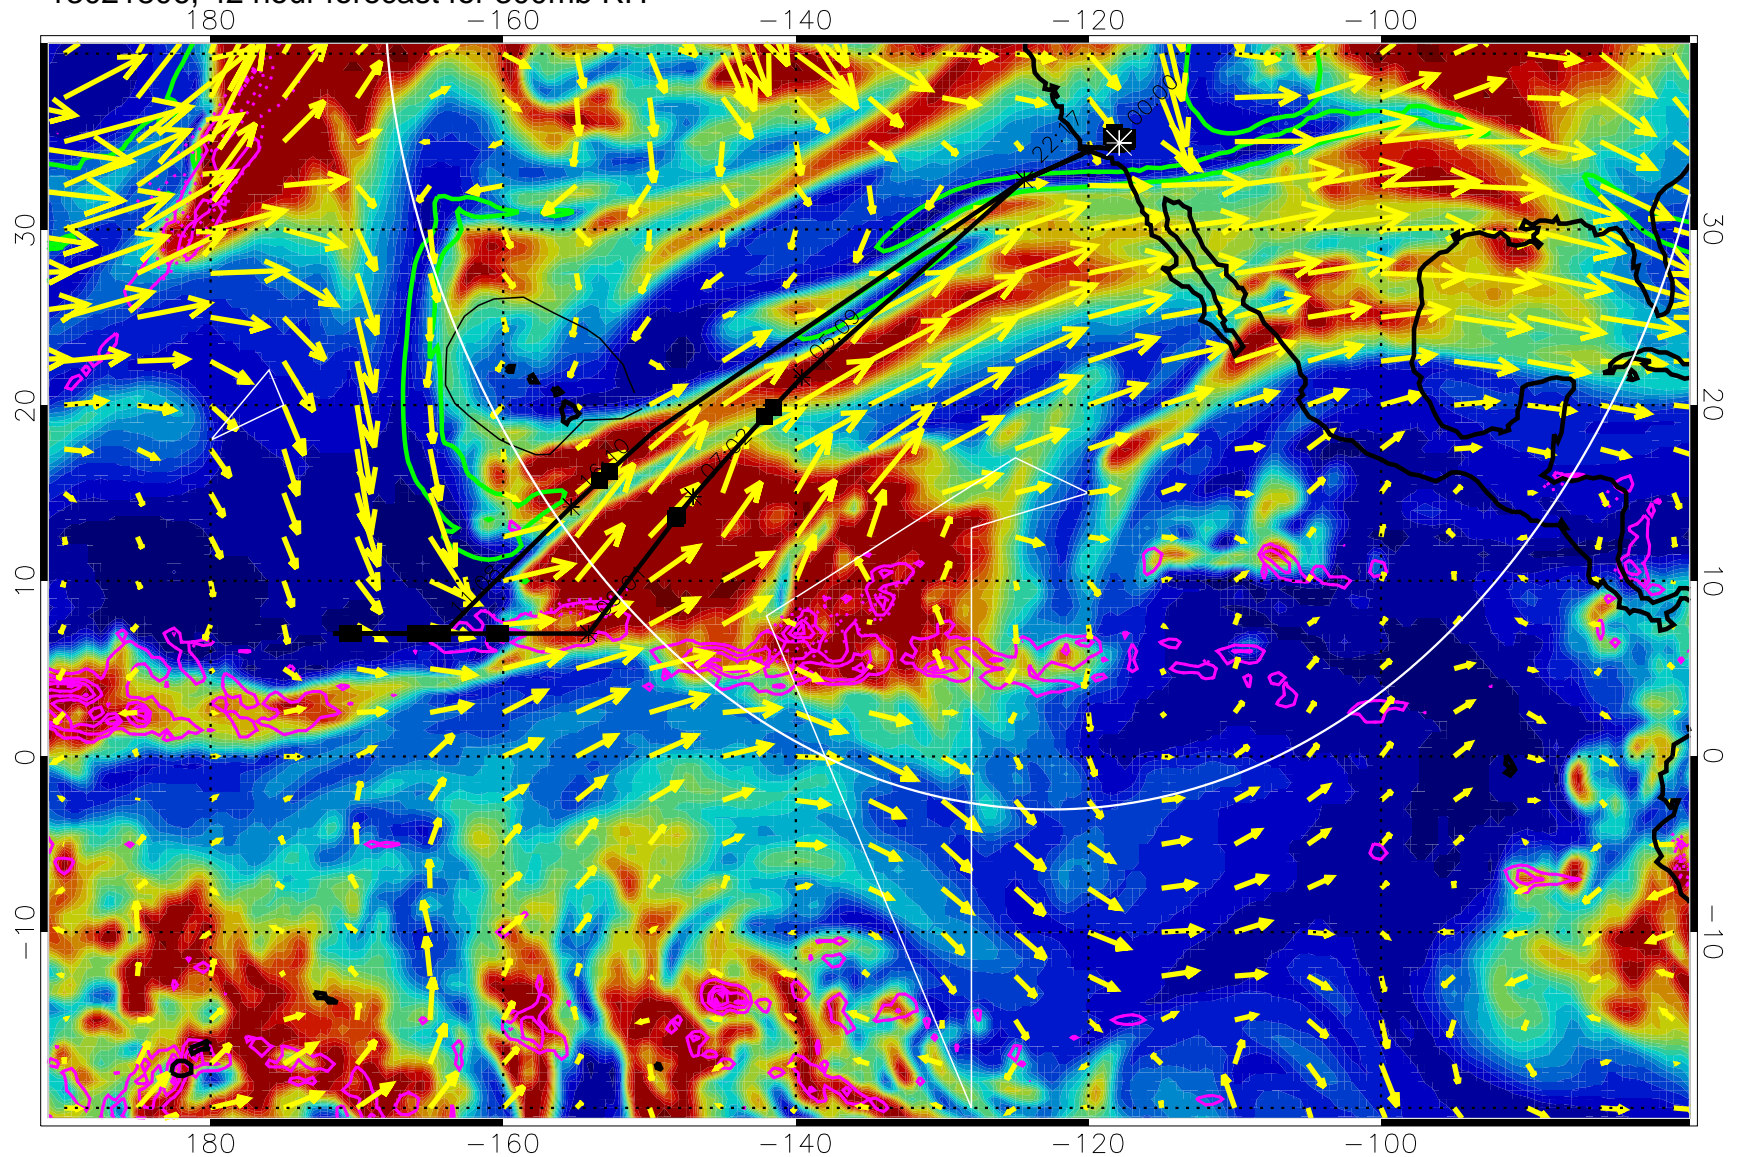

13021800, 36 hour forecast for 300mb RH

Precip (tot dot, conv sol) past 6 hrs 6 kg/m2 contours, min 4

EPV Tropopause (2 PVU) Position

→ 50 m/s

Range ring of 4055 km -- 13 hours GH round trip

13021806, 42 hour forecast for 300mb RH

Precip (tot dot, conv sol) past 6 hrs 6 kg/m2 contours, min 4

EPV Tropopause (2 PVU) Position

→ 50 m/s

Range ring of 4055 km -- 13 hours GH round trip

13021812, 48 hour forecast for 300mb RH

Precip (tot dot, conv sol) past 6 hrs 6 kg/m2 contours, min 4

EPV Tropopause (2 PVU) Position

→ 50 m/s

Range ring of 4055 km -- 13 hours GH round trip

13021818, 54 hour forecast for 300mb RH

Precip (tot dot, conv sol) past 6 hrs 6 kg/m2 contours, min 4

EPV Tropopause (2 PVU) Position

13021906, 66 hour forecast for 300mb RH

Precip (tot dot, conv sol) past 6 hrs 6 kg/m2 contours, min 4

EPV Tropopause (2 PVU) Position

→ 50 m/s

Range ring of 4055 km -- 13 hours GH round trip

13021912, 72 hour forecast for 300mb RH