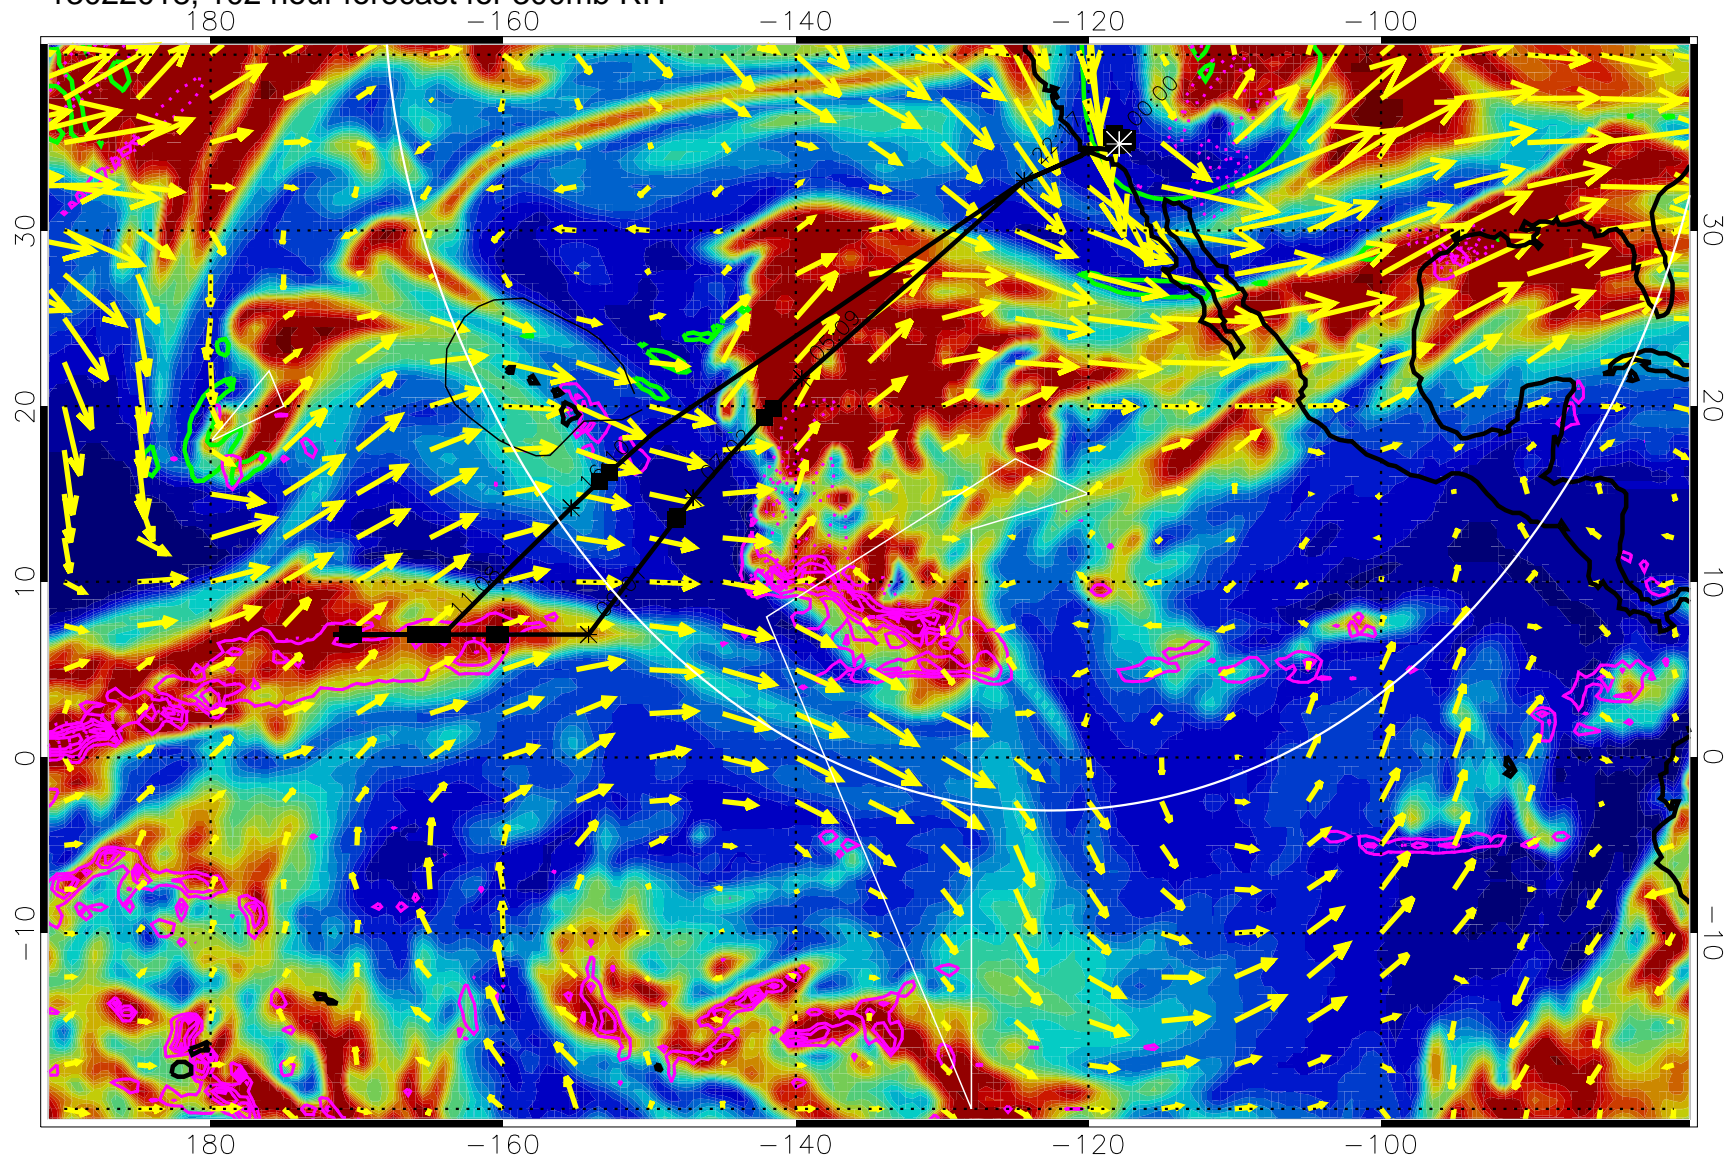

→ 50 m/s

Range ring of 4055 km -- 13 hours GH round trip

13022006, 90 hour forecast for 300mb RH

Precip (tot dot, conv sol) past 6 hrs 6 kg/m2 contours, min 4

EPV Tropopause (2 PVU) Position

→ 50 m/s

Range ring of 4055 km -- 13 hours GH round trip

13022012, 96 hour forecast for 300mb RH

Precip (tot dot, conv sol) past 6 hrs 6 kg/m2 contours, min 4

EPV Tropopause (2 PVU) Position

→ 50 m/s

Range ring of 4055 km -- 13 hours GH round trip

13022018, 102 hour forecast for 300mb RH

Precip (tot dot, conv sol) past 6 hrs 6 kg/m<sup>2</sup> contours, min 4

EPV Tropopause (2 PVU) Position

→ 50 m/s

Range ring of 4055 km -- 13 hours GH round trip

13022100, 108 hour forecast for 300mb RH

Precip (tot dot, conv sol) past 6 hrs 6 kg/m2 contours, min 4

EPV Tropopause (2 PVU) Position

→ 50 m/s

Range ring of 4055 km -- 13 hours GH round trip

13022106, 114 hour forecast for 300mb RH

Precip (tot dot, conv sol) past 6 hrs 6 kg/m2 contours, min 4

EPV Tropopause (2 PVU) Position