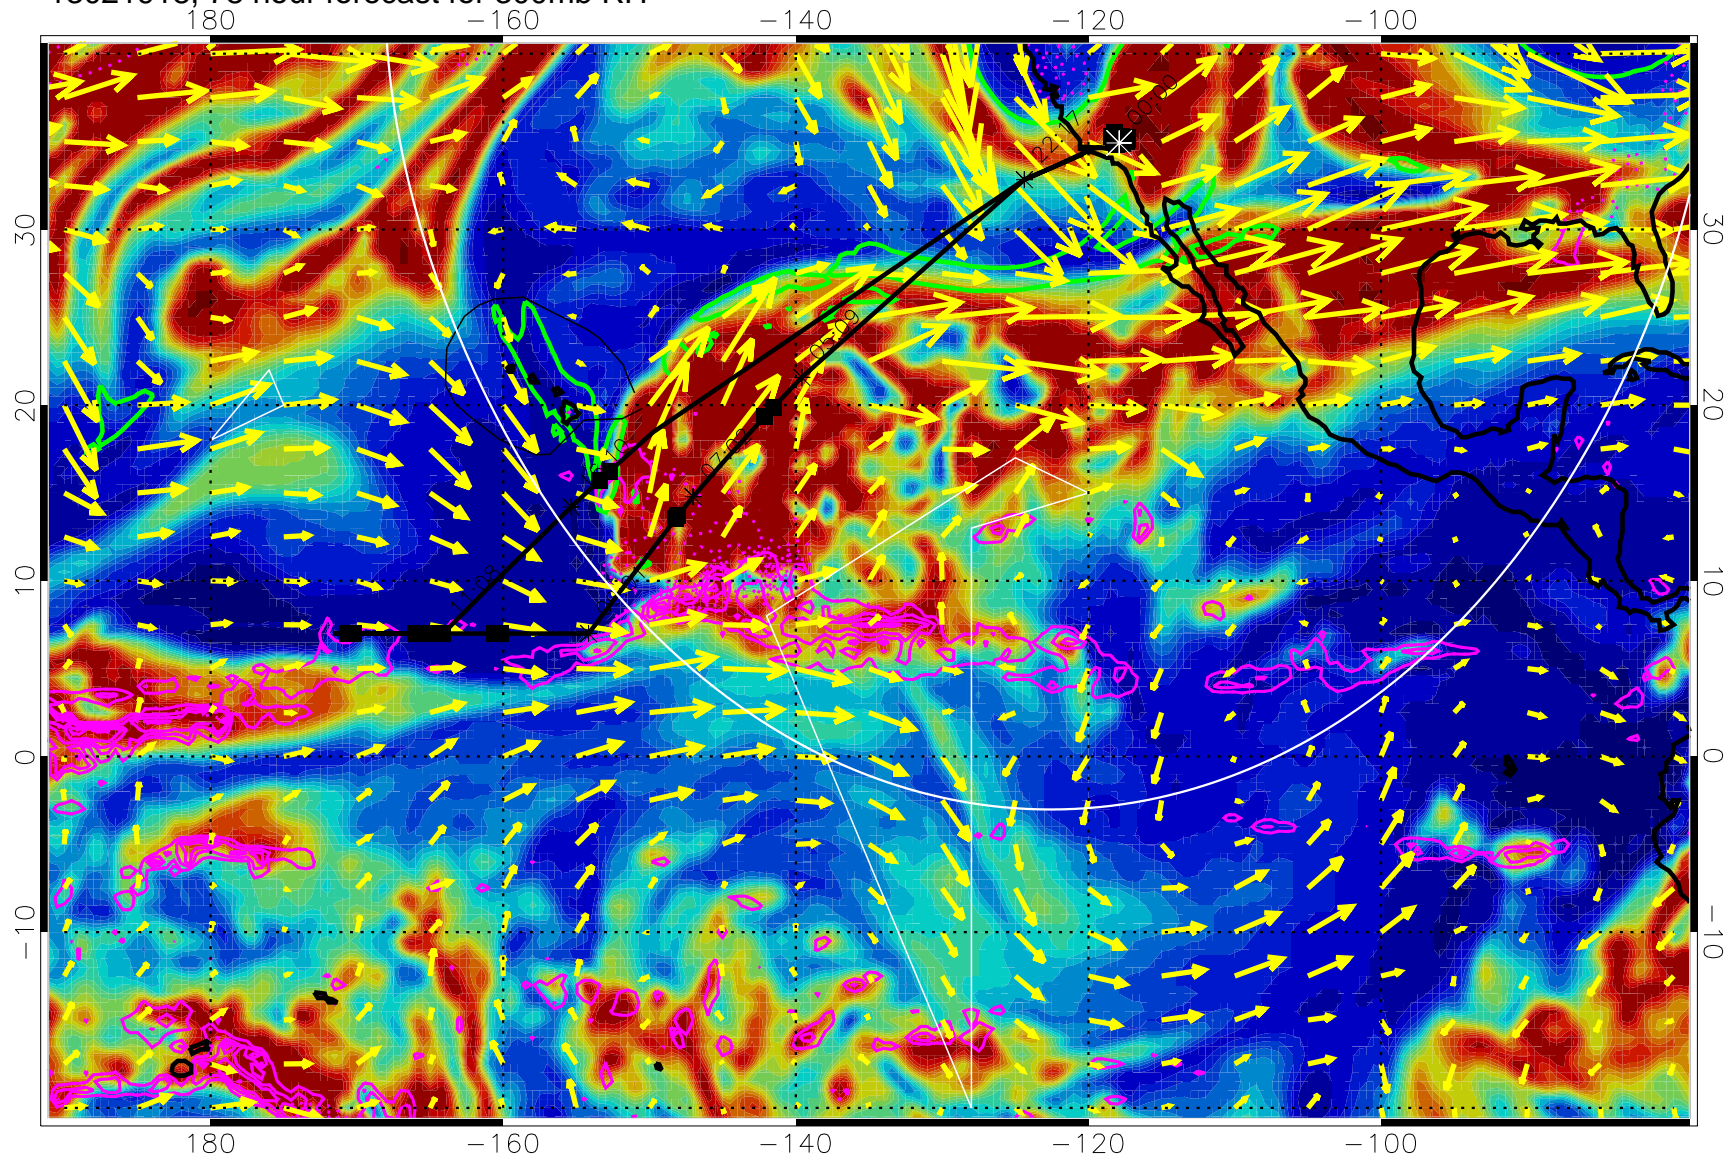

13021906, 66 hour forecast for 300mb RH

Precip (tot dot, conv sol) past 6 hrs 6 kg/m2 contours, min 4

EPV Tropopause (2 PVU) Position

→ 50 m/s

Range ring of 4055 km -- 13 hours GH round trip

13021912, 72 hour forecast for 300mb RH

Precip (tot dot, conv sol) past 6 hrs 6 kg/m2 contours, min 4

EPV Tropopause (2 PVU) Position

→ 50 m/s

Range ring of 4055 km -- 13 hours GH round trip

13021918, 78 hour forecast for 300mb RH

Precip (tot dot, conv sol) past 6 hrs 6 kg/m2 contours, min 4

EPV Tropopause (2 PVU) Position

→ 50 m/s

Range ring of 4055 km -- 13 hours GH round trip

13022000, 84 hour forecast for 300mb RH

Precip (tot dot, conv sol) past 6 hrs 6 kg/m2 contours, min 4

EPV Tropopause (2 PVU) Position

13022012, 96 hour forecast for 300mb RH

Precip (tot dot, conv sol) past 6 hrs 6 kg/m2 contours, min 4

EPV Tropopause (2 PVU) Position

→ 50 m/s

Range ring of 4055 km -- 13 hours GH round trip

13022018, 102 hour forecast for 300mb RH