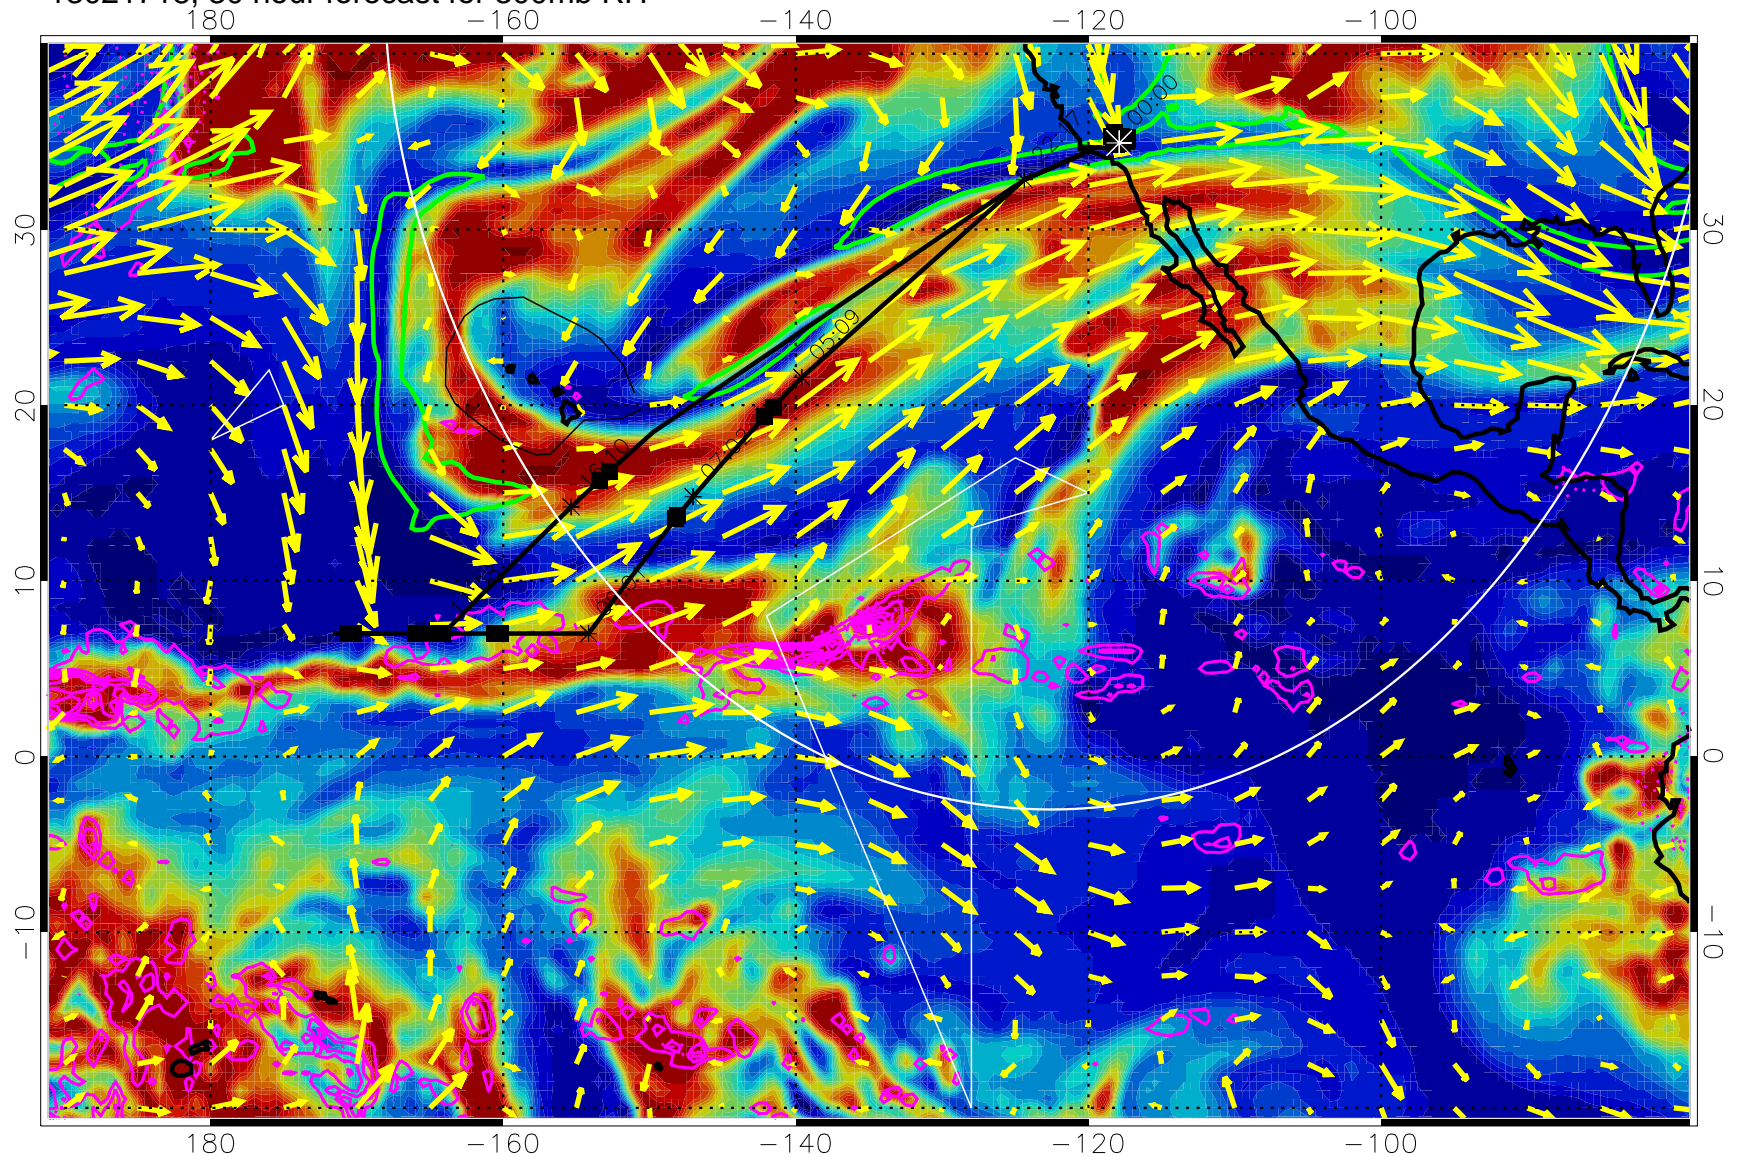

Precip (tot dot, conv sol) past 6 hrs 6 kg/m2 contours, min 4

EPV Tropopause (2 PVU) Position

→ 50 m/s

Range ring of 4055 km -- 13 hours GH round trip

13021706, 18 hour forecast for 300mb RH

Precip (tot dot, conv sol) past 6 hrs 6 kg/m2 contours, min 4

EPV Tropopause (2 PVU) Position

→ 50 m/s

Range ring of 4055 km -- 13 hours GH round trip

13021712, 24 hour forecast for 300mb RH

Precip (tot dot, conv sol) past 6 hrs 6 kg/m2 contours, min 4

EPV Tropopause (2 PVU) Position

→ 50 m/s

Range ring of 4055 km -- 13 hours GH round trip

13021718, 30 hour forecast for 300mb RH

Precip (tot dot, conv sol) past 6 hrs 6 kg/m2 contours, min 4

EPV Tropopause (2 PVU) Position

→ 50 m/s

Range ring of 4055 km -- 13 hours GH round trip

13021800, 36 hour forecast for 300mb RH

Precip (tot dot, conv sol) past 6 hrs 6 kg/m2 contours, min 4

EPV Tropopause (2 PVU) Position

→ 50 m/s

Range ring of 4055 km -- 13 hours GH round trip

13021806, 42 hour forecast for 300mb RH