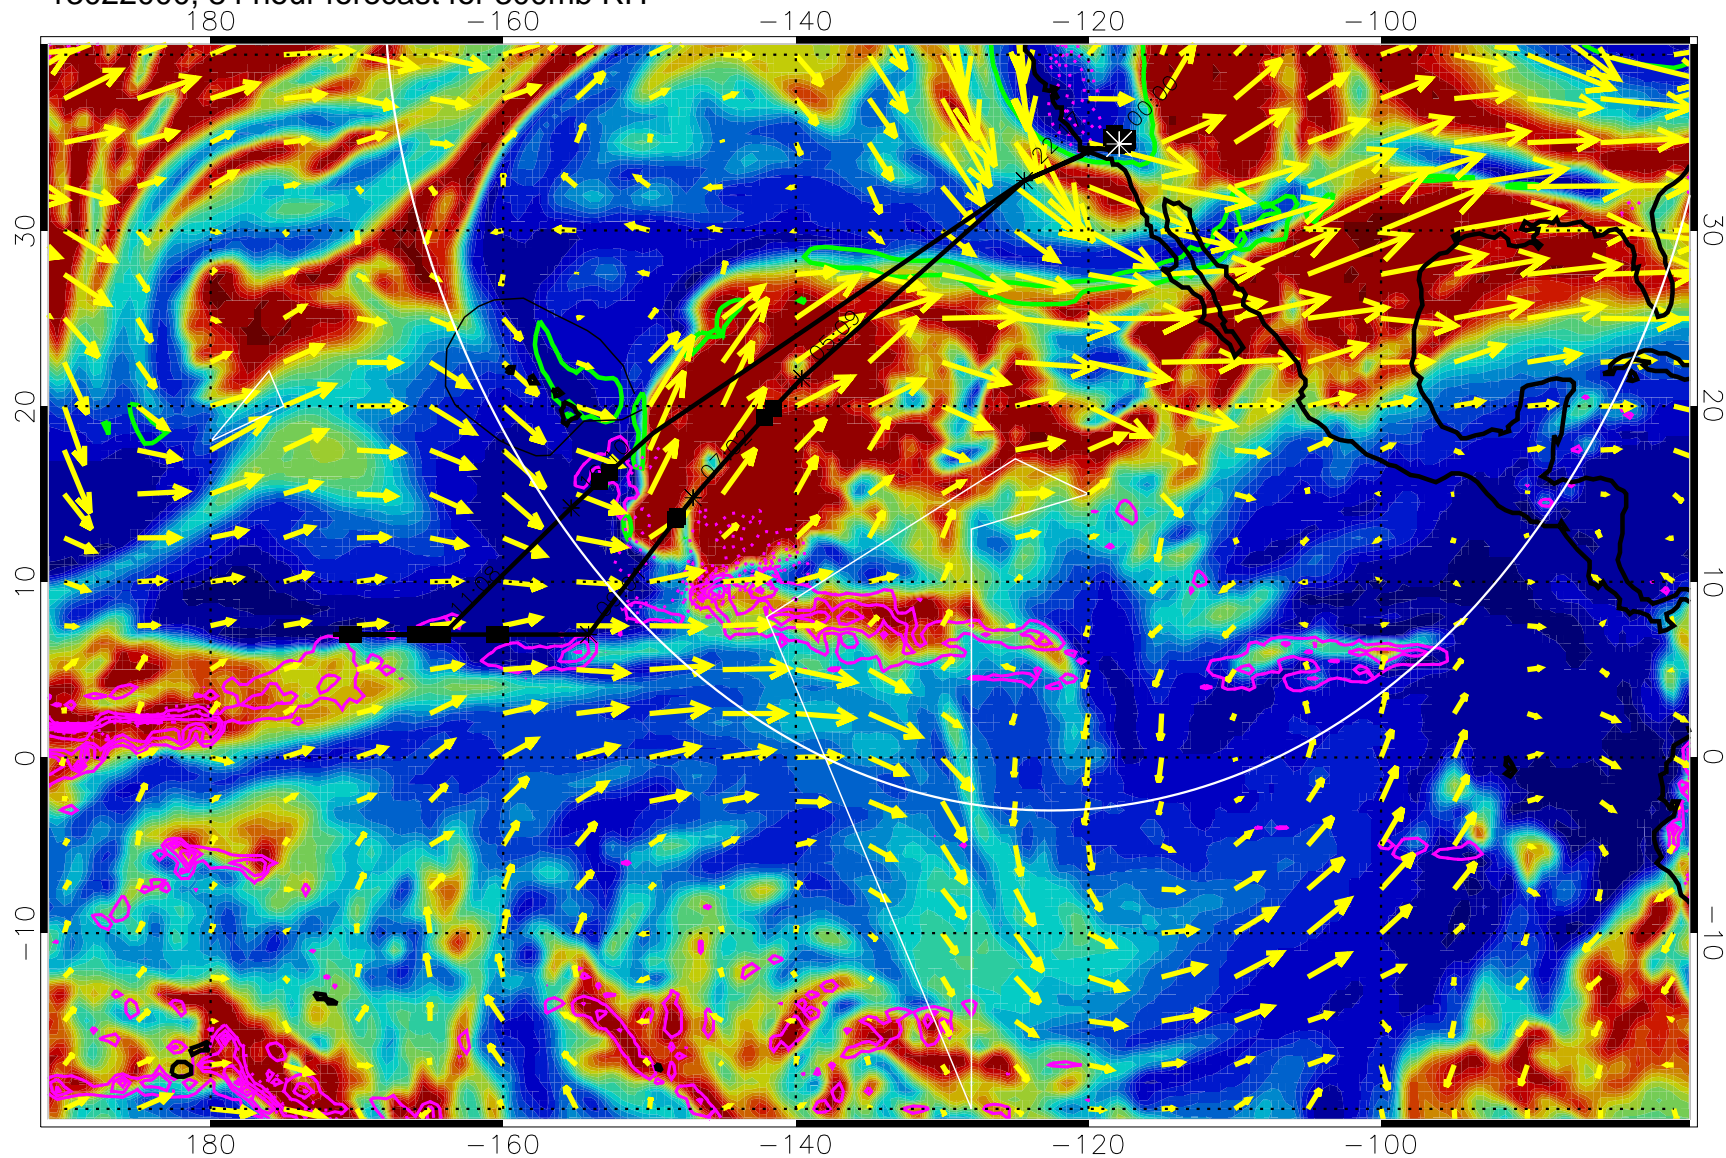

13021906, 66 hour forecast for 300mb RH

Precip (tot dot, conv sol) past 6 hrs 6 kg/m2 contours, min 4

EPV Tropopause (2 PVU) Position

→ 50 m/s

Range ring of 4055 km -- 13 hours GH round trip

13021912, 72 hour forecast for 300mb RH

Precip (tot dot, conv sol) past 6 hrs 6 kg/m2 contours, min 4

EPV Tropopause (2 PVU) Position

→ 50 m/s

Range ring of 4055 km -- 13 hours GH round trip

13021918, 78 hour forecast for 300mb RH

Precip (tot dot, conv sol) past 6 hrs 6 kg/m2 contours, min 4

EPV Tropopause (2 PVU) Position

→ 50 m/s

Range ring of 4055 km -- 13 hours GH round trip

13022000, 84 hour forecast for 300mb RH

Precip (tot dot, conv sol) past 6 hrs 6 kg/m2 contours, min 4

EPV Tropopause (2 PVU) Position

13022012, 96 hour forecast for 300mb RH

Precip (tot dot, conv sol) past 6 hrs 6 kg/m2 contours, min 4

EPV Tropopause (2 PVU) Position

→ 50 m/s

Range ring of 4055 km -- 13 hours GH round trip

13022018, 102 hour forecast for 300mb RH