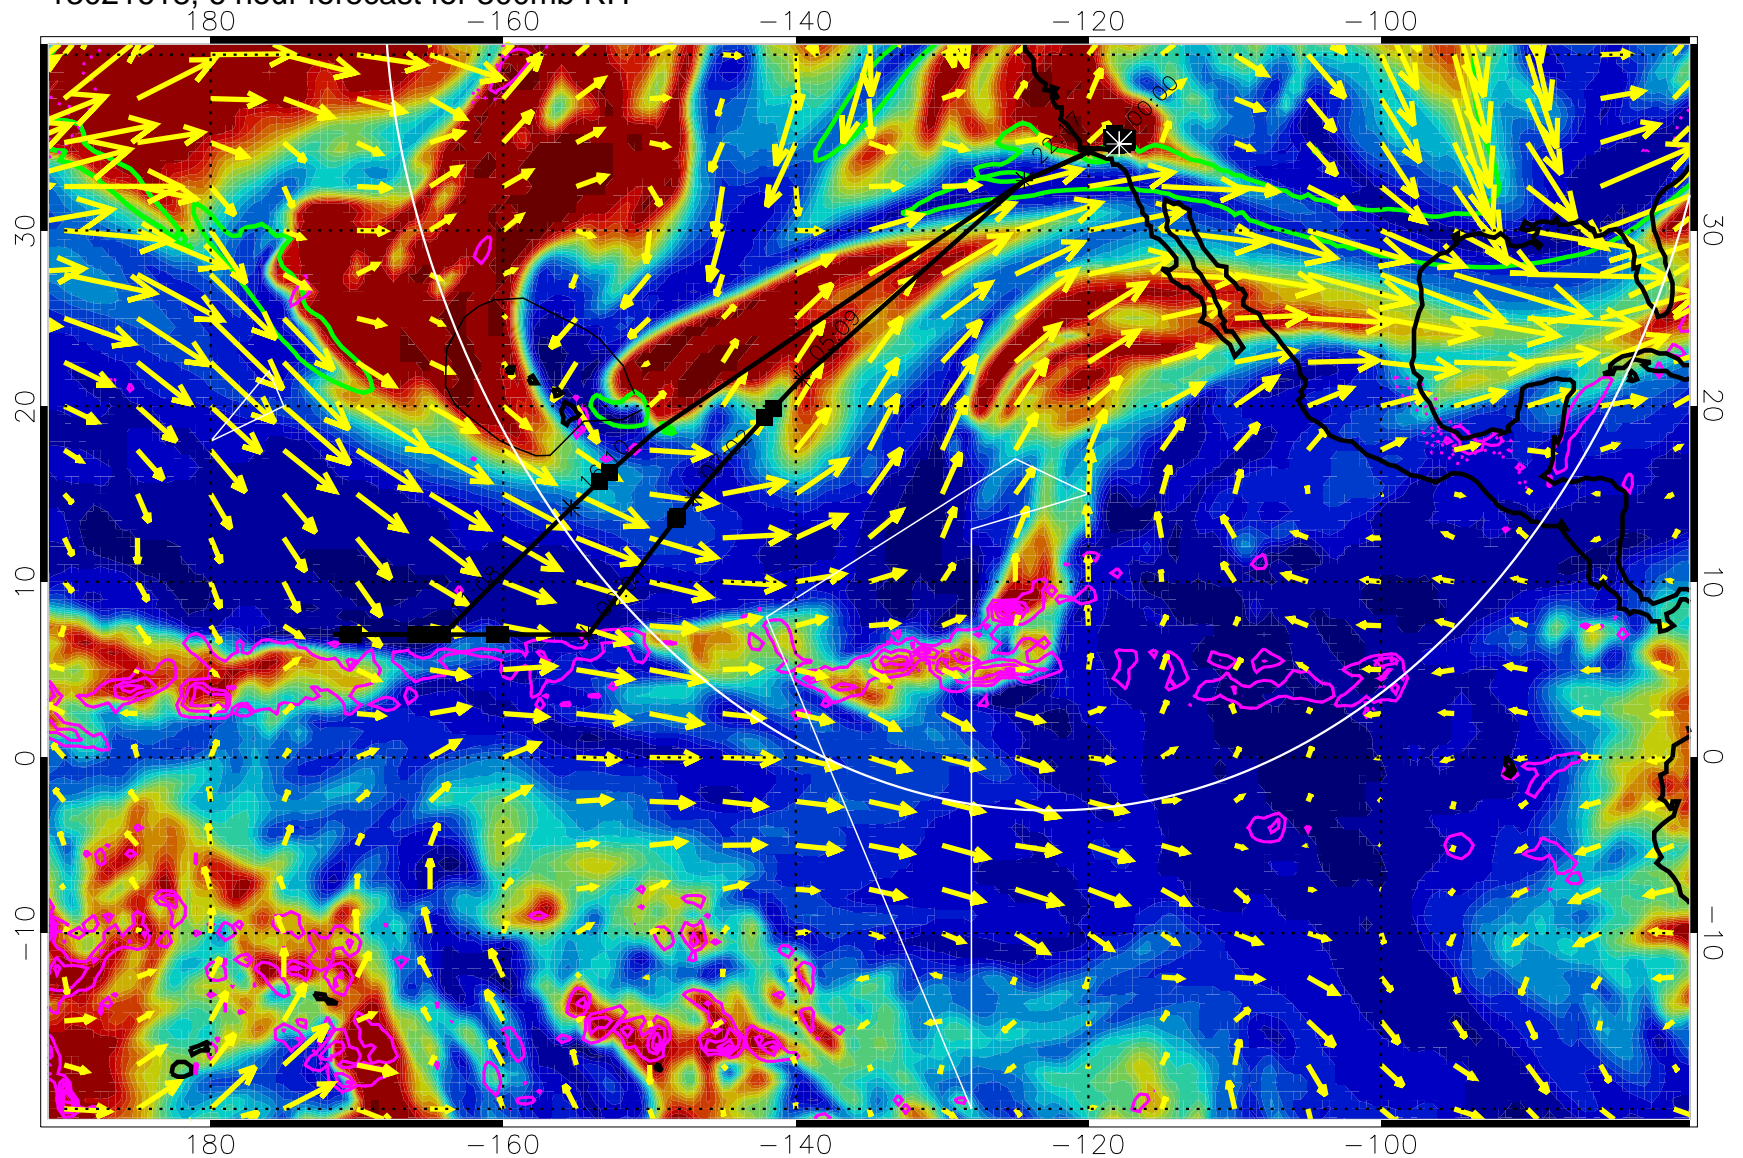

13021618, 6 hour forecast for 300mb RH

Precip (tot dot, conv sol) past 6 hrs 6 kg/m2 contours, min 4

EPV Tropopause (2 PVU) Position

→ 50 m/s

Range ring of 4055 km -- 13 hours GH round trip

13021700, 12 hour forecast for 300mb RH

Precip (tot dot, conv sol) past 6 hrs 6 kg/m2 contours, min 4

EPV Tropopause (2 PVU) Position

→ 50 m/s

Range ring of 4055 km -- 13 hours GH round trip

13021706, 18 hour forecast for 300mb RH

Precip (tot dot, conv sol) past 6 hrs 6 kg/m2 contours, min 4

EPV Tropopause (2 PVU) Position

→ 50 m/s

Range ring of 4055 km -- 13 hours GH round trip

13021712, 24 hour forecast for 300mb RH

Precip (tot dot, conv sol) past 6 hrs 6 kg/m2 contours, min 4

EPV Tropopause (2 PVU) Position

13021800, 36 hour forecast for 300mb RH

Precip (tot dot, conv sol) past 6 hrs 6 kg/m2 contours, min 4

EPV Tropopause (2 PVU) Position

→ 50 m/s

Range ring of 4055 km -- 13 hours GH round trip

13021806, 42 hour forecast for 300mb RH