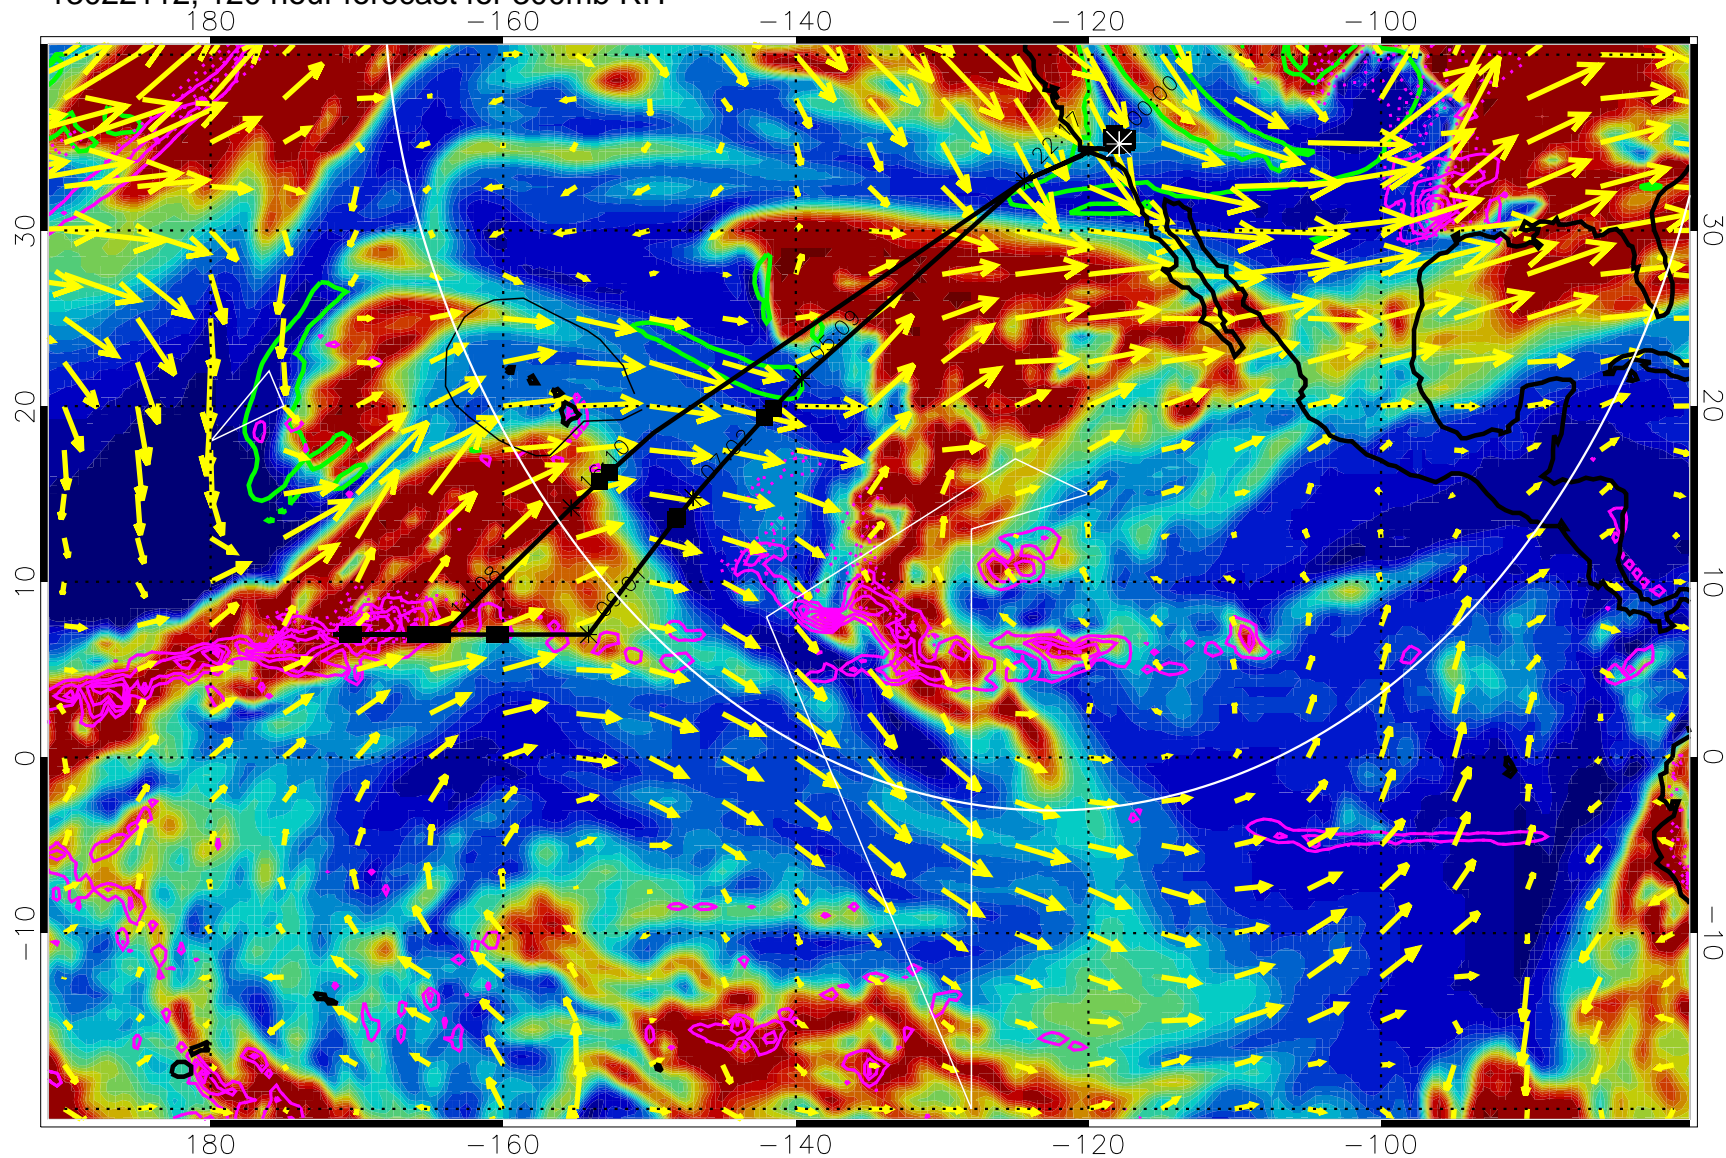

13022012, 96 hour forecast for 300mb RH

Precip (tot dot, conv sol) past 6 hrs 6 kg/m2 contours, min 4

EPV Tropopause (2 PVU) Position

→ 50 m/s

Range ring of 4055 km -- 13 hours GH round trip

13022018, 102 hour forecast for 300mb RH

Precip (tot dot, conv sol) past 6 hrs 6 kg/m<sup>2</sup> contours, min 4

EPV Tropopause (2 PVU) Position

→ 50 m/s

Range ring of 4055 km -- 13 hours GH round trip

13022100, 108 hour forecast for 300mb RH

Precip (tot dot, conv sol) past 6 hrs 6 kg/m2 contours, min 4

EPV Tropopause (2 PVU) Position

→ 50 m/s

Range ring of 4055 km -- 13 hours GH round trip

13022106, 114 hour forecast for 300mb RH

Precip (tot dot, conv sol) past 6 hrs 6 kg/m2 contours, min 4

EPV Tropopause (2 PVU) Position

→ 50 m/s

Range ring of 4055 km -- 13 hours GH round trip

13022112, 120 hour forecast for 300mb RH

Precip (tot dot, conv sol) past 6 hrs 6 kg/m2 contours, min 4

EPV Tropopause (2 PVU) Position

→ 50 m/s

Range ring of 4055 km -- 13 hours GH round trip