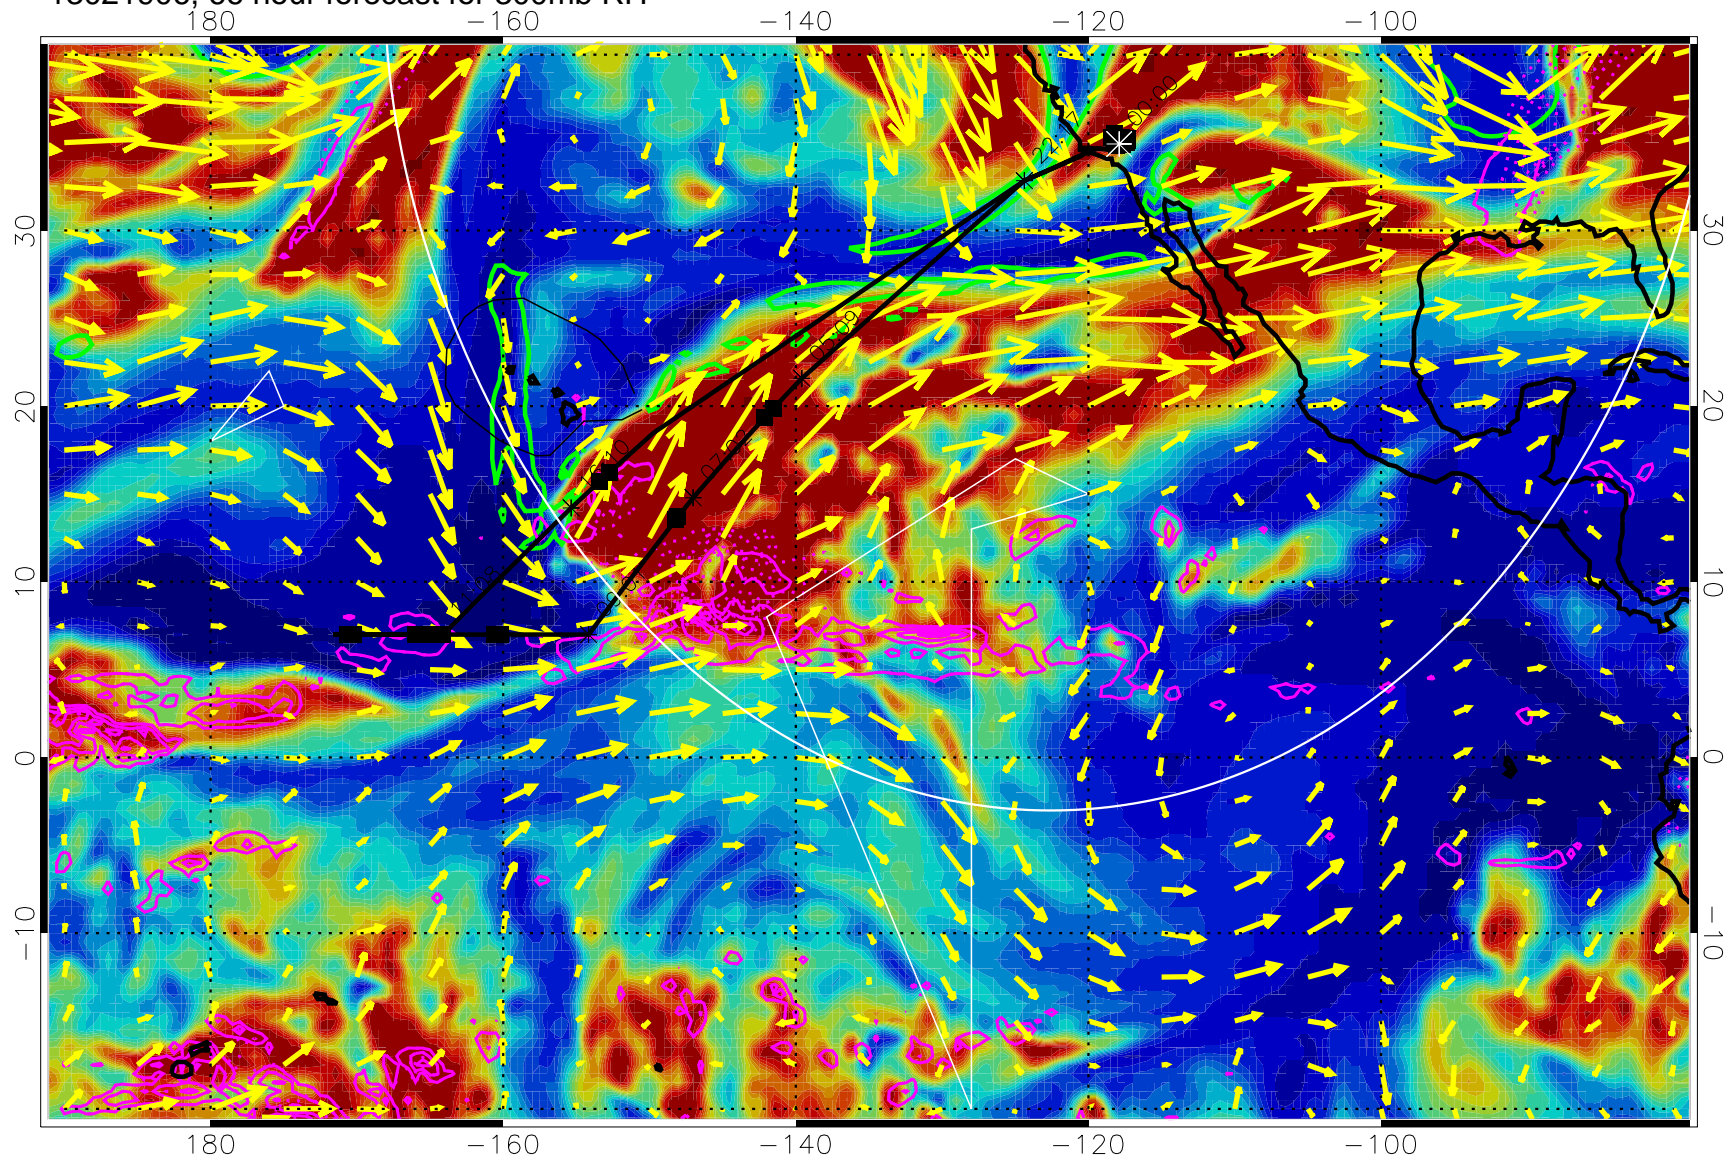

EPV Tropopause (2 PVU) Position

→ 50 m/s

Range ring of 4055 km -- 13 hours GH round trip

13021818, 54 hour forecast for 300mb RH

Precip (tot dot, conv sol) past 6 hrs 6 kg/m2 contours, min 4

EPV Tropopause (2 PVU) Position

→ 50 m/s

Range ring of 4055 km -- 13 hours GH round trip

13021900, 60 hour forecast for 300mb RH

Precip (tot dot, conv sol) past 6 hrs 6 kg/m2 contours, min 4

EPV Tropopause (2 PVU) Position

→ 50 m/s

Range ring of 4055 km -- 13 hours GH round trip

13021906, 66 hour forecast for 300mb RH

Precip (tot dot, conv sol) past 6 hrs 6 kg/m2 contours, min 4

EPV Tropopause (2 PVU) Position

→ 50 m/s

Range ring of 4055 km -- 13 hours GH round trip

13021912, 72 hour forecast for 300mb RH

Precip (tot dot, conv sol) past 6 hrs 6 kg/m2 contours, min 4

EPV Tropopause (2 PVU) Position

→ 50 m/s

Range ring of 4055 km -- 13 hours GH round trip

13021918, 78 hour forecast for 300mb RH

Precip (tot dot, conv sol) past 6 hrs 6 kg/m2 contours, min 4