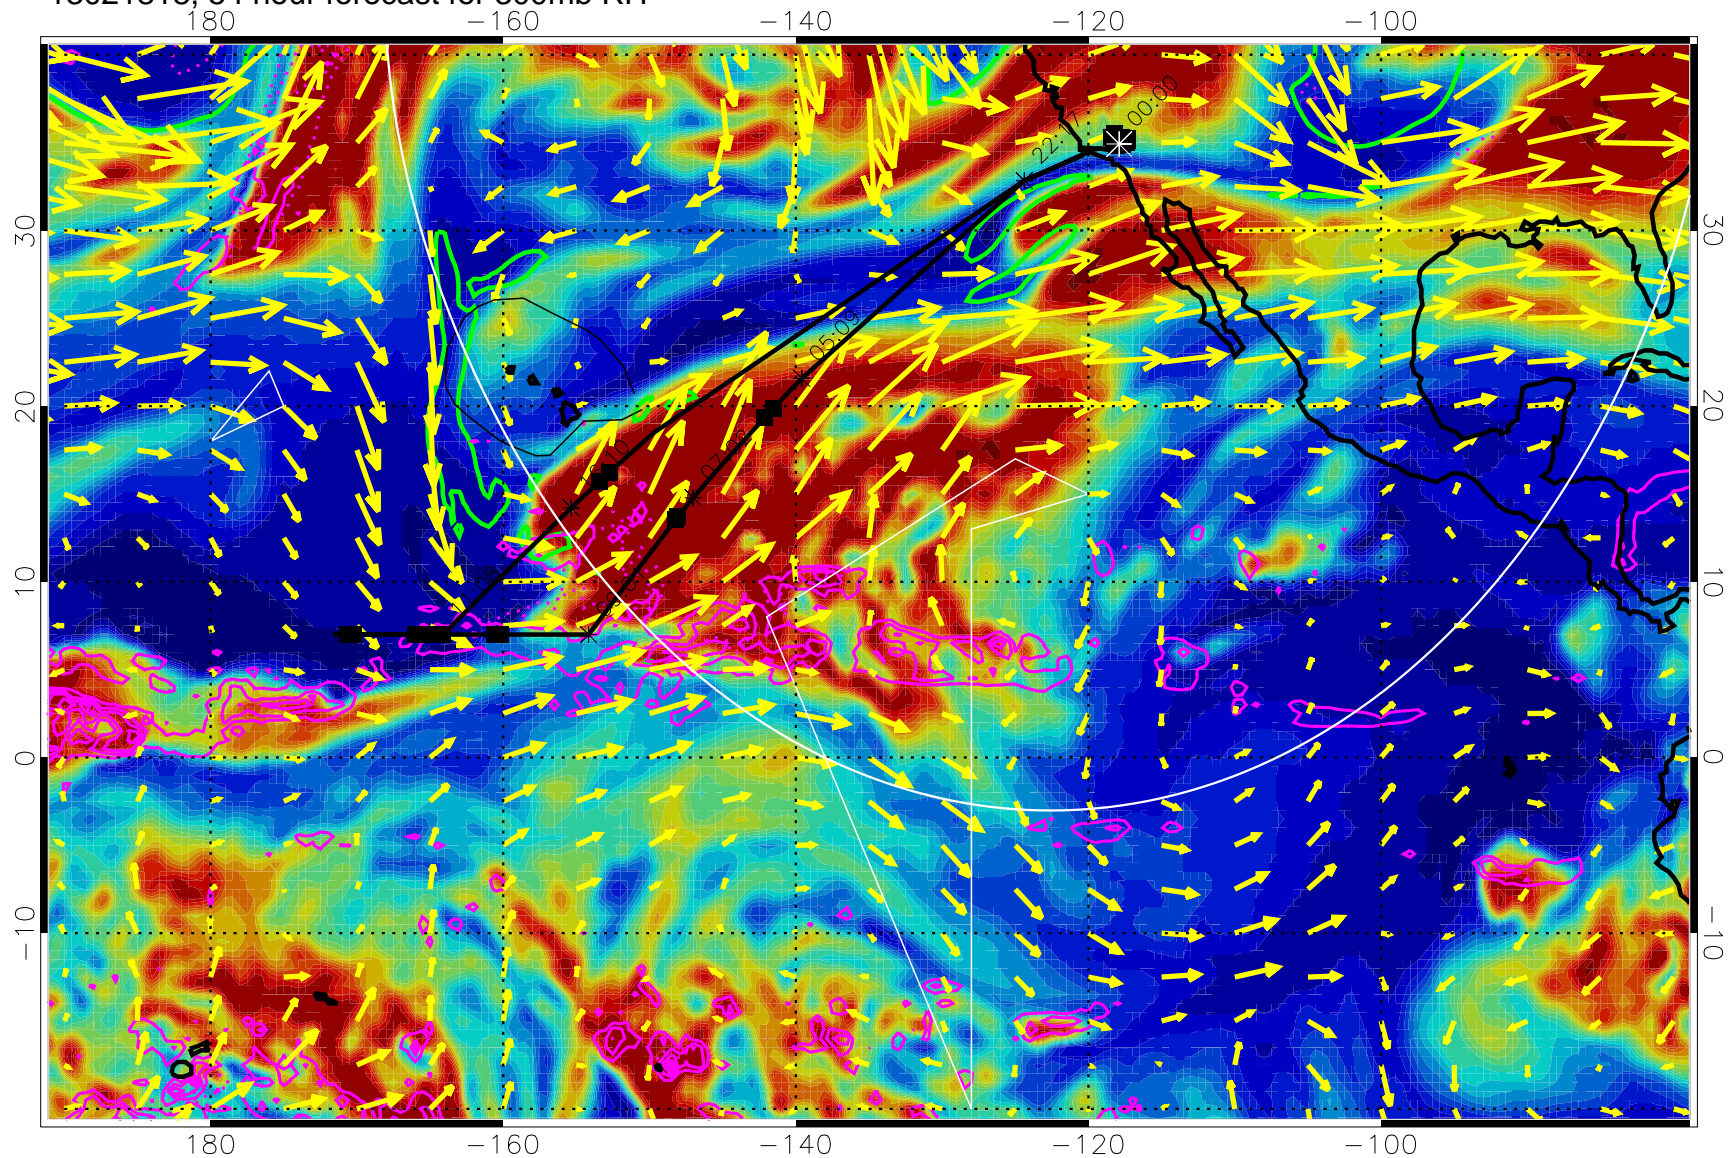

13021800, 36 hour forecast for 300mb RH

Precip (tot dot, conv sol) past 6 hrs 6 kg/m2 contours, min 4

EPV Tropopause (2 PVU) Position

→ 50 m/s

Range ring of 4055 km -- 13 hours GH round trip

13021806, 42 hour forecast for 300mb RH

Precip (tot dot, conv sol) past 6 hrs 6 kg/m2 contours, min 4

EPV Tropopause (2 PVU) Position

→ 50 m/s

Range ring of 4055 km -- 13 hours GH round trip

13021812, 48 hour forecast for 300mb RH

Precip (tot dot, conv sol) past 6 hrs 6 kg/m2 contours, min 4

EPV Tropopause (2 PVU) Position

→ 50 m/s

Range ring of 4055 km -- 13 hours GH round trip

13021818, 54 hour forecast for 300mb RH

Precip (tot dot, conv sol) past 6 hrs 6 kg/m2 contours, min 4

EPV Tropopause (2 PVU) Position

13021906, 66 hour forecast for 300mb RH

Precip (tot dot, conv sol) past 6 hrs 6 kg/m2 contours, min 4

EPV Tropopause (2 PVU) Position

→ 50 m/s

Range ring of 4055 km -- 13 hours GH round trip

13021912, 72 hour forecast for 300mb RH