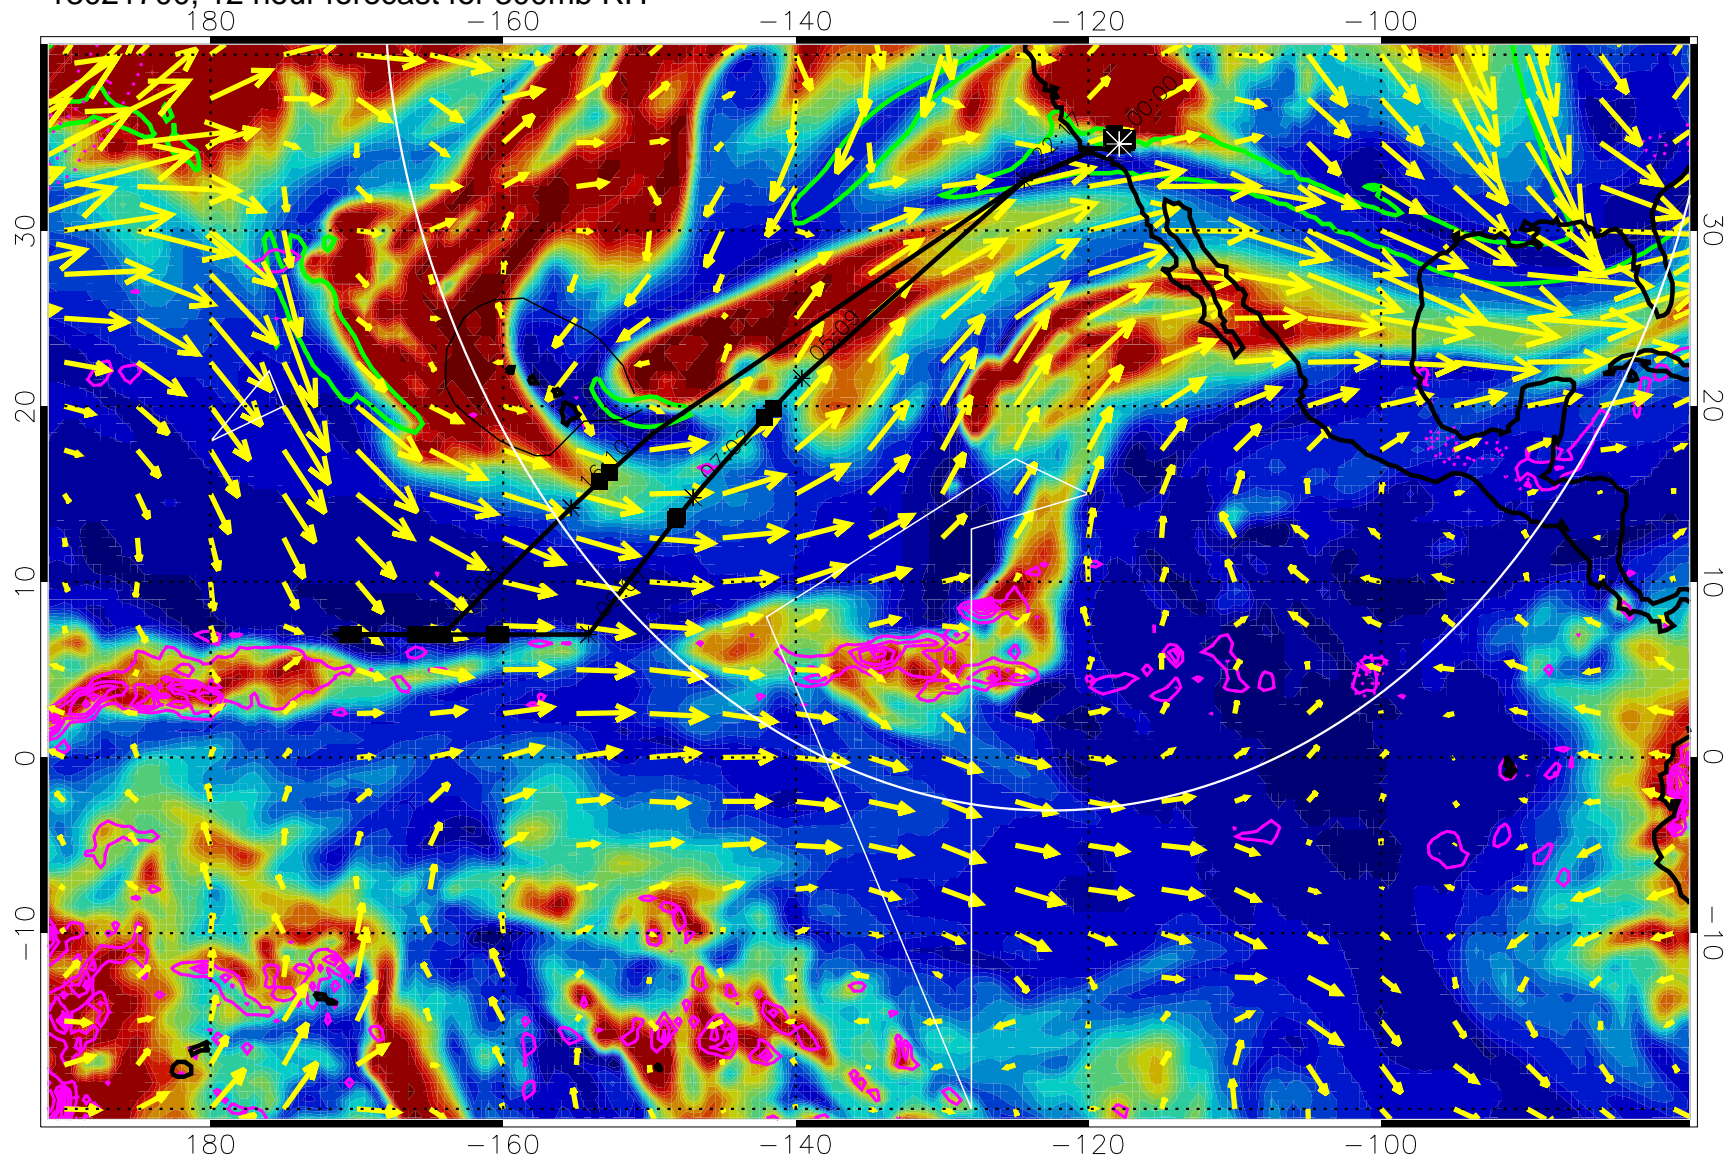

13021618, 6 hour forecast for 300mb RH

Precip (tot dot, conv sol) past 6 hrs 6 kg/m2 contours, min 4

EPV Tropopause (2 PVU) Position

→ 50 m/s

Range ring of 4055 km -- 13 hours GH round trip

13021700, 12 hour forecast for 300mb RH

Precip (tot dot, conv sol) past 6 hrs 6 kg/m2 contours, min 4

EPV Tropopause (2 PVU) Position

→ 50 m/s

Range ring of 4055 km -- 13 hours GH round trip

13021706, 18 hour forecast for 300mb RH

Precip (tot dot, conv sol) past 6 hrs 6 kg/m2 contours, min 4

EPV Tropopause (2 PVU) Position

→ 50 m/s

Range ring of 4055 km -- 13 hours GH round trip

13021712, 24 hour forecast for 300mb RH

Precip (tot dot, conv sol) past 6 hrs 6 kg/m2 contours, min 4

EPV Tropopause (2 PVU) Position

13021800, 36 hour forecast for 300mb RH

Precip (tot dot, conv sol) past 6 hrs 6 kg/m2 contours, min 4

EPV Tropopause (2 PVU) Position

→ 50 m/s

Range ring of 4055 km -- 13 hours GH round trip

13021806, 42 hour forecast for 300mb RH