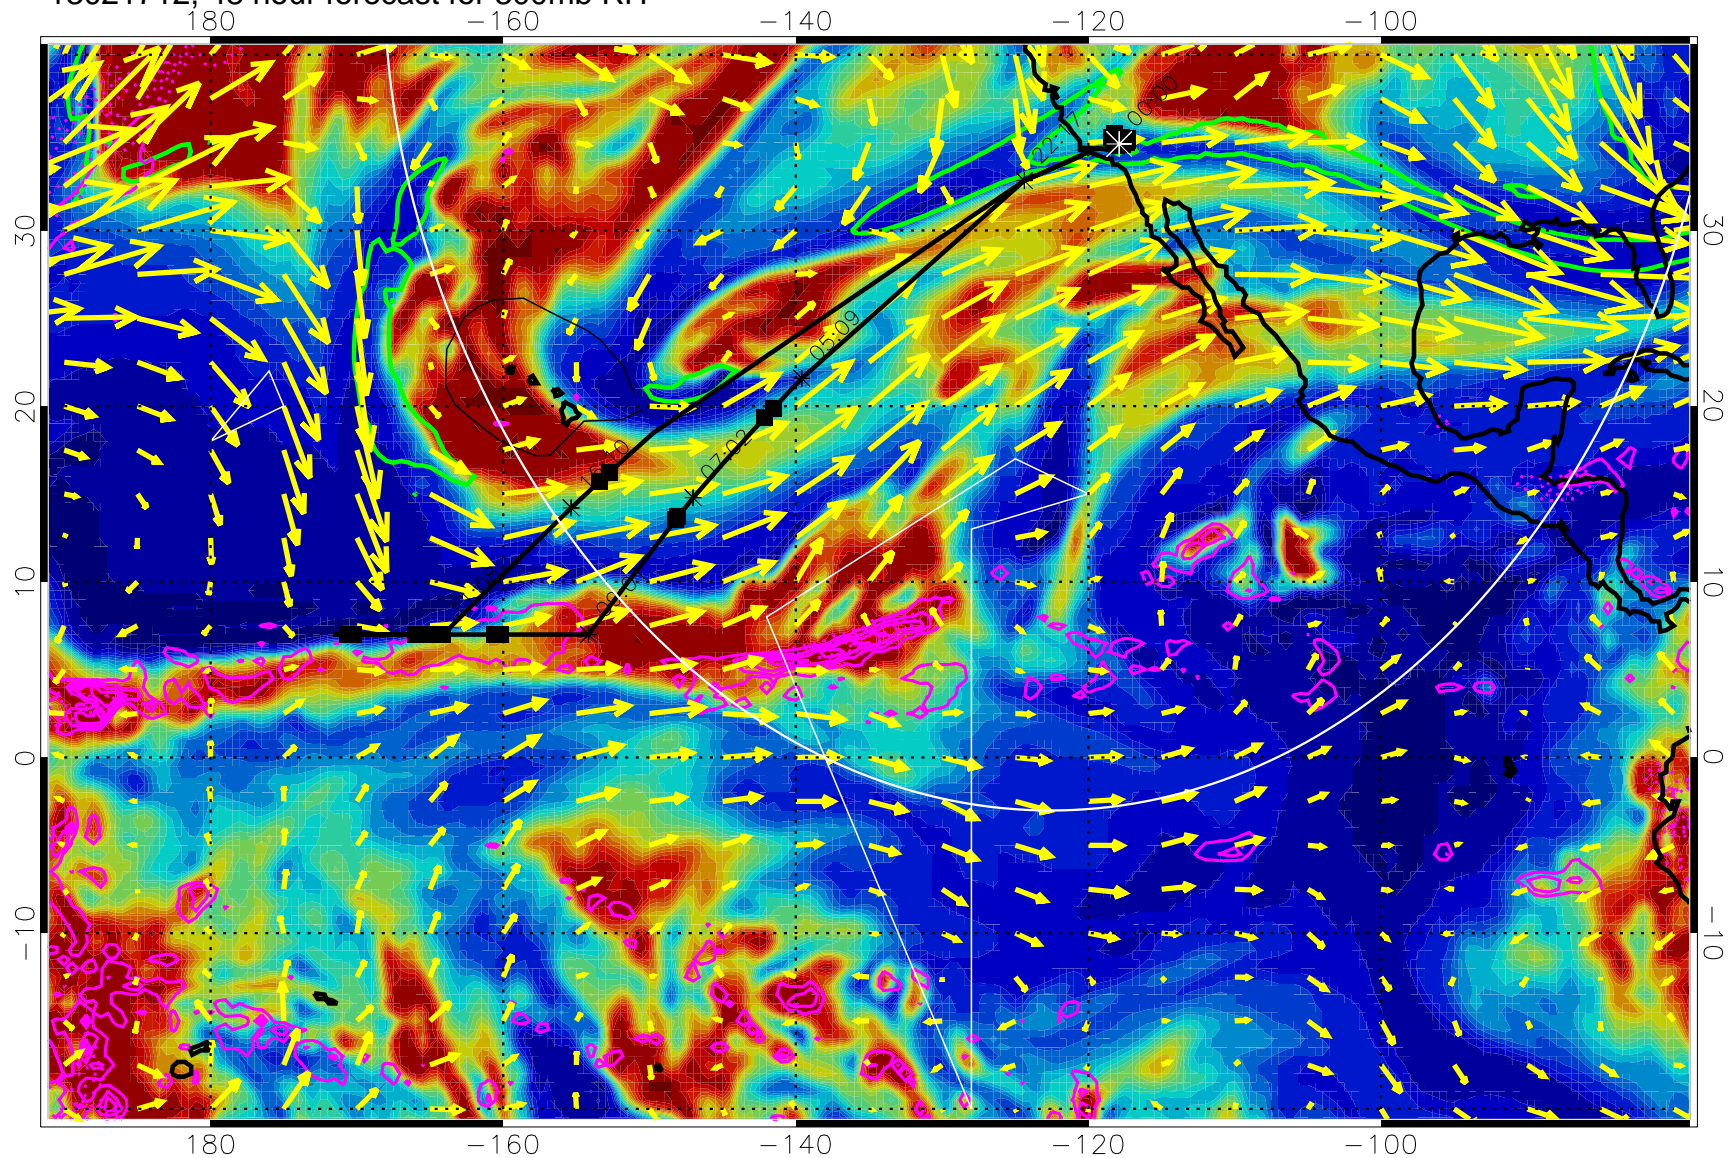

13021700, 36 hour forecast for 300mb RH

Precip (tot dot, conv sol) past 6 hrs 6 kg/m2 contours, min 4

EPV Tropopause (2 PVU) Position

→ 50 m/s

Range ring of 4055 km -- 13 hours GH round trip

13021706, 42 hour forecast for 300mb RH

Precip (tot dot, conv sol) past 6 hrs 6 kg/m2 contours, min 4

EPV Tropopause (2 PVU) Position

→ 50 m/s

Range ring of 4055 km -- 13 hours GH round trip

13021712, 48 hour forecast for 300mb RH

Precip (tot dot, conv sol) past 6 hrs 6 kg/m2 contours, min 4

EPV Tropopause (2 PVU) Position

→ 50 m/s

Range ring of 4055 km -- 13 hours GH round trip

13021718, 54 hour forecast for 300mb RH

Precip (tot dot, conv sol) past 6 hrs 6 kg/m2 contours, min 4

EPV Tropopause (2 PVU) Position

13021806, 66 hour forecast for 300mb RH

Precip (tot dot, conv sol) past 6 hrs 6 kg/m2 contours, min 4

EPV Tropopause (2 PVU) Position

→ 50 m/s

Range ring of 4055 km -- 13 hours GH round trip

13021812, 72 hour forecast for 300mb RH