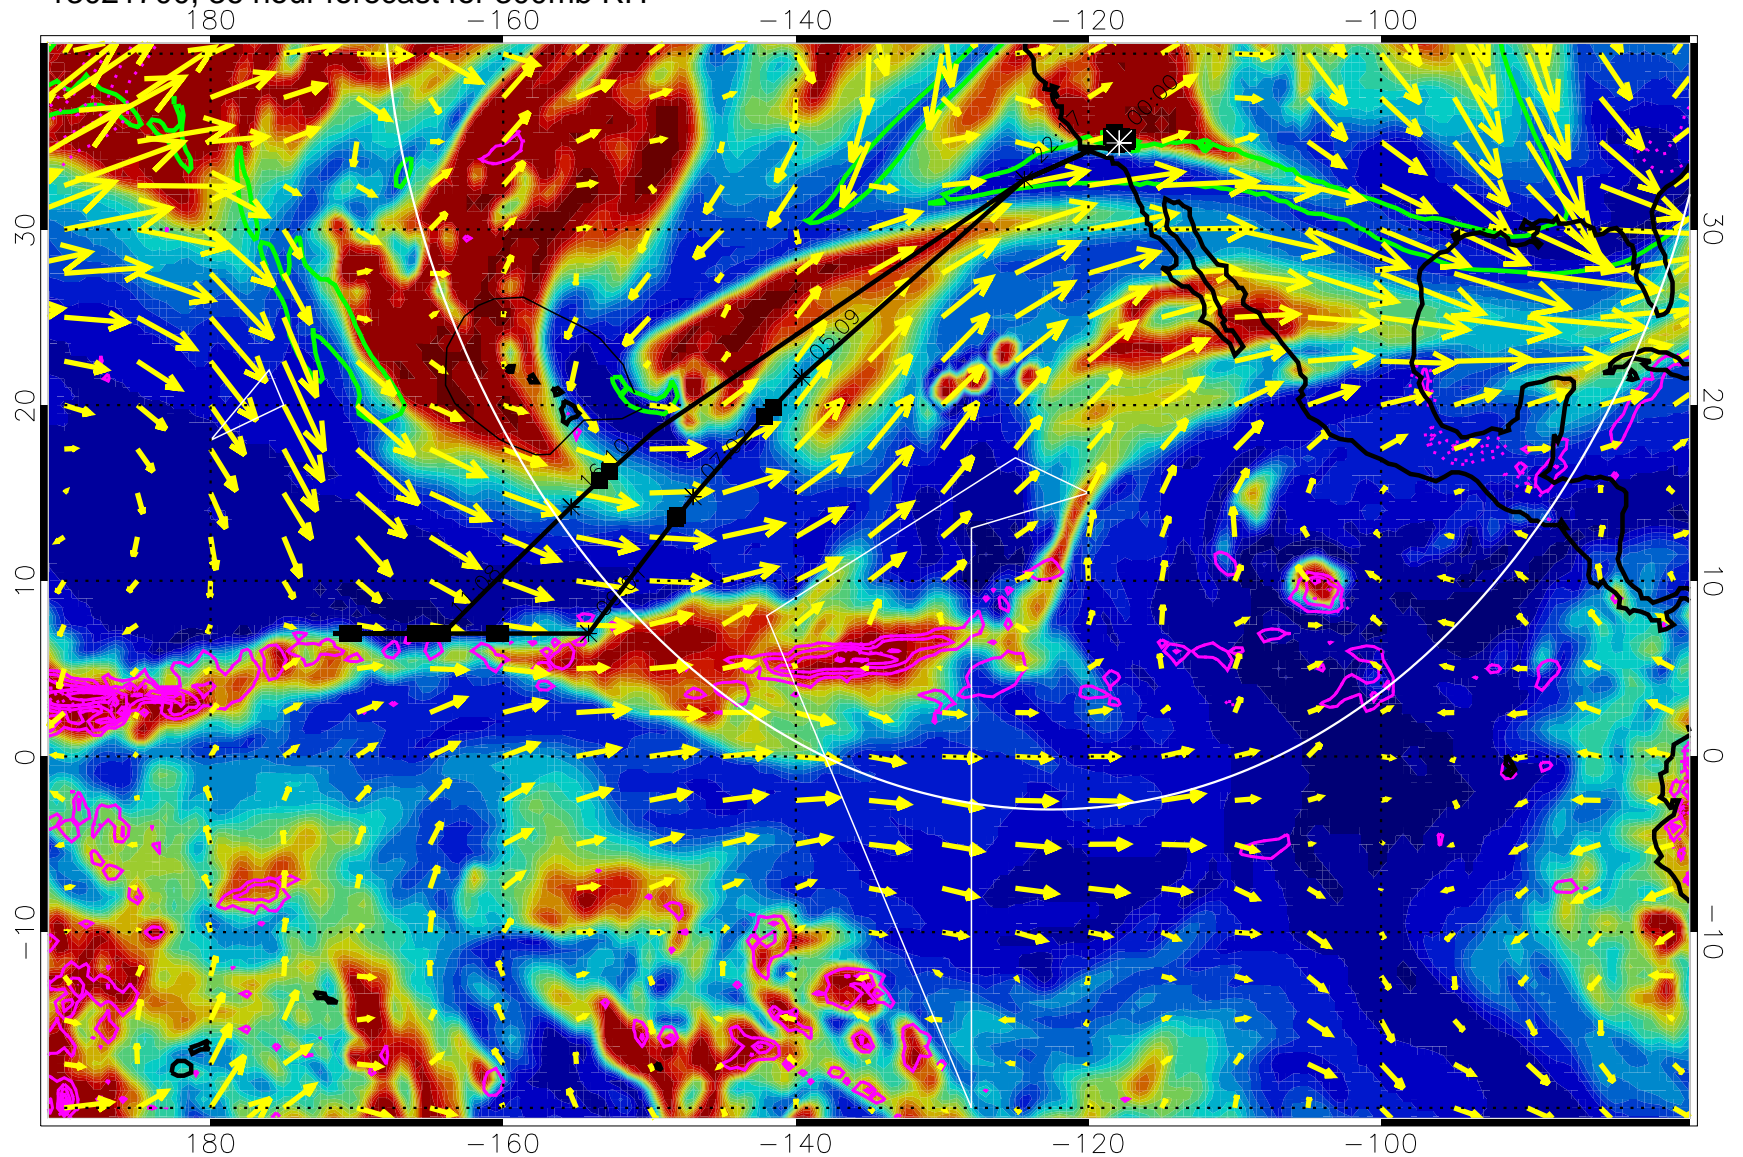

EPV Tropopause (2 PVU) Position

→ 50 m/s

Range ring of 4055 km -- 13 hours GH round trip

13021612, 24 hour forecast for 300mb RH

Precip (tot dot, conv sol) past 6 hrs 6 kg/m2 contours, min 4

EPV Tropopause (2 PVU) Position

→ 50 m/s

Range ring of 4055 km -- 13 hours GH round trip

13021618, 30 hour forecast for 300mb RH

Precip (tot dot, conv sol) past 6 hrs 6 kg/m2 contours, min 4

EPV Tropopause (2 PVU) Position

→ 50 m/s

Range ring of 4055 km -- 13 hours GH round trip

13021700, 36 hour forecast for 300mb RH

Precip (tot dot, conv sol) past 6 hrs 6 kg/m2 contours, min 4

EPV Tropopause (2 PVU) Position

→ 50 m/s

Range ring of 4055 km -- 13 hours GH round trip

13021706, 42 hour forecast for 300mb RH

Precip (tot dot, conv sol) past 6 hrs 6 kg/m2 contours, min 4

EPV Tropopause (2 PVU) Position

→ 50 m/s

Range ring of 4055 km -- 13 hours GH round trip

13021712, 48 hour forecast for 300mb RH

Precip (tot dot, conv sol) past 6 hrs 6 kg/m2 contours, min 4