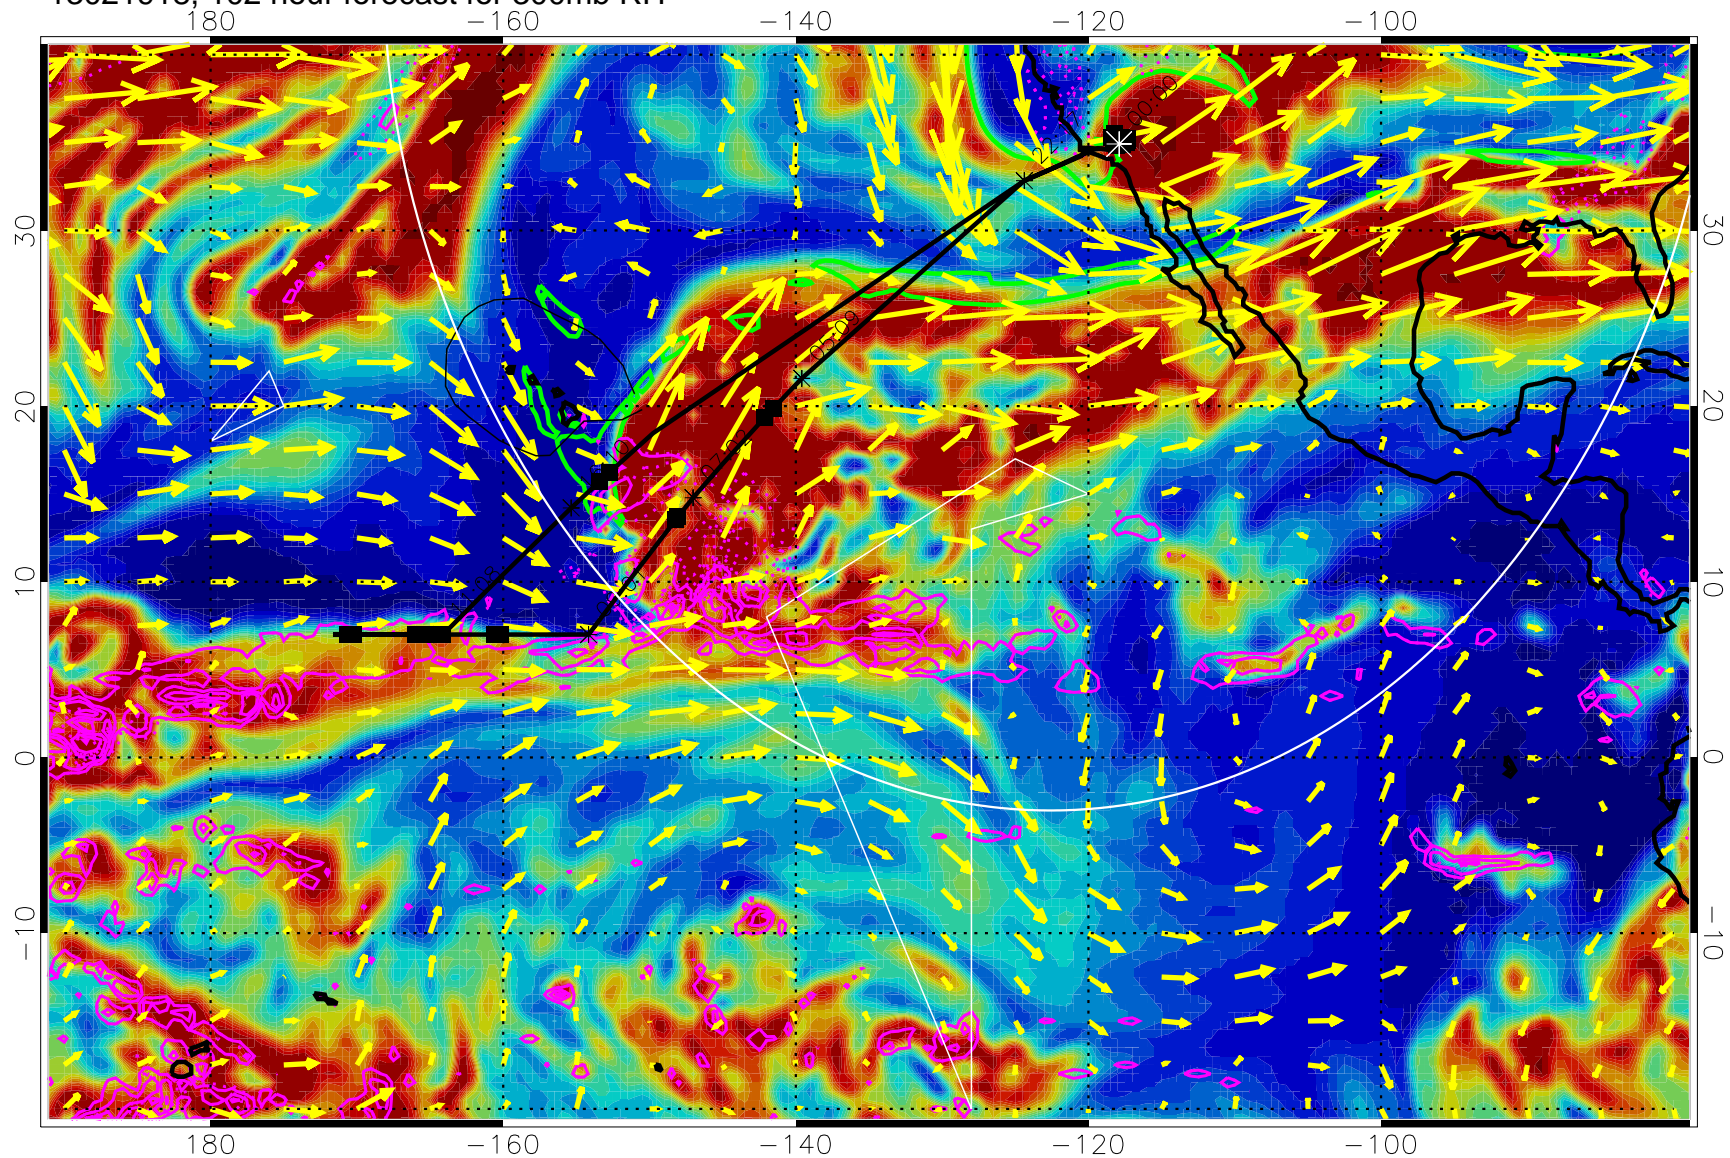

→ 50 m/s

Range ring of 4055 km -- 13 hours GH round trip

13021906, 90 hour forecast for 300mb RH

Precip (tot dot, conv sol) past 6 hrs 6 kg/m2 contours, min 4

EPV Tropopause (2 PVU) Position

→ 50 m/s

Range ring of 4055 km -- 13 hours GH round trip

13021912, 96 hour forecast for 300mb RH

Precip (tot dot, conv sol) past 6 hrs 6 kg/m2 contours, min 4

EPV Tropopause (2 PVU) Position

→ 50 m/s

Range ring of 4055 km -- 13 hours GH round trip

13021918, 102 hour forecast for 300mb RH

Precip (tot dot, conv sol) past 6 hrs 6 kg/m2 contours, min 4

EPV Tropopause (2 PVU) Position

→ 50 m/s

Range ring of 4055 km -- 13 hours GH round trip

13022000, 108 hour forecast for 300mb RH

Precip (tot dot, conv sol) past 6 hrs 6 kg/m2 contours, min 4

EPV Tropopause (2 PVU) Position

→ 50 m/s

Range ring of 4055 km -- 13 hours GH round trip

13022006, 114 hour forecast for 300mb RH

Precip (tot dot, conv sol) past 6 hrs 6 kg/m2 contours, min 4

EPV Tropopause (2 PVU) Position