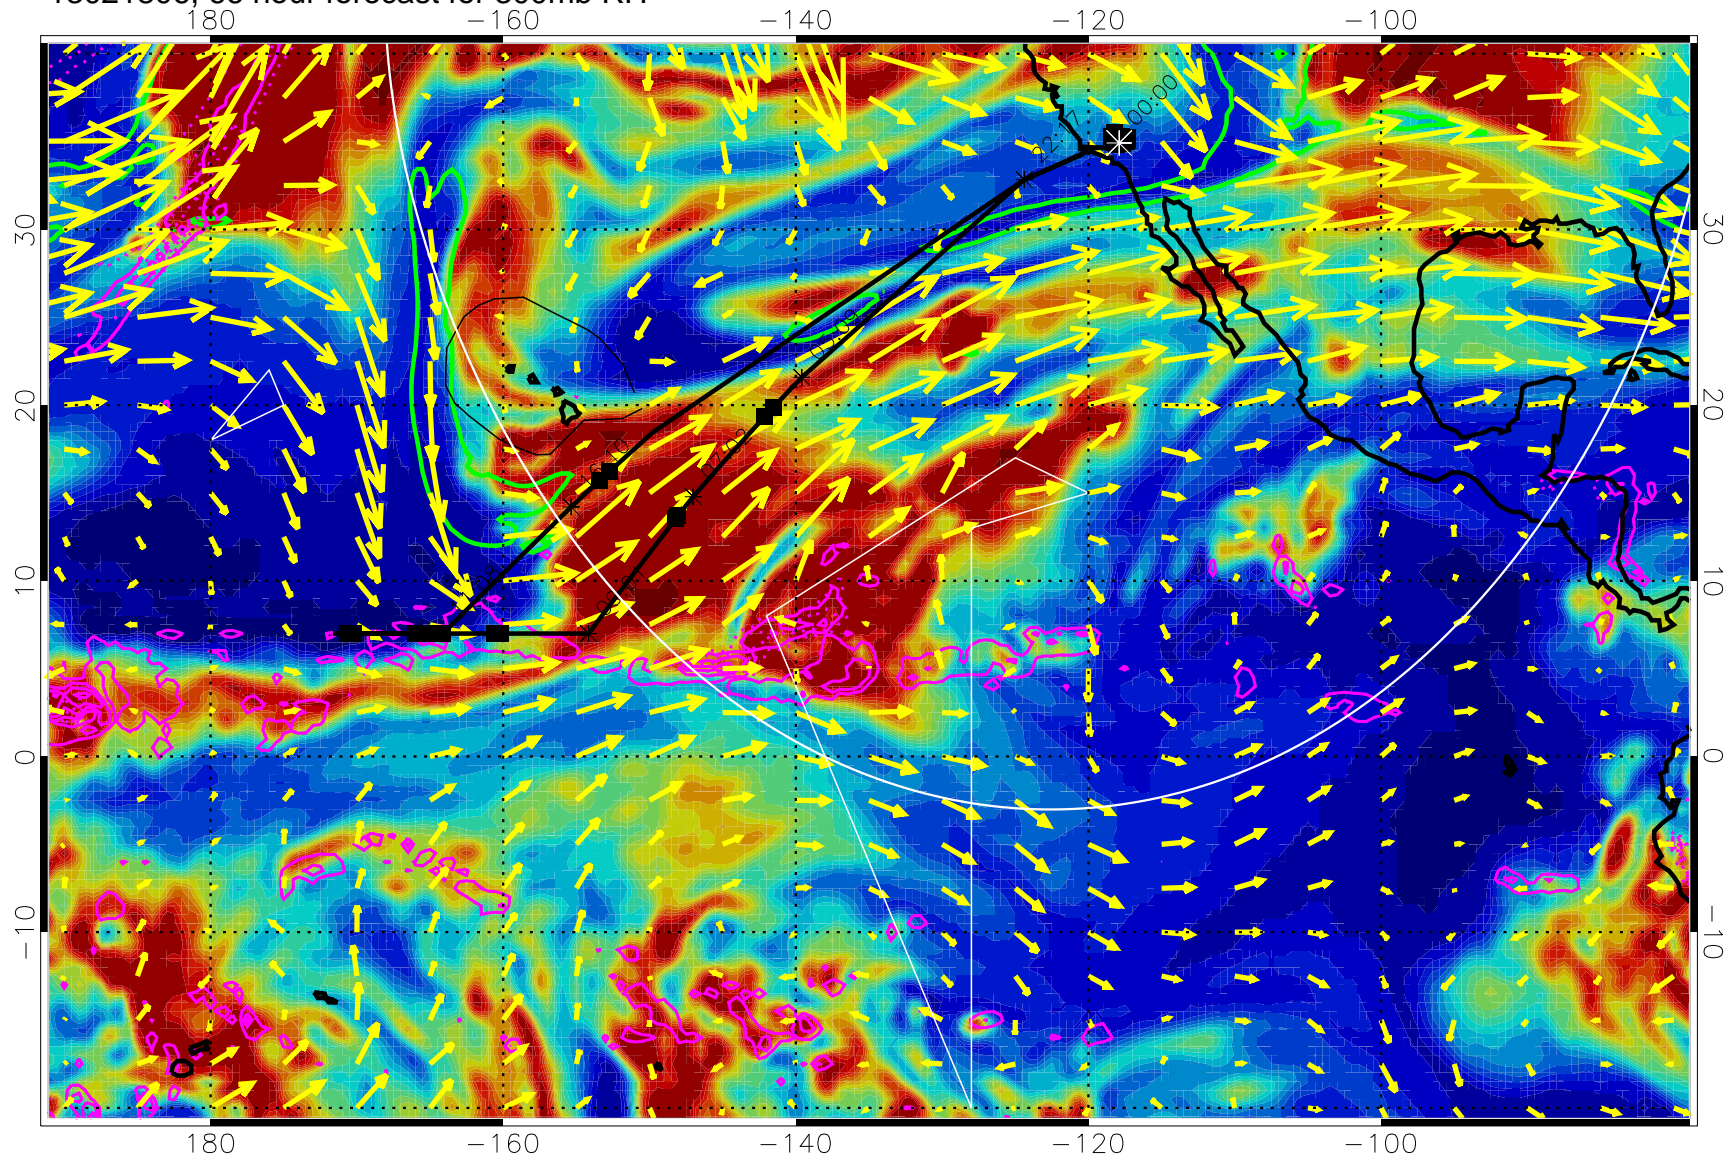

EPV Tropopause (2 PVU) Position

→ 50 m/s

Range ring of 4055 km -- 13 hours GH round trip

13021718, 54 hour forecast for 300mb RH

Precip (tot dot, conv sol) past 6 hrs 6 kg/m2 contours, min 4

EPV Tropopause (2 PVU) Position

→ 50 m/s

Range ring of 4055 km -- 13 hours GH round trip

13021800, 60 hour forecast for 300mb RH

Precip (tot dot, conv sol) past 6 hrs 6 kg/m2 contours, min 4

EPV Tropopause (2 PVU) Position

→ 50 m/s

Range ring of 4055 km -- 13 hours GH round trip

13021806, 66 hour forecast for 300mb RH

Precip (tot dot, conv sol) past 6 hrs 6 kg/m2 contours, min 4

EPV Tropopause (2 PVU) Position

→ 50 m/s

Range ring of 4055 km -- 13 hours GH round trip

13021812, 72 hour forecast for 300mb RH

Precip (tot dot, conv sol) past 6 hrs 6 kg/m2 contours, min 4

EPV Tropopause (2 PVU) Position

→ 50 m/s

Range ring of 4055 km -- 13 hours GH round trip

13021818, 78 hour forecast for 300mb RH

Precip (tot dot, conv sol) past 6 hrs 6 kg/m2 contours, min 4