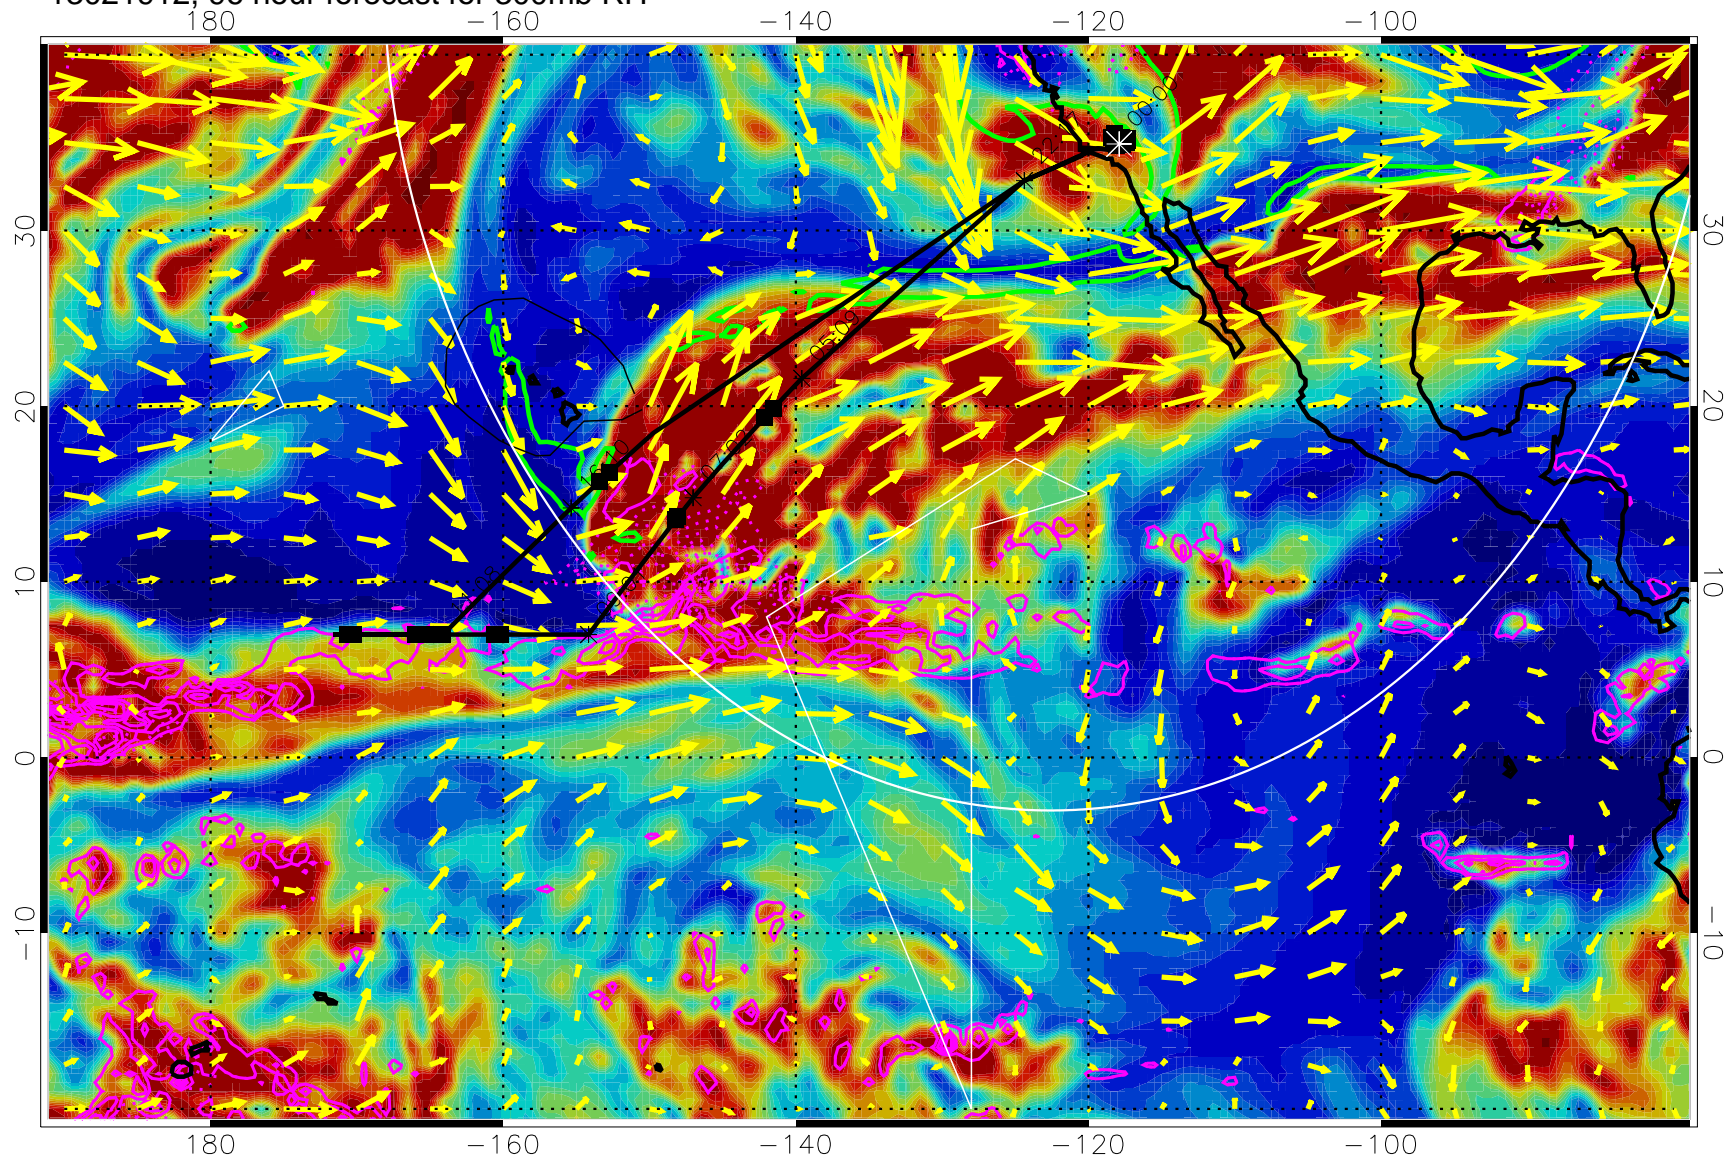

EPV Tropopause (2 PVU) Position

→ 50 m/s

Range ring of 4055 km -- 13 hours GH round trip

13021900, 84 hour forecast for 300mb RH

Precip (tot dot, conv sol) past 6 hrs 6 kg/m2 contours, min 4

EPV Tropopause (2 PVU) Position

→ 50 m/s

Range ring of 4055 km -- 13 hours GH round trip

13021906, 90 hour forecast for 300mb RH

Precip (tot dot, conv sol) past 6 hrs 6 kg/m2 contours, min 4

EPV Tropopause (2 PVU) Position

→ 50 m/s

Range ring of 4055 km -- 13 hours GH round trip

13021912, 96 hour forecast for 300mb RH

Precip (tot dot, conv sol) past 6 hrs 6 kg/m2 contours, min 4

EPV Tropopause (2 PVU) Position

→ 50 m/s

Range ring of 4055 km -- 13 hours GH round trip

13021918, 102 hour forecast for 300mb RH

Precip (tot dot, conv sol) past 6 hrs 6 kg/m2 contours, min 4

EPV Tropopause (2 PVU) Position

→ 50 m/s

Range ring of 4055 km -- 13 hours GH round trip

13022000, 108 hour forecast for 300mb RH

Precip (tot dot, conv sol) past 6 hrs 6 kg/m2 contours, min 4