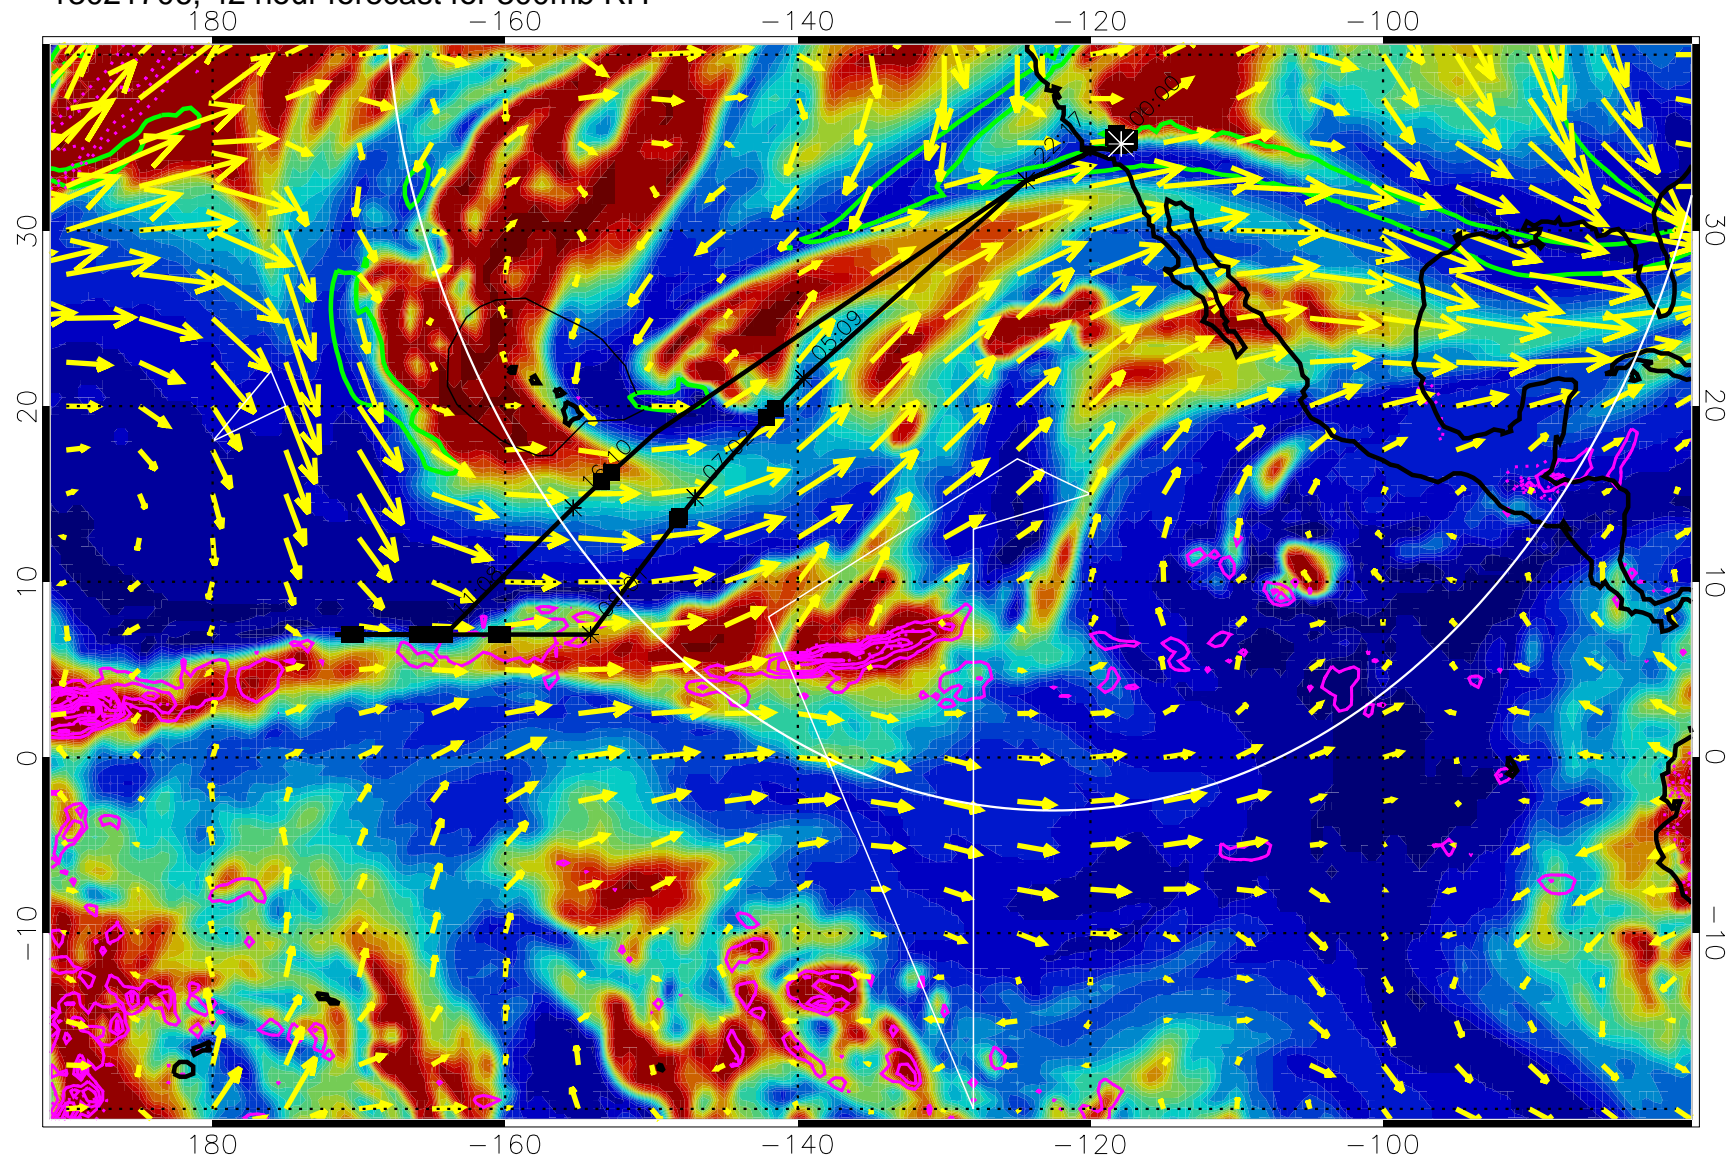

EPV Tropopause (2 PVU) Position

→ 50 m/s

Range ring of 4055 km -- 13 hours GH round trip

13021612, 24 hour forecast for 300mb RH

Precip (tot dot, conv sol) past 6 hrs 6 kg/m2 contours, min 4

EPV Tropopause (2 PVU) Position

13021700, 36 hour forecast for 300mb RH

Precip (tot dot, conv sol) past 6 hrs 6 kg/m2 contours, min 4

EPV Tropopause (2 PVU) Position

→ 50 m/s

Range ring of 4055 km -- 13 hours GH round trip

13021706, 42 hour forecast for 300mb RH

Precip (tot dot, conv sol) past 6 hrs 6 kg/m2 contours, min 4

EPV Tropopause (2 PVU) Position

→ 50 m/s

Range ring of 4055 km -- 13 hours GH round trip

13021712, 48 hour forecast for 300mb RH

Precip (tot dot, conv sol) past 6 hrs 6 kg/m2 contours, min 4

EPV Tropopause (2 PVU) Position

→ 50 m/s

Range ring of 4055 km -- 13 hours GH round trip

13021718, 54 hour forecast for 300mb RH

Precip (tot dot, conv sol) past 6 hrs 6 kg/m2 contours, min 4

EPV Tropopause (2 PVU) Position