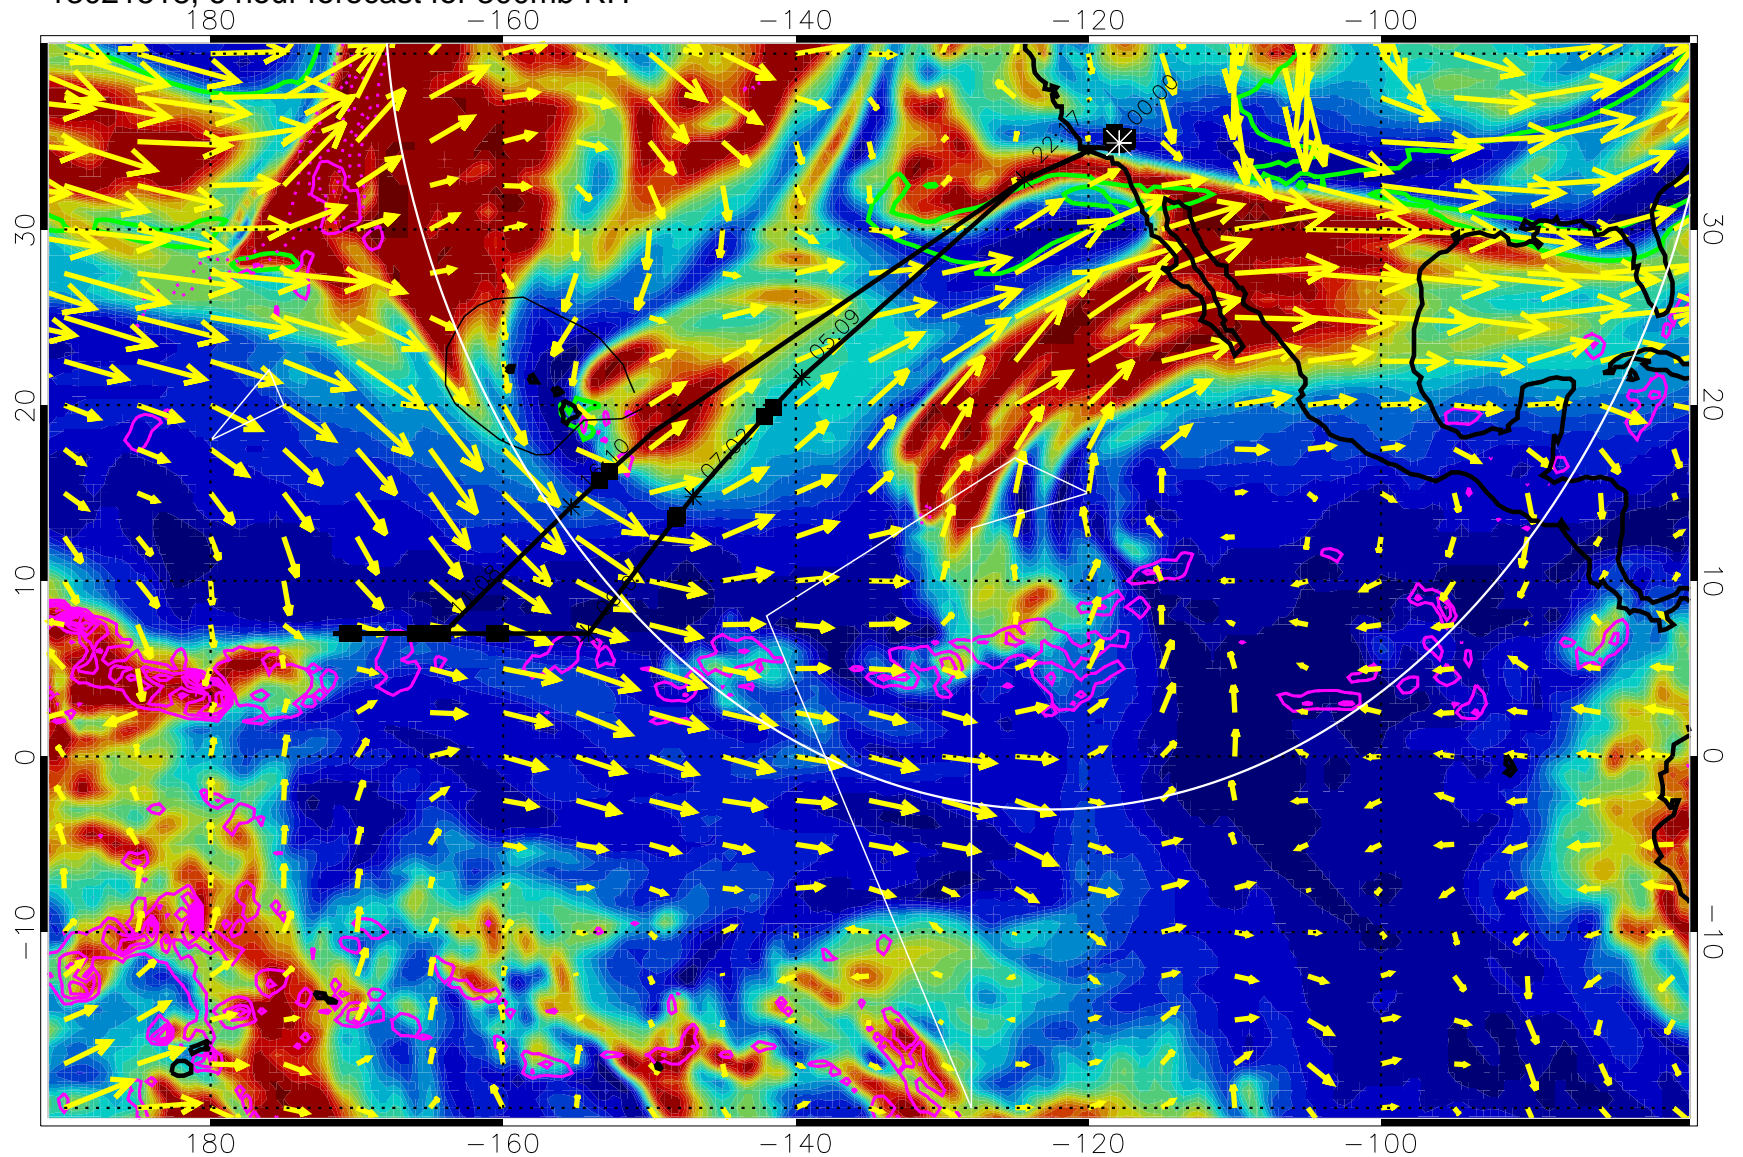

13021518, 6 hour forecast for 300mb RH

Precip (tot dot, conv sol) past 6 hrs 6 kg/m2 contours, min 4

EPV Tropopause (2 PVU) Position

→ 50 m/s

Range ring of 4055 km -- 13 hours GH round trip

13021600, 12 hour forecast for 300mb RH

Precip (tot dot, conv sol) past 6 hrs 6 kg/m2 contours, min 4

EPV Tropopause (2 PVU) Position

→ 50 m/s

Range ring of 4055 km -- 13 hours GH round trip

13021606, 18 hour forecast for 300mb RH

Precip (tot dot, conv sol) past 6 hrs 6 kg/m2 contours, min 4

EPV Tropopause (2 PVU) Position

→ 50 m/s

Range ring of 4055 km -- 13 hours GH round trip

13021612, 24 hour forecast for 300mb RH

Precip (tot dot, conv sol) past 6 hrs 6 kg/m2 contours, min 4

EPV Tropopause (2 PVU) Position

13021700, 36 hour forecast for 300mb RH

Precip (tot dot, conv sol) past 6 hrs 6 kg/m2 contours, min 4

EPV Tropopause (2 PVU) Position

→ 50 m/s

Range ring of 4055 km -- 13 hours GH round trip

13021706, 42 hour forecast for 300mb RH