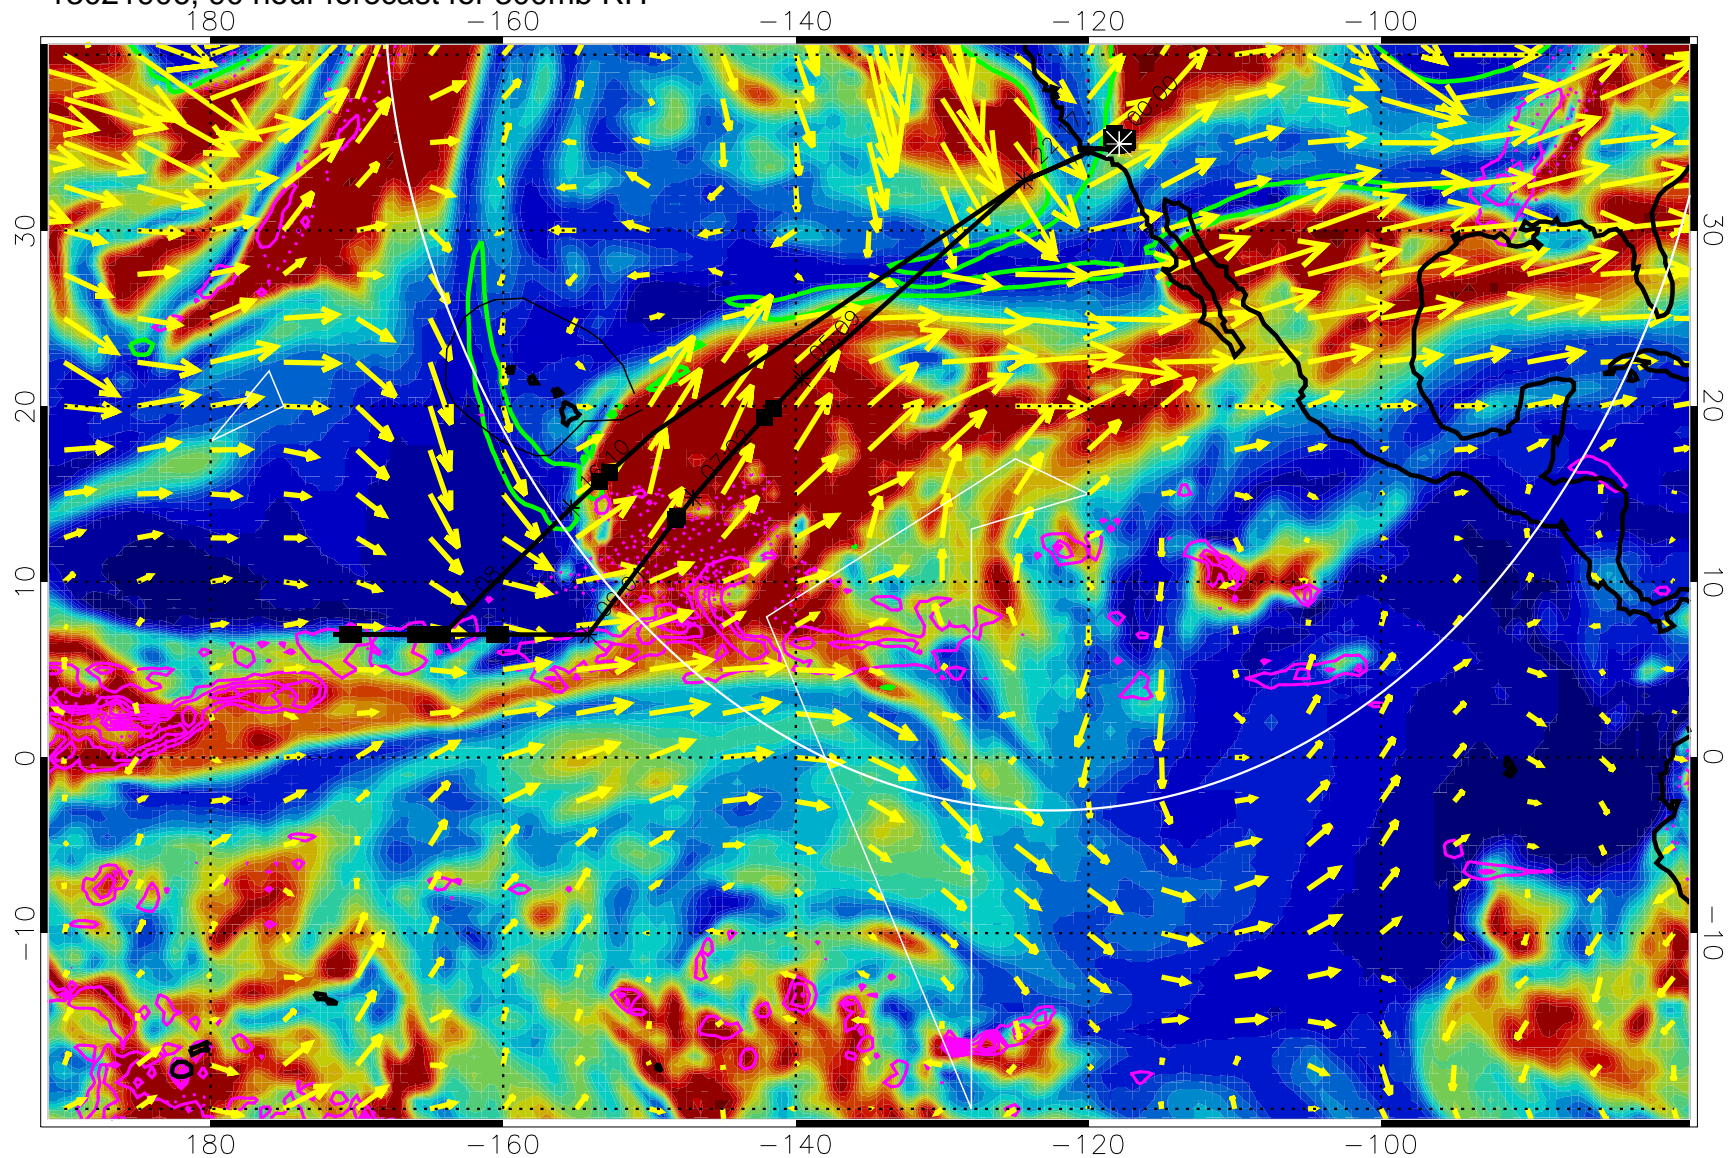

Precip (tot dot, conv sol) past 6 hrs 6 kg/m2 contours, min 4

EPV Tropopause (2 PVU) Position

→ 50 m/s

Range ring of 4055 km -- 13 hours GH round trip

13021818, 78 hour forecast for 300mb RH

Precip (tot dot, conv sol) past 6 hrs 6 kg/m2 contours, min 4

EPV Tropopause (2 PVU) Position

→ 50 m/s

Range ring of 4055 km -- 13 hours GH round trip

13021900, 84 hour forecast for 300mb RH

Precip (tot dot, conv sol) past 6 hrs 6 kg/m2 contours, min 4

EPV Tropopause (2 PVU) Position

→ 50 m/s

Range ring of 4055 km -- 13 hours GH round trip

13021906, 90 hour forecast for 300mb RH

Precip (tot dot, conv sol) past 6 hrs 6 kg/m2 contours, min 4

EPV Tropopause (2 PVU) Position

→ 50 m/s

Range ring of 4055 km -- 13 hours GH round trip

13021912, 96 hour forecast for 300mb RH

Precip (tot dot, conv sol) past 6 hrs 6 kg/m2 contours, min 4

EPV Tropopause (2 PVU) Position

→ 50 m/s

Range ring of 4055 km -- 13 hours GH round trip

13021918, 102 hour forecast for 300mb RH