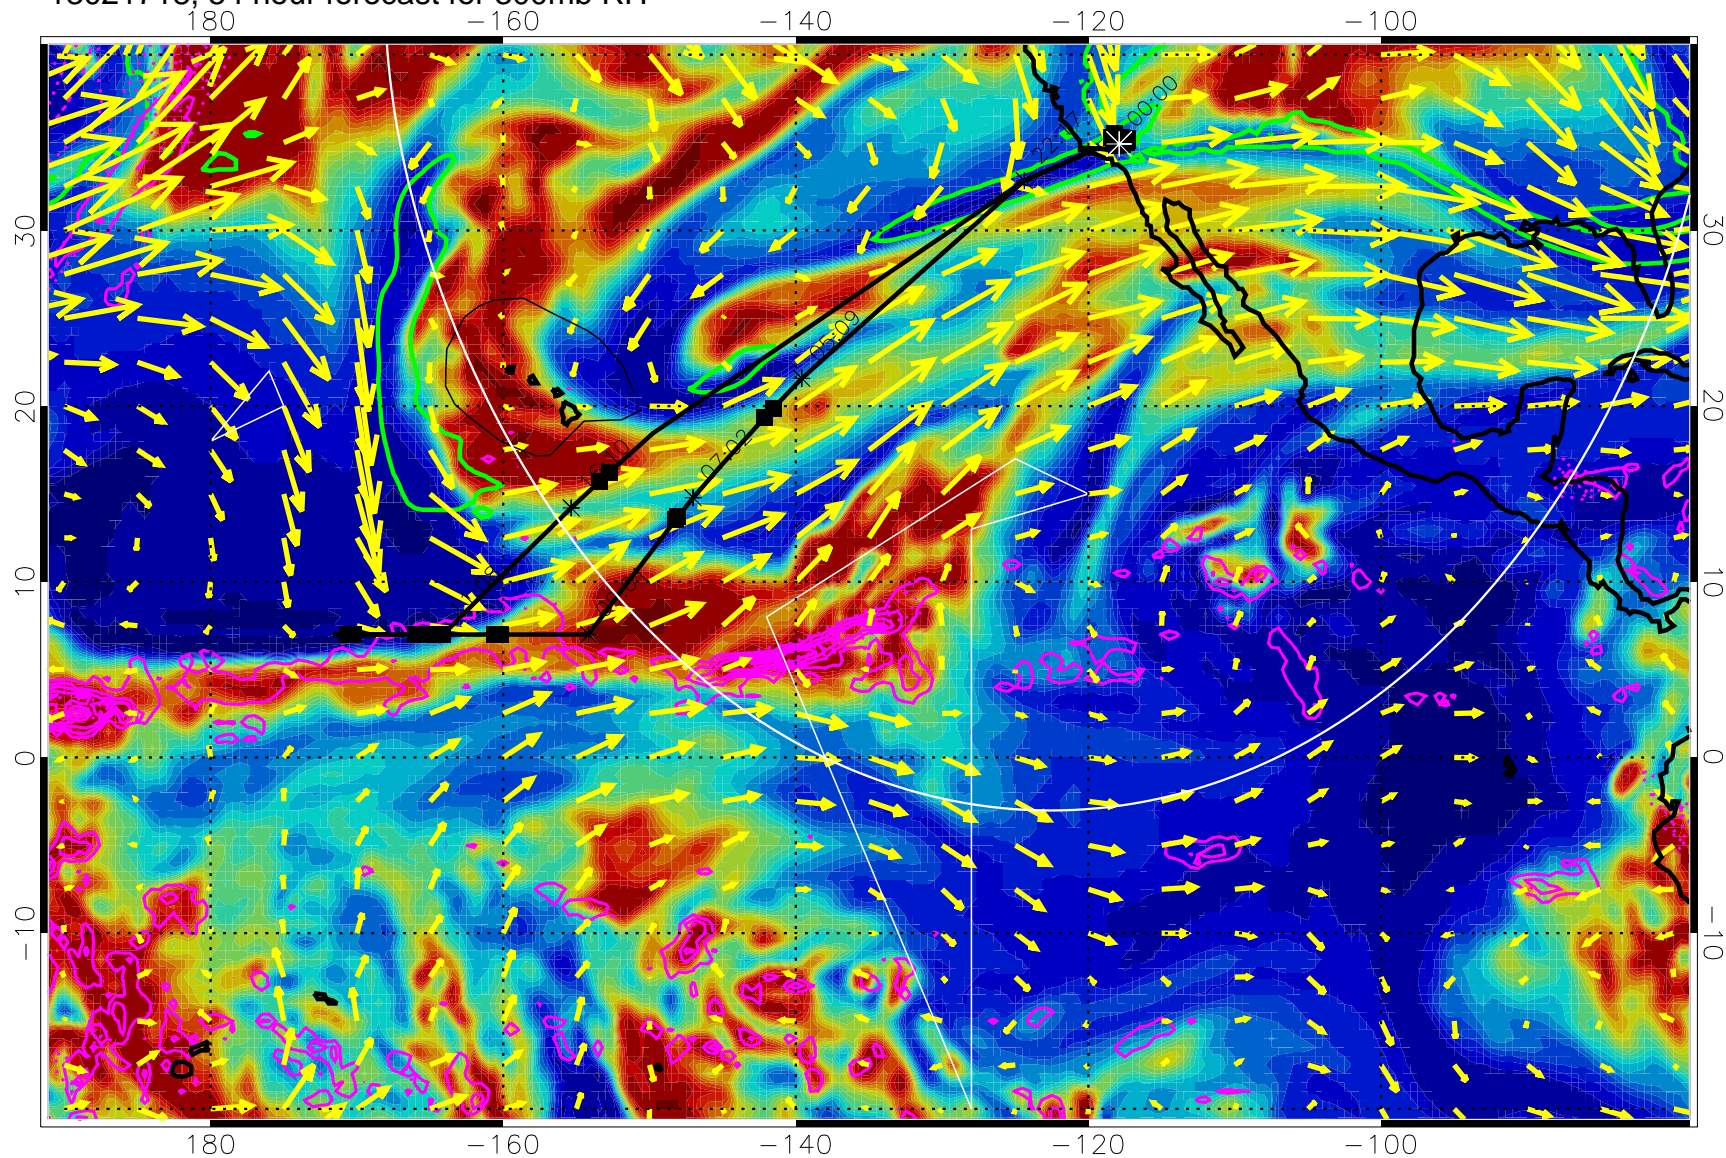

13021700, 36 hour forecast for 300mb RH

Precip (tot dot, conv sol) past 6 hrs 6 kg/m2 contours, min 4

EPV Tropopause (2 PVU) Position

→ 50 m/s

Range ring of 4055 km -- 13 hours GH round trip

13021706, 42 hour forecast for 300mb RH

Precip (tot dot, conv sol) past 6 hrs 6 kg/m2 contours, min 4

EPV Tropopause (2 PVU) Position

→ 50 m/s

Range ring of 4055 km -- 13 hours GH round trip

13021712, 48 hour forecast for 300mb RH

Precip (tot dot, conv sol) past 6 hrs 6 kg/m2 contours, min 4

EPV Tropopause (2 PVU) Position

→ 50 m/s

Range ring of 4055 km -- 13 hours GH round trip

13021718, 54 hour forecast for 300mb RH

Precip (tot dot, conv sol) past 6 hrs 6 kg/m2 contours, min 4

EPV Tropopause (2 PVU) Position

13021806, 66 hour forecast for 300mb RH

Precip (tot dot, conv sol) past 6 hrs 6 kg/m2 contours, min 4

EPV Tropopause (2 PVU) Position

→ 50 m/s

Range ring of 4055 km -- 13 hours GH round trip

13021812, 72 hour forecast for 300mb RH