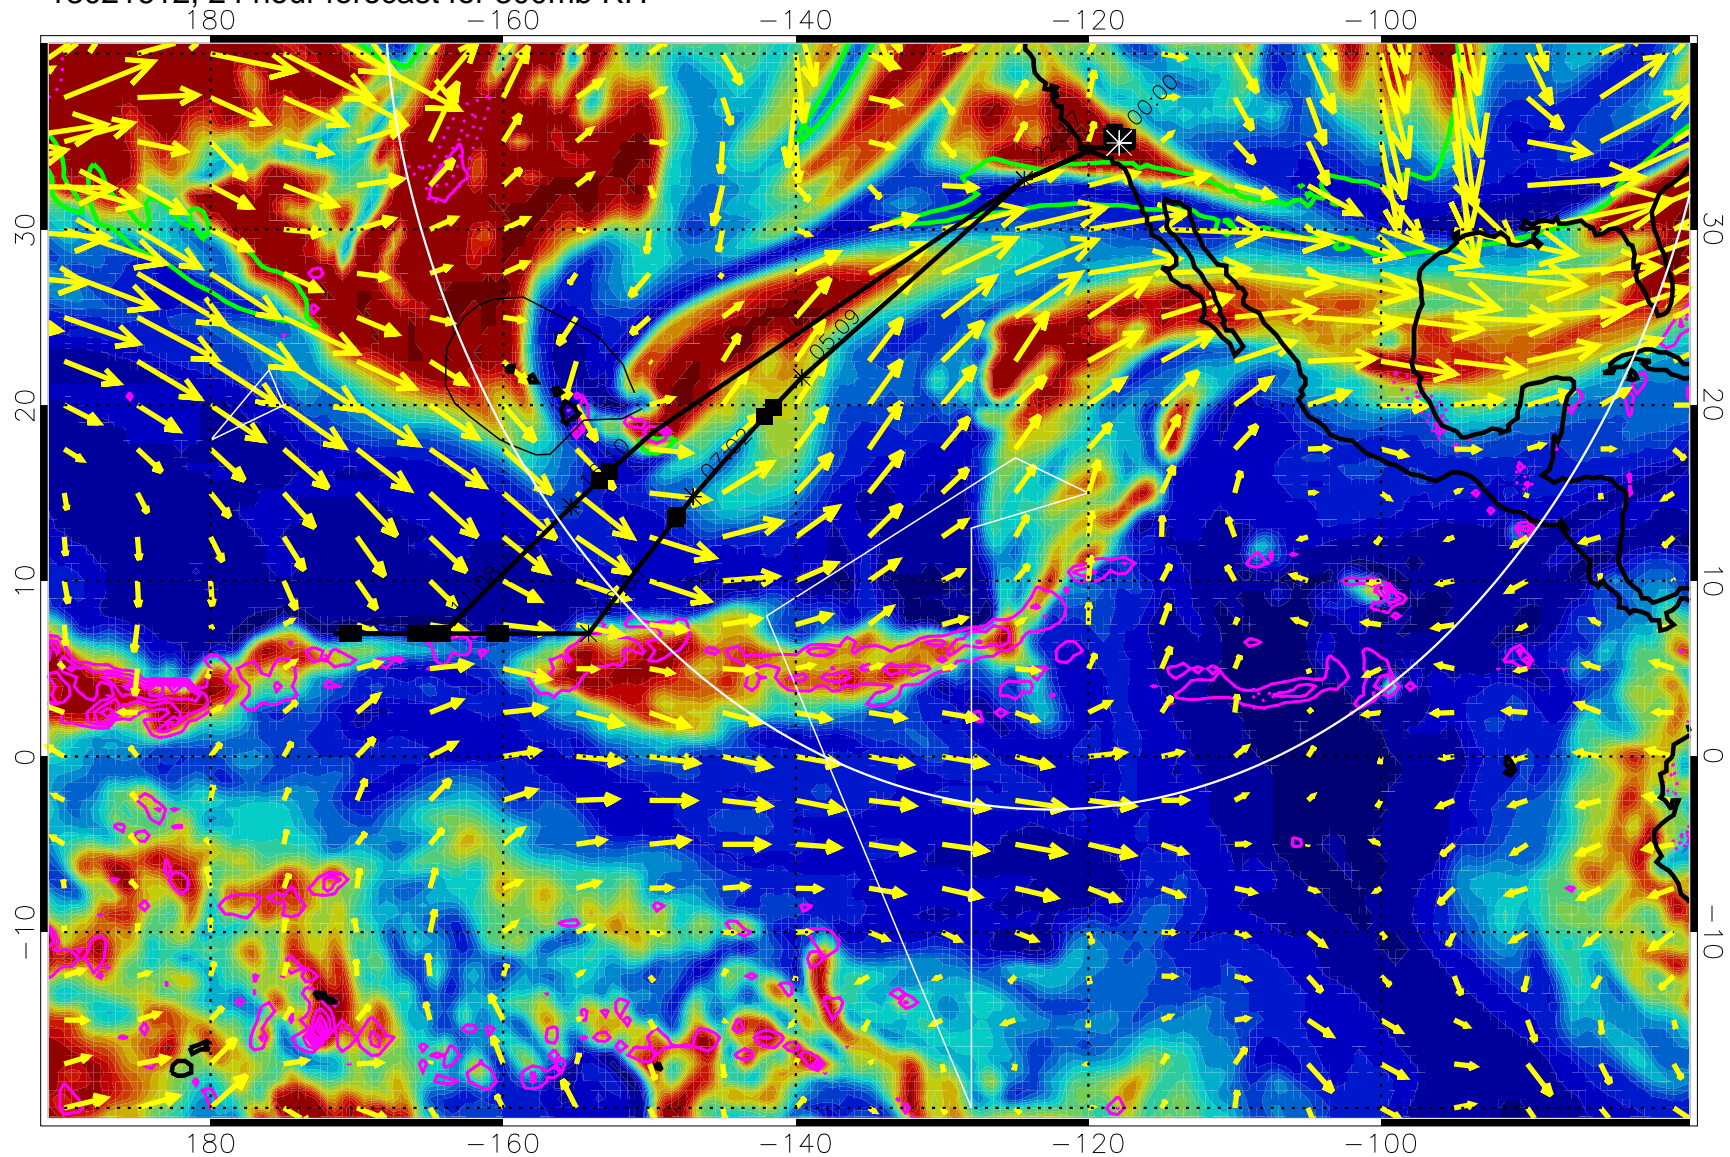

13021518, 6 hour forecast for 300mb RH

Precip (tot dot, conv sol) past 6 hrs 6 kg/m2 contours, min 4

EPV Tropopause (2 PVU) Position

→ 50 m/s

Range ring of 4055 km -- 13 hours GH round trip

13021600, 12 hour forecast for 300mb RH

Precip (tot dot, conv sol) past 6 hrs 6 kg/m2 contours, min 4

EPV Tropopause (2 PVU) Position

→ 50 m/s

Range ring of 4055 km -- 13 hours GH round trip

13021606, 18 hour forecast for 300mb RH

Precip (tot dot, conv sol) past 6 hrs 6 kg/m2 contours, min 4

EPV Tropopause (2 PVU) Position

→ 50 m/s

Range ring of 4055 km -- 13 hours GH round trip

13021612, 24 hour forecast for 300mb RH

Precip (tot dot, conv sol) past 6 hrs 6 kg/m2 contours, min 4

EPV Tropopause (2 PVU) Position

13021700, 36 hour forecast for 300mb RH

Precip (tot dot, conv sol) past 6 hrs 6 kg/m2 contours, min 4

EPV Tropopause (2 PVU) Position

→ 50 m/s

Range ring of 4055 km -- 13 hours GH round trip

13021706, 42 hour forecast for 300mb RH