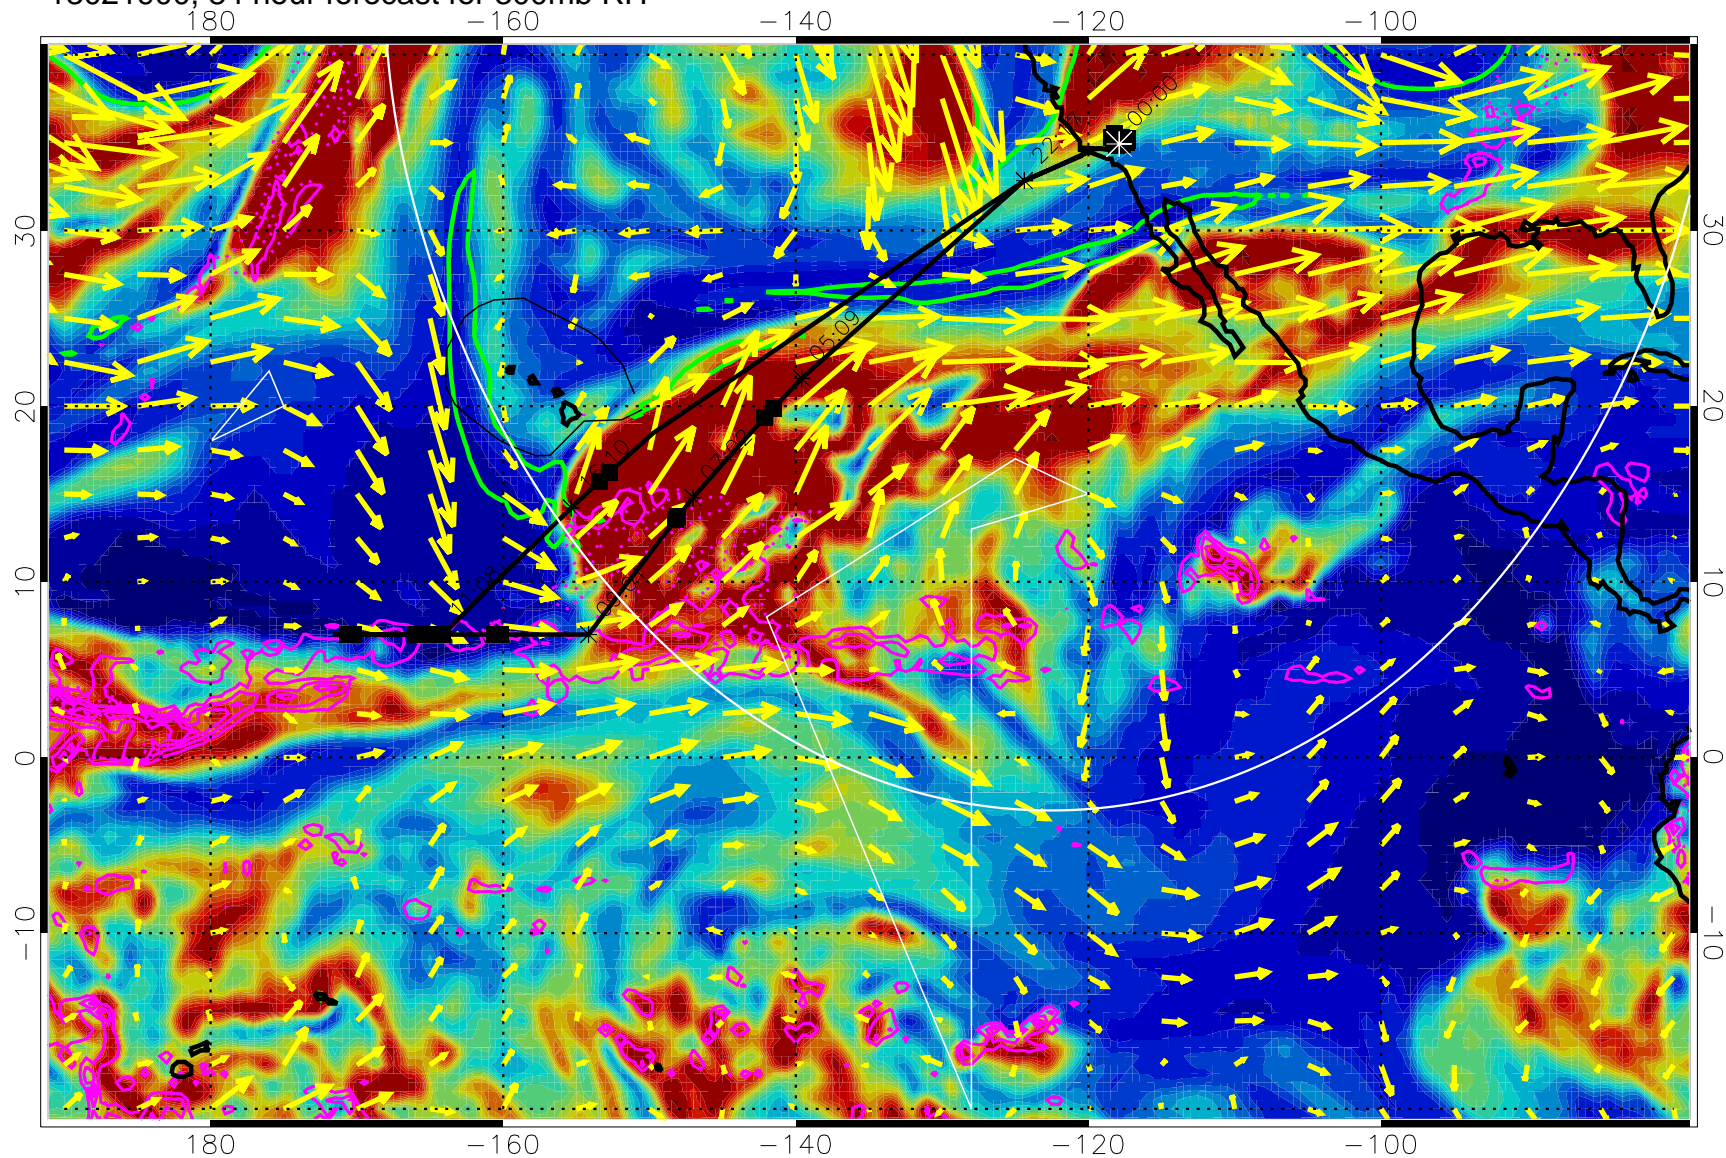

13021806, 66 hour forecast for 300mb RH

Precip (tot dot, conv sol) past 6 hrs 6 kg/m2 contours, min 4

EPV Tropopause (2 PVU) Position

→ 50 m/s

Range ring of 4055 km -- 13 hours GH round trip

13021812, 72 hour forecast for 300mb RH

Precip (tot dot, conv sol) past 6 hrs 6 kg/m2 contours, min 4

EPV Tropopause (2 PVU) Position

→ 50 m/s

Range ring of 4055 km -- 13 hours GH round trip

13021818, 78 hour forecast for 300mb RH

Precip (tot dot, conv sol) past 6 hrs 6 kg/m2 contours, min 4

EPV Tropopause (2 PVU) Position

→ 50 m/s

Range ring of 4055 km -- 13 hours GH round trip

13021900, 84 hour forecast for 300mb RH

Precip (tot dot, conv sol) past 6 hrs 6 kg/m2 contours, min 4

EPV Tropopause (2 PVU) Position

13021912, 96 hour forecast for 300mb RH

Precip (tot dot, conv sol) past 6 hrs 6 kg/m2 contours, min 4

EPV Tropopause (2 PVU) Position

→ 50 m/s

Range ring of 4055 km -- 13 hours GH round trip

13021918, 102 hour forecast for 300mb RH