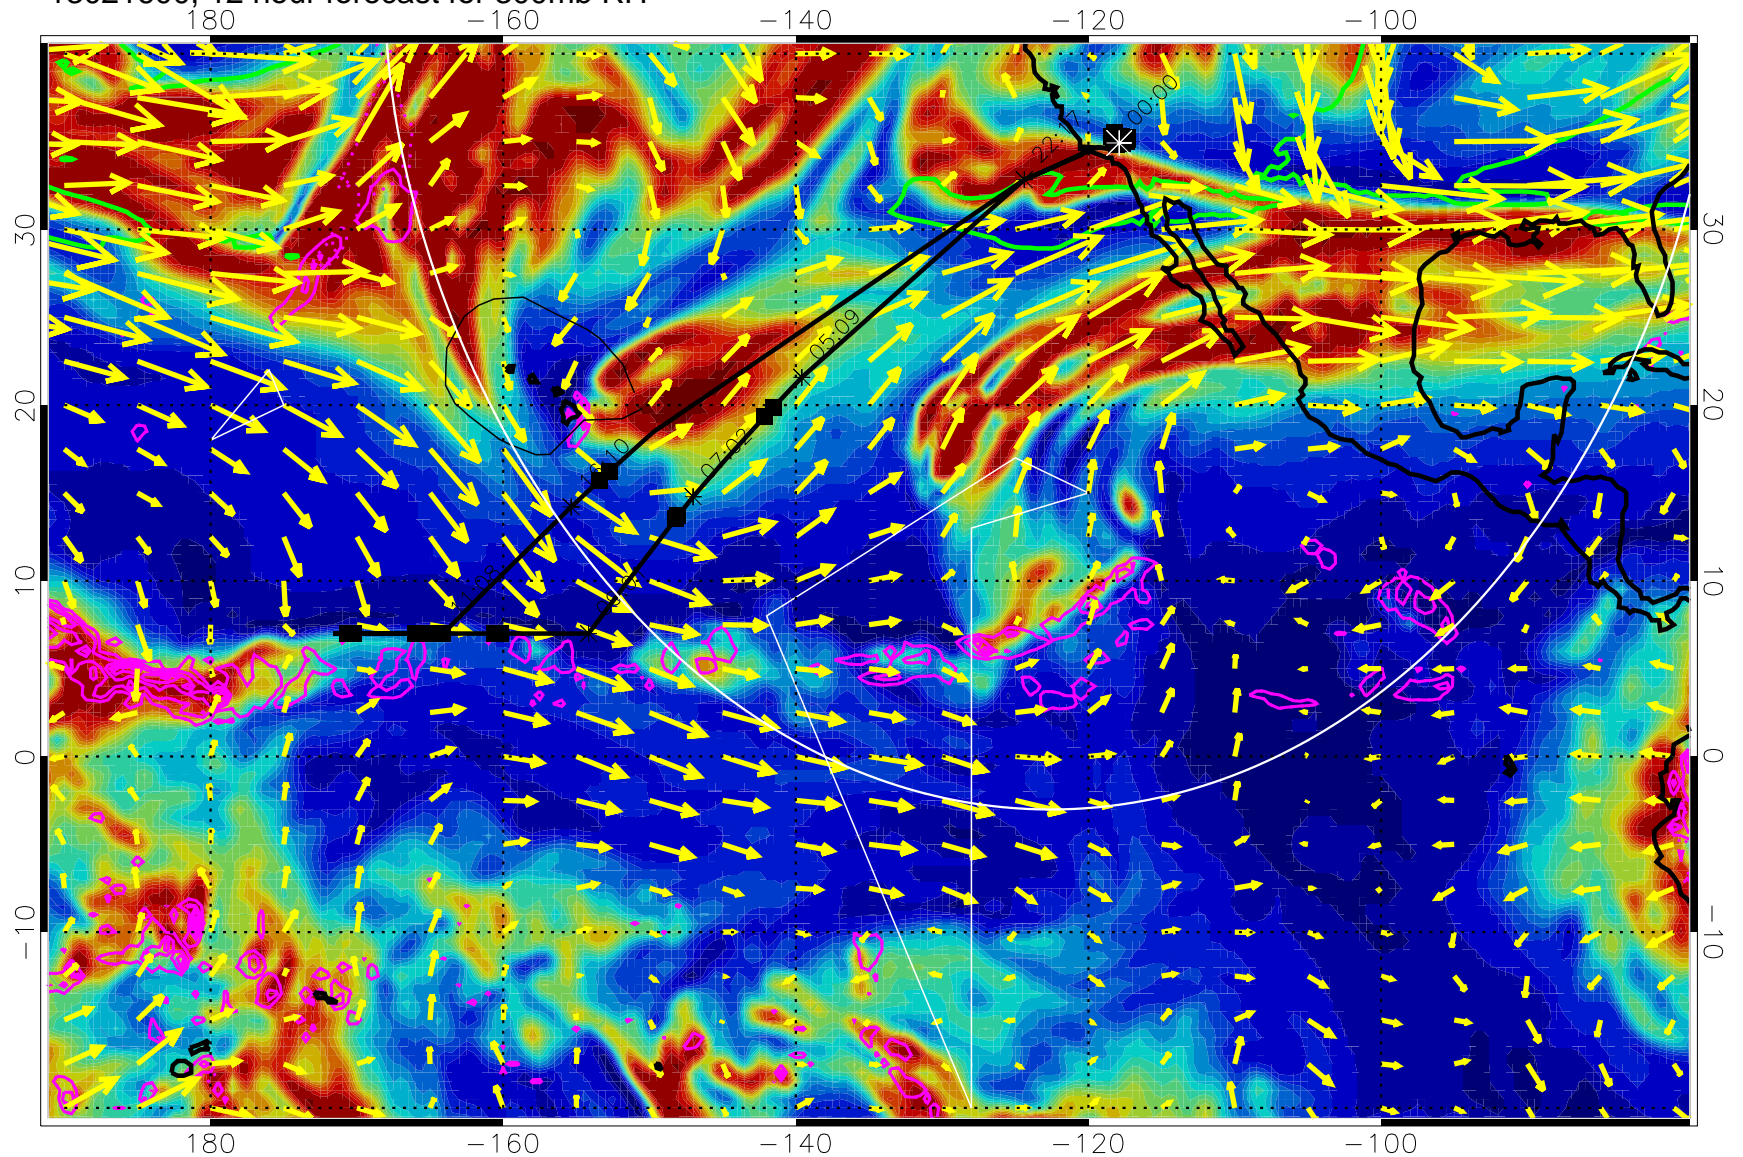

13021518, 6 hour forecast for 300mb RH

Precip (tot dot, conv sol) past 6 hrs 6 kg/m2 contours, min 4

EPV Tropopause (2 PVU) Position

→ 50 m/s

Range ring of 4055 km -- 13 hours GH round trip

13021600, 12 hour forecast for 300mb RH

Precip (tot dot, conv sol) past 6 hrs 6 kg/m2 contours, min 4

EPV Tropopause (2 PVU) Position

→ 50 m/s

Range ring of 4055 km -- 13 hours GH round trip

13021606, 18 hour forecast for 300mb RH

Precip (tot dot, conv sol) past 6 hrs 6 kg/m2 contours, min 4

EPV Tropopause (2 PVU) Position

→ 50 m/s

Range ring of 4055 km -- 13 hours GH round trip

13021612, 24 hour forecast for 300mb RH

Precip (tot dot, conv sol) past 6 hrs 6 kg/m2 contours, min 4

EPV Tropopause (2 PVU) Position

13021700, 36 hour forecast for 300mb RH

Precip (tot dot, conv sol) past 6 hrs 6 kg/m2 contours, min 4

EPV Tropopause (2 PVU) Position

→ 50 m/s

Range ring of 4055 km -- 13 hours GH round trip

13021706, 42 hour forecast for 300mb RH