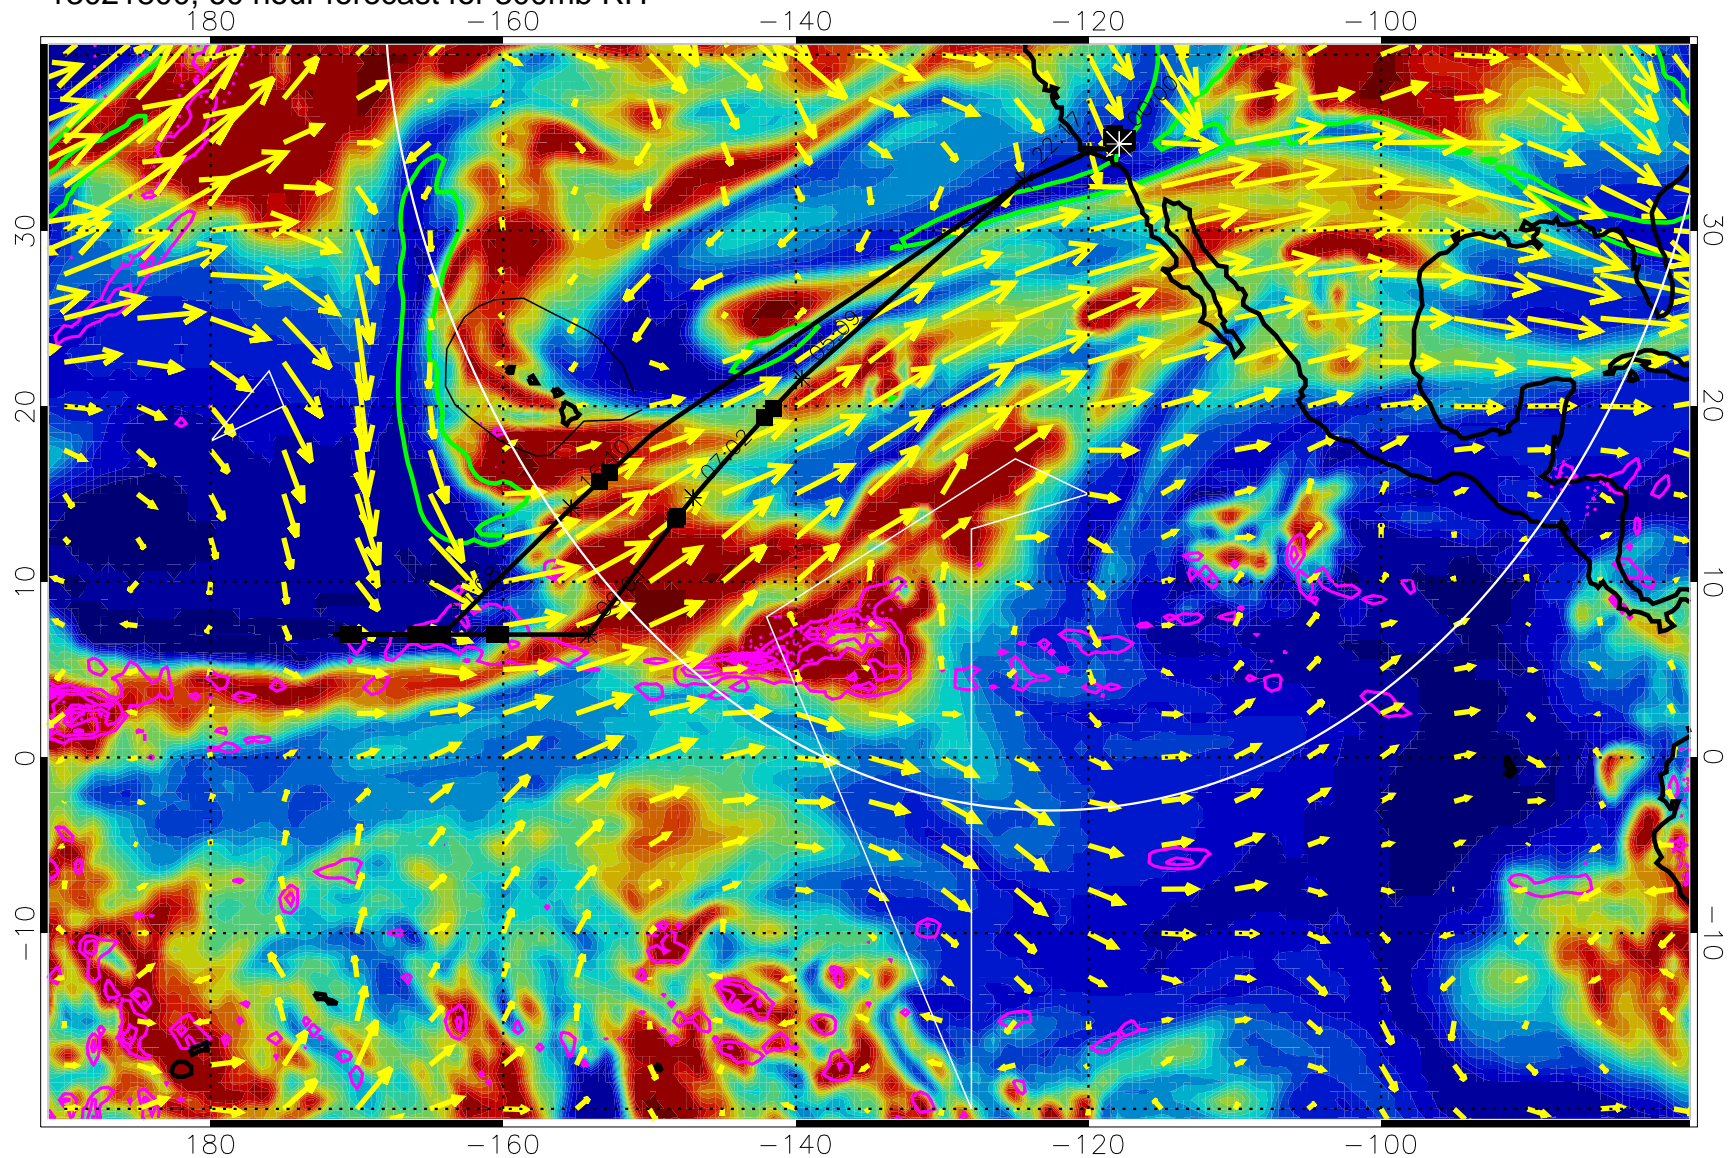

Precip (tot dot, conv sol) past 6 hrs 6 kg/m2 contours, min 4

EPV Tropopause (2 PVU) Position

→ 50 m/s

Range ring of 4055 km -- 13 hours GH round trip

13021712, 48 hour forecast for 300mb RH

Precip (tot dot, conv sol) past 6 hrs 6 kg/m2 contours, min 4

EPV Tropopause (2 PVU) Position

→ 50 m/s

Range ring of 4055 km -- 13 hours GH round trip

13021718, 54 hour forecast for 300mb RH

Precip (tot dot, conv sol) past 6 hrs 6 kg/m2 contours, min 4

EPV Tropopause (2 PVU) Position

→ 50 m/s

Range ring of 4055 km -- 13 hours GH round trip

13021800, 60 hour forecast for 300mb RH

Precip (tot dot, conv sol) past 6 hrs 6 kg/m2 contours, min 4

EPV Tropopause (2 PVU) Position

→ 50 m/s

Range ring of 4055 km -- 13 hours GH round trip

13021806, 66 hour forecast for 300mb RH

Precip (tot dot, conv sol) past 6 hrs 6 kg/m2 contours, min 4

EPV Tropopause (2 PVU) Position

→ 50 m/s

Range ring of 4055 km -- 13 hours GH round trip

13021812, 72 hour forecast for 300mb RH