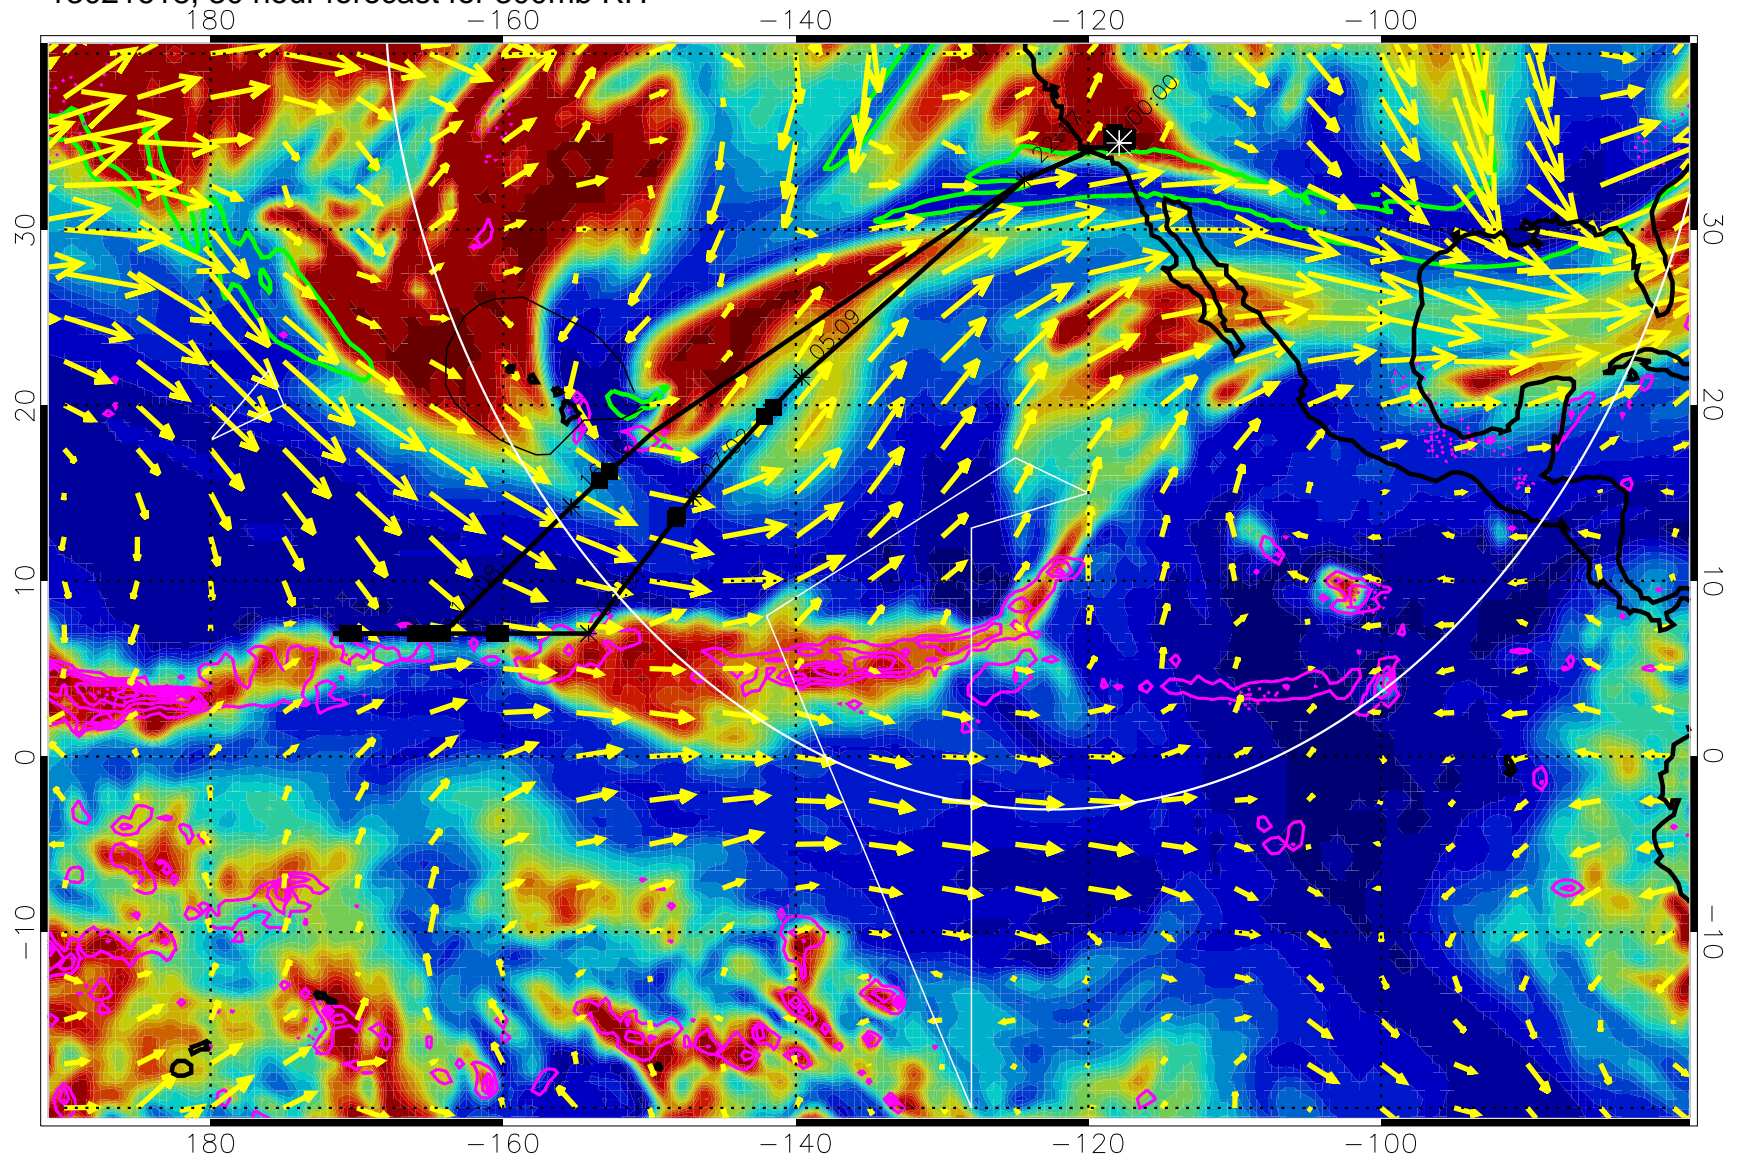

Precip (tot dot, conv sol) past 6 hrs 6 kg/m2 contours, min 4

EPV Tropopause (2 PVU) Position

→ 50 m/s

Range ring of 4055 km -- 13 hours GH round trip

13021606, 18 hour forecast for 300mb RH

Precip (tot dot, conv sol) past 6 hrs 6 kg/m2 contours, min 4

EPV Tropopause (2 PVU) Position

→ 50 m/s

Range ring of 4055 km -- 13 hours GH round trip

13021612, 24 hour forecast for 300mb RH

Precip (tot dot, conv sol) past 6 hrs 6 kg/m2 contours, min 4

EPV Tropopause (2 PVU) Position

→ 50 m/s

Range ring of 4055 km -- 13 hours GH round trip

13021618, 30 hour forecast for 300mb RH

Precip (tot dot, conv sol) past 6 hrs 6 kg/m2 contours, min 4

EPV Tropopause (2 PVU) Position

→ 50 m/s

Range ring of 4055 km -- 13 hours GH round trip

13021700, 36 hour forecast for 300mb RH

Precip (tot dot, conv sol) past 6 hrs 6 kg/m2 contours, min 4

EPV Tropopause (2 PVU) Position

→ 50 m/s

Range ring of 4055 km -- 13 hours GH round trip

13021706, 42 hour forecast for 300mb RH