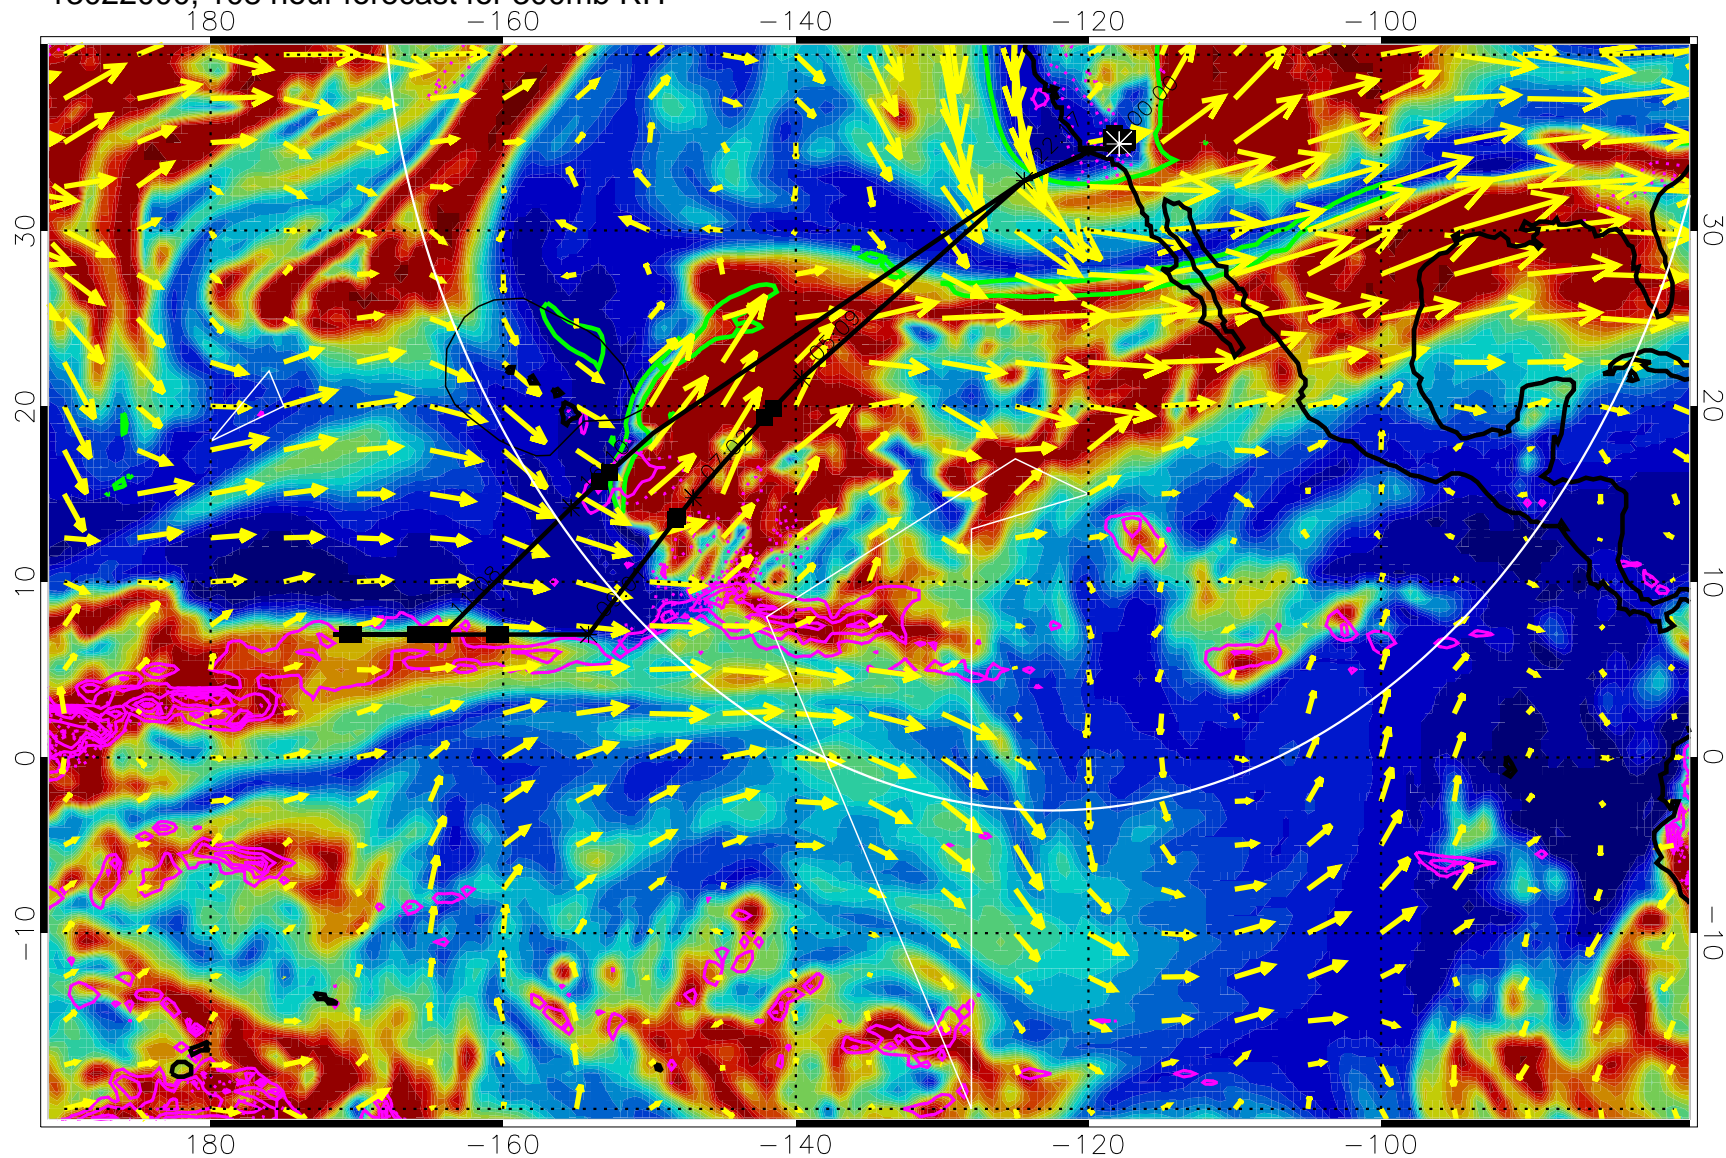

13021912, 96 hour forecast for 300mb RH

Precip (tot dot, conv sol) past 6 hrs 6 kg/m2 contours, min 4

EPV Tropopause (2 PVU) Position

→ 50 m/s

Range ring of 4055 km -- 13 hours GH round trip

13021918, 102 hour forecast for 300mb RH

Precip (tot dot, conv sol) past 6 hrs 6 kg/m2 contours, min 4

EPV Tropopause (2 PVU) Position

→ 50 m/s

Range ring of 4055 km -- 13 hours GH round trip

13022000, 108 hour forecast for 300mb RH

Precip (tot dot, conv sol) past 6 hrs 6 kg/m2 contours, min 4

EPV Tropopause (2 PVU) Position

→ 50 m/s

Range ring of 4055 km -- 13 hours GH round trip

13022006, 114 hour forecast for 300mb RH

Precip (tot dot, conv sol) past 6 hrs 6 kg/m2 contours, min 4

EPV Tropopause (2 PVU) Position

→ 50 m/s

Range ring of 4055 km -- 13 hours GH round trip

13022012, 120 hour forecast for 300mb RH

Precip (tot dot, conv sol) past 6 hrs 6 kg/m2 contours, min 4

EPV Tropopause (2 PVU) Position

→ 50 m/s

Range ring of 4055 km -- 13 hours GH round trip