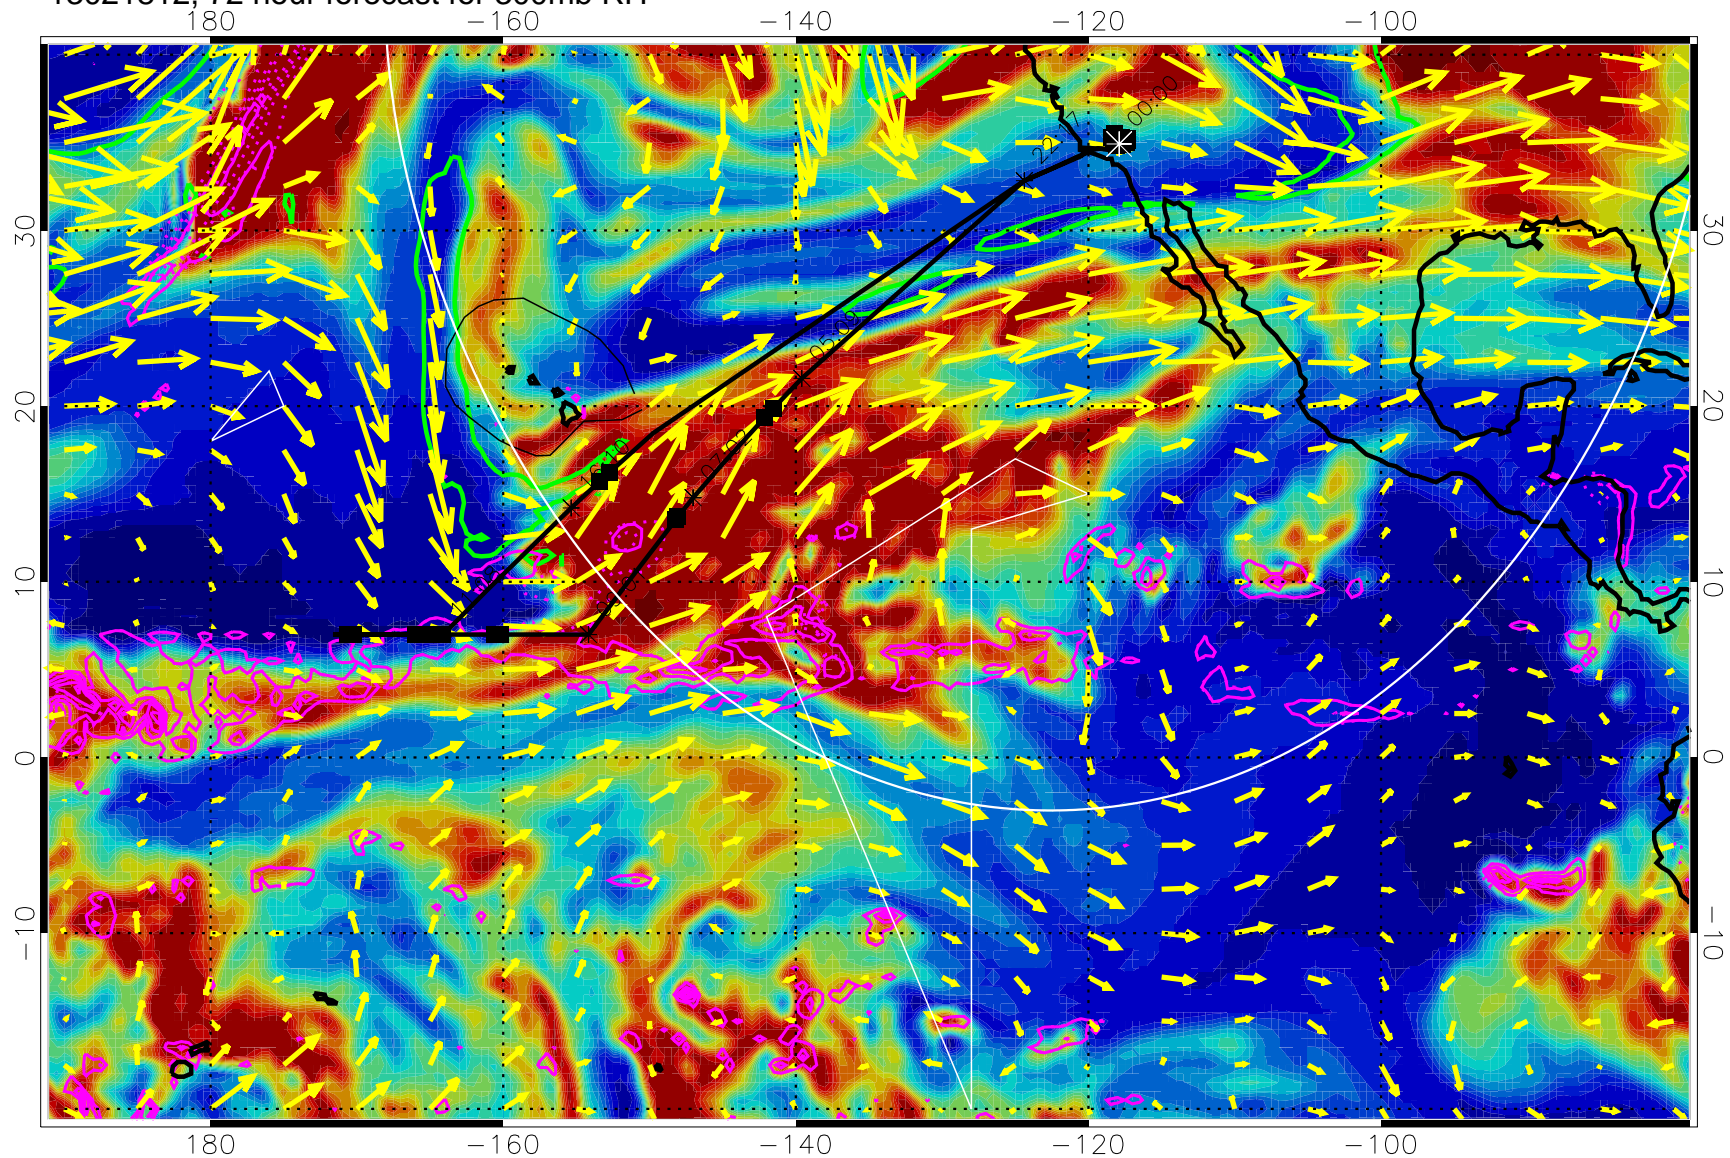

13021806, 66 hour forecast for 300mb RH

Precip (tot dot, conv sol) past 6 hrs 6 kg/m2 contours, min 4

EPV Tropopause (2 PVU) Position

→ 50 m/s

Range ring of 4055 km -- 13 hours GH round trip

13021812, 72 hour forecast for 300mb RH

Precip (tot dot, conv sol) past 6 hrs 6 kg/m2 contours, min 4

EPV Tropopause (2 PVU) Position

→ 50 m/s

Range ring of 4055 km -- 13 hours GH round trip

13021818, 78 hour forecast for 300mb RH

Precip (tot dot, conv sol) past 6 hrs 6 kg/m2 contours, min 4

EPV Tropopause (2 PVU) Position

→ 50 m/s

Range ring of 4055 km -- 13 hours GH round trip

13021900, 84 hour forecast for 300mb RH

Precip (tot dot, conv sol) past 6 hrs 6 kg/m2 contours, min 4

EPV Tropopause (2 PVU) Position

13021912, 96 hour forecast for 300mb RH

Precip (tot dot, conv sol) past 6 hrs 6 kg/m2 contours, min 4

EPV Tropopause (2 PVU) Position

→ 50 m/s

Range ring of 4055 km -- 13 hours GH round trip

13021918, 102 hour forecast for 300mb RH