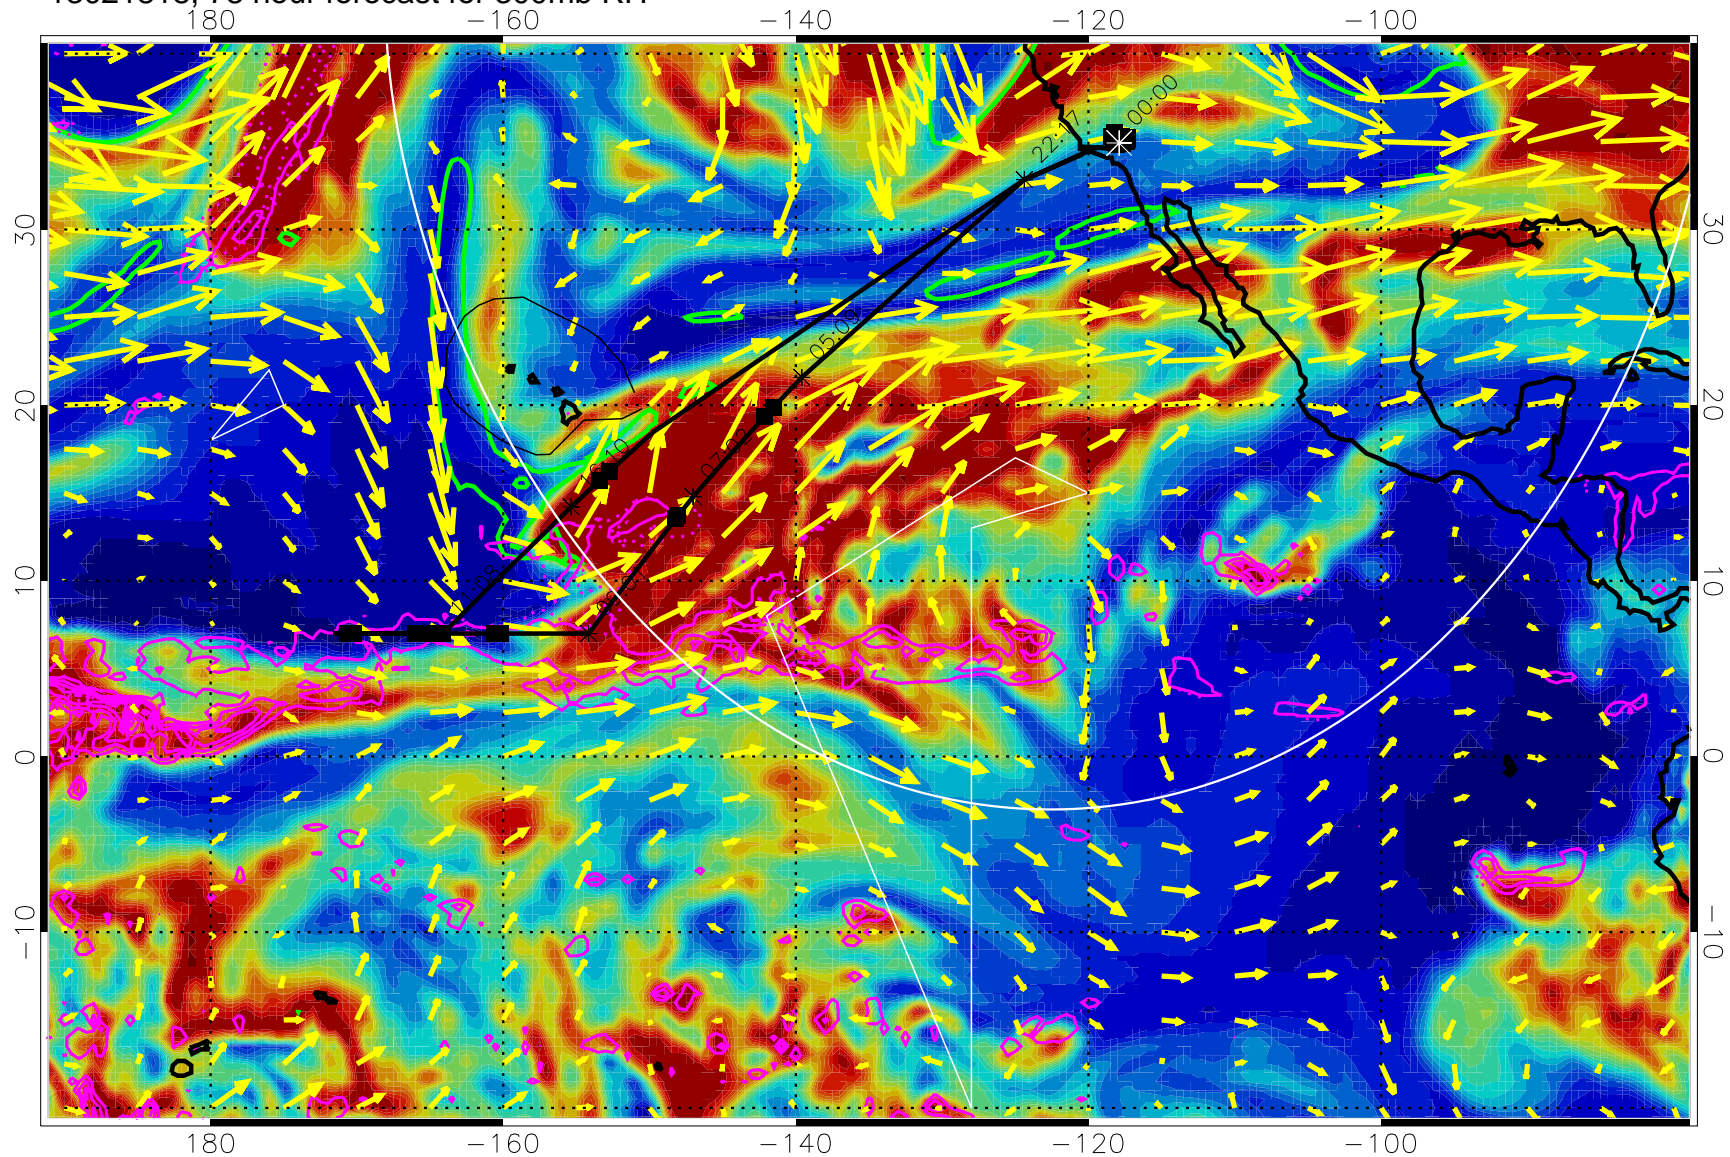

13021806, 66 hour forecast for 300mb RH

Precip (tot dot, conv sol) past 6 hrs 6 kg/m2 contours, min 4

EPV Tropopause (2 PVU) Position

→ 50 m/s

Range ring of 4055 km -- 13 hours GH round trip

13021812, 72 hour forecast for 300mb RH

Precip (tot dot, conv sol) past 6 hrs 6 kg/m2 contours, min 4

EPV Tropopause (2 PVU) Position

→ 50 m/s

Range ring of 4055 km -- 13 hours GH round trip

13021818, 78 hour forecast for 300mb RH

Precip (tot dot, conv sol) past 6 hrs 6 kg/m2 contours, min 4

EPV Tropopause (2 PVU) Position

→ 50 m/s

Range ring of 4055 km -- 13 hours GH round trip

13021900, 84 hour forecast for 300mb RH

Precip (tot dot, conv sol) past 6 hrs 6 kg/m2 contours, min 4

EPV Tropopause (2 PVU) Position

13021912, 96 hour forecast for 300mb RH

Precip (tot dot, conv sol) past 6 hrs 6 kg/m2 contours, min 4

EPV Tropopause (2 PVU) Position

→ 50 m/s

Range ring of 4055 km -- 13 hours GH round trip

13021918, 102 hour forecast for 300mb RH