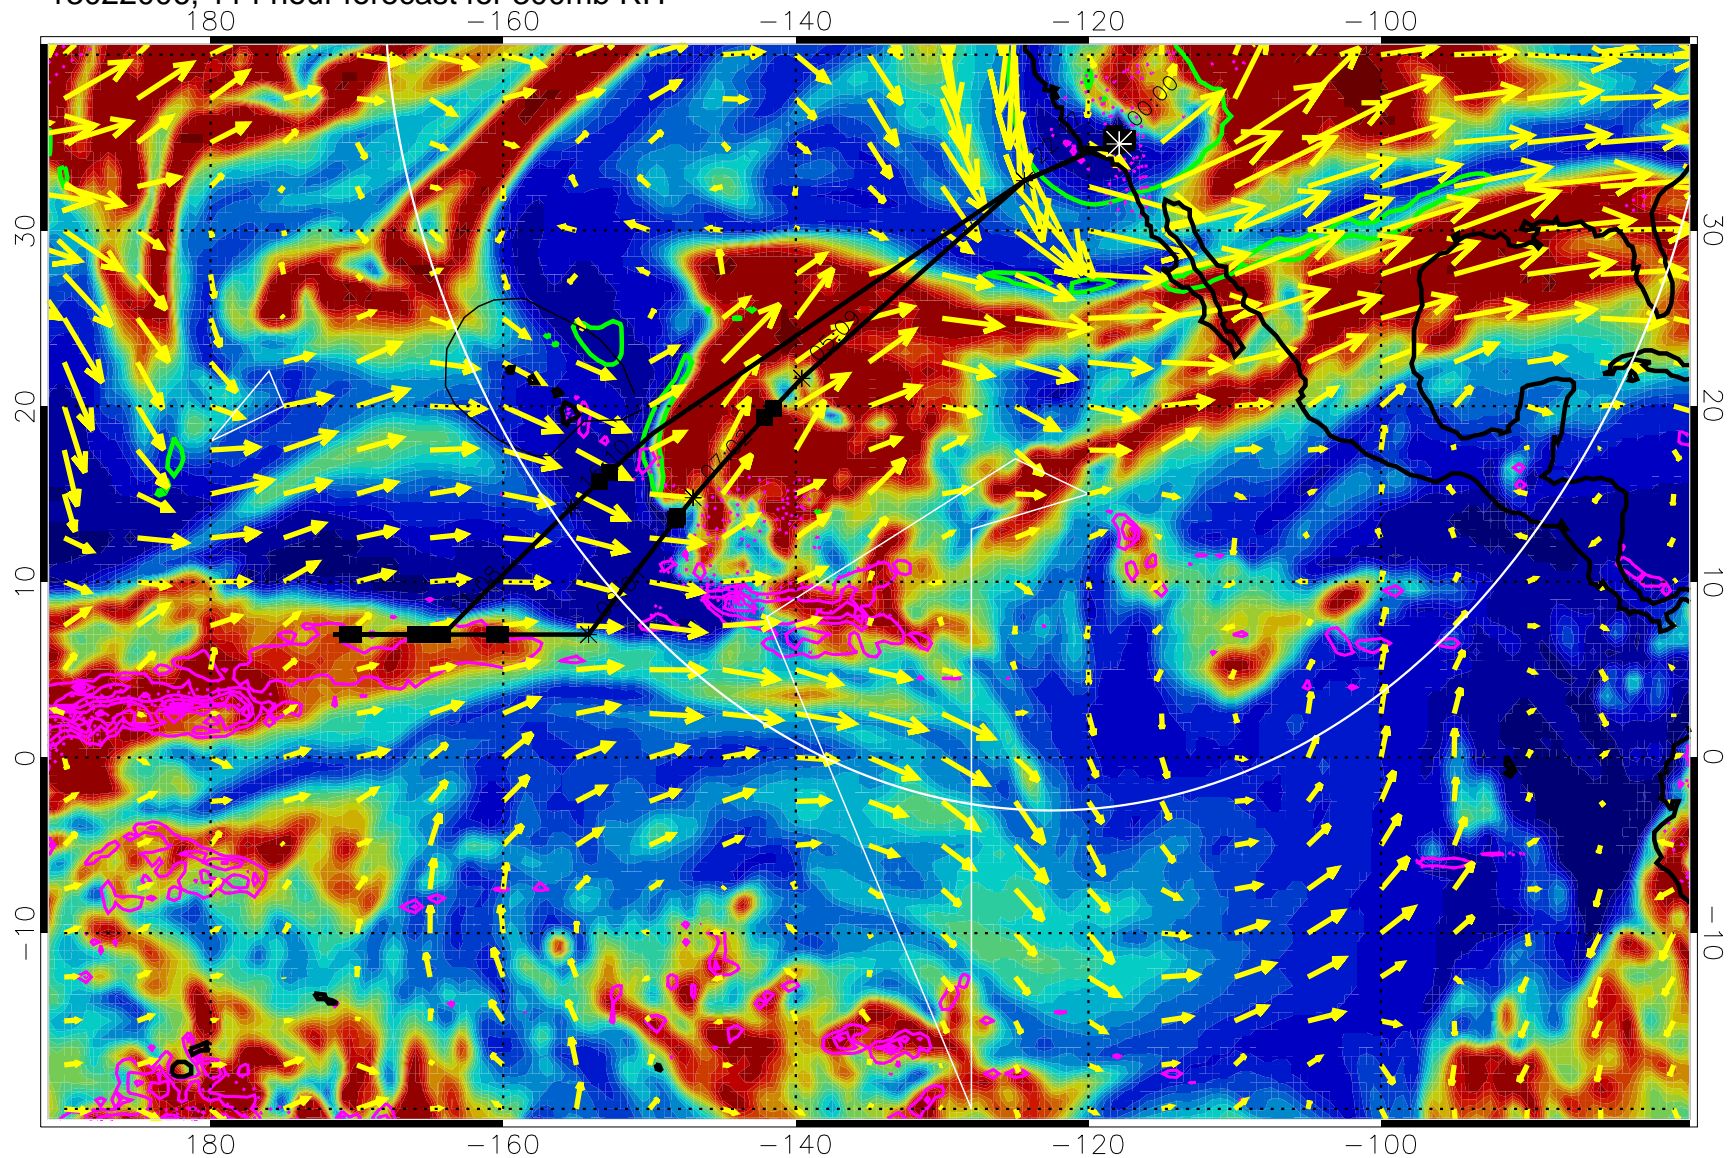

13021912, 96 hour forecast for 300mb RH

Precip (tot dot, conv sol) past 6 hrs 6 kg/m2 contours, min 4

EPV Tropopause (2 PVU) Position

→ 50 m/s

Range ring of 4055 km -- 13 hours GH round trip

13021918, 102 hour forecast for 300mb RH

Precip (tot dot, conv sol) past 6 hrs 6 kg/m2 contours, min 4

EPV Tropopause (2 PVU) Position

→ 50 m/s

Range ring of 4055 km -- 13 hours GH round trip

13022000, 108 hour forecast for 300mb RH

Precip (tot dot, conv sol) past 6 hrs 6 kg/m2 contours, min 4

EPV Tropopause (2 PVU) Position

→ 50 m/s

Range ring of 4055 km -- 13 hours GH round trip

13022006, 114 hour forecast for 300mb RH

Precip (tot dot, conv sol) past 6 hrs 6 kg/m2 contours, min 4

EPV Tropopause (2 PVU) Position

→ 50 m/s

Range ring of 4055 km -- 13 hours GH round trip

13022012, 120 hour forecast for 300mb RH

Precip (tot dot, conv sol) past 6 hrs 6 kg/m2 contours, min 4

EPV Tropopause (2 PVU) Position

→ 50 m/s

Range ring of 4055 km -- 13 hours GH round trip