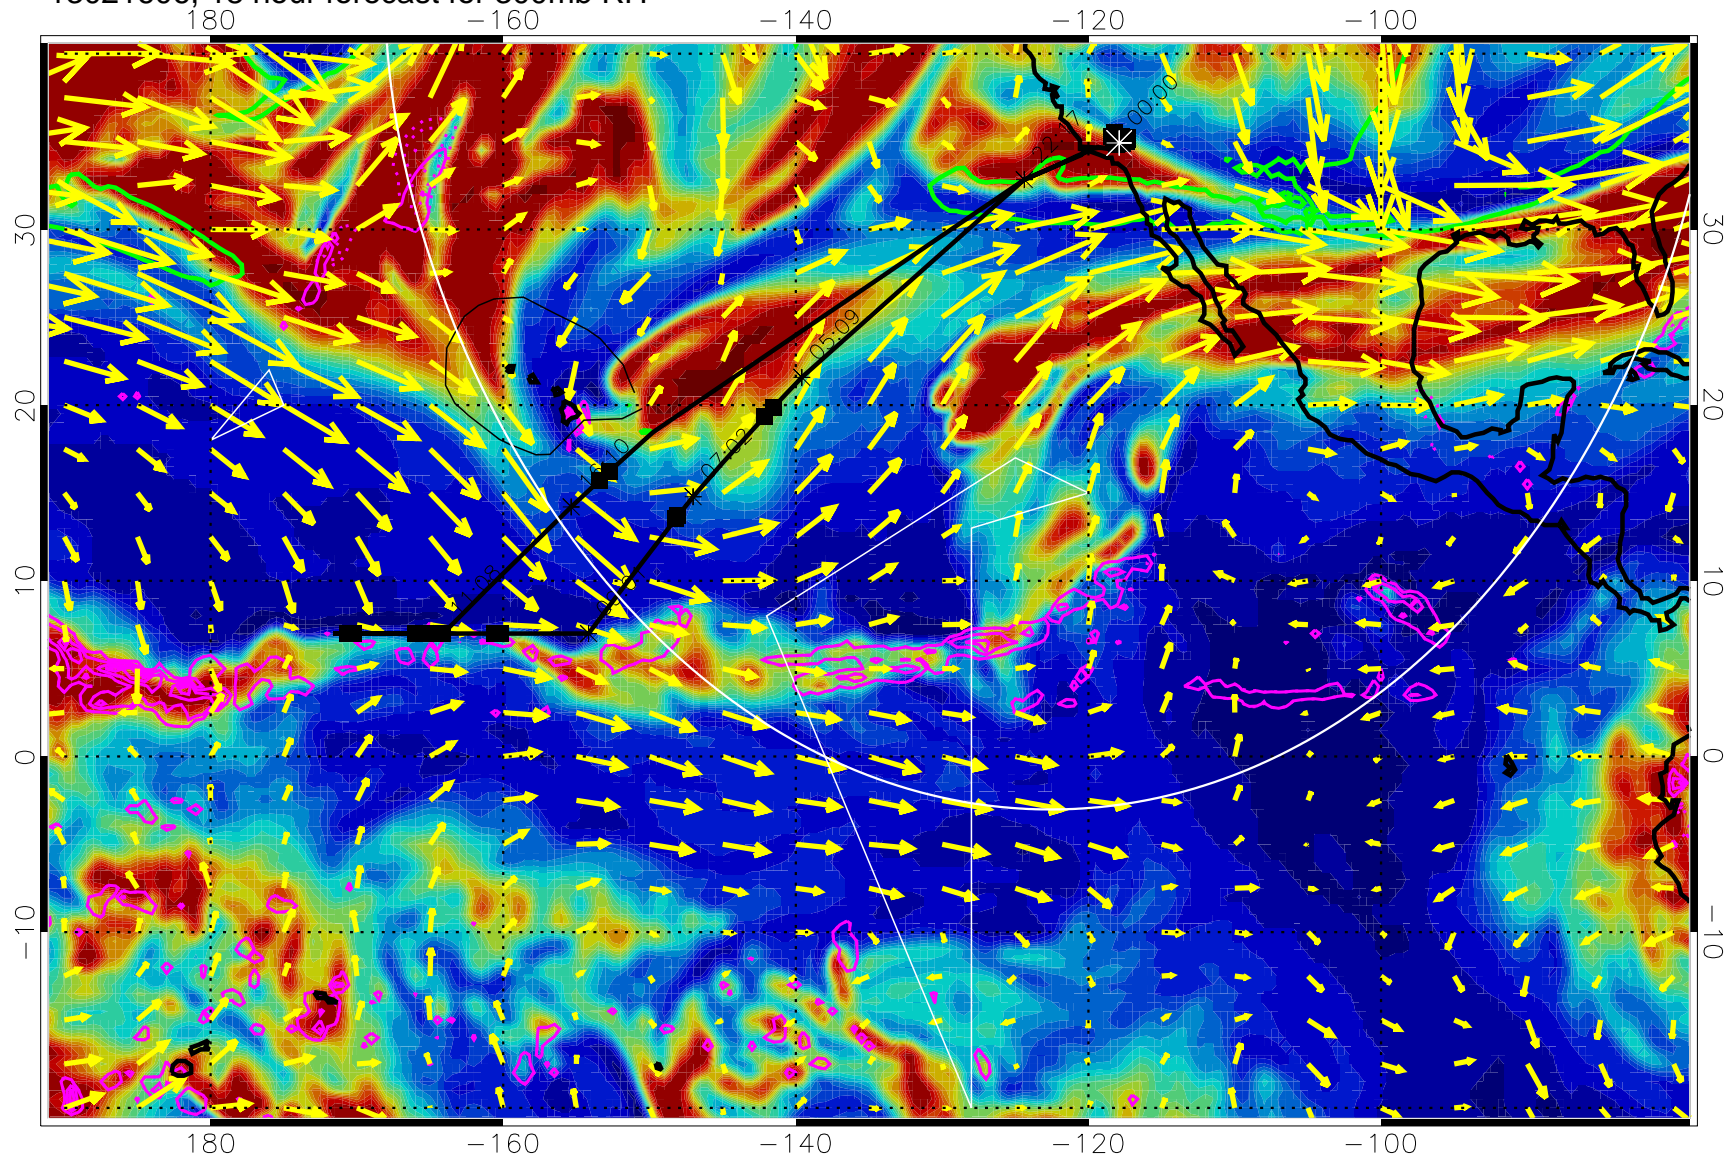

13021518, 6 hour forecast for 300mb RH

Precip (tot dot, conv sol) past 6 hrs 6 kg/m2 contours, min 4

EPV Tropopause (2 PVU) Position

→ 50 m/s

Range ring of 4055 km -- 13 hours GH round trip

13021600, 12 hour forecast for 300mb RH

Precip (tot dot, conv sol) past 6 hrs 6 kg/m2 contours, min 4

EPV Tropopause (2 PVU) Position

→ 50 m/s

Range ring of 4055 km -- 13 hours GH round trip

13021606, 18 hour forecast for 300mb RH

Precip (tot dot, conv sol) past 6 hrs 6 kg/m2 contours, min 4

EPV Tropopause (2 PVU) Position

→ 50 m/s

Range ring of 4055 km -- 13 hours GH round trip

13021612, 24 hour forecast for 300mb RH

Precip (tot dot, conv sol) past 6 hrs 6 kg/m2 contours, min 4

EPV Tropopause (2 PVU) Position

13021700, 36 hour forecast for 300mb RH

Precip (tot dot, conv sol) past 6 hrs 6 kg/m2 contours, min 4

EPV Tropopause (2 PVU) Position

→ 50 m/s

Range ring of 4055 km -- 13 hours GH round trip

13021706, 42 hour forecast for 300mb RH