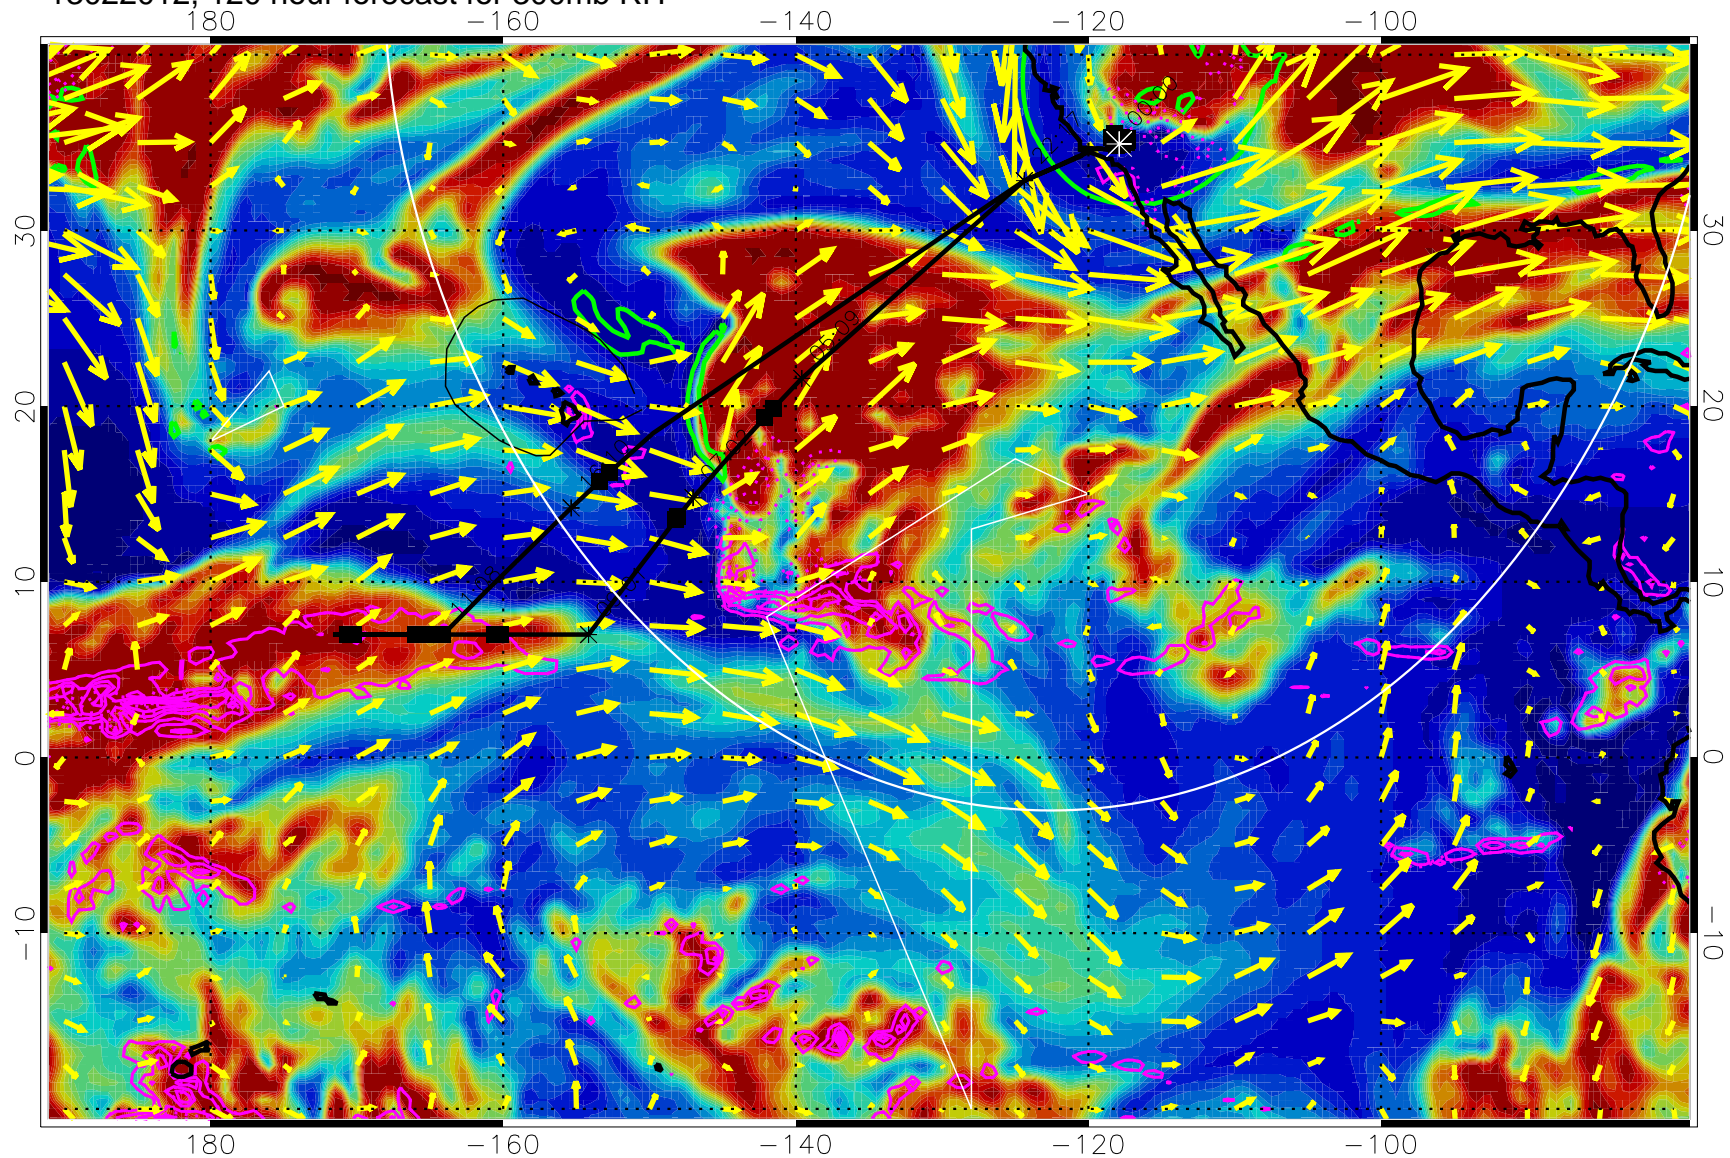

13021912, 96 hour forecast for 300mb RH

Precip (tot dot, conv sol) past 6 hrs 6 kg/m2 contours, min 4

EPV Tropopause (2 PVU) Position

→ 50 m/s

Range ring of 4055 km -- 13 hours GH round trip

13021918, 102 hour forecast for 300mb RH

Precip (tot dot, conv sol) past 6 hrs 6 kg/m2 contours, min 4

EPV Tropopause (2 PVU) Position

→ 50 m/s

Range ring of 4055 km -- 13 hours GH round trip

13022000, 108 hour forecast for 300mb RH

Precip (tot dot, conv sol) past 6 hrs 6 kg/m2 contours, min 4

EPV Tropopause (2 PVU) Position

→ 50 m/s

Range ring of 4055 km -- 13 hours GH round trip

13022006, 114 hour forecast for 300mb RH

Precip (tot dot, conv sol) past 6 hrs 6 kg/m2 contours, min 4

EPV Tropopause (2 PVU) Position

→ 50 m/s

Range ring of 4055 km -- 13 hours GH round trip

13022012, 120 hour forecast for 300mb RH

Precip (tot dot, conv sol) past 6 hrs 6 kg/m2 contours, min 4

EPV Tropopause (2 PVU) Position

→ 50 m/s

Range ring of 4055 km -- 13 hours GH round trip