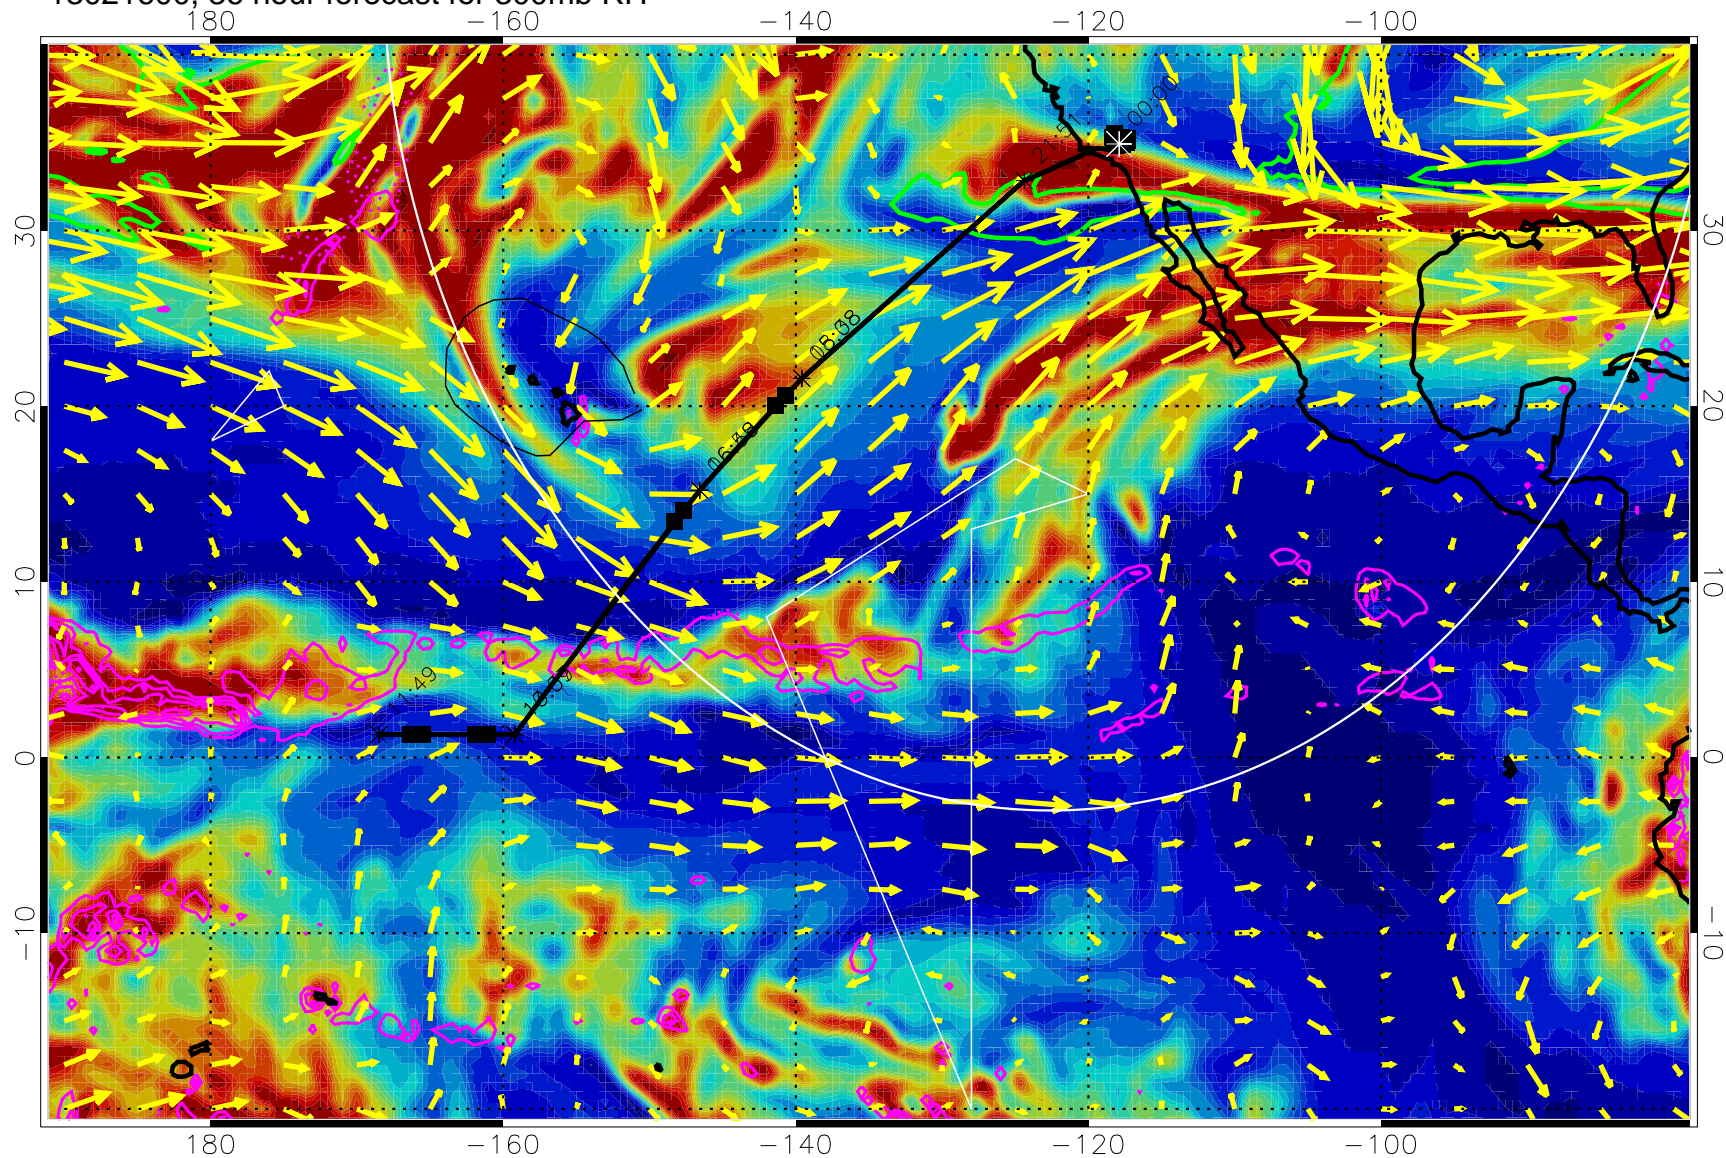

EPV Tropopause (2 PVU) Position

→ 50 m/s

Range ring of 4055 km -- 13 hours GH round trip

13021512, 24 hour forecast for 300mb RH

Precip (tot dot, conv sol) past 6 hrs 6 kg/m2 contours, min 4

EPV Tropopause (2 PVU) Position

→ 50 m/s

Range ring of 4055 km -- 13 hours GH round trip

13021518, 30 hour forecast for 300mb RH

Precip (tot dot, conv sol) past 6 hrs 6 kg/m2 contours, min 4

EPV Tropopause (2 PVU) Position

→ 50 m/s

Range ring of 4055 km -- 13 hours GH round trip

13021600, 36 hour forecast for 300mb RH

Precip (tot dot, conv sol) past 6 hrs 6 kg/m2 contours, min 4

EPV Tropopause (2 PVU) Position

→ 50 m/s

Range ring of 4055 km -- 13 hours GH round trip

13021606, 42 hour forecast for 300mb RH

Precip (tot dot, conv sol) past 6 hrs 6 kg/m2 contours, min 4

EPV Tropopause (2 PVU) Position

→ 50 m/s

Range ring of 4055 km -- 13 hours GH round trip

13021612, 48 hour forecast for 300mb RH

Precip (tot dot, conv sol) past 6 hrs 6 kg/m2 contours, min 4