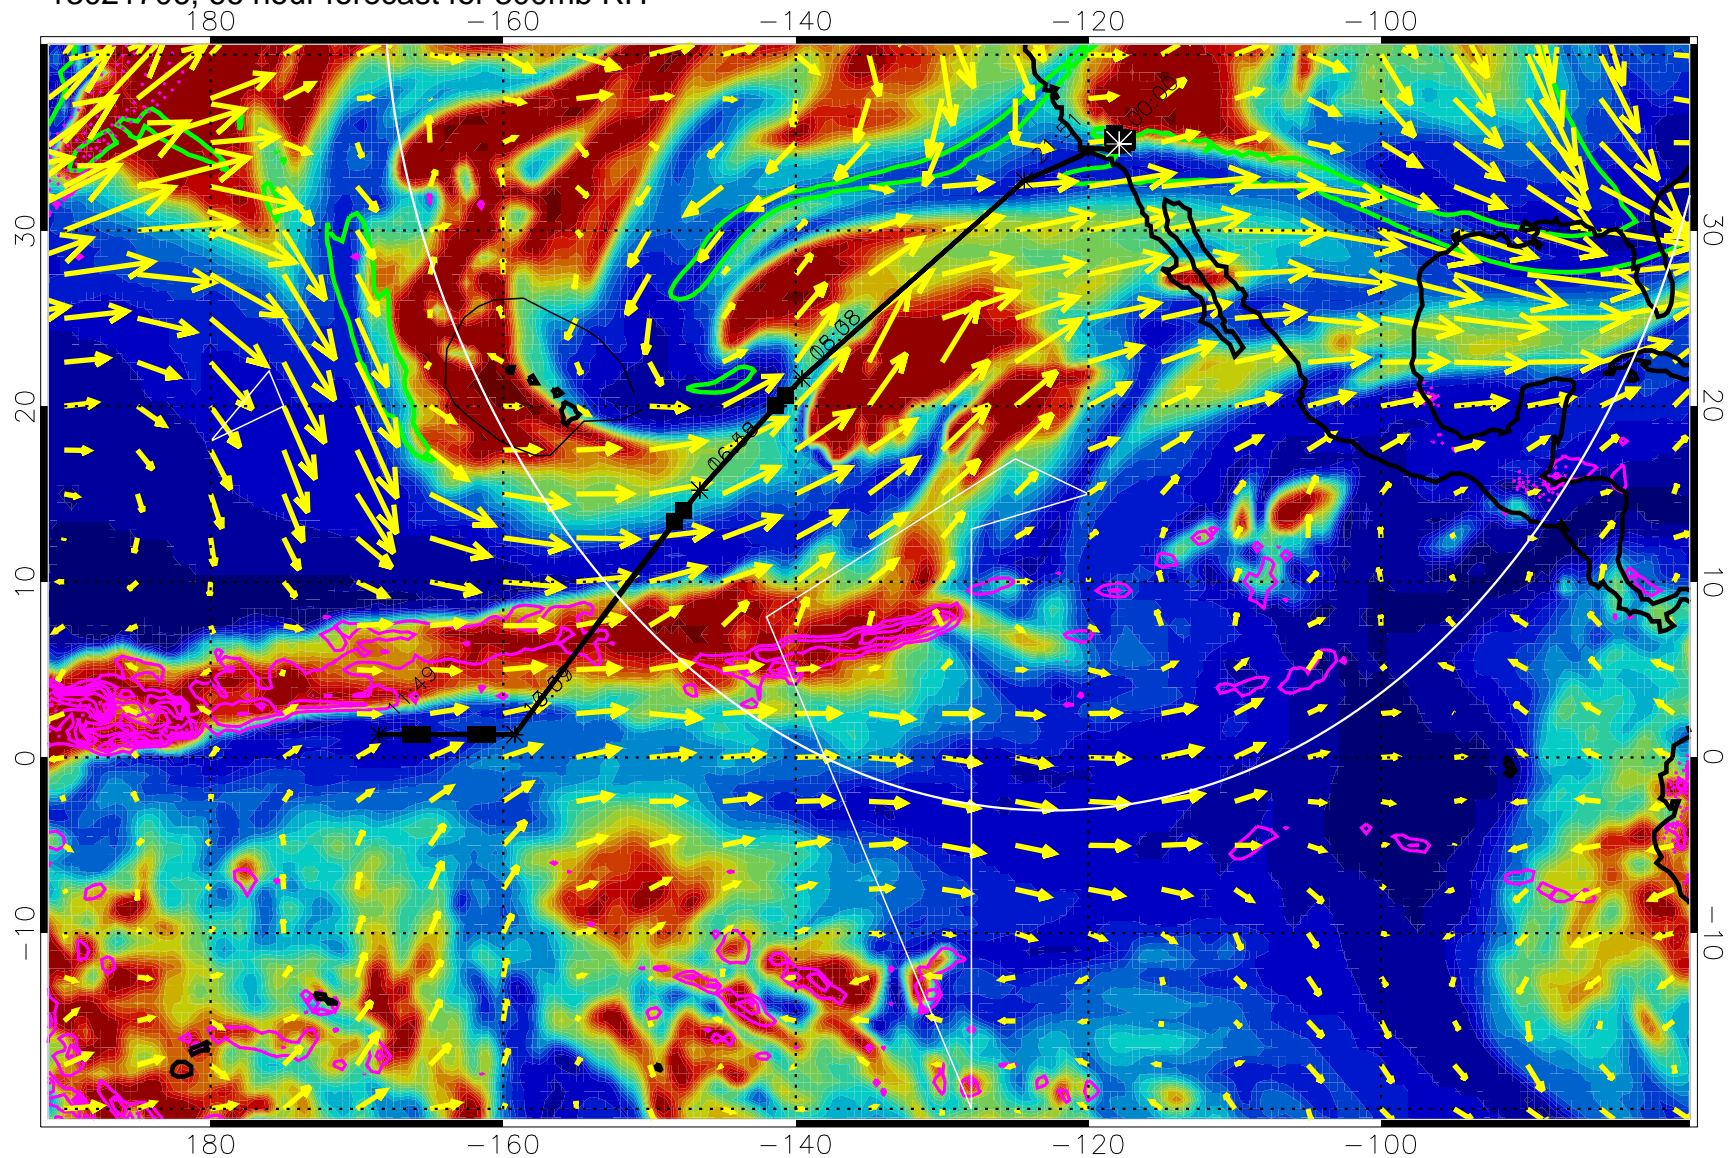

EPV Tropopause (2 PVU) Position

→ 50 m/s

Range ring of 4055 km -- 13 hours GH round trip

13021618, 54 hour forecast for 300mb RH

Precip (tot dot, conv sol) past 6 hrs 6 kg/m2 contours, min 4

EPV Tropopause (2 PVU) Position

→ 50 m/s

Range ring of 4055 km -- 13 hours GH round trip

13021700, 60 hour forecast for 300mb RH

Precip (tot dot, conv sol) past 6 hrs 6 kg/m2 contours, min 4

EPV Tropopause (2 PVU) Position

→ 50 m/s

Range ring of 4055 km -- 13 hours GH round trip

13021706, 66 hour forecast for 300mb RH

Precip (tot dot, conv sol) past 6 hrs 6 kg/m2 contours, min 4

EPV Tropopause (2 PVU) Position

→ 50 m/s

Range ring of 4055 km -- 13 hours GH round trip

13021712, 72 hour forecast for 300mb RH

Precip (tot dot, conv sol) past 6 hrs 6 kg/m2 contours, min 4

EPV Tropopause (2 PVU) Position

→ 50 m/s

Range ring of 4055 km -- 13 hours GH round trip

13021800, 84 hour forecast for 300mb RH

Precip (tot dot, conv sol) past 6 hrs 6 kg/m2 contours, min 4