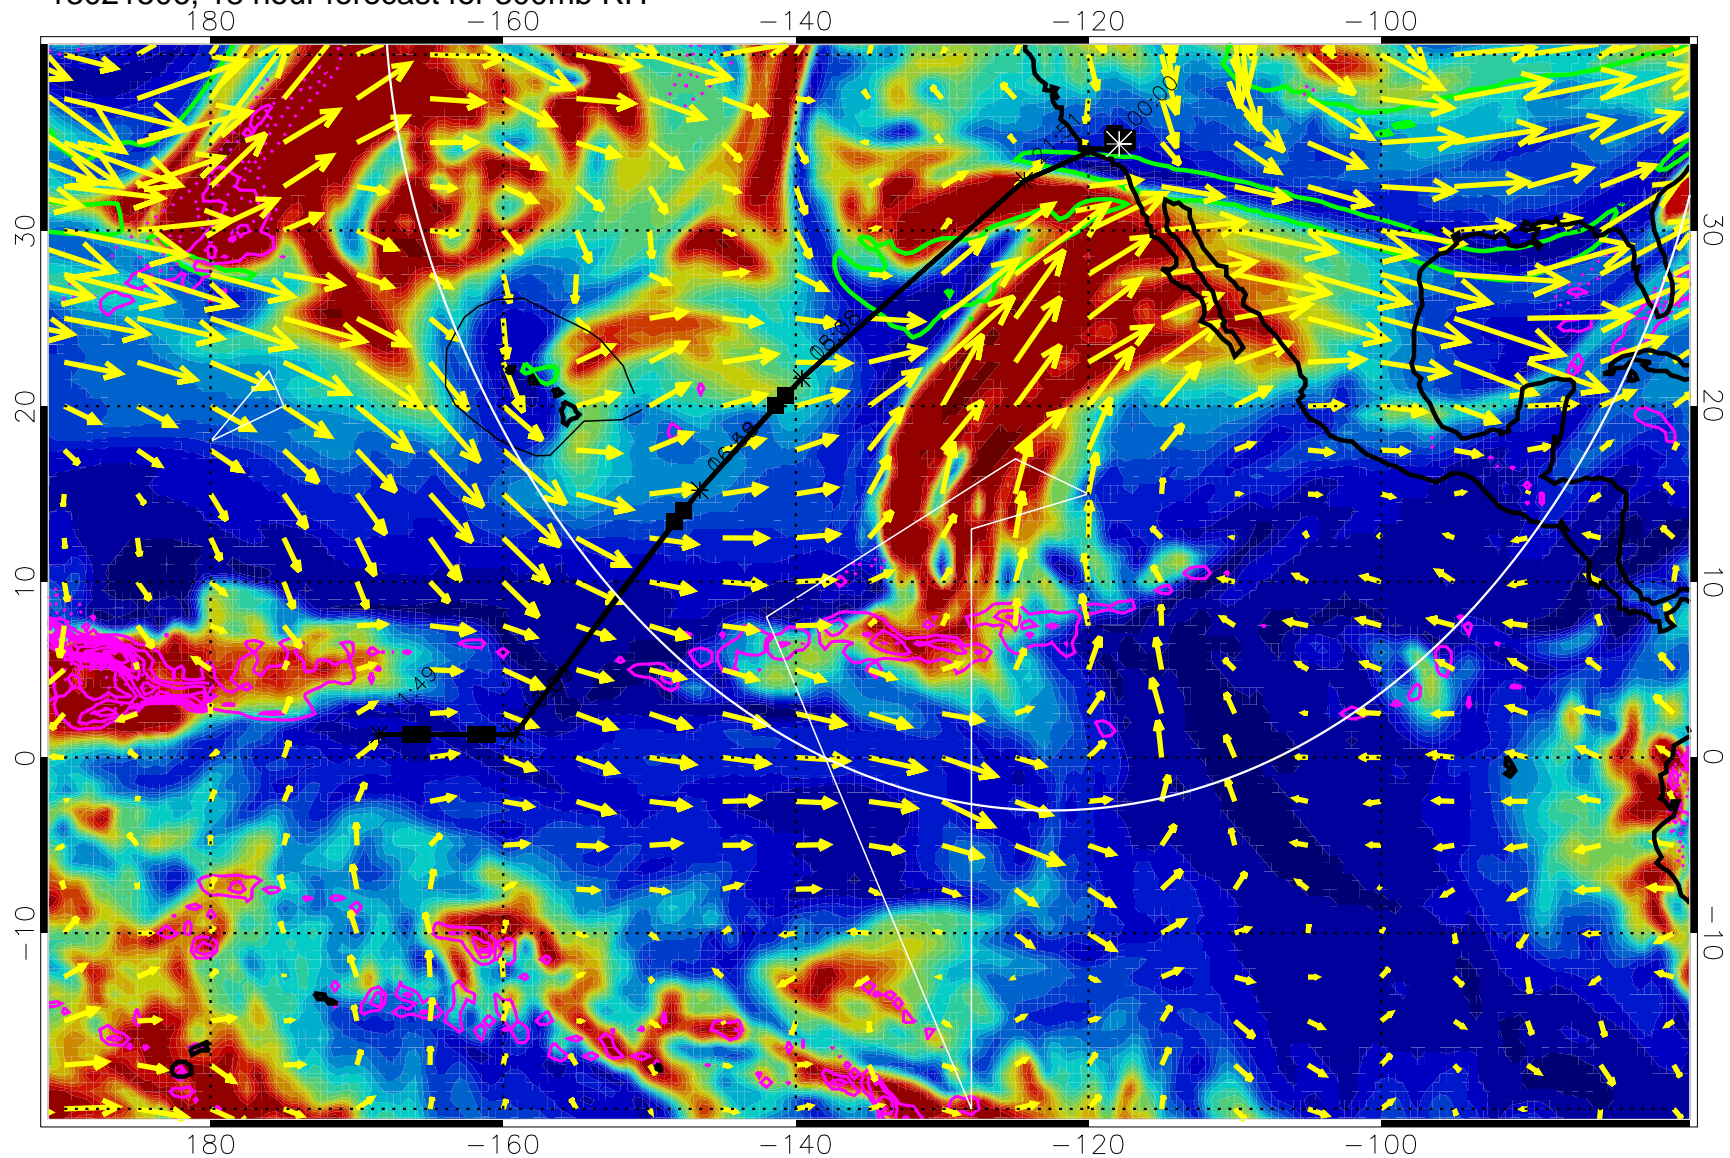

13021418, 6 hour forecast for 300mb RH

Precip (tot dot, conv sol) past 6 hrs 6 kg/m2 contours, min 4

EPV Tropopause (2 PVU) Position

→ 50 m/s

Range ring of 4055 km -- 13 hours GH round trip

13021500, 12 hour forecast for 300mb RH

Precip (tot dot, conv sol) past 6 hrs 6 kg/m2 contours, min 4

EPV Tropopause (2 PVU) Position

→ 50 m/s

Range ring of 4055 km -- 13 hours GH round trip

13021506, 18 hour forecast for 300mb RH

Precip (tot dot, conv sol) past 6 hrs 6 kg/m2 contours, min 4

EPV Tropopause (2 PVU) Position

→ 50 m/s

Range ring of 4055 km -- 13 hours GH round trip

13021512, 24 hour forecast for 300mb RH

Precip (tot dot, conv sol) past 6 hrs 6 kg/m2 contours, min 4

EPV Tropopause (2 PVU) Position

13021600, 36 hour forecast for 300mb RH

Precip (tot dot, conv sol) past 6 hrs 6 kg/m2 contours, min 4

EPV Tropopause (2 PVU) Position

→ 50 m/s

Range ring of 4055 km -- 13 hours GH round trip

13021606, 42 hour forecast for 300mb RH