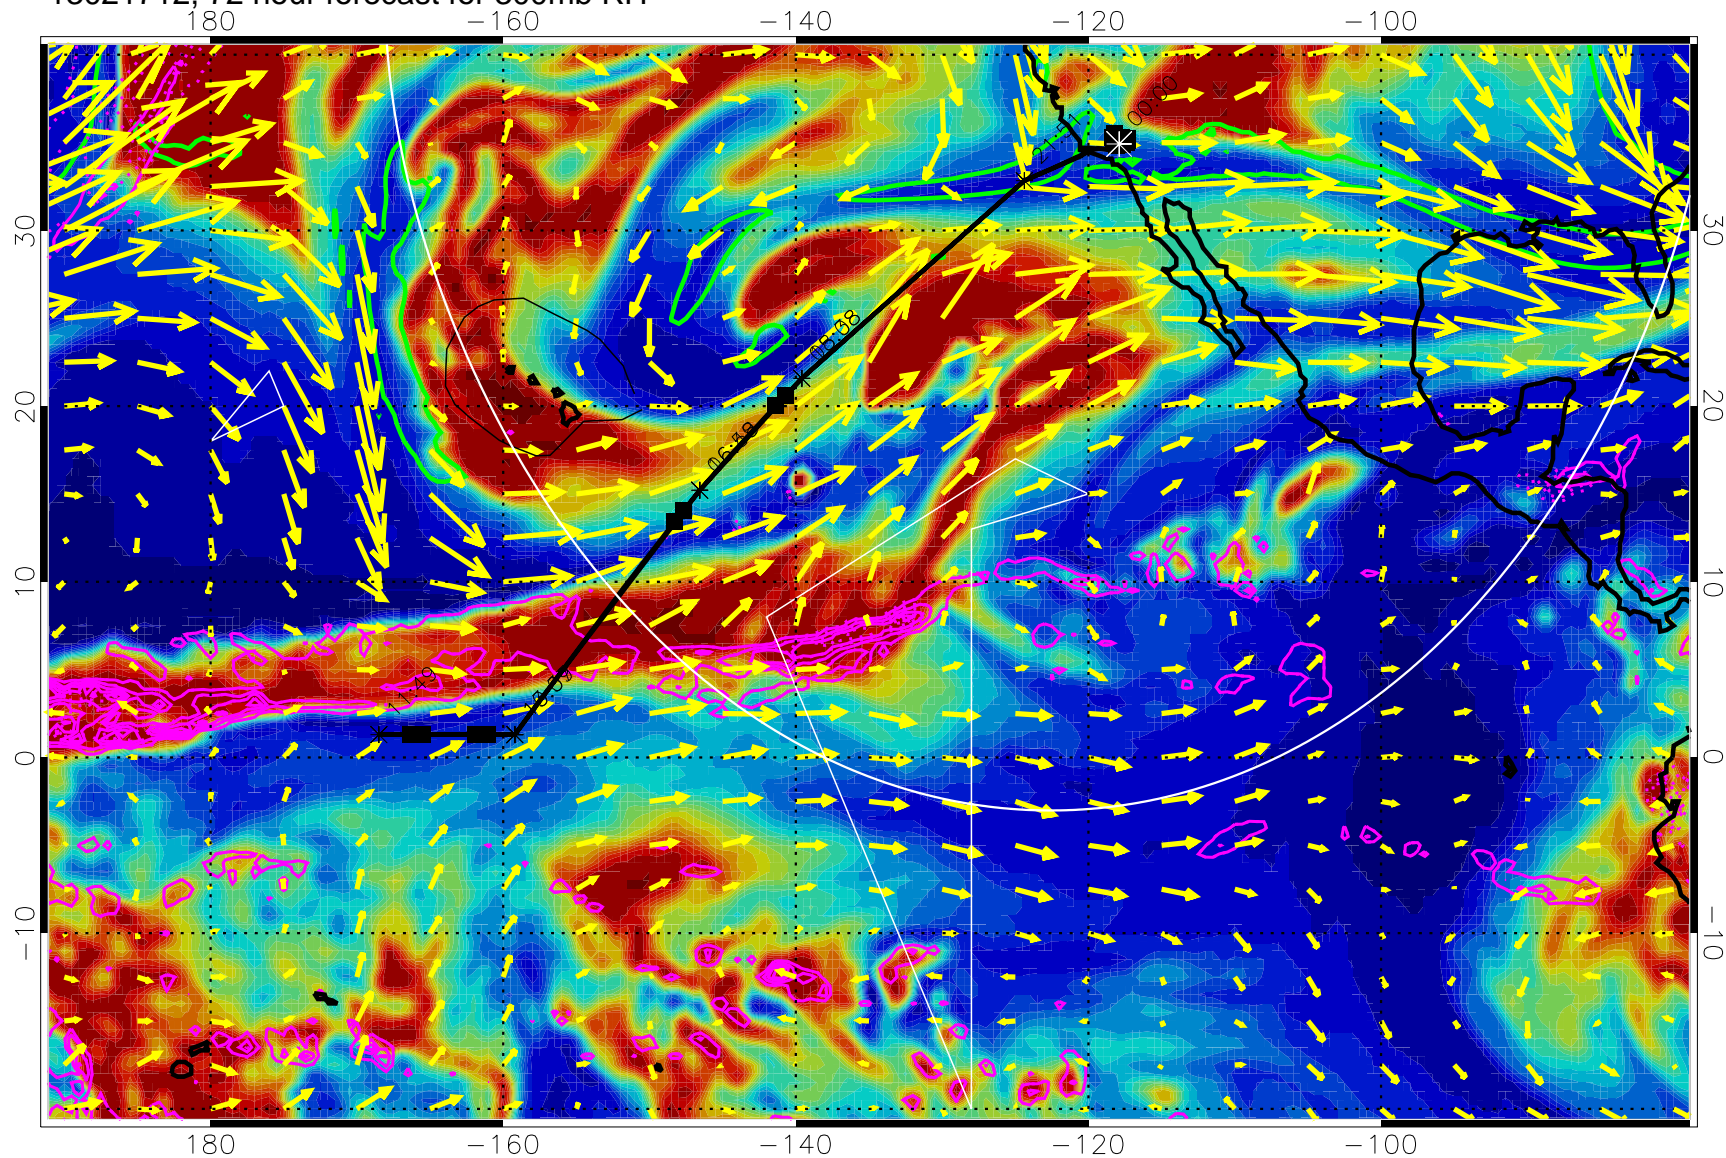

13021706, 66 hour forecast for 300mb RH

Precip (tot dot, conv sol) past 6 hrs 6 kg/m2 contours, min 4

EPV Tropopause (2 PVU) Position

→ 50 m/s

Range ring of 4055 km -- 13 hours GH round trip

13021712, 72 hour forecast for 300mb RH

0 20 40 60 80 100
RH, %

Precip (tot dot, conv sol) past 6 hrs 6 kg/m2 contours, min 4

EPV Tropopause (2 PVU) Position

→ 50 m/s

Range ring of 4055 km -- 13 hours GH round trip

13021718, 78 hour forecast for 300mb RH

Precip (tot dot, conv sol) past 6 hrs 6 kg/m2 contours, min 4

EPV Tropopause (2 PVU) Position

→ 50 m/s

Range ring of 4055 km -- 13 hours GH round trip

13021800, 84 hour forecast for 300mb RH

Precip (tot dot, conv sol) past 6 hrs 6 kg/m2 contours, min 4