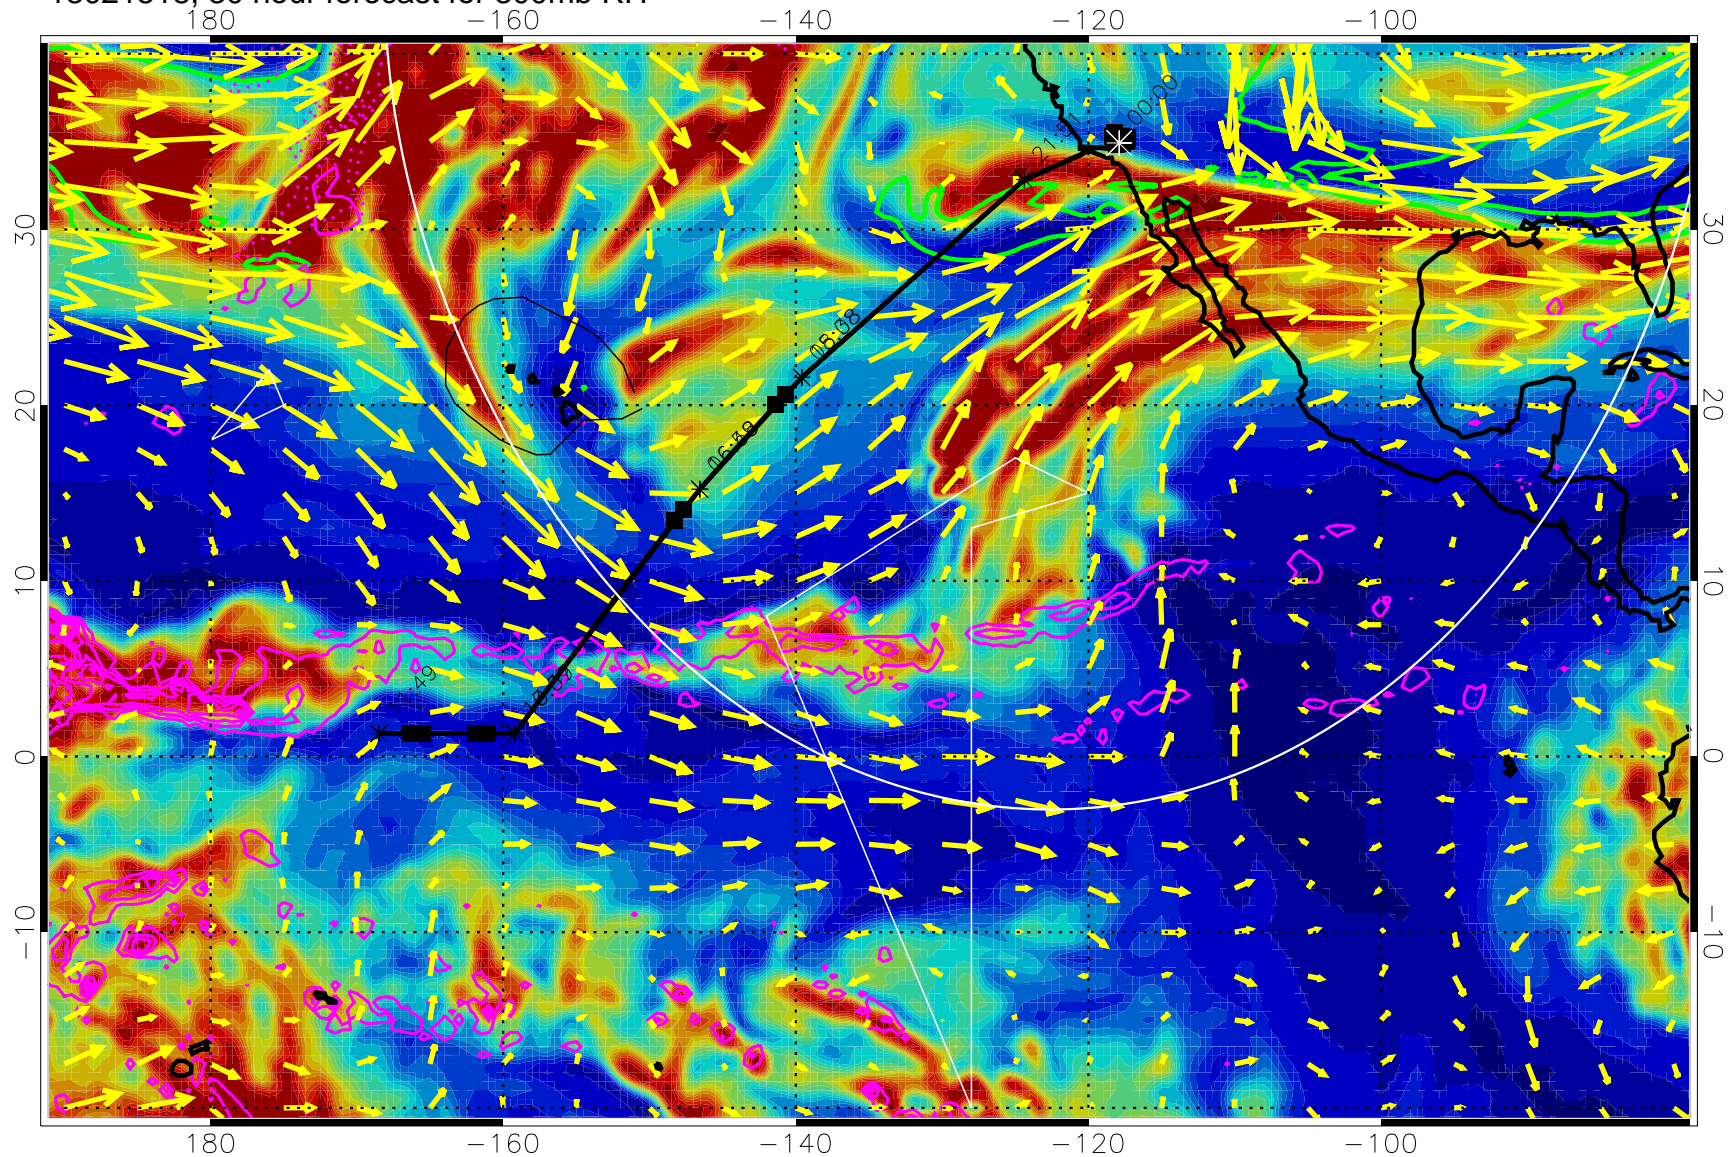

Precip (tot dot, conv sol) past 6 hrs 6 kg/m2 contours, min 4

EPV Tropopause (2 PVU) Position

→ 50 m/s

Range ring of 4055 km -- 13 hours GH round trip

13021506, 18 hour forecast for 300mb RH

Precip (tot dot, conv sol) past 6 hrs 6 kg/m2 contours, min 4

EPV Tropopause (2 PVU) Position

→ 50 m/s

Range ring of 4055 km -- 13 hours GH round trip

13021512, 24 hour forecast for 300mb RH

Precip (tot dot, conv sol) past 6 hrs 6 kg/m2 contours, min 4

EPV Tropopause (2 PVU) Position

→ 50 m/s

Range ring of 4055 km -- 13 hours GH round trip

13021518, 30 hour forecast for 300mb RH

Precip (tot dot, conv sol) past 6 hrs 6 kg/m2 contours, min 4

EPV Tropopause (2 PVU) Position

→ 50 m/s

Range ring of 4055 km -- 13 hours GH round trip

13021600, 36 hour forecast for 300mb RH

Precip (tot dot, conv sol) past 6 hrs 6 kg/m2 contours, min 4

EPV Tropopause (2 PVU) Position

→ 50 m/s

Range ring of 4055 km -- 13 hours GH round trip

13021606, 42 hour forecast for 300mb RH