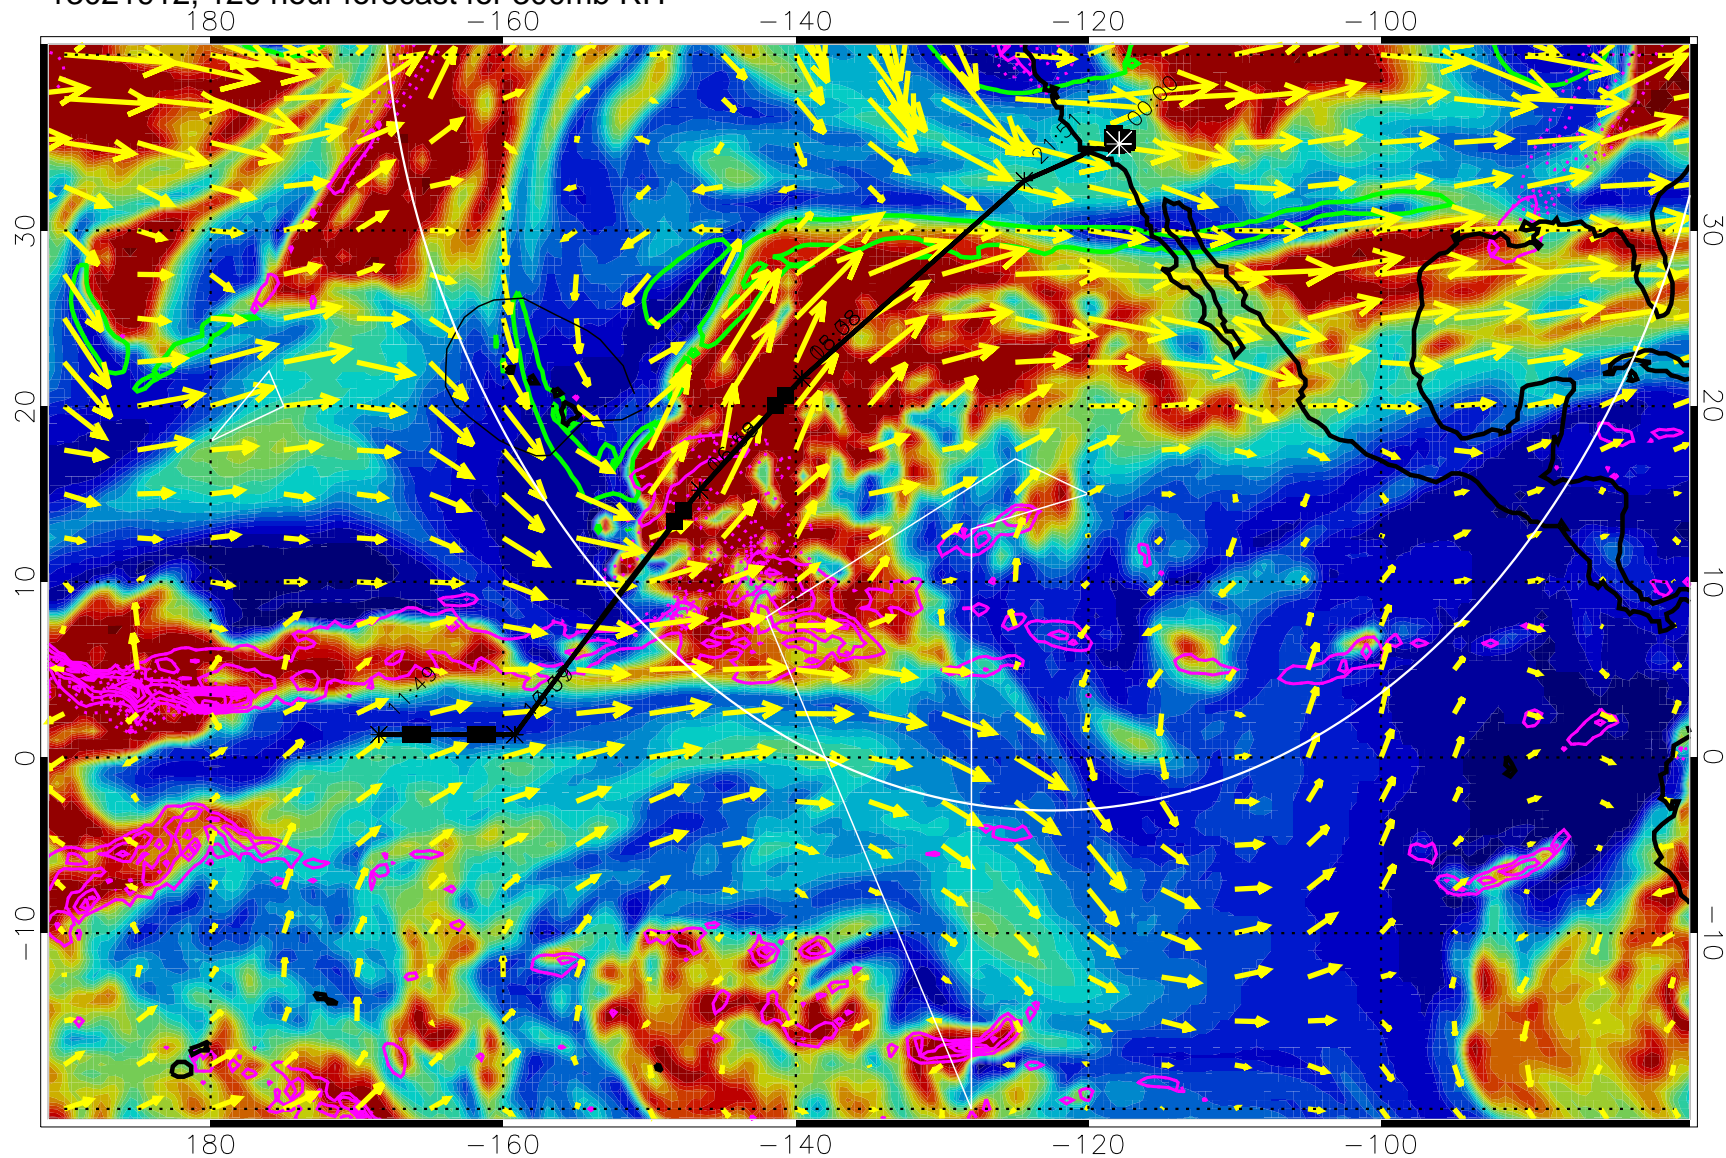

EPV Tropopause (2 PVU) Position

→ 50 m/s

Range ring of 4055 km -- 13 hours GH round trip

13021806, 90 hour forecast for 300mb RH

Precip (tot dot, conv sol) past 6 hrs 6 kg/m2 contours, min 4

EPV Tropopause (2 PVU) Position

13021818, 102 hour forecast for 300mb RH

Precip (tot dot, conv sol) past 6 hrs 6 kg/m2 contours, min 4

EPV Tropopause (2 PVU) Position

→ 50 m/s

Range ring of 4055 km -- 13 hours GH round trip

13021900, 108 hour forecast for 300mb RH

Precip (tot dot, conv sol) past 6 hrs 6 kg/m2 contours, min 4

EPV Tropopause (2 PVU) Position

→ 50 m/s

Range ring of 4055 km -- 13 hours GH round trip

13021906, 114 hour forecast for 300mb RH

Precip (tot dot, conv sol) past 6 hrs 6 kg/m2 contours, min 4

EPV Tropopause (2 PVU) Position

→ 50 m/s

Range ring of 4055 km -- 13 hours GH round trip

13021912, 120 hour forecast for 300mb RH

Precip (tot dot, conv sol) past 6 hrs 6 kg/m2 contours, min 4

EPV Tropopause (2 PVU) Position