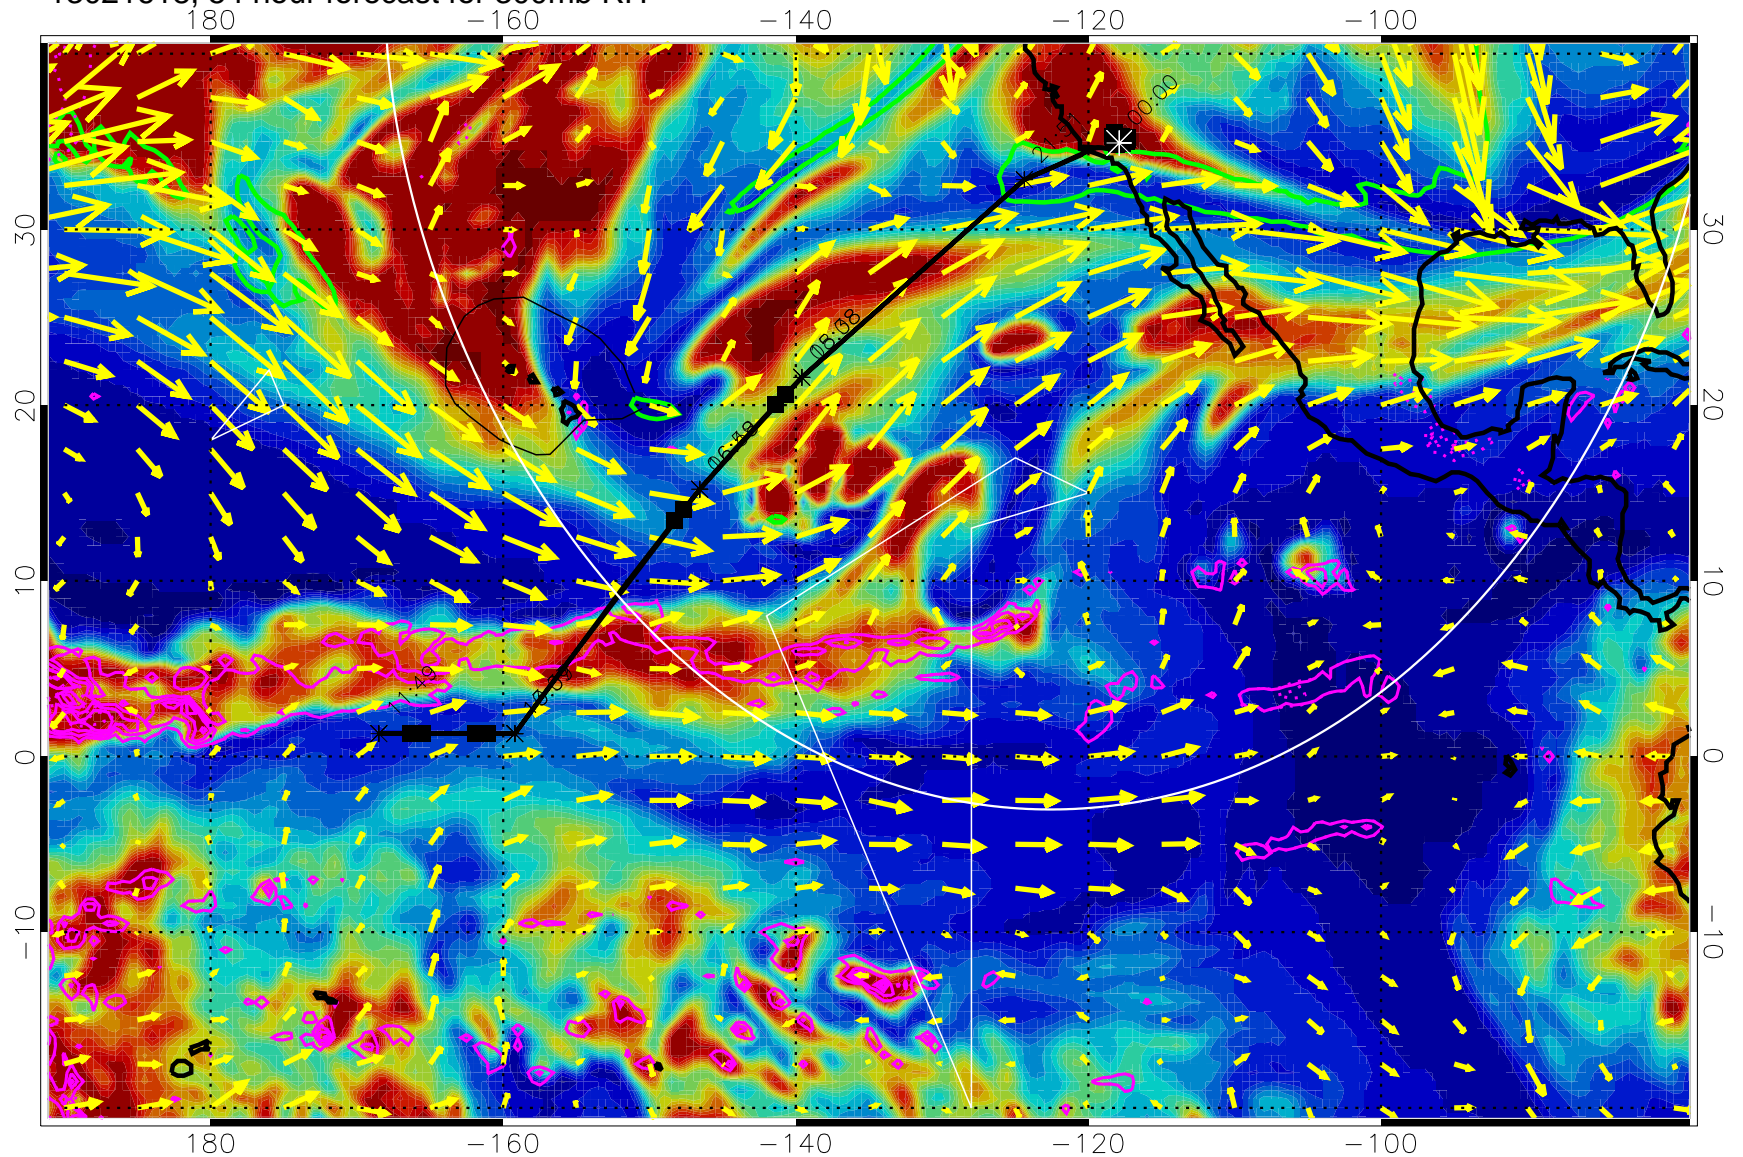

13021600, 36 hour forecast for 300mb RH

Precip (tot dot, conv sol) past 6 hrs 6 kg/m2 contours, min 4

EPV Tropopause (2 PVU) Position

→ 50 m/s

Range ring of 4055 km -- 13 hours GH round trip

13021606, 42 hour forecast for 300mb RH

Precip (tot dot, conv sol) past 6 hrs 6 kg/m2 contours, min 4

EPV Tropopause (2 PVU) Position

→ 50 m/s

Range ring of 4055 km -- 13 hours GH round trip

13021612, 48 hour forecast for 300mb RH

Precip (tot dot, conv sol) past 6 hrs 6 kg/m2 contours, min 4

EPV Tropopause (2 PVU) Position

→ 50 m/s

Range ring of 4055 km -- 13 hours GH round trip

13021618, 54 hour forecast for 300mb RH

Precip (tot dot, conv sol) past 6 hrs 6 kg/m2 contours, min 4

EPV Tropopause (2 PVU) Position

13021706, 66 hour forecast for 300mb RH

Precip (tot dot, conv sol) past 6 hrs 6 kg/m2 contours, min 4

EPV Tropopause (2 PVU) Position

→ 50 m/s

Range ring of 4055 km -- 13 hours GH round trip

13021712, 72 hour forecast for 300mb RH