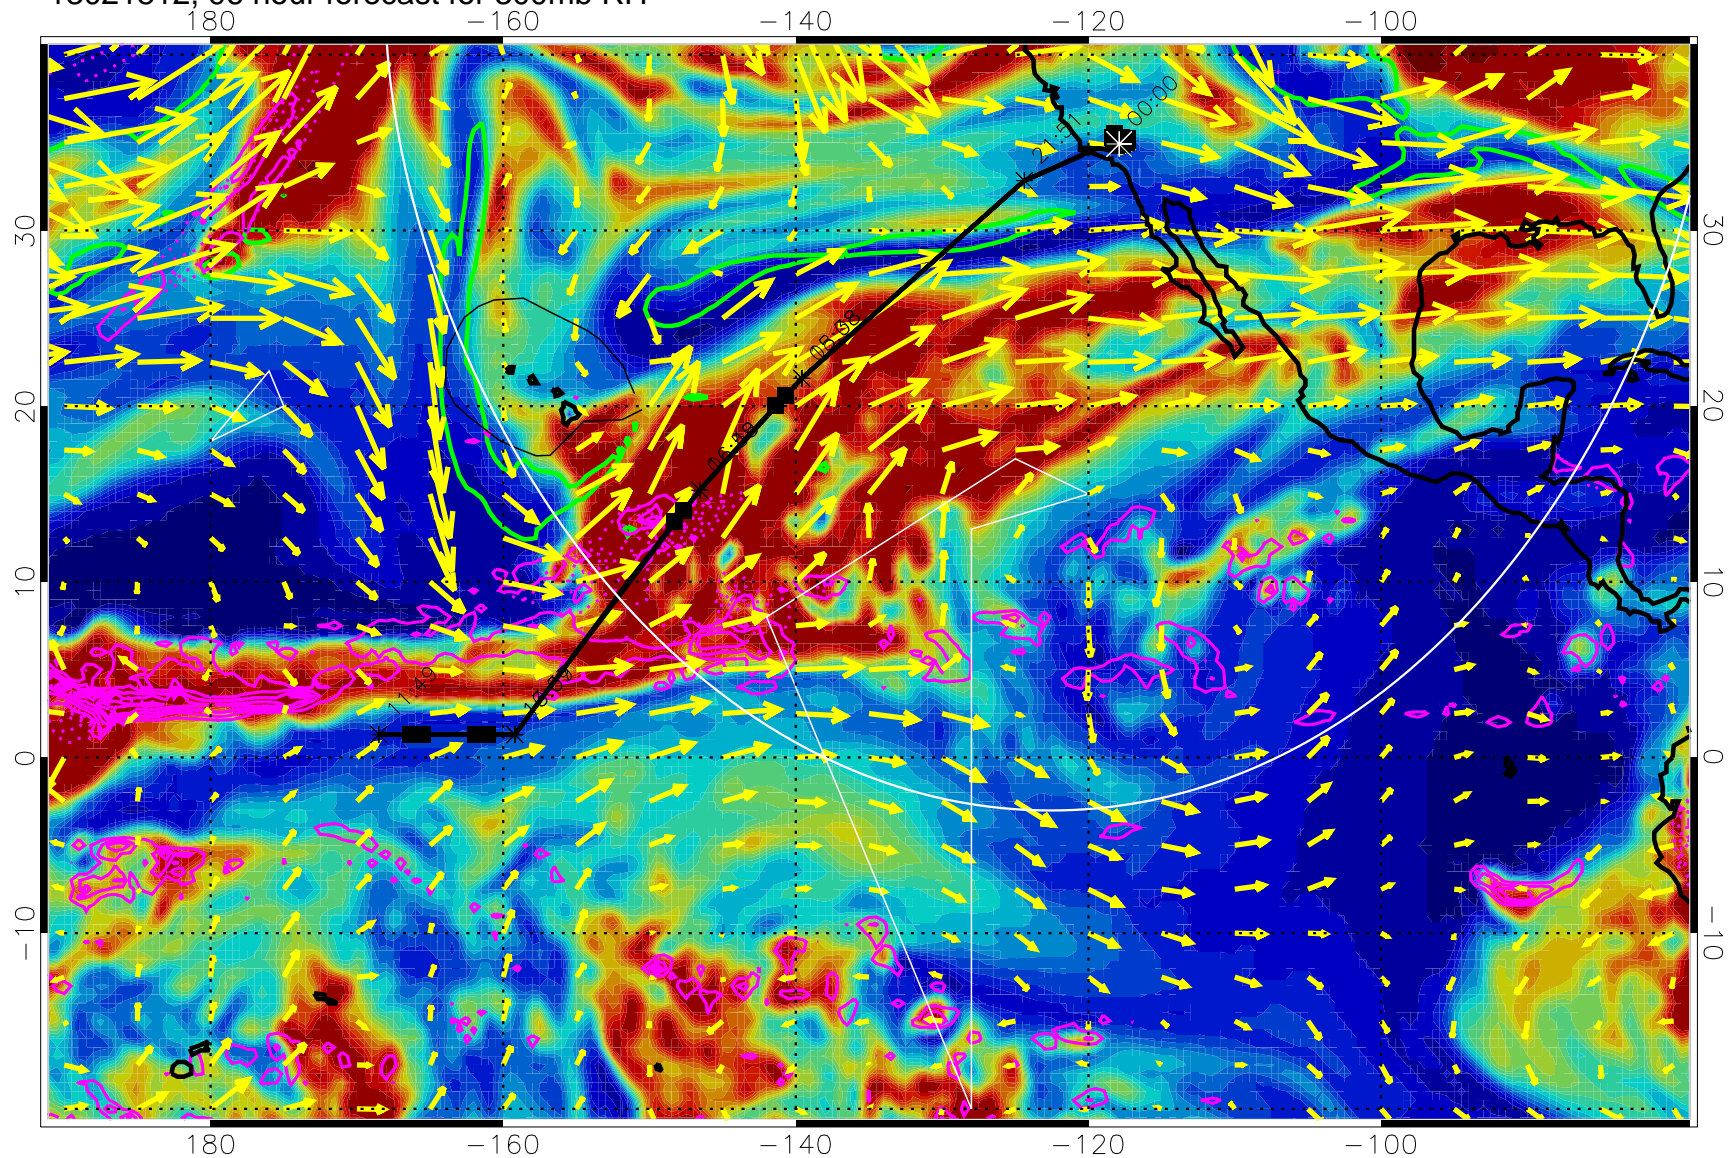

Precip (tot dot, conv sol) past 6 hrs 6 kg/m2 contours, min 4

EPV Tropopause (2 PVU) Position

→ 50 m/s

Range ring of 4055 km -- 13 hours GH round trip

13021800, 84 hour forecast for 300mb RH

Precip (tot dot, conv sol) past 6 hrs 6 kg/m2 contours, min 4

EPV Tropopause (2 PVU) Position

→ 50 m/s

Range ring of 4055 km -- 13 hours GH round trip

13021806, 90 hour forecast for 300mb RH

Precip (tot dot, conv sol) past 6 hrs 6 kg/m2 contours, min 4

EPV Tropopause (2 PVU) Position

→ 50 m/s

Range ring of 4055 km -- 13 hours GH round trip

13021812, 96 hour forecast for 300mb RH

Precip (tot dot, conv sol) past 6 hrs 6 kg/m2 contours, min 4

EPV Tropopause (2 PVU) Position

→ 50 m/s

Range ring of 4055 km -- 13 hours GH round trip

13021818, 102 hour forecast for 300mb RH

Precip (tot dot, conv sol) past 6 hrs 6 kg/m2 contours, min 4

EPV Tropopause (2 PVU) Position

→ 50 m/s

Range ring of 4055 km -- 13 hours GH round trip

13021900, 108 hour forecast for 300mb RH