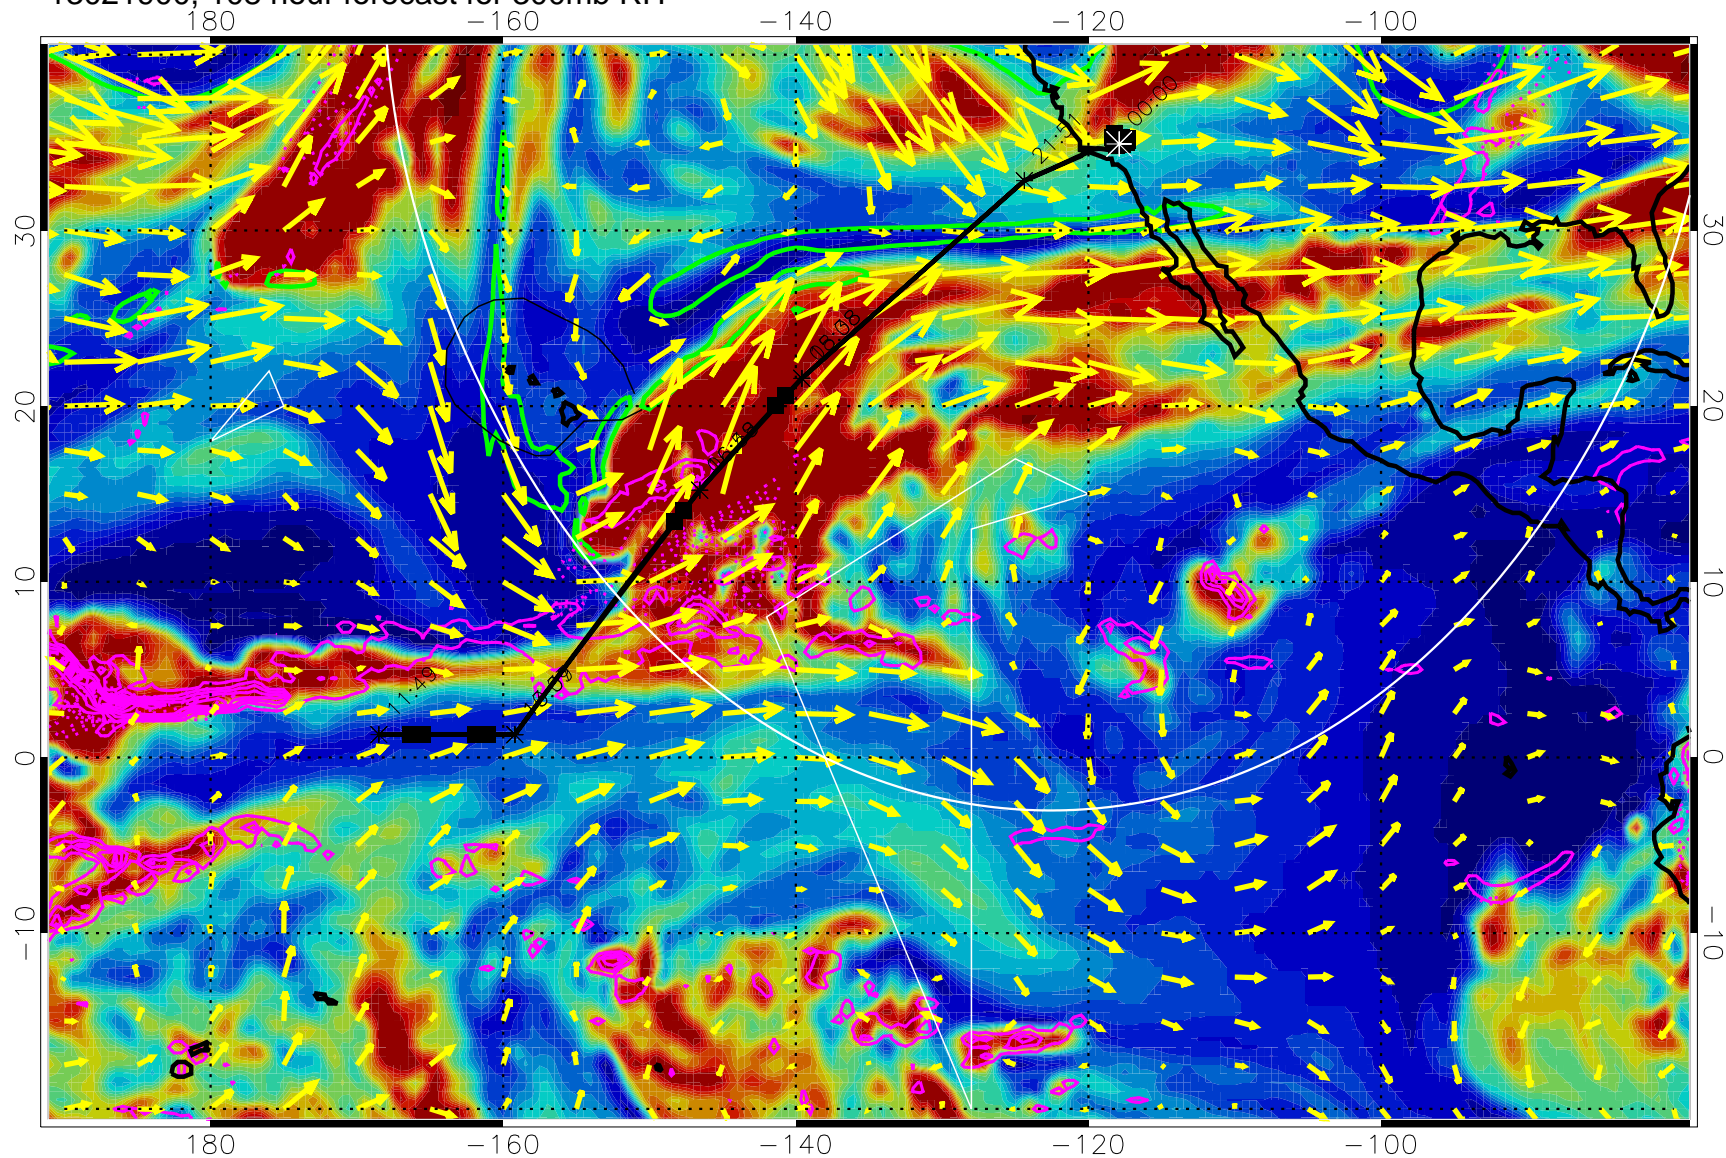

EPV Tropopause (2 PVU) Position

→ 50 m/s

Range ring of 4055 km -- 13 hours GH round trip

13021806, 90 hour forecast for 300mb RH

Precip (tot dot, conv sol) past 6 hrs 6 kg/m2 contours, min 4

EPV Tropopause (2 PVU) Position

13021818, 102 hour forecast for 300mb RH

Precip (tot dot, conv sol) past 6 hrs 6 kg/m2 contours, min 4

EPV Tropopause (2 PVU) Position

→ 50 m/s

Range ring of 4055 km -- 13 hours GH round trip

13021900, 108 hour forecast for 300mb RH

Precip (tot dot, conv sol) past 6 hrs 6 kg/m2 contours, min 4

EPV Tropopause (2 PVU) Position

→ 50 m/s

Range ring of 4055 km -- 13 hours GH round trip

13021906, 114 hour forecast for 300mb RH

Precip (tot dot, conv sol) past 6 hrs 6 kg/m2 contours, min 4

EPV Tropopause (2 PVU) Position

→ 50 m/s

Range ring of 4055 km -- 13 hours GH round trip

13021912, 120 hour forecast for 300mb RH

Precip (tot dot, conv sol) past 6 hrs 6 kg/m2 contours, min 4

EPV Tropopause (2 PVU) Position