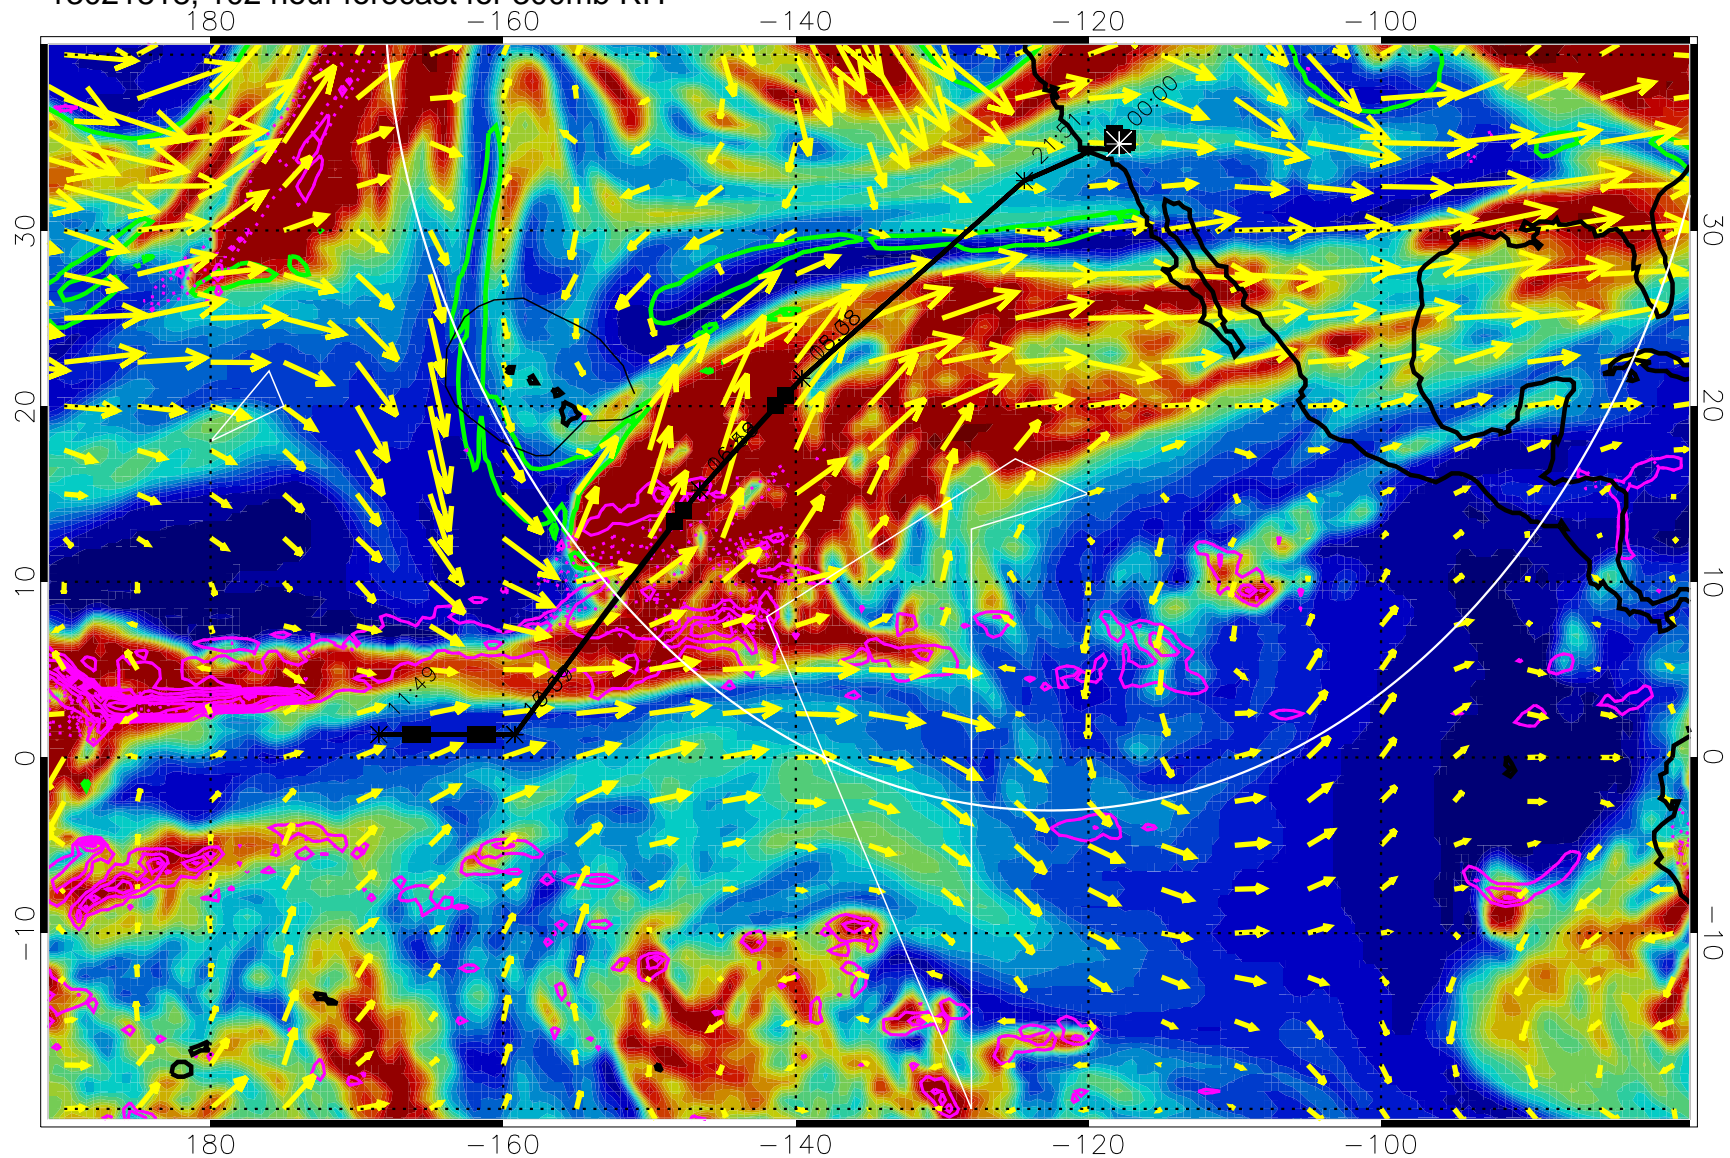

EPV Tropopause (2 PVU) Position

→ 50 m/s

Range ring of 4055 km -- 13 hours GH round trip

13021806, 90 hour forecast for 300mb RH

Precip (tot dot, conv sol) past 6 hrs 6 kg/m2 contours, min 4

EPV Tropopause (2 PVU) Position

→ 50 m/s

Range ring of 4055 km -- 13 hours GH round trip

13021812, 96 hour forecast for 300mb RH

Precip (tot dot, conv sol) past 6 hrs 6 kg/m2 contours, min 4

EPV Tropopause (2 PVU) Position

→ 50 m/s

Range ring of 4055 km -- 13 hours GH round trip

13021818, 102 hour forecast for 300mb RH

Precip (tot dot, conv sol) past 6 hrs 6 kg/m2 contours, min 4

EPV Tropopause (2 PVU) Position

→ 50 m/s

Range ring of 4055 km -- 13 hours GH round trip

13021900, 108 hour forecast for 300mb RH

Precip (tot dot, conv sol) past 6 hrs 6 kg/m2 contours, min 4

EPV Tropopause (2 PVU) Position

→ 50 m/s

Range ring of 4055 km -- 13 hours GH round trip

13021906, 114 hour forecast for 300mb RH

Precip (tot dot, conv sol) past 6 hrs 6 kg/m2 contours, min 4