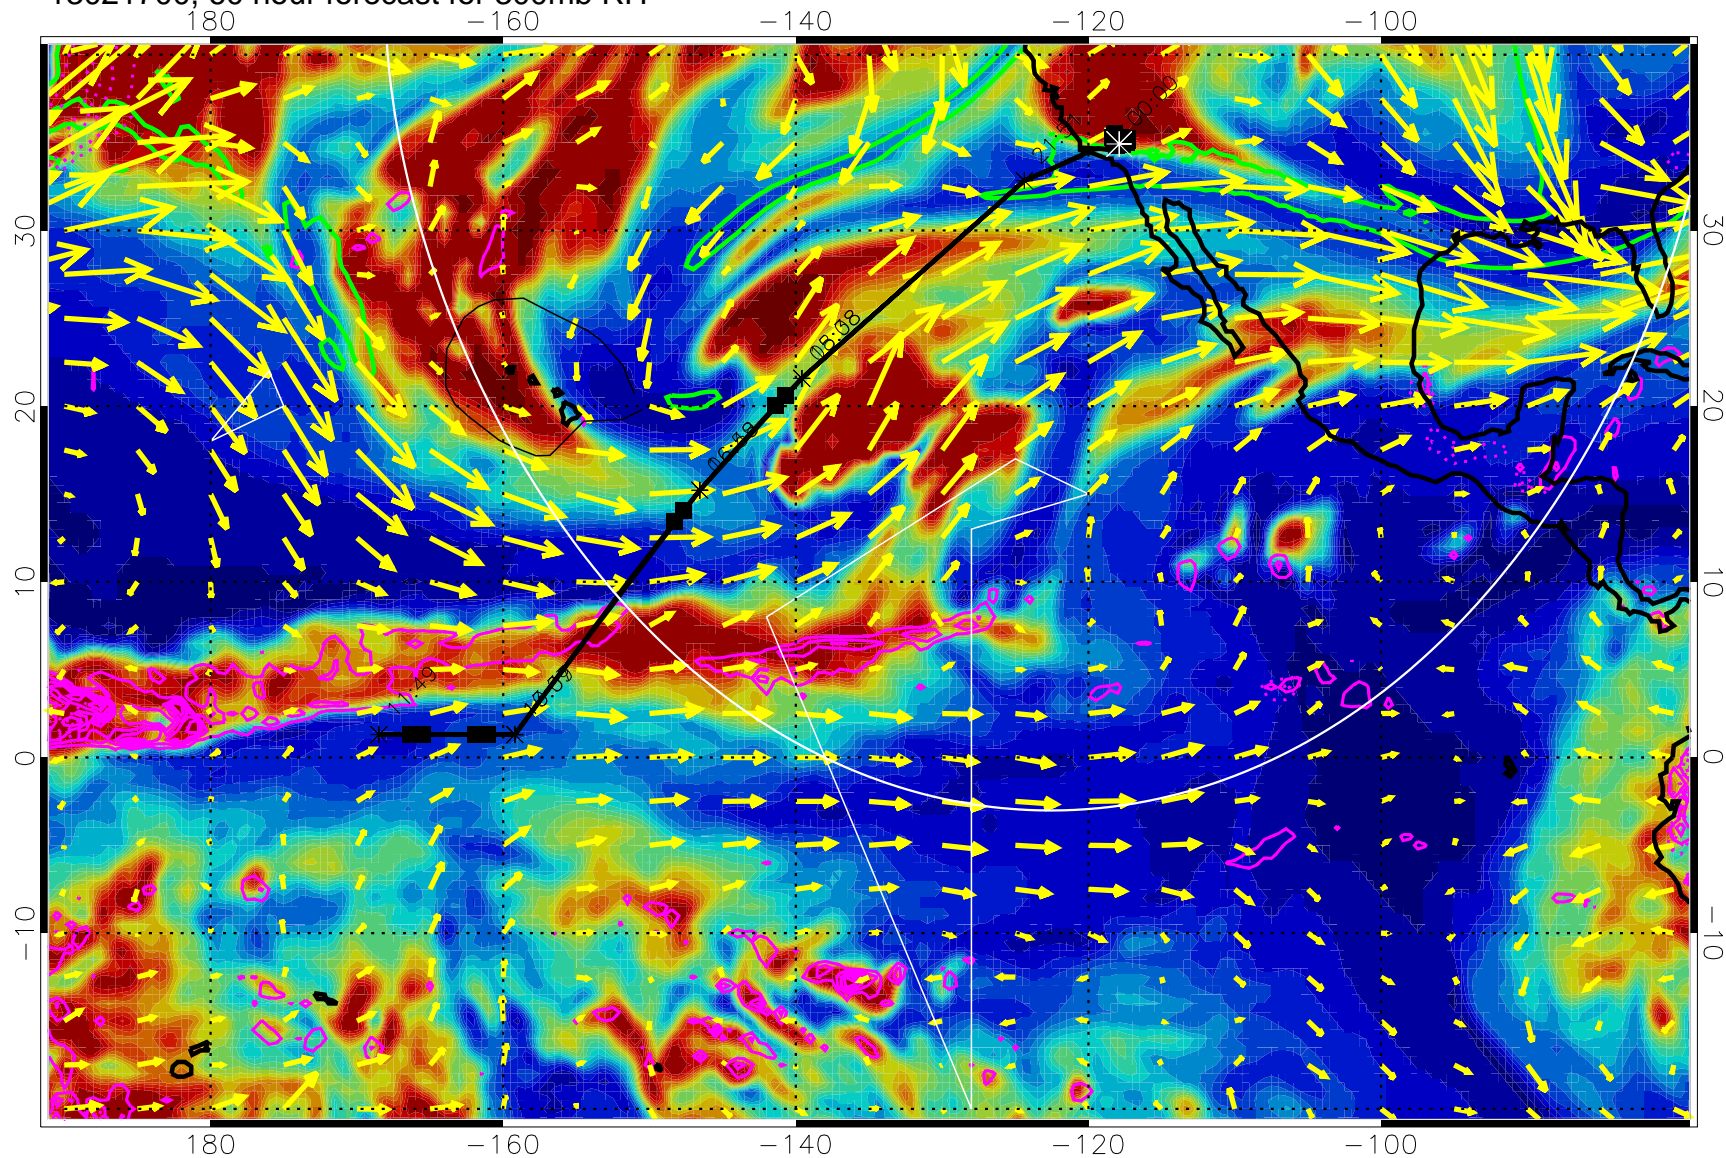

Precip (tot dot, conv sol) past 6 hrs 6 kg/m2 contours, min 4

EPV Tropopause (2 PVU) Position

→ 50 m/s

Range ring of 4055 km -- 13 hours GH round trip

13021612, 48 hour forecast for 300mb RH

Precip (tot dot, conv sol) past 6 hrs 6 kg/m2 contours, min 4

EPV Tropopause (2 PVU) Position

→ 50 m/s

Range ring of 4055 km -- 13 hours GH round trip

13021618, 54 hour forecast for 300mb RH

Precip (tot dot, conv sol) past 6 hrs 6 kg/m2 contours, min 4

EPV Tropopause (2 PVU) Position

→ 50 m/s

Range ring of 4055 km -- 13 hours GH round trip

13021700, 60 hour forecast for 300mb RH

Precip (tot dot, conv sol) past 6 hrs 6 kg/m2 contours, min 4

EPV Tropopause (2 PVU) Position

→ 50 m/s

Range ring of 4055 km -- 13 hours GH round trip

13021706, 66 hour forecast for 300mb RH

Precip (tot dot, conv sol) past 6 hrs 6 kg/m2 contours, min 4

EPV Tropopause (2 PVU) Position

→ 50 m/s

Range ring of 4055 km -- 13 hours GH round trip

13021712, 72 hour forecast for 300mb RH