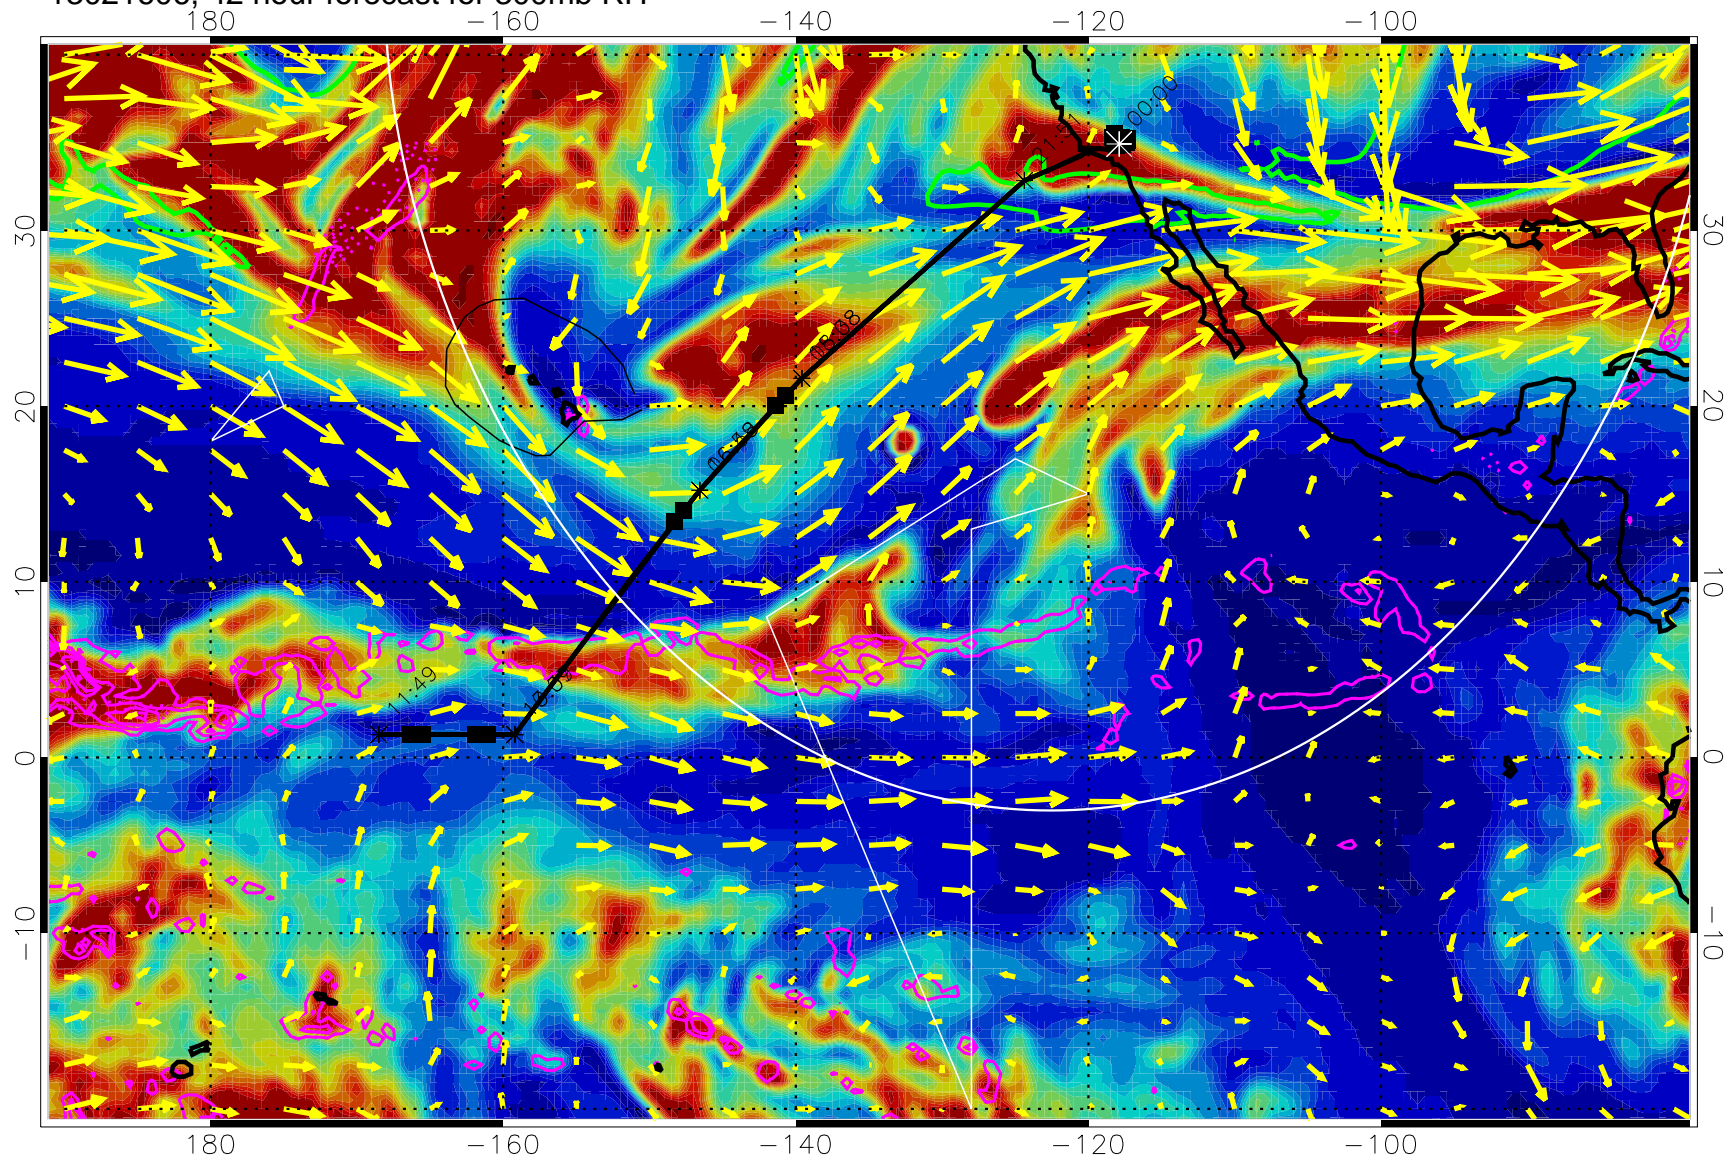

EPV Tropopause (2 PVU) Position

→ 50 m/s

Range ring of 4055 km -- 13 hours GH round trip

13021512, 24 hour forecast for 300mb RH

Precip (tot dot, conv sol) past 6 hrs 6 kg/m2 contours, min 4

EPV Tropopause (2 PVU) Position

13021600, 36 hour forecast for 300mb RH

Precip (tot dot, conv sol) past 6 hrs 6 kg/m2 contours, min 4

EPV Tropopause (2 PVU) Position

→ 50 m/s

Range ring of 4055 km -- 13 hours GH round trip

13021606, 42 hour forecast for 300mb RH

Precip (tot dot, conv sol) past 6 hrs 6 kg/m2 contours, min 4

EPV Tropopause (2 PVU) Position

→ 50 m/s

Range ring of 4055 km -- 13 hours GH round trip

13021612, 48 hour forecast for 300mb RH

Precip (tot dot, conv sol) past 6 hrs 6 kg/m2 contours, min 4

EPV Tropopause (2 PVU) Position

→ 50 m/s

Range ring of 4055 km -- 13 hours GH round trip

13021618, 54 hour forecast for 300mb RH

Precip (tot dot, conv sol) past 6 hrs 6 kg/m2 contours, min 4

EPV Tropopause (2 PVU) Position