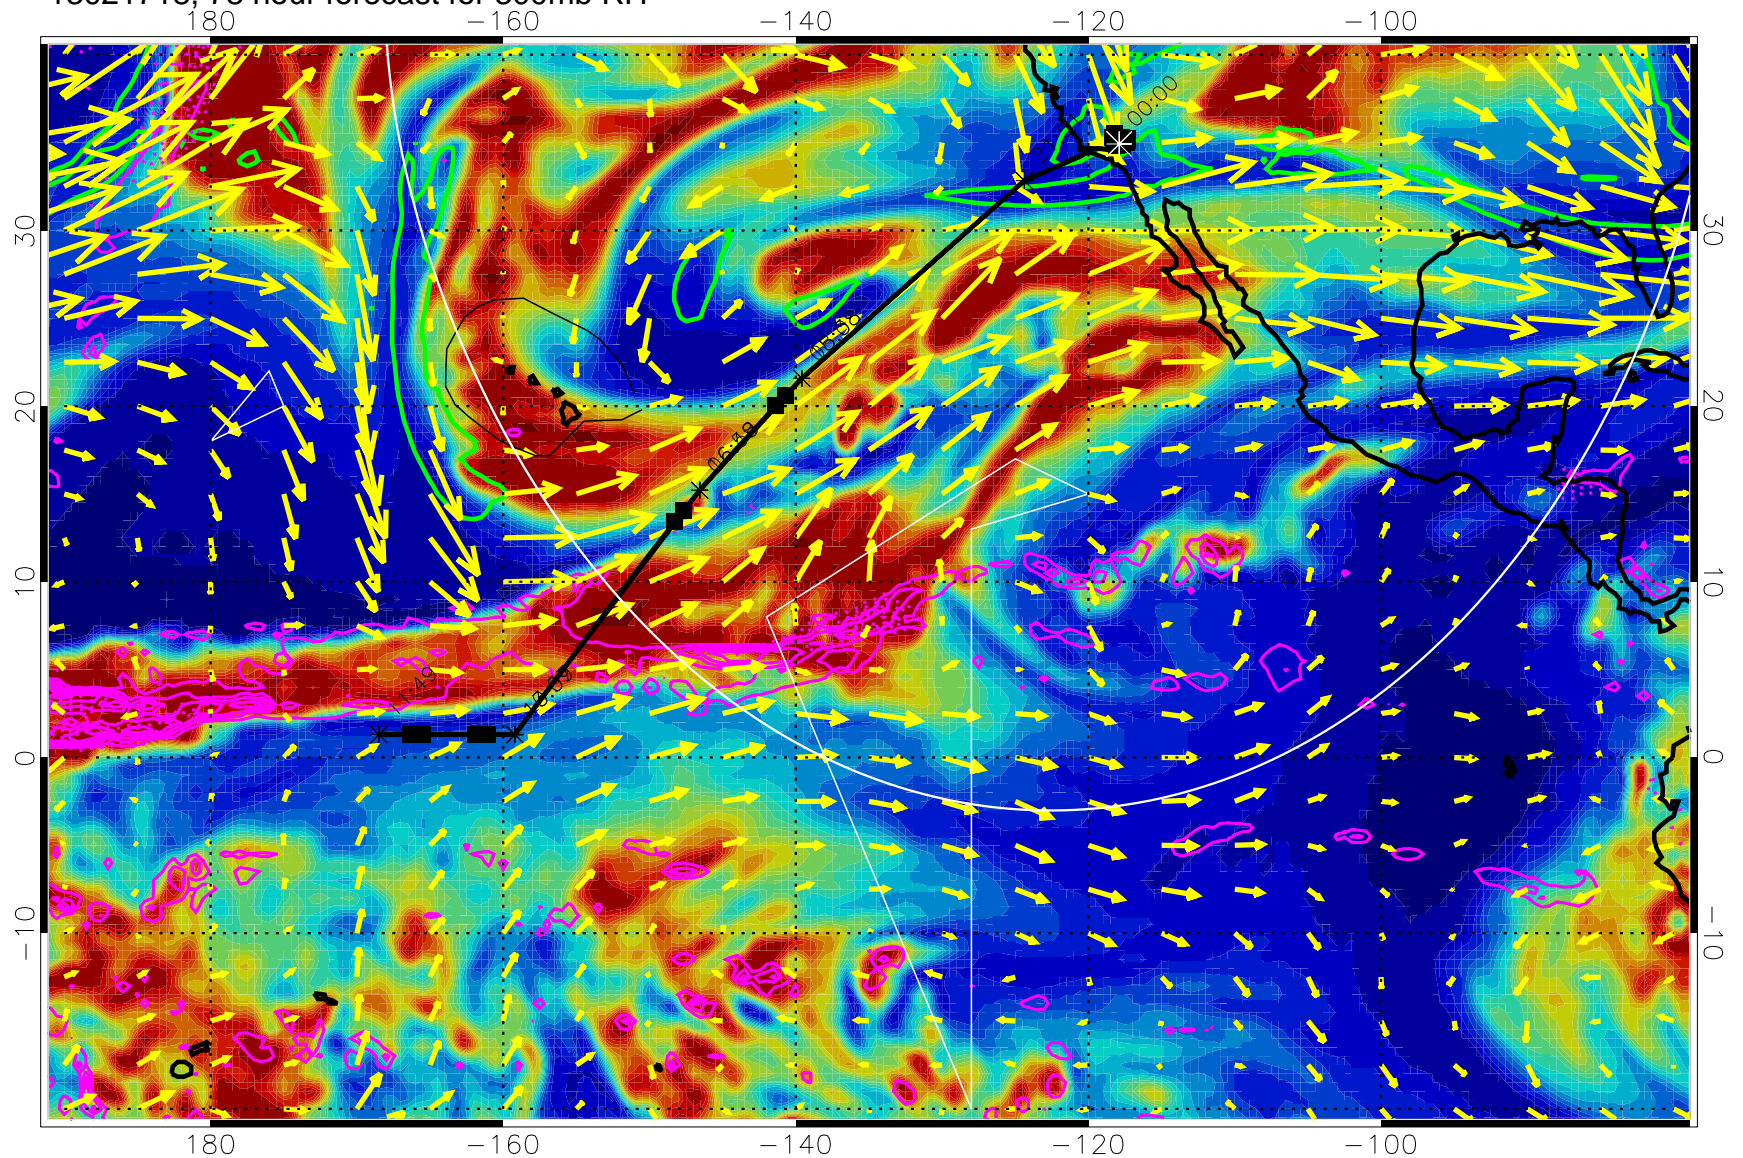

13021706, 66 hour forecast for 300mb RH

Precip (tot dot, conv sol) past 6 hrs 6 kg/m2 contours, min 4

EPV Tropopause (2 PVU) Position

→ 50 m/s

Range ring of 4055 km -- 13 hours GH round trip

13021712, 72 hour forecast for 300mb RH

0 20 40 60 80 100
RH, %

Precip (tot dot, conv sol) past 6 hrs 6 kg/m2 contours, min 4

EPV Tropopause (2 PVU) Position

→ 50 m/s

Range ring of 4055 km -- 13 hours GH round trip

13021718, 78 hour forecast for 300mb RH

Precip (tot dot, conv sol) past 6 hrs 6 kg/m2 contours, min 4

EPV Tropopause (2 PVU) Position

→ 50 m/s

Range ring of 4055 km -- 13 hours GH round trip

13021800, 84 hour forecast for 300mb RH

Precip (tot dot, conv sol) past 6 hrs 6 kg/m2 contours, min 4

EPV Tropopause (2 PVU) Position

→ 50 m/s

Range ring of 4055 km -- 13 hours GH round trip

13021806, 90 hour forecast for 300mb RH

Precip (tot dot, conv sol) past 6 hrs 6 kg/m2 contours, min 4

EPV Tropopause (2 PVU) Position