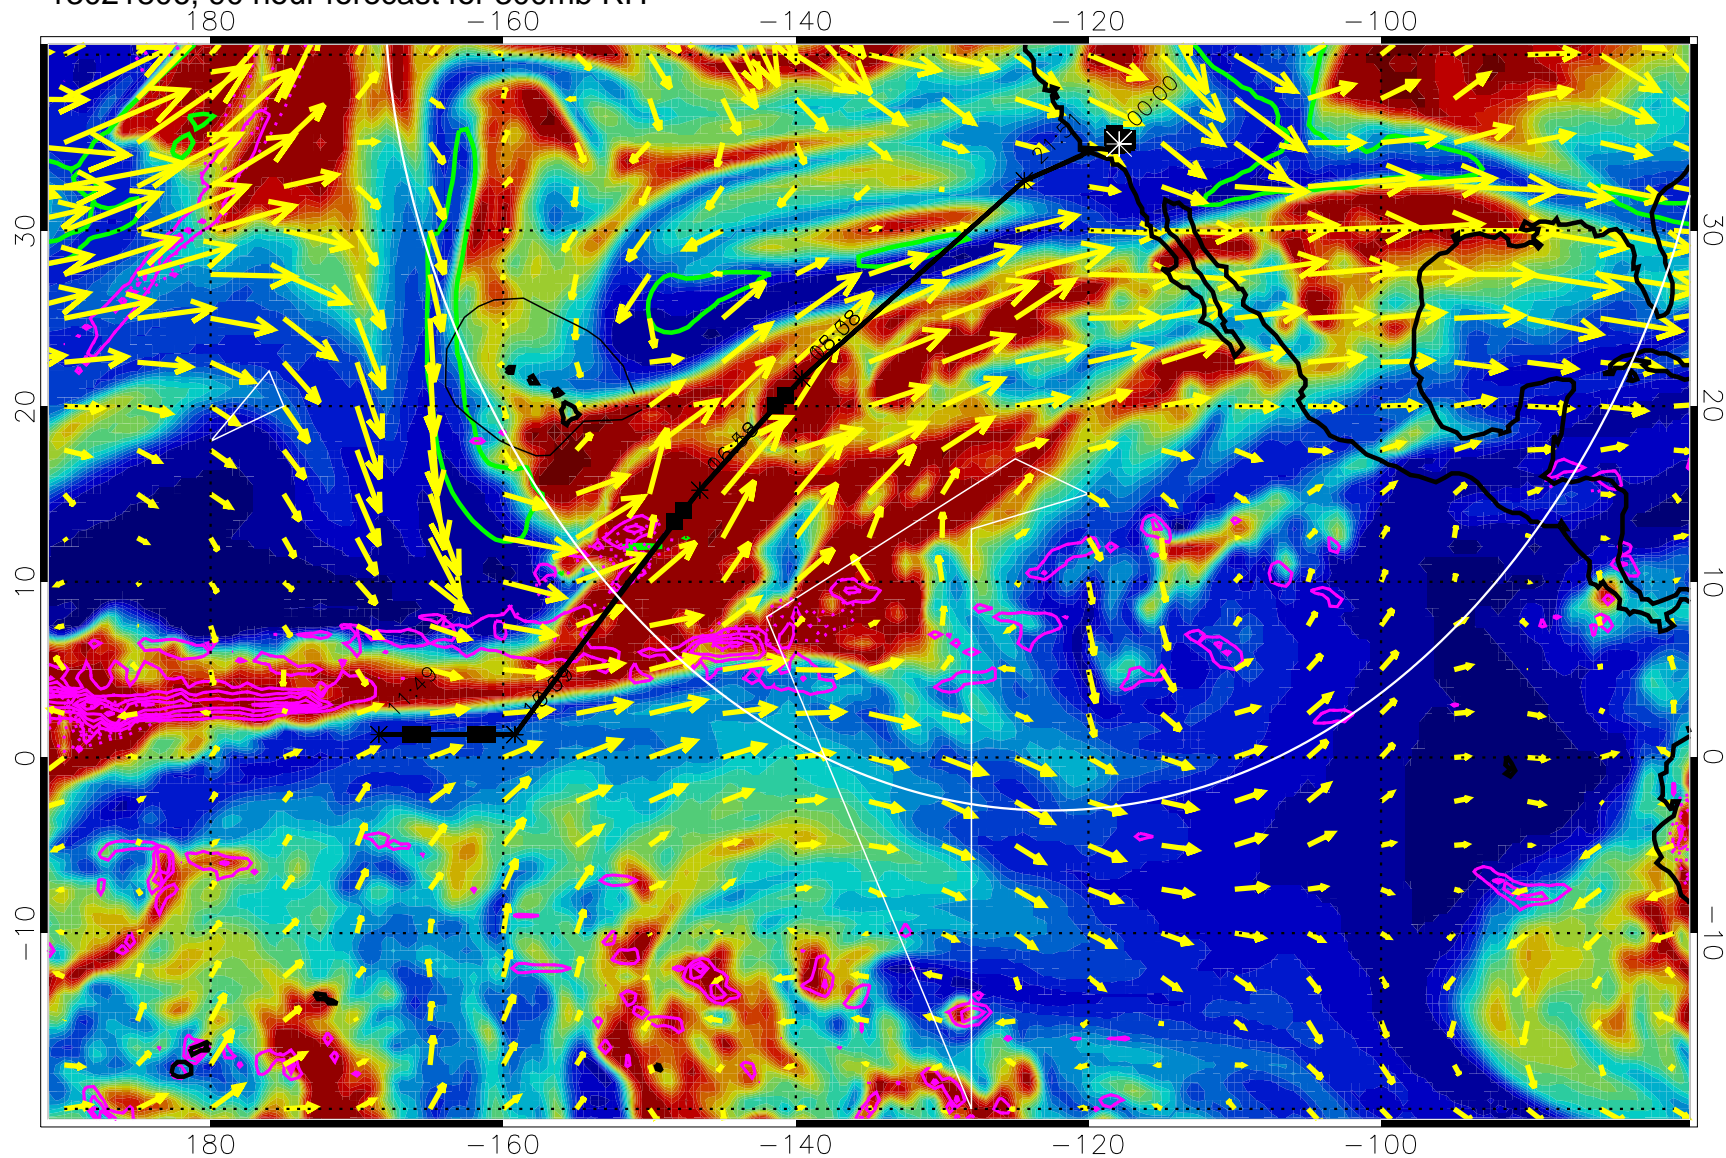

0 20 40 60 80 100
RH, %

Precip (tot dot, conv sol) past 6 hrs 6 kg/m2 contours, min 4

EPV Tropopause (2 PVU) Position

→ 50 m/s

Range ring of 4055 km -- 13 hours GH round trip

13021718, 78 hour forecast for 300mb RH

Precip (tot dot, conv sol) past 6 hrs 6 kg/m2 contours, min 4

EPV Tropopause (2 PVU) Position

→ 50 m/s

Range ring of 4055 km -- 13 hours GH round trip

13021800, 84 hour forecast for 300mb RH

Precip (tot dot, conv sol) past 6 hrs 6 kg/m2 contours, min 4

EPV Tropopause (2 PVU) Position

→ 50 m/s

Range ring of 4055 km -- 13 hours GH round trip

13021806, 90 hour forecast for 300mb RH

Precip (tot dot, conv sol) past 6 hrs 6 kg/m2 contours, min 4

EPV Tropopause (2 PVU) Position

13021818, 102 hour forecast for 300mb RH

Precip (tot dot, conv sol) past 6 hrs 6 kg/m2 contours, min 4

EPV Tropopause (2 PVU) Position

→ 50 m/s

Range ring of 4055 km -- 13 hours GH round trip

13021900, 108 hour forecast for 300mb RH