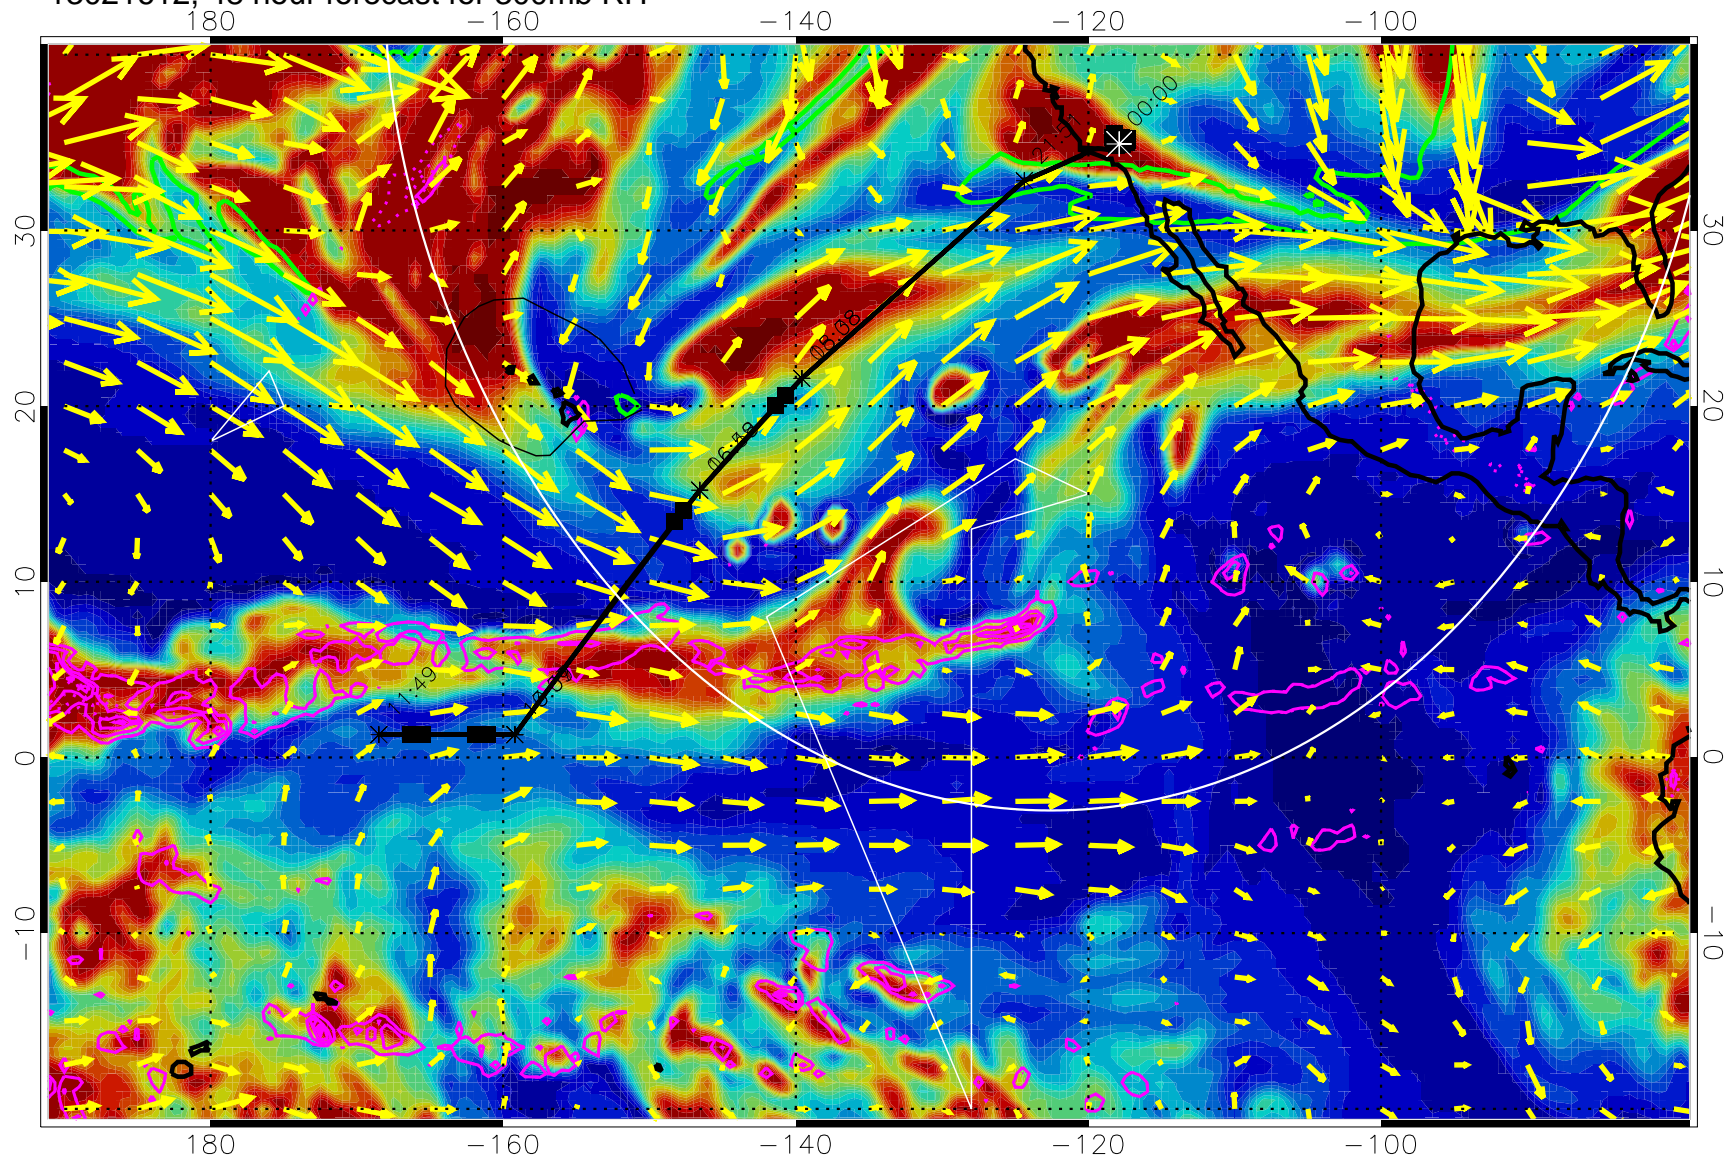

EPV Tropopause (2 PVU) Position

→ 50 m/s

Range ring of 4055 km -- 13 hours GH round trip

13021512, 24 hour forecast for 300mb RH

Precip (tot dot, conv sol) past 6 hrs 6 kg/m2 contours, min 4

EPV Tropopause (2 PVU) Position

13021600, 36 hour forecast for 300mb RH

Precip (tot dot, conv sol) past 6 hrs 6 kg/m2 contours, min 4

EPV Tropopause (2 PVU) Position

→ 50 m/s

Range ring of 4055 km -- 13 hours GH round trip

13021606, 42 hour forecast for 300mb RH

Precip (tot dot, conv sol) past 6 hrs 6 kg/m2 contours, min 4

EPV Tropopause (2 PVU) Position

→ 50 m/s

Range ring of 4055 km -- 13 hours GH round trip

13021612, 48 hour forecast for 300mb RH

Precip (tot dot, conv sol) past 6 hrs 6 kg/m2 contours, min 4

EPV Tropopause (2 PVU) Position

→ 50 m/s

Range ring of 4055 km -- 13 hours GH round trip

13021618, 54 hour forecast for 300mb RH

Precip (tot dot, conv sol) past 6 hrs 6 kg/m2 contours, min 4

EPV Tropopause (2 PVU) Position