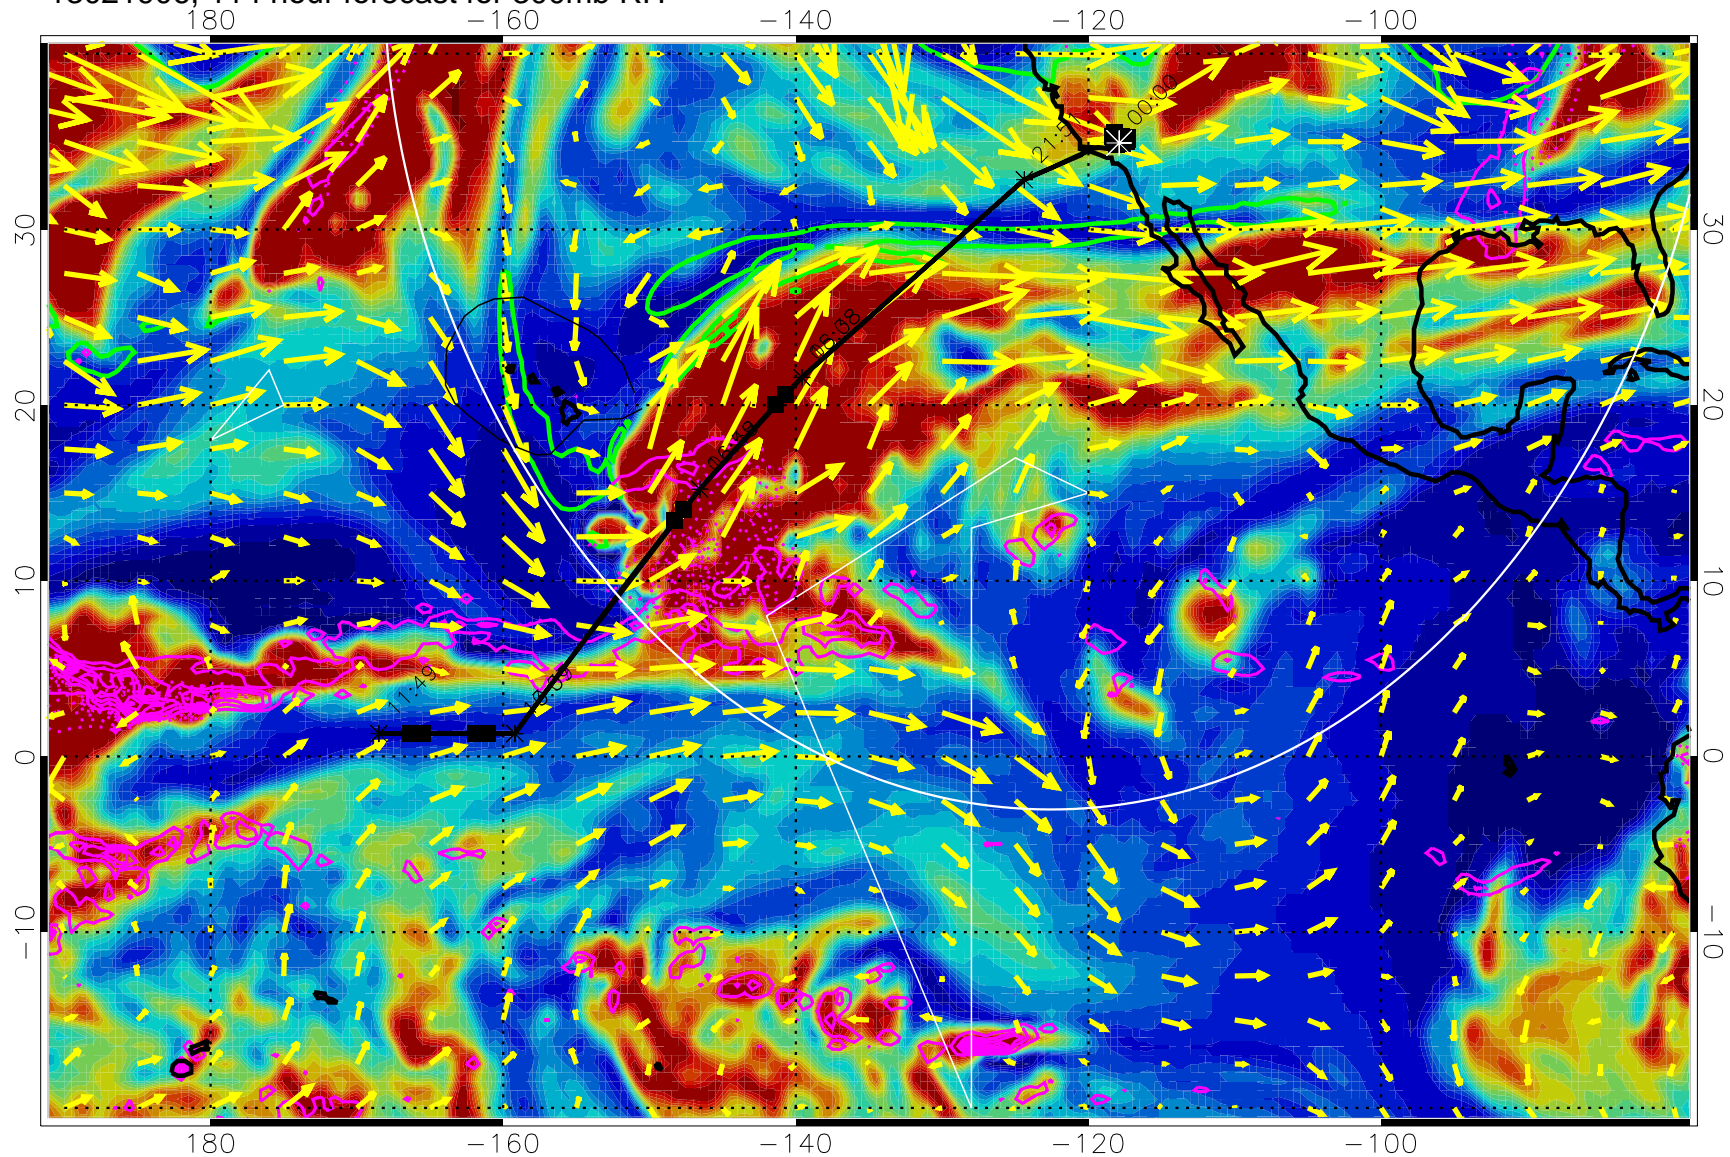

→ 50 m/s

Range ring of 4055 km -- 13 hours GH round trip

13021812, 96 hour forecast for 300mb RH

Precip (tot dot, conv sol) past 6 hrs 6 kg/m2 contours, min 4

EPV Tropopause (2 PVU) Position

→ 50 m/s

Range ring of 4055 km -- 13 hours GH round trip

13021818, 102 hour forecast for 300mb RH

Precip (tot dot, conv sol) past 6 hrs 6 kg/m2 contours, min 4

EPV Tropopause (2 PVU) Position

→ 50 m/s

Range ring of 4055 km -- 13 hours GH round trip

13021900, 108 hour forecast for 300mb RH

Precip (tot dot, conv sol) past 6 hrs 6 kg/m2 contours, min 4

EPV Tropopause (2 PVU) Position

→ 50 m/s

Range ring of 4055 km -- 13 hours GH round trip

13021906, 114 hour forecast for 300mb RH

Precip (tot dot, conv sol) past 6 hrs 6 kg/m2 contours, min 4

EPV Tropopause (2 PVU) Position

→ 50 m/s

Range ring of 4055 km -- 13 hours GH round trip

13021912, 120 hour forecast for 300mb RH

Precip (tot dot, conv sol) past 6 hrs 6 kg/m2 contours, min 4

EPV Tropopause (2 PVU) Position