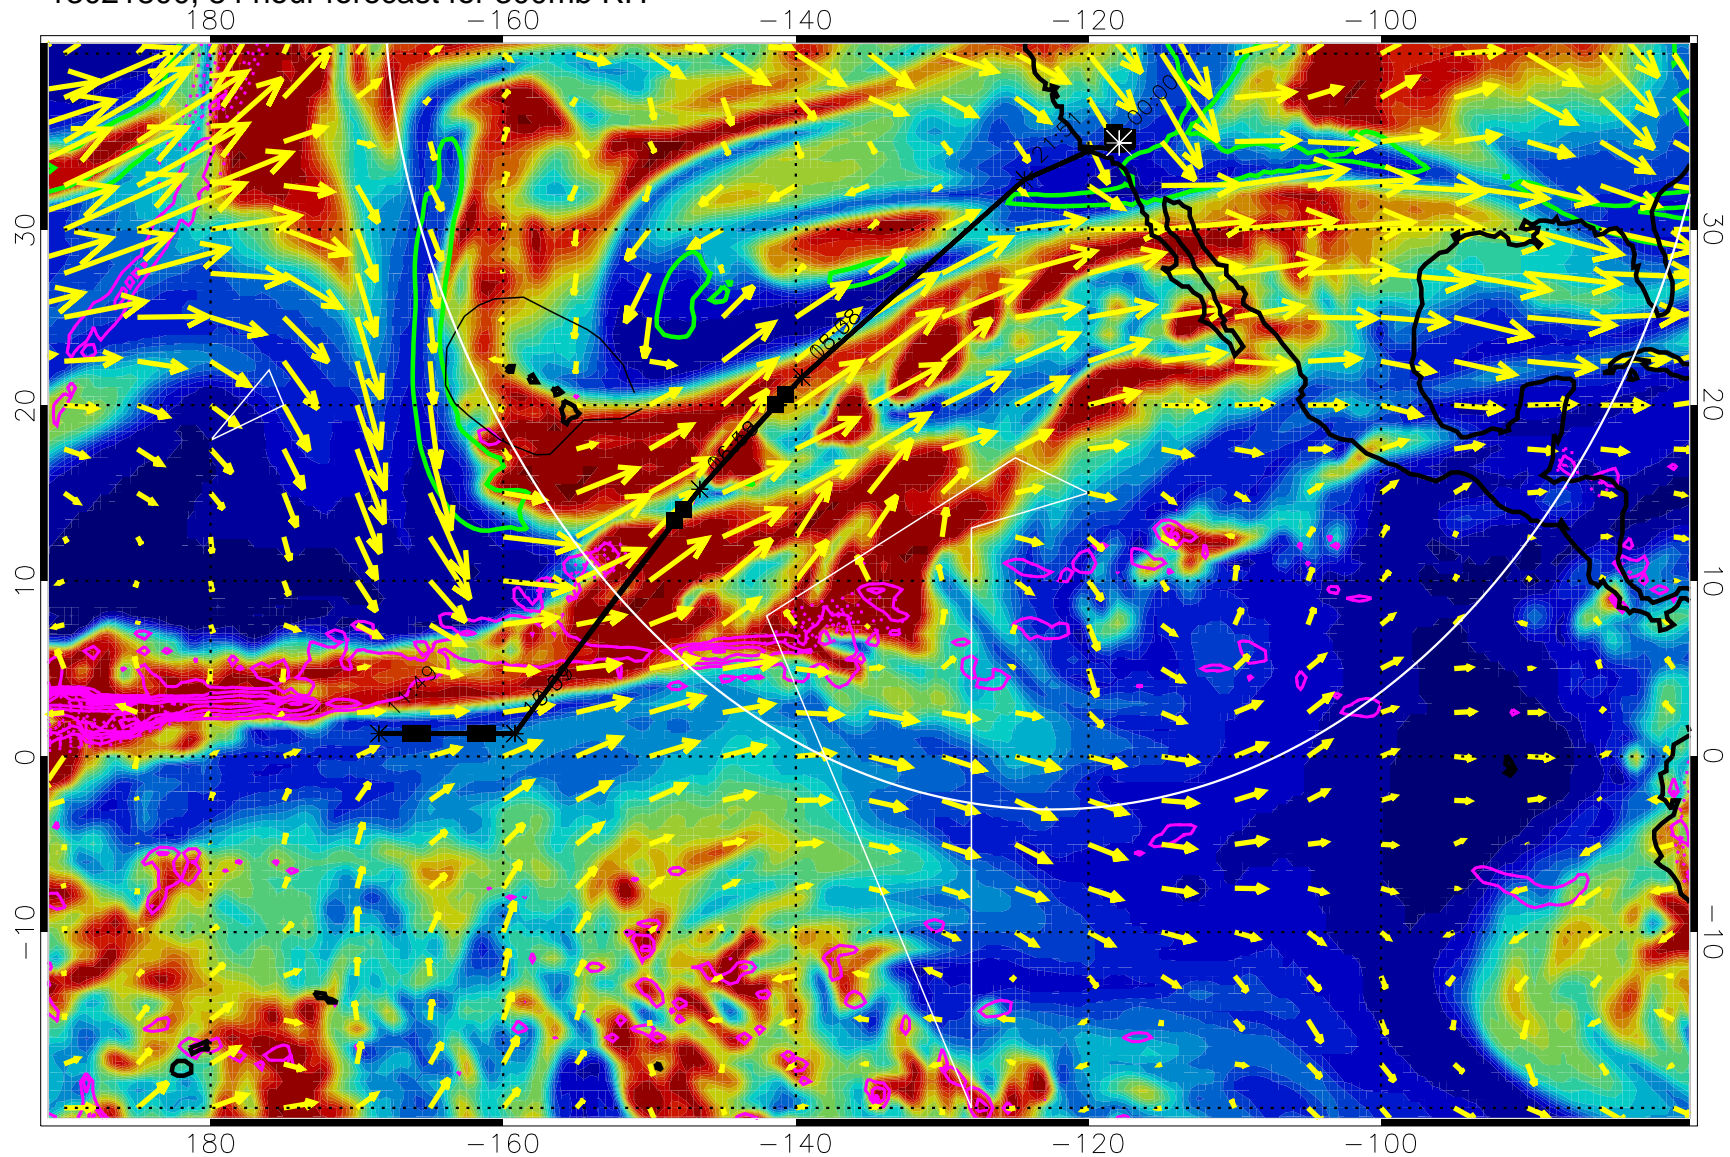

13021706, 66 hour forecast for 300mb RH

Precip (tot dot, conv sol) past 6 hrs 6 kg/m2 contours, min 4

EPV Tropopause (2 PVU) Position

→ 50 m/s

Range ring of 4055 km -- 13 hours GH round trip

13021712, 72 hour forecast for 300mb RH

0 20 40 60 80 100
RH, %

Precip (tot dot, conv sol) past 6 hrs 6 kg/m2 contours, min 4

EPV Tropopause (2 PVU) Position

→ 50 m/s

Range ring of 4055 km -- 13 hours GH round trip

13021718, 78 hour forecast for 300mb RH

Precip (tot dot, conv sol) past 6 hrs 6 kg/m2 contours, min 4

EPV Tropopause (2 PVU) Position

→ 50 m/s

Range ring of 4055 km -- 13 hours GH round trip

13021800, 84 hour forecast for 300mb RH

Precip (tot dot, conv sol) past 6 hrs 6 kg/m2 contours, min 4

EPV Tropopause (2 PVU) Position

→ 50 m/s

Range ring of 4055 km -- 13 hours GH round trip

13021806, 90 hour forecast for 300mb RH

Precip (tot dot, conv sol) past 6 hrs 6 kg/m2 contours, min 4

EPV Tropopause (2 PVU) Position