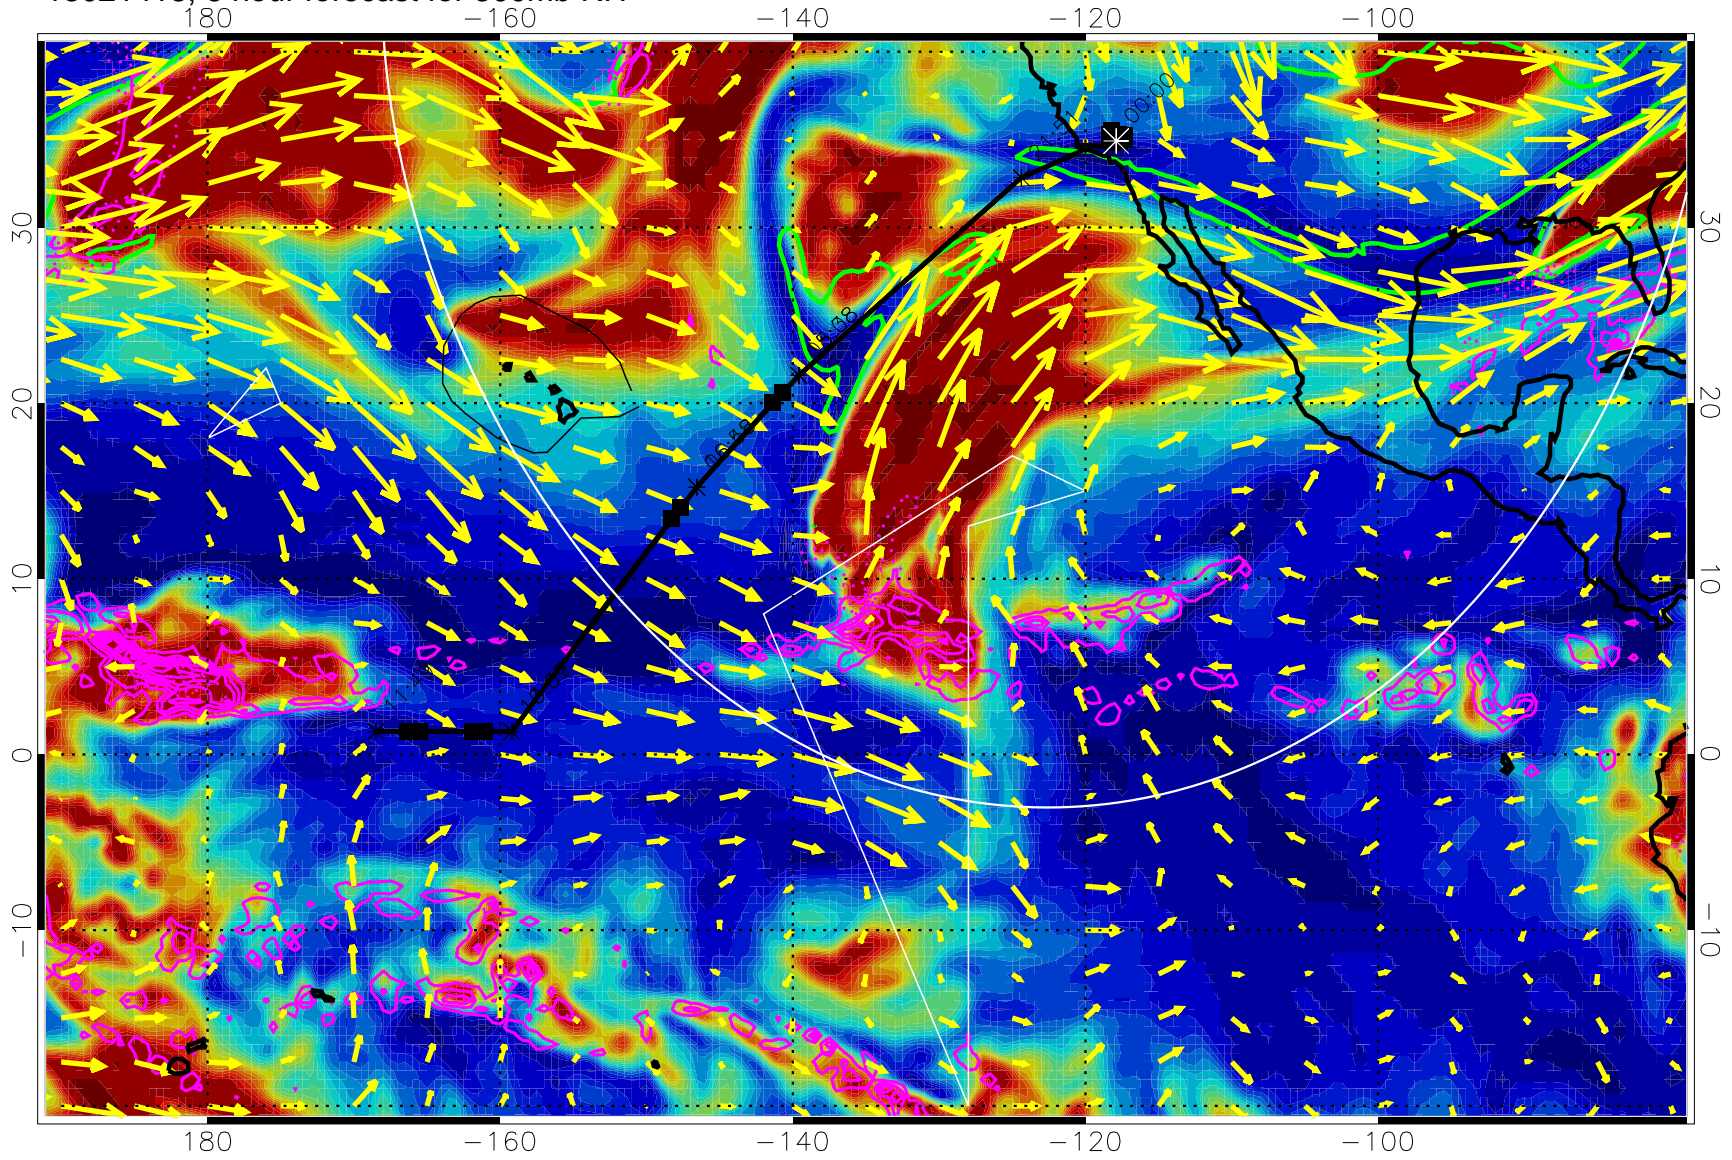

13021418, 6 hour forecast for 300mb RH

Precip (tot dot, conv sol) past 6 hrs 6 kg/m2 contours, min 4

EPV Tropopause (2 PVU) Position

→ 50 m/s

Range ring of 4055 km -- 13 hours GH round trip

13021500, 12 hour forecast for 300mb RH

Precip (tot dot, conv sol) past 6 hrs 6 kg/m2 contours, min 4

EPV Tropopause (2 PVU) Position

→ 50 m/s

Range ring of 4055 km -- 13 hours GH round trip

13021506, 18 hour forecast for 300mb RH

Precip (tot dot, conv sol) past 6 hrs 6 kg/m2 contours, min 4

EPV Tropopause (2 PVU) Position

→ 50 m/s

Range ring of 4055 km -- 13 hours GH round trip

13021512, 24 hour forecast for 300mb RH

Precip (tot dot, conv sol) past 6 hrs 6 kg/m2 contours, min 4

EPV Tropopause (2 PVU) Position

13021600, 36 hour forecast for 300mb RH

Precip (tot dot, conv sol) past 6 hrs 6 kg/m2 contours, min 4

EPV Tropopause (2 PVU) Position

→ 50 m/s

Range ring of 4055 km -- 13 hours GH round trip

13021606, 42 hour forecast for 300mb RH