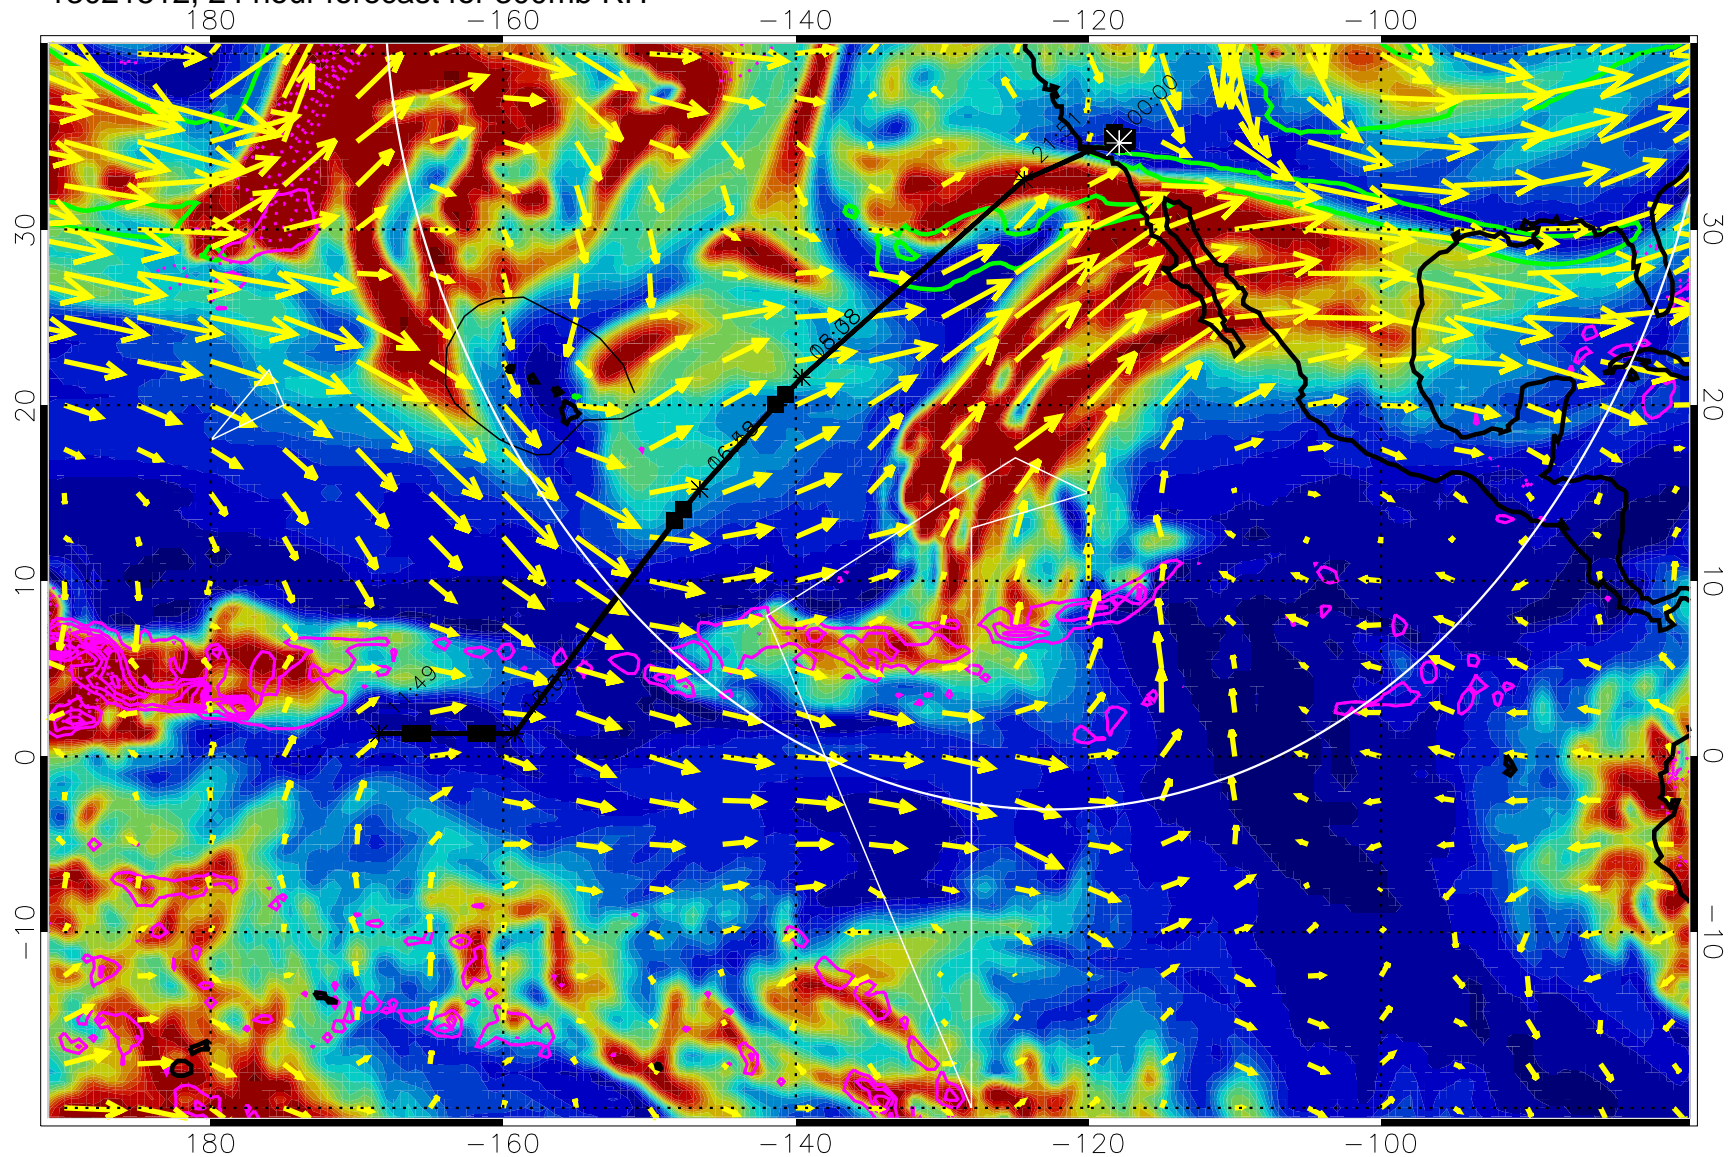

13021418, 6 hour forecast for 300mb RH

Precip (tot dot, conv sol) past 6 hrs 6 kg/m2 contours, min 4

EPV Tropopause (2 PVU) Position

→ 50 m/s

Range ring of 4055 km -- 13 hours GH round trip

13021500, 12 hour forecast for 300mb RH

Precip (tot dot, conv sol) past 6 hrs 6 kg/m2 contours, min 4

EPV Tropopause (2 PVU) Position

→ 50 m/s

Range ring of 4055 km -- 13 hours GH round trip

13021506, 18 hour forecast for 300mb RH

Precip (tot dot, conv sol) past 6 hrs 6 kg/m2 contours, min 4

EPV Tropopause (2 PVU) Position

→ 50 m/s

Range ring of 4055 km -- 13 hours GH round trip

13021512, 24 hour forecast for 300mb RH

Precip (tot dot, conv sol) past 6 hrs 6 kg/m2 contours, min 4

EPV Tropopause (2 PVU) Position

13021600, 36 hour forecast for 300mb RH

Precip (tot dot, conv sol) past 6 hrs 6 kg/m2 contours, min 4

EPV Tropopause (2 PVU) Position

→ 50 m/s

Range ring of 4055 km -- 13 hours GH round trip

13021606, 42 hour forecast for 300mb RH