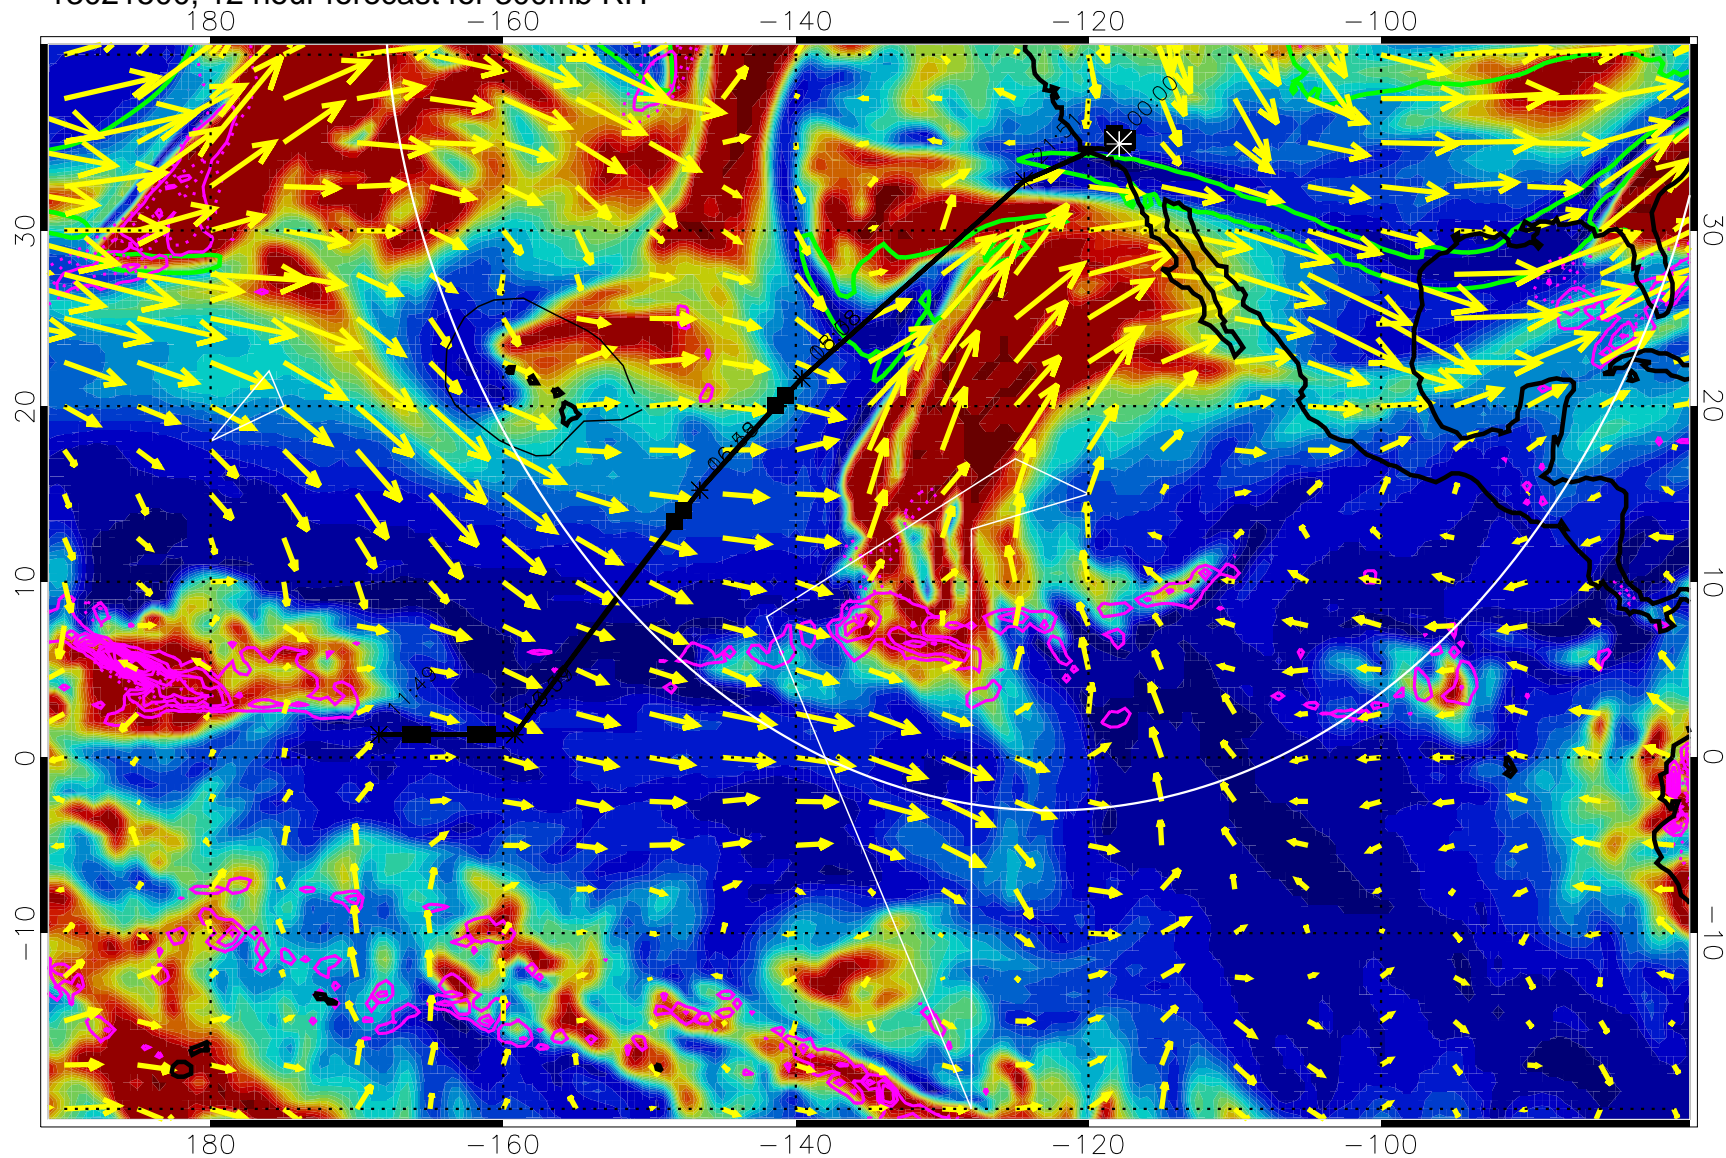

13021418, 6 hour forecast for 300mb RH

Precip (tot dot, conv sol) past 6 hrs 6 kg/m2 contours, min 4

EPV Tropopause (2 PVU) Position

→ 50 m/s

Range ring of 4055 km -- 13 hours GH round trip

13021500, 12 hour forecast for 300mb RH

Precip (tot dot, conv sol) past 6 hrs 6 kg/m2 contours, min 4

EPV Tropopause (2 PVU) Position

→ 50 m/s

Range ring of 4055 km -- 13 hours GH round trip

13021506, 18 hour forecast for 300mb RH

Precip (tot dot, conv sol) past 6 hrs 6 kg/m2 contours, min 4

EPV Tropopause (2 PVU) Position

→ 50 m/s

Range ring of 4055 km -- 13 hours GH round trip

13021512, 24 hour forecast for 300mb RH

Precip (tot dot, conv sol) past 6 hrs 6 kg/m2 contours, min 4

EPV Tropopause (2 PVU) Position

13021600, 36 hour forecast for 300mb RH

Precip (tot dot, conv sol) past 6 hrs 6 kg/m2 contours, min 4

EPV Tropopause (2 PVU) Position

→ 50 m/s

Range ring of 4055 km -- 13 hours GH round trip

13021606, 42 hour forecast for 300mb RH