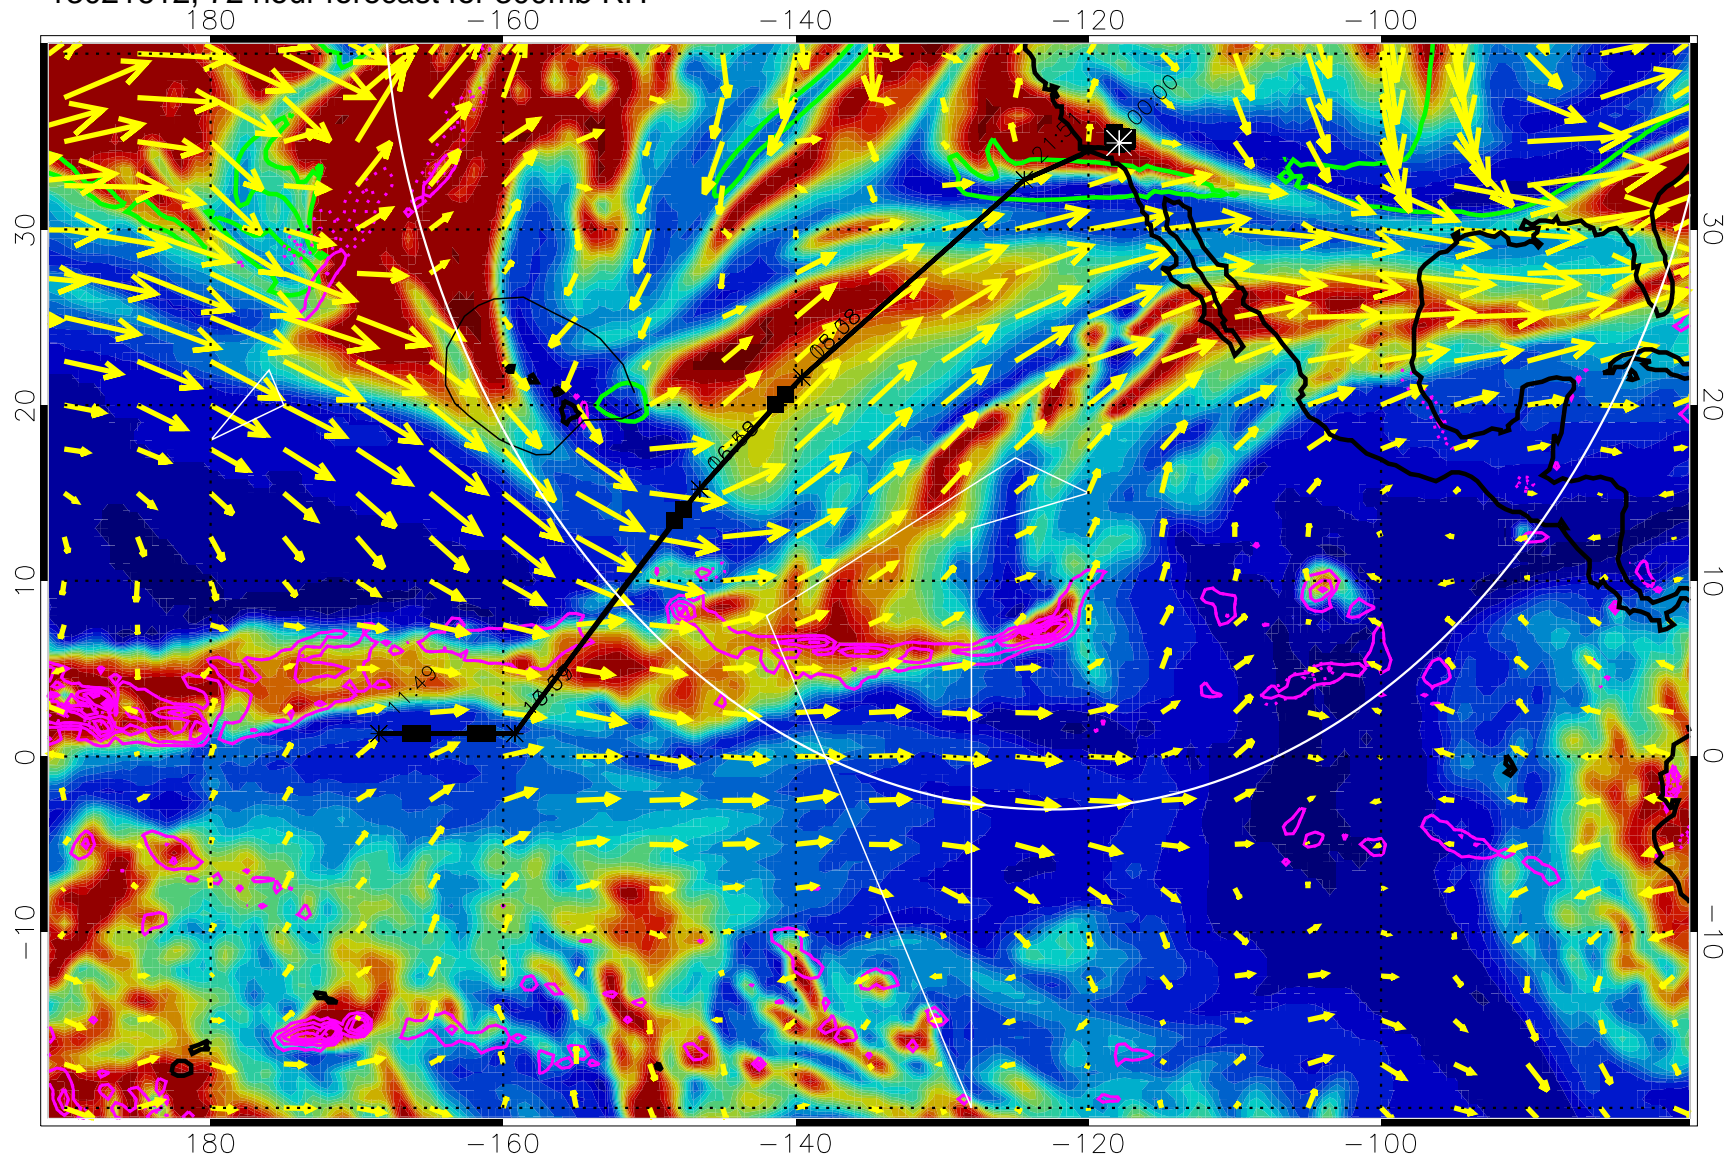

13021606, 66 hour forecast for 300mb RH

Precip (tot dot, conv sol) past 6 hrs 6 kg/m2 contours, min 4

EPV Tropopause (2 PVU) Position

→ 50 m/s

Range ring of 4055 km -- 13 hours GH round trip

13021612, 72 hour forecast for 300mb RH

Precip (tot dot, conv sol) past 6 hrs 6 kg/m2 contours, min 4

EPV Tropopause (2 PVU) Position

→ 50 m/s

Range ring of 4055 km -- 13 hours GH round trip

13021618, 78 hour forecast for 300mb RH

Precip (tot dot, conv sol) past 6 hrs 6 kg/m2 contours, min 4

EPV Tropopause (2 PVU) Position

→ 50 m/s

Range ring of 4055 km -- 13 hours GH round trip

13021700, 84 hour forecast for 300mb RH

Precip (tot dot, conv sol) past 6 hrs 6 kg/m2 contours, min 4

EPV Tropopause (2 PVU) Position

13021712, 96 hour forecast for 300mb RH

Precip (tot dot, conv sol) past 6 hrs 6 kg/m2 contours, min 4

EPV Tropopause (2 PVU) Position

→ 50 m/s

Range ring of 4055 km -- 13 hours GH round trip

13021718, 102 hour forecast for 300mb RH