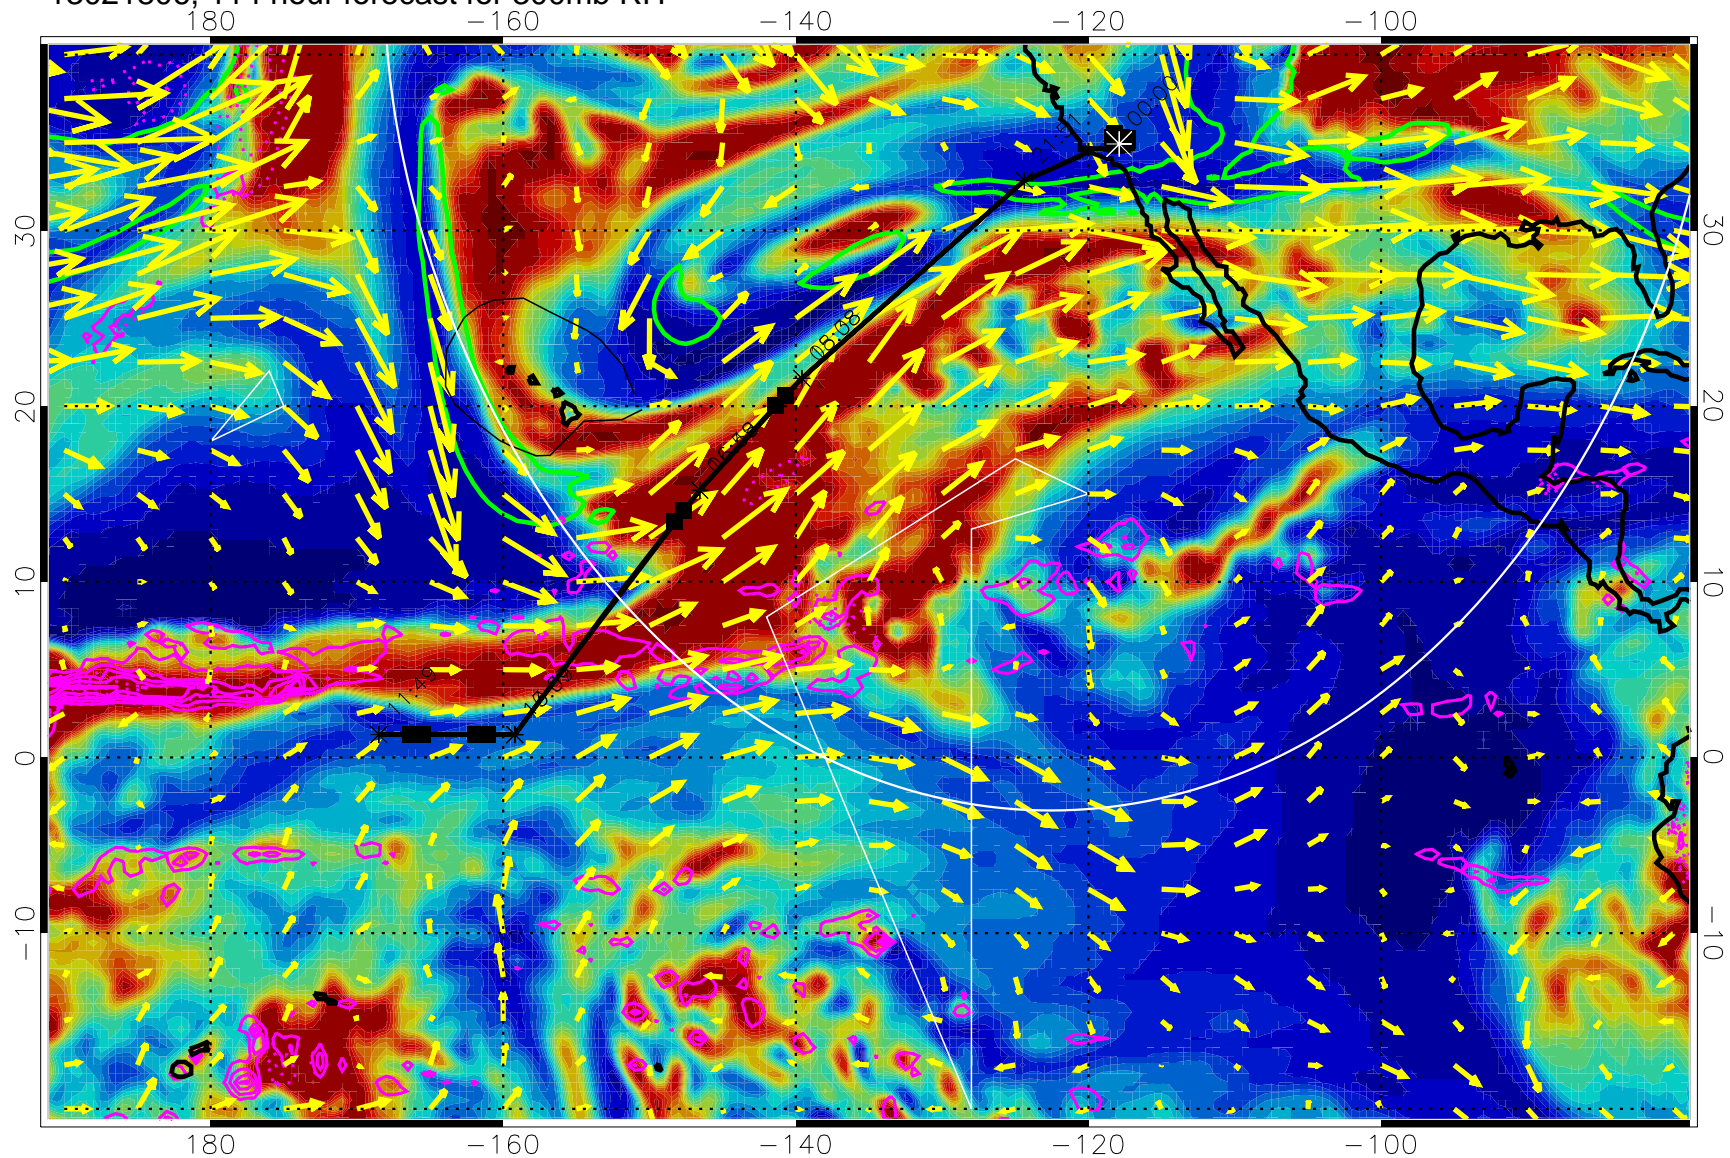

13021712, 96 hour forecast for 300mb RH

Precip (tot dot, conv sol) past 6 hrs 6 kg/m2 contours, min 4

EPV Tropopause (2 PVU) Position

→ 50 m/s

Range ring of 4055 km -- 13 hours GH round trip

13021718, 102 hour forecast for 300mb RH

Precip (tot dot, conv sol) past 6 hrs 6 kg/m2 contours, min 4

EPV Tropopause (2 PVU) Position

→ 50 m/s

Range ring of 4055 km -- 13 hours GH round trip

13021800, 108 hour forecast for 300mb RH

Precip (tot dot, conv sol) past 6 hrs 6 kg/m<sup>2</sup> contours, min 4

EPV Tropopause (2 PVU) Position

→ 50 m/s

Range ring of 4055 km -- 13 hours GH round trip

13021806, 114 hour forecast for 300mb RH

Precip (tot dot, conv sol) past 6 hrs 6 kg/m2 contours, min 4

EPV Tropopause (2 PVU) Position

→ 50 m/s

Range ring of 4055 km -- 13 hours GH round trip

13021812, 120 hour forecast for 300mb RH

Precip (tot dot, conv sol) past 6 hrs 6 kg/m2 contours, min 4

EPV Tropopause (2 PVU) Position

→ 50 m/s

Range ring of 4055 km -- 13 hours GH round trip