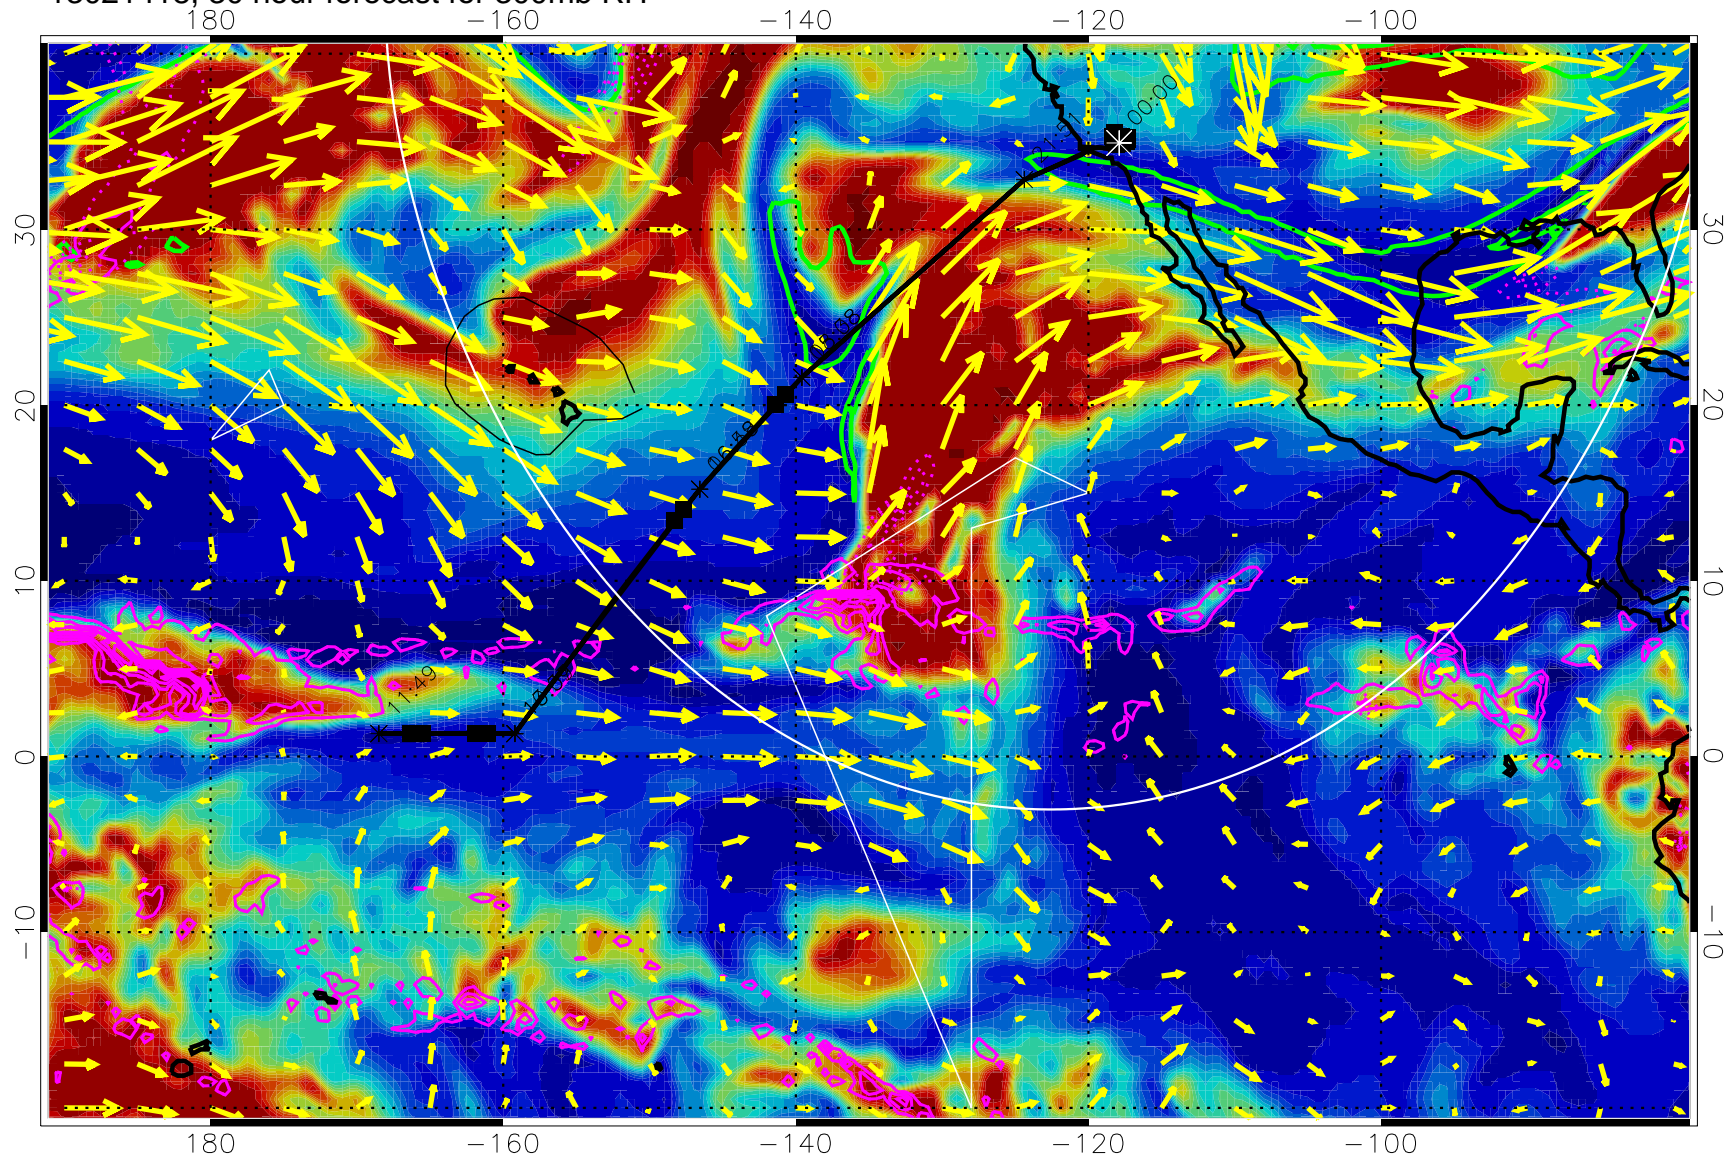

Precip (tot dot, conv sol) past 6 hrs 6 kg/m2 contours, min 4

EPV Tropopause (2 PVU) Position

→ 50 m/s

Range ring of 4055 km -- 13 hours GH round trip

13021406, 18 hour forecast for 300mb RH

Precip (tot dot, conv sol) past 6 hrs 6 kg/m2 contours, min 4

EPV Tropopause (2 PVU) Position

→ 50 m/s

Range ring of 4055 km -- 13 hours GH round trip

13021412, 24 hour forecast for 300mb RH

Precip (tot dot, conv sol) past 6 hrs 6 kg/m2 contours, min 4

EPV Tropopause (2 PVU) Position

→ 50 m/s

Range ring of 4055 km -- 13 hours GH round trip

13021418, 30 hour forecast for 300mb RH

Precip (tot dot, conv sol) past 6 hrs 6 kg/m2 contours, min 4

EPV Tropopause (2 PVU) Position

→ 50 m/s

Range ring of 4055 km -- 13 hours GH round trip

13021500, 36 hour forecast for 300mb RH

Precip (tot dot, conv sol) past 6 hrs 6 kg/m2 contours, min 4

EPV Tropopause (2 PVU) Position

→ 50 m/s

Range ring of 4055 km -- 13 hours GH round trip

13021506, 42 hour forecast for 300mb RH