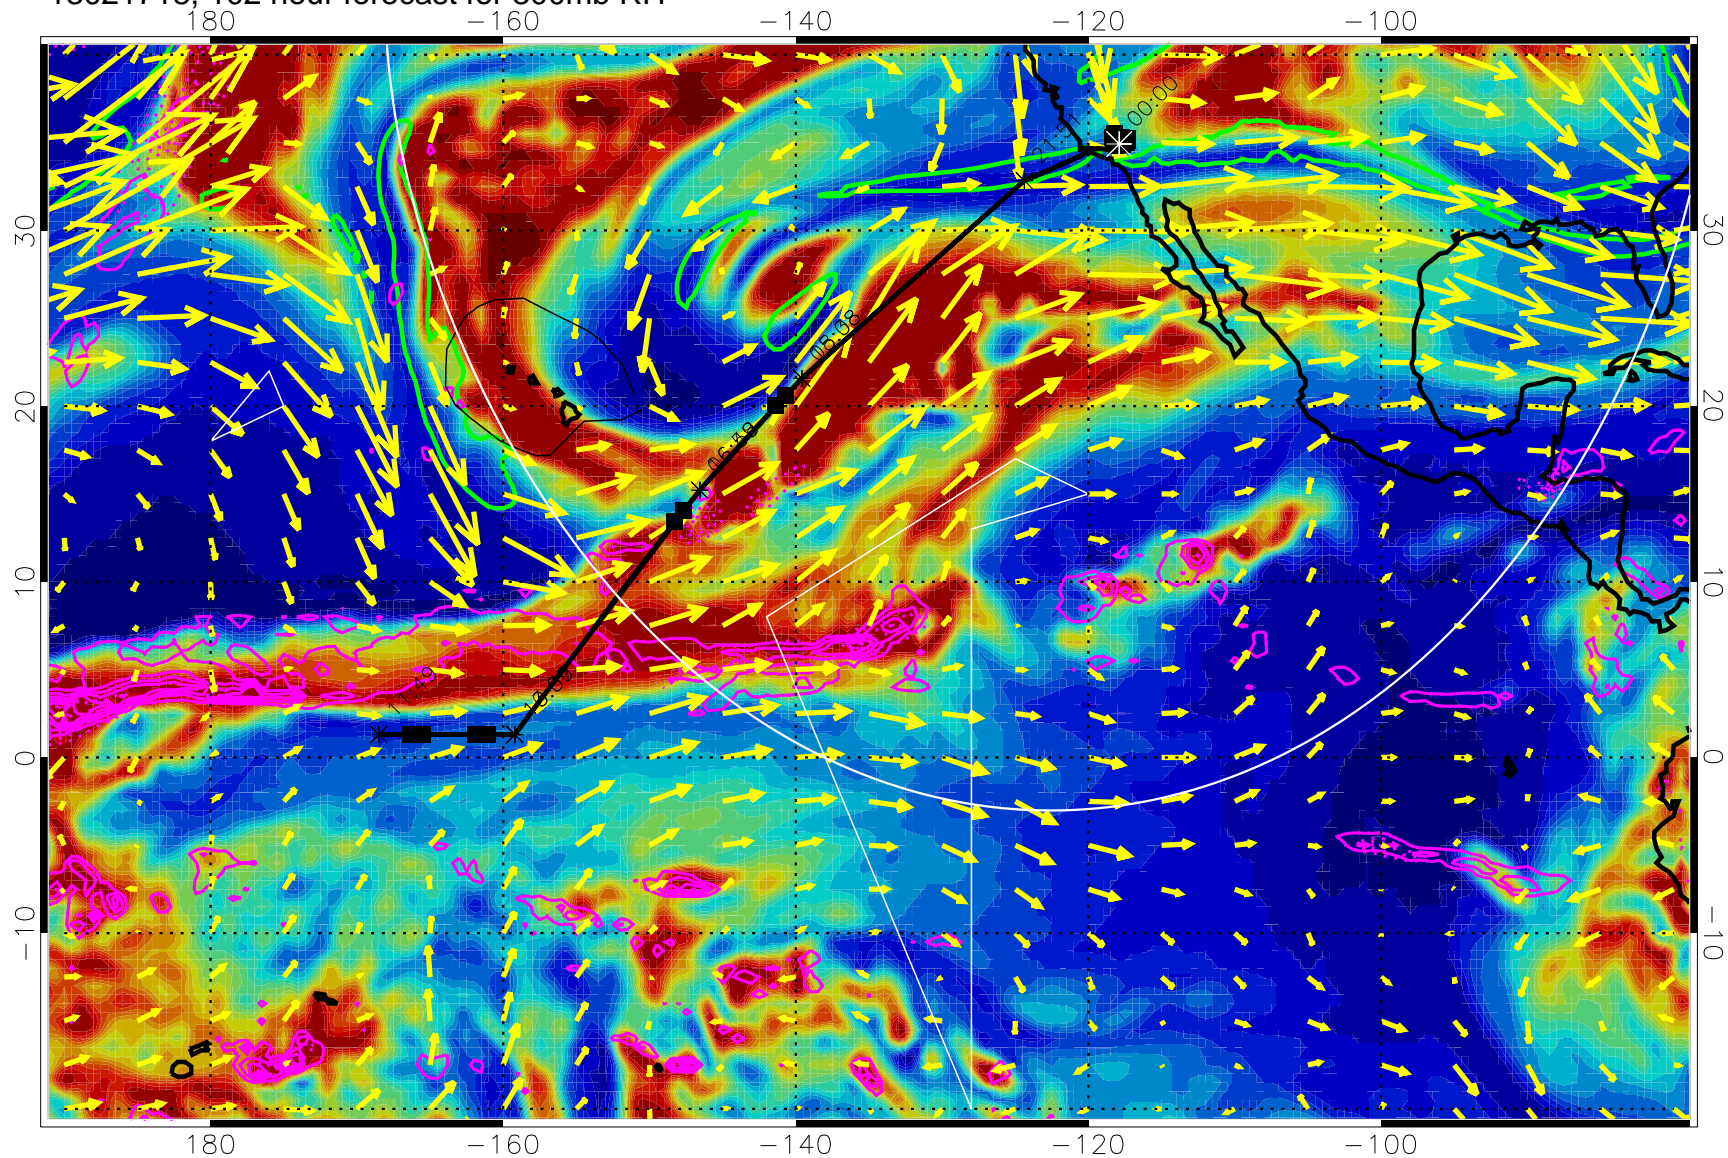

→ 50 m/s

Range ring of 4055 km -- 13 hours GH round trip

13021706, 90 hour forecast for 300mb RH

Precip (tot dot, conv sol) past 6 hrs 6 kg/m2 contours, min 4

EPV Tropopause (2 PVU) Position

→ 50 m/s

Range ring of 4055 km -- 13 hours GH round trip

13021712, 96 hour forecast for 300mb RH

Precip (tot dot, conv sol) past 6 hrs 6 kg/m2 contours, min 4

EPV Tropopause (2 PVU) Position

→ 50 m/s

Range ring of 4055 km -- 13 hours GH round trip

13021718, 102 hour forecast for 300mb RH

Precip (tot dot, conv sol) past 6 hrs 6 kg/m2 contours, min 4

EPV Tropopause (2 PVU) Position

→ 50 m/s

Range ring of 4055 km -- 13 hours GH round trip

13021800, 108 hour forecast for 300mb RH

Precip (tot dot, conv sol) past 6 hrs 6 kg/m<sup>2</sup> contours, min 4

EPV Tropopause (2 PVU) Position

→ 50 m/s

Range ring of 4055 km -- 13 hours GH round trip

13021806, 114 hour forecast for 300mb RH

Precip (tot dot, conv sol) past 6 hrs 6 kg/m2 contours, min 4

EPV Tropopause (2 PVU) Position