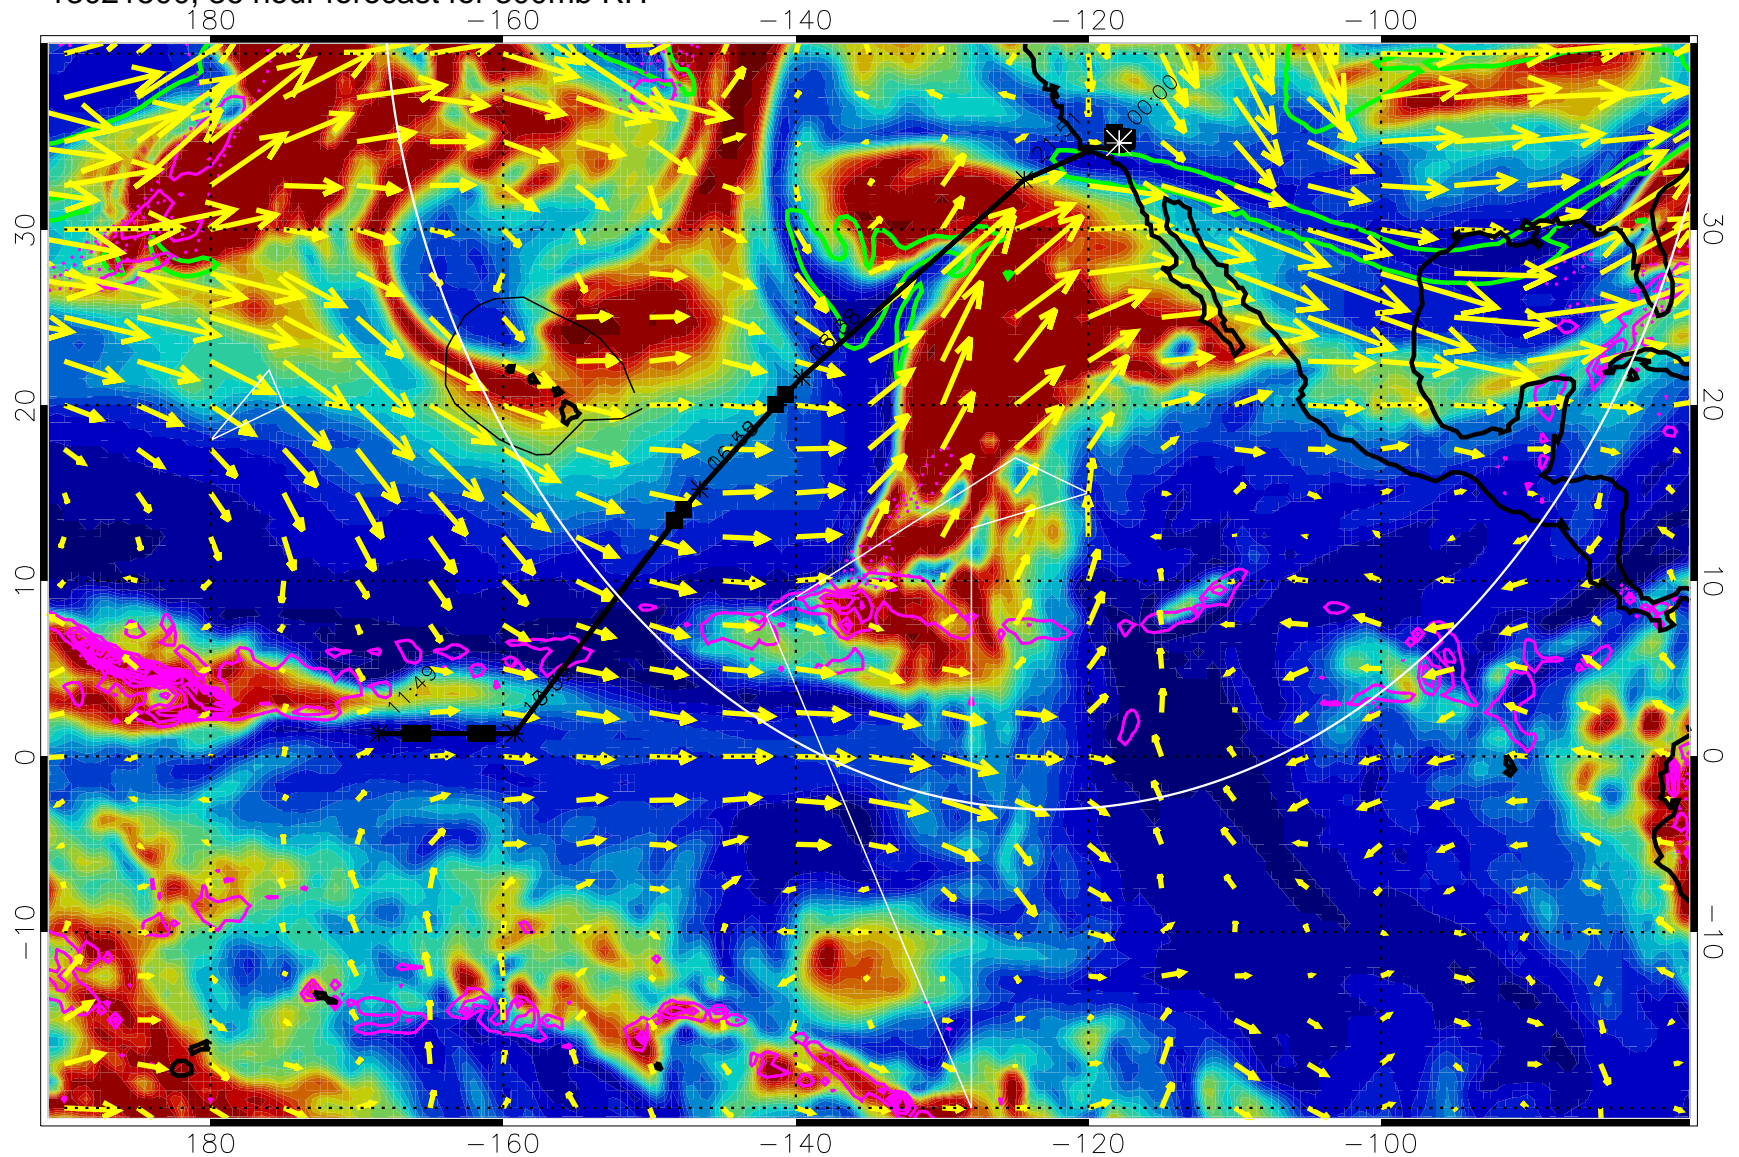

EPV Tropopause (2 PVU) Position

→ 50 m/s

Range ring of 4055 km -- 13 hours GH round trip

13021412, 24 hour forecast for 300mb RH

Precip (tot dot, conv sol) past 6 hrs 6 kg/m2 contours, min 4

EPV Tropopause (2 PVU) Position

→ 50 m/s

Range ring of 4055 km -- 13 hours GH round trip

13021418, 30 hour forecast for 300mb RH

Precip (tot dot, conv sol) past 6 hrs 6 kg/m2 contours, min 4

EPV Tropopause (2 PVU) Position

→ 50 m/s

Range ring of 4055 km -- 13 hours GH round trip

13021500, 36 hour forecast for 300mb RH

Precip (tot dot, conv sol) past 6 hrs 6 kg/m2 contours, min 4

EPV Tropopause (2 PVU) Position

→ 50 m/s

Range ring of 4055 km -- 13 hours GH round trip

13021506, 42 hour forecast for 300mb RH

Precip (tot dot, conv sol) past 6 hrs 6 kg/m2 contours, min 4

EPV Tropopause (2 PVU) Position

→ 50 m/s

Range ring of 4055 km -- 13 hours GH round trip

13021512, 48 hour forecast for 300mb RH

Precip (tot dot, conv sol) past 6 hrs 6 kg/m2 contours, min 4