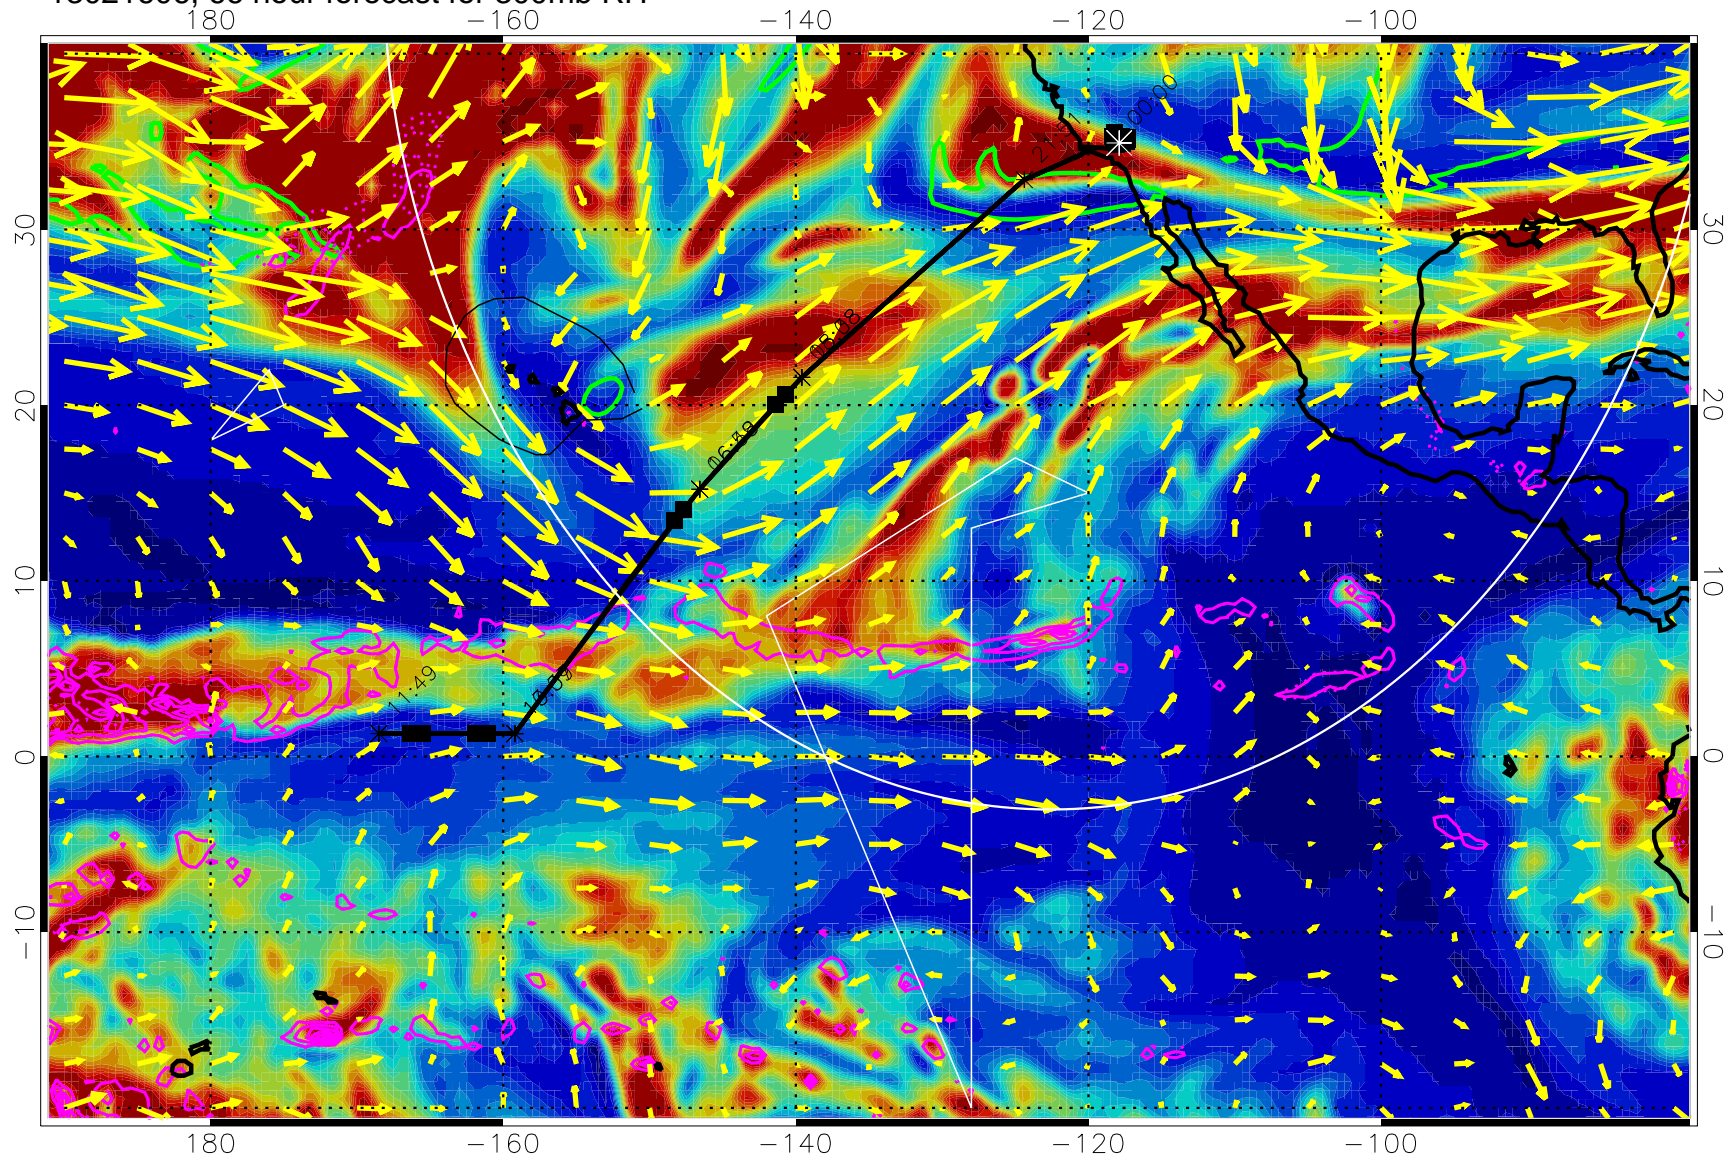

EPV Tropopause (2 PVU) Position

→ 50 m/s

Range ring of 4055 km -- 13 hours GH round trip

13021518, 54 hour forecast for 300mb RH

Precip (tot dot, conv sol) past 6 hrs 6 kg/m2 contours, min 4

EPV Tropopause (2 PVU) Position

→ 50 m/s

Range ring of 4055 km -- 13 hours GH round trip

13021600, 60 hour forecast for 300mb RH

Precip (tot dot, conv sol) past 6 hrs 6 kg/m2 contours, min 4

EPV Tropopause (2 PVU) Position

→ 50 m/s

Range ring of 4055 km -- 13 hours GH round trip

13021606, 66 hour forecast for 300mb RH

Precip (tot dot, conv sol) past 6 hrs 6 kg/m2 contours, min 4

EPV Tropopause (2 PVU) Position

→ 50 m/s

Range ring of 4055 km -- 13 hours GH round trip

13021612, 72 hour forecast for 300mb RH

Precip (tot dot, conv sol) past 6 hrs 6 kg/m2 contours, min 4

EPV Tropopause (2 PVU) Position

→ 50 m/s

Range ring of 4055 km -- 13 hours GH round trip

13021618, 78 hour forecast for 300mb RH

Precip (tot dot, conv sol) past 6 hrs 6 kg/m2 contours, min 4