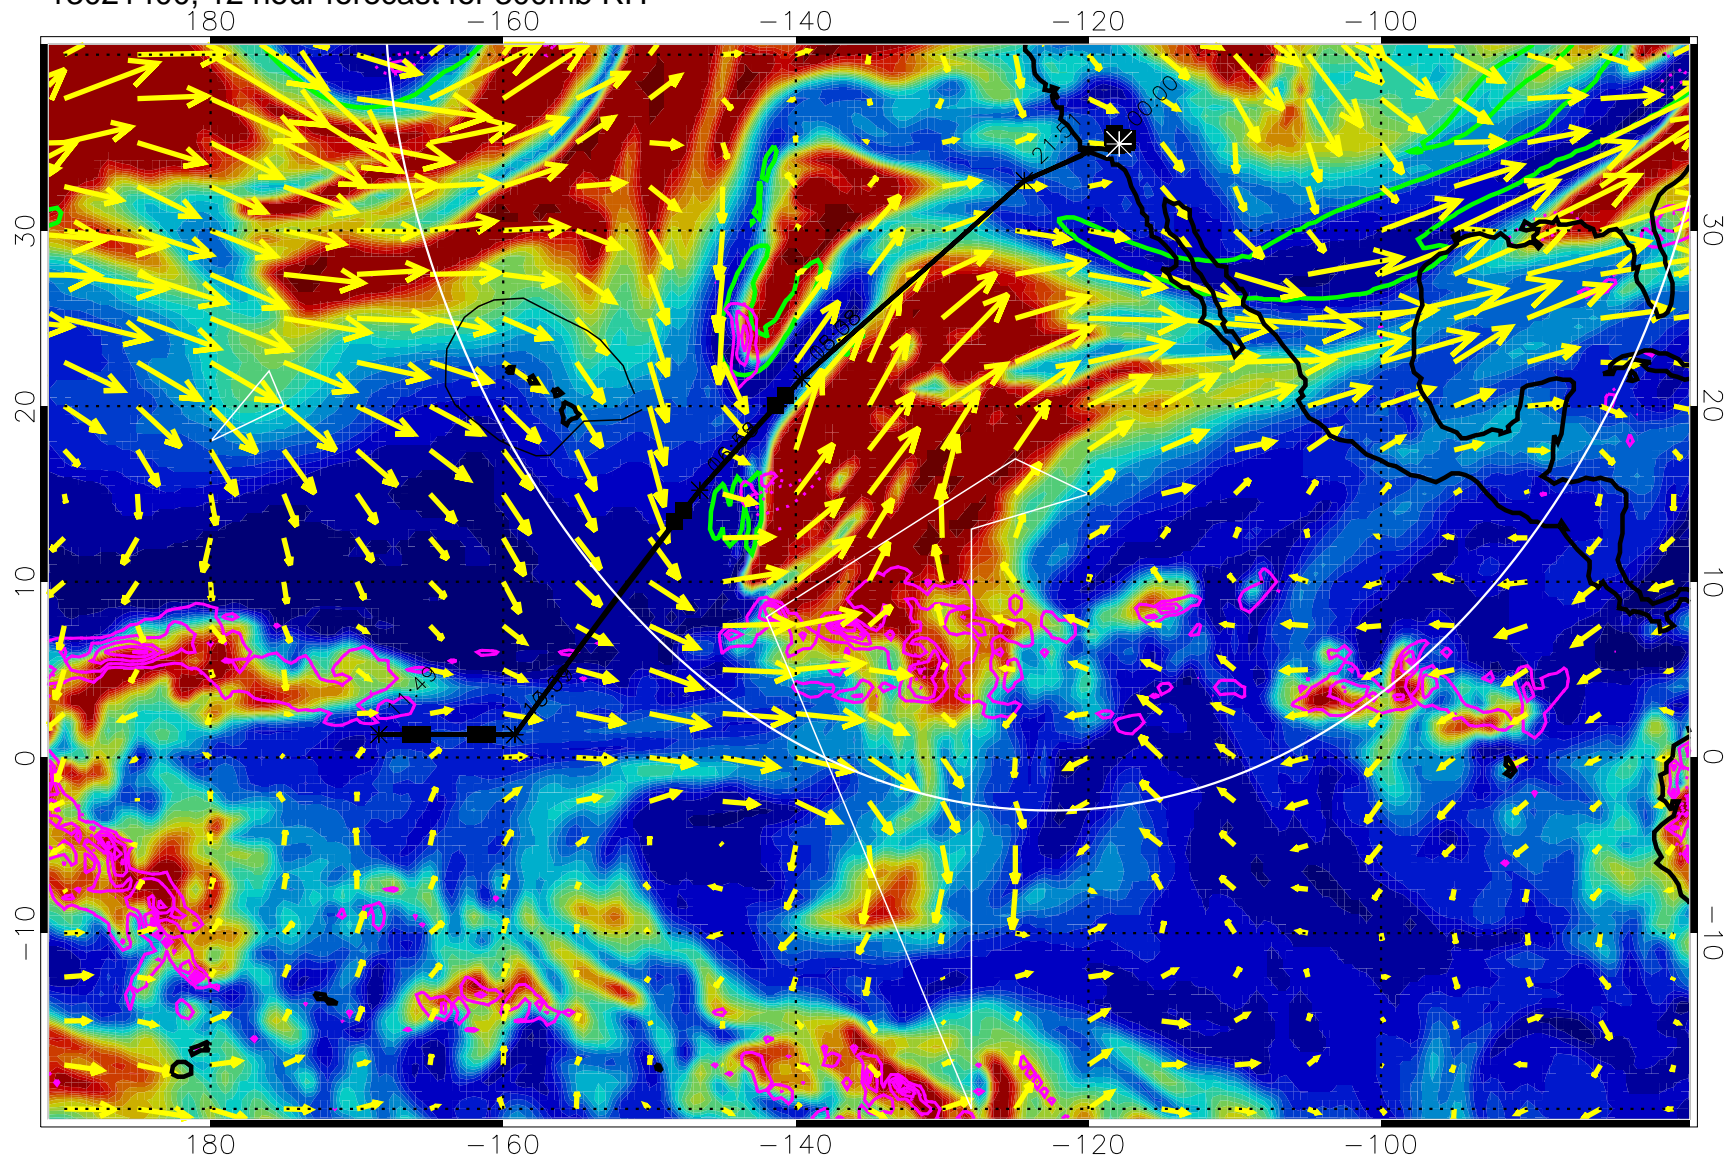

13021318, 6 hour forecast for 300mb RH

Precip (tot dot, conv sol) past 6 hrs 6 kg/m2 contours, min 4

EPV Tropopause (2 PVU) Position

→ 50 m/s

Range ring of 4055 km -- 13 hours GH round trip

13021400, 12 hour forecast for 300mb RH

Precip (tot dot, conv sol) past 6 hrs 6 kg/m2 contours, min 4

EPV Tropopause (2 PVU) Position

→ 50 m/s

Range ring of 4055 km -- 13 hours GH round trip

13021406, 18 hour forecast for 300mb RH

Precip (tot dot, conv sol) past 6 hrs 6 kg/m2 contours, min 4

EPV Tropopause (2 PVU) Position

→ 50 m/s

Range ring of 4055 km -- 13 hours GH round trip

13021412, 24 hour forecast for 300mb RH

Precip (tot dot, conv sol) past 6 hrs 6 kg/m2 contours, min 4

EPV Tropopause (2 PVU) Position

13021500, 36 hour forecast for 300mb RH

Precip (tot dot, conv sol) past 6 hrs 6 kg/m2 contours, min 4

EPV Tropopause (2 PVU) Position

→ 50 m/s

Range ring of 4055 km -- 13 hours GH round trip

13021506, 42 hour forecast for 300mb RH