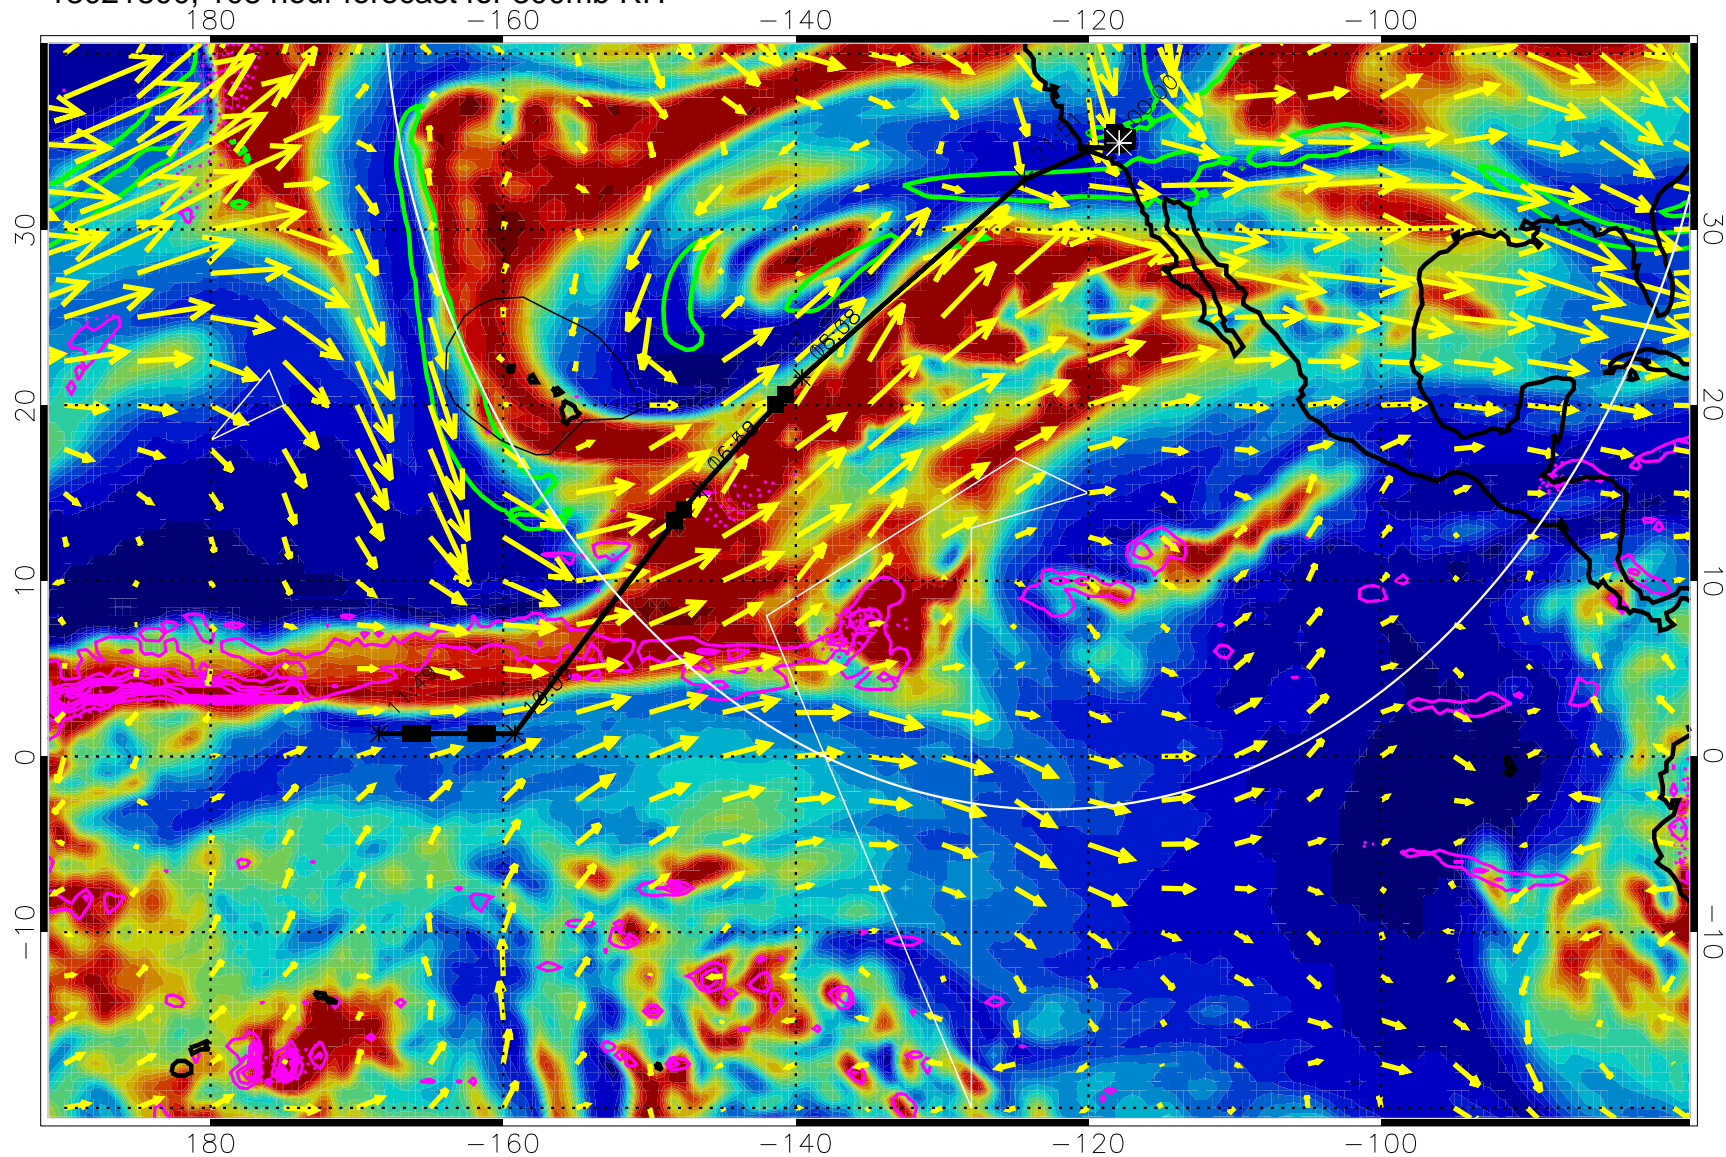

→ 50 m/s

Range ring of 4055 km -- 13 hours GH round trip

13021706, 90 hour forecast for 300mb RH

Precip (tot dot, conv sol) past 6 hrs 6 kg/m2 contours, min 4

EPV Tropopause (2 PVU) Position

→ 50 m/s

Range ring of 4055 km -- 13 hours GH round trip

13021712, 96 hour forecast for 300mb RH

Precip (tot dot, conv sol) past 6 hrs 6 kg/m2 contours, min 4

EPV Tropopause (2 PVU) Position

→ 50 m/s

Range ring of 4055 km -- 13 hours GH round trip

13021718, 102 hour forecast for 300mb RH

Precip (tot dot, conv sol) past 6 hrs 6 kg/m2 contours, min 4

EPV Tropopause (2 PVU) Position

→ 50 m/s

Range ring of 4055 km -- 13 hours GH round trip

13021800, 108 hour forecast for 300mb RH

Precip (tot dot, conv sol) past 6 hrs 6 kg/m<sup>2</sup> contours, min 4

EPV Tropopause (2 PVU) Position

→ 50 m/s

Range ring of 4055 km -- 13 hours GH round trip

13021806, 114 hour forecast for 300mb RH

Precip (tot dot, conv sol) past 6 hrs 6 kg/m2 contours, min 4

EPV Tropopause (2 PVU) Position