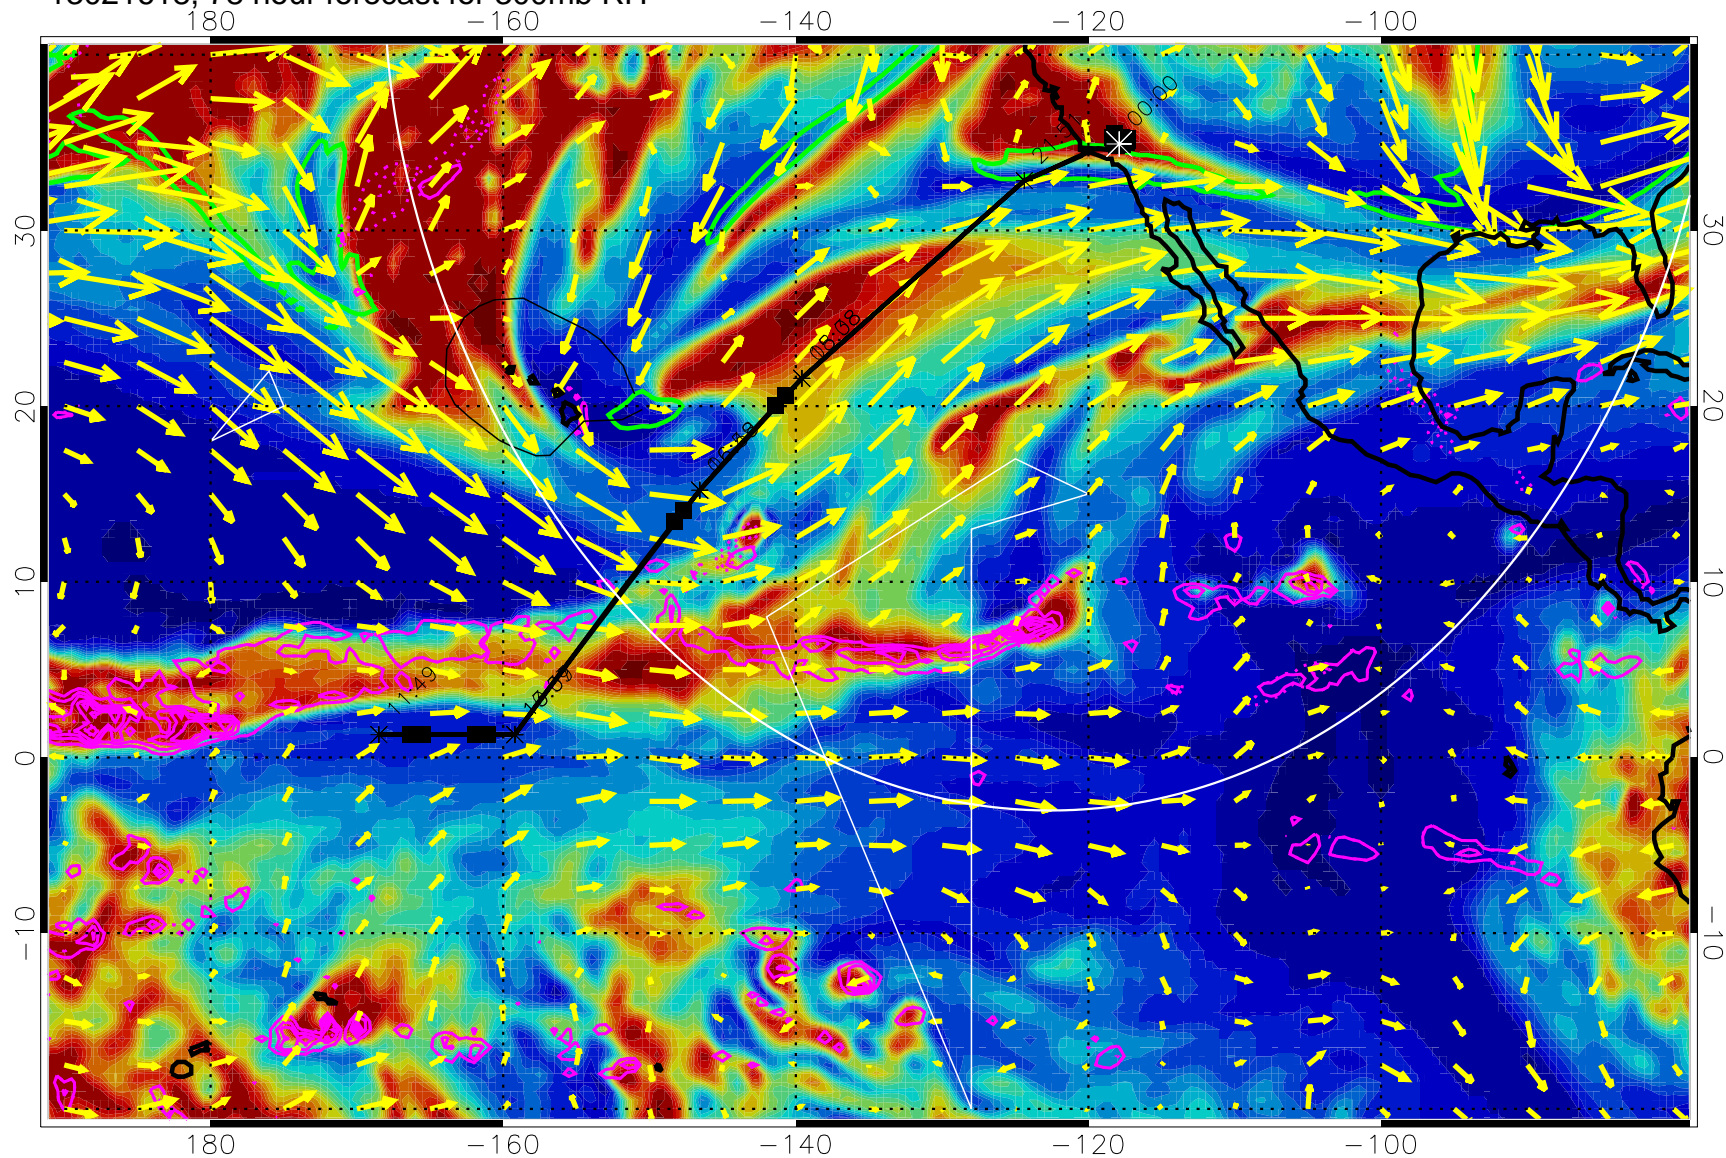

13021606, 66 hour forecast for 300mb RH

Precip (tot dot, conv sol) past 6 hrs 6 kg/m2 contours, min 4

EPV Tropopause (2 PVU) Position

→ 50 m/s

Range ring of 4055 km -- 13 hours GH round trip

13021612, 72 hour forecast for 300mb RH

Precip (tot dot, conv sol) past 6 hrs 6 kg/m2 contours, min 4

EPV Tropopause (2 PVU) Position

→ 50 m/s

Range ring of 4055 km -- 13 hours GH round trip

13021618, 78 hour forecast for 300mb RH

Precip (tot dot, conv sol) past 6 hrs 6 kg/m2 contours, min 4

EPV Tropopause (2 PVU) Position

→ 50 m/s

Range ring of 4055 km -- 13 hours GH round trip

13021700, 84 hour forecast for 300mb RH

Precip (tot dot, conv sol) past 6 hrs 6 kg/m2 contours, min 4

EPV Tropopause (2 PVU) Position

13021712, 96 hour forecast for 300mb RH

Precip (tot dot, conv sol) past 6 hrs 6 kg/m2 contours, min 4

EPV Tropopause (2 PVU) Position

→ 50 m/s

Range ring of 4055 km -- 13 hours GH round trip

13021718, 102 hour forecast for 300mb RH