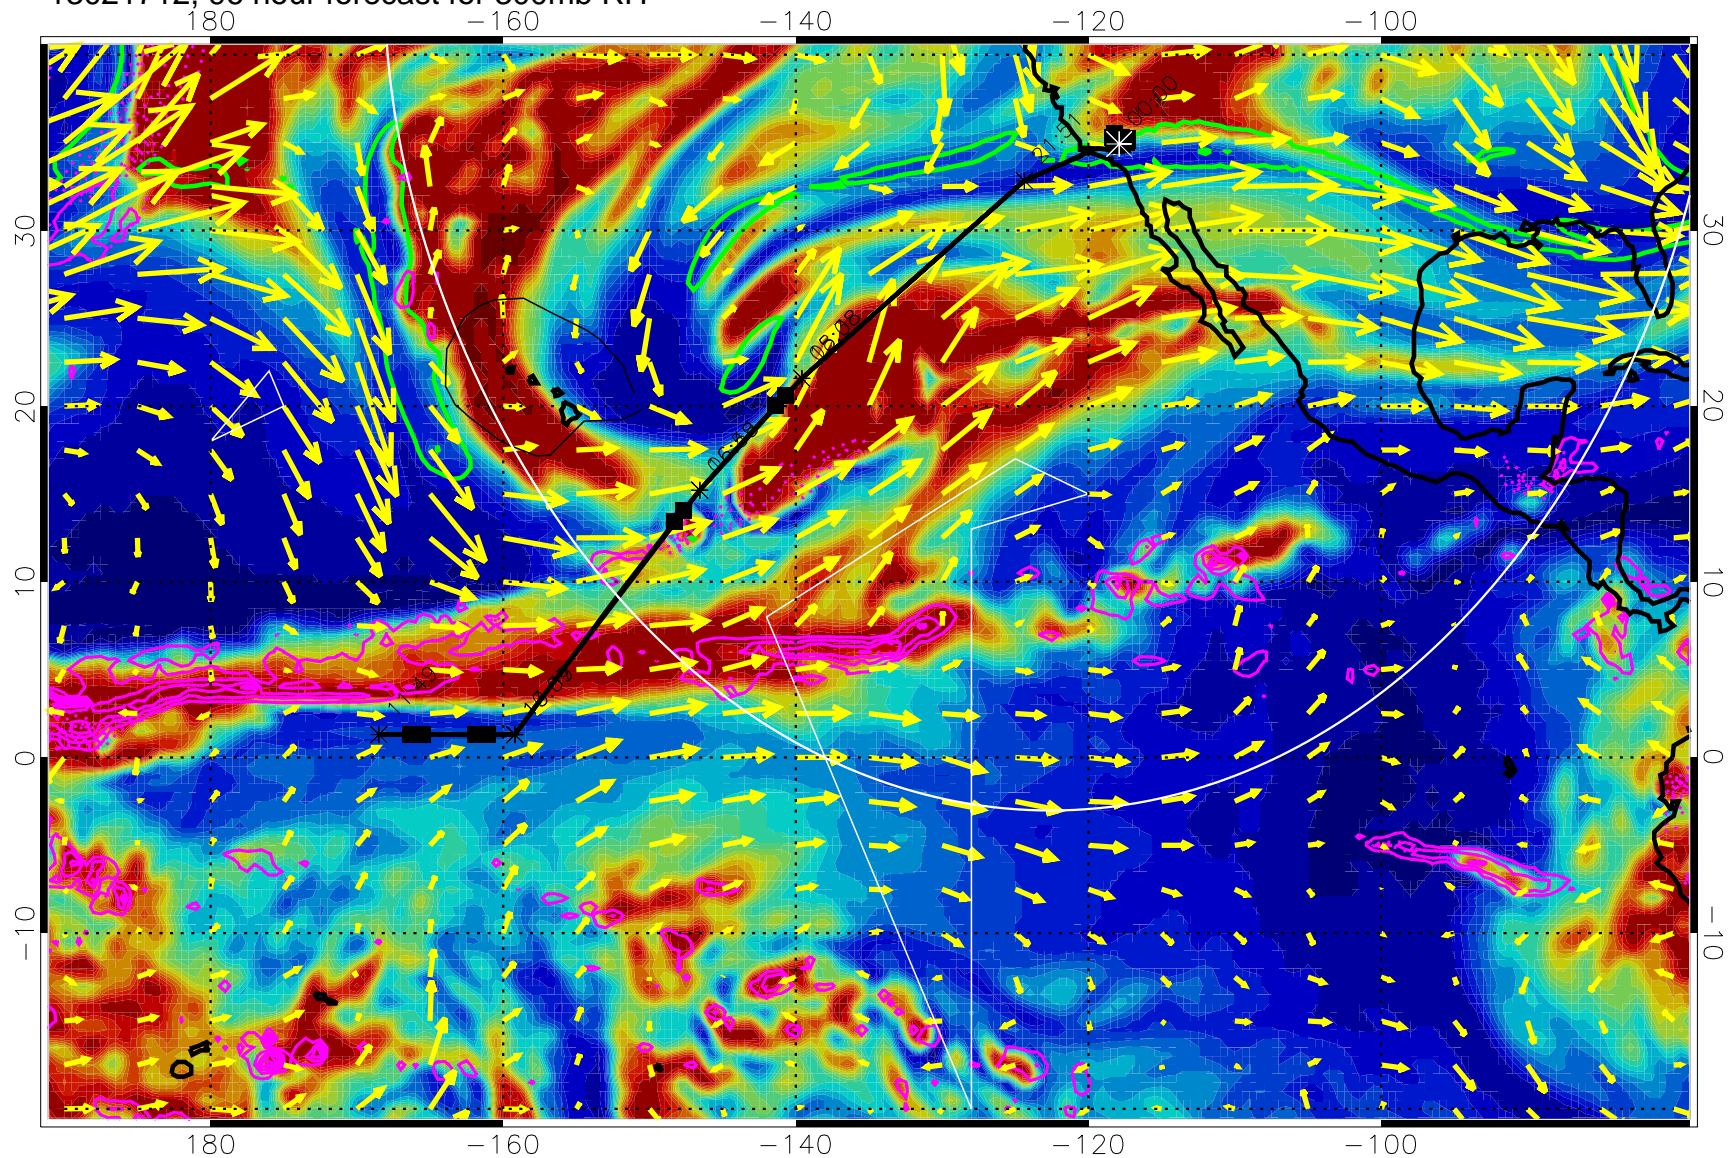

EPV Tropopause (2 PVU) Position

→ 50 m/s

Range ring of 4055 km -- 13 hours GH round trip

13021700, 84 hour forecast for 300mb RH

Precip (tot dot, conv sol) past 6 hrs 6 kg/m2 contours, min 4

EPV Tropopause (2 PVU) Position

→ 50 m/s

Range ring of 4055 km -- 13 hours GH round trip

13021706, 90 hour forecast for 300mb RH

Precip (tot dot, conv sol) past 6 hrs 6 kg/m2 contours, min 4

EPV Tropopause (2 PVU) Position

→ 50 m/s

Range ring of 4055 km -- 13 hours GH round trip

13021712, 96 hour forecast for 300mb RH

Precip (tot dot, conv sol) past 6 hrs 6 kg/m2 contours, min 4

EPV Tropopause (2 PVU) Position

→ 50 m/s

Range ring of 4055 km -- 13 hours GH round trip

13021718, 102 hour forecast for 300mb RH

Precip (tot dot, conv sol) past 6 hrs 6 kg/m2 contours, min 4

EPV Tropopause (2 PVU) Position

→ 50 m/s

Range ring of 4055 km -- 13 hours GH round trip

13021800, 108 hour forecast for 300mb RH

Precip (tot dot, conv sol) past 6 hrs 6 kg/m<sup>2</sup> contours, min 4