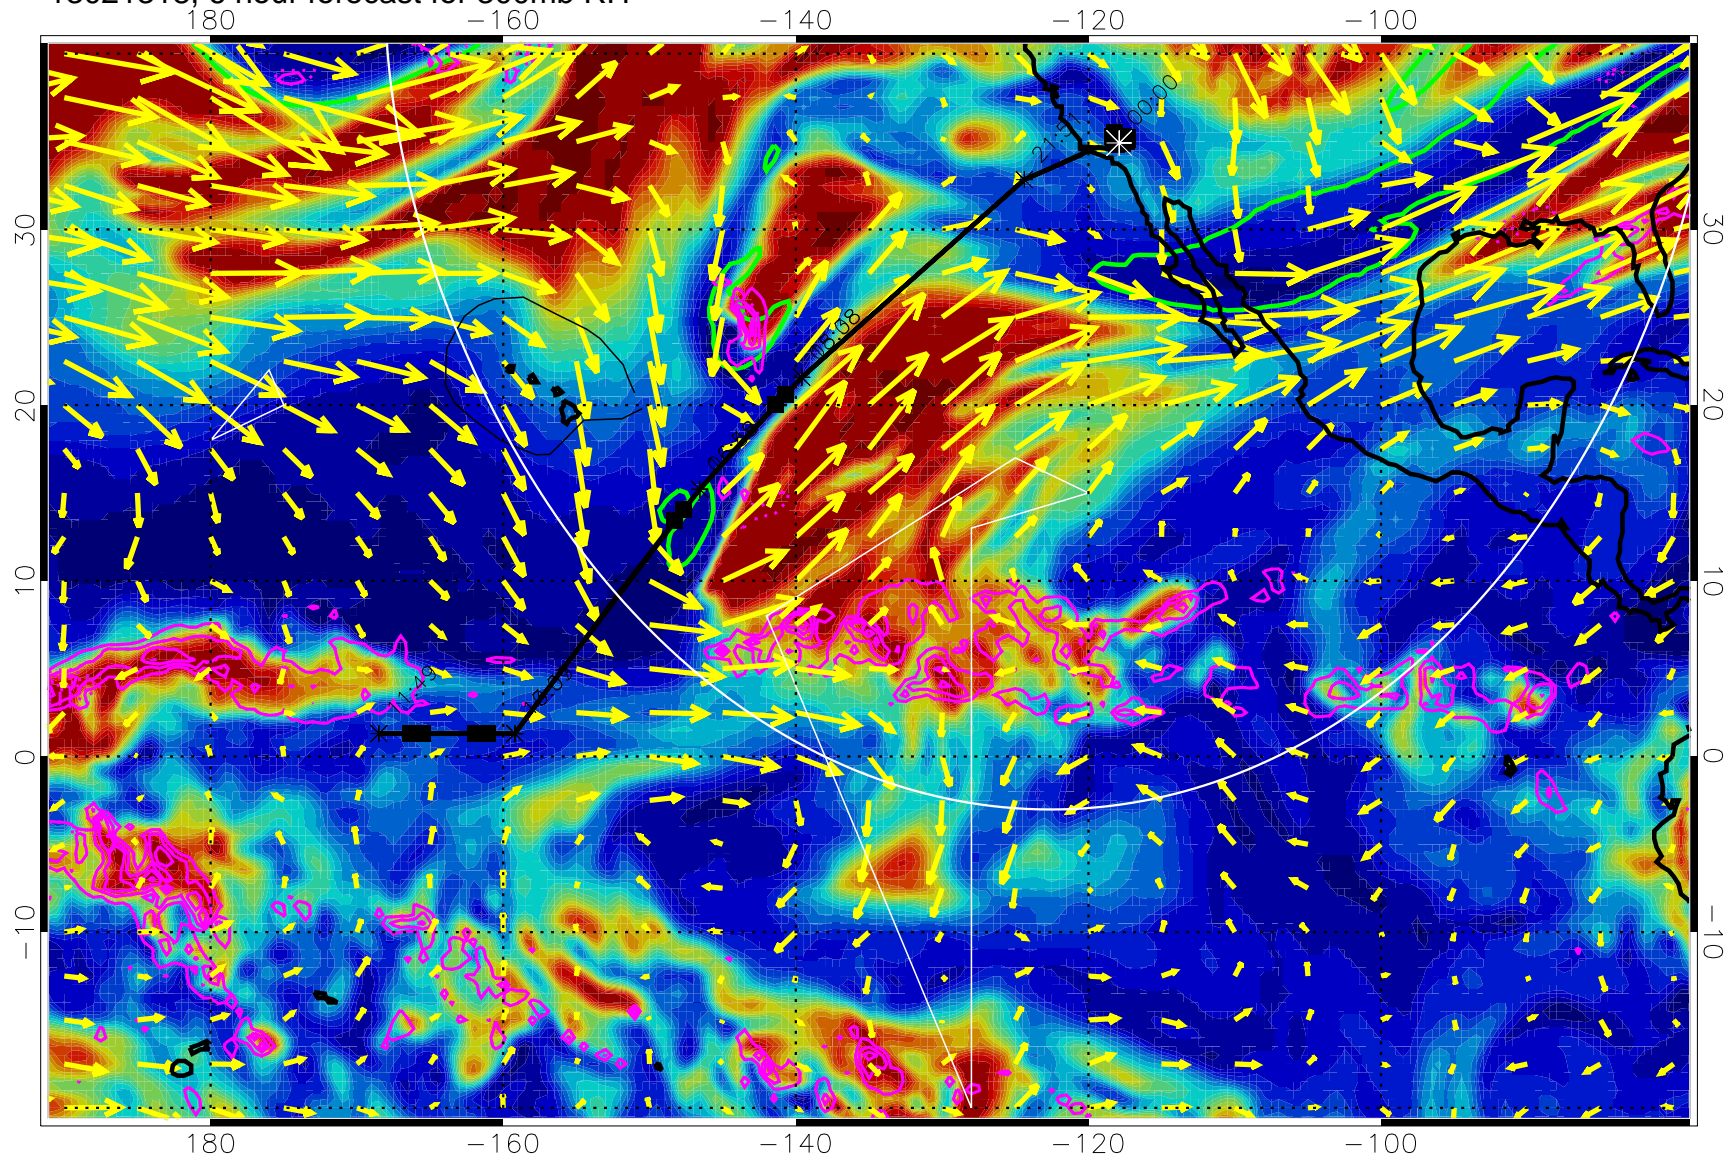

13021318, 6 hour forecast for 300mb RH

Precip (tot dot, conv sol) past 6 hrs 6 kg/m2 contours, min 4

EPV Tropopause (2 PVU) Position

→ 50 m/s

Range ring of 4055 km -- 13 hours GH round trip

13021400, 12 hour forecast for 300mb RH

Precip (tot dot, conv sol) past 6 hrs 6 kg/m2 contours, min 4

EPV Tropopause (2 PVU) Position

→ 50 m/s

Range ring of 4055 km -- 13 hours GH round trip

13021406, 18 hour forecast for 300mb RH

Precip (tot dot, conv sol) past 6 hrs 6 kg/m2 contours, min 4

EPV Tropopause (2 PVU) Position

→ 50 m/s

Range ring of 4055 km -- 13 hours GH round trip

13021412, 24 hour forecast for 300mb RH

Precip (tot dot, conv sol) past 6 hrs 6 kg/m2 contours, min 4

EPV Tropopause (2 PVU) Position

13021500, 36 hour forecast for 300mb RH

Precip (tot dot, conv sol) past 6 hrs 6 kg/m2 contours, min 4

EPV Tropopause (2 PVU) Position

→ 50 m/s

Range ring of 4055 km -- 13 hours GH round trip

13021506, 42 hour forecast for 300mb RH