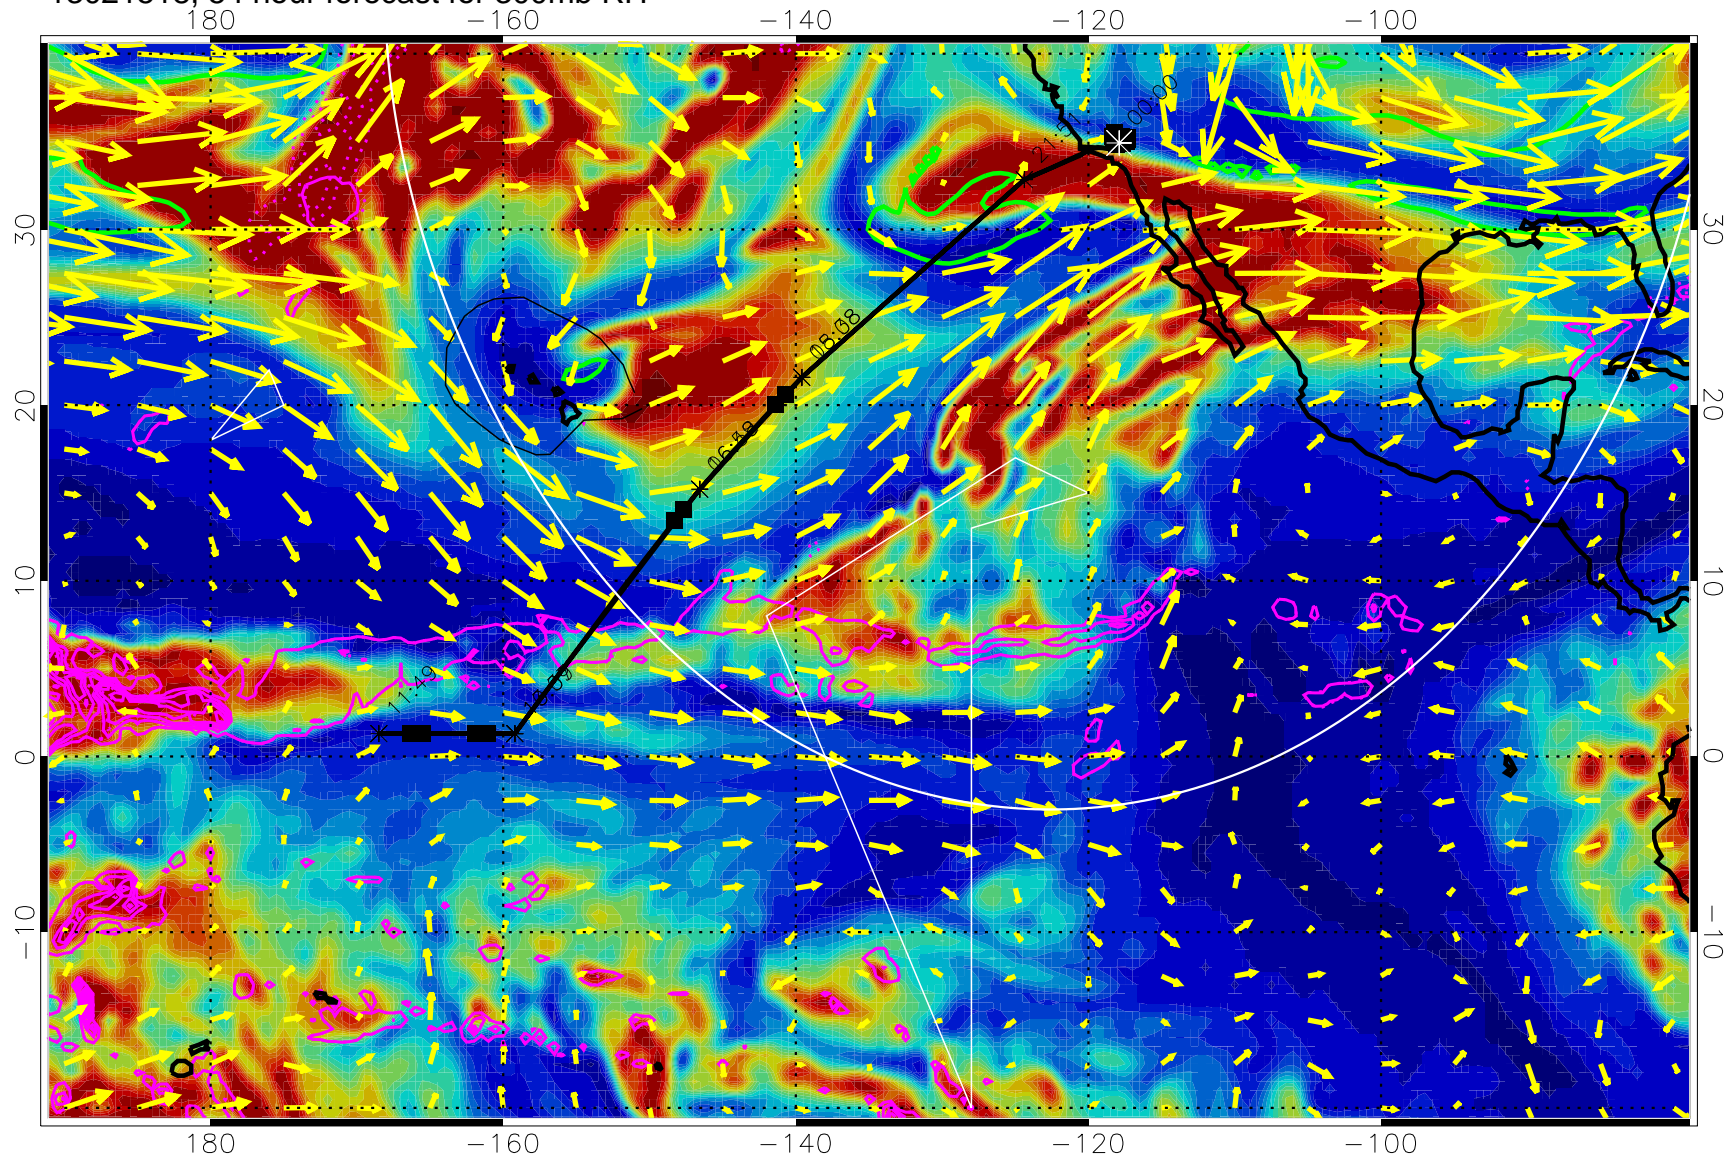

13021500, 36 hour forecast for 300mb RH

Precip (tot dot, conv sol) past 6 hrs 6 kg/m2 contours, min 4

EPV Tropopause (2 PVU) Position

→ 50 m/s

Range ring of 4055 km -- 13 hours GH round trip

13021506, 42 hour forecast for 300mb RH

Precip (tot dot, conv sol) past 6 hrs 6 kg/m2 contours, min 4

EPV Tropopause (2 PVU) Position

→ 50 m/s

Range ring of 4055 km -- 13 hours GH round trip

13021512, 48 hour forecast for 300mb RH

Precip (tot dot, conv sol) past 6 hrs 6 kg/m2 contours, min 4

EPV Tropopause (2 PVU) Position

→ 50 m/s

Range ring of 4055 km -- 13 hours GH round trip

13021518, 54 hour forecast for 300mb RH

Precip (tot dot, conv sol) past 6 hrs 6 kg/m2 contours, min 4

EPV Tropopause (2 PVU) Position

13021606, 66 hour forecast for 300mb RH

Precip (tot dot, conv sol) past 6 hrs 6 kg/m2 contours, min 4

EPV Tropopause (2 PVU) Position

→ 50 m/s

Range ring of 4055 km -- 13 hours GH round trip

13021612, 72 hour forecast for 300mb RH