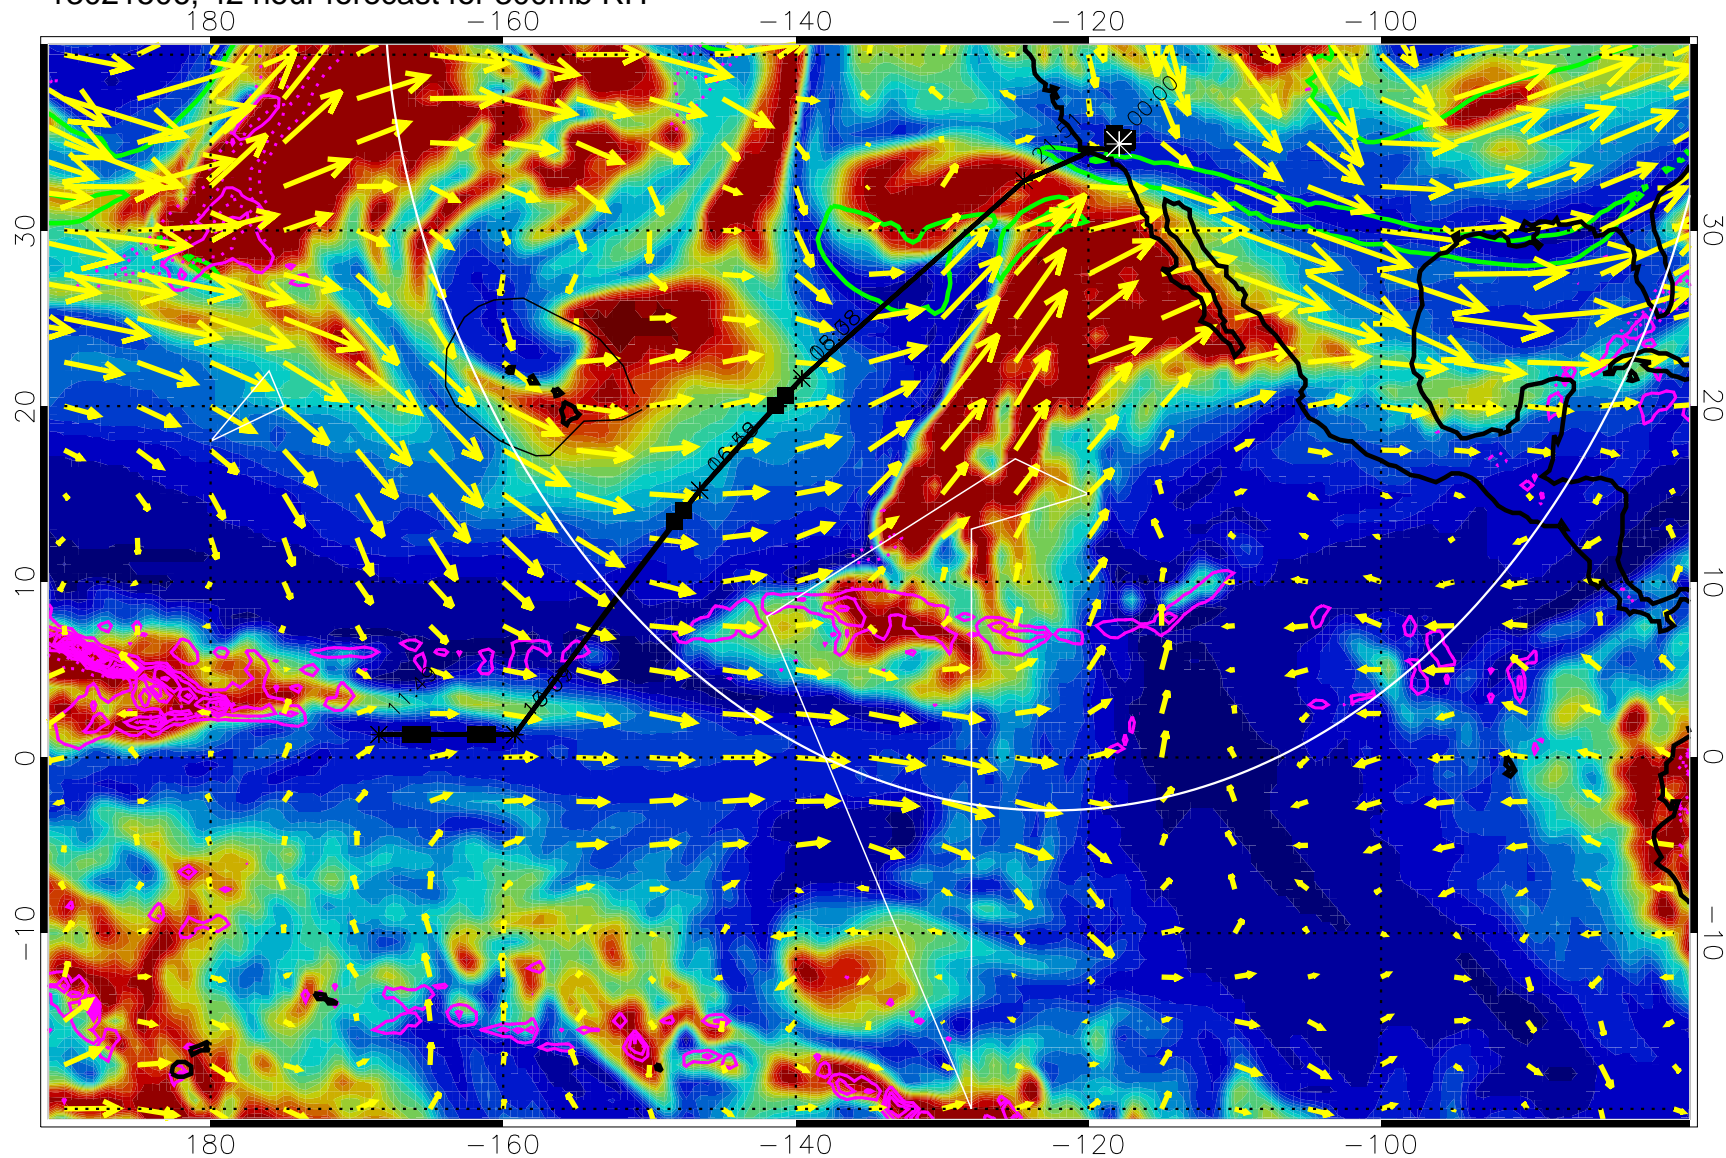

EPV Tropopause (2 PVU) Position

→ 50 m/s

Range ring of 4055 km -- 13 hours GH round trip

13021412, 24 hour forecast for 300mb RH

Precip (tot dot, conv sol) past 6 hrs 6 kg/m2 contours, min 4

EPV Tropopause (2 PVU) Position

13021500, 36 hour forecast for 300mb RH

Precip (tot dot, conv sol) past 6 hrs 6 kg/m2 contours, min 4

EPV Tropopause (2 PVU) Position

→ 50 m/s

Range ring of 4055 km -- 13 hours GH round trip

13021506, 42 hour forecast for 300mb RH

Precip (tot dot, conv sol) past 6 hrs 6 kg/m2 contours, min 4

EPV Tropopause (2 PVU) Position

→ 50 m/s

Range ring of 4055 km -- 13 hours GH round trip

13021512, 48 hour forecast for 300mb RH

Precip (tot dot, conv sol) past 6 hrs 6 kg/m2 contours, min 4

EPV Tropopause (2 PVU) Position

→ 50 m/s

Range ring of 4055 km -- 13 hours GH round trip

13021518, 54 hour forecast for 300mb RH

Precip (tot dot, conv sol) past 6 hrs 6 kg/m2 contours, min 4

EPV Tropopause (2 PVU) Position