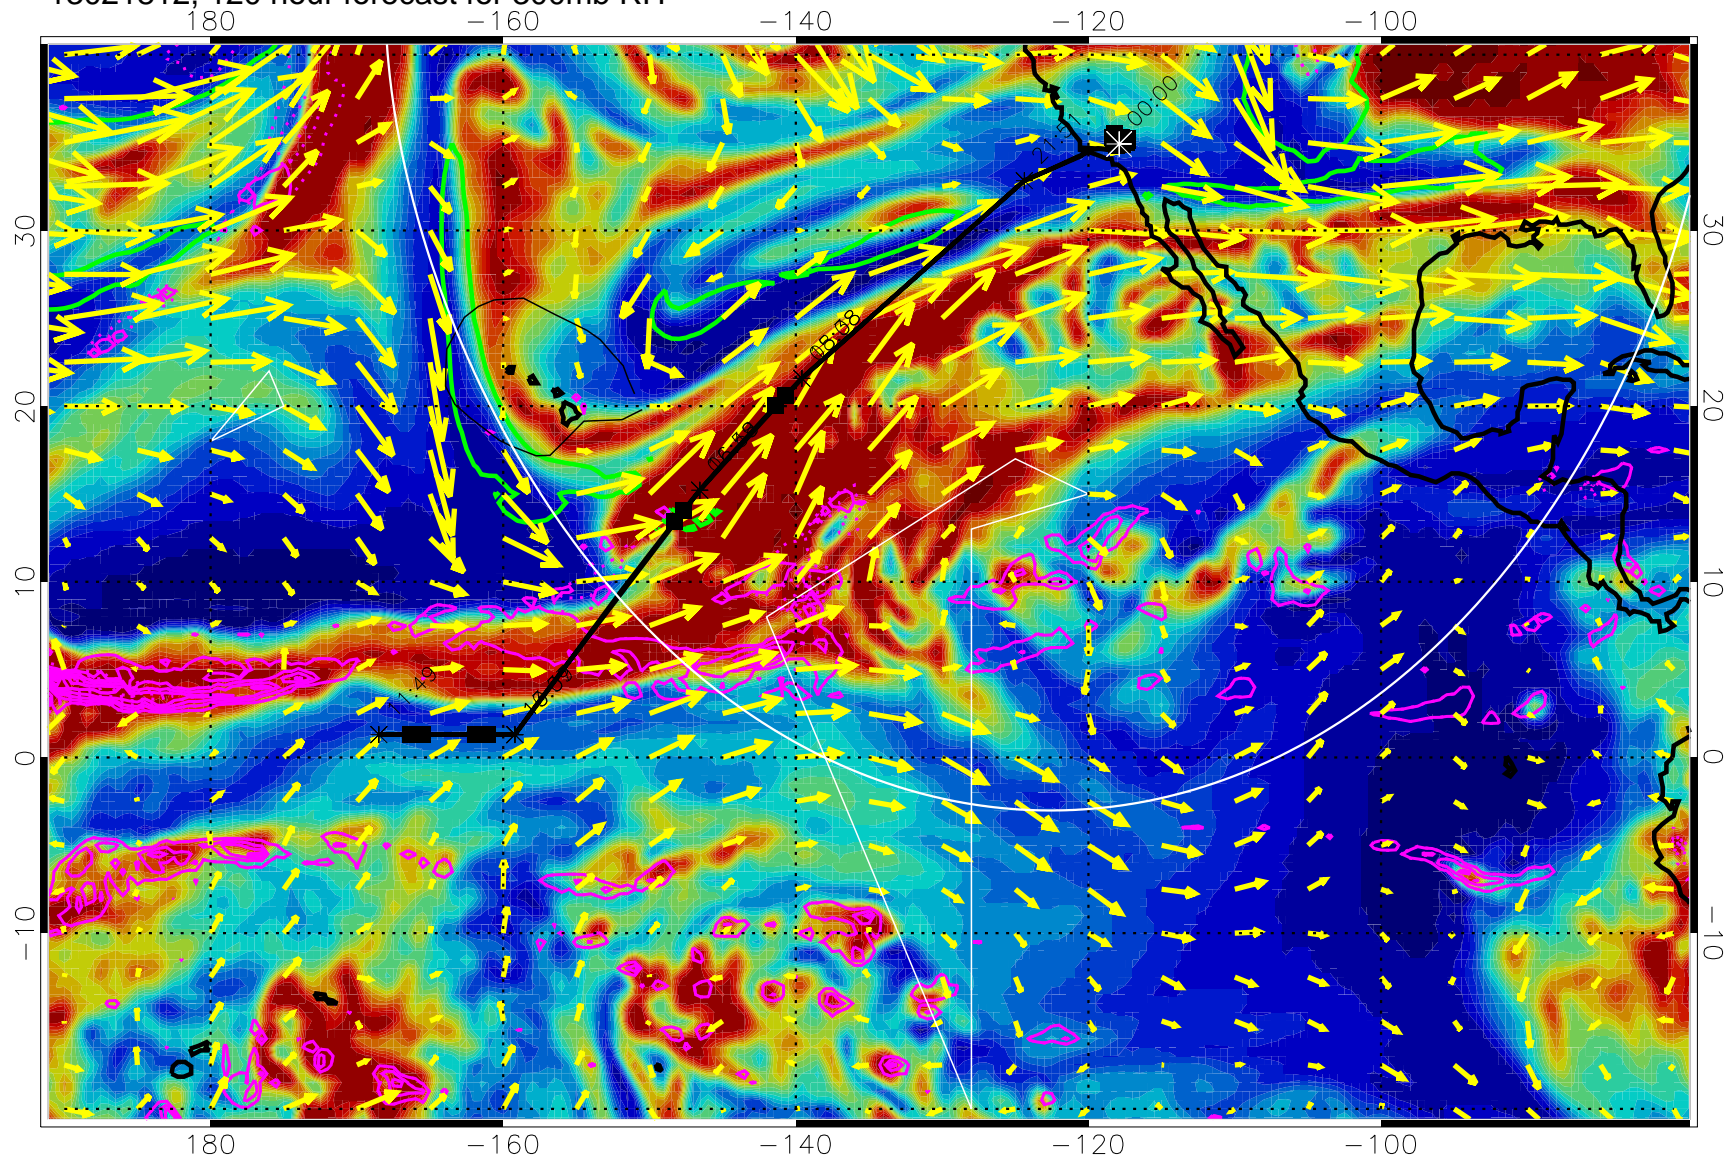

13021712, 96 hour forecast for 300mb RH

Precip (tot dot, conv sol) past 6 hrs 6 kg/m2 contours, min 4

EPV Tropopause (2 PVU) Position

→ 50 m/s

Range ring of 4055 km -- 13 hours GH round trip

13021718, 102 hour forecast for 300mb RH

Precip (tot dot, conv sol) past 6 hrs 6 kg/m2 contours, min 4

EPV Tropopause (2 PVU) Position

→ 50 m/s

Range ring of 4055 km -- 13 hours GH round trip

13021800, 108 hour forecast for 300mb RH

Precip (tot dot, conv sol) past 6 hrs 6 kg/m<sup>2</sup> contours, min 4

EPV Tropopause (2 PVU) Position

→ 50 m/s

Range ring of 4055 km -- 13 hours GH round trip

13021806, 114 hour forecast for 300mb RH

Precip (tot dot, conv sol) past 6 hrs 6 kg/m2 contours, min 4

EPV Tropopause (2 PVU) Position

→ 50 m/s

Range ring of 4055 km -- 13 hours GH round trip

13021812, 120 hour forecast for 300mb RH

Precip (tot dot, conv sol) past 6 hrs 6 kg/m2 contours, min 4

EPV Tropopause (2 PVU) Position

→ 50 m/s

Range ring of 4055 km -- 13 hours GH round trip