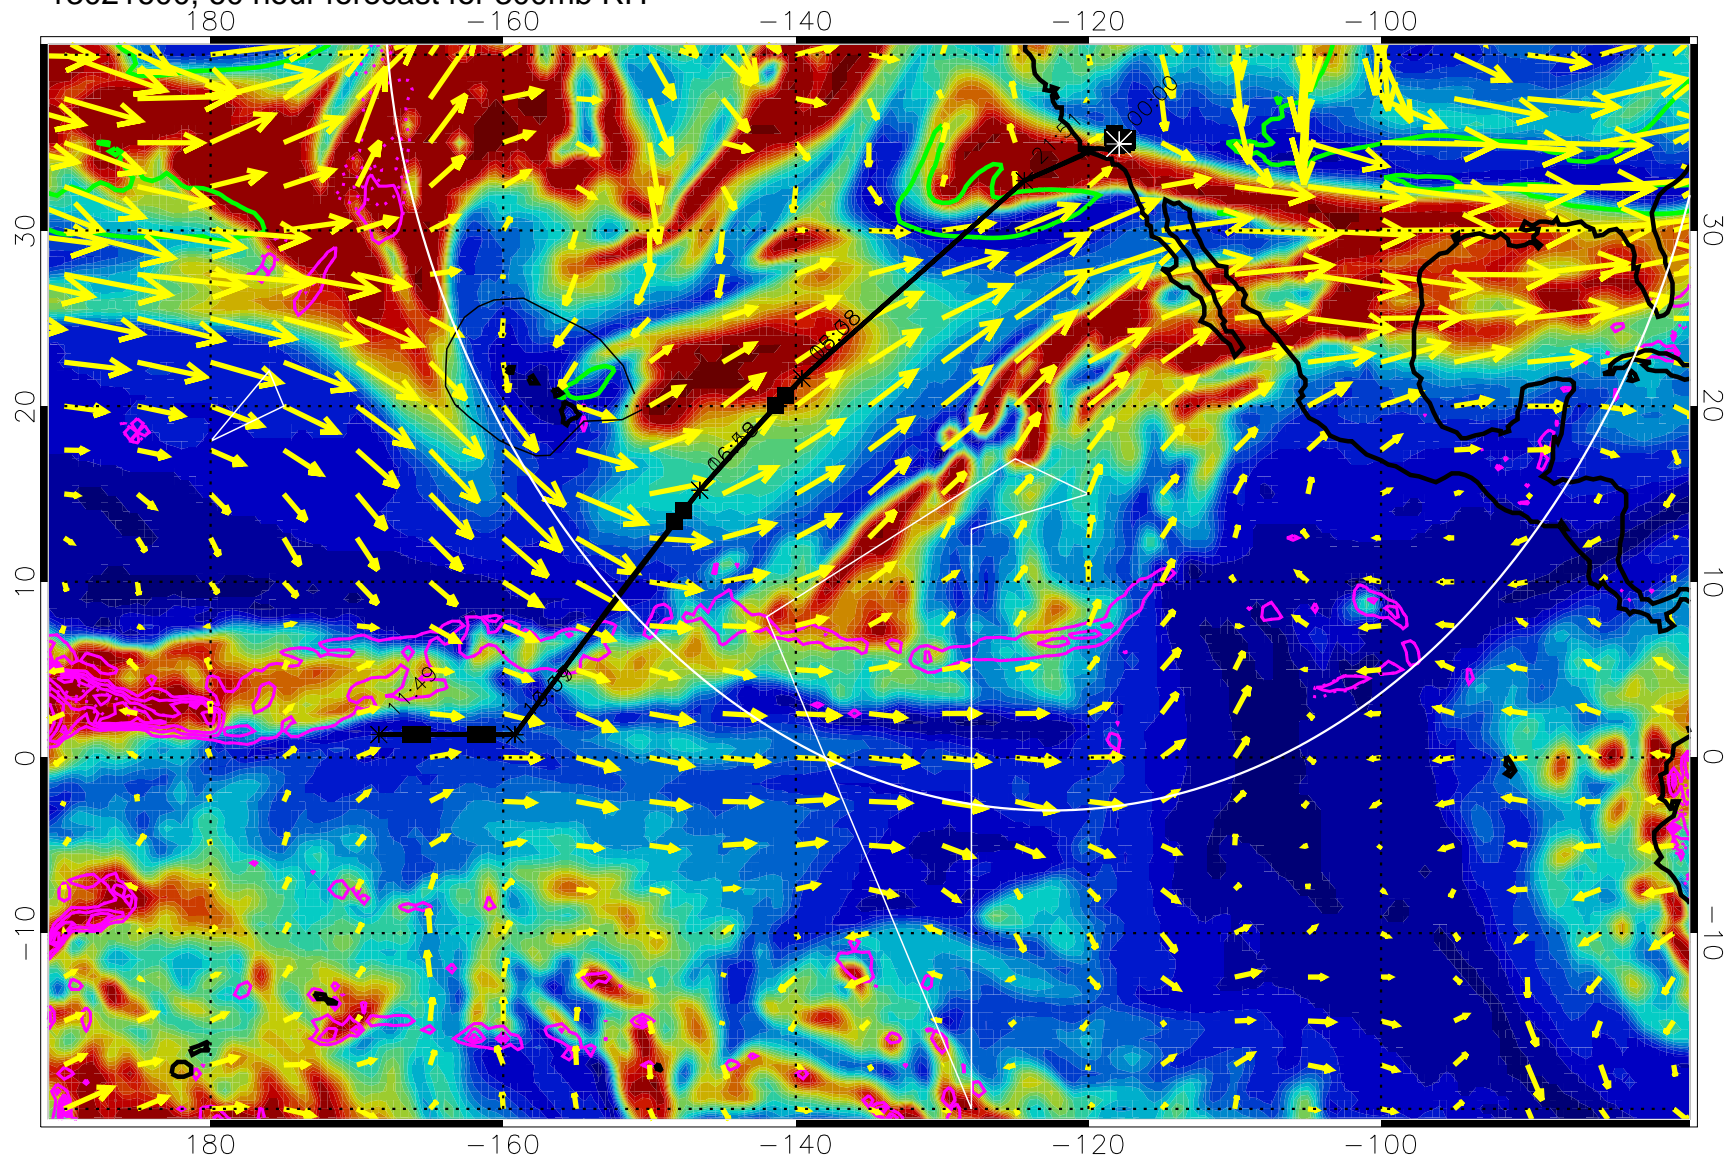

13021600, 60 hour forecast for 300mb RH

Precip (tot dot, conv sol) past 6 hrs 6 kg/m2 contours, min 4

EPV Tropopause (2 PVU) Position

→ 50 m/s

Range ring of 4055 km -- 13 hours GH round trip