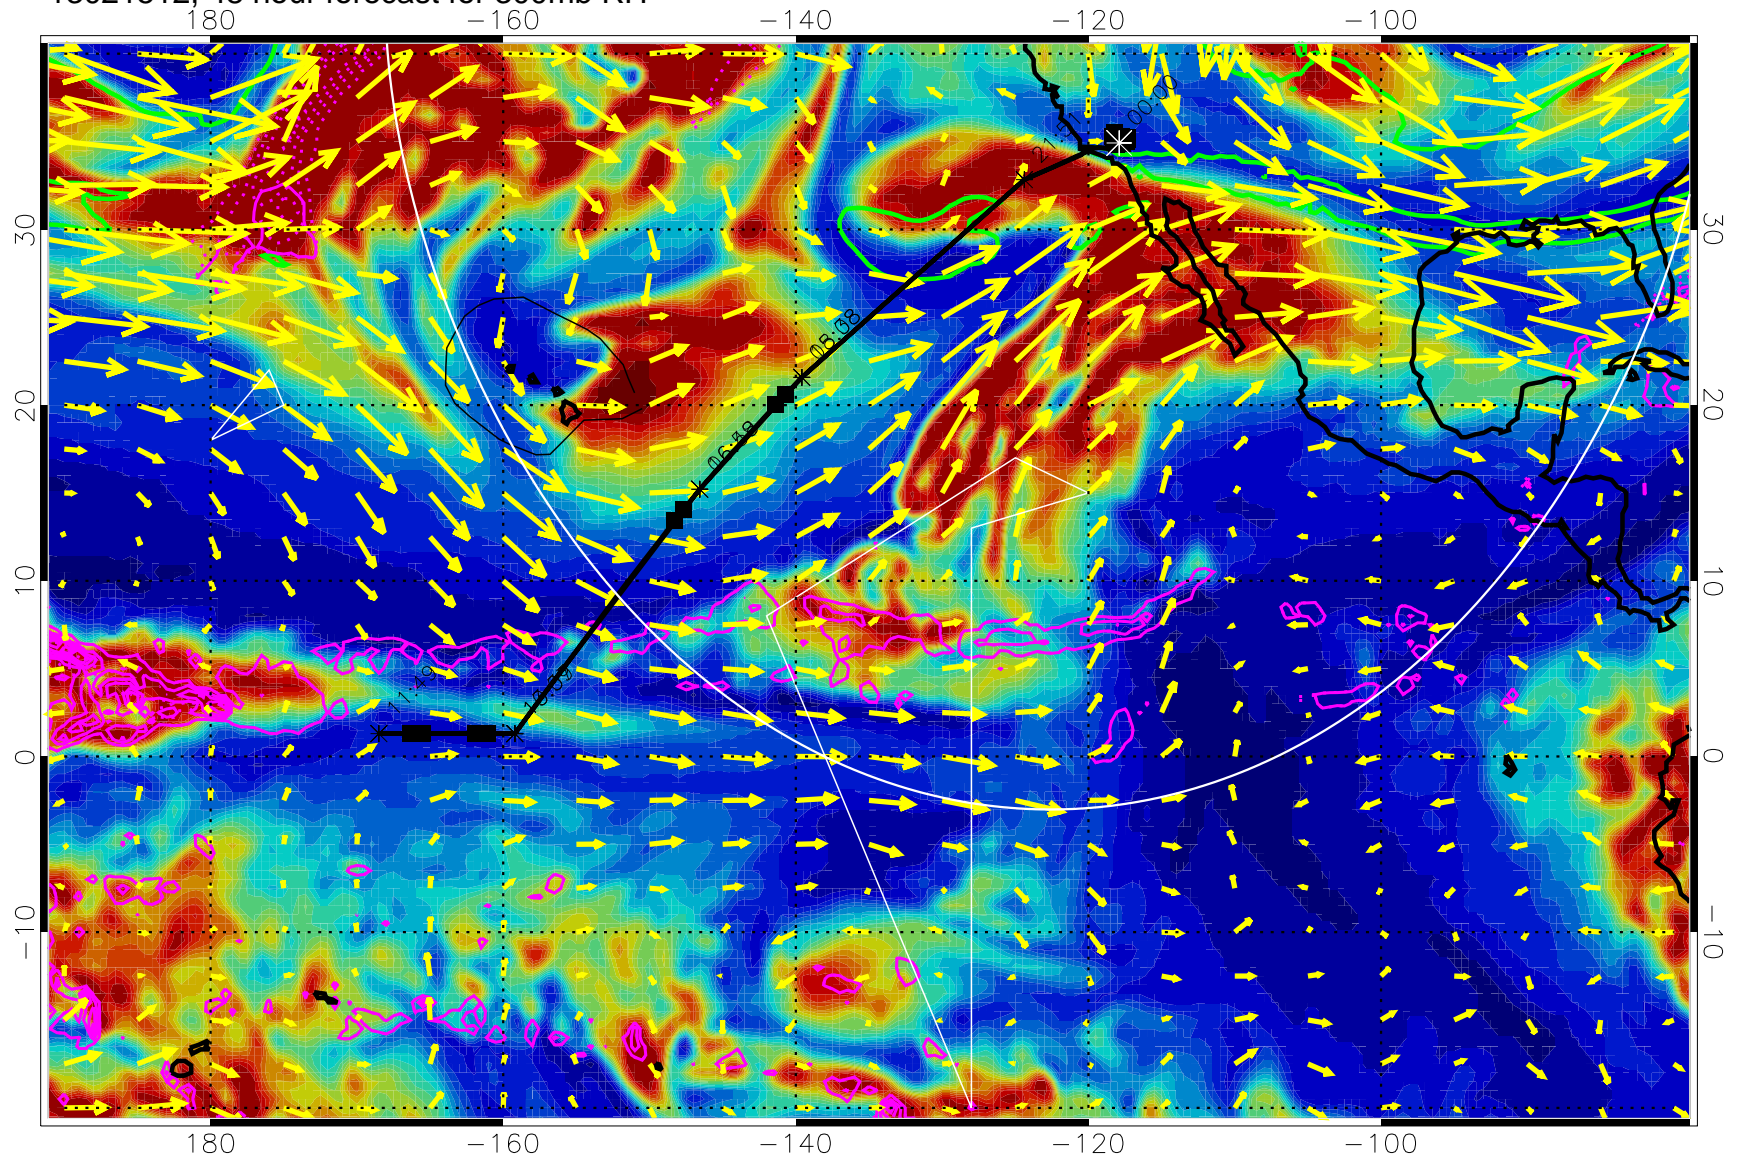

EPV Tropopause (2 PVU) Position

→ 50 m/s

Range ring of 4055 km -- 13 hours GH round trip

13021412, 24 hour forecast for 300mb RH

Precip (tot dot, conv sol) past 6 hrs 6 kg/m2 contours, min 4

EPV Tropopause (2 PVU) Position

13021500, 36 hour forecast for 300mb RH

Precip (tot dot, conv sol) past 6 hrs 6 kg/m2 contours, min 4

EPV Tropopause (2 PVU) Position

→ 50 m/s

Range ring of 4055 km -- 13 hours GH round trip

13021506, 42 hour forecast for 300mb RH

Precip (tot dot, conv sol) past 6 hrs 6 kg/m2 contours, min 4

EPV Tropopause (2 PVU) Position

→ 50 m/s

Range ring of 4055 km -- 13 hours GH round trip

13021512, 48 hour forecast for 300mb RH

Precip (tot dot, conv sol) past 6 hrs 6 kg/m2 contours, min 4

EPV Tropopause (2 PVU) Position

→ 50 m/s

Range ring of 4055 km -- 13 hours GH round trip

13021518, 54 hour forecast for 300mb RH

Precip (tot dot, conv sol) past 6 hrs 6 kg/m2 contours, min 4

EPV Tropopause (2 PVU) Position