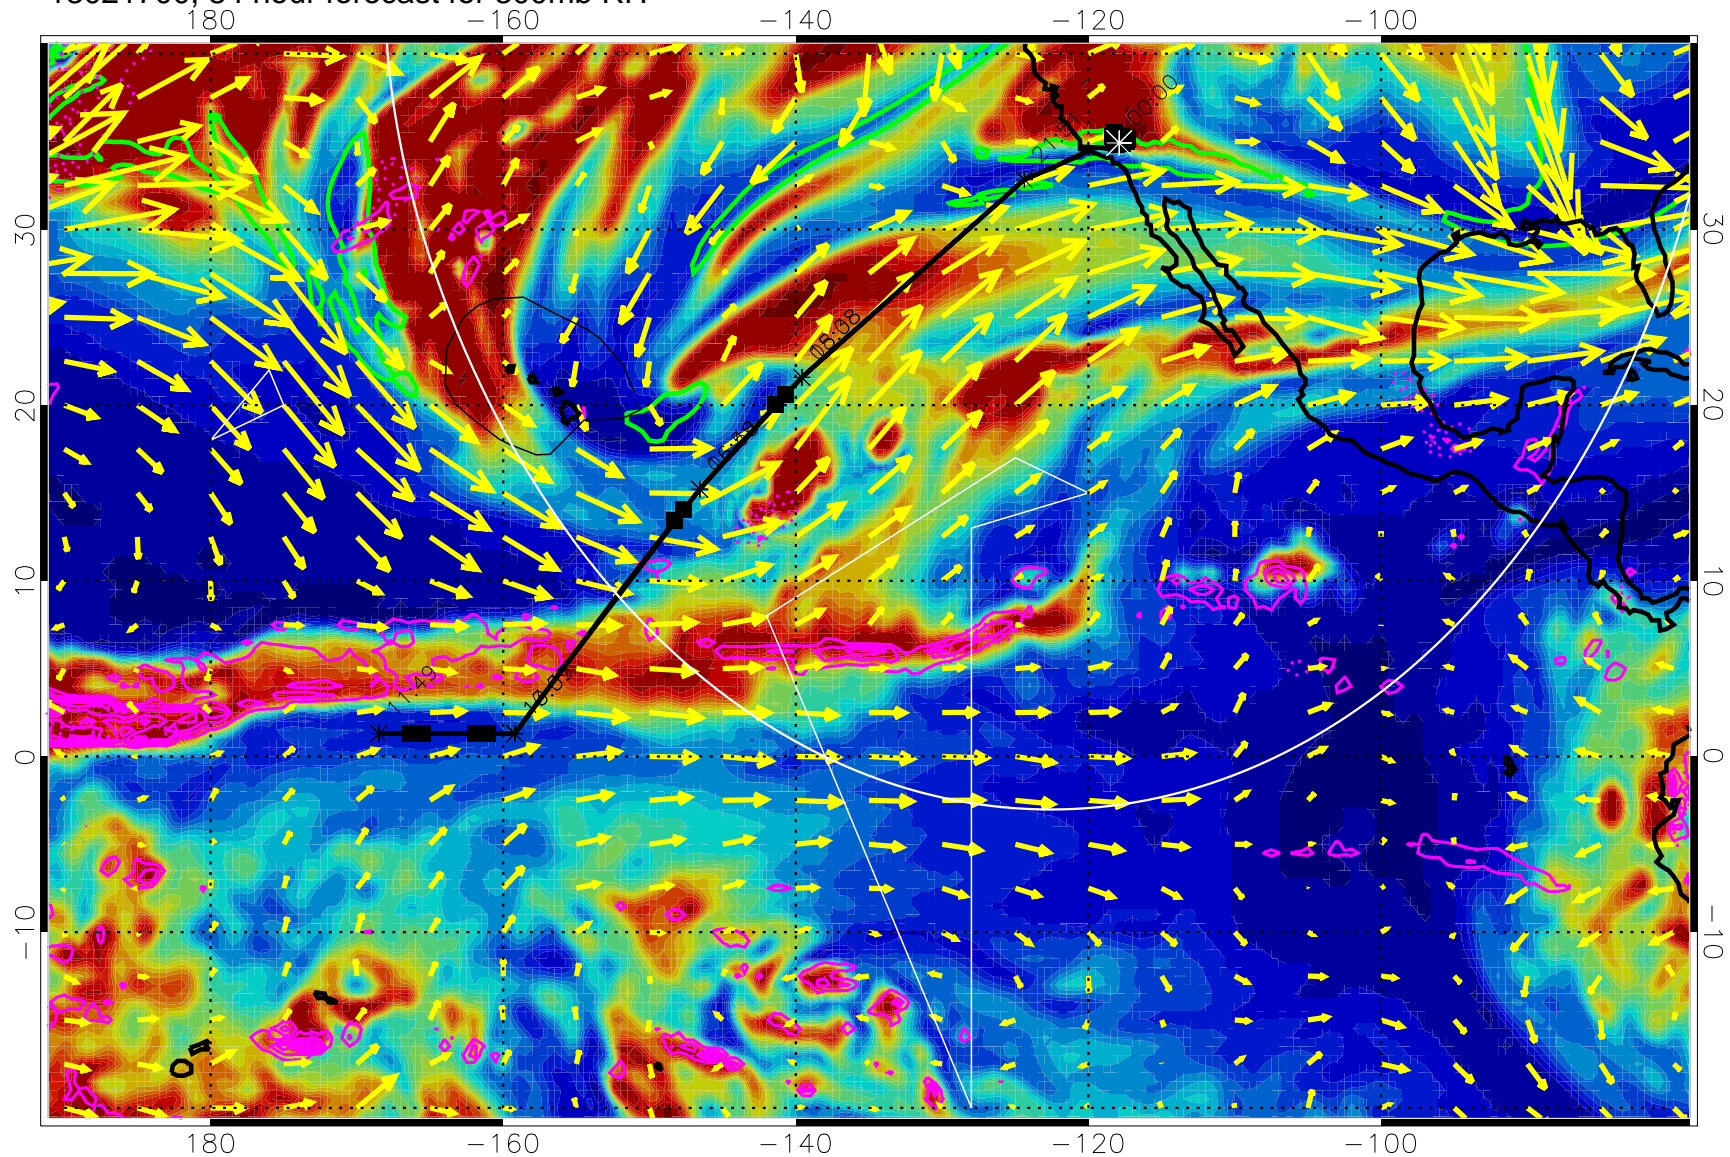

13021606, 66 hour forecast for 300mb RH

Precip (tot dot, conv sol) past 6 hrs 6 kg/m2 contours, min 4

EPV Tropopause (2 PVU) Position

→ 50 m/s

Range ring of 4055 km -- 13 hours GH round trip

13021612, 72 hour forecast for 300mb RH

Precip (tot dot, conv sol) past 6 hrs 6 kg/m2 contours, min 4

EPV Tropopause (2 PVU) Position

→ 50 m/s

Range ring of 4055 km -- 13 hours GH round trip

13021618, 78 hour forecast for 300mb RH

Precip (tot dot, conv sol) past 6 hrs 6 kg/m2 contours, min 4

EPV Tropopause (2 PVU) Position

→ 50 m/s

Range ring of 4055 km -- 13 hours GH round trip

13021700, 84 hour forecast for 300mb RH

Precip (tot dot, conv sol) past 6 hrs 6 kg/m2 contours, min 4

EPV Tropopause (2 PVU) Position

13021712, 96 hour forecast for 300mb RH

Precip (tot dot, conv sol) past 6 hrs 6 kg/m2 contours, min 4

EPV Tropopause (2 PVU) Position

→ 50 m/s

Range ring of 4055 km -- 13 hours GH round trip

13021718, 102 hour forecast for 300mb RH