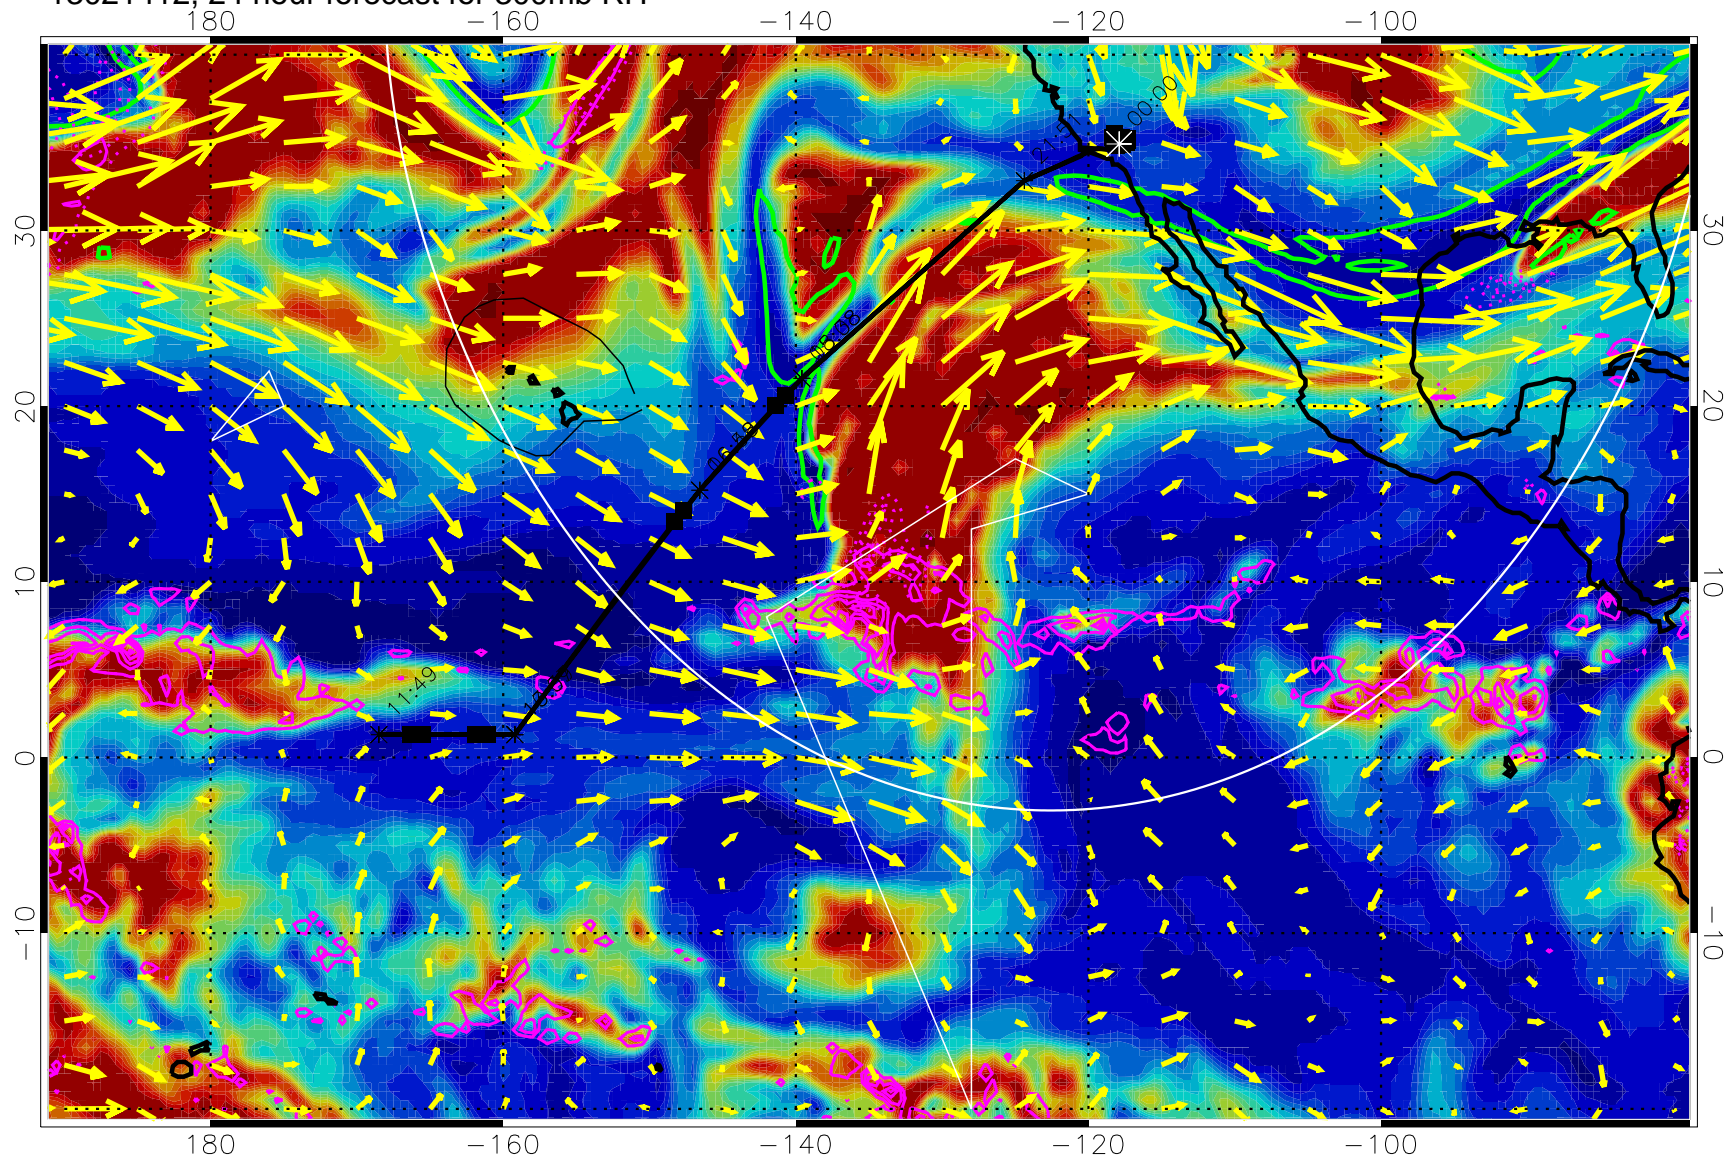

13021318, 6 hour forecast for 300mb RH

Precip (tot dot, conv sol) past 6 hrs 6 kg/m2 contours, min 4

EPV Tropopause (2 PVU) Position

→ 50 m/s

Range ring of 4055 km -- 13 hours GH round trip

13021400, 12 hour forecast for 300mb RH

Precip (tot dot, conv sol) past 6 hrs 6 kg/m2 contours, min 4

EPV Tropopause (2 PVU) Position

→ 50 m/s

Range ring of 4055 km -- 13 hours GH round trip

13021406, 18 hour forecast for 300mb RH

Precip (tot dot, conv sol) past 6 hrs 6 kg/m2 contours, min 4

EPV Tropopause (2 PVU) Position

→ 50 m/s

Range ring of 4055 km -- 13 hours GH round trip

13021412, 24 hour forecast for 300mb RH

Precip (tot dot, conv sol) past 6 hrs 6 kg/m2 contours, min 4

EPV Tropopause (2 PVU) Position

13021500, 36 hour forecast for 300mb RH

Precip (tot dot, conv sol) past 6 hrs 6 kg/m2 contours, min 4

EPV Tropopause (2 PVU) Position

→ 50 m/s

Range ring of 4055 km -- 13 hours GH round trip

13021506, 42 hour forecast for 300mb RH