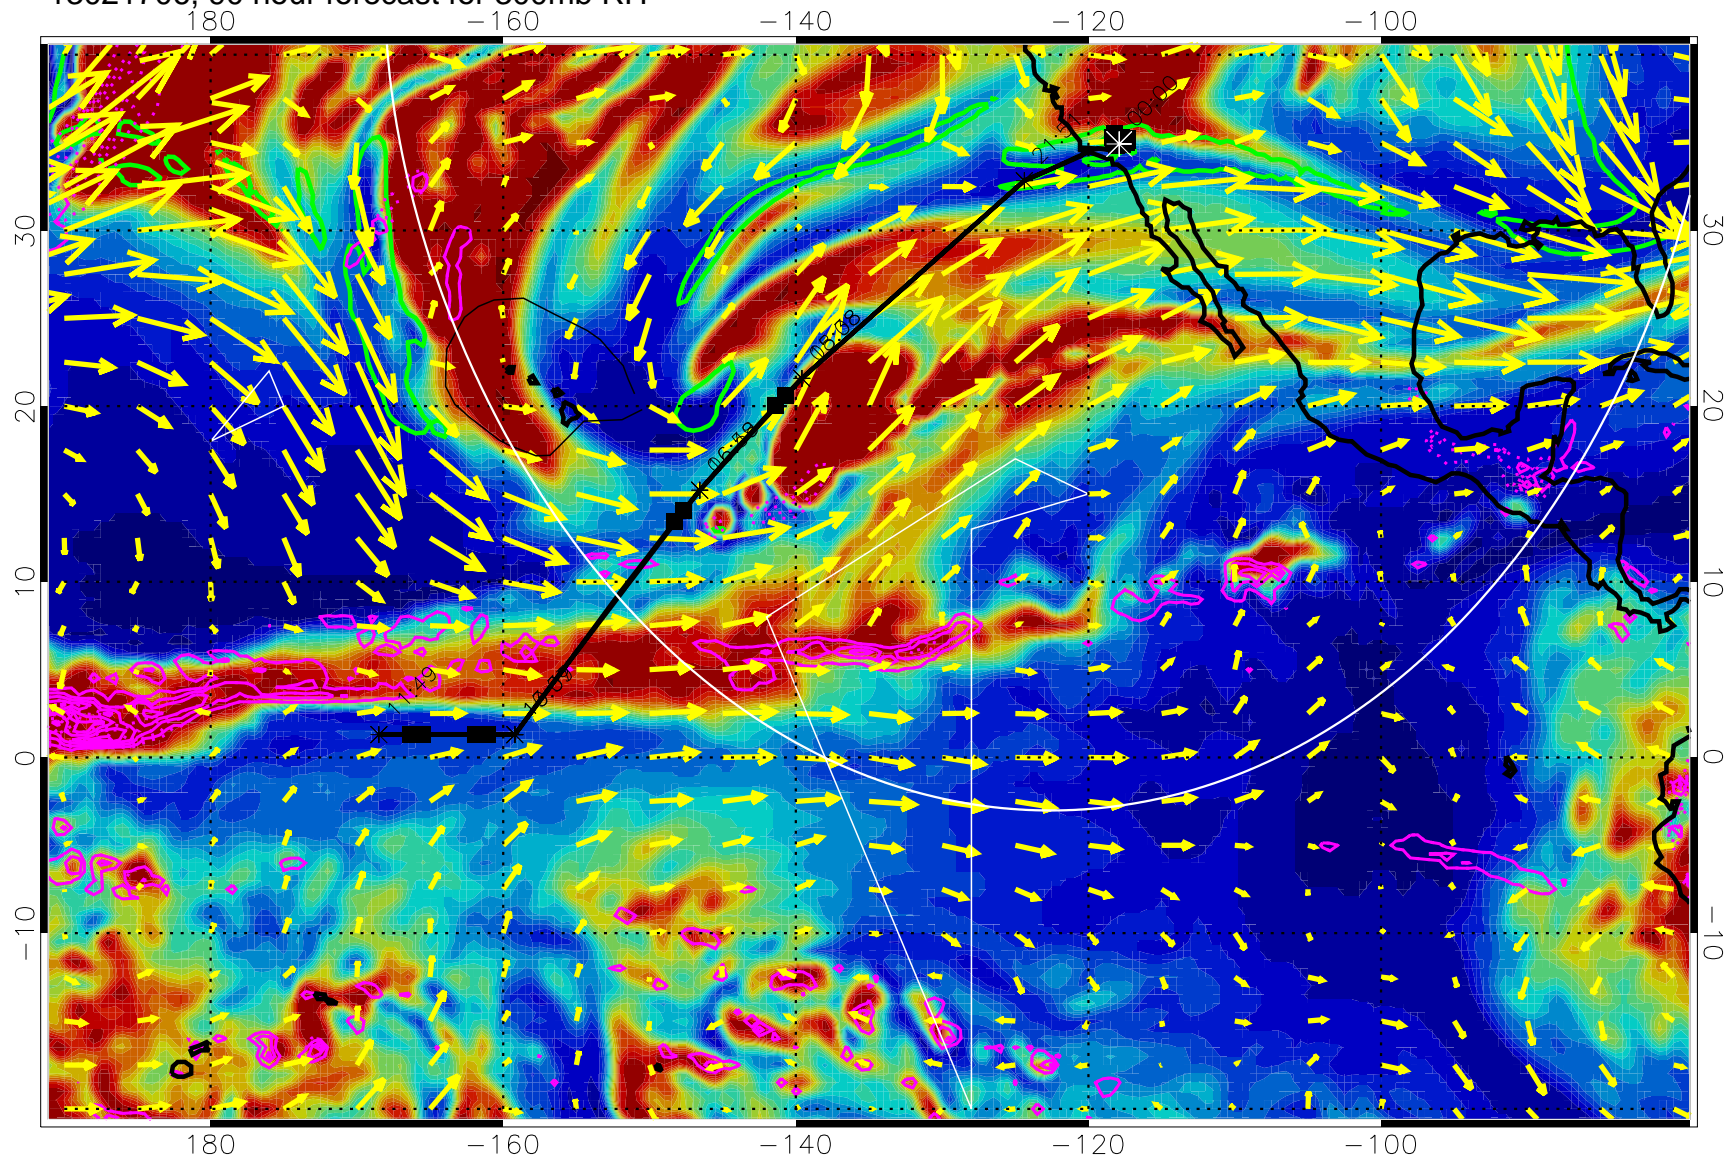

Precip (tot dot, conv sol) past 6 hrs 6 kg/m2 contours, min 4

EPV Tropopause (2 PVU) Position

→ 50 m/s

Range ring of 4055 km -- 13 hours GH round trip

13021618, 78 hour forecast for 300mb RH

Precip (tot dot, conv sol) past 6 hrs 6 kg/m2 contours, min 4

EPV Tropopause (2 PVU) Position

→ 50 m/s

Range ring of 4055 km -- 13 hours GH round trip

13021700, 84 hour forecast for 300mb RH

Precip (tot dot, conv sol) past 6 hrs 6 kg/m2 contours, min 4

EPV Tropopause (2 PVU) Position

→ 50 m/s

Range ring of 4055 km -- 13 hours GH round trip

13021706, 90 hour forecast for 300mb RH

Precip (tot dot, conv sol) past 6 hrs 6 kg/m2 contours, min 4

EPV Tropopause (2 PVU) Position

→ 50 m/s

Range ring of 4055 km -- 13 hours GH round trip

13021712, 96 hour forecast for 300mb RH

Precip (tot dot, conv sol) past 6 hrs 6 kg/m2 contours, min 4

EPV Tropopause (2 PVU) Position

→ 50 m/s

Range ring of 4055 km -- 13 hours GH round trip

13021718, 102 hour forecast for 300mb RH