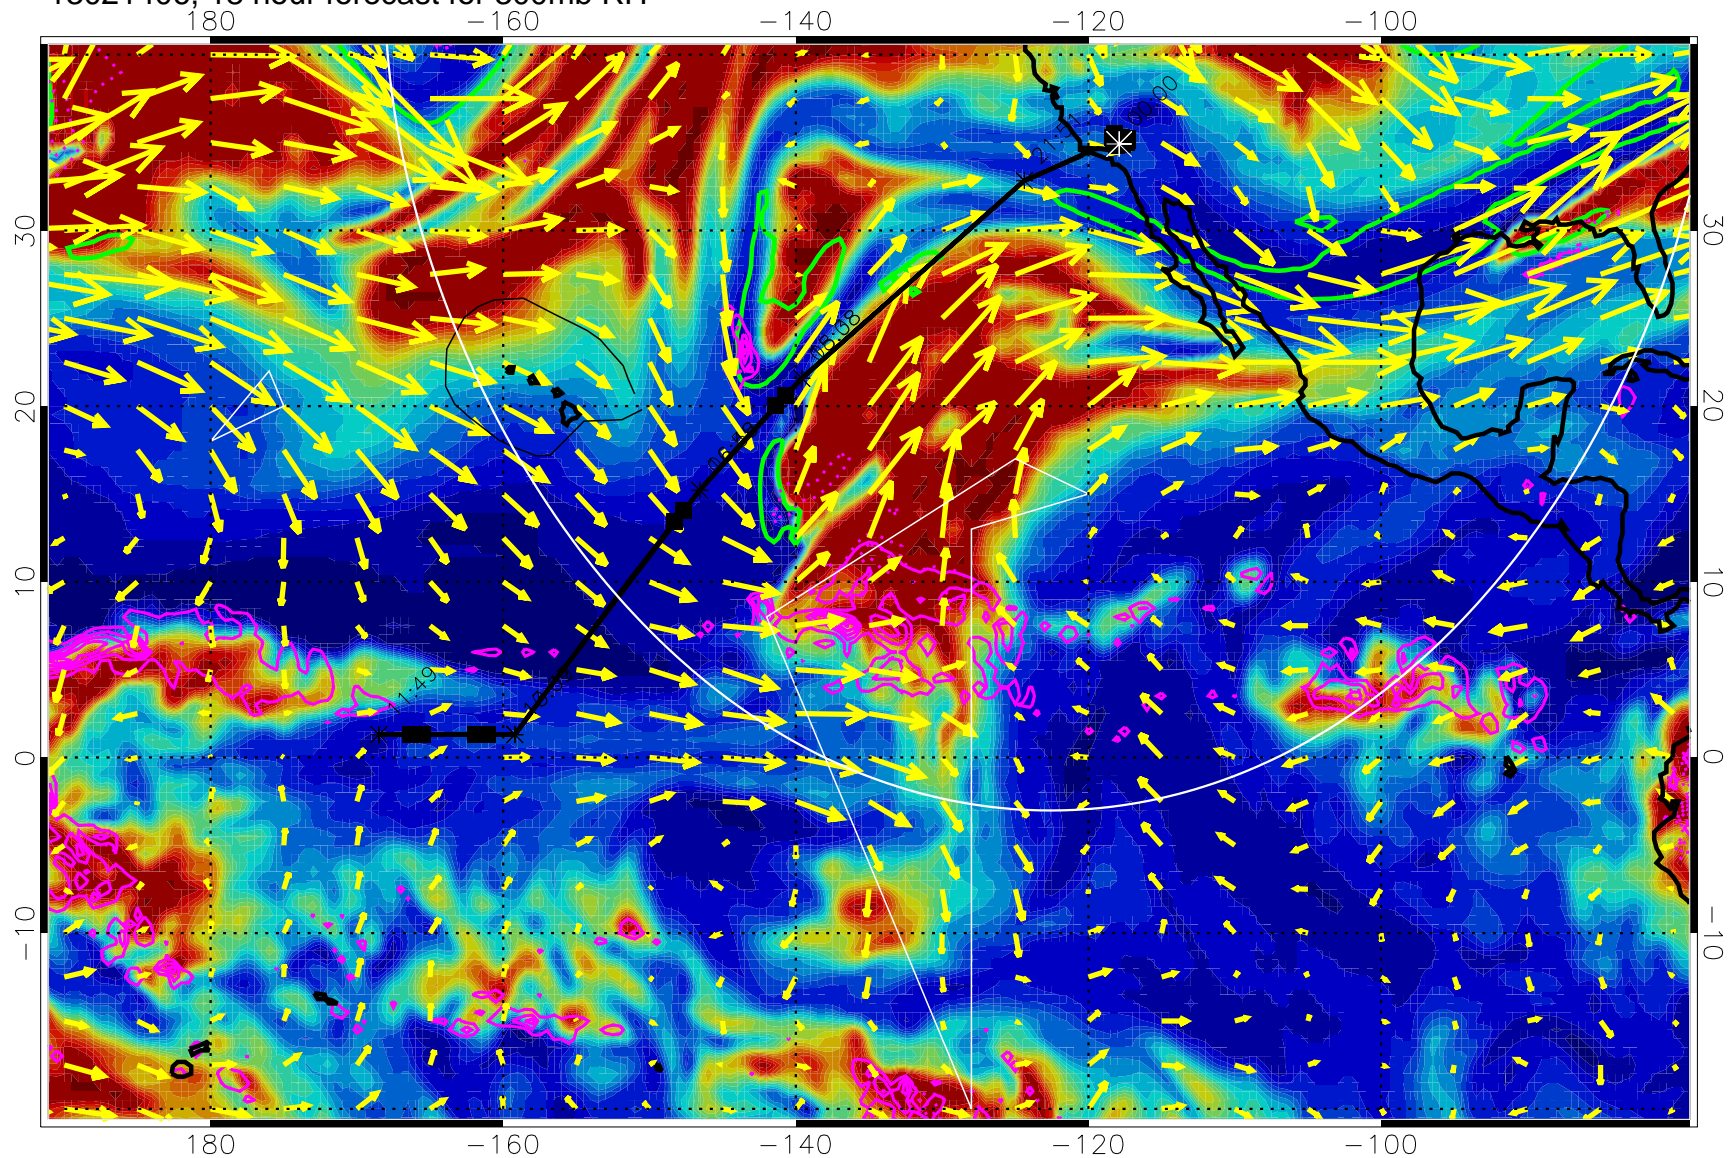

13021318, 6 hour forecast for 300mb RH

Precip (tot dot, conv sol) past 6 hrs 6 kg/m2 contours, min 4

EPV Tropopause (2 PVU) Position

→ 50 m/s

Range ring of 4055 km -- 13 hours GH round trip

13021400, 12 hour forecast for 300mb RH

Precip (tot dot, conv sol) past 6 hrs 6 kg/m2 contours, min 4

EPV Tropopause (2 PVU) Position

→ 50 m/s

Range ring of 4055 km -- 13 hours GH round trip

13021406, 18 hour forecast for 300mb RH

Precip (tot dot, conv sol) past 6 hrs 6 kg/m2 contours, min 4

EPV Tropopause (2 PVU) Position

→ 50 m/s

Range ring of 4055 km -- 13 hours GH round trip

13021412, 24 hour forecast for 300mb RH

Precip (tot dot, conv sol) past 6 hrs 6 kg/m2 contours, min 4

EPV Tropopause (2 PVU) Position

13021500, 36 hour forecast for 300mb RH

Precip (tot dot, conv sol) past 6 hrs 6 kg/m2 contours, min 4

EPV Tropopause (2 PVU) Position

→ 50 m/s

Range ring of 4055 km -- 13 hours GH round trip

13021506, 42 hour forecast for 300mb RH