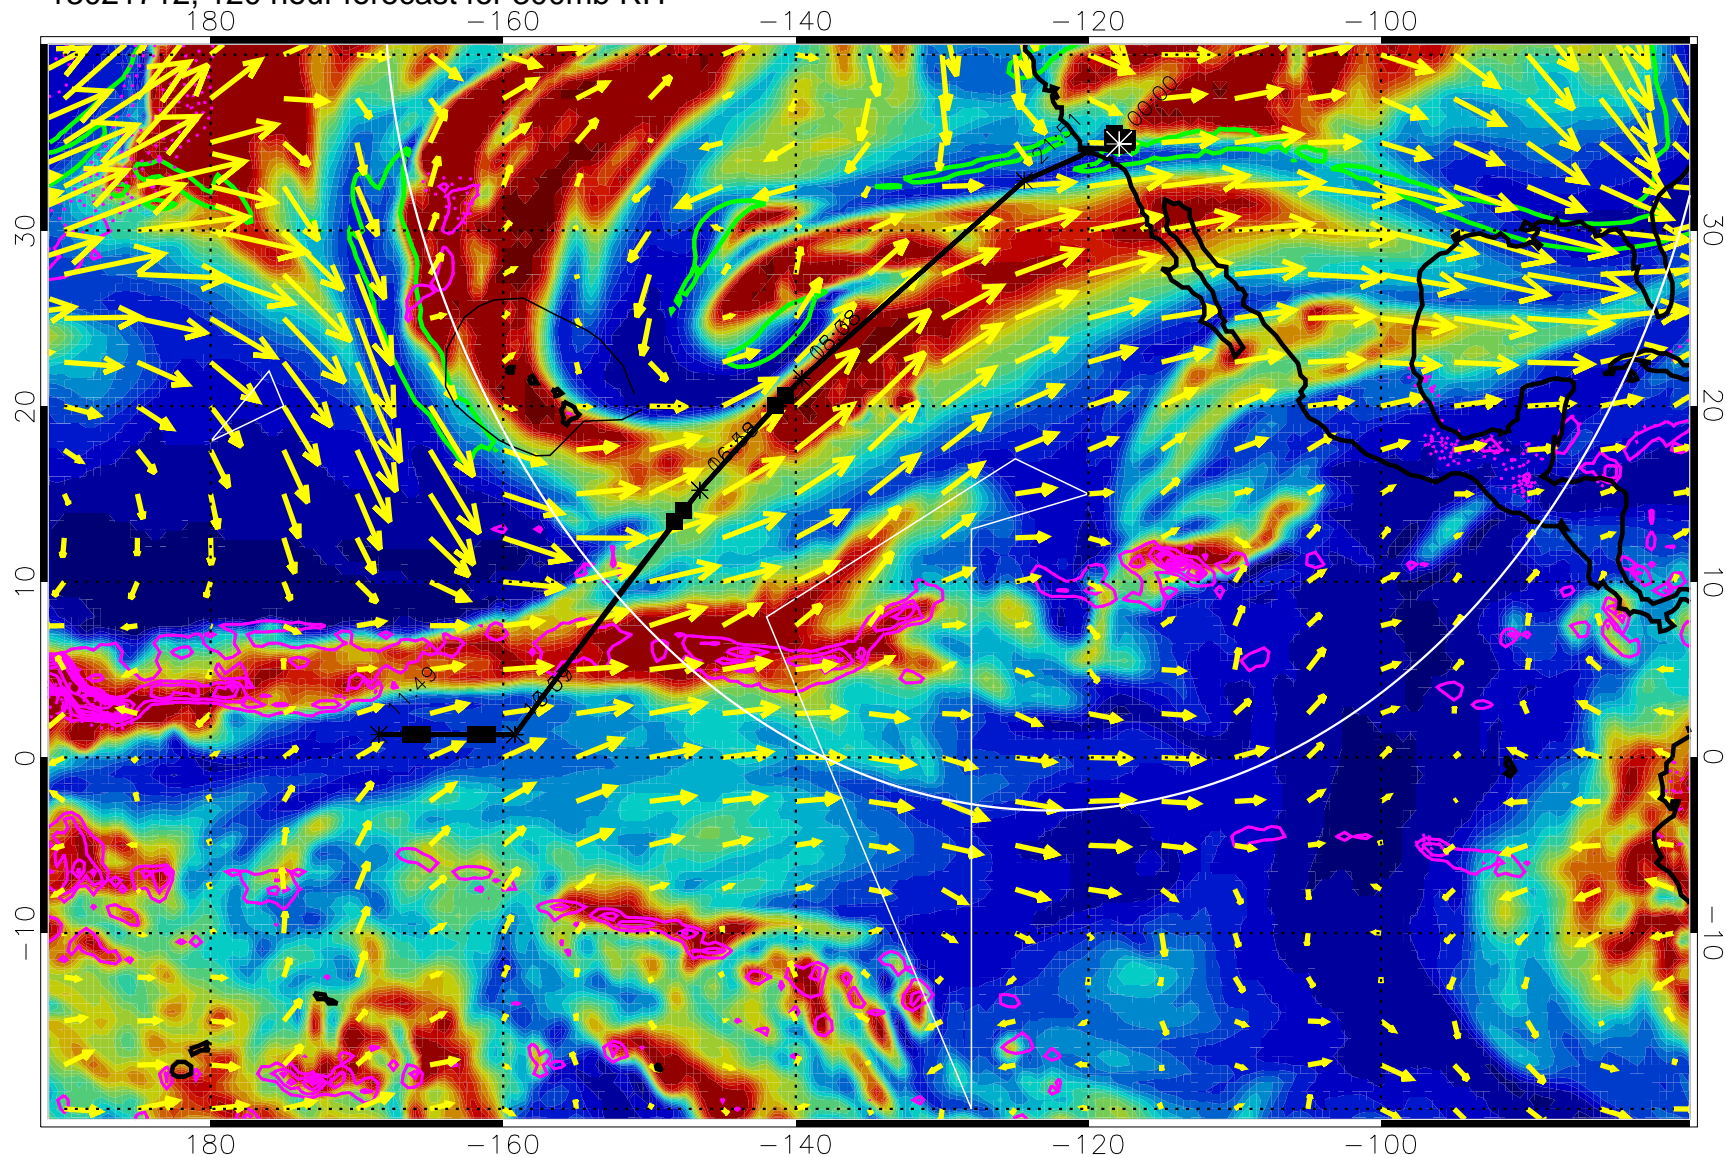

13021612, 96 hour forecast for 300mb RH

Precip (tot dot, conv sol) past 6 hrs 6 kg/m2 contours, min 4

EPV Tropopause (2 PVU) Position

→ 50 m/s

Range ring of 4055 km -- 13 hours GH round trip

13021618, 102 hour forecast for 300mb RH

Precip (tot dot, conv sol) past 6 hrs 6 kg/m2 contours, min 4

EPV Tropopause (2 PVU) Position

→ 50 m/s

Range ring of 4055 km -- 13 hours GH round trip

13021706, 114 hour forecast for 300mb RH

Precip (tot dot, conv sol) past 6 hrs 6 kg/m2 contours, min 4

EPV Tropopause (2 PVU) Position

→ 50 m/s

Range ring of 4055 km -- 13 hours GH round trip

13021712, 120 hour forecast for 300mb RH

Precip (tot dot, conv sol) past 6 hrs 6 kg/m2 contours, min 4

EPV Tropopause (2 PVU) Position