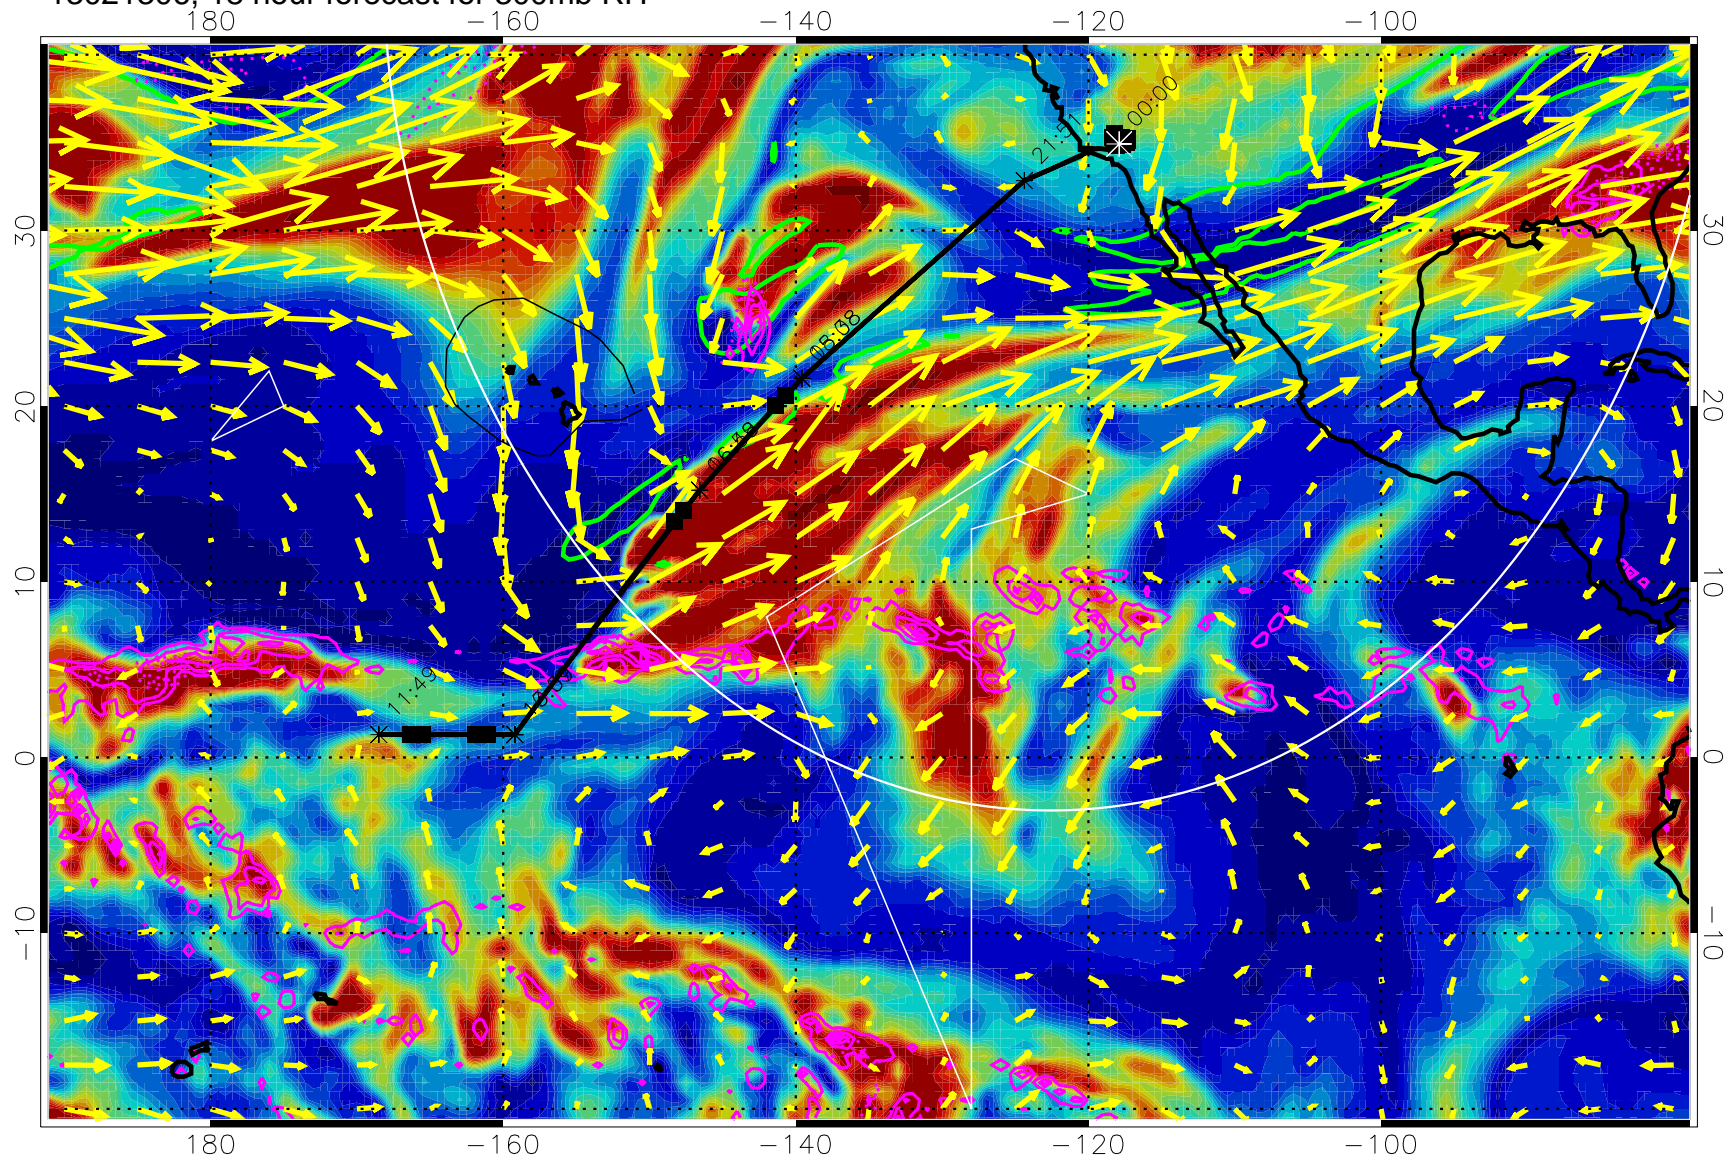

13021218, 6 hour forecast for 300mb RH

Precip (tot dot, conv sol) past 6 hrs 6 kg/m2 contours, min 4

EPV Tropopause (2 PVU) Position

→ 50 m/s

Range ring of 4055 km -- 13 hours GH round trip

13021300, 12 hour forecast for 300mb RH

Precip (tot dot, conv sol) past 6 hrs 6 kg/m2 contours, min 4

EPV Tropopause (2 PVU) Position

→ 50 m/s

Range ring of 4055 km -- 13 hours GH round trip

13021306, 18 hour forecast for 300mb RH

Precip (tot dot, conv sol) past 6 hrs 6 kg/m2 contours, min 4

EPV Tropopause (2 PVU) Position

→ 50 m/s

Range ring of 4055 km -- 13 hours GH round trip

13021312, 24 hour forecast for 300mb RH

Precip (tot dot, conv sol) past 6 hrs 6 kg/m2 contours, min 4

EPV Tropopause (2 PVU) Position

13021400, 36 hour forecast for 300mb RH

Precip (tot dot, conv sol) past 6 hrs 6 kg/m2 contours, min 4

EPV Tropopause (2 PVU) Position

→ 50 m/s

Range ring of 4055 km -- 13 hours GH round trip

13021406, 42 hour forecast for 300mb RH