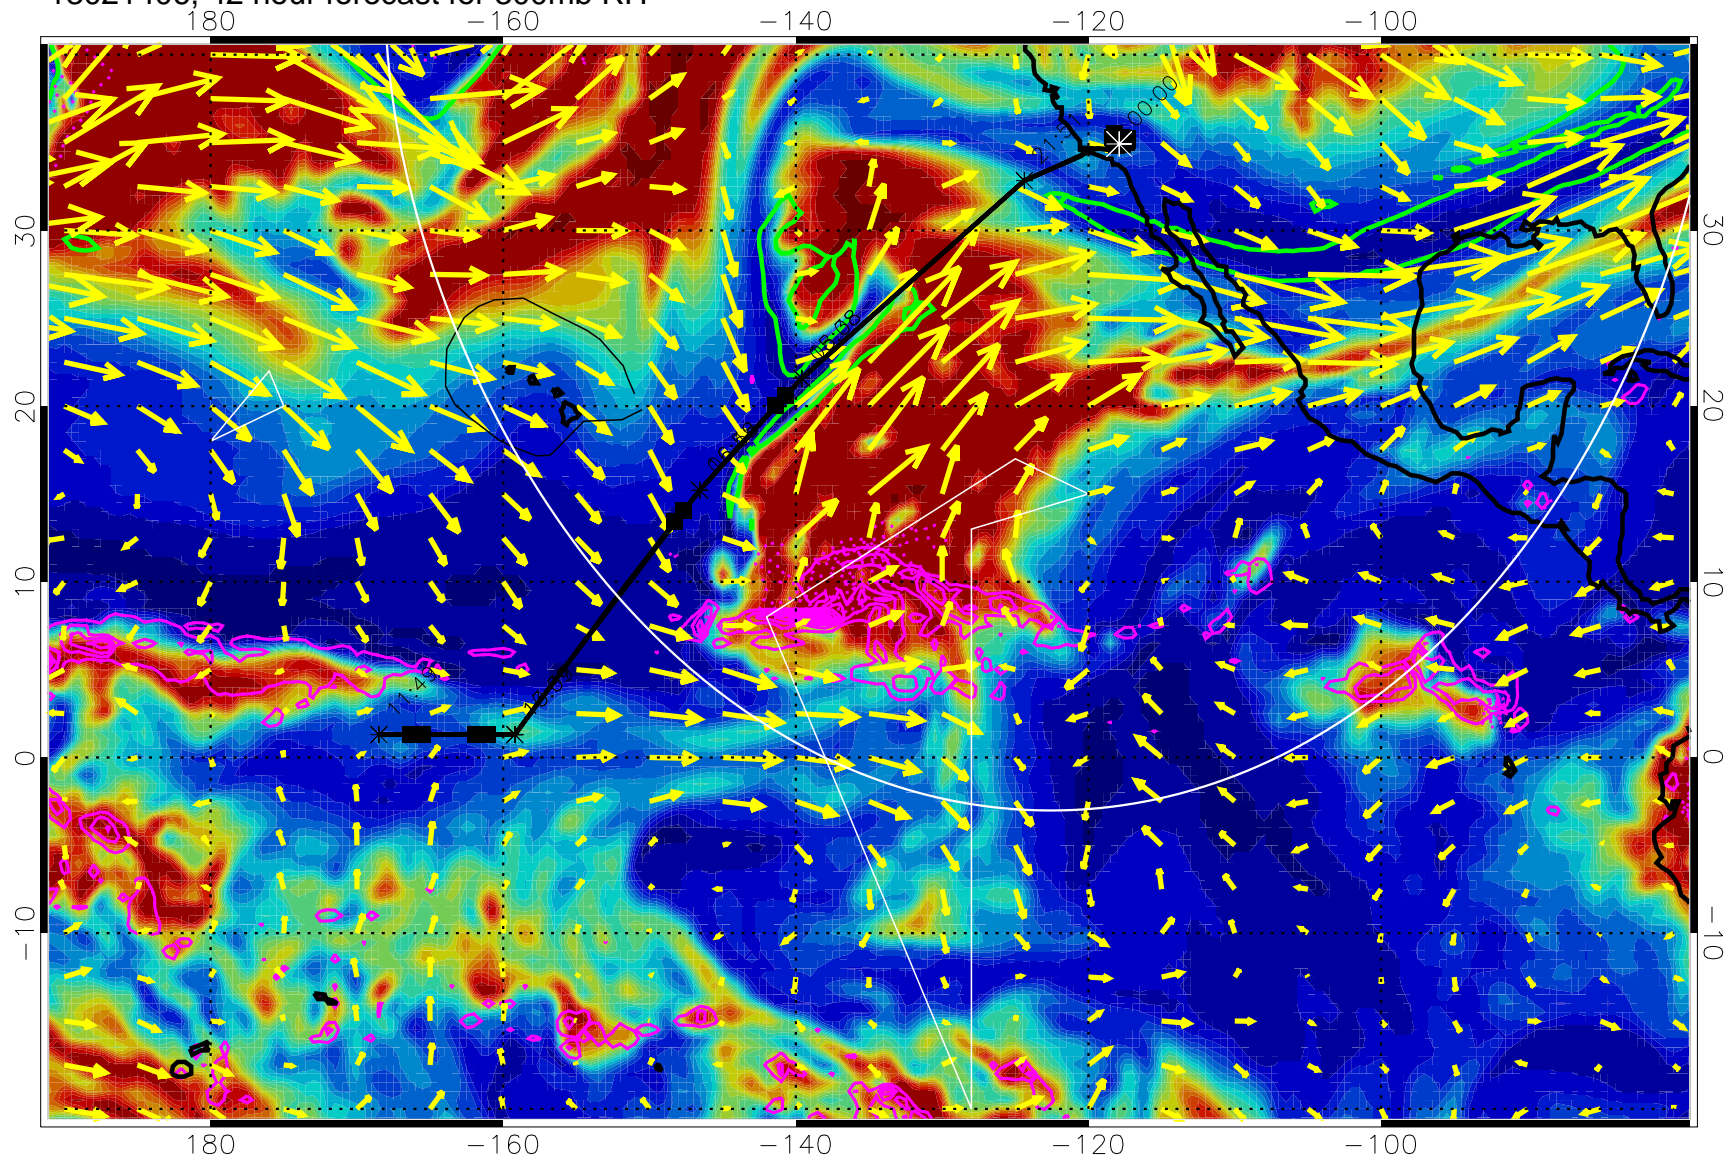

EPV Tropopause (2 PVU) Position

→ 50 m/s

Range ring of 4055 km -- 13 hours GH round trip

13021312, 24 hour forecast for 300mb RH

Precip (tot dot, conv sol) past 6 hrs 6 kg/m2 contours, min 4

EPV Tropopause (2 PVU) Position

13021400, 36 hour forecast for 300mb RH

Precip (tot dot, conv sol) past 6 hrs 6 kg/m2 contours, min 4

EPV Tropopause (2 PVU) Position

→ 50 m/s

Range ring of 4055 km -- 13 hours GH round trip

13021406, 42 hour forecast for 300mb RH

Precip (tot dot, conv sol) past 6 hrs 6 kg/m2 contours, min 4

EPV Tropopause (2 PVU) Position

→ 50 m/s

Range ring of 4055 km -- 13 hours GH round trip

13021412, 48 hour forecast for 300mb RH

Precip (tot dot, conv sol) past 6 hrs 6 kg/m2 contours, min 4

EPV Tropopause (2 PVU) Position

→ 50 m/s

Range ring of 4055 km -- 13 hours GH round trip

13021418, 54 hour forecast for 300mb RH

Precip (tot dot, conv sol) past 6 hrs 6 kg/m2 contours, min 4

EPV Tropopause (2 PVU) Position