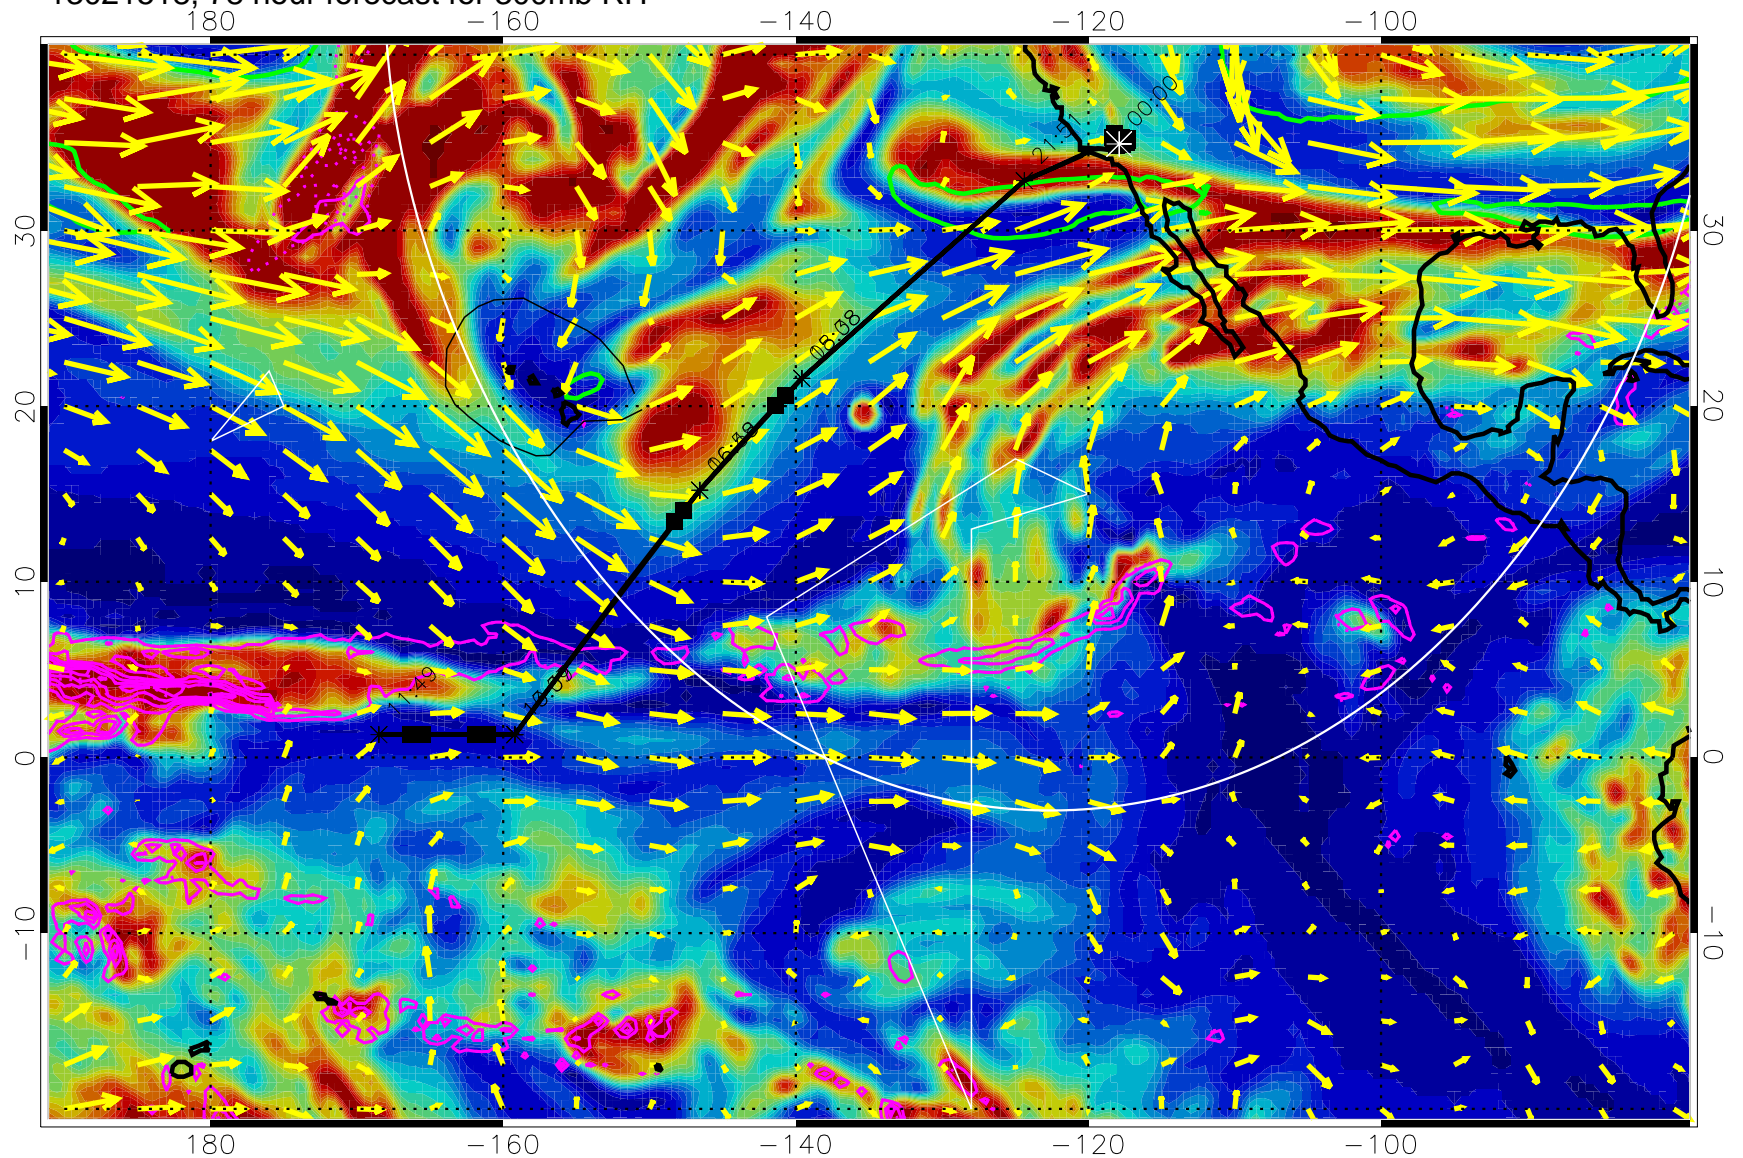

13021506, 66 hour forecast for 300mb RH

Precip (tot dot, conv sol) past 6 hrs 6 kg/m2 contours, min 4

EPV Tropopause (2 PVU) Position

→ 50 m/s

Range ring of 4055 km -- 13 hours GH round trip

13021512, 72 hour forecast for 300mb RH

Precip (tot dot, conv sol) past 6 hrs 6 kg/m2 contours, min 4

EPV Tropopause (2 PVU) Position

→ 50 m/s

Range ring of 4055 km -- 13 hours GH round trip

13021518, 78 hour forecast for 300mb RH

Precip (tot dot, conv sol) past 6 hrs 6 kg/m2 contours, min 4

EPV Tropopause (2 PVU) Position

→ 50 m/s

Range ring of 4055 km -- 13 hours GH round trip

13021600, 84 hour forecast for 300mb RH

Precip (tot dot, conv sol) past 6 hrs 6 kg/m2 contours, min 4

EPV Tropopause (2 PVU) Position

13021612, 96 hour forecast for 300mb RH

Precip (tot dot, conv sol) past 6 hrs 6 kg/m2 contours, min 4

EPV Tropopause (2 PVU) Position

→ 50 m/s

Range ring of 4055 km -- 13 hours GH round trip

13021618, 102 hour forecast for 300mb RH