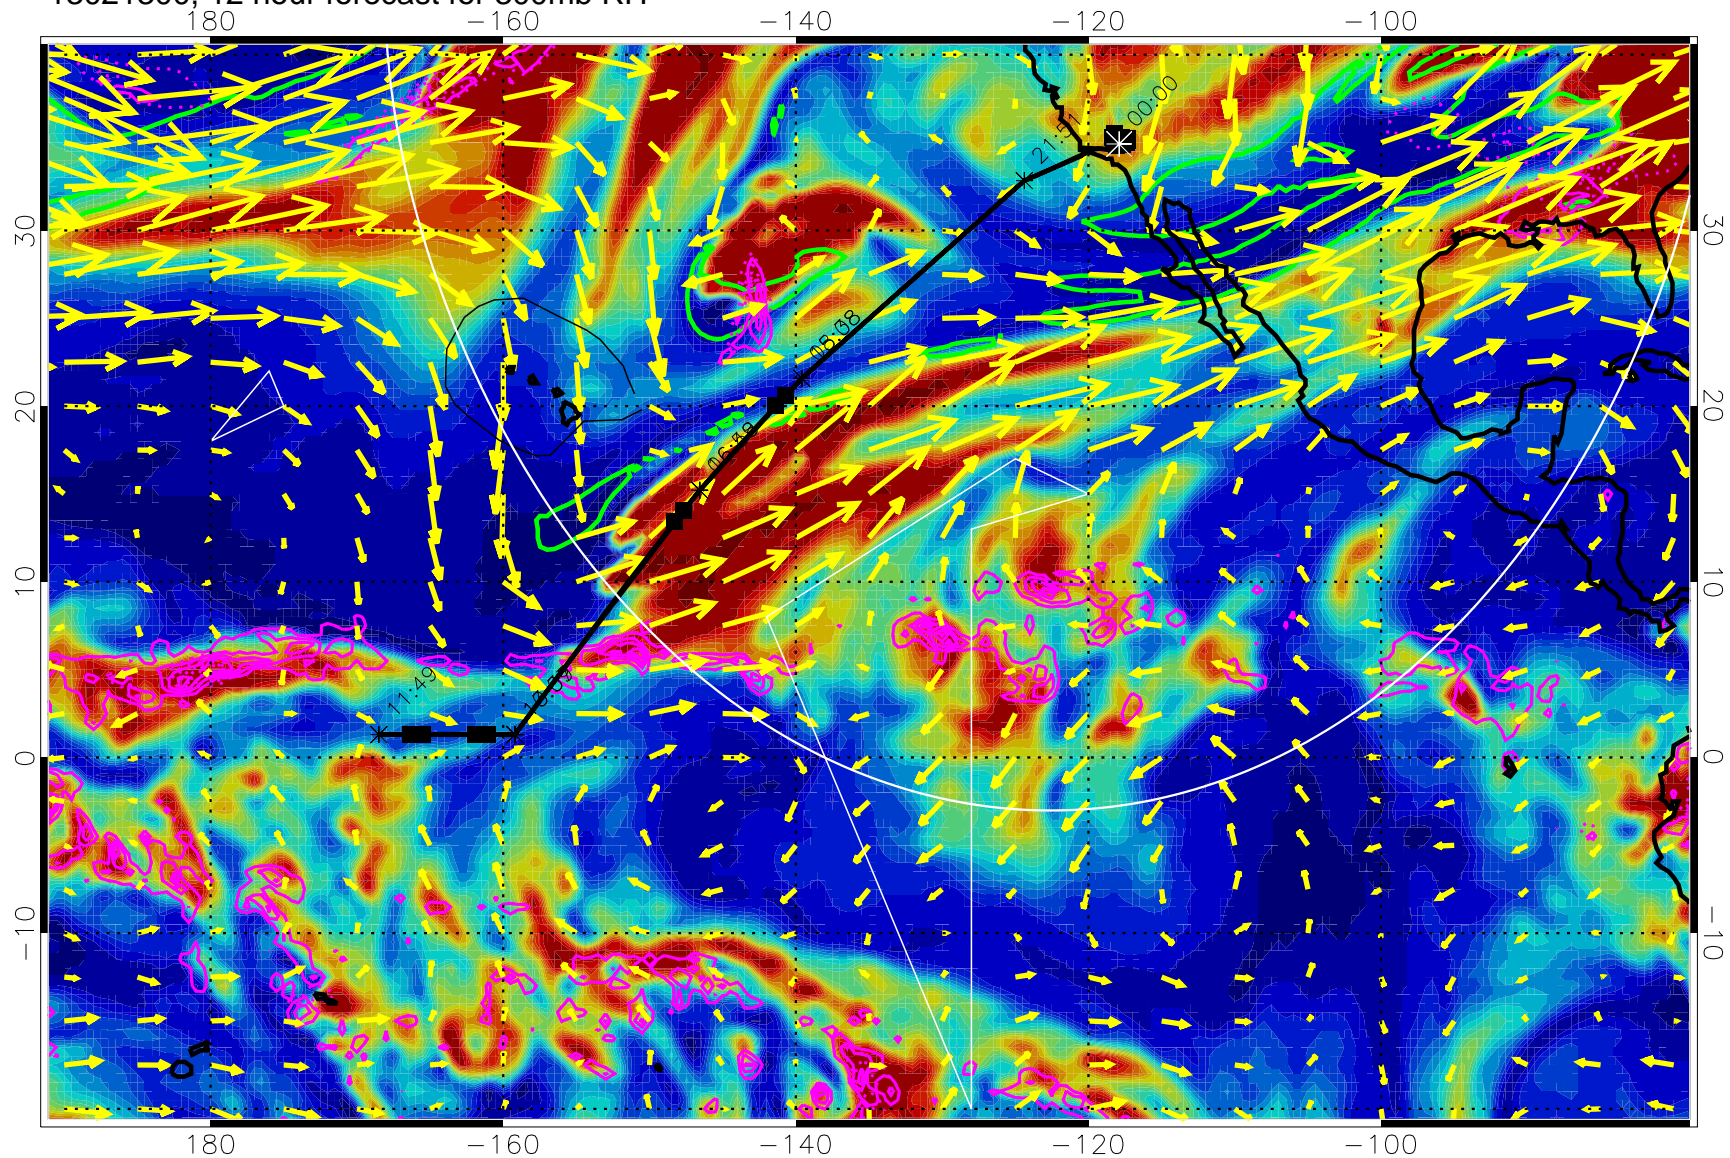

13021218, 6 hour forecast for 300mb RH

Precip (tot dot, conv sol) past 6 hrs 6 kg/m2 contours, min 4

EPV Tropopause (2 PVU) Position

→ 50 m/s

Range ring of 4055 km -- 13 hours GH round trip

13021300, 12 hour forecast for 300mb RH

Precip (tot dot, conv sol) past 6 hrs 6 kg/m2 contours, min 4

EPV Tropopause (2 PVU) Position

→ 50 m/s

Range ring of 4055 km -- 13 hours GH round trip

13021306, 18 hour forecast for 300mb RH

Precip (tot dot, conv sol) past 6 hrs 6 kg/m2 contours, min 4

EPV Tropopause (2 PVU) Position

→ 50 m/s

Range ring of 4055 km -- 13 hours GH round trip

13021312, 24 hour forecast for 300mb RH

Precip (tot dot, conv sol) past 6 hrs 6 kg/m2 contours, min 4

EPV Tropopause (2 PVU) Position

13021400, 36 hour forecast for 300mb RH

Precip (tot dot, conv sol) past 6 hrs 6 kg/m2 contours, min 4

EPV Tropopause (2 PVU) Position

→ 50 m/s

Range ring of 4055 km -- 13 hours GH round trip

13021406, 42 hour forecast for 300mb RH