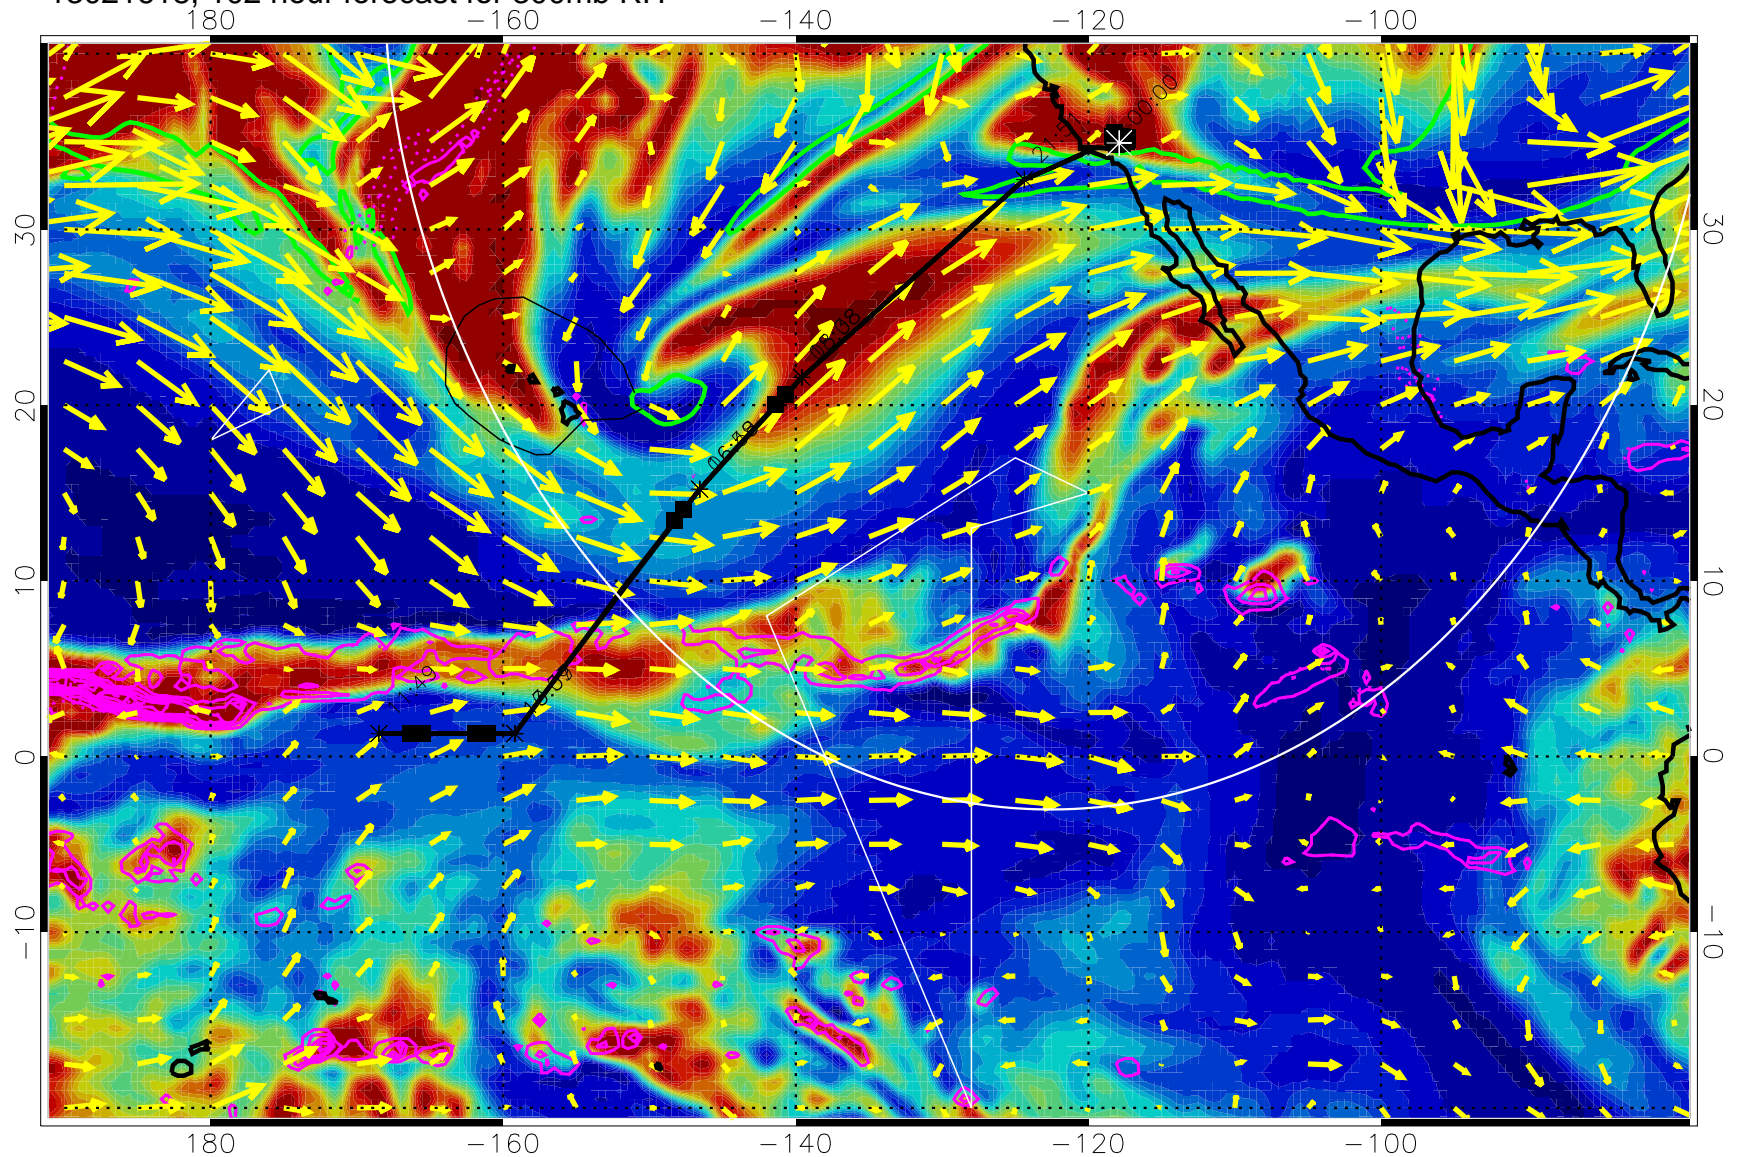

→ 50 m/s

Range ring of 4055 km -- 13 hours GH round trip

13021606, 90 hour forecast for 300mb RH

Precip (tot dot, conv sol) past 6 hrs 6 kg/m2 contours, min 4

EPV Tropopause (2 PVU) Position

→ 50 m/s

Range ring of 4055 km -- 13 hours GH round trip

13021612, 96 hour forecast for 300mb RH

Precip (tot dot, conv sol) past 6 hrs 6 kg/m2 contours, min 4

EPV Tropopause (2 PVU) Position

→ 50 m/s

Range ring of 4055 km -- 13 hours GH round trip

13021618, 102 hour forecast for 300mb RH

Precip (tot dot, conv sol) past 6 hrs 6 kg/m2 contours, min 4

EPV Tropopause (2 PVU) Position

→ 50 m/s

Range ring of 4055 km -- 13 hours GH round trip

13021706, 114 hour forecast for 300mb RH

Precip (tot dot, conv sol) past 6 hrs 6 kg/m2 contours, min 4

EPV Tropopause (2 PVU) Position

→ 50 m/s

Range ring of 4055 km -- 13 hours GH round trip

13021712, 120 hour forecast for 300mb RH

Precip (tot dot, conv sol) past 6 hrs 6 kg/m2 contours, min 4

EPV Tropopause (2 PVU) Position