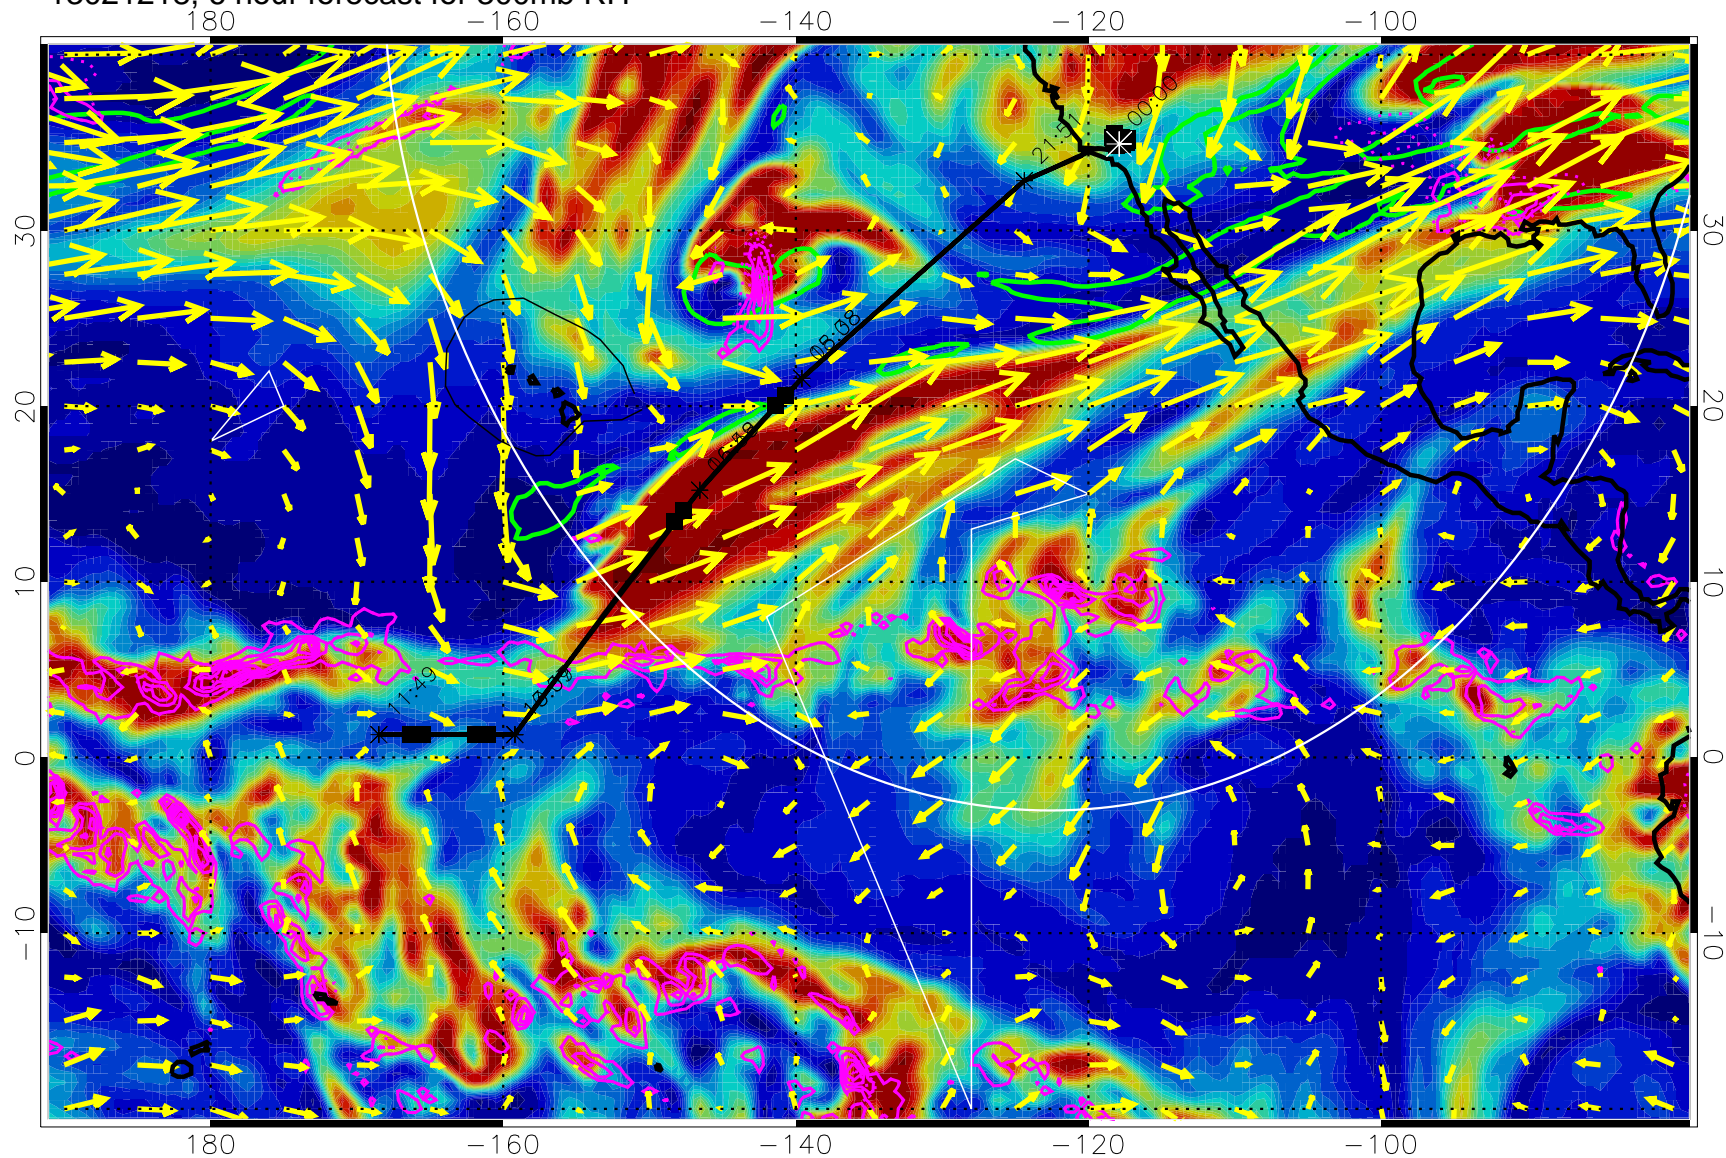

13021218, 6 hour forecast for 300mb RH

Precip (tot dot, conv sol) past 6 hrs 6 kg/m2 contours, min 4

EPV Tropopause (2 PVU) Position

→ 50 m/s

Range ring of 4055 km -- 13 hours GH round trip

13021300, 12 hour forecast for 300mb RH

Precip (tot dot, conv sol) past 6 hrs 6 kg/m2 contours, min 4

EPV Tropopause (2 PVU) Position

→ 50 m/s

Range ring of 4055 km -- 13 hours GH round trip

13021306, 18 hour forecast for 300mb RH

Precip (tot dot, conv sol) past 6 hrs 6 kg/m2 contours, min 4

EPV Tropopause (2 PVU) Position

→ 50 m/s

Range ring of 4055 km -- 13 hours GH round trip

13021312, 24 hour forecast for 300mb RH

Precip (tot dot, conv sol) past 6 hrs 6 kg/m2 contours, min 4

EPV Tropopause (2 PVU) Position

13021400, 36 hour forecast for 300mb RH

Precip (tot dot, conv sol) past 6 hrs 6 kg/m2 contours, min 4

EPV Tropopause (2 PVU) Position

→ 50 m/s

Range ring of 4055 km -- 13 hours GH round trip

13021406, 42 hour forecast for 300mb RH