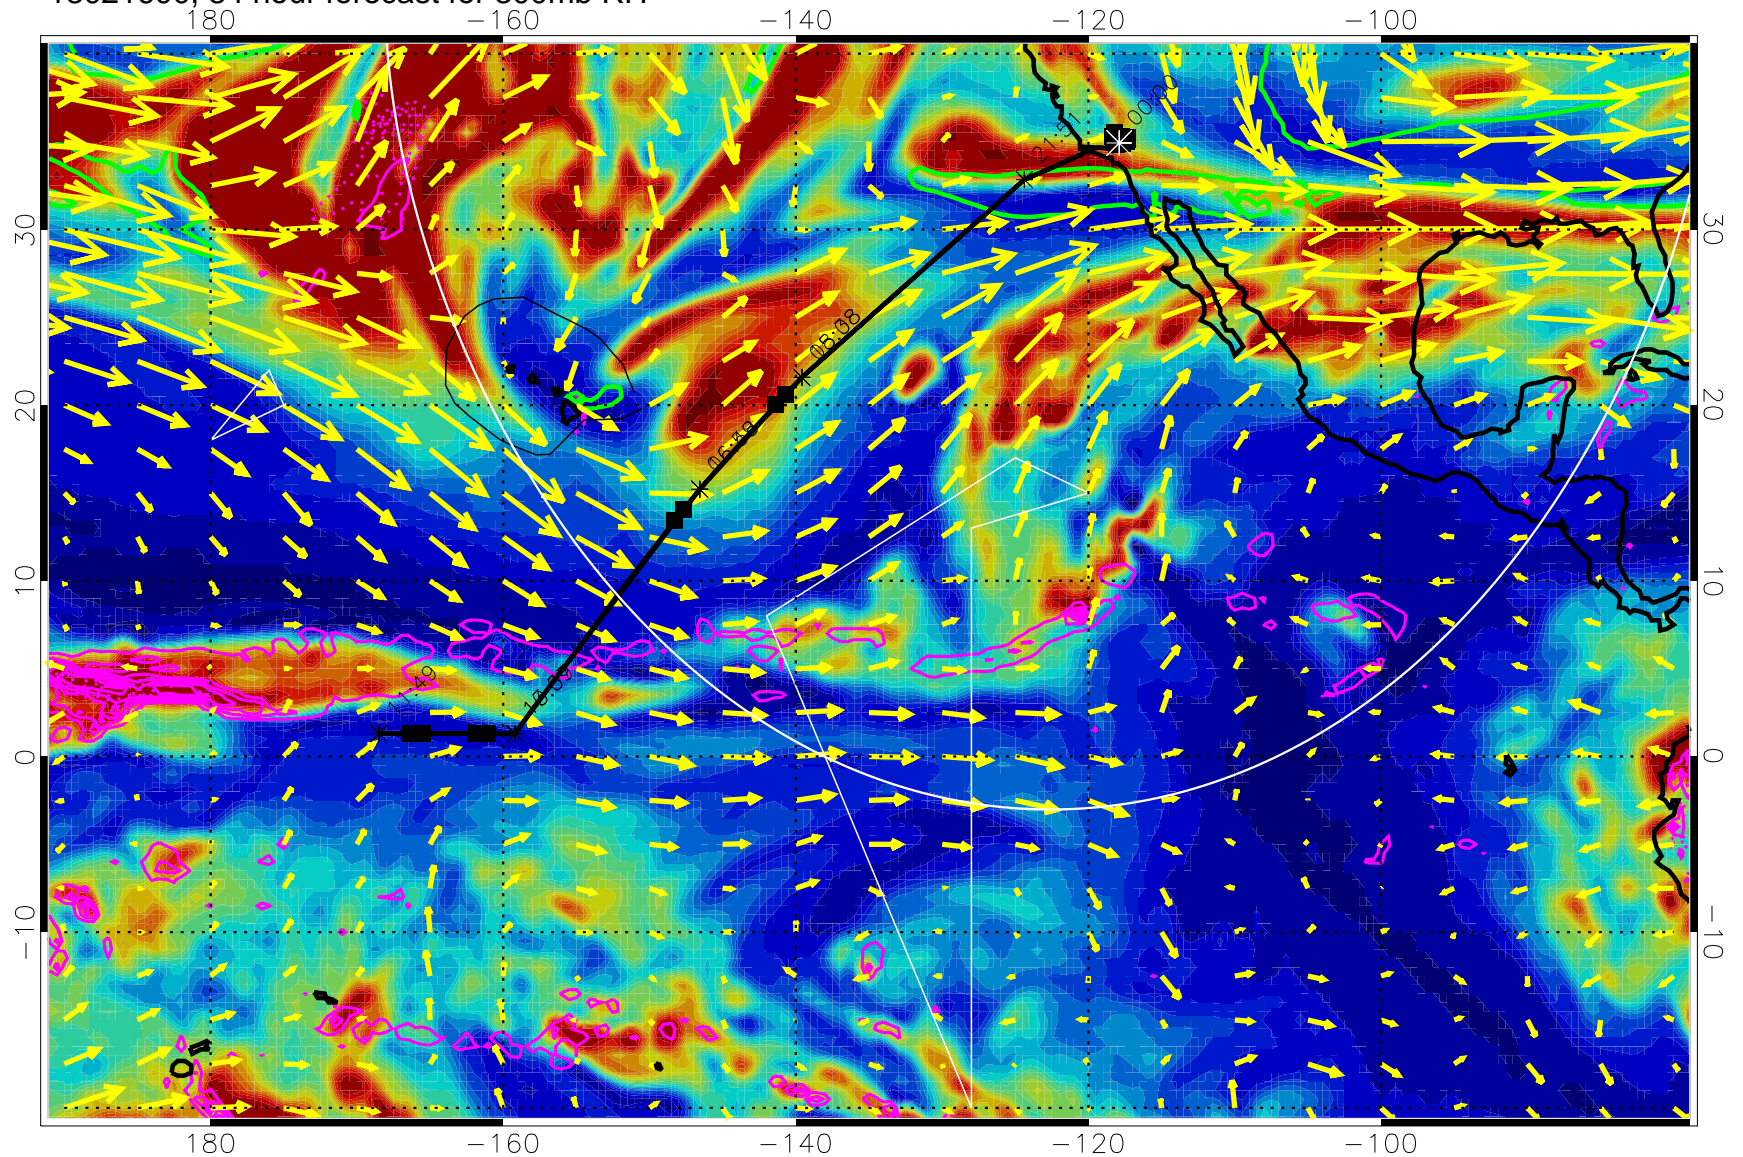

13021506, 66 hour forecast for 300mb RH

Precip (tot dot, conv sol) past 6 hrs 6 kg/m2 contours, min 4

EPV Tropopause (2 PVU) Position

→ 50 m/s

Range ring of 4055 km -- 13 hours GH round trip

13021512, 72 hour forecast for 300mb RH

Precip (tot dot, conv sol) past 6 hrs 6 kg/m2 contours, min 4

EPV Tropopause (2 PVU) Position

→ 50 m/s

Range ring of 4055 km -- 13 hours GH round trip

13021518, 78 hour forecast for 300mb RH

Precip (tot dot, conv sol) past 6 hrs 6 kg/m2 contours, min 4

EPV Tropopause (2 PVU) Position

→ 50 m/s

Range ring of 4055 km -- 13 hours GH round trip

13021600, 84 hour forecast for 300mb RH

Precip (tot dot, conv sol) past 6 hrs 6 kg/m2 contours, min 4

EPV Tropopause (2 PVU) Position

13021612, 96 hour forecast for 300mb RH

Precip (tot dot, conv sol) past 6 hrs 6 kg/m2 contours, min 4

EPV Tropopause (2 PVU) Position

→ 50 m/s

Range ring of 4055 km -- 13 hours GH round trip

13021618, 102 hour forecast for 300mb RH