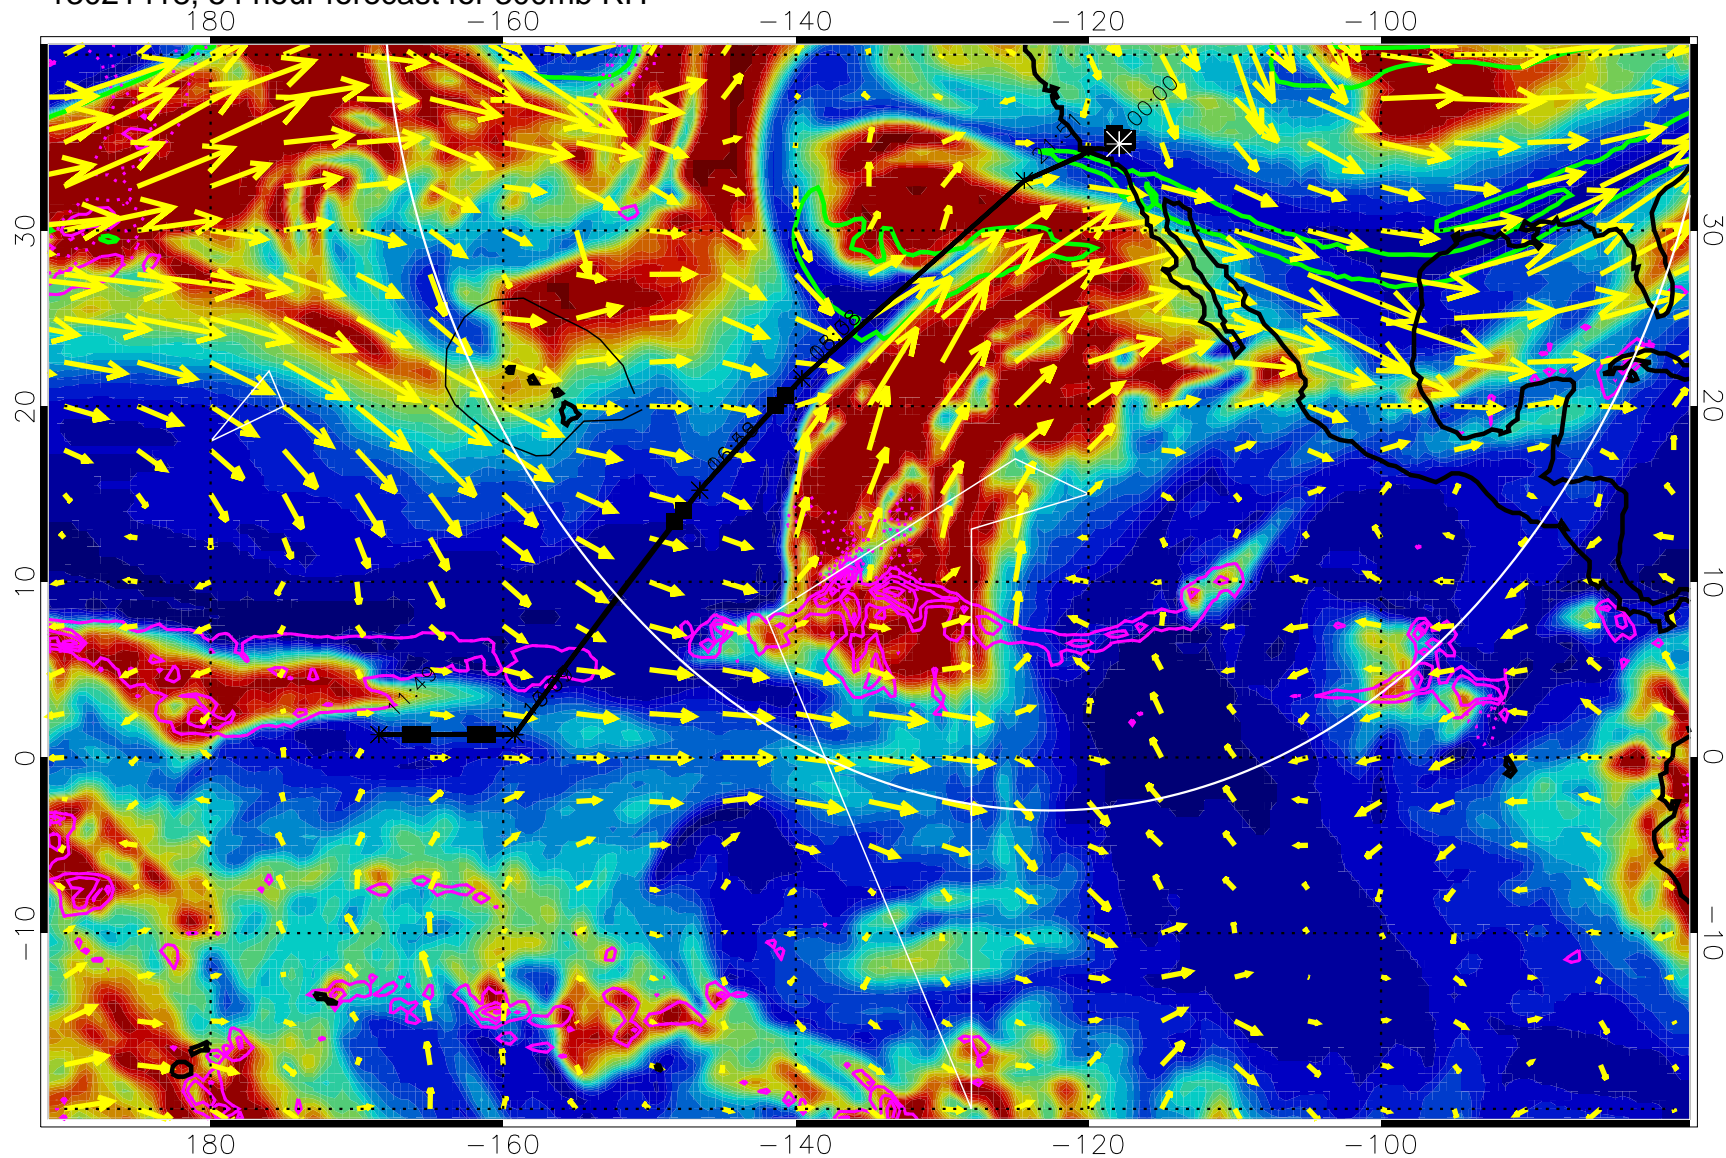

13021400, 36 hour forecast for 300mb RH

Precip (tot dot, conv sol) past 6 hrs 6 kg/m2 contours, min 4

EPV Tropopause (2 PVU) Position

→ 50 m/s

Range ring of 4055 km -- 13 hours GH round trip

13021406, 42 hour forecast for 300mb RH

Precip (tot dot, conv sol) past 6 hrs 6 kg/m2 contours, min 4

EPV Tropopause (2 PVU) Position

→ 50 m/s

Range ring of 4055 km -- 13 hours GH round trip

13021412, 48 hour forecast for 300mb RH

Precip (tot dot, conv sol) past 6 hrs 6 kg/m2 contours, min 4

EPV Tropopause (2 PVU) Position

→ 50 m/s

Range ring of 4055 km -- 13 hours GH round trip

13021418, 54 hour forecast for 300mb RH

Precip (tot dot, conv sol) past 6 hrs 6 kg/m2 contours, min 4

EPV Tropopause (2 PVU) Position

13021506, 66 hour forecast for 300mb RH

Precip (tot dot, conv sol) past 6 hrs 6 kg/m2 contours, min 4

EPV Tropopause (2 PVU) Position

→ 50 m/s

Range ring of 4055 km -- 13 hours GH round trip

13021512, 72 hour forecast for 300mb RH