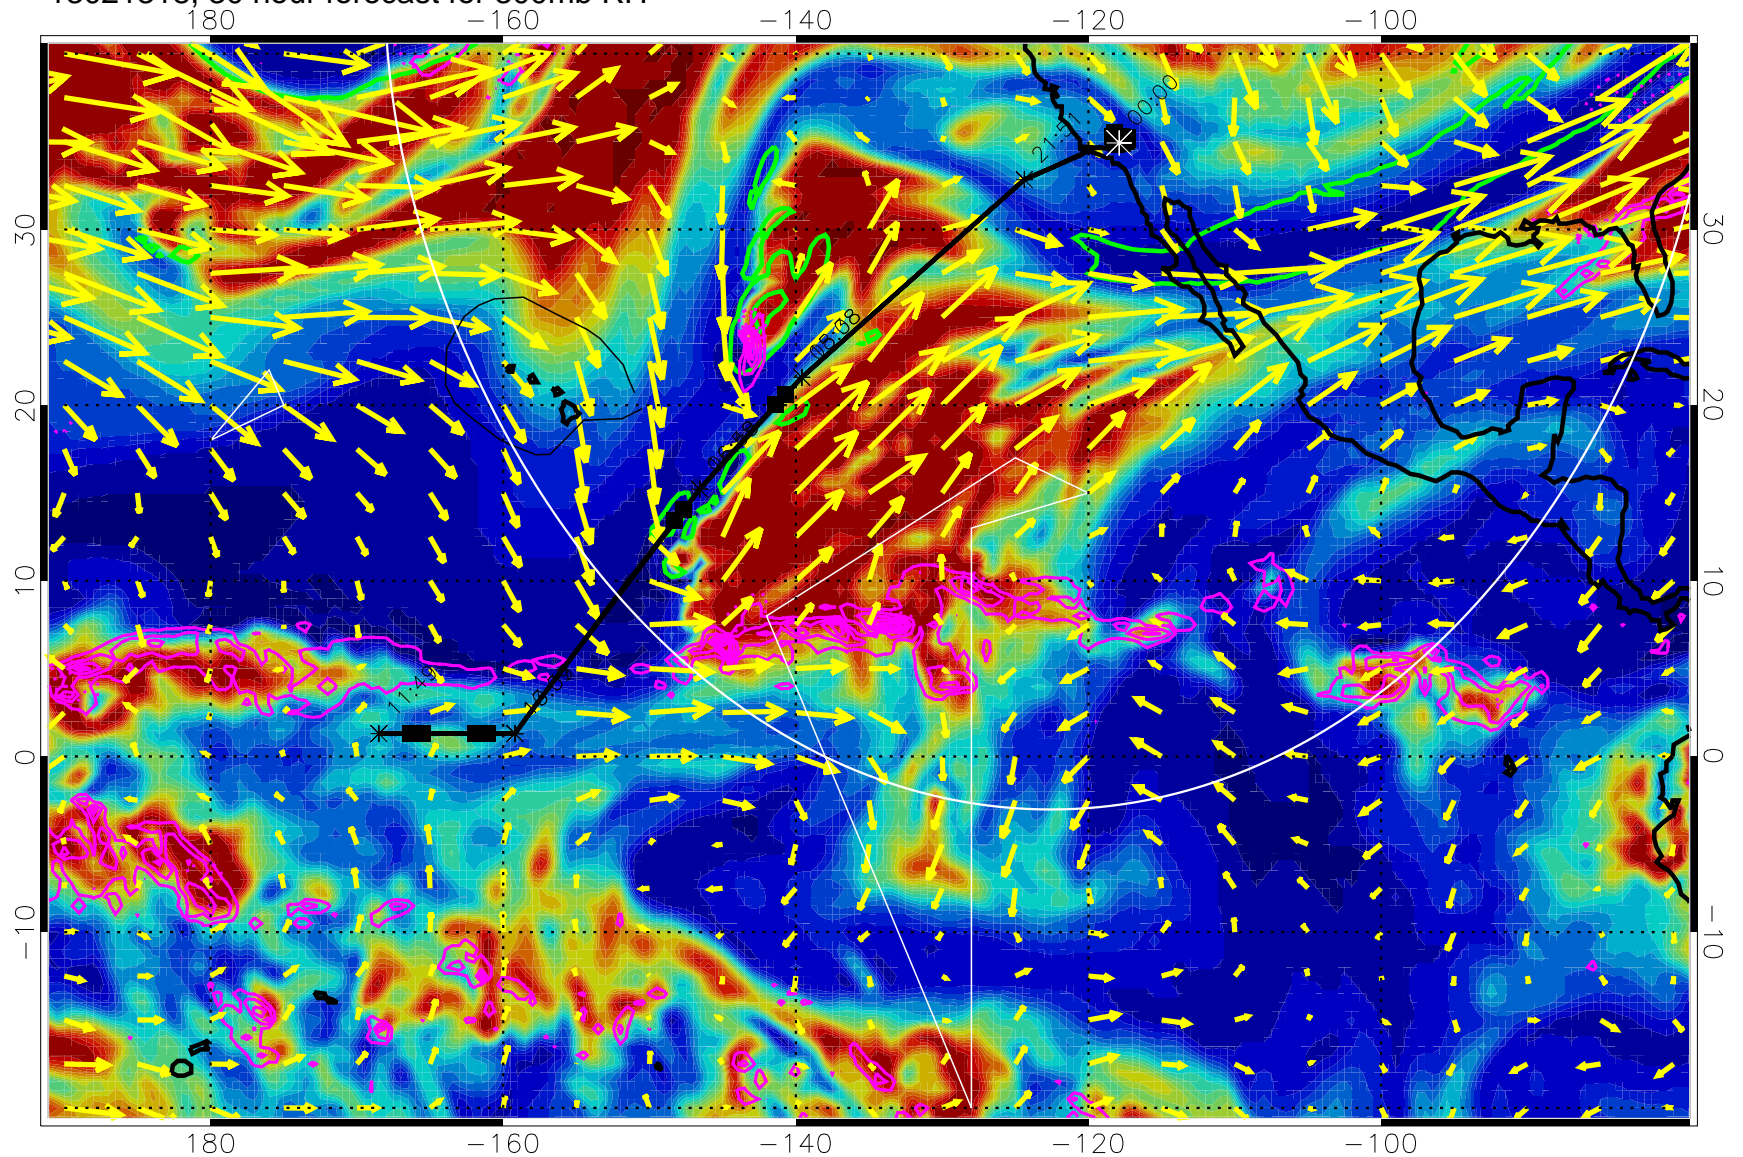

Precip (tot dot, conv sol) past 6 hrs 6 kg/m2 contours, min 4

EPV Tropopause (2 PVU) Position

→ 50 m/s

Range ring of 4055 km -- 13 hours GH round trip

13021306, 18 hour forecast for 300mb RH

Precip (tot dot, conv sol) past 6 hrs 6 kg/m2 contours, min 4

EPV Tropopause (2 PVU) Position

→ 50 m/s

Range ring of 4055 km -- 13 hours GH round trip

13021312, 24 hour forecast for 300mb RH

Precip (tot dot, conv sol) past 6 hrs 6 kg/m2 contours, min 4

EPV Tropopause (2 PVU) Position

→ 50 m/s

Range ring of 4055 km -- 13 hours GH round trip

13021318, 30 hour forecast for 300mb RH

Precip (tot dot, conv sol) past 6 hrs 6 kg/m2 contours, min 4

EPV Tropopause (2 PVU) Position

→ 50 m/s

Range ring of 4055 km -- 13 hours GH round trip

13021400, 36 hour forecast for 300mb RH

Precip (tot dot, conv sol) past 6 hrs 6 kg/m2 contours, min 4

EPV Tropopause (2 PVU) Position

→ 50 m/s

Range ring of 4055 km -- 13 hours GH round trip

13021406, 42 hour forecast for 300mb RH