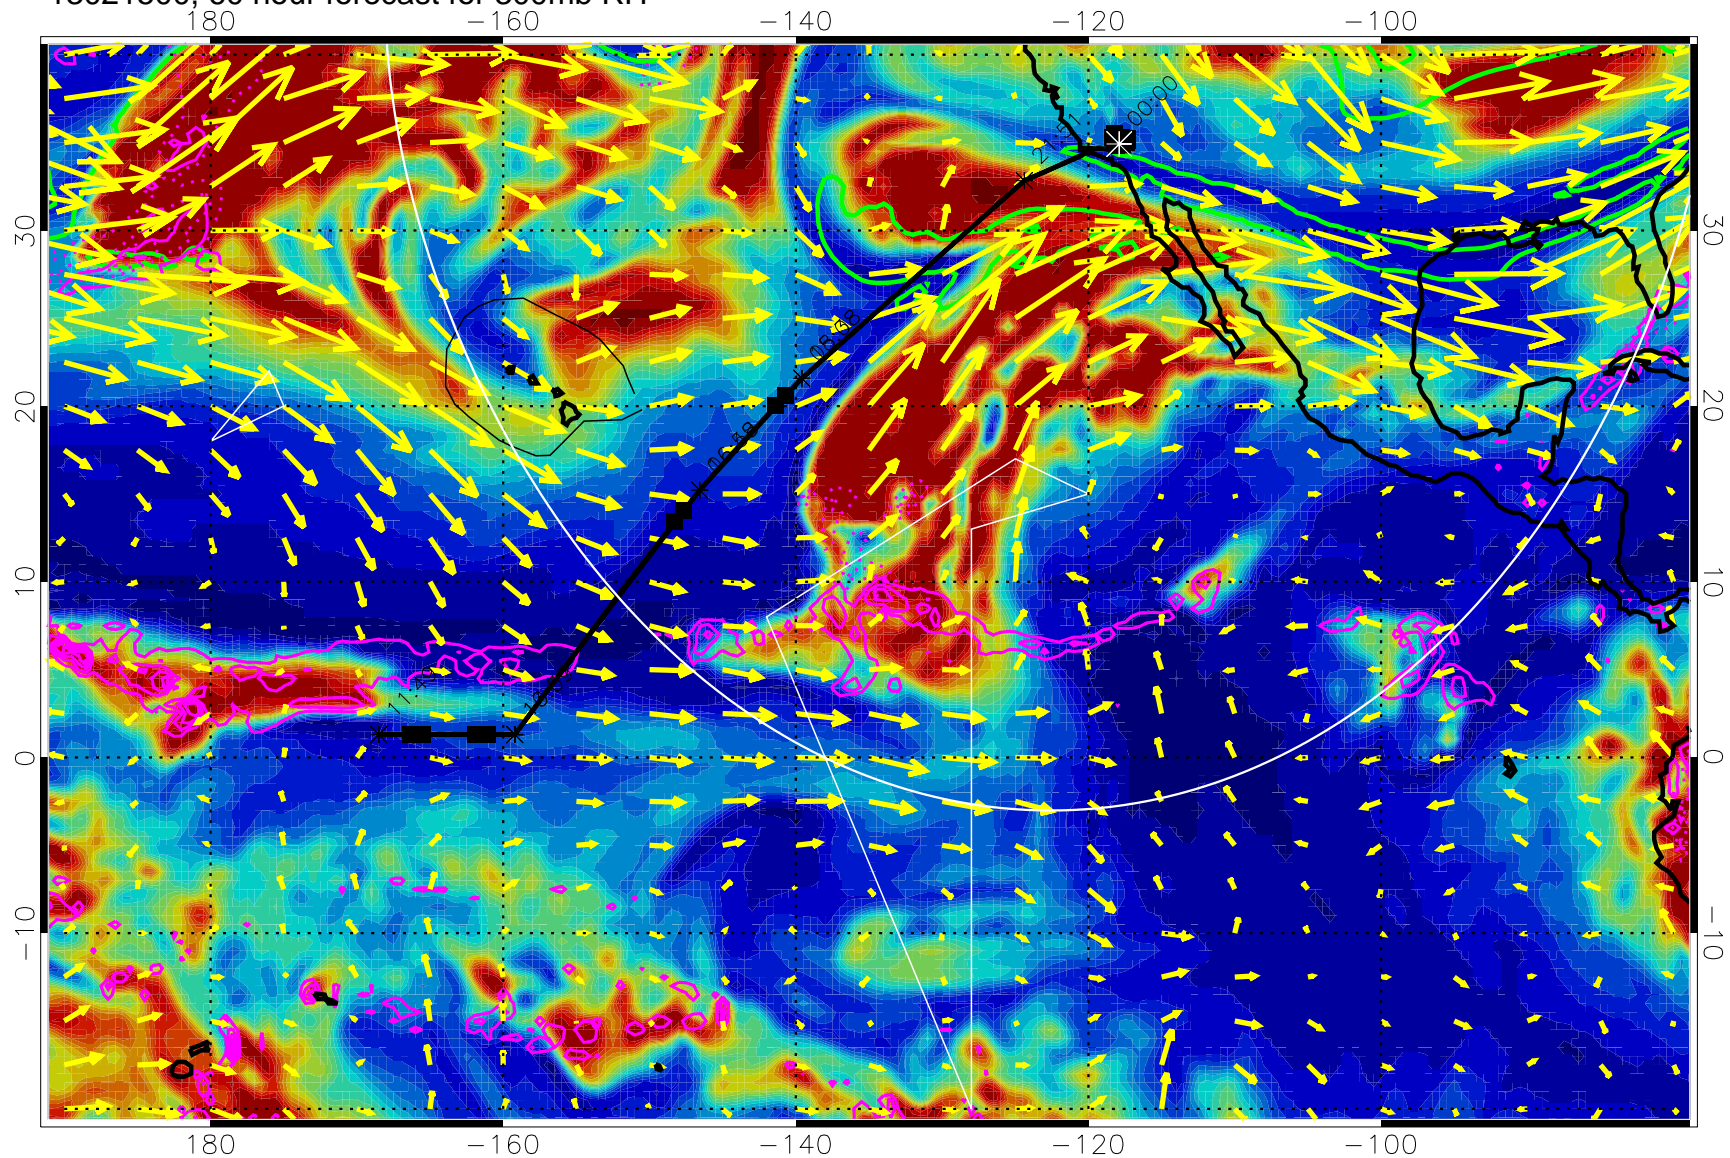

Precip (tot dot, conv sol) past 6 hrs 6 kg/m2 contours, min 4

EPV Tropopause (2 PVU) Position

→ 50 m/s

Range ring of 4055 km -- 13 hours GH round trip

13021412, 48 hour forecast for 300mb RH

Precip (tot dot, conv sol) past 6 hrs 6 kg/m2 contours, min 4

EPV Tropopause (2 PVU) Position

→ 50 m/s

Range ring of 4055 km -- 13 hours GH round trip

13021418, 54 hour forecast for 300mb RH

Precip (tot dot, conv sol) past 6 hrs 6 kg/m2 contours, min 4

EPV Tropopause (2 PVU) Position

→ 50 m/s

Range ring of 4055 km -- 13 hours GH round trip

13021500, 60 hour forecast for 300mb RH

Precip (tot dot, conv sol) past 6 hrs 6 kg/m2 contours, min 4

EPV Tropopause (2 PVU) Position

→ 50 m/s

Range ring of 4055 km -- 13 hours GH round trip

13021506, 66 hour forecast for 300mb RH

Precip (tot dot, conv sol) past 6 hrs 6 kg/m2 contours, min 4

EPV Tropopause (2 PVU) Position

→ 50 m/s

Range ring of 4055 km -- 13 hours GH round trip

13021512, 72 hour forecast for 300mb RH