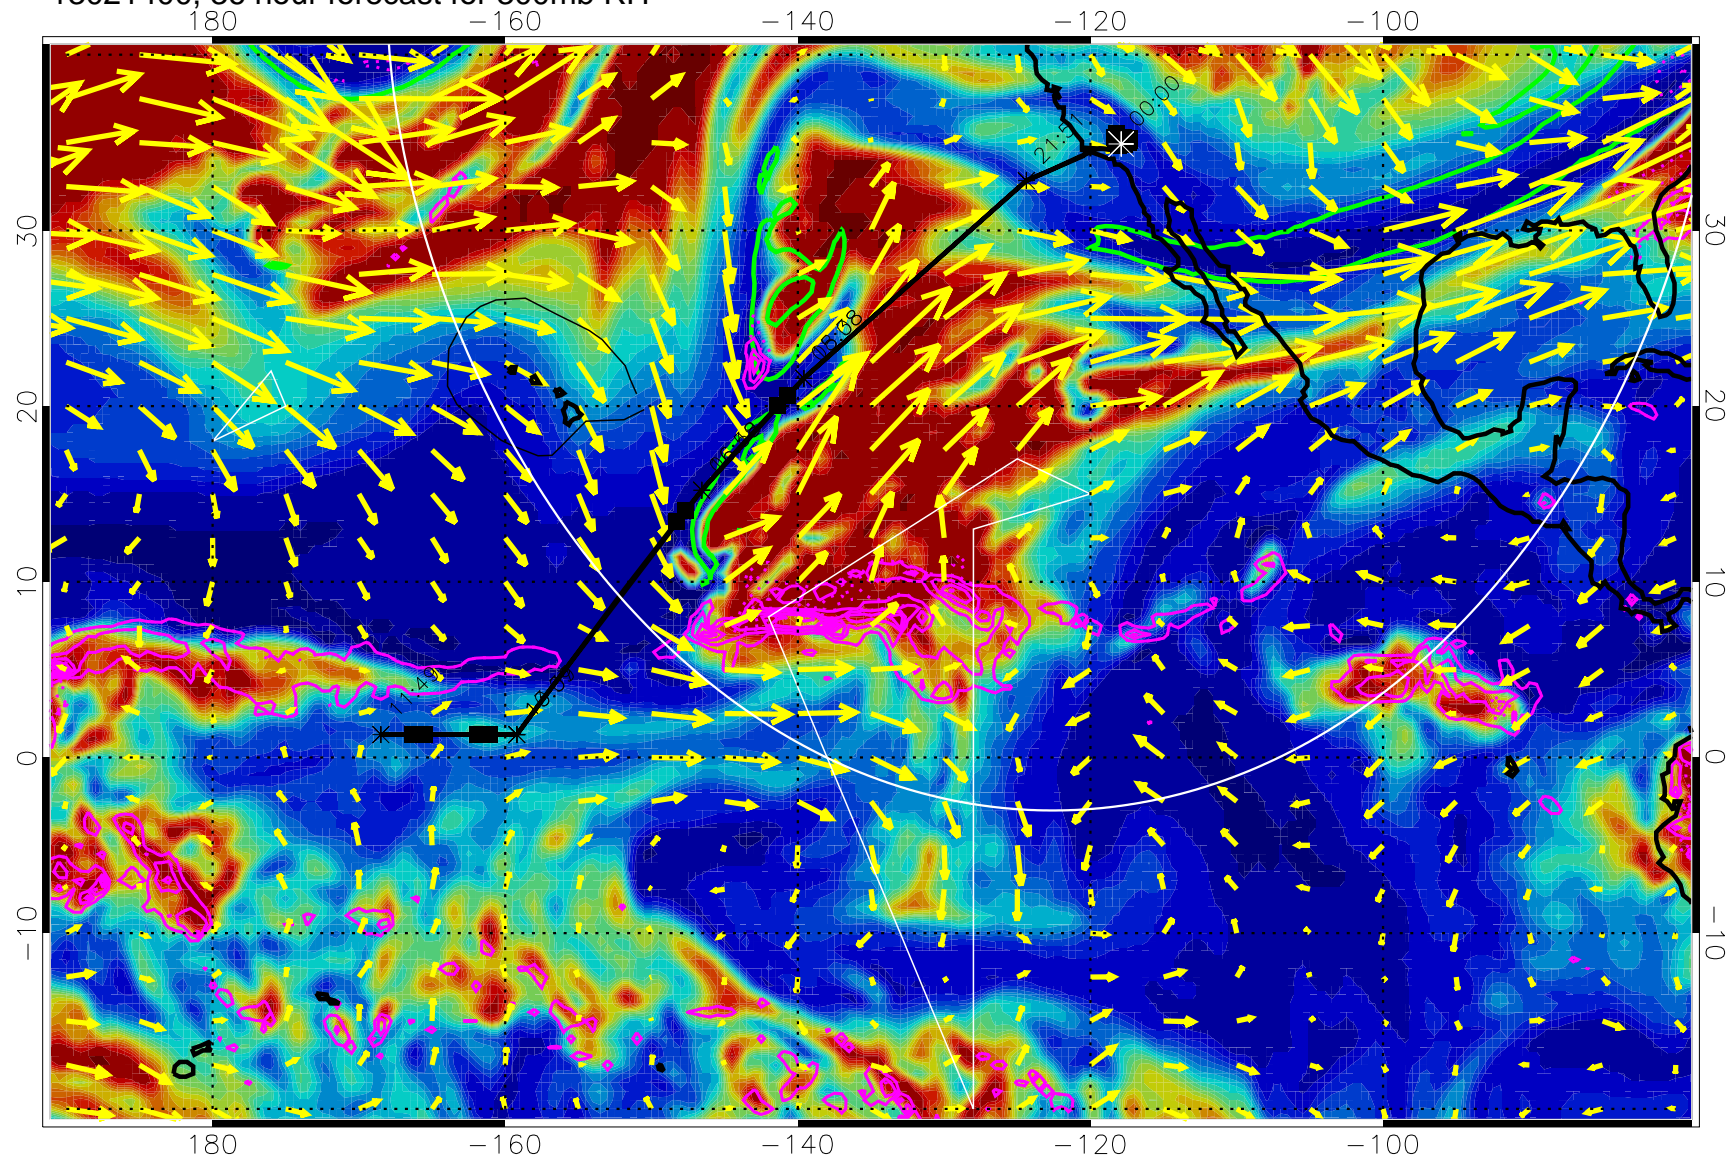

EPV Tropopause (2 PVU) Position

→ 50 m/s

Range ring of 4055 km -- 13 hours GH round trip

13021312, 24 hour forecast for 300mb RH

Precip (tot dot, conv sol) past 6 hrs 6 kg/m2 contours, min 4

EPV Tropopause (2 PVU) Position

→ 50 m/s

Range ring of 4055 km -- 13 hours GH round trip

13021318, 30 hour forecast for 300mb RH

Precip (tot dot, conv sol) past 6 hrs 6 kg/m2 contours, min 4

EPV Tropopause (2 PVU) Position

→ 50 m/s

Range ring of 4055 km -- 13 hours GH round trip

13021400, 36 hour forecast for 300mb RH

Precip (tot dot, conv sol) past 6 hrs 6 kg/m2 contours, min 4

EPV Tropopause (2 PVU) Position

→ 50 m/s

Range ring of 4055 km -- 13 hours GH round trip

13021406, 42 hour forecast for 300mb RH

Precip (tot dot, conv sol) past 6 hrs 6 kg/m2 contours, min 4

EPV Tropopause (2 PVU) Position

→ 50 m/s

Range ring of 4055 km -- 13 hours GH round trip

13021412, 48 hour forecast for 300mb RH

Precip (tot dot, conv sol) past 6 hrs 6 kg/m2 contours, min 4