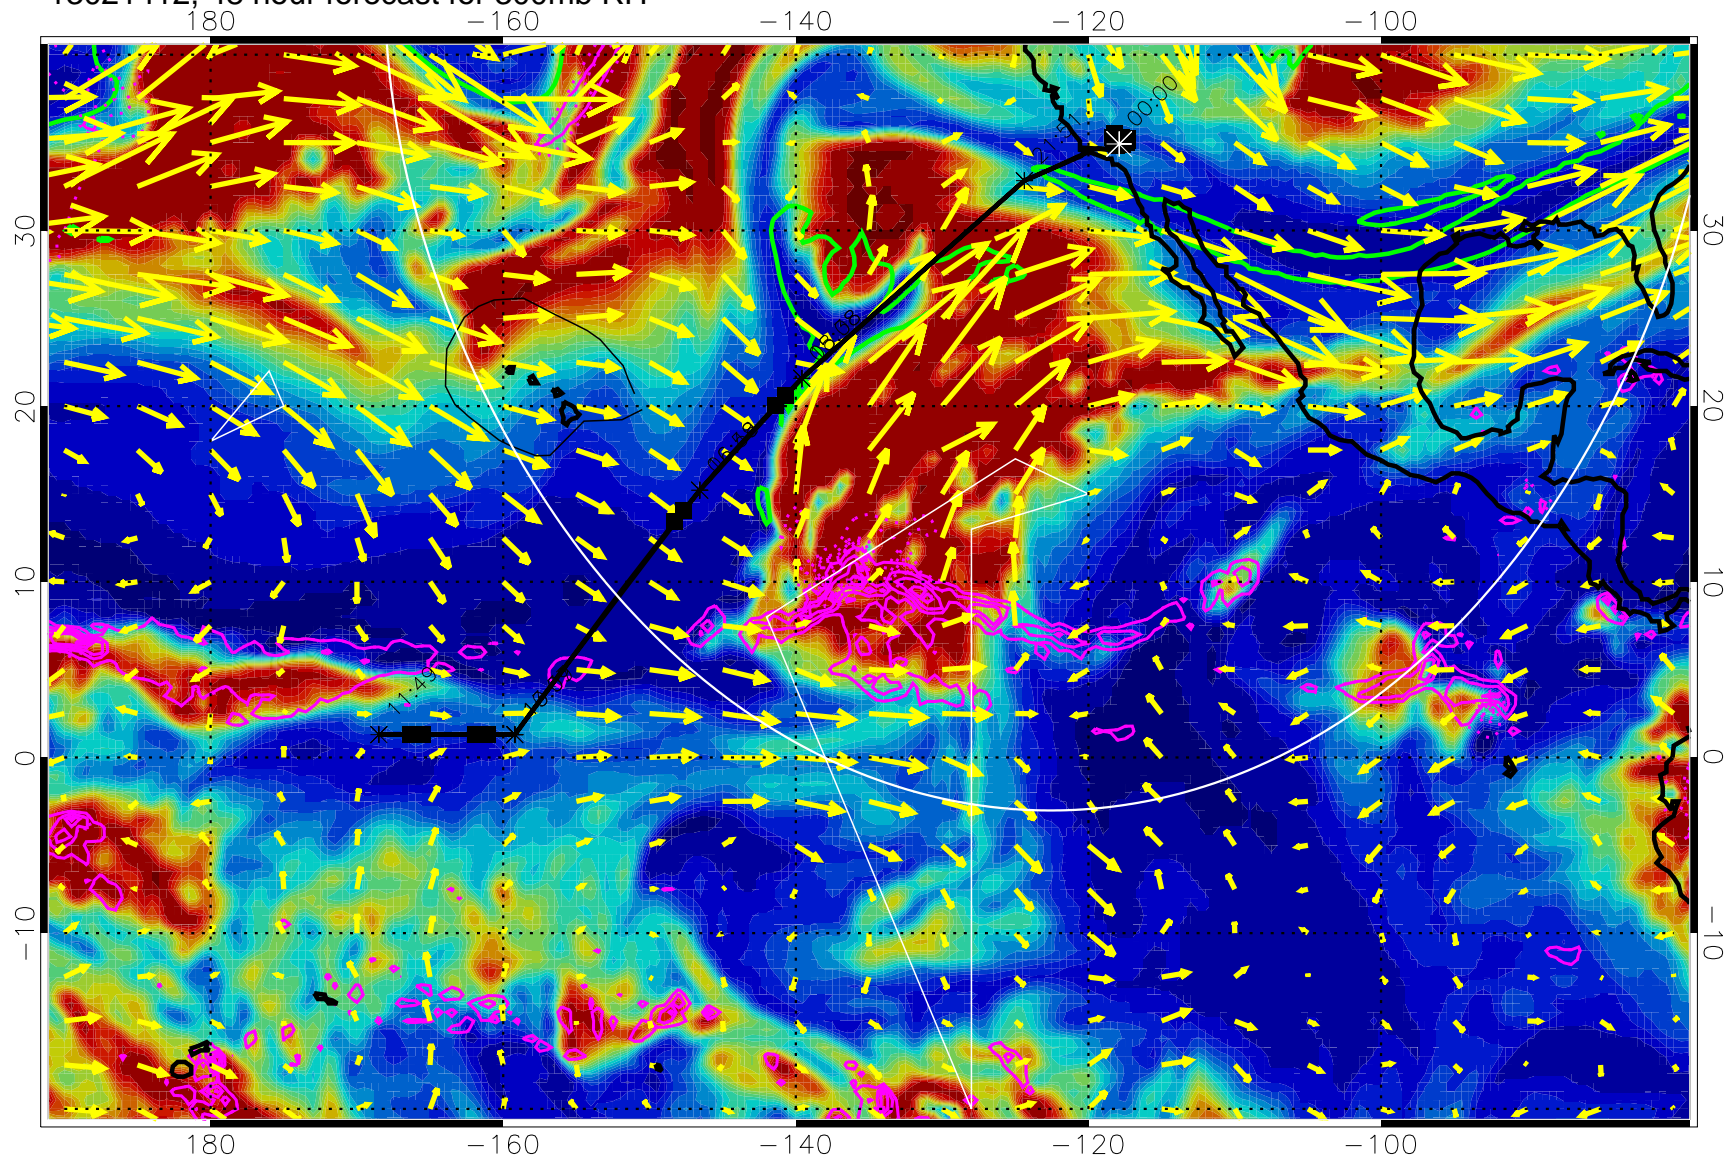

EPV Tropopause (2 PVU) Position

→ 50 m/s

Range ring of 4055 km -- 13 hours GH round trip

13021312, 24 hour forecast for 300mb RH

Precip (tot dot, conv sol) past 6 hrs 6 kg/m2 contours, min 4

EPV Tropopause (2 PVU) Position

13021400, 36 hour forecast for 300mb RH

Precip (tot dot, conv sol) past 6 hrs 6 kg/m2 contours, min 4

EPV Tropopause (2 PVU) Position

→ 50 m/s

Range ring of 4055 km -- 13 hours GH round trip

13021406, 42 hour forecast for 300mb RH

Precip (tot dot, conv sol) past 6 hrs 6 kg/m2 contours, min 4

EPV Tropopause (2 PVU) Position

→ 50 m/s

Range ring of 4055 km -- 13 hours GH round trip

13021412, 48 hour forecast for 300mb RH

Precip (tot dot, conv sol) past 6 hrs 6 kg/m2 contours, min 4

EPV Tropopause (2 PVU) Position

→ 50 m/s

Range ring of 4055 km -- 13 hours GH round trip

13021418, 54 hour forecast for 300mb RH

Precip (tot dot, conv sol) past 6 hrs 6 kg/m2 contours, min 4

EPV Tropopause (2 PVU) Position