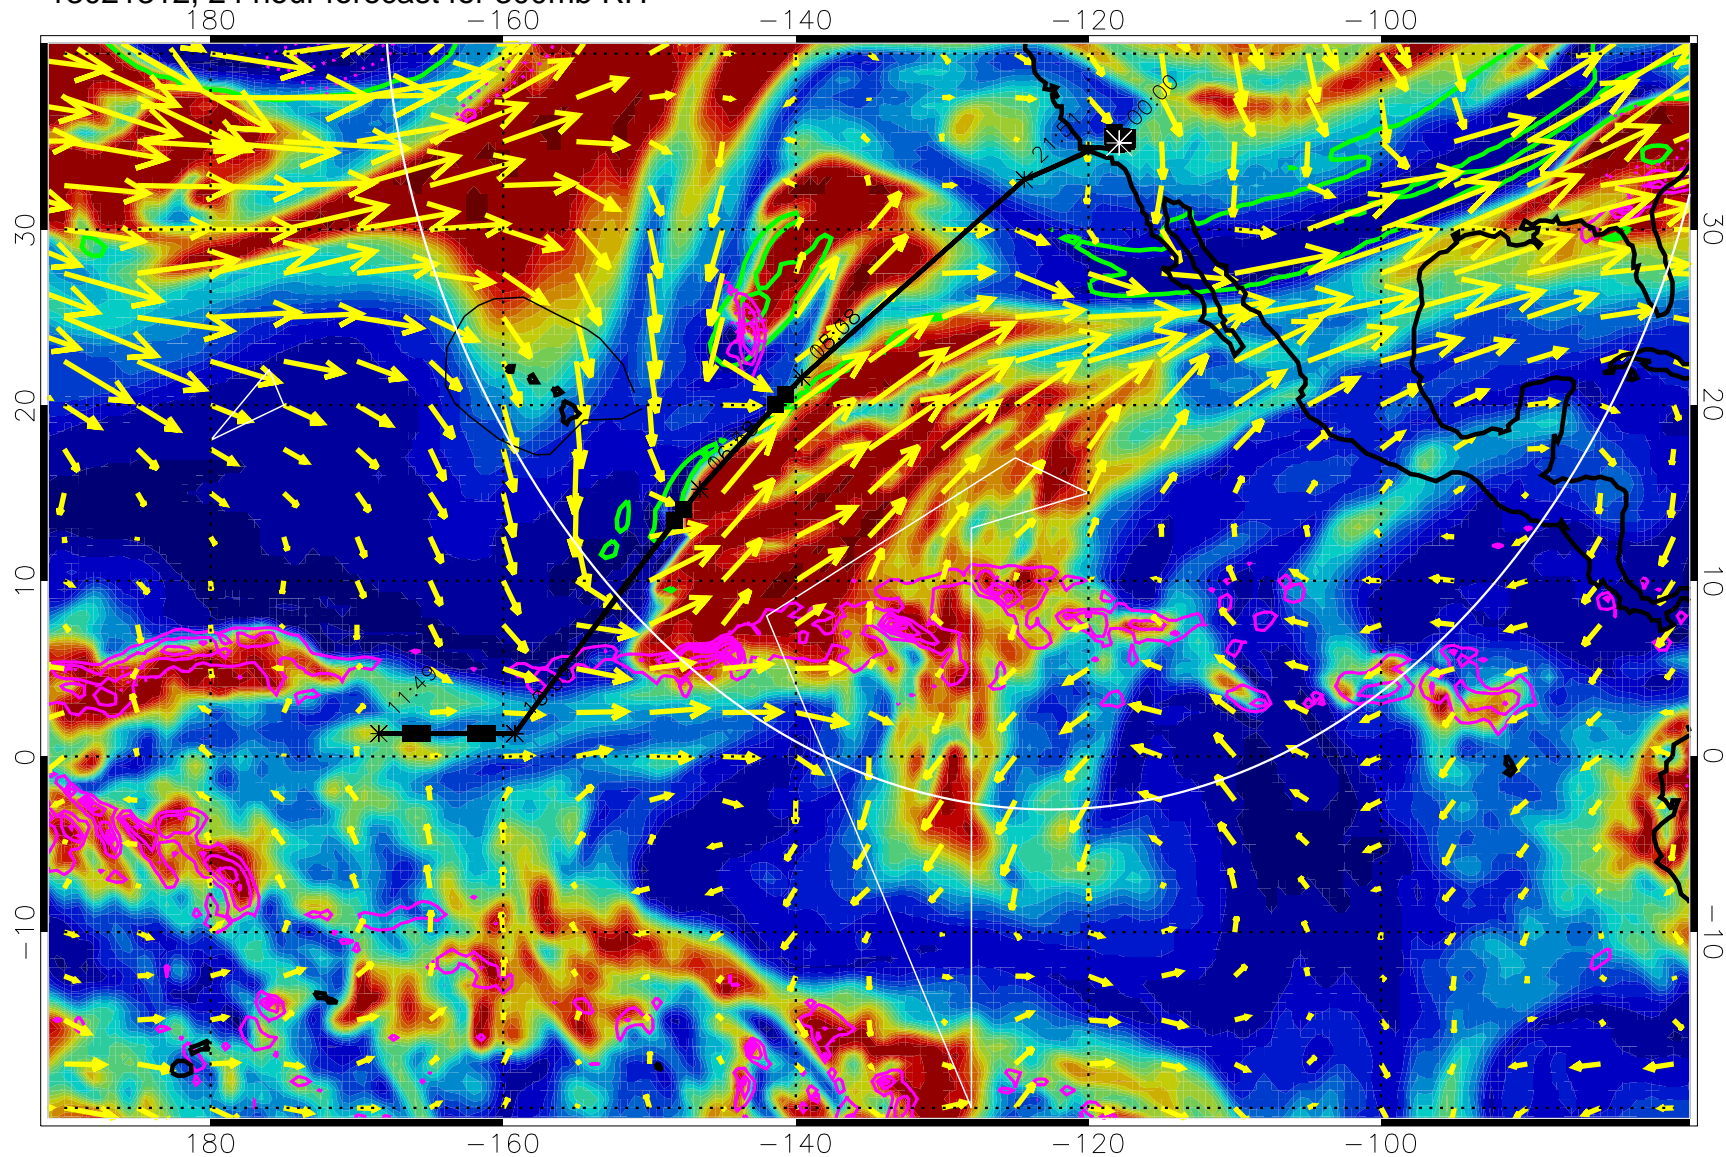

13021218, 6 hour forecast for 300mb RH

Precip (tot dot, conv sol) past 6 hrs 6 kg/m2 contours, min 4

EPV Tropopause (2 PVU) Position

→ 50 m/s

Range ring of 4055 km -- 13 hours GH round trip

13021300, 12 hour forecast for 300mb RH

Precip (tot dot, conv sol) past 6 hrs 6 kg/m2 contours, min 4

EPV Tropopause (2 PVU) Position

→ 50 m/s

Range ring of 4055 km -- 13 hours GH round trip

13021306, 18 hour forecast for 300mb RH

Precip (tot dot, conv sol) past 6 hrs 6 kg/m2 contours, min 4

EPV Tropopause (2 PVU) Position

→ 50 m/s

Range ring of 4055 km -- 13 hours GH round trip

13021312, 24 hour forecast for 300mb RH

Precip (tot dot, conv sol) past 6 hrs 6 kg/m2 contours, min 4

EPV Tropopause (2 PVU) Position

13021400, 36 hour forecast for 300mb RH

Precip (tot dot, conv sol) past 6 hrs 6 kg/m2 contours, min 4

EPV Tropopause (2 PVU) Position

→ 50 m/s

Range ring of 4055 km -- 13 hours GH round trip

13021406, 42 hour forecast for 300mb RH