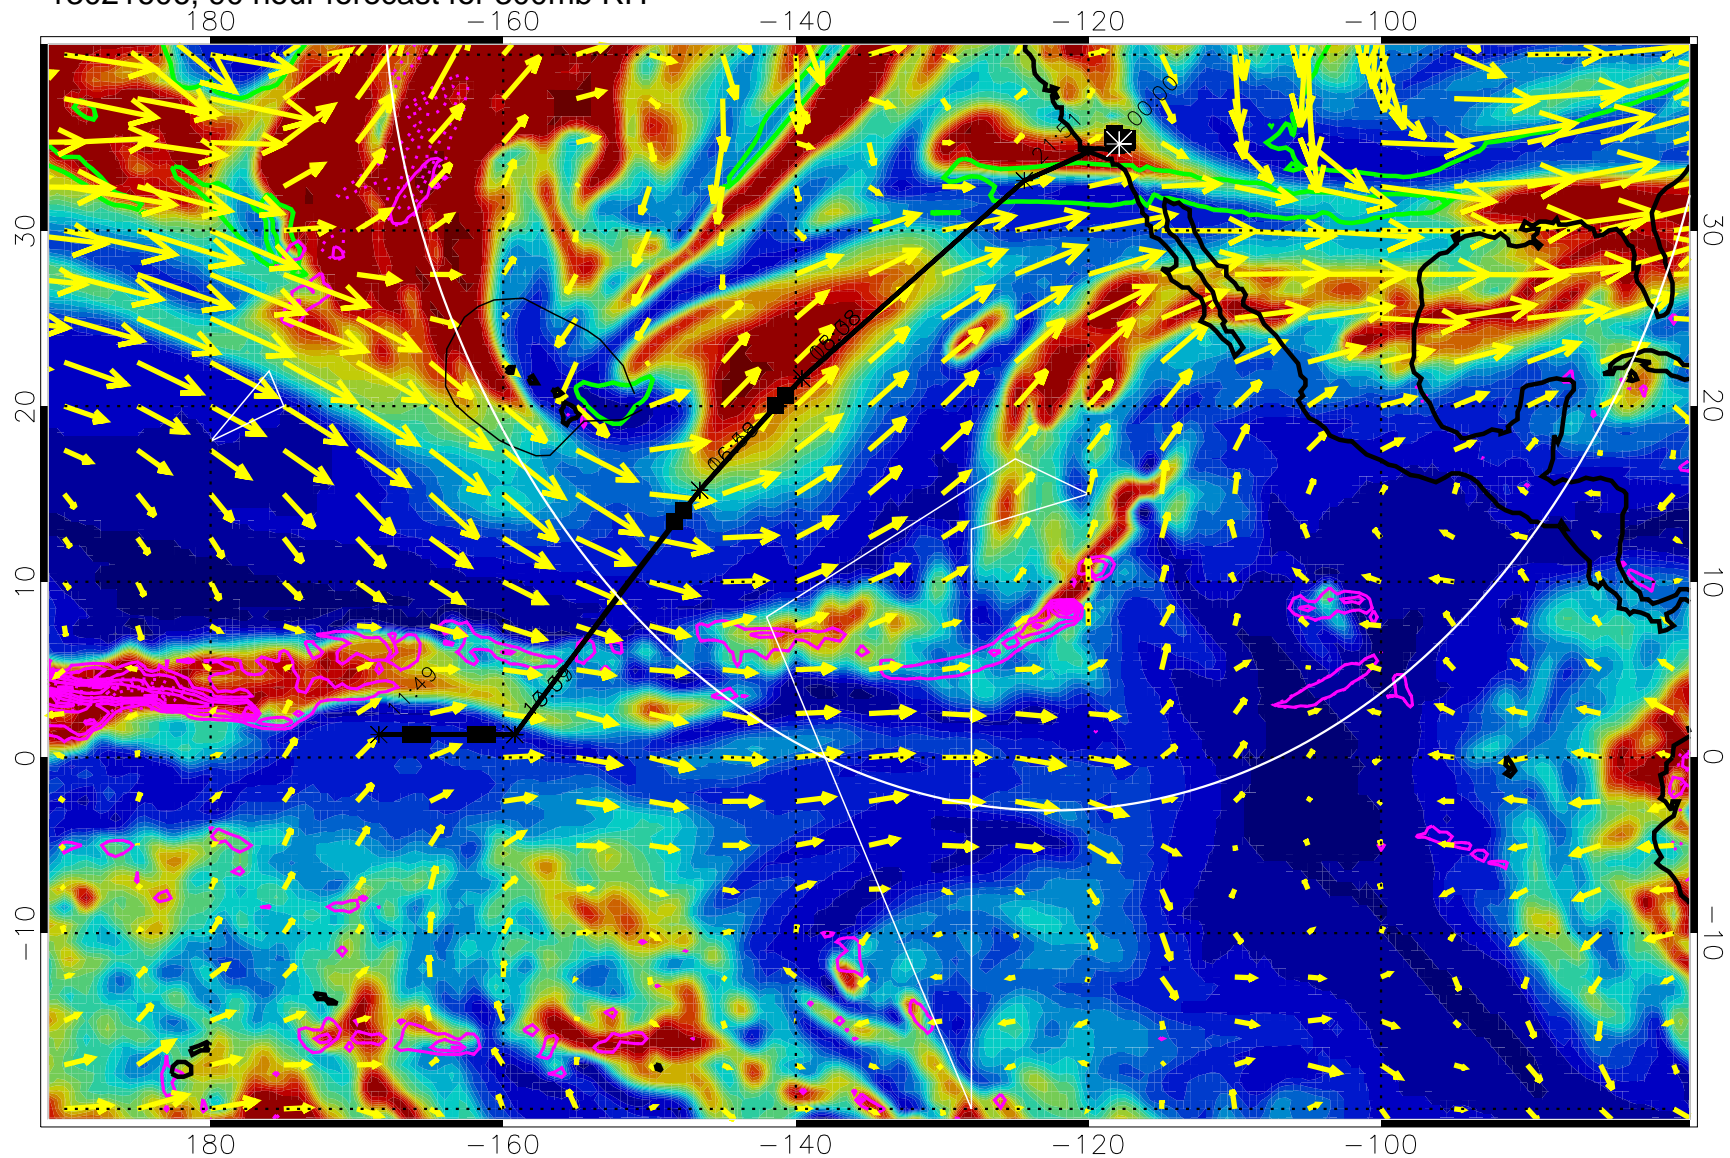

Precip (tot dot, conv sol) past 6 hrs 6 kg/m2 contours, min 4

EPV Tropopause (2 PVU) Position

→ 50 m/s

Range ring of 4055 km -- 13 hours GH round trip

13021518, 78 hour forecast for 300mb RH

Precip (tot dot, conv sol) past 6 hrs 6 kg/m2 contours, min 4

EPV Tropopause (2 PVU) Position

→ 50 m/s

Range ring of 4055 km -- 13 hours GH round trip

13021600, 84 hour forecast for 300mb RH

Precip (tot dot, conv sol) past 6 hrs 6 kg/m2 contours, min 4

EPV Tropopause (2 PVU) Position

→ 50 m/s

Range ring of 4055 km -- 13 hours GH round trip

13021606, 90 hour forecast for 300mb RH

Precip (tot dot, conv sol) past 6 hrs 6 kg/m2 contours, min 4

EPV Tropopause (2 PVU) Position

→ 50 m/s

Range ring of 4055 km -- 13 hours GH round trip

13021612, 96 hour forecast for 300mb RH

Precip (tot dot, conv sol) past 6 hrs 6 kg/m2 contours, min 4

EPV Tropopause (2 PVU) Position

→ 50 m/s

Range ring of 4055 km -- 13 hours GH round trip

13021618, 102 hour forecast for 300mb RH