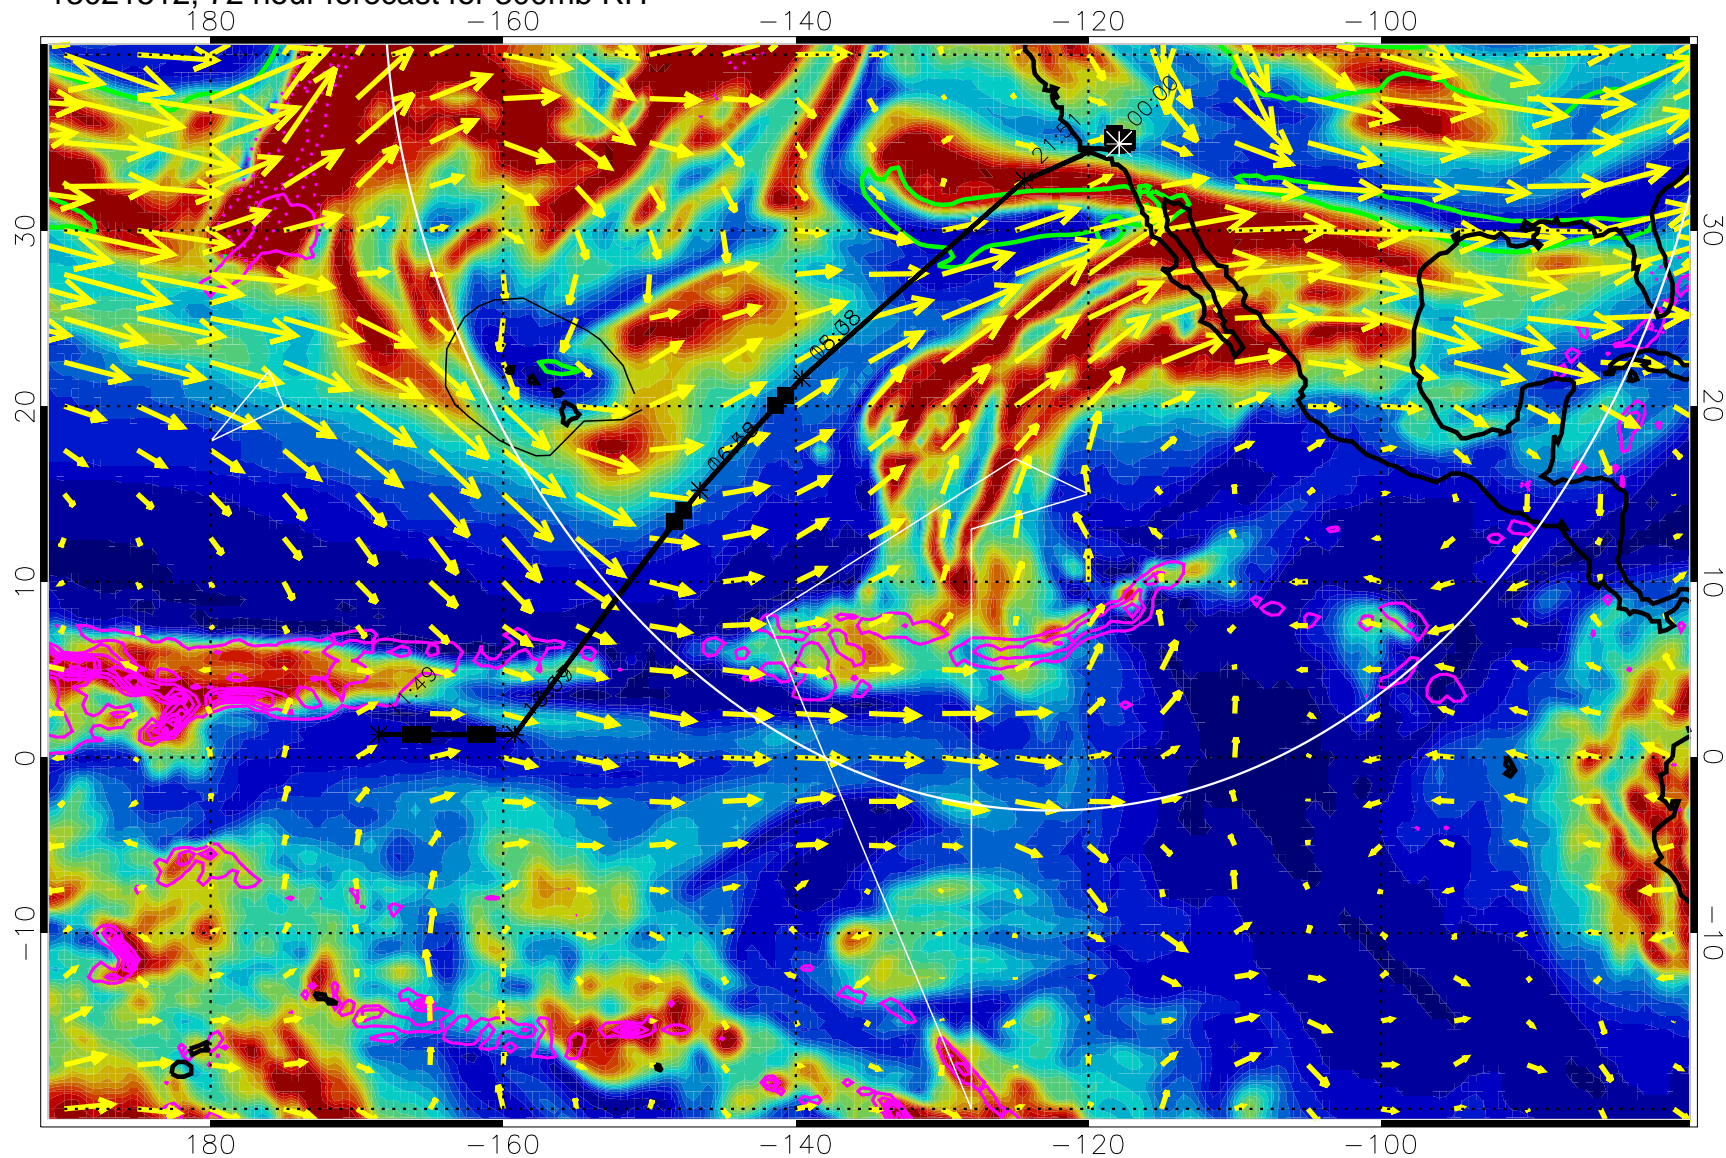

13021506, 66 hour forecast for 300mb RH

Precip (tot dot, conv sol) past 6 hrs 6 kg/m2 contours, min 4

EPV Tropopause (2 PVU) Position

→ 50 m/s

Range ring of 4055 km -- 13 hours GH round trip

13021512, 72 hour forecast for 300mb RH

Precip (tot dot, conv sol) past 6 hrs 6 kg/m2 contours, min 4

EPV Tropopause (2 PVU) Position

→ 50 m/s

Range ring of 4055 km -- 13 hours GH round trip

13021518, 78 hour forecast for 300mb RH

Precip (tot dot, conv sol) past 6 hrs 6 kg/m2 contours, min 4

EPV Tropopause (2 PVU) Position

→ 50 m/s

Range ring of 4055 km -- 13 hours GH round trip

13021600, 84 hour forecast for 300mb RH

Precip (tot dot, conv sol) past 6 hrs 6 kg/m2 contours, min 4

EPV Tropopause (2 PVU) Position

13021612, 96 hour forecast for 300mb RH

Precip (tot dot, conv sol) past 6 hrs 6 kg/m2 contours, min 4

EPV Tropopause (2 PVU) Position

→ 50 m/s

Range ring of 4055 km -- 13 hours GH round trip

13021618, 102 hour forecast for 300mb RH