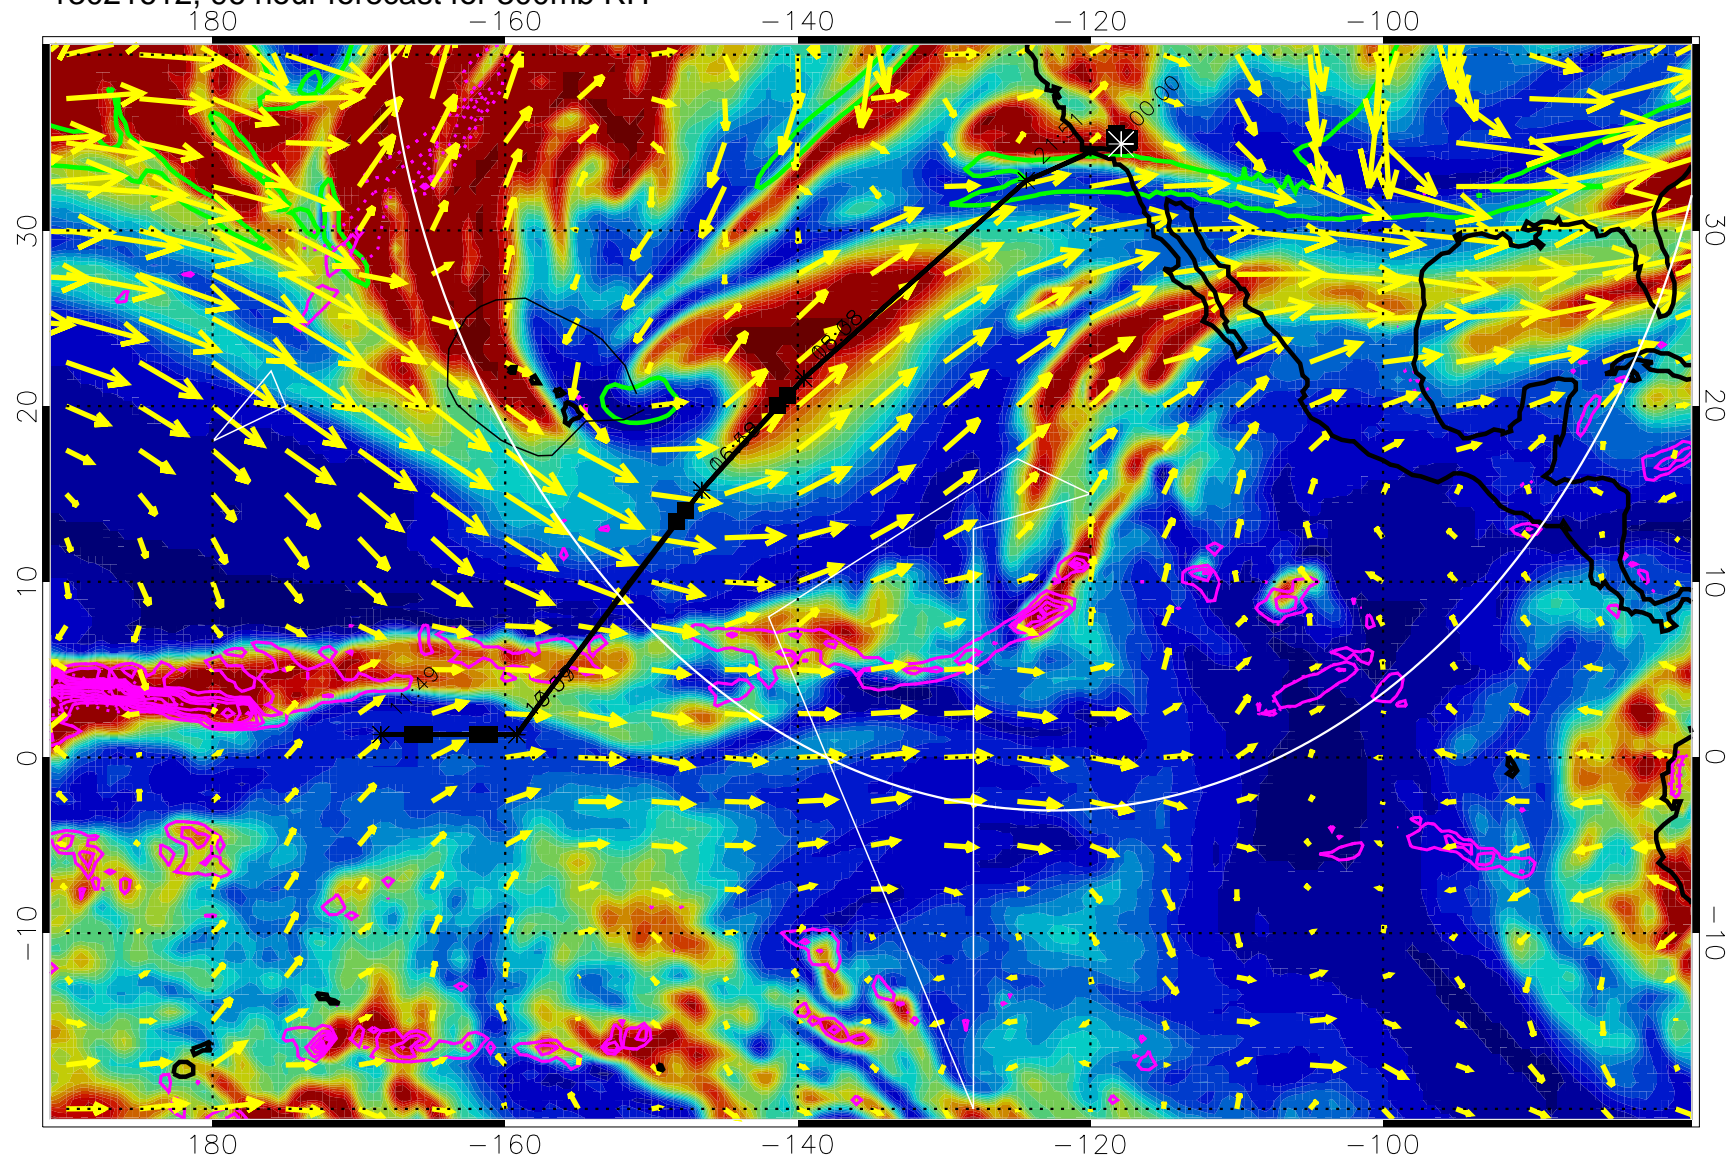

EPV Tropopause (2 PVU) Position

→ 50 m/s

Range ring of 4055 km -- 13 hours GH round trip

13021600, 84 hour forecast for 300mb RH

Precip (tot dot, conv sol) past 6 hrs 6 kg/m2 contours, min 4

EPV Tropopause (2 PVU) Position

→ 50 m/s

Range ring of 4055 km -- 13 hours GH round trip

13021606, 90 hour forecast for 300mb RH

Precip (tot dot, conv sol) past 6 hrs 6 kg/m2 contours, min 4

EPV Tropopause (2 PVU) Position

→ 50 m/s

Range ring of 4055 km -- 13 hours GH round trip

13021612, 96 hour forecast for 300mb RH

Precip (tot dot, conv sol) past 6 hrs 6 kg/m2 contours, min 4

EPV Tropopause (2 PVU) Position

→ 50 m/s

Range ring of 4055 km -- 13 hours GH round trip

13021618, 102 hour forecast for 300mb RH

Precip (tot dot, conv sol) past 6 hrs 6 kg/m2 contours, min 4

EPV Tropopause (2 PVU) Position

→ 50 m/s

Range ring of 4055 km -- 13 hours GH round trip

13021706, 114 hour forecast for 300mb RH

Precip (tot dot, conv sol) past 6 hrs 6 kg/m2 contours, min 4