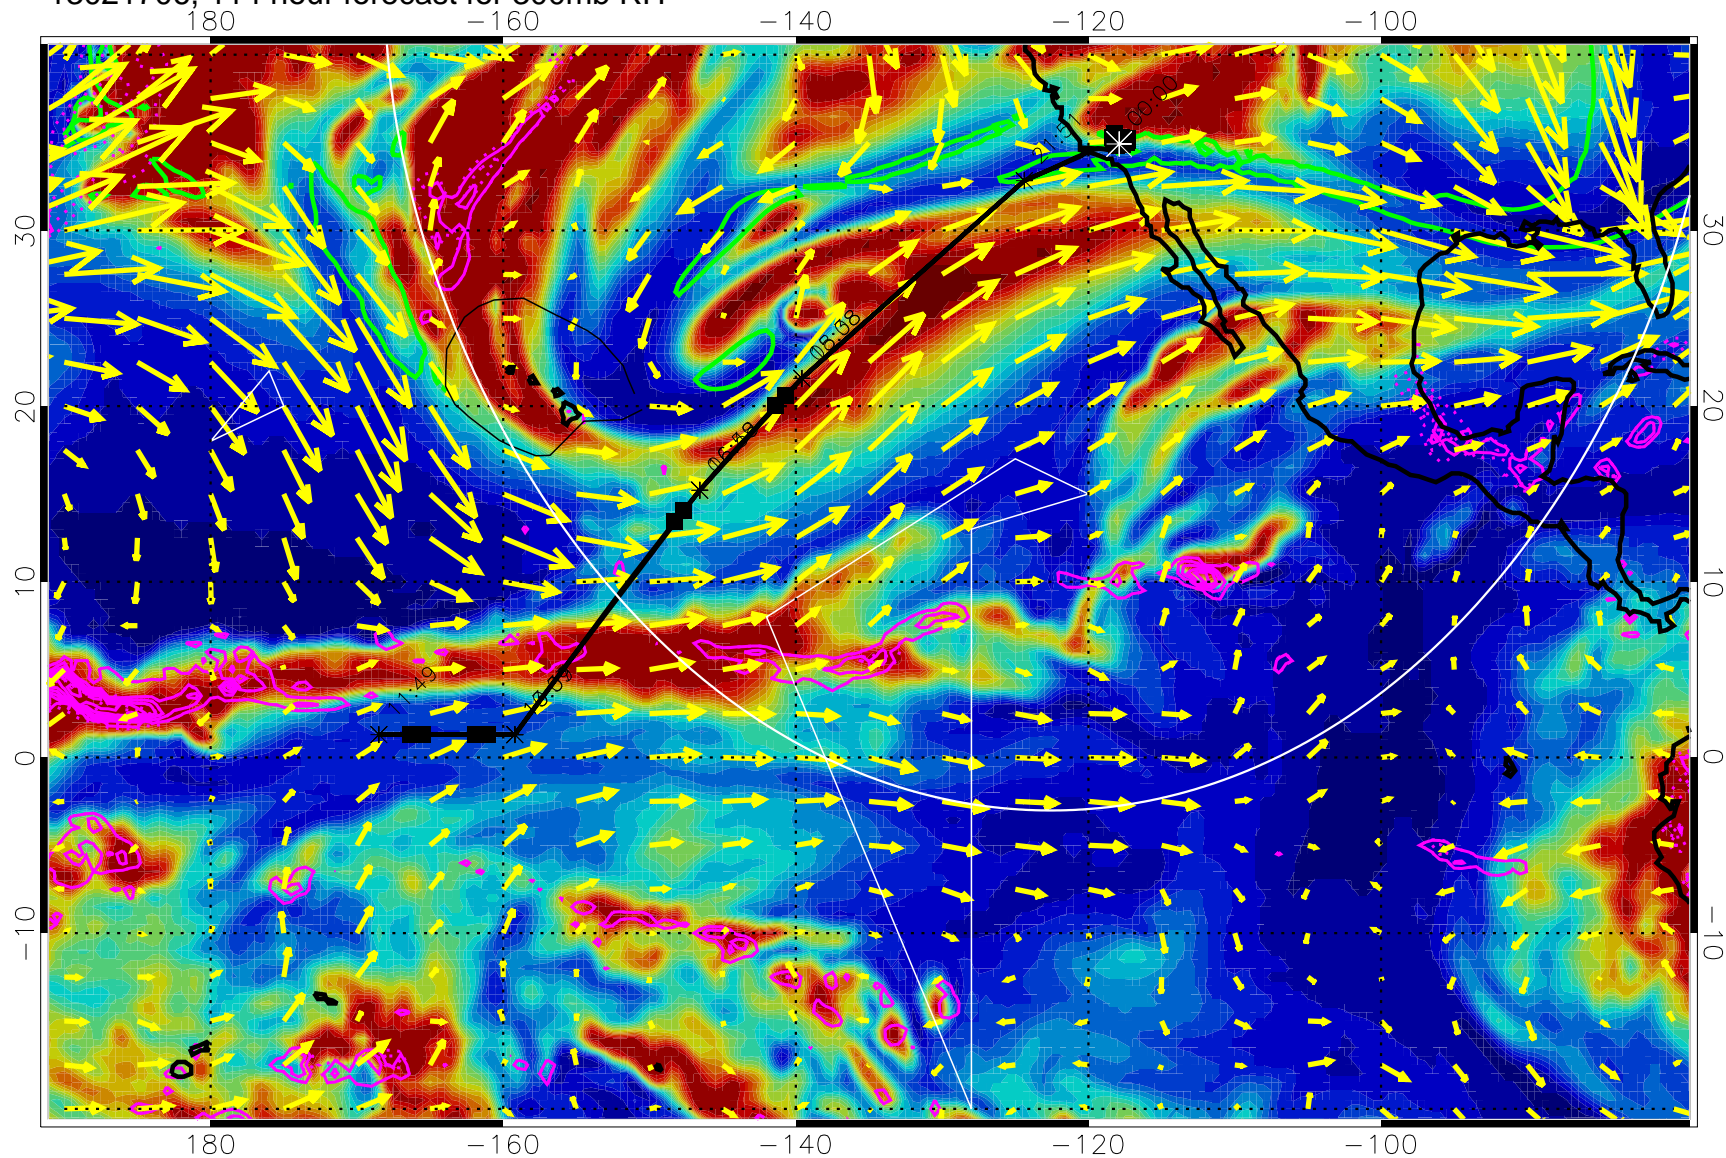

EPV Tropopause (2 PVU) Position

→ 50 m/s

Range ring of 4055 km -- 13 hours GH round trip

13021600, 84 hour forecast for 300mb RH

Precip (tot dot, conv sol) past 6 hrs 6 kg/m2 contours, min 4

EPV Tropopause (2 PVU) Position

13021612, 96 hour forecast for 300mb RH

Precip (tot dot, conv sol) past 6 hrs 6 kg/m2 contours, min 4

EPV Tropopause (2 PVU) Position

→ 50 m/s

Range ring of 4055 km -- 13 hours GH round trip

13021618, 102 hour forecast for 300mb RH

Precip (tot dot, conv sol) past 6 hrs 6 kg/m2 contours, min 4

EPV Tropopause (2 PVU) Position

→ 50 m/s

Range ring of 4055 km -- 13 hours GH round trip

13021706, 114 hour forecast for 300mb RH

Precip (tot dot, conv sol) past 6 hrs 6 kg/m2 contours, min 4

EPV Tropopause (2 PVU) Position

→ 50 m/s

Range ring of 4055 km -- 13 hours GH round trip

13021712, 120 hour forecast for 300mb RH

Precip (tot dot, conv sol) past 6 hrs 6 kg/m2 contours, min 4

EPV Tropopause (2 PVU) Position