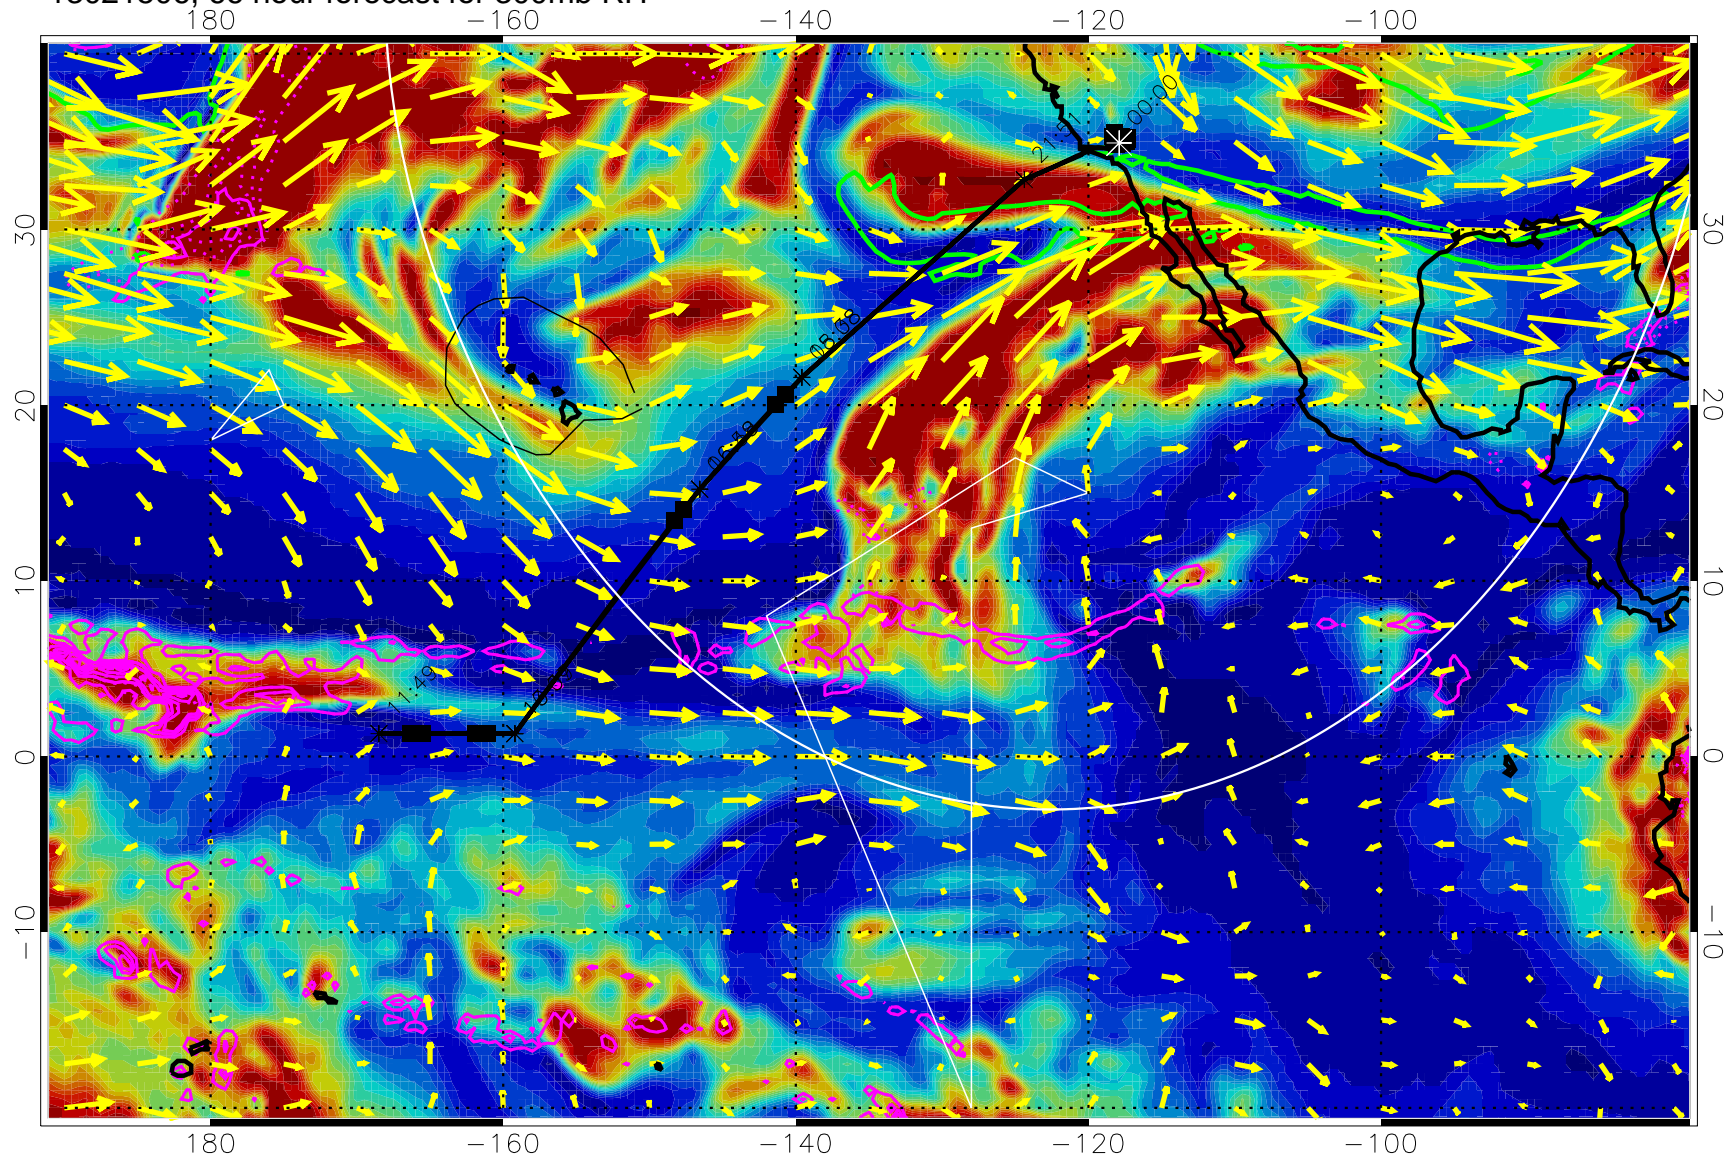

EPV Tropopause (2 PVU) Position

→ 50 m/s

Range ring of 4055 km -- 13 hours GH round trip

13021418, 54 hour forecast for 300mb RH

Precip (tot dot, conv sol) past 6 hrs 6 kg/m2 contours, min 4

EPV Tropopause (2 PVU) Position

→ 50 m/s

Range ring of 4055 km -- 13 hours GH round trip

13021500, 60 hour forecast for 300mb RH

Precip (tot dot, conv sol) past 6 hrs 6 kg/m2 contours, min 4

EPV Tropopause (2 PVU) Position

→ 50 m/s

Range ring of 4055 km -- 13 hours GH round trip

13021506, 66 hour forecast for 300mb RH

Precip (tot dot, conv sol) past 6 hrs 6 kg/m2 contours, min 4

EPV Tropopause (2 PVU) Position

→ 50 m/s

Range ring of 4055 km -- 13 hours GH round trip

13021512, 72 hour forecast for 300mb RH

Precip (tot dot, conv sol) past 6 hrs 6 kg/m2 contours, min 4

EPV Tropopause (2 PVU) Position

→ 50 m/s

Range ring of 4055 km -- 13 hours GH round trip

13021518, 78 hour forecast for 300mb RH

Precip (tot dot, conv sol) past 6 hrs 6 kg/m2 contours, min 4